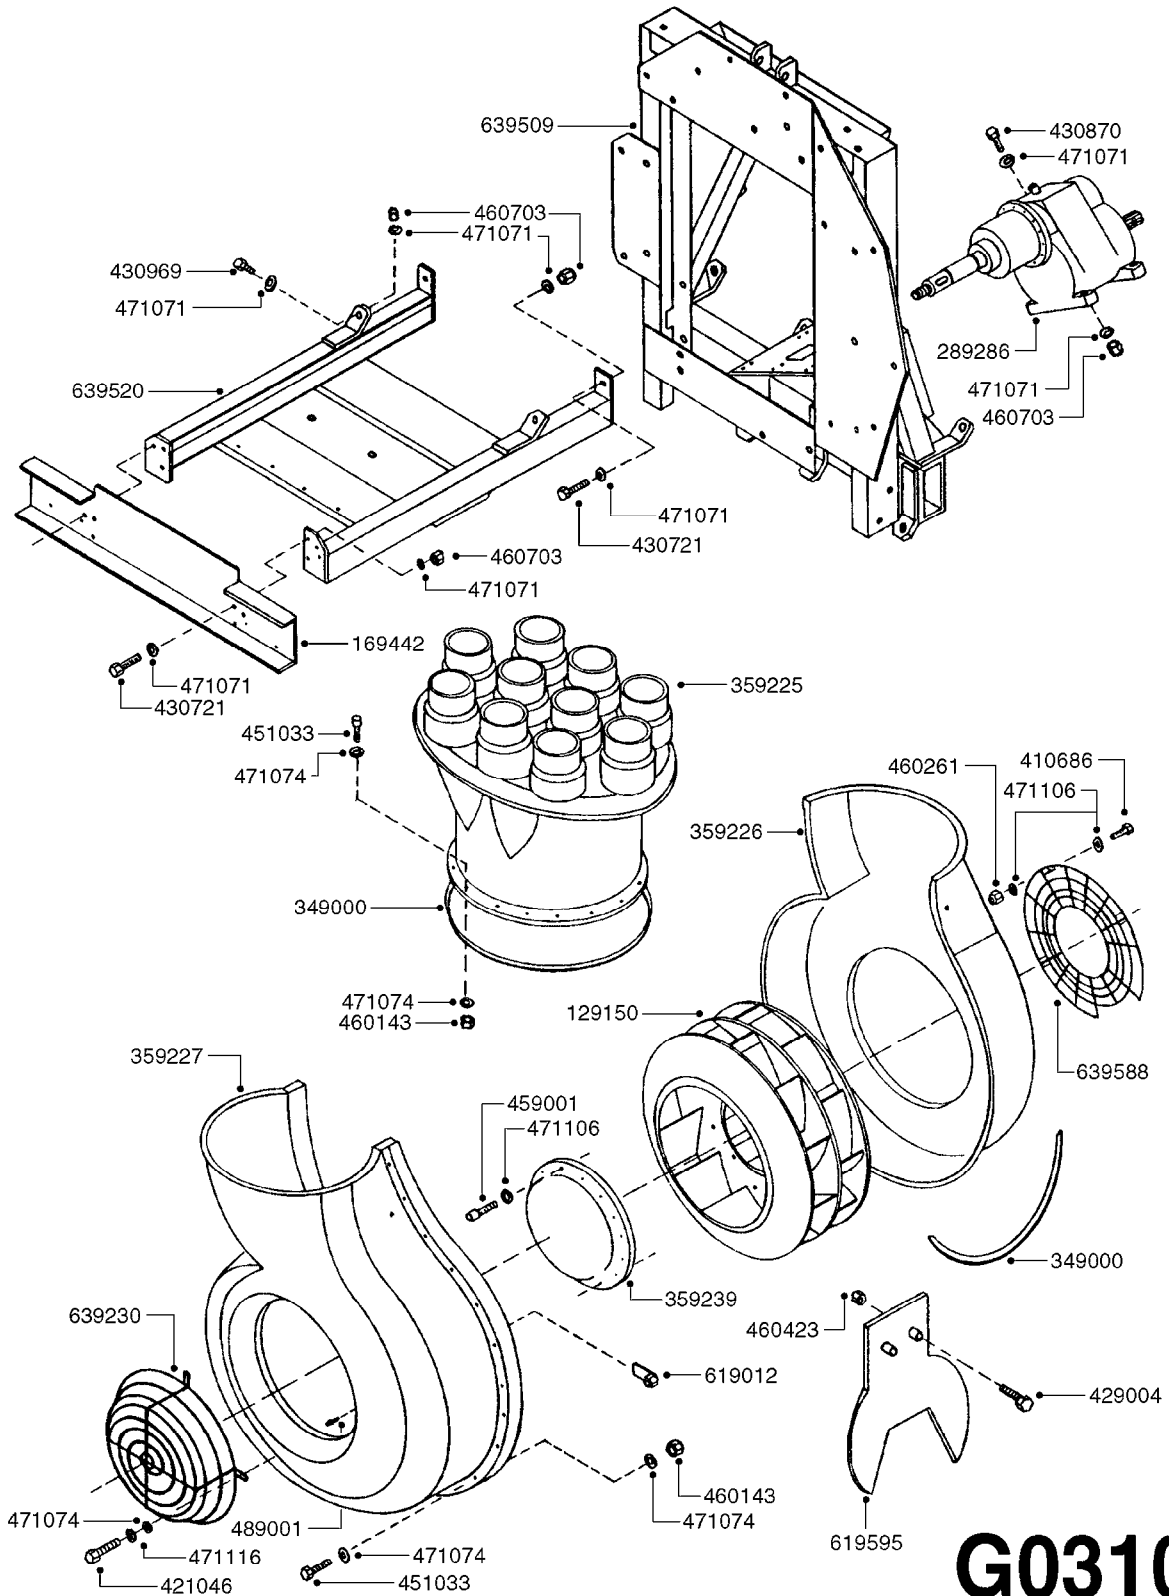

G0310

MERCURY - 26" DOUBLE BLOWER
G0310-HIN, 01:01:16

Page 1

Date 12.08.2020 11:16

parts-n°	order qty	description
129150	1	BLOWER WHEEL HF600D ALUMINUM
169442	1	REAR BRACKET MERCURY FAN FRAME
289286	1	GEARBOX 2-MAXI & 820-X
349000	1	SEAL FOR CANNON
359225	1	AIR DIST. HOUSING 26" DOUBLE
359226	1	BLOWER HOUSING FRONT 26"DOUBLE
359227	1	BLOWER HOUSING REAR 26"DOUBLE
359239	1	CAP FOR 26" FAN
410686	1	BOLT HEX 8.8 DEL M6X30
421046	1	BOLT HEX M8X25/25 A2 SS DIN933
429004	1	BOLT HEX M10X35 GALV.
430721	1	BOLT HEX 8.8 DEL M12X40 FT
430870	1	BOLT HEX 8.8 DEL M12X55 FT
430969	1	SCREW M12X60 CAP
451033	1	SCREW M8X25 HEX
459001	1	BOLT ALLEN M8X15 8.8
460143	1	LOCK NUT M8 SST A2 DIN985
460261	1	NUT HEX M6X1.00 LOCK DIN985 A2 SS
460423	1	NUT HEX M10X1.50 LOCK DIN985A2 SS
460703	1	NUT HEX M12X1.75 LOCK DIN985A2 SS
471071	1	WASHER M12 GALV
471074	1	WASHER M8 ELZ
471106	1	WASHER D6
471116	1	WASHER D8 TENSION
489001	1	RIVET 4X20 AL.
619012	1	STEEL PLATE W/NUT M-8 TURBO
619595	1	AIR ADJ.PLATE HF600D
639230	1	AIR GRID PROTECTOR P540
639509	1	MERCURY FAN FRAME 26" DOUBLE
639520	1	REAR FRAME FOR MERCURY FAN
639588	1	FRONT SAFETY GRILL 26" DOUBLE