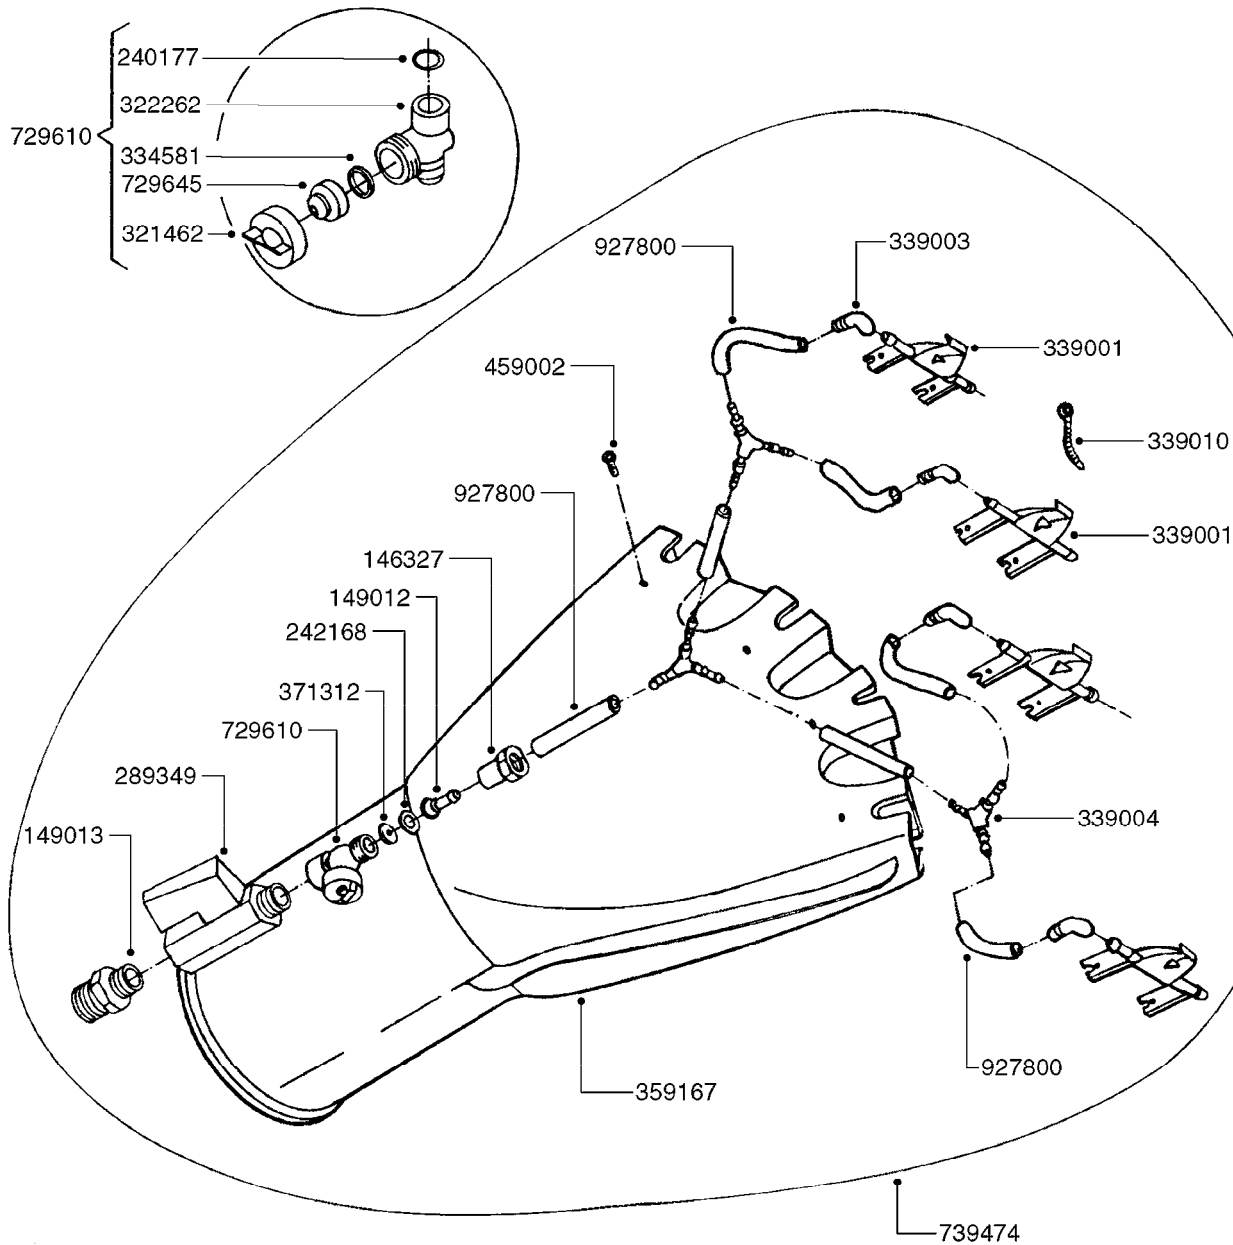

**G0380**

PNEUMATIC AIR SPOUTS 2 OUTLETS  
G0380-HIN, 01:01:16

Page 1

Date 12.08.2020 11:17

parts-n°	order qty	description
146327	1	UNION NUT 3/8' BRASS
149012	1	3/8" HOSE TAIL D.8 T-12
149013	1	REDUCER 1/2" X 3/8"
240177	1	O-RING D16.1/11.3 X 2.4
242168	1	O-RING D11.2X1.9
289349	1	BALL VALVE 3/8" M-H
321462	1	CAP F.NO-DRIP ASSY.
322262	1	HOUSING F. NON DRIP DIAPHRAGM
334581	1	DIAPHRAGM, NO-DRIP alt 241371
339000	1	SWIRL PLATE L=80 PNEU.K31002
339003	1	ELBOW F.DIFFUSOR PLATE
339004	1	FITT.DK Y-5/16"
339010	1	TIE STRAP SMALL 2.5MM X 100MM
359165	1	PNEUMATIC AIRSPOUT 2 OUTLETS
371312	1	NOZZLE CERAMIC 1099-15
459002	1	SCREW N10X1/2"
729610	1	NOZZLE ASSY. NON DRIP 3/8 THRD
729645	1	NON-DRIP SPRING ASSY.GREEN 10
739472	1	SPOUT ASSY F. LP 2 OUTLET
927800	1	HOSE BLACK D8X12