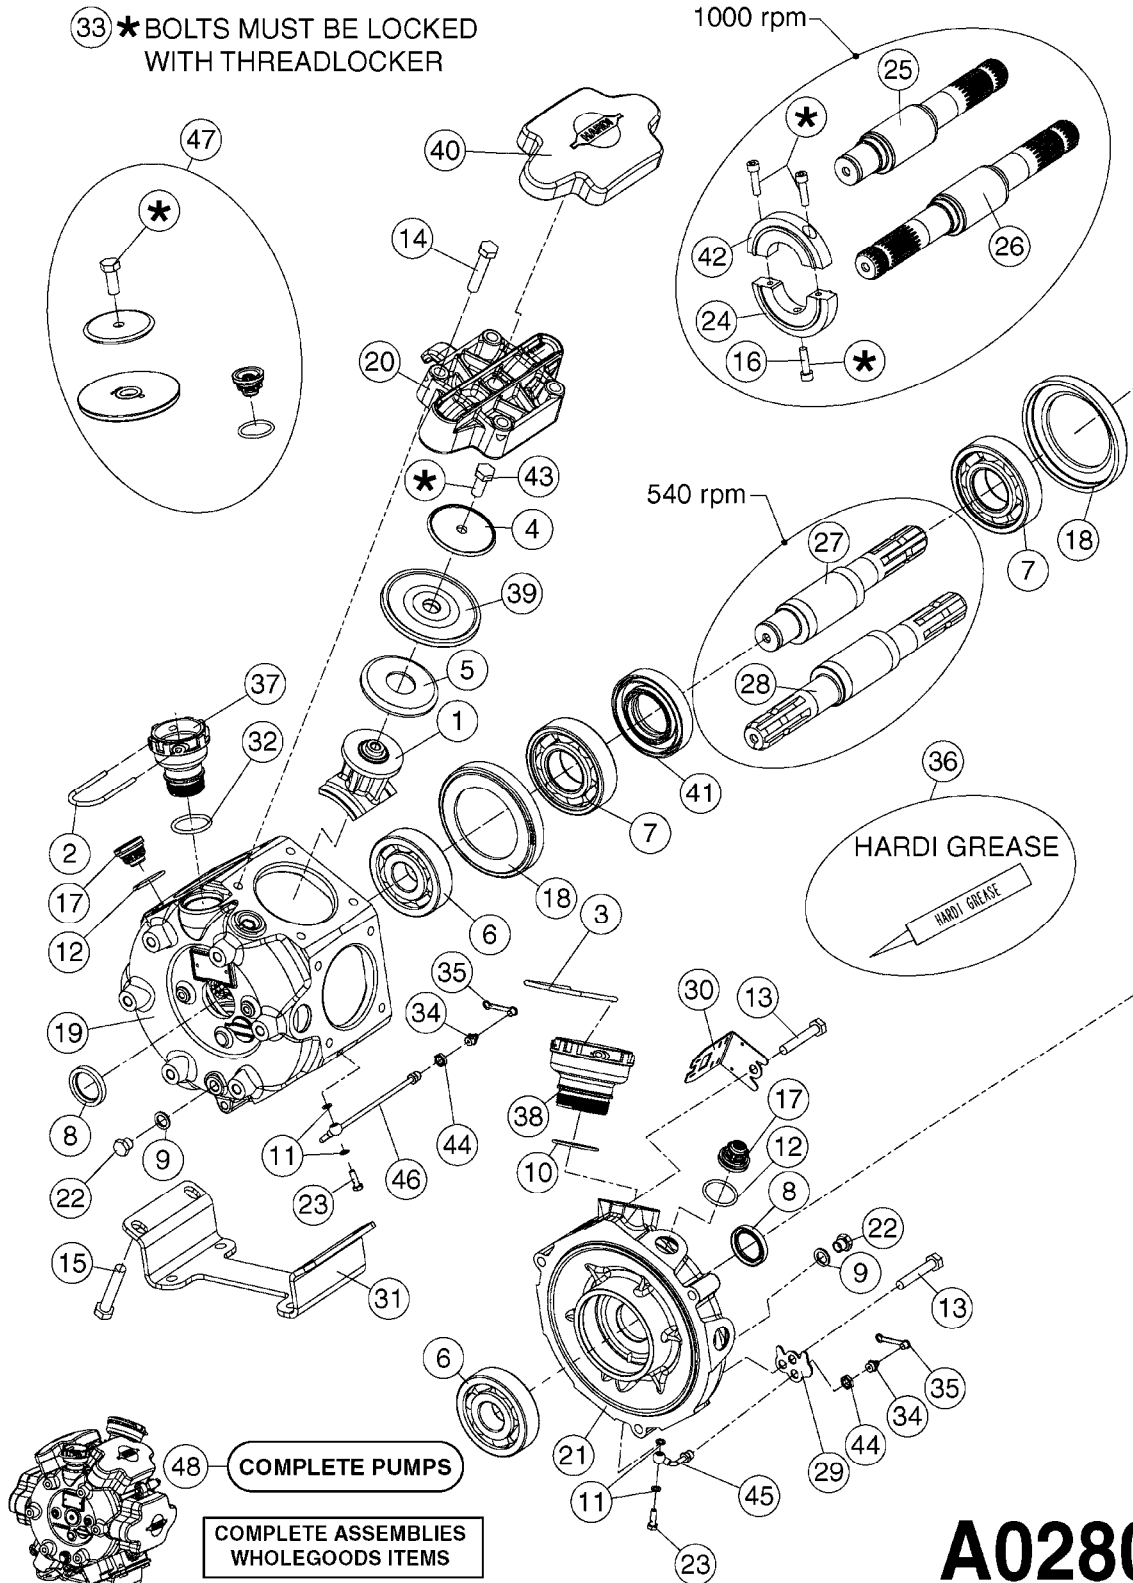

33 \*BOLTS MUST BE LOCKED WITH THREADLOCKER

1000 rpm

540 rpm

**A0280**

PUMP - 364 540/1000 RPM  
A0280-HIN, 07:05:20

Page 1  
Date 12.08.2020 11:16

Pos.	parts-n°	order qty	description
1	111622	1	CONNECTING ROD 463/5.5MM
1	111628	1	CONNECTING ROD 363/5.5 PUMP
1	111629	1	CONNECTING ROD 363/364-7 PUMP
1	111630	1	CONNECTING ROD 363/364-10 PUMP
2	145996	1	FITT.DK S-67 FORK
3	145997	1	FITT.DK S-93 FORK
4	161174	1	DIAPHRAGM DISC SS 361/363/364 PUMP
5	161372	1	DIAPHRAGM BACKING DISC,320-361
6	210221	1	BEARING BALL 6407
7	210232	1	BEARING BALL 6310
8	210243	1	SEAL OIL 35 X 47 X 7
9	241404	1	DOWTY SEAL 1/4"
10	242225	1	O-RING D45.0 X 4.0 RUBBER
11	242374	1	WASHER Ø10/Ø6X1 COPPER
12	330024	1	O-RING D41,1/D34.5 X 3,5
13	420895	1	BOLT HEX 8.8 RAW M10X60
14	430312	1	BOLT HEX 8.8 M12X60
15	430438	1	BOLT HEX 8.8 DEL M12X65
16	450995	1	BOLT ALLEN M8X30 DIN 912 RAW
17	728146	1	VALVE FOR 361(726890/707932)
18	11171900	1	CONROD RING 364/464 MACHINED
19	11172000	1	PUMP HOUSE 364 MACHINED 5/4" BSP RED
20	11172800	1	VALVE COVER 363/364 MACHINED RED
21	11173200	1	FRONTPART 364, 1½" BSP RED
22	14010400	1	PLUG 1/4" BSP
23	14120400	1	BANJOBOLT M6 X 19
24	14120700	1	COUNTERWEIGHT 364/464-1000
25	14137300	1	CRANKSHAFT 364/464-5.5 1000
26	14137900	1	CRANKSHAFT 364/464-5.5 GG 1000
27	14137500	1	CRANKSHAFT 364-07
27	14137600	1	CRANKSHAFT 364/464-10
28	14138100	1	CRANKSHAFT 364-7.0 GG
28	14138200	1	CRANKSHAFT 364/464-10 GG
29	16382900	1	GREASE NIPPLE PLATE, 364
30	16390600	1	BRACKET FOR RPM SENSOR
31	16410700	1	PUMP BASE 363/364 BLACK
31	17002400	1	FOOT F. 36X PUMP, RED
32	24266600	1	O-RING D 38,0 X 4,0 70SH.NITR
33	28045503	1	LOCTITE 262 .5ML (.017oz.)
34	28163300	1	GREASE NIPPLE H1 M6X1 DIN 7412
35	28163400	1	CAP F. GREASENIPPLE YELLOW M6X1
36	28164600	1	HARDI PUMP GREASE S3 V550L 1
37	32242200	1	FITTING S67 5/4" KON. RG 2014
38	32242300	1	NIPPLE S93 1,5' KON.RG 2014
39	33511400	1	DIAPHRAGM PUMP 361/361/363/364 PUR
40	33524300	1	COVER PLASTIC 364 PUMP
41	33527200	1	GREASE SPLIT 364/464
42	39136200	1	HALFPART 364/464-1000
43	43099200	1	BOLT HEX SS M12 X 30 DIN933 A4
44	46134000	1	NUT HEX M10x1 H=2.3 NV=14 ELZIN
45	61096800	1	BANJOTUBE SHORT 364 COMPL.
46	61096900	1	BANJOTUBE LONG 364 COMPL.
47	75585900	1	PUMP KIT 364
48	82169500	1	PUMP 364-5.5-MED-1000
48	82169700	1	PUMP 364-5.5-MOD2-1000-OSP
48	82170000	1	PUMP 364-10-STD-540 FK
48	82170300	1	PUMP 364-10-MOD-540-GG THROUGH SHAFT
48	82170400	1	PUMP 364-10-MOD-540-OSP