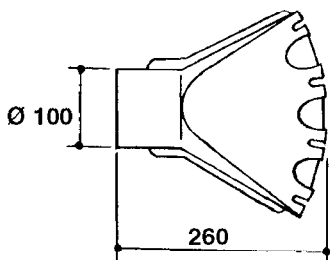

**G0380**

PNEUMATIC AIR SPOUTS 2 OUTLETS  
G0380-HIN, 01:01:16

Page 1

Date 12.08.2020 11:17

parts-n°	order qty	description
146327	1	UNION NUT 3/8' BRASS
149012	1	3/8" HOSE TAIL D.8 T-12
149013	1	REDUCER 1/2" X 3/8"
240177	1	O-RING D16.1/11.3 X 2.4
242168	1	O-RING D11.2X1.9
289349	1	BALL VALVE 3/8" M-H
321462	1	CAP F.NO-DRIP ASSY.
322262	1	HOUSING F. NON DRIP DIAPHRAGM
334581	1	DIAPHRAGM, NO-DRIP alt 241371
339000	1	SWIRL PLATE L=80 PNEU.K31002
339003	1	ELBOW F.DIFFUSOR PLATE
339004	1	FITT.DK Y-5/16"
339010	1	TIE STRAP SMALL 2.5MM X 100MM
359165	1	PNEUMATIC AIRSPOUT 2 OUTLETS
371312	1	NOZZLE CERAMIC 1099-15
459002	1	SCREW N10X1/2"
729610	1	NOZZLE ASSY. NON DRIP 3/8 THRD
729645	1	NON-DRIP SPRING ASSY.GREEN 10
739472	1	SPOUT ASSY F. LP 2 OUTLET
927800	1	HOSE BLACK D8X12