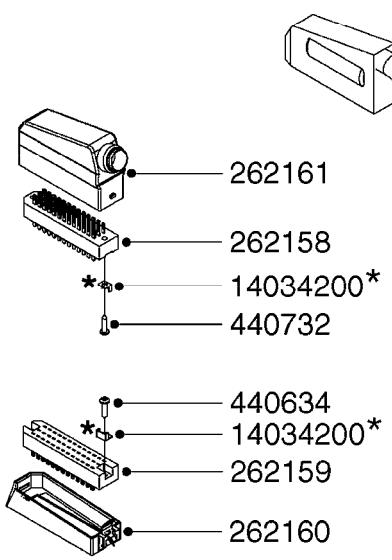

**M0220**

CABLES  
M0220-HIN, 12:05:18

Page 1  
Date 12.08.2020 11:17

Pos.	parts-n°	order qty	description
1	262150	1	SCREW ASSM.FOR D-SUB PLUG
2	26004900	1	CABLE FEM/MALE 37P L=9.5M
3	26005900	1	WIRE 37/37 POLE DAH/JOB COM
4	26006000	1	LEAD F AMP SUPERSEAL 3 WAYS L1,5M
4	26006100	1	CABLE L = 5.00M, AMP, MALE, 3P
4	26007000	1	CABLE L = 0.20M, AMP, MALE, 3P
4	26007100	1	CABLE L = 9.00M, AMP, MALE, 3P
4	26007200	1	CABLE 3POL AMP FEMALE L13M
5	26006200	1	CABLE L = 4.50M, AMP, MALE, 2P
5	26006300	1	CABLE L = 0.50M, AMP, MALE, 2P
5	26006400	1	CABLE L = 0.75M, AMP, MALE, 2P
5	26006500	1	CABLE L = 1.50M, AMP, MALE, 2P
5	26006600	1	CABLE L = 9.00M, AMP, MALE, 2P
6	26006700	1	CABLE L = 0.12M, AMP, FEMALE, 2P
7	26006800	1	CABLE L = 1.00M, AMP, FEMALE, 2P
8	26007300	1	CABLE L = 1.00M, AMP, FEMALE, 3P
9	26007400	1	CABLE L = 3.00M, AMP, EXT, 3P
9	26009800	1	CABLE L = 0.50M, AMP, EXT, 2P
10	26007500	1	CABLE FEM/FEM 15P L=3.5M
11	26016900	1	CABLE DB25M - DB25F L=8.5m
12	72450600	1	CAP F. AMP SUPER SEAL 2P PLUG
13	72450700	1	CAP F. AMP SUPER SEAL 3P PLUG
14	72450800	1	CAP F. AMP SUPER SEAL 4P PLUG

# M0230

JUNCTION BOX - LIQUID  
M0230-HIN, 01:01:16

Page 1  
Date 12.08.2020 11:17

Pos.	parts-n°	order qty	description
1	262106	1	BULKHEAD F. CABLE 6.5-14 BLACK
2	262107	1	NUT F. BULKHEAD CABLE GRAY
3	26004800	1	CIRCUIT BD SEC VLV NCM 13SEC 13 SECTION
3	72173900	1	CIRCUIT BD SEC VLV 39PIN 9SEC 9 SECTION
4	28082100	1	SCREW F. BOX LID 1/4" L=20
5	33508700	1	BOX BOTTOM 160X80X40 BLACK 1-HOLE
6	33508800	1	LID 160X80X15 BLK W/SCREWS
7	72115400	1	CONNECTION BOX F. OP. UNIT SV9

LIQUID SYSTEM

- 26004200 L = 57' 5"
- 28028700 L = 45' 11"
- 28027500 L = 37' 9"
- 28028900 L = 26' 3"
- 28028800 L = 16' 5"
- 26003900 L = 6' 7"

HYDRAULIC SYSTEM

\* Note orientation of bracket  
1 = Liquid system  
2 = Hydraulic system