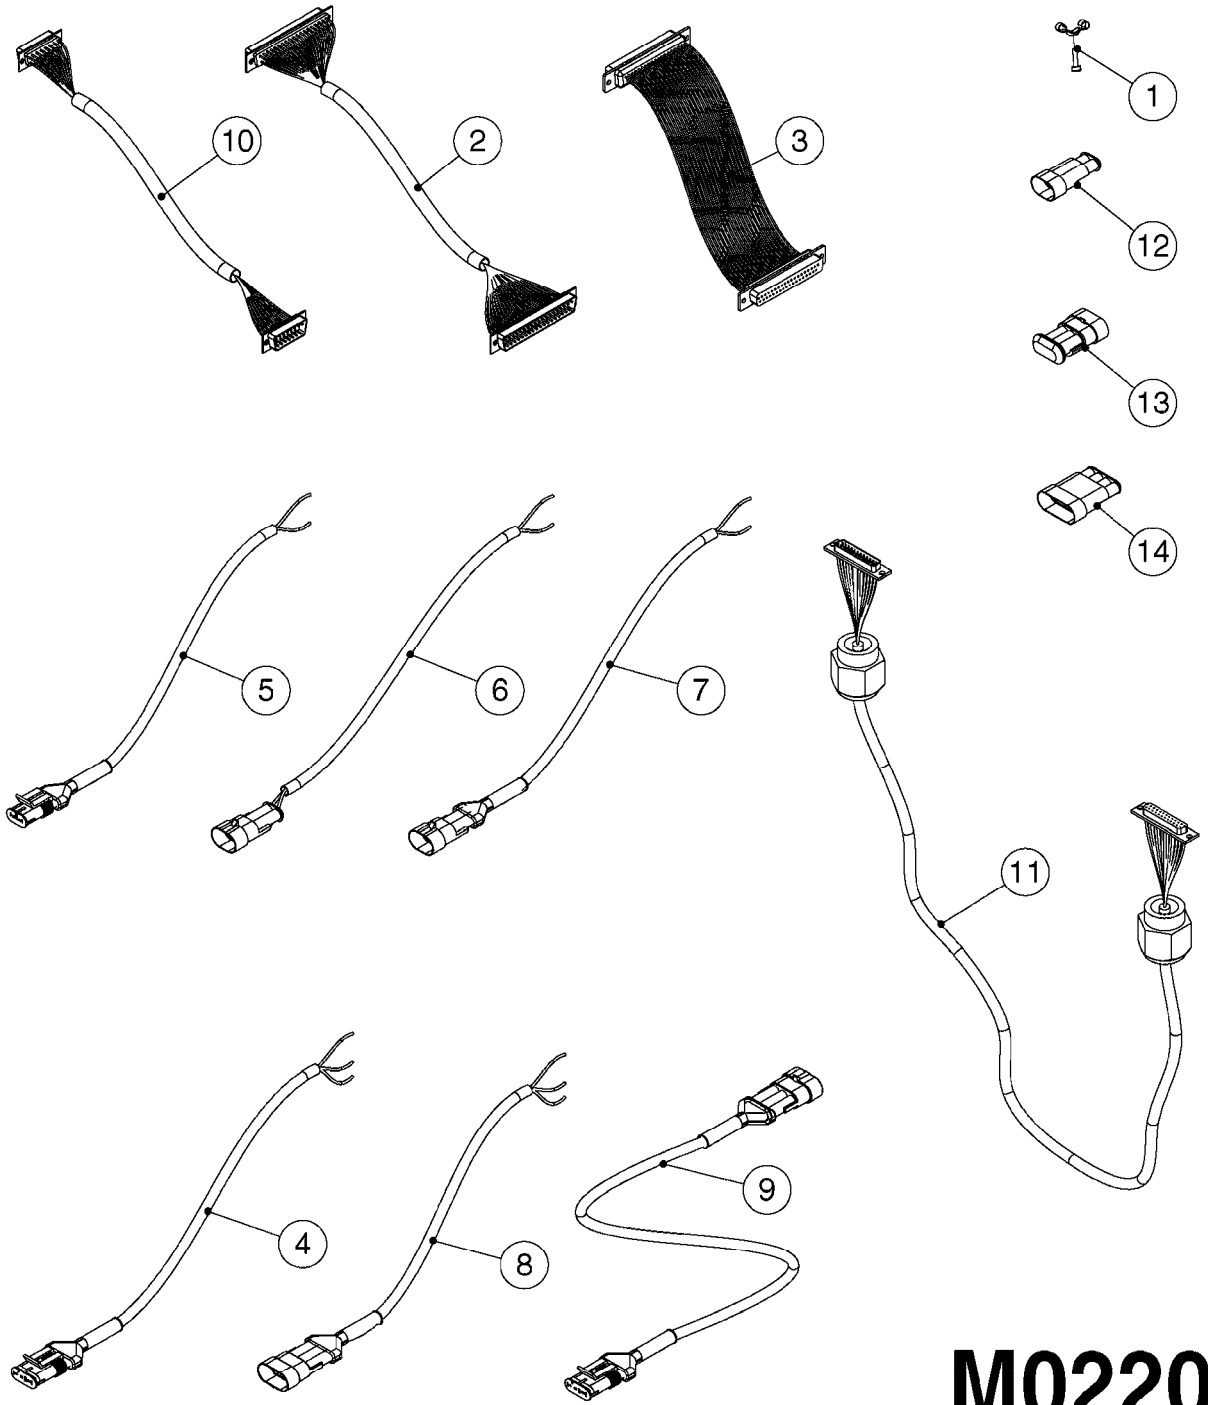

M0220

CABLES
M0220-HIN, 12:05:18

Page 1
Date 12.08.2020 11:17

Pos.	parts-n°	order qty	description
1	262150	1	SCREW ASSM.FOR D-SUB PLUG
2	26004900	1	CABLE FEM/MALE 37P L=9.5M
3	26005900	1	WIRE 37/37 POLE DAH/JOB COM
4	26006000	1	LEAD F AMP SUPERSEAL 3 WAYS L1,5M
4	26006100	1	CABLE L = 5.00M, AMP, MALE, 3P
4	26007000	1	CABLE L = 0.20M, AMP, MALE, 3P
4	26007100	1	CABLE L = 9.00M, AMP, MALE, 3P
4	26007200	1	CABLE 3POL AMP FEMALE L13M
5	26006200	1	CABLE L = 4.50M, AMP, MALE, 2P
5	26006300	1	CABLE L = 0.50M, AMP, MALE, 2P
5	26006400	1	CABLE L = 0.75M, AMP, MALE, 2P
5	26006500	1	CABLE L = 1.50M, AMP, MALE, 2P
5	26006600	1	CABLE L = 9.00M, AMP, MALE, 2P
6	26006700	1	CABLE L = 0.12M, AMP, FEMALE, 2P
7	26006800	1	CABLE L = 1.00M, AMP, FEMALE, 2P
8	26007300	1	CABLE L = 1.00M, AMP, FEMALE, 3P
9	26007400	1	CABLE L = 3.00M, AMP, EXT, 3P
9	26009800	1	CABLE L = 0.50M, AMP, EXT, 2P
10	26007500	1	CABLE FEM/FEM 15P L=3.5M
11	26016900	1	CABLE DB25M - DB25F L=8.5m
12	72450600	1	CAP F. AMP SUPER SEAL 2P PLUG
13	72450700	1	CAP F. AMP SUPER SEAL 3P PLUG
14	72450800	1	CAP F. AMP SUPER SEAL 4P PLUG