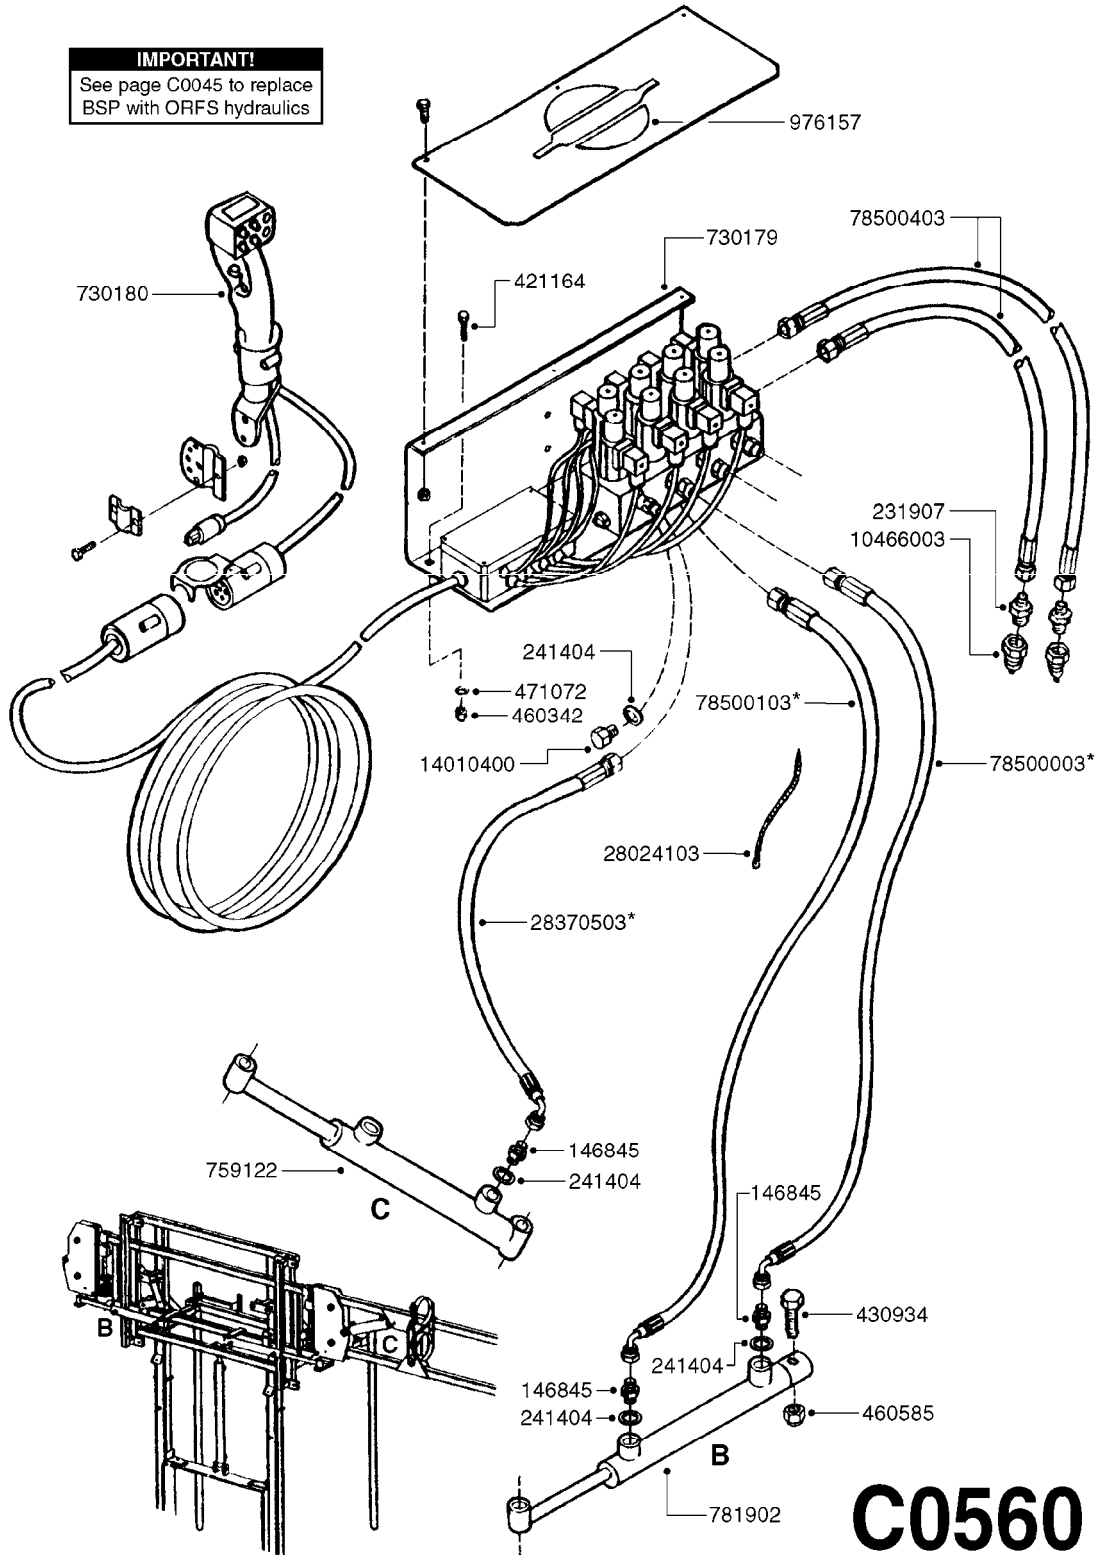

IMPORTANT!
See page C0045 to replace
BSP with ORFS hydraulics

HYD - 2 ROW GRAPE B40 HZ
C0560-HIN, 30:03:16

Page 1

Date 12.08.2020 11:16

parts-n°	order qty	description
146845	1	HEX NIPPLE 1/4"X1/4"
231907	1	HEX NIPPLE 1/4"BSP X 1/2"NPT
241404	1	DOWTY SEAL 1/4"
421164	1	BOLT HEX 8.8 DEL M10X70
430934	1	BOLT HEX 8.8 DEL M16X80
460342	1	NUT HEX M10 DEL DIN934
460585	1	LOCKING NUT M16 DIN985 A2 SS
471072	1	WASHER M10 EL2
730179	1	HYD.KIT SOLENOID BLOCK ASSY.
730180	1	HYD.KIT JOYSTICK CTRL HANDLE
759122	1	CYLINDER D40/20 R150 ADJUSTABLE
781902	1	FOLD CYLINDER
976157	1	DECAL COMPANY (4.4" X 4.6")
10466003	1	COUPLER PIONEER 8010-04 1/2NPT
14010400	1	PLUG 1/4" BSP
28024103	1	TIE STRAP L=8" x W=3/16"
28370503	1	HOSE HY X1/4X314.93'STR+ELB
78500003	1	HOSE HY X 1/4 X 23.6" STR+ELB
78500103	1	HOSE HY X 1/4 X 31.7" STR+ELB
78500403	1	HOSE HY X 1/4 X 252" STR+STR