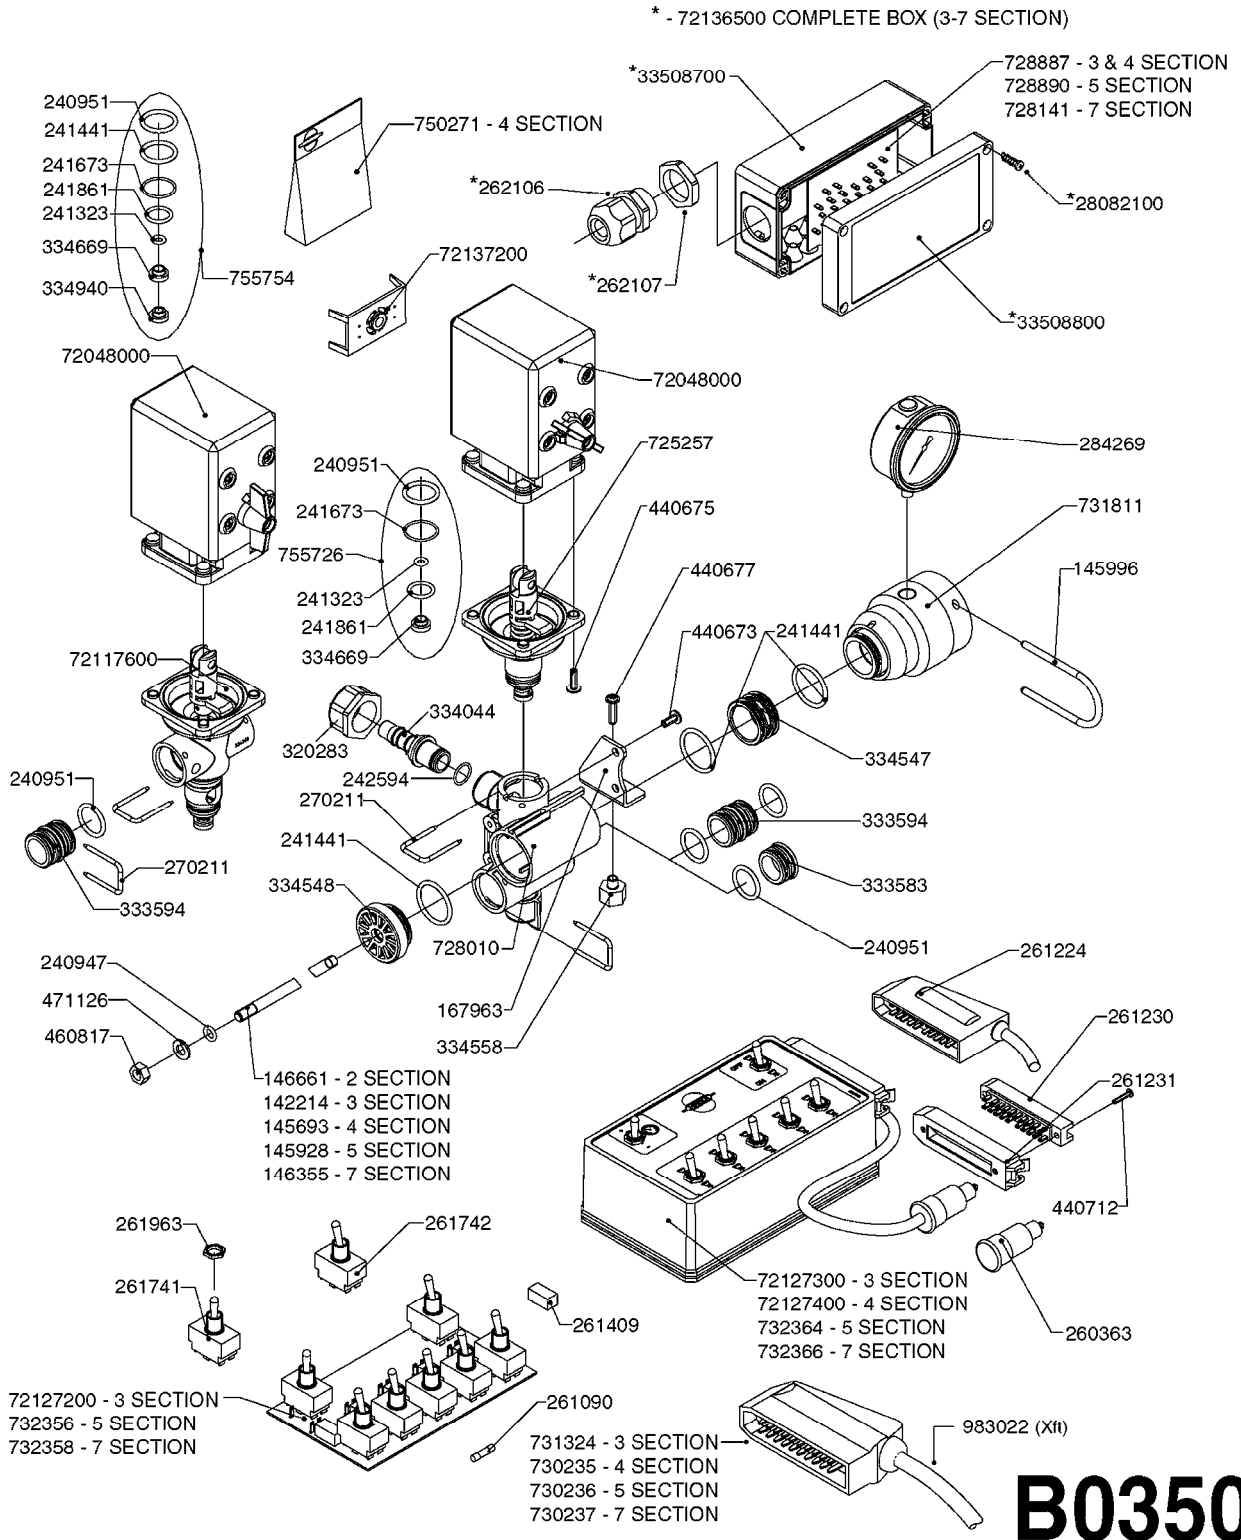

EVC, ECP, ECPC CONTROLS
B0350-HIN, 01:01:16

Page 1
Date 12.08.2020 11:16

parts-n°	order qty	description
142214	1	STUD BOLT - M8X265, 3 SECTION
145693	1	STUD BOLT - M8X330, 4 SECTION
145928	1	STUD BOLT - M8X400, 5 SECTION
145996	1	FITT.DK S-67 FORK
146355	1	STUD BOLT - M8X540, 7 SECTION
146661	1	STUD BOLT M8 X 195
167963	1	MOUNT BKT.F.EC BOOM SEC.
240947	1	O-RING D7.3X2.4 NITRIL
240951	1	O-RING D21.2X3 NITRIL
241323	1	O-RING D5.3X2.4 NITRIL
241441	1	O-RING D29.3X3
241673	1	O-RING D22.1X1.6
241861	1	O-RING D15.3X2.4 VITON
242594	1	O-RING D14 X 1.78 SCH.70-EPDM
260363	1	PLUG 2 POLE 12V
261090	1	FUSE 5 X 20 6.3A, 250V
261224	1	PLUG HOUSING F/20 POLE MALE
261230	1	PLUG INSERT 20 POLE FEMALE
261231	1	PLUG HOUSING 20 POLE FEMALE
261409	1	RELAY 12V F. ESC CNTRL BOX '96
261741	1	SWITCH 2 POLE 12V TOGGLE PRESS
261742	1	SWITCH 2 POLE 12V ON/OFF
261963	1	NUT F.EC SWITCH
262106	1	BULKHEAD F. CABLE 6.5-14 BLACK
262107	1	NUT F. BULKHEAD CABLE GRAY
270211	1	FITT.DK S25 FORK L=37.5
284269	1	PRESSURE GAUGE 0-8-16 BAR Ø2,5" 1/4"
320283	1	FITT.DK NUT 3/4"BSP
333583	1	END PIECE FOR BYPASS
333594	1	CONNECTING PIECE F. BYPASS
334044	1	FITT.DK HB 3/4' F. 3/4' CAP
334547	1	CONNECTING PIECE F. PRESSURE
334548	1	END COVER
334558	1	NUT HEX PLASTIC INSERT
334669	1	VALVE CONE D14/D7-SH 63 WHITE
334940	1	VALVE CONE D14/D6-SH 63 GREEN
440673	1	SCREW F.PLASTIC 5X12 SS
440675	1	SCREW F. PLASTIC 5X16 SS
440677	1	SCREW F. PLASTIC 5X20 SS
440712	1	SCREW 30X16 STAINLESS
460817	1	NUT HEX M8 STAINLESS DIN 934
471126	1	WASHER, M8, Ø16/ 8.4X 1.6, SS
725257	1	SPINDLE SECT. F/EC DISTRIBUTOR
728010	1	DISTRIB HOUSING W/CONST PR GRN
728141	1	CIRCUIT BOARD F.EC7 CONN. BOX
728887	1	CIRCUIT BOARD EC CONTROL
728890	1	CIRCUIT BOARD 5 SECTION EC
730235	1	CABLE F.CONTRL BOX EC4 L=11500
730236	1	CABLE F.CONTRL BOX EC5 L=11500
730237	1	CABLE EC7 L=11500MM
731324	1	CABLE F.CONTRL BOX EC3 L=11500
731811	1	FITT.DK ADAPTOR S67 EC BOOM SE
732356	1	PRINT BOARD EVC ESC 5 SECTION
732358	1	PRINT BOARD EVC ESC 7 SECTION
732364	1	CONTROL BOX ESC/EVC 5 SEC.CM+
732366	1	CONTROL BOX ESC/EVC 7 SEC.CM+
750271	1	O-RING KIT F.EC/4 CONTROL UNIT
755726	1	O-RING KIT F.EC/ESC SEC.VALVE
755754	1	GASKET SET EVC DIST
983022	1	WIRE 12 x 0.5 x 2MM x 12"
28082100	1	SCREW F. BOX LID 1/4" L=20