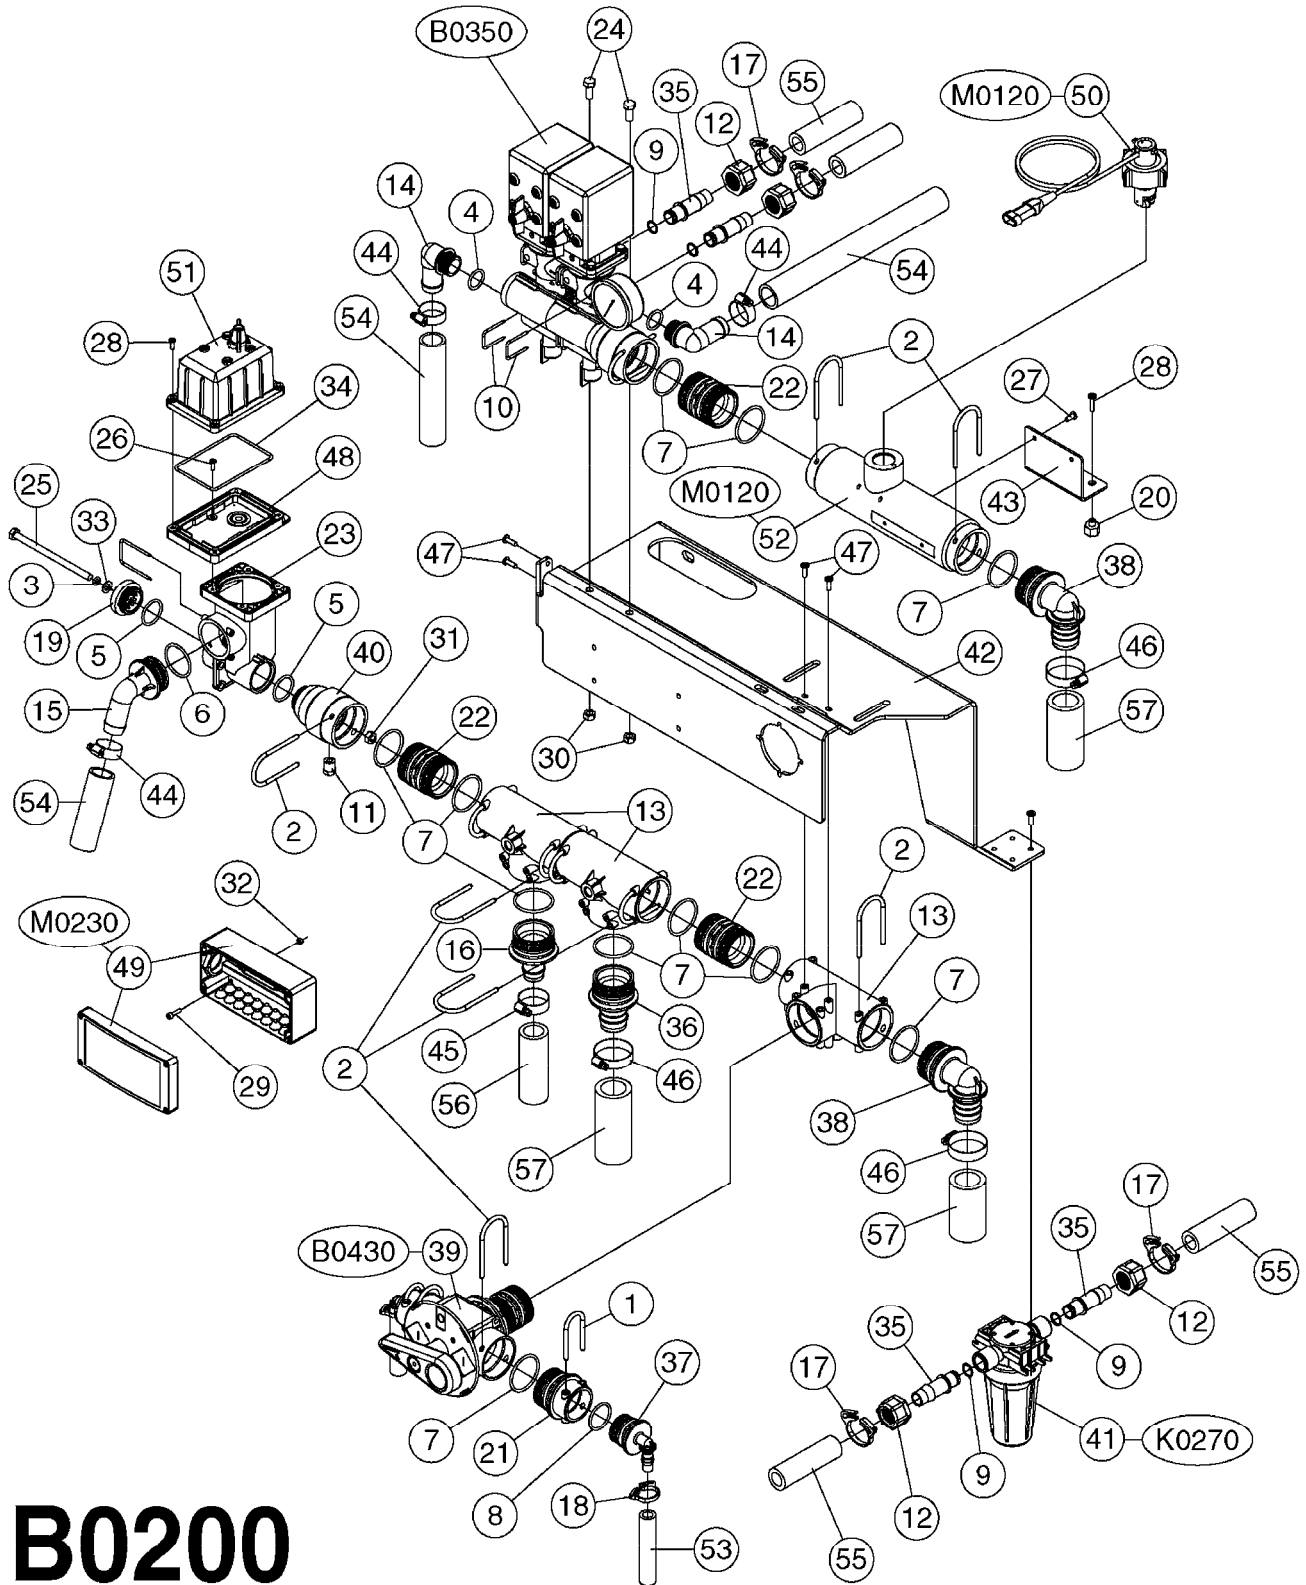

**B0180**

HC/2 MANIFOLD SYSTEM  
B0180-HIN, 01:01:16

Page 1  
Date 12.08.2020 11:16

parts-n°	order qty	description
145995	1	FITT.DK S-53 FORK
145996	1	FITT.DK S-67 FORK
145997	1	FITT.DK S-93 FORK
241883	1	O-RING 3 X 39.2 NITRIL
242353	1	O-RING 3 X 44.2 VITON
242354	1	O-RING D32.2X3.0 VITON
242594	1	O-RING D14 X 1.78 SCH.70-EPDM
284585	1	CLAMP HOSE GEAR 1" MINI 020
320095	1	FITT.DK NUT 1" BSP
320283	1	FITT.DK NUT 3/4"BSP
322224	1	FITT.DK S-67 TEE
322320	1	NUT F.3 WAY VALVE S56
322325	1	FITT.DK S-67 X 1-1/2"BSP LONG
322352	1	FITT.DK S-53 TEE
330326	1	O-RING D30/D24X2 F.1"NUT
330341	1	FITT.DK HB 1" F. 1" NUT
334044	1	FITT.DK HB 3/4' F. 3/4' CAP
334229	1	FITT.DK S-53 STR.3/4"
334231	1	FITT.DK S-67 STR.1"
334239	1	FITT.DK S-53 ELB.1/2"
334241	1	FITT.DK S-53 ELB.3/4"
334244	1	FITT.DK S-67 ELB.1-1/4"
334531	1	CLAMP HOSE PLASTIC 3/4"
334534	1	CLAMP HOSE PLASTIC 1/2"
334564	1	FITT.DK S-67 TO S-53 ADAPTER
341290	1	RUBBER STRAP, L=110
410185	1	BOLT HEX 8.8 DEL M6X16
420582	1	BOLT HEX 8.8 DEL M8X20 FT A2
440685	1	SCREW F.PLASTIC 4X14 SS C-SUNK
460143	1	LOCK NUT M8 SST A2 DIN985
460261	1	NUT HEX M6X1.00 LOCK DIN985 A2 SS
729796	1	VALVE S-67 MANUAL D33 J-D
845218	1	FILTER IN-LINE 3/4'50 MESH OML
16024503	1	SUPPORT MANIFOLD MERCURY
16024603	1	SUPPORT HYD VALVE MISTBLOWER
16024803	1	BRACKET REMOTE GAUGE MISTBLOW
16025703	1	BRACKET MANIFOLD ARROW 270
16058203	1	SUPPORT MANIFOLD MERCURY 900
16058303	1	SUPPORT HYD VALVE MERCURY 900
16097003	1	BRACKET MANIFOLD ARROW 400
28019303	1	FITTING HB ELB 3/4NPT-3/4HOSE
28019803	1	FITTING HB 3/4NPT-3/4HOSE
28026103	1	GAUGE 200PSI/BR,4",1/4"BSP-BTM
28030103	1	CLAMP HOSE GEAR P5/4-S1.5"6724
70021103	1	VALVE PCV GLUED ASSY
72114300	1	FITT. DK S-53 MALE MALE W.ORIN
92702103	1	HOSE R X1/2" X300PSI WP X0012"
92702403	1	HOSE PVC SUCT GRAY 1"
92703203	1	HOSE R X3/4" X300PSI WP X0012"
92712403	1	HOSE R X1" X300PSI WP X0012"
92734403	1	HOSE R X5/4" X200PSI WP X0012"