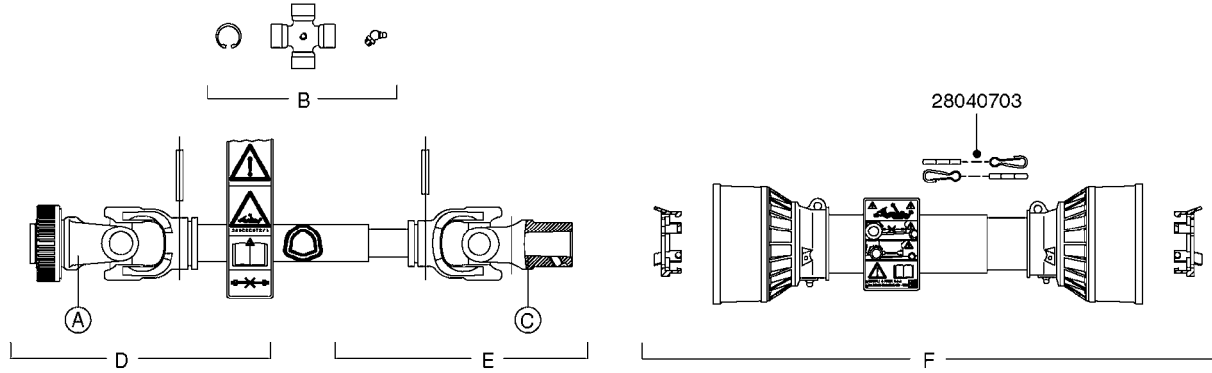

**SUCTION SIDE OF PUMP**

**PRESSURE SIDE OF PUMP**

**A0300**

PUMP - 361/363 FITTINGS  
A0300-HIN, 28:05:19

Page 1  
Date 12.08.2020 11:16

parts-n°	order qty	description
145997	1	FITT.DK S-93 FORK
231022	1	FITT.DK ELB. 1' BSP GF 121
242351	1	O-RING D69.5X3.0 VITON F.S-93
242353	1	O-RING 3 X 44.2 VITON
320095	1	FITT.DK NUT 1" BSP
320132	1	FITT.DK HN 1" BSP
320821	1	FITT.DK NUT 1-1/2" BSP
321451	1	FITT.DK ELB.1-1/2 X1-1/4 80DEG
322321	1	FITT.DK S-67 X 1"BSP MALE
322322	1	FITT.DK S-67 X 1-1/4"BSP MALE
322323	1	FITT.DK S-93 X 1-1/2"BSP MALE
330326	1	O-RING D30/D24X2 F.1"NUT
330341	1	FITT.DK HB 1" F. 1" NUT
331262	1	FITT.DK HB 1-1/2" F. 1-1/2"NUT
331273	1	O-RING D44/D38X2 F.1-1/2"
334243	1	FITT.DK S-67 ELB.1"
334410	1	PROTECTION PUM
334445	1	FITT.DK S-67 ELB.1-1/2"
334647	1	FITT.DK S93 ELB 1-1/2" 90 PVC
334680	1	CLAMP HOSE PLASTIC 1"
420917	1	BOLT HEX 8.8 RAW M8X12 FT
459014	1	ALLEN SCREW M8 X 15 GALV.DIN93
461217	1	NUT HEX M5 LOCK
471074	1	WASHER M8 ELZ
471132	1	WASHER D24/D8.4 X 2 SS
727225	1	FITT.DK S-93 ELB.2'PVC W/ORING
727226	1	HOSETAIL S93 2"1/2 90°+O-RING
14012200	1	FITT.DK S-67 FORK W/M5 THREADS
28030103	1	CLAMP HOSE GEAR P5/4-S1.5"6724
28030203	1	CLAMP HOSE T-BOLT S2" 235-67
28030303	1	CLAMP HOSE T-BOLT S2.5" 235-76
39145300	1	PTO SHIELD Ø203 4-POLET MACHINED
92702603	1	HOSE PVC SUCT GRAY 1-1/2"
92702703	1	HOSE PVC SUCT GRAY 2"
92702803	1	HOSE PVC SUCT GRAY 2.5"
92712403	1	HOSE R X1" X300PSI WP X0012"