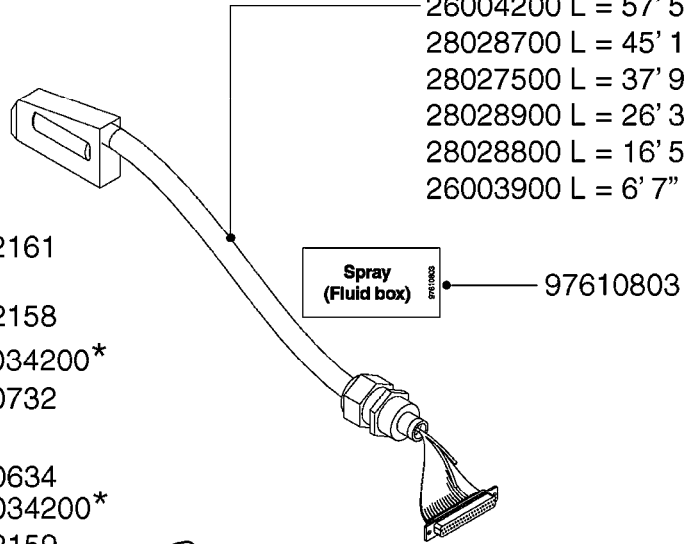

**M0220**

CABLES  
M0220-HIN, 12:05:18

Page 1  
Date 12.08.2020 11:17

Pos.	parts-n°	order qty	description
1	262150	1	SCREW ASSM.FOR D-SUB PLUG
2	26004900	1	CABLE FEM/MALE 37P L=9.5M
3	26005900	1	WIRE 37/37 POLE DAH/JOB COM
4	26006000	1	LEAD F AMP SUPERSEAL 3 WAYS L1,5M
4	26006100	1	CABLE L = 5.00M, AMP, MALE, 3P
4	26007000	1	CABLE L = 0.20M, AMP, MALE, 3P
4	26007100	1	CABLE L = 9.00M, AMP, MALE, 3P
4	26007200	1	CABLE 3POL AMP FEMALE L13M
5	26006200	1	CABLE L = 4.50M, AMP, MALE, 2P
5	26006300	1	CABLE L = 0.50M, AMP, MALE, 2P
5	26006400	1	CABLE L = 0.75M, AMP, MALE, 2P
5	26006500	1	CABLE L = 1.50M, AMP, MALE, 2P
5	26006600	1	CABLE L = 9.00M, AMP, MALE, 2P
6	26006700	1	CABLE L = 0.12M, AMP, FEMALE, 2P
7	26006800	1	CABLE L = 1.00M, AMP, FEMALE, 2P
8	26007300	1	CABLE L = 1.00M, AMP, FEMALE, 3P
9	26007400	1	CABLE L = 3.00M, AMP, EXT, 3P
9	26009800	1	CABLE L = 0.50M, AMP, EXT, 2P
10	26007500	1	CABLE FEM/FEM 15P L=3.5M
11	26016900	1	CABLE DB25M - DB25F L=8.5m
12	72450600	1	CAP F. AMP SUPER SEAL 2P PLUG
13	72450700	1	CAP F. AMP SUPER SEAL 3P PLUG
14	72450800	1	CAP F. AMP SUPER SEAL 4P PLUG

# M0230

JUNCTION BOX - LIQUID  
M0230-HIN, 01:01:16

Page 1  
Date 12.08.2020 11:17

Pos.	parts-n°	order qty	description
1	262106	1	BULKHEAD F. CABLE 6.5-14 BLACK
2	262107	1	NUT F. BULKHEAD CABLE GRAY
3	26004800	1	CIRCUIT BD SEC VLV NCM 13SEC 13 SECTION
3	72173900	1	CIRCUIT BD SEC VLV 39PIN 9SEC 9 SECTION
4	28082100	1	SCREW F. BOX LID 1/4" L=20
5	33508700	1	BOX BOTTOM 160X80X40 BLACK 1-HOLE
6	33508800	1	LID 160X80X15 BLK W/SCREWS
7	72115400	1	CONNECTION BOX F. OP. UNIT SV9

LIQUID SYSTEM

- 26004200 L = 57' 5"
- 28028700 L = 45' 11"
- 28027500 L = 37' 9"
- 28028900 L = 26' 3"
- 28028800 L = 16' 5"
- 26003900 L = 6' 7"

HYDRAULIC SYSTEM

\* Note orientation of bracket  
1 = Liquid system  
2 = Hydraulic system