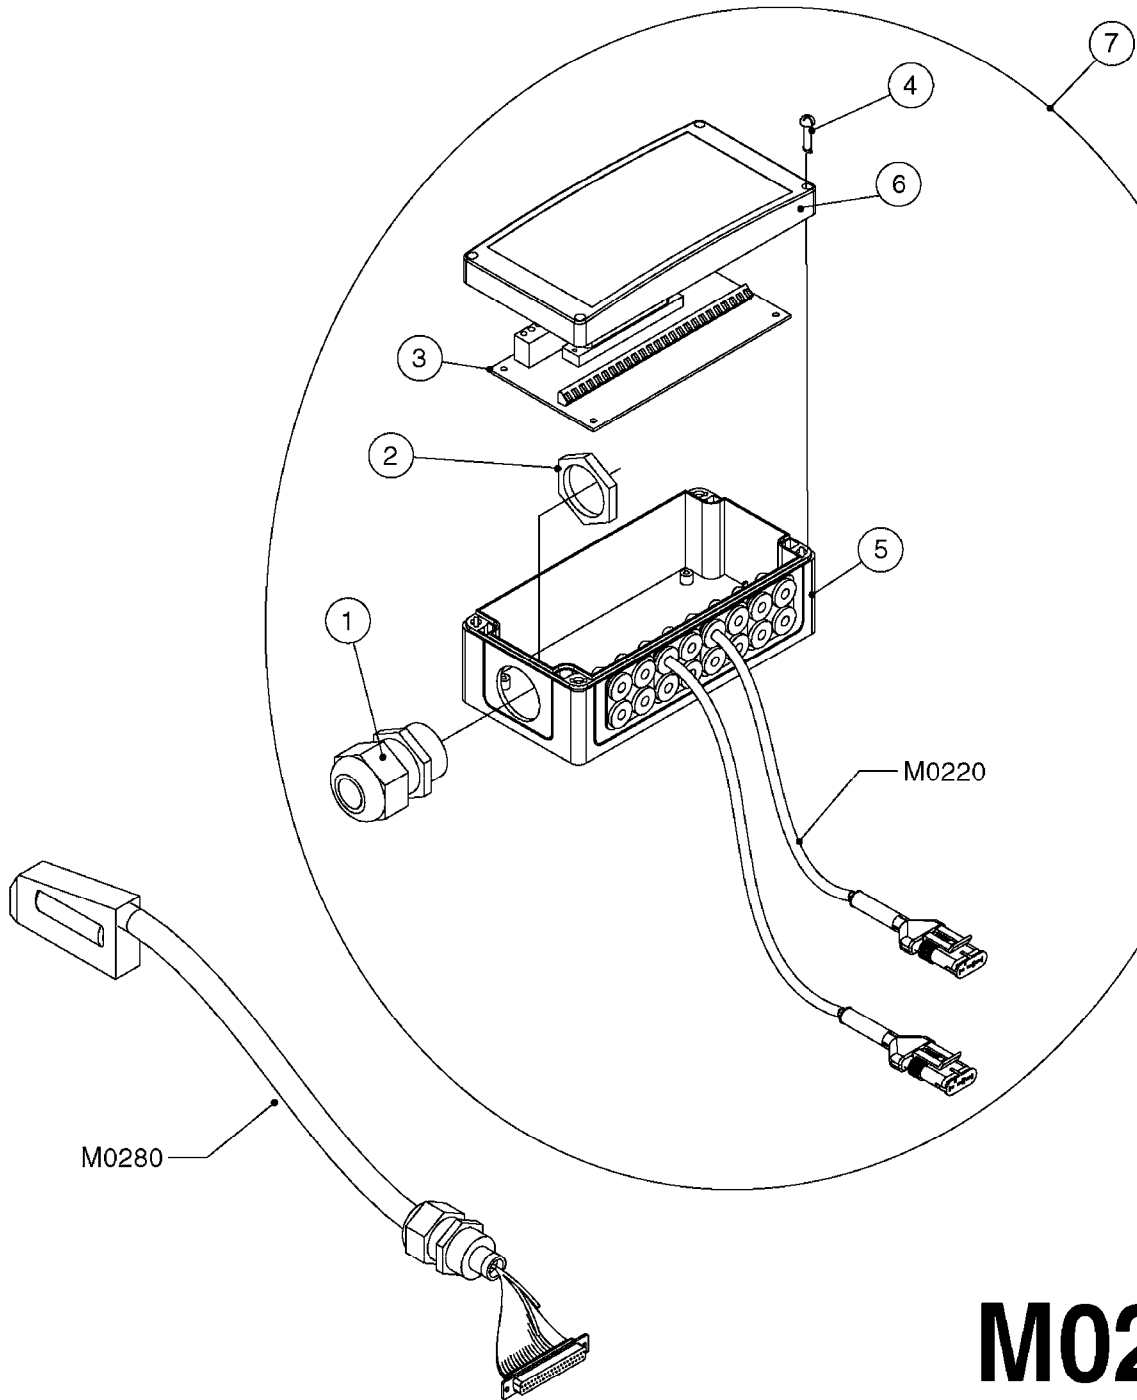

**M0220**

CABLES  
M0220-HIN, 12:05:18

Page 1  
Date 12.08.2020 11:17

Pos.	parts-n°	order qty	description
1	262150	1	SCREW ASSM.FOR D-SUB PLUG
2	26004900	1	CABLE FEM/MALE 37P L=9.5M
3	26005900	1	WIRE 37/37 POLE DAH/JOB COM
4	26006000	1	LEAD F AMP SUPERSEAL 3 WAYS L1,5M
4	26006100	1	CABLE L = 5.00M, AMP, MALE, 3P
4	26007000	1	CABLE L = 0.20M, AMP, MALE, 3P
4	26007100	1	CABLE L = 9.00M, AMP, MALE, 3P
4	26007200	1	CABLE 3POL AMP FEMALE L13M
5	26006200	1	CABLE L = 4.50M, AMP, MALE, 2P
5	26006300	1	CABLE L = 0.50M, AMP, MALE, 2P
5	26006400	1	CABLE L = 0.75M, AMP, MALE, 2P
5	26006500	1	CABLE L = 1.50M, AMP, MALE, 2P
5	26006600	1	CABLE L = 9.00M, AMP, MALE, 2P
6	26006700	1	CABLE L = 0.12M, AMP, FEMALE, 2P
7	26006800	1	CABLE L = 1.00M, AMP, FEMALE, 2P
8	26007300	1	CABLE L = 1.00M, AMP, FEMALE, 3P
9	26007400	1	CABLE L = 3.00M, AMP, EXT, 3P
9	26009800	1	CABLE L = 0.50M, AMP, EXT, 2P
10	26007500	1	CABLE FEM/FEM 15P L=3.5M
11	26016900	1	CABLE DB25M - DB25F L=8.5m
12	72450600	1	CAP F. AMP SUPER SEAL 2P PLUG
13	72450700	1	CAP F. AMP SUPER SEAL 3P PLUG
14	72450800	1	CAP F. AMP SUPER SEAL 4P PLUG