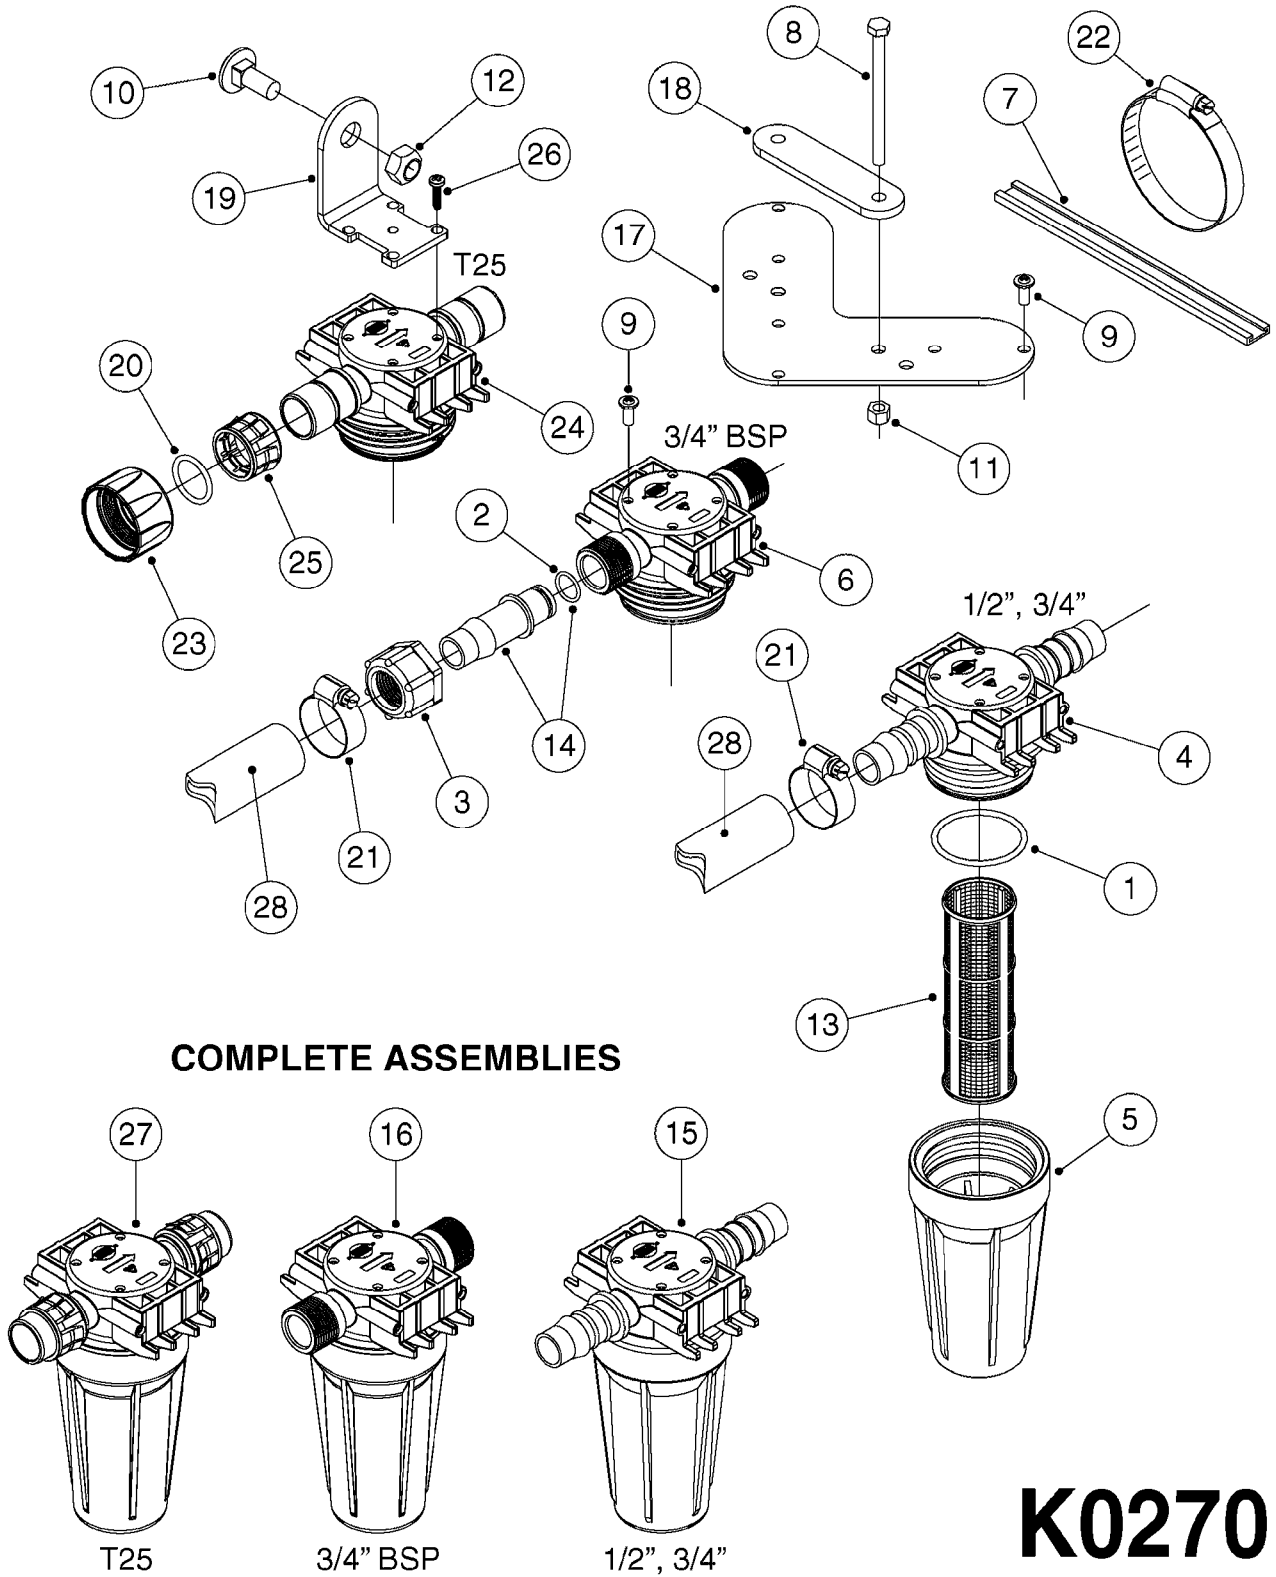

24002503 - Ø 5" (125mm)

24002403 - Ø 4" (100mm)

259034 - Ø 5" (125mm) L=29-1/2" (750mm) PVC

259035 - Ø 4-3/8" (110mm) L=39-3/8" (1000mm) PVC

349012 - Ø 4" (100mm) L=37-3/8" (950mm) PVC

349026 - Ø 5-1/2" (140mm) / Ø 4-3/8" (110mm) PVC

349030 - Ø 5-1/2" (140mm) / Ø 3-1/2" (90mm) PVC

349025 - Ø 5" (125mm) / Ø 4-3/8" (110mm) PVC

349023 - Ø 5" (125mm) PVC

**G0420**

TUBES & HOSES  
G0420-HIN, 01:01:16

Page 1

Date 12.08.2020 11:17

parts-n°	order qty	description
259034	1	PVC HOSE D125MM X 0.75M
259035	1	PVC HOSE D100MM X 1.0M
349012	1	PVC TUBE D100MM X 950MM
349023	1	GREY PVC LID D125MM
349025	1	CONNECT.PIECE PVC D125MM-110MM
349026	1	CONICAL REDUC.PVC D140MM-100MM
349030	1	140MM-90MM PVC ADAPTER
24002403	1	HOSE R X TPR 4" BLACK
24002503	1	HOSE R X TPR 5" BLACK

COMPLETE ASSEMBLIES  
WHOLEGOODS ITEMS

727617 - COMPLETE ASSEMBLY (2" BSP THREADED FITTING & 126" CORD)

727742 - COMPLETE ASSEMBLY (2-1/2" ELBOW & 157.5" CORD)

**K0180**

DRAIN ASSEMBLY-PULL CORD TYPE  
K0180-HIN, 01:01:16

Page 1

Date 12.08.2020 11:17

parts-n°	order qty	description
145997	1	FITT.DK S-93 FORK
220799	1	SPRING F.TOP DRAIN
241754	1	O-RING D59.5X3
242221	1	GASKET F. S-93 QUICK COUPLERS
242351	1	O-RING D69.5X3.0 VITON F.S-93
322109	1	FITT.DK S-93 BULKHEAD NUT
322165	1	FITT.DK S-93 BULKHEAD SINGLE
322166	1	VALVE FLAP LOWER PART
322169	1	CORD PLUG F.TOP DRAIN
322171	1	FITT.DK S-93 THREAD INS.2"BSP
334262	1	GASKET F.S-93 BULKHEAD
334332	1	FITT.DK S-93 MALE QUICK COUP.
334340	1	FITT.DK S-93 ELBOW 2.5"
334434	1	CAGE F.SPRING BOTTOM DRAIN ASY
334437	1	SEAL FOR VALVE FLAP
334469	1	CLEVIS F.CORD TOP DRAIN ASSY.
334472	1	HANDLE FOR TOP DRAIN
334557	1	SPRING SEAT TOP DRAIN
390982	1	CORD NYLON 4000MM
440392	1	SCREW 6.3 X 25.0 DIN7981C TORX
727172	1	FITT.DK S-93 SEAT INSERT
727617	1	FITT.DK S-93 BOTTOM VALVE 2'
727742	1	TOP DRAIN CORD TYPE
728120	1	QUICK COUPLER CAP F.S93 DRAIN
14001500	1	GROMMET F.TOP DRAIN CORD
16025500	1	TANK SPACER SIGHT GAUGE
16135600	1	GUIDE FOR SIGHT GAUGE NAV/NCM