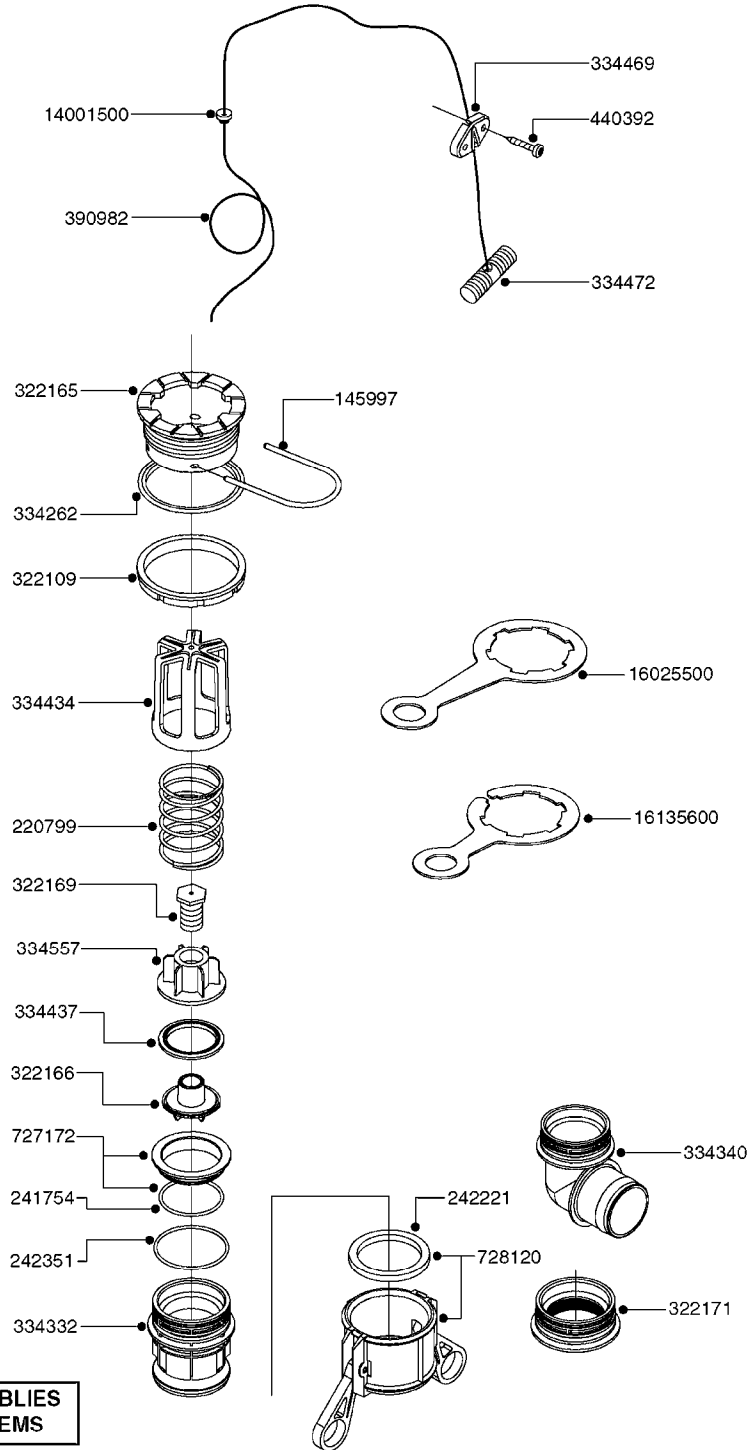

**G0410**

HYDROPNEUM. SPOUTS 5 OUTLETS  
G0410-HIN, 01:01:16

Page 1

Date 12.08.2020 11:17

parts-n°	order qty	description
139089	1	NOZZLE HOLDER F/5 NOZZLES
146327	1	UNION NUT 3/8" BRASS
149138	1	ADAPTER FOR NOZZLE H
239097	1	HYDROPNEUMATIC MANIFOLD ADAPT.
249031	1	O-RING
289348	1	ADAPTER 1/2" - 1/4"
289425	1	NON-DRIP 1/4" ON/OFF
359196	1	FISHTAIL SPOUT 5 NOZZLE 120°
371339	1	NOZZLE ALBUZ BROWN WITH SWIRL
450972	1	SCREW M6X15 ALLEN GALV.
471106	1	WASHER D6
739638	1	NOZZLE OUTLET 5 NOZZ. D125 SPV

24002503 - Ø 5" (125mm)

24002403 - Ø 4" (100mm)

259034 - Ø 5" (125mm) L=29-1/2" (750mm) PVC

259035 - Ø 4-3/8" (110mm) L=39-3/8" (1000mm) PVC

349012 - Ø 4" (100mm) L=37-3/8" (950mm) PVC

349026 - Ø 5-1/2" (140mm) / Ø 4-3/8" (110mm) PVC

349030 - Ø 5-1/2" (140mm) / Ø 3-1/2" (90mm) PVC

349025 - Ø 5" (125mm) / Ø 4-3/8" (110mm) PVC

349023 - Ø 5" (125mm) PVC

**G0420**

TUBES & HOSES  
G0420-HIN, 01:01:16

Page 1

Date 12.08.2020 11:17

parts-n°	order qty	description
259034	1	PVC HOSE D125MM X 0.75M
259035	1	PVC HOSE D100MM X 1.0M
349012	1	PVC TUBE D100MM X 950MM
349023	1	GREY PVC LID D125MM
349025	1	CONNECT.PIECE PVC D125MM-110MM
349026	1	CONICAL REDUC.PVC D140MM-100MM
349030	1	140MM-90MM PVC ADAPTER
24002403	1	HOSE R X TPR 4" BLACK
24002503	1	HOSE R X TPR 5" BLACK