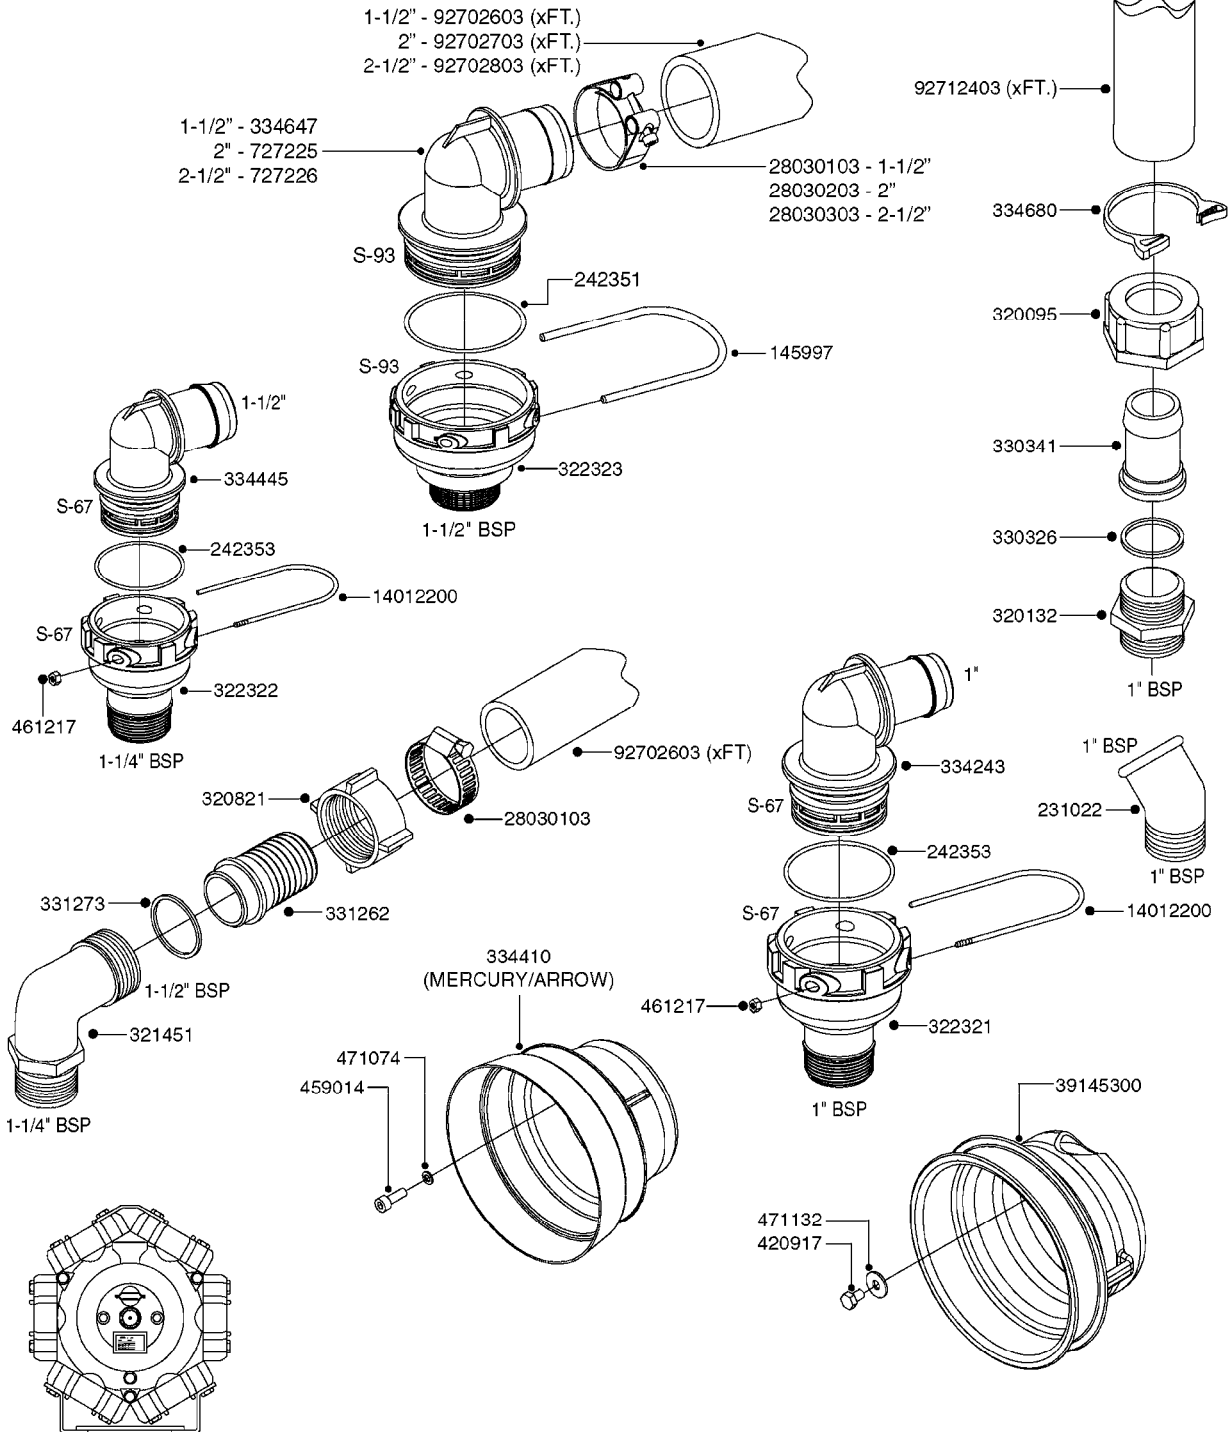

**SUCTION SIDE OF PUMP**

**PRESSURE SIDE OF PUMP**

**A0300**

PUMP - 361/363 FITTINGS  
A0300-HIN, 28:05:19

Page 1  
Date 12.08.2020 11:16

parts-n°	order qty	description
145997	1	FITT.DK S-93 FORK
231022	1	FITT.DK ELB. 1' BSP GF 121
242351	1	O-RING D69.5X3.0 VITON F.S-93
242353	1	O-RING 3 X 44.2 VITON
320095	1	FITT.DK NUT 1" BSP
320132	1	FITT.DK HN 1" BSP
320821	1	FITT.DK NUT 1-1/2" BSP
321451	1	FITT.DK ELB.1-1/2 X1-1/4 80DEG
322321	1	FITT.DK S-67 X 1"BSP MALE
322322	1	FITT.DK S-67 X 1-1/4"BSP MALE
322323	1	FITT.DK S-93 X 1-1/2"BSP MALE
330326	1	O-RING D30/D24X2 F.1"NUT
330341	1	FITT.DK HB 1" F. 1" NUT
331262	1	FITT.DK HB 1-1/2" F. 1-1/2"NUT
331273	1	O-RING D44/D38X2 F.1-1/2"
334243	1	FITT.DK S-67 ELB.1"
334410	1	PROTECTION PUM
334445	1	FITT.DK S-67 ELB.1-1/2"
334647	1	FITT.DK S93 ELB 1-1/2" 90 PVC
334680	1	CLAMP HOSE PLASTIC 1"
420917	1	BOLT HEX 8.8 RAW M8X12 FT
459014	1	ALLEN SCREW M8 X 15 GALV.DIN93
461217	1	NUT HEX M5 LOCK
471074	1	WASHER M8 ELZ
471132	1	WASHER D24/D8.4 X 2 SS
727225	1	FITT.DK S-93 ELB.2'PVC W/ORING
727226	1	HOSETAIL S93 2"1/2 90°+O-RING
14012200	1	FITT.DK S-67 FORK W/M5 THREADS
28030103	1	CLAMP HOSE GEAR P5/4-S1.5"6724
28030203	1	CLAMP HOSE T-BOLT S2" 235-67
28030303	1	CLAMP HOSE T-BOLT S2.5" 235-76
39145300	1	PTO SHIELD Ø203 4-POLET MACHINED
92702603	1	HOSE PVC SUCT GRAY 1-1/2"
92702703	1	HOSE PVC SUCT GRAY 2"
92702803	1	HOSE PVC SUCT GRAY 2.5"
92712403	1	HOSE R X1" X300PSI WP X0012"