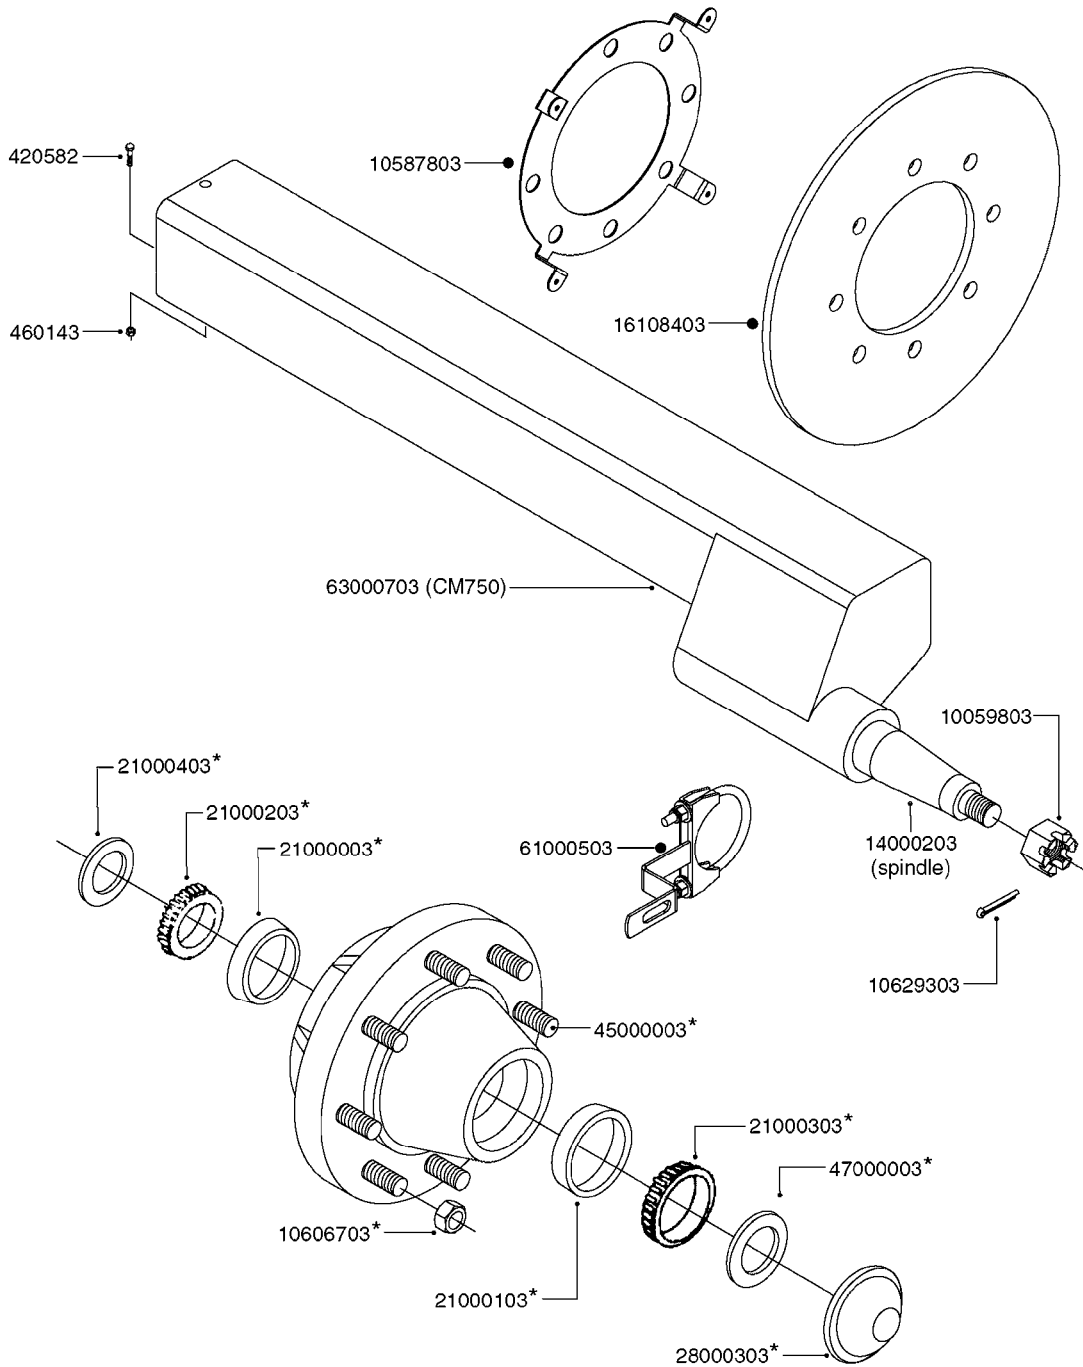

BOOM - 2 ROW B40 HZ OUTER  
D0120-HIN, 01:01:16

Page 0  
Date 12.08.2020 11:16

**D0120**

BOOM - 2 ROW B40 HZ OUTER  
D0120-HIN, 01:01:16

Page 1  
Date 12.08.2020 11:16

parts-n°	order qty	description
111344	1	CLAW CLUTCH Ø100/Ø20,5 UNDER PART RED
111387	1	CLAW CLUTCH D100 UPPER PART
144292	1	AXLE F/BREAKAWAY M20/M16 L=426
149320	1	BUSHING
157125	1	SPACER BOLTS M10
166246	1	WASHER CUP D53 F.SPRING
178525	1	SUPPORT PLATE B40 OUTER
220673	1	SPRING F.PIVOT 100 X 51
229002	1	TENSION SPRING LP/TP
283820	1	PLUG 30MM / 1-1/4X1/8 SQ TUBE
289296	1	PLUG D.30
399026	1	NYLON ROLLER
421252	1	SCREW M10X30 CAP
429012	1	BOLT HEX M10X160
430264	1	BOLT HEX 8.8 DEL M16X100
430934	1	BOLT HEX 8.8 DEL M16X80
460342	1	NUT HEX M10 DEL DIN934
460423	1	NUT HEX M10X1.50 LOCK DIN985A2 SS
460585	1	LOCKING NUT M16 DIN985 A2 SS
469004	1	M-20 SPECIAL NUT
471118	1	WASHER D16 TENSION
619519	1	REAR DROP BRACKET - B40
619520	1	OUTER WING PLATE - B40
619542	1	TUBE FOR BRACKET
639412	1	BRACKET F.BREAKAWAY CLUTCH RH
639413	1	BRACKET F.BREAKAWAY CLUTCH LH
639428	1	UPPER WING ARM - B40
639429	1	LOWER WING ARM - B40
639431	1	OUTER GLIDING PIECE - B40
639443	1	BOOM BRCT OUTER F.TWO ROW SYST
639547	1	TRANSPORT BRACKET - B40

**COMPLETE HUB W/BEARINGS:**  
10531903

**COMPLETE ASSEMBLIES  
WHOLEGOODS ITEMS**

**E0730**

HUB ASSEMBLY F.2 1/8" SPINDLE  
E0730-HIN, 01:01:16

Page 1  
Date 12.08.2020 11:16

parts-n°	order qty	description
10058803	1	BEARING INNER CONE A25590
10058903	1	SEAL HUB ASE41
10059003	1	DUST CAP 800/1000 GAL EDC17
10059203	1	BOLT WHEEL 9/16"x1-1/4"UNF 90D
10059703	1	BEARING OUTER CONE A25877
10059803	1	NUT HEX NF 1"
10320203	1	BEARING INNER CUP1000GAL.TR/TA
10320303	1	BEARING OUTER CUP1000GAL.TR/TA
10531903	1	HUB ASSY.COMP.F.2-1/8" SPINDLE
10587803	1	MAG MNT F. SPEED SNS 8 BOLT
10629303	1	PIN, COTTER 3/16" X 2.25" LONG
28020103	1	SPINDLE 2.125 CRS 14" 811
47000703	1	WASHER, SPNDL 1.1" 1.06x2 .19T