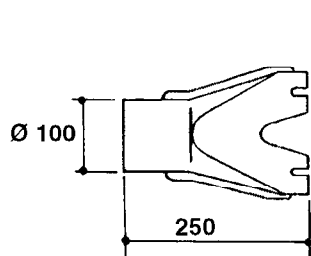

**G0310**

MERCURY - 26" DOUBLE BLOWER  
G0310-HIN, 01:01:16

Page 1

Date 12.08.2020 11:16

parts-n°	order qty	description
129150	1	BLOWER WHEEL HF600D ALUMINUM
169442	1	REAR BRACKET MERCURY FAN FRAME
289286	1	GEARBOX 2-MAXI & 820-X
349000	1	SEAL FOR CANNON
359225	1	AIR DIST. HOUSING 26" DOUBLE
359226	1	BLOWER HOUSING FRONT 26"DOUBLE
359227	1	BLOWER HOUSING REAR 26"DOUBLE
359239	1	CAP FOR 26" FAN
410686	1	BOLT HEX 8.8 DEL M6X30
421046	1	BOLT HEX M8X25/25 A2 SS DIN933
429004	1	BOLT HEX M10X35 GALV.
430721	1	BOLT HEX 8.8 DEL M12X40 FT
430870	1	BOLT HEX 8.8 DEL M12X55 FT
430969	1	SCREW M12X60 CAP
451033	1	SCREW M8X25 HEX
459001	1	BOLT ALLEN M8X15 8.8
460143	1	LOCK NUT M8 SST A2 DIN985
460261	1	NUT HEX M6X1.00 LOCK DIN985 A2 SS
460423	1	NUT HEX M10X1.50 LOCK DIN985A2 SS
460703	1	NUT HEX M12X1.75 LOCK DIN985A2 SS
471071	1	WASHER M12 GALV
471074	1	WASHER M8 ELZ
471106	1	WASHER D6
471116	1	WASHER D8 TENSION
489001	1	RIVET 4X20 AL.
619012	1	STEEL PLATE W/NUT M-8 TURBO
619595	1	AIR ADJ.PLATE HF600D
639230	1	AIR GRID PROTECTOR P540
639509	1	MERCURY FAN FRAME 26" DOUBLE
639520	1	REAR FRAME FOR MERCURY FAN
639588	1	FRONT SAFETY GRILL 26" DOUBLE