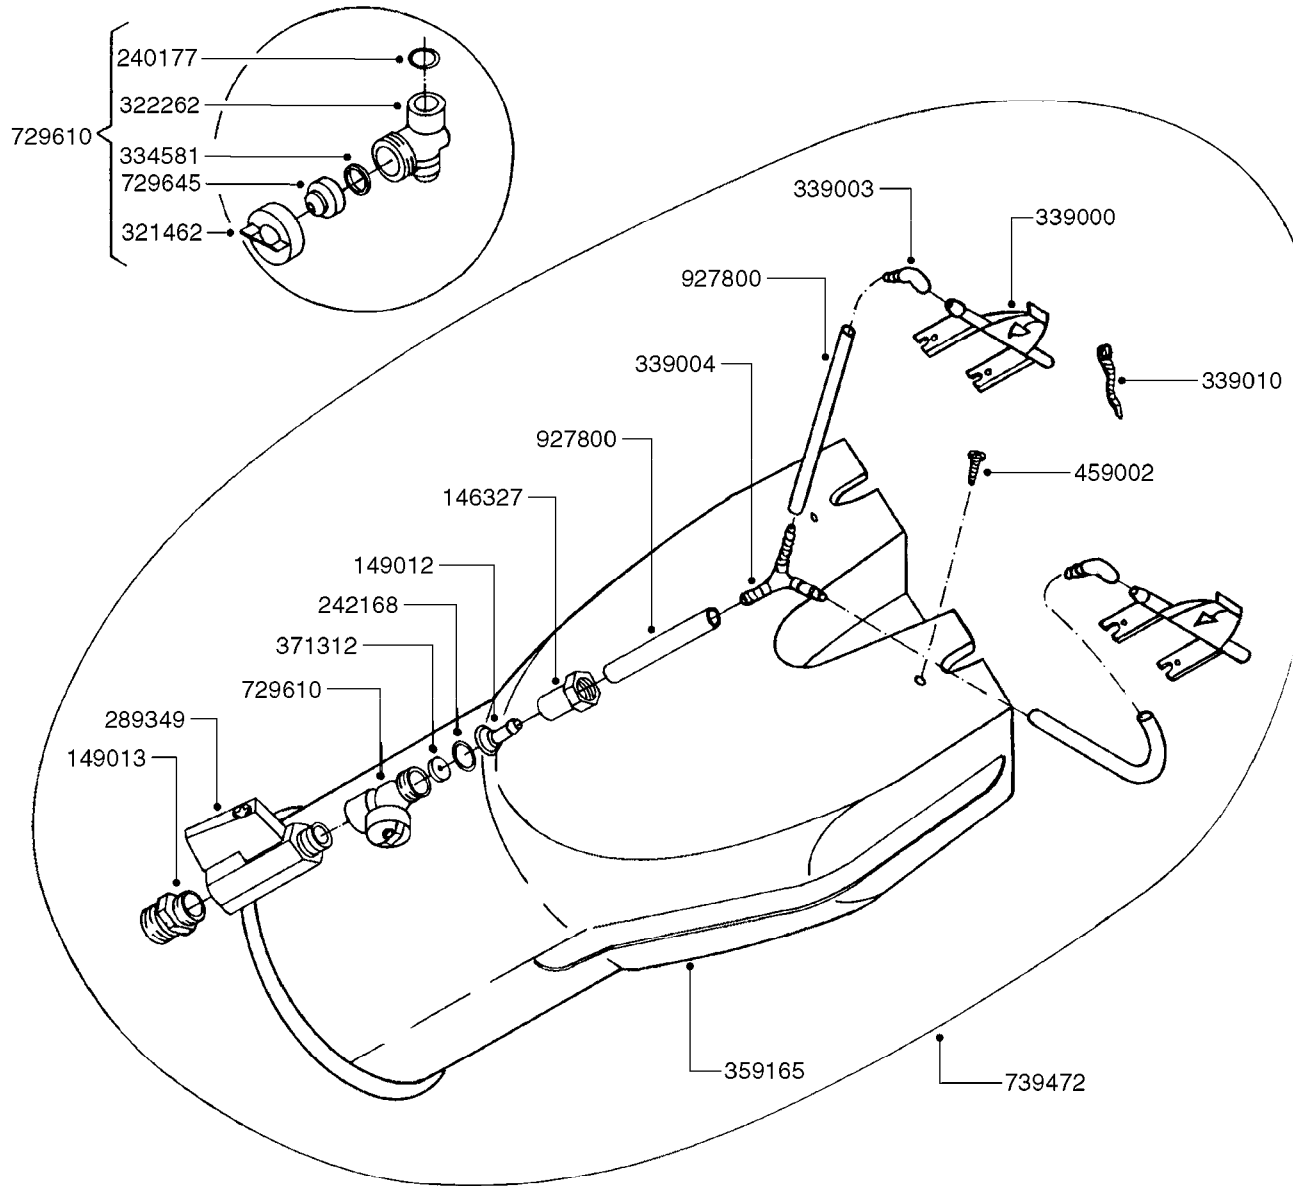

**G0310**

MERCURY - 26" DOUBLE BLOWER  
G0310-HIN, 01:01:16

Page 1

Date 12.08.2020 11:16

parts-n°	order qty	description
129150	1	BLOWER WHEEL HF600D ALUMINUM
169442	1	REAR BRACKET MERCURY FAN FRAME
289286	1	GEARBOX 2-MAXI & 820-X
349000	1	SEAL FOR CANNON
359225	1	AIR DIST. HOUSING 26" DOUBLE
359226	1	BLOWER HOUSING FRONT 26"DOUBLE
359227	1	BLOWER HOUSING REAR 26"DOUBLE
359239	1	CAP FOR 26" FAN
410686	1	BOLT HEX 8.8 DEL M6X30
421046	1	BOLT HEX M8X25/25 A2 SS DIN933
429004	1	BOLT HEX M10X35 GALV.
430721	1	BOLT HEX 8.8 DEL M12X40 FT
430870	1	BOLT HEX 8.8 DEL M12X55 FT
430969	1	SCREW M12X60 CAP
451033	1	SCREW M8X25 HEX
459001	1	BOLT ALLEN M8X15 8.8
460143	1	LOCK NUT M8 SST A2 DIN985
460261	1	NUT HEX M6X1.00 LOCK DIN985 A2 SS
460423	1	NUT HEX M10X1.50 LOCK DIN985A2 SS
460703	1	NUT HEX M12X1.75 LOCK DIN985A2 SS
471071	1	WASHER M12 GALV
471074	1	WASHER M8 ELZ
471106	1	WASHER D6
471116	1	WASHER D8 TENSION
489001	1	RIVET 4X20 AL.
619012	1	STEEL PLATE W/NUT M-8 TURBO
619595	1	AIR ADJ.PLATE HF600D
639230	1	AIR GRID PROTECTOR P540
639509	1	MERCURY FAN FRAME 26" DOUBLE
639520	1	REAR FRAME FOR MERCURY FAN
639588	1	FRONT SAFETY GRILL 26" DOUBLE