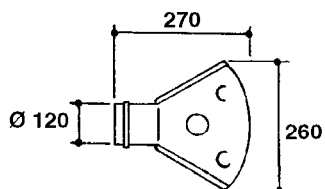

G0410

HYDROPNEUM. SPOUTS 5 OUTLETS
G0410-HIN, 01:01:16

Page 1

Date 12.08.2020 11:17

parts-n°	order qty	description
139089	1	NOZZLE HOLDER F/5 NOZZLES
146327	1	UNION NUT 3/8" BRASS
149138	1	ADAPTER FOR NOZZLE H
239097	1	HYDROPNEUMATIC MANIFOLD ADAPT.
249031	1	O-RING
289348	1	ADAPTER 1/2" - 1/4"
289425	1	NON-DRIP 1/4" ON/OFF
359196	1	FISHTAIL SPOUT 5 NOZZLE 120°
371339	1	NOZZLE ALBUZ BROWN WITH SWIRL
450972	1	SCREW M6X15 ALLEN GALV.
471106	1	WASHER D6
739638	1	NOZZLE OUTLET 5 NOZZ. D125 SPV