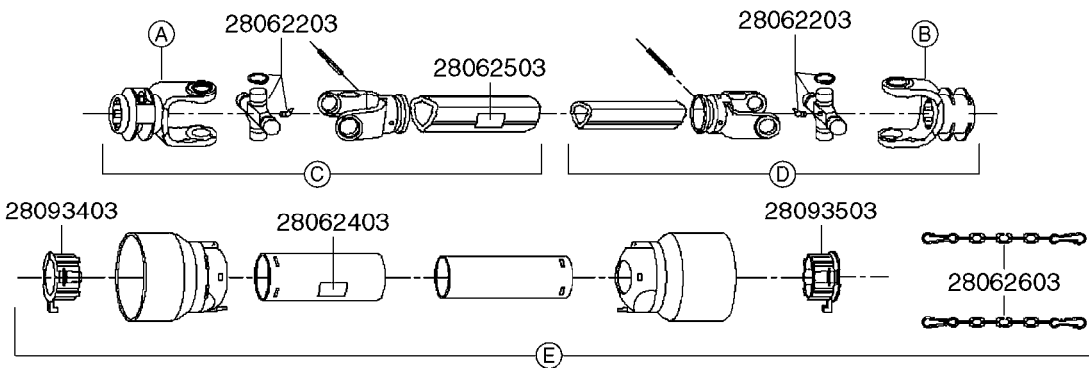

\* Changed in 2016 from 100 series to G-Series (see page A0600).

**A520**

PTO SHAFTS - BONDIOLI CENT.  
A0520-HIN, 23:10:18

Page 1  
Date 12.08.2020 11:16

parts-n°	order qty	description
289042	1	UNIV. JOINT 22x54mm
421024	1	BOLT HEX 8.8 DEL M8X60
450015	1	SCREW ALLAN 3/8'X5/8' BLACK
460143	1	LOCK NUT M8 SST A2 DIN985
28009803	1	PTO PIN TUBE RETAINER OUTER
28009903	1	PTO TUBE RETAINER INNER
28010103	1	PTO YOKE F.INNER TUBE CV PTO
28021403	1	PTO 1"STR/1-3/8" 6SPL B&P
28021503	1	PTO 1"STR/1-3/8" 21SPL B&P
28021603	1	PTO 1"STR/1-3/4" 20SPL B&P
28027903	1	PTO BALL LOCK.KIT F.1-3/8 YOKE
28040503	1	UNIV. JOINT 27x74.6mm
28040703	1	SAFETY CHAIN F.CV BLACK PTO
28041803	1	DECAL DANGER GUARD MISSING
28041903	1	DECAL DANGER ROT.DRIVELINE
28056703	1	PTO YOKE #1 1-3/8" X 6 SPLINE
28056803	1	PTO YOKE #1 1-3/8" X 21 SPLINE
28056903	1	PTO YOKE #4 1-3/4" X 20 SPLINE
28057003	1	PTO TUBE YOKE #1-G1 OUTER
28057103	1	PTO TUBE YOKE #4-G4 OUTER
28057203	1	PTO PIN TUBE RETAINER OUTER
28057303	1	PTO TUBE OUTER #1 745MM
28057403	1	PTO TUBE OUTER #4 720MM
28057503	1	PTO TUBE INNER #1 745MM
28057603	1	PTO TUBE INNER #4 720MM
28057703	1	PTO TUBE RETAINER INNER
28057803	1	PTO TUBE YOKE #1 Ø=1"
28057903	1	PTO TUBE YOKE #4 Ø=1"
28058003	1	PTO HALF SAFETY SHIELD OUTER
28058103	1	PTO HALF SAFETY SHIELD OUTER
28058203	1	PTO HALF SAFETY SHIELD INNER
28058303	1	PTO HALF SAFETY SHIELD INNER
28058403	1	PTO BALL LOCK.KIT F.1-3/4 YOKE
28058503	1	PTO TUBE YOKE #1-G1 INNER