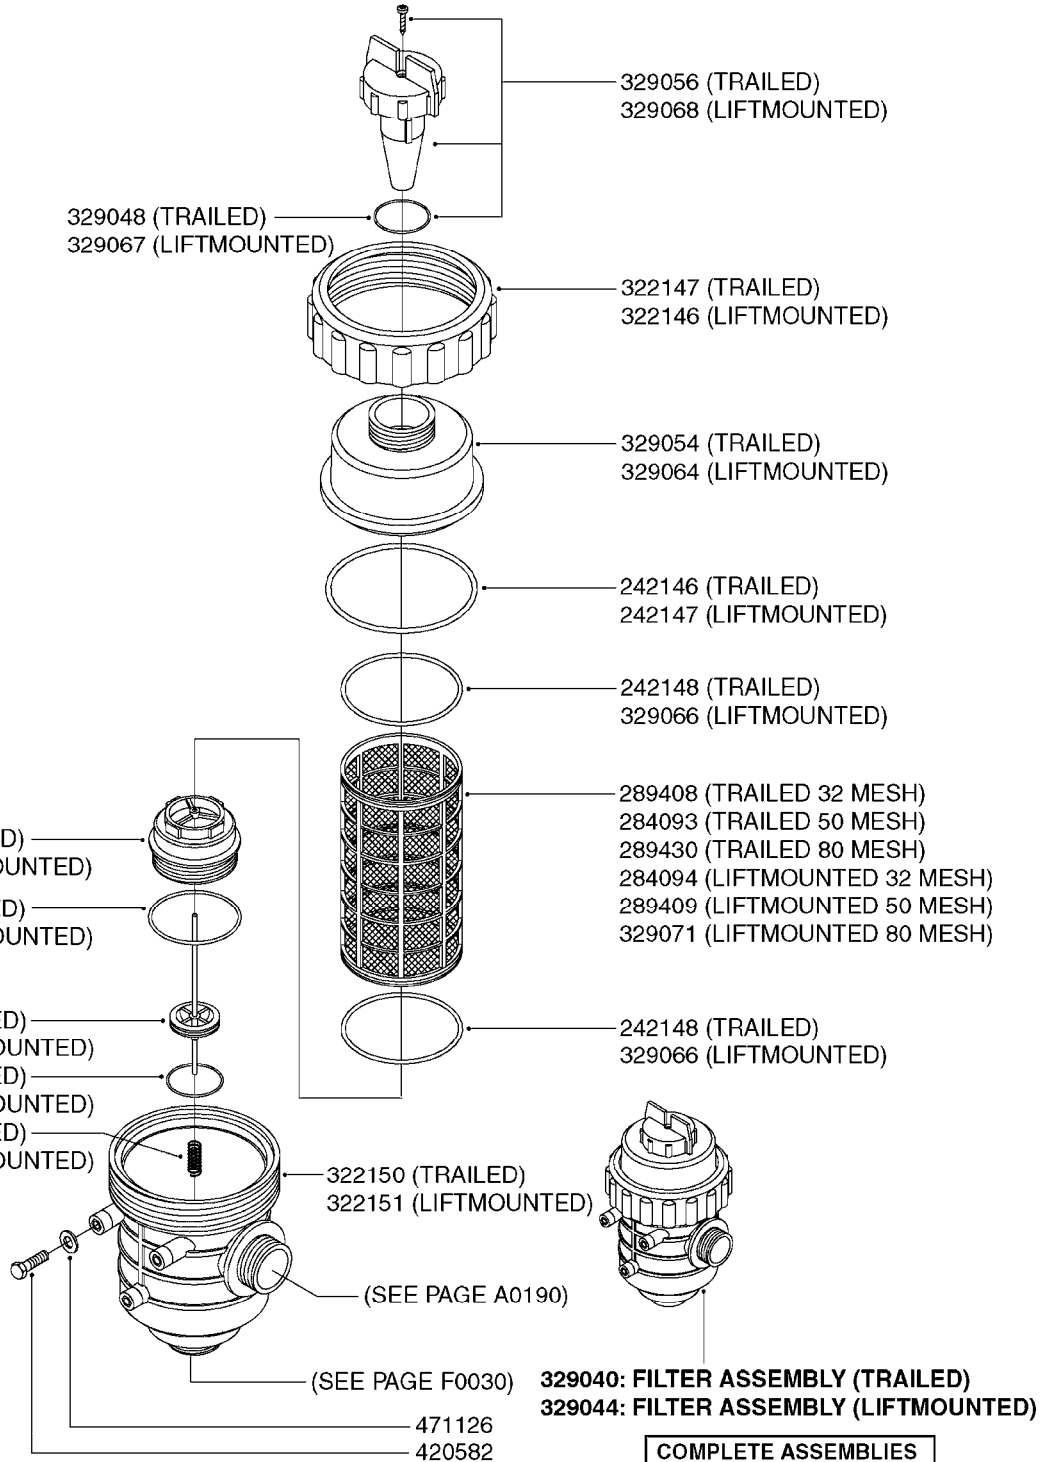

B0710

SUCTION FILT.-VINEYARD&ORCHARD
B0710-HIN, 01:01:16

Page 1
Date 12.08.2020 11:16

parts-n°	order qty	description
242146	1	O-RING 140 X 126 X 7
242147	1	O-RING 105,6x95X5.3
242148	1	O-RING 109.2 X 104 X 2
284093	1	FILTER SCR N ARAG 50 MESH BLUE
284094	1	FILTER SCR N ARAG 32 MESH WHITE
289408	1	FILTER SCR N ARAG 32 MESH WHITE
289409	1	FILTER SCR N ARAG 50 MESH BLUE
289430	1	FILTER SCR N ARAG 80 MESH RED
322146	1	THREADED RING F/FILTER 170
322147	1	THREADED RING F/FILTER 200
322150	1	FILTER CASING 1.5"BSP ARAG
322151	1	FILTER HOUSING 170
329040	1	FILTER ARAG 1.5" 32 MESH TRAIL
329044	1	FILTER ARAG 1.5" 32 MESH LIFT
329047	1	SPRING F. ARAG FILTER 1-1/2"
329048	1	O-RING F. 1-1/2" FILTER
329049	1	PLUNGER F. ARAG VALVE 1-1/2"
329051	1	O-RING F.ARAG FILTER 1-1/2"
329052	1	FITTING F.ARAG FILTER 1-1/2"
329054	1	FILTER HOUSING LID 1-1/2"
329056	1	YELLOW LOCKING RETAINER 1-1/2"
329058	1	SPRING F. ARAG FILTER 1"
329059	1	O-RING F. 1" FILTER
329060	1	PLUNGER F. ARAG VALVE 1"
329061	1	O-RING F.ARAG FILTER 1"
329062	1	FITTING F.ARAG FILTER 1"
329064	1	FILTER HOUSING LID 1"
329066	1	O-RING F.ARAG FILTER 1"
329067	1	O-RING F. 1" FILTER
329068	1	YELLOW LOCKING RETAINER 1"
329071	1	FILTER SCR N ARAG 80 MESH RED
420582	1	BOLT HEX 8.8 DEL M8X20 FT A2
471126	1	WASHER, M8, Ø16/ 8.4X 1.6, SS