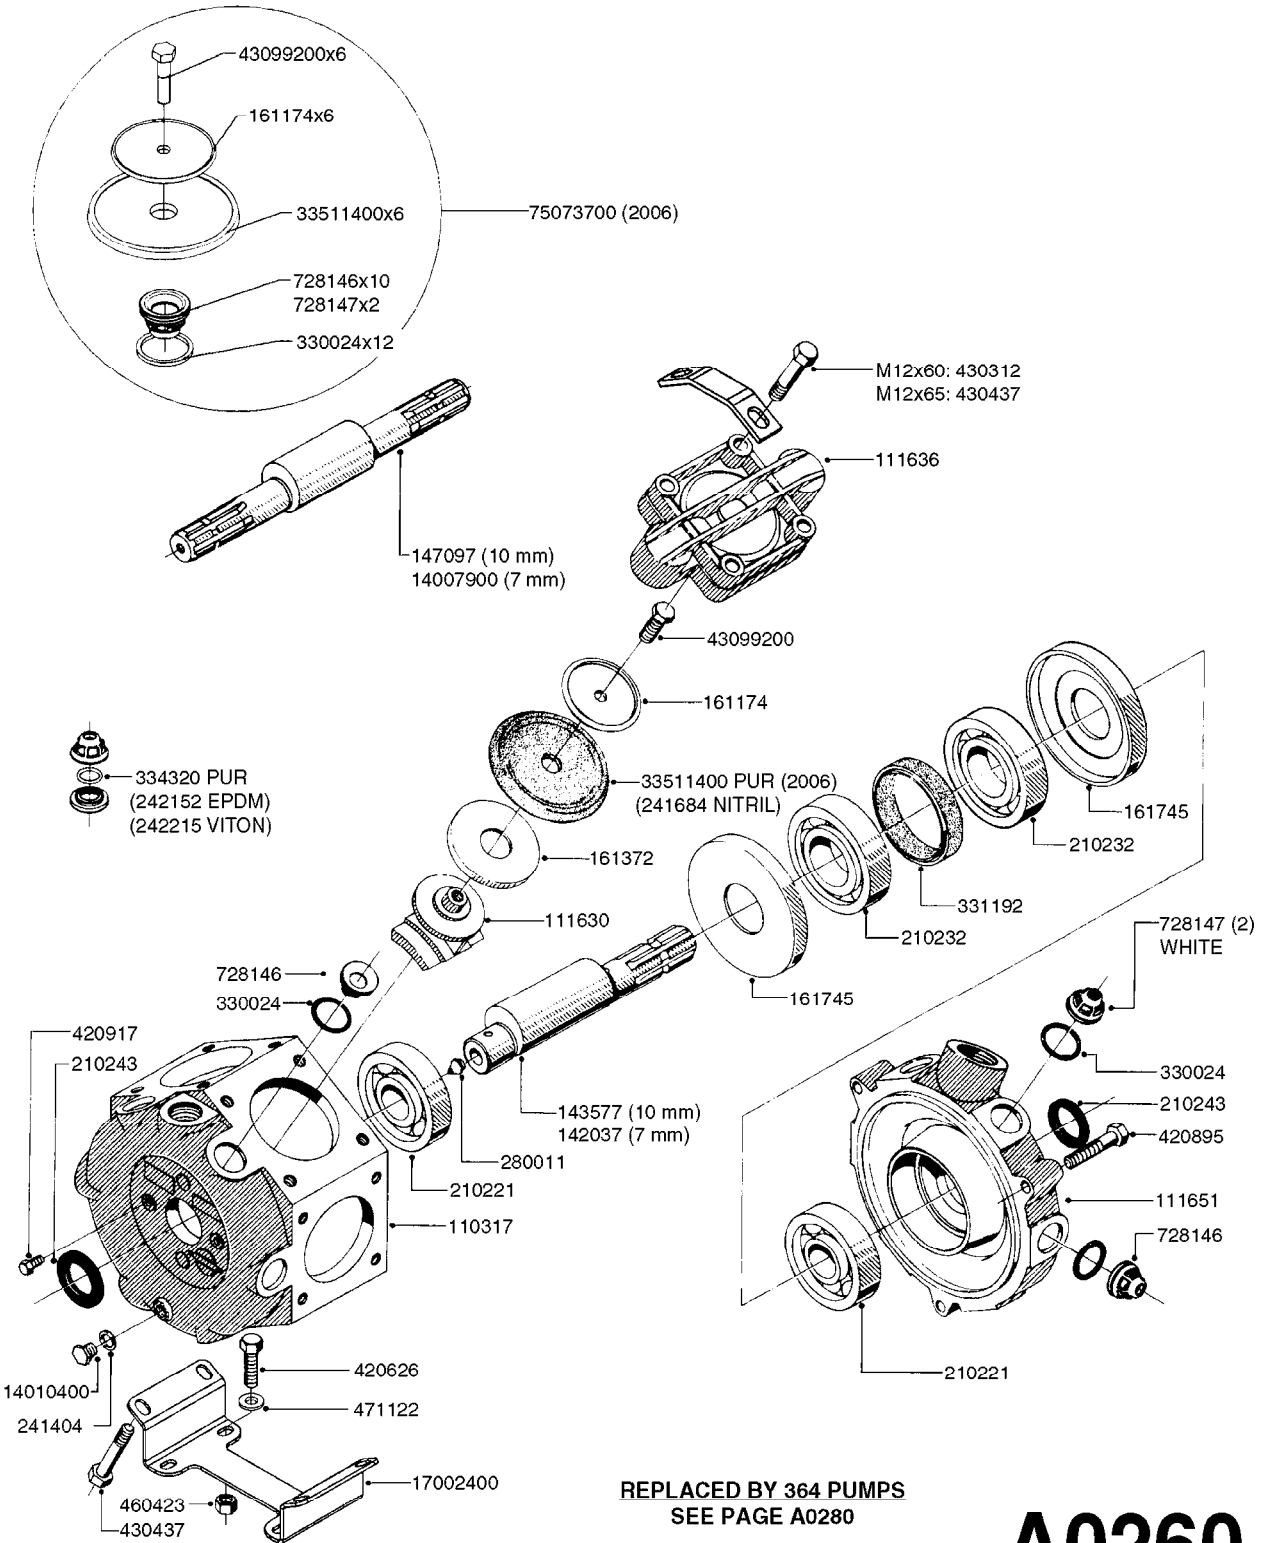

REPLACED BY 364 PUMPS
SEE PAGE A0280

A0260

PUMP - 363 W/MOUNTING BASE
A0260-HIN, 17:03:16

Page 1
Date 12.08.2020 11:16

parts-n°	order qty	description
110317	1	PUMP CASING MODEL 360/361 PNTD
111630	1	CONNECTING ROD 363/364-10 PUMP
111636	1	VALVE COVER 363 HEAVY DUTY
111651	1	CASTING F.363 1.5" PUMP(FRONT)
142037	1	CRANK SHAFT 361-20
143577	1	CRANK SHAFT F.363/462/463-10mm
147097	1	CRANK SHAFT 363-463/10 THROUGH
161174	1	DIAPHRAGM DISC SS 361/363/364 PUMP
161372	1	DIAPHRAGM BACKING DISC,320-361
161745	1	METAL SPACER F.363/463
210221	1	BEARING BALL 6407
210232	1	BEARING BALL 6310
210243	1	SEAL OIL 35 X 47 X 7
241404	1	DOWTY SEAL 1/4"
241684	1	DEICER PARTS: DIAPHRAGM MODEL 361 NITRIL
242152	1	O-RING D18.2X3 EPDM
242215	1	O-RING D18X3 VITON
280011	1	GREASE NIPPLE 1/8" SAE H TR
330024	1	O-RING D41,1/D34.5 X 3,5
331192	1	SPACER, MODEL 361/363
334320	1	O-RING D18X3 POLYURETHANE
420626	1	BOLT HEX 8.8 DEL M10X20 FT
420895	1	BOLT HEX 8.8 RAW M10X60
420917	1	BOLT HEX 8.8 RAW M8X12 FT
430312	1	BOLT HEX 8.8 M12X60
430437	1	BOLT HEX 8.8 RAW M12X65
460423	1	NUT HEX M10X1.50 LOCK DIN985A2 SS
471122	1	WASHER, M10, Ø20/10.5X 2.0, SS
728146	1	VALVE FOR 361(726890/707932)
728147	1	VALVE FOR 361 WHITE WITH HOLE
14007900	1	CRANK 363/462/463-7mm 540/THRU
14010400	1	PLUG 1/4" BSP
17002400	1	FOOT F. 36X PUMP, RED
33511400	1	DIAPHRAGM PUMP 361/361/363/364 PUR
43099200	1	BOLT HEX SS M12 X 30 DIN933 A4
75073700	1	PUMP KIT 361/363 "06"