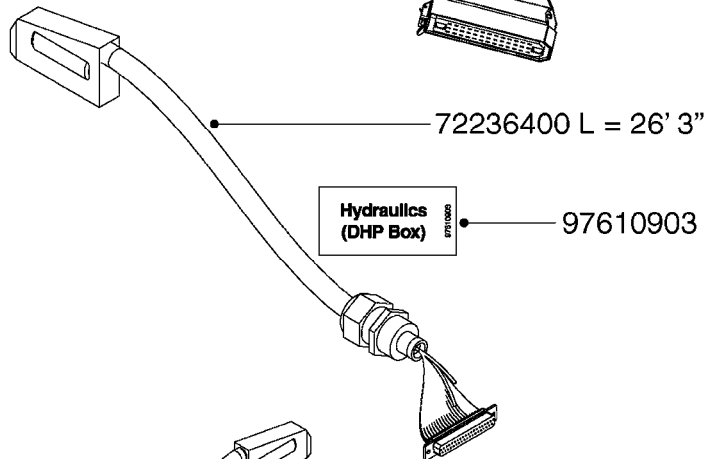

LIQUID SYSTEM

- 26004200 L = 57' 5"
- 28028700 L = 45' 11"
- 28027500 L = 37' 9"
- 28028900 L = 26' 3"
- 28028800 L = 16' 5"
- 26003900 L = 6' 7"

HYDRAULIC SYSTEM

\* Note orientation of bracket  
1 = Liquid system  
2 = Hydraulic system

**M0280**

39 PIN CABLES  
M0280-HIN, 28:03:17

Page 1  
Date 12.08.2020 11:17

parts-n°	order qty	description
262158	1	PLUG INSERT 39 POLE MALE
262159	1	PLUG INSERT 39 POLE FEMALE
262160	1	PLUG HOUSING 39 POLE FEMALE
262161	1	PLUG HOUSING F/39 POLE MALE
440634	1	SCREW 5/8"
440732	1	PT SCREW 35X12B Z5452 ELZ
14034200	1	CODE BRACKET FOR 39 PIN CABLE
26003900	1	WIRE 37-39 PIN EVC, 6.6'
26004200	1	WIRE 37-39 PIN EVC, 57.4'
26008400	1	WIRE 39-PIN 24 WIRE L=8M
26011903	1	WIRE 39-39 POLE EXT. 3660MM
28027500	1	WIRE 37-39 PIN EVC, 37.7'
28028700	1	WIRE 37-39 PIN EVC, 45.9'
28028800	1	WIRE 37-39 PIN EVC, 16.4'
28028900	1	WIRE 37-39 PIN EVC, 26.2'
72236400	1	DAH CONN. WIRE/TRACTOR L=8M
97610803	1	DECAL-SRAY BOX 39-PIN
97610903	1	DECAL-HYDRAULIC BOX 39-PIN