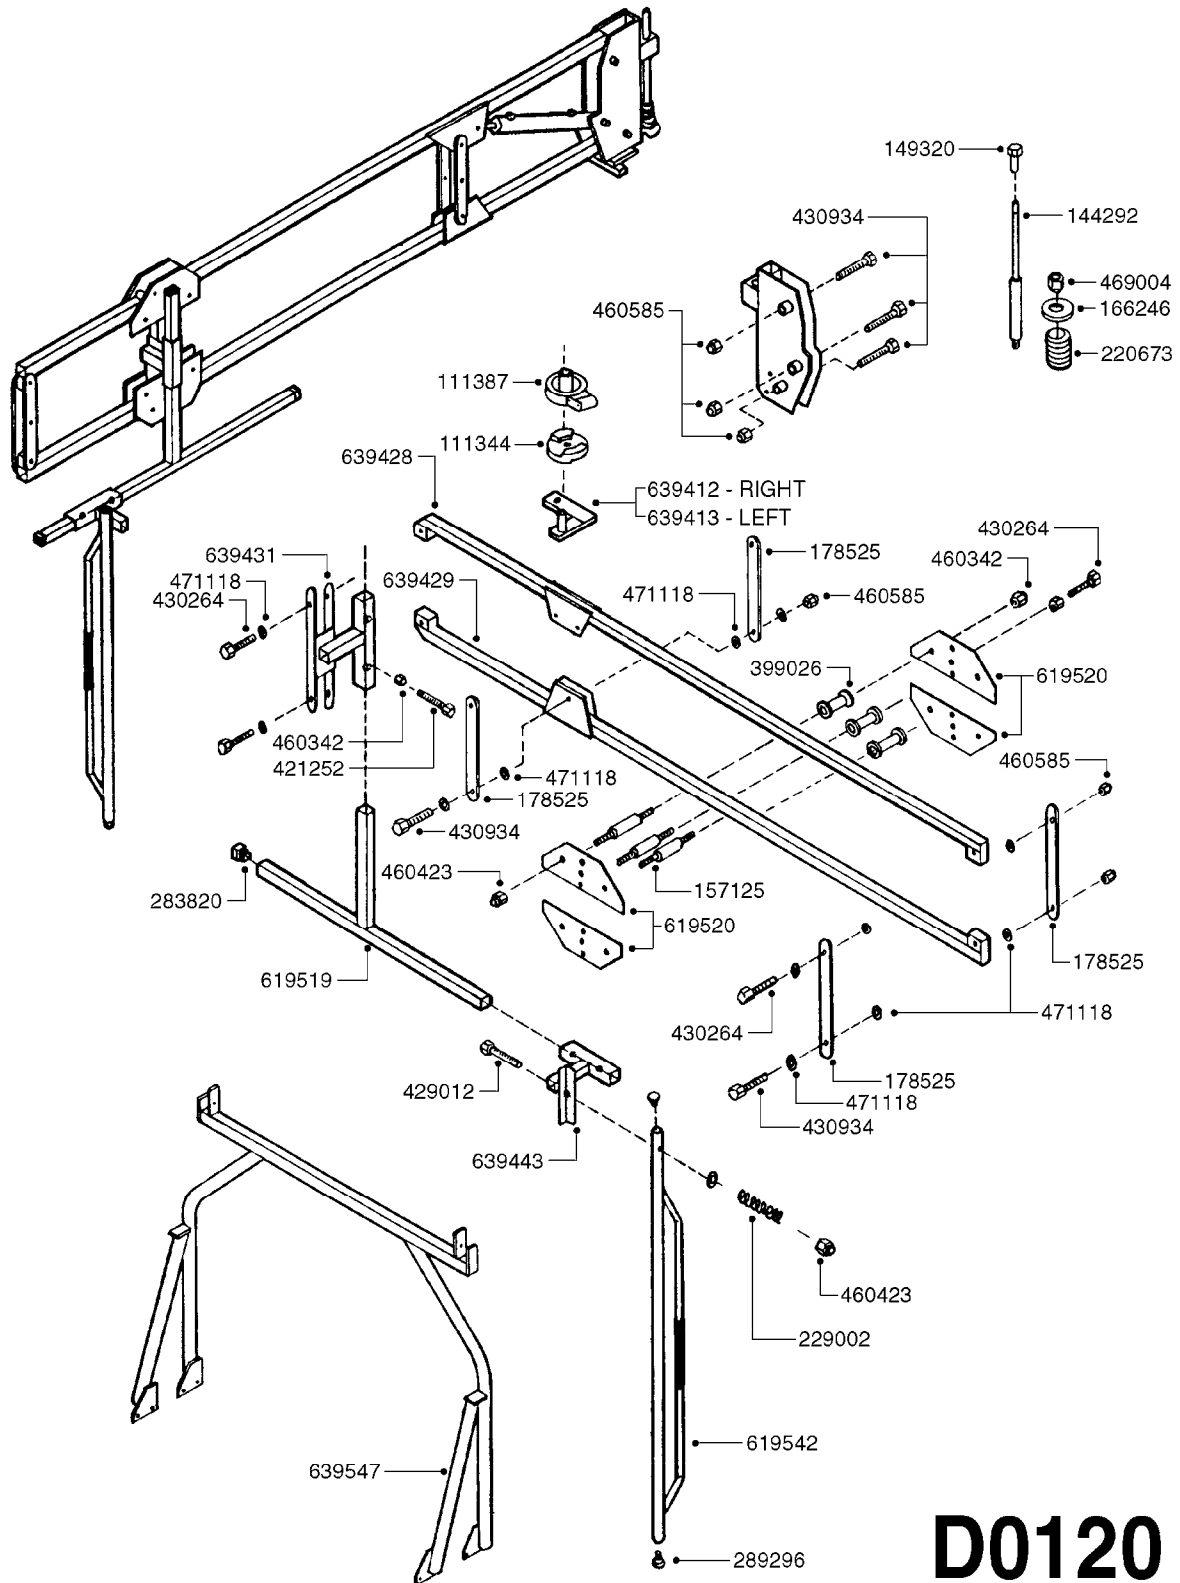

BOOM - 2 ROW B40 HZ OUTER
D0120-HIN, 01:01:16

Page 0
Date 12.08.2020 11:16

BOOM - 2 ROW B40 HZ OUTER
D0120-HIN, 01:01:16

Page 1
Date 12.08.2020 11:16

parts-n°	order qty	description
111344	1	CLAW CLUTCH Ø100/Ø20,5 UNDER PART RED
111387	1	CLAW CLUTCH D100 UPPER PART
144292	1	AXLE F/BREAKAWAY M20/M16 L=426
149320	1	BUSHING
157125	1	SPACER BOLTS M10
166246	1	WASHER CUP D53 F.SPRING
178525	1	SUPPORT PLATE B40 OUTER
220673	1	SPRING F.PIVOT 100 X 51
229002	1	TENSION SPRING LP/TP
283820	1	PLUG 30MM / 1-1/4X1/8 SQ TUBE
289296	1	PLUG D.30
399026	1	NYLON ROLLER
421252	1	SCREW M10X30 CAP
429012	1	BOLT HEX M10X160
430264	1	BOLT HEX 8.8 DEL M16X100
430934	1	BOLT HEX 8.8 DEL M16X80
460342	1	NUT HEX M10 DEL DIN934
460423	1	NUT HEX M10X1.50 LOCK DIN985A2 SS
460585	1	LOCKING NUT M16 DIN985 A2 SS
469004	1	M-20 SPECIAL NUT
471118	1	WASHER D16 TENSION
619519	1	REAR DROP BRACKET - B40
619520	1	OUTER WING PLATE - B40
619542	1	TUBE FOR BRACKET
639412	1	BRACKET F.BREAKAWAY CLUTCH RH
639413	1	BRACKET F.BREAKAWAY CLUTCH LH
639428	1	UPPER WING ARM - B40
639429	1	LOWER WING ARM - B40
639431	1	OUTER GLIDING PIECE - B40
639443	1	BOOM BRCT OUTER F.TWO ROW SYST
639547	1	TRANSPORT BRACKET - B40