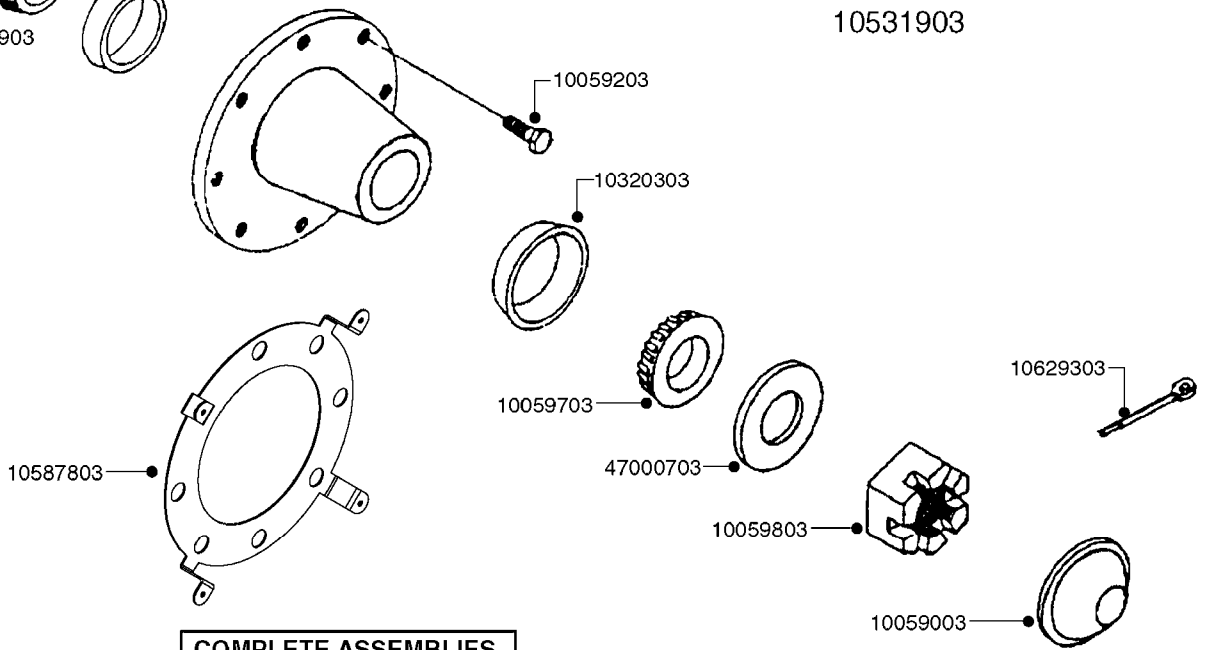

BOOM - 2 ROW B40 HZ OUTER  
D0120-HIN, 01:01:16

Page 0  
Date 12.08.2020 11:16

**D0120**

BOOM - 2 ROW B40 HZ OUTER  
D0120-HIN, 01:01:16

Page 1  
Date 12.08.2020 11:16

parts-n°	order qty	description
111344	1	CLAW CLUTCH Ø100/Ø20,5 UNDER PART RED
111387	1	CLAW CLUTCH D100 UPPER PART
144292	1	AXLE F/BREAKAWAY M20/M16 L=426
149320	1	BUSHING
157125	1	SPACER BOLTS M10
166246	1	WASHER CUP D53 F.SPRING
178525	1	SUPPORT PLATE B40 OUTER
220673	1	SPRING F.PIVOT 100 X 51
229002	1	TENSION SPRING LP/TP
283820	1	PLUG 30MM / 1-1/4X1/8 SQ TUBE
289296	1	PLUG D.30
399026	1	NYLON ROLLER
421252	1	SCREW M10X30 CAP
429012	1	BOLT HEX M10X160
430264	1	BOLT HEX 8.8 DEL M16X100
430934	1	BOLT HEX 8.8 DEL M16X80
460342	1	NUT HEX M10 DEL DIN934
460423	1	NUT HEX M10X1.50 LOCK DIN985A2 SS
460585	1	LOCKING NUT M16 DIN985 A2 SS
469004	1	M-20 SPECIAL NUT
471118	1	WASHER D16 TENSION
619519	1	REAR DROP BRACKET - B40
619520	1	OUTER WING PLATE - B40
619542	1	TUBE FOR BRACKET
639412	1	BRACKET F.BREAKAWAY CLUTCH RH
639413	1	BRACKET F.BREAKAWAY CLUTCH LH
639428	1	UPPER WING ARM - B40
639429	1	LOWER WING ARM - B40
639431	1	OUTER GLIDING PIECE - B40
639443	1	BOOM BRCT OUTER F.TWO ROW SYST
639547	1	TRANSPORT BRACKET - B40

**COMPLETE HUB W/BEARINGS:**  
10531903

**COMPLETE ASSEMBLIES  
WHOLEGOODS ITEMS**

**E0730**

HUB ASSEMBLY F.2 1/8" SPINDLE  
E0730-HIN, 01:01:16

Page 1  
Date 12.08.2020 11:16

parts-n°	order qty	description
10058803	1	BEARING INNER CONE A25590
10058903	1	SEAL HUB ASE41
10059003	1	DUST CAP 800/1000 GAL EDC17
10059203	1	BOLT WHEEL 9/16"x1-1/4"UNF 90D
10059703	1	BEARING OUTER CONE A25877
10059803	1	NUT HEX NF 1"
10320203	1	BEARING INNER CUP1000GAL.TR/TA
10320303	1	BEARING OUTER CUP1000GAL.TR/TA
10531903	1	HUB ASSY.COMP.F.2-1/8" SPINDLE
10587803	1	MAG MNT F. SPEED SNS 8 BOLT
10629303	1	PIN, COTTER 3/16" X 2.25" LONG
28020103	1	SPINDLE 2.125 CRS 14" 811
47000703	1	WASHER, SPNDL 1.1" 1.06x2 .19T