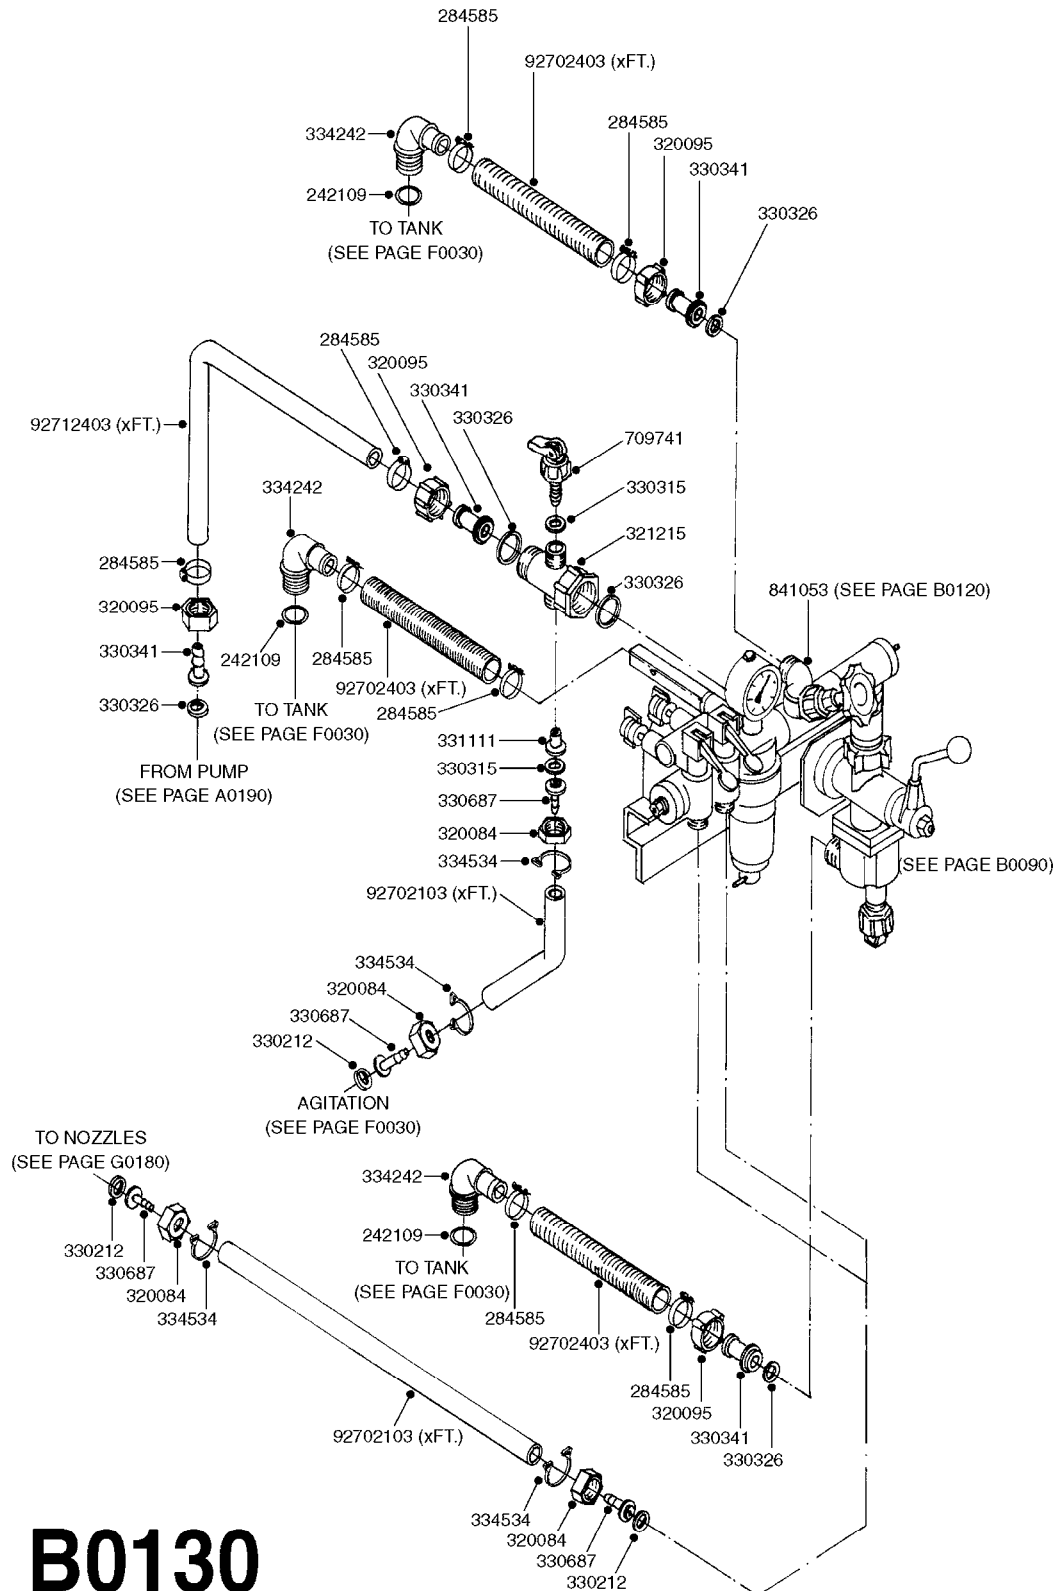

B0130

LE/LE-SPV/LP - PLUMBING BK-180
B0130-HIN, 01:01:16

Page 1

Date 16.03.2016 14:26

parts-n°	order qty	description
242109	1	O-RING D32.2x3.0 (USE 242354)
284585	1	CLAMP HOSE GEAR 1" MINI 020
320084	1	FITT.DK NUT 1/2" BSP
320095	1	FITT.DK NUT 1" BSP
321215	1	FITT.DK HOUSING F. AGITATION
330212	1	O-RING D19/D14X2.4 F.1/2"NUT
330315	1	O-RING D18.4/D13X.6
330326	1	O-RING D30/D24X2 F.1"NUT
330341	1	FITT.DK HB 1" F. 1" NUT
330687	1	FITT.DK HB 1/2" F. 1/2" NUT
331111	1	VALVE SEAT FOR 1/2" DISTRIBUT.
334242	1	FITT.DK S-53 ELB.1"
334534	1	CLAMP HOSE PLASTIC 1/2"
709741	1	VALVE ASSY. 1/2" FLIP LEVER
841053	1	OP.UNIT BK180/2 DIST.VALVES
92702103	1	HOSE R X1/2" X300PSI WP X0012"
92702403	1	HOSE PVC SUCT GRAY 1"
92712403	1	HOSE R X1" X300PSI WP X0012"