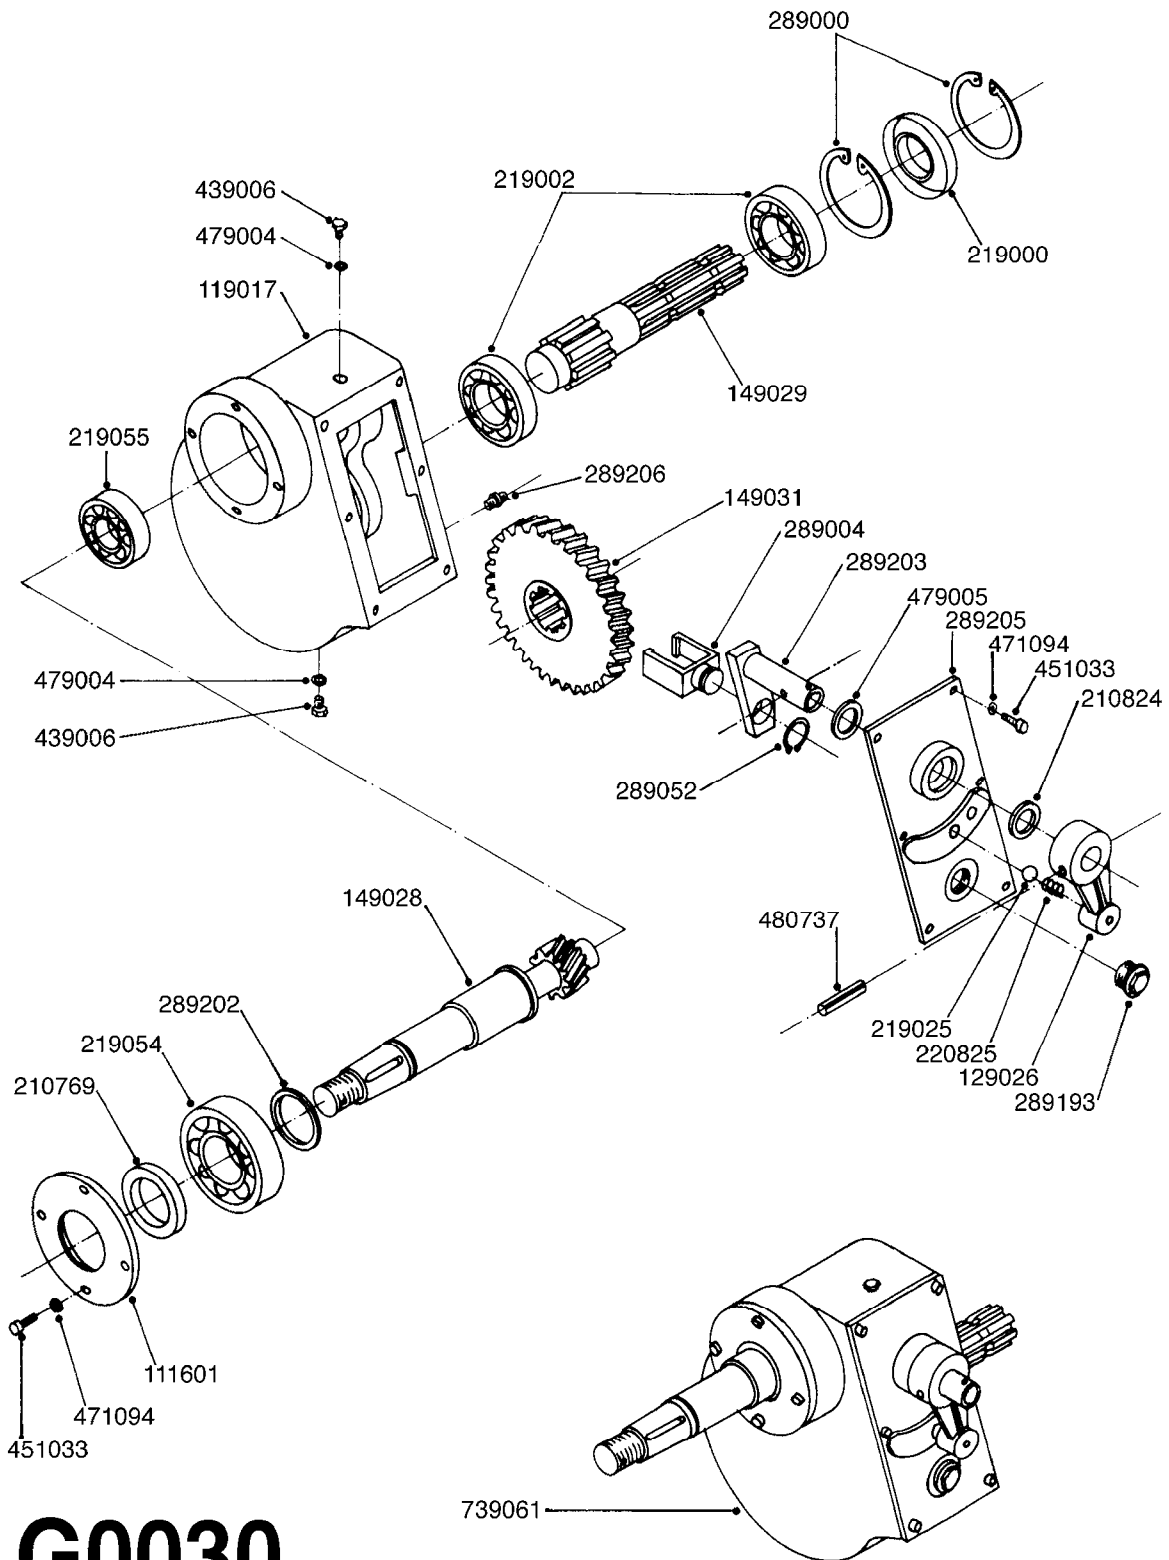

**F0040**

FRAME - LE/LE-SPV/LP 100/150  
F0040-HIN, 01:01:16

Page 1

Date 16.03.2016 14:26

parts-n°	order qty	description
169179	1	MOUNT BRKT SUCT. FILTER LE/LP
169383	1	BELT GUARD COVER PLATE LE-SPV
229021	1	SPRING F.STEP LE/LP
249068	1	RUBBER BLOCKS 63X63X29
289140	1	QUICK LOCK F.LE
340347	1	TANK STRAP PACK.40X750MM 29.5"
410362	1	BOLT HEX 8.8 SS M6X20 FT
420567	1	BOLT HEX 8.8 DEL M8X30 FT
421236	1	BOLT HEX M10X25 GALV.
421252	1	SCREW M10X30 CAP
430286	1	BOLT HEX 8.8 DEL M12X30 FT
430721	1	BOLT HEX 8.8 DEL M12X40 FT
430846	1	BOLT HEX 8.8 DEL M12X80
430878	1	BOLT HEX 8.8 DEL M12X45 DIN931
430968	1	SCREW M12X80 CAP
460143	1	NUT HEX M8 LOCK A2 DIN985
460261	1	NUT HEX M6X1 LOCK A2 DIN985
460342	1	NUT HEX M10 DEL DIN934
460386	1	NUT HEX M12X1.75
460423	1	NUT HEX M10X1.5 LOCK
460703	1	NUT HEX M12X1.75 LOCK DIN985
471064	1	WASHER D7/D3.2X0.5 STAINLESS
471071	1	WASHER M12 GALV
471072	1	WASHER M10 EL2
471106	1	WASHER D6
471127	1	WASHER, M12, Ø24/13.0X 2.5, SS
480742	1	PIN D8 SPLIT FOR TS
619150	1	BELT SHIELD LE-SPV LP
619151	1	BELT SHIELD LE-SPV LP
619153	1	PUMP BELT TIGHTENER
619428	1	STEP F.LE/LP
619446	1	STEP MOUNT BRACKET F.LE/LP
632247	1	POST F.OPERATING UNIT BK/LX-LY
639114	1	FRAME LEP 300-600 POLY
639125	1	TOP SUPPORT KIT-LE/LP
10443303	1	RIVET 1/8 DIA. X 3/8 LONG
16034100	1	TANK STRAP CM1200 L=65"