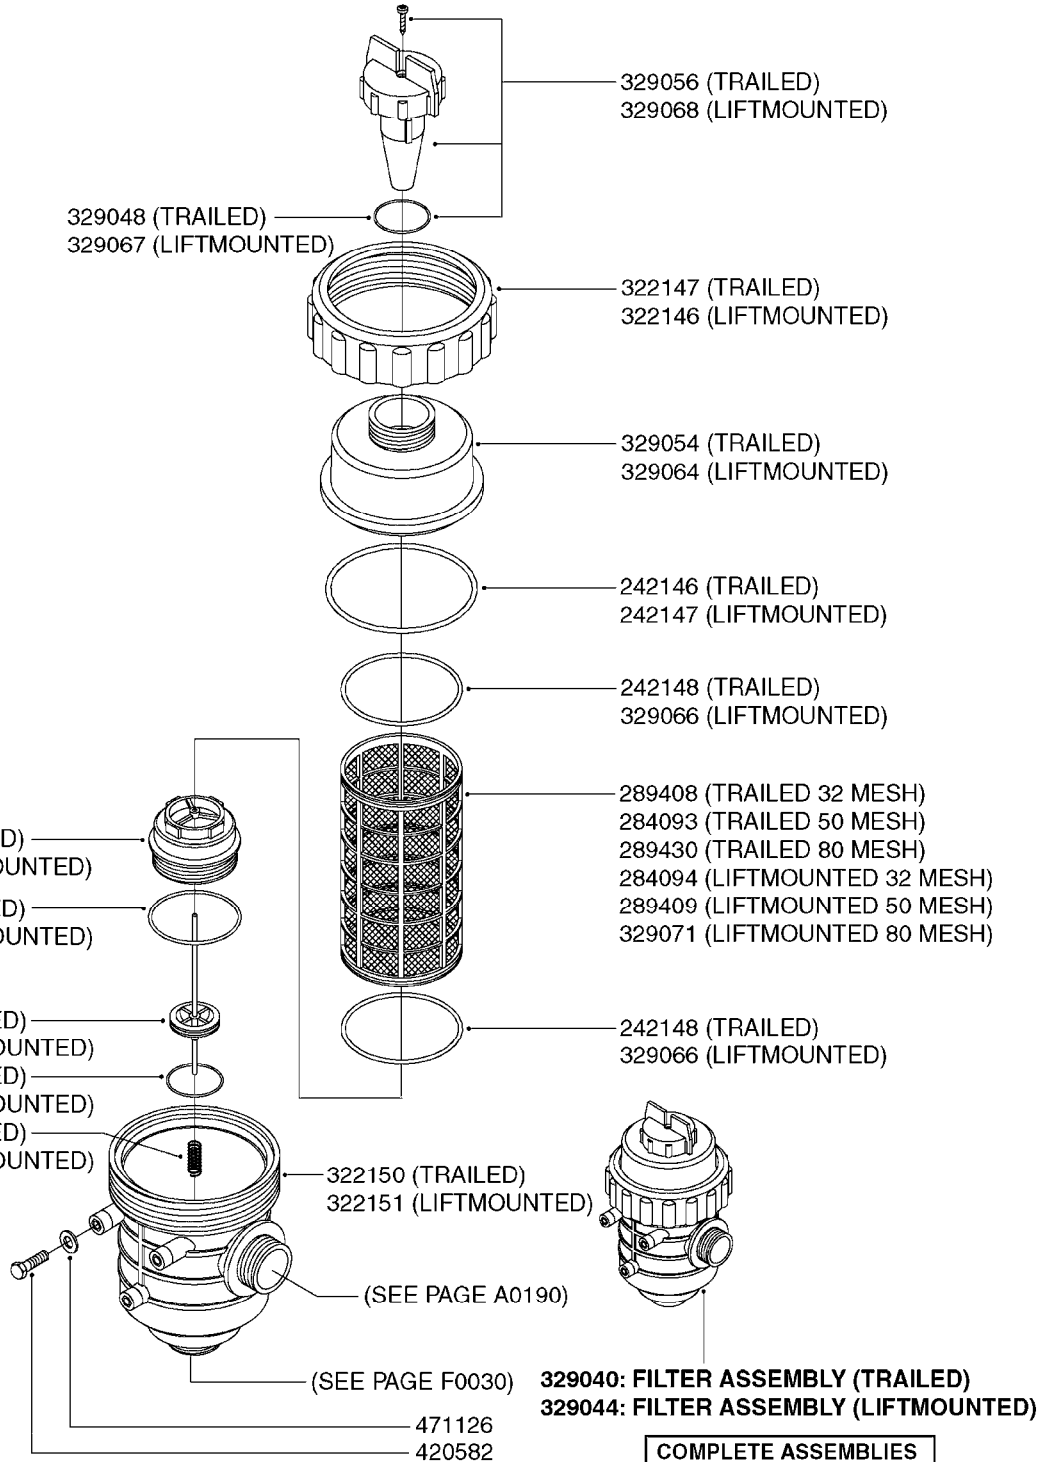

**B0130**

LE/LE-SPV/LP - PLUMBING BK-180  
B0130-HIN, 01:01:16

Page 1

Date 16.03.2016 14:26

parts-n°	order qty	description
242109	1	O-RING D32.2x3.0 (USE 242354)
284585	1	CLAMP HOSE GEAR 1" MINI 020
320084	1	FITT.DK NUT 1/2" BSP
320095	1	FITT.DK NUT 1" BSP
321215	1	FITT.DK HOUSING F. AGITATION
330212	1	O-RING D19/D14X2.4 F.1/2"NUT
330315	1	O-RING D18.4/D13X.6
330326	1	O-RING D30/D24X2 F.1"NUT
330341	1	FITT.DK HB 1" F. 1" NUT
330687	1	FITT.DK HB 1/2" F. 1/2" NUT
331111	1	VALVE SEAT FOR 1/2" DISTRIBUT.
334242	1	FITT.DK S-53 ELB.1"
334534	1	CLAMP HOSE PLASTIC 1/2"
709741	1	VALVE ASSY. 1/2" FLIP LEVER
841053	1	OP.UNIT BK180/2 DIST.VALVES
92702103	1	HOSE R X1/2" X300PSI WP X0012"
92702403	1	HOSE PVC SUCT GRAY 1"
92712403	1	HOSE R X1" X300PSI WP X0012"

BK-180 REMOTE CONTROL CABLE  
B0150-HIN, 01:01:16

Page 1

Date 16.03.2016 14:26

parts-n°	order qty	description
142516	1	SCREW SET M10 BENT F. LOCKING
142881	1	WIRE HOLDER FOR REMOTE CONTROL
142892	1	END NIPPLE F.REMOTE CABLE
281536	1	ALLEN WRENCH 3MM
410605	1	BOLT HEX 8.8 DEL M6X80
420604	1	BOLT HEX 8.8 DEL M10X25 FT DIN933
450564	1	SCREW M6X12 ALLEN
460261	1	NUT HEX M6X1 LOCK A2 DIN985
460423	1	NUT HEX M10X1.5 LOCK
471122	1	WASHER, M10, Ø20/10.5X 2.0, SS
611693	1	ARM FOR REMOTE CONTROL BK180
612124	1	BRACKET FOR OP.UNIT F REM.CTR
612566	1	MOUNT BRACKET F.FAN CABLE ASSY
612754	1	HANDLE FOR REMOTE CONTROL
715444	1	REMOTE CONTROL CABLE COMPLETE
715466	1	MOUNTING PLATE
833567	1	REMOTE CONTROL ON/OFF BK 180