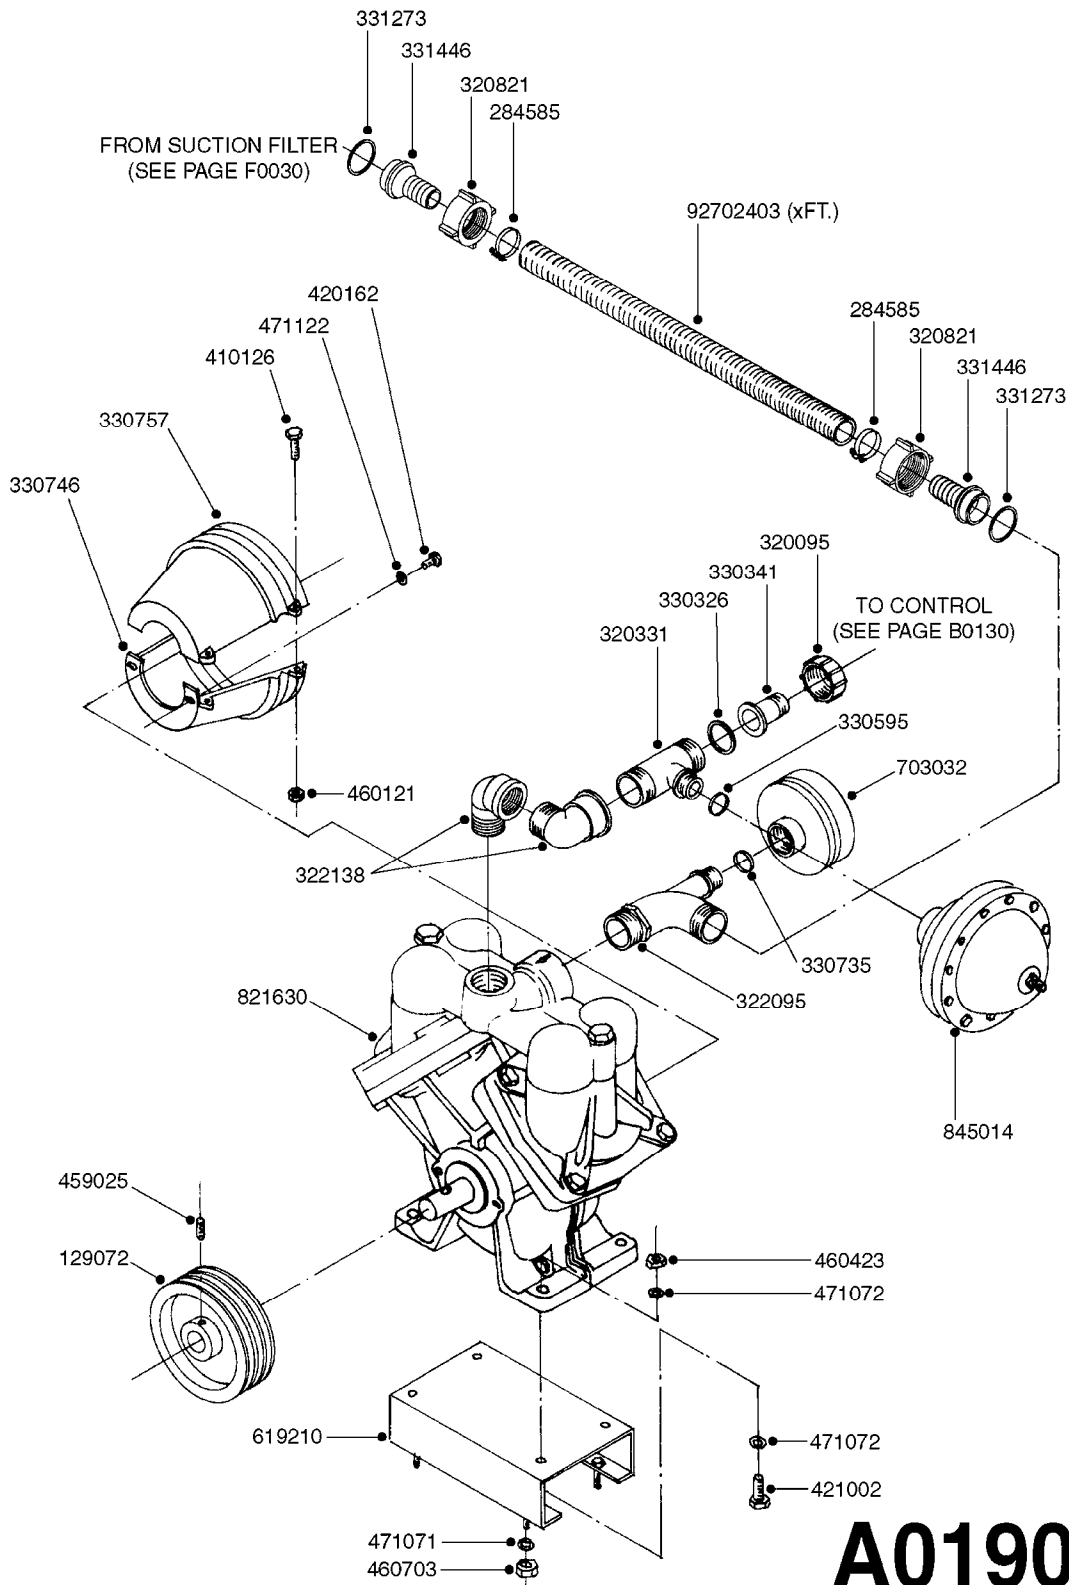

# A0170

PUMP - 1203 W/MOUNTING BASE  
A0170-HIN, 01:01:16

Page 1

Date 16.03.2016 14:25

parts-n°	order qty	description
111470	1	VALVE CHAMBER 1202
120024	1	DIAPHRAGM BACK DISC 1200-1300
140873	1	CRANK SHAFT MODEL 1202-9MM
160053	1	DUST PLATE
161172	1	DIAPHRAGM DISC F. 1203/1303
210011	1	SEAL FELT D39/23 X 4
210077	1	BEARING BALL 6305
210081	1	BEARING BALL 6307
242153	1	O-RING D26X4 EPDM
242216	1	O-RING VITON F/1202/1302/462
280011	1	GREASE NIPPLE 3/8" SAE H TR
280044	1	KEY HEXAGON W6 3/16"
330072	1	O-RING D53.5/D45.5X4
334310	1	NYLON WASHER 1202/1302/462
334321	1	O-RING POLY. 34.0x26.0x4.0
420567	1	BOLT HEX 8.8 DEL M8X30 FT
420777	1	BOLT HEX 8.8 RAW M8X50
420847	1	BOLT HEX 8.8 DEL M8X85
420917	1	BOLT HEX 8.8 RAW M8X12 FT
421002	1	BOLT HEX 8.8 DEL M10X30 FT DIN933
430393	1	BOLT HEX 8.8 RAW M12X50
430953	1	BOLT, M12 X 55 8.8
460342	1	NUT HEX M10 DEL DIN934
460353	1	NUT HEX M8 BLACK
460375	1	NUT HEX M12 BLACK
470072	1	WASHER D15/D8X.5 LOCK
821630	1	PUMP 1203/9 540RPM
10396003	1	PUMP 1203 C/W PTO 540 RPM
33511300	1	DIAPHRAGM 1202-1303 POLY 2006
43099200	1	BOLT HEX SS M12 X 30 DIN933 A4
72043600	1	VALVE FOR 462/463
72181000	1	HOUSING, PUMP, 1203 RED
72181100	1	DIAPHRAGM COVER 1203/1303+BLTS
72181200	1	CONNECTING ROD FOR 1203 W/M12
75073400	1	PUMP KIT 1203 MM "06"