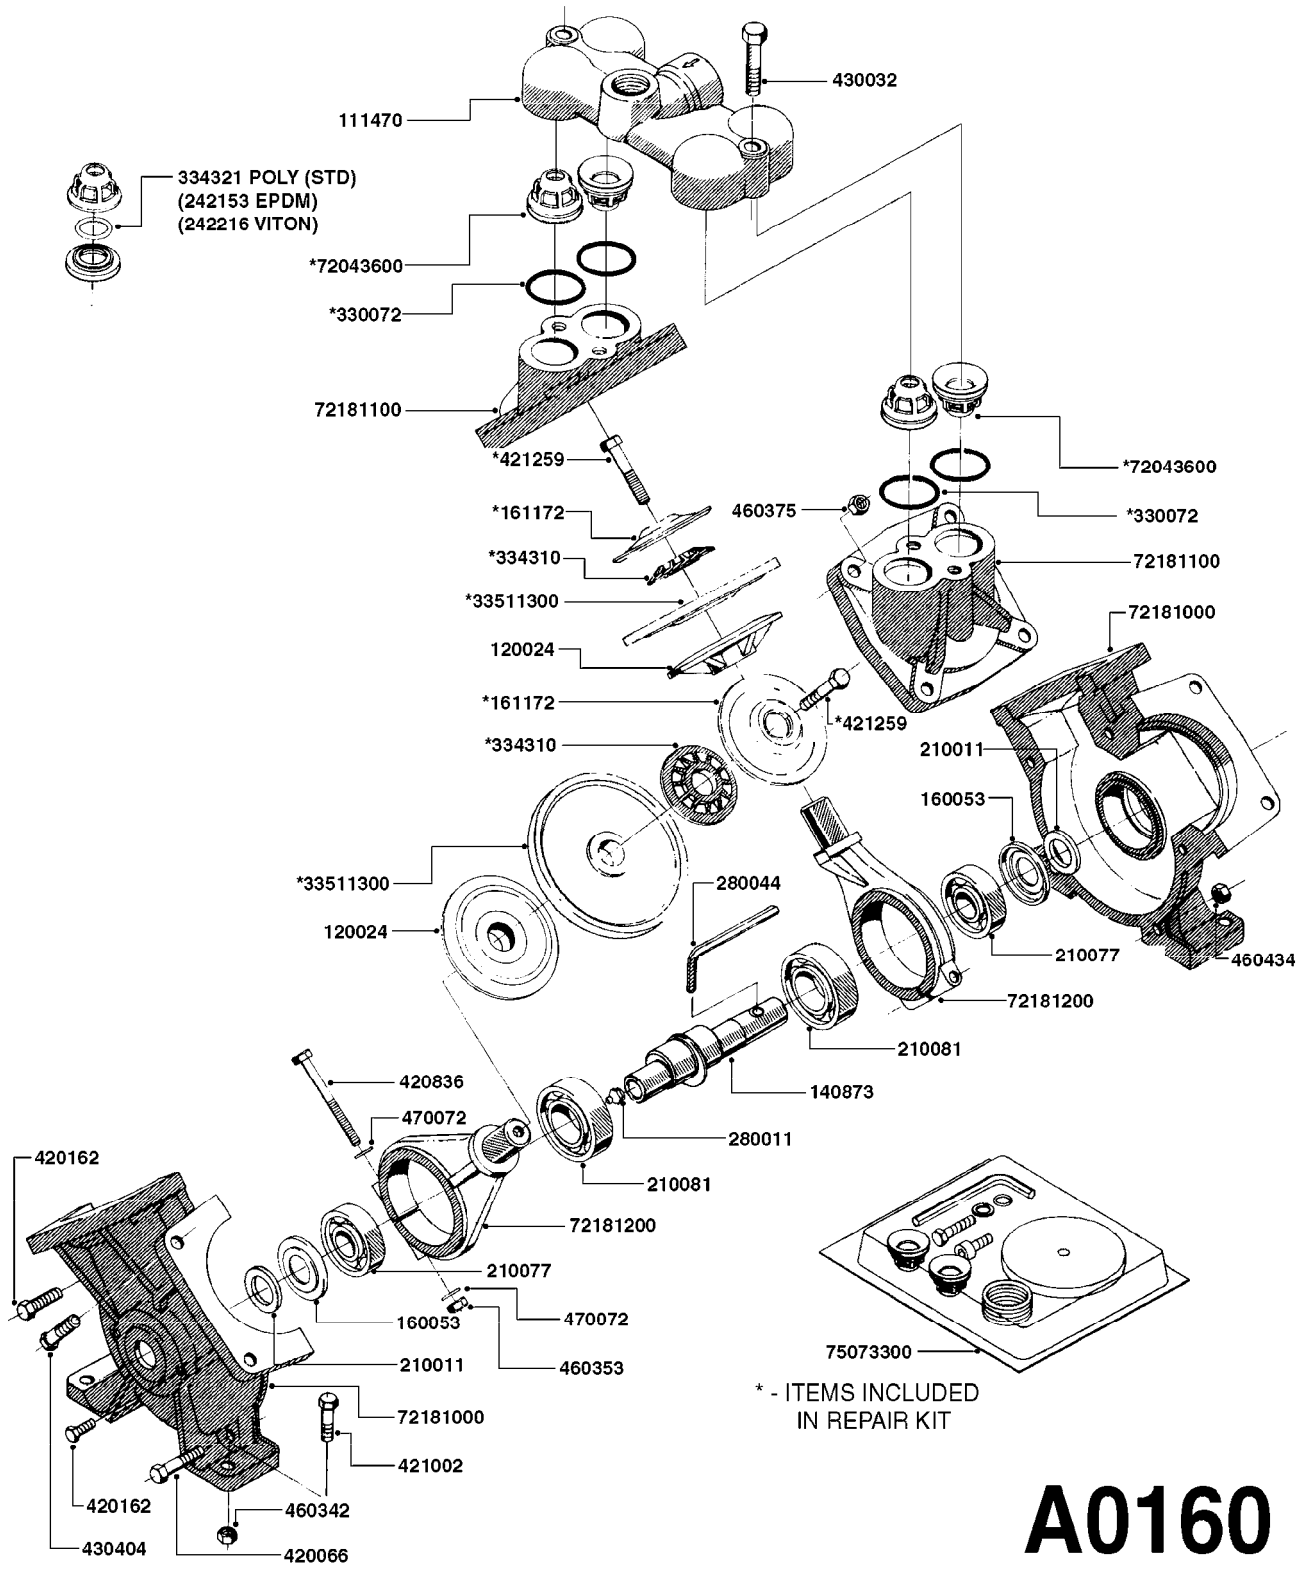

Agroparts: [www.HARDI-INTERNATIONAL.com](http://www.HARDI-INTERNATIONAL.com)

LE 100/150 Gallon 30" Fan

Country-Code 11

Date 16.03.2016 14:25

main group	page-n°	date	description
Pumps	A0160-HIN	01:01:16	PUMP - 1202 W/MOUNTING BASE
	A0170-HIN	01:01:16	PUMP - 1203 W/MOUNTING BASE
	A0190-HIN	01:01:16	PUMP - 1203 F. LE/LE-SPV/LP
	A0510-HIN	01:01:16	PTO SHAFTS - BONDIOLI DIAPH.
	A0520-HIN	01:01:16	PTO SHAFTS - BONDIOLI CENT.
	A0580-HIN	01:01:16	PTO SHAFTS - AMA DIAPHRAGM
Controls, Filters, Valves	B0080-HIN	01:01:16	BK-180 MASTER VALVE - MANUAL
	B0090-HIN	01:01:16	BK-180 MASTER VALVE-MAN.POST94
	B0120-HIN	01:01:16	BK-180 VALVES F.LE/LE-SPV/LP
	B0130-HIN	01:01:16	LE/LE-SPV/LP - PLUMBING BK-180
	B0150-HIN	01:01:16	BK-180 REMOTE CONTROL CABLE
	B0710-HIN	01:01:16	SUCTION FILT.-VINEYARD&ORCHARD
Tank and Frame: Mistblowers	F0030-HIN	01:01:16	TANK - LE/LE-SPV/LP 100/150
	F0040-HIN	01:01:16	FRAME - LE/LE-SPV/LP 100/150
Blower unit mistblowers	G0030-HIN	01:01:16	LE - GEAR BOX
	G0040-HIN	01:01:16	LE - BLOWER
	G0050-HIN	01:01:16	LE - BLOWER FAN
	G0060-HIN	01:01:16	LE - REAR FRAME - 100/150
	G0180-HIN	01:01:16	LB/LP-SINGLE & DOUBLE NOZZLES
	G0360-HIN	01:01:16	NOZZLES - SINGLE & DOUBLE JETS
Special equipment, Extras	K0130-HIN	01:01:16	CLEAN WATER TANK
	K0180-HIN	01:01:16	DRAIN ASSEMBLY-PULL CORD TYPE