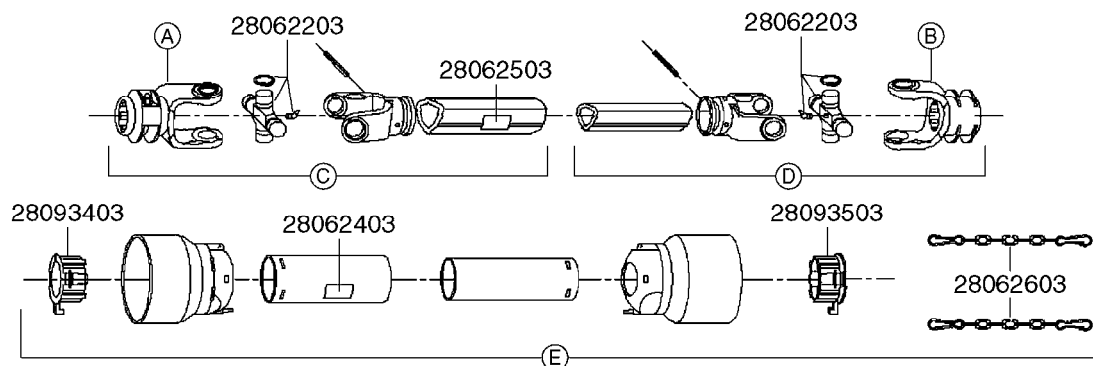

**A0520**

PTO SHAFTS - BONDIOLI CENT.  
A0520-HIN, 01:01:16

Page 1

Date 16.03.2016 14:25

parts-n°	order qty	description
289042	1	UNIV. JOINT 22x54mm
420641	1	BOLT HEX 8.8 DEL M8X35
450015	1	SCREW ALLAN 3/8'X5/8' BLACK
460143	1	NUT HEX M8 LOCK A2 DIN985
28009803	1	PTO PIN TUBE RETAINER OUTER
28009903	1	PTO TUBE RETAINER INNER
28010103	1	PTO YOKE F.INNER TUBE CV PTO
28021403	1	PTO 1"STR/1-3/8" 6SPL B&P
28021503	1	PTO 1"STR/1-3/8" 21SPL B&P
28021603	1	PTO 1"STR/1-3/4" 20SPL B&P
28027903	1	PTO BALL LOCK.KIT F.1-3/8 YOKE
28040503	1	UNIV. JOINT 27x74.6mm
28040703	1	SAFETY CHAIN F.CV BLACK PTO
28041803	1	DECAL DANGER GUARD MISSING
28041903	1	DECAL DANGER ROT.DRIVELINE
28056703	1	PTO YOKE #1 1-3/8" X 6 SPLINE
28056803	1	PTO YOKE #1 1-3/8" X 21 SPLINE
28056903	1	PTO YOKE #4 1-3/8" X 20 SPLINE
28057003	1	PTO TUBE YOKE #1-G1 OUTER
28057103	1	PTO TUBE YOKE #4-G4 OUTER
28057203	1	PTO PIN TUBE RETAINER OUTER
28057303	1	PTO TUBE OUTER #1 745MM
28057403	1	PTO TUBE OUTER #4 720MM
28057503	1	PTO TUBE INNER #1 745MM
28057603	1	PTO TUBE INNER #4 720MM
28057703	1	PTO TUBE RETAINER INNER
28057803	1	PTO TUBE YOKE #1 Ø=1"
28057903	1	PTO TUBE YOKE #4 Ø=1"
28058003	1	PTO HALF SAFETY SHIELD OUTER
28058103	1	PTO HALF SAFETY SHIELD OUTER
28058203	1	PTO HALF SAFETY SHIELD INNER
28058303	1	PTO HALF SAFETY SHIELD INNER
28058403	1	PTO BALL LOCK.KIT F.1-3/4 YOKE
28058503	1	PTO TUBE YOKE #1-G1 INNER