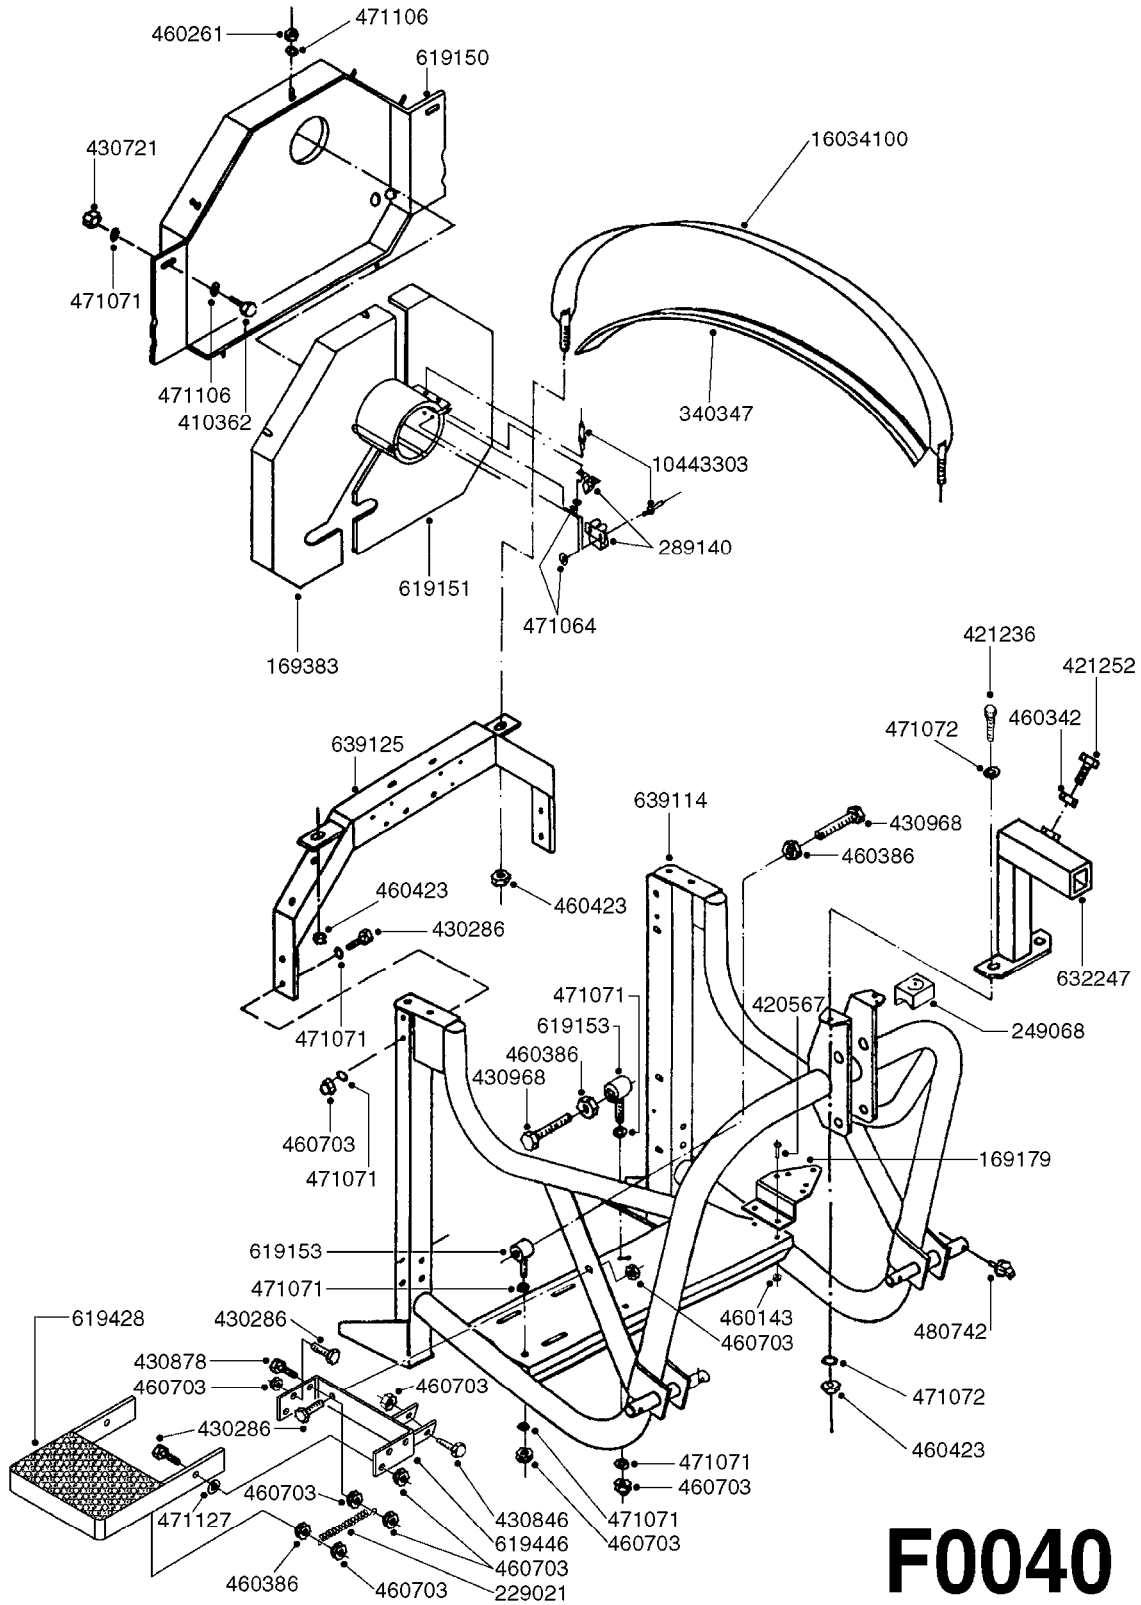

F0040

FRAME - LE/LE-SPV/LP 100/150
F0040-HIN, 01:01:16

Page 1

Date 16.03.2016 14:26

parts-n°	order qty	description
169179	1	MOUNT BRKT SUCT. FILTER LE/LP
169383	1	BELT GUARD COVER PLATE LE-SPV
229021	1	SPRING F.STEP LE/LP
249068	1	RUBBER BLOCKS 63X63X29
289140	1	QUICK LOCK F.LE
340347	1	TANK STRAP PACK.40X750MM 29.5"
410362	1	BOLT HEX 8.8 SS M6X20 FT
420567	1	BOLT HEX 8.8 DEL M8X30 FT
421236	1	BOLT HEX M10X25 GALV.
421252	1	SCREW M10X30 CAP
430286	1	BOLT HEX 8.8 DEL M12X30 FT
430721	1	BOLT HEX 8.8 DEL M12X40 FT
430846	1	BOLT HEX 8.8 DEL M12X80
430878	1	BOLT HEX 8.8 DEL M12X45 DIN931
430968	1	SCREW M12X80 CAP
460143	1	NUT HEX M8 LOCK A2 DIN985
460261	1	NUT HEX M6X1 LOCK A2 DIN985
460342	1	NUT HEX M10 DEL DIN934
460386	1	NUT HEX M12X1.75
460423	1	NUT HEX M10X1.5 LOCK
460703	1	NUT HEX M12X1.75 LOCK DIN985
471064	1	WASHER D7/D3.2X0.5 STAINLESS
471071	1	WASHER M12 GALV
471072	1	WASHER M10 EL2
471106	1	WASHER D6
471127	1	WASHER, M12, Ø24/13.0X 2.5, SS
480742	1	PIN D8 SPLIT FOR TS
619150	1	BELT SHIELD LE-SPV LP
619151	1	BELT SHIELD LE-SPV LP
619153	1	PUMP BELT TIGHTENER
619428	1	STEP F.LE/LP
619446	1	STEP MOUNT BRACKET F.LE/LP
632247	1	POST F.OPERATING UNIT BK/LX-LY
639114	1	FRAME LEP 300-600 POLY
639125	1	TOP SUPPORT KIT-LE/LP
10443303	1	RIVET 1/8 DIA. X 3/8 LONG
16034100	1	TANK STRAP CM1200 L=65"