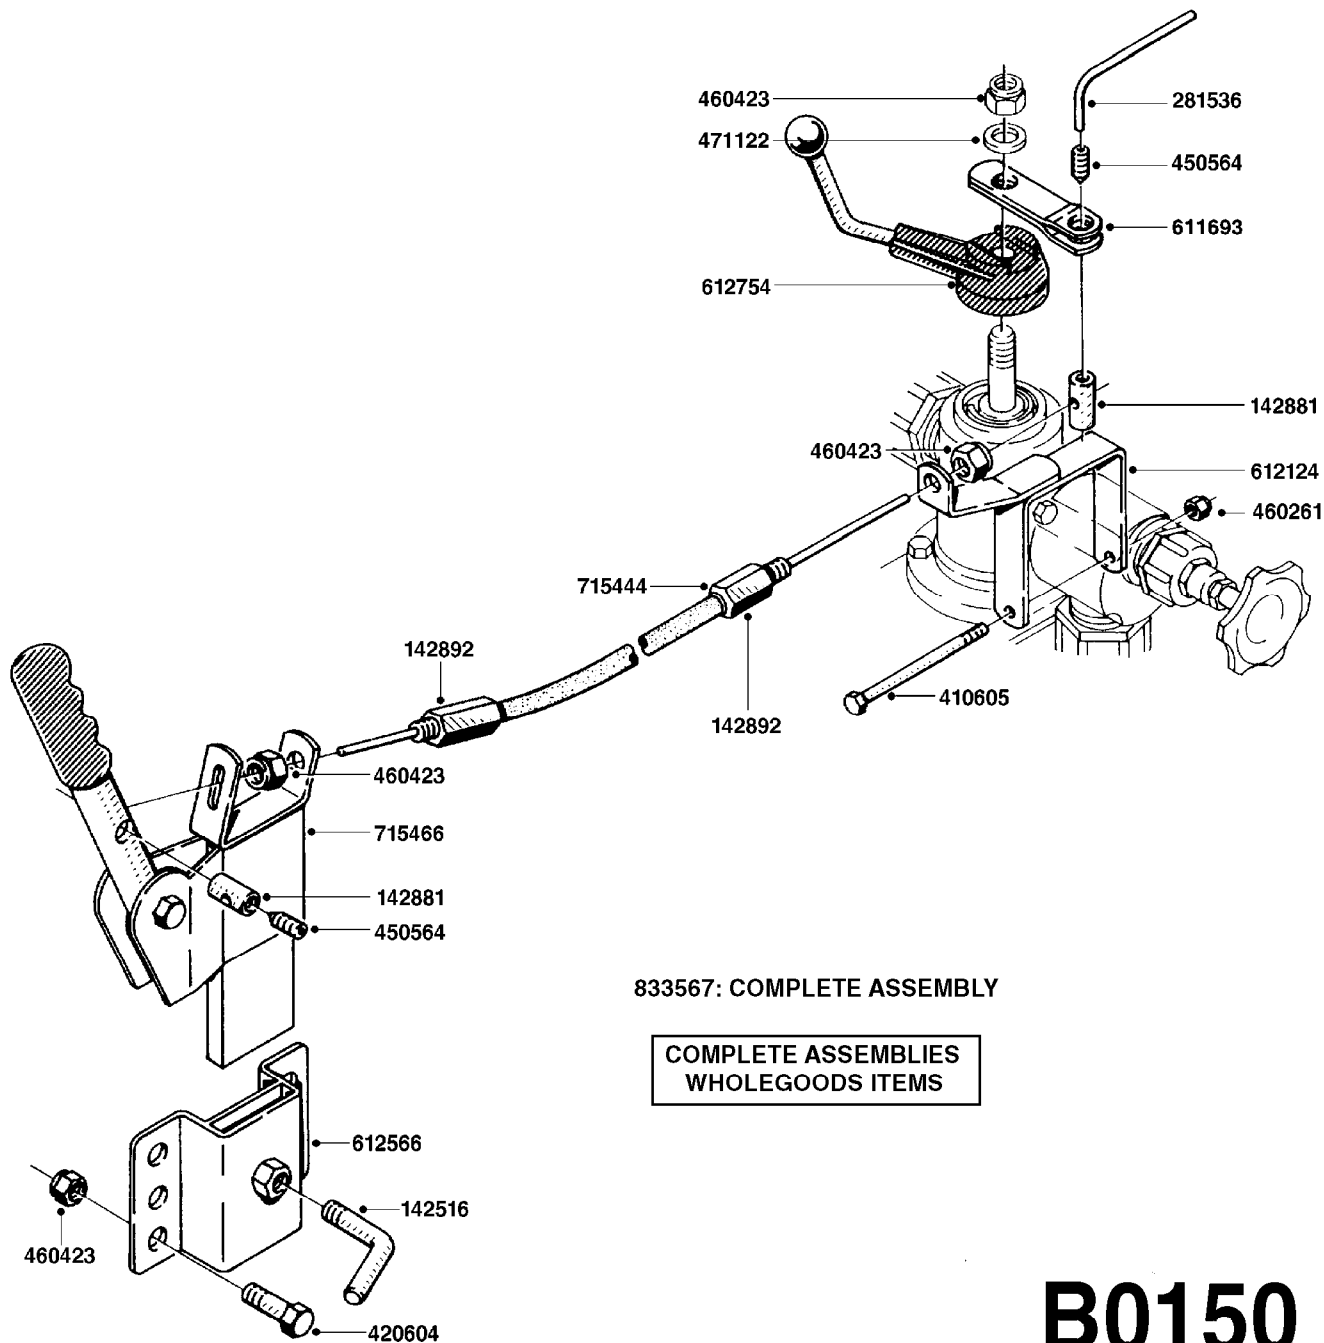

**B0130**

LE/LE-SPV/LP - PLUMBING BK-180  
B0130-HIN, 01:01:16

Page 1

Date 16.03.2016 14:26

parts-n°	order qty	description
242109	1	O-RING D32.2x3.0 (USE 242354)
284585	1	CLAMP HOSE GEAR 1" MINI 020
320084	1	FITT.DK NUT 1/2" BSP
320095	1	FITT.DK NUT 1" BSP
321215	1	FITT.DK HOUSING F. AGITATION
330212	1	O-RING D19/D14X2.4 F.1/2"NUT
330315	1	O-RING D18.4/D13X.6
330326	1	O-RING D30/D24X2 F.1"NUT
330341	1	FITT.DK HB 1" F. 1" NUT
330687	1	FITT.DK HB 1/2" F. 1/2" NUT
331111	1	VALVE SEAT FOR 1/2" DISTRIBUT.
334242	1	FITT.DK S-53 ELB.1"
334534	1	CLAMP HOSE PLASTIC 1/2"
709741	1	VALVE ASSY. 1/2" FLIP LEVER
841053	1	OP.UNIT BK180/2 DIST.VALVES
92702103	1	HOSE R X1/2" X300PSI WP X0012"
92702403	1	HOSE PVC SUCT GRAY 1"
92712403	1	HOSE R X1" X300PSI WP X0012"

BK-180 REMOTE CONTROL CABLE  
B0150-HIN, 01:01:16

Page 1

Date 16.03.2016 14:26

parts-n°	order qty	description
142516	1	SCREW SET M10 BENT F. LOCKING
142881	1	WIRE HOLDER FOR REMOTE CONTROL
142892	1	END NIPPLE F.REMOTE CABLE
281536	1	ALLEN WRENCH 3MM
410605	1	BOLT HEX 8.8 DEL M6X80
420604	1	BOLT HEX 8.8 DEL M10X25 FT DIN933
450564	1	SCREW M6X12 ALLEN
460261	1	NUT HEX M6X1 LOCK A2 DIN985
460423	1	NUT HEX M10X1.5 LOCK
471122	1	WASHER, M10, Ø20/10.5X 2.0, SS
611693	1	ARM FOR REMOTE CONTROL BK180
612124	1	BRACKET FOR OP.UNIT F REM.CTR
612566	1	MOUNT BRACKET F.FAN CABLE ASSY
612754	1	HANDLE FOR REMOTE CONTROL
715444	1	REMOTE CONTROL CABLE COMPLETE
715466	1	MOUNTING PLATE
833567	1	REMOTE CONTROL ON/OFF BK 180