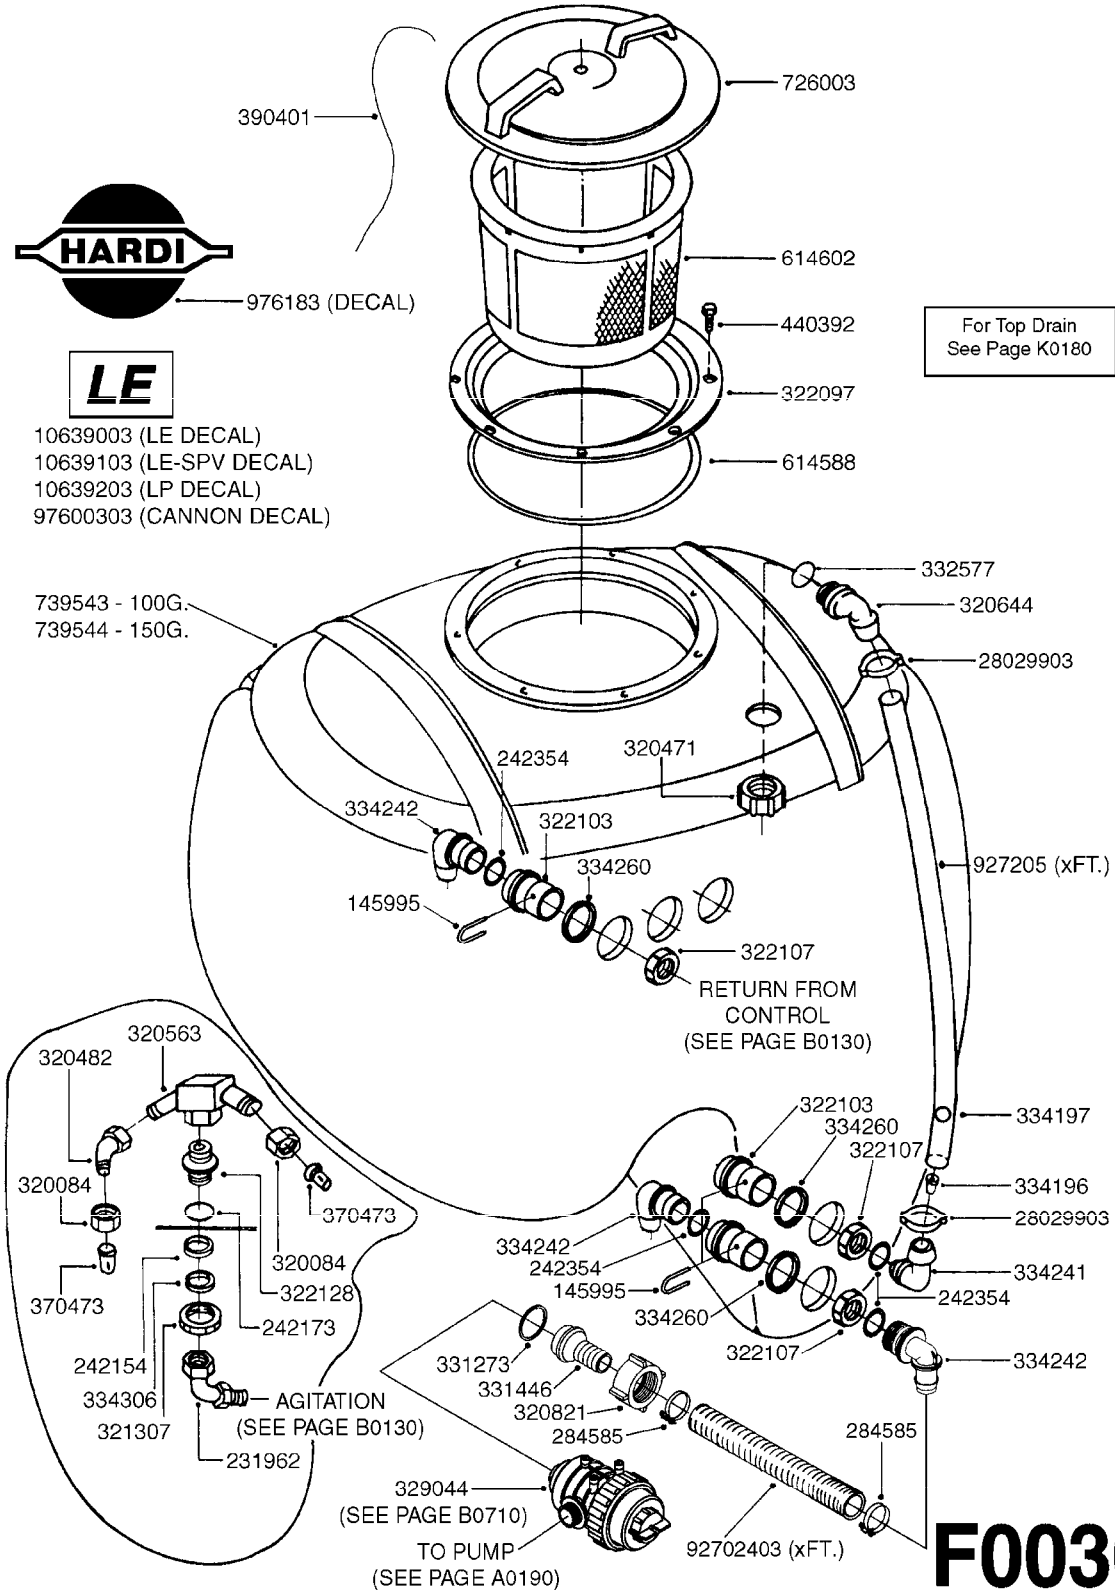

976183 (DECAL)

10639003 (LE DECAL)
10639103 (LE-SPV DECAL)
10639203 (LP DECAL)
97600303 (CANNON DECAL)

For Top Drain
See Page K0180

739543 - 100G.
739544 - 150G.

TANK - LE/LE-SPV/LP 100/150
F0030-HIN, 01:01:16

Page 1
Date 16.03.2016 14:26

parts-n°	order qty	description
145995	1	FITT.DK S-53 FORK
231962	1	ELBOW BRASS 1/2"
242154	1	WASHER RUBBER 1"
242173	1	O-RING D24X18X3
242354	1	O-RING D32.2X3.0 VITON F.S-53
284585	1	CLAMP HOSE GEAR 1" MINI 020
320084	1	FITT.DK NUT 1/2" BSP
320471	1	FITT.DK NUT 1" BSP JAMB
320482	1	FITT.DK ELB. 1/2" BSP 60 DEG.
320563	1	FITT.DK 3 WAY 1/2" 110 DEG.
320644	1	FITT.DK ELB.3/4"HB X 1" BSP
320821	1	FITT.DK NUT 1-1/2" BSP
321307	1	FITT.DK NUT 1/2" BSP JAMB
322097	1	THREADED RING F. LID
322103	1	FITT.DK S-53 BULKHEAD
322107	1	FITT.DK S-53 BULKHEAD NUT
322128	1	NIPPLE 1/2"
329044	1	FILTER ARAG 1.5" 32 MESH LIFT
331273	1	O-RING D44/D38X2 F.1-1/2"
331446	1	FITT.DK HB 1" F.1-1/2" NUT
332577	1	O-RING D38/D30X4 F.1" PUR.
334196	1	PLUG F. LIQUID LEV. INDICATOR
334197	1	BALL F. LIQUID LEV. INDICATOR
334241	1	FITT.DK S-53 ELB.3/4"
334242	1	FITT.DK S-53 ELB.1"
334260	1	GASKET F. S-53 BULKHEAD
334306	1	WASHER D22 PA
370473	1	NOZZLE INJECTOR 5066-2.0
390401	1	CORD NYLON F.LID 900MM
440392	1	SCREW 6.3 X 25.0 DIN7981C TORX
614588	1	SEAL F. LID
614602	1	FILTER BASKET
726003	1	LID F. TANK
739543	1	TANK ASSY.POLY 100G LE,SPV,LP
739544	1	TANK ASSY.POLY 150G LE,SPV,LP
927205	1	HOSE R X CLEAR X 3/4 X 0012"
976183	1	DECAL COMPANY D.18,2 X 29,6
10639003	1	DECAL "LE"
10639103	1	DECAL "LE-SPV"
10639203	1	DECAL "LP"
28029903	1	CLAMP HOSE GEAR P3/4"-S1" 6712
92702403	1	HOSE PVC SUCT GRAY 1"
97600303	1	DECAL CANNON