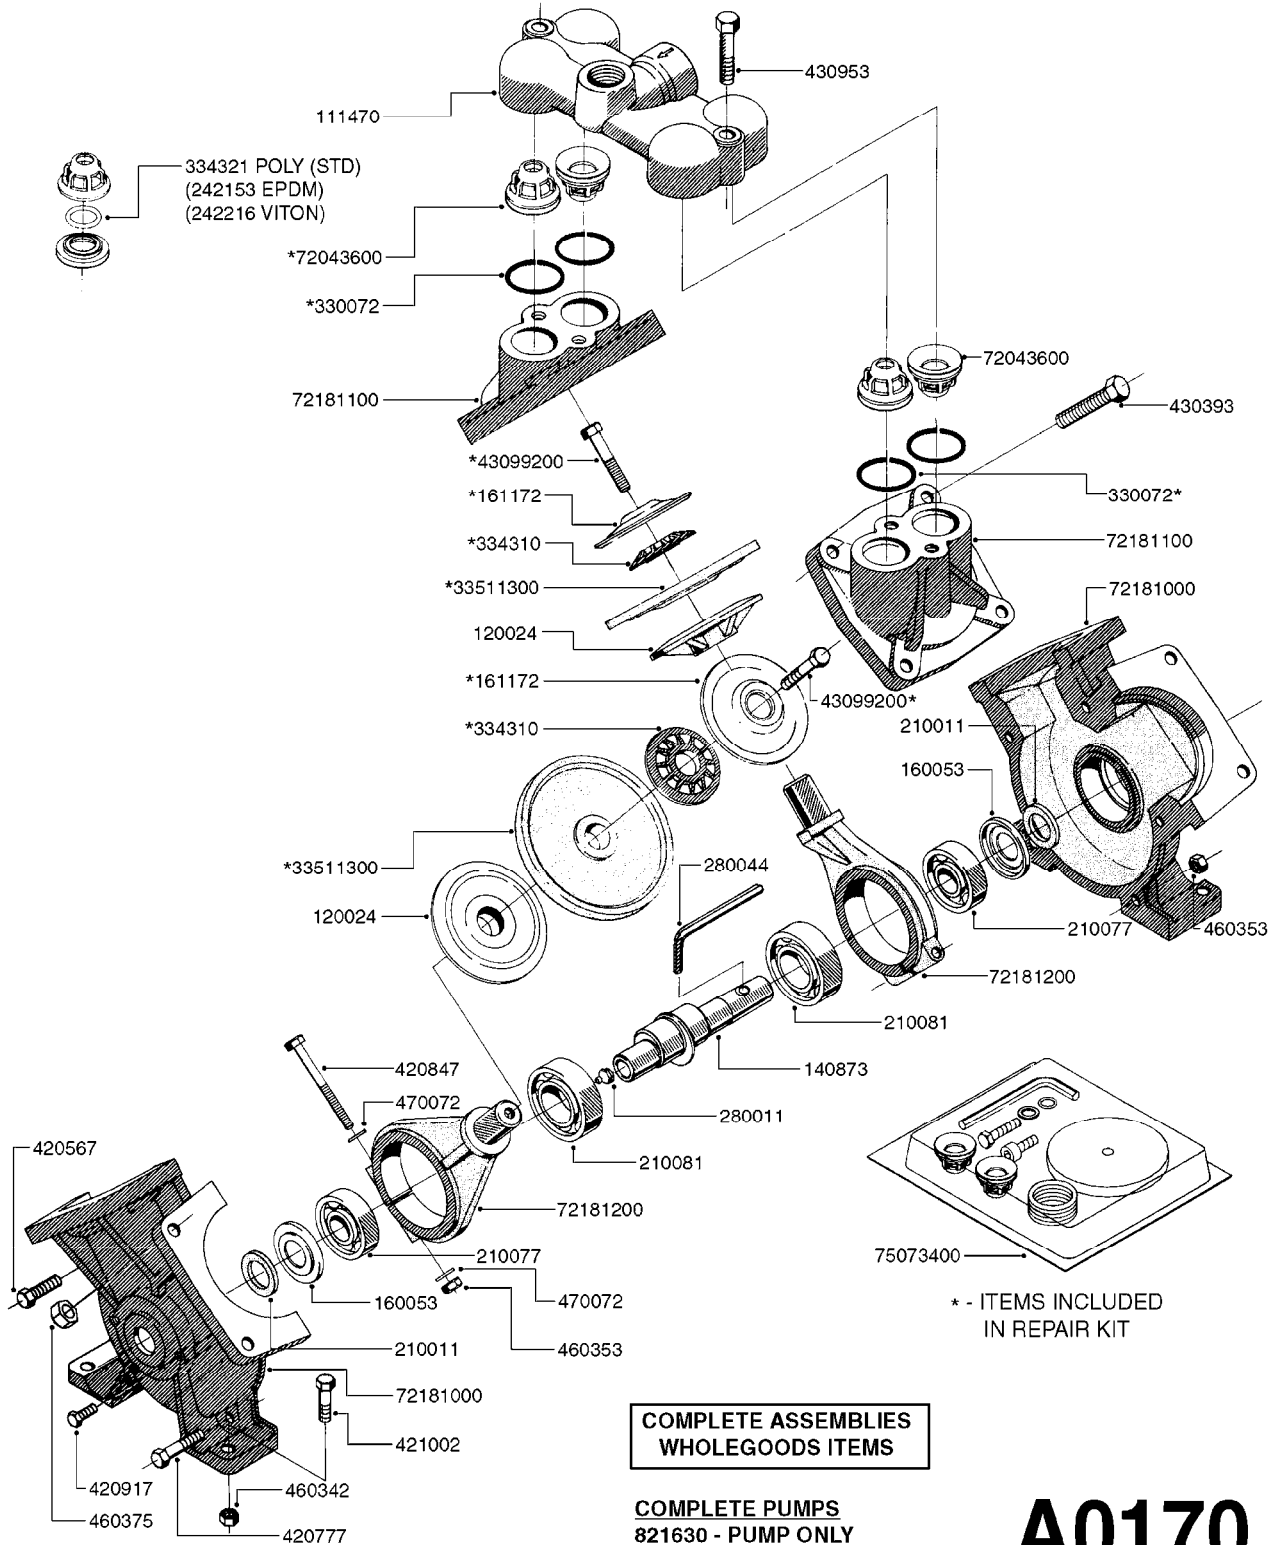

# A0160

PUMP - 1202 W/MOUNTING BASE  
A0160-HIN, 01:01:16

Page 1

Date 16.03.2016 14:25

parts-n°	order qty	description
111470	1	VALVE CHAMBER 1202
120024	1	DIAPHRAGM BACK DISC 1200-1300
140873	1	CRANK SHAFT MODEL 1202-9MM
160053	1	DUST PLATE
161172	1	DIAPHRAGM DISC F. 1203/1303
210011	1	SEAL FELT D39/23 X 4
210077	1	BEARING BALL 6305
210081	1	BEARING BALL 6307
242153	1	O-RING D26X4 EPDM
242216	1	O-RING VITON F/1202/1302/462
280011	1	GREASE NIPPLE 3/8' SAE H TR
280044	1	KEY HEXAGON W6 3/16'
330072	1	O-RING D53.5/D45.5X4
334310	1	NYLON WASHER 1202/1302/462
334321	1	O-RING POLY. 34.0x26.0x4.0
420066	1	BOLT HEX 8.8 DEL 3/8"X50MM
420162	1	BOLT HEX 8.8 DEL 3/8"x15MM
420836	1	BOLT HEX 8.8 RAW M8X85
421002	1	BOLT HEX 8.8 DEL M10X30 FT DIN933
421259	1	BOLT HEX UNC7/16"x2.25" 18-8SS
430032	1	BOLT HEX 8.8 RAW 1/2'X55MM
430404	1	BOLT HEX 8.8 DEL M12X50
460342	1	NUT HEX M10 DEL DIN934
460353	1	NUT HEX M8 BLACK
460375	1	NUT HEX M12 BLACK
460434	1	NUT HEX 3/8' NC BLACK
470072	1	WASHER D15/D8X.5 LOCK
33511300	1	DIAPHRAGM 1202-1303 POLY 2006
72043600	1	VALVE FOR 462/463
72181000	1	HOUSING, PUMP, 1203 RED
72181100	1	DIAPHRAGM COVER 1203/1303+BLTS
72181200	1	CONNECTING ROD FOR 1203 W/M12
75073300	1	PUMP KIT 1200/1202 "06"