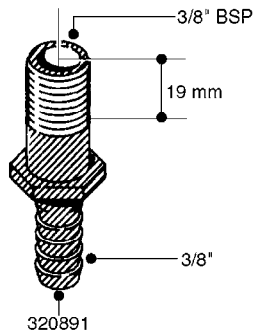

FITTINGS - HEXAGON NIPPLES  
L0030-HIN, 01:01:16

**L0030**

FITTINGS - HEXAGON NIPPLES  
L0030-HIN, 01:01:16

Page 1  
Date 12.08.2020 8:33

| parts-n° | order qty | description                    |
|----------|-----------|--------------------------------|
| 10015303 | 1         | FITT.PO.HN 1.00X1.00 M1000     |
| 10425003 | 1         | FITT.PO.HN 1.25X1.00 MCPHEE    |
| 320132   | 1         | FITT.DK HN 1" BSP              |
| 320176   | 1         | FITT.DK HN 3/8"X1/2" BSP       |
| 320445   | 1         | FITT.DK HN 1/4"X3/8" BSP       |
| 320655   | 1         | FITT.DK HN 1/2"-1/2" BSP       |
| 320692   | 1         | FITT.DK HN 3/8'BSPX1/4'NPT     |
| 320703   | 1         | FITT.DK HN 3/8BSP X1/2 &1/4NPT |
| 320725   | 1         | FITT.DK NIPPLE 3/8"-3/8" BSP   |
| 320902   | 1         | FITT.DK HN 3/8'X 1/4' BSP      |
| 390232   | 1         | FITT.DK HN 1-1/2' X 1-1/4' BSP |
| 390276   | 1         | FITT.DK HN 1'BSP               |

**L0040**

FITTINGS - NIPPLES & ELBOWS  
L0040-HIN, 01:01:16

Page 1  
Date 12.08.2020 8:33

| parts-n° | order qty | description                    |
|----------|-----------|--------------------------------|
| 10530803 | 1         | FITT.PO.SE 2.00X2.00 45 DEG.   |
| 320191   | 1         | FITT.DK ELB 3/8' BSP 45 DEGREE |
| 320482   | 1         | FITT.DK ELB. 1/2" BSP 60 DEG.  |
| 320596   | 1         | FITT.DK ELB 3/8'-1/2'BSP 45DEG |
| 320607   | 1         | FITT.DK HN 3/8M X 3/8F BSP LNG |
| 320633   | 1         | FITT.DK HN 3/8"M X 3/8"F BSP   |
| 321451   | 1         | FITT.DK ELB.1-1/2 X1-1/4 80DEG |
| 321532   | 1         | FITT.DK REDUC 3/4' X 1/2' BSP  |
| 390233   | 1         | FITT.DK REDUC 1-1/2" X 1" BSP  |