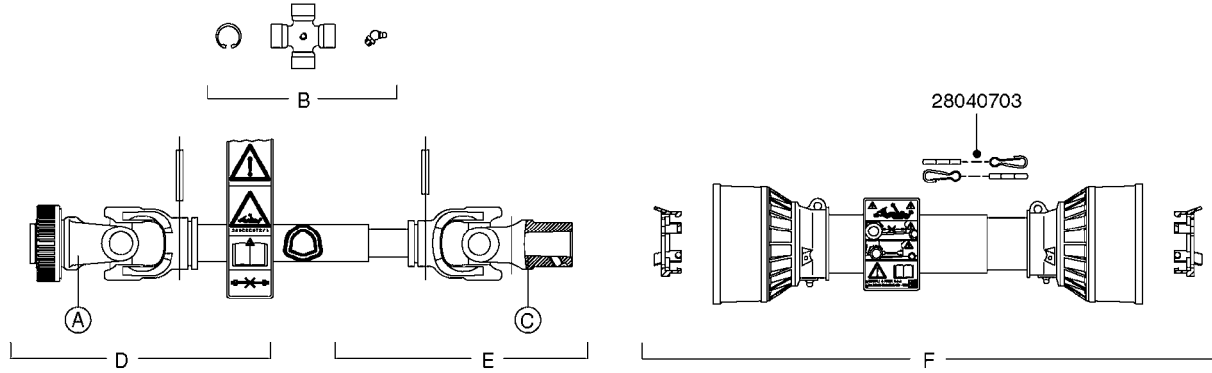

**A0080**

PUMP - 600 FITTINGS  
A0080-HIN, 01:01:16

Page 1  
Date 12.08.2020 8:32

| parts-n° | order qty | description                        |
|----------|-----------|------------------------------------|
| 240122   | 1         | DIAPHRAGM FOR PRES.DAMP.NITRIL     |
| 320095   | 1         | FITT.DK NUT 1" BSP                 |
| 320154   | 1         | AIR BOTTLE, BOTTOM PART            |
| 320316   | 1         | FITT.DK TEE 3/4" X3/4" X1"BSP      |
| 320327   | 1         | HOUSING F. SUCTION AIR BOTTLE      |
| 320331   | 1         | FITT.DK TEE 1" - 1" - 3/4" BSP     |
| 320342   | 1         | FITT.DK EL 3/4"M X 1"F BSP         |
| 322095   | 1         | FITT.DK TEE 1-1/2 X1-1/4 X3/4" BSP |
| 330326   | 1         | O-RING D30/D24X2 F.1"NUT           |
| 330341   | 1         | FITT.DK HB 1" F. 1" NUT            |
| 330525   | 1         | AIR BOTTLE, TOP HALF               |
| 330665   | 1         | FITT.DK HB 3/4"F.1" NUT            |
| 330735   | 1         | O-RING D30/D26X2                   |
| 330746   | 1         | GUARD PTO LOWER PART               |
| 330757   | 1         | GUARD PTO UPPER PART               |
| 334265   | 1         | DIAPHRAGM F. PRESS DAMP.           |
| 334531   | 1         | CLAMP HOSE PLASTIC 3/4"            |
| 334553   | 1         | DIAPHRAGM F.SUCTION AIR BOTTLE     |
| 410347   | 1         | SCREW M6X20 8.8                    |
| 420162   | 1         | BOLT HEX 8.8 DEL 3/8"x15MM         |
| 420567   | 1         | BOLT HEX 8.8 DEL M8X30 FT          |
| 460202   | 1         | NUT HEX M6                         |
| 460364   | 1         | NUT HU M8 A2 SS DIN934             |
| 471122   | 1         | WASHER, M10, Ø20/10.5X 2.0, SS     |
| 703032   | 1         | SUCTION AIR BOTTLE 3/4" COMPL.     |
| 703301   | 1         | VALVE FOR AIR BOTTLE               |
| 725970   | 1         | DAMPER KIT 600                     |
| 821623   | 1         | PUMP 603/7 W COUPLING              |
| 821624   | 1         | PUMP 603/7 W. FOOT TAPERED SHA     |
| 821625   | 1         | PUMP 603/4 800RPM STRIGHT SHAF     |
| 845014   | 1         | AIR BOTTLE COMPLETE HJ73           |
| 28030003 | 1         | CLAMP HOSE GEAR P1" 6716           |
| 28034903 | 1         | FITTING, REDUCER, 1-1/4"-3/4"      |
| 28038303 | 1         | FITTING, TEE 2X1"BSPM/1"BSPF       |
| 28047203 | 1         | CLAMP HOSE GEAR 60 X 80 6756       |
| 92702403 | 1         | HOSE PVC SUCT GRAY 1"              |
| 92703203 | 1         | HOSE R X3/4" X300PSI WP X0012"     |