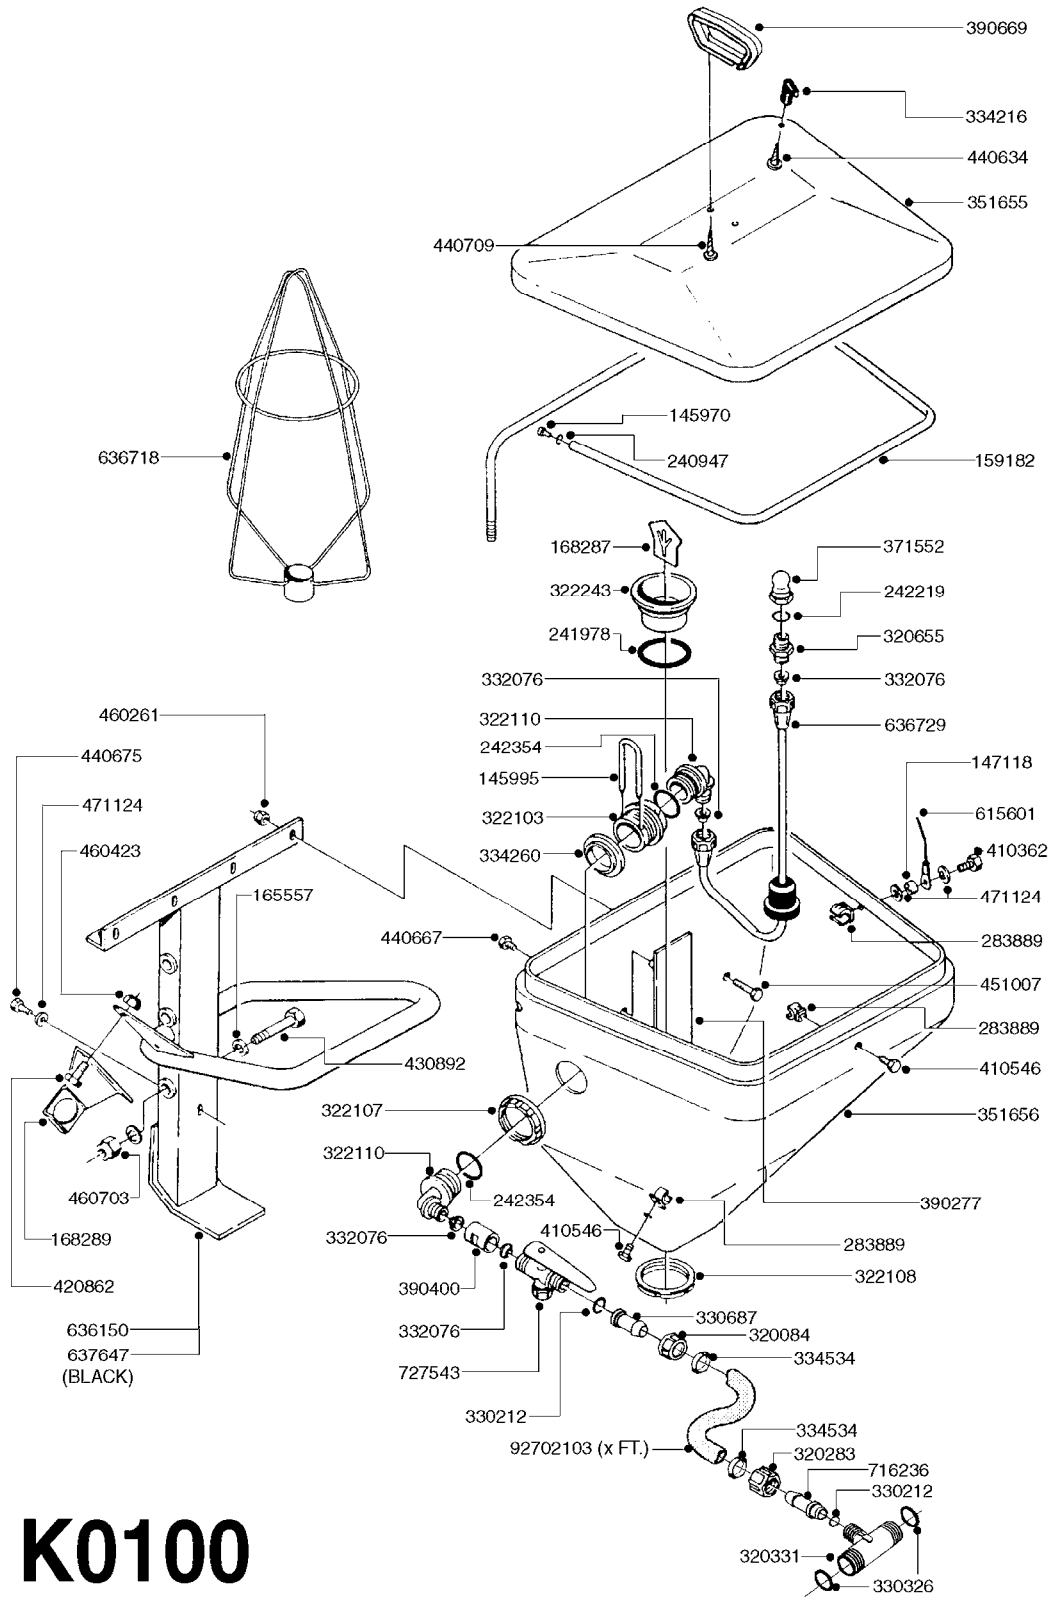

**K0090**

CHEMICAL FILLER-HOPPER (PRE95)  
K0090-HIN, 01:01:16

Page 1

Date 12.08.2020 8:33

| parts-n° | order qty | description                       |
|----------|-----------|-----------------------------------|
| 145970   | 1         | PLUG MF 11 X 1                    |
| 145995   | 1         | FITT.DK S-53 FORK                 |
| 159182   | 1         | RINSING TUBE CHEM.FILL            |
| 168287   | 1         | PLATE ANTI-VORTEX F.CHEM FILL     |
| 168289   | 1         | BRACKET F. 3-WAY VALVE            |
| 240947   | 1         | O-RING D7.3X2.4 NITRIL            |
| 241978   | 1         | O-RING 64.5X3.0                   |
| 242219   | 1         | O-RING D16.3X2.4 VITON            |
| 242354   | 1         | O-RING D32.2X3.0 VITON            |
| 242566   | 1         | LATCH STRAP F. CHEM.FILL          |
| 283889   | 1         | CLIP F.TUBE SUPPORT               |
| 320084   | 1         | FITT.DK NUT 1/2" BSP              |
| 320283   | 1         | FITT.DK NUT 3/4"BSP               |
| 320331   | 1         | FITT.DK TEE 1" - 1" - 3/4" BSP    |
| 320655   | 1         | FITT.DK HN 1/2"-1/2" BSP          |
| 322103   | 1         | FITT.DK S-53 BULKHEAD             |
| 322107   | 1         | FITT.DK S-53 BULKHEAD NUT         |
| 322108   | 1         | FITT.DK S-67 BULKHEAD NUT         |
| 322110   | 1         | FITT.DK S-53 ELB. 1/2" BSP        |
| 322243   | 1         | DRAIN PIPE/CHEM FIL.S67/S56       |
| 330212   | 1         | O-RING D19/D14X2.4 F.1/2"NUT      |
| 330326   | 1         | O-RING D30/D24X2 F.1"NUT          |
| 330687   | 1         | FITT.DK HB 1/2" F. 1/2" NUT       |
| 332076   | 1         | CONE INSERT F. ALUMINUM LANCE     |
| 334215   | 1         | RUBBER                            |
| 334216   | 1         | RUBBER LATCH FOR CHEM.FILL        |
| 334260   | 1         | GASKET F. S-53 BULKHEAD           |
| 334534   | 1         | CLAMP HOSE PLASTIC 1/2"           |
| 371552   | 1         | NOZZLE F.RINSING                  |
| 390277   | 1         | SCALE PLATE FOR HARDI FILLER      |
| 390400   | 1         | FITT.DK BULKHEAD 1/2'X1/2'        |
| 410546   | 1         | BOLT HEX M6X12 A2 SS DIN933       |
| 420862   | 1         | BOLT HEX 8.8 DEL M10X16 FT        |
| 440634   | 1         | SCREW 5/8"                        |
| 440667   | 1         | SCREW M3.5X12 SLOT STAINLESS      |
| 440675   | 1         | SCREW F. PLASTIC 5X16 SS          |
| 451007   | 1         | SCREW M6X20 STAINLESS             |
| 460261   | 1         | NUT HEX M6X1.00 LOCK DIN985 A2 SS |
| 460423   | 1         | NUT HEX M10X1.50 LOCK DIN985A2 SS |
| 471124   | 1         | WASHER, M6, Ø18/ 6.4X 1.6, SS     |
| 614728   | 1         | LID FOR CHEM FILLER               |
| 614729   | 1         | TANK HARDI FILLER                 |
| 636150   | 1         | FRAME FOR CHEM FILL TANK          |
| 636718   | 1         | RINSE SUPPORT CHEM.FILL 25/35L    |
| 636729   | 1         | TUBE F. RINSE CHEM FILL           |
| 716236   | 1         | FITT.DK HB 1/2" ASSY. F. 3/4"     |
| 727543   | 1         | VALVE F.CHEM FILL JUG RINSE       |
| 92702103 | 1         | HOSE R X1/2" X300PSI WP X0012"    |