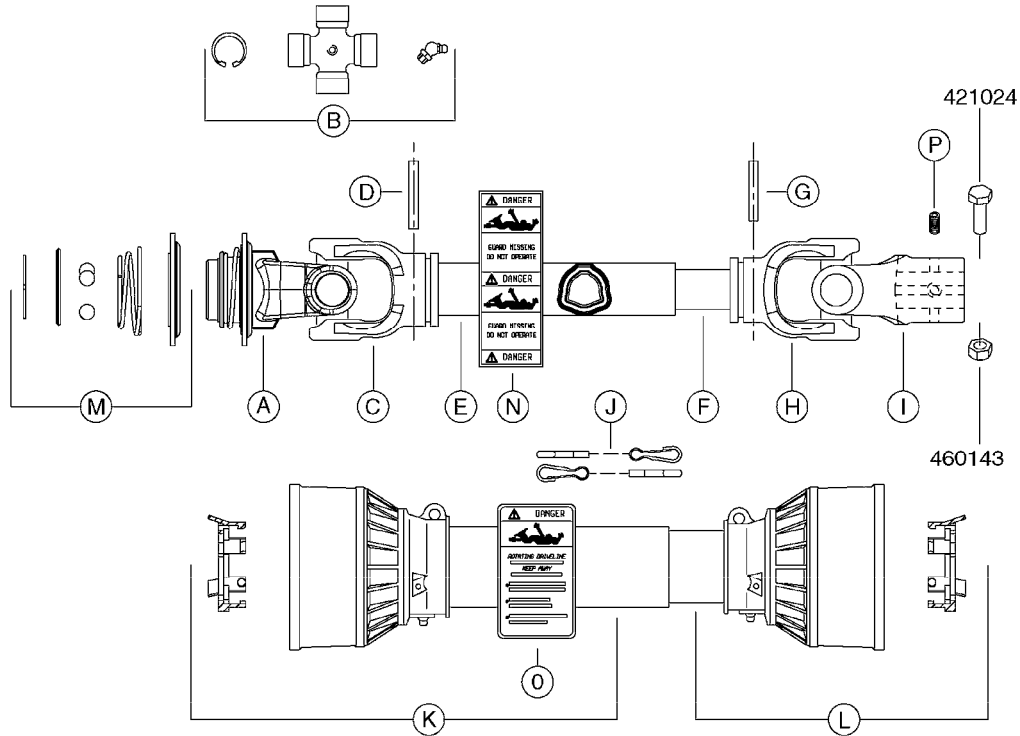

Page 1  
Date 12.08.2020 8:32

| parts-n° | order qty | description                    |
|----------|-----------|--------------------------------|
| 284041   | 1         | UNIV. JOINT 27x70mm            |
| 289040   | 1         | PTO YOKE 1-3/8" X 6 SPLINE     |
| 289041   | 1         | PTO YOKE 1-3/8" X 6 SPLINE     |
| 289042   | 1         | UNIV. JOINT 22x54mm            |
| 289045   | 1         | UNIV. JOINT 30.2x79.4mm        |
| 289049   | 1         | PTO SHIELD COMPLETE F.829446   |
| 289050   | 1         | PTO SHIELD COMPLETE F.829445   |
| 829445   | 1         | PTO 1-3/8/6X1-3/8/6X810M AXIAL |
| 829446   | 1         | PTO SHAFT LE-SPV + LP ZE-P540  |
| 829480   | 1         | PTO 1-3/8/21 x 1-3/8/21x1210MM |
| 829482   | 1         | PTO 1-3/8/6X25MM X 600MM 1202  |
| 829483   | 1         | PTO 1-3/8/6X30MM x 610MM 1302  |
| 829484   | 1         | PTO 1-3/8/6X1-3/8/6X575MM 361  |
| 829486   | 1         | PTO 1-3/8/6X30MM X870MM 1302   |
| 829487   | 1         | PTO 1-3/8/6X1-3/8/6X870MM 361  |
| 829490   | 1         | PTO 1-3/8/6X30MM 1320MM 1302   |
| 829491   | 1         | PTO 1-3/8/6X1' 610/913MM 9016  |
| 829502   | 1         | PTO 1-3/8/6x1210/1745          |
| 28005200 | 1         | PTO YOKE 1-3/8" X 21 SPLINE    |
| 28005400 | 1         | PTO YOKE 1-3/8" X 6 SPLINE     |
| 28005800 | 1         | PTO YOKE 1-3/8" X 21 SPLINE    |
| 28006000 | 1         | PTO YOKE D25 CONE 3 DEG.       |
| 28006100 | 1         | PTO YOKE D30 CONE 4 DEG.       |
| 28006200 | 1         | PTO YOKE 1-3/8" X 6 SPLINE     |
| 28006300 | 1         | PTO YOKE D1"                   |
| 28006700 | 1         | PTO OUTER 1-3/8"X21(NO SHIELD) |
| 28006900 | 1         | PTO OUTER 1-3/8"X6(NO SHIELD)  |
| 28007300 | 1         | PTO INNER 1-3/8"X21(NO SHIELD) |
| 28007500 | 1         | PTO HALF SHAFT - PUMP END      |
| 28007800 | 1         | PTO INNER D1" (NO SHIELD)      |
| 28008100 | 1         | PTO SHIELD COMPLETE            |
| 28008500 | 1         | PTO HALF SHAFT - TRACTOR END   |
| 28008600 | 1         | PTO SHIELD ASSY COMPLETE       |
| 28009403 | 1         | UNIV. JOINT 27x74.6mm          |
| 28015103 | 1         | PTO YOKE 1-3/8"X21 TWST OLD    |
| 28015203 | 1         | UNIV. JOINT 23.8x61.3mm        |
| 28015303 | 1         | PTO YOKE 1-3/8"X21 BALL COLLAR |
| 28015403 | 1         | PTO OUTER 1-3/8"X21(SHIELDED)  |
| 28015503 | 1         | PTO INNER 1-3/8"X21(NO SHIELD) |
| 28015603 | 1         | PTO SHIELD COMPLETE F.28020303 |
| 28015703 | 1         | PTO YOKE 1-3/4"X20 SPL OUTER   |
| 28015803 | 1         | PTO OUTER 1-3/4"X20(NO SHIELD) |
| 28015903 | 1         | PTO INNER 1-3/8"X21(NO SHIELD) |
| 28016003 | 1         | PTO SHIELD COMPLETE F.10465803 |
| 28016203 | 1         | PTO OUTER 1-3/8"X6(SHIELDED)   |
| 28016303 | 1         | PTO INNER 1-3/8"X6(NO SHIELD)  |
| 28016703 | 1         | PTO OUTER 1-3/8"X6(NO SHIELD)  |
| 28016803 | 1         | PTO INNER 1-3/8"X6(NO SHIELD)  |
| 28020203 | 1         | PTO 1-3/4/20x1-3/8/21 BP L=860 |
| 28020303 | 1         | PTO 1-3/8/21 x 1-3/8/21 B&P    |
| 28040603 | 1         | PTO YOKE 1-3/8X21SPL BLACK     |
| 28040703 | 1         | SAFETY CHAIN F.CV BLACK PTO    |
| 28068800 | 1         | PTO YOKE 1-3/8" X 6 SPLINE     |
| 28069700 | 1         | UNIV. JOINT STD1 SFT           |
| 28072800 | 1         | PTO SHIELD COMPLETE L=1912 SFT |
| 28073000 | 1         | PTO YOKE 1-3/8" X 6 SPLINE     |