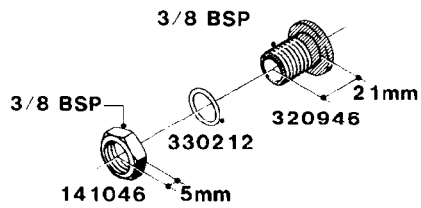

**L0050**

FITTINGS - HOSE CONNECTORS  
L0050-HIN, 01:01:16

Page 1

Date 12.08.2020 8:33

| parts-n° | order qty | description                    |
|----------|-----------|--------------------------------|
| 242594   | 1         | O-RING D14 X 1.78 SCH.70-EPDM  |
| 320294   | 1         | FITT.DK TEE 3/8X3/8HB X1/2"BSP |
| 320305   | 1         | FITT.DK HB 3/4'- 3/4' BSP      |
| 320386   | 1         | FITT.DK TEE 3/8X3/8HB X3/8"BSP |
| 320397   | 1         | FITT.DK ELB 3/8"HB X 3/8" BSP  |
| 320401   | 1         | FITT.DK TEE 1/2X1/2HB X1/2"BSP |
| 320412   | 1         | FITT.DK TEE 1/2X1/2HB X3/8'BSP |
| 320423   | 1         | FITT.DK ELB 1/2'HB X 3/8' BSP  |
| 320891   | 1         | FITT.DK HB 3/8'- 3/8' BSP      |
| 320972   | 1         | FITT.DK HB 5/16'- 1/4' BSP     |
| 322046   | 1         | FITT.DK TEE 1/2X1/2HB X3/4'BSP |
| 322048   | 1         | FITT.DK TEE 3/4X3/4HB X3/4'BSP |
| 330595   | 1         | O-RING D24.6/D20X2.1 -3/4"     |
| 333137   | 1         | FITT.DK CONN.1/2" F.NOZZ. DOUB |
| 333141   | 1         | FITT.DK CONN.1/2" F.NOZZ.SING  |
| 334041   | 1         | FITT.DK CONN.3/4' F.NOZZ. SING |
| 334042   | 1         | FITT.DK CONN.3/4' F.NOZZ. DOUB |
| 334195   | 1         | FITT.DK ELB. 3/4"HB X 3/4"HB   |
| 10012103 | 1         | FITT.PO.HB 1.25X1.50 IMB1012   |
| 10014003 | 1         | FITT.PO.HB 1.25X1.25 IMB1010   |
| 10036903 | 1         | FITT.PO.HB 1.50X1.50 IMB1212   |
| 28019303 | 1         | FITTING HB ELB 3/4NPT-3/4HOSE  |
| 61016500 | 1         | HOSE TAIL 3/4" 90°+RG CAP 3/4" |
| 72026700 | 1         | NOZZLE TUBE ADAPTER W/O-RING   |