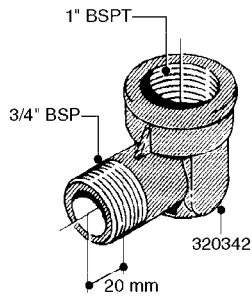

L0020

FITTINGS-T-PIECES, CAPS & ELBOWS
L0020-HIN, 01:01:16

Page 1

Date 12.08.2020 8:33

parts-n°	order qty	description
10053603	1	FITT. CAPNUT 2"BSP 5601
10194303	1	CAP BLANK 1 1/2 MCPHEE 210060
320047	1	FITT.DK CAPNUT 1/2" BSP
320106	1	FITT.DK CAPNUT 1" BSP
320272	1	FITT.DK CAPNUT 3/8" BSP
320316	1	FITT.DK TEE 3/4" X3/4" X1"BSP
320331	1	FITT.DK TEE 1" - 1" - 3/4" BSP
320342	1	FITT.DK EL 3/4"M X 1"F BSP
320563	1	FITT.DK 3 WAY 1/2" 110 DEG.
320677	1	NO LONGER AVAILABLE
320961	1	FITT.DK CAPNUT 1-1/2" BSP
321053	1	FITT.DK TEE 1/2 X1/2 X1/2" BSP
322072	1	FITT.DK TEE 3/8'X3/8'X3/8' BSP
322095	1	FITT.DK TEE 1-1/2 X1-1/4 X3/4" BSP
322138	1	FITT.DK ELB 1"M X 1"F BSP
330013	1	O-RING 2.5 X 10 PUR
330212	1	O-RING D19/D14X2.4 F.1/2"NUT
330326	1	O-RING D30/D24X2 F.1"NUT
331273	1	O-RING D44/D38X2 F.1-1/2"