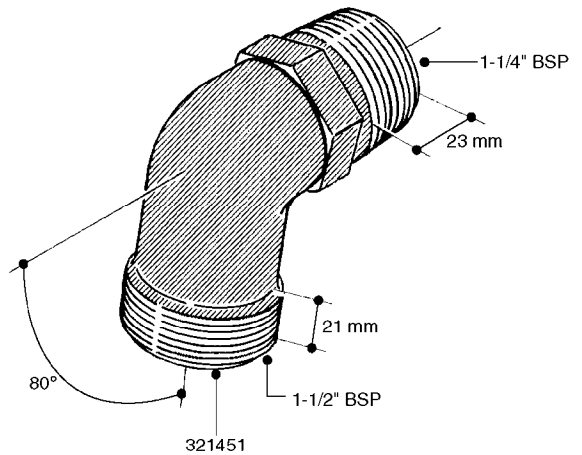

FITTINGS - HEXAGON NIPPLES  
L0030-HIN, 01:01:16

**L0030**

FITTINGS - HEXAGON NIPPLES  
L0030-HIN, 01:01:16

Page 1  
Date 12.08.2020 8:33

| parts-n° | order qty | description                    |
|----------|-----------|--------------------------------|
| 10015303 | 1         | FITT.PO.HN 1.00X1.00 M1000     |
| 10425003 | 1         | FITT.PO.HN 1.25X1.00 MCPHEE    |
| 320132   | 1         | FITT.DK HN 1" BSP              |
| 320176   | 1         | FITT.DK HN 3/8"X1/2" BSP       |
| 320445   | 1         | FITT.DK HN 1/4"X3/8" BSP       |
| 320655   | 1         | FITT.DK HN 1/2"-1/2" BSP       |
| 320692   | 1         | FITT.DK HN 3/8'BSPX1/4'NPT     |
| 320703   | 1         | FITT.DK HN 3/8BSP X1/2 &1/4NPT |
| 320725   | 1         | FITT.DK NIPPLE 3/8"-3/8" BSP   |
| 320902   | 1         | FITT.DK HN 3/8'X 1/4' BSP      |
| 390232   | 1         | FITT.DK HN 1-1/2' X 1-1/4' BSP |
| 390276   | 1         | FITT.DK HN 1'BSP               |

**L0040**

FITTINGS - NIPPLES & ELBOWS  
L0040-HIN, 01:01:16

Page 1  
Date 12.08.2020 8:33

| parts-n° | order qty | description                    |
|----------|-----------|--------------------------------|
| 10530803 | 1         | FITT.PO.SE 2.00X2.00 45 DEG.   |
| 320191   | 1         | FITT.DK ELB 3/8' BSP 45 DEGREE |
| 320482   | 1         | FITT.DK ELB. 1/2" BSP 60 DEG.  |
| 320596   | 1         | FITT.DK ELB 3/8'-1/2'BSP 45DEG |
| 320607   | 1         | FITT.DK HN 3/8M X 3/8F BSP LNG |
| 320633   | 1         | FITT.DK HN 3/8"M X 3/8"F BSP   |
| 321451   | 1         | FITT.DK ELB.1-1/2 X1-1/4 80DEG |
| 321532   | 1         | FITT.DK REDUC 3/4' X 1/2' BSP  |
| 390233   | 1         | FITT.DK REDUC 1-1/2" X 1" BSP  |