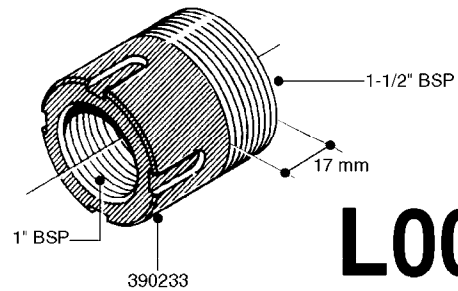

FITTINGS - HEXAGON NIPPLES  
L0030-HIN, 01:01:16

**L0030**

FITTINGS - HEXAGON NIPPLES  
L0030-HIN, 01:01:16

Page 1  
Date 12.08.2020 8:33

| parts-n° | order qty | description                    |
|----------|-----------|--------------------------------|
| 10015303 | 1         | FITT.PO.HN 1.00X1.00 M1000     |
| 10425003 | 1         | FITT.PO.HN 1.25X1.00 MCPHEE    |
| 320132   | 1         | FITT.DK HN 1" BSP              |
| 320176   | 1         | FITT.DK HN 3/8"X1/2" BSP       |
| 320445   | 1         | FITT.DK HN 1/4"X3/8" BSP       |
| 320655   | 1         | FITT.DK HN 1/2"-1/2" BSP       |
| 320692   | 1         | FITT.DK HN 3/8'BSPX1/4'NPT     |
| 320703   | 1         | FITT.DK HN 3/8BSP X1/2 &1/4NPT |
| 320725   | 1         | FITT.DK NIPPLE 3/8"-3/8" BSP   |
| 320902   | 1         | FITT.DK HN 3/8'X 1/4' BSP      |
| 390232   | 1         | FITT.DK HN 1-1/2' X 1-1/4' BSP |
| 390276   | 1         | FITT.DK HN 1'BSP               |

**L0040**

FITTINGS - NIPPLES & ELBOWS  
L0040-HIN, 01:01:16

Page 1  
Date 12.08.2020 8:33

| parts-n° | order qty | description                    |
|----------|-----------|--------------------------------|
| 10530803 | 1         | FITT.PO.SE 2.00X2.00 45 DEG.   |
| 320191   | 1         | FITT.DK ELB 3/8' BSP 45 DEGREE |
| 320482   | 1         | FITT.DK ELB. 1/2" BSP 60 DEG.  |
| 320596   | 1         | FITT.DK ELB 3/8'-1/2'BSP 45DEG |
| 320607   | 1         | FITT.DK HN 3/8M X 3/8F BSP LNG |
| 320633   | 1         | FITT.DK HN 3/8"M X 3/8"F BSP   |
| 321451   | 1         | FITT.DK ELB.1-1/2 X1-1/4 80DEG |
| 321532   | 1         | FITT.DK REDUC 3/4' X 1/2' BSP  |
| 390233   | 1         | FITT.DK REDUC 1-1/2" X 1" BSP  |