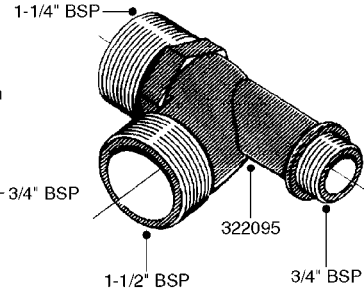

L0020

FITTINGS-T-PIECES, CAPS & ELBOWS
L0020-HIN, 01:01:16

Page 1

Date 12.08.2020 8:33

parts-n°	order qty	description
10053603	1	FITT. CAPNUT 2"BSP 5601
10194303	1	CAP BLANK 1 1/2 MCPHEE 210060
320047	1	FITT.DK CAPNUT 1/2" BSP
320106	1	FITT.DK CAPNUT 1" BSP
320272	1	FITT.DK CAPNUT 3/8" BSP
320316	1	FITT.DK TEE 3/4" X3/4" X1"BSP
320331	1	FITT.DK TEE 1" - 1" - 3/4" BSP
320342	1	FITT.DK EL 3/4"M X 1"F BSP
320563	1	FITT.DK 3 WAY 1/2" 110 DEG.
320677	1	NO LONGER AVAILABLE
320961	1	FITT.DK CAPNUT 1-1/2" BSP
321053	1	FITT.DK TEE 1/2 X1/2 X1/2" BSP
322072	1	FITT.DK TEE 3/8'X3/8'X3/8' BSP
322095	1	FITT.DK TEE 1-1/2 X1-1/4 X3/4" BSP
322138	1	FITT.DK ELB 1"M X 1"F BSP
330013	1	O-RING 2.5 X 10 PUR
330212	1	O-RING D19/D14X2.4 F.1/2"NUT
330326	1	O-RING D30/D24X2 F.1"NUT
331273	1	O-RING D44/D38X2 F.1-1/2"