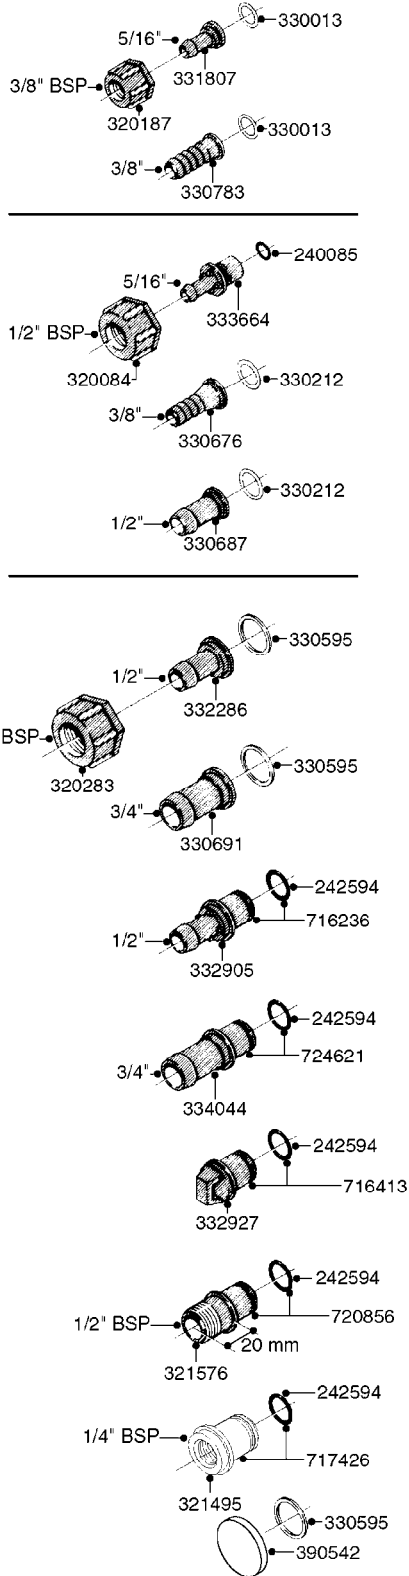

L0010

parts-n°	order qty	description
240085	1	O-RING D13,1/8,3X02,4 NITRIL
241441	1	O-RING D29.3X3
242594	1	O-RING D14 X 1.78 SCH.70-EPDM
320084	1	FITT.DK NUT 1/2" BSP
320095	1	FITT.DK NUT 1" BSP
320117	1	FITT.DK CONN.1/2"BSP F. 1" CAP
320187	1	FITT.DK CAP 3/8" BSP BLACK
320283	1	FITT.DK NUT 3/4"BSP
320821	1	FITT.DK NUT 1-1/2" BSP
321495	1	FITT.DK REDUC 1/4'BSP F.3/4'NT
321576	1	FITT.DK CONN 1/2"BSP F.3/4"NUT
330013	1	O-RING 2.5 X 10 PUR
330212	1	O-RING D19/D14X2.4 F.1/2"NUT
330326	1	O-RING D30/D24X2 F.1"NUT
330341	1	FITT.DK HB 1" F. 1" NUT
330595	1	O-RING D24.6/D20X2.1 -3/4"
330665	1	FITT.DK HB 3/4"F.1" NUT
330676	1	FITT.DK HB 3/8" F. 1/2" NUT
330687	1	FITT.DK HB 1/2" F. 1/2" NUT
330691	1	FITT.DK HB 3/4'F.3/4' NUT
330783	1	FITT.DK HB 3/8"F.3/8" NUT
331262	1	FITT.DK HB 1-1/2" F. 1-1/2"NUT
331273	1	O-RING D44/D38X2 F.1-1/2"
331446	1	FITT.DK HB 1" F.1-1/2" NUT
331807	1	FITT.DK HB 5/16" F.3/8" NUT
332286	1	FITT.DK HB 1/2" F. 3/4" NUT
332905	1	FITT.DK HB 1/2" F. 3/4" CAP
332927	1	FITT.DK PLUG F. NOZZLE TUBE
333292	1	FITT.DK HB 1"O'RING F.1-1/2"
333664	1	FITT.DK HB 5/16' F. 1/2' NUT
334044	1	FITT.DK HB 3/4' F. 3/4' CAP
334059	1	FITT.DK EL 1" 110 DEG.F.1-1/2"
334123	1	FITT.DK HB 1-1/4"O-RNG F.1-1/2"
334150	1	FITT.DK HB 1-1/4" 110 F.1-1/2"
390542	1	PLUG WASHER FOR 3/4'CAP NUT
716236	1	FITT.DK HB 1/2" ASSY. F. 3/4"
716413	1	FITT.DK PLUG ASSY. F.NOZ TUBE
717426	1	FITT.DK REDUC 1/4"BSP F.3/4"N
720856	1	FITT.DK 1/2'BSP ASSY.F.3/4'NUT
724621	1	FITT.DK HB 3/4"ASSY F.3/4" NUT