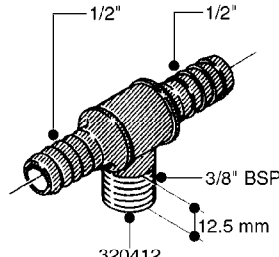

FITTINGS - HEXAGON NIPPLES  
L0030-HIN, 01:01:16

**L0030**

FITTINGS - HEXAGON NIPPLES  
L0030-HIN, 01:01:16

Page 1  
Date 12.08.2020 8:33

| parts-n° | order qty | description                    |
|----------|-----------|--------------------------------|
| 10015303 | 1         | FITT.PO.HN 1.00X1.00 M1000     |
| 10425003 | 1         | FITT.PO.HN 1.25X1.00 MCPHEE    |
| 320132   | 1         | FITT.DK HN 1" BSP              |
| 320176   | 1         | FITT.DK HN 3/8"X1/2" BSP       |
| 320445   | 1         | FITT.DK HN 1/4"X3/8" BSP       |
| 320655   | 1         | FITT.DK HN 1/2"-1/2" BSP       |
| 320692   | 1         | FITT.DK HN 3/8'BSPX1/4'NPT     |
| 320703   | 1         | FITT.DK HN 3/8BSP X1/2 &1/4NPT |
| 320725   | 1         | FITT.DK NIPPLE 3/8"-3/8" BSP   |
| 320902   | 1         | FITT.DK HN 3/8'X 1/4' BSP      |
| 390232   | 1         | FITT.DK HN 1-1/2' X 1-1/4' BSP |
| 390276   | 1         | FITT.DK HN 1'BSP               |

**L0040**

FITTINGS - NIPPLES & ELBOWS  
L0040-HIN, 01:01:16

Page 1  
Date 12.08.2020 8:33

| parts-n° | order qty | description                    |
|----------|-----------|--------------------------------|
| 10530803 | 1         | FITT.PO.SE 2.00X2.00 45 DEG.   |
| 320191   | 1         | FITT.DK ELB 3/8' BSP 45 DEGREE |
| 320482   | 1         | FITT.DK ELB. 1/2" BSP 60 DEG.  |
| 320596   | 1         | FITT.DK ELB 3/8'-1/2'BSP 45DEG |
| 320607   | 1         | FITT.DK HN 3/8M X 3/8F BSP LNG |
| 320633   | 1         | FITT.DK HN 3/8"M X 3/8"F BSP   |
| 321451   | 1         | FITT.DK ELB.1-1/2 X1-1/4 80DEG |
| 321532   | 1         | FITT.DK REDUC 3/4' X 1/2' BSP  |
| 390233   | 1         | FITT.DK REDUC 1-1/2" X 1" BSP  |