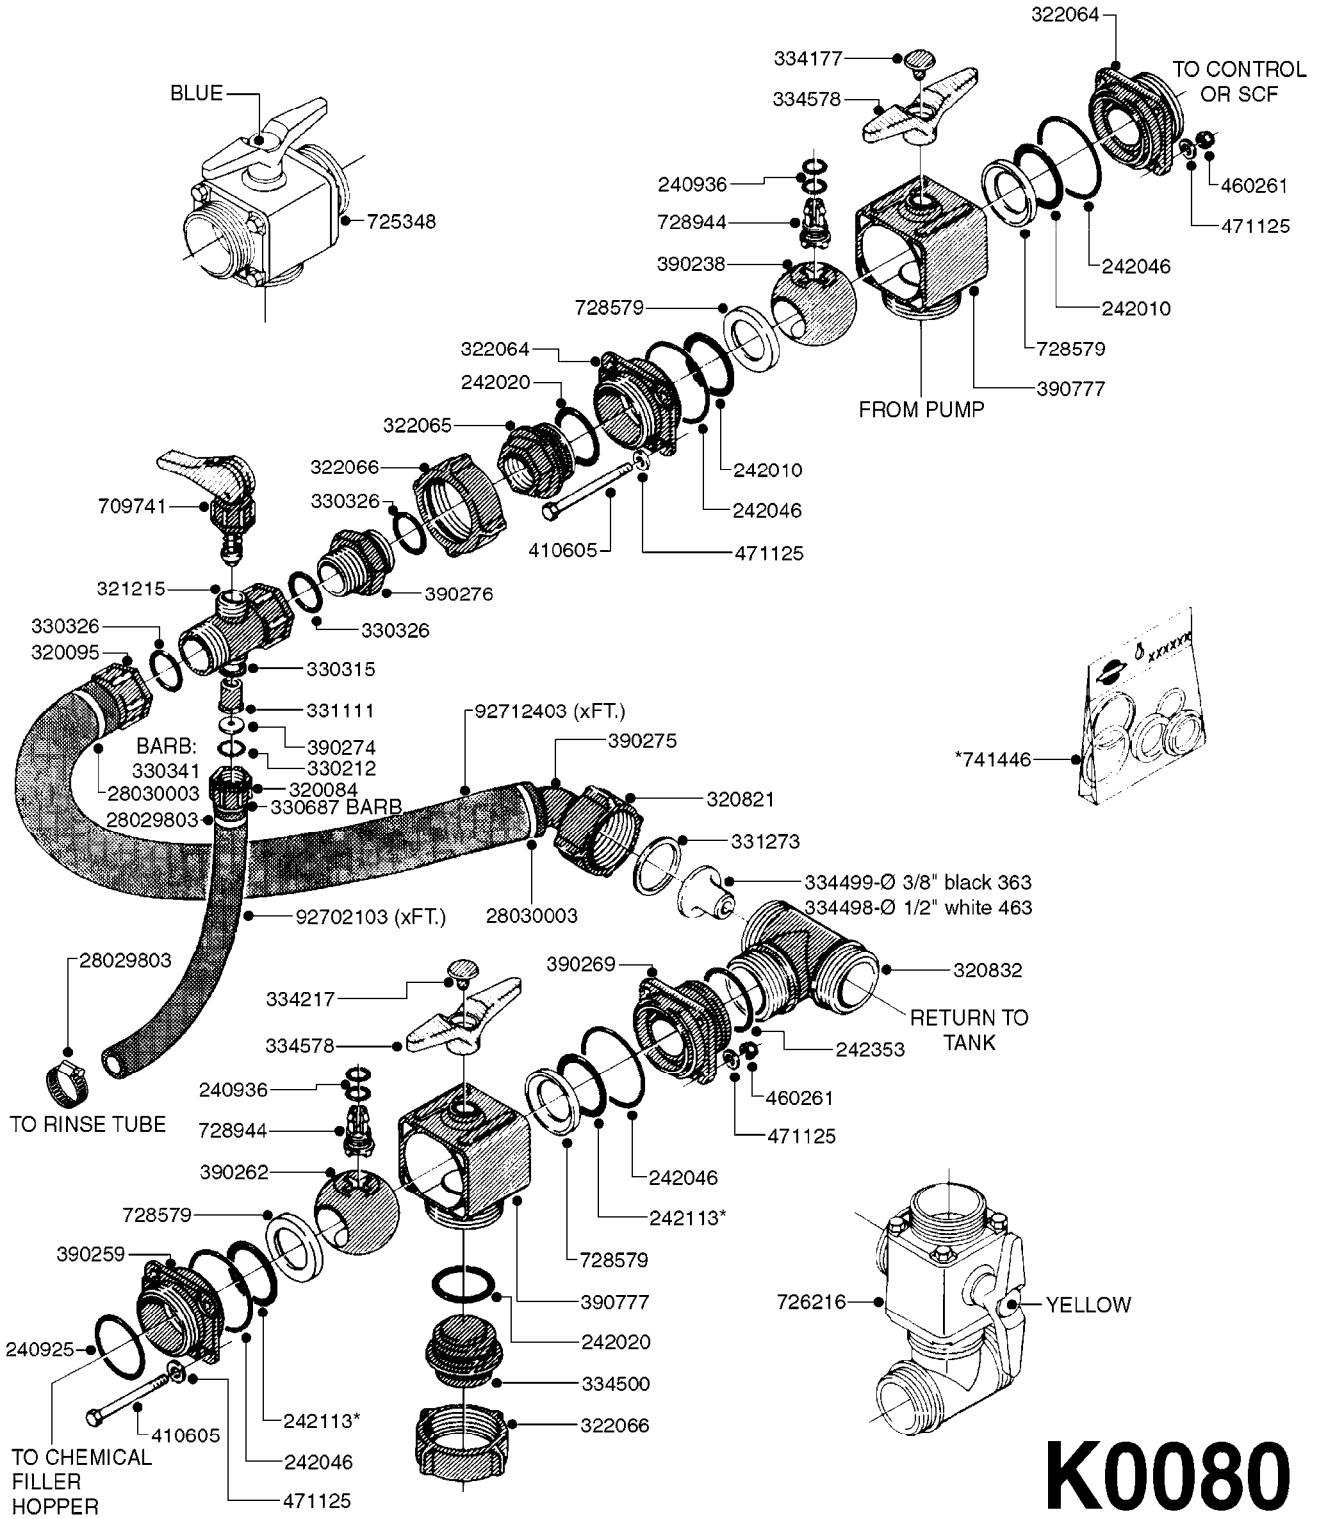

**K0080**

| parts-n° | order qty | description                       |
|----------|-----------|-----------------------------------|
| 240925   | 1         | O-RING D49.5X3 NITRIL             |
| 240936   | 1         | O-RING D13.3X2.4 NITRIL           |
| 242010   | 1         | O-RING D37.47X5.33                |
| 242020   | 1         | O-RING 39.2 X 3 VITON             |
| 242046   | 1         | O-RING D60X2                      |
| 242113   | 1         | O-RING D37.5X5.3 VITON            |
| 242353   | 1         | O-RING 3 X 44.2 VITON             |
| 320084   | 1         | FITT.DK NUT 1/2" BSP              |
| 320095   | 1         | FITT.DK NUT 1" BSP                |
| 320821   | 1         | FITT.DK NUT 1-1/2" BSP            |
| 320832   | 1         | FITT.DK TEE 1-1/2x1-1/2x1-1/2     |
| 321215   | 1         | FITT.DK HOUSING F. AGITATION      |
| 322064   | 1         | END COVER W.S56                   |
| 322065   | 1         | FITT.DK UNION 1' BSP/S-56         |
| 322066   | 1         | FITT.DK S-56 NUT                  |
| 330212   | 1         | O-RING D19/D14X2.4 F.1/2"NUT      |
| 330315   | 1         | O-RING D18.4/D13X.6               |
| 330326   | 1         | O-RING D30/D24X2 F.1"NUT          |
| 330341   | 1         | FITT.DK HB 1" F. 1" NUT           |
| 330687   | 1         | FITT.DK HB 1/2" F. 1/2" NUT       |
| 331111   | 1         | VALVE SEAT FOR 1/2" DISTRIBUT.    |
| 331273   | 1         | O-RING D44/D38X2 F.1-1/2"         |
| 334177   | 1         | VALVE INDICATOR BLUE              |
| 334217   | 1         | VALVE INDICATOR YELLOW            |
| 334498   | 1         | NOZZLE INJECTOR 13MM/462 WHITE    |
| 334499   | 1         | NOZZLE INJECTOR 10MM/361 BLACK    |
| 334500   | 1         | FITT.DK S-56 PLUG W/ 4.2Ø Hole    |
| 334578   | 1         | HANDLE FOR VALVE 'OLD' STYLE      |
| 390238   | 1         | BALL F. 3 WAY PRESSURE VALVE      |
| 390259   | 1         | END COVER S56 F.3 WAY VALVE       |
| 390262   | 1         | BALL F. 2 WAY VALVE               |
| 390269   | 1         | END COVER S56 1-1/2"F.3WAY VLV    |
| 390274   | 1         | ORIFICE ID4.0/18/1.5              |
| 390275   | 1         | FITT.DK ELB 1' SPECIAL F.CHEMF    |
| 390276   | 1         | FITT.DK HN 1'BSP                  |
| 390777   | 1         | HOUSING F.BALL VALVE 3 WAY        |
| 410605   | 1         | BOLT HEX 8.8 DEL M6X80            |
| 460261   | 1         | NUT HEX M6X1.00 LOCK DIN985 A2 SS |
| 471125   | 1         | WASHER M6U 6.4X14X1.2,A2 SS       |
| 709741   | 1         | VALVE ASSY. 1/2" FLIP LEVER       |
| 725348   | 1         | VALVE 3 WAY BLUE                  |
| 726216   | 1         | VALVE TWO WAY                     |
| 728579   | 1         | SEAL F BALL                       |
| 728944   | 1         | VALVE STEM & COLOURED CAPS        |
| 741446   | 1         | REPAIR KIT F.S67 VALVE - VITON    |
| 28029803 | 1         | CLAMP HOSE GEAR P1/2" 6708        |
| 28030003 | 1         | CLAMP HOSE GEAR P1" 6716          |
| 92702103 | 1         | HOSE R X1/2" X300PSI WP X0012"    |
| 92712403 | 1         | HOSE R X1" X300PSI WP X0012"      |