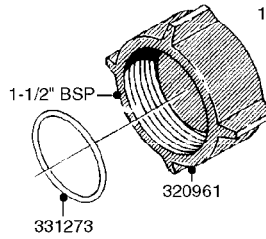

L0020

FITTINGS-T-PIECES, CAPS & ELBOWS
L0020-HIN, 01:01:16

Page 1

Date 12.08.2020 8:33

parts-n°	order qty	description
10053603	1	FITT. CAPNUT 2"BSP 5601
10194303	1	CAP BLANK 1 1/2 MCPHEE 210060
320047	1	FITT.DK CAPNUT 1/2" BSP
320106	1	FITT.DK CAPNUT 1" BSP
320272	1	FITT.DK CAPNUT 3/8" BSP
320316	1	FITT.DK TEE 3/4" X3/4" X1"BSP
320331	1	FITT.DK TEE 1" - 1" - 3/4" BSP
320342	1	FITT.DK EL 3/4"M X 1"F BSP
320563	1	FITT.DK 3 WAY 1/2" 110 DEG.
320677	1	NO LONGER AVAILABLE
320961	1	FITT.DK CAPNUT 1-1/2" BSP
321053	1	FITT.DK TEE 1/2 X1/2 X1/2" BSP
322072	1	FITT.DK TEE 3/8'X3/8'X3/8' BSP
322095	1	FITT.DK TEE 1-1/2 X1-1/4 X3/4" BSP
322138	1	FITT.DK ELB 1"M X 1"F BSP
330013	1	O-RING 2.5 X 10 PUR
330212	1	O-RING D19/D14X2.4 F.1/2"NUT
330326	1	O-RING D30/D24X2 F.1"NUT
331273	1	O-RING D44/D38X2 F.1-1/2"