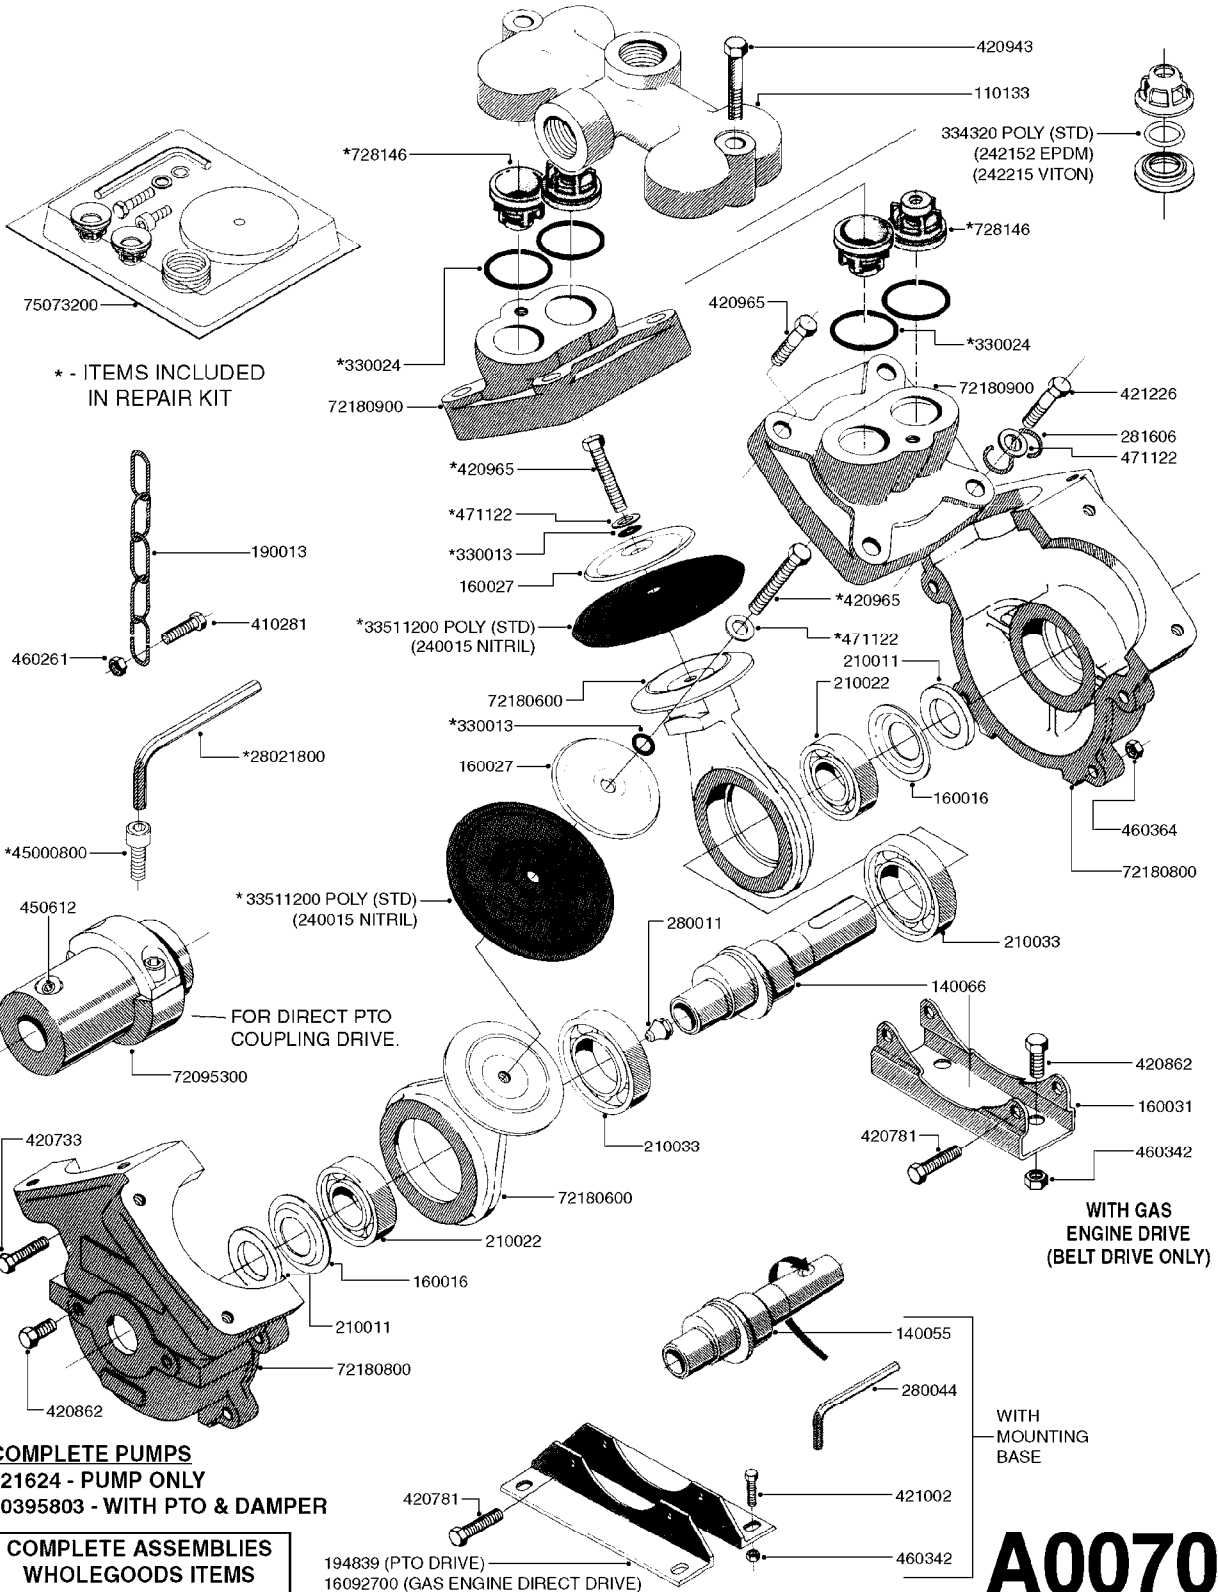

PUMP - 603
A0070-HIN, 01:01:16

COMPLETE PUMPS
821624 - PUMP ONLY
10395803 - WITH PTO & DAMPER

COMPLETE ASSEMBLIES
WHOLEGOODS ITEMS

A0070

PUMP - 603
A0070-HIN, 01:01:16

Page 1
Date 12.08.2020 8:32

parts-n°	order qty	description
110133	1	VALVE CHAMBER MOD 600 PAINTED
140055	1	CRANK SHAFT, MODEL 600
140066	1	CRANK SHAFT, MODEL 600/4
160016	1	DUST PLATE
160027	1	DIAPHRAGM UPPER DISC 500-600
160031	1	BASE PLATE MODEL 500-600
190013	1	CHAIN 35XL=800
194839	1	ANGLE IRON FOOT, M 500-600 RED
210011	1	SEAL FELT D39/23 X 4
210022	1	BEARING BALL 6205
210033	1	BEARING BALL 6007
240015	1	DIAPHRAGM MODEL 500-600 NITRIL
242152	1	O-RING D18.2X3 EPDM
242215	1	O-RING D18X3 VITON
280011	1	GREASE NIPPLE 1/8" SAE H TR
280044	1	KEY HEXAGON W6 3/16"
281606	1	S-HOOK GALVANIZED
330013	1	O-RING 2.5 X 10 PUR
330024	1	O-RING D41,1/D34.5 X 3,5
334320	1	O-RING D18X3 POLYURETHANE
410281	1	BOLT HEX 8.8 DEL M6X25 DIN933 A2
420733	1	BOLT HEX 8.8 DEL M8X40
420781	1	BOLT HEX 8.8 DEL M8X50
420862	1	BOLT HEX 8.8 DEL M10X16 FT
420943	1	BOLT HEX 8.8 DEL M10X50
420965	1	M10X40 MACHINE SCREW STAINLESS
421002	1	BOLT HEX 8.8 DEL M10X30 FT DIN933
421226	1	BOLT HEX 8.8 DEL M10X45
450612	1	SCREW M10X16 POINTED
460261	1	NUT HEX M6X1.00 LOCK DIN985 A2 SS
460342	1	NUT HEX M10 DEL DIN934
460364	1	NUT HU M8 A2 SS DIN934
471122	1	WASHER, M10, Ø20/10.5X 2.0, SS
728146	1	VALVE FOR 361(726890/707932)
821624	1	PUMP 603/7 W. FOOT TAPERED SHA
10395803	1	PUMP 603 C/W PTO 540 RPM
16092700	1	PUMP MOUNT PLATE TALL 500/600
28021800	1	KEY HEXAGON 8MM FOR M10
33511200	1	DIAPHRAGM 500-603 PUR 2006
45000800	1	BOLT ROUND M10X25
72095300	1	COUPLING 1-3/8" X 25, PAINTED
72180600	1	CONNECTING ROD FOR 503-603 M10
72180800	1	PUMP HOUSING 603 RED W/BOLTS
72180900	1	DIAPHRAGM COVER MOD. 600
75073200	1	PUMP KIT 603mm 06