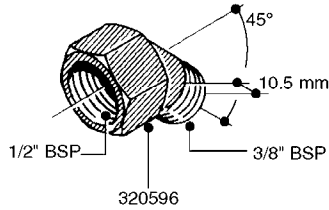

FITTINGS - HEXAGON NIPPLES  
L0030-HIN, 01:01:16

**L0030**

FITTINGS - HEXAGON NIPPLES  
L0030-HIN, 01:01:16

Page 1  
Date 12.08.2020 8:33

| parts-n° | order qty | description                    |
|----------|-----------|--------------------------------|
| 10015303 | 1         | FITT.PO.HN 1.00X1.00 M1000     |
| 10425003 | 1         | FITT.PO.HN 1.25X1.00 MCPHEE    |
| 320132   | 1         | FITT.DK HN 1" BSP              |
| 320176   | 1         | FITT.DK HN 3/8"X1/2" BSP       |
| 320445   | 1         | FITT.DK HN 1/4"X3/8" BSP       |
| 320655   | 1         | FITT.DK HN 1/2"-1/2" BSP       |
| 320692   | 1         | FITT.DK HN 3/8'BSPX1/4'NPT     |
| 320703   | 1         | FITT.DK HN 3/8BSP X1/2 &1/4NPT |
| 320725   | 1         | FITT.DK NIPPLE 3/8"-3/8" BSP   |
| 320902   | 1         | FITT.DK HN 3/8'X 1/4' BSP      |
| 390232   | 1         | FITT.DK HN 1-1/2' X 1-1/4' BSP |
| 390276   | 1         | FITT.DK HN 1'BSP               |

**L0040**

FITTINGS - NIPPLES & ELBOWS  
L0040-HIN, 01:01:16

Page 1  
Date 12.08.2020 8:33

| parts-n° | order qty | description                    |
|----------|-----------|--------------------------------|
| 10530803 | 1         | FITT.PO.SE 2.00X2.00 45 DEG.   |
| 320191   | 1         | FITT.DK ELB 3/8' BSP 45 DEGREE |
| 320482   | 1         | FITT.DK ELB. 1/2" BSP 60 DEG.  |
| 320596   | 1         | FITT.DK ELB 3/8'-1/2'BSP 45DEG |
| 320607   | 1         | FITT.DK HN 3/8M X 3/8F BSP LNG |
| 320633   | 1         | FITT.DK HN 3/8"M X 3/8"F BSP   |
| 321451   | 1         | FITT.DK ELB.1-1/2 X1-1/4 80DEG |
| 321532   | 1         | FITT.DK REDUC 3/4' X 1/2' BSP  |
| 390233   | 1         | FITT.DK REDUC 1-1/2" X 1" BSP  |