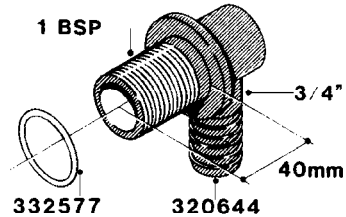

**L0050**

FITTINGS - HOSE CONNECTORS  
L0050-HIN, 01:01:16

Page 1

Date 12.08.2020 8:33

| parts-n° | order qty | description                    |
|----------|-----------|--------------------------------|
| 242594   | 1         | O-RING D14 X 1.78 SCH.70-EPDM  |
| 320294   | 1         | FITT.DK TEE 3/8X3/8HB X1/2"BSP |
| 320305   | 1         | FITT.DK HB 3/4'- 3/4' BSP      |
| 320386   | 1         | FITT.DK TEE 3/8X3/8HB X3/8"BSP |
| 320397   | 1         | FITT.DK ELB 3/8"HB X 3/8" BSP  |
| 320401   | 1         | FITT.DK TEE 1/2X1/2HB X1/2"BSP |
| 320412   | 1         | FITT.DK TEE 1/2X1/2HB X3/8'BSP |
| 320423   | 1         | FITT.DK ELB 1/2'HB X 3/8' BSP  |
| 320891   | 1         | FITT.DK HB 3/8'- 3/8' BSP      |
| 320972   | 1         | FITT.DK HB 5/16'- 1/4' BSP     |
| 322046   | 1         | FITT.DK TEE 1/2X1/2HB X3/4'BSP |
| 322048   | 1         | FITT.DK TEE 3/4X3/4HB X3/4'BSP |
| 330595   | 1         | O-RING D24.6/D20X2.1 -3/4"     |
| 333137   | 1         | FITT.DK CONN.1/2" F.NOZZ. DOUB |
| 333141   | 1         | FITT.DK CONN.1/2" F.NOZZ.SING  |
| 334041   | 1         | FITT.DK CONN.3/4' F.NOZZ. SING |
| 334042   | 1         | FITT.DK CONN.3/4' F.NOZZ. DOUB |
| 334195   | 1         | FITT.DK ELB. 3/4"HB X 3/4"HB   |
| 10012103 | 1         | FITT.PO.HB 1.25X1.50 IMB1012   |
| 10014003 | 1         | FITT.PO.HB 1.25X1.25 IMB1010   |
| 10036903 | 1         | FITT.PO.HB 1.50X1.50 IMB1212   |
| 28019303 | 1         | FITTING HB ELB 3/4NPT-3/4HOSE  |
| 61016500 | 1         | HOSE TAIL 3/4" 90°+RG CAP 3/4" |
| 72026700 | 1         | NOZZLE TUBE ADAPTER W/O-RING   |