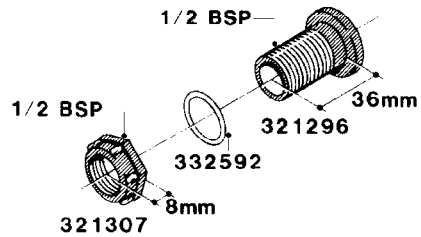

**L0050**

FITTINGS - HOSE CONNECTORS  
L0050-HIN, 01:01:16

Page 1

Date 12.08.2020 8:33

| parts-n° | order qty | description                    |
|----------|-----------|--------------------------------|
| 242594   | 1         | O-RING D14 X 1.78 SCH.70-EPDM  |
| 320294   | 1         | FITT.DK TEE 3/8X3/8HB X1/2"BSP |
| 320305   | 1         | FITT.DK HB 3/4'- 3/4' BSP      |
| 320386   | 1         | FITT.DK TEE 3/8X3/8HB X3/8"BSP |
| 320397   | 1         | FITT.DK ELB 3/8"HB X 3/8" BSP  |
| 320401   | 1         | FITT.DK TEE 1/2X1/2HB X1/2"BSP |
| 320412   | 1         | FITT.DK TEE 1/2X1/2HB X3/8'BSP |
| 320423   | 1         | FITT.DK ELB 1/2'HB X 3/8' BSP  |
| 320891   | 1         | FITT.DK HB 3/8'- 3/8' BSP      |
| 320972   | 1         | FITT.DK HB 5/16'- 1/4' BSP     |
| 322046   | 1         | FITT.DK TEE 1/2X1/2HB X3/4'BSP |
| 322048   | 1         | FITT.DK TEE 3/4X3/4HB X3/4'BSP |
| 330595   | 1         | O-RING D24.6/D20X2.1 -3/4"     |
| 333137   | 1         | FITT.DK CONN.1/2" F.NOZZ. DOUB |
| 333141   | 1         | FITT.DK CONN.1/2" F.NOZZ.SING  |
| 334041   | 1         | FITT.DK CONN.3/4' F.NOZZ. SING |
| 334042   | 1         | FITT.DK CONN.3/4' F.NOZZ. DOUB |
| 334195   | 1         | FITT.DK ELB. 3/4"HB X 3/4"HB   |
| 10012103 | 1         | FITT.PO.HB 1.25X1.50 IMB1012   |
| 10014003 | 1         | FITT.PO.HB 1.25X1.25 IMB1010   |
| 10036903 | 1         | FITT.PO.HB 1.50X1.50 IMB1212   |
| 28019303 | 1         | FITTING HB ELB 3/4NPT-3/4HOSE  |
| 61016500 | 1         | HOSE TAIL 3/4" 90°+RG CAP 3/4" |
| 72026700 | 1         | NOZZLE TUBE ADAPTER W/O-RING   |