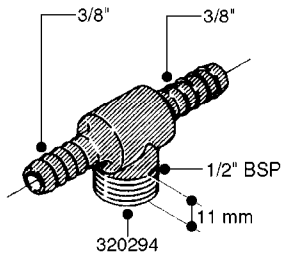

FITTINGS - HEXAGON NIPPLES  
L0030-HIN, 01:01:16

**L0030**

FITTINGS - HEXAGON NIPPLES  
L0030-HIN, 01:01:16

Page 1  
Date 12.08.2020 8:33

| parts-n° | order qty | description                    |
|----------|-----------|--------------------------------|
| 10015303 | 1         | FITT.PO.HN 1.00X1.00 M1000     |
| 10425003 | 1         | FITT.PO.HN 1.25X1.00 MCPHEE    |
| 320132   | 1         | FITT.DK HN 1" BSP              |
| 320176   | 1         | FITT.DK HN 3/8"X1/2" BSP       |
| 320445   | 1         | FITT.DK HN 1/4"X3/8" BSP       |
| 320655   | 1         | FITT.DK HN 1/2"-1/2" BSP       |
| 320692   | 1         | FITT.DK HN 3/8'BSPX1/4'NPT     |
| 320703   | 1         | FITT.DK HN 3/8BSP X1/2 &1/4NPT |
| 320725   | 1         | FITT.DK NIPPLE 3/8"-3/8" BSP   |
| 320902   | 1         | FITT.DK HN 3/8'X 1/4' BSP      |
| 390232   | 1         | FITT.DK HN 1-1/2' X 1-1/4' BSP |
| 390276   | 1         | FITT.DK HN 1'BSP               |

**L0040**

FITTINGS - NIPPLES & ELBOWS  
L0040-HIN, 01:01:16

Page 1  
Date 12.08.2020 8:33

| parts-n° | order qty | description                    |
|----------|-----------|--------------------------------|
| 10530803 | 1         | FITT.PO.SE 2.00X2.00 45 DEG.   |
| 320191   | 1         | FITT.DK ELB 3/8' BSP 45 DEGREE |
| 320482   | 1         | FITT.DK ELB. 1/2" BSP 60 DEG.  |
| 320596   | 1         | FITT.DK ELB 3/8'-1/2'BSP 45DEG |
| 320607   | 1         | FITT.DK HN 3/8M X 3/8F BSP LNG |
| 320633   | 1         | FITT.DK HN 3/8"M X 3/8"F BSP   |
| 321451   | 1         | FITT.DK ELB.1-1/2 X1-1/4 80DEG |
| 321532   | 1         | FITT.DK REDUC 3/4' X 1/2' BSP  |
| 390233   | 1         | FITT.DK REDUC 1-1/2" X 1" BSP  |