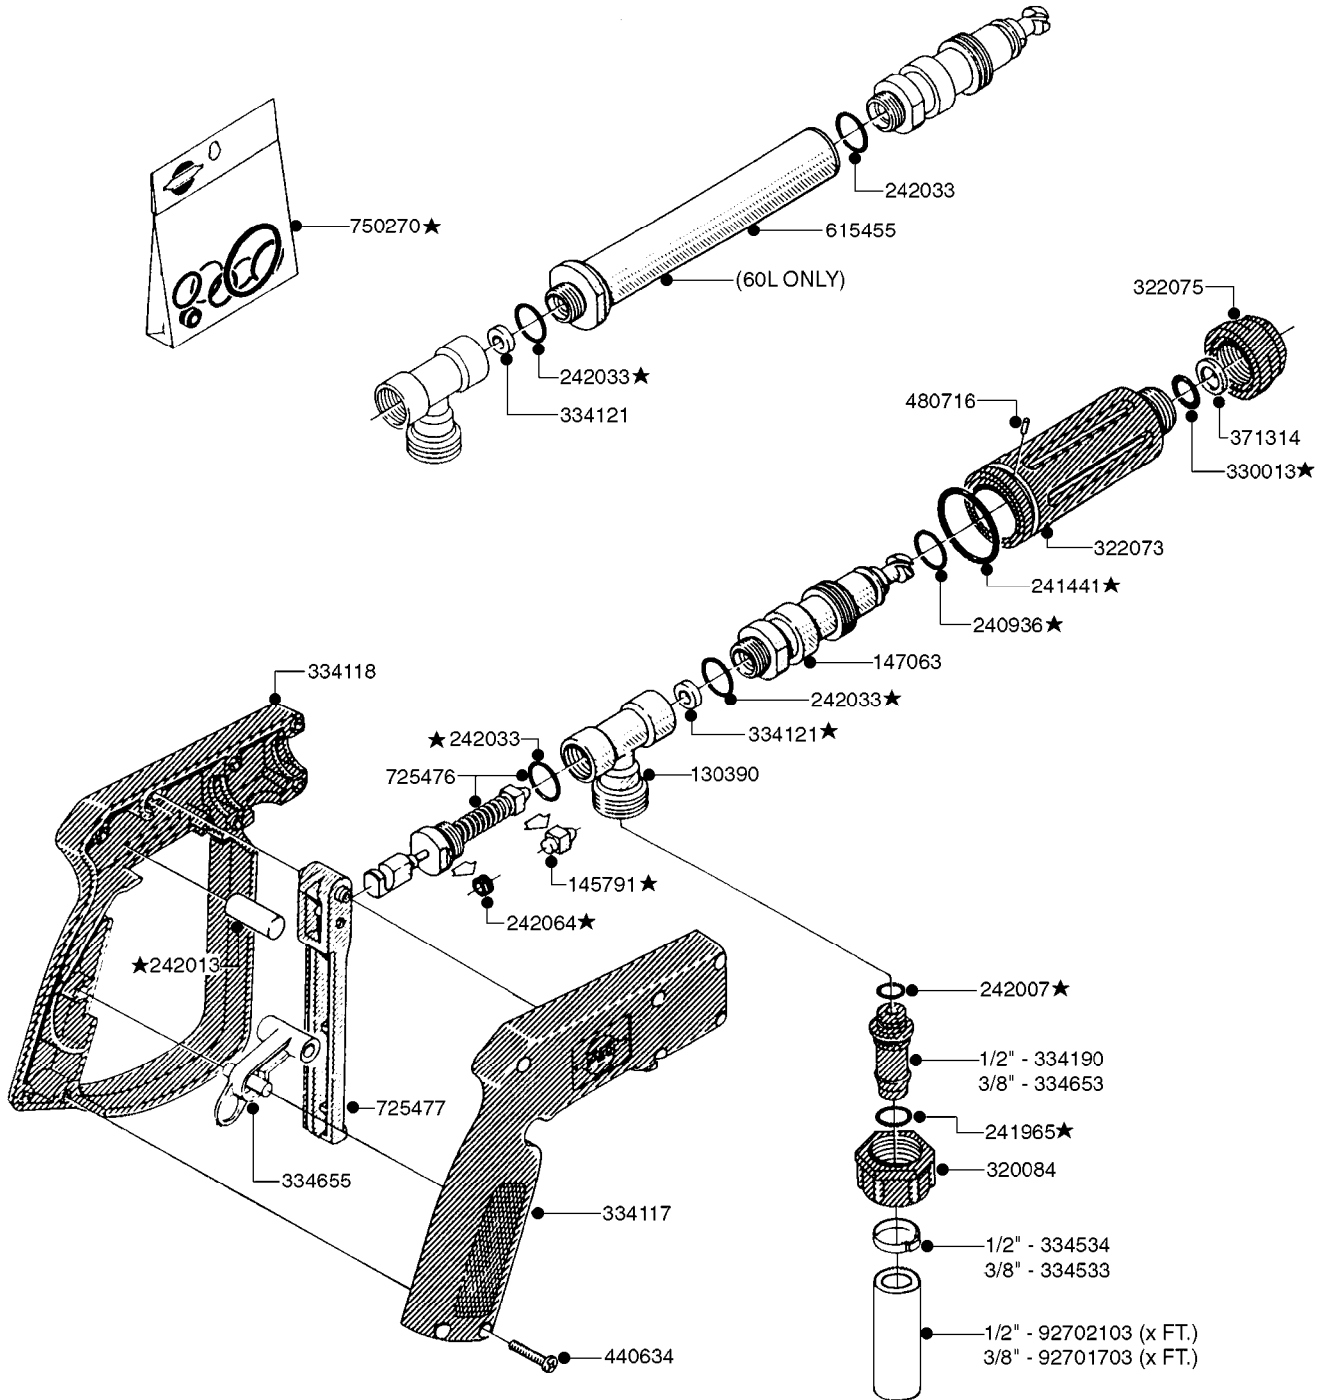

COMPLETE ASSEMBLY:
843197 - 60L
843196 - 60S

COMPLETE ASSEMBLIES
WHOLEGOODS ITEMS

K0480

HANDGUN TYPE 60S/60L POST 95
K0480-HIN, 01:01:16

Page 1
Date 12.08.2020 8:33

parts-n°	order qty	description
130390	1	TEE 3/8'X 1/2' BSP F.TYPE 60S
145791	1	CONE FOR ON/OFF
147063	1	SWIRL F.SPRAY GUN TYPE 60
240936	1	O-RING D13.3X2.4 NITRIL
241441	1	O-RING D29.3X3
241965	1	O-RING Ø12.1 X 1.6 NITRILE
242007	1	O-RING Ø9.1 X 1.6 NITRILE
242013	1	SPRING RUBBER F/TRIGGER
242033	1	O-RING Ø14.1 X 1.6 NITRILE
242064	1	SLEEVE RUBBER 3X8X4MM
320084	1	FITT.DK NUT 1/2" BSP
322073	1	HOUSING F.SWIRL TYPE 60S H.G.
322075	1	HOUSING F. NOZZLE
330013	1	O-RING 2.5 X 10 PUR
334117	1	HANDLE PIECE RIGHT F.60S/60L
334118	1	HANDLE PIECE LEFT F.60S/60L
334121	1	SEAT FOR ON-OFF TYPE
334190	1	FITT.DK HB 1/2' F. PISTOL 60S
334533	1	CLAMP HOSE PLASTIC 3/8"
334534	1	CLAMP HOSE PLASTIC 1/2"
334653	1	FITT.DK HB 3/8' F.HANDGUN
334655	1	TRIGGER SAFETY F.60S/60L GUN
371314	1	NOZZLE CERAMIC 1099-20
440634	1	SCREW 5/8"
480716	1	PIN D3X6 STAINLESS
615455	1	TUBE F.LANCE TYPE 60L
725476	1	SPINDLE
725477	1	TRIGGER
750270	1	GASKET KIT F.SPRAY GUN
843196	1	SPRAY GUN KIT TYPE 60 SHORT
843197	1	HANDGUN KIT TYPE 60 LONG
92701703	1	HOSE R X3/8" X300PSI WP X0012"
92702103	1	HOSE R X1/2" X300PSI WP X0012"