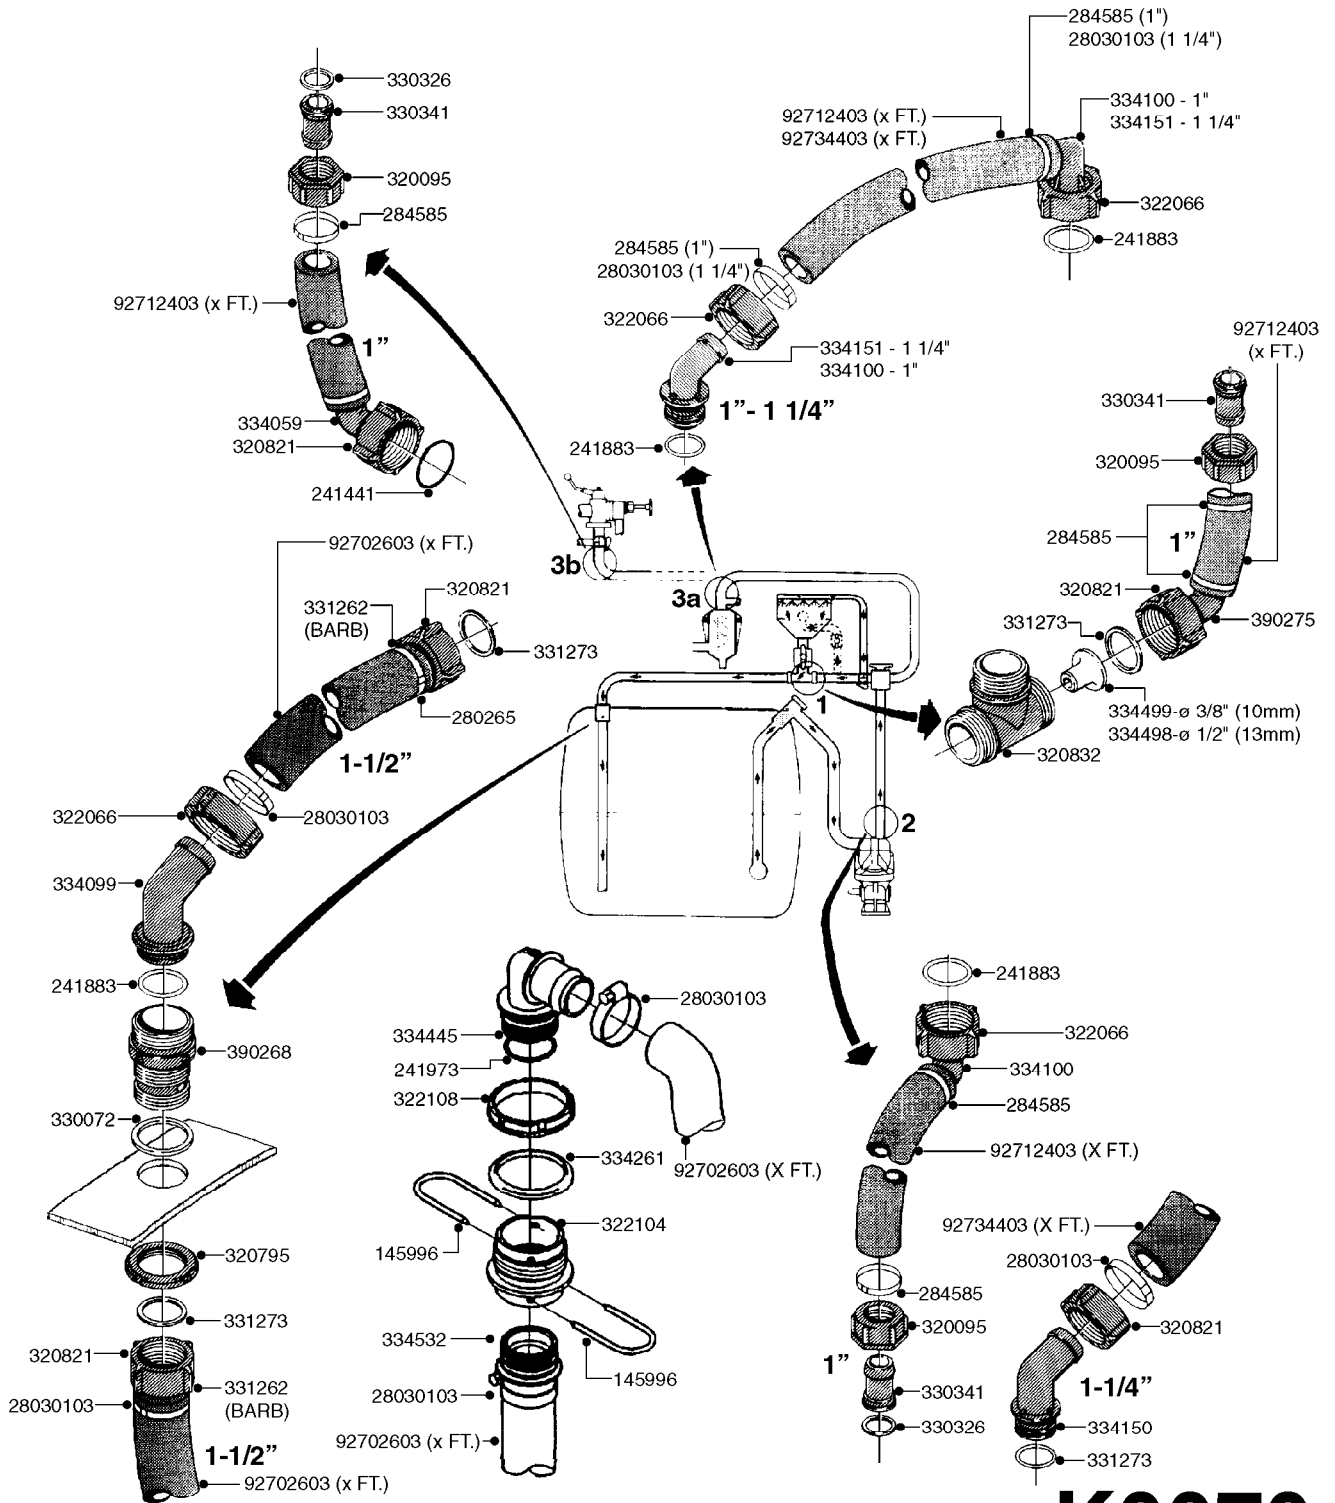

K0070

CHEM. FILLER-PLUMBING-STANDARD
K0070-HIN, 01:01:16

Page 1

Date 12.08.2020 8:33

parts-n°	order qty	description
145996	1	FITT.DK S-67 FORK
241441	1	O-RING D29.3X3
241883	1	O-RING 3 X 39.2 NITRIL
241973	1	O-RING Ø3 X 44.2 70 SHORES NITRIL
280265	1	CLMP HS GEAR1-1/2" alt28030103
284585	1	CLAMP HOSE GEAR 1" MINI 020
320095	1	FITT.DK NUT 1" BSP
320795	1	FITT.DK NUT 1-1/2" BSP JAMB
320821	1	FITT.DK NUT 1-1/2" BSP
320832	1	FITT.DK TEE 1-1/2x1-1/2x1-1/2
322066	1	FITT.DK S-56 NUT
322104	1	FITT.DK S-67 BULKHEAD
322108	1	FITT.DK S-67 BULKHEAD NUT
330072	1	O-RING D53.5/D45.5X4
330326	1	O-RING D30/D24X2 F.1"NUT
330341	1	FITT.DK HB 1" F. 1" NUT
331262	1	FITT.DK HB 1-1/2" F. 1-1/2"NUT
331273	1	O-RING D44/D38X2 F.1-1/2"
334059	1	FITT.DK EL 1" 110 DEG.F.1-1/2"
334099	1	FITT.DK S-61 ELB.1-1/2"110 DEG
334100	1	FITT.DK S-61 ELB.1" 110 DEG.
334150	1	FITT.DK HB 1-1/4" 110 F.1-1/2"
334151	1	FITT.DK S-61 ELB.1-1/4"110 DEG
334261	1	GASKET F. S-67 BULKHEAD
334445	1	FITT.DK S-67 ELB.1-1/2"
334498	1	NOZZLE INJECTOR 13MM/462 WHITE
334499	1	NOZZLE INJECTOR 10MM/361 BLACK
334532	1	FITT.DK S-67 STR.1-1/2' W/HOLE
390268	1	FITT.DK BULKHEAD 1-1/2' SPEC.
390275	1	FITT.DK ELB 1' SPECIAL F.CHEMF
28030103	1	CLAMP HOSE GEAR P5/4-S1.5"6724
92702603	1	HOSE PVC SUCT GRAY 1-1/2"
92712403	1	HOSE R X1" X300PSI WP X0012"
92734403	1	HOSE R X5/4" X200PSI WP X0012"