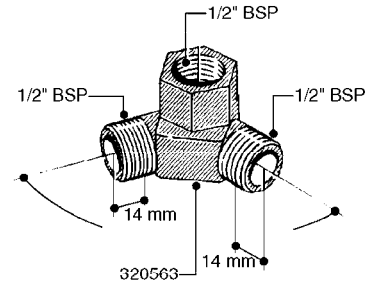

L0020

FITTINGS-T-PIECES, CAPS & ELBOWS
L0020-HIN, 01:01:16

Page 1

Date 12.08.2020 8:33

parts-n°	order qty	description
10053603	1	FITT. CAPNUT 2"BSP 5601
10194303	1	CAP BLANK 1 1/2 MCPHEE 210060
320047	1	FITT.DK CAPNUT 1/2" BSP
320106	1	FITT.DK CAPNUT 1" BSP
320272	1	FITT.DK CAPNUT 3/8" BSP
320316	1	FITT.DK TEE 3/4" X3/4" X1"BSP
320331	1	FITT.DK TEE 1" - 1" - 3/4" BSP
320342	1	FITT.DK EL 3/4"M X 1"F BSP
320563	1	FITT.DK 3 WAY 1/2" 110 DEG.
320677	1	NO LONGER AVAILABLE
320961	1	FITT.DK CAPNUT 1-1/2" BSP
321053	1	FITT.DK TEE 1/2 X1/2 X1/2" BSP
322072	1	FITT.DK TEE 3/8'X3/8'X3/8' BSP
322095	1	FITT.DK TEE 1-1/2 X1-1/4 X3/4" BSP
322138	1	FITT.DK ELB 1"M X 1"F BSP
330013	1	O-RING 2.5 X 10 PUR
330212	1	O-RING D19/D14X2.4 F.1/2"NUT
330326	1	O-RING D30/D24X2 F.1"NUT
331273	1	O-RING D44/D38X2 F.1-1/2"