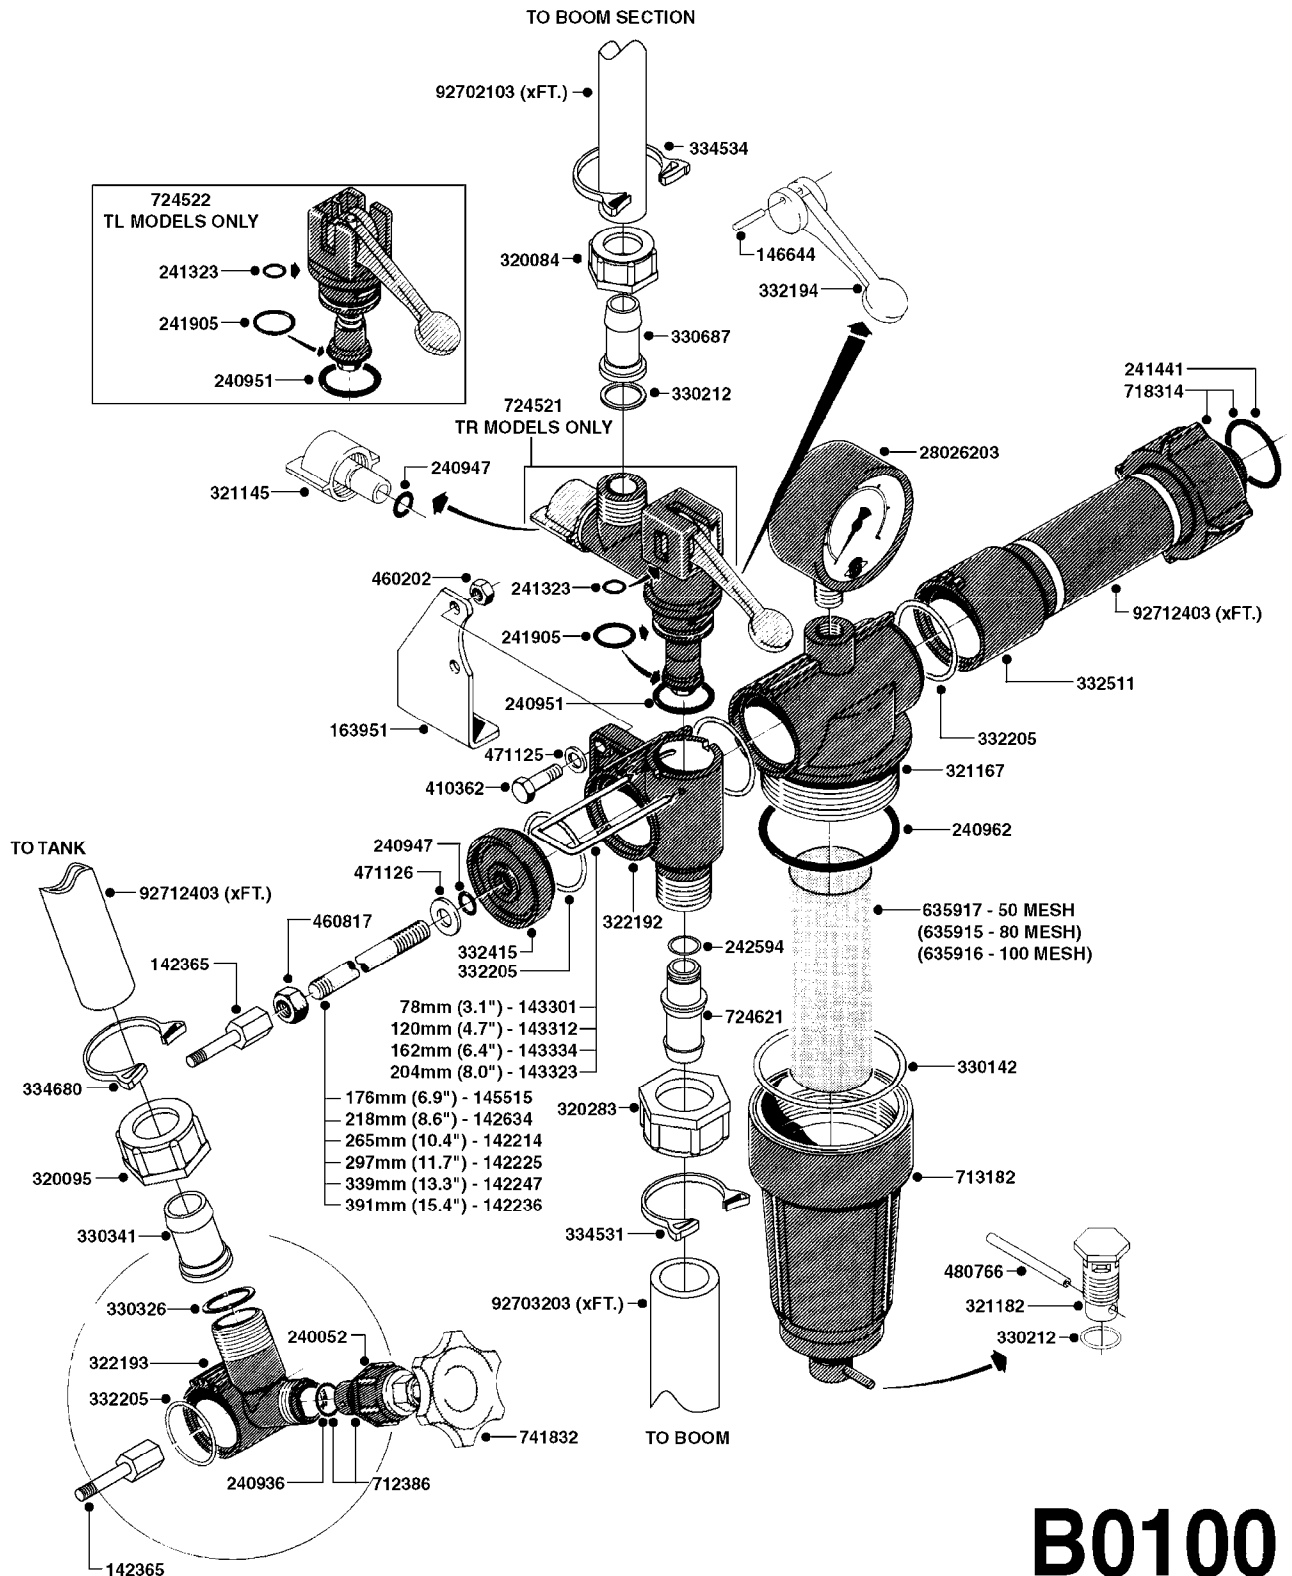

BK-180 BOOM VALVES-MAN.PRE 00
B0100-HIN, 01:01:16

Page

1

Date

12.08.2020

8:32

parts-n°	order qty	description
142214	1	STUD BOLT - M8X265, 3 SECTION
142225	1	STUD BOLT 8 X 299 - 6 MODULS
142236	1	STUD BOLT 8 X 381 - 8 MODULS
142247	1	STUD BOLT 8 X 341 - 7 MODULS
142365	1	EXTENSION BOLT F/HARDI MATIC
142634	1	STUD BOLT M8 X 213 - 4 MODULS
143301	1	LOCK CLAMP 78 MM
143312	1	LOCK CLAMP 120 MM
143323	1	LOCK CLAMP 204 MM
143334	1	LOCK CLAMP 162 MM
145515	1	STUD BOLT M8 X 176MM
146644	1	PIN D3X19 STAINLESS
163951	1	MOUNT BRACKET FOR BK180 SECTIO
240052	1	BUSHING/PKNG D11,2/8,4 X 6
240936	1	O-RING D13.3X2.4 NITRIL
240947	1	O-RING D7.3X2.4 NITRIL
240951	1	O-RING D21.2X3 NITRIL
240962	1	O-RING D57,2X3 NITRIL
241323	1	O-RING D5.3X2.4 NITRIL
241441	1	O-RING D29.3X3
241905	1	O-RING 12,3X2,4 VITON DKR.1,05
242594	1	O-RING D14 X 1.78 SCH.70-EPDM
320084	1	FITT.DK NUT 1/2" BSP
320095	1	FITT.DK NUT 1" BSP
320283	1	FITT.DK NUT 3/4"BSP
321145	1	CAP 1/2" RG FOR CONST.PRESSURE
321167	1	FILTER HOUSE S 63 X 4
321182	1	DRAIN PLUG F. FILTER 3/8 BSP
322192	1	HOUSING F.DISTRIBUTOR
322193	1	HOUSING F.HARDIMATIC BK93
330142	1	O-RING D69X2
330212	1	O-RING D19/D14X2.4 F.1/2"NUT
330326	1	O-RING D30/D24X2 F.1"NUT
330341	1	FITT.DK HB 1" F. 1" NUT
330687	1	FITT.DK HB 1/2" F. 1/2" NUT
332194	1	DISTRIBUTION HANDLE
332205	1	O-RING D43/39XD2
332415	1	COVER
332511	1	FITT.DK END CAP 1"HB F.BK180
334531	1	CLAMP HOSE PLASTIC 3/4"
334534	1	CLAMP HOSE PLASTIC 1/2"
334680	1	CLAMP HOSE PLASTIC 1"
410362	1	BOLT HEX 8.8 SS M6X20
460202	1	NUT HEX M6
460817	1	NUT HEX M8 STAINLESS DIN 934
471125	1	WASHER M6U 6.4X14X1.2,A2 SS
471126	1	WASHER, M8, Ø16/ 8.4X 1.6, SS
480766	1	ROLL PIN D4 X 50 STAINLESS
635915	1	SCREEN BK180, 80 MESH
635916	1	SCREEN BK180, 100 MESH
635917	1	SCREEN BK180, 50 MESH
712386	1	PRESSURE REGULATOR COMPL. H-M
713182	1	FILTER CAP WITH DRAIN SCREW
718314	1	CONN. DISTRIB.AND OP.UNIT
724521	1	DISTR.UPPER PART W.EQ.PRESSURE
724522	1	DISTR.OVER PART W.OUV PR 83 BK
724621	1	FITT.DK HB 3/4"ASSY F.3/4" NUT
741832	1	HANDLE REPLACEMENT F/330632
28026203	1	GAUGE 200PSI/BR,2.5"1/4BSP-BTM
92702103	1	HOSE R X1/2" X300PSI WP X0012"
92703203	1	HOSE R X3/4" X300PSI WP X0012"