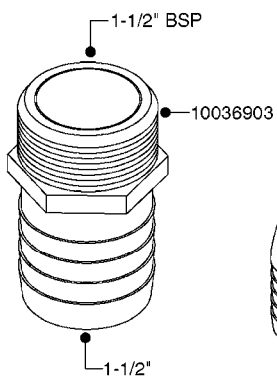

FITTINGS - HEXAGON NIPPLES  
L0030-HIN, 01:01:16

**L0030**

FITTINGS - HEXAGON NIPPLES  
L0030-HIN, 01:01:16

Page 1  
Date 12.08.2020 8:33

| parts-n° | order qty | description                    |
|----------|-----------|--------------------------------|
| 10015303 | 1         | FITT.PO.HN 1.00X1.00 M1000     |
| 10425003 | 1         | FITT.PO.HN 1.25X1.00 MCPHEE    |
| 320132   | 1         | FITT.DK HN 1" BSP              |
| 320176   | 1         | FITT.DK HN 3/8"X1/2" BSP       |
| 320445   | 1         | FITT.DK HN 1/4"X3/8" BSP       |
| 320655   | 1         | FITT.DK HN 1/2"-1/2" BSP       |
| 320692   | 1         | FITT.DK HN 3/8'BSPX1/4'NPT     |
| 320703   | 1         | FITT.DK HN 3/8BSP X1/2 &1/4NPT |
| 320725   | 1         | FITT.DK NIPPLE 3/8"-3/8" BSP   |
| 320902   | 1         | FITT.DK HN 3/8'X 1/4' BSP      |
| 390232   | 1         | FITT.DK HN 1-1/2' X 1-1/4' BSP |
| 390276   | 1         | FITT.DK HN 1'BSP               |

**L0040**

FITTINGS - NIPPLES & ELBOWS  
L0040-HIN, 01:01:16

Page 1  
Date 12.08.2020 8:33

| parts-n° | order qty | description                    |
|----------|-----------|--------------------------------|
| 10530803 | 1         | FITT.PO.SE 2.00X2.00 45 DEG.   |
| 320191   | 1         | FITT.DK ELB 3/8' BSP 45 DEGREE |
| 320482   | 1         | FITT.DK ELB. 1/2" BSP 60 DEG.  |
| 320596   | 1         | FITT.DK ELB 3/8'-1/2'BSP 45DEG |
| 320607   | 1         | FITT.DK HN 3/8M X 3/8F BSP LNG |
| 320633   | 1         | FITT.DK HN 3/8"M X 3/8"F BSP   |
| 321451   | 1         | FITT.DK ELB.1-1/2 X1-1/4 80DEG |
| 321532   | 1         | FITT.DK REDUC 3/4' X 1/2' BSP  |
| 390233   | 1         | FITT.DK REDUC 1-1/2" X 1" BSP  |