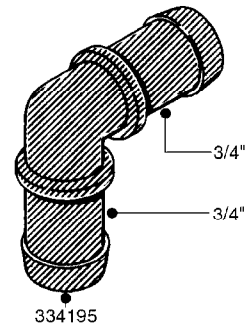

FITTINGS - HEXAGON NIPPLES  
L0030-HIN, 01:01:16

**L0030**

FITTINGS - HEXAGON NIPPLES  
L0030-HIN, 01:01:16

Page 1  
Date 12.08.2020 8:33

| parts-n° | order qty | description                    |
|----------|-----------|--------------------------------|
| 10015303 | 1         | FITT.PO.HN 1.00X1.00 M1000     |
| 10425003 | 1         | FITT.PO.HN 1.25X1.00 MCPHEE    |
| 320132   | 1         | FITT.DK HN 1" BSP              |
| 320176   | 1         | FITT.DK HN 3/8"X1/2" BSP       |
| 320445   | 1         | FITT.DK HN 1/4"X3/8" BSP       |
| 320655   | 1         | FITT.DK HN 1/2"-1/2" BSP       |
| 320692   | 1         | FITT.DK HN 3/8'BSPX1/4'NPT     |
| 320703   | 1         | FITT.DK HN 3/8BSP X1/2 &1/4NPT |
| 320725   | 1         | FITT.DK NIPPLE 3/8"-3/8" BSP   |
| 320902   | 1         | FITT.DK HN 3/8'X 1/4' BSP      |
| 390232   | 1         | FITT.DK HN 1-1/2' X 1-1/4' BSP |
| 390276   | 1         | FITT.DK HN 1'BSP               |

**L0040**

FITTINGS - NIPPLES & ELBOWS  
L0040-HIN, 01:01:16

Page 1  
Date 12.08.2020 8:33

| parts-n° | order qty | description                    |
|----------|-----------|--------------------------------|
| 10530803 | 1         | FITT.PO.SE 2.00X2.00 45 DEG.   |
| 320191   | 1         | FITT.DK ELB 3/8' BSP 45 DEGREE |
| 320482   | 1         | FITT.DK ELB. 1/2" BSP 60 DEG.  |
| 320596   | 1         | FITT.DK ELB 3/8'-1/2'BSP 45DEG |
| 320607   | 1         | FITT.DK HN 3/8M X 3/8F BSP LNG |
| 320633   | 1         | FITT.DK HN 3/8"M X 3/8"F BSP   |
| 321451   | 1         | FITT.DK ELB.1-1/2 X1-1/4 80DEG |
| 321532   | 1         | FITT.DK REDUC 3/4' X 1/2' BSP  |
| 390233   | 1         | FITT.DK REDUC 1-1/2" X 1" BSP  |