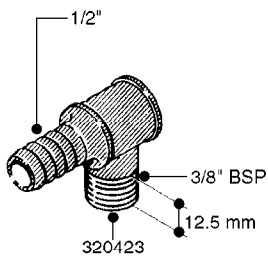

FITTINGS - HEXAGON NIPPLES  
L0030-HIN, 01:01:16

**L0030**

FITTINGS - HEXAGON NIPPLES  
L0030-HIN, 01:01:16

Page 1  
Date 12.08.2020 8:33

| parts-n° | order qty | description                    |
|----------|-----------|--------------------------------|
| 10015303 | 1         | FITT.PO.HN 1.00X1.00 M1000     |
| 10425003 | 1         | FITT.PO.HN 1.25X1.00 MCPHEE    |
| 320132   | 1         | FITT.DK HN 1" BSP              |
| 320176   | 1         | FITT.DK HN 3/8"X1/2" BSP       |
| 320445   | 1         | FITT.DK HN 1/4"X3/8" BSP       |
| 320655   | 1         | FITT.DK HN 1/2"-1/2" BSP       |
| 320692   | 1         | FITT.DK HN 3/8'BSPX1/4'NPT     |
| 320703   | 1         | FITT.DK HN 3/8BSP X1/2 &1/4NPT |
| 320725   | 1         | FITT.DK NIPPLE 3/8"-3/8" BSP   |
| 320902   | 1         | FITT.DK HN 3/8'X 1/4' BSP      |
| 390232   | 1         | FITT.DK HN 1-1/2' X 1-1/4' BSP |
| 390276   | 1         | FITT.DK HN 1'BSP               |

**L0040**

FITTINGS - NIPPLES & ELBOWS  
L0040-HIN, 01:01:16

Page 1  
Date 12.08.2020 8:33

| parts-n° | order qty | description                    |
|----------|-----------|--------------------------------|
| 10530803 | 1         | FITT.PO.SE 2.00X2.00 45 DEG.   |
| 320191   | 1         | FITT.DK ELB 3/8' BSP 45 DEGREE |
| 320482   | 1         | FITT.DK ELB. 1/2" BSP 60 DEG.  |
| 320596   | 1         | FITT.DK ELB 3/8'-1/2'BSP 45DEG |
| 320607   | 1         | FITT.DK HN 3/8M X 3/8F BSP LNG |
| 320633   | 1         | FITT.DK HN 3/8"M X 3/8"F BSP   |
| 321451   | 1         | FITT.DK ELB.1-1/2 X1-1/4 80DEG |
| 321532   | 1         | FITT.DK REDUC 3/4' X 1/2' BSP  |
| 390233   | 1         | FITT.DK REDUC 1-1/2" X 1" BSP  |