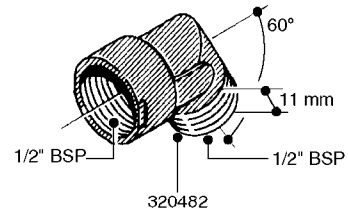

FITTINGS - HEXAGON NIPPLES  
L0030-HIN, 01:01:16

**L0030**

FITTINGS - HEXAGON NIPPLES  
L0030-HIN, 01:01:16

Page 1  
Date 12.08.2020 8:33

| parts-n° | order qty | description                    |
|----------|-----------|--------------------------------|
| 10015303 | 1         | FITT.PO.HN 1.00X1.00 M1000     |
| 10425003 | 1         | FITT.PO.HN 1.25X1.00 MCPHEE    |
| 320132   | 1         | FITT.DK HN 1" BSP              |
| 320176   | 1         | FITT.DK HN 3/8"X1/2" BSP       |
| 320445   | 1         | FITT.DK HN 1/4"X3/8" BSP       |
| 320655   | 1         | FITT.DK HN 1/2"-1/2" BSP       |
| 320692   | 1         | FITT.DK HN 3/8'BSPX1/4'NPT     |
| 320703   | 1         | FITT.DK HN 3/8BSP X1/2 &1/4NPT |
| 320725   | 1         | FITT.DK NIPPLE 3/8"-3/8" BSP   |
| 320902   | 1         | FITT.DK HN 3/8'X 1/4' BSP      |
| 390232   | 1         | FITT.DK HN 1-1/2' X 1-1/4' BSP |
| 390276   | 1         | FITT.DK HN 1'BSP               |