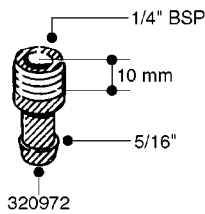

FITTINGS - HEXAGON NIPPLES  
L0030-HIN, 01:01:16

**L0030**

FITTINGS - HEXAGON NIPPLES  
L0030-HIN, 01:01:16

Page 1  
Date 12.08.2020 8:33

| parts-n° | order qty | description                    |
|----------|-----------|--------------------------------|
| 10015303 | 1         | FITT.PO.HN 1.00X1.00 M1000     |
| 10425003 | 1         | FITT.PO.HN 1.25X1.00 MCPHEE    |
| 320132   | 1         | FITT.DK HN 1" BSP              |
| 320176   | 1         | FITT.DK HN 3/8"X1/2" BSP       |
| 320445   | 1         | FITT.DK HN 1/4"X3/8" BSP       |
| 320655   | 1         | FITT.DK HN 1/2"-1/2" BSP       |
| 320692   | 1         | FITT.DK HN 3/8'BSPX1/4'NPT     |
| 320703   | 1         | FITT.DK HN 3/8BSP X1/2 &1/4NPT |
| 320725   | 1         | FITT.DK NIPPLE 3/8"-3/8" BSP   |
| 320902   | 1         | FITT.DK HN 3/8'X 1/4' BSP      |
| 390232   | 1         | FITT.DK HN 1-1/2' X 1-1/4' BSP |
| 390276   | 1         | FITT.DK HN 1'BSP               |

**L0040**

FITTINGS - NIPPLES & ELBOWS  
L0040-HIN, 01:01:16

Page 1  
Date 12.08.2020 8:33

| parts-n° | order qty | description                    |
|----------|-----------|--------------------------------|
| 10530803 | 1         | FITT.PO.SE 2.00X2.00 45 DEG.   |
| 320191   | 1         | FITT.DK ELB 3/8' BSP 45 DEGREE |
| 320482   | 1         | FITT.DK ELB. 1/2" BSP 60 DEG.  |
| 320596   | 1         | FITT.DK ELB 3/8'-1/2'BSP 45DEG |
| 320607   | 1         | FITT.DK HN 3/8M X 3/8F BSP LNG |
| 320633   | 1         | FITT.DK HN 3/8"M X 3/8"F BSP   |
| 321451   | 1         | FITT.DK ELB.1-1/2 X1-1/4 80DEG |
| 321532   | 1         | FITT.DK REDUC 3/4' X 1/2' BSP  |
| 390233   | 1         | FITT.DK REDUC 1-1/2" X 1" BSP  |