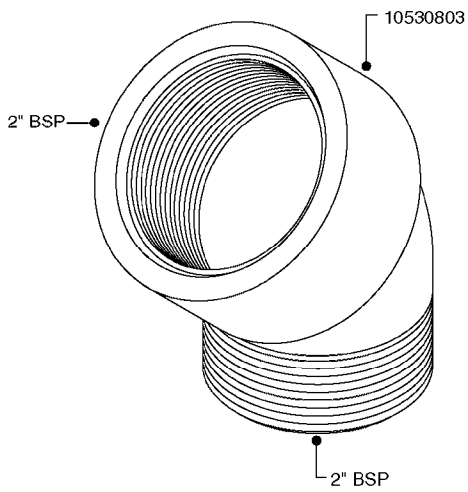

FITTINGS - HEXAGON NIPPLES  
L0030-HIN, 01:01:16

**L0030**

FITTINGS - HEXAGON NIPPLES  
L0030-HIN, 01:01:16

Page 1  
Date 12.08.2020 8:33

| parts-n° | order qty | description                    |
|----------|-----------|--------------------------------|
| 10015303 | 1         | FITT.PO.HN 1.00X1.00 M1000     |
| 10425003 | 1         | FITT.PO.HN 1.25X1.00 MCPHEE    |
| 320132   | 1         | FITT.DK HN 1" BSP              |
| 320176   | 1         | FITT.DK HN 3/8"X1/2" BSP       |
| 320445   | 1         | FITT.DK HN 1/4"X3/8" BSP       |
| 320655   | 1         | FITT.DK HN 1/2"-1/2" BSP       |
| 320692   | 1         | FITT.DK HN 3/8'BSPX1/4'NPT     |
| 320703   | 1         | FITT.DK HN 3/8BSP X1/2 &1/4NPT |
| 320725   | 1         | FITT.DK NIPPLE 3/8"-3/8" BSP   |
| 320902   | 1         | FITT.DK HN 3/8'X 1/4' BSP      |
| 390232   | 1         | FITT.DK HN 1-1/2' X 1-1/4' BSP |
| 390276   | 1         | FITT.DK HN 1'BSP               |

**L0040**

FITTINGS - NIPPLES & ELBOWS  
L0040-HIN, 01:01:16

Page 1  
Date 12.08.2020 8:33

| parts-n° | order qty | description                    |
|----------|-----------|--------------------------------|
| 10530803 | 1         | FITT.PO.SE 2.00X2.00 45 DEG.   |
| 320191   | 1         | FITT.DK ELB 3/8' BSP 45 DEGREE |
| 320482   | 1         | FITT.DK ELB. 1/2" BSP 60 DEG.  |
| 320596   | 1         | FITT.DK ELB 3/8'-1/2'BSP 45DEG |
| 320607   | 1         | FITT.DK HN 3/8M X 3/8F BSP LNG |
| 320633   | 1         | FITT.DK HN 3/8"M X 3/8"F BSP   |
| 321451   | 1         | FITT.DK ELB.1-1/2 X1-1/4 80DEG |
| 321532   | 1         | FITT.DK REDUC 3/4' X 1/2' BSP  |
| 390233   | 1         | FITT.DK REDUC 1-1/2" X 1" BSP  |