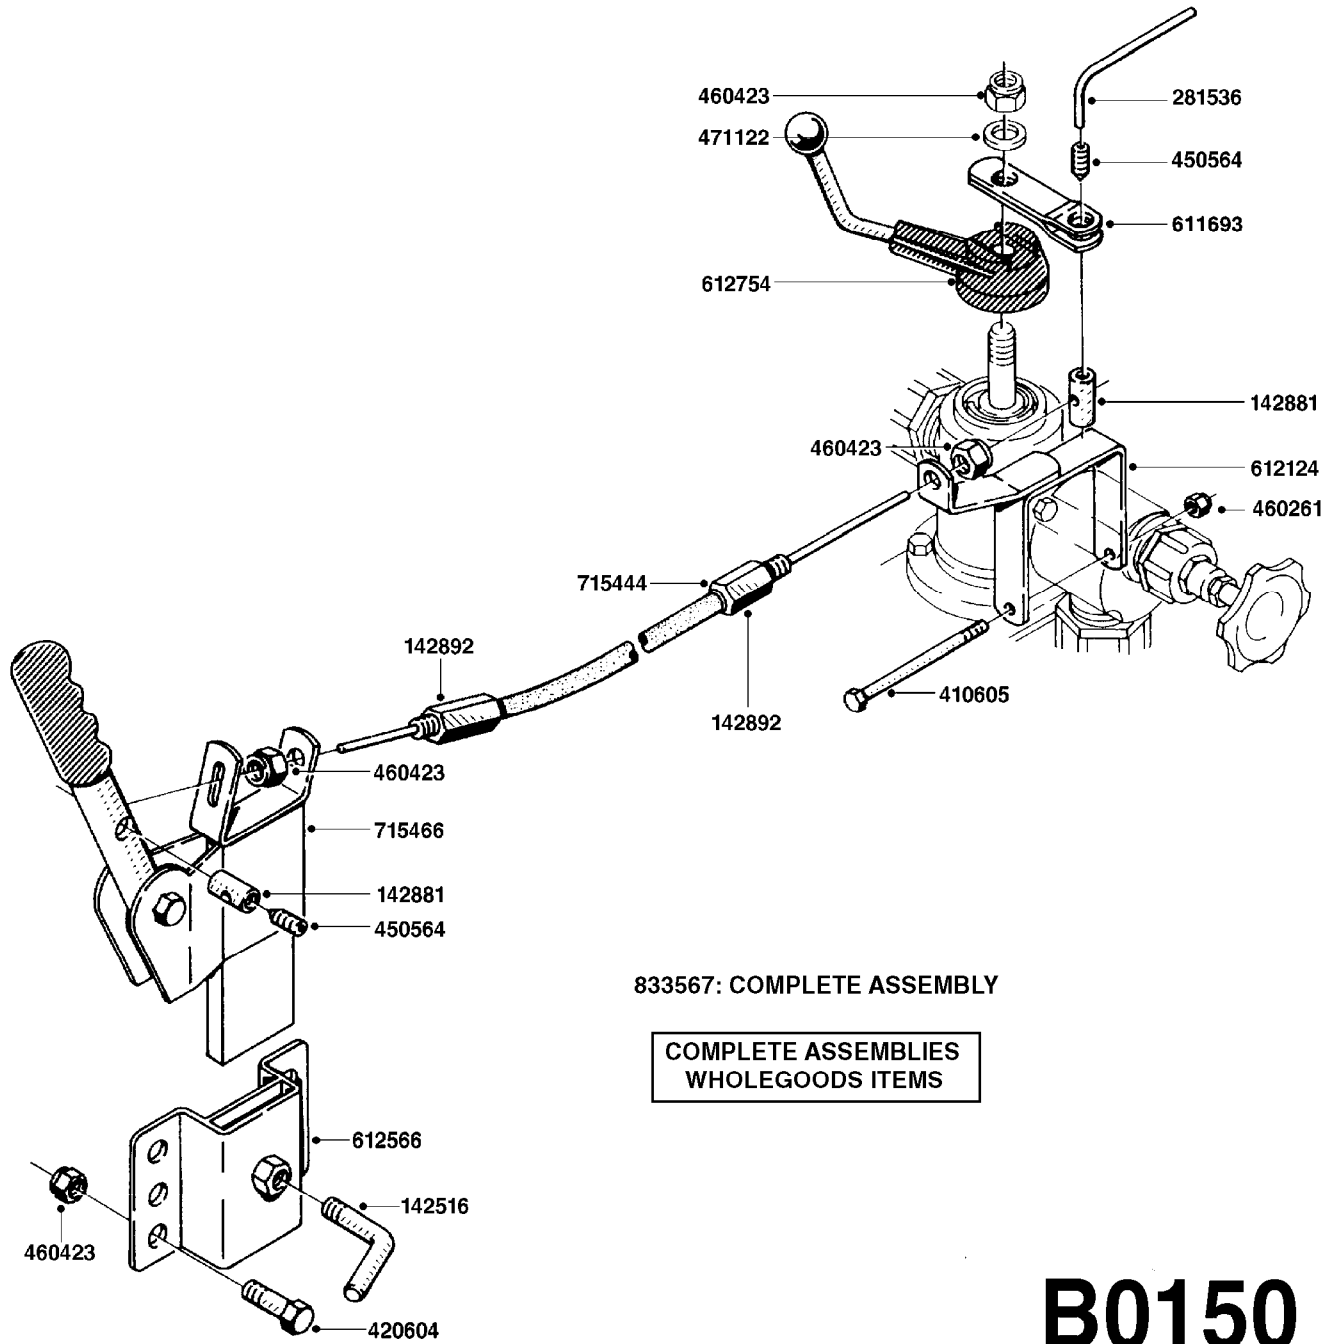

BK-180 REMOTE CONTROL CABLE  
B0150-HIN, 01:01:16

Page 1  
Date 12.08.2020 8:32

| parts-n° | order qty | description                       |
|----------|-----------|-----------------------------------|
| 142516   | 1         | SCREW SET M10 BENT F. LOCKING     |
| 142881   | 1         | WIRE HOLDER FOR REMOTE CONTROL    |
| 142892   | 1         | END NIPPLE F.REMOTE CABLE         |
| 281536   | 1         | ALLEN WRENCH 3MM                  |
| 410605   | 1         | BOLT HEX 8.8 DEL M6X80            |
| 420604   | 1         | BOLT HEX 8.8 DEL M10X25 FT DIN933 |
| 450564   | 1         | SCREW M6X12 ALLEN                 |
| 460261   | 1         | NUT HEX M6X1.00 LOCK DIN985 A2 SS |
| 460423   | 1         | NUT HEX M10X1.50 LOCK DIN985A2 SS |
| 471122   | 1         | WASHER, M10, Ø20/10.5X 2.0, SS    |
| 611693   | 1         | ARM FOR REMOTE CONTROL BK180      |
| 612124   | 1         | BRACKET FOR OP.UNIT F REM.CTR     |
| 612566   | 1         | MOUNT BRACKET F.FAN CABLE ASSY    |
| 612754   | 1         | HANDLE FOR REMOTE CONTROL         |
| 715444   | 1         | REMOTE CONTROL CABLE L=2000       |
| 715466   | 1         | MOUNTING PLATE                    |
| 833567   | 1         | REMOTE CONTROL ON/OFF BK 180      |