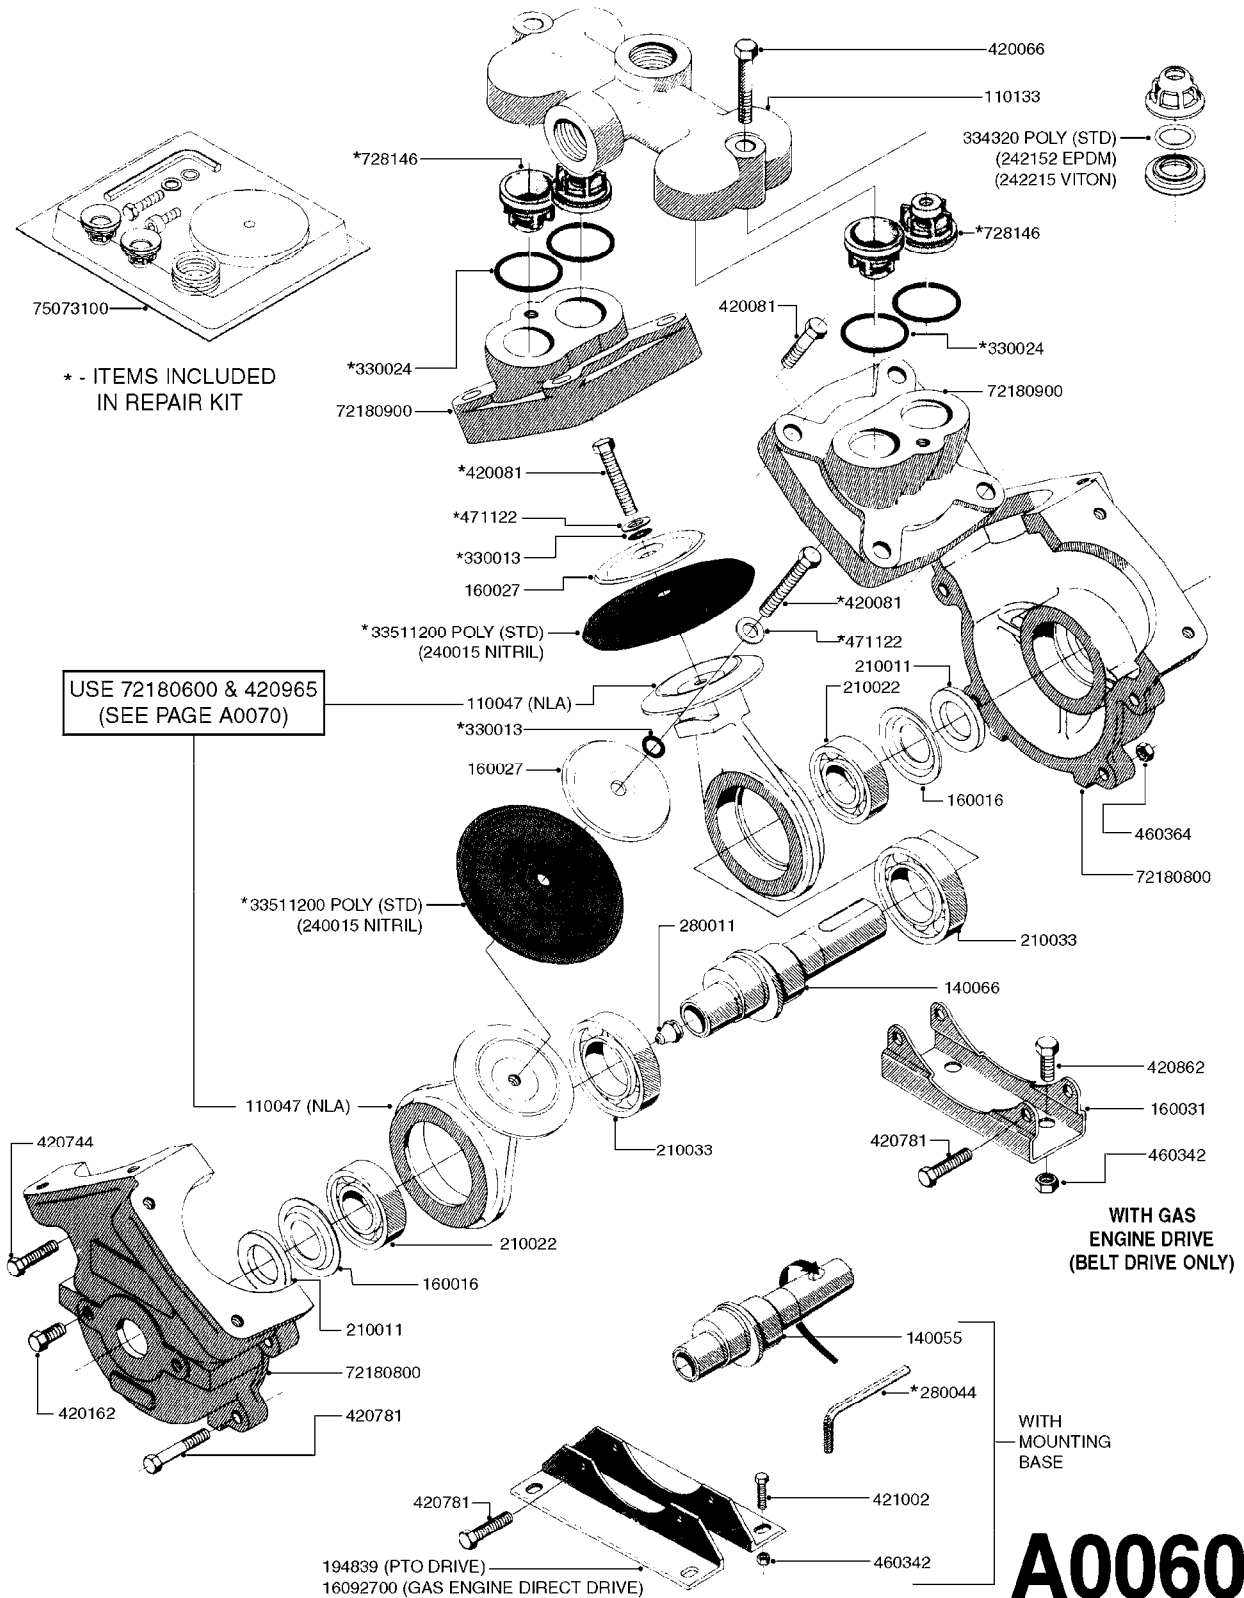

* - ITEMS INCLUDED
IN REPAIR KIT

USE 72180600 & 420965
(SEE PAGE A0070)

PUMP - 600
A0060-HIN, 01:01:16

Page 1
Date 12.08.2020 8:32

parts-n°	order qty	description
110047	1	CONN.ROD MOD.500-600 72180600
110133	1	VALVE CHAMBER MOD 600 PAINTED
140055	1	CRANK SHAFT, MODEL 600
140066	1	CRANK SHAFT, MODEL 600/4
160016	1	DUST PLATE
160027	1	DIAPHRAGM UPPER DISC 500-600
160031	1	BASE PLATE MODEL 500-600
194839	1	ANGLE IRON FOOT, M 500-600 RED
210011	1	SEAL FELT D39/23 X 4
210022	1	BEARING BALL 6205
210033	1	BEARING BALL 6007
240015	1	DIAPHRAGM MODEL 500-600 NITRIL
242152	1	O-RING D18.2X3 EPDM
242215	1	O-RING D18X3 VITON
280011	1	GREASE NIPPLE 1/8" SAE H TR
280044	1	KEY HEXAGON W6 3/16"
330013	1	O-RING 2.5 X 10 PUR
330024	1	O-RING D41,1/D34.5 X 3,5
334320	1	O-RING D18X3 POLYURETHANE
420066	1	BOLT HEX 8.8 DEL 3/8"X50MM
420081	1	BOLT HEX 8.8 DEL 3/8"X40MM
420162	1	BOLT HEX 8.8 DEL 3/8"x15MM
420744	1	BOLT HEX 8.8 DEL M8X40
420781	1	BOLT HEX 8.8 DEL M8X50
420862	1	BOLT HEX 8.8 DEL M10X16 FT
420965	1	M10X40 MACHINE SCREW STAINLESS
421002	1	BOLT HEX 8.8 DEL M10X30 FT DIN933
460342	1	NUT HEX M10 DEL DIN934
460364	1	NUT HU M8 A2 SS DIN934
471122	1	WASHER, M10, Ø20/10.5X 2.0, SS
728146	1	VALVE FOR 361(726890/707932)
16092700	1	PUMP MOUNT PLATE TALL 500/600
33511200	1	DIAPHRAGM 500-603 PUR 2006
72180600	1	CONNECTING ROD FOR 503-603 M10
72180800	1	PUMP HOUSING 603 RED W/BOLTS
72180900	1	DIAPHRAGM COVER MOD. 600
75073100	1	PUMP KIT 600 "06"