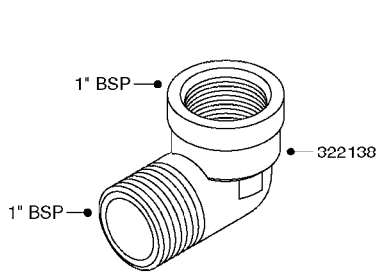

L0020

FITTINGS-T-PIECES, CAPS & ELBOWS
L0020-HIN, 01:01:16

Page 1

Date 12.08.2020 8:33

parts-n°	order qty	description
10053603	1	FITT. CAPNUT 2"BSP 5601
10194303	1	CAP BLANK 1 1/2 MCPHEE 210060
320047	1	FITT.DK CAPNUT 1/2" BSP
320106	1	FITT.DK CAPNUT 1" BSP
320272	1	FITT.DK CAPNUT 3/8" BSP
320316	1	FITT.DK TEE 3/4" X3/4" X1"BSP
320331	1	FITT.DK TEE 1" - 1" - 3/4" BSP
320342	1	FITT.DK EL 3/4"M X 1"F BSP
320563	1	FITT.DK 3 WAY 1/2" 110 DEG.
320677	1	NO LONGER AVAILABLE
320961	1	FITT.DK CAPNUT 1-1/2" BSP
321053	1	FITT.DK TEE 1/2 X1/2 X1/2" BSP
322072	1	FITT.DK TEE 3/8'X3/8'X3/8' BSP
322095	1	FITT.DK TEE 1-1/2 X1-1/4 X3/4" BSP
322138	1	FITT.DK ELB 1"M X 1"F BSP
330013	1	O-RING 2.5 X 10 PUR
330212	1	O-RING D19/D14X2.4 F.1/2"NUT
330326	1	O-RING D30/D24X2 F.1"NUT
331273	1	O-RING D44/D38X2 F.1-1/2"