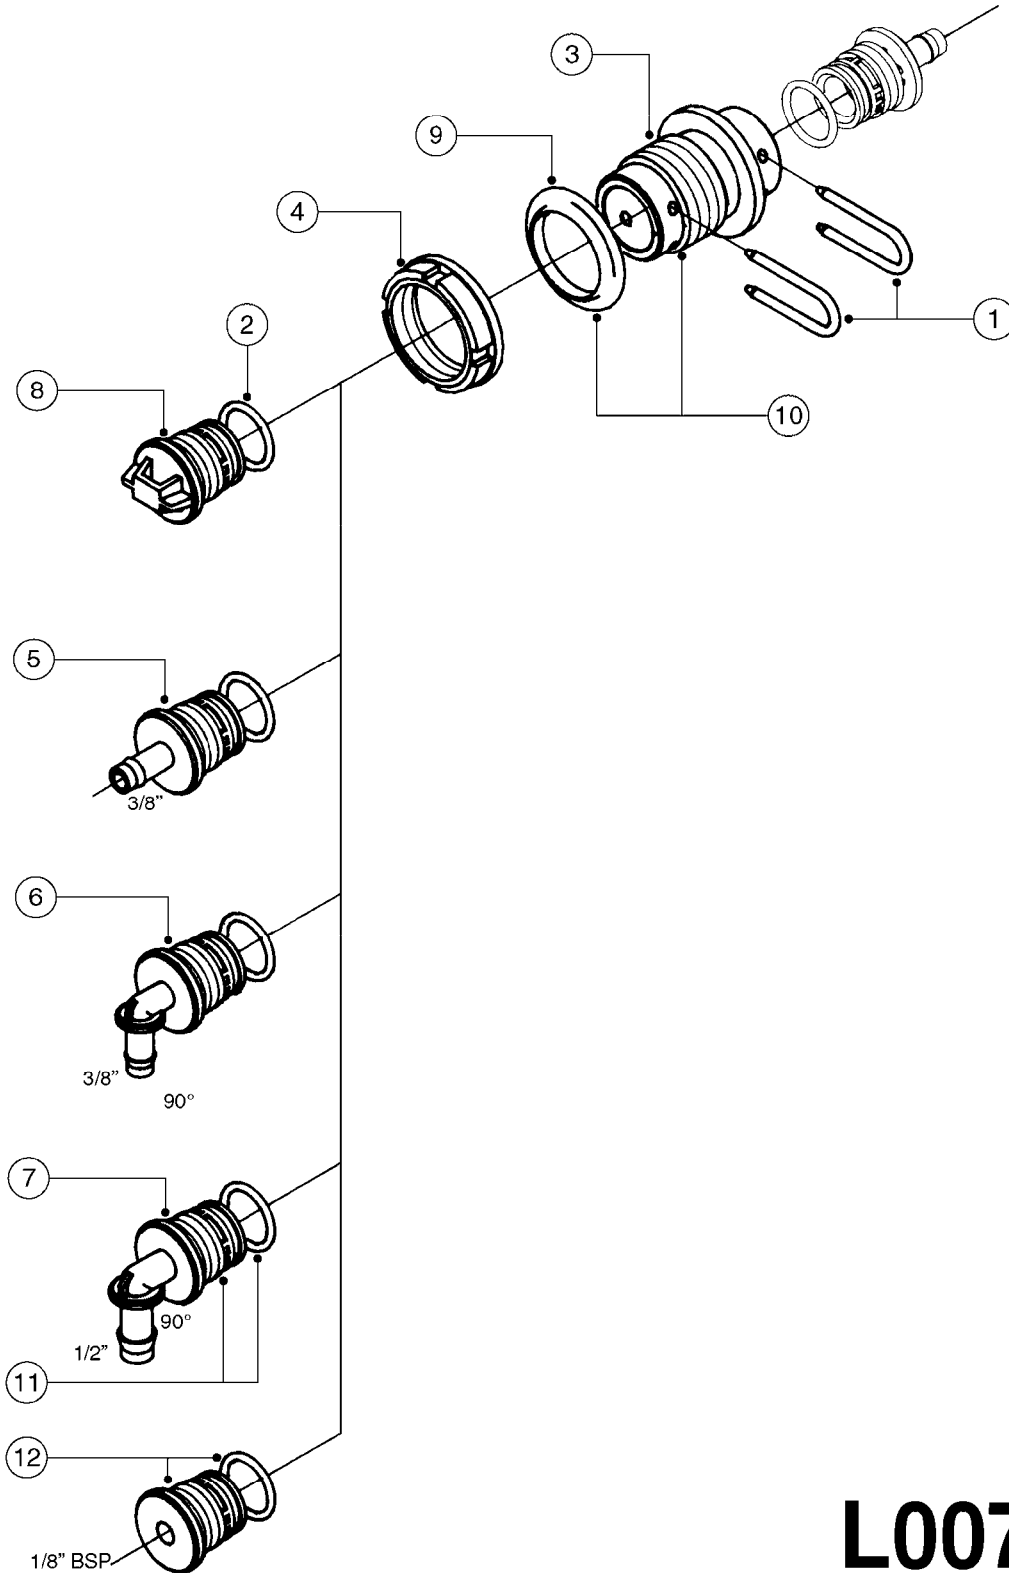

**L0060**

FITTINGS - BULKHEAD  
L0060-HIN, 01:01:16

Page 1

Date 12.08.2020 8:33

| parts-n° | order qty | description                    |
|----------|-----------|--------------------------------|
| 141046   | 1         | NUT 3/8" BSP                   |
| 141341   | 1         | NUT 1/4' BSP                   |
| 240284   | 1         | O-RING D82,5/75 X 3,5          |
| 320456   | 1         | FITT.DK BULKHEAD 1"BSP DOUBLE  |
| 320467   | 1         | FITT.DK BULKHEAD 1"BSP SINGLE  |
| 320471   | 1         | FITT.DK NUT 1" BSP JAMB        |
| 320541   | 1         | FITT.DK BULKHEAD 2-1/2'BSP SIN |
| 320552   | 1         | FITT.DK NUT 2-1/2' BSP JAMB    |
| 320644   | 1         | FITT.DK ELB.3/4"HB X 1" BSP    |
| 320784   | 1         | FITT.DK CAP 1-1/2" BSP         |
| 320795   | 1         | FITT.DK NUT 1-1/2" BSP JAMB    |
| 320935   | 1         | FITT.DK BULKHEAD 1/4' BSP SING |
| 320946   | 1         | FITT.DK BULKHEAD 3/8' BSP SING |
| 321296   | 1         | FITT.DK BULKHEAD 1/2" BSP SING |
| 321307   | 1         | FITT.DK NUT 1/2" BSP JAMB      |
| 321333   | 1         | FITT.DK BULK 1-1/2" X 1"F BSP  |
| 330061   | 1         | O-RING D16/D11X2,5             |
| 330072   | 1         | O-RING D53.5/D45.5X4           |
| 330212   | 1         | O-RING D19/D14X2.4 F.1/2"NUT   |
| 332577   | 1         | O-RING D38/D30X4 F.1" PUR.     |
| 332592   | 1         | O-RING D26/D20X3               |