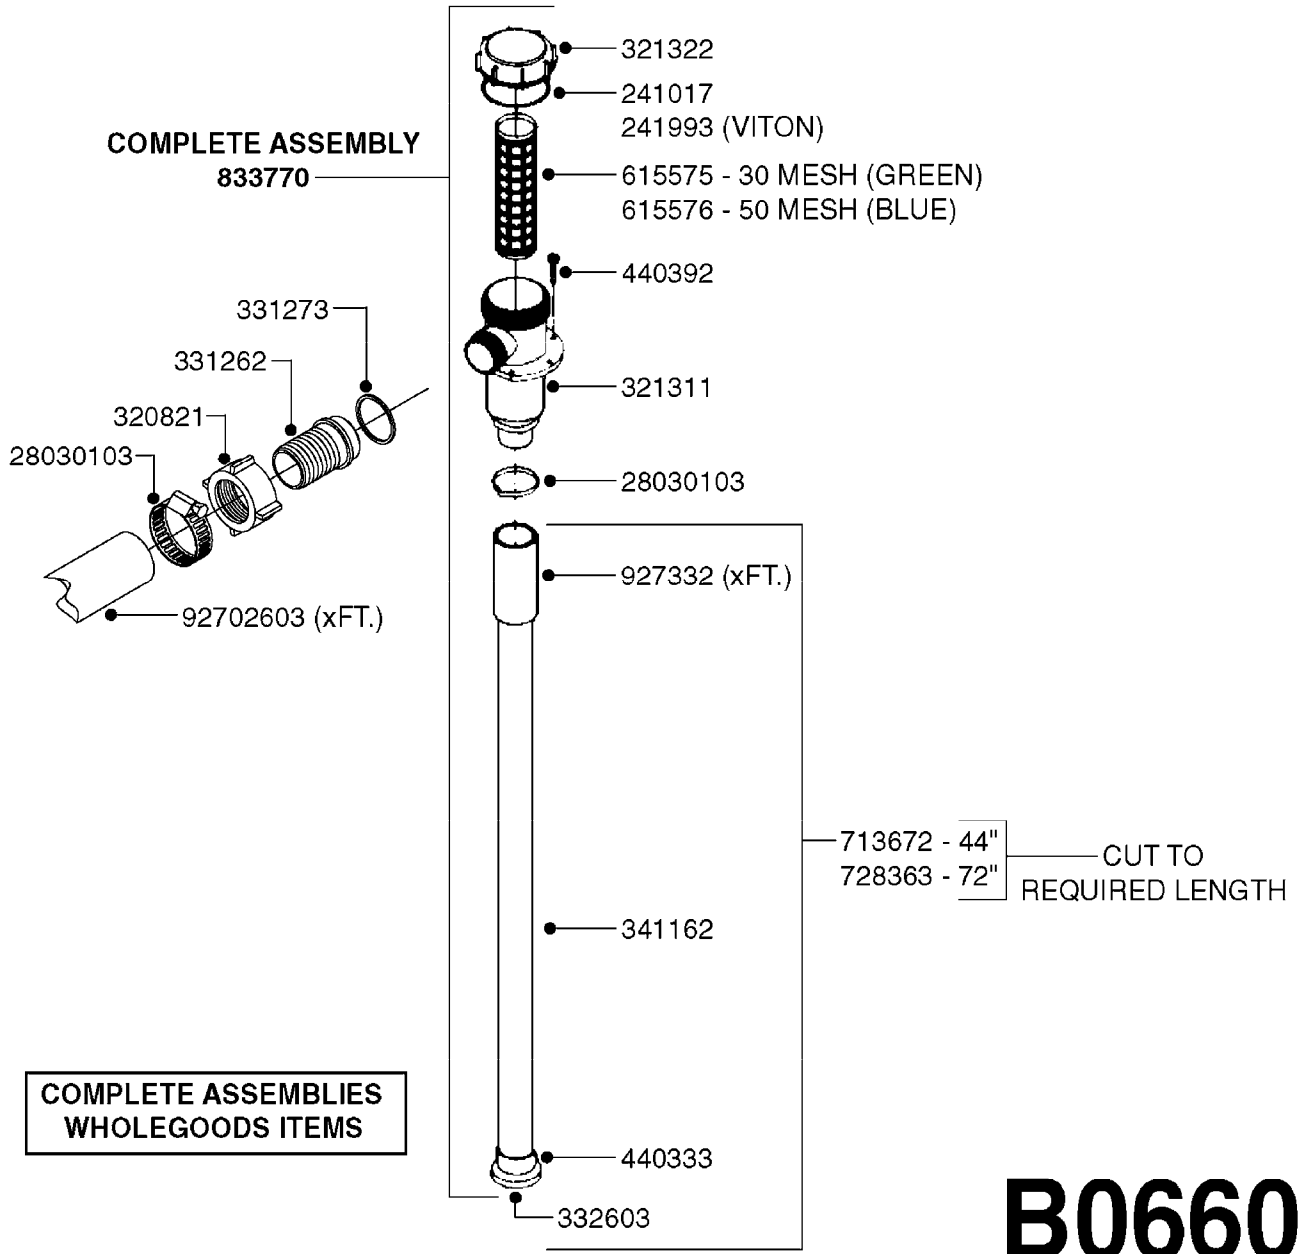

TOP SUCTION ASSEMBLY-SCREW CAP
B0660-HIN, 01:01:16

Page 1
Date 12.08.2020 8:32

parts-n°	order qty	description
241017	1	O-RING D74,5X3 NITRIL
241993	1	O-RING 74.5 X 3MM VIT/241017
320821	1	FITT.DK NUT 1-1/2" BSP
321311	1	FILTER BODY S 80 X 4
321322	1	SCREW CAP F. S80 X 4
331262	1	FITT.DK HB 1-1/2" F. 1-1/2"NUT
331273	1	O-RING D44/D38X2 F.1-1/2"
332603	1	CAP F. SUCTION TUBE
341162	1	SUCTION TUBE F.650
440333	1	SCREW 3.5 X 9.5 SS
440392	1	SCREW 6.3 X 25.0 DIN7981C TORX
615575	1	FILTER F.TOP SUCT.30 MESH GRN.
615576	1	FILTER F.TOP SUCT.50 MESH BLUE
713672	1	SUCTION TUBE L=44"
728363	1	SUCTION TUBE ASSY.L=72"
833770	1	TOP SUCTION KIT 300/500
927332	1	HOSE R X 28 BAR X 40MM X 0012"
28030103	1	CLAMP HOSE GEAR P5/4-S1.5"6724
92702603	1	HOSE PVC SUCT GRAY 1-1/2"