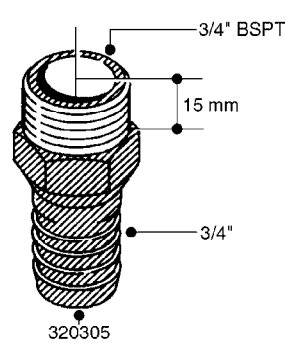

FITTINGS - HEXAGON NIPPLES  
L0030-HIN, 01:01:16

**L0030**

FITTINGS - HEXAGON NIPPLES  
L0030-HIN, 01:01:16

Page 1  
Date 12.08.2020 8:33

| parts-n° | order qty | description                    |
|----------|-----------|--------------------------------|
| 10015303 | 1         | FITT.PO.HN 1.00X1.00 M1000     |
| 10425003 | 1         | FITT.PO.HN 1.25X1.00 MCPHEE    |
| 320132   | 1         | FITT.DK HN 1" BSP              |
| 320176   | 1         | FITT.DK HN 3/8"X1/2" BSP       |
| 320445   | 1         | FITT.DK HN 1/4"X3/8" BSP       |
| 320655   | 1         | FITT.DK HN 1/2"-1/2" BSP       |
| 320692   | 1         | FITT.DK HN 3/8'BSPX1/4'NPT     |
| 320703   | 1         | FITT.DK HN 3/8BSP X1/2 &1/4NPT |
| 320725   | 1         | FITT.DK NIPPLE 3/8"-3/8" BSP   |
| 320902   | 1         | FITT.DK HN 3/8'X 1/4' BSP      |
| 390232   | 1         | FITT.DK HN 1-1/2' X 1-1/4' BSP |
| 390276   | 1         | FITT.DK HN 1'BSP               |

**L0040**

FITTINGS - NIPPLES & ELBOWS  
L0040-HIN, 01:01:16

Page 1  
Date 12.08.2020 8:33

| parts-n° | order qty | description                    |
|----------|-----------|--------------------------------|
| 10530803 | 1         | FITT.PO.SE 2.00X2.00 45 DEG.   |
| 320191   | 1         | FITT.DK ELB 3/8' BSP 45 DEGREE |
| 320482   | 1         | FITT.DK ELB. 1/2" BSP 60 DEG.  |
| 320596   | 1         | FITT.DK ELB 3/8'-1/2'BSP 45DEG |
| 320607   | 1         | FITT.DK HN 3/8M X 3/8F BSP LNG |
| 320633   | 1         | FITT.DK HN 3/8"M X 3/8"F BSP   |
| 321451   | 1         | FITT.DK ELB.1-1/2 X1-1/4 80DEG |
| 321532   | 1         | FITT.DK REDUC 3/4' X 1/2' BSP  |
| 390233   | 1         | FITT.DK REDUC 1-1/2" X 1" BSP  |