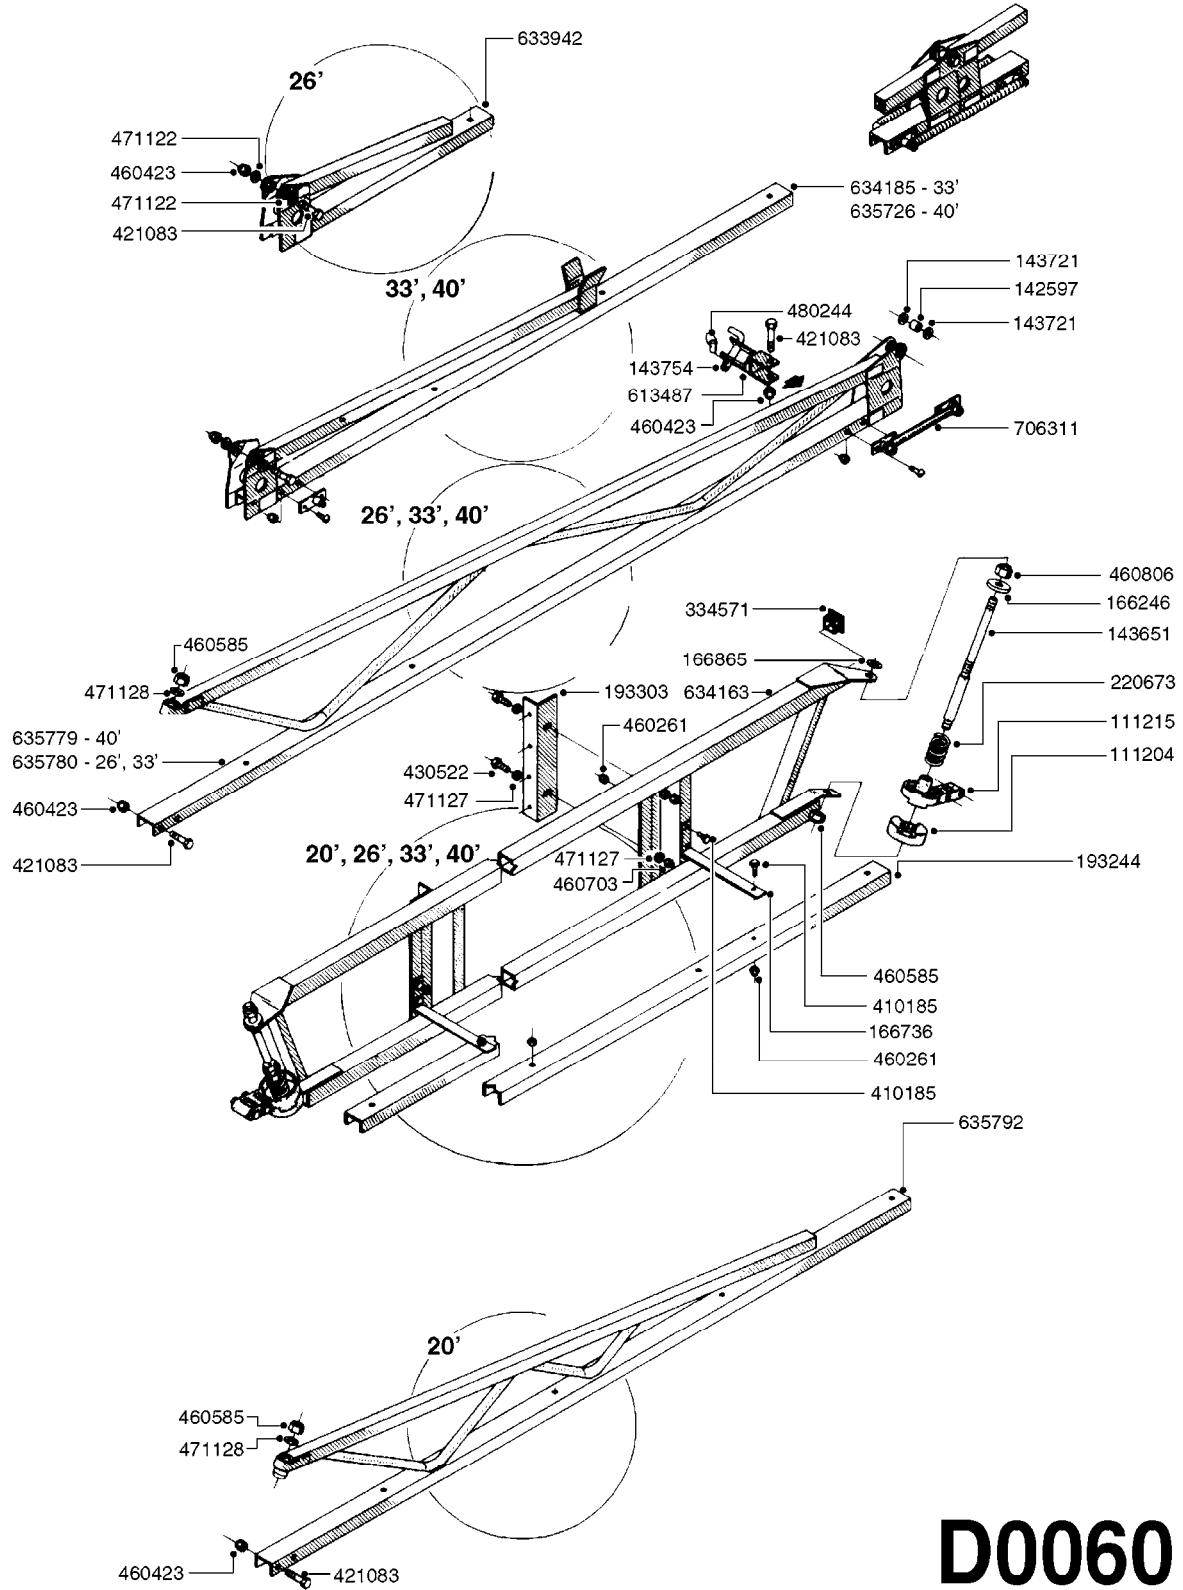

BOOM - SB 20' 26' 33' 40'
D0060-HIN, 18:12:19

Page 0
Date 12.08.2020 8:32

BOOM - SB 20' 26' 33' 40'
D0060-HIN, 18:12:19

Page 1
Date 12.08.2020 8:32

parts-n°	order qty	description
111204	1	CLAW CLUTCH/LOWER D80
111215	1	CLAW CLUTCH/UPPER D80
142597	1	DISTANCE TUBE
143651	1	AXLE M20/M16 L=355 F/BREAKAWAY
143721	1	FRICITION DISC FOR BOOM D30
143754	1	PIN D10 X 56
166246	1	WASHER CUP D53 F.SPRING
166736	1	CLAMP FOR SB BOOM
166865	1	WASHER D35/D25X2
193244	1	NOZZLE TRACK 6-8-10 M SB
193303	1	SUPPORTING ARM FOR SB BOOM
220673	1	SPRING F.PIVOT 100 X 51
334571	1	PLUG 40x40x2 F.SQ.TUBE
410185	1	BOLT HEX 8.8 DEL M6X16
421083	1	BOLT HEX 8.8 DEL M10X65
430522	1	BOLT HEX 8.8 DEL M12X25 FT
460261	1	NUT HEX M6X1.00 LOCK DIN985 A2 SS
460423	1	NUT HEX M10X1.50 LOCK DIN985A2 SS
460585	1	LOCKING NUT M16 DIN985 A2 SS
460703	1	NUT HEX M12X1.75 LOCK DIN985A2 SS
460806	1	NUT HEX M20X2.50 LOCK DIN985A2 SS
471122	1	WASHER, M10, Ø20/10.5X 2.0, SS
471127	1	WASHER, M12, Ø24/13X24X2.5 SS
471128	1	WASHER, M16, Ø30/17.0X 3.0, SS
480244	1	PIN SNAP D4.5
613487	1	TRANSPORT FITTINGS FOR SB BOOM
633942	1	OUTER BOOM WING 26', 28' SB
634163	1	CENTER SECTION - 20',26',33'
634185	1	BOOM WING OUTER PART 33' SB
635726	1	BOOM WING OUTER PART 40' SB
635779	1	INNER WING SECTION 40' SB
635780	1	INNER WING SEC. 26',28',33'SB
635792	1	BOOM WING - 20',21'SB-BOOM
706311	1	SPRING WITH HAND-GRIB