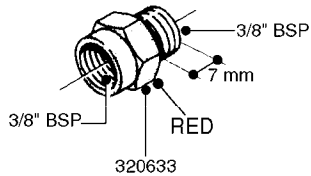

FITTINGS - HEXAGON NIPPLES  
L0030-HIN, 01:01:16

**L0030**

FITTINGS - HEXAGON NIPPLES  
L0030-HIN, 01:01:16

Page 1  
Date 12.08.2020 8:33

| parts-n° | order qty | description                    |
|----------|-----------|--------------------------------|
| 10015303 | 1         | FITT.PO.HN 1.00X1.00 M1000     |
| 10425003 | 1         | FITT.PO.HN 1.25X1.00 MCPHEE    |
| 320132   | 1         | FITT.DK HN 1" BSP              |
| 320176   | 1         | FITT.DK HN 3/8"X1/2" BSP       |
| 320445   | 1         | FITT.DK HN 1/4"X3/8" BSP       |
| 320655   | 1         | FITT.DK HN 1/2"-1/2" BSP       |
| 320692   | 1         | FITT.DK HN 3/8'BSPX1/4'NPT     |
| 320703   | 1         | FITT.DK HN 3/8BSP X1/2 &1/4NPT |
| 320725   | 1         | FITT.DK NIPPLE 3/8"-3/8" BSP   |
| 320902   | 1         | FITT.DK HN 3/8'X 1/4' BSP      |
| 390232   | 1         | FITT.DK HN 1-1/2' X 1-1/4' BSP |
| 390276   | 1         | FITT.DK HN 1'BSP               |