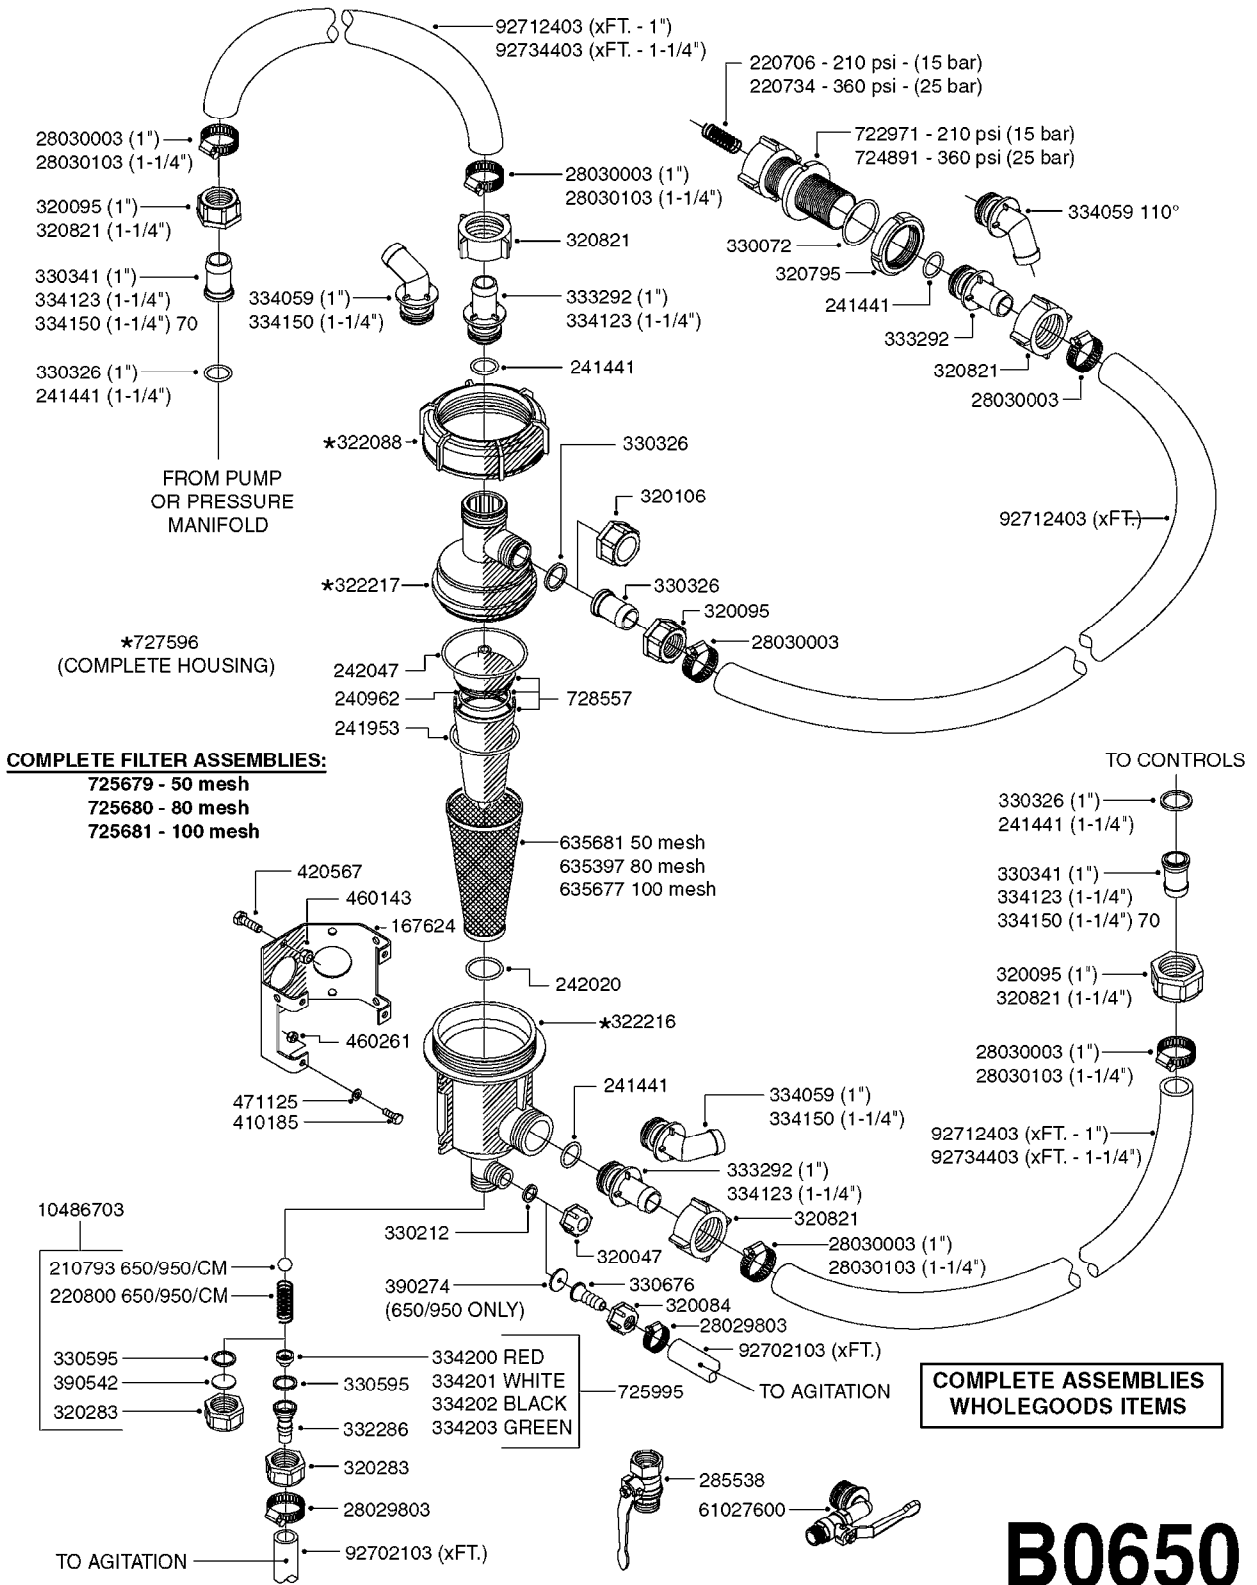

BK-180 REMOTE CONTROL CABLE  
B0150-HIN, 01:01:16

Page 1  
Date 12.08.2020 8:32

| parts-n° | order qty | description                       |
|----------|-----------|-----------------------------------|
| 142516   | 1         | SCREW SET M10 BENT F. LOCKING     |
| 142881   | 1         | WIRE HOLDER FOR REMOTE CONTROL    |
| 142892   | 1         | END NIPPLE F.REMOTE CABLE         |
| 281536   | 1         | ALLEN WRENCH 3MM                  |
| 410605   | 1         | BOLT HEX 8.8 DEL M6X80            |
| 420604   | 1         | BOLT HEX 8.8 DEL M10X25 FT DIN933 |
| 450564   | 1         | SCREW M6X12 ALLEN                 |
| 460261   | 1         | NUT HEX M6X1.00 LOCK DIN985 A2 SS |
| 460423   | 1         | NUT HEX M10X1.50 LOCK DIN985A2 SS |
| 471122   | 1         | WASHER, M10, Ø20/10.5X 2.0, SS    |
| 611693   | 1         | ARM FOR REMOTE CONTROL BK180      |
| 612124   | 1         | BRACKET FOR OP.UNIT F REM.CTR     |
| 612566   | 1         | MOUNT BRACKET F.FAN CABLE ASSY    |
| 612754   | 1         | HANDLE FOR REMOTE CONTROL         |
| 715444   | 1         | REMOTE CONTROL CABLE L=2000       |
| 715466   | 1         | MOUNTING PLATE                    |
| 833567   | 1         | REMOTE CONTROL ON/OFF BK 180      |