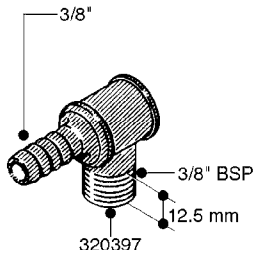

FITTINGS - HEXAGON NIPPLES  
L0030-HIN, 01:01:16

**L0030**

FITTINGS - HEXAGON NIPPLES  
L0030-HIN, 01:01:16

Page 1  
Date 12.08.2020 8:33

| parts-n° | order qty | description                    |
|----------|-----------|--------------------------------|
| 10015303 | 1         | FITT.PO.HN 1.00X1.00 M1000     |
| 10425003 | 1         | FITT.PO.HN 1.25X1.00 MCPHEE    |
| 320132   | 1         | FITT.DK HN 1" BSP              |
| 320176   | 1         | FITT.DK HN 3/8"X1/2" BSP       |
| 320445   | 1         | FITT.DK HN 1/4"X3/8" BSP       |
| 320655   | 1         | FITT.DK HN 1/2"-1/2" BSP       |
| 320692   | 1         | FITT.DK HN 3/8'BSPX1/4'NPT     |
| 320703   | 1         | FITT.DK HN 3/8BSP X1/2 &1/4NPT |
| 320725   | 1         | FITT.DK NIPPLE 3/8"-3/8" BSP   |
| 320902   | 1         | FITT.DK HN 3/8'X 1/4' BSP      |
| 390232   | 1         | FITT.DK HN 1-1/2' X 1-1/4' BSP |
| 390276   | 1         | FITT.DK HN 1'BSP               |

**L0040**

FITTINGS - NIPPLES & ELBOWS  
L0040-HIN, 01:01:16

Page 1  
Date 12.08.2020 8:33

| parts-n° | order qty | description                    |
|----------|-----------|--------------------------------|
| 10530803 | 1         | FITT.PO.SE 2.00X2.00 45 DEG.   |
| 320191   | 1         | FITT.DK ELB 3/8' BSP 45 DEGREE |
| 320482   | 1         | FITT.DK ELB. 1/2" BSP 60 DEG.  |
| 320596   | 1         | FITT.DK ELB 3/8'-1/2'BSP 45DEG |
| 320607   | 1         | FITT.DK HN 3/8M X 3/8F BSP LNG |
| 320633   | 1         | FITT.DK HN 3/8"M X 3/8"F BSP   |
| 321451   | 1         | FITT.DK ELB.1-1/2 X1-1/4 80DEG |
| 321532   | 1         | FITT.DK REDUC 3/4' X 1/2' BSP  |
| 390233   | 1         | FITT.DK REDUC 1-1/2" X 1" BSP  |