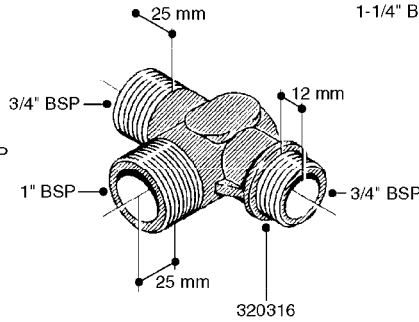

L0020

FITTINGS-T-PIECES, CAPS & ELBOWS
L0020-HIN, 01:01:16

Page 1

Date 12.08.2020 8:33

parts-n°	order qty	description
10053603	1	FITT. CAPNUT 2"BSP 5601
10194303	1	CAP BLANK 1 1/2 MCPHEE 210060
320047	1	FITT.DK CAPNUT 1/2" BSP
320106	1	FITT.DK CAPNUT 1" BSP
320272	1	FITT.DK CAPNUT 3/8" BSP
320316	1	FITT.DK TEE 3/4" X3/4" X1"BSP
320331	1	FITT.DK TEE 1" - 1" - 3/4" BSP
320342	1	FITT.DK EL 3/4"M X 1"F BSP
320563	1	FITT.DK 3 WAY 1/2" 110 DEG.
320677	1	NO LONGER AVAILABLE
320961	1	FITT.DK CAPNUT 1-1/2" BSP
321053	1	FITT.DK TEE 1/2 X1/2 X1/2" BSP
322072	1	FITT.DK TEE 3/8'X3/8'X3/8' BSP
322095	1	FITT.DK TEE 1-1/2 X1-1/4 X3/4" BSP
322138	1	FITT.DK ELB 1"M X 1"F BSP
330013	1	O-RING 2.5 X 10 PUR
330212	1	O-RING D19/D14X2.4 F.1/2"NUT
330326	1	O-RING D30/D24X2 F.1"NUT
331273	1	O-RING D44/D38X2 F.1-1/2"