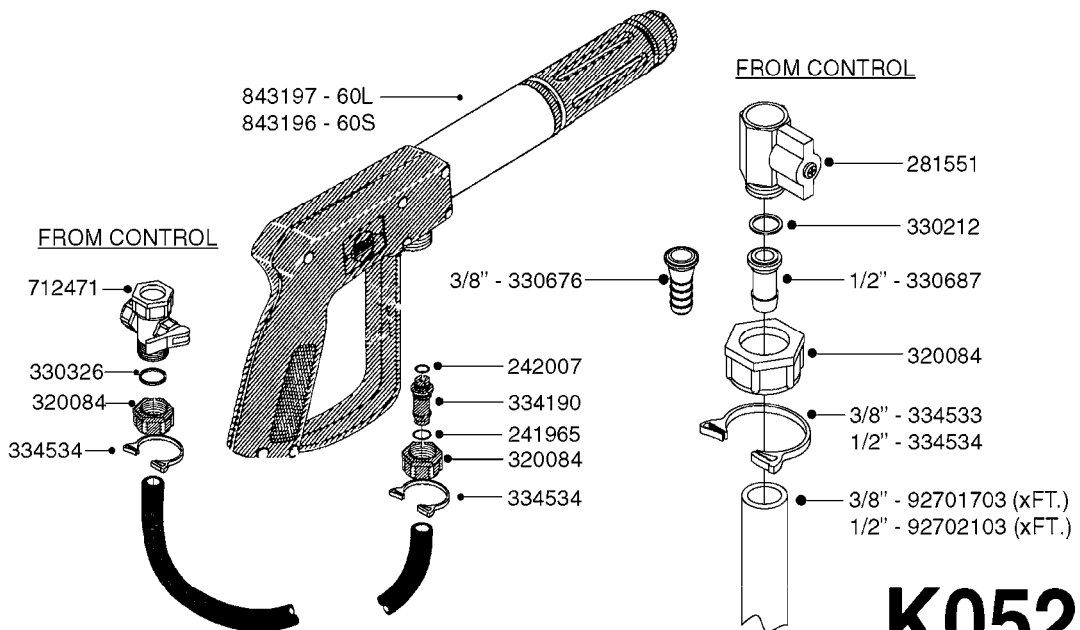

K0520

HOSE WRAPS
K0520-HIN, 05:12:19

Page 1
Date 12.08.2020 8:33

parts-n°	order qty	description
241965	1	O-RING Ø12.1 X 1.6 NITRILE
242007	1	O-RING Ø9.1 X 1.6 NITRILE
281551	1	BALL VALVE 1/2"
320084	1	FITT.DK NUT 1/2" BSP
330212	1	O-RING D19/D14X2.4 F.1/2"NUT
330326	1	O-RING D30/D24X2 F.1"NUT
330676	1	FITT.DK HB 3/8" F. 1/2" NUT
330687	1	FITT.DK HB 1/2" F. 1/2" NUT
334190	1	FITT.DK HB 1/2' F. PISTOL 60S
334533	1	CLAMP HOSE PLASTIC 3/8"
334534	1	CLAMP HOSE PLASTIC 1/2"
636223	1	POST 12 VOLT TR30
712471	1	AGITATION VALVE ASSY. ON/OFF
843196	1	SPRAY GUN KIT TYPE 60 SHORT
843197	1	HANDGUN KIT TYPE 60 LONG
10013403	1	BOLT HEX 3/8-16X1 1/4 HCS Z5
10013503	1	NUT HEX NC 3/8"
10178903	1	WRAP HOSE SIDE MOUNT PLATE
10179003	1	WRAP HOSE BOTTOM PLATE MOUNT
10179403	1	WRAP WELDMENT FOR HI101789
10179503	1	WRAP WELDMENT FOR HI101790
10225603	1	BKT.FOR HOSE WRAP MOUNT NL NK
10225703	1	WRAP HOSE BDL.BOTTOM PLATE
92701703	1	HOSE R X3/8" X300PSI WP X0012"
92702103	1	HOSE R X1/2" X300PSI WP X0012"