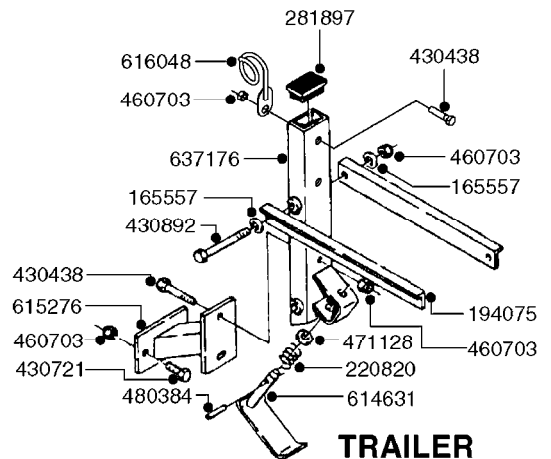

**NK/LX/LY PRE-86**

**3PT TWIN**

**NEW NAVIGATOR**

**LX/LY**

**TRAILER**

**K0050**

CHEM.FILLER-MOUNTING BRACKETS  
K0050-HIN, 01:01:16

Page 1  
Date 12.08.2020 8:33