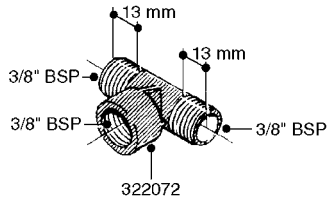

L0020

FITTINGS-T-PIECES, CAPS & ELBOWS
L0020-HIN, 01:01:16

Page 1

Date 12.08.2020 8:33

parts-n°	order qty	description
10053603	1	FITT. CAPNUT 2"BSP 5601
10194303	1	CAP BLANK 1 1/2 MCPHEE 210060
320047	1	FITT.DK CAPNUT 1/2" BSP
320106	1	FITT.DK CAPNUT 1" BSP
320272	1	FITT.DK CAPNUT 3/8" BSP
320316	1	FITT.DK TEE 3/4" X3/4" X1"BSP
320331	1	FITT.DK TEE 1" - 1" - 3/4" BSP
320342	1	FITT.DK EL 3/4"M X 1"F BSP
320563	1	FITT.DK 3 WAY 1/2" 110 DEG.
320677	1	NO LONGER AVAILABLE
320961	1	FITT.DK CAPNUT 1-1/2" BSP
321053	1	FITT.DK TEE 1/2 X1/2 X1/2" BSP
322072	1	FITT.DK TEE 3/8'X3/8'X3/8' BSP
322095	1	FITT.DK TEE 1-1/2 X1-1/4 X3/4" BSP
322138	1	FITT.DK ELB 1"M X 1"F BSP
330013	1	O-RING 2.5 X 10 PUR
330212	1	O-RING D19/D14X2.4 F.1/2"NUT
330326	1	O-RING D30/D24X2 F.1"NUT
331273	1	O-RING D44/D38X2 F.1-1/2"