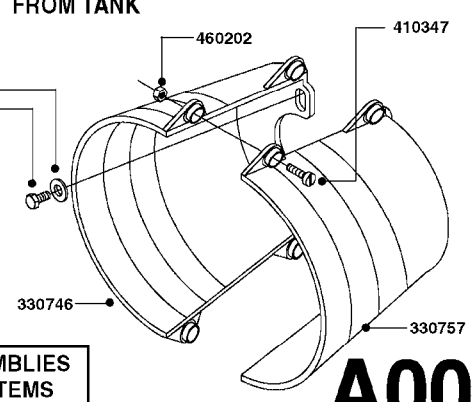

**#725970  
COMPLETE DAMPER KIT  
(SUCTION & PRESSURE)**

**PRESSURE SIDE OF PUMP**

821623 - 600 WITH COUPLER  
821624 - 600 W/ MOUNTING BASE  
821625 - 600 GAS DRIVEN - BELT DRIVE

COMPLETE ASSEMBLIES  
WHOLEGOODS ITEMS