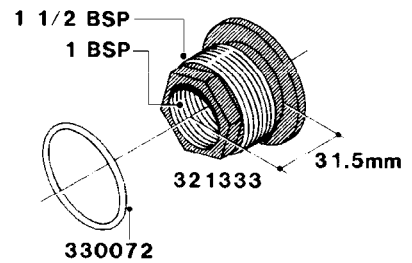

**L0050**

FITTINGS - HOSE CONNECTORS  
L0050-HIN, 01:01:16

Page 1

Date 12.08.2020 8:33

| parts-n° | order qty | description                    |
|----------|-----------|--------------------------------|
| 242594   | 1         | O-RING D14 X 1.78 SCH.70-EPDM  |
| 320294   | 1         | FITT.DK TEE 3/8X3/8HB X1/2"BSP |
| 320305   | 1         | FITT.DK HB 3/4'- 3/4' BSP      |
| 320386   | 1         | FITT.DK TEE 3/8X3/8HB X3/8"BSP |
| 320397   | 1         | FITT.DK ELB 3/8"HB X 3/8" BSP  |
| 320401   | 1         | FITT.DK TEE 1/2X1/2HB X1/2"BSP |
| 320412   | 1         | FITT.DK TEE 1/2X1/2HB X3/8'BSP |
| 320423   | 1         | FITT.DK ELB 1/2'HB X 3/8' BSP  |
| 320891   | 1         | FITT.DK HB 3/8'- 3/8' BSP      |
| 320972   | 1         | FITT.DK HB 5/16'- 1/4' BSP     |
| 322046   | 1         | FITT.DK TEE 1/2X1/2HB X3/4'BSP |
| 322048   | 1         | FITT.DK TEE 3/4X3/4HB X3/4'BSP |
| 330595   | 1         | O-RING D24.6/D20X2.1 -3/4"     |
| 333137   | 1         | FITT.DK CONN.1/2" F.NOZZ. DOUB |
| 333141   | 1         | FITT.DK CONN.1/2" F.NOZZ.SING  |
| 334041   | 1         | FITT.DK CONN.3/4' F.NOZZ. SING |
| 334042   | 1         | FITT.DK CONN.3/4' F.NOZZ. DOUB |
| 334195   | 1         | FITT.DK ELB. 3/4"HB X 3/4"HB   |
| 10012103 | 1         | FITT.PO.HB 1.25X1.50 IMB1012   |
| 10014003 | 1         | FITT.PO.HB 1.25X1.25 IMB1010   |
| 10036903 | 1         | FITT.PO.HB 1.50X1.50 IMB1212   |
| 28019303 | 1         | FITTING HB ELB 3/4NPT-3/4HOSE  |
| 61016500 | 1         | HOSE TAIL 3/4" 90°+RG CAP 3/4" |
| 72026700 | 1         | NOZZLE TUBE ADAPTER W/O-RING   |