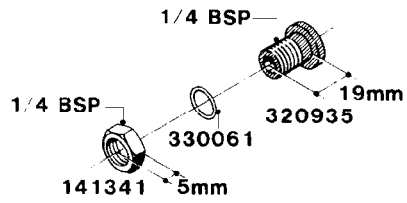

**L0050**

FITTINGS - HOSE CONNECTORS  
L0050-HIN, 01:01:16

Page 1

Date 12.08.2020 8:33

| parts-n° | order qty | description                    |
|----------|-----------|--------------------------------|
| 242594   | 1         | O-RING D14 X 1.78 SCH.70-EPDM  |
| 320294   | 1         | FITT.DK TEE 3/8X3/8HB X1/2"BSP |
| 320305   | 1         | FITT.DK HB 3/4'- 3/4' BSP      |
| 320386   | 1         | FITT.DK TEE 3/8X3/8HB X3/8"BSP |
| 320397   | 1         | FITT.DK ELB 3/8"HB X 3/8" BSP  |
| 320401   | 1         | FITT.DK TEE 1/2X1/2HB X1/2"BSP |
| 320412   | 1         | FITT.DK TEE 1/2X1/2HB X3/8'BSP |
| 320423   | 1         | FITT.DK ELB 1/2'HB X 3/8' BSP  |
| 320891   | 1         | FITT.DK HB 3/8'- 3/8' BSP      |
| 320972   | 1         | FITT.DK HB 5/16'- 1/4' BSP     |
| 322046   | 1         | FITT.DK TEE 1/2X1/2HB X3/4'BSP |
| 322048   | 1         | FITT.DK TEE 3/4X3/4HB X3/4'BSP |
| 330595   | 1         | O-RING D24.6/D20X2.1 -3/4"     |
| 333137   | 1         | FITT.DK CONN.1/2" F.NOZZ. DOUB |
| 333141   | 1         | FITT.DK CONN.1/2" F.NOZZ.SING  |
| 334041   | 1         | FITT.DK CONN.3/4' F.NOZZ. SING |
| 334042   | 1         | FITT.DK CONN.3/4' F.NOZZ. DOUB |
| 334195   | 1         | FITT.DK ELB. 3/4"HB X 3/4"HB   |
| 10012103 | 1         | FITT.PO.HB 1.25X1.50 IMB1012   |
| 10014003 | 1         | FITT.PO.HB 1.25X1.25 IMB1010   |
| 10036903 | 1         | FITT.PO.HB 1.50X1.50 IMB1212   |
| 28019303 | 1         | FITTING HB ELB 3/4NPT-3/4HOSE  |
| 61016500 | 1         | HOSE TAIL 3/4" 90°+RG CAP 3/4" |
| 72026700 | 1         | NOZZLE TUBE ADAPTER W/O-RING   |