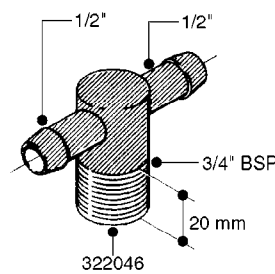

FITTINGS - HEXAGON NIPPLES  
L0030-HIN, 01:01:16

**L0030**

FITTINGS - HEXAGON NIPPLES  
L0030-HIN, 01:01:16

Page 1  
Date 12.08.2020 8:33

| parts-n° | order qty | description                    |
|----------|-----------|--------------------------------|
| 10015303 | 1         | FITT.PO.HN 1.00X1.00 M1000     |
| 10425003 | 1         | FITT.PO.HN 1.25X1.00 MCPHEE    |
| 320132   | 1         | FITT.DK HN 1" BSP              |
| 320176   | 1         | FITT.DK HN 3/8"X1/2" BSP       |
| 320445   | 1         | FITT.DK HN 1/4"X3/8" BSP       |
| 320655   | 1         | FITT.DK HN 1/2"-1/2" BSP       |
| 320692   | 1         | FITT.DK HN 3/8'BSPX1/4'NPT     |
| 320703   | 1         | FITT.DK HN 3/8BSP X1/2 &1/4NPT |
| 320725   | 1         | FITT.DK NIPPLE 3/8"-3/8" BSP   |
| 320902   | 1         | FITT.DK HN 3/8'X 1/4' BSP      |
| 390232   | 1         | FITT.DK HN 1-1/2' X 1-1/4' BSP |
| 390276   | 1         | FITT.DK HN 1'BSP               |

**L0040**

FITTINGS - NIPPLES & ELBOWS  
L0040-HIN, 01:01:16

Page 1  
Date 12.08.2020 8:33

| parts-n° | order qty | description                    |
|----------|-----------|--------------------------------|
| 10530803 | 1         | FITT.PO.SE 2.00X2.00 45 DEG.   |
| 320191   | 1         | FITT.DK ELB 3/8' BSP 45 DEGREE |
| 320482   | 1         | FITT.DK ELB. 1/2" BSP 60 DEG.  |
| 320596   | 1         | FITT.DK ELB 3/8'-1/2'BSP 45DEG |
| 320607   | 1         | FITT.DK HN 3/8M X 3/8F BSP LNG |
| 320633   | 1         | FITT.DK HN 3/8"M X 3/8"F BSP   |
| 321451   | 1         | FITT.DK ELB.1-1/2 X1-1/4 80DEG |
| 321532   | 1         | FITT.DK REDUC 3/4' X 1/2' BSP  |
| 390233   | 1         | FITT.DK REDUC 1-1/2" X 1" BSP  |