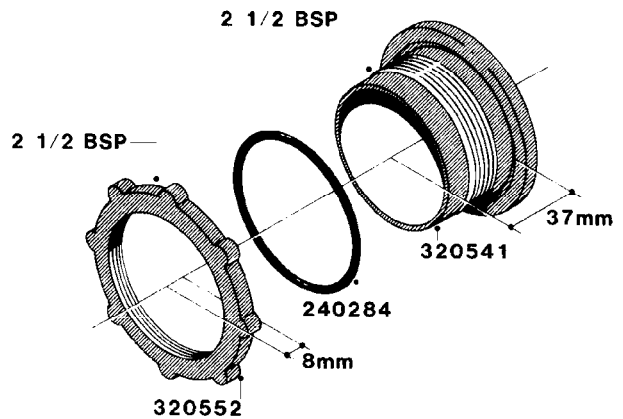

**L0050**

FITTINGS - HOSE CONNECTORS  
L0050-HIN, 01:01:16

Page 1

Date 12.08.2020 8:33

| parts-n° | order qty | description                    |
|----------|-----------|--------------------------------|
| 242594   | 1         | O-RING D14 X 1.78 SCH.70-EPDM  |
| 320294   | 1         | FITT.DK TEE 3/8X3/8HB X1/2"BSP |
| 320305   | 1         | FITT.DK HB 3/4'- 3/4' BSP      |
| 320386   | 1         | FITT.DK TEE 3/8X3/8HB X3/8"BSP |
| 320397   | 1         | FITT.DK ELB 3/8"HB X 3/8" BSP  |
| 320401   | 1         | FITT.DK TEE 1/2X1/2HB X1/2"BSP |
| 320412   | 1         | FITT.DK TEE 1/2X1/2HB X3/8'BSP |
| 320423   | 1         | FITT.DK ELB 1/2'HB X 3/8' BSP  |
| 320891   | 1         | FITT.DK HB 3/8'- 3/8' BSP      |
| 320972   | 1         | FITT.DK HB 5/16'- 1/4' BSP     |
| 322046   | 1         | FITT.DK TEE 1/2X1/2HB X3/4'BSP |
| 322048   | 1         | FITT.DK TEE 3/4X3/4HB X3/4'BSP |
| 330595   | 1         | O-RING D24.6/D20X2.1 -3/4"     |
| 333137   | 1         | FITT.DK CONN.1/2" F.NOZZ. DOUB |
| 333141   | 1         | FITT.DK CONN.1/2" F.NOZZ.SING  |
| 334041   | 1         | FITT.DK CONN.3/4' F.NOZZ. SING |
| 334042   | 1         | FITT.DK CONN.3/4' F.NOZZ. DOUB |
| 334195   | 1         | FITT.DK ELB. 3/4"HB X 3/4"HB   |
| 10012103 | 1         | FITT.PO.HB 1.25X1.50 IMB1012   |
| 10014003 | 1         | FITT.PO.HB 1.25X1.25 IMB1010   |
| 10036903 | 1         | FITT.PO.HB 1.50X1.50 IMB1212   |
| 28019303 | 1         | FITTING HB ELB 3/4NPT-3/4HOSE  |
| 61016500 | 1         | HOSE TAIL 3/4" 90°+RG CAP 3/4" |
| 72026700 | 1         | NOZZLE TUBE ADAPTER W/O-RING   |