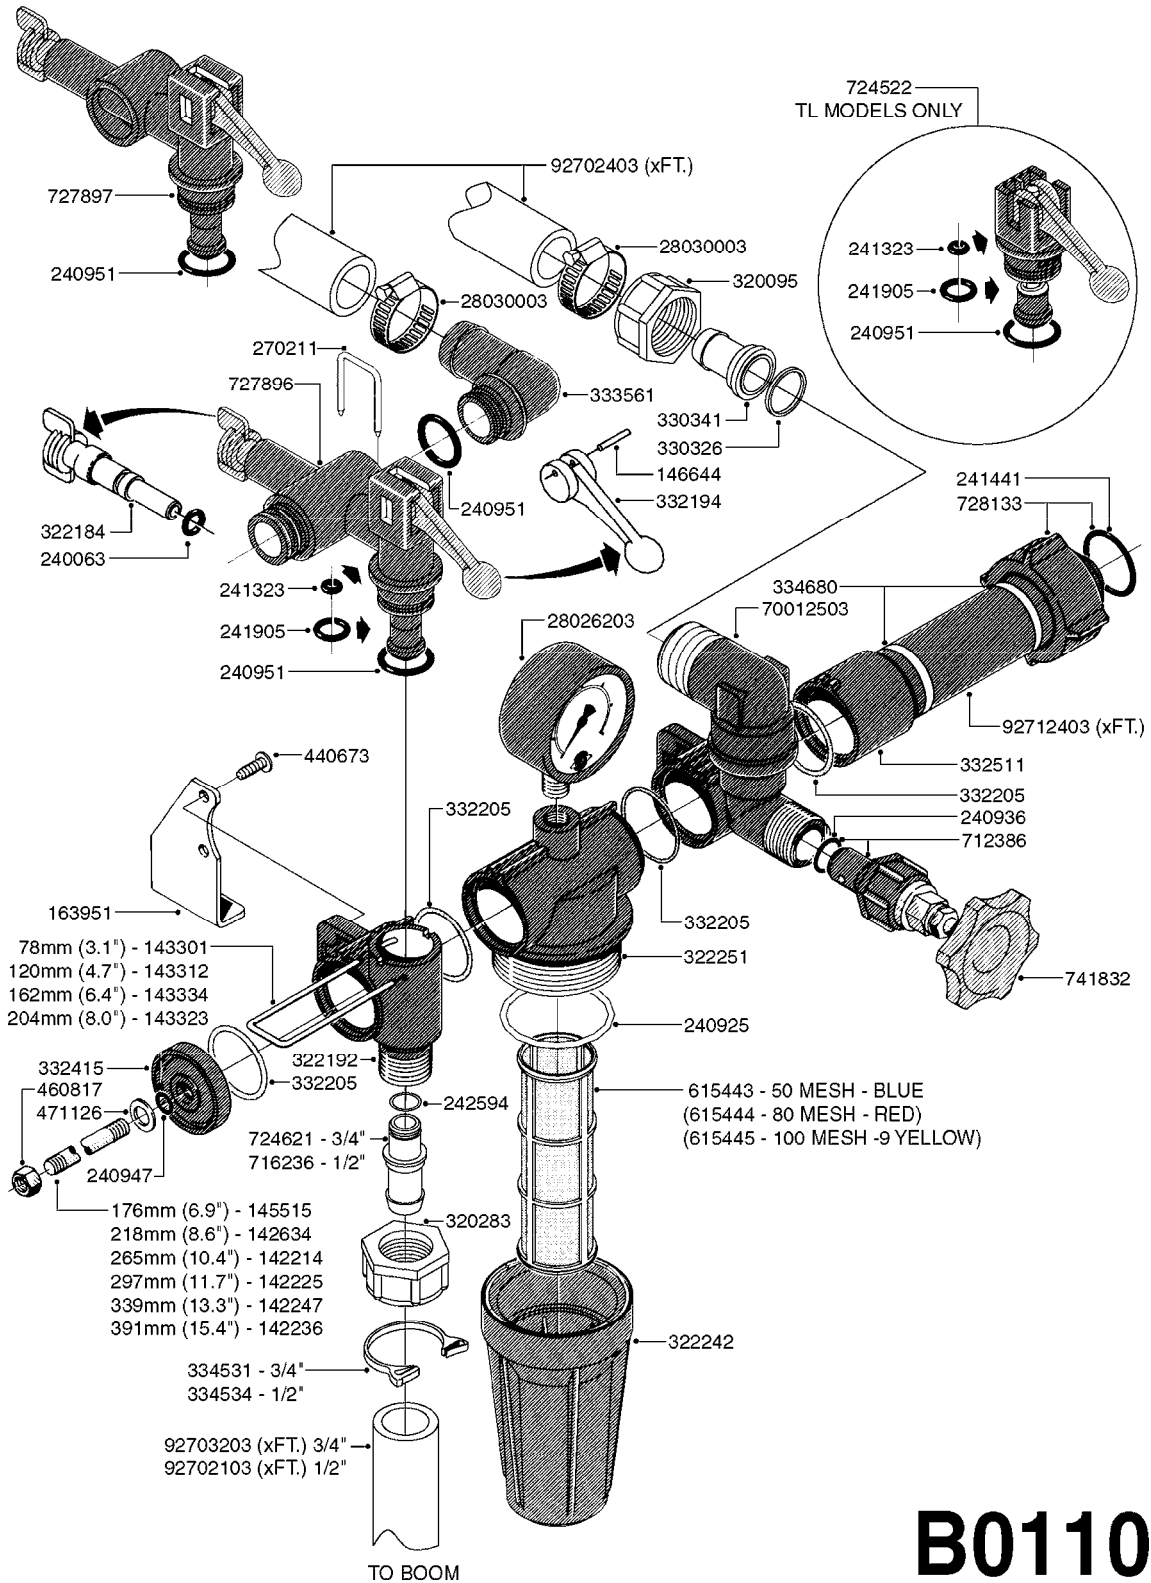

B0110

BK-180 BOOM VALVES-MAN.POST 00
B0110-HIN, 11:12:17

Page 1
Date 12.08.2020 8:32

parts-n°	order qty	description
142214	1	STUD BOLT - M8X265, 3 SECTION
142225	1	STUD BOLT 8 X 299 - 6 MODULS
142236	1	STUD BOLT 8 X 381 - 8 MODULS
142247	1	STUD BOLT 8 X 341 - 7 MODULS
142634	1	STUD BOLT M8 X 213 - 4 MODULS
143301	1	LOCK CLAMP 78 MM
143312	1	LOCK CLAMP 120 MM
143323	1	LOCK CLAMP 204 MM
143334	1	LOCK CLAMP 162 MM
145515	1	STUD BOLT M8 X 176MM
146644	1	PIN D3X19 STAINLESS
163951	1	MOUNT BRACKET FOR BK180 SECTIO
240063	1	O-RING D14.1/9.3 X 2.4
240925	1	O-RING D49.5X3 NITRIL
240936	1	O-RING D13.3X2.4 NITRIL
240947	1	O-RING D7.3X2.4 NITRIL
240951	1	O-RING D21.2X3 NITRIL
241323	1	O-RING D5.3X2.4 NITRIL
241441	1	O-RING D29.3X3
241905	1	O-RING 12,3X2,4 VITON DKR.1,05
242594	1	O-RING D14 X 1.78 SCH.70-EPDM
270211	1	FITT.DK S25 FORK L=37.5
320095	1	FITT.DK NUT 1" BSP
320283	1	FITT.DK NUT 3/4"BSP
322184	1	SCREW F.ADJUSTING CONST.PRESS.
322192	1	HOUSING F.DISTRIBUTOR
322242	1	FILTER BOWL / IN-LINE
322251	1	HOUSING F.FILTER MOUNT BK/EC
330326	1	O-RING D30/D24X2 F.1"NUT
330341	1	FITT.DK HB 1" F. 1" NUT
332194	1	DISTRIBUTION HANDLE
332205	1	O-RING D43/39XD2
332415	1	COVER
332511	1	FITT.DK END CAP 1"HB F.BK180
333561	1	FITT.DK ELB.1" EC RETURN
334531	1	CLAMP HOSE PLASTIC 3/4"
334534	1	CLAMP HOSE PLASTIC 1/2"
334680	1	CLAMP HOSE PLASTIC 1"
440673	1	SCREW F.PLASTIC 5X12 SS
460817	1	NUT HEX M8 STAINLESS DIN 934
471126	1	WASHER, M8, Ø16/ 8.4X 1.6, SS
615443	1	FILTER ELEM.50 MESH BLUE
615444	1	FILTER ELEM.80 MESH RED
615445	1	FILTER ELEM.100 MESH YELLOW
712386	1	PRESSURE REGULATOR COMPL. H-M
716236	1	FITT.DK HB 1/2" ASSY. F. 3/4"
724522	1	DISTR.OVER PART W.OUV PR 83 BK
724621	1	FITT.DK HB 3/4"ASSY F.3/4" NUT
727896	1	HOUSING UPPER F.CONST.PRESS.
727897	1	HOUSING UPPER PART END PC.BK92
728133	1	CONNECTING PART F.BK OPR.UNIT
741832	1	HANDLE REPLACEMENT F/330632
28026203	1	GAUGE 200PSI/BR,2.5"1/4BSP-BTM
28030003	1	CLAMP HOSE GEAR P1" 6716
70012503	1	HOUSING FOR HARDI-MATIC VALVE
92702103	1	HOSE R X1/2" X300PSI WP X0012"
92702403	1	HOSE PVC SUCT GRAY 1"
92703203	1	HOSE R X3/4" X300PSI WP X0012"
92712403	1	HOSE R X1" X300PSI WP X0012"