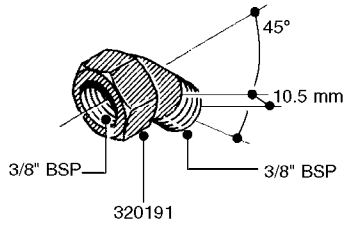

FITTINGS - HEXAGON NIPPLES  
L0030-HIN, 01:01:16

**L0030**

FITTINGS - HEXAGON NIPPLES  
L0030-HIN, 01:01:16

Page 1  
Date 12.08.2020 8:33

| parts-n° | order qty | description                    |
|----------|-----------|--------------------------------|
| 10015303 | 1         | FITT.PO.HN 1.00X1.00 M1000     |
| 10425003 | 1         | FITT.PO.HN 1.25X1.00 MCPHEE    |
| 320132   | 1         | FITT.DK HN 1" BSP              |
| 320176   | 1         | FITT.DK HN 3/8"X1/2" BSP       |
| 320445   | 1         | FITT.DK HN 1/4"X3/8" BSP       |
| 320655   | 1         | FITT.DK HN 1/2"-1/2" BSP       |
| 320692   | 1         | FITT.DK HN 3/8'BSPX1/4'NPT     |
| 320703   | 1         | FITT.DK HN 3/8BSP X1/2 &1/4NPT |
| 320725   | 1         | FITT.DK NIPPLE 3/8"-3/8" BSP   |
| 320902   | 1         | FITT.DK HN 3/8'X 1/4' BSP      |
| 390232   | 1         | FITT.DK HN 1-1/2' X 1-1/4' BSP |
| 390276   | 1         | FITT.DK HN 1'BSP               |