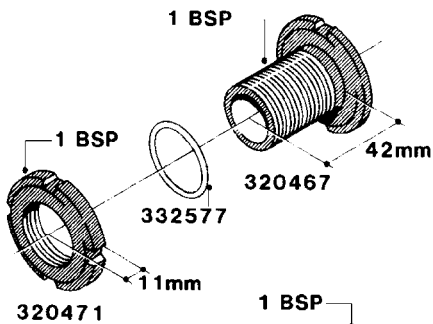

**L0050**

FITTINGS - HOSE CONNECTORS  
L0050-HIN, 01:01:16

Page 1

Date 12.08.2020 8:33

| parts-n° | order qty | description                    |
|----------|-----------|--------------------------------|
| 242594   | 1         | O-RING D14 X 1.78 SCH.70-EPDM  |
| 320294   | 1         | FITT.DK TEE 3/8X3/8HB X1/2"BSP |
| 320305   | 1         | FITT.DK HB 3/4'- 3/4' BSP      |
| 320386   | 1         | FITT.DK TEE 3/8X3/8HB X3/8"BSP |
| 320397   | 1         | FITT.DK ELB 3/8"HB X 3/8" BSP  |
| 320401   | 1         | FITT.DK TEE 1/2X1/2HB X1/2"BSP |
| 320412   | 1         | FITT.DK TEE 1/2X1/2HB X3/8'BSP |
| 320423   | 1         | FITT.DK ELB 1/2'HB X 3/8' BSP  |
| 320891   | 1         | FITT.DK HB 3/8'- 3/8' BSP      |
| 320972   | 1         | FITT.DK HB 5/16'- 1/4' BSP     |
| 322046   | 1         | FITT.DK TEE 1/2X1/2HB X3/4'BSP |
| 322048   | 1         | FITT.DK TEE 3/4X3/4HB X3/4'BSP |
| 330595   | 1         | O-RING D24.6/D20X2.1 -3/4"     |
| 333137   | 1         | FITT.DK CONN.1/2" F.NOZZ. DOUB |
| 333141   | 1         | FITT.DK CONN.1/2" F.NOZZ.SING  |
| 334041   | 1         | FITT.DK CONN.3/4' F.NOZZ. SING |
| 334042   | 1         | FITT.DK CONN.3/4' F.NOZZ. DOUB |
| 334195   | 1         | FITT.DK ELB. 3/4"HB X 3/4"HB   |
| 10012103 | 1         | FITT.PO.HB 1.25X1.50 IMB1012   |
| 10014003 | 1         | FITT.PO.HB 1.25X1.25 IMB1010   |
| 10036903 | 1         | FITT.PO.HB 1.50X1.50 IMB1212   |
| 28019303 | 1         | FITTING HB ELB 3/4NPT-3/4HOSE  |
| 61016500 | 1         | HOSE TAIL 3/4" 90°+RG CAP 3/4" |
| 72026700 | 1         | NOZZLE TUBE ADAPTER W/O-RING   |