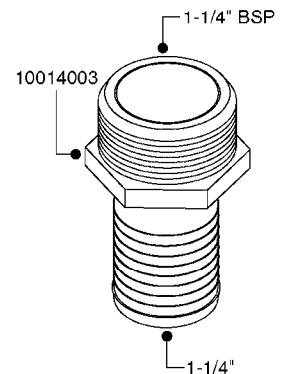

FITTINGS - HEXAGON NIPPLES  
L0030-HIN, 01:01:16

**L0030**

FITTINGS - HEXAGON NIPPLES  
L0030-HIN, 01:01:16

Page 1  
Date 12.08.2020 8:33

| parts-n° | order qty | description                    |
|----------|-----------|--------------------------------|
| 10015303 | 1         | FITT.PO.HN 1.00X1.00 M1000     |
| 10425003 | 1         | FITT.PO.HN 1.25X1.00 MCPHEE    |
| 320132   | 1         | FITT.DK HN 1" BSP              |
| 320176   | 1         | FITT.DK HN 3/8"X1/2" BSP       |
| 320445   | 1         | FITT.DK HN 1/4"X3/8" BSP       |
| 320655   | 1         | FITT.DK HN 1/2"-1/2" BSP       |
| 320692   | 1         | FITT.DK HN 3/8'BSPX1/4'NPT     |
| 320703   | 1         | FITT.DK HN 3/8BSP X1/2 &1/4NPT |
| 320725   | 1         | FITT.DK NIPPLE 3/8"-3/8" BSP   |
| 320902   | 1         | FITT.DK HN 3/8'X 1/4' BSP      |
| 390232   | 1         | FITT.DK HN 1-1/2' X 1-1/4' BSP |
| 390276   | 1         | FITT.DK HN 1'BSP               |

**L0040**

FITTINGS - NIPPLES & ELBOWS  
L0040-HIN, 01:01:16

Page 1  
Date 12.08.2020 8:33

| parts-n° | order qty | description                    |
|----------|-----------|--------------------------------|
| 10530803 | 1         | FITT.PO.SE 2.00X2.00 45 DEG.   |
| 320191   | 1         | FITT.DK ELB 3/8' BSP 45 DEGREE |
| 320482   | 1         | FITT.DK ELB. 1/2" BSP 60 DEG.  |
| 320596   | 1         | FITT.DK ELB 3/8'-1/2'BSP 45DEG |
| 320607   | 1         | FITT.DK HN 3/8M X 3/8F BSP LNG |
| 320633   | 1         | FITT.DK HN 3/8"M X 3/8"F BSP   |
| 321451   | 1         | FITT.DK ELB.1-1/2 X1-1/4 80DEG |
| 321532   | 1         | FITT.DK REDUC 3/4' X 1/2' BSP  |
| 390233   | 1         | FITT.DK REDUC 1-1/2" X 1" BSP  |