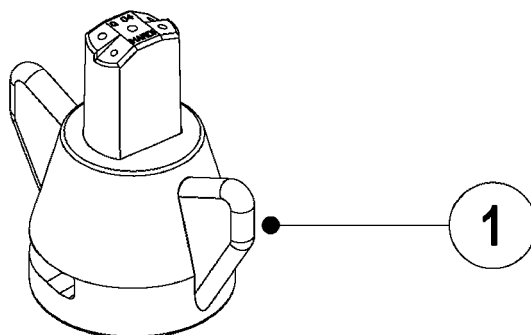

D1060

BOOM-NOZZLES QUINTASTREAM
D1060-HIN, 01:01:16

Page 1

Date 12.08.2020 8:33

Pos.	parts-n°	order qty	description
1	372011	1	NOZZLE ISO QS-015-5H GREEN
1	372012	1	NOZZLE ISO QS-02-5H YELLOW
1	372013	1	NOZZLE ISO QS-03-5H BLUE
1	372014	1	NOZZLE ISO QS-04-5H RED
1	372015	1	NOZZLE ISO QS-05-5H BROWN
1	372016	1	NOZZLE ISO QS-06-5H GREY
1	372017	1	NOZZLE ISO QS-08-5H WHITE
1	372018	1	NOZZLE ISO QS-10-5H LT. BLUE
1	372019	1	NOZZLE ISO QS-15-5H LT. GREEN
2	372002	1	ISO QNTSTRM 015 S-GREEN
2	372003	1	ISO QNTSTRM 02 S-YELLOW
2	372004	1	ISO QNTSTRM 03 S-BLUE
2	372005	1	ISO QNTSTRM 04 S-RED
2	372006	1	ISO QNTSTRM 05 S-BROWN
2	372007	1	ISO QNTSTRM 06 S-GREY
2	372008	1	ISO QNTSTRM 08 S-WHITE
2	372009	1	ISO QNTSTRM 10 S-LT.BLU
2	372010	1	ISO QNTSTRM 15 S-LT.GRN