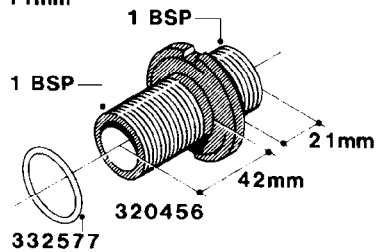

**L0050**

FITTINGS - HOSE CONNECTORS  
L0050-HIN, 01:01:16

Page 1

Date 12.08.2020 8:33

| parts-n° | order qty | description                    |
|----------|-----------|--------------------------------|
| 242594   | 1         | O-RING D14 X 1.78 SCH.70-EPDM  |
| 320294   | 1         | FITT.DK TEE 3/8X3/8HB X1/2"BSP |
| 320305   | 1         | FITT.DK HB 3/4'- 3/4' BSP      |
| 320386   | 1         | FITT.DK TEE 3/8X3/8HB X3/8"BSP |
| 320397   | 1         | FITT.DK ELB 3/8"HB X 3/8" BSP  |
| 320401   | 1         | FITT.DK TEE 1/2X1/2HB X1/2"BSP |
| 320412   | 1         | FITT.DK TEE 1/2X1/2HB X3/8'BSP |
| 320423   | 1         | FITT.DK ELB 1/2'HB X 3/8' BSP  |
| 320891   | 1         | FITT.DK HB 3/8'- 3/8' BSP      |
| 320972   | 1         | FITT.DK HB 5/16'- 1/4' BSP     |
| 322046   | 1         | FITT.DK TEE 1/2X1/2HB X3/4'BSP |
| 322048   | 1         | FITT.DK TEE 3/4X3/4HB X3/4'BSP |
| 330595   | 1         | O-RING D24.6/D20X2.1 -3/4"     |
| 333137   | 1         | FITT.DK CONN.1/2" F.NOZZ. DOUB |
| 333141   | 1         | FITT.DK CONN.1/2" F.NOZZ.SING  |
| 334041   | 1         | FITT.DK CONN.3/4' F.NOZZ. SING |
| 334042   | 1         | FITT.DK CONN.3/4' F.NOZZ. DOUB |
| 334195   | 1         | FITT.DK ELB. 3/4"HB X 3/4"HB   |
| 10012103 | 1         | FITT.PO.HB 1.25X1.50 IMB1012   |
| 10014003 | 1         | FITT.PO.HB 1.25X1.25 IMB1010   |
| 10036903 | 1         | FITT.PO.HB 1.50X1.50 IMB1212   |
| 28019303 | 1         | FITTING HB ELB 3/4NPT-3/4HOSE  |
| 61016500 | 1         | HOSE TAIL 3/4" 90°+RG CAP 3/4" |
| 72026700 | 1         | NOZZLE TUBE ADAPTER W/O-RING   |