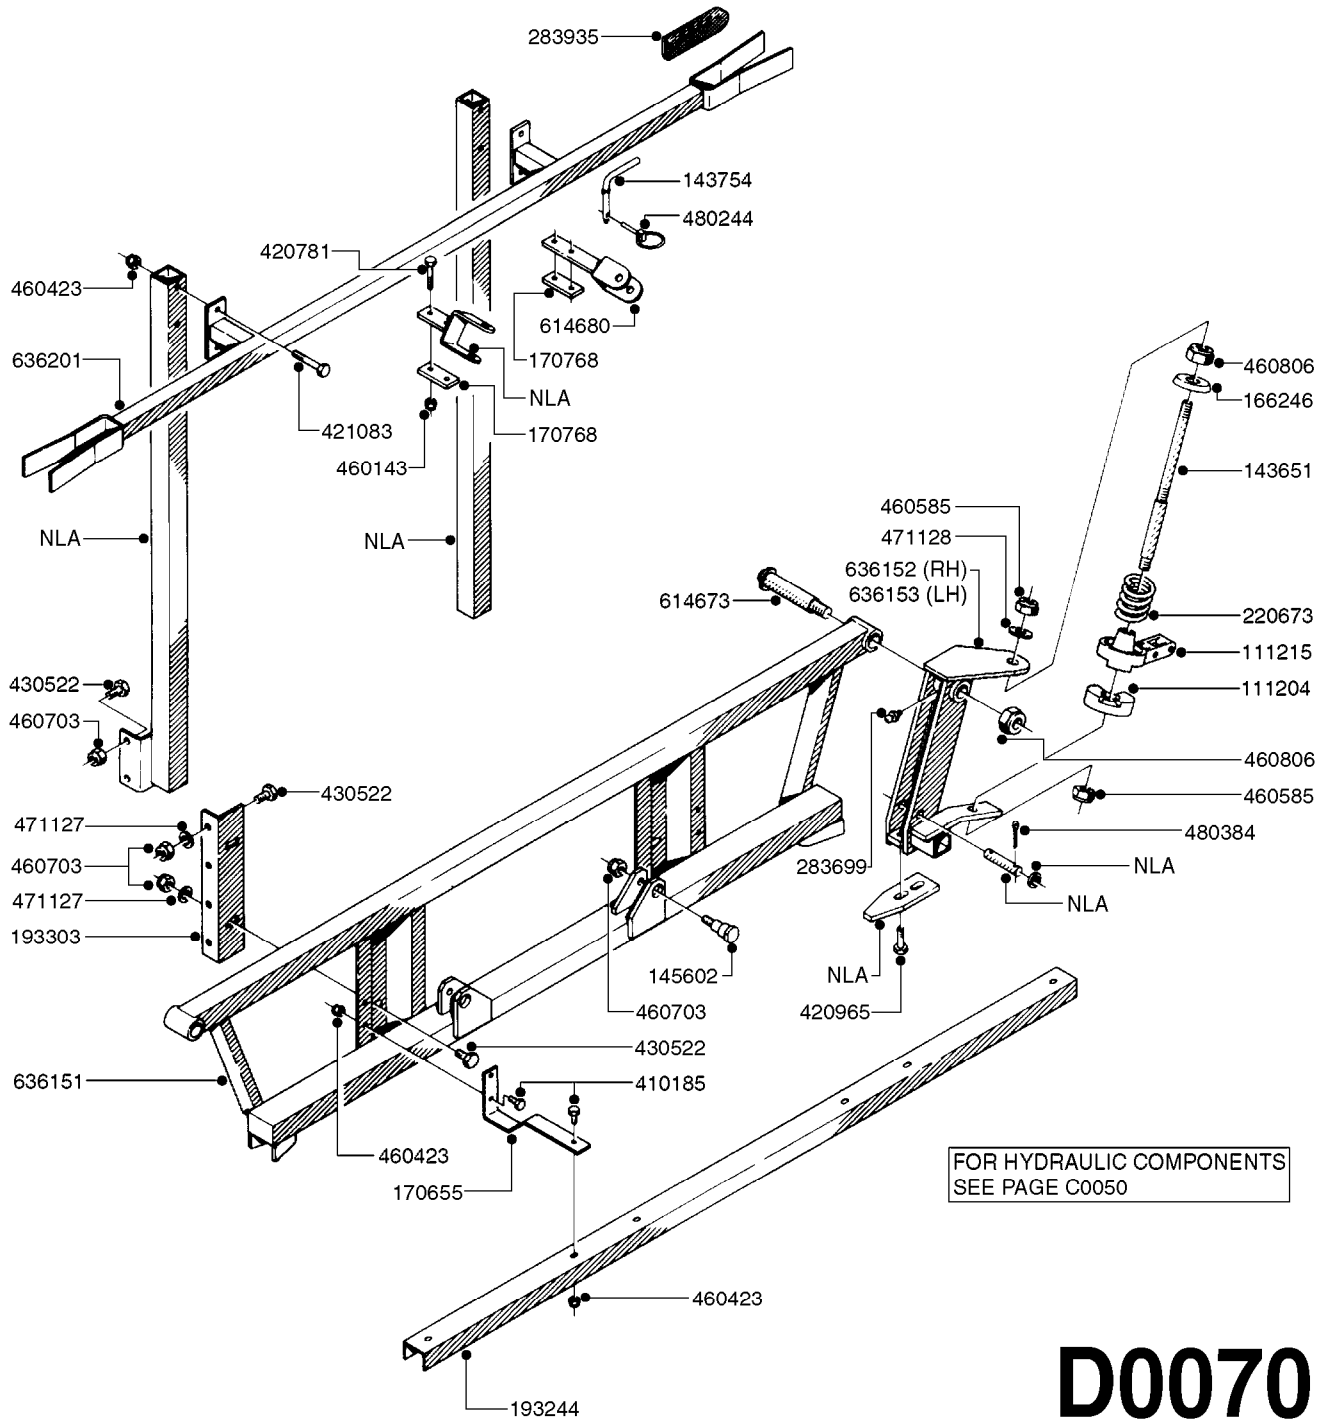

BOOM - SB 20' 26' 33' 40'  
D0060-HIN, 18:12:19

Page 0  
Date 12.08.2020 8:32

**D0060**

BOOM - SB 20' 26' 33' 40'  
D0060-HIN, 18:12:19

Page 1  
Date 12.08.2020 8:32

| parts-n° | order qty | description                       |
|----------|-----------|-----------------------------------|
| 111204   | 1         | CLAW CLUTCH/LOWER D80             |
| 111215   | 1         | CLAW CLUTCH/UPPER D80             |
| 142597   | 1         | DISTANCE TUBE                     |
| 143651   | 1         | AXLE M20/M16 L=355 F/BREAKAWAY    |
| 143721   | 1         | FRICITION DISC FOR BOOM D30       |
| 143754   | 1         | PIN D10 X 56                      |
| 166246   | 1         | WASHER CUP D53 F.SPRING           |
| 166736   | 1         | CLAMP FOR SB BOOM                 |
| 166865   | 1         | WASHER D35/D25X2                  |
| 193244   | 1         | NOZZLE TRACK 6-8-10 M SB          |
| 193303   | 1         | SUPPORTING ARM FOR SB BOOM        |
| 220673   | 1         | SPRING F.PIVOT 100 X 51           |
| 334571   | 1         | PLUG 40x40x2 F.SQ.TUBE            |
| 410185   | 1         | BOLT HEX 8.8 DEL M6X16            |
| 421083   | 1         | BOLT HEX 8.8 DEL M10X65           |
| 430522   | 1         | BOLT HEX 8.8 DEL M12X25 FT        |
| 460261   | 1         | NUT HEX M6X1.00 LOCK DIN985 A2 SS |
| 460423   | 1         | NUT HEX M10X1.50 LOCK DIN985A2 SS |
| 460585   | 1         | LOCKING NUT M16 DIN985 A2 SS      |
| 460703   | 1         | NUT HEX M12X1.75 LOCK DIN985A2 SS |
| 460806   | 1         | NUT HEX M20X2.50 LOCK DIN985A2 SS |
| 471122   | 1         | WASHER, M10, Ø20/10.5X 2.0, SS    |
| 471127   | 1         | WASHER, M12, Ø24/13X24X2.5 SS     |
| 471128   | 1         | WASHER, M16, Ø30/17.0X 3.0, SS    |
| 480244   | 1         | PIN SNAP D4.5                     |
| 613487   | 1         | TRANSPORT FITTINGS FOR SB BOOM    |
| 633942   | 1         | OUTER BOOM WING 26', 28' SB       |
| 634163   | 1         | CENTER SECTION - 20',26',33'      |
| 634185   | 1         | BOOM WING OUTER PART 33' SB       |
| 635726   | 1         | BOOM WING OUTER PART 40' SB       |
| 635779   | 1         | INNER WING SECTION 40' SB         |
| 635780   | 1         | INNER WING SEC. 26',28',33'SB     |
| 635792   | 1         | BOOM WING - 20',21'SB-BOOM        |
| 706311   | 1         | SPRING WITH HAND-GRIB             |