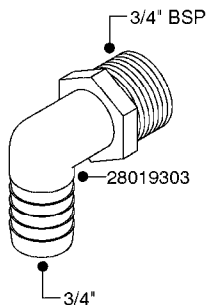

FITTINGS - HEXAGON NIPPLES  
L0030-HIN, 01:01:16

**L0030**

FITTINGS - HEXAGON NIPPLES  
L0030-HIN, 01:01:16

Page 1  
Date 12.08.2020 8:33

| parts-n° | order qty | description                    |
|----------|-----------|--------------------------------|
| 10015303 | 1         | FITT.PO.HN 1.00X1.00 M1000     |
| 10425003 | 1         | FITT.PO.HN 1.25X1.00 MCPHEE    |
| 320132   | 1         | FITT.DK HN 1" BSP              |
| 320176   | 1         | FITT.DK HN 3/8"X1/2" BSP       |
| 320445   | 1         | FITT.DK HN 1/4"X3/8" BSP       |
| 320655   | 1         | FITT.DK HN 1/2"-1/2" BSP       |
| 320692   | 1         | FITT.DK HN 3/8'BSPX1/4'NPT     |
| 320703   | 1         | FITT.DK HN 3/8BSP X1/2 &1/4NPT |
| 320725   | 1         | FITT.DK NIPPLE 3/8"-3/8" BSP   |
| 320902   | 1         | FITT.DK HN 3/8'X 1/4' BSP      |
| 390232   | 1         | FITT.DK HN 1-1/2' X 1-1/4' BSP |
| 390276   | 1         | FITT.DK HN 1'BSP               |

**L0040**

FITTINGS - NIPPLES & ELBOWS  
L0040-HIN, 01:01:16

Page 1  
Date 12.08.2020 8:33

| parts-n° | order qty | description                    |
|----------|-----------|--------------------------------|
| 10530803 | 1         | FITT.PO.SE 2.00X2.00 45 DEG.   |
| 320191   | 1         | FITT.DK ELB 3/8' BSP 45 DEGREE |
| 320482   | 1         | FITT.DK ELB. 1/2" BSP 60 DEG.  |
| 320596   | 1         | FITT.DK ELB 3/8'-1/2'BSP 45DEG |
| 320607   | 1         | FITT.DK HN 3/8M X 3/8F BSP LNG |
| 320633   | 1         | FITT.DK HN 3/8"M X 3/8"F BSP   |
| 321451   | 1         | FITT.DK ELB.1-1/2 X1-1/4 80DEG |
| 321532   | 1         | FITT.DK REDUC 3/4' X 1/2' BSP  |
| 390233   | 1         | FITT.DK REDUC 1-1/2" X 1" BSP  |