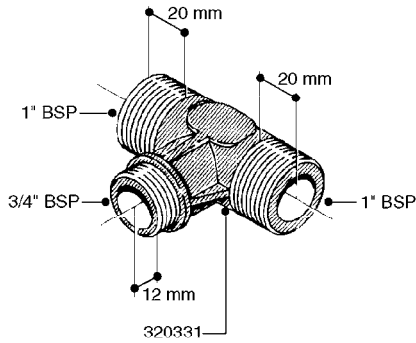

L0020

FITTINGS-T-PIECES, CAPS & ELBOWS
L0020-HIN, 01:01:16

Page 1

Date 12.08.2020 8:33

parts-n°	order qty	description
10053603	1	FITT. CAPNUT 2"BSP 5601
10194303	1	CAP BLANK 1 1/2 MCPHEE 210060
320047	1	FITT.DK CAPNUT 1/2" BSP
320106	1	FITT.DK CAPNUT 1" BSP
320272	1	FITT.DK CAPNUT 3/8" BSP
320316	1	FITT.DK TEE 3/4" X3/4" X1"BSP
320331	1	FITT.DK TEE 1" - 1" - 3/4" BSP
320342	1	FITT.DK EL 3/4"M X 1"F BSP
320563	1	FITT.DK 3 WAY 1/2" 110 DEG.
320677	1	NO LONGER AVAILABLE
320961	1	FITT.DK CAPNUT 1-1/2" BSP
321053	1	FITT.DK TEE 1/2 X1/2 X1/2" BSP
322072	1	FITT.DK TEE 3/8'X3/8'X3/8' BSP
322095	1	FITT.DK TEE 1-1/2 X1-1/4 X3/4" BSP
322138	1	FITT.DK ELB 1"M X 1"F BSP
330013	1	O-RING 2.5 X 10 PUR
330212	1	O-RING D19/D14X2.4 F.1/2"NUT
330326	1	O-RING D30/D24X2 F.1"NUT
331273	1	O-RING D44/D38X2 F.1-1/2"