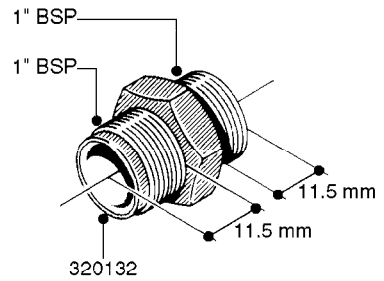

FITTINGS - HEXAGON NIPPLES
L0030-HIN, 01:01:16

L0030