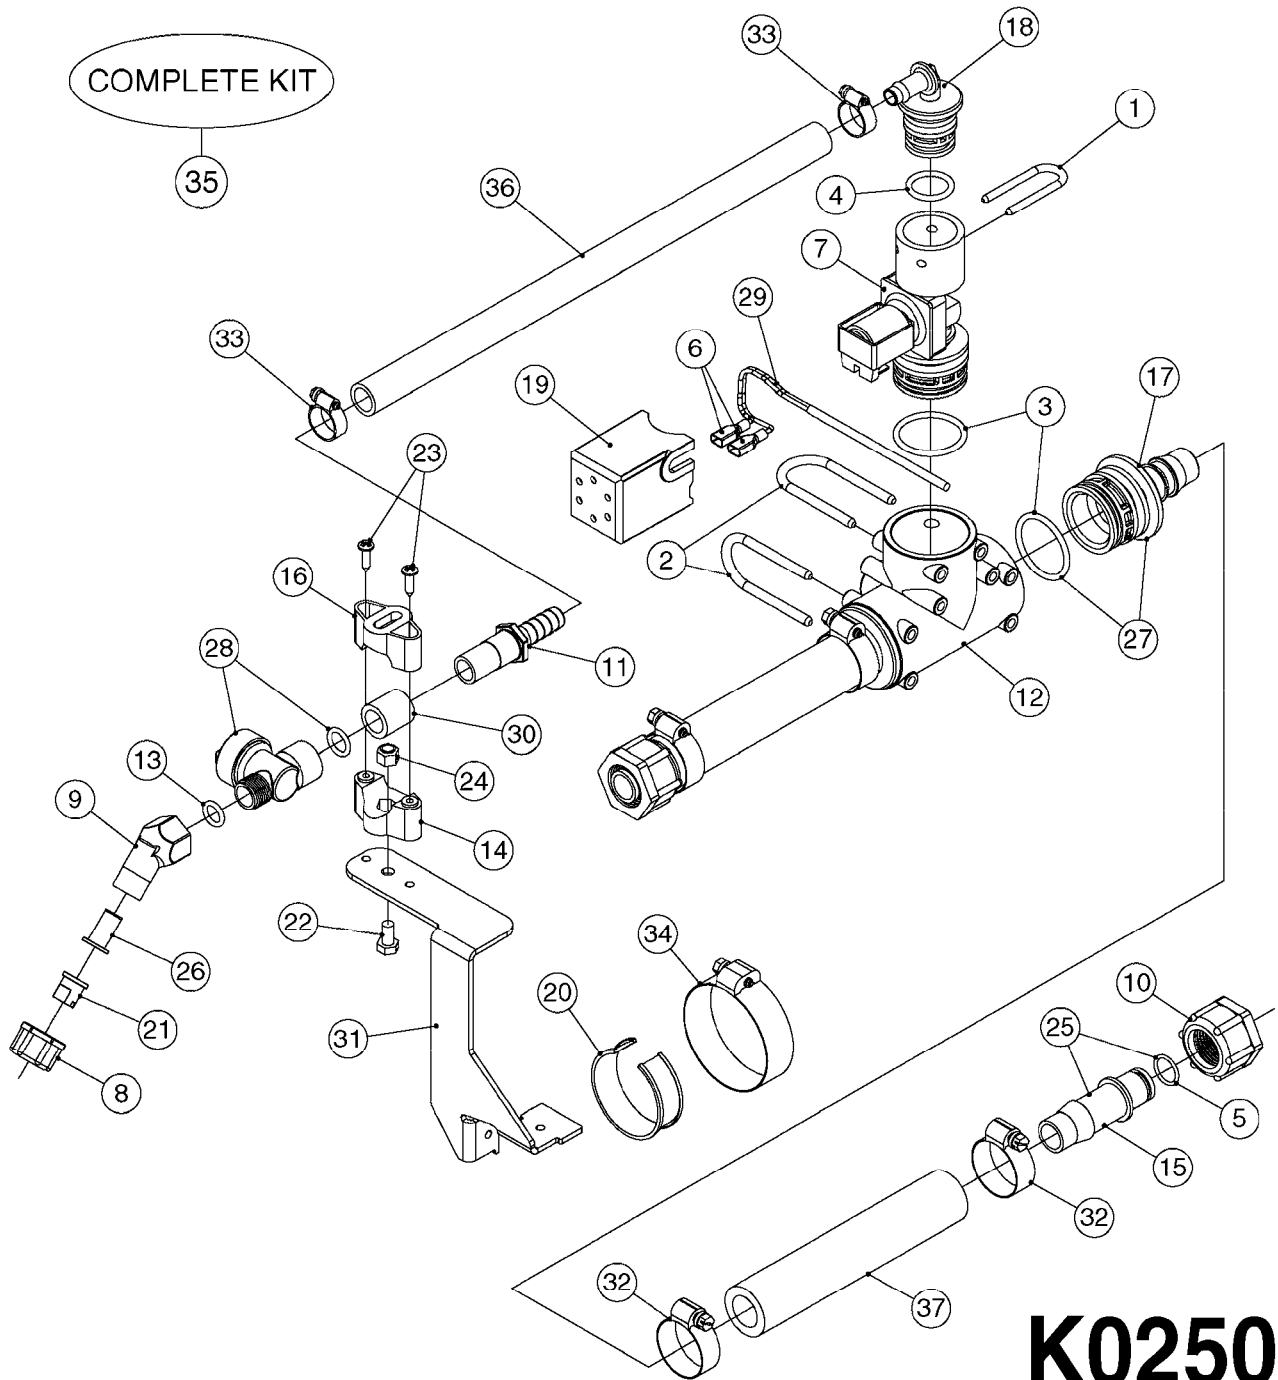

K0250

ELECTRIC END NOZZLE KIT '09
K0250-HIN, 01:01:16

Page 1

Date 12.08.2020 8:33

Pos.	parts-n°	order qty	description
1	145994	1	FITT.DK S-40 FORK
2	145995	1	FITT.DK S-53 FORK
3	242354	1	O-RING D32.2X3.0 VITON
4	242355	1	O-RING D19.2X3.0 VITON F.S-40
5	242594	1	O-RING D14 X 1.78 SCH.70-EPDM
6	261539	1	SPADE F.ELEC CONNEX BLUE INSUL
7	262104	1	VALVE, SOLENOID, S53/S40
8	320187	1	FITT.DK CAP 3/8" BSP BLACK
9	320191	1	FITT.DK ELB 3/8' BSP 45 DEGREE
10	320283	1	FITT.DK NUT 3/4"BSP
11	320891	1	FITT.DK HB 3/8'- 3/8' BSP
12	322352	1	FITT.DK S-53 TEE
13	330013	1	O-RING 2.5 X 10 PUR
14	333012	1	NOZZLE HOLD. UPPER PART
15	334044	1	FITT.DK HB 3/4' F. 3/4' CAP
16	334220	1	YOKE, UPPER NOZZLE BODY
17	334229	1	FITT.DK S-53 STR.3/4"
18	334237	1	FITT.DK S-40 ELB.3/8"
19	334965	1	COVER FOR S53 SOLENOID VALVE
20	341291	1	RUBBER HOSE CLAMP COVER 130MM
21	370392	1	NOZZLE END FAN 1850-G 300
22	410546	1	BOLT HEX M6X12 A2 SS DIN933
23	440665	1	SCREW M4.2X16 STAINLESS
24	460261	1	NUT HEX M6X1.00 LOCK DIN985 A2 SS
25	724621	1	FITT.DK HB 3/4"ASSY F.3/4" NUT
26	725042	1	SCREEN 80 MESH W.GASKET, RED
27	726558	1	FITT.DK S53 STR. 3/4" W.ORING
28	729610	1	NOZZLE ASSY. NON DRIP 3/8 THRD
29	983087	1	ELEC. CABLE 2 WIRE X 0.75MM
30	10631003	1	HOSE R X CLEAR BRAID.X 1/2 12"
31	16110803	1	NOZZLE BRACKET VAR SPACINGS
32	28029903	1	CLAMP HOSE GEAR P3/4"-S1" 6712
33	28044903	1	CLAMP HOSE GEAR P3/8" 6706
34	28047003	1	CLAMP HOSE GEAR 30 X 50 6732
35	82613203	1	ELECTRIC END NOZZLE KIT 2009
36	92701703	1	HOSE R X3/8" X300PSI WP X0012"
37	92703203	1	HOSE R X3/4" X300PSI WP X0012"