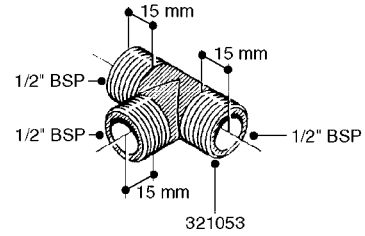

L0020

FITTINGS-T-PIECES, CAPS & ELBOWS
L0020-HIN, 01:01:16

Page 1

Date 12.08.2020 8:33

parts-n°	order qty	description
10053603	1	FITT. CAPNUT 2"BSP 5601
10194303	1	CAP BLANK 1 1/2 MCPHEE 210060
320047	1	FITT.DK CAPNUT 1/2" BSP
320106	1	FITT.DK CAPNUT 1" BSP
320272	1	FITT.DK CAPNUT 3/8" BSP
320316	1	FITT.DK TEE 3/4" X3/4" X1"BSP
320331	1	FITT.DK TEE 1" - 1" - 3/4" BSP
320342	1	FITT.DK EL 3/4"M X 1"F BSP
320563	1	FITT.DK 3 WAY 1/2" 110 DEG.
320677	1	NO LONGER AVAILABLE
320961	1	FITT.DK CAPNUT 1-1/2" BSP
321053	1	FITT.DK TEE 1/2 X1/2 X1/2" BSP
322072	1	FITT.DK TEE 3/8'X3/8'X3/8' BSP
322095	1	FITT.DK TEE 1-1/2 X1-1/4 X3/4" BSP
322138	1	FITT.DK ELB 1"M X 1"F BSP
330013	1	O-RING 2.5 X 10 PUR
330212	1	O-RING D19/D14X2.4 F.1/2"NUT
330326	1	O-RING D30/D24X2 F.1"NUT
331273	1	O-RING D44/D38X2 F.1-1/2"