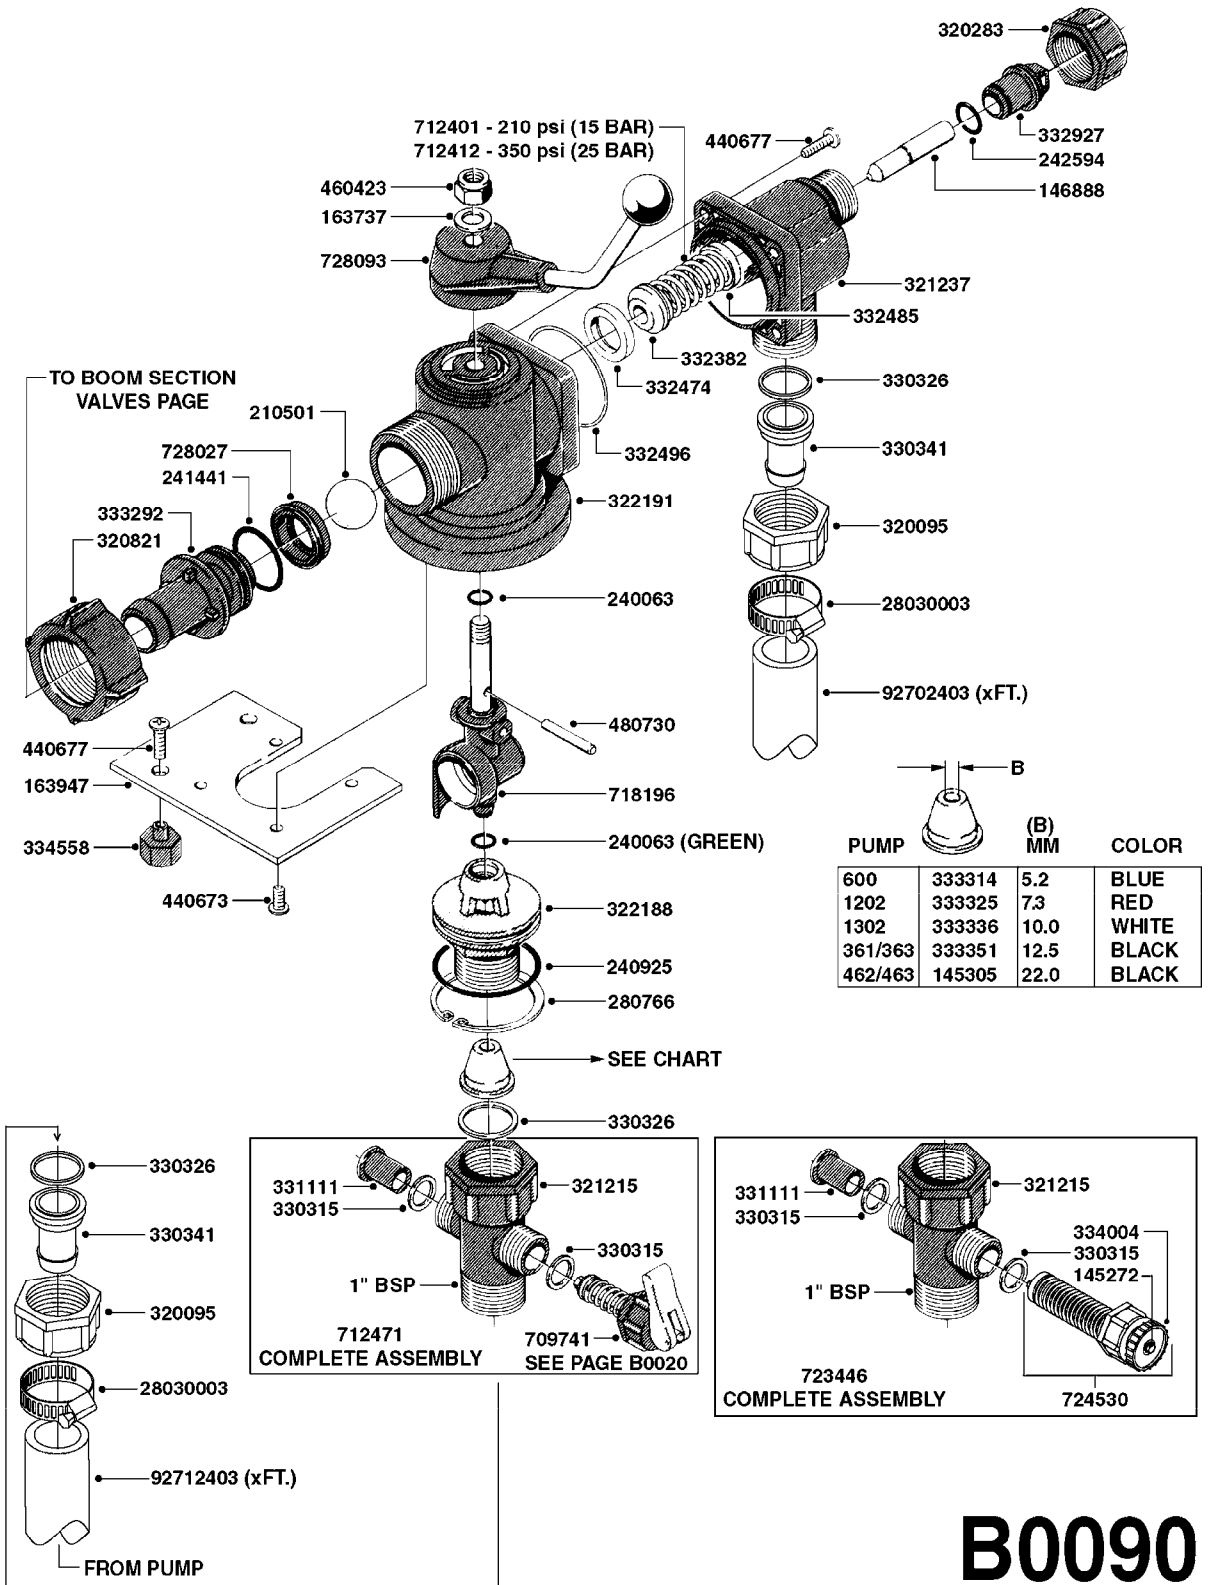

**B0080**

BK-180 MASTER VALVE - MANUAL  
B0080-HIN, 30:08:16

Page 1  
Date 12.08.2020 8:32

| parts-n° | order qty | description                       |
|----------|-----------|-----------------------------------|
| 145272   | 1         | INSERT F.AGIT.THUMBWHEEL BRASS    |
| 145305   | 1         | NOZZLE F.OP.UNIT PUMP 462         |
| 163682   | 1         | WASHER D16X9,5 X 1                |
| 163947   | 1         | FITTING FOR BK 180                |
| 210501   | 1         | BALL PLASTIC D25                  |
| 240052   | 1         | BUSHING/PKNG D11,2/8,4 X 6        |
| 240063   | 1         | O-RING D14.1/9.3 X 2.4            |
| 240925   | 1         | O-RING D49.5X3 NITRIL             |
| 240936   | 1         | O-RING D13.3X2.4 NITRIL           |
| 241441   | 1         | O-RING D29.3X3                    |
| 280766   | 1         | SNAP-RING INNER 55X2 DIN 472      |
| 320095   | 1         | FITT.DK NUT 1" BSP                |
| 320821   | 1         | FITT.DK NUT 1-1/2" BSP            |
| 321215   | 1         | FITT.DK HOUSING F. AGITATION      |
| 321237   | 1         | PRESSURE REGULATOR HOUSE BK180    |
| 321624   | 1         | BOTTOM PIECE F.BALL OPER.UNIT     |
| 330315   | 1         | O-RING D18.4/D13X.6               |
| 330326   | 1         | O-RING D30/D24X2 F.1"NUT          |
| 330341   | 1         | FITT.DK HB 1" F. 1" NUT           |
| 331111   | 1         | VALVE SEAT FOR 1/2" DISTRIBUT.    |
| 332382   | 1         | VALVE CONE D25,7                  |
| 332474   | 1         | SEAT FOR OPERATING UNIT BALL      |
| 332485   | 1         | SPRING GUIDE                      |
| 332496   | 1         | O-RING D58/54X2                   |
| 333292   | 1         | FITT.DK HB 1"O'RING F.1-1/2"      |
| 333314   | 1         | NOZZ.RESTRICTOR 600 BLUE          |
| 333325   | 1         | NOZZ.RESTRICTOR 1202 RED          |
| 333336   | 1         | NOZZ.RESTRICTOR 1302 WHITE        |
| 333351   | 1         | NOZZ.RESTRICTOR 361 BLACK         |
| 334004   | 1         | WHEEL F.AGITATION W/O INSERT      |
| 410362   | 1         | BOLT HEX 8.8 SS M6X20             |
| 410686   | 1         | BOLT HEX 8.8 DEL M6X30            |
| 460202   | 1         | NUT HEX M6                        |
| 460423   | 1         | NUT HEX M10X1.50 LOCK DIN985A2 SS |
| 471122   | 1         | WASHER, M10, Ø20/10.5X 2.0, SS    |
| 471125   | 1         | WASHER M6U 6.4X14X1.2,A2 SS       |
| 480730   | 1         | SPRING DOWEL PIN 5X30 SST         |
| 709741   | 1         | VALVE ASSY. 1/2" FLIP LEVER       |
| 712375   | 1         | PRESSURE REGULATOR COMPL.         |
| 712401   | 1         | RELIEF VALVE ASSY. 12BAR          |
| 712412   | 1         | RELIEF VALVE ASSY. 25BAR          |
| 712471   | 1         | AGITATION VALVE ASSY. ON/OFF      |
| 718196   | 1         | BALL VALVE HOUSING ASSEMBLY       |
| 723446   | 1         | AGITATION VALVE ASSY. ADJUST.     |
| 724530   | 1         | THUMB WHEEL FOR AGITATION         |
| 728027   | 1         | BUSHING WITH SEAT                 |
| 728093   | 1         | HANDLE WITH BALL                  |
| 741832   | 1         | HANDLE REPLACEMENT F/330632       |
| 841433   | 1         | BK 180 ARMATURE (1301)            |
| 28030003 | 1         | CLAMP HOSE GEAR P1" 6716          |
| 92702403 | 1         | HOSE PVC SUCT GRAY 1"             |
| 92712403 | 1         | HOSE R X1" X300PSI WP X0012"      |