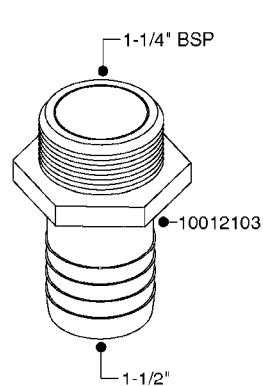

FITTINGS - HEXAGON NIPPLES  
L0030-HIN, 01:01:16

**L0030**

FITTINGS - HEXAGON NIPPLES  
L0030-HIN, 01:01:16

Page 1  
Date 12.08.2020 8:33

| parts-n° | order qty | description                    |
|----------|-----------|--------------------------------|
| 10015303 | 1         | FITT.PO.HN 1.00X1.00 M1000     |
| 10425003 | 1         | FITT.PO.HN 1.25X1.00 MCPHEE    |
| 320132   | 1         | FITT.DK HN 1" BSP              |
| 320176   | 1         | FITT.DK HN 3/8"X1/2" BSP       |
| 320445   | 1         | FITT.DK HN 1/4"X3/8" BSP       |
| 320655   | 1         | FITT.DK HN 1/2"-1/2" BSP       |
| 320692   | 1         | FITT.DK HN 3/8'BSPX1/4'NPT     |
| 320703   | 1         | FITT.DK HN 3/8BSP X1/2 &1/4NPT |
| 320725   | 1         | FITT.DK NIPPLE 3/8"-3/8" BSP   |
| 320902   | 1         | FITT.DK HN 3/8'X 1/4' BSP      |
| 390232   | 1         | FITT.DK HN 1-1/2' X 1-1/4' BSP |
| 390276   | 1         | FITT.DK HN 1'BSP               |

**L0040**

FITTINGS - NIPPLES & ELBOWS  
L0040-HIN, 01:01:16

Page 1  
Date 12.08.2020 8:33

| parts-n° | order qty | description                    |
|----------|-----------|--------------------------------|
| 10530803 | 1         | FITT.PO.SE 2.00X2.00 45 DEG.   |
| 320191   | 1         | FITT.DK ELB 3/8' BSP 45 DEGREE |
| 320482   | 1         | FITT.DK ELB. 1/2" BSP 60 DEG.  |
| 320596   | 1         | FITT.DK ELB 3/8'-1/2'BSP 45DEG |
| 320607   | 1         | FITT.DK HN 3/8M X 3/8F BSP LNG |
| 320633   | 1         | FITT.DK HN 3/8"M X 3/8"F BSP   |
| 321451   | 1         | FITT.DK ELB.1-1/2 X1-1/4 80DEG |
| 321532   | 1         | FITT.DK REDUC 3/4' X 1/2' BSP  |
| 390233   | 1         | FITT.DK REDUC 1-1/2" X 1" BSP  |