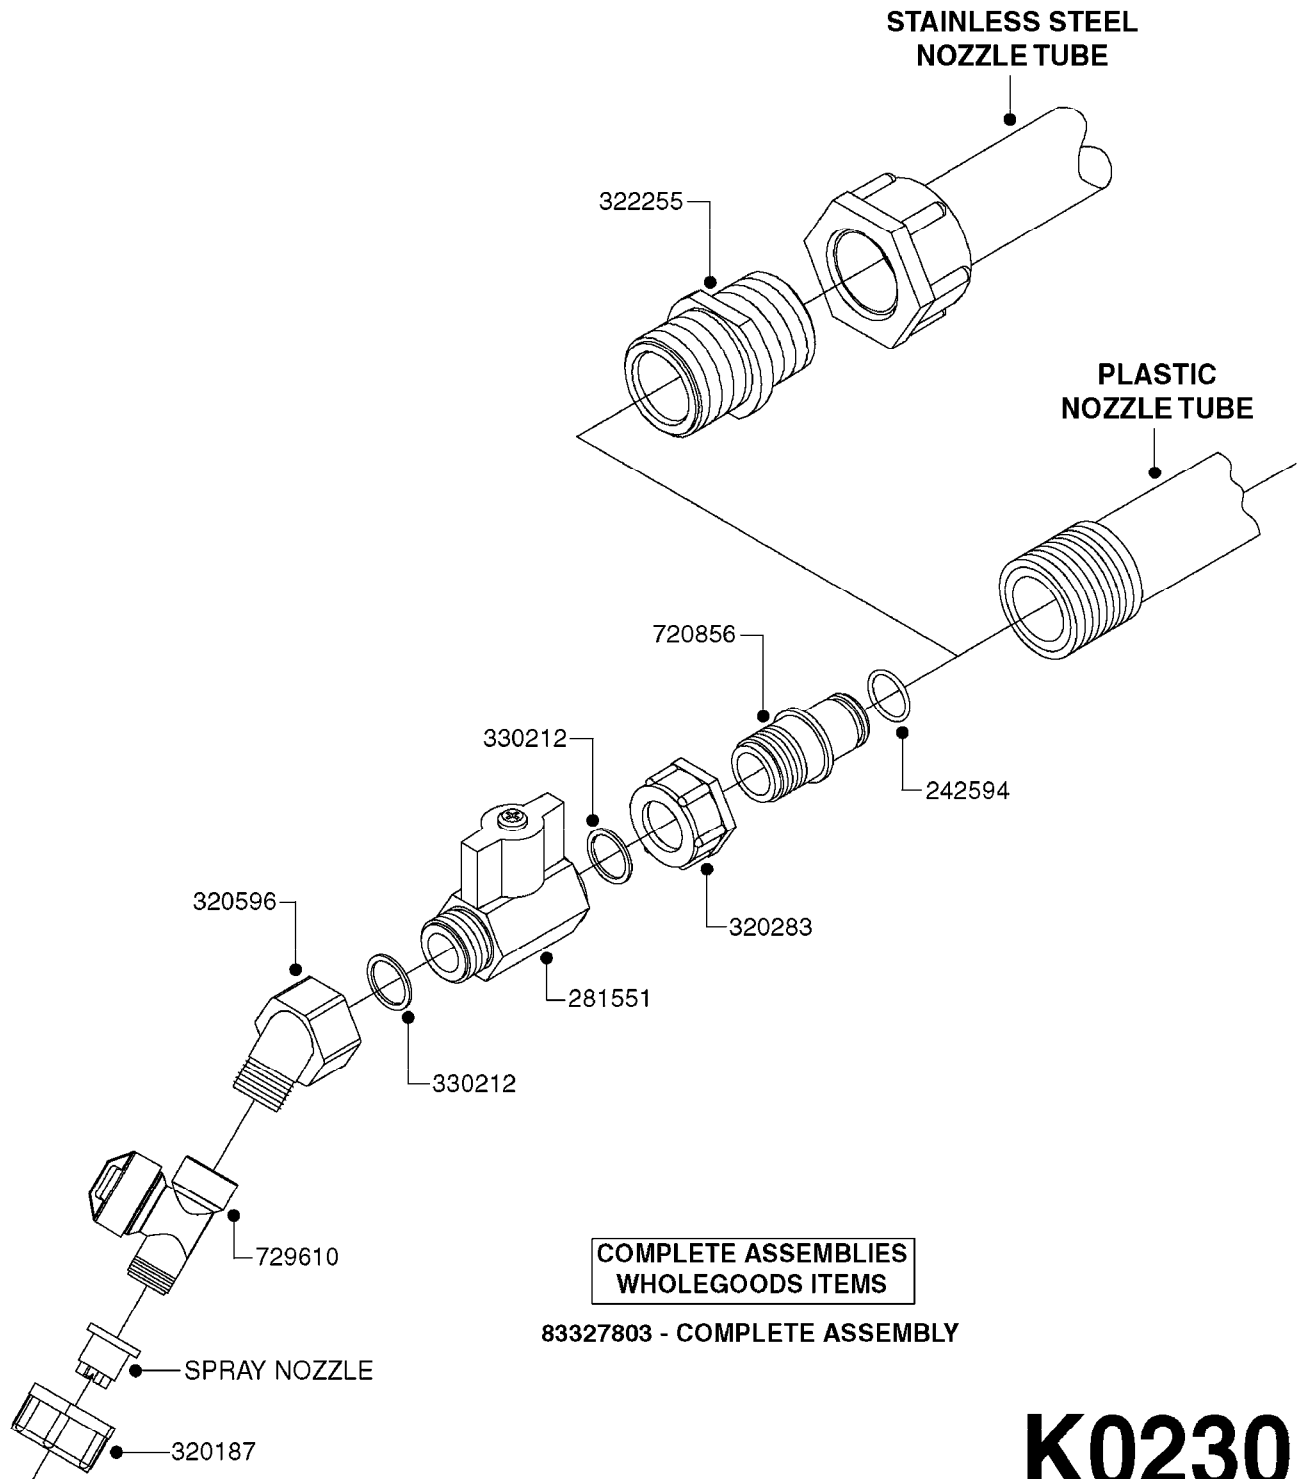

# K0130

CLEAN WATER TANK  
K0130-HIN, 01:01:16

Page 1  
Date 12.08.2020 8:33

| parts-n° | order qty | description                       |
|----------|-----------|-----------------------------------|
| 161370   | 1         | BKT.CLEAN WATER BOTT. VALVE       |
| 179989   | 1         | BRKT. F. 3 GAL. TANK              |
| 281551   | 1         | BALL VALVE 1/2"                   |
| 320084   | 1         | FITT.DK NUT 1/2" BSP              |
| 320482   | 1         | FITT.DK ELB. 1/2" BSP 60 DEG.     |
| 321296   | 1         | FITT.DK BULKHEAD 1/2" BSP SING    |
| 321307   | 1         | FITT.DK NUT 1/2" BSP JAMB         |
| 321742   | 1         | FITT.DK BULKHEAD 1/2' BSP         |
| 330212   | 1         | O-RING D19/D14X2.4 F.1/2"NUT      |
| 330687   | 1         | FITT.DK HB 1/2" F. 1/2" NUT       |
| 332592   | 1         | O-RING D26/D20X3                  |
| 334534   | 1         | CLAMP HOSE PLASTIC 1/2"           |
| 420604   | 1         | BOLT HEX 8.8 DEL M10X25 FT DIN933 |
| 420626   | 1         | BOLT HEX 8.8 DEL M10X20 FT        |
| 421046   | 1         | BOLT HEX M8X25/25 A2 SS DIN933    |
| 430721   | 1         | BOLT HEX 8.8 DEL M12X40 FT        |
| 430802   | 1         | BOLT HEX 8.8 DEL M12X75           |
| 430846   | 1         | BOLT HEX 8.8 DEL M12X80           |
| 430870   | 1         | BOLT HEX 8.8 DEL M12X55 FT        |
| 460364   | 1         | NUT HU M8 A2 SS DIN934            |
| 460423   | 1         | NUT HEX M10X1.50 LOCK DIN985A2 SS |
| 460703   | 1         | NUT HEX M12X1.75 LOCK DIN985A2 SS |
| 471127   | 1         | WASHER, M12, Ø24/13X24X2.5 SS     |
| 614396   | 1         | CLEAN WATER BRACKET MB            |
| 614409   | 1         | BRACKET FOR FOAM MARKER           |
| 717577   | 1         | VALVE F.CLEAN WATER TANK          |
| 722072   | 1         | CLEAN WATER TANK W FRAME & TAP    |
| 725901   | 1         | LID F.WATER BOTTLE VENTED         |
| 927269   | 1         | HOSE R X PVC X 1/2 X 0012"        |
| 10091103 | 1         | BOLT HEX 3/8 NC GR.2 03.00'       |
| 10171703 | 1         | BOLT HEX 3/8 NC GR.2 03.50"       |
| 10212903 | 1         | NUT HEX NC (NYLON LOCK) 3/8"      |
| 10511303 | 1         | FLATBAR L350/17DEG.CLEAN WATER    |
| 10511403 | 1         | FLATBAR 104MM CLEAN WATER         |
| 10511503 | 1         | BKT.CLEAN WATER MOUNT EAGLE       |
| 10598403 | 1         | BOLT HEX HCS3/8-16 X 4 Z 5        |
| 63026303 | 1         | CLEAN WATER TANK BRKT, ATV        |