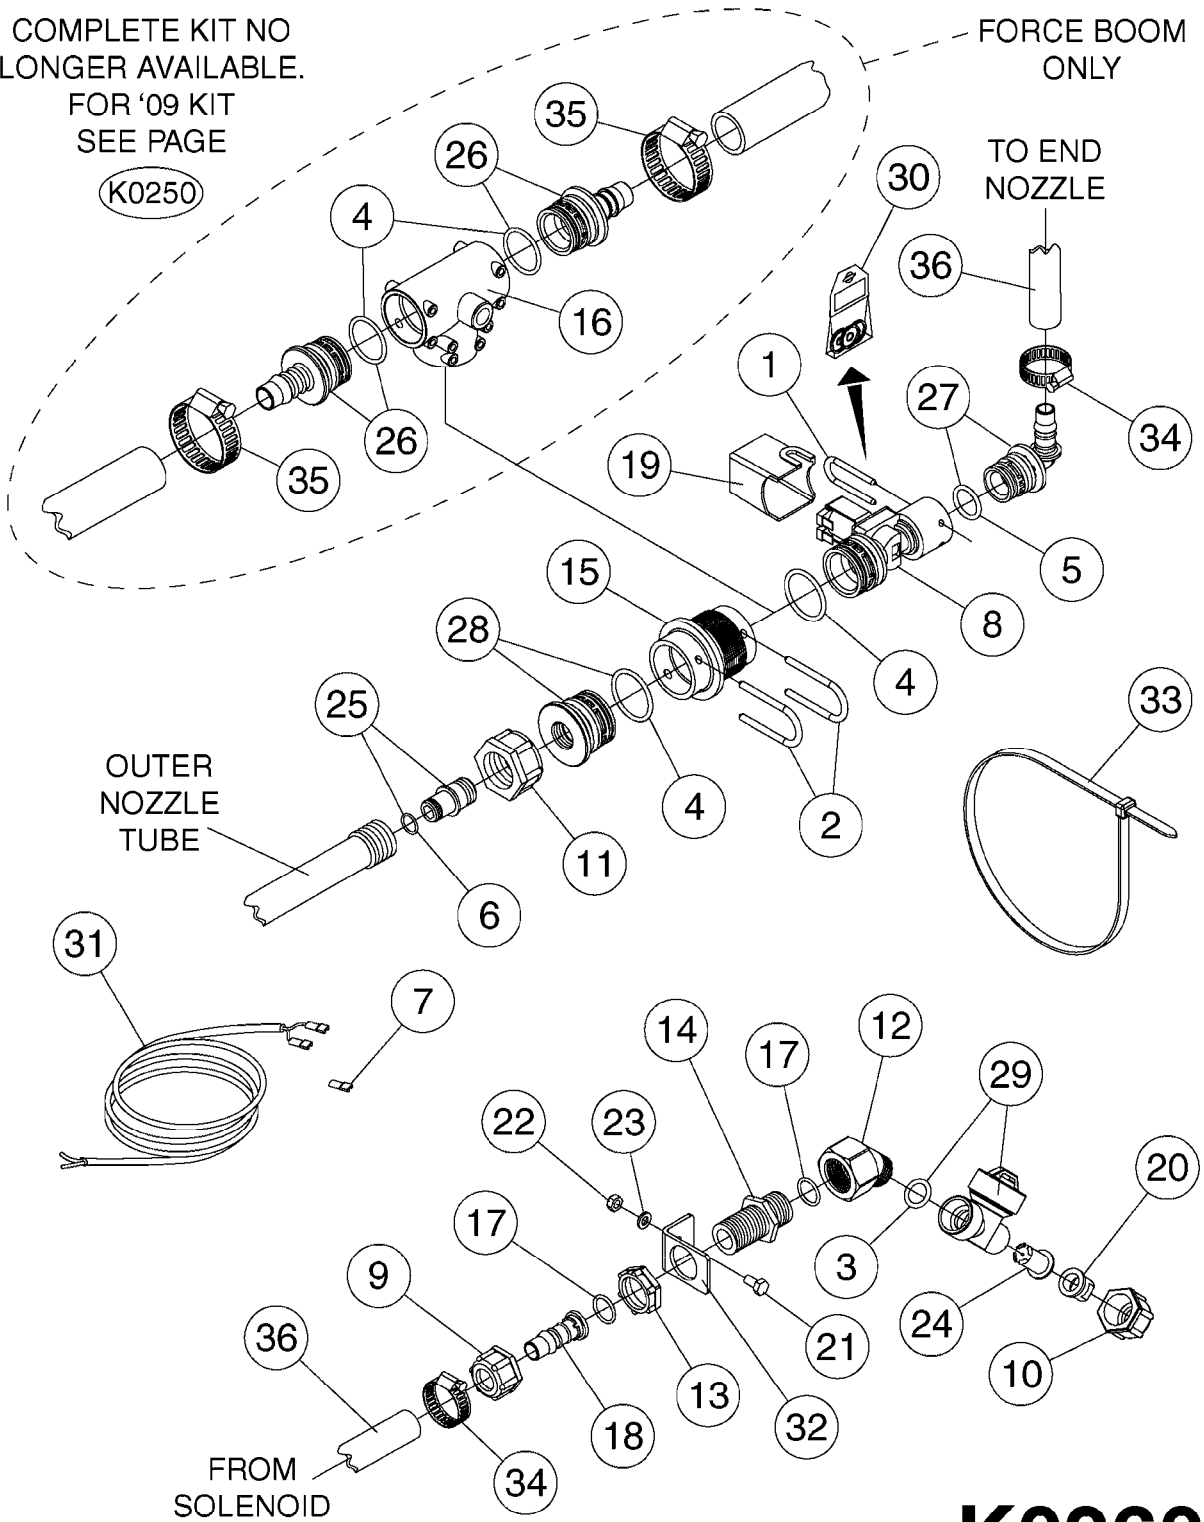

COMPLETE KIT NO
LONGER AVAILABLE.
FOR '09 KIT
SEE PAGE

(K0250)

FORCE BOOM
ONLY

TO END
NOZZLE

OUTER
NOZZLE
TUBE

FROM
SOLENOID
ASSEMBLY

ELECTRIC END NOZZLE KIT '12
K0260-HIN, 01:01:16

Page 1

Date 12.08.2020 8:33

Pos.	parts-n°	order qty	description
1	145994	1	FITT.DK S-40 FORK
2	145995	1	FITT.DK S-53 FORK
3	240177	1	O-RING D16.1/11.3 X 2.4
4	242354	1	O-RING D32.2X3.0 VITON
5	242355	1	O-RING D19.2X3.0 VITON F.S-40
6	242594	1	O-RING D14 X 1.78 SCH.70-EPDM
7	261539	1	SPADE F.ELEC CONNec BLUE INSUL
8	262104	1	VALVE, SOLENOID, S53/S40
9	320084	1	FITT.DK NUT 1/2" BSP
10	320187	1	FITT.DK CAP 3/8" BSP BLACK
11	320283	1	FITT.DK NUT 3/4"BSP
12	320596	1	FITT.DK ELB 3/8'-1/2'BSP 45DEG
13	321307	1	FITT.DK NUT 1/2" BSP JAMB
14	321742	1	FITT.DK BULKHEAD 1/2' BSP
15	322103	1	FITT.DK S-53 BULKHEAD
16	322352	1	FITT.DK S-53 TEE
17	330212	1	O-RING D19/D14X2.4 F.1/2"NUT
18	330687	1	FITT.DK HB 1/2" F. 1/2" NUT
19	334965	1	COVER FOR S53 SOLENOID VALVE
20	370366	1	OFF-CENTER FLAT SPRAY NOZZLE, 1850 - G150
21	410185	1	BOLT HEX 8.8 DEL M6X16
22	460261	1	NUT HEX M6X1.00 LOCK DIN985 A2 SS
23	471125	1	WASHER M6U 6.4X14X1.2,A2 SS
24	614366	1	FILTER 50 MESH F.NOZZLE BLUE
24	614367	1	FILTER 80 MESH F.NOZZLE RED
24	614368	1	FILTER 100 MESH F.NOZZLE YEL.
25	720856	1	FITT.DK 1/2'BSP ASSY.F.3/4'NUT
26	726558	1	FITT.DK S53 STR. 3/4" W.ORING
27	726567	1	FITT.DK S-40 ELB.1/2" W.O-RING
28	726694	1	PLUG,S53,1/2"FBSP THD W.ORING
29	729610	1	NOZZLE ASSY. NON DRIP 3/8 THRD
30	750722	1	REPAIR KIT FOR 3S SC CONTROL
31	983087	1	ELEC. CABLE 2 WIRE X 0.75MM
32	16180100	1	PLATE, END ROW NOZZLE
33	28025203	1	TIE STRAP L=23" x W=1/2"
34	28029803	1	CLAMP HOSE GEAR P1/2" 6708
35	28029903	1	CLAMP HOSE GEAR P3/4"-S1" 6712
36	92702103	1	HOSE R X1/2" X300PSI WP X0012"