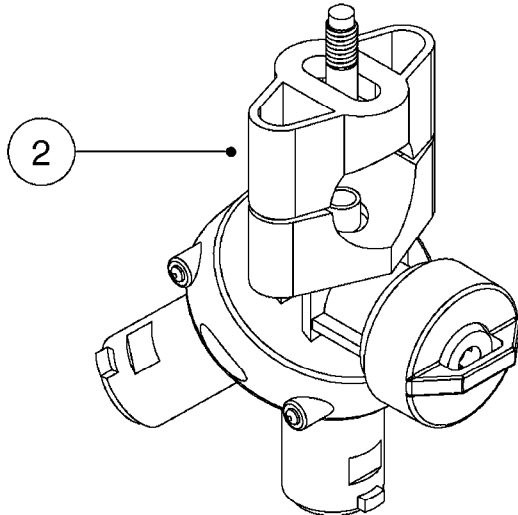

**SINGLE NOZZLE BODY**

**TRIPLET NOZZLE BODY**

**D1090**

\*=REFER TO HARDI NOZZLE CATALOG

NOZZLE BODIES-SNAP FIT  
D1090-HIN, 01:01:16

Page 1  
Date 12.08.2020 8:33

| parts-n° | order qty | description                    |
|----------|-----------|--------------------------------|
| 143592   | 1         | LOCK CLAMP FOR TRIPLET         |
| 241371   | 1         | DIAPHRAGM F.NO-DRIP,VULC       |
| 241990   | 1         | O-RING D9.3 X 2.4 VITON        |
| 242594   | 1         | O-RING D14 X 1.78 SCH.70-EPDM  |
| 242598   | 1         | O-RING D7.0 X 2.5 NITRIL       |
| 320187   | 1         | FITT.DK CAP 3/8" BSP BLACK     |
| 320283   | 1         | FITT.DK NUT 3/4"BSP            |
| 321462   | 1         | CAP F.NO-DRIP ASSY.            |
| 322068   | 1         | SNAP-FIT ADAPTER THREAD. HARDI |
| 322114   | 1         | NUT PLASTIC F.NOZZ.H           |
| 322116   | 1         | BOLT PLASTIC F.NOZZ.H.         |
| 322258   | 1         | HOUSING F.TRIPLET              |
| 322260   | 1         | NOZZLE HOLDER LOWER PART       |
| 333012   | 1         | NOZZLE HOLD. UPPER PART        |
| 334082   | 1         | SNAP-FIT NOZZ.HOLD.CONE BLACK  |
| 334102   | 1         | BLANK F.NOZZLE                 |
| 334172   | 1         | SNAP-FIT NOZZ.HOLD.CONE GREEN  |
| 334173   | 1         | SNAP-FIT NOZZ.HOLD.CONE ORANGE |
| 334220   | 1         | YOKE, UPPER NOZZLE BODY        |
| 334371   | 1         | SNAP-FIT NOZZLE HOLDER YELLOW  |
| 334373   | 1         | SNAP-FIT NOZZLE HOLDER RED     |
| 334377   | 1         | SNAP-FIT NOZZLE HOLDER BLUE    |
| 334926   | 1         | SNAP-FIT TURN PLATE F TRIPLET  |
| 390639   | 1         | O-RING F.NOZZLE FILTER         |
| 440665   | 1         | SCREW M4.2X16 STAINLESS        |
| 716236   | 1         | FITT.DK HB 1/2" ASSY. F. 3/4"  |
| 716413   | 1         | FITT.DK PLUG ASSY. F.NOZ TUBE  |
| 724621   | 1         | FITT.DK HB 3/4"ASSY F.3/4" NUT |
| 725042   | 1         | SCREEN 80 MESH W.GASKET, RED   |
| 725043   | 1         | SCREEN 50 MESH W.GASKET,BLUE   |
| 725044   | 1         | SCREEN 100 MESH W.GASKET,YELLO |
| 725078   | 1         | SNAP-FIT TRIPLET W/O NOZZ HOLD |
| 725079   | 1         | NOZZLE ASSY.SING.SNAP-FIT GREN |
| 729645   | 1         | NON-DRIP SPRING ASSY.GREEN 10  |