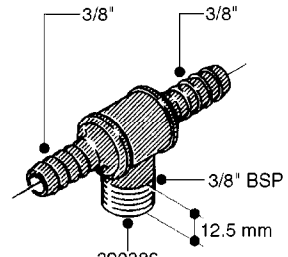

FITTINGS - HEXAGON NIPPLES  
L0030-HIN, 01:01:16

**L0030**

FITTINGS - HEXAGON NIPPLES  
L0030-HIN, 01:01:16

Page 1  
Date 12.08.2020 8:33

| parts-n° | order qty | description                    |
|----------|-----------|--------------------------------|
| 10015303 | 1         | FITT.PO.HN 1.00X1.00 M1000     |
| 10425003 | 1         | FITT.PO.HN 1.25X1.00 MCPHEE    |
| 320132   | 1         | FITT.DK HN 1" BSP              |
| 320176   | 1         | FITT.DK HN 3/8"X1/2" BSP       |
| 320445   | 1         | FITT.DK HN 1/4"X3/8" BSP       |
| 320655   | 1         | FITT.DK HN 1/2"-1/2" BSP       |
| 320692   | 1         | FITT.DK HN 3/8'BSPX1/4'NPT     |
| 320703   | 1         | FITT.DK HN 3/8BSP X1/2 &1/4NPT |
| 320725   | 1         | FITT.DK NIPPLE 3/8"-3/8" BSP   |
| 320902   | 1         | FITT.DK HN 3/8'X 1/4' BSP      |
| 390232   | 1         | FITT.DK HN 1-1/2' X 1-1/4' BSP |
| 390276   | 1         | FITT.DK HN 1'BSP               |

**L0040**

FITTINGS - NIPPLES & ELBOWS  
L0040-HIN, 01:01:16

Page 1  
Date 12.08.2020 8:33

| parts-n° | order qty | description                    |
|----------|-----------|--------------------------------|
| 10530803 | 1         | FITT.PO.SE 2.00X2.00 45 DEG.   |
| 320191   | 1         | FITT.DK ELB 3/8' BSP 45 DEGREE |
| 320482   | 1         | FITT.DK ELB. 1/2" BSP 60 DEG.  |
| 320596   | 1         | FITT.DK ELB 3/8'-1/2'BSP 45DEG |
| 320607   | 1         | FITT.DK HN 3/8M X 3/8F BSP LNG |
| 320633   | 1         | FITT.DK HN 3/8"M X 3/8"F BSP   |
| 321451   | 1         | FITT.DK ELB.1-1/2 X1-1/4 80DEG |
| 321532   | 1         | FITT.DK REDUC 3/4' X 1/2' BSP  |
| 390233   | 1         | FITT.DK REDUC 1-1/2" X 1" BSP  |