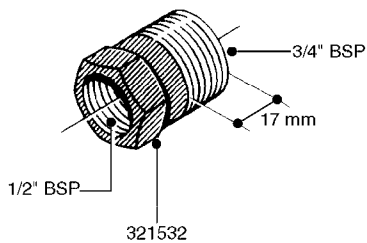

FITTINGS - HEXAGON NIPPLES  
L0030-HIN, 01:01:16

**L0030**

FITTINGS - HEXAGON NIPPLES  
L0030-HIN, 01:01:16

Page 1  
Date 12.08.2020 8:33

| parts-n° | order qty | description                    |
|----------|-----------|--------------------------------|
| 10015303 | 1         | FITT.PO.HN 1.00X1.00 M1000     |
| 10425003 | 1         | FITT.PO.HN 1.25X1.00 MCPHEE    |
| 320132   | 1         | FITT.DK HN 1" BSP              |
| 320176   | 1         | FITT.DK HN 3/8"X1/2" BSP       |
| 320445   | 1         | FITT.DK HN 1/4"X3/8" BSP       |
| 320655   | 1         | FITT.DK HN 1/2"-1/2" BSP       |
| 320692   | 1         | FITT.DK HN 3/8'BSPX1/4'NPT     |
| 320703   | 1         | FITT.DK HN 3/8BSP X1/2 &1/4NPT |
| 320725   | 1         | FITT.DK NIPPLE 3/8"-3/8" BSP   |
| 320902   | 1         | FITT.DK HN 3/8'X 1/4' BSP      |
| 390232   | 1         | FITT.DK HN 1-1/2' X 1-1/4' BSP |
| 390276   | 1         | FITT.DK HN 1'BSP               |

**L0040**

FITTINGS - NIPPLES & ELBOWS  
L0040-HIN, 01:01:16

Page 1  
Date 12.08.2020 8:33

| parts-n° | order qty | description                    |
|----------|-----------|--------------------------------|
| 10530803 | 1         | FITT.PO.SE 2.00X2.00 45 DEG.   |
| 320191   | 1         | FITT.DK ELB 3/8' BSP 45 DEGREE |
| 320482   | 1         | FITT.DK ELB. 1/2" BSP 60 DEG.  |
| 320596   | 1         | FITT.DK ELB 3/8'-1/2'BSP 45DEG |
| 320607   | 1         | FITT.DK HN 3/8M X 3/8F BSP LNG |
| 320633   | 1         | FITT.DK HN 3/8"M X 3/8"F BSP   |
| 321451   | 1         | FITT.DK ELB.1-1/2 X1-1/4 80DEG |
| 321532   | 1         | FITT.DK REDUC 3/4' X 1/2' BSP  |
| 390233   | 1         | FITT.DK REDUC 1-1/2" X 1" BSP  |