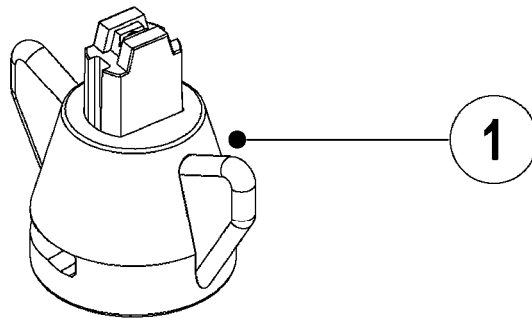

BOOM-NOZZLES MINIDRIFT
D1050-HIN, 01:01:16

Page 0

Date 12.08.2020 8:33

D1050