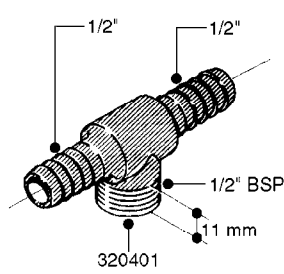

FITTINGS - HEXAGON NIPPLES  
L0030-HIN, 01:01:16

**L0030**

FITTINGS - HEXAGON NIPPLES  
L0030-HIN, 01:01:16

Page 1  
Date 12.08.2020 8:33

| parts-n° | order qty | description                    |
|----------|-----------|--------------------------------|
| 10015303 | 1         | FITT.PO.HN 1.00X1.00 M1000     |
| 10425003 | 1         | FITT.PO.HN 1.25X1.00 MCPHEE    |
| 320132   | 1         | FITT.DK HN 1" BSP              |
| 320176   | 1         | FITT.DK HN 3/8"X1/2" BSP       |
| 320445   | 1         | FITT.DK HN 1/4"X3/8" BSP       |
| 320655   | 1         | FITT.DK HN 1/2"-1/2" BSP       |
| 320692   | 1         | FITT.DK HN 3/8'BSPX1/4'NPT     |
| 320703   | 1         | FITT.DK HN 3/8BSP X1/2 &1/4NPT |
| 320725   | 1         | FITT.DK NIPPLE 3/8"-3/8" BSP   |
| 320902   | 1         | FITT.DK HN 3/8'X 1/4' BSP      |
| 390232   | 1         | FITT.DK HN 1-1/2' X 1-1/4' BSP |
| 390276   | 1         | FITT.DK HN 1'BSP               |

**L0040**

FITTINGS - NIPPLES & ELBOWS  
L0040-HIN, 01:01:16

Page 1  
Date 12.08.2020 8:33

| parts-n° | order qty | description                    |
|----------|-----------|--------------------------------|
| 10530803 | 1         | FITT.PO.SE 2.00X2.00 45 DEG.   |
| 320191   | 1         | FITT.DK ELB 3/8' BSP 45 DEGREE |
| 320482   | 1         | FITT.DK ELB. 1/2" BSP 60 DEG.  |
| 320596   | 1         | FITT.DK ELB 3/8'-1/2'BSP 45DEG |
| 320607   | 1         | FITT.DK HN 3/8M X 3/8F BSP LNG |
| 320633   | 1         | FITT.DK HN 3/8"M X 3/8"F BSP   |
| 321451   | 1         | FITT.DK ELB.1-1/2 X1-1/4 80DEG |
| 321532   | 1         | FITT.DK REDUC 3/4' X 1/2' BSP  |
| 390233   | 1         | FITT.DK REDUC 1-1/2" X 1" BSP  |