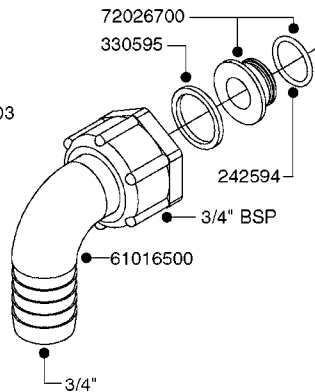

FITTINGS - HEXAGON NIPPLES  
L0030-HIN, 01:01:16

**L0030**

FITTINGS - HEXAGON NIPPLES  
L0030-HIN, 01:01:16

Page 1  
Date 12.08.2020 8:33

| parts-n° | order qty | description                    |
|----------|-----------|--------------------------------|
| 10015303 | 1         | FITT.PO.HN 1.00X1.00 M1000     |
| 10425003 | 1         | FITT.PO.HN 1.25X1.00 MCPHEE    |
| 320132   | 1         | FITT.DK HN 1" BSP              |
| 320176   | 1         | FITT.DK HN 3/8"X1/2" BSP       |
| 320445   | 1         | FITT.DK HN 1/4"X3/8" BSP       |
| 320655   | 1         | FITT.DK HN 1/2"-1/2" BSP       |
| 320692   | 1         | FITT.DK HN 3/8'BSPX1/4'NPT     |
| 320703   | 1         | FITT.DK HN 3/8BSP X1/2 &1/4NPT |
| 320725   | 1         | FITT.DK NIPPLE 3/8"-3/8" BSP   |
| 320902   | 1         | FITT.DK HN 3/8'X 1/4' BSP      |
| 390232   | 1         | FITT.DK HN 1-1/2' X 1-1/4' BSP |
| 390276   | 1         | FITT.DK HN 1'BSP               |

**L0040**

FITTINGS - NIPPLES & ELBOWS  
L0040-HIN, 01:01:16

Page 1  
Date 12.08.2020 8:33

| parts-n° | order qty | description                    |
|----------|-----------|--------------------------------|
| 10530803 | 1         | FITT.PO.SE 2.00X2.00 45 DEG.   |
| 320191   | 1         | FITT.DK ELB 3/8' BSP 45 DEGREE |
| 320482   | 1         | FITT.DK ELB. 1/2" BSP 60 DEG.  |
| 320596   | 1         | FITT.DK ELB 3/8'-1/2'BSP 45DEG |
| 320607   | 1         | FITT.DK HN 3/8M X 3/8F BSP LNG |
| 320633   | 1         | FITT.DK HN 3/8"M X 3/8"F BSP   |
| 321451   | 1         | FITT.DK ELB.1-1/2 X1-1/4 80DEG |
| 321532   | 1         | FITT.DK REDUC 3/4' X 1/2' BSP  |
| 390233   | 1         | FITT.DK REDUC 1-1/2" X 1" BSP  |