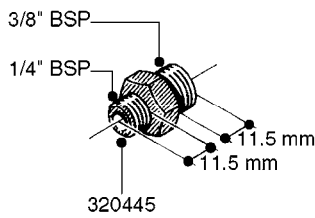

FITTINGS - HEXAGON NIPPLES
L0030-HIN, 01:01:16

L0030