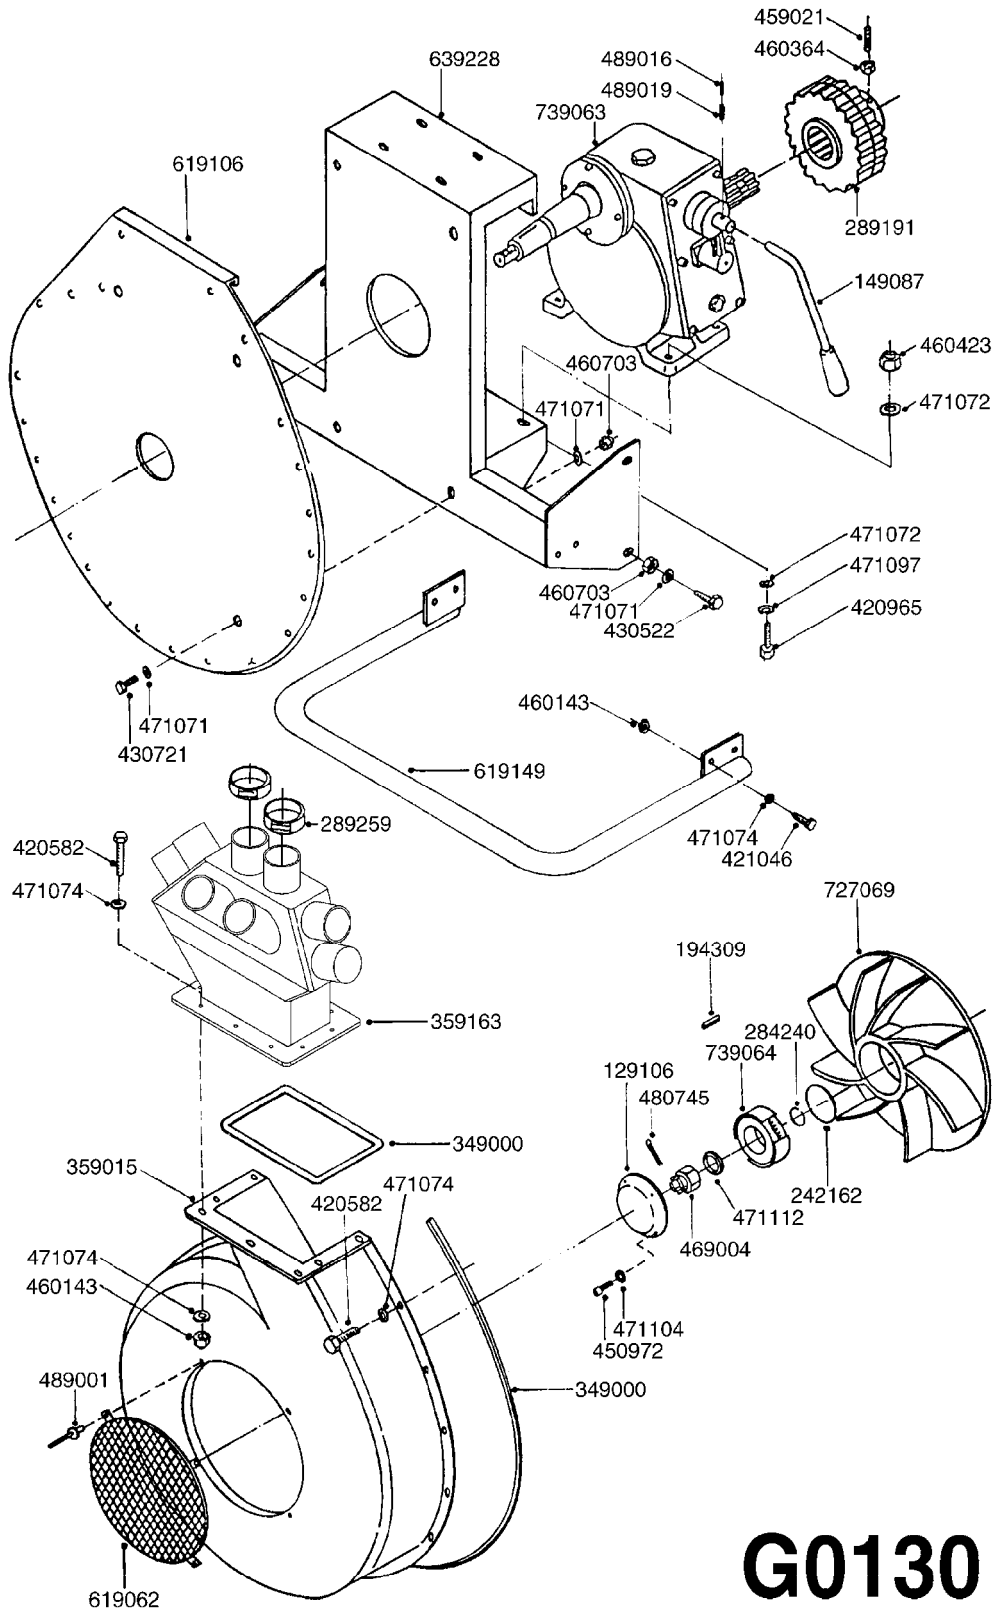

**G0120**

LP - GEAR BOX  
G0120-HIN, 01:01:16

Page 1

Date 16.03.2016 14:27

parts-n°	order qty	description
119013	1	GEAR BOX HOUSING 1-V
119014	1	SHIFT HEAD F. 1-GEAR GEAR BOX
129022	1	GEAR BOX LID 1 GEAR TURB.
129024	1	COVER F. 1-GEAR GEAR BOX
129026	1	LEVER FOR ARM
149027	1	SHAFT OUTPUT F.GEARBOX LP
149029	1	AXLE SHAFT
149030	1	GEARWHEEL Z = 22 M = 3.5
178504	1	ARM FOR 1-GEAR GEAR BOX
210769	1	SEAL OIL 62 X 40 X 10
210824	1	SEAL OIL 18 X 7
219000	1	OIL SEAL 35 X 72 X 10
219002	1	BEARING 6207
219025	1	BALL D15 STAINLESS
219040	1	BEARING
219065	1	BEARING NJ-304
220825	1	SPRING F.GEAR CHANGE
284219	1	SNAP-RING OUTER 40X1.75
289000	1	SNAP-RING INNER
289052	1	SNAP-RING E-18
289193	1	OIL LEVEL GLASS
329004	1	PLUG F.OIL HOLE GEARBOX F.SPV
439006	1	PLUG F.OIL HOLE GEARBOX F.LE
451033	1	SCREW M8X25 HEX
471094	1	WASHER D8,4 STAR
479004	1	SEAL F.OIL PLUG GEARBOX LE
479005	1	WASHER D18 DIN 6916
480737	1	PIN CLAMP D6X45
739063	1	GEAR BOX F.LP

24002503 - Ø 5" (125mm)

24002403 - Ø 4" (100mm)

259034 - Ø 5" (125mm) L=29-1/2" (750mm) PVC

259035 - Ø 4-3/8" (110mm) L=39-3/8" (1000mm) PVC

349012 - Ø 4" (100mm) L=37-3/8" (950mm) PVC

349026 - Ø 5-1/2" (140mm) / Ø 4-3/8" (110mm) PVC