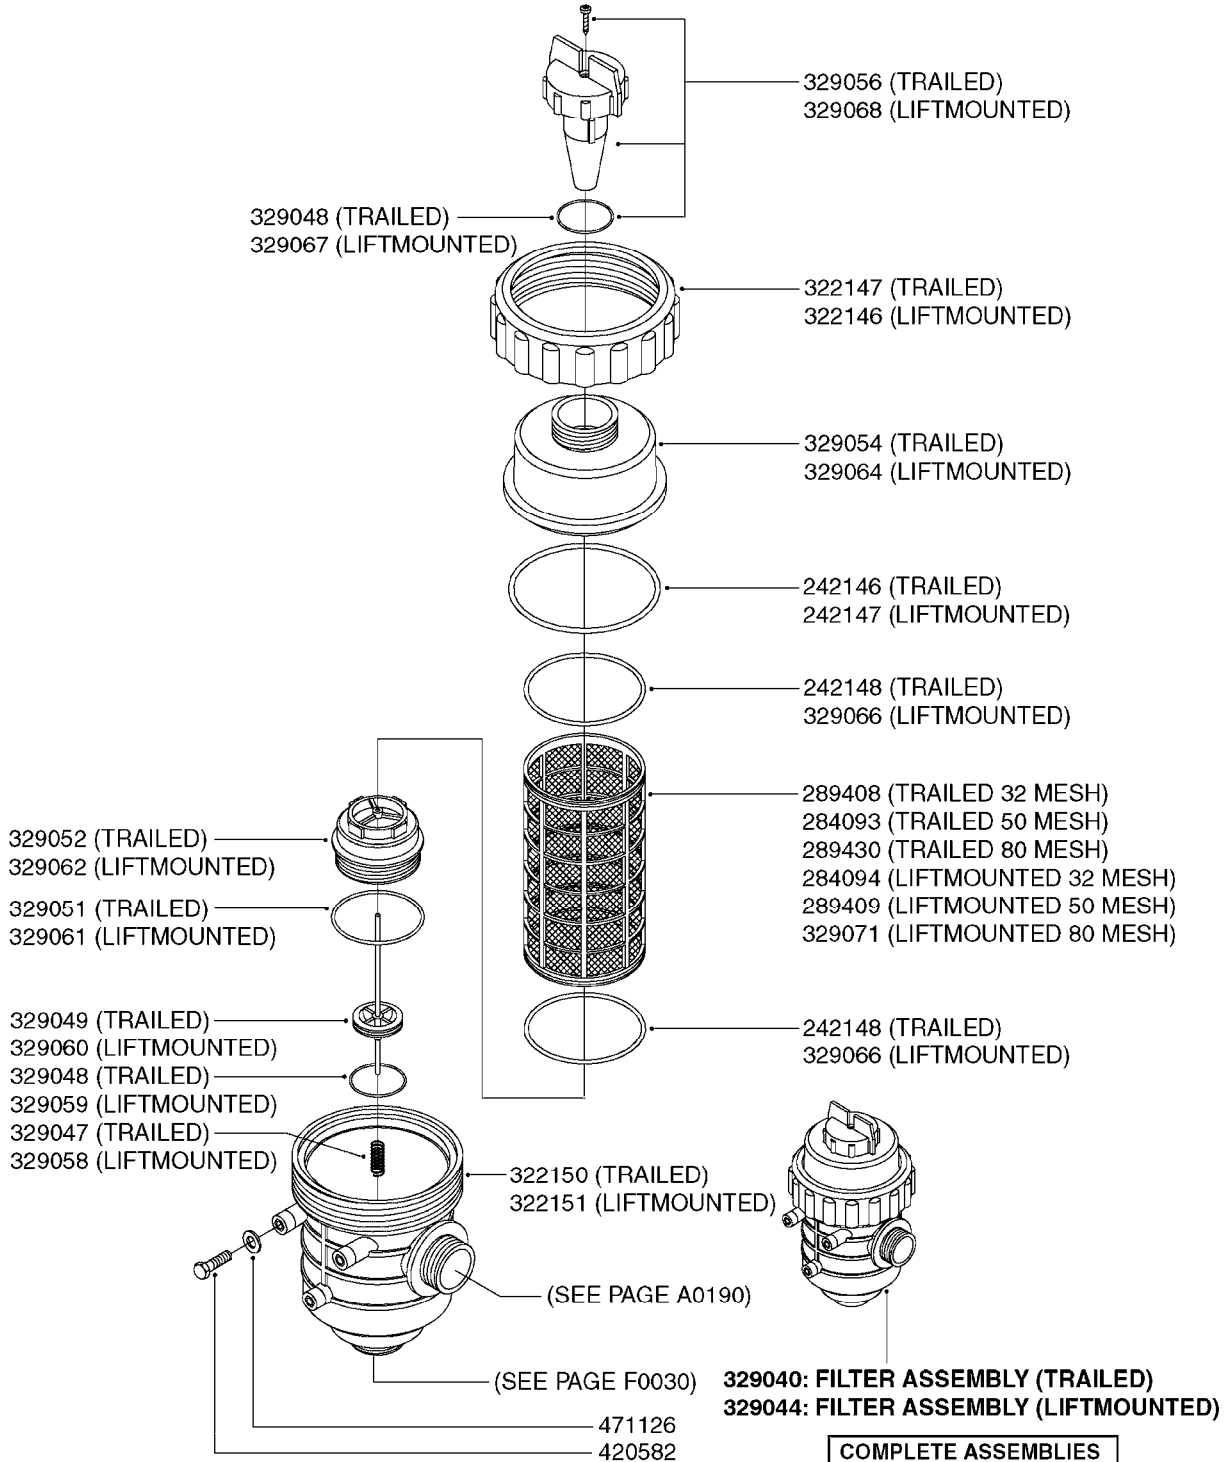

**B0130**

LE/LE-SPV/LP - PLUMBING BK-180  
B0130-HIN, 01:01:16

Page 1

Date 16.03.2016 14:27

parts-n°	order qty	description
242109	1	O-RING D32.2x3.0 (USE 242354)
284585	1	CLAMP HOSE GEAR 1" MINI 020
320084	1	FITT.DK NUT 1/2" BSP
320095	1	FITT.DK NUT 1" BSP
321215	1	FITT.DK HOUSING F. AGITATION
330212	1	O-RING D19/D14X2.4 F.1/2"NUT
330315	1	O-RING D18.4/D13X.6
330326	1	O-RING D30/D24X2 F.1"NUT
330341	1	FITT.DK HB 1" F. 1" NUT
330687	1	FITT.DK HB 1/2" F. 1/2" NUT
331111	1	VALVE SEAT FOR 1/2" DISTRIBUT.
334242	1	FITT.DK S-53 ELB.1"
334534	1	CLAMP HOSE PLASTIC 1/2"
709741	1	VALVE ASSY. 1/2" FLIP LEVER
841053	1	OP.UNIT BK180/2 DIST.VALVES
92702103	1	HOSE R X1/2" X300PSI WP X0012"
92702403	1	HOSE PVC SUCT GRAY 1"
92712403	1	HOSE R X1" X300PSI WP X0012"

BK-180 REMOTE CONTROL CABLE  
B0150-HIN, 01:01:16

Page 1

Date 16.03.2016 14:27

parts-n°	order qty	description
142516	1	SCREW SET M10 BENT F. LOCKING
142881	1	WIRE HOLDER FOR REMOTE CONTROL
142892	1	END NIPPLE F.REMOTE CABLE
281536	1	ALLEN WRENCH 3MM
410605	1	BOLT HEX 8.8 DEL M6X80
420604	1	BOLT HEX 8.8 DEL M10X25 FT DIN933
450564	1	SCREW M6X12 ALLEN
460261	1	NUT HEX M6X1 LOCK A2 DIN985
460423	1	NUT HEX M10X1.5 LOCK
471122	1	WASHER, M10, Ø20/10.5X 2.0, SS
611693	1	ARM FOR REMOTE CONTROL BK180
612124	1	BRACKET FOR OP.UNIT F REM.CTR
612566	1	MOUNT BRACKET F.FAN CABLE ASSY
612754	1	HANDLE FOR REMOTE CONTROL
715444	1	REMOTE CONTROL CABLE COMPLETE
715466	1	MOUNTING PLATE
833567	1	REMOTE CONTROL ON/OFF BK 180