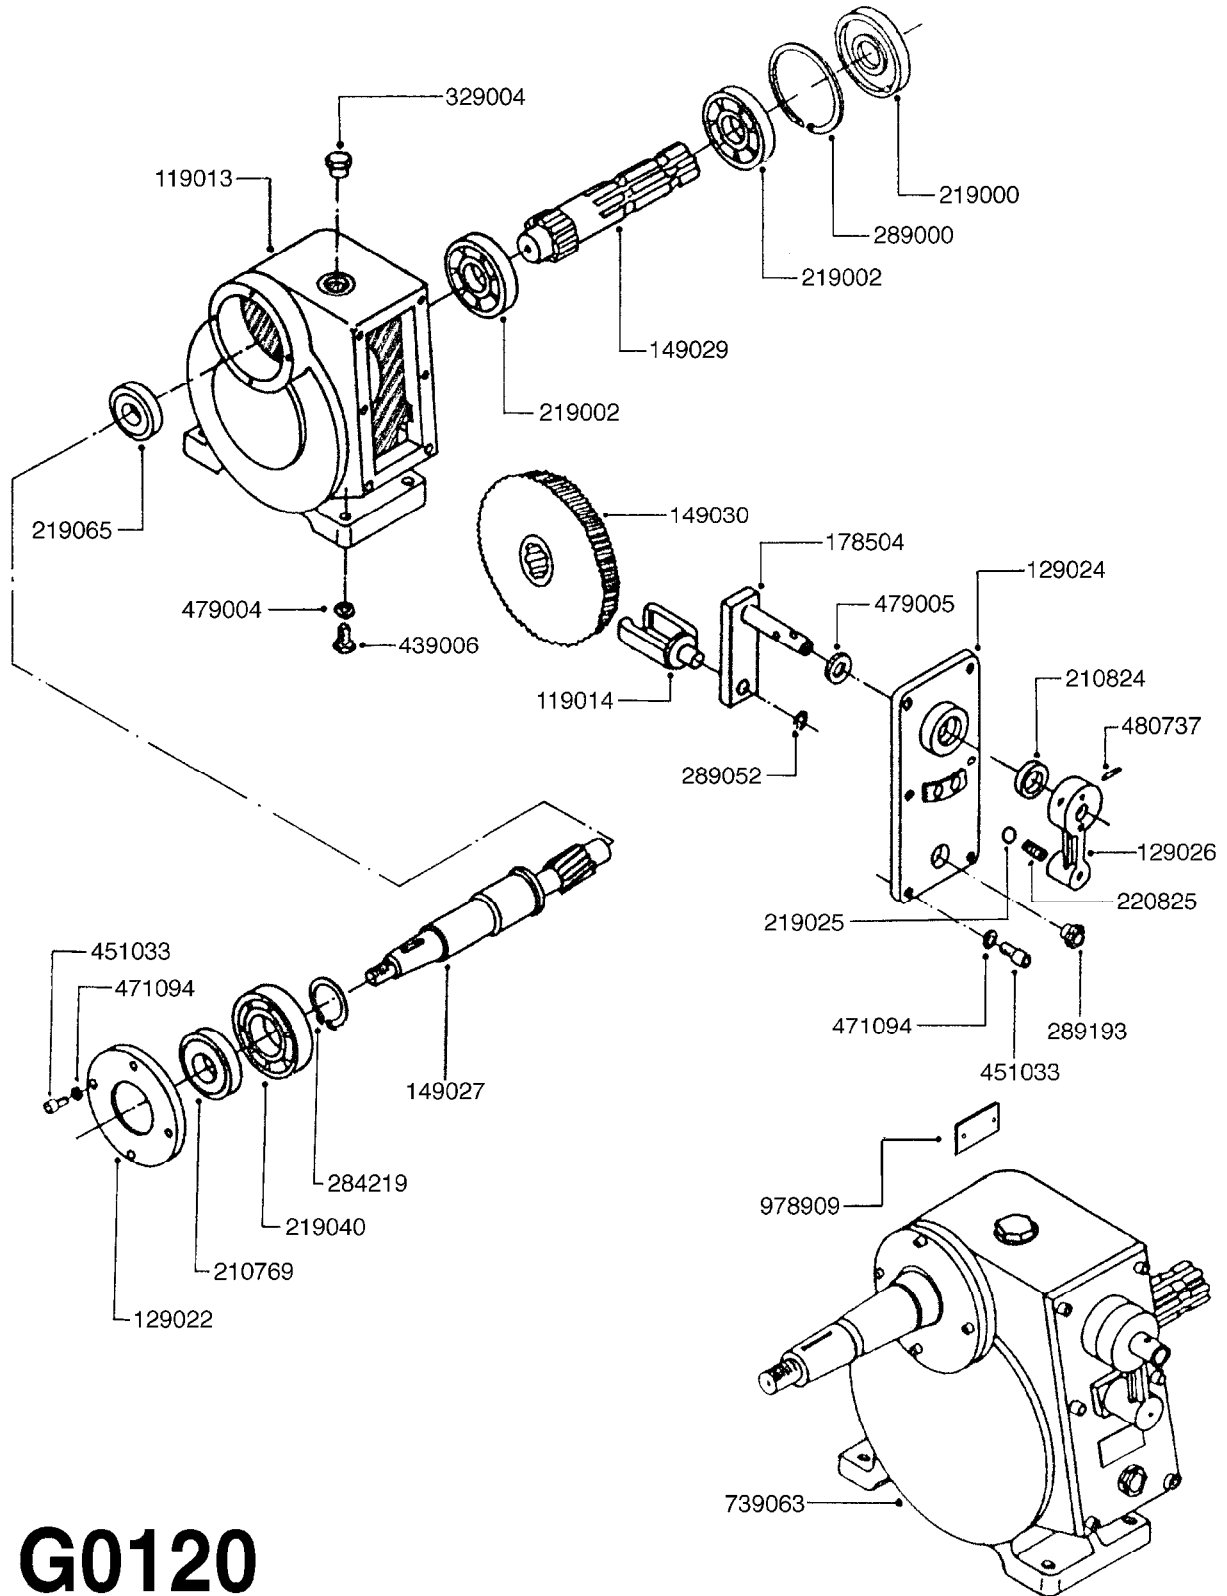

**F0040**

FRAME - LE/LE-SPV/LP 100/150  
F0040-HIN, 01:01:16

Page 1

Date 16.03.2016 14:27

parts-n°	order qty	description
169179	1	MOUNT BRKT SUCT. FILTER LE/LP
169383	1	BELT GUARD COVER PLATE LE-SPV
229021	1	SPRING F.STEP LE/LP
249068	1	RUBBER BLOCKS 63X63X29
289140	1	QUICK LOCK F.LE
340347	1	TANK STRAP PACK.40X750MM 29.5"
410362	1	BOLT HEX 8.8 SS M6X20 FT
420567	1	BOLT HEX 8.8 DEL M8X30 FT
421236	1	BOLT HEX M10X25 GALV.
421252	1	SCREW M10X30 CAP
430286	1	BOLT HEX 8.8 DEL M12X30 FT
430721	1	BOLT HEX 8.8 DEL M12X40 FT
430846	1	BOLT HEX 8.8 DEL M12X80
430878	1	BOLT HEX 8.8 DEL M12X45 DIN931
430968	1	SCREW M12X80 CAP
460143	1	NUT HEX M8 LOCK A2 DIN985
460261	1	NUT HEX M6X1 LOCK A2 DIN985
460342	1	NUT HEX M10 DEL DIN934
460386	1	NUT HEX M12X1.75
460423	1	NUT HEX M10X1.5 LOCK
460703	1	NUT HEX M12X1.75 LOCK DIN985
471064	1	WASHER D7/D3.2X0.5 STAINLESS
471071	1	WASHER M12 GALV
471072	1	WASHER M10 EL2
471106	1	WASHER D6
471127	1	WASHER, M12, Ø24/13.0X 2.5, SS
480742	1	PIN D8 SPLIT FOR TS
619150	1	BELT SHIELD LE-SPV LP
619151	1	BELT SHIELD LE-SPV LP
619153	1	PUMP BELT TIGHTENER
619428	1	STEP F.LE/LP
619446	1	STEP MOUNT BRACKET F.LE/LP
632247	1	POST F.OPERATING UNIT BK/LX-LY
639114	1	FRAME LEP 300-600 POLY
639125	1	TOP SUPPORT KIT-LE/LP
10443303	1	RIVET 1/8 DIA. X 3/8 LONG
16034100	1	TANK STRAP CM1200 L=65"

24002503 - Ø 5" (125mm)

24002403 - Ø 4" (100mm)

259034 - Ø 5" (125mm) L=29-1/2" (750mm) PVC

259035 - Ø 4-3/8" (110mm) L=39-3/8" (1000mm) PVC

349012 - Ø 4" (100mm) L=37-3/8" (950mm) PVC

349026 - Ø 5-1/2" (140mm) / Ø 4-3/8" (110mm) PVC