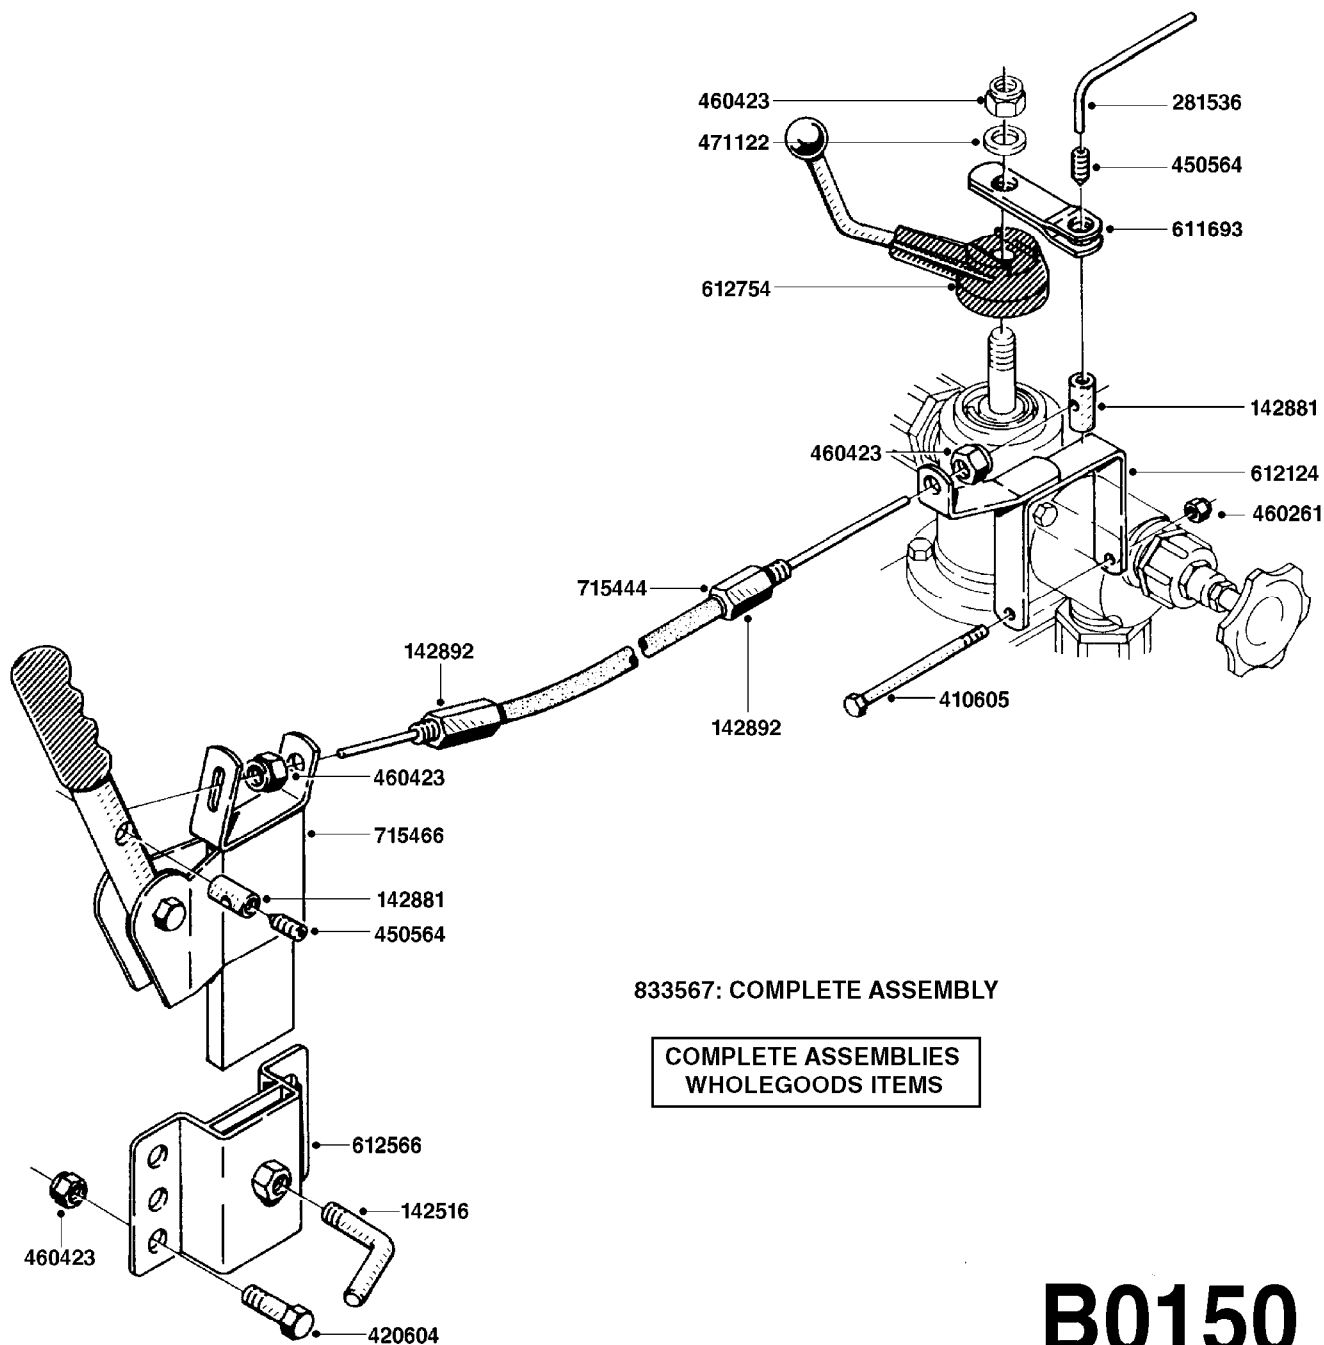

**B0130**

LE/LE-SPV/LP - PLUMBING BK-180  
B0130-HIN, 01:01:16

Page 1

Date 16.03.2016 14:27

parts-n°	order qty	description
242109	1	O-RING D32.2x3.0 (USE 242354)
284585	1	CLAMP HOSE GEAR 1" MINI 020
320084	1	FITT.DK NUT 1/2" BSP
320095	1	FITT.DK NUT 1" BSP
321215	1	FITT.DK HOUSING F. AGITATION
330212	1	O-RING D19/D14X2.4 F.1/2"NUT
330315	1	O-RING D18.4/D13X.6
330326	1	O-RING D30/D24X2 F.1"NUT
330341	1	FITT.DK HB 1" F. 1" NUT
330687	1	FITT.DK HB 1/2" F. 1/2" NUT
331111	1	VALVE SEAT FOR 1/2" DISTRIBUT.
334242	1	FITT.DK S-53 ELB.1"
334534	1	CLAMP HOSE PLASTIC 1/2"
709741	1	VALVE ASSY. 1/2" FLIP LEVER
841053	1	OP.UNIT BK180/2 DIST.VALVES
92702103	1	HOSE R X1/2" X300PSI WP X0012"
92702403	1	HOSE PVC SUCT GRAY 1"
92712403	1	HOSE R X1" X300PSI WP X0012"

BK-180 REMOTE CONTROL CABLE  
B0150-HIN, 01:01:16

Page 1

Date 16.03.2016 14:27

parts-n°	order qty	description
142516	1	SCREW SET M10 BENT F. LOCKING
142881	1	WIRE HOLDER FOR REMOTE CONTROL
142892	1	END NIPPLE F.REMOTE CABLE
281536	1	ALLEN WRENCH 3MM
410605	1	BOLT HEX 8.8 DEL M6X80
420604	1	BOLT HEX 8.8 DEL M10X25 FT DIN933
450564	1	SCREW M6X12 ALLEN
460261	1	NUT HEX M6X1 LOCK A2 DIN985
460423	1	NUT HEX M10X1.5 LOCK
471122	1	WASHER, M10, Ø20/10.5X 2.0, SS
611693	1	ARM FOR REMOTE CONTROL BK180
612124	1	BRACKET FOR OP.UNIT F REM.CTR
612566	1	MOUNT BRACKET F.FAN CABLE ASSY
612754	1	HANDLE FOR REMOTE CONTROL
715444	1	REMOTE CONTROL CABLE COMPLETE
715466	1	MOUNTING PLATE
833567	1	REMOTE CONTROL ON/OFF BK 180