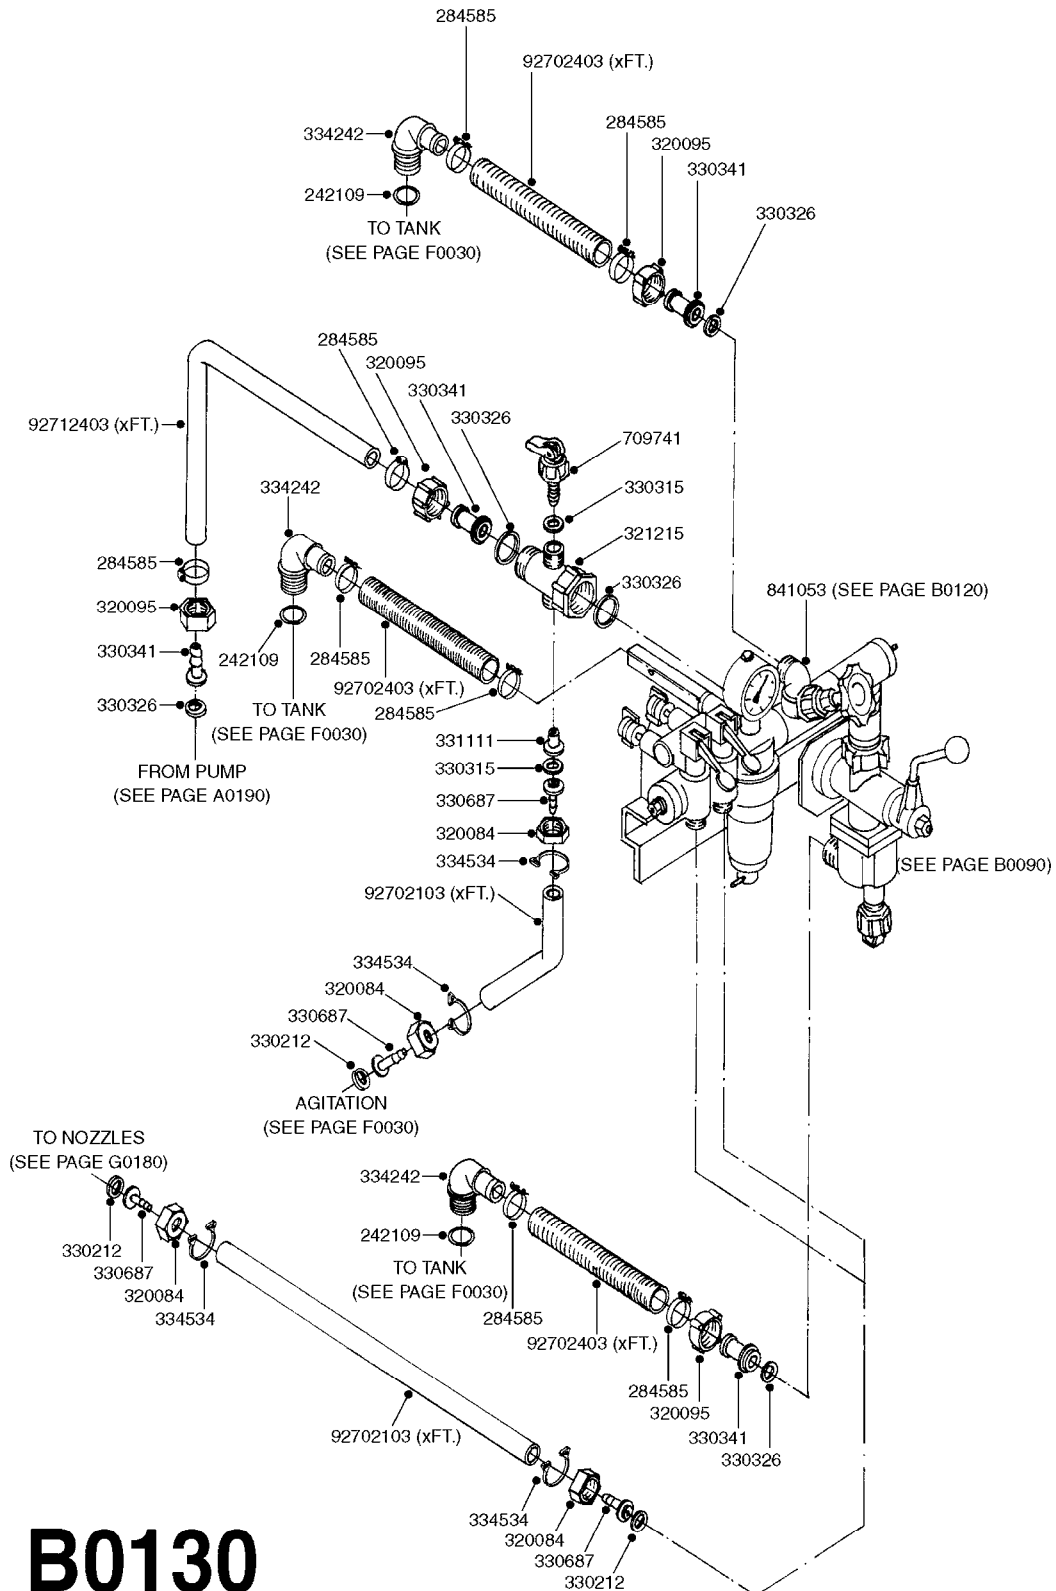

B0130

LE/LE-SPV/LP - PLUMBING BK-180
B0130-HIN, 01:01:16

Page 1

Date 16.03.2016 14:27

parts-n°	order qty	description
242109	1	O-RING D32.2x3.0 (USE 242354)
284585	1	CLAMP HOSE GEAR 1" MINI 020
320084	1	FITT.DK NUT 1/2" BSP
320095	1	FITT.DK NUT 1" BSP
321215	1	FITT.DK HOUSING F. AGITATION
330212	1	O-RING D19/D14X2.4 F.1/2"NUT
330315	1	O-RING D18.4/D13X.6
330326	1	O-RING D30/D24X2 F.1"NUT
330341	1	FITT.DK HB 1" F. 1" NUT
330687	1	FITT.DK HB 1/2" F. 1/2" NUT
331111	1	VALVE SEAT FOR 1/2" DISTRIBUT.
334242	1	FITT.DK S-53 ELB.1"
334534	1	CLAMP HOSE PLASTIC 1/2"
709741	1	VALVE ASSY. 1/2" FLIP LEVER
841053	1	OP.UNIT BK180/2 DIST.VALVES
92702103	1	HOSE R X1/2" X300PSI WP X0012"
92702403	1	HOSE PVC SUCT GRAY 1"
92712403	1	HOSE R X1" X300PSI WP X0012"