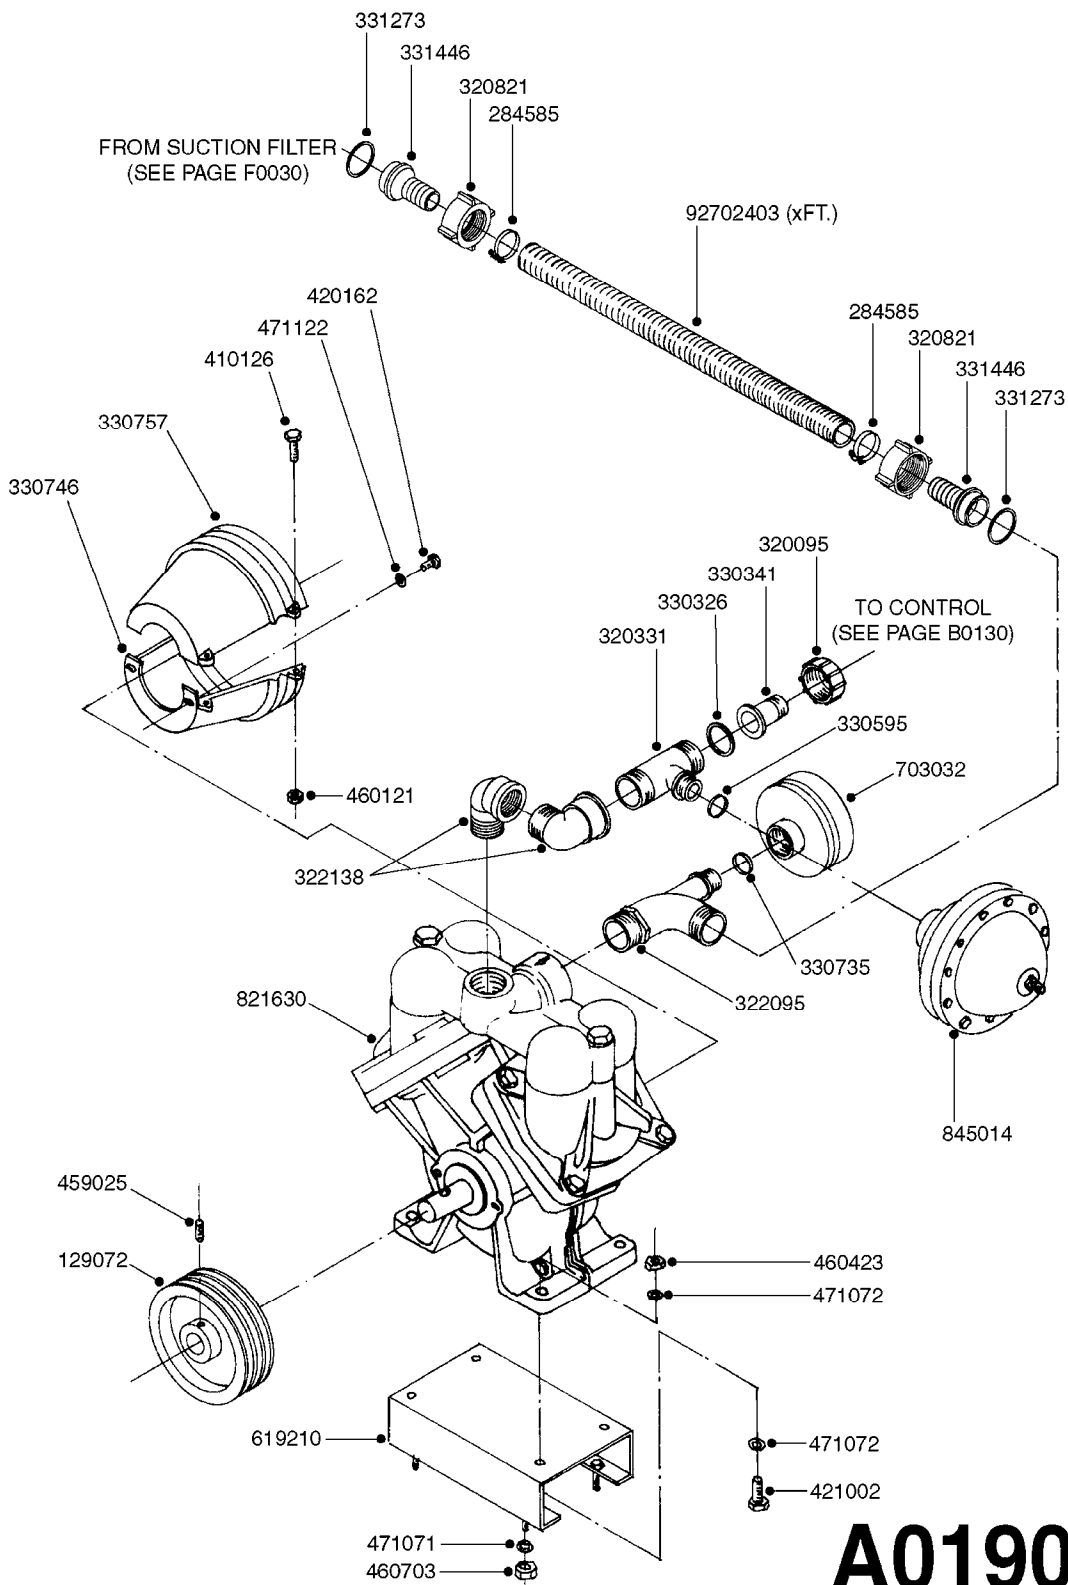

# A0170

PUMP - 1203 W/MOUNTING BASE  
A0170-HIN, 01:01:16

Page 1

Date 16.03.2016 14:27

parts-n°	order qty	description
111470	1	VALVE CHAMBER 1202
120024	1	DIAPHRAGM BACK DISC 1200-1300
140873	1	CRANK SHAFT MODEL 1202-9MM
160053	1	DUST PLATE
161172	1	DIAPHRAGM DISC F. 1203/1303
210011	1	SEAL FELT D39/23 X 4
210077	1	BEARING BALL 6305
210081	1	BEARING BALL 6307
242153	1	O-RING D26X4 EPDM
242216	1	O-RING VITON F/1202/1302/462
280011	1	GREASE NIPPLE 3/8" SAE H TR
280044	1	KEY HEXAGON W6 3/16"
330072	1	O-RING D53.5/D45.5X4
334310	1	NYLON WASHER 1202/1302/462
334321	1	O-RING POLY. 34.0x26.0x4.0
420567	1	BOLT HEX 8.8 DEL M8X30 FT
420777	1	BOLT HEX 8.8 RAW M8X50
420847	1	BOLT HEX 8.8 DEL M8X85
420917	1	BOLT HEX 8.8 RAW M8X12 FT
421002	1	BOLT HEX 8.8 DEL M10X30 FT DIN933
430393	1	BOLT HEX 8.8 RAW M12X50
430953	1	BOLT, M12 X 55 8.8
460342	1	NUT HEX M10 DEL DIN934
460353	1	NUT HEX M8 BLACK
460375	1	NUT HEX M12 BLACK
470072	1	WASHER D15/D8X.5 LOCK
821630	1	PUMP 1203/9 540RPM
10396003	1	PUMP 1203 C/W PTO 540 RPM
33511300	1	DIAPHRAGM 1202-1303 POLY 2006
43099200	1	BOLT HEX SS M12 X 30 DIN933 A4
72043600	1	VALVE FOR 462/463
72181000	1	HOUSING, PUMP, 1203 RED
72181100	1	DIAPHRAGM COVER 1203/1303+BLTS
72181200	1	CONNECTING ROD FOR 1203 W/M12
75073400	1	PUMP KIT 1203 MM "06"