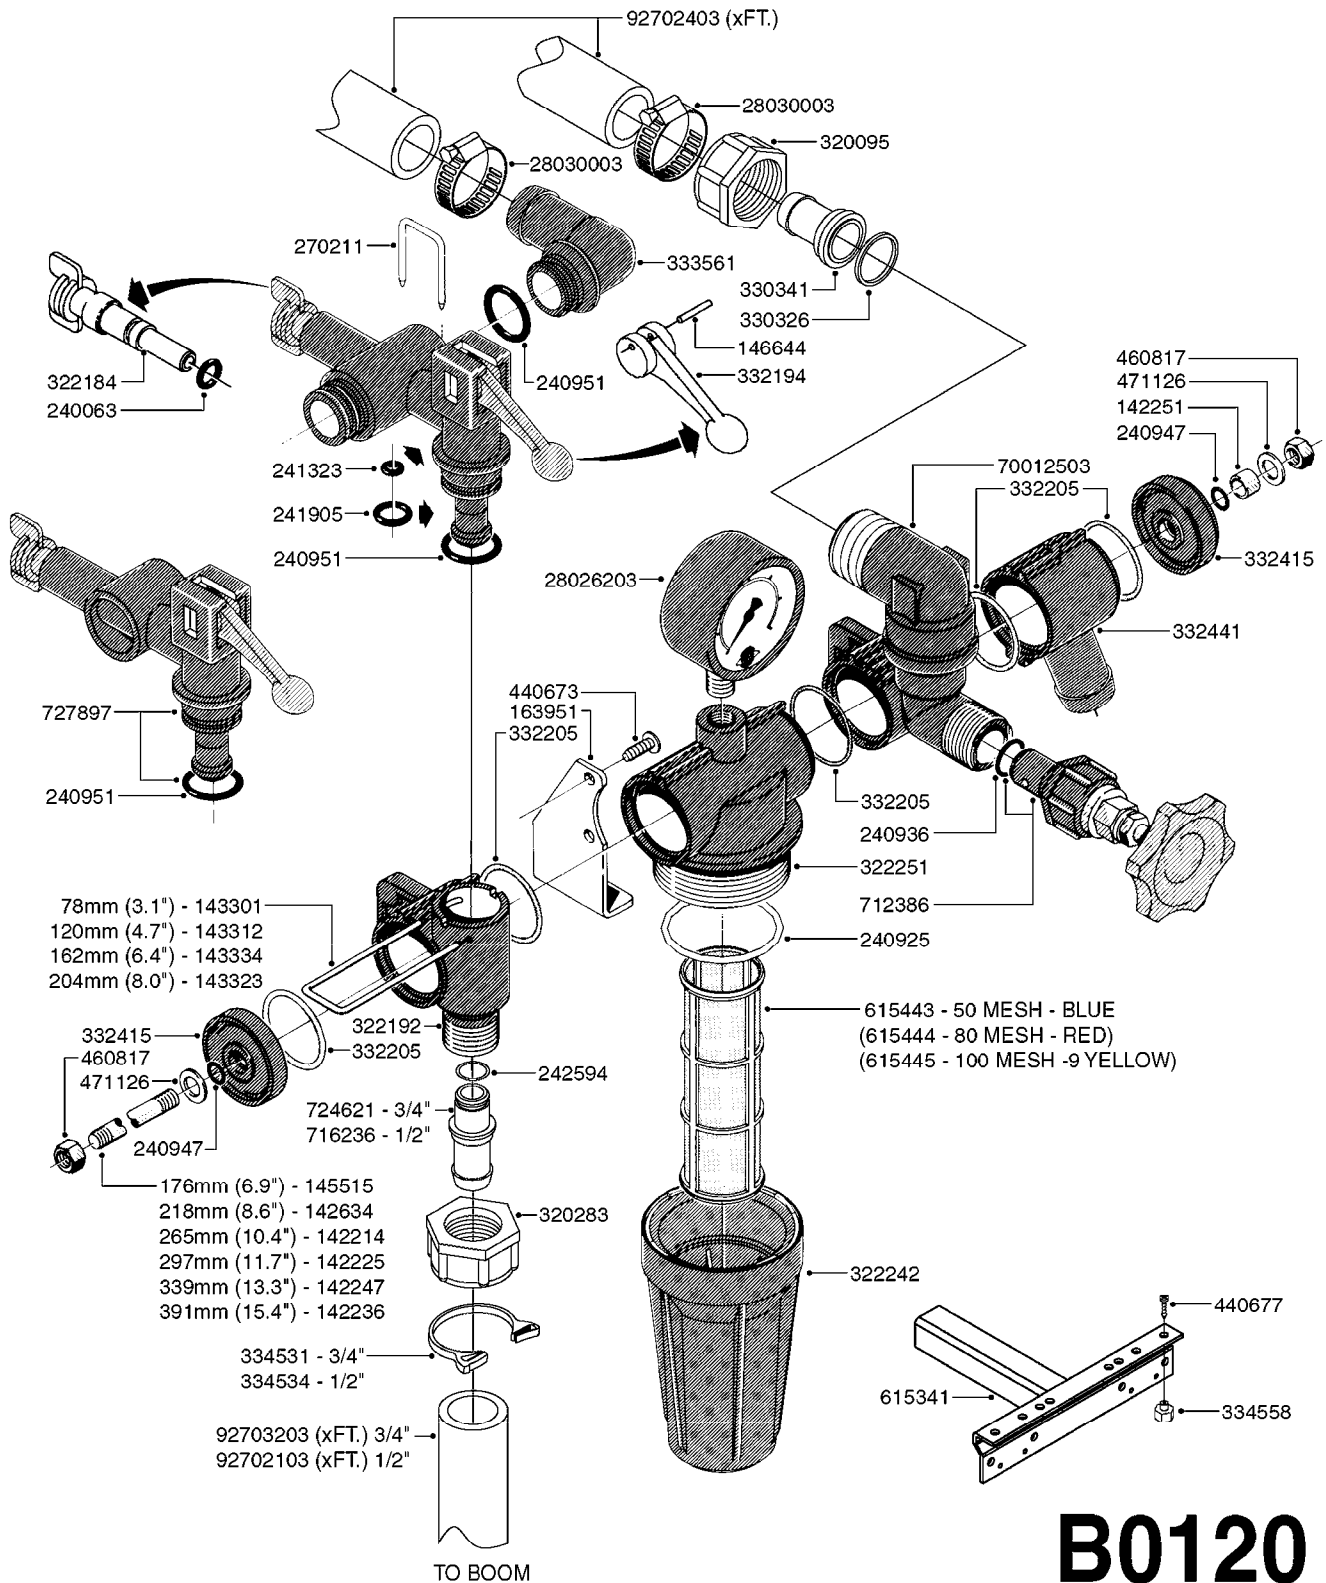

B0120

BK-180 VALVES F.LE/LE-SPV/LP
B0120-HIN, 01:01:16

Page 1

Date 16.03.2016 14:27

parts-n°	order qty	description
142214	1	STUD BOLT - M8X265, 3 SECTION
142225	1	STUD BOLT 8 X 299 - 6 MODULS
142236	1	STUD BOLT 8 X 381 - 8 MODULS
142247	1	STUD BOLT 8 X 341 - 7 MODULS
142251	1	BUSHING FOR LID
142634	1	STUD BOLT M8 X 213 - 4 MODULS
143301	1	LOCK CLAMP 78 MM
143312	1	LOCK CLAMP 120 MM
143323	1	LOCK CLAMP 204 MM
143334	1	LOCK CLAMP 162 MM
145515	1	STUD BOLT M8 X 176MM
146644	1	PIN D3X19 STAINLESS
163951	1	MOUNT BRACKET FOR BK180 SECTIO
240063	1	O-RING D14.1/9.3 X 2.4
240925	1	O-RING D49.5X3 NITRIL
240936	1	O-RING D13.3X2.4 NITRIL
240947	1	O-RING D7.3X2.4 NITRIL
240951	1	O-RING D21.2X3 NITRIL
241323	1	O-RING D5.3X2.4 NITRIL
241905	1	O-RING 12,3X2,4 VITON DKR.1,05
242594	1	O-RING D14 X 1.78 SCH.70-EPDM
270211	1	FITT.DK S25 FORK L=37.5
320095	1	FITT.DK NUT 1" BSP
320283	1	FITT.DK NUT 3/4"BSP
322184	1	SCREW F.ADJUSTING CONST.PRESS.
322192	1	HOUSING F.DISTRIBUTOR
322242	1	FILTER BOWL / IN-LINE
322251	1	HOUSING F.FILTER MOUNT BK/EC
330326	1	O-RING D30/D24X2 F.1"NUT
330341	1	FITT.DK HB 1" F. 1" NUT
332194	1	DISTRIBUTION HANDLE
332205	1	O-RING D43/39XD2
332415	1	COVER
332441	1	FITT.DK ELB 1" F.EC VALVE
333561	1	FITT.DK ELB.1" EC RETURN
334531	1	CLAMP HOSE PLASTIC 3/4"
334534	1	CLAMP HOSE PLASTIC 1/2"
334558	1	NUT HEX PLASTIC INSERT
440673	1	SCREW F.PLASTIC 5X12 SS
440677	1	SCREW F. PLASTIC 5X20 SS
460817	1	NUT HEX M8 STAINLESS DIN 934
471126	1	WASHER, M8, Ø16/ 8.4X 1.6, SS
615341	1	BRACKET F.BK 2,3&4 BANK VALVES
615443	1	FILTER ELEM.50 MESH BLUE
615444	1	FILTER ELEM.80 MESH RED
615445	1	FILTER ELEM.100 MESH YELLOW
712386	1	PRESSURE REGULATOR COMPL. H-M
716236	1	FITT.DK HB 1/2" ASSY. F. 3/4"
724621	1	FITT.DK HB 3/4"ASSY F.3/4" NUT
727897	1	HOUSING UPPER PART END PC.BK92
28026203	1	GAUGE 200PSI/BR,2.5"1/4BSP-BTM
28030003	1	CLAMP HOSE GEAR P1" 6716
70012503	1	HOUSING FOR HARDI-MATIC VALVE
92702103	1	HOSE R X1/2" X300PSI WP X0012"
92702403	1	HOSE PVC SUCT GRAY 1"
92703203	1	HOSE R X3/4" X300PSI WP X0012"