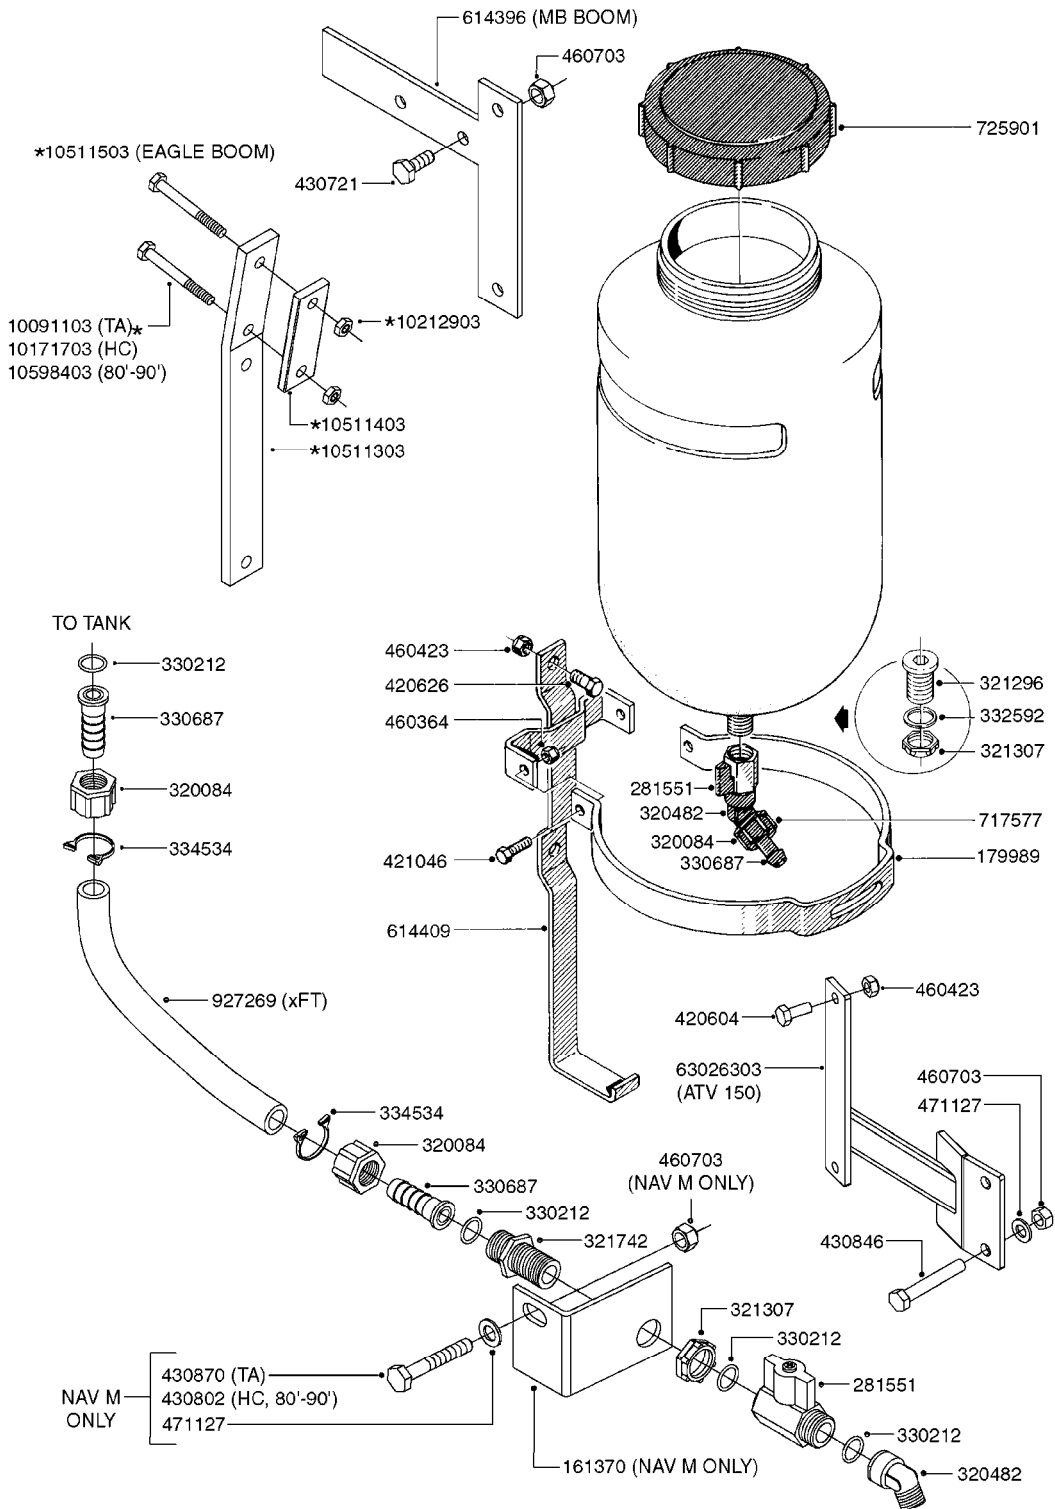

CLEAN WATER TANK
K0130-HIN, 01:01:16

COMPLETE TANK ASSY : 722072

K0130

CLEAN WATER TANK
K0130-HIN, 01:01:16

Page 1

Date 16.03.2016 14:27

parts-n°	order qty	description
161370	1	BKT.CLEAN WATER BOTT. VALVE
179989	1	BRKT. F. 3 GAL. TANK
281551	1	BALL VALVE 1/2"
320084	1	FITT.DK NUT 1/2" BSP
320482	1	FITT.DK ELB. 1/2" BSP 60 DEG.
321296	1	FITT.DK BULKHEAD 1/2" BSP SING
321307	1	FITT.DK NUT 1/2" BSP JAMB
321742	1	FITT.DK BULKHEAD 1/2' BSP
330212	1	O-RING D19/D14X2.4 F.1/2"NUT
330687	1	FITT.DK HB 1/2" F. 1/2" NUT
332592	1	O-RING D26/D20X3
334534	1	CLAMP HOSE PLASTIC 1/2"
420604	1	BOLT HEX 8.8 DEL M10X25 FT DIN933
420626	1	BOLT HEX 8.8 DEL M10X20 FT
421046	1	BOLT HEX 8.8 DEL M8X25 FT A2 DIN933
430721	1	BOLT HEX 8.8 DEL M12X40 FT
430802	1	BOLT HEX 8.8 DEL M12X75
430846	1	BOLT HEX 8.8 DEL M12X80
430870	1	BOLT HEX 8.8 DEL M12X55 FT
460364	1	NUT HEX M8 GALV.
460423	1	NUT HEX M10X1.5 LOCK
460703	1	NUT HEX M12X1.75 LOCK DIN985
471127	1	WASHER, M12, Ø24/13.0X 2.5, SS
614396	1	CLEAN WATER BRACKET MB
614409	1	BRACKET FOR FOAM MARKER
717577	1	VALVE F.CLEAN WATER TANK
722072	1	CLEAN WATER TANK W FRAME & TAP
725901	1	LID F.WATER BOTTLE VENTED
927269	1	HOSE R X PVC X 1/2 X 0012"
10091103	1	BOLT HEX 3/8 NC GR.2 03.00'
10171703	1	BOLT HEX 3/8 NC GR.2 03.50"
10212903	1	NUT HEX NC (NYLON LOCK) 3/8"
10511303	1	FLATBAR L350/17DEG.CLEAN WATER
10511403	1	FLATBAR 104MM CLEAN WATER
10511503	1	BKT.CLEAN WATER MOUNT EAGLE
10598403	1	BOLT HEX HCS3/8-16 X 4 Z 5
63026303	1	CLEAN WATER TANK BRKT, ATV