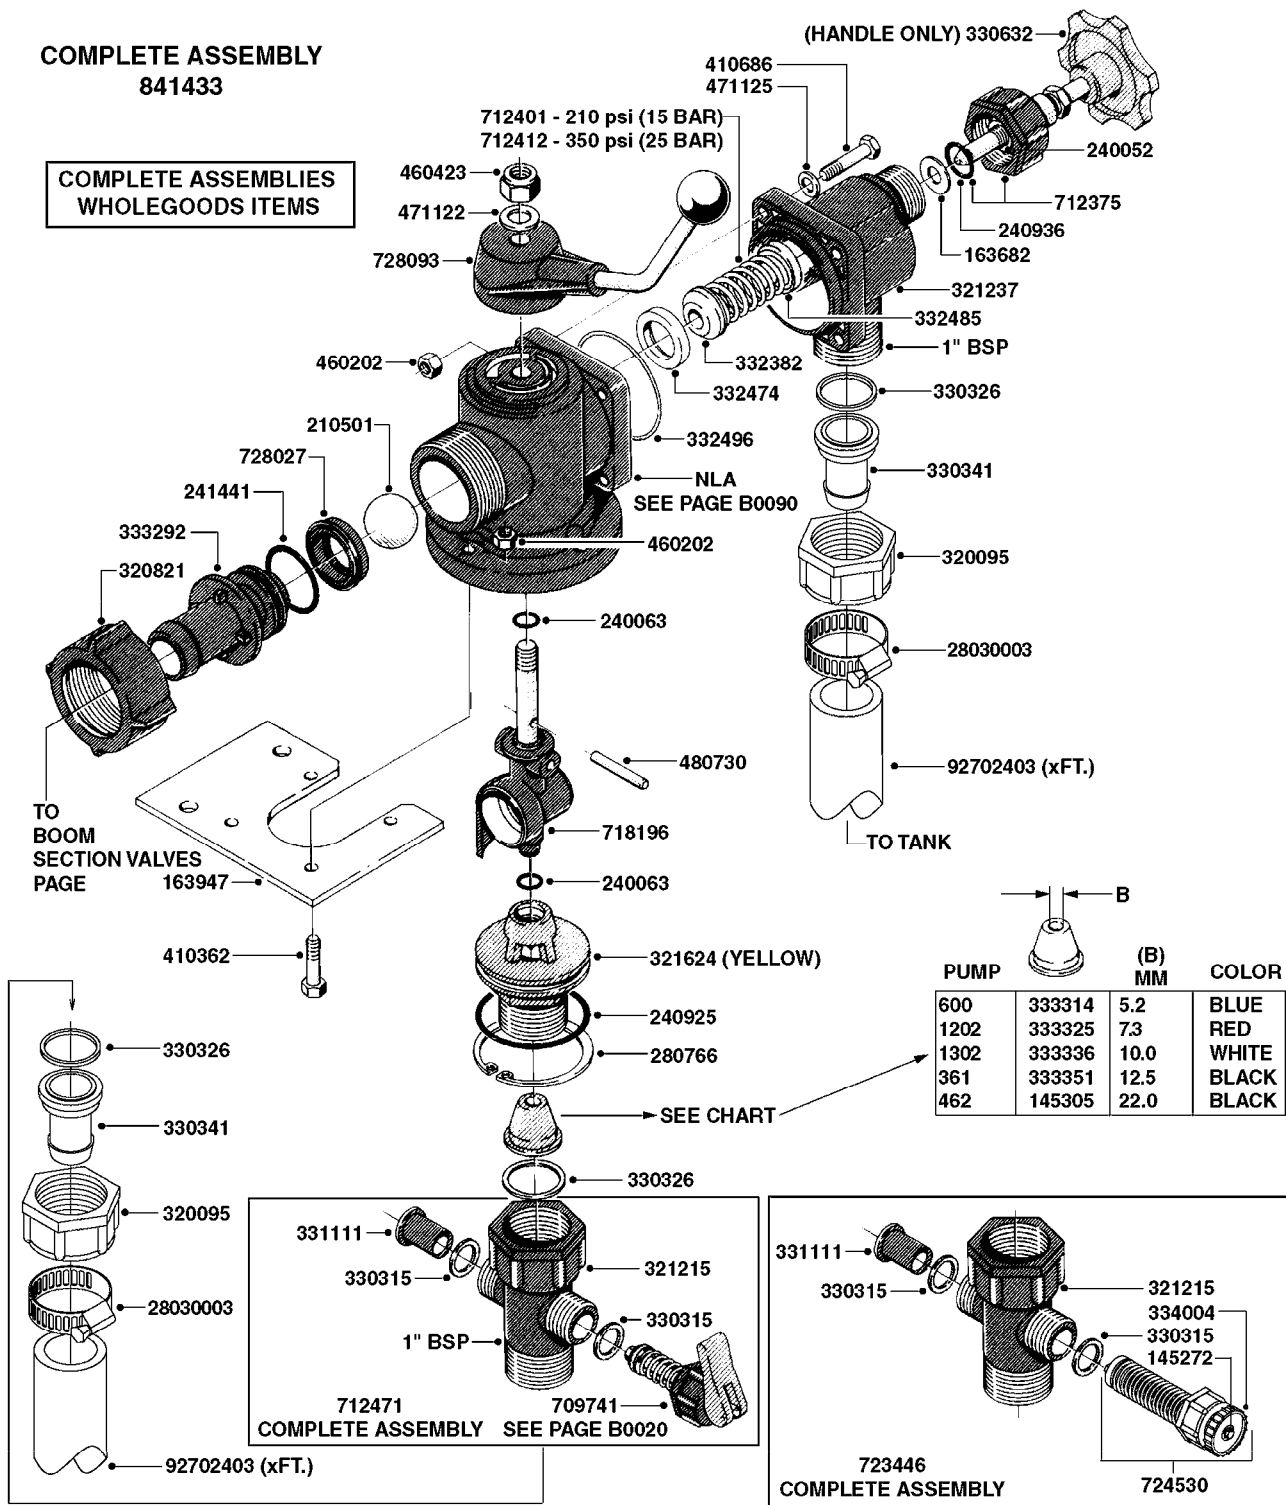

**COMPLETE ASSEMBLY
841433**

**COMPLETE ASSEMBLIES
WHOLEGOODS ITEMS**

parts-n°	order qty	description
145272	1	INSERT F.AGIT.THUMBWHEEL BRASS
145305	1	NOZZLE F.OP.UNIT PUMP 462
163682	1	WASHER D16X9,5 X 1
163947	1	FITTING FOR BK 180
210501	1	BALL PLASTIC D25
240052	1	BUSHING/PKNG D11,2/8,4 X 6
240063	1	O-RING D14.1/9.3 X 2.4
240925	1	O-RING D49.5X3 NITRIL
240936	1	O-RING D13.3X2.4 NITRIL
241441	1	O-RING D29.3X3
280766	1	SNAP-RING INNER 55X2 DIN 472
320095	1	FITT.DK NUT 1" BSP
320821	1	FITT.DK NUT 1-1/2" BSP
321215	1	FITT.DK HOUSING F. AGITATION
321237	1	PRESSURE REGULATOR HOUSE BK180
321624	1	BOTTOM PIECE F.BALL OPER.UNIT
330315	1	O-RING D18.4/D13X.6
330326	1	O-RING D30/D24X2 F.1"NUT
330341	1	FITT.DK HB 1" F. 1" NUT
330632	1	REGULATING HANDLE
331111	1	VALVE SEAT FOR 1/2" DISTRIBUT.
332382	1	VALVE CONE D25,7
332474	1	SEAT FOR OPERATING UNIT BALL
332485	1	SPRING GUIDE
332496	1	O-RING D58/54X2
333292	1	FITT.DK HB 1"O'RING F.1-1/2"
333314	1	NOZZ.RESTRICTOR 600 BLUE
333325	1	NOZZ.RESTRICTOR 1202 RED
333336	1	NOZZ.RESTRICTOR 1302 WHITE
333351	1	NOZZ.RESTRICTOR 361 BLACK
334004	1	WHEEL F.AGITATION W/O INSERT
410362	1	BOLT HEX 8.8 SS M6X20 FT
410686	1	BOLT HEX 8.8 DEL M6X30
460202	1	NUT HEX M6
460423	1	NUT HEX M10X1.5 LOCK
471122	1	WASHER, M10, Ø20/10.5X 2.0, SS
471125	1	WASHER, M6, Ø12/ 6.4X 1.6, SS
480730	1	PIN ROLL 5X30 STAINLESS STEEL
709741	1	VALVE ASSY. 1/2" FLIP LEVER
712375	1	PRESSURE REGULATOR COMPL.
712401	1	RELIEF VALVE ASSY. 12BAR
712412	1	RELIEF VALVE ASSY. 25BAR
712471	1	AGITATION VALVE ASSY. ON/OFF
718196	1	BALL VALVE HOUSING ASSEMBLY
723446	1	AGITATION VALVE ASSY. ADJUST.
724530	1	THUMB WHEEL FOR AGITATION
728027	1	BUSHING WITH SEAT
728093	1	HANDLE WITH BALL
841433	1	BK 180 ARMATURE (1301)
28030003	1	CLAMP HOSE GEAR P1" 6716
92702403	1	HOSE PVC SUCT GRAY 1"