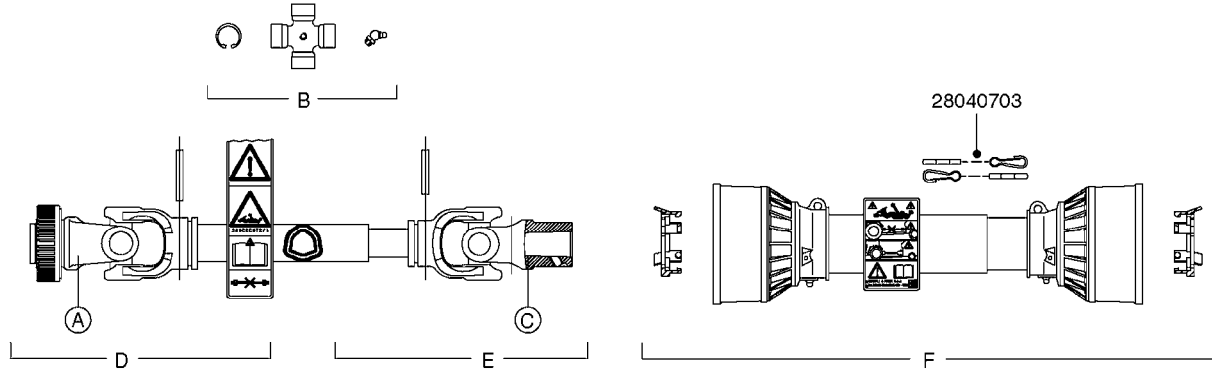

PTO	TRACTOR	IMPLEMENT	LENGTH	A	B	C	D	E	F
28020203	1-3/4" 20-SPLINE	1-3/8" 21-SPLINE	860/1313	28015703	28009403	28040603	28015803	28015903	28016003
28020303	1-3/8" 21-SPLINE	1-3/8" 21-SPLINE	860/1328	28015103	28015203	28015303	28015403	28015503	28015603
829445	1-3/8" 6-SPLINE	1-3/8" 6-SPLINE	810/1219	284041	289045	289041	28016703	28016803	289050
829446	1-3/8" 6-SPLINE	1-3/8" 6-SPLINE	810/1230	289040	284041	289040	28016203	28016303	289049
829480	1-3/8" 21-SPLINE	1-3/8" 21-SPLINE	1210/1912	28005200	289042	28005800	28006700	28007300	28008100
829482 *	1-3/8" 6-SPLINE	Ø25 CONE 3	610/912	28005400	289042	28006000	28008500	28007500	28008600
829483 *	1-3/8" 6-SPLINE	Ø30 CONE 4	610/912	28005400	289042	28006100	28008500	-	28008600
829484 *	1-3/8" 6-SPLINE	1-3/8" 6-SPLINE	610/912	28005400	289042	28006200	28008500	-	28008600
829486	1-3/8" 6-SPLINE	Ø30 CONE 4	860/1328	28005400	289042	28006100	28006900	-	28008100
829487 *	1-3/8" 6-SPLINE	1-3/8" 6-SPLINE	860/1328	28005400	289042	28006200	28006900	-	28008100
829490	1-3/8" 6-SPLINE	Ø30 CONE 4	1210/1912	28005400	289042	28006100	28006900	-	28008100
829491	1-3/8" 6-SPLINE	Ø1"	610/912	28005400	289042	28006300	28008500	28007800	28008600
829502 *	1-3/8" 6-SPLINE	1-3/8" 6-SPLINE	1210/1912	28068800	28069700	28073000	-	-	28072800

* Supplier changed in 2011 - see page A0580 for "AMA" PTO's (yellow and black shields).

A0510