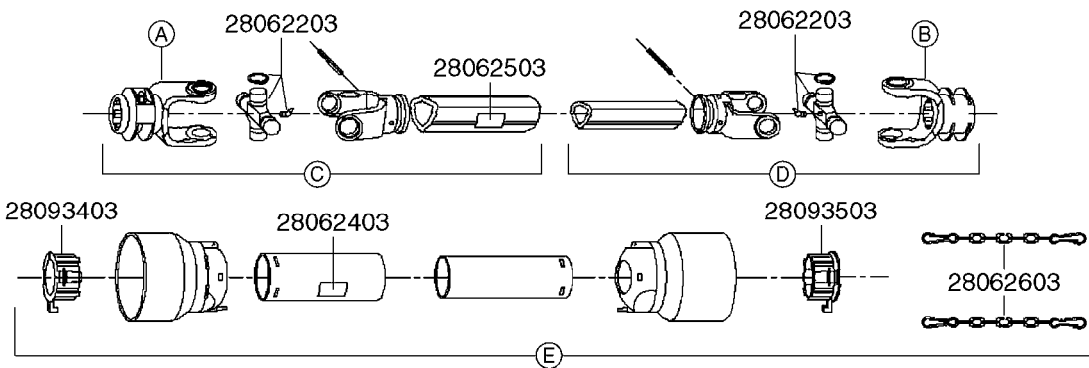

**A0520**

PTO SHAFTS - BONDIOLI CENT.  
A0520-HIN, 01:01:16

Page 1

Date 16.03.2016 14:27

parts-n°	order qty	description
289042	1	UNIV. JOINT 22x54mm
420641	1	BOLT HEX 8.8 DEL M8X35
450015	1	SCREW ALLAN 3/8'X5/8' BLACK
460143	1	NUT HEX M8 LOCK A2 DIN985
28009803	1	PTO PIN TUBE RETAINER OUTER
28009903	1	PTO TUBE RETAINER INNER
28010103	1	PTO YOKE F.INNER TUBE CV PTO
28021403	1	PTO 1"STR/1-3/8" 6SPL B&P
28021503	1	PTO 1"STR/1-3/8" 21SPL B&P
28021603	1	PTO 1"STR/1-3/4" 20SPL B&P
28027903	1	PTO BALL LOCK.KIT F.1-3/8 YOKE
28040503	1	UNIV. JOINT 27x74.6mm
28040703	1	SAFETY CHAIN F.CV BLACK PTO
28041803	1	DECAL DANGER GUARD MISSING
28041903	1	DECAL DANGER ROT.DRIVELINE
28056703	1	PTO YOKE #1 1-3/8" X 6 SPLINE
28056803	1	PTO YOKE #1 1-3/8" X 21 SPLINE
28056903	1	PTO YOKE #4 1-3/8" X 20 SPLINE
28057003	1	PTO TUBE YOKE #1-G1 OUTER
28057103	1	PTO TUBE YOKE #4-G4 OUTER
28057203	1	PTO PIN TUBE RETAINER OUTER
28057303	1	PTO TUBE OUTER #1 745MM
28057403	1	PTO TUBE OUTER #4 720MM
28057503	1	PTO TUBE INNER #1 745MM
28057603	1	PTO TUBE INNER #4 720MM
28057703	1	PTO TUBE RETAINER INNER
28057803	1	PTO TUBE YOKE #1 Ø=1"
28057903	1	PTO TUBE YOKE #4 Ø=1"
28058003	1	PTO HALF SAFETY SHIELD OUTER
28058103	1	PTO HALF SAFETY SHIELD OUTER
28058203	1	PTO HALF SAFETY SHIELD INNER
28058303	1	PTO HALF SAFETY SHIELD INNER
28058403	1	PTO BALL LOCK.KIT F.1-3/4 YOKE
28058503	1	PTO TUBE YOKE #1-G1 INNER