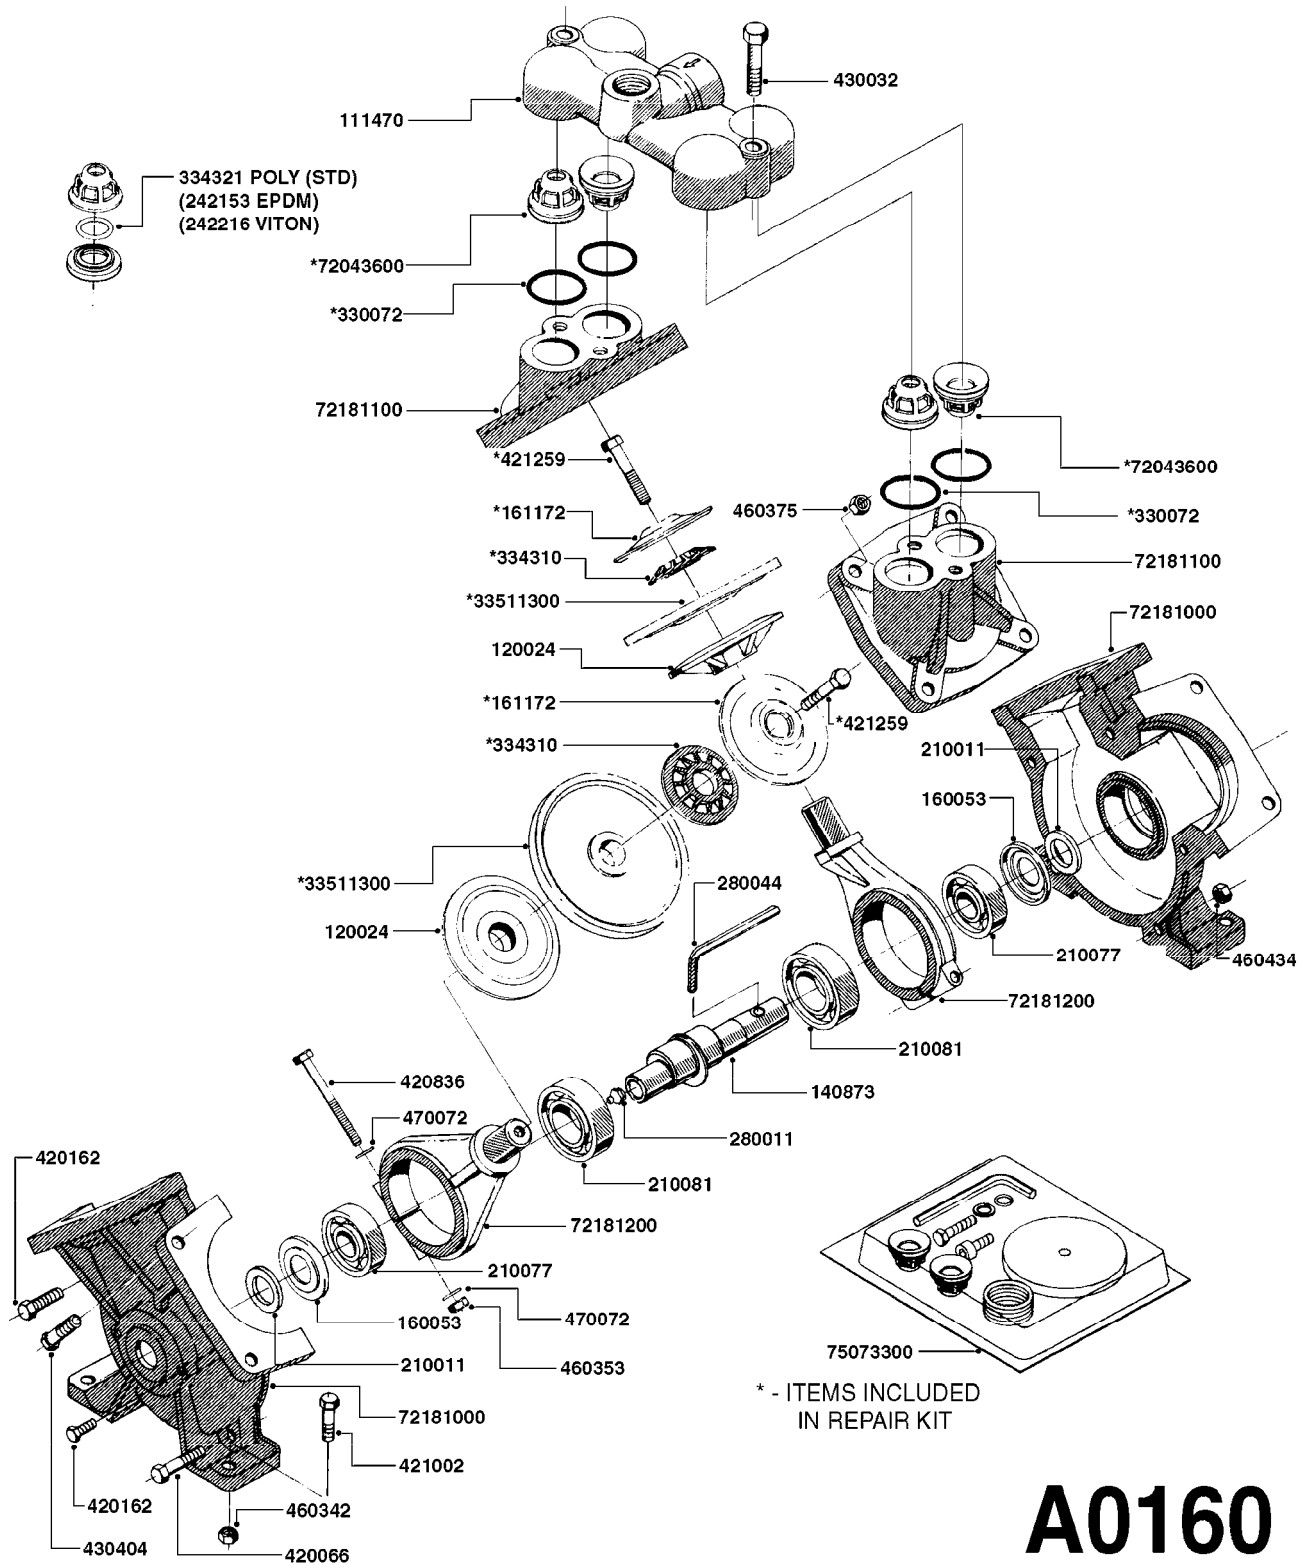

# A0160

PUMP - 1202 W/MOUNTING BASE  
A0160-HIN, 01:01:16

Page 1

Date 16.03.2016 14:27

parts-n°	order qty	description
111470	1	VALVE CHAMBER 1202
120024	1	DIAPHRAGM BACK DISC 1200-1300
140873	1	CRANK SHAFT MODEL 1202-9MM
160053	1	DUST PLATE
161172	1	DIAPHRAGM DISC F. 1203/1303
210011	1	SEAL FELT D39/23 X 4
210077	1	BEARING BALL 6305
210081	1	BEARING BALL 6307
242153	1	O-RING D26X4 EPDM
242216	1	O-RING VITON F/1202/1302/462
280011	1	GREASE NIPPLE 3/8' SAE H TR
280044	1	KEY HEXAGON W6 3/16'
330072	1	O-RING D53.5/D45.5X4
334310	1	NYLON WASHER 1202/1302/462
334321	1	O-RING POLY. 34.0x26.0x4.0
420066	1	BOLT HEX 8.8 DEL 3/8"X50MM
420162	1	BOLT HEX 8.8 DEL 3/8"x15MM
420836	1	BOLT HEX 8.8 RAW M8X85
421002	1	BOLT HEX 8.8 DEL M10X30 FT DIN933
421259	1	BOLT HEX UNC7/16"x2.25" 18-8SS
430032	1	BOLT HEX 8.8 RAW 1/2'X55MM
430404	1	BOLT HEX 8.8 DEL M12X50
460342	1	NUT HEX M10 DEL DIN934
460353	1	NUT HEX M8 BLACK
460375	1	NUT HEX M12 BLACK
460434	1	NUT HEX 3/8' NC BLACK
470072	1	WASHER D15/D8X.5 LOCK
33511300	1	DIAPHRAGM 1202-1303 POLY 2006
72043600	1	VALVE FOR 462/463
72181000	1	HOUSING, PUMP, 1203 RED
72181100	1	DIAPHRAGM COVER 1203/1303+BLTS
72181200	1	CONNECTING ROD FOR 1203 W/M12
75073300	1	PUMP KIT 1200/1202 "06"