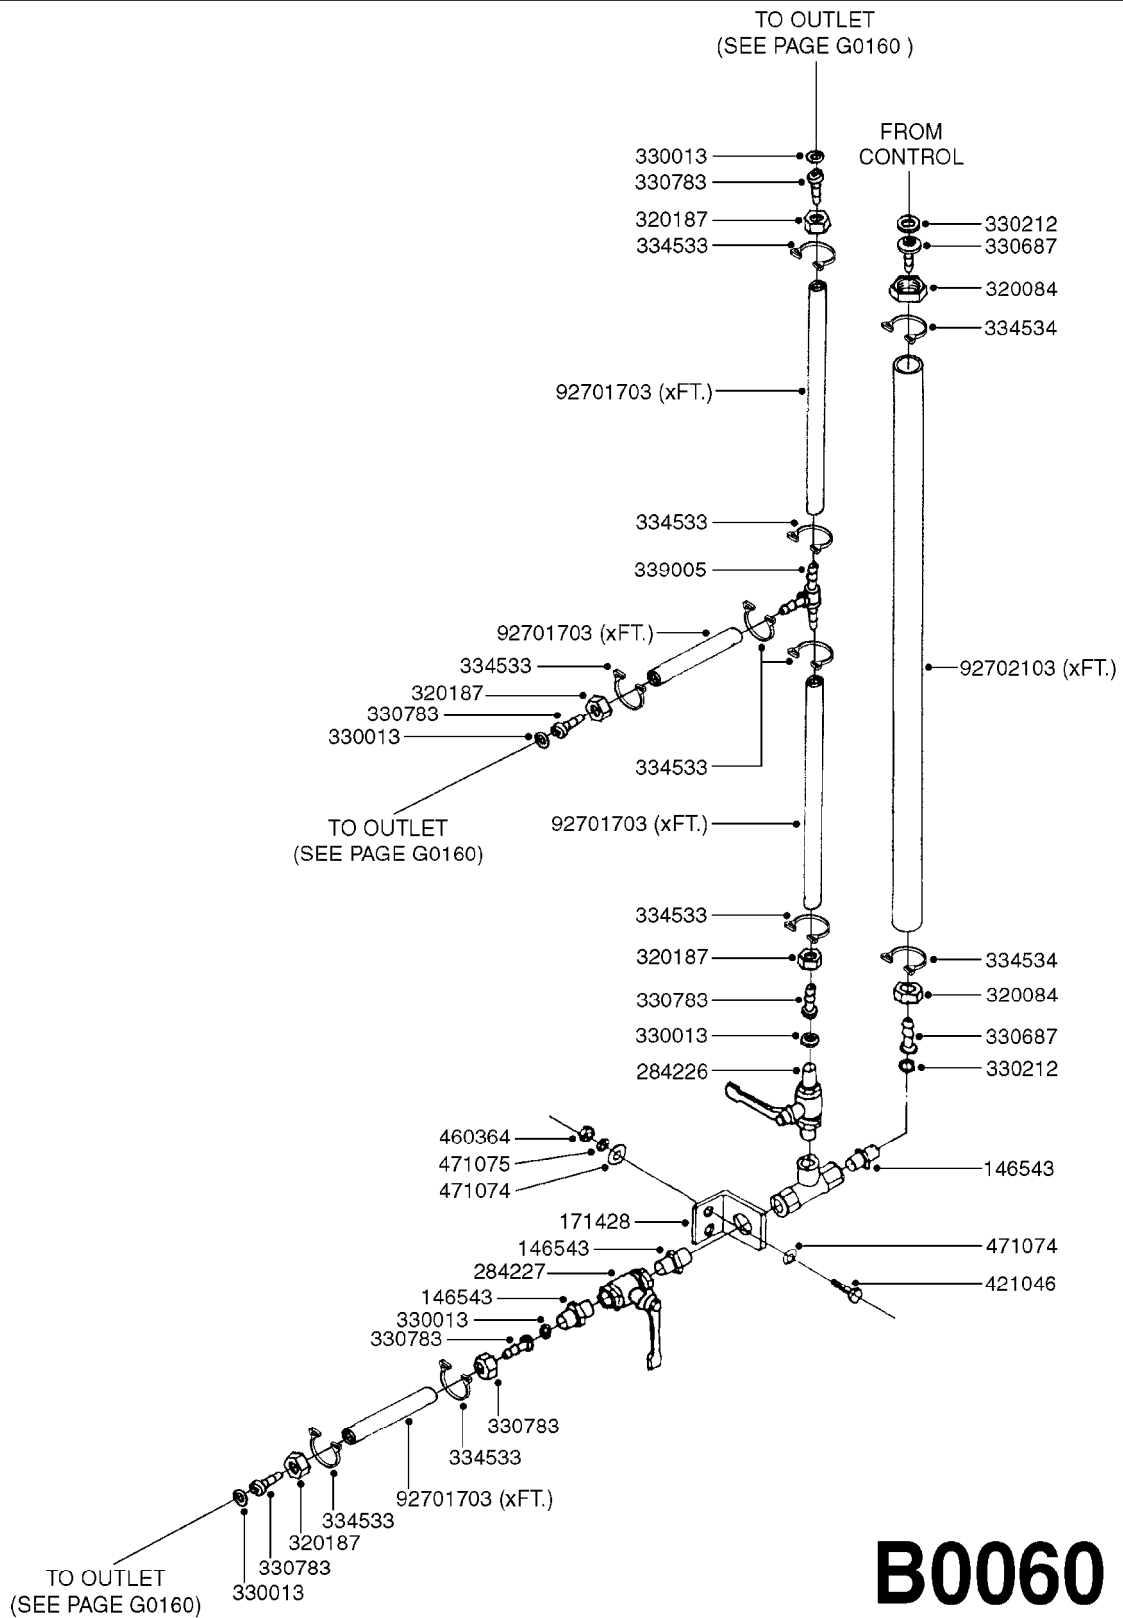

LP - DISTRIBUTION VALVES
B0060-HIN, 01:01:16

Page 1

Date 16.03.2016 14:27

parts-n°	order qty	description
146543	1	HEXAGON NIPPLE 1/2"
171428	1	BRACKET FOR FILTER
284226	1	BALL VALVE 1/2"MALE THREADS
284227	1	BALL VALVE 1/2"FEMALE THREADS
320084	1	FITT.DK NUT 1/2" BSP
320187	1	FITT.DK CAP 3/8" BSP BLACK
330013	1	O-RING D15/D10X2.5 F.3/8"NUT
330212	1	O-RING D19/D14X2.4 F.1/2"NUT
330687	1	FITT.DK HB 1/2" F. 1/2" NUT
330783	1	FITT.DK HB 3/8"F.3/8" NUT
334533	1	CLAMP HOSE PLASTIC 3/8"
334534	1	CLAMP HOSE PLASTIC 1/2"
339005	1	FITT.DK TEE 3/8"X3/8"X3/8"
421046	1	BOLT HEX 8.8 DEL M8X25 FT A2 DIN933
460364	1	NUT HEX M8 GALV.
471074	1	WASHER M8 ELZ
471075	1	WASHER M8 LOCK
92701703	1	HOSE R X3/8" X300PSI WP X0012"
92702103	1	HOSE R X1/2" X300PSI WP X0012"