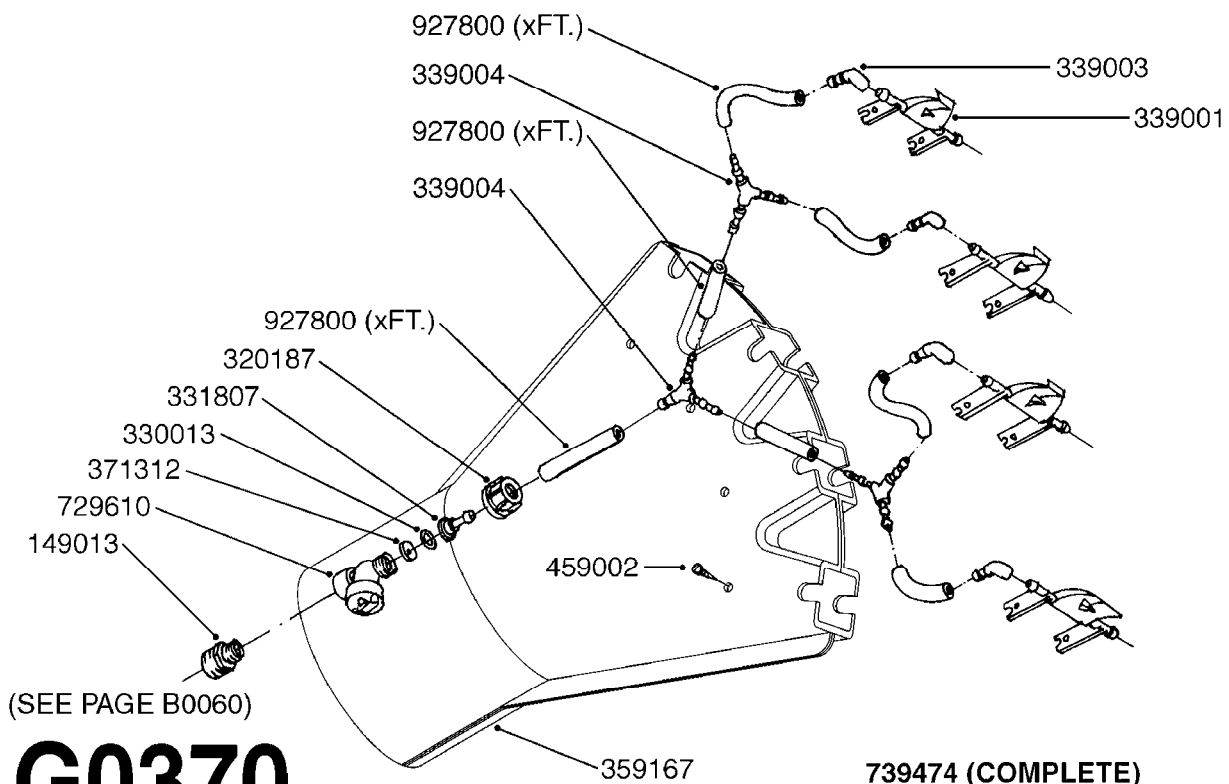

G0370

739474 (COMPLETE)

LP - PNEUMATIC OUTLETS
G0370-HIN, 01:01:16

Page 1

Date 16.03.2016 14:27

parts-n°	order qty	description
149013	1	REDUCER 1/2" X 3/8"
320187	1	FITT.DK CAP 3/8" BSP BLACK
330013	1	O-RING D15/D10X2.5 F.3/8"NUT
331807	1	FITT.DK HB 5/16" F.3/8" NUT
339001	1	DIFFUSOR PLATE 2 BLADE
339003	1	ELBOW F.DIFFUSOR PLATE
339004	1	FITT.DK Y-5/16"
339045	1	VENTURI DEFLECTOR DOUBLE F.LP
359164	1	PNEUMATIC AIR SPOUT 1 OUTLET
359167	1	PNEUMATIC SPOUT, 4 OUTLETS
371312	1	NOZZLE CERAMIC 1099-15
459002	1	SCREW N10X1/2"
729610	1	NOZZLE ASSY. NON DRIP 3/8 THRD
739471	1	NOZZLE OUTLET SINGLE TWO-ROW
739474	1	SPOUT ASSY. F. LP 4 OUTLET
927800	1	HOSE BLACK D8X12