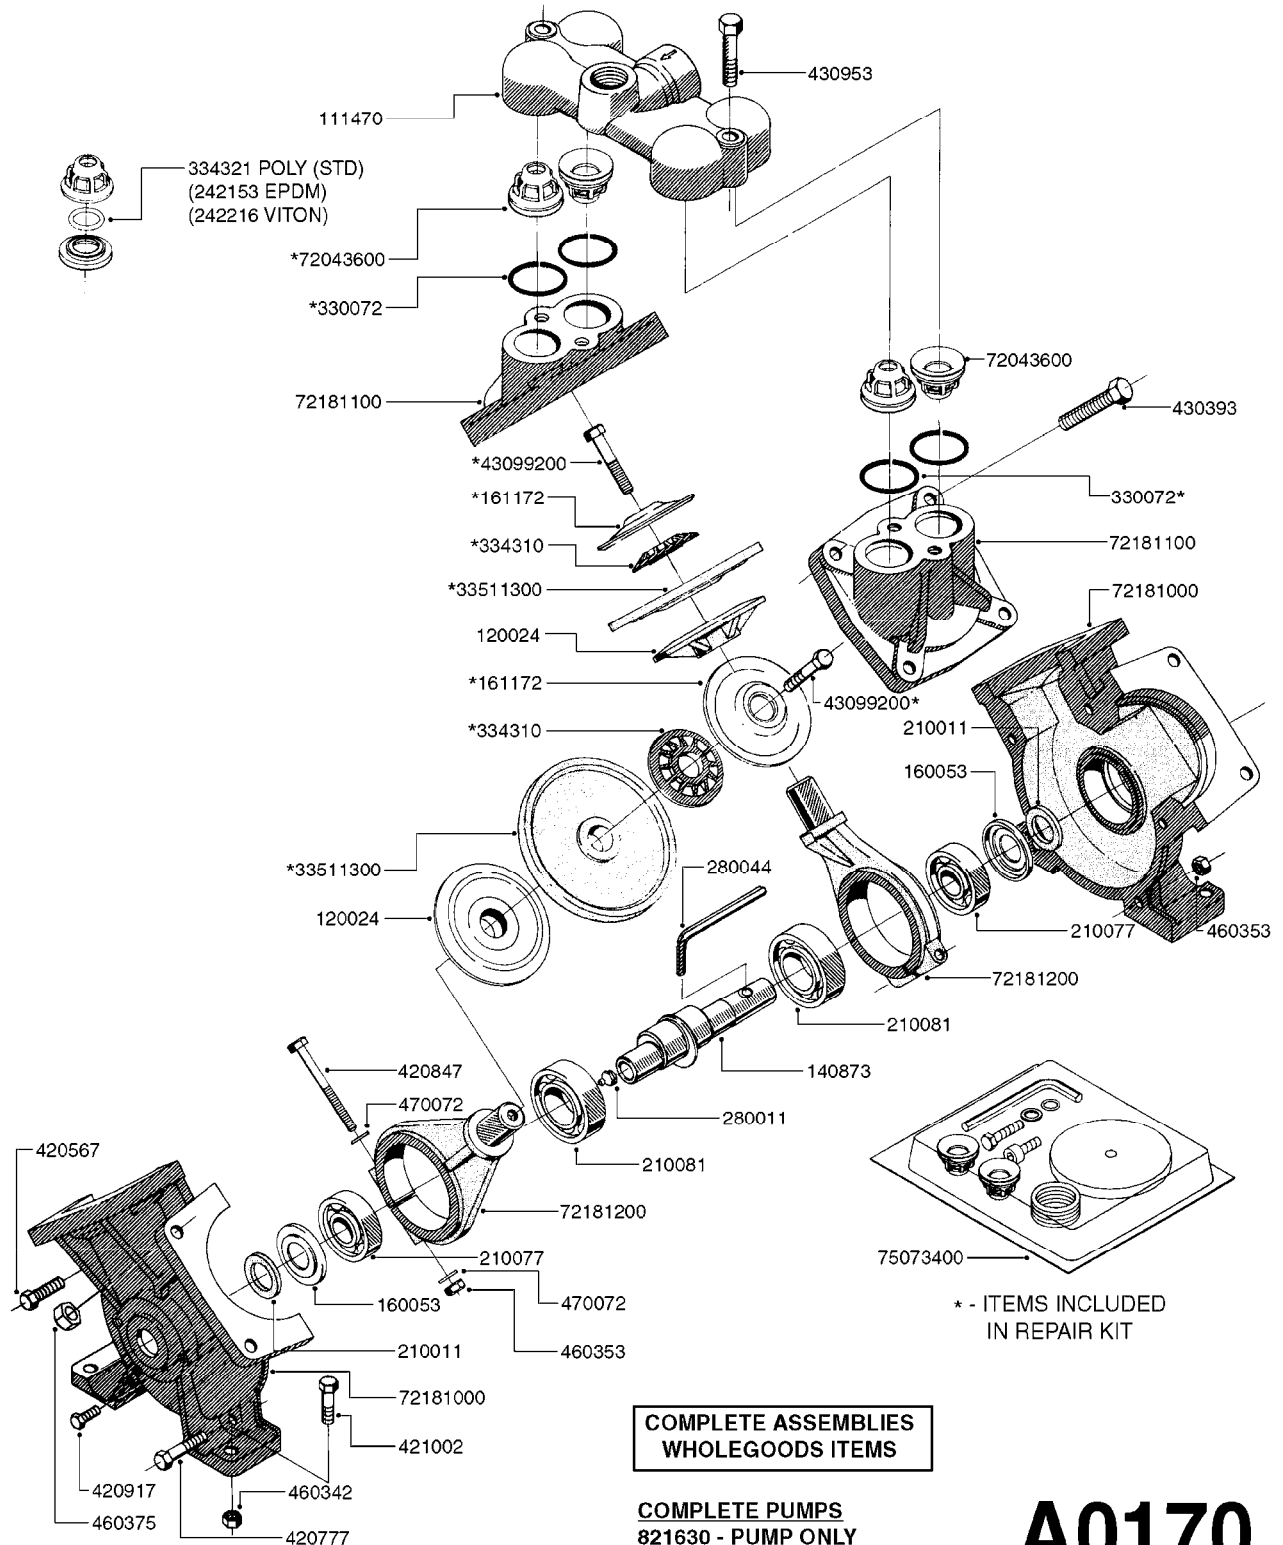

# A0160

PUMP - 1202 W/MOUNTING BASE  
A0160-HIN, 01:01:16

Page 1

Date 16.03.2016 14:27

parts-n°	order qty	description
111470	1	VALVE CHAMBER 1202
120024	1	DIAPHRAGM BACK DISC 1200-1300
140873	1	CRANK SHAFT MODEL 1202-9MM
160053	1	DUST PLATE
161172	1	DIAPHRAGM DISC F. 1203/1303
210011	1	SEAL FELT D39/23 X 4
210077	1	BEARING BALL 6305
210081	1	BEARING BALL 6307
242153	1	O-RING D26X4 EPDM
242216	1	O-RING VITON F/1202/1302/462
280011	1	GREASE NIPPLE 3/8' SAE H TR
280044	1	KEY HEXAGON W6 3/16'
330072	1	O-RING D53.5/D45.5X4
334310	1	NYLON WASHER 1202/1302/462
334321	1	O-RING POLY. 34.0x26.0x4.0
420066	1	BOLT HEX 8.8 DEL 3/8"X50MM
420162	1	BOLT HEX 8.8 DEL 3/8"x15MM
420836	1	BOLT HEX 8.8 RAW M8X85
421002	1	BOLT HEX 8.8 DEL M10X30 FT DIN933
421259	1	BOLT HEX UNC7/16"x2.25" 18-8SS
430032	1	BOLT HEX 8.8 RAW 1/2'X55MM
430404	1	BOLT HEX 8.8 DEL M12X50
460342	1	NUT HEX M10 DEL DIN934
460353	1	NUT HEX M8 BLACK
460375	1	NUT HEX M12 BLACK
460434	1	NUT HEX 3/8' NC BLACK
470072	1	WASHER D15/D8X.5 LOCK
33511300	1	DIAPHRAGM 1202-1303 POLY 2006
72043600	1	VALVE FOR 462/463
72181000	1	HOUSING, PUMP, 1203 RED
72181100	1	DIAPHRAGM COVER 1203/1303+BLTS
72181200	1	CONNECTING ROD FOR 1203 W/M12
75073300	1	PUMP KIT 1200/1202 "06"