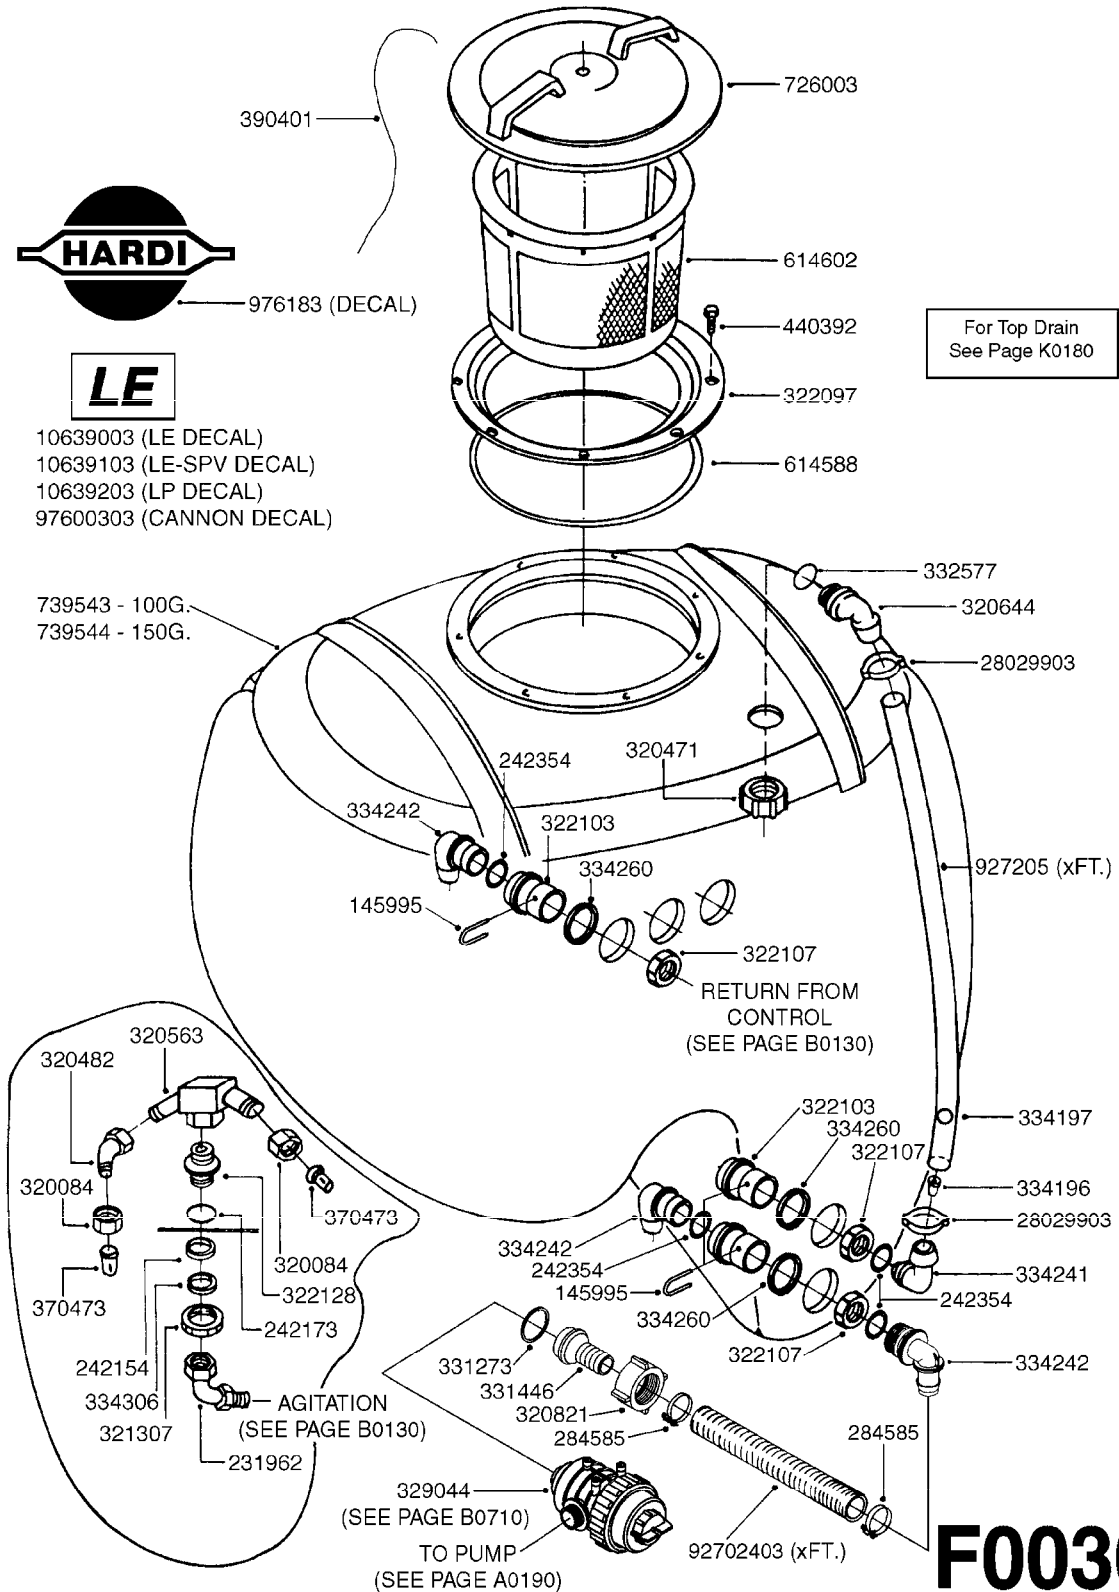

TANK - LE/LE-SPV/LP 100/150
F0030-HIN, 01:01:16

Page

0

Date

16.03.2016 14:27

976183 (DECAL)

10639003 (LE DECAL)
10639103 (LE-SPV DECAL)
10639203 (LP DECAL)
97600303 (CANNON DECAL)

For Top Drain
See Page K0180

739543 - 100G.
739544 - 150G.

TANK - LE/LE-SPV/LP 100/150
F0030-HIN, 01:01:16

Page 1

Date 16.03.2016 14:27

parts-n°	order qty	description
145995	1	FITT.DK S-53 FORK
231962	1	ELBOW BRASS 1/2"
242154	1	WASHER RUBBER 1"
242173	1	O-RING D24X18X3
242354	1	O-RING D32.2X3.0 VITON F.S-53
284585	1	CLAMP HOSE GEAR 1" MINI 020
320084	1	FITT.DK NUT 1/2" BSP
320471	1	FITT.DK NUT 1" BSP JAMB
320482	1	FITT.DK ELB. 1/2" BSP 60 DEG.
320563	1	FITT.DK 3 WAY 1/2" 110 DEG.
320644	1	FITT.DK ELB.3/4"HB X 1" BSP
320821	1	FITT.DK NUT 1-1/2" BSP
321307	1	FITT.DK NUT 1/2" BSP JAMB
322097	1	THREADED RING F. LID
322103	1	FITT.DK S-53 BULKHEAD
322107	1	FITT.DK S-53 BULKHEAD NUT
322128	1	NIPPLE 1/2"
329044	1	FILTER ARAG 1.5" 32 MESH LIFT
331273	1	O-RING D44/D38X2 F.1-1/2"
331446	1	FITT.DK HB 1" F.1-1/2" NUT
332577	1	O-RING D38/D30X4 F.1" PUR.
334196	1	PLUG F. LIQUID LEV. INDICATOR
334197	1	BALL F. LIQUID LEV. INDICATOR
334241	1	FITT.DK S-53 ELB.3/4"
334242	1	FITT.DK S-53 ELB.1"
334260	1	GASKET F. S-53 BULKHEAD
334306	1	WASHER D22 PA
370473	1	NOZZLE INJECTOR 5066-2.0
390401	1	CORD NYLON F.LID 900MM
440392	1	SCREW 6.3 X 25.0 DIN7981C TORX
614588	1	SEAL F. LID
614602	1	FILTER BASKET
726003	1	LID F. TANK
739543	1	TANK ASSY.POLY 100G LE,SPV,LP
739544	1	TANK ASSY.POLY 150G LE,SPV,LP
927205	1	HOSE R X CLEAR X 3/4 X 0012"
976183	1	DECAL COMPANY D.18,2 X 29,6
10639003	1	DECAL "LE"
10639103	1	DECAL "LE-SPV"
10639203	1	DECAL "LP"
28029903	1	CLAMP HOSE GEAR P3/4"-S1" 6712
92702403	1	HOSE PVC SUCT GRAY 1"
97600303	1	DECAL CANNON