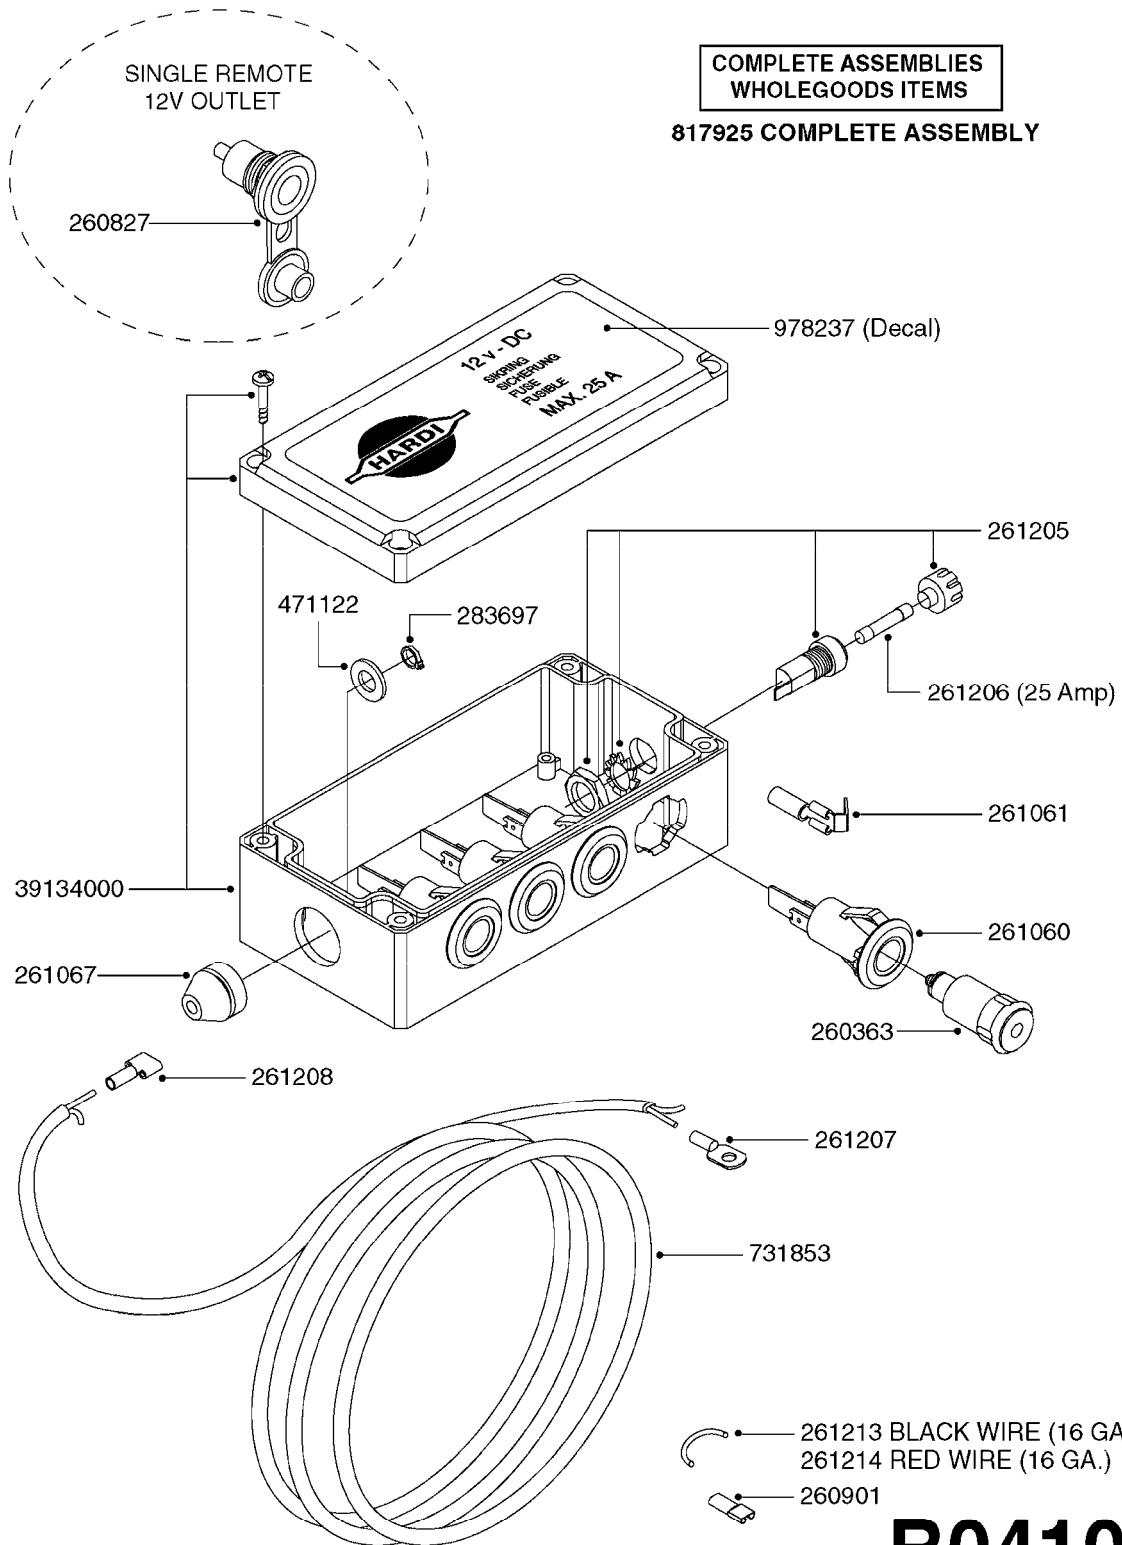

12 VOLT OUTLET BOX
B0410-HIN, 01:01:16

Page 0
Date 12.08.2020 9:28

12 VOLT OUTLET BOX
B0410-HIN, 01:01:16

Page 1
Date 12.08.2020 9:28

parts-n°	order qty	description
260363	1	PLUG 2 POLE 12V
260827	1	PLUG F.EC ATTACHMENTS
260901	1	SPADE F.ELEC CONN.1.5MM BLUE
261060	1	PLUG F.EC ATTACHMENTS
261061	1	SPADE F.ELEC.2 WAY CONNECTOR
261067	1	GROMMET 10-14 GREY
261205	1	FUSE HOLDER
261206	1	FUSE 25 A
261207	1	ELECTRIC CONNECTOR 4MM
261208	1	SPADE F.ELEC.CONNECTOR 4MM
261213	1	WIRE 6.4MM BLACK
261214	1	WIRE 6.4MM RED
283697	1	TIESTRAP 200MM
471122	1	WASHER, M10, Ø20/10.5X 2.0, SS
731853	1	CABLE 2X4MM L=138"
817925	1	OUTLET BOX 12 VOLT ELEC.
978237	1	DECAL OUTLET BOX
39134000	1	BOX, COMPLETE, 12V POWER BOX