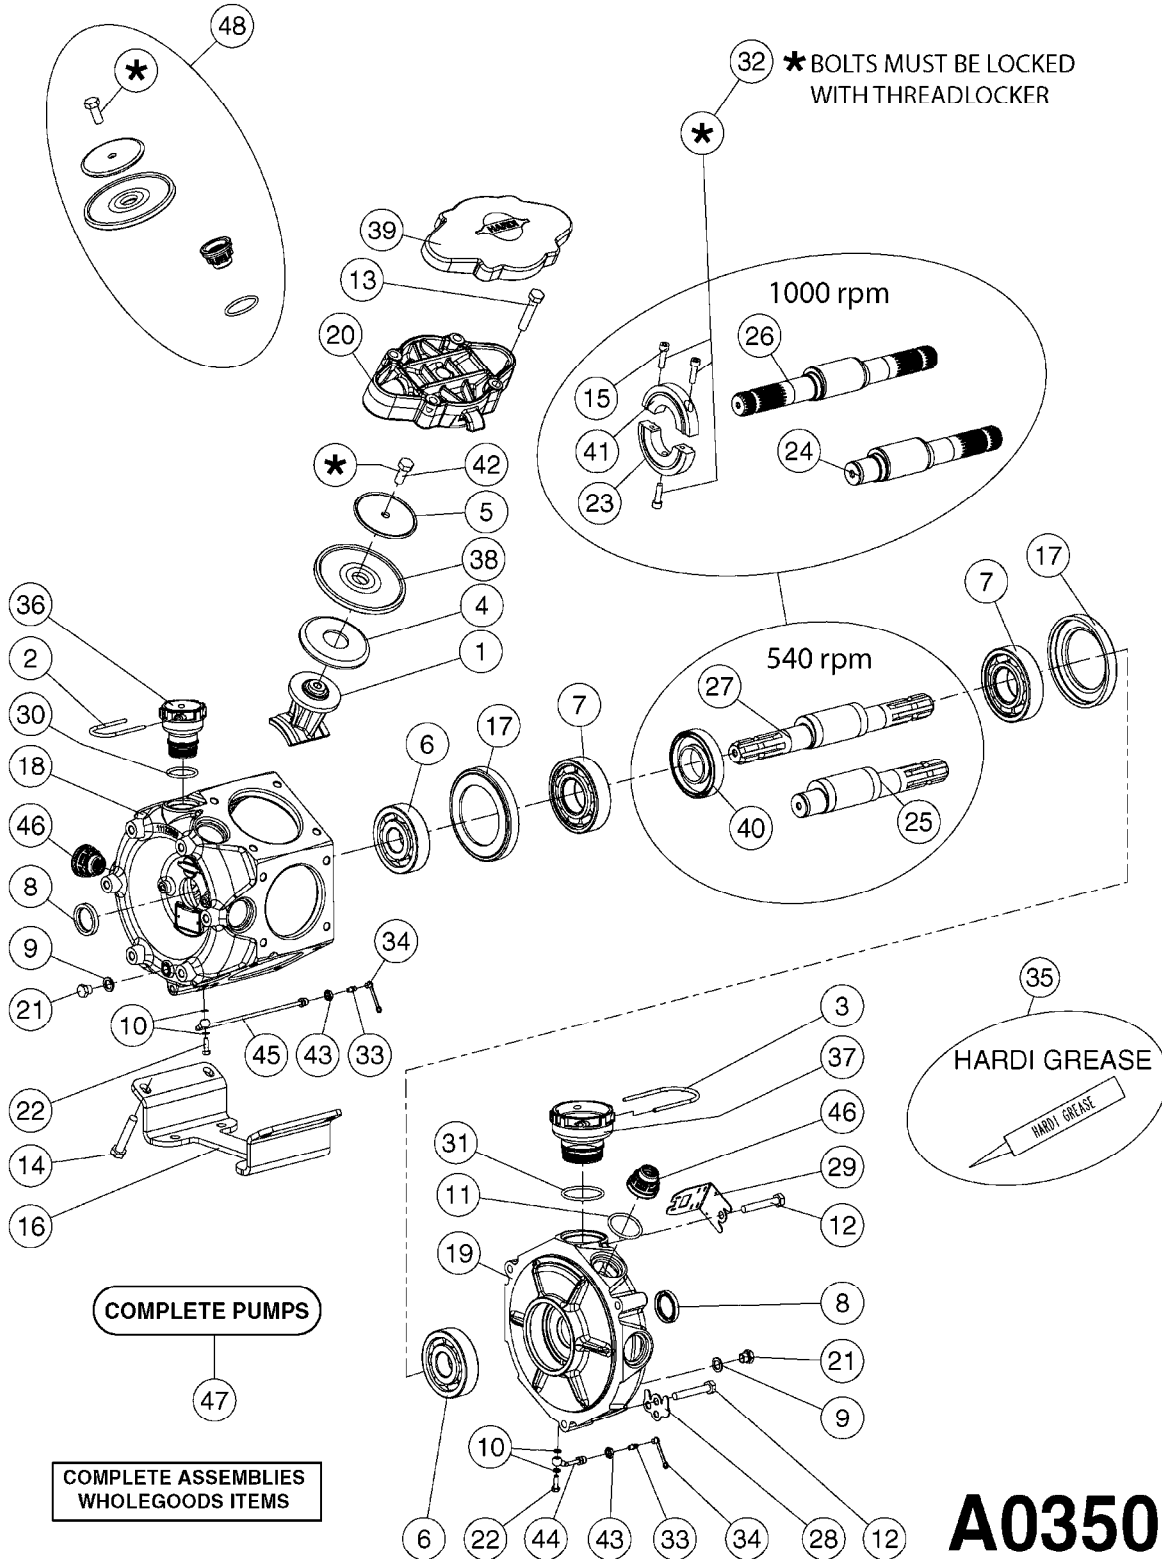

A0340

PUMP - 463/1000 RPM W/MOUNTING
A0340-HIN, 01:01:16

Page 1

Date 12.08.2020 9:28

parts-n°	order qty	description
111183	1	PUMP CASTING 460-463 (PAINTED)
111547	1	PUMP FRONT 460-463-2' (PAINT)
111622	1	CONNECTING ROD 463/5.5MM
111638	1	VALVE COVER 463 HC+1000 VERS.
111645	1	CONNECTING ROD 463/6.5MM
147662	1	CRANK SHAFT F.363/463-5.5MM
147663	1	CRANK SHAFT 363/463-5.5 THROUG
147664	1	COUNTERBALANCE 363/463 WEIGHT
147706	1	CRANK SHAFT F.363/463-6.5MM
147707	1	CRANK SHAFT 363/463-6.5 THROUG
161012	1	DIAPHRAGM BACKING DISC F. 463
161175	1	DIAPHRAGM DISC 463/464 PUMP
161745	1	METAL SPACER F.363/463
170183	1	LIFT STRAP F.PUMP 360/361/462
173901	1	LIFT STRAP F.PUMP 463
210221	1	BEARING BALL 6407
210232	1	BEARING BALL 6310
210243	1	SEAL OIL 35 X 47 X 7
241404	1	DOWTY SEAL 1/4"
242153	1	O-RING D26X4 EPDM
242216	1	O-RING VITON F/1202/1302/462
280011	1	GREASE NIPPLE 1/8' SAE H TR
330072	1	O-RING D53.5/D45.5X4
334321	1	O-RING POLY. 34.0x26.0x4.0
390844	1	COUNTERBALANCE 363/463 POM
420917	1	BOLT HEX 8.8 RAW M8X12 FT
421083	1	BOLT HEX 8.8 DEL M10X65
430286	1	BOLT HEX 8.8 DEL M12X30 FT
430323	1	BOLT HEX 8.8 DEL M12X60
430438	1	BOLT HEX 8.8 DEL M12X65
450996	1	BOLT ALLEN M8X35 DIN 912 RAW
460703	1	NUT HEX M12X1.75 LOCK DIN985A2 SS
614628	1	FOOT F. 46X PUMP, RED
821585	1	PUMP 463/5.5 THRGH SHAFT 1000R
821587	1	PUMP 463/10 THROUGH SHAFT TWNF
14010400	1	PLUG 1/4" BSP
33511600	1	DIAPHRAGM PUMP 463/464 PUMP PUR
43099200	1	BOLT HEX SS M12 X 30 DIN933 A4
72043600	1	VALVE FOR 462/463
72043700	1	VALVE FOR 462/463 W.VENT HOLE
72293300	1	PUMP 463/6.5 MED-2-1000-GG
75073900	1	PUMP KIT 460/463 "06"
82168700	1	PUMP 464-12 540 OFFSET PORTS
82168800	1	PUMP 464 6.5 1000 OFFSET PORTS
82169400	1	PUMP 464-6.5-STD-2-1000 FK