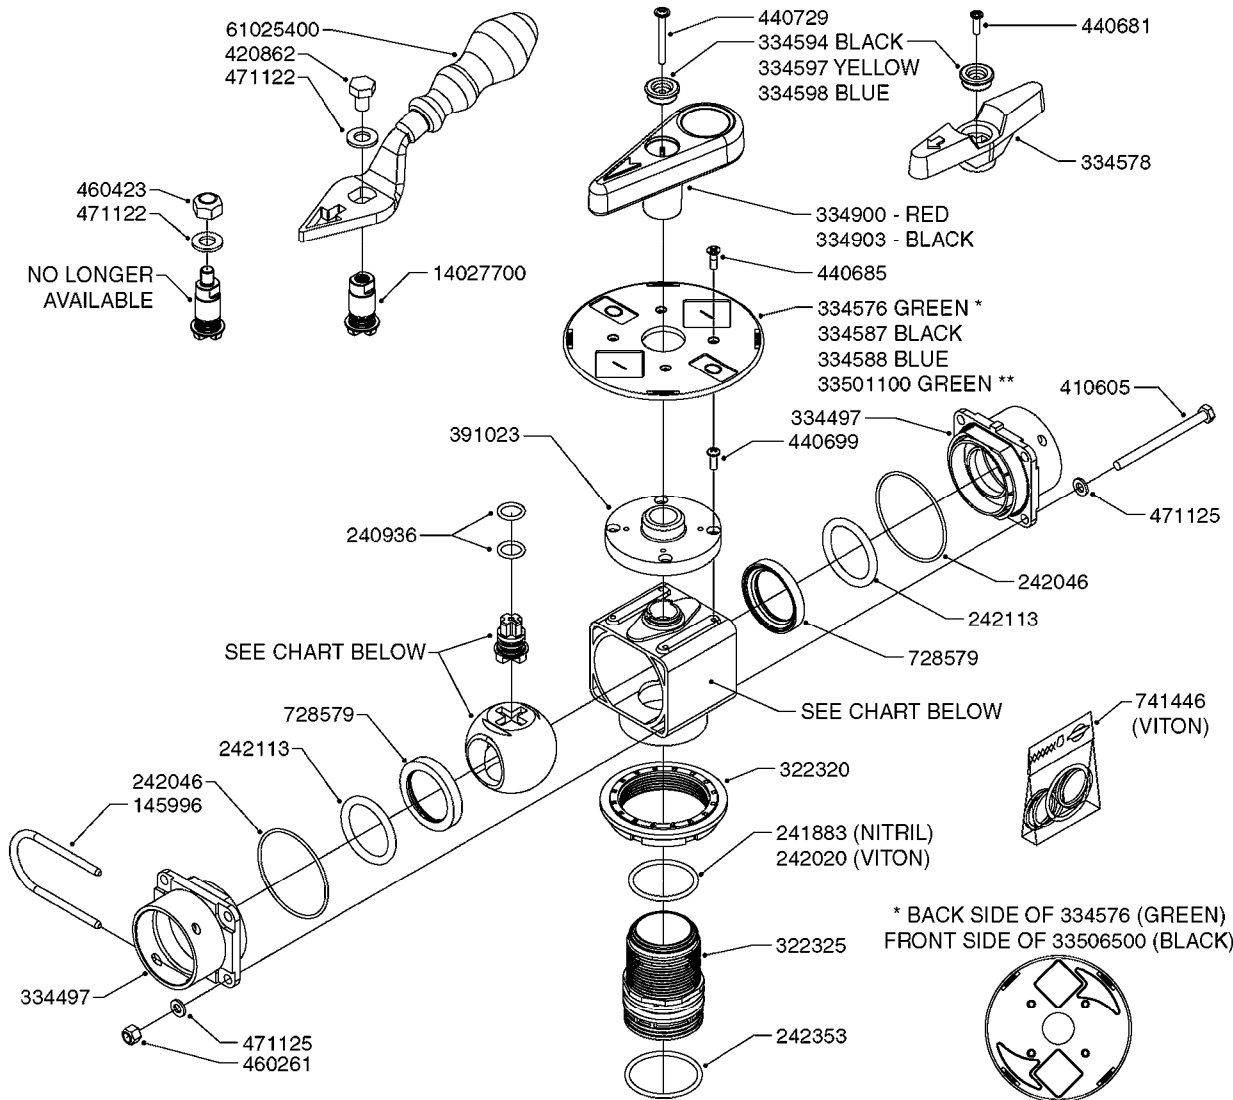

FOR S67 FITTINGS
SEE PAGE L0100

B0420

MANIFOLD SYSTEM - PRESSURE
B0420-HIN, 01:01:16

Page 1
Date 12.08.2020 9:28

parts-n°	order qty	description
145996	1	FITT.DK S-67 FORK
160353	1	BRACKET F.PRESSURE MANIFOLD
160918	1	BRACKET F. MANIFOLD CM
242353	1	O-RING 3 X 44.2 VITON
322224	1	FITT.DK S-67 TEE
322320	1	NUT F.3 WAY VALVE S56
334250	1	FITT.DK S-67 PLUG
334573	1	FITT.DK S-67 CONNECTOR
440675	1	SCREW F. PLASTIC 5X16 SS
841062	1	VALVE KIT S67 PRESS. MANIFOLD
841067	1	VALVE S67 PRESS.W/TEE MANIFOLD