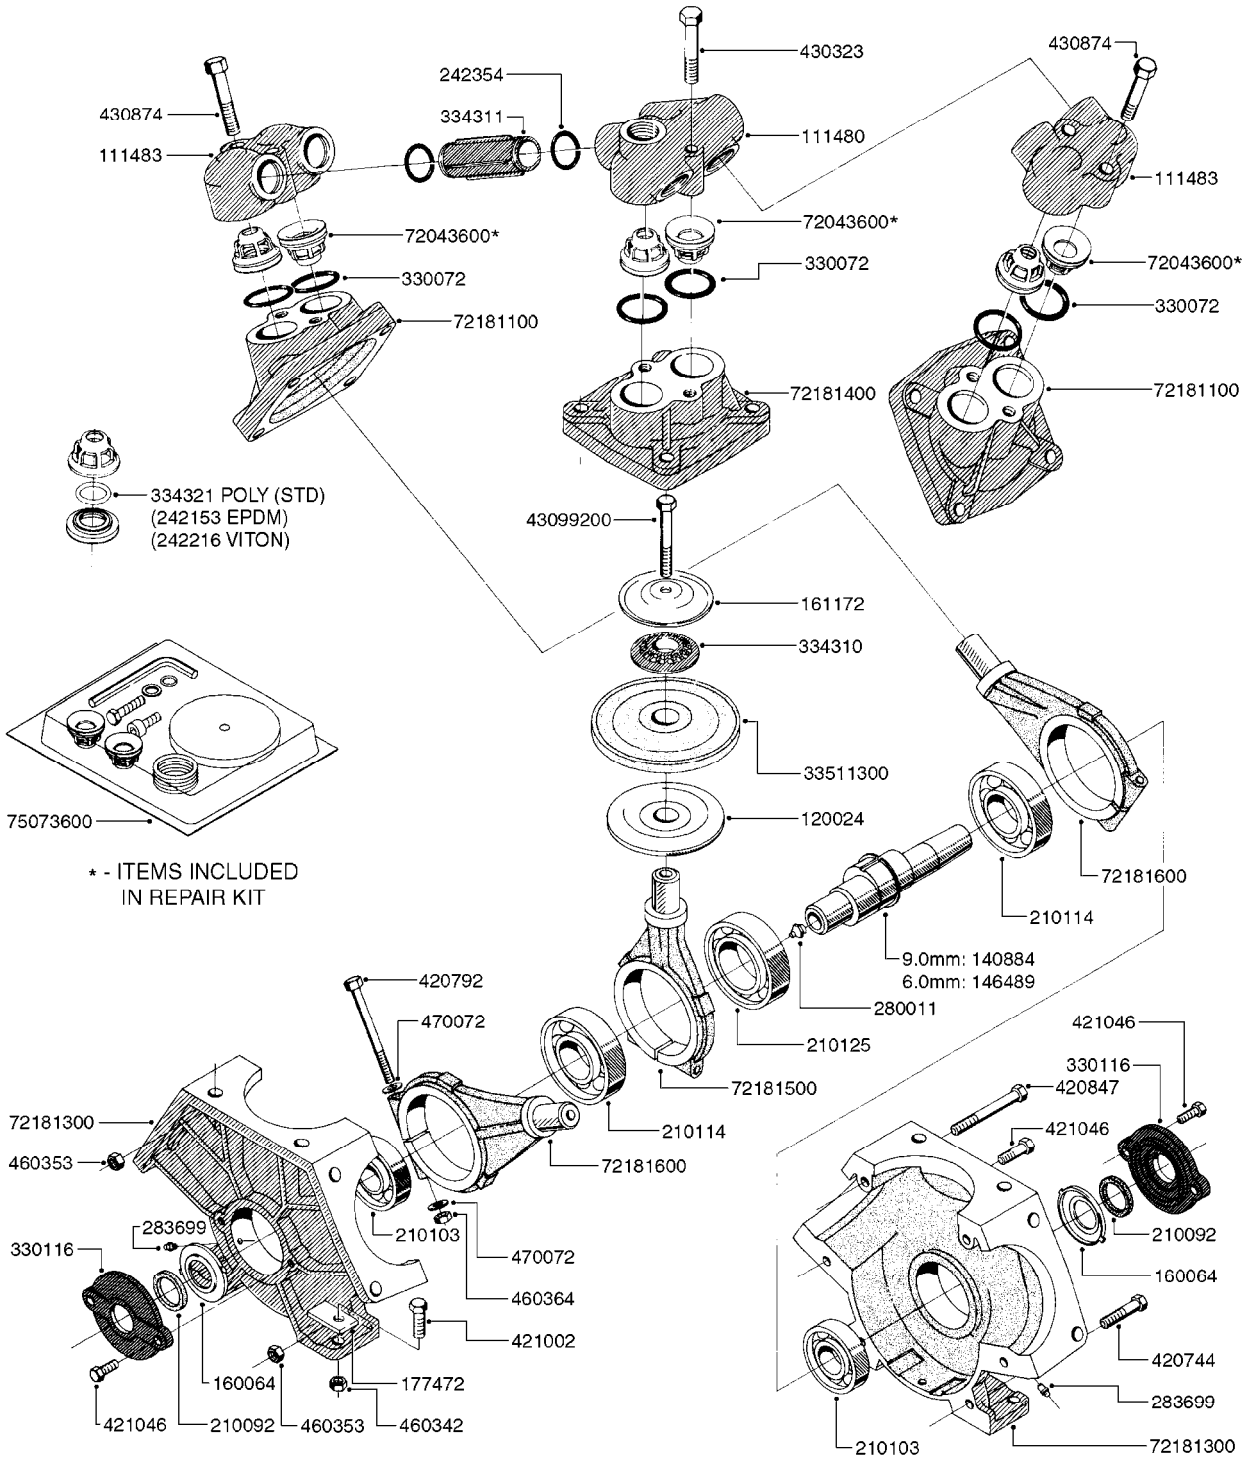

A0220

PUMP - 1302 W/ MOUNTING BASE
A0220-HIN, 27:04:17

Page 1

Date 12.08.2020 9:28

parts-n°	order qty	description
111480	1	VALVE HEAD 1302 CENTER
111483	1	VALVE HEAD SIDE 1302
120024	1	DIAPHRAGM BACK DISC 1200-1300
140884	1	CRANK SHAFT MODEL 1300-9
146489	1	CRANK SHAFT MODEL 1302-6MM
160064	1	DUST PLATE
161172	1	DIAPHRAGM DISC F. 1203/1303
177472	1	BRACKET 25 X 5
210092	1	SEAL FELT D43/30X5
210103	1	BEARING BALL 6306
210114	1	BEARING BALL 6308
210125	1	BEARING BALL 6210
242153	1	O-RING D26X4 EPDM
242216	1	O-RING VITON F/1202/1302/462
242354	1	O-RING D32.2X3.0 VITON
280011	1	GREASE NIPPLE 1/8" SAE H TR
283699	1	GREASE NIPPLE M6X1
330072	1	O-RING D53.5/D45.5X4
330116	1	SEAL RETAINER, MODEL 1300
334310	1	NYLON WASHER 1202/1302/462
334311	1	CONNECTION PIPE INLET MOD.1302
334321	1	O-RING POLY. 34.0x26.0x4.0
420081	1	BOLT HEX 8.8 DEL 3/8"X40MM
420162	1	BOLT HEX 8.8 DEL 3/8"X15MM
420346	1	BOLT HEX 8.8 DEL 3/8"X 25MM
420357	1	BOLT HEX 8.8 RAW 3/8"X85MM
420803	1	BOLT HEX 8.8 DEL M8X90
421002	1	BOLT HEX 8.8 DEL M10X30 FT DIN933
421259	1	BOLT HEX UNC7/16"x2.25" 18-8SS
430323	1	BOLT HEX 8.8 DEL M12X60
430404	1	BOLT HEX 8.8 DEL M12X50
430874	1	SCREW SET 8.8 DEL M12X70 FT
460062	1	NUT HEX 3/8" GALV.
460342	1	NUT HEX M10 DEL DIN934
460364	1	NUT HU M8 A2 SS DIN934
460386	1	NUT HEX M12X1.75
470072	1	WASHER D15/D8X.5 LOCK
33511300	1	DIAPHRAGM 1202-1303 POLY 2006
72043600	1	VALVE FOR 462/463
72181100	1	DIAPHRAGM COVER 1203/1303+BLTS
72181300	1	PUMP CASTING 1300 RED W/BOLTS
72181400	1	DIAPHRAGM COVER 1303 W/BOLTS
72181500	1	CONNECTING ROD, CENTER 1303
72181600	1	CONNECTING ROD, SIDE MOD.1300
75073500	1	PUMP KIT 1300/1302 "06"