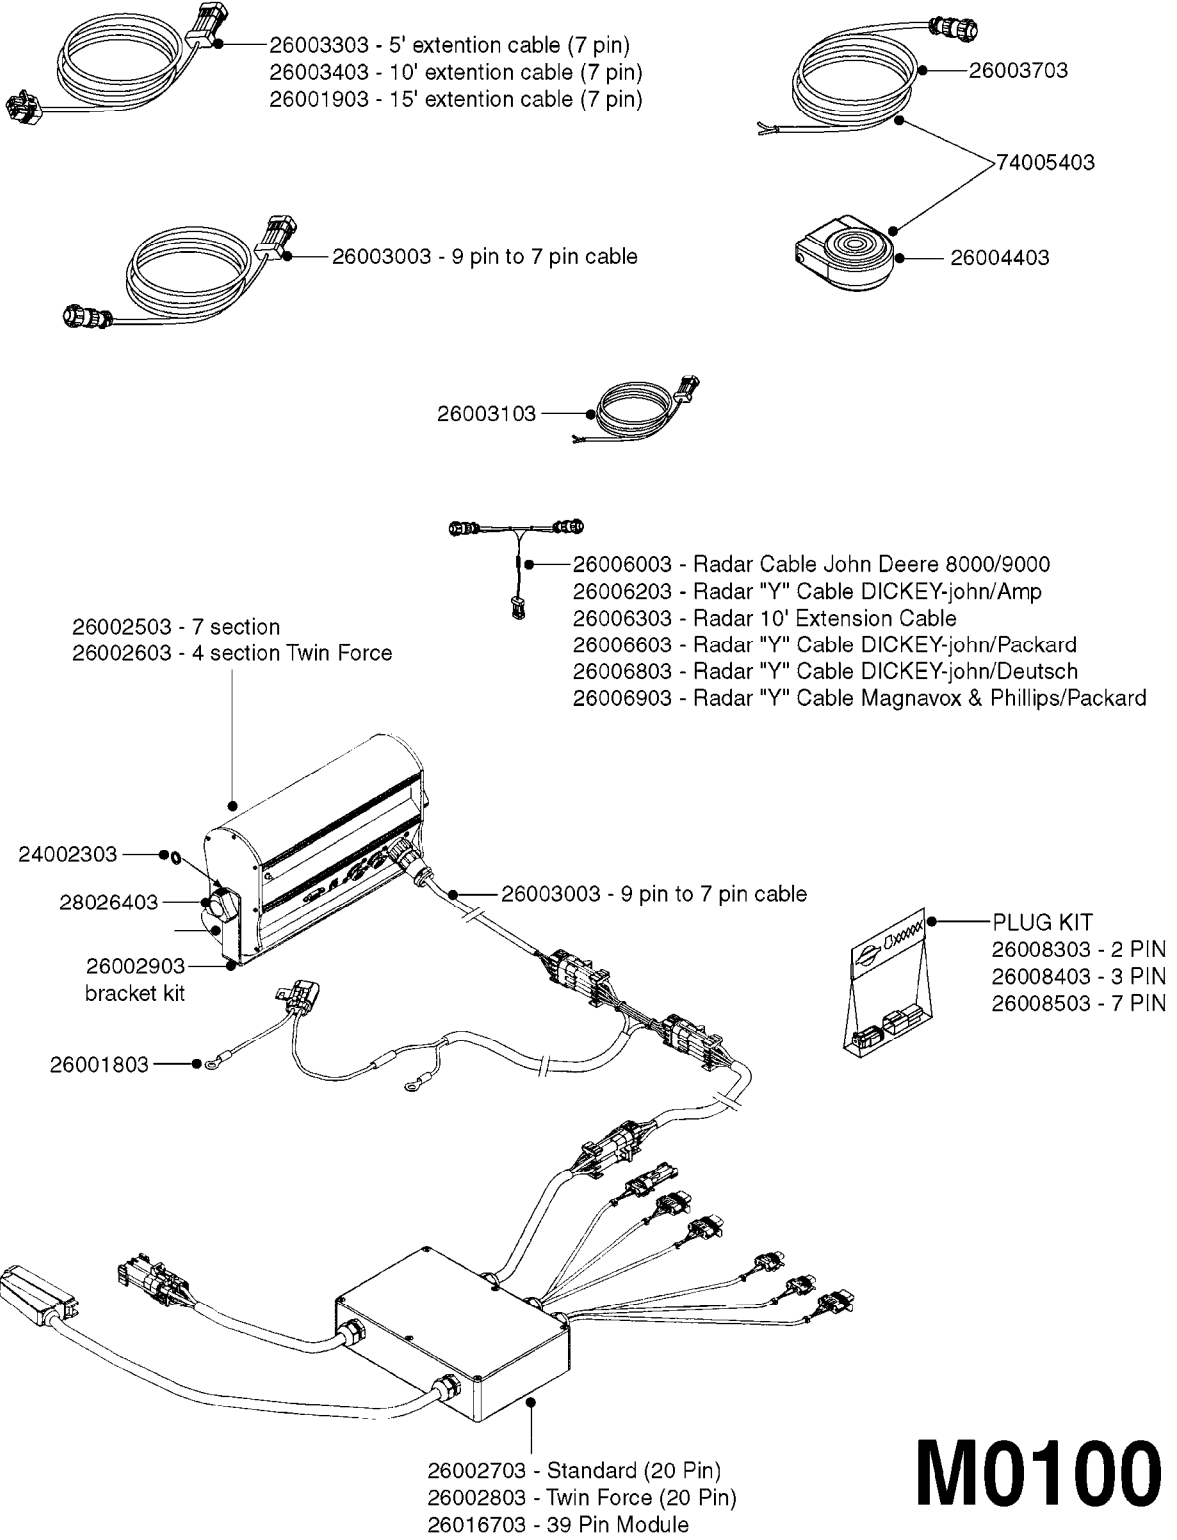

M0090

HC 2500/HM1500 DISPLAY/SCANBOX
M0090-HIN, 01:01:16

Page 1

Date 12.08.2020 9:29

parts-n°	order qty	description
142516	1	SCREW SET M10 BENT F. LOCKING
161411	1	MT.BRK. HC2500/HM1500 DISPLAY
26018300	1	ADAPTOR 2500 FOR SPRAYBOX II 39-PIN/REPLACES SCANBOX
260363	1	PLUG 2 POLE 12V
260827	1	PLUG F.EC ATTACHMENTS
261060	1	PLUG F.EC ATTACHMENTS
261589	1	FUSE 5 X 20 1.25 AMP
26176203	1	FUSE 5.0A QUICK-ACT.
261933	1	CABLE W/PLUG 2X25 L=71"
261934	1	CABLE W/PLUG 18X0.5MM L=79"
261935	1	SWITCH 2 POLE
261937	1	CIRCUIT BOARD F. SCANBOX
262099	1	PLUG SOCKET 3-POLE 2.5/3
450902	1	BOLT ALLEN HEAD M4 X 16MM
471055	1	WASHER D4.1/7.6 X 0.9
61029900	1	BRACKET FOR HC2500
731613	1	DISPLAY HC2500 NEW
731983	1	DISPLAY HM1500 REFURBISHED
732095	1	DISPLAY HM1500 NEW
732096	1	SCANBOX F.HM1500/HC2500
741580	1	PLUG 3-POLE 2.5/3
978045	1	DECAL QUICK GUIDE 1500/2500
978097	1	DECAL QUICK GUIDE 1500/2500 FR