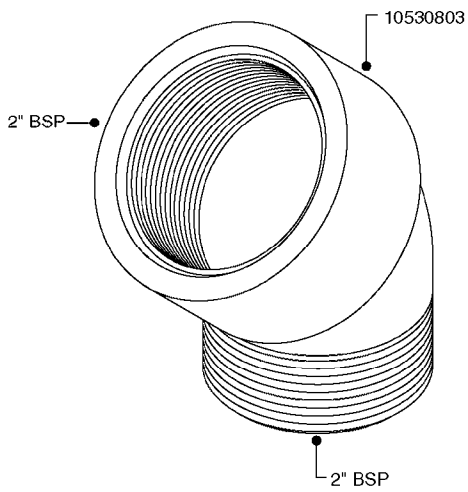

FITTINGS - HEXAGON NIPPLES
L0030-HIN, 01:01:16

L0030

FITTINGS - HEXAGON NIPPLES
L0030-HIN, 01:01:16

Page 1
Date 12.08.2020 9:29

parts-n°	order qty	description
10015303	1	FITT.PO.HN 1.00X1.00 M1000
10425003	1	FITT.PO.HN 1.25X1.00 MCPHEE
320132	1	FITT.DK HN 1" BSP
320176	1	FITT.DK HN 3/8"X1/2" BSP
320445	1	FITT.DK HN 1/4"X3/8" BSP
320655	1	FITT.DK HN 1/2"-1/2" BSP
320692	1	FITT.DK HN 3/8'BSPX1/4'NPT
320703	1	FITT.DK HN 3/8BSP X1/2 &1/4NPT
320725	1	FITT.DK NIPPLE 3/8"-3/8" BSP
320902	1	FITT.DK HN 3/8'X 1/4' BSP
390232	1	FITT.DK HN 1-1/2' X 1-1/4' BSP
390276	1	FITT.DK HN 1'BSP