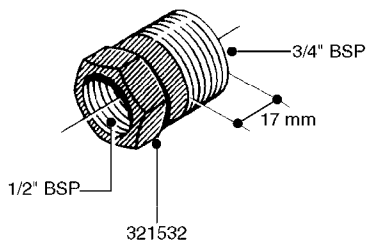

FITTINGS - HEXAGON NIPPLES
L0030-HIN, 01:01:16

L0030

FITTINGS - HEXAGON NIPPLES
L0030-HIN, 01:01:16

Page 1
Date 12.08.2020 9:29

parts-n°	order qty	description
10015303	1	FITT.PO.HN 1.00X1.00 M1000
10425003	1	FITT.PO.HN 1.25X1.00 MCPHEE
320132	1	FITT.DK HN 1" BSP
320176	1	FITT.DK HN 3/8"X1/2" BSP
320445	1	FITT.DK HN 1/4"X3/8" BSP
320655	1	FITT.DK HN 1/2"-1/2" BSP
320692	1	FITT.DK HN 3/8'BSPX1/4'NPT
320703	1	FITT.DK HN 3/8BSP X1/2 &1/4NPT
320725	1	FITT.DK NIPPLE 3/8"-3/8" BSP
320902	1	FITT.DK HN 3/8'X 1/4' BSP
390232	1	FITT.DK HN 1-1/2' X 1-1/4' BSP
390276	1	FITT.DK HN 1'BSP