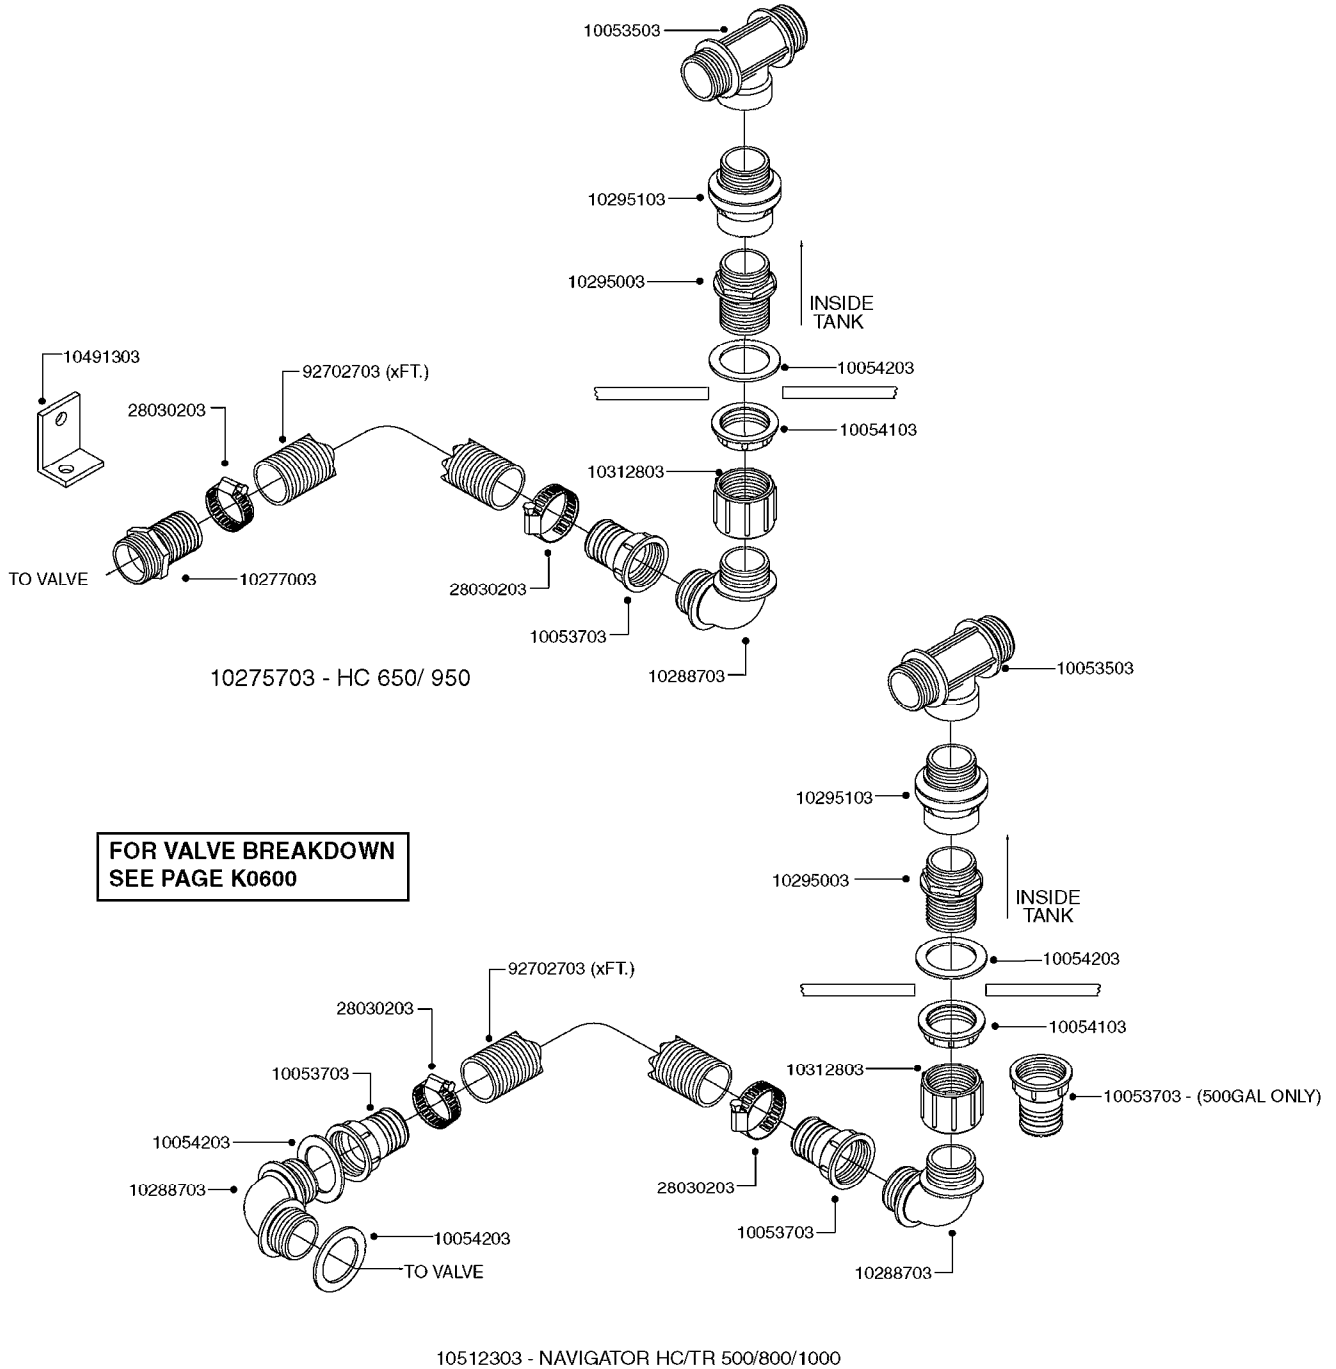

K0580

COMPLETE ASSEMBLIES
WHOLEGOODS ITEMS

QUICKFILL-PLMBNG SYS-TRLR SPYR
K0580-HIN, 01:01:16

Page 1
Date 12.08.2020 9:29

parts-n°	order qty	description
10053503	1	FITT.PO.TEE 2"MX2"FX2"M BSP
10053703	1	FITT.PO.HB STR. 2"BSP #4411
10054103	1	FITT.PO.NUT 2" BSP JAMB MCPHEE
10054203	1	GASKET F. 2" FITTINGS RUBBER
10275703	1	*QUICK FILL KIT 650/950M
10277003	1	FITT.PO.HB 2.00X2.00 MCPHEE
10288703	1	FITT.PO.EL 2MX2M 90 DEG MCPHEE
10295003	1	FITT.PO.HN 2' 250071
10295103	1	FOOT VALVE 2"
10312803	1	FITT.PO.BU 2' X 2'
10491303	1	ANGLE FOR HC950 QUICK FILL
10512303	1	QUICK FILL KIT NAV. (DON'T ORD)
28030203	1	CLAMP HOSE T-BOLT S2" 235-67
92702703	1	HOSE PVC SUCT GRAY 2"