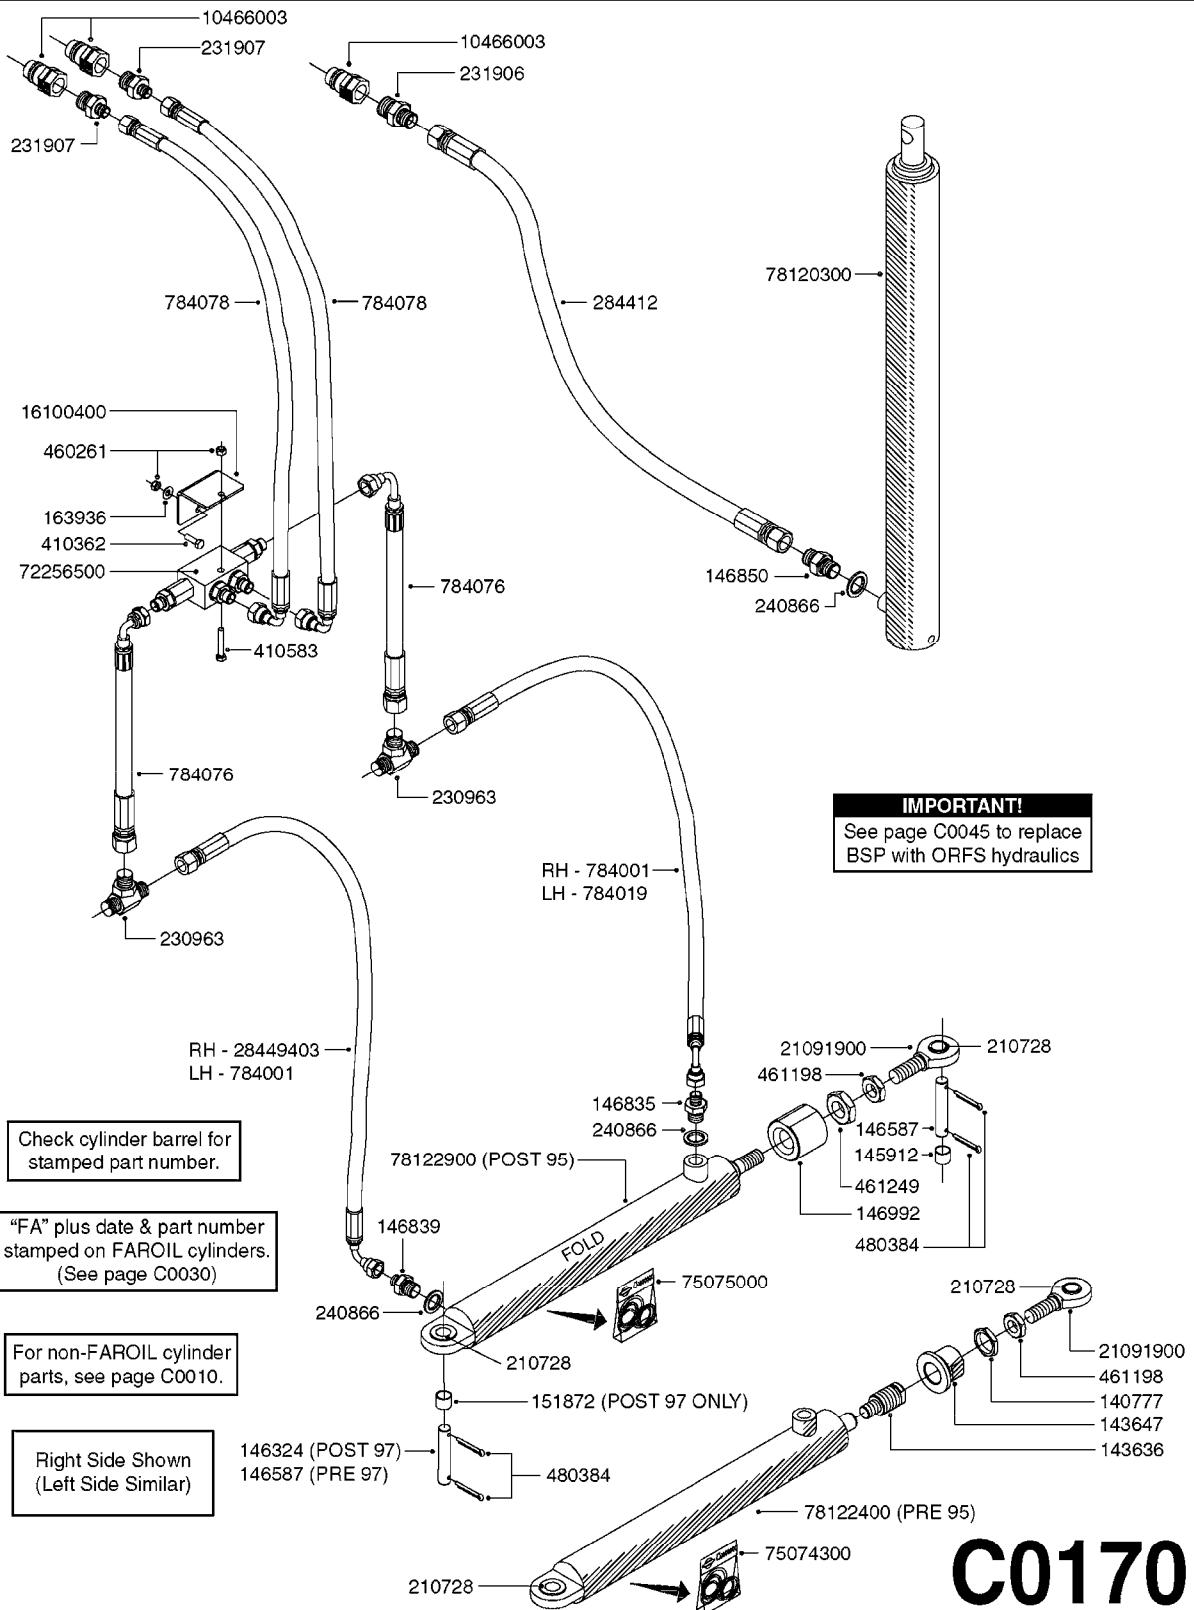

Page 1

Date 12.08.2020 9:29

Pos.	parts-n°	order qty	description
1	10466003	1	COUPLER PIONEER 8010-04 1/2NPT
2	231907	1	HEX NIPPLE 1/4"BSP X 1/2"NPT
2	231906	1	HEX NIPPLE 3/8"BSP X 1/2"NPT
2	147132	1	HEX NIPPLE 1/2"X1/2" BSP DEL
3	230311	1	QUICK COUPLING 1/2"
4	241356	1	DOWTYSEAL 1/2"
5	23234800	1	HEX NIPPLE 1/2"-9/16" ORFS FITTING FOR 1/4" HOSE
5	23234900	1	HEX NIPPLE 1/2"-11/16" ORFS FITTING FOR 3/8" HOSE
5	23235300	1	HEX NIPPLE 1/2"-13/16" ORFS FITTING FOR 1/2" HOSE
6	242102	1	O-RING Ø9.25X1.78 NITRIL 90SH
6	24263200	1	O-RING Ø7.66X1.78 NITRIL 90SH
6	24263300	1	O-RING Ø12.42X1.78 NITRIL 90SH
6	24263400	1	O-RING Ø18.77X1.78 NITRIL 90SH
7	67002403	1	CHART - BSP TO ORFS HOSES
8	67002503	1	CHART - BSP TO ORFS FITTINGS