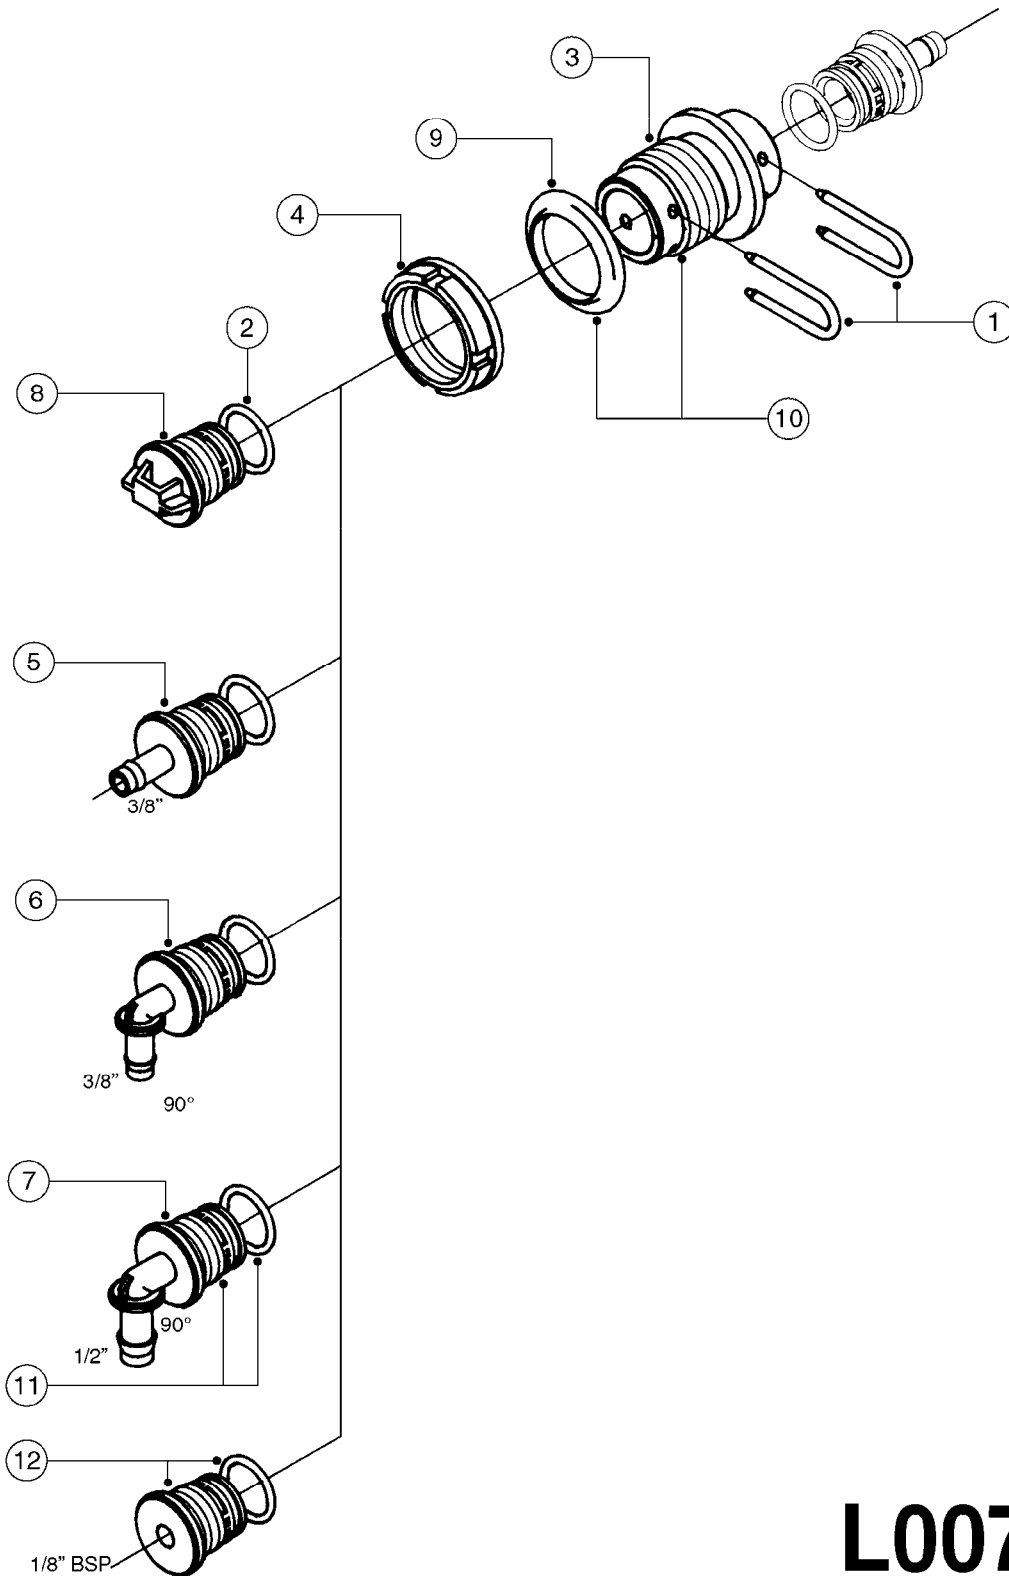

L0070

FITTINGS - S-40
L0070-HIN, 13:09:17

Page 1

Date 12.08.2020 9:29

Pos.	parts-n°	order qty	description
1	145994	1	FITT.DK S-40 FORK
2	242108	1	O-RING 3 X 19,2 70SH NITRIL NITRIL (BLACK)
2	242355	1	O-RING D19.2X3.0 VITON F.S-40 VITON (BROWN)
3	322102	1	FITT.DK S-40 BULKHEAD
4	322106	1	FITT.DK S-40 BULKHEAD NUT
5	334225	1	FITT.DK S-40 STR.3/8"
6	334237	1	FITT.DK S-40 ELB.3/8"
7	334238	1	FITT.DK S-40 ELB.1/2"
8	334248	1	FITT.DK S-40 PLUG
9	334259	1	GASKET F. S-40 BULKHEAD
10	726462	1	FITT. S40 BULKHEAD W.GASKET
11	726567	1	FITT.DK S-40 ELB.1/2" W.O-RING
12	726693	1	FITT.DK S-40 PLUG 1/8BSP ORING