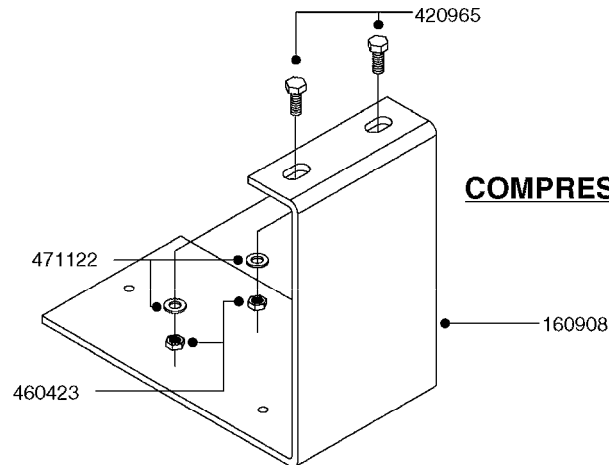

COMPRESSOR MOUNT- MEGA

K0420