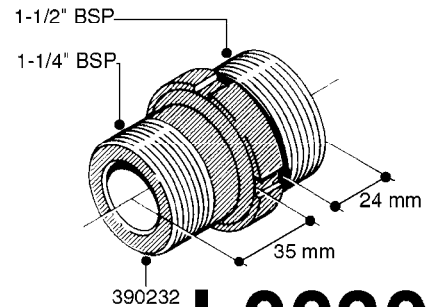

FITTINGS - HEXAGON NIPPLES
L0030-HIN, 01:01:16

L0030

FITTINGS - HEXAGON NIPPLES
L0030-HIN, 01:01:16

Page 1
Date 12.08.2020 9:29

parts-n°	order qty	description
10015303	1	FITT.PO.HN 1.00X1.00 M1000
10425003	1	FITT.PO.HN 1.25X1.00 MCPHEE
320132	1	FITT.DK HN 1" BSP
320176	1	FITT.DK HN 3/8"X1/2" BSP
320445	1	FITT.DK HN 1/4"X3/8" BSP
320655	1	FITT.DK HN 1/2"-1/2" BSP
320692	1	FITT.DK HN 3/8'BSPX1/4'NPT
320703	1	FITT.DK HN 3/8BSP X1/2 &1/4NPT
320725	1	FITT.DK NIPPLE 3/8"-3/8" BSP
320902	1	FITT.DK HN 3/8'X 1/4' BSP
390232	1	FITT.DK HN 1-1/2' X 1-1/4' BSP
390276	1	FITT.DK HN 1'BSP