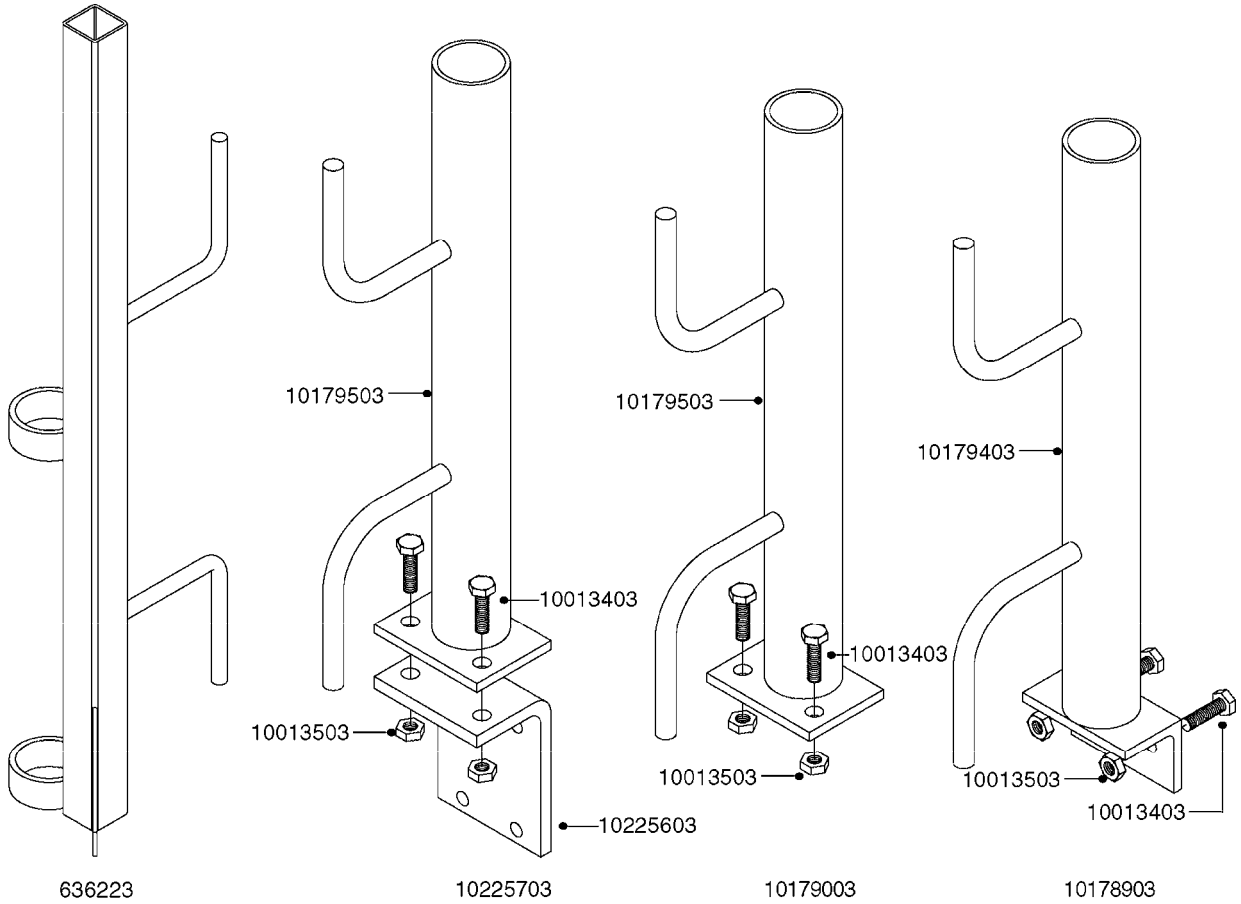

K0520

HOSE WRAPS
K0520-HIN, 05:12:19

Page 1
Date 12.08.2020 9:29

parts-n°	order qty	description
241965	1	O-RING Ø12.1 X 1.6 NITRILE
242007	1	O-RING Ø9.1 X 1.6 NITRILE
281551	1	BALL VALVE 1/2"
320084	1	FITT.DK NUT 1/2" BSP
330212	1	O-RING D19/D14X2.4 F.1/2"NUT
330326	1	O-RING D30/D24X2 F.1"NUT
330676	1	FITT.DK HB 3/8" F. 1/2" NUT
330687	1	FITT.DK HB 1/2" F. 1/2" NUT
334190	1	FITT.DK HB 1/2' F. PISTOL 60S
334533	1	CLAMP HOSE PLASTIC 3/8"
334534	1	CLAMP HOSE PLASTIC 1/2"
636223	1	POST 12 VOLT TR30
712471	1	AGITATION VALVE ASSY. ON/OFF
843196	1	SPRAY GUN KIT TYPE 60 SHORT
843197	1	HANDGUN KIT TYPE 60 LONG
10013403	1	BOLT HEX 3/8-16X1 1/4 HCS Z5
10013503	1	NUT HEX NC 3/8"
10178903	1	WRAP HOSE SIDE MOUNT PLATE
10179003	1	WRAP HOSE BOTTOM PLATE MOUNT
10179403	1	WRAP WELDMENT FOR HI101789
10179503	1	WRAP WELDMENT FOR HI101790
10225603	1	BKT.FOR HOSE WRAP MOUNT NL NK
10225703	1	WRAP HOSE BDL.BOTTOM PLATE
92701703	1	HOSE R X3/8" X300PSI WP X0012"
92702103	1	HOSE R X1/2" X300PSI WP X0012"