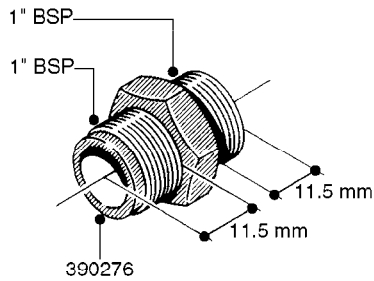

FITTINGS - HEXAGON NIPPLES
L0030-HIN, 01:01:16

L0030

FITTINGS - HEXAGON NIPPLES
L0030-HIN, 01:01:16

Page 1
Date 12.08.2020 9:29

parts-n°	order qty	description
10015303	1	FITT.PO.HN 1.00X1.00 M1000
10425003	1	FITT.PO.HN 1.25X1.00 MCPHEE
320132	1	FITT.DK HN 1" BSP
320176	1	FITT.DK HN 3/8"X1/2" BSP
320445	1	FITT.DK HN 1/4"X3/8" BSP
320655	1	FITT.DK HN 1/2"-1/2" BSP
320692	1	FITT.DK HN 3/8'BSPX1/4'NPT
320703	1	FITT.DK HN 3/8BSP X1/2 &1/4NPT
320725	1	FITT.DK NIPPLE 3/8"-3/8" BSP
320902	1	FITT.DK HN 3/8'X 1/4' BSP
390232	1	FITT.DK HN 1-1/2' X 1-1/4' BSP
390276	1	FITT.DK HN 1'BSP