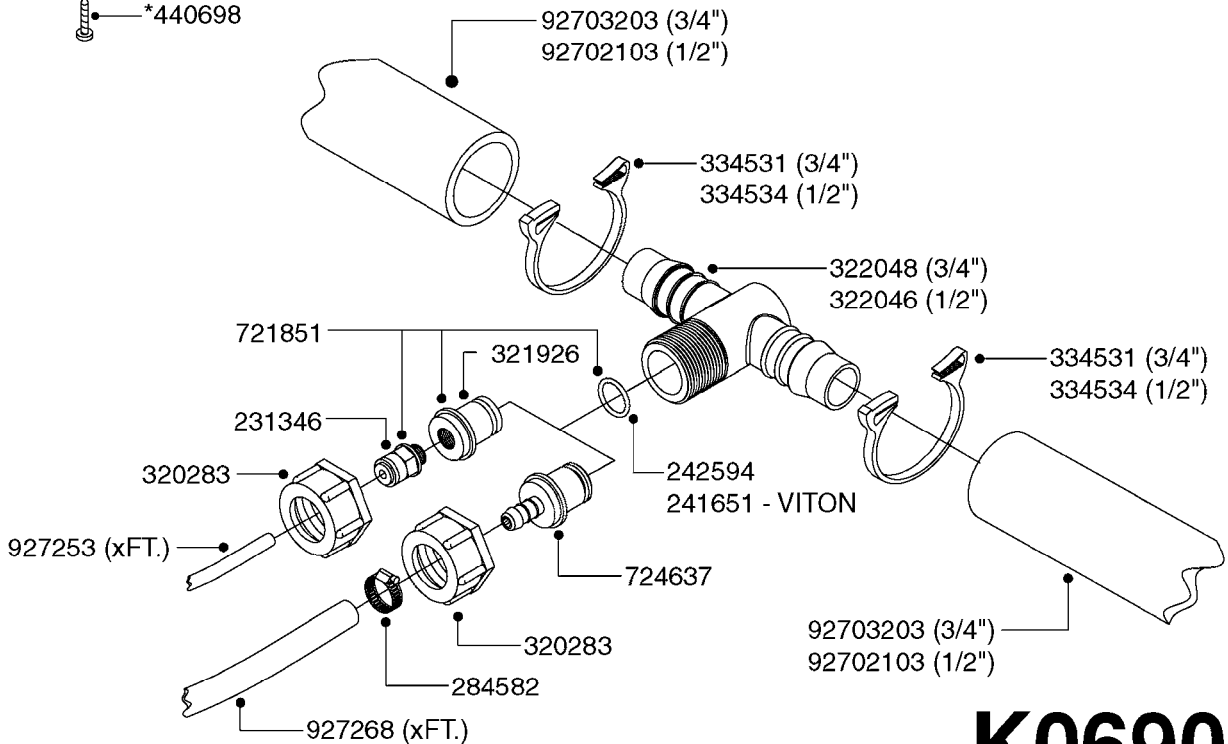

COMPLETE ASSEMBLIES
WHOLEGOODS ITEMS

70043903 - COMPLETE ASSEMBLY

K0680

REMOTE GAUGE-ESC SPRAYERS-4"
K0680-HIN, 01:01:16

Page 1
Date 12.08.2020 9:29

parts-n°	order qty	description
145632	1	FITT.DK HB 1/4' BRASS F.GUAGE
146210	1	NUT 1/4'BSP BRASS
282391	1	CLAMP HOSE CRIMP 5/16'
320972	1	FITT.DK HB 5/16'- 1/4' BSP
330396	1	O-RING D11.2/D6.6X3.2
421046	1	BOLT HEX M8X25/25 A2 SS DIN933
460143	1	LOCK NUT M8 SST A2 DIN985
927268	1	HOSE BLUE PVC X 1/4 X 0012"
10028603	1	WASHER LOCK 5/16'
10428003	1	BKT. FOR ESC GAUGE KIT
28026103	1	GAUGE 200PSI/BR,4",1/4"BSP-BTM
70043903	1	*GAUGE KIT,4" OP UNIT INFEILD