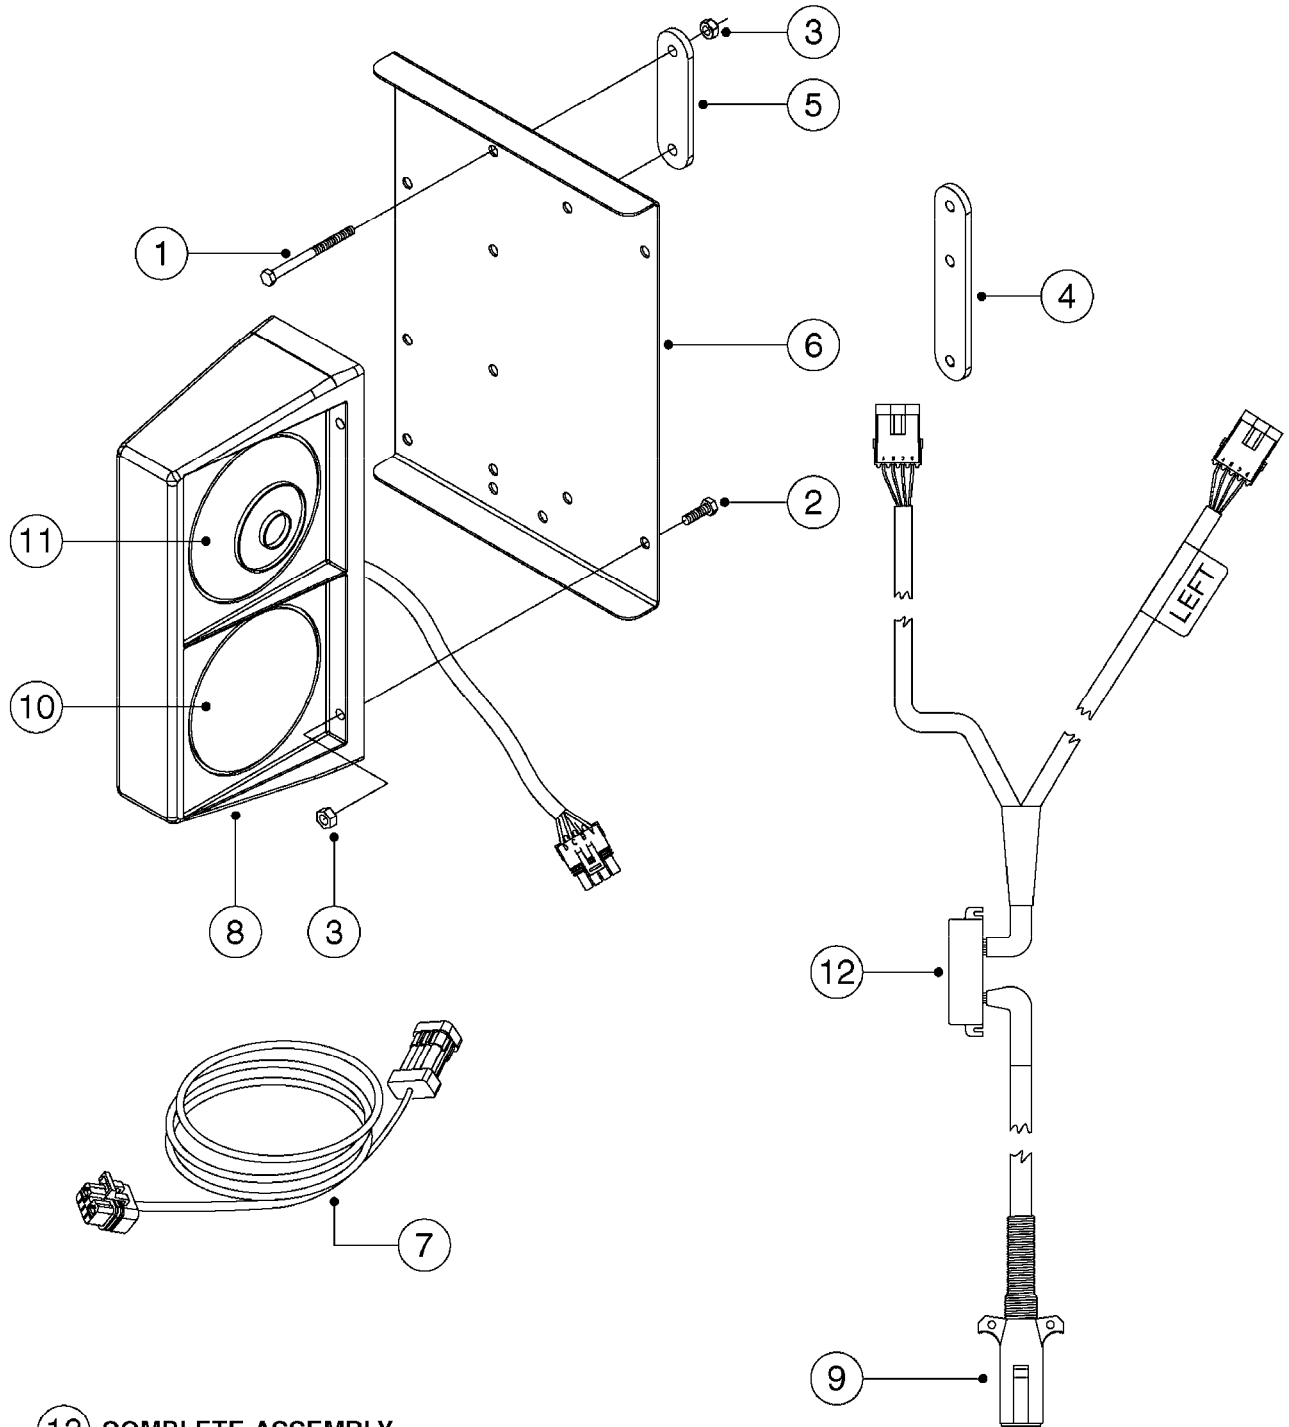

13 COMPLETE ASSEMBLY

COMPLETE ASSEMBLIES
WHOLEGOODS ITEMS

M0160

TRAFFIC LIGHT KIT
M0160-HIN, 13:08:19

Page 1
Date 12.08.2020 9:29

Pos.	parts-n°	order qty	description
1	410266	1	BOLT HEX 8.8 DEL M6X120
1	410421	1	BOLT HEX M6X110 DIN931-A2 SS
1	410524	1	BOLT HEX 8.8 DEL M6X100
1	410605	1	BOLT HEX 8.8 DEL M6X80
2	410362	1	BOLT HEX 8.8 SS M6X20
3	460261	1	NUT HEX M6X1.00 LOCK DIN985 A2 SS
4	16022303	1	BRACKET 100MM TUBE
5	16022403	1	BRACKET 60MM TUBE
6	16025603	1	BRACKET TAIL LIGHT DUAL LAMP
7	26004703	1	HARNESS 13' EXT 4 WIRE WP
8	26004903	1	TAIL LIGHT GREEN WIRE LH
8	26005003	1	TAIL LIGHT YELLOW WIRE RH
9	26005103	1	PLUG 7-PIN AG TAIL LIGHT
10	26005403	1	LENS BLACK BEFORE 2009
10	26017003	1	LENS RED
11	26016903	1	LENS AMBER
12	26032703	1	HARNESS COMPLETE, TAIL LIGHT, 2013
13	83308603	1	TRAFFIC LIGHT KIT