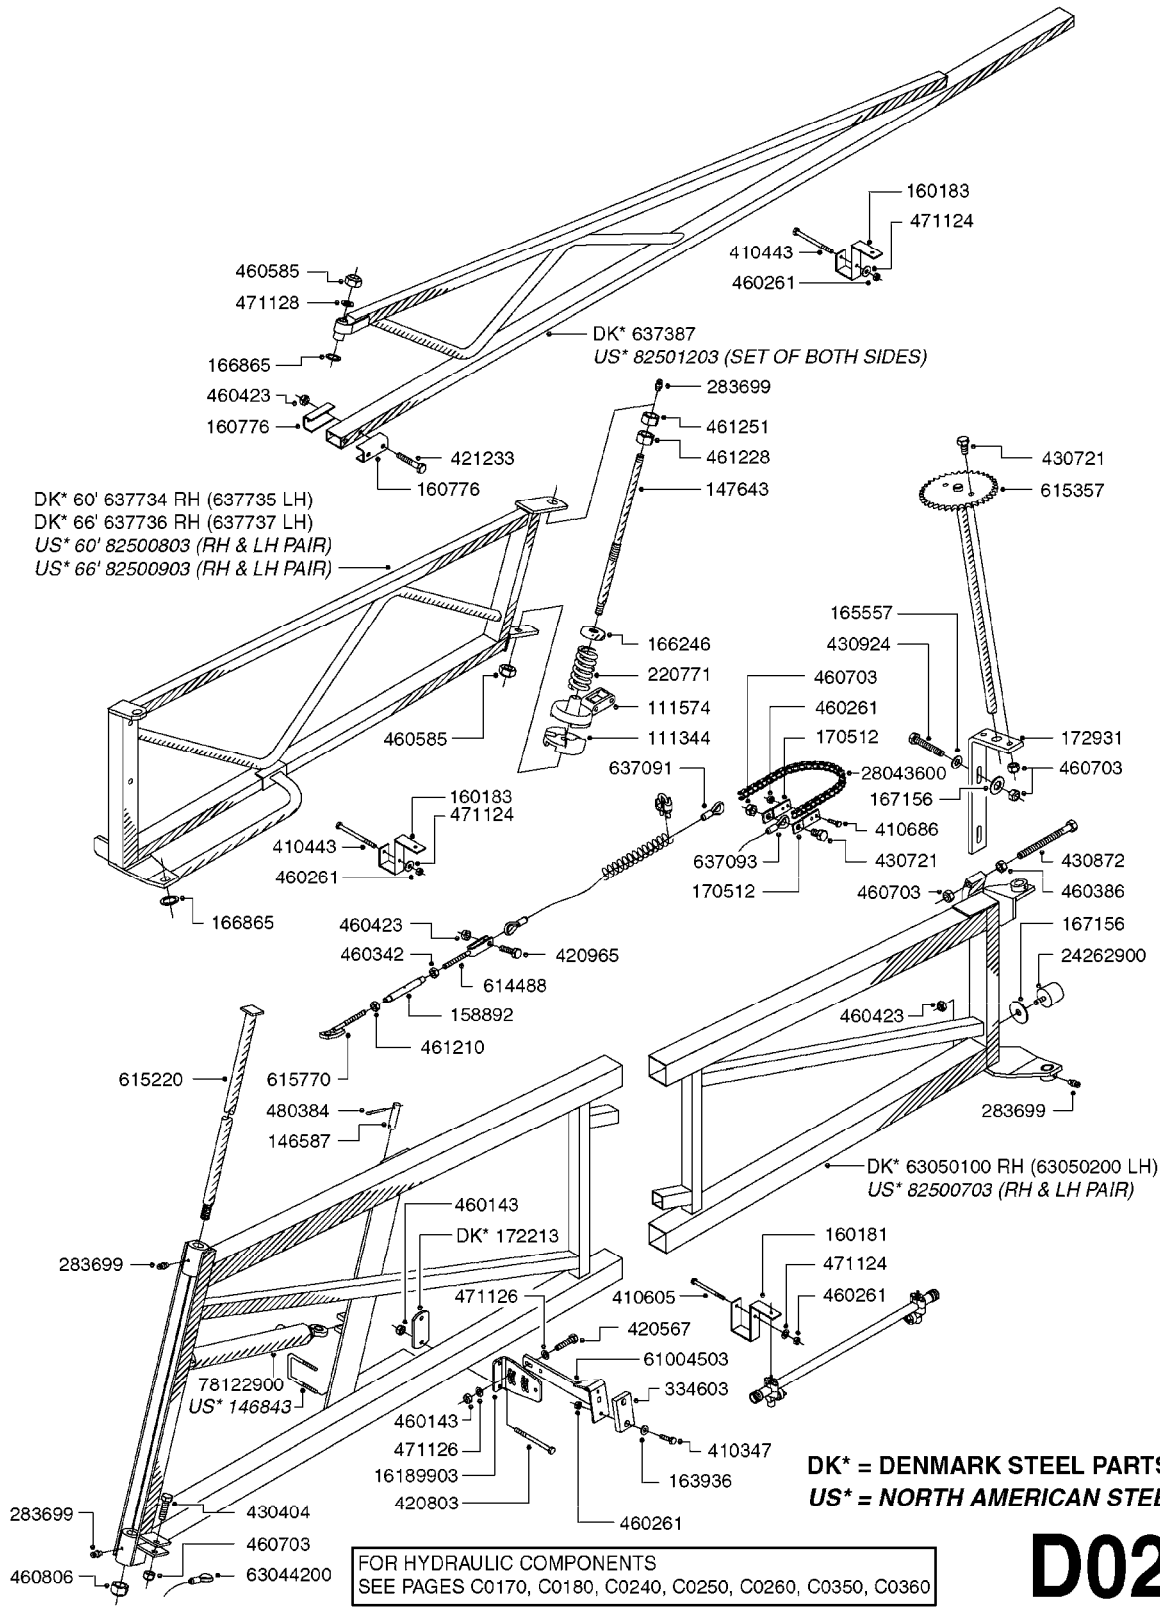

FOR HYDRAULIC COMPONENTS
SEE PAGES C0170, C0180, C0240, C0250, C0260, C0350, C0360

D0270

BOOM EAGLE WINGS 60' 66'
D0270-HIN, 01:01:16

Page 1
Date 12.08.2020 9:29

parts-n°	order qty	description
111344	1	CLAW CLUTCH Ø100/Ø20,5 UNDER PART RED
111574	1	CLAW CLUTCH D100 UP. (MACH)
146587	1	PIN D16.8 X 65
146843	1	BOLT U M8 F.60 x 60
147643	1	AXLE F.BM BRKWKY. W. ZERT L=426
158892	1	TURN BUCKLE HOUS
160181	1	CLAMP NOZZLE TUBE 60X60
160183	1	CLAMP NOZZLE TUBE 50X30
160776	1	U-CHANNEL F.3PT.
163936	1	WASHER D15/D6.2X1
165557	1	WASHER D28.0/D12.2X2.0 SS
166246	1	WASHER CUP D53 F.SPRING
166865	1	WASHER D35/D25X2
167156	1	WASHER D46.5/D12.4X2.5
170512	1	ASSEMBLY BRACKET FOR CHAIN
172213	1	FLAT BAR F.BOOM STRAP
172931	1	FLAT STEEL 15X50
220771	1	SPRING D53/D43X100
283699	1	GREASE NIPPLE M6X1
334603	1	RUBBER STOP 86X48X15
410347	1	SCREW M6X20 8.8
410443	1	BOLT HEX 8.8 DEL M6X70
410605	1	BOLT HEX 8.8 DEL M6X80
410686	1	BOLT HEX 8.8 DEL M6X30
420567	1	BOLT HEX 8.8 DEL M8X30 FT
420803	1	BOLT HEX 8.8 DEL M8X90
420965	1	M10X40 MACHINE SCREW STAINLESS
421233	1	BOLT HEX 8.8 10.9 DEL M10X70
430404	1	BOLT HEX 8.8 DEL M12X50
430721	1	BOLT HEX 8.8 DEL M12X40 FT
430872	1	BOLT HEX 8.8 DEL M12X100 FT
430924	1	BOLT HEX 8.8 DEL M12 X 85
460143	1	LOCK NUT M8 SST A2 DIN985
460261	1	NUT HEX M6X1.00 LOCK DIN985 A2 SS
460342	1	NUT HEX M10 DEL DIN934
460386	1	NUT HEX M12X1.75
460423	1	NUT HEX M10X1.50 LOCK DIN985A2 SS
460585	1	LOCKING NUT M16 DIN985 A2 SS
460703	1	NUT HEX M12X1.75 LOCK DIN985A2 SS
460806	1	NUT HEX M20X2.50 LOCK DIN985A2 SS
461210	1	NUT HEX M10X1.5 L.THREAD A4
461228	1	NUT HEX M20
461251	1	NUT HEX M20 X 2.5 JAMB
471124	1	WASHER, M6, Ø18/ 6.4X 1.6, SS
471126	1	WASHER, M8, Ø16/ 8.4X 1.6, SS
471128	1	WASHER, M16, Ø30/17.0X 3.0, SS
480384	1	PIN COTTER 3/16 x 1-1/2"
614488	1	FORK/ R.THREAD 10mmX144mm
615220	1	PIN 25 X 910 FOR EAGLE
615357	1	SHAFT W.SPROCKET EAGLE 60'3PT
615770	1	ANCHOR F.EAGLE CABLE
637091	1	CABLE FRONT EAGLE D7X2895
637093	1	CABLE REAR 5 X 3100MM EAGLE
637387	1	BOOM WING BRKWAY E. 60-90'
637734	1	BOOM WING OUT. 60'R.EAG 97
637735	1	BOOM WING OUT. 60'L.EAG 97
637736	1	BOOM WING OUT. 66'R.EAG 97
637737	1	BOOM WING OUT. 66'L.EAG 97
16189903	1	PLATE F, EAGLE STOPARM
24262900	1	RUBBER STOP D50X40 M10X33
28043600	1	CHAIN 5/8X810MM (51 LINKS)