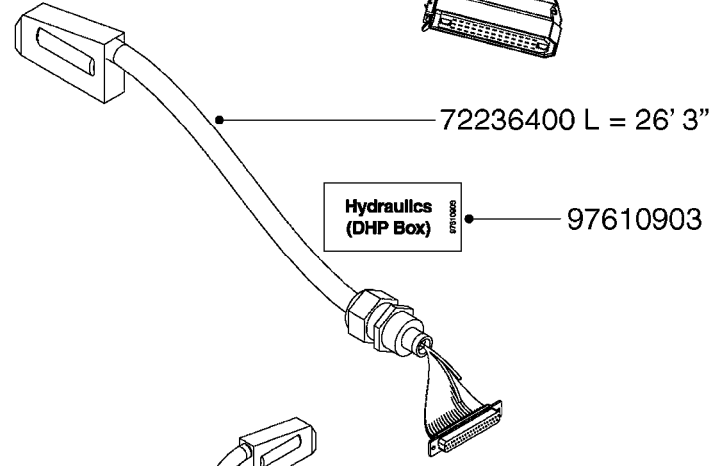

M0280

39 PIN CABLES
M0280-HIN, 28:03:17

Page 1
Date 12.08.2020 9:29

parts-n°	order qty	description
262158	1	PLUG INSERT 39 POLE MALE
262159	1	PLUG INSERT 39 POLE FEMALE
262160	1	PLUG HOUSING 39 POLE FEMALE
262161	1	PLUG HOUSING F/39 POLE MALE
440634	1	SCREW 5/8"
440732	1	PT SCREW 35X12B Z5452 ELZ
14034200	1	CODE BRACKET FOR 39 PIN CABLE
26003900	1	WIRE 37-39 PIN EVC, 6.6'
26004200	1	WIRE 37-39 PIN EVC, 57.4'
26008400	1	WIRE 39-PIN 24 WIRE L=8M
26011903	1	WIRE 39-39 POLE EXT. 3660MM
28027500	1	WIRE 37-39 PIN EVC, 37.7'
28028700	1	WIRE 37-39 PIN EVC, 45.9'
28028800	1	WIRE 37-39 PIN EVC, 16.4'
28028900	1	WIRE 37-39 PIN EVC, 26.2'
72236400	1	DAH CONN. WIRE/TRACTOR L=8M
97610803	1	DECAL-SRAY BOX 39-PIN
97610903	1	DECAL-HYDRAULIC BOX 39-PIN