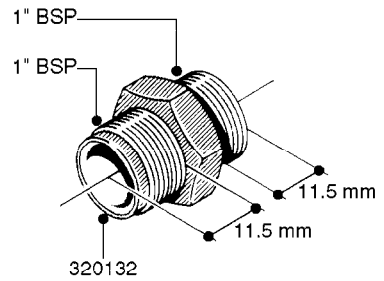

FITTINGS - HEXAGON NIPPLES
L0030-HIN, 01:01:16

L0030

FITTINGS - HEXAGON NIPPLES
L0030-HIN, 01:01:16

Page 1
Date 12.08.2020 9:29

parts-n°	order qty	description
10015303	1	FITT.PO.HN 1.00X1.00 M1000
10425003	1	FITT.PO.HN 1.25X1.00 MCPHEE
320132	1	FITT.DK HN 1" BSP
320176	1	FITT.DK HN 3/8"X1/2" BSP
320445	1	FITT.DK HN 1/4"X3/8" BSP
320655	1	FITT.DK HN 1/2"-1/2" BSP
320692	1	FITT.DK HN 3/8'BSPX1/4'NPT
320703	1	FITT.DK HN 3/8BSP X1/2 &1/4NPT
320725	1	FITT.DK NIPPLE 3/8"-3/8" BSP
320902	1	FITT.DK HN 3/8'X 1/4' BSP
390232	1	FITT.DK HN 1-1/2' X 1-1/4' BSP
390276	1	FITT.DK HN 1'BSP