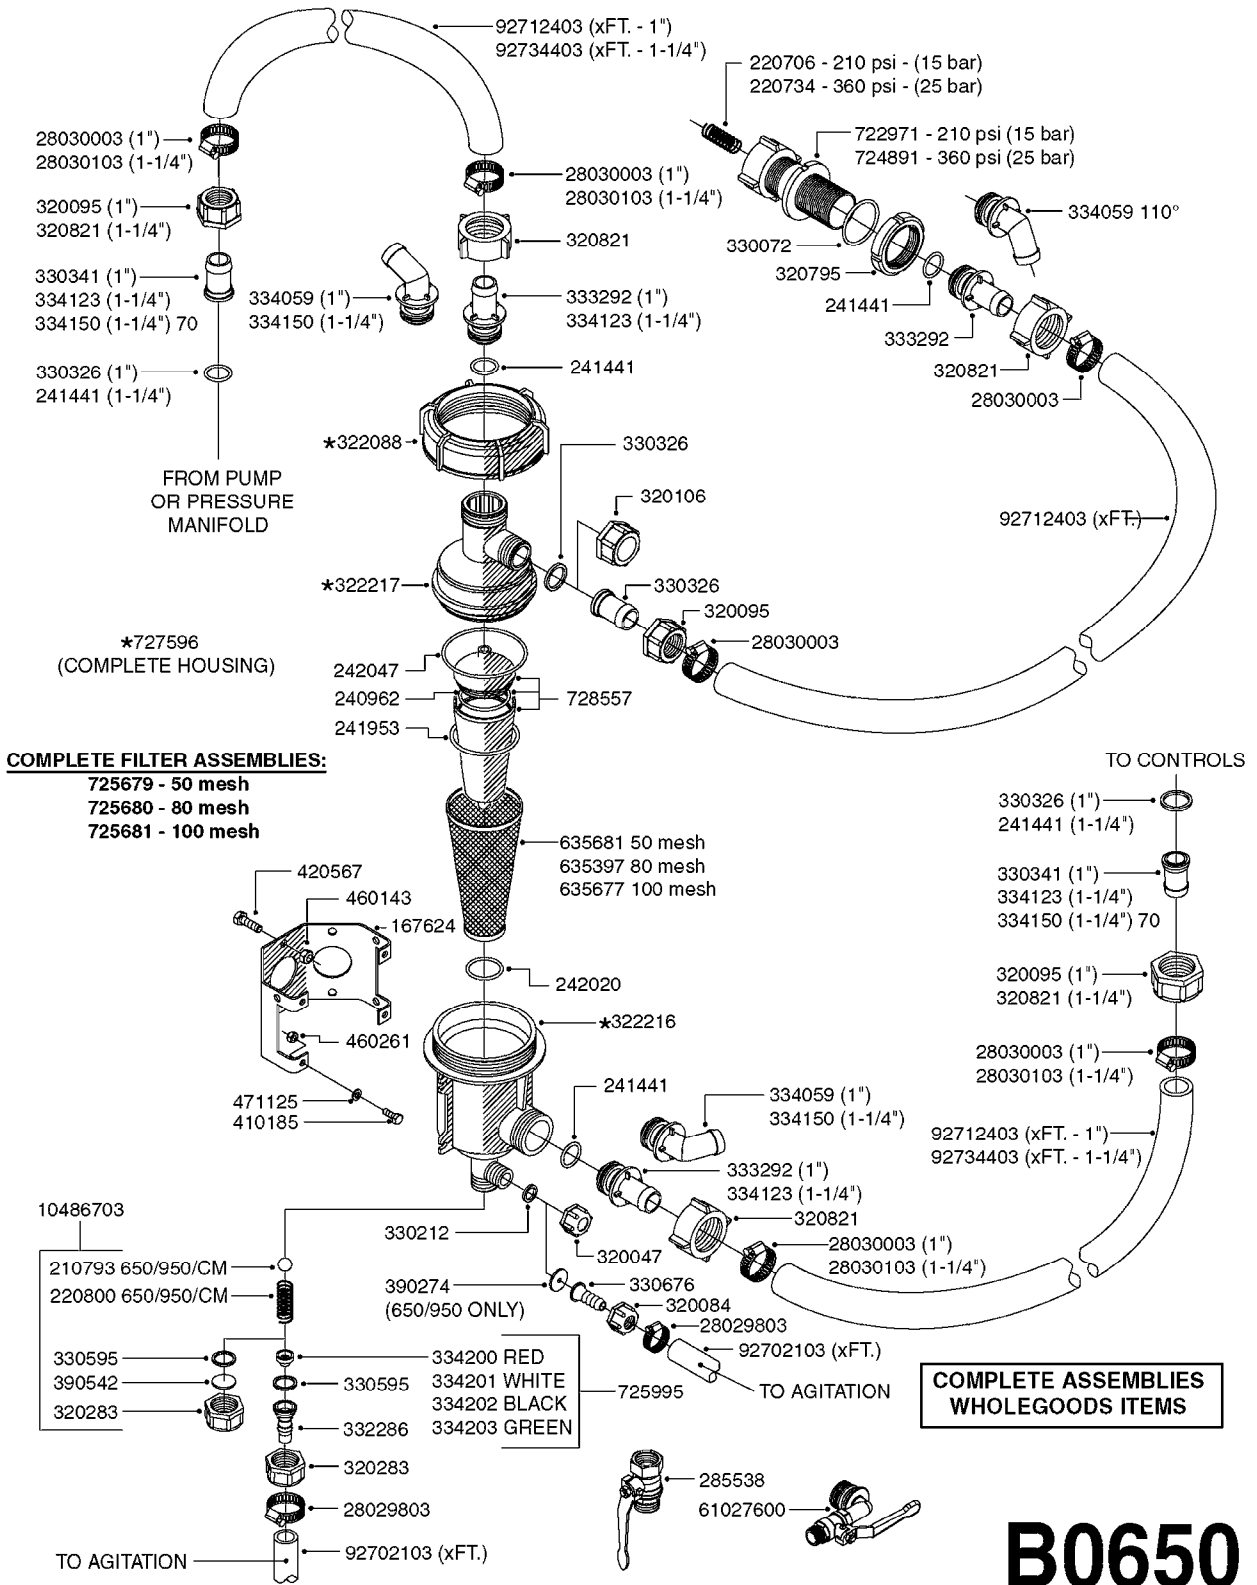

B0650

SELF CLEANING FILTER-SCREW TOP
B0650-HIN, 01:01:16

Page 1
Date 12.08.2020 9:28

parts-n°	order qty	description
10486703	1	KIT F.UPDATING SCF
167624	1	MOUNT BRACKET F. SCF
210793	1	BALL F.SCF
220706	1	SPRING SCF 12 BAR
220734	1	SPRING SCF 25 BAR
220800	1	SPRING F.SCF
240962	1	O-RING D57,2X3 NITRIL
241441	1	O-RING D29.3X3
241953	1	O-RING D73,03X3,53 VITON
242020	1	O-RING 39.2 X 3 VITON
242047	1	O-RING 89.5 X 3.0 VITON
28029803	1	CLAMP HOSE GEAR P1/2" 6708
28030003	1	CLAMP HOSE GEAR P1" 6716
28030103	1	CLAMP HOSE GEAR P5/4-S1.5"6724
285538	1	BALL VALVE 3/4" BSP
320047	1	FITT.DK CAPNUT 1/2" BSP
320084	1	FITT.DK NUT 1/2" BSP
320095	1	FITT.DK NUT 1" BSP
320106	1	FITT.DK CAPNUT 1" BSP
320283	1	FITT.DK NUT 3/4"BSP
320795	1	FITT.DK NUT 1-1/2" BSP JAMB
320821	1	FITT.DK NUT 1-1/2" BSP
322088	1	NUT LARGE F.SCF BODY
322216	1	SCF HOUSING (THREADED) F.GROVE
322217	1	SCF TOP (THREADED) W/GROVE
330072	1	O-RING D53.5/D45.5X4
330212	1	O-RING D19/D14X2.4 F.1/2"NUT
330326	1	O-RING D30/D24X2 F.1"NUT
330341	1	FITT.DK HB 1" F. 1" NUT
330595	1	O-RING D24.6/D20X2.1 -3/4"
330676	1	FITT.DK HB 3/8" F. 1/2" NUT
332286	1	FITT.DK HB 1/2" F. 3/4" NUT
333292	1	FITT.DK HB 1"O'RING F.1-1/2"
334059	1	FITT.DK EL 1" 110 DEG.F.1-1/2"
334123	1	FITT.DK HB 1-1/4"O-RNG F.1-1/2"
334150	1	FITT.DK HB 1-1/4" 110 F.1-1/2"
334200	1	ORFICE 3MM FOR SCF RED
334201	1	ORFICE 4MM FOR SCF WHITE
334202	1	ORFICE 5MM FOR SCF BLACK
334203	1	ORFICE 6MM FOR SCF GREEN
390274	1	ORIFICE ID4.0/18/1.5
390542	1	PLUG WASHER FOR 3/4'CAP NUT
410185	1	BOLT HEX 8.8 DEL M6X16
420567	1	BOLT HEX 8.8 DEL M8X30 FT
460143	1	LOCK NUT M8 SST A2 DIN985
460261	1	NUT HEX M6X1.00 LOCK DIN985 A2 SS
471125	1	WASHER M6U 6.4X14X1.2,A2 SS
61027600	1	VALVE 1/2"BSP ASSY S5390
635397	1	SCREEN SCF 80 MESH
635677	1	SCREEN SCF 100 MESH
635681	1	SCREEN SCF 50 MESH
722971	1	SAFETY VALVE SCF 217PSI (15BAR)
724891	1	SAFETY VALVE SCF 25 BAR
725679	1	SCF ASSY.50 W/THREADED TOP CAP
725680	1	SCF ASSY.80 W/THREADED TOP CAP
725681	1	SCF ASSY.100 W/THREADED CAP
725995	1	BAG FOR SCF
727596	1	SCF HOUSING COMPLETE
728557	1	CONE F.SCF RED
92702103	1	HOSE R X1/2" X300PSI WP X0012"
92712403	1	HOSE R X1" X300PSI WP X0012"