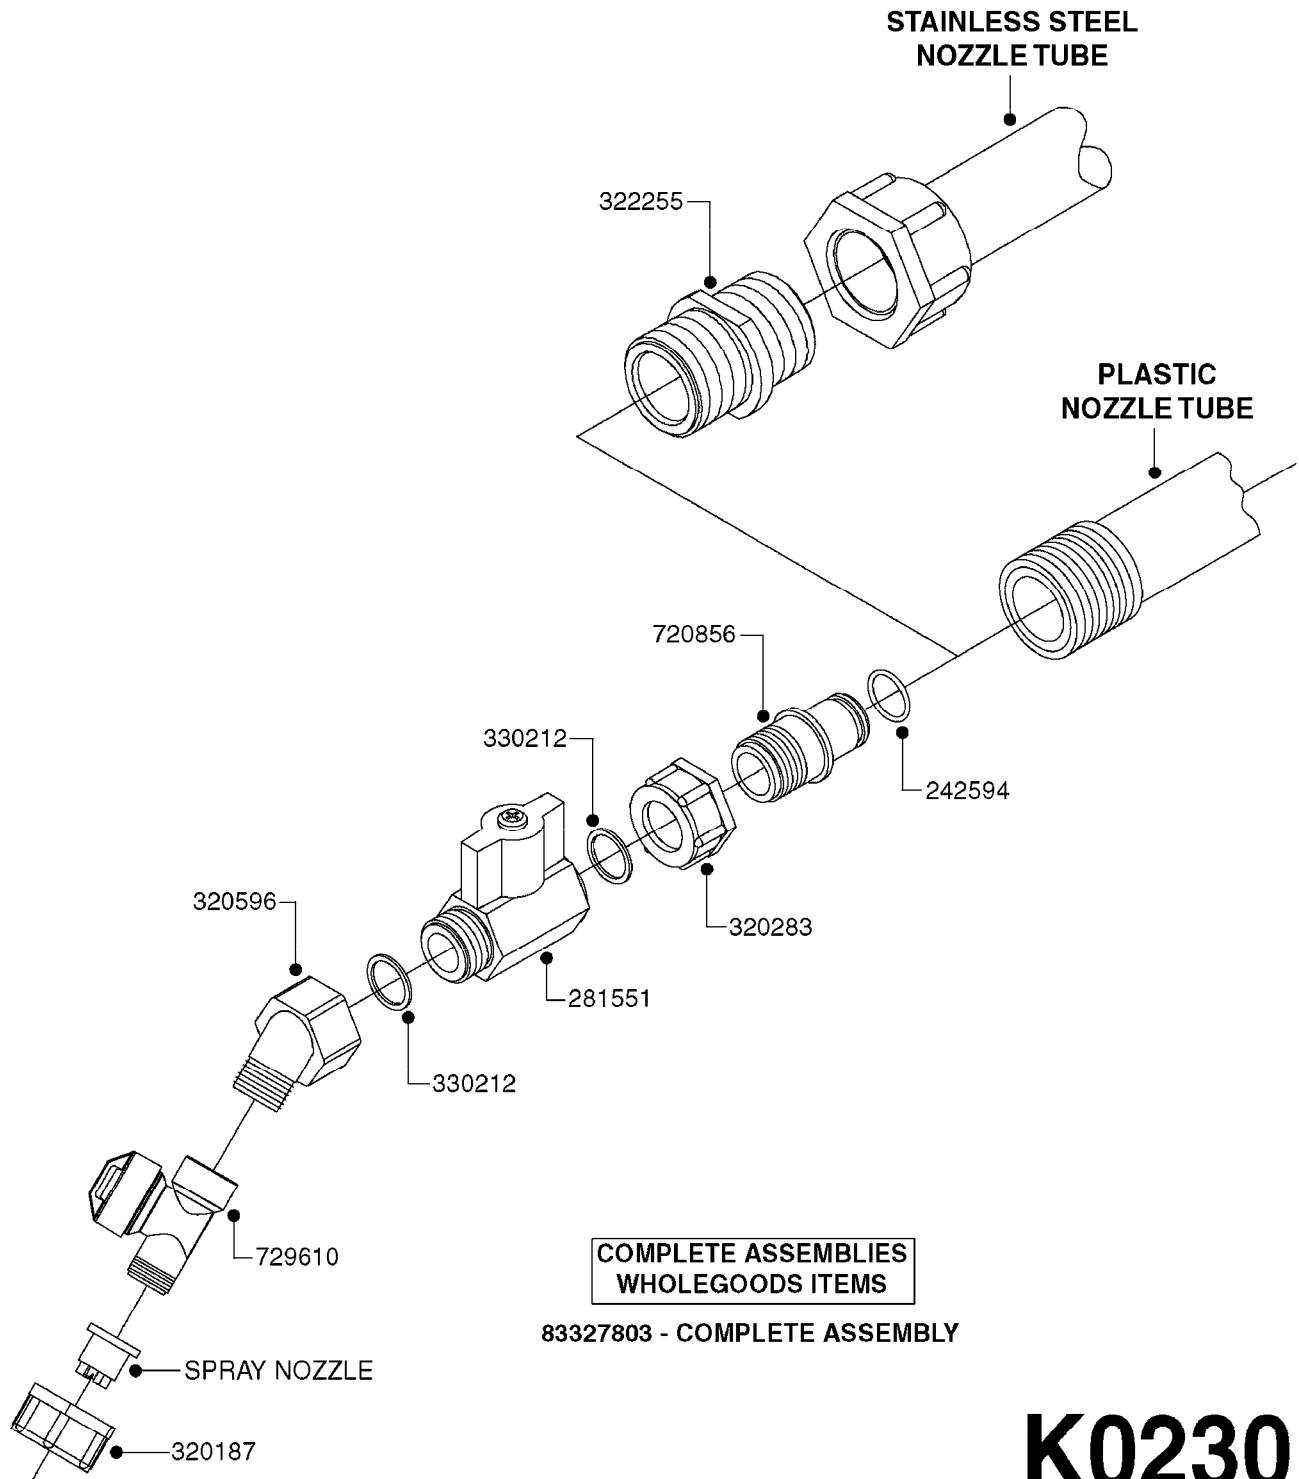

K0230

END NOZZLE KIT
K0230-HIN, 01:01:16

Page 1
Date 12.08.2020 9:29

parts-n°	order qty	description
242594	1	O-RING D14 X 1.78 SCH.70-EPDM
281551	1	BALL VALVE 1/2"
320187	1	FITT.DK CAP 3/8" BSP BLACK
320283	1	FITT.DK NUT 3/4"BSP
320596	1	FITT.DK ELB 3/8'-1/2'BSP 45DEG
322255	1	FITT.DK NIPPLE 3/4"X 3/4"
330212	1	O-RING D19/D14X2.4 F.1/2"NUT
720856	1	FITT.DK 1/2'BSP ASSY.F.3/4'NUT
729610	1	NOZZLE ASSY. NON DRIP 3/8 THRD
83327803	1	END NOZZLE KIT "04"