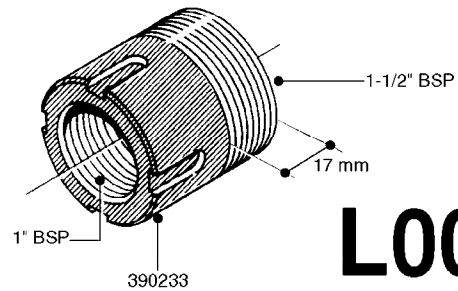

FITTINGS - HEXAGON NIPPLES
L0030-HIN, 01:01:16

L0030

FITTINGS - HEXAGON NIPPLES
L0030-HIN, 01:01:16

Page 1
Date 12.08.2020 9:29

parts-n°	order qty	description
10015303	1	FITT.PO.HN 1.00X1.00 M1000
10425003	1	FITT.PO.HN 1.25X1.00 MCPHEE
320132	1	FITT.DK HN 1" BSP
320176	1	FITT.DK HN 3/8"X1/2" BSP
320445	1	FITT.DK HN 1/4"X3/8" BSP
320655	1	FITT.DK HN 1/2"-1/2" BSP
320692	1	FITT.DK HN 3/8'BSPX1/4'NPT
320703	1	FITT.DK HN 3/8BSP X1/2 &1/4NPT
320725	1	FITT.DK NIPPLE 3/8"-3/8" BSP
320902	1	FITT.DK HN 3/8'X 1/4' BSP
390232	1	FITT.DK HN 1-1/2' X 1-1/4' BSP
390276	1	FITT.DK HN 1'BSP