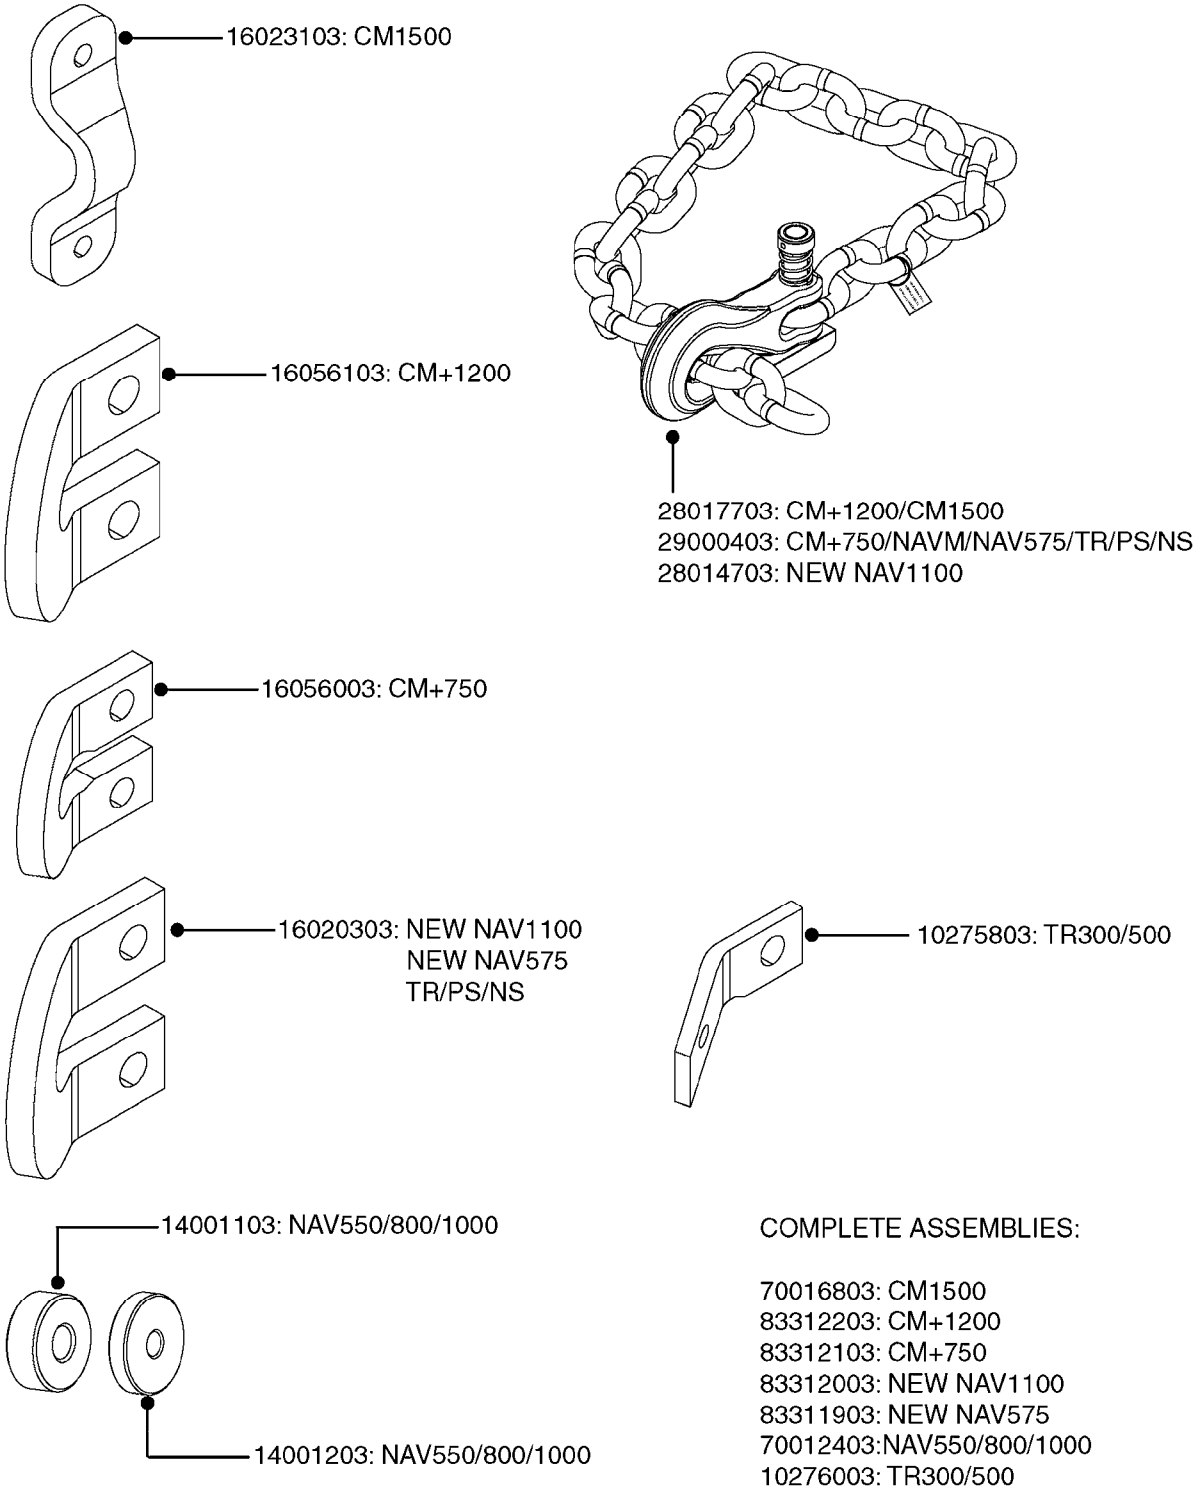

K0770

SAFETY CHAINS
K0770-HIN, 01:01:16

Page 1
Date 12.08.2020 9:29

parts-n°	order qty	description
10275803	1	CHAIN BKT. FOR TR300/500/TX650
10276003	1	SAFETY CHAIN KIT TR300/500
14001103	1	MOUNTING HUB F. SAFETY CHAIN
14001203	1	MNT WASHER F. SAFE CHAIN KIT
16020303	1	SAFETY CHAIN MNT.BRKT.30,400LB
16023103	1	SAFETY CHAIN MNT.BRKT.40,500LB
16056003	1	SAFETY CHAIN MNT.BRKT.16100 lb
16056103	1	SAFETY CHAIN MNT.BRKT.40500 lb
28014703	1	SAFETY CHAIN 30,400LBS CERT.
28017703	1	SAFETY CHAIN 40,500LBS CERT.
29000403	1	SAFETY CHAIN CERT 16100LB
70012403	1	*SAFETY CHAIN KIT 16100LB NAV
70016803	1	SAFETY CHAIN KIT CM1500
83311903	1	SAFTY CHAIN KIT 575 NAV.
83312003	1	SAFETY CHAIN KIT 1100 NAV.
83312103	1	SAFETY CHAIN KIT CM+750
83312203	1	SAFETY CHAIN KIT CM+1200