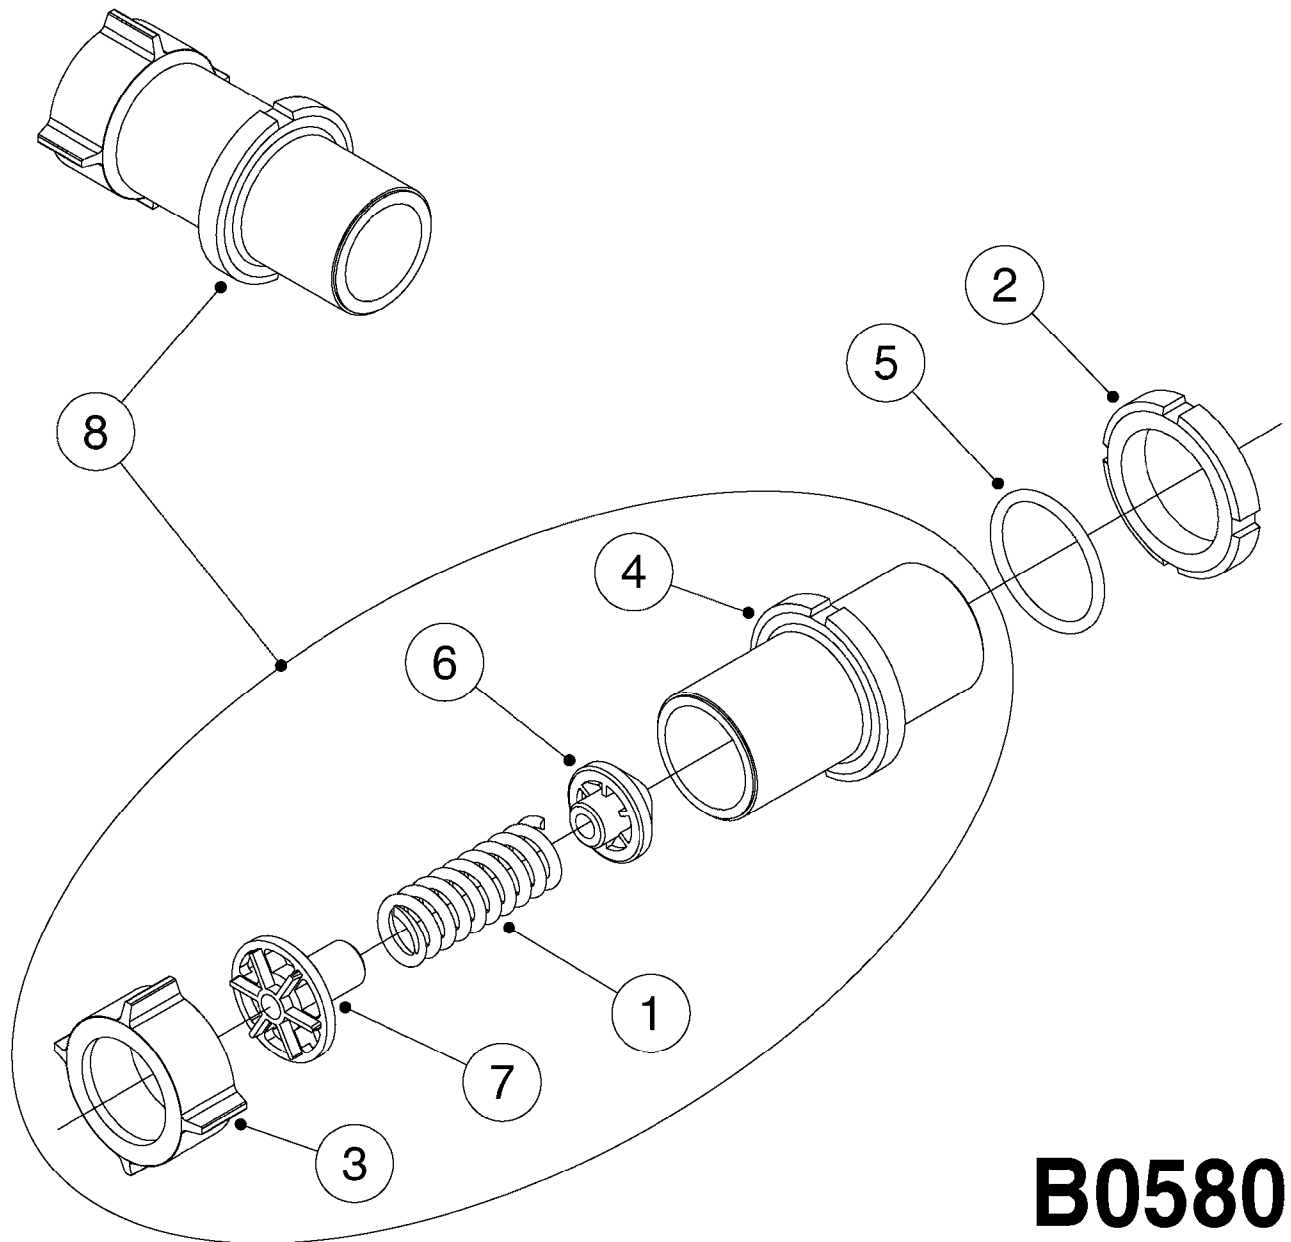

B0540

SMART VALVE-S93 MANIFOLD VALVE
B0540-HIN, 01:01:16

Page 1

Date 12.08.2020 9:28

parts-n°	order qty	description
145997	1	FITT.DK S-93 FORK
147767	1	PIN 5Ø X 60 S-93 DOUBLE CLAMP
240936	1	O-RING D13.3X2.4 NITRIL
242047	1	O-RING 89.5 X 3.0 VITON
242316	1	O-RING D84.5X3.0 NITRIL
242475	1	O'RING D56.52x5.33 SH70-VITON
322327	1	HOUSING, VALVE, S93, 220 PSI
322328	1	END CAP F.VALVE S-93
322354	1	THRUST PLATE F.3-WAY VALVES-93
390543	1	SEAT F.BALL 3-WAY VALVE S-93
391019	1	BALL F.2 WAY S93 SMART VALVE
391020	1	BALL F.3 WAY S93 SMART VALVE
391023	1	SMART VALVE MOUNTING BRACKET
420862	1	BOLT HEX 8.8 DEL M10X16 FT
440681	1	SCREW F. PLASTIC 4MM X 14LG SS
460423	1	NUT HEX M10X1.50 LOCK DIN985A2 SS
471122	1	WASHER, M10, Ø20/10.5X 2.0, SS
14010100	1	SPINDLE F.SMART VALVE S-93
14027800	1	SPINDLE F.SMART VALVE S-93
61025400	1	HANDLE SMART VALVE
72137900	1	VALVE S93 "V1" SMART VALVE
72138000	1	VALVE S93 "V2" SMART VALVE
72138600	1	VALVE S93 "V3" SMART VALVE
72142700	1	VALVE S93 "V4" SMART VALVE