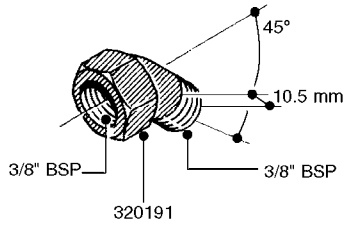

FITTINGS - HEXAGON NIPPLES
L0030-HIN, 01:01:16

L0030

FITTINGS - HEXAGON NIPPLES
L0030-HIN, 01:01:16

Page 1
Date 12.08.2020 9:29

parts-n°	order qty	description
10015303	1	FITT.PO.HN 1.00X1.00 M1000
10425003	1	FITT.PO.HN 1.25X1.00 MCPHEE
320132	1	FITT.DK HN 1" BSP
320176	1	FITT.DK HN 3/8"X1/2" BSP
320445	1	FITT.DK HN 1/4"X3/8" BSP
320655	1	FITT.DK HN 1/2"-1/2" BSP
320692	1	FITT.DK HN 3/8'BSPX1/4'NPT
320703	1	FITT.DK HN 3/8BSP X1/2 &1/4NPT
320725	1	FITT.DK NIPPLE 3/8"-3/8" BSP
320902	1	FITT.DK HN 3/8'X 1/4' BSP
390232	1	FITT.DK HN 1-1/2' X 1-1/4' BSP
390276	1	FITT.DK HN 1'BSP