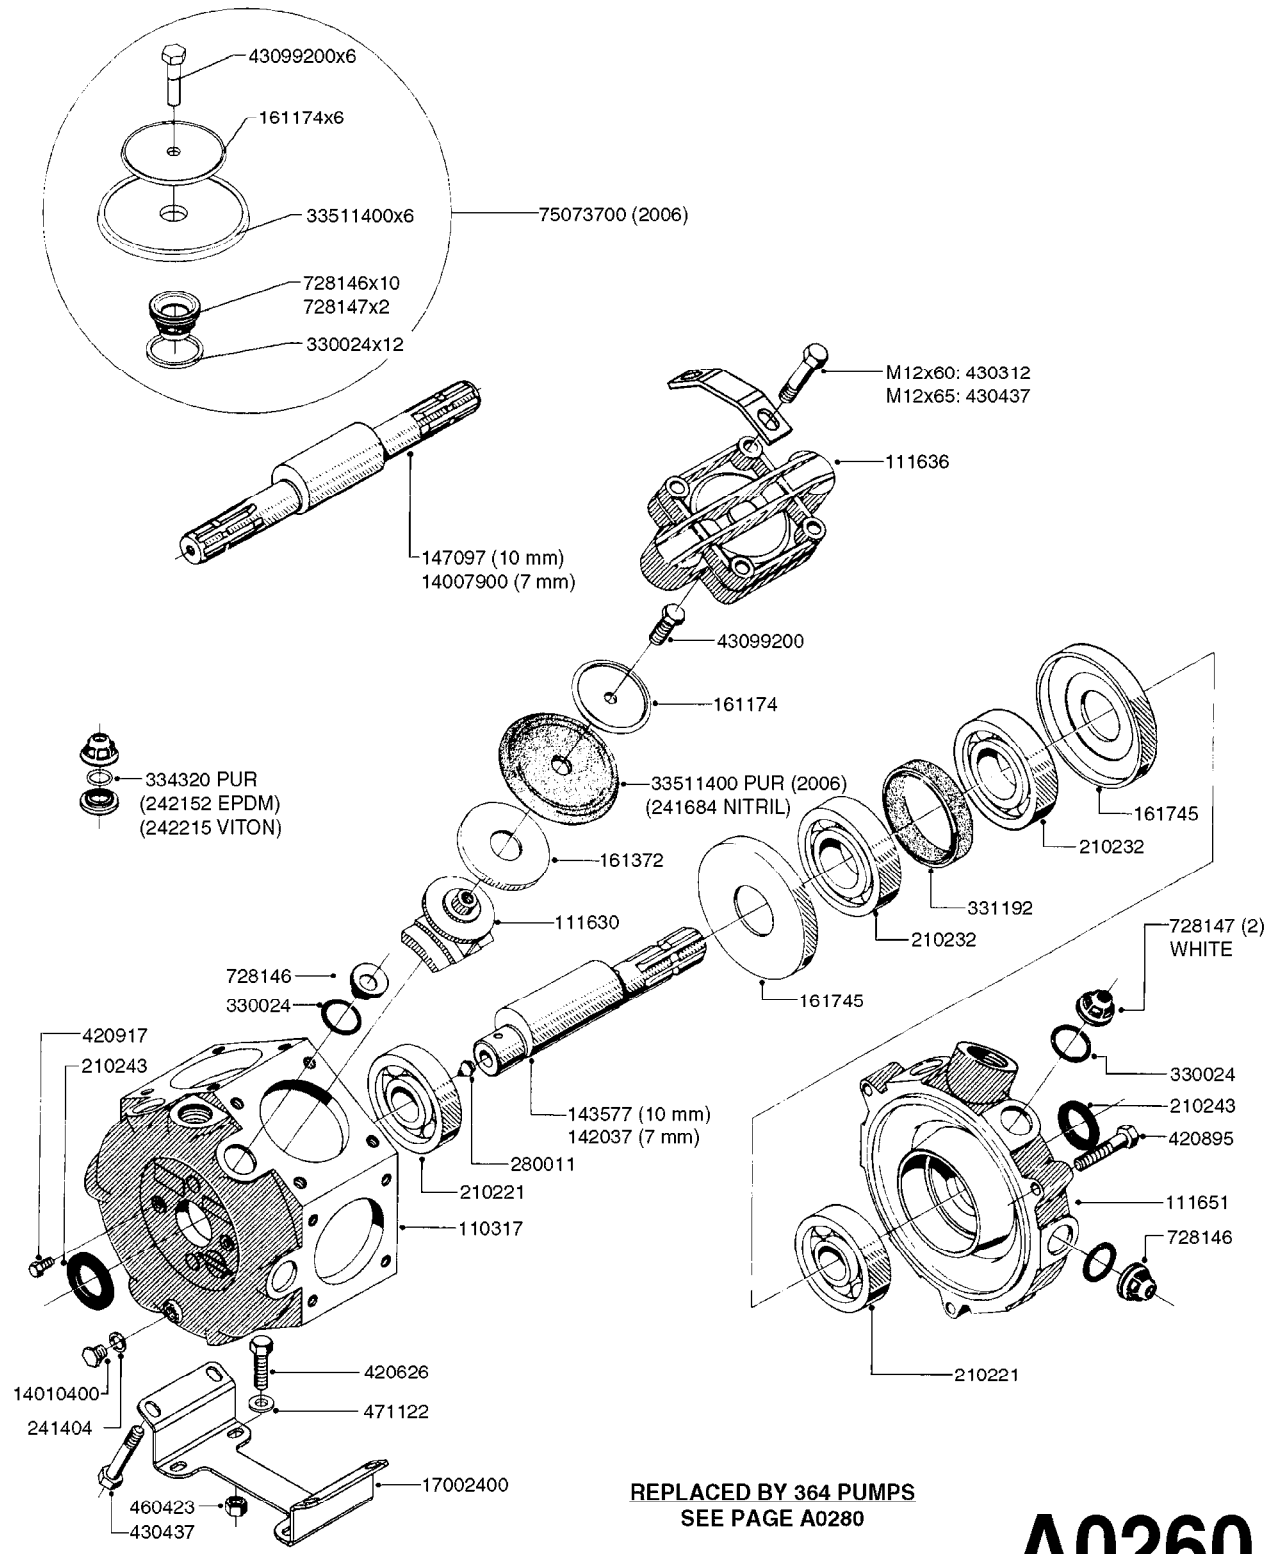

REPLACED BY 364 PUMPS
SEE PAGE A0280

A0250

PUMP - 361 W/MOUNTING BASE
A0250-HIN, 17:03:16

Page 1

Date 12.08.2020 9:28

parts-n°	order qty	description
110317	1	PUMP CASING MODEL 360/361 PNTD
110947	1	VALVE COVER MDL 361 (PAINTED)
111630	1	CONNECTING ROD 363/364-10 PUMP
111636	1	VALVE COVER 363 HEAVY DUTY
111651	1	CASTING F.363 1.5" PUMP(FRONT)
140954	1	CRANK SHAFT MODEL 360/361
147096	1	CRANK SHAFT 361/9.5 THROUGH
161170	1	DIAPH UPPER DISC, 321/361/363
161174	1	DIAPHRAGM DISC SS 361/363/364 PUMP
161372	1	DIAPHRAGM BACKING DISC,320-361
161745	1	METAL SPACER F.363/463
210221	1	BEARING BALL 6407
210232	1	BEARING BALL 6310
210243	1	SEAL OIL 35 X 47 X 7
241404	1	DOWTY SEAL 1/4"
241684	1	DEICER PARTS: DIAPHRAGM MODEL 361 NITRIL
242152	1	O-RING D18.2X3 EPDM
242215	1	O-RING D18X3 VITON
280011	1	GREASE NIPPLE 1/8' SAE H TR
330024	1	O-RING D41,1/D34.5 X 3,5
331192	1	SPACER, MODEL 361/363
334320	1	O-RING D18X3 POLYURETHANE
420626	1	BOLT HEX 8.8 DEL M10X20 FT
420895	1	BOLT HEX 8.8 RAW M10X60
420917	1	BOLT HEX 8.8 RAW M8X12 FT
430323	1	BOLT HEX 8.8 DEL M12X60
430437	1	BOLT HEX 8.8 RAW M12X65
460342	1	NUT HEX M10 DEL DIN934
728146	1	VALVE FOR 361(726890/707932)
728147	1	VALVE FOR 361 WHITE WITH HOLE
14010400	1	PLUG 1/4" BSP
17002400	1	FOOT F. 36X PUMP, RED
33511400	1	DIAPHRAGM PUMP 361/361/363/364 PUR
43099200	1	BOLT HEX SS M12 X 30 DIN933 A4
75073700	1	PUMP KIT 361/363 "06"