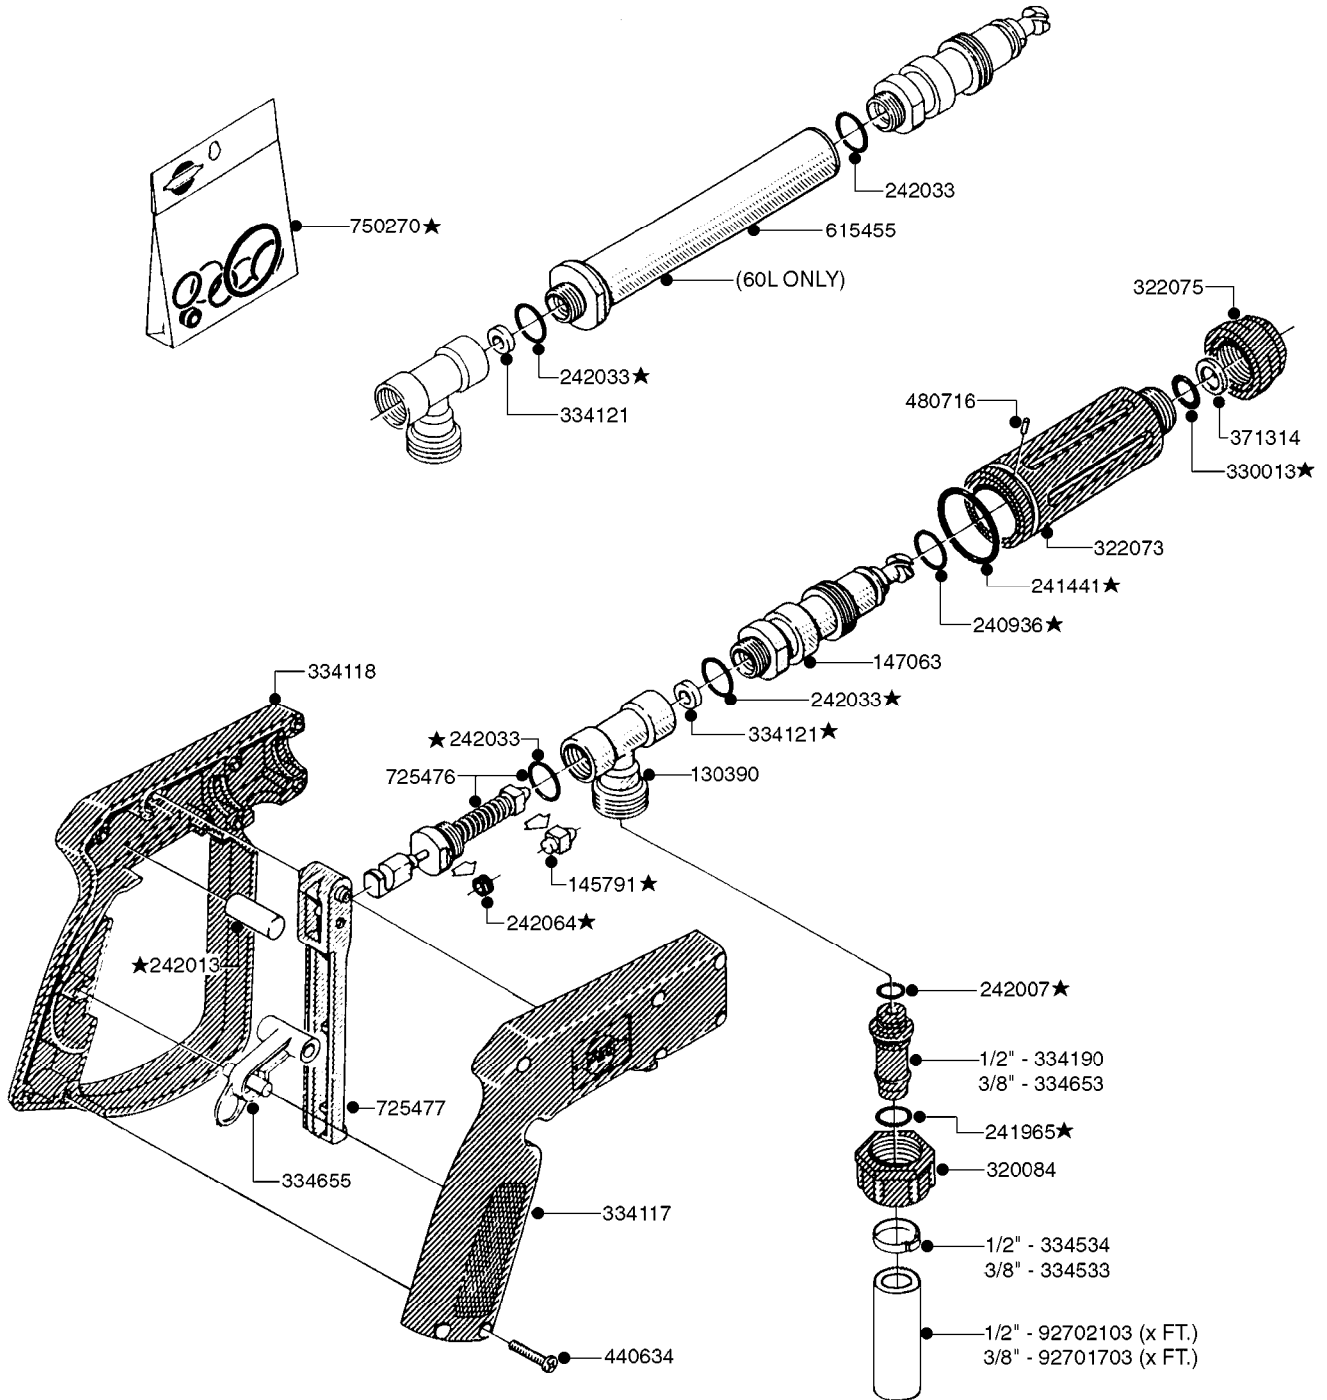

COMPLETE ASSEMBLY:
843197 - 60L
843196 - 60S

COMPLETE ASSEMBLIES
WHOLEGOODS ITEMS

K0480

HANDGUN TYPE 60S/60L POST 95
K0480-HIN, 01:01:16

Page 1

Date 12.08.2020 9:29

parts-n°	order qty	description
130390	1	TEE 3/8'X 1/2' BSP F.TYPE 60S
145791	1	CONE FOR ON/OFF
147063	1	SWIRL F.SPRAY GUN TYPE 60
240936	1	O-RING D13.3X2.4 NITRIL
241441	1	O-RING D29.3X3
241965	1	O-RING Ø12.1 X 1.6 NITRILE
242007	1	O-RING Ø9.1 X 1.6 NITRILE
242013	1	SPRING RUBBER F/TRIGGER
242033	1	O-RING Ø14.1 X 1.6 NITRILE
242064	1	SLEEVE RUBBER 3X8X4MM
320084	1	FITT.DK NUT 1/2" BSP
322073	1	HOUSING F.SWIRL TYPE 60S H.G.
322075	1	HOUSING F. NOZZLE
330013	1	O-RING 2.5 X 10 PUR
334117	1	HANDLE PIECE RIGHT F.60S/60L
334118	1	HANDLE PIECE LEFT F.60S/60L
334121	1	SEAT FOR ON-OFF TYPE
334190	1	FITT.DK HB 1/2' F. PISTOL 60S
334533	1	CLAMP HOSE PLASTIC 3/8"
334534	1	CLAMP HOSE PLASTIC 1/2"
334653	1	FITT.DK HB 3/8' F.HANDGUN
334655	1	TRIGGER SAFETY F.60S/60L GUN
371314	1	NOZZLE CERAMIC 1099-20
440634	1	SCREW 5/8"
480716	1	PIN D3X6 STAINLESS
615455	1	TUBE F.LANCE TYPE 60L
725476	1	SPINDLE
725477	1	TRIGGER
750270	1	GASKET KIT F.SPRAY GUN
843196	1	SPRAY GUN KIT TYPE 60 SHORT
843197	1	HANDGUN KIT TYPE 60 LONG
92701703	1	HOSE R X3/8" X300PSI WP X0012"
92702103	1	HOSE R X1/2" X300PSI WP X0012"