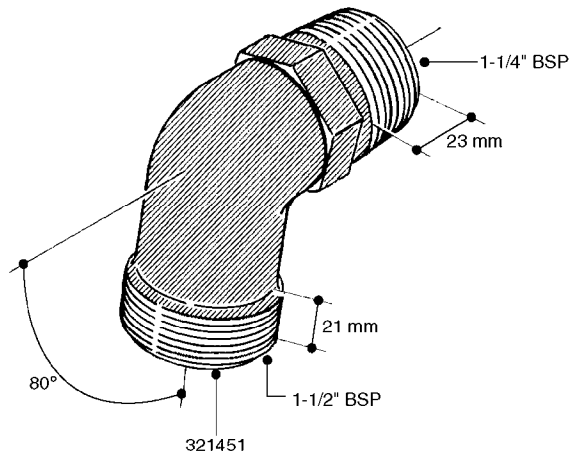

FITTINGS - HEXAGON NIPPLES
L0030-HIN, 01:01:16

L0030

FITTINGS - HEXAGON NIPPLES
L0030-HIN, 01:01:16

Page 1
Date 12.08.2020 9:29

parts-n°	order qty	description
10015303	1	FITT.PO.HN 1.00X1.00 M1000
10425003	1	FITT.PO.HN 1.25X1.00 MCPHEE
320132	1	FITT.DK HN 1" BSP
320176	1	FITT.DK HN 3/8"X1/2" BSP
320445	1	FITT.DK HN 1/4"X3/8" BSP
320655	1	FITT.DK HN 1/2"-1/2" BSP
320692	1	FITT.DK HN 3/8'BSPX1/4'NPT
320703	1	FITT.DK HN 3/8BSP X1/2 &1/4NPT
320725	1	FITT.DK NIPPLE 3/8"-3/8" BSP
320902	1	FITT.DK HN 3/8'X 1/4' BSP
390232	1	FITT.DK HN 1-1/2' X 1-1/4' BSP
390276	1	FITT.DK HN 1'BSP