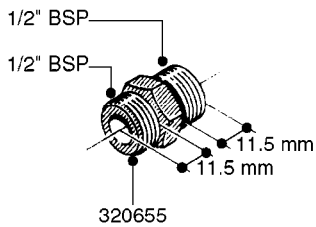

FITTINGS - HEXAGON NIPPLES
L0030-HIN, 01:01:16

L0030

FITTINGS - HEXAGON NIPPLES
L0030-HIN, 01:01:16

Page 1
Date 12.08.2020 9:29

parts-n°	order qty	description
10015303	1	FITT.PO.HN 1.00X1.00 M1000
10425003	1	FITT.PO.HN 1.25X1.00 MCPHEE
320132	1	FITT.DK HN 1" BSP
320176	1	FITT.DK HN 3/8"X1/2" BSP
320445	1	FITT.DK HN 1/4"X3/8" BSP
320655	1	FITT.DK HN 1/2"-1/2" BSP
320692	1	FITT.DK HN 3/8'BSPX1/4'NPT
320703	1	FITT.DK HN 3/8BSP X1/2 &1/4NPT
320725	1	FITT.DK NIPPLE 3/8"-3/8" BSP
320902	1	FITT.DK HN 3/8'X 1/4' BSP
390232	1	FITT.DK HN 1-1/2' X 1-1/4' BSP
390276	1	FITT.DK HN 1'BSP