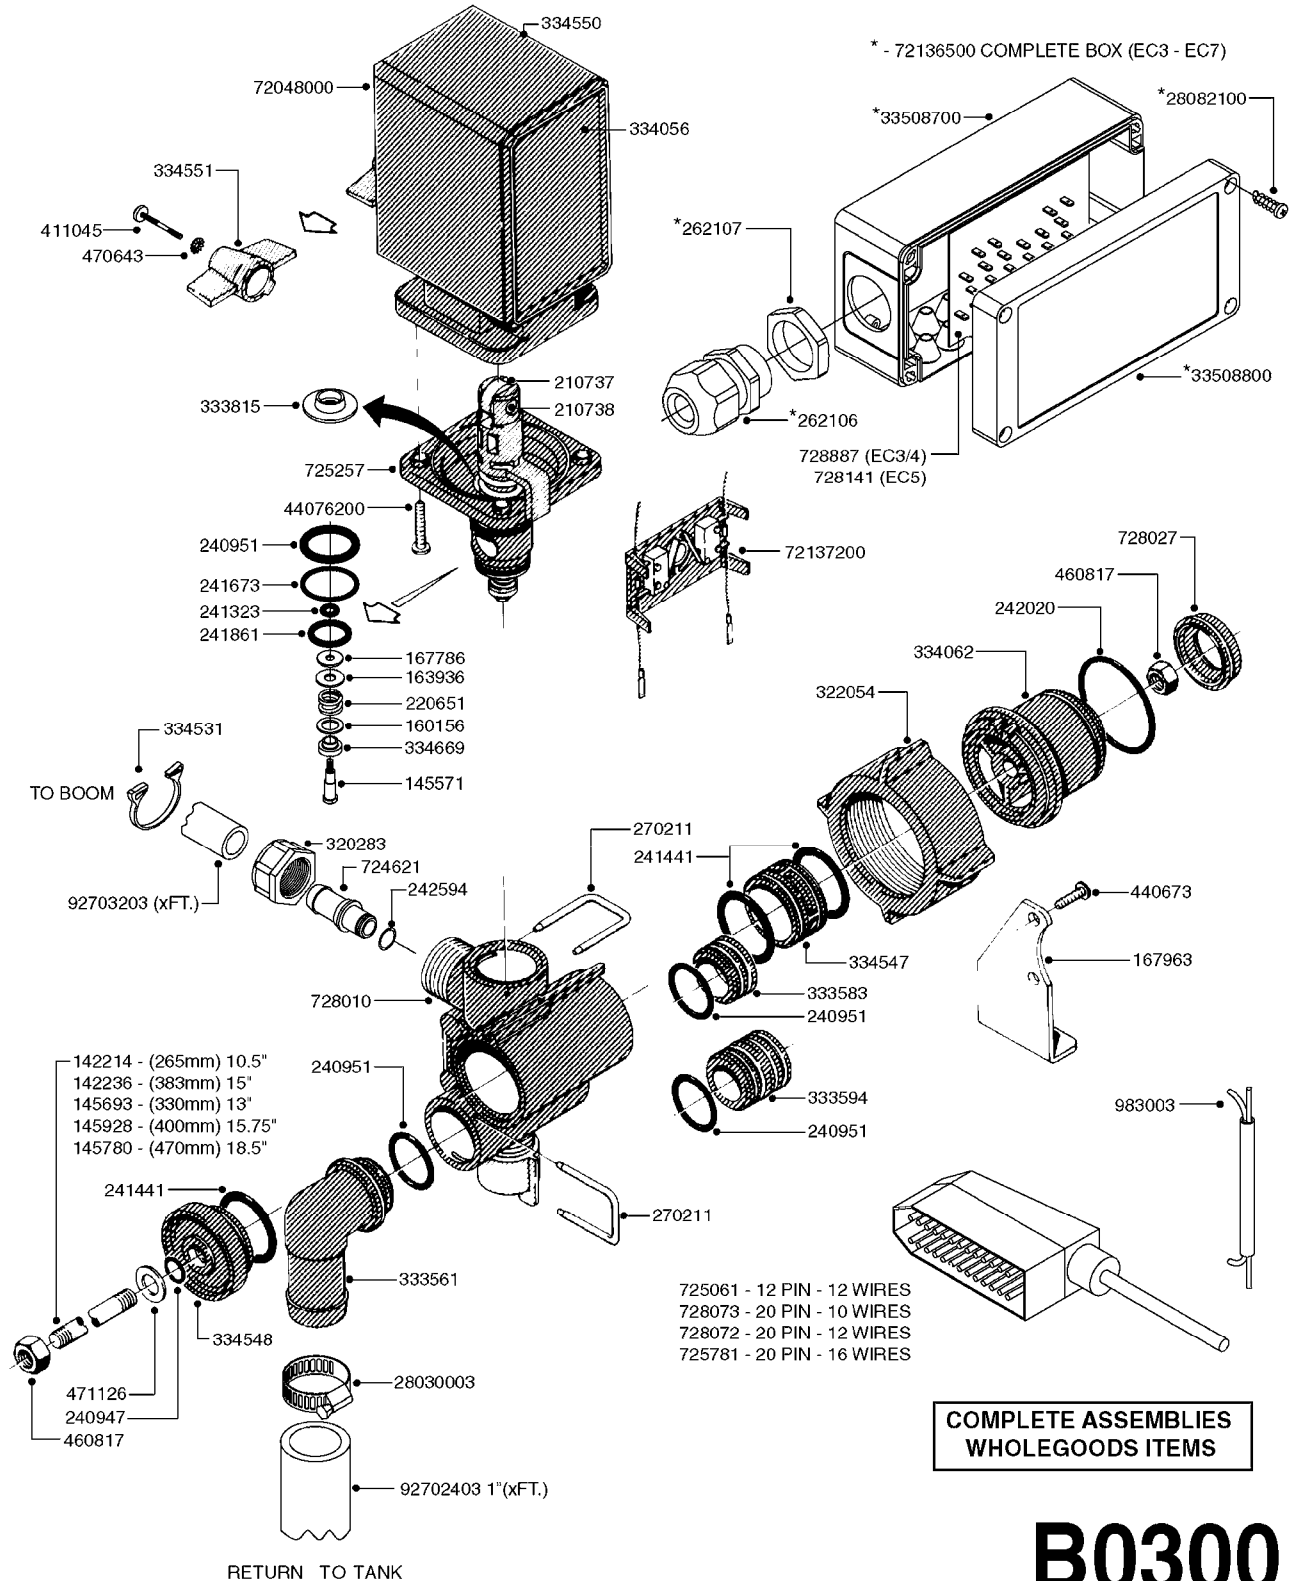

EC BOOM VALVE-ELEC.(GRN GRIP)
B0300-HIN, 01:01:16

Page 1
Date 12.08.2020 9:28

parts-n°	order qty	description
142214	1	STUD BOLT - M8X265, 3 SECTION
142236	1	STUD BOLT 8 X 381 - 8 MODULS
145571	1	STUD BOLT F/PNEUM. DISTRIBUTOR
145693	1	STUD BOLT - M8X330, 4 SECTION
145780	1	STUD BOLT - M8X470, 6 SECTION
145928	1	STUD BOLT - M8X400, 5 SECTION
160156	1	WASHER D14.1/D9.2X1 SS
163936	1	WASHER D15/D6.2X1
167786	1	WASHER D13/D4.2X1
167963	1	MOUNT BKT.F.EC BOOM SEC.
210737	1	BEARING BALL D7 RSTO 5 TN
210738	1	PIN Ø7 L16
220651	1	SPRING PRESSURE D12.5/5
240947	1	O-RING D7.3X2.4 NITRIL
240951	1	O-RING D21.2X3 NITRIL
241323	1	O-RING D5.3X2.4 NITRIL
241441	1	O-RING D29.3X3
241673	1	O-RING D22.1X1.6
241861	1	O-RING D15.3X2.4 VITON
242020	1	O-RING 39.2 X 3 VITON
242594	1	O-RING D14 X 1.78 SCH.70-EPDM
262106	1	BULKHEAD F. CABLE 6.5-14 BLACK
262107	1	NUT F. BULKHEAD CABLE GRAY
270211	1	FITT.DK S25 FORK L=37.5
320283	1	FITT.DK NUT 3/4"BSP
322054	1	UNION NUT BLACK S61 x 2
333561	1	FITT.DK ELB.1" EC RETURN
333583	1	END PIECE FOR BYPASS
333594	1	CONNECTING PIECE F. BYPASS
333815	1	DISTANCE RING
334056	1	COVER F/MOTOR HOUSE EC DIST.
334062	1	CONNECT. BRANCH F/EC OP. UNIT
334531	1	CLAMP HOSE PLASTIC 3/4"
334547	1	CONNECTING PIECE F. PRESSURE
334548	1	END COVER
334550	1	MOTOR HOUSE SECT VALVE
334551	1	GRIP F.MAN.OP.EC ON/OFF GREEN
334669	1	VALVE CONE D14/D7-SH 63 WHITE
411045	1	SCREW M4 X 16MM STAINLESS
440673	1	SCREW F.PLASTIC 5X12 SS
460817	1	NUT HEX M8 STAINLESS DIN 934
470643	1	WASHER LOCK
471126	1	WASHER, M8, Ø16/ 8.4X 1.6, SS
724621	1	FITT.DK HB 3/4"ASSY F.3/4" NUT
725061	1	CABLE - EC 12WIRE L=6000mm
725257	1	SPINDLE SECT. F/EC DISTRIBUTOR
725781	1	CONNECTING CABLE L=6000-AC 5
728010	1	DISTRIB HOUSING W/CONST PR GRN
728027	1	BUSHING WITH SEAT
728072	1	CABLE,20-PIN,6M EC/4
728073	1	CABLE,20-PIN,6M, EC/3
728141	1	CIRCUIT BOARD F.EC7 CONN. BOX
728887	1	CIRCUIT BOARD EC CONTROL
983003	1	CABLE ELEC.2X1MM WIRE BLACK EC
28030003	1	CLAMP HOSE GEAR P1" 6716
28082100	1	SCREW F. BOX LID 1/4" L=20
33508700	1	BOX BOTTOM 160X80X40 BLACK 1-HOLE
33508800	1	LID 160X80X15 BLK W/SCREWS
44076200	1	SCREW WN5451 5X16 SS TORX
72048000	1	MOTOR, DISTRIBUTION 1:300
72136500	1	UNIV. CONNECTION BOX F. EC