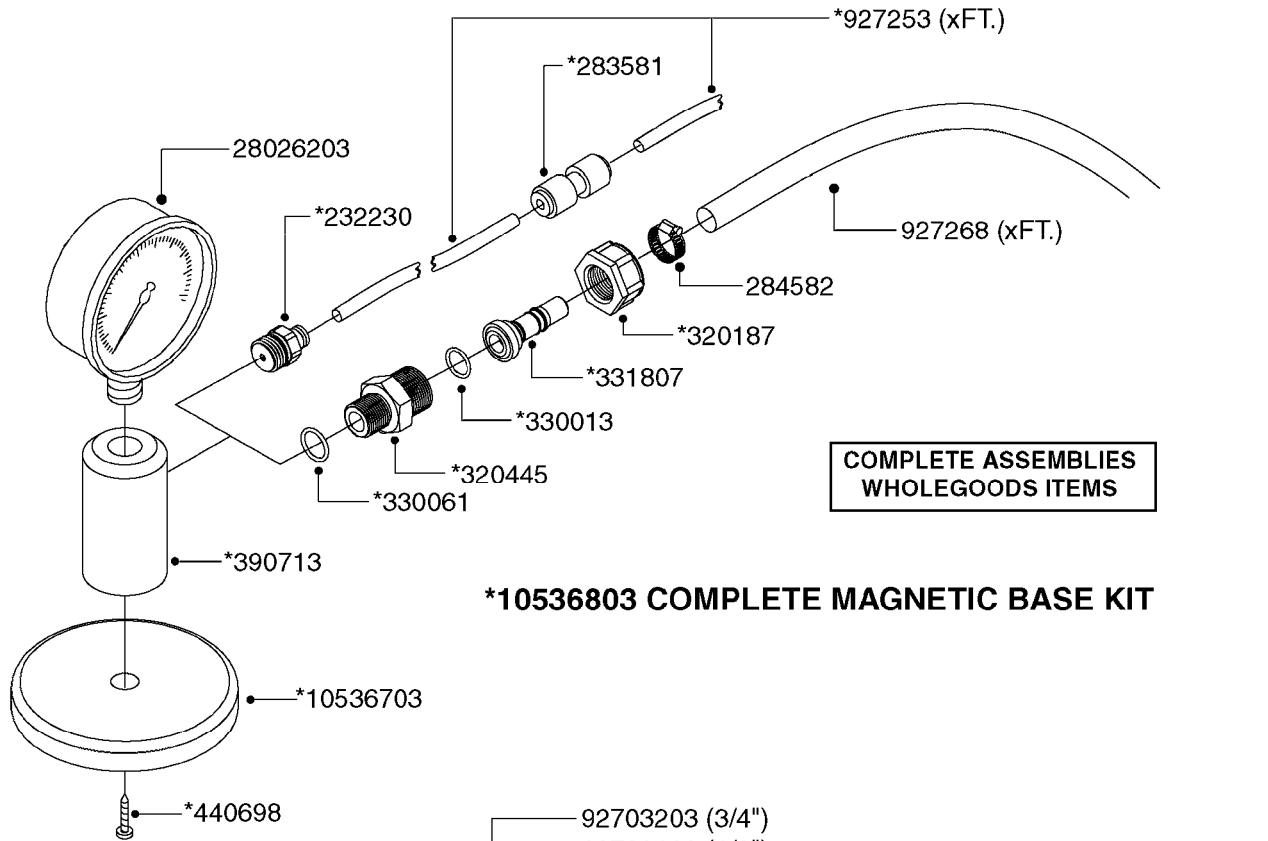

COMPLETE ASSEMBLIES
WHOLEGOODS ITEMS

70043903 - COMPLETE ASSEMBLY

K0680

REMOTE GAUGE-ESC SPRAYERS-4"
K0680-HIN, 01:01:16

Page 1
Date 12.08.2020 9:29

parts-n°	order qty	description
145632	1	FITT.DK HB 1/4' BRASS F.GUAGE
146210	1	NUT 1/4'BSP BRASS
282391	1	CLAMP HOSE CRIMP 5/16'
320972	1	FITT.DK HB 5/16'- 1/4' BSP
330396	1	O-RING D11.2/D6.6X3.2
421046	1	BOLT HEX M8X25/25 A2 SS DIN933
460143	1	LOCK NUT M8 SST A2 DIN985
927268	1	HOSE BLUE PVC X 1/4 X 0012"
10028603	1	WASHER LOCK 5/16'
10428003	1	BKT. FOR ESC GAUGE KIT
28026103	1	GAUGE 200PSI/BR,4",1/4"BSP-BTM
70043903	1	*GAUGE KIT,4" OP UNIT INFEILD