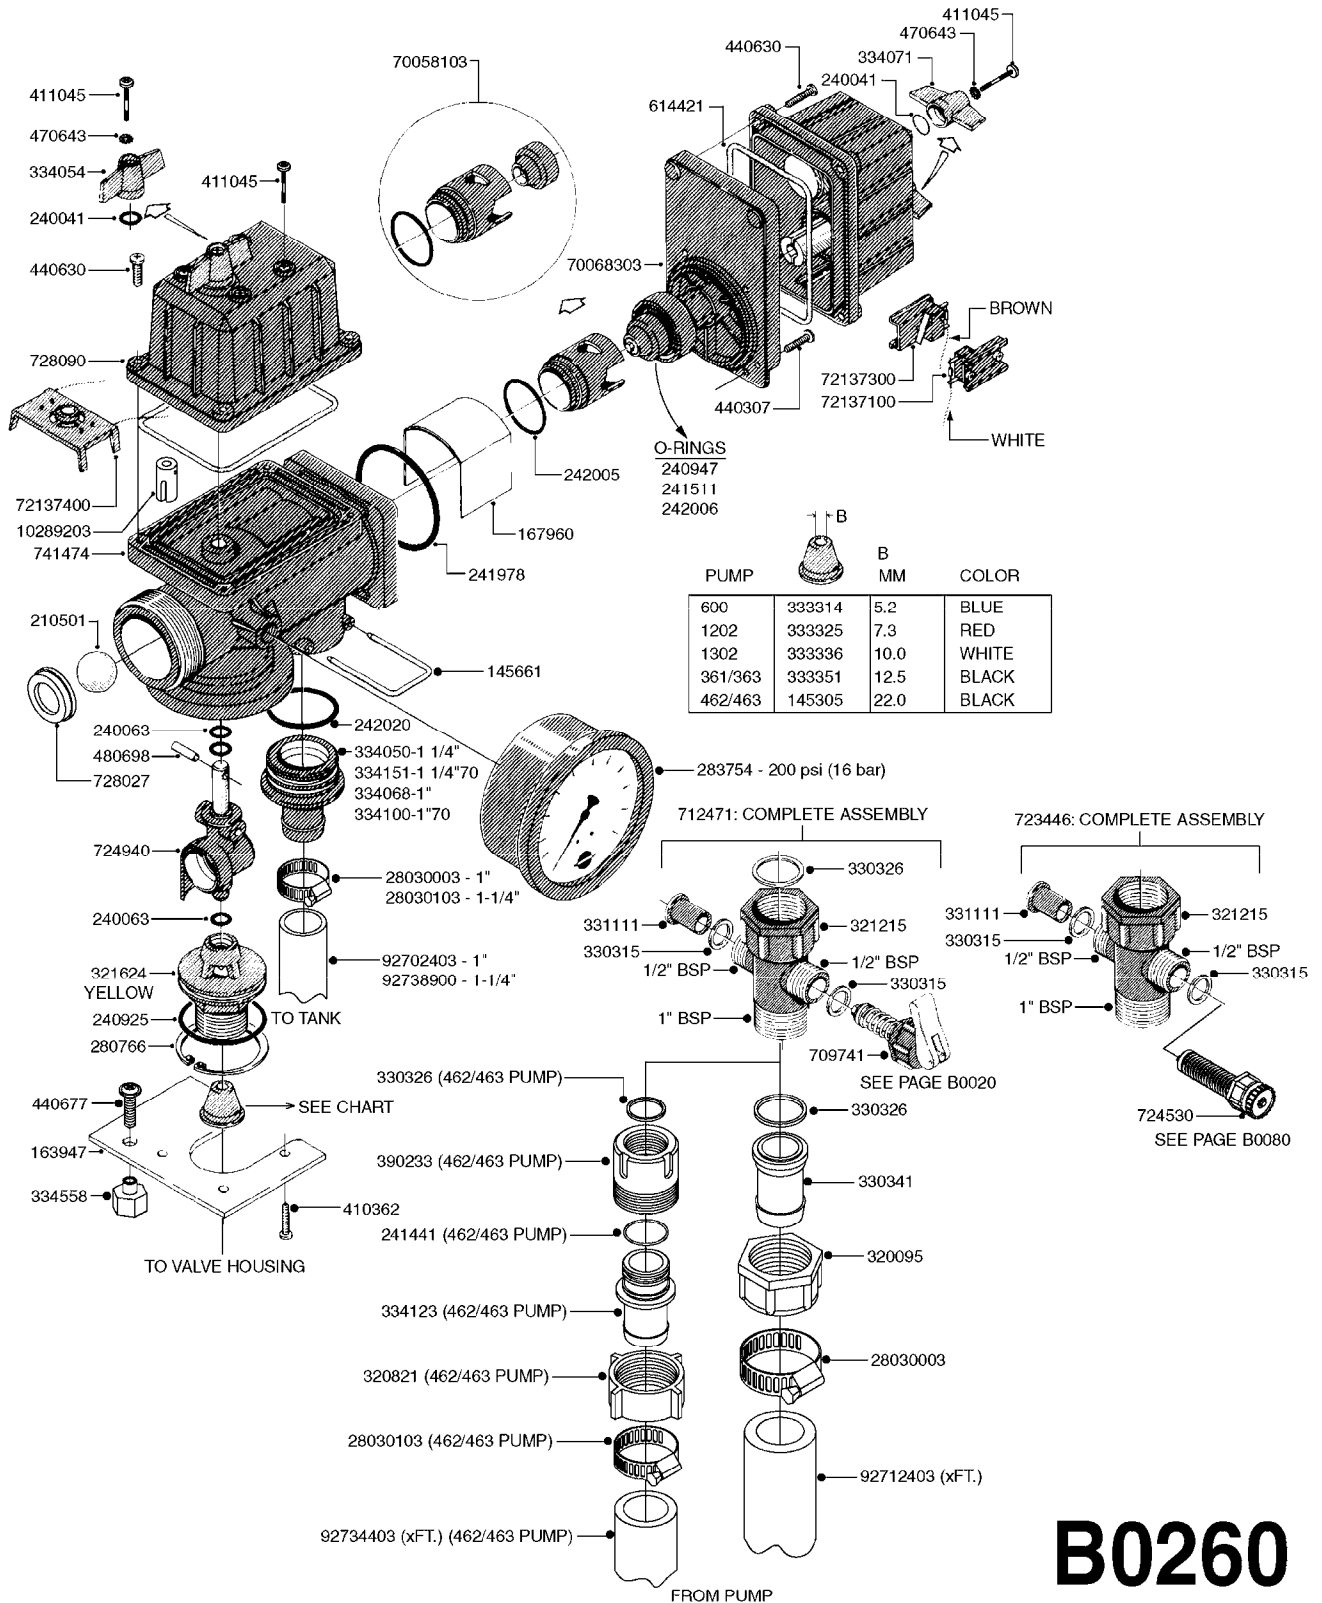

B0260

parts-n°	order qty	description
145305	1	NOZZLE F.OP.UNIT PUMP 462
145661	1	FITT.DK S-61 FORK
163947	1	FITTING FOR BK 180
167960	1	WEAR SHIELD EC CONTROL
210501	1	BALL PLASTIC D25
240041	1	O-RING D15.1/10.3 X 2.4
240063	1	O-RING D14.1/9.3 X 2.4
240925	1	O-RING D49.5X3 NITRIL
240947	1	O-RING D7.3X2.4 NITRIL
241441	1	O-RING D29.3X3
241511	1	O-RING D18X2
241978	1	O-RING 64.5X3.0
242005	1	O-RING D32.1X1.6 NITRIL
242006	1	O-RING D22/D19 X 1.5
242020	1	O-RING 39.2 X 3 VITON
280766	1	SNAP-RING INNER 55X2 DIN 472
283754	1	GAUGE 2.5'BR REAR PSI200 BAR16
320095	1	FITT.DK NUT 1" BSP
320821	1	FITT.DK NUT 1-1/2" BSP
321215	1	FITT.DK HOUSING F. AGITATION
321624	1	BOTTOM PIECE F.BALL OPER.UNIT
330315	1	O-RING D18.4/D13X.6
330326	1	O-RING D30/D24X2 F.1"NUT
330341	1	FITT.DK HB 1" F. 1" NUT
331111	1	VALVE SEAT FOR 1/2" DISTRIBUT.
333314	1	NOZZ.RESTRICTOR 600 BLUE
333325	1	NOZZ.RESTRICTOR 1202 RED
333336	1	NOZZ.RESTRICTOR 1302 WHITE
333351	1	NOZZ.RESTRICTOR 361 BLACK
334050	1	FITT.DK S-61 STR.1-1/4"
334054	1	GRIP F.MAN.OP.EC ON/OFF RED
334068	1	FITT.DK S-61 STR.1"
334071	1	GRIP F.MAN.OP.EC PRESS.REG.RED
334100	1	FITT.DK S-61 ELB.1" 110 DEG.
334123	1	FITT.DK HB 1-1/4"O-RNG F.1-1/2
334151	1	FITT.DK S-61 ELB.1-1/4"110 DEG
334558	1	NUT HEX PLASTIC INSERT
390233	1	FITT.DK REDUC 1-1/2" X 1" BSP
410362	1	BOLT HEX 8.8 SS M6X20
411045	1	SCREW M4 X 16MM STAINLESS
440307	1	SCREW SHEET-METAL 3/4" NO. 10
440630	1	SCREW 1"PLATED
440677	1	SCREW F. PLASTIC 5X20 SS
470643	1	WASHER LOCK
480698	1	PIN M5X16 SLOTTED
614421	1	GASKET F/MOTOR HOUSE-ON/OFF TR
709741	1	VALVE ASSY. 1/2" FLIP LEVER
712471	1	AGITATION VALVE ASSY. ON/OFF
723446	1	AGITATION VALVE ASSY. ADJUST.
724530	1	THUMB WHEEL FOR AGITATION
724940	1	BALL HOUSE MOUNTED - EC
725011	1	MOTOR UNIT F.PRES.REG.EC RED
728027	1	BUSHING WITH SEAT
728090	1	MOTOR UNIT F.ON/OFF EC GREEN
741474	1	OP.UNIT ON/OF/REG KIT W/322136
10289203	1	COUPLER FOR EC ELEC.CONTROL
28030003	1	CLAMP HOSE GEAR P1" 6716
28030103	1	CLAMP HOSE GEAR P5/4-S1.5"6724
70058103	1	REG. REPAIR KIT UNIVERSAL
70068303	1	BRKT. PLATE F/PRES. CONT.2XNUT
72137100	1	MCROSWCH ASSY F.PRSR REG WHT W