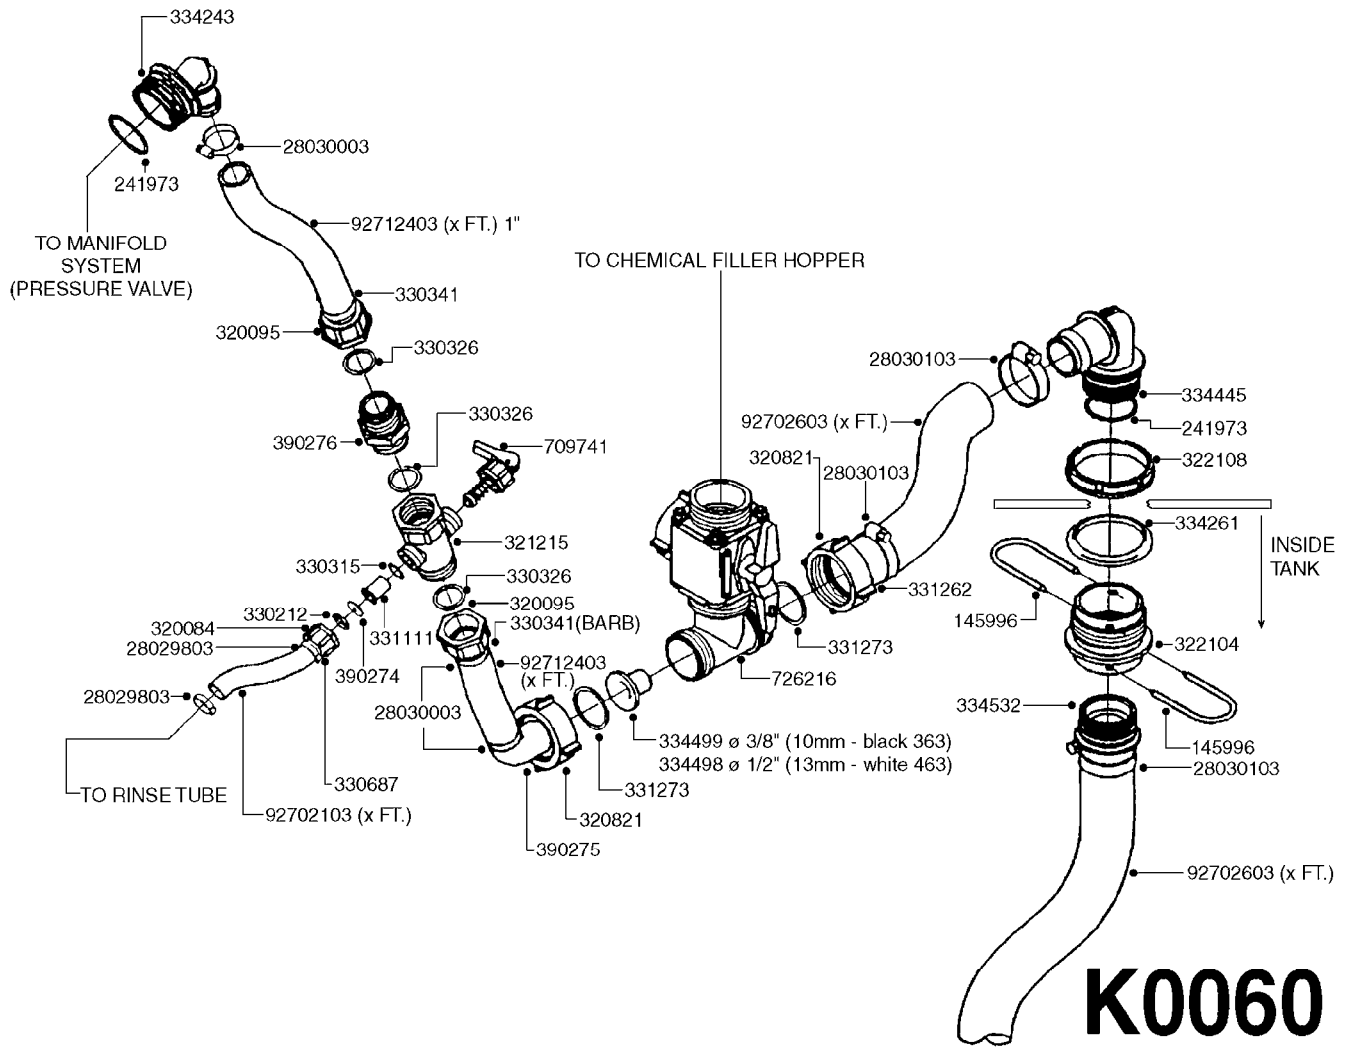

CHEM. FILLER-PLUMBING-MANIFOLD
K0060-HIN, 01:01:16

Page 1
Date 12.08.2020 9:29

parts-n°	order qty	description
145996	1	FITT.DK S-67 FORK
241973	1	O-RING Ø3 X 44.2 70 SHORES NITRIL
320084	1	FITT.DK NUT 1/2" BSP
320095	1	FITT.DK NUT 1" BSP
320821	1	FITT.DK NUT 1-1/2" BSP
321215	1	FITT.DK HOUSING F. AGITATION
322104	1	FITT.DK S-67 BULKHEAD
322108	1	FITT.DK S-67 BULKHEAD NUT
330212	1	O-RING D19/D14X2.4 F.1/2"NUT
330315	1	O-RING D18.4/D13X.6
330326	1	O-RING D30/D24X2 F.1"NUT
330341	1	FITT.DK HB 1" F. 1" NUT
330687	1	FITT.DK HB 1/2" F. 1/2" NUT
331111	1	VALVE SEAT FOR 1/2" DISTRIBUT.
331262	1	FITT.DK HB 1-1/2" F. 1-1/2"NUT
331273	1	O-RING D44/D38X2 F.1-1/2"
334243	1	FITT.DK S-67 ELB.1"
334261	1	GASKET F. S-67 BULKHEAD
334445	1	FITT.DK S-67 ELB.1-1/2"
334498	1	NOZZLE INJECTOR 13MM/462 WHITE
334499	1	NOZZLE INJECTOR 10MM/361 BLACK
334532	1	FITT.DK S-67 STR.1-1/2' W/HOLE
390274	1	ORIFICE ID4.0/18/1.5
390275	1	FITT.DK ELB 1' SPECIAL F.CHEMF
390276	1	FITT.DK HN 1'BSP
709741	1	VALVE ASSY. 1/2" FLIP LEVER
726216	1	VALVE TWO WAY
978336	1	DECAL MANIFOLD SYS.CHEM.FILL
28029803	1	CLAMP HOSE GEAR P1/2" 6708
28030003	1	CLAMP HOSE GEAR P1" 6716
28030103	1	CLAMP HOSE GEAR P5/4-S1.5"6724
92702103	1	HOSE R X1/2" X300PSI WP X0012"
92702603	1	HOSE PVC SUCT GRAY 1-1/2"
92712403	1	HOSE R X1" X300PSI WP X0012"