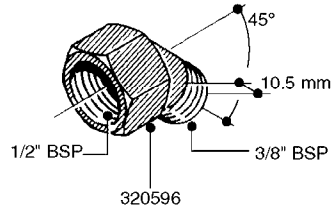

FITTINGS - HEXAGON NIPPLES
L0030-HIN, 01:01:16

L0030

FITTINGS - HEXAGON NIPPLES
L0030-HIN, 01:01:16

Page 1
Date 12.08.2020 9:29

parts-n°	order qty	description
10015303	1	FITT.PO.HN 1.00X1.00 M1000
10425003	1	FITT.PO.HN 1.25X1.00 MCPHEE
320132	1	FITT.DK HN 1" BSP
320176	1	FITT.DK HN 3/8"X1/2" BSP
320445	1	FITT.DK HN 1/4"X3/8" BSP
320655	1	FITT.DK HN 1/2"-1/2" BSP
320692	1	FITT.DK HN 3/8'BSPX1/4'NPT
320703	1	FITT.DK HN 3/8BSP X1/2 &1/4NPT
320725	1	FITT.DK NIPPLE 3/8"-3/8" BSP
320902	1	FITT.DK HN 3/8'X 1/4' BSP
390232	1	FITT.DK HN 1-1/2' X 1-1/4' BSP
390276	1	FITT.DK HN 1'BSP