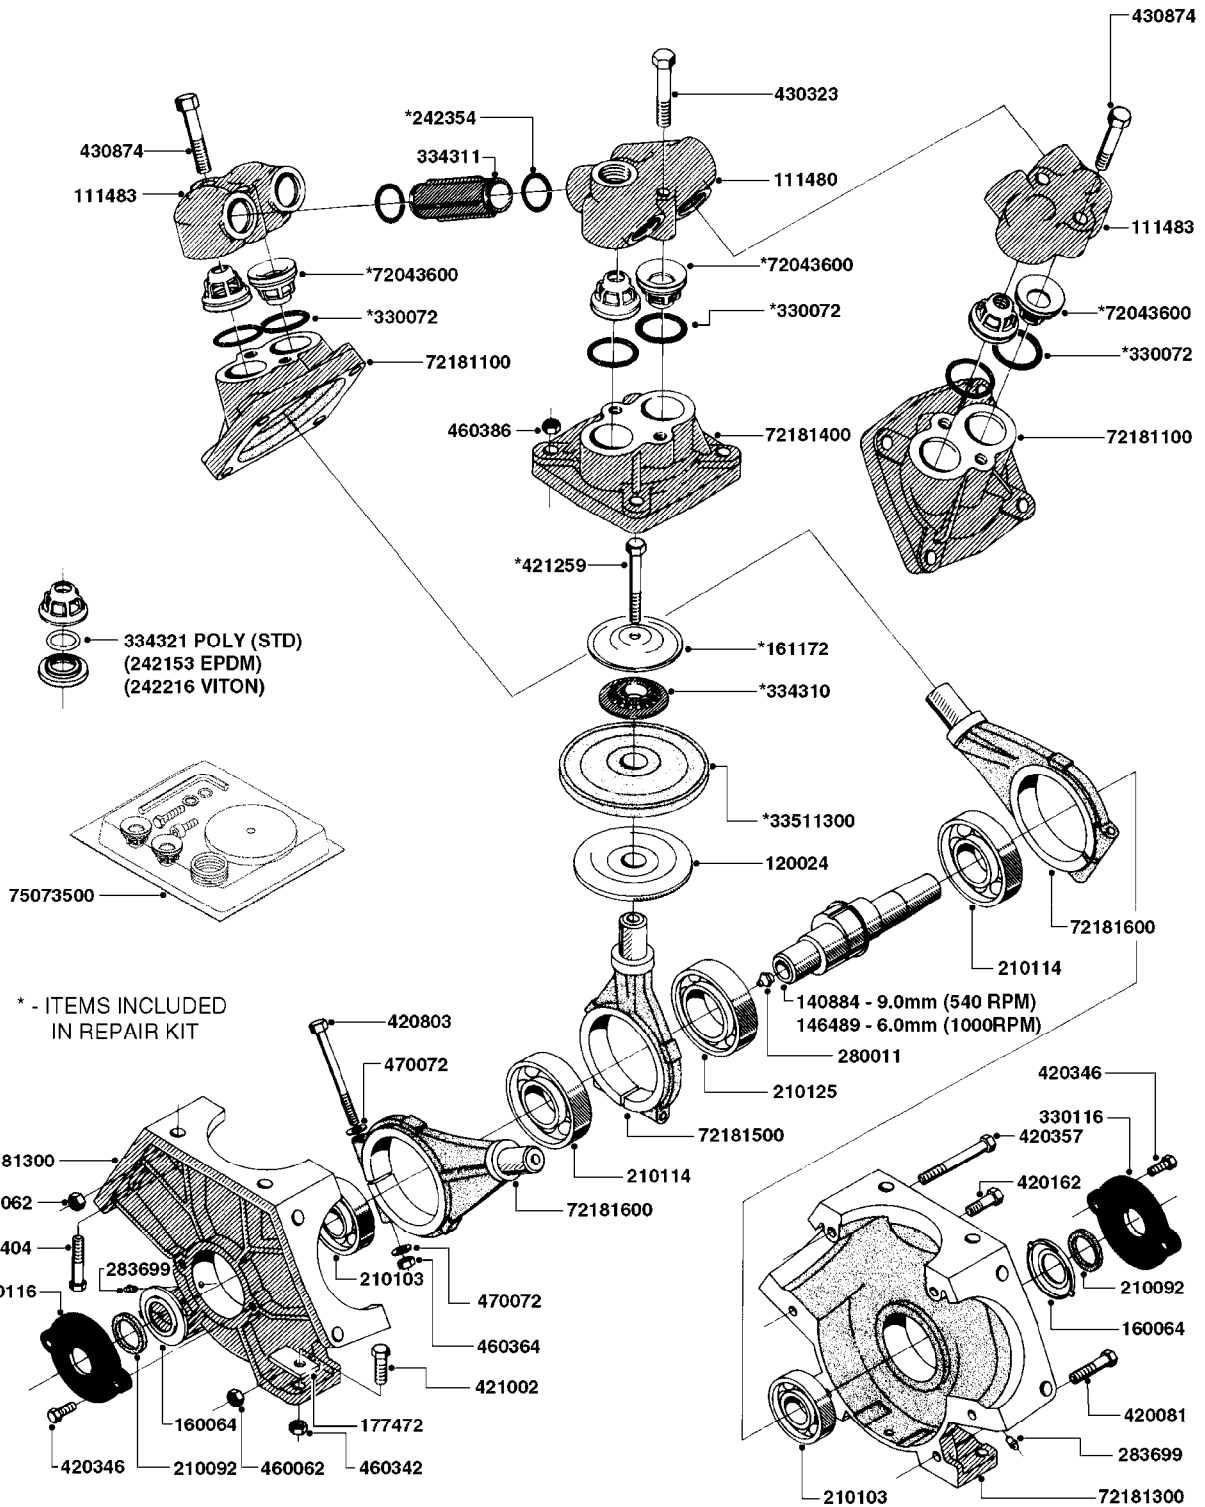

A0220

PUMP - 1302 W/ MOUNTING BASE
A0220-HIN, 27:04:17

Page 1

Date 12.08.2020 9:28

parts-n°	order qty	description
111480	1	VALVE HEAD 1302 CENTER
111483	1	VALVE HEAD SIDE 1302
120024	1	DIAPHRAGM BACK DISC 1200-1300
140884	1	CRANK SHAFT MODEL 1300-9
146489	1	CRANK SHAFT MODEL 1302-6MM
160064	1	DUST PLATE
161172	1	DIAPHRAGM DISC F. 1203/1303
177472	1	BRACKET 25 X 5
210092	1	SEAL FELT D43/30X5
210103	1	BEARING BALL 6306
210114	1	BEARING BALL 6308
210125	1	BEARING BALL 6210
242153	1	O-RING D26X4 EPDM
242216	1	O-RING VITON F/1202/1302/462
242354	1	O-RING D32.2X3.0 VITON
280011	1	GREASE NIPPLE 1/8" SAE H TR
283699	1	GREASE NIPPLE M6X1
330072	1	O-RING D53.5/D45.5X4
330116	1	SEAL RETAINER, MODEL 1300
334310	1	NYLON WASHER 1202/1302/462
334311	1	CONNECTION PIPE INLET MOD.1302
334321	1	O-RING POLY. 34.0x26.0x4.0
420081	1	BOLT HEX 8.8 DEL 3/8"X40MM
420162	1	BOLT HEX 8.8 DEL 3/8"X15MM
420346	1	BOLT HEX 8.8 DEL 3/8"X 25MM
420357	1	BOLT HEX 8.8 RAW 3/8"X85MM
420803	1	BOLT HEX 8.8 DEL M8X90
421002	1	BOLT HEX 8.8 DEL M10X30 FT DIN933
421259	1	BOLT HEX UNC7/16"x2.25" 18-8SS
430323	1	BOLT HEX 8.8 DEL M12X60
430404	1	BOLT HEX 8.8 DEL M12X50
430874	1	SCREW SET 8.8 DEL M12X70 FT
460062	1	NUT HEX 3/8" GALV.
460342	1	NUT HEX M10 DEL DIN934
460364	1	NUT HU M8 A2 SS DIN934
460386	1	NUT HEX M12X1.75
470072	1	WASHER D15/D8X.5 LOCK
33511300	1	DIAPHRAGM 1202-1303 POLY 2006
72043600	1	VALVE FOR 462/463
72181100	1	DIAPHRAGM COVER 1203/1303+BLTS
72181300	1	PUMP CASTING 1300 RED W/BOLTS
72181400	1	DIAPHRAGM COVER 1303 W/BOLTS
72181500	1	CONNECTING ROD, CENTER 1303
72181600	1	CONNECTING ROD, SIDE MOD.1300
75073500	1	PUMP KIT 1300/1302 "06"