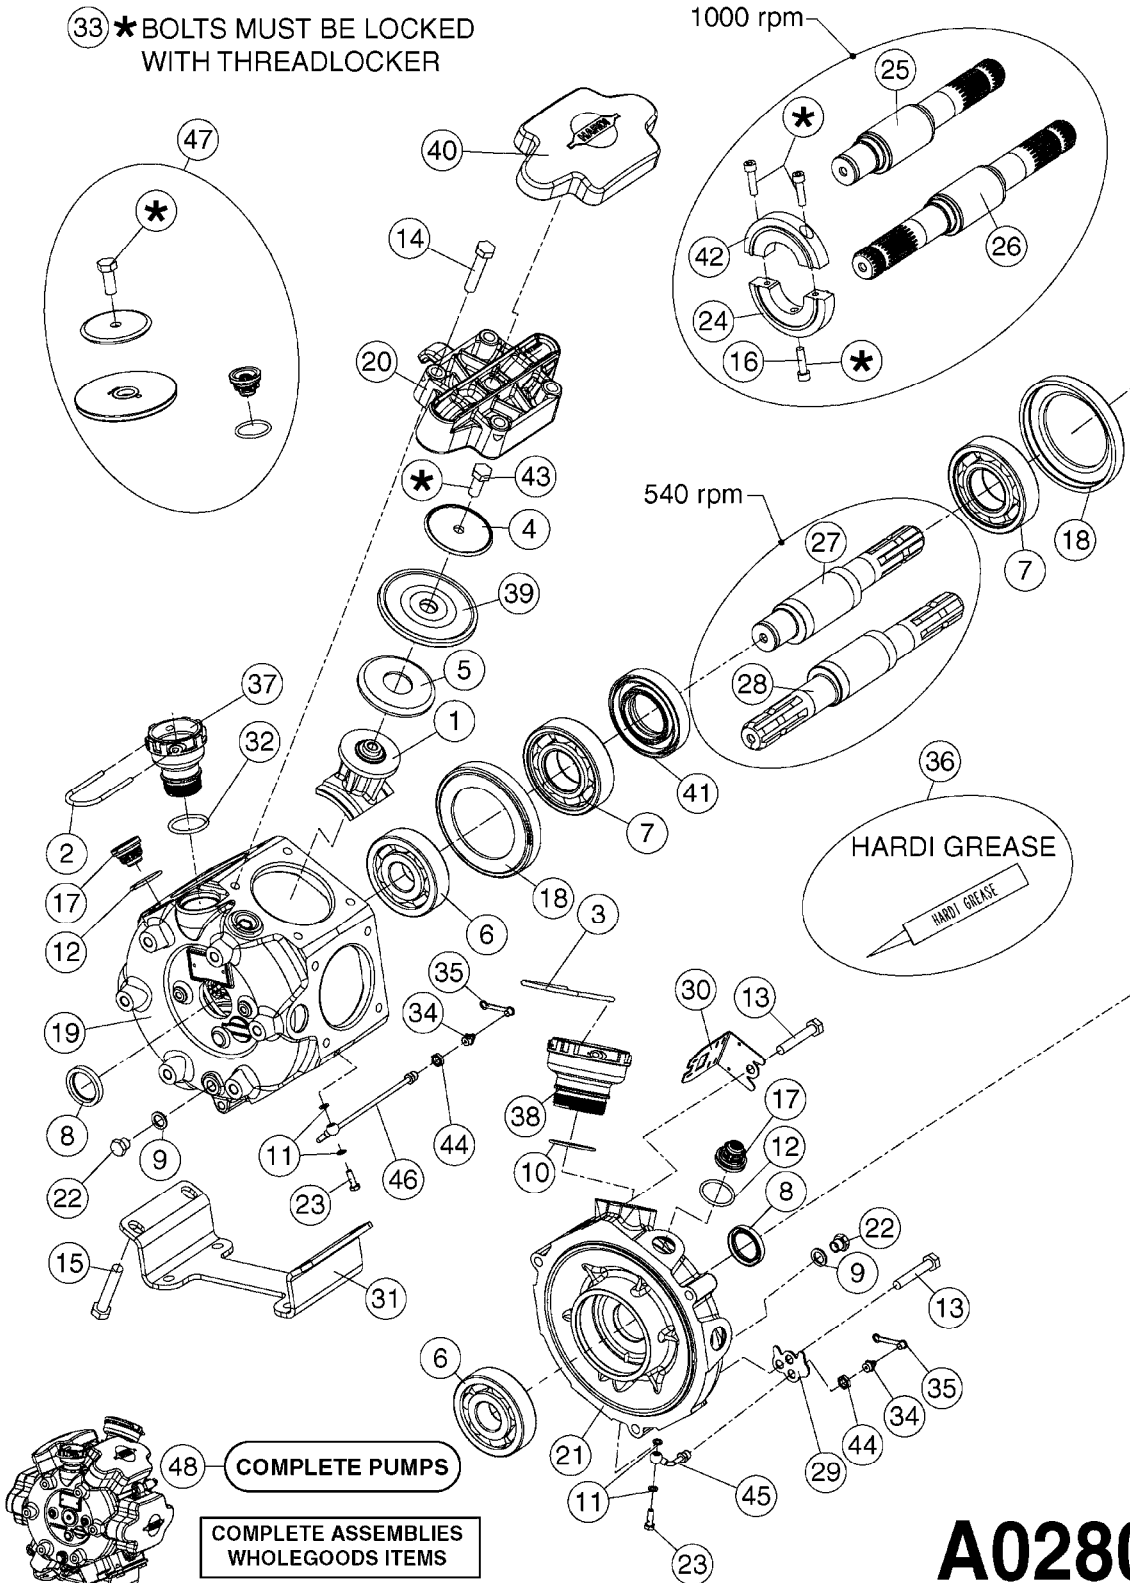

33 * BOLTS MUST BE LOCKED WITH THREADLOCKER

1000 rpm

540 rpm

A0280

PUMP - 364 540/1000 RPM
A0280-HIN, 07:05:20

Page 1
Date 12.08.2020 9:28

Pos.	parts-n°	order qty	description
1	111622	1	CONNECTING ROD 463/5.5MM
1	111628	1	CONNECTING ROD 363/5.5 PUMP
1	111629	1	CONNECTING ROD 363/364-7 PUMP
1	111630	1	CONNECTING ROD 363/364-10 PUMP
2	145996	1	FITT.DK S-67 FORK
3	145997	1	FITT.DK S-93 FORK
4	161174	1	DIAPHRAGM DISC SS 361/363/364 PUMP
5	161372	1	DIAPHRAGM BACKING DISC,320-361
6	210221	1	BEARING BALL 6407
7	210232	1	BEARING BALL 6310
8	210243	1	SEAL OIL 35 X 47 X 7
9	241404	1	DOWTY SEAL 1/4"
10	242225	1	O-RING D45.0 X 4.0 RUBBER
11	242374	1	WASHER Ø10/Ø6X1 COPPER
12	330024	1	O-RING D41,1/D34.5 X 3,5
13	420895	1	BOLT HEX 8.8 RAW M10X60
14	430312	1	BOLT HEX 8.8 M12X60
15	430438	1	BOLT HEX 8.8 DEL M12X65
16	450995	1	BOLT ALLEN M8X30 DIN 912 RAW
17	728146	1	VALVE FOR 361(726890/707932)
18	11171900	1	CONROD RING 364/464 MACHINED
19	11172000	1	PUMP HOUSE 364 MACHINED 5/4" BSP RED
20	11172800	1	VALVE COVER 363/364 MACHINED RED
21	11173200	1	FRONTPART 364, 1½" BSP RED
22	14010400	1	PLUG 1/4" BSP
23	14120400	1	BANJOBOLT M6 X 19
24	14120700	1	COUNTERWEIGHT 364/464-1000
25	14137300	1	CRANKSHAFT 364/464-5.5 1000
26	14137900	1	CRANKSHAFT 364/464-5.5 GG 1000
27	14137500	1	CRANKSHAFT 364-07
27	14137600	1	CRANKSHAFT 364/464-10
28	14138100	1	CRANKSHAFT 364-7.0 GG
28	14138200	1	CRANKSHAFT 364/464-10 GG
29	16382900	1	GREASE NIPPLE PLATE, 364
30	16390600	1	BRACKET FOR RPM SENSOR
31	16410700	1	PUMP BASE 363/364 BLACK
31	17002400	1	FOOT F. 36X PUMP, RED
32	24266600	1	O-RING D 38,0 X 4,0 70SH.NITR
33	28045503	1	LOCTITE 262 .5ML (.017oz.)
34	28163300	1	GREASE NIPPLE H1 M6X1 DIN 7412
35	28163400	1	CAP F. GREASENIPPLE YELLOW M6X1
36	28164600	1	HARDI PUMP GREASE S3 V550L 1
37	32242200	1	FITTING S67 5/4" KON. RG 2014
38	32242300	1	NIPPLE S93 1,5' KON.RG 2014
39	33511400	1	DIAPHRAGM PUMP 361/361/363/364 PUR
40	33524300	1	COVER PLASTIC 364 PUMP
41	33527200	1	GREASE SPLIT 364/464
42	39136200	1	HALFPART 364/464-1000
43	43099200	1	BOLT HEX SS M12 X 30 DIN933 A4
44	46134000	1	NUT HEX M10x1 H=2.3 NV=14 ELZIN
45	61096800	1	BANJOTUBE SHORT 364 COMPL.
46	61096900	1	BANJOTUBE LONG 364 COMPL.
47	75585900	1	PUMP KIT 364
48	82169500	1	PUMP 364-5.5-MED-1000
48	82169700	1	PUMP 364-5.5-MOD2-1000-OSP
48	82170000	1	PUMP 364-10-STD-540 FK
48	82170300	1	PUMP 364-10-MOD-540-GG THROUGH SHAFT
48	82170400	1	PUMP 364-10-MOD-540-OSP