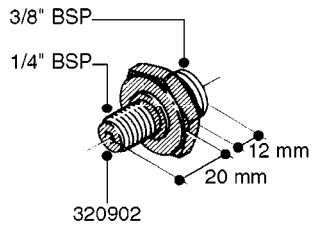

FITTINGS - HEXAGON NIPPLES
L0030-HIN, 01:01:16

L0030

FITTINGS - HEXAGON NIPPLES
L0030-HIN, 01:01:16

Page 1
Date 12.08.2020 9:29

parts-n°	order qty	description
10015303	1	FITT.PO.HN 1.00X1.00 M1000
10425003	1	FITT.PO.HN 1.25X1.00 MCPHEE
320132	1	FITT.DK HN 1" BSP
320176	1	FITT.DK HN 3/8"X1/2" BSP
320445	1	FITT.DK HN 1/4"X3/8" BSP
320655	1	FITT.DK HN 1/2"-1/2" BSP
320692	1	FITT.DK HN 3/8'BSPX1/4'NPT
320703	1	FITT.DK HN 3/8BSP X1/2 &1/4NPT
320725	1	FITT.DK NIPPLE 3/8"-3/8" BSP
320902	1	FITT.DK HN 3/8'X 1/4' BSP
390232	1	FITT.DK HN 1-1/2' X 1-1/4' BSP
390276	1	FITT.DK HN 1'BSP