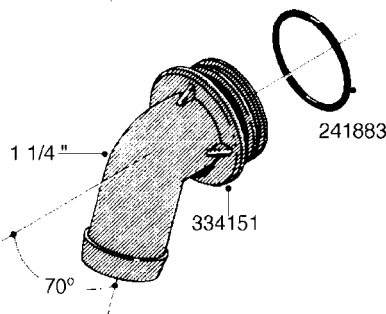

L0090

FITTINGS - S-56 & S-61
L0090-HIN, 01:01:16

Page 1

Date 12.08.2020 9:29

parts-n°	order qty	description
145661	1	FITT.DK S-61 FORK
241754	1	O-RING D59.5X3
241883	1	O-RING 3 X 39.2 NITRIL
322055	1	FITT.DK S-61 BULKHEAD
322056	1	FITT.DK S-61 BULKHEAD NUT
322066	1	FITT.DK S-56 NUT
334050	1	FITT.DK S-61 STR.1-1/4"
334068	1	FITT.DK S-61 STR.1"
334091	1	FITT.DK S56 STR.1-1/2'
334099	1	FITT.DK S-61 ELB.1-1/2"110 DEG
334100	1	FITT.DK S-61 ELB.1" 110 DEG.
334151	1	FITT.DK S-61 ELB.1-1/4"110 DEG
390231	1	FITT.DK NIPPLE 1-1/2 X S56