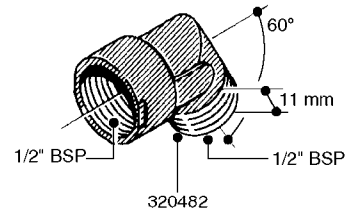

FITTINGS - HEXAGON NIPPLES
L0030-HIN, 01:01:16

L0030

FITTINGS - HEXAGON NIPPLES
L0030-HIN, 01:01:16

Page 1
Date 12.08.2020 9:29

parts-n°	order qty	description
10015303	1	FITT.PO.HN 1.00X1.00 M1000
10425003	1	FITT.PO.HN 1.25X1.00 MCPHEE
320132	1	FITT.DK HN 1" BSP
320176	1	FITT.DK HN 3/8"X1/2" BSP
320445	1	FITT.DK HN 1/4"X3/8" BSP
320655	1	FITT.DK HN 1/2"-1/2" BSP
320692	1	FITT.DK HN 3/8'BSPX1/4'NPT
320703	1	FITT.DK HN 3/8BSP X1/2 &1/4NPT
320725	1	FITT.DK NIPPLE 3/8"-3/8" BSP
320902	1	FITT.DK HN 3/8'X 1/4' BSP
390232	1	FITT.DK HN 1-1/2' X 1-1/4' BSP
390276	1	FITT.DK HN 1'BSP