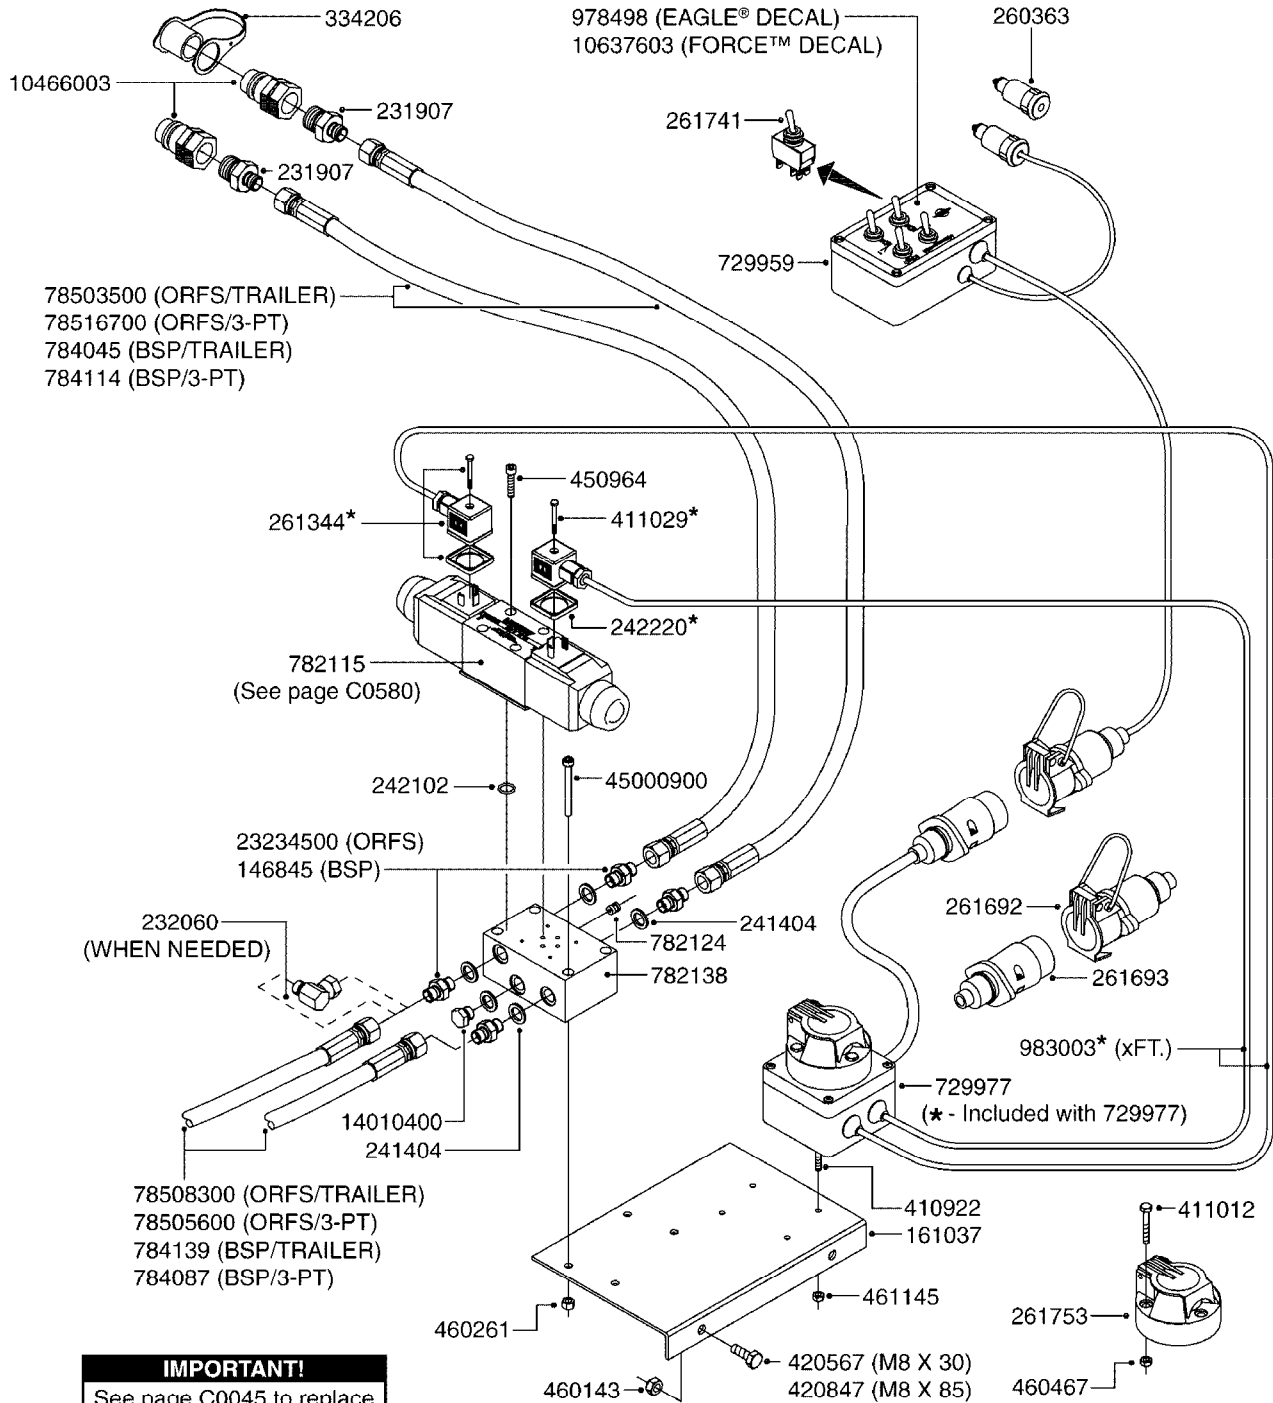

IMPORTANT!
See page C0045 to replace BSP with ORFS hydraulics

Right Side Shown
(Left Side Similar)

C0260

HYD EAG HZ 45-66' W/DH CONTROL
C0260-HIN, 23:01:18

Page 1
Date 12.08.2020 9:29

parts-n°	order qty	description
145912	1	BUSHING D19.8/D17.0X7MM
146324	1	SHAFT D16.8 L102/2 X 5
146587	1	PIN D16.8 X 65
146835	1	HEX NIPPLE 1/4" - 3/8" BSP
146839	1	HEX NIPPLE 1/4"X3/8" BSP 0.7MM
146850	1	HEX NIPPLE 3/8"x3/8" - 1.8mm
146992	1	BUSHING F.CYLINDER
151872	1	BUSHING D22.0/18.0 10MM
160802	1	MOUNT PLATE F.HYD SOLENOID'HZ'
160803	1	COVER PLATE F.HYD SOLENOID'HZ'
210728	1	BEARING F.LINK HEAD M17
231906	1	HEX NIPPLE 3/8"BSP X 1/2"NPT
231907	1	HEX NIPPLE 1/4"BSP X 1/2"NPT
240866	1	DOWTYSEAL 3/8"
242102	1	O-RING Ø9.25X1.78 NITRIL 90SH
242220	1	GASKET F. HIRSMANN PLUG INCLUDED WITH 729977
260363	1	PLUG 2 POLE 12V
261344	1	HIRSCHMANN PLUG B INCLUDED WITH 729977
261692	1	PLUG ELEC.7 POLE FEMALE F.CABL
261693	1	PLUG ELEC. 7 POLE MALE
261741	1	SWITCH 2 POLE 12V TOGGLE PRESS
261753	1	PLUG ELEC.7 POLE FEMALE F.BASE
270561	1	SCREW W/SPRING ASSY. (QTY 1)
284029	1	COVER PLUS D10.5/12.0X5.0
410185	1	BOLT HEX 8.8 DEL M6X16
411012	1	SCREW M5X30 STAINLESS
411029	1	SCREW M3X35 F.HIRSMANN PLUG INCLUDED WITH 729977
420847	1	BOLT HEX 8.8 DEL M8X85
440673	1	SCREW F.PLASTIC 5X12 SS
450964	1	SCREW M5X30 F.CYLINDER
460143	1	LOCK NUT M8 SST A2 DIN985
460261	1	NUT HEX M6X1.00 LOCK DIN985 A2 SS
460467	1	NUT HEX M5 GALV.
461198	1	NUT HEX M16X2 JAMB
461249	1	NUT M22X1.5 DIN439B
471139	1	WASHER D22/D17X1.5 BRASS
480384	1	PIN COTTER 3/16 x 1-1/2"
729668	1	DISTRIBUTION BOX, 4 FUNCTION
729959	1	CONTROL BOX DAH 4-FUNCTION
729977	1	DAH DIRECTIONAL VLV JUNC. BOX
782080	1	MANIFOLD BLOCK, 4 FUNCTION
782115	1	HY SOLENOID VALVE DH HYD
782138	1	HY-BLOCK 1-VALVE W LS-PORT
784001	1	HOSE HY X 1/4 X 067.00"STR+ELB
784019	1	HOSE HY X 1/4 X 078.75"STR+ELB
784045	1	HOSE HY X 1/4 X 157.50"STR+STR
784056	1	HOSE HY X 1/4 X 394.00"STR+ELB
784091	1	HOSE HY X 1/4 X 295.25"STR+ELB
983003	1	CABLE ELEC.2X1MM WIRE BLACK EC INCLUDED WITH 729977
10466003	1	COUPLER PIONEER 8010-04 1/2NPT
21091900	1	LINK HEAD M16 x D17 DELTA
28449403	1	HOSE HY X1/4X057.08"STR+ELB
75075000	1	SEAL KIT 78122600/27/28/29
78120300	1	CYLINDER 60/50/30 1100MM
78122700	1	CYLINDER D40/22X300MM RED
78122900	1	CYLINDER 40/22X300MM RED
78563200	1	HYD HOSE ORFS 6S-6-6S L=8000