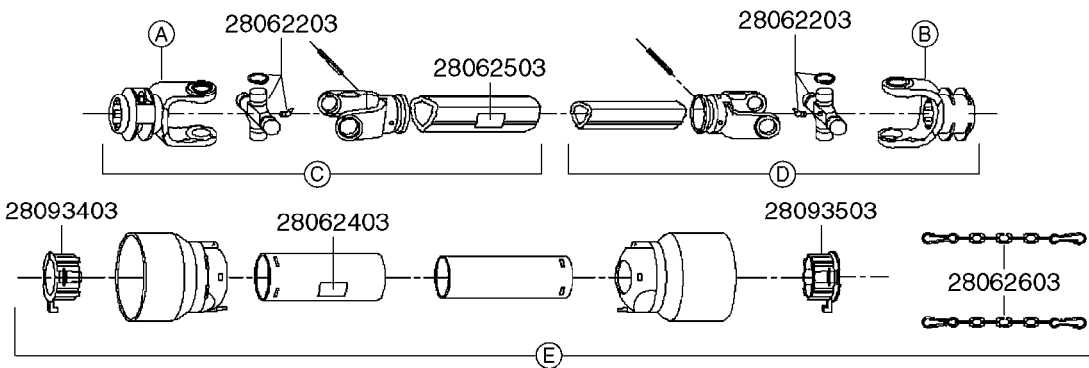

* Changed in 2016 from 100 series to G-Series (see page A0600).

A520

PTO SHAFTS - BONDIOLI CENT.
A0520-HIN, 23:10:18

Page 1
Date 12.08.2020 9:28

parts-n°	order qty	description
289042	1	UNIV. JOINT 22x54mm
421024	1	BOLT HEX 8.8 DEL M8X60
450015	1	SCREW ALLAN 3/8'X5/8' BLACK
460143	1	LOCK NUT M8 SST A2 DIN985
28009803	1	PTO PIN TUBE RETAINER OUTER
28009903	1	PTO TUBE RETAINER INNER
28010103	1	PTO YOKE F.INNER TUBE CV PTO
28021403	1	PTO 1"STR/1-3/8" 6SPL B&P
28021503	1	PTO 1"STR/1-3/8" 21SPL B&P
28021603	1	PTO 1"STR/1-3/4" 20SPL B&P
28027903	1	PTO BALL LOCK.KIT F.1-3/8 YOKE
28040503	1	UNIV. JOINT 27x74.6mm
28040703	1	SAFETY CHAIN F.CV BLACK PTO
28041803	1	DECAL DANGER GUARD MISSING
28041903	1	DECAL DANGER ROT.DRIVELINE
28056703	1	PTO YOKE #1 1-3/8" X 6 SPLINE
28056803	1	PTO YOKE #1 1-3/8" X 21 SPLINE
28056903	1	PTO YOKE #4 1-3/4" X 20 SPLINE
28057003	1	PTO TUBE YOKE #1-G1 OUTER
28057103	1	PTO TUBE YOKE #4-G4 OUTER
28057203	1	PTO PIN TUBE RETAINER OUTER
28057303	1	PTO TUBE OUTER #1 745MM
28057403	1	PTO TUBE OUTER #4 720MM
28057503	1	PTO TUBE INNER #1 745MM
28057603	1	PTO TUBE INNER #4 720MM
28057703	1	PTO TUBE RETAINER INNER
28057803	1	PTO TUBE YOKE #1 Ø=1"
28057903	1	PTO TUBE YOKE #4 Ø=1"
28058003	1	PTO HALF SAFETY SHIELD OUTER
28058103	1	PTO HALF SAFETY SHIELD OUTER
28058203	1	PTO HALF SAFETY SHIELD INNER
28058303	1	PTO HALF SAFETY SHIELD INNER
28058403	1	PTO BALL LOCK.KIT F.1-3/4 YOKE
28058503	1	PTO TUBE YOKE #1-G1 INNER