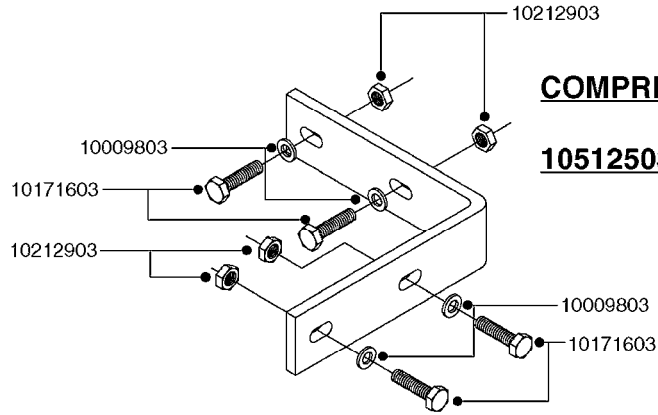

K0400

*Ø8mm 927306 (xFT.)
*Ø10mm 927330 (xFT.)

70062503 - COMPLETE ASSEMBLY

FOAM MARKER COMPRESSOR 2007
K0400-HIN, 01:01:16

Page 1
Date 12.08.2020 9:29

parts-n°	order qty	description
147011	1	HEX NIPPLE 3/8'X1/4'BSP BRASS
161326	1	MOUNT BKT. F. FOAM COMP.BOX 98
168847	1	ENCLOSURE LOWER F.MARKER
168848	1	COVER F. FOAM MARKER
232111	1	QUICK COUPLER 6MM X 1/8 EXT.
232112	1	QUICK COUPLER 6MM 1/8 INT.
232113	1	QUICK COUPLER 6MM T-PIECE
232114	1	COUPLER 1/8" THREADX8MM HOSE
232143	1	REDUCER 1/4'INT-1/8'EXT
232144	1	QUICK COUPLER 10MM X 1/4 EXT
232152	1	QUICK COUPLER 8MMX1/8 EXT.LONG
241371	1	DIAPHRAGM F.NO-DRIP,VULC
242242	1	O-RING F.AIR HOSE FITTING
242258	1	TRIM 3X10 SELF ADHESIVE 0012"
261562	1	RUBBER DAMPER 2XM6X25
283697	1	TIESTRAP 200MM
320445	1	FITT.DK HN 1/4"X3/8" BSP
321462	1	CAP F.NO-DRIP ASSY.
322261	1	HOUSING F.SAFETY VALVE 3/8"
440650	1	SCREW 3.5x13 STAINLESS
460261	1	NUT HEX M6X1.00 LOCK DIN985 A2 SS
718911	1	VALVE (SAFETY) F.MARKER
729645	1	NON-DRIP SPRING ASSY.GREEN 10
927264	1	HOSE R X PE D6/D4 X 0012"
927306	1	HOSE R X PE D8/D6 X 0012"BLACK
927330	1	HOSE R X PE D10/D8 X 012"BLACK
26004103	1	FOAM MARKER CNTRL MOD CABL STD
26008703	1	FOAM MARKER CONTROL SCII
26011103	1	FOAMER POWER/CONTROL CABLE 39P
26023400	1	COMPRESSOR F.FOAM MARKER CM40
26023700	1	SOLENOID VAL 12V 1/8' FLO '07
28025503	1	PLUG F.DRILLED HOLE 1/2"
28025603	1	PLUG F.DRILLED HOLE 3/4"
39122000	1	DISTR.HOUSING F.FOAM MARKER'07
70062503	1	FOAM MARKER COMPRESSOR,STD,39P