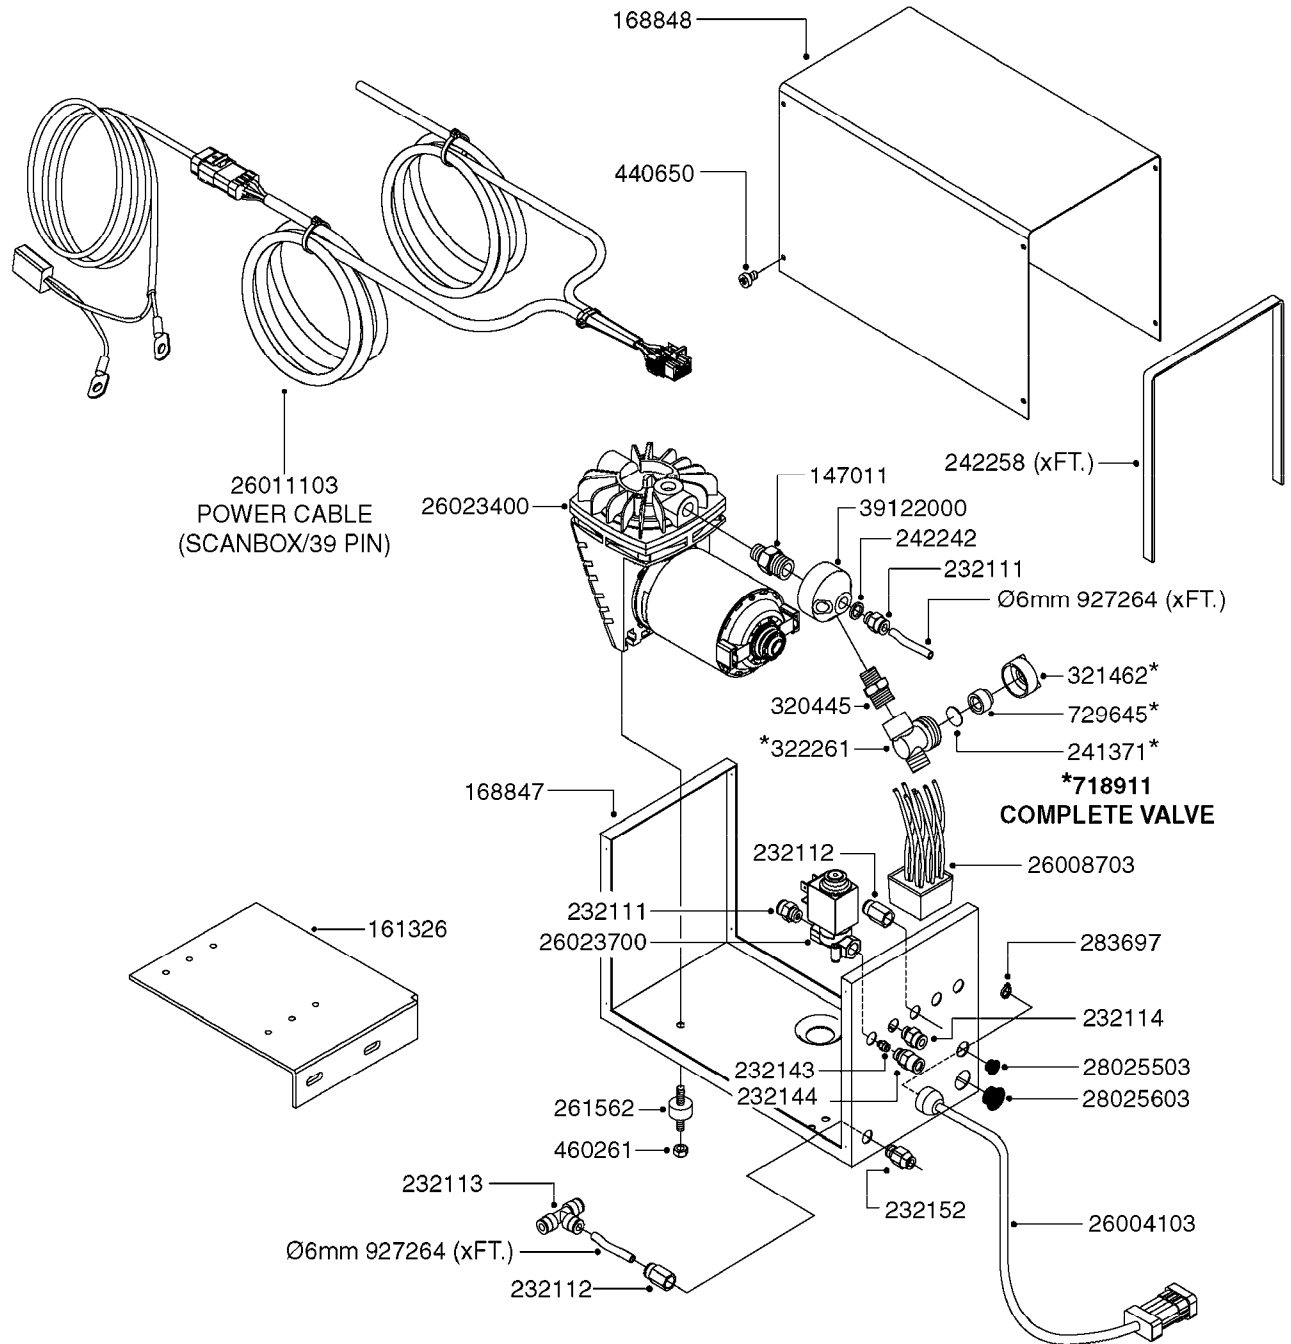

K0400

*Ø8mm 927306 (xFT.)
*Ø10mm 927330 (xFT.)

70062503 - COMPLETE ASSEMBLY

FOAM MARKER COMPRESSOR 2007
K0400-HIN, 01:01:16

Page 1
Date 12.08.2020 9:29

parts-n°	order qty	description
147011	1	HEX NIPPLE 3/8'X1/4'BSP BRASS
161326	1	MOUNT BKT. F. FOAM COMP.BOX 98
168847	1	ENCLOSURE LOWER F.MARKER
168848	1	COVER F. FOAM MARKER
232111	1	QUICK COUPLER 6MM X 1/8 EXT.
232112	1	QUICK COUPLER 6MM 1/8 INT.
232113	1	QUICK COUPLER 6MM T-PIECE
232114	1	COUPLER 1/8" THREADX8MM HOSE
232143	1	REDUCER 1/4'INT-1/8'EXT
232144	1	QUICK COUPLER 10MM X 1/4 EXT
232152	1	QUICK COUPLER 8MMX1/8 EXT.LONG
241371	1	DIAPHRAGM F.NO-DRIP,VULC
242242	1	O-RING F.AIR HOSE FITTING
242258	1	TRIM 3X10 SELF ADHESIVE 0012"
261562	1	RUBBER DAMPER 2XM6X25
283697	1	TIESTRAP 200MM
320445	1	FITT.DK HN 1/4"X3/8" BSP
321462	1	CAP F.NO-DRIP ASSY.
322261	1	HOUSING F.SAFETY VALVE 3/8"
440650	1	SCREW 3.5x13 STAINLESS
460261	1	NUT HEX M6X1.00 LOCK DIN985 A2 SS
718911	1	VALVE (SAFETY) F.MARKER
729645	1	NON-DRIP SPRING ASSY.GREEN 10
927264	1	HOSE R X PE D6/D4 X 0012"
927306	1	HOSE R X PE D8/D6 X 0012"BLACK
927330	1	HOSE R X PE D10/D8 X 012"BLACK
26004103	1	FOAM MARKER CNTRL MOD CABL STD
26008703	1	FOAM MARKER CONTROL SCII
26011103	1	FOAMER POWER/CONTROL CABLE 39P
26023400	1	COMPRESSOR F.FOAM MARKER CM40
26023700	1	SOLENOID VAL 12V 1/8' FLO '07
28025503	1	PLUG F.DRILLED HOLE 1/2"
28025603	1	PLUG F.DRILLED HOLE 3/4"
39122000	1	DISTR.HOUSING F.FOAM MARKER'07
70062503	1	FOAM MARKER COMPRESSOR,STD,39P