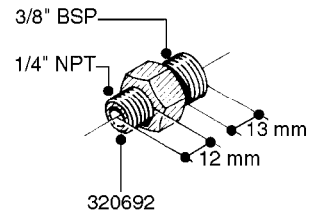

FITTINGS - HEXAGON NIPPLES
L0030-HIN, 01:01:16

L0030

FITTINGS - HEXAGON NIPPLES
L0030-HIN, 01:01:16

Page 1
Date 12.08.2020 9:29

parts-n°	order qty	description
10015303	1	FITT.PO.HN 1.00X1.00 M1000
10425003	1	FITT.PO.HN 1.25X1.00 MCPHEE
320132	1	FITT.DK HN 1" BSP
320176	1	FITT.DK HN 3/8"X1/2" BSP
320445	1	FITT.DK HN 1/4"X3/8" BSP
320655	1	FITT.DK HN 1/2"-1/2" BSP
320692	1	FITT.DK HN 3/8'BSPX1/4'NPT
320703	1	FITT.DK HN 3/8BSP X1/2 &1/4NPT
320725	1	FITT.DK NIPPLE 3/8"-3/8" BSP
320902	1	FITT.DK HN 3/8'X 1/4' BSP
390232	1	FITT.DK HN 1-1/2' X 1-1/4' BSP
390276	1	FITT.DK HN 1'BSP