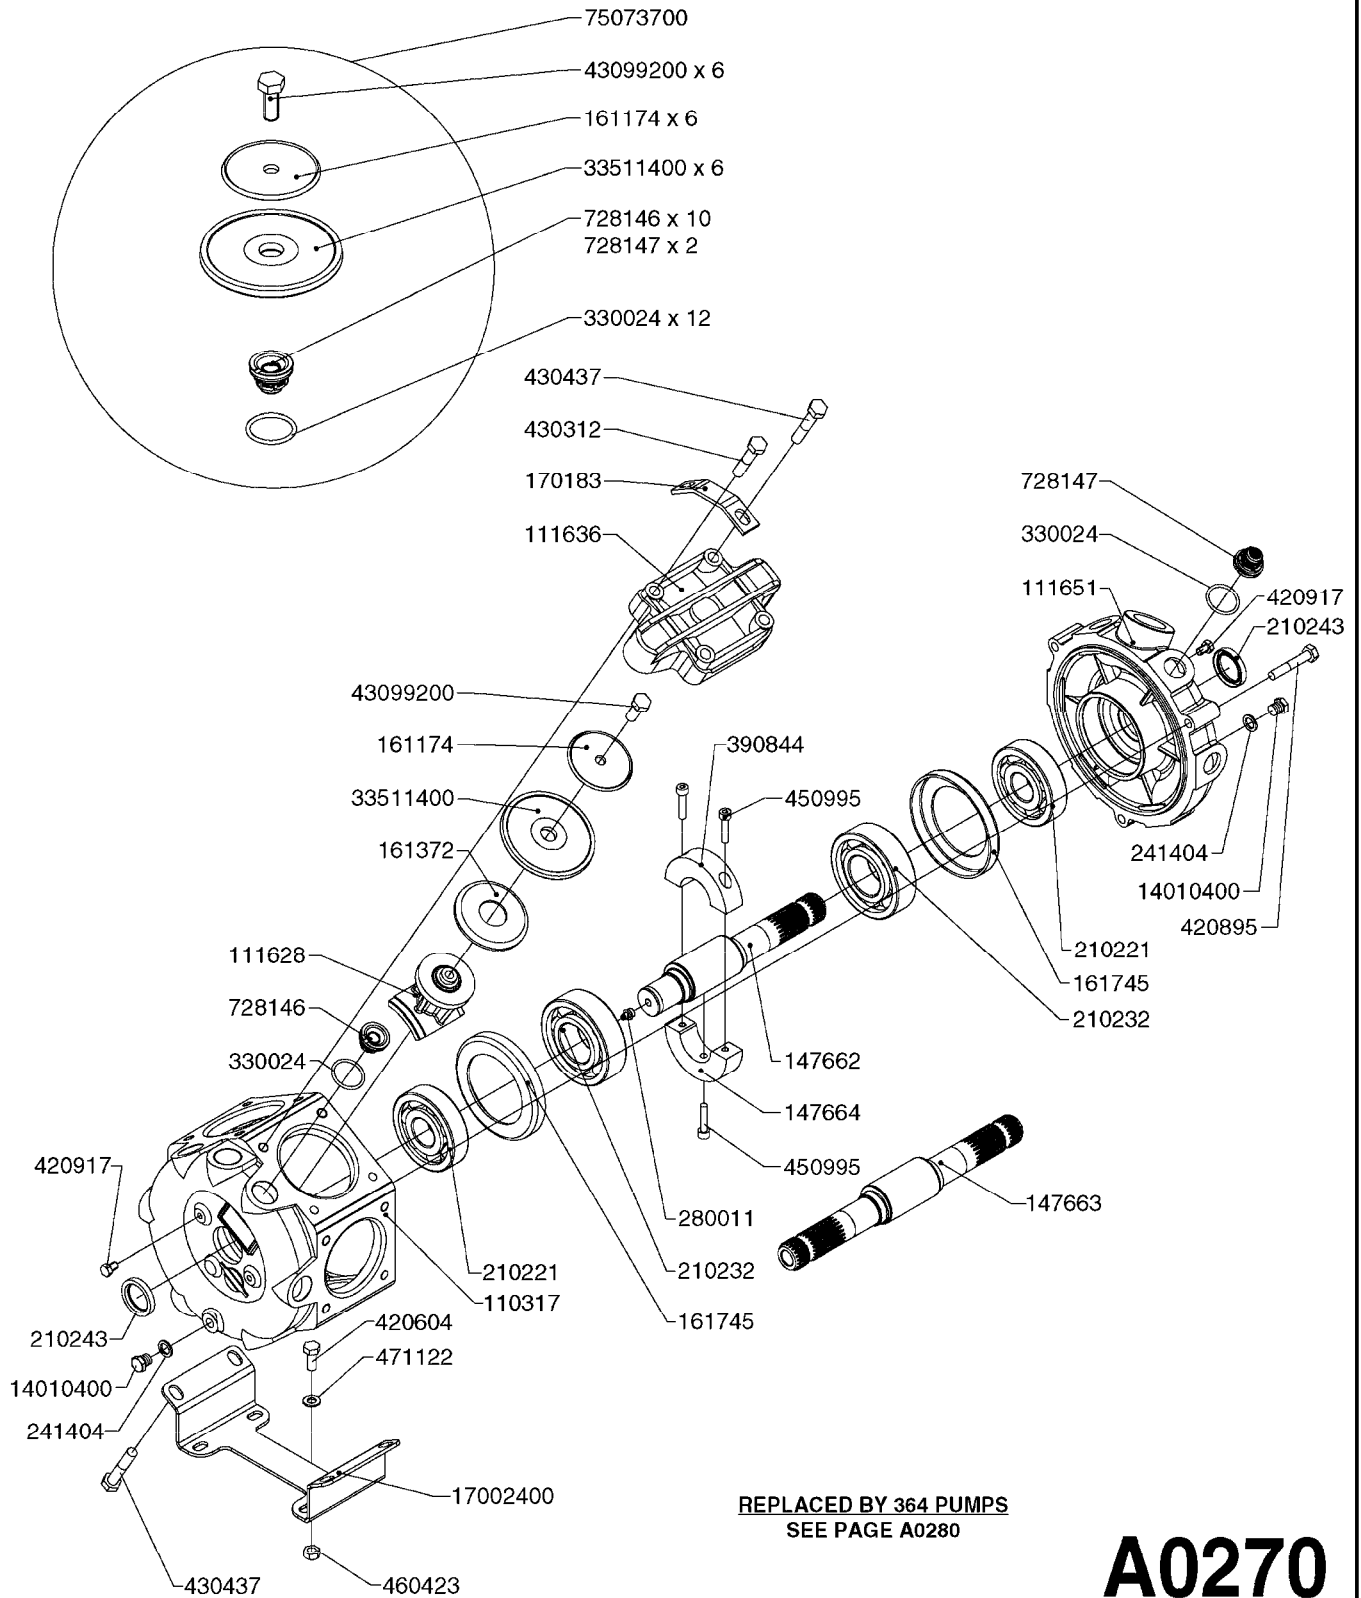

REPLACED BY 364 PUMPS
SEE PAGE A0280

A0260

PUMP - 363 W/MOUNTING BASE
A0260-HIN, 17:03:16

Page 1
Date 12.08.2020 9:28

parts-n°	order qty	description
110317	1	PUMP CASING MODEL 360/361 PNTD
111630	1	CONNECTING ROD 363/364-10 PUMP
111636	1	VALVE COVER 363 HEAVY DUTY
111651	1	CASTING F.363 1.5" PUMP(FRONT)
142037	1	CRANK SHAFT 361-20
143577	1	CRANK SHAFT F.363/462/463-10mm
147097	1	CRANK SHAFT 363-463/10 THROUGH
161174	1	DIAPHRAGM DISC SS 361/363/364 PUMP
161372	1	DIAPHRAGM BACKING DISC,320-361
161745	1	METAL SPACER F.363/463
210221	1	BEARING BALL 6407
210232	1	BEARING BALL 6310
210243	1	SEAL OIL 35 X 47 X 7
241404	1	DOWTY SEAL 1/4"
241684	1	DEICER PARTS: DIAPHRAGM MODEL 361 NITRIL
242152	1	O-RING D18.2X3 EPDM
242215	1	O-RING D18X3 VITON
280011	1	GREASE NIPPLE 1/8' SAE H TR
330024	1	O-RING D41,1/D34.5 X 3,5
331192	1	SPACER, MODEL 361/363
334320	1	O-RING D18X3 POLYURETHANE
420626	1	BOLT HEX 8.8 DEL M10X20 FT
420895	1	BOLT HEX 8.8 RAW M10X60
420917	1	BOLT HEX 8.8 RAW M8X12 FT
430312	1	BOLT HEX 8.8 M12X60
430437	1	BOLT HEX 8.8 RAW M12X65
460423	1	NUT HEX M10X1.50 LOCK DIN985A2 SS
471122	1	WASHER, M10, Ø20/10.5X 2.0, SS
728146	1	VALVE FOR 361(726890/707932)
728147	1	VALVE FOR 361 WHITE WITH HOLE
14007900	1	CRANK 363/462/463-7mm 540/THRU
14010400	1	PLUG 1/4" BSP
17002400	1	FOOT F. 36X PUMP, RED
33511400	1	DIAPHRAGM PUMP 361/361/363/364 PUR
43099200	1	BOLT HEX SS M12 X 30 DIN933 A4
75073700	1	PUMP KIT 361/363 "06"