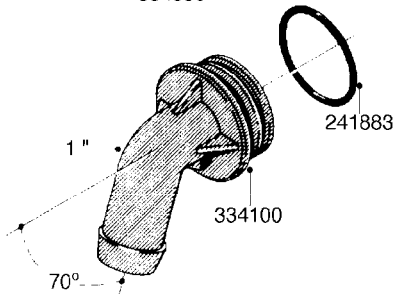

L0090

FITTINGS - S-56 & S-61
L0090-HIN, 01:01:16

Page 1

Date 12.08.2020 9:29

parts-n°	order qty	description
145661	1	FITT.DK S-61 FORK
241754	1	O-RING D59.5X3
241883	1	O-RING 3 X 39.2 NITRIL
322055	1	FITT.DK S-61 BULKHEAD
322056	1	FITT.DK S-61 BULKHEAD NUT
322066	1	FITT.DK S-56 NUT
334050	1	FITT.DK S-61 STR.1-1/4"
334068	1	FITT.DK S-61 STR.1"
334091	1	FITT.DK S56 STR.1-1/2'
334099	1	FITT.DK S-61 ELB.1-1/2"110 DEG
334100	1	FITT.DK S-61 ELB.1" 110 DEG.
334151	1	FITT.DK S-61 ELB.1-1/4"110 DEG
390231	1	FITT.DK NIPPLE 1-1/2 X S56