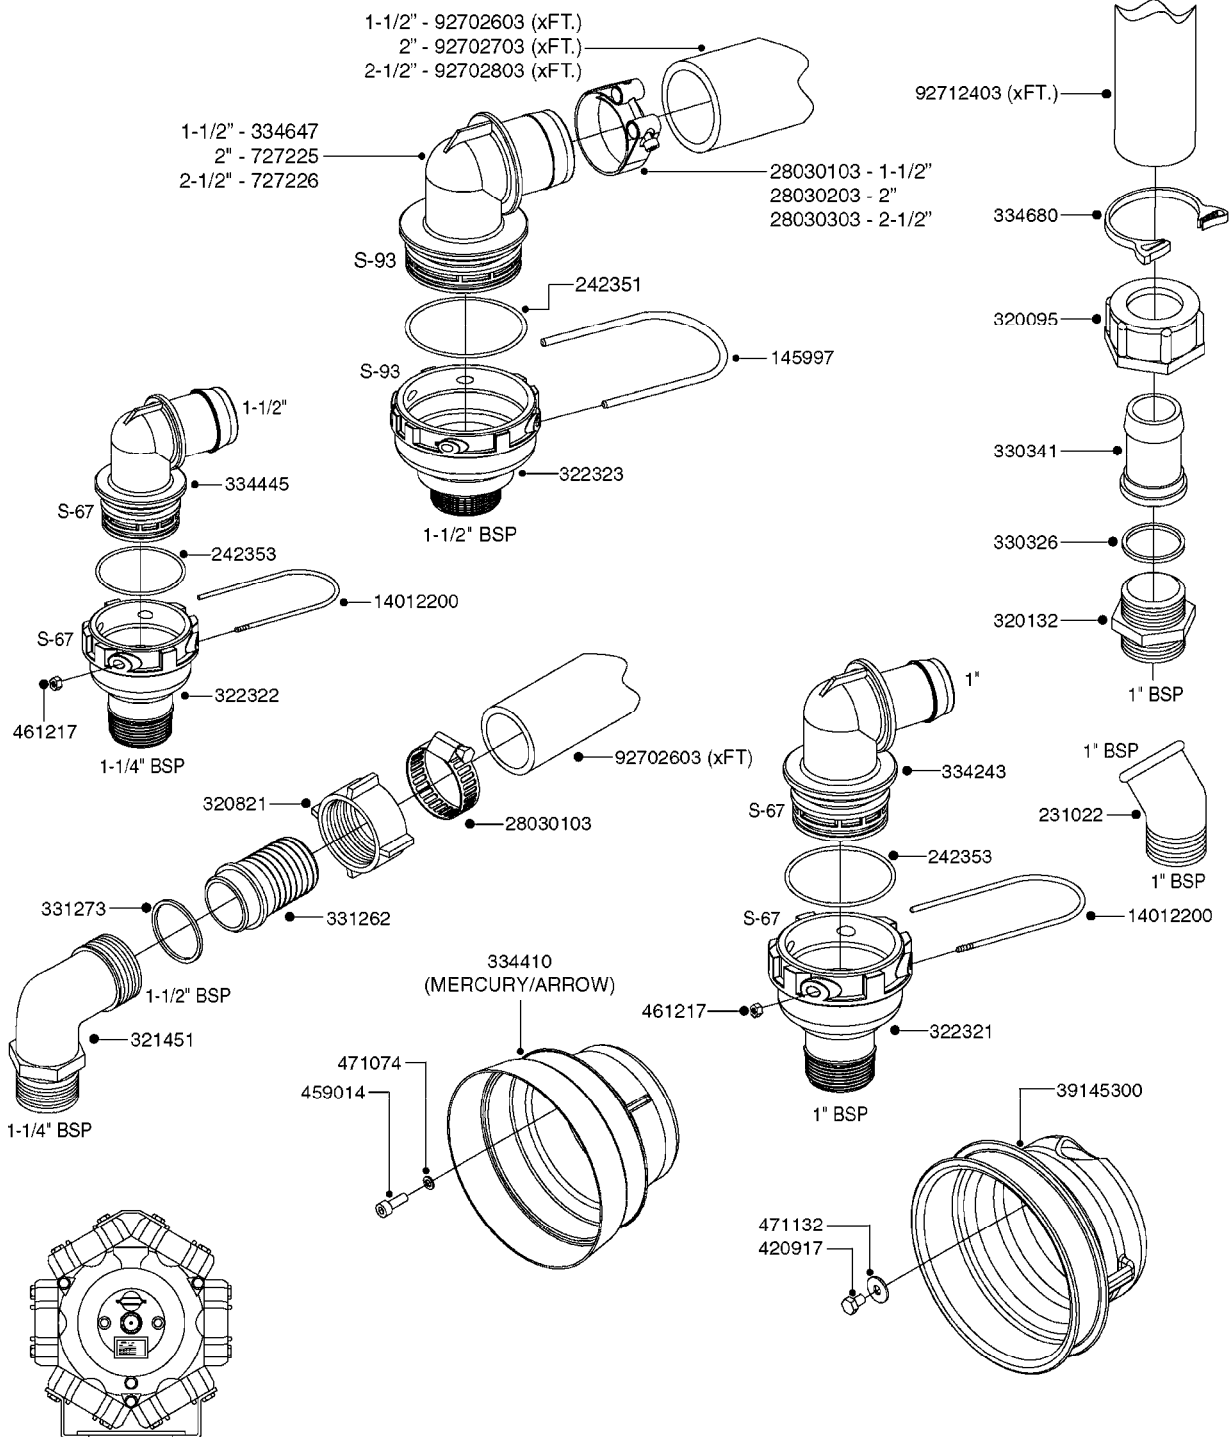

SUCTION SIDE OF PUMP

PRESSURE SIDE OF PUMP

COMPLETE PUMP
(NLA) REPLACED BY 364 PUMP (SEE PAGE A0280)

A0300

PUMP - 361/363 FITTINGS
A0300-HIN, 28:05:19

Page 1
Date 12.08.2020 9:28

parts-n°	order qty	description
145997	1	FITT.DK S-93 FORK
231022	1	FITT.DK ELB. 1' BSP GF 121
242351	1	O-RING D69.5X3.0 VITON F.S-93
242353	1	O-RING 3 X 44.2 VITON
320095	1	FITT.DK NUT 1" BSP
320132	1	FITT.DK HN 1" BSP
320821	1	FITT.DK NUT 1-1/2" BSP
321451	1	FITT.DK ELB.1-1/2 X1-1/4 80DEG
322321	1	FITT.DK S-67 X 1"BSP MALE
322322	1	FITT.DK S-67 X 1-1/4"BSP MALE
322323	1	FITT.DK S-93 X 1-1/2"BSP MALE
330326	1	O-RING D30/D24X2 F.1"NUT
330341	1	FITT.DK HB 1" F. 1" NUT
331262	1	FITT.DK HB 1-1/2" F. 1-1/2"NUT
331273	1	O-RING D44/D38X2 F.1-1/2"
334243	1	FITT.DK S-67 ELB.1"
334410	1	PROTECTION PUM
334445	1	FITT.DK S-67 ELB.1-1/2"
334647	1	FITT.DK S93 ELB 1-1/2" 90 PVC
334680	1	CLAMP HOSE PLASTIC 1"
420917	1	BOLT HEX 8.8 RAW M8X12 FT
459014	1	ALLEN SCREW M8 X 15 GALV.DIN93
461217	1	NUT HEX M5 LOCK
471074	1	WASHER M8 ELZ
471132	1	WASHER D24/D8.4 X 2 SS
727225	1	FITT.DK S-93 ELB.2'PVC W/ORING
727226	1	HOSETAIL S93 2"1/2 90°+O-RING
14012200	1	FITT.DK S-67 FORK W/M5 THREADS
28030103	1	CLAMP HOSE GEAR P5/4-S1.5"6724
28030203	1	CLAMP HOSE T-BOLT S2" 235-67
28030303	1	CLAMP HOSE T-BOLT S2.5" 235-76
39145300	1	PTO SHIELD Ø203 4-POLET MACHINED
92702603	1	HOSE PVC SUCT GRAY 1-1/2"
92702703	1	HOSE PVC SUCT GRAY 2"
92702803	1	HOSE PVC SUCT GRAY 2.5"
92712403	1	HOSE R X1" X300PSI WP X0012"