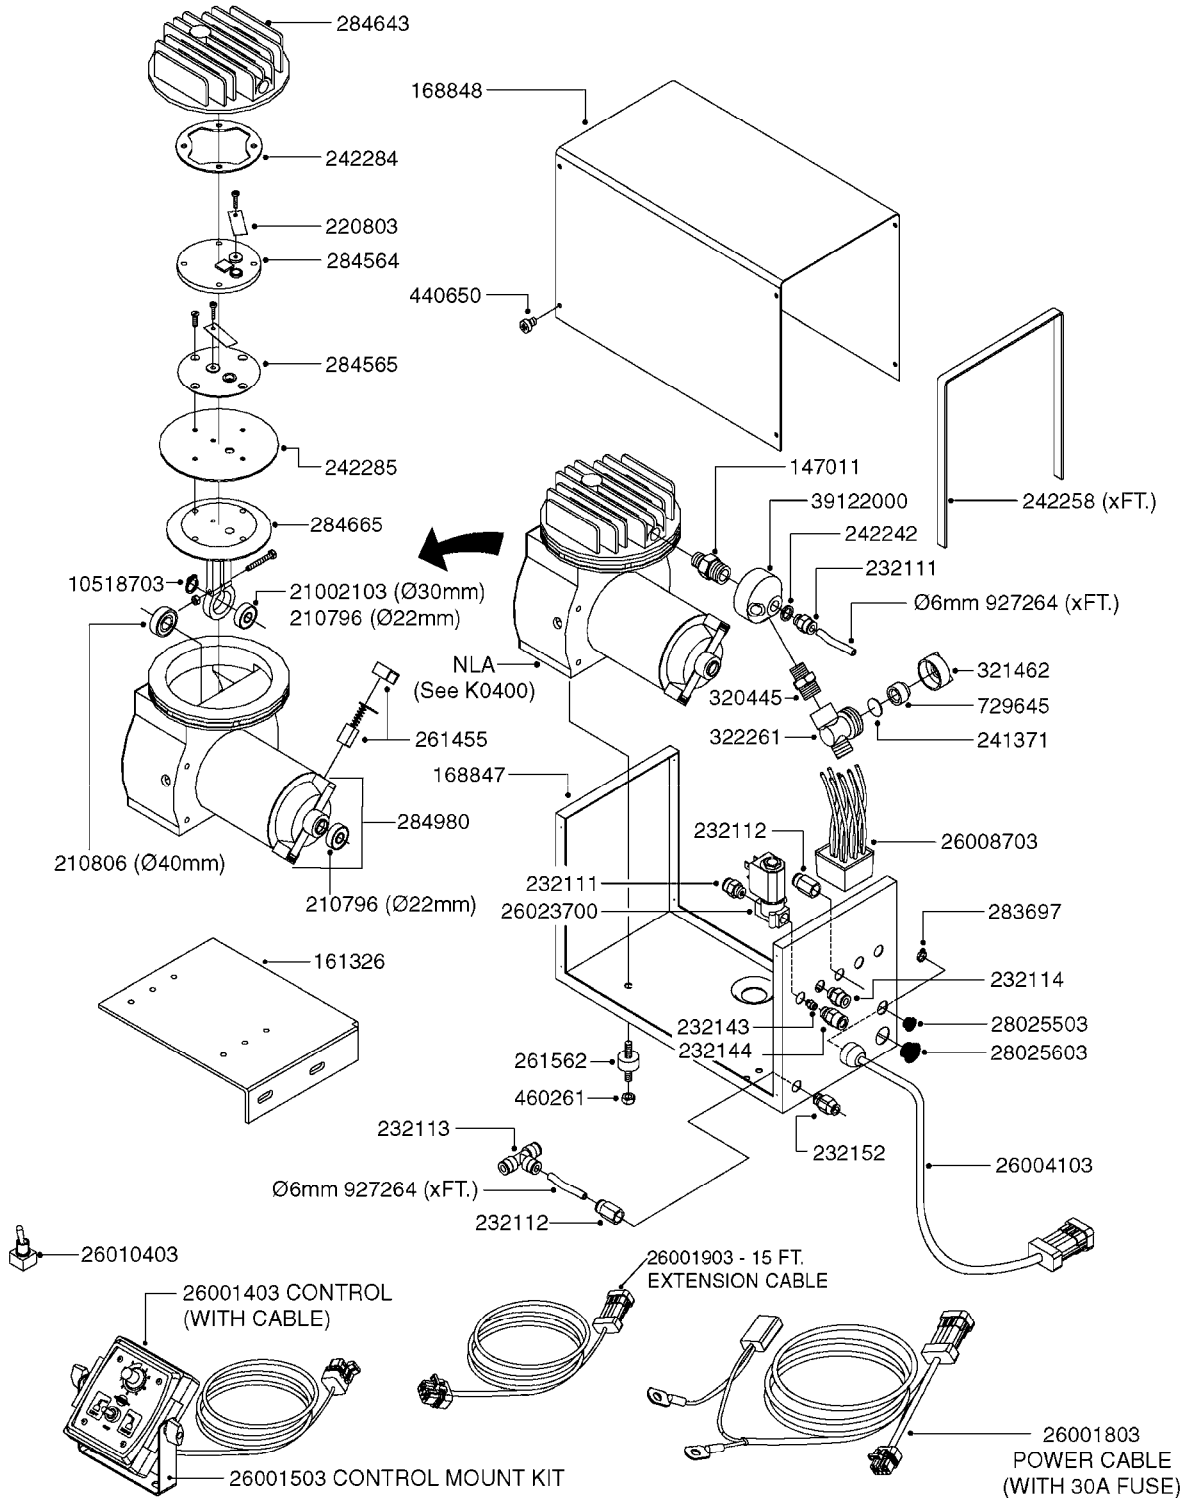

K0390

*Ø8mm 927306 (xFT.)
*Ø10mm 927330 (xFT.)

70019403 - COMPLETE ASSEMBLY

FOAM MARKER COMPRESSOR 2002
K0390-HIN, 01:01:16

Page 1
Date 12.08.2020 9:29

parts-n°	order qty	description
147011	1	HEX NIPPLE 3/8'X1/4'BSP BRASS
161326	1	MOUNT BKT. F. FOAM COMP.BOX 98
168847	1	ENCLOSURE LOWER F.MARKER
168848	1	COVER F. FOAM MARKER
210796	1	BEARING BALL D22/D8 X 7 608ZZ
210806	1	BEARING BALL D40/D17X12MM
220803	1	VALVE F. COMPRESSOR
232111	1	QUICK COUPLER 6MM X 1/8 EXT.
232112	1	QUICK COUPLER 6MM 1/8 INT.
232113	1	QUICK COUPLER 6MM T-PIECE
232114	1	COUPLER 1/8" THREADX8MM HOSE
232143	1	REDUCER 1/4'INT-1/8'EXT
232144	1	QUICK COUPLER 10MM X 1/4 EXT
232152	1	QUICK COUPLER 8MMX1/8 EXT.LONG
241371	1	DIAPHRAGM F.NO-DRIP,VULC
242242	1	O-RING F.AIR HOSE FITTING
242258	1	TRIM 3X10 SELF ADHESIVE 0012"
242284	1	HEAD GASKET F. COMPRESSOR
242285	1	DIAPHRAGM F. F/M COMP.
261455	1	BRUSH KIT-FOAM MARKER MOTOR
261562	1	RUBBER DAMPER 2XM6X25
283697	1	TIESTRAP 200MM
284564	1	PLATE F.COMPRESSOR HEAD
284565	1	PLATE F.COMPRESSOR HEAD
284643	1	COMPRESSOR HEAD F.FOAM MARKER
284665	1	CONNECTING ROD F.COMPRESSOR
284980	1	FLANGE REAR F. F.M.COMPRESSOR
320445	1	FITT.DK HN 1/4"X3/8" BSP
321462	1	CAP F.NO-DRIP ASSY.
322261	1	HOUSING F.SAFETY VALVE 3/8"
440650	1	SCREW 3.5x13 STAINLESS
460261	1	NUT HEX M6X1.00 LOCK DIN985 A2 SS
729645	1	NON-DRIP SPRING ASSY.GREEN 10
927264	1	HOSE R X PE D6/D4 X 0012"
927306	1	HOSE R X PE D8/D6 X 0012"BLACK
927330	1	HOSE R X PE D10/D8 X 012"BLACK
10518703	1	SNAP-RING OUTER 8X1
21002103	1	BEARING, 6200 2ZJEM (SKF)
26001403	1	HC FOAM MARKR CONSOLE VS3.0.00
26001503	1	HC FOAM MARKER CONSOLE MT.KIT
26001803	1	POWER CABLE
26001903	1	15' 7-PIN EXTENSION CABLE
26004103	1	FOAM MARKER CNTRL MOD CABL STD
26008703	1	FOAM MARKER CONTROL SCII
26010403	1	TOGGLE SWITCH MICRO-TRAK F.M.
26023700	1	SOLENOID VAL 12V 1/8' FLO '07
28025503	1	PLUG F.DRILLED HOLE 1/2"
28025603	1	PLUG F.DRILLED HOLE 3/4"
39122000	1	DISTR.HOUSING F.FOAM MARKER'07
70019403	1	FOAM MARKER COMPRESSOR KIT STD