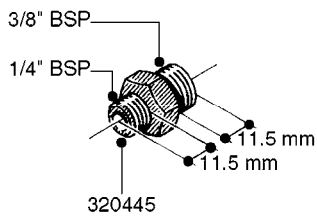

FITTINGS - HEXAGON NIPPLES
L0030-HIN, 01:01:16

L0030

FITTINGS - HEXAGON NIPPLES
L0030-HIN, 01:01:16

Page 1
Date 12.08.2020 9:29

parts-n°	order qty	description
10015303	1	FITT.PO.HN 1.00X1.00 M1000
10425003	1	FITT.PO.HN 1.25X1.00 MCPHEE
320132	1	FITT.DK HN 1" BSP
320176	1	FITT.DK HN 3/8"X1/2" BSP
320445	1	FITT.DK HN 1/4"X3/8" BSP
320655	1	FITT.DK HN 1/2"-1/2" BSP
320692	1	FITT.DK HN 3/8'BSPX1/4'NPT
320703	1	FITT.DK HN 3/8BSP X1/2 &1/4NPT
320725	1	FITT.DK NIPPLE 3/8"-3/8" BSP
320902	1	FITT.DK HN 3/8'X 1/4' BSP
390232	1	FITT.DK HN 1-1/2' X 1-1/4' BSP
390276	1	FITT.DK HN 1'BSP