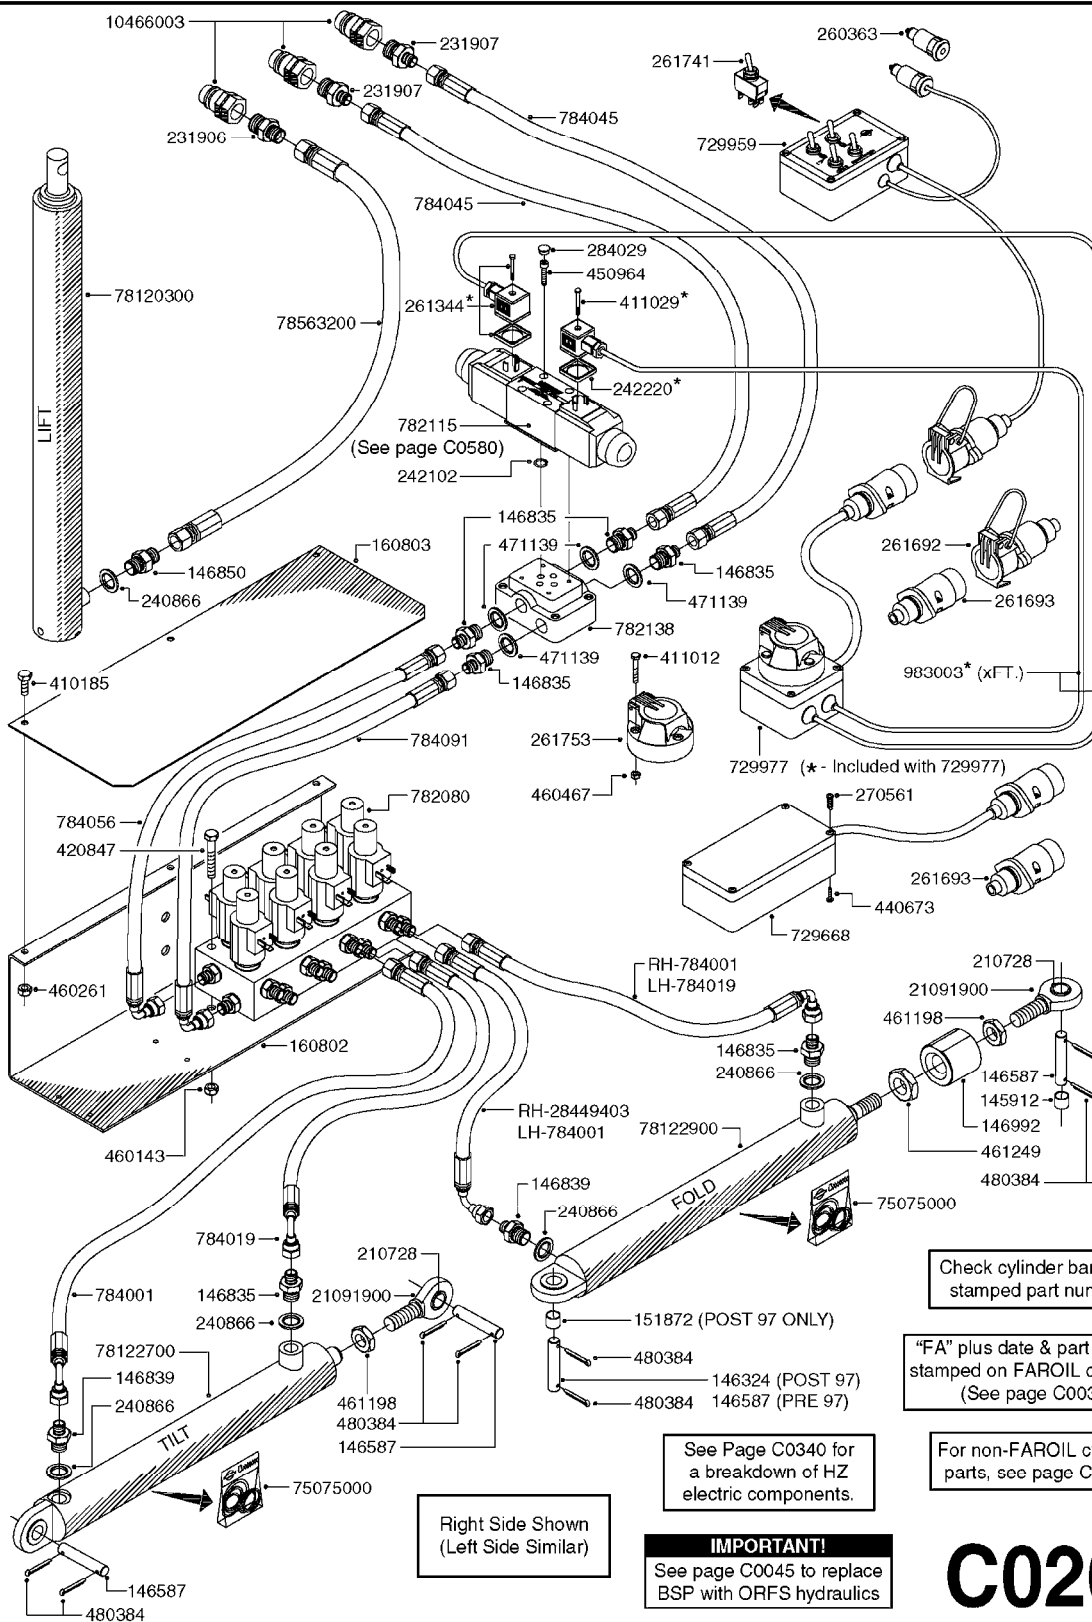

For non-FAROIL cylinder
parts, see page C0010.

Right Side Shown
(Left Side Similar)

C0250

HYDRAULCS EAG HZ 45-66'POST 95
C0250-HIN, 09:01:18

Page 1
Date 12.08.2020 9:29

parts-n°	order qty	description
145912	1	BUSHING D19.8/D17.0X7MM
146324	1	SHAFT D16.8 L102/2 X 5
146587	1	PIN D16.8 X 65
146835	1	HEX NIPPLE 1/4" - 3/8" BSP
146839	1	HEX NIPPLE 1/4"X3/8" BSP 0.7MM
146845	1	HEX NIPPLE 1/4"X1/4"
146850	1	HEX NIPPLE 3/8"x3/8" - 1.8mm
146992	1	BUSHING F.CYLINDER
151872	1	BUSHING D22.0/18.0 10MM
160802	1	MOUNT PLATE F.HYD SOLENOID'HZ'
160803	1	COVER PLATE F.HYD SOLENOID'HZ'
210728	1	BEARING F.LINK HEAD M17
231906	1	HEX NIPPLE 3/8"BSP X 1/2"NPT
231907	1	HEX NIPPLE 1/4"BSP X 1/2"NPT
240866	1	DOWTYSEAL 3/8"
241404	1	DOWTY SEAL 1/4"
284412	1	HOSE HY 3/8" X 315" STR+STR
410185	1	BOLT HEX 8.8 DEL M6X16
420604	1	BOLT HEX 8.8 DEL M10X25 FT DIN933
420847	1	BOLT HEX 8.8 DEL M8X85
460143	1	LOCK NUT M8 SST A2 DIN985
460261	1	NUT HEX M6X1.00 LOCK DIN985 A2 SS
460423	1	NUT HEX M10X1.50 LOCK DIN985A2 SS
461198	1	NUT HEX M16X2 JAMB
461249	1	NUT M22X1.5 DIN439B
480384	1	PIN COTTER 3/16 x 1-1/2"
784001	1	HOSE HY X 1/4 X 067.00"STR+ELB
784019	1	HOSE HY X 1/4 X 078.75"STR+ELB
784045	1	HOSE HY X 1/4 X 157.50"STR+STR
784078	1	HOSE HY X 1/4 X 417.33"STR+ELB
784091	1	HOSE HY X 1/4 X 295.25"STR+ELB
10466003	1	COUPLER PIONEER 8010-04 1/2NPT
21091900	1	LINK HEAD M16 x D17 DELTA
28449403	1	HOSE HY X1/4X057.08"STR+ELB
75075000	1	SEAL KIT 78122600/27/28/29
78120300	1	CYLINDER 60/50/30 1100MM
78122700	1	CYLINDER D40/22X300MM RED
78122900	1	CYLINDER 40/22X300MM RED