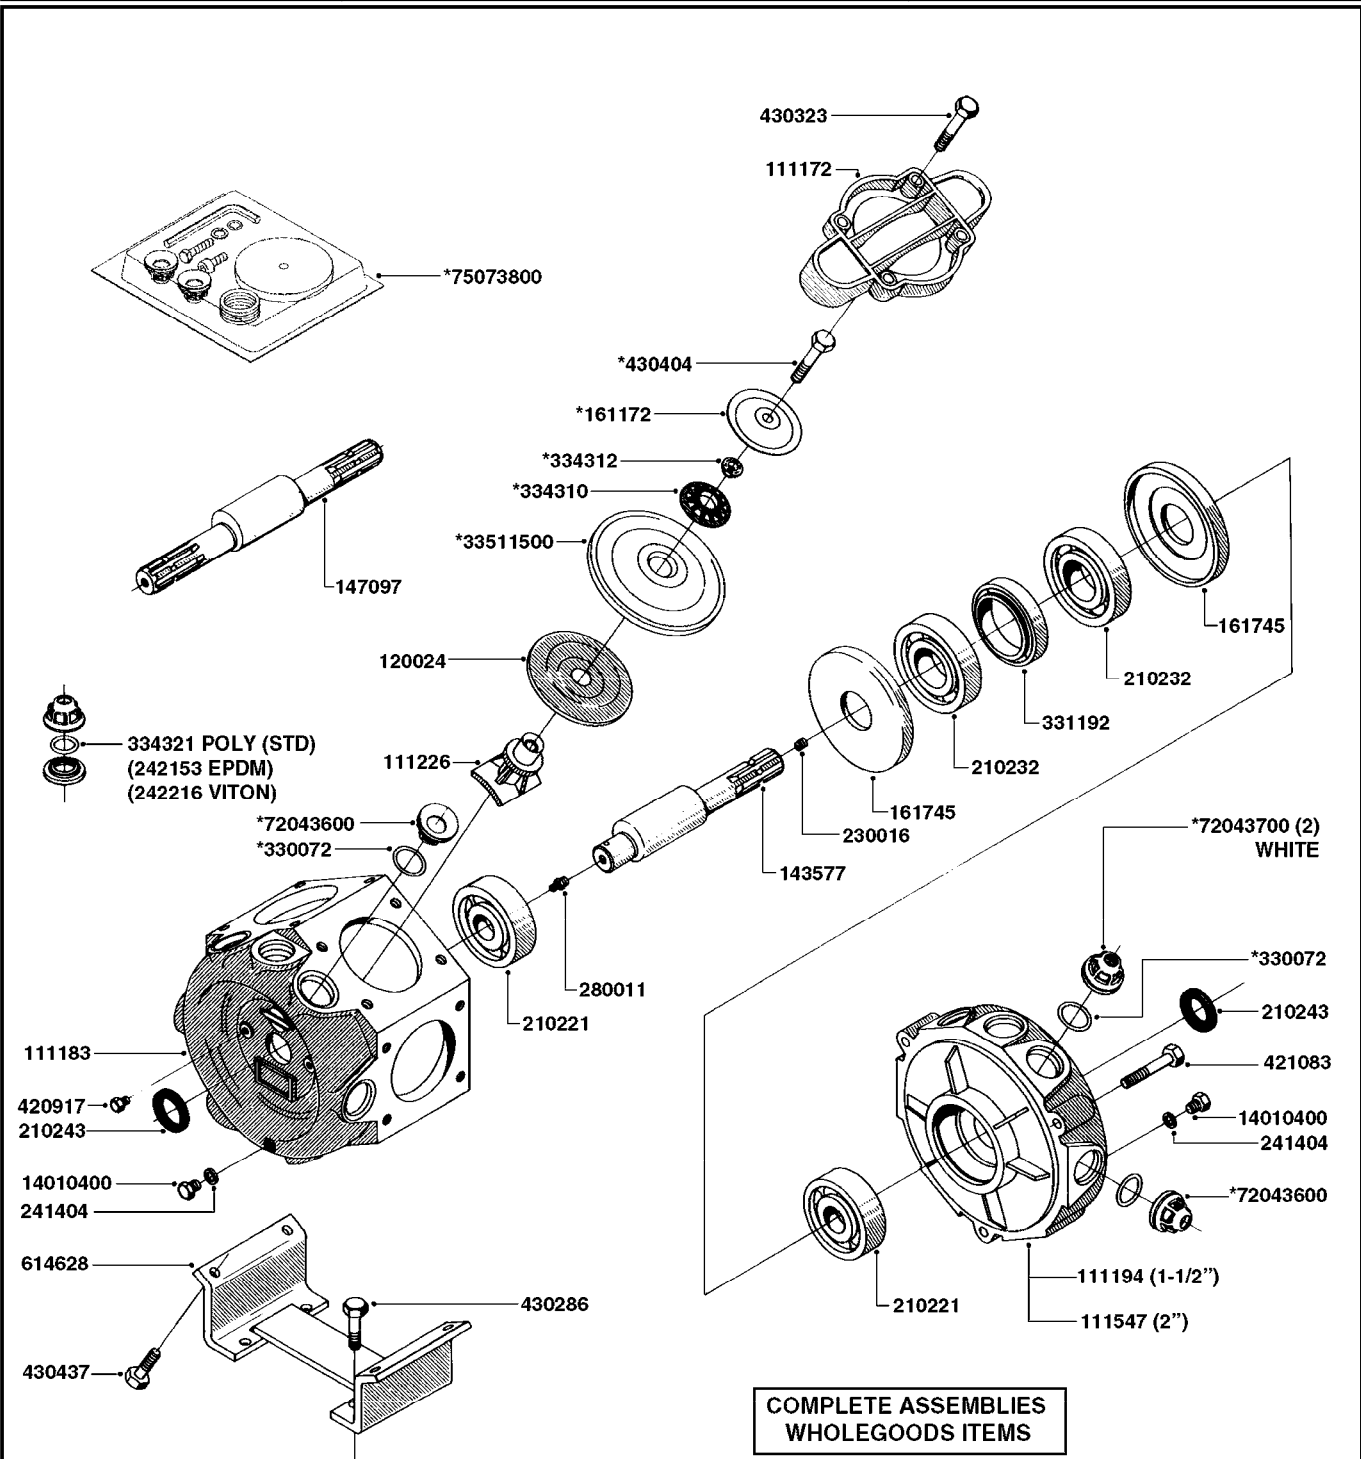

SUCTION SIDE OF PUMP

PRESSURE SIDE OF PUMP

COMPLETE PUMP
(NLA) REPLACED BY 364 PUMP (SEE PAGE A0280)

A0300

PUMP - 361/363 FITTINGS
A0300-HIN, 28:05:19

Page 1
Date 12.08.2020 9:28

parts-n°	order qty	description
145997	1	FITT.DK S-93 FORK
231022	1	FITT.DK ELB. 1' BSP GF 121
242351	1	O-RING D69.5X3.0 VITON F.S-93
242353	1	O-RING 3 X 44.2 VITON
320095	1	FITT.DK NUT 1" BSP
320132	1	FITT.DK HN 1" BSP
320821	1	FITT.DK NUT 1-1/2" BSP
321451	1	FITT.DK ELB.1-1/2 X1-1/4 80DEG
322321	1	FITT.DK S-67 X 1"BSP MALE
322322	1	FITT.DK S-67 X 1-1/4"BSP MALE
322323	1	FITT.DK S-93 X 1-1/2"BSP MALE
330326	1	O-RING D30/D24X2 F.1"NUT
330341	1	FITT.DK HB 1" F. 1" NUT
331262	1	FITT.DK HB 1-1/2" F. 1-1/2"NUT
331273	1	O-RING D44/D38X2 F.1-1/2"
334243	1	FITT.DK S-67 ELB.1"
334410	1	PROTECTION PUM
334445	1	FITT.DK S-67 ELB.1-1/2"
334647	1	FITT.DK S93 ELB 1-1/2" 90 PVC
334680	1	CLAMP HOSE PLASTIC 1"
420917	1	BOLT HEX 8.8 RAW M8X12 FT
459014	1	ALLEN SCREW M8 X 15 GALV.DIN93
461217	1	NUT HEX M5 LOCK
471074	1	WASHER M8 ELZ
471132	1	WASHER D24/D8.4 X 2 SS
727225	1	FITT.DK S-93 ELB.2'PVC W/ORING
727226	1	HOSETAIL S93 2"1/2 90°+O-RING
14012200	1	FITT.DK S-67 FORK W/M5 THREADS
28030103	1	CLAMP HOSE GEAR P5/4-S1.5"6724
28030203	1	CLAMP HOSE T-BOLT S2" 235-67
28030303	1	CLAMP HOSE T-BOLT S2.5" 235-76
39145300	1	PTO SHIELD Ø203 4-POLET MACHINED
92702603	1	HOSE PVC SUCT GRAY 1-1/2"
92702703	1	HOSE PVC SUCT GRAY 2"
92702803	1	HOSE PVC SUCT GRAY 2.5"
92712403	1	HOSE R X1" X300PSI WP X0012"