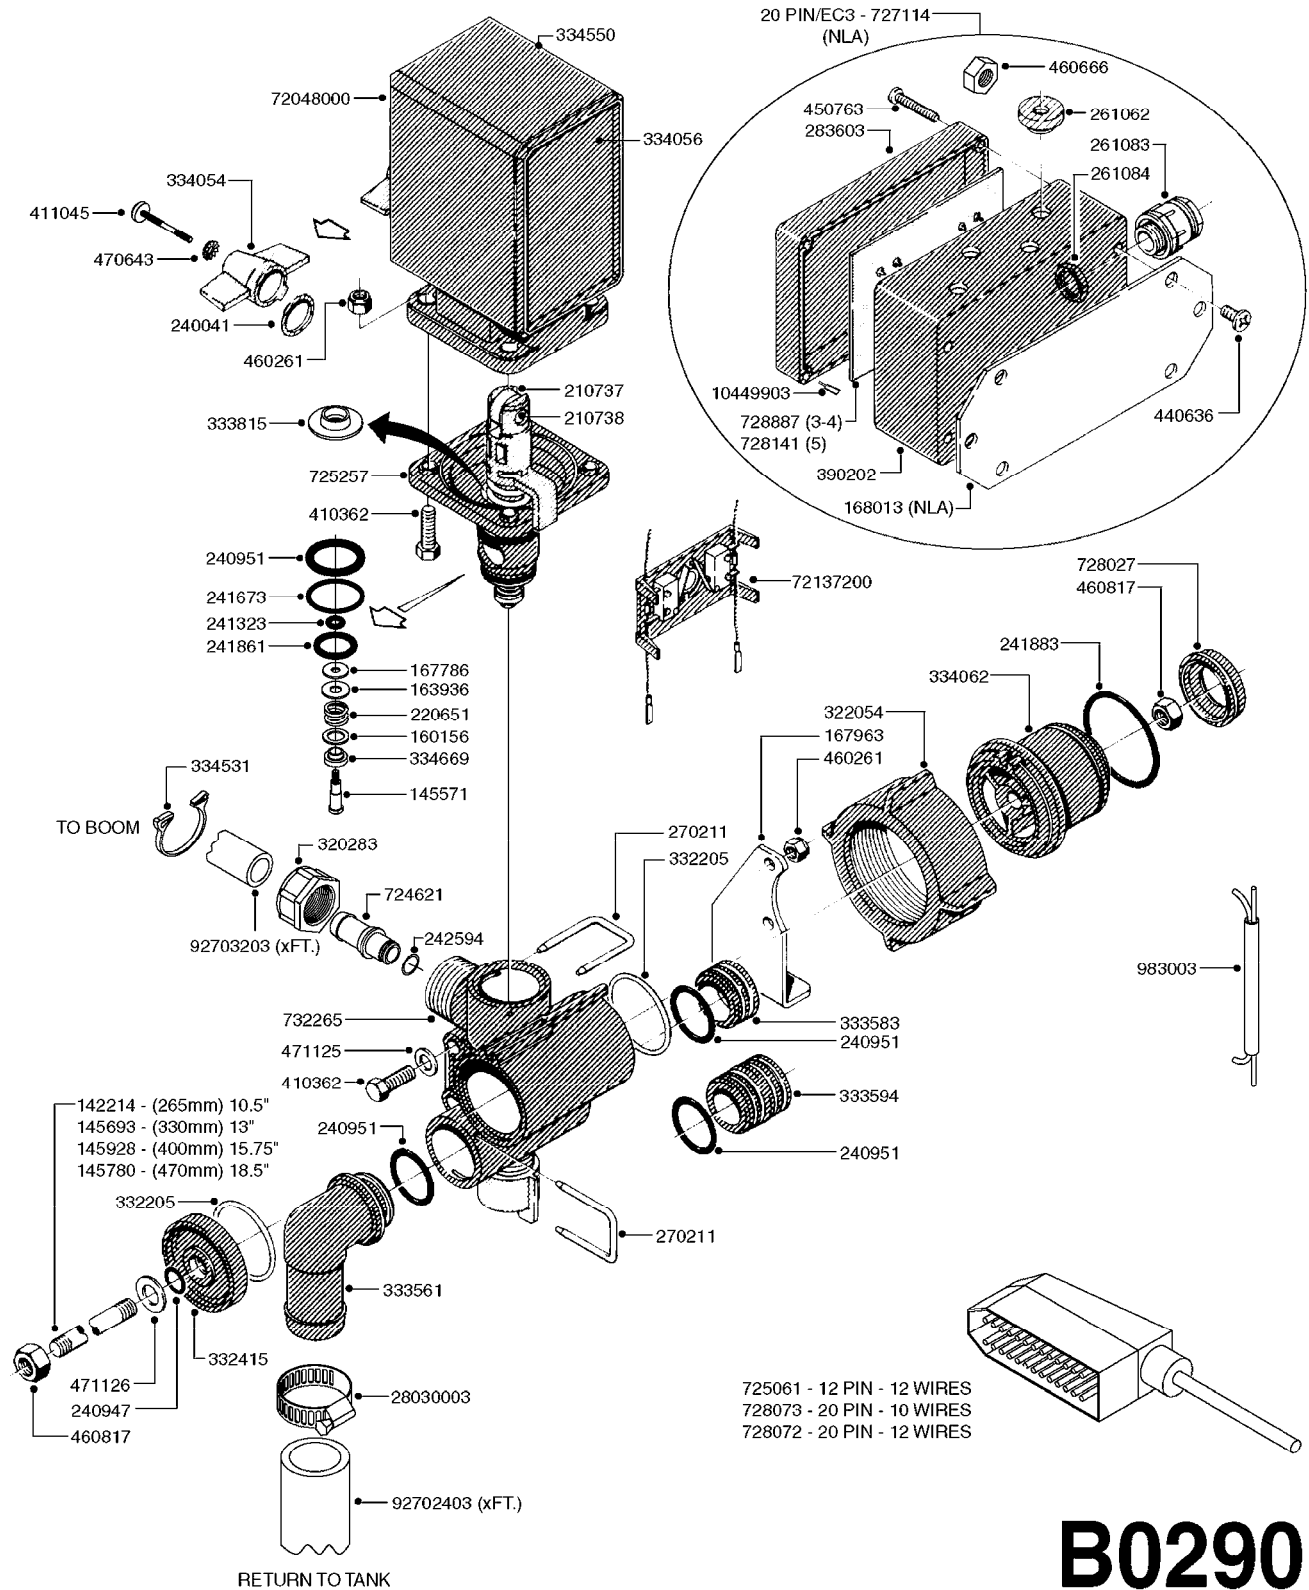

B0290

EC BOOM VALVE - ELEC. (RED GRP)
B0290-HIN, 01:01:16

Page 1
Date 12.08.2020 9:28

parts-n°	order qty	description
142214	1	STUD BOLT - M8X265, 3 SECTION
145571	1	STUD BOLT F/PNEUM. DISTRIBUTOR
145693	1	STUD BOLT - M8X330, 4 SECTION
145780	1	STUD BOLT - M8X470, 6 SECTION
145928	1	STUD BOLT - M8X400, 5 SECTION
160156	1	WASHER D14.1/D9.2X1 SS
163936	1	WASHER D15/D6.2X1
167786	1	WASHER D13/D4.2X1
167963	1	MOUNT BKT.F.EC BOOM SEC.
168013	1	MOUNT BRKT F.CONNECT BOX-NLA
210737	1	BEARING BALL D7 RSTO 5 TN
210738	1	PIN Ø7 L16
220651	1	SPRING PRESSURE D12.5/5
240041	1	O-RING D15.1/10.3 X 2.4
240947	1	O-RING D7.3X2.4 NITRIL
240951	1	O-RING D21.2X3 NITRIL
241323	1	O-RING D5.3X2.4 NITRIL
241673	1	O-RING D22.1X1.6
241861	1	O-RING D15.3X2.4 VITON
241883	1	O-RING 3 X 39.2 NITRIL
242594	1	O-RING D14 X 1.78 SCH.70-EPDM
261062	1	GROMMET
261083	1	GROMMET (PLASTIC)F.ELEC.CABLE
261084	1	NUT F.261083 GROMMET
270211	1	FITT.DK S25 FORK L=37.5
283603	1	LID F. SQ.BOX 120X80X15 MM
320283	1	FITT.DK NUT 3/4"BSP
322054	1	UNION NUT BLACK S61 x 2
332205	1	O-RING D43/39XD2
332415	1	COVER
333561	1	FITT.DK ELB.1" EC RETURN
333583	1	END PIECE FOR BYPASS
333594	1	CONNECTING PIECE F. BYPASS
333815	1	DISTANCE RING
334054	1	GRIP F.MAN.OP.EC ON/OFF RED
334056	1	COVER F/MOTOR HOUSE EC DIST.
334062	1	CONNECT. BRANCH F/EC OP. UNIT
334531	1	CLAMP HOSE PLASTIC 3/4"
334550	1	MOTOR HOUSE SECT VALVE
334669	1	VALVE CONE D14/D7-SH 63 WHITE
390202	1	CONN.BOX EC OPER.UNIT
410362	1	BOLT HEX 8.8 SS M6X20
411045	1	SCREW M4 X 16MM STAINLESS
440636	1	SCREW SHEET-METAL 1/2" NO 12
450763	1	SCREW M4X25
460261	1	NUT HEX M6X1.00 LOCK DIN985 A2 SS
460666	1	NUT HEX M4
460817	1	NUT HEX M8 STAINLESS DIN 934
470643	1	WASHER LOCK
471125	1	WASHER M6U 6.4X14X1.2,A2 SS
471126	1	WASHER, M8, Ø16/ 8.4X 1.6, SS
724621	1	FITT.DK HB 3/4"ASSY F.3/4" NUT
725061	1	CABLE - EC 12WIRE L=6000mm
725257	1	SPINDLE SECT. F/EC DISTRIBUTOR
727114	1	CONNECTOR BOX WITH CABLE
728027	1	BUSHING WITH SEAT
728072	1	CABLE,20-PIN,6M EC/4
728073	1	CABLE,20-PIN,6M, EC/3
728141	1	CIRCUIT BOARD F.EC7 CONN. BOX
728887	1	CIRCUIT BOARD EC CONTROL
732265	1	DISTRIB HOUSING W/CONST PR RED