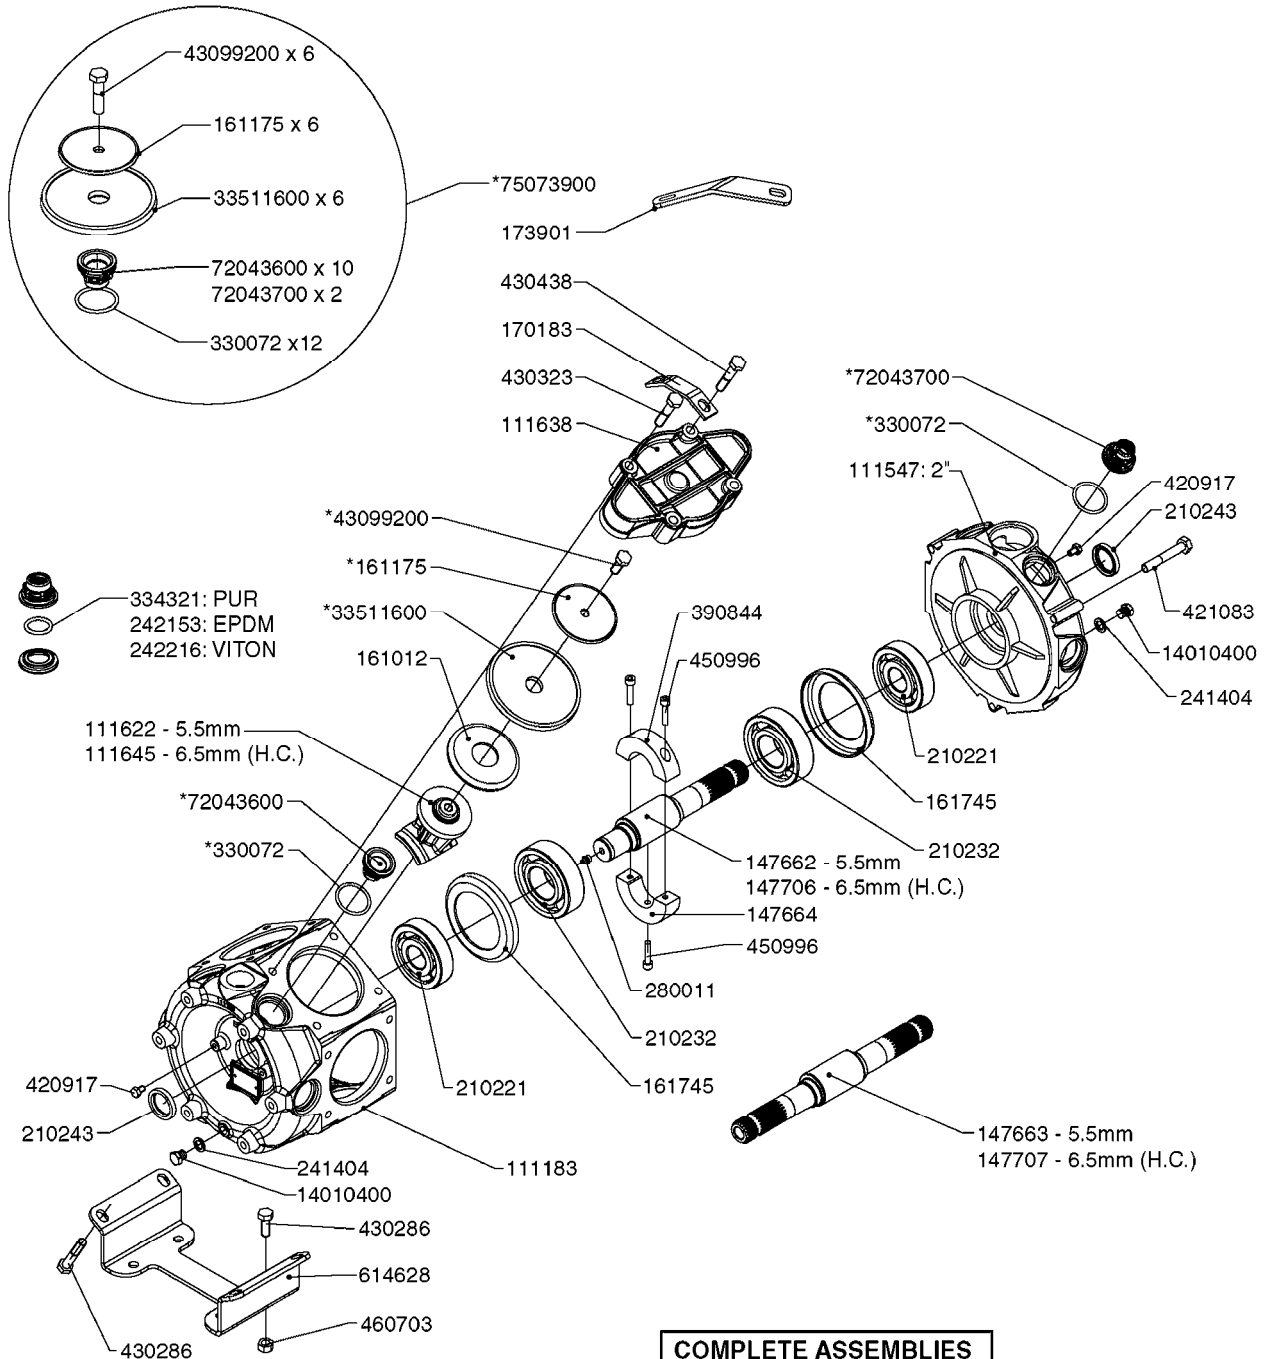

A0330

PUMP - 463 W/ MOUNTING BASE
A0330-HIN, 01:01:16

Page 1

Date 12.08.2020 9:28

parts-n°	order qty	description
111183	1	PUMP CASTING 460-463 (PAINTED)
111547	1	PUMP FRONT 460-463-2' (PAINT)
111623	1	CONNECTING ROD 463/10MM
111624	1	CONNECTING ROD 463/12MM
111638	1	VALVE COVER 463 HC+1000 VERS.
143577	1	CRANK SHAFT F.363/462/463-10mm
147097	1	CRANK SHAFT 363-463/10 THROUGH
147571	1	CRANK SHAFT F.463-12mm
147688	1	CRANK SHAFT 462/12 THROUGH
161012	1	DIAPHRAGM BACKING DISC F. 463
161175	1	DIAPHRAGM DISC 463/464 PUMP
161745	1	METAL SPACER F.363/463
173901	1	LIFT STRAP F.PUMP 463
210221	1	BEARING BALL 6407
210232	1	BEARING BALL 6310
210243	1	SEAL OIL 35 X 47 X 7
241404	1	DOWTY SEAL 1/4"
242153	1	O-RING D26X4 EPDM
242216	1	O-RING VITON F/1202/1302/462
280011	1	GREASE NIPPLE 1/8' SAE H TR
330072	1	O-RING D53.5/D45.5X4
331192	1	SPACER, MODEL 361/363
334321	1	O-RING POLY. 34.0x26.0x4.0
421083	1	BOLT HEX 8.8 DEL M10X65
430286	1	BOLT HEX 8.8 DEL M12X30 FT
430323	1	BOLT HEX 8.8 DEL M12X60
430438	1	BOLT HEX 8.8 DEL M12X65
460703	1	NUT HEX M12X1.75 LOCK DIN985A2 SS
614628	1	FOOT F. 46X PUMP, RED
821587	1	PUMP 463/10 THROUGH SHAFT TWNF
14010400	1	PLUG 1/4" BSP
33511600	1	DIAPHRAGM PUMP 463/464 PUMP PUR
43099200	1	BOLT HEX SS M12 X 30 DIN933 A4
72043600	1	VALVE FOR 462/463
72043700	1	VALVE FOR 462/463 W.VENT HOLE
75073900	1	PUMP KIT 460/463 "06"
82166300	1	PUMP 464-12-MED-2-540
82168700	1	PUMP 464-12 540 OFFSET PORTS