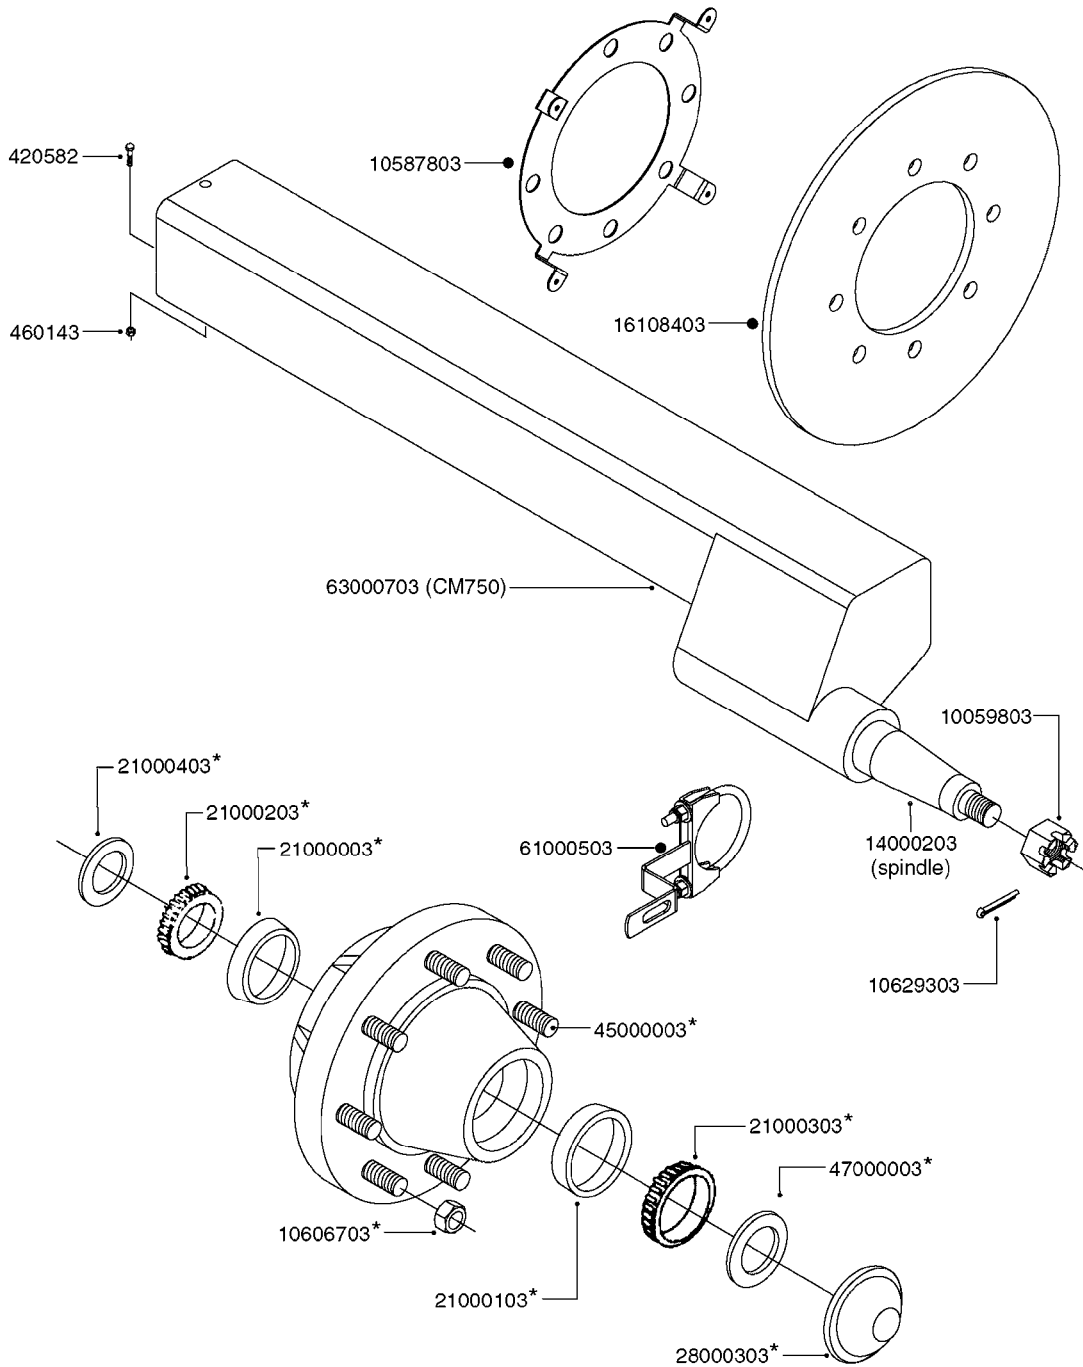

*28050103 - COMPLETE HUB ASSEMBLY

COMPLETE ASSEMBLIES
WHOLEGOODS ITEMS

E0750

HUB ASSY F. 3" SPINDLE CM750
E0750-HIN, 01:01:16

Page 1
Date 12.08.2020 9:29

parts-n°	order qty	description
420582	1	BOLT HEX 8.8 DEL M8X20 FT A2
460143	1	LOCK NUT M8 SST A2 DIN985
10059803	1	NUT HEX NF 1"
10587803	1	MAG MNT F. SPEED SNS 8 BOLT
10606703	1	NUT HEX NF 5/8" FLANGED F.STUD
10629303	1	PIN, COTTER 3/16" X 2.25" LONG
14000203	1	SPINDLE 3" X 16" W/NUT &WASHER
16108403	1	REINFORCEMENT RING 8-8-6 HUB FOR NON-REINFORCED 3/8" RIMS ONLY
21000003	1	BEARING INNER CUP #382A
21000103	1	BEARING OUTER CUP #LM501310
21000203	1	BEARING INNER CONE #387AS
21000303	1	BEARING OUTER CONE #LM501349
21000403	1	SEAL GREASE #CR29968
28000303	1	DUST CAP #1609
28050103	1	HUB F 3" 758 7500# PACKAGE
45000003	1	STUD BOLT 5/8" X 2-1/2"
47000003	1	WASHER SPNDL 3" 1.12X2.1 .25TK
61000503	1	SPEED SNS MNT CLAMP - 3"
63000703	1	AXLE INSERT W/M CM750