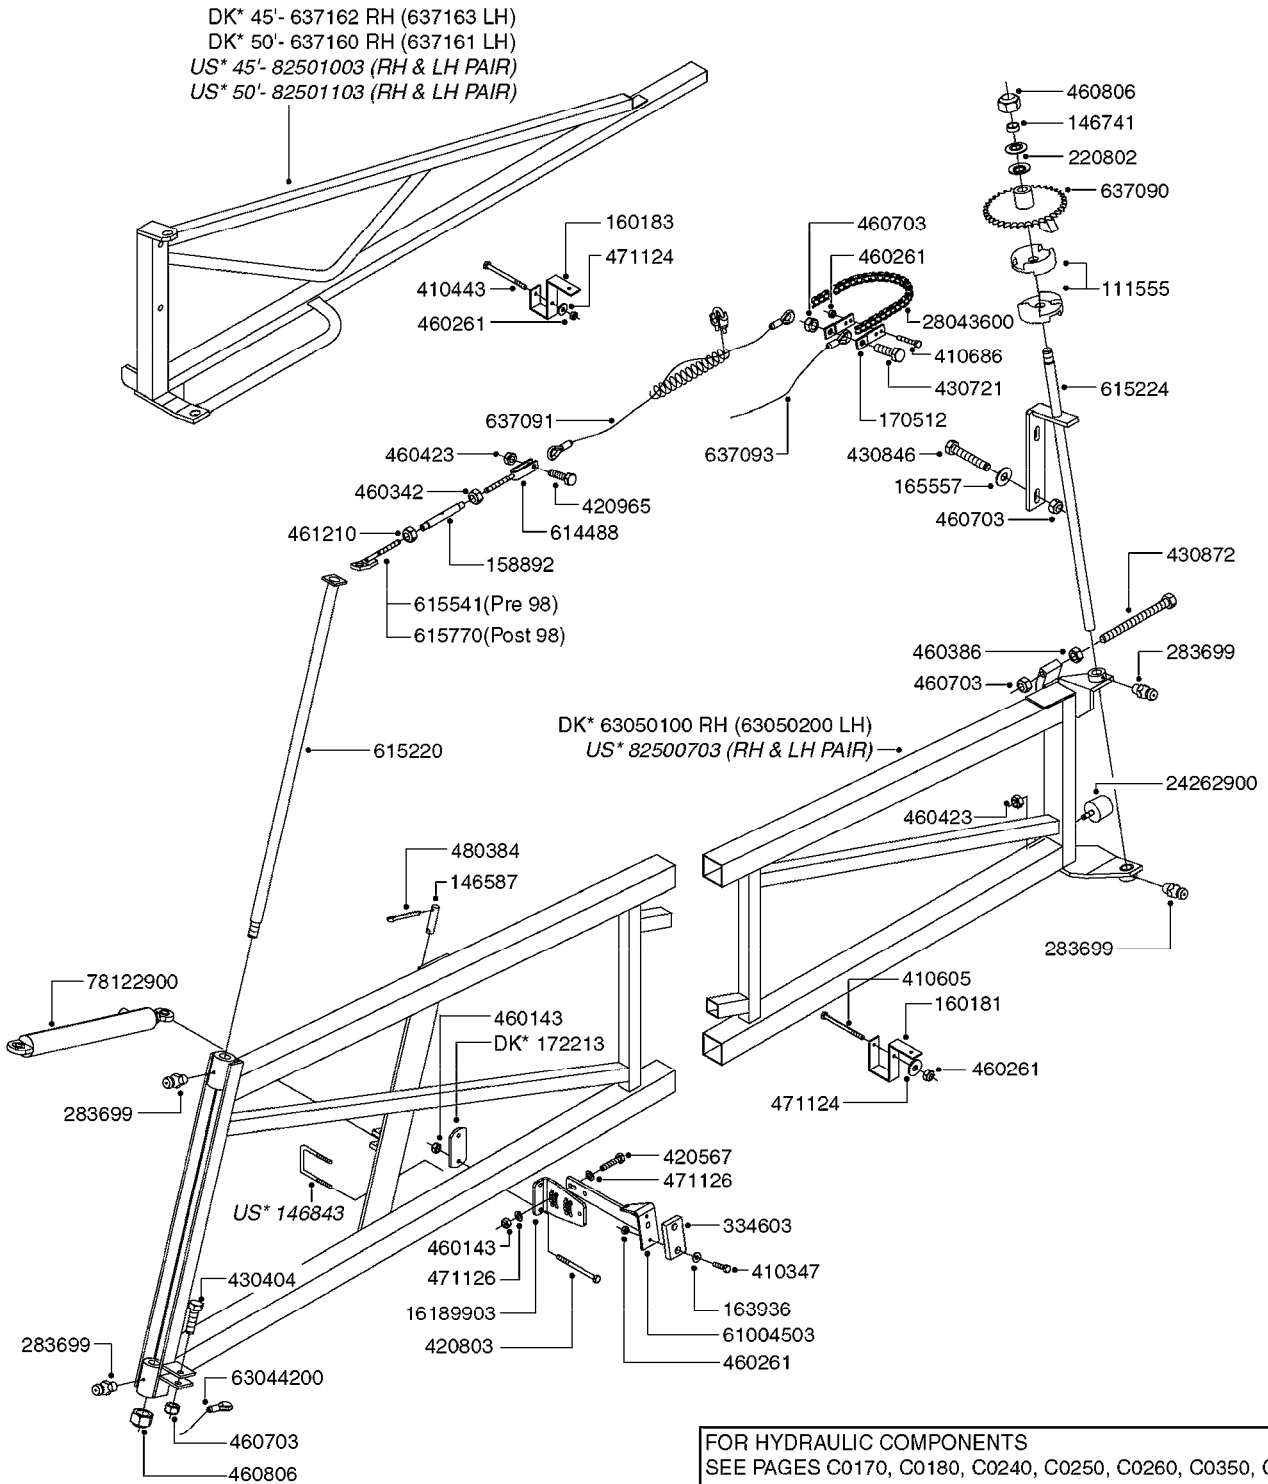

FOR HYDRAULIC COMPONENTS
SEE PAGES C0170, C0180, C0240, C0250, C0260, C0350, C0360

D0260

DK* = DENMARK STEEL PARTS
US* = NORTH AMERICAN STEEL PARTS

BOOM EAGLE WINGS 45' 50'
D0260-HIN, 01:01:16

Page 1
Date 12.08.2020 9:29