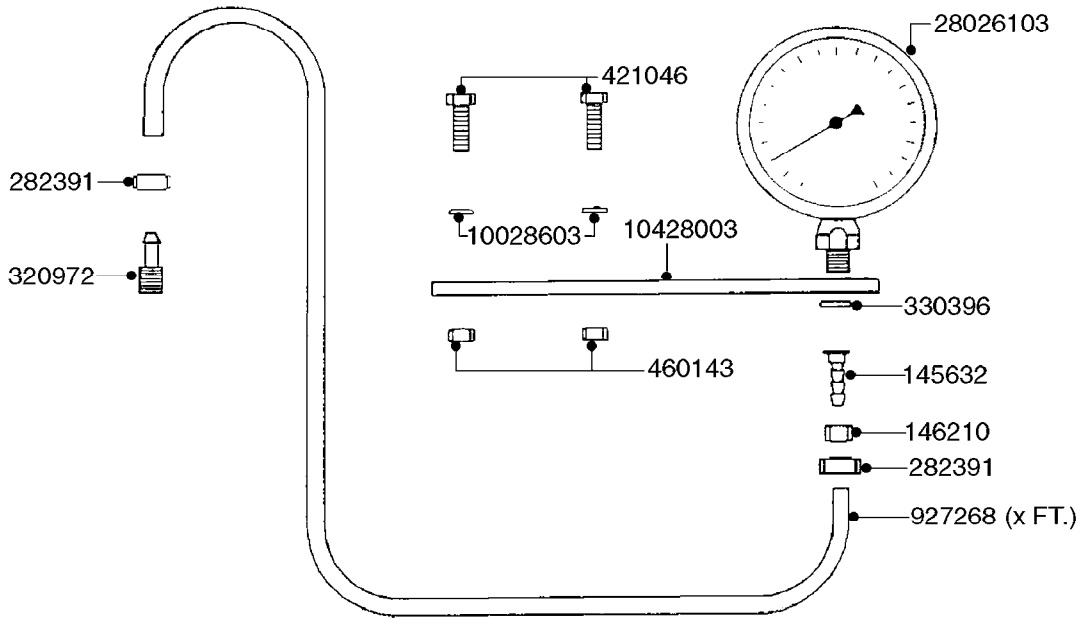

COMPLETE ASSEMBLIES
WHOLEGOODS ITEMS

70043903 - COMPLETE ASSEMBLY

K0680

REMOTE GAUGE-ESC SPRAYERS-4"
K0680-HIN, 01:01:16

Page 1
Date 12.08.2020 9:29

parts-n°	order qty	description
145632	1	FITT.DK HB 1/4' BRASS F.GUAGE
146210	1	NUT 1/4'BSP BRASS
282391	1	CLAMP HOSE CRIMP 5/16'
320972	1	FITT.DK HB 5/16'- 1/4' BSP
330396	1	O-RING D11.2/D6.6X3.2
421046	1	BOLT HEX M8X25/25 A2 SS DIN933
460143	1	LOCK NUT M8 SST A2 DIN985
927268	1	HOSE BLUE PVC X 1/4 X 0012"
10028603	1	WASHER LOCK 5/16'
10428003	1	BKT. FOR ESC GAUGE KIT
28026103	1	GAUGE 200PSI/BR,4",1/4"BSP-BTM
70043903	1	*GAUGE KIT,4" OP UNIT INFEILD