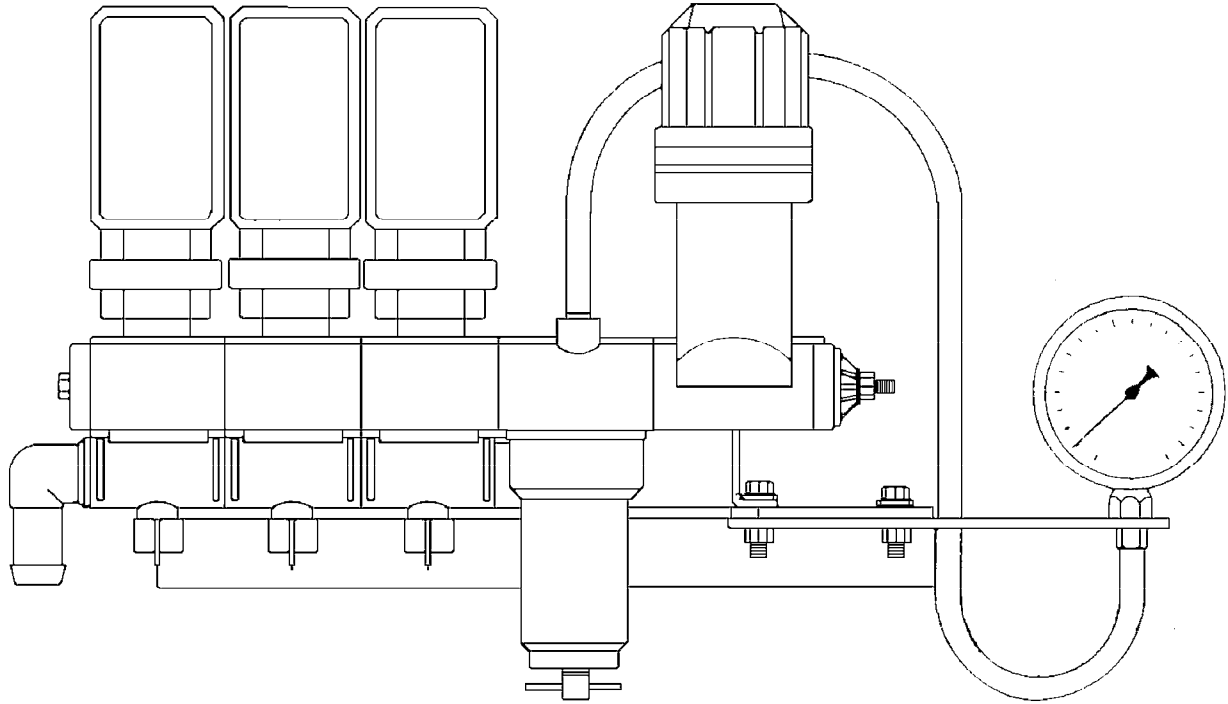

COMPLETE ASSEMBLIES
WHOLEGOODS ITEMS

70043903 - COMPLETE ASSEMBLY

K0680

REMOTE GAUGE-ESC SPRAYERS-4"
K0680-HIN, 01:01:16

Page 1
Date 12.08.2020 9:29

parts-n°	order qty	description
145632	1	FITT.DK HB 1/4' BRASS F.GUAGE
146210	1	NUT 1/4'BSP BRASS
282391	1	CLAMP HOSE CRIMP 5/16'
320972	1	FITT.DK HB 5/16'- 1/4' BSP
330396	1	O-RING D11.2/D6.6X3.2
421046	1	BOLT HEX M8X25/25 A2 SS DIN933
460143	1	LOCK NUT M8 SST A2 DIN985
927268	1	HOSE BLUE PVC X 1/4 X 0012"
10028603	1	WASHER LOCK 5/16'
10428003	1	BKT. FOR ESC GAUGE KIT
28026103	1	GAUGE 200PSI/BR,4",1/4"BSP-BTM
70043903	1	*GAUGE KIT,4" OP UNIT INFEILD