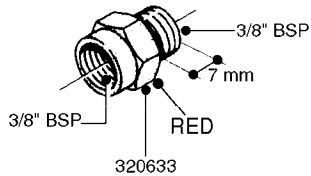

FITTINGS - HEXAGON NIPPLES
L0030-HIN, 01:01:16

L0030

FITTINGS - HEXAGON NIPPLES
L0030-HIN, 01:01:16

Page 1
Date 12.08.2020 9:29

parts-n°	order qty	description
10015303	1	FITT.PO.HN 1.00X1.00 M1000
10425003	1	FITT.PO.HN 1.25X1.00 MCPHEE
320132	1	FITT.DK HN 1" BSP
320176	1	FITT.DK HN 3/8"X1/2" BSP
320445	1	FITT.DK HN 1/4"X3/8" BSP
320655	1	FITT.DK HN 1/2"-1/2" BSP
320692	1	FITT.DK HN 3/8'BSPX1/4'NPT
320703	1	FITT.DK HN 3/8BSP X1/2 &1/4NPT
320725	1	FITT.DK NIPPLE 3/8"-3/8" BSP
320902	1	FITT.DK HN 3/8'X 1/4' BSP
390232	1	FITT.DK HN 1-1/2' X 1-1/4' BSP
390276	1	FITT.DK HN 1'BSP