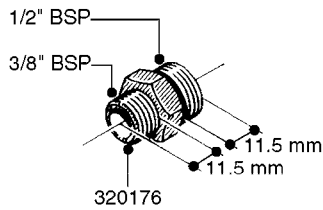

FITTINGS - HEXAGON NIPPLES
L0030-HIN, 01:01:16

L0030

FITTINGS - HEXAGON NIPPLES
L0030-HIN, 01:01:16

Page 1
Date 12.08.2020 9:29

parts-n°	order qty	description
10015303	1	FITT.PO.HN 1.00X1.00 M1000
10425003	1	FITT.PO.HN 1.25X1.00 MCPHEE
320132	1	FITT.DK HN 1" BSP
320176	1	FITT.DK HN 3/8"X1/2" BSP
320445	1	FITT.DK HN 1/4"X3/8" BSP
320655	1	FITT.DK HN 1/2"-1/2" BSP
320692	1	FITT.DK HN 3/8'BSPX1/4'NPT
320703	1	FITT.DK HN 3/8BSP X1/2 &1/4NPT
320725	1	FITT.DK NIPPLE 3/8"-3/8" BSP
320902	1	FITT.DK HN 3/8'X 1/4' BSP
390232	1	FITT.DK HN 1-1/2' X 1-1/4' BSP
390276	1	FITT.DK HN 1'BSP