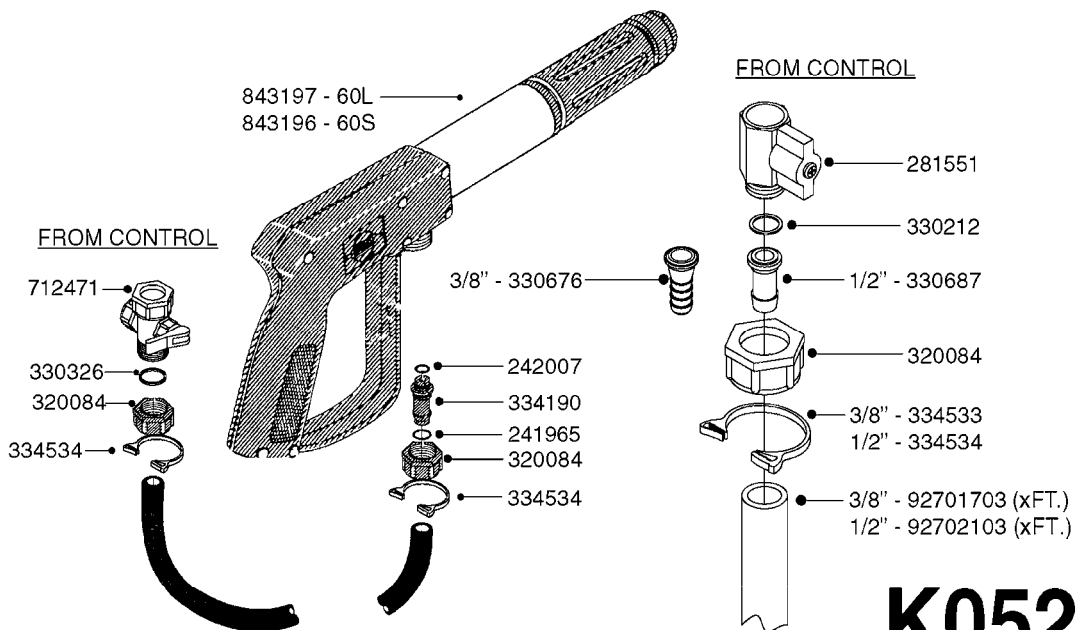

K0520

HOSE WRAPS
K0520-HIN, 05:12:19

Page 1
Date 12.08.2020 9:29

parts-n°	order qty	description
241965	1	O-RING Ø12.1 X 1.6 NITRILE
242007	1	O-RING Ø9.1 X 1.6 NITRILE
281551	1	BALL VALVE 1/2"
320084	1	FITT.DK NUT 1/2" BSP
330212	1	O-RING D19/D14X2.4 F.1/2"NUT
330326	1	O-RING D30/D24X2 F.1"NUT
330676	1	FITT.DK HB 3/8" F. 1/2" NUT
330687	1	FITT.DK HB 1/2" F. 1/2" NUT
334190	1	FITT.DK HB 1/2' F. PISTOL 60S
334533	1	CLAMP HOSE PLASTIC 3/8"
334534	1	CLAMP HOSE PLASTIC 1/2"
636223	1	POST 12 VOLT TR30
712471	1	AGITATION VALVE ASSY. ON/OFF
843196	1	SPRAY GUN KIT TYPE 60 SHORT
843197	1	HANDGUN KIT TYPE 60 LONG
10013403	1	BOLT HEX 3/8-16X1 1/4 HCS Z5
10013503	1	NUT HEX NC 3/8"
10178903	1	WRAP HOSE SIDE MOUNT PLATE
10179003	1	WRAP HOSE BOTTOM PLATE MOUNT
10179403	1	WRAP WELDMENT FOR HI101789
10179503	1	WRAP WELDMENT FOR HI101790
10225603	1	BKT.FOR HOSE WRAP MOUNT NL NK
10225703	1	WRAP HOSE BDL.BOTTOM PLATE
92701703	1	HOSE R X3/8" X300PSI WP X0012"
92702103	1	HOSE R X1/2" X300PSI WP X0012"