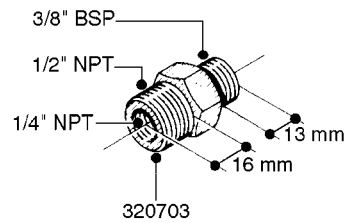

FITTINGS - HEXAGON NIPPLES
L0030-HIN, 01:01:16

L0030

FITTINGS - HEXAGON NIPPLES
L0030-HIN, 01:01:16

Page 1
Date 12.08.2020 9:29

parts-n°	order qty	description
10015303	1	FITT.PO.HN 1.00X1.00 M1000
10425003	1	FITT.PO.HN 1.25X1.00 MCPHEE
320132	1	FITT.DK HN 1" BSP
320176	1	FITT.DK HN 3/8"X1/2" BSP
320445	1	FITT.DK HN 1/4"X3/8" BSP
320655	1	FITT.DK HN 1/2"-1/2" BSP
320692	1	FITT.DK HN 3/8'BSPX1/4'NPT
320703	1	FITT.DK HN 3/8BSP X1/2 &1/4NPT
320725	1	FITT.DK NIPPLE 3/8"-3/8" BSP
320902	1	FITT.DK HN 3/8'X 1/4' BSP
390232	1	FITT.DK HN 1-1/2' X 1-1/4' BSP
390276	1	FITT.DK HN 1'BSP