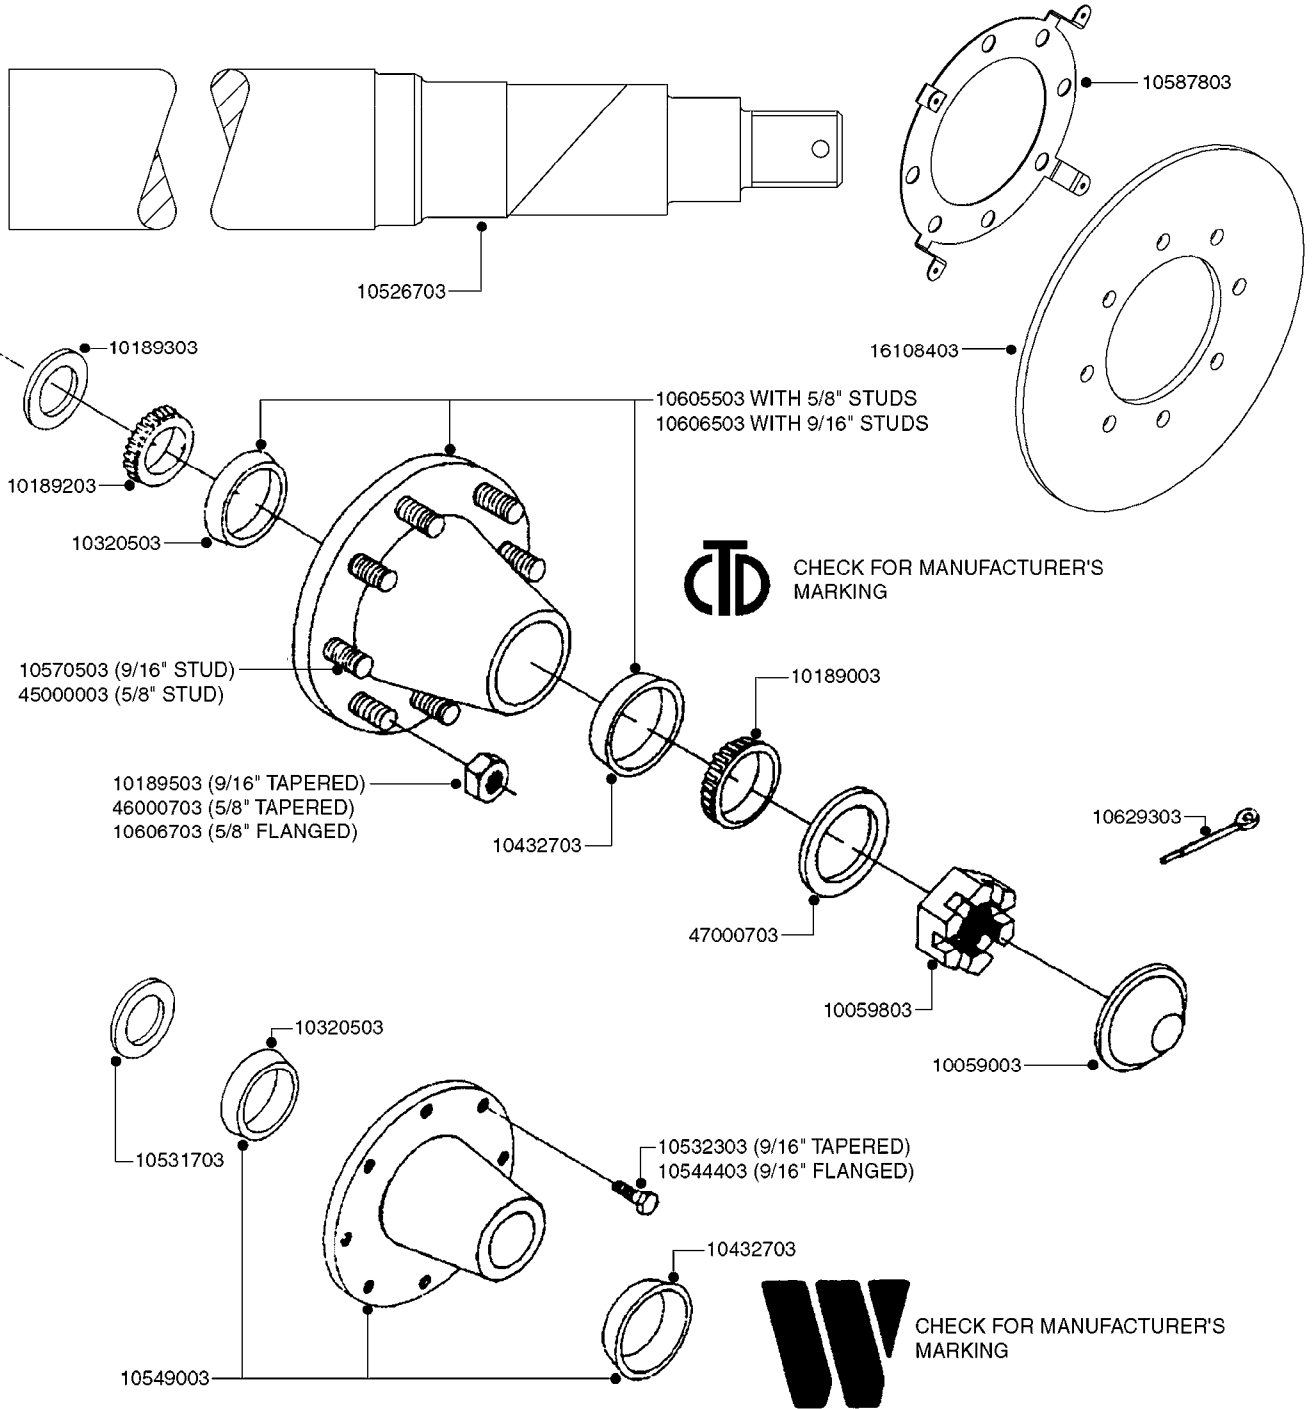

COMPLETE HUB W/BEARINGS:
10531903

**COMPLETE ASSEMBLIES
WHOLEGOODS ITEMS**

E0730

HUB ASSEMBLY F.2 1/8" SPINDLE
E0730-HIN, 01:01:16

Page 1
Date 05.08.2019 11:55

parts-n°	order qty	description
10058803	1	BEARING INNER CONE A25590
10058903	1	SEAL HUB ASE41
10059003	1	DUST CAP 800/1000 GAL EDC17
10059203	1	BOLT WHEEL 9/16"x1-1/4"UNF 90D
10059703	1	BEARING OUTER CONE A25877
10059803	1	NUT HEX NF 1"
10320203	1	BEARING INNER CUP1000GAL.TR/TA
10320303	1	BEARING OUTER CUP1000GAL.TR/TA
10531903	1	HUB ASSY.COMP.F.2-1/8" SPINDLE
10587803	1	MAG MNT F. SPEED SNS 8 BOLT
10629303	1	PIN, COTTER 7/32" X 1.75" LONG
28020103	1	SPINDLE 2.125 CRS 14" 811
47000703	1	WASHER, SPNDL 1.1" 1.06x2 .19T