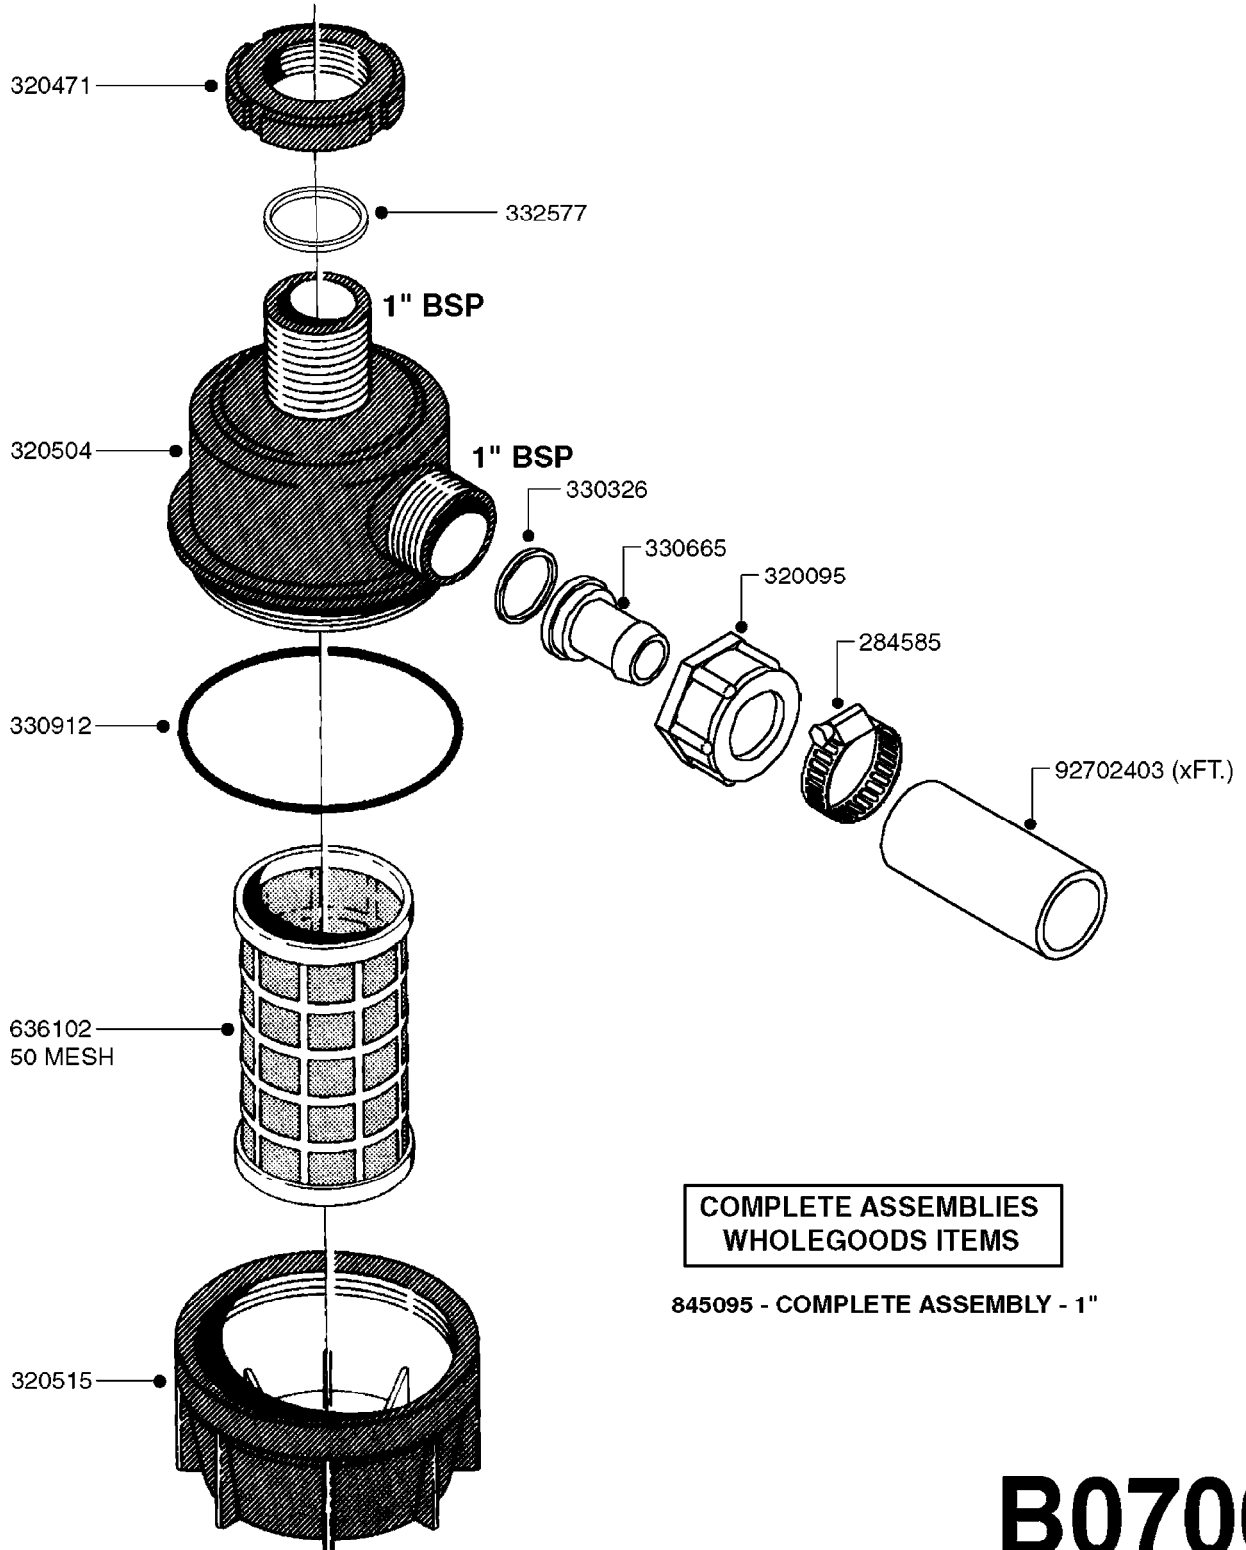

SUCTION FILT. HARDI ES30/53/80
B0700-HIN, 01:01:16

Page 1
Date 05.08.2019 11:48

parts-n°	order qty	description
284585	1	CLAMP HOSE GEAR 1" MINI 020
320095	1	FITT.DK NUT 1" BSP
320471	1	FITT.DK NUT 1" BSP JAMB
320504	1	FILTER HOUSING
320515	1	FILTER CAP 2-1/2' RG
330326	1	O-RING D30/D24X2 F.1"NUT
330665	1	FITT.DK HB 3/4"F.1" NUT
330912	1	O-RING D79,5/73,5XD3
332577	1	O-RING D38/D30X4 F.1" PUR.
636102	1	NK FILTER 86 30 MESH
845095	1	FILTER COMPLETE
92702403	1	HOSE PVC SUCT GRAY 1"