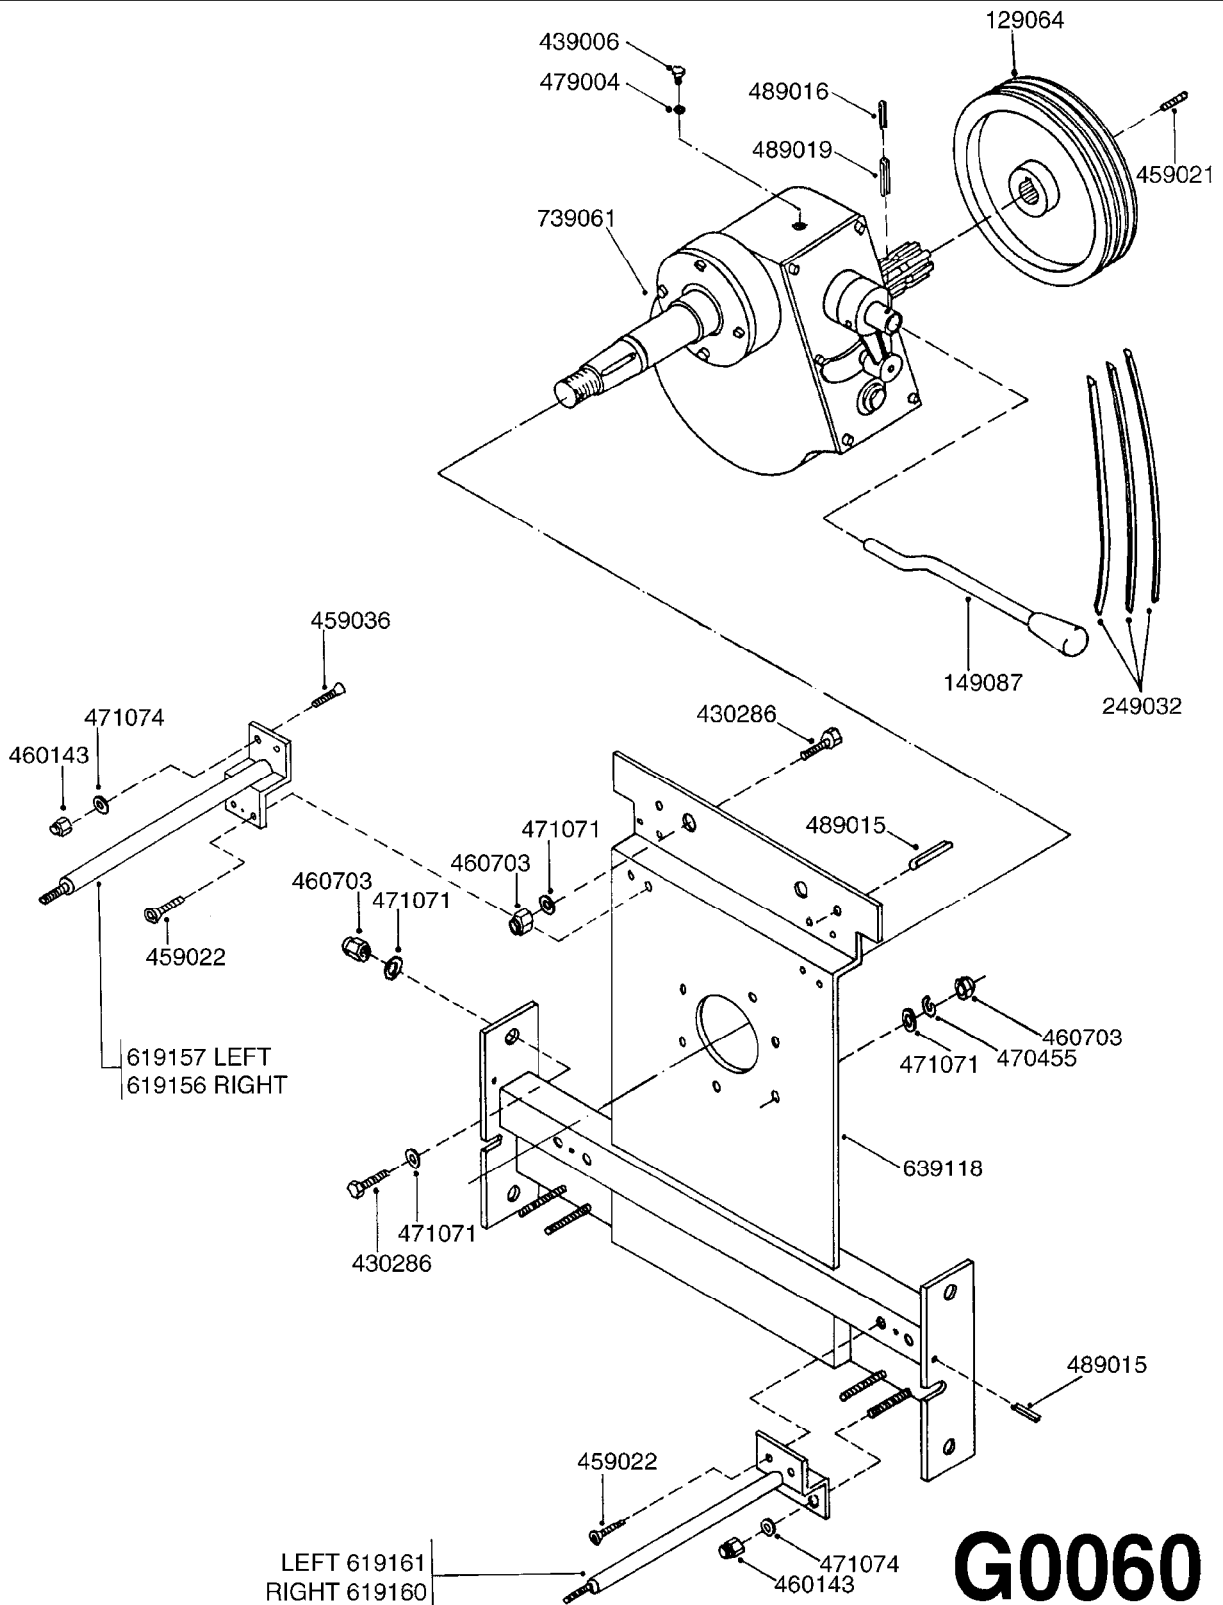

G0060

LE - REAR FRAME - 100/150
G0060-HIN, 01:01:16

Page 1

Date 05.08.2019 11:57

parts-n°	order qty	description
129064	1	PULLEY D200 GEAR BOX
149087	1	HANDLE LE-650/750
249032	1	VEE BELT SPZ 1120
430286	1	BOLT HEX 8.8 DEL M12X30 FT
439006	1	PLUG F.OIL HOLE GEARBOX F.LE
459021	1	DOWEL ALLEN M8X20
459022	1	M-8 X 20 ALLEN SCREW
459036	1	M-8 X 30 ALLEN SCREW
460143	1	SELF LOCK NUT M8 SST A2 DIN985
460703	1	NUT HEX M12X1.75 LOCK DIN985A2 SS
470455	1	WASHER D12 SPRING
471071	1	WASHER M12 GALV
471074	1	WASHER M8 ELZ
479004	1	SEAL F.OIL PLUG GEARBOX LE
489015	1	SLOTTED PIN D.8X16
489016	1	SLOTTED PIN D.3X20
489019	1	SLOTTED PIN D.5X20
619156	1	TUBE SUP.FAN HOUSING RIGHT
619157	1	TUBE SUP.AFN HOUSING LEFT
619160	1	TUBE SUP.FAN HOUSING RIGHT 750
619161	1	TUBE SUP.FAN HOUSING LEFT 750
639118	1	LE-650 SUPPORT FOR FAN HOUSING
739061	1	GEAR BOX F.LE