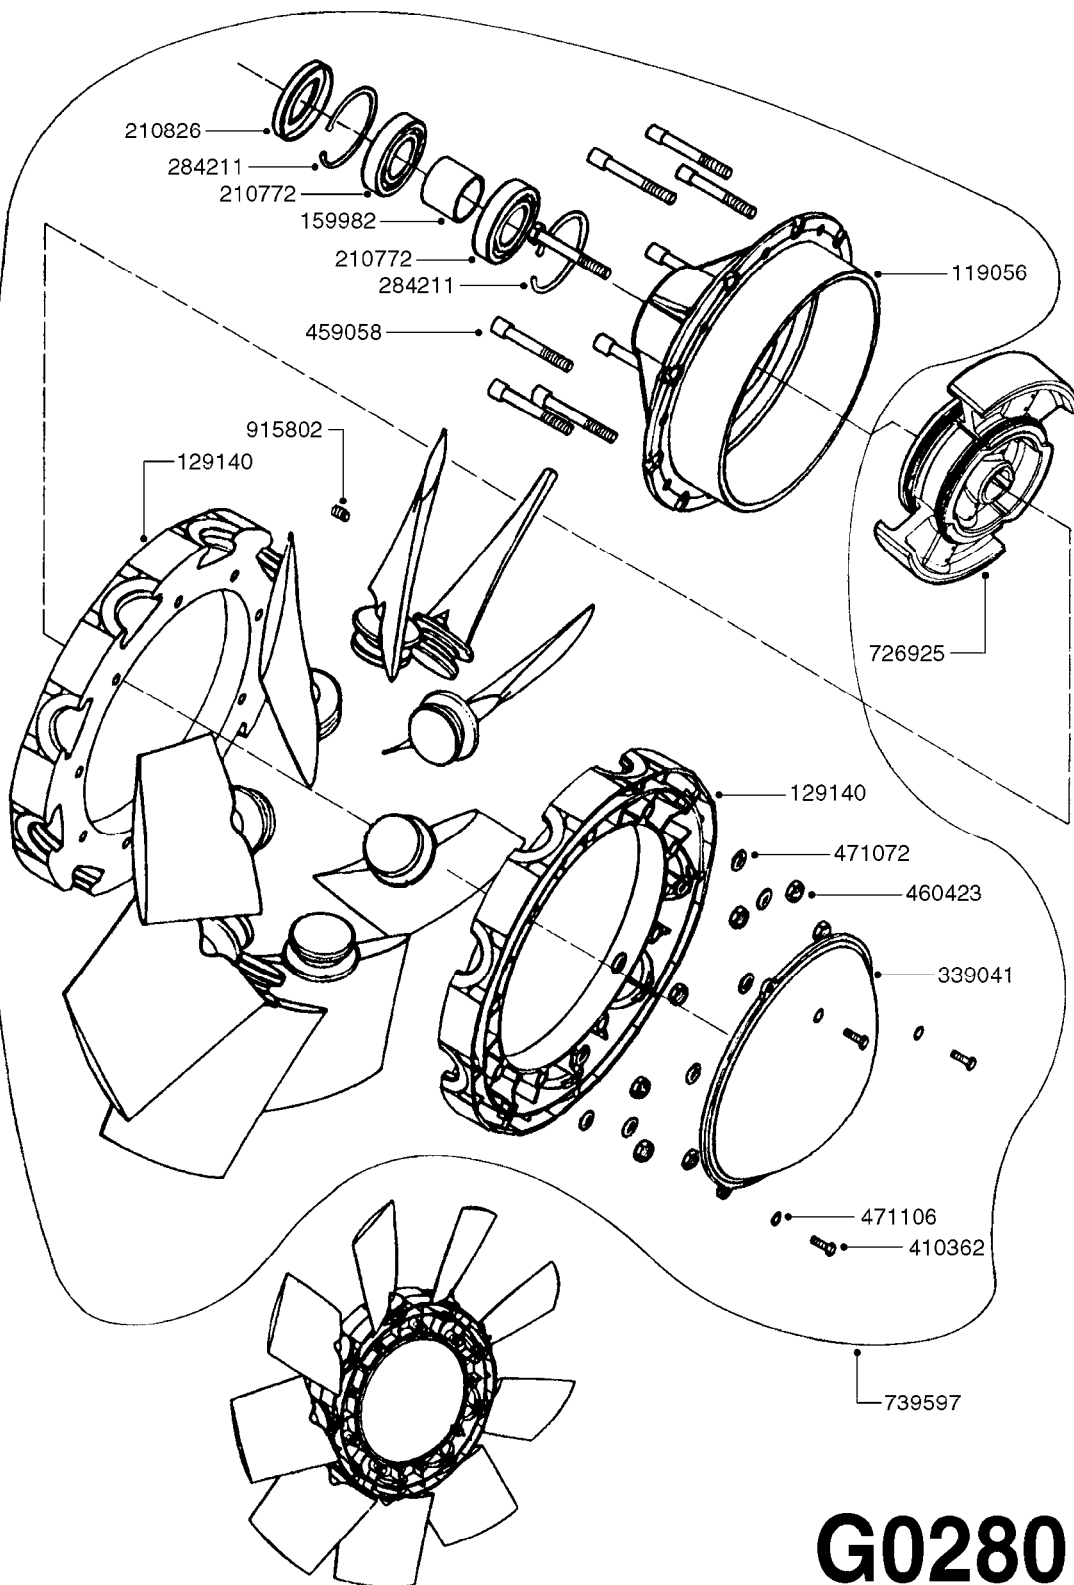

MERCURY - 32" AXIAL FAN
G0280-HIN, 01:01:16

Page 0

Date 05.08.2019 11:57

MERCURY - 32" AXIAL FAN
G0280-HIN, 01:01:16

Page 1

Date 05.08.2019 11:57

parts-n°	order qty	description
119056	1	CENTER WHEEL F.30"/32" FAN
129140	1	FLANGE F.CENTER WHEEL 30"/32"
159982	1	DISTANCE TUBE FOR 820
210772	1	BALL BEARING 6208 2RS1
210826	1	SEAL OIL 45 X 10
284211	1	SNAP-RING INNER 80X2.5
339041	1	CAP FOR FAN
410362	1	BOLT HEX 8.8 SS M6X20
459058	1	ALLEN SCREW M10X80
460423	1	NUT HEX M10X1.50 LOCK DIN985A2 SS
471072	1	WASHER M10 EL2
471106	1	WASHER D6
726925	1	CENTRIFUGAL CLUTCH D. 245
739597	1	FAN - AXIAL 32"
915802	1	SET SCREW DIN 913 6X6