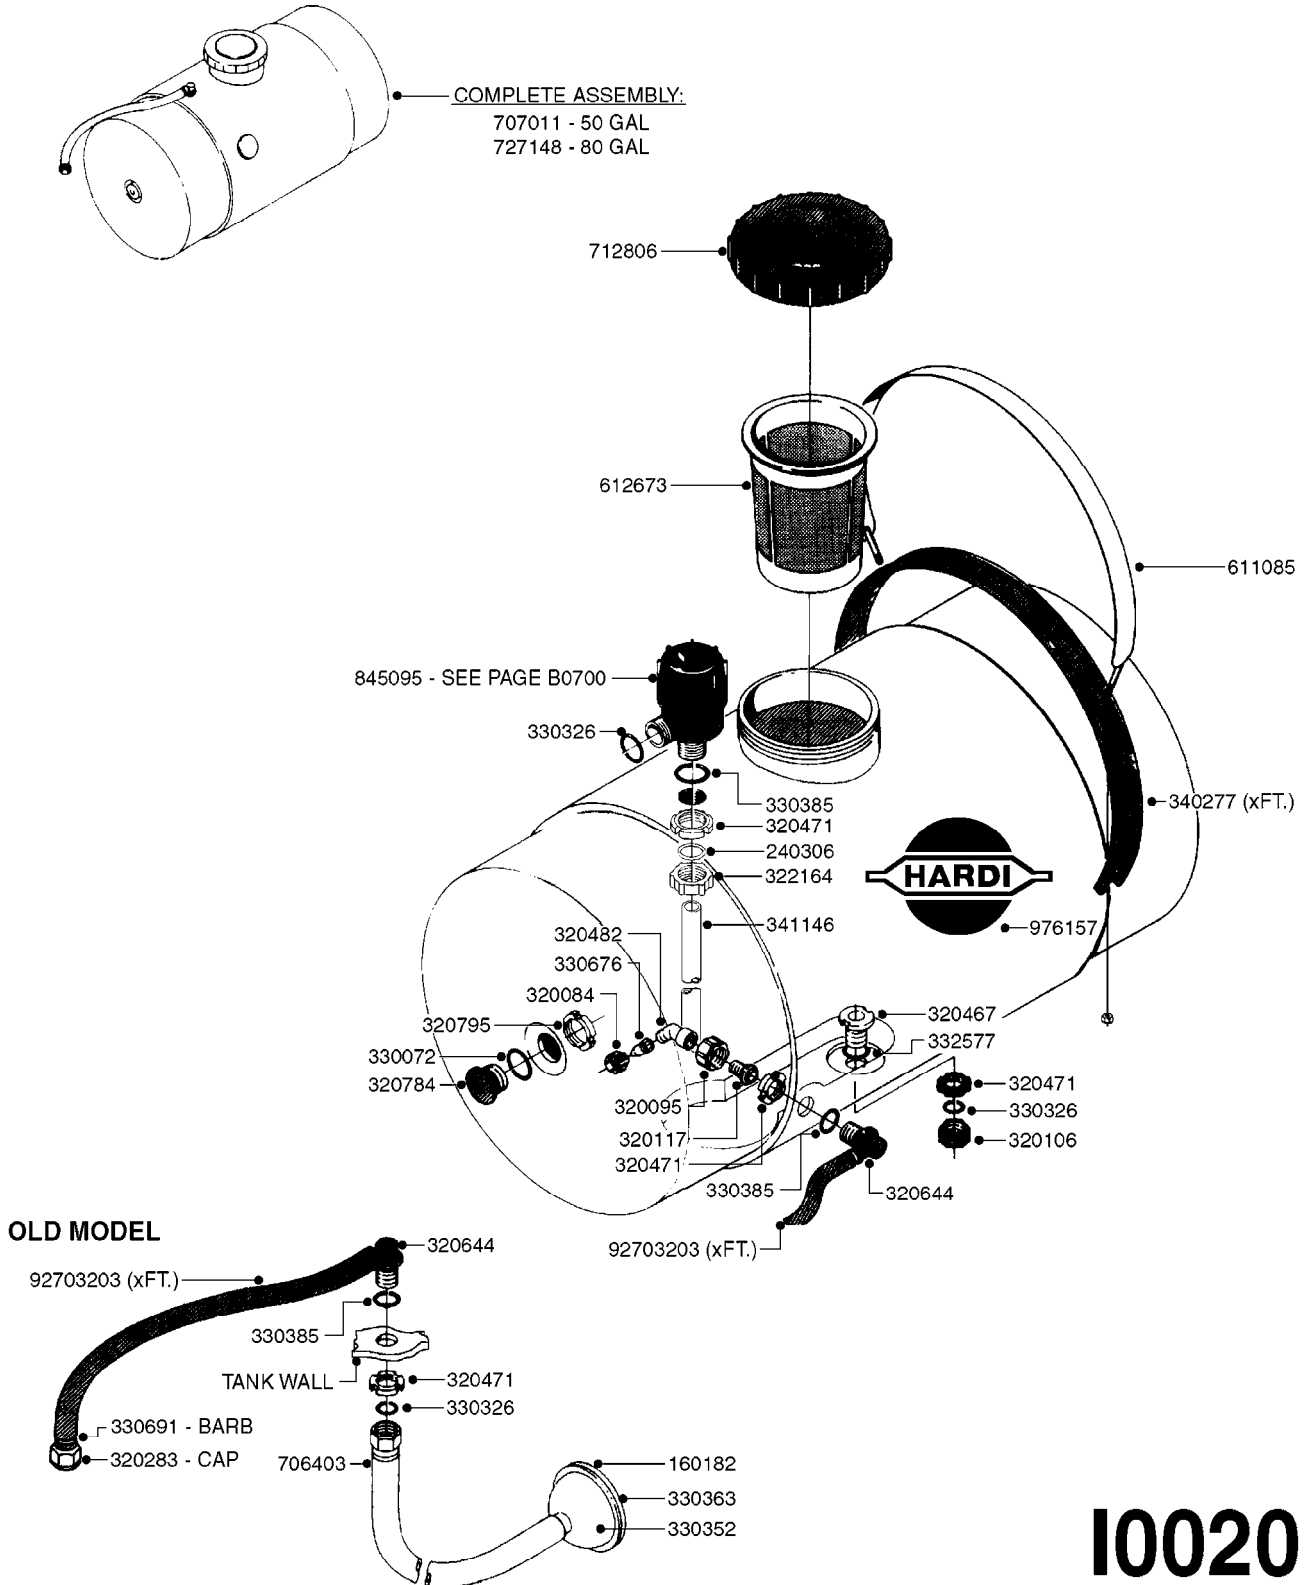

COMPLETE ASSEMBLY:
707011 - 50 GAL
727148 - 80 GAL

ATV 50/80 TANK
I0020-HIN, 01:01:16

Page 1
Date 05.08.2019 11:58

parts-n°	order qty	description
160182	1	FILTER SCREEN
240306	1	O-RING D29/D21X4
320084	1	FITT.DK NUT 1/2" BSP
320095	1	FITT.DK NUT 1" BSP
320106	1	FITT.DK CAPNUT 1" BSP
320117	1	FITT.DK CONN.1/2"BSP F. 1" CAP
320283	1	FITT.DK NUT 3/4"BSP
320467	1	FITT.DK BULKHEAD 1"BSP SINGLE
320471	1	FITT.DK NUT 1" BSP JAMB
320482	1	FITT.DK ELB. 1/2" BSP 60 DEG.
320644	1	FITT.DK ELB.3/4"HB X 1" BSP
320784	1	FITT.DK CAP 1-1/2" BSP
320795	1	FITT.DK NUT 1-1/2" BSP JAMB
322164	1	FITT.DK CAP 1' SPECIAL
330072	1	O-RING D53.5/D45.5X4
330326	1	O-RING D30/D24X2 F.1"NUT
330352	1	FOAM DROP HOUSING
330363	1	RETAINER FILTER GAUGE
330385	1	O-RING D38,8/32,8XD3
330676	1	FITT.DK HB 3/8" F. 1/2" NUT
330691	1	FITT.DK HB 3/4'F.3/4' NUT
332577	1	O-RING D38/D30X4 F.1" PUR.
340277	1	TANK PACKING - 40mm WIDE x 12"
341146	1	SUCTION TUBE L=640MM/45DEG
611085	1	TANK STRAP FOR NK600
612673	1	FILTER BASKET F. ES30/ES53
706403	1	HOSE ASSY. SUCTION F.ESTATE SP
707011	1	TANK 53 GAL. TR/ATV
712806	1	TANK LID WITH VENT S226 RED
727148	1	TANK 80 GAL.F/FLUSH
845095	1	FILTER COMPLETE
976157	1	DECAL COMPANY (4.4" X 4.6")
92703203	1	HOSE R X3/4" X300PSI WP X0012"