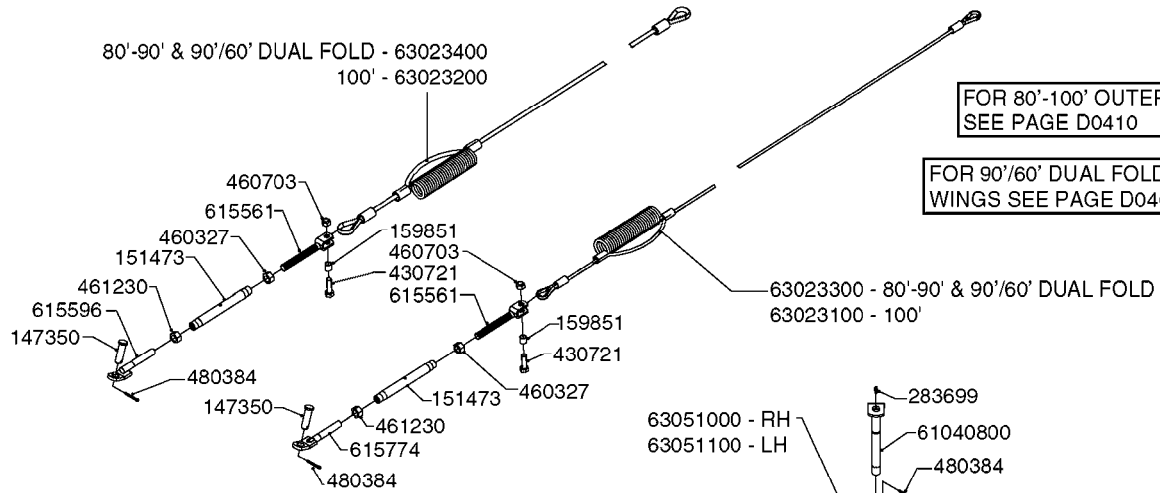

FOR 80'-100' OUTER WINGS
SEE PAGE D0410

FOR 90'/60' DUAL FOLD OUTER
WINGS SEE PAGE D0460