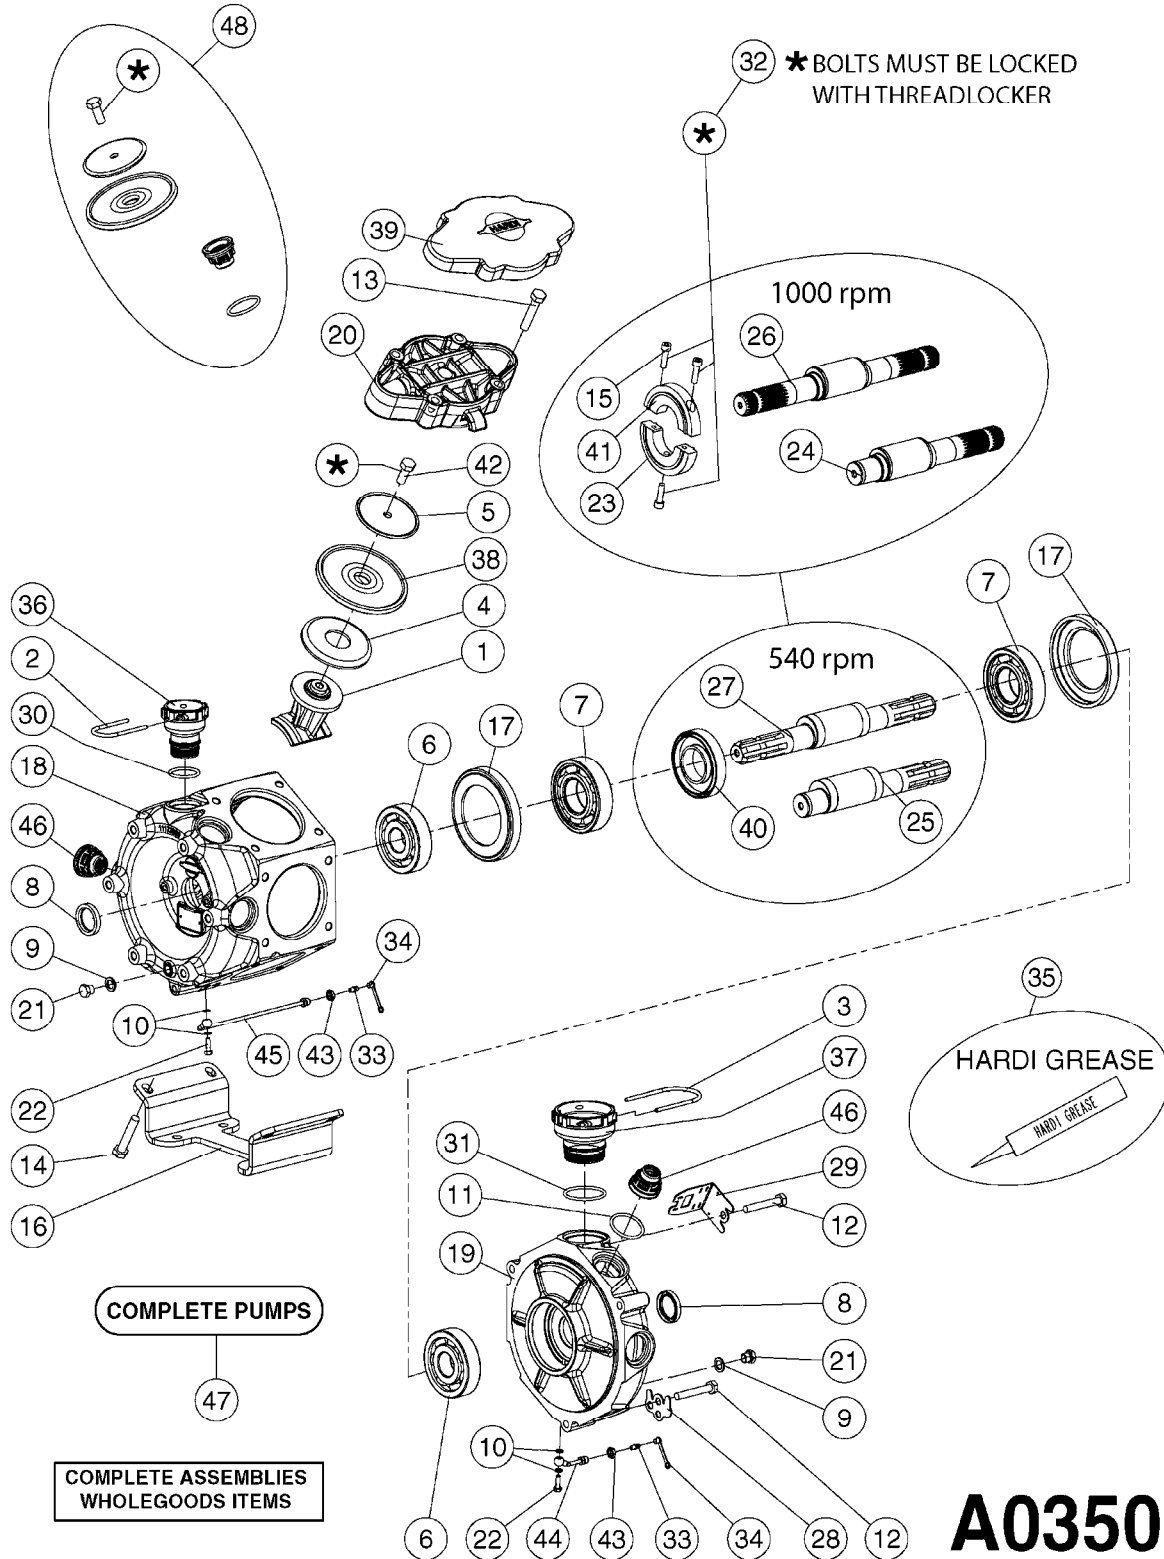

PUMP - 464 540/1000 RPM
A0350-HIN, 23:04:19

Page 1
Date 05.08.2019 11:46

Pos.	parts-n°	order qty	description
1	111622	1	CONNECTING ROD 463/5.5MM
1	111623	1	CONNECTING ROD 463/10MM
1	111624	1	CONNECTING ROD 463/12MM
1	111645	1	CONNECTING ROD 463/6.5MM
2	145996	1	FITT.DK S-67 FORK
3	145997	1	FITT.DK S-93 FORK
4	161012	1	DIAPHRAGM BACKING DISC F. 463
5	161175	1	DIAPHRAGM DISC 463/464 PUMP
6	210221	1	BEARING BALL 6407
7	210232	1	BEARING BALL 6310
8	210243	1	SEAL OIL 35 X 47 X 7
9	241404	1	DOWTY SEAL 1/4"
10	242374	1	WASHER Ø10/Ø6X1 COPPER
11	330072	1	O-RING D53.5/D45.5X4
12	421072	1	BOLT HEX 8.8 RAW M10X65
13	430312	1	BOLT HEX 8.8 RAW M12X60
14	430438	1	BOLT HEX 8.8 DEL M12X65
15	450995	1	BOLT ALLEN M8X30 DIN 912 RAW
16	614628	1	FOOT F. 46X PUMP, RED
16	16410800	1	PUMP BASE 463/464 BLACK
17	11171900	1	CONROD RING 364/464 MACHINED
18	11172200	1	PUMP HOUSE 464 MACHINED 5/4" BSP RED
19	11172600	1	FRONTPART 464 MACHINED 2" BSP RED
20	11173000	1	VALVE COVER.463/464 MACHINED RED
21	14010400	1	PLUG 1/4" BSP
22	14120400	1	BANJOBOLT M6 X 19
23	14120700	1	COUNTERWEIGHT 364/464-1000
24	14137300	1	CRANKSHAFT 364/464-5.5 1000
24	14137400	1	CRANKSHAFT 364/464-6.5 1000
25	14137600	1	CRANKSHAFT 364/464-10
25	14137700	1	CRANKSHAFT 464-12
26	14137900	1	CRANKSHAFT 364/464-5.5 GG 1000
26	14138000	1	CRANKSHAFT 364/464-6.5 GG 1000
27	14138200	1	CRANKSHAFT 364/464-10 GG
27	14138300	1	CRANKSHAFT 464-12 GG
28	16383000	1	GREASE NIPPLE PLATE 464
29	16390600	1	BRACKET FOR RPM SENSOR
30	24266600	1	O-RING D 38,0 X 4,0 70SH.NITR
31	24266800	1	O-RING D 54,0 X 4,0 70SH.NITR
32	28045503	1	LOCTITE 262 .5ML (.017oz.)
33	28163300	1	GREASE NIPPLE H1 M6X1 DIN 7412
34	28163400	1	CAP F. GREASENIPPLE YELLOW M6X1
35	28164600	1	HARDI PUMP GREASE S3 V550L 1
36	32242200	1	FITTING S67 5/4" KON. RG 2014
37	32242400	1	FITTING S93 2" KON. RG 2014
38	33511600	1	DIAPHRAGM PUMP 463/464 PUMP PUR
39	33524000	1	COVER PLASTIC 464 PUMP
40	33527200	1	GREASE SPLIT 364/464
41	39136200	1	HALFPART 364/464-1000
42	43099200	1	BOLT HEX SS M12 X 30 DIN933 A4
43	46134000	1	NUT HEX M10x1 H=2.3 NV=14 ELZIN
44	61097000	1	BANJOTUBE SHORT 464 COMPL.
45	61097100	1	BANJOTUBE LONG 464 COMPL.
46	72043600	1	VALVE FOR 462/463
47	72993500	1	PUMP 464-12-540, CM
47	72993600	1	PUMP 464-6.5 MED-2-1000
47	82168100	1	PUMP 464-5.5 THROUGH SHAFT 1000RPM
47	82168200	1	PUMP 464-10 2" SUCT. 540RPM
47	82168500	1	PUMP 464-12 2" SUCT. 540 RPM
47	82168700	1	PUMP 464-12 540 OFFSET PORTS
47	82168800	1	PUMP 464 6.5 1000 OFFSET PORTS