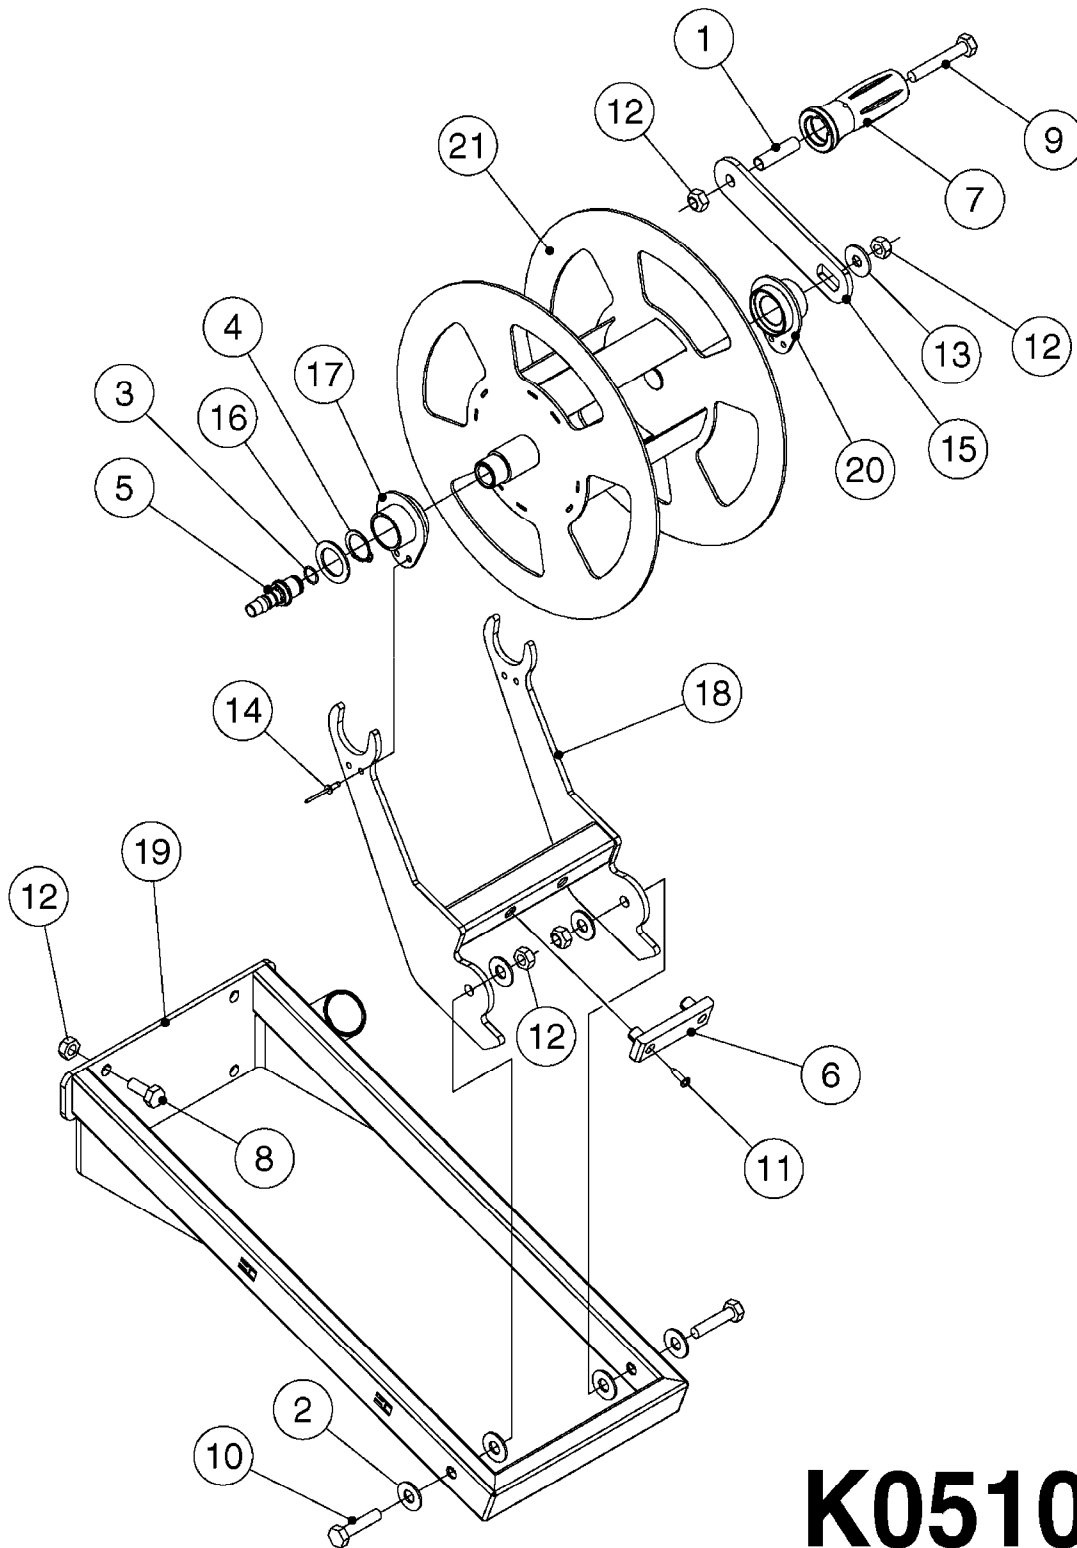

K0510

HOSE REEL - NAVIGATOR
K0510-HIN, 01:01:16

Page 1

Date 05.08.2019 11:59

Pos.	parts-n°	order qty	description
1	159912	1	BUSHING 12.0/10.2 - 45.5
2	165557	1	WASHER D28.0/D12.2X2.0 SS
3	242003	1	O-RING D14.1X1.6 VITON
4	281982	1	SNAP-RING OUTER 26X1.2 DIN4711
5	332905	1	FITT.DK HB 1/2" F. 3/4" CAP
6	333956	1	SLIDE SHOE 91X25X10
7	334104	1	GRIP
8	420604	1	BOLT HEX 8.8 DEL M10X25 FT DIN933
9	421083	1	BOLT HEX 8.8 DEL M10X65
10	421226	1	BOLT HEX 8.8 DEL M10X45
11	440665	1	SCREW M4.2X16 STAINLESS
12	460423	1	NUT HEX M10X1.50 LOCK DIN985A2 SS
13	471140	1	WASHER D30/D10.5X2.5 STAINLESS
14	480804	1	RIVET Ø4.8x14.5
15	16118400	1	ARM FOR HANDLE ON HOSE REEL
16	16127500	1	WASHER D40.0/27.0/2.0/RED
17	61048300	1	AXLE LOCK F.HOSE REEL
18	61048700	1	HOSE REEL TILT ARM - NAVIGATOR
19	61048900	1	BRACKET FOR HOSE REEL NAV
20	61050300	1	AXLE LOCK F.HOSE REEL
21	63036500	1	HOSE REEL FOR HOSE