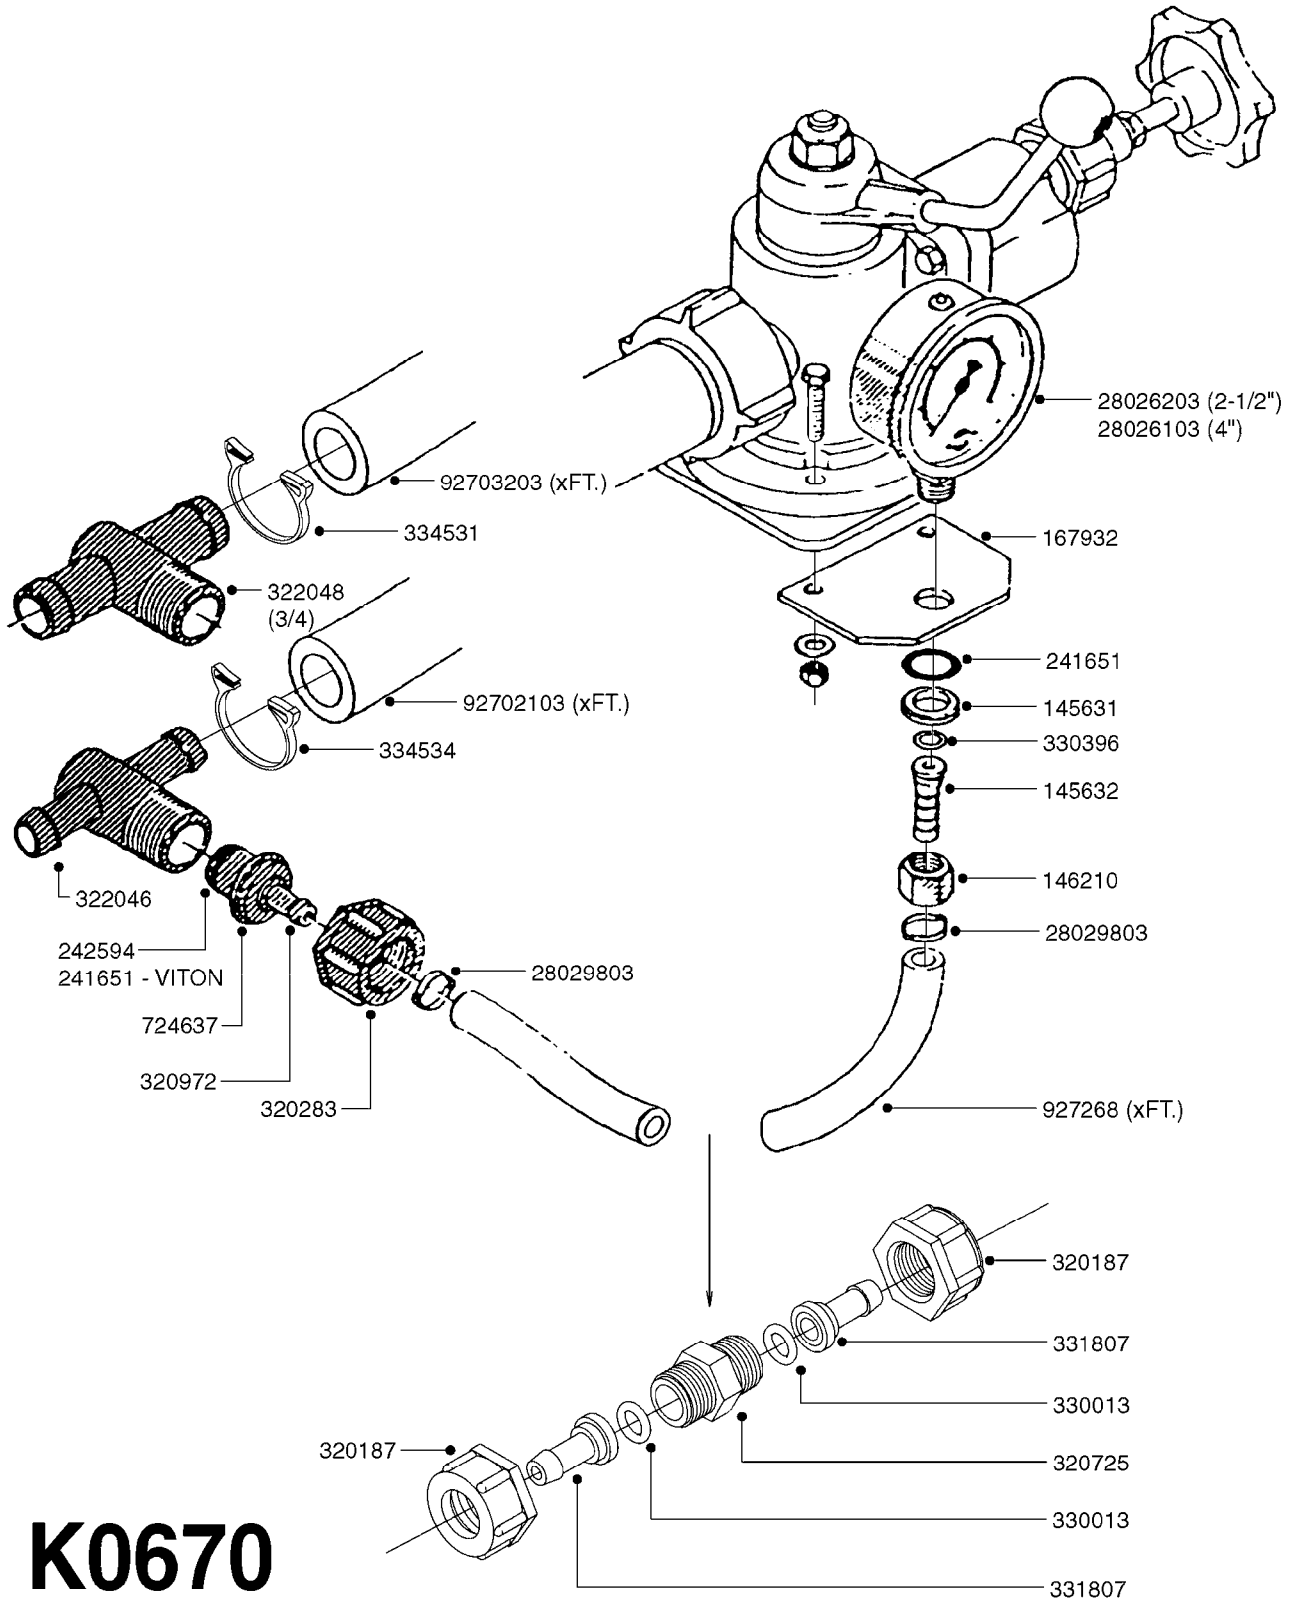

K0670

REMOTE GAUGE-BK 180 & EC
K0670-HIN, 01:01:16

Page 1
Date 05.08.2019 12:00

parts-n°	order qty	description
145631	1	WASHER D21.5/D13.5X2.5 BRASS
145632	1	FITT.DK HB 1/4' BRASS F.GUAGE
146210	1	NUT 1/4'BSP BRASS
167932	1	MTG. BRACKET (PRESSURE GAUGE)
241651	1	O-RING D14.0X3.0 NITRIL
242594	1	O-RING D14 X 1.78 SCH.70-EPDM
320187	1	FITT.DK CAP 3/8" BSP BLACK
320283	1	FITT.DK NUT 3/4"BSP
320725	1	FITT.DK NIPPLE 3/8"-3/8" BSP
320972	1	FITT.DK HB 5/16'- 1/4' BSP
322046	1	FITT.DK TEE 1/2X1/2HB X3/4'BSP
322048	1	FITT.DK TEE 3/4X3/4HB X3/4'BSP
330013	1	O-RING 2.5 X 10 PUR
330396	1	O-RING D11.2/D6.6X3.2
331807	1	FITT.DK HB 5/16" F.3/8" NUT
334531	1	CLAMP HOSE PLASTIC 3/4"
334534	1	CLAMP HOSE PLASTIC 1/2"
724637	1	FITT.DK HB 5/16' F. 3/4" COMP.
927268	1	HOSE BLUE PVC X 1/4 X 0012"
28026103	1	GAUGE 200PSI/BR,4",1/4"BSP-BTM
28026203	1	GAUGE 200PSI/BR,2.5"1/4BSP-BTM
28029803	1	CLAMP HOSE GEAR P1/2" 6708
92702103	1	HOSE R X1/2" X300PSI WP X0012"
92703203	1	HOSE R X3/4" X300PSI WP X0012"