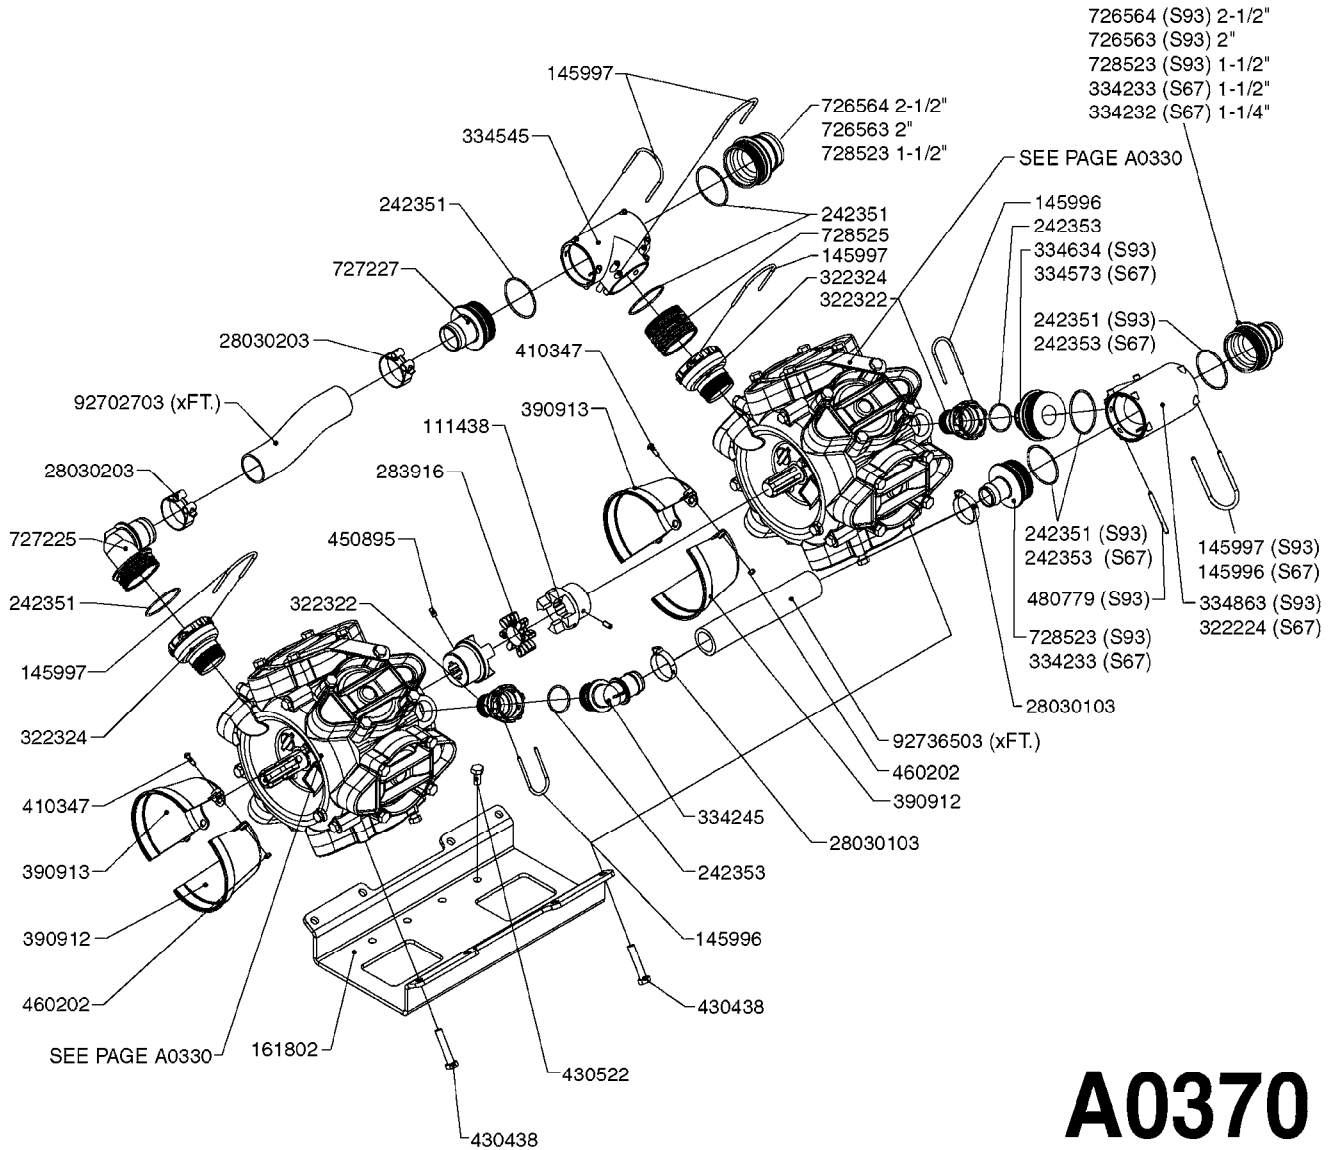

A0370

PUMP - 463 TRANSFER PUMP
A0370-HIN, 28:05:19

Page 1

Date 05.08.2019 11:46

parts-n°	order qty	description
111438	1	HUB F.CLUTCH 361/460 PUMP
145996	1	FITT.DK S-67 FORK
145997	1	FITT.DK S-93 FORK
161802	1	FOOT FOR DOUBLE PUMP 463
242351	1	O-RING D69.5X3.0 VITON F.S-93
242353	1	O-RING 3 X 44.2 VITON
283916	1	TOOTHED RIM FOR CLUTCH
322224	1	FITT.DK S-67 TEE
322322	1	FITT.DK S-67 X 1-1/4"BSP MALE
322324	1	FITTING S93 FEMALE - BSP 2" MALE
334232	1	FITT.DK S-67 STR.1-1/4"
334233	1	FITT.DK S-67 STR.1-1/2" RUBBER
334245	1	FITT.DK S-67 ELB. 1-1/2"RUBBER
334545	1	FITT.DK S-93 TEE
334573	1	FITT.DK S-67 CONNECTOR
334634	1	FITT.DK ADAPTER S-93M S67M
334863	1	T PIECE S 93 15 BAR
390912	1	GUARD PTO UPPER PART SHORT
390913	1	GUARD PTO LOWER PART SHORT
410347	1	SCREW M6X20 8.8
430438	1	BOLT HEX 8.8 DEL M12X65
430522	1	BOLT HEX 8.8 DEL M12X25 FT
450895	1	SCREW SET M8 x 16
460202	1	NUT HEX M6
480779	1	PIN D5X55 SPLIT
726563	1	FITT.DK S-93 STR 2" W/O-RING
726564	1	HOSE TAIL 2-1/2" W.O-RING
727225	1	FITT.DK S-93 ELB.2'PVC W/ORING
727227	1	FITT.DK S-93 STR.2" W/ORING
728523	1	FITT.DK S-93 STR.1-1/2" W.O-RING
728525	1	FITT. S93 CONNECTOR W/O-RINGS
28030103	1	CLAMP HOSE GEAR P5/4-S1.5"6724
28030203	1	CLAMP HOSE T-BOLT S2" 235-67
92702703	1	HOSE PVC SUCT GRAY 2"
92736503	1	HOSE R X1.5" X200PSI WP X0012"