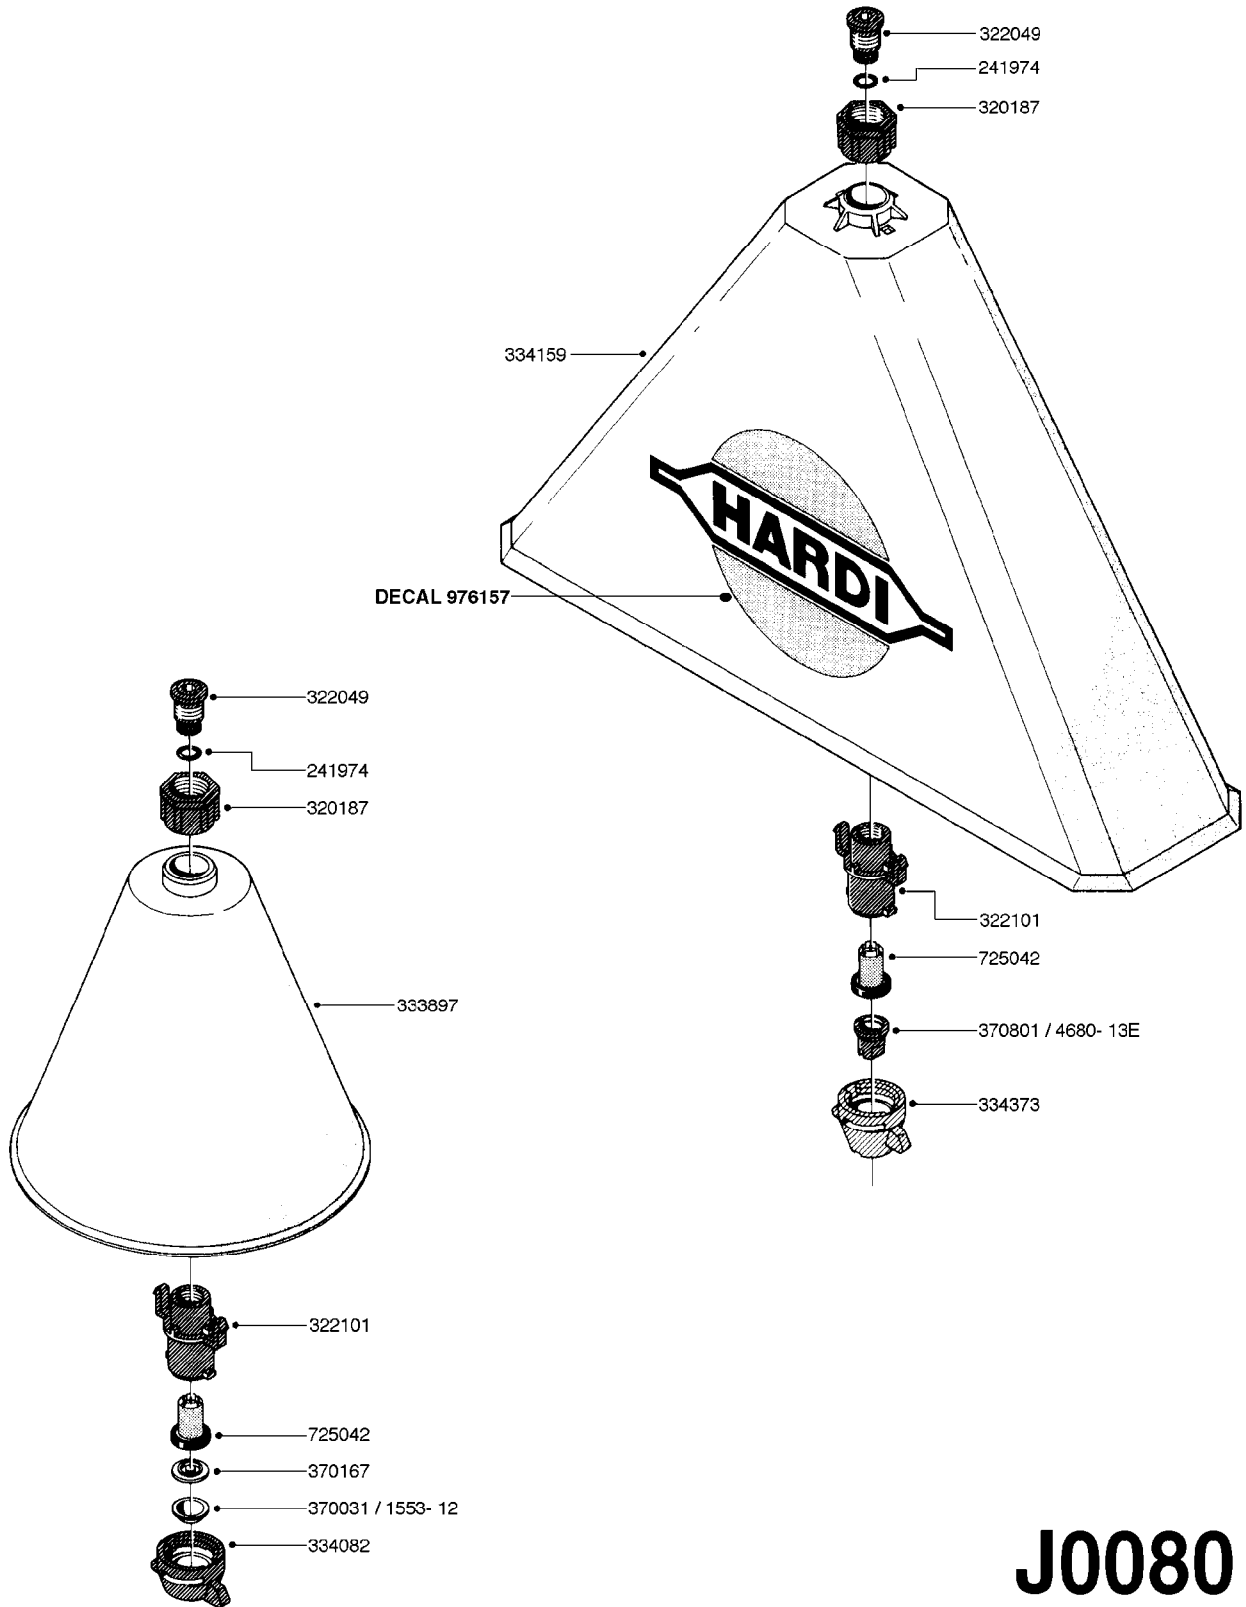

J0070

TRIGGER VALVE ASSEMBLY '00
J0070-HIN, 09:06:16

Page 1

Date 05.08.2019 11:58

parts-n°	order qty	description
285122	1	WIRE CLIP FOR TRIGGER LEVER
322279	1	TRIGGER CAP
322342	1	VALVE CASING FOR LANCE
334724	1	TRIGGER VALVE LEVER
334725	1	PLASTIC PIN
334731	1	FILTER W/HOSE BARB
755735	1	SERVICE PARTS PACK BP15/20
755736	1	TRIGGER VALVE PACK see72032500
32242500	1	NUT FOR LANCE GREY
72032500	1	TRGGR VLV ASSY,NEW STYLE'00