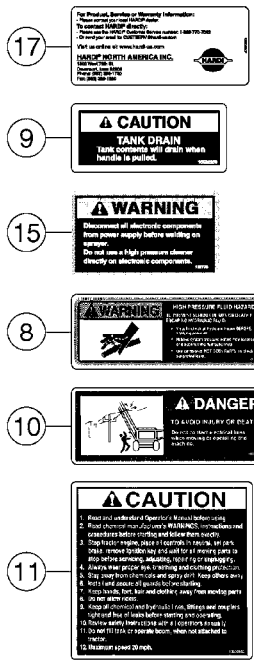

DECALS - SARITOR
K0158-HIN, 16:07:19

K0158

DECALS - SARITOR
K0158-HIN, 16:07:19

Page 1
Date 05.08.2019 11:59

Pos.	parts-n°	order qty	description
1	978436	1	DECAL - WARNING! SERVICE
2	978439	1	DECAL LIFT
3	978441	1	DECAL - WARNING CRUSHING
4	978442	1	DECAL - FALLING OFF PLATFORM
5	978444	1	DECAL - WARNING ENGINE FAN
6	978445	1	DECAL - WARNING SQUEEZING HAND
7	978447	1	DECAL - HOT SURFACE
8	10532503	1	DECAL WARNING-FLUID HAZ. ENG
9	10532903	1	DECAL CAUTION-TANK DRAIN ENG
10	10533003	1	DECAL DANGER-OV.HEAD LINE ENG
11	10533103	1	DECAL CAUTION-GENR. LABEL ENG
12	10533203	1	DECAL WARNING-CHEMICALS ENG
13	10533303	1	DECAL CAUTION-LEAK Q.FILL ENG
14	10533403	1	DECAL DANGER-AXLE ADJUST ENG
15	10577603	1	DECAL 'DO NOT WELD' H.P. ENG.
16	10616103	1	DECAL 'DANGER-PARALIFT' ENG
17	97607803	1	DECAL HARDI CONTACT INFO
18	97615603	1	DECAL S/G SARITOR 4000 (GAL)
18	97615803	1	DECAL S/G SARITOR 5000 (GAL)
19	97615703	1	DECAL S/G SARITOR 4000 (LITER)
19	97822801	1	DECAL, SIGHT GUAGE, MAIN TANK, 5000L, SARITOR
20	97617003	1	DECAL - HARDI 3D LOGO F.TANK 335 X 210
21	97617103	1	DECAL - SPEED 30 MPH
22	97618503	1	DECAL - CAUTION SPEED LIMIT
23	97618603	1	DECAL - CAUTION POWER LINES (35)
24	97803801	1	DECAL, FUEL TANK, SARITOR
25	97812901	1	DECAL CLEAN WATER TANK
26	97813001	1	DECAL - ACCESS TANK FORBIDDEN
27	97813101	1	DECAL - MAX. HEIGHT 4M
28	97815401	1	DECAL PLATFORM/TRACK SPRAY CENTER
29	97815500	1	DECAL 5000 LEFT TANK SARITOR
30	97815501	1	DECAL - MODE SELECTOR SPRAY CENTER
31	97815600	1	DECAL 5000 RIGHT TANK SARITOR
32	97816201	1	DECAL EXTERNAL FLUID BOX SARITOR
33	97819601	1	STICKER, CHECK AIRLINE OIL
34	97820601	1	DECAL SARITOR LEFT HOOD SARITOR
35	97820701	1	DECAL SARITOR RIGHT HOOD SARITOR
36	97821501	1	DECAL TURBOFILL SARITOR
37	97821901	1	DECAL SUCTION/FILLING UP FLUSH TANK
38	97822101	1	DECAL EMPTY TURBOFILLER
39	97822201	1	DECAL SPRAY/BOOM
40	97822301	1	DECAL - FRONT FILL SARITOR
41	97822401	1	DECAL SIDE FILLING SARITOR
42	97823201	1	DECAL CAUTION SPRAY AREA
43	97823301	1	DECAL CAUTION TURBOFILLER
44	97823501	1	DECAL CAUTION CONTACT
45	97823601	1	DECAL CAUTION NON-DRINKABLE WATER
46	97823701	1	DECAL CAUTION CRUSHING
47	97823801	1	DECAL CAUTION TANK
48	97823901	1	DECAL CAUTION WHEEL
49	97825101	1	DECAL MANUAL RELEASE PARK BRAKE HOOD SARITOR
50	97825401	1	DECAL OPEN/CLOSE HOOD SARITOR
51	97825800	1	DECAL SARITOR RIGHT TANK SARITOR
52	97825900	1	DECAL SARITOR LEFT TANK SARITOR
53	97825901	1	DECAL, FUSE PANEL, MAIN PCB, SARITOR
54	97826000	1	LABEL - TERRA FORCE
55	97826300	1	DECAL HARDI LOGO FRONT HOOD SARITOR
56	97826800	1	DECAL HARDI LOGO STEERING WHEEL
57	97832401	1	DECAL - PURGE SPRAY PUMP
58	97832501	1	DECAL - LUBRICATION POINTS
59	97837600	1	HARDI LOGO Ø282X450 F.METAL/ PLASTIC 3D