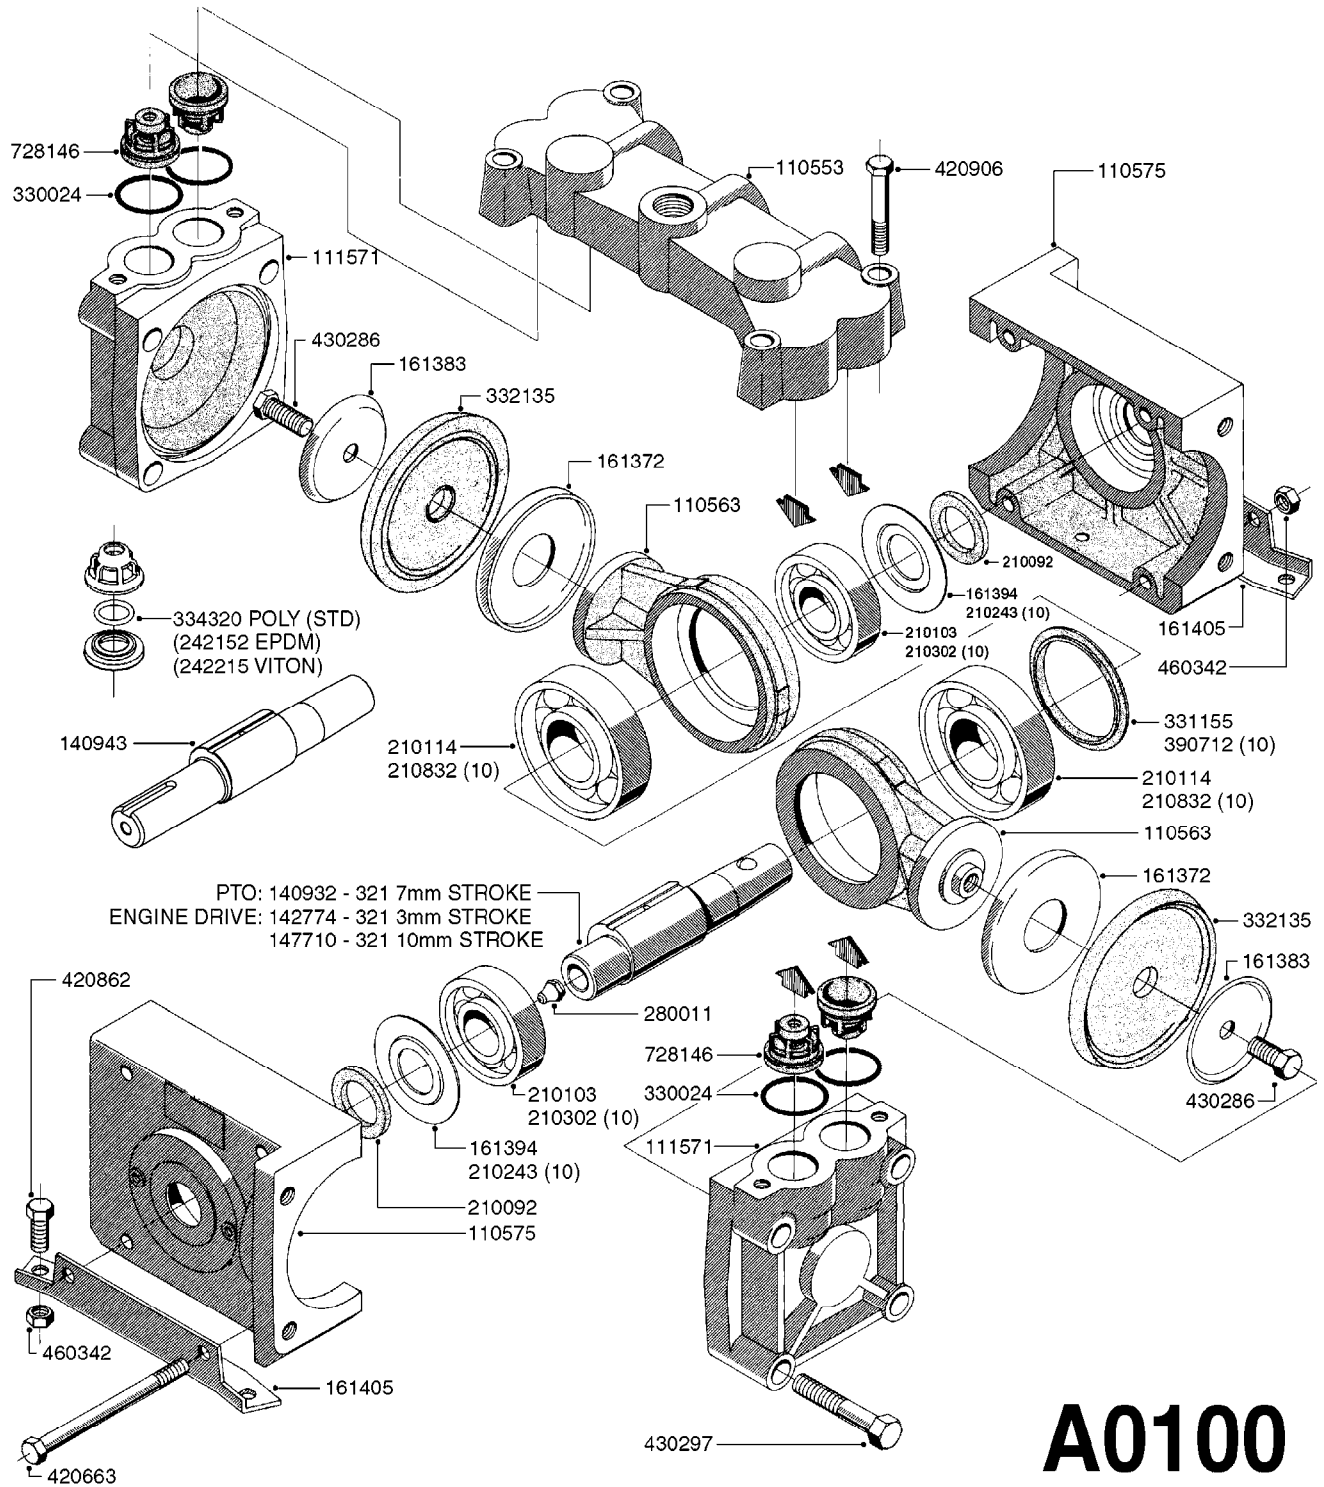

PUMP - 320 W/MOUNTING BASE
A0090-HIN, 01:01:16

Page 1
Date 05.08.2019 11:46

parts-n°	order qty	description
110542	1	DIAPH COVER MOD 320alt 111571
110553	1	VALVE COVER MDL 320 PAINTED
110563	1	CONNECTING ROD MODEL 320
110575	1	PUMP CASING 320
140932	1	CRANK SHAFT 320/7
140943	1	CRANK SHAFT MODEL 320/7mm-25F
142774	1	CRANK SHAFT 320/3
161372	1	DIAPHRAGM BACKING DISC, 320-361
161383	1	DIAPHRAGM UPPER DISC, 320-361
161394	1	DUST PLATE, MODEL 320
161405	1	FOOT 320
210092	1	SEAL FELT D43/30X5
210103	1	BEARING BALL 6306
210114	1	BEARING BALL 6308
242152	1	O-RING D18.2X3 EPDM
242215	1	O-RING D18X3 VITON
280011	1	GREASE NIPPLE 1/8' SAE H TR
330024	1	O-RING D41,1/D34.5 X 3,5
331144	1	DIAPHRAGM MODEL 320
331155	1	SPACER, MODEL 320
334320	1	O-RING D18X3 POLYURETHANE
420663	1	BOLT HEX 8.8 DEL M10X120 A4-80
420862	1	BOLT HEX 8.8 DEL M10X16 FT
420906	1	BOLT HEX 8.8 DEL M10X60
430286	1	BOLT HEX 8.8 DEL M12X30 FT
430297	1	BOLT HEX 8.8 RAW M14X65
460342	1	NUT HEX M10 DEL DIN934
728146	1	VALVE FOR 361(726890/707932)