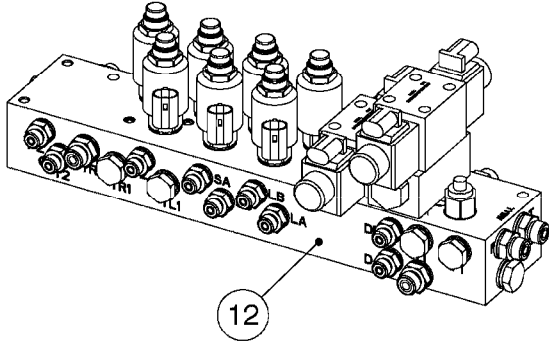

IMPORTANT!
BSP hoses require BSP fittings
ORFS hoses require ORFS fittings

C0590

HYD.BLOCK EAGLE/FORCE 2012
C0590-HIN, 13:05:19

Page 1

Date 05.08.2019 11:51

Pos.	parts-n°	order qty	description
1	146845	1	HEX NIPPLE 1/4"x1/4" BSP
1	23234500	1	HEX NIPPLE 1/4" - 9/16" ORFS
1	146851	1	HEX NIPPLE 1/4"x1/4" 0.7MM BSP
1	23234700	1	HEX NIPPLE 1/4"-9/16" - 0.7mm ORFS
1	147498	1	HEX NIPPLE 1/4"-1/4" 1.2mm BSP
1	23234100	1	HEX NIPPLE 1/4"-9/16" - 1.2mm ORFS
2	231103	1	PLUG 1/4" BSP, O-RING 08BPUP04
3	231987	1	PLUG 1/8" BSP W/GASKET
4	241404	1	DOWTY SEAL 1/4"
5	242102	1	O-RING Ø9.25X1.78 NITRIL 90SH
6	420847	1	BOLT HEX 8.8 DEL M8X85
7	450964	1	SCREW M5X30 F.CYLINDER
8	460143	1	SELF LOCK NUT M8 SST A2 DIN985
9	782124	1	SWITCH VALVE OUTS.1/8" 5000PSI
10	782131	1	BLIND PLUG F.3/4" CARTR.VALVE
11	14010400	1	PLUG 1/4" BSP
12	14098600	1	HYD. BLOCK SPC/FTZ 3/4" 2010
13	70084403	1	HYD. BLOCK, 5P, FOLD/FLOW
14	78216800	1	FLOW REGULATING VALVE, 3/4"
15	78217800	1	MAGNET VLV.MD1L-S3/10N-D12K8DT