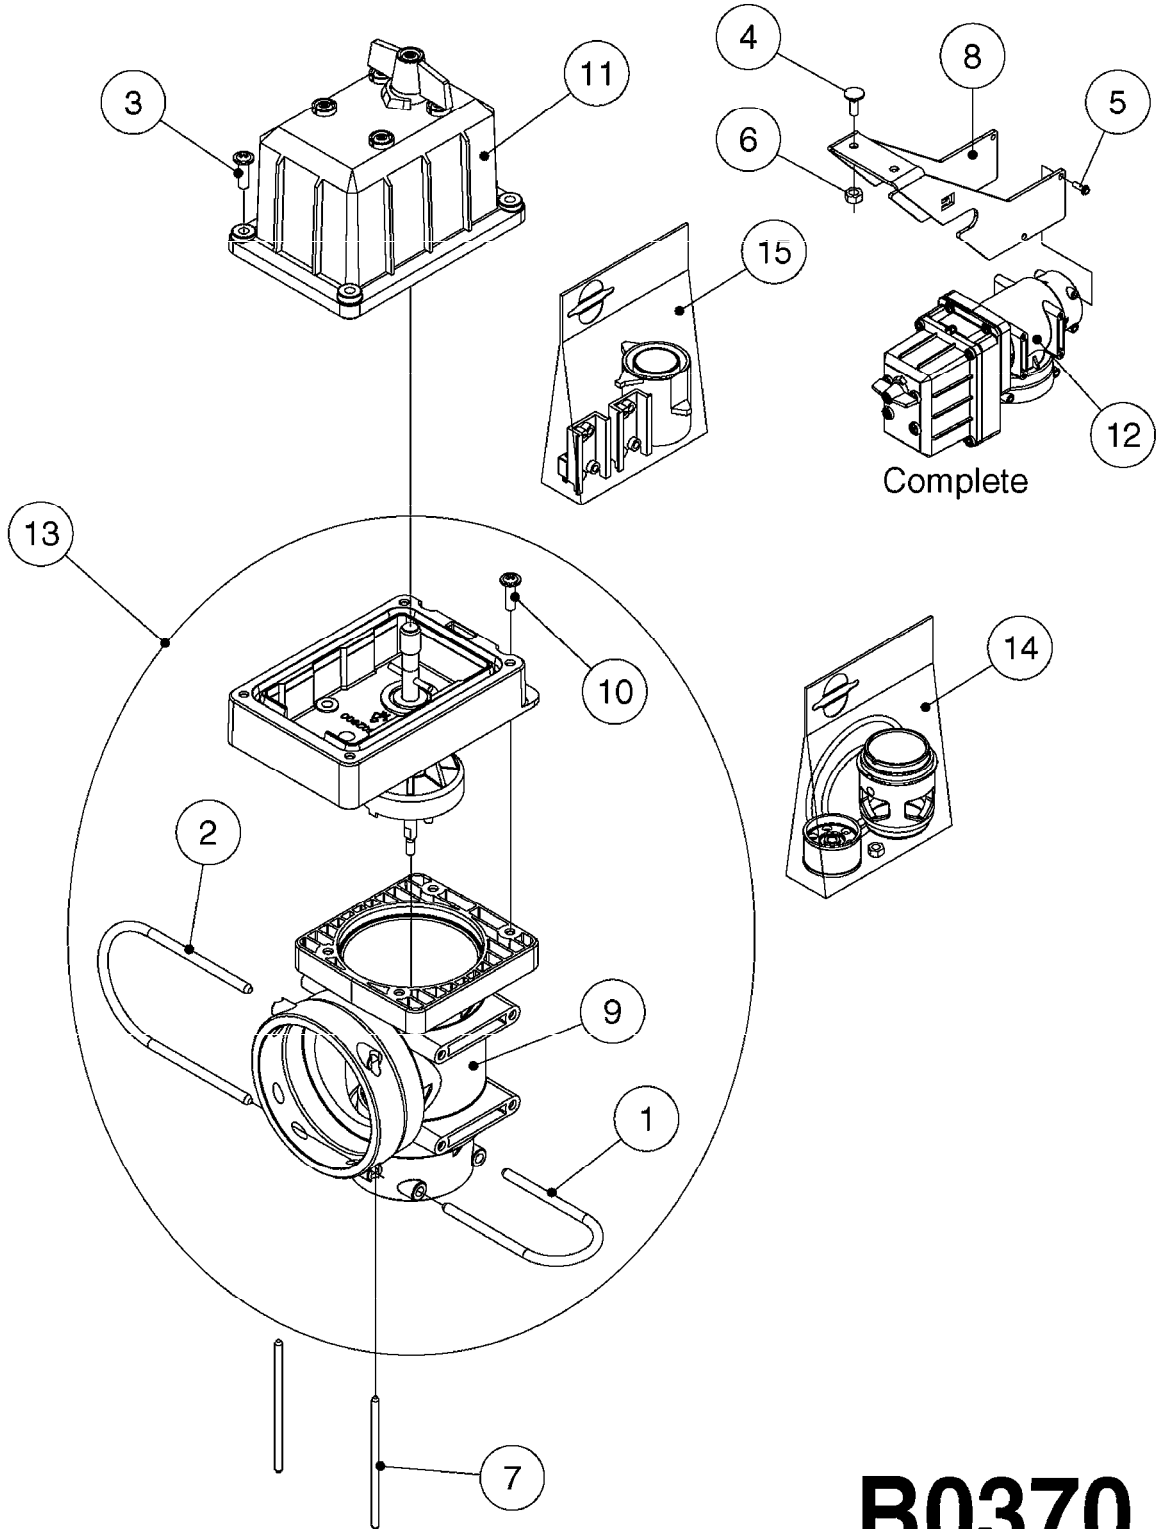

B0370

PRESSURE REGULATOR - S93 06
B0370-HIN, 12:05:16

Page 1

Date 05.08.2019 11:48

Pos.	parts-n°	order qty	description
1	145996	1	FITT.DK S-67 FORK
2	145997	1	FITT.DK S-93 FORK
3	440677	1	SCREW F. PLASTIC 5X20 SS
4	440695	1	BOLT CARRIAGE M8X25
5	440698	1	SCREW F.PLASTIC 6X18 SS HEXHD
6	460143	1	SELF LOCK NUT M8 SST A2 DIN985
7	480487	1	PIN M5X60 SLOTTED GALV
8	16244000	1	BRACKET FOR REG. NAV, PAINTED NAVIGATOR PLATFORM BRACKET
9	33510800	1	HOUSING F.PRESS.REG.S67/S93
10	44076200	1	SCREW WN5451 5X16 SS TORX
11	72374200	1	MOTOR HOUS.REG.1:150 ENCODER
12	72374300	1	REGUL S67/S93 ASSY W SS CONE
12	72425500	1	REGULATOR S67/S93 CROSS-DRILL
12	72678700	1	REGULATOR S67/S93 CROSS-DRILL CERAMIC COMPONENTS
13	72481600	1	BAG W. CONSOLE&SPINDLE COMPL
14	72678900	1	BAG W.CONE/CYL/GASKET CERAMIC CERAMIC COMPONENTS
14	74190800	1	BAG W.CONE/CYL. AND GASKET. SYNTAL
15	74187500	1	SWITCH 5A PRESS.REG REP.KIT 08