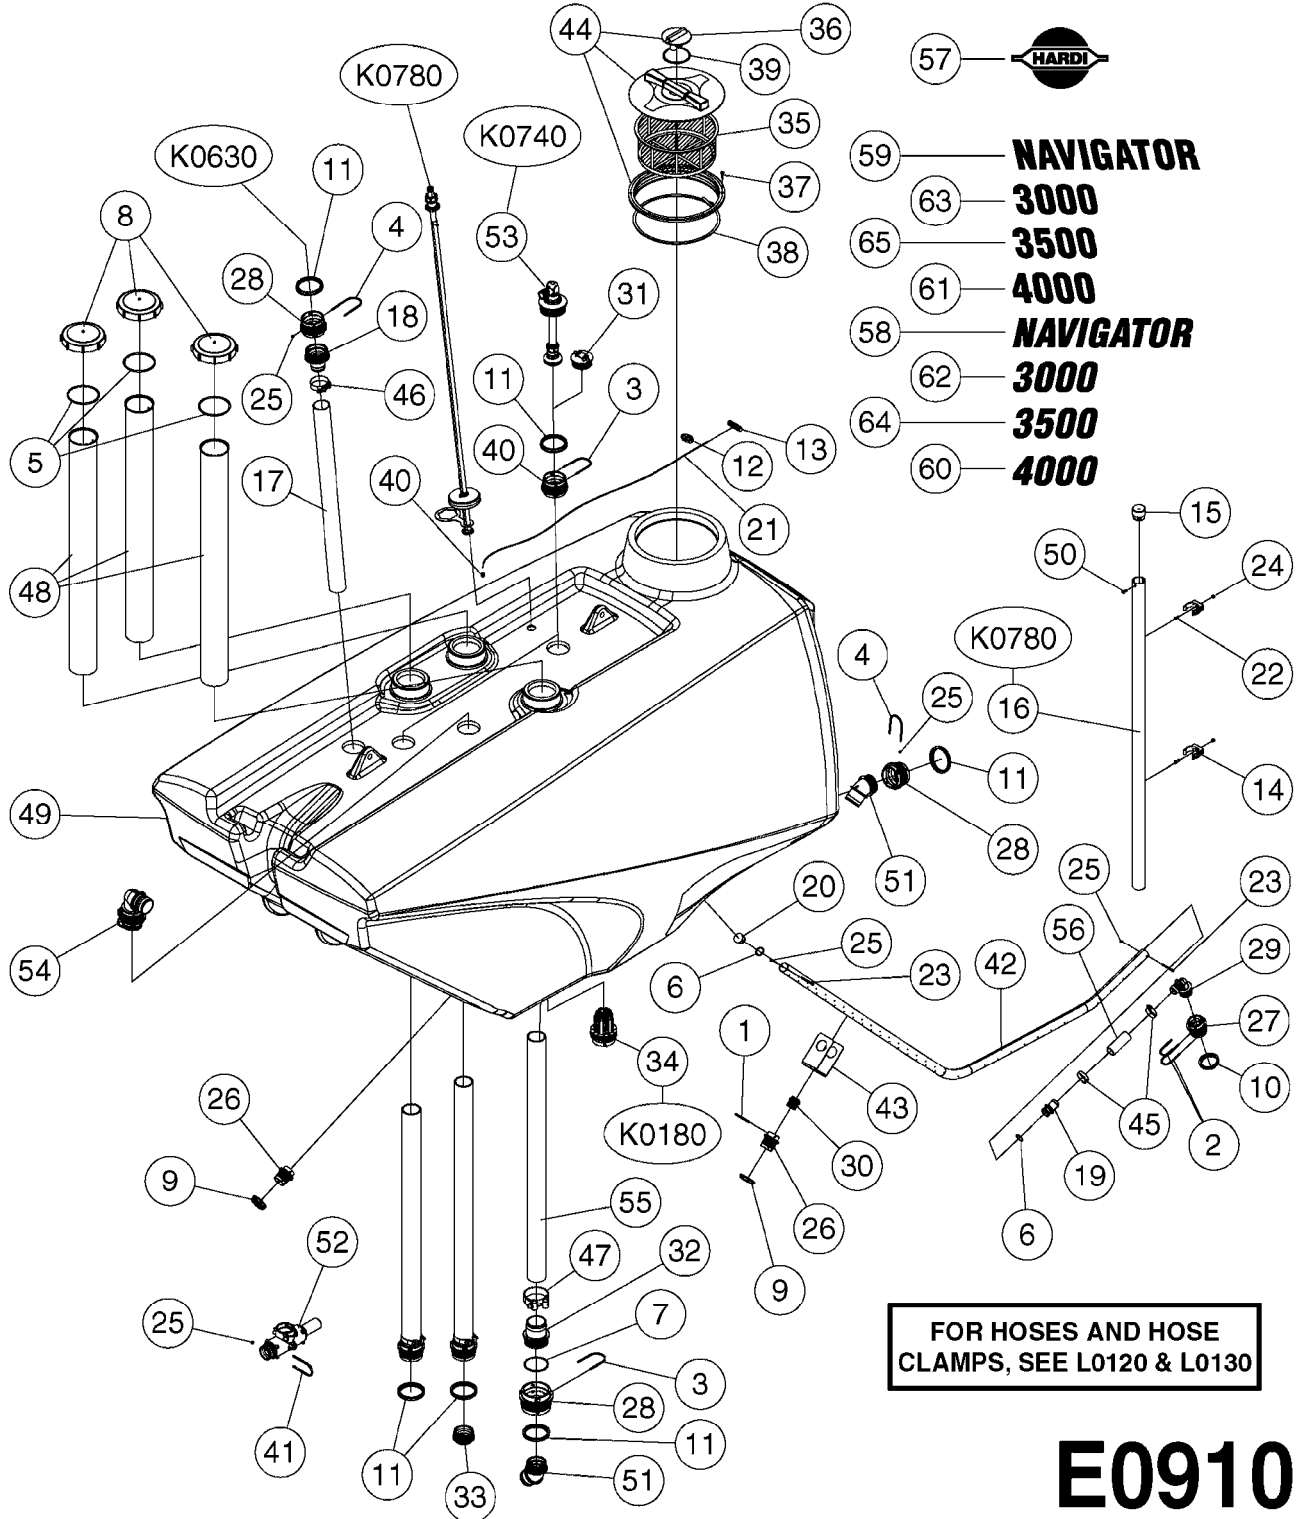

E0900

CAMOPLAST HUB ASSY. MID-ROLLER
E0900-HIN, 01:01:16

Page 1

Date 05.08.2019 11:55

Pos.	parts-n°	order qty	description
1	28080603	1	HUB ASSY.MID-ROLLER
2	28081803	1	BEARING ASSEMBLY - OUTER
3	28082303	1	WHEEL SEAL, TRIPLE LIP
4	28082403	1	WEAR RING
5	28082503	1	BEARING ASSEMBLY, 783 OUTER
6	28082603	1	WASHER 0.94"IDX2"ODX0.16"
7	28082703	1	COTTER PIN 1-3/4" X 5/32"
8	28082803	1	CASTLE NUT 7/8"-14 UNF
9	28082903	1	DUST CAP 2-3/4"OD X 2-7/16"
10	28083003	1	LUG NUT SET (6) MID-ROLLER
11	28083103	1	WHEEL STUD SET (6) MID-ROLLER