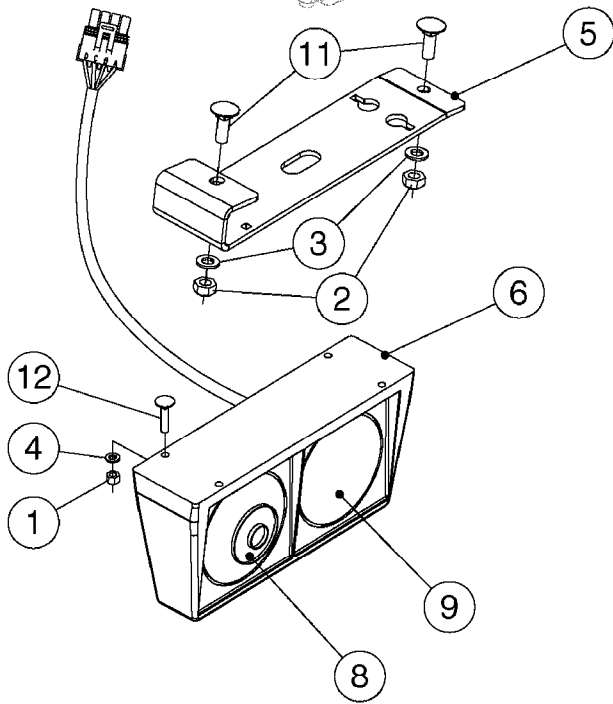

TRAFFIC LIGHT KIT
M0160-HIN, 05:11:18

Page 1
Date 05.08.2019 12:01

Pos.	parts-n°	order qty	description
1	410266	1	BOLT HEX 8.8 DEL M6X120
1	410421	1	BOLT HEX M6X110 DIN931-A2 SS
1	410524	1	BOLT HEX 8.8 DEL M6X100
1	410605	1	BOLT HEX 8.8 DEL M6X80
2	410362	1	BOLT HEX 8.8 SS M6X20
3	460261	1	NUT HEX M6X1.00 LOCK DIN985 A2 SS
4	16022303	1	BRACKET 100MM TUBE
5	16022403	1	BRACKET 60MM TUBE
6	16025603	1	BRACKET TAIL LIGHT DUAL LAMP
7	26004703	1	HARNESS 13' EXT 4 WIRE WP
8	26004903	1	TAIL LIGHT GREEN WIRE LH
8	26005003	1	TAIL LIGHT YELLOW WIRE RH
9	26005103	1	PLUG 7-PIN AG TAIL LIGHT
10	26005203	1	LENS AMBER BEFORE 2009
10	26016903	1	LENS AMBER AFTER 2009
11	26005303	1	LENS RED BEFORE 2009
11	26005403	1	LENS BLACK BEFORE 2009
11	26017003	1	LENS RED AFTER 2009
12	26032703	1	HARNESS COMPLETE, TAIL LIGHT, 2013
13	83308603	1	TRAFFIC LIGHT KIT

13 COMPLETE ASSEMBLY

COMPLETE ASSEMBLIES
WHOLEGOODS ITEMS

M0165