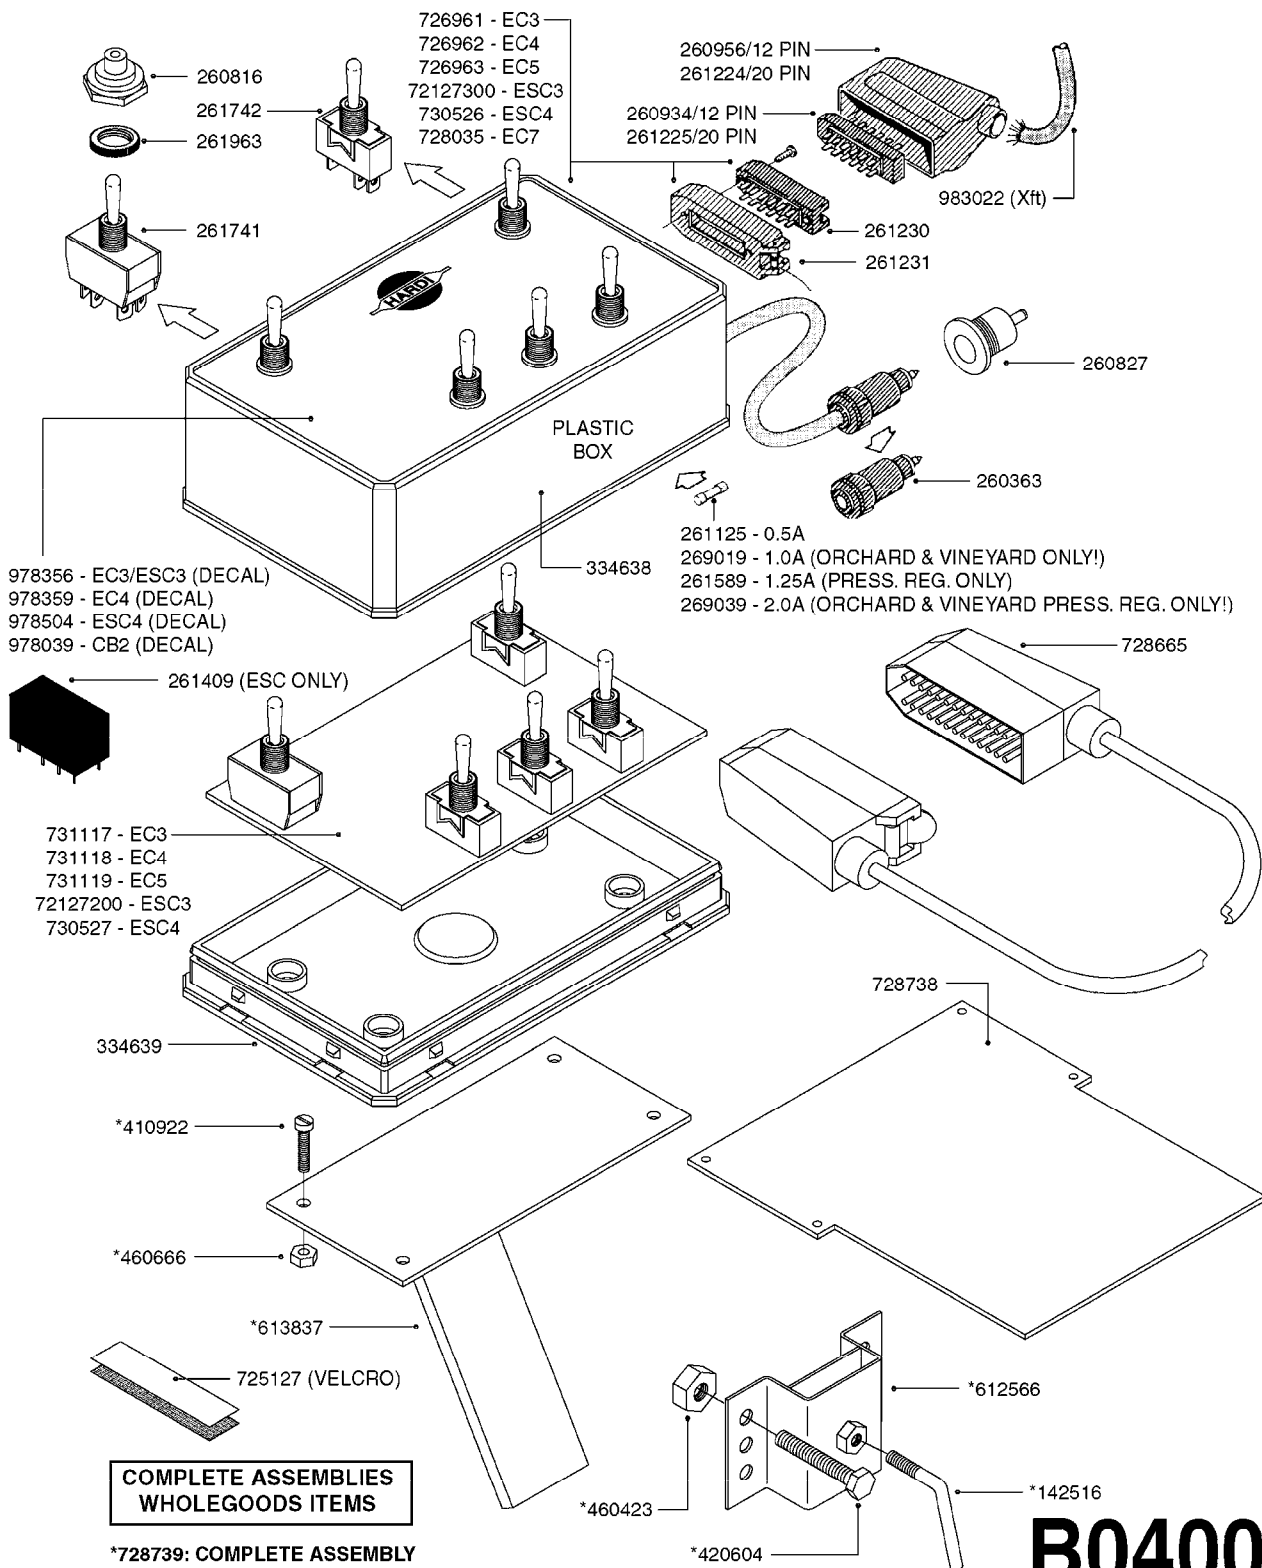

*728739: COMPLETE ASSEMBLY (NLA)

COMPLETE ASSEMBLIES
WHOLEGOODS ITEMS

B0390

CONTROL BOX F/EC+EC-SC
B0390-HIN, 01:01:16

Page 1
Date 05.08.2019 11:48

parts-n°	order qty	description
142516	1	SCREW SET M10 BENT F. LOCKING
260363	1	PLUG 2 POLE 12V
260794	1	SWITCH F.PRESS ADJ.EC CONTROL
260816	1	CAP W/RUBBER BOOT F.EC SWITCH
260827	1	PLUG F.EC ATTACHMENTS
260864	1	SWITCH F.HY BOOM CONTROL BOX
260923	1	PLUG INSERT 12 POLE FEMALE
260934	1	PLUG INSERT 12 POLE MALE
260945	1	PLUG HOUSE 12 POLE FEMALE
260956	1	PLUG HOUSE 12 POL.MALE
261066	1	SWITCH 2 POLE
261125	1	FUSE 5 X 20 500mA
261224	1	PLUG HOUSING F/20 POLE MALE
261225	1	PLUG INSERT 20 POLE MALE
261230	1	PLUG INSERT 20 POLE FEMALE
261231	1	PLUG HOUSING 20 POLE FEMALE
410922	1	CYL.SKR 8.8 DEL M4X20 RST
411006	1	SCREW M4X40 SLOTTED
420604	1	BOLT HEX 8.8 DEL M10X25 FT DIN933
460423	1	NUT HEX M10X1.50 LOCK DIN985A2 SS
460666	1	NUT HEX M4
612566	1	MOUNT BRACKET F.FAN CABLE ASSY
613837	1	MOUNT PLATE FOR EC CONTROL BOX
725006	1	CIRCUIT BOARD 4 VALVE
725014	1	CONTROL BOX EC 4 SEC./12 PIN
725056	1	PRINTED CIRC.W SW 3WAY 726961
726961	1	CONTROL BOX EC 3 SEC./20 PIN
726962	1	CONTROL BOX EC 4 SEC./20 PIN
727376	1	CIRCUIT BOARD F.ESC 3 BANK
728072	1	CABLE,20-PIN,6M EC/4
728073	1	CABLE,20-PIN,6M, EC/3
728075	1	CABLE F.CONTROL BOX 5M EC/3
728665	1	CABLE EXT.-QUICK ATTACH 20 PIN
728666	1	CABLE-QUICK ATTACH 12 PIN
728738	1	DOUB.CONT.BOX & OR F/M PLATE
728739	1	IN CAB CONTROL MOUNT KIT
729721	1	CONTROL BOX ESC3
983022	1	WIRE 12 x 0.5 x 2MM x 12"
10297303	1	CIRCUIT BOARD FOR T.M.S.
10411203	1	RELAY T-82