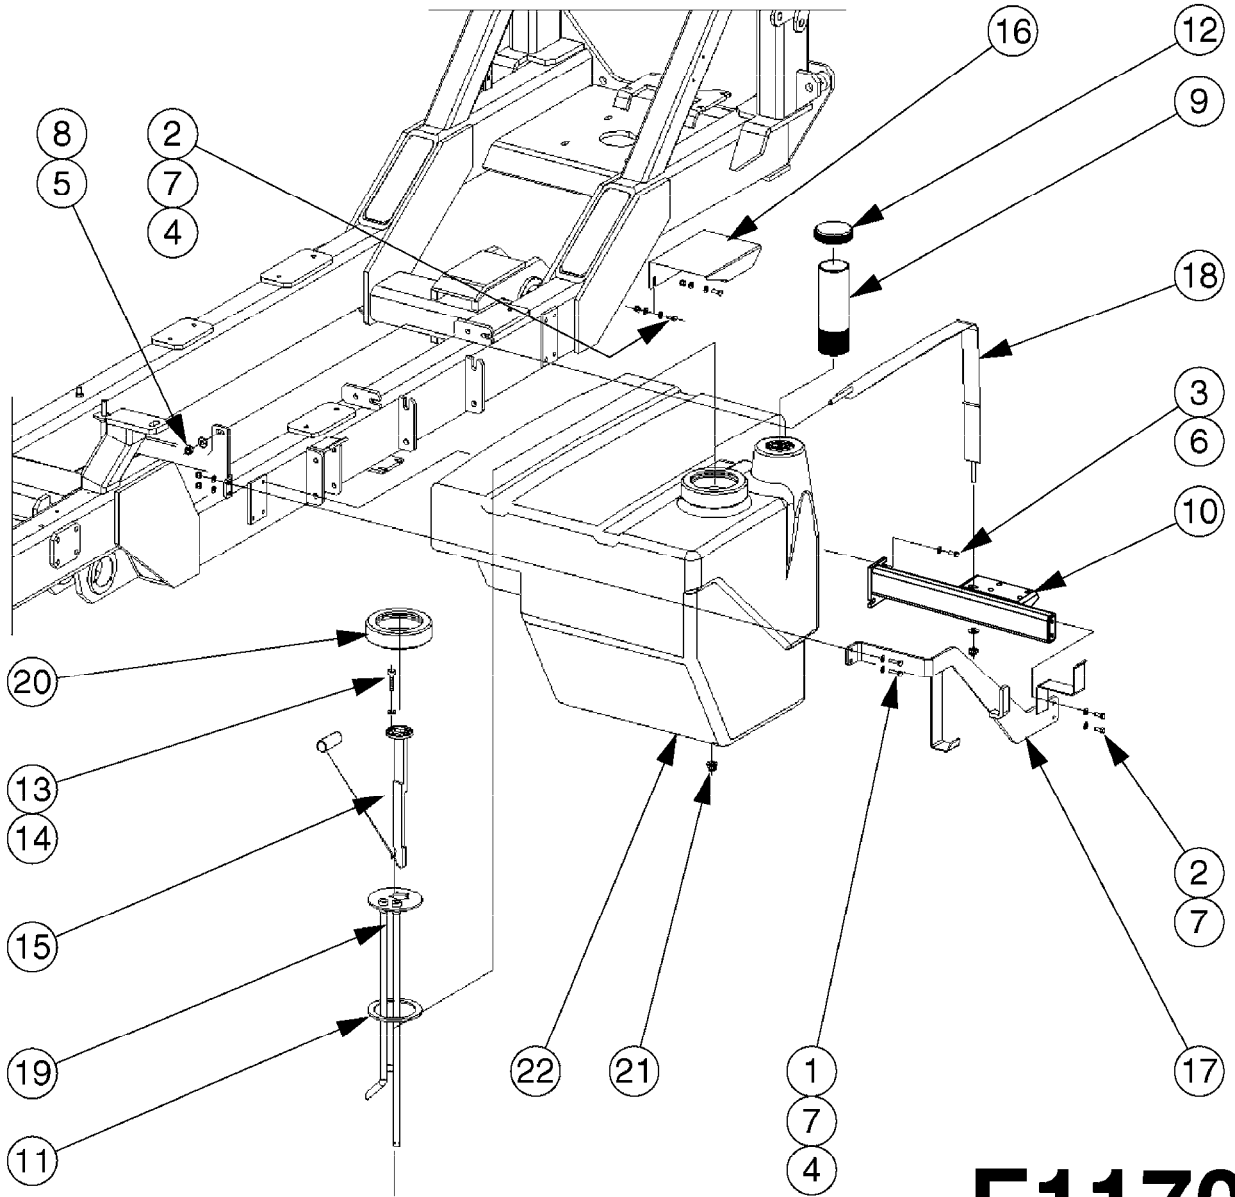

PRESIDIO PLATFORM
E1160-HIN, 10:01:18

Page 2

Date 05.08.2019 11:56

Pos.	parts-n°	order qty	description
60	78103101	1	CYLINDER, 60/30, C410, LADDER, SARITOR
61	PR-CA0225	1	MIRROR ELECTRIC

E1170

PRESIDIO FUEL TANK ASSEMBLY
E1170-HIN, 03:08:16