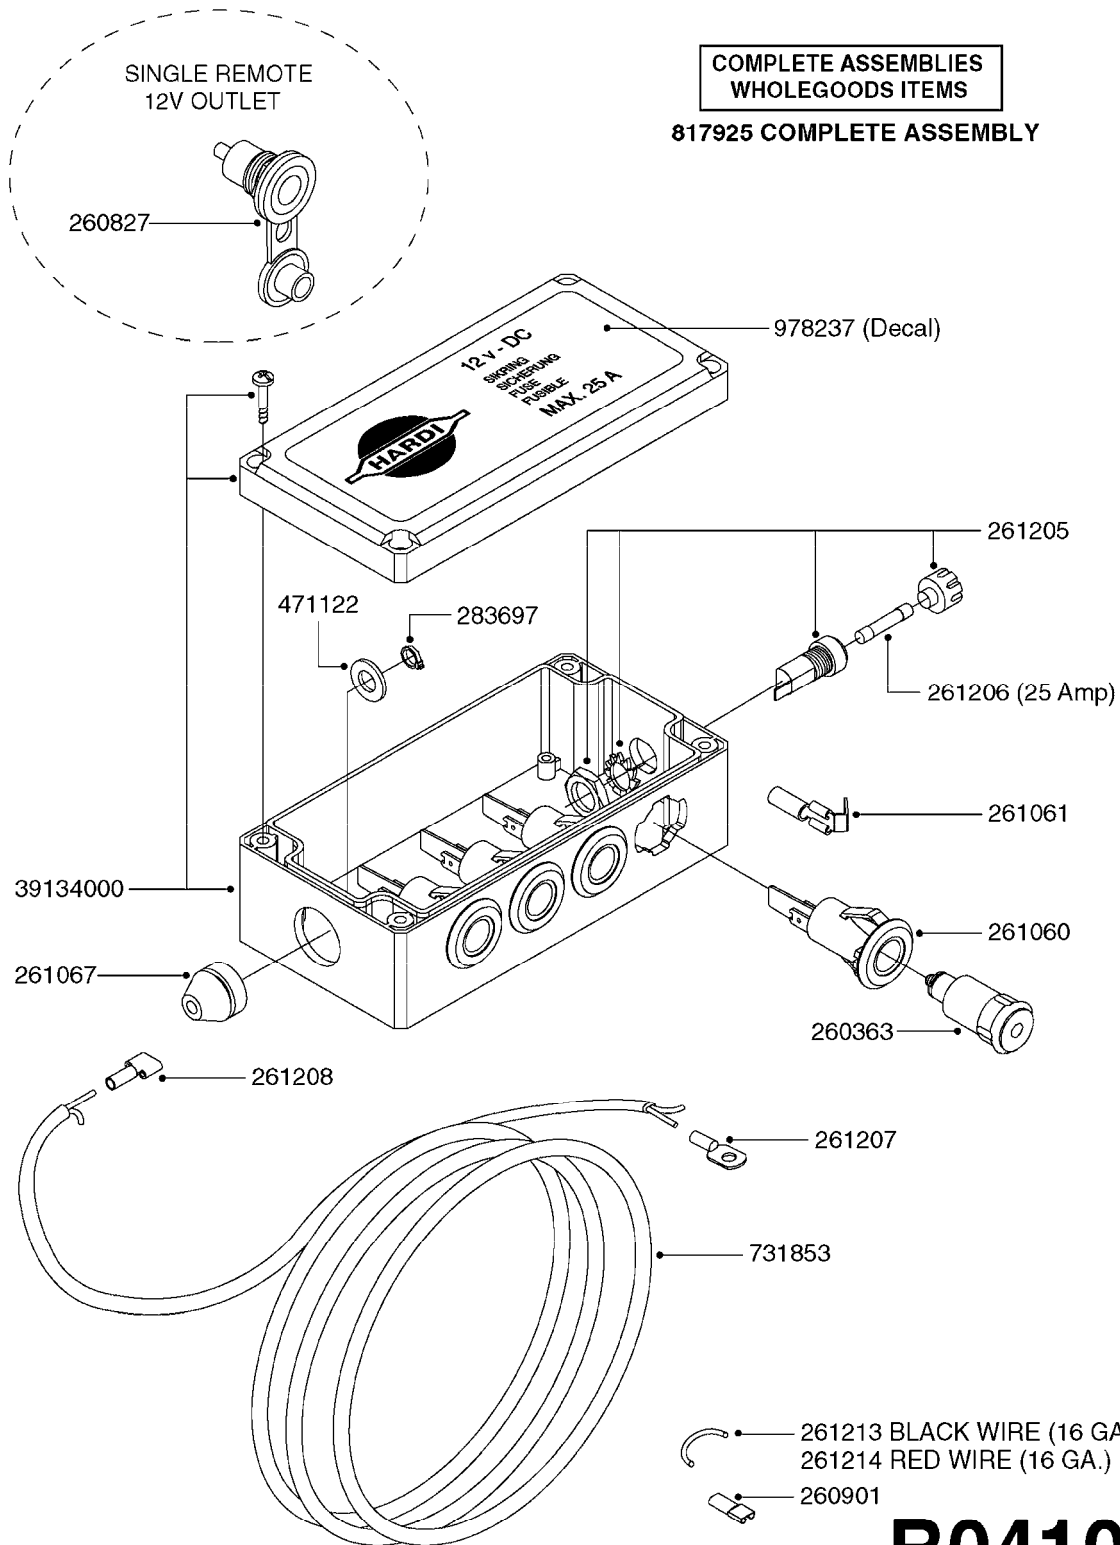

12 VOLT OUTLET BOX
B0410-HIN, 01:01:16

Page 0
Date 05.08.2019 11:48

12 VOLT OUTLET BOX
B0410-HIN, 01:01:16

Page 1

Date 05.08.2019 11:48

parts-n°	order qty	description
260363	1	PLUG 2 POLE 12V
260827	1	PLUG F.EC ATTACHMENTS
260901	1	SPADE F.ELEC CONN.1.5MM BLUE
261060	1	PLUG F.EC ATTACHMENTS
261061	1	SPADE F.ELEC.2 WAY CONNECTOR
261067	1	GROMMET 10-14 GREY
261205	1	FUSE HOLDER
261206	1	FUSE 25 A
261207	1	ELECTRIC CONNECTOR 4MM
261208	1	SPADE F.ELEC.CONNECTOR 4MM
261213	1	WIRE 6.4MM BLACK
261214	1	WIRE 6.4MM RED
283697	1	TIESTRAP 200MM
471122	1	WASHER, M10, Ø20/10.5X 2.0, SS
731853	1	CABLE 2X4MM L=138"
817925	1	OUTLET BOX 12 VOLT ELEC.
978237	1	DECAL OUTLET BOX
39134000	1	BOX, COMPLETE, 12V POWER BOX