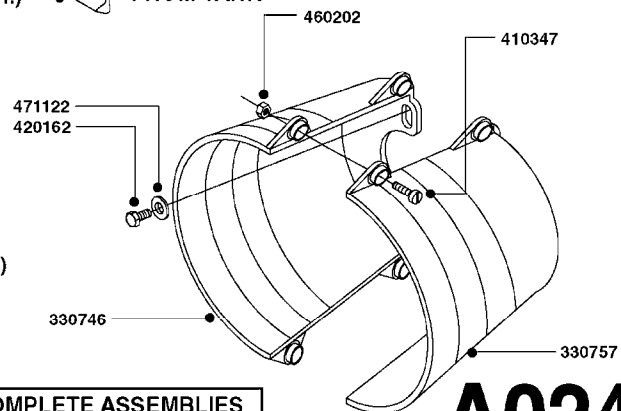

COMPLETE ASSEMBLIES
WHOLEGOODS ITEMS

A0240