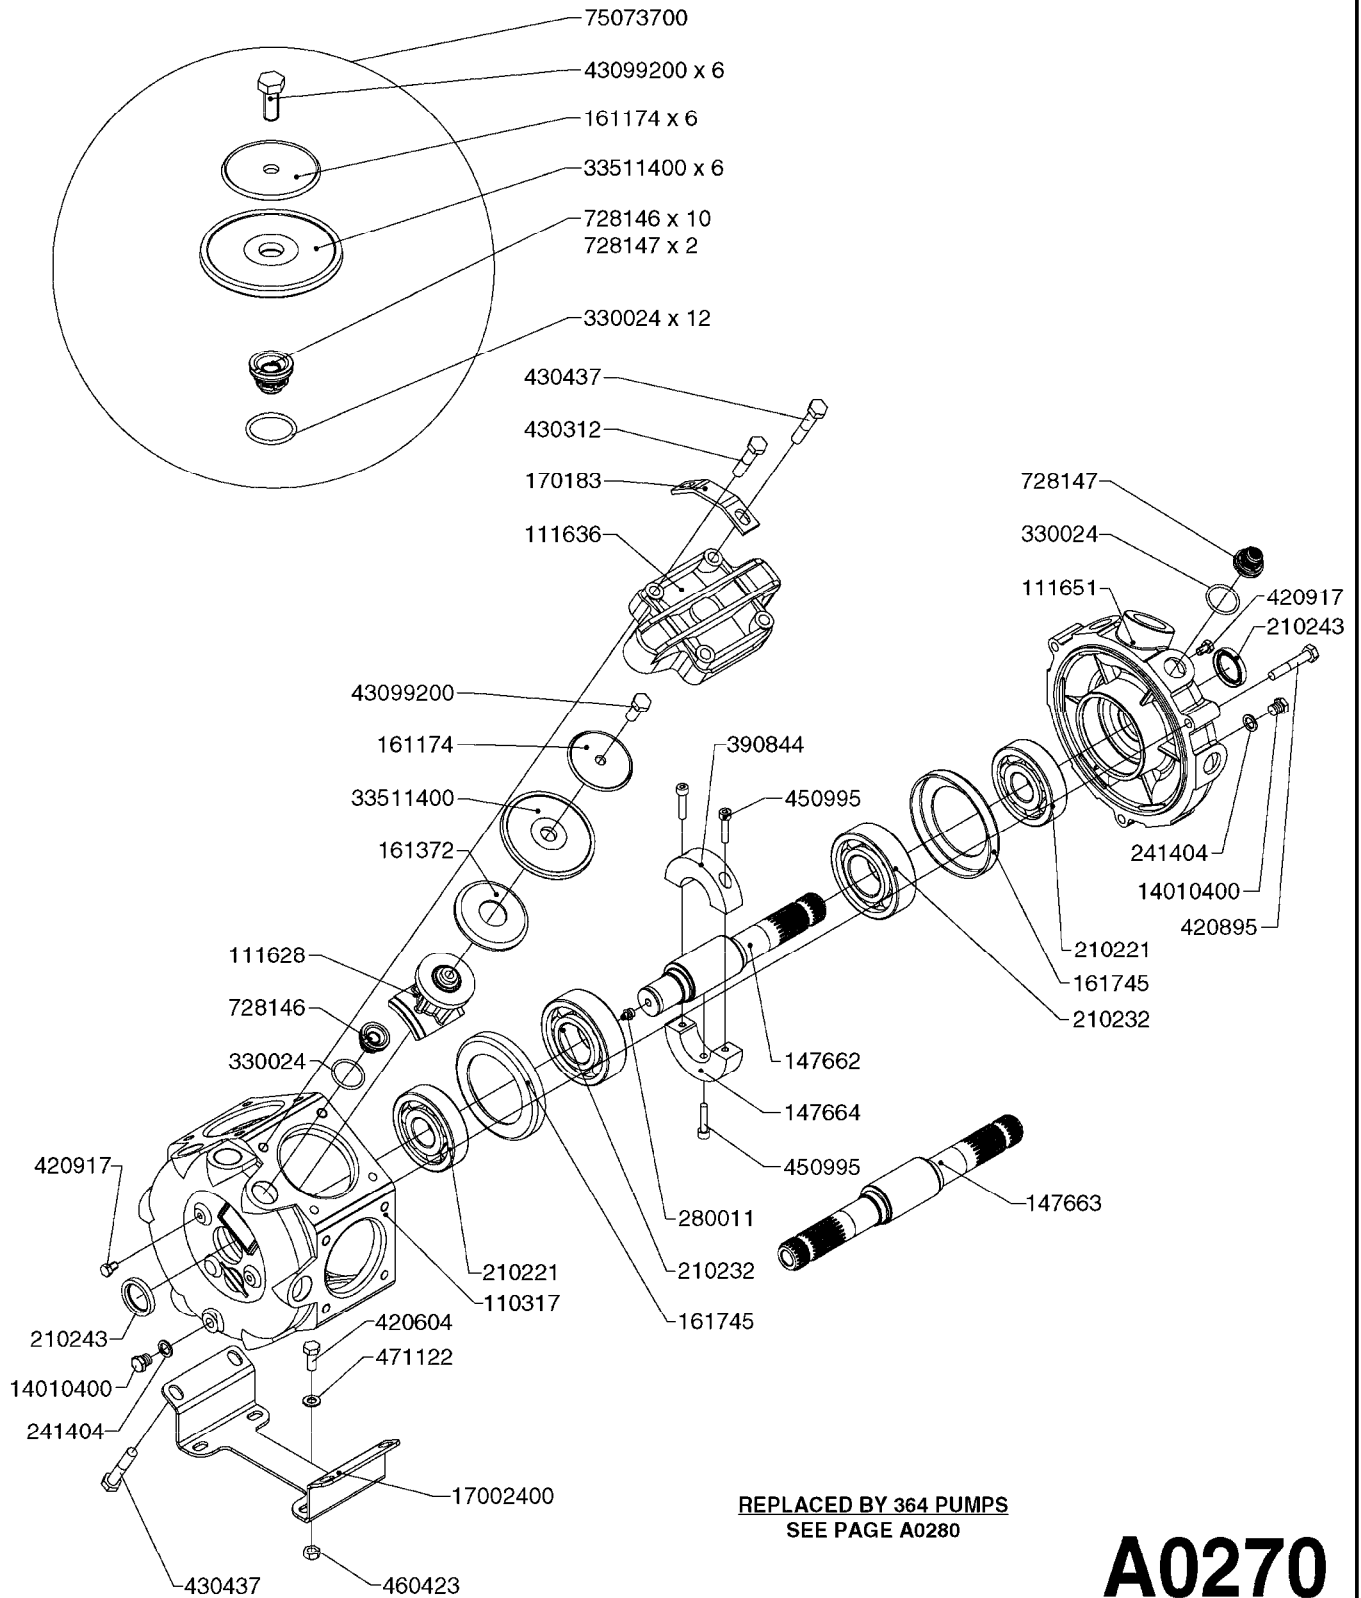

PUMP - 363/1000 RPM W/MOUNTING
A0270-HIN, 17:03:16

Page 1

Date 05.08.2019 11:46

parts-n°	order qty	description
110317	1	PUMP CASING MODEL 360/361 PNTD
111628	1	CONNECTING ROD 363/5.5 PUMP
111636	1	VALVE COVER 363 HEAVY DUTY
111651	1	CASTING F.363 1.5" PUMP(FRONT)
147662	1	CRANK SHAFT F.363/463-5.5MM
147663	1	CRANK SHAFT 363/463-5.5 THROUG
147664	1	COUNTERBALANCE 363/463 WEIGHT
161174	1	DIAPHRAGM DISC SS 361/363/364 PUMP
161372	1	DIAPHRAGM BACKING DISC,320-361
161745	1	METAL SPACER F.363/463
170183	1	LIFT STRAP F.PUMP 360/361/462
210221	1	BEARING BALL 6407
210232	1	BEARING BALL 6310
210243	1	SEAL OIL 35 X 47 X 7
241404	1	DOWTY SEAL 1/4"
280011	1	GREASE NIPPLE 1/8' SAE H TR
330024	1	O-RING D41,1/D34.5 X 3,5
390844	1	COUNTERBALANCE 363/463 POM
420604	1	BOLT HEX 8.8 DEL M10X25 FT DIN933
420895	1	BOLT HEX 8.8 RAW M10X60
420917	1	BOLT HEX 8.8 RAW M8X12 FT
430312	1	BOLT HEX 8.8 RAW M12X60
430437	1	BOLT HEX 8.8 RAW M12X65
450995	1	BOLT ALLEN M8X30 DIN 912 RAW
460423	1	NUT HEX M10X1.50 LOCK DIN985A2 SS
471122	1	WASHER, M10, Ø20/10.5X 2.0, SS
728146	1	VALVE FOR 361(726890/707932)
728147	1	VALVE FOR 361 WHITE WITH HOLE
14010400	1	PLUG 1/4" BSP
17002400	1	FOOT F. 36X PUMP, RED
33511400	1	DIAPHRAGM PUMP 361/361/363/364 PUR
43099200	1	BOLT HEX SS M12 X 30 DIN933 A4
75073700	1	PUMP KIT 361/363 "06"