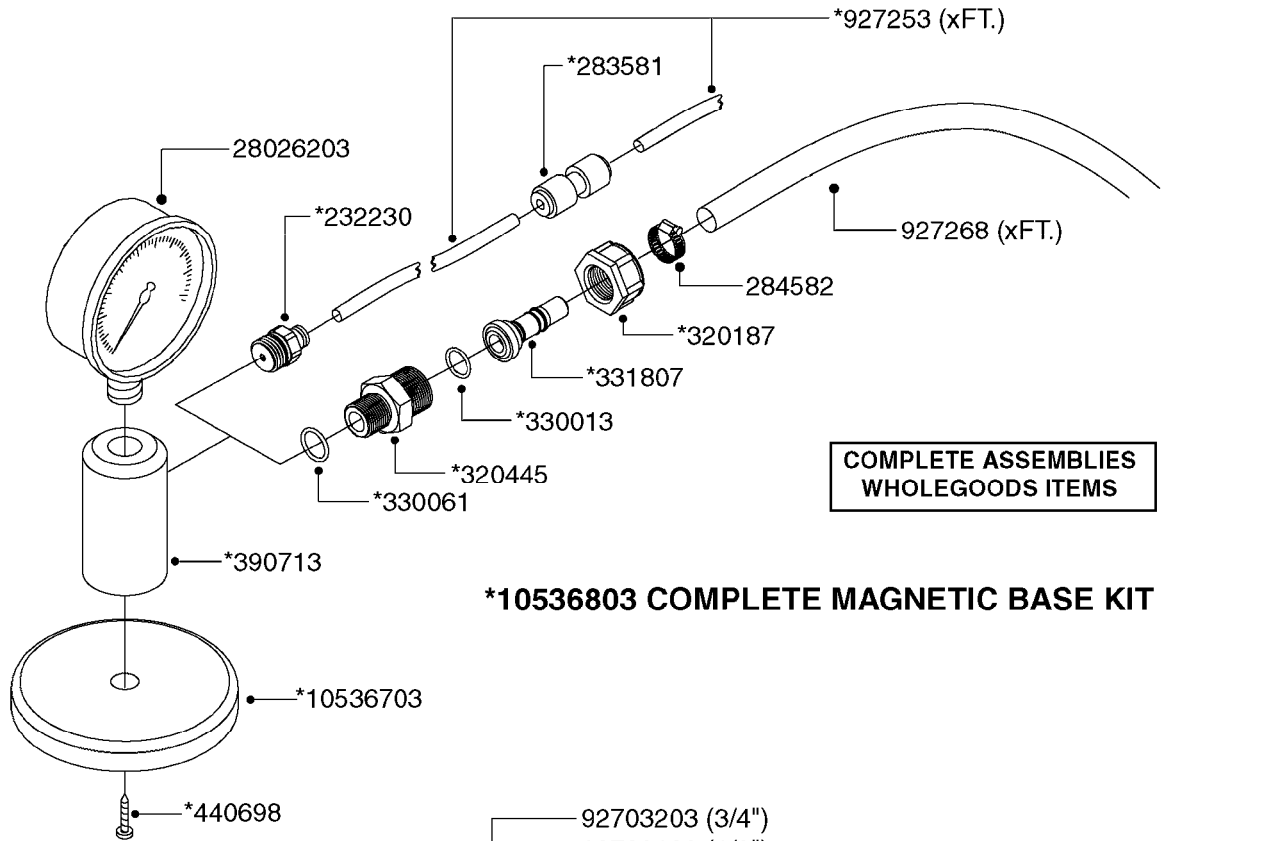

K0690

REMOTE GAUGE-MAGNETIC BASE KIT
K0690-HIN, 01:01:16

Page 1
Date 05.08.2019 12:00

parts-n°	order qty	description
231346	1	QUICK COUPLER 1/8"BSP X 4 MM
232230	1	QUICK COUPLER 1/4"BSP X 4 MM
241651	1	O-RING D14.0X3.0 NITRIL
242594	1	O-RING D14 X 1.78 SCH.70-EPDM
283581	1	HOSE CONNECTOR STR. F.4MM PE
284582	1	CLAMP HOSE GEAR - 5/16"
320187	1	FITT.DK CAP 3/8" BSP BLACK
320283	1	FITT.DK NUT 3/4"BSP
320445	1	FITT.DK HN 1/4"X3/8" BSP
321926	1	FITTING BSP3/4"-1/8"
322046	1	FITT.DK TEE 1/2X1/2HB X3/4'BSP
322048	1	FITT.DK TEE 3/4X3/4HB X3/4'BSP
330013	1	O-RING 2.5 X 10 PUR
330061	1	O-RING D16/D11X2,5
331807	1	FITT.DK HB 5/16" F.3/8" NUT
334531	1	CLAMP HOSE PLASTIC 3/4"
334534	1	CLAMP HOSE PLASTIC 1/2"
390713	1	GAUGE ADAPTOR 1/4" BSP
440698	1	SCREW F.PLASTIC 6X18 SS HEXHD
721851	1	SCREW PLUG W/QUICK FIT
724637	1	FITT.DK HB 5/16' F. 3/4" COMP.
927253	1	RED AIR HOSE, Ø4/2 1810 E
927268	1	HOSE BLUE PVC X 1/4 X 0012"
10536703	1	MAGNETIC BASE D3,2'/90LB
10536803	1	MAGNETIC BASE KIT F.GAUGE
28026203	1	GAUGE 200PSI/BR,2.5"1/4BSP-BTM
92702103	1	HOSE R X1/2" X300PSI WP X0012"
92703203	1	HOSE R X3/4" X300PSI WP X0012"