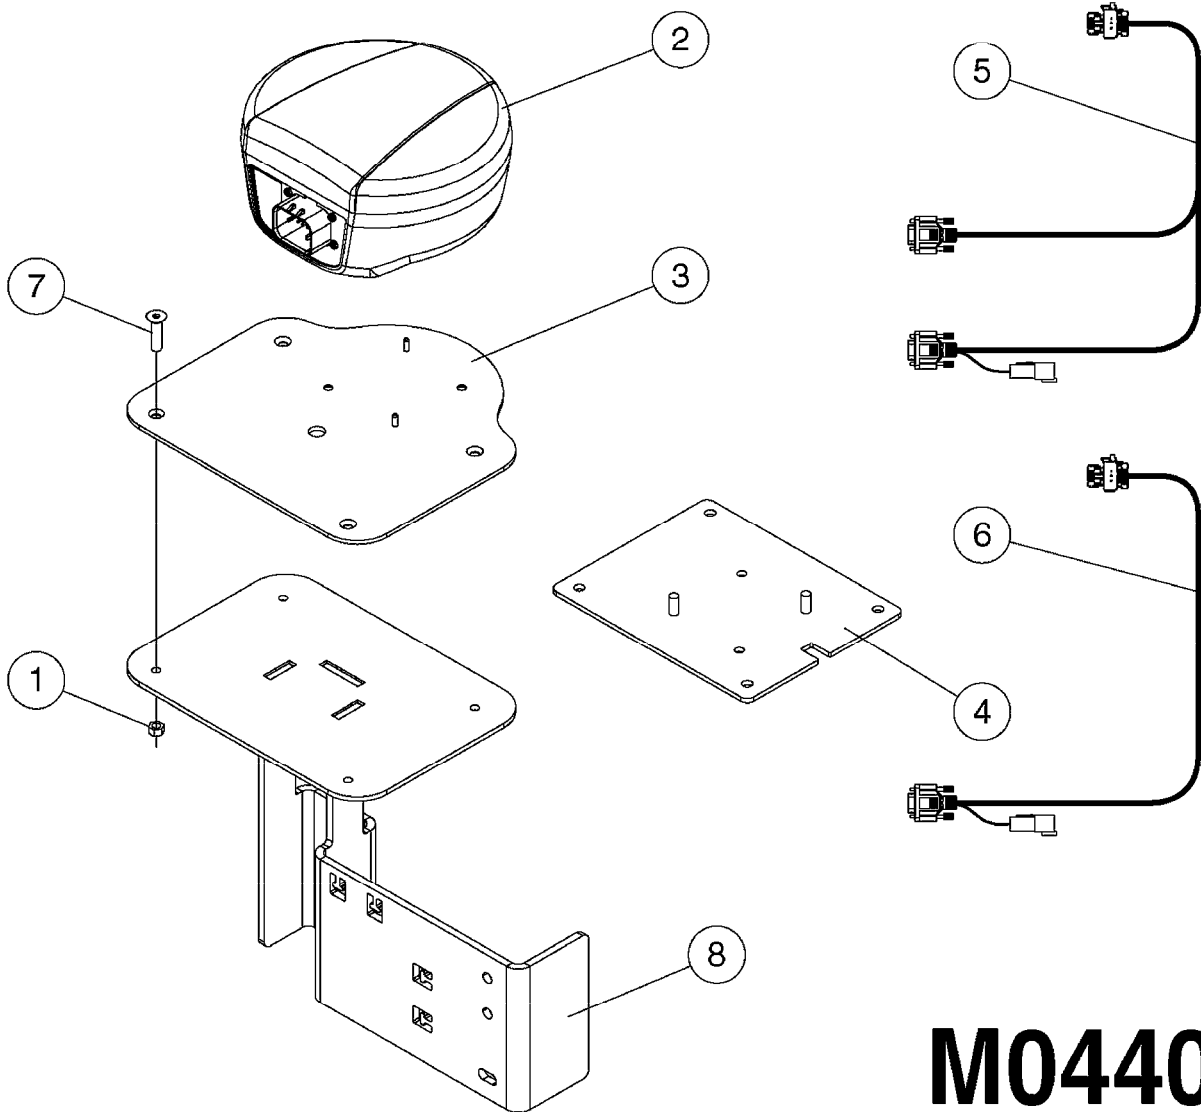

M0430

JOB COM PRESIDIO
M0430-HIN, 26:07:16

Page 1

Date 05.08.2019 12:01

Pos.	parts-n°	order qty	description
1	16178503	1	MOUNT PLATE, 6401 PCB, JC HW3.X
2	16439100	1	BRACKET, INNER, JC HW 3.X
3	16439200	1	PLATE, JOBCOM MOUNT, JC HW3.X
4	25197500	1	PLUG Ø6x18MM NITRIL
5	26004600	1	PLUG F.DRILLED HOLE 21MM
6	26005100	1	CONNECTOR FOR PCB, PLASTIC
7	26005900	1	WIRE 37/37 POLE DAH/JOBCOM
8	26029200	1	DAH PCB F. JOBCOM NCM '09
9	26030103	1	CABLE, ISO/POWER, CAB-JC, PR2700
10	26030703	1	OUTSIDE BOX INTERFACE HARNESS, PR2700
11	26030803	1	JOBCOM/HC6401 PCB INTERFACE, PR2700
12	26031100	1	PCB ASSY. FOR NORAC INTERFACE
13	26031200	1	C2C ISOBUS BRIDGE 16PIN STW
14	26032700	1	ACTIVE ISOBUS TERMINATOR
15	26035100	1	HC 6401 PCBA ISO HW 2.1
16	26039100	1	CABLE, DT06 6P FEMALE L=300MM
17	26039300	1	CABLE, DAH UC5 INPUT MODULE
18	26039700	1	BULKHEAD F.CABLE PG21 6X6.0
19	26042200	1	JOBCOM PCB ASSY HW3.0
20	26052500	1	CABLE, ISO SP JC-C2C-UC5, HW3.X
21	28048500	1	FUSE 10A ATOF SERIES
22	28048600	1	FULE 15A ATOF SERIES
23	39134200	1	BOX COMPL. 300X400X135 DRILLED
24	41108300	1	BOLT, M4X10 BN5687 TORX, SS
25	48081900	1	POP-NUT M4 RST 0.5-3.0 OPEN 24M04KV01
26	63146300	1	C2C/PF PWR BRACKET W.M4 NUTS