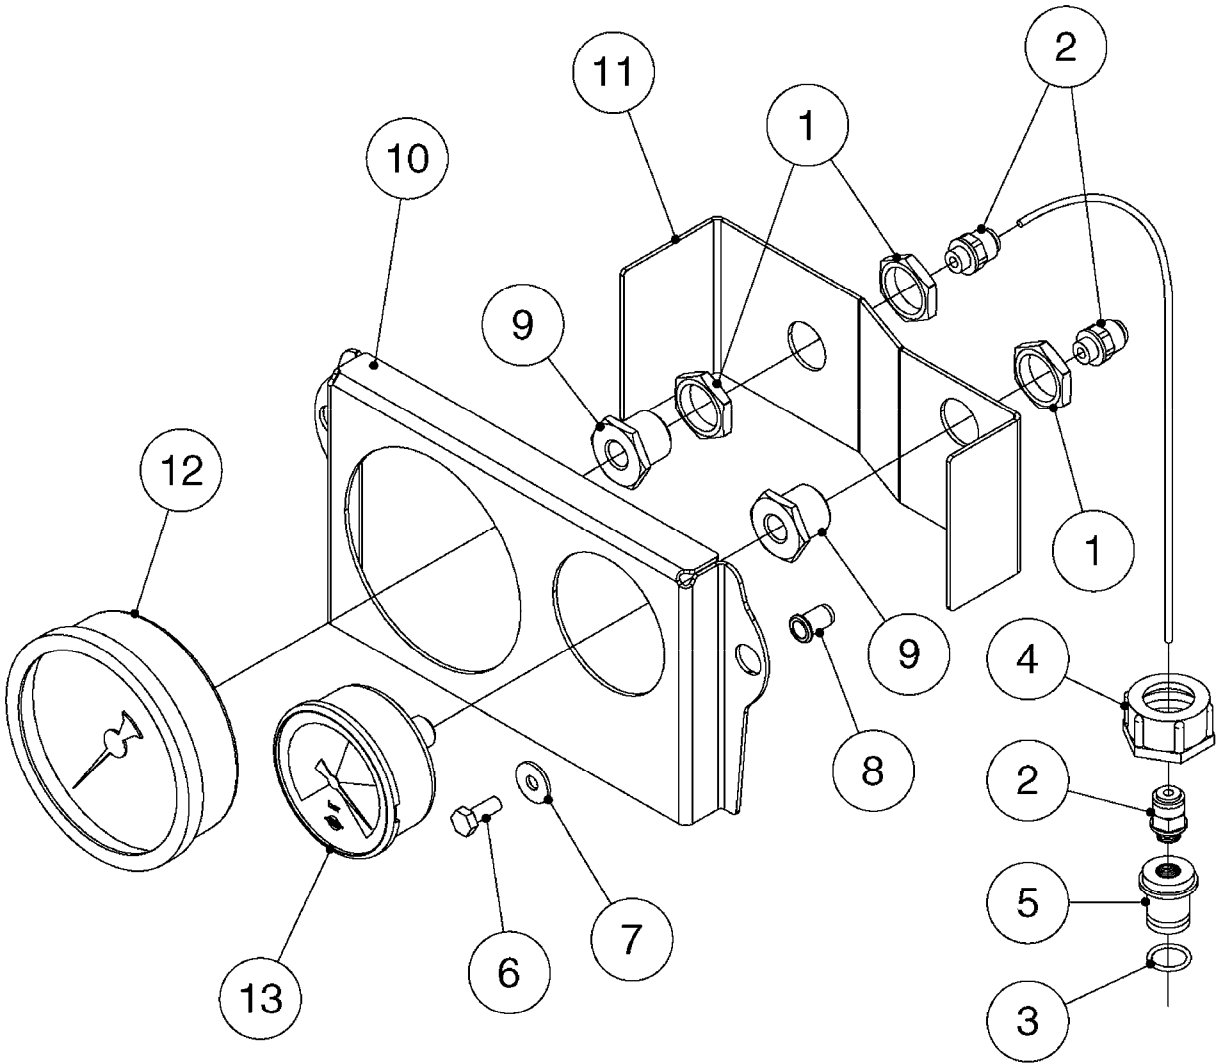

K0710

REMOTE GAUGES - NAVIGATOR
K0710-HIN, 01:01:16

Page 1
Date 05.08.2019 12:00

Pos.	parts-n°	order qty	description
1	140766	1	NUT 1/2" BSP
2	231346	1	QUICK COUPLER 1/8"BSP X 4 MM
3	242594	1	O-RING D14 X 1.78 SCH.70-EPDM
4	320283	1	FITT.DK NUT 3/4"BSP
5	321926	1	FITTING BSP3/4""-1/8"
6	410185	1	BOLT HEX 8.8 DEL M6X16
7	471124	1	WASHER, M6, Ø18/ 6.4X 1.6, SS
8	480811	1	BLIND FASTENER M6 STAINLESS
9	14055400	1	FITT.DK REDUC 1/2"x1/8"x1/4"BS
10	16421800	1	PLATE F. PRESS GAUGE FRONT, NAV 5/6000
11	16421900	1	PLATE F. PRESS GAUGE BACK, NAV 5/6000
12	28014403	1	GAUGE 4"BR REAR PSI200
13	28053400	1	GAUGE VACUUM SUCT. FILTER NCM