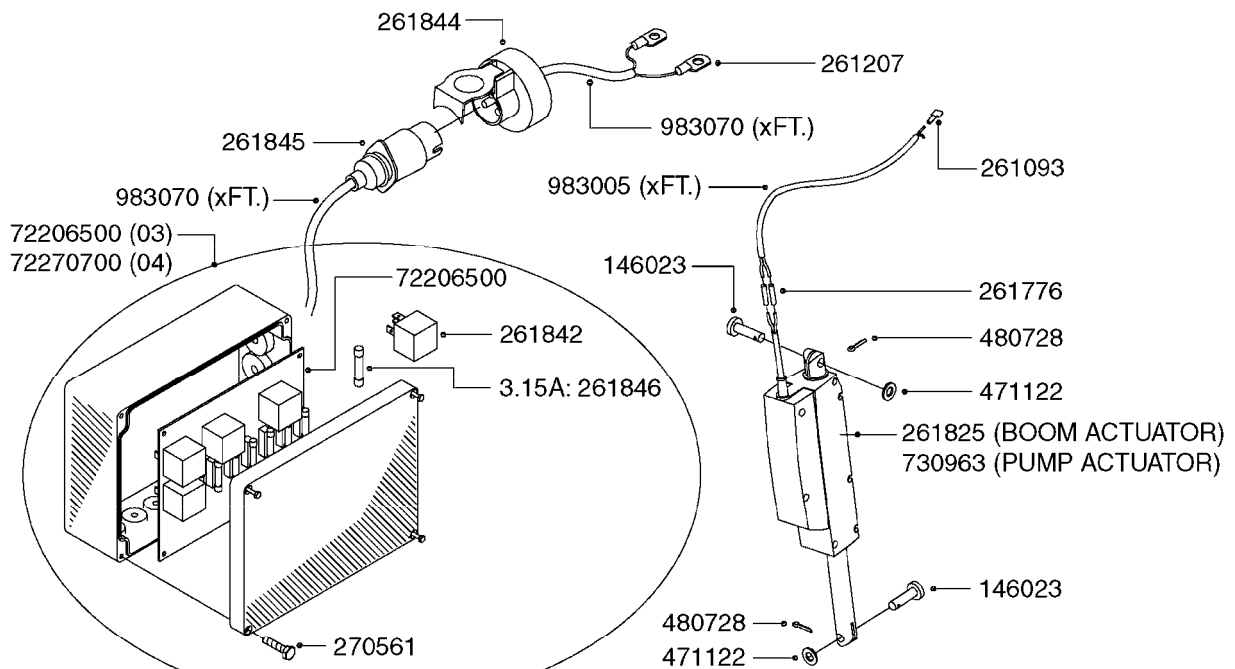

261988 (PUMP ACTUATOR KIT)
261989 (BOOM ACTUATOR KIT)

C0440

HYD TWIN FORCE ELECTRICAL
C0440-HIN, 01:01:16

Page 1
Date 05.08.2019 11:51

parts-n°	order qty	description
146023	1	PIN FOR COGWHEEL
260363	1	PLUG 2 POLE 12V
261093	1	SPADE F.ELEC.WIRE DK 2.8X0.8
261189	1	RELAY SUMI TYPE RCN 1V-5B
261207	1	ELECTRIC CONNECTOR 4MM
261224	1	PLUG HOUSING F/20 POLE MALE
261257	1	DIODE BY 255
261272	1	FUSE 10A D6X32 MM
261308	1	SWITCH APEM 5637
261309	1	SWITCH CAP
261776	1	ELECTRIC CONNECTOR 1.5MM
261825	1	ACTUATOR HAZ 2 WIRE
261842	1	RELAY HELLA 4RD.003.520-137
261844	1	PLUG ELEC.3POLE FEMALE F.CABLE
261845	1	PLUG ELEC.3 POLE MALE F.CABLE
261846	1	FUSE F 3.15A
261988	1	SPARE PARTS KIT/PUMP ACTUATOR
261989	1	SPARE PARTS KIT/BOOM ACTUATOR
262102	1	DIODE 600V/2A LT2A06
270561	1	SCREW W/SPRING ASSY. (QTY 1)
284049	1	COVER F.BOX 250X160X15
390322	1	DAH CONNECTION BOX
471122	1	WASHER, M10, Ø20/10.5X 2.0, SS
480728	1	PIN D3.2X20 SPLIT
636563	1	PRINT PLATE COMPLT F/DAH TWIN
726679	1	WIRE 18X0.5MM 12M 20 POL
727180	1	DAH CONNECTION BOX 5 TA650
730919	1	DAH CONNECTION BOX TWIN FORCE
730929	1	CONTROL BOX - DAH TWIN FORCE
730963	1	ACTUATOR F.PUMP TWIN FORCE
731065	1	CONTROL BOX 5 FUNCTION DAH
983003	1	CABLE ELEC.2X1MM WIRE BLACK EC
983005	1	ELEC. CABLE 2 WIRE X 1.5MM
983060	1	WIRE 20X0.34X2MM
983070	1	CABLE 2X6 ²
63806000	1	CIRCUIT BOARD F. DAH HAZ FORCE
72206500	1	CONNECTION BOX F.TWIN HAZ
72270700	1	HAY/Z ACTUATOR CONN BOX HURCS