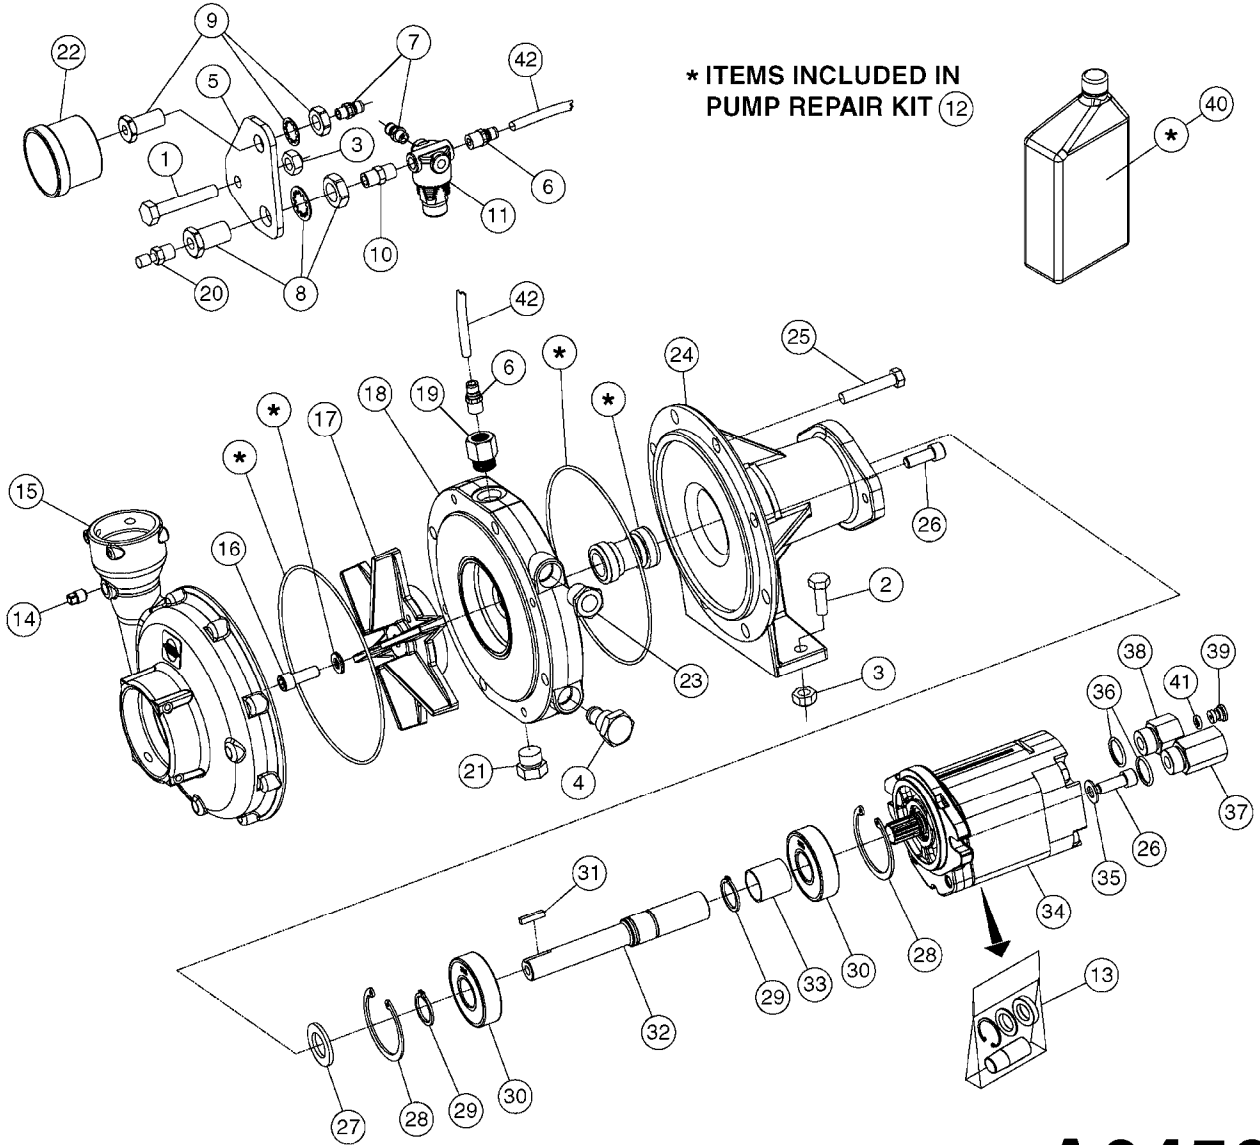

A0450

PUMP - 650 ACE CENTRIFUGAL
TRAILER
A0450-HIN, 31:08:16

Page 1
Date 05.08.2019 11:46

Pos.	parts-n°	order qty	description
1	420906	1	BOLT HEX 8.8 DEL M10X60
2	421002	1	BOLT HEX 8.8 DEL M10X30 FT DIN933
3	460423	1	NUT HEX M10X1.50 LOCK DIN985A2 SS
4	782131	1	BLIND PLUG F.3/4" CARTR.VALVE
5	16162703	1	BRKT, ACE 650, NAV. GAUGE
6	23003703	1	FITT 1/4 NPTF-1/4 PTC
7	23003803	1	FITT 1/8 NPTF-1/4 PTC
8	23003903	1	FITT 1/4 THRU-WALL COUP,3/4-16
9	23004003	1	FITT 1/8 THRU-WALL COUP,5/8-18
10	23004203	1	FITT 1/4" NPTF-1/4" NPTF UNION
11	28065303	1	REGULATOR 1/4", 30PSI, PARKER
12	28066503	1	PUMP REPAIR KIT ACE 650
13	28066603	1	MOTOR REPAIR KIT ACE 650
14	28068303	1	PLUG 1/8" NPT SS
15	28068403	1	PUMP HOUSING FRONT ACE 650
16	28068503	1	CAP SCREW 3/8" X 3/4" SS
17	28068603	1	IMPELLER, WETSEAL SS ACE 650
18	28068703	1	SEAL PLATE SS ACE 650
19	28068803	1	ADAPTER #8 SAE X 1/4" FNPT
20	28068903	1	AIR VALVE 1/4"
21	28069003	1	PLUG #8 SAE X 1/8" FNPT
22	28069203	1	PRESS.GAUGE 0-60 PSI 1/8" NPT
23	28069303	1	SIGHT GAUGE #8 SAE W/FLOAT
24	28069403	1	PUMP HOUSING REAR ACE 650
25	28069503	1	CAP SCREW 3/8" X 2"
26	28069603	1	CAP SCREW 3/8" X 1"
27	28069703	1	SLINGER 1.5" X 7/8"
28	28069803	1	SNAP RING INTERNAL, FRAME
29	28069903	1	SNAP RING EXTERNAL, SHAFT
30	28070003	1	BEARING F.ACE 650 PUMP
31	28070103	1	KEY 0.188 X 0.188 X 0.875
32	28070203	1	SHAFT 11T FEMALE SPLINE SS
33	28070303	1	SPACER, SHAFT ACE 650
34	28070403	1	HYDRAULIC MOTOR ACE 650
35	28070503	1	WASHER 3/8" SS
36	28070603	1	O-RING #10 SAE
37	28070703	1	REVERSE CHECK ASSEMBLY #10 SAE
38	28070803	1	BODY F.RESTRICTOR, #10 SAE
39	28070903	1	RESTRICTOR
40	29004303	1	ACE 650, BARRIER FLUID 32oz
41	78601603	1	O-RING F. RESTRIC ACE HYD PUMP
42	92703303	1	HOSE LLDPE .25"X.17"X12" BLACK