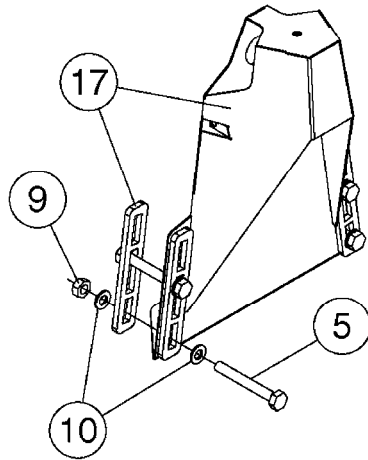

NORAC UC5 BOOM HEIGHT CONTROL
M0370-HIN, 16:10:18

Page 1

Date 05.08.2019 12:01

Pos.	parts-n°	order qty	description
1	26022703	1	CABLE, INTERFACE, TILT, NORAC UC5
2	26023503	1	CABLE UC5 INTERFACE MAIN AMP
3	26032600	1	CABLE UC5 NETWORK 14 AWG 10M
4	26043000	1	NORAC UC5 NETWORK 2 PIN PLUG
5	26043300	1	CABLE UC5 VALVE 2PIN/2PIN DT
6	26043400	1	NORAC UC5 CONTROLLER MODULE
7	26043500	1	NORAC UC5 VALVE MODULE
8	26043600	1	MODULE, INPUT, NORAC UC5
9	26043700	1	SENSOR, NORAC, UC5, ULTRASONIC
10	26043800	1	NORAC UC5 NETWORK COUPLER 2-WAY
11	26043900	1	NORAC UC5 NETWORK COUPLER 8-WAY
12	26044200	1	CABLE UC5 NETWORK 18 AWG 20M
13	26023803	1	NORAC UC5 ROLL SENSOR OLD STYLE NORAC P/N 43740
13	26044300	1	NORAC UC5 ROLL SENSOR NEW STYLE NORAC P/N 43741
14	26044400	1	NORAC UC5 - UC7 COUPLER 2-WAY/TERM.
15	26047100	1	CABLE UC5 NETWORK 14 AWG 1M
16	26049900	1	CABLE UC5 NETWORK 14 AWG 3M
17	26057900	1	UC5 NETWORK 6 PIN PLUG
18	26058000	1	NORAC UC5 NETWORK 12-PIN PLUG
19	26084700	1	MESH KIT ULTRASONIC SENSOR FOR 2018 AND NEWER SENSORS
19	28098003	1	MESH AND CLIP KIT, NORAC FOR PRE-2018 SENSORS
20	28050303	1	NORAC RUBBER TOP&BOLT F.SENSOR DIA.30MMX30MMX8MM
21	28055503	1	NORAC VALVE MOUNTING HARDWARE
22	28086600	1	FOAM DISC F. SENSOR NORAC
23	78216100	1	NORAC VALVE BLOCK COMP, DEUTSCH CON.

M0375