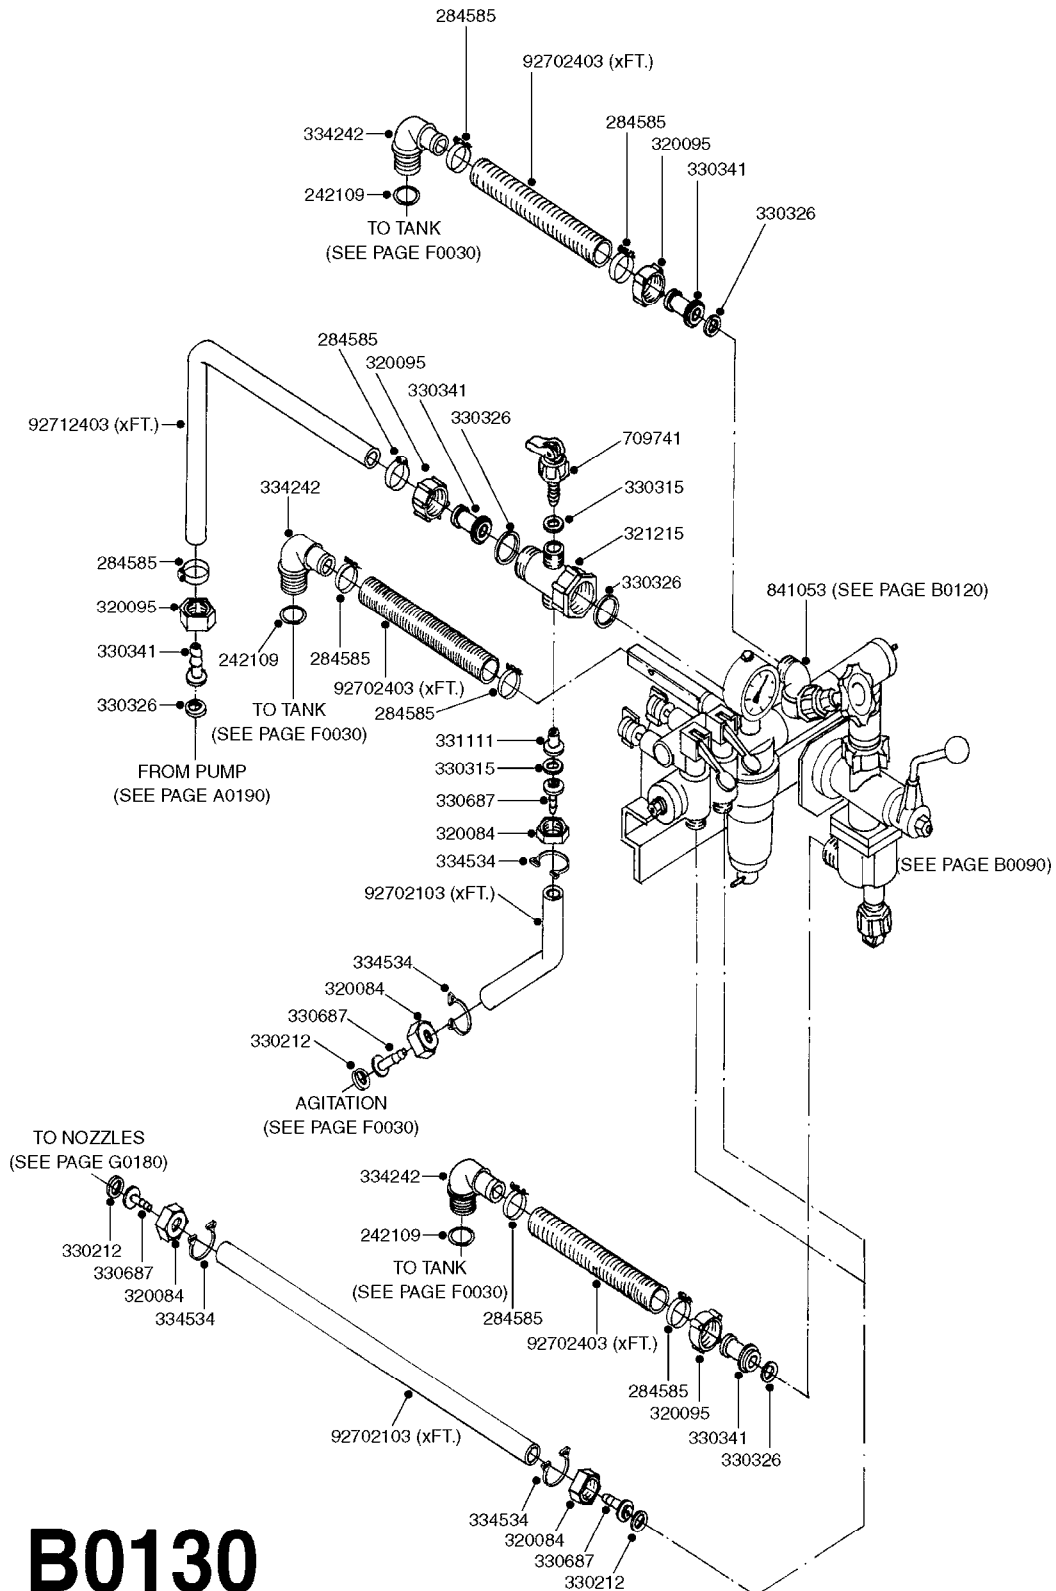

B0130

LE/LE-SPV/LP - PLUMBING BK-180
B0130-HIN, 01:01:16

Page 1

Date 05.08.2019 11:47

parts-n°	order qty	description
242109	1	O-RING D32.2x3.0
284585	1	CLAMP HOSE GEAR 1" MINI 020
320084	1	FITT.DK NUT 1/2" BSP
320095	1	FITT.DK NUT 1" BSP
321215	1	FITT.DK HOUSING F. AGITATION
330212	1	O-RING D19/D14X2.4 F.1/2"NUT
330315	1	O-RING D18.4/D13X.6
330326	1	O-RING D30/D24X2 F.1"NUT
330341	1	FITT.DK HB 1" F. 1" NUT
330687	1	FITT.DK HB 1/2" F. 1/2" NUT
331111	1	VALVE SEAT FOR 1/2" DISTRIBUT.
334242	1	FITT.DK S-53 ELB.1"
334534	1	CLAMP HOSE PLASTIC 1/2"
709741	1	VALVE ASSY. 1/2" FLIP LEVER
841053	1	OP.UNIT BK180/2 DIST.VALVES
92702103	1	HOSE R X1/2" X300PSI WP X0012"
92702403	1	HOSE PVC SUCT GRAY 1"
92712403	1	HOSE R X1" X300PSI WP X0012"