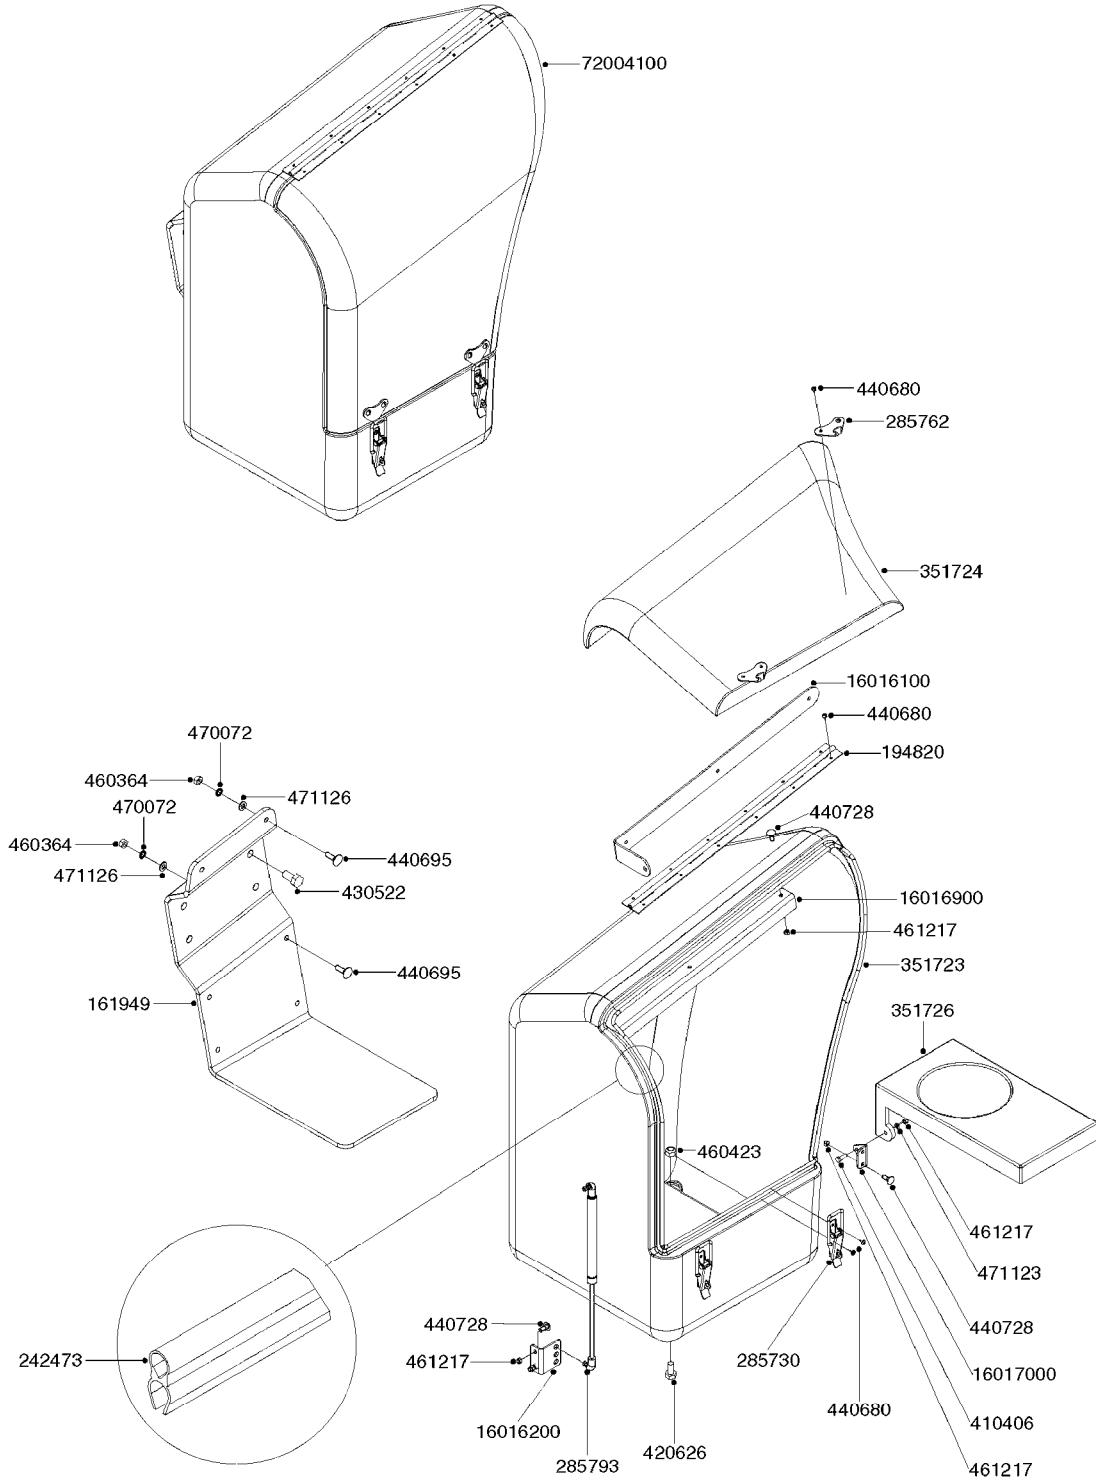

STORAGE LOCKER - LH
K0790-HIN, 01:01:16

Page 0
Date 05.08.2019 12:00

STORAGE LOCKER - LH
K0790-HIN, 01:01:16

Page 1

Date 05.08.2019 12:00

parts-n°	order qty	description
16016100	1	BKT F.LOCKER DOOR OPENER T CM+
16016200	1	BKT F.LOCKER DOOR OPENER B CM+
16016900	1	BKT F. LH LOCKER HINGE CM+
16017000	1	BKT F.LOCKER SHELF HINGE CM+
161949	1	BRACKET STORAGE LOCKER
194820	1	HINGE
242473	1	GASKET
285730	1	LATCH
285762	1	LATCH CLIP
285793	1	GAS CYLINDER
351723	1	LOCKER BODY (RAW) CM+
351724	1	LOCKER DOOR (RAW) CM+
351726	1	WORKING TABLE (RAW)
410406	1	BOLT HEX 8.8 DEL M5X16 FT
420626	1	BOLT HEX 8.8 DEL M10X20 FT
430522	1	BOLT HEX 8.8 DEL M12X25 FT
440680	1	SCREW M4.2X9.5 STAINLESS
440695	1	BOLT CARRIAGE M8X25
440728	1	BOLT CARRIAGE 5MMX16
460364	1	NUT HU M8 A2 SS DIN934
460423	1	NUT HEX M10X1.50 LOCK DIN985A2 SS
461217	1	NUT HEX M5 LOCK
470072	1	WASHER D15/D8X.5 LOCK
471123	1	WASHER, M5, Ø10/ 5.3X 1.0, SS
471126	1	WASHER, M8, Ø16/ 8.4X 1.6, SS
72004100	1	LOCKER KIT F.CM+ LH