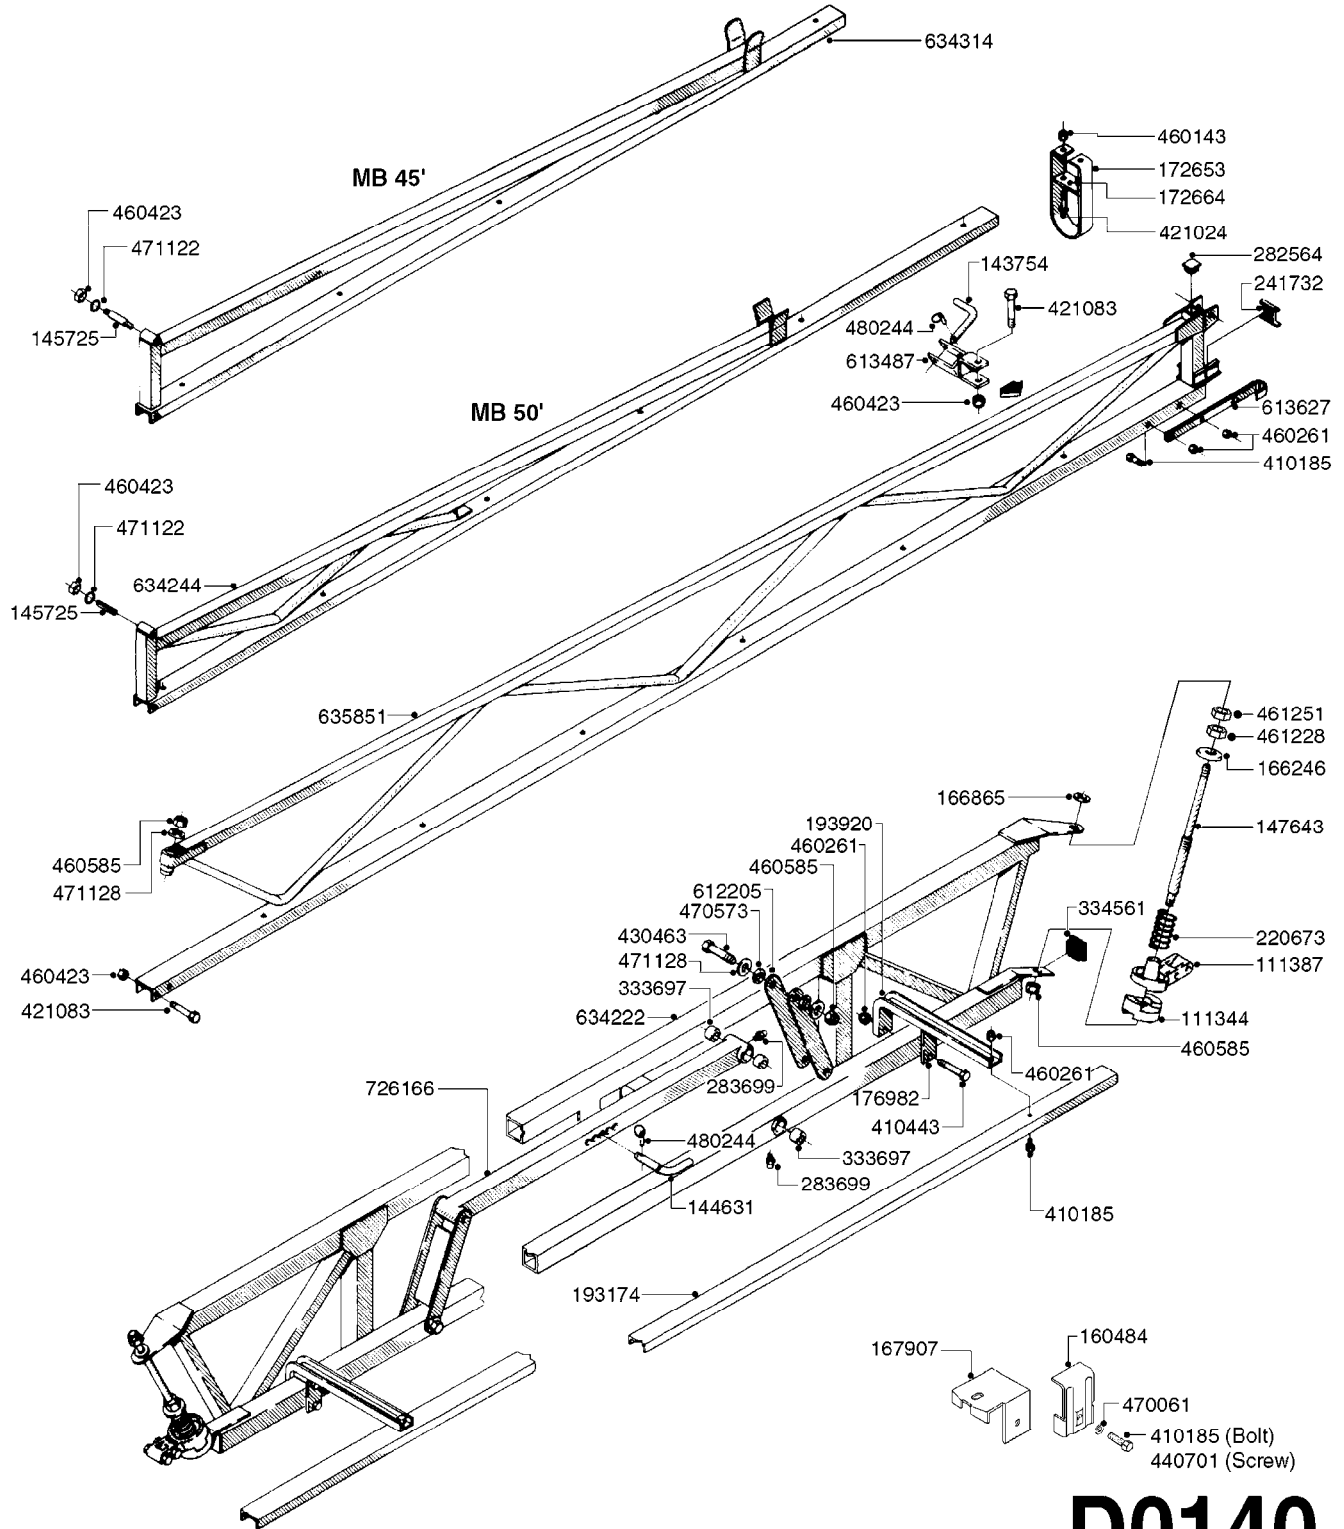

D0130

BOOM - MB 35' 40' 42'
D0130-HIN, 26:07:16

Page 1

Date 05.08.2019 11:52

parts-n°	order qty	description
111344	1	CLAW CLUTCH Ø100/Ø20,5 UNDER PART RED
111387	1	CLAW CLUTCH D100 UPPER PART
143754	1	PIN D10 X 56
145725	1	PIN FOR 12 MB BOOM
147643	1	AXLE F.BM BRKWKY. W. ZERT L=426
160484	1	WIRE GUIDE FOR DROP-LEG
166246	1	WASHER CUP D53 F.SPRING
166865	1	WASHER D35/D25X2
167907	1	NOZZ. HOLD. KIT F/ADJ. BOOM
172653	1	WING TIP GUARD
172664	1	FLATBAR BACKING PLATE
176982	1	RETAINING PLATE
193756	1	TRACK MB 10,6/12,6M
193920	1	BRACKET F.NOZZLE TRACK
220673	1	SPRING F.PIVOT 100 X 51
241732	1	RUBBER STOP FOR MB
282564	1	PLUG 35MM SQ.BLACK
333697	1	BUSHING D22/D16x25
334561	1	PLUG 50x50x2 F.SQ.TUBE
410185	1	BOLT HEX 8.8 DEL M6X16
410443	1	BOLT HEX 8.8 DEL M6X70
421024	1	BOLT HEX 8.8 DEL M8X60
421083	1	BOLT HEX 8.8 DEL M10X65
430463	1	BOLT HEX 8.8 DEL M16X110
440701	1	SCREW NO.14 3/4" PLATED
460143	1	SELF LOCK NUT M8 SST A2 DIN985
460261	1	NUT HEX M6X1.00 LOCK DIN985 A2 SS
460423	1	NUT HEX M10X1.50 LOCK DIN985A2 SS
460585	1	LOCKING NUT M16 DIN985 A2 SS
461228	1	NUT HEX M20
461251	1	NUT HEX M20 X 2.5 JAMB
470061	1	WASHER D11/D7X0.5 LOCK
470573	1	WASHER D29/D17X2 SPRING BLACK
471122	1	WASHER, M10, Ø20/10.5X 2.0, SS
471128	1	WASHER, M16, Ø30/17.0X 3.0, SS
480244	1	PIN SNAP D4.5
612205	1	TRAPEZE ARM,WELDED
613487	1	TRANSPORT FITTINGS FOR SB BOOM
613627	1	LOCK STRAP FOR MB BOOM
634281	1	BOOM CENTER MB 35/40/42
634303	1	BOOM WING OUTER 33' MB L=47'
634314	1	BOOM WING OUTER 40', 45' MB
635316	1	BOOM WING OUTER MB42
635327	1	BOOM WING OUTER 35'MB L=58.5"
635850	1	BOOM WING INNER MB35/40/42
723612	1	CENTER PART MB BOOM