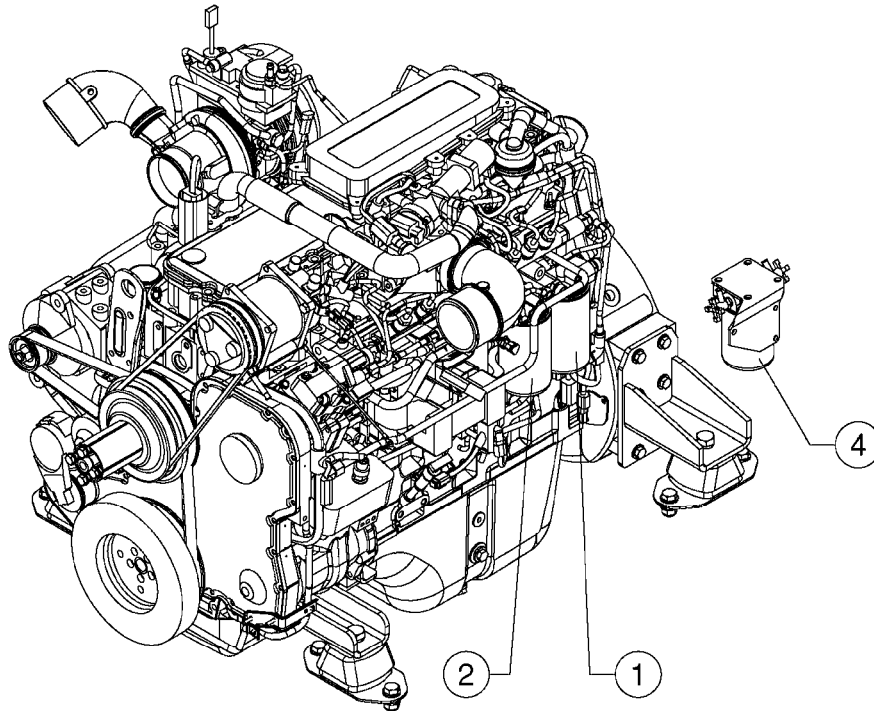

P0070-HIN

COOLANT HOSES - RUBICON
P0070-HIN, 19:06:18

Page 1

Date 05.08.2019 12:02

Pos.	parts-n°	order qty	description
1	471127	1	WASHER Z12N 13X24X2.5 RST
2	MA047868000	1	HOSE CLAMP Ø68/73
3	MA175198000	1	HOSE HANGER RSGU 1 75/15 W5
4	MA242566000	1	WATER PIPE WELDED
5	MA244880000	1	SUPPORT BRACKET
6	MA516001028	1	WATER HOSE INTØ60
7	MA516001029	1	WATER HOSE INTØ60
8	MA516001030	1	WATER HOSE INTØ60
9	MA516001031	1	COOLANT HOSE Ø22
10	MA701001056	1	BOLT HEX M6X30 8.8 ZB 931
11	MA701001382	1	BOLT HEX M12X55 8.8 ZB 931
12	MA702008002	1	LOCKNUT M6 A2 985
13	MA703001048	1	WASHER M6 SS
14	MA710533000	1	MALE PLUG BSPP 3/8"
15	MA715002007	1	HOSE CLAMP Ø25/40
16	MA715006010	1	HOSE CLAMP Ø64/67