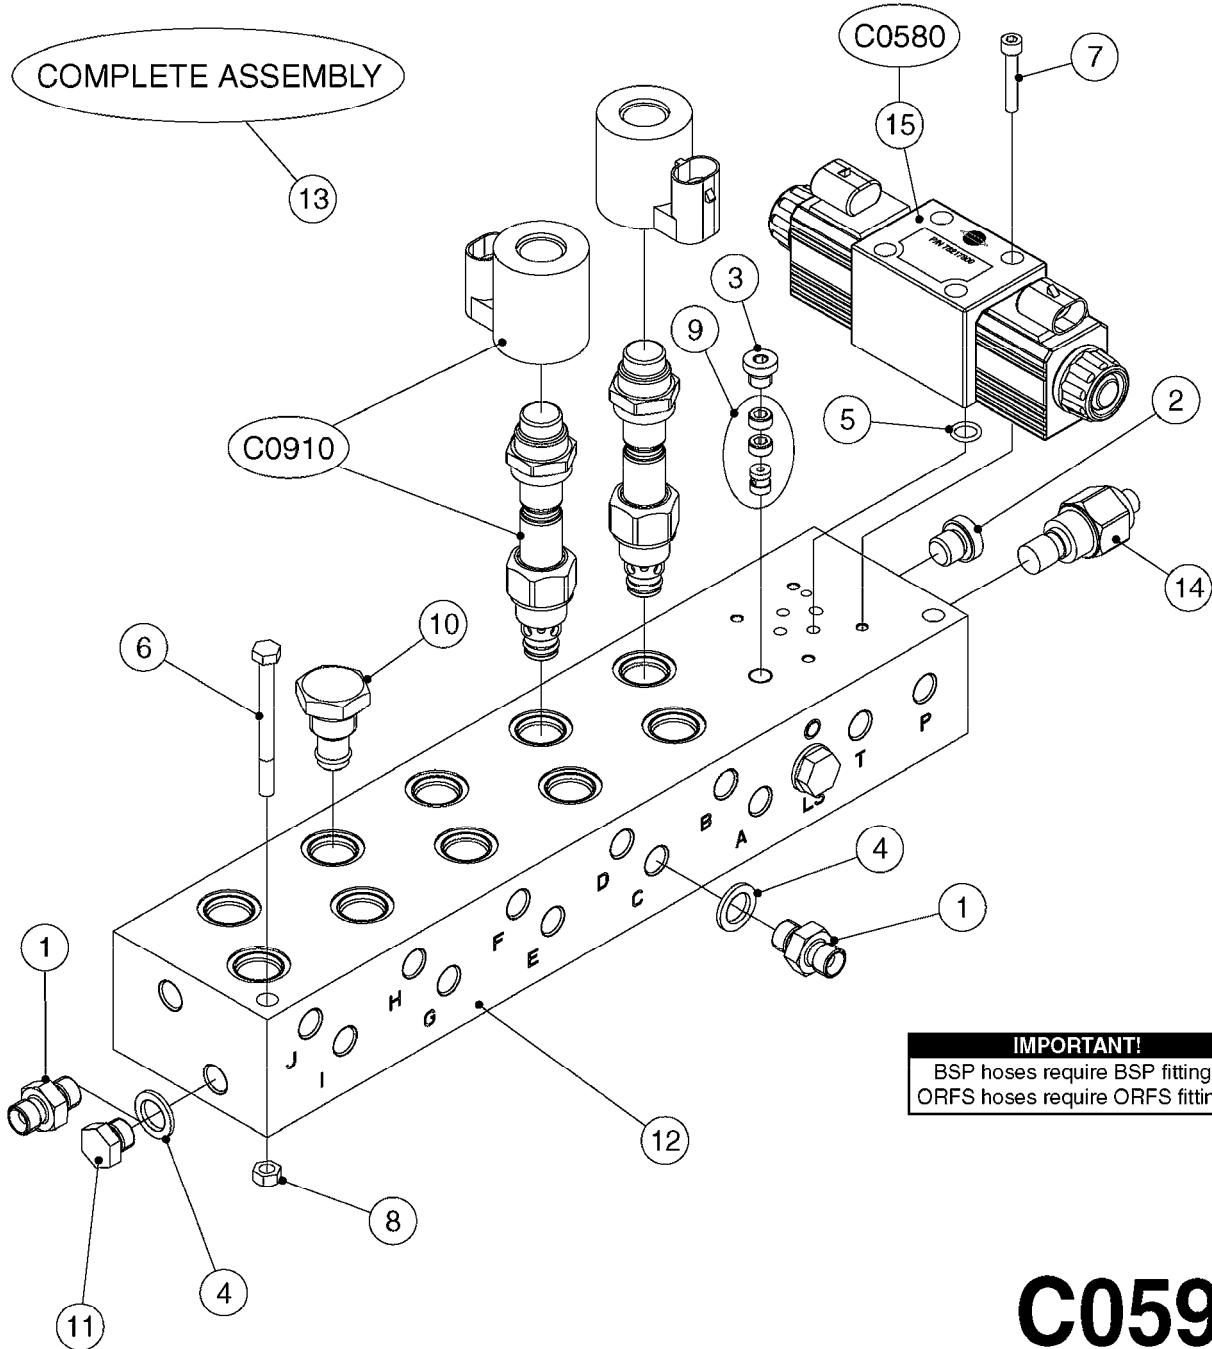

IMPORTANT!
BSP hoses require BSP fittings
ORFS hoses require ORFS fittings

C0590

HYD.BLOCK EAGLE/FORCE 2012
C0590-HIN, 13:05:19

Page 1

Date 05.08.2019 11:51

Pos.	parts-n°	order qty	description
1	146845	1	HEX NIPPLE 1/4"x1/4" BSP
1	23234500	1	HEX NIPPLE 1/4" - 9/16" ORFS
1	146851	1	HEX NIPPLE 1/4"x1/4" 0.7MM BSP
1	23234700	1	HEX NIPPLE 1/4"-9/16" - 0.7mm ORFS
1	147498	1	HEX NIPPLE 1/4"-1/4" 1.2mm BSP
1	23234100	1	HEX NIPPLE 1/4"-9/16" - 1.2mm ORFS
2	231103	1	PLUG 1/4" BSP, O-RING 08BPUP04
3	231987	1	PLUG 1/8" BSP W/GASKET
4	241404	1	DOWTY SEAL 1/4"
5	242102	1	O-RING Ø9.25X1.78 NITRIL 90SH
6	420847	1	BOLT HEX 8.8 DEL M8X85
7	450964	1	SCREW M5X30 F.CYLINDER
8	460143	1	SELF LOCK NUT M8 SST A2 DIN985
9	782124	1	SWITCH VALVE OUTS.1/8" 5000PSI
10	782131	1	BLIND PLUG F.3/4" CARTR.VALVE
11	14010400	1	PLUG 1/4" BSP
12	14098600	1	HYD. BLOCK SPC/FTZ 3/4" 2010
13	70084403	1	HYD. BLOCK, 5P, FOLD/FLOW
14	78216800	1	FLOW REGULATING VALVE, 3/4"
15	78217800	1	MAGNET VLV.MD1L-S3/10N-D12K8DT