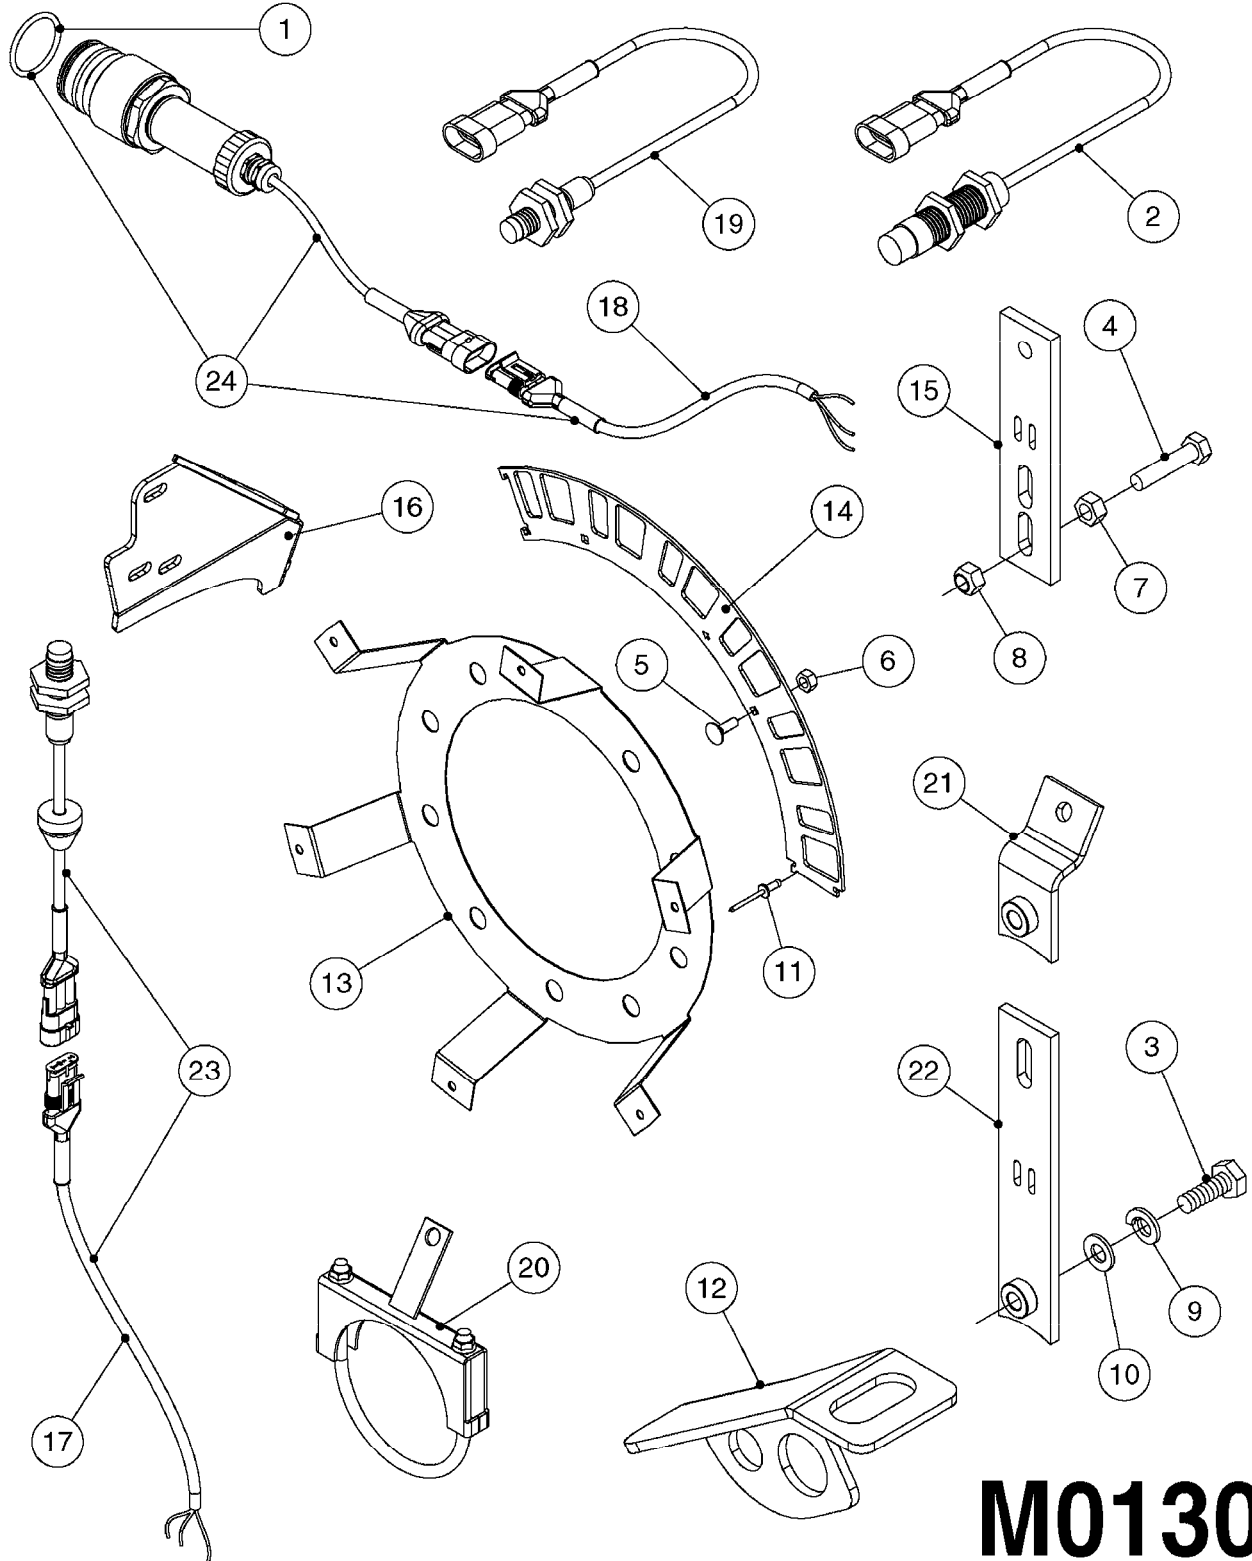

M0130

COMMON SENSORS AND BRACKETS
M0130-HIN, 12:12:16

Page 1
Date 05.08.2019 12:01

Pos.	parts-n°	order qty	description
1	242354	1	O-RING D32.2X3.0 VITON
2	285855	1	SENSOR INDUCTIVE M18 W/WIRE
3	430286	1	BOLT HEX 8.8 DEL M12X30 FT
4	430870	1	BOLT HEX 8.8 DEL M12X55 FT
5	440695	1	BOLT CARRIAGE M8X25
6	460143	1	SELF LOCK NUT M8 SST A2 DIN985
7	460386	1	NUT HEX M12X1.75
8	460703	1	NUT HEX M12X1.75 LOCK DIN985A2 SS
9	470466	1	WASHER D21.1/D12.2X2.5 LOCK
10	471127	1	WASHER Z12N 13X24X2.5 RST
11	480804	1	RIVET Ø4.8x14.5
12	16020300	1	BRACKET FOR SPEED SENSOR
13	16094703	1	WHEEL SENSOR MT BKT
13	16182403	1	BRACKET, SPEED RING, PRESIDIO
14	16138203	1	SPEED SENSOR RING NCM 2009 1/3
15	16138403	1	PLATE F. SPEED SENSOR
16	16182303	1	BRACKET, SPEED SENSOR, PR
17	26006100	1	CABLE L = 5.00M, AMP, MALE, 3P
18	26007100	1	CABLE L = 9.00M, AMP, MALE, 3P
19	28047500	1	INDUCTIV SENSOR M12 L1M
20	61000603	1	SPEED SNS MNT CLAMP F/DLS 4.5"
21	61010703	1	SPEED SENSOR BKT NCM NON-S OLD
22	61015803	1	SPEED SENSOR BKT NCM 2010
23	72050100	1	TWIN RPM SENSOR HN
24	72534000	1	TANK LEVEL ELEC SENSOR KIT 9M