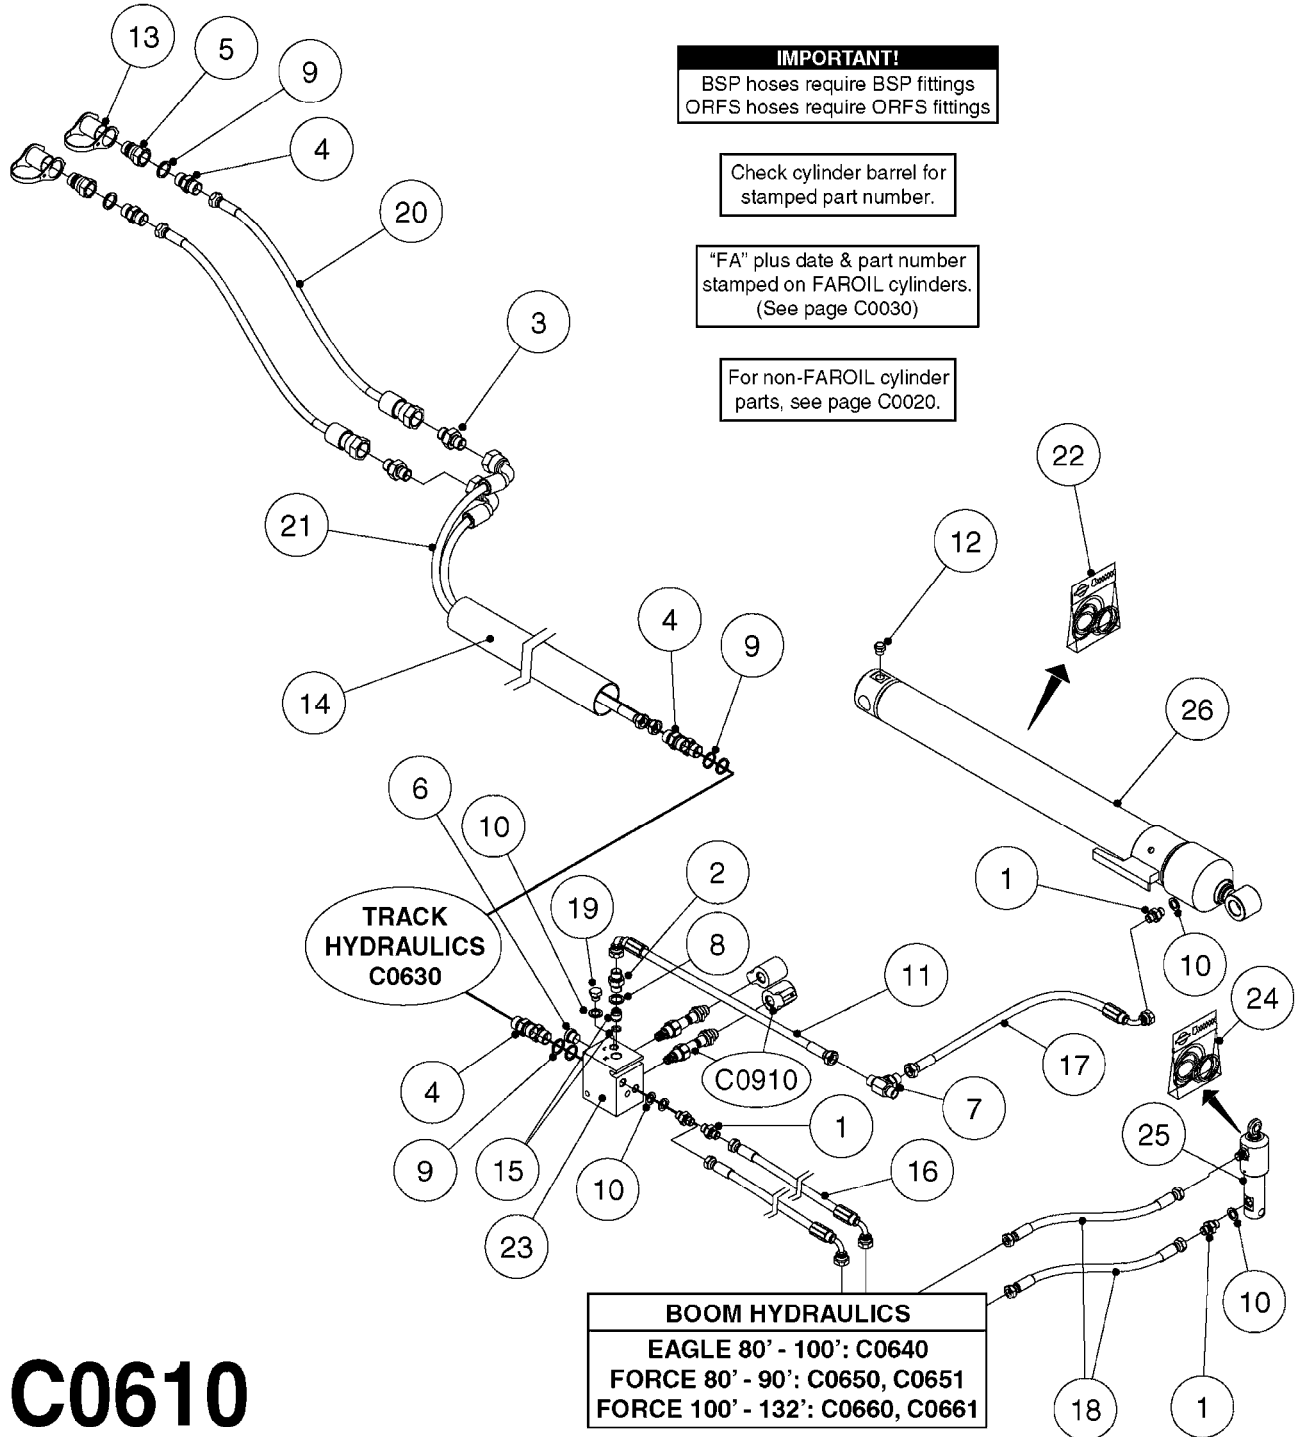

C0610

BASIC HYDRAULICS NCM 4400/6600
C0610-HIN, 13:05:19

Page 1
Date 05.08.2019 11:51

Pos.	parts-n°	order qty	description
1	146845	1	HEX NIPPLE 1/4"X1/4" BSP
1	23234500	1	HEX NIPPLE 1/4" - 9/16" ORFS
2	146850	1	HEX NIPPLE 3/8"x3/8" - 1.8mm BSP
2	23234600	1	HEX NIPPLE 3/8"-11/16" - 1.8mm ORFS
3	147132	1	HEX NIPPLE 1/2"X1/2" BSP DEL BSP
3	23232400	1	HEX NIPPLE 13/16"-13/16" ORFS
4	147132	1	HEX NIPPLE 1/2"X1/2" BSP DEL BSP
4	23235300	1	HEX NIPPLE 1/2"-13/16" ORFS
5	230311	1	QUICK COUPLING 1/2"
6	231924	1	PLUG 3/8"
7	232057	1	T-PIECE 3/8" BSP HY. BSP
7	23240800	1	TEE 11/16"-11/16"-11/16" ORFS ORFS
8	240866	1	DOWTYSEAL 3/8"
9	241356	1	DOWTYSEAL 1/2"
10	241404	1	DOWTY SEAL 1/4"
11	284020	1	HOSE HY X 3/8" X 35.4" STR+ELB BSP
11	78560100	1	HY.HO.3/8"L= 900 STR-90° ORFS
12	284265	1	PLUG BREATHER 1/4" F/CYLINDER
13	334206	1	DUST HOOD FOR HY-COUPLING
14	341333	1	TUBE Ø57/Ø52 L=1500 BLACK PE
15	782062	1	NON-RETURN VALVE UTV 3/8"
16	784039	1	HOSE HY X 1/4 X 183.00"STR+ELB BSP
16	78503100	1	HY.HO.1/4"L= 4650 STR-90° ORFS
17	784151	1	HOSE HY 1/4 3/8 OML X 79" S+E HOSE FOR LEFT SIDE (BSP)
17	78508900	1	HY.HO.1/4"L= 2000 3/8STR-90° HOSE FOR LEFT SIDE (ORFS)
17	784152	1	HOSE HY 1/4 3/8 OML X 106" S+E HOSE FOR RIGHT SIDE (BSP)
17	78509000	1	HY.HO.1/4"L= 2700 3/8STR-90° HOSE FOR RIGHT SIDE (ORFS)
18	784161	1	HOSE HY X 1/4 X 59" STR+STR BSP
18	78509900	1	HY.HO.1/4"L= 1500 STR-STR ORFS
19	14010400	1	PLUG 1/4" BSP
20	28052100	1	HOSE HY X 1/2" X 122.0"STR+STR BSP