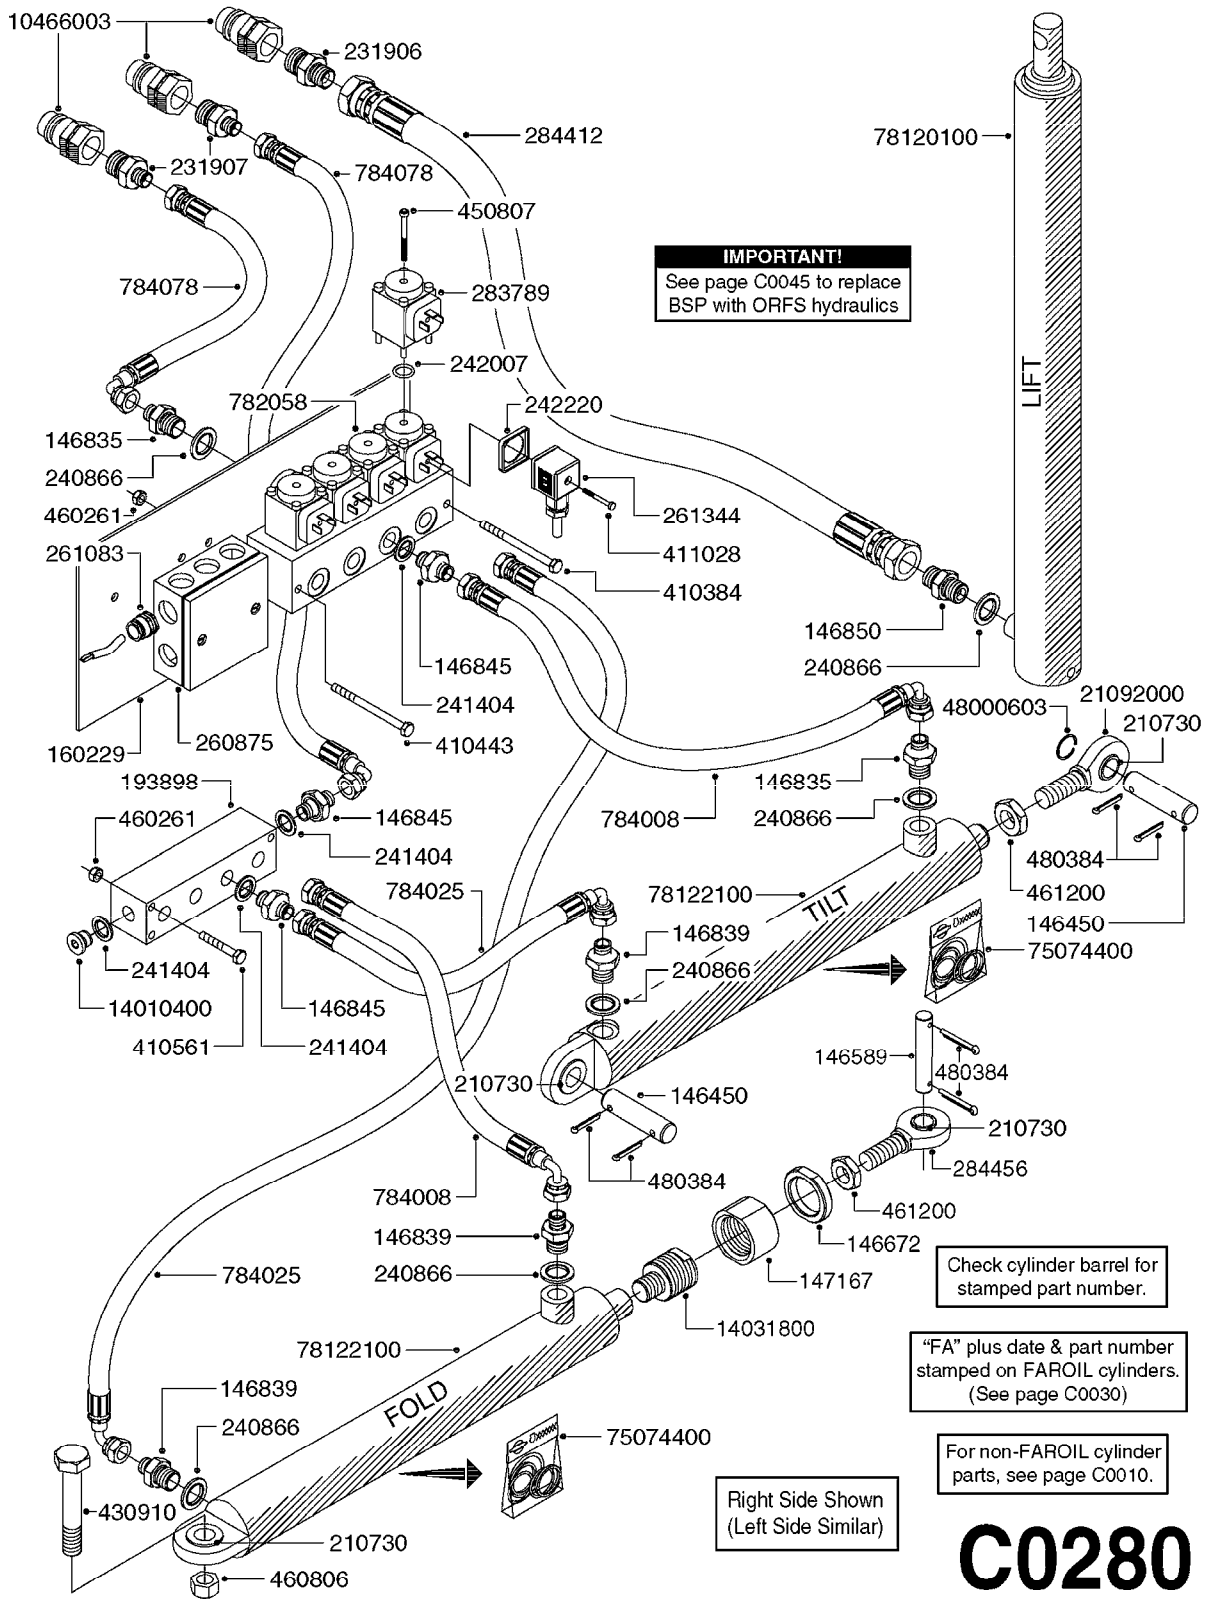

Right Side Shown
(Left Side Similar)

C0270

HYDRAULICS-EAGLE HY 80-90'
C0270-HIN, 30:03:16

Page 1

Date 05.08.2019 11:50

parts-n°	order qty	description
146589	1	PIN D19.8 X 65
146672	1	NUT HEX LOCK F.ADJUSTER
146839	1	HEX NIPPLE 1/4"X3/8" BSP 0.7MM
146850	1	HEX NIPPLE 3/8"x3/8" - 1.8mm
147167	1	BUSHING D50/D36X45MM
163936	1	WASHER D15/D6.2X1
210730	1	BEARING F.LINK HEAD M20
230963	1	TEE 1/4"M X 1/4"M X 1/4"M BSP
231906	1	HEX NIPPLE 3/8"BSP X 1/2"NPT
231907	1	HEX NIPPLE 1/4"BSP X 1/2"NPT
240866	1	DOWTYSEAL 3/8"
284412	1	HOSE HY 3/8" X 315" STR+STR
284456	1	LINK HEAD M20 X D20 L=30
410362	1	BOLT HEX 8.8 SS M6X20
410583	1	BOLT HEX 8.8 DEL M6X40
460261	1	NUT HEX M6X1.00 LOCK DIN985 A2 SS
461200	1	NUT HEX M20X1.5 JAMB.
480384	1	PIN COTTER 3/16 x 1-1/2"
784008	1	HOSE HY X 1/4" X 98.4"STR+ELB
784025	1	HOSE HY X 1/4" x 86.6"STR+ELB
784076	1	HOSE, HY, 1/4" L=8.5" STR-ELB
784078	1	HOSE HY X 1/4 X 417.33"STR+ELB
10466003	1	COUPLER PIONEER 8010-04 1/2NPT
14031800	1	ADAPTOR F.HY CYLINDER L=40
16100400	1	PLATE 3 X 60 X 91 HY BLOCK MT
72256500	1	DOUB.PILOT STEERED COUNT.VALVE
75074400	1	SEAL KIT 78121800/21/44
78120100	1	CYLINDER TELESC.70/60/40
78122100	1	CYLINDER DOUBLE D50/25-298