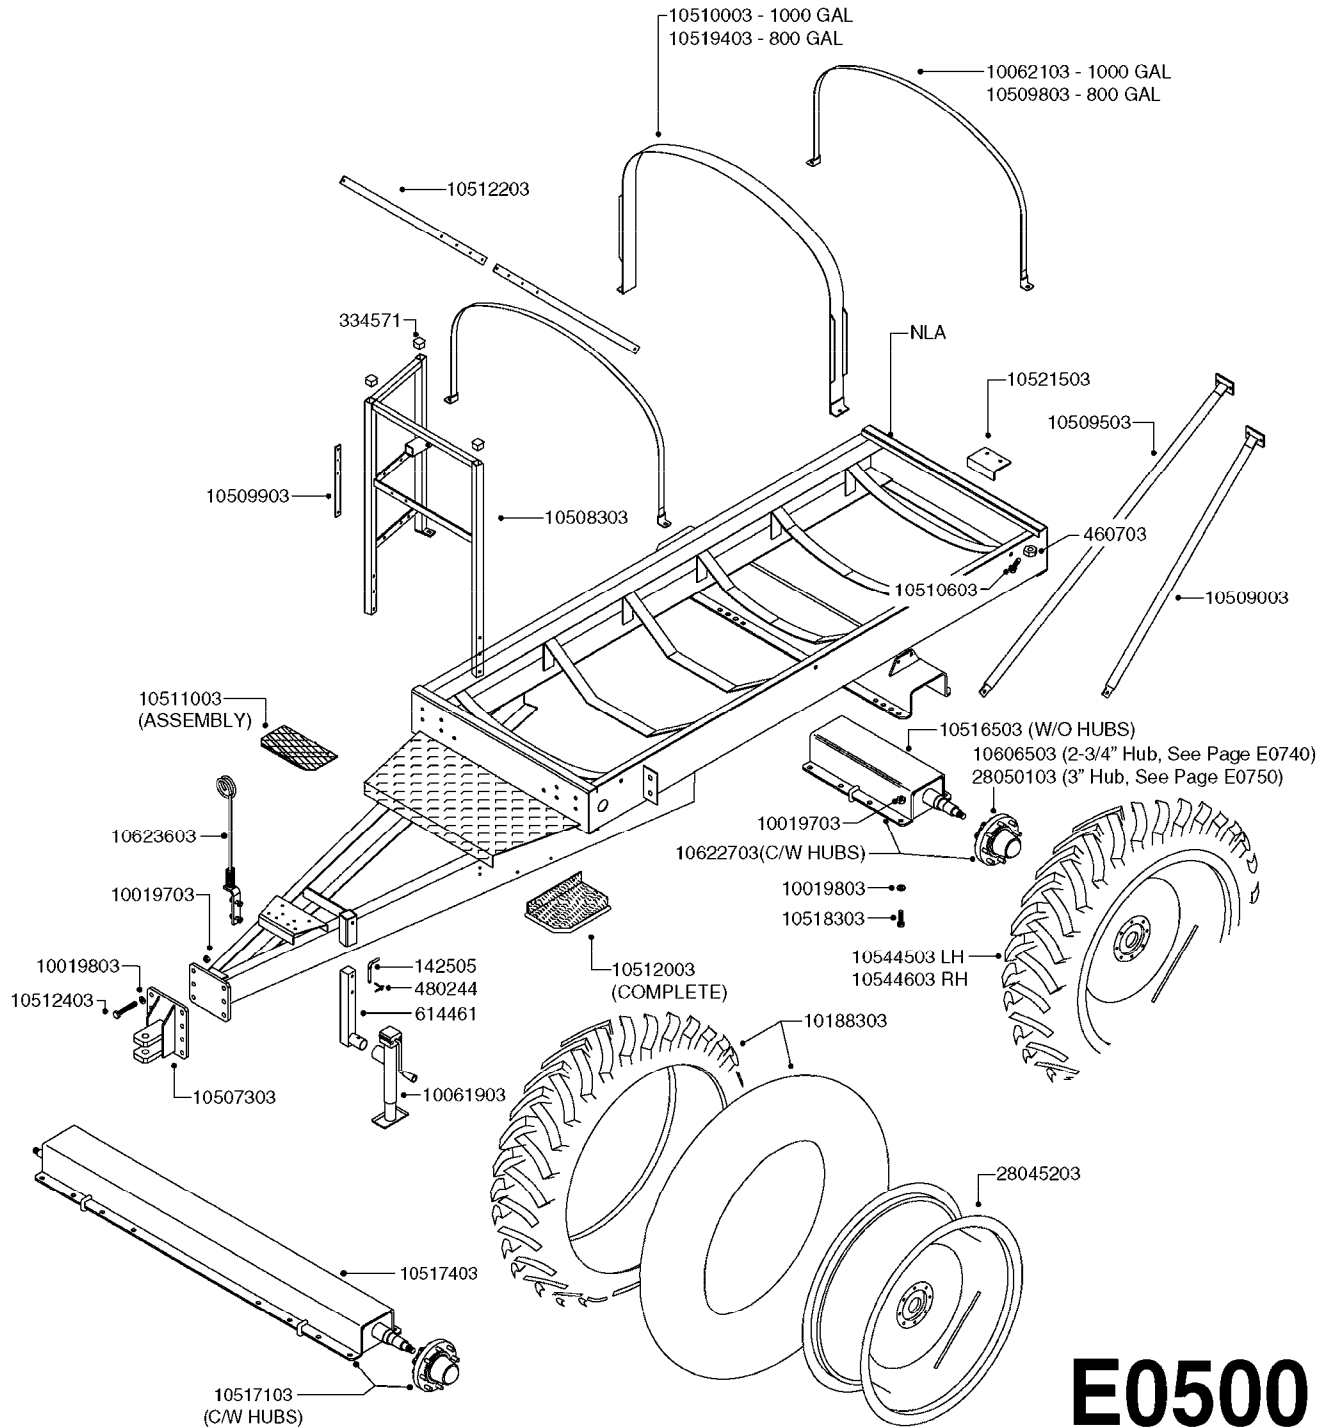

E0500

FRAME - NAVIGATOR HC 800/1000
E0500-HIN, 15:08:16

Page 1

Date 05.08.2019 11:55

parts-n°	order qty	description
142505	1	LOCKING PAWL 12 X 70MM
334571	1	PLUG 40x40x2 F.SQ.TUBE
460703	1	NUT HEX M12X1.75 LOCK DIN985A2 SS
480244	1	PIN SNAP D4.5
614461	1	JACK STAND ATTACHMENT
10019703	1	NUT HEX NC FHN 3/4-10 Z 5
10019803	1	WASHER LOCK L/W Z 3/4"
10061903	1	JACK F300/500/575 5000LB
10062103	1	STRAP F. NAV M TNK 1000 110"LG
10188303	1	TIRE 13.6" X 38"
10507303	1	CLEVIS NAV.550/800/1000 GAL.
10508303	1	HANDRAIL NAV 800/1000 GAL.
10509003	1	SIDE BRACE NAV8/1000 45-66'EAG
10509503	1	SIDE BRACE NAV8/1000 80-90'EAG
10509803	1	STRAP F.NAV TANK 800 GAL.
10509903	1	FLATBAR F.FILTER
10510003	1	STRAP F.TANK REINFOR.1000 NAV
10510603	1	BOLT F.ANCHOR STRAP
10511003	1	FRONT STEP ASSY.550/800/1000
10512003	1	SIDE STEP ASSY.550/800/1000
10512203	1	FLATBAR SIDE STRAP F.NAV8/1000
10512403	1	BOLT HEX 3/4 NC GR.8 02.25"
10516503	1	INSERT W/M NAV HC W/SPINDLE INCLUDES 3" SPINDLE
10517103	1	AXLE ASSY NAV M 1000 HC 120"
10517403	1	AXLE W/M NAV.HC 120"W/SPINDLES
10518303	1	BOLT HEX 2&3/4 NC GR.8 3.00"
10519403	1	STRAP F.TANK REINFOR.800 NAV
10521503	1	NAV TANK STOP BKT.KIT
10544503	1	TIRE ASSY 13.6 X 38 LH 8BLT HD
10544603	1	TIRE ASSY 13.6 X 38 RH 8BLT HD
10606503	1	HUB ASSY.NAV550/800/1000 HC CONFIRM 2-3/4" SPINDLE
10622703	1	AXLE ASSY NAV M 1000 HC 72-88" INCLUDES 3" SPINDLE
10623603	1	CABLE & HOSE HOLDER NAV.
28045203	1	RIM 38X12 8/8/6 1.06-OS GRAY
28050103	1	HUB F 3" 758 7500# PACKAGE CONFIRM 3" SPINDLE