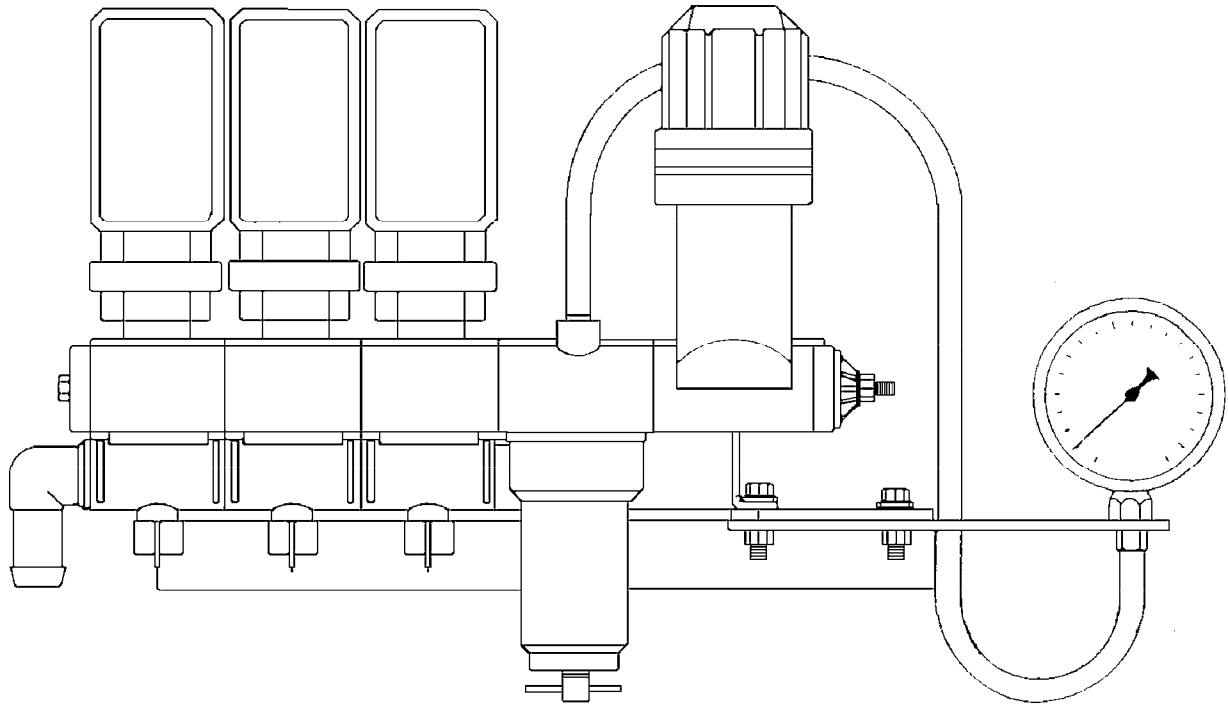

COMPLETE ASSEMBLIES
WHOLEGOODS ITEMS

70043903 - COMPLETE ASSEMBLY

K0680

REMOTE GAUGE-ESC SPRAYERS-4"
K0680-HIN, 01:01:16

Page 1

Date 05.08.2019 12:00

parts-n°	order qty	description
145632	1	FITT.DK HB 1/4' BRASS F.GUAGE
146210	1	NUT 1/4'BSP BRASS
282391	1	CLAMP HOSE CRIMP 5/16'
320972	1	FITT.DK HB 5/16'- 1/4' BSP
330396	1	O-RING D11.2/D6.6X3.2
421046	1	BOLT HEX M8X25/25 A2 SS DIN933
460143	1	SELF LOCK NUT M8 SST A2 DIN985
927268	1	HOSE BLUE PVC X 1/4 X 0012"
10028603	1	WASHER LOCK 5/16'
10428003	1	BKT. FOR ESC GAUGE KIT
28026103	1	GAUGE 200PSI/BR,4",1/4"BSP-BTM
70043903	1	*GAUGE KIT,4" OP UNIT INFEILD