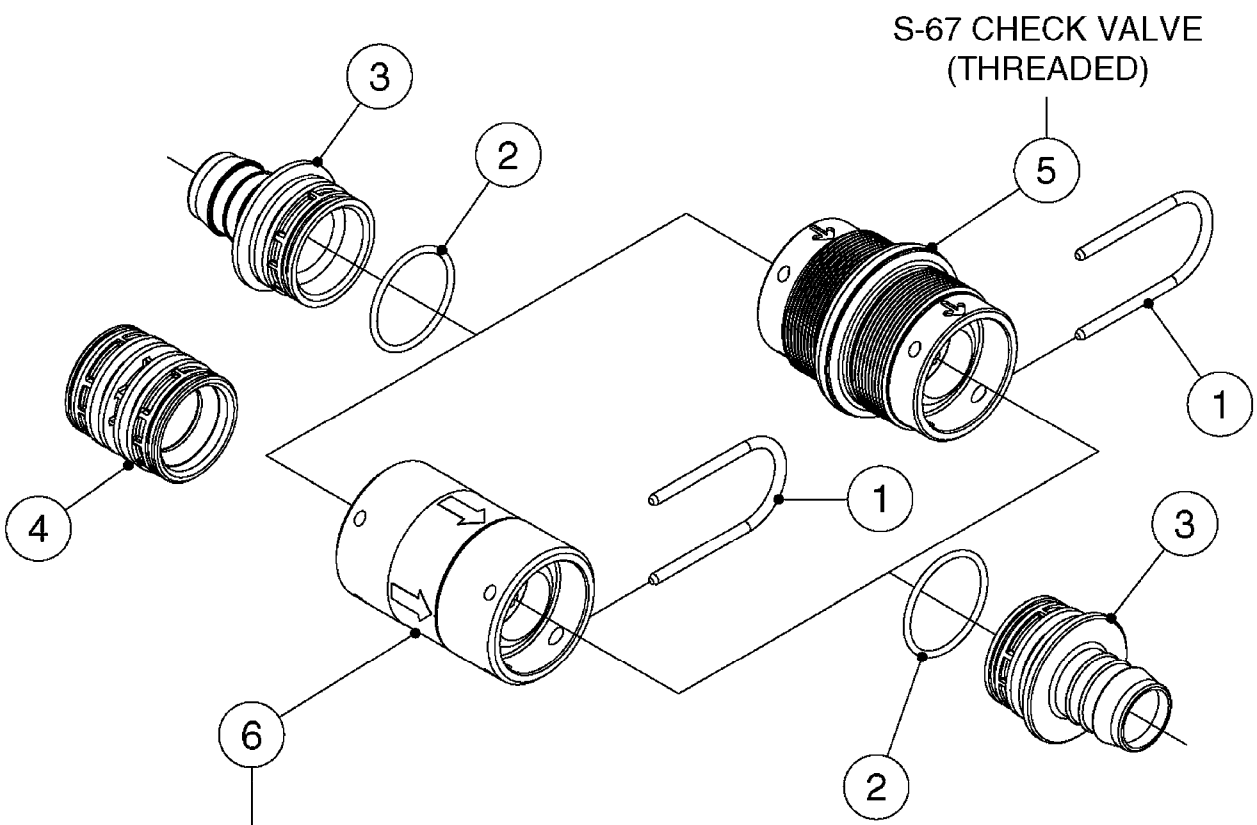

FOR FITTINGS AND
HOSES, SEE SECTION L

B0630

CHECK VALVES - S67
B0630-HIN, 01:01:16

Page 1

Date 05.08.2019 11:48

Pos.	parts-n°	order qty	description
1	145996	1	FITT.DK S-67 FORK
2	242353	1	O-RING 3 X 44.2 VITON
3	242504	1	O-RING D35x2 NITRIL
4	322104	1	FITT.DK S-67 BULKHEAD
5	334231	1	FITT.DK S-67 STR.1"
5	334232	1	FITT.DK S-67 STR.1-1/4"
6	14103100	1	SEAT F.CHECK VALVE D40.8 2010
7	72001803	1	CHCK VLV,S67, 2 X 1" HB COMPLETE IN-LINE CHECK VALVE FOR 1" HOSE
7	72206600	1	CHCK VLV,S67, 2 X 1.25" HB COMPLETE IN-LINE CHECK VALVE FOR 1-1/4" HOSE
8	72089900	1	CHECK VALVE S67 SUBASMBLY.2001
9	97800500	1	DECAL 230X28 BLACK ARROW