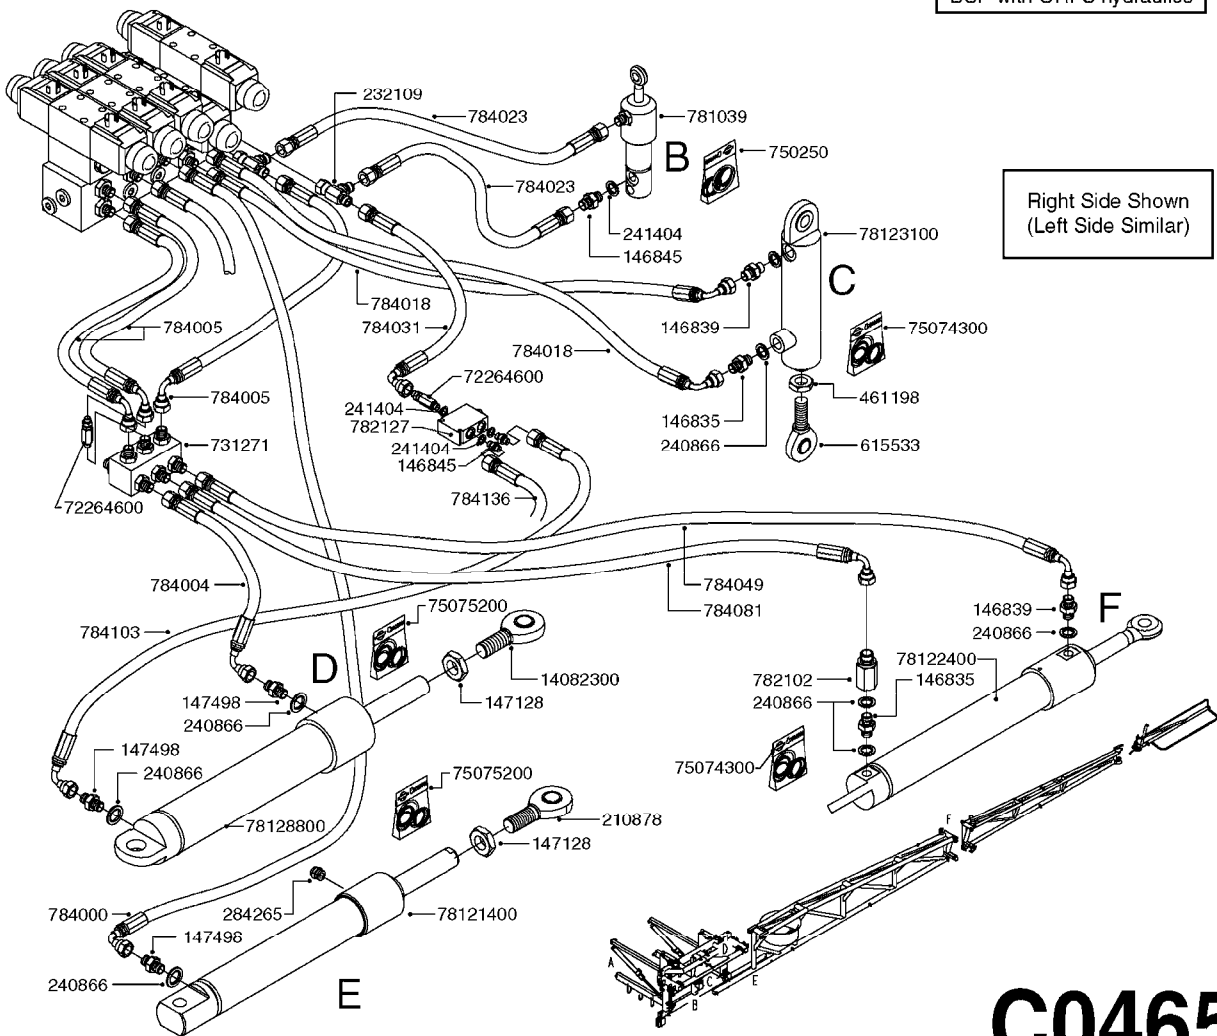

IMPORTANT!

See page C0045 to replace BSP with ORFS hydraulics

Right Side Shown
(Left Side Similar)

C0465