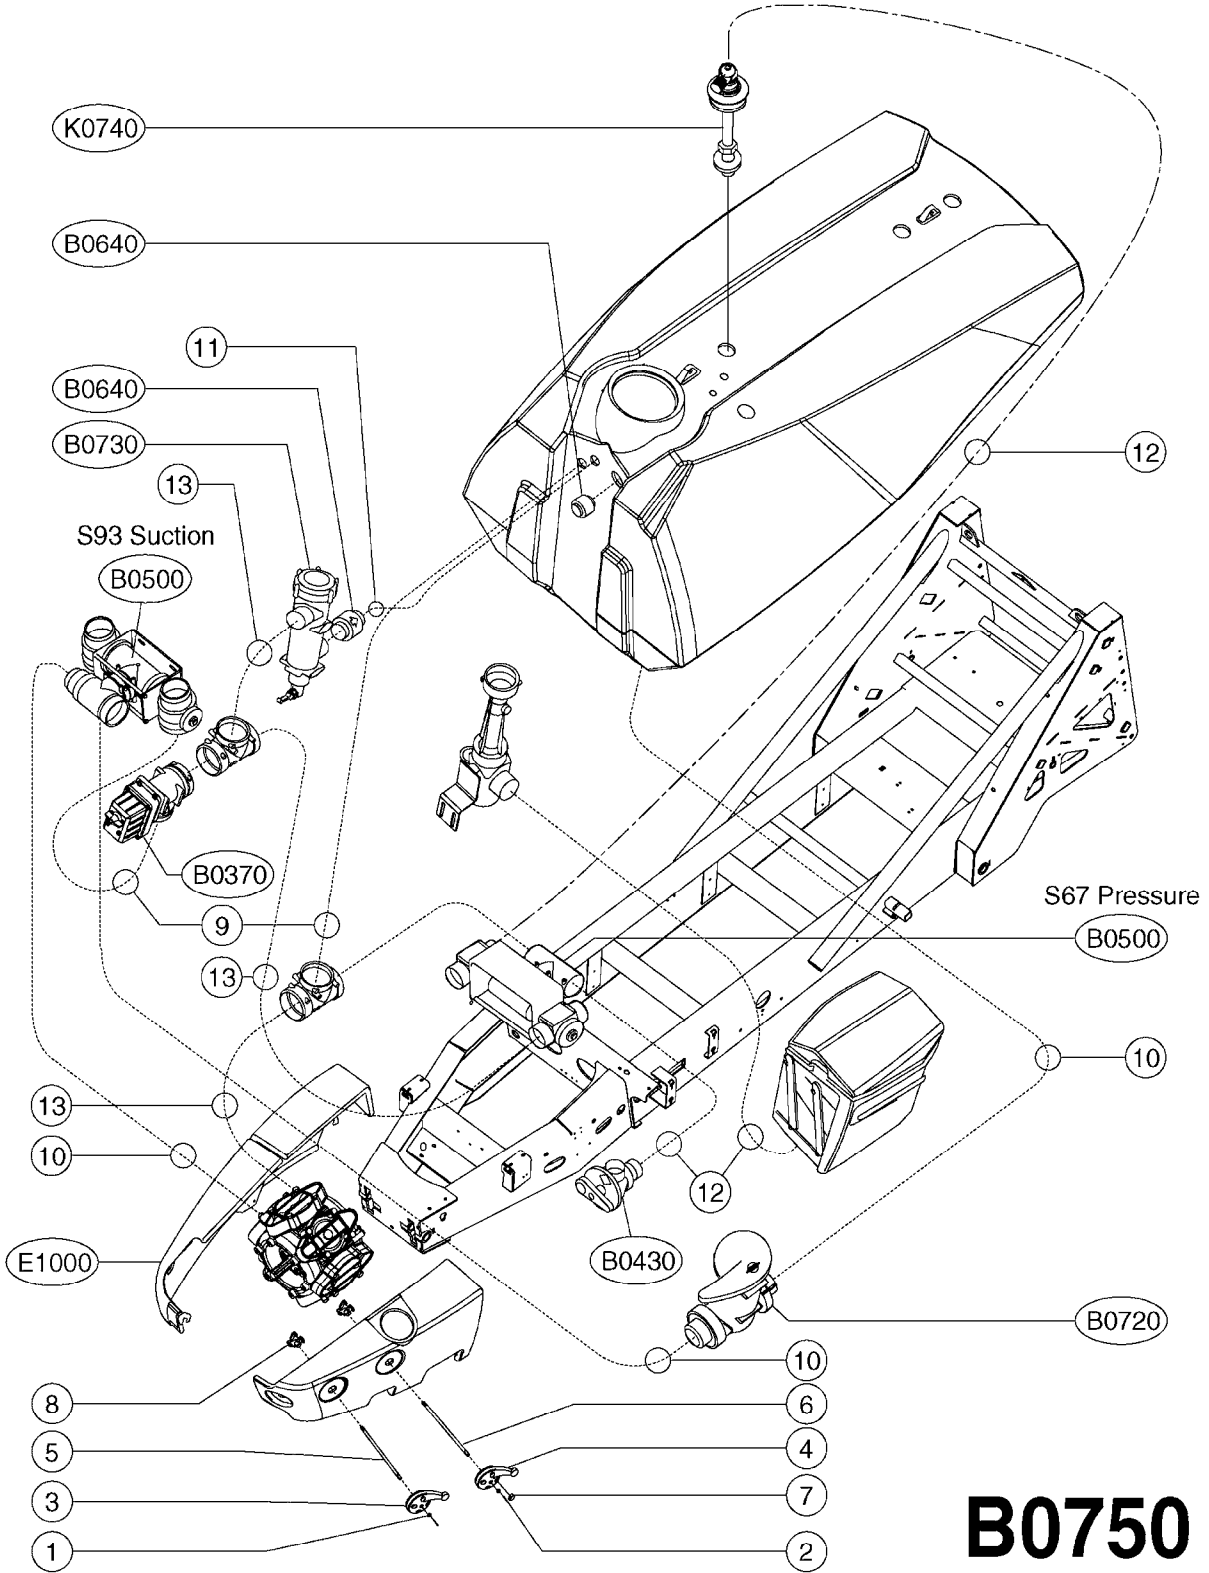

NCM 4400/6600 MANIFOLD
B0740-HIN, 01:01:16

B0740

NCM 4400/6600 MANIFOLD
B0740-HIN, 01:01:16

Page 1

Date 05.08.2019 11:48

Pos.	parts-n°	order qty	description
1	334594	1	PLUG F.VALVE HANDLE BLACK
2	411006	1	SCREW M4X40 SLOTTED
3	741844	1	VALVE HANDLE ASSY. SUCTION NCM
4	741845	1	VALVE HANDLE ASSY. PRESSUR NCM
5	14038100	1	AXLE FOR SUCTION VALVE HANDLE
6	14038200	1	AXLE FOR PRESSURE VALVE HANDLE
7	33505200	1	PLUG FOR SMART VALVE HANDLE
8	72283000	1	AXLE JOINT F. SMARTVALVE HANDL
9	92702703	1	HOSE PVC SUCT GRAY 2"
10	92702803	1	HOSE PVC SUCT GRAY 2.5"
11	92703203	1	HOSE R X3/4" X300PSI WP X0012"
12	92712403	1	HOSE R X1" X300PSI WP X0012"
13	92734403	1	HOSE R X5/4" X200PSI WP X0012"
14	727133	1	FITT. S93 2-1/2" STR. S W/O-RI
15	72072900	1	FITT. S93 2-1/2" 45° S W/O-RING