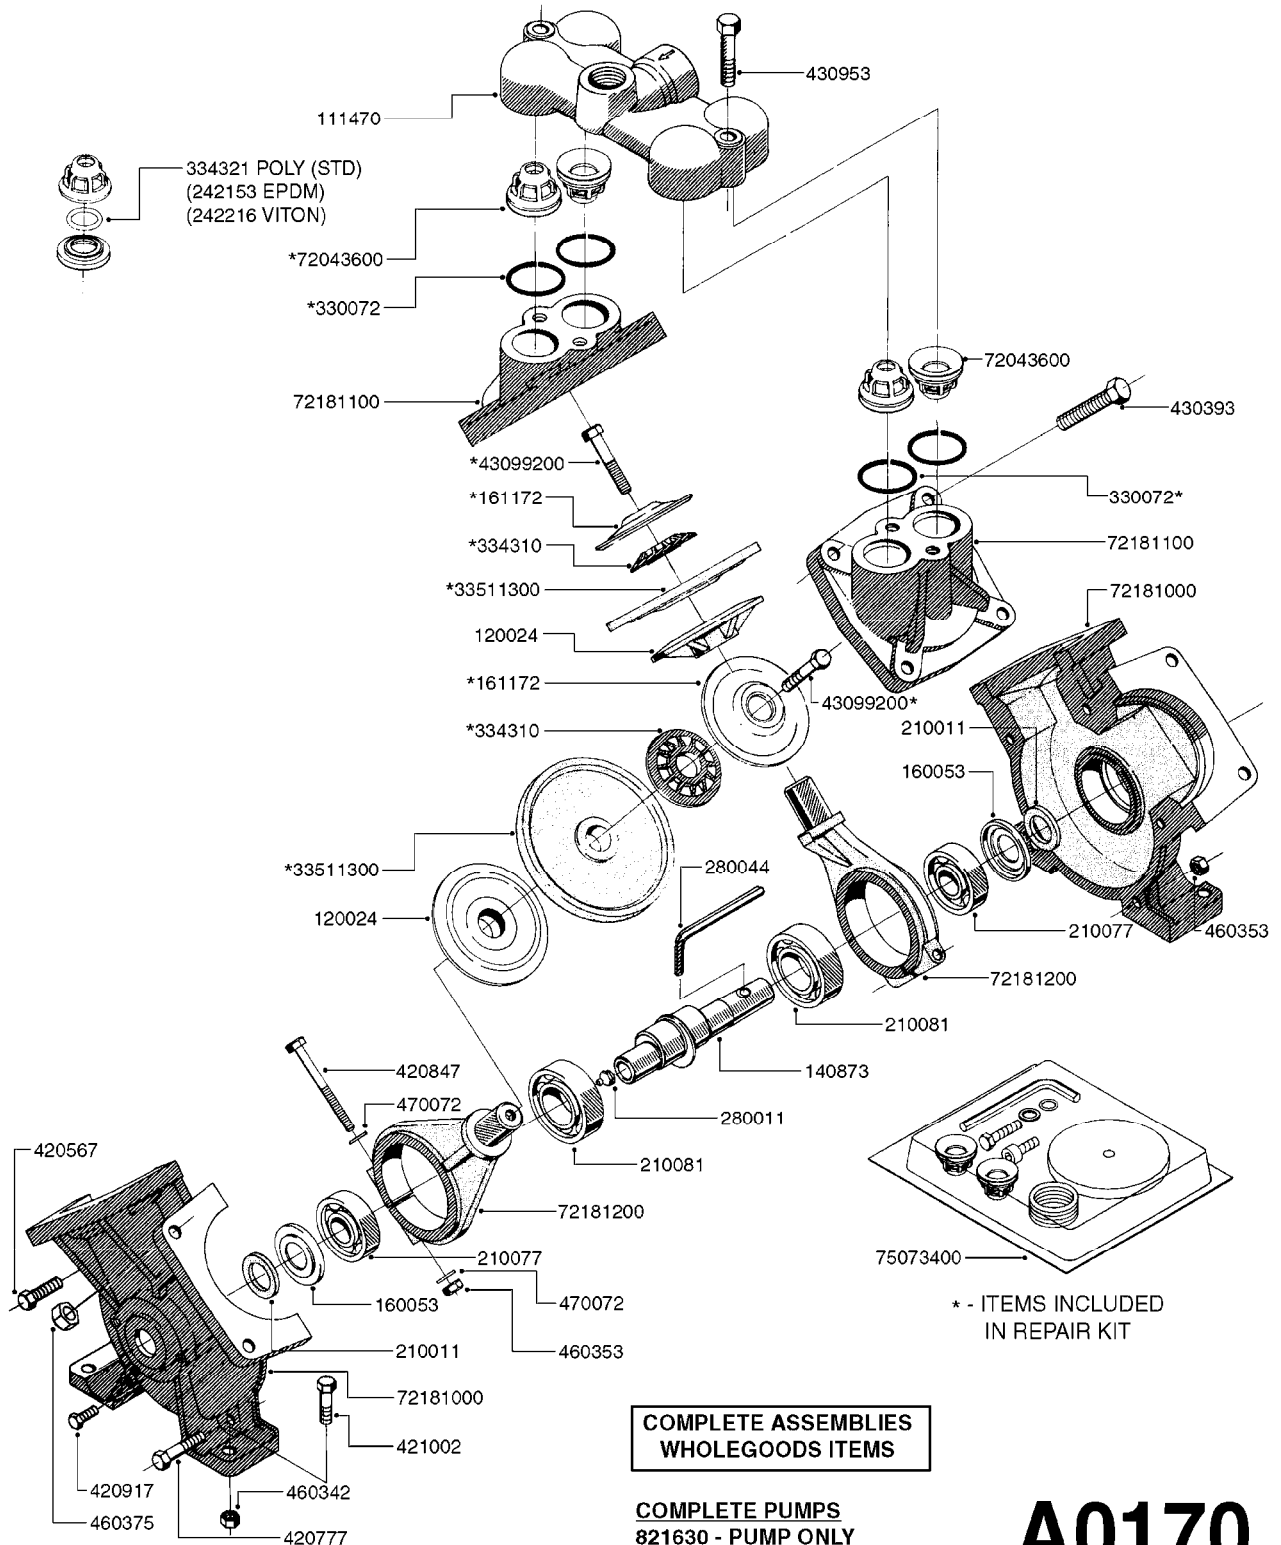

COMPLETE ASSEMBLIES
WHOLEGOODS ITEMS

COMPLETE PUMPS
821630 - PUMP ONLY
10396003 - WITH PTO & DAMPER

A0170

PUMP - 1203 W/MOUNTING BASE
A0170-HIN, 01:01:16

Page 1
Date 05.08.2019 11:46

parts-n°	order qty	description
111470	1	VALVE CHAMBER 1202
120024	1	DIAPHRAGM BACK DISC 1200-1300
140873	1	CRANK SHAFT MODEL 1202-9MM
160053	1	DUST PLATE
161172	1	DIAPHRAGM DISC F. 1203/1303
210011	1	SEAL FELT D39/23 X 4
210077	1	BEARING BALL 6305
210081	1	BEARING BALL 6307
242153	1	O-RING D26X4 EPDM
242216	1	O-RING VITON F/1202/1302/462
280011	1	GREASE NIPPLE 1/8" SAE H TR
280044	1	KEY HEXAGON W6 3/16"
330072	1	O-RING D53.5/D45.5X4
334310	1	NYLON WASHER 1202/1302/462
334321	1	O-RING POLY. 34.0x26.0x4.0
420567	1	BOLT HEX 8.8 DEL M8X30 FT
420777	1	BOLT HEX 8.8 RAW M8X50
420847	1	BOLT HEX 8.8 DEL M8X85
420917	1	BOLT HEX 8.8 RAW M8X12 FT
421002	1	BOLT HEX 8.8 DEL M10X30 FT DIN933
430393	1	BOLT HEX 8.8 RAW M12X50
430953	1	BOLT, M12 X 55 8.8
460342	1	NUT HEX M10 DEL DIN934
460353	1	NUT HEX M8 BLACK
460375	1	NUT HEX M12 BLACK
470072	1	WASHER D15/D8X.5 LOCK
821630	1	PUMP 1203/9 540RPM
10396003	1	PUMP 1203 C/W PTO 540 RPM
33511300	1	DIAPHRAGM 1202-1303 POLY 2006
43099200	1	BOLT HEX SS M12 X 30 DIN933 A4
72043600	1	VALVE FOR 462/463
72181000	1	HOUSING, PUMP, 1203 RED
72181100	1	DIAPHRAGM COVER 1203/1303+BLTS
72181200	1	CONNECTING ROD FOR 1203 W/M12
75073400	1	PUMP KIT 1203 MM "06"