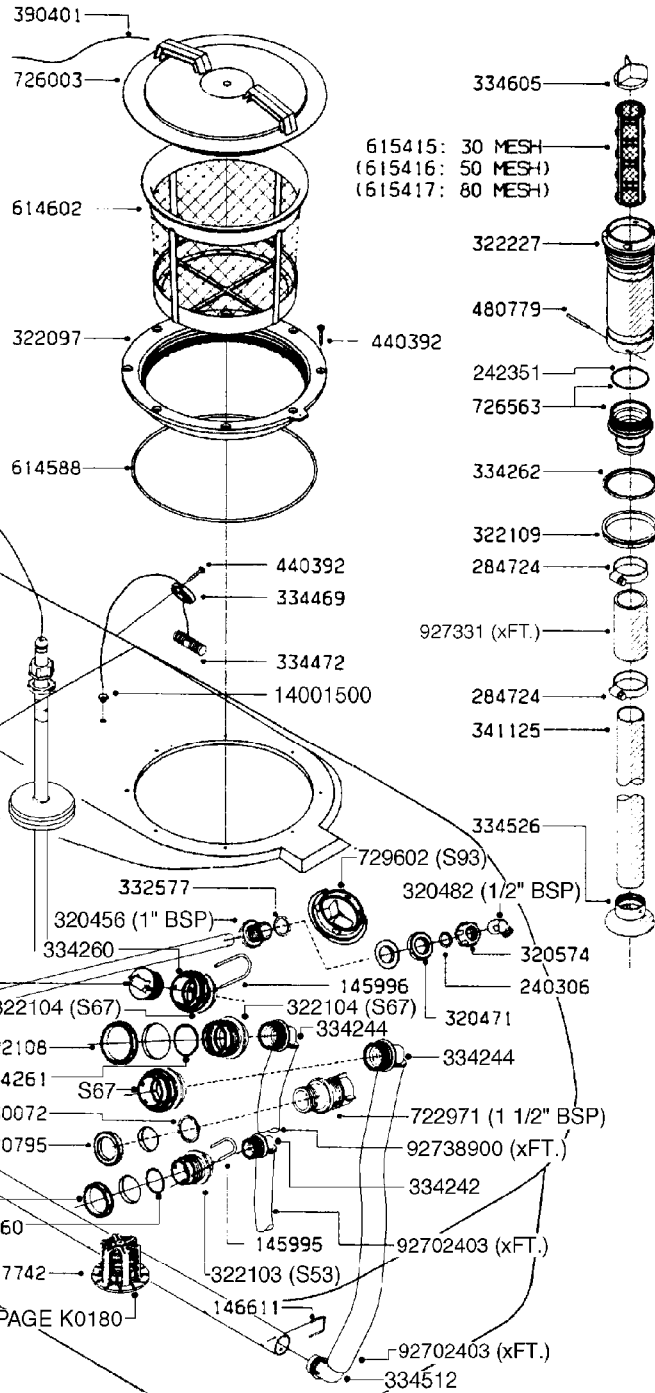

728904

SEE PAGE K0780

SEE PAGE K0180

E0400

FOR CONNECTING HOSE FITTINGS, SEE SECTION L

978403