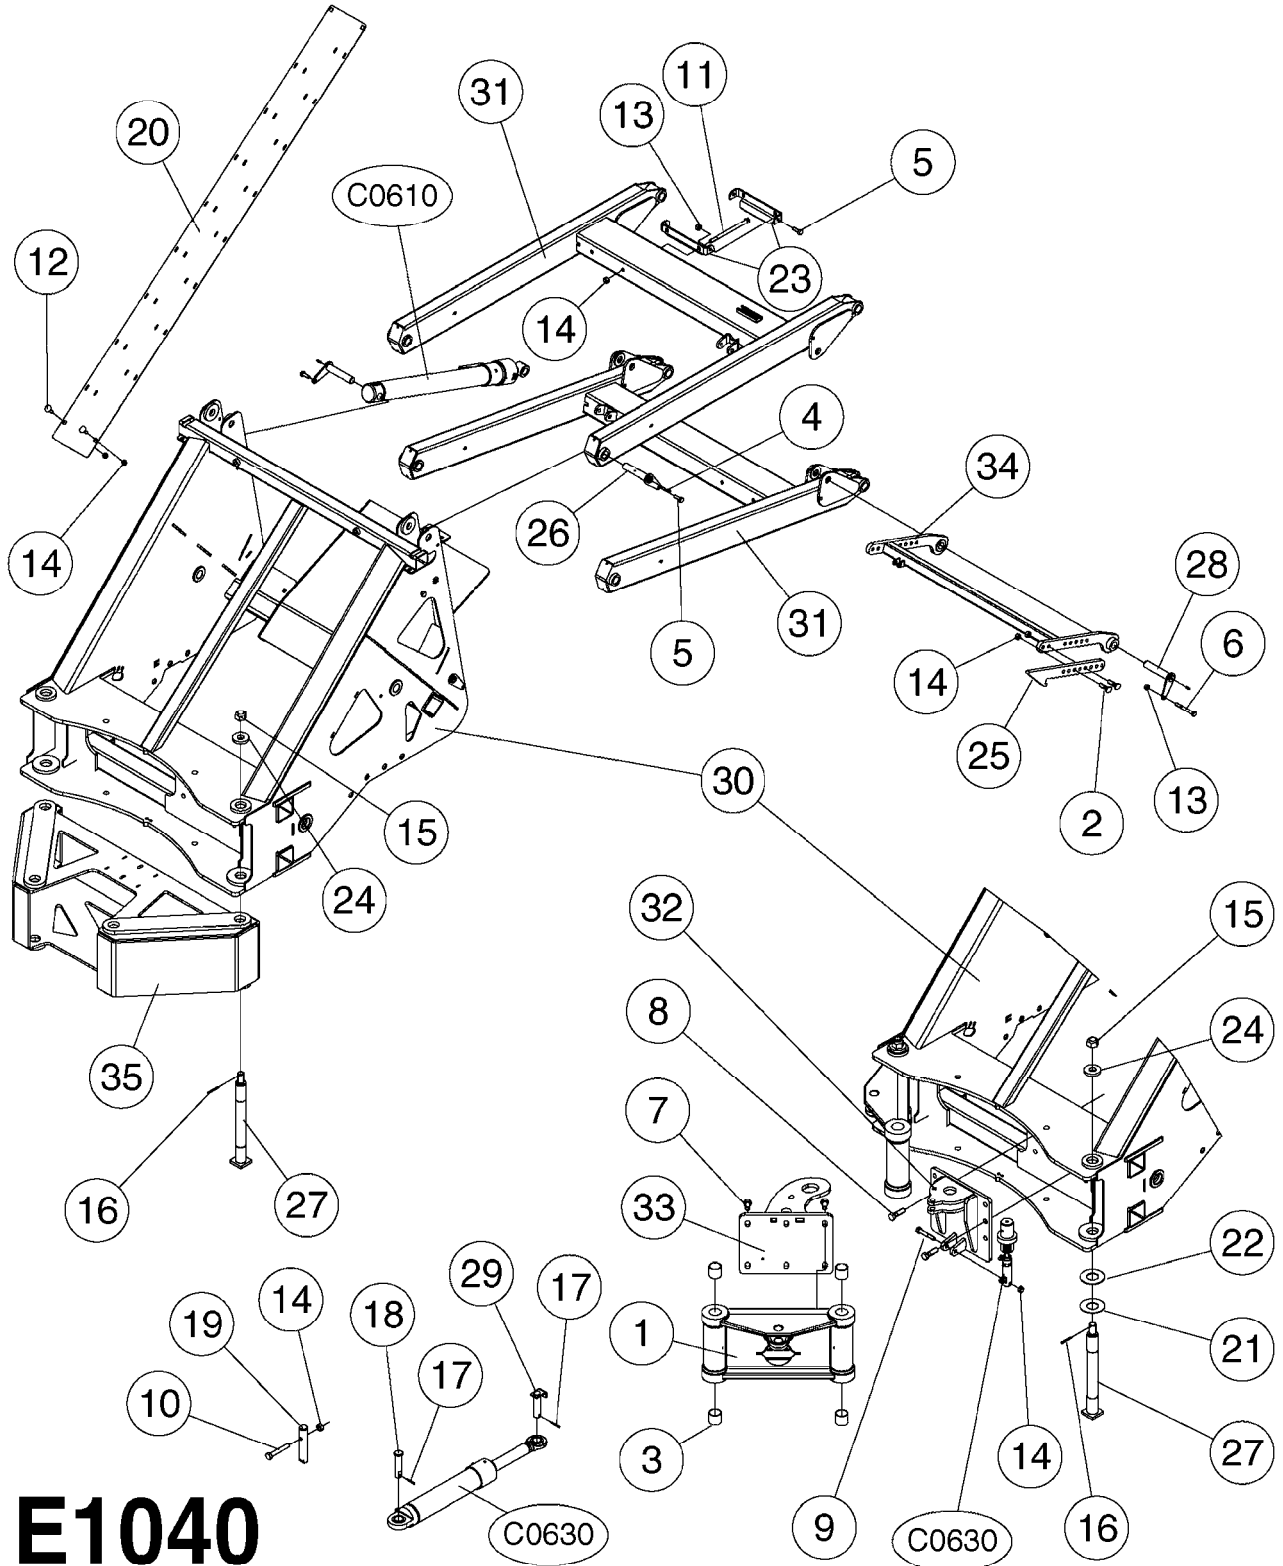

E1040

FRAME - REAR W/PARALIFT NCM
E1040-HIN, 09:09:16

Page 1

Date 05.08.2019 11:55

Pos.	parts-n°	order qty	description
1	111708	1	STEER ARM NCM 4400 PAINTED RED
1	111710	1	STEER ARM NCM 6600 PAINTED RED
2	140225	1	BOLT SPECIAL F.PARALIFT M12x50
3	210776	1	BUSHING F.TWIN STEERING ARM NCM 6600
3	210865	1	BUSHING 40mm40mm DU NCM 4400
4	283699	1	GREASE NIPPLE M6X1
5	421002	1	BOLT HEX 8.8 DEL M10X30 FT DIN933
6	421218	1	BOLT HEX 8.8 DEL M10X90
7	430684	1	BOLT HEX 8.8 DEL M16X30 FT NCM 4400
7	45001800	1	SCREW ALLEN M20X45 12.9 DE NCM 6600
8	430765	1	BOLT HEX 8.8 DEL M16X55
9	430802	1	BOLT HEX 8.8 DEL M12X75
10	430846	1	BOLT HEX 8.8 DEL M12X80
11	430908	1	BOLT HEX 8.8 DEL M12X200
12	451070	1	CARRIAGE BOLT M12X30
13	460423	1	NUT HEX M10X1.50 LOCK DIN985A2 SS
14	460703	1	NUT HEX M12X1.75 LOCK DIN985A2 SS
15	460747	1	NUT HEX M24 LOCK NCM 4400
15	461316	1	NUT HEX LOCK M30X3.5 DIN 985 NCM 6600
16	480384	1	PIN COTTER 3/16 x 1-1/2"
17	480502	1	PIN RETAINING M10X50 DIN 1481
18	14033600	1	PIN Ø40/Ø29.8 Ø10 L=133 NCM 4400
19	14051400	1	PIN Ø35.1/Ø12 L=164 NCM 6600
20	16121400	1	SHEET HOSE HOLDER PARALIFT NCM
21	16125200	1	DISC D90/42 X 2 RED NCM 4400
21	16155700	1	DISC D115/52 X 2 RED NCM 6600
22	16125300	1	DISC D90/42 X 3 RED NCM 4400
22	16155800	1	DISC D115/52 X 3 RED NCM 6600
23	16145100	1	SWIVEL FOR HOSE SUPPORT
24	16155900	1	DISC D70.0/ 31.0X10.0/RED NCM 6600
24	16375500	1	WASHER 10.0X60X25 RED NCM4400
25	16166200	1	HOOK F.TRANSF STOP W.HOLING
25	16193500	1	HOOK F.PARALIFT LOCK SHORT NCM
26	61030700	1	PIN Ø25 L=117
27	61033700	1	PIN F. STEERING 4400
27	61037800	1	PIN F. STEERING 6600
28	61035700	1	PIN Ø25 L=125
29	61036400	1	PIN D29.8 L=97 NCM 4400
29	61038100	1	PIN D34.8 NCM 6600
30	63033400	1	REAR FRAME NCM 4400 PAINTED
30	63043400	1	REAR FRAME NCM 6600 PAINTED
31	63034200	1	PARALIFT NCM 4400/6600
32	63036100	1	CONSOLE F. TRAPEZE LOCK CM "05