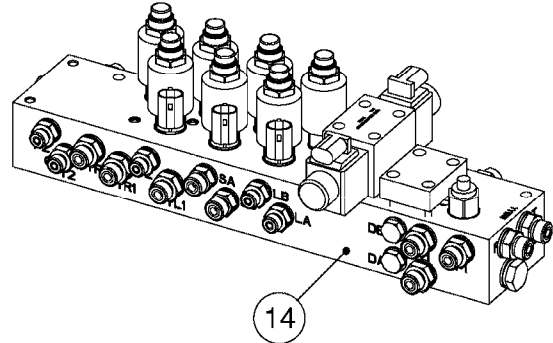

IMPORTANT!
BSP hoses require BSP fittings
ORFS hoses require ORFS fittings

C0590

HYD.BLOCK EAGLE/FORCE 2012
C0590-HIN, 13:05:19

Page 1

Date 05.08.2019 11:51

Pos.	parts-n°	order qty	description
1	146845	1	HEX NIPPLE 1/4"x1/4" BSP
1	23234500	1	HEX NIPPLE 1/4" - 9/16" ORFS
1	146851	1	HEX NIPPLE 1/4"x1/4" 0.7MM BSP
1	23234700	1	HEX NIPPLE 1/4"-9/16" - 0.7mm ORFS
1	147498	1	HEX NIPPLE 1/4"-1/4" 1.2mm BSP
1	23234100	1	HEX NIPPLE 1/4"-9/16" - 1.2mm ORFS
2	231103	1	PLUG 1/4" BSP, O-RING 08BPUP04
3	231987	1	PLUG 1/8" BSP W/GASKET
4	241404	1	DOWTY SEAL 1/4"
5	242102	1	O-RING Ø9.25X1.78 NITRIL 90SH
6	420847	1	BOLT HEX 8.8 DEL M8X85
7	450964	1	SCREW M5X30 F.CYLINDER
8	460143	1	SELF LOCK NUT M8 SST A2 DIN985
9	782124	1	SWITCH VALVE OUTS.1/8" 5000PSI
10	782131	1	BLIND PLUG F.3/4" CARTR.VALVE
11	14010400	1	PLUG 1/4" BSP
12	14098600	1	HYD. BLOCK SPC/FTZ 3/4" 2010
13	70084403	1	HYD. BLOCK, 5P, FOLD/FLOW
14	78216800	1	FLOW REGULATING VALVE, 3/4"
15	78217800	1	MAGNET VLV.MD1L-S3/10N-D12K8DT