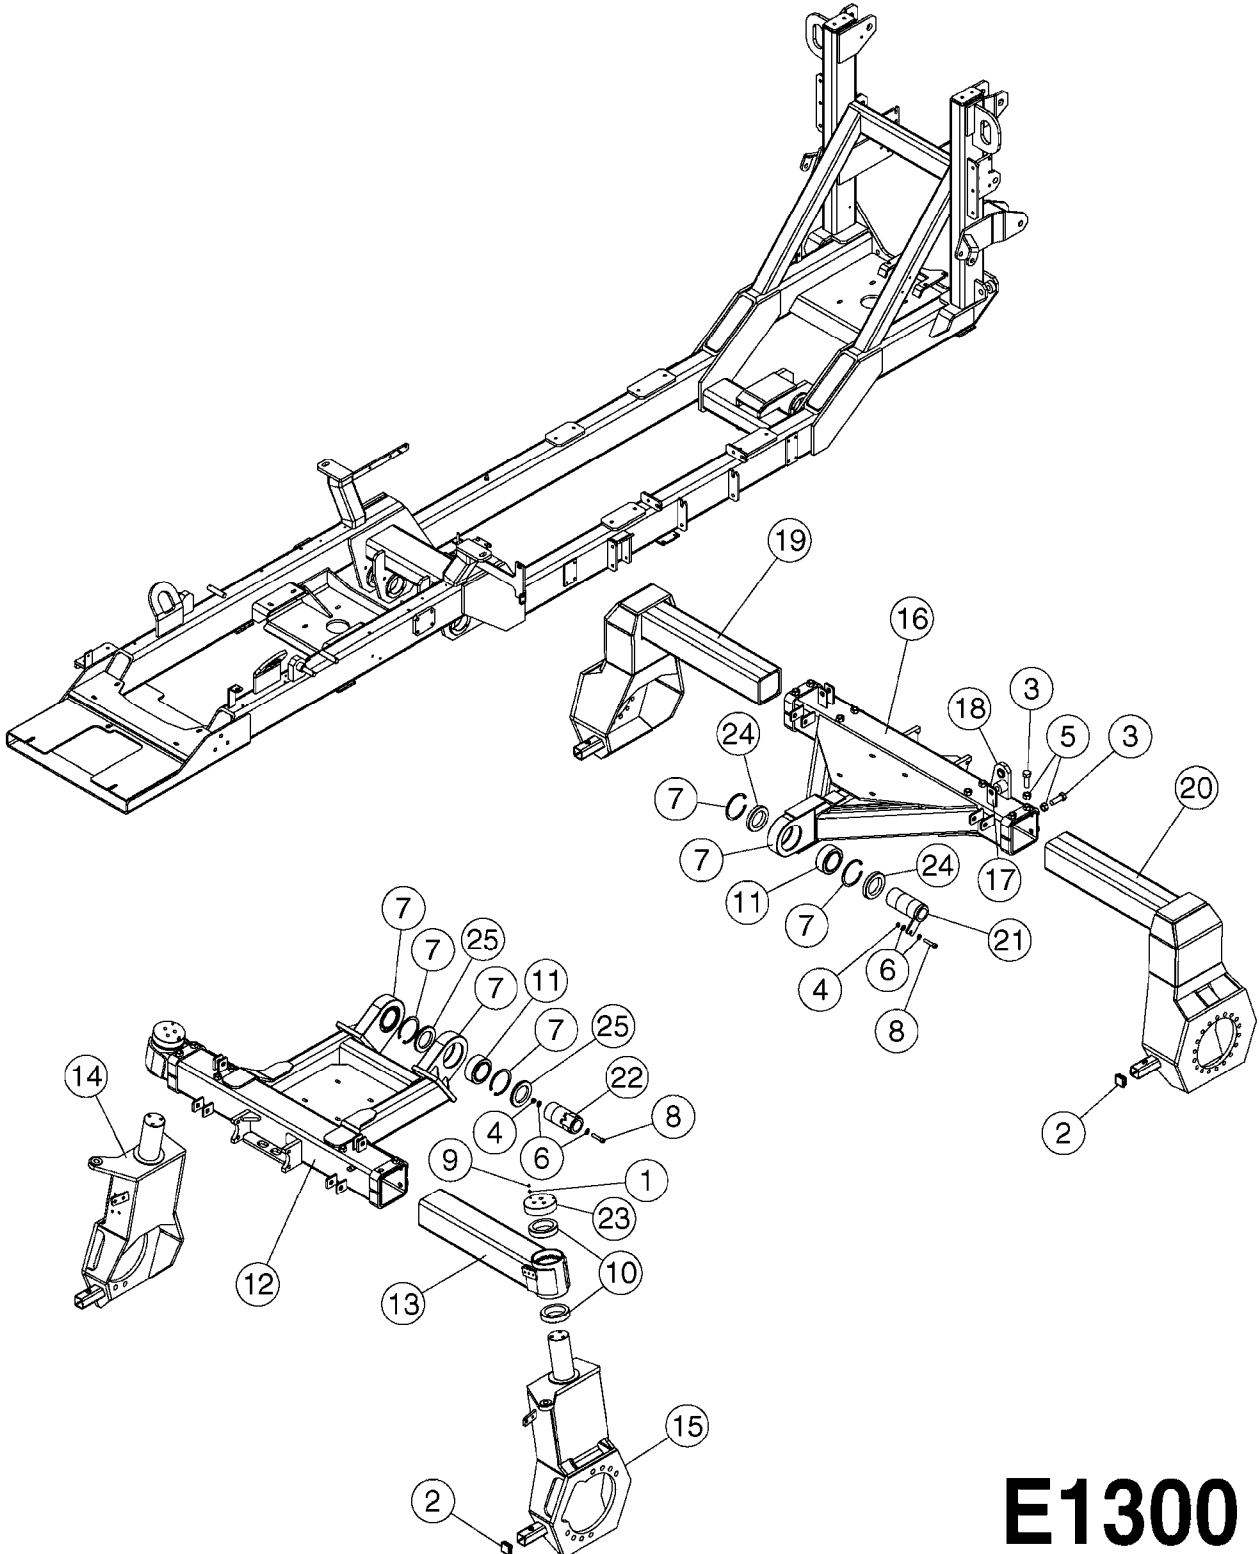

E1300

PRESIDIO VARIABLE TRACK
E1300-HIN, 13:03:18

Page

1

Date

05.08.2019 11:56

Pos.	parts-n°	order qty	description
1	288538	1	GREASE NIPPLE M8X1.25
2	334561	1	PLUG 50x50x2 F.SQ.TUBE
3	430977	1	BOLT HEX M20X60 DIN931-8.8.DEL
4	460703	1	NUT HEX M12X1.75 LOCK DIN985A2 SS
5	461228	1	NUT HEX M20
6	471127	1	WASHER Z12N 13X24X2.5 RST
7	PR-DA0038	1	BODY BALL 80 MM WITH RINGS
8	PR-DB1022008050	1	HM Class 8.8 M 8X 50 SCREW
8	PR-DB2142010050	1	SCREW CHC Class 12.9 M10X 50 Zn
9	PR-DD0122	1	GREASE PLUG BLACK
10	PR-DR0003	1	PR3240 PIVOT BEARING (32016)
11	PR-DR0211	1	BEARING DIAMETER 80MM
12	PR-FEPR25311	1	FRONT 200/270 PR2540
12	PR-FEPR25312	1	FRONT 250/305 PR2540
13	PR-FEPR25331	1	HALF CROSS FRONT Ø80 200-305
13	PR-FEPR25332	1	HALF AXLE FRONT 200 - 270
13	PR-FEPR25333	1	HALF CROSS FRONT Ø90 250-305
14	PR-FEPR25350	1	DROP LEG 1.05
14	PR-FEPR25351	1	DROP LEG 1.05
14	PR-FEPR25352	1	DROP LEG 1.05
14	PR-FEPR25353	1	LEG FRONT RIGHT Ø80, 1.50M
14	PR-FEPR25354	1	LEG 1
15	PR-FEPR25360	1	LEG FRONT RIGHT Ø80, 1.05M PR2540
15	PR-FEPR25361	1	LEG FRONT RIGHT Ø80, 1.25M PR2540
15	PR-FEPR25362	1	LEG FRONT RIGHT Ø90. 1.40M PR2540
15	PR-FEPR25363	1	LEG FRONT LEFT Ø80, 1.25M
15	PR-FEPR25364	1	LEG 2
16	PR-FEPR25411	1	REAR 200/270 PR2540
16	PR-FEPR25412	1	REAR 250/305 PR2540
17	PR-FEPR2541X-F	1	SHOCK MOUNT - FRONT
18	PR-FEPR2541X-R	1	SHOCK MOUNT - REAR
19	PR-FEPR25451	1	LEG REAR RIGHT 200/270 1.05M
19	PR-FEPR25452	1	LEG REAR RIGHT 180/225 1.25M
19	PR-FEPR25453	1	LEG REAR RIGHT 200/270 1.25M
19	PR-FEPR25454	1	LEG REAR RIGHT 210/280 1.40M
19	PR-FEPR25456	1	LEG REAR RIGHT 250/305 1.40M
20	PR-FEPR25461	1	LEG LEFT REAR 200/270 1.05M
20	PR-FEPR25462	1	LEG LEFT REAR 180/225 1.25M
20	PR-FEPR25463	1	LEG LEFT REAR 200/270 1.25M
20	PR-FEPR25464	1	LEG 3
20	PR-FEPR25466	1	LEG LEFT REAR 250/305 1.40M
21	PR-FEPR32009	1	REAR TRAIN LINE L=185MM PR3240
22	PR-FEPR32010	1	FRONT TRAIN LINE L=165MM PR3240
23	PR-FT0037	1	PIVOT PIN CAP Ø80 UTL PR
24	PR-FTPR32023	1	REAR SEAL PR3240
25	PR-FTPR32054	1	FRONT SEAL PR3240 PR4240