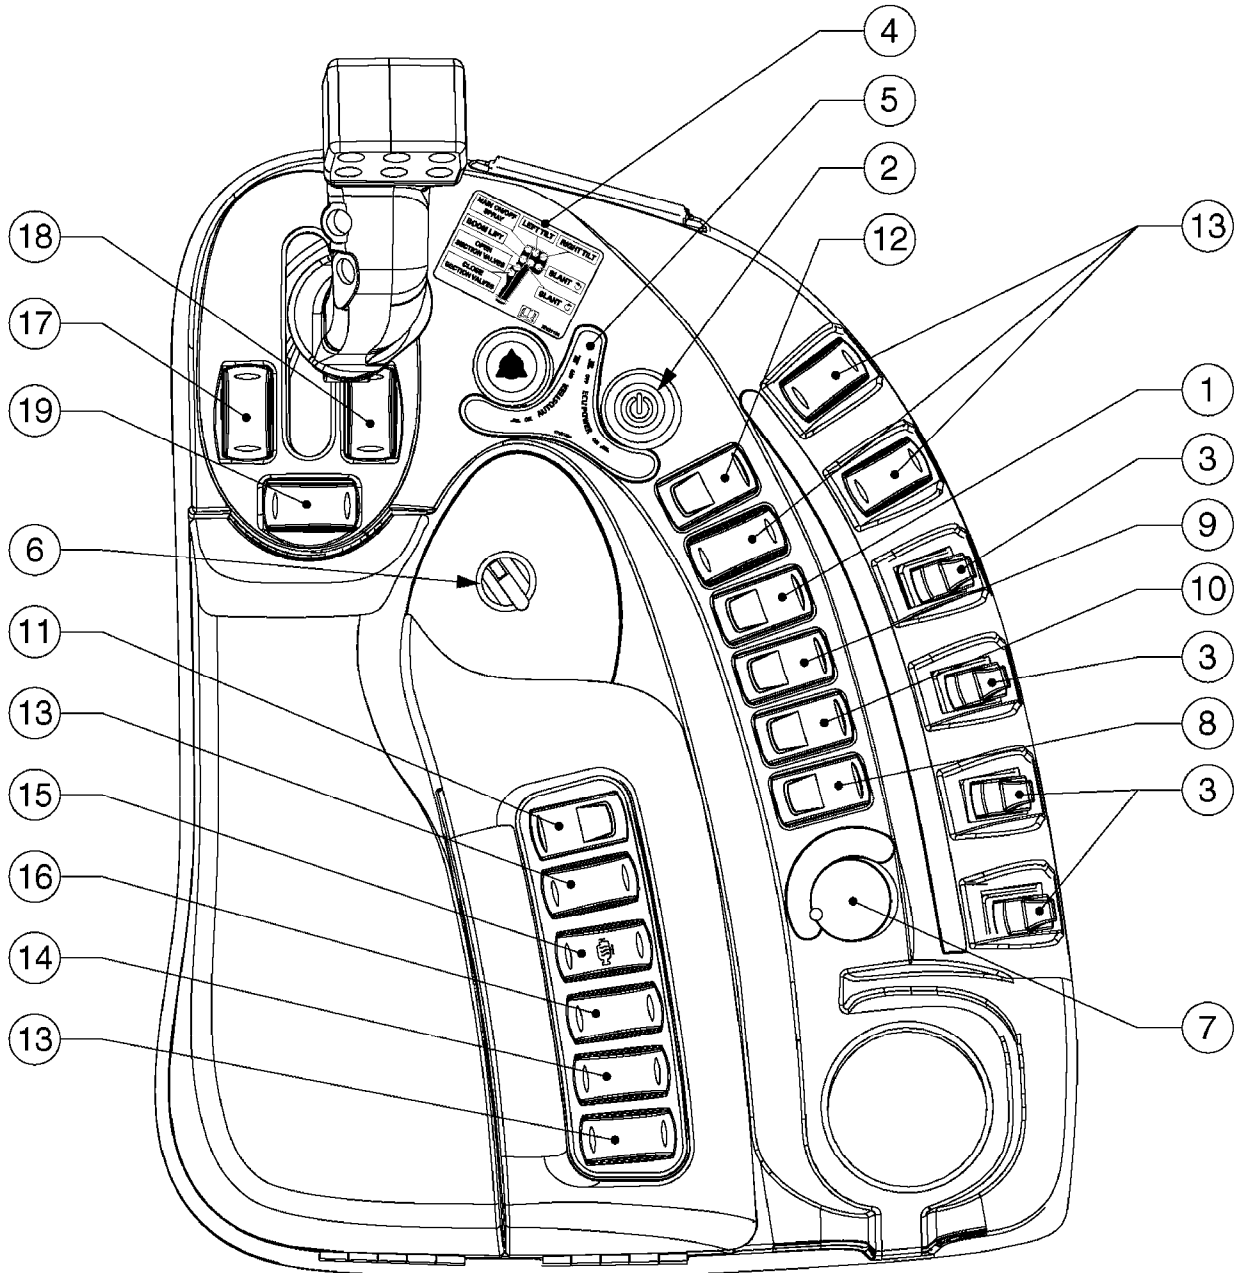

Agroparts: www.HARDI-INTERNATIONAL.com

Country-Code 00

0

Date 05.08.2019 12:02

Section 0

Cabin

main group	page-n°	date	description
Cabin	00010-HIN	03:10:18	ENGINE CONTROL CONSOLE - RUBICON

00010-HIN