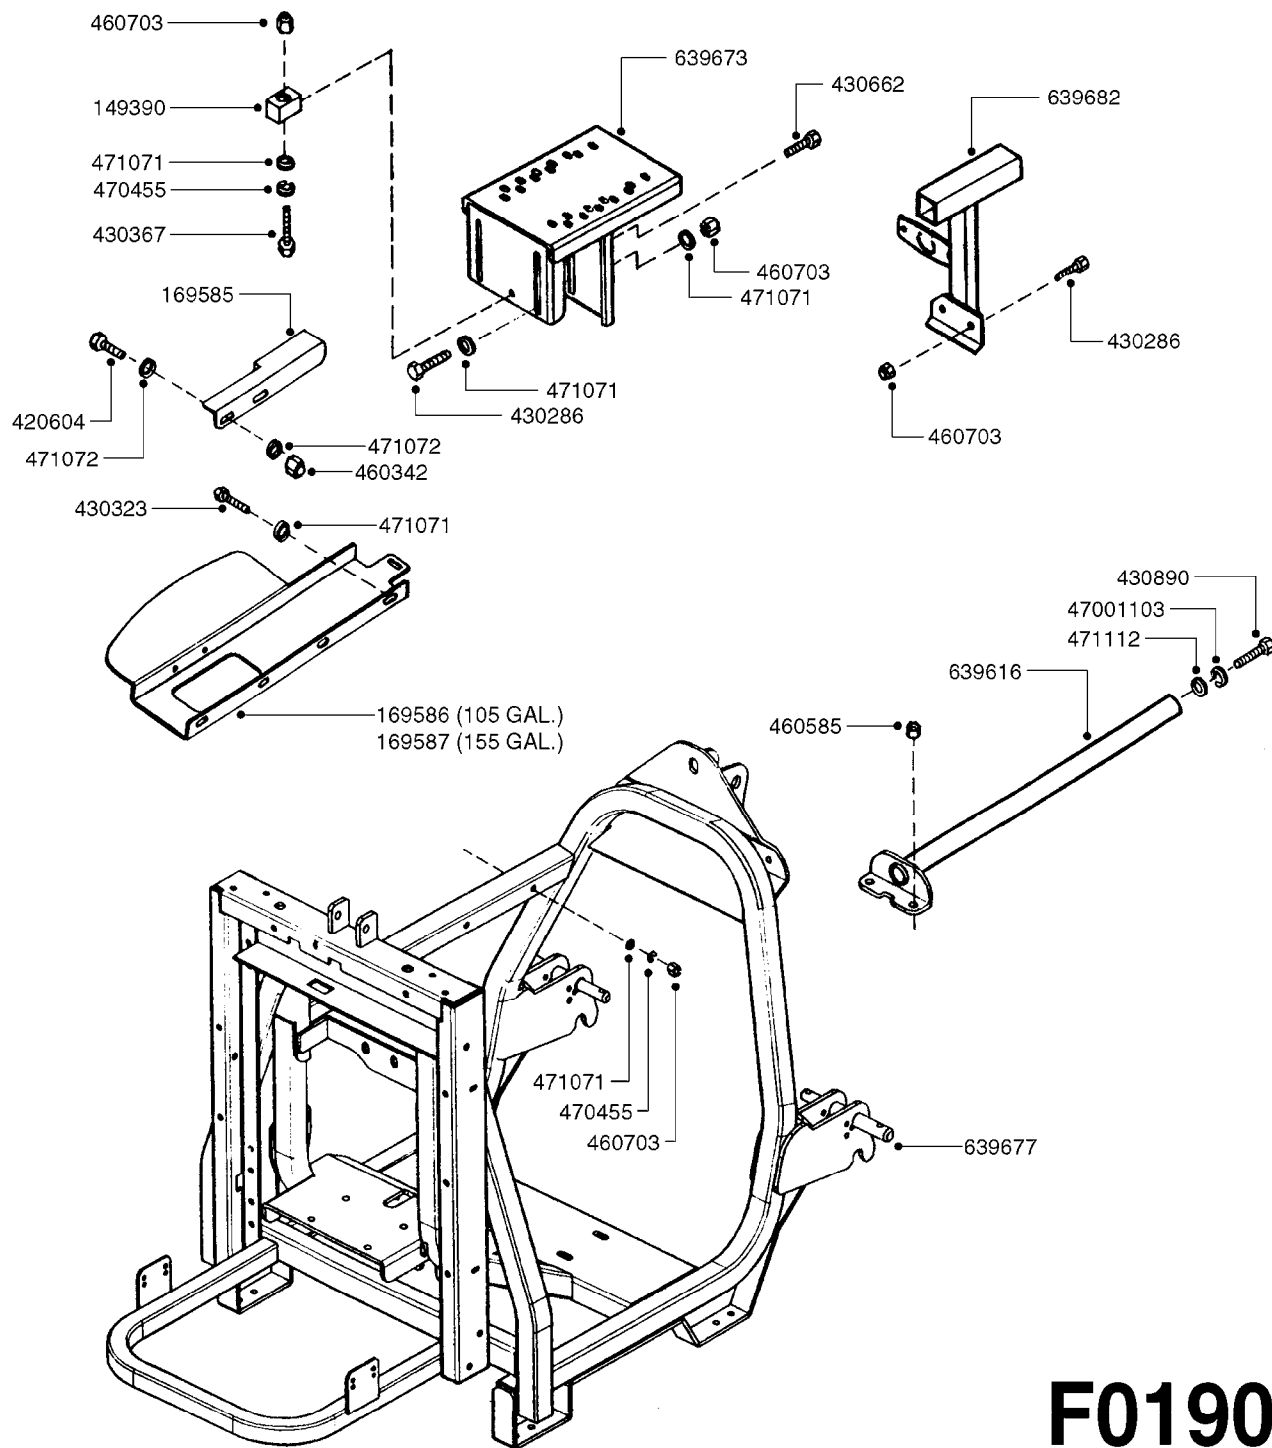

F0190

FRAME - ZENIT 105/155 PNEUM.
F0190-HIN, 01:01:16

Page 1
Date 05.08.2019 11:56

parts-n°	order qty	description
149390	1	PUMP MT.TENSIONER ZENIT
169585	1	BRACKET F.TANK FIXING ZENIT
169586	1	BRACKET F.TANK ZENIT 105
169587	1	BRACKET F.TANK ZENIT 155
420604	1	BOLT HEX 8.8 DEL M10X25 FT DIN933
430286	1	BOLT HEX 8.8 DEL M12X30 FT
430323	1	BOLT HEX 8.8 DEL M12X60
430367	1	BOLT HEX 8.8 DEL M12X100 DIN931
430662	1	BOLT HEX 8.8 DEL M12X20 FT
430890	1	BOLT HEX 8.8 DEL M20X50
460342	1	NUT HEX M10 DEL DIN934
460585	1	LOCKING NUT M16 DIN985 A2 SS
460703	1	NUT HEX M12X1.75 LOCK DIN985A2 SS
470455	1	WASHER D12 SPRING
471071	1	WASHER M12 GALV
471072	1	WASHER M10 EL2
471112	1	WASHER D20
639616	1	FRAME SUPPORT BRACKET - ZENIT
639673	1	PUMP MT.BRKT. ZENIT
639677	1	FRAME F.ZENIT 105/155 PNEUM.
639682	1	CONTROL MT.BRACKET ZENIT
47001103	1	WASHER D20.5/D33X4 LOCK