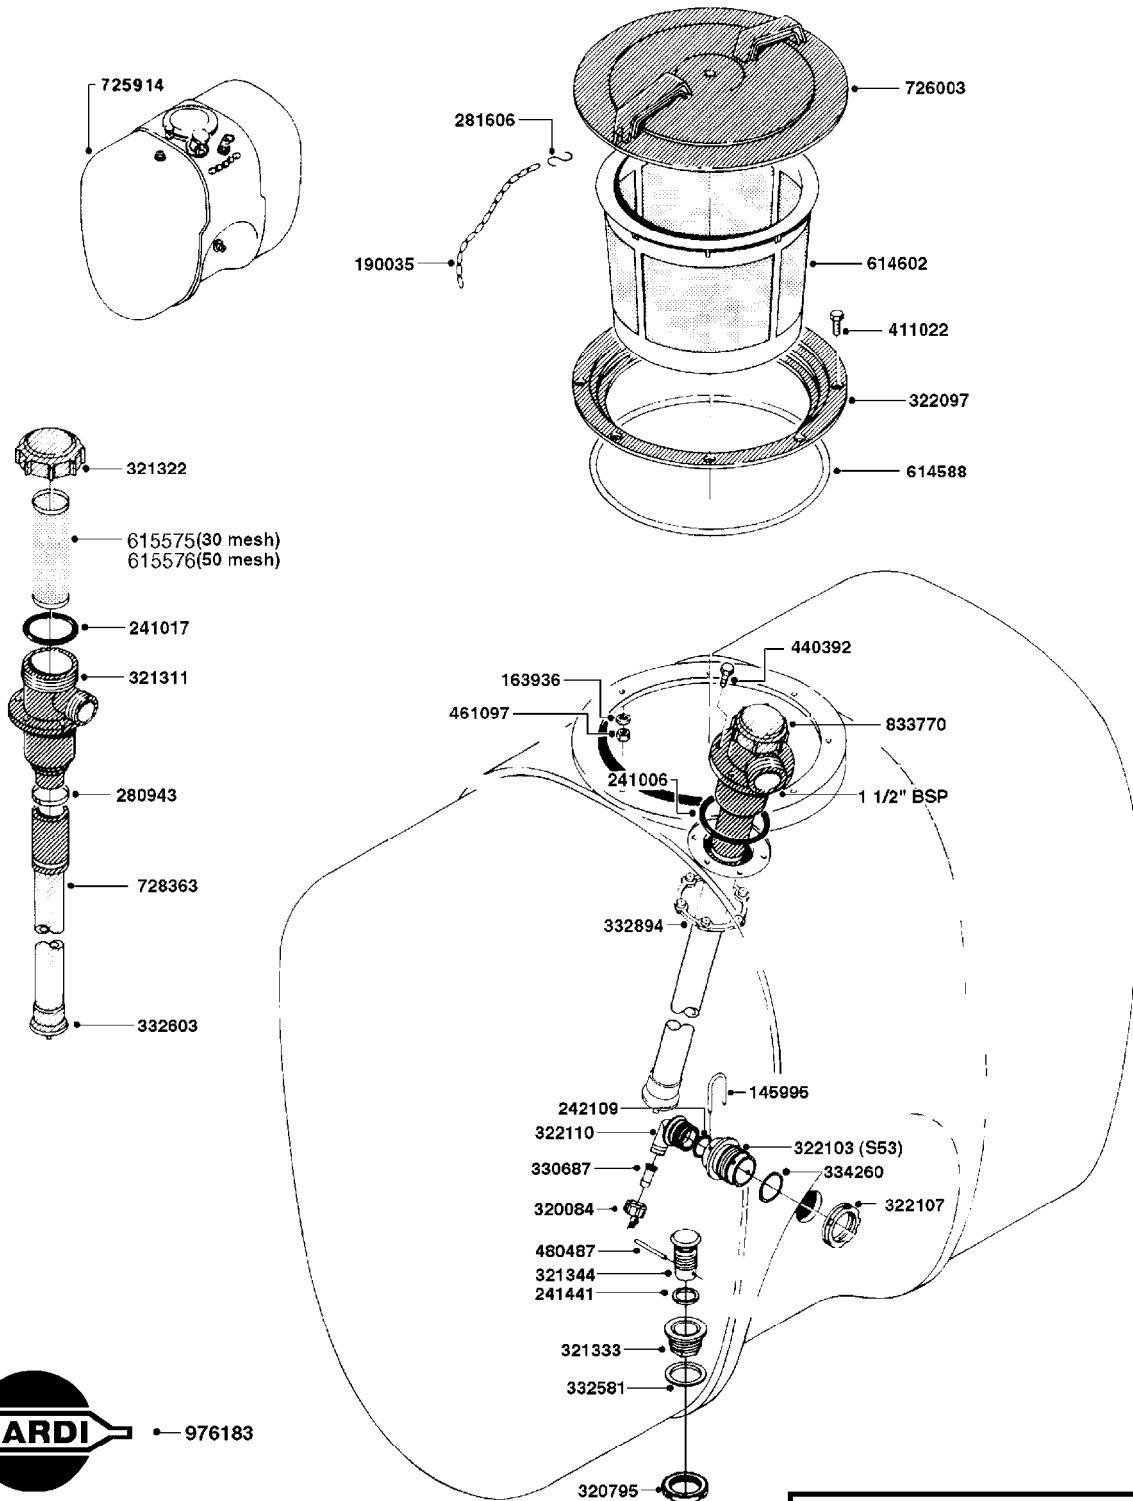

E0020

FOR CONNECTING HOSE FITTINGS, SEE SECTION L

TANK - NL 155 (POST 92)
E0020-HIN, 01:01:16

Page 1

Date 05.08.2019 11:54

parts-n°	order qty	description
145995	1	FITT.DK S-53 FORK
163936	1	WASHER D15/D6.2X1
190035	1	CHAIN 365MM
241006	1	O-RING D79,2X5,7 NITRIL
241017	1	O-RING D74,5X3 NITRIL
241441	1	O-RING D29.3X3
242109	1	O-RING D32.2x3.0
280943	1	CLAMP HOSE GEAR 40-60
281606	1	S-HOOK GALVANIZED
320084	1	FITT.DK NUT 1/2" BSP
320795	1	FITT.DK NUT 1-1/2" BSP JAMB
321311	1	FILTER BODY S 80 X 4
321322	1	SCREW CAP F. S80 X 4
321333	1	FITT.DK BULK 1-1/2" X 1"F BSP
321344	1	DRAIN SCREW 1" BSP RED
322097	1	THREADED RING F. LID
322103	1	FITT.DK S-53 BULKHEAD
322107	1	FITT.DK S-53 BULKHEAD NUT
322110	1	FITT.DK S-53 ELB. 1/2" BSP
330687	1	FITT.DK HB 1/2" F. 1/2" NUT
332581	1	GASKET F. 1-1/2" BSP CAPNUT.
332603	1	CAP F. SUCTION TUBE
332894	1	RETAIN.RING FOR SUCTION FILTER
334260	1	GASKET F. S-53 BULKHEAD
411022	1	SCREW M.6X30 STAINLESS PHILLIP
440392	1	SCREW 6.3 X 25.0 DIN7981C TORX
461097	1	NUT M6 STAINLESS SAFETY
480487	1	PIN M5X60 SLOTTED GALV
614588	1	SEAL F. LID
614602	1	FILTER BASKET
615575	1	FILTER F.TOP SUCT.30 MESH GRN.
615576	1	FILTER F.TOP SUCT.50 MESH BLUE
725914	1	TANK ASSY.COMPOSITE NK 155 '92
726003	1	LID F. TANK
728363	1	SUCTION TUBE ASSY.L=72"
833770	1	TOP SUCTION KIT 300/500
976183	1	DECAL COMPANY D.18,2 X 29,6