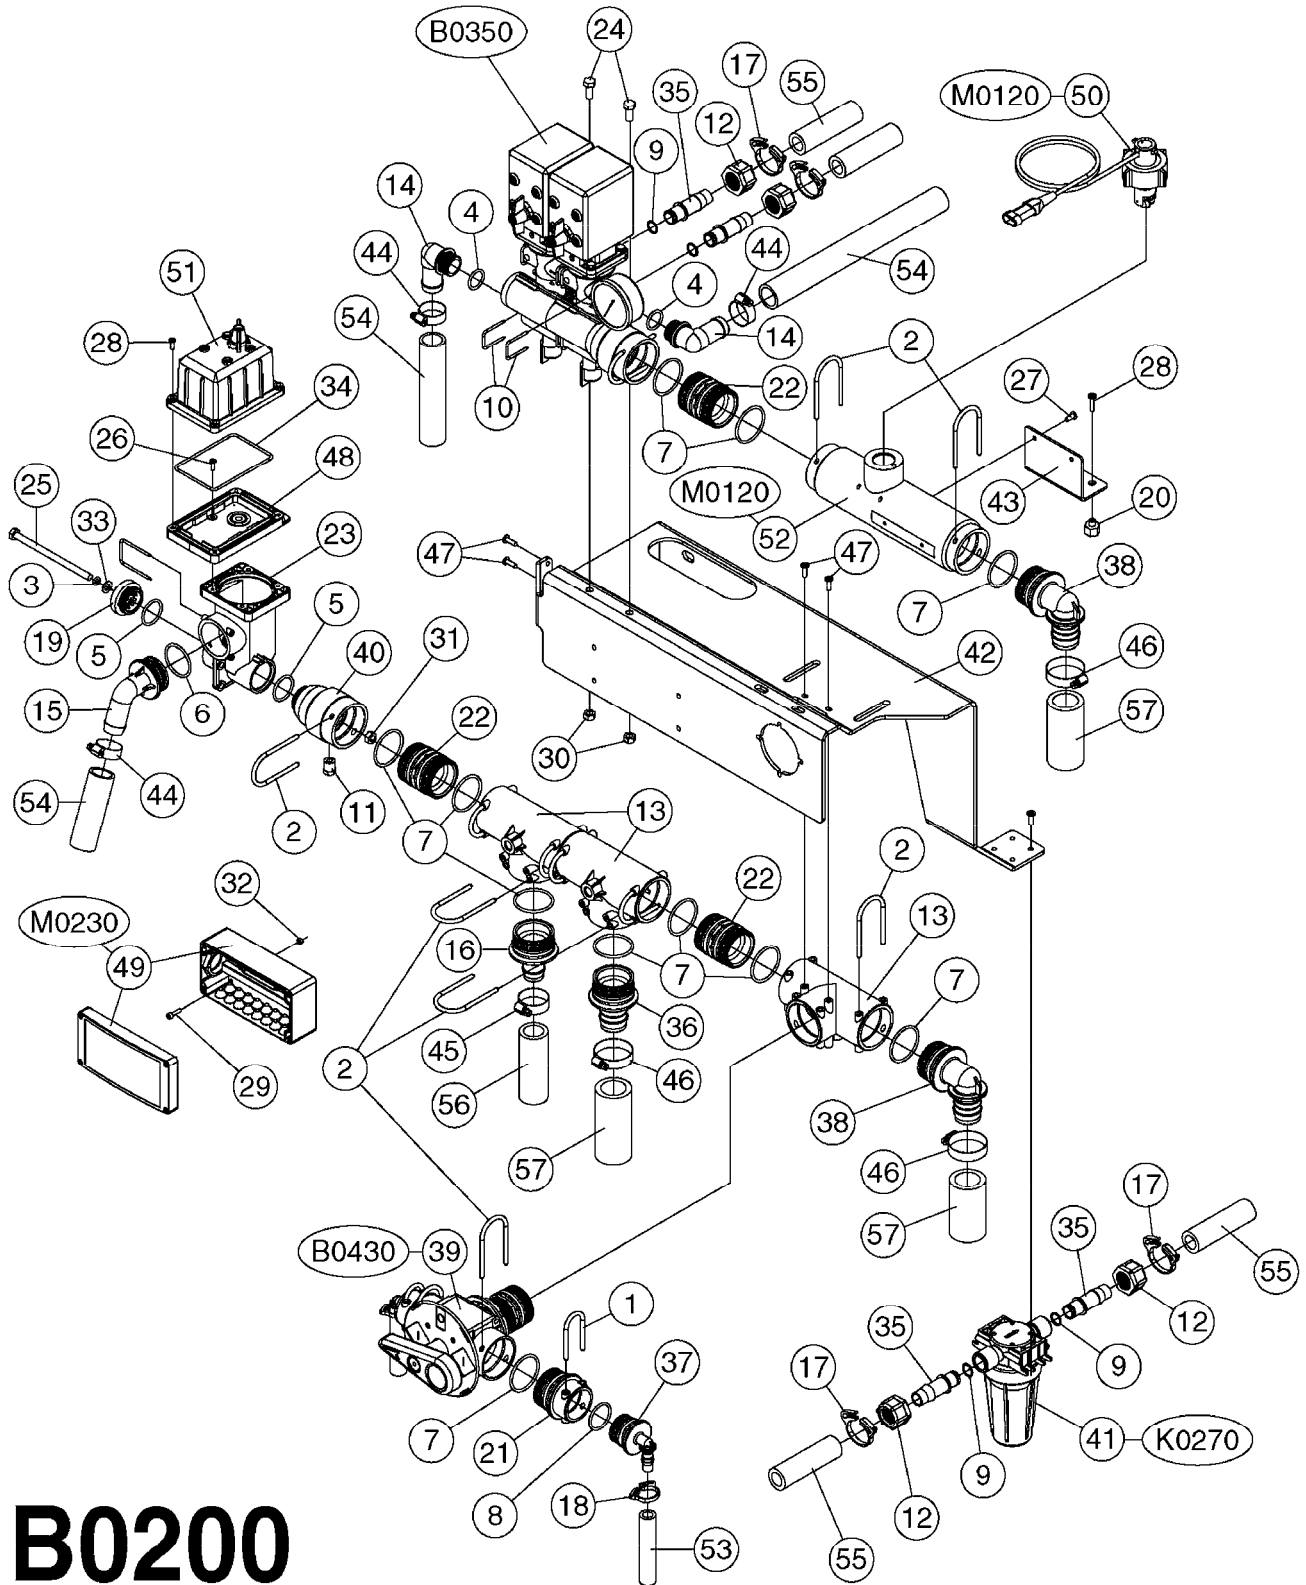

B0200

EC/2 MANIFOLD SYSTEM
B0200-HIN, 05:10:17

Page 1

Date 05.08.2019 11:47

Pos.	parts-n°	order qty	description
1	145995	1	FITT.DK S-53 FORK
2	145996	1	FITT.DK S-67 FORK
3	240947	1	O-RING D7.3X2.4 NITRIL
4	240951	1	O-RING D21.2X3 NITRIL
5	241441	1	O-RING D29.3X3
6	242020	1	O-RING 39.2 X 3 VITON
7	242353	1	O-RING 3 X 44.2 VITON
8	242354	1	O-RING D32.2X3.0 VITON
9	242594	1	O-RING D14 X 1.78 SCH.70-EPDM
10	270211	1	FITT.DK S25 FORK L=37.5
11	285126	1	PLUG 1/4'BSP PLASTIC
12	320283	1	FITT.DK NUT 3/4"BSP
13	322224	1	FITT.DK S-67 TEE
14	333561	1	FITT.DK ELB.1" EC RETURN
15	334100	1	FITT.DK S-61 ELB.1" 110 DEG.
16	334231	1	FITT.DK S-67 STR.1"
17	334531	1	CLAMP HOSE PLASTIC 3/4"
18	334534	1	CLAMP HOSE PLASTIC 1/2"
19	334548	1	END COVER
20	334558	1	NUT HEX PLASTIC INSERT
21	334564	1	FITT.DK S-67 TO S-53 ADAPTER
22	334573	1	FITT.DK S-67 CONNECTOR
23	334861	1	HOUSING F. HM EVC POST 1992
24	420582	1	BOLT HEX 8.8 DEL M8X20 FT A2
25	421256	1	BOLT HEX 8.8 SS M8X130
26	440307	1	SCREW SHEET-METAL 3/4" NO. 10
27	440673	1	SCREW F.PLASTIC 5X12 SS
28	440677	1	SCREW F. PLASTIC 5X20 SS
29	450902	1	BOLT ALLEN HEAD M4 X 16MM
30	460143	1	SELF LOCK NUT M8 SST A2 DIN985
31	460817	1	NUT HEX M8 STAINLESS DIN 934
32	461145	1	NUT HEX M4 LOCK
33	471126	1	WASHER, M8, Ø16/ 8.4X 1.6, SS
34	614421	1	GASKET F/MOTOR HOUSE-ON/OFF TR
35	724621	1	FITT.DK HB 3/4"ASSY F.3/4" NUT
36	726561	1	FITT.DK S-67 STR.1-1/4" O-RING
37	726568	1	FITT.DK.S-53 HB 1/2"90 W/O-RING
38	726573	1	FITT. S67 5/4" 90° W/O-RING
39	729796	1	VALVE S-67 MANUAL D33 J-D
40	731811	1	FITT.DK ADAPTOR S67 EC BOOM SE
41	845218	1	FILTER IN-LINE 3/4'50 MESH OML
42	16101803	1	CONTROL BRACKET F. MERCURY EC2
43	16101903	1	FLOW METER BRACKET ALIGNED
44	28029903	1	CLAMP HOSE GEAR P3/4"-S1" 6712
45	28030003	1	CLAMP HOSE GEAR P1" 6716
46	28030103	1	CLAMP HOSE GEAR P5/4-S1.5"6724
47	44076200	1	SCREW WN5451 5X16 SS TORX
48	70068303	1	BRKT. PLATE F/PRES. CONT.2XNUT
49	72115400	1	CONNECTION BOX F. OP. UNIT SV9
50	72117500	1	FLOW SENSOR - M.AMP L=1M
51	72182900	1	MOTER REG.DME37 1:150 AMP YELL
52	84208003	1	FLOW METER,4-70 GPM,S67,CAL
53	92702103	1	HOSE R X1/2" X300PSI WP X0012"
54	92702403	1	HOSE PVC SUCT GRAY 1"
55	92703203	1	HOSE R X3/4" X300PSI WP X0012"
56	92712403	1	HOSE R X1" X300PSI WP X0012"
57	92734403	1	HOSE R X5/4" X200PSI WP X0012"