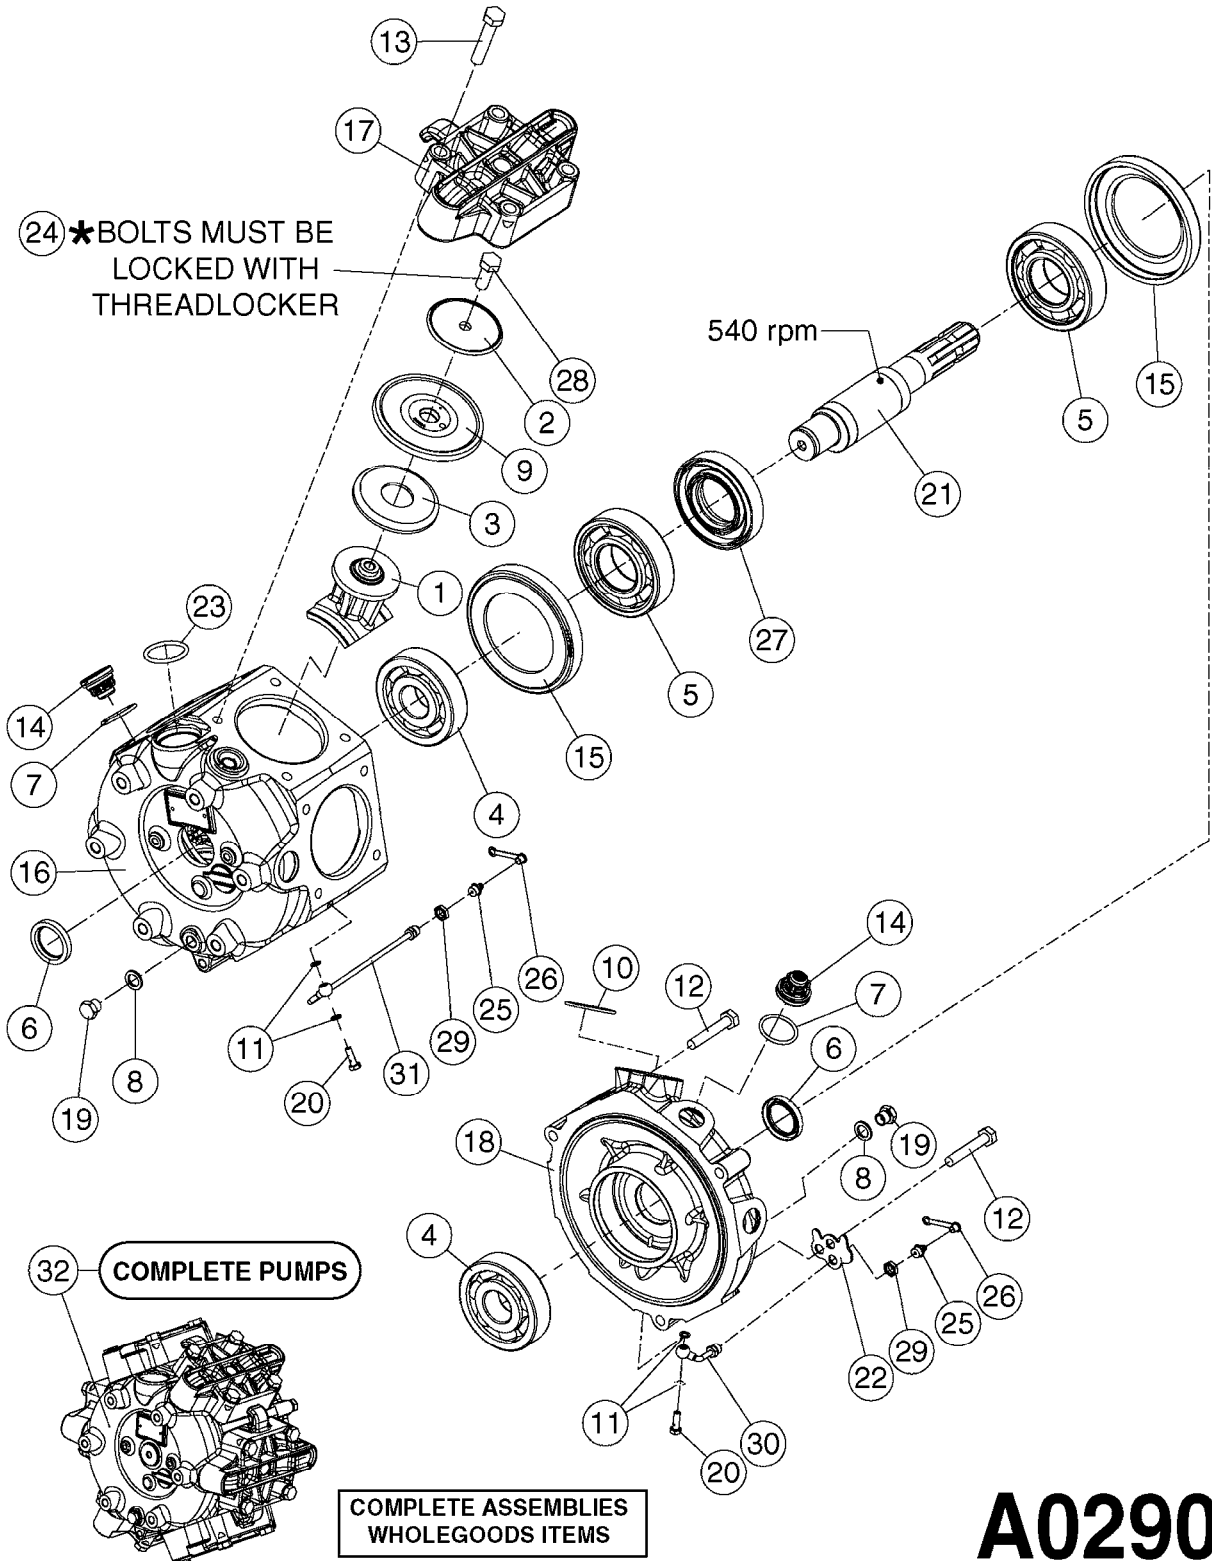

PUMP - 364 DEICER 540 RPM
A0290-HIN, 27:10:16

Page 1

Date 05.08.2019 11:46

Pos.	parts-n°	order qty	description
1	111629	1	CONNECTING ROD 363/364-7 PUMP
2	161174	1	DIAPHRAGM DISC SS 361/363/364 PUMP
3	161372	1	DIAPHRAGM BACKING DISC,320-361
4	210221	1	BEARING BALL 6407
5	210232	1	BEARING BALL 6310
6	210243	1	SEAL OIL 35 X 47 X 7
7	240457	1	O-RING D40.2/D34X2
8	241404	1	DOWTY SEAL 1/4"
9	241684	1	DEICER PARTS: DIAPHRAGM MODEL 361 NITRIL
10	242225	1	O-RING D45.0 X 4.0 RUBBER
11	242374	1	WASHER Ø10/Ø6X1 COPPER
12	420895	1	BOLT HEX 8.8 RAW M10X60
13	430312	1	BOLT HEX 8.8 RAW M12X60
14	728146	1	VALVE FOR 361(726890/707932)
			VALVE FOR COLD PUMPS
14	72094600	1	VALVE D35 STAINLESS 2001
			VALVE FOR HOT PUMPS
15	11171900	1	CONROD RING 364/464 MACHINED
16	11172000	1	PUMP HOUSE 364 MACHINED 5/4" BSP RED
17	11172800	1	VALVE COVER 363/364 MACHINED RED
18	11173200	1	FRONTPART 364, 1½" BSP RED
19	14010400	1	PLUG 1/4" BSP
20	14120400	1	BANJOBOLT M6 X 19
21	14137500	1	CRANKSHAFT 364-07
			CRANKSHAFT FOR HOT PUMPS
21	14137600	1	CRANKSHAFT 364/464-10
			CRANKSHAFT FOR COLD PUMPS
22	16382900	1	GREASE NIPPLE PLATE, 364
23	24266600	1	O-RING D 38,0 X 4,0 70SH.NITR
24	28045503	1	LOCTITE 262 .5ML (.017oz.)
25	28163300	1	GREASE NIPPLE H1 M6X1 DIN 7412
26	28163400	1	CAP F. GREASENIPPLE YELLOW M6X1
27	33527200	1	GREASE SPLIT 364/464
28	43099200	1	BOLT HEX SS M12 X 30 DIN933 A4
29	46134000	1	NUT HEX M10x1 H=2.3 NV=14 ELZIN
30	61096800	1	BANJOTUBE SHORT 364 COMPL.
31	61096900	1	BANJOTUBE LONG 364 COMPL.
32	82169800	1	PUMP 364-07-STD-540-NBR-YELLOW