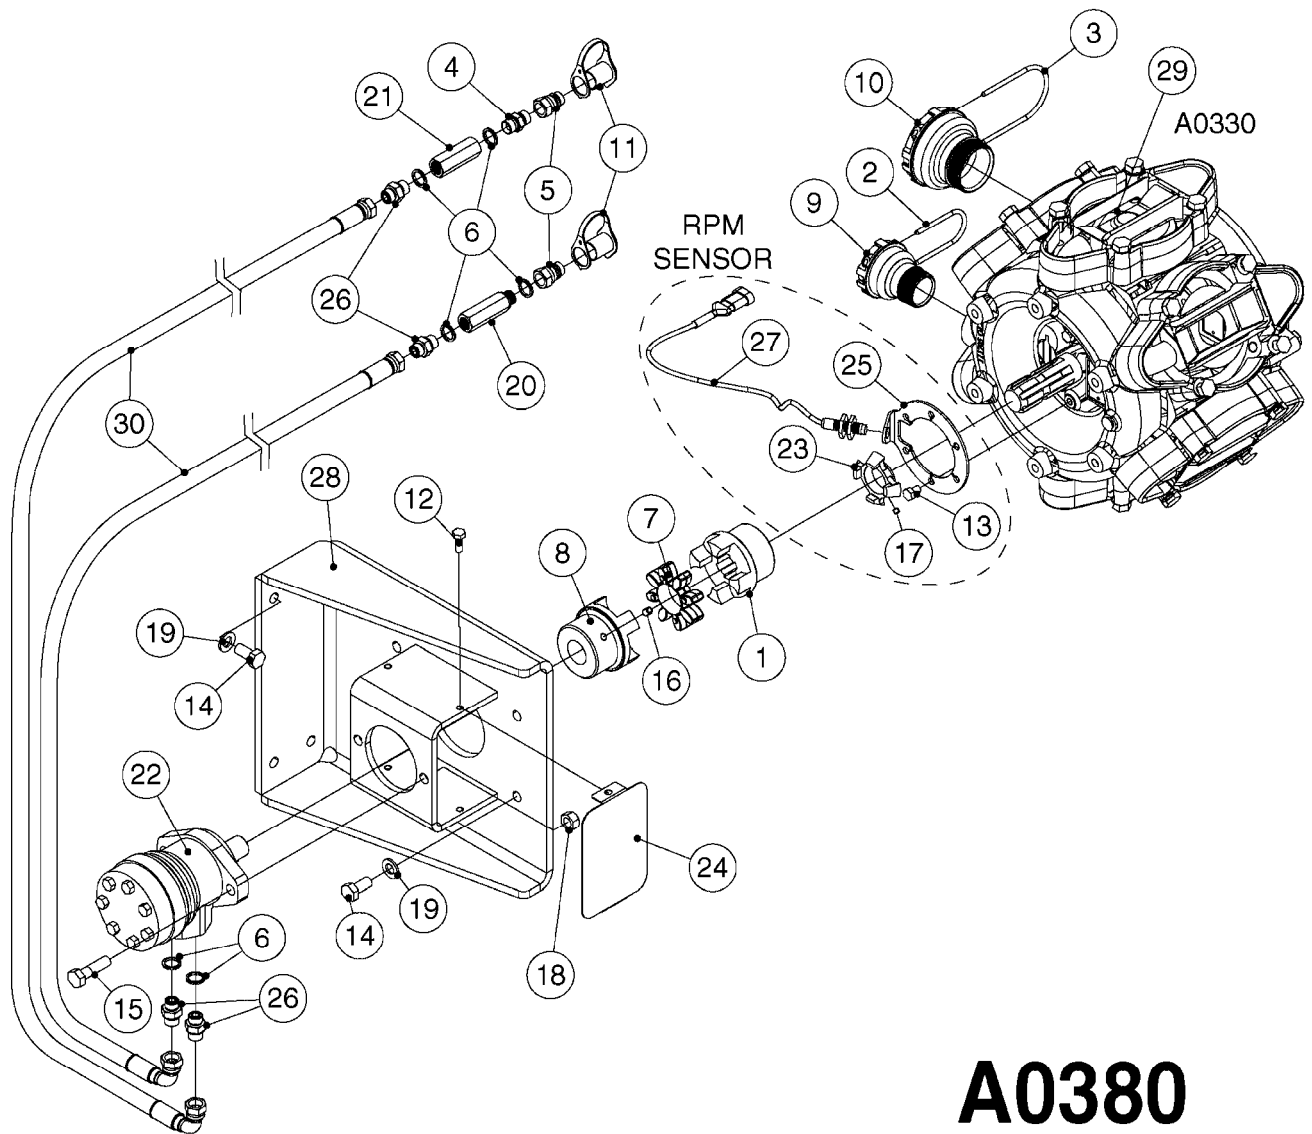

PUMP - 463 FLEX CAPACITY
A0380-HIN, 07:11:16

Page 1

Date 05.08.2019 11:46

Pos.	parts-n°	order qty	description
1	111438	1	HUB F.CLUTCH 361/460 PUMP
2	145996	1	FITT.DK S-67 FORK
3	145997	1	FITT.DK S-93 FORK
4	147132	1	HEX NIPPLE 1/2"X1/2" BSP DEL
5	230311	1	QUICK COUPLING 1/2"
6	241356	1	DOWTYSEAL 1/2"
7	283916	1	TOOTHED RIM FOR CLUTCH
8	284521	1	COUPLING HALF CYL.D25MM-KEY
9	322322	1	FITT.DK S-67 X 1-1/4"BSP MALE
10	322324	1	FITTING S93 FEMALE - BSP 2" MALE
11	334206	1	DUST HOOD FOR HY-COUPLING
12	420582	1	BOLT HEX 8.8 DEL M8X20 FT A2
13	420917	1	BOLT HEX 8.8 RAW M8X12 FT
14	430522	1	BOLT HEX 8.8 DEL M12X25 FT
15	430878	1	BOLT HEX 8.8 DEL M12X45 DIN931
16	450052	1	SCREW SET M8X10 BLACK ALLAN
17	450645	1	SCREW ALLAN M6 X 6 SS
18	460703	1	NUT HEX M12X1.75 LOCK DIN985A2 SS
19	471127	1	WASHER Z12N 13X24X2.5 RST
20	782153	1	PRESS. FLOW VALVE 1/2", 32L/MIN, PAINTED (BLACK)
21	782154	1	CHECK VALVE 284794 (BLACK)
22	783010	1	MOTOR HYDRAULIC OMR50
23	14117800	1	ROTOR RPM SENSOR 4-POL
24	16154400	1	COVER PLATE F. FLEX PUMP MT.
25	16382700	1	PLATE 3 X 148 X 116 / BEND
26	23235300	1	HEX NIPPLE 1/2"-13/16"
27	28120200	1	INDUCTIVE SENSOR M12 0.25M CABLE
28	61038400	1	BRACKET FLEX PUMP MOUNT NCM
29	72363900	1	PUMP 463/10-MOD-2-540
30	78571100	1	HOSE HY X 1/2" X 248" STR+ELB