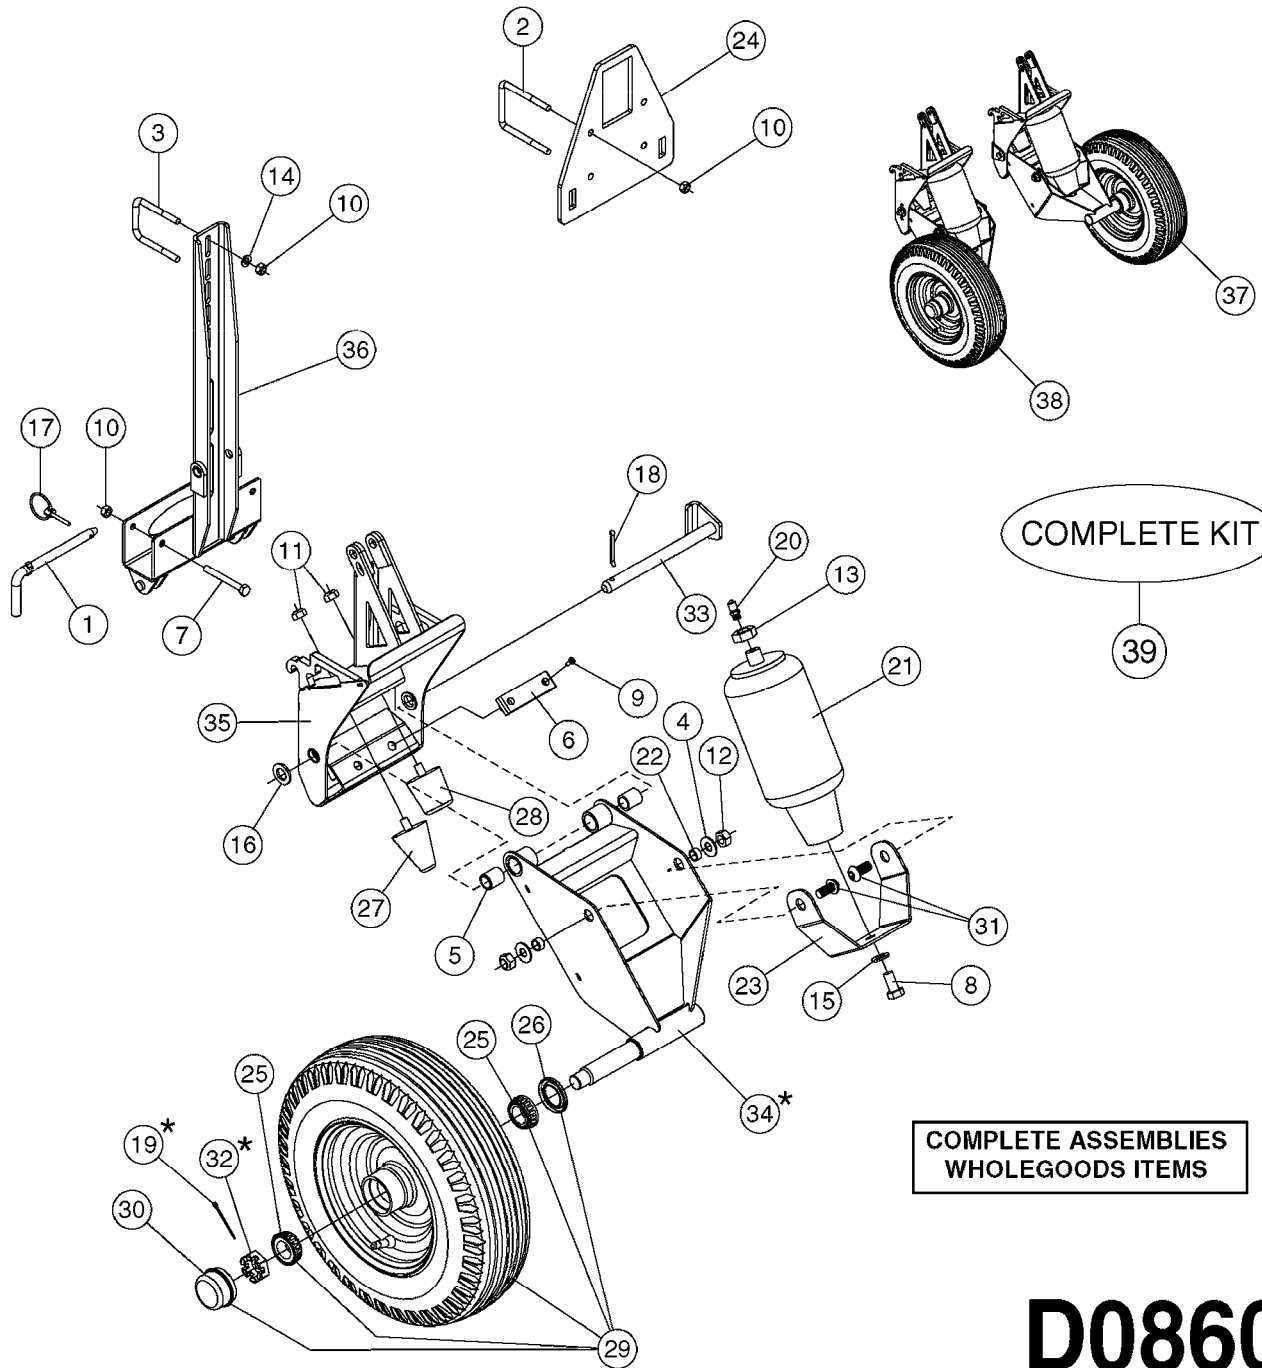

COMPLETE ASSEMBLIES
WHOLEGOODS ITEMS

D0860

BOOM WHEEL, FTZ, HD, AIR-BAG
D0860-HIN, 01:01:16

Pos.	parts-n°	order qty	description
1	142947	1	LOCKING PAWL Ø12 L=108, DELTA
2	146843	1	BOLT U M8 F.60 x 60
3	147516	1	U-BOLT M8-50x50
4	165557	1	WASHER D28.0/D12.2X2.0 SS
5	333697	1	BUSHING D22/D16x25
6	333956	1	SLIDE SHOE 91X25X10
7	421201	1	BOLT HEX 8.8 DEL M8X70
8	430923	1	BOLT HEX 1/2"-13 L=1" GR.2 SS
9	440665	1	SCREW M4.2X16 STAINLESS
10	460143	1	SELF LOCK NUT M8 SST A2 DIN985
11	460423	1	NUT HEX M10X1.50 LOCK DIN985A2 SS
12	460703	1	NUT HEX M12X1.75 LOCK DIN985A2 SS
13	461248	1	NUT HEX JAM 3/4"-16 UNF
14	471126	1	WASHER, M8, Ø16/ 8.4X 1.6, SS
15	471127	1	WASHER Z12N 13X24X2.5 RST
16	471128	1	WASHER, M16, Ø30/17.0X 3.0, SS
17	480244	1	PIN SNAP D4.5
18	480384	1	PIN COTTER 3/16 x 1-1/2"
19	10008603	1	COTTER PIN 1/8"X 1-1/2" INCLUDED WITH PIVOT ARM
20	10480503	1	TANK VALVE 1/8"NPT
21	10492403	1	AIR BAG FOR TWIN SUSPENSION
22	14015203	1	BUSH D16 X D12.5 L=8
23	16121603	1	BOOM WHEEL AIR BAG BRACKET
24	16134703	1	BOOM WHEEL STORAGE BRACKET
25	21002303	1	BEARING, TAPPED, 1" SPINDLE
26	21002603	1	SEAL, GREASE, F. BOOM WHEEL
27	24003503	1	RUBBER BUFFER D42 X 50 M172
28	24003603	1	RUBBER BUFFER D50 X 50 M174
29	28059803	1	WHEEL & TIRE ASSY 4.8/4.0-8
30	29003603	1	HUB CAP F. 1000LB HUB
31	43001003	1	BTTN HD SCREW M12 X 25 SS
32	46001803	1	NUT, CASTLE F. HD BOOM WHEEL INCLUDED WITH PIVOT ARM
33	61014803	1	BOOM WHEEL PIVOT PIN, PLATED
34	63030603	1	BOOM WHEEL PIVOT ARM RH INCLUDES CASTLE NUT & COTTER PIN
34	63030703	1	BOOM WHEEL PIVOT ARM LH INCLUDES CASTLE NUT & COTTER PIN
35	63030803	1	BOOM WHEEL MOUNT CRADLE
36	63033103	1	BOOM WHEEL MOUNT
37	70088103	1	BOOM WHEEL ASSEMBLY, LEFT
38	70088203	1	BOOM WHEEL ASSEMBLY, RIGHT
39	83353003	1	BOOM WHEEL KIT, FTZ, HD, AIR-BAG COMPLETE PAIR WITH HARDWARE