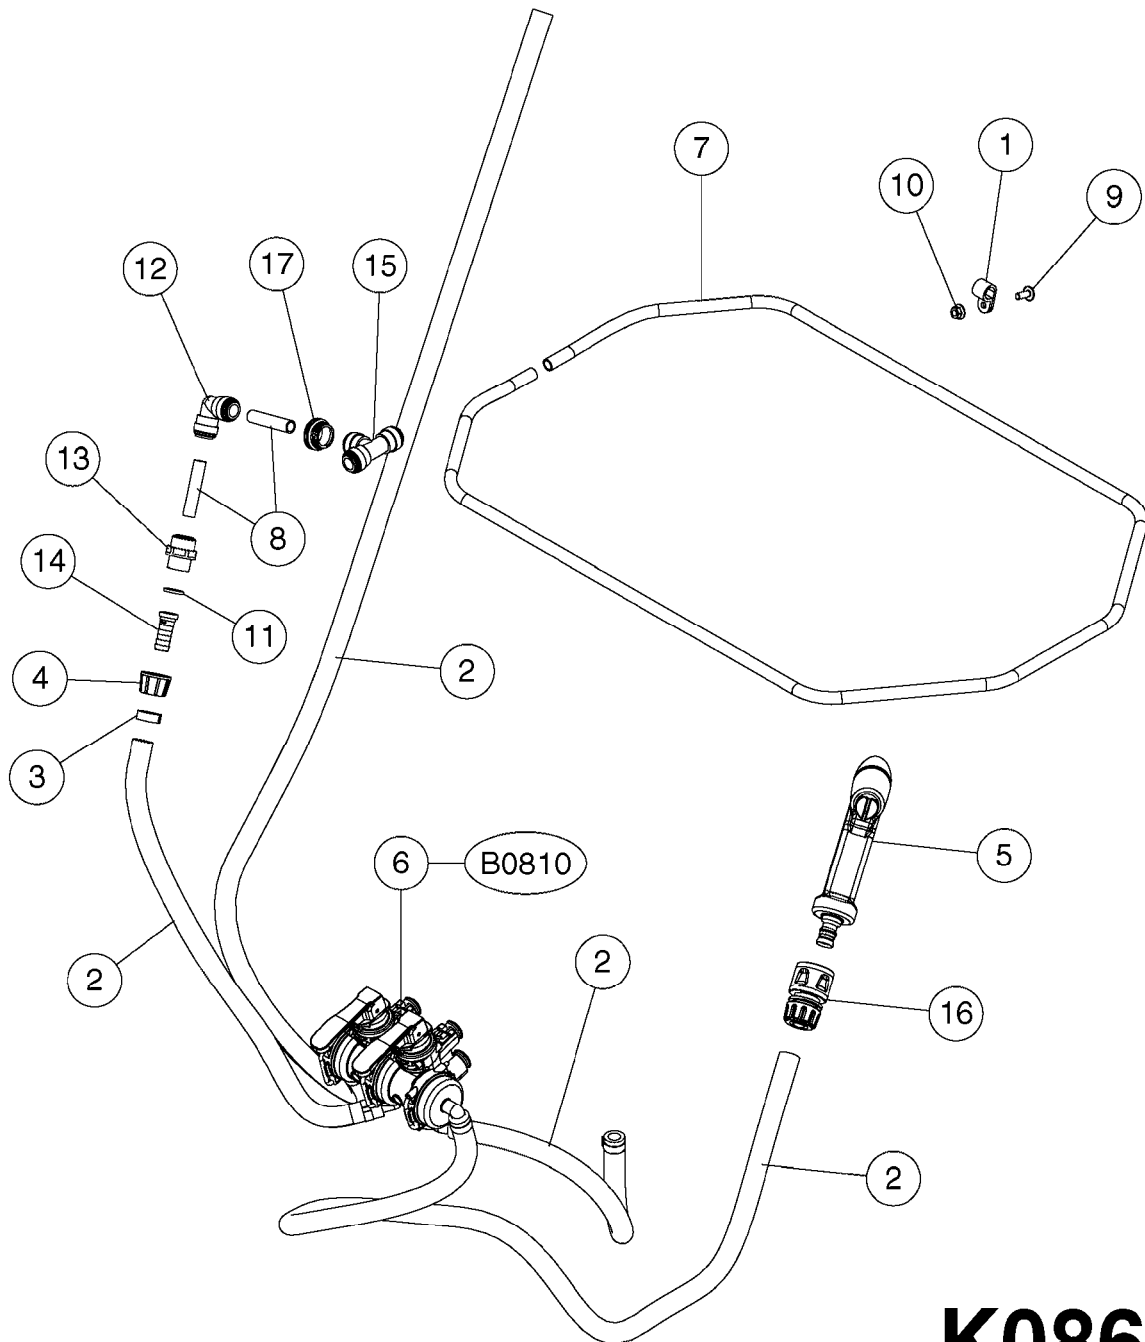

CHEM. FILLER RUBICON B
K0860-HIN, 10:07:18

Page 0
Date 05.08.2019 12:00

CHEM.FILLER RUBICON B
K0860-HIN, 10:07:18

Page 1
Date 05.08.2019 12:00

Pos.	parts-n°	order qty	description
1	MA162949000	1	TUBE FASTENER
2	MA237313000	1	TRESS NOBEL HOSE Ø20X12
3	MA237726000	1	CLICK CLAMP N°86-195
4	MA237734000	1	PLASTIC NUT D20
5	MA244982003	1	RINSE GUN
6	MA247992000	1	MANUAL INDUCTION VALVE
7	MA247997000	1	RINSING TUBE, HOPPER
8	MA506004100	1	HOSE D12
9	MA701022004	1	BOLT RLS M6X16 A2 25 129
10	MA702010001	1	FLANGE NUT M06 A2 6923
11	MA705010008	1	FLAT GASKET G1/2"
12	MA718002004	1	HOSE CONNECTOR ELBOW D12
13	MA718013017	1	SINGLE MALE UNION
14	MA718014019	1	FITT.G1/2" STR.
15	MA718017013	1	QUICK COUPLER TEE D12
16	MA718031001	1	QUICK COUPLER W/VALVE
17	MA722001007	1	ADJUSTABLE THREAD GUIDE D22