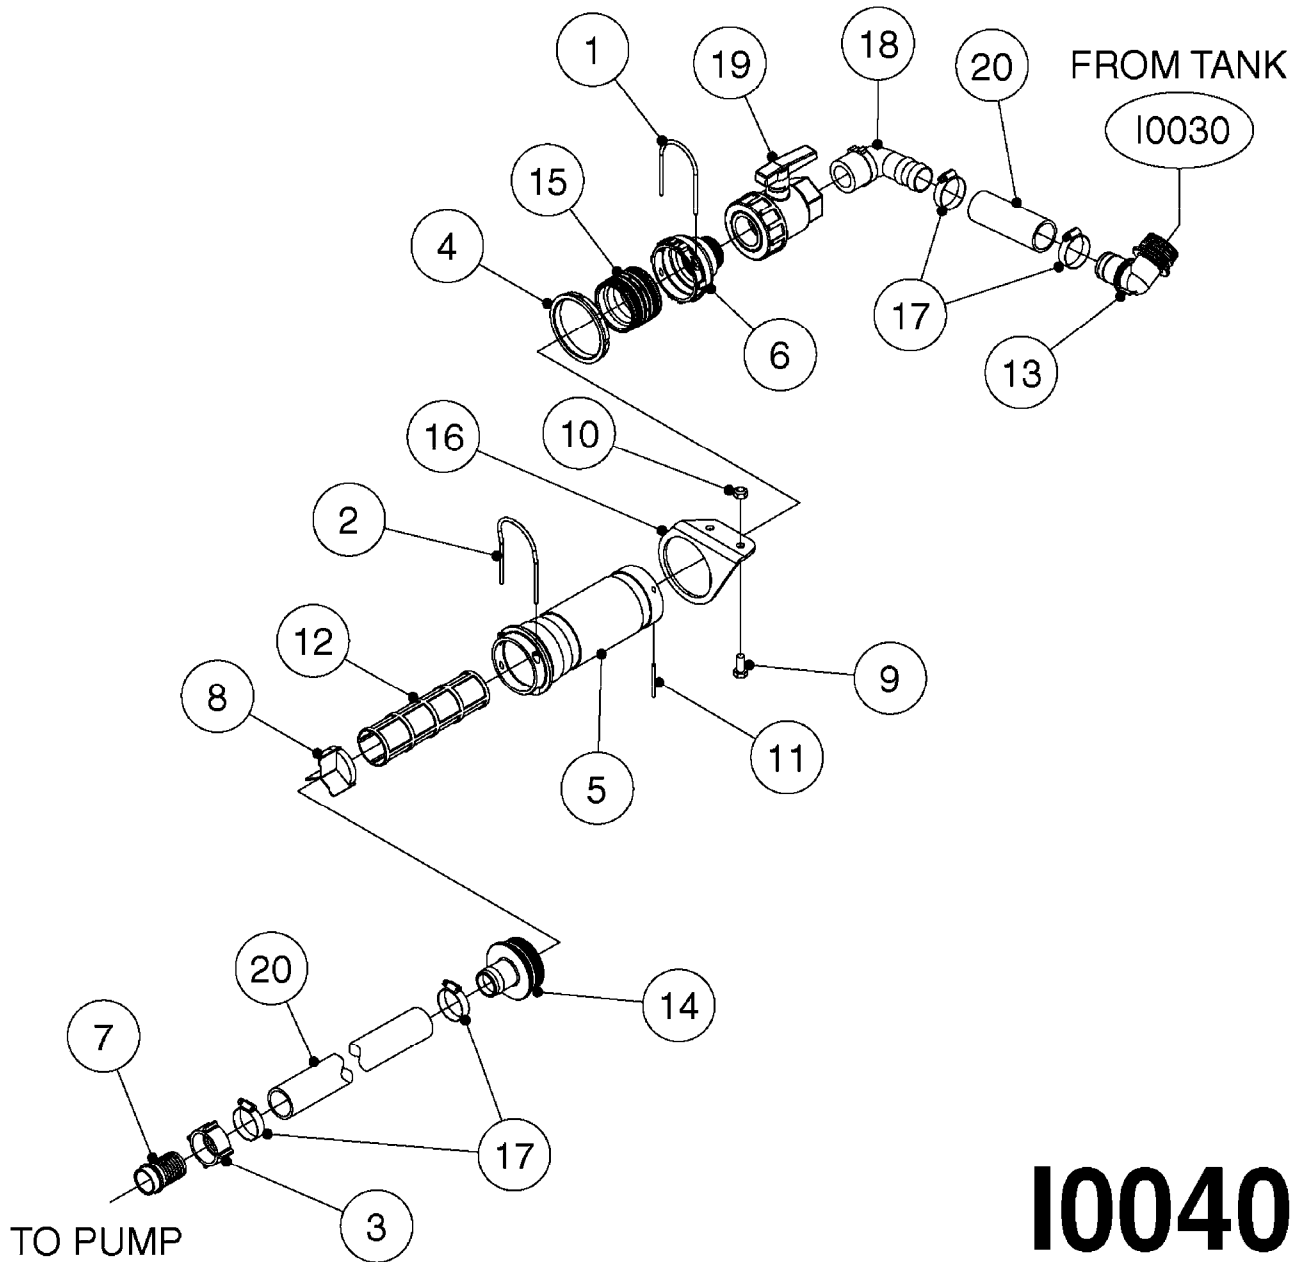

ATV 150 SUCTION FITTINGS
I0040-HIN, 01:01:16

Page 1

Date 05.08.2019 11:58

Pos.	parts-n°	order qty	description
1	145997	1	FITT.DK S-93 FORK
2	147115	1	FITT.DK S-93 FORK SPECIAL
3	320821	1	FITT.DK NUT 1-1/2" BSP
4	322109	1	FITT.DK S-93 BULKHEAD NUT
5	322227	1	HOUSING F.FILTER S-93 2"
6	322323	1	FITT.DK S-93 X 1-1/2"BSP MALE
7	331262	1	FITT.DK HB 1-1/2" F. 1-1/2"NUT
8	334605	1	VANE F.TOP SUCTION FILTER
9	420604	1	BOLT HEX 8.8 DEL M10X25 FT DIN933
10	460423	1	NUT HEX M10X1.50 LOCK DIN985A2 SS
11	480779	1	PIN D5X55 SPLIT
12	615415	1	FILTER ELEM.S93,30 MESH-GREEN STANDARD
12	615416	1	FILTER ELEM.S93,50 MESH-BLUE OPTIONAL
13	727224	1	FITT.DK S67X90,1.5HB SUCTION OPTIONAL
14	728523	1	FITT.DK S-93 STR.1-1/2" W.O-RING
15	728525	1	FITT. S93 CONNECTOR W/O-RINGS
16	16029503	1	PLATE 5.0X114X160/BOW/HOLE D94
17	28030103	1	CLAMP HOSE GEAR P5/4-S1.5"6724
18	28032403	1	FITTING 1.5" NPTX1.5"BARB/90°
19	29002103	1	BALL VALVE 1-1/2" BANJO
20	92702603	1	HOSE PVC SUCT GRAY 1-1/2"