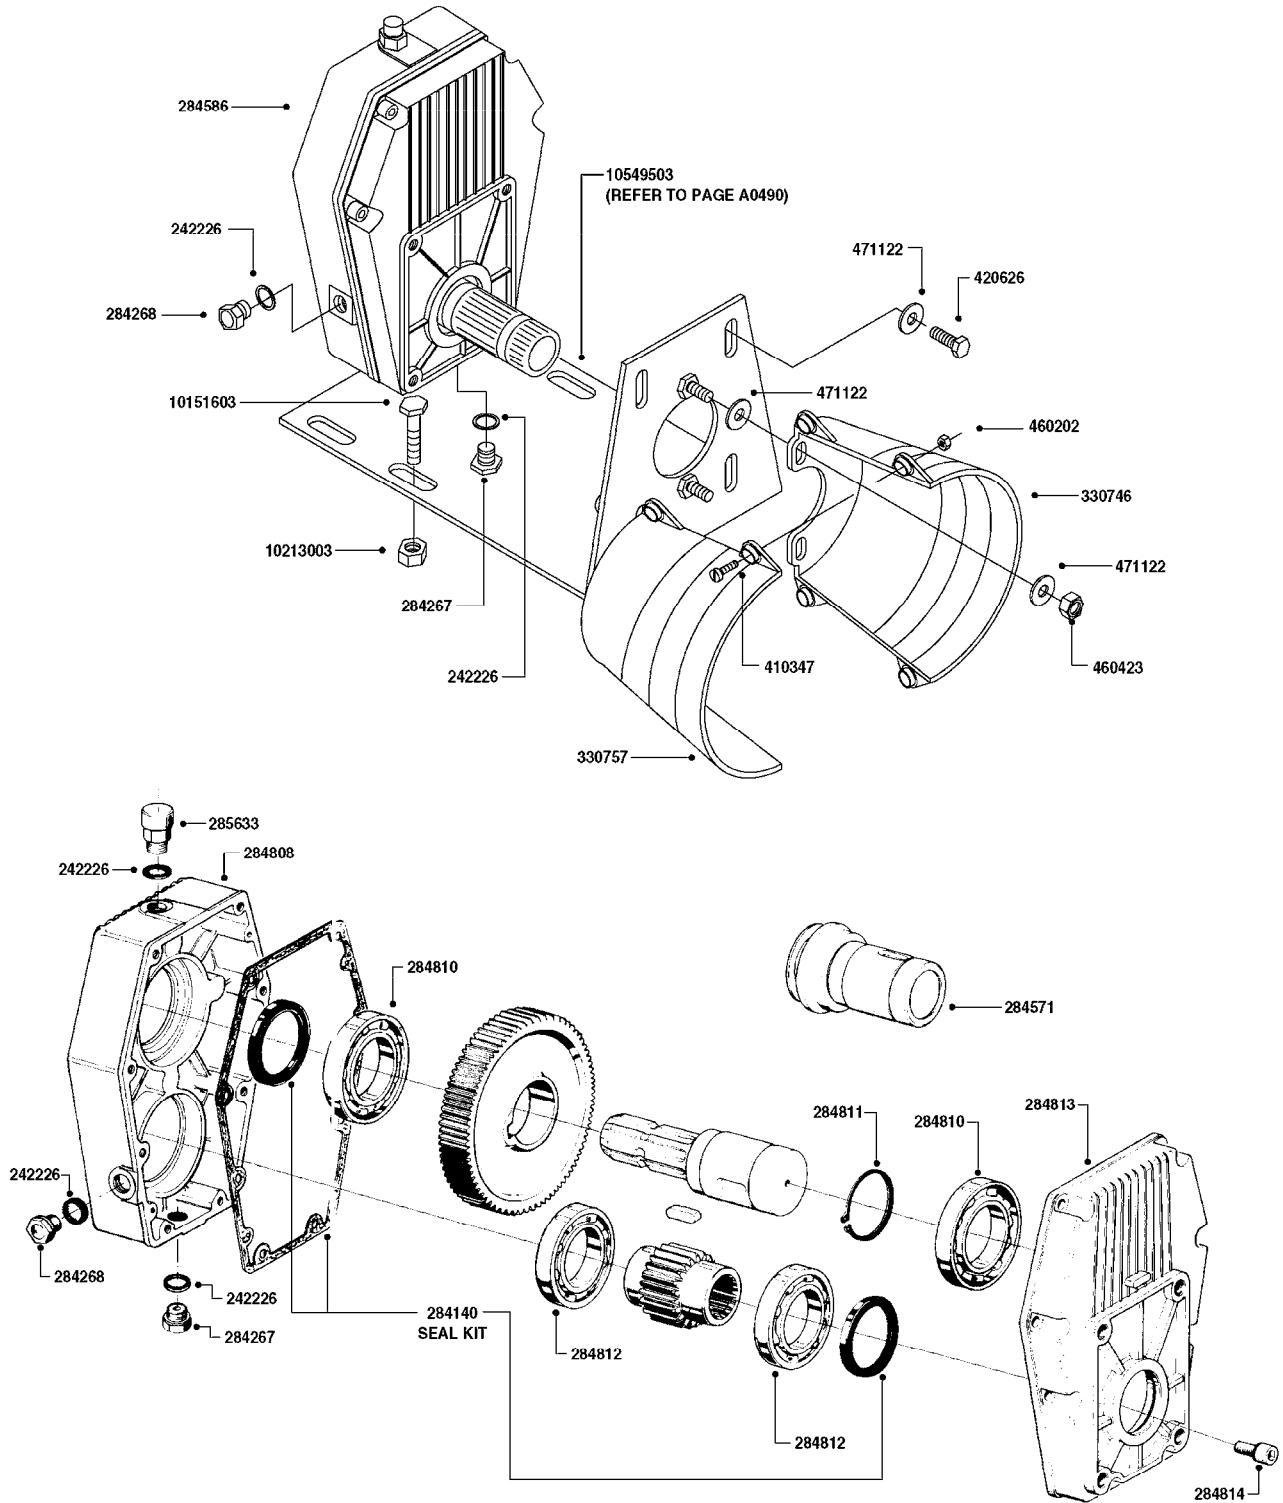

GEAR LUBE REQUIREMENT
SAE 90 GEAR LUBE
(FILL TO SIGHT GAUGE CENTER)

COMPLETE ASSEMBLIES
WHOLEGOODS ITEMS

A0480

GEAR DRIVE 1000RPM 361-3/460-3
A0480-HIN, 01:01:16

Page 1
Date 05.08.2019 11:46

parts-n°	order qty	description
242226	1	SEAL WASHER F.BOTTOM PLUG
284140	1	GASKET SET FOR GEAR ML52 1/3
284267	1	BOTTOM PLUG F. GEAR ML52
284268	1	LEVEL INDICATOR GEAR ML 52
284571	1	SHAFT F.ML52
284586	1	GEAR BOX 1000 RPM
284808	1	HOUSING F.ML52 GEARBOX
284810	1	BEARING INNER ML52 GEARBOX
284811	1	SNAP-RING OUTER 46X2
284812	1	BEARING OUTER ML52 GEARBOX
284813	1	ENDCOVER F.ML52 GEARBOX
284814	1	SCREW F.END COVER ML52 GEARBOX
285633	1	BOTTOM PLUG F.M7 GEAR
330746	1	GUARD PTO LOWER PART
330757	1	GUARD PTO UPPER PART
410347	1	SCREW M6X20 8.8
420626	1	BOLT HEX 8.8 DEL M10X20 FT
460202	1	NUT HEX M6
460423	1	NUT HEX M10X1.50 LOCK DIN985A2 SS
471122	1	WASHER, M10, Ø20/10.5X 2.0, SS
10151603	1	BOLT HEX 7/16 NC GR.2 01.50'
10213003	1	NUT HEX NC (NYLON LOCK) 7/16"
10549503	1	GEAR BOX KIT 1000 RPM LESS G/B