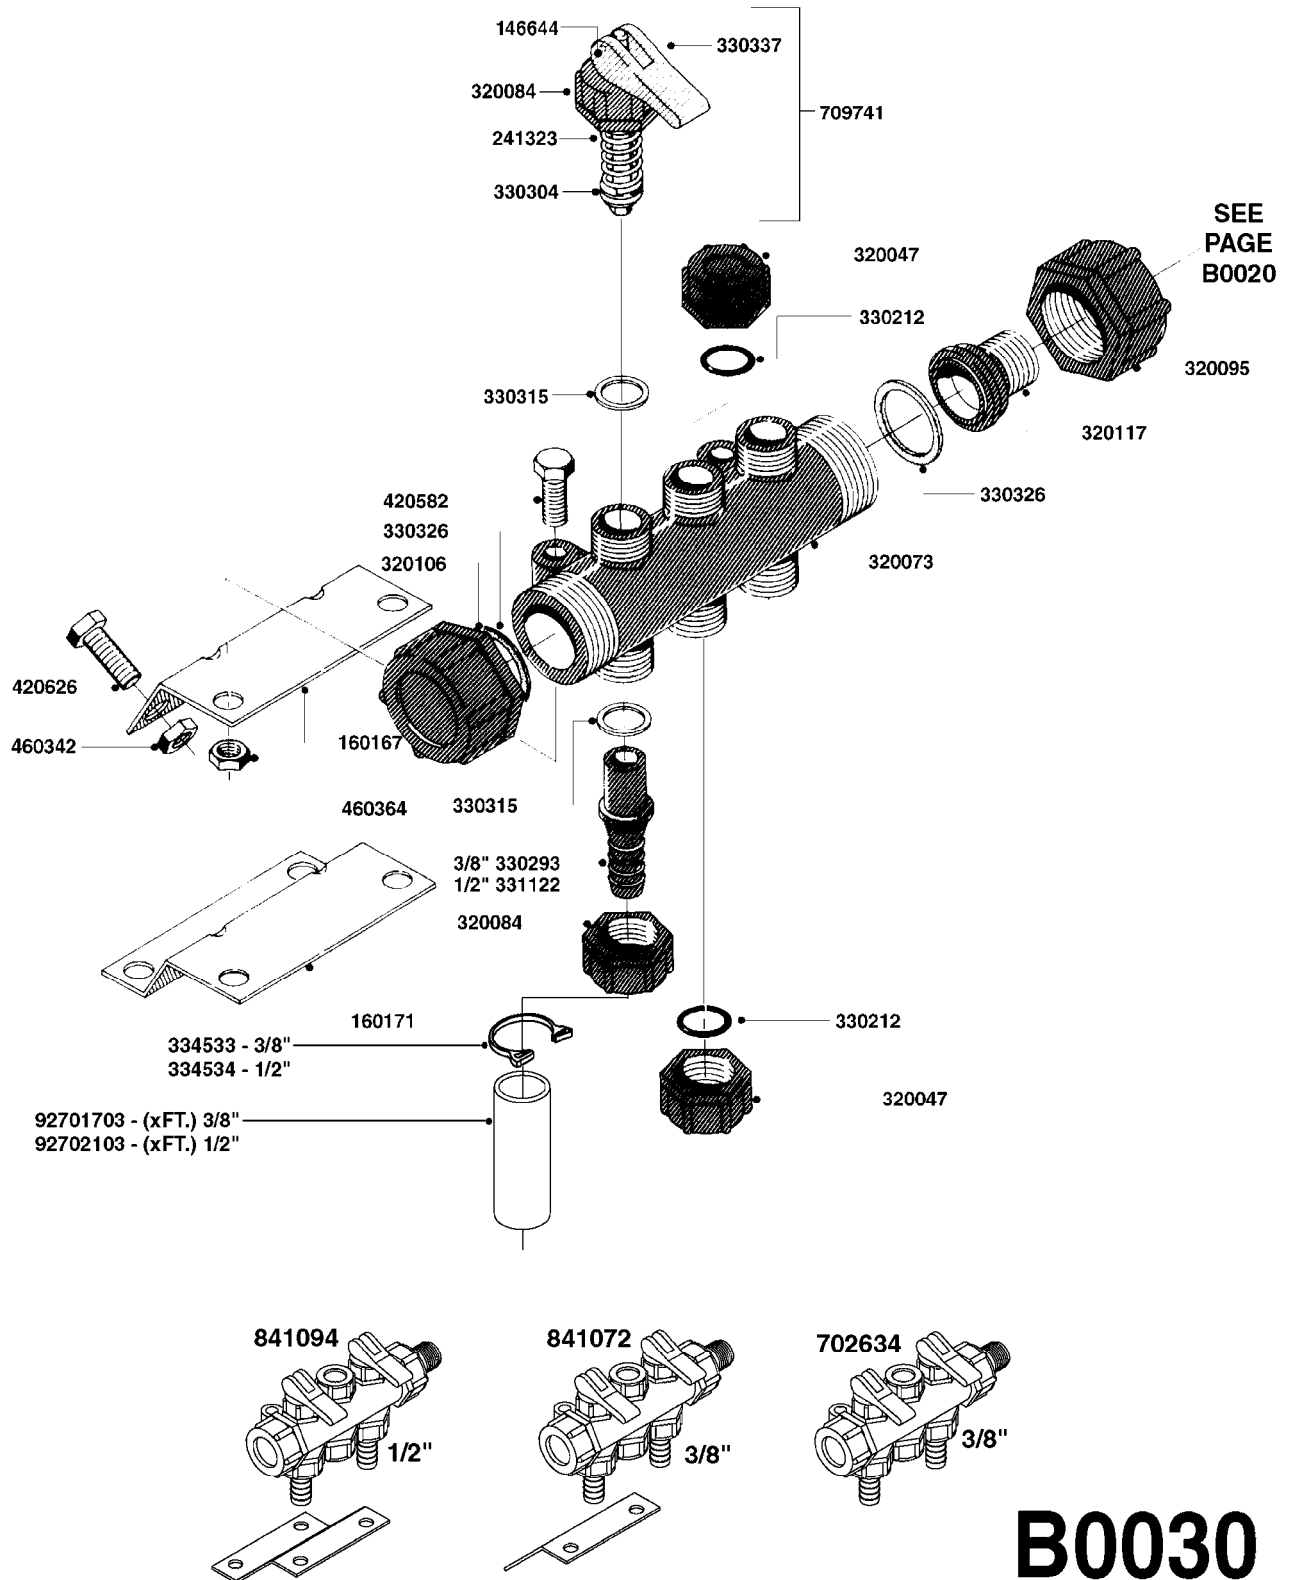

841758 - COMPLETE ASSEMBLY
(LESS GAUGE)

COMPLETE ASSEMBLIES
WHOLEGOODS ITEMS

B0020

CONTROL-ET MANUAL-ES 30/50/80
B0020-HIN, 01:01:16

Page 1

Date 05.08.2019 11:47

parts-n°	order qty	description
146644	1	PIN D3X19 STAINLESS
240063	1	O-RING D14.1/9.3 X 2.4
241323	1	O-RING D5.3X2.4 NITRIL
320073	1	DISTRIBUTOR HOUSING 1/2"
320084	1	FITT.DK NUT 1/2" BSP
320095	1	FITT.DK NUT 1" BSP
320117	1	FITT.DK CONN.1/2"BSP F. 1" CAP
321694	1	UNION NUT
330212	1	O-RING D19/D14X2.4 F.1/2"NUT
330293	1	VALVE SEAT WITH 3/8" HOSE TAIL
330304	1	VALVE CONE D14
330315	1	O-RING D18.4/D13X.6
330326	1	O-RING D30/D24X2 F.1"NUT
330337	1	HANDLE F. FLIP VALVE
330676	1	FITT.DK HB 3/8" F. 1/2" NUT
330687	1	FITT.DK HB 1/2" F. 1/2" NUT
331111	1	VALVE SEAT FOR 1/2" DISTRIBUT.
331122	1	VALVE SEAT WITH 1/2" HOSE TAIL
334533	1	CLAMP HOSE PLASTIC 3/8"
334534	1	CLAMP HOSE PLASTIC 1/2"
390282	1	STOPPER ATV 1/4"
390283	1	CONE FOR PRES CONTR ATV
421046	1	BOLT HEX M8X25/25 A2 SS DIN933
440167	1	SCREW NO.8 1/4"
440663	1	SCREW 3/8" NR4 STAINLESS
460143	1	SELF LOCK NUT M8 SST A2 DIN985
709741	1	VALVE ASSY. 1/2" FLIP LEVER
841758	1	ET CONTROL COMPLETE
28026203	1	GAUGE 200PSI/BR, 2.5"1/4BSP-BTM
92701703	1	HOSE R X3/8" X300PSI WP X0012"
92702103	1	HOSE R X1/2" X300PSI WP X0012"