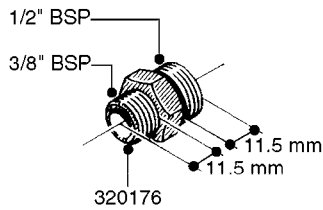

FITTINGS - HEXAGON NIPPLES
L0030-HIN, 01:01:16

Page 0
Date 05.08.2019 12:00

L0030

FITTINGS - HEXAGON NIPPLES
L0030-HIN, 01:01:16

Page 1
Date 05.08.2019 12:00

parts-n°	order qty	description
10015303	1	FITT.PO.HN 1.00X1.00 M1000
10425003	1	FITT.PO.HN 1.25X1.00 MCPHEE
320132	1	FITT.DK HN 1" BSP
320176	1	FITT.DK HN 3/8"X1/2" BSP
320445	1	FITT.DK HN 1/4"X3/8" BSP
320655	1	FITT.DK HN 1/2"-1/2" BSP
320692	1	FITT.DK HN 3/8'BSPX1/4'NPT
320703	1	FITT.DK HN 3/8BSP X1/2 &1/4NPT
320725	1	FITT.DK NIPPLE 3/8"-3/8" BSP
320902	1	FITT.DK HN 3/8'X 1/4' BSP
390232	1	FITT.DK HN 1-1/2' X 1-1/4' BSP
390276	1	FITT.DK HN 1'BSP