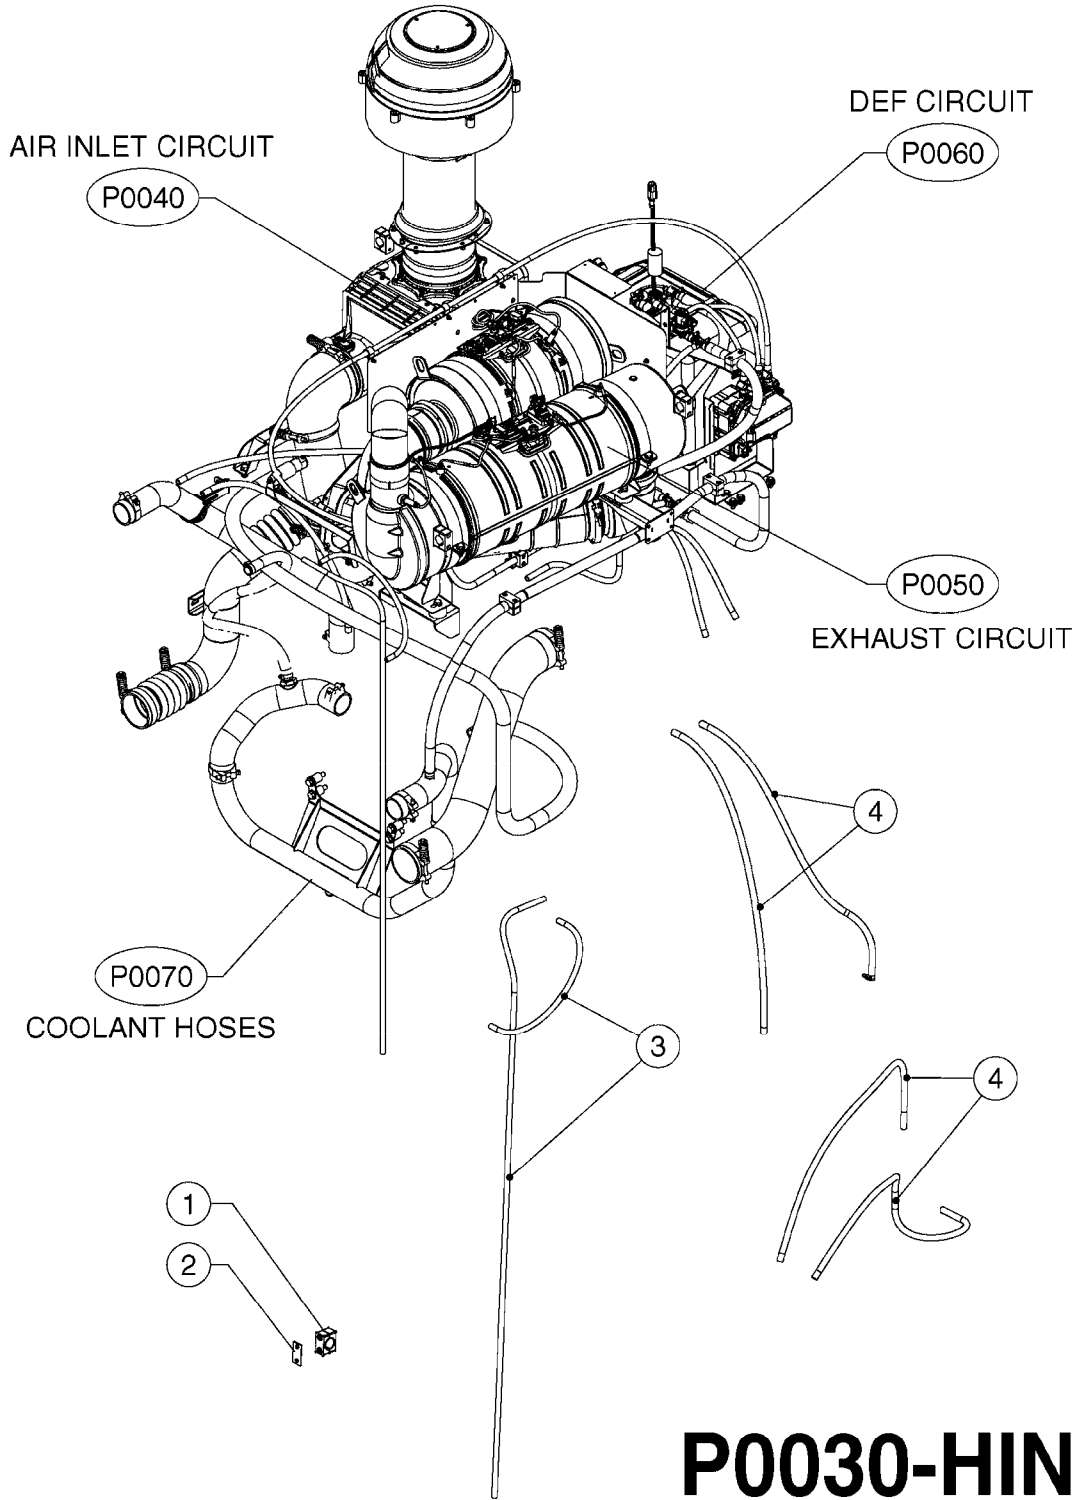

P0030-HIN

AIR - EXHAUST - DEF CIRCUITS
P0030-HIN, 22:05:18

Page 1

Date 05.08.2019 12:02

Pos.	parts-n°	order qty	description
1	MA161266000	1	MOUNTING CLAMP Ø30
2	MA161376000	1	WELDED PLATE SP4
3	MA516001005	1	COOLANT HOSE DN8
4	MA516001006	1	COOLANT HOSE DN10