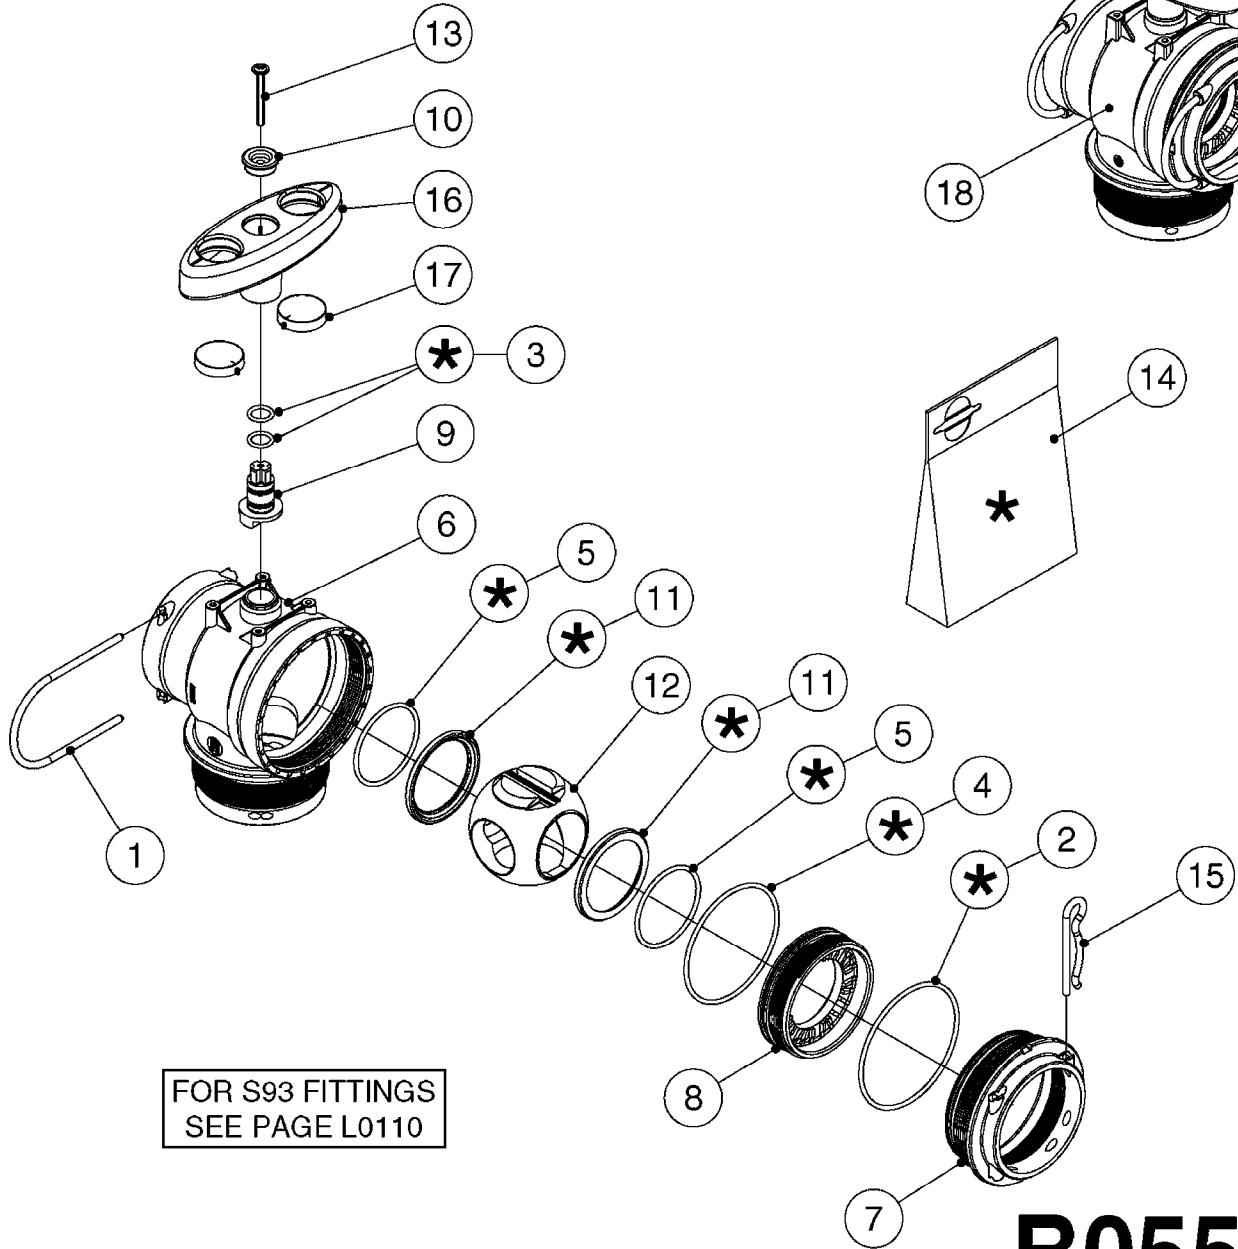

S93 (07)

MANIFOLD - S93 VALVE (07)
B0550-HIN, 28:01:19

Page 1

Date 05.08.2019 11:48

Pos.	parts-n°	order qty	description
1	145997	1	FITT.DK S-93 FORK
2	242047	1	O-RING 89.5 X 3.0 VITON
3	242449	1	O'RING 13.3 x 2.4 VITON
4	242450	1	O-RING D84.5X3.0 VITON
5	242475	1	O'RING D56.52x5.33 SH70-VITON
6	322327	1	HOUSING, VALVE, S93, 220 PSI
7	322328	1	END CAP F. VALVE S-93
8	322354	1	THRUST PLATE F.3-WAY VALVES-93
9	334579	1	SPINDLE F.3 WAY VALVE S-93
10	334594	1	PLUG F. VALVE HANDLE BLACK
11	390543	1	SEAT F.BALL 3-WAY VALVE S-93
12	390544	1	BALL FOR S93 VALVE, 3 HOLES
12	391019	1	BALL F.2 WAY S93 SMART VALVE
13	440729	1	SCREW F. PLASTIC 4MM X40LG SS
14	741726	1	REPAIR KIT F.S93 VALVE VIT.'02
15	28168400	1	HAIRPIN Ø5 S67/S93
16	33514400	1	HANDLE FOR 2 ICONS 07
17	33514500	1	PLUG FOR HANDLE ,2 ICONS
18	72518800	1	QUICK FILL VALVE 2008 NAV
18	72518900	1	SUCTION VALVE 2008 NAV