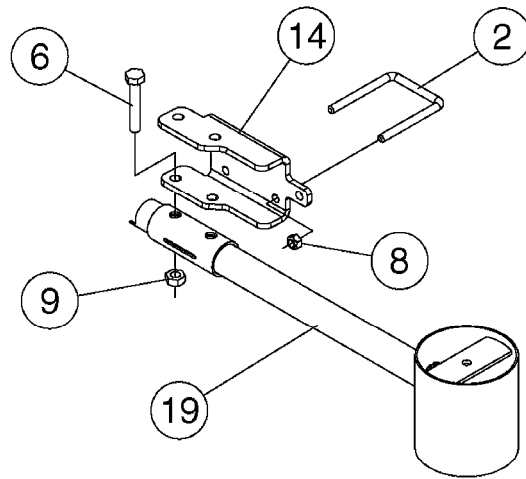

NORAC UC5 BOOM HEIGHT CONTROL
M0370-HIN, 16:10:18

Page 1

Date 05.08.2019 12:01

Pos.	parts-n°	order qty	description
1	26022703	1	CABLE, INTERFACE, TILT, NORAC UC5
2	26023503	1	CABLE UC5 INTERFACE MAIN AMP
3	26032600	1	CABLE UC5 NETWORK 14 AWG 10M
4	26043000	1	NORAC UC5 NETWORK 2 PIN PLUG
5	26043300	1	CABLE UC5 VALVE 2PIN/2PIN DT
6	26043400	1	NORAC UC5 CONTROLLER MODULE
7	26043500	1	NORAC UC5 VALVE MODULE
8	26043600	1	MODULE, INPUT, NORAC UC5
9	26043700	1	SENSOR, NORAC, UC5, ULTRASONIC
10	26043800	1	NORAC UC5 NETWORK COUPLER 2-WAY
11	26043900	1	NORAC UC5 NETWORK COUPLER 8-WAY
12	26044200	1	CABLE UC5 NETWORK 18 AWG 20M
13	26023803	1	NORAC UC5 ROLL SENSOR OLD STYLE NORAC P/N 43740
13	26044300	1	NORAC UC5 ROLL SENSOR NEW STYLE NORAC P/N 43741
14	26044400	1	NORAC UC5 - UC7 COUPLER 2-WAY/TERM.
15	26047100	1	CABLE UC5 NETWORK 14 AWG 1M
16	26049900	1	CABLE UC5 NETWORK 14 AWG 3M
17	26057900	1	UC5 NETWORK 6 PIN PLUG
18	26058000	1	NORAC UC5 NETWORK 12-PIN PLUG
19	26084700	1	MESH KIT ULTRASONIC SENSOR FOR 2018 AND NEWER SENSORS
19	28098003	1	MESH AND CLIP KIT, NORAC FOR PRE-2018 SENSORS
20	28050303	1	NORAC RUBBER TOP&BOLT F.SENSOR DIA.30MMX30MMX8MM
21	28055503	1	NORAC VALVE MOUNTING HARDWARE
22	28086600	1	FOAM DISC F. SENSOR NORAC
23	78216100	1	NORAC VALVE BLOCK COMP, DEUTSCH CON.

M0375