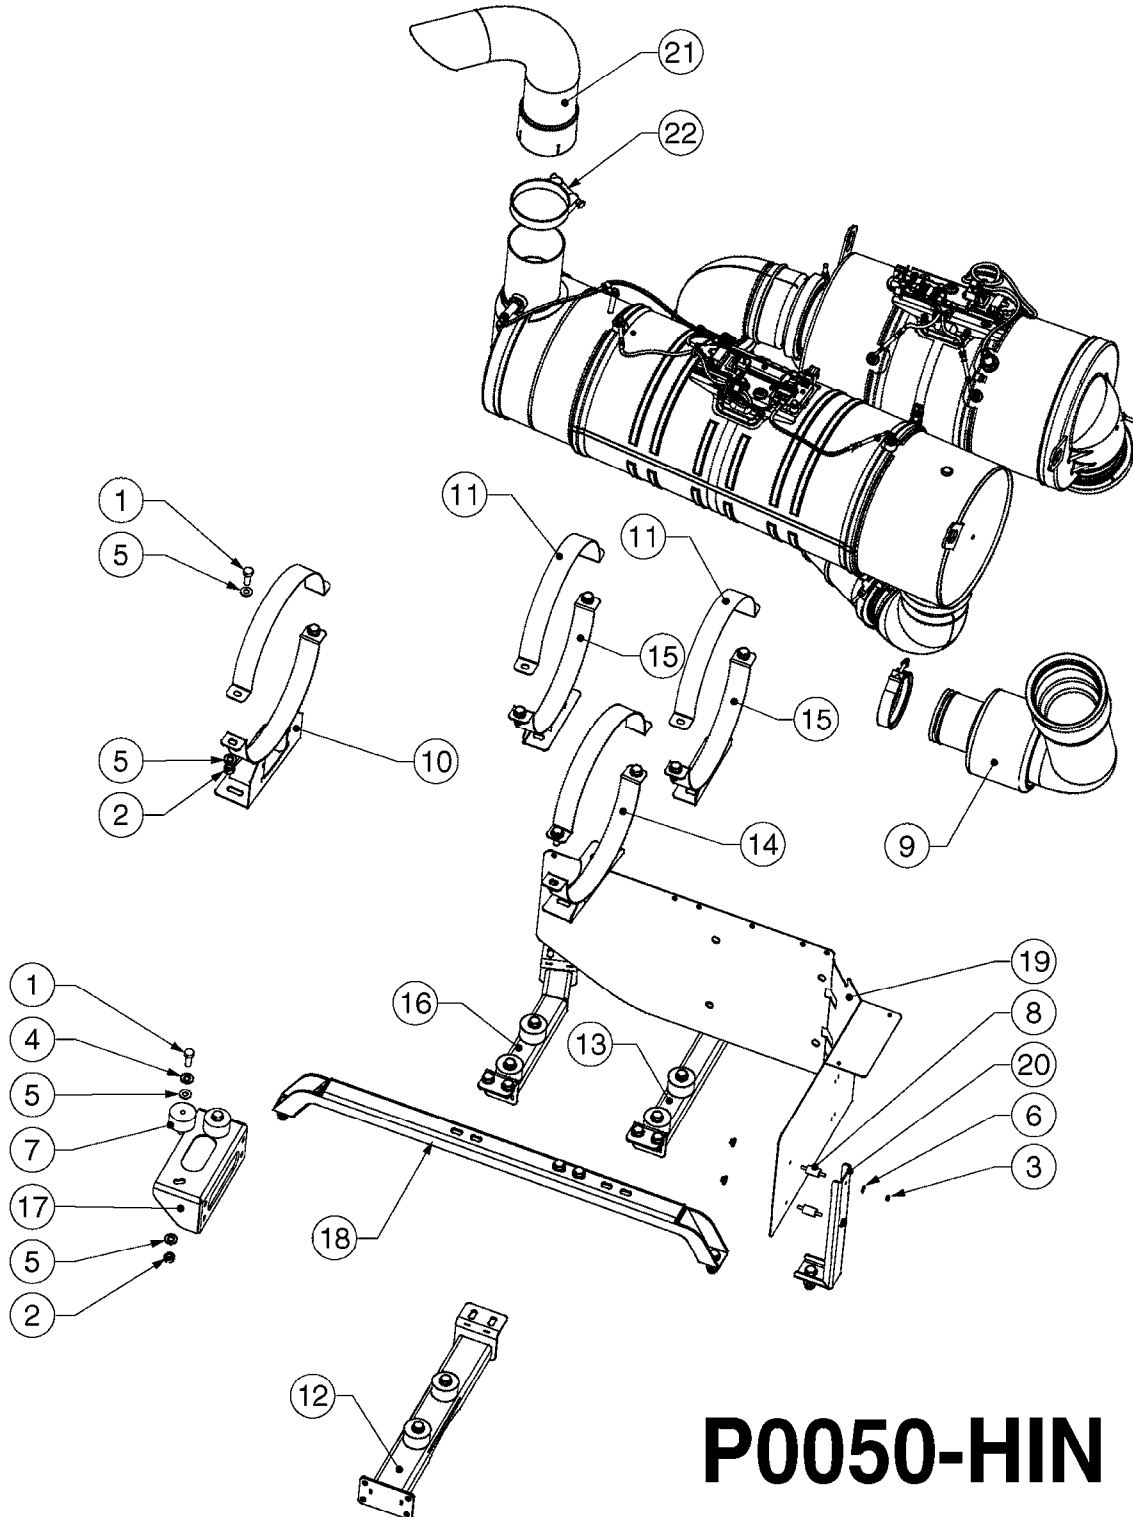

P0050-HIN

EXHAUST CIRCUIT - RUBICON
P0050-HIN, 29:05:18

Page 1

Date 05.08.2019 12:02

Pos.	parts-n°	order qty	description
1	421002	1	BOLT HEX 8.8 DEL M10X30 FT DIN933
2	460423	1	NUT HEX M10X1.50 LOCK DIN985A2 SS
3	461217	1	NUT HEX M5 LOCK
4	470046	1	WASHER D18D11X1 LOCK
5	471122	1	WASHER, M10, Ø20/10.5X 2.0, SS
6	471123	1	WASHER, M5, Ø10/ 5.3X 1.0, SS
7	MA151317000	1	RUBBER SPACER
8	MA162111000	1	COMBO SUSPENSION STUD
9	MA242651000	1	EXHAUST PIPE SS / REV. C
10	MA242831000	1	SCR REAR SUPPORT T4
11	MA242831003	1	SCR/DOC TOP STRAP T4
12	MA242832000	1	ENGINE MOUNT T4 / REV. B
13	MA242834000	1	EXHAUST SUPPORT POST T4
14	MA242835000	1	SCR FRONT SUPPORT T4
15	MA242837000	1	DOC SUPPORT T4
16	MA242838000	1	EXHAUST SUPPORT BEAM T4
17	MA242840000	1	EXHAUST SUPPORT 3B/4
18	MA242841000	1	SUPPORT F.AIR FILTER
19	MA242879000	1	EXHAUST CIRCUIT SHIELD T4
20	MA242880000	1	EXHAUST SHIELD BRACKET
21	MA242955000	1	EXHAUST PIPE
22	MA507003019	1	EXHAUST TUBE CLAMP