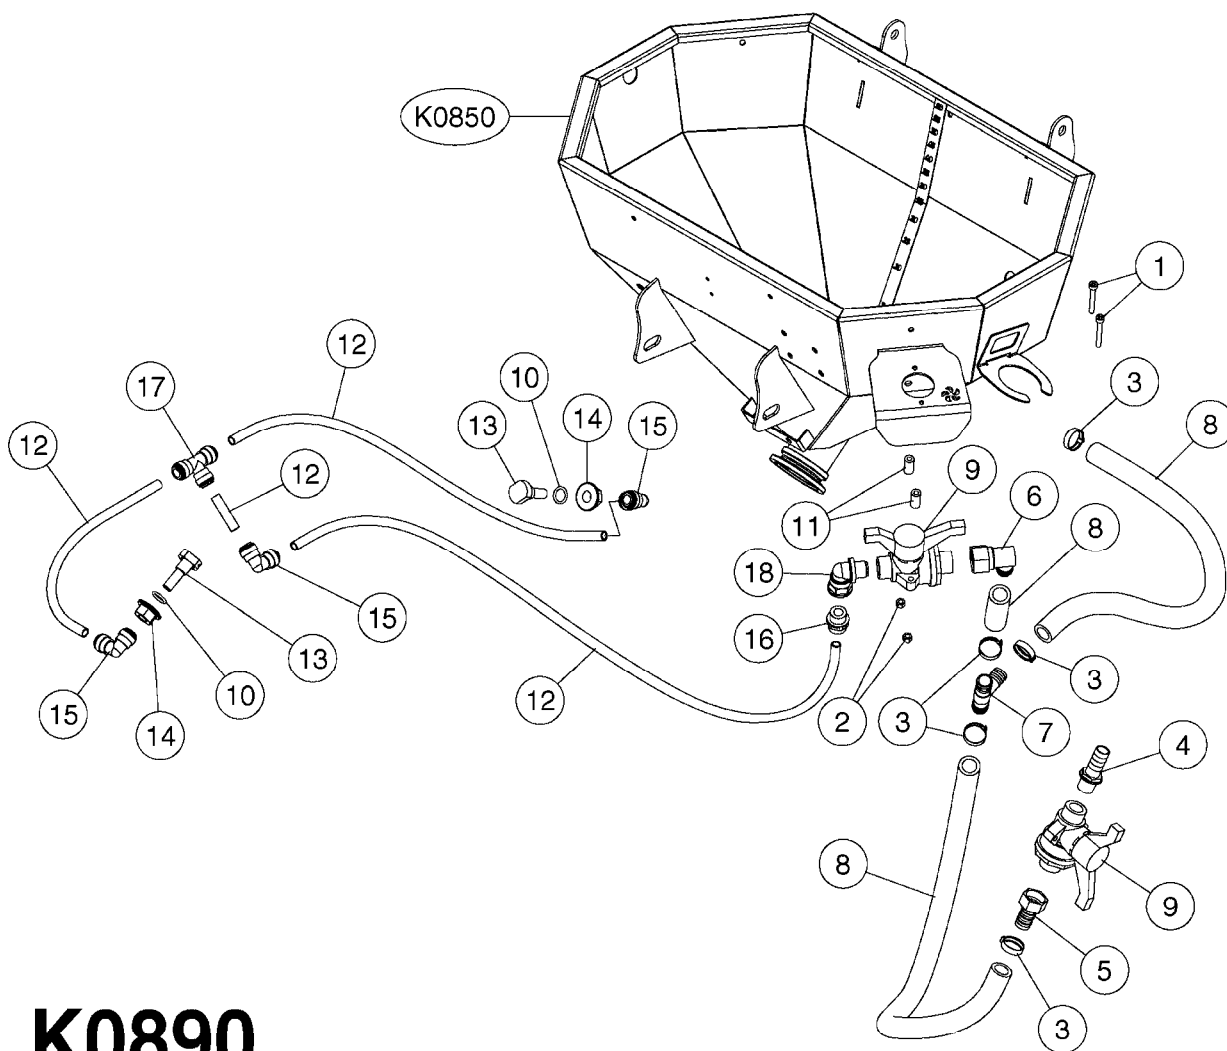

CHEM. FILLER RUBICON E
K0890-HIN, 10:05:18

Page

0

Date

05.08.2019 12:00

K0890