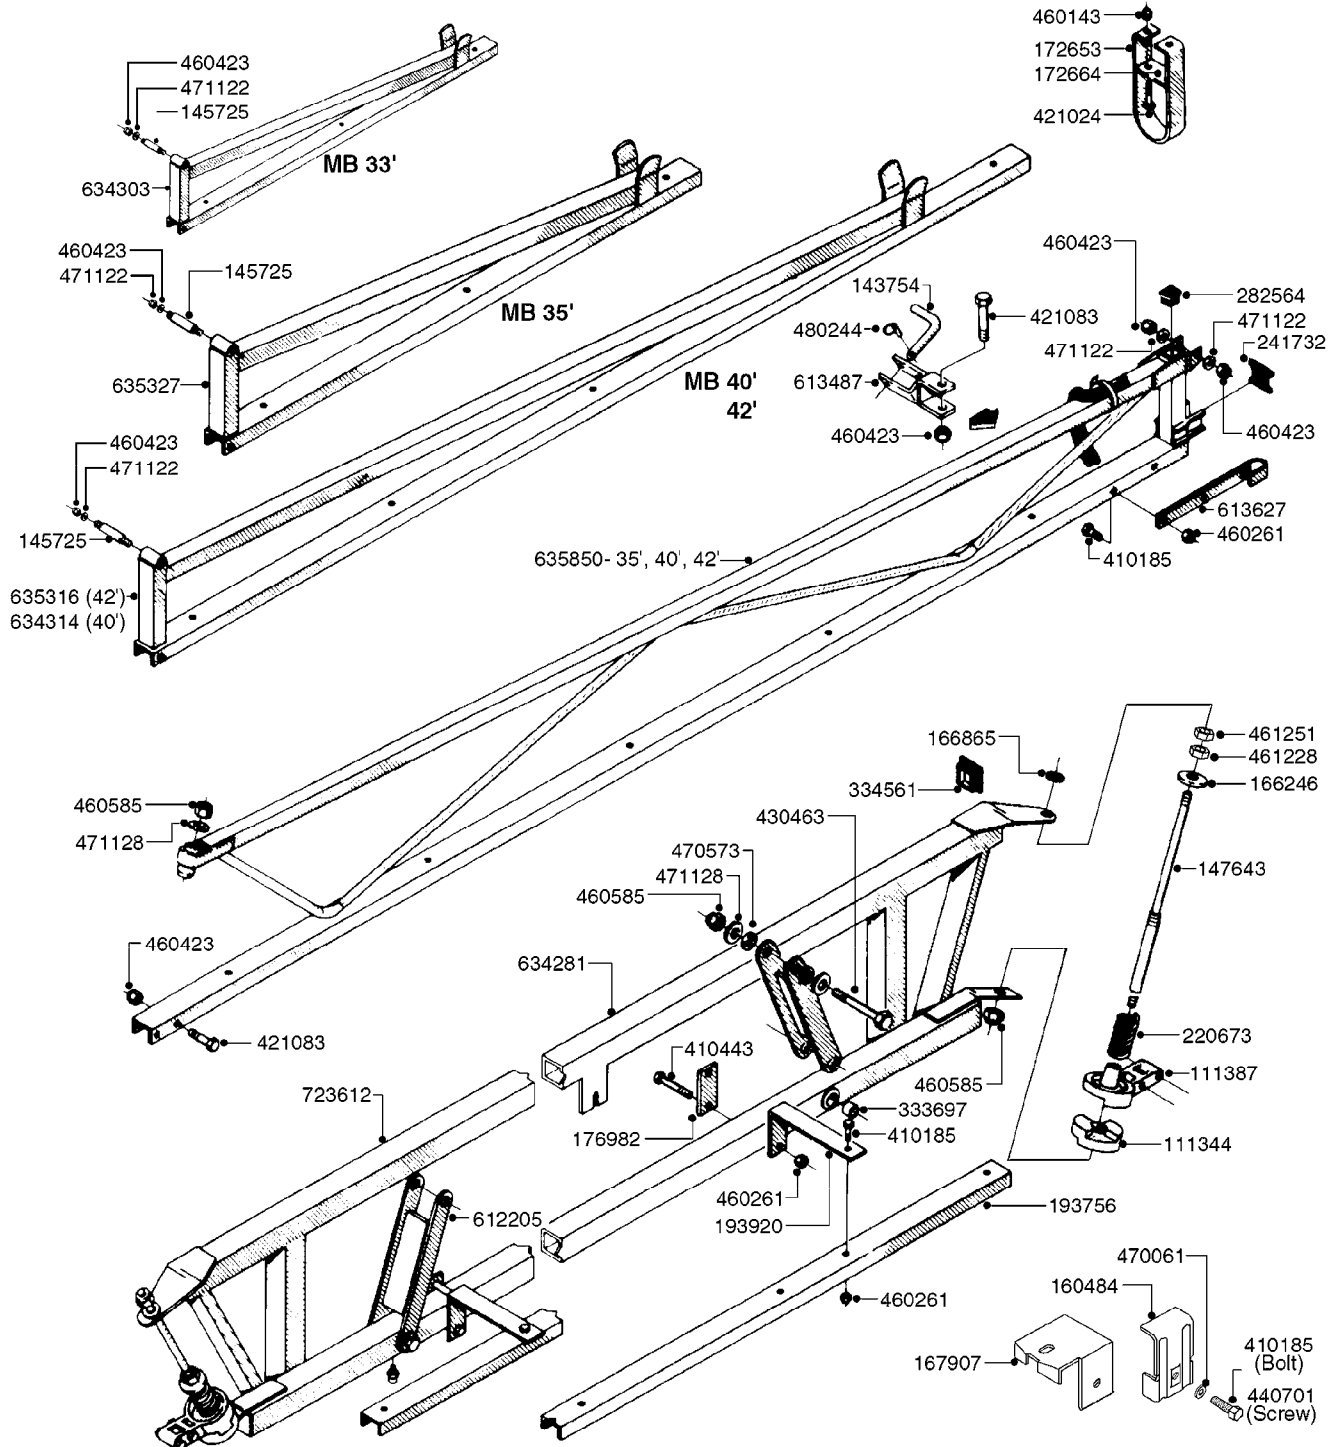

D0130

BOOM - MB 35' 40' 42'
D0130-HIN, 26:07:16

Page 1

Date 05.08.2019 11:52

parts-n°	order qty	description
111344	1	CLAW CLUTCH Ø100/Ø20,5 UNDER PART RED
111387	1	CLAW CLUTCH D100 UPPER PART
143754	1	PIN D10 X 56
145725	1	PIN FOR 12 MB BOOM
147643	1	AXLE F.BM BRKWKY. W. ZERT L=426
160484	1	WIRE GUIDE FOR DROP-LEG
166246	1	WASHER CUP D53 F.SPRING
166865	1	WASHER D35/D25X2
167907	1	NOZZ. HOLD. KIT F/ADJ. BOOM
172653	1	WING TIP GUARD
172664	1	FLATBAR BACKING PLATE
176982	1	RETAINING PLATE
193756	1	TRACK MB 10,6/12,6M
193920	1	BRACKET F.NOZZLE TRACK
220673	1	SPRING F.PIVOT 100 X 51
241732	1	RUBBER STOP FOR MB
282564	1	PLUG 35MM SQ.BLACK
333697	1	BUSHING D22/D16x25
334561	1	PLUG 50x50x2 F.SQ.TUBE
410185	1	BOLT HEX 8.8 DEL M6X16
410443	1	BOLT HEX 8.8 DEL M6X70
421024	1	BOLT HEX 8.8 DEL M8X60
421083	1	BOLT HEX 8.8 DEL M10X65
430463	1	BOLT HEX 8.8 DEL M16X110
440701	1	SCREW NO.14 3/4" PLATED
460143	1	SELF LOCK NUT M8 SST A2 DIN985
460261	1	NUT HEX M6X1.00 LOCK DIN985 A2 SS
460423	1	NUT HEX M10X1.50 LOCK DIN985A2 SS
460585	1	LOCKING NUT M16 DIN985 A2 SS
461228	1	NUT HEX M20
461251	1	NUT HEX M20 X 2.5 JAMB
470061	1	WASHER D11/D7X0.5 LOCK
470573	1	WASHER D29/D17X2 SPRING BLACK
471122	1	WASHER, M10, Ø20/10.5X 2.0, SS
471128	1	WASHER, M16, Ø30/17.0X 3.0, SS
480244	1	PIN SNAP D4.5
612205	1	TRAPEZE ARM,WELDED
613487	1	TRANSPORT FITTINGS FOR SB BOOM
613627	1	LOCK STRAP FOR MB BOOM
634281	1	BOOM CENTER MB 35/40/42
634303	1	BOOM WING OUTER 33' MB L=47'
634314	1	BOOM WING OUTER 40', 45' MB
635316	1	BOOM WING OUTER MB42
635327	1	BOOM WING OUTER 35'MB L=58.5"
635850	1	BOOM WING INNER MB35/40/42
723612	1	CENTER PART MB BOOM