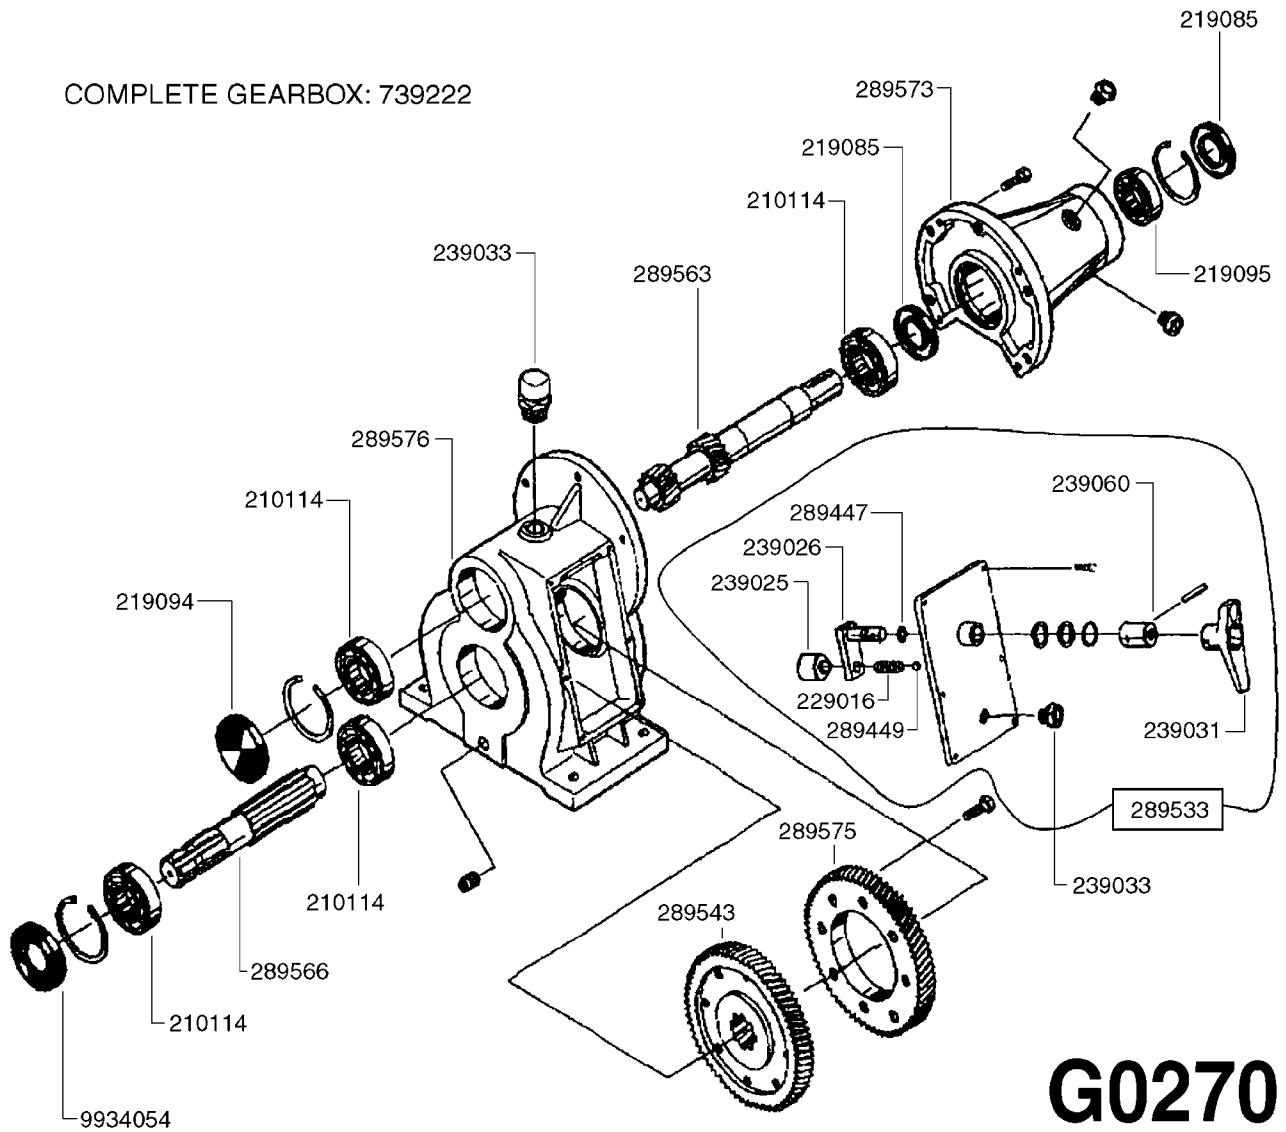

MERCURY - 36" AXIAL GEARBOX
G0270-HIN, 01:01:16

Page 0
Date 05.08.2019 11:57

COMPLETE GEARBOX: 739222

MERCURY - 36" AXIAL GEARBOX
G0270-HIN, 01:01:16

Page 1
Date 05.08.2019 11:57

parts-n°	order qty	description
210114	1	BEARING BALL 6308
219085	1	OIL SEAL 40X80X10 BIMA M55
219094	1	SEAL BLIND 90 X 10
219095	1	BALL BEARING 2208 MP
229016	1	SPRING 16X7.8X1 F. 289533
239025	1	BLOCK F.LEVER GEARBOX
239026	1	LIFTER F.GEAR BOX
239031	1	HANDLE F.GEARBOX
239033	1	OIL LEVEL GLASS
239060	1	BUSHING F.HANDLE GEARBOX
289447	1	O-RING F.GEAR BOX
289449	1	BALL 5/16" M10
289533	1	COVER&HANDLE ASSY.F.M55
289543	1	TOOTHWHEEL F/ GEARBOX
289563	1	SHAFT
289566	1	SHAFT SPLINED F.GEAR BOX M55
289573	1	EXTENSION
289575	1	GEAR
289576	1	HOUSING
739222	1	GEAR BOX M55
9934054	1	OIL SEALING RING 40X90X10