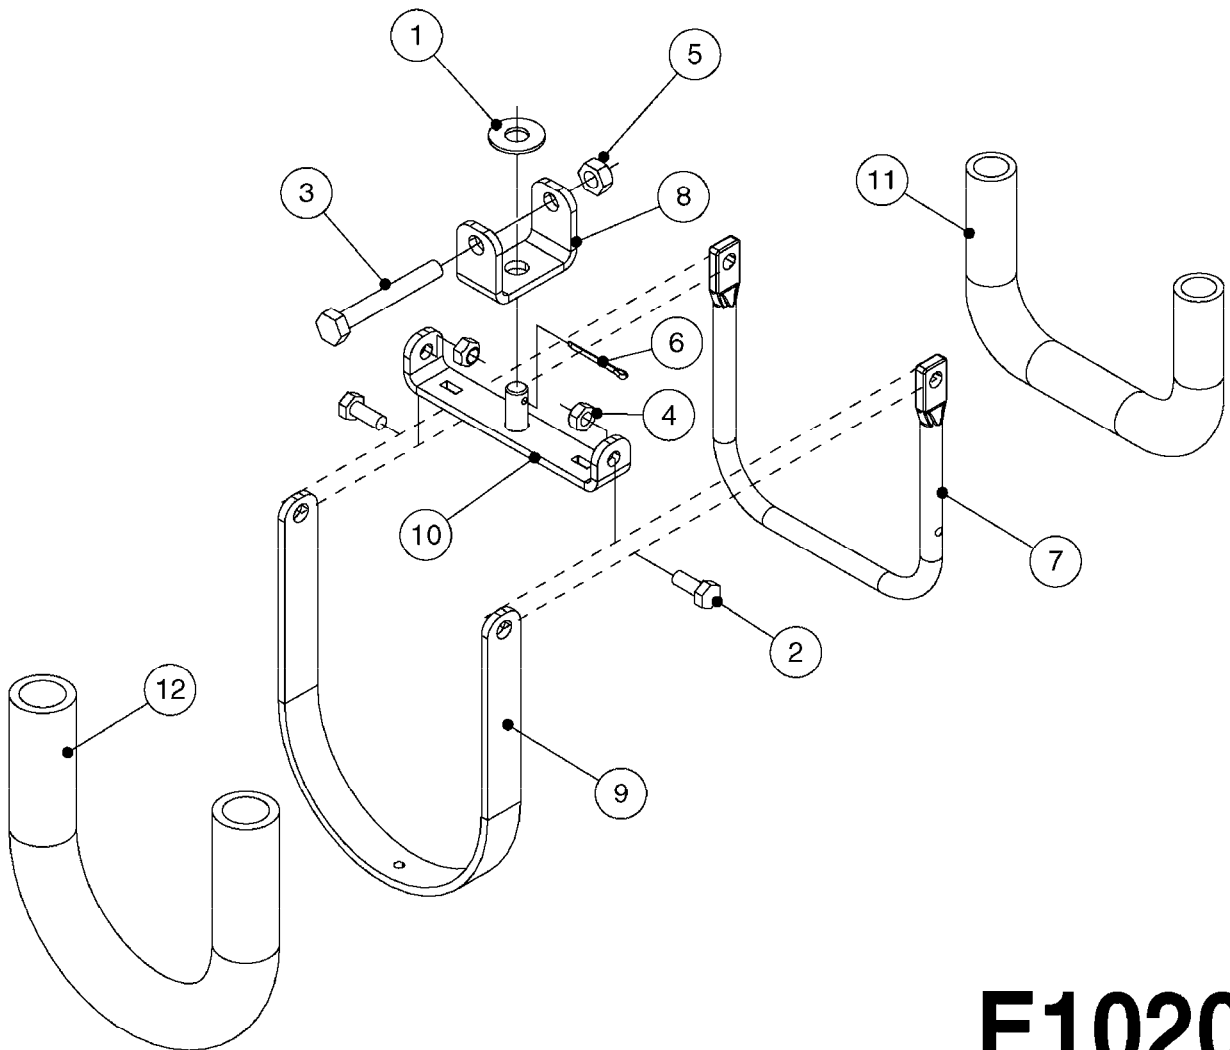

E1020

SWIVEL HOSE GUARD
E1020-HIN, 17:11:16

Page 1
Date 05.08.2019 11:55

Pos.	parts-n°	order qty	description
1	165557	1	WASHER D28.0/D12.2X2.0 SS
2	421046	1	BOLT HEX M8X25/25 A2 SS DIN933
3	421222	1	BOLT HEX 8.8 DEL M10X75 FT
4	460143	1	SELF LOCK NUT M8 SST A2 DIN985
5	460423	1	NUT HEX M10X1.50 LOCK DIN985A2 SS
6	480126	1	PIN COTTER M4X30
7	15118200	1	HOSE & TUBE HOLDER NCM
8	16143600	1	HOSE AND CABLE HOLDER TOP
9	16160900	1	HOSE AND CABLE GUARD 160X502MM
9	16187700	1	HOSE AND CABLE GUARD 160X402MM
10	61042200	1	HOSE AND CABLE HOLDER PIVOT
11	92703203	1	HOSE R X3/4" X300PSI WP X0012"
12	92712403	1	HOSE R X1" X300PSI WP X0012"