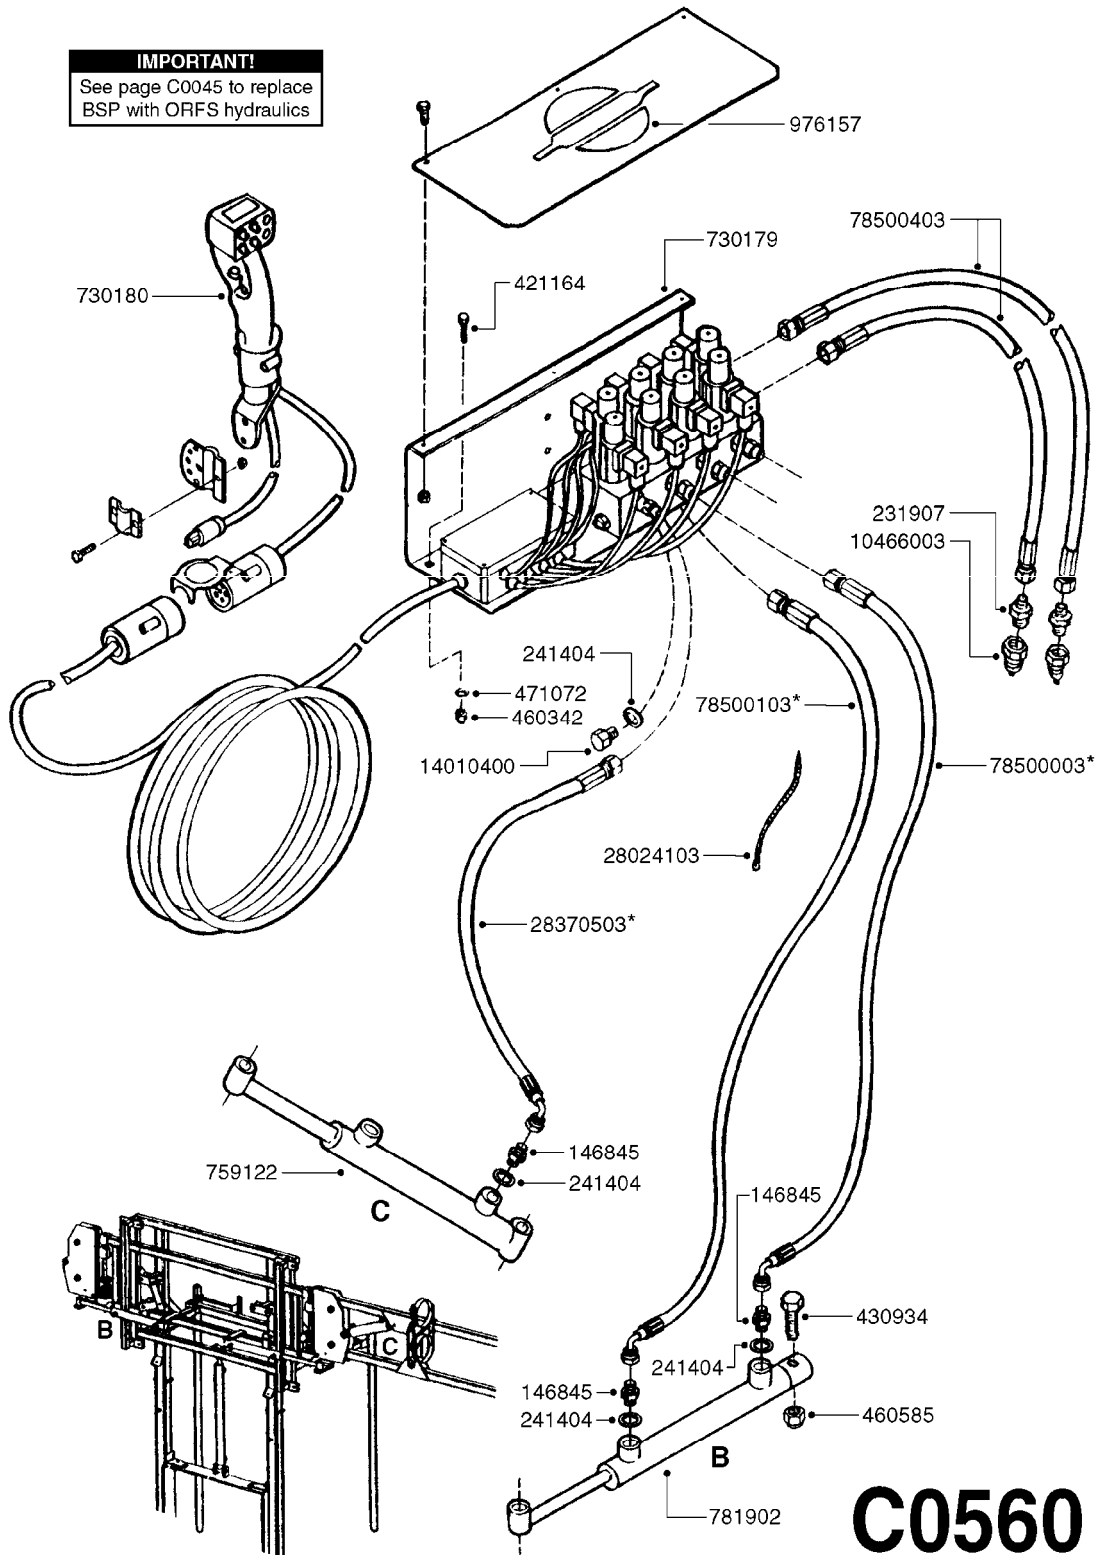

IMPORTANT!
See page C0045 to replace
BSP with ORFS hydraulics

HYD - 2 ROW GRAPE B40 HZ
C0560-HIN, 30:03:16

Page 1
Date 05.08.2019 11:51

parts-n°	order qty	description
146845	1	HEX NIPPLE 1/4"X1/4"
231907	1	HEX NIPPLE 1/4"BSP X 1/2"NPT
241404	1	DOWTY SEAL 1/4"
421164	1	BOLT HEX 8.8 DEL M10X70
430934	1	BOLT HEX 8.8 DEL M16X80
460342	1	NUT HEX M10 DEL DIN934
460585	1	LOCKING NUT M16 DIN985 A2 SS
471072	1	WASHER M10 EL2
730179	1	HYD.KIT SOLENOID BLOCK ASSY.
730180	1	HYD.KIT JOYSTICK CTRL HANDLE
759122	1	CYLINDER D40/20 R150 ADJUSTABLE
781902	1	FOLD CYLINDER
976157	1	DECAL COMPANY (4.4" X 4.6")
10466003	1	COUPLER PIONEER 8010-04 1/2NPT
14010400	1	PLUG 1/4" BSP
28024103	1	TIE STRAP L=8" x W=3/16"
28370503	1	HOSE HY X1/4X314.93'STR+ELB
78500003	1	HOSE HY X 1/4 X 23.6" STR+ELB
78500103	1	HOSE HY X 1/4 X 31.7" STR+ELB
78500403	1	HOSE HY X 1/4 X 252" STR+STR