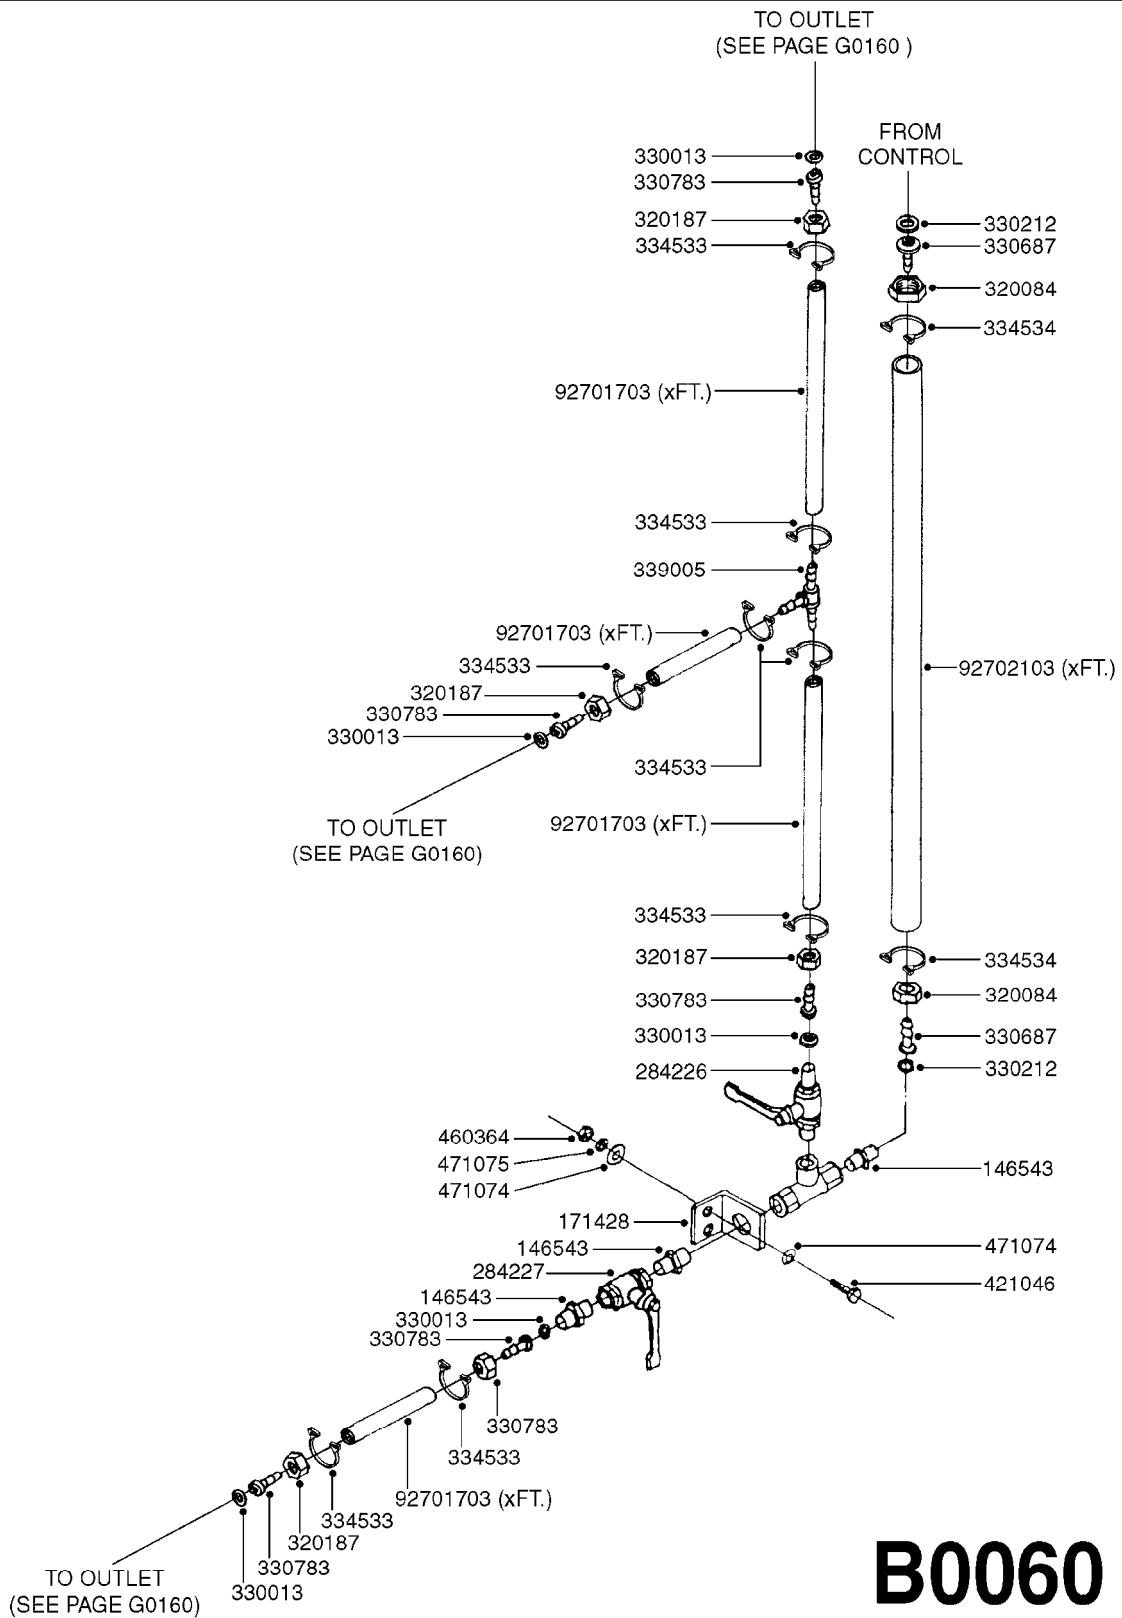

LP - DISTRIBUTION VALVES
B0060-HIN, 01:01:16

Page 1

Date 05.08.2019 11:47

parts-n°	order qty	description
146543	1	HEXAGON NIPPLE 1/2"
171428	1	BRACKET FOR FILTER
284226	1	BALL VALVE 1/2"MALE THREADS
284227	1	BALL VALVE 1/2"FEMALE THREADS
320084	1	FITT.DK NUT 1/2" BSP
320187	1	FITT.DK CAP 3/8" BSP BLACK
330013	1	O-RING 2.5 X 10 PUR
330212	1	O-RING D19/D14X2.4 F.1/2"NUT
330687	1	FITT.DK HB 1/2" F. 1/2" NUT
330783	1	FITT.DK HB 3/8"F.3/8" NUT
334533	1	CLAMP HOSE PLASTIC 3/8"
334534	1	CLAMP HOSE PLASTIC 1/2"
339005	1	FITT.DK TEE 3/8"X3/8"X3/8"
421046	1	BOLT HEX M8X25/25 A2 SS DIN933
460364	1	NUT HU M8 A2 SS DIN934
471074	1	WASHER M8 ELZ
471075	1	WASHER M8 LOCK
92701703	1	HOSE R X3/8" X300PSI WP X0012"
92702103	1	HOSE R X1/2" X300PSI WP X0012"