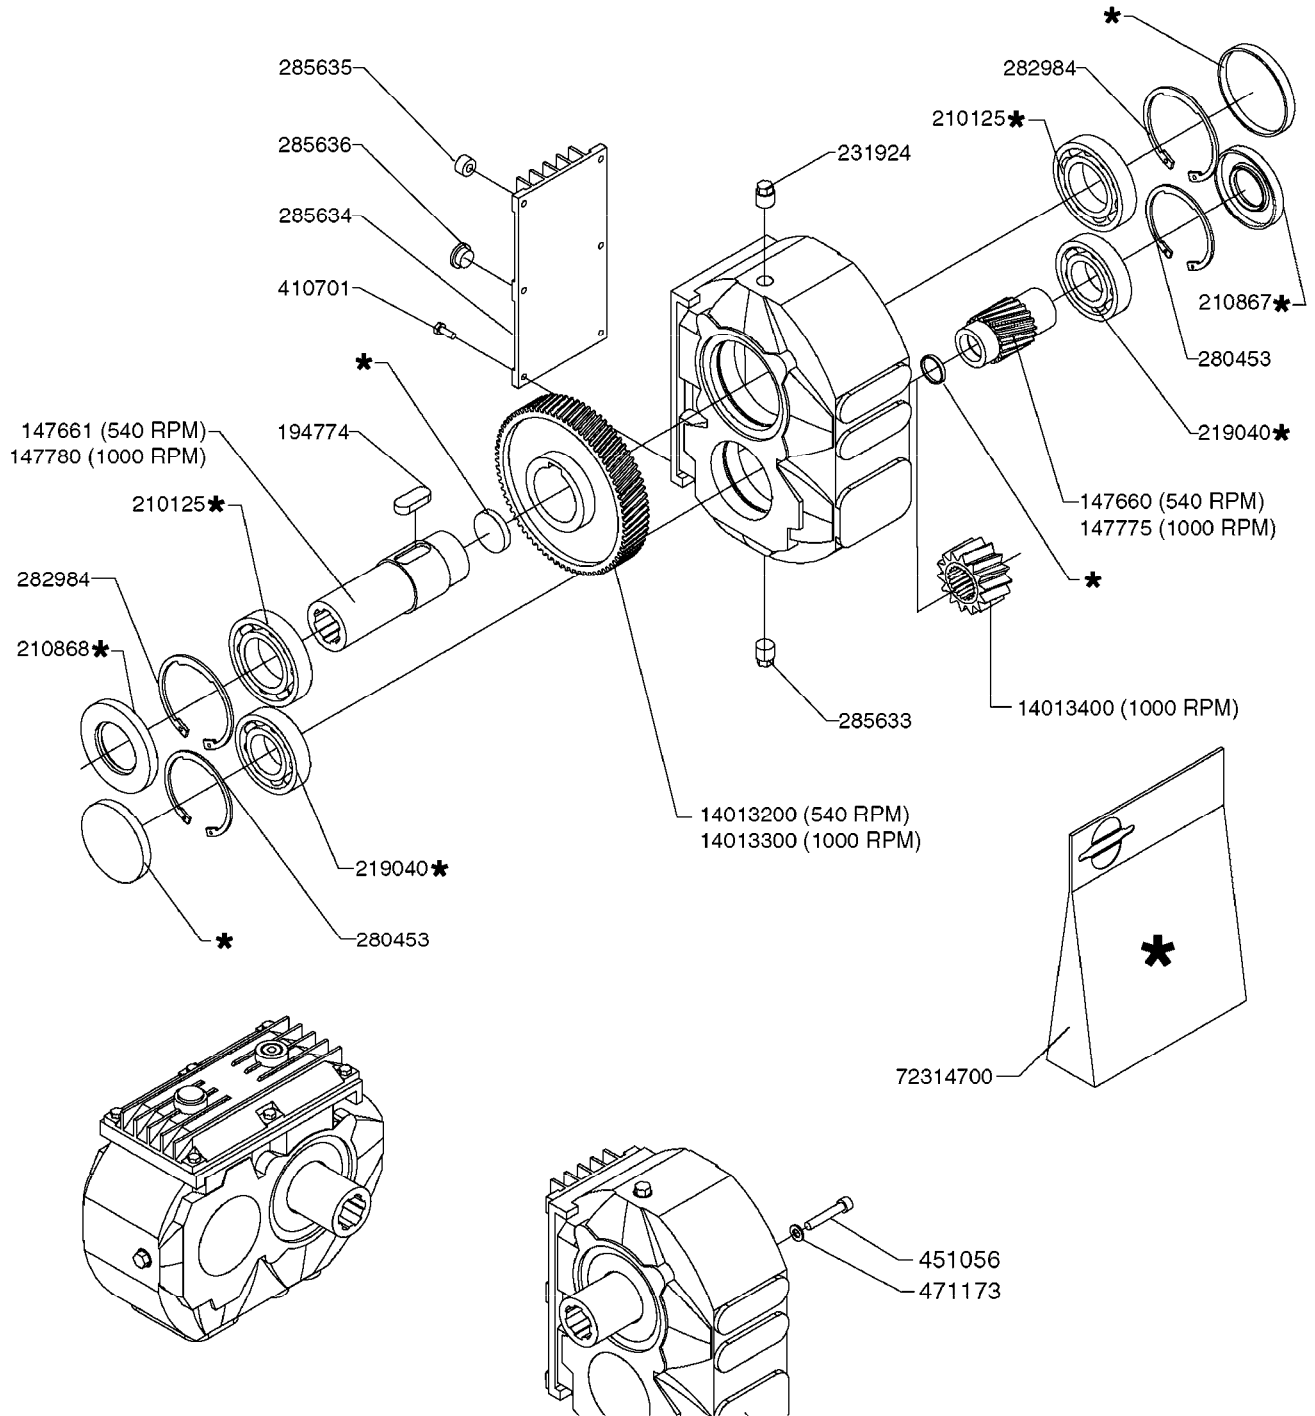

10549503 - KIT WITHOUT GEARBOX
10549603 - COMPLETE KIT WITH GEARBOX

COMPLETE ASSEMBLIES
WHOLEGOODS ITEMS

A0490

GEAR BOX KIT 1000 RPM
A0490-HIN, 01:01:16

Page 1

Date 05.08.2019 11:46

parts-n°	order qty	description
10549103	1	BUSHING D28/D10.5X50
10549203	1	BUSHING D28/D12.5X16
10549303	1	MOUNT PLATE PTO COVER 1000 RPM
10549403	1	MOUNT PLATE F.G/BOX 1000 PRM
10549503	1	GEAR BOX KIT 1000 RPM LESS G/B
10549603	1	GEAR BOX KIT 1000 RPM 361/462
242226	1	SEAL WASHER F.BOTTOM PLUG
284268	1	LEVEL INDICATOR GEAR ML 52
284586	1	GEAR BOX 1000 RPM
330746	1	GUARD PTO LOWER PART
330757	1	GUARD PTO UPPER PART
410347	1	SCREW M6X20 8.8
420582	1	BOLT HEX 8.8 DEL M8X20 FT A2
420862	1	BOLT HEX 8.8 DEL M10X16 FT
421216	1	BOLT HEX 8.8 DEL M10X130
430721	1	BOLT HEX 8.8 DEL M12X40 FT
460143	1	SELF LOCK NUT M8 SST A2 DIN985
460202	1	NUT HEX M6
470127	1	WASHER D15D10X2 M10 LOCK
470466	1	WASHER D21.1/D12.2X2.5 LOCK
471126	1	WASHER, M8, Ø16/ 8.4X 1.6, SS