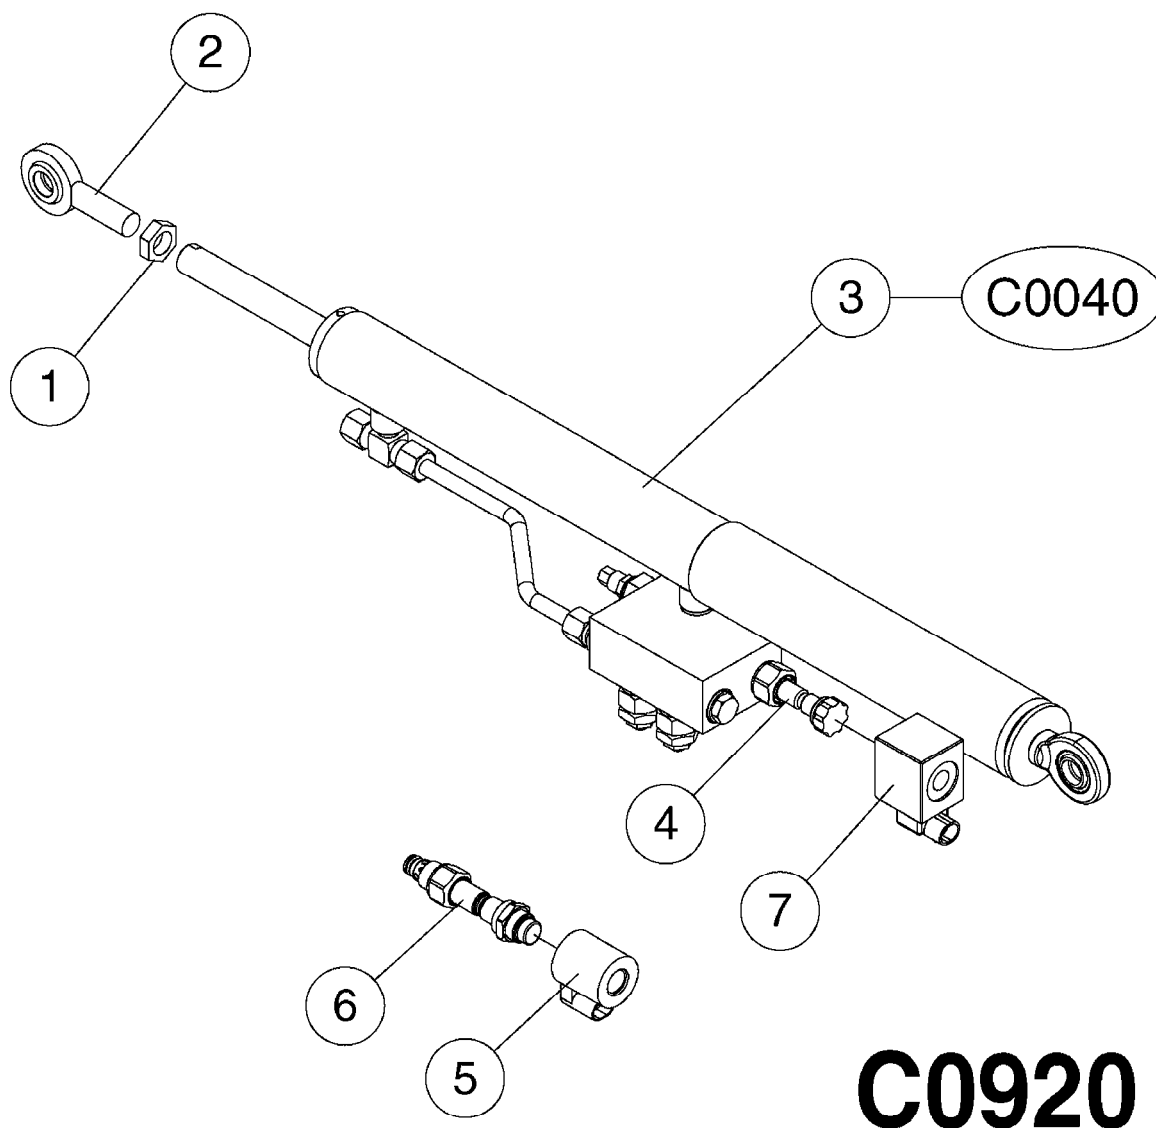

HYD. DAMPER, LOCKING CYLINDER
C0920-HIN, 05:06:19

Page 0

Date 05.08.2019 11:51