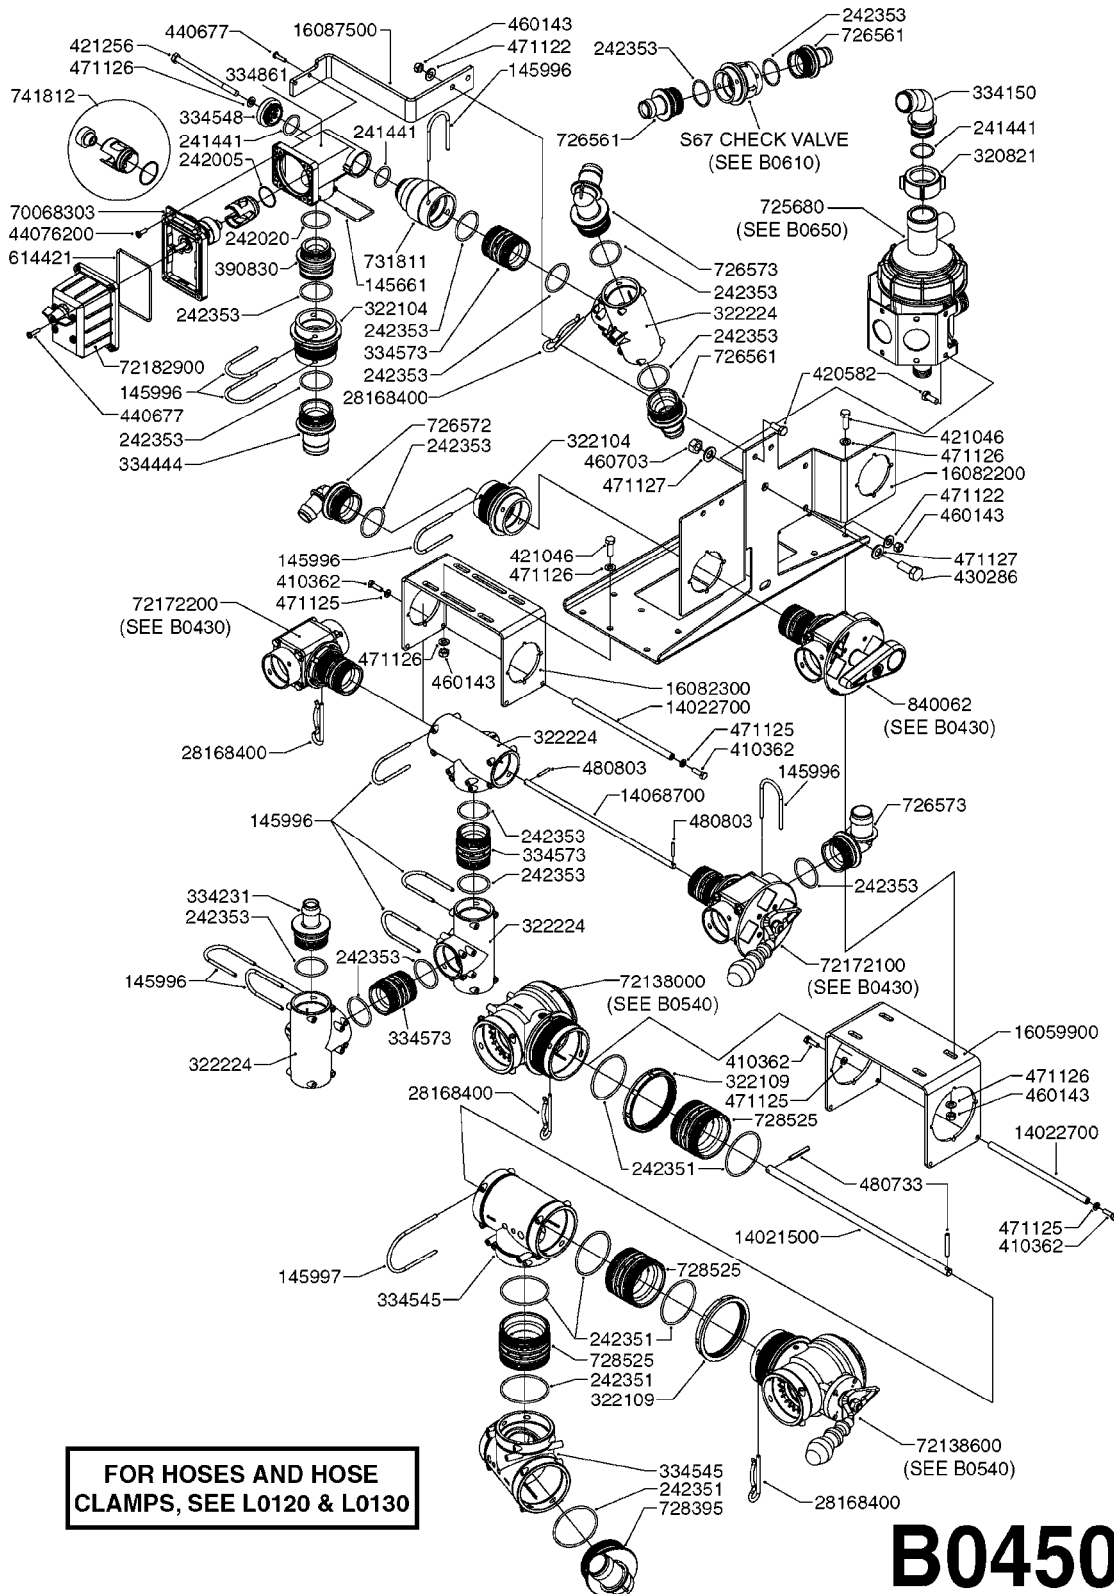

FOR HOSES AND HOSE
CLAMPS, SEE L0120 & L0130

B0450

SMART VALVE - COMMANDER PLUS
B0450-HIN, 28:01:19

parts-n°	order qty	description
145661	1	FITT.DK S-61 FORK
145996	1	FITT.DK S-67 FORK
145997	1	FITT.DK S-93 FORK
241441	1	O-RING D29.3X3
242005	1	O-RING D32.1X1.6 NITRIL
242020	1	O-RING 39.2 X 3 VITON
242351	1	O-RING D69.5X3.0 VITON F.S-93
242353	1	O-RING 3 X 44.2 VITON
320821	1	FITT.DK NUT 1-1/2" BSP
322104	1	FITT.DK S-67 BULKHEAD
322109	1	FITT.DK S-93 BULKHEAD NUT
322224	1	FITT.DK S-67 TEE
334150	1	FITT.DK HB 1-1/4" 110 F.1-1/2"
334231	1	FITT.DK S-67 STR.1"
334444	1	FITT.DK S-67 STR.1-1/2" PVC
334545	1	FITT.DK S-93 TEE
334548	1	END COVER
334573	1	FITT.DK S-67 CONNECTOR
334861	1	HOUSING F. HM EVC POST 1992
390830	1	ADAPTER S61/S67
410362	1	BOLT HEX 8.8 SS M6X20
420582	1	BOLT HEX 8.8 DEL M8X20 FT A2
421046	1	BOLT HEX M8X25/25 A2 SS DIN933
421256	1	BOLT HEX 8.8 SS M8X130
430286	1	BOLT HEX 8.8 DEL M12X30 FT
440677	1	SCREW F. PLASTIC 5X20 SS
460143	1	SELF LOCK NUT M8 SST A2 DIN985
460703	1	NUT HEX M12X1.75 LOCK DIN985A2 SS
471122	1	WASHER, M10, Ø20/10.5X 2.0, SS
471125	1	WASHER M6U 6.4X14X1.2,A2 SS
471126	1	WASHER, M8, Ø16/ 8.4X 1.6, SS
471127	1	WASHER Z12N 13X24X2.5 RST
480733	1	PIN D6 X 40
480803	1	PIN Ø4 X 25
614421	1	GASKET F/MOTOR HOUSE-ON/OFF TR
725680	1	SCF ASSY.80 W/THREADED TOP CAP
726561	1	FITT.DK S-67 STR.1-1/4" O-RING
726572	1	FITT.DK S-67 1" ELBOW 90 ASSY.
726573	1	FITT. S67 5/4" 90° W/O-RING
728395	1	FITT.DK S-93 ELB.1-1/2" 90 DEG
728525	1	FITT. S93 CONNECTOR W/O-RINGS
731811	1	FITT.DK ADAPTOR S67 EC BOOM SE
741812	1	PRESS REG.CONE&CYL. HI RATE
840062	1	VALVE S67 PRESSURE AGITATION
14021500	1	SPINDLE F.S93 SMART VALVE
14022700	1	SPACER TUBE Ø10 L=212 SS
14068700	1	SPINDLE,SMART VALVE S67 10MM
16059900	1	BRACKET 2 STK S93 SMART VALVE
16082200	1	BRACKET F.CM+ SMART VALVE
16082300	1	BRACKET 2PCS S67 VALVE 15 BAR
16087500	1	BRACKET F.REG.VALVE CM+ SV
28168400	1	HAIRPIN Ø5 S67/S93
44076200	1	SCREW WN5451 5X16 SS TORX
70068303	1	BRKT. PLATE F/PRES. CONT.2XNUT
72138000	1	VALVE S93 "V2" SMART VALVE
72138600	1	VALVE S93 "V3" SMART VALVE
72172100	1	VALVE S67 "V1" SMART VALVE
72172200	1	VALVE S67 "V2" SMART VALVE
72182900	1	MOTER REG.DME37 1:150 AMP YELL