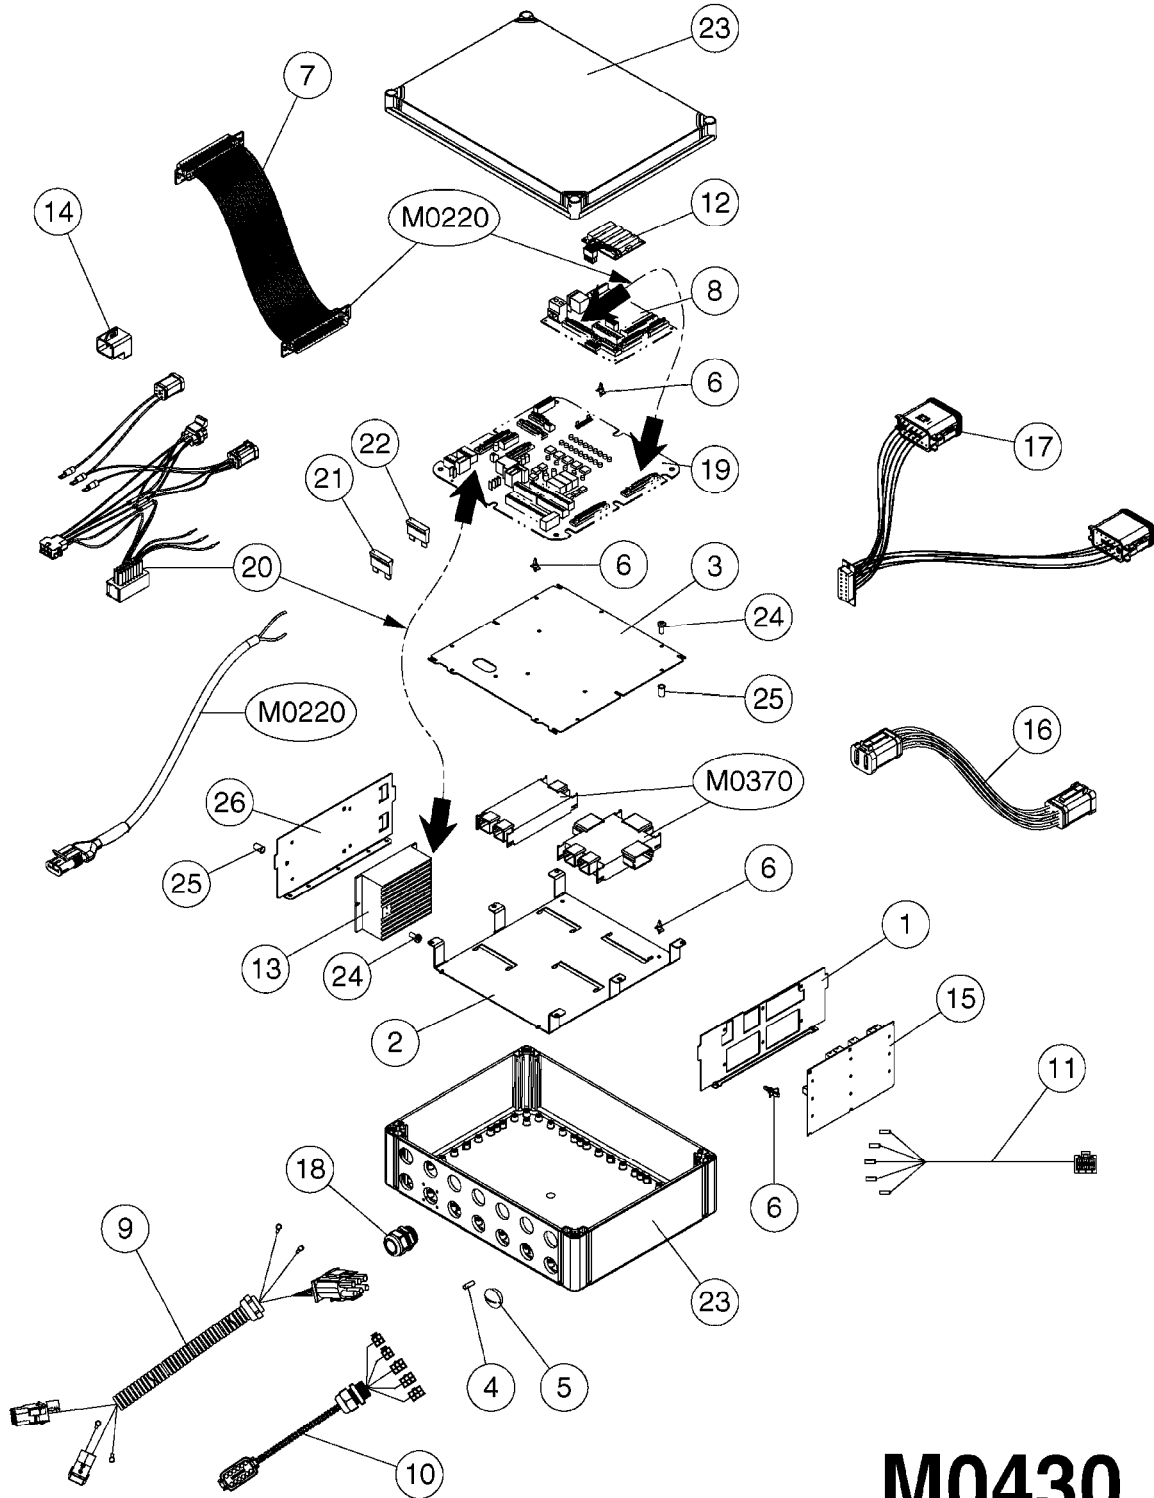

M0430

JOB COM PRESIDIO
M0430-HIN, 26:07:16

Page 1

Date 05.08.2019 12:01

Pos.	parts-n°	order qty	description
1	16178503	1	MOUNT PLATE, 6401 PCB, JC HW3.X
2	16439100	1	BRACKET, INNER, JC HW 3.X
3	16439200	1	PLATE, JOBCOM MOUNT, JC HW3.X
4	25197500	1	PLUG Ø6x18MM NITRIL
5	26004600	1	PLUG F.DRILLED HOLE 21MM
6	26005100	1	CONNECTOR FOR PCB, PLASTIC
7	26005900	1	WIRE 37/37 POLE DAH/JOBCOM
8	26029200	1	DAH PCB F. JOBCOM NCM '09
9	26030103	1	CABLE, ISO/POWER, CAB-JC, PR2700
10	26030703	1	OUTSIDE BOX INTERFACE HARNESS, PR2700
11	26030803	1	JOBCOM/HC6401 PCB INTERFACE, PR2700
12	26031100	1	PCB ASSY. FOR NORAC INTERFACE
13	26031200	1	C2C ISOBUS BRIDGE 16PIN STW
14	26032700	1	ACTIVE ISOBUS TERMINATOR
15	26035100	1	HC 6401 PCBA ISO HW 2.1
16	26039100	1	CABLE, DT06 6P FEMALE L=300MM
17	26039300	1	CABLE, DAH UC5 INPUT MODULE
18	26039700	1	BULKHEAD F.CABLE PG21 6X6.0
19	26042200	1	JOBCOM PCB ASSY HW3.0
20	26052500	1	CABLE, ISO SP JC-C2C-UC5, HW3.X
21	28048500	1	FUSE 10A ATOF SERIES
22	28048600	1	FULE 15A ATOF SERIES
23	39134200	1	BOX COMPL. 300X400X135 DRILLED
24	41108300	1	BOLT, M4X10 BN5687 TORX, SS
25	48081900	1	POP-NUT M4 RST 0.5-3.0 OPEN 24M04KV01
26	63146300	1	C2C/PF PWR BRACKET W.M4 NUTS