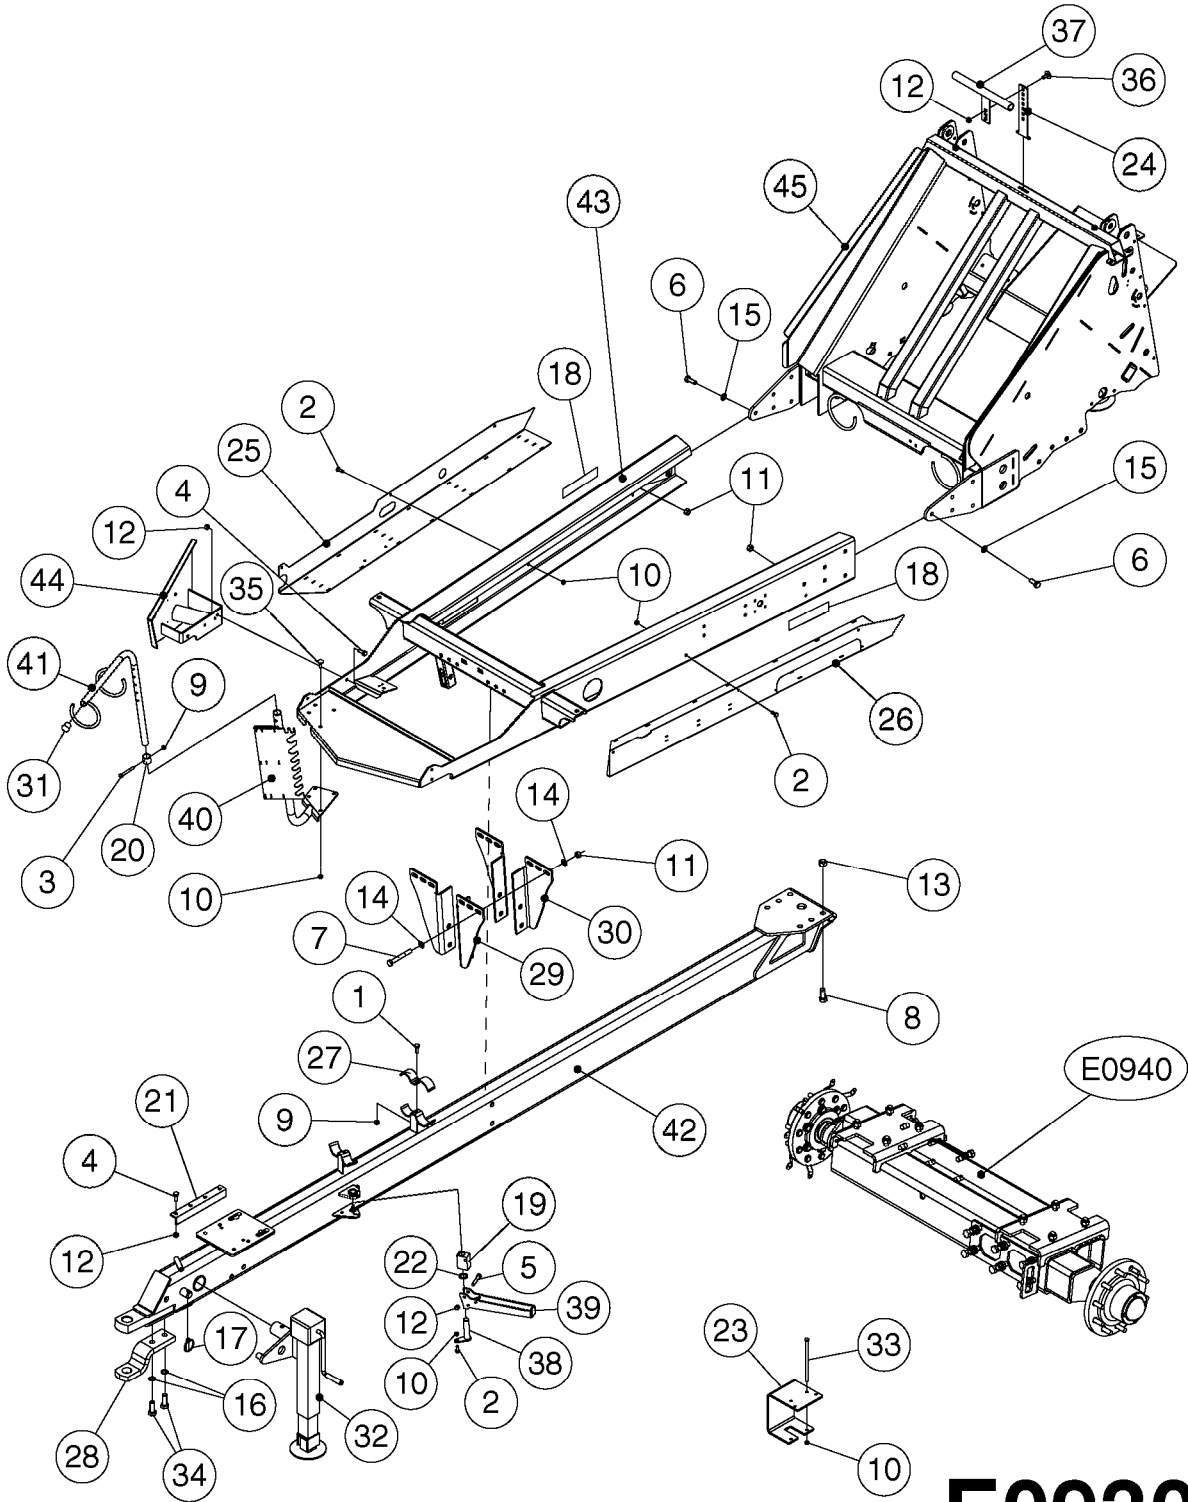

E0930

FRAME-NAVIGATOR 3000/3500/4000
E0930-HIN, 12:07:17

Page 1
Date 05.08.2019 11:55

Pos.	parts-n°	order qty	description
1	420567	1	BOLT HEX 8.8 DEL M8X30 FT
2	420604	1	BOLT HEX 8.8 DEL M10X25 FT DIN933
3	420766	1	BOLT HEX M8-45/22 SST A2 DIN931
4	430286	1	BOLT HEX 8.8 DEL M12X30 FT
5	430438	1	BOLT HEX 8.8 DEL M12X65
6	430581	1	BOLT HEX 8.8 DEL M16X40 FT
7	430864	1	BOLT HEX 8.8 DEL M16X120
8	430890	1	BOLT HEX 8.8 DEL M20X50
9	460143	1	SELF LOCK NUT M8 SST A2 DIN985
10	460423	1	NUT HEX M10X1.50 LOCK DIN985A2 SS
11	460585	1	LOCKING NUT M16 DIN985 A2 SS
12	460703	1	NUT HEX M12X1.75 LOCK DIN985A2 SS
13	460806	1	NUT HEX M20X2.50 LOCK DIN985A2 SS
14	471128	1	WASHER, M16, Ø30/17.0X 3.0, SS
15	471168	1	PAIR OF WASHERS NL16 17X25,4x3,4
16	471180	1	LOCK WASHER NORDLOCK M20 ELZ
17	480303	1	PIN 7/16 SNAP RING
18	10533903	1	DECAL REFLECTIVE AMBER 50X230
19	14073600	1	50X35X75 BRACKET F.STEP
20	15116700	1	BUSHING NAVIGATOR HOSE HOLDER
21	16116803	1	PLATE, PUMP MOUNT NAVIGATOR ONLY ON FRAMES BUILT BEFORE 9/2008
22	16127500	1	WASHER D40.0/27.0/2.0/RED
23	16159803	1	BRKT, ACE 650, US NAV ACE 650 BRACKET F.LONG DRAWBAR
23	16162103	1	BRKT, ACE 650, DK NAV ACE 650 BRACKET FOR STD. DRAWBAR
24	16198600	1	T FOR REAR NAV TANK MOUNT B
25	16212600	1	CABLE TRAY NAV RIGHT
26	16212800	1	CABLE TRAY NAV LEFT
27	16216500	1	CLAMP, PUMP HOSES NAVIGATOR
28	16391700	1	FLATBAR F. CLEVIS, PAINTED
29	16441600	1	BRKT, DB TO FRAME 1 (2014)
30	16441800	1	BRKT, DB TO FRAME 2 (2014)
31	28046400	1	PIPE PLUG Ø25/1.0-2.0, BLACK
32	28082600	1	SUPPORT LEG F. NAV, CM+3000KG
33	42000103	1	BOLT HEX 8.8 DEL M10X230
34	43000803	1	BOLT HEX M20 X 70MM DEL - FT
35	44074300	1	BOLT CARRIAGE M10x30 SS
36	45001300	1	CARRIAGE BOLT M12X35 DIN603 A2
37	61044000	1	T FOR REAR NAV TANK MOUNT A
38	61048100	1	PIN D24.8 L=107
39	61050100	1	PAINTED STEP F.NAV
40	61053300	1	HOSE HOLDER LOWER NAVIGATOR
41	61053400	1	HOSE HOLDER UPPER NAVIGATOR
42	63036903	1	DRAWBAR FOR NAV-120' SPC LONG DRAWBAR (FOR 120'/90' DUAL FOLD BOOM)
42	63052700	1	DRAWBAR D42 NAVIGATOR RED STANDARD (SHORT) DRAWBAR
43	63057700	1	FRAME MID "A" SHAPE NAVIGATOR
44	63068000	1	SHIELD NAV RIGHT JACK MOUNT
45	63144300	1	REAR CHASSIS F.NAV. '13