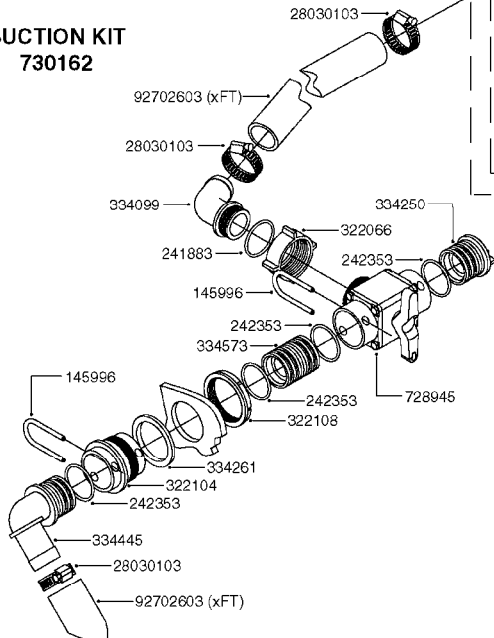

**PUMP KIT
10547303**

For Top Suction
See Page B0670

For Top Drain
See Page K0180