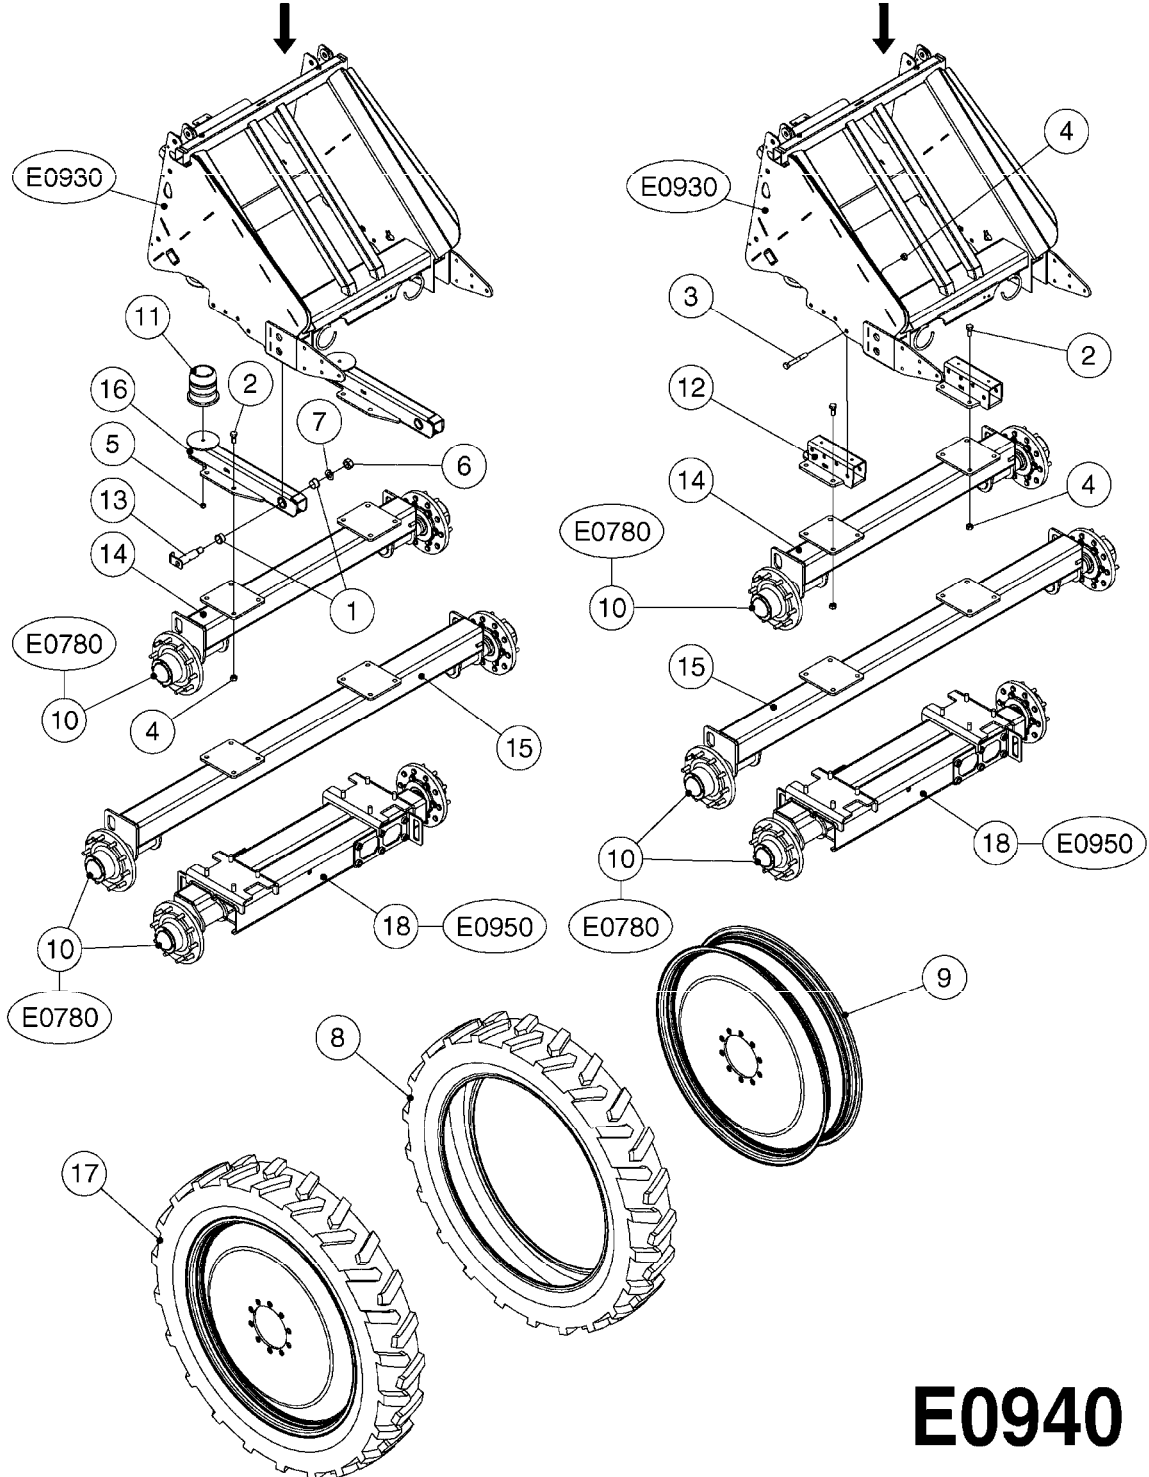

SUSPENDED
AXLE SYSTEM

NON SUSPENDED
AXLE SYSTEM

Pos.	parts-n°	order qty	description
1	210863	1	BUSHING DU FLNG. D40/44 L=26
2	430890	1	BOLT HEX 8.8 DEL M20X50
3	430970	1	BOLT HEX M20X120 DIN931- DEL
4	460806	1	NUT HEX M20X2.50 LOCK DIN985A2 SS
5	461253	1	NUT HEX M14 NV=22 A4 RST
6	461316	1	NUT HEX LOCK M30X3.5 DIN 985
7	471131	1	WASHER, M30, Ø56/31.0X 4.0, SS
8	10615703	1	TIRE 320 90R46' RAD.TL 357774
8	28061803	1	TIRE, 380/90 R46 156A8 R1
9	28021703	1	RIM 46"Ø-10"W 10B-11.25BC-5.19
9	28061403	1	RIM 46X13,11.25BC,8.7P,-5.19OS
10	28050003	1	HUB F 3.5" 873 15000# PACKAGE
11	28076200	1	BUMPER PUR Ø140X166-M14 BLACK
12	61044300	1	FIXED AXLE NAV NO SUSPENSION
13	61046700	1	PIN SWING ARM NAV SUSP
14	63034803	1	AXLE NAVIGATOR 60" 2010 AXLE ONLY
14	70079703	1	AXLE FIXED 60" NAVIGATOR 2010 COMPLETE W/HUBS & SPEED SENS.MT.
15	63034903	1	AXLE NAVIGATOR 120" 2010 AXLE ONLY
15	70079803	1	AXLE FIXED 120" NAVIGATOR 2010 COMPLETE W/HUBS & SPEED SENS.MT.
16	63059100	1	SUSPENSION SWINGARM, NAVIGATOR
17	70024003	1	WHEEL/TIRE 5 3/160S 320/46 LH
17	70024103	1	WHEEL/TIRE 5 3/160S 320/46 RH
17	70092003	1	WHEEL/TIRE 5 3/160S 380/46 LH
17	70092103	1	WHEEL/TIRE 5 3/160S 380/46 RH
18	70074703	1	AXLE ADJUSTABLE 60-120 NV DBL