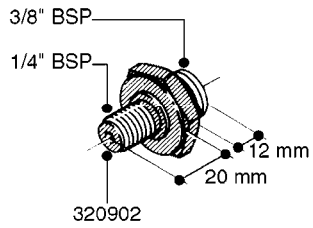

FITTINGS - HEXAGON NIPPLES
L0030-HIN, 01:01:16

Page 0
Date 05.08.2019 12:00

L0030

FITTINGS - HEXAGON NIPPLES
L0030-HIN, 01:01:16

Page 1
Date 05.08.2019 12:00

parts-n°	order qty	description
10015303	1	FITT.PO.HN 1.00X1.00 M1000
10425003	1	FITT.PO.HN 1.25X1.00 MCPHEE
320132	1	FITT.DK HN 1" BSP
320176	1	FITT.DK HN 3/8"X1/2" BSP
320445	1	FITT.DK HN 1/4"X3/8" BSP
320655	1	FITT.DK HN 1/2"-1/2" BSP
320692	1	FITT.DK HN 3/8'BSPX1/4'NPT
320703	1	FITT.DK HN 3/8BSP X1/2 &1/4NPT
320725	1	FITT.DK NIPPLE 3/8"-3/8" BSP
320902	1	FITT.DK HN 3/8'X 1/4' BSP
390232	1	FITT.DK HN 1-1/2' X 1-1/4' BSP
390276	1	FITT.DK HN 1'BSP