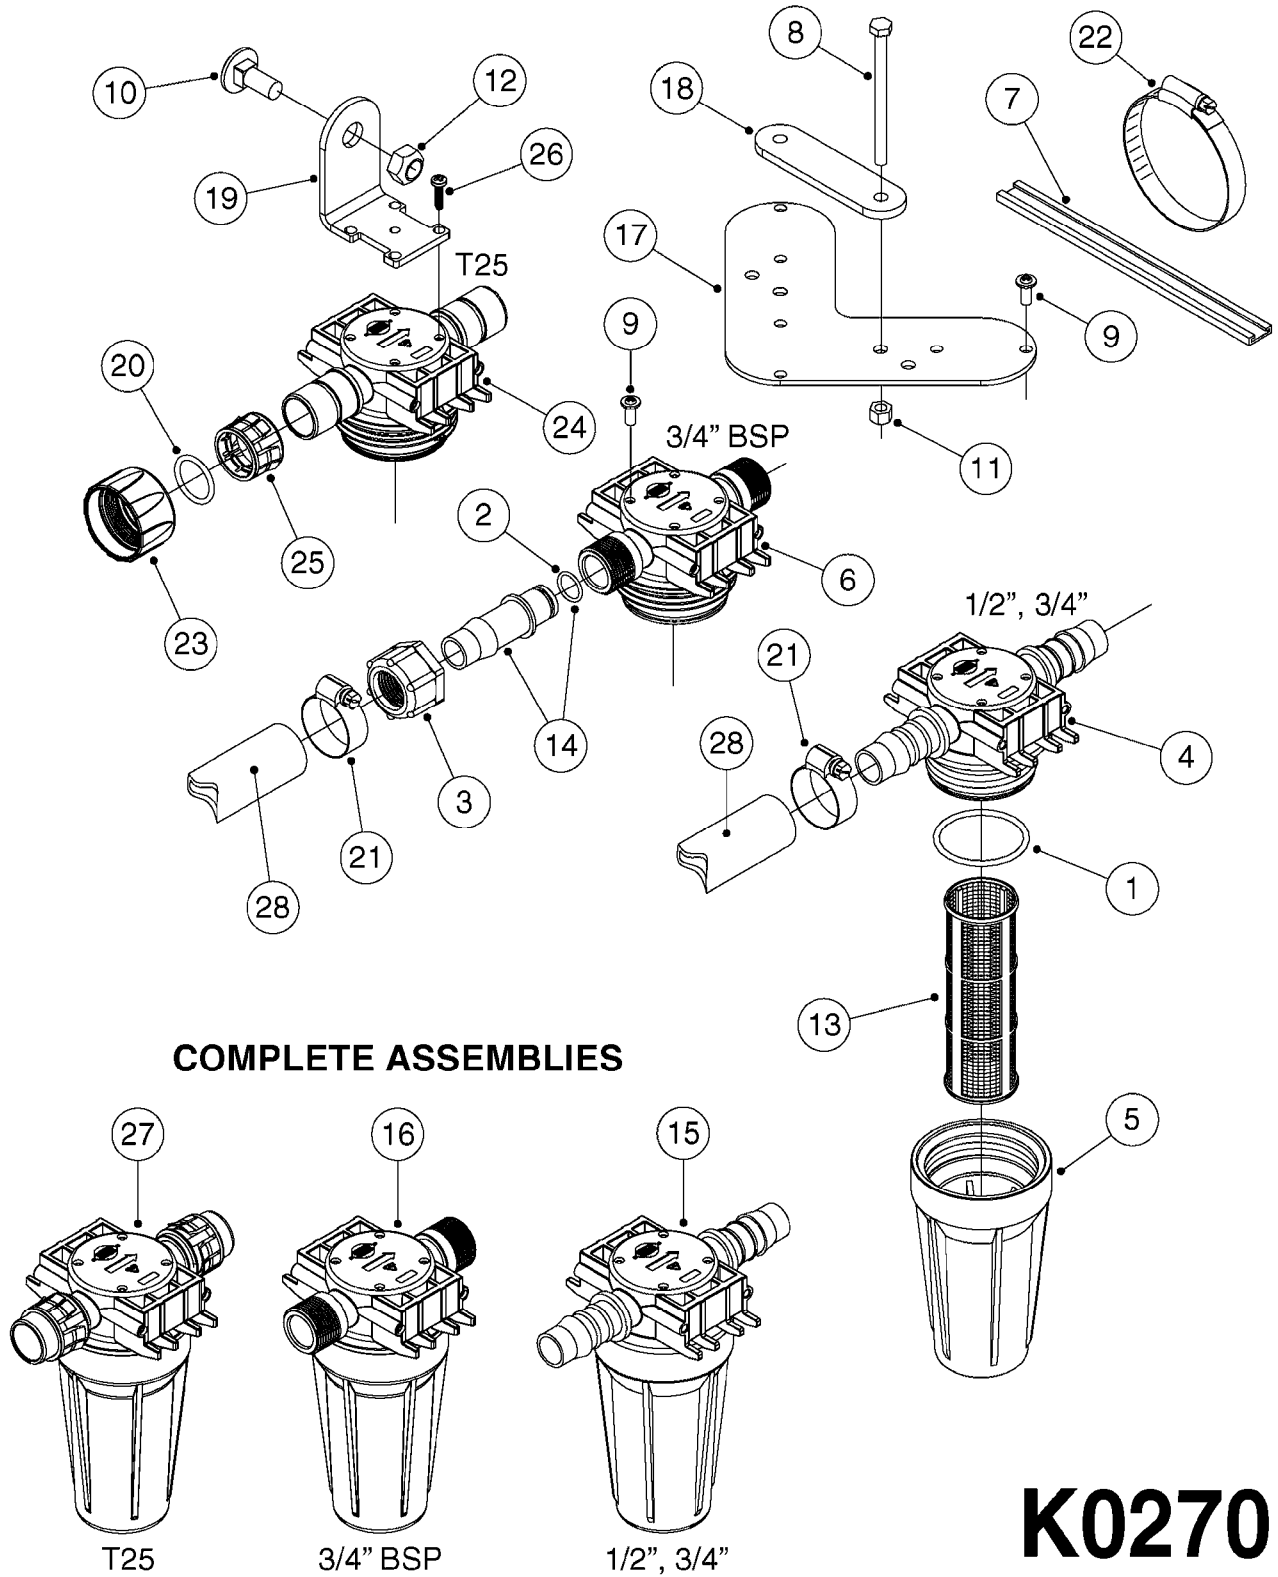

FILTER ASSEMBLIES-IN LINE
K0270-HIN, 28:09:16

Page 1
Date 05.08.2019 11:59

Pos.	parts-n°	order qty	description
1	240925	1	O-RING D49.5X3 NITRIL
2	242594	1	O-RING D14 X 1.78 SCH.70-EPDM
3	320283	1	FITT.DK NUT 3/4"BSP
4	322241	1	FILTER HOUSING W.3/4' BARBS
4	322249	1	FILTER HOUSING W.1/2' BARBS
5	322242	1	FILTER BOWL / IN-LINE
6	322250	1	FILTER HOUSING W.3/4"BSP THRD
7	341291	1	RUBBER HOSE CLAMP COVER 130MM
7	341292	1	RUBBER HOSE CLAMP COVER 180MM
8	410605	1	BOLT HEX 8.8 DEL M6X80
9	440673	1	SCREW F.PLASTIC 5X12 SS
10	440737	1	BOLT CARRIAGE M10x25 SS
11	460261	1	NUT HEX M6X1.00 LOCK DIN985 A2 SS
12	460423	1	NUT HEX M10X1.50 LOCK DIN985A2 SS
13	615443	1	FILTER ELEM.50 MESH BLUE
13	615444	1	FILTER ELEM.80 MESH RED
13	615445	1	FILTER ELEM.100 MESH YELLOW
14	716236	1	FITT.DK HB 1/2" ASSY. F. 3/4"
14	724621	1	FITT.DK HB 3/4"ASSY F.3/4" NUT
15	845205	1	FILTER IN-LINE 1/2' 50 MESH
15	845208	1	FILTER IN-LINE 3/4' 50 MESH
15	845209	1	FILTER IN-LINE 3/4' 80 MESH
15	845210	1	FILTER IN-LINE 3/4" 100 MESH
16	845218	1	FILTER IN-LINE 3/4'50 MESH OML
16	845219	1	FILTER IN-LINE 3/4'80 MESH OML
17	16022203	1	PLATE 3.0 X 55 X 196
18	16022403	1	BRACKET 60MM TUBE
19	16321500	1	LINE FILTER BRACKET, TDZ/DDZ
20	24263000	1	O-RING Ø24.4 X 3.1 NITRIL SH70
21	28029903	1	CLAMP HOSE GEAR P3/4"-S1" 6712
22	28047103	1	CLAMP HOSE GEAR 50 X 50 6740
22	28047203	1	CLAMP HOSE GEAR 60 X 80 6756
23	32239700	1	FITT.DK NUT T25
24	32239800	1	FITT.DK IN-LINE FILTER TOP T25
25	33515500	1	FITT.DK NUT LOCK RING T25
26	44076200	1	SCREW WN5451 5X16 SS TORX
27	72700600	1	FILTER IN-LINE 80 MESH, T25
28	92702103	1	HOSE R X1/2" X300PSI WP X0012"
28	92703203	1	HOSE R X3/4" X300PSI WP X0012"