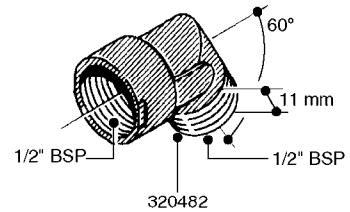

FITTINGS - HEXAGON NIPPLES
L0030-HIN, 01:01:16

Page 0
Date 05.08.2019 12:00

L0030

FITTINGS - HEXAGON NIPPLES
L0030-HIN, 01:01:16

Page 1
Date 05.08.2019 12:00

parts-n°	order qty	description
10015303	1	FITT.PO.HN 1.00X1.00 M1000
10425003	1	FITT.PO.HN 1.25X1.00 MCPHEE
320132	1	FITT.DK HN 1" BSP
320176	1	FITT.DK HN 3/8"X1/2" BSP
320445	1	FITT.DK HN 1/4"X3/8" BSP
320655	1	FITT.DK HN 1/2"-1/2" BSP
320692	1	FITT.DK HN 3/8'BSPX1/4'NPT
320703	1	FITT.DK HN 3/8BSP X1/2 &1/4NPT
320725	1	FITT.DK NIPPLE 3/8"-3/8" BSP
320902	1	FITT.DK HN 3/8'X 1/4' BSP
390232	1	FITT.DK HN 1-1/2' X 1-1/4' BSP
390276	1	FITT.DK HN 1'BSP