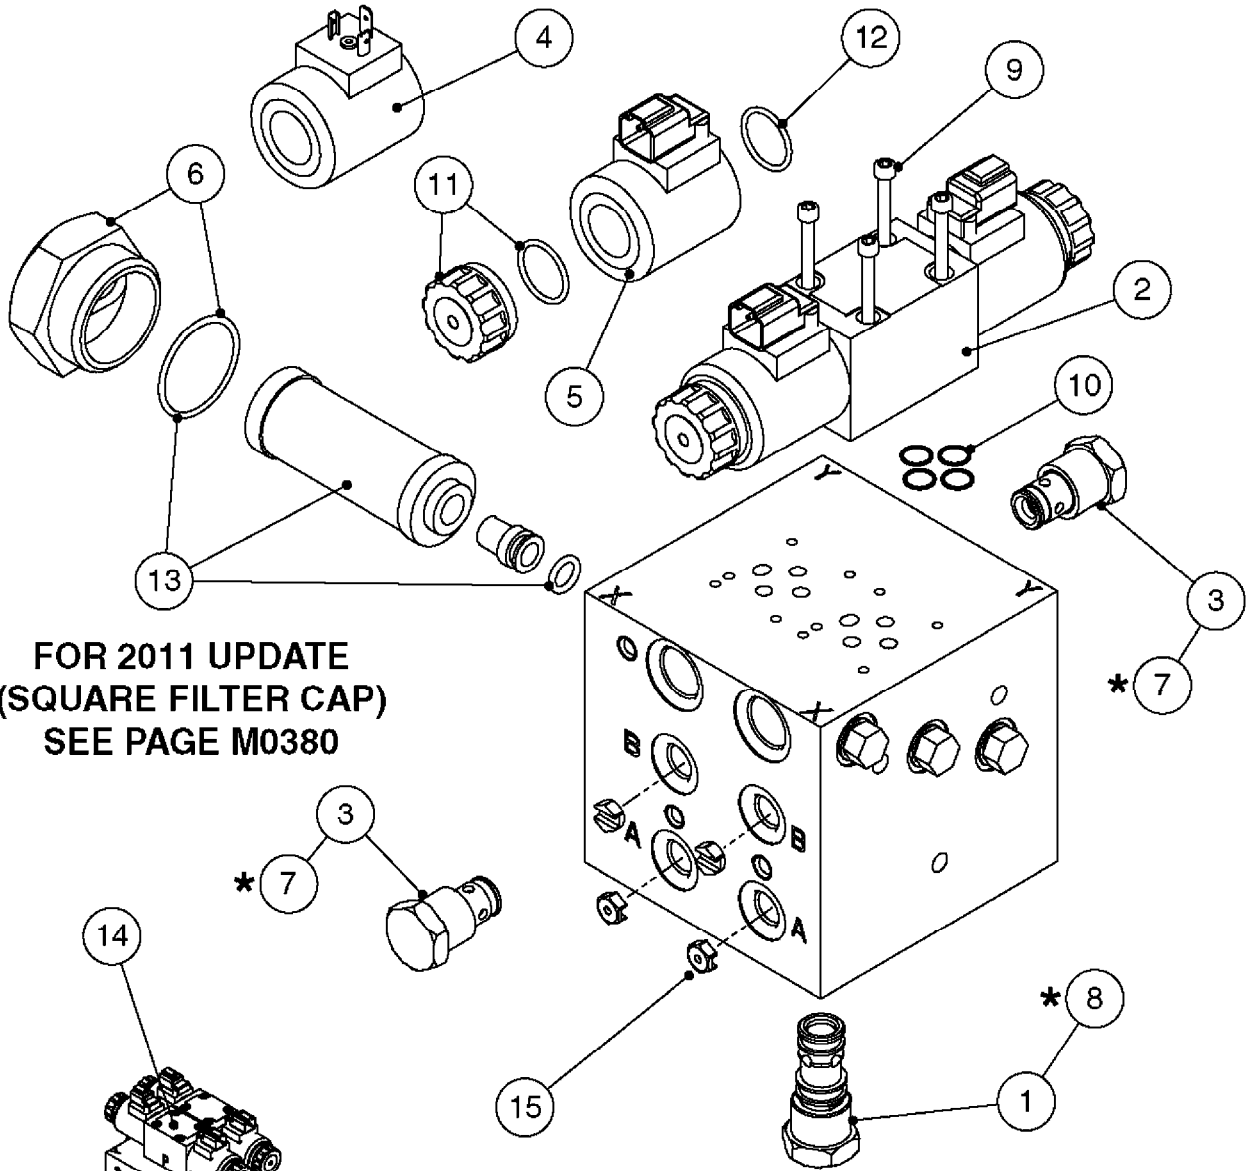

NORAC UC4 BOOM HEIGHT CONTROL
M0290-HIN, 01:01:16

Page 1
Date 05.08.2019 12:01

Pos.	parts-n°	order qty	description
1	410443	1	BOLT HEX 8.8 DEL M6X70
1	410605	1	BOLT HEX 8.8 DEL M6X80
2	460261	1	SPB/SPC BOOM
3	471124	1	NUT HEX M6X1.00 LOCK DIN985 A2 SS
4	16128603	1	WASHER, M6, Ø18/ 6.4X 1.6, SS
4	16128703	1	BRACKET F. SENSOR 60X60 TUBE SPB/SPC BOOM
5	26016303	1	BRACKET F. SENSOR 50x50 TUBE
6	26025903	1	FORCE BOOM (FTZ)
7	26026003	1	CONNECTOR RING CPC #11 NORAC
8	26026600	1	NORAC UC4+ ROLL SENSOR W/TEMP. CONFIRM NORAC P/N 45000
8	28055603	1	NORAC UC4+ ROLL SENSOR CONFIRM NORAC P/N 45001
9	28049503	1	NORAC CABLE VAR.RT.VLV DIN
10	28049603	1	3-PIN CONNECTORS/HIRSCHMAN
11	28050303	1	NORAC CABLE VAR.RT.VLV DEUTSCH
12	28050703	1	2-PIN CONNECTORS/DEUTSCH
13	28054303	1	NORAC CABLE EXTENSION
14	28055503	1	NORAC POWER CABLE
15	28055703	1	NORAC RUBBER TOP&BOLT F.SENSOR DIA.30MMX30MMX8MM
16	28085900	1	NORAC UC4+ OPEN CTR. CABLE
17	28086200	1	PARALIFT INTERFACE CABLE NORAC
18	28086300	1	NORAC VALVE MOUNTING HARDWARE
19	28086400	1	NORAC VALVE CABLE ROLL PIGTAIL
20	28086500	1	SENSOR BRANCH CABLE NORAC
21	28086600	1	CAN NODE DUAL CABLE NORAC
22	70112503	1	UC4 DISPLAY PANEL NORAC
23	78216100	1	UC4 ULTRASONIC SENSOR
			UC4 SENSOR MOUNTING BKT. NORAC
			FOAM DISC F. SENSOR NORAC
			UC4+ ROLL SENSOR KIT '11 HIN
			INCLUDES NORAC P/N 45000 & 45001
			NORAC VALVE BLOCK COMP, DEUTSCH CON.

FOR 2011 UPDATE
(SQUARE FILTER CAP)
SEE PAGE M0380

COMPLETE
ASSEMBLY

* SEAL KITS

M0300