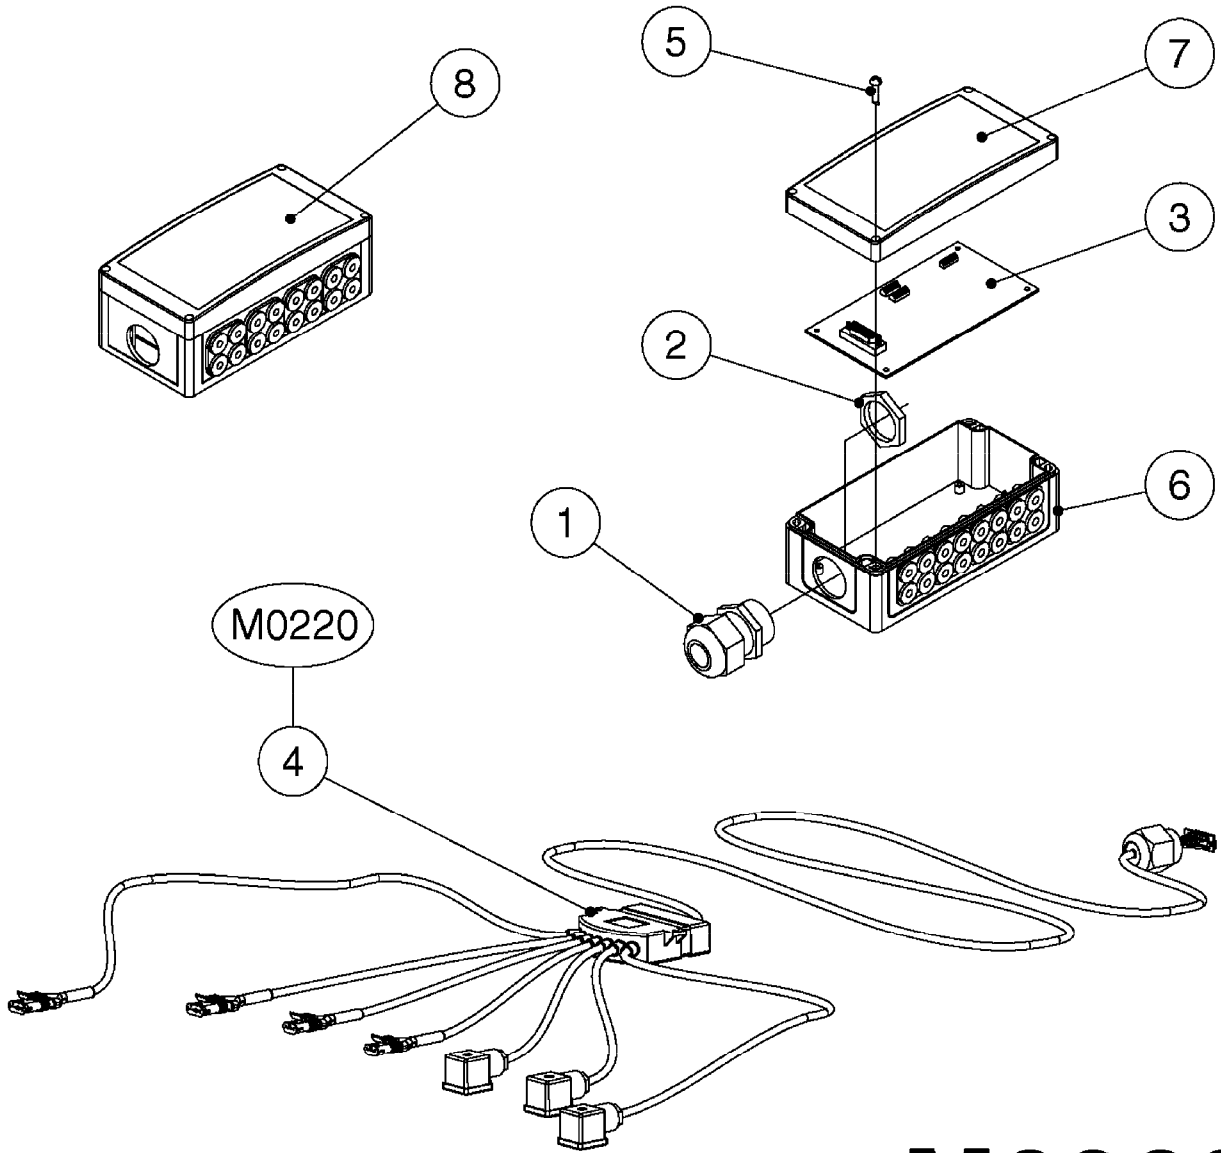

*Included with (1) box complete

M0250

JOB COM AND BREAK OUT
M0250-HIN, 01:02:17

Page 1
Date 05.08.2019 12:01

Pos.	parts-n°	order qty	description
1	391095	1	BOX COMPL. 300X300X135 DRILLED
2	440673	1	SCREW F.PLASTIC 5X12 SS
3	16132400	1	PLATE 1.5X270X270/JOB COMPUTER
4	26004600	1	PLUG F.DRILLED HOLE 21MM
5	26004700	1	PG13.5 BUNG
6	26005100	1	CONNECTOR FOR PCB, PLASTIC
7	26005500	1	PCB BREAKOUT BOX EL BOX CM"05"
8	26013800	1	CABLE HC6500 JOB COM TO CABIN
9	26029200	1	DAH PCB F. JOB COM NCM '09
10	26052700	1	JOB COM PCB ASSY HW3.1
10	72369300	1	JOB COM PCB NCM44/6600 REFURB.
11	28048600	1	FULE 15A ATOF SERIES
12	28091400	1	FINGER SCREW F.BOX 300X300X135