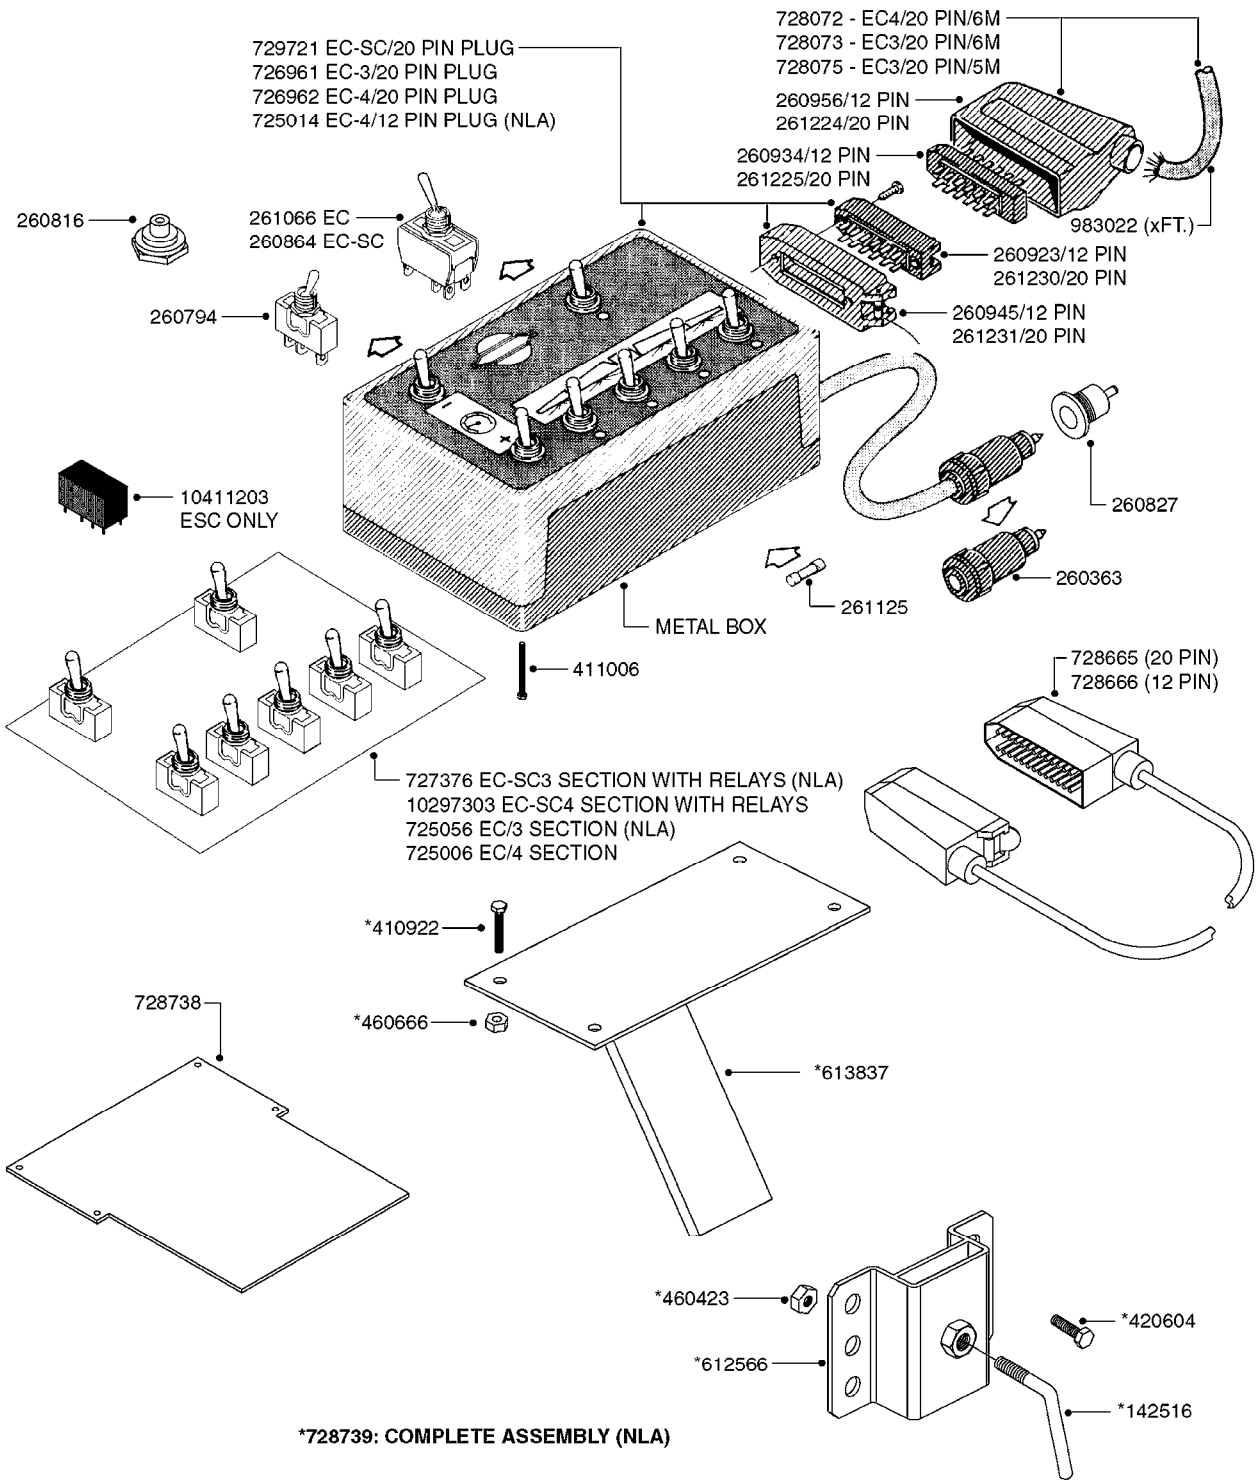

*728739: COMPLETE ASSEMBLY (NLA)

COMPLETE ASSEMBLIES
WHOLEGOODS ITEMS

B0390

CONTROL BOX F/EC+EC-SC
B0390-HIN, 01:01:16

Page 1
Date 05.08.2019 11:48

parts-n°	order qty	description
142516	1	SCREW SET M10 BENT F. LOCKING
260363	1	PLUG 2 POLE 12V
260794	1	SWITCH F.PRESS ADJ.EC CONTROL
260816	1	CAP W/RUBBER BOOT F.EC SWITCH
260827	1	PLUG F.EC ATTACHMENTS
260864	1	SWITCH F.HY BOOM CONTROL BOX
260923	1	PLUG INSERT 12 POLE FEMALE
260934	1	PLUG INSERT 12 POLE MALE
260945	1	PLUG HOUSE 12 POLE FEMALE
260956	1	PLUG HOUSE 12 POL.MALE
261066	1	SWITCH 2 POLE
261125	1	FUSE 5 X 20 500mA
261224	1	PLUG HOUSING F/20 POLE MALE
261225	1	PLUG INSERT 20 POLE MALE
261230	1	PLUG INSERT 20 POLE FEMALE
261231	1	PLUG HOUSING 20 POLE FEMALE
410922	1	CYL.SKR 8.8 DEL M4X20 RST
411006	1	SCREW M4X40 SLOTTED
420604	1	BOLT HEX 8.8 DEL M10X25 FT DIN933
460423	1	NUT HEX M10X1.50 LOCK DIN985A2 SS
460666	1	NUT HEX M4
612566	1	MOUNT BRACKET F.FAN CABLE ASSY
613837	1	MOUNT PLATE FOR EC CONTROL BOX
725006	1	CIRCUIT BOARD 4 VALVE
725014	1	CONTROL BOX EC 4 SEC./12 PIN
725056	1	PRINTED CIRC.W SW 3WAY 726961
726961	1	CONTROL BOX EC 3 SEC./20 PIN
726962	1	CONTROL BOX EC 4 SEC./20 PIN
727376	1	CIRCUIT BOARD F.ESC 3 BANK
728072	1	CABLE,20-PIN,6M EC/4
728073	1	CABLE,20-PIN,6M, EC/3
728075	1	CABLE F.CONTROL BOX 5M EC/3
728665	1	CABLE EXT.-QUICK ATTACH 20 PIN
728666	1	CABLE-QUICK ATTACH 12 PIN
728738	1	DOUB.CONT.BOX & OR F/M PLATE
728739	1	IN CAB CONTROL MOUNT KIT
729721	1	CONTROL BOX ESC3
983022	1	WIRE 12 x 0.5 x 2MM x 12"
10297303	1	CIRCUIT BOARD FOR T.M.S.
10411203	1	RELAY T-82