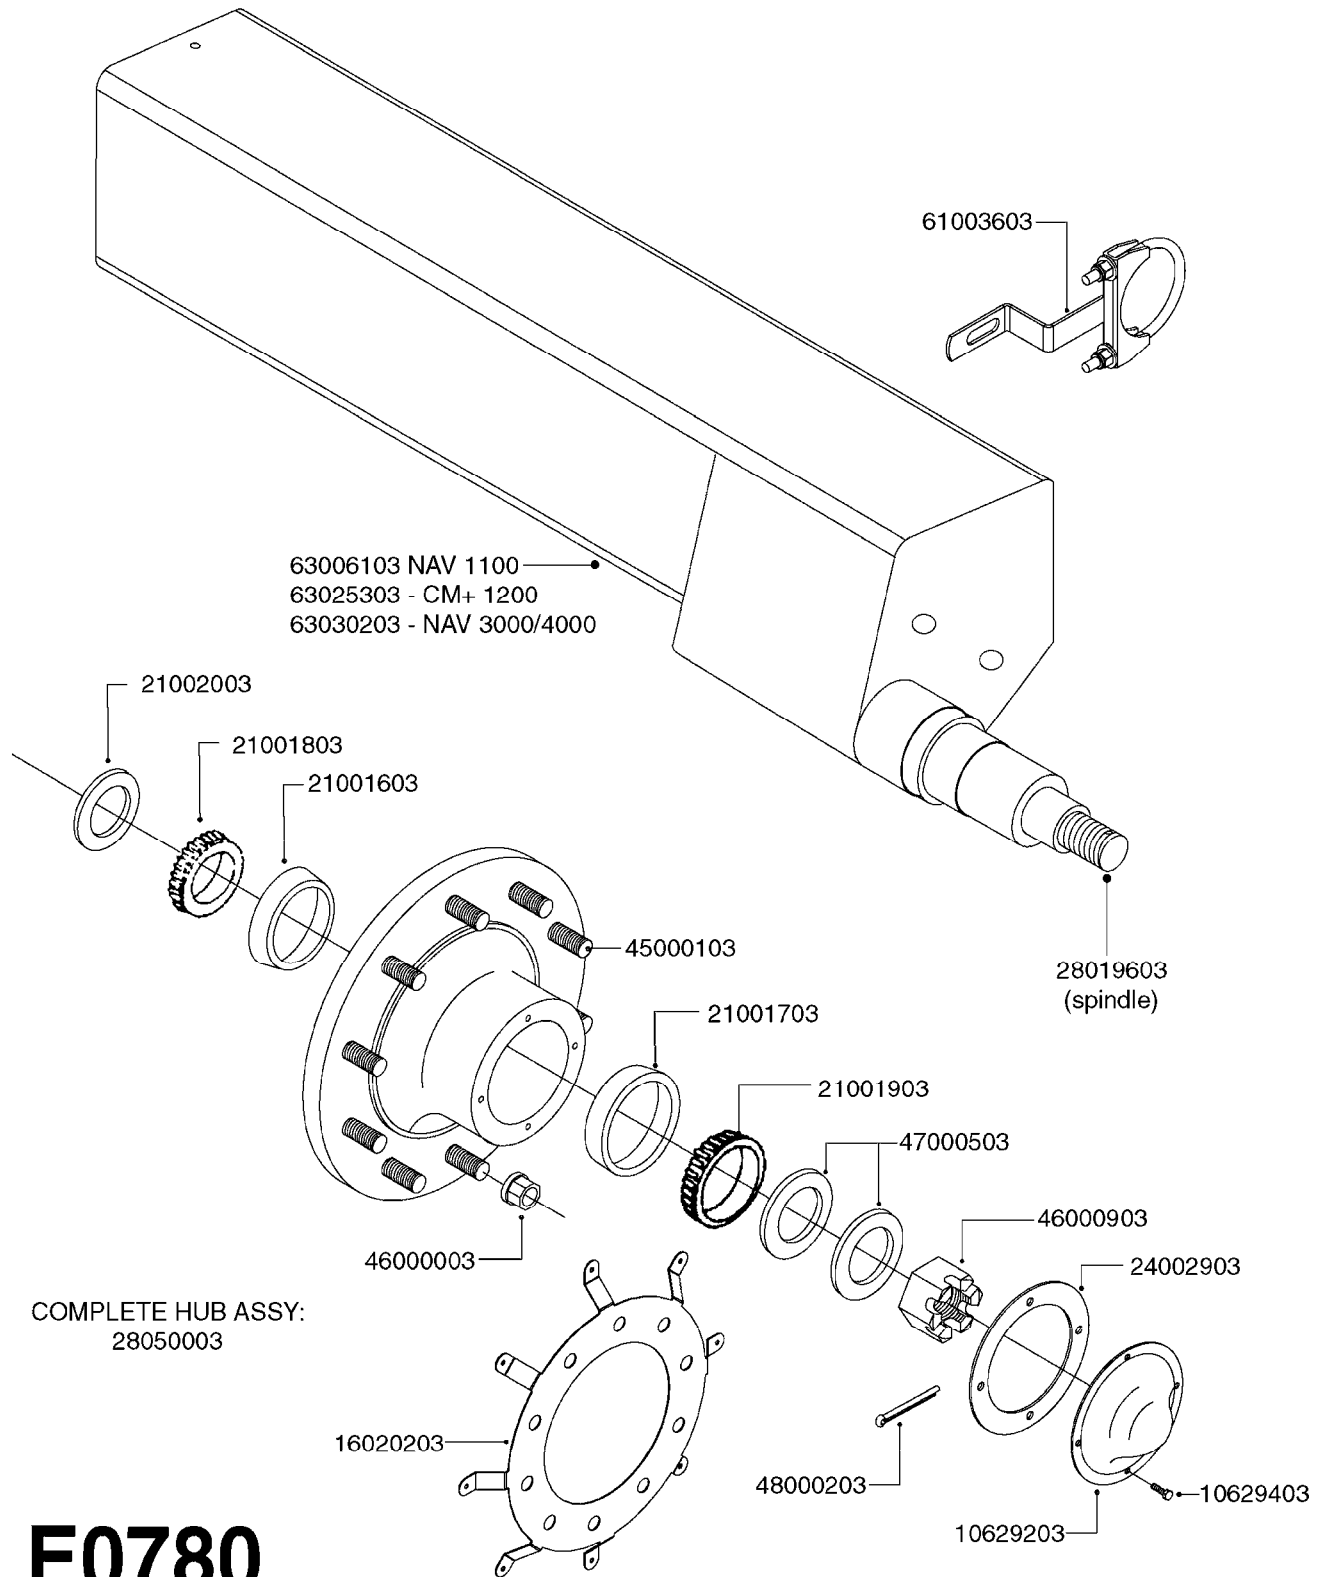

HUB ASSEMBLY F.3-1/2" SPINDLE
E0780-HIN, 01:01:16

Page 1

Date 05.08.2019 11:55

parts-n°	order qty	description
10629203	1	DUST CAP F.10 BOLT HUB 3.5"
10629403	1	BOLT HEX 5/16 NC GR.2 00.50"
16020203	1	WHEEL SENSOR MAGNET MNT 10BLT
21001603	1	BEARING INN CUP 873 HUB 33462
21001703	1	BEARING OUT CUP 873 HUB 453A
21001803	1	BEARING INN CONE 873 HUB 33275
21001903	1	BEARING OUT CONE 873 HUB 460
21002003	1	SEAL GREASE P602127
24002903	1	GASKET F. HUB 3.5" HUB ASSY
28019603	1	SPINDLE, 3.50 X 17.375 CRS
28050003	1	HUB F 3.5" 873 15000# PACKAGE
45000103	1	BOLT, WHEEL STUD 3/4-16X2 3/4
46000003	1	NUT HEX NF 3/4" FLANGED F.HUB
46000903	1	NUT CSTL 1-1/4"NF 3-1/2" SPNDL
47000503	1	WASHER, SPNDL 3.5" 1.31x3 .16T
48000203	1	PIN, COTTER 7/32" X 3.00"
61003603	1	SPEED SNS MNT CLAMP 3.5" SP
63006103	1	AXLE INSERT W/M NAV. 1100
63025303	1	AXLE INSRT CM+1200W.SPDL 71-82
63030203	1	AXLE ADJ 60-120 INSERT NAV DBL