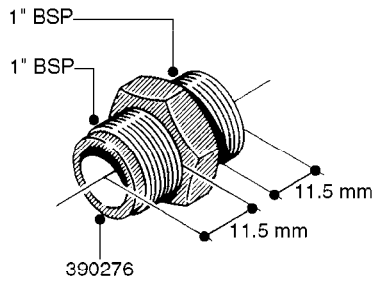

FITTINGS - HEXAGON NIPPLES
L0030-HIN, 01:01:16

Page 0
Date 05.08.2019 12:00

L0030

FITTINGS - HEXAGON NIPPLES
L0030-HIN, 01:01:16

Page 1
Date 05.08.2019 12:00

parts-n°	order qty	description
10015303	1	FITT.PO.HN 1.00X1.00 M1000
10425003	1	FITT.PO.HN 1.25X1.00 MCPHEE
320132	1	FITT.DK HN 1" BSP
320176	1	FITT.DK HN 3/8"X1/2" BSP
320445	1	FITT.DK HN 1/4"X3/8" BSP
320655	1	FITT.DK HN 1/2"-1/2" BSP
320692	1	FITT.DK HN 3/8'BSPX1/4'NPT
320703	1	FITT.DK HN 3/8BSP X1/2 &1/4NPT
320725	1	FITT.DK NIPPLE 3/8"-3/8" BSP
320902	1	FITT.DK HN 3/8'X 1/4' BSP
390232	1	FITT.DK HN 1-1/2' X 1-1/4' BSP
390276	1	FITT.DK HN 1'BSP