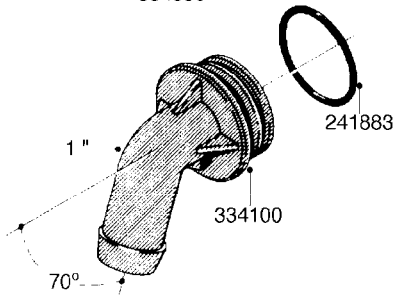

L0090

FITTINGS - S-56 & S-61
L0090-HIN, 01:01:16

Page 1
Date 05.08.2019 12:00

parts-n°	order qty	description
145661	1	FITT.DK S-61 FORK
241754	1	O-RING D59.5X3
241883	1	O-RING 3 X 39.2 NITRIL
322055	1	FITT.DK S-61 BULKHEAD
322056	1	FITT.DK S-61 BULKHEAD NUT
322066	1	FITT.DK S-56 NUT
334050	1	FITT.DK S-61 STR.1-1/4"
334068	1	FITT.DK S-61 STR.1"
334091	1	FITT.DK S-61 STR.1-1/2'
334099	1	FITT.DK S-61 ELB.1-1/2"110 DEG
334100	1	FITT.DK S-61 ELB.1" 110 DEG.
334151	1	FITT.DK S-61 ELB.1-1/4"110 DEG
390231	1	FITT.DK NIPPLE 1-1/2 X S56