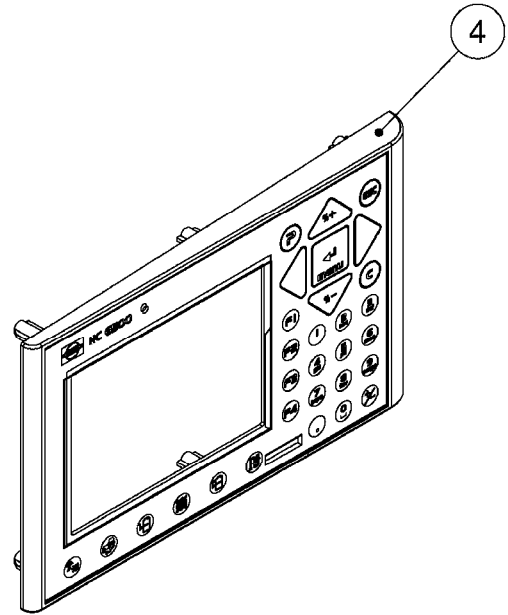

M0320

HC6500 TERMINAL AND CABLE
M0320-HIN, 01:01:16

Page 1

Date 05.08.2019 12:01

Pos.	parts-n°	order qty	description
1	26014000	1	HC6500 CABLE TO CABIN
2	26024300	1	DSUB PLUG TO PLUG COUPLER
3	26032800	1	HC 6500 CAB CABLE W/TERMINATOR
4	33507100	1	HC6500 DIS. FRONT BLACK/GREY
5	72365000	1	HC6500 TERMINAL