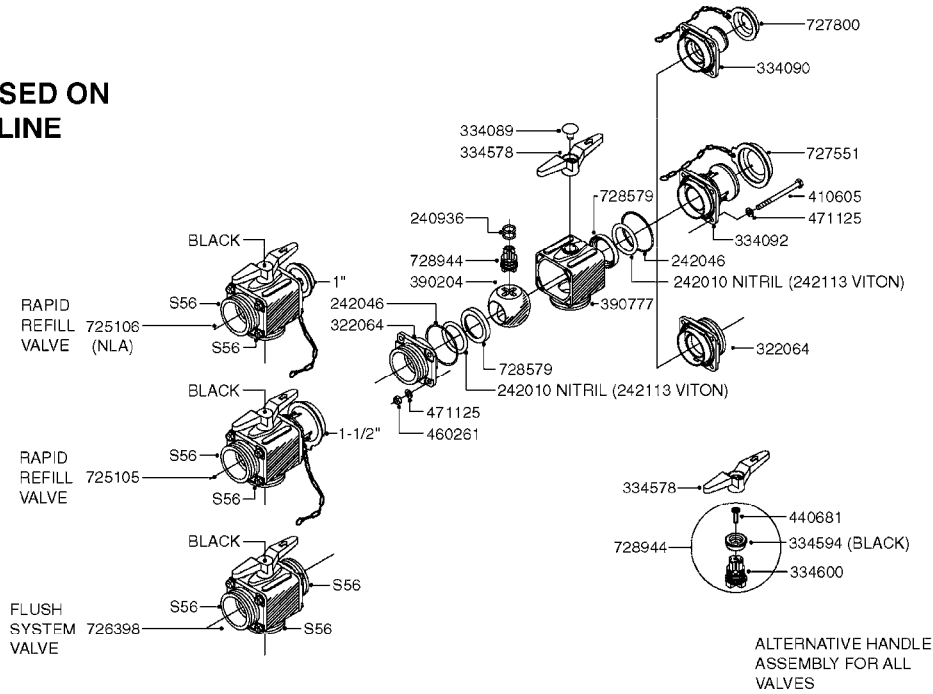

VALVES USED ON SUCTION LINE