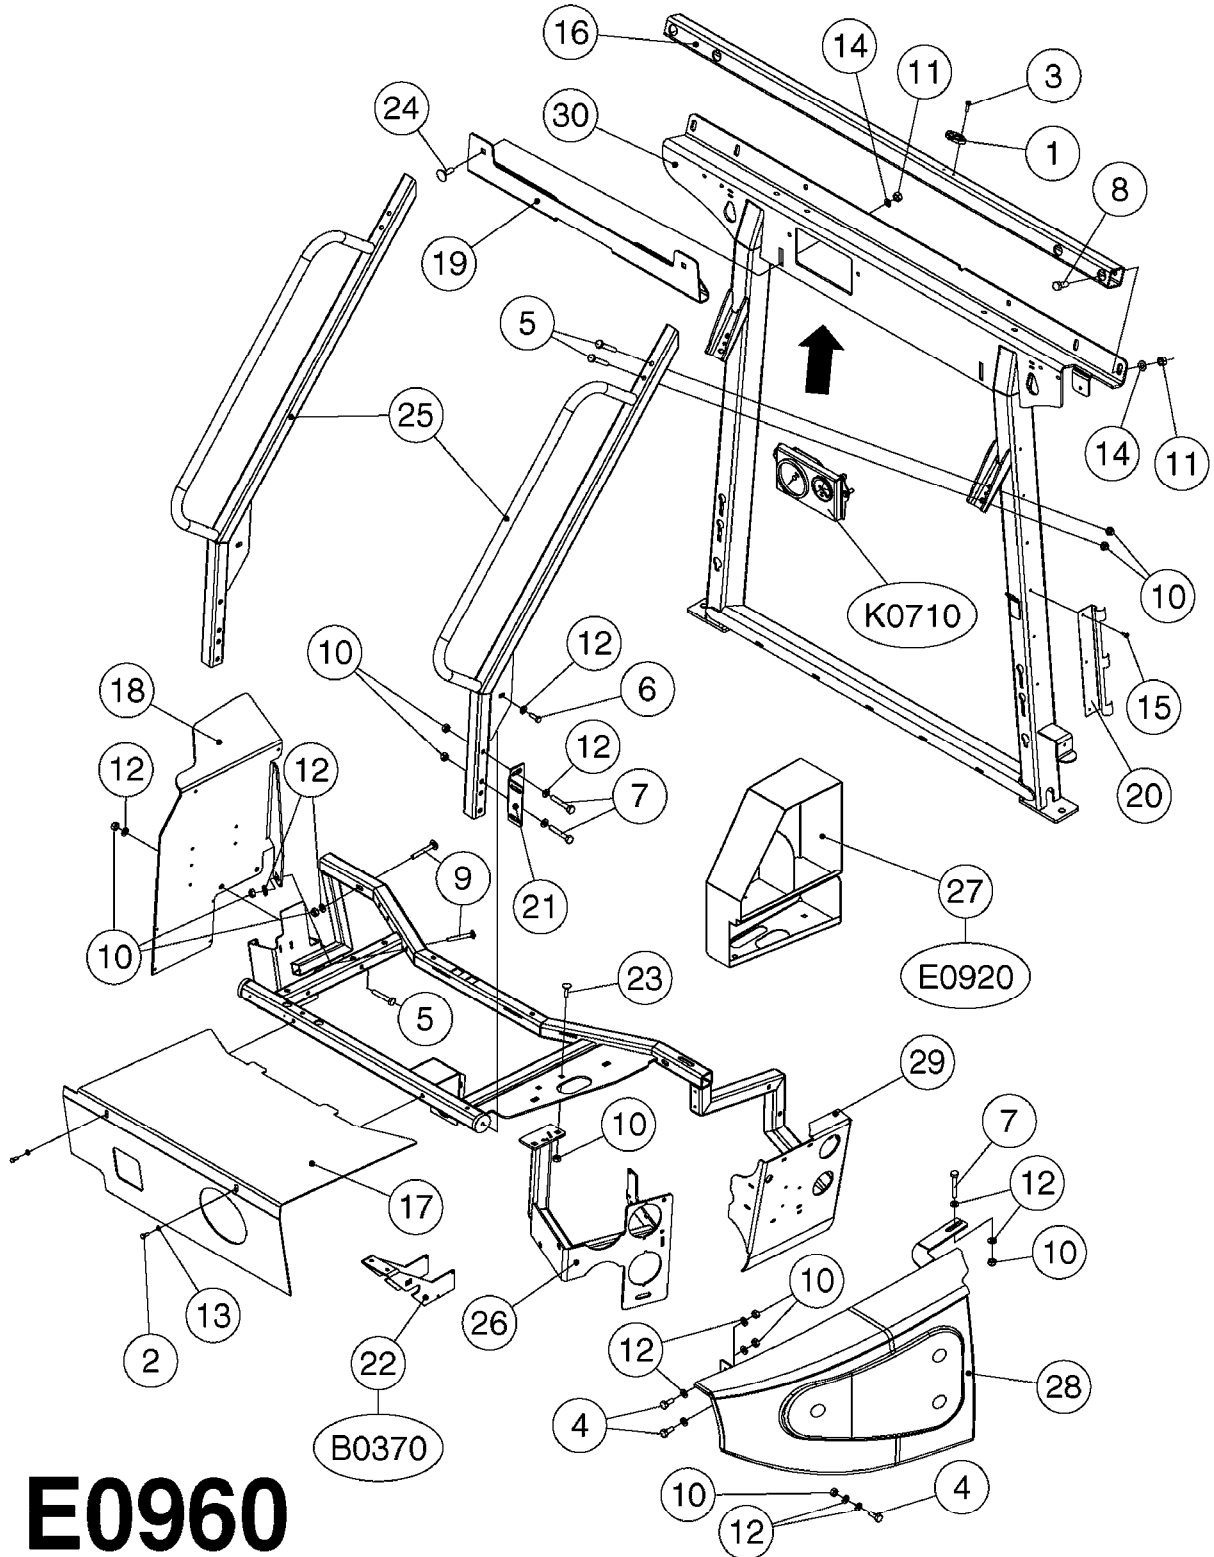

E0960

NAVIGATOR 3000/4000 PLATFORM
E0960-HIN, 01:01:16

Page 1
Date 05.08.2019 11:55

Pos.	parts-n°	order qty	description
1	334469	1	CLEVIS F.CORD TOP DRAIN ASSY.
2	410185	1	BOLT HEX 8.8 DEL M6X16
3	410362	1	BOLT HEX 8.8 SS M6X20
4	420604	1	BOLT HEX 8.8 DEL M10X25 FT DIN933
5	420906	1	BOLT HEX 8.8 DEL M10X60
6	421046	1	BOLT HEX M8X25/25 A2 SS DIN933
7	421083	1	BOLT HEX 8.8 DEL M10X65
8	430286	1	BOLT HEX 8.8 DEL M12X30 FT
9	440718	1	BOLT CRG M10 X 65 DEL
10	460423	1	NUT HEX M10X1.50 LOCK DIN985A2 SS
11	460703	1	NUT HEX M12X1.75 LOCK DIN985A2 SS
12	471122	1	WASHER, M10, Ø20/10.5X 2.0, SS
13	471124	1	WASHER, M6, Ø18/ 6.4X 1.6, SS
14	471127	1	WASHER Z12N 13X24X2.5 RST
15	480804	1	RIVET Ø4.8x14.5
16	15104700	1	TUBE 50X50 FRONT XPORT DUMMY
17	16171303	1	NAVIGATOR DECK PLATE
18	16198200	1	PLATE FOR ELECTRONICS NAV '13
19	16198400	1	TANK STOP FOR NAV. PAINTED
20	16226200	1	BRACKET F.TANK SCALE - PAINTED
21	16229200	1	BRACKET FOR SHIELD - PAINTED
22	16244000	1	BRACKET FOR REG. NAV, PAINTED
23	44074300	1	BOLT CARRIAGE M10x30 SS
24	45001300	1	CARRIAGE BOLT M12X35 DIN603 A2
25	63058700	1	PLATFORM HANDRAIL NAV.PAINTED
26	63059900	1	BRACKET MANIFOLD GNAV PRE2009
26	63085200	1	BRACKET MANIFOLD SUCTION NAV09
27	63062300	1	SAFETYLOCKER NAVIGATOR PAINTED
28	63069600	1	LEFT SHIELD NAVIGATOR PRE2009 (2 PIECES WELDED) ONLY USE W/BKT.63059900
28	63085600	1	LEFT SHIELD NAVIGATOR MAY 2009 (SINGLE FORMED PIECE) ONLY USE W/BKT.63085200
29	63163300	1	FRAME F.FLUID COMP. '13
30	63165300	1	TRANSPORT FRAME NAV 5/6000