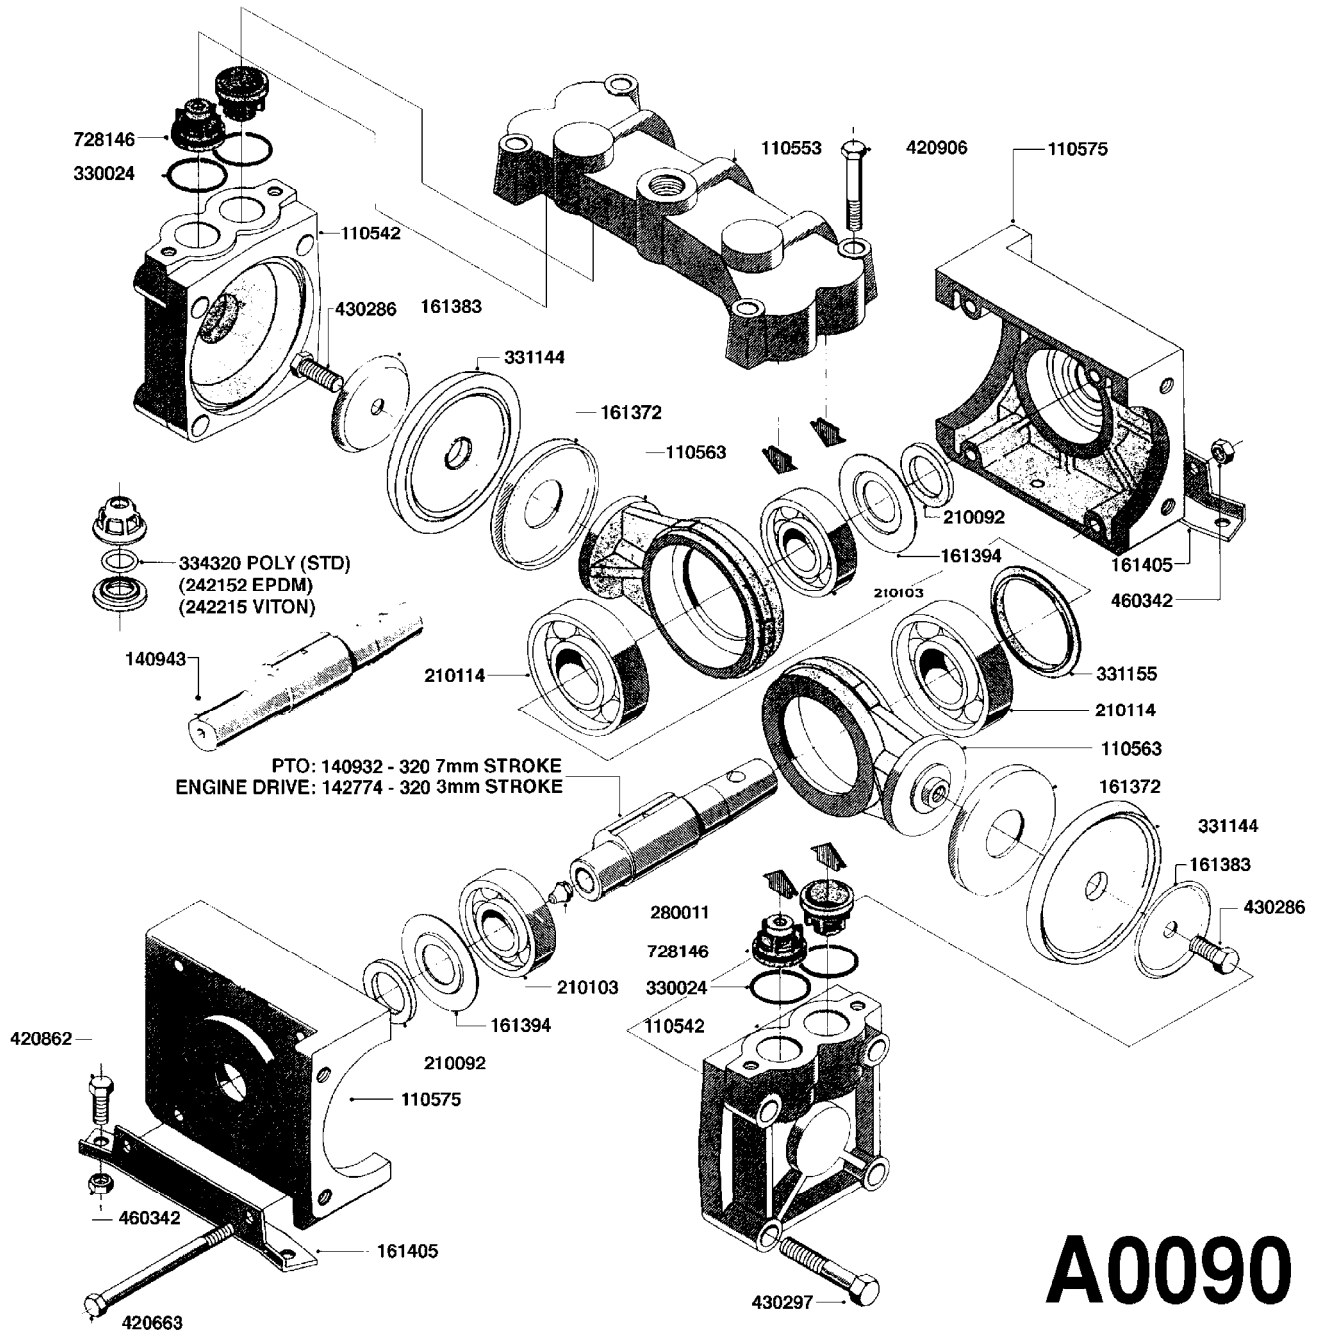

PUMP - 320 W/MOUNTING BASE
A0090-HIN, 01:01:16

Page 1
Date 05.08.2019 11:46

parts-n°	order qty	description
110542	1	DIAPH COVER MOD 320alt 111571
110553	1	VALVE COVER MDL 320 PAINTED
110563	1	CONNECTING ROD MODEL 320
110575	1	PUMP CASING 320
140932	1	CRANK SHAFT 320/7
140943	1	CRANK SHAFT MODEL 320/7mm-25F
142774	1	CRANK SHAFT 320/3
161372	1	DIAPHRAGM BACKING DISC, 320-361
161383	1	DIAPHRAGM UPPER DISC, 320-361
161394	1	DUST PLATE, MODEL 320
161405	1	FOOT 320
210092	1	SEAL FELT D43/30X5
210103	1	BEARING BALL 6306
210114	1	BEARING BALL 6308
242152	1	O-RING D18.2X3 EPDM
242215	1	O-RING D18X3 VITON
280011	1	GREASE NIPPLE 1/8' SAE H TR
330024	1	O-RING D41,1/D34.5 X 3,5
331144	1	DIAPHRAGM MODEL 320
331155	1	SPACER, MODEL 320
334320	1	O-RING D18X3 POLYURETHANE
420663	1	BOLT HEX 8.8 DEL M10X120 A4-80
420862	1	BOLT HEX 8.8 DEL M10X16 FT
420906	1	BOLT HEX 8.8 DEL M10X60
430286	1	BOLT HEX 8.8 DEL M12X30 FT
430297	1	BOLT HEX 8.8 RAW M14X65
460342	1	NUT HEX M10 DEL DIN934
728146	1	VALVE FOR 361(726890/707932)