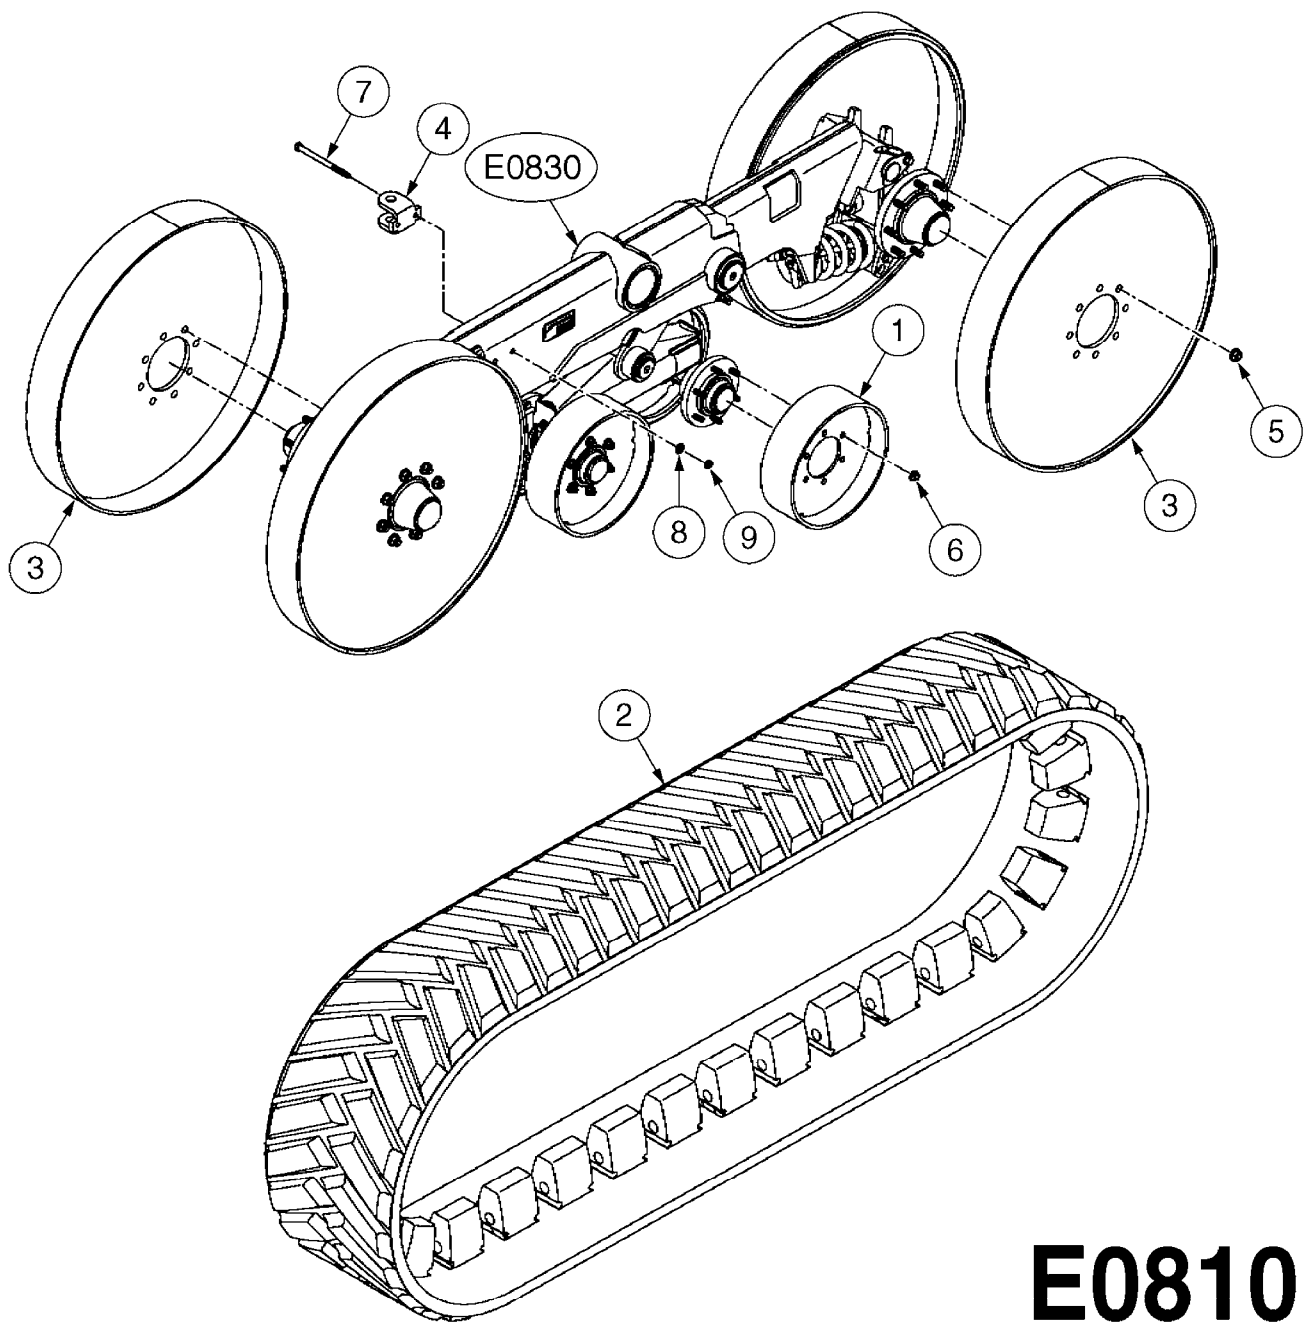

E0810

CAMOPLAST TRACK 40 SERIES
E0810-HIN, 01:01:16

Page 1

Date 05.08.2019 11:55

Pos.	parts-n°	order qty	description
1	28064103	1	WHEEL, MID-ROLLER (1401,1402)
1	28064203	1	WHEEL, MID-ROLLER(45-1801)
2	28074703	1	TRACK LH 249" X 14" (40-1402)
2	28074803	1	TRACK RH 249" X 14" (40-1402)
2	28075103	1	TRACK 249" X 18" (45-1801)
3	28075203	1	WHEEL, IDLER (40-1402)
3	28075303	1	WHEEL, IDLER (45-1801)
4	28075403	1	BRACE BRACKET
5	28082103	1	LUG NUT SET (8) IDLER
6	28083003	1	LUG NUT SET (6) MID-ROLLER
7	28083203	1	BOLT HEX 7"X1/2"-20 UNF GR 8
8	28083303	1	WASHER 1/2"
9	28083403	1	LOCK NUT 1/2"-20 UNF