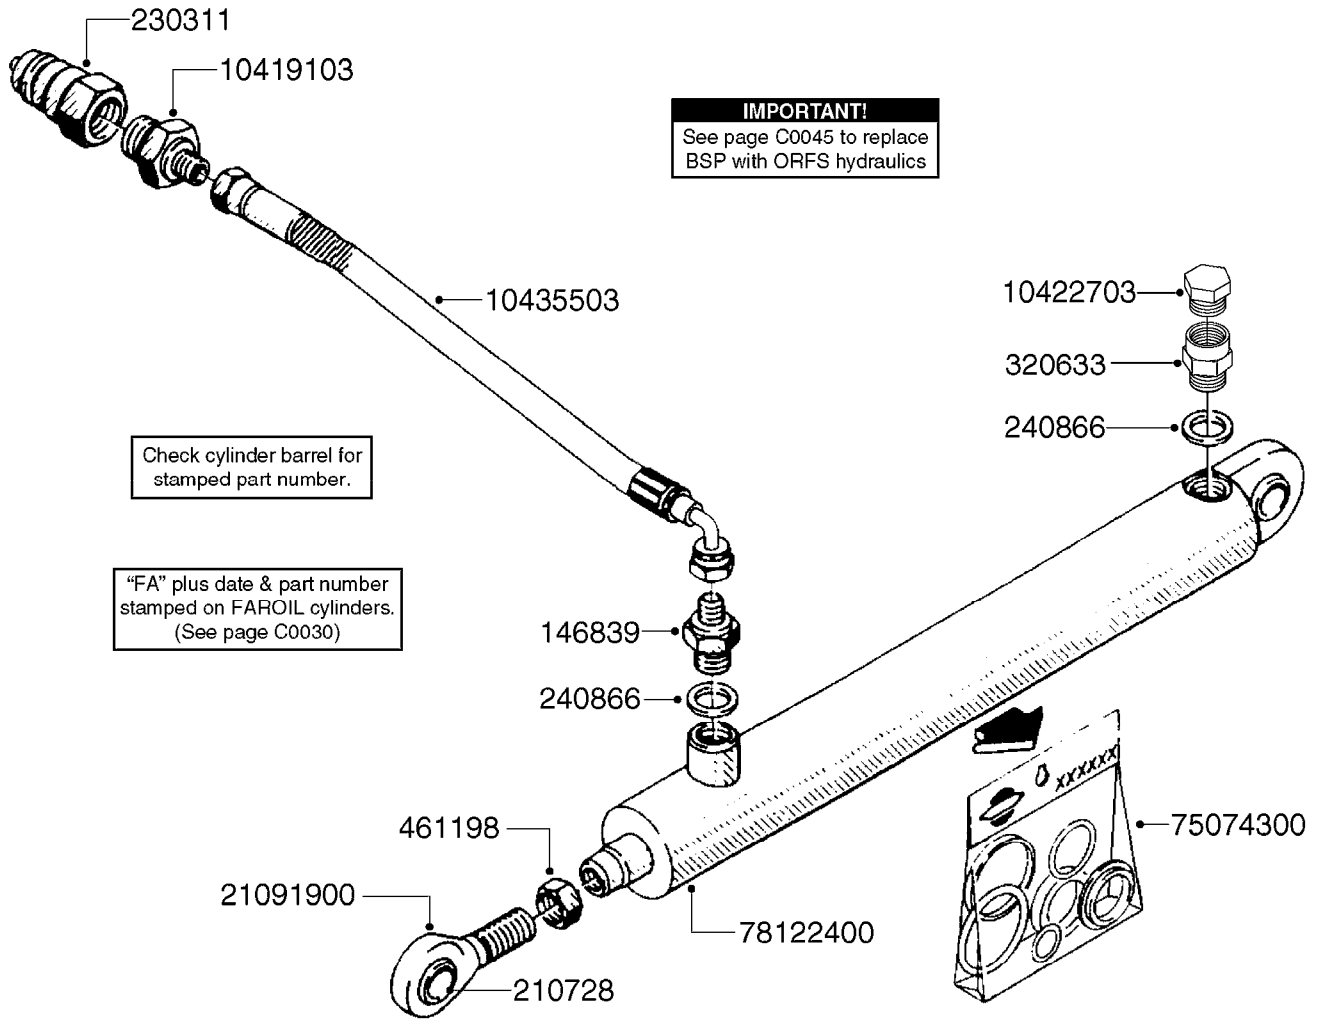

C0070

HYDRAULICS-MB BOOM WING TILT
C0070-HIN, 08:01:18

Page 1

Date 05.08.2019 11:50

parts-n°	order qty	description
146839	1	HEX NIPPLE 1/4"X3/8" BSP 0.7MM
210728	1	BEARING F.LINK HEAD M17
230311	1	QUICK COUPLING 1/2"
240866	1	DOWTYSEAL 3/8"
320633	1	FITT.DK HN 3/8"M X 3/8"F BSP
461198	1	NUT HEX M16X2 JAMB
10419103	1	FITT.HY HEX RED.3/8 X 1/2
10422703	1	BREATHER FOR HY CYLINDER
10435503	1	*HOSE HY X 1/4 X 270' WITH FIT
21091900	1	LINK HEAD M16 x D17 DELTA
75074300	1	SEALKIT78122000/23-25/30-32/46
78122400	1	DOUBLE CYLINDER D 40/20-300