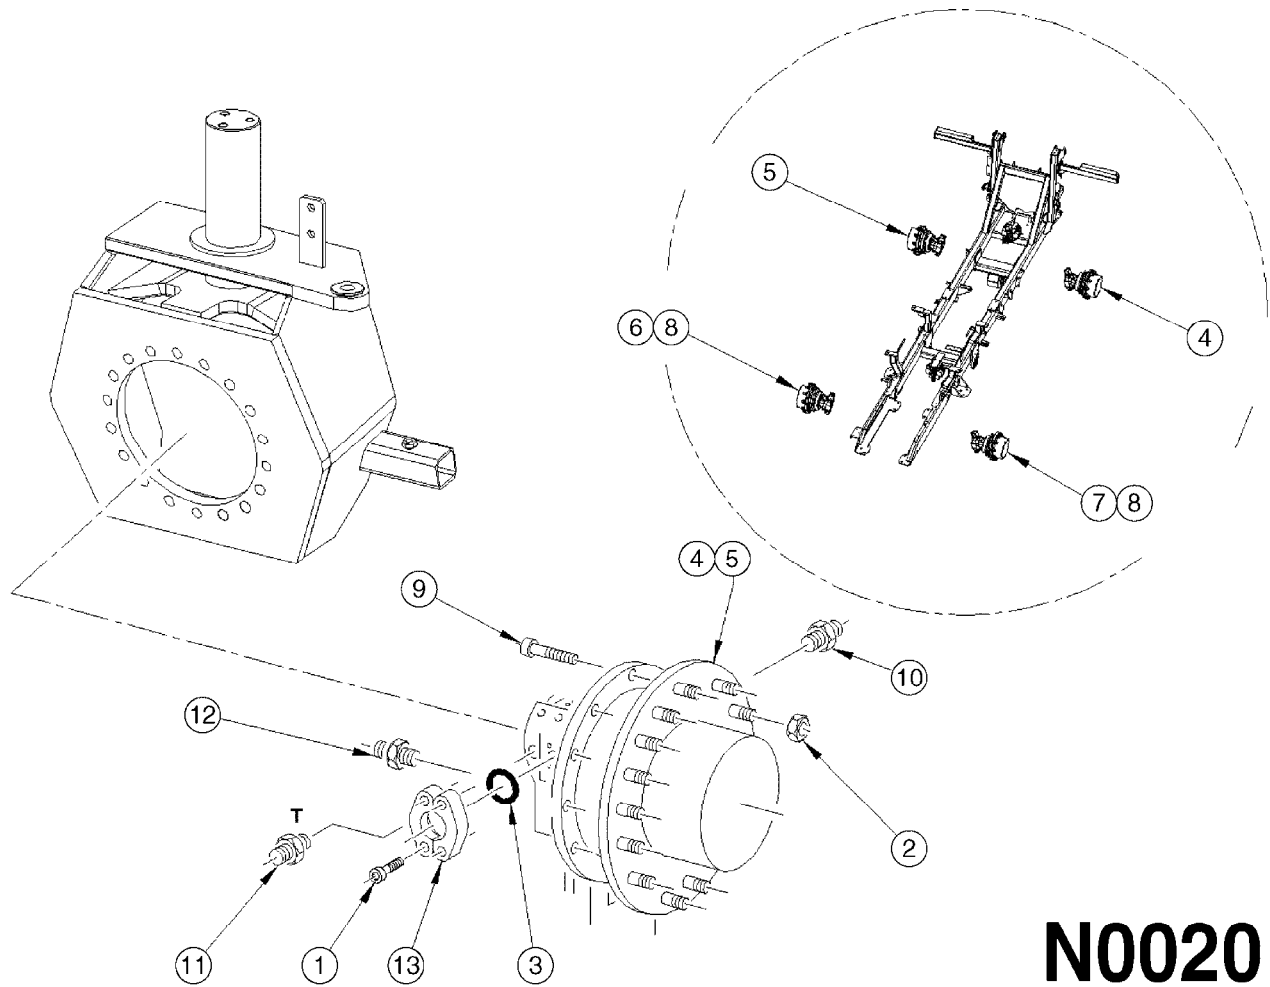

Date 05.08.2019 12:02

main group	page-n°	date	description
Transmissions	N0010-HIN N0020-HIN	03:01:18 11:09:18	TRANSMISSION HYDRAULIC SARITOR PRESIDIO HYDRAULIC MOTORS

N0010

Pos.	parts-n°	order qty	description
1	148095	1	FITTING G1/4'-Ø12
2	248022	1	O-RING 3.53 X 32.92 16PA77
3	430878	1	BOLT HEX 8.8 DEL M12X45 DIN931
4	786766	1	1/2 FLANGE DN 1" 6000PSI PH75
5	14001801	1	HEX NIPPLE 1-1/16" ORB - 12S (DIN24)
6	14008901	1	HEX NIPPLE 11/16" - 1/4" - 1MM
7	24003901	1	O-RING, 192.00 X 3.00, N-KKM80D
8	26006801	1	PRESSURE TRANSMITTER, 0-600B, TYPE MBS 1250
9	28008001	1	GEARBOX 609W2VB
9	28103703	1	GEARBOX 609W2VB REFURB. (REFURBISHED 28008001 GEARBOX)
10	28011101	1	GEARBOX 609W2VB WITH DYNAMIC BRAKE
10	28103803	1	GEARBOX 609W2VB W.DYNAM.BRAKE REFURB. (REFURBISHED 28011101 GEARBOX)
10	28103903	1	GEARBOX 609W2VB+BRAKE HYD REFURB. (REFURBISHED 28011101ES GEARBOX)
11	78303701	1	MOTOR H1B, 110CC
12	78504701	1	HYD HOSE, HP, X CROSS, SP MA, SARITOR TO SECONDARY PUMP "MA"
13	78516701	1	HYD HOSE, HP, PP A, TEE 30S, SARITOR TO PRIMARY PUMP "A"
14	78516801	1	HYD HOSE, HP, SP B, TEE 30S, SARITOR TO SECONDARY PUMP "B"
15	78517001	1	HYD HOSE, HP, L/RRM A/B, TEE PP A/SP A, SARITOR
16	78517101	1	HYD HOSE, HP, L/RRM B/A, TEE PP B/SP B, SARITOR
17	78517401	1	HYD.HOSE = L4130 TO PARKING BRAKE TEE
18	78517501	1	HYD HOSE FL.1TA8 ORFS 11/16FD+F45 L4270 TO PARKING BRAKE TEE
19	78519001	1	HY.HO.2TA20 ORFS1"7/16F90 L=7120 TO COOLING MANIFOLD
20	78519101	1	HY.HO.1-7/16"L= 7920\TO COOLING MANIFOLD
21	78519501	1	HYD HOSE, HP, SP A, TEE 30S, SARITOR TO SECONDARY PUMP "A"
22	78519601	1	HYD HOSE, HP, PP B, TEE 30S, SARITOR TO PRIMARY PUMP "B"
23	78524201	1	HYD HOSE, HP, X CROSS, RFM MB, SARITOR
24	78524301	1	HYD HOSE, HP, L/RFM A/B, TEE SP A/PP A, SARITOR
25	78524401	1	HYD HOSE, HP, L/RFM B/A, TEE SP B/PP B, SARITOR
26	78526201	1	HY.HO.2TA20 ORFS1"7/16FD+F90 L4520 TO COOLING MANIFOLD
27	78526301	1	HYD.HOSE = L4170 TO COOLING MANIFOLD
28	78526501	1	HY.HO.1TA8 ORFS 11/16FD+F45 L=3560 TO DYNAMIC BRAKE TEE
29	78529201	1	HY.HO.11/16"L= 5800 STR-45° TO PARKING BRAKE TEE
30	78615101	1	HEX NIPPLE 1/4" - 11/16"
31	78615701	1	HYD. FIT. TEE DIN24 M42X2.00 (30S)
32	78615801	1	PRESSURE GAUGE M16X2 DIN2353
33	78617301	1	HYD. FIT. TEE M-F-M 12S (DIN24)
34	78617501	1	HEX NIPPLE 1-7/16" - 1-1/16" ORB
35	78620901	1	HYD.FIT. M CROSS DIN24 M20X1.50 (12S)
36	78625101	1	HYD. FIT. 90 M-F 12S (DIN24)