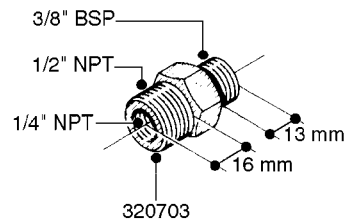

FITTINGS - HEXAGON NIPPLES
L0030-HIN, 01:01:16

Page 0
Date 05.08.2019 12:00

L0030

FITTINGS - HEXAGON NIPPLES
L0030-HIN, 01:01:16

Page 1
Date 05.08.2019 12:00

parts-n°	order qty	description
10015303	1	FITT.PO.HN 1.00X1.00 M1000
10425003	1	FITT.PO.HN 1.25X1.00 MCPHEE
320132	1	FITT.DK HN 1" BSP
320176	1	FITT.DK HN 3/8"X1/2" BSP
320445	1	FITT.DK HN 1/4"X3/8" BSP
320655	1	FITT.DK HN 1/2"-1/2" BSP
320692	1	FITT.DK HN 3/8'BSPX1/4'NPT
320703	1	FITT.DK HN 3/8BSP X1/2 &1/4NPT
320725	1	FITT.DK NIPPLE 3/8"-3/8" BSP
320902	1	FITT.DK HN 3/8'X 1/4' BSP
390232	1	FITT.DK HN 1-1/2' X 1-1/4' BSP
390276	1	FITT.DK HN 1'BSP