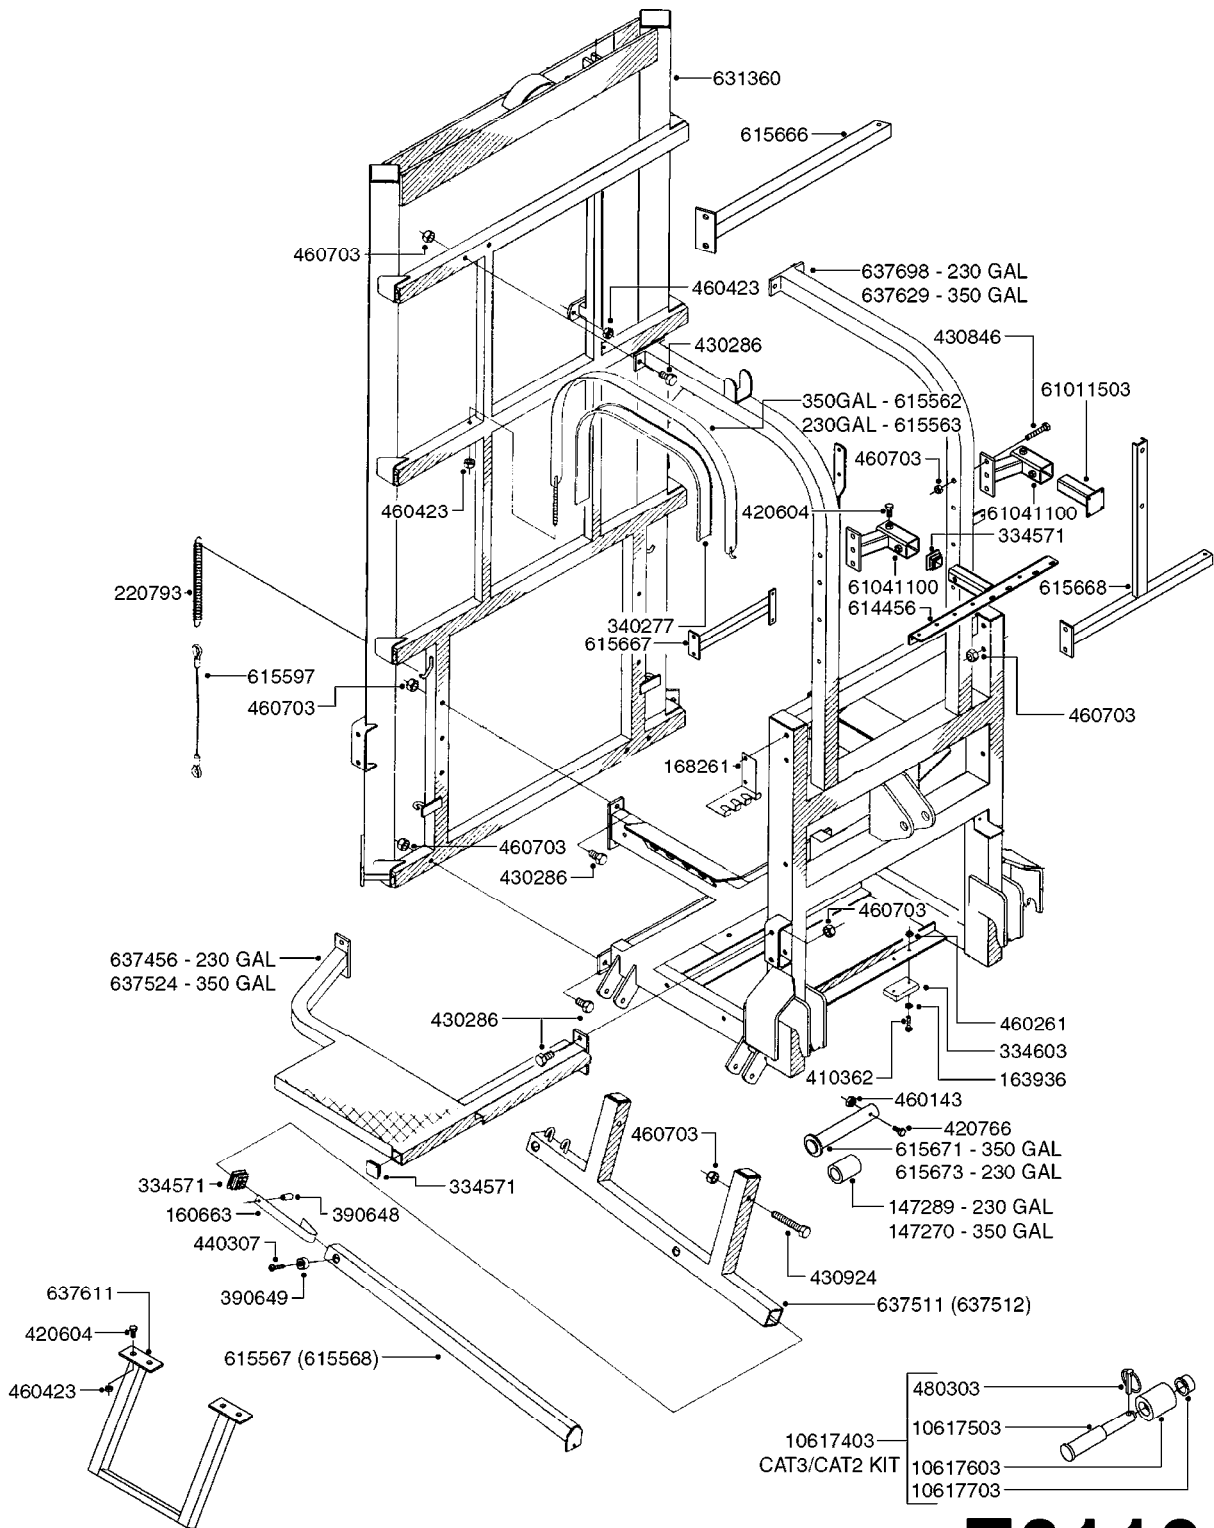

E0110

FRAME MEGA 230/350
E0110-HIN, 01:01:16

Page 1
Date 05.08.2019 11:54

parts-n°	order qty	description
147270	1	BUSHING 60/38 L=80MM
147289	1	BUSHING 60/30 L=80MM
160663	1	SPRING F. SUPPORT LOCK
163936	1	WASHER D15/D6.2X1
168261	1	BRACKET FOR HYD HOSE
220793	1	SPRING D21/D4X250MM
334571	1	PLUG 40x40x2 F.SQ.TUBE
334603	1	RUBBER STOP 86X48X15
340277	1	TANK PACKING - 40mm WIDE x 12"
390648	1	SUPPORT LOCK (LOWER) F. MEGA
390649	1	SUPPORT LOCK (UPPER) F. MEGA
410362	1	BOLT HEX 8.8 SS M6X20
420604	1	BOLT HEX 8.8 DEL M10X25 FT DIN933
420766	1	BOLT HEX M8-45/22 SST A2 DIN931
430286	1	BOLT HEX 8.8 DEL M12X30 FT
430846	1	BOLT HEX 8.8 DEL M12X80
430924	1	BOLT HEX 8.8 DEL M12 X 85
440307	1	SCREW SHEET-METAL 3/4" NO. 10
460143	1	SELF LOCK NUT M8 SST A2 DIN985
460261	1	NUT HEX M6X1.00 LOCK DIN985 A2 SS
460423	1	NUT HEX M10X1.50 LOCK DIN985A2 SS
460703	1	NUT HEX M12X1.75 LOCK DIN985A2 SS
480303	1	PIN 7/16 SNAP RING
614456	1	BRACKET F.EC 3&4 BANK VALVES
615562	1	TANK STRAP MEGA
615563	1	TANK STRAP F: MEGA 230
615567	1	SUPPORT TUBE (INNER) MEGA RIGHT
615568	1	SUPPORT TUBE (INNER) MEGA LEFT
615597	1	CABLE D3X395MM F.MEGA LEG
615666	1	MOUNT BRACKET F.MANIFOLD MEGA
615667	1	MOUNT BRACKET F MANIFOLD
615668	1	MOUNT BKT.F.CLEAN WATER MEGA
615671	1	PIN LOWER LINK CAT 3 F.MEGA350
615673	1	PIN 28MM LOWER LINK F.MEGA 230
631360	1	UPRIGHT MEGA EAGLE
637456	1	FOOT BOARD, MEGA 230
637511	1	SUPPORT LEG FOR MEGA RIGHT
637512	1	SUPPORT LEG FOR MEGA LEFT
637524	1	FOOT BOARD, MEGA 350
637611	1	EXTRA STEP, MEGA 230/350
637629	1	FRAME F.MEGA 350
637698	1	.
10617403	1	KIT CAT2 MEGA 350
10617503	1	PIN LOWER HITCH FOR CAT2/3
10617603	1	SPACER F. HITCH PIN CAT2/3
10617703	1	BUSHING F. HITCH PIN CAT2/3
61011503	1	PRESSURE REGULATOR MOUNT BRKT.
61041100	1	CONTROL POST F. MEGA