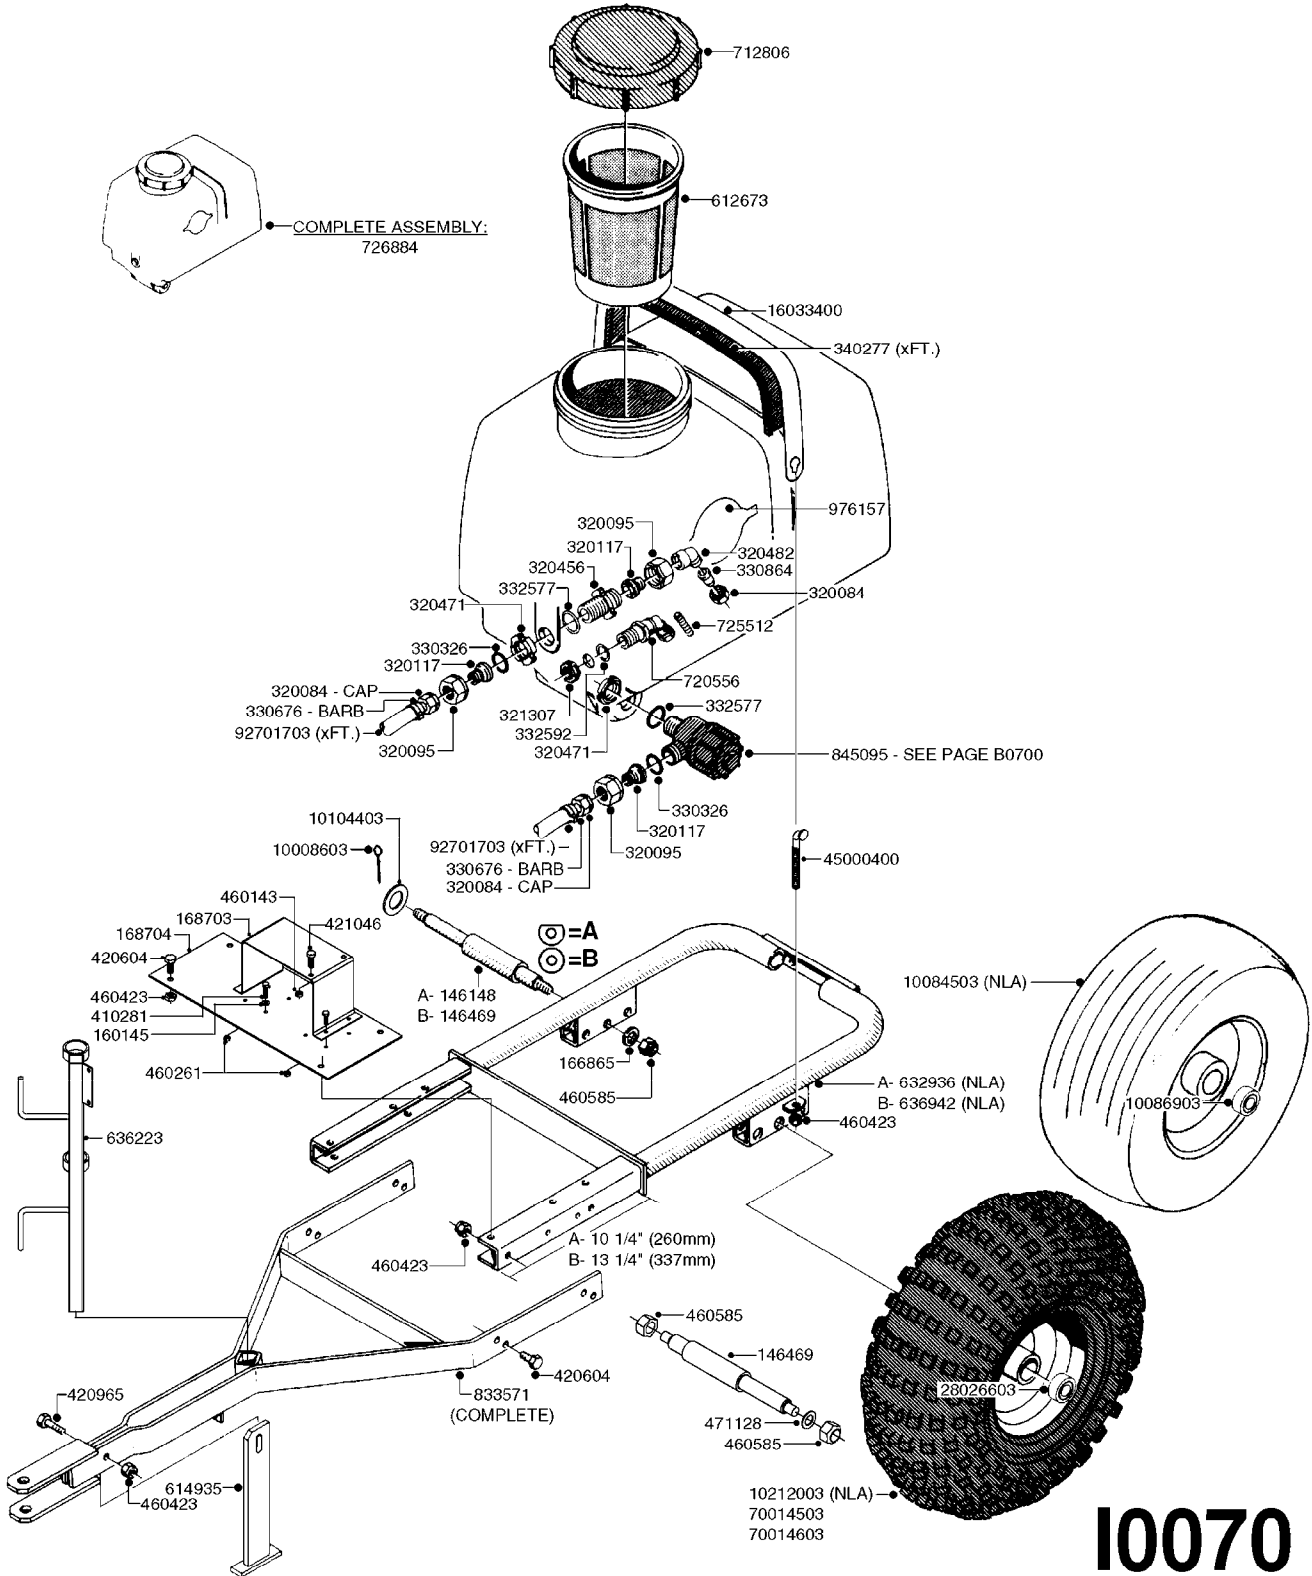

ES 30 TANK & FRAME
I0070-HIN, 01:01:16

Page 1
Date 05.08.2019 11:58

parts-n°	order qty	description
146148	1	SPINDLE TR30 STD.TIRE
146469	1	AXLE SHAFT ESTATE TRAILER SPRY
160145	1	WASHER D13.1/D6.4X1 SS
166865	1	WASHER D35/D25X2
168703	1	PUMP SCREEN FOR ATV
168704	1	PUMP BASE FOR ATV CAN 88
320084	1	FITT.DK NUT 1/2" BSP
320095	1	FITT.DK NUT 1" BSP
320117	1	FITT.DK CONN.1/2"BSP F. 1" CAP
320456	1	FITT.DK BULKHEAD 1"BSP DOUBLE
320471	1	FITT.DK NUT 1" BSP JAMB
320482	1	FITT.DK ELB. 1/2" BSP 60 DEG.
321307	1	FITT.DK NUT 1/2" BSP JAMB
330326	1	O-RING D30/D24X2 F.1"NUT
330676	1	FITT.DK HB 3/8" F. 1/2" NUT
330864	1	NOZZLE AGITATION D6
332577	1	O-RING D38/D30X4 F.1" PUR.
332592	1	O-RING D26/D20X3
340277	1	TANK PACKING - 40mm WIDE x 12"
410281	1	BOLT HEX 8.8 DEL M6X25 DIN933 A2
420604	1	BOLT HEX 8.8 DEL M10X25 FT DIN933
420965	1	M10X40 MACHINE SCREW STAINLESS
421046	1	BOLT HEX M8X25/25 A2 SS DIN933
460143	1	SELF LOCK NUT M8 SST A2 DIN985
460261	1	NUT HEX M6X1.00 LOCK DIN985 A2 SS
460423	1	NUT HEX M10X1.50 LOCK DIN985A2 SS
460585	1	LOCKING NUT M16 DIN985 A2 SS
471128	1	WASHER, M16, Ø30/17.0X 3.0, SS
612673	1	FILTER BASKET F. ES30/ES53
614935	1	JACK STAND FOR ES30/53
632936	1	FRAME ES30
636223	1	POST 12 VOLT TR30
636942	1	FRAME FOR KS120
712806	1	TANK LID WITH VENT S226 RED
720556	1	SAFETY VALVE FOR ATV SPRAYER
725512	1	SPRING W/SEAT
726884	1	TANK 30 GAL. F/ES
833571	1	DRAW BAR FOR ES30/50/80
845095	1	FILTER COMPLETE
976157	1	DECAL COMPANY (4.4" X 4.6")
10008603	1	COTTER PIN 1/8"X 1-1/2"
10084503	1	TIRE & RIM 16 X 6.5 X 8
10086903	1	BEARING BALL F.ES53 WHEEL
10104403	1	WASHER PLATE 1'
10212003	1	TIRE & RIM ASSY.22 X 11.00-8
16033400	1	TANK STRAP ES30/NK 80 '01
28026603	1	BEARING P205PP SEALED 52x25x15
45000400	1	T-BOLT SPECIAL F.TANK STRAP ES
70014503	1	TIRE & RIM ASY 16X750-8 X 4"HU
70014603	1	TIRE & RIM ASY 20X10-8 X 4"HUB
92701703	1	HOSE R X3/8" X300PSI WP X0012"