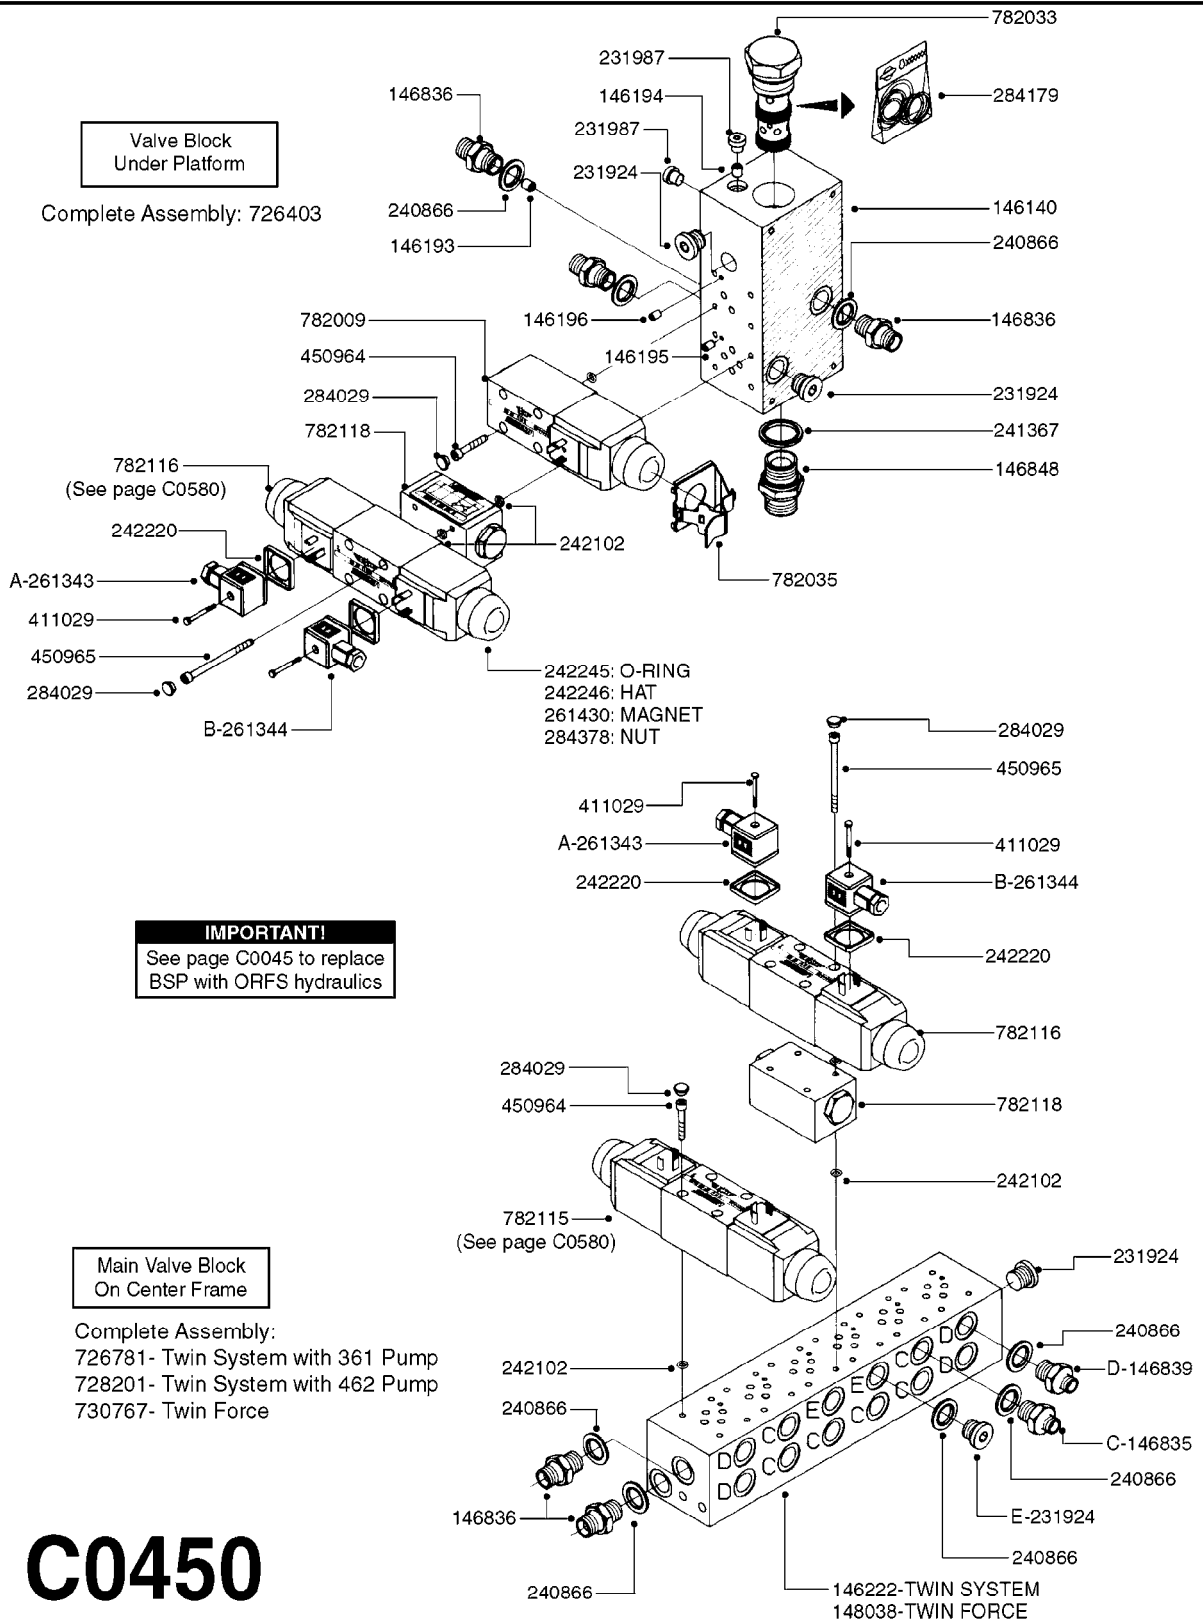

HYD TWIN SOLENOID VALVE
C0450-HIN, 30:03:16

HYD TWIN SOLENOID VALVE
C0450-HIN, 30:03:16

Page 1
Date 05.08.2019 11:51

parts-n°	order qty	description
146140	1	MANIFOLD BLOCK
146193	1	NOZZLE D.2 M8X10
146194	1	NOZZLE D.8 M8X10
146195	1	NOZZLE D.2 M6X10
146196	1	NOZZLE D.8 M6X10
146222	1	MANIFOLD BLOCK
146835	1	HEX NIPPLE 1/4" - 3/8" BSP
146836	1	HEX NIPPLE 3/8"X3/8" BSP
146839	1	HEX NIPPLE 1/4"X3/8" BSP 0.7MM
146848	1	HEX. NIPPLE 3/4"BSP X 3/4"BSP
148038	1	MANIFOLD BLOCK F.HYD/6
231924	1	PLUG 3/8'
231987	1	PLUG 1/8' BSP W/GASKET
240866	1	DOWTYSEAL 3/8"
241367	1	DOWTYSEAL 28.5x22
242102	1	O-RING Ø9.25X1.78 NITRIL 90SH
242220	1	GASKET F. HIRSMANN PLUG
242245	1	O-RING F. VICKERS VLVE MAGNET
242246	1	BOOT F. VICKERS SOLENOID VALVE
261343	1	HIRSCHMANN PLUG 'A'
261344	1	HIRSCHMANN PLUG B
261430	1	MAGNET F.VICKERS SOLENOID NLA
284029	1	COVER PLUS D10.5/12.0X5.0
284179	1	GASKET SET F/CARTRIDGE VALVE
284378	1	NUT F. VICKERS SOLENOID VALVE
411029	1	SCREW M3X35 F.HIRSMANN PLUG
450964	1	SCREW M5X30 F.CYLINDER
450965	1	SCREW ROUND M5X70
726403	1	MANIFOLD BLOCK COUPLING
726781	1	MANIFOLD BLOCK TA-HAC/361
728201	1	MANIFOLD BLOCK TA-HAC/462
730767	1	HY.BLOCK COMPLETE TF HAZ
782009	1	MAGNET.VALVE DG4V-3-OB-A-MUG7-
782033	1	CART.VALVE C16-210 FLOW+RELIEF
782035	1	LOCK FOR HY VALVE
782115	1	HY SOLENOID VALVE DH HYD
782116	1	HY SOLENOID VALVE MD1L-S3/10N-D12K1/P
782118	1	LOCK VALVE MVPP-D