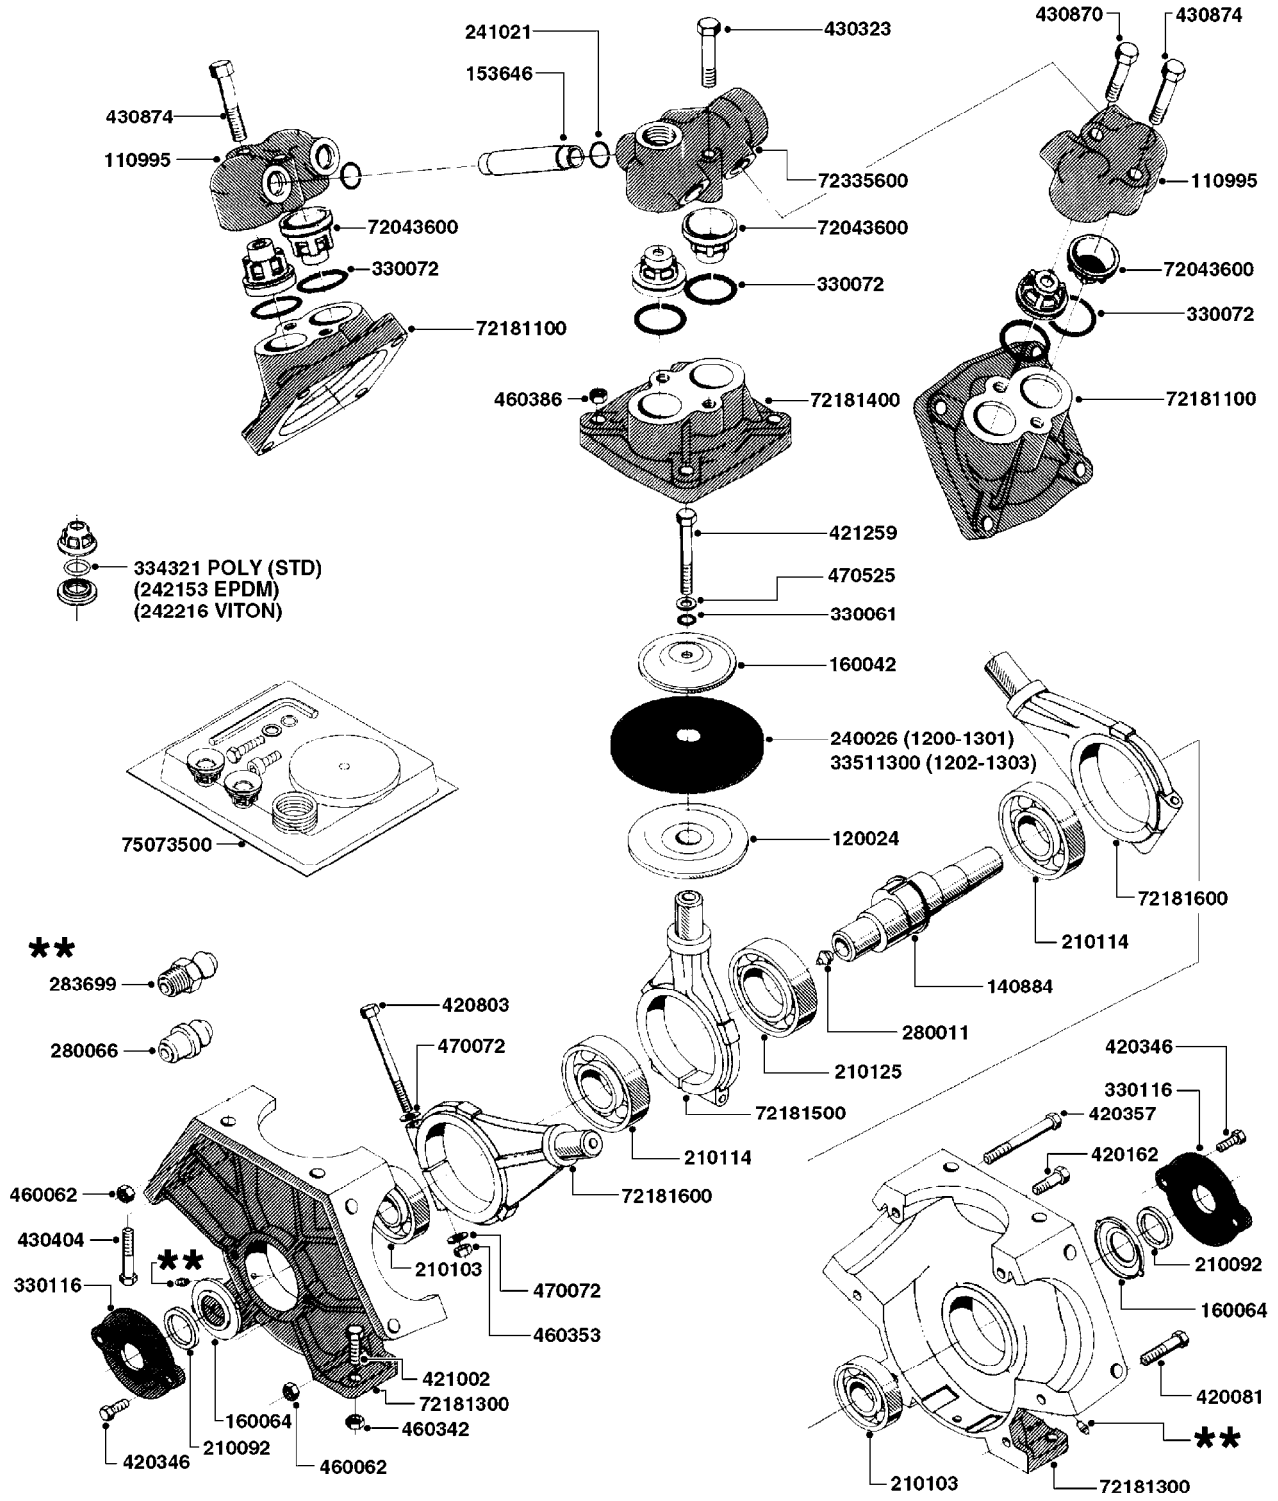

A0210

PUMP - 1301 W/ MOUNTING BASE
A0210-HIN, 27:04:17

Page 1
Date 05.08.2019 11:46

parts-n°	order qty	description
110995	1	VALVE CHAMBER SIDE MODEL 1301
120024	1	DIAPHRAGM BACK DISC 1200-1300
140884	1	CRANK SHAFT MODEL 1300-9
153646	1	CONNECTION PIPE INLET MOD 1301
160042	1	DIAPHRAGM UPPER DISC 1200-1300
160064	1	DUST PLATE
210092	1	SEAL FELT D43/30X5
210103	1	BEARING BALL 6306
210114	1	BEARING BALL 6308
210125	1	BEARING BALL 6210
240026	1	DIAPHRAGM MODEL 1200/1301
241021	1	O-RING D21,89X2,62 NITRIL
242153	1	O-RING D26X4 EPDM
242216	1	O-RING VITON F/1202/1302/462
280011	1	GREASE NIPPLE 1/8' SAE H TR
280066	1	GREASE NIPPLE H 1A6
283699	1	GREASE NIPPLE M6X1
330061	1	O-RING D16/D11X2,5
330072	1	O-RING D53.5/D45.5X4
330116	1	SEAL RETAINER, MODEL 1300
334321	1	O-RING POLY. 34.0x26.0x4.0
420081	1	BOLT HEX 8.8 DEL 3/8'X40MM
420162	1	BOLT HEX 8.8 DEL 3/8"x15MM
420346	1	BOLT HEX 8.8 DEL 3/8'X 25MM
420357	1	BOLT HEX 8.8 RAW 3/8'X85MM
420803	1	BOLT HEX 8.8 DEL M8X90
421002	1	BOLT HEX 8.8 DEL M10X30 FT DIN933
421259	1	BOLT HEX UNC7/16"x2.25" 18-8SS
430323	1	BOLT HEX 8.8 DEL M12X60
430404	1	BOLT HEX 8.8 DEL M12X50
430870	1	BOLT HEX 8.8 DEL M12X55 FT
430874	1	SCREW SET 8.8 DEL M12X70 FT
460062	1	NUT HEX 3/8' GALV.
460342	1	NUT HEX M10 DEL DIN934
460353	1	NUT HEX M8 BLACK
460386	1	NUT HEX M12X1.75
470072	1	WASHER D15/D8X.5 LOCK
470525	1	WASHER D19/D11.5X2.5
33511300	1	DIAPHRAGM 1202-1303 POLY 2006
72043600	1	VALVE FOR 462/463
72181100	1	DIAPHRAGM COVER 1203/1303+BLTS
72181300	1	PUMP CASTING 1300 RED W/BOLTS
72181400	1	DIAPHRAGM COVER 1303 W/BOLTS
72181500	1	CONNECTING ROD, CENTER 1303
72181600	1	CONNECTING ROD, SIDE MOD.1300
72335600	1	CENTER AND SIDE VALVE CHAMBERS 1302 RED
75073500	1	PUMP KIT 1300/1302 "06"