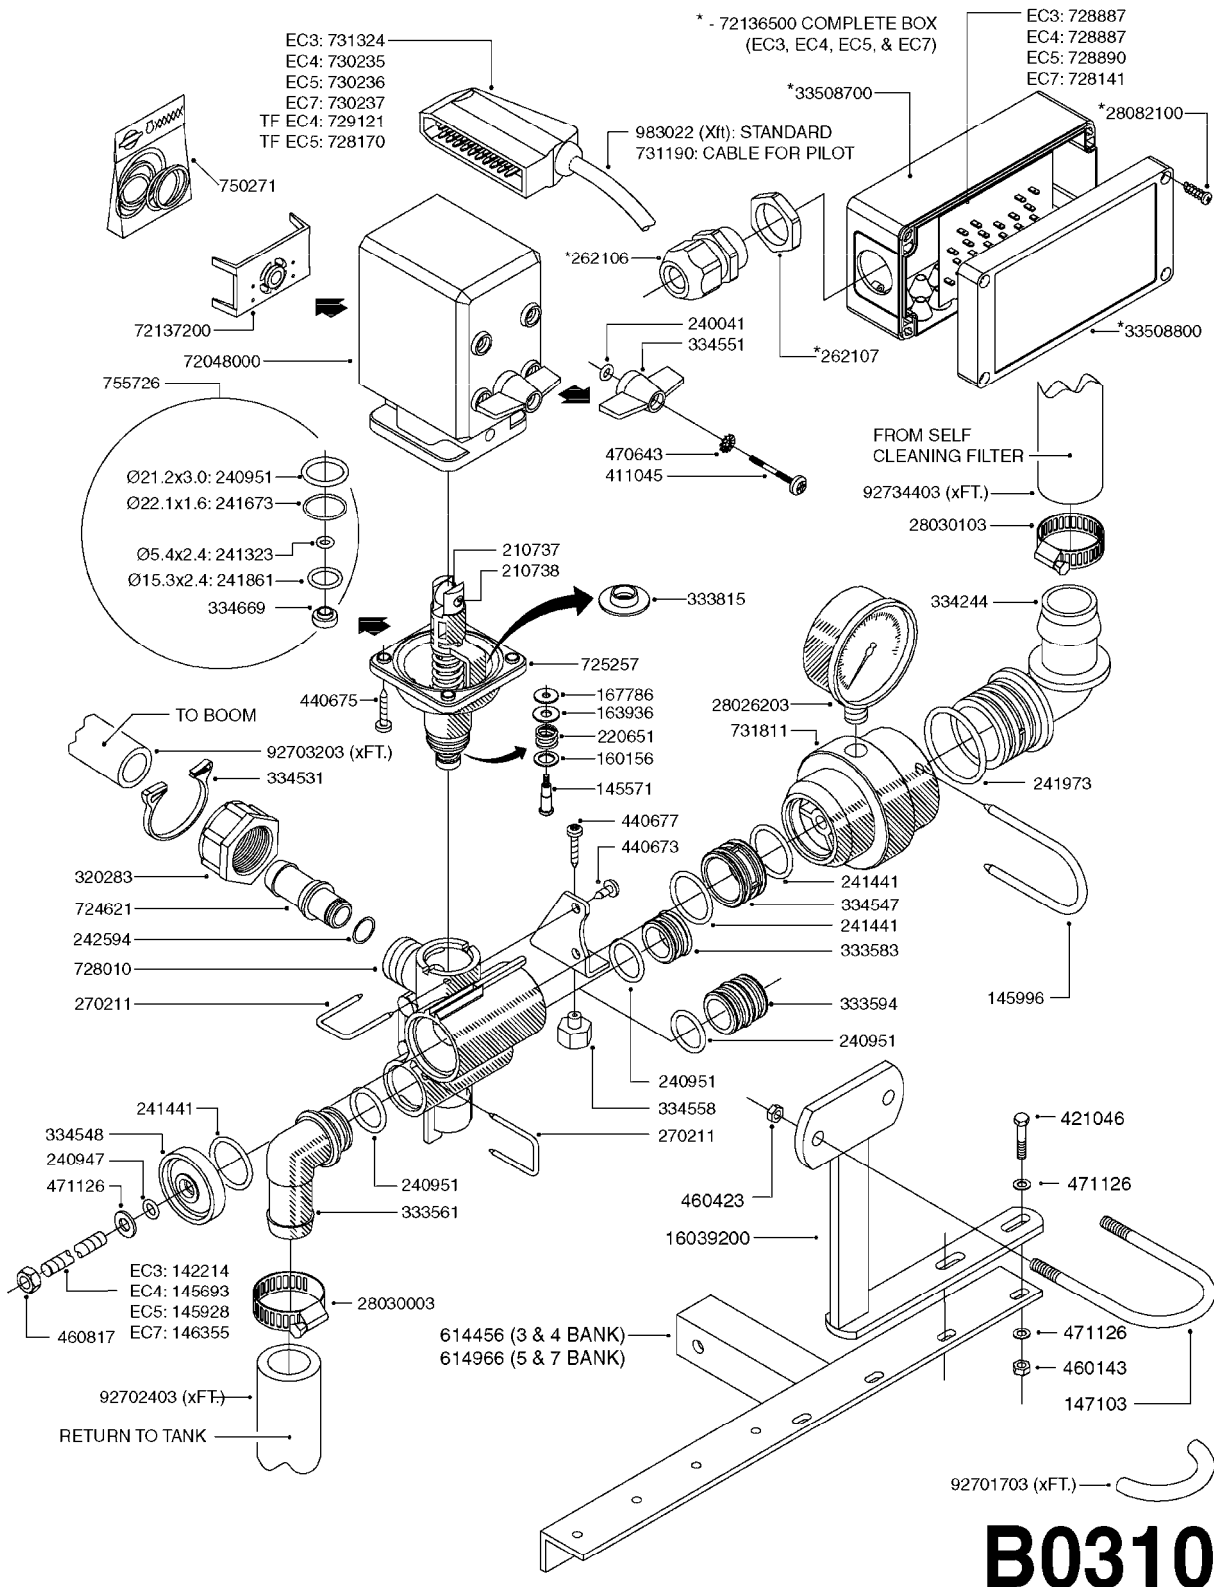

parts-n°	order qty	description
142214	1	STUD BOLT - M8X265, 3 SECTION
145571	1	STUD BOLT F/PNEUM. DISTRIBUTOR
145693	1	STUD BOLT - M8X330, 4 SECTION
145928	1	STUD BOLT - M8X400, 5 SECTION
145996	1	FITT.DK S-67 FORK
146355	1	STUD BOLT - M8X540, 7 SECTION
147103	1	U-BOLT F. 2' HOSE
160156	1	WASHER D14.1/D9.2X1 SS
163936	1	WASHER D15/D6.2X1
167786	1	WASHER D13/D4.2X1
210737	1	BEARING BALL D7 RSTO 5 TN
210738	1	PIN Ø7 L16
220651	1	SPRING PRESSURE D12.5/5
240041	1	O-RING D15,1/10,3 X 2,4
240947	1	O-RING D7.3X2.4 NITRIL
240951	1	O-RING D21.2X3 NITRIL
241323	1	O-RING D5.3X2.4 NITRIL
241441	1	O-RING D29.3X3
241673	1	O-RING D22.1X1.6
241861	1	O-RING D15.3X2.4 VITON
241973	1	O-RING Ø3 X 44.2 70 SHORES NITRIL
242594	1	O-RING D14 X 1.78 SCH.70-EPDM
262106	1	BULKHEAD F. CABLE 6.5-14 BLACK
262107	1	NUT F. BULKHEAD CABLE GRAY
270211	1	FITT.DK S25 FORK L=37.5
320283	1	FITT.DK NUT 3/4"BSP
333561	1	FITT.DK ELB.1" EC RETURN
333583	1	END PIECE FOR BYPASS
333594	1	CONNECTING PIECE F. BYPASS
333815	1	DISTANCE RING
334244	1	FITT.DK S-67 ELB.1-1/4"
334531	1	CLAMP HOSE PLASTIC 3/4"
334547	1	CONNECTING PIECE F. PRESSURE
334548	1	END COVER
334551	1	GRIP F.MAN.OP.EC ON/OFF GREEN
334558	1	NUT HEX PLASTIC INSERT
334669	1	VALVE CONE D14/D7-SH 63 WHITE
411045	1	SCREW M4 X 16MM STAINLESS
421046	1	BOLT HEX M8X25/25 A2 SS DIN933
440673	1	SCREW F.PLASTIC 5X12 SS
440675	1	SCREW F. PLASTIC 5X16 SS
440677	1	SCREW F. PLASTIC 5X20 SS
460143	1	SELF LOCK NUT M8 SST A2 DIN985
460423	1	NUT HEX M10X1.50 LOCK DIN985A2 SS
460817	1	NUT HEX M8 STAINLESS DIN 934
470643	1	WASHER LOCK
471126	1	WASHER, M8, Ø16/ 8.4X 1.6, SS
614456	1	BRACKET F.EC 3&4 BANK VALVES
614966	1	BRACKET F.EC 7 BANK VALVES
724621	1	FITT.DK HB 3/4"ASSY F.3/4" NUT
725257	1	SPINDLE SECT. F/EC DISTRIBUTOR
728010	1	DISTRIB HOUSING W/CONST PR GRN
728141	1	CIRCUIT BOARD F.EC7 CONN. BOX
728170	1	CABLE F.CONTRL BOX EC5 L=14000
728887	1	CIRCUIT BOARD EC CONTROL
728890	1	CIRCUIT BOARD 5 SECTION EC
729121	1	CABLE F.CONTROL BOX EC4 L=1400
730235	1	CABLE F.CONTRL BOX EC4 L=11500
730236	1	CABLE F.CONTRL BOX EC5 L=11500
730237	1	CABLE EC7 L=11500MM
731190	1	CABLE F.CONTROL PILOT EC3/4 CM