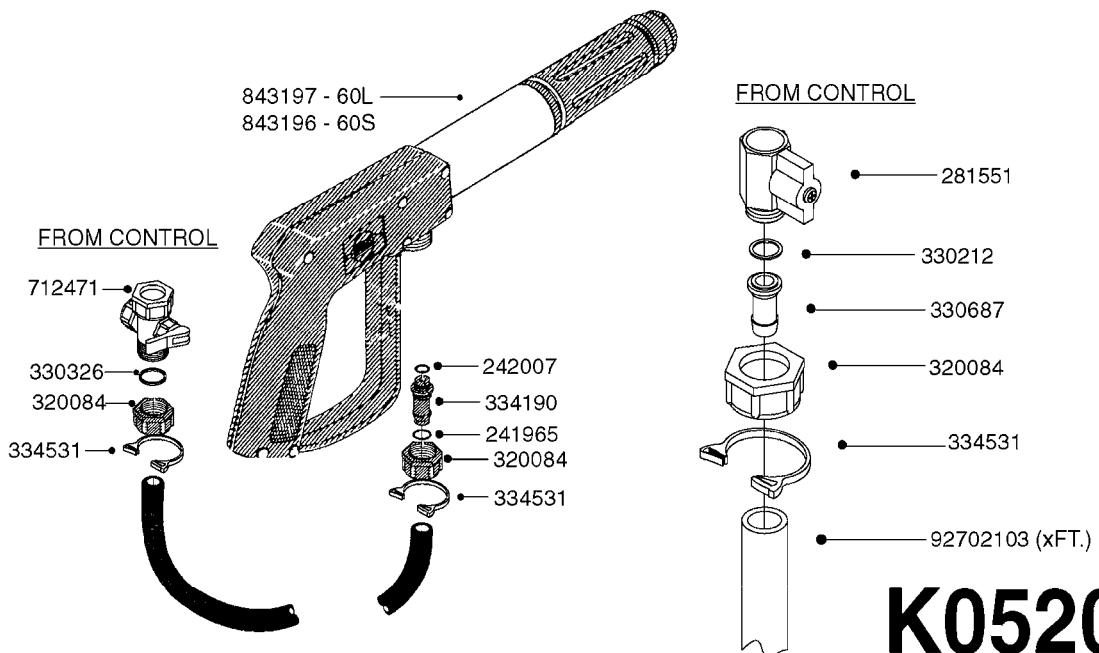

HOSE WRAPS
K0520-HIN, 01:01:16

Page 1
Date 05.08.2019 11:59

parts-n°	order qty	description
241965	1	O-RING 12.1 X 1.6
242007	1	O-RING D9.1X1.6
281551	1	BALL VALVE 1/2"
320084	1	FITT.DK NUT 1/2" BSP
330212	1	O-RING D19/D14X2.4 F.1/2"NUT
330326	1	O-RING D30/D24X2 F.1"NUT
330687	1	FITT.DK HB 1/2" F. 1/2" NUT
334190	1	FITT.DK HB 1/2' F. PISTOL 60S
334531	1	CLAMP HOSE PLASTIC 3/4"
636223	1	POST 12 VOLT TR30
712471	1	AGITATION VALVE ASSY. ON/OFF
843196	1	SPRAY GUN KIT TYPE 60 SHORT
843197	1	HANDGUN KIT TYPE 60 LONG
10013403	1	BOLT HEX 3/8-16X1 1/4 HCS Z5
10013503	1	NUT HEX NC 3/8"
10178903	1	WRAP HOSE SIDE MOUNT PLATE
10179003	1	WRAP HOSE BOTTOM PLATE MOUNT
10179403	1	WRAP WELDMENT FOR HI101789
10179503	1	WRAP WELDMENT FOR HI101790
10225603	1	BKT.FOR HOSE WRAP MOUNT NL NK
10225703	1	WRAP HOSE BDL.BOTTOM PLATE
92702103	1	HOSE R X1/2" X300PSI WP X0012"