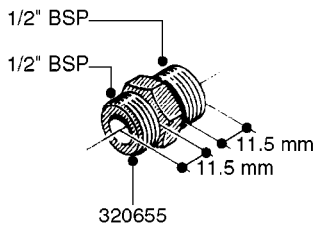

FITTINGS - HEXAGON NIPPLES
L0030-HIN, 01:01:16

Page 0
Date 05.08.2019 12:00

L0030