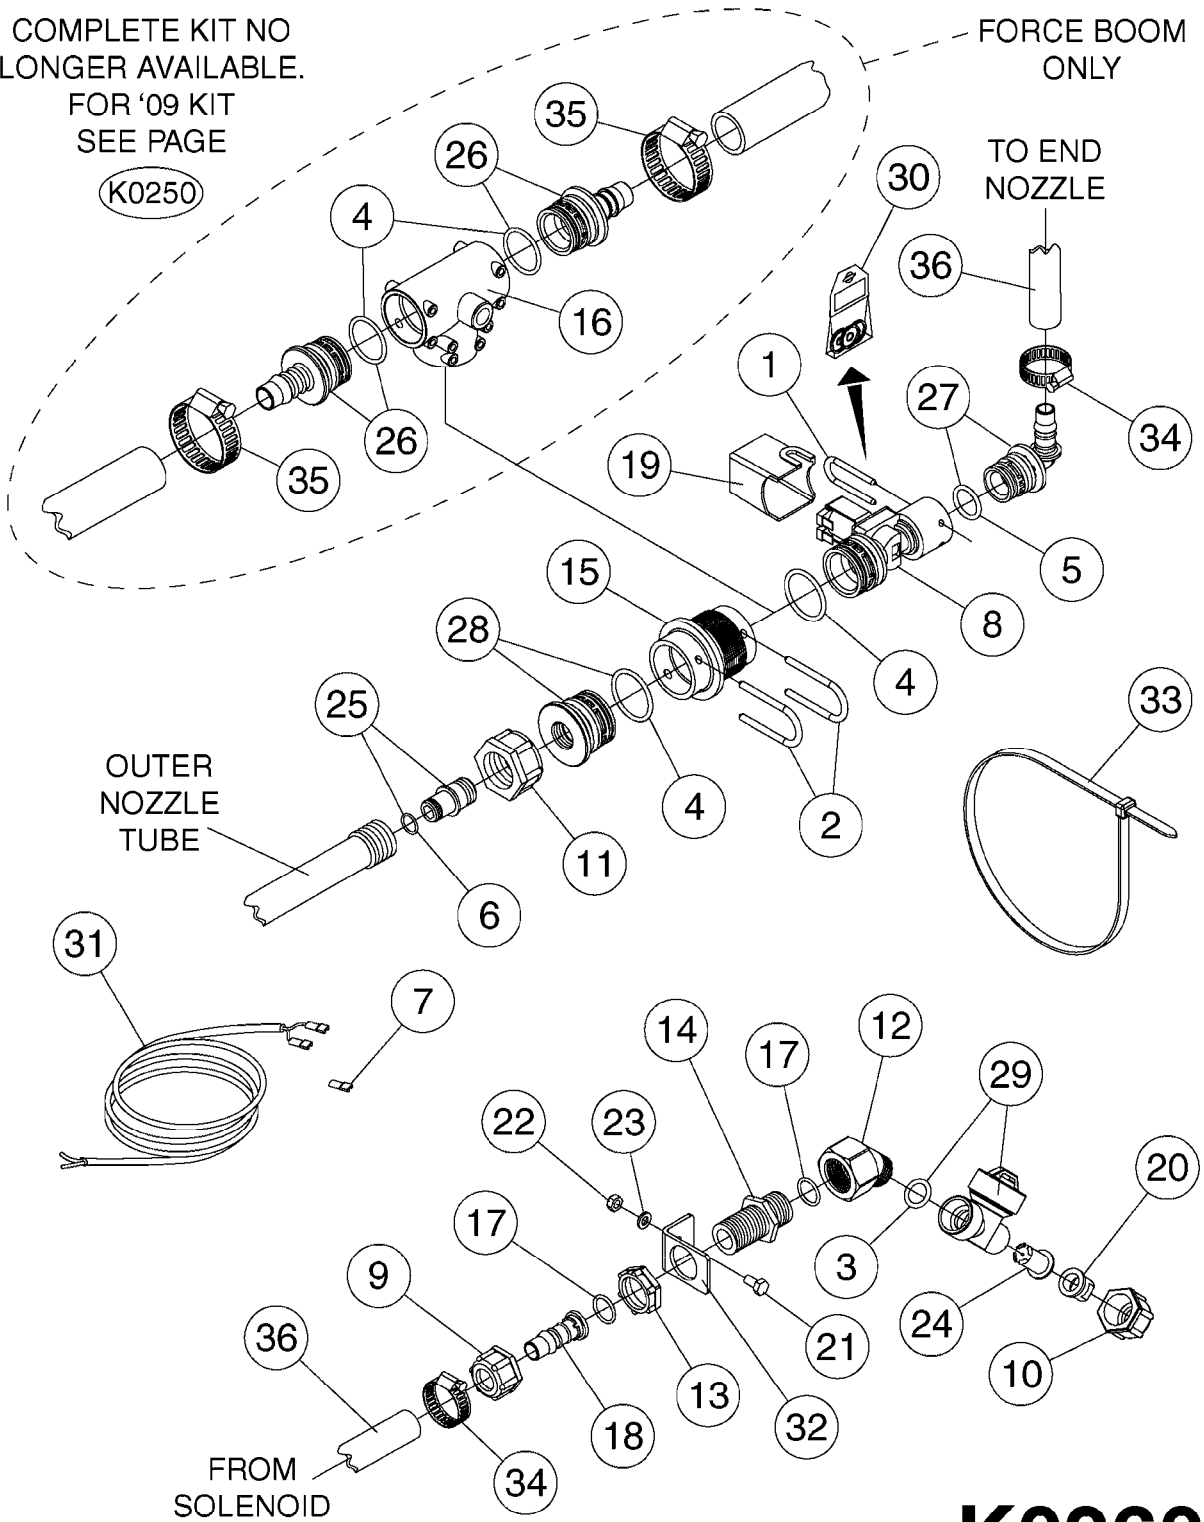

COMPLETE KIT NO
LONGER AVAILABLE.
FOR '09 KIT
SEE PAGE

(K0250)

FORCE BOOM
ONLY

TO END
NOZZLE

OUTER
NOZZLE
TUBE

FROM
SOLENOID
ASSEMBLY

K0260

ELECTRIC END NOZZLE KIT '12
K0260-HIN, 01:01:16