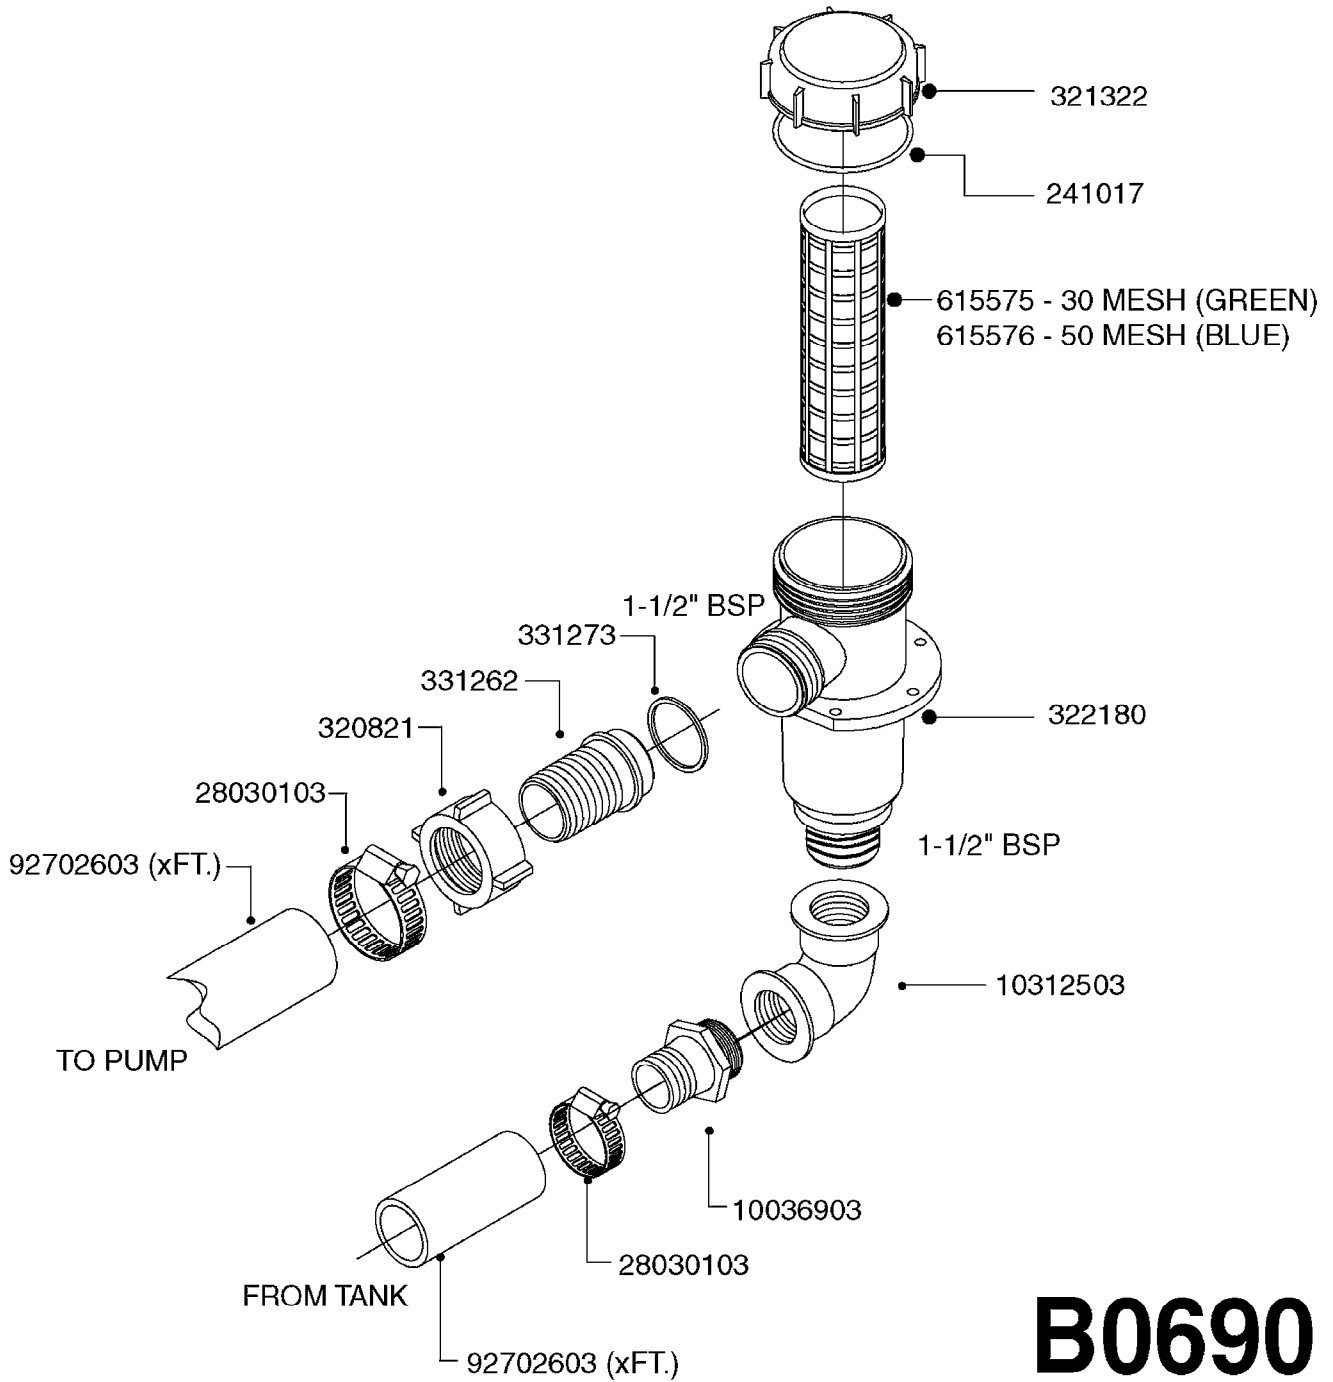

B0690

SUCTION FILTER CENTRIFUGAL
B0690-HIN, 01:01:16

Page 1

Date 05.08.2019 11:48

parts-n°	order qty	description
241017	1	O-RING D74,5X3 NITRIL
320821	1	FITT.DK NUT 1-1/2" BSP
321322	1	SCREW CAP F. S80 X 4
322180	1	SUCT.FILLER HOUSING W.1-1/2BSP
331262	1	FITT.DK HB 1-1/2" F. 1-1/2"NUT
331273	1	O-RING D44/D38X2 F.1-1/2"
615575	1	FILTER F.TOP SUCT.30 MESH GRN.
615576	1	FILTER F.TOP SUCT.50 MESH BLUE
10036903	1	FITT.PO.HB 1.50X1.50 IMB1212
10312503	1	FITT.PO.EL 1.5X1.5 FEMALE
28030103	1	CLAMP HOSE GEAR P5/4-S1.5"6724
92702603	1	HOSE PVC SUCT GRAY 1-1/2"