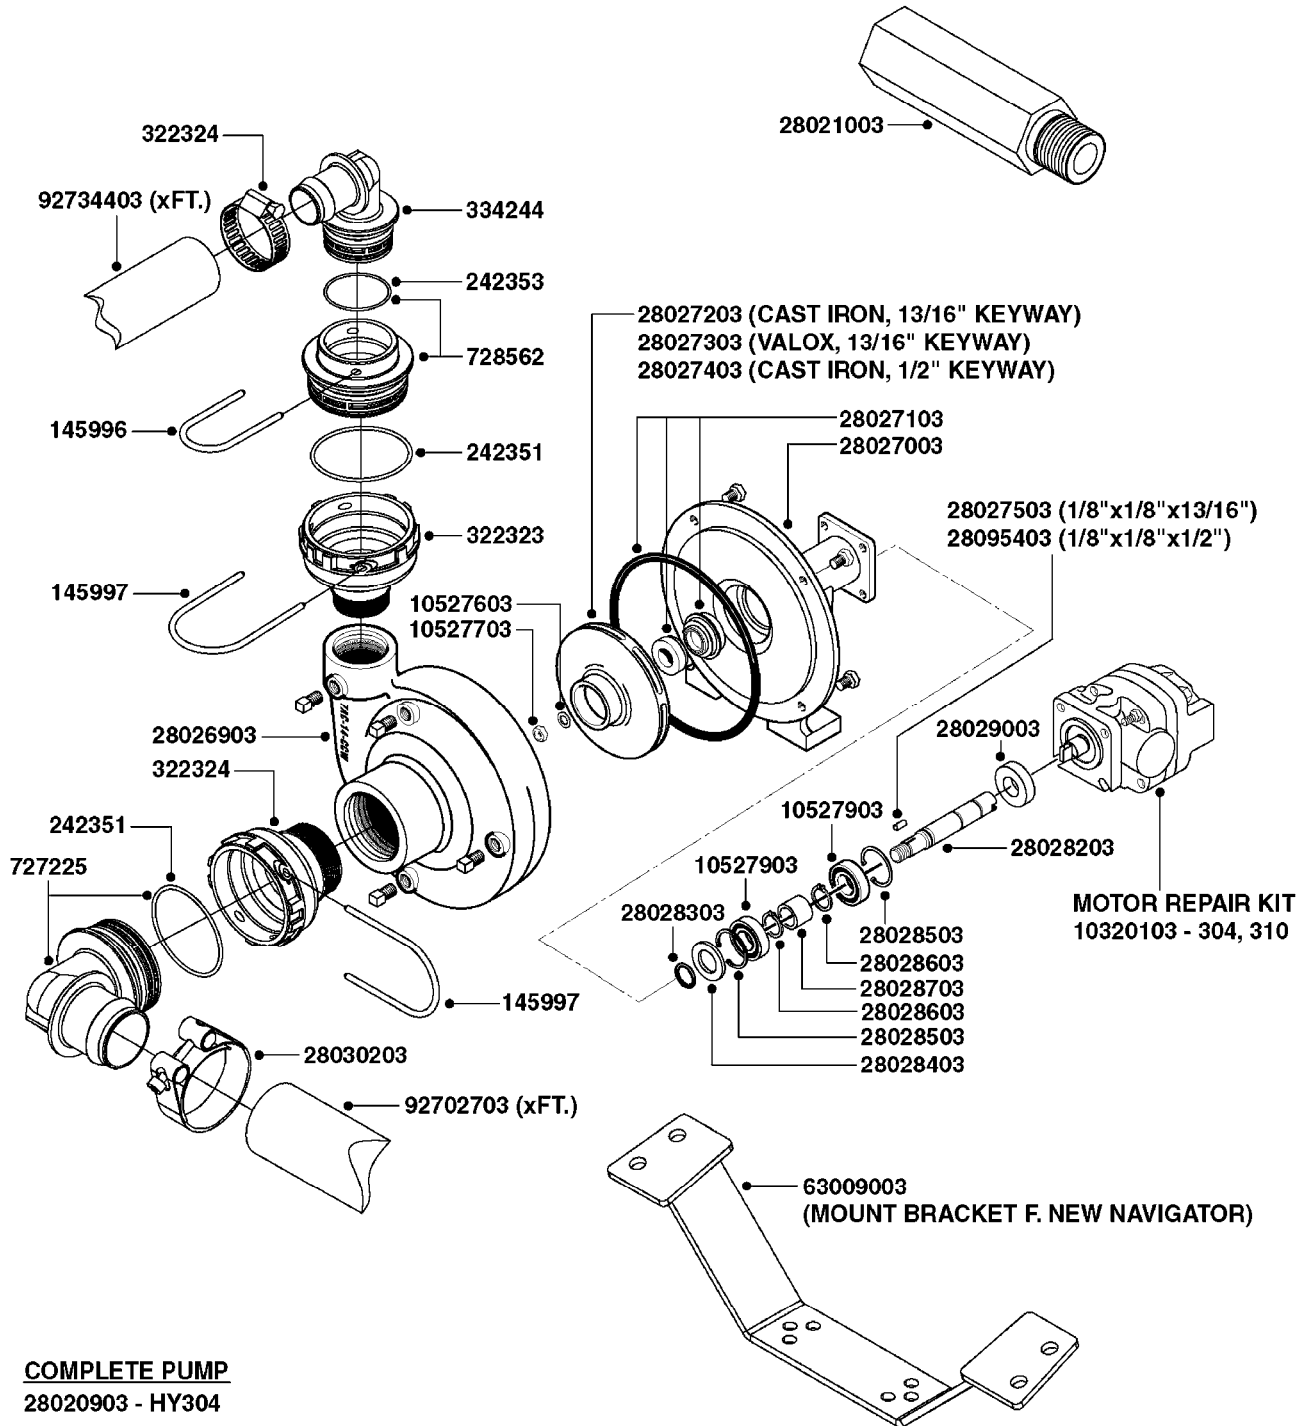

NOTE: 600 RPM AND 1000 RPM
PUMPS HAVE 1" INPUT SHAFT

A0430

PUMP - ACE 150 BELT DRIVE
A0430-HIN, 02:05:16

Page 1

Date 05.08.2019 11:46

parts-n°	order qty	description
420641	1	BOLT HM 8X35/22 A2 SS DIN931
450015	1	SCREW ALLAN 3/8'X5/8' BLACK
460143	1	SELF LOCK NUT M8 SST A2 DIN985
21002203	1	BEARING, SEALED ACE BELT DRIVE
28022303	1	SHIELD KIT
28022403	1	OUTPUT SHAFT ACE BELT DR PUMP
28022503	1	BELT 600 RPM ACE PUMP
28022603	1	BELT 1000 RPM ACE PUMP
28022703	1	IMPELLER THERMOPLASTIC
28022803	1	IMPELLER CAST IRON
28022903	1	REPAIR KIT 600 RPM
28023003	1	REPAIR KIT 1000 RPM
28029203	1	11.6"P.D.X2"BORE PULLEY 600RPM
28029303	1	7.9"P.D.X2"BORE PULLEY 1000RPM
28094203	1	5/8" DRIVEN SHAFT W.KEYWAY SS
28094303	1	KEY 3/16"X3/16"X1-1/4"
28094403	1	1.35"P.D.X5/8"BORE PULLEY 600RPM
28094503	1	1.7"P.D.X5/8"BORE PULLEY 1000RPM
28094603	1	SCREW ALLEN 5/16"NC X 5/16"
28094703	1	IDLER MOUNTED TORSION SPRING
28094803	1	IDLER ARM
28094903	1	EXTERNAL SNAP RING F.IDLER ARM
28095003	1	5/8" SPACER
28095103	1	RETAINER RING
28095203	1	IDLER BEARING/OUTER ROLLER ASSEMBLY
28095303	1	HEX HEAD IDLER CAP SCREW 5/8"NCX2-1/8"
28095403	1	KEY F.IMPELLER 1/8"X1/8"X1/2"
28095503	1	KEY 3/8"X1/2"X1-1/2"