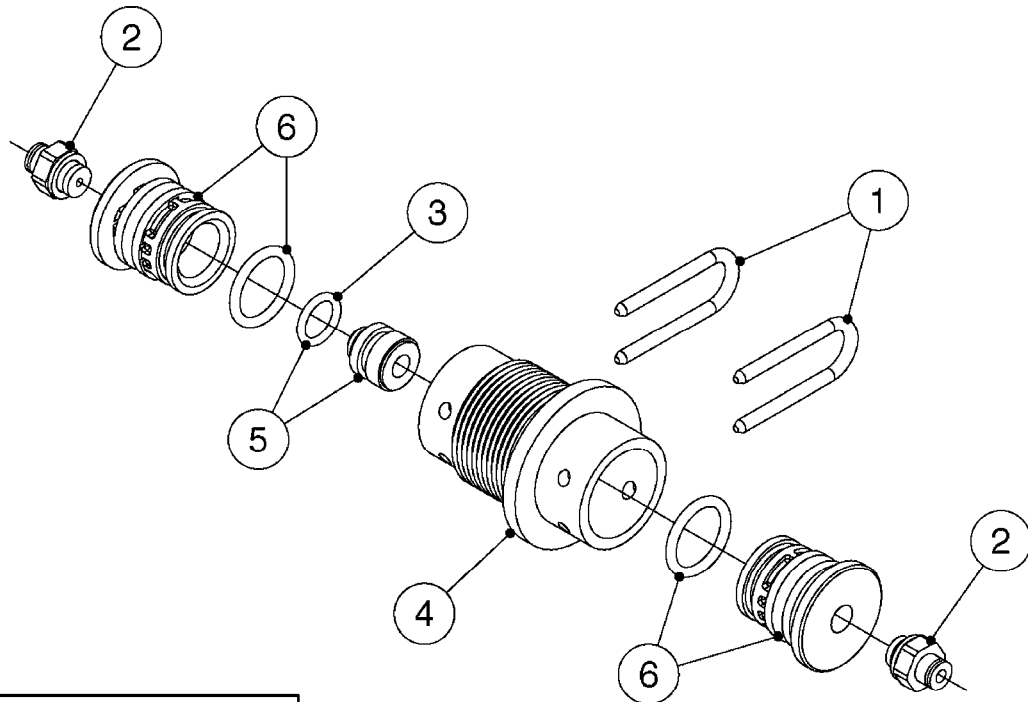

FOR FITTINGS AND
HOSES, SEE SECTION L

B0610

CHECK VALVES - S40
B0610-HIN, 04:01:18

Page 1

Date 05.08.2019 11:48

Pos.	parts-n°	order qty	description
1	145994	1	FITT.DK S-40 FORK
2	231346	1	QUICK COUPLER 1/8"BSP X 4 MM
3	241905	1	O-RING 12,3X2,4 VITON DKR.1,05
4	322102	1	FITT.DK S-40 BULKHEAD
5	615522	1	CHECK VALVE F.FOAM MARKER
6	726693	1	FITT.DK S-40 PLUG 1/8BSP ORING
7	70036203	1	RINSE PRESSURE KIT