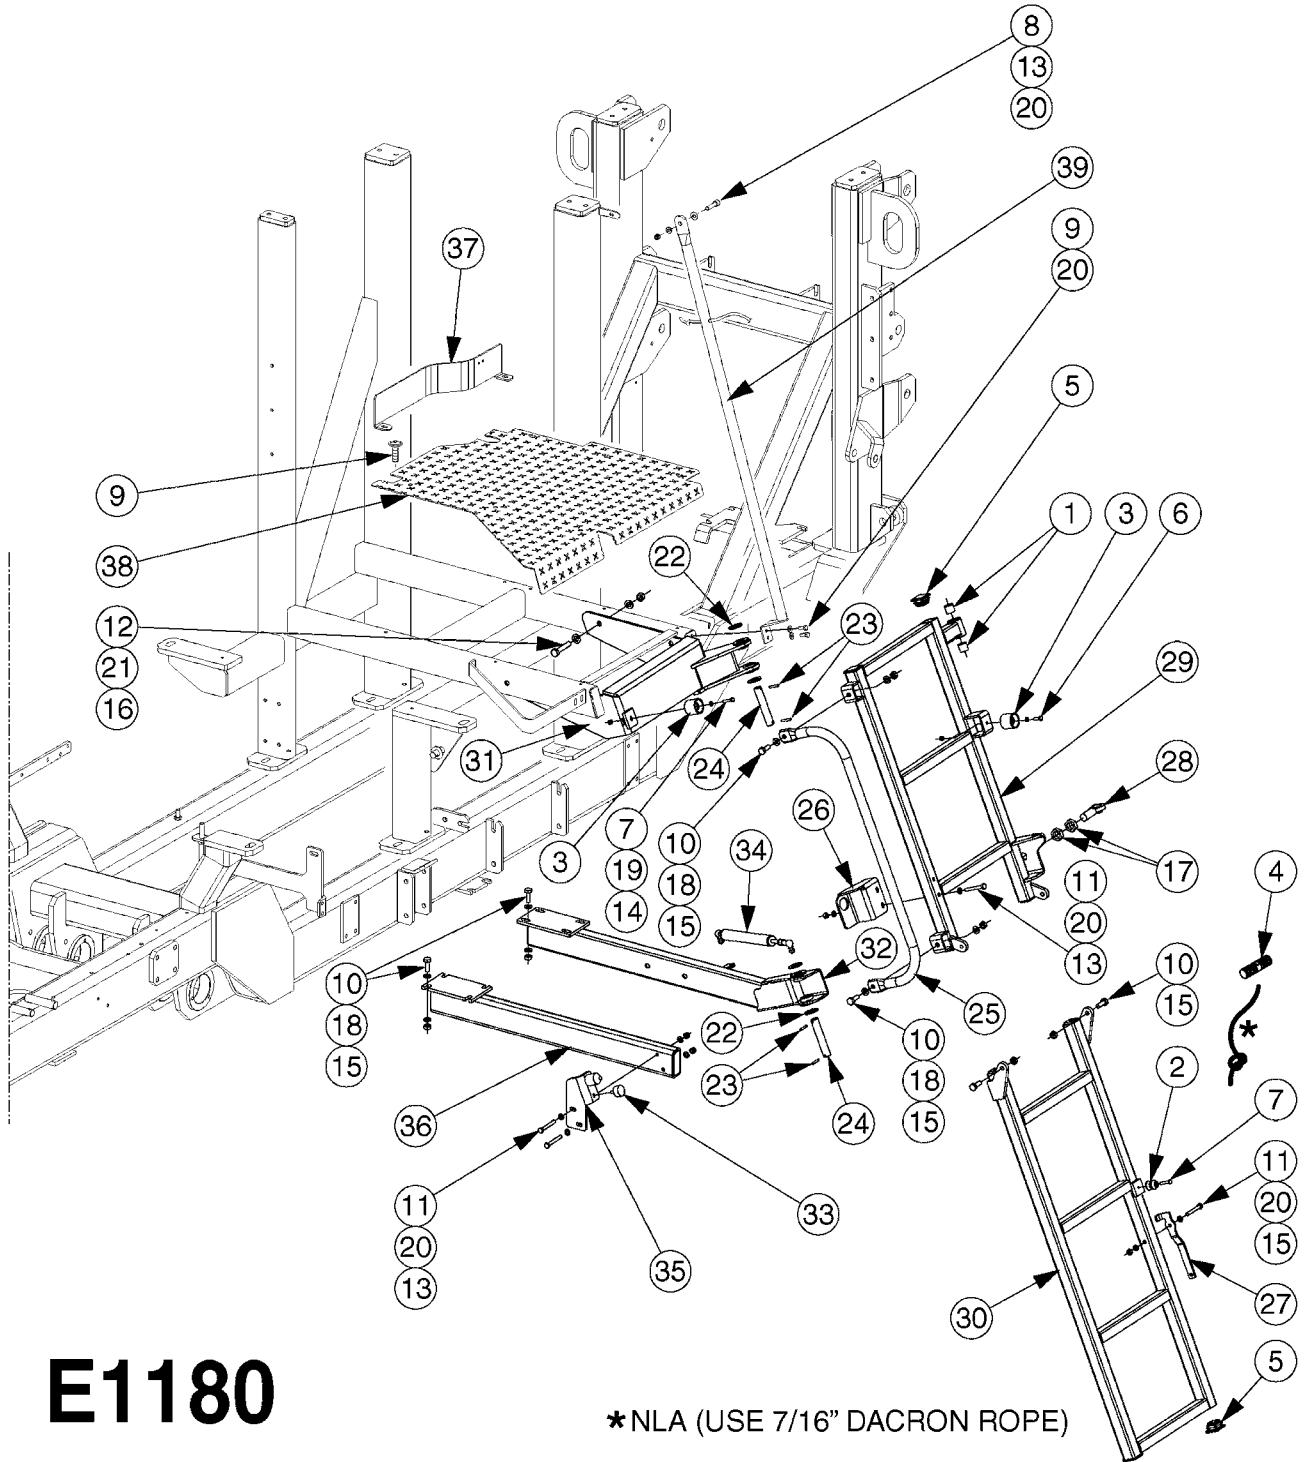

PRESIDIO SIDE LADDER
E1180-HIN, 22:08:17

Page 1

Date 05.08.2019 11:56

Pos.	parts-n°	order qty	description
1	210859	1	BUSH Ø23X20 L20
2	242567	1	DOOR STOP, MALE
3	242568	1	DOOR STOP, FEMALE
4	334472	1	HANDLE FOR TOP DRAIN
5	334571	1	PLUG 40x40x2 F.SQ.TUBE
6	410362	1	BOLT HEX 8.8 SS M6X20
7	410686	1	BOLT HEX 8.8 DEL M6X30
8	420567	1	BOLT HEX 8.8 DEL M8X30 FT
9	420641	1	BOLT HM 8X35/22 A2 SS DIN931
10	421002	1	BOLT HEX 8.8 DEL M10X30 FT DIN933
11	421024	1	BOLT HEX 8.8 DEL M8X60
12	430438	1	BOLT HEX 8.8 DEL M12X65
13	460143	1	SELF LOCK NUT M8 SST A2 DIN985
14	460261	1	NUT HEX M6X1.00 LOCK DIN985 A2 SS
15	460423	1	NUT HEX M10X1.50 LOCK DIN985A2 SS
16	460703	1	NUT HEX M12X1.75 LOCK DIN985A2 SS
17	461200	1	NUT HEX M20X1.5 JAMB.
18	471122	1	WASHER, M10, Ø20/10.5X 2.0, SS
19	471125	1	WASHER M6U 6.4X14X1.2,A2 SS
20	471126	1	WASHER, M8, Ø16/ 8.4X 1.6, SS
21	471127	1	WASHER Z12N 13X24X2.5 RST
22	471129	1	WASHER, M20, Ø37/21.0X 3.0, SS
23	480730	1	PIN ROLL 5X30 STAINLESS STEEL
24	14020803	1	PIN D19.8X109 W/2XD5, LADDER, PRESIDIO
25	15049303	1	LADDER, HANDLE, PRESIDIO
26	16179603	1	LADDER, LEFT BRACKET, PRESIDIO
27	16179703	1	LEVER, FOR CORD LADDER, PR
28	21092000	1	LINK HEAD M20 x D20 L=78 DELTA
29	63042503	1	LADDER, UPPER PART, PRESIDIO
30	63042603	1	LADDER, LOWER PART, PRESIDIO
31	63042703	1	LADDER, UPPER SUPPORT, PRESIDIO
32	63042803	1	LADDER, LOWER RIGHT SUPPORT, PRESIDIO
33	PR-DD0344	1	STOP RUBBER M8x27 Ø30 H15
34	PR-DD0432	1	GAS SPRING D10 C: 150 F: 400N
35	PR-FEPR25049	1	LADDER STOP BRACKET PRESIDIO
36	PR-FEPR25050	1	LADDER, LOWER LEFT SUPPORT, PRESIDIO
37	PR-FEPR25065	1	PLATFORM BACKSTOP PRESIDIO
38	PR-FEPR25067	1	SIDE PLATFORM PRESIDIO
39	PR-FEPR25079	1	HANDRAIL PRESIDIO