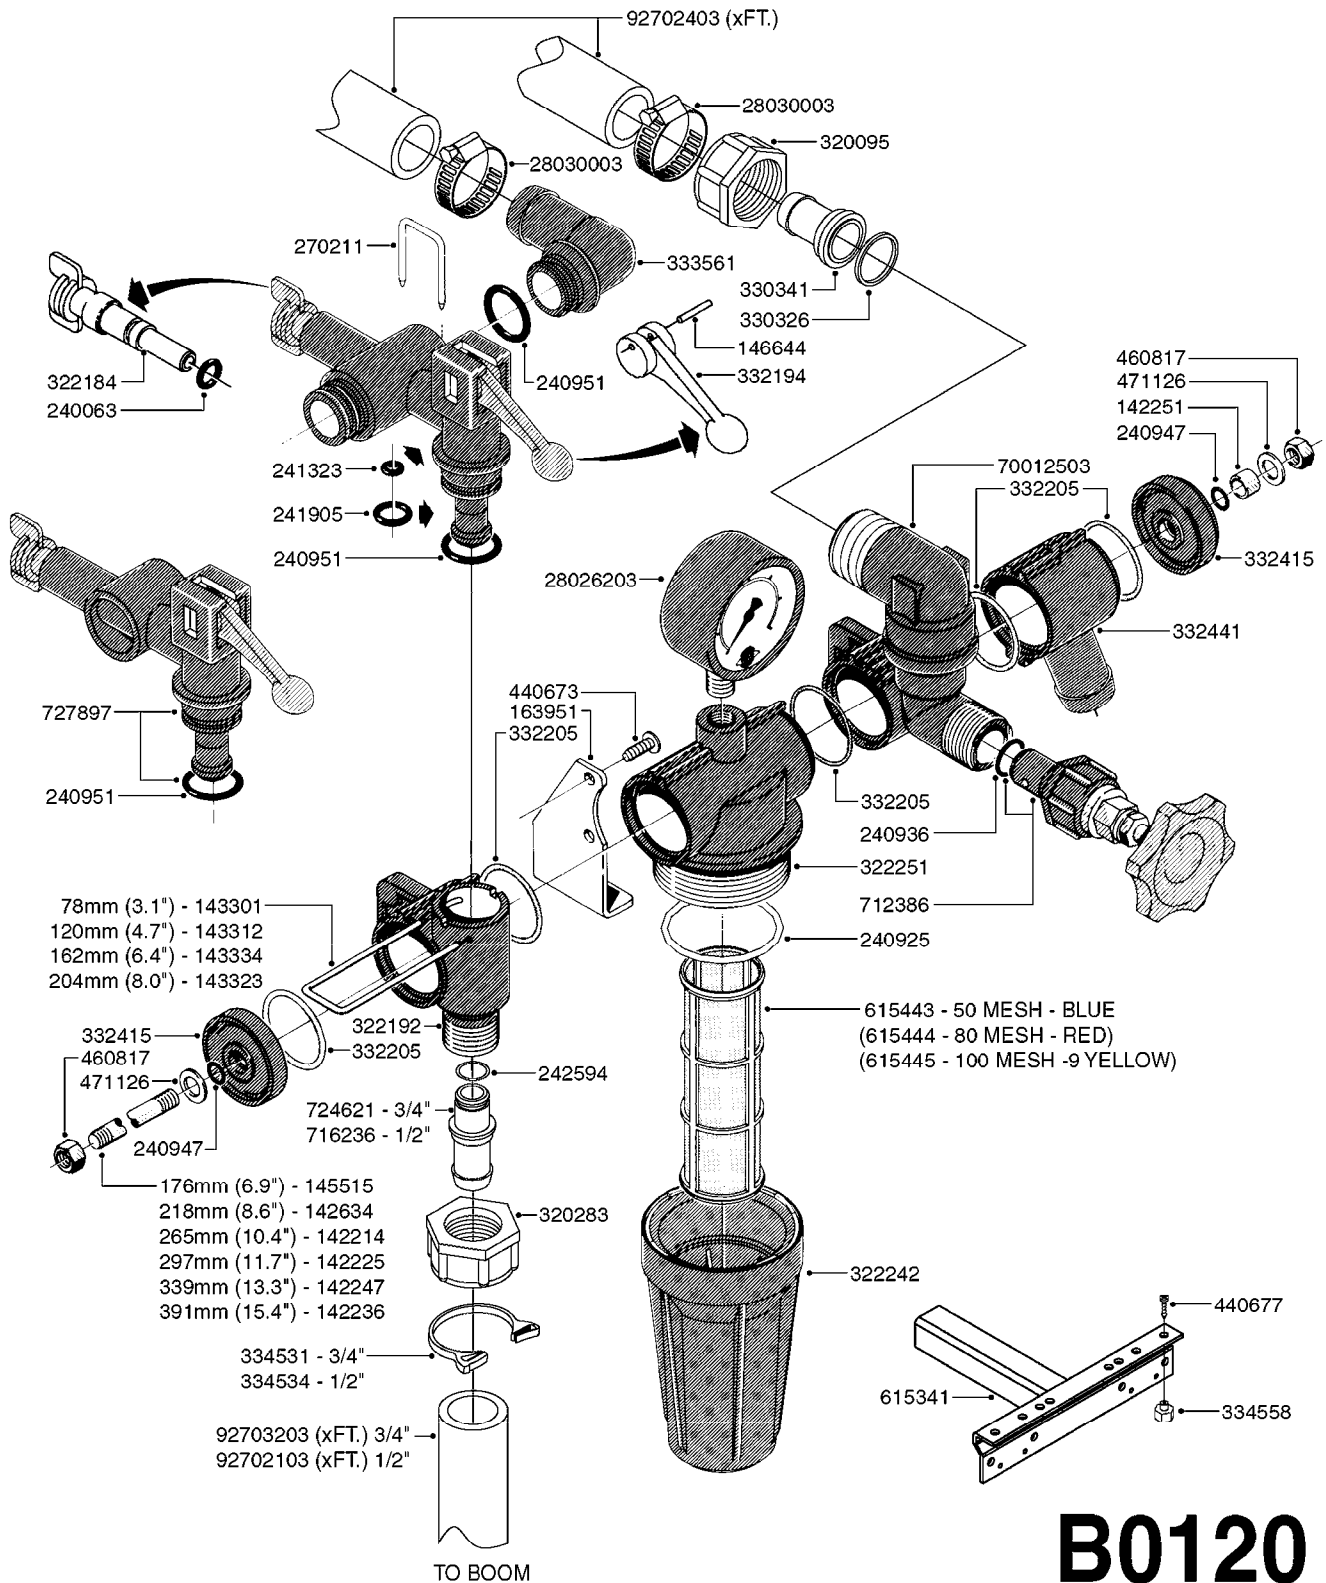

B0120

BK-180 VALVES F.LE/LE-SPV/LP
B0120-HIN, 01:01:16

Page 1
Date 05.08.2019 11:47

parts-n°	order qty	description
142214	1	STUD BOLT - M8X265, 3 SECTION
142225	1	STUD BOLT 8 X 299 - 6 MODULS
142236	1	STUD BOLT 8 X 381 - 8 MODULS
142247	1	STUD BOLT 8 X 341 - 7 MODULS
142251	1	BUSHING FOR LID
142634	1	STUD BOLT M8 X 213 - 4 MODULS
143301	1	LOCK CLAMP 78 MM
143312	1	LOCK CLAMP 120 MM
143323	1	LOCK CLAMP 204 MM
143334	1	LOCK CLAMP 162 MM
145515	1	STUD BOLT M8 X 176MM
146644	1	PIN D3X19 STAINLESS
163951	1	MOUNT BRACKET FOR BK180 SECTIO
240063	1	O-RING D14.1/9.3 X 2.4
240925	1	O-RING D49.5X3 NITRIL
240936	1	O-RING D13.3X2.4 NITRIL
240947	1	O-RING D7.3X2.4 NITRIL
240951	1	O-RING D21.2X3 NITRIL
241323	1	O-RING D5.3X2.4 NITRIL
241905	1	O-RING 12,3X2,4 VITON DKR.1,05
242594	1	O-RING D14 X 1.78 SCH.70-EPDM
270211	1	FITT.DK S25 FORK L=37.5
320095	1	FITT.DK NUT 1" BSP
320283	1	FITT.DK NUT 3/4"BSP
322184	1	SCREW F.ADJUSTING CONST.PRESS.
322192	1	HOUSING F.DISTRIBUTOR
322242	1	FILTER BOWL / IN-LINE
322251	1	HOUSING F.FILTER MOUNT BK/EC
330326	1	O-RING D30/D24X2 F.1"NUT
330341	1	FITT.DK HB 1" F. 1" NUT
332194	1	DISTRIBUTION HANDLE
332205	1	O-RING D43/39XD2
332415	1	COVER
332441	1	FITT.DK ELB 1" F.EC VALVE
333561	1	FITT.DK ELB.1" EC RETURN
334531	1	CLAMP HOSE PLASTIC 3/4"
334534	1	CLAMP HOSE PLASTIC 1/2"
334558	1	NUT HEX PLASTIC INSERT
440673	1	SCREW F.PLASTIC 5X12 SS
440677	1	SCREW F. PLASTIC 5X20 SS
460817	1	NUT HEX M8 STAINLESS DIN 934
471126	1	WASHER, M8, Ø16/ 8.4X 1.6, SS
615341	1	BRACKET F.BK 2,3&4 BANK VALVES
615443	1	FILTER ELEM.50 MESH BLUE
615444	1	FILTER ELEM.80 MESH RED
615445	1	FILTER ELEM.100 MESH YELLOW
712386	1	PRESSURE REGULATOR COMPL. H-M
716236	1	FITT.DK HB 1/2" ASSY. F. 3/4"
724621	1	FITT.DK HB 3/4"ASSY F.3/4" NUT
727897	1	HOUSING UPPER PART END PC.BK92
28026203	1	GAUGE 200PSI/BR,2.5"1/4BSP-BTM
28030003	1	CLAMP HOSE GEAR P1" 6716
70012503	1	HOUSING FOR HARDI-MATIC VALVE
92702103	1	HOSE R X1/2" X300PSI WP X0012"
92702403	1	HOSE PVC SUCT GRAY 1"
92703203	1	HOSE R X3/4" X300PSI WP X0012"