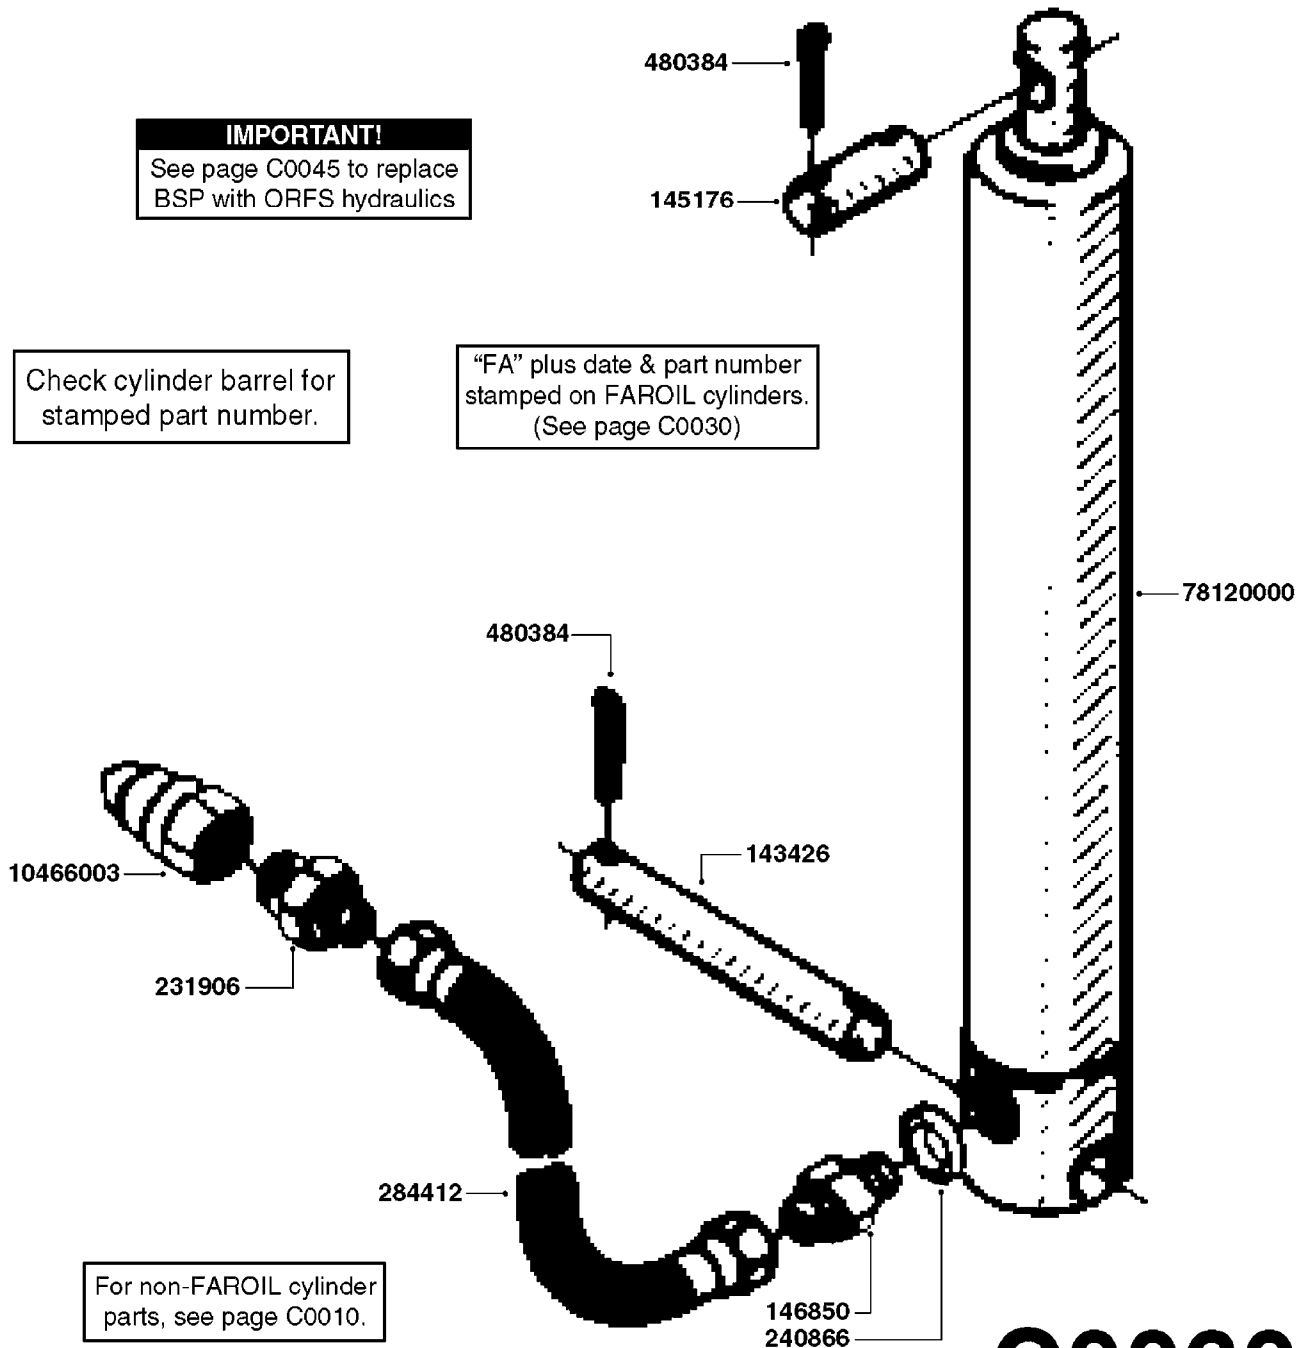

IMPORTANT!

See page C0045 to replace
BSP with ORFS hydraulics

Check cylinder barrel for
stamped part number.

"FA" plus date & part number
stamped on FAROIL cylinders.
(See page C0030)

HYDRAULICS-MB BOOM LIFT CYLNR
C0060-HIN, 23:03:16

Page 1
Date 05.08.2019 11:50

parts-n°	order qty	description
143426	1	PIN 20x160mm F/HYD/CYL.
145176	1	PIN D19.8 X 60
146850	1	HEX NIPPLE 3/8"x3/8" - 1.8mm
231906	1	HEX NIPPLE 3/8"BSP X 1/2"NPT
240866	1	DOWTYSEAL 3/8"
284412	1	HOSE HY 3/8" X 315" STR+STR
480384	1	PIN COTTER 3/16 x 1-1/2"
10466003	1	COUPLER PIONEER 8010-04 1/2NPT
78120000	1	CYL.TELESOPING Ø50/40/25_1100