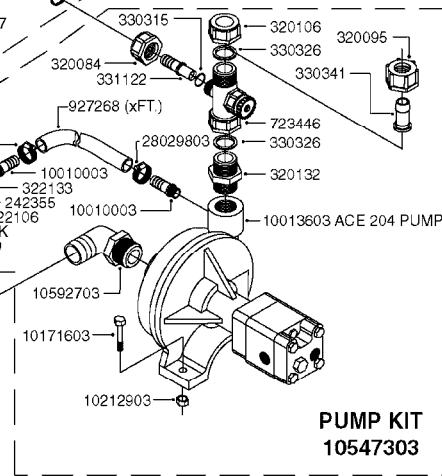

**PUMP KIT
10547303**

For Top Suction
See Page B0670

For Top Drain
See Page K0180