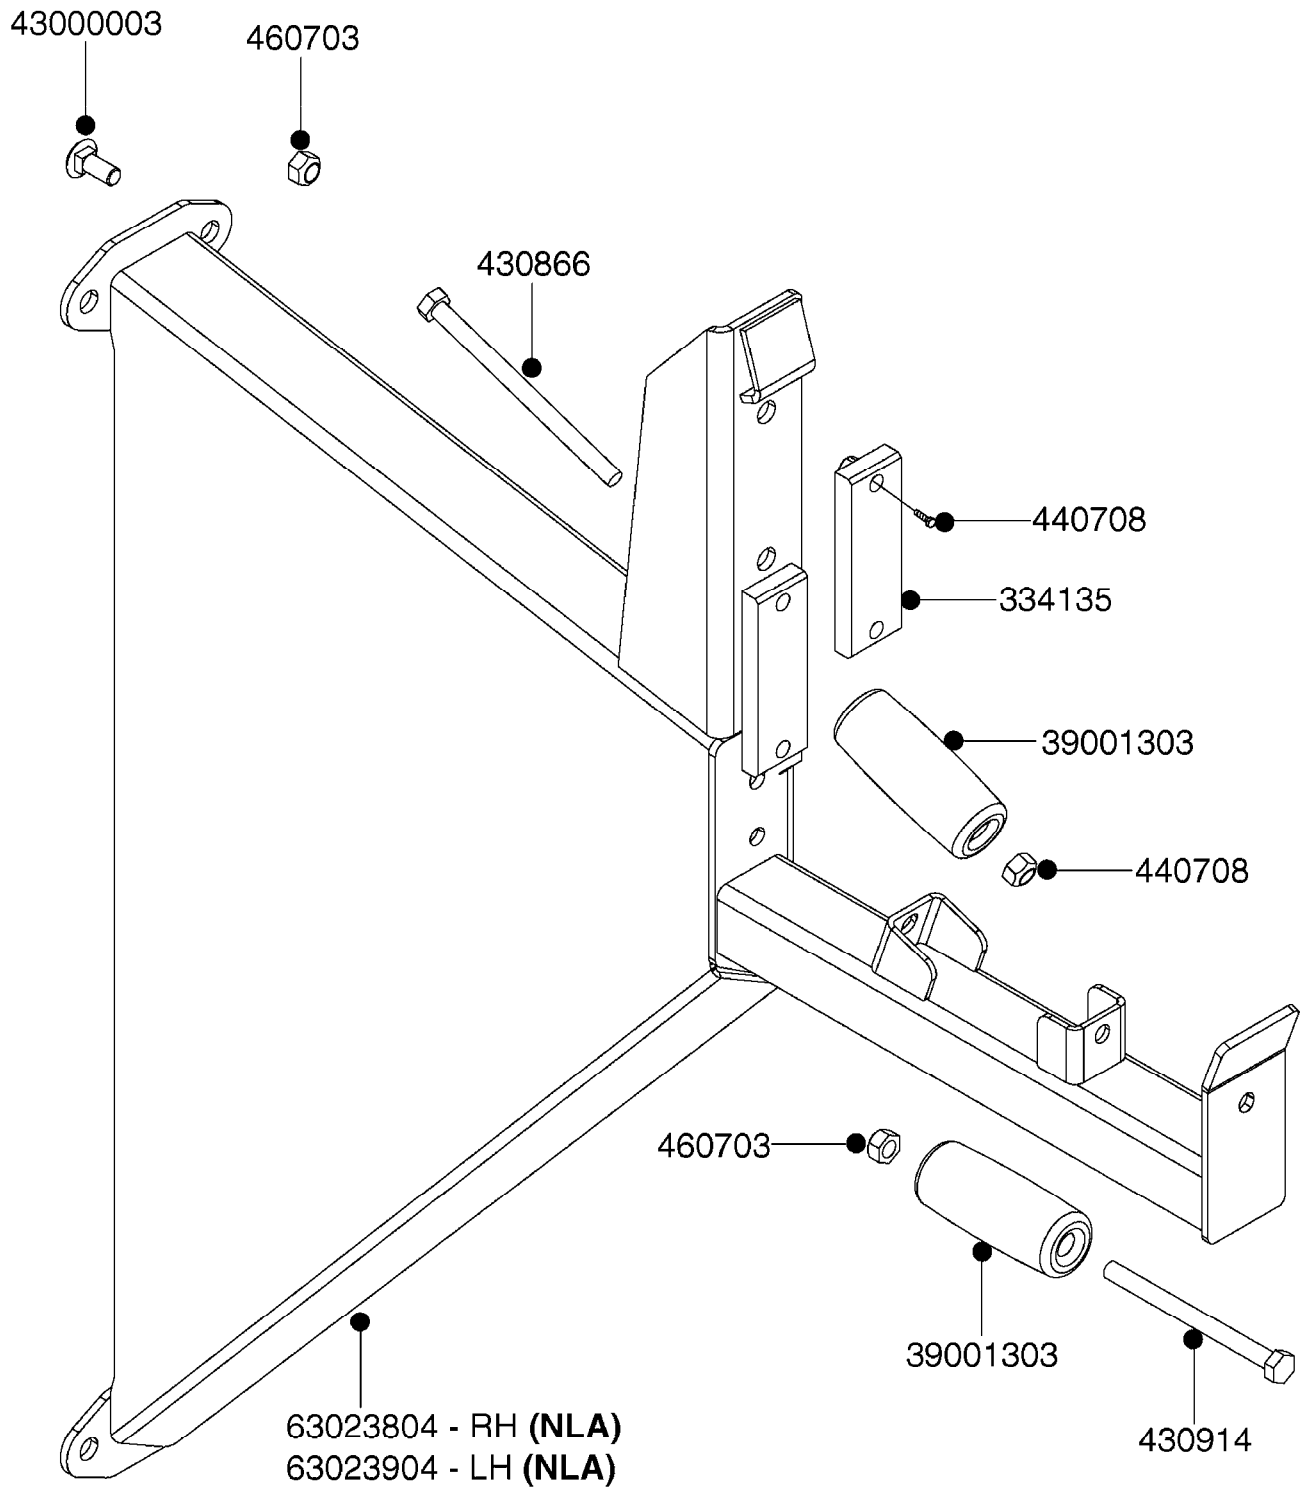

D0520

TRANS.BRKTS-SPB NEW NAV PRE03
D0520-HIN, 01:01:16

Page 1
Date 05.08.2019 11:52

parts-n°	order qty	description
334135	1	SLIDE SHOE 140X45X15
39001303	1	TRANSPORT ROLLER
43000003	1	BOLT HEX 8.8 CARRIAGE M12x40
430866	1	BOLT HEX 8.8 DEL M12X170
430914	1	BOLT HEX 8.8 DEL M12X150
440708	1	SCREW M5.5X16 SELF TAPPING SS
460703	1	NUT HEX M12X1.75 LOCK DIN985A2 SS
63023804	1	TRANSPORT SPC RH
63023904	1	TRANSPORT SPC LH