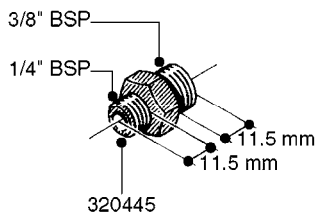

FITTINGS - HEXAGON NIPPLES
L0030-HIN, 01:01:16

Page 0
Date 05.08.2019 12:00

L0030

FITTINGS - HEXAGON NIPPLES
L0030-HIN, 01:01:16

Page 1
Date 05.08.2019 12:00

parts-n°	order qty	description
10015303	1	FITT.PO.HN 1.00X1.00 M1000
10425003	1	FITT.PO.HN 1.25X1.00 MCPHEE
320132	1	FITT.DK HN 1" BSP
320176	1	FITT.DK HN 3/8"X1/2" BSP
320445	1	FITT.DK HN 1/4"X3/8" BSP
320655	1	FITT.DK HN 1/2"-1/2" BSP
320692	1	FITT.DK HN 3/8'BSPX1/4'NPT
320703	1	FITT.DK HN 3/8BSP X1/2 &1/4NPT
320725	1	FITT.DK NIPPLE 3/8"-3/8" BSP
320902	1	FITT.DK HN 3/8'X 1/4' BSP
390232	1	FITT.DK HN 1-1/2' X 1-1/4' BSP
390276	1	FITT.DK HN 1'BSP