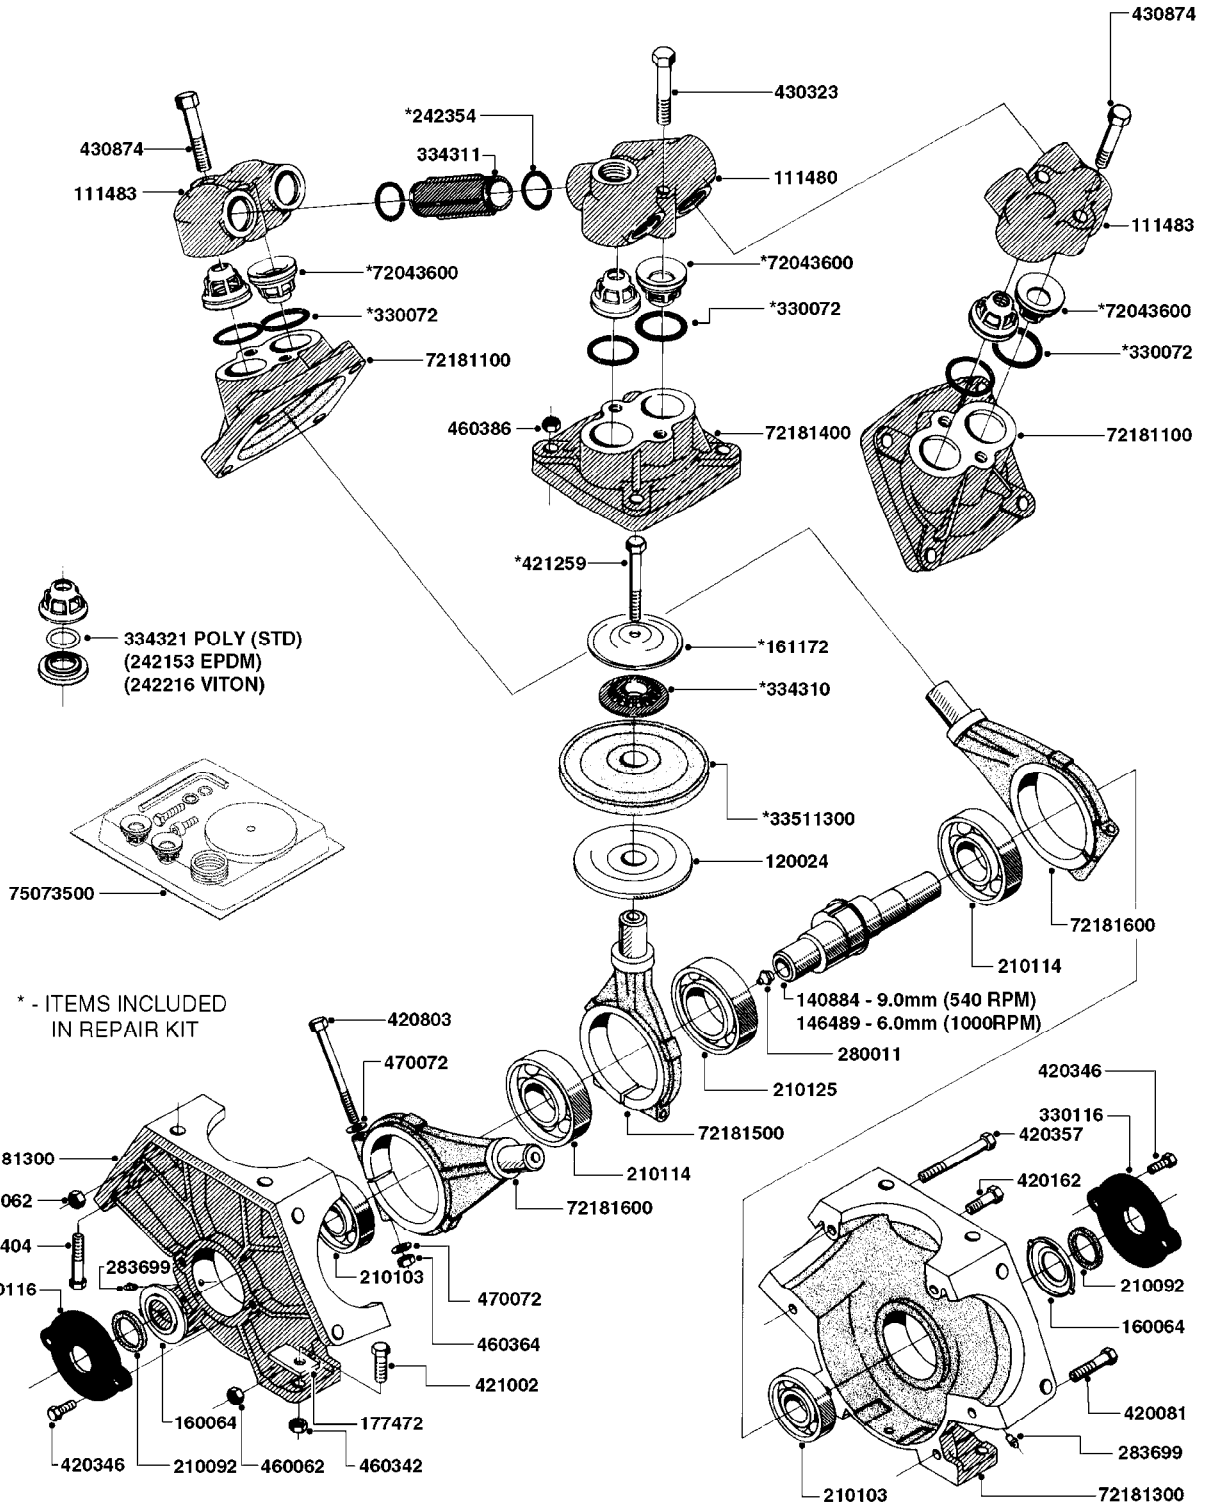

A0220

PUMP - 1302 W/ MOUNTING BASE
A0220-HIN, 27:04:17

Page 1
Date 05.08.2019 11:46

parts-n°	order qty	description
111480	1	VALVE HEAD 1302 CENTER
111483	1	VALVE HEAD SIDE 1302
120024	1	DIAPHRAGM BACK DISC 1200-1300
140884	1	CRANK SHAFT MODEL 1300-9
146489	1	CRANK SHAFT MODEL 1302-6MM
160064	1	DUST PLATE
161172	1	DIAPHRAGM DISC F. 1203/1303
177472	1	BRACKET 25 X 5
210092	1	SEAL FELT D43/30X5
210103	1	BEARING BALL 6306
210114	1	BEARING BALL 6308
210125	1	BEARING BALL 6210
242153	1	O-RING D26X4 EPDM
242216	1	O-RING VITON F/1202/1302/462
242354	1	O-RING D32.2X3.0 VITON
280011	1	GREASE NIPPLE 1/8" SAE H TR
283699	1	GREASE NIPPLE M6X1
330072	1	O-RING D53.5/D45.5X4
330116	1	SEAL RETAINER, MODEL 1300
334310	1	NYLON WASHER 1202/1302/462
334311	1	CONNECTION PIPE INLET MOD.1302
334321	1	O-RING POLY. 34.0x26.0x4.0
420081	1	BOLT HEX 8.8 DEL 3/8"X40MM
420162	1	BOLT HEX 8.8 DEL 3/8"X15MM
420346	1	BOLT HEX 8.8 DEL 3/8"X 25MM
420357	1	BOLT HEX 8.8 RAW 3/8"X85MM
420803	1	BOLT HEX 8.8 DEL M8X90
421002	1	BOLT HEX 8.8 DEL M10X30 FT DIN933
421259	1	BOLT HEX UNC7/16"x2.25" 18-8SS
430323	1	BOLT HEX 8.8 DEL M12X60
430404	1	BOLT HEX 8.8 DEL M12X50
430874	1	SCREW SET 8.8 DEL M12X70 FT
460062	1	NUT HEX 3/8" GALV.
460342	1	NUT HEX M10 DEL DIN934
460364	1	NUT HU M8 A2 SS DIN934
460386	1	NUT HEX M12X1.75
470072	1	WASHER D15/D8X.5 LOCK
33511300	1	DIAPHRAGM 1202-1303 POLY 2006
72043600	1	VALVE FOR 462/463
72181100	1	DIAPHRAGM COVER 1203/1303+BLTS
72181300	1	PUMP CASTING 1300 RED W/BOLTS
72181400	1	DIAPHRAGM COVER 1303 W/BOLTS
72181500	1	CONNECTING ROD, CENTER 1303
72181600	1	CONNECTING ROD, SIDE MOD.1300
75073500	1	PUMP KIT 1300/1302 "06"