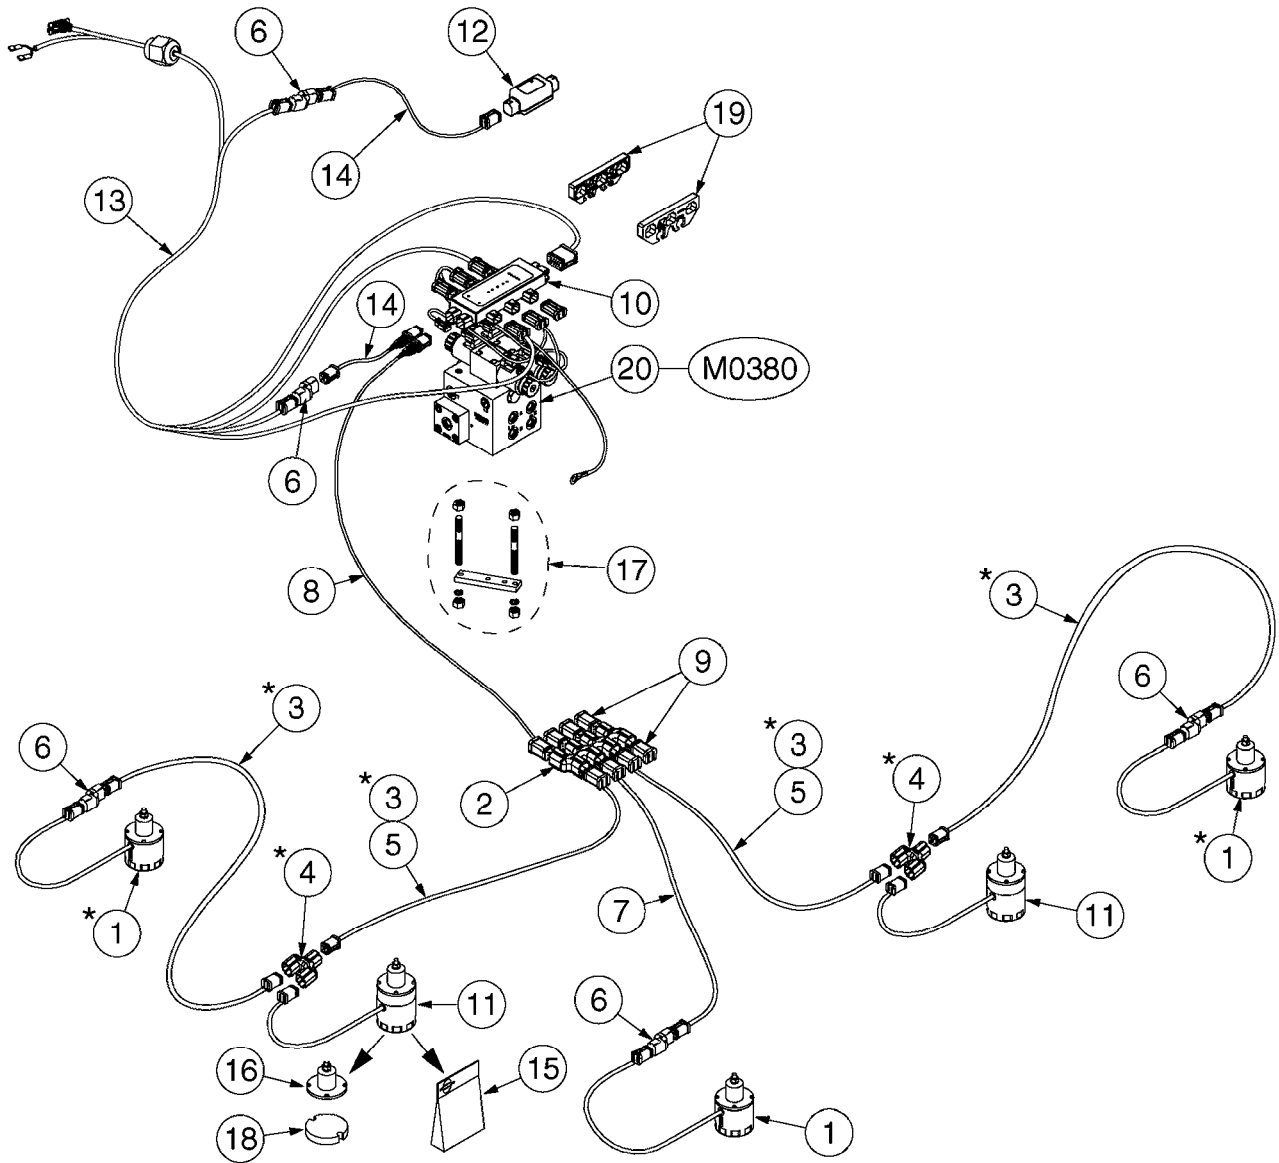

*WITH SEVERE TERRAIN INSTALLED

M0490

NORAC UC7 BOOM HEIGHT CONTROL
M0490-HIN, 13:03:19

Page 1
Date 05.08.2019 12:01

Pos.	parts-n°	order qty	description
1	26043700	1	SENSOR, NORAC, UC5, ULTRASONIC
2	26043900	1	NORAC UC5 NETWORK COUPLER 8-WAY
3	26044000	1	CABLE UC5 NETWORK 18 AWG 10M WITH SEVERE TERRAIN
4	26044100	1	NORAC UC5 NETWRK COUPLER 3-WAY
5	26044200	1	CABLE UC5 NETWORK 18 AWG 20M WITHOUT SEVERE TERRAIN
6	26044400	1	NORAC UC5 - UC7 COUPLER 2-WAY/TERM.
7	26047100	1	CABLE UC5 NETWORK 14 AWG 1M
8	26049900	1	CABLE UC5 NETWORK 14 AWG 3M
9	26057900	1	UC5 NETWORK 6 PIN PLUG
10	26071500	1	UC7. HCM1 MODULE
11	26071600	1	UC7. ULTRASONIC MAX SENSOR
12	26071800	1	UC7. CANBUS REPEATER
13	26071900	1	UC7. CABLE INTERFACE DAH09
14	26072200	1	UC7. 0.5 METER CABLE
15	26084700	1	MESH KIT ULTRASONIC SENSOR FOR 2018 AND NEWER SENSORS
15	28098003	1	MESH AND CLIP KIT, NORAC FOR PRE-2018 SENSORS
16	28050303	1	NORAC RUBBER TOP&BOLT F.SENSOR DIA.30MMX30MMX8MM
17	28055503	1	NORAC VALVE MOUNTING HARDWARE
18	28086600	1	FOAM DISC F. SENSOR NORAC
19	28097803	1	MOUNTING CLIP HCM1 MODULE
20	78216100	1	NORAC VALVE BLOCK COMP, DEUTSCH CON.