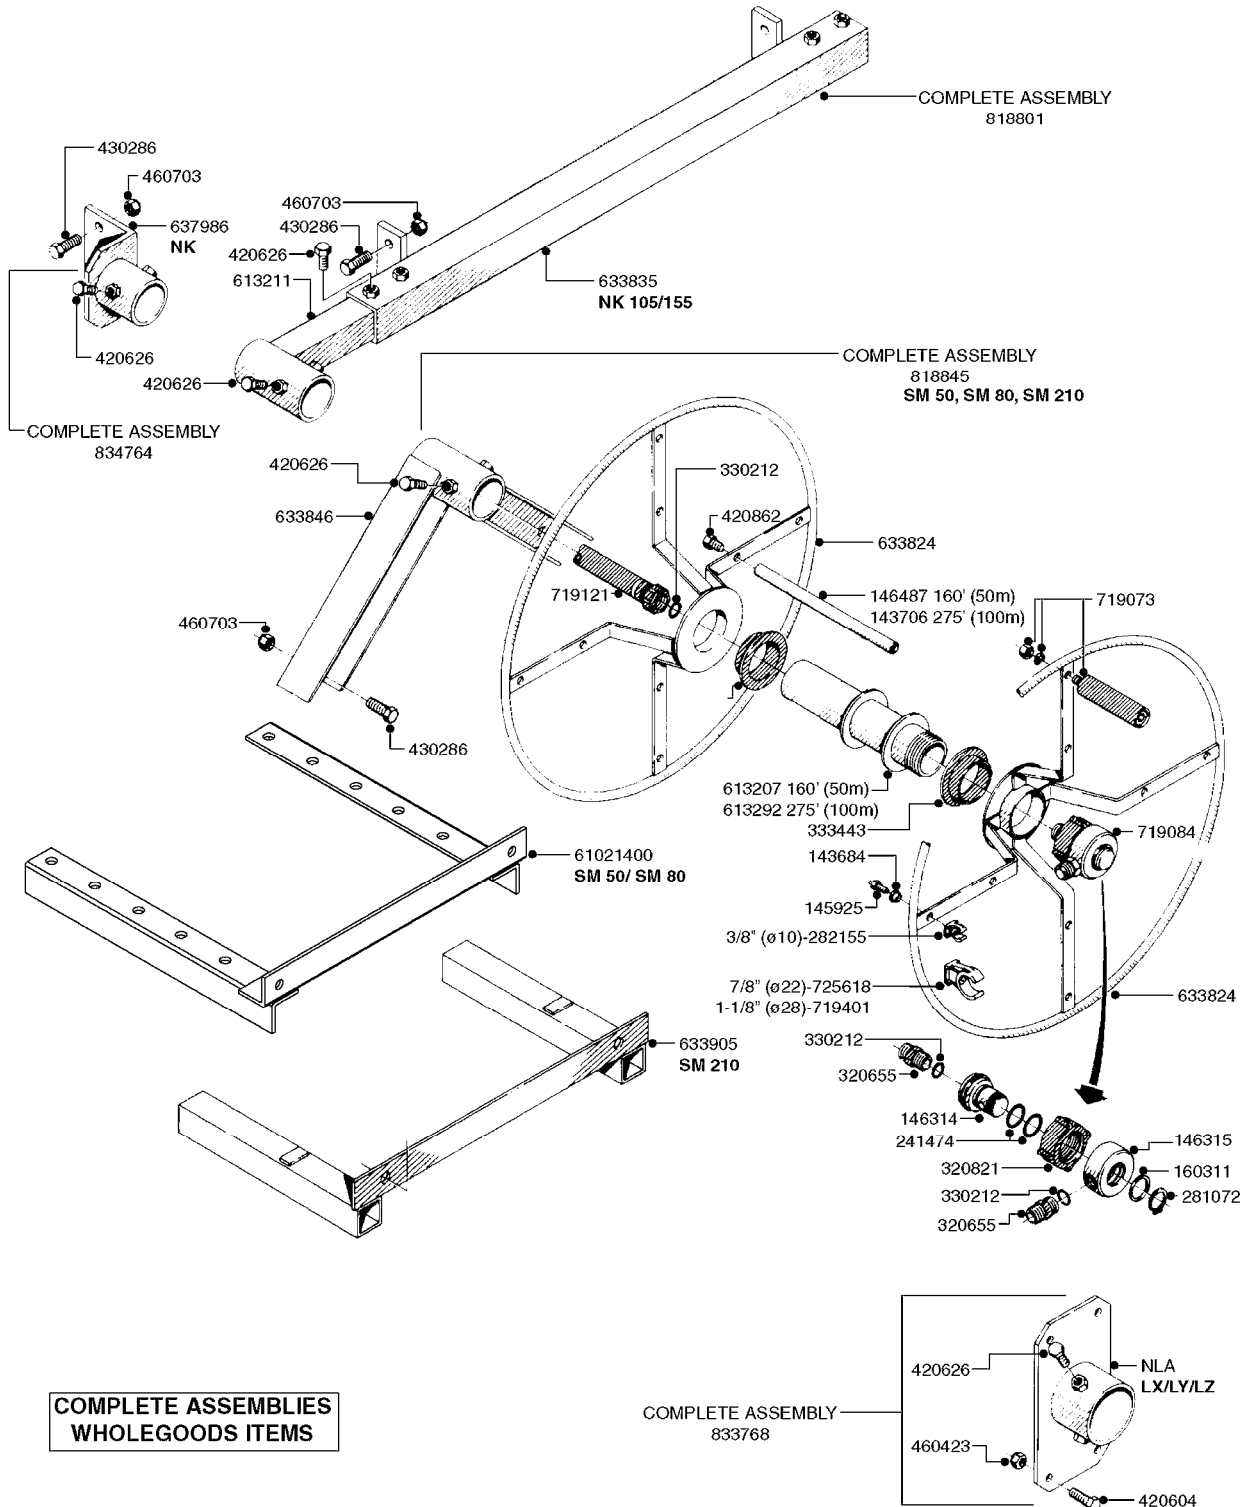

COMPLETE ASSEMBLY:
 818377 - 160' x 3/8" (50m) HOSE REEL
 818381 - 320' X 3/8" (100m) HOSE REEL

K0490

HOSE REEL ASSEMBLIES
K0490-HIN, 01:01:16

Page 1

Date 05.08.2019 11:59

parts-n°	order qty	description
143684	1	BUSHING F. HOSE REEL
143706	1	SPACER TUBE F. 275' HOSE REEL
145925	1	NIPPLE M10 M6
146314	1	UNION BUSHING F.HOSE REEL
146315	1	RING FOR HOSE REEL
146487	1	SPACER ROD F/HOSE REEL 225mm
160311	1	WASHER D30/D20.4X2
241474	1	O-RING NITRIL
281072	1	SNAP-RING OUTER 20X1.20
282155	1	CLIP F.TUBE SUPPORT
320655	1	FITT.DK HN 1/2"-1/2" BSP
320821	1	FITT.DK NUT 1-1/2" BSP
330212	1	O-RING D19/D14X2.4 F.1/2"NUT
333443	1	BUSHING F. HOSE REEL
420604	1	BOLT HEX 8.8 DEL M10X25 FT DIN933
420626	1	BOLT HEX 8.8 DEL M10X20 FT
420862	1	BOLT HEX 8.8 DEL M10X16 FT
430286	1	BOLT HEX 8.8 DEL M12X30 FT
460423	1	NUT HEX M10X1.50 LOCK DIN985A2 SS
460703	1	NUT HEX M12X1.75 LOCK DIN985A2 SS
613207	1	CENTER TUBE FOR 164'HOSE REEL
613211	1	HOSE REEL NK 80/105
613292	1	CENTER TUBE 100 MM
633824	1	SIDE FOR HOSE REEL
633835	1	OUTER TUBE NK 300-600
633846	1	FITTING FOR HOSE REEL TR2/TR3
633905	1	BRKTS. HOSE REEL SM210
637986	1	CLAMP FITTING HOSE REEL
719073	1	HANDLE ASSY. F. HOSE REEL
719084	1	SWIVEL F.HOSE REEL
719121	1	HOSE 1/2'X2500M NUT
719401	1	CLIPS F.PISTOL ASSY.
725618	1	CLIP WHITE PLASTIC SNAP TYPE
818377	1	REEL FOR HOSE 160' X 3/8"
818381	1	REEL FOR HOSE 320' X 3/8'
818801	1	BKT.HOSE REEL MOUNT NL/NK/BOOM
818845	1	BKT.HOSE REEL SM210
833768	1	HOLDER F. HOSE REEL
834764	1	BKT.HOSE REEL MOUNT ESTATE SPR
61021400	1	BKT. BOOM MOUNT SM53/80 US