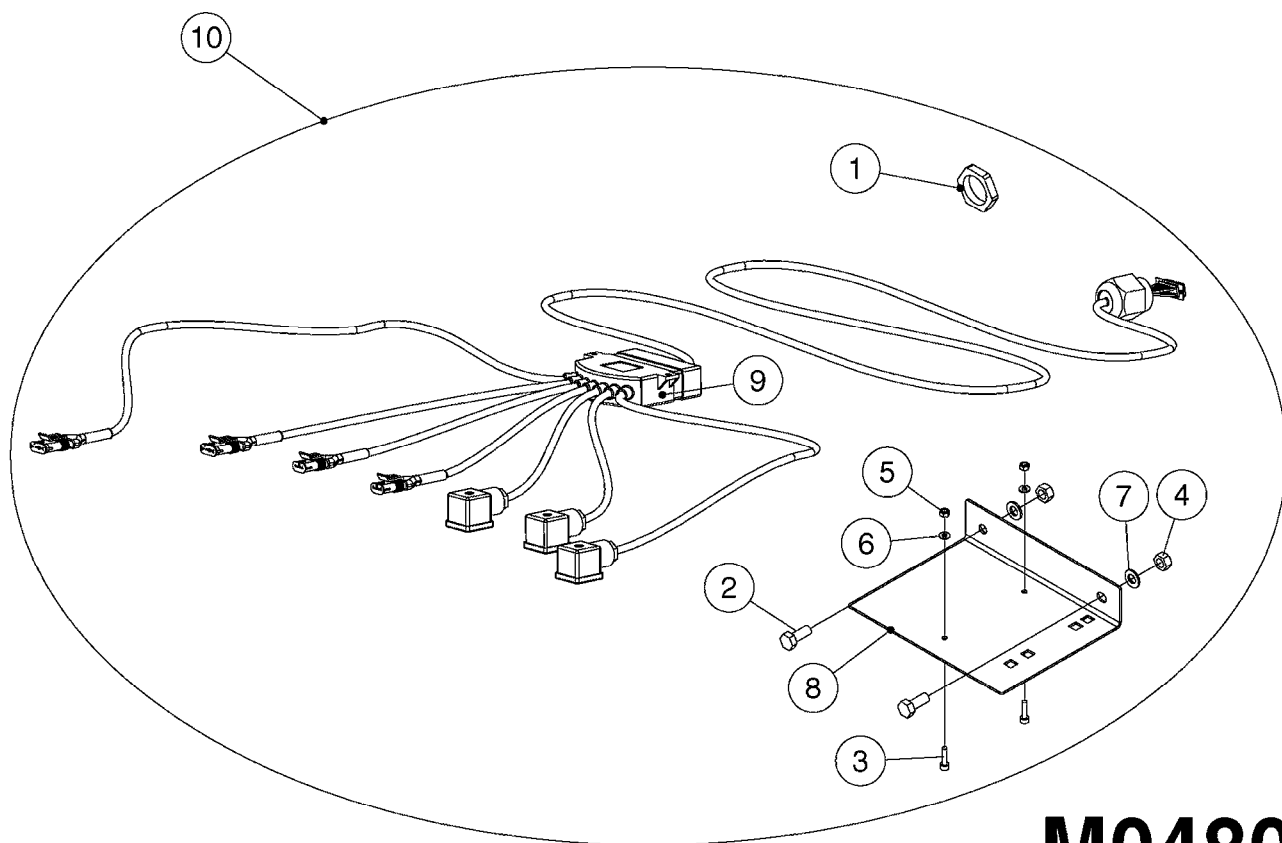

TRACK CABLE CM45/55/7000
M0480-HIN, 08:12:16

Page 0

Date 05.08.2019 12:01

M0480