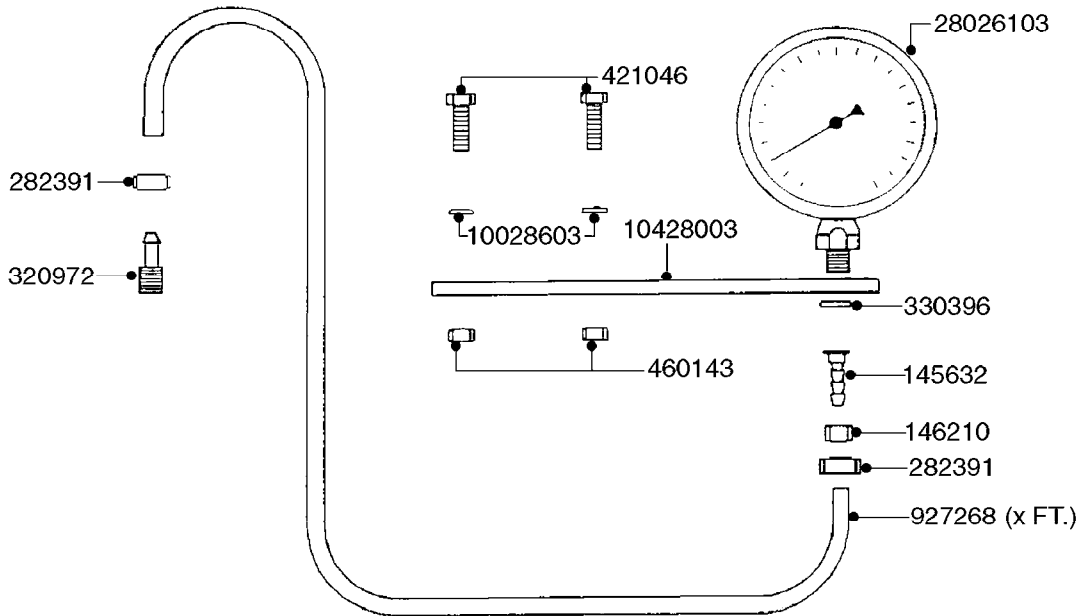

COMPLETE ASSEMBLIES
WHOLEGOODS ITEMS

70043903 - COMPLETE ASSEMBLY

K0680

REMOTE GAUGE-ESC SPRAYERS-4"
K0680-HIN, 01:01:16

Page 1

Date 05.08.2019 12:00

parts-n°	order qty	description
145632	1	FITT.DK HB 1/4' BRASS F.GUAGE
146210	1	NUT 1/4'BSP BRASS
282391	1	CLAMP HOSE CRIMP 5/16'
320972	1	FITT.DK HB 5/16'- 1/4' BSP
330396	1	O-RING D11.2/D6.6X3.2
421046	1	BOLT HEX M8X25/25 A2 SS DIN933
460143	1	SELF LOCK NUT M8 SST A2 DIN985
927268	1	HOSE BLUE PVC X 1/4 X 0012"
10028603	1	WASHER LOCK 5/16'
10428003	1	BKT. FOR ESC GAUGE KIT
28026103	1	GAUGE 200PSI/BR,4",1/4"BSP-BTM
70043903	1	*GAUGE KIT,4" OP UNIT INFEILD