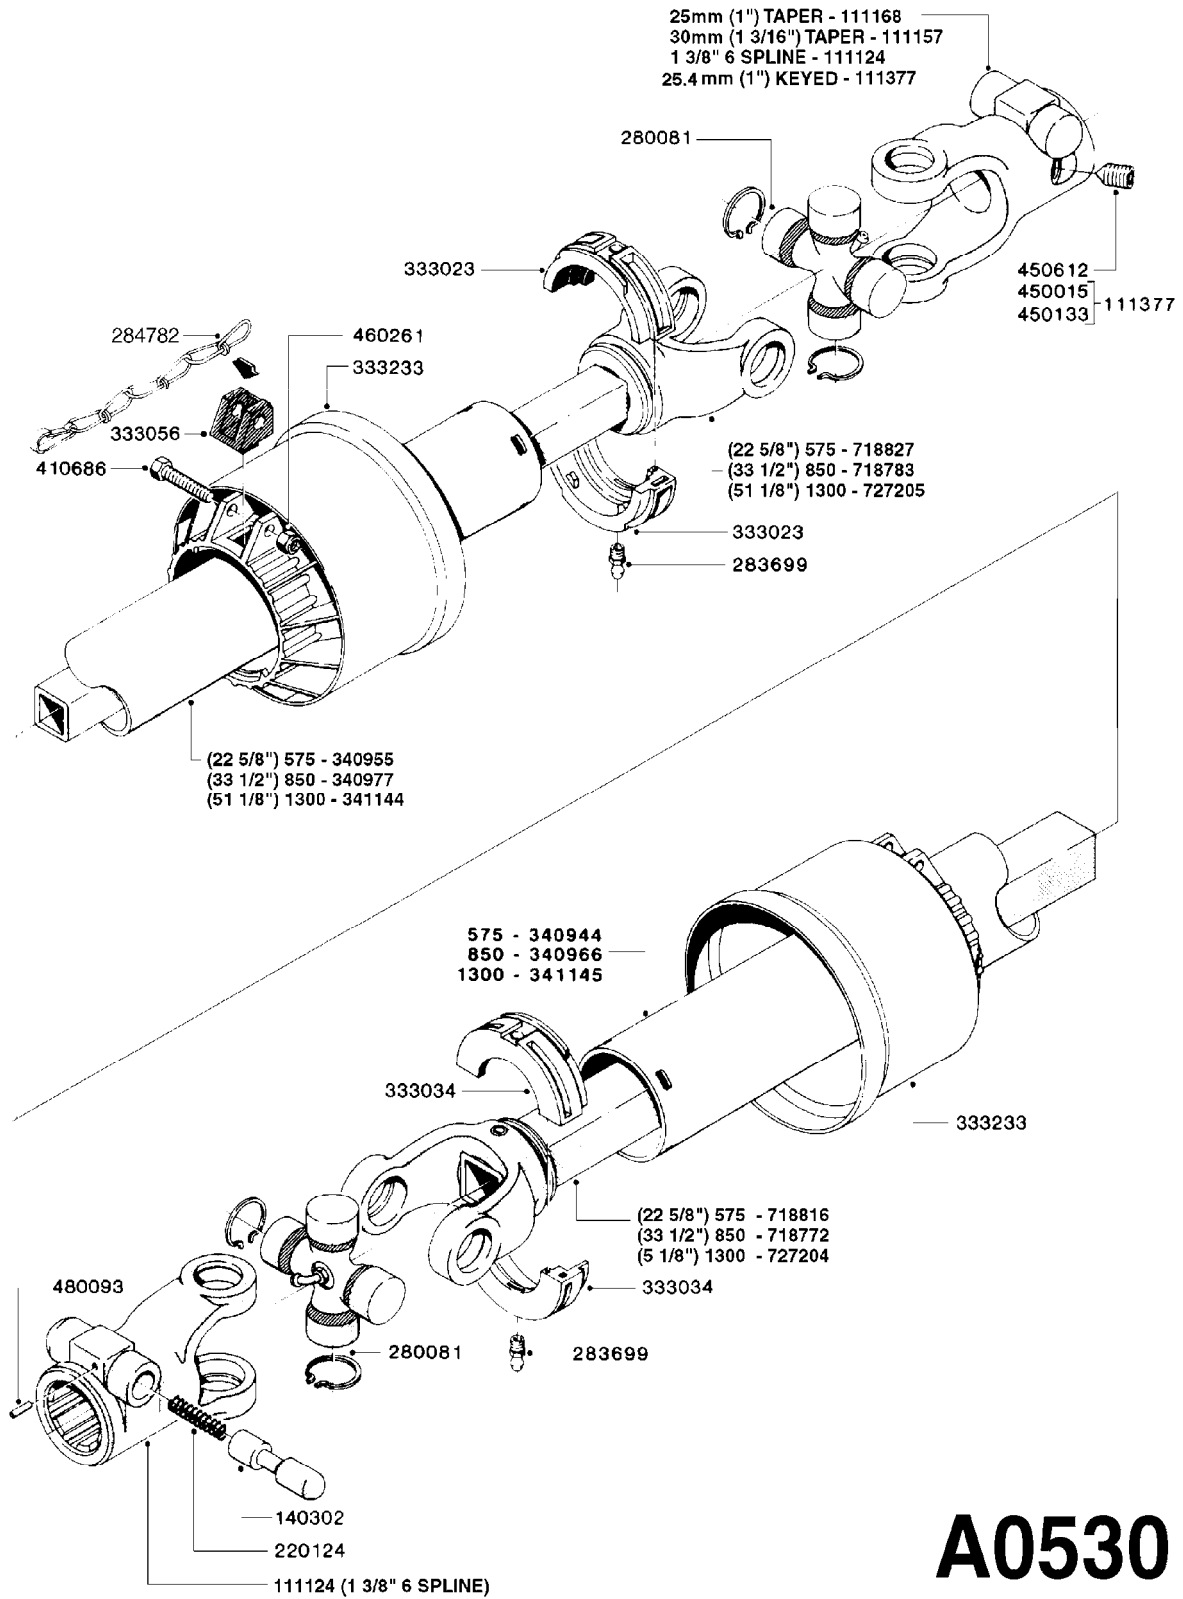

A0530

PTO HARDI-SQUARE SHAFT 540 RPM
A0530-HIN, 01:01:16

Page 1
Date 05.08.2019 11:46

parts-n°	order qty	description
111124	1	YOKE PTO 1-3/8' X 6 SPLINE
111157	1	YOKE PTO 30MM TAPERED
111168	1	YOKE PTO 25 MM TAPERED
111377	1	YOKE PTO 1' KEYED
140302	1	BUTTON P.T.O. SHAFT
220124	1	SPRING FOR PIVOT 32/0 7,8
280081	1	UNIV. JOINT 23.8x61.3mm
283699	1	GREASE NIPPLE M6X1
284782	1	CHAIN F.PTO
333023	1	BEARING HALF, SMALL
333034	1	BEARING HALF BIG
333056	1	LOCK FOR P.T.O. COVER
333233	1	P.T.O. COVER FOR CARDAN
340944	1	PTO SHAFT COVER, TRACT.END 420
340955	1	PTO SHAFT,PUMP END420alt341144
340966	1	PTO SHFT TRCT.END690 alt341145
340977	1	PTO ,PUMP END 690 alt 341144
341144	1	PTO SHIELD INNER,1140x50mm OD
341145	1	PTO SHIELD OUTER, 1140x57mm OD
410686	1	BOLT HEX 8.8 DEL M6X30
450015	1	SCREW ALLAN 3/8'X5/8' BLACK
450133	1	SCREW SET M6X10 BLACK ALLAN
450612	1	SCREW M10X16 POINTED
460261	1	NUT HEX M6X1.00 LOCK DIN985 A2 SS
480093	1	PIN RETAINING M3X16 BLACK
718772	1	PTO YOKE & OUTER TUBE L=850
718783	1	PTO YOKE & INNER TUBE L=850MM
718816	1	PTO YOKE & OUTER TUBE L=575MM
718827	1	PTO YOKE & INNER TUBE L=575MM
727204	1	PTO YOKE & OUTER TUBE L=1200MM
727205	1	PTO YOKE & INNER TUBE L=1200MM