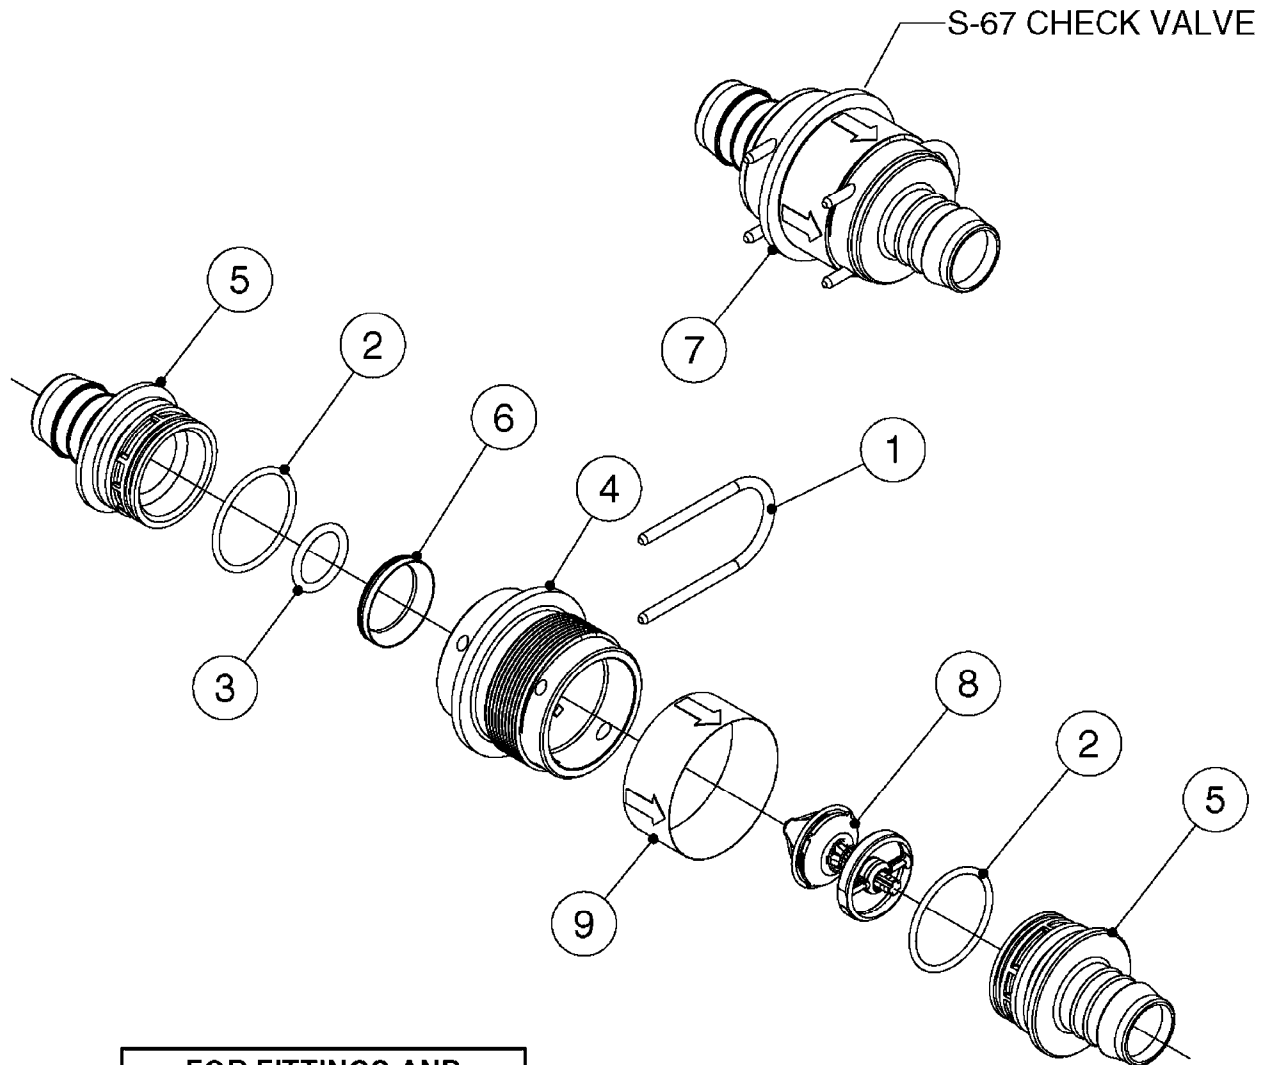

FOR FITTINGS AND
HOSES, SEE SECTION L

B0630

CHECK VALVES - S67
B0630-HIN, 01:01:16

Page 1

Date 05.08.2019 11:48

Pos.	parts-n°	order qty	description
1	145996	1	FITT.DK S-67 FORK
2	242353	1	O-RING 3 X 44.2 VITON
3	242504	1	O-RING D35x2 NITRIL
4	322104	1	FITT.DK S-67 BULKHEAD
5	334231	1	FITT.DK S-67 STR.1"
5	334232	1	FITT.DK S-67 STR.1-1/4"
6	14103100	1	SEAT F.CHECK VALVE D40.8 2010
7	72001803	1	CHCK VLV,S67, 2 X 1" HB COMPLETE IN-LINE CHECK VALVE FOR 1" HOSE
7	72206600	1	CHCK VLV,S67, 2 X 1.25" HB COMPLETE IN-LINE CHECK VALVE FOR 1-1/4" HOSE
8	72089900	1	CHECK VALVE S67 SUBASMBLY.2001
9	97800500	1	DECAL 230X28 BLACK ARROW