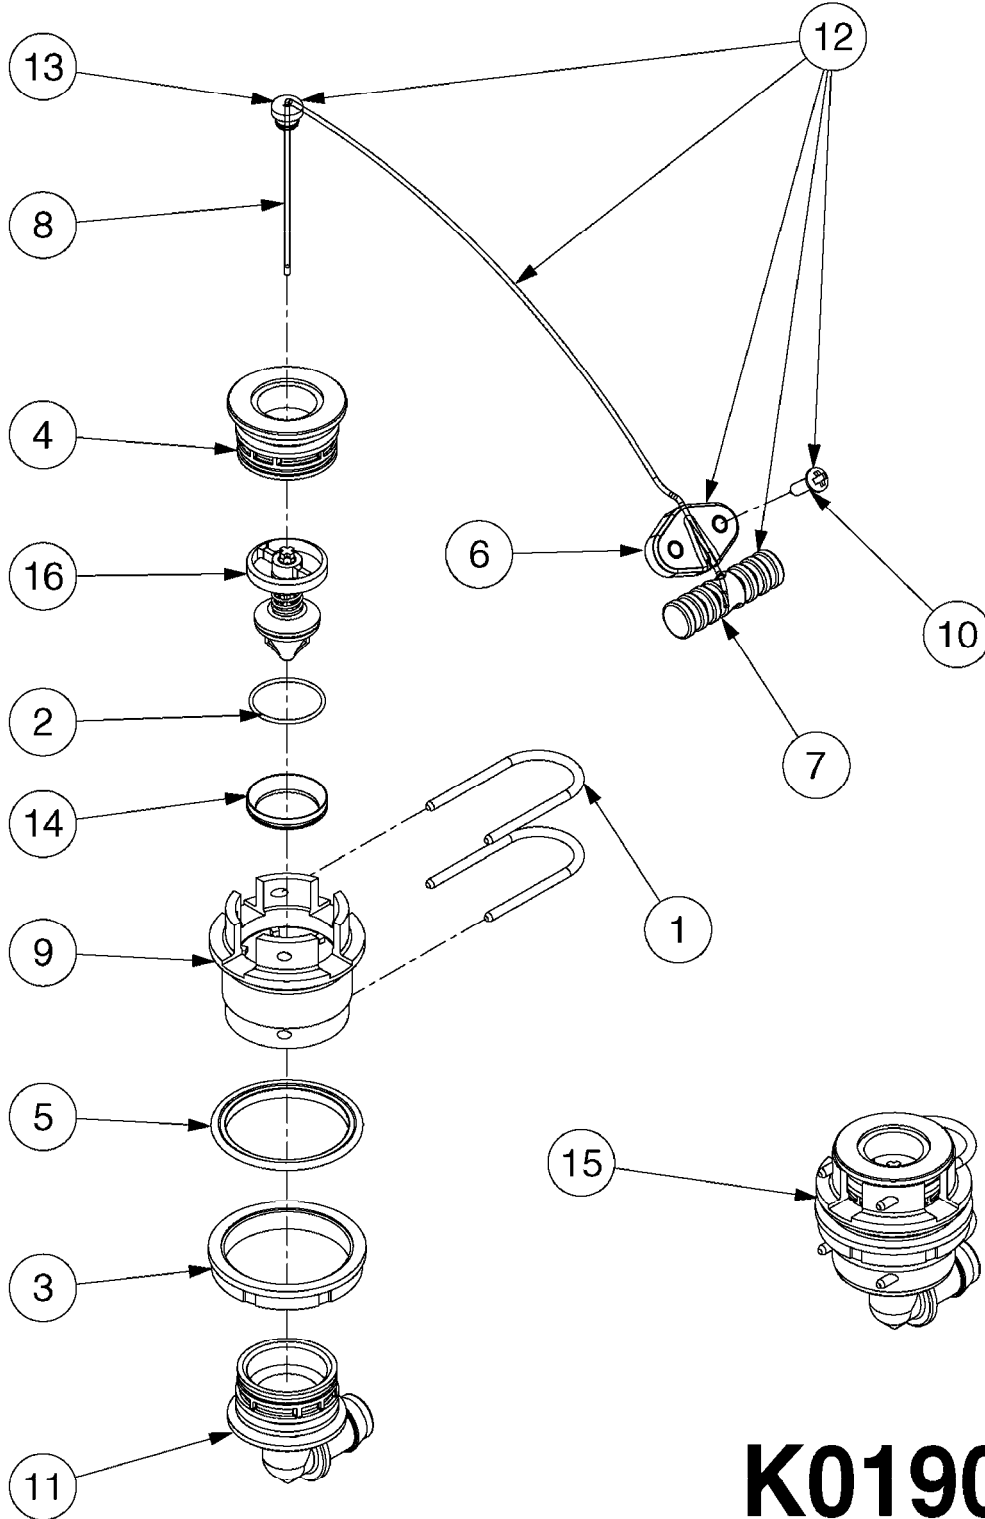

K0190

DRAIN ASSEMBLY-PULL CORD S67
K0190-HIN, 01:01:16

Page 1
Date 05.08.2019 11:59

Pos.	parts-n°	order qty	description
1	145996	1	FITT.DK S-67 FORK
2	242504	1	O-RING D35x2 NITRIL
3	322108	1	FITT.DK S-67 BULKHEAD NUT
4	322132	1	FITTING S67- BSP1" F
5	334261	1	GASKET F. S-67 BULKHEAD
6	334469	1	CLEVIS F.CORD TOP DRAIN ASSY.
7	334472	1	HANDLE FOR TOP DRAIN
8	390982	1	CORD NYLON 4000MM
9	391075	1	DRAIN BULKHEAD ,S-67
10	440392	1	SCREW 6.3 X 25.0 DIN7981C TORX
11	726572	1	FITT.DK S-67 1" ELBOW 90 ASSY.
12	741813	1	PARTS FOR S67 DRAIN
13	14001500	1	GROMMET F.TOP DRAIN CORD
14	14103100	1	SEAT F.CHECK VALVE D40.8 2010
15	72351400	1	DRAIN,S67 TOP
16	72351500	1	PLUNGER/CONE W. ORING S67DRAIN