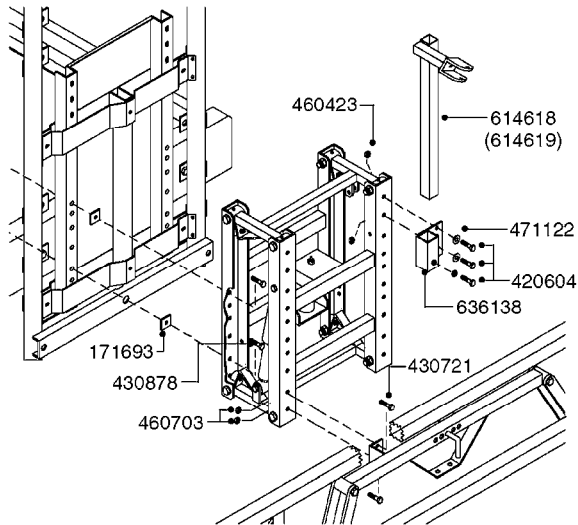

MB Air Kit (Infield): 10477203

COMPLETE ASSEMBLIES
WHOLEGOODS ITEMS

D0210