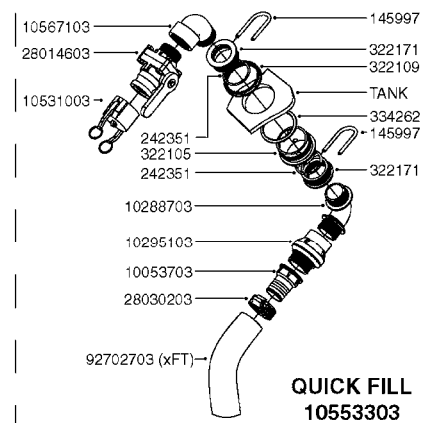

**COMPLETE ASSEMBLIES
WHOLEGOODS ITEMS**

**AGITATION KIT
730161**

**SUCTION KIT
730162**

**PUMP KIT
10547303**

For Top Suction
See Page B0670

For Top Drain
See Page K0180

**QUICK FILL
10553303**

E0130