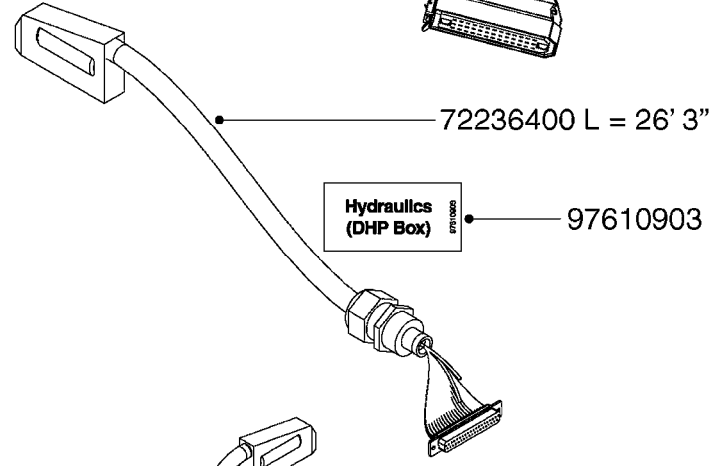

HYDRAULIC SYSTEM

* Note orientation of bracket
1 = Liquid system
2 = Hydraulic system