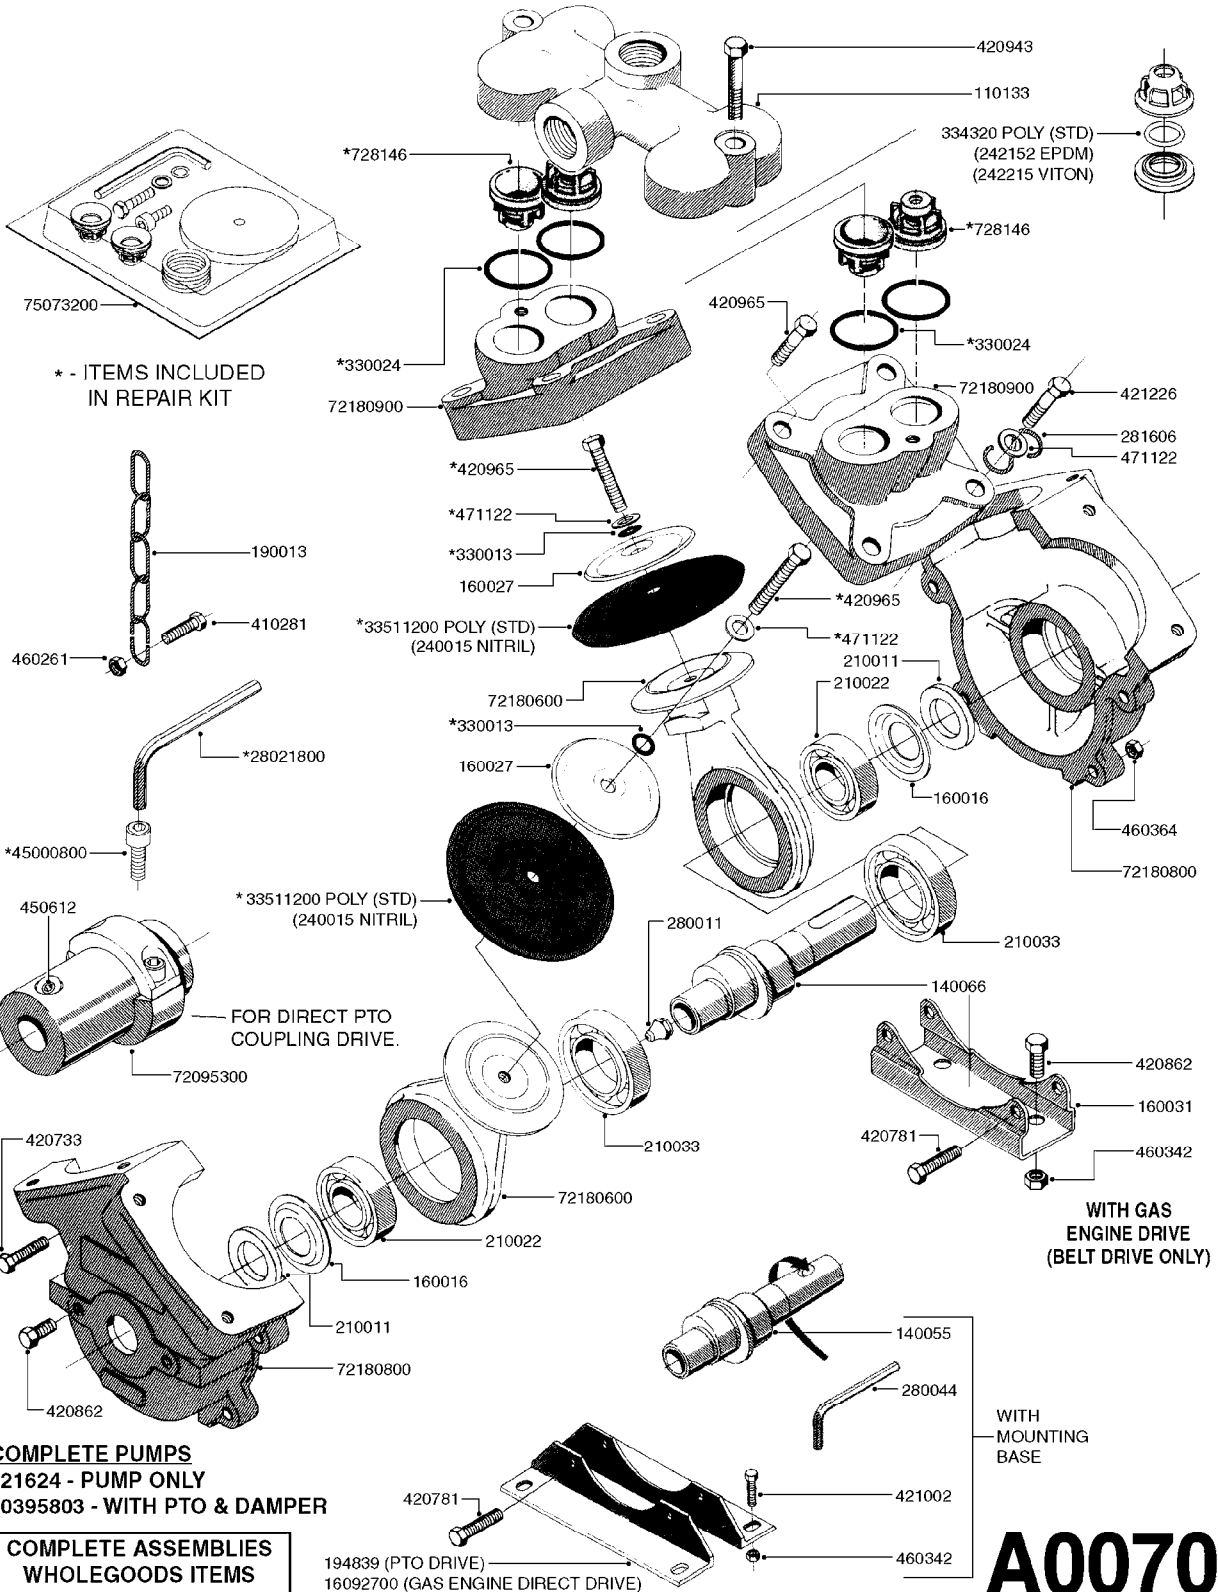

PUMP - 603
A0070-HIN, 01:01:16

COMPLETE PUMPS
821624 - PUMP ONLY
10395803 - WITH PTO & DAMPER

COMPLETE ASSEMBLIES
WHOLEGOODS ITEMS

A0070

PUMP - 603
A0070-HIN, 01:01:16

Page 1
Date 05.08.2019 11:46

parts-n°	order qty	description
110133	1	VALVE CHAMBER MOD 600 PAINTED
140055	1	CRANK SHAFT, MODEL 600
140066	1	CRANK SHAFT, MODEL 600/4
160016	1	DUST PLATE
160027	1	DIAPHRAGM UPPER DISC 500-600
160031	1	BASE PLATE MODEL 500-600
190013	1	CHAIN 35XL=800
194839	1	ANGLE IRON FOOT, M 500-600 RED
210011	1	SEAL FELT D39/23 X 4
210022	1	BEARING BALL 6205
210033	1	BEARING BALL 6007
240015	1	DIAPHRAGM MODEL 500-600 NITRIL
242152	1	O-RING D18.2X3 EPDM
242215	1	O-RING D18X3 VITON
280011	1	GREASE NIPPLE 1/8" SAE H TR
280044	1	KEY HEXAGON W6 3/16"
281606	1	S-HOOK GALVANIZED
330013	1	O-RING 2.5 X 10 PUR
330024	1	O-RING D41,1/D34.5 X 3,5
334320	1	O-RING D18X3 POLYURETHANE
410281	1	BOLT HEX 8.8 DEL M6X25 DIN933 A2
420733	1	BOLT HEX 8.8 DEL M8X40
420781	1	BOLT HEX 8.8 DEL M8X50
420862	1	BOLT HEX 8.8 DEL M10X16 FT
420943	1	BOLT HEX 8.8 DEL M10X50
420965	1	M10X40 MACHINE SCREW STAINLESS
421002	1	BOLT HEX 8.8 DEL M10X30 FT DIN933
421226	1	BOLT HEX 8.8 DEL M10X45
450612	1	SCREW M10X16 POINTED
460261	1	NUT HEX M6X1.00 LOCK DIN985 A2 SS
460342	1	NUT HEX M10 DEL DIN934
460364	1	NUT HU M8 A2 SS DIN934
471122	1	WASHER, M10, Ø20/10.5X 2.0, SS
728146	1	VALVE FOR 361(726890/707932)
821624	1	PUMP 603/7 W. FOOT TAPERED SHA
10395803	1	PUMP 603 C/W PTO 540 RPM
16092700	1	PUMP MOUNT PLATE TALL 500/600
28021800	1	KEY HEXAGON 8MM FOR M10
33511200	1	DIAPHRAGM 500-603 PUR 2006
45000800	1	BOLT ROUND M10X25
72095300	1	COUPLING 1-3/8" X 25, PAINTED
72180600	1	CONNECTING ROD FOR 503-603 M10
72180800	1	PUMP HOUSING 603 RED W/BOLTS
72180900	1	DIAPHRAGM COVER MOD. 600
75073200	1	PUMP KIT 603mm 06