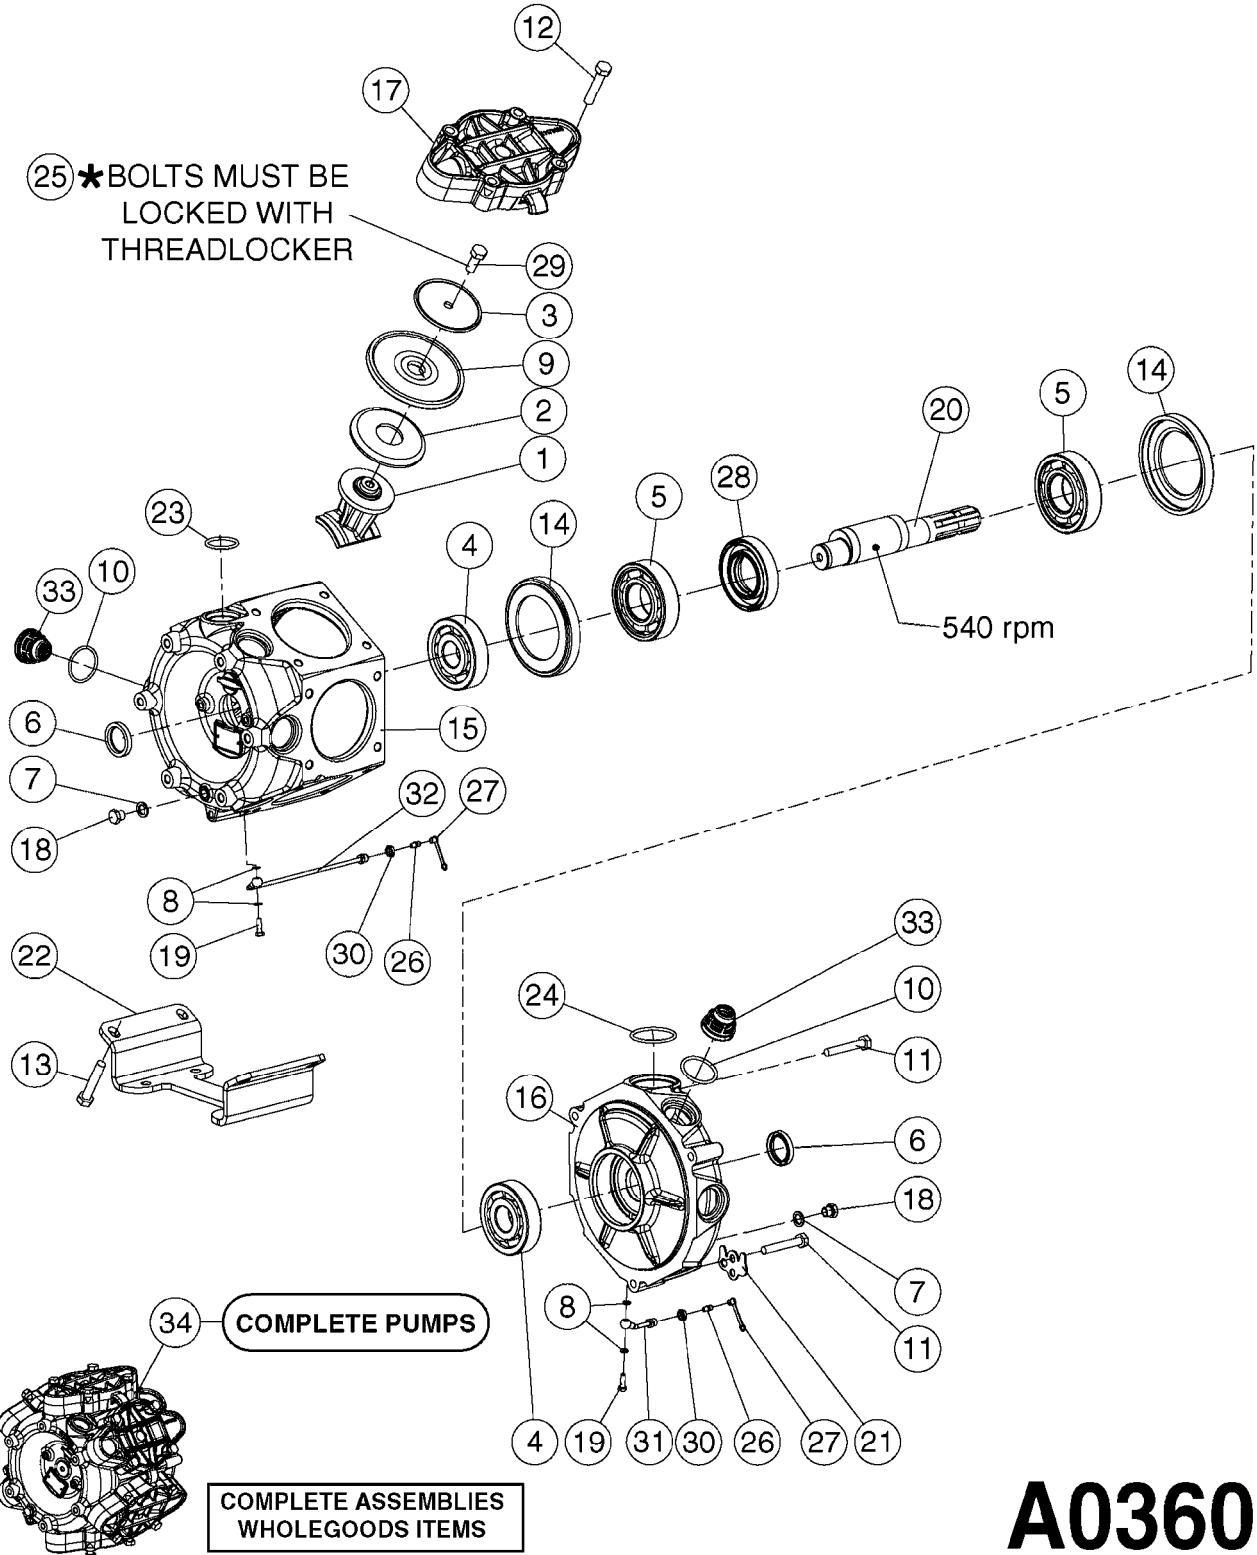

A0360

PUMP - 464 DEICER 540 RPM
A0360-HIN, 23:04:19

Page 1

Date 05.08.2019 11:46

Pos.	parts-n°	order qty	description
1	111623	1	CONNECTING ROD 463/10MM
2	161012	1	DIAPHRAGM BACKING DISC F. 463
3	161175	1	DIAPHRAGM DISC 463/464 PUMP
4	210221	1	BEARING BALL 6407
5	210232	1	BEARING BALL 6310
6	210243	1	SEAL OIL 35 X 47 X 7
7	241404	1	DOWTY SEAL 1/4"
8	242374	1	WASHER Ø10/ø6X1 COPPER
9	242426	1	DIAPHRAGM PUMP 463/464 NITRIL
10	242510	1	O-RING D44.04 X 3.53 NITRIL
11	421072	1	BOLT HEX 8.8 RAW M10X65
12	430312	1	BOLT HEX 8.8 RAW M12X60
13	430438	1	BOLT HEX 8.8 DEL M12X65
14	11171900	1	CONROD RING 364/464 MACHINED
15	11172200	1	PUMP HOUSE 464 MACHINED 5/4" BSP RED
16	11172600	1	FRONTPART 464 MACHINED 2" BSP RED
17	11173000	1	VALVE COVER.463/464 MACHINED RED
18	14010400	1	PLUG 1/4" BSP
19	14120400	1	BANJOBOLT M6 X 19
20	14137600	1	CRANKSHAFT 364/464-10
			CRANKSHAFT FOR HOT PUMPS
20	14137700	1	CRANKSHAFT 464-12
			CRANKSHAFT FOR COLD PUMPS
21	16383000	1	GREASE NIPPLE PLATE 464
22	16410800	1	PUMP BASE 463/464 BLACK
23	24266600	1	O-RING D 38,0 X 4,0 70SH.NITR
24	24266800	1	O-RING D 54,0 X 4,0 70SH.NITR
25	28045503	1	LOCTITE 262 .5ML (.017oz.)
26	28163300	1	GREASE NIPPLE H1 M6X1 DIN 7412
27	28163400	1	CAP F. GREASENIPPLE YELLOW M6X1
28	33527200	1	GREASE SPLIT 364/464
29	43099200	1	BOLT HEX SS M12 X 30 DIN933 A4
30	46134000	1	NUT HEX M10x1 H=2.3 NV=14 ELZIN
31	61097000	1	BANJOTUBE SHORT 464 COMPL.
32	61097100	1	BANJOTUBE LONG 464 COMPL.
33	72043600	1	VALVE FOR 462/463
			VALVE FOR COLD PUMPS
33	72094700	1	VALVE D46 STAINLESS SPEC.FLAP
			VALVE FOR HOT PUMPS
34	82168400	1	PUMP 464-10/2"SU./HOT-DEICER