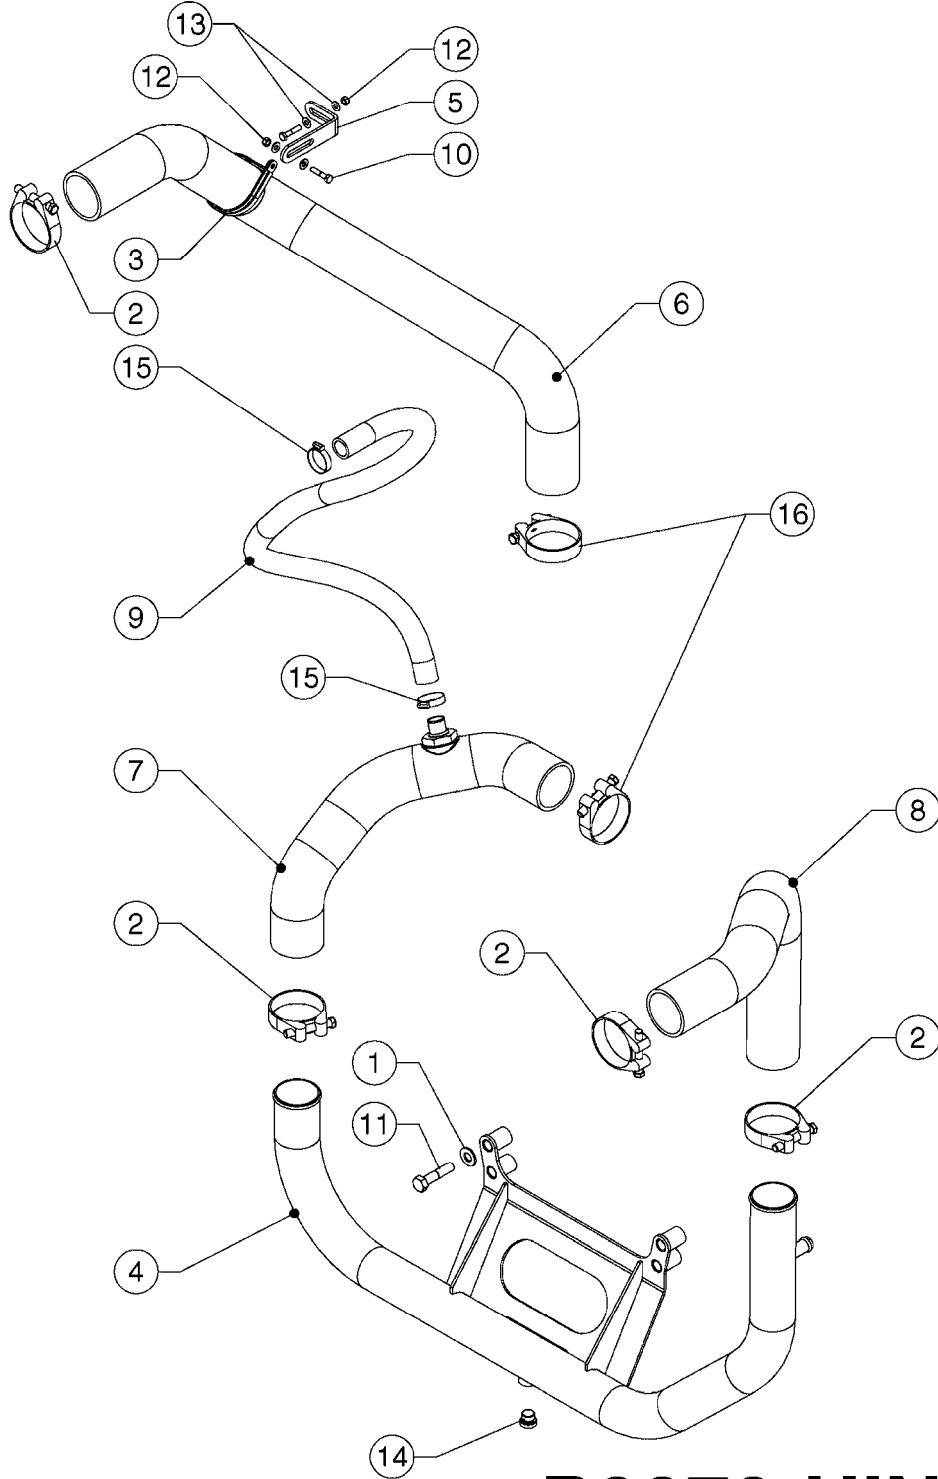

P0070-HIN

COOLANT HOSES - RUBICON
P0070-HIN, 19:06:18

Page 1

Date 05.08.2019 12:02

Pos.	parts-n°	order qty	description
1	471127	1	WASHER Z12N 13X24X2.5 RST
2	MA047868000	1	HOSE CLAMP Ø68/73
3	MA175198000	1	HOSE HANGER RSGU 1 75/15 W5
4	MA242566000	1	WATER PIPE WELDED
5	MA244880000	1	SUPPORT BRACKET
6	MA516001028	1	WATER HOSE INTØ60
7	MA516001029	1	WATER HOSE INTØ60
8	MA516001030	1	WATER HOSE INTØ60
9	MA516001031	1	COOLANT HOSE Ø22
10	MA701001056	1	BOLT HEX M6X30 8.8 ZB 931
11	MA701001382	1	BOLT HEX M12X55 8.8 ZB 931
12	MA702008002	1	LOCKNUT M6 A2 985
13	MA703001048	1	WASHER M6 SS
14	MA710533000	1	MALE PLUG BSPP 3/8"
15	MA715002007	1	HOSE CLAMP Ø25/40
16	MA715006010	1	HOSE CLAMP Ø64/67