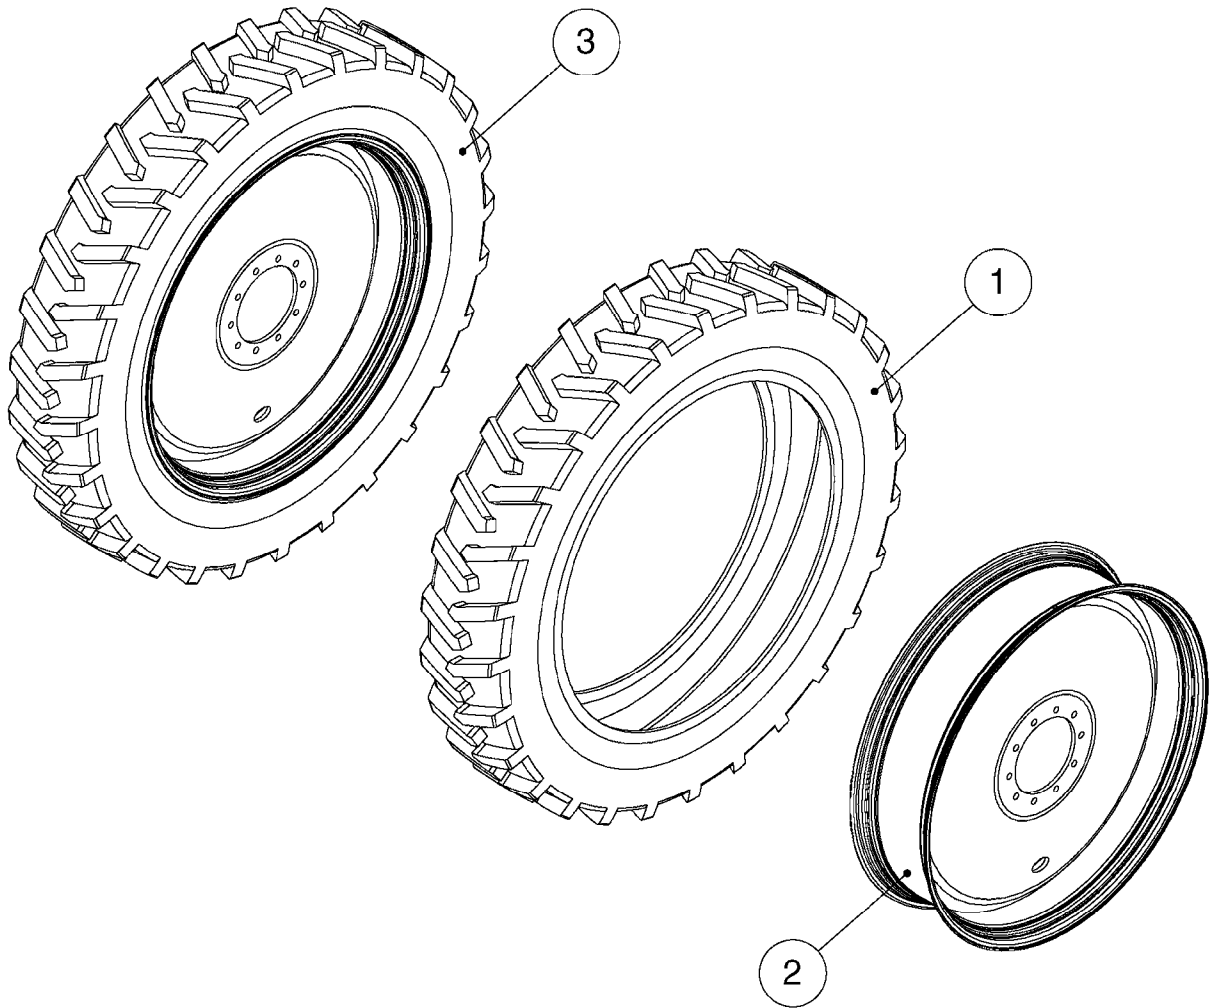

WHEELS FOR ALPHA
E1270-HIN, 06:02:17

Page 0

Date 05.08.2019 11:56

E1270