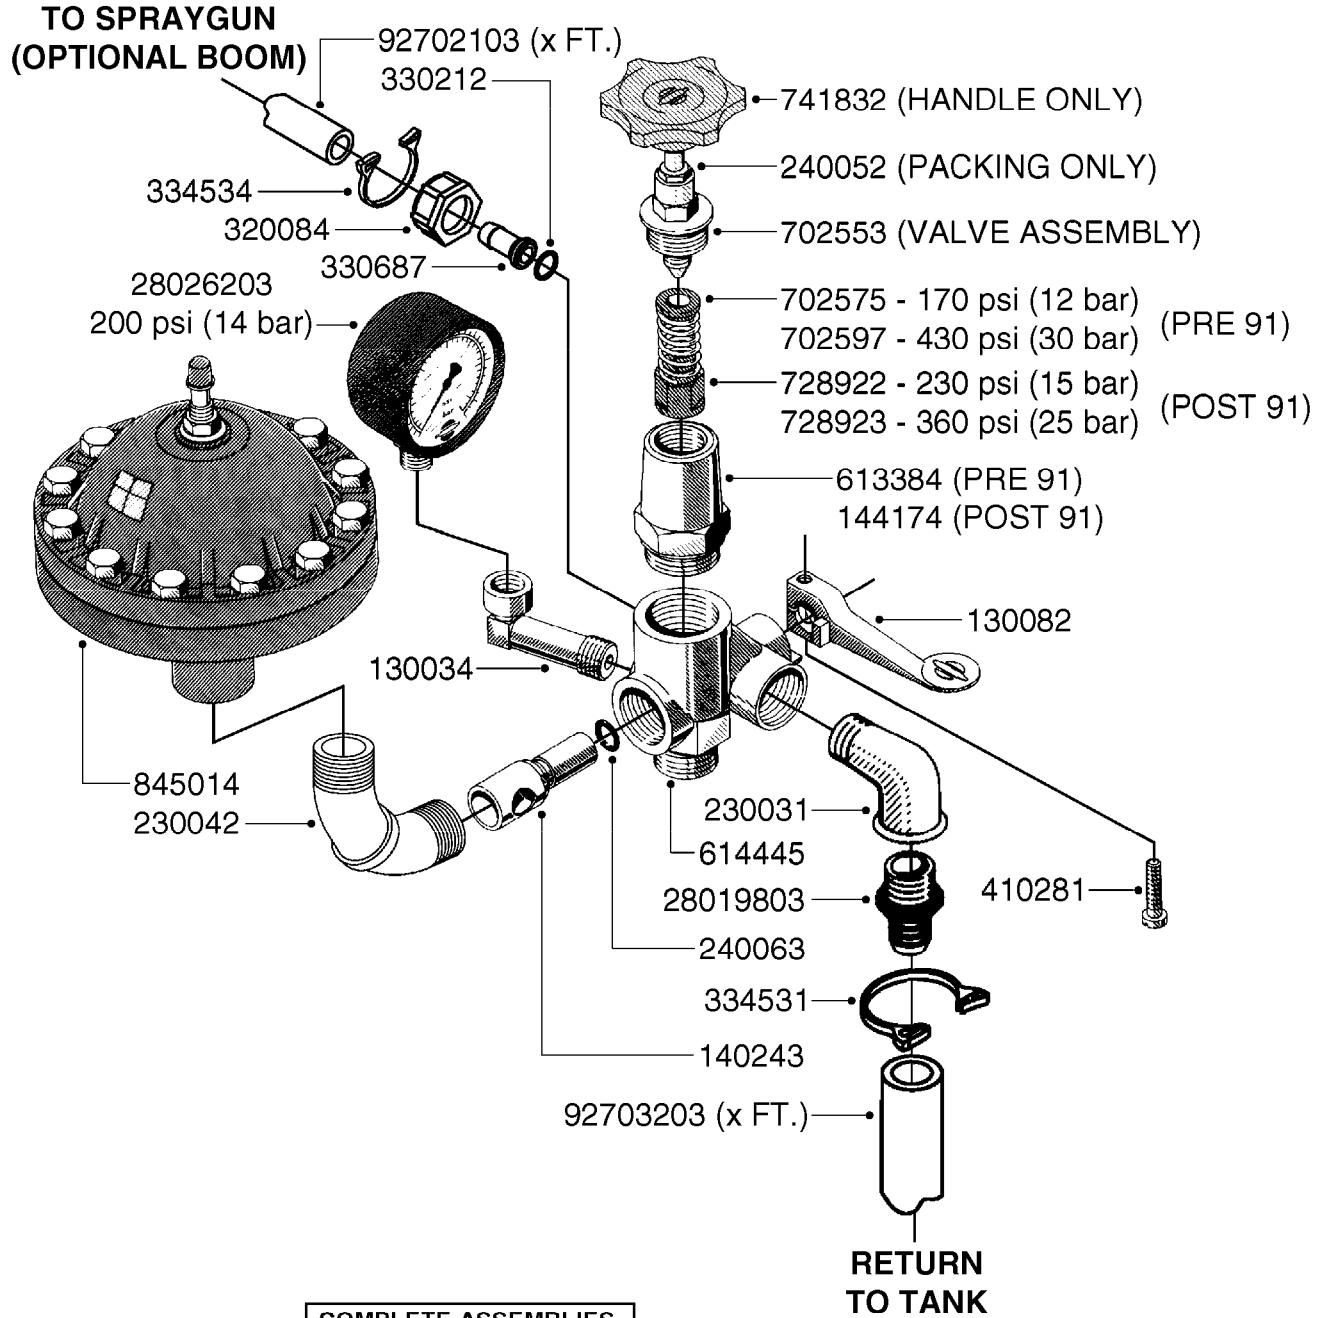

COMPLETE ASSEMBLIES
WHOLEGOODS ITEMS

841035 - COMPLETE ASSEMBLY - 170 psi (12 bar)
(LESS GAUGE)

841046 - COMPLETE ASSEMBLY - 430 psi (30 bar)
(LESS GAUGE)

B0010

CONTROL-GAS ENGINE DRIVE - SM
B0010-HIN, 11:12:17

Page 1

Date 05.08.2019 11:47

parts-n°	order qty	description
130034	1	ELBOW FOR GAUGE 1/4 NPT M/F
130082	1	HANDLE FOR PLUG
140243	1	VALVE PLUG, MODEL 600
144174	1	SPRING CASING M500/600 PST91
230031	1	ELBOW 3/4' GF92LZ
230042	1	ELBOW 3/4"
240052	1	BUSHING/PKNG D11,2/8,4 X 6
240063	1	O-RING D14.1/9.3 X 2.4
320084	1	FITT.DK NUT 1/2" BSP
330212	1	O-RING D19/D14X2.4 F.1/2"NUT
330687	1	FITT.DK HB 1/2" F. 1/2" NUT
334531	1	CLAMP HOSE PLASTIC 3/4"
334534	1	CLAMP HOSE PLASTIC 1/2"
410281	1	BOLT HEX 8.8 DEL M6X25 DIN933 A2
613384	1	SPRING CASING M 500/600
614445	1	VALVE CASING W600
702553	1	RELIEF SCREW M22
702575	1	RELIEF VALVE, ASSEMBLED
702597	1	RELIEF VALVE, HT
728922	1	RELIEF VALVE, ASSEMB.230 PST 91
728923	1	RELIEF VALVE,ASSEMB. 360 PST91
741832	1	HANDLE REPLACEMENT F/330632
841035	1	OPER.UNIT BRASS F. 600 GAS MTR
841046	1	OP.UN.600 BRS.HT
845014	1	AIR BOTTLE COMPLETE HJ73
28019803	1	FITTING HB 3/4NPT-3/4HOSE
28026203	1	GAUGE 200PSI/BR,2.5"1/4BSP-BTM
92702103	1	HOSE R X1/2" X300PSI WP X0012"
92703203	1	HOSE R X3/4" X300PSI WP X0012"