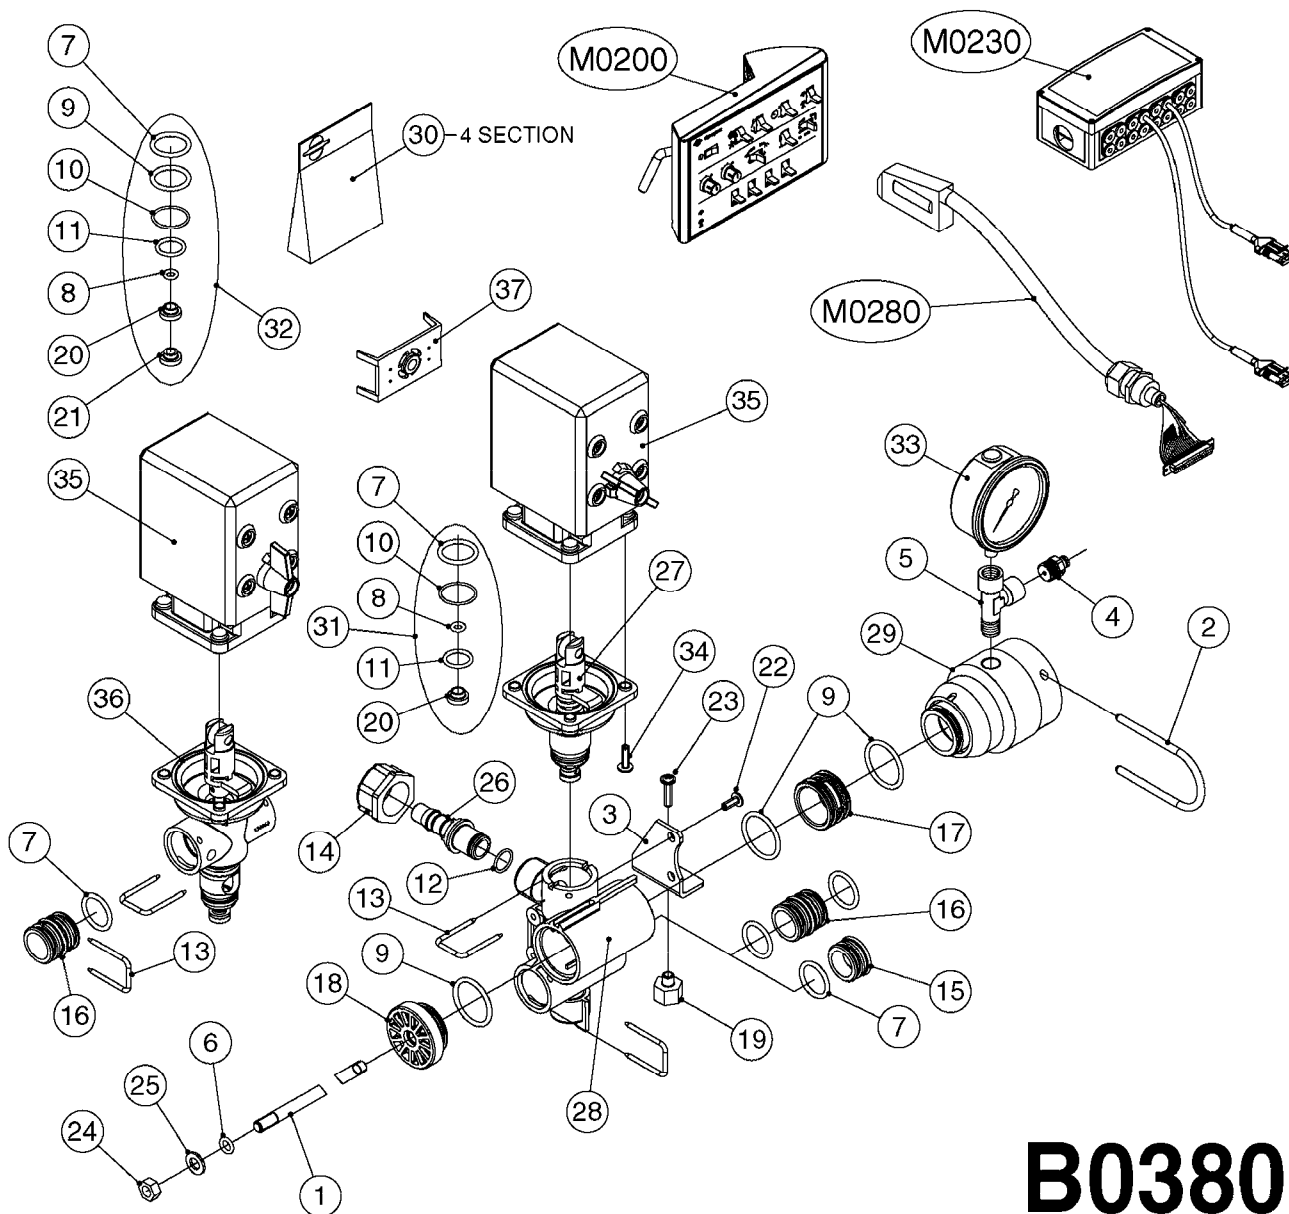

B0380

EVC, ECP, ECPC CONTROLS 39-PIN
B0380-HIN, 09:05:17

Page 1

Date 05.08.2019 11:48

Pos.	parts-n°	order qty	description
1	142214	1	STUD BOLT - M8X265, 3 SECTION
1	145693	1	STUD BOLT - M8X330, 4 SECTION
1	145928	1	STUD BOLT - M8X400, 5 SECTION
1	145780	1	STUD BOLT - M8X470, 6 SECTION
1	146355	1	STUD BOLT - M8X540, 7 SECTION
2	145996	1	FITT.DK S-67 FORK
3	167963	1	MOUNT BKT.F.EC BOOM SEC.
4	232230	1	QUICK COUPLER 1/4"BSP X 4 MM
5	232285	1	T-PIECE 1/4" 2 X INT. 1
6	240947	1	O-RING D7.3X2.4 NITRIL
7	240951	1	O-RING D21.2X3 NITRIL
8	241323	1	O-RING D5.3X2.4 NITRIL
9	241441	1	O-RING D29.3X3
10	241673	1	O-RING D22.1X1.6
11	241861	1	O-RING D15.3X2.4 VITON
12	242594	1	O-RING D14 X 1.78 SCH.70-EPDM
13	270211	1	FITT.DK S25 FORK L=37.5
14	320283	1	FITT.DK NUT 3/4"BSP
15	333583	1	END PIECE FOR BYPASS
16	333594	1	CONNECTING PIECE F. BYPASS
17	334547	1	CONNECTING PIECE F. PRESSURE
18	334548	1	END COVER
19	334558	1	NUT HEX PLASTIC INSERT
20	334669	1	VALVE CONE D14/D7-SH 63 WHITE
21	334940	1	VALVE CONE D14/D6-SH 63 GREEN
22	440673	1	SCREW F.PLASTIC 5X12 SS
23	440677	1	SCREW F. PLASTIC 5X20 SS
24	460817	1	NUT HEX M8 STAINLESS DIN 934
25	471126	1	WASHER, M8, Ø16/ 8.4X 1.6, SS
26	724621	1	FITT.DK HB 3/4"ASSY F.3/4" NUT
27	725257	1	SPINDLE SECT. F/EC DISTRIBUTOR
28	728010	1	DISTRIB HOUSING W/CONST PR GRN
29	731811	1	FITT.DK ADAPTOR S67 EC BOOM SE
30	750271	1	O-RING KIT F.EC/4 CONTROL UNIT
31	755726	1	O-RING KIT F.EC/ESC SEC.VALVE
32	755754	1	GASKET SET EVC DIST
33	28026203	1	GAUGE 200PSI/BR,2.5"1/4BSP-BTM
34	44076200	1	SCREW WN5451 5X16 SS TORX
35	72048000	1	MOTOR, DISTRIBUTION 1:300
36	72117600	1	SPINDLE EVC DIST
37	72137200	1	MCROSWCH ASSY F.BOOM VLV 300:1