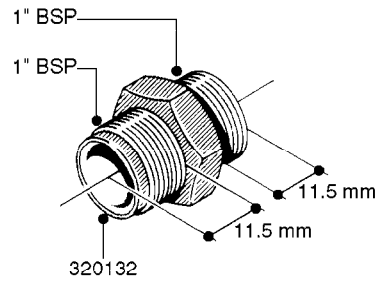

FITTINGS - HEXAGON NIPPLES
L0030-HIN, 01:01:16

Page 0
Date 05.08.2019 12:00

L0030

FITTINGS - HEXAGON NIPPLES
L0030-HIN, 01:01:16

Page 1
Date 05.08.2019 12:00

parts-n°	order qty	description
10015303	1	FITT.PO.HN 1.00X1.00 M1000
10425003	1	FITT.PO.HN 1.25X1.00 MCPHEE
320132	1	FITT.DK HN 1" BSP
320176	1	FITT.DK HN 3/8"X1/2" BSP
320445	1	FITT.DK HN 1/4"X3/8" BSP
320655	1	FITT.DK HN 1/2"-1/2" BSP
320692	1	FITT.DK HN 3/8'BSPX1/4'NPT
320703	1	FITT.DK HN 3/8BSP X1/2 &1/4NPT
320725	1	FITT.DK NIPPLE 3/8"-3/8" BSP
320902	1	FITT.DK HN 3/8'X 1/4' BSP
390232	1	FITT.DK HN 1-1/2' X 1-1/4' BSP
390276	1	FITT.DK HN 1'BSP