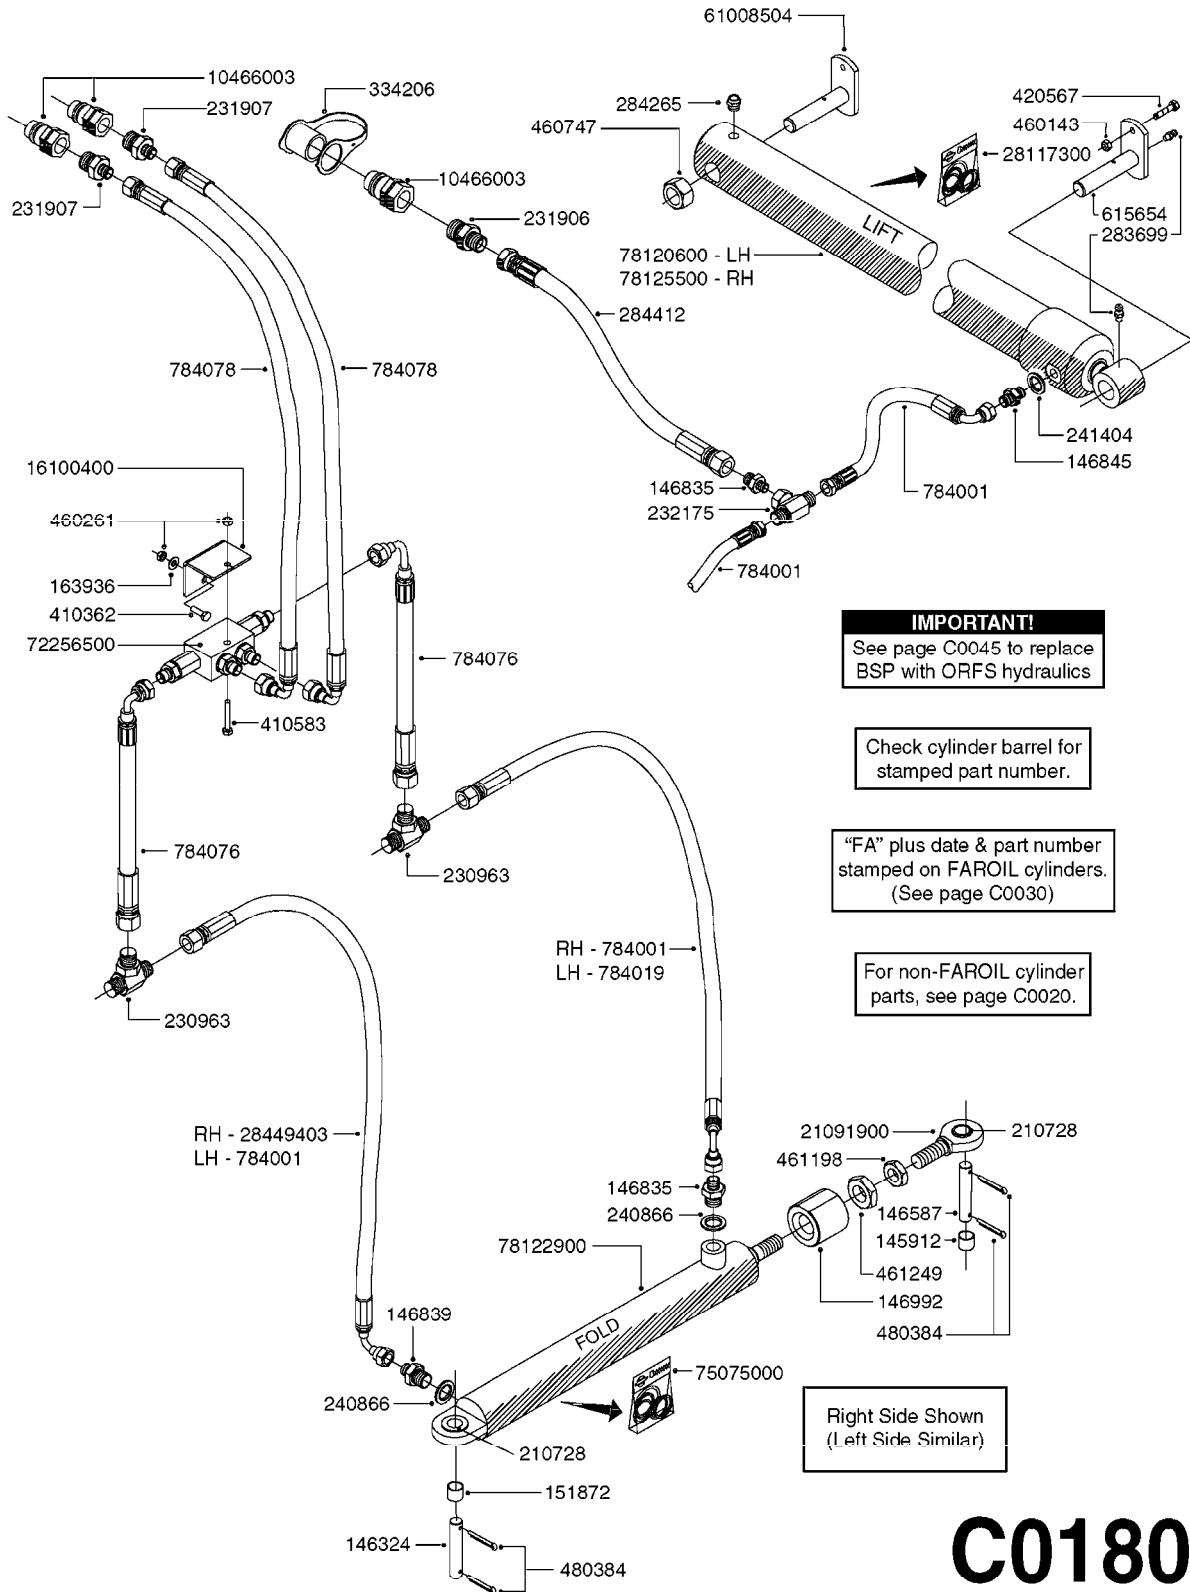

Right Side Shown
(Left Side Similar)

C0170

HYDRAULICS - EAGLE HY 45'-66'
C0170-HIN, 08:01:18

Page 1
Date 05.08.2019 11:50

parts-n°	order qty	description
140777	1	NUT HEX 3/4" BSP JAMB
143636	1	THREADED INSERT F.CYLINDER END
143647	1	COLLAR F.THREAD.ROD EXTENTON
145912	1	BUSHING D19.8/D17.0X7MM
146324	1	SHAFT D16.8 L102/2 X 5
146587	1	PIN D16.8 X 65
146835	1	HEX NIPPLE 1/4" - 3/8" BSP
146839	1	HEX NIPPLE 1/4"X3/8" BSP 0.7MM
146850	1	HEX NIPPLE 3/8"x3/8" - 1.8mm
146992	1	BUSHING F.CYLINDER
151872	1	BUSHING D22.0/18.0 10MM
163936	1	WASHER D15/D6.2X1
210728	1	BEARING F.LINK HEAD M17
230963	1	TEE 1/4"M X 1/4"M X 1/4"M BSP
231906	1	HEX NIPPLE 3/8"BSP X 1/2"NPT
231907	1	HEX NIPPLE 1/4"BSP X 1/2"NPT
240866	1	DOWTYSEAL 3/8"
284412	1	HOSE HY 3/8" X 315" STR+STR
410362	1	BOLT HEX 8.8 SS M6X20
410583	1	BOLT HEX 8.8 DEL M6X40
460261	1	NUT HEX M6X1.00 LOCK DIN985 A2 SS
461198	1	NUT HEX M16X2 JAMB
461249	1	NUT M22X1.5 DIN439B
480384	1	PIN COTTER 3/16 x 1-1/2"
784001	1	HOSE HY X 1/4 X 067.00"STR+ELB
784019	1	HOSE HY X 1/4 X 078.75"STR+ELB
784076	1	HOSE, HY, 1/4" L=8.5" STR-ELB
784078	1	HOSE HY X 1/4 X 417.33"STR+ELB
10466003	1	COUPLER PIONEER 8010-04 1/2NPT
16100400	1	PLATE 3 X 60 X 91 HY BLOCK MT
21091900	1	LINK HEAD M16 x D17 DELTA
28449403	1	HOSE HY X1/4X057.08"STR+ELB
72256500	1	DOUB.PILOT STEERED COUNT.VALVE
75074300	1	SEALKIT78122000/23-25/30-32/46
75075000	1	SEAL KIT 78122600/27/28/29
78120300	1	CYLINDER 60/50/30 1100MM
78122400	1	DOUBLE CYLINDER D 40/20-300
78122900	1	CYLINDER 40/22X300MM RED