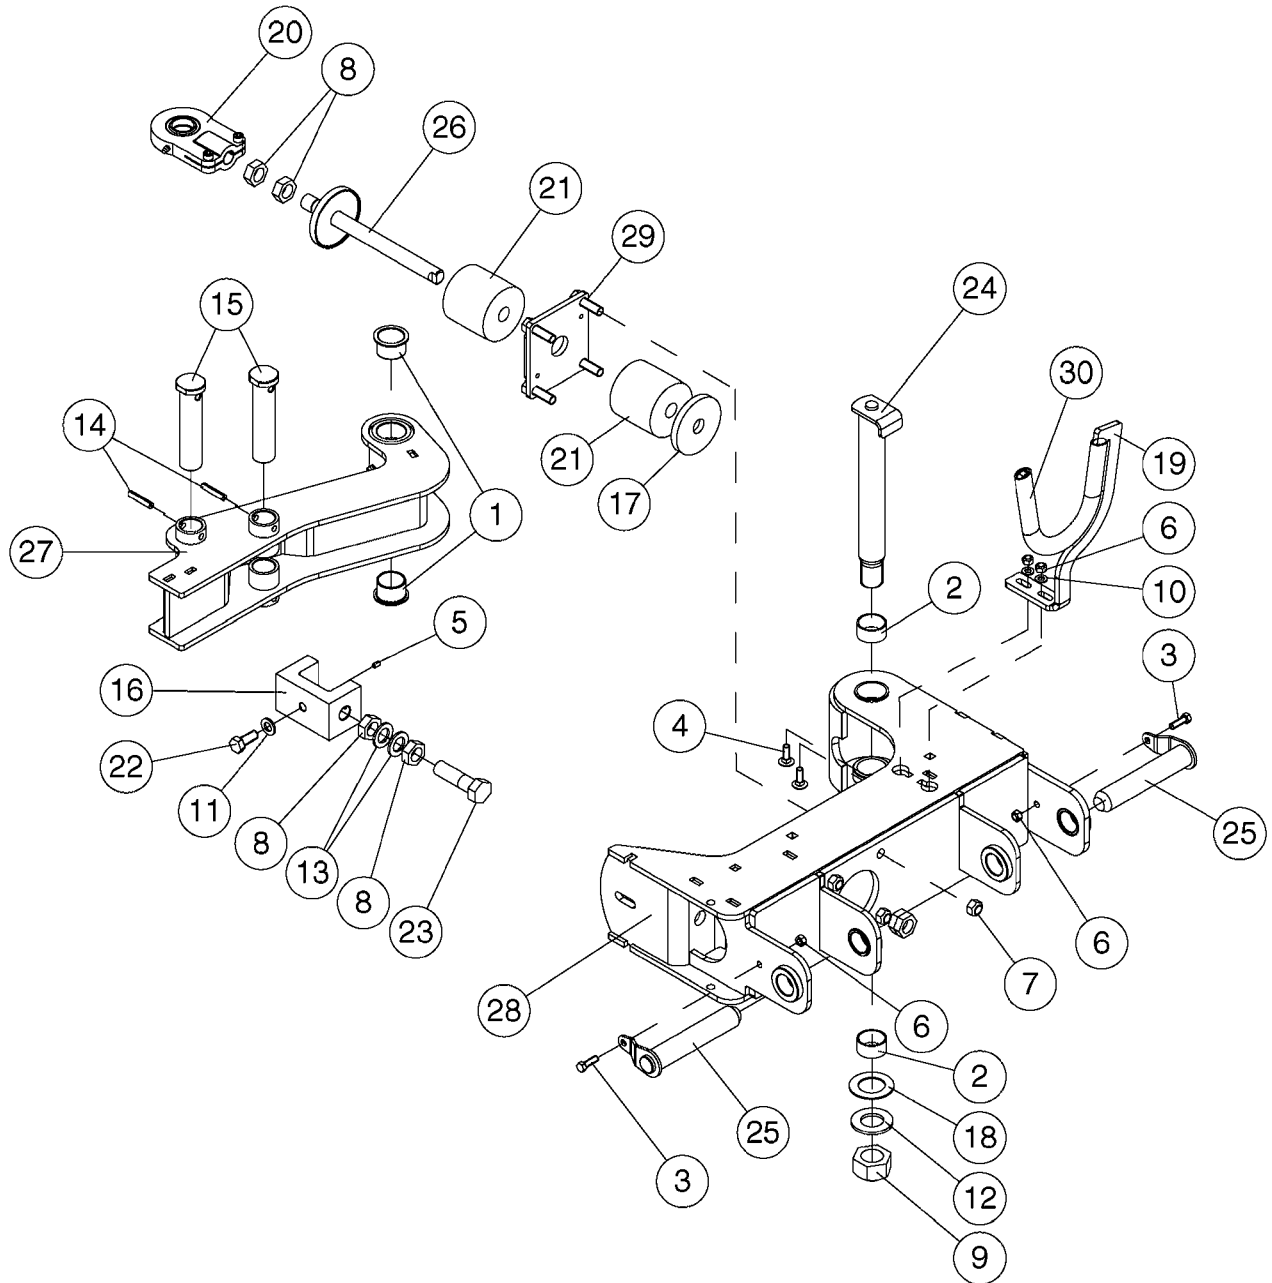

D0920

DTZ MECHANICAL YAW
D0920-HIN, 18:05:17

Page 1

Date 05.08.2019 11:53

Pos.	parts-n°	order qty	description
1	210811	1	SLIDE BEARING FLANGE D35/D39
2	210866	1	BUSHING D39/35 L=20
3	421046	1	BOLT HEX M8X25/25 A2 SS DIN933
4	440735	1	M8 X 30 COACH BOLT
5	450144	1	SCREW M6X10 8.8
6	460143	1	SELF LOCK NUT M8 SST A2 DIN985
7	460703	1	NUT HEX M12X1.75 LOCK DIN985A2 SS
8	461251	1	NUT HEX M20 X 2.5 JAMB
9	461316	1	NUT HEX LOCK M30X3.5 DIN 985
10	471126	1	WASHER, M8, Ø16/ 8.4X 1.6, SS
11	471127	1	WASHER Z12N 13X24X2.5 RST
12	471131	1	WASHER, M30, Ø56/31.0X 4.0, SS
13	471180	1	LOCK WASHER NORDLOCK M20 ELZ
14	480735	1	TENSION PIN D 8X40 DIN 1481
15	14141200	1	BEARING BOLT Ø30 L=129
16	14146600	1	CONSOLE FOR RUBBER BUFFER
17	14150400	1	DOCK WASHER FOR RUBBER BUFFER
18	16448500	1	WASHER, 2XØ60/Ø36, SS.
19	16485000	1	HOSEBRACKET DTZ
20	28168900	1	LINK EYE SURFACE DELTA
21	39146300	1	RUBBER BUFFER Ø80X21 L=80
22	43099200	1	BOLT HEX SS M12 X 30 DIN933 A4
23	43100700	1	BOLT HEX SS M12 X 90
24	61099100	1	PIN Ø35/M30 L=242
25	61100800	1	PIN Ø30 L=160
26	61104800	1	BOLT F. RUBBER BUFFER
27	63123600	1	INNER PART F.PIVOT DTZ PAINTED
28	63151300	1	OUTER TURNJOINT DDZ PAINT
29	63208000	1	RUBBER BUFFER MOUNT
30	92703203	1	HOSE R X3/4" X300PSI WP X0012"