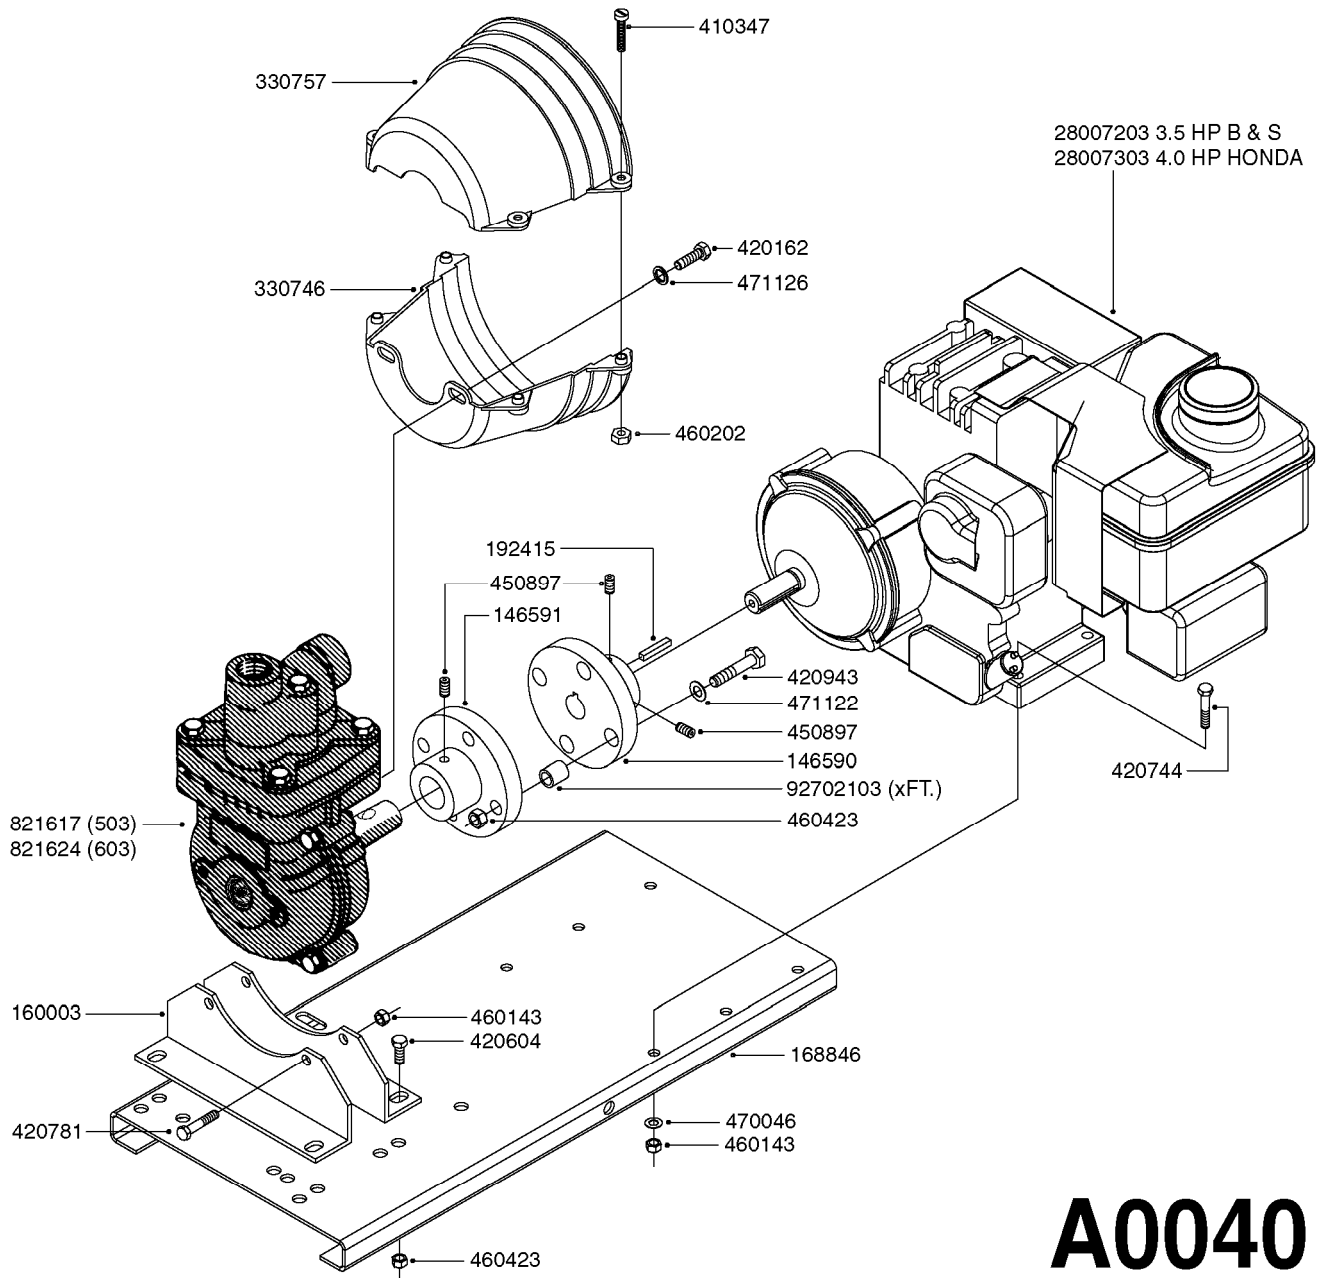

PUMP - 503/603 W/DIRECT DRIVE
A0040-HIN, 01:01:16

Page 1
Date 05.08.2019 11:45

parts-n°	order qty	description
146590	1	COUPLING F. ENGINE DIRECT DRIV
146591	1	COUPLING F.PUMP DIRECT DRIVE
160003	1	PUMP MOUNT PLATE TALL 500/600
168846	1	BASE PLATE F.DIRECT DRIVE UNIT
192415	1	KEY 3/16' X 38 BS NO. 91539
330746	1	GUARD PTO LOWER PART
330757	1	GUARD PTO UPPER PART
410347	1	SCREW M6X20 8.8
420162	1	BOLT HEX 8.8 DEL 3/8"x15MM
420604	1	BOLT HEX 8.8 DEL M10X25 FT DIN933
420744	1	BOLT HEX 8.8 DEL M8X40
420781	1	BOLT HEX 8.8 DEL M8X50
420943	1	BOLT HEX 8.8 DEL M10X50
450897	1	SCREW SET M8 x 12
460143	1	SELF LOCK NUT M8 SST A2 DIN985
460202	1	NUT HEX M6
460423	1	NUT HEX M10X1.50 LOCK DIN985A2 SS
470046	1	WASHER D18D11X1 LOCK
471122	1	WASHER, M10, Ø20/10.5X 2.0, SS
471126	1	WASHER, M8, Ø16/ 8.4X 1.6, SS
821617	1	PUMP 503/7 W FOOT TAPERED SHAF
821624	1	PUMP 603/7 W. FOOT TAPERED SHA
28007203	1	ENG.B&S 3.5HP 6:1 REDUCT. RED
28007303	1	ENG.HONDA 4.0HP 6:1 REDUCT.
92702103	1	HOSE R X1/2" X300PSI WP X0012"