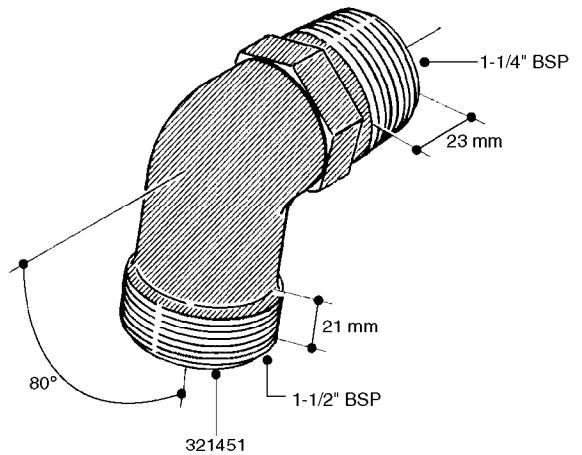

FITTINGS - HEXAGON NIPPLES
L0030-HIN, 01:01:16

Page 0
Date 05.08.2019 12:00

L0030

FITTINGS - HEXAGON NIPPLES
L0030-HIN, 01:01:16

Page 1
Date 05.08.2019 12:00

parts-n°	order qty	description
10015303	1	FITT.PO.HN 1.00X1.00 M1000
10425003	1	FITT.PO.HN 1.25X1.00 MCPHEE
320132	1	FITT.DK HN 1" BSP
320176	1	FITT.DK HN 3/8"X1/2" BSP
320445	1	FITT.DK HN 1/4"X3/8" BSP
320655	1	FITT.DK HN 1/2"-1/2" BSP
320692	1	FITT.DK HN 3/8'BSPX1/4'NPT
320703	1	FITT.DK HN 3/8BSP X1/2 &1/4NPT
320725	1	FITT.DK NIPPLE 3/8"-3/8" BSP
320902	1	FITT.DK HN 3/8'X 1/4' BSP
390232	1	FITT.DK HN 1-1/2' X 1-1/4' BSP
390276	1	FITT.DK HN 1'BSP