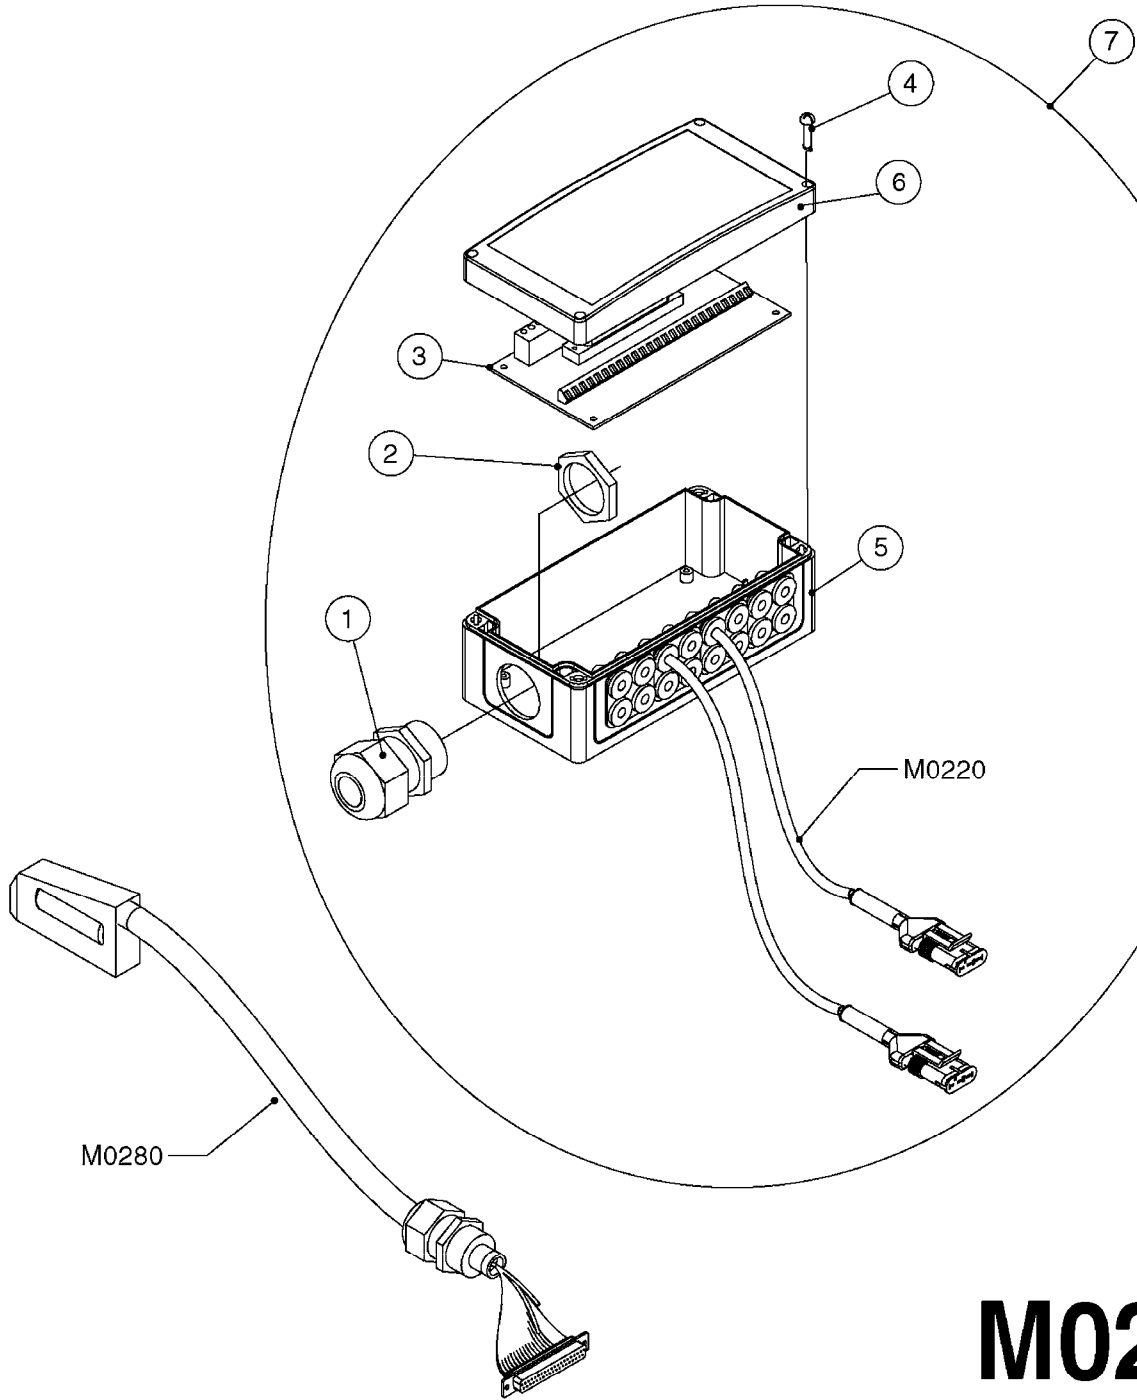

M0230

JUNCTION BOX - LIQUID
M0230-HIN, 01:01:16

Page 1
Date 05.08.2019 12:01

Pos.	parts-n°	order qty	description
1	262106	1	BULKHEAD F. CABLE 6.5-14 BLACK
2	262107	1	NUT F. BULKHEAD CABLE GRAY
3	26004800	1	CIRCUIT BD SEC VLV NCM 13SEC 13 SECTION
3	72173900	1	CIRCUIT BD SEC VLV 39PIN 9SEC 9 SECTION
4	28082100	1	SCREW F. BOX LID 1/4" L=20
5	33508700	1	BOX BOTTOM 160X80X40 BLACK 1-HOLE
6	33508800	1	LID 160X80X15 BLK W/SCREWS
7	72115400	1	CONNECTION BOX F. OP. UNIT SV9