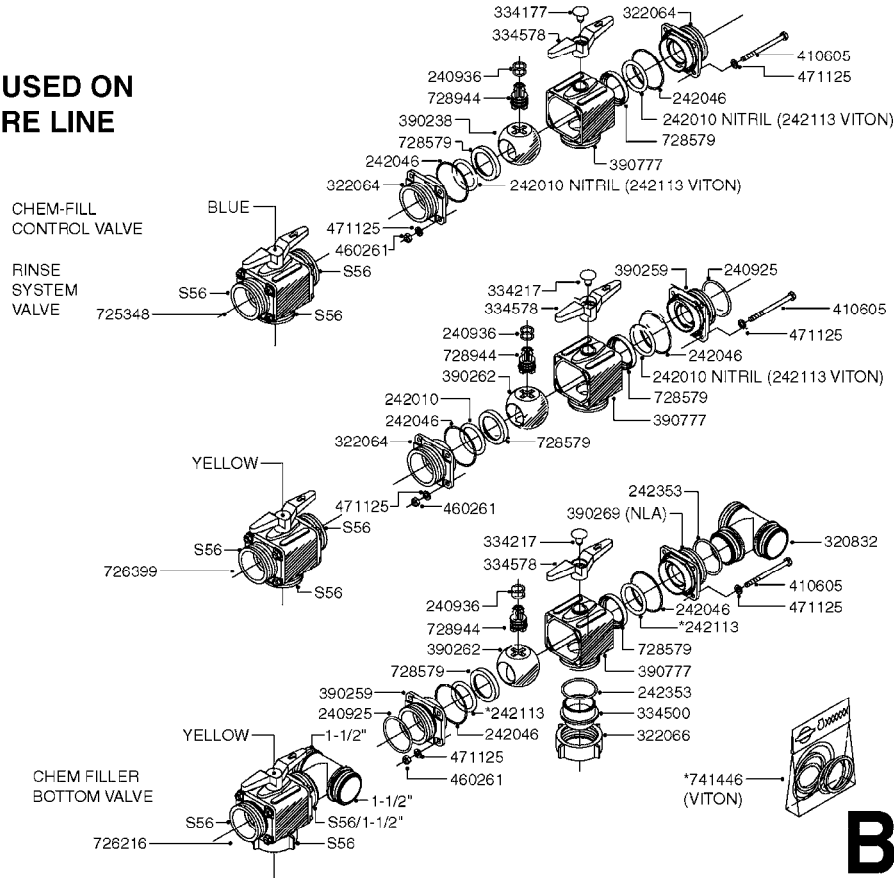

VALVES USED ON PRESSURE LINE