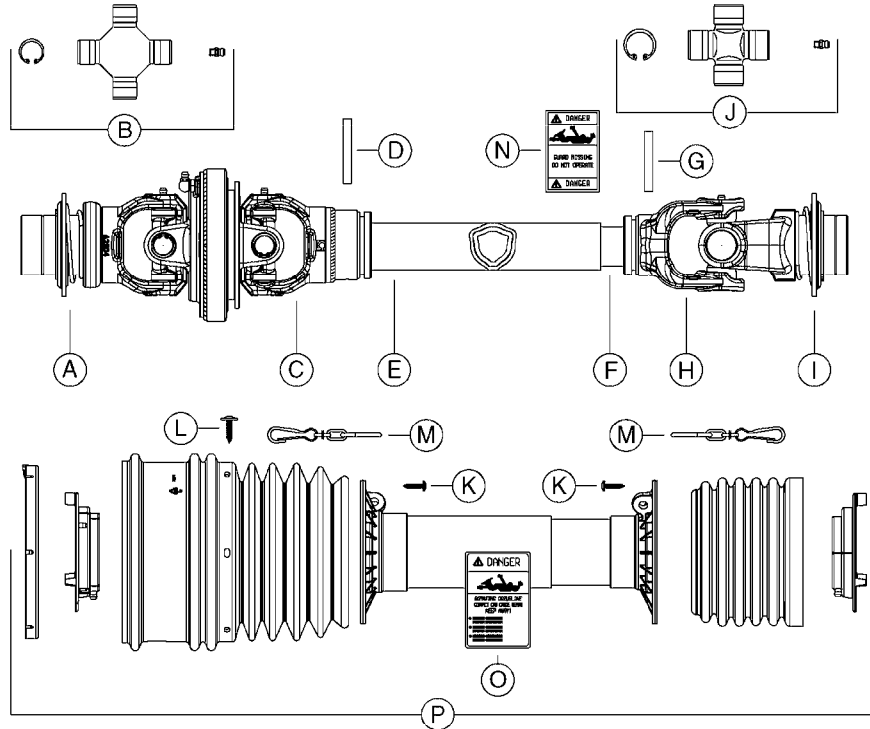

PTO #	28035003	28035103	28035203
TRACTOR	1-3/8" 21 SPLINE	1-3/4" 20 SPLINE	1-3/4" 20 SPLINE
IMPLEMENT	1-3/8" 21 SPLINE	1-3/8" 21 SPLINE	1-3/8" 21 SPLINE
LENGTH	1034/1219	1087/1313	1058/1324
A	28040203	28041303	28042003
B	28040303	28040303	28089203
C	28040403	28040403	28099303
D	28009803	28009803	10627103
E	28009003	28009003	28099503
F	28099203	28099203	28099703
G	28009903	28009903	28100003
H	28010103	28010103	28098903
I	28040603	28010203	28100603
J	28100403	28100403	28100503
K	28040903	28040903	28040903
L	28099803	28099803	28099803
M	28040703	28040703	28040703
N	28041803	28041803	28041803
O	28041903	28041903	28041903
P	28098103	28098103	28094003

FOR PRE-2016 100 SERIES PTO PARTS
SEE PAGES A0510, A0520, A0560, A0570

COMPLETE ASSEMBLIES
WHOLEGOODS ITEMS

A0610