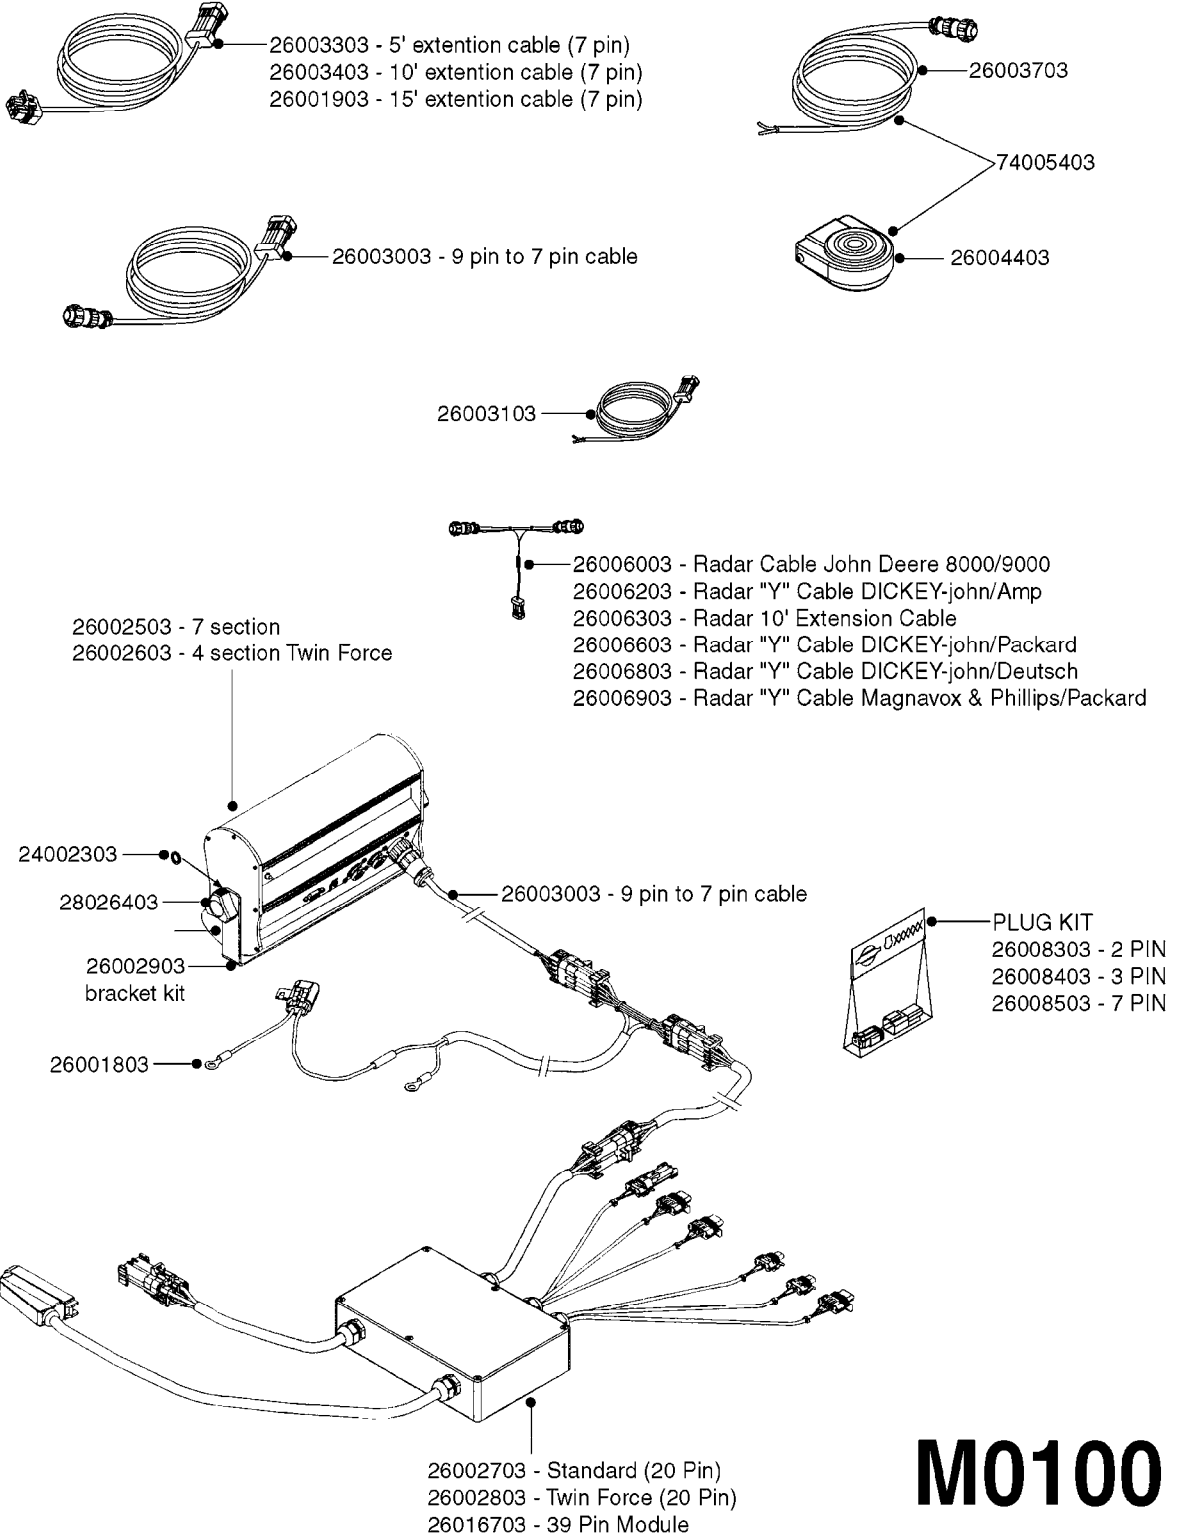

M0090

HC 2500/HM1500 DISPLAY/SCANBOX
M0090-HIN, 01:01:16

Page 1

Date 05.08.2019 12:01

parts-n°	order qty	description
142516	1	SCREW SET M10 BENT F. LOCKING
161411	1	MT.BRK. HC2500/HM1500 DISPLAY
26018300	1	ADAPTOR 2500 FOR SPRAYBOX II 39-PIN/REPLACES SCANBOX
260363	1	PLUG 2 POLE 12V
260827	1	PLUG F.EC ATTACHMENTS
261060	1	PLUG F.EC ATTACHMENTS
261589	1	FUSE 5 X 20 1.25 AMP
26176203	1	FUSE 5.0A QUICK-ACT.
261933	1	CABLE W/PLUG 2X25 L=71"
261934	1	CABLE W/PLUG 18X0.5MM L=79"
261935	1	SWITCH 2 POLE
261937	1	CIRCUIT BOARD F. SCANBOX
262099	1	PLUG SOCKET 3-POLE 2.5/3
450902	1	BOLT ALLEN HEAD M4 X 16MM
471055	1	WASHER D4.1/7.6 X 0.9
61029900	1	BRACKET FOR HC2500
731613	1	DISPLAY HC2500 NEW
731983	1	DISPLAY HM1500 REFURBISHED
732095	1	DISPLAY HM1500 NEW
732096	1	SCANBOX F.HM1500/HC2500
741580	1	PLUG 3-POLE 2.5/3
978045	1	DECAL QUICK GUIDE 1500/2500
978097	1	DECAL QUICK GUIDE 1500/2500 FR