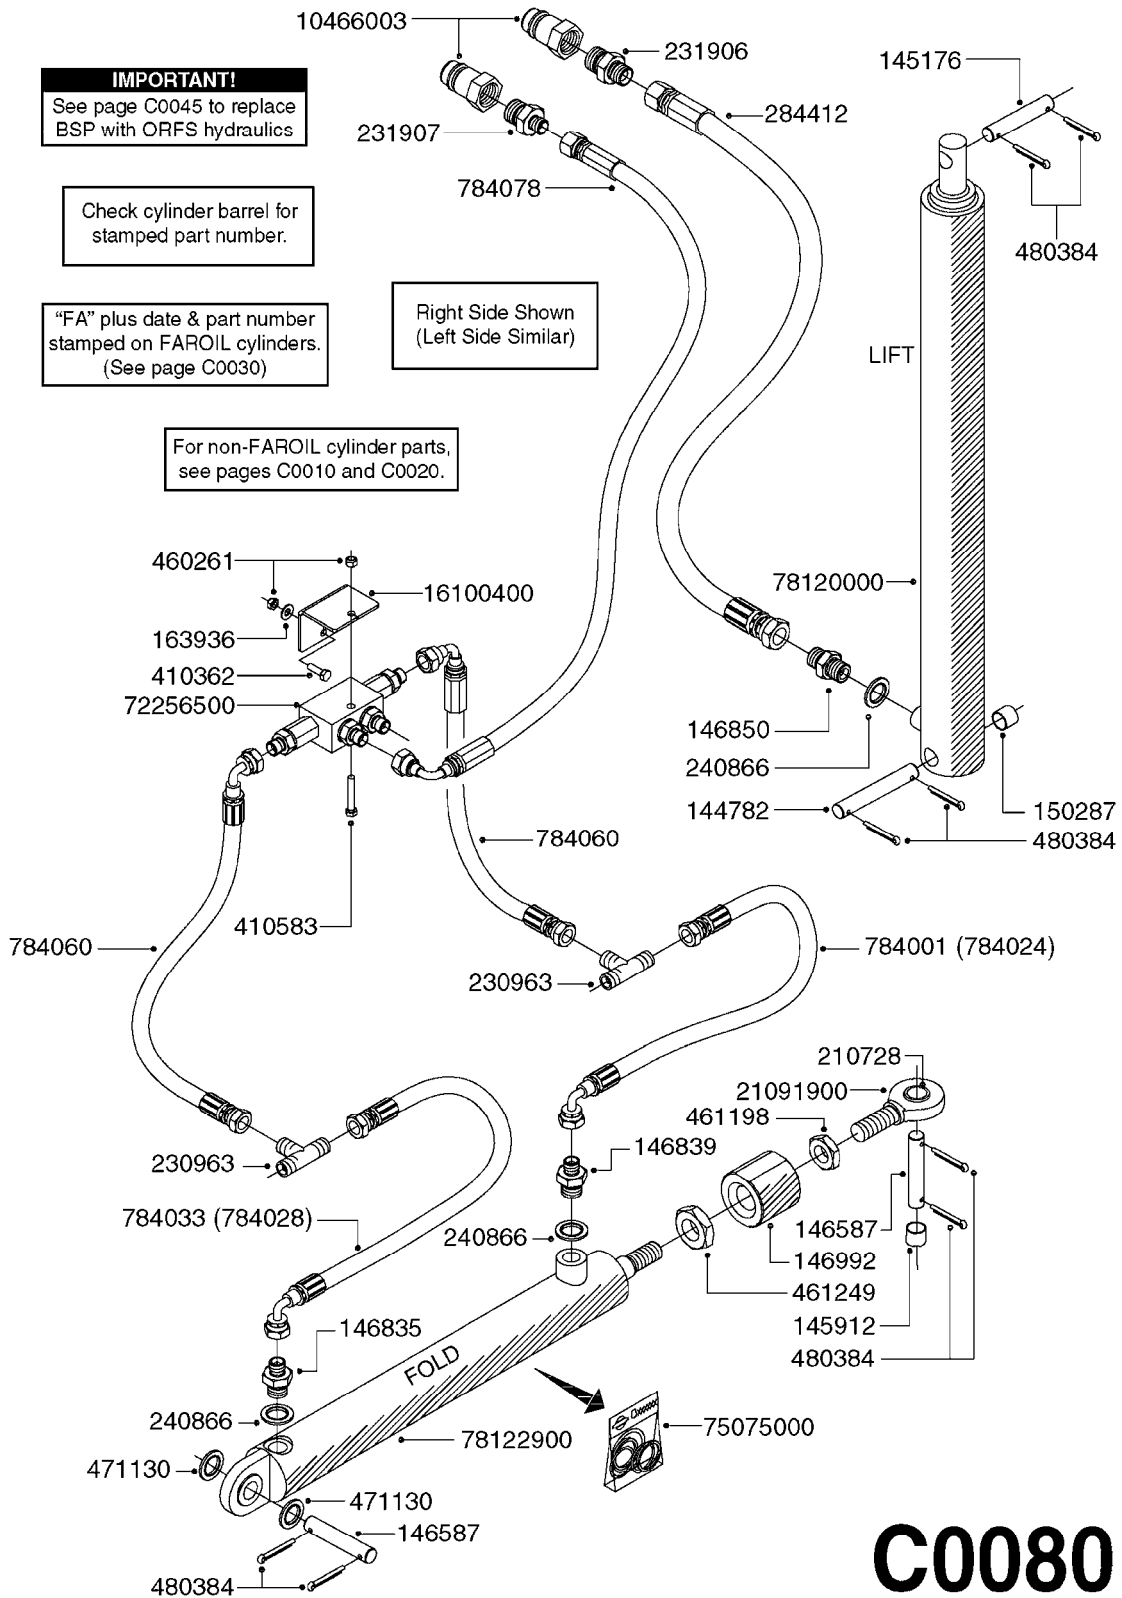

For non-FAROIL cylinder parts,
see pages C0010 and C0020.

C0080

HYDRAULICS-FALCON FOLD 42'-50'
C0080-HIN, 08:01:18

Page 1
Date 05.08.2019 11:50

parts-n°	order qty	description
144782	1	SHAFT 20 X 140
145176	1	PIN D19.8 X 60
145912	1	BUSHING D19.8/D17.0X7MM
146587	1	PIN D16.8 X 65
146835	1	HEX NIPPLE 1/4" - 3/8" BSP
146839	1	HEX NIPPLE 1/4"X3/8" BSP 0.7MM
146850	1	HEX NIPPLE 3/8"x3/8" - 1.8mm
146992	1	BUSHING F.CYLINDER
150287	1	SPACER D25.4/1.5 L=15MM
163936	1	WASHER D15/D6.2X1
210728	1	BEARING F.LINK HEAD M17
230963	1	TEE 1/4"M X 1/4"M X 1/4"M BSP
231906	1	HEX NIPPLE 3/8"BSP X 1/2"NPT
231907	1	HEX NIPPLE 1/4"BSP X 1/2"NPT
240866	1	DOWTYSEAL 3/8"
284412	1	HOSE HY 3/8" X 315" STR+STR
410362	1	BOLT HEX 8.8 SS M6X20
410583	1	BOLT HEX 8.8 DEL M6X40
460261	1	NUT HEX M6X1.00 LOCK DIN985 A2 SS
461198	1	NUT HEX M16X2 JAMB
461249	1	NUT M22X1.5 DIN439B
471130	1	WASHER, M24, Ø44/25.0X 4.0, SS
480384	1	PIN COTTER 3/16 x 1-1/2"
784001	1	HOSE HY X 1/4 X 067.00"STR+ELB
784024	1	HOSE HY X 1/4" x 73.0"STR+ELB
784028	1	HOSE HY X 1/4" X 53.0"STR+ELB
784033	1	HOSE HY X 1/4" X 61.0"STR+ELB
784060	1	HOSE HY X 1/4 X 017.75"STR+ELB
784078	1	HOSE HY X 1/4 X 417.33"STR+ELB
10466003	1	COUPLER PIONEER 8010-04 1/2NPT
16100400	1	PLATE 3 X 60 X 91 HY BLOCK MT
21091900	1	LINK HEAD M16 x D17 DELTA
72256500	1	DOUB.PILOT STEERED COUNT.VALVE
75075000	1	SEAL KIT 78122600/27/28/29
78120000	1	CYL.TELESCOPING Ø50/40/25_1100
78122900	1	CYLINDER 40/22X300MM RED