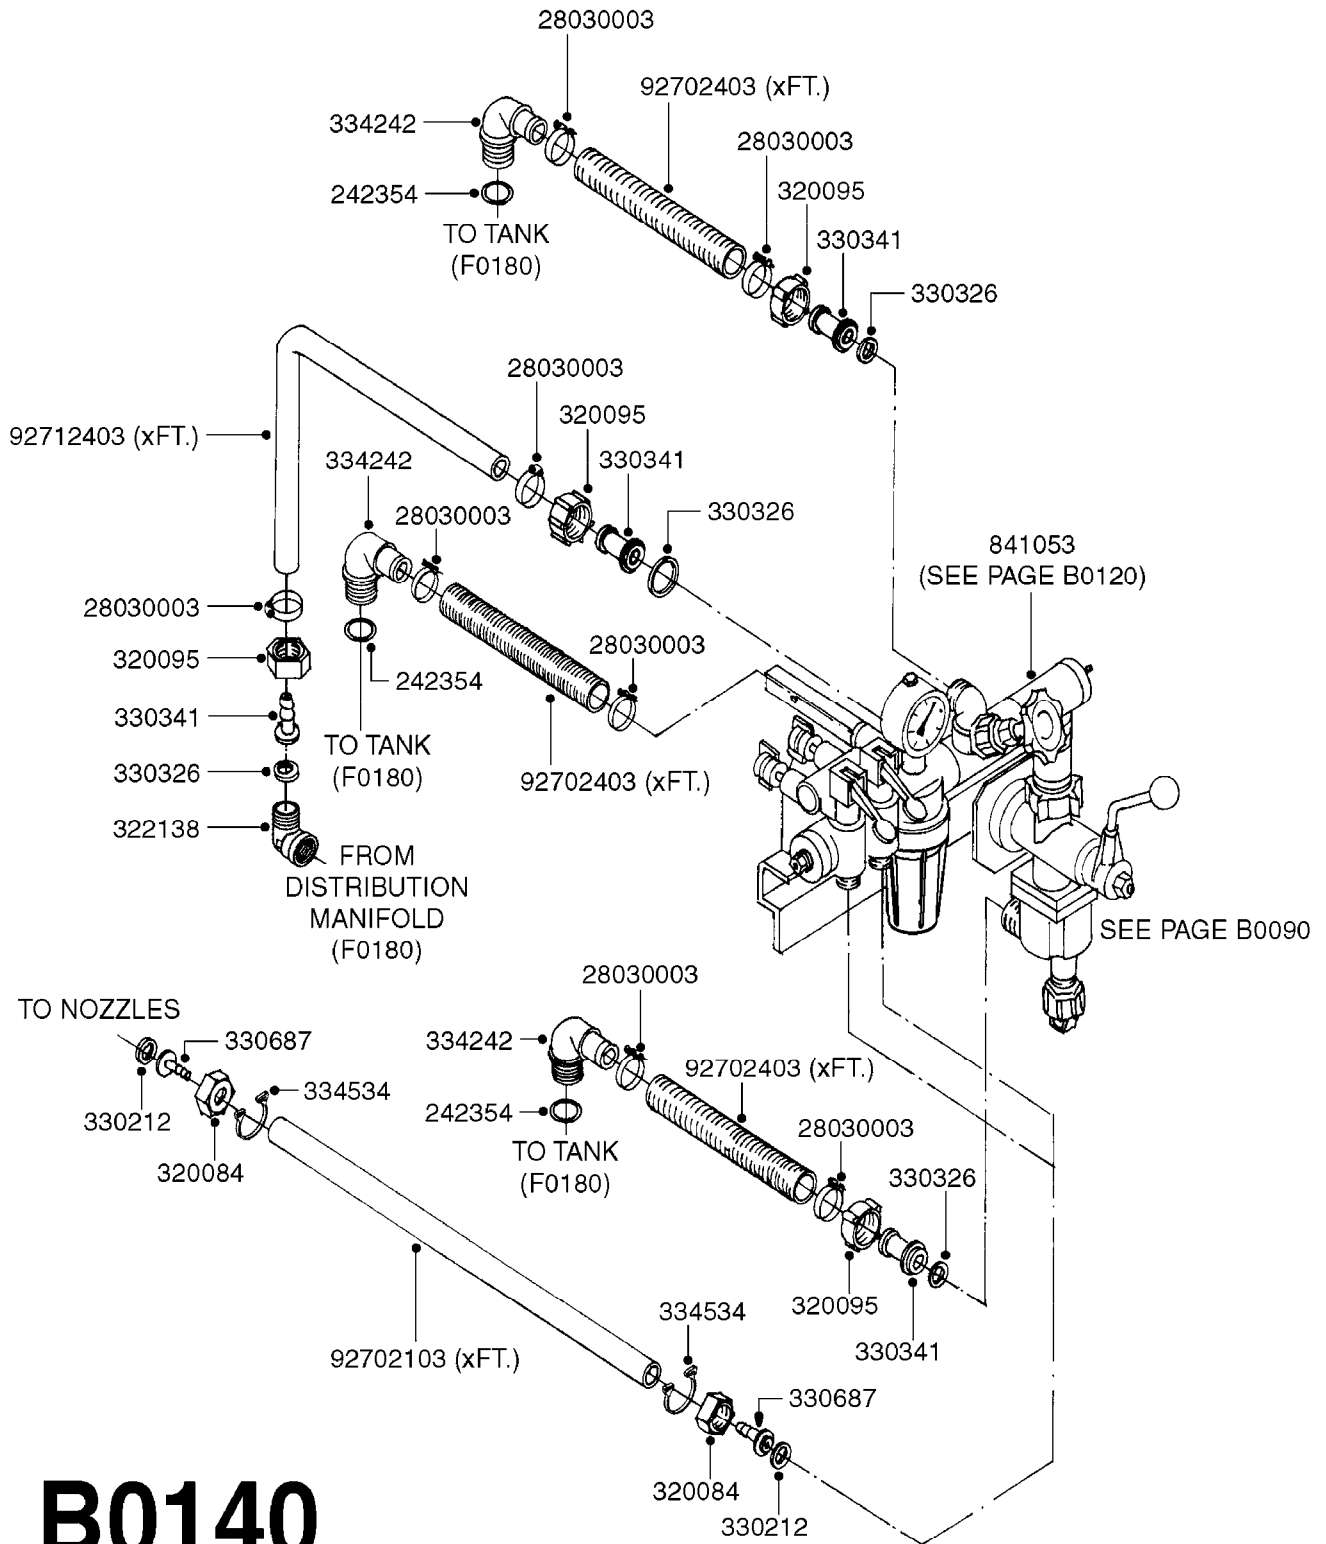

B0140

ZENIT - PLUMBING BK MANUAL
B0140-HIN, 01:01:16

Page 1
Date 05.08.2019 11:47

parts-n°	order qty	description
242354	1	O-RING D32.2X3.0 VITON
320084	1	FITT.DK NUT 1/2" BSP
320095	1	FITT.DK NUT 1" BSP
322138	1	FITT.DK ELB 1"M X 1"F BSP
330212	1	O-RING D19/D14X2.4 F.1/2"NUT
330326	1	O-RING D30/D24X2 F.1"NUT
330341	1	FITT.DK HB 1" F. 1" NUT
330687	1	FITT.DK HB 1/2" F. 1/2" NUT
334242	1	FITT.DK S-53 ELB.1"
334534	1	CLAMP HOSE PLASTIC 1/2"
841053	1	OP.UNIT BK180/2 DIST.VALVES
28030003	1	CLAMP HOSE GEAR P1" 6716
92702103	1	HOSE R X1/2" X300PSI WP X0012"
92702403	1	HOSE PVC SUCT GRAY 1"
92712403	1	HOSE R X1" X300PSI WP X0012"