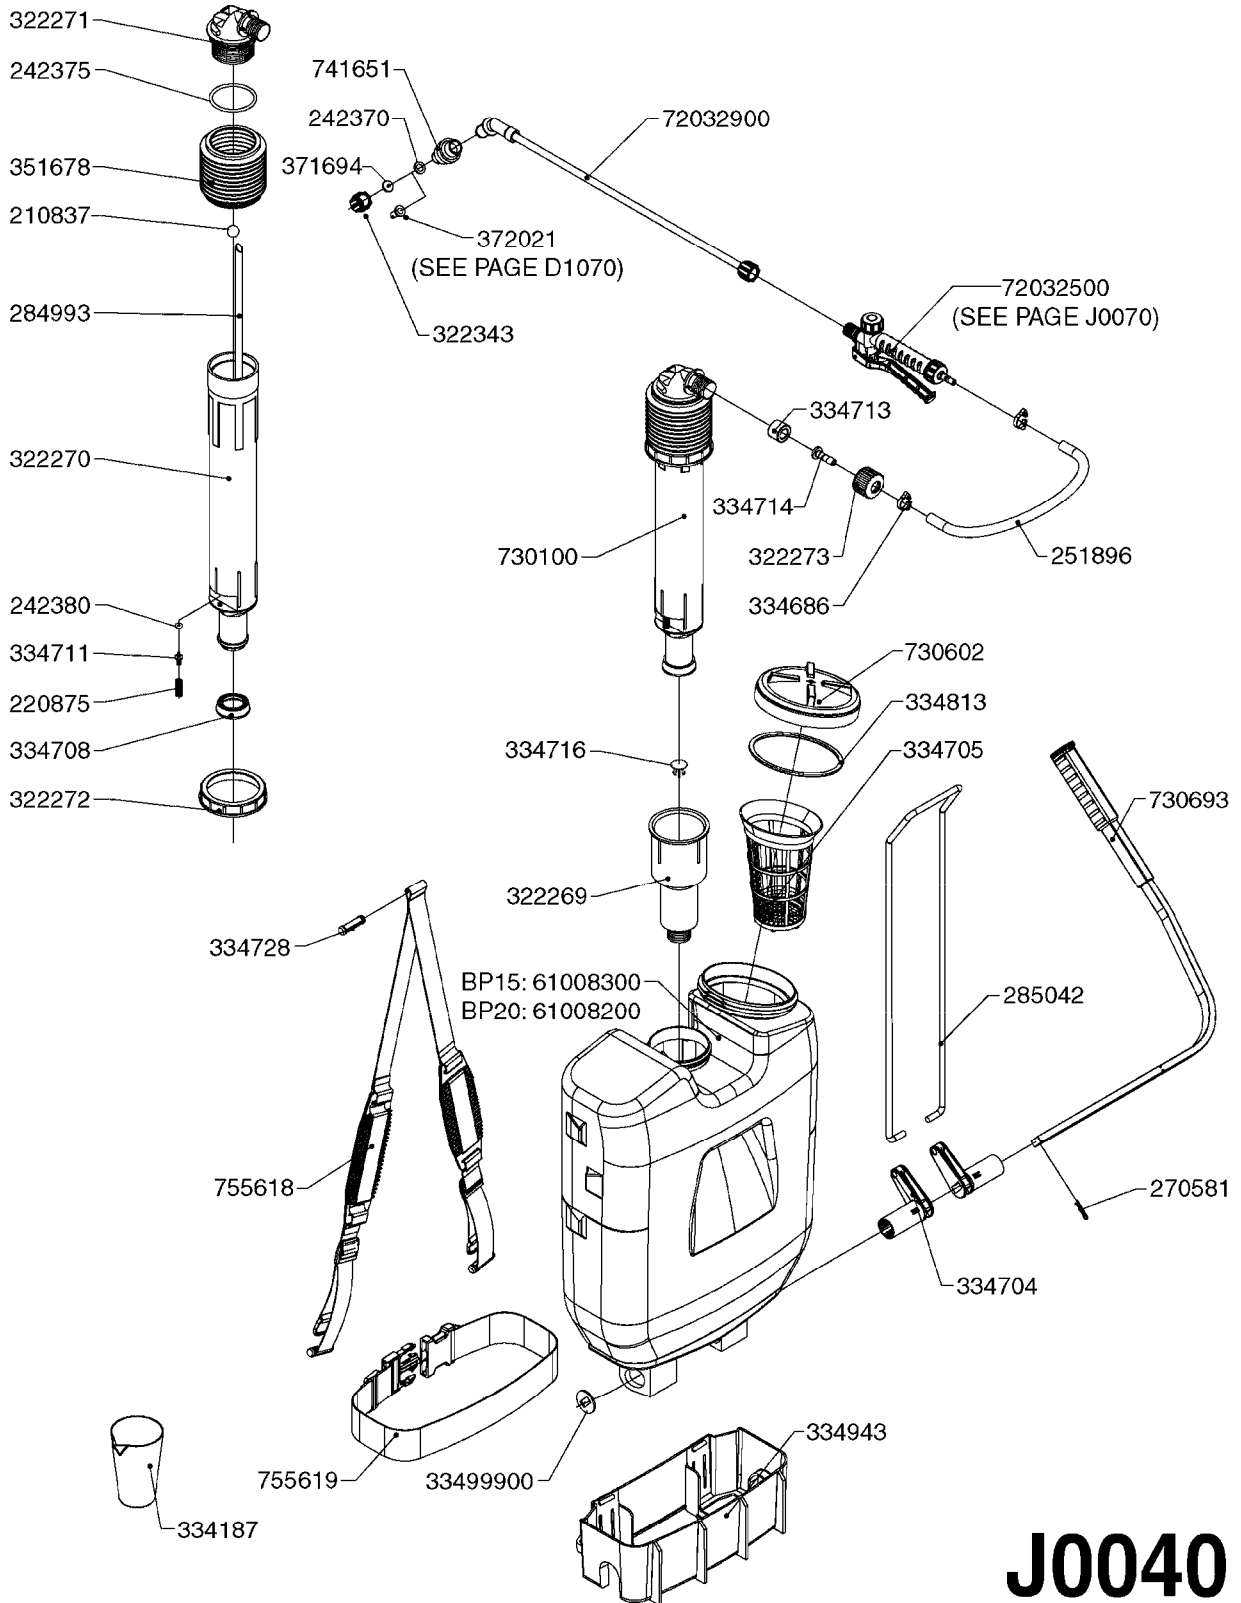

J0040

BACKPACK SPRAYER BP 15/20
J0040-HIN, 01:01:16

Page 1

Date 05.08.2019 11:58

parts-n°	order qty	description
210837	1	BALL SS F/VALVE/2000
220875	1	VALVE SPRING CP3/2000
242370	1	BACKING WASHER
242375	1	PUMP CAP O-RING/2000
242380	1	P/LIMIT O-RING 2000
251896	1	HOSE ASSY. 5/16" PVC L=1300MM
270581	1	WIRE CLIP FOR OPERATING LEVER
284993	1	DIP TUBE CP3/2000
285042	1	PUSH ROD CP3/2000
322269	1	PISTON CUP
322270	1	PUMP LOWER CP3/2000
322271	1	PUMP CAP
322272	1	06-009 COLLAR
322273	1	SCREW CAP
322343	1	NOZZLE CAP M18 X 1.5 - 1999
334187	1	CUP 250ML
334686	1	CLAMP HOSE PLASTIC 5/16"
334704	1	BEARING CRANK CP3/2000
334705	1	STRAINER BP15/20
334708	1	CUP SEAL
334711	1	P/L PLUNGER red /3 BAR
334713	1	HOSE GROMMET
334714	1	HOSE SPIGOT, BACK PACK 5/16"
334716	1	VALVE
334728	1	HARNESS PINS
334813	1	LID SEAL
334943	1	BASE FOR BP15/20 RED
351678	1	BELLOWS
371694	1	HOLLOW CONE SPRAY TIP, YELLOW
372021	1	NOZZLE REFLEX GREEN AN 1.2
730100	1	PISTON ASSY. BP15/20
730602	1	LID WITH SEAL
730693	1	LEVER OP BP-15/20 2003 MODEL
741651	1	FLUID CONTROL VALVE 15 PSI
755618	1	HARNESS W/RUBBER SHOULDER PADS
755619	1	WAIST BELT BP15/20
33499900	1	DISC F. LEVER ARM CP-2000
61008200	1	TANK BP20
61008300	1	TANK BP15
72032500	1	TRGGR VLV ASSY,NEW STYLE'00
72032900	1	PLASTIC WAND 20"