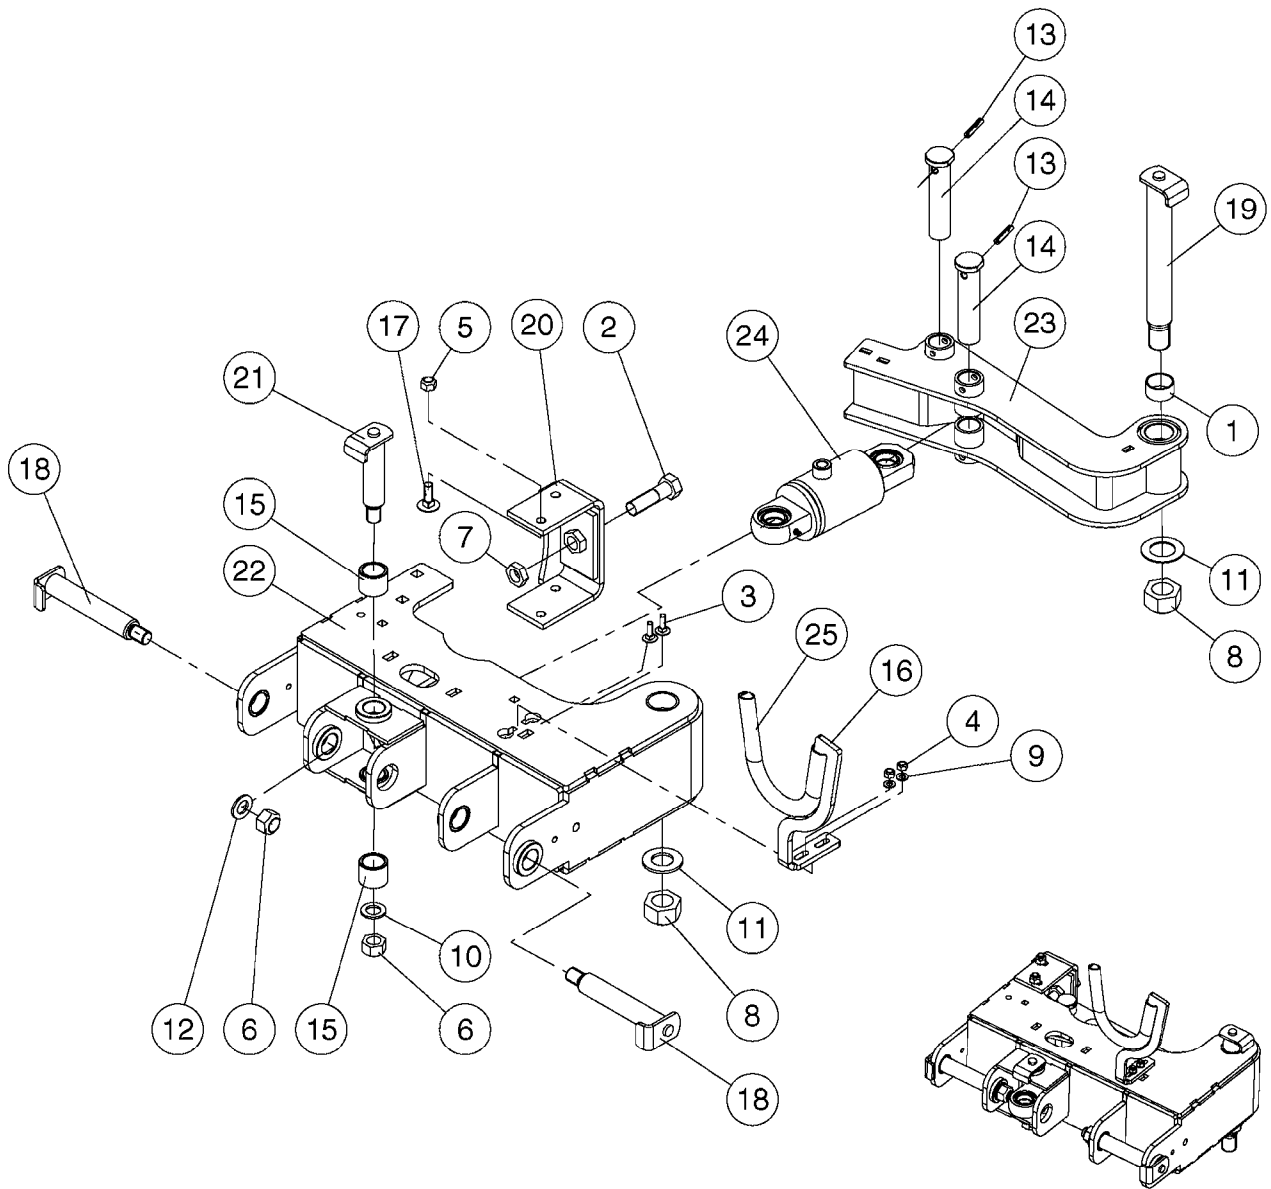

DTZ TRAPEZE CENTER
D0900-HIN, 05:06:19

Page 2
Date 05.08.2019 11:53

Pos.	parts-n°	order qty	description
62	63204800	1	TRAPEZ SUPPORT ARM DTZ PAINTED
63	63205000	1	TRAPEZ TOP MOUNT DTZ PAINTED
64	63205200	1	LIFT FRAME F. TRAPEZ DDZ PAINTED
65	63205600	1	TRAPEZ ARM DTZ PAINTED
66	78126000	1	CYLINDER,DAMPNER,LOCKING
67	78132700	1	DOB.CYL.Ø70/30-436/ Ø30
68	78132800	1	DOB.CYL.Ø70/30-360/M30 SPEC.
69	97616003	1	DECAL- SPEED 35 MPH
69	97616103	1	DECAL- SPEED 25 MPH
69	97617103	1	DECAL - SPEED 30 MPH
70	97617003	1	DECAL - HARDI 3D LOGO F.TANK 335 X 210
71	97619903	1	DECAL FLUORESCENT ORANGE 50X230
72	97847100	1	LABEL "DELTA FORCE"