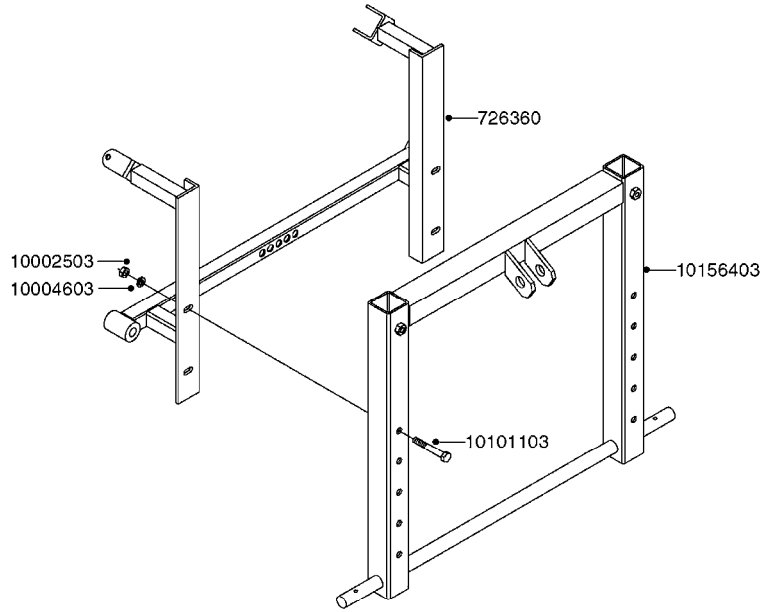

BOOM - MB 3-PT HITCH FRAME
D0190-HIN, 01:01:16

Page 0
Date 05.08.2019 11:52

35' TO 42' MB BOOM