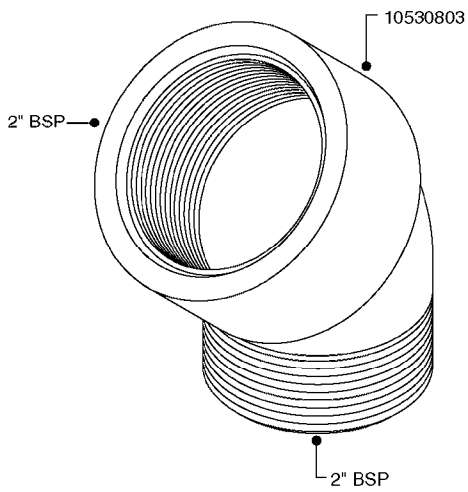

FITTINGS - HEXAGON NIPPLES
L0030-HIN, 01:01:16

Page 0
Date 05.08.2019 12:00

L0030

FITTINGS - HEXAGON NIPPLES
L0030-HIN, 01:01:16

Page 1
Date 05.08.2019 12:00

parts-n°	order qty	description
10015303	1	FITT.PO.HN 1.00X1.00 M1000
10425003	1	FITT.PO.HN 1.25X1.00 MCPHEE
320132	1	FITT.DK HN 1" BSP
320176	1	FITT.DK HN 3/8"X1/2" BSP
320445	1	FITT.DK HN 1/4"X3/8" BSP
320655	1	FITT.DK HN 1/2"-1/2" BSP
320692	1	FITT.DK HN 3/8'BSPX1/4'NPT
320703	1	FITT.DK HN 3/8BSP X1/2 &1/4NPT
320725	1	FITT.DK NIPPLE 3/8"-3/8" BSP
320902	1	FITT.DK HN 3/8'X 1/4' BSP
390232	1	FITT.DK HN 1-1/2' X 1-1/4' BSP
390276	1	FITT.DK HN 1'BSP