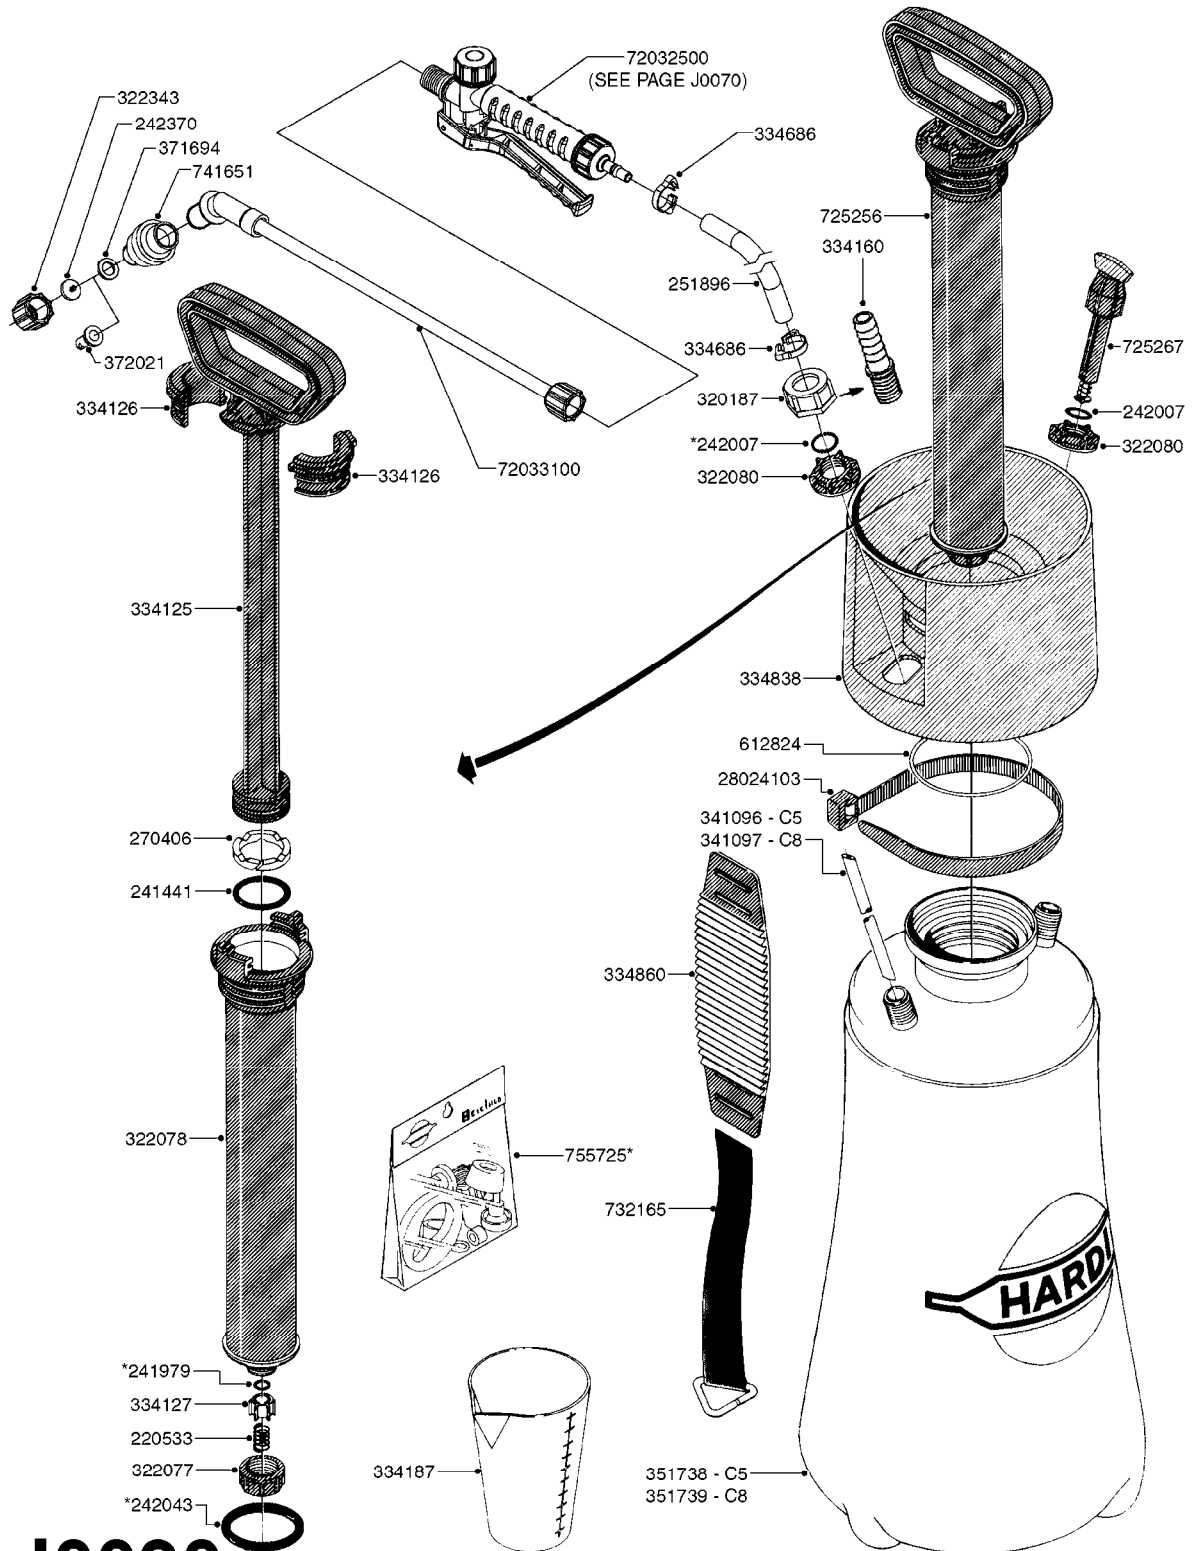

J0010

HAND HELD SPRAYER C5/8 PRE 04
J0010-HIN, 01:01:16

Page 1

Date 05.08.2019 11:58

parts-n°	order qty	description
220533	1	SPRING PRESSURE 9.1X15
241441	1	O-RING D29.3X3
241979	1	O-RING 6.6 X 6.6
242007	1	O-RING D9.1X1.6
242519	1	O-RING 49.2 X 5.7 - VITON
270406	1	RING FELT
320187	1	FITT.DK CAP 3/8" BSP BLACK
322077	1	UNION NUT FOR PUMP CYLINDER
322078	1	PUMP CYLINDER
322080	1	NUT 3/8' BSP (FINGER)
330061	1	O-RING D16/D11X2,5
330595	1	O-RING D24.6/D20X2.1 -3/4"
332076	1	CONE INSERT F. ALUMINUM LANCE
333701	1	FILTER F.ALUMINUM LANCE
334125	1	PUMP HANDLE F. COMP.SPRAYER
334126	1	GUIDE BUSHING HALF
334127	1	CONE FOR PUMP
334129	1	TANK COVER C5/C8
334160	1	HOSE PIPE BRANCH 5/16'
334187	1	CUP 250ML
334860	1	SHOULDER PAD
341096	1	SUCTION HOSE D7 X 450 C5
341097	1	SUCTION HOSE D7 X 560 C8
351738	1	TANK 5 L F. C5 SPRAYER
351739	1	TANK 8 L F. C8 SPRAYER
370031	1	NOZZLE CONE JET 1553-12
370064	1	NOZZLE CONE JET 1553-18
370134	1	NOZZLE SWIRL 1554-GREY
370661	1	NOZZLE FLAT FAN 4110-12
611531	1	ALU-LANCE TUBE ASSEM. 700 LNCE
611682	1	ALU-LANCE TUBE ASSEMBLED 500 M
612824	1	GASKET FOR TANK COVER C5/C8
710684	1	VALVE ASSY. F. ALUMINUM LANCE
725256	1	PUMP F.C5/C8 COMP.SPRAYER
725267	1	SAFETY VALVE F.COMP.SPRAYERS
725758	1	HOSE ASSY. F. C5/C8
725796	1	KIT SPARE PARTS F. 5+8
726441	1	SHOULDER STRAP F.COMP. SPRAYER
843146	1	LANCE 700 MM ALU.F.5/16'HOSE
28025203	1	TIE STRAP L=23" x W=1/2"