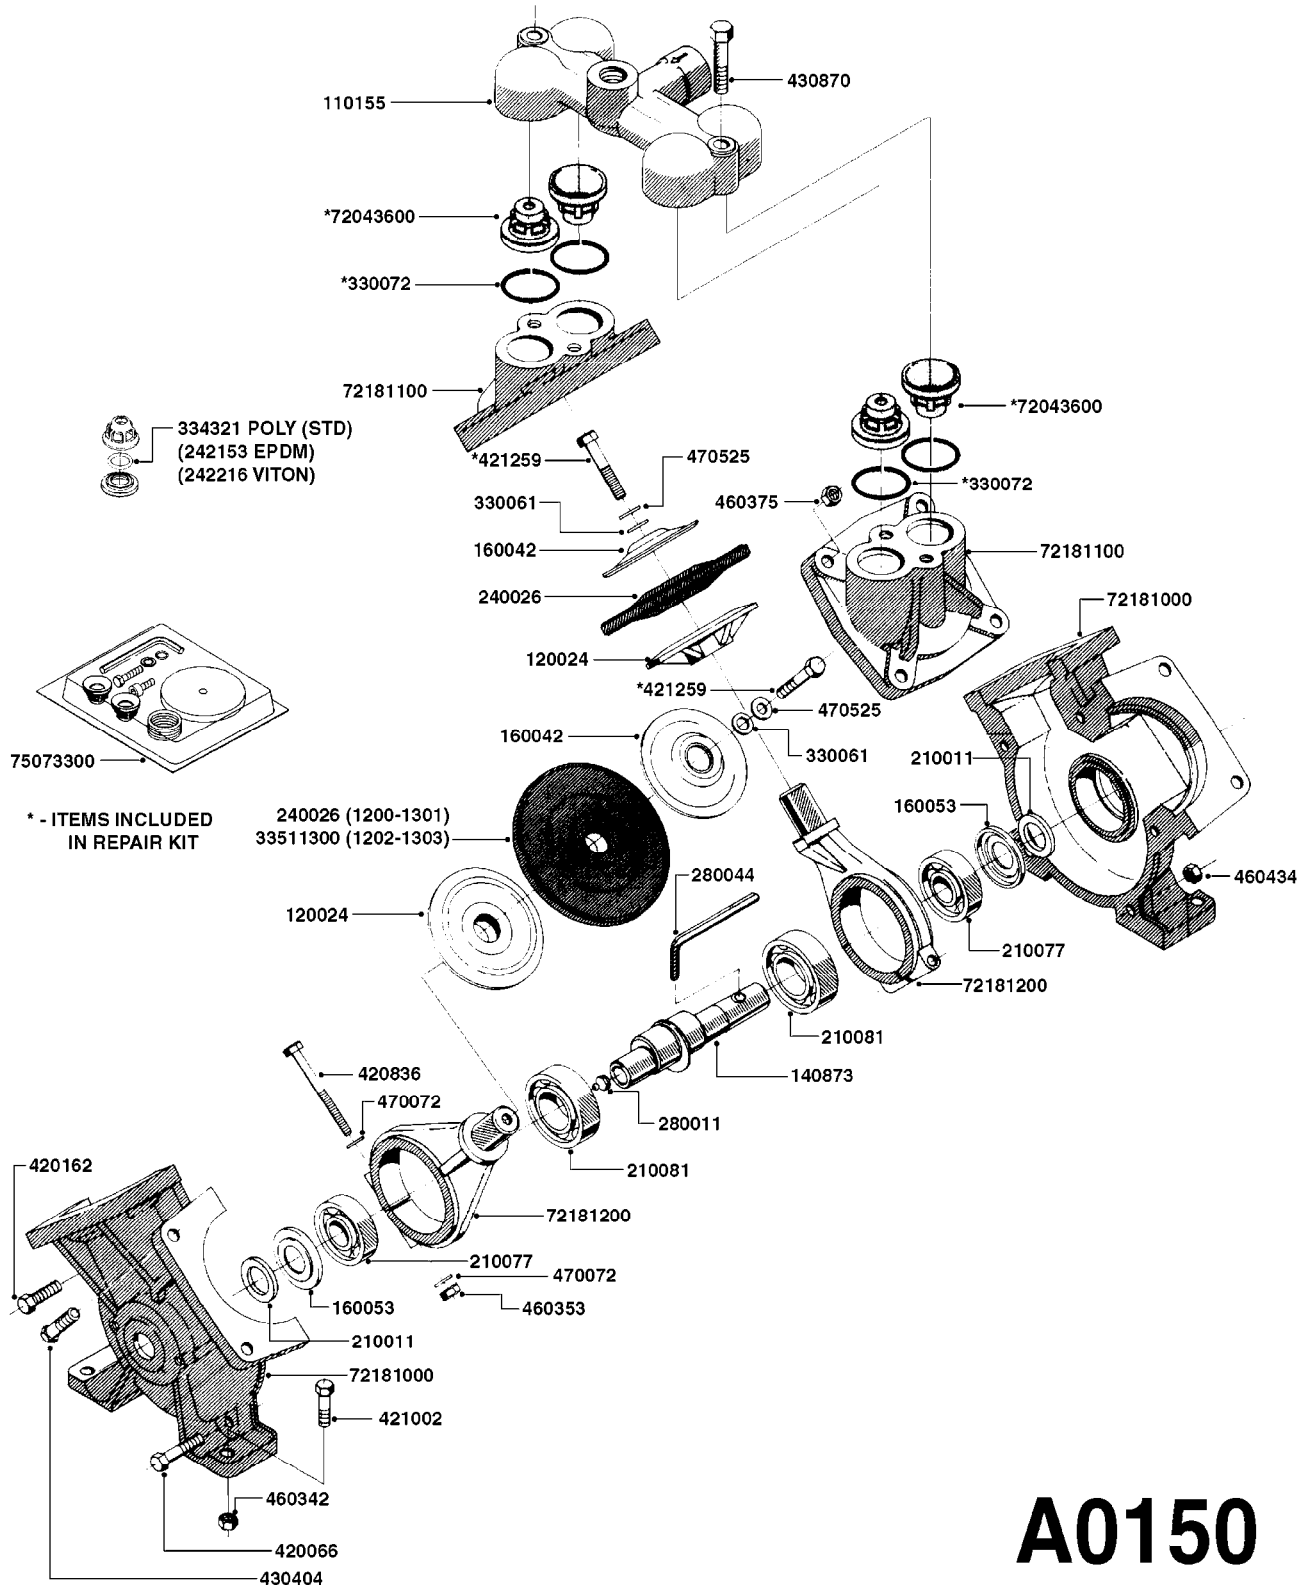

A0150

PUMP - 1200 W/ MOUNTING BASE
A0150-HIN, 27:04:17

Page 1
Date 05.08.2019 11:46

parts-n°	order qty	description
110155	1	VALVE CHAMBER F. 1200 PUMP
120024	1	DIAPHRAGM BACK DISC 1200-1300
140873	1	CRANK SHAFT MODEL 1202-9MM
160042	1	DIAPHRAGM UPPER DISC 1200-1300
160053	1	DUST PLATE
210011	1	SEAL FELT D39/23 X 4
210077	1	BEARING BALL 6305
210081	1	BEARING BALL 6307
240026	1	DIAPHRAGM MODEL 1200/1301
242153	1	O-RING D26X4 EPDM
242216	1	O-RING VITON F/1202/1302/462
280011	1	GREASE NIPPLE 1/8' SAE H TR
280044	1	KEY HEXAGON W6 3/16'
330061	1	O-RING D16/D11X2,5
330072	1	O-RING D53.5/D45.5X4
334321	1	O-RING POLY. 34.0x26.0x4.0
420066	1	BOLT HEX 8.8 DEL 3/8"X50MM
420162	1	BOLT HEX 8.8 DEL 3/8"x15MM
420836	1	BOLT HEX 8.8 RAW M8X85
421002	1	BOLT HEX 8.8 DEL M10X30 FT DIN933
421259	1	BOLT HEX UNC7/16"x2.25" 18-8SS
430404	1	BOLT HEX 8.8 DEL M12X50
430870	1	BOLT HEX 8.8 DEL M12X55 FT
460342	1	NUT HEX M10 DEL DIN934
460353	1	NUT HEX M8 BLACK
460375	1	NUT HEX M12 BLACK
460434	1	NUT HEX 3/8' NC BLACK
470072	1	WASHER D15/D8X.5 LOCK
470525	1	WASHER D19/D11.5X2.5
33511300	1	DIAPHRAGM 1202-1303 POLY 2006
72043600	1	VALVE FOR 462/463
72181000	1	HOUSING, PUMP, 1203 RED
72181100	1	DIAPHRAGM COVER 1203/1303+BLTS
72181200	1	CONNECTING ROD FOR 1203 W/M12
75073300	1	PUMP KIT 1200/1202 "06"