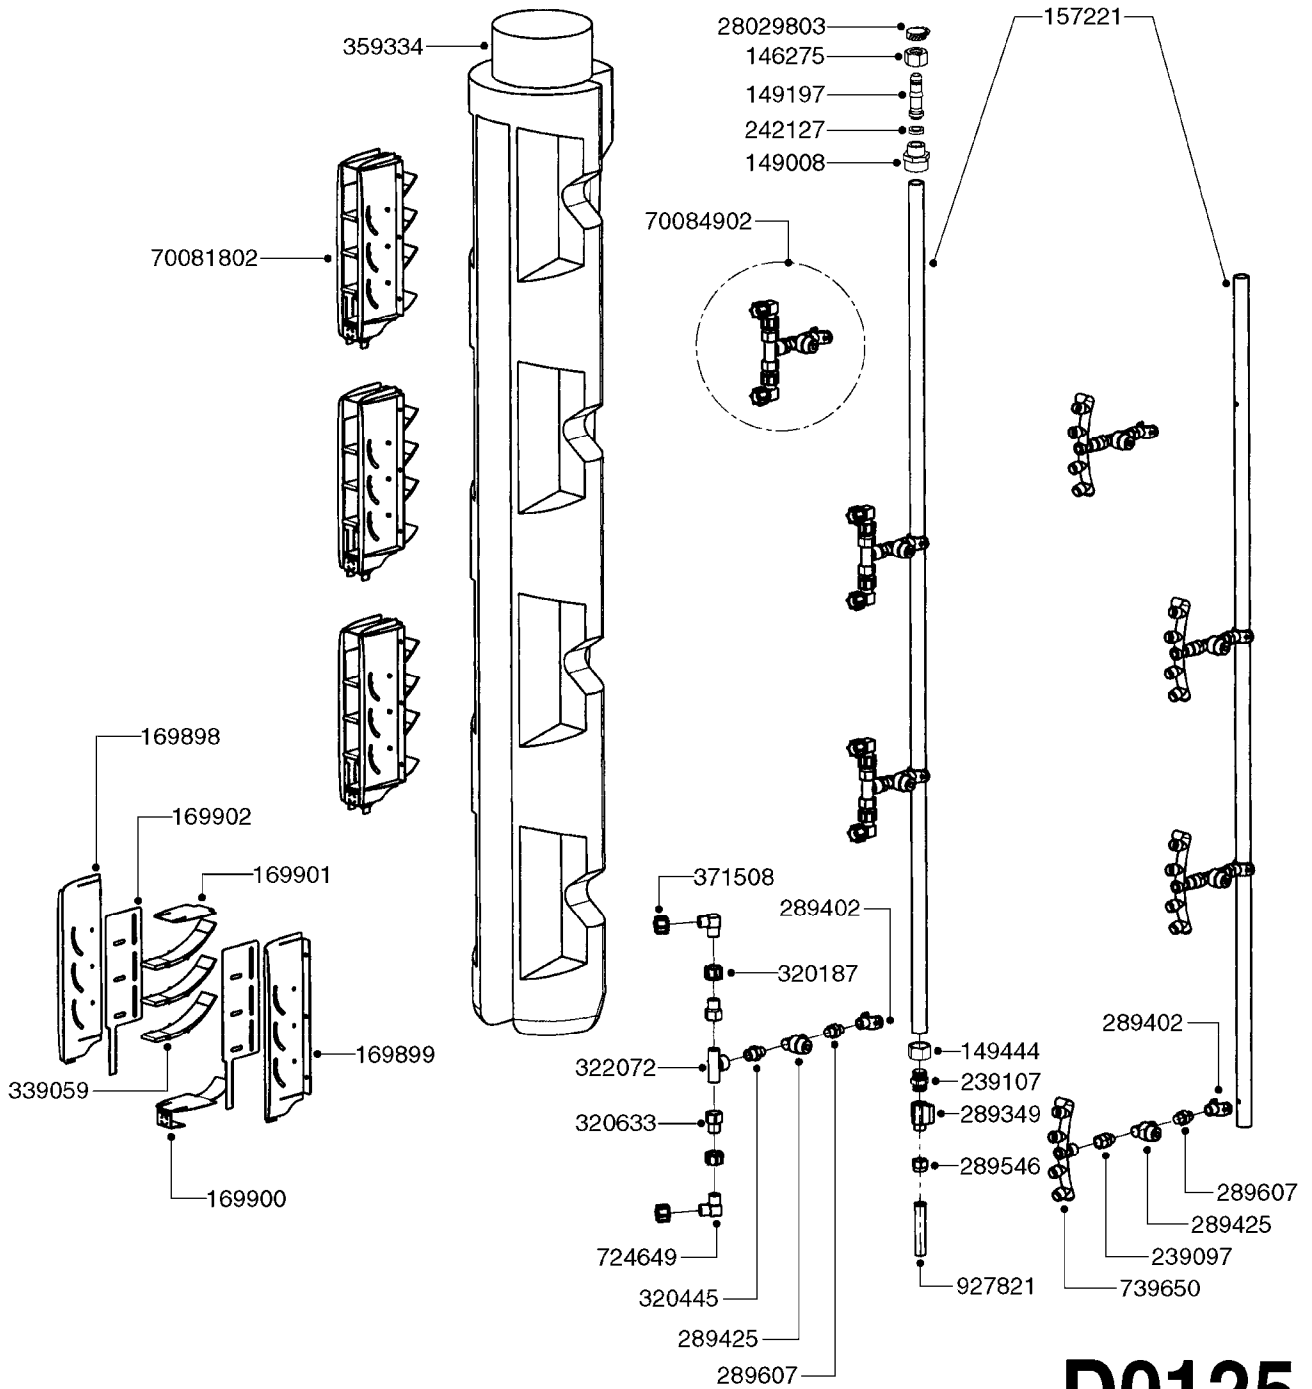

parts-n°	order qty	description
111344	1	CLAW CLUTCH Ø100/Ø20,5 UNDER PART RED
111387	1	CLAW CLUTCH D100 UPPER PART
144292	1	AXLE F/BREAKAWAY M20/M16 L=426
149320	1	BUSHING
157125	1	SPACER BOLTS M10
166246	1	WASHER CUP D53 F.SPRING
178525	1	SUPPORT PLATE B40 OUTER
220673	1	SPRING F.PIVOT 100 X 51
229002	1	TENSION SPRING LP/TP
283820	1	PLUG 30MM / 1-1/4X1/8 SQ TUBE
289296	1	PLUG D.30
399026	1	NYLON ROLLER
421252	1	SCREW M10X30 CAP
429012	1	BOLT HEX M10X160
430264	1	BOLT HEX 8.8 DEL M16X100
430934	1	BOLT HEX 8.8 DEL M16X80
460342	1	NUT HEX M10 DEL DIN934
460423	1	NUT HEX M10X1.50 LOCK DIN985A2 SS
460585	1	LOCKING NUT M16 DIN985 A2 SS
469004	1	M-20 SPECIAL NUT
471118	1	WASHER D16 TENSION
619519	1	REAR DROP BRACKET - B40
619520	1	OUTER WING PLATE - B40
619542	1	TUBE FOR BRACKET
639412	1	BRACKET F.BREAKAWAY CLUTCH RH
639413	1	BRACKET F.BREAKAWAY CLUTCH LH
639428	1	UPPER WING ARM - B40
639429	1	LOWER WING ARM - B40
639431	1	OUTER GLIDING PIECE - B40
639443	1	BOOM BRCT OUTER F.TWO ROW SYST
639547	1	TRANSPORT BRACKET - B40