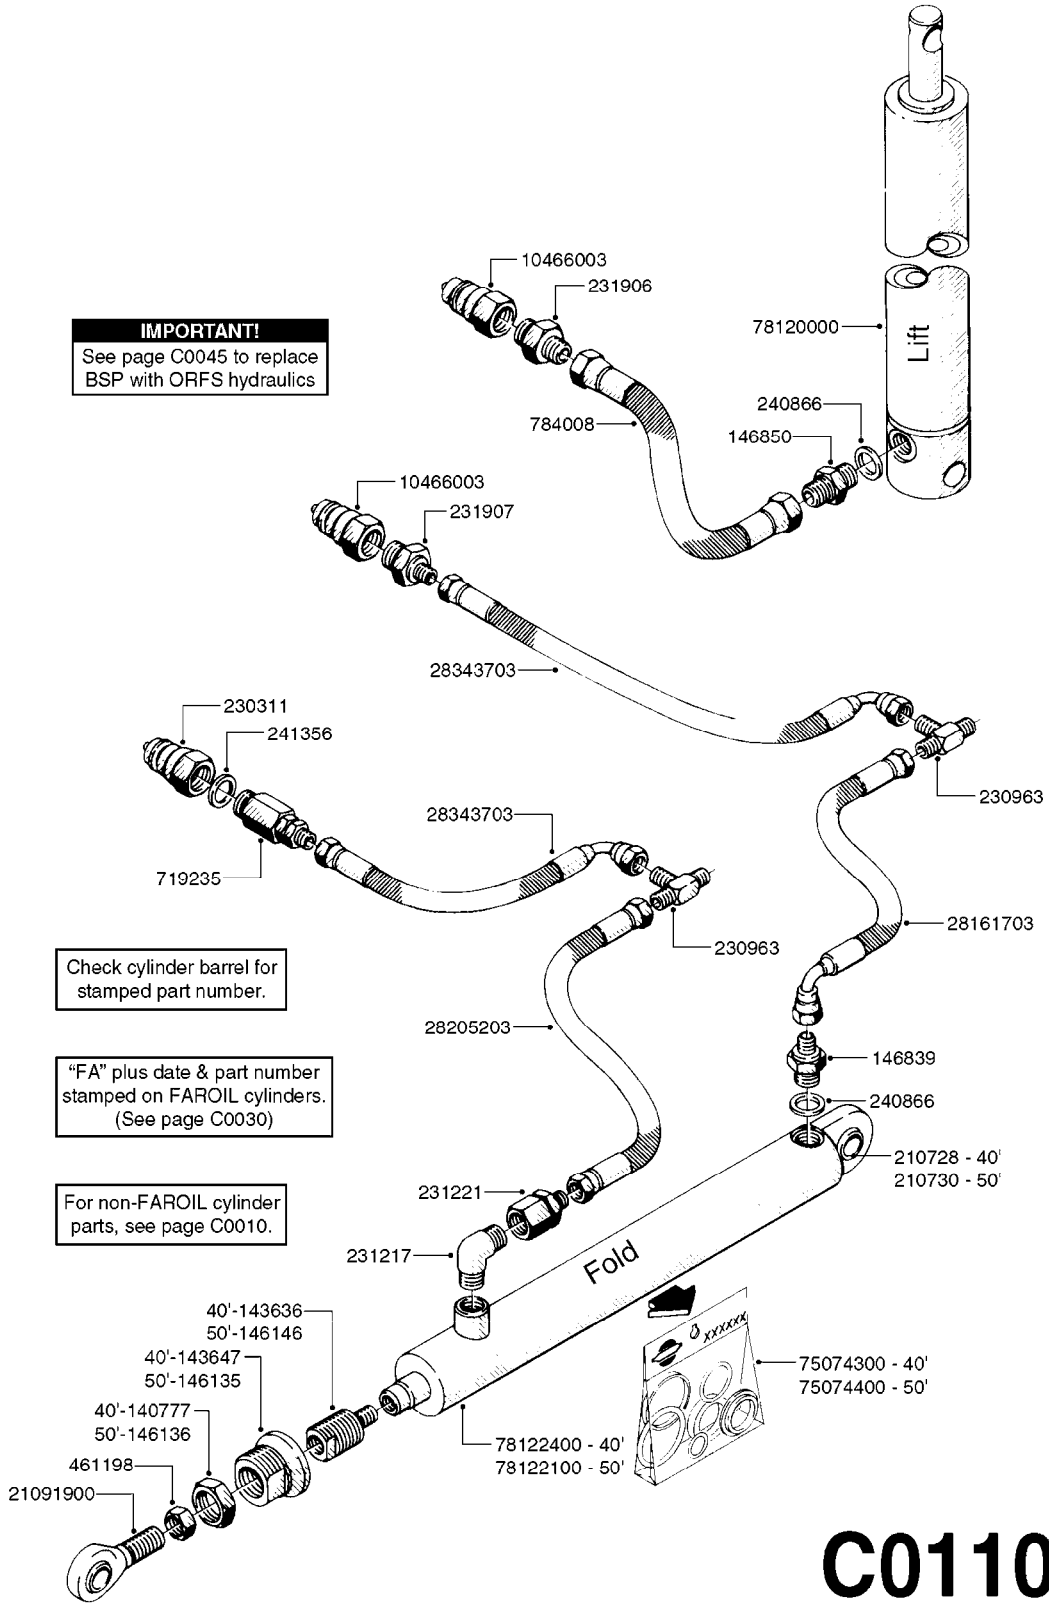

IMPORTANT!
See page C0045 to replace
BSP with ORFS hydraulics

Check cylinder barrel for
stamped part number.

"FA" plus date & part number
stamped on FAROIL cylinders.
(See page C0030)

For non-FAROIL cylinder
parts, see page C0010.

HYDRAULICS - GW/HY 40' & 50'
C0110-HIN, 08:01:18

Page 1

Date 05.08.2019 11:50

parts-n°	order qty	description
140777	1	NUT HEX 3/4" BSP JAMB
143636	1	THREADED INSERT F.CYLINDER END
143647	1	COLLAR F.THREAD.ROD EXTENTON
146135	1	ADJUSTING SCREW F/PISTON (DELTA)
146136	1	NUT M30 X 1.5
146146	1	ADAPTOR THREADED F.HY CYLINDER
146839	1	HEX NIPPLE 1/4"X3/8" BSP 0.7MM
146850	1	HEX NIPPLE 3/8"x3/8" - 1.8mm
210728	1	BEARING F.LINK HEAD M17
210730	1	BEARING F.LINK HEAD M20
230311	1	QUICK COUPLING 1/2"
230963	1	TEE 1/4"M X 1/4"M X 1/4"M BSP
231217	1	ELBOW 3/8'X3/8'
231221	1	NIPPLE W/NUT 3/8' - 1/4'
231906	1	HEX NIPPLE 3/8"BSP X 1/2"NPT
231907	1	HEX NIPPLE 1/4"BSP X 1/2"NPT
240866	1	DOWTYSEAL 3/8"
241356	1	DOWTYSEAL 1/2"
461198	1	NUT HEX M16X2 JAMB
719235	1	THROTTLE VALVE HY.
784008	1	HOSE HY X 1/4" X 98.4"STR+ELB
10466003	1	COUPLER PIONEER 8010-04 1/2NPT
21091900	1	LINK HEAD M16 x D17 DELTA
28161703	1	HOSE HY X1/4X013.75'STR+ELB
28205203	1	HOSE HY X1/4X025.56" STR+STR
28343703	1	HOSE HY X1/4X177.18" STR+ELB
75074300	1	SEALKIT78122000/23-25/30-32/46
75074400	1	SEAL KIT 78121800/21/44
78120000	1	CYL.TELESOPING Ø50/40/25 1100
78122100	1	CYLINDER DOUBLE D50/25-298
78122400	1	DOUBLE CYLINDER D 40/20-300