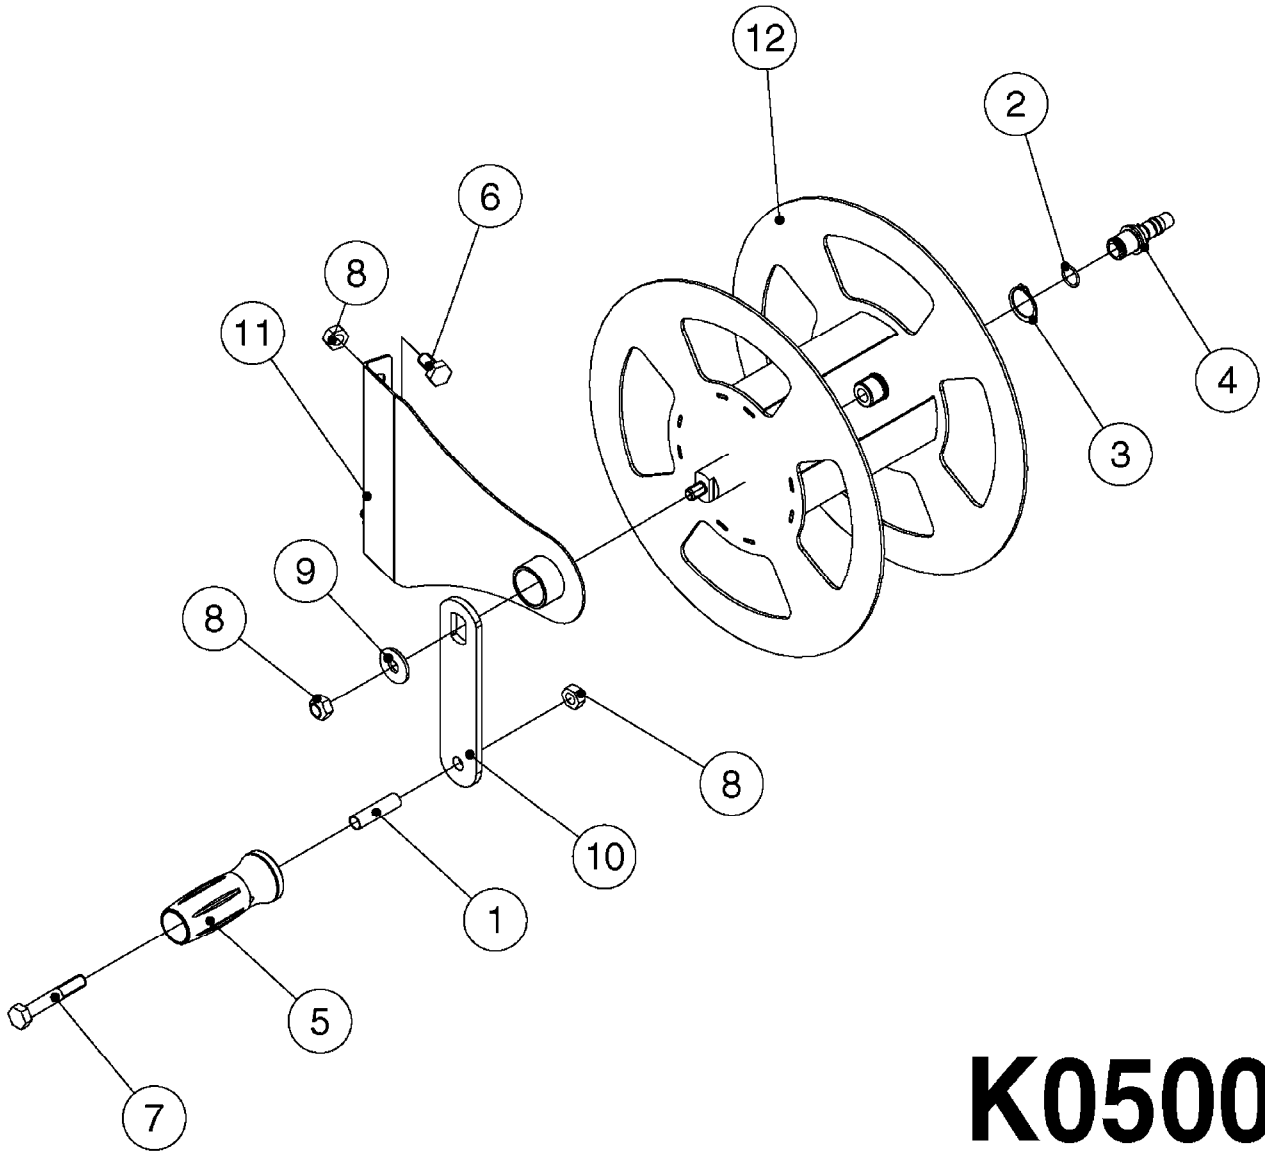

COMPLETE ASSEMBLY:
 818377 - 160' x 3/8" (50m) HOSE REEL
 818381 - 320' X 3/8" (100m) HOSE REEL

K0490

HOSE REEL ASSEMBLIES
K0490-HIN, 01:01:16

Page 1

Date 05.08.2019 11:59

parts-n°	order qty	description
143684	1	BUSHING F. HOSE REEL
143706	1	SPACER TUBE F. 275' HOSE REEL
145925	1	NIPPLE M10 M6
146314	1	UNION BUSHING F.HOSE REEL
146315	1	RING FOR HOSE REEL
146487	1	SPACER ROD F/HOSE REEL 225mm
160311	1	WASHER D30/D20.4X2
241474	1	O-RING NITRIL
281072	1	SNAP-RING OUTER 20X1.20
282155	1	CLIP F.TUBE SUPPORT
320655	1	FITT.DK HN 1/2"-1/2" BSP
320821	1	FITT.DK NUT 1-1/2" BSP
330212	1	O-RING D19/D14X2.4 F.1/2"NUT
333443	1	BUSHING F. HOSE REEL
420604	1	BOLT HEX 8.8 DEL M10X25 FT DIN933
420626	1	BOLT HEX 8.8 DEL M10X20 FT
420862	1	BOLT HEX 8.8 DEL M10X16 FT
430286	1	BOLT HEX 8.8 DEL M12X30 FT
460423	1	NUT HEX M10X1.50 LOCK DIN985A2 SS
460703	1	NUT HEX M12X1.75 LOCK DIN985A2 SS
613207	1	CENTER TUBE FOR 164'HOSE REEL
613211	1	HOSE REEL NK 80/105
613292	1	CENTER TUBE 100 MM
633824	1	SIDE FOR HOSE REEL
633835	1	OUTER TUBE NK 300-600
633846	1	FITTING FOR HOSE REEL TR2/TR3
633905	1	BRKTS. HOSE REEL SM210
637986	1	CLAMP FITTING HOSE REEL
719073	1	HANDLE ASSY. F. HOSE REEL
719084	1	SWIVEL F.HOSE REEL
719121	1	HOSE 1/2'X2500M NUT
719401	1	CLIPS F.PISTOL ASSY.
725618	1	CLIP WHITE PLASTIC SNAP TYPE
818377	1	REEL FOR HOSE 160' X 3/8"
818381	1	REEL FOR HOSE 320' X 3/8'
818801	1	BKT.HOSE REEL MOUNT NL/NK/BOOM
818845	1	BKT.HOSE REEL SM210
833768	1	HOLDER F. HOSE REEL
834764	1	BKT.HOSE REEL MOUNT ESTATE SPR
61021400	1	BKT. BOOM MOUNT SM53/80 US