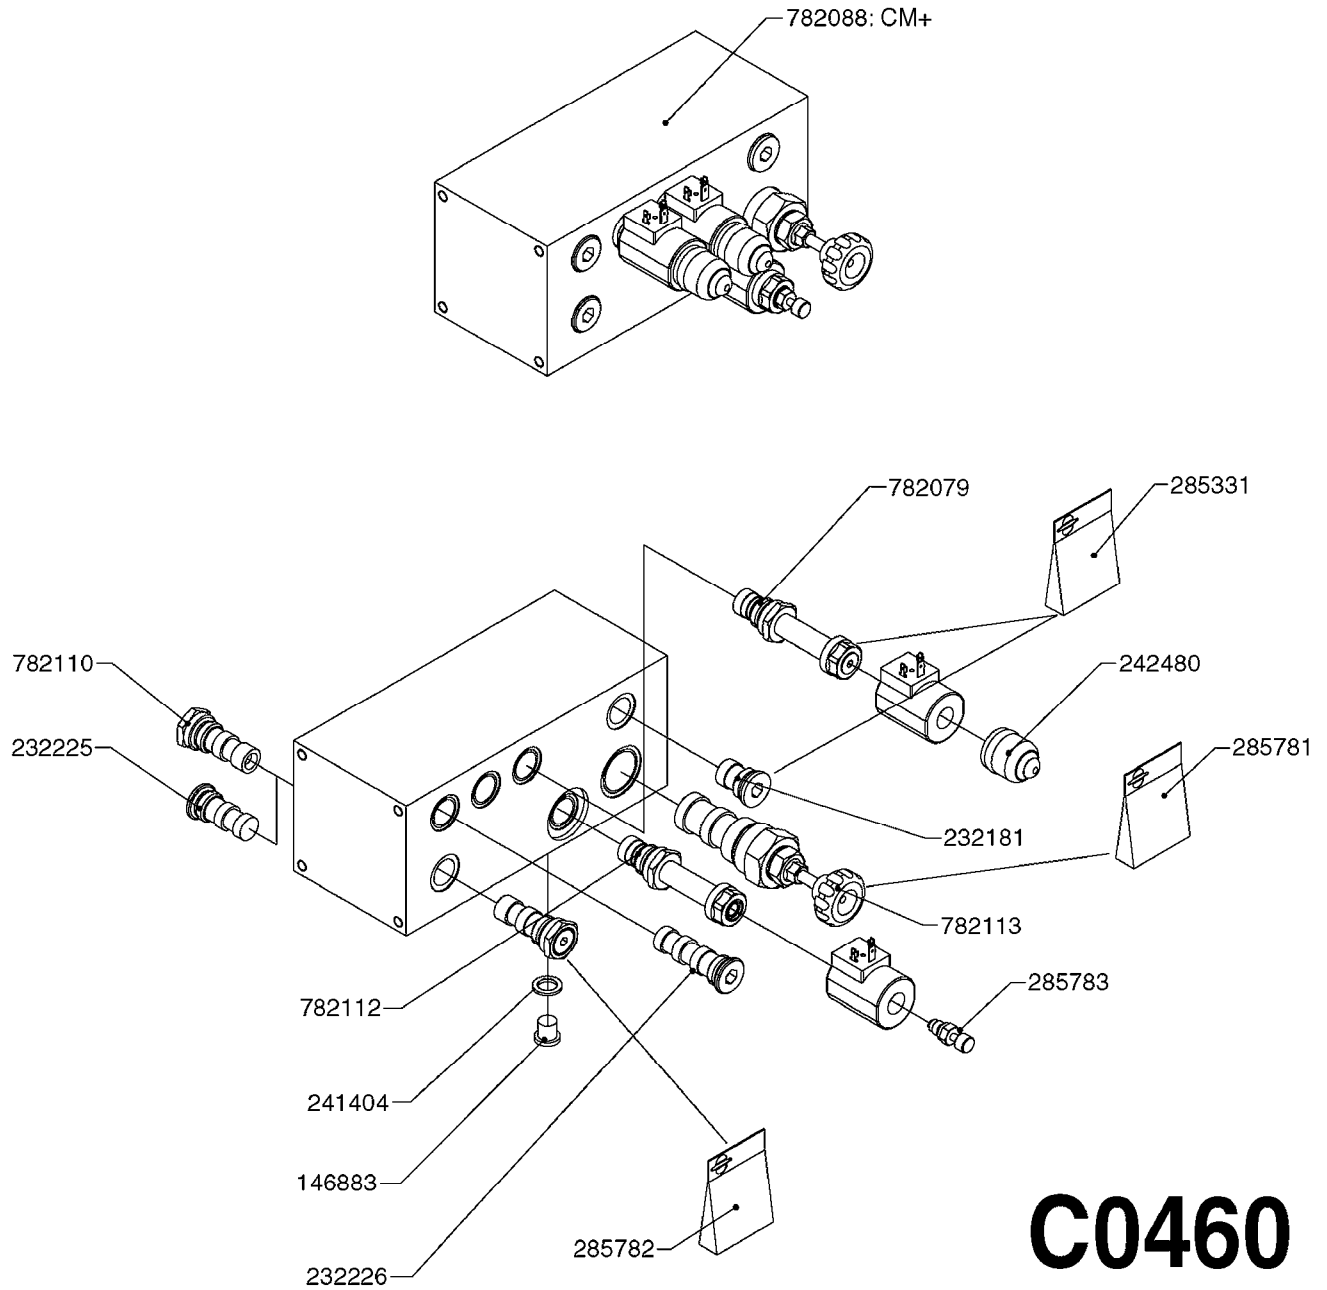

DAH VALVES (COMATROL) '9
C0460-HIN, 01:01:16

Page 1
Date 05.08.2019 11:51

parts-n°	order qty	description
146883	1	PLUG 1/4"RG NV=17 L=15 SS
232181	1	PLUG F DH HYD. VALVE
232225	1	PLUG NCS 06/3
232226	1	PLUG NCS 06/4
241404	1	DOWTY SEAL 1/4"
242480	1	DUST COVER F. HYD. VALVE
285331	1	SEAL KIT F. HZ HYD.SOLENOID 96
285781	1	SEAL KIT F.NCS 12/3
285782	1	SEAL KIT F.NCS 06/4
285783	1	BRASS VALVE F.EVH 06
782079	1	CARTRIDGE VALVE
782088	1	HY BLOCK CM+ TWIN
782110	1	NON RETURN VALVE F. STEERTRACK
782112	1	HY SOLENOID VALVE/MAG 12VDC
782113	1	FLOW REGULATOR VALVE