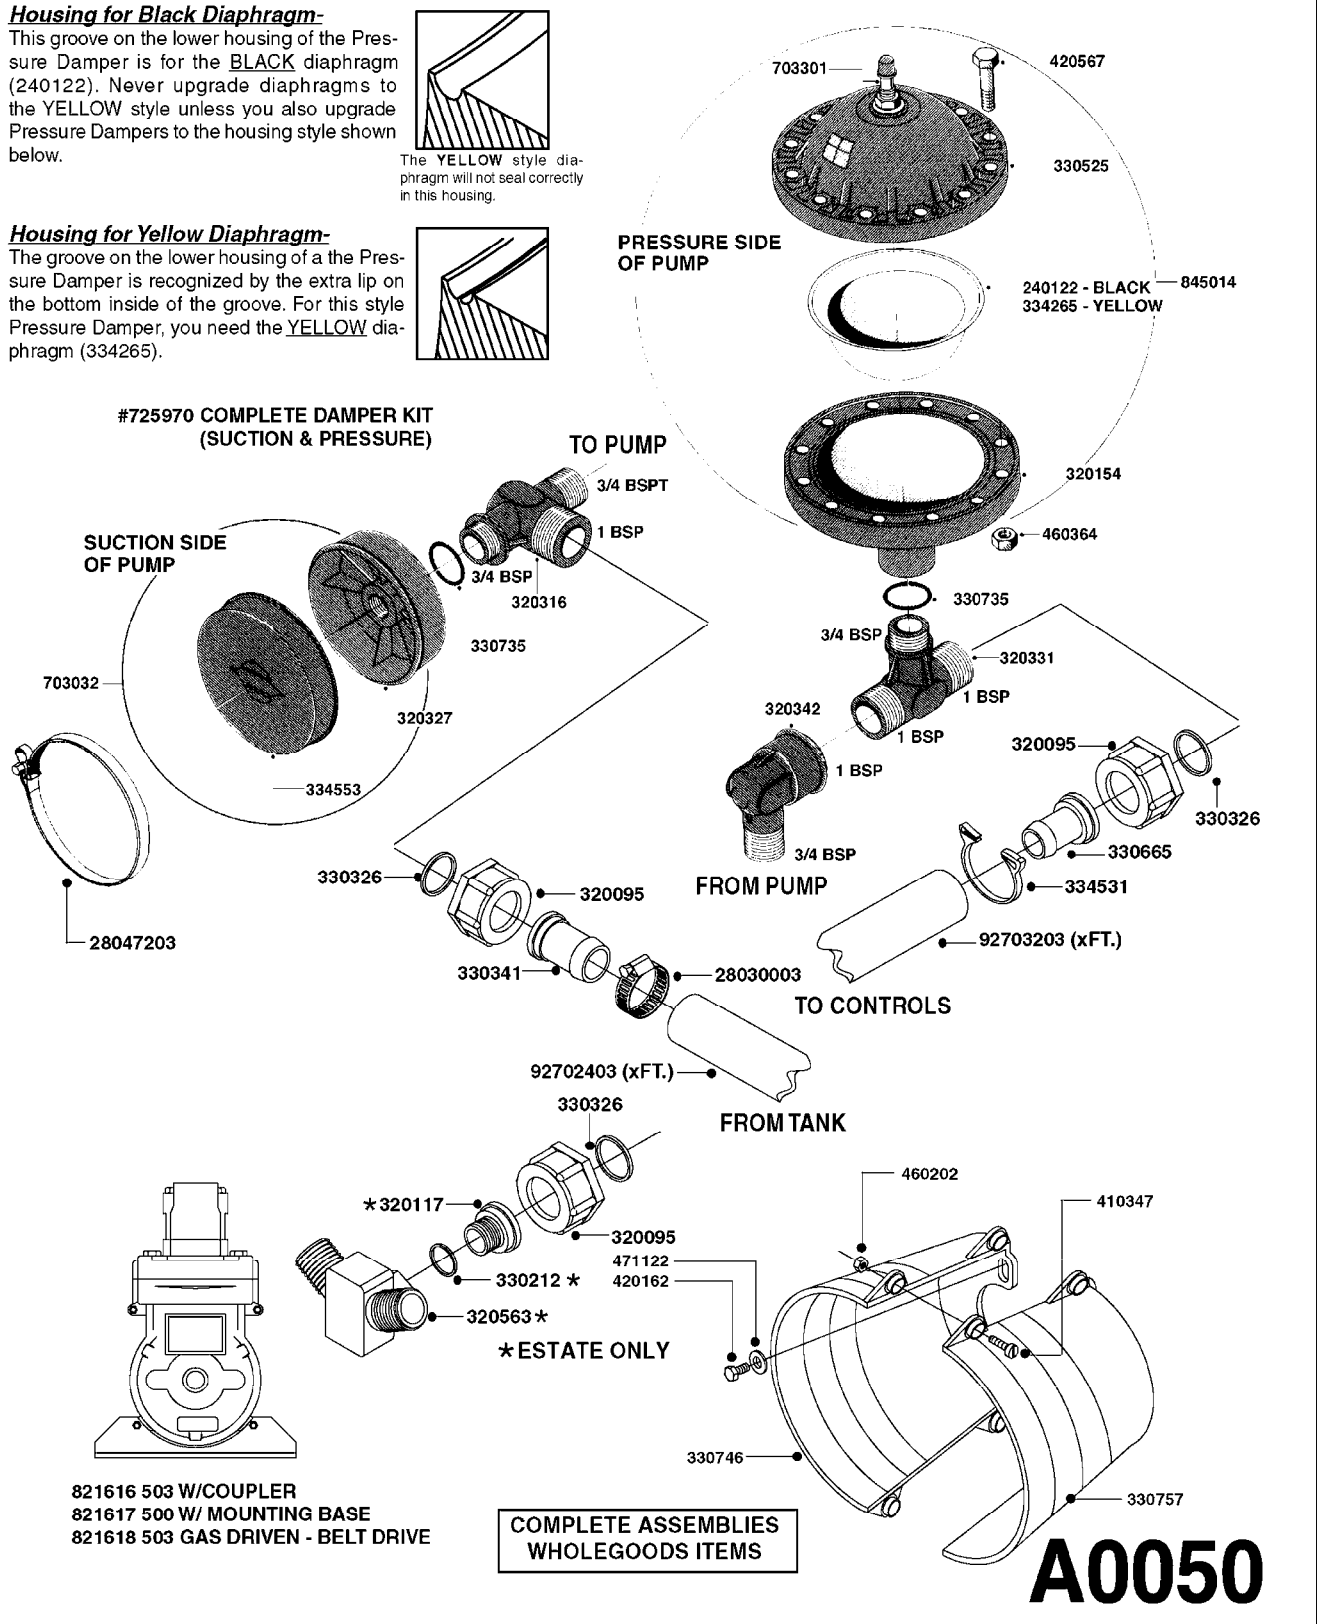

Housing for Yellow Diaphragm-

The groove on the lower housing of a Pressure Damper is recognized by the extra lip on the bottom inside of the groove. For this style Pressure Damper, you need the **YELLOW** diaphragm (334265).