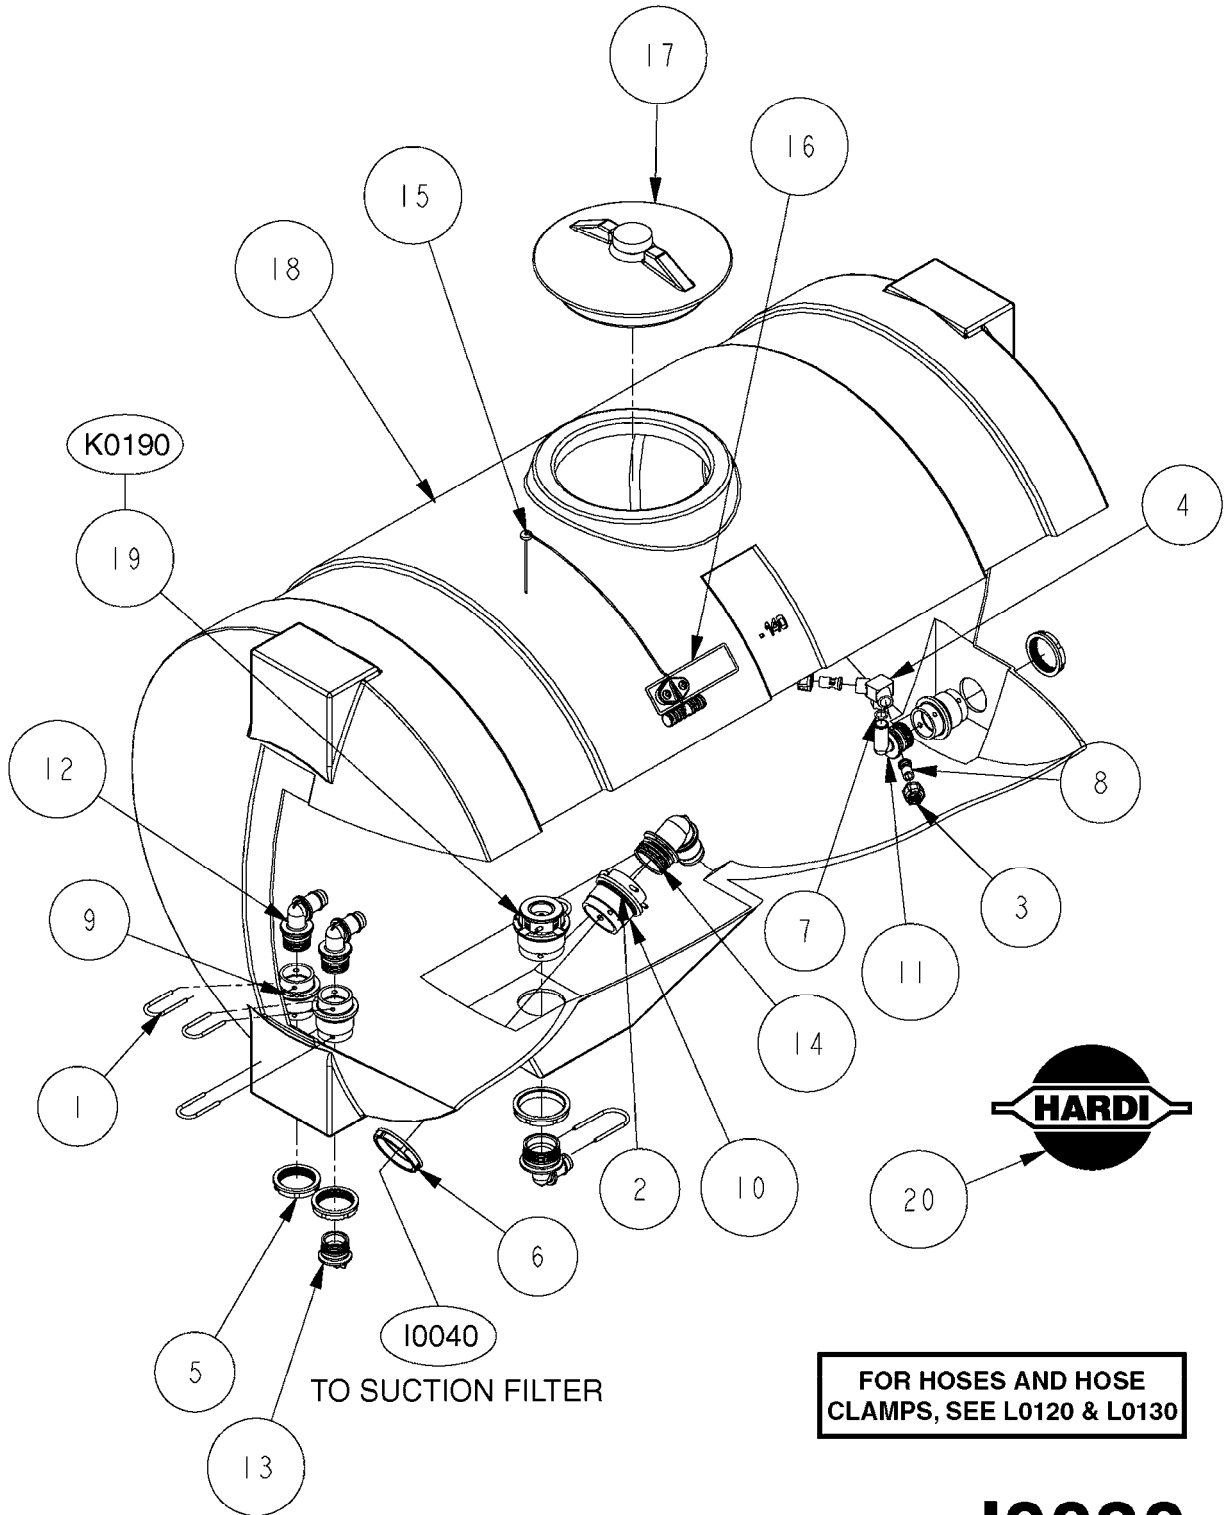

FOR HOSES AND HOSE
CLAMPS, SEE L0120 & L0130

I0030

ATV 150 TANK
I0030-HIN, 01:01:16

Page 1

Date 05.08.2019 11:58

Pos.	parts-n°	order qty	description
1	145995	1	FITT.DK S-53 FORK
2	145996	1	FITT.DK S-67 FORK
3	320084	1	FITT.DK NUT 1/2" BSP
4	320563	1	FITT.DK 3 WAY 1/2" 110 DEG.
5	322107	1	FITT.DK S-53 BULKHEAD NUT
6	322108	1	FITT.DK S-67 BULKHEAD NUT
7	330212	1	O-RING D19/D14X2.4 F.1/2"NUT
8	370462	1	NOZZLE INJECTOR 5066-1.5
9	726463	1	FITT.DK S53 BULKHEAD W/GASKET
10	726464	1	FITT.DK S-67 BULKHEAD W/GASKET
11	726552	1	FIT.DK S-53X90 1/2" BSP,O-RING
12	726571	1	FITT.DK S-53 ELB.1", W ORING
13	726578	1	FITT.DK S53 PLUG WITH O-RING
14	727224	1	FITT.DK S67X90,1.5HB SUCTION
15	14001500	1	GROMMET F.TOP DRAIN CORD
16	10532903	1	DECAL CAUTION-TANK DRAIN ENG
17	28033603	1	TANK LID & LID RING ATV
18	35003203	1	TANK, DRILLED, ATV 150
19	72351400	1	DRAIN,S67 TOP
20	976183	1	DECAL COMPANY D.18,2 X 29,6