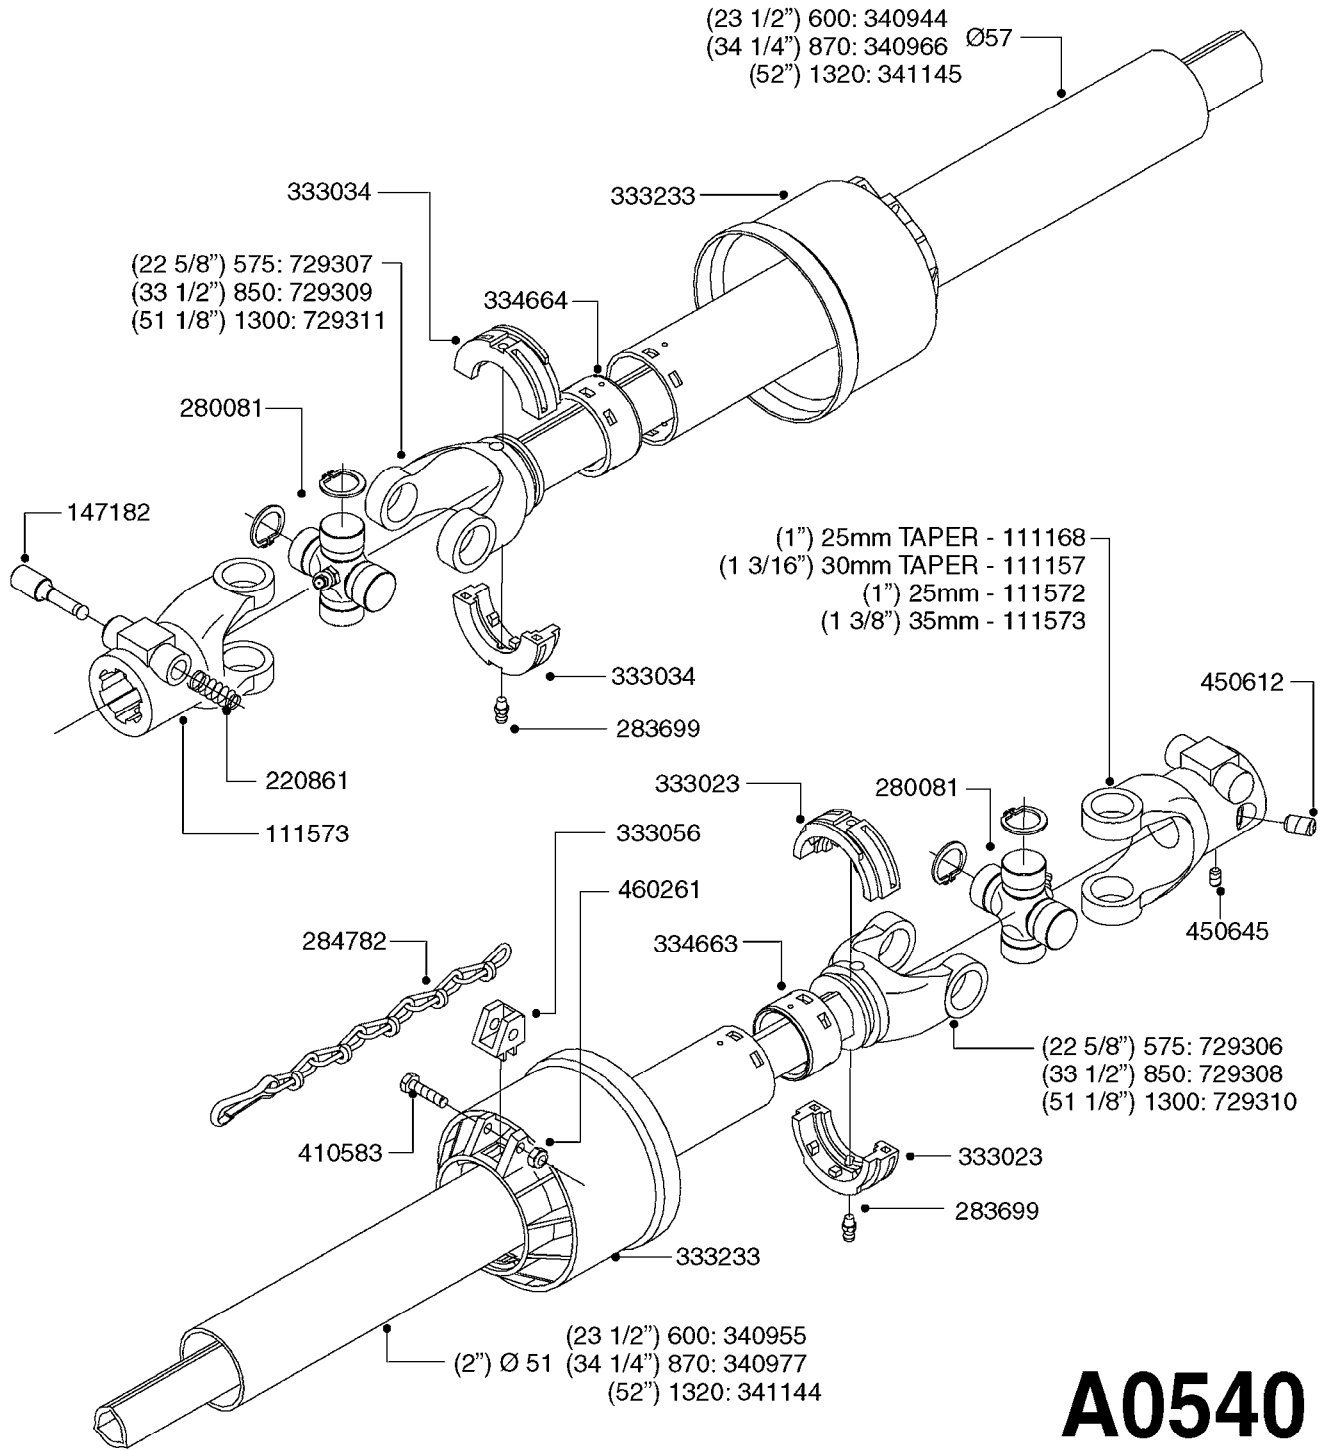

A0540

PTO HARDI TRIANGULAR SHAFT 540
A0540-HIN, 01:01:16

Page 1

Date 05.08.2019 11:46

parts-n°	order qty	description
111157	1	YOKE PTO 30MM TAPERED
111168	1	YOKE PTO 25 MM TAPERED
111572	1	PTO YOKE 1'BORED TRIANGLE
111573	1	PTO YOKE 1-3/8'X6 SPLINE TRIAN
147182	1	PTO LOCK PIN
220861	1	SPRING F.PTO YOKE
280081	1	UNIV. JOINT 23.8x61.3mm
283699	1	GREASE NIPPLE M6X1
284782	1	CHAIN F.PTO
333023	1	BEARING HALF, SMALL
333034	1	BEARING HALF BIG
333056	1	LOCK FOR P.T.O. COVER
333233	1	P.T.O. COVER FOR CARDAN
334663	1	BUSHING D45.8/D38.5X25MM
334664	1	BUSHING D51.8/D44.5X25MM
340944	1	PTO SHAFT COVER, TRACT.END 420
340955	1	PTO SHAFT,PUMP END420alt341144
340966	1	PTO SHFT TRCT.END690 alt341145
340977	1	PTO ,PUMP END 690 alt 341144
341144	1	PTO SHIELD INNER,1140x50mm OD
341145	1	PTO SHIELD OUTER, 1140x57mm OD
410583	1	BOLT HEX 8.8 DEL M6X40
450612	1	SCREW M10X16 POINTED
450645	1	SCREW ALLAN M6 X 6 SS
460261	1	NUT HEX M6X1.00 LOCK DIN985 A2 SS
729306	1	PTO INNER YOKE&TUBE L=575 TRIA
729307	1	PTO OUTER YOKE&TUBE L=575 TRIA
729308	1	PTO INNER YOKE&TUBE L=850 TRIA
729309	1	PTO OUTER YOKE&TUBE L=850 TRIA
729310	1	PTO INNER YOKE&TUBE L=1300TRIA
729311	1	PTO OUTER YOKE&TUBE L=1300TRIA