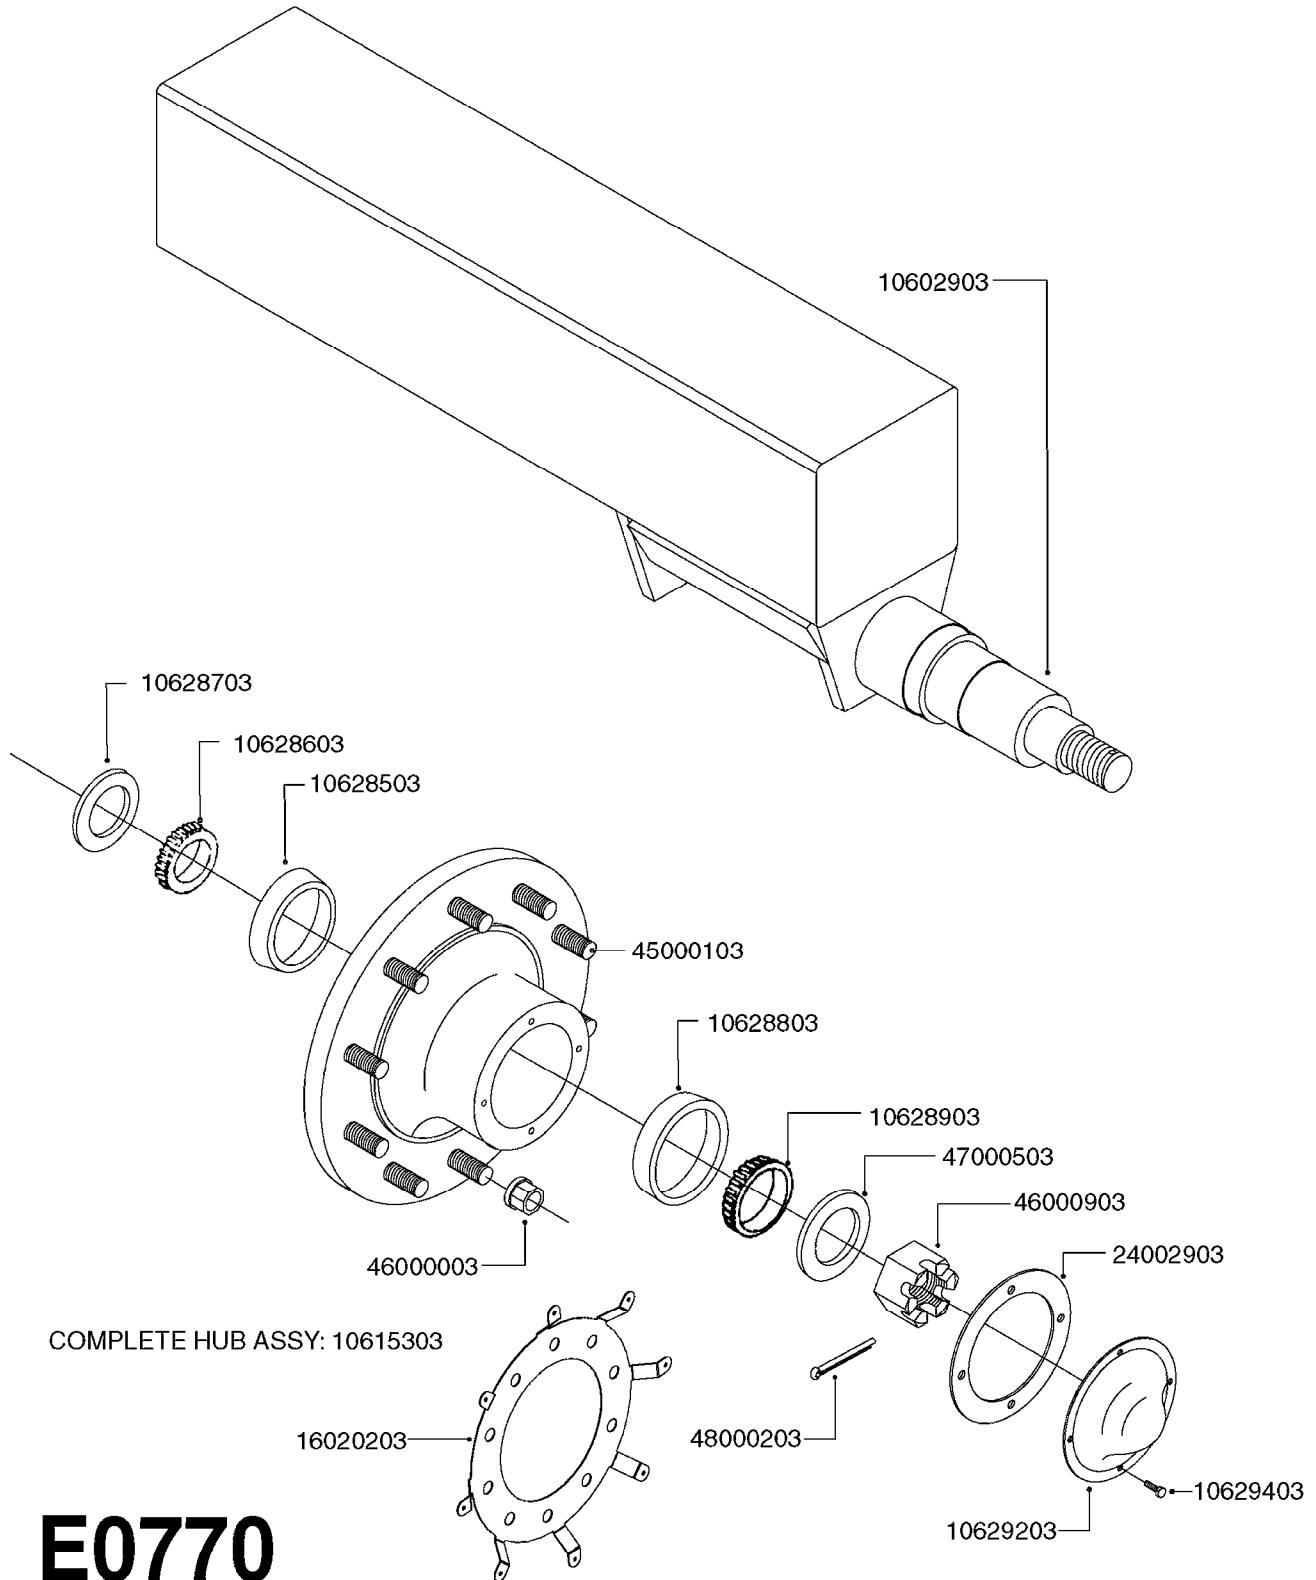

HUB ASSEMBLY F.3-1/8" SPINDLE
E0770-HIN, 01:01:16

Page 1

Date 05.08.2019 11:55

parts-n°	order qty	description
10602903	1	SPINDLE 3-1/8" WILTON 2813180
10615303	1	HUB ASSY.F.3-1/8" SPINDLE COMP
10628503	1	BEARING INNER CUP A39520
10628603	1	BEARING INNER CONE A39585
10628703	1	SEAL OIL 3.0" X 4.5" X .438"
10628803	1	BEARING OUTER CUP #453A
10628903	1	BEARING INNER CONE A460
10629203	1	DUST CAP F.10 BOLT HUB 3.5"
10629403	1	BOLT HEX 5/16 NC GR.2 00.50"
16020203	1	WHEEL SENSOR MAGNET MNT 10BLT
24002903	1	GASKET F. HUB 3.5" HUB ASSY
45000103	1	BOLT, WHEEL STUD 3/4-16X2 3/4
46000003	1	NUT HEX NF 3/4" FLANGED F.HUB
46000903	1	NUT CSTL 1-1/4"NF 3-1/2" SPNDL
47000503	1	WASHER, SPNDL 3.5" 1.31x3 .16T
48000203	1	PIN, COTTER 7/32" X 3.00"