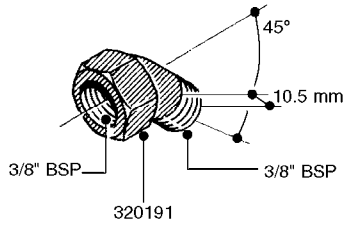

FITTINGS - HEXAGON NIPPLES
L0030-HIN, 01:01:16

Page 0
Date 05.08.2019 12:00

L0030

FITTINGS - HEXAGON NIPPLES
L0030-HIN, 01:01:16

Page 1
Date 05.08.2019 12:00

parts-n°	order qty	description
10015303	1	FITT.PO.HN 1.00X1.00 M1000
10425003	1	FITT.PO.HN 1.25X1.00 MCPHEE
320132	1	FITT.DK HN 1" BSP
320176	1	FITT.DK HN 3/8"X1/2" BSP
320445	1	FITT.DK HN 1/4"X3/8" BSP
320655	1	FITT.DK HN 1/2"-1/2" BSP
320692	1	FITT.DK HN 3/8'BSPX1/4'NPT
320703	1	FITT.DK HN 3/8BSP X1/2 &1/4NPT
320725	1	FITT.DK NIPPLE 3/8"-3/8" BSP
320902	1	FITT.DK HN 3/8'X 1/4' BSP
390232	1	FITT.DK HN 1-1/2' X 1-1/4' BSP
390276	1	FITT.DK HN 1'BSP