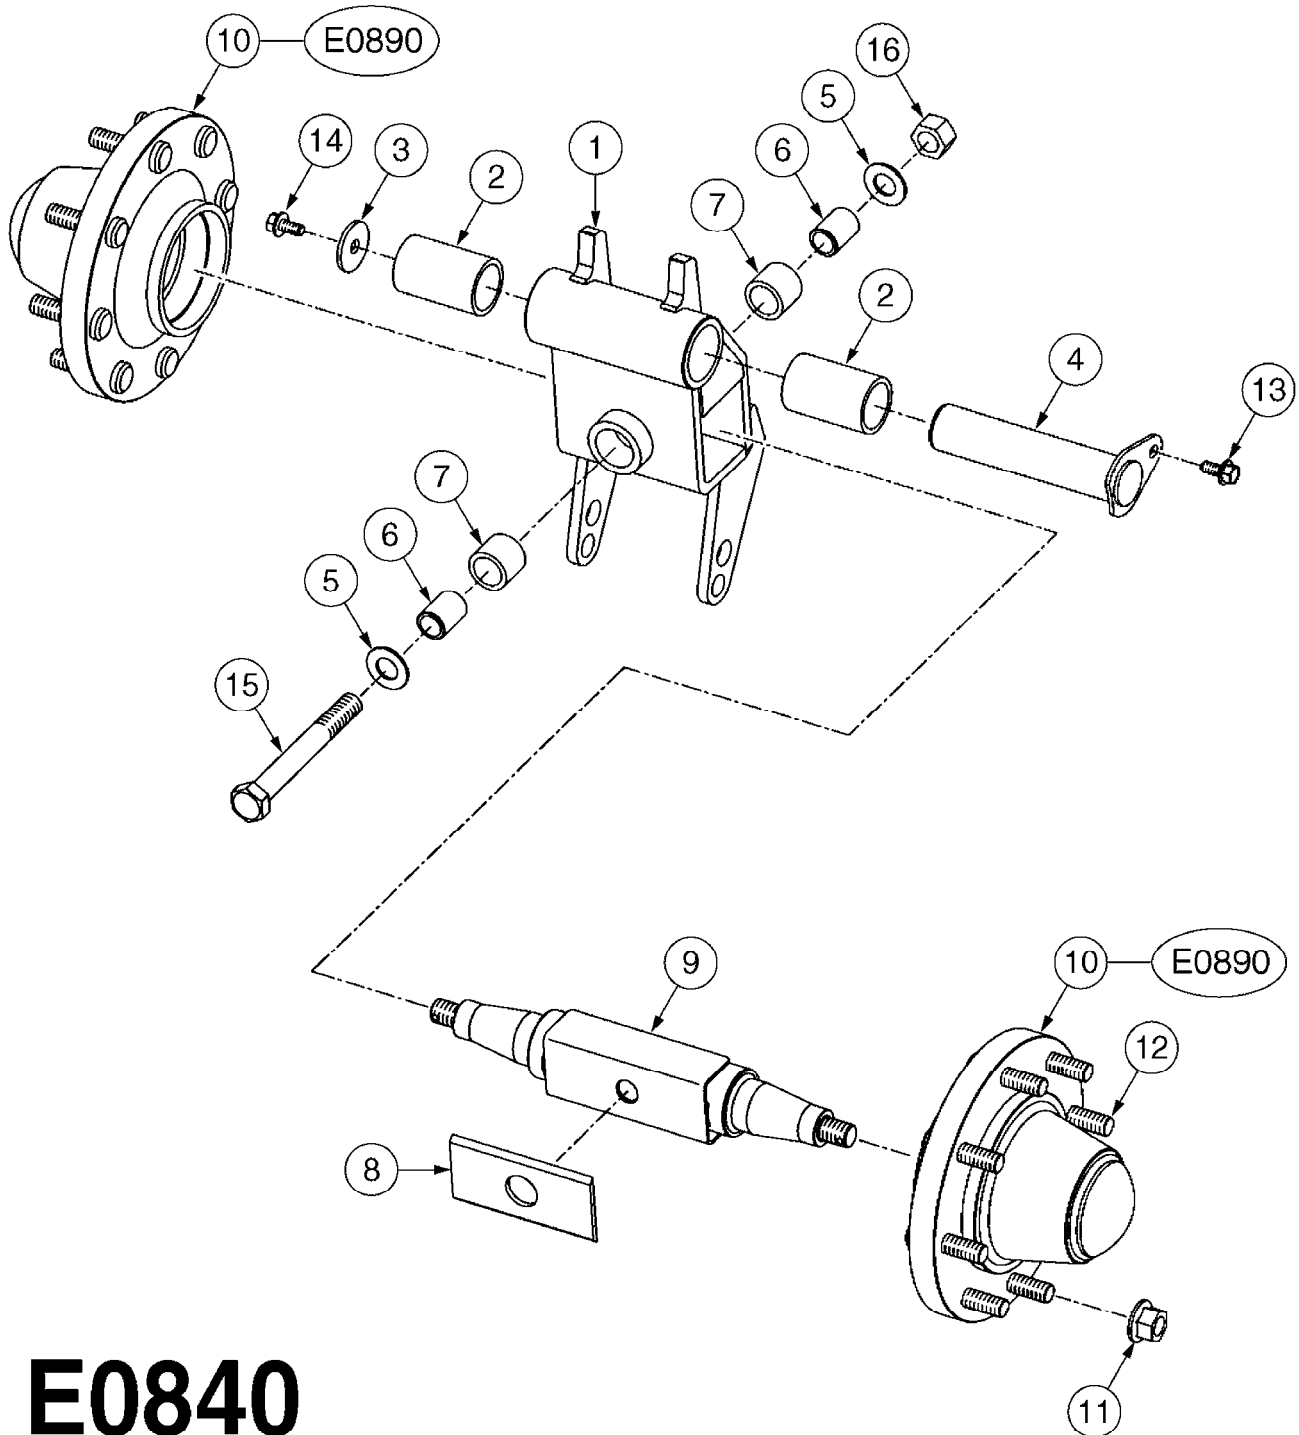

E0830

CAMOPLAST FRAME 40 SERIES
E0830-HIN, 01:01:16

Page 1
Date 05.08.2019 11:55

Pos.	parts-n°	order qty	description
1	28076003	1	WASHER, 3"X2.02"X3/16"
2	28076303	1	BUSHING 2.55"ODX2.012ID"X2"
3	28076403	1	SHIM, TILT STOPPER
4	28076503	1	STOPPER, TILT
5	28076603	1	TENSION ARM (40 SERIES)
6	28076703	1	BUSHING, TENS. 3.48X3.15X1.98"
7	28076803	1	LOCK PLATE
8	28076903	1	FRAME W/BUSHINGS (40 SERIES)
9	28077003	1	SNAP RING EXT. 3"
10	28077103	1	WASHER
11	28077203	1	PIN, 3" OD X 9.56"
12	28077303	1	SPACER
13	28083403	1	LOCK NUT 1/2"-20 UNF
14	28083503	1	BOLT HEX FLG.1"X1/2"-13UNC GR5
15	28083603	1	JAM NUT 3/8"-16 UNC GR 8
16	28083703	1	SET SCREW 1-1/2"X3/8"-16 UNC
17	28083803	1	BOLT HEX 2"X1/2"-13 UNC
18	28083903	1	LOCK WASHER 1/2"
19	28084003	1	BOLT HEX 2" X 5/8"-11
20	28084103	1	GREASE FITTING
21	28084203	1	BOLT HEX 6-1/2"X1/2"-20UNF GR8