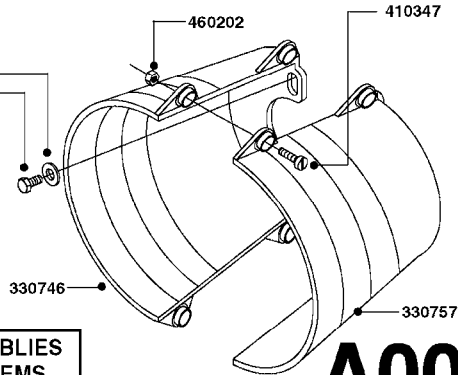

FROM PUMP

TO CONTROLS

FROM TANK

- 821623 - 600 WITH COUPLER
- 821624 - 600 W/ MOUNTING BASE
- 821625 - 600 GAS DRIVEN - BELT DRIVE

COMPLETE ASSEMBLIES
WHOLEGOODS ITEMS