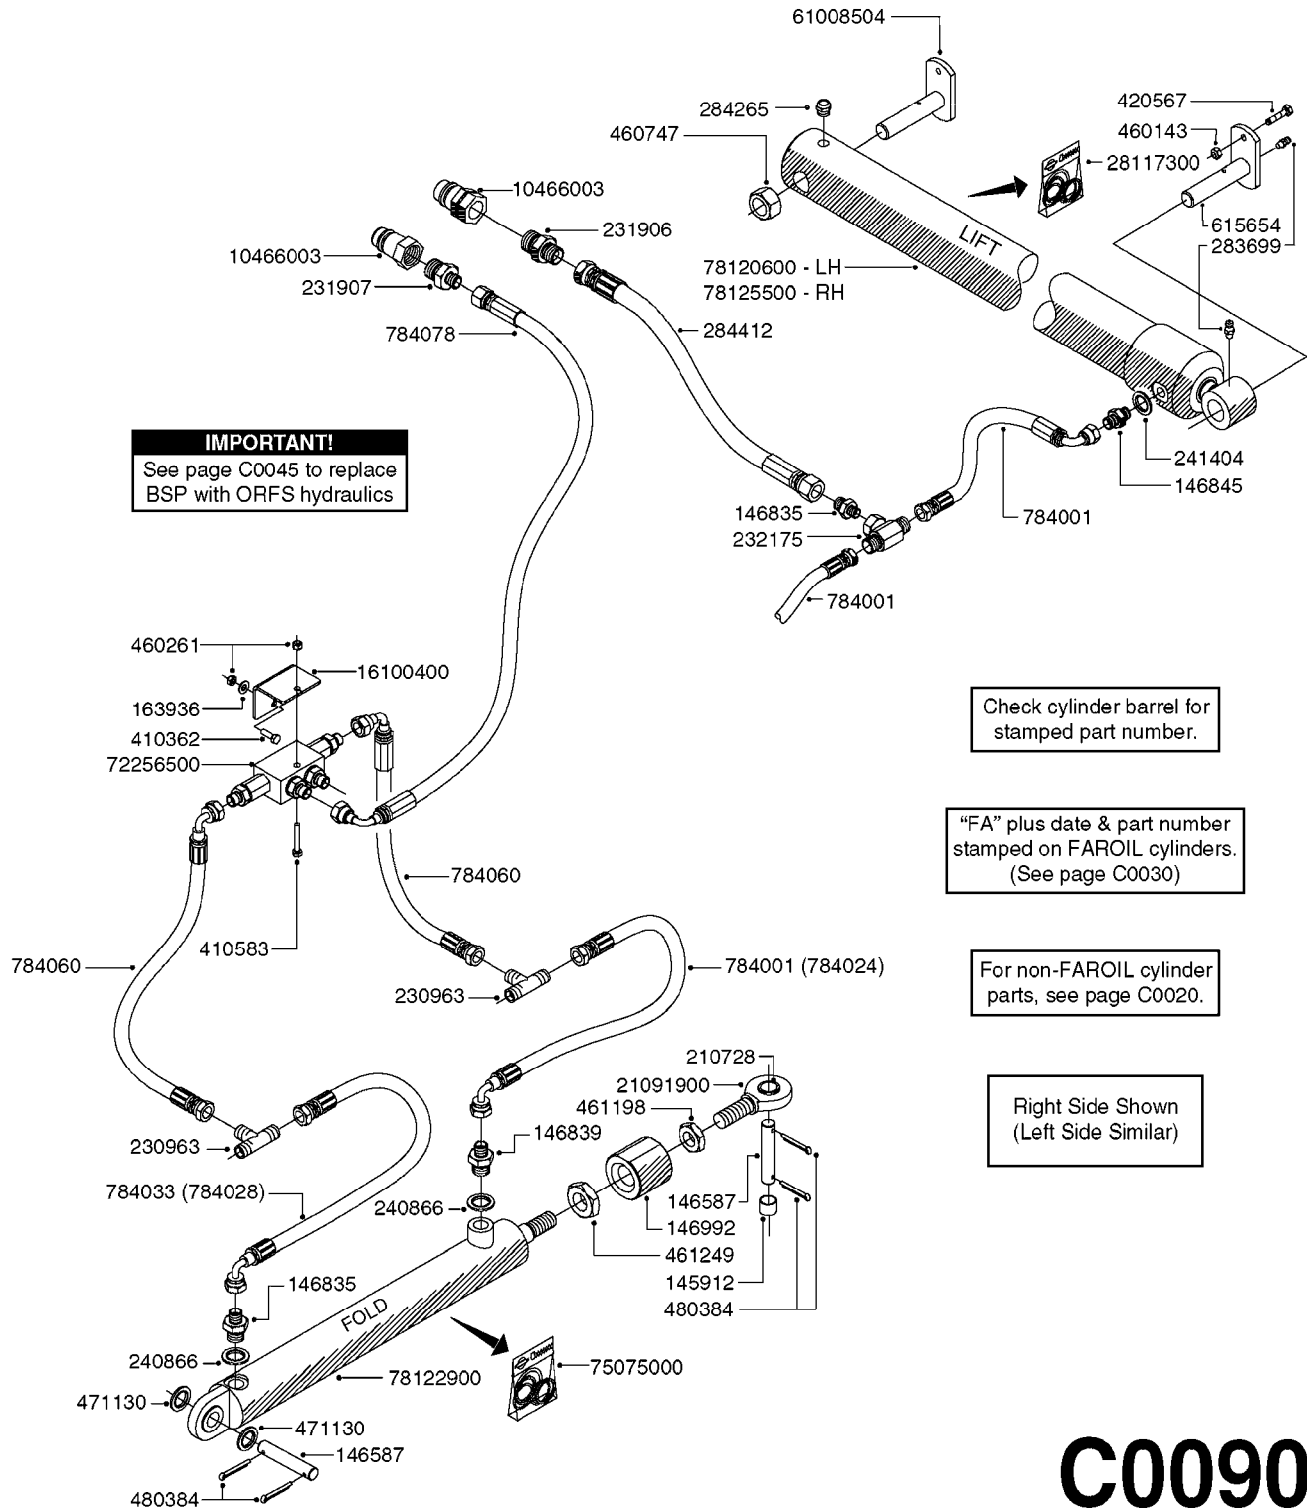

For non-FAROIL cylinder parts,
see pages C0010 and C0020.

C0080

HYDRAULICS-FALCON FOLD 42'-50'
C0080-HIN, 08:01:18

Page 1
Date 05.08.2019 11:50

parts-n°	order qty	description
144782	1	SHAFT 20 X 140
145176	1	PIN D19.8 X 60
145912	1	BUSHING D19.8/D17.0X7MM
146587	1	PIN D16.8 X 65
146835	1	HEX NIPPLE 1/4" - 3/8" BSP
146839	1	HEX NIPPLE 1/4"X3/8" BSP 0.7MM
146850	1	HEX NIPPLE 3/8"x3/8" - 1.8mm
146992	1	BUSHING F.CYLINDER
150287	1	SPACER D25.4/1.5 L=15MM
163936	1	WASHER D15/D6.2X1
210728	1	BEARING F.LINK HEAD M17
230963	1	TEE 1/4"M X 1/4"M X 1/4"M BSP
231906	1	HEX NIPPLE 3/8"BSP X 1/2"NPT
231907	1	HEX NIPPLE 1/4"BSP X 1/2"NPT
240866	1	DOWTYSEAL 3/8"
284412	1	HOSE HY 3/8" X 315" STR+STR
410362	1	BOLT HEX 8.8 SS M6X20
410583	1	BOLT HEX 8.8 DEL M6X40
460261	1	NUT HEX M6X1.00 LOCK DIN985 A2 SS
461198	1	NUT HEX M16X2 JAMB
461249	1	NUT M22X1.5 DIN439B
471130	1	WASHER, M24, Ø44/25.0X 4.0, SS
480384	1	PIN COTTER 3/16 x 1-1/2"
784001	1	HOSE HY X 1/4 X 067.00"STR+ELB
784024	1	HOSE HY X 1/4" x 73.0"STR+ELB
784028	1	HOSE HY X 1/4" X 53.0"STR+ELB
784033	1	HOSE HY X 1/4" X 61.0"STR+ELB
784060	1	HOSE HY X 1/4 X 017.75"STR+ELB
784078	1	HOSE HY X 1/4 X 417.33"STR+ELB
10466003	1	COUPLER PIONEER 8010-04 1/2NPT
16100400	1	PLATE 3 X 60 X 91 HY BLOCK MT
21091900	1	LINK HEAD M16 x D17 DELTA
72256500	1	DOUB.PILOT STEERED COUNT.VALVE
75075000	1	SEAL KIT 78122600/27/28/29
78120000	1	CYL.TELESCOPING Ø50/40/25_1100
78122900	1	CYLINDER 40/22X300MM RED