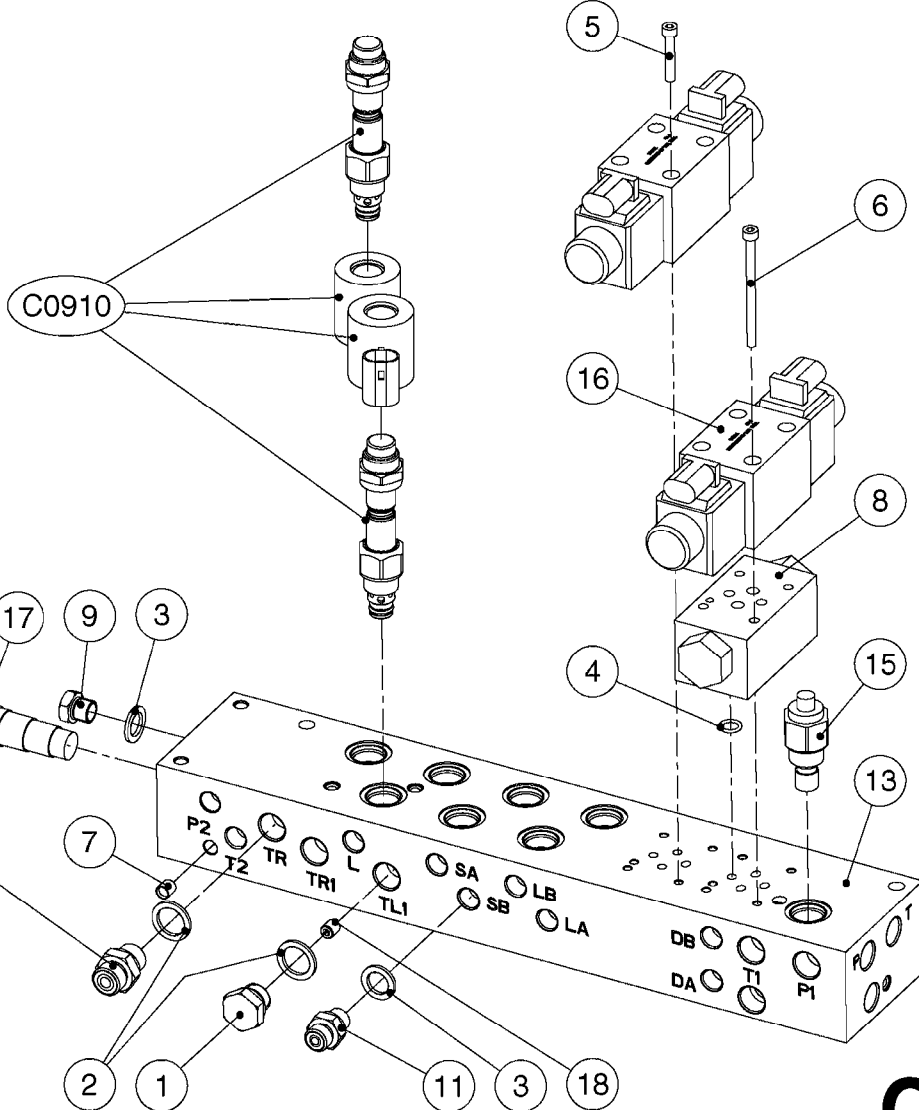

IMPORTANT!
BSP hoses require BSP fittings
ORFS hoses require ORFS fittings

C0590

HYD.BLOCK EAGLE/FORCE 2012
C0590-HIN, 13:05:19

Page 1

Date 05.08.2019 11:51

Pos.	parts-n°	order qty	description
1	146845	1	HEX NIPPLE 1/4"x1/4" BSP
1	23234500	1	HEX NIPPLE 1/4" - 9/16" ORFS
1	146851	1	HEX NIPPLE 1/4"x1/4" 0.7MM BSP
1	23234700	1	HEX NIPPLE 1/4"-9/16" - 0.7mm ORFS
1	147498	1	HEX NIPPLE 1/4"-1/4" 1.2mm BSP
1	23234100	1	HEX NIPPLE 1/4"-9/16" - 1.2mm ORFS
2	231103	1	PLUG 1/4" BSP, O-RING 08BPUP04
3	231987	1	PLUG 1/8" BSP W/GASKET
4	241404	1	DOWTY SEAL 1/4"
5	242102	1	O-RING Ø9.25X1.78 NITRIL 90SH
6	420847	1	BOLT HEX 8.8 DEL M8X85
7	450964	1	SCREW M5X30 F.CYLINDER
8	460143	1	SELF LOCK NUT M8 SST A2 DIN985
9	782124	1	SWITCH VALVE OUTS.1/8" 5000PSI
10	782131	1	BLIND PLUG F.3/4" CARTR.VALVE
11	14010400	1	PLUG 1/4" BSP
12	14098600	1	HYD. BLOCK SPC/FTZ 3/4" 2010
13	70084403	1	HYD. BLOCK, 5P, FOLD/FLOW
14	78216800	1	FLOW REGULATING VALVE, 3/4"
15	78217800	1	MAGNET VLV.MD1L-S3/10N-D12K8DT