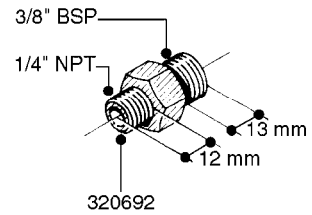

FITTINGS - HEXAGON NIPPLES
L0030-HIN, 01:01:16

Page 0
Date 05.08.2019 12:00

L0030

FITTINGS - HEXAGON NIPPLES
L0030-HIN, 01:01:16

Page 1
Date 05.08.2019 12:00

parts-n°	order qty	description
10015303	1	FITT.PO.HN 1.00X1.00 M1000
10425003	1	FITT.PO.HN 1.25X1.00 MCPHEE
320132	1	FITT.DK HN 1" BSP
320176	1	FITT.DK HN 3/8"X1/2" BSP
320445	1	FITT.DK HN 1/4"X3/8" BSP
320655	1	FITT.DK HN 1/2"-1/2" BSP
320692	1	FITT.DK HN 3/8'BSPX1/4'NPT
320703	1	FITT.DK HN 3/8BSP X1/2 &1/4NPT
320725	1	FITT.DK NIPPLE 3/8"-3/8" BSP
320902	1	FITT.DK HN 3/8'X 1/4' BSP
390232	1	FITT.DK HN 1-1/2' X 1-1/4' BSP
390276	1	FITT.DK HN 1'BSP