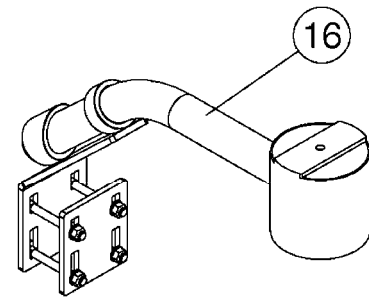

NORAC UC5 BOOM HEIGHT CONTROL
M0370-HIN, 16:10:18

Page 1

Date 05.08.2019 12:01

Pos.	parts-n°	order qty	description
1	26022703	1	CABLE, INTERFACE, TILT, NORAC UC5
2	26023503	1	CABLE UC5 INTERFACE MAIN AMP
3	26032600	1	CABLE UC5 NETWORK 14 AWG 10M
4	26043000	1	NORAC UC5 NETWORK 2 PIN PLUG
5	26043300	1	CABLE UC5 VALVE 2PIN/2PIN DT
6	26043400	1	NORAC UC5 CONTROLLER MODULE
7	26043500	1	NORAC UC5 VALVE MODULE
8	26043600	1	MODULE, INPUT, NORAC UC5
9	26043700	1	SENSOR, NORAC, UC5, ULTRASONIC
10	26043800	1	NORAC UC5 NETWORK COUPLER 2-WAY
11	26043900	1	NORAC UC5 NETWORK COUPLER 8-WAY
12	26044200	1	CABLE UC5 NETWORK 18 AWG 20M
13	26023803	1	NORAC UC5 ROLL SENSOR OLD STYLE NORAC P/N 43740
13	26044300	1	NORAC UC5 ROLL SENSOR NEW STYLE NORAC P/N 43741
14	26044400	1	NORAC UC5 - UC7 COUPLER 2-WAY/TERM.
15	26047100	1	CABLE UC5 NETWORK 14 AWG 1M
16	26049900	1	CABLE UC5 NETWORK 14 AWG 3M
17	26057900	1	UC5 NETWORK 6 PIN PLUG
18	26058000	1	NORAC UC5 NETWORK 12-PIN PLUG
19	26084700	1	MESH KIT ULTRASONIC SENSOR FOR 2018 AND NEWER SENSORS
19	28098003	1	MESH AND CLIP KIT, NORAC FOR PRE-2018 SENSORS
20	28050303	1	NORAC RUBBER TOP&BOLT F.SENSOR DIA.30MMX30MMX8MM
21	28055503	1	NORAC VALVE MOUNTING HARDWARE
22	28086600	1	FOAM DISC F. SENSOR NORAC
23	78216100	1	NORAC VALVE BLOCK COMP, DEUTSCH CON.

M0375