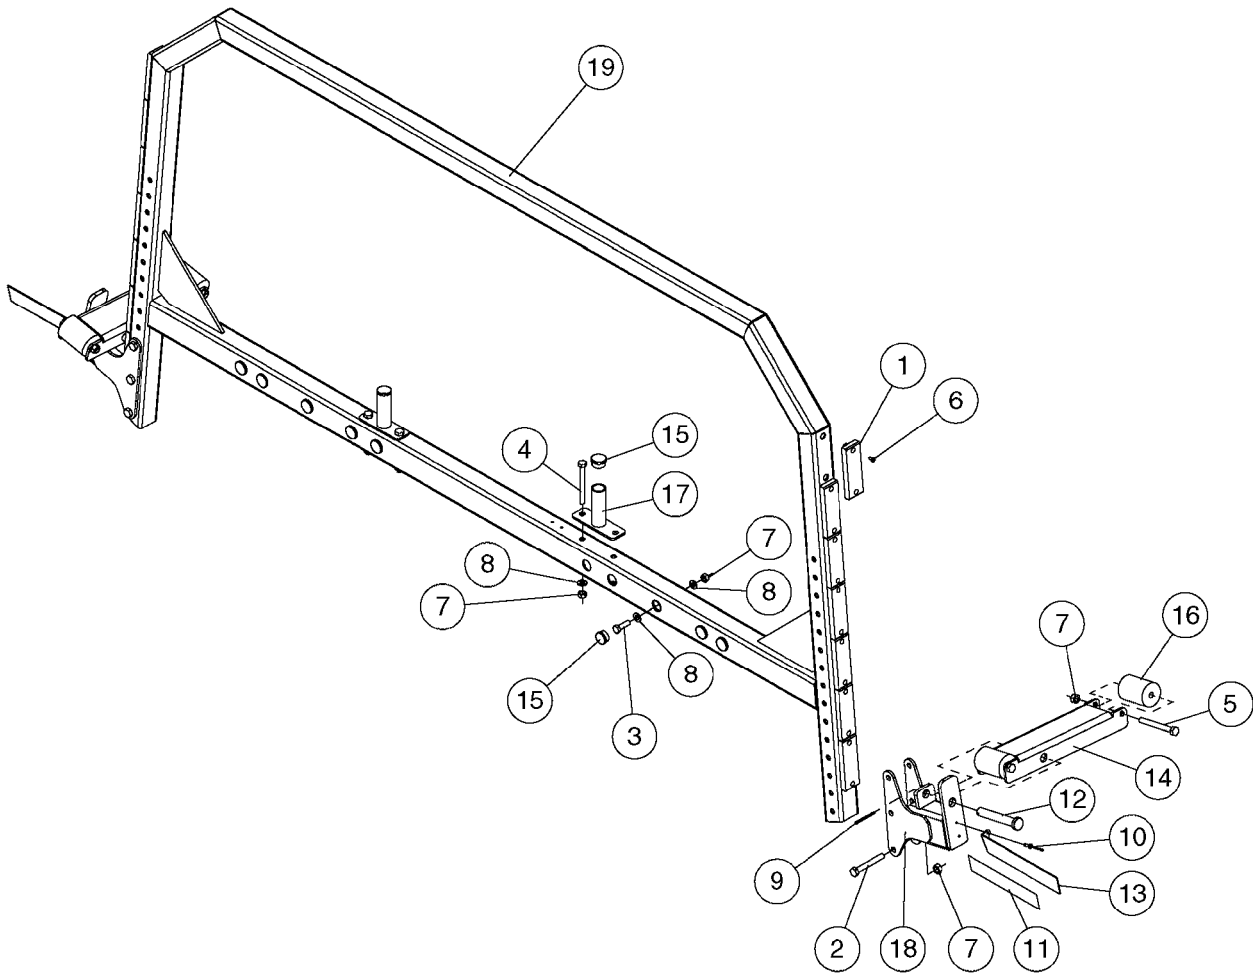

TRANSPORT BRACKET DTZ
D0990-HIN, 05:07:17

D0990