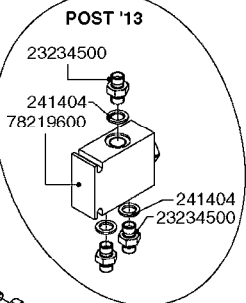

HYD FORCE 110'
C0410-HIN, 16:11:17

Check cylinder barrel for stamped part number.

See page C0340 for a breakdown of HZ electric components

"FA" plus date & part number stamped on FAROIL cylinders. (See page C0030)

For non-FAROIL cylinder parts, see pages C0010 and C0020.