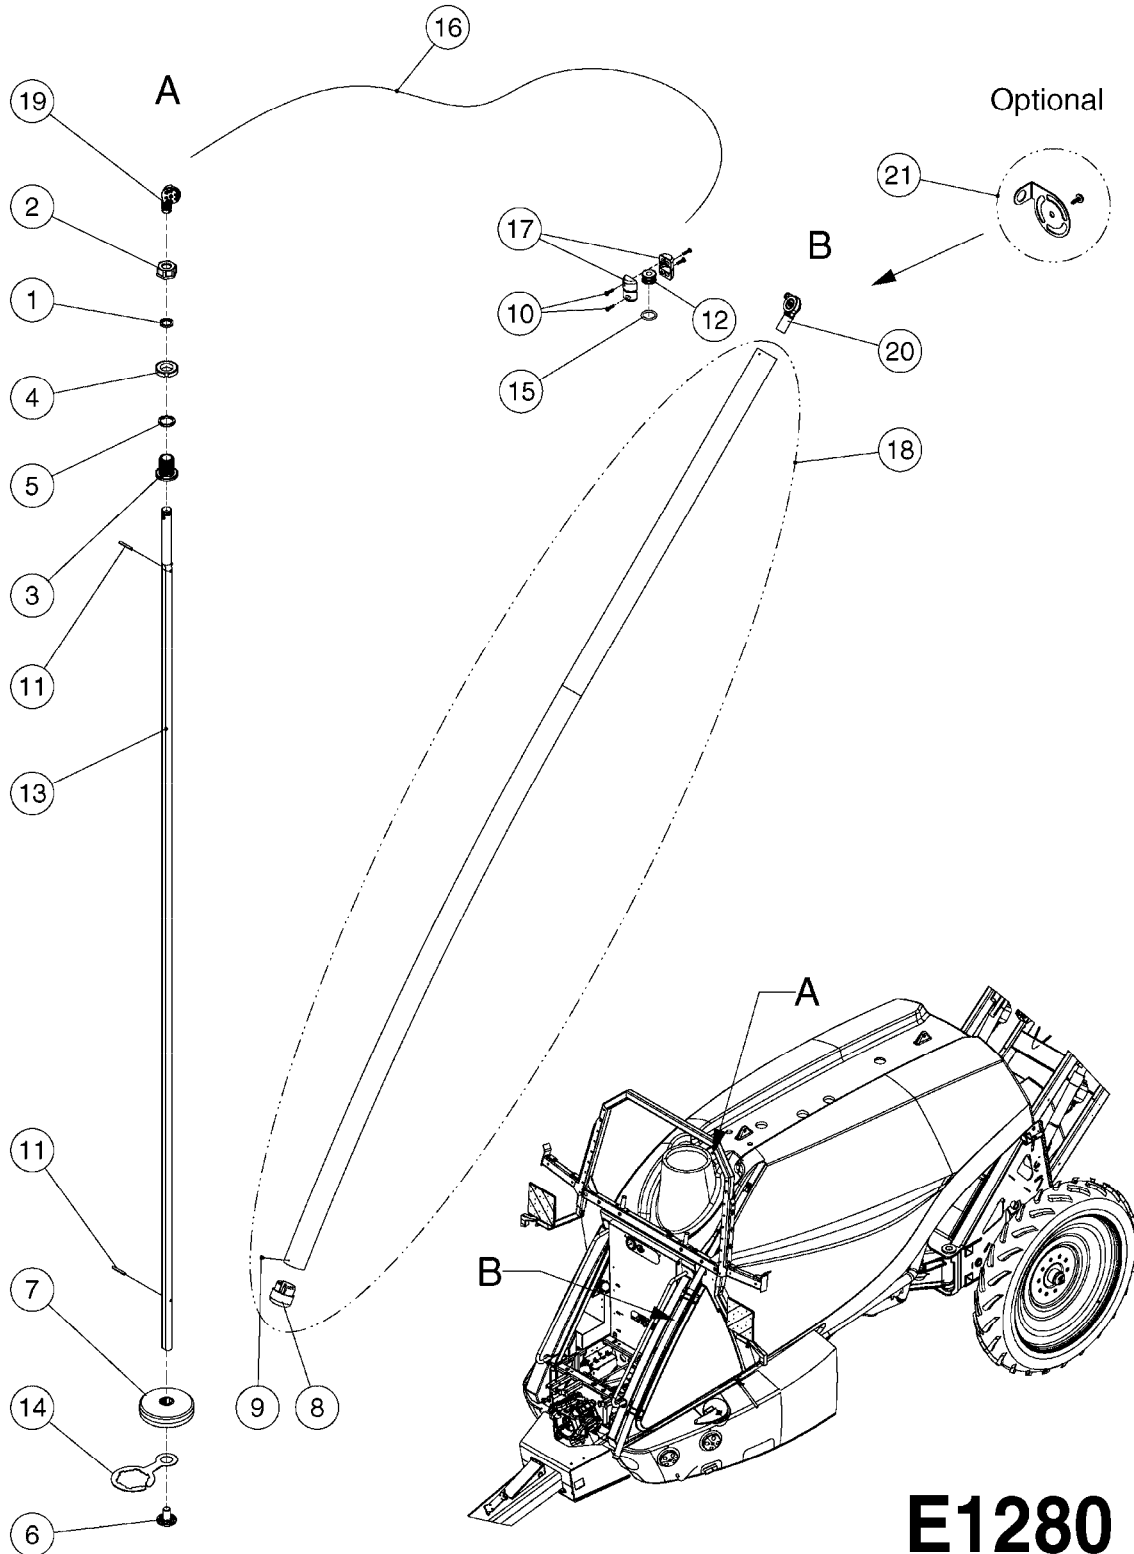

MECH. TANK GAUGE
CM4500/5500/7000
E1280-HIN, 26:04:17

Page 1
Date 05.08.2019 11:56

Pos.	parts-n°	order qty	description
1	242309	1	SEAL Ø22 ID Ø30 OD X 4 HIGH
2	320095	1	FITT.DK NUT 1" BSP
3	320467	1	FITT.DK BULKHEAD 1"BSP SINGLE
4	320471	1	FITT.DK NUT 1" BSP JAMB
5	332577	1	O-RING D38/D30X4 F.1" PUR.
6	333864	1	GUIDE F. SAFETY VALVE SPRING
7	334515	1	FLOATER FOR LIQUID LEVEL
8	334850	1	GUIDE F. SIGHT GAUGE TUBE TOP
9	440663	1	SCREW 3/8" NR4 STAINLESS
10	440677	1	SCREW F. PLASTIC 5X20 SS
11	480717	1	PIN E 5X40 SST
12	14117500	1	BUSH FOR SIGHT TUBE INDICATOR
13	15028800	1	ROD F. FLOAT CM6000/7000/SAR5000
13	15068000	1	ROD F.FLOAT CM4500
13	15128500	1	ROD F. FLOAT CM5500
14	16135600	1	GUIDE FOR SIGHT GAUGE NAV/NCM
15	24265100	1	O-RING z28x4 SH70 VITON
16	28034100	1	CABLE F.LIQUID LEVEL IND.L=5M
17	39140100	1	SIGHT TUBE INDICATOR RED
18	72768700	1	SCALE TUBE CM 7000
18	72878000	1	SCALE TUBE CM 5500
18	72878100	1	SCALE TUBE CM 4500
18	72932100	1	PRE'15 TUBE LENGTH = 75" SIGHT GAUGE TUBE W/DECAL CM4500 GAL PRE'15 TUBE LENGTH = 75"
18	72932200	1	SIGHT GAUGE TUBE W/DECAL CM5500 GAL
18	72932300	1	SIGHT GAUGE TUBE W/DECAL CM7000 GAL
18	73125500	1	SIGHT GAUGE W/SCALE,CM4500 '15 LITER POST'15 TUBE LENGTH = 82"
18	73277500	1	SIGHT GAUGE W/SCALE,CM4500 '15 GAL POST'15 TUBE LENGTH = 82"
19	72776300	1	PULLEY FLOAT COMPLETE
20	72776400	1	PULLEY SIGHT GAUGE COMPLETE
21	74193200	1	GUIDE F. PULLEY SIGHT GAUGE