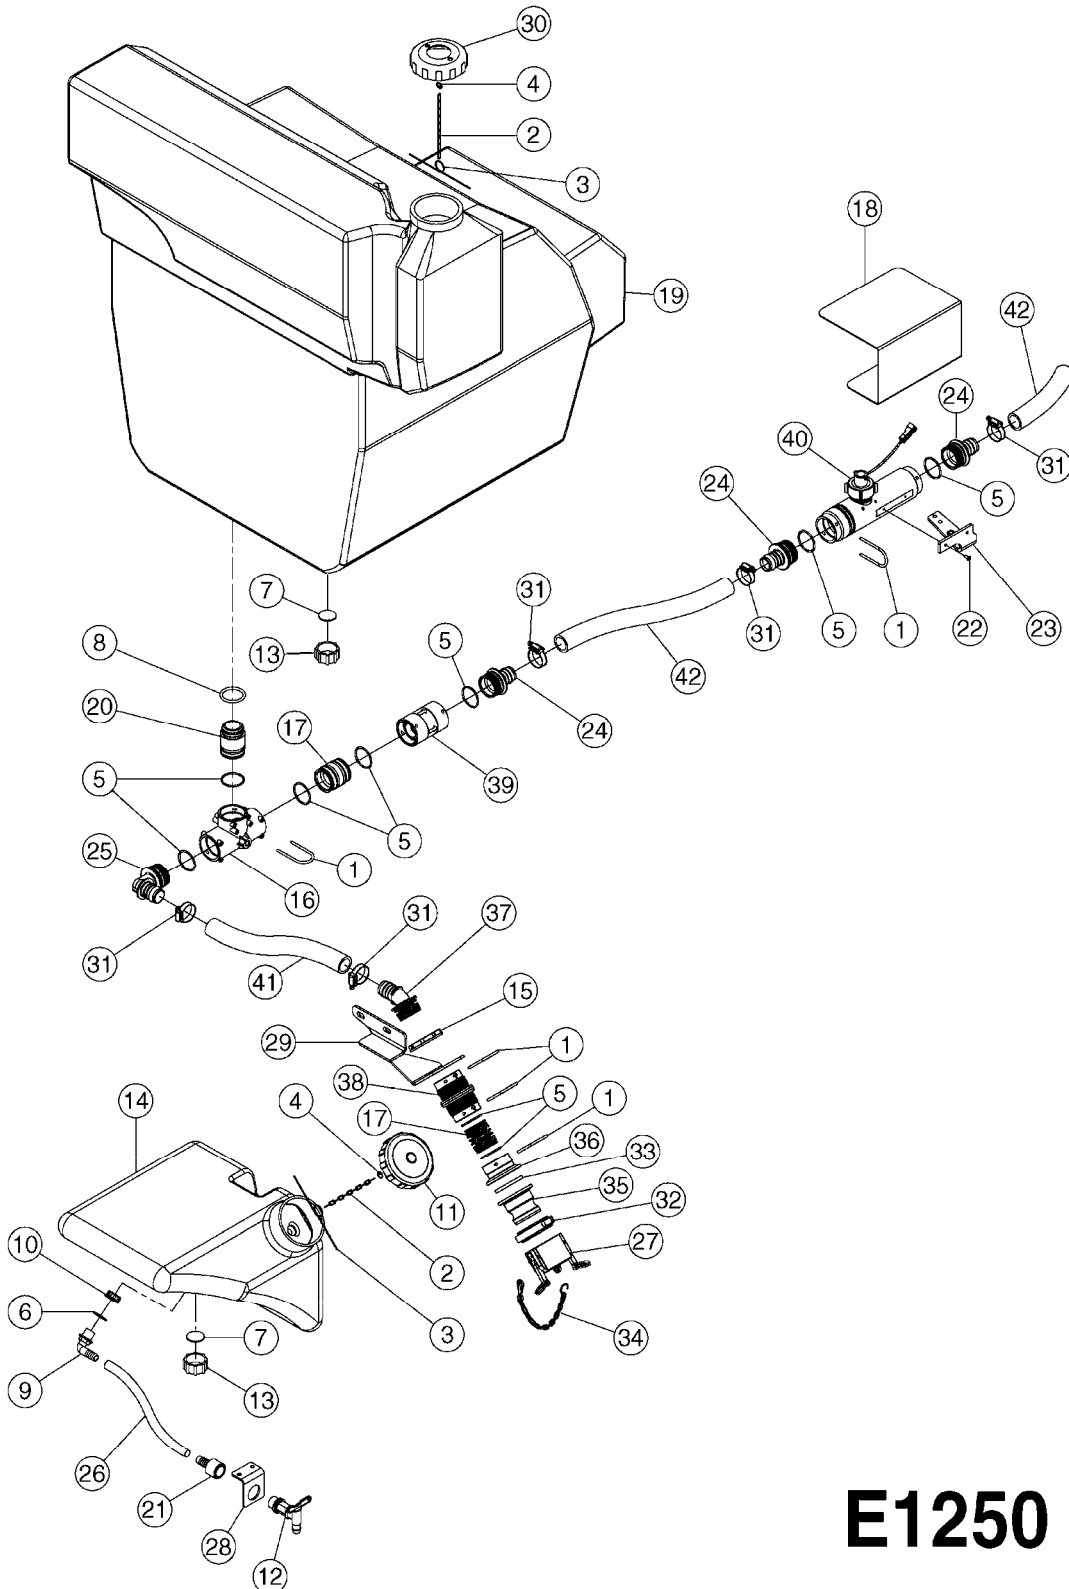

E1250

RINSE/CLEAN WATER TANKS -
ALPHA
E1250-HIN, 15:05:17

Page 1
Date 05.08.2019 11:56

Pos.	parts-n°	order qty	description
1	145996	1	FITT.DK S-67 FORK
2	198150	1	CHAIN DOUBLE LINK Ø1,1 L200
3	228039	1	LID RETAINER FOR CHAIN
4	228040	1	RING Ø15
5	242353	1	O-RING 3 X 44.2 VITON
6	248071	1	SEAL 1/2' 21X33X2
7	248072	1	RUBBER GASKET Ø37 TH2.5
8	248112	1	O-RING R5,33X43,82 NBR 80SHORES
9	288149	1	HOSE TAIL 90° BSP1/2" FOR HOSE Ø15
10	288235	1	NUT 1/2' 2052020
11	288236	1	TANK CAP Ø122
12	288237	1	DRAIN TAP WITH SEAL
13	288344	1	CAP DRAIN TANK (543C)
14	288507	1	HAND WASHING TANK 15L YELLOW
15	322108	1	FITT.DK S-67 BULKHEAD NUT
16	322224	1	FITT.DK S-67 TEE
17	334573	1	FITT.DK S-67 CONNECTOR
18	358161	1	CARTER CAPTEUR DEBIT ALP+ EP.2
19	358268	1	RINSE TANK 410L ALPHA
20	398066	1	CONNECTION G1'1/2-S67
21	398167	1	HOSETAIL BSP3/4"F FOR HOSE Ø16
22	458067	1	VIS PT KA 50X16 WN1412 INOX A2
23	618862	1	SUPPORT DEBITMETRE ALPHA
24	726561	1	FITT.DK S-67 STR.1-1/4" O-RING
25	726573	1	FITT. S67 5/4" 90° W/O-RING
26	927708	1	HOSE Ø15X19 PVC TRANSP 2 BAR
27	10531003	1	CAP F.MALE QUICK COUPLER 2"
28	16321401	1	BRACKET BALL VALVE
29	16609501	1	SUPPORT RACCORD 2"1/2 ALPEVO
30	28027001	1	TANK CAP Ø122 DRILLED 1 HOLE Ø52 + 2 HOLES Ø10
31	28030103	1	CLAMP HOSE GEAR P5/4-S1.5"6724
32	28034503	1	CLAMP F. 2" BANJO FLANGE
33	28034603	1	GASKET F. 2" BANJO FLANGE
34	28040703	1	SAFETY CHAIN F.CV BLACK PTO (SET OF 2)
35	28049903	1	COUPLER, 2", MALE, FLANGED
36	39002003	1	FITT S67/2" BANJO FLANGE
37	72433100	1	FITT.DK S-67 45° 1-1/4"W/ORING
38	72819200	1	CHECK VALVE S67 2012 THREADED
39	72819300	1	CHECK VALVE S67 2012 NO THREAD
40	73299601	1	PREP DEBITMETRE D36 CUV RINCAG
41	92734403	1	HOSE R X5/4" X200PSI WP X0012"
42	92738900	1	HOSE R X PVC X 1-1/4" 0012"