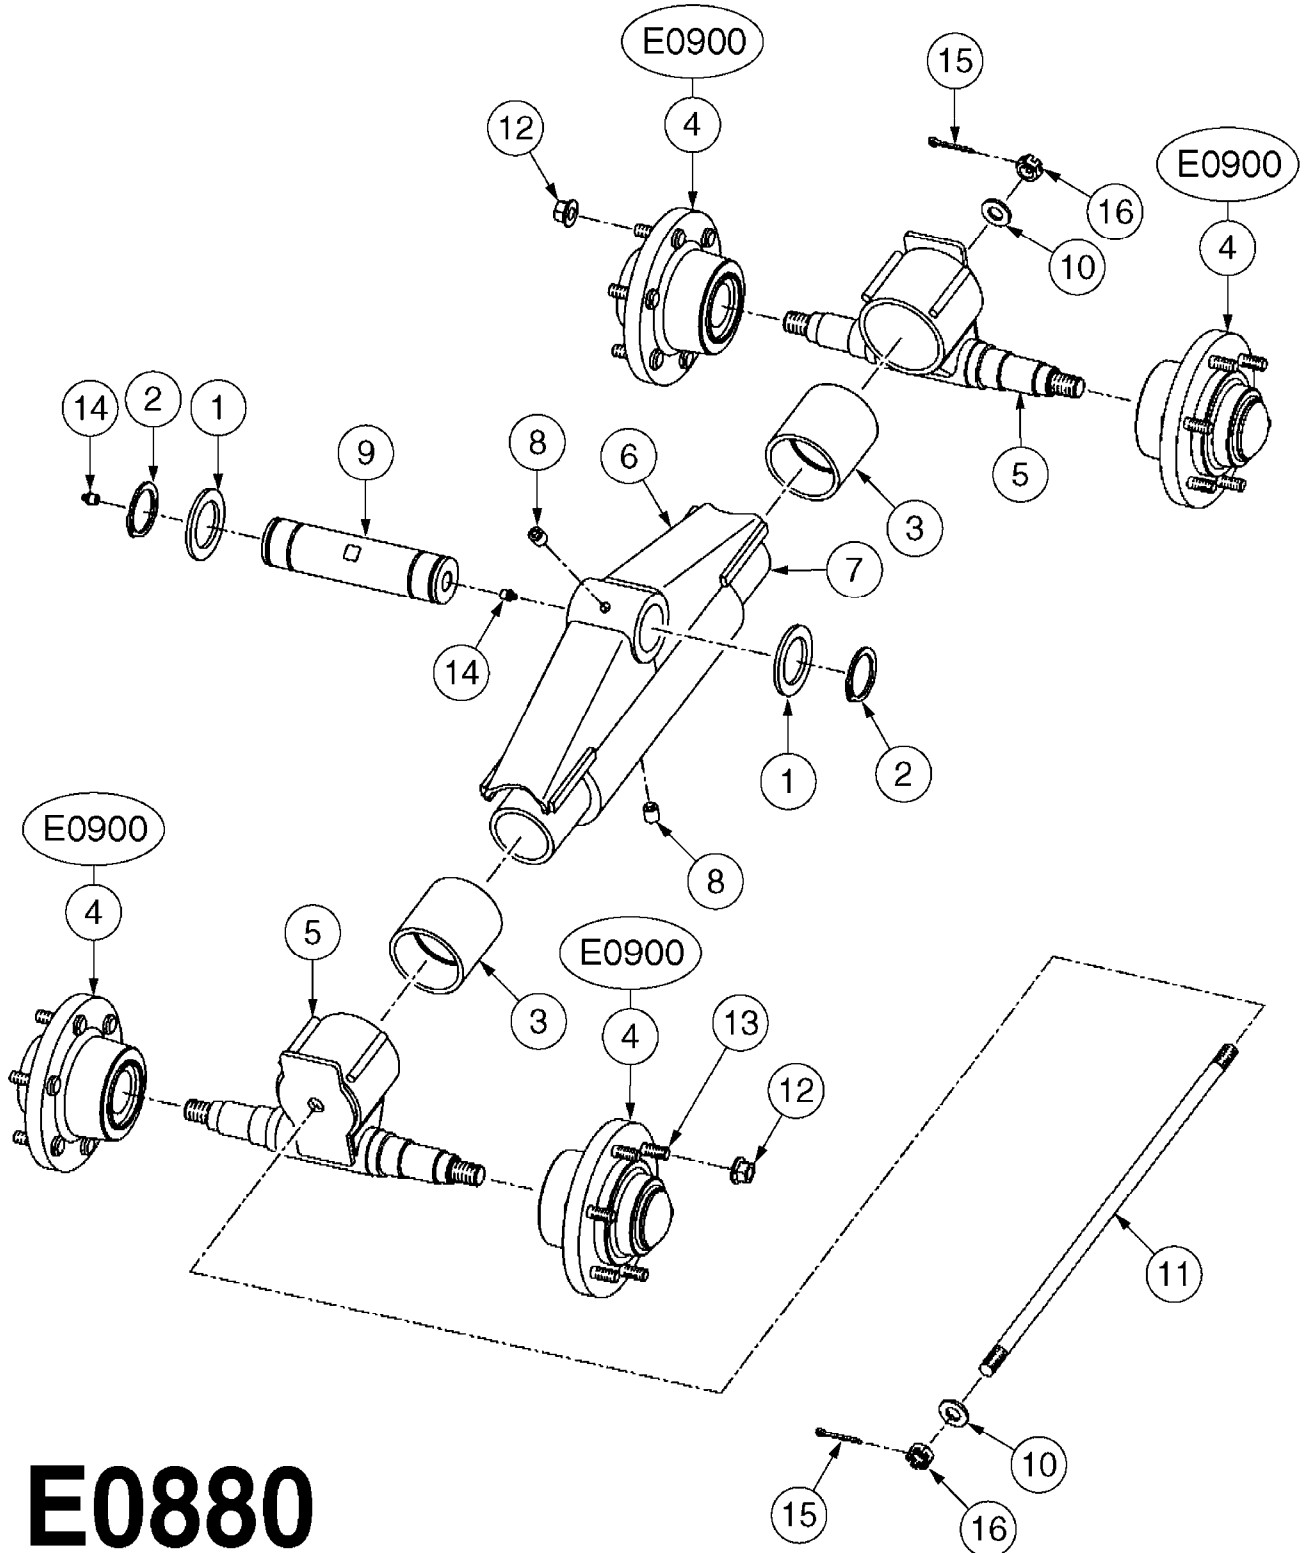

E0880

CAMOPLAST BOGIE MID-ROLLER 40
E0880-HIN, 01:01:16

Page 1

Date 05.08.2019 11:55

Pos.	parts-n°	order qty	description
1	28076003	1	WASHER, 3"X2.02"X3/16"
2	28076103	1	SNAP RING EXT. 2"
3	28080503	1	BUSHING
4	28080603	1	HUB ASSY.MID-ROLLER HUB COMPLETE W/LUG NUTS
5	28080703	1	MID-ROLLER DOGHOUSE(40 SERIES)
6	28080803	1	HOUSING, BOGIE
7	28080903	1	AXLE, MID-ROLLER
8	28081003	1	SET SCREW, 3/4"X1/2"-13 UNC
9	28081103	1	PIN, BOGIE
10	28081203	1	WASHER21/32"IDX1-5/16"ODX0.146
11	28081303	1	RETAINER ROD
12	28083003	1	LUG NUT SET (6) MID-ROLLER
13	28083103	1	WHEEL STUD SET (6) MID-ROLLER
14	28084103	1	GREASE FITTING
15	28084603	1	COTTER PIN 1-1/4" X 5/32"
16	28085003	1	CASTLE NUT 5/8"-11 UNC GR 5