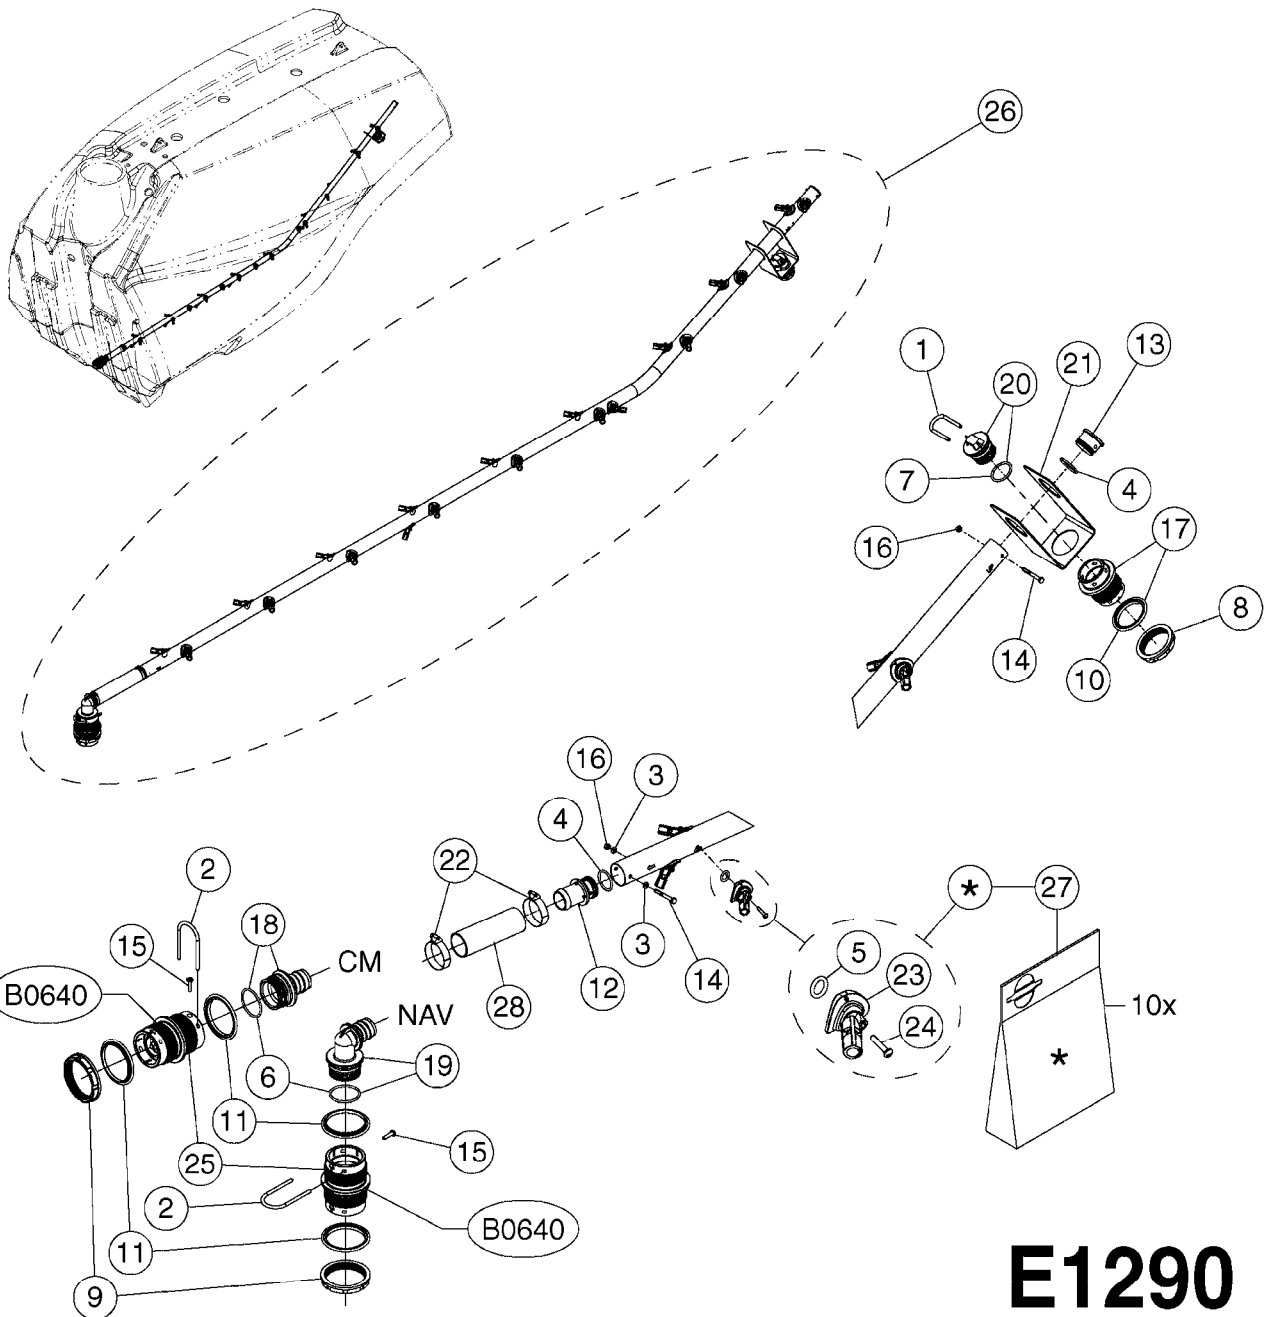

E1290

AGITATION TUBE
E1290-HIN, 16:08:17

Page 1
Date 05.08.2019 11:56

Pos.	parts-n°	order qty	description
1	145995	1	FITT.DK S-53 FORK
2	145996	1	FITT.DK S-67 FORK
3	241323	1	O-RING D5.3X2.4 NITRIL
4	241441	1	O-RING D29.3X3
5	242132	1	O-RING 21 X 15 X 3
6	242353	1	O-RING 3 X 44.2 VITON
7	242354	1	O-RING D32.2X3.0 VITON
8	322107	1	FITT.DK S-53 BULKHEAD NUT
9	322108	1	FITT.DK S-67 BULKHEAD NUT
10	334260	1	GASKET F. S-53 BULKHEAD
11	334261	1	GASKET F. S-67 BULKHEAD
12	390902	1	SPARGE TUBE FITT FRONT
13	390903	1	CAP SPARGE TUBE
14	411077	1	SCREW M5X45 STAINLESS
15	440677	1	SCREW F. PLASTIC 5X20 SS
16	461217	1	NUT HEX M5 LOCK
17	726463	1	FITT.DK S53 BULKHEAD W/GASKET
18	726561	1	FITT.DK S-67 STR.1-1/4" O-RING
19	726573	1	FITT. S67 5/4" 90° W/O-RING
20	726578	1	FITT.DK S53 PLUG WITH O-RING
21	16008300	1	BRACKET SPARGE TUBE
22	28030103	1	CLAMP HOSE GEAR P5/4-S1.5"6724
23	37218600	1	AGITATION NOZZLE BLUE 1.5MM COM11
23	37218700	1	AGITATION NOZZLE Ø2.0 RØD 11
23	37218800	1	AGITATION NOZZLE BROWN 2.5MM COM11
23	37218900	1	AGITATION NOZZLE Ø3.0 GREY 11
24	45006500	1	BOLT, M4X20 BN5687 TORX, SS
25	72819200	1	CHECK VALVE S67 2012 THREADED
26	72842100	1	SPARGETUBE CM55/7000 COMPLETE
26	72844400	1	SPARGETUBE CM4500 COMPLETE
26	72880900	1	SPARGETUBE NAV4500 COMPLETE
26	72890800	1	SPARGETUBE NAV6200 COMPLETE
27	74193100	1	10 PCS AGITATION NOZZLES BROWN
28	92734403	1	HOSE R X5/4" X200PSI WP X0012"