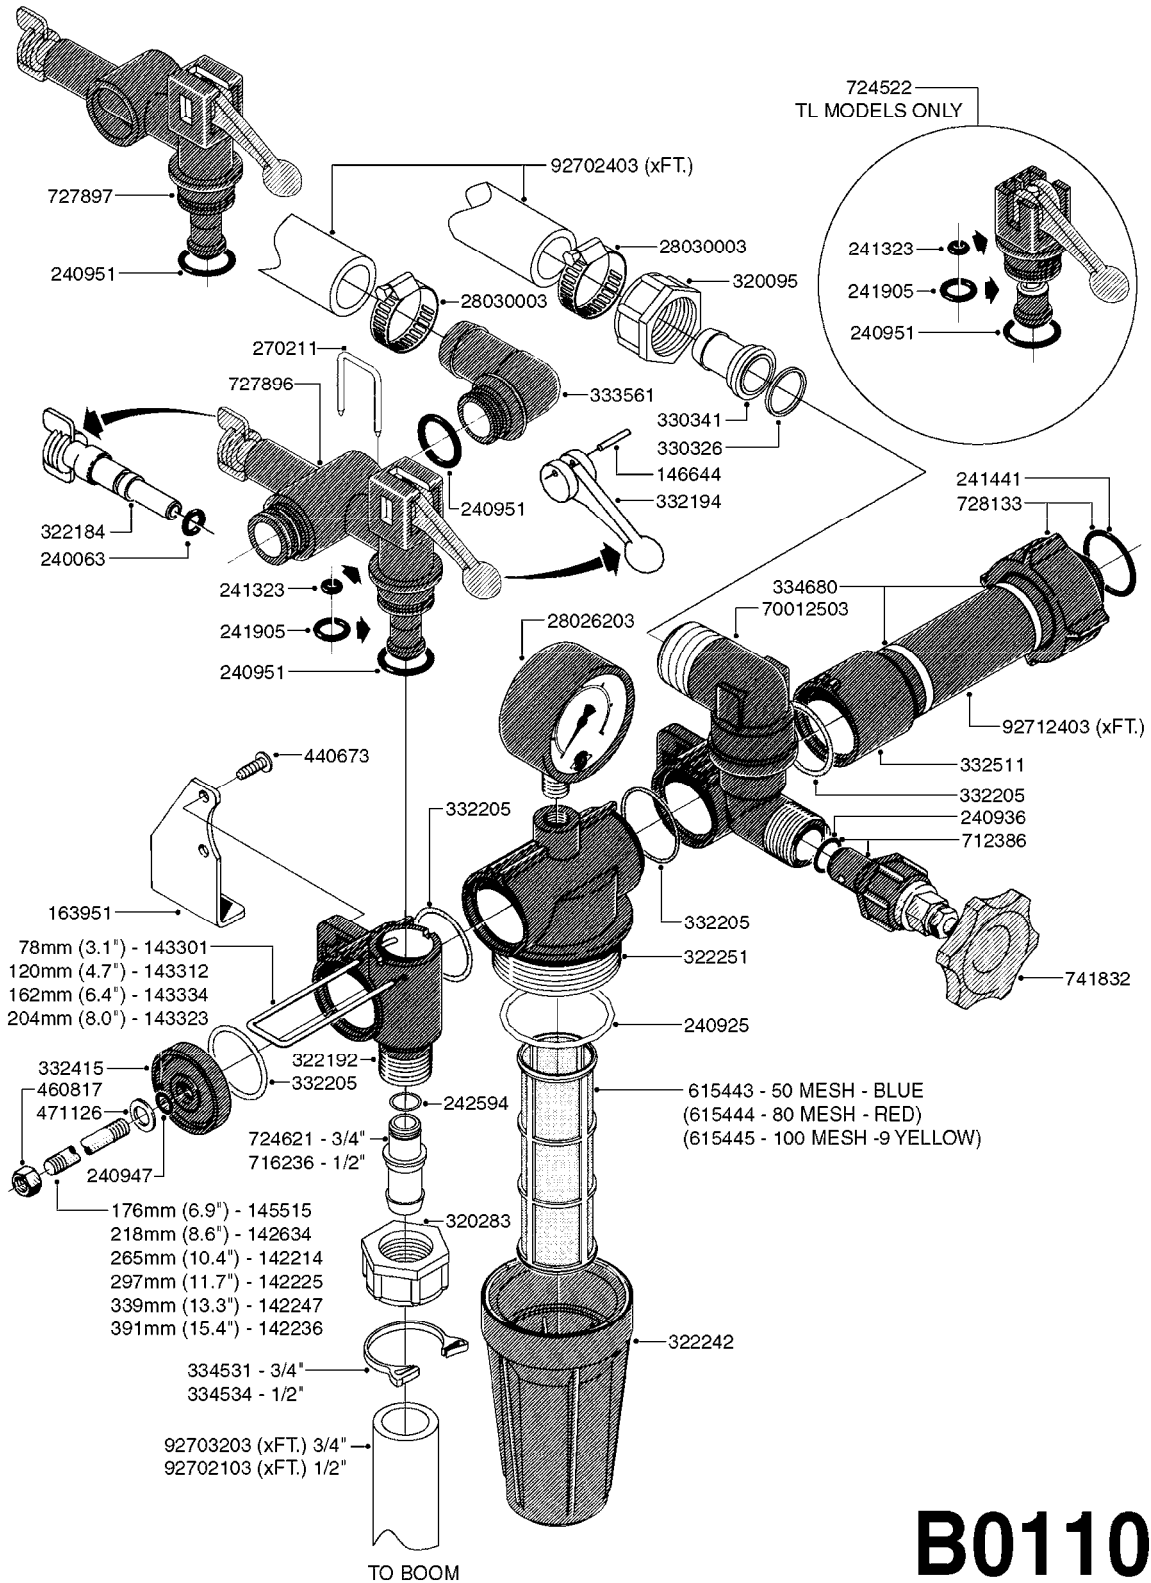

B0110

BK-180 BOOM VALVES-MAN.POST 00
B0110-HIN, 11:12:17

Page 1
Date 05.08.2019 11:47

parts-n°	order qty	description
142214	1	STUD BOLT - M8X265, 3 SECTION
142225	1	STUD BOLT 8 X 299 - 6 MODULS
142236	1	STUD BOLT 8 X 381 - 8 MODULS
142247	1	STUD BOLT 8 X 341 - 7 MODULS
142634	1	STUD BOLT M8 X 213 - 4 MODULS
143301	1	LOCK CLAMP 78 MM
143312	1	LOCK CLAMP 120 MM
143323	1	LOCK CLAMP 204 MM
143334	1	LOCK CLAMP 162 MM
145515	1	STUD BOLT M8 X 176MM
146644	1	PIN D3X19 STAINLESS
163951	1	MOUNT BRACKET FOR BK180 SECTIO
240063	1	O-RING D14.1/9.3 X 2.4
240925	1	O-RING D49.5X3 NITRIL
240936	1	O-RING D13.3X2.4 NITRIL
240947	1	O-RING D7.3X2.4 NITRIL
240951	1	O-RING D21.2X3 NITRIL
241323	1	O-RING D5.3X2.4 NITRIL
241441	1	O-RING D29.3X3
241905	1	O-RING 12,3X2,4 VITON DKR.1,05
242594	1	O-RING D14 X 1.78 SCH.70-EPDM
270211	1	FITT.DK S25 FORK L=37.5
320095	1	FITT.DK NUT 1" BSP
320283	1	FITT.DK NUT 3/4"BSP
322184	1	SCREW F.ADJUSTING CONST.PRESS.
322192	1	HOUSING F.DISTRIBUTOR
322242	1	FILTER BOWL / IN-LINE
322251	1	HOUSING F.FILTER MOUNT BK/EC
330326	1	O-RING D30/D24X2 F.1"NUT
330341	1	FITT.DK HB 1" F. 1" NUT
332194	1	DISTRIBUTION HANDLE
332205	1	O-RING D43/39XD2
332415	1	COVER
332511	1	FITT.DK END CAP 1"HB F.BK180
333561	1	FITT.DK ELB.1" EC RETURN
334531	1	CLAMP HOSE PLASTIC 3/4"
334534	1	CLAMP HOSE PLASTIC 1/2"
334680	1	CLAMP HOSE PLASTIC 1"
440673	1	SCREW F.PLASTIC 5X12 SS
460817	1	NUT HEX M8 STAINLESS DIN 934
471126	1	WASHER, M8, Ø16/ 8.4X 1.6, SS
615443	1	FILTER ELEM.50 MESH BLUE
615444	1	FILTER ELEM.80 MESH RED
615445	1	FILTER ELEM.100 MESH YELLOW
712386	1	PRESSURE REGULATOR COMPL. H-M
716236	1	FITT.DK HB 1/2" ASSY. F. 3/4"
724522	1	DISTR.OVER PART W.OUV PR 83 BK
724621	1	FITT.DK HB 3/4"ASSY F.3/4" NUT
727896	1	HOUSING UPPER F.CONST.PRESS.
727897	1	HOUSING UPPER PART END PC.BK92
728133	1	CONNECTING PART F.BK OPR.UNIT
741832	1	HANDLE REPLACEMENT F/330632
28026203	1	GAUGE 200PSI/BR,2.5"1/4BSP-BTM
28030003	1	CLAMP HOSE GEAR P1" 6716
70012503	1	HOUSING FOR HARDI-MATIC VALVE
92702103	1	HOSE R X1/2" X300PSI WP X0012"
92702403	1	HOSE PVC SUCT GRAY 1"
92703203	1	HOSE R X3/4" X300PSI WP X0012"
92712403	1	HOSE R X1" X300PSI WP X0012"