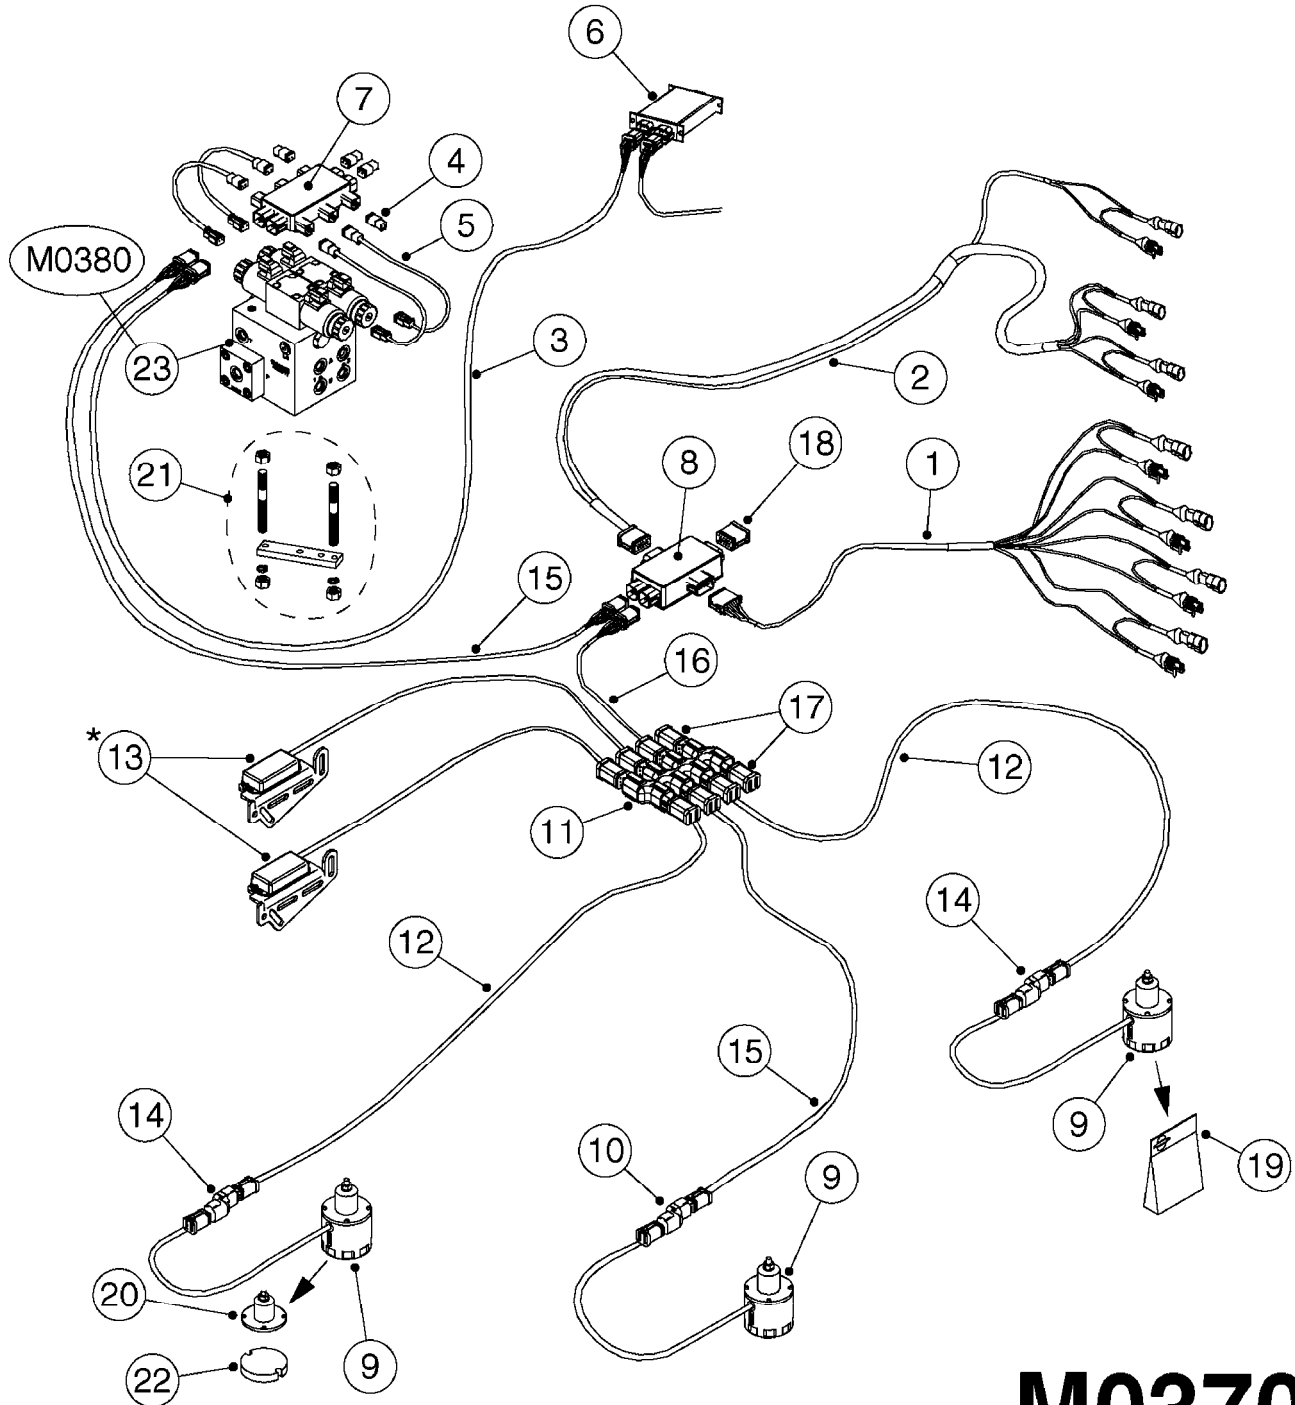

M0370

*CANNOT MIX OLD AND NEW STYLE ROLL SENSORS!

If replacing Norac P/N 43740, must replace both roll sensors with new style (13).
If unsure, new style (Norac P/N 43741) works with all versions of UC5.

NORAC UC5 BOOM HEIGHT CONTROL
M0370-HIN, 16:10:18

Page 1

Date 05.08.2019 12:01

Pos.	parts-n°	order qty	description
1	26022703	1	CABLE, INTERFACE, TILT, NORAC UC5
2	26023503	1	CABLE UC5 INTERFACE MAIN AMP
3	26032600	1	CABLE UC5 NETWORK 14 AWG 10M
4	26043000	1	NORAC UC5 NETWORK 2 PIN PLUG
5	26043300	1	CABLE UC5 VALVE 2PIN/2PIN DT
6	26043400	1	NORAC UC5 CONTROLLER MODULE
7	26043500	1	NORAC UC5 VALVE MODULE
8	26043600	1	MODULE, INPUT, NORAC UC5
9	26043700	1	SENSOR, NORAC, UC5, ULTRASONIC
10	26043800	1	NORAC UC5 NETWORK COUPLER 2-WAY
11	26043900	1	NORAC UC5 NETWORK COUPLER 8-WAY
12	26044200	1	CABLE UC5 NETWORK 18 AWG 20M
13	26023803	1	NORAC UC5 ROLL SENSOR OLD STYLE NORAC P/N 43740
13	26044300	1	NORAC UC5 ROLL SENSOR NEW STYLE NORAC P/N 43741
14	26044400	1	NORAC UC5 - UC7 COUPLER 2-WAY/TERM.
15	26047100	1	CABLE UC5 NETWORK 14 AWG 1M
16	26049900	1	CABLE UC5 NETWORK 14 AWG 3M
17	26057900	1	UC5 NETWORK 6 PIN PLUG
18	26058000	1	NORAC UC5 NETWORK 12-PIN PLUG
19	26084700	1	MESH KIT ULTRASONIC SENSOR FOR 2018 AND NEWER SENSORS
19	28098003	1	MESH AND CLIP KIT, NORAC FOR PRE-2018 SENSORS
20	28050303	1	NORAC RUBBER TOP&BOLT F.SENSOR DIA.30MMX30MMX8MM
21	28055503	1	NORAC VALVE MOUNTING HARDWARE
22	28086600	1	FOAM DISC F. SENSOR NORAC
23	78216100	1	NORAC VALVE BLOCK COMP, DEUTSCH CON.