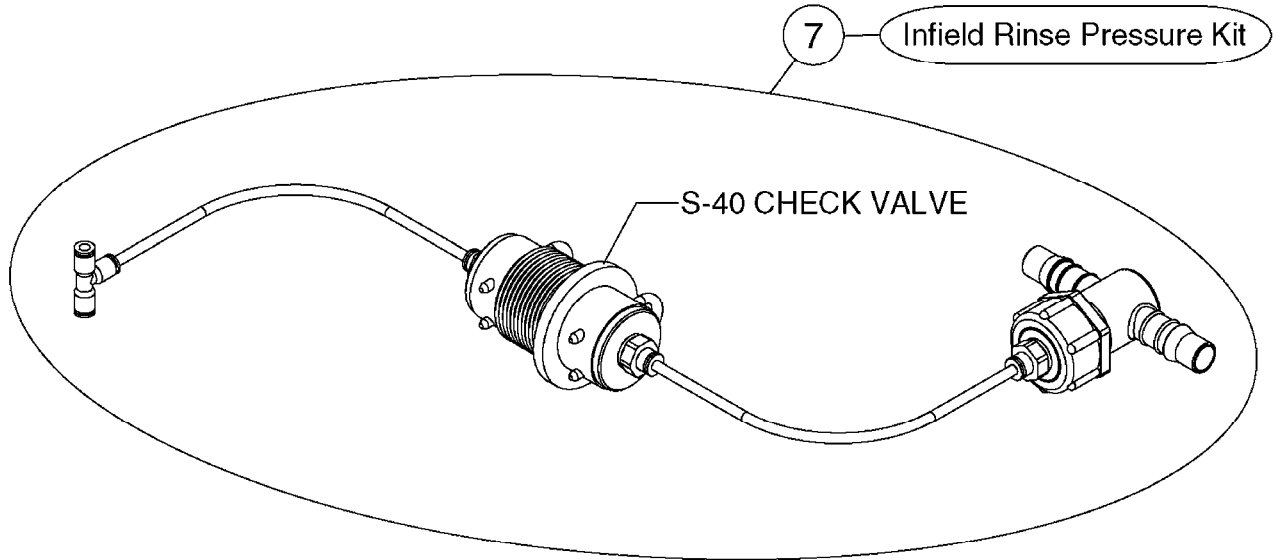

FOR FITTINGS AND
HOSES, SEE SECTION L

B0610

CHECK VALVES - S40
B0610-HIN, 04:01:18

Page 1

Date 05.08.2019 11:48

Pos.	parts-n°	order qty	description
1	145994	1	FITT.DK S-40 FORK
2	231346	1	QUICK COUPLER 1/8"BSP X 4 MM
3	241905	1	O-RING 12,3X2,4 VITON DKR.1,05
4	322102	1	FITT.DK S-40 BULKHEAD
5	615522	1	CHECK VALVE F.FOAM MARKER
6	726693	1	FITT.DK S-40 PLUG 1/8BSP ORING
7	70036203	1	RINSE PRESSURE KIT