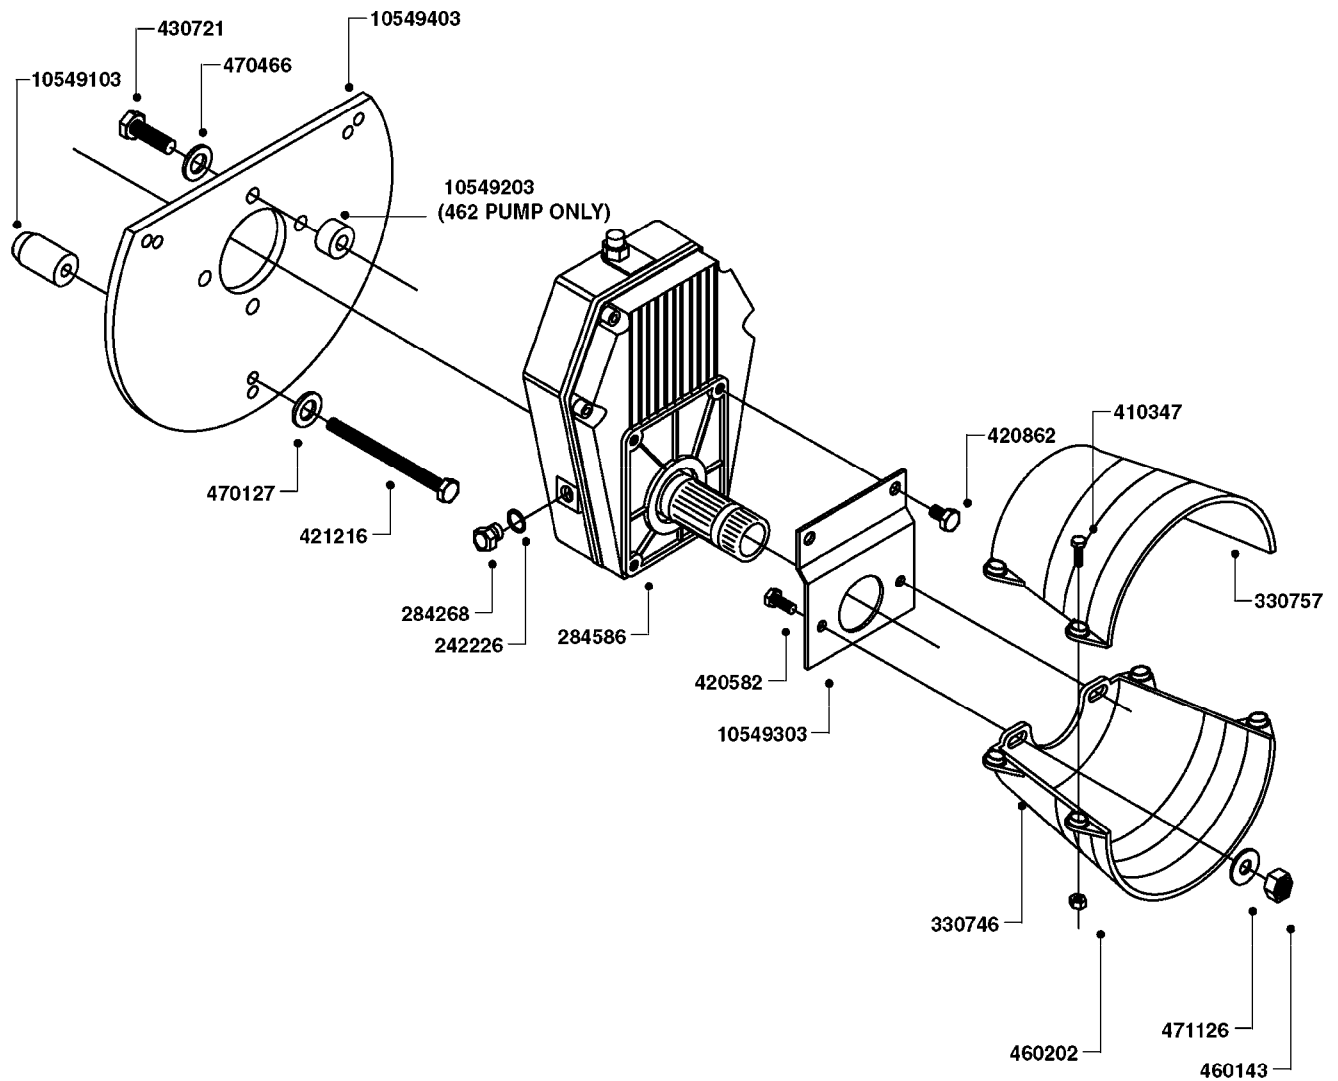

10549503 - KIT WITHOUT GEARBOX
10549603 - COMPLETE KIT WITH GEARBOX

COMPLETE ASSEMBLIES
WHOLEGOODS ITEMS

A0490

GEAR BOX KIT 1000 RPM
A0490-HIN, 01:01:16

Page 1

Date 05.08.2019 11:46

parts-n°	order qty	description
10549103	1	BUSHING D28/D10.5X50
10549203	1	BUSHING D28/D12.5X16
10549303	1	MOUNT PLATE PTO COVER 1000 RPM
10549403	1	MOUNT PLATE F.G/BOX 1000 PRM
10549503	1	GEAR BOX KIT 1000 RPM LESS G/B
10549603	1	GEAR BOX KIT 1000 RPM 361/462
242226	1	SEAL WASHER F.BOTTOM PLUG
284268	1	LEVEL INDICATOR GEAR ML 52
284586	1	GEAR BOX 1000 RPM
330746	1	GUARD PTO LOWER PART
330757	1	GUARD PTO UPPER PART
410347	1	SCREW M6X20 8.8
420582	1	BOLT HEX 8.8 DEL M8X20 FT A2
420862	1	BOLT HEX 8.8 DEL M10X16 FT
421216	1	BOLT HEX 8.8 DEL M10X130
430721	1	BOLT HEX 8.8 DEL M12X40 FT
460143	1	SELF LOCK NUT M8 SST A2 DIN985
460202	1	NUT HEX M6
470127	1	WASHER D15D10X2 M10 LOCK
470466	1	WASHER D21.1/D12.2X2.5 LOCK
471126	1	WASHER, M8, Ø16/ 8.4X 1.6, SS