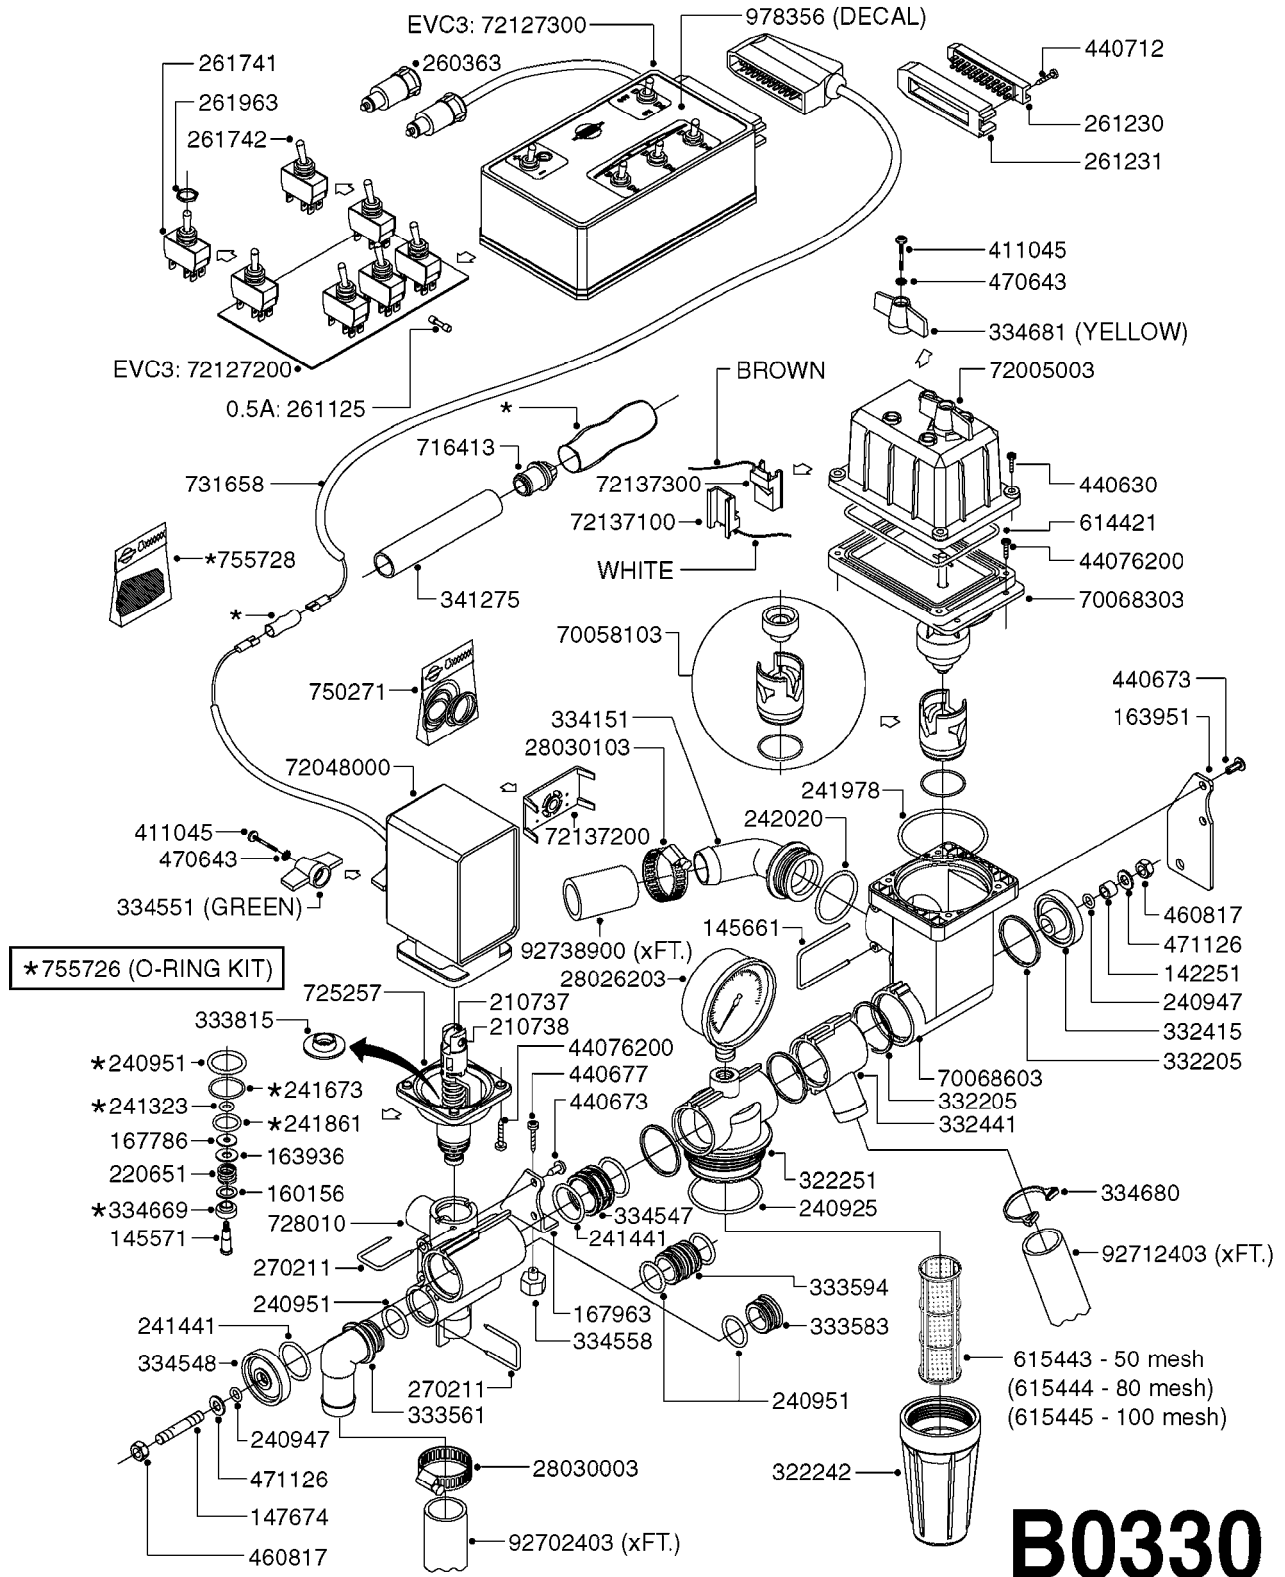

EVC CONTROL
B0330-HIN, 05:10:17

EVC CONTROL
B0330-HIN, 05:10:17

Page 1
Date 05.08.2019 11:48

parts-n°	order qty	description
142251	1	BUSHING FOR LID
145571	1	STUD BOLT F/PNEUM. DISTRIBUTOR
145661	1	FITT.DK S-61 FORK
147674	1	STUD BOLT M8 X 463MM
160156	1	WASHER D14.1/D9.2X1 SS
163936	1	WASHER D15/D6.2X1
163951	1	MOUNT BRACKET FOR BK180 SECTIO
167786	1	WASHER D13/D4.2X1
167963	1	MOUNT BKT.F.EC BOOM SEC.
210737	1	BEARING BALL D7 RSTO 5 TN
210738	1	PIN Ø7 L16
220651	1	SPRING PRESSURE D12.5/5
240925	1	O-RING D49.5X3 NITRIL
240947	1	O-RING D7.3X2.4 NITRIL
240951	1	O-RING D21.2X3 NITRIL
241323	1	O-RING D5.3X2.4 NITRIL
241441	1	O-RING D29.3X3
241673	1	O-RING D22.1X1.6
241861	1	O-RING D15.3X2.4 VITON
241978	1	O-RING 64.5X3.0
242020	1	O-RING 39.2 X 3 VITON
260363	1	PLUG 2 POLE 12V
261125	1	FUSE 5 X 20 500mA
261230	1	PLUG INSERT 20 POLE FEMALE
261231	1	PLUG HOUSING 20 POLE FEMALE
261741	1	SWITCH 2 POLE 12V TOGGLE PRESS
261742	1	SWITCH 2 POLE 12V ON/OFF
261963	1	NUT F.EC SWITCH
270211	1	FITT.DK S25 FORK L=37.5
322242	1	FILTER BOWL / IN-LINE
322251	1	HOUSING F.FILTER MOUNT BK/EC
332205	1	O-RING D43/39XD2
332415	1	COVER
332441	1	FITT.DK ELB 1" F.EC VALVE
333561	1	FITT.DK ELB.1" EC RETURN
333583	1	END PIECE FOR BYPASS
333594	1	CONNECTING PIECE F. BYPASS
333815	1	DISTANCE RING
334151	1	FITT.DK S-61 ELB.1-1/4"110 DEG
334547	1	CONNECTING PIECE F. PRESSURE
334548	1	END COVER
334551	1	GRIP F.MAN.OP.EC ON/OFF GREEN
334558	1	NUT HEX PLASTIC INSERT
334669	1	VALVE CONE D14/D7-SH 63 WHITE
334680	1	CLAMP HOSE PLASTIC 1"
334681	1	GRIP F.MAN.OP.EC PRES.REG.YELL
341275	1	TUBE D22, L=120
411045	1	SCREW M4 X 16MM STAINLESS
440630	1	SCREW 1"PLATED
440673	1	SCREW F.PLASTIC 5X12 SS
440677	1	SCREW F. PLASTIC 5X20 SS
440712	1	SCREW 30X16 STAINLESS
460817	1	NUT HEX M8 STAINLESS DIN 934
470643	1	WASHER LOCK
471126	1	WASHER, M8, Ø16/ 8.4X 1.6, SS
614421	1	GASKET F/MOTOR HOUSE-ON/OFF TR
615443	1	FILTER ELEM.50 MESH BLUE
615444	1	FILTER ELEM.80 MESH RED
615445	1	FILTER ELEM.100 MESH YELLOW
716413	1	FITT.DK PLUG ASSY. F.NOZ TUBE
725257	1	SPINDLE SECT. F/EC DISTRIBUTOR