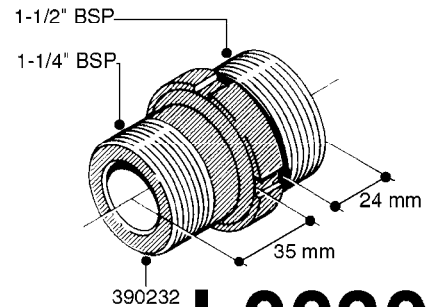

FITTINGS - HEXAGON NIPPLES
L0030-HIN, 01:01:16

Page 0
Date 05.08.2019 12:00

L0030

FITTINGS - HEXAGON NIPPLES
L0030-HIN, 01:01:16

Page 1
Date 05.08.2019 12:00

parts-n°	order qty	description
10015303	1	FITT.PO.HN 1.00X1.00 M1000
10425003	1	FITT.PO.HN 1.25X1.00 MCPHEE
320132	1	FITT.DK HN 1" BSP
320176	1	FITT.DK HN 3/8"X1/2" BSP
320445	1	FITT.DK HN 1/4"X3/8" BSP
320655	1	FITT.DK HN 1/2"-1/2" BSP
320692	1	FITT.DK HN 3/8'BSPX1/4'NPT
320703	1	FITT.DK HN 3/8BSP X1/2 &1/4NPT
320725	1	FITT.DK NIPPLE 3/8"-3/8" BSP
320902	1	FITT.DK HN 3/8'X 1/4' BSP
390232	1	FITT.DK HN 1-1/2' X 1-1/4' BSP
390276	1	FITT.DK HN 1'BSP