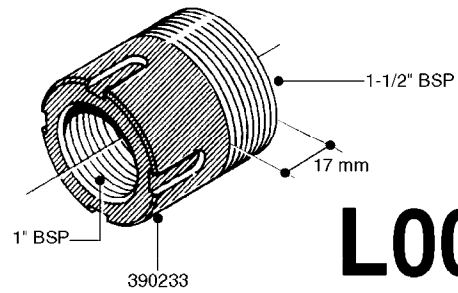

FITTINGS - HEXAGON NIPPLES
L0030-HIN, 01:01:16

Page 0
Date 05.08.2019 12:00

L0030

FITTINGS - HEXAGON NIPPLES
L0030-HIN, 01:01:16

Page 1
Date 05.08.2019 12:00

parts-n°	order qty	description
10015303	1	FITT.PO.HN 1.00X1.00 M1000
10425003	1	FITT.PO.HN 1.25X1.00 MCPHEE
320132	1	FITT.DK HN 1" BSP
320176	1	FITT.DK HN 3/8"X1/2" BSP
320445	1	FITT.DK HN 1/4"X3/8" BSP
320655	1	FITT.DK HN 1/2"-1/2" BSP
320692	1	FITT.DK HN 3/8'BSPX1/4'NPT
320703	1	FITT.DK HN 3/8BSP X1/2 &1/4NPT
320725	1	FITT.DK NIPPLE 3/8"-3/8" BSP
320902	1	FITT.DK HN 3/8'X 1/4' BSP
390232	1	FITT.DK HN 1-1/2' X 1-1/4' BSP
390276	1	FITT.DK HN 1'BSP