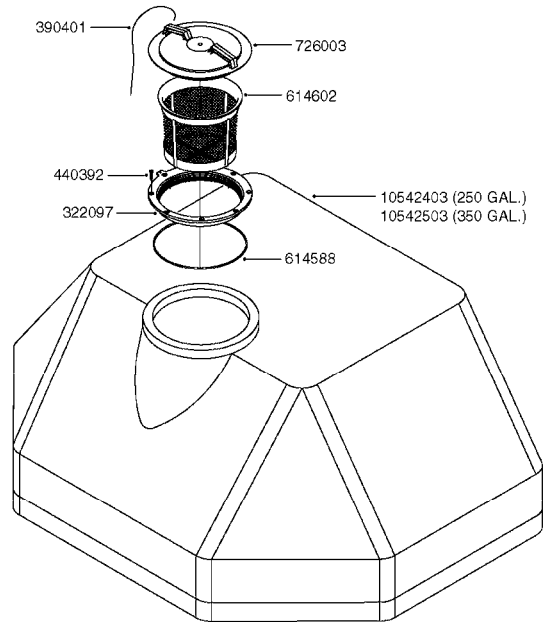

**AGITATION KIT
730161**

**SUCTION KIT
730162**