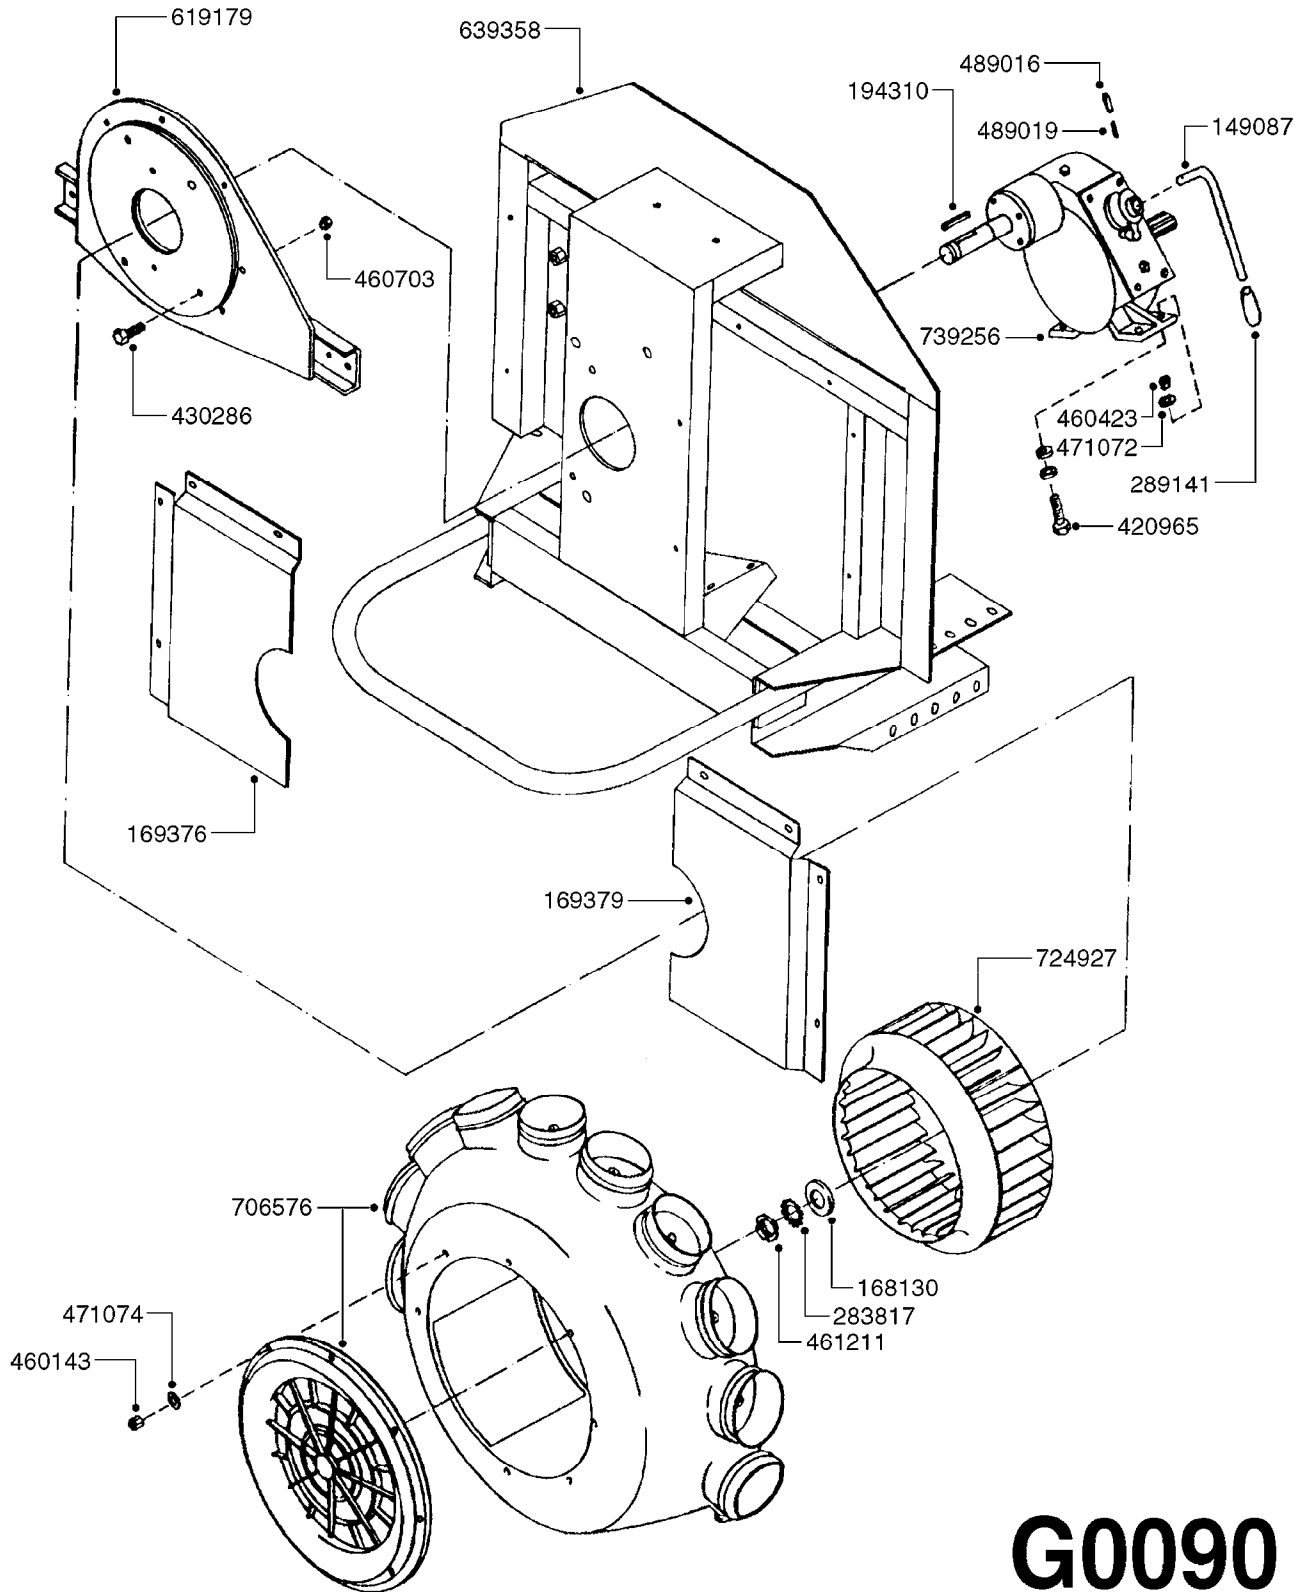

TANGO - SPV 16" MAXI FAN
G0090-HIN, 01:01:16

Page 0
Date 05.08.2019 11:57

TANGO - SPV 16" MAXI FAN
G0090-HIN, 01:01:16

Page 1

Date 05.08.2019 11:57

parts-n°	order qty	description
149087	1	HANDLE LE-650/750
168130	1	WASHER F.BLOWER MAXI TR 600
169376	1	SPV SHIELD - LH
169379	1	SPV SHIELD - RH
194310	1	KEY 10 X 8 X 55
283817	1	WASHER LOCK D30 MB6
289141	1	HANDLE M-8
420965	1	M10X40 MACHINE SCREW STAINLESS
430286	1	BOLT HEX 8.8 DEL M12X30 FT
460143	1	SELF LOCK NUT M8 SST A2 DIN985
460423	1	NUT HEX M10X1.50 LOCK DIN985A2 SS
460703	1	NUT HEX M12X1.75 LOCK DIN985A2 SS
461211	1	NUT M30X1.5 SKF W/CUT
471072	1	WASHER M10 EL2
471074	1	WASHER M8 ELZ
489016	1	SLOTTED PIN D.3X20
489019	1	SLOTTED PIN D.5X20
619179	1	BRACKET F.BLOWER F-400 SPV
639358	1	TANGO SPV FRAME
706576	1	BLOWER HOUSING FOR MAXI
724927	1	FAN WHEEL ASSY.MAXI 600
739256	1	GEAR BOX F. LE-SPV & TG