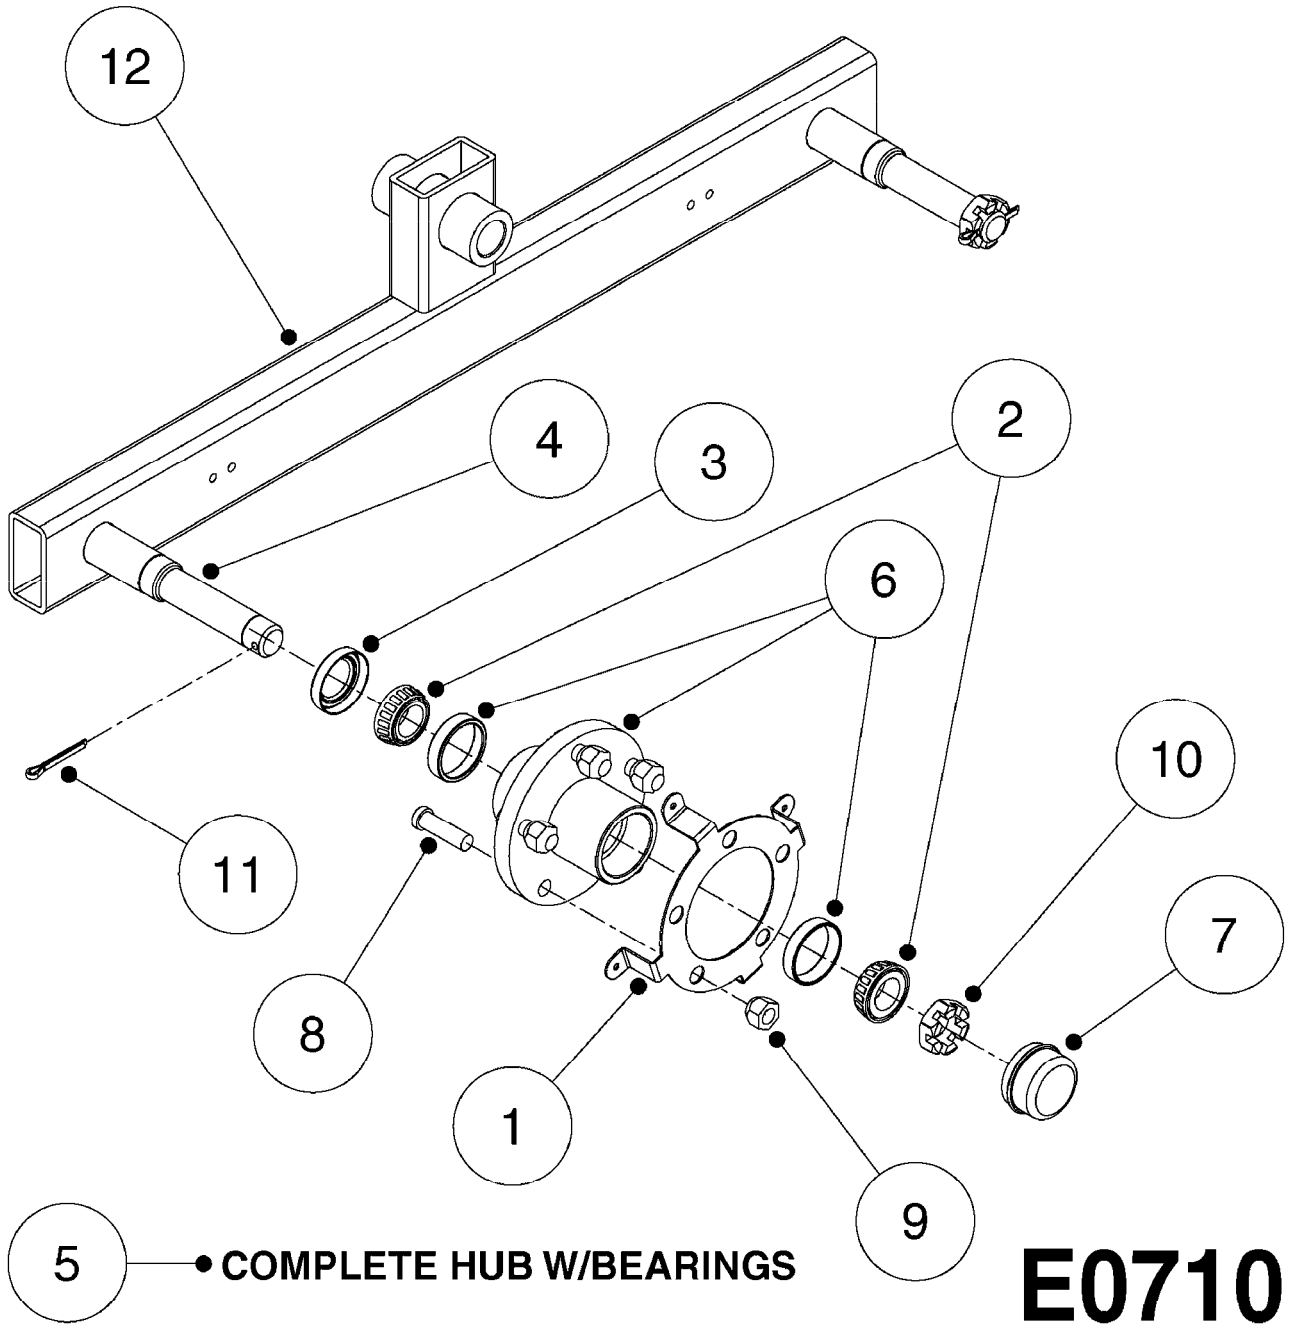

HUB ASSEMBLY F.1-1/4" SPINDLE
E0710-HIN, 01:01:16

Page 1

Date 05.08.2019 11:55

Pos.	parts-n°	order qty	description
1	16097703	1	SPEED RING, 5 BOLT, 4.5" B.C.
2	21002303	1	BEARING, TAPPERED, 1" SPINDLE
3	21002403	1	SEAL, GRASE F. 1000LB HUB
4	28031403	1	SPINDLE, 1.25"x9" INCLUDES 46001403 AND 48000303
5	28031503	1	HUB PKG.1.25"SPINDLE 5-4.5-2.5 COMPLETE HUB W/BEARINGS
6	28038003	1	HUB, 1000LB W.BRG RACES 1"SPDL
7	29003603	1	HUB CAP F. 1000LB HUB
8	45000203	1	BOLT, WHEEL STUD 1/2"
9	46001303	1	NUT - LUG 1/2" - 1000LB HUB
10	46001403	1	NUT, CASTLE F. 1" SPINDLE
11	48000303	1	PIN, COTTER 5/32" X 2"
12	63015903	1	TANDEM BEAM, WITH SPINDLE, ATV