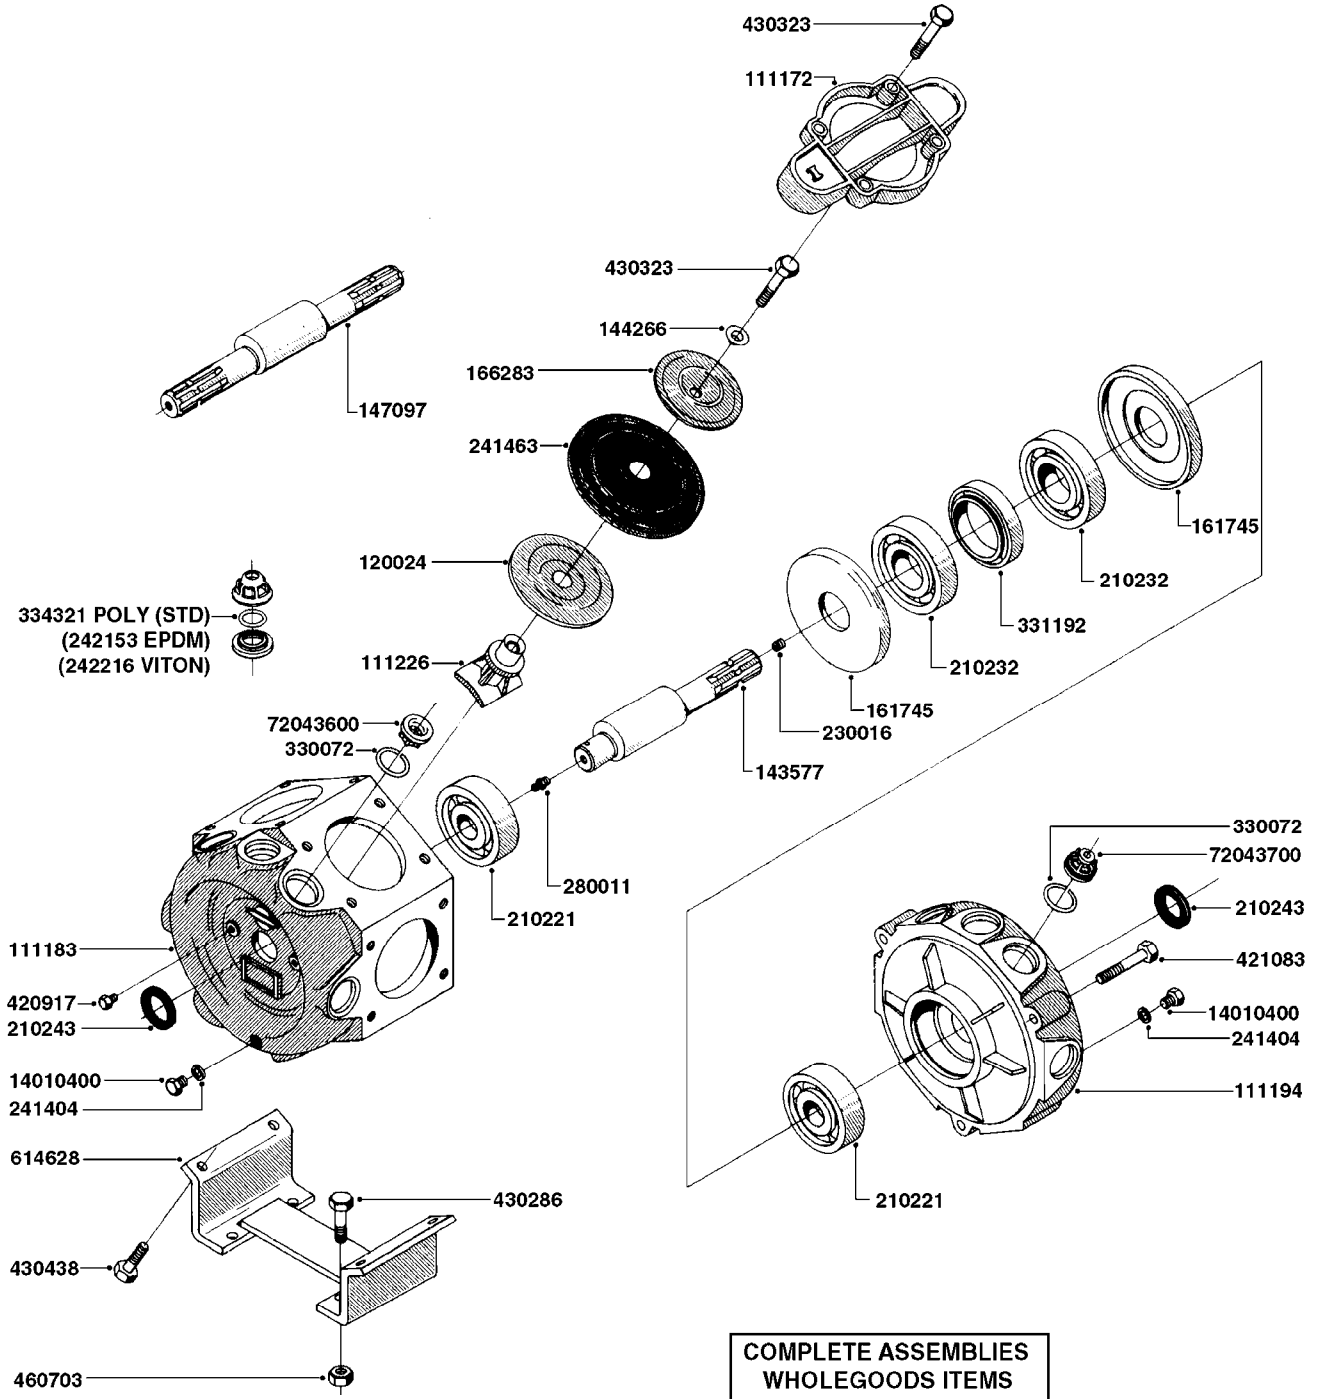

COMPLETE PUMP
(NLA) REPLACED BY 464 PUMP (SEE PAGE A0350)

A0310

PUMP - 460 W/MOUNTING BASE
A0310-HIN, 01:01:16

Page 1

Date 05.08.2019 11:46

parts-n°	order qty	description
111172	1	VALVE CHAMBER 460 (PAINTED)
111183	1	PUMP CASTING 460-463 (PAINTED)
111194	1	PUMP CASTING FT.460 (PAINTED)
111226	1	CONNECTING ROD MODEL 460
120024	1	DIAPHRAGM BACK DISC 1200-1300
143577	1	CRANK SHAFT F.363/462/463-10mm
144266	1	WASHER FOR 460 PUMP
147097	1	CRANK SHAFT 363-463/10 THROUGH
161745	1	METAL SPACER F.363/463
166283	1	DIAPHRAGM UPPER DISC MOD. 460
210221	1	BEARING BALL 6407
210232	1	BEARING BALL 6310
210243	1	SEAL OIL 35 X 47 X 7
230016	1	PLUG 1/8' BSP TYPE P
241404	1	DOWTY SEAL 1/4"
241463	1	DIAPHRAGM MODEL 460
242153	1	O-RING D26X4 EPDM
242216	1	O-RING VITON F/1202/1302/462
280011	1	GREASE NIPPLE 1/8' SAE H TR
330072	1	O-RING D53.5/D45.5X4
331192	1	SPACER, MODEL 361/363
334321	1	O-RING POLY. 34.0x26.0x4.0
420917	1	BOLT HEX 8.8 RAW M8X12 FT
421083	1	BOLT HEX 8.8 DEL M10X65
430286	1	BOLT HEX 8.8 DEL M12X30 FT
430323	1	BOLT HEX 8.8 DEL M12X60
430438	1	BOLT HEX 8.8 DEL M12X65
460703	1	NUT HEX M12X1.75 LOCK DIN985A2 SS
614628	1	FOOT F. 46X PUMP, RED
14010400	1	PLUG 1/4" BSP
72043600	1	VALVE FOR 462/463
72043700	1	VALVE FOR 462/463 W.VENT HOLE