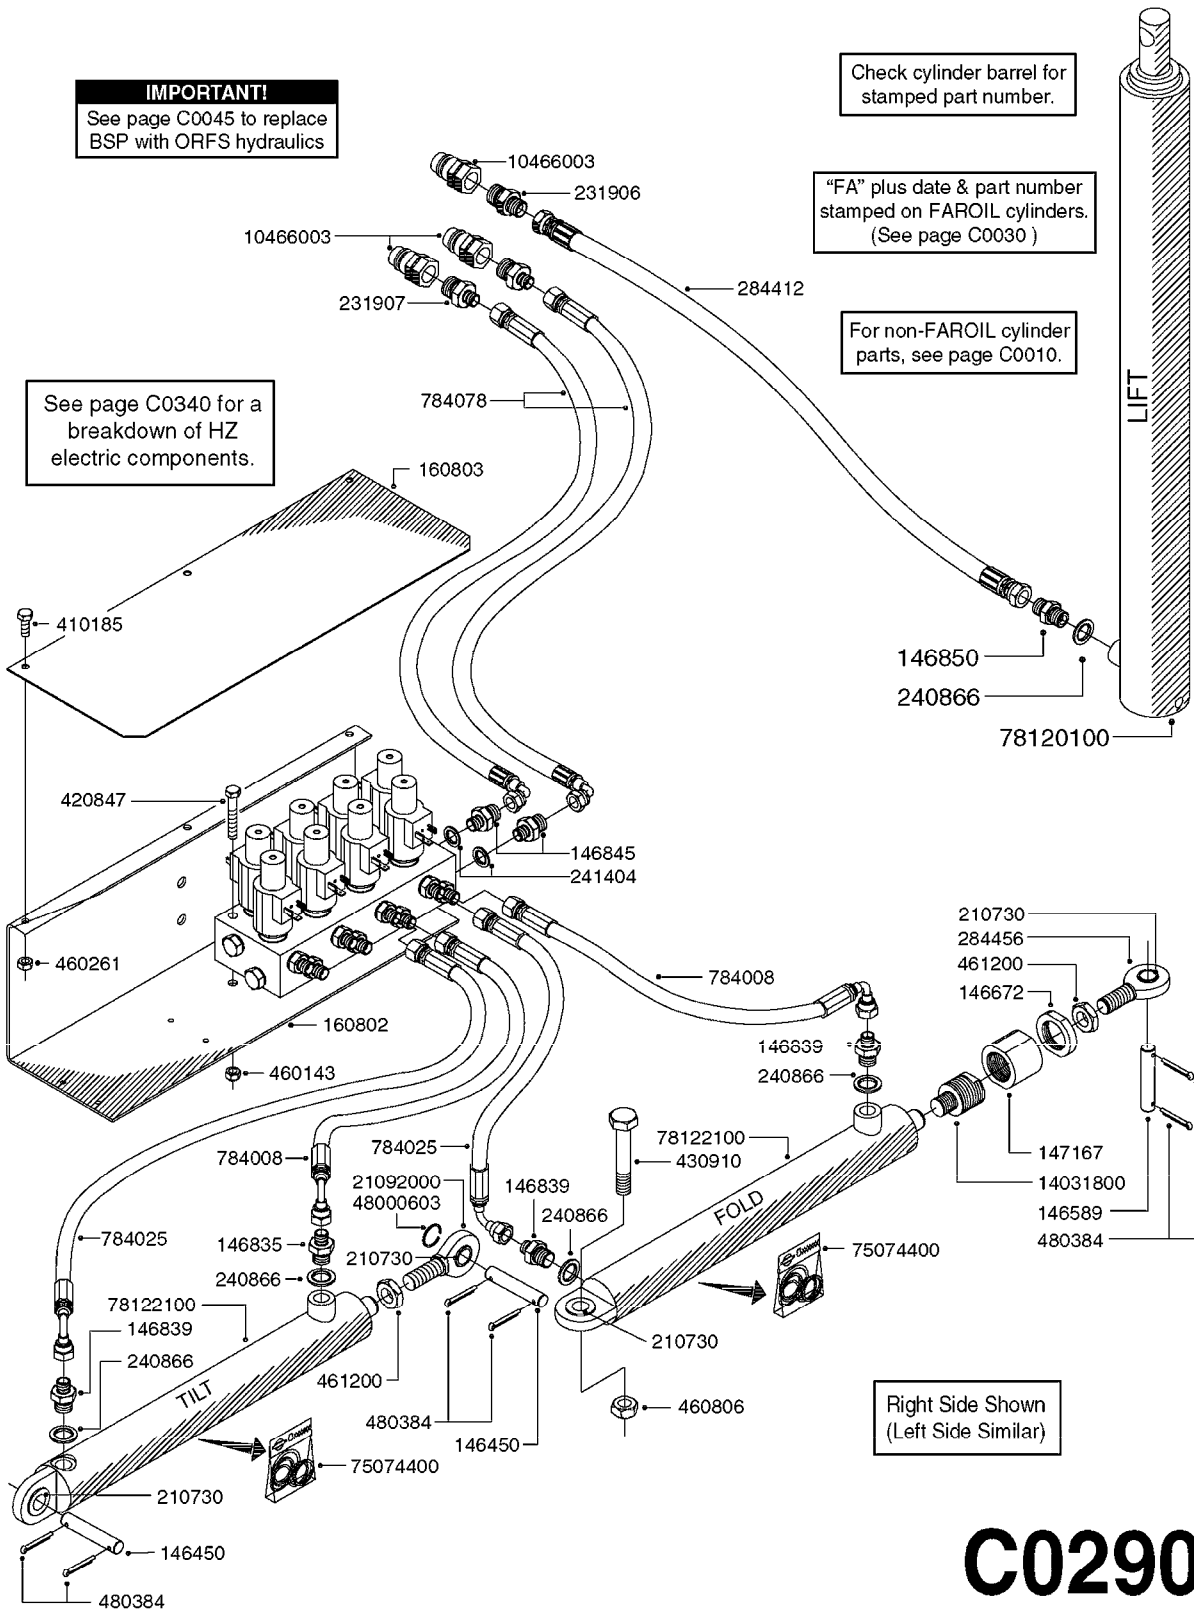

See page C0340 for a breakdown of HZ electric components.

Right Side Shown
(Left Side Similar)

C0290

HYD EAGLE HZ 80-90' W/JOYSTICK
C0290-HIN, 29:09:17

Page 1
Date 05.08.2019 11:50

parts-n°	order qty	description
146450	1	PIN D19.8 X 75 WITH 2 X D5
146589	1	PIN D19.8 X 65
146672	1	NUT HEX LOCK F.ADJUSTER
146835	1	HEX NIPPLE 1/4" - 3/8" BSP
146839	1	HEX NIPPLE 1/4"X3/8" BSP 0.7MM
146845	1	HEX NIPPLE 1/4"X1/4"
146850	1	HEX NIPPLE 3/8"x3/8" - 1.8mm
147167	1	BUSHING D50/D36X45MM
160802	1	MOUNT PLATE F.HYD SOLENOID'HZ'
160803	1	COVER PLATE F.HYD SOLENOID'HZ'
210730	1	BEARING F.LINK HEAD M20
231906	1	HEX NIPPLE 3/8"BSP X 1/2"NPT
231907	1	HEX NIPPLE 1/4"BSP X 1/2"NPT
240866	1	DOWTYSEAL 3/8"
241404	1	DOWTY SEAL 1/4"
284412	1	HOSE HY 3/8" X 315" STR+STR
284456	1	LINK HEAD M20 X D20 L=30
410185	1	BOLT HEX 8.8 DEL M6X16
420847	1	BOLT HEX 8.8 DEL M8X85
430910	1	BOLT HEX 8.8 DEL M20X110
460143	1	SELF LOCK NUT M8 SST A2 DIN985
460261	1	NUT HEX M6X1.00 LOCK DIN985 A2 SS
460806	1	NUT HEX M20X2.50 LOCK DIN985A2 SS
461200	1	NUT HEX M20X1.5 JAMB.
480384	1	PIN COTTER 3/16 x 1-1/2"
784008	1	HOSE HY X 1/4" X 98.4"STR+ELB
784025	1	HOSE HY X 1/4" x 86.6"STR+ELB
784078	1	HOSE HY X 1/4 X 417.33"STR+ELB
10466003	1	COUPLER PIONEER 8010-04 1/2NPT
14031800	1	ADAPTOR F.HY CYLINDER L=40
21092000	1	LINK HEAD M20 x D20 L=78 DELTA
48000603	1	SNAP RING, Ø36X1.5 F.210730
75074400	1	SEAL KIT 78121800/21/44
78120100	1	CYLINDER TELESC.70/60/40
78122100	1	CYLINDER DOUBLE D50/25-298