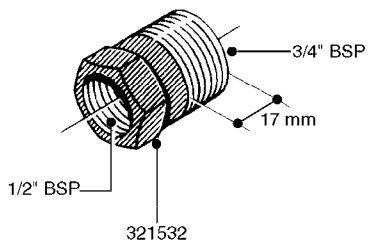

FITTINGS - HEXAGON NIPPLES
L0030-HIN, 01:01:16

Page 0
Date 05.08.2019 12:00

L0030

FITTINGS - HEXAGON NIPPLES
L0030-HIN, 01:01:16

Page 1
Date 05.08.2019 12:00

parts-n°	order qty	description
10015303	1	FITT.PO.HN 1.00X1.00 M1000
10425003	1	FITT.PO.HN 1.25X1.00 MCPHEE
320132	1	FITT.DK HN 1" BSP
320176	1	FITT.DK HN 3/8"X1/2" BSP
320445	1	FITT.DK HN 1/4"X3/8" BSP
320655	1	FITT.DK HN 1/2"-1/2" BSP
320692	1	FITT.DK HN 3/8'BSPX1/4'NPT
320703	1	FITT.DK HN 3/8BSP X1/2 &1/4NPT
320725	1	FITT.DK NIPPLE 3/8"-3/8" BSP
320902	1	FITT.DK HN 3/8'X 1/4' BSP
390232	1	FITT.DK HN 1-1/2' X 1-1/4' BSP
390276	1	FITT.DK HN 1'BSP