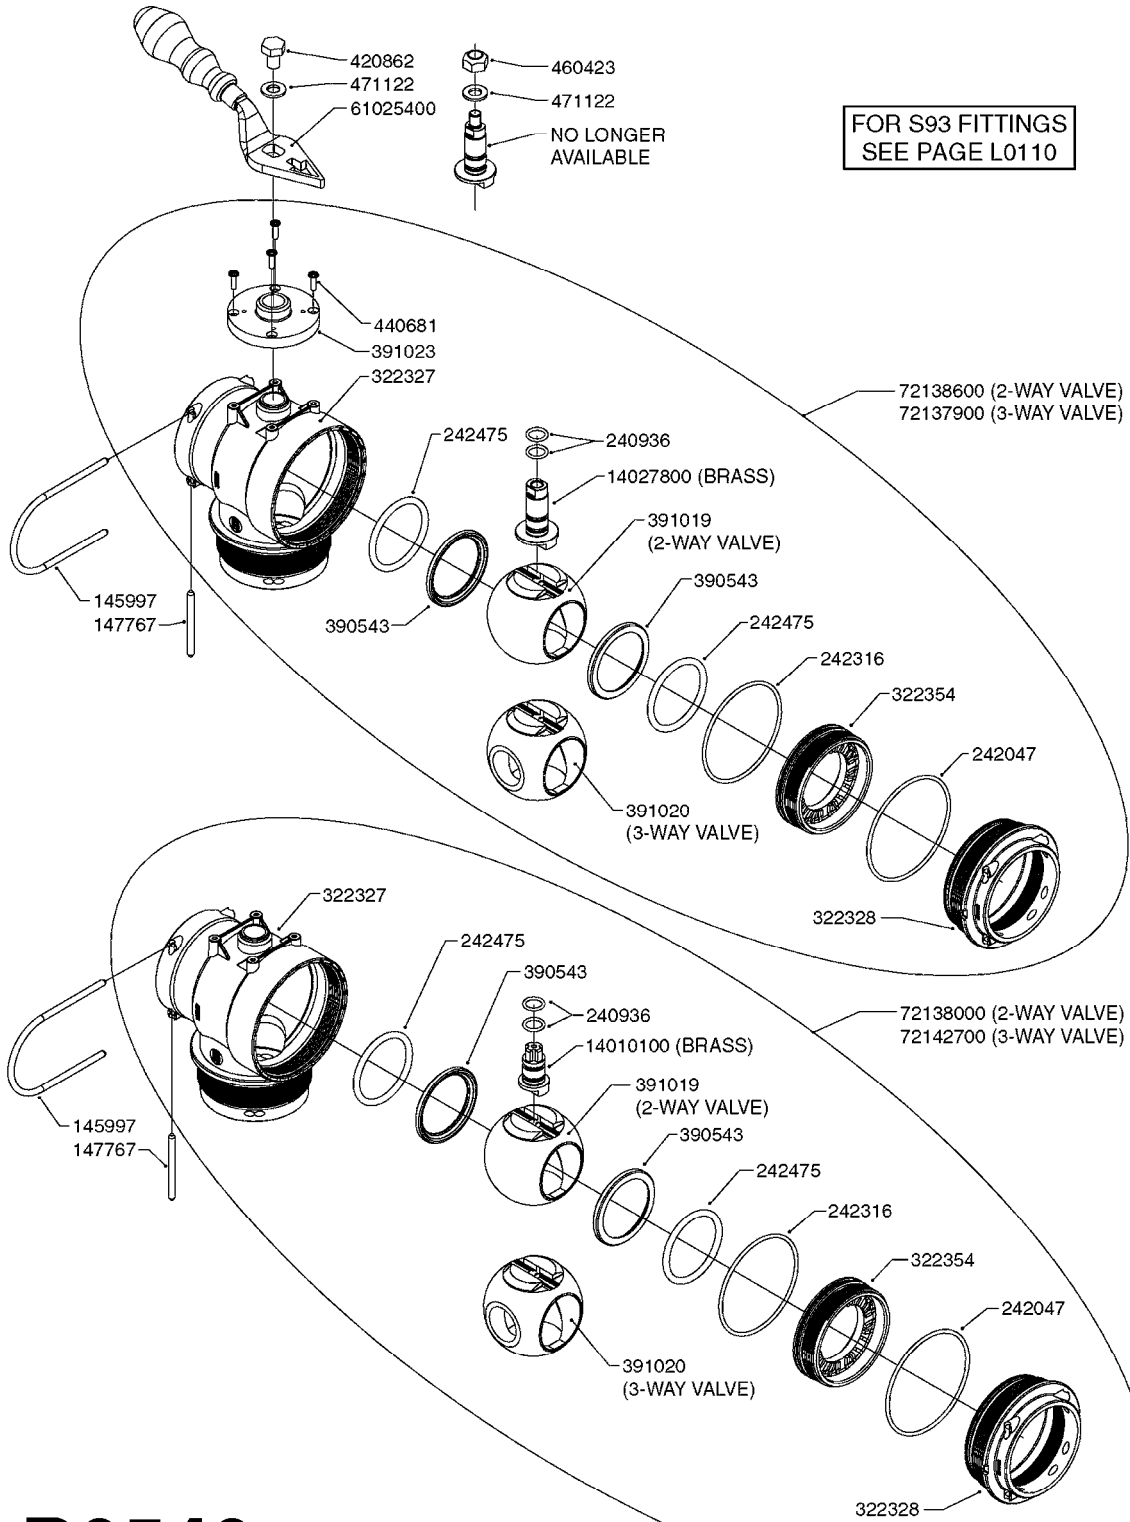

SMART VALVE-S93 MANIFOLD VALVE
B0540-HIN, 01:01:16

Page 0
Date 05.08.2019 11:48

B0540

SMART VALVE-S93 MANIFOLD VALVE
B0540-HIN, 01:01:16

Page 1
Date 05.08.2019 11:48

parts-n°	order qty	description
145997	1	FITT.DK S-93 FORK
147767	1	PIN 5Ø X 60 S-93 DOUBLE CLAMP
240936	1	O-RING D13.3X2.4 NITRIL
242047	1	O-RING 89.5 X 3.0 VITON
242316	1	O-RING D84.5X3.0 NITRIL
242475	1	O'RING D56.52x5.33 SH70-VITON
322327	1	HOUSING, VALVE, S93, 220 PSI
322328	1	END CAP F.VALVE S-93
322354	1	THRUST PLATE F.3-WAY VALVES-93
390543	1	SEAT F.BALL 3-WAY VALVE S-93
391019	1	BALL F.2 WAY S93 SMART VALVE
391020	1	BALL F.3 WAY S93 SMART VALVE
391023	1	SMART VALVE MOUNTING BRACKET
420862	1	BOLT HEX 8.8 DEL M10X16 FT
440681	1	SCREW F. PLASTIC 4MM X 14LG SS
460423	1	NUT HEX M10X1.50 LOCK DIN985A2 SS
471122	1	WASHER, M10, Ø20/10.5X 2.0, SS
14010100	1	SPINDLE F.SMART VALVE S-93
14027800	1	SPINDLE F.SMART VALVE S-93
61025400	1	HANDLE SMART VALVE
72137900	1	VALVE S93 "V1" SMART VALVE
72138000	1	VALVE S93 "V2" SMART VALVE
72138600	1	VALVE S93 "V3" SMART VALVE
72142700	1	VALVE S93 "V4" SMART VALVE