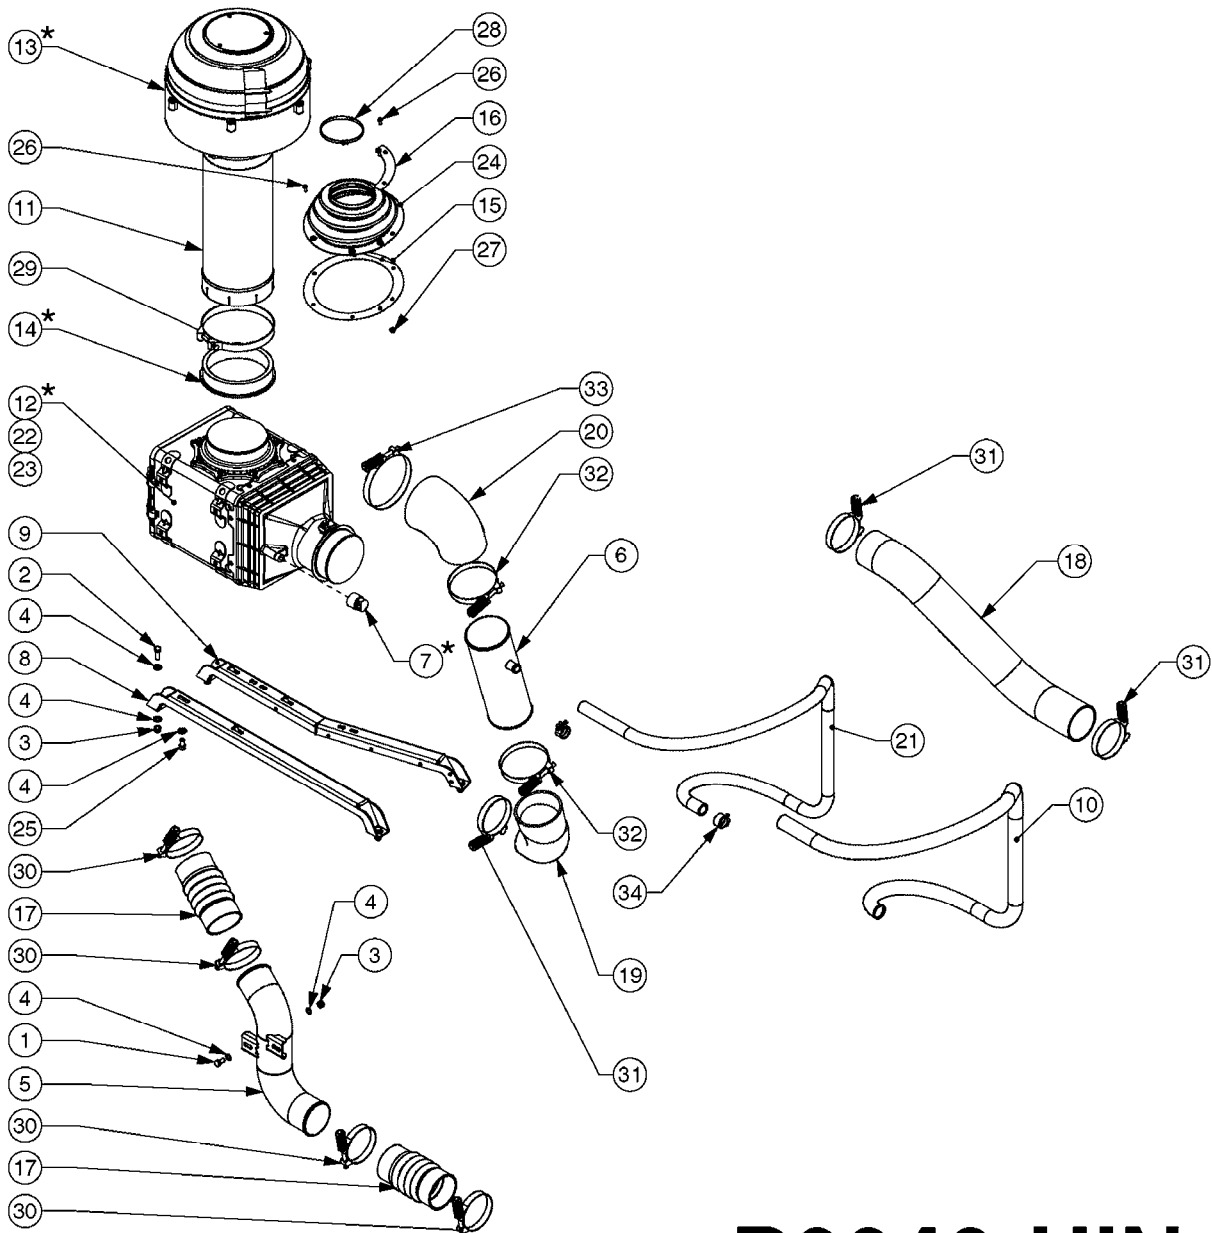

* SUPPLIED WITH CUMMINS T4 ENGINE

P0040-HIN

ENGINE AIR FILTER - RUBICON
P0040-HIN, 23:05:18

Page 1

Date 05.08.2019 12:02

Pos.	parts-n°	order qty	description
1	420626	1	BOLT HEX 8.8 DEL M10X20 FT
2	421002	1	BOLT HEX 8.8 DEL M10X30 FT DIN933
3	460423	1	NUT HEX M10X1.50 LOCK DIN985A2 SS
4	471122	1	WASHER, M10, Ø20/10.5X 2.0, SS
5	MA242589000	1	AIR INTAKE HOSE REV. B
6	MA242590000	1	SLEEVE D102 RIGHT REV. B
7	MA242603000	1	FILTER CLOGGING SENSOR
8	MA242660000	1	AIR FILTER SUPPORT - LEFT
9	MA242661000	1	AIR FILTER SUPPORT - RIGHT
10	MA242892000	1	HOSE PROTECTOR
11	MA242899000	1	ADAPTER 8" F / 8" M AIR FILTER
12	MA242900000	1	RUBICON T4 AIR FILTER (CUMMINS)
13	MA242901000	1	CYCLONE RUBICON T4 (CUMMINS)
14	MA242902000	1	T4 RUBBER SLEEVE (CUMMINS)
15	MA245983000	1	AIR FILTER CONNECTION WASHER
16	MA245984000	1	AIR FILTER JUNCTION SEGMENT
17	MA516002036	1	SILICONE CORRUGATED SLEEVE D100
18	MA516002041	1	AIR HOSE ID 101.6 REV. A
19	MA516002049	1	AIR ELBOW 90° COBRA REDUCER
20	MA516002050	1	AIR ELBOW 90° D1552/127
21	MA516003002	1	COMPRESSOR VACUUM HOSE T4
22	MA520003001	1	AIR FILTER PRIMARY CARTRIDGE 'RUBICON'
23	MA520003002	1	AIR FILTER SAFETY CARTRIDGE
24	MA532001007	1	BELLOWS REV. B
25	MA701003107	1	BOLT CHC M10X20 ALLEN 8.8 DIN 913
26	MA701021001	1	BOLT TBHC M6X16 A2 7380
27	MA702010007	1	FLANGE NUT M6 A2 6923 NYLOCK
28	MA715002001	1	CLAMP BX8 120-140
29	MA715006013	1	SPRING LOADED CLAMP D188/200 SS
30	MA715006020	1	SPRING LOADED CLAMP
31	MA715006021	1	SPRING LOADED CLAMP
32	MA715006022	1	SPRING LOADED CLAMP
33	MA715006023	1	SPRING LOADED CLAMP
34	MA715006024	1	HOSE CLAMP