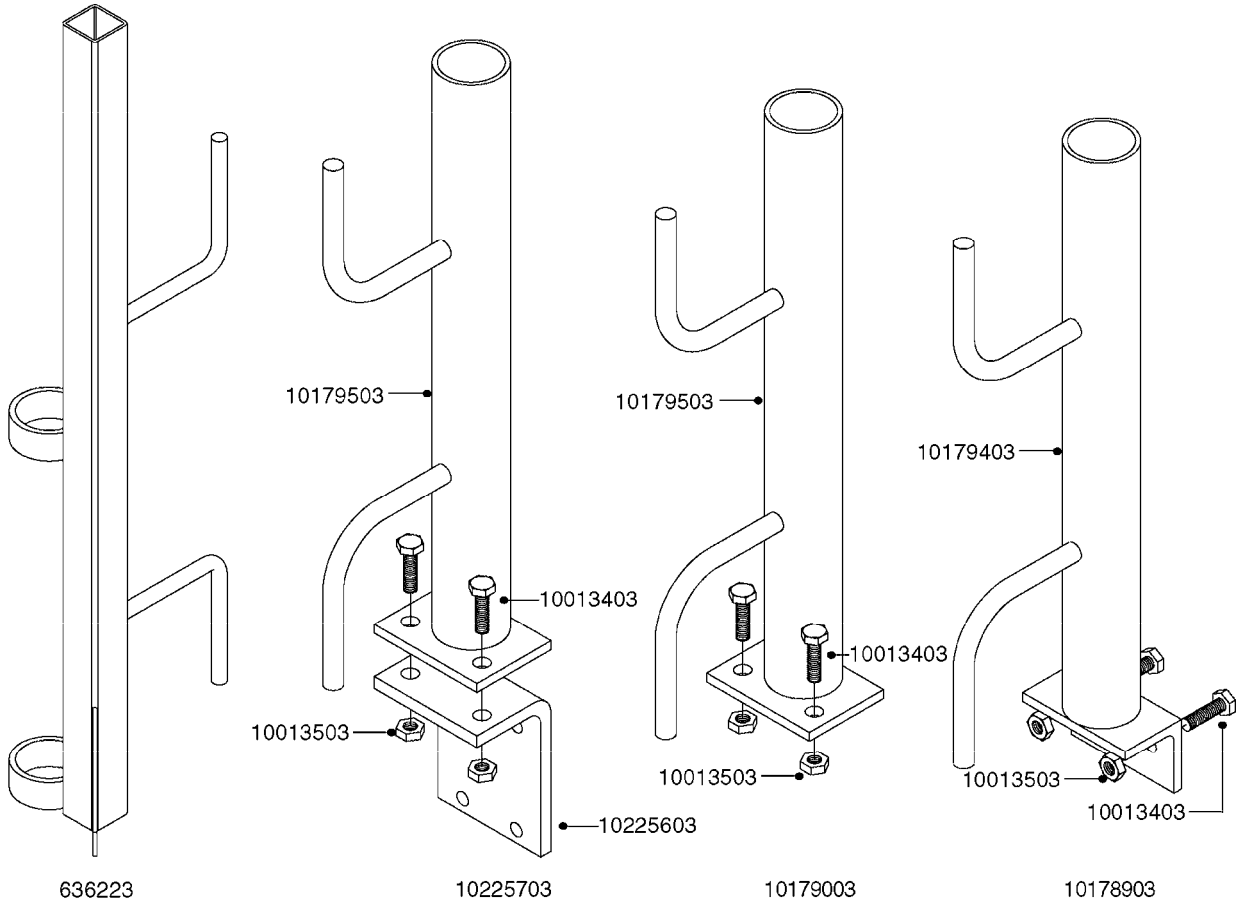

HOSE WRAPS
K0520-HIN, 01:01:16

Page 1
Date 05.08.2019 11:59

parts-n°	order qty	description
241965	1	O-RING 12.1 X 1.6
242007	1	O-RING D9.1X1.6
281551	1	BALL VALVE 1/2"
320084	1	FITT.DK NUT 1/2" BSP
330212	1	O-RING D19/D14X2.4 F.1/2"NUT
330326	1	O-RING D30/D24X2 F.1"NUT
330687	1	FITT.DK HB 1/2" F. 1/2" NUT
334190	1	FITT.DK HB 1/2' F. PISTOL 60S
334531	1	CLAMP HOSE PLASTIC 3/4"
636223	1	POST 12 VOLT TR30
712471	1	AGITATION VALVE ASSY. ON/OFF
843196	1	SPRAY GUN KIT TYPE 60 SHORT
843197	1	HANDGUN KIT TYPE 60 LONG
10013403	1	BOLT HEX 3/8-16X1 1/4 HCS Z5
10013503	1	NUT HEX NC 3/8"
10178903	1	WRAP HOSE SIDE MOUNT PLATE
10179003	1	WRAP HOSE BOTTOM PLATE MOUNT
10179403	1	WRAP WELDMENT FOR HI101789
10179503	1	WRAP WELDMENT FOR HI101790
10225603	1	BKT.FOR HOSE WRAP MOUNT NL NK
10225703	1	WRAP HOSE BDL.BOTTOM PLATE
92702103	1	HOSE R X1/2" X300PSI WP X0012"