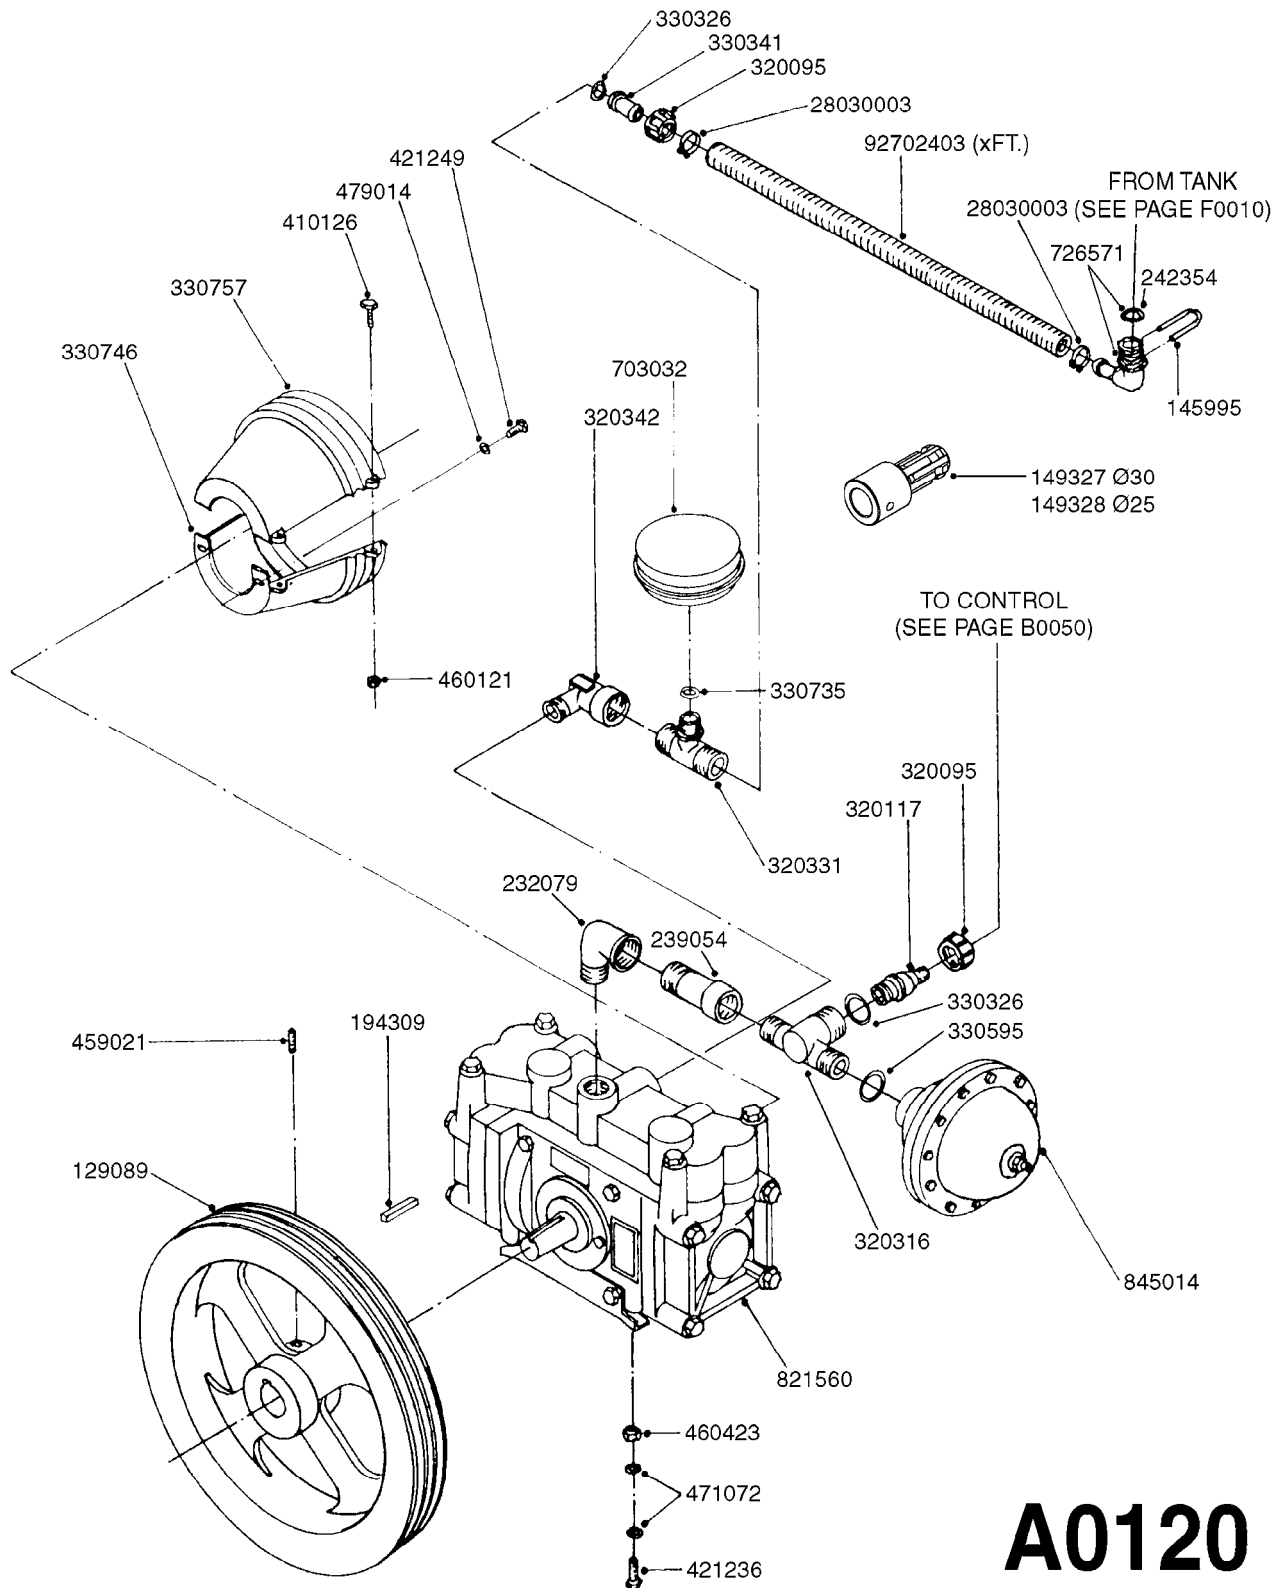

A0120

PUMP - 321 F.LB 50 - POST '99
A0120-HIN, 27:04:17

Page 1

Date 05.08.2019 11:46

parts-n°	order qty	description
129089	1	PULLEY F.PUMP LB50
145995	1	FITT.DK S-53 FORK
149327	1	PTO ADAPTER, Ø30 FOR LB
149328	1	PTO ADAPTER, 25Ø FOR LB
194309	1	KEY 8 X 7 X 40
232079	1	ELBOW 3/4" BRASS
239054	1	EXTENSION 3/4"BSP 2" (016305)
242354	1	O-RING D32.2X3.0 VITON
320095	1	FITT.DK NUT 1" BSP
320117	1	FITT.DK CONN.1/2"BSP F. 1" CAP
320316	1	FITT.DK TEE 3/4" X3/4" X1"BSP
320331	1	FITT.DK TEE 1" - 1" - 3/4" BSP
320342	1	FITT.DK EL 3/4"M X 1"F BSP
330326	1	O-RING D30/D24X2 F.1"NUT
330341	1	FITT.DK HB 1" F. 1" NUT
330595	1	O-RING D24.6/D20X2.1 -3/4"
330735	1	O-RING D30/D26X2
330746	1	GUARD PTO LOWER PART
330757	1	GUARD PTO UPPER PART
410126	1	SCREW 1/4"X3/4" GALV.
421236	1	BOLT HEX M10X25 GALV.
421249	1	BOLT HEX M6X15
459021	1	DOWEL ALLEN M8X20
460121	1	NUT 1/4" GALV.
460423	1	NUT HEX M10X1.50 LOCK DIN985A2 SS
471072	1	WASHER M10 EL2
479014	1	WASHER D.5 STAINLESS
703032	1	SUCTION AIR BOTTLE 3/4" COMPL.
726571	1	FITT.DK S-53 ELB.1", W ORING
821560	1	PUMP 321/7MM 25 BAR THROUGH SH
845014	1	AIR BOTTLE COMPLETE HJ73
28030003	1	CLAMP HOSE GEAR P1" 6716
92702403	1	HOSE PVC SUCT GRAY 1"