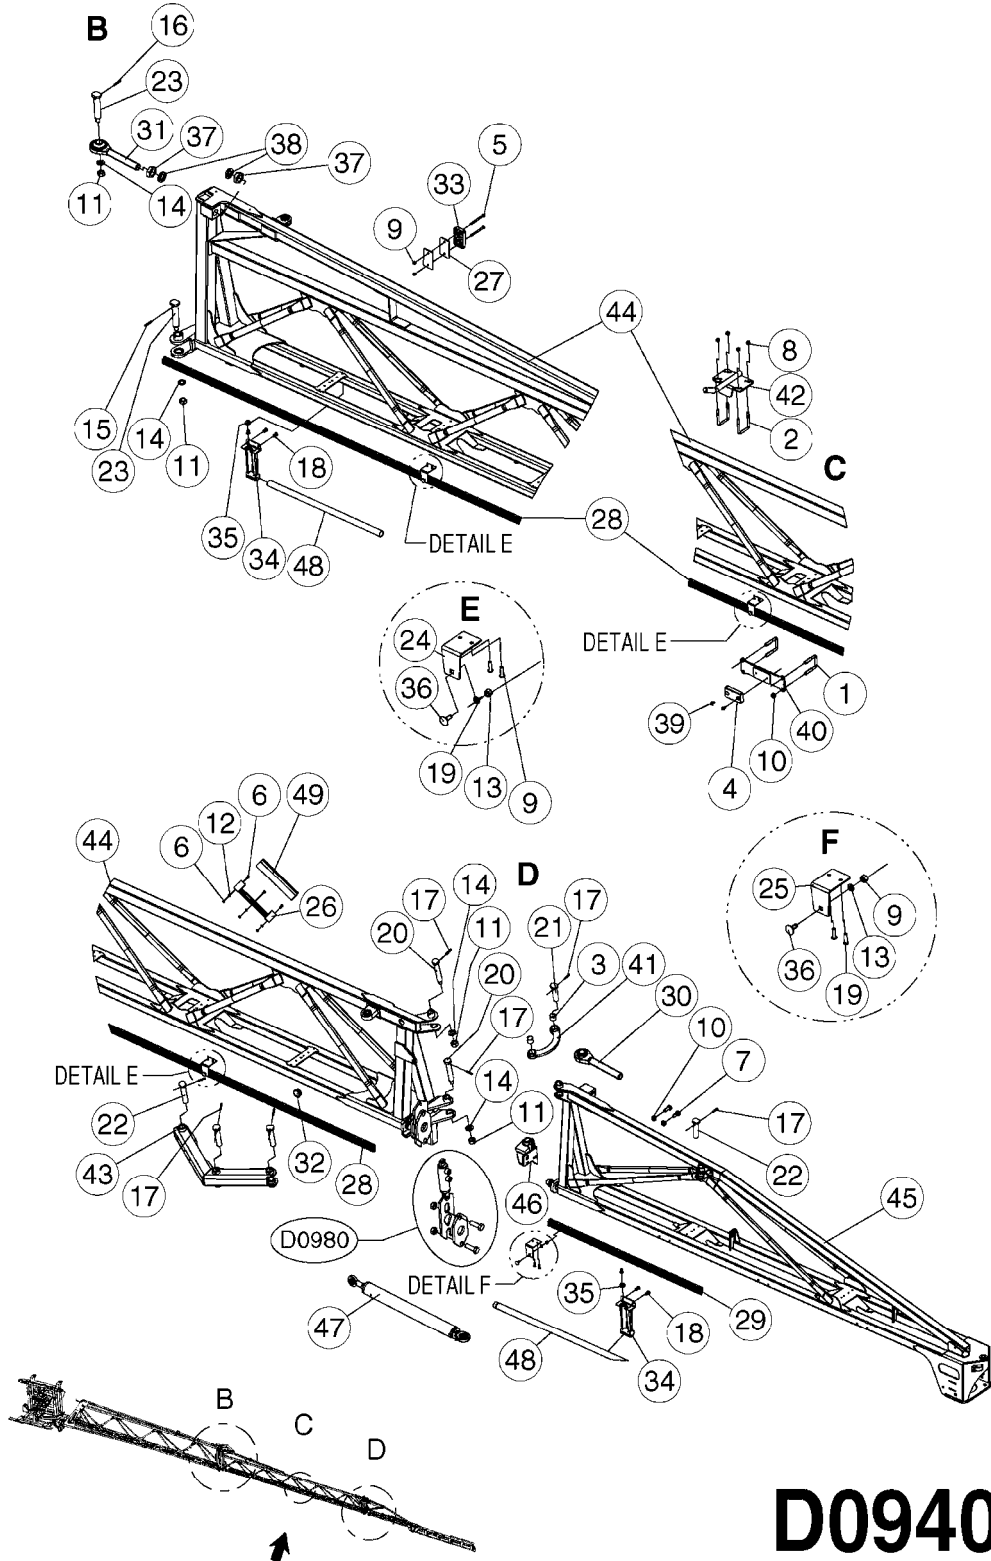

D0940

DTZ 120'/132' BOOM 3 FOLD
OUTER
D0940-HIN, 29:06:17

Page 1
Date 05.08.2019 11:53

Pos.	parts-n°	order qty	description
1	143161	1	BOLT U M10 40X40
2	147516	1	U-BOLT M8-50x50
3	210859	1	BUSH Ø23X20 L20
4	334603	1	RUBBER STOP 86X48X15
5	410605	1	BOLT HEX 8.8 DEL M6X80
6	411030	1	BOLT HEX M5X10
7	420604	1	BOLT HEX 8.8 DEL M10X25 FT DIN933
8	460143	1	SELF LOCK NUT M8 SST A2 DIN985
9	460261	1	NUT HEX M6X1.00 LOCK DIN985 A2 SS
10	460423	1	NUT HEX M10X1.50 LOCK DIN985A2 SS
11	460585	1	LOCKING NUT M16 DIN985 A2 SS
12	471123	1	WASHER, M5, Ø10/ 5.3X 1.0, SS
13	471125	1	WASHER M6U 6.4X14X1.2,A2 SS
14	471128	1	WASHER, M16, Ø30/17.0X 3.0, SS
15	480717	1	PIN E 5X40 SST
16	480719	1	PIN D5 X 36 STAINLESS
17	480730	1	PIN ROLL 5X30 STAINLESS STEEL
18	480804	1	RIVET Ø4.8x14.5
19	480806	1	RIVET, POP, Ø4.8X14/Ø9.5 SS
20	14058400	1	PINBOLT Ø19.3 L=108/100 M12
21	14059700	1	PINBOLT Ø20.0 L=83/75
22	14059800	1	PIN Ø25 L=122/114
23	14141100	1	PINBOLT Ø25.4 L=104/21 M16
24	16406700	1	BRACKET, ALUPROFILE, 54MM LONG
25	16407200	1	BRACKET, ALUPROFILE, 40MM LONG
26	16453000	1	BRACKET F. RUBBER SHIELD
27	16453100	1	PLATE F.RUBBER PAD
28	19487800	1	ALUPROFILE 30X10 L=5.90 M
29	19488300	1	ALUPROFILE 30X10 L=1.90 M
30	28096700	1	EYEBOLT W/SWIVEL Ø19.3 M27 RH
31	28159800	1	EYEBOLT Ø25.4 M27X3
32	28163900	1	PLUG F.NOZZLE TUBE Ø25-27/32
33	33510100	1	WEAR PAD 86X48X15
34	33523600	1	PROTECTION TUBE HOLDER
35	33524400	1	BUTTON Ø22/Ø18 H9.5
36	44077100	1	BOLT, CARRIAGE, M6X16 DIN603 SS
37	46133100	1	JAM NUT M27 DIN 439 B DEL
38	47118500	1	NORDLOCK WASHER M27 LIM ZNK
39	48082000	1	RIVET Ø4.8X12.7/ALU/ST
40	61071800	1	TRANSPORT BRACKET TDZ, RED
41	61080700	1	2. FOLDING BANANA DDZ PAINTED
42	61095500	1	BOOM BRACKET PAINTED
43	63122500	1	FOLD ARM 2 DDZ PAINTED
44	63171500	1	1.OUTERWING 5.93M RIGHT DDZ PAINT
44	63171700	1	1.OUTERWING 5.93M LEFT DDZ PAINTED
45	63173100	1	2. OUTERWING RIGHT 2.2M DDZ PAINTED
45	63173300	1	2. OUTERWING LEFT 2.2M DDZ PAINTED
46	63177400	1	BRACKET W. BALLJOINT DDZ R.
46	63177500	1	BRACKET W. BALLJOINT DDZ L.
47	78133100	1	DOB.CYL.Ø40/25-375/M20-Ø20
48	92510600	1	TUBE, ROUND, Ø25.0X1.5, ALUMINUM
49	92712403	1	HOSE R X1" X300PSI WP X0012"