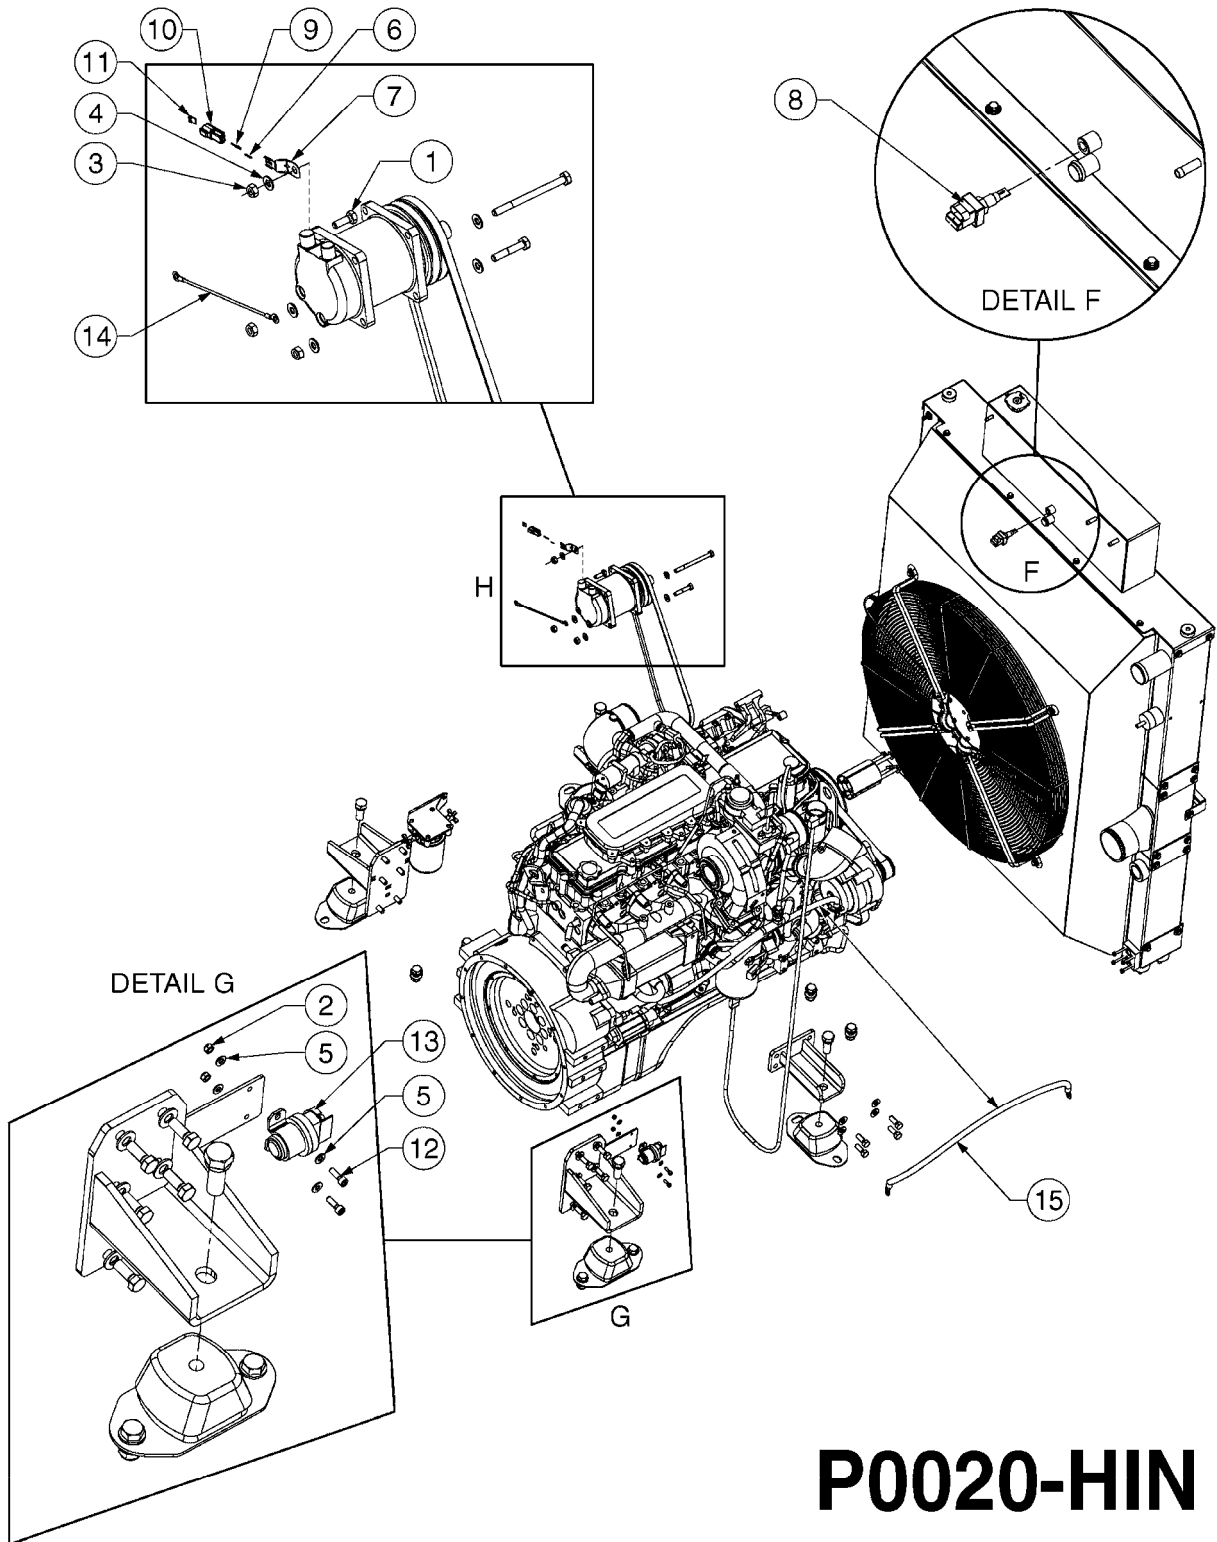

ENGINE RUBICON
P0010-HIN, 17:05:18

Page 1

Date 05.08.2019 12:02

Pos.	parts-n°	order qty	description
1	421216	1	BOLT HEX 8.8 DEL M10X130
2	421224	1	BOLT HEX 8.8 DEL M10X55
3	430581	1	BOLT HEX 8.8 DEL M16X40 FT
4	439014	1	BOLT HEX 8.8 DEL M12X35
5	460423	1	NUT HEX M10X1.50 LOCK DIN985A2 SS
6	460585	1	LOCKING NUT M16 DIN985 A2 SS
7	471122	1	WASHER, M10, Ø20/10.5X 2.0, SS
8	471127	1	WASHER Z12N 13X24X2.5 RST
9	471128	1	WASHER, M16, Ø30/17.0X 3.0, SS
10	MA151311000	1	RUBBER MOUNT
11	MA151980000	1	BELT A 47 1/2
12	MA232378000	1	AIR CONDITIONER COMPRESSOR
13	MA242524000	1	INTERCHANGER 3 IN 1
14	MA242789000	1	ENGINE QSL 8.9 CUMMINS T4
15	MA246473000	1	LEFT REAR ENGINE BRACKET
16	MA246474000	1	RIGHT REAR ENGINE BRACKET
17	MA246854000	1	FRONT ENGINE BRACKET
18	MA249110000	1	FRONT ENGINE BRACKET
19	MA701001432	1	BOLT H M20X55 8.8 ZB 933
20	MA701003240	1	BOLT ALLEN HEAD M12X35 8.8 ZB 912
21	MA703004012	1	WASHER W20 AC 25516
22	MA750004026	1	GROUND WIRE F.AIR COND.CLUTCH