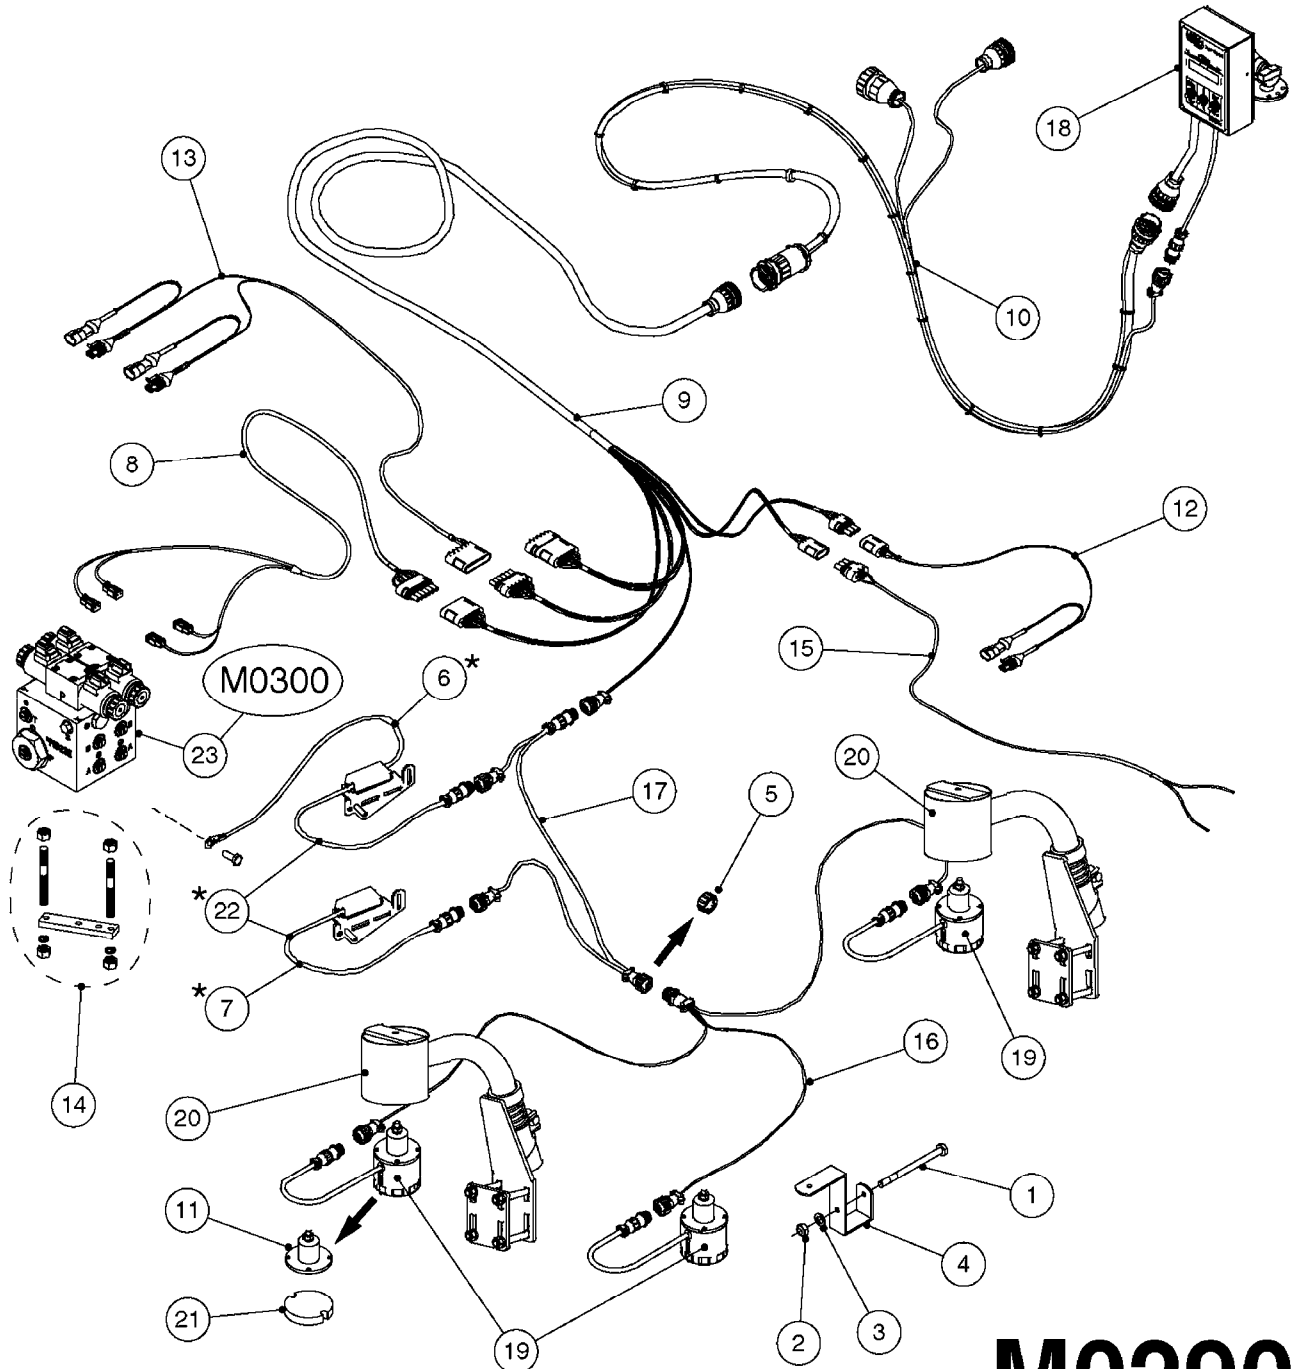

39 PIN CABLES
M0280-HIN, 28:03:17

Page 1

Date 05.08.2019 12:01

parts-n°	order qty	description
262158	1	PLUG INSERT 39 POLE MALE
262159	1	PLUG INSERT 39 POLE FEMALE
262160	1	PLUG HOUSING 39 POLE FEMALE
262161	1	PLUG HOUSING F/39 POLE MALE
440634	1	SCREW 5/8"
440732	1	PT SCREW 35X12B Z5452 ELZ
14034200	1	CODE BRACKET FOR 39 PIN CABLE
26003900	1	WIRE 37-39 PIN EVC, 6.6'
26004200	1	WIRE 37-39 PIN EVC, 57.4'
26008400	1	WIRE 39-PIN 24 WIRE L=8M
26011903	1	WIRE 39-39 POLE EXT. 3660MM
28027500	1	WIRE 37-39 PIN EVC, 37.7'
28028700	1	WIRE 37-39 PIN EVC, 45.9'
28028800	1	WIRE 37-39 PIN EVC, 16.4'
28028900	1	WIRE 37-39 PIN EVC, 26.2'
72236400	1	DAH CONN. WIRE/TRACTOR L=8M
97610803	1	DECAL-SRAY BOX 39-PIN
97610903	1	DECAL-HYDRAULIC BOX 39-PIN

M0290

*CANNOT MIX OLD AND NEW STYLE ROLL SENSORS!

If replacing Norac P/N 44641 or 44642, must use pair of new style sensors (22).

Only new style sensors sold separately; (6) (Norac P/N 45000), (7) (Norac P/N 45001).

If unsure, pair of new style sensors works with all versions of UC4.