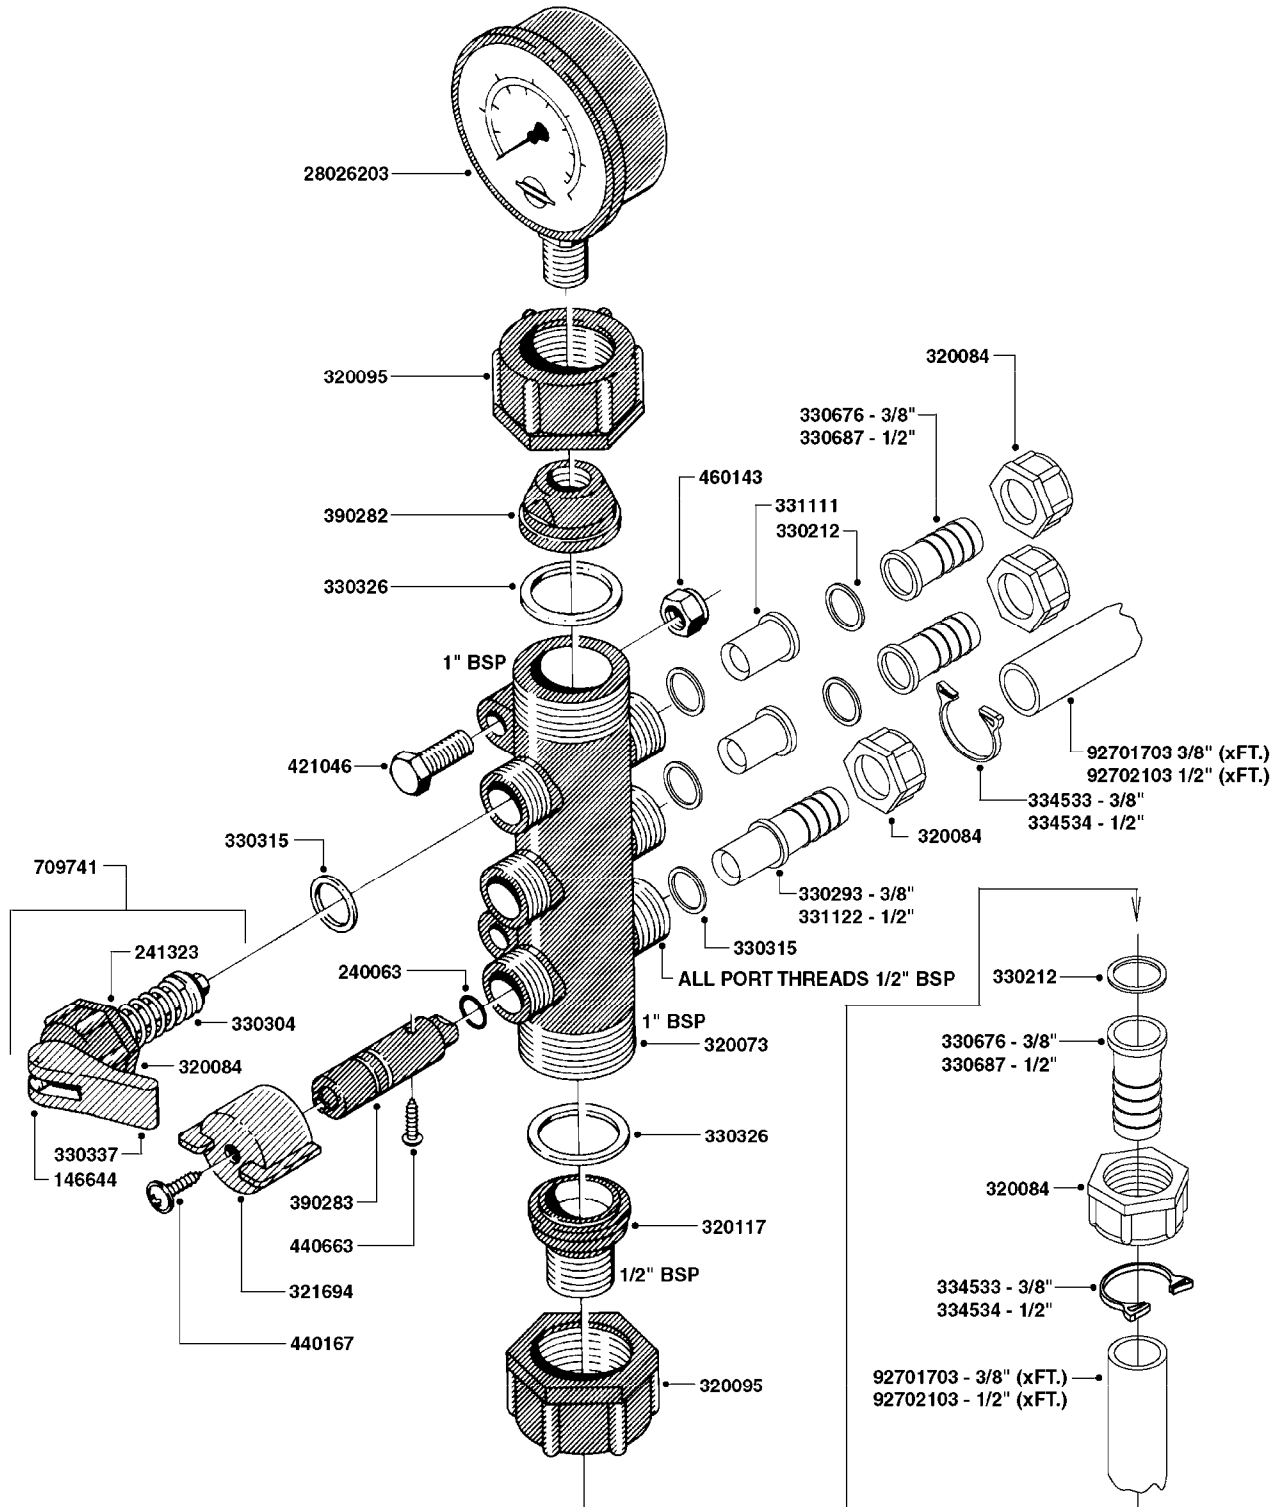

841758 - COMPLETE ASSEMBLY
(LESS GAUGE)

COMPLETE ASSEMBLIES
WHOLEGOODS ITEMS

B0020

CONTROL-ET MANUAL-ES 30/50/80
B0020-HIN, 01:01:16

Page 1

Date 05.08.2019 11:47

parts-n°	order qty	description
146644	1	PIN D3X19 STAINLESS
240063	1	O-RING D14.1/9.3 X 2.4
241323	1	O-RING D5.3X2.4 NITRIL
320073	1	DISTRIBUTOR HOUSING 1/2"
320084	1	FITT.DK NUT 1/2" BSP
320095	1	FITT.DK NUT 1" BSP
320117	1	FITT.DK CONN.1/2"BSP F. 1" CAP
321694	1	UNION NUT
330212	1	O-RING D19/D14X2.4 F.1/2"NUT
330293	1	VALVE SEAT WITH 3/8" HOSE TAIL
330304	1	VALVE CONE D14
330315	1	O-RING D18.4/D13X.6
330326	1	O-RING D30/D24X2 F.1"NUT
330337	1	HANDLE F. FLIP VALVE
330676	1	FITT.DK HB 3/8" F. 1/2" NUT
330687	1	FITT.DK HB 1/2" F. 1/2" NUT
331111	1	VALVE SEAT FOR 1/2" DISTRIBUT.
331122	1	VALVE SEAT WITH 1/2" HOSE TAIL
334533	1	CLAMP HOSE PLASTIC 3/8"
334534	1	CLAMP HOSE PLASTIC 1/2"
390282	1	STOPPER ATV 1/4"
390283	1	CONE FOR PRES CONTR ATV
421046	1	BOLT HEX M8X25/25 A2 SS DIN933
440167	1	SCREW NO.8 1/4"
440663	1	SCREW 3/8" NR4 STAINLESS
460143	1	SELF LOCK NUT M8 SST A2 DIN985
709741	1	VALVE ASSY. 1/2" FLIP LEVER
841758	1	ET CONTROL COMPLETE
28026203	1	GAUGE 200PSI/BR, 2.5"1/4BSP-BTM
92701703	1	HOSE R X3/8" X300PSI WP X0012"
92702103	1	HOSE R X1/2" X300PSI WP X0012"