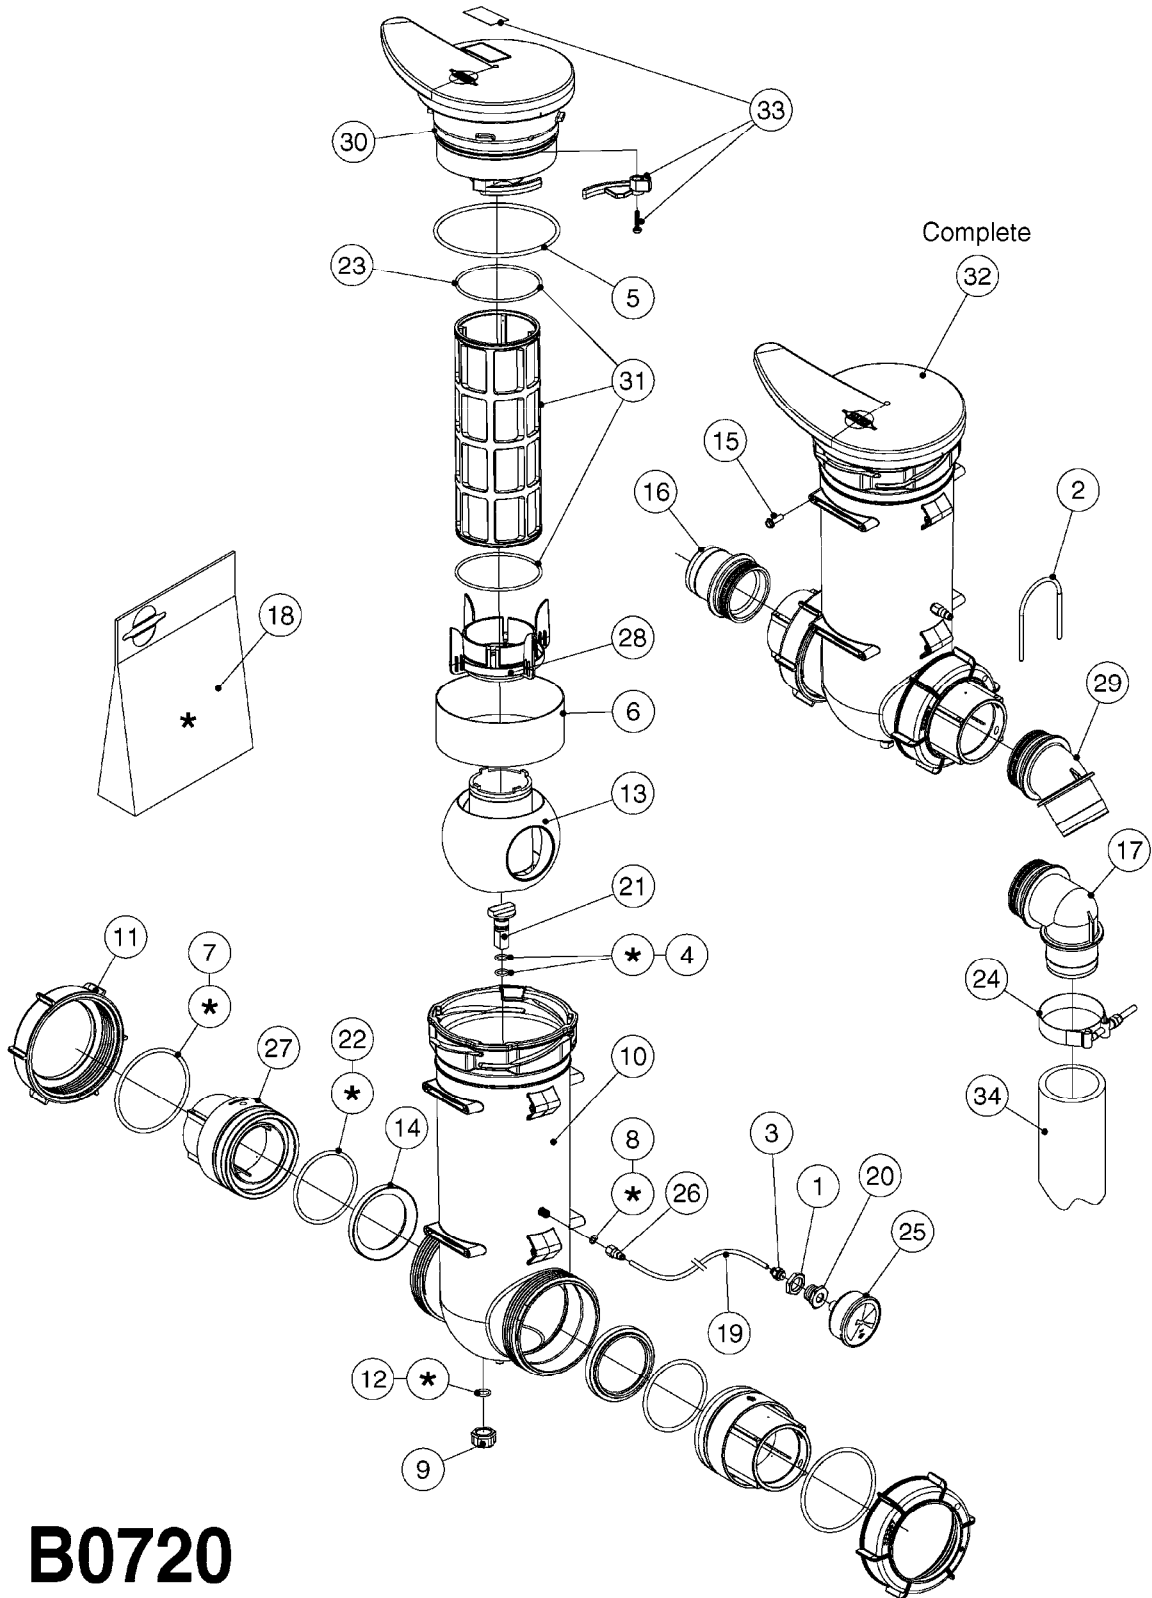

B0720

EASY CLEAN FILTER
B0720-HIN, 01:01:16

Page 1

Date 05.08.2019 11:48

Pos.	parts-n°	order qty	description
1	140766	1	NUT 1/2" BSP
2	145997	1	FITT.DK S-93 FORK
3	231346	1	QUICK COUPLER 1/8"BSP X 4 MM
4	240936	1	O-RING D13.3X2.4 NITRIL
5	242570	1	O-RING D150.0 x5.0 SH70 VITON
6	242572	1	RUBBER BELT Ø160x1.5 B=60 EPDM
7	242573	1	O-RING Ø104.14X5.33SH70 NITRIL
8	242593	1	GASKET Ø8/Ø5x1 (PA) 266N-M5X1
9	320047	1	FITT.DK CAPNUT 1/2" BSP
10	322356	1	EASYCLEAN FILTER HOUSING
11	322357	1	CAP F. COUPLER EASYCLEAN FILTE
12	330212	1	O-RING D19/D14X2.4 F.1/2"NUT
13	391090	1	BALL F. EASYCLEAN FILTER ON/OF
14	391091	1	SEAL F. BALL EASYCLEAN FILTER
15	440698	1	SCREW F.PLASTIC 6X18 SS HEXHD
16	727133	1	FITT. S93 2-1/2" STR. S W/O-RI
17	727226	1	FITT. S93 2-1/2" 90° S W/O-RING
18	741826	1	SEAL KIT F. EASYCLEAN FILTER
19	927253	1	RED AIR HOSE, Ø4/2 1810 E
20	14055400	1	FITT.DK REDUC 1/2"x1/8"x1/4"BS
21	14117700	1	SPINDLE S93 L46 NV13 SS
22	24260100	1	O-RING Ø88.0X5.0 SH70 VITON
23	24260700	1	O-RING Ø101.19X3.53 SH70 VITON
24	28030303	1	CLAMP HOSE T-BOLT S2.5" 235-76
25	28053400	1	GAUGE VACUUM SUCT. FILTER NCM
26	28054300	1	QUICK COUPLER 1/8"BSP/Ø4 FEMAL
27	33503200	1	HOSE COUPLER F. EASYCLEAN FILT
28	33503600	1	FILTER CARRIER F. EASYCLEAN
29	72072900	1	FITT. S93 2-1/2" 45° S W/O-RING
30	72270600	1	LID ASSM. EASYCLEAN FILTER
31	72278800	1	FILTER 30 MESH GREEN D110/284
31	72278900	1	FILTER 50 MESH BLUE D110/284
31	72279000	1	FILTER 80 MESH RED D110/284
32	72318900	1	EASYCLEAN FILTER COMPL.
33	74192800	1	FILTER LOCK PARTS - EASYCLEAN
34	92702803	1	HOSE PVC SUCT GRAY 2.5"