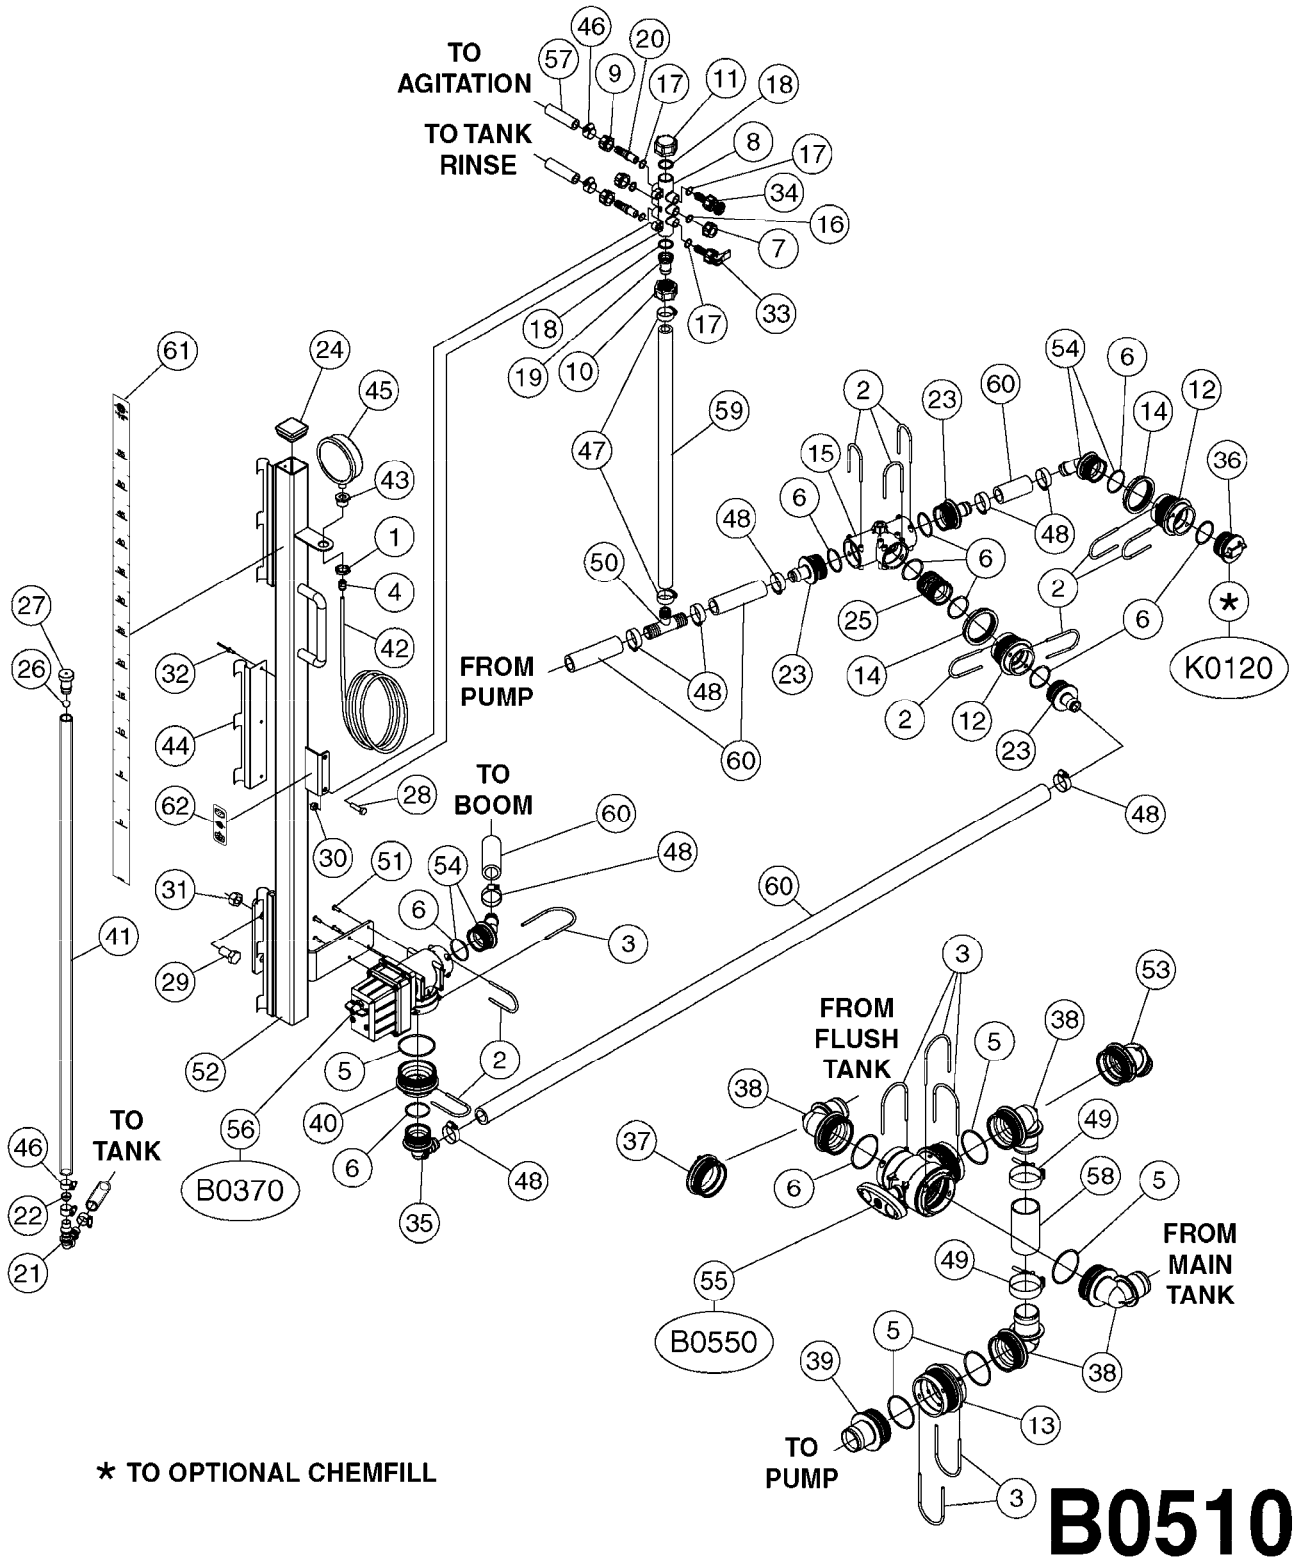

FOR S67 FITTINGS
SEE PAGE L0100

S67

FOR S93 FITTINGS
SEE PAGE L0110

S93

B0500

SMART VALVE S67 S93 (07)
B0500-HIN, 28:01:19

Page 1
Date 05.08.2019 11:48

Pos.	parts-n°	order qty	description
1	145996	1	FITT.DK S-67 FORK
2	145997	1	FITT.DK S-93 FORK
3	242351	1	O-RING D69.5X3.0 VITON F.S-93
4	322109	1	FITT.DK S-93 BULKHEAD NUT
5	322224	1	FITT.DK S-67 TEE
6	322320	1	NUT F.3 WAY VALVE S56
7	334545	1	FITT.DK S-93 TEE
8	334594	1	PLUG F.VALVE HANDLE BLACK
9	410362	1	BOLT HEX 8.8 SS M6X20
10	410922	1	CYL.SKR 8.8 DEL M4X20 RST
10	450902	1	BOLT ALLEN HEAD M4 X 16MM
11	471125	1	WASHER M6U 6.4X14X1.2,A2 SS
12	480733	1	PIN D6 X 40
13	480803	1	PIN Ø4 X 25
14	728525	1	FITT. S93 CONNECTOR W/O-RINGS
15	741844	1	VALVE HANDLE ASSY. SUCTION NCM
16	741845	1	VALVE HANDLE ASSY. PRESSUR NCM
17	14021500	1	SPINDLE F.S93 SMART VALVE
18	14022700	1	SPACER TUBE Ø10 L=212 SS
19	14038100	1	AXLE FOR SUCTION VALVE HANDLE
20	14038200	1	AXLE FOR PRESSURE VALVE HANDLE
21	14068700	1	SPINDLE,SMART VALVE S67 10MM
22	16059900	1	BRACKET 2 STK S93 SMART VALVE
23	16082300	1	BRACKET 2PCS S67 VALVE 15 BAR
24	28168400	1	HAIRPIN Ø5 S67/S93
25	33505200	1	PLUG FOR SMART VALVE HANDLE
26	72138000	1	VALVE S93 "V2" SMART VALVE
27	72138600	1	VALVE S93 "V3" SMART VALVE
28	72172100	1	VALVE S67 "V1" SMART VALVE
28	72538000	1	NCM 4400/6600 VALVE S67, LONG SPINDLE NAV 3000/4000
29	72172200	1	VALVE S67 "V2" SMART VALVE
30	72283000	1	AXLE JOINT F. SMARTVALVE HANDL