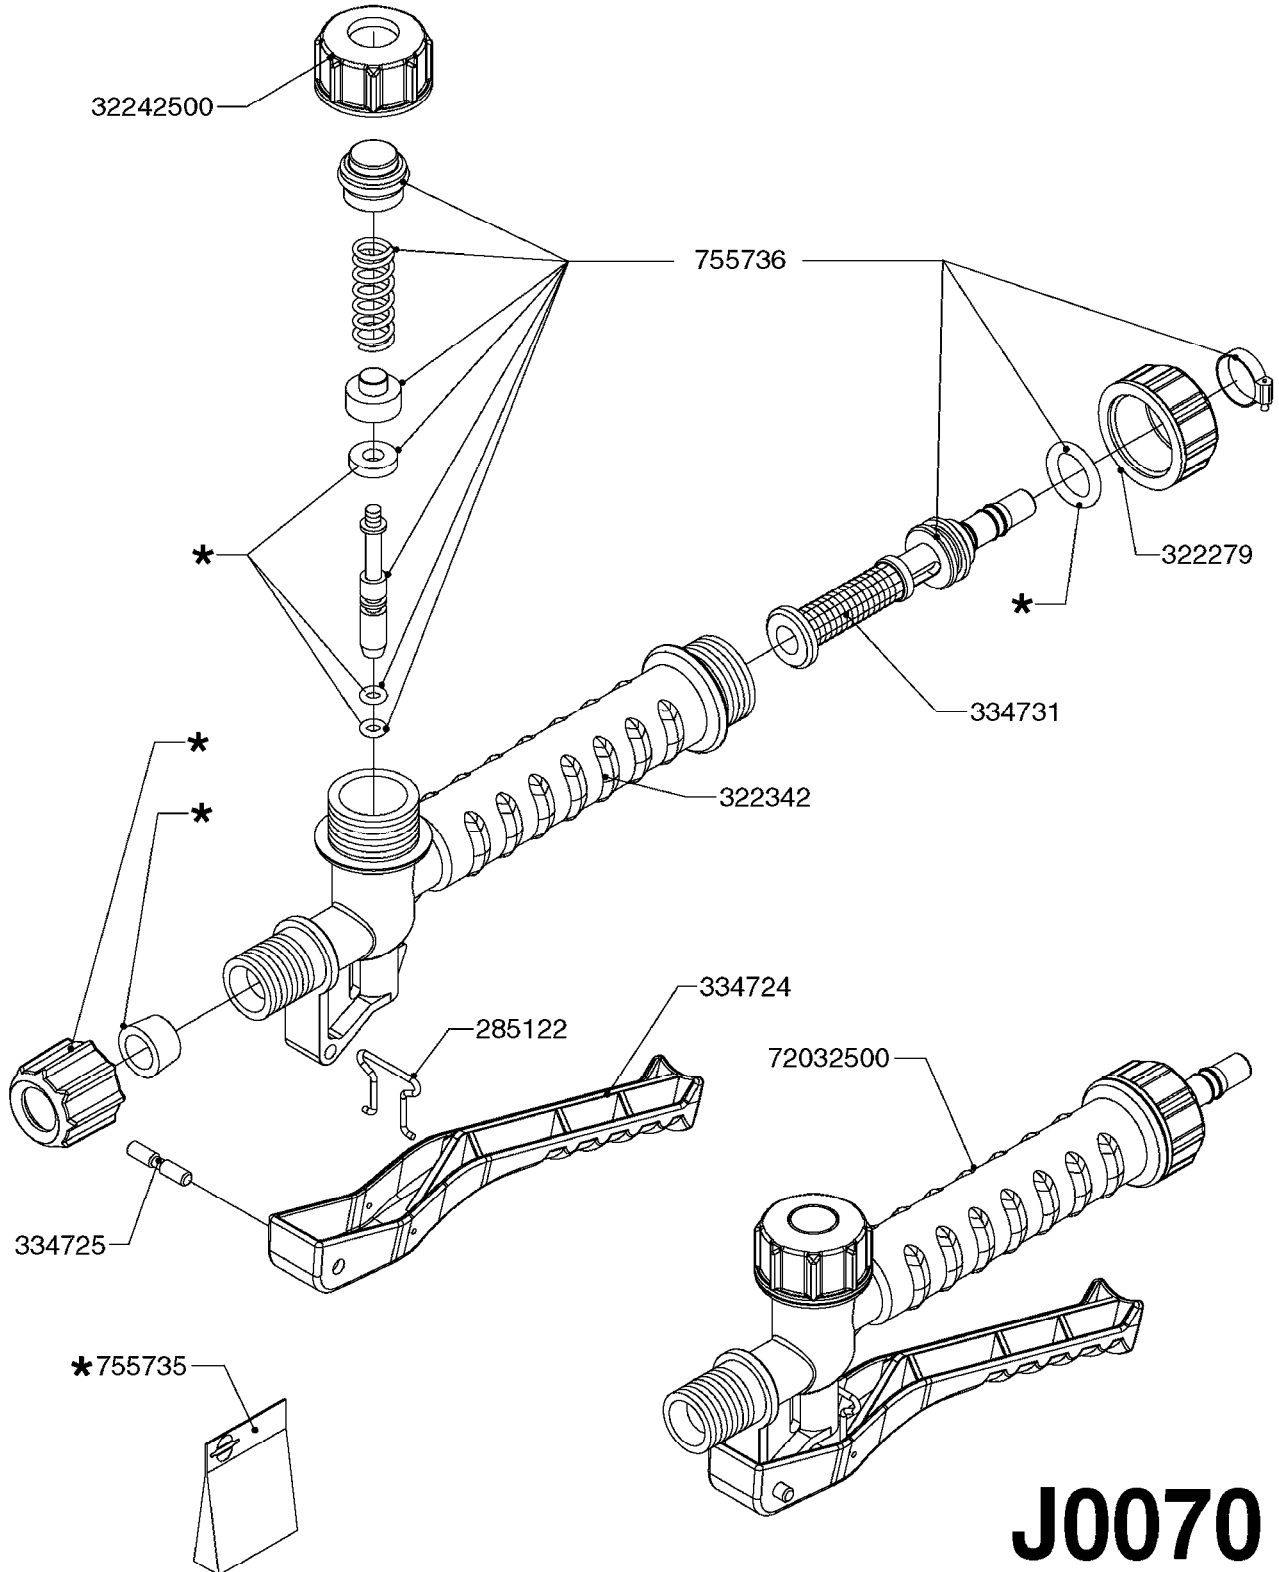

J0070

TRIGGER VALVE ASSEMBLY '00
J0070-HIN, 09:06:16

Page 1

Date 05.08.2019 11:58

parts-n°	order qty	description
285122	1	WIRE CLIP FOR TRIGGER LEVER
322279	1	TRIGGER CAP
322342	1	VALVE CASING FOR LANCE
334724	1	TRIGGER VALVE LEVER
334725	1	PLASTIC PIN
334731	1	FILTER W/HOSE BARB
755735	1	SERVICE PARTS PACK BP15/20
755736	1	TRIGGER VALVE PACK see72032500
32242500	1	NUT FOR LANCE GREY
72032500	1	TRGGR VLV ASSY,NEW STYLE'00