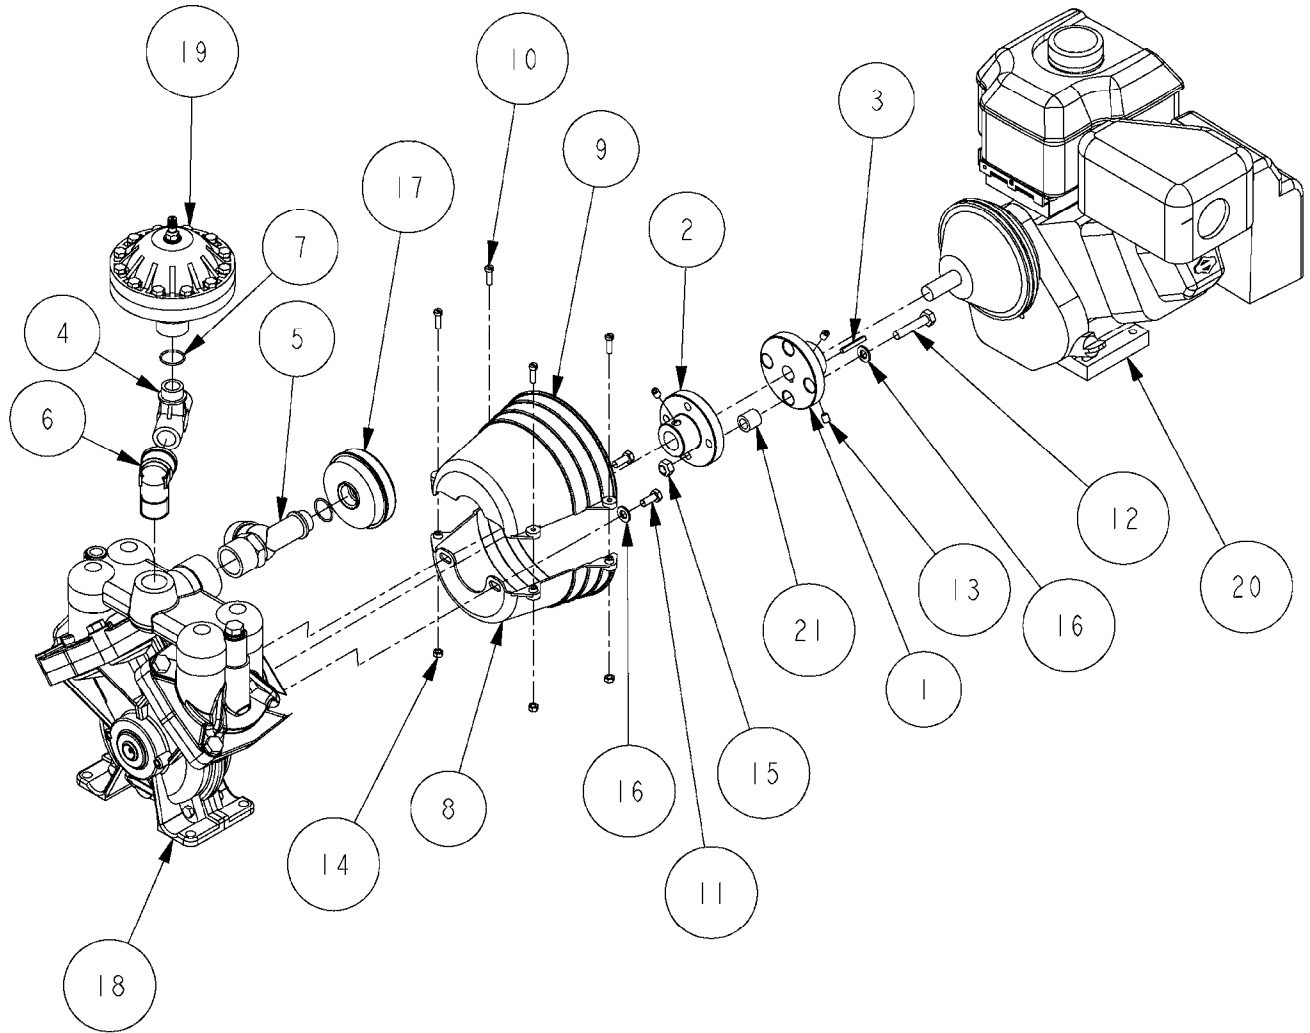

A0180

PUMP - 1203 W/DIRECT DRIVE
A0180-HIN, 01:01:16

Page 1

Date 05.08.2019 11:46

Pos.	parts-n°	order qty	description
1	146590	1	COUPLING F. ENGINE DIRECT DRIV
2	146591	1	COUPLING F.PUMP DIRECT DRIVE
3	192415	1	KEY 3/16' X 38 BS NO. 91539
4	320331	1	FITT.DK TEE 1" - 1" - 3/4" BSP
5	322095	1	FITT.DK TEE 1-1/2 X1-1/4 X3/4" BSP
6	322138	1	FITT.DK ELB 1"M X 1"F BSP
7	330735	1	O-RING D30/D26X2
8	330746	1	GUARD PTO LOWER PART
9	330757	1	GUARD PTO UPPER PART
10	410347	1	SCREW M6X20 8.8
11	420582	1	BOLT HEX 8.8 DEL M8X20 FT A2
12	420943	1	BOLT HEX 8.8 DEL M10X50
13	450897	1	SCREW SET M8 x 12
14	460202	1	NUT HEX M6
15	460423	1	NUT HEX M10X1.50 LOCK DIN985A2 SS
16	471122	1	WASHER, M10, Ø20/10.5X 2.0, SS
17	703032	1	SUCTION AIR BOTTLE 3/4" COMPL.
18	821630	1	PUMP 1203/9 540RPM
19	845014	1	AIR BOTTLE COMPLETE HJ73
20	28032303	1	ENGINE B&S 5.5HP 6:1 RED 1203
21	92702103	1	HOSE R X1/2" X300PSI WP X0012"