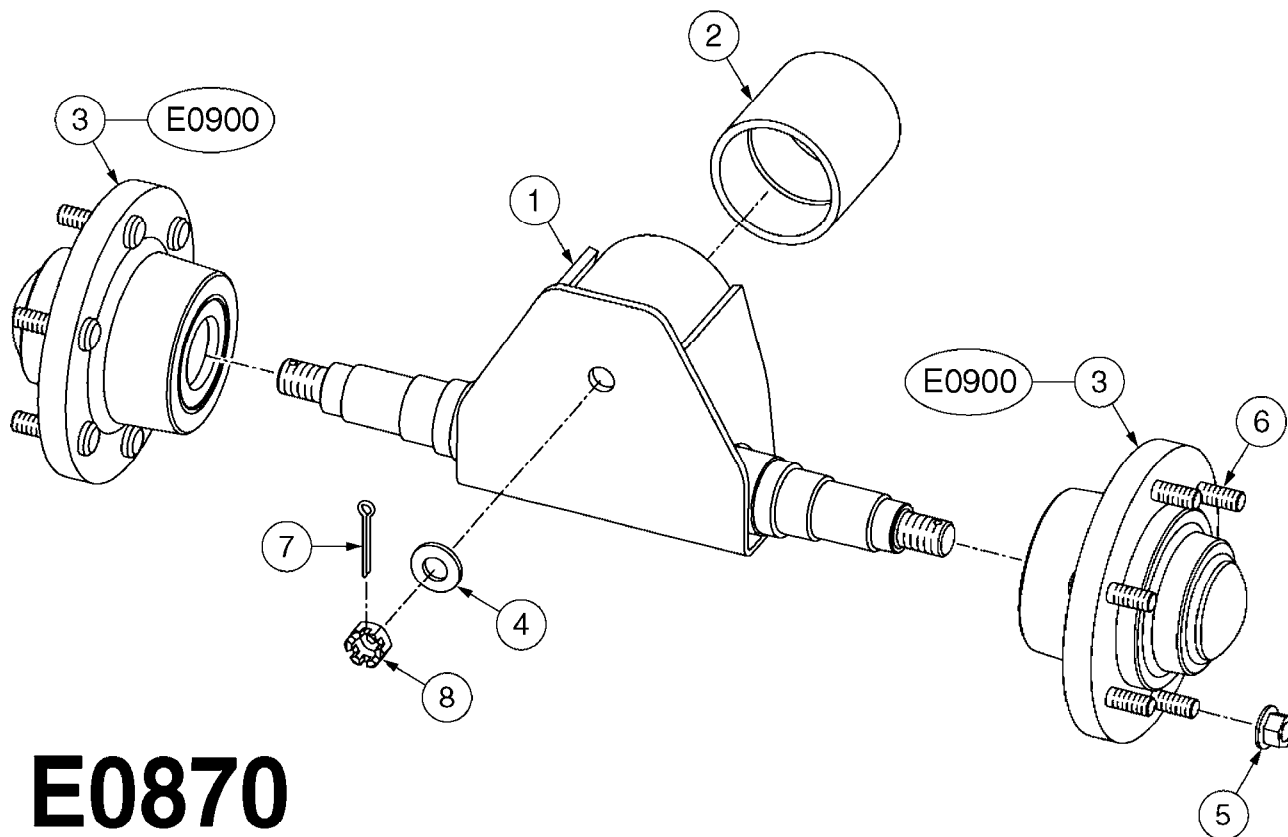

CAMOPLAST BOGIE MID-ROLLER 30
E0870-HIN, 01:01:16

Page 1

Date 05.08.2019 11:55

Pos.	parts-n°	order qty	description
1	28080403	1	MID-ROLLER DOGHOUSE(30 SERIES)
2	28080503	1	BUSHING
3	28080603	1	HUB ASSY.MID-ROLLER HUB COMPLETE W/LUG NUTS
4	28081203	1	WASHER21/32"IDX1-5/16"ODX0.146
5	28083003	1	LUG NUT SET (6) MID-ROLLER
6	28083103	1	WHEEL STUD SET (6) MID-ROLLER
7	28084603	1	COTTER PIN 1-1/4" X 5/32"
8	28085003	1	CASTLE NUT 5/8"-11 UNC GR 5