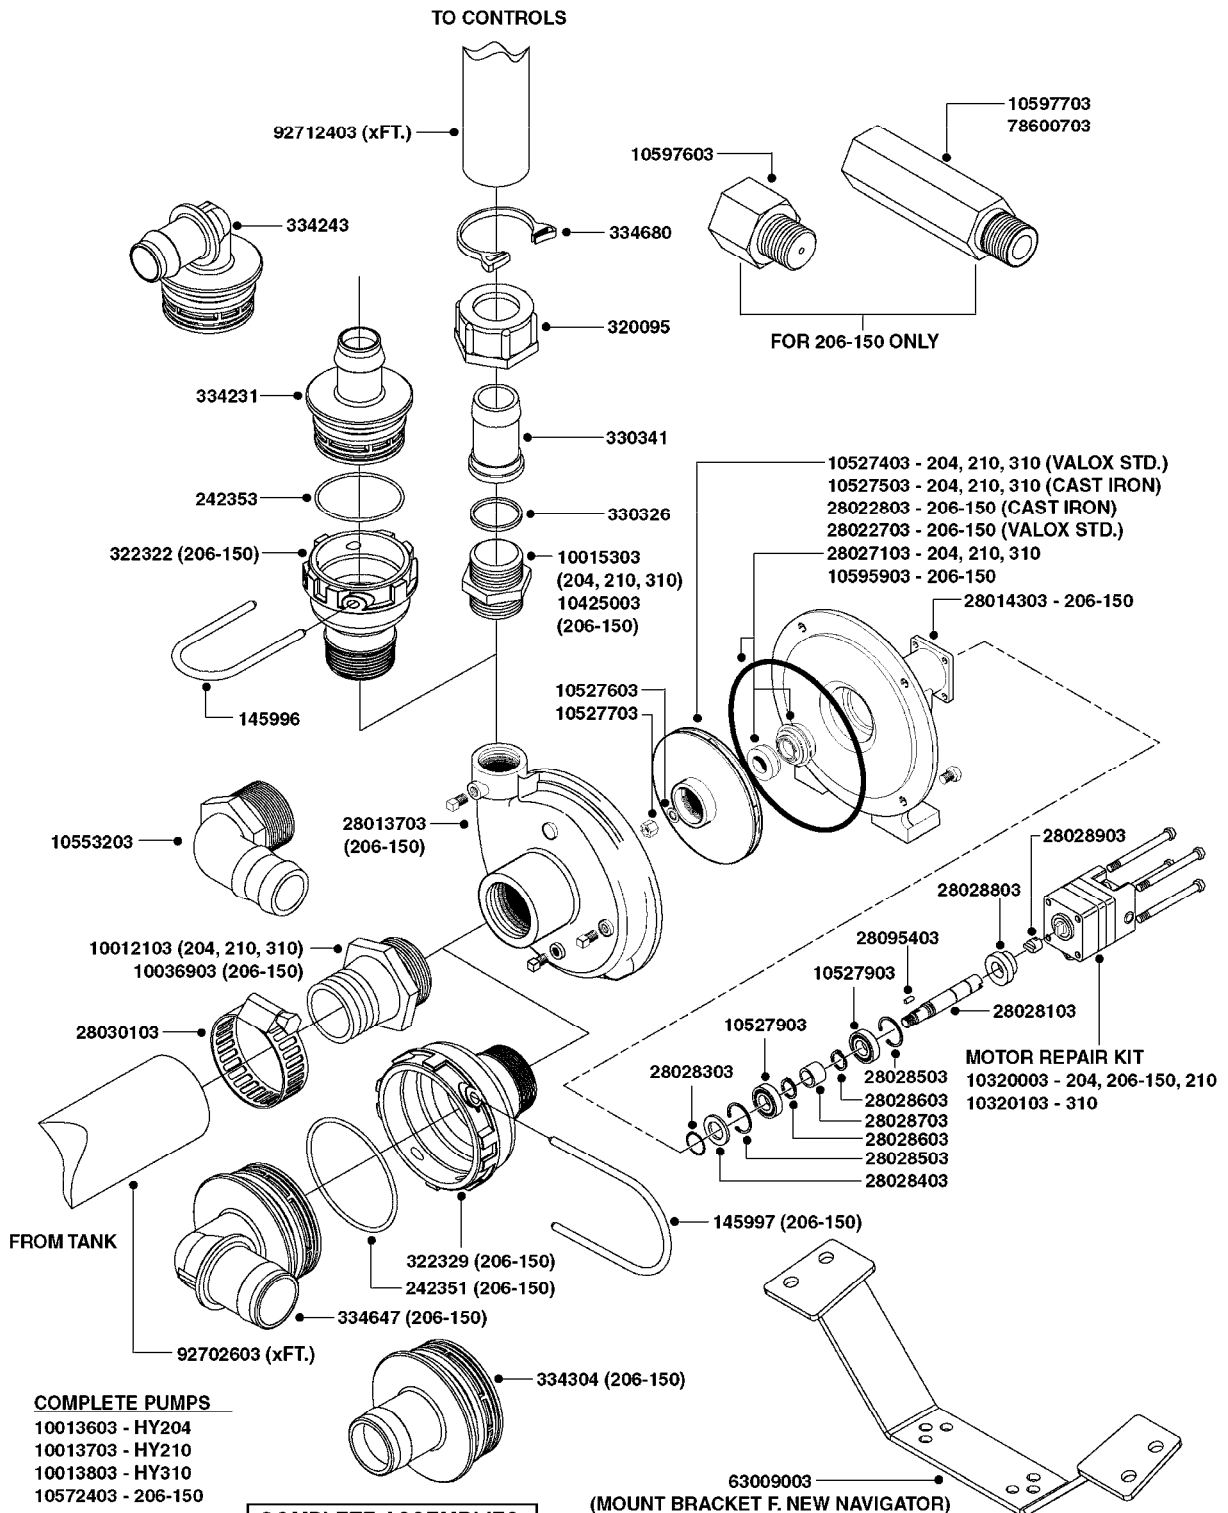

1. **COMPLETE PUMPS**
2. 10013603 - HY204
   - 10013703 - HY210
   - 10013803 - HY310
   - 10572403 - 206-150

COMPLETE ASSEMBLIES
WHOLEGOODS ITEMS

A0420

PUMP-204,206-150,210,310 ACE
A0420-HIN, 02:05:16

Page 1
Date 05.08.2019 11:46

parts-n°	order qty	description
145996	1	FITT.DK S-67 FORK
145997	1	FITT.DK S-93 FORK
242351	1	O-RING D69.5X3.0 VITON F.S-93
242353	1	O-RING 3 X 44.2 VITON
320095	1	FITT.DK NUT 1" BSP
322322	1	FITT.DK S-67 X 1-1/4"BSP MALE
322329	1	FITT.DK S-93 X 1-1/2"BSP MALE2
330326	1	O-RING D30/D24X2 F.1"NUT
330341	1	FITT.DK HB 1" F. 1" NUT
334231	1	FITT.DK S-67 STR.1"
334243	1	FITT.DK S-67 ELB.1"
334304	1	FITT.DK S-93 STR.1-1/2" PVC
334647	1	FITT.DK S93 ELB 1-1/2" 90 PVC
334680	1	CLAMP HOSE PLASTIC 1"
10012103	1	FITT.PO.HB 1.25X1.50 IMB1012
10013603	1	PUMP ACE HY 204
10013703	1	PUMP ACE HY 210
10013803	1	PUMP ACE HY 310
10015303	1	FITT.PO.HN 1.00X1.00 M1000
10036903	1	FITT.PO.HB 1.50X1.50 IMB1212
10320003	1	MOTOR REPAIRKIT ACE204,206,210
10320103	1	MOTOR REPAIR KIT ACE 304,310
10425003	1	FITT.PO.HN 1.25X1.00 MCPHEE
10527403	1	IMPELLER VALOX F.ACE PUMP
10527503	1	IMPELLER CASTIRON F.ACE PUMP
10527603	1	WASHER 3/8' F.ACE PUMP
10527703	1	NUT HEX NF 3/8 F.ACE PUMP
10527903	1	BEARING F.ACE PUMP (#40870)
10553203	1	FITT.PO.EL 1.5X1.5 HB BLACK
10572403	1	PUMP ACE HY 206 SERIES 150
10595903	1	REPAIR KIT ACE 206-150
10597603	1	ORIFACE RESTRICTOR F. ACE 206
10597703	1	FITT, HYD FLOW FUSE ACE 206OLD
28013703	1	PUMP HOUSING FRONT ACE 206-150
28014303	1	PUMP HOUSING W.FEET 206-150
28022703	1	IMPELLER THERMOPLASTIC
28022803	1	IMPELLER CAST IRON
28027103	1	REPAIR KIT ACE 204,210,304,310
28028103	1	SHAFT 5/8"DIA.1/2"KEYWAY SS
28028303	1	O-RING, SHAFT SEAL
28028403	1	SLINGER
28028503	1	SNAP RING - INTERNAL
28028603	1	SNAP RING - EXTERNAL
28028703	1	SPACER FOR SHAFT
28028803	1	SEAL SUPPORT SPACER 200 SERIES
28028903	1	COUPLING FOR HYDRAULIC MOTOR
28030103	1	CLAMP HOSE GEAR P5/4-S1.5"6724
28095403	1	KEY F.IMPELLER 1/8"X1/8"X1/2"
63009003	1	CENTRIFUGAL PUMP BRACKET
78600703	1	FITT, HYD FLOW FUSE ACE 206N
92702603	1	HOSE PVC SUCT GRAY 1-1/2"
92712403	1	HOSE R X1" X300PSI WP X0012"