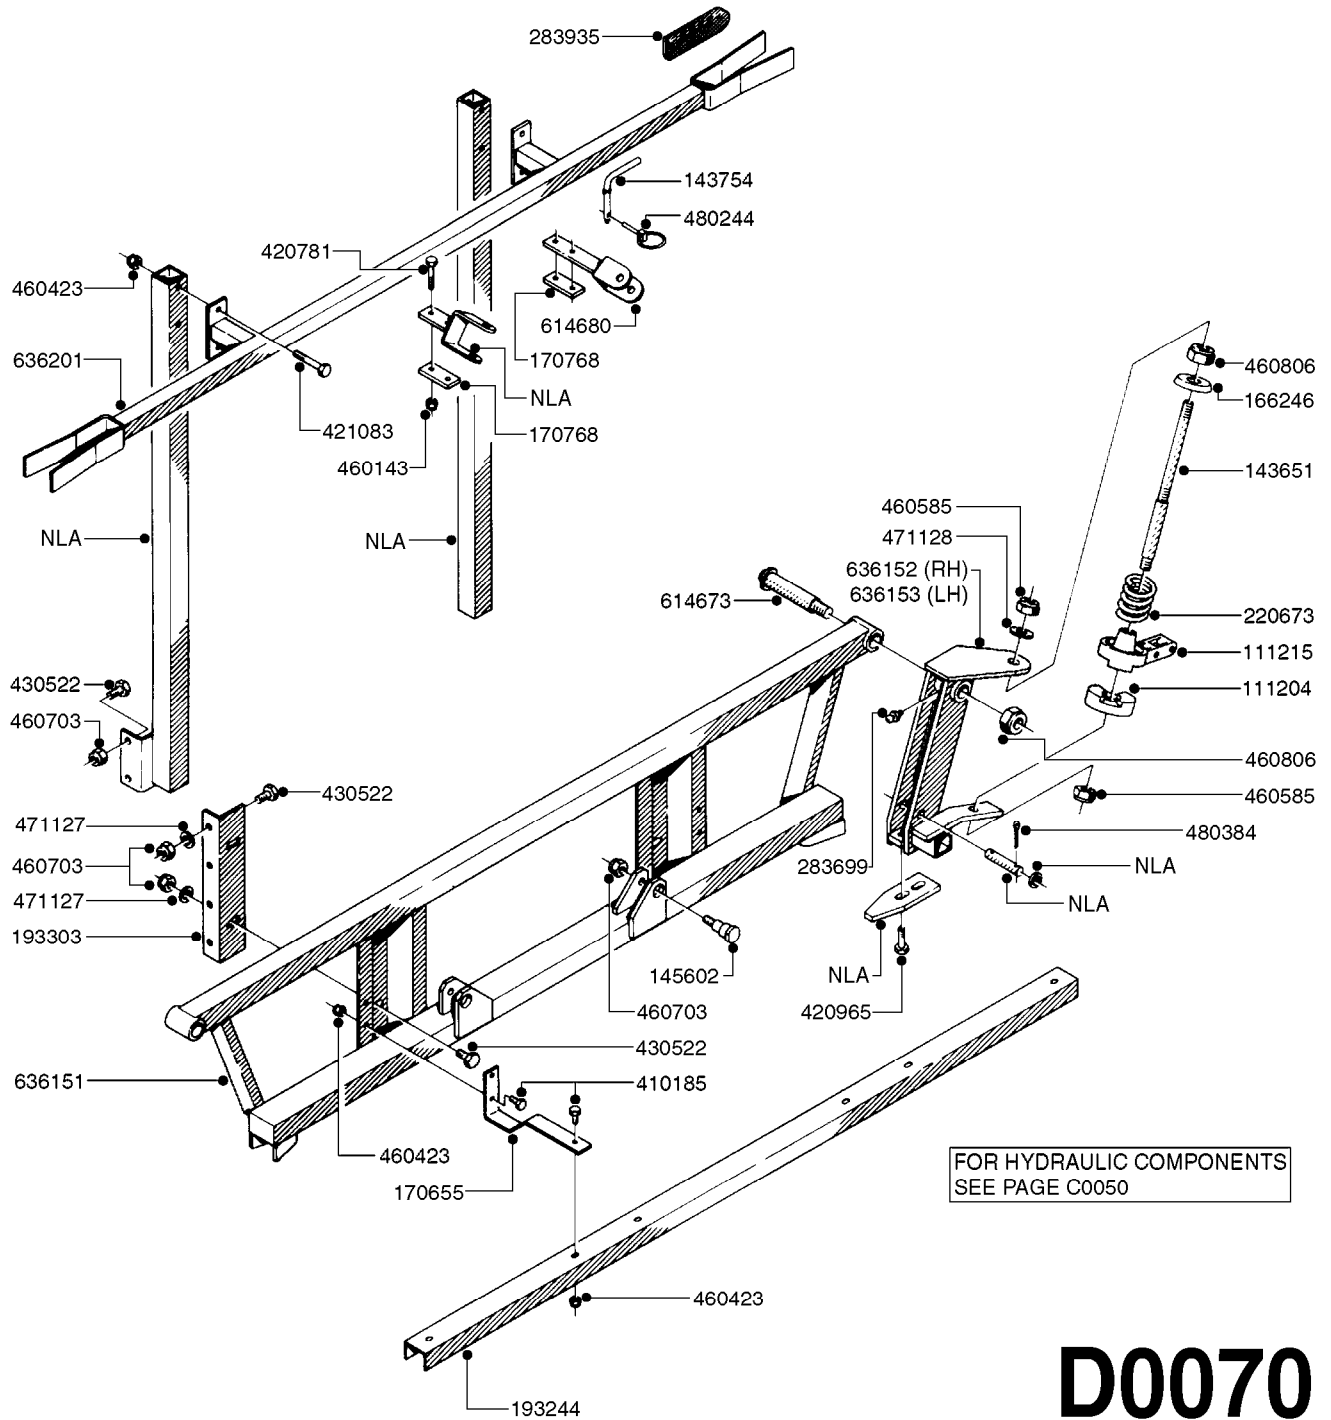

BOOM - SB 20' 26' 33'
D0060-HIN, 01:01:16

Page 0
Date 05.08.2019 11:52

D0060

BOOM - SB 20' 26' 33'
D0060-HIN, 01:01:16

Page 1
Date 05.08.2019 11:52

parts-n°	order qty	description
111204	1	CLAW CLUTCH/LOWER D80
111215	1	CLAW CLUTCH/UPPER D80
142597	1	DISTANCE TUBE
143651	1	AXLE M20/M16 L=355 F/BREAKAWAY
143721	1	FRICITION DISC FOR BOOM D30
143754	1	PIN D10 X 56
166246	1	WASHER CUP D53 F.SPRING
166736	1	CLAMP FOR SB BOOM
166865	1	WASHER D35/D25X2
193244	1	NOZZLE TRACK 6-8-10 M SB
193303	1	SUPPORTING ARM FOR SB BOOM
220673	1	SPRING F.PIVOT 100 X 51
334571	1	PLUG 40x40x2 F.SQ.TUBE
410185	1	BOLT HEX 8.8 DEL M6X16
420906	1	BOLT HEX 8.8 DEL M10X60
421083	1	BOLT HEX 8.8 DEL M10X65
430522	1	BOLT HEX 8.8 DEL M12X25 FT
460261	1	NUT HEX M6X1.00 LOCK DIN985 A2 SS
460423	1	NUT HEX M10X1.50 LOCK DIN985A2 SS
460585	1	LOCKING NUT M16 DIN985 A2 SS
460703	1	NUT HEX M12X1.75 LOCK DIN985A2 SS
460806	1	NUT HEX M20X2.50 LOCK DIN985A2 SS
471122	1	WASHER, M10, Ø20/10.5X 2.0, SS
471127	1	WASHER Z12N 13X24X2.5 RST
471128	1	WASHER, M16, Ø30/17.0X 3.0, SS
480244	1	PIN SNAP D4.5
613487	1	TRANSPORT FITTINGS FOR SB BOOM
633942	1	OUTER BOOM WING 26', 28' SB
634163	1	CENTER SECTION - 20',26',33'
634185	1	BOOM WING OUTER PART 33' SB
635780	1	INNER WING SEC. 26',28',33'SB
635792	1	BOOM WING - 20',21'SB-BOOM
706311	1	SPRING WITH HAND-GRIB