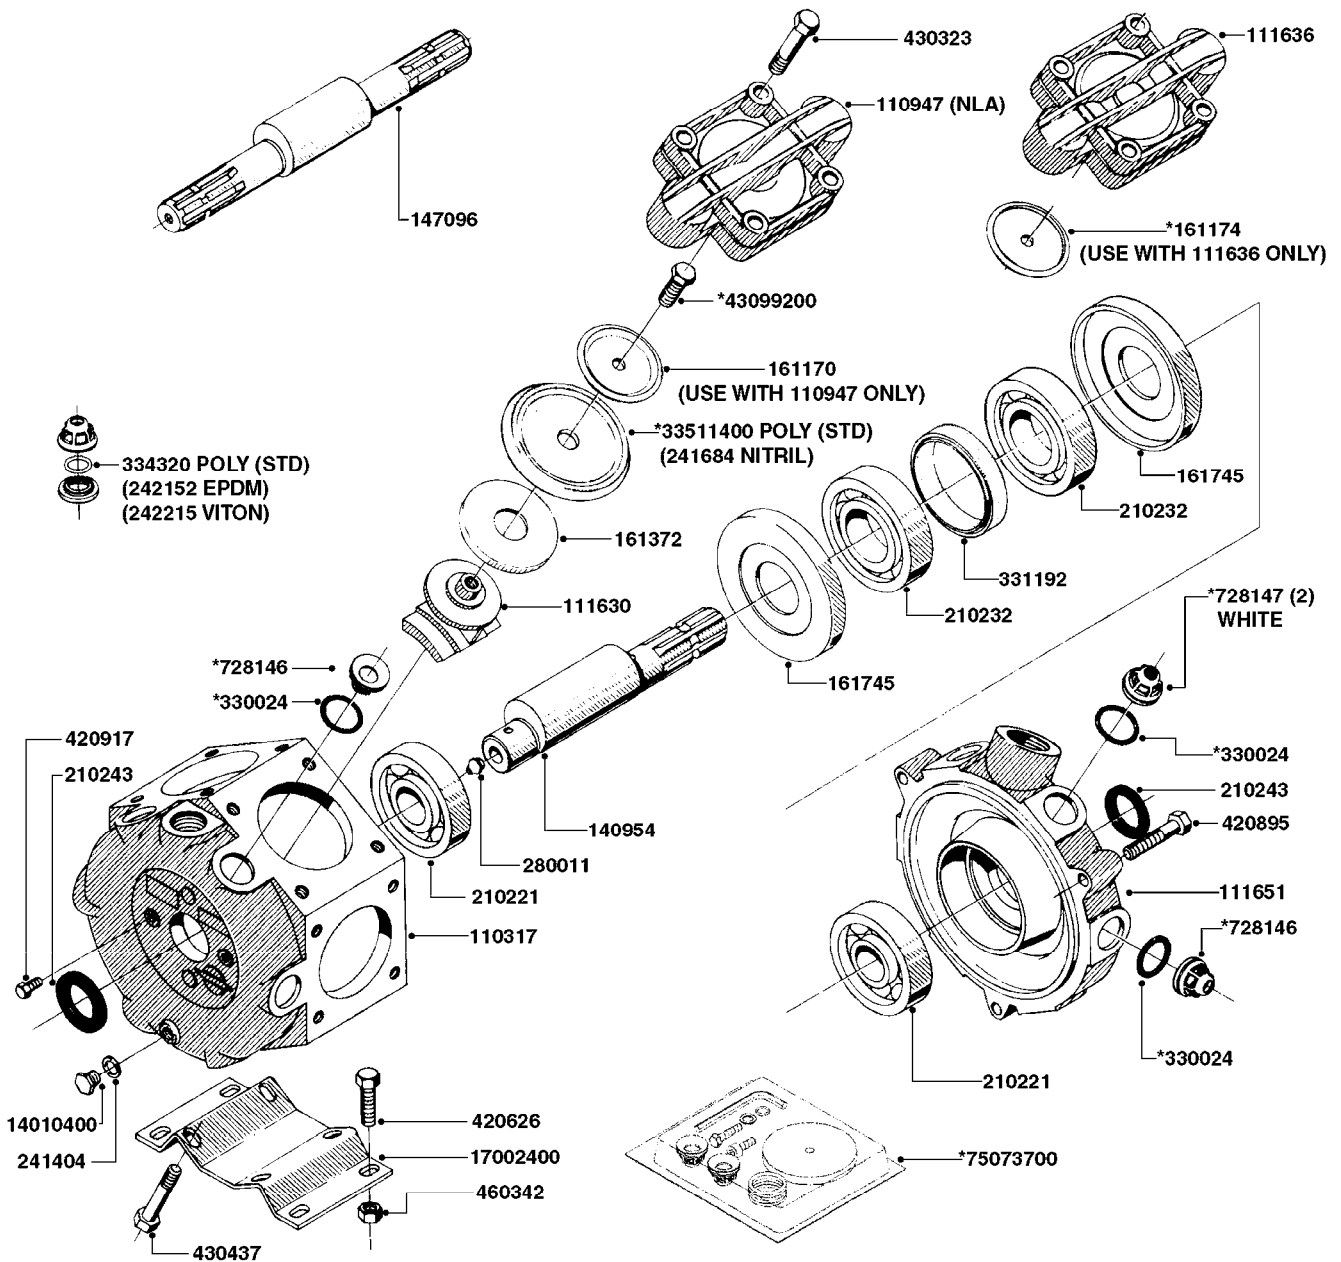

REPLACED BY 364 PUMPS
SEE PAGE A0280

A0250

PUMP - 361 W/MOUNTING BASE
A0250-HIN, 17:03:16

Page 1
Date 05.08.2019 11:46

parts-n°	order qty	description
110317	1	PUMP CASING MODEL 360/361 PNTD
110947	1	VALVE COVER MDL 361 (PAINTED)
111630	1	CONNECTING ROD 363/364-10 PUMP
111636	1	VALVE COVER 363 HEAVY DUTY
111651	1	CASTING F.363 1.5" PUMP(FRONT)
140954	1	CRANK SHAFT MODEL 360/361
147096	1	CRANK SHAFT 361/9.5 THROUGH
161170	1	DIAPH UPPER DISC, 321/361/363
161174	1	DIAPHRAGM DISC SS 361/363/364 PUMP
161372	1	DIAPHRAGM BACKING DISC,320-361
161745	1	METAL SPACER F.363/463
210221	1	BEARING BALL 6407
210232	1	BEARING BALL 6310
210243	1	SEAL OIL 35 X 47 X 7
241404	1	DOWTY SEAL 1/4"
241684	1	DEICER PARTS: DIAPHRAGM MODEL 361 NITRIL
242152	1	O-RING D18.2X3 EPDM
242215	1	O-RING D18X3 VITON
280011	1	GREASE NIPPLE 1/8' SAE H TR
330024	1	O-RING D41,1/D34.5 X 3,5
331192	1	SPACER, MODEL 361/363
334320	1	O-RING D18X3 POLYURETHANE
420626	1	BOLT HEX 8.8 DEL M10X20 FT
420895	1	BOLT HEX 8.8 RAW M10X60
420917	1	BOLT HEX 8.8 RAW M8X12 FT
430323	1	BOLT HEX 8.8 DEL M12X60
430437	1	BOLT HEX 8.8 RAW M12X65
460342	1	NUT HEX M10 DEL DIN934
728146	1	VALVE FOR 361(726890/707932)
728147	1	VALVE FOR 361 WHITE WITH HOLE
14010400	1	PLUG 1/4" BSP
17002400	1	FOOT F. 36X PUMP, RED
33511400	1	DIAPHRAGM PUMP 361/361/363/364 PUR
43099200	1	BOLT HEX SS M12 X 30 DIN933 A4
75073700	1	PUMP KIT 361/363 "06"