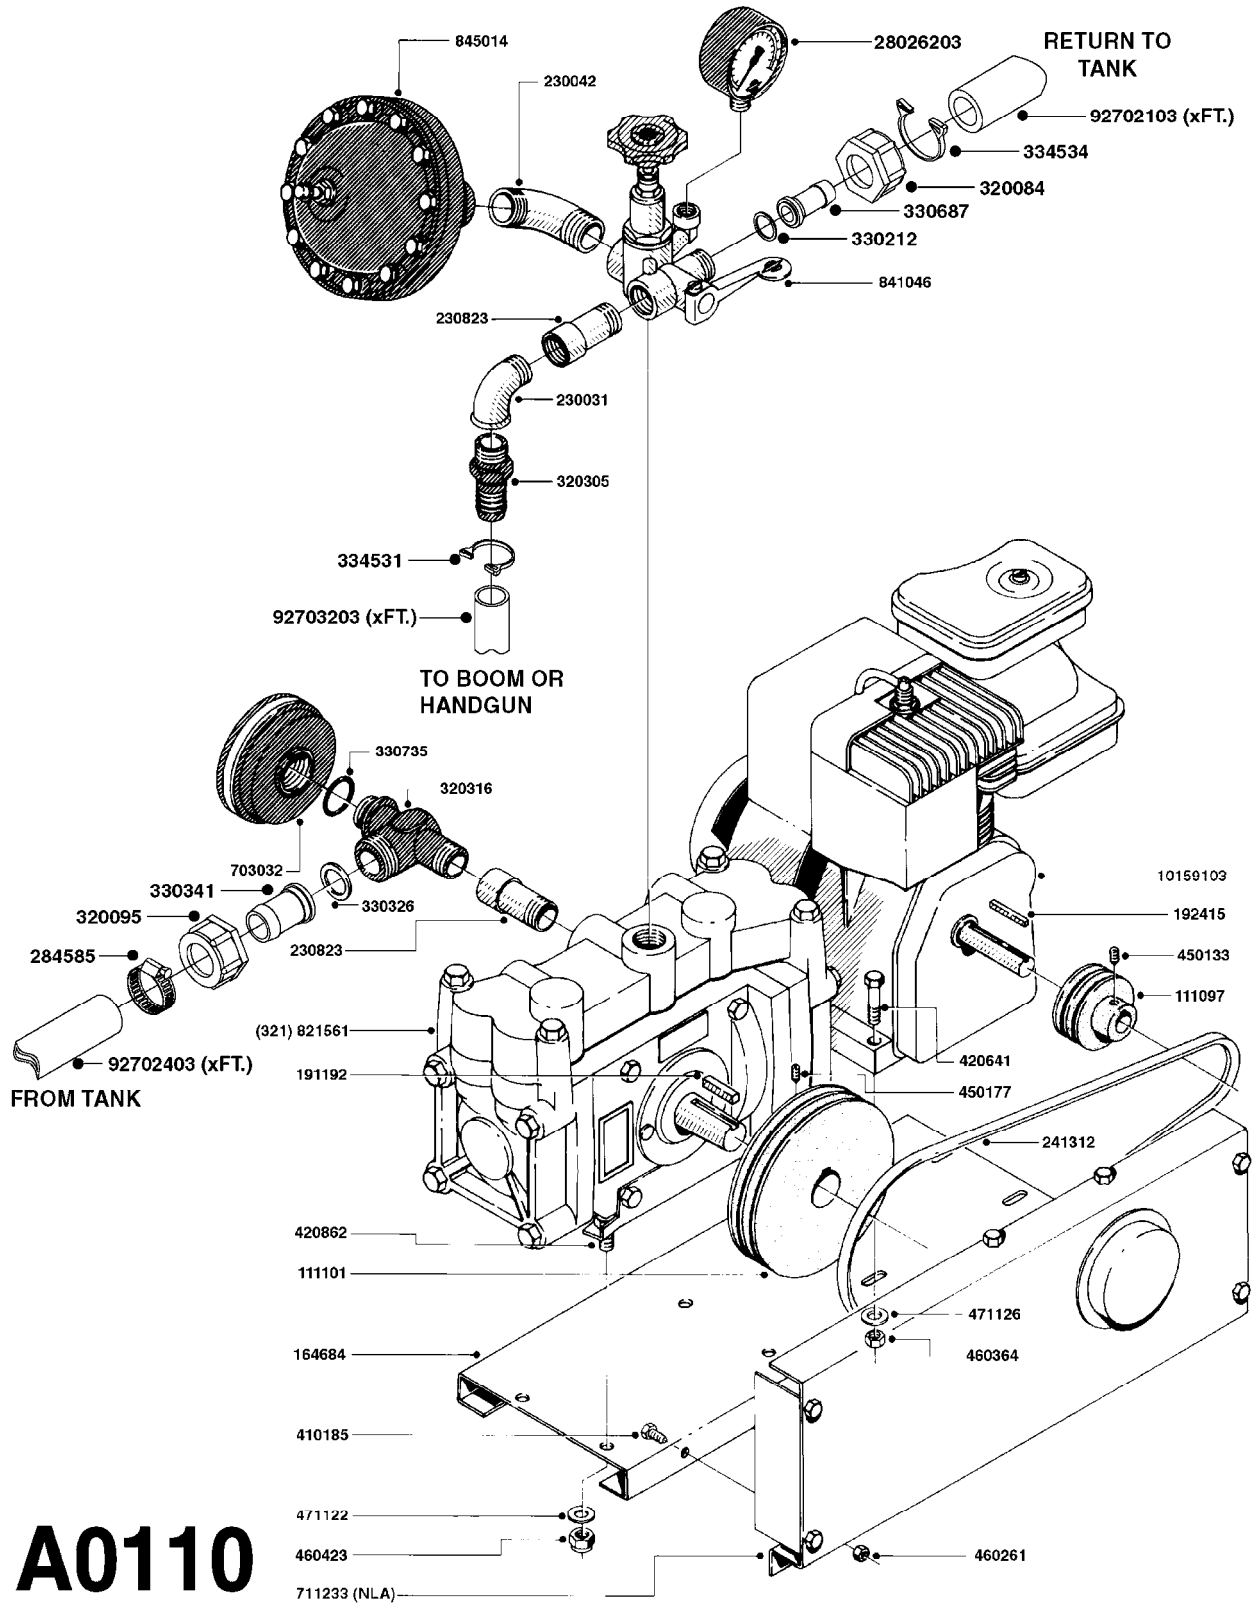

PUMP - 321 W/ B&S 5 HP
A0110-HIN, 01:01:16

Page 0
Date 05.08.2019 11:46

PUMP - 321 W/ B&S 5 HP
A0110-HIN, 01:01:16

Page 1
Date 05.08.2019 11:46

parts-n°	order qty	description
111097	1	VEE BELT PULLEY SPZ 50-2-3/4H7
111101	1	VEE BELT PULLEY SPZ 150-2-30H7
164684	1	MOUNT PLATE UNIT 320 5HP
191192	1	KEY 8 X 7 X 35
192415	1	KEY 3/16' X 38 BS NO. 91539
230031	1	ELBOW 3/4' GF92LZ
230042	1	ELBOW 3/4"
230823	1	BUSHING EXTENSION 3/4' - 60MM
241312	1	VEE BELT SPZ 850
284585	1	CLAMP HOSE GEAR 1" MINI 020
320084	1	FITT.DK NUT 1/2" BSP
320095	1	FITT.DK NUT 1" BSP
320305	1	FITT.DK HB 3/4'- 3/4' BSP
320316	1	FITT.DK TEE 3/4" X3/4" X1"BSP
330212	1	O-RING D19/D14X2.4 F.1/2"NUT
330326	1	O-RING D30/D24X2 F.1"NUT
330341	1	FITT.DK HB 1" F. 1" NUT
330687	1	FITT.DK HB 1/2" F. 1/2" NUT
330735	1	O-RING D30/D26X2
334531	1	CLAMP HOSE PLASTIC 3/4"
334534	1	CLAMP HOSE PLASTIC 1/2"
410185	1	BOLT HEX 8.8 DEL M6X16
420641	1	BOLT HM 8X35/22 A2 SS DIN931
420862	1	BOLT HEX 8.8 DEL M10X16 FT
450133	1	SCREW SET M6X10 BLACK ALLAN
450177	1	SCREW SET M8X20 BLACK ALLAN
460261	1	NUT HEX M6X1.00 LOCK DIN985 A2 SS
460364	1	NUT HU M8 A2 SS DIN934
460423	1	NUT HEX M10X1.50 LOCK DIN985A2 SS
471122	1	WASHER, M10, Ø20/10.5X 2.0, SS
471126	1	WASHER, M8, Ø16/ 8.4X 1.6, SS
703032	1	SUCTION AIR BOTTLE 3/4" COMPL.
711233	1	GUARD ASSY. F. 320 B&S
821561	1	PUMP 321/3MM STROKE 25 BAR
841046	1	OP.UN.600 BRS.HT
845014	1	AIR BOTTLE COMPLETE HJ73
10159103	1	ENG.B&S 5HP A135232
28026203	1	GAUGE 200PSI/BR,2.5"1/4BSP-BTM
92702103	1	HOSE R X1/2" X300PSI WP X0012"
92702403	1	HOSE PVC SUCT GRAY 1"
92703203	1	HOSE R X3/4" X300PSI WP X0012"