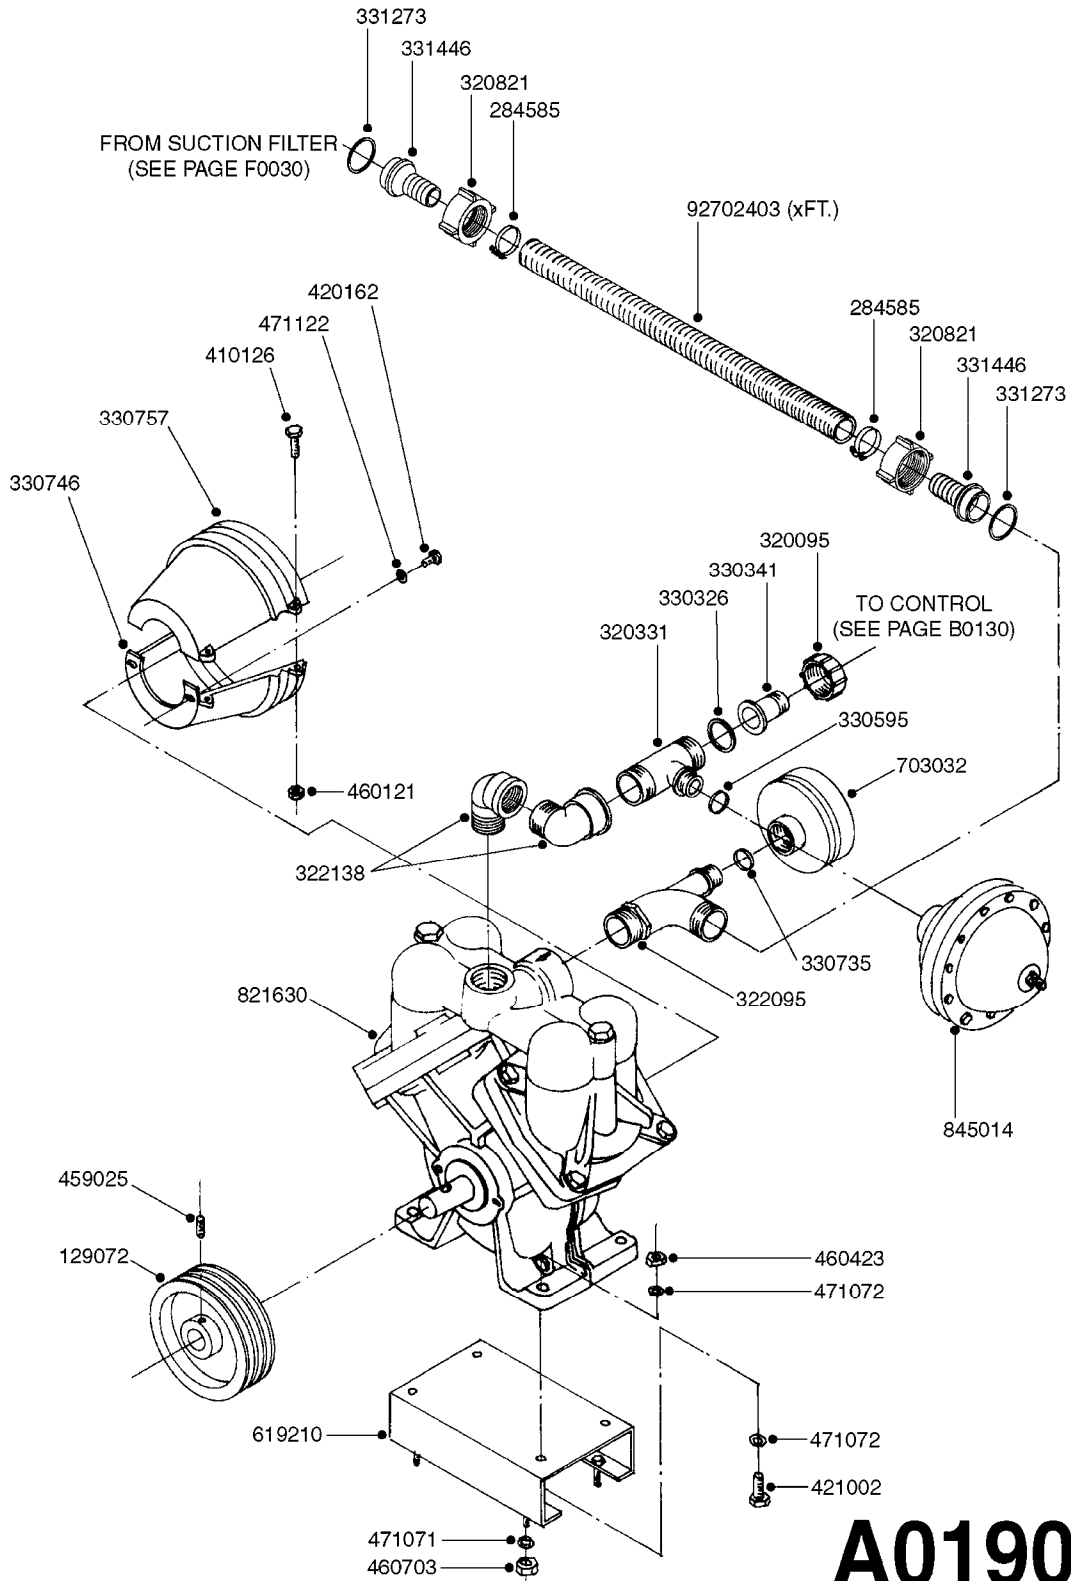

A0180

PUMP - 1203 W/DIRECT DRIVE
A0180-HIN, 01:01:16

Page 1

Date 05.08.2019 11:46

Pos.	parts-n°	order qty	description
1	146590	1	COUPLING F. ENGINE DIRECT DRIV
2	146591	1	COUPLING F.PUMP DIRECT DRIVE
3	192415	1	KEY 3/16' X 38 BS NO. 91539
4	320331	1	FITT.DK TEE 1" - 1" - 3/4" BSP
5	322095	1	FITT.DK TEE 1-1/2 X1-1/4 X3/4" BSP
6	322138	1	FITT.DK ELB 1"M X 1"F BSP
7	330735	1	O-RING D30/D26X2
8	330746	1	GUARD PTO LOWER PART
9	330757	1	GUARD PTO UPPER PART
10	410347	1	SCREW M6X20 8.8
11	420582	1	BOLT HEX 8.8 DEL M8X20 FT A2
12	420943	1	BOLT HEX 8.8 DEL M10X50
13	450897	1	SCREW SET M8 x 12
14	460202	1	NUT HEX M6
15	460423	1	NUT HEX M10X1.50 LOCK DIN985A2 SS
16	471122	1	WASHER, M10, Ø20/10.5X 2.0, SS
17	703032	1	SUCTION AIR BOTTLE 3/4" COMPL.
18	821630	1	PUMP 1203/9 540RPM
19	845014	1	AIR BOTTLE COMPLETE HJ73
20	28032303	1	ENGINE B&S 5.5HP 6:1 RED 1203
21	92702103	1	HOSE R X1/2" X300PSI WP X0012"