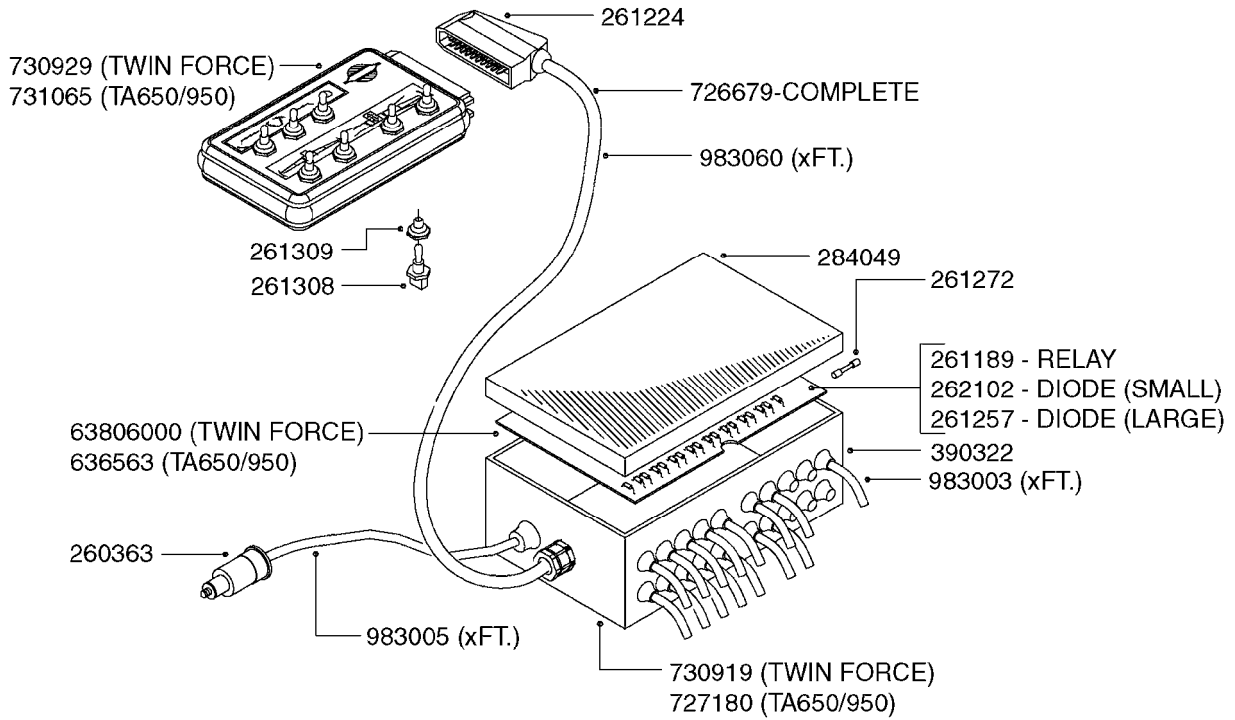

261988 (PUMP ACTUATOR KIT)
261989 (BOOM ACTUATOR KIT)

C0440

HYD TWIN FORCE ELECTRICAL
C0440-HIN, 01:01:16

Page 1
Date 05.08.2019 11:51

parts-n°	order qty	description
146023	1	PIN FOR COGWHEEL
260363	1	PLUG 2 POLE 12V
261093	1	SPADE F.ELEC.WIRE DK 2.8X0.8
261189	1	RELAY SUMI TYPE RCN 1V-5B
261207	1	ELECTRIC CONNECTOR 4MM
261224	1	PLUG HOUSING F/20 POLE MALE
261257	1	DIODE BY 255
261272	1	FUSE 10A D6X32 MM
261308	1	SWITCH APEM 5637
261309	1	SWITCH CAP
261776	1	ELECTRIC CONNECTOR 1.5MM
261825	1	ACTUATOR HAZ 2 WIRE
261842	1	RELAY HELLA 4RD.003.520-137
261844	1	PLUG ELEC.3POLE FEMALE F.CABLE
261845	1	PLUG ELEC.3 POLE MALE F.CABLE
261846	1	FUSE F 3.15A
261988	1	SPARE PARTS KIT/PUMP ACTUATOR
261989	1	SPARE PARTS KIT/BOOM ACTUATOR
262102	1	DIODE 600V/2A LT2A06
270561	1	SCREW W/SPRING ASSY. (QTY 1)
284049	1	COVER F.BOX 250X160X15
390322	1	DAH CONNECTION BOX
471122	1	WASHER, M10, Ø20/10.5X 2.0, SS
480728	1	PIN D3.2X20 SPLIT
636563	1	PRINT PLATE COMPLT F/DAH TWIN
726679	1	WIRE 18X0.5MM 12M 20 POL
727180	1	DAH CONNECTION BOX 5 TA650
730919	1	DAH CONNECTION BOX TWIN FORCE
730929	1	CONTROL BOX - DAH TWIN FORCE
730963	1	ACTUATOR F.PUMP TWIN FORCE
731065	1	CONTROL BOX 5 FUNCTION DAH
983003	1	CABLE ELEC.2X1MM WIRE BLACK EC
983005	1	ELEC. CABLE 2 WIRE X 1.5MM
983060	1	WIRE 20X0.34X2MM
983070	1	CABLE 2X6²
63806000	1	CIRCUIT BOARD F. DAH HAZ FORCE
72206500	1	CONNECTION BOX F.TWIN HAZ
72270700	1	HAY/Z ACTUATOR CONN BOX HURCS