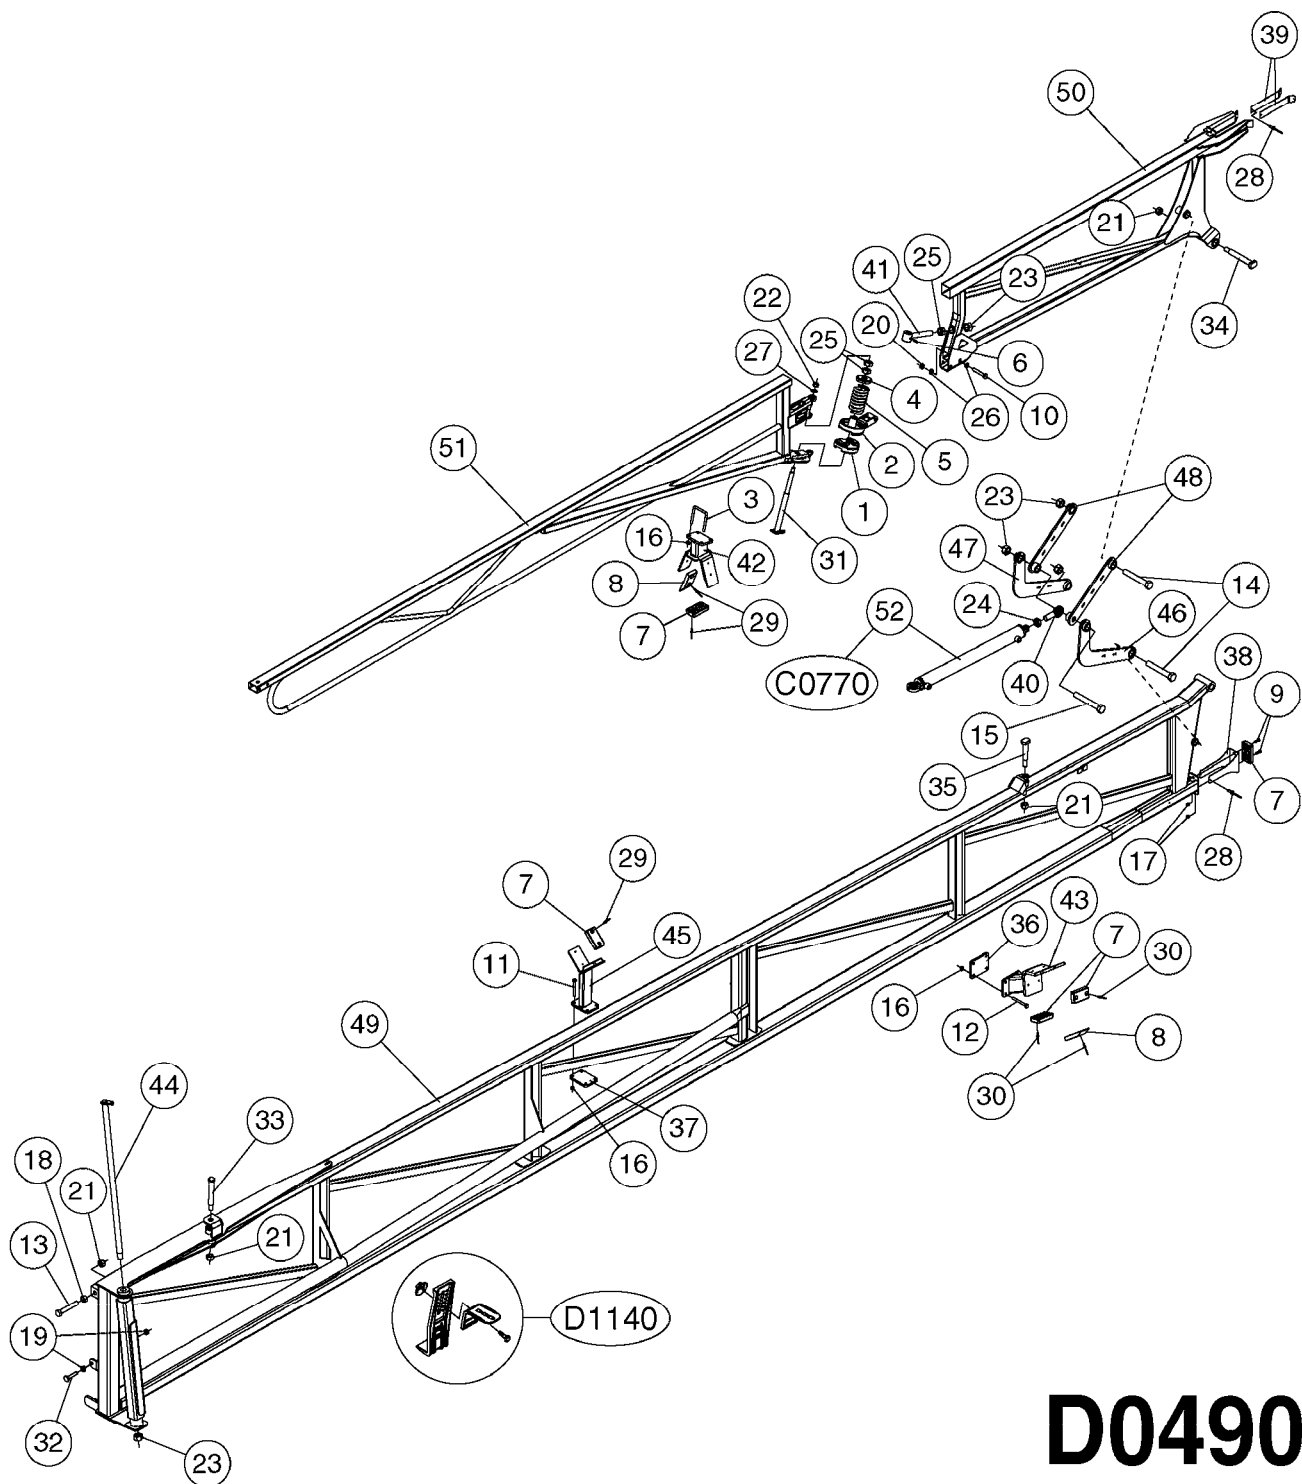

D0490

BOOM SPC OUTER 120/90'DUALFOLD
D0490-HIN, 11:10:17

Page

1

Date

05.08.2019 11:52

Pos.	parts-n°	order qty	description
1	111344	1	CLAW CLUTCH Ø100/Ø20,5 UNDER PART RED
2	111640	1	CLAW CLUTCH Ø100 TOP PART RED
3	146629	1	BOLT U M8 F. 60 X 40
4	166246	1	WASHER CUP D53 F.SPRING
5	220771	1	SPRING D53/D43X100
6	283699	1	GREASE NIPPLE M6X1
7	334603	1	RUBBER STOP 86X48X15
8	390826	1	SLIDE PAD F.TRANSPORT BKT.CM/D
9	410362	1	BOLT HEX 8.8 SS M6X20
10	421083	1	BOLT HEX 8.8 DEL M10X65
11	421201	1	BOLT HEX 8.8 DEL M8X70
12	421255	1	BOLT HEX 8.8 SS M8X75
13	430861	1	BOLT HEX 8.8 DEL M16X100 FT
14	430888	1	BOLT HEX 8.8 DEL M20X130
15	430979	1	BOLT HEX M20x140 8.8 DELTA
16	460143	1	SELF LOCK NUT M8 SST A2 DIN985
17	460261	1	NUT HEX M6X1.00 LOCK DIN985 A2 SS
18	460327	1	NUT HEX M16X2
19	460342	1	NUT HEX M10 DEL DIN934
20	460423	1	NUT HEX M10X1.50 LOCK DIN985A2 SS
21	460585	1	LOCKING NUT M16 DIN985 A2 SS
22	460703	1	NUT HEX M12X1.75 LOCK DIN985A2 SS
23	460806	1	NUT HEX M20X2.50 LOCK DIN985A2 SS
24	461200	1	NUT HEX M20X1.5 JAMB.
25	461251	1	NUT HEX M20 X 2.5 JAMB
26	471122	1	WASHER, M10, Ø20/10.5X 2.0, SS
27	471127	1	WASHER Z12N 13X24X2.5 RST
28	480800	1	RIVET Ø3.2X10
29	480804	1	RIVET Ø4.8x14.5
30	480816	1	RIVET Ø4.8X19.0/Ø14
31	615819	1	PIN
32	14011800	1	BOLT HEX DEL M10X60 SPECIAL
33	14019203	1	PIN, Ø19.8, L=144
34	14107600	1	PIN, Ø20 F. 90/60 FOLD
35	14107700	1	PIN, Ø19.8 F. 90/60 CYLINDER
36	16155103	1	PLATE, 5/16", 100X81, FLAT
37	16157603	1	PLATE, 5/16", 94X70, FLAT
38	16339400	1	WEAR PLATE, SS, 1.OUTER, 90/60
39	16339500	1	WEAR PLATE, SS, 2.OUTER, 90/60
40	21092100	1	LINK HEAD M20 x D20 L=73, DELTA
41	61006200	1	ADJ. ARM F.BREAKAWAY FTZ
42	61016503	1	2.OUTER BOOM REST, 120/90' SPC
43	61017003	1	RH 1.OUTER BM REST,120/90'SPC
44	61017303	1	OUTER PIN, 120/90' SPC
45	61017703	1	90/60 BREAKAWAY REST,120/90'
46	61066100	1	FOLDING ARM,90/60,1.OUT"A"
47	61066300	1	FOLDING ARM,90/60,1.OUT"B"
48	61066500	1	FOLDING ARM,90/60,2.OUTER
49	63035303	1	RT 1.OUTER WING, 120/90' SPC
49	63036303	1	LT 1.OUTER WING, 120/90' SPC
50	63107500	1	BOOM, 90/60, 2.OUTER
51	63825000	1	BREAKAWAY FTZ/SPC 3.0M, RED
52	78127200	1	CYLINDER DOUB. D40/25 L=455