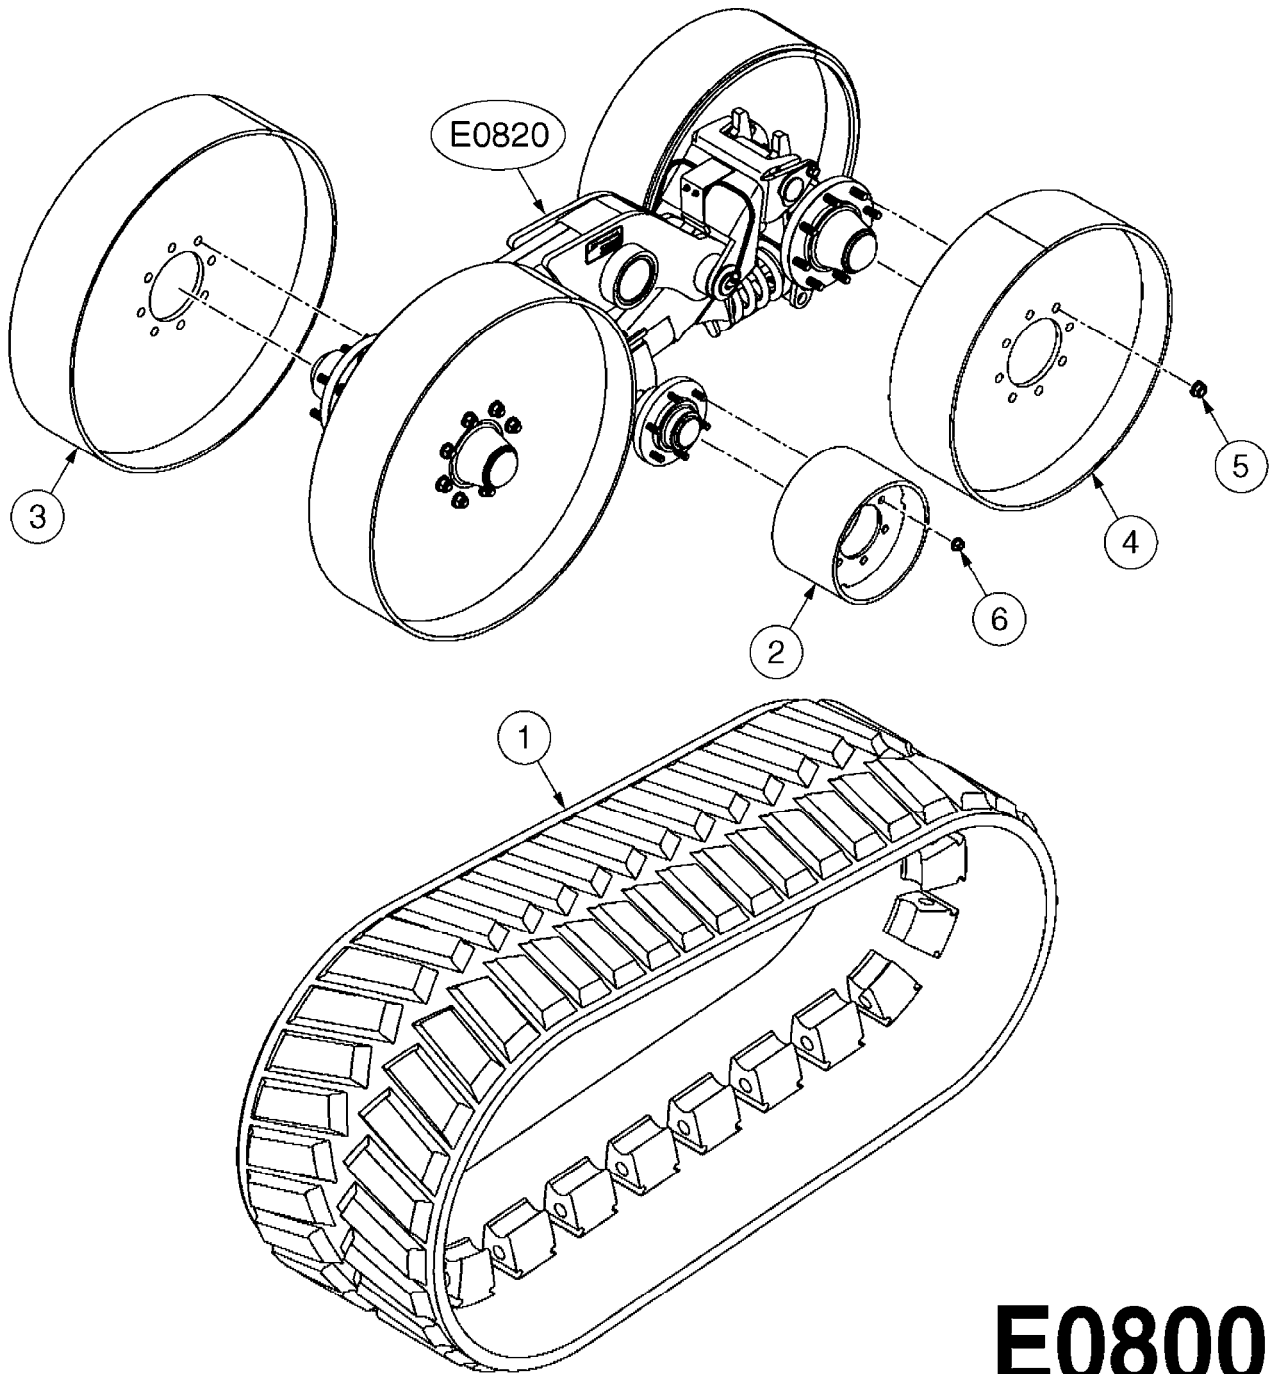

E0800

CAMOPLAST TRACK 30 SERIES
E0800-HIN, 01:01:16

Page 1

Date 05.08.2019 11:55

Pos.	parts-n°	order qty	description
1	28063903	1	TRACK LH 187" X 14" (30-1401)
1	28064003	1	TRACK RH 187" X 14" (30-1401)
1	28073903	1	TRACK LH 187" X 16" (30-1601)
1	28074203	1	TRACK RH 187" X 16" (30-1601)
2	28064103	1	WHEEL, MID-ROLLER (1401,1402)
2	28064203	1	WHEEL, MID-ROLLER (45-1801)
3	28074303	1	WHEEL, IDLER, FRONT (30-1401)
3	28074403	1	WHEEL, IDLER, FRONT (30-1601)
4	28074503	1	WHEEL, IDLER, REAR (30-1401)
4	28074603	1	WHEEL, IDLER, REAR (30-1601)
5	28082103	1	LUG NUT SET (8) IDLER
6	28083003	1	LUG NUT SET (6) MID-ROLLER