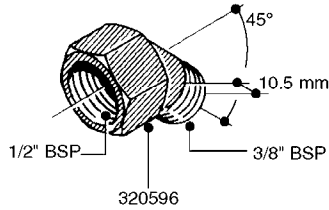

FITTINGS - HEXAGON NIPPLES
L0030-HIN, 01:01:16

Page 0
Date 05.08.2019 12:00

L0030

FITTINGS - HEXAGON NIPPLES
L0030-HIN, 01:01:16

Page 1
Date 05.08.2019 12:00

parts-n°	order qty	description
10015303	1	FITT.PO.HN 1.00X1.00 M1000
10425003	1	FITT.PO.HN 1.25X1.00 MCPHEE
320132	1	FITT.DK HN 1" BSP
320176	1	FITT.DK HN 3/8"X1/2" BSP
320445	1	FITT.DK HN 1/4"X3/8" BSP
320655	1	FITT.DK HN 1/2"-1/2" BSP
320692	1	FITT.DK HN 3/8'BSPX1/4'NPT
320703	1	FITT.DK HN 3/8BSP X1/2 &1/4NPT
320725	1	FITT.DK NIPPLE 3/8"-3/8" BSP
320902	1	FITT.DK HN 3/8'X 1/4' BSP
390232	1	FITT.DK HN 1-1/2' X 1-1/4' BSP
390276	1	FITT.DK HN 1'BSP