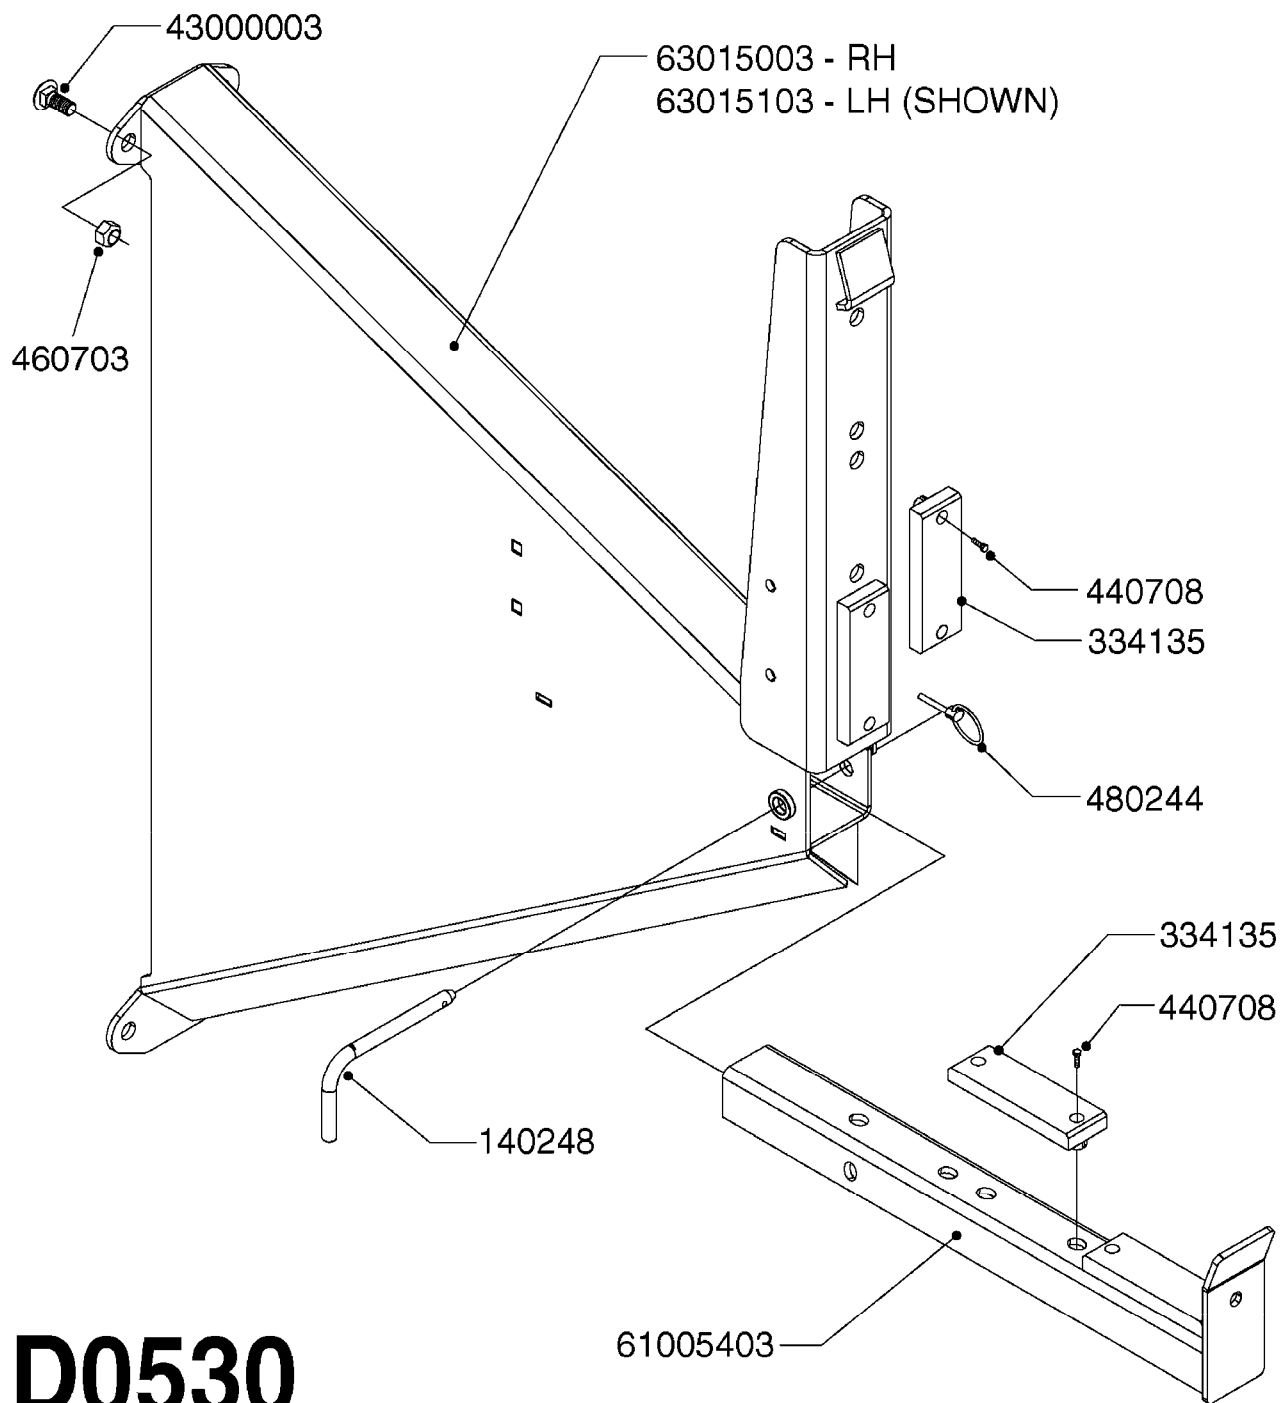

TRANS.BKTS SPB/C NEW NAV 03
D0530-HIN, 01:01:16

Page 1
Date 05.08.2019 11:52

parts-n°	order qty	description
140248	1	PIN DIAM. 12 L=135
334135	1	SLIDE SHOE 140X45X15
440708	1	SCREW M5.5X16 SELF TAPPING SS
460703	1	NUT HEX M12X1.75 LOCK DIN985A2 SS
480244	1	PIN SNAP D4.5
43000003	1	BOLT HEX 8.8 CARRIAGE M12x40
61005403	1	TRANSPORT TUBE N. NAV. SPB/C
63015003	1	TRANSPORT BKT N. NAV. SPB/C RH
63015103	1	TRANSPORT BKT N. NAV. SPB/C LH