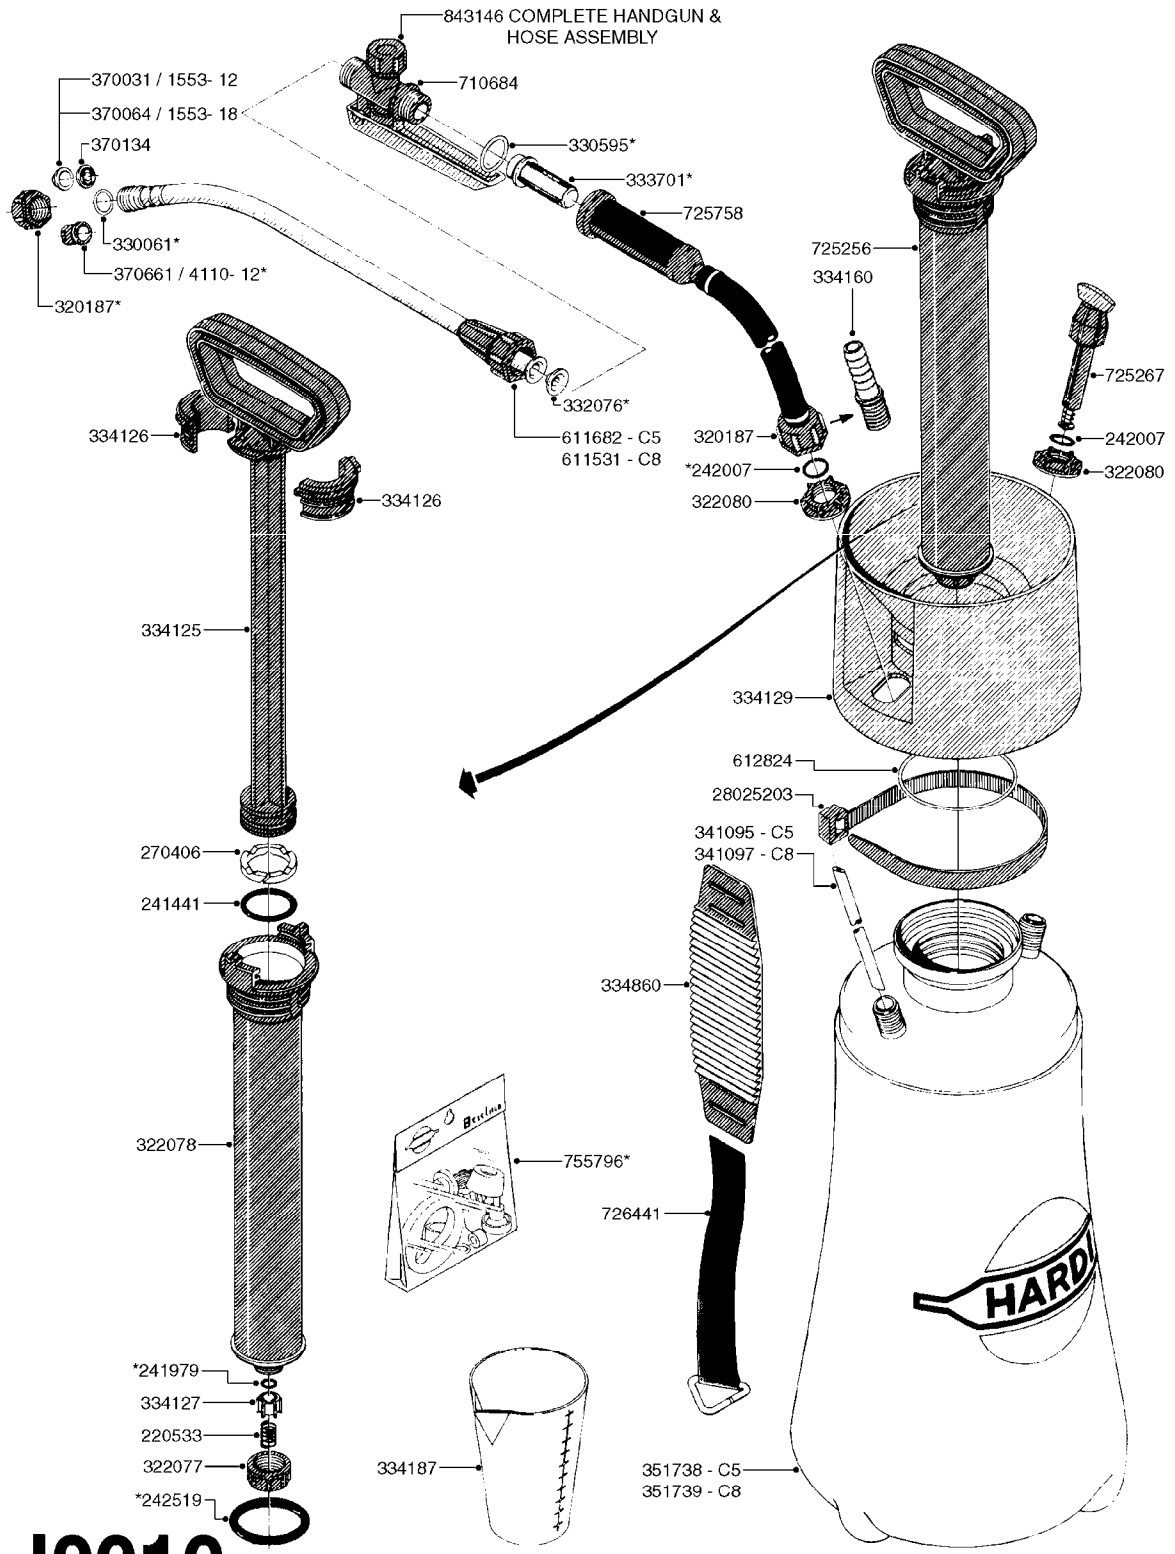

J0010

HAND HELD SPRAYER C5/8 PRE 04
J0010-HIN, 01:01:16

Page 1

Date 05.08.2019 11:58

parts-n°	order qty	description
220533	1	SPRING PRESSURE 9.1X15
241441	1	O-RING D29.3X3
241979	1	O-RING 6.6 X 6.6
242007	1	O-RING D9.1X1.6
242519	1	O-RING 49.2 X 5.7 - VITON
270406	1	RING FELT
320187	1	FITT.DK CAP 3/8" BSP BLACK
322077	1	UNION NUT FOR PUMP CYLINDER
322078	1	PUMP CYLINDER
322080	1	NUT 3/8' BSP (FINGER)
330061	1	O-RING D16/D11X2,5
330595	1	O-RING D24.6/D20X2.1 -3/4"
332076	1	CONE INSERT F. ALUMINUM LANCE
333701	1	FILTER F.ALUMINUM LANCE
334125	1	PUMP HANDLE F. COMP.SPRAYER
334126	1	GUIDE BUSHING HALF
334127	1	CONE FOR PUMP
334129	1	TANK COVER C5/C8
334160	1	HOSE PIPE BRANCH 5/16'
334187	1	CUP 250ML
334860	1	SHOULDER PAD
341096	1	SUCTION HOSE D7 X 450 C5
341097	1	SUCTION HOSE D7 X 560 C8
351738	1	TANK 5 L F. C5 SPRAYER
351739	1	TANK 8 L F. C8 SPRAYER
370031	1	NOZZLE CONE JET 1553-12
370064	1	NOZZLE CONE JET 1553-18
370134	1	NOZZLE SWIRL 1554-GREY
370661	1	NOZZLE FLAT FAN 4110-12
611531	1	ALU-LANCE TUBE ASSEM. 700 LNCE
611682	1	ALU-LANCE TUBE ASSEMBLED 500 M
612824	1	GASKET FOR TANK COVER C5/C8
710684	1	VALVE ASSY. F. ALUMINUM LANCE
725256	1	PUMP F.C5/C8 COMP.SPRAYER
725267	1	SAFETY VALVE F.COMP.SPRAYERS
725758	1	HOSE ASSY. F. C5/C8
725796	1	KIT SPARE PARTS F. 5+8
726441	1	SHOULDER STRAP F.COMP. SPRAYER
843146	1	LANCE 700 MM ALU.F.5/16'HOSE
28025203	1	TIE STRAP L=23" x W=1/2"