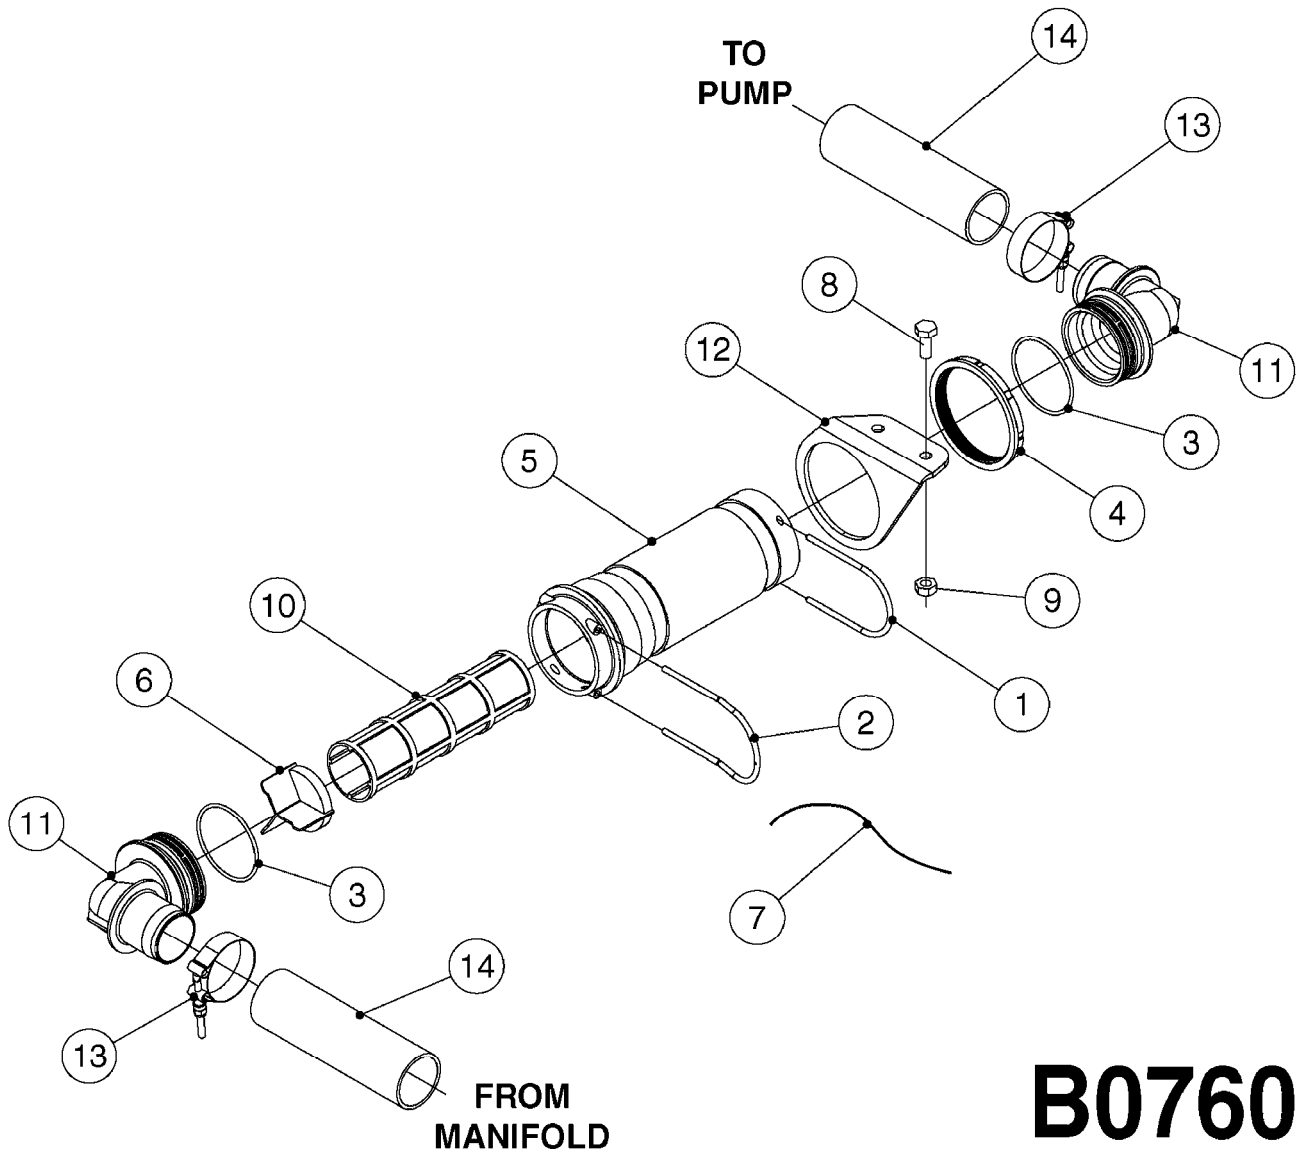

B0760

SUCTION FILTER - RANGER
B0760-HIN, 28:05:19

Page 1
Date 05.08.2019 11:48

Pos.	parts-n°	order qty	description
1	145997	1	FITT.DK S-93 FORK
2	147115	1	FITT.DK S-93 FORK SPECIAL
3	242351	1	O-RING D69.5X3.0 VITON F.S-93
4	322109	1	FITT.DK S-93 BULKHEAD NUT
5	322227	1	HOUSING F.FILTER S-93 2"
6	334605	1	VANE F.TOP SUCTION FILTER
7	390509	1	*STRING POLYESTER D1 X 325MM
8	420604	1	BOLT HEX 8.8 DEL M10X25 FT DIN933
9	460423	1	NUT HEX M10X1.50 LOCK DIN985A2 SS
10	615415	1	FILTER ELEM.S93,30 MESH-GREEN
10	615416	1	FILTER ELEM.S93,50 MESH-BLUE
10	61096700	1	FILTER ELEM. 80 MESH RED '13
11	727225	1	FITT.DK S-93 ELB.2'PVC W/ORING
12	16029503	1	PLATE 5.0X114X160/BOW/HOLE D94
13	28030203	1	CLAMP HOSE T-BOLT S2" 235-67
14	92702703	1	HOSE PVC SUCT GRAY 2"