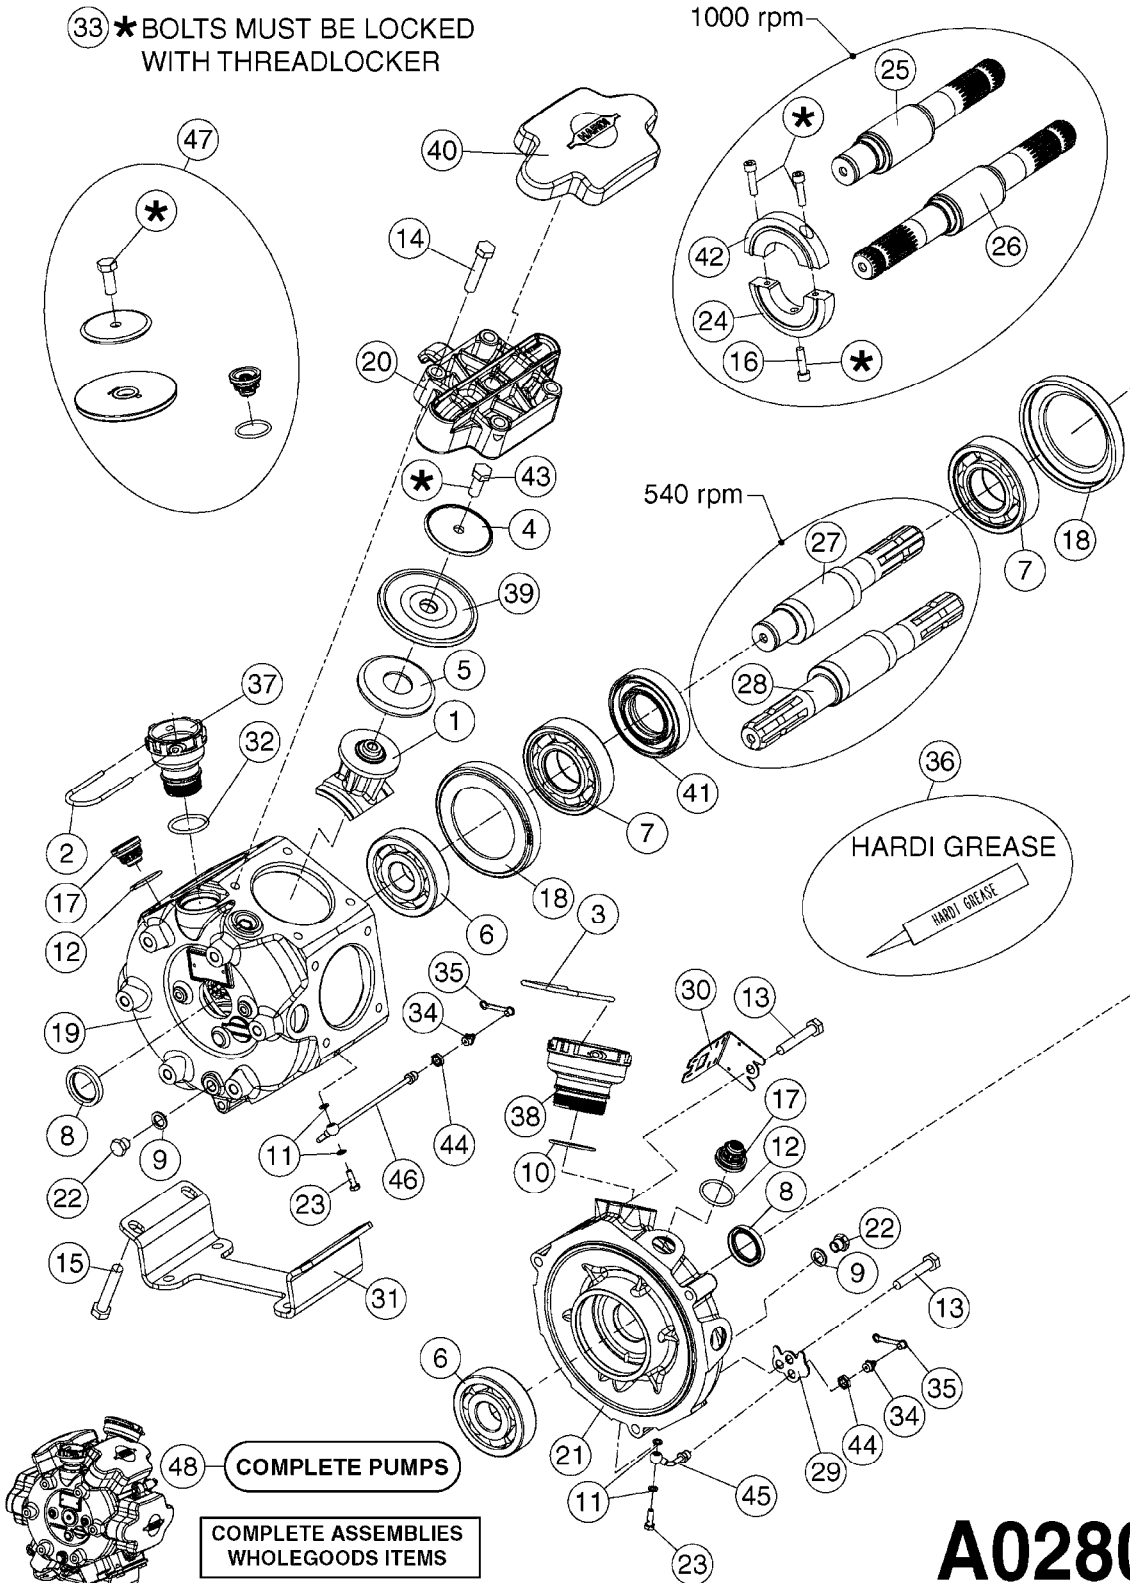

33 * BOLTS MUST BE LOCKED WITH THREADLOCKER

1000 rpm

540 rpm

HARDI GREASE

48 COMPLETE PUMPS
COMPLETE ASSEMBLIES
WHOLEGOODS ITEMS

A0280

PUMP - 364 540/1000 RPM
A0280-HIN, 24:04:19

Page 1
Date 05.08.2019 11:46