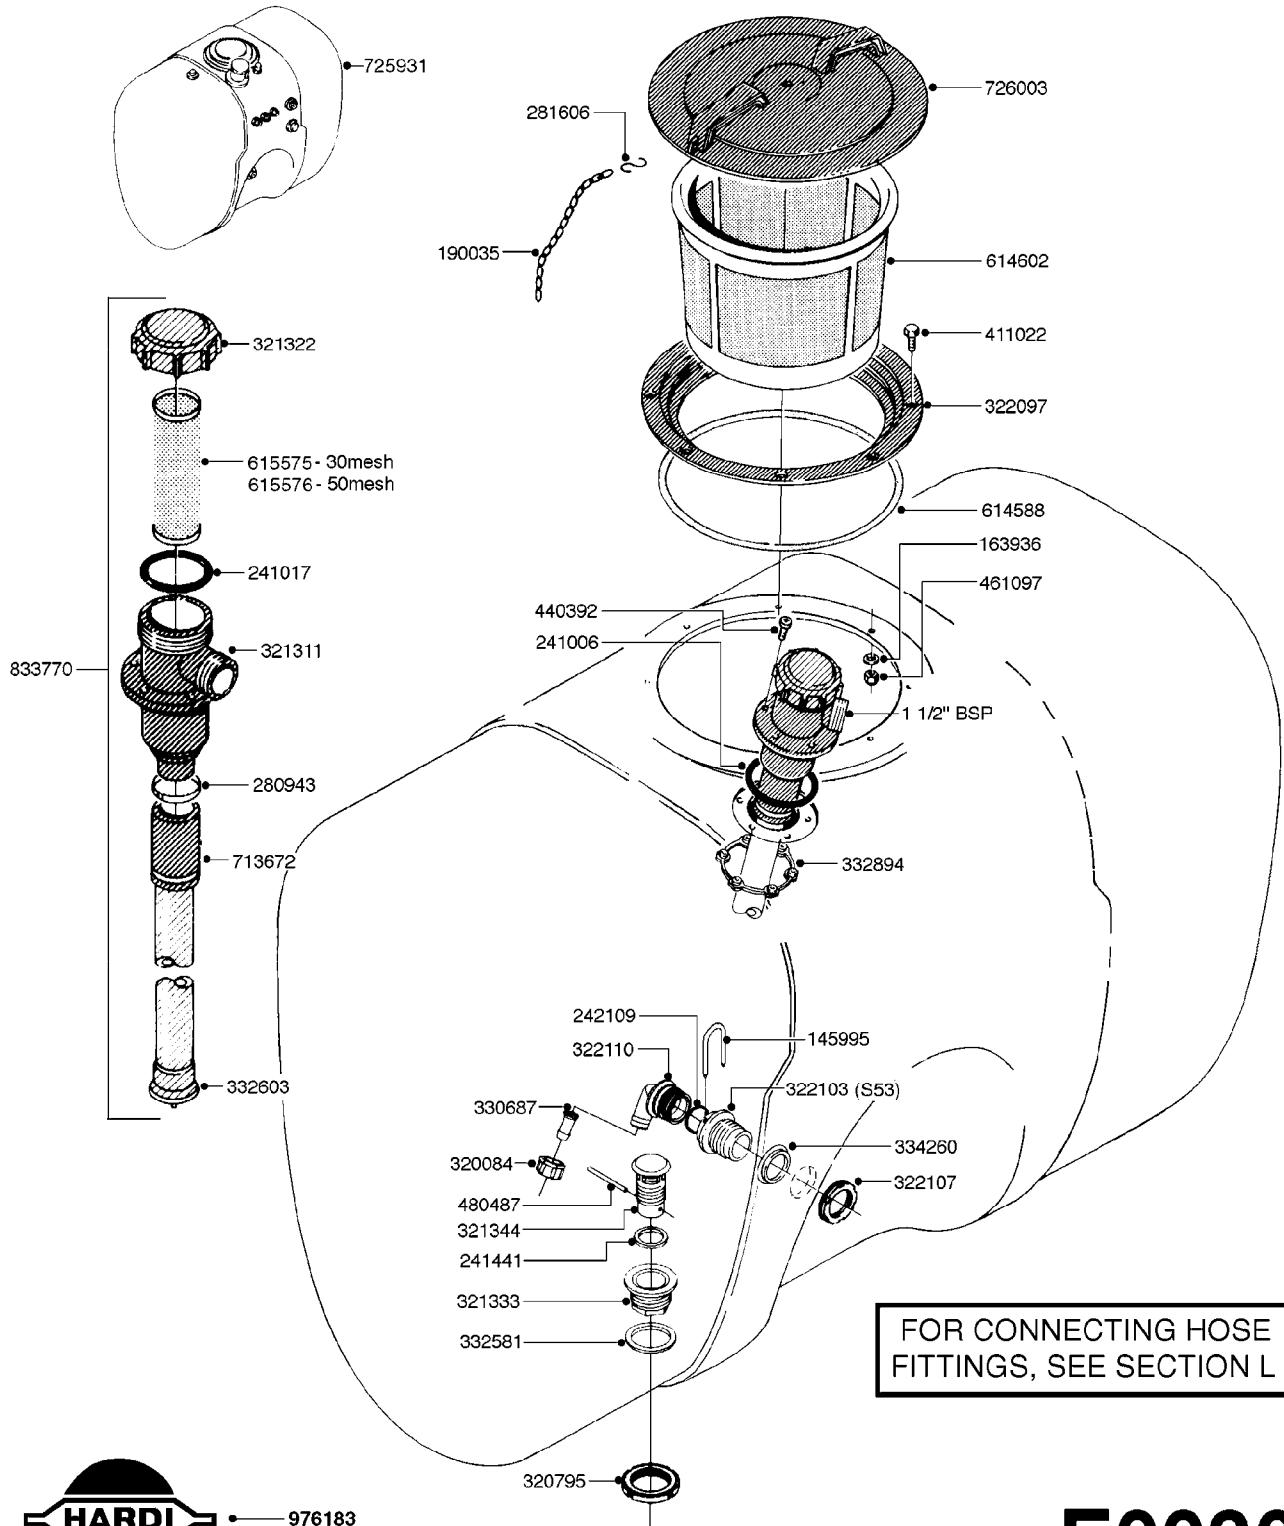

E0020

FOR CONNECTING HOSE FITTINGS, SEE SECTION L

TANK - NL 155 (POST 92)
E0020-HIN, 01:01:16

Page 1

Date 05.08.2019 11:54

parts-n°	order qty	description
145995	1	FITT.DK S-53 FORK
163936	1	WASHER D15/D6.2X1
190035	1	CHAIN 365MM
241006	1	O-RING D79,2X5,7 NITRIL
241017	1	O-RING D74,5X3 NITRIL
241441	1	O-RING D29.3X3
242109	1	O-RING D32.2x3.0
280943	1	CLAMP HOSE GEAR 40-60
281606	1	S-HOOK GALVANIZED
320084	1	FITT.DK NUT 1/2" BSP
320795	1	FITT.DK NUT 1-1/2" BSP JAMB
321311	1	FILTER BODY S 80 X 4
321322	1	SCREW CAP F. S80 X 4
321333	1	FITT.DK BULK 1-1/2" X 1"F BSP
321344	1	DRAIN SCREW 1" BSP RED
322097	1	THREADED RING F. LID
322103	1	FITT.DK S-53 BULKHEAD
322107	1	FITT.DK S-53 BULKHEAD NUT
322110	1	FITT.DK S-53 ELB. 1/2" BSP
330687	1	FITT.DK HB 1/2" F. 1/2" NUT
332581	1	GASKET F. 1-1/2" BSP CAPNUT.
332603	1	CAP F. SUCTION TUBE
332894	1	RETAIN.RING FOR SUCTION FILTER
334260	1	GASKET F. S-53 BULKHEAD
411022	1	SCREW M.6X30 STAINLESS PHILLIP
440392	1	SCREW 6.3 X 25.0 DIN7981C TORX
461097	1	NUT M6 STAINLESS SAFETY
480487	1	PIN M5X60 SLOTTED GALV
614588	1	SEAL F. LID
614602	1	FILTER BASKET
615575	1	FILTER F.TOP SUCT.30 MESH GRN.
615576	1	FILTER F.TOP SUCT.50 MESH BLUE
725914	1	TANK ASSY.COMPOSITE NK 155 '92
726003	1	LID F. TANK
728363	1	SUCTION TUBE ASSY.L=72"
833770	1	TOP SUCTION KIT 300/500
976183	1	DECAL COMPANY D.18,2 X 29,6