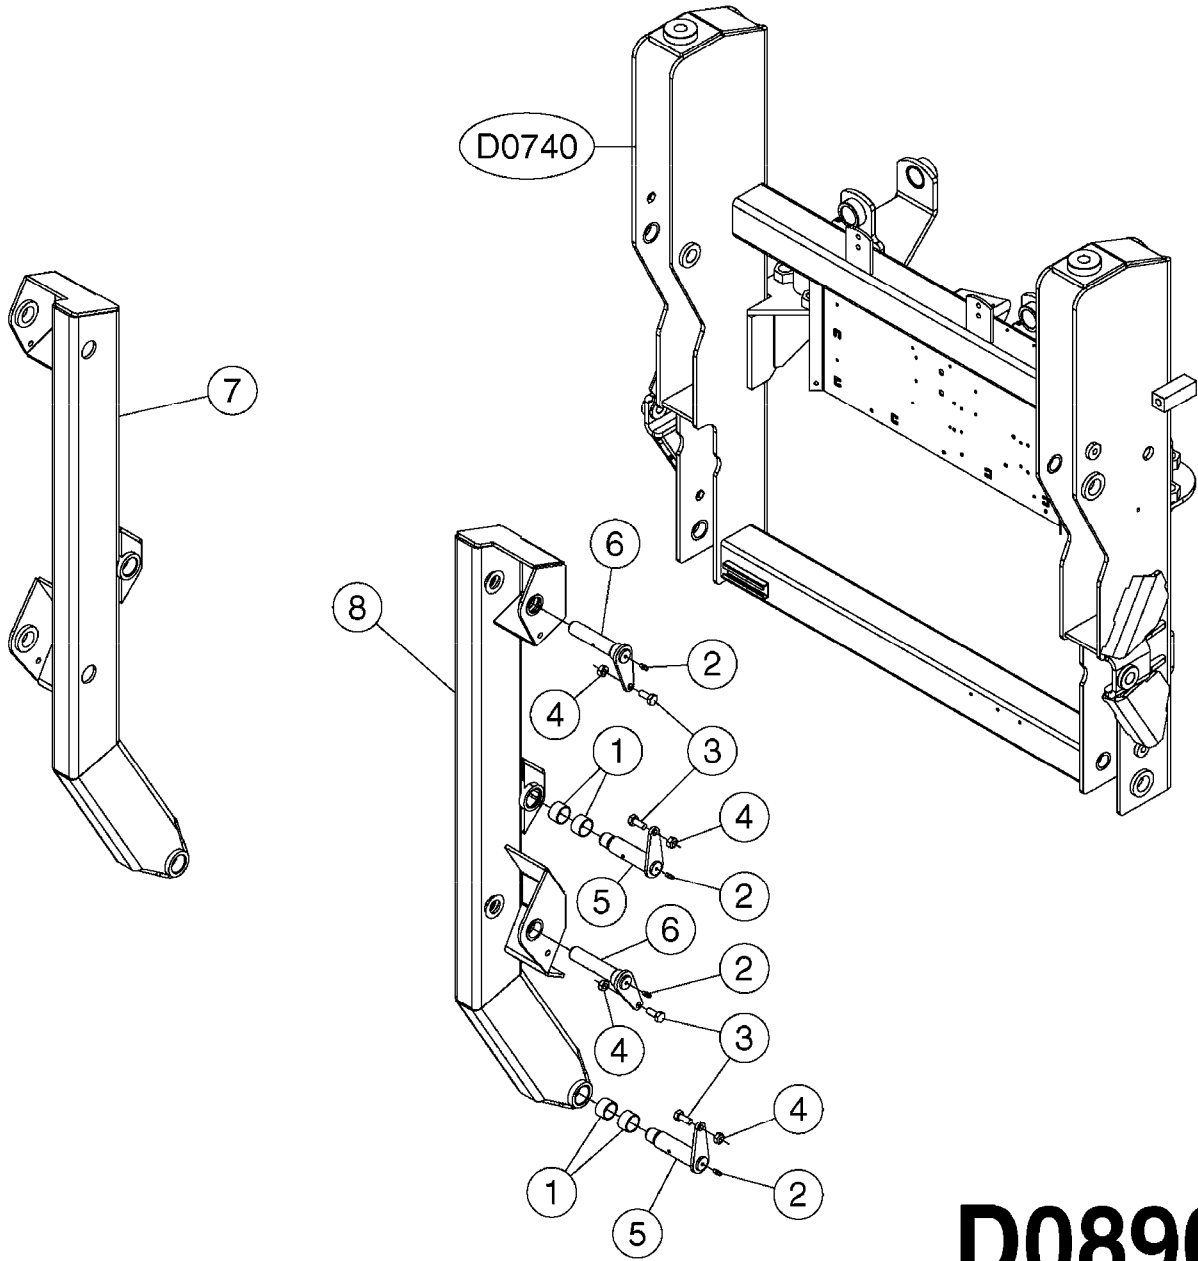

ALPHA EVO LIFT ADAPTER
80-100' HAZ
D0890-HIN, 07:02:17

Page 0
Date 05.08.2019 11:53

D0890

ALPHA EVO LIFT ADAPTER
80-100' HAZ
D0890-HIN, 07:02:17

Page 1
Date 05.08.2019 11:53

Pos.	parts-n°	order qty	description
1	210858	1	BUSHING 034/30 L=20
2	283699	1	GREASE NIPPLE M6X1
3	420604	1	BOLT HEX 8.8 DEL M10X25 FT DIN933
4	460423	1	NUT HEX M10X1.50 LOCK DIN985A2 SS
5	61056500	1	PIN Ø30/Ø25 L=122
6	61061500	1	PIN Ø30/25 L=122
7	63049503	1	ALPHA EVO LIFT ADAPTER RIGHT, RED
8	63049603	1	ALPHA EVO LIFT ADAPTER LEFT, RED