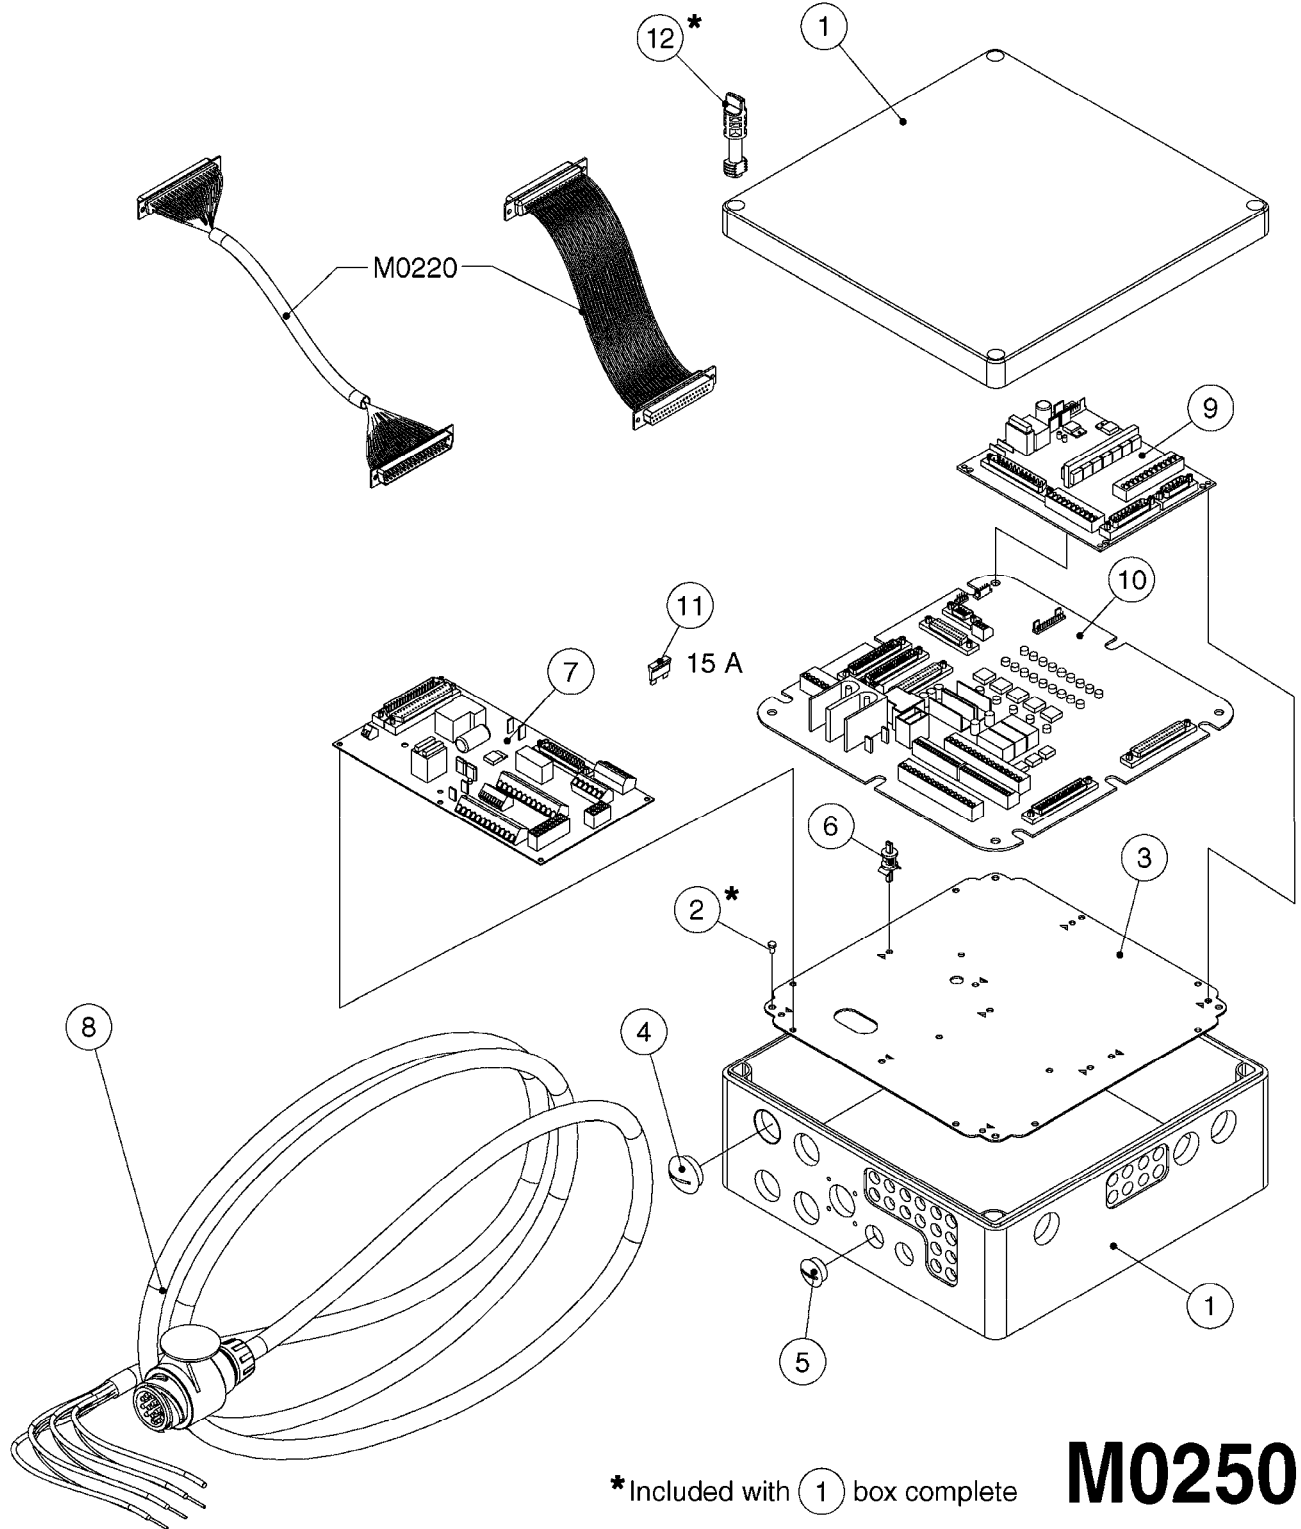

*Included with (1) box complete

M0250

JOB COM AND BREAK OUT
M0250-HIN, 01:02:17

Page 1
Date 05.08.2019 12:01

Pos.	parts-n°	order qty	description
1	391095	1	BOX COMPL. 300X300X135 DRILLED
2	440673	1	SCREW F.PLASTIC 5X12 SS
3	16132400	1	PLATE 1.5X270X270/JOB COMPUTER
4	26004600	1	PLUG F.DRILLED HOLE 21MM
5	26004700	1	PG13.5 BUNG
6	26005100	1	CONNECTOR FOR PCB, PLASTIC
7	26005500	1	PCB BREAKOUT BOX EL BOX CM"05"
8	26013800	1	CABLE HC6500 JOB COM TO CABIN
9	26029200	1	DAH PCB F. JOB COM NCM '09
10	26052700	1	JOB COM PCB ASSY HW3.1
10	72369300	1	JOB COM PCB NCM44/6600 REFURB.
11	28048600	1	FULE 15A ATOF SERIES
12	28091400	1	FINGER SCREW F.BOX 300X300X135