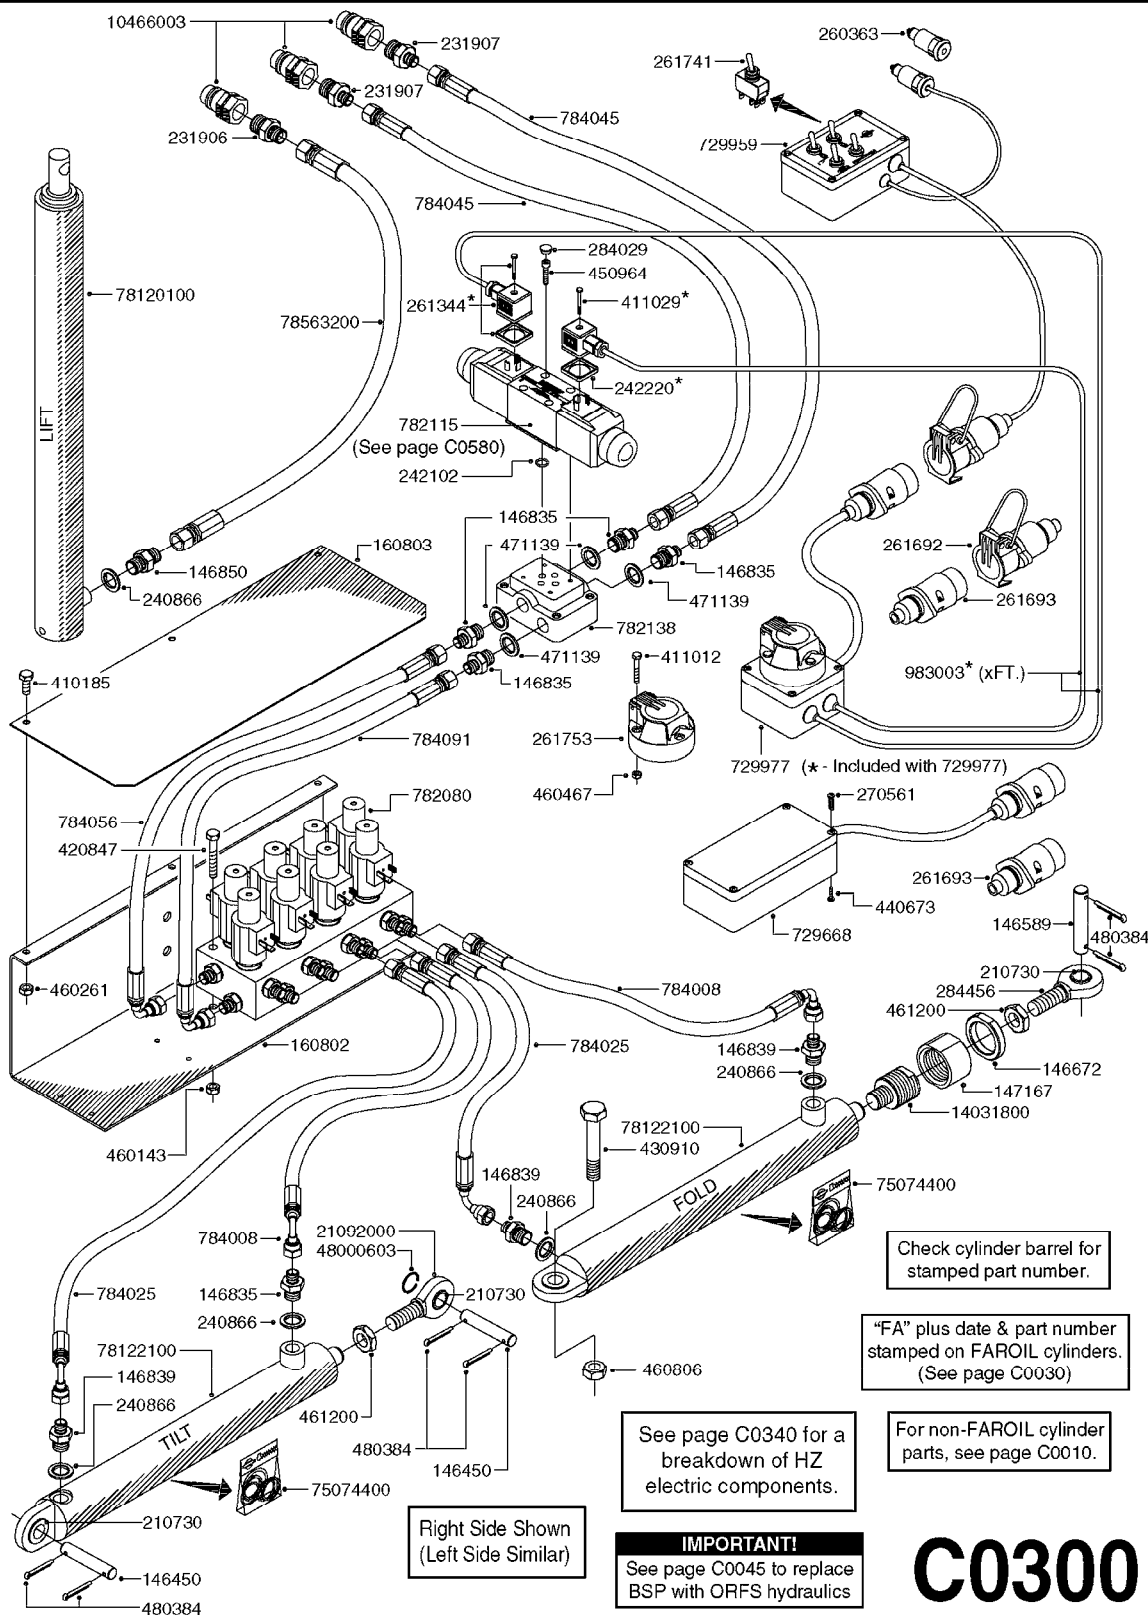

See page C0340 for a breakdown of HZ electric components.

Right Side Shown
(Left Side Similar)

C0290

HYD EAGLE HZ 80-90' W/JOYSTICK
C0290-HIN, 29:09:17

Page 1
Date 05.08.2019 11:50

parts-n°	order qty	description
146450	1	PIN D19.8 X 75 WITH 2 X D5
146589	1	PIN D19.8 X 65
146672	1	NUT HEX LOCK F.ADJUSTER
146835	1	HEX NIPPLE 1/4" - 3/8" BSP
146839	1	HEX NIPPLE 1/4"X3/8" BSP 0.7MM
146845	1	HEX NIPPLE 1/4"X1/4"
146850	1	HEX NIPPLE 3/8"x3/8" - 1.8mm
147167	1	BUSHING D50/D36X45MM
160802	1	MOUNT PLATE F.HYD SOLENOID'HZ'
160803	1	COVER PLATE F.HYD SOLENOID'HZ'
210730	1	BEARING F.LINK HEAD M20
231906	1	HEX NIPPLE 3/8"BSP X 1/2"NPT
231907	1	HEX NIPPLE 1/4"BSP X 1/2"NPT
240866	1	DOWTYSEAL 3/8"
241404	1	DOWTY SEAL 1/4"
284412	1	HOSE HY 3/8" X 315" STR+STR
284456	1	LINK HEAD M20 X D20 L=30
410185	1	BOLT HEX 8.8 DEL M6X16
420847	1	BOLT HEX 8.8 DEL M8X85
430910	1	BOLT HEX 8.8 DEL M20X110
460143	1	SELF LOCK NUT M8 SST A2 DIN985
460261	1	NUT HEX M6X1.00 LOCK DIN985 A2 SS
460806	1	NUT HEX M20X2.50 LOCK DIN985A2 SS
461200	1	NUT HEX M20X1.5 JAMB.
480384	1	PIN COTTER 3/16 x 1-1/2"
784008	1	HOSE HY X 1/4" X 98.4"STR+ELB
784025	1	HOSE HY X 1/4" x 86.6"STR+ELB
784078	1	HOSE HY X 1/4 X 417.33"STR+ELB
10466003	1	COUPLER PIONEER 8010-04 1/2NPT
14031800	1	ADAPTOR F.HY CYLINDER L=40
21092000	1	LINK HEAD M20 x D20 L=78 DELTA
48000603	1	SNAP RING, Ø36X1.5 F.210730
75074400	1	SEAL KIT 78121800/21/44
78120100	1	CYLINDER TELESC.70/60/40
78122100	1	CYLINDER DOUBLE D50/25-298