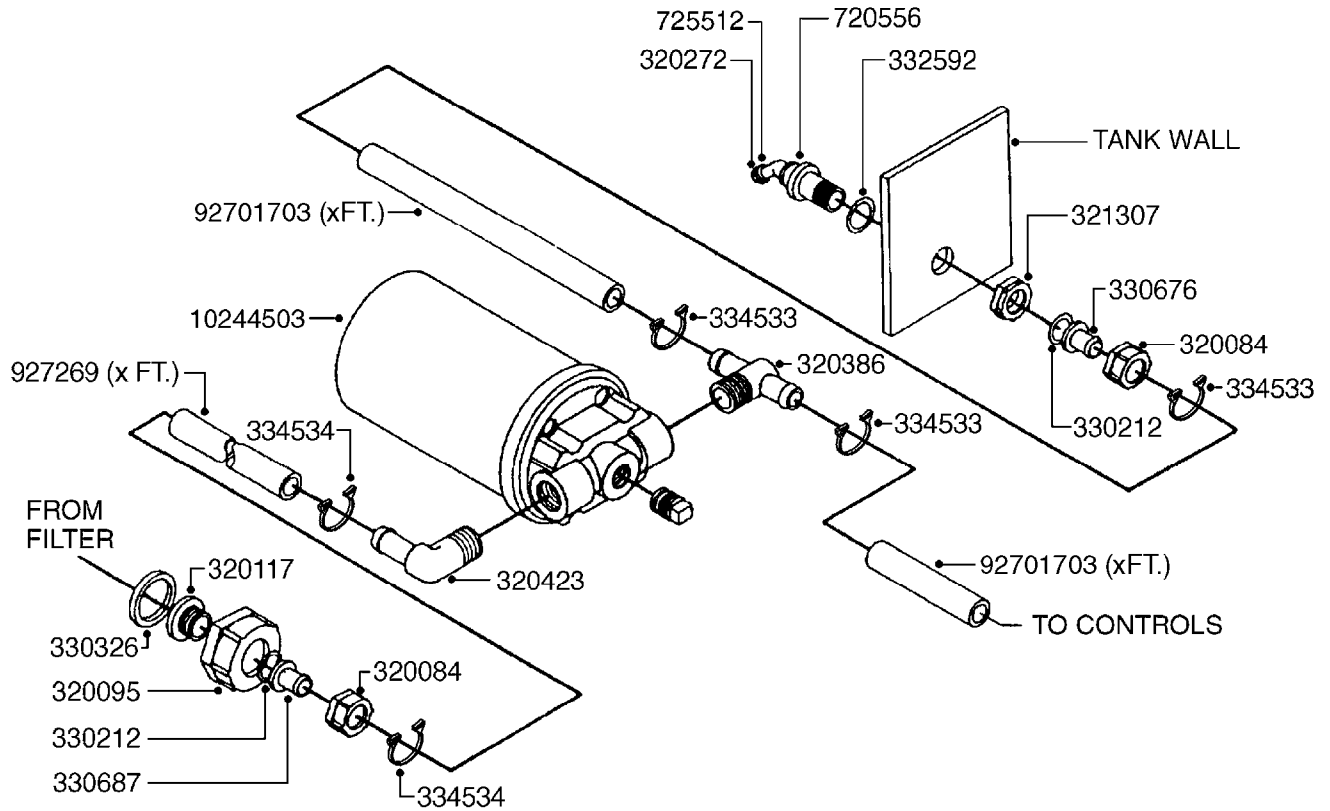

A0410

PUMP - SYSTEM 12 VOLT F/ES30
A0410-HIN, 01:01:16

Page 1

Date 05.08.2019 11:46

parts-n°	order qty	description
261272	1	FUSE 10A D6X32 MM
320084	1	FITT.DK NUT 1/2" BSP
320095	1	FITT.DK NUT 1" BSP
320117	1	FITT.DK CONN.1/2"BSP F. 1" CAP
320272	1	FITT.DK CAPNUT 3/8' BSP
320386	1	FITT.DK TEE 3/8X3/8HB X3/8"BSP
320423	1	FITT.DK ELB 1/2'HB X 3/8' BSP
321307	1	FITT.DK NUT 1/2" BSP JAMB
330212	1	O-RING D19/D14X2.4 F.1/2"NUT
330326	1	O-RING D30/D24X2 F.1"NUT
330676	1	FITT.DK HB 3/8" F. 1/2" NUT
330687	1	FITT.DK HB 1/2" F. 1/2" NUT
332592	1	O-RING D26/D20X3
334533	1	CLAMP HOSE PLASTIC 3/8"
334534	1	CLAMP HOSE PLASTIC 1/2"
720556	1	SAFETY VALVE FOR ATV SPRAYER
725512	1	SPRING W/SEAT
927269	1	HOSE R X PVC X 1/2 X 0012"
10131403	1	SWITCH 12V 10 AMP TOGGLE
10131603	1	CLIPS ALLIGATOR 12V
10134203	1	1 FT. 16/2 SJTW ELECT. CABLE
10244503	1	PUMP 12 VOLT FLOJET 2100-573
26001303	1	FUSE HOLDER - INLINE
92701703	1	HOSE R X3/8" X300PSI WP X0012"