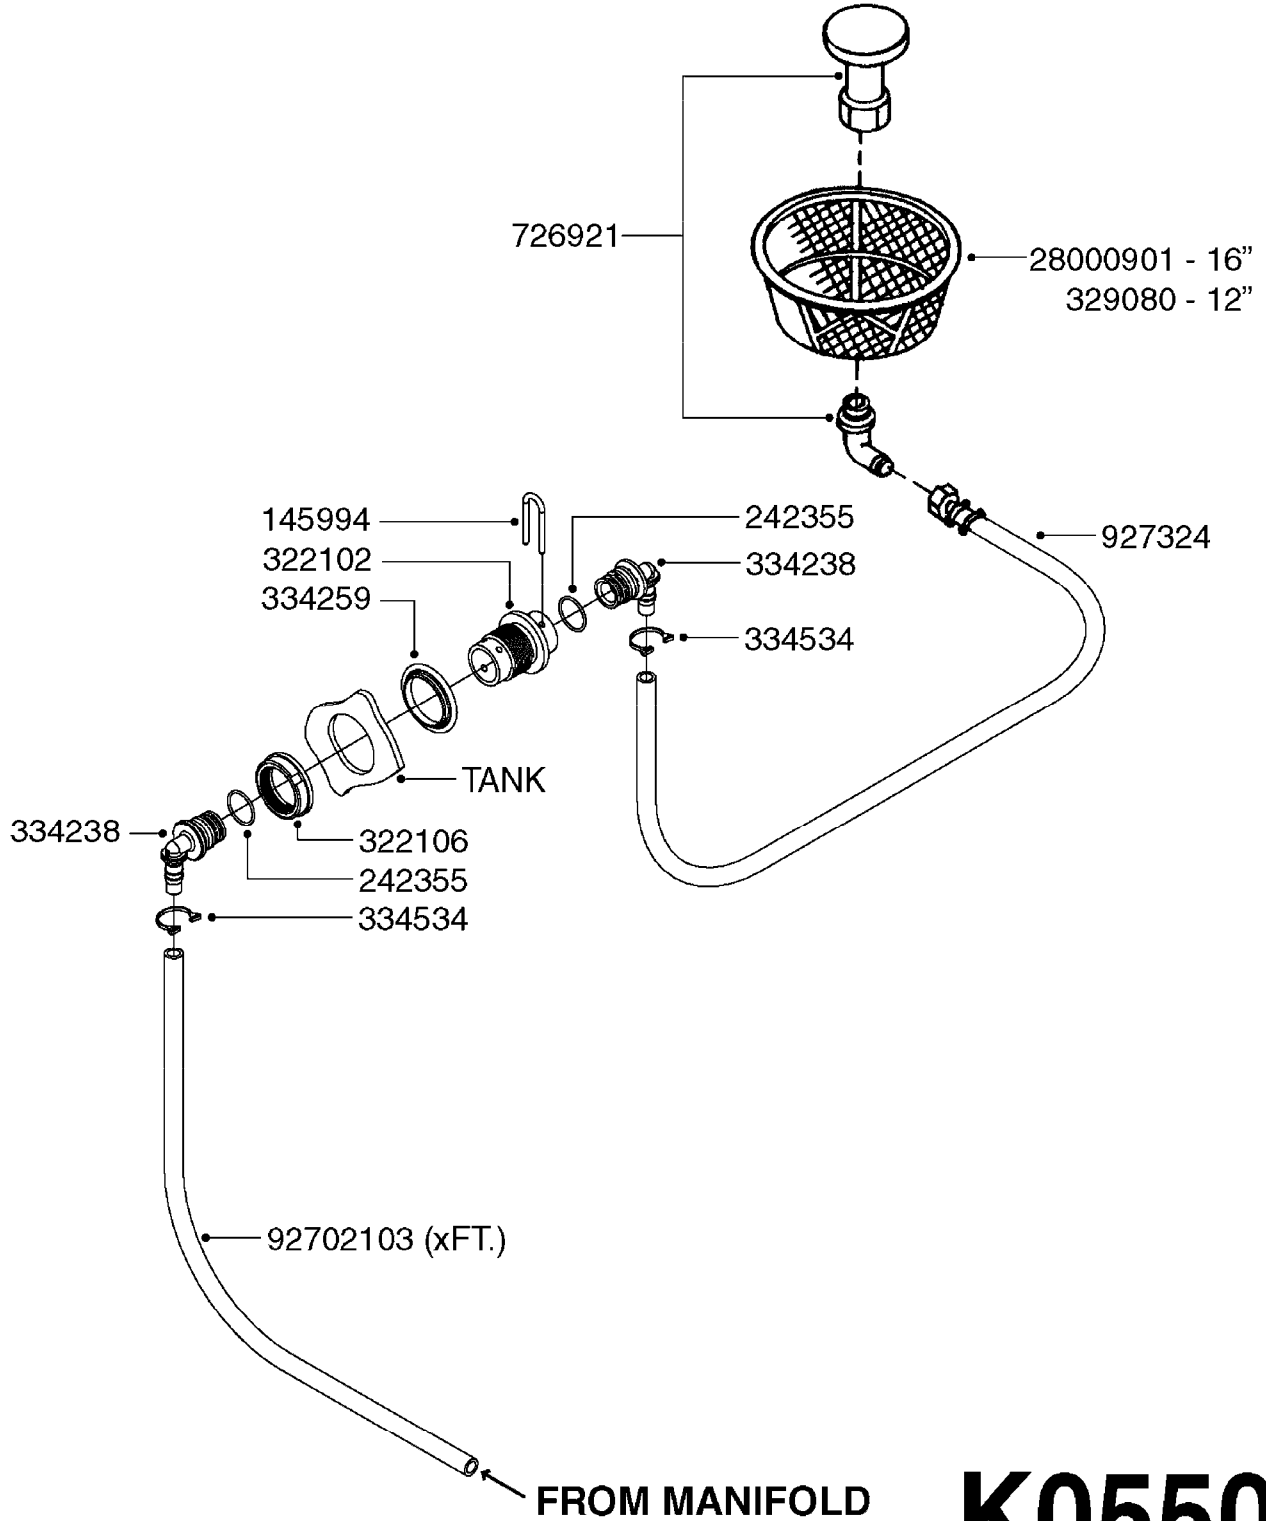

K0550

POWDER MIXER
K0550-HIN, 01:01:16

Page 1
Date 05.08.2019 12:00

parts-n°	order qty	description
145994	1	FITT.DK S-40 FORK
242355	1	O-RING D19.2X3.0 VITON F.S-40
322102	1	FITT.DK S-40 BULKHEAD
322106	1	FITT.DK S-40 BULKHEAD NUT
329080	1	FILTER BASKET 12"
334238	1	FITT.DK S-40 ELB.1/2"
334259	1	GASKET F. S-40 BULKHEAD
334534	1	CLAMP HOSE PLASTIC 1/2"
726921	1	POWDER MIXER F.STRAINER BASKET
927324	1	HOSE R PRESSURE D12-80-200 BAR
28000901	1	FILTER, TOP MAIN TANK, D400 L275 300130
92702103	1	HOSE R X1/2" X300PSI WP X0012"