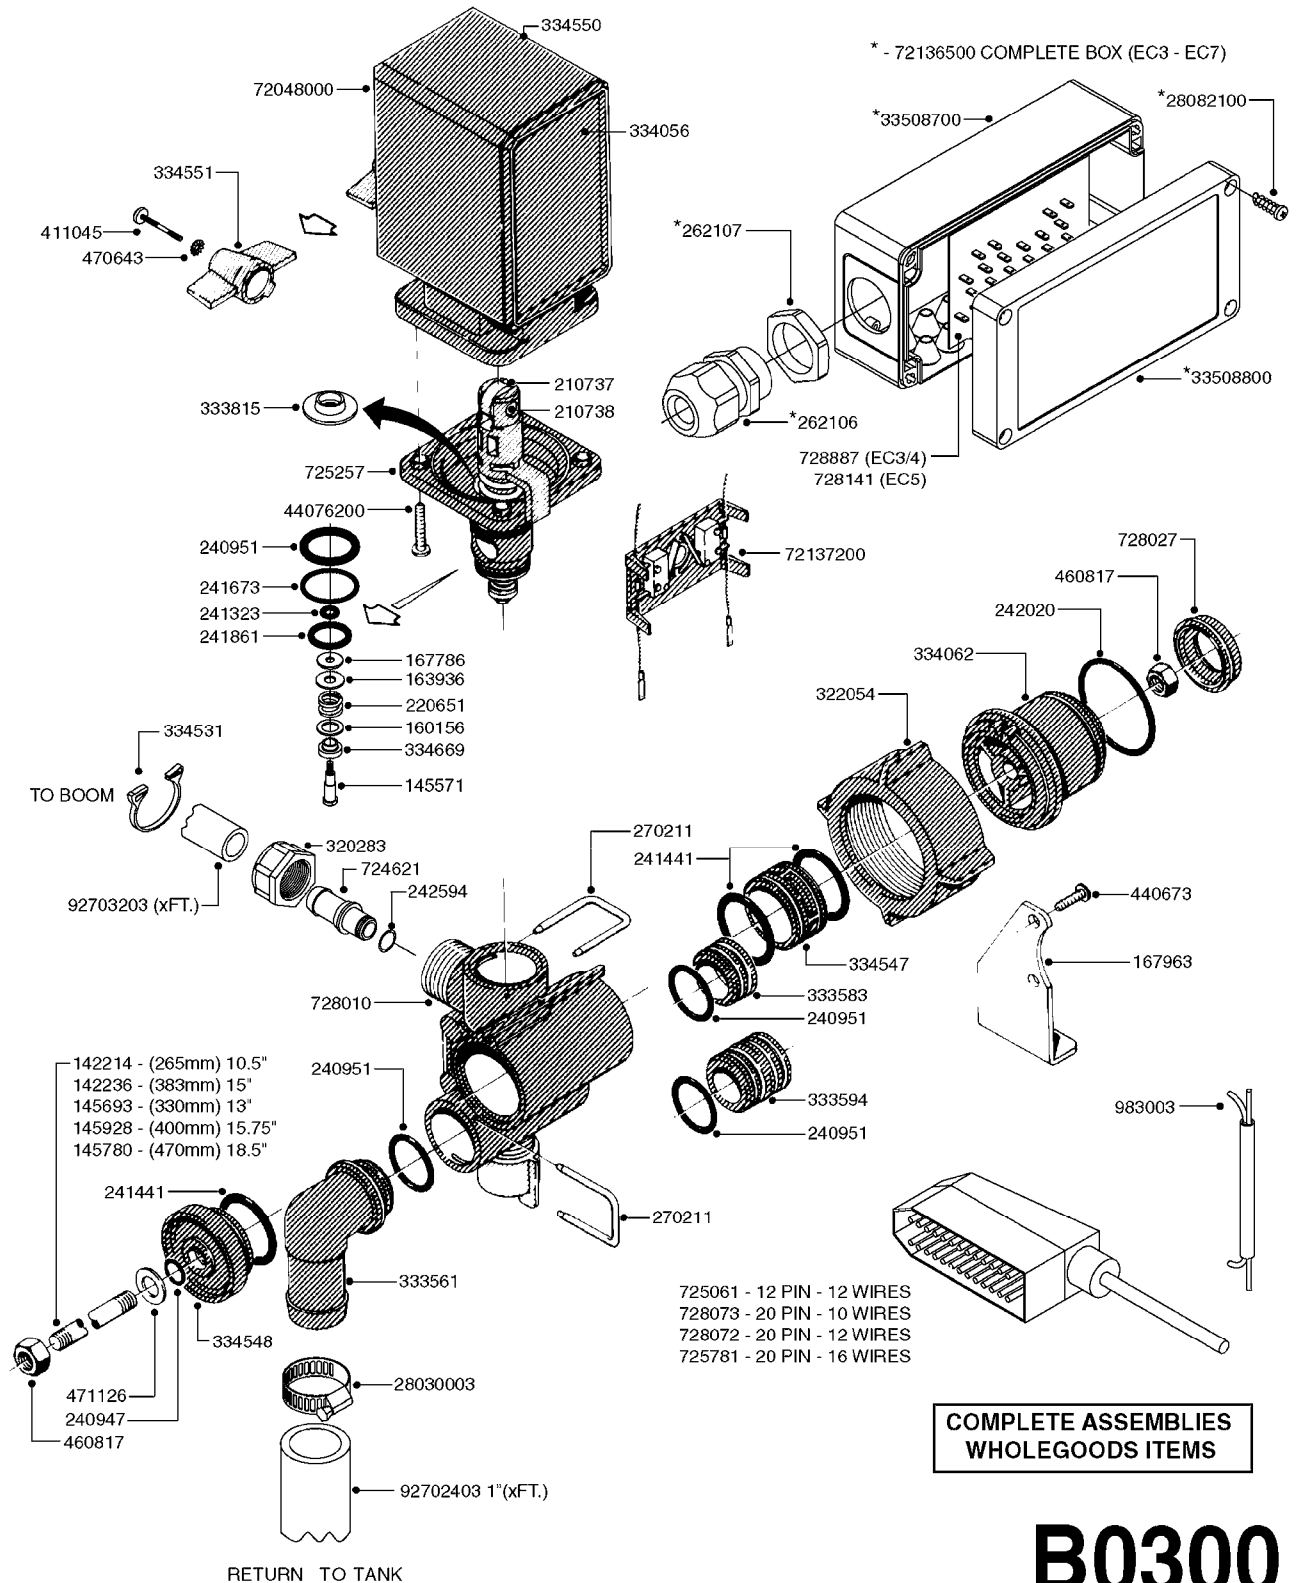

EC BOOM VALVE-ELEC.(GRN GRIP)
B0300-HIN, 01:01:16

Page 1

Date 05.08.2019 11:48

parts-n°	order qty	description
142214	1	STUD BOLT - M8X265, 3 SECTION
142236	1	STUD BOLT 8 X 381 - 8 MODULS
145571	1	STUD BOLT F/PNEUM. DISTRIBUTOR
145693	1	STUD BOLT - M8X330, 4 SECTION
145780	1	STUD BOLT - M8X470, 6 SECTION
145928	1	STUD BOLT - M8X400, 5 SECTION
160156	1	WASHER D14.1/D9.2X1 SS
163936	1	WASHER D15/D6.2X1
167786	1	WASHER D13/D4.2X1
167963	1	MOUNT BKT.F.EC BOOM SEC.
210737	1	BEARING BALL D7 RSTO 5 TN
210738	1	PIN Ø7 L16
220651	1	SPRING PRESSURE D12.5/5
240947	1	O-RING D7.3X2.4 NITRIL
240951	1	O-RING D21.2X3 NITRIL
241323	1	O-RING D5.3X2.4 NITRIL
241441	1	O-RING D29.3X3
241673	1	O-RING D22.1X1.6
241861	1	O-RING D15.3X2.4 VITON
242020	1	O-RING 39.2 X 3 VITON
242594	1	O-RING D14 X 1.78 SCH.70-EPDM
262106	1	BULKHEAD F. CABLE 6.5-14 BLACK
262107	1	NUT F. BULKHEAD CABLE GRAY
270211	1	FITT.DK S25 FORK L=37.5
320283	1	FITT.DK NUT 3/4"BSP
322054	1	UNION NUT BLACK S61 x 2
333561	1	FITT.DK ELB.1" EC RETURN
333583	1	END PIECE FOR BYPASS
333594	1	CONNECTING PIECE F. BYPASS
333815	1	DISTANCE RING
334056	1	COVER F/MOTOR HOUSE EC DIST.
334062	1	CONNECT. BRANCH F/EC OP. UNIT
334531	1	CLAMP HOSE PLASTIC 3/4"
334547	1	CONNECTING PIECE F. PRESSURE
334548	1	END COVER
334550	1	MOTOR HOUSE SECT VALVE
334551	1	GRIP F.MAN.OP.EC ON/OFF GREEN
334669	1	VALVE CONE D14/D7-SH 63 WHITE
411045	1	SCREW M4 X 16MM STAINLESS
440673	1	SCREW F.PLASTIC 5X12 SS
460817	1	NUT HEX M8 STAINLESS DIN 934
470643	1	WASHER LOCK
471126	1	WASHER, M8, Ø16/ 8.4X 1.6, SS
724621	1	FITT.DK HB 3/4"ASSY F.3/4" NUT
725061	1	CABLE - EC 12WIRE L=6000mm
725257	1	SPINDLE SECT. F/EC DISTRIBUTOR
725781	1	CONNECTING CABLE L=6000-AC 5
728010	1	DISTRIB HOUSING W/CONST PR GRN
728027	1	BUSHING WITH SEAT
728072	1	CABLE,20-PIN,6M EC/4
728073	1	CABLE,20-PIN,6M, EC/3
728141	1	CIRCUIT BOARD F.EC7 CONN. BOX
728887	1	CIRCUIT BOARD EC CONTROL
983003	1	CABLE ELEC.2X1MM WIRE BLACK EC
28030003	1	CLAMP HOSE GEAR P1" 6716
28082100	1	SCREW F. BOX LID 1/4" L=20
33508700	1	BOX BOTTOM 160X80X40 BLACK 1-HOLE
33508800	1	LID 160X80X15 BLK W/SCREWS
44076200	1	SCREW WN5451 5X16 SS TORX
72048000	1	MOTOR, DISTRIBUTION 1:300
72136500	1	UNIV. CONNECTION BOX F. EC