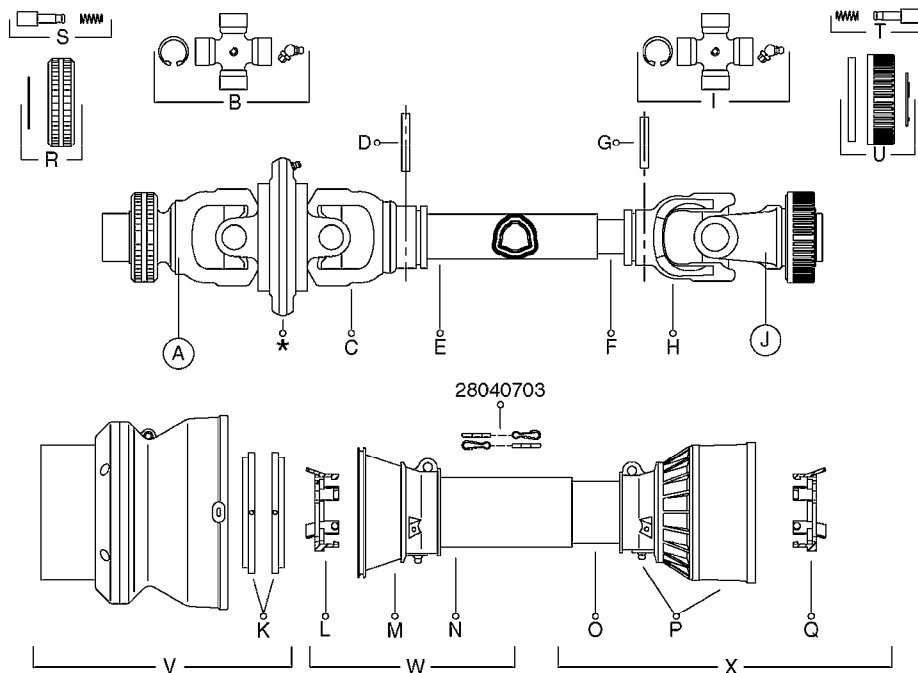

A0540

PTO HARDI TRIANGULAR SHAFT 540
A0540-HIN, 01:01:16

Page 1

Date 05.08.2019 11:46

parts-n°	order qty	description
111157	1	YOKE PTO 30MM TAPERED
111168	1	YOKE PTO 25 MM TAPERED
111572	1	PTO YOKE 1'BORED TRIANGLE
111573	1	PTO YOKE 1-3/8'X6 SPLINE TRIAN
147182	1	PTO LOCK PIN
220861	1	SPRING F.PTO YOKE
280081	1	UNIV. JOINT 23.8x61.3mm
283699	1	GREASE NIPPLE M6X1
284782	1	CHAIN F.PTO
333023	1	BEARING HALF, SMALL
333034	1	BEARING HALF BIG
333056	1	LOCK FOR P.T.O. COVER
333233	1	P.T.O. COVER FOR CARDAN
334663	1	BUSHING D45.8/D38.5X25MM
334664	1	BUSHING D51.8/D44.5X25MM
340944	1	PTO SHAFT COVER, TRACT.END 420
340955	1	PTO SHAFT,PUMP END420alt341144
340966	1	PTO SHFT TRCT.END690 alt341145
340977	1	PTO ,PUMP END 690 alt 341144
341144	1	PTO SHIELD INNER,1140x50mm OD
341145	1	PTO SHIELD OUTER, 1140x57mm OD
410583	1	BOLT HEX 8.8 DEL M6X40
450612	1	SCREW M10X16 POINTED
450645	1	SCREW ALLAN M6 X 6 SS
460261	1	NUT HEX M6X1.00 LOCK DIN985 A2 SS
729306	1	PTO INNER YOKE&TUBE L=575 TRIA
729307	1	PTO OUTER YOKE&TUBE L=575 TRIA
729308	1	PTO INNER YOKE&TUBE L=850 TRIA
729309	1	PTO OUTER YOKE&TUBE L=850 TRIA
729310	1	PTO INNER YOKE&TUBE L=1300TRIA
729311	1	PTO OUTER YOKE&TUBE L=1300TRIA