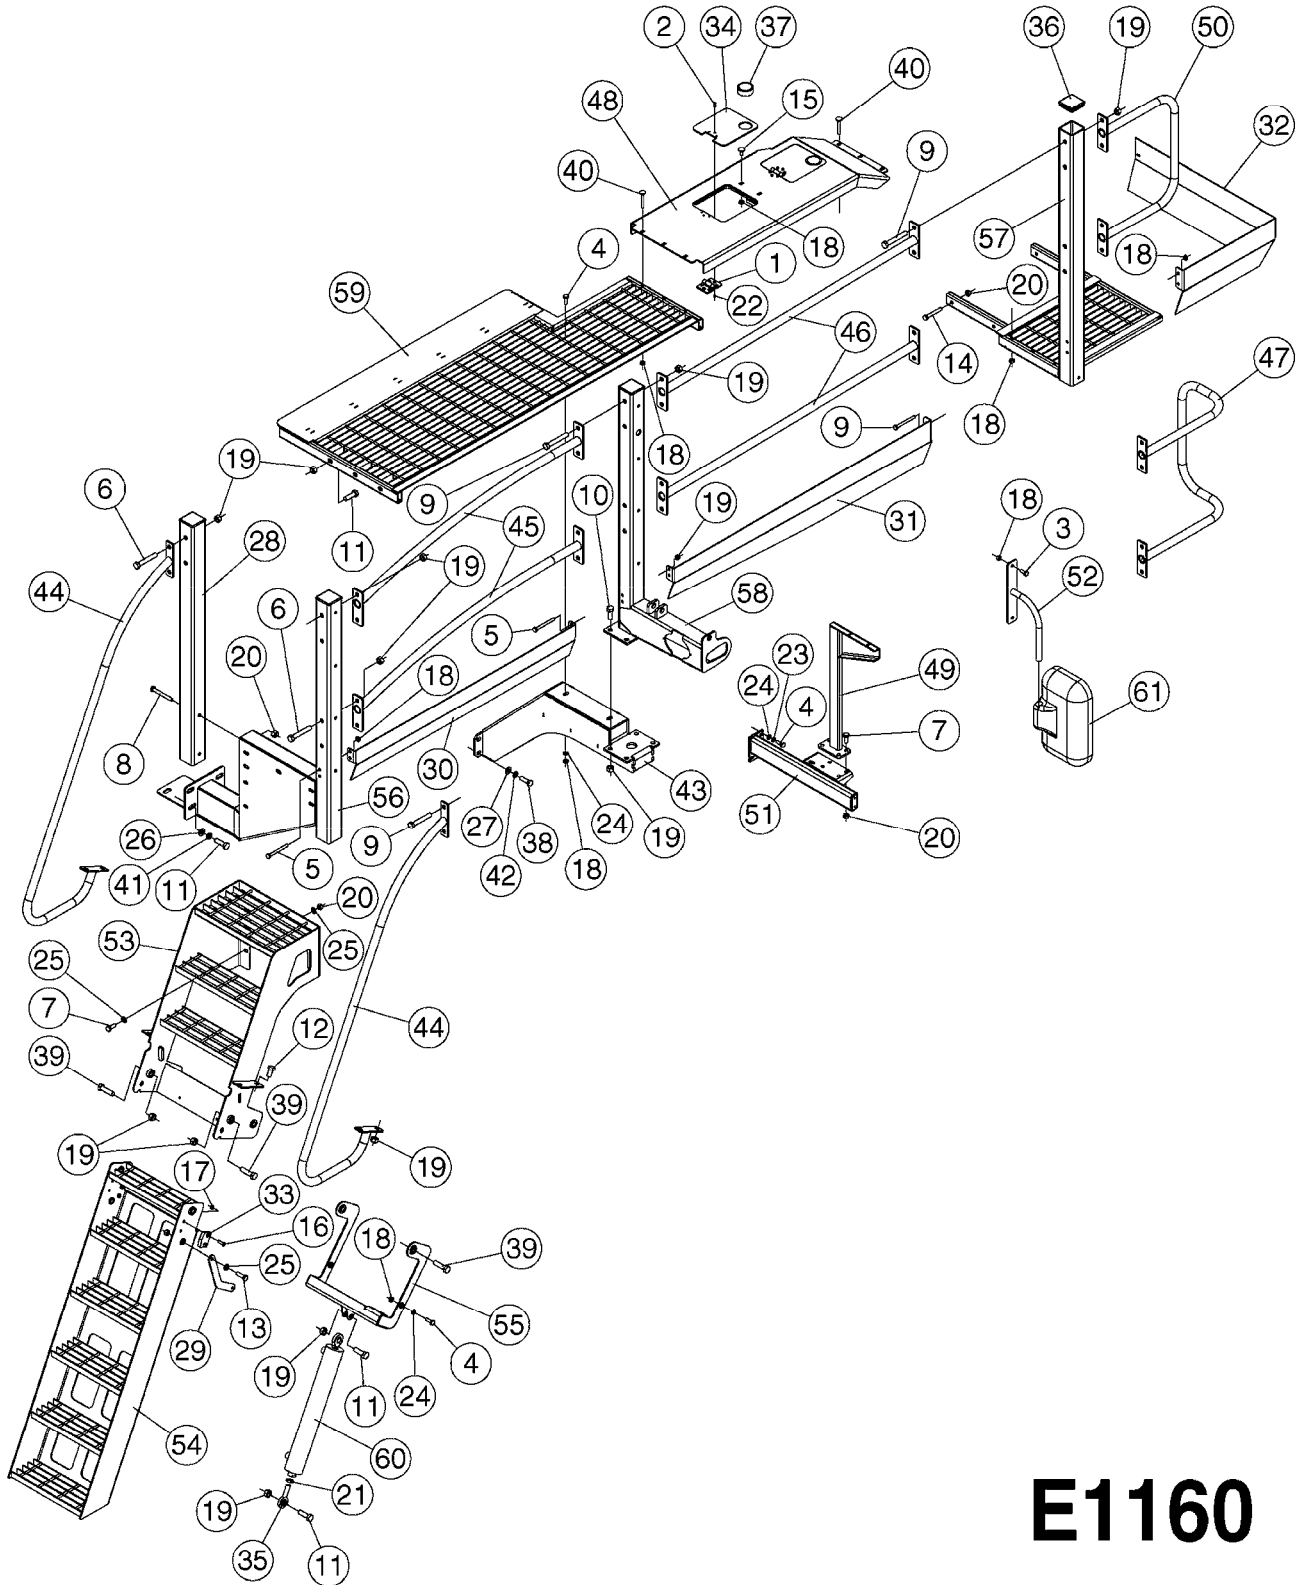

E1160

PRESIDIO PLATFORM
E1160-HIN, 10:01:18

Page 1
Date 05.08.2019 11:56

Pos.	parts-n°	order qty	description
3	420604	1	BOLT HEX 8.8 DEL M10X25 FT DIN933
4	421002	1	BOLT HEX 8.8 DEL M10X30 FT DIN933
5	421061	1	BOLT HEX 8.8 DEL M10X100 DIN931
6	430264	1	BOLT HEX 8.8 DEL M16X100
1	288590	1	HINGE, SET OF 2, PLATFORM (55021.10)
2	410406	1	BOLT HEX 8.8 DEL M5X16 FT
7	430286	1	BOLT HEX 8.8 DEL M12X30 FT
8	430367	1	BOLT HEX 8.8 DEL M12X100 DIN931
9	430463	1	BOLT HEX 8.8 DEL M16X110
10	430581	1	BOLT HEX 8.8 DEL M16X40 FT
11	430637	1	BOLT HEX 8.8 DEL M16X50 FT
12	430684	1	BOLT HEX 8.8 DEL M16X30 FT
13	430721	1	BOLT HEX 8.8 DEL M12X40 FT
14	430846	1	BOLT HEX 8.8 DEL M12X80
15	440737	1	BOLT CARRIAGE M10x25 SS
16	458032	1	BOLT M8X30 8.8 DIN7991D SS
17	460143	1	SELF LOCK NUT M8 SST A2 DIN985
18	460423	1	NUT HEX M10X1.50 LOCK DIN985A2 SS
19	460585	1	LOCKING NUT M16 DIN985 A2 SS
20	460703	1	NUT HEX M12X1.75 LOCK DIN985A2 SS
21	461198	1	NUT HEX M16X2 JAMB
22	461217	1	NUT HEX M5 LOCK
23	470127	1	WASHER D15D10X2 M10 LOCK
24	471122	1	WASHER, M10, Ø20/10.5X 2.0, SS
25	471127	1	WASHER Z12N 13X24X2.5 RST
26	471128	1	WASHER, M16, Ø30/17.0X 3.0, SS
27	471173	1	WASHER D28.0/15.0 X 2.5
28	15052903	1	HANDRAIL POST, FRNT MNT PLATFORM, PRESIDIO
29	16192703	1	LADDER FOLD ARM, FRNT MNT PLATFORM, PRESIDIO
30	16195403	1	KICK PLATE, FRONT, PRESIDIO
31	16195603	1	KICK PLATE, MID, PRESIDIO
32	16195803	1	KICK PLATE, BACK, PRESIDIO
33	16196603	1	LADDER STOP, FRNT MNT PLATFROM, PRESIDIO
34	16197203	1	HOLE COVER, FRNT MNT PLATFORM, PRESIDIO
35	21091900	1	LINK HEAD M16 x D17 DELTA
36	28064503	1	PLUG 3"X3" F. 3/16" WALL TUBE
37	28093303	1	FLUSH-PULL LATCH, BLACK POLYCARBONATE
38	43001403	1	BOLT HEX 8.8 DEL M14X45 FT
39	43001703	1	BOLT HEX 8.8 DEL M16X60
40	45000903	1	BOLT CARRIAGE M10X70 SS
41	47001003	1	WASHER D16.5/D26X3.5 LOCK
42	47001203	1	WASHER D14.7/24.1X2.8 LOCK
43	61021703	1	PLATFORM MID SUPPORT, FRNT MNT PLATFORM, PRESIDIO
44	61022103	1	HANDRAIL, LADDER, PRESIDIO
45	61022303	1	HANDRAIL, PLATFORM FRONT, PRESIDIO
46	61022503	1	HANDRAIL, PLATFORM MIDDLE, PRESIDIO
47	61022703	1	HANDRAIL, PLATFORM BACK, PRESIDIO USED WITH TR4 BOOMS
48	61022903	1	SECONDARY PLATFORM, FRNT MNT PLATFORM, PRESIDIO
49	61023103	1	SUPPORT, SECONDARY PLATFORM, PRESIDIO
50	61023503	1	HANDRAIL, STEEL BOOM, PRESIDIO USED WITH SPC BOOMS
51	61023703	1	SECONDARY SUPPORT MNT, PRESIDIO
52	61023903	1	MIRROR BRKT, SPC BOOM, PRESIDIO
53	63043703	1	LADDER MNT, FRNT MNT PLATFORM, PRESIDIO
54	63044103	1	LADDER, FRNT MNT PLATFORM, PRESIDIO
55	63044503	1	LADDER FOLD BRKT, FRNT MNT PLATFORM, PRESIDIO
56	63044703	1	FRNT PLATFORM BRKT, FRNT MNT PLATFORM, PRESIDIO
57	63044903	1	PLATFORM CORNER, FRNT MNT PLATFORM, PRESIDIO
58	63045203	1	L. TRANSPORT, FRNT MNT PLATFORM, PRESIDIO
59	63046103	1	MAIN PLATFORM, FRNT MNT PLATFORM, PRESIDIO