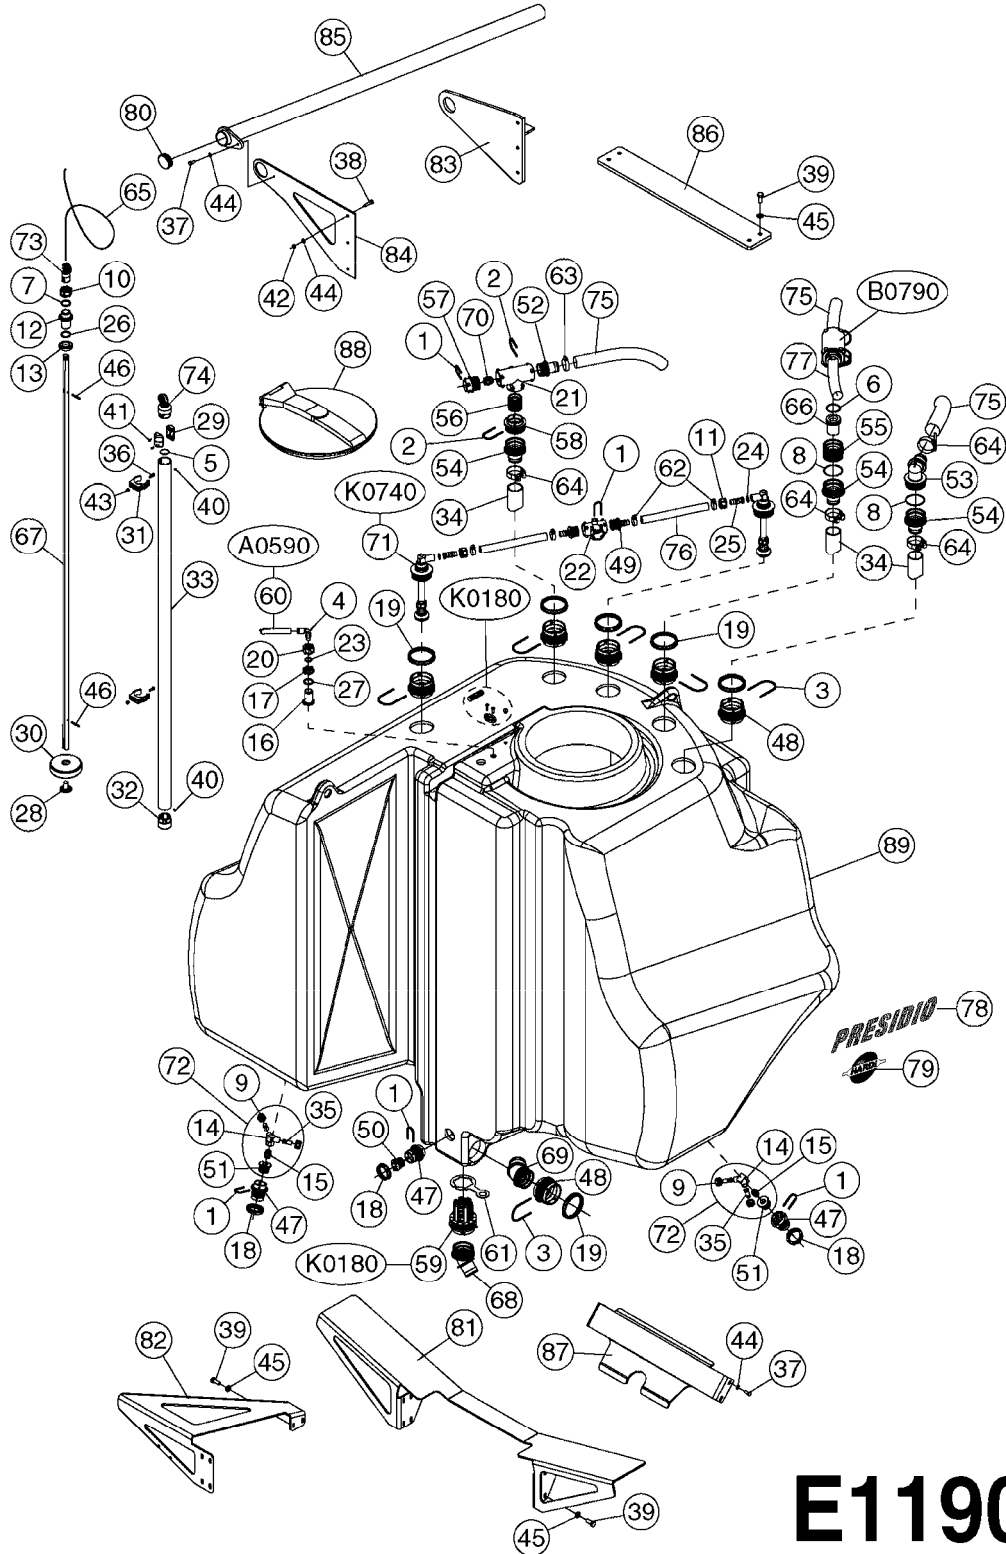

E1190

Pos.	parts-n°	order qty	description
1	145995	1	FITT.DK S-53 FORK
2	145996	1	FITT.DK S-67 FORK
3	145997	1	FITT.DK S-93 FORK
4	232150	1	HOSE CONN. 90DEG. 1/8'X8MM PE
5	242262	1	O-RING D31X3 VITON
6	242296	1	O-RING D51X3.5
7	242309	1	SEAL Ø22 ID Ø30 OD X 4 HIGH
8	242351	1	O-RING D69.5X3.0 VITON F.S-93
9	320084	1	FITT.DK NUT 1/2" BSP
10	320095	1	FITT.DK NUT 1" BSP
11	320283	1	FITT.DK NUT 3/4"BSP
12	320456	1	FITT.DK BULKHEAD 1"BSP DOUBLE
13	320471	1	FITT.DK NUT 1" BSP JAMB
14	320563	1	FITT.DK 3 WAY 1/2" 110 DEG.
15	320655	1	FITT.DK HN 1/2"-1/2" BSP
16	321296	1	FITT.DK BULKHEAD 1/2" BSP SING
17	321307	1	FITT.DK NUT 1/2" BSP JAMB
18	322107	1	FITT.DK S-53 BULKHEAD NUT
19	322109	1	FITT.DK S-93 BULKHEAD NUT
20	322170	1	FITT.DK NUT 1/2"x 1/8"F BSP
21	322224	1	FITT.DK S-67 TEE
22	322352	1	FITT.DK S-53 TEE
23	330212	1	O-RING D19/D14X2.4 F.1/2"NUT
24	330595	1	O-RING D24.6/D20X2.1 -3/4"
25	330691	1	FITT.DK HB 3/4'F.3/4' NUT
26	332577	1	O-RING D38/D30X4 F.1" PUR.
27	332592	1	O-RING D26/D20X3
28	333864	1	GUIDE F. SAFETY VALVE SPRING
29	334513	1	MARKER HALF SIGHT GAUGE
30	334515	1	FLOATER FOR LIQUID LEVEL
31	334523	1	PIPE HOLDER Ø51.5
32	334850	1	GUIDE F. SIGHT GAUGE TUBE TOP
33	341283	1	TUBE F.SIGHT GAUGE L=72"
33	97616203	1	DECAL S/G PRESIDIO 2700 (GAL)
33	97616303	1	DECAL S/G PRESIDIO 2700 (LITER)
34	341333	1	TUBE Ø57/Ø52 L=1500 BLACK PE
35	370495	1	NOZZLE INJECTOR 5066-3.0
36	410362	1	BOLT HEX 8.8 SS M6X20
37	420582	1	BOLT HEX 8.8 DEL M8X20 FT A2
38	420641	1	BOLT HM 8X35/22 A2 SS DIN931
39	430286	1	BOLT HEX 8.8 DEL M12X30 FT
40	440663	1	SCREW 3/8" NR4 STAINLESS
41	440667	1	SCREW M3.5X12 SLOT STAINLESS
42	460143	1	SELF LOCK NUT M8 SST A2 DIN985
43	460261	1	NUT HEX M6X1.00 LOCK DIN985 A2 SS
44	471126	1	WASHER, M8, Ø16/ 8.4X 1.6, SS
45	471127	1	WASHER Z12N 13X24X2.5 RST
46	480717	1	PIN E 5X40 SST
47	726463	1	FITT.DK S53 BULKHEAD W/GASKET
48	726465	1	FITT.DK S-93 BULKHEAD W/GASKET
49	726558	1	FITT.DK S53 STR. 3/4" W. ORING
50	726578	1	FITT.DK S53 PLUG WITH O-RING
51	726694	1	PLUG,S53,1/2"FBSP THD W. ORING
52	727223	1	FITT.S67 1.5" STRAIT S W/ORING
53	727225	1	FITT.DK S-93 ELB.2'PVC W/ORING
54	727227	1	FITT.DK S-93 STR.2" W/ORING
55	728525	1	FITT. S93 CONNECTOR W/O-RINGS
56	728526	1	FITT.DK S-67 CONNECT W/O-RINGS
57	728561	1	FITT.DK. S67M - S53F REDUCER
58	728562	1	FITT.DK S-93 TO S67 ADAPTOR
59	730084	1	BOTTOM VALVE S93 2"RG-3M