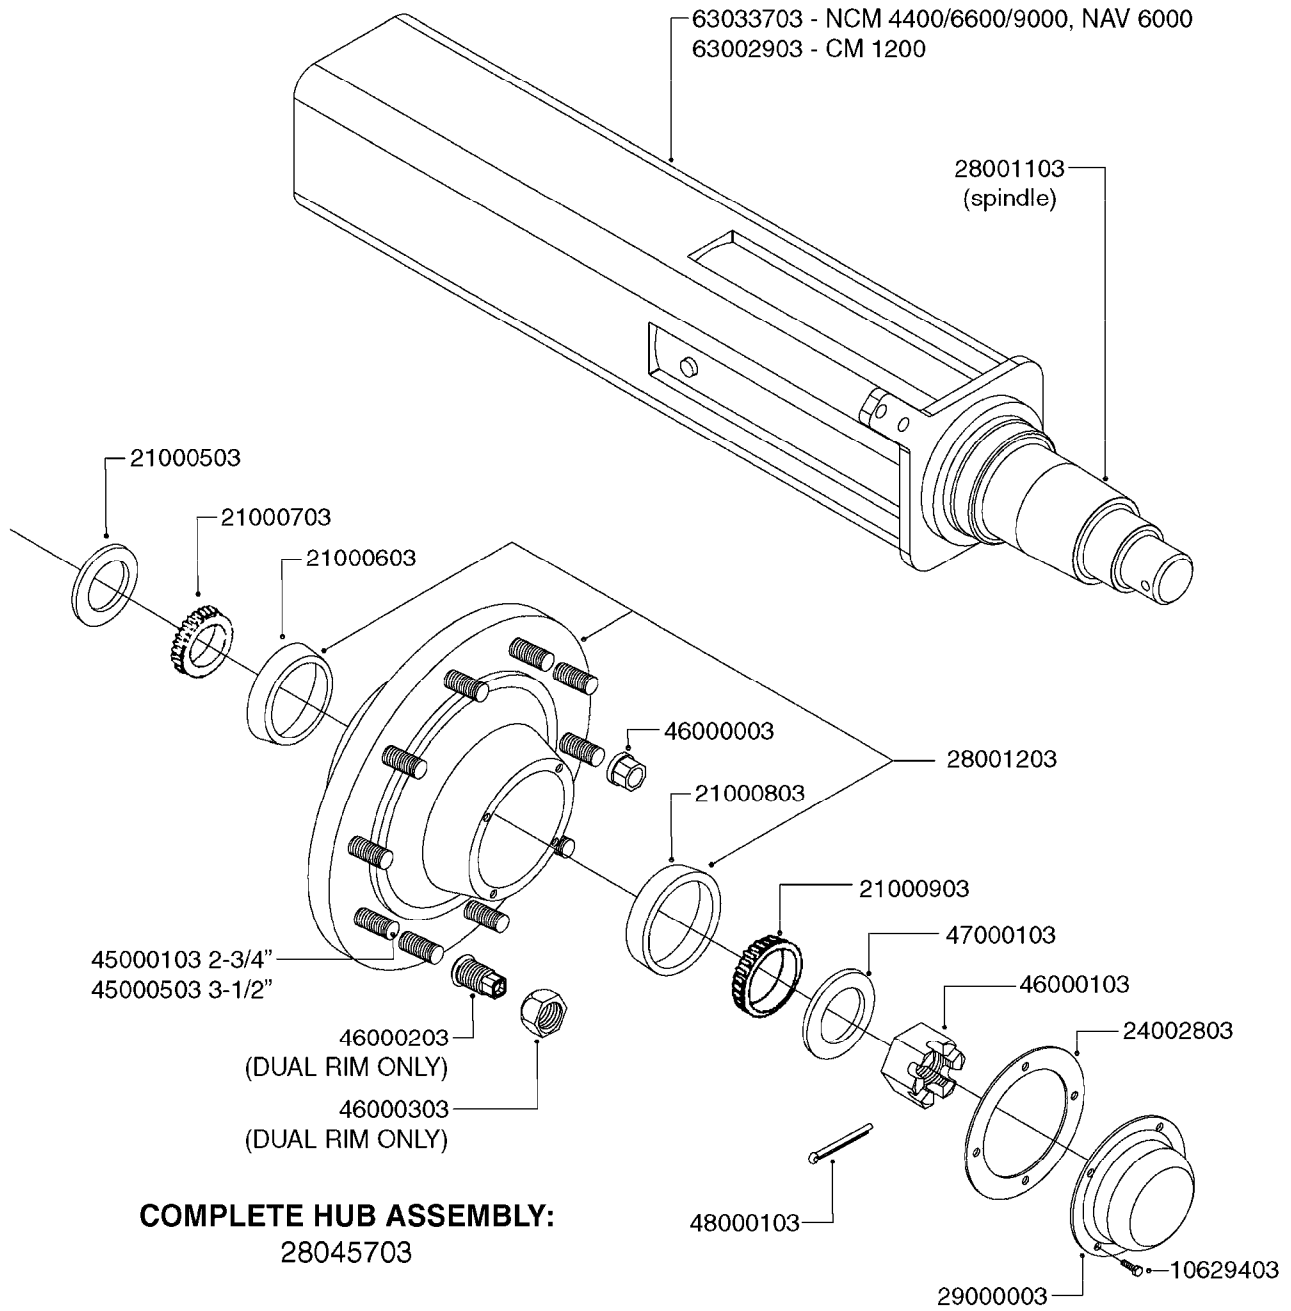

HUB ASSEMBLY F.4-1/2" SPINDLE
E0790-HIN, 06:07:17

Page 0
Date 05.08.2019 11:55

COMPLETE HUB ASSEMBLY:
28045703

COMPLETE ASSEMBLIES
WHOLEGOODS ITEMS

E0790

HUB ASSEMBLY F.4-1/2" SPINDLE
E0790-HIN, 06:07:17

Page 1