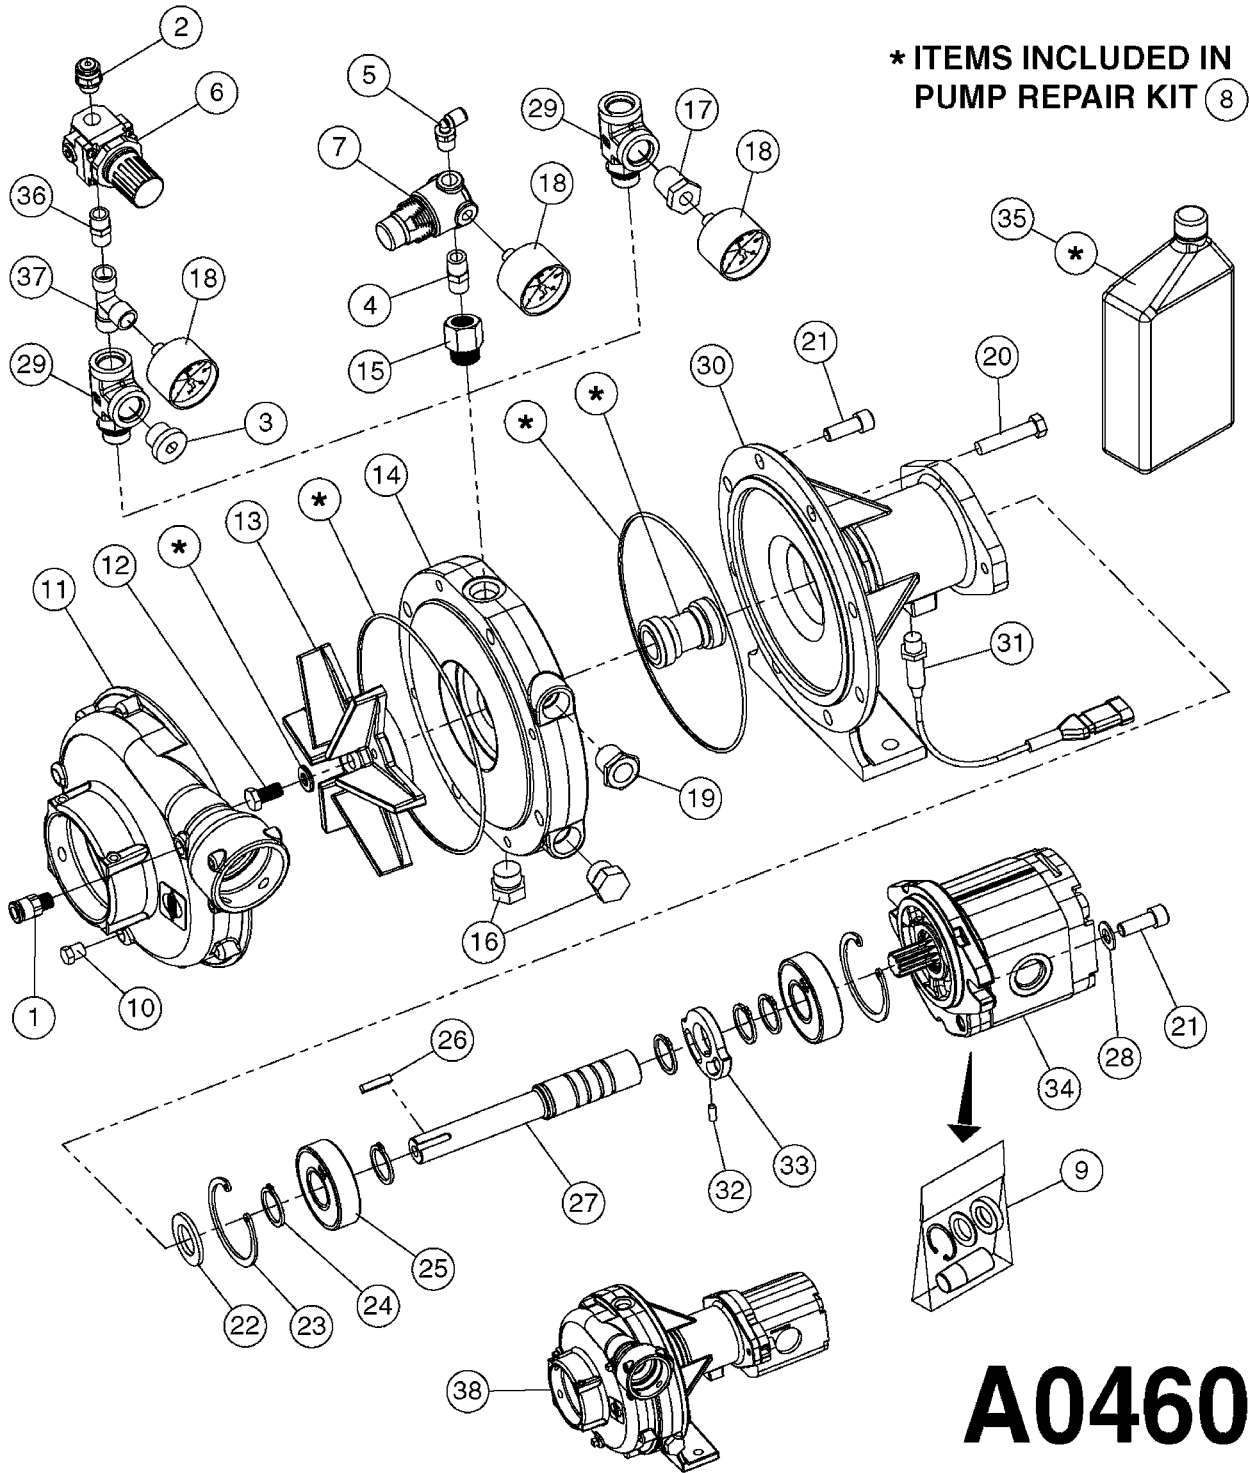

* ITEMS INCLUDED IN
PUMP REPAIR KIT (8)

A0460

PUMP - 650 ACE CENTRIFUGAL SP
A0460-HIN, 25:07:18

Page 1

Date 05.08.2019 11:46

Pos.	parts-n°	order qty	description
1	232152	1	QUICK COUPLER 8MMX1/8 EXT.LONG
2	288660	1	FITTING G1/4"-Ø4 mm
3	786890	1	PLUG M18X1.5 ORA3C W/GASKET
4	23004203	1	FITT 1/4" NPTF-1/4" NPTF UNION
5	23005803	1	FITT, 1/4" NPT X 6MM 90 PTC
6	28024901	1	AIR PRESSURE REGULATOR 1/4" BSP 0.5-10B
7	28065303	1	REGULATOR 1/4", 30PSI, PARKER
8	28066503	1	PUMP REPAIR KIT ACE 650
9	28066603	1	MOTOR REPAIR KIT ACE 650
10	28068303	1	PLUG 1/8" NPT SS
11	28068403	1	PUMP HOUSING FRONT ACE 650
12	28068503	1	CAP SCREW 3/8" X 3/4" SS
13	28068603	1	IMPELLER, WETSEAL SS ACE 650
14	28068703	1	SEAL PLATE SS ACE 650
15	28068803	1	ADAPTER #8 SAE X 1/4" FNPT
16	28069003	1	PLUG #8 SAE X 1/8" FNPT
17	28069103	1	ADAPTER #8 SAE X 1/8" FNPT
18	28069203	1	PRESS.GAUGE 0-60 PSI 1/8" NPT
19	28069303	1	SIGHT GAUGE #8 SAE W/FLOAT
20	28069503	1	CAP SCREW 3/8" X 2"
21	28069603	1	CAP SCREW 3/8" X 1"
22	28069703	1	SLINGER 1.5" X 7/8"
23	28069803	1	SNAP RING INTERNAL, FRAME
24	28069903	1	SNAP RING EXTERNAL, SHAFT
25	28070003	1	BEARING F.ACE 650 PUMP
26	28070103	1	KEY 0.188 X 0.188 X 0.875
27	28070203	1	SHAFT 11T FEMALE SPLINE SS
28	28070503	1	WASHER 3/8" SS
29	28072103	1	TEE MALE #8 SAE
30	28072203	1	PUMP HOUSING REAR ACE 650CDRPM
31	28072303	1	SENSOR, RPM, ACE 650
32	28072403	1	SET SCREW 10-24 X 1/2"
33	28072503	1	STONE WHEEL, SINGLE TOOTH
34	28072603	1	HYDRAULIC MOTOR W/CASE DRAIN
35	29004303	1	ACE 650, BARRIER FLUID 32oz
36	RA15AA7259	1	STRAIGHT FITTING BSP1/4'" 0121-1313
37	RA15AA7260	1	T PIECE, F-F-F, BSP1/4"
38	28059003	1	PUMP ACE FMCWS-650-HARDI-CD-SS SARITOR, RUBICON
38	28086303	1	PUMP ACE FMCWS-650-HARDI-PRESIDIO PRESIDIO