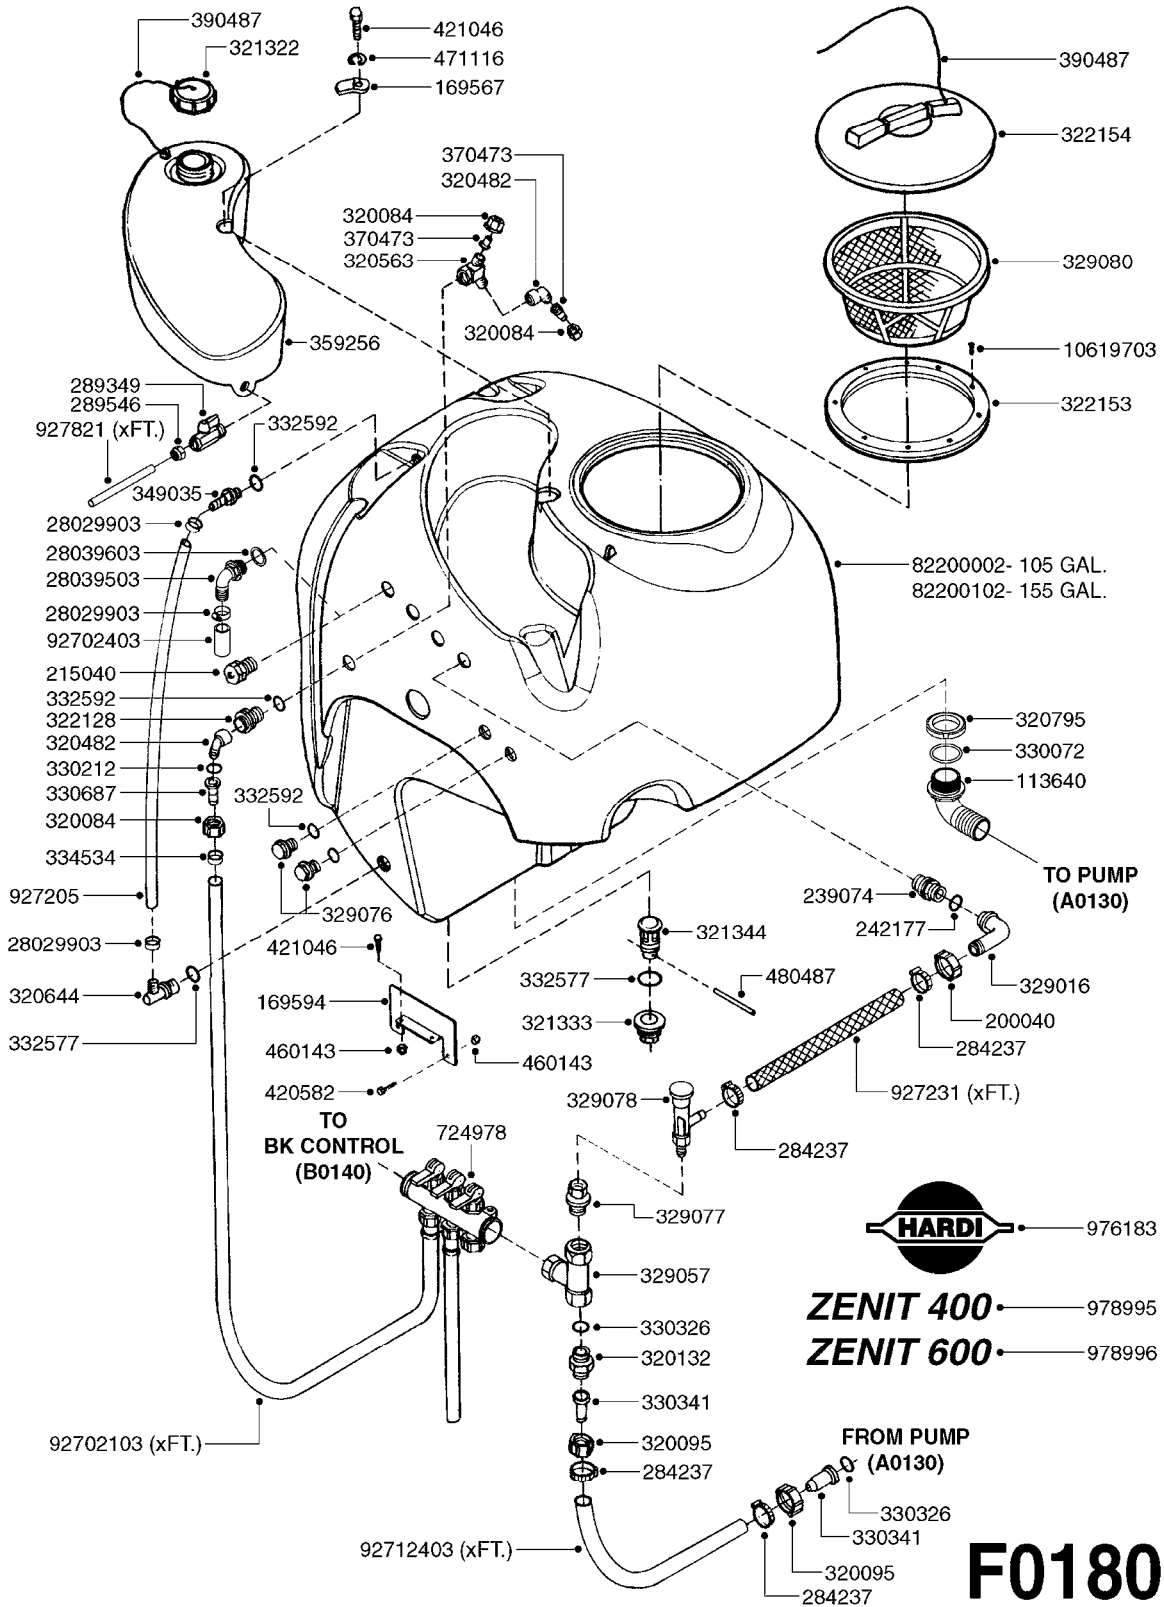

F0170

TANK - ZENIT 105/155 MANIFOLD
F0170-HIN, 14:03:19

Page 1
Date 05.08.2019 11:56

parts-n°	order qty	description
113640	1	HOSEBARB, BSP, 1-1/2" 90°
169567	1	BRACKET F.15 L TANK ZENIT
215040	1	PLUG M 1"
289349	1	BALL VALVE 3/8" M-H
289546	1	NUT F.NOZZLE HOLDER ZENIT
320084	1	FITT.DK NUT 1/2" BSP
320482	1	FITT.DK ELB. 1/2" BSP 60 DEG.
320563	1	FITT.DK 3 WAY 1/2" 110 DEG.
320644	1	FITT.DK ELB.3/4"HB X 1" BSP
320795	1	FITT.DK NUT 1-1/2" BSP JAMB
321322	1	SCREW CAP F. S80 X 4
321333	1	FITT.DK BULK 1-1/2" X 1"F BSP
321344	1	DRAIN SCREW 1" BSP RED
322128	1	NIPPLE 1/2"
322153	1	FILTER CASING 170
322154	1	SCREW COVER D355
329076	1	PLUG 1/2" M.
329080	1	FILTER BASKET 12"
330072	1	O-RING D53.5/D45.5X4
330212	1	O-RING D19/D14X2.4 F.1/2"NUT
330687	1	FITT.DK HB 1/2" F. 1/2" NUT
332577	1	O-RING D38/D30X4 F.1" PUR.
332592	1	O-RING D26/D20X3
334534	1	CLAMP HOSE PLASTIC 1/2"
349035	1	FITTING STRAIGHT 1/2" D20
359256	1	CLEAN WATER TANK 4 GAL. ZENIT
370473	1	NOZZLE INJECTOR 5066-2.0
390487	1	CORD NYLON/SIGHT GAUGE 4500mm
421046	1	BOLT HEX M8X25/25 A2 SS DIN933
471116	1	WASHER D8 TENSION
480487	1	PIN M5X60 SLOTTED GALV
927205	1	HOSE R X CLEAR X 3/4 X 0012"
927821	1	CLEAR HOSE D12X10 PA1012
976183	1	DECAL COMPANY D.18,2 X 29,6
978995	1	DECAL "ZENIT 400"
978996	1	DECAL "ZENIT 600"
10619703	1	SCREW SS #6x3/4' SELF TAPPING
28029903	1	CLAMP HOSE GEAR P3/4"-S1" 6712
28039503	1	FITTING, 1" BSP 1" BARB 90°
28039603	1	GASKET F. 1" BSP FITTING
82200002	1	TANK 105 GALLON ZENIT 400L
82200102	1	TANK 155 GALLON ZENIT 600L
92702103	1	HOSE R X1/2" X300PSI WP X0012"
92702403	1	HOSE PVC SUCT GRAY 1"