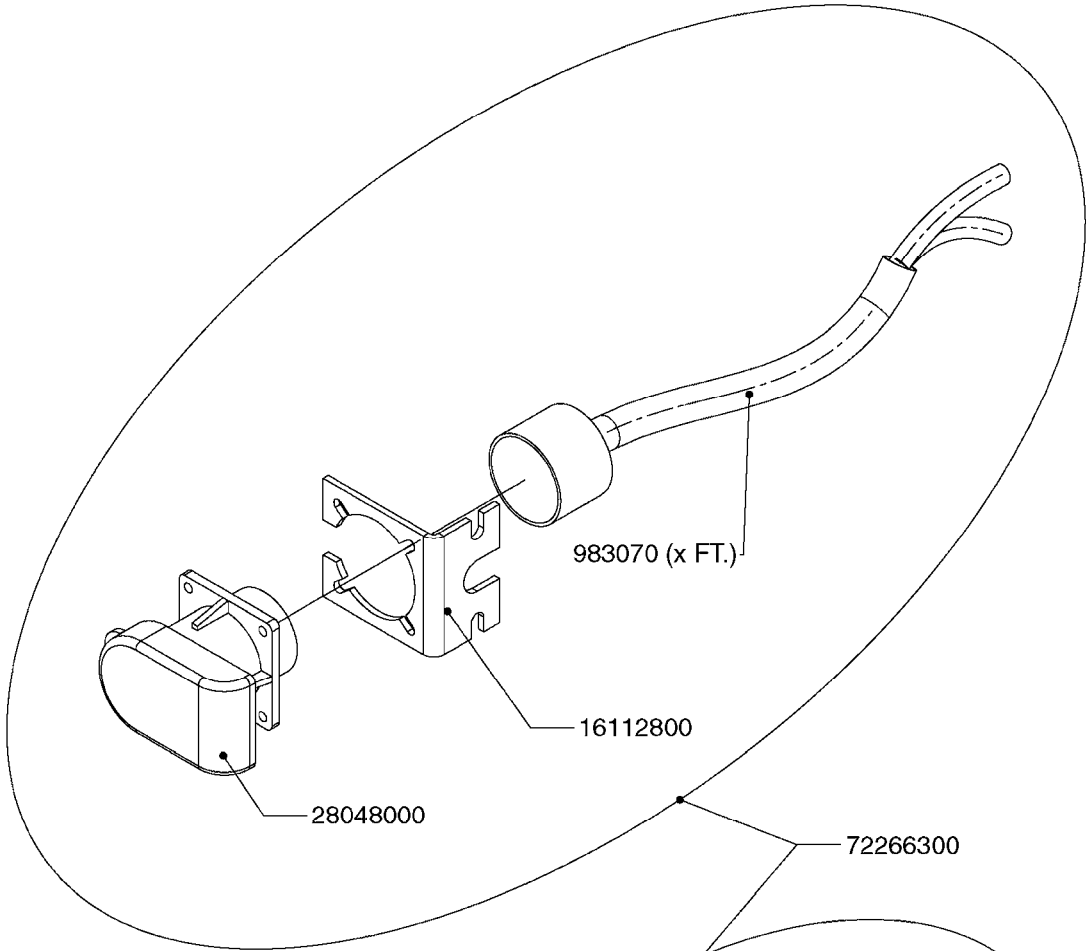

POWER SUPPLY CABLES
M0240-HIN, 01:01:16

Page	0
Date	05.08.2019 12:01