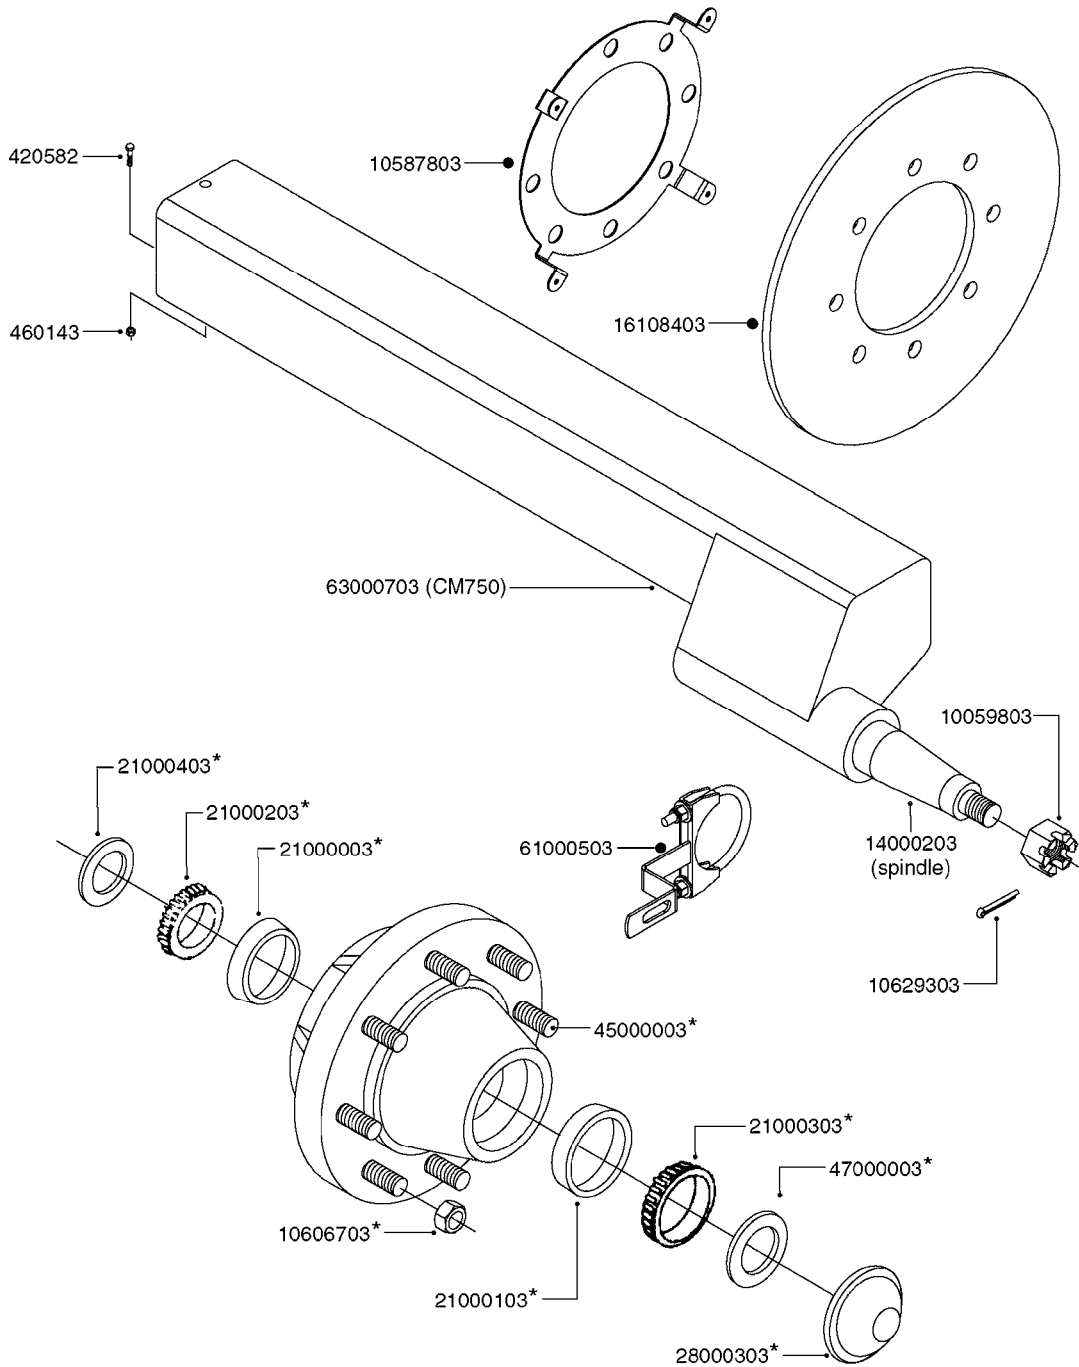

*28050103 - COMPLETE HUB ASSEMBLY

COMPLETE ASSEMBLIES
WHOLEGOODS ITEMS

E0750

HUB ASSY F. 3" SPINDLE CM750
E0750-HIN, 01:01:16

Page 1
Date 05.08.2019 11:55

parts-n°	order qty	description
420582	1	BOLT HEX 8.8 DEL M8X20 FT A2
460143	1	SELF LOCK NUT M8 SST A2 DIN985
10059803	1	NUT HEX NF 1"
10587803	1	MAG MNT F. SPEED SNS 8 BOLT
10606703	1	NUT HEX NF 5/8" FLANGED F.STUD
10629303	1	PIN, COTTER 7/32" X 1.75" LONG
14000203	1	SPINDLE 3" X 16" W/NUT &WASHER
16108403	1	REINFORCEMENT RING 8-8-6 HUB FOR NON-REINFORCED 3/8" RIMS ONLY
21000003	1	BEARING INNER CUP #382A
21000103	1	BEARING OUTER CUP #LM501310
21000203	1	BEARING INNER CONE #387AS
21000303	1	BEARING OUTER CONE #LM501349
21000403	1	SEAL GREASE #CR29968
28000303	1	DUST CAP #1609
28050103	1	HUB F 3" 758 7500# PACKAGE
45000003	1	STUD BOLT 5/8" X 2-1/2"
47000003	1	WASHER SPNDL 3" 1.12X2.1 .25TK
61000503	1	SPEED SNS MNT CLAMP - 3"
63000703	1	AXLE INSERT W/M CM750