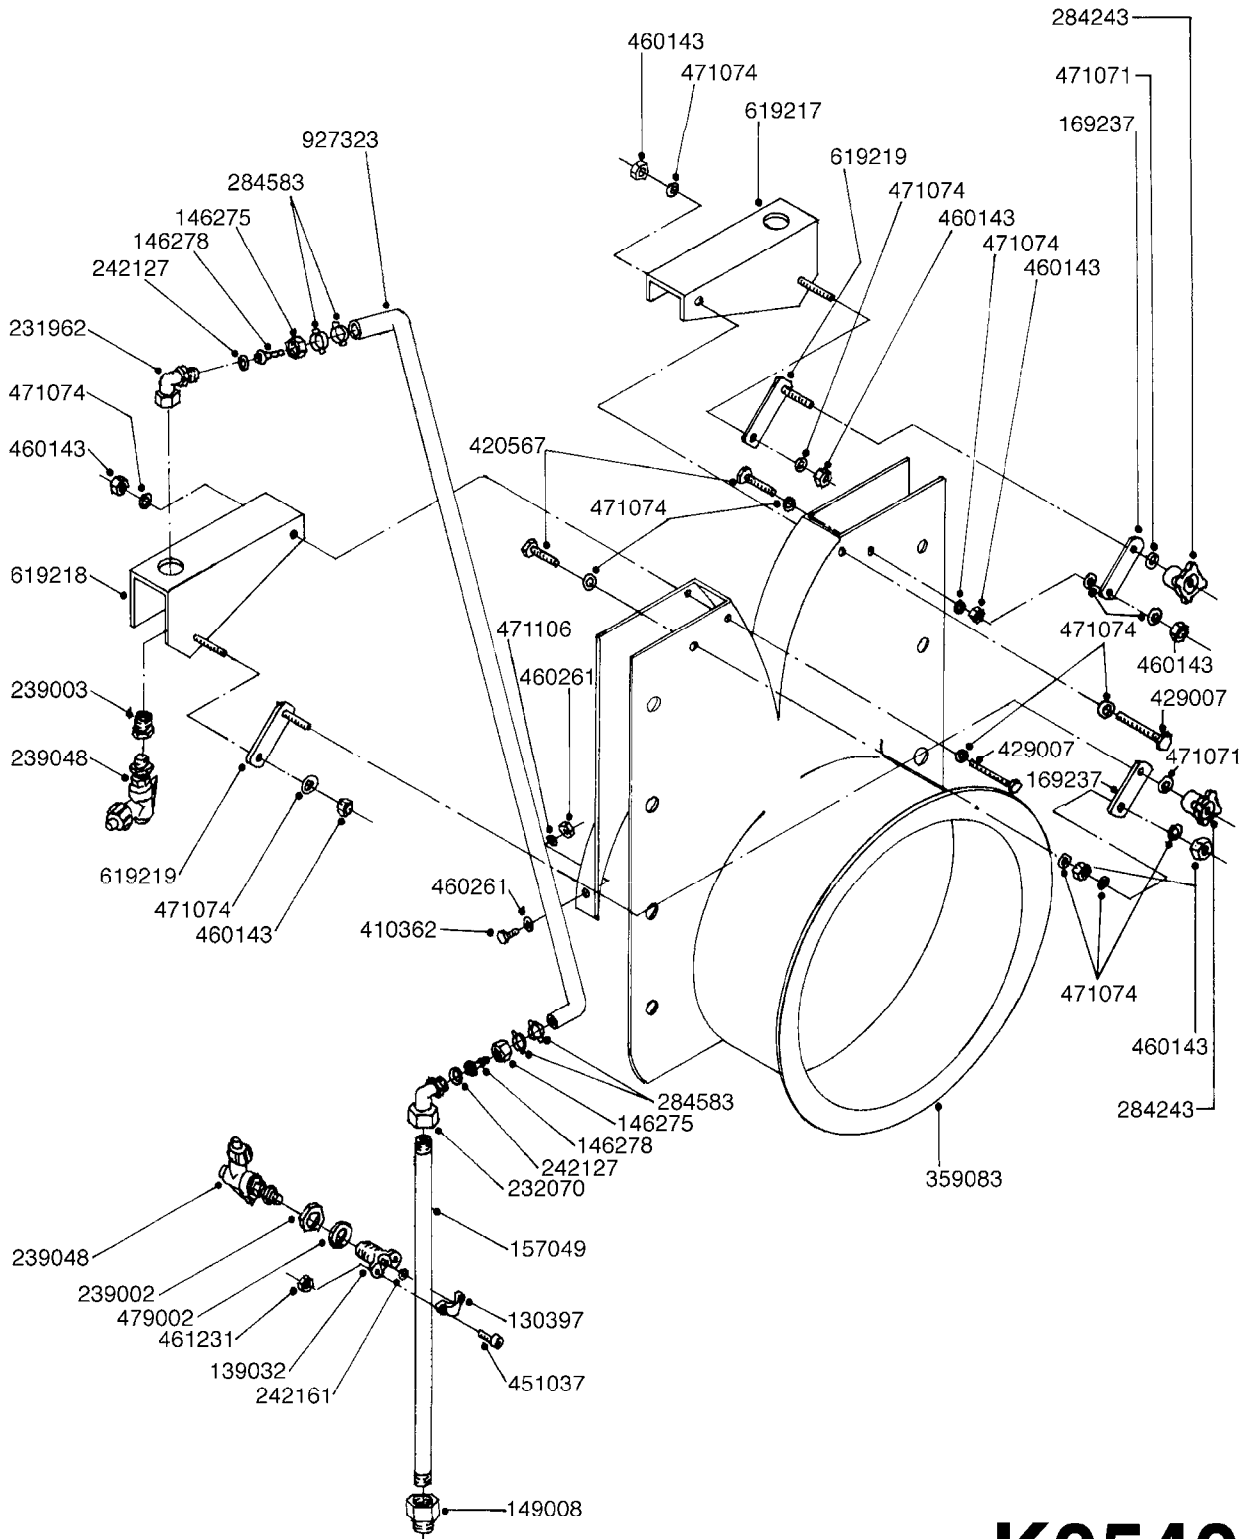

FROM DISTRIBUTION VALVE
(SEE PAGE B0050)

K0540

LB - VERTICAL DEFLECTOR
K0540-HIN, 01:01:16

Page 1

Date 05.08.2019 12:00

parts-n°	order qty	description
130397	1	NOZZLE HOLDER UPPER PART
139032	1	JET BODY LB - ARAG
146275	1	BRASS UNION NUT 1/2
146278	1	BRASS PIPE BRANCH 1/2D 10
149008	1	FITT.DK 22/100X1/2"
157049	1	BLOWER SPR. LINE ST. LB-DEF.
169237	1	PLATE
231962	1	ELBOW BRASS 1/2"
232070	1	ELBOW 1/2" BRASS M-22.100 H
239002	1	NUT 1/2" BSP BRASS F.BULKHEAD
239003	1	EXTENSION 1/2"
239048	1	NOZZLE BODY F.LB W/O NON DRIP
242127	1	WASHER D18X11X4
242161	1	O-RING 6 X 3.0
284243	1	HANDLE KNOB ADJUSTER
284583	1	CLAMP HOSE GEAR 1/2" 28029803
359083	1	FAN HOUSING LB 22" F.DEFLECTOR
410362	1	BOLT HEX 8.8 SS M6X20
420567	1	BOLT HEX 8.8 DEL M8X30 FT
429007	1	M-8X130 MACH SCREW
451037	1	SCREW M6X20 HEX
460143	1	SELF LOCK NUT M8 SST A2 DIN985
460261	1	NUT HEX M6X1.00 LOCK DIN985 A2 SS
461231	1	NUT HEX M6 BRASS
471071	1	WASHER M12 GALV
471074	1	WASHER M8 ELZ
471106	1	WASHER D6
479002	1	WASHER D18
619217	1	NOZZLE BRACKET LB VERT.DEFL.RH
619218	1	NOZZLE BRACKET LB VERT.DEFL.LH
619219	1	PLATE
927323	1	HOSE R PRESSURE D10-80-200 BAR