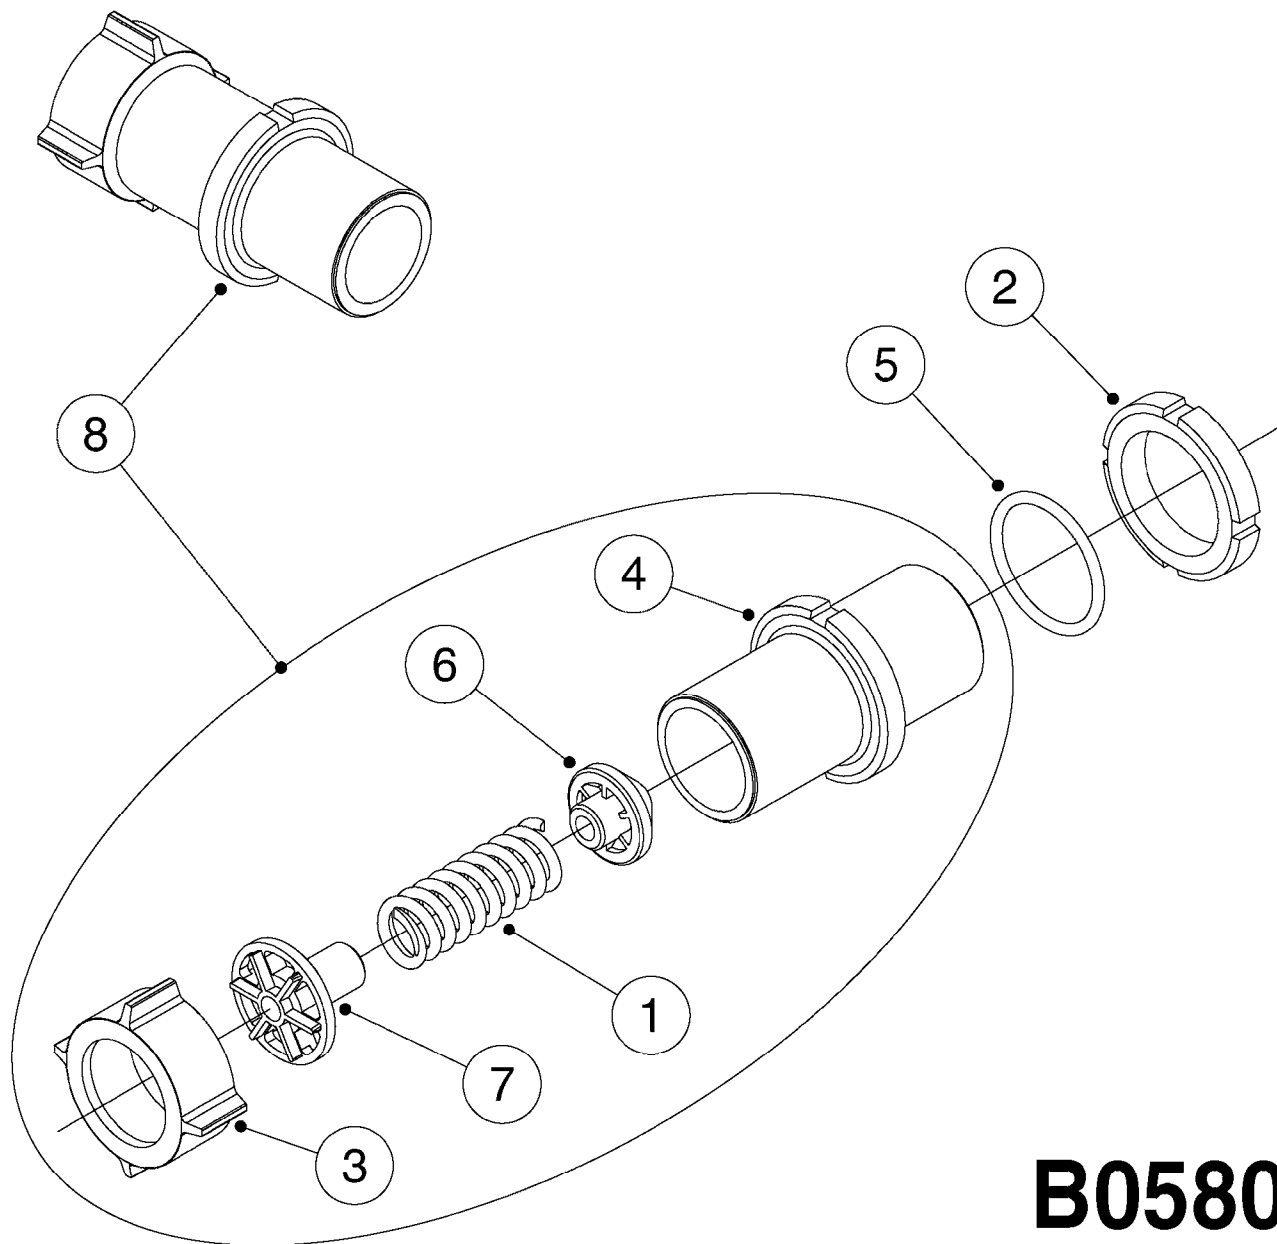

B0580

PRESSURE RELIEF VALVE
B0580-HIN, 01:01:16

Page 1

Date 05.08.2019 11:48

Pos.	parts-n°	order qty	description
1	220706	1	SPRING SCF 12 BAR
1	220734	1	SPRING SCF 25 BAR
2	320795	1	FITT.DK NUT 1-1/2" BSP JAMB
3	320821	1	FITT.DK NUT 1-1/2" BSP
4	321915	1	HOUSING F. SAFETY VALVE
5	330072	1	O-RING D53.5/D45.5X4
6	333853	1	CONE D35.4
7	333864	1	GUIDE F. SAFETY VALVE SPRING
8	722971	1	SAFETY VALVE SCF 217PSI (15BAR)
8	724891	1	SAFETY VALVE SCF 25 BAR