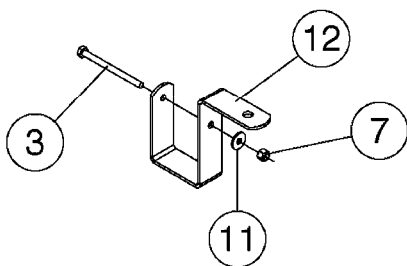

NORAC UC5 BOOM HEIGHT CONTROL
M0370-HIN, 16:10:18

Page 1

Date 05.08.2019 12:01

Pos.	parts-n°	order qty	description
1	26022703	1	CABLE, INTERFACE, TILT, NORAC UC5
2	26023503	1	CABLE UC5 INTERFACE MAIN AMP
3	26032600	1	CABLE UC5 NETWORK 14 AWG 10M
4	26043000	1	NORAC UC5 NETWORK 2 PIN PLUG
5	26043300	1	CABLE UC5 VALVE 2PIN/2PIN DT
6	26043400	1	NORAC UC5 CONTROLLER MODULE
7	26043500	1	NORAC UC5 VALVE MODULE
8	26043600	1	MODULE, INPUT, NORAC UC5
9	26043700	1	SENSOR, NORAC, UC5, ULTRASONIC
10	26043800	1	NORAC UC5 NETWORK COUPLER 2-WAY
11	26043900	1	NORAC UC5 NETWORK COUPLER 8-WAY
12	26044200	1	CABLE UC5 NETWORK 18 AWG 20M
13	26023803	1	NORAC UC5 ROLL SENSOR OLD STYLE NORAC P/N 43740
13	26044300	1	NORAC UC5 ROLL SENSOR NEW STYLE NORAC P/N 43741
14	26044400	1	NORAC UC5 - UC7 COUPLER 2-WAY/TERM.
15	26047100	1	CABLE UC5 NETWORK 14 AWG 1M
16	26049900	1	CABLE UC5 NETWORK 14 AWG 3M
17	26057900	1	UC5 NETWORK 6 PIN PLUG
18	26058000	1	NORAC UC5 NETWORK 12-PIN PLUG
19	26084700	1	MESH KIT ULTRASONIC SENSOR FOR 2018 AND NEWER SENSORS
19	28098003	1	MESH AND CLIP KIT, NORAC FOR PRE-2018 SENSORS
20	28050303	1	NORAC RUBBER TOP&BOLT F.SENSOR DIA.30MMX30MMX8MM
21	28055503	1	NORAC VALVE MOUNTING HARDWARE
22	28086600	1	FOAM DISC F. SENSOR NORAC
23	78216100	1	NORAC VALVE BLOCK COMP, DEUTSCH CON.

M0375