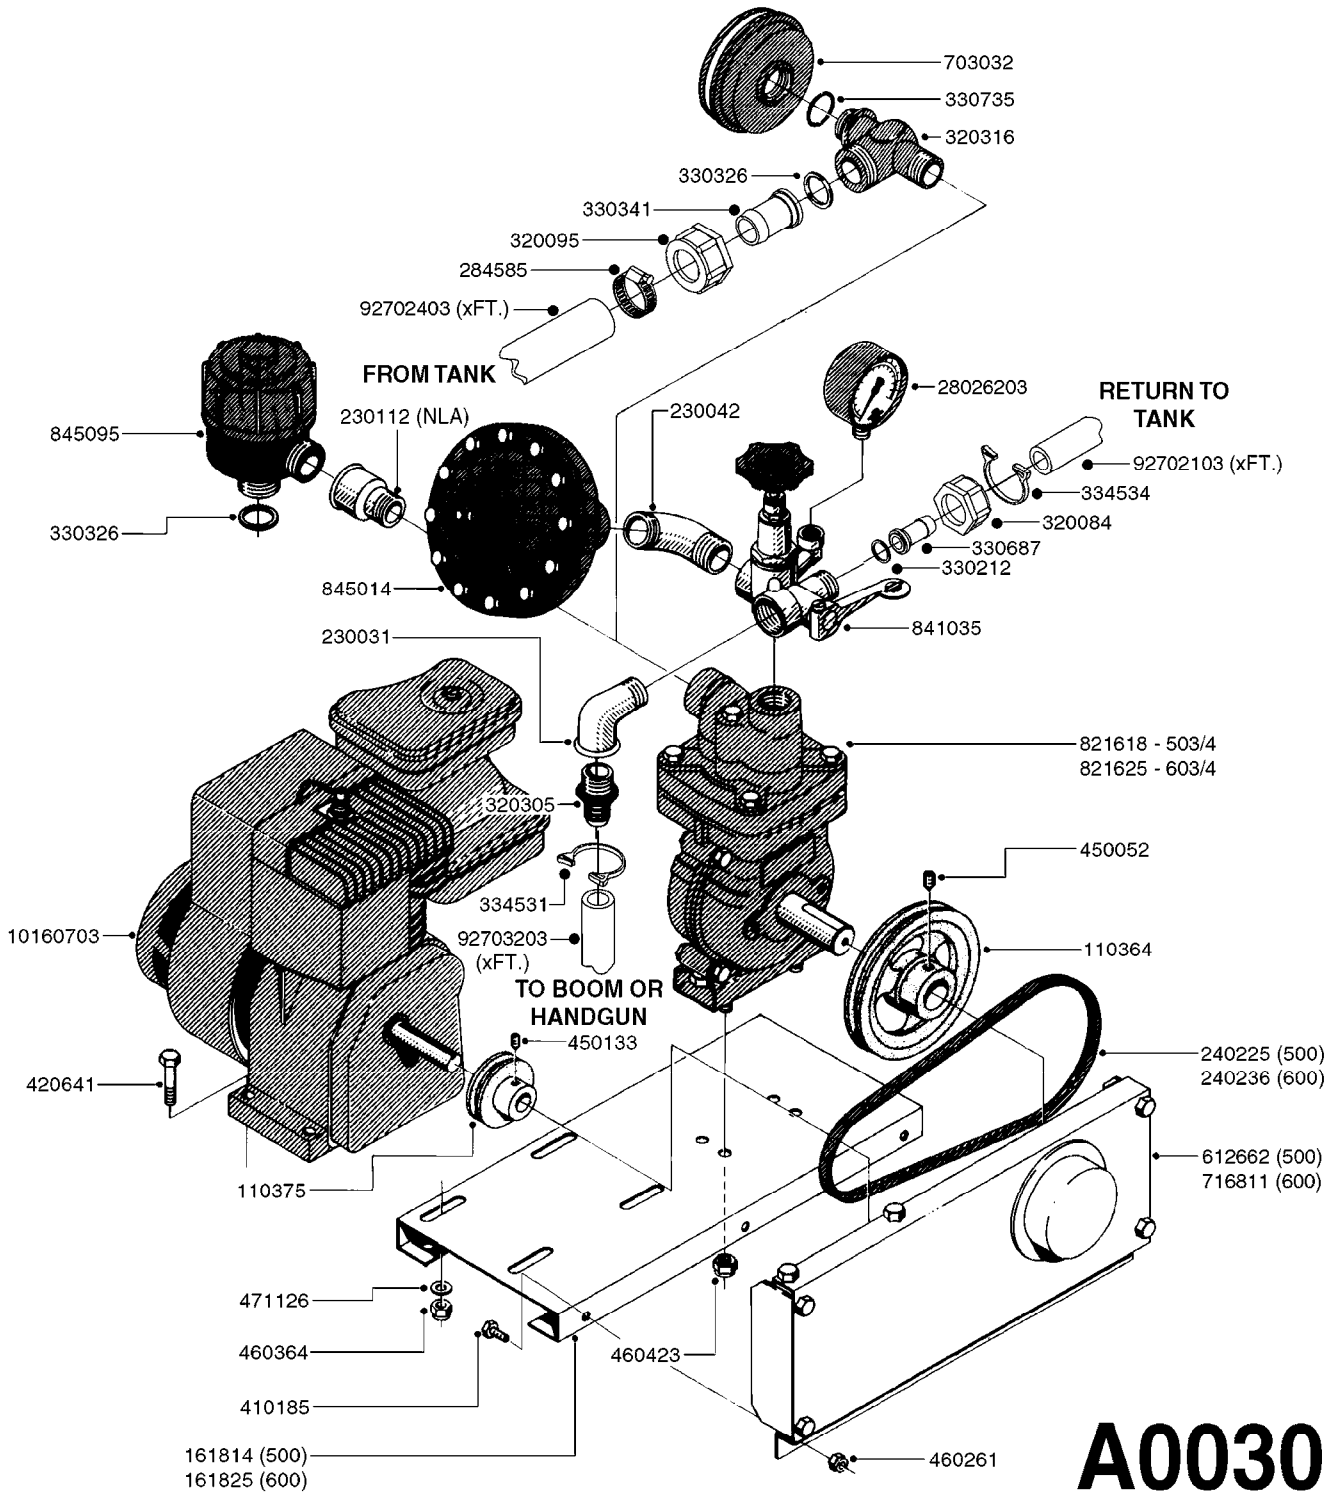

A0030

PUMP - 500/600 W/B&S 3.5 HP
A0030-HIN, 01:01:16

Page 1
Date 05.08.2019 11:45

parts-n°	order qty	description
110364	1	VEE BELT PULLEY S-118-1 02 H7
110375	1	VEE BELT PULLEY, S50-1-5/8'H7
161814	1	MOUNT PLATE
161825	1	PUMP BASE
230031	1	ELBOW 3/4' GF92LZ
230042	1	ELBOW 3/4"
230112	1	REDUCING NIPPLE 1"X3/4" GF 246
240225	1	VEE BELT S 34
240236	1	VEE BELT Z 27
284585	1	CLAMP HOSE GEAR 1" MINI 020
320084	1	FITT.DK NUT 1/2" BSP
320095	1	FITT.DK NUT 1" BSP
320305	1	FITT.DK HB 3/4'- 3/4' BSP
320316	1	FITT.DK TEE 3/4" X3/4" X1"BSP
330212	1	O-RING D19/D14X2.4 F.1/2"NUT
330326	1	O-RING D30/D24X2 F.1"NUT
330341	1	FITT.DK HB 1" F. 1" NUT
330687	1	FITT.DK HB 1/2" F. 1/2" NUT
330735	1	O-RING D30/D26X2
334531	1	CLAMP HOSE PLASTIC 3/4"
334534	1	CLAMP HOSE PLASTIC 1/2"
410185	1	BOLT HEX 8.8 DEL M6X16
420641	1	BOLT HM 8X35/22 A2 SS DIN931
450052	1	SCREW SET M8X10 BLACK ALLAN
450133	1	SCREW SET M6X10 BLACK ALLAN
460261	1	NUT HEX M6X1.00 LOCK DIN985 A2 SS
460364	1	NUT HU M8 A2 SS DIN934
460423	1	NUT HEX M10X1.50 LOCK DIN985A2 SS
471126	1	WASHER, M8, Ø16/ 8.4X 1.6, SS
612662	1	GUARD FOR 321 PUMP UNIT GAS
703032	1	SUCTION AIR BOTTLE 3/4" COMPL.
716811	1	GUARD
821618	1	PUMP 503/4 800RPM STRIGHT SHAF
821625	1	PUMP 603/4 800RPM STRIGHT SHAF
841035	1	OPER.UNIT BRASS F. 600 GAS MTR
845014	1	AIR BOTTLE COMPLETE HJ73
845095	1	FILTER COMPLETE
10160703	1	ENG.B&S 3.5HP 91202-1017-E1
28026203	1	GAUGE 200PSI/BR, 2.5"1/4BSP-BTM
92702103	1	HOSE R X1/2" X300PSI WP X0012"
92702403	1	HOSE PVC SUCT GRAY 1"
92703203	1	HOSE R X3/4" X300PSI WP X0012"