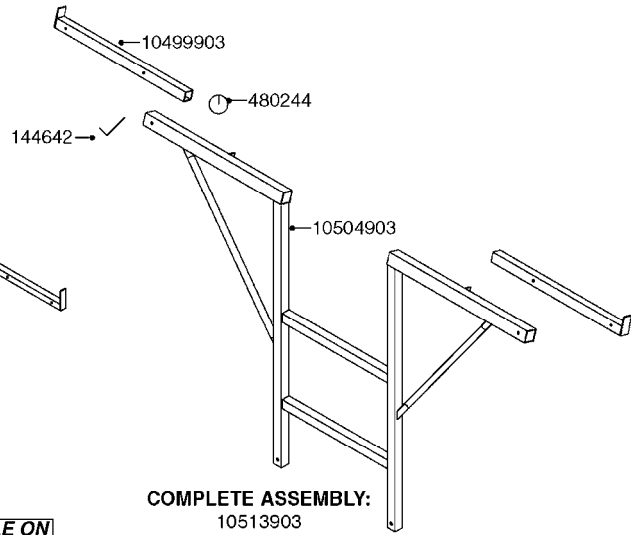

80'-90' EAGLE ON
NAVIGATOR TA & HC

45'-66' EAGLE ON
NAVIGATOR TA
TR 500 TA
TR 800 TA
TR 1000 TA

45'-66' EAGLE
ON HC 650M/ 950M

80'-90' EAGLE
ON HC 650M/ 950M

**COMPLETE ASSEMBLIES
WHOLEGOODS ITEMS**

D0510

TRANSPORT BRACKETS-EAGLE BOOM
D0510-HIN, 01:01:16