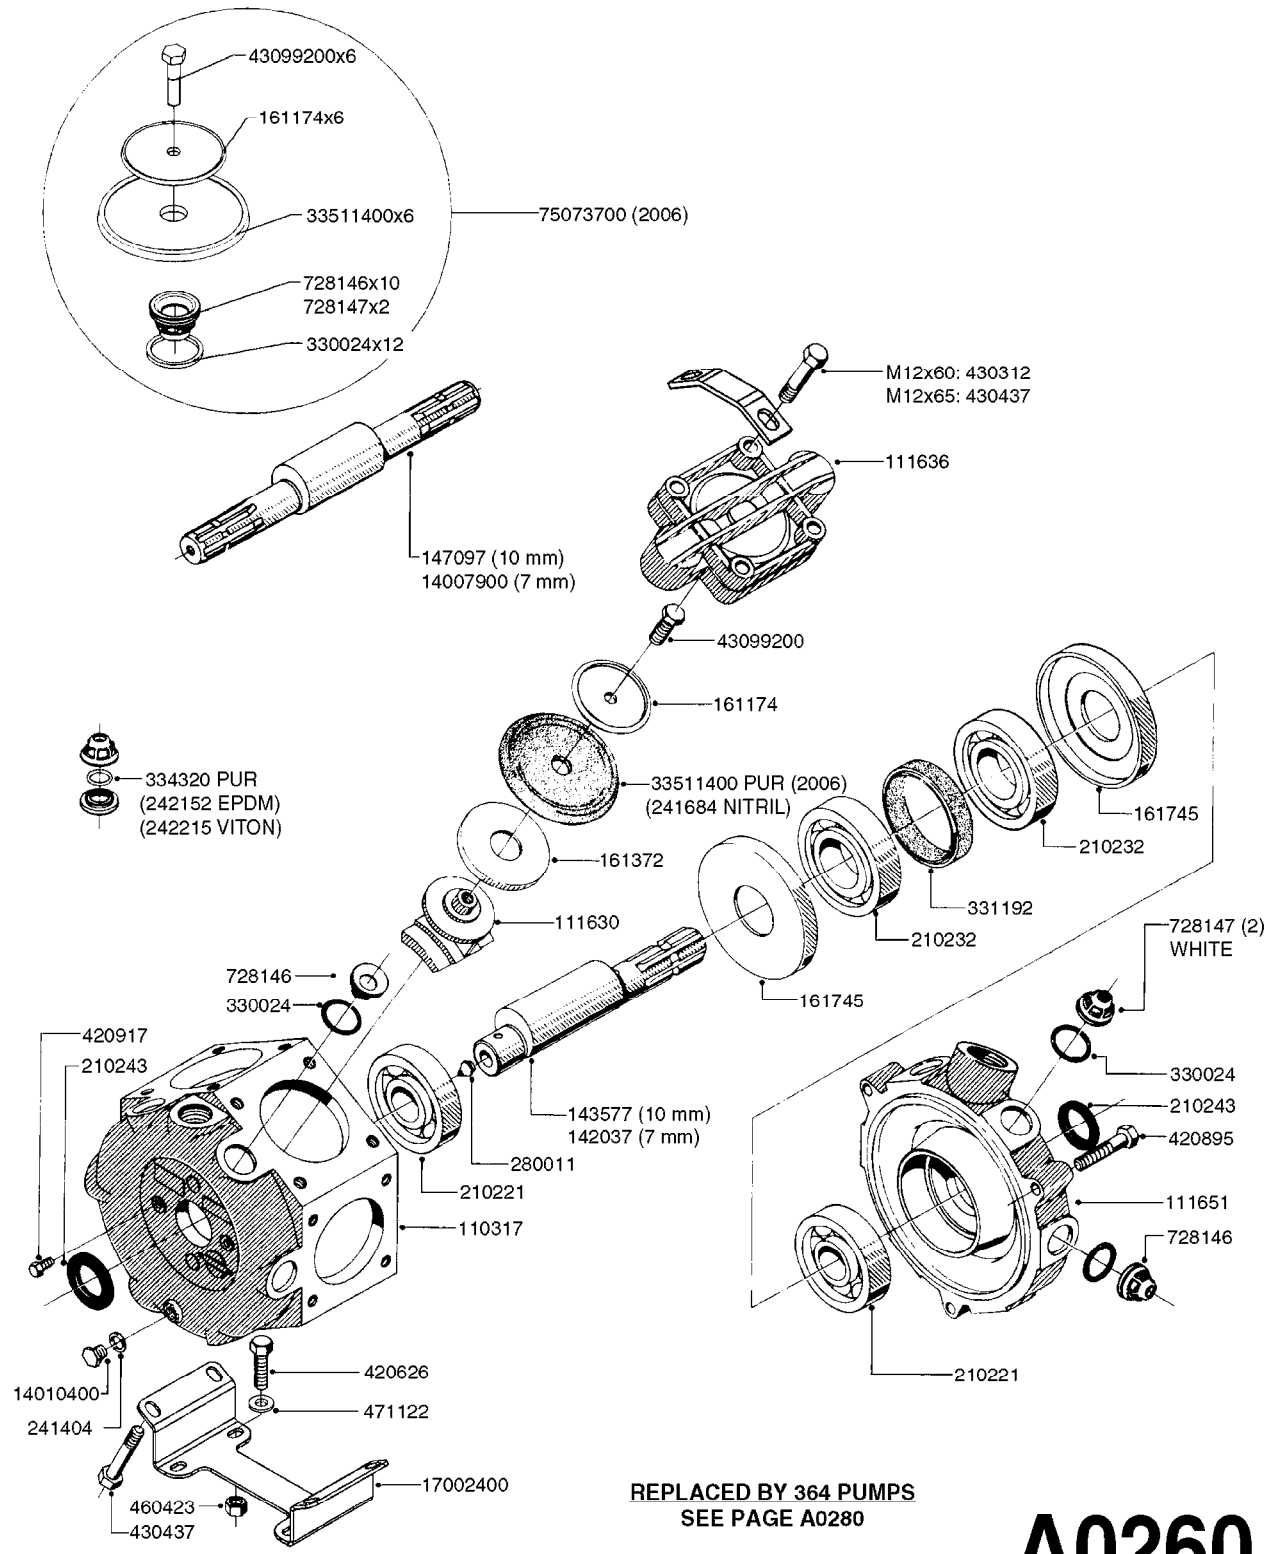

REPLACED BY 364 PUMPS
SEE PAGE A0280

A0260

PUMP - 363 W/MOUNTING BASE
A0260-HIN, 17:03:16

Page 1
Date 05.08.2019 11:46

parts-n°	order qty	description
110317	1	PUMP CASING MODEL 360/361 PNTD
111630	1	CONNECTING ROD 363/364-10 PUMP
111636	1	VALVE COVER 363 HEAVY DUTY
111651	1	CASTING F.363 1.5" PUMP(FRONT)
142037	1	CRANK SHAFT 361-20
143577	1	CRANK SHAFT F.363/462/463-10mm
147097	1	CRANK SHAFT 363-463/10 THROUGH
161174	1	DIAPHRAGM DISC SS 361/363/364 PUMP
161372	1	DIAPHRAGM BACKING DISC,320-361
161745	1	METAL SPACER F.363/463
210221	1	BEARING BALL 6407
210232	1	BEARING BALL 6310
210243	1	SEAL OIL 35 X 47 X 7
241404	1	DOWTY SEAL 1/4"
241684	1	DEICER PARTS: DIAPHRAGM MODEL 361 NITRIL
242152	1	O-RING D18.2X3 EPDM
242215	1	O-RING D18X3 VITON
280011	1	GREASE NIPPLE 1/8" SAE H TR
330024	1	O-RING D41,1/D34.5 X 3,5
331192	1	SPACER, MODEL 361/363
334320	1	O-RING D18X3 POLYURETHANE
420626	1	BOLT HEX 8.8 DEL M10X20 FT
420895	1	BOLT HEX 8.8 RAW M10X60
420917	1	BOLT HEX 8.8 RAW M8X12 FT
430312	1	BOLT HEX 8.8 RAW M12X60
430437	1	BOLT HEX 8.8 RAW M12X65
460423	1	NUT HEX M10X1.50 LOCK DIN985A2 SS
471122	1	WASHER, M10, Ø20/10.5X 2.0, SS
728146	1	VALVE FOR 361(726890/707932)
728147	1	VALVE FOR 361 WHITE WITH HOLE
14007900	1	CRANK 363/462/463-7mm 540/THRU
14010400	1	PLUG 1/4" BSP
17002400	1	FOOT F. 36X PUMP, RED
33511400	1	DIAPHRAGM PUMP 361/361/363/364 PUR
43099200	1	BOLT HEX SS M12 X 30 DIN933 A4
75073700	1	PUMP KIT 361/363 "06"