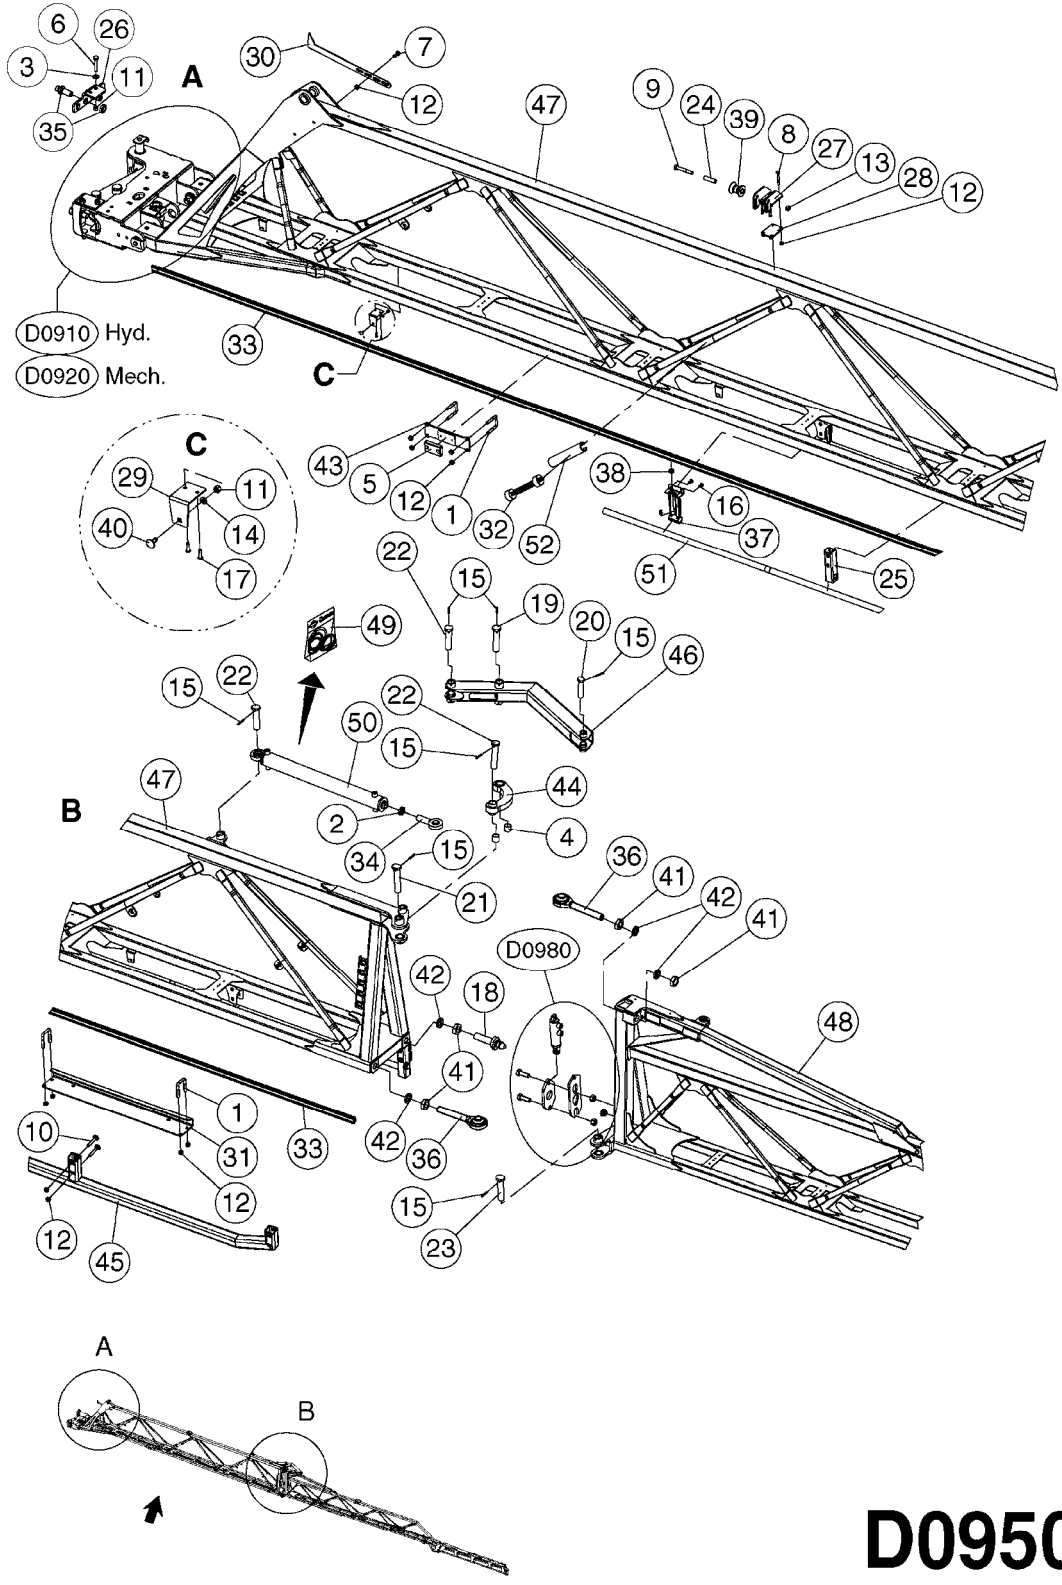

D0950

DTZ 90' BOOM 2 FOLD INNER
D0950-HIN, 15:07:19

Page 1
Date 05.08.2019 11:53

Pos.	parts-n°	order qty	description
1	143161	1	BOLT U M10 40X40
2	147128	1	NUT M24X2 NV-32
3	163936	1	WASHER D15/D6.2X1
4	210835	1	BUSHING D28/25 L=25
5	334603	1	RUBBER STOP 86X48X15
6	418014	1	BOLT HEX M6X35/18 SS A2 DIN931
7	420604	1	BOLT HEX 8.8 DEL M10X25 FT DIN933
8	421024	1	BOLT HEX 8.8 DEL M8X60
9	430846	1	BOLT HEX 8.8 DEL M12X80
10	440718	1	BOLT CRG M10 X 65 DEL
11	460261	1	NUT HEX M6X1.00 LOCK DIN985 A2 SS
12	460423	1	NUT HEX M10X1.50 LOCK DIN985A2 SS
13	460703	1	NUT HEX M12X1.75 LOCK DIN985A2 SS
14	471125	1	WASHER M6U 6.4X14X1.2,A2 SS
15	480717	1	PIN E 5X40 SST
16	480804	1	RIVET Ø4.8x14.5
17	480806	1	RIVET, POP, Ø4.8X14/Ø9.5 SS
18	14058800	1	PIN Ø27.0 NV46 M27 L= 158
19	14059800	1	PIN Ø25 L=122/114
20	14060200	1	PIN Ø20.0 L=101/93
21	14140600	1	PIN Ø25.4 L=131/123
22	14141000	1	PIN Ø25 L=111/103
23	14141100	1	PINBOLT Ø25.4 L=104/21 M16
24	15133700	1	BUSHING Ø16.0 X1.5 L=54
25	15222600	1	BRACKET FOR NOZZLE PROTECTION
26	16230003	1	PLATE, FOLDED, 3/16", 120X71, RED
27	16255100	1	BOOM BRACKET
28	16255200	1	PLATE F. BOOM BRACKET RED DDZ
29	16406700	1	BRACKET, ALUPROFILE, 54MM LONG
30	16451500	1	TILT INDICATOR DDZ
31	16451700	1	INNER WING TRANSPORT RAIL
32	16453000	1	BRACKET F. RUBBER SHIELD
33	19487600	1	ALUPROFILE 30X10 L=6.35 M
33	19487700	1	ALUPROFIL 30X10 L=5850
34	21091800	1	LINK HEAD Ø25,M24X55 W/ GREASE NIP. DELTA
35	23241500	1	HYD.FIT. BULKHEAD 9/16"
36	28159800	1	EYEBOLT Ø25.4 M27X3
37	33523600	1	PROTECTION TUBE HOLDER
38	33524400	1	BUTTON Ø22/Ø18 H9.5
39	39141200	1	PLASTIC TRUSS D30/16.5 L=52
40	44077100	1	BOLT, CARRIAGE, M6X16 DIN603 SS
41	46133100	1	JAM NUT M27 DIN 439 B DEL
42	47118500	1	NORDLOCK WASHER M27 LIM ZNK
43	61071800	1	TRANSPORT BRACKET TDZ, RED
44	61080300	1	1. FOLDING BANANA DDZ PAINTED
45	61095700	1	CENTERFRAME TRANSPORTTRAIL PAINTED
46	63122300	1	FOLD ARM 1 DDZ PAINTED
47	63208700	1	INNERWING 5.93M R. DDZ PAINTED
47	63209700	1	INNERWING 5.93M L. DDZ PAINTED
48	63211400	1	OUTERWING R. DDZ 3.75M PAINTED
48	63211600	1	OUTERWING L. DDZ 3.75M PAINTED
49	75587000	1	SEAL KIT FOR 78133300
50	78133300	1	DOB.CYL.Ø50/30 500 END DAMPING
51	92510600	1	TUBE, ROUND, Ø25.0X1.5, ALUMINUM
52	92712403	1	HOSE R X1" X300PSI WP X0012"