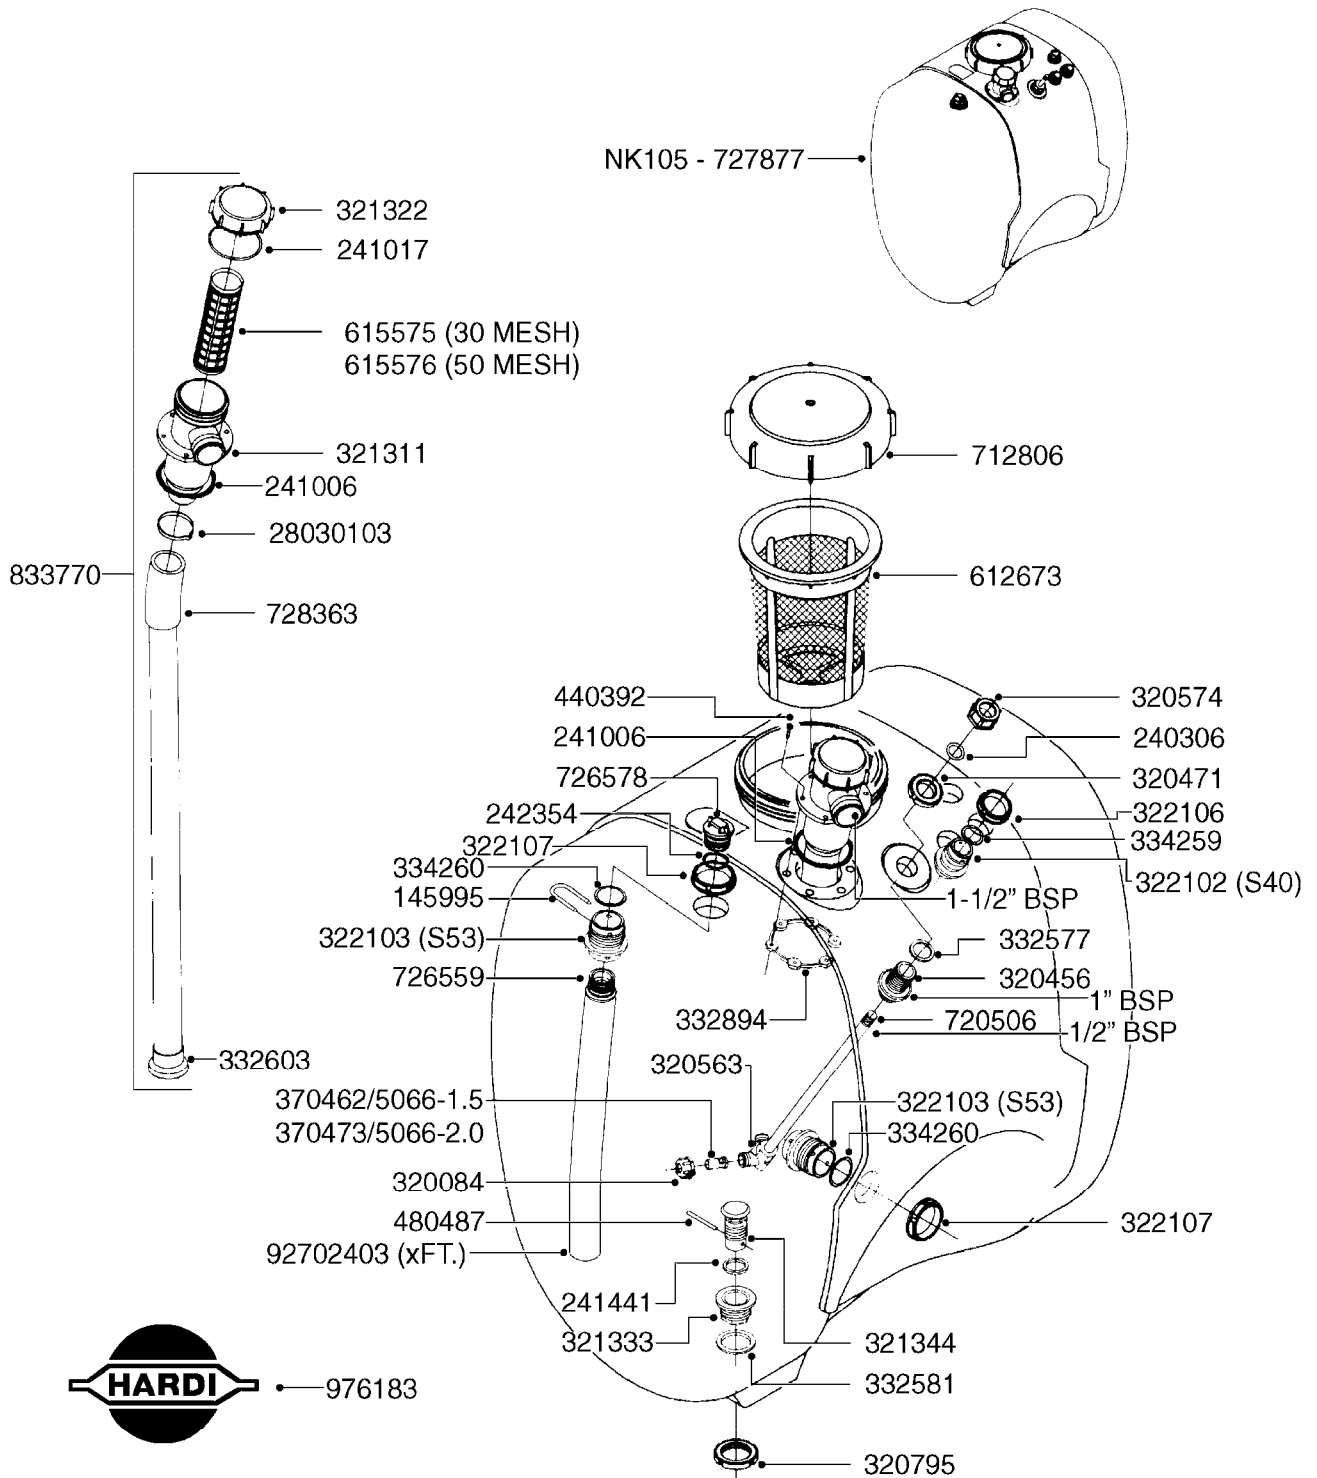

FOR CONNECTING HOSE
FITTINGS, SEE SECTION L

E0040

TANK - NK 105 (POST 92)
E0040-HIN, 02:01:18

Page 1
Date 05.08.2019 11:54

parts-n°	order qty	description
145995	1	FITT.DK S-53 FORK
240306	1	O-RING D29/D21X4
241006	1	O-RING D79,2X5,7 NITRIL
241017	1	O-RING D74,5X3 NITRIL
241441	1	O-RING D29.3X3
242354	1	O-RING D32.2X3.0 VITON
320084	1	FITT.DK NUT 1/2" BSP
320456	1	FITT.DK BULKHEAD 1"BSP DOUBLE
320471	1	FITT.DK NUT 1" BSP JAMB
320563	1	FITT.DK 3 WAY 1/2" 110 DEG.
320574	1	FITT.DK NUT 1" BSP SPECIAL
320795	1	FITT.DK NUT 1-1/2" BSP JAMB
321311	1	FILTER BODY S 80 X 4
321322	1	SCREW CAP F. S80 X 4
321333	1	FITT.DK BULK 1-1/2" X 1"F BSP
321344	1	DRAIN SCREW 1" BSP RED
322102	1	FITT.DK S-40 BULKHEAD
322103	1	FITT.DK S-53 BULKHEAD
322106	1	FITT.DK S-40 BULKHEAD NUT
322107	1	FITT.DK S-53 BULKHEAD NUT
332577	1	O-RING D38/D30X4 F.1" PUR.
332581	1	GASKET F. 1-1/2" BSP CAPNUT.
332603	1	CAP F. SUCTION TUBE
332894	1	RETAIN.RING FOR SUCTION FILTER
334259	1	GASKET F. S-40 BULKHEAD
334260	1	GASKET F. S-53 BULKHEAD
370462	1	NOZZLE INJECTOR 5066-1.5
370473	1	NOZZLE INJECTOR 5066-2.0
440392	1	SCREW 6.3 X 25.0 DIN7981C TORX
480487	1	PIN M5X60 SLOTTED GALV
612673	1	FILTER BASKET F. ES30/ES53
615575	1	FILTER F.TOP SUCT.30 MESH GRN.
615576	1	FILTER F.TOP SUCT.50 MESH BLUE
712806	1	TANK LID WITH VENT S226 RED
720506	1	AGITATION TUBE NK 80/105
726559	1	FITT DK. S-53 HB 1" W/O-RING
726578	1	FITT.DK S53 PLUG WITH O-RING
727877	1	TANK W/O FRAME N105
728363	1	SUCTION TUBE ASSY.L=72"
833770	1	TOP SUCTION KIT 300/500
976183	1	DECAL COMPANY D.18,2 X 29,6
28030103	1	CLAMP HOSE GEAR P5/4-S1.5"6724
92702403	1	HOSE PVC SUCT GRAY 1"