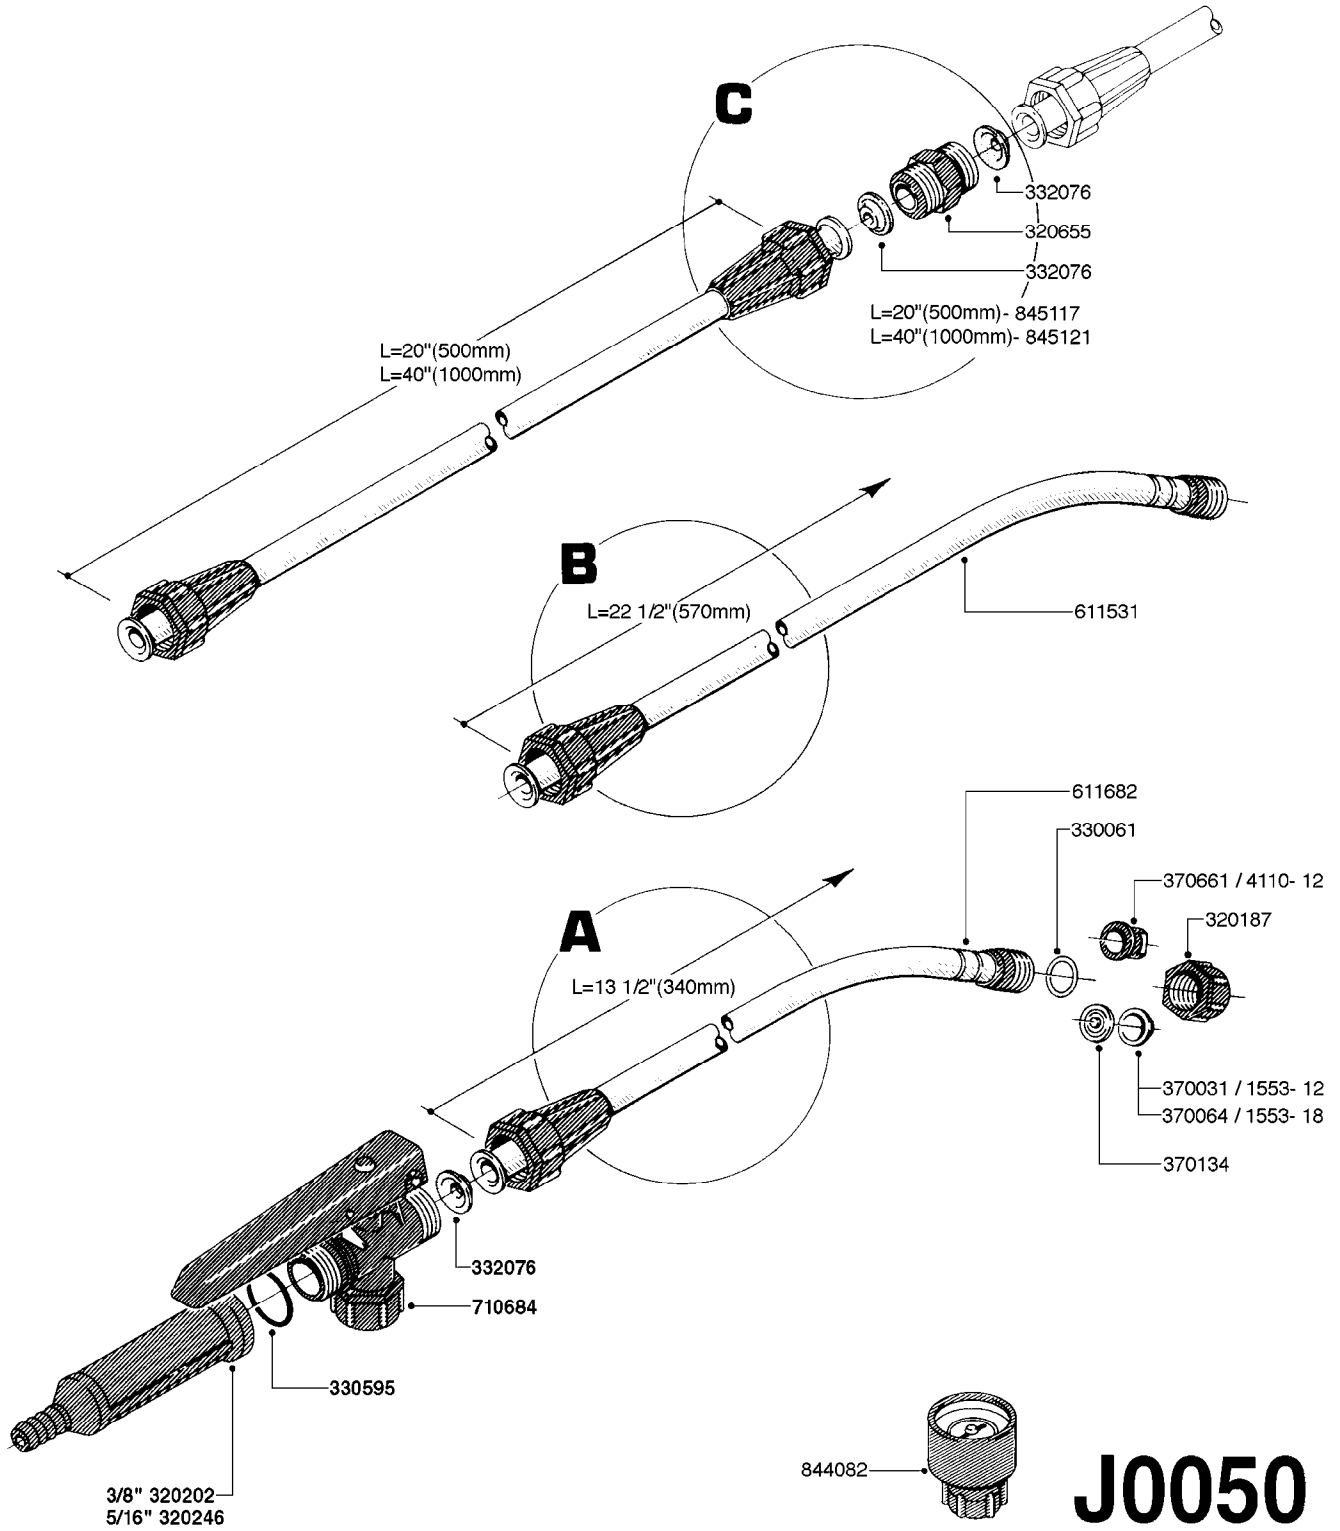

SPRAY WAND FOR HAND HELD SPRYR
J0050-HIN, 01:01:16

Page 1

Date 05.08.2019 11:58

parts-n°	order qty	description
320187	1	FITT.DK CAP 3/8" BSP BLACK
320202	1	HANDLE WITH 3/8' HOSE CONNECT.
320246	1	HANDLE 5/16' HOSE CONNECTOR
320655	1	FITT.DK HN 1/2"-1/2" BSP
330061	1	O-RING D16/D11X2,5
330595	1	O-RING D24.6/D20X2.1 -3/4"
332076	1	CONE INSERT F. ALUMINUM LANCE
370031	1	NOZZLE CONE JET 1553-12
370064	1	NOZZLE CONE JET 1553-18
370134	1	NOZZLE SWIRL 1554-GREY
370661	1	NOZZLE FLAT FAN 4110-12
611531	1	ALU-LANCE TUBE ASSEM. 700 LNCE
611682	1	ALU-LANCE TUBE ASSEMBLED 500 M
710684	1	VALVE ASSY. F. ALUMINUM LANCE
844082	1	GAUGE 1.5'BR REAR PSI140BAR10
845117	1	HANDGUN LANCE EXT.20' RY2/K15
845121	1	HANDGUN LANCE EXT.40'K15/RY2