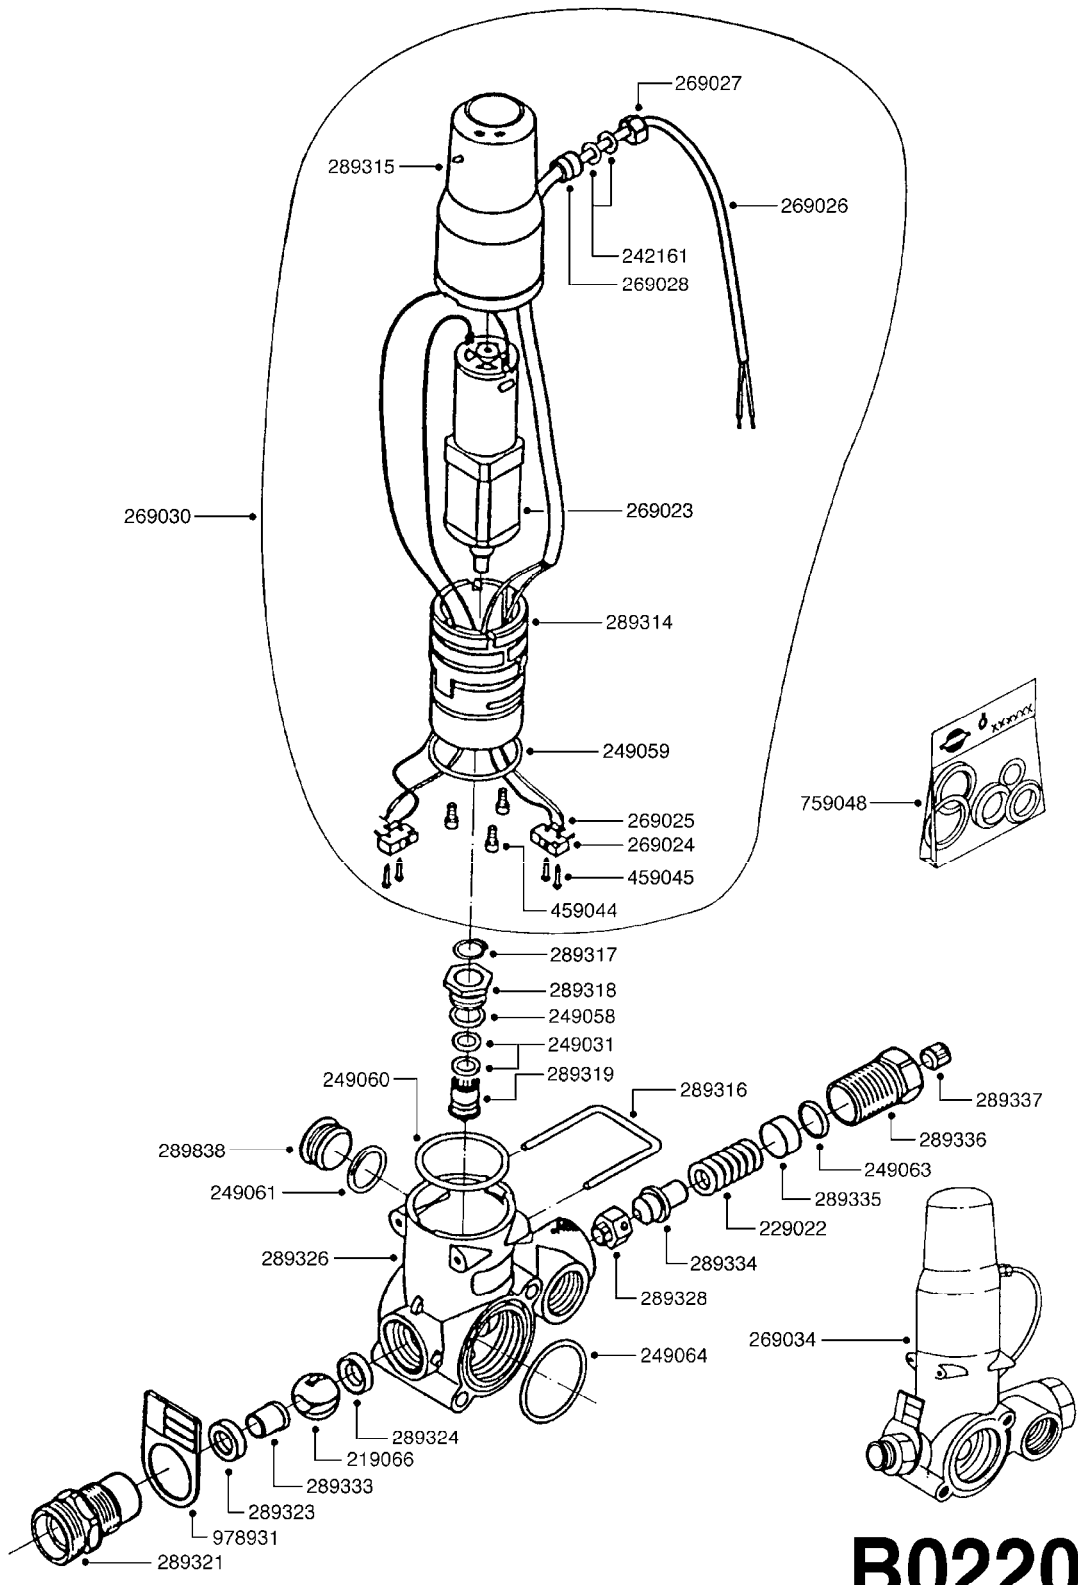

BOOM SECTION VALVE - CB/2
B0210-HIN, 01:01:16

Page 1

Date 05.08.2019 11:48

parts-n°	order qty	description
219067	1	BALL F.VALVE CB/2
229023	1	SPRING FOR CB/2 VALVE DIAL
242161	1	O-RING 6 X 3.0
249031	1	O-RING
249058	1	O-RING
249059	1	O-RING D47.3 X 2.62
249060	1	O-RING
249062	1	O-RING
249064	1	O-RING
269022	1	CB/2 MOTOR F.SECTION VALVE
269024	1	MICRO SWITCH F. CB/2 MOTOR
269025	1	DIODE 180.306.1
269026	1	ELECTRIC CABLE
269027	1	NUT F.CABLE LOCK
269028	1	GROMMET
269029	1	MOTOR UNIT CB/2 SECTION VALVE
269035	1	VALVE ASSY. BOOM SECTION CB/2
289313	1	PACKING CAP F. CB/2 SECT. VLV.
289314	1	MOTOR HOUSING CB/2
289315	1	MOTOR HOUSING LID CB/2
289316	1	U-CLAMP
289317	1	SNAP RING
289318	1	GUIDE M20 x 1.5
289319	1	HINGED D. 14.95 x 9.2
289320	1	OUTLET FITT.3/4"BSP SECT.VLV.
289322	1	SEAT F.BALL CB/2 VALVE
289325	1	HOUSING F.SECT.VLV.CB/2
289327	1	BUSHING CH-17 M11 x 1 D 8.5
289329	1	ADJUSTMENT HINGE
289330	1	CONNECTION PIECE D 35 M12
289331	1	KNOB F.CONSTANT PRESS. CB/2
289332	1	BUUBLE D.5
459044	1	SCREW
459045	1	SCREW
460703	1	NUT HEX M12X1.75 LOCK DIN985A2 SS
759049	1	REPAIR KIT CB/2 BOOM SEC.VALVE
978931	1	I.D. TAG