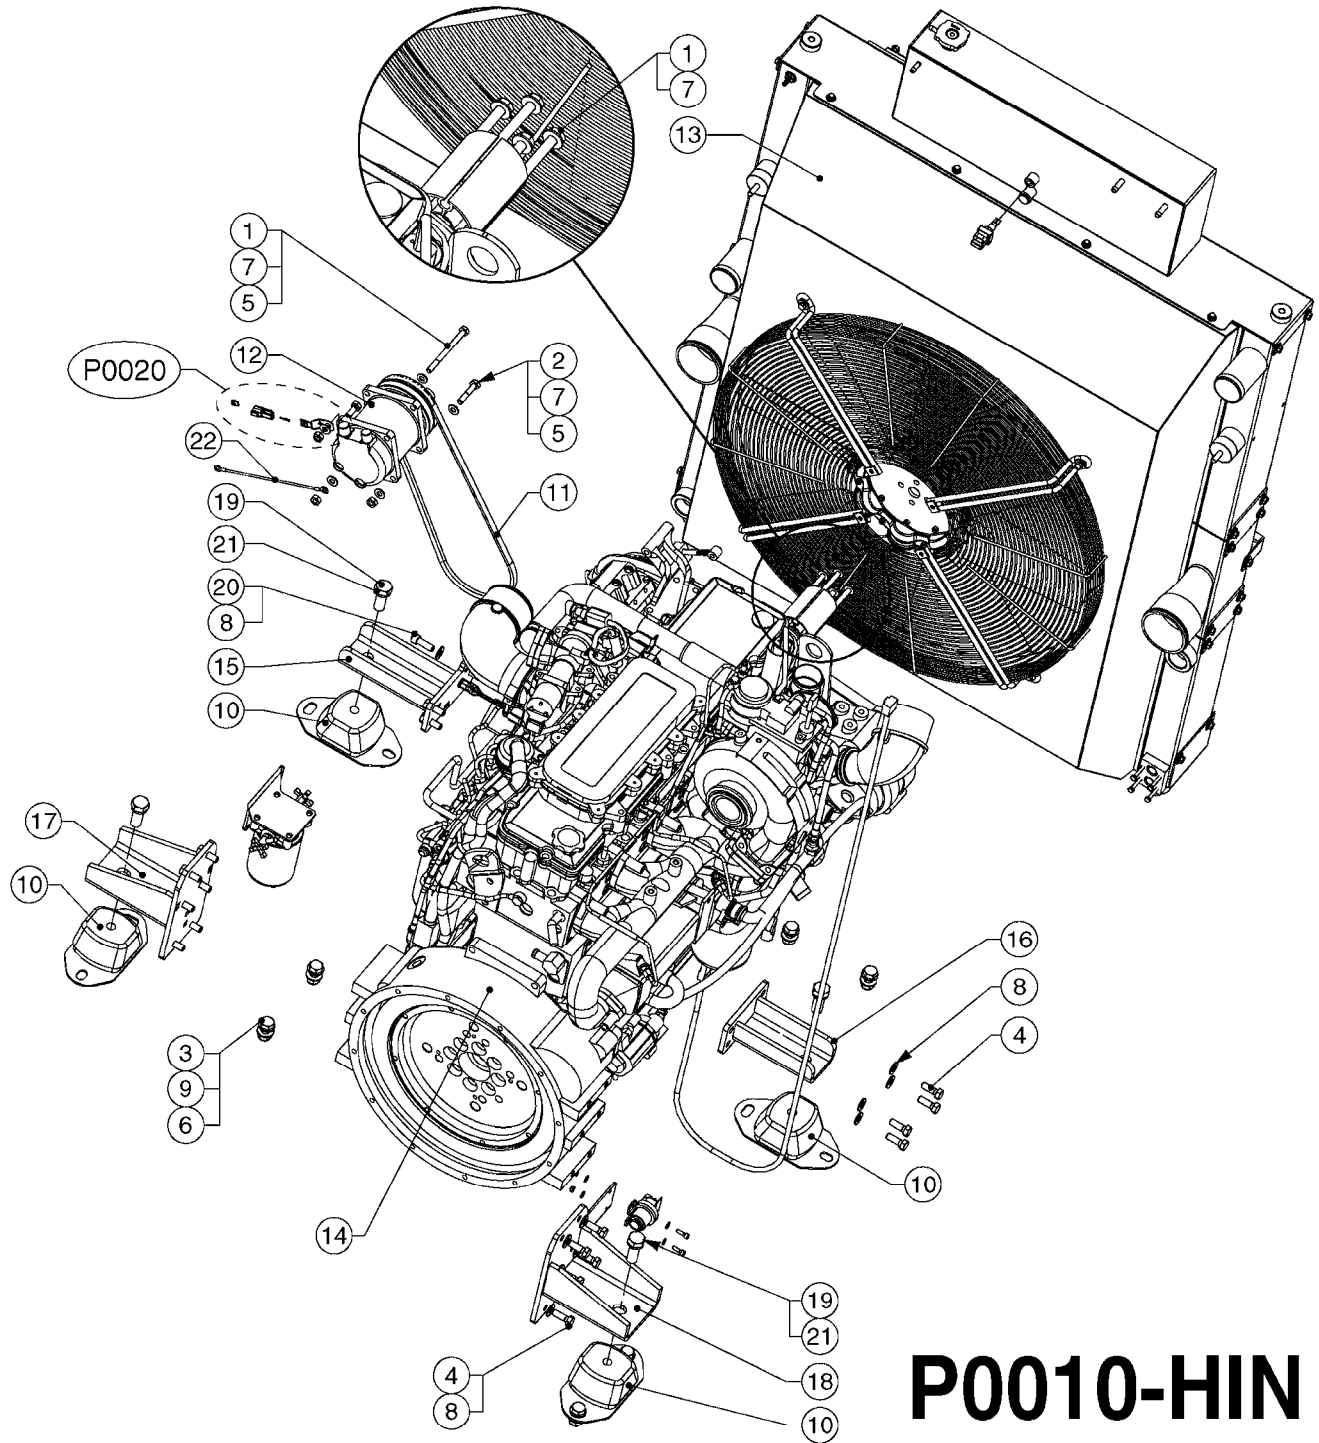

ENGINE RUBICON
P0010-HIN, 17:05:18

Page 1

Date 05.08.2019 12:02

Pos.	parts-n°	order qty	description
1	421216	1	BOLT HEX 8.8 DEL M10X130
2	421224	1	BOLT HEX 8.8 DEL M10X55
3	430581	1	BOLT HEX 8.8 DEL M16X40 FT
4	439014	1	BOLT HEX 8.8 DEL M12X35
5	460423	1	NUT HEX M10X1.50 LOCK DIN985A2 SS
6	460585	1	LOCKING NUT M16 DIN985 A2 SS
7	471122	1	WASHER, M10, Ø20/10.5X 2.0, SS
8	471127	1	WASHER Z12N 13X24X2.5 RST
9	471128	1	WASHER, M16, Ø30/17.0X 3.0, SS
10	MA151311000	1	RUBBER MOUNT
11	MA151980000	1	BELT A 47 1/2
12	MA232378000	1	AIR CONDITIONER COMPRESSOR
13	MA242524000	1	INTERCHANGER 3 IN 1
14	MA242789000	1	ENGINE QSL 8.9 CUMMINS T4
15	MA246473000	1	LEFT REAR ENGINE BRACKET
16	MA246474000	1	RIGHT REAR ENGINE BRACKET
17	MA246854000	1	FRONT ENGINE BRACKET
18	MA249110000	1	FRONT ENGINE BRACKET
19	MA701001432	1	BOLT H M20X55 8.8 ZB 933
20	MA701003240	1	BOLT ALLEN HEAD M12X35 8.8 ZB 912
21	MA703004012	1	WASHER W20 AC 25516
22	MA750004026	1	GROUND WIRE F.AIR COND.CLUTCH