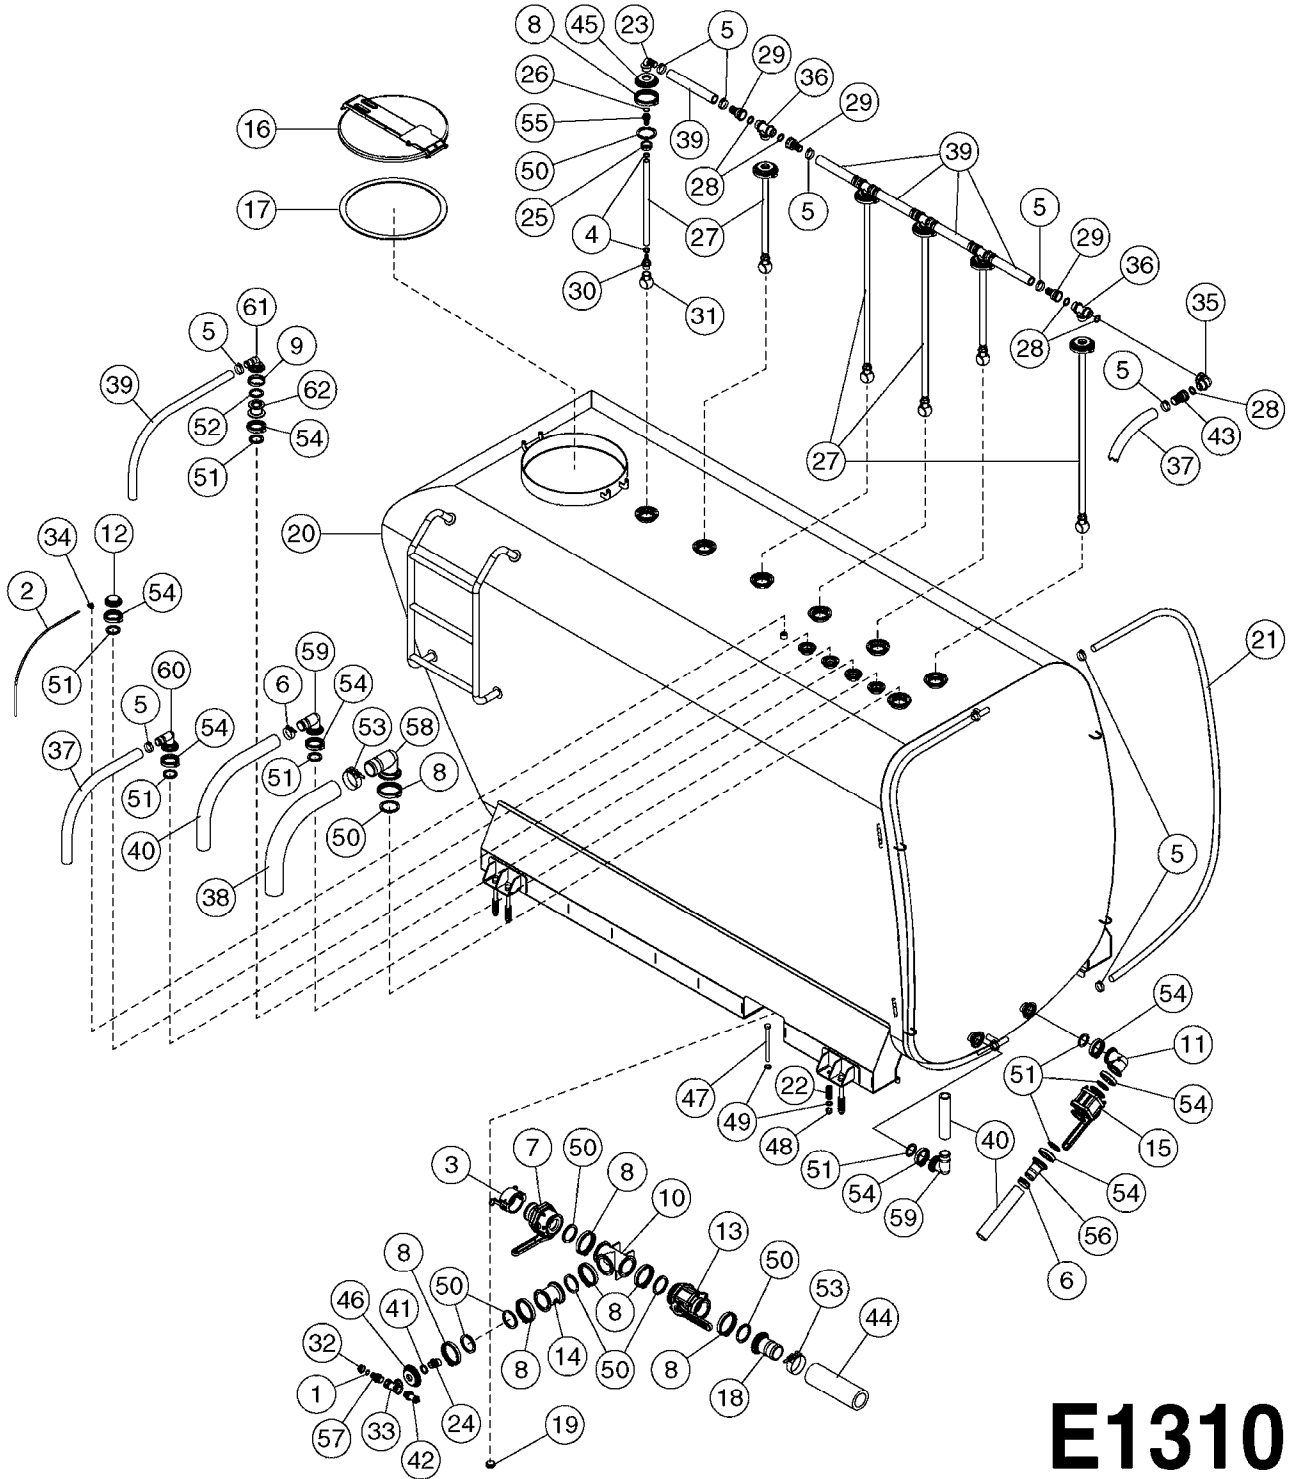

E1310

TANK - RUBICON 9000
E1310-HIN, 24:05:18

Page 1

Date 05.08.2019 11:56

Pos.	parts-n°	order qty	description
1	330595	1	O-RING D24.6/D20X2.1 -3/4"
2	927306	1	HOSE R X PE D8/D6 X 0012"BLACK
3	28029703	1	CAP F.MALE QUICK COUPLER 3"
4	23008003	1	FITT, 1/4" M BSPP X 4MM
5	28030103	1	CLAMP HOSE GEAR P5/4-S1.5"6724
6	28030203	1	CLAMP HOSE T-BOLT S2" 235-67
7	28034103	1	BALL VALVE BANJO 3" FLG.xMALE
8	28034203	1	CLAMP F. 3" BANJO FLANGE
9	28034503	1	CLAMP F. 2" BANJO FLANGE
10	28052303	1	BANJO FITT 3" TEE
11	28091203	1	COUPLING, BANJO, 2", FLANGE, 90
12	28104103	1	PLUG, MANIFOLD FITTING, 2"
13	28104403	1	VALVE, MANIFOLD FLANGED STD 3 INCH BOLTED
14	28104603	1	FITT, FLANGE 3" X 3" STR
15	28104803	1	VALVE, MANIFOLD FLANGED STD 2 INCH BOLTED
16	28105103	1	LID ASSEMBLY 20" RUBICON TANK
17	28105203	1	BUNA GASKET F.RUBICON LID
18	28105403	1	FITT, 3 IN FLANGE BARB
19	28107003	1	FITT, 1 1/4" NPT PLUG, BLK PP
19	28107103	1	FITT, 1 1/2" NPT PLUG, BLK PP
20	63058003	1	ONLY USED ON EARLY 2018 MODEL
20	63058003	1	SS TANK, RUBICON
21	92703503	1	HOSE VINYL CLEAR 1-1/4" OD X 1" ID
22	MA014315000	1	COMPRESSION SPRING
23	MA234415000	1	FITT.ELBOW MALE 1-1/4" Ø32
24	MA234438000	1	FITT.ELBOW MALE 1-1/4" Ø30
25	MA237220000	1	PLASTIC NUT 1-1/4"
26	MA237226000	1	O-RING 26.64X2.62 NITRIL
27	MA237311000	1	TRESS NOBEL HOSE Ø28xØ19
28	MA237345000	1	GASKET 1-1/4"
29	MA237747000	1	FITT.STR.FEMALE 1-1/4" Ø32
30	MA237811000	1	FITTING STRAIGHT 1" Ø19
31	MA238247000	1	ROTATING RINSE NOZZLE
32	MA238587000	1	FITT.CAP NUT 3/4"
33	MA238664000	1	FITT.TEE FEMALE 1"
34	MA238803000	1	ELBOW PIPE FITTING 90° D8 1/4"
35	MA238836000	1	FITT.ELBOW M-F 1-1/4"
36	MA238837000	1	FITT.TEE MALE 1-1/4"
37	MA240469000	1	HOSE Ø38X51 R4 D.38X50 / REV.:A
38	MA240470000	1	HOSE Ø76x89 R4 D.76x89
39	MA240475000	1	HOSE Ø30X40 R4 D.30X40 / REV.:A
40	MA240549000	1	HOSE Ø50X65 OSM II / REV.:A
41	MA241084000	1	GASKET 1-1/4" 45 X 33 X 3
42	MA243402000	1	SENSOR FOR ELECTRONIC GAUGE
43	MA244491000	1	FITT.STR.FEMALE 1-1/4" Ø40
44	MA247059000	1	TRANSPARENT HOSE Ø76
45	MA251288000	1	PLUG, MANIFOLD, 3" W/HOLE Ø42
46	MA251290000	1	PLUG, MANIFOLD, 3" W/HOLE Ø34
47	MA701001369	1	BOLT HEX M18X200 8.8 DIN931
48	MA702008032	1	LOCKING NUT M18 DIN985 SS
49	MA703001076	1	WASHER PLATE M18
50	MA705010001	1	GASKET F. 3" BANJO FLANGE VITON
51	MA705010002	1	GASKET F. 2" FP BANJO FLANGE VITON
52	MA705010003	1	GASKET F. 2" BANJO FLANGE VITON
53	MA715006030	1	HOSE CLAMP Ø85-95 SS W5
54	MA715011002	1	CLAMP F.2" FP BANJO FLANGE
55	MA718014001	1	FITT.STR.O-RING 1-1/4" Ø32
56	MA718014024	1	2" FP MANIFOLD HOSE BARB
57	MA718016001	1	FITT.REDUCER G1" X G3/4"
58	MA718022005	1	FITT.3" FLANGE 90° ELBOW 3"
59	MA718022008	1	FITT.2" FP FLANGE X 2" 90° ELBOW