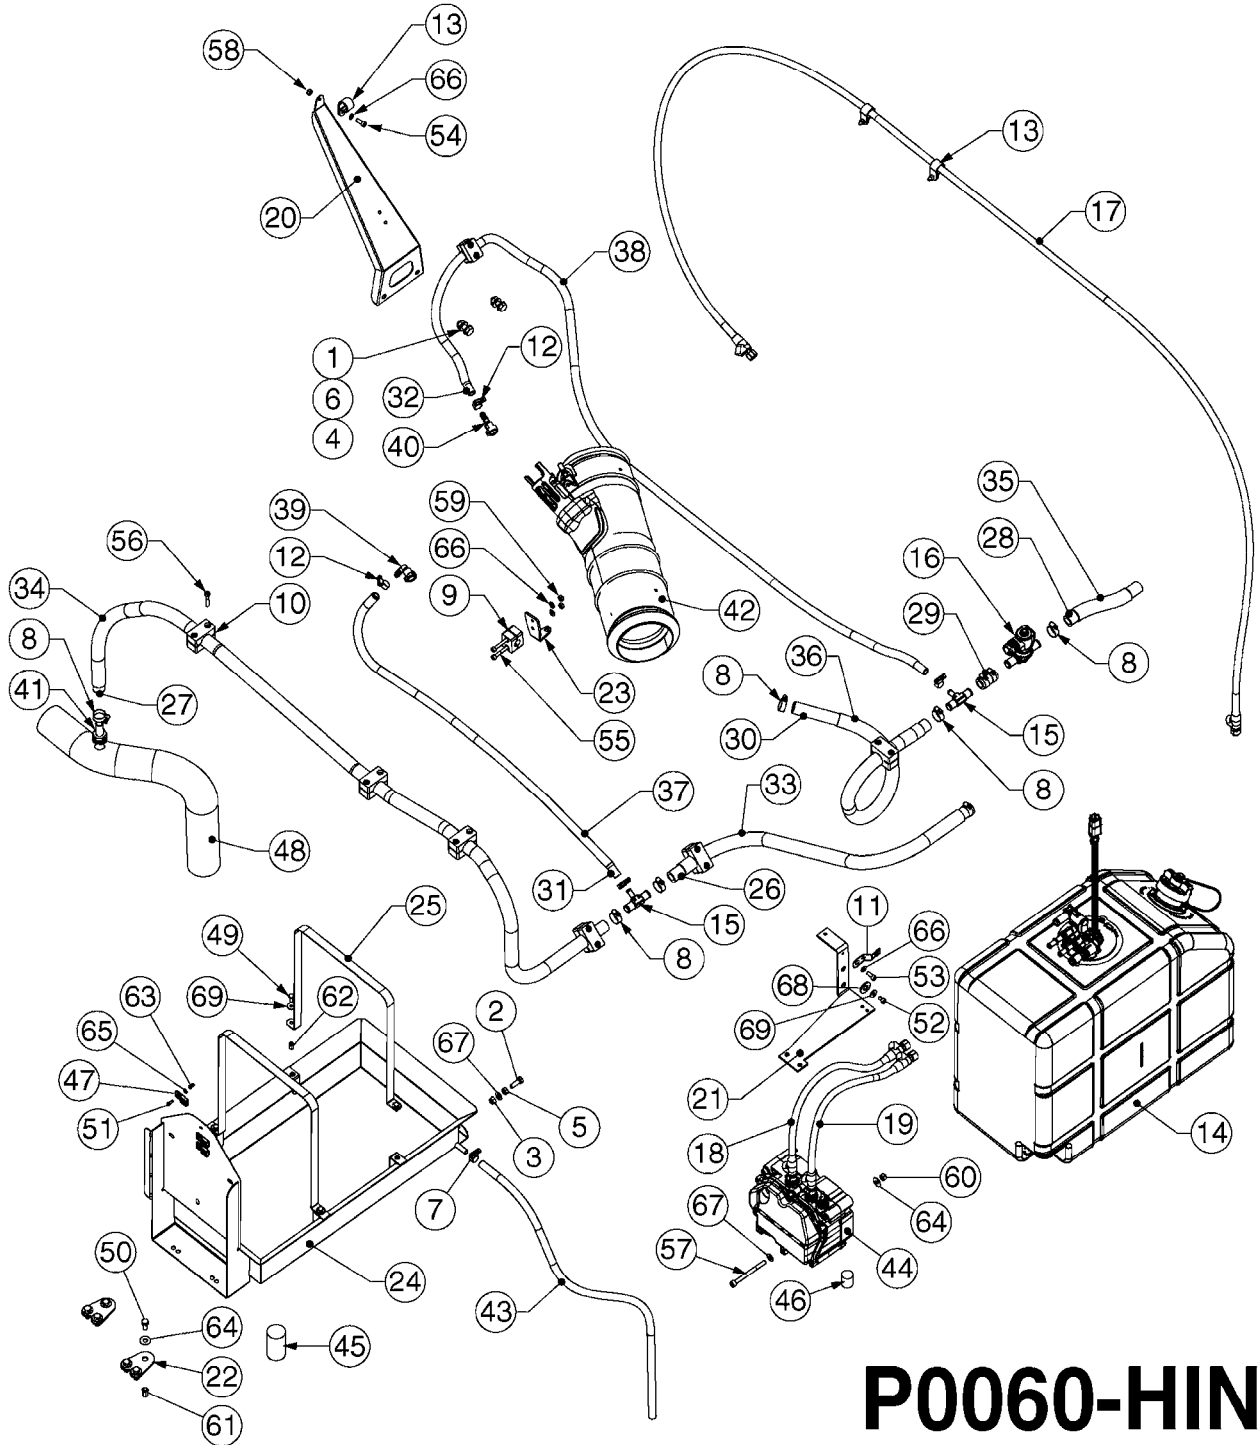

P0060-HIN

DEF CIRCUIT - RUBICON
P0060-HIN, 07:06:18

Page 1
Date 05.08.2019 12:02

Pos.	parts-n°	order qty	description
1	421002	1	BOLT HEX 8.8 DEL M10X30 FT DIN933
2	421046	1	BOLT HEX M8X25/25 A2 SS DIN933
3	460143	1	SELF LOCK NUT M8 SST A2 DIN985
4	460423	1	NUT HEX M10X1.50 LOCK DIN985A2 SS
5	460817	1	NUT HEX M8 STAINLESS DIN 934
6	471122	1	WASHER, M10, Ø20/10.5X 2.0, SS
7	28029803	1	CLAMP HOSE GEAR P1/2" 6708
8	28030003	1	CLAMP HOSE GEAR P1" 6716
9	MA045974000	1	HYDAC HOSE HOLDER Ø16
10	MA161962000	1	HOSE HOLDER Ø28
11	MA176635000	1	MOUNTING CLIP DEUTSCH
12	MA236620000	1	CLAMP, GEAR, SS, BX8 08/16
13	MA238745000	1	CABLE HOLDER D20
14	MA242843000	1	TANK ASSY-DEL, 15 GALLON
15	MA242847000	1	TEE FITTING, BRASS
16	MA242848000	1	COOLANT CONTROL VALVE 12V 5/8" B
17	MA242850000	1	ADBLUE PRESSURE HOSE
18	MA242851000	1	ADBLUE SUCTION HOSE
19	MA242852000	1	ADBLUE RETURN HOSE
20	MA242854000	1	FRONT SUPPORT DEF MODULE
21	MA242857000	1	ELECTRIC VALVE SUPPORT / REV A
22	MA242858000	1	MOUNTING PLATE ADBLUE
23	MA242859000	1	ENGINE MT. PLATE ADBLUE
24	MA242860000	1	TANK SUPPORT (ADBLUE) / REV.:A
25	MA242861000	1	TANK STRAP (ADBLUE)
26	MA242862000	1	HOSE NO. 1 (ADBLUE GLYCOL)
27	MA242863000	1	HOSE NO. 2 (ADBLUE GLYCOL)
28	MA242864000	1	HOSE NO. 3 (ADBLUE GLYCOL)
29	MA242865000	1	HOSE NO. 4 (ADBLUE GLYCOL)
30	MA242866000	1	HOSE NO. 5 (ADBLUE GLYCOL)
31	MA242867000	1	HOSE NO. 6 (ADBLUE GLYCOL)
32	MA242868000	1	PIPE NO. 7 (ADBLUE GLYCOL)
33	MA242870000	1	SHEATH (HOSE NO. 1)
34	MA242871000	1	SHEATH (HOSE NO. 2)
35	MA242872000	1	SHEATH (HOSE NO. 3)
36	MA242873000	1	SHEATH (HOSE NO. 5)
37	MA242874000	1	SHEATH (HOSE NO. 6)
38	MA242875000	1	SHEATH (HOSE NO. 7)
39	MA242884000	1	90° CONNECTOR
40	MA242885000	1	0° CONNECTOR
41	MA242888000	1	HOSE BULKHEAD Ø16 (AFLEX P164235)
42	MA242891000	1	ADBLUE INJECTION LINE (CUMMINS)
43	MA242897000	1	OVERFLOW HOSE
44	MA242898000	1	DOSING PUMP (CUMMINS)
45	MA242916000	1	ADBLUE TANK FILTER 40 MICRON
46	MA242917000	1	ADBLUE T4 PUMP FILTER
47	MA243432000	1	DEUTSCH CONNECTOR BRACKET
48	MA516001030	1	WATER HOSE INTØ60
49	MA701001046	1	BOLT HEX M6X16 A2 933
50	MA701001071	1	BOLT HEX M8X20 A2 933
51	MA701003018	1	BOLT M4X12 ALLEN A2 912
52	MA701003052	1	BOLT M6X10 ALLEN A2 912
53	MA701003058	1	BOLT M6X16 ALLEN A2 912
54	MA701003061	1	SCREW SHC M6X20 A2 912
55	MA701003071	1	BOLT CHC M6X40 ALLEN 8.8 912
56	MA701003167	1	BOLT CHC M6X35 ALLEN EF A2 912
57	MA701003286	1	BOLT M8X90 ALLEN A2 912
58	MA702002015	1	NUT HEX M6 A2 934
59	MA702008011	1	AUTO LOCKNUT M6 AC8 ZB 986
60	MA702008016	1	LOCKNUT M8 A2 985
61	MA702017011	1	RIVET NUT M8