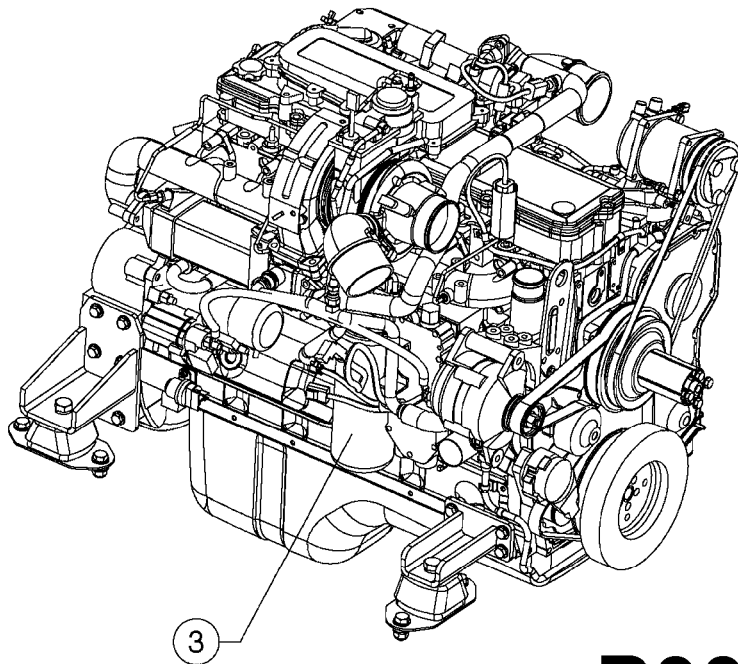

P0070-HIN

COOLANT HOSES - RUBICON
P0070-HIN, 19:06:18

Page 1

Date 05.08.2019 12:02

Pos.	parts-n°	order qty	description
1	471127	1	WASHER Z12N 13X24X2.5 RST
2	MA047868000	1	HOSE CLAMP Ø68/73
3	MA175198000	1	HOSE HANGER RSGU 1 75/15 W5
4	MA242566000	1	WATER PIPE WELDED
5	MA244880000	1	SUPPORT BRACKET
6	MA516001028	1	WATER HOSE INTØ60
7	MA516001029	1	WATER HOSE INTØ60
8	MA516001030	1	WATER HOSE INTØ60
9	MA516001031	1	COOLANT HOSE Ø22
10	MA701001056	1	BOLT HEX M6X30 8.8 ZB 931
11	MA701001382	1	BOLT HEX M12X55 8.8 ZB 931
12	MA702008002	1	LOCKNUT M6 A2 985
13	MA703001048	1	WASHER M6 SS
14	MA710533000	1	MALE PLUG BSPP 3/8"
15	MA715002007	1	HOSE CLAMP Ø25/40
16	MA715006010	1	HOSE CLAMP Ø64/67