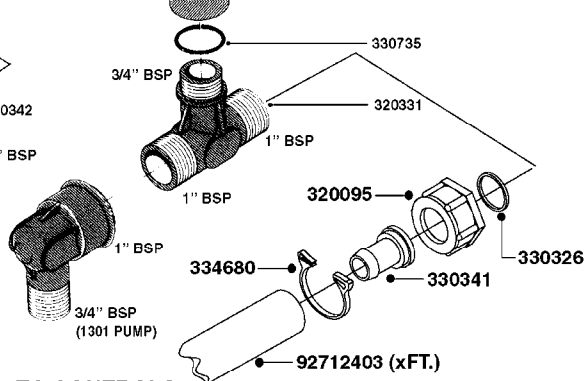

TO CONTROLS