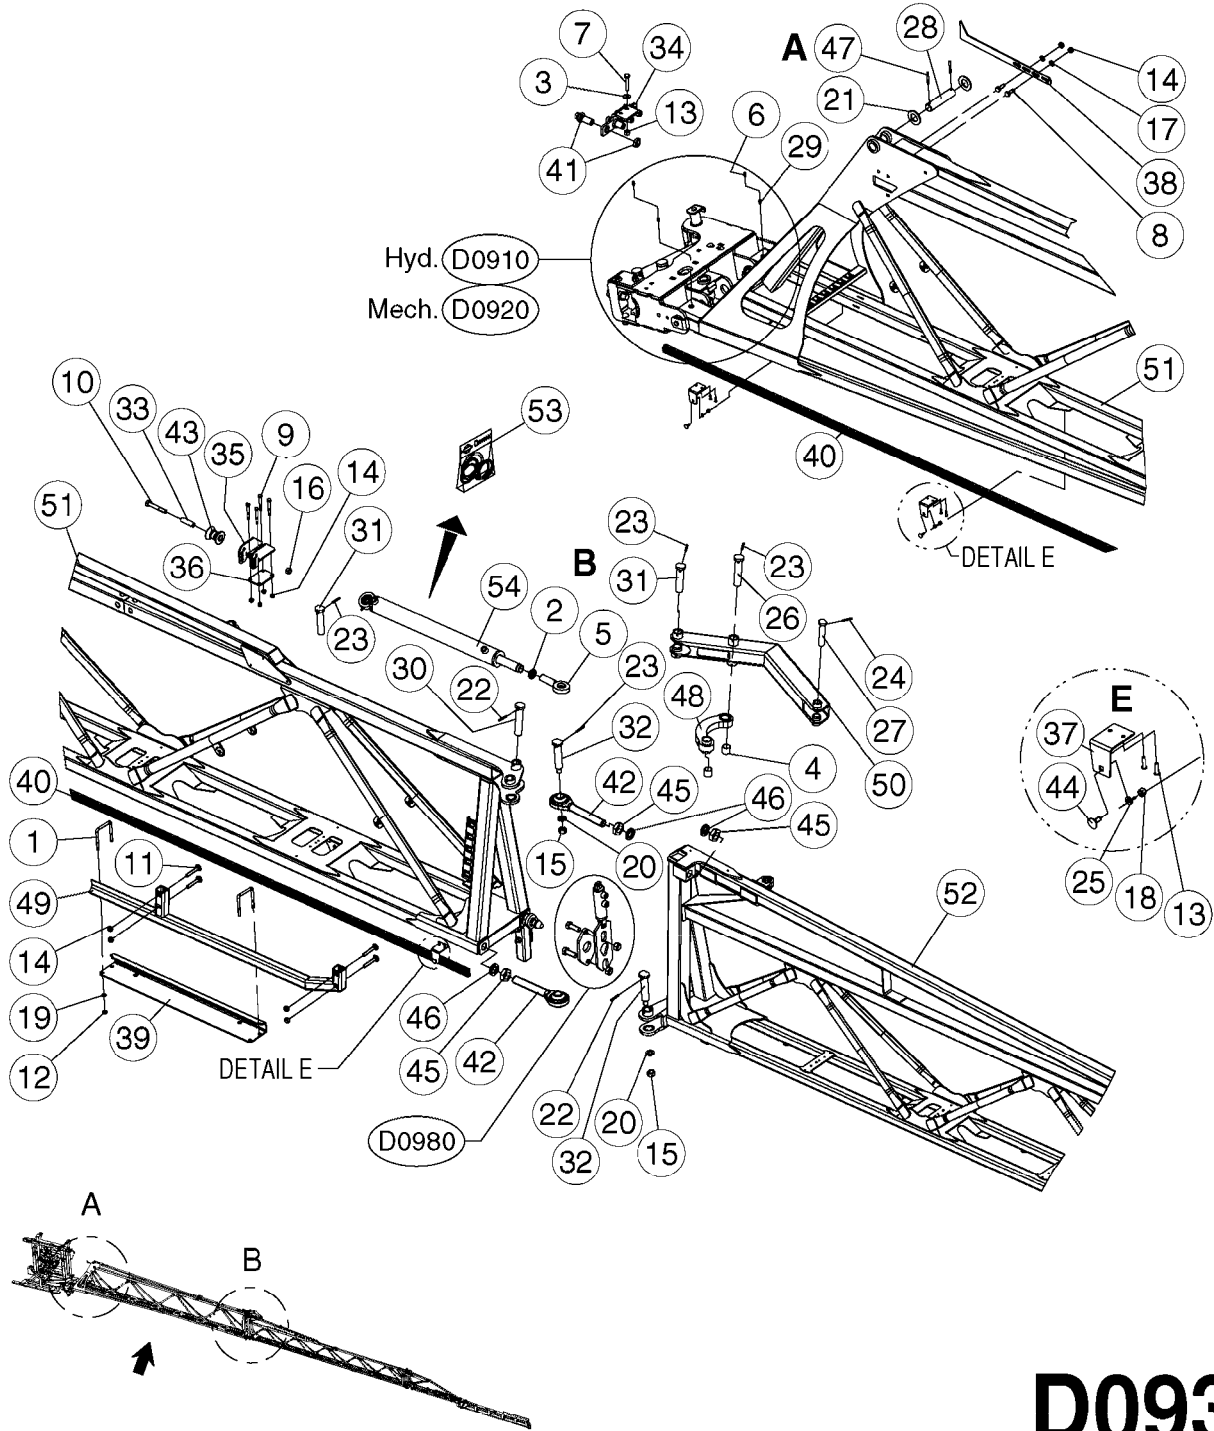

D0930

DTZ 120'/132' BOOM 3 FOLD
INNER
D0930-HIN, 15:07:19

Page 1
Date 05.08.2019 11:53

Pos.	parts-n°	order qty	description
1	146843	1	BOLT U M8 F.60 x 60
2	147128	1	NUT M24X2 NV-32
3	163936	1	WASHER D15/D6.2X1
4	210835	1	BUSHING D28/25 L=25
5	210878	1	LINK HEAD M24 x 55 W/ GREASE NIP. DELTA
6	283699	1	GREASE NIPPLE M6X1
7	418014	1	BOLT HEX M6X35/18 SS A2 DIN931
8	421002	1	BOLT HEX 8.8 DEL M10X30 FT DIN933
9	421024	1	BOLT HEX 8.8 DEL M8X60
10	430846	1	BOLT HEX 8.8 DEL M12X80
11	440718	1	BOLT CRG M10 X 65 DEL
12	460143	1	SELF LOCK NUT M8 SST A2 DIN985
13	460261	1	NUT HEX M6X1.00 LOCK DIN985 A2 SS
14	460423	1	NUT HEX M10X1.50 LOCK DIN985A2 SS
15	460585	1	LOCKING NUT M16 DIN985 A2 SS
16	460703	1	NUT HEX M12X1.75 LOCK DIN985A2 SS
17	471122	1	WASHER, M10, Ø20/10.5X 2.0, SS
18	471125	1	WASHER M6U 6.4X14X1.2,A2 SS
19	471126	1	WASHER, M8, Ø16/ 8.4X 1.6, SS
20	471128	1	WASHER, M16, Ø30/17.0X 3.0, SS
21	471131	1	WASHER, M30, Ø56/31.0X 4.0, SS
22	480717	1	PIN E 5X40 SST
23	480719	1	PIN D5 X 36 STAINLESS
24	480730	1	PIN ROLL 5X30 STAINLESS STEEL
25	480806	1	RIVET, POP, Ø4.8X14/Ø9.5 SS
26	14059800	1	PIN Ø25 L=122/114
27	14060200	1	PIN Ø20.0 L=101/93
28	14096200	1	PIN Ø29,9/6 L=135
29	14137100	1	GREASE NIPPLE EXTENDER 10MM
30	14140600	1	PIN Ø25.4 L=131/123
31	14141000	1	PIN Ø25 L=111/103
32	14141100	1	PINBOLT Ø25.4 L=104/21 M16
33	15133700	1	BUSHING Ø16.0 X1.5 L=54
34	16230003	1	PLATE, FOLDED, 3/16", 120X71, RED
35	16255100	1	BOOM BRACKET
36	16255200	1	PLATE F. BOOM BRACKET RED DDZ
37	16406700	1	BRACKET, ALUPROFILE, 54MM LONG
38	16451500	1	TILT INDICATOR DDZ
39	16451700	1	INNER WING TRANSPORT RAIL
40	19487600	1	ALUPROFILE 30X10 L=6.35 M
41	23241500	1	HYD.FIT. BULKHEAD 9/16"
42	28159800	1	EYEBOLT Ø25.4 M27X3
43	39141200	1	PLASTIC TRUSS D30/16.5 L=52
44	44077100	1	BOLT, CARRIAGE, M6X16 DIN603 SS
45	46133100	1	JAM NUT M27 DIN 439 B DEL
46	47118500	1	NORDLOCK WASHER M27 LIM ZNK
47	48082100	1	SPRING PIN Ø6x50 DIN1481 RST
48	61080300	1	1. FOLDING BANANA DDZ PAINTED
49	61095700	1	CENTERFRAME TRANSPORTTRAIL PAINTED
50	63122300	1	FOLD ARM 1 DDZ PAINTED
51	63169900	1	INNERWING 6.43M RIGHT DDZ PAINT '16
51	63170500	1	INNERWING 6.43M LEFT DDZ PAINT '16
52	63171500	1	1.OUTERWING 5.93M RIGHT DDZ PAINT
52	63171700	1	1.OUTERWING 5.93M LEFT DDZ PAINTED
53	75587000	1	SEAL KIT FOR 78133300
54	78133300	1	DOB.CYL.Ø50/30 500 END DAMPING