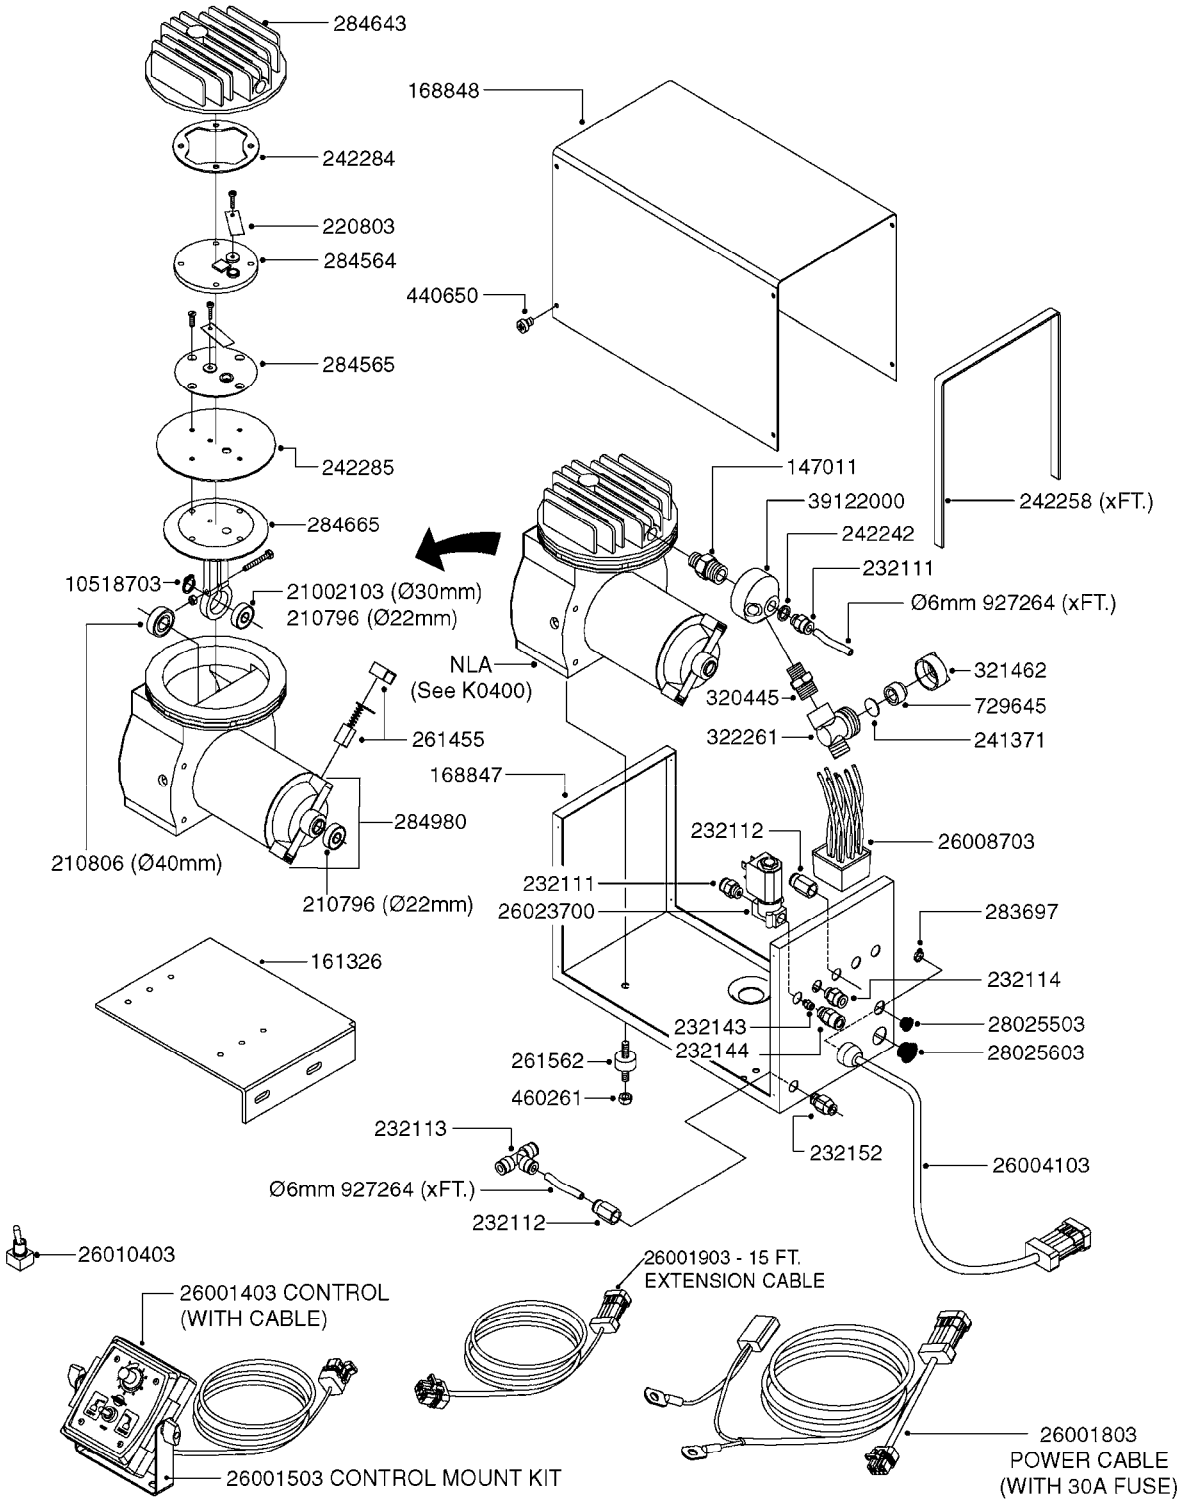

K0390

*Ø8mm 927306 (xFT.)
*Ø10mm 927330 (xFT.)

70019403 - COMPLETE ASSEMBLY

FOAM MARKER COMPRESSOR 2002
K0390-HIN, 01:01:16

Page 1
Date 05.08.2019 11:59

parts-n°	order qty	description
147011	1	HEX NIPPLE 3/8'X1/4'BSP BRASS
161326	1	MOUNT BKT. F. FOAM COMP.BOX 98
168847	1	ENCLOSURE LOWER F.MARKER
168848	1	COVER F. FOAM MARKER
210796	1	BEARING BALL D22/D8 X 7 608ZZ
210806	1	BEARING BALL D40/D17X12MM
220803	1	VALVE F. COMPRESSOR
232111	1	QUICK COUPLER 6MM X 1/8 EXT.
232112	1	QUICK COUPLER 6MM 1/8 INT.
232113	1	QUICK COUPLER 6MM T-PIECE
232114	1	COUPLER 1/8" THREADX8MM HOSE
232143	1	REDUCER 1/4'INT-1/8'EXT
232144	1	QUICK COUPLER 10MM X 1/4 EXT
232152	1	QUICK COUPLER 8MMX1/8 EXT.LONG
241371	1	DIAPHRAGM F.NO-DRIP,VULC
242242	1	O-RING F.AIR HOSE FITTING
242258	1	TRIM 3X10 SELF ADHESIVE 0012"
242284	1	HEAD GASKET F. COMPRESSOR
242285	1	DIAPHRAGM F. F/M COMP.
261455	1	BRUSH KIT-FOAM MARKER MOTOR
261562	1	RUBBER DAMPER 2XM6X25
283697	1	TIESTRAP 200MM
284564	1	PLATE F.COMPRESSOR HEAD
284565	1	PLATE F.COMPRESSOR HEAD
284643	1	COMPRESSOR HEAD F.FOAM MARKER
284665	1	CONNECTING ROD F.COMPRESSOR
284980	1	FLANGE REAR F. F.M.COMPRESSOR
320445	1	FITT.DK HN 1/4"X3/8" BSP
321462	1	CAP F.NO-DRIP ASSY.
322261	1	HOUSING F.SAFETY VALVE 3/8"
440650	1	SCREW 3.5x13 STAINLESS
460261	1	NUT HEX M6X1.00 LOCK DIN985 A2 SS
729645	1	NON-DRIP SPRING ASSY.GREEN 10
927264	1	HOSE R X PE D6/D4 X 0012"
927306	1	HOSE R X PE D8/D6 X 0012"BLACK
927330	1	HOSE R X PE D10/D8 X 012"BLACK
10518703	1	SNAP-RING OUTER 8X1
21002103	1	BEARING, 6200 2ZJEM (SKF)
26001403	1	HC FOAM MARKR CONSOLE VS3.0.00
26001503	1	HC FOAM MARKER CONSOLE MT.KIT
26001803	1	POWER CABLE
26001903	1	15' 7-PIN EXTENSION CABLE
26004103	1	FOAM MARKER CNTRL MOD CABL STD
26008703	1	FOAM MARKER CONTROL SCII
26010403	1	TOGGLE SWITCH MICRO-TRAK F.M.
26023700	1	SOLENOID VAL 12V 1/8' FLO '07
28025503	1	PLUG F.DRILLED HOLE 1/2"
28025603	1	PLUG F.DRILLED HOLE 3/4"
39122000	1	DISTR.HOUSING F.FOAM MARKER'07
70019403	1	FOAM MARKER COMPRESSOR KIT STD