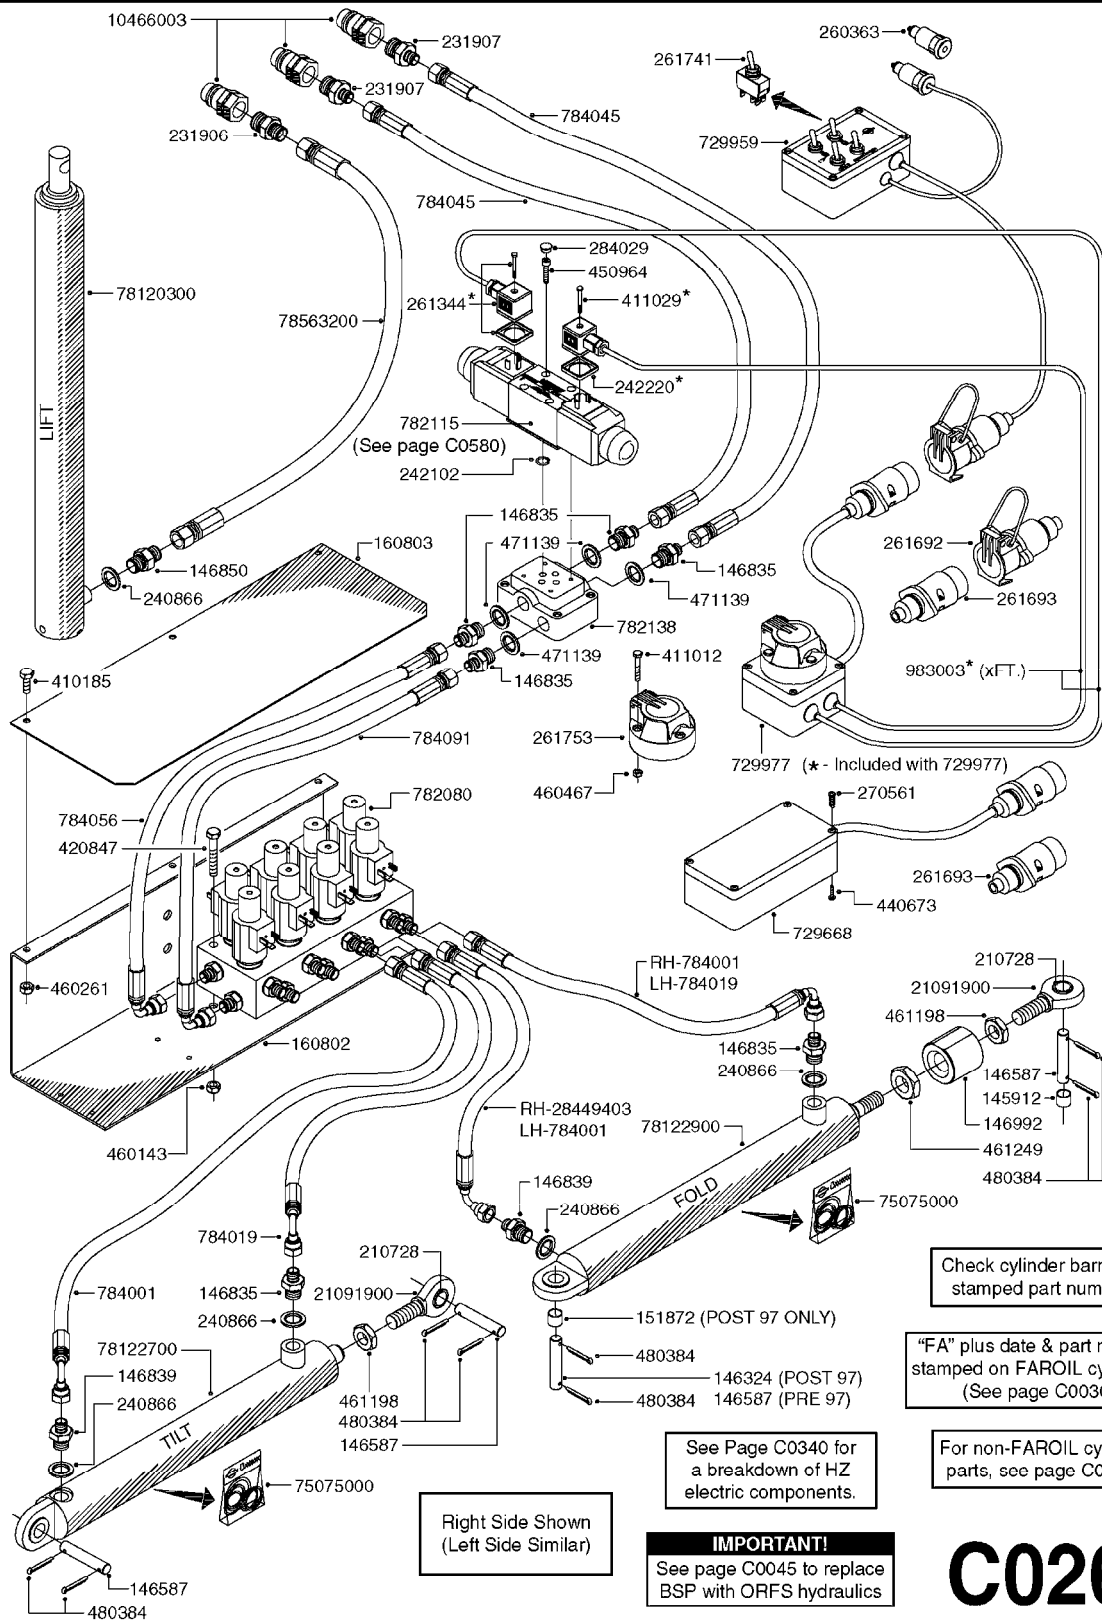

For non-FAROIL cylinder
parts, see page C0010.

Right Side Shown
(Left Side Similar)

C0250

HYDRAULCS EAG HZ 45-66'POST 95
C0250-HIN, 09:01:18

Page 1
Date 05.08.2019 11:50

parts-n°	order qty	description
145912	1	BUSHING D19.8/D17.0X7MM
146324	1	SHAFT D16.8 L102/2 X 5
146587	1	PIN D16.8 X 65
146835	1	HEX NIPPLE 1/4" - 3/8" BSP
146839	1	HEX NIPPLE 1/4"X3/8" BSP 0.7MM
146845	1	HEX NIPPLE 1/4"X1/4"
146850	1	HEX NIPPLE 3/8"x3/8" - 1.8mm
146992	1	BUSHING F.CYLINDER
151872	1	BUSHING D22.0/18.0 10MM
160802	1	MOUNT PLATE F.HYD SOLENOID'HZ'
160803	1	COVER PLATE F.HYD SOLENOID'HZ'
210728	1	BEARING F.LINK HEAD M17
231906	1	HEX NIPPLE 3/8"BSP X 1/2"NPT
231907	1	HEX NIPPLE 1/4"BSP X 1/2"NPT
240866	1	DOWTYSEAL 3/8"
241404	1	DOWTY SEAL 1/4"
284412	1	HOSE HY 3/8" X 315" STR+STR
410185	1	BOLT HEX 8.8 DEL M6X16
420604	1	BOLT HEX 8.8 DEL M10X25 FT DIN933
420847	1	BOLT HEX 8.8 DEL M8X85
460143	1	SELF LOCK NUT M8 SST A2 DIN985
460261	1	NUT HEX M6X1.00 LOCK DIN985 A2 SS
460423	1	NUT HEX M10X1.50 LOCK DIN985A2 SS
461198	1	NUT HEX M16X2 JAMB
461249	1	NUT M22X1.5 DIN439B
480384	1	PIN COTTER 3/16 x 1-1/2"
784001	1	HOSE HY X 1/4 X 067.00"STR+ELB
784019	1	HOSE HY X 1/4 X 078.75"STR+ELB
784045	1	HOSE HY X 1/4 X 157.50"STR+STR
784078	1	HOSE HY X 1/4 X 417.33"STR+ELB
784091	1	HOSE HY X 1/4 X 295.25"STR+ELB
10466003	1	COUPLER PIONEER 8010-04 1/2NPT
21091900	1	LINK HEAD M16 x D17 DELTA
28449403	1	HOSE HY X1/4X057.08"STR+ELB
75075000	1	SEAL KIT 78122600/27/28/29
78120300	1	CYLINDER 60/50/30 1100MM
78122700	1	CYLINDER D40/22X300MM RED
78122900	1	CYLINDER 40/22X300MM RED