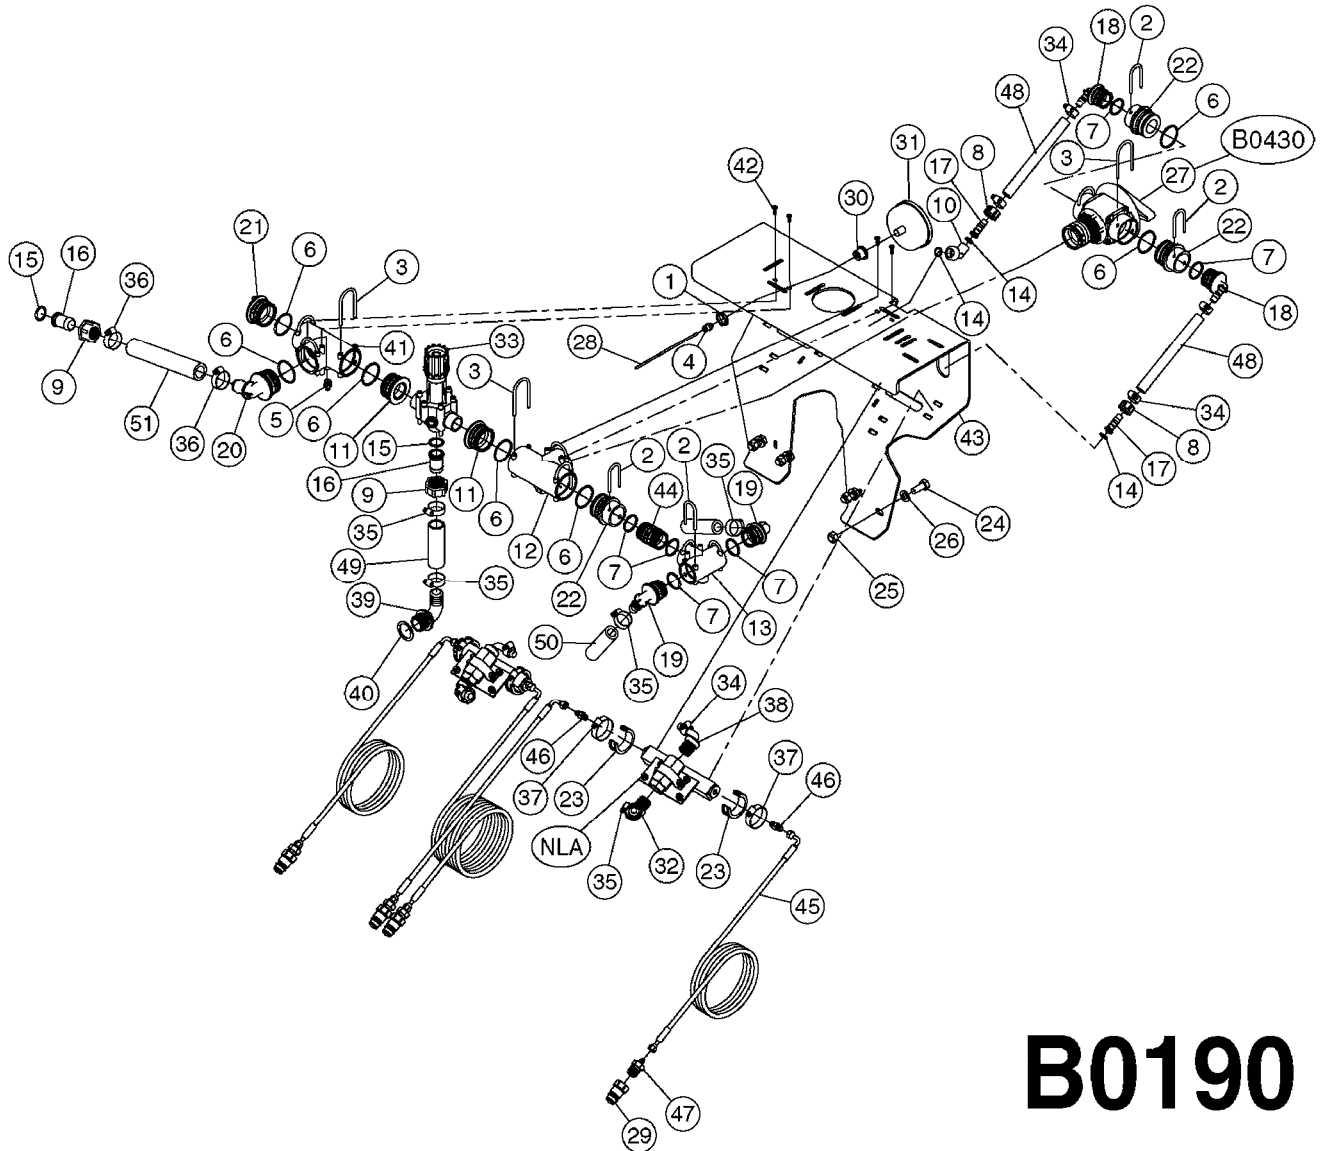

B0190

ZENIT MANIFOLD SYSTEM
B0190-HIN, 01:01:16

Page 1
Date 05.08.2019 11:47

Pos.	parts-n°	order qty	description
1	140766	1	NUT 1/2" BSP
2	145995	1	FITT.DK S-53 FORK
3	145996	1	FITT.DK S-67 FORK
4	231346	1	QUICK COUPLER 1/8"BSP X 4 MM
5	232230	1	QUICK COUPLER 1/4"BSP X 4 MM
6	242353	1	O-RING 3 X 44.2 VITON
7	242354	1	O-RING D32.2X3.0 VITON
8	320084	1	FITT.DK NUT 1/2" BSP
9	320095	1	FITT.DK NUT 1" BSP
10	320482	1	FITT.DK ELB. 1/2" BSP 60 DEG.
11	322132	1	FITTING S67- BSP1" F
12	322224	1	FITT.DK S-67 TEE
13	322352	1	FITT.DK S-53 TEE
14	330212	1	O-RING D19/D14X2.4 F.1/2"NUT
15	330326	1	O-RING D30/D24X2 F.1"NUT
16	330341	1	FITT.DK HB 1" F. 1" NUT
17	330687	1	FITT.DK HB 1/2" F. 1/2" NUT
18	334239	1	FITT.DK S-53 ELB.1/2"
19	334241	1	FITT.DK S-53 ELB.3/4"
20	334243	1	FITT.DK S-67 ELB.1"
21	334250	1	FITT.DK S-67 PLUG
22	334564	1	FITT.DK S-67 TO S-53 ADAPTER
23	341290	1	RUBBER STRAP, L=110
24	430286	1	BOLT HEX 8.8 DEL M12X30 FT
25	460703	1	NUT HEX M12X1.75 LOCK DIN985A2 SS
26	471127	1	WASHER Z12N 13X24X2.5 RST
27	729796	1	VALVE S-67 MANUAL D33 J-D
28	927253	1	RED AIR HOSE, Ø4/2 1810 E
29	10466003	1	COUPLER PIONEER 8010-04 1/2NPT
30	14055400	1	FITT.DK REDUC 1/2"x1/8"x1/4"BS
31	28014403	1	GAUGE 4"BR REAR PSI200
32	28019303	1	FITTING HB ELB 3/4NPT-3/4HOSE
33	28027603	1	VALVE PRESS CTRL RELIEF 1"BSPM
34	28029803	1	CLAMP HOSE GEAR P1/2" 6708
35	28029903	1	CLAMP HOSE GEAR P3/4"-S1" 6712
36	28030003	1	CLAMP HOSE GEAR P1" 6716
37	28030103	1	CLAMP HOSE GEAR P5/4-S1.5"6724
38	28039403	1	FITTING, 3/4" NPT 1/2" BARB
39	28039503	1	FITTING, 1" BSP 1" BARB 90°
40	28039603	1	GASKET F. 1" BSP FITTING
41	39091800	1	FITT.DK S-67 TEE DRILLED D11
42	44076200	1	SCREW WN5451 5X16 SS TORX
43	61012503	1	CONTROL BRACKET, ZENIT, HC
44	72114300	1	FITT. DK S-53 MALE MALE W.ORIN
45	78400003	1	HOSE 1/4X 8' 90F JIC-STRF JIC
46	78600503	1	FITTING 1/8NPT X 7/16JIC M X M
47	78600603	1	FITTING 1/2NPT X 7/16JIC M X M
48	92702103	1	HOSE R X1/2" X300PSI WP X0012"
49	92702403	1	HOSE PVC SUCT GRAY 1"
50	92703203	1	HOSE R X3/4" X300PSI WP X0012"
51	92712403	1	HOSE R X1" X300PSI WP X0012"