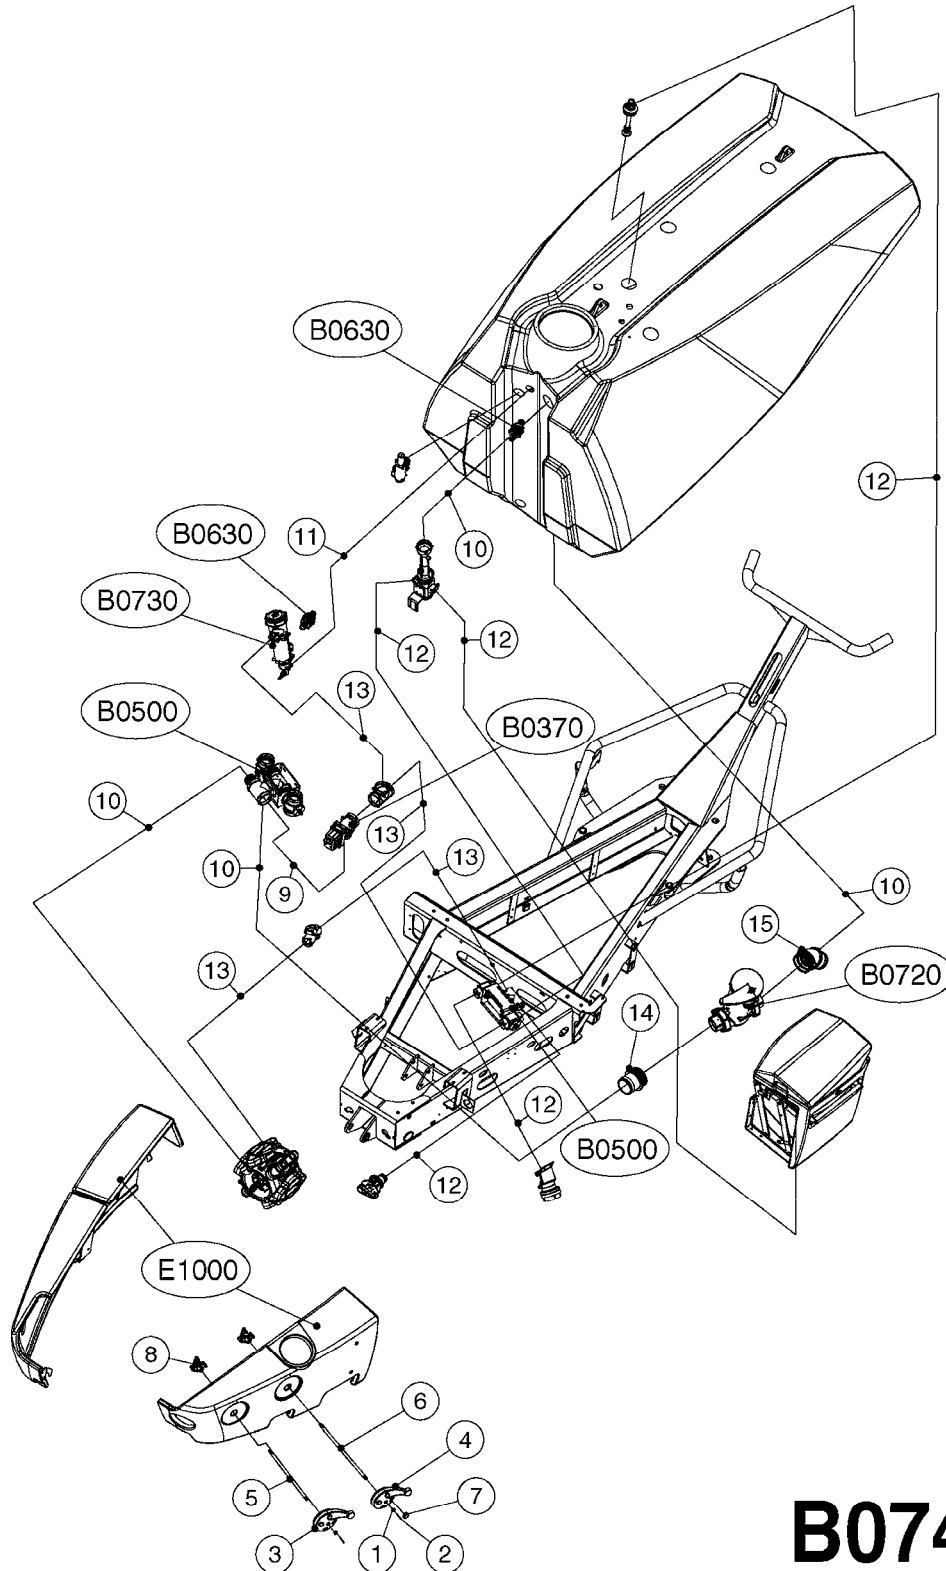

NCM 4400/6600 MANIFOLD
B0740-HIN, 01:01:16

B0740

NCM 4400/6600 MANIFOLD
B0740-HIN, 01:01:16

Page 1

Date 05.08.2019 11:48

Pos.	parts-n°	order qty	description
1	334594	1	PLUG F.VALVE HANDLE BLACK
2	411006	1	SCREW M4X40 SLOTTED
3	741844	1	VALVE HANDLE ASSY. SUCTION NCM
4	741845	1	VALVE HANDLE ASSY. PRESSUR NCM
5	14038100	1	AXLE FOR SUCTION VALVE HANDLE
6	14038200	1	AXLE FOR PRESSURE VALVE HANDLE
7	33505200	1	PLUG FOR SMART VALVE HANDLE
8	72283000	1	AXLE JOINT F. SMARTVALVE HANDL
9	92702703	1	HOSE PVC SUCT GRAY 2"
10	92702803	1	HOSE PVC SUCT GRAY 2.5"
11	92703203	1	HOSE R X3/4" X300PSI WP X0012"
12	92712403	1	HOSE R X1" X300PSI WP X0012"
13	92734403	1	HOSE R X5/4" X200PSI WP X0012"
14	727133	1	FITT. S93 2-1/2" STR. S W/O-RI
15	72072900	1	FITT. S93 2-1/2" 45° S W/O-RING