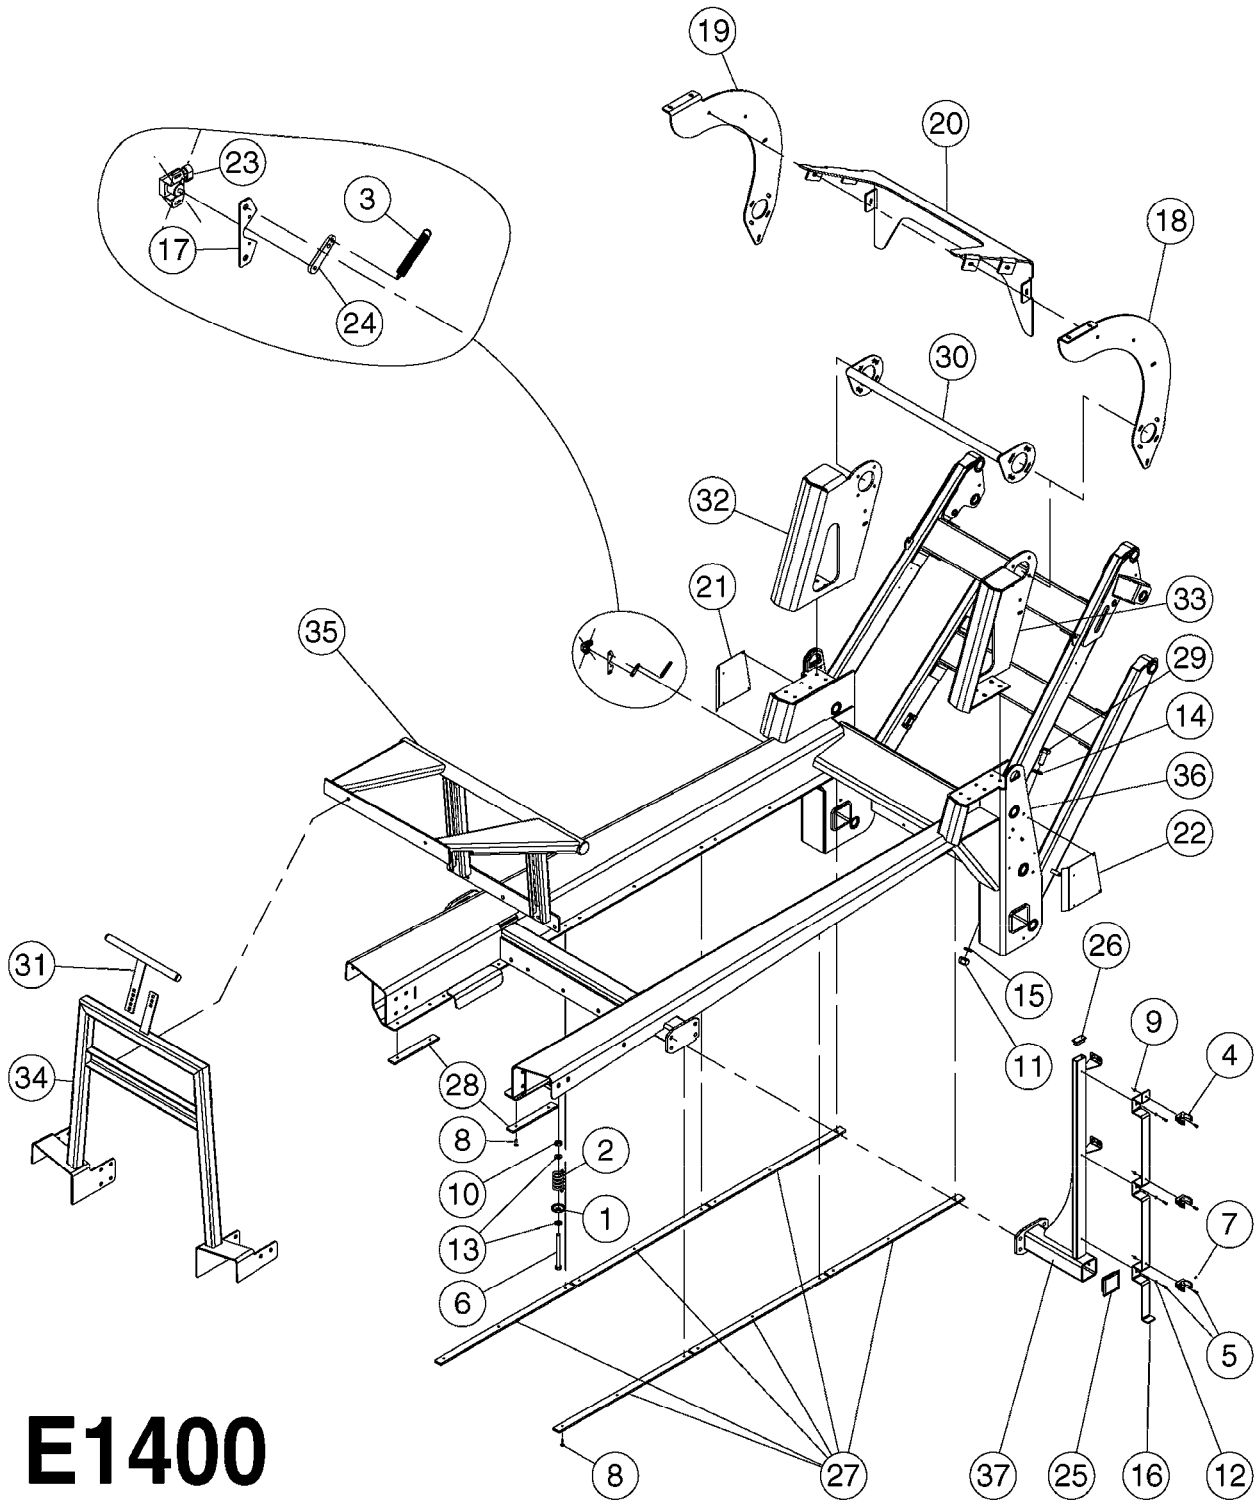

E1400

SARITOR TANK FRAME
E1400-HIN, 17:07:19

Page 1
Date 05.08.2019 11:56

Pos.	parts-n°	order qty	description
1	166246	1	WASHER CUP D53 F.SPRING
2	220673	1	SPRING F.PIVOT 100 X 51
3	220947	1	SPRING D13.0/1,2 L=90 RST
4	334523	1	PIPE HOLDER Ø51.5
5	410362	1	BOLT HEX 8.8 SS M6X20
6	430946	1	BOLT HEX M16 x 180 8.8 DEL
7	440663	1	SCREW 3/8" NR4 STAINLESS
8	458032	1	BOLT M8X30 8.8 DIN7991D SS
9	460261	1	NUT HEX M6X1.00 LOCK DIN985 A2 SS
10	460585	1	LOCKING NUT M16 DIN985 A2 SS
11	460747	1	NUT HEX M24 LOCK
12	470901	1	WASHER D11.8/D6.1X1.6 SS LOCK
13	478039	1	WASHER M16U 16.5X32XX3 SS
14	478041	1	WASHER D25/D50X4 SS A2
15	478079	1	PAIR OF WASHERS NL24 25.3X39X3.4
16	16220903	1	BKT SIGHT GAUGE SARITOR
17	16610101	1	BRACKET ANGULAR SENSOR PARALIFT SARITOR FROM #55647
18	16633401	1	LATERAL LEFT BRACKET, PARADYME, SARITOR
19	16633501	1	LATERAL RIGHT BRACKET, PARADYME, SARITOR
20	16633601	1	CENTER BRACKET, PARADYME, SARITOR
21	16645801	1	PLATE, PROTEC, TANK FRAME, REAR/R, SARITOR
22	16645901	1	PLATE, PROTEC, TANK FRAME, REAR/L, SARITOR
23	26005700	1	ANGLE SENSOR 70° 0.5-4.5 VDC + LEVER
24	26005800	1	ANGLE SENSOR 120° 0.5-4.5 VDC + LEVER
25	28022101	1	PROT. PLUG EP700 100.100x5-8
26	28032801	1	PROT. PLUG EP600 LR60.30X3
27	39001101	1	TANK REST SHIM - SAR.FRAME
28	39010601	1	TANK REST SHIM L=290 SAR FROM #55700
29	43000501	1	BOLT HEX M24X60 DAC 8.8 DIN933
30	61012101	1	TANK BRACE BAR SARITOR
31	61012401	1	FRONT TANK SUPPORT FOR SARITOR
32	61013601	1	BRACKET, MAIN TANK HOLDER, REAR R, SARITOR
33	61013701	1	BRACKET, MAIN TANK HOLDER, REAR L, SARITOR
34	63033201	1	BRACKET, TANKS, FRONT, SARITOR
35	63033301	1	BRACKET FLUSH TANK SARITOR
36	63033401	1	TANK CARRIER FRAME SAR UNTIL #55093
36	63062701	1	TANK CARRIER FRAME SAR V2 FROM #55094 TO #55646
36	63066901	1	TANK CARRIER FRAME SAR V3 FROM #55647
37	63036101	1	BRACKET SIGHT GAUGE TANK SARITOR