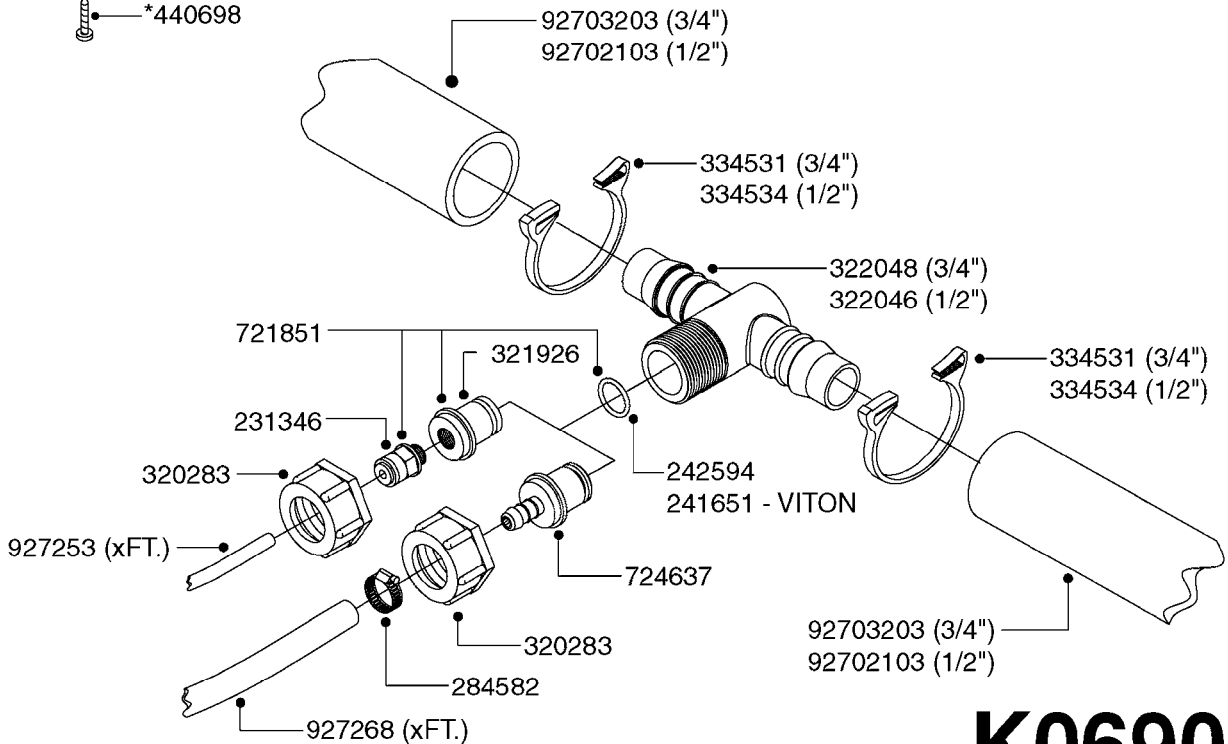

K0690

REMOTE GAUGE-MAGNETIC BASE KIT
K0690-HIN, 01:01:16

Page 1
Date 05.08.2019 12:00

parts-n°	order qty	description
231346	1	QUICK COUPLER 1/8"BSP X 4 MM
232230	1	QUICK COUPLER 1/4"BSP X 4 MM
241651	1	O-RING D14.0X3.0 NITRIL
242594	1	O-RING D14 X 1.78 SCH.70-EPDM
283581	1	HOSE CONNECTOR STR. F.4MM PE
284582	1	CLAMP HOSE GEAR - 5/16"
320187	1	FITT.DK CAP 3/8" BSP BLACK
320283	1	FITT.DK NUT 3/4"BSP
320445	1	FITT.DK HN 1/4"X3/8" BSP
321926	1	FITTING BSP3/4"-1/8"
322046	1	FITT.DK TEE 1/2X1/2HB X3/4'BSP
322048	1	FITT.DK TEE 3/4X3/4HB X3/4'BSP
330013	1	O-RING 2.5 X 10 PUR
330061	1	O-RING D16/D11X2,5
331807	1	FITT.DK HB 5/16" F.3/8" NUT
334531	1	CLAMP HOSE PLASTIC 3/4"
334534	1	CLAMP HOSE PLASTIC 1/2"
390713	1	GAUGE ADAPTOR 1/4" BSP
440698	1	SCREW F.PLASTIC 6X18 SS HEXHD
721851	1	SCREW PLUG W/QUICK FIT
724637	1	FITT.DK HB 5/16' F. 3/4" COMP.
927253	1	RED AIR HOSE, Ø4/2 1810 E
927268	1	HOSE BLUE PVC X 1/4 X 0012"
10536703	1	MAGNETIC BASE D3,2'/90LB
10536803	1	MAGNETIC BASE KIT F.GAUGE
28026203	1	GAUGE 200PSI/BR,2.5"1/4BSP-BTM
92702103	1	HOSE R X1/2" X300PSI WP X0012"
92703203	1	HOSE R X3/4" X300PSI WP X0012"