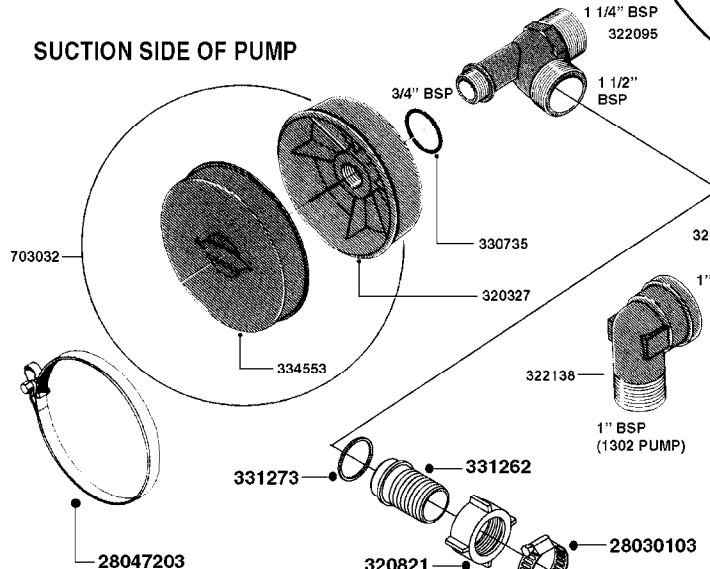

TO CONTROLS