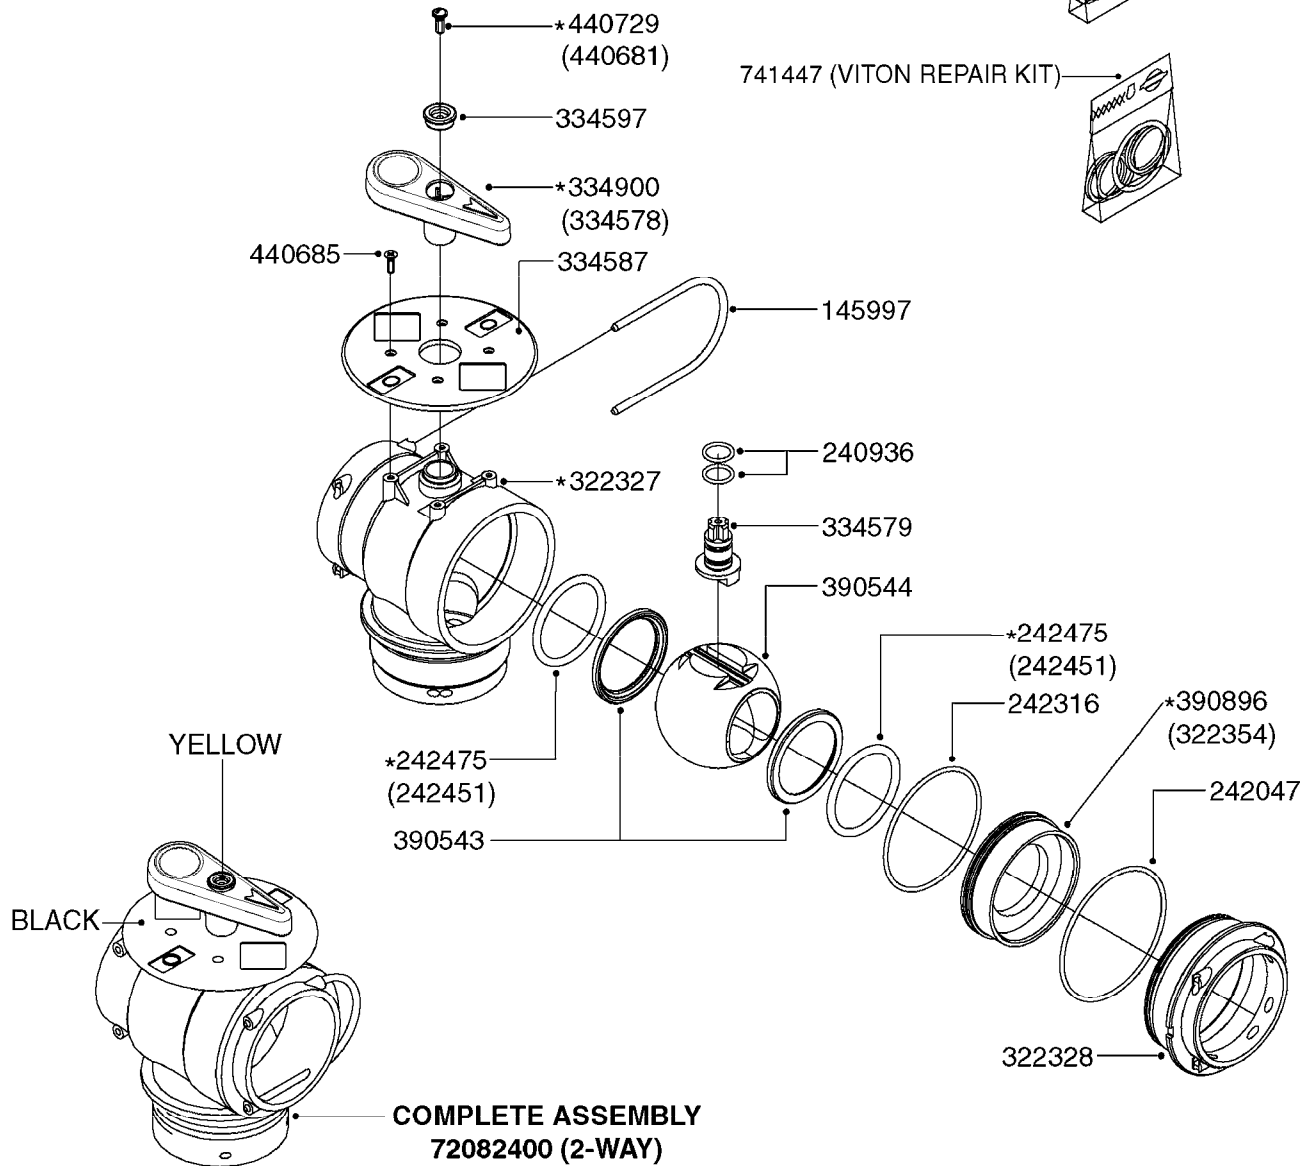

741726 - REPAIR KIT FOR VALVES WITH NEW HANDLE

741447 (VITON REPAIR KIT)

BALL VALVE DRAIN MEGA CENTRFG
B0560-HIN, 01:01:16

Page 1
Date 05.08.2019 11:48

parts-n°	order qty	description
145997	1	FITT.DK S-93 FORK
240936	1	O-RING D13.3X2.4 NITRIL
242047	1	O-RING 89.5 X 3.0 VITON
242316	1	O-RING D84.5X3.0 NITRIL
242451	1	O'RING D56.0 x 3.0 VITON
242475	1	O'RING D56.52x5.33 SH70-VITON
322327	1	HOUSING, VALVE, S93, 220 PSI
322328	1	END CAP F.VALVE S-93
322354	1	THRUST PLATE F.3-WAY VALVES-93
334578	1	HANDLE FOR VALVE 'OLD' STYLE
334579	1	SPINDLE F.3 WAY VALVE S-93
334587	1	FACE PLATE F.BALL VALVE BLACK
334597	1	PLUG F.VALVE HANDLE YELLOW
334900	1	HANDLE F.3 WAY VALVE TALL '00
390543	1	SEAT F.BALL 3-WAY VALVE S-93
390544	1	BALL FOR S93 VALVE, 3 HOLES
390896	1	THRUST PLATE F.3-WAY VALVES-93
440681	1	SCREW F. PLASTIC 4MM X 14LG SS
440685	1	SCREW F.PLASTIC 4X14 SS C-SUNK
440729	1	SCREW F. PLASTIC 4MM X40LG SS
741447	1	REPAIR KIT F.S93 VALVE - VITON
741726	1	REPAIR KIT F.S93 VALVE VIT.'02
72082400	1	VALVE 2"-S93 3 WAY