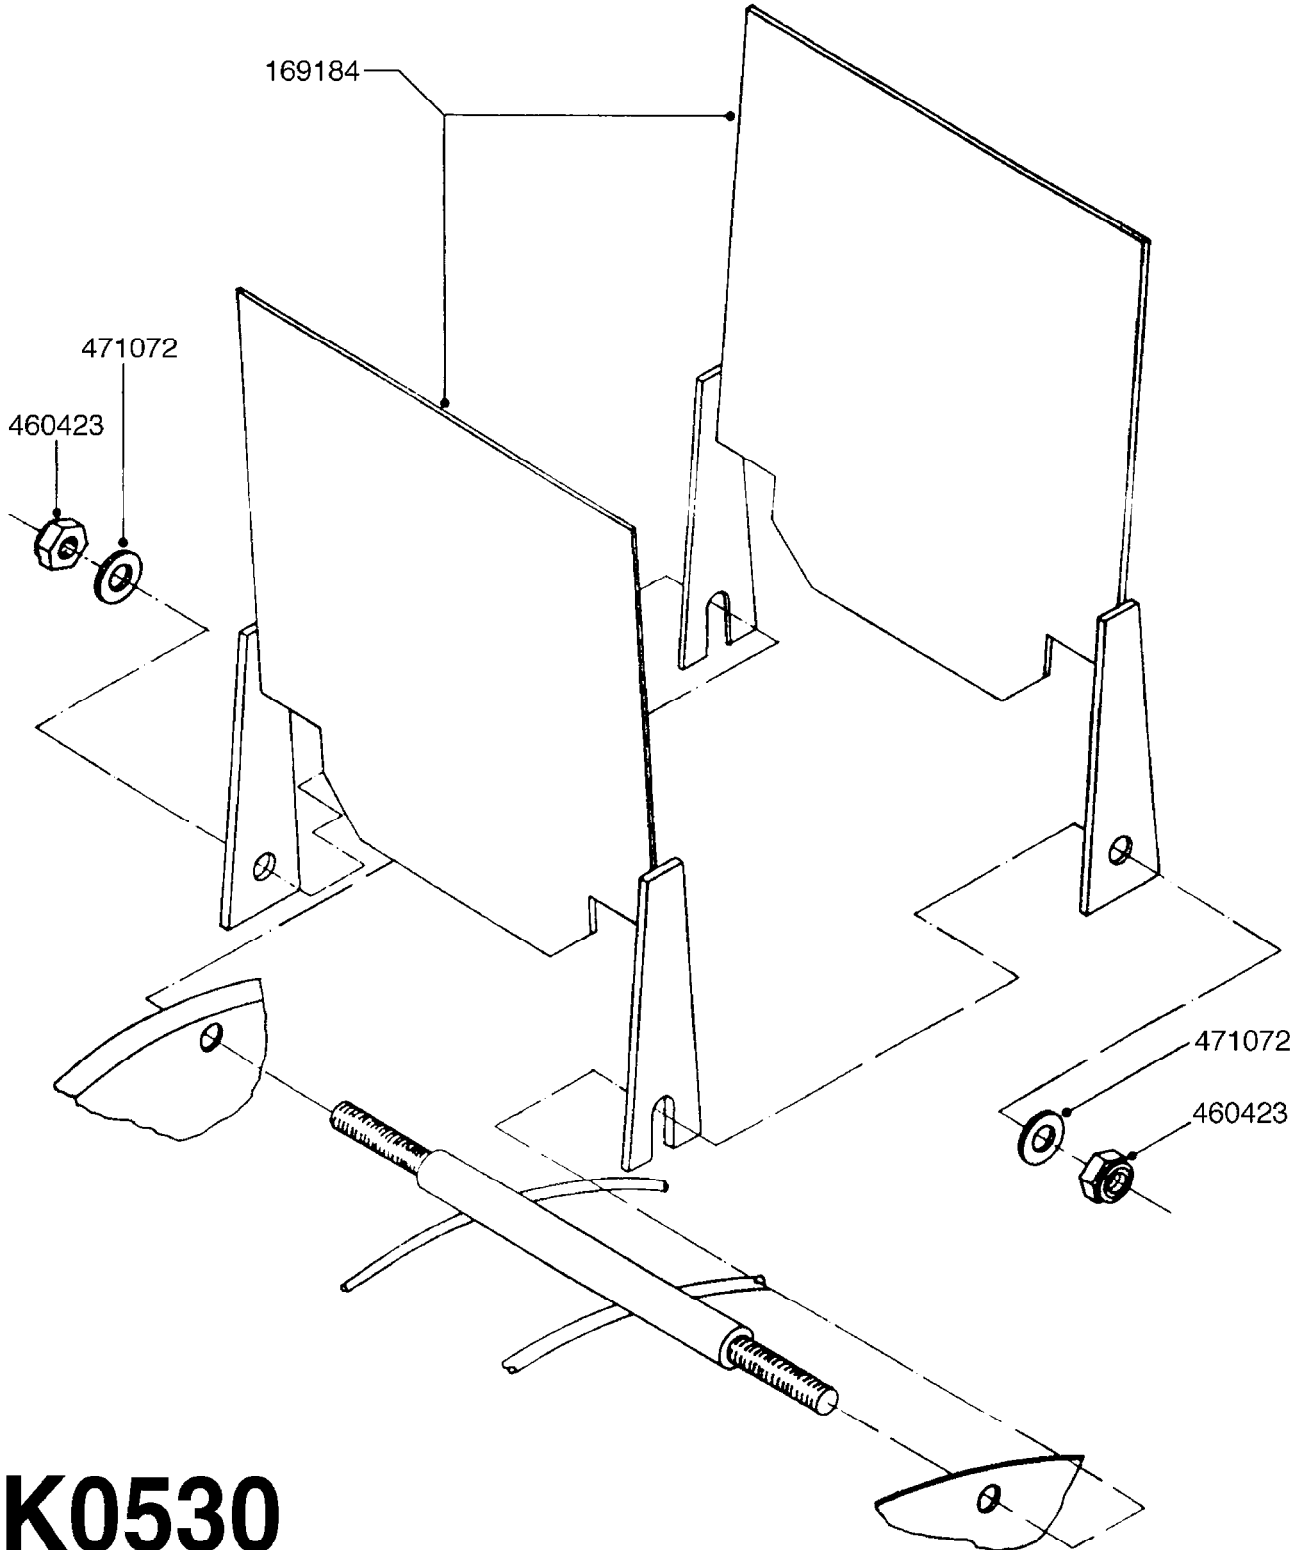

LB - VEE DEFLECTOR
K0530-HIN, 01:01:16

Page	0
Date	05.08.2019 12:00

LB - VEE DEFLECTOR
K0530-HIN, 01:01:16

Page 1

Date 05.08.2019 12:00

parts-n°	order qty	description
169184	1	V DEFLECTOR LB
460423	1	NUT HEX M10X1.50 LOCK DIN985A2 SS
471072	1	WASHER M10 EL2