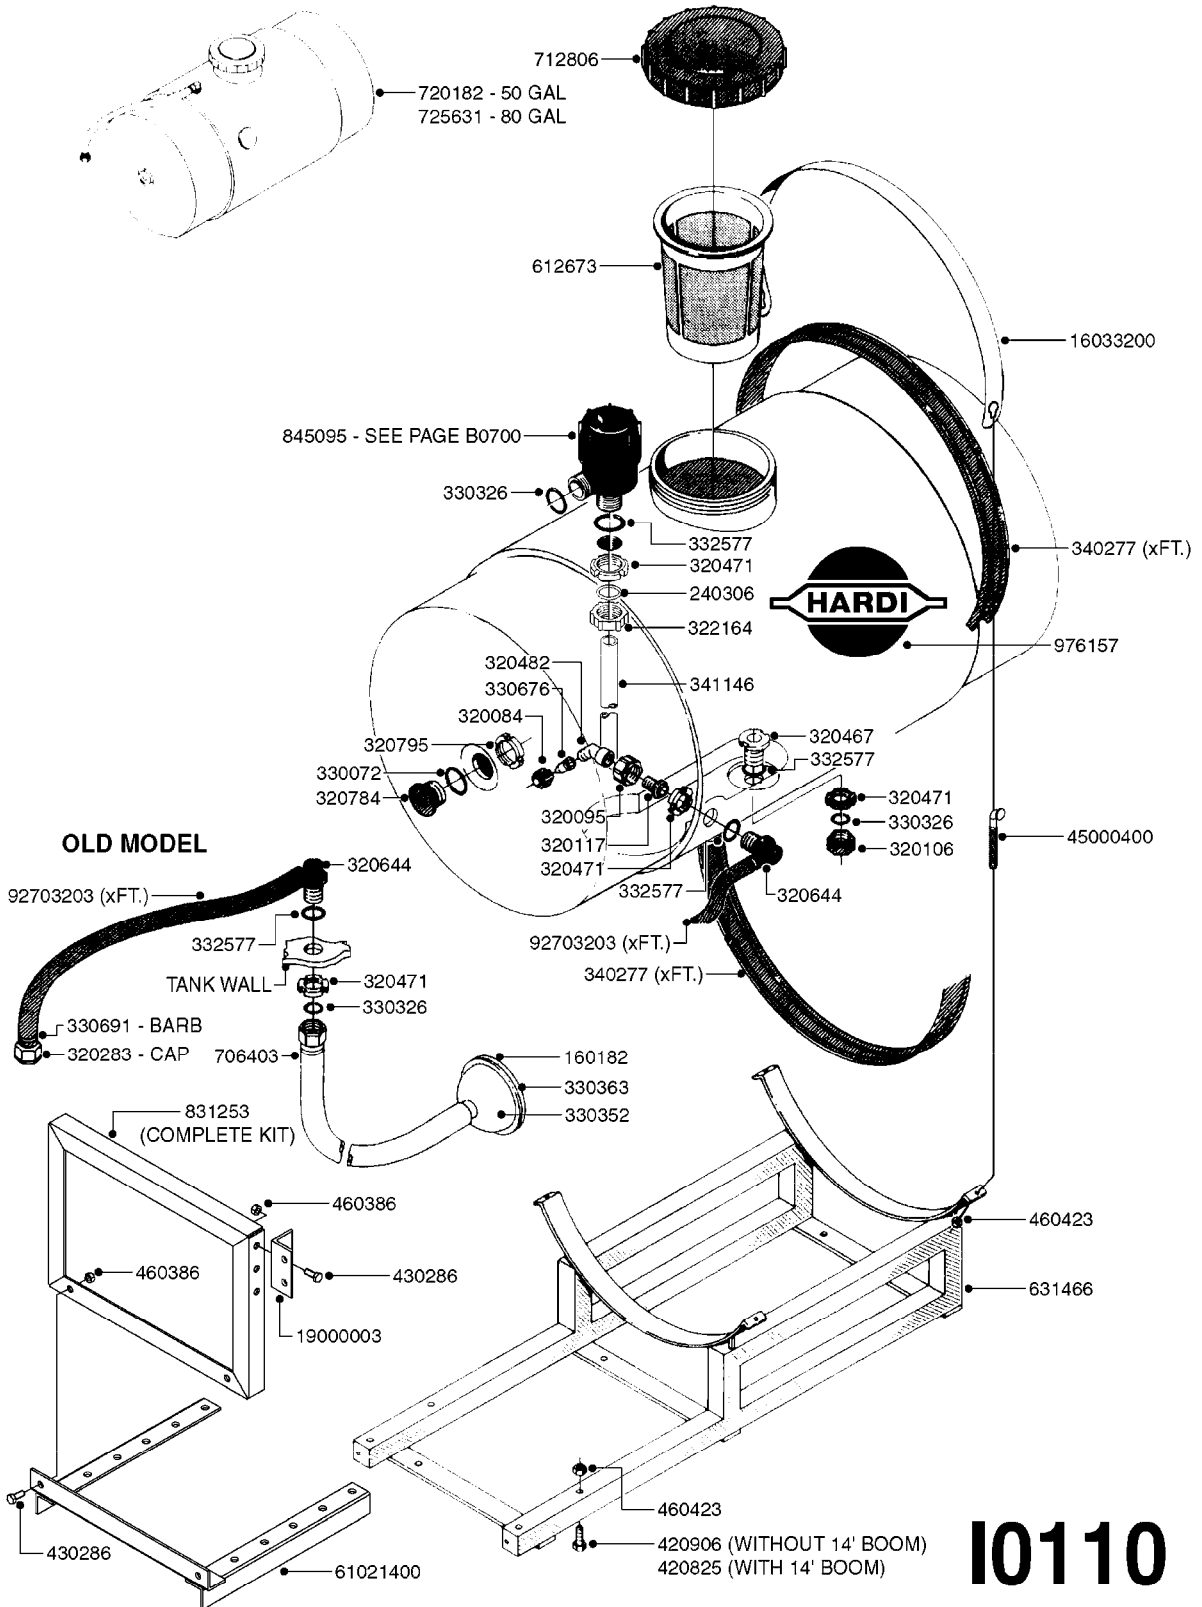

SM 50/80 TANK & FRAME
I0110-HIN, 01:01:16

Page 1
Date 05.08.2019 11:58

parts-n°	order qty	description
160182	1	FILTER SCREEN
240306	1	O-RING D29/D21X4
320084	1	FITT.DK NUT 1/2" BSP
320095	1	FITT.DK NUT 1" BSP
320106	1	FITT.DK CAPNUT 1" BSP
320117	1	FITT.DK CONN.1/2"BSP F. 1" CAP
320283	1	FITT.DK NUT 3/4"BSP
320467	1	FITT.DK BULKHEAD 1"BSP SINGLE
320471	1	FITT.DK NUT 1" BSP JAMB
320482	1	FITT.DK ELB. 1/2" BSP 60 DEG.
320644	1	FITT.DK ELB.3/4"HB X 1" BSP
320784	1	FITT.DK CAP 1-1/2" BSP
320795	1	FITT.DK NUT 1-1/2" BSP JAMB
322164	1	FITT.DK CAP 1' SPECIAL
330072	1	O-RING D53.5/D45.5X4
330326	1	O-RING D30/D24X2 F.1"NUT
330352	1	FOAM DROP HOUSING
330363	1	RETAINER FILTER GAUGE
330676	1	FITT.DK HB 3/8" F. 1/2" NUT
330691	1	FITT.DK HB 3/4'F.3/4' NUT
332577	1	O-RING D38/D30X4 F.1" PUR.
340277	1	TANK PACKING - 40mm WIDE x 12"
341146	1	SUCTION TUBE L=640MM/45DEG
420825	1	BOLT HEX 8.8 DEL M10X65
420906	1	BOLT HEX 8.8 DEL M10X60
430286	1	BOLT HEX 8.8 DEL M12X30 FT
460386	1	NUT HEX M12X1.75
460423	1	NUT HEX M10X1.50 LOCK DIN985A2 SS
612673	1	FILTER BASKET F. ES30/ES53
631466	1	FRAME F. SM53/80 SPRAYER
706403	1	HOSE ASSY. SUCTION F.ESSTATE SP
712806	1	TANK LID WITH VENT S226 RED
720182	1	TANK 50 GAL. ES/SM
725631	1	TANK 80 GAL. SM
831253	1	REAR BOOM MT.FOR ATV/ES80
845095	1	FILTER COMPLETE
976157	1	DECAL COMPANY (4.4" X 4.6")
16033200	1	TANK STRAP L=1150MM
19000003	1	MOUNT ANGLE BRACKET ES50/80
45000400	1	T-BOLT SPECIAL F.TANK STRAP ES
61021400	1	BKT. BOOM MOUNT SM53/80 US
92703203	1	HOSE R X3/4" X300PSI WP X0012"