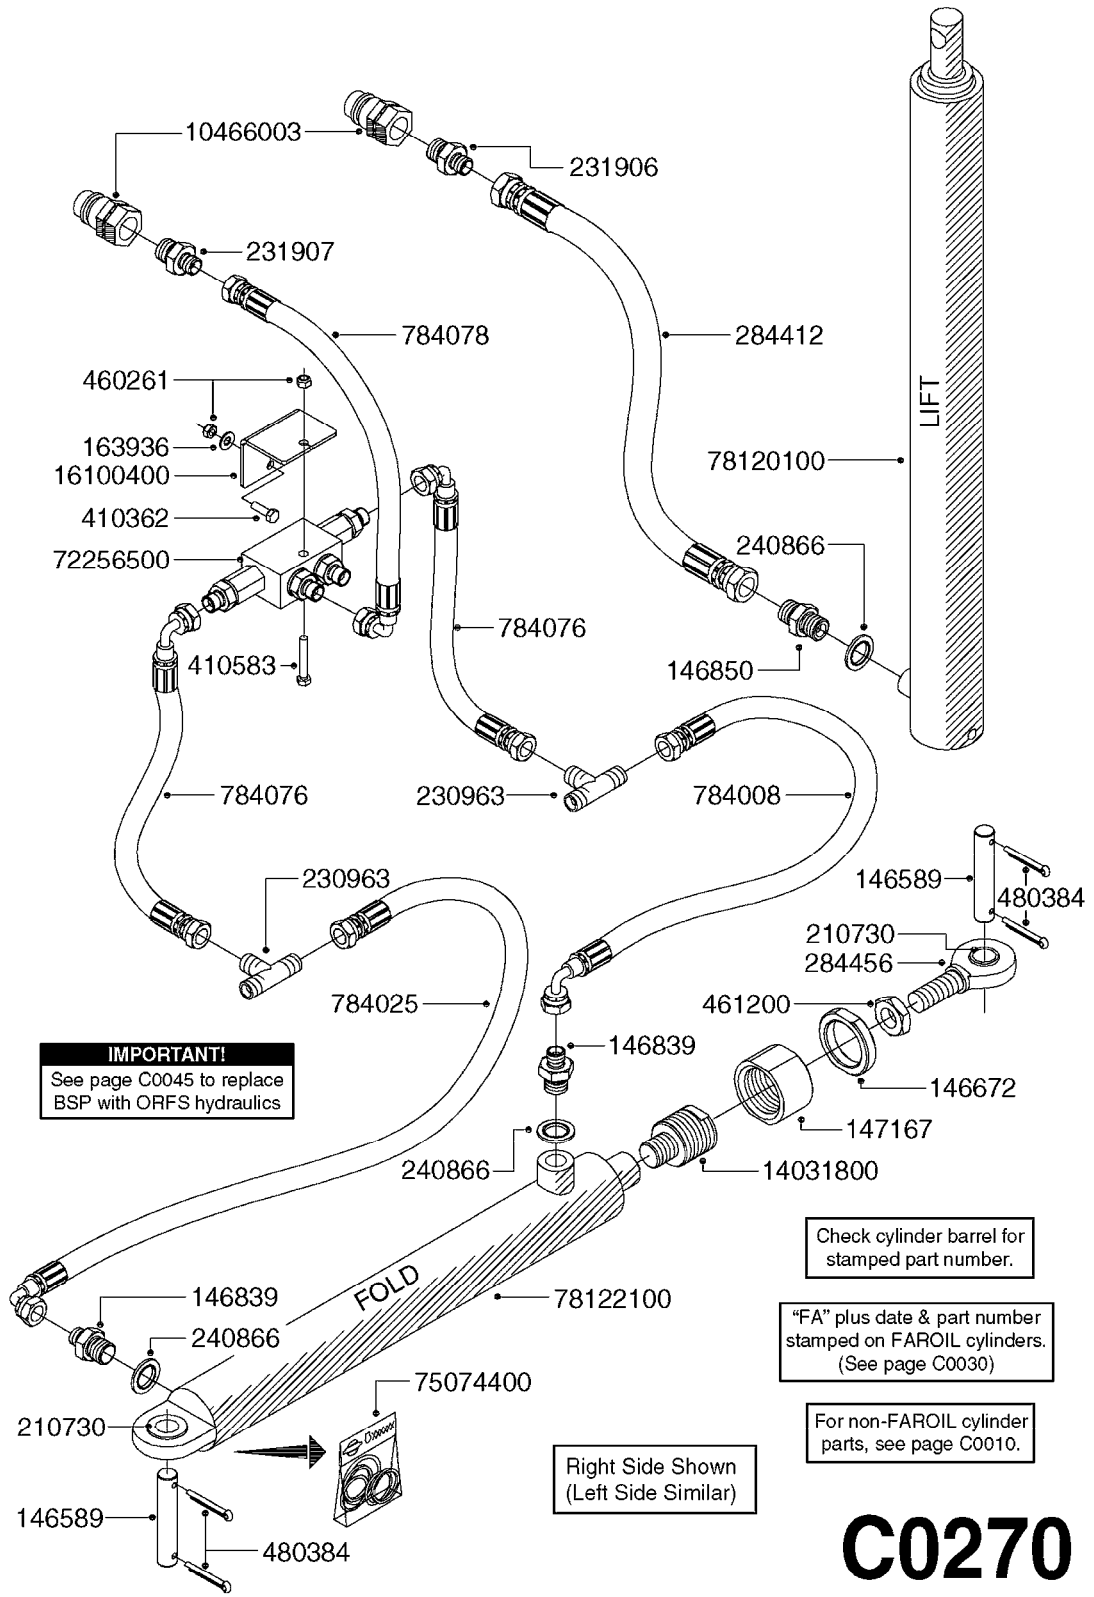

Right Side Shown
(Left Side Similar)

C0260

HYD EAG HZ 45-66' W/DH CONTROL
C0260-HIN, 23:01:18

Page

1

Date

05.08.2019 11:50

parts-n°	order qty	description
145912	1	BUSHING D19.8/D17.0X7MM
146324	1	SHAFT D16.8 L102/2 X 5
146587	1	PIN D16.8 X 65
146835	1	HEX NIPPLE 1/4" - 3/8" BSP
146839	1	HEX NIPPLE 1/4"X3/8" BSP 0.7MM
146850	1	HEX NIPPLE 3/8"x3/8" - 1.8mm
146992	1	BUSHING F.CYLINDER
151872	1	BUSHING D22.0/18.0 10MM
160802	1	MOUNT PLATE F.HYD SOLENOID'HZ'
160803	1	COVER PLATE F.HYD SOLENOID'HZ'
210728	1	BEARING F.LINK HEAD M17
231906	1	HEX NIPPLE 3/8"BSP X 1/2"NPT
231907	1	HEX NIPPLE 1/4"BSP X 1/2"NPT
240866	1	DOWTYSEAL 3/8"
242102	1	O-RING Ø9.25X1.78 NITRIL 90SH
242220	1	GASKET F. HIRSMANN PLUG INCLUDED WITH 729977
260363	1	PLUG 2 POLE 12V
261344	1	HIRSCHMANN PLUG B INCLUDED WITH 729977
261692	1	PLUG ELEC.7 POLE FEMALE F.CABL
261693	1	PLUG ELEC. 7 POLE MALE
261741	1	SWITCH 2 POLE 12V TOGGLE PRESS
261753	1	PLUG ELEC.7 POLE FEMALE F.BASE
270561	1	SCREW W/SPRING ASSY. (QTY 1)
284029	1	COVER PLUS D10.5/12.0X5.0
410185	1	BOLT HEX 8.8 DEL M6X16
411012	1	SCREW M5X30 STAINLESS
411029	1	SCREW M3X35 F.HIRSMANN PLUG INCLUDED WITH 729977
420847	1	BOLT HEX 8.8 DEL M8X85
440673	1	SCREW F.PLASTIC 5X12 SS
450964	1	SCREW M5X30 F.CYLINDER
460143	1	SELF LOCK NUT M8 SST A2 DIN985
460261	1	NUT HEX M6X1.00 LOCK DIN985 A2 SS
460467	1	NUT HEX M5 GALV.
461198	1	NUT HEX M16X2 JAMB
461249	1	NUT M22X1.5 DIN439B
471139	1	WASHER D22/D17X1.5 BRASS
480384	1	PIN COTTER 3/16 x 1-1/2"
729668	1	DISTRIBUTION BOX, 4 FUNCTION
729959	1	CONTROL BOX DAH 4-FUNCTION
729977	1	DAH DIRECTIONAL VLV JUNC. BOX
782080	1	MANIFOLD BLOCK, 4 FUNCTION
782115	1	HY SOLENOID VALVE DH HYD
782138	1	HY-BLOCK 1-VALVE W LS-PORT
784001	1	HOSE HY X 1/4 X 067.00"STR+ELB
784019	1	HOSE HY X 1/4 X 078.75"STR+ELB
784045	1	HOSE HY X 1/4 X 157.50"STR+STR
784056	1	HOSE HY X 1/4 X 394.00'STR+ELB
784091	1	HOSE HY X 1/4 X 295.25"STR+ELB
983003	1	CABLE ELEC.2X1MM WIRE BLACK EC INCLUDED WITH 729977
10466003	1	COUPLER PIONEER 8010-04 1/2NPT
21091900	1	LINK HEAD M16 x D17 DELTA
28449403	1	HOSE HY X1/4X057.08"STR+ELB
75075000	1	SEAL KIT 78122600/27/28/29
78120300	1	CYLINDER 60/50/30 1100MM
78122700	1	CYLINDER D40/22X300MM RED
78122900	1	CYLINDER 40/22X300MM RED
78563200	1	HYD HOSE ORFS 6S-6-6S L=8000