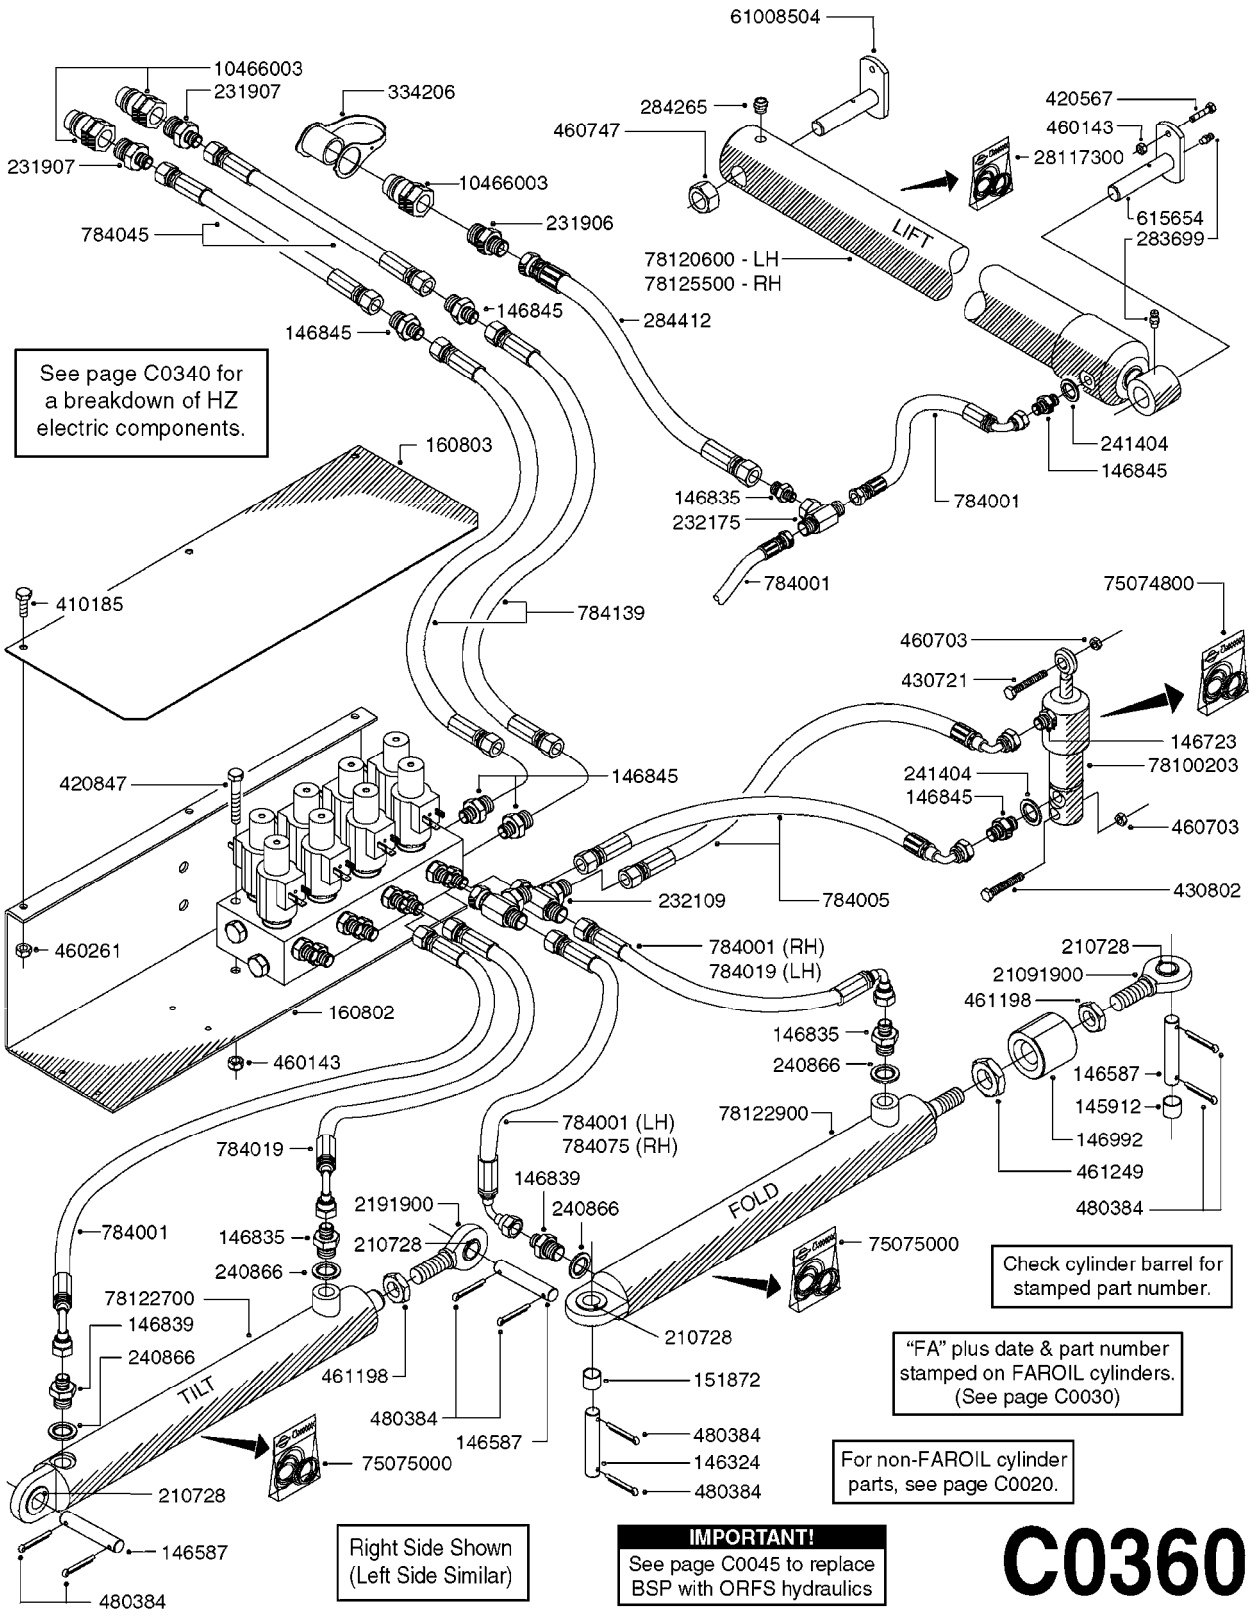

HYD EAGLE HZ SPB 45'-66' - NAV
C0360-HIN, 09:01:18

Page 1
Date 05.08.2019 11:51

parts-n°	order qty	description
145912	1	BUSHING D19.8/D17.0X7MM
146324	1	SHAFT D16.8 L102/2 X 5
146587	1	PIN D16.8 X 65
146723	1	HEX NIPPLE 1/4" - 1/8" BSP
146835	1	HEX NIPPLE 1/4" - 3/8" BSP
146839	1	HEX NIPPLE 1/4"X3/8" BSP 0.7MM
146845	1	HEX NIPPLE 1/4"X1/4"
146992	1	BUSHING F.CYLINDER
151872	1	BUSHING D22.0/18.0 10MM
160802	1	MOUNT PLATE F.HYD SOLENOID'HZ'
160803	1	COVER PLATE F.HYD SOLENOID'HZ'
210728	1	BEARING F.LINK HEAD M17
231906	1	HEX NIPPLE 3/8"BSP X 1/2"NPT
231907	1	HEX NIPPLE 1/4"BSP X 1/2"NPT
232109	1	FITT.HY TEE 1/4"BSP UNION
232175	1	TEE 1/4"M X 1/4"F X 1/4"M BSP
240866	1	DOWTYSEAL 3/8"
241404	1	DOWTY SEAL 1/4"
283699	1	GREASE NIPPLE M6X1
284265	1	PLUG BREATHER 1/4" F/CYLINDER
284412	1	HOSE HY 3/8" X 315" STR+STR
334206	1	DUST HOOD FOR HY-COUPLING
410185	1	BOLT HEX 8.8 DEL M6X16
420567	1	BOLT HEX 8.8 DEL M8X30 FT
420847	1	BOLT HEX 8.8 DEL M8X85
430721	1	BOLT HEX 8.8 DEL M12X40 FT
430802	1	BOLT HEX 8.8 DEL M12X75
460143	1	SELF LOCK NUT M8 SST A2 DIN985
460261	1	NUT HEX M6X1.00 LOCK DIN985 A2 SS
460703	1	NUT HEX M12X1.75 LOCK DIN985A2 SS
460747	1	NUT HEX M24 LOCK
461198	1	NUT HEX M16X2 JAMB
461249	1	NUT M22X1.5 DIN439B
480384	1	PIN COTTER 3/16 x 1-1/2"
615654	1	PIN D25 X 123 F. PARALIFT
784001	1	HOSE HY X 1/4 X 067.00"STR+ELB
784005	1	HOSE HY X 1/4 X 037.38"STR+ELB
784019	1	HOSE HY X 1/4 X 078.75"STR+ELB
784045	1	HOSE HY X 1/4 X 157.50"STR+STR
784075	1	HOSE HY X 1/4 X 057.00"
784139	1	HOSE HY X 1/4 X 216.50"STR+STR
10466003	1	COUPLER PIONEER 8010-04 1/2NPT
21091900	1	LINK HEAD M16 x D17 DELTA
28117300	1	SEAL KIT 78120600/07/43
61008504	1	MOUNTING BOLT Ø25X98/M24
75074800	1	SEAL KIT 78123400/42 SEAL KIT FOR 78100203 CYLINDER
75075000	1	SEAL KIT 78122600/27/28/29
78100203	1	CYL. D25/12-50/72531000 W/BSP ADAPT
78120600	1	CYLINDER 60/25 X 662 NAV PAR L
78122700	1	CYLINDER D40/22X300MM RED
78122900	1	CYLINDER 40/22X300MM RED
78125500	1	CYLINDER 60/25 X 662 NAV PAR R