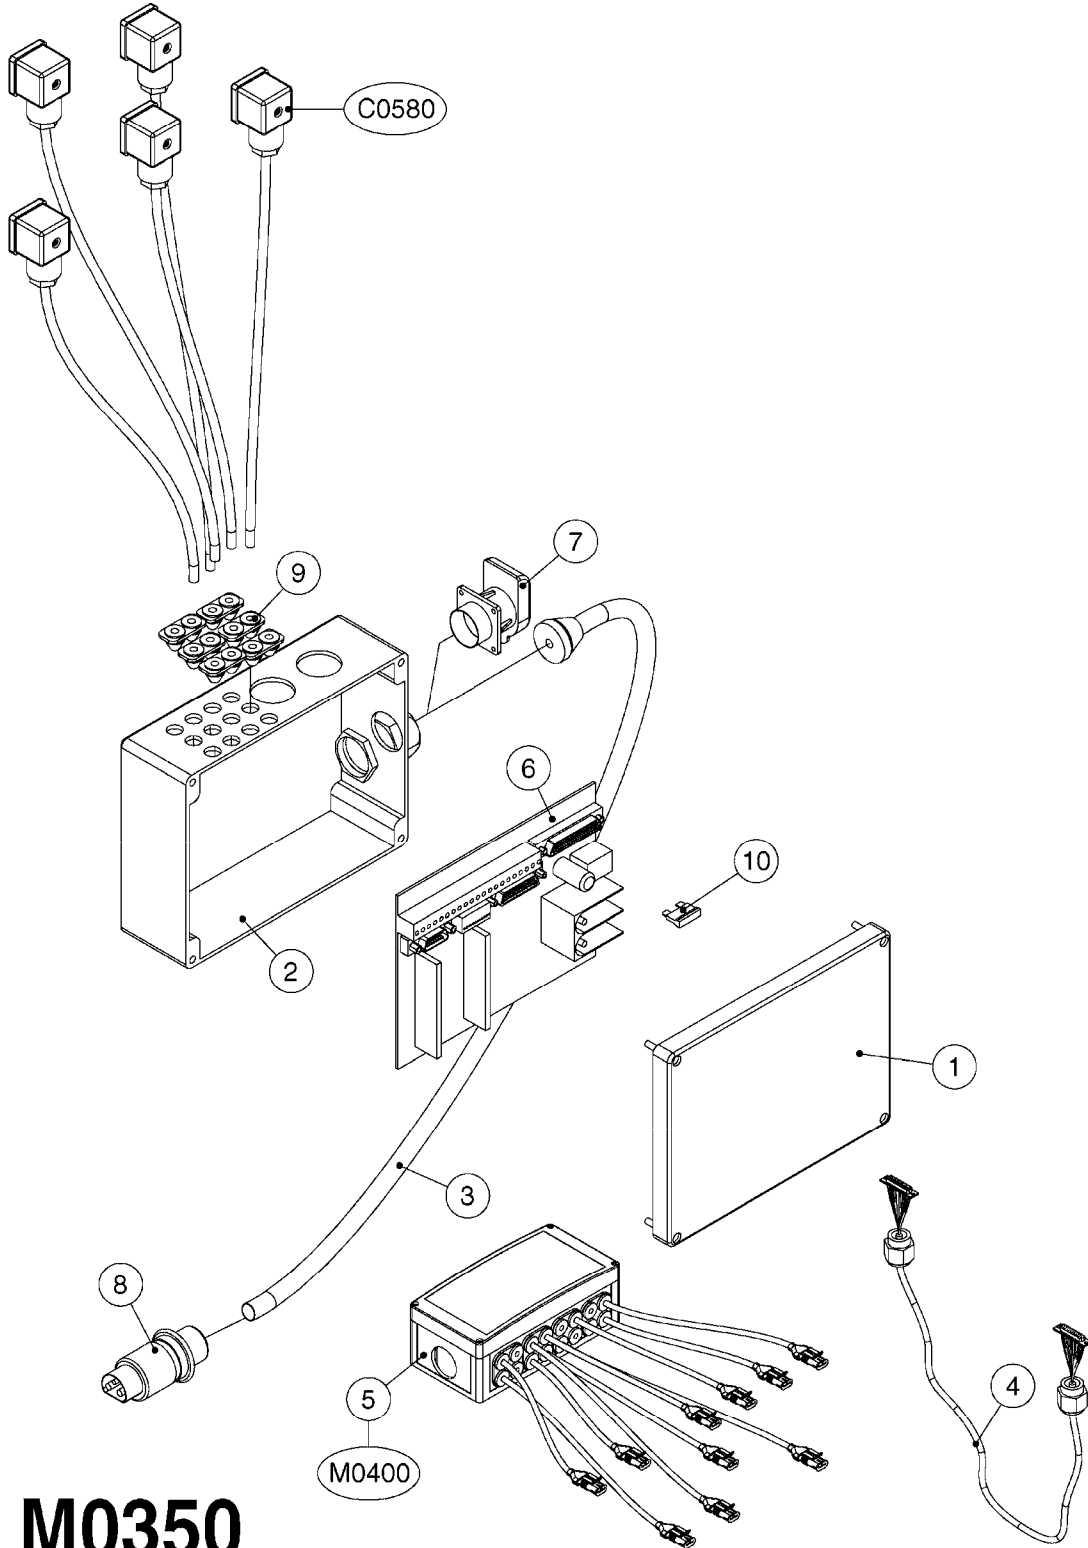

M0350

JUNCTION BOXES - HYDRAULIC
M0350-HIN, 15:07:19

Page 1

Date 05.08.2019 12:01

Pos.	parts-n°	order qty	description
1	261442	1	LID F.3010/3012 HP BOX
2	391071	1	BOX FOR HY.DAH
3	983070	1	CABLE 2X6²
4	26016900	1	CABLE DB25M - DB25F L=8.5m
5	26018000	1	HYD JUNCTION BOX SPZ PRE 2012 EAGLE SPC BOOMS
5	26018100	1	HYD. BOX BOOM PCB W/LEADS FOR FORCE/TWIN FORCE BOOMS
5	26018500	1	HYD. BOX BOOM PCB NO LEADS
5	26038300	1	HYD JUNCTION BOX GENERIC 2012 EAGLE SPC/FORCE BOOMS
6	26087600	1	DAH INTERFACE PCB ASSY. V.2.0
7	28048000	1	PLUG 3-POL DIN 9680 FEM.CHASS
8	28048100	1	PLUG 3-POL DIN 9680 MALE SPRAY
9	28048200	1	WIRE GROMET RUBBER 4 HOLE
10	28048500	1	FUSE 10A ATOF SERIES