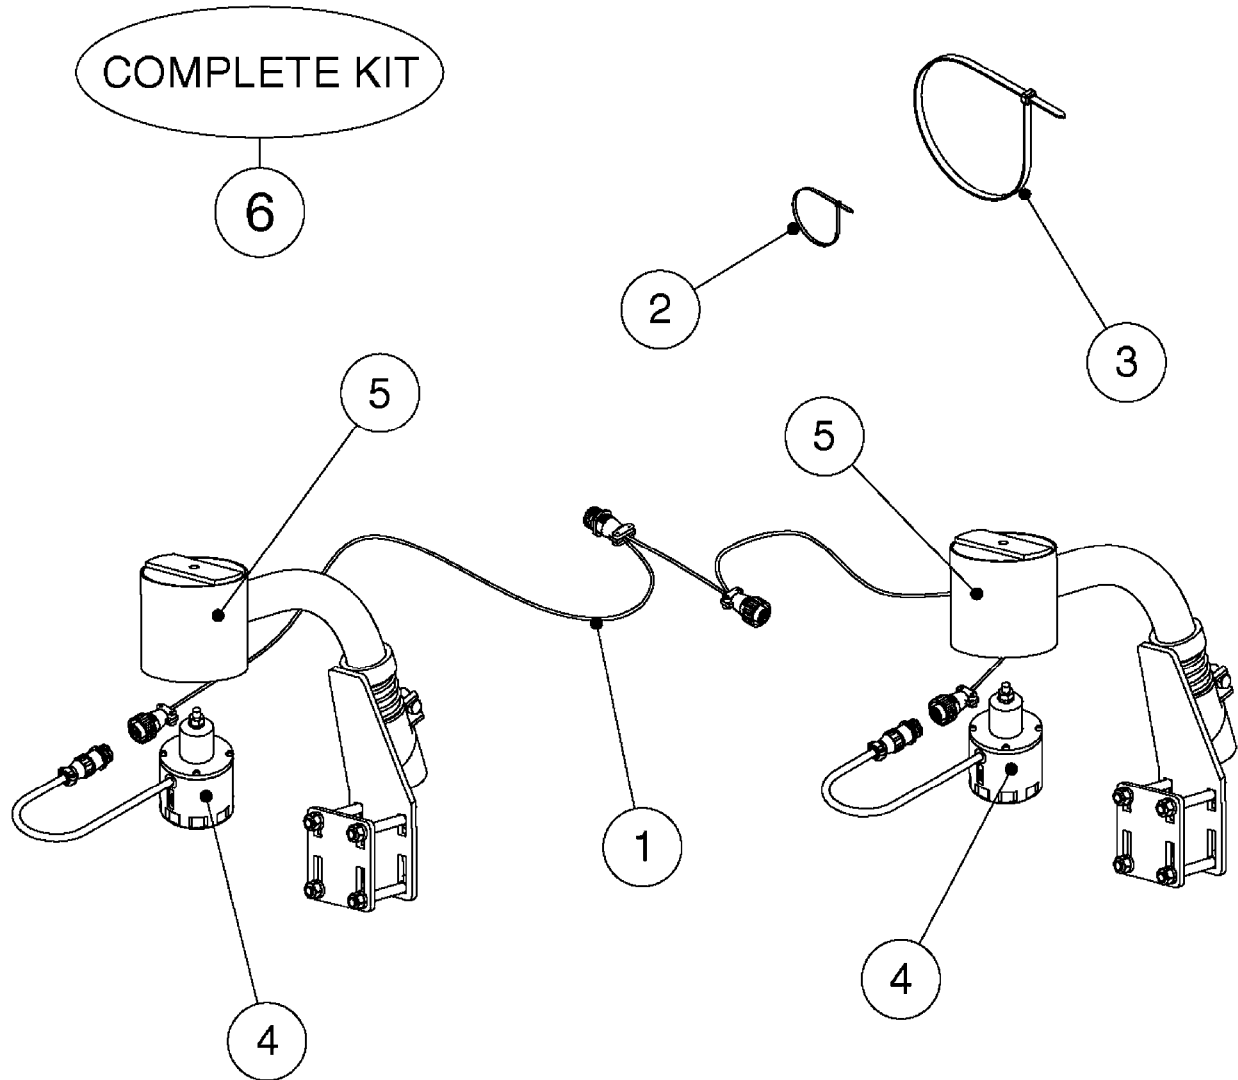

M0350

JUNCTION BOXES - HYDRAULIC
M0350-HIN, 15:07:19

Page 1

Date 05.08.2019 12:01

Pos.	parts-n°	order qty	description
1	261442	1	LID F.3010/3012 HP BOX
2	391071	1	BOX FOR HY.DAH
3	983070	1	CABLE 2X6²
4	26016900	1	CABLE DB25M - DB25F L=8.5m
5	26018000	1	HYD JUNCTION BOX SPZ PRE 2012 EAGLE SPC BOOMS
5	26018100	1	HYD. BOX BOOM PCB W/LEADS FOR FORCE/TWIN FORCE BOOMS
5	26018500	1	HYD. BOX BOOM PCB NO LEADS
5	26038300	1	HYD JUNCTION BOX GENERIC 2012 EAGLE SPC/FORCE BOOMS
6	26087600	1	DAH INTERFACE PCB ASSY. V.2.0
7	28048000	1	PLUG 3-POL DIN 9680 FEM.CHASS
8	28048100	1	PLUG 3-POL DIN 9680 MALE SPRAY
9	28048200	1	WIRE GROMET RUBBER 4 HOLE
10	28048500	1	FUSE 10A ATOF SERIES