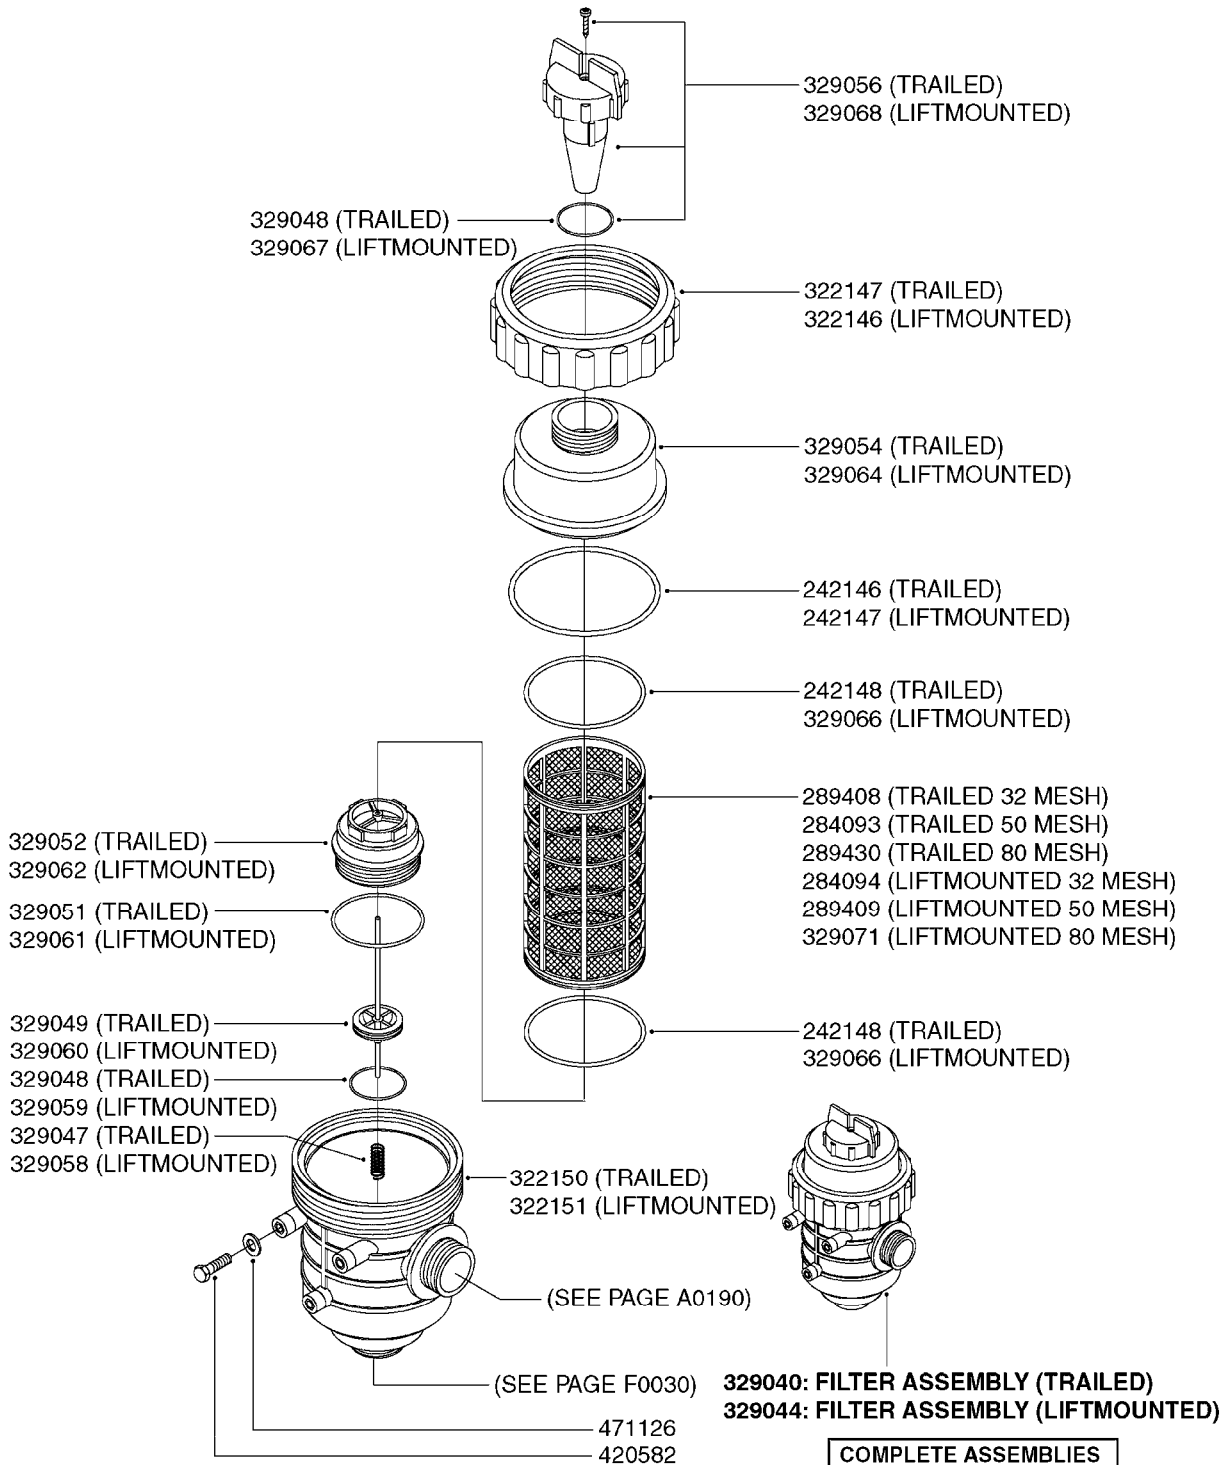

B0710

SUCTION FILT.-VINEYARD&ORCHARD
B0710-HIN, 01:01:16

Page 1

Date 05.08.2019 11:48

parts-n°	order qty	description
242146	1	O-RING 140 X 126 X 7
242147	1	O-RING 105,6x95X5.3
242148	1	O-RING 109.2 X 104 X 2
284093	1	FILTER SCR N ARAG 50 MESH BLUE
284094	1	FILTER SCR N ARAG 32 MESH WHITE
289408	1	FILTER SCR N ARAG 32 MESH WHITE
289409	1	FILTER SCR N ARAG 50 MESH BLUE
289430	1	FILTER SCR N ARAG 80 MESH RED
322146	1	THREADED RING F/FILTER 170
322147	1	THREADED RING F/FILTER 200
322150	1	FILTER CASING 1.5"BSP ARAG
322151	1	FILTER HOUSING 170
329040	1	FILTER ARAG 1.5" 32 MESH TRAIL
329044	1	FILTER ARAG 1.5" 32 MESH LIFT
329047	1	SPRING F. ARAG FILTER 1-1/2"
329048	1	O-RING F. 1-1/2" FILTER
329049	1	PLUNGER F. ARAG VALVE 1-1/2"
329051	1	O-RING F.ARAG FILTER 1-1/2"
329052	1	FITTING F.ARAG FILTER 1-1/2"
329054	1	FILTER HOUSING LID 1-1/2"
329056	1	YELLOW LOCKING RETAINER 1-1/2"
329058	1	SPRING F. ARAG FILTER 1"
329059	1	O-RING F. 1" FILTER
329060	1	PLUNGER F. ARAG VALVE 1"
329061	1	O-RING F.ARAG FILTER 1"
329062	1	FITTING F.ARAG FILTER 1"
329064	1	FILTER HOUSING LID 1"
329066	1	O-RING F.ARAG FILTER 1"
329067	1	O-RING F. 1" FILTER
329068	1	YELLOW LOCKING RETAINER 1"
329071	1	FILTER SCR N ARAG 80 MESH RED
420582	1	BOLT HEX 8.8 DEL M8X20 FT A2
471126	1	WASHER, M8, Ø16/ 8.4X 1.6, SS