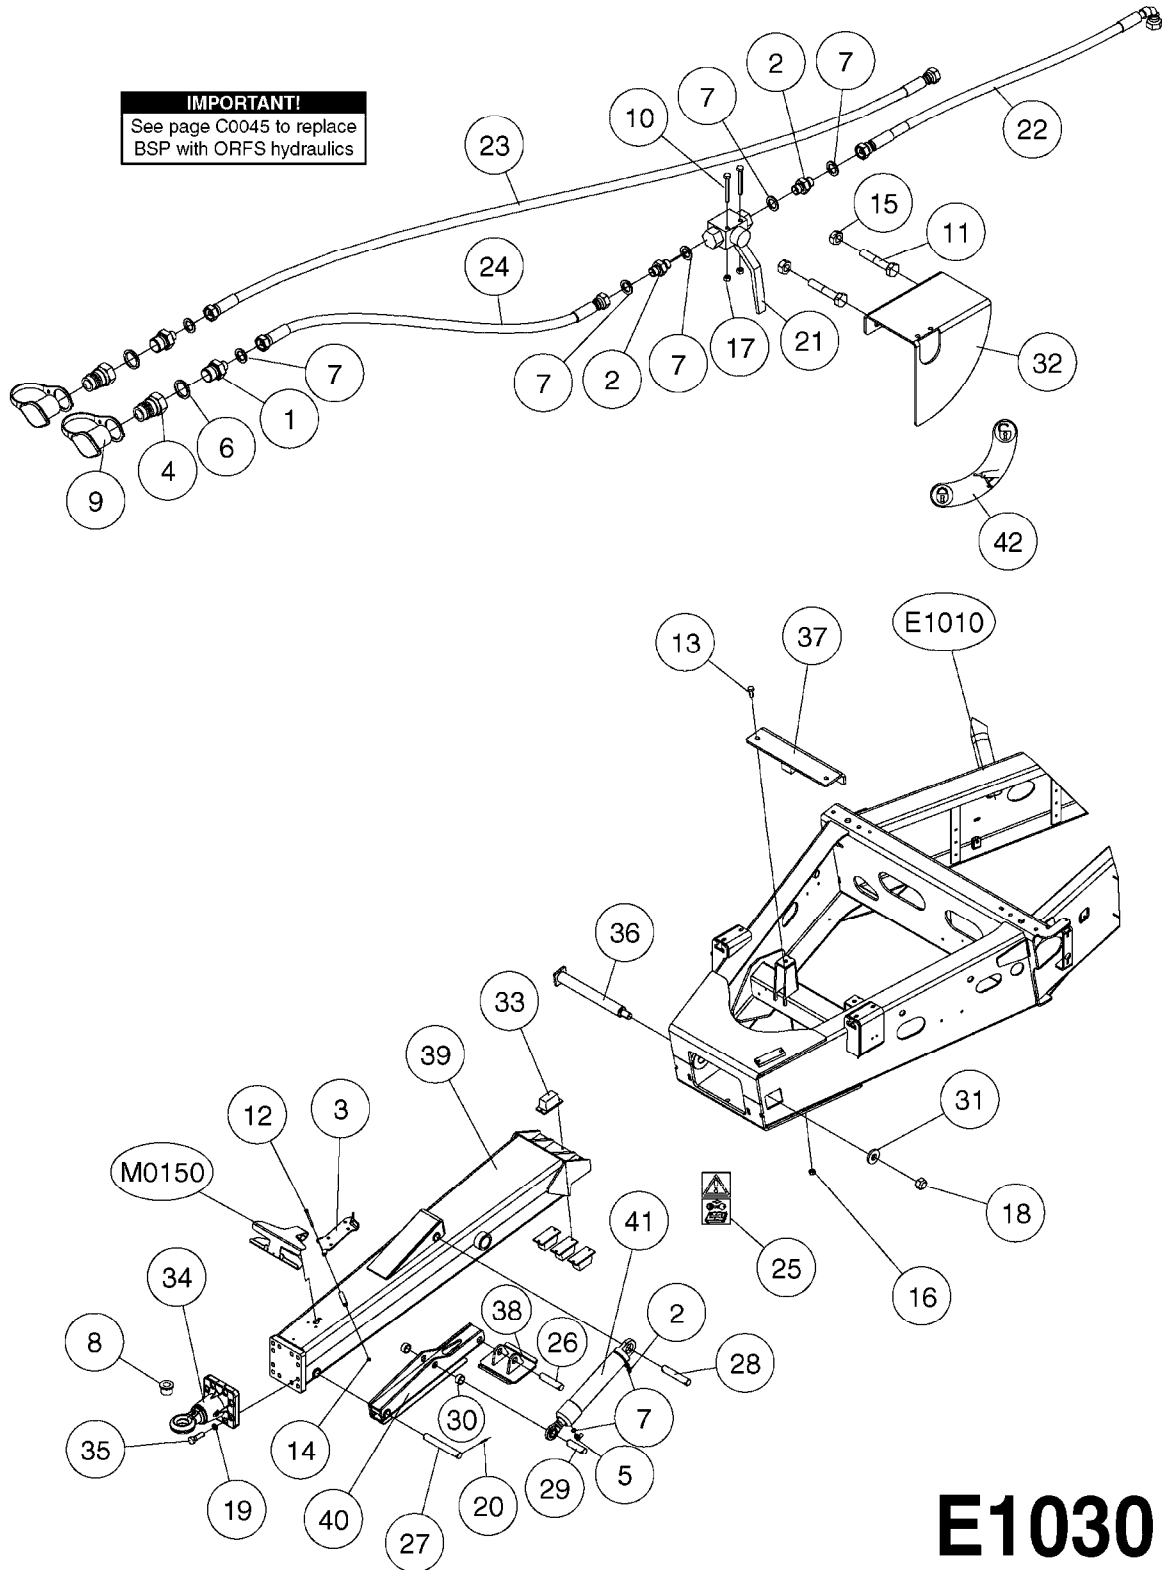

HYD. DRAWBAR - NCM 6600
E1030-HIN, 07:02:19

Page 0
Date 05.08.2019 11:55

IMPORTANT!
See page C0045 to replace
BSP with ORFS hydraulics

HYD. DRAWBAR - NCM 6600
E1030-HIN, 07:02:19

Page 1

Date 05.08.2019 11:55

Pos.	parts-n°	order qty	description
1	146846	1	HEX NIPPLE 1/2" X 1/4"
2	146851	1	HEX NIPPLE 1/4"x1/4" 0.7MM
3	161923	1	SUPPORT PLATE F. PTO CM+
4	230311	1	QUICK COUPLING 1/2"
5	232294	1	HYD.FITTING 1/4"X1/4"
6	241356	1	DOWTYSEAL 1/2"
7	241404	1	DOWTY SEAL 1/4"
8	270608	1	BUSHING F. DRAWBAR NCM Ø50/Ø33
9	334206	1	DUST HOOD FOR HY-COUPLING
10	421142	1	BOLT HEX 8.8 DEL M5X40
11	421224	1	BOLT HEX 8.8 DEL M10X55
12	421232	1	BOLT HEX 8.8 DEL M8X110
13	430581	1	BOLT HEX 8.8 DEL M16X40 FT
14	460143	1	SELF LOCK NUT M8 SST A2 DIN985
15	460423	1	NUT HEX M10X1.50 LOCK DIN985A2 SS
16	460585	1	LOCKING NUT M16 DIN985 A2 SS
17	461217	1	NUT HEX M5 LOCK
18	461316	1	NUT HEX LOCK M30X3.5 DIN 985
19	471180	1	LOCK WASHER NORDLOCK M20 ELZ
20	480733	1	PIN D6 X 40
21	781049	1	HYD. BALL VALVE
22	784001	1	HOSE HY X 1/4 X 067.00"STR+ELB
23	784143	1	HOSE HY X 1/4 X 138" STR+STR
24	784161	1	HOSE HY X 1/4 X 59" STR+STR
25	978436	1	DECAL - WARNING! SERVICE
26	14047100	1	PIN D30.0 L= 132 /D6.0
27	14047200	1	PIN D30.0 L= 223 /D6.0
28	14047300	1	PIN D30.0 L= 161 /D6.0
29	14047400	1	PIN D30.0 L= 104 /D6.0
30	15073000	1	THREADED PIPE 1-1/4" L=20
31	16155900	1	DISC D70.0/ 31.0X10.0/RED
32	16160000	1	PLATE F. HYD. VALVE CM66/9000
33	24267600	1	RUBBERSTOP 15/238 T=56 SS
34	28164100	1	SWIVEL HITCH D50/8 BOLT
35	43000803	1	BOLT HEX M20 X 70MM DEL - FT
36	61037800	1	PIN F. STEERING 6600
37	61038500	1	BRACKET FOR DRAWBAR NCM 6600
38	61039700	1	FOOT F. HYD. JACK NCM6600
39	63043900	1	DRAWBAR ADJUSTABLE CM6600
40	63045400	1	SUPPORT LEG HYD. JACK 6600
41	78134000	1	DOB.CYL.Ø70/40-322 TRACK LEFT '15
42	97814500	1	DECAL JACK STAND LOCK VALVE