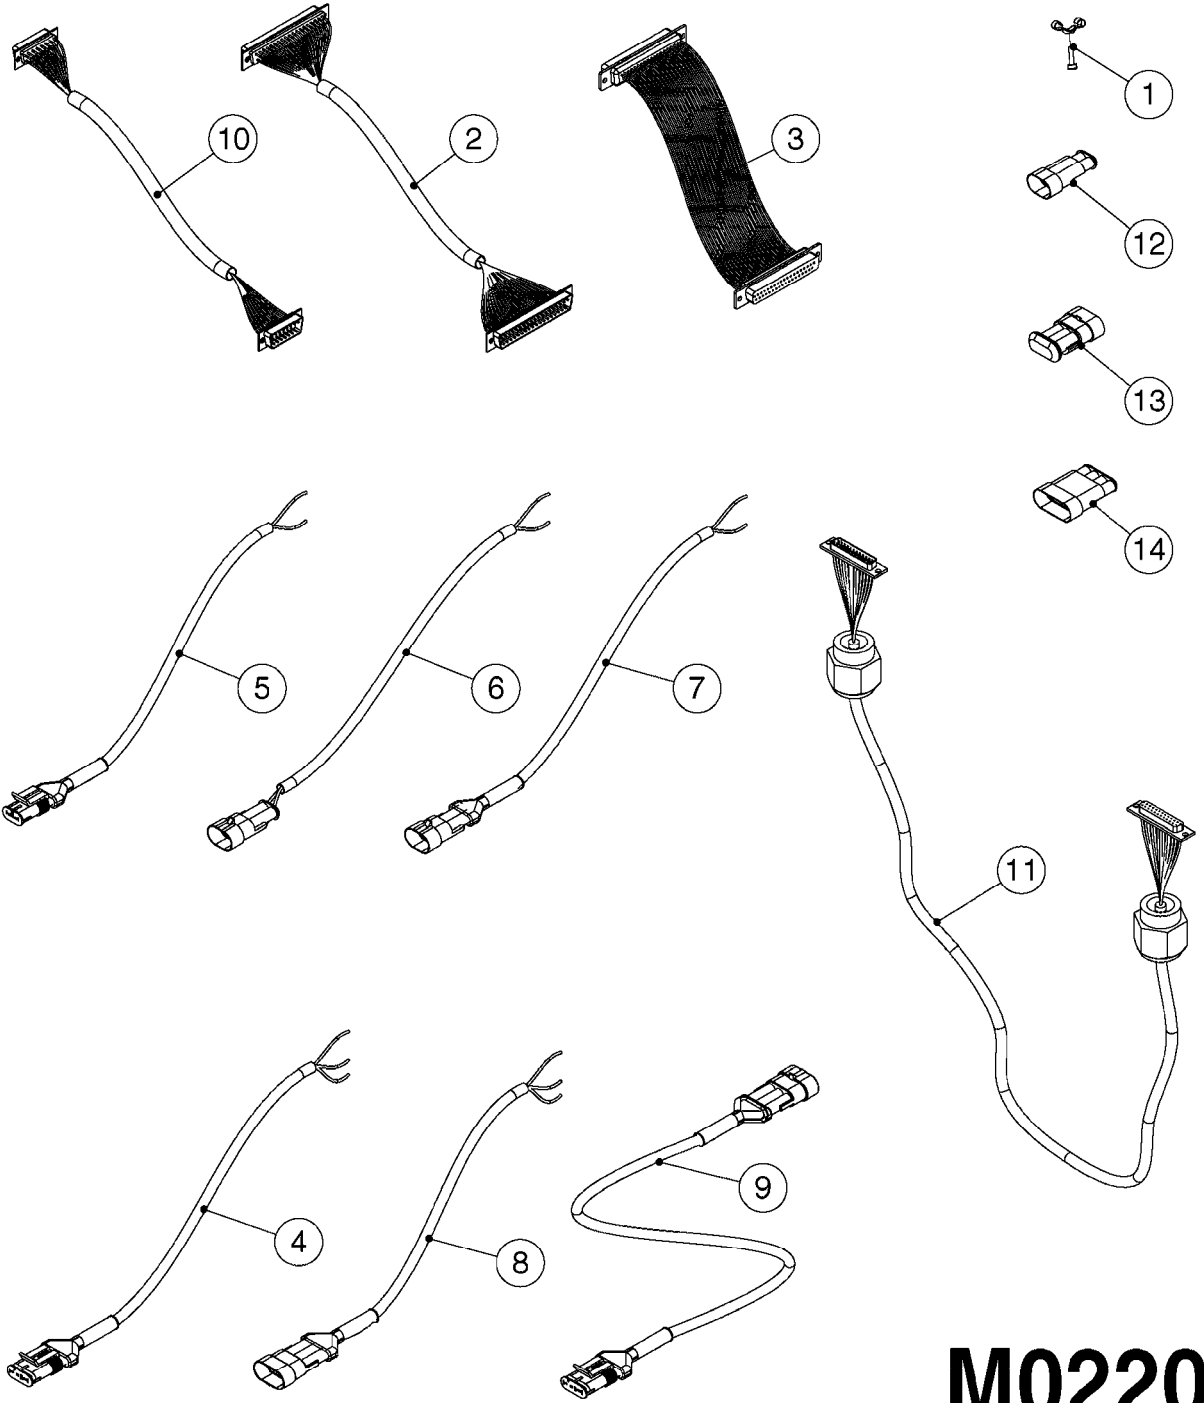

M0220

CABLES
M0220-HIN, 12:05:18

Page 1
Date 05.08.2019 12:01

Pos.	parts-n°	order qty	description
1	262150	1	SCREW ASSM.FOR D-SUB PLUG
2	26004900	1	CABLE FEM/MALE 37P L=9.5M
3	26005900	1	WIRE 37/37 POLE DAH/JOB COM
4	26006000	1	LEAD F AMP SUPERSEAL 3 WAYS L1,5M
4	26006100	1	CABLE L = 5.00M, AMP, MALE, 3P
4	26007000	1	CABLE L = 0.20M, AMP, MALE, 3P
4	26007100	1	CABLE L = 9.00M, AMP, MALE, 3P
4	26007200	1	CABLE 3POL AMP FEMALE L13M
5	26006200	1	CABLE L = 4.50M, AMP, MALE, 2P
5	26006300	1	CABLE L = 0.50M, AMP, MALE, 2P
5	26006400	1	CABLE L = 0.75M, AMP, MALE, 2P
5	26006500	1	CABLE L = 1.50M, AMP, MALE, 2P
5	26006600	1	CABLE L = 9.00M, AMP, MALE, 2P
6	26006700	1	CABLE L = 0.12M, AMP, FEMALE, 2P
7	26006800	1	CABLE L = 1.00M, AMP, FEMALE, 2P
8	26007300	1	CABLE L = 1.00M, AMP, FEMALE, 3P
9	26007400	1	CABLE L = 3.00M, AMP, EXT, 3P
9	26009800	1	CABLE L = 0.50M, AMP, EXT, 2P
10	26007500	1	CABLE FEM/FEM 15P L=3.5M
11	26016900	1	CABLE DB25M - DB25F L=8.5m
12	72450600	1	CAP F. AMP SUPER SEAL 2P PLUG
13	72450700	1	CAP F. AMP SUPER SEAL 3P PLUG
14	72450800	1	CAP F. AMP SUPER SEAL 4P PLUG