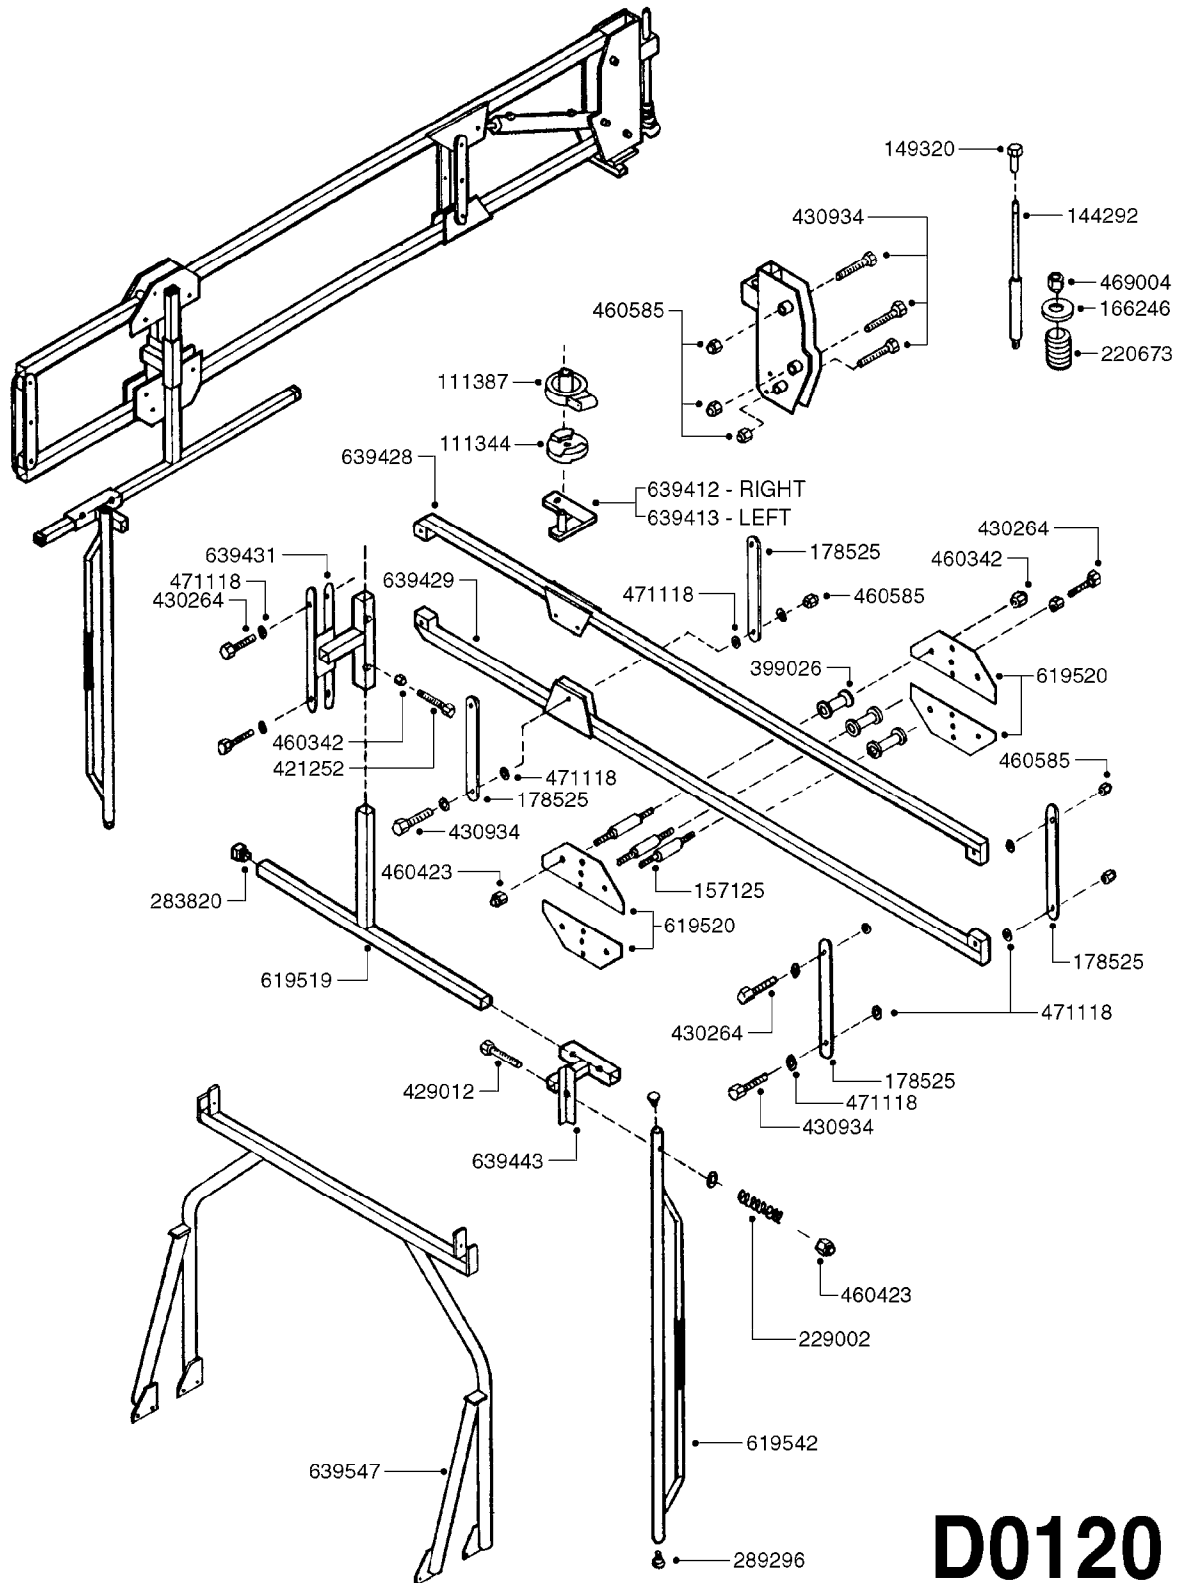

BOOM - 2 ROW B40 HZ OUTER
D0120-HIN, 01:01:16

Page

0

Date

05.08.2019 11:52

BOOM - 2 ROW B40 HZ OUTER
D0120-HIN, 01:01:16

Page 1
Date 05.08.2019 11:52

parts-n°	order qty	description
111344	1	CLAW CLUTCH Ø100/Ø20,5 UNDER PART RED
111387	1	CLAW CLUTCH D100 UPPER PART
144292	1	AXLE F/BREAKAWAY M20/M16 L=426
149320	1	BUSHING
157125	1	SPACER BOLTS M10
166246	1	WASHER CUP D53 F.SPRING
178525	1	SUPPORT PLATE B40 OUTER
220673	1	SPRING F.PIVOT 100 X 51
229002	1	TENSION SPRING LP/TP
283820	1	PLUG 30MM / 1-1/4X1/8 SQ TUBE
289296	1	PLUG D.30
399026	1	NYLON ROLLER
421252	1	SCREW M10X30 CAP
429012	1	BOLT HEX M10X160
430264	1	BOLT HEX 8.8 DEL M16X100
430934	1	BOLT HEX 8.8 DEL M16X80
460342	1	NUT HEX M10 DEL DIN934
460423	1	NUT HEX M10X1.50 LOCK DIN985A2 SS
460585	1	LOCKING NUT M16 DIN985 A2 SS
469004	1	M-20 SPECIAL NUT
471118	1	WASHER D16 TENSION
619519	1	REAR DROP BRACKET - B40
619520	1	OUTER WING PLATE - B40
619542	1	TUBE FOR BRACKET
639412	1	BRACKET F.BREAKAWAY CLUTCH RH
639413	1	BRACKET F.BREAKAWAY CLUTCH LH
639428	1	UPPER WING ARM - B40
639429	1	LOWER WING ARM - B40
639431	1	OUTER GLIDING PIECE - B40
639443	1	BOOM BRCT OUTER F.TWO ROW SYST
639547	1	TRANSPORT BRACKET - B40