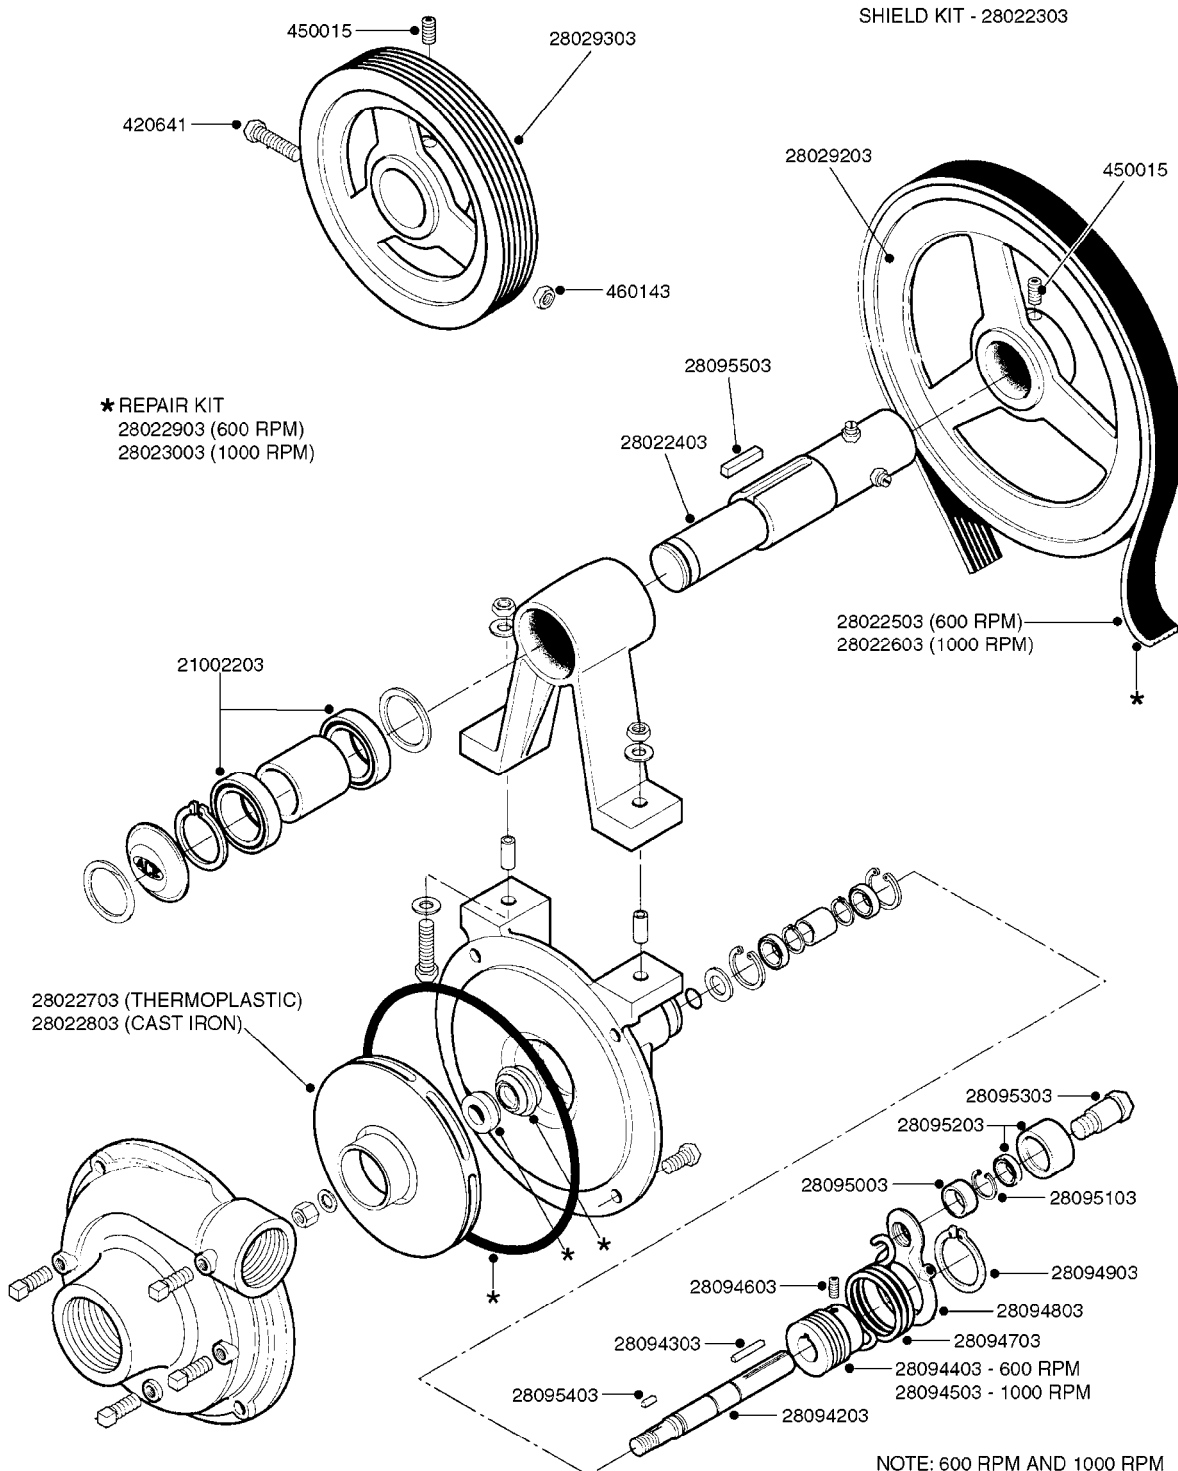

NOTE: 600 RPM AND 1000 RPM
PUMPS HAVE 1" INPUT SHAFT

A0430

PUMP - ACE 150 BELT DRIVE
A0430-HIN, 02:05:16

Page 1

Date 05.08.2019 11:46

parts-n°	order qty	description
420641	1	BOLT HM 8X35/22 A2 SS DIN931
450015	1	SCREW ALLAN 3/8'X5/8' BLACK
460143	1	SELF LOCK NUT M8 SST A2 DIN985
21002203	1	BEARING, SEALED ACE BELT DRIVE
28022303	1	SHIELD KIT
28022403	1	OUTPUT SHAFT ACE BELT DR PUMP
28022503	1	BELT 600 RPM ACE PUMP
28022603	1	BELT 1000 RPM ACE PUMP
28022703	1	IMPELLER THERMOPLASTIC
28022803	1	IMPELLER CAST IRON
28022903	1	REPAIR KIT 600 RPM
28023003	1	REPAIR KIT 1000 RPM
28029203	1	11.6"P.D.X2"BORE PULLEY 600RPM
28029303	1	7.9"P.D.X2"BORE PULLEY 1000RPM
28094203	1	5/8" DRIVEN SHAFT W.KEYWAY SS
28094303	1	KEY 3/16"X3/16"X1-1/4"
28094403	1	1.35"P.D.X5/8"BORE PULLEY 600RPM
28094503	1	1.7"P.D.X5/8"BORE PULLEY 1000RPM
28094603	1	SCREW ALLEN 5/16"NC X 5/16"
28094703	1	IDLER MOUNTED TORSION SPRING
28094803	1	IDLER ARM
28094903	1	EXTERNAL SNAP RING F.IDLER ARM
28095003	1	5/8" SPACER
28095103	1	RETAINER RING
28095203	1	IDLER BEARING/OUTER ROLLER ASSEMBLY
28095303	1	HEX HEAD IDLER CAP SCREW 5/8"NCX2-1/8"
28095403	1	KEY F.IMPELLER 1/8"X1/8"X1/2"
28095503	1	KEY 3/8"X1/2"X1-1/2"