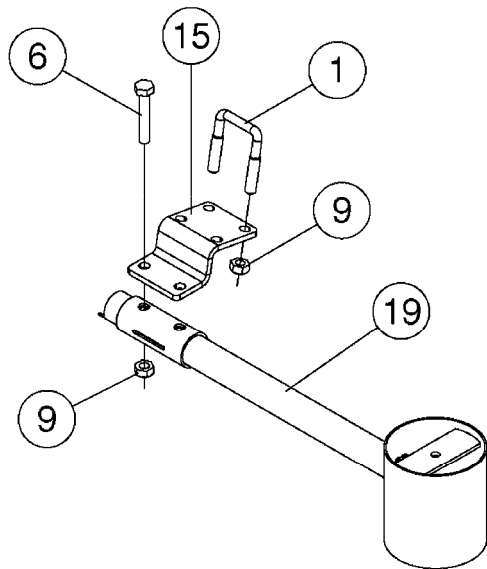

NORAC UC5 BOOM HEIGHT CONTROL
M0370-HIN, 16:10:18

Page 1

Date 05.08.2019 12:01

Pos.	parts-n°	order qty	description
1	26022703	1	CABLE, INTERFACE, TILT, NORAC UC5
2	26023503	1	CABLE UC5 INTERFACE MAIN AMP
3	26032600	1	CABLE UC5 NETWORK 14 AWG 10M
4	26043000	1	NORAC UC5 NETWORK 2 PIN PLUG
5	26043300	1	CABLE UC5 VALVE 2PIN/2PIN DT
6	26043400	1	NORAC UC5 CONTROLLER MODULE
7	26043500	1	NORAC UC5 VALVE MODULE
8	26043600	1	MODULE, INPUT, NORAC UC5
9	26043700	1	SENSOR, NORAC, UC5, ULTRASONIC
10	26043800	1	NORAC UC5 NETWORK COUPLER 2-WAY
11	26043900	1	NORAC UC5 NETWORK COUPLER 8-WAY
12	26044200	1	CABLE UC5 NETWORK 18 AWG 20M
13	26023803	1	NORAC UC5 ROLL SENSOR OLD STYLE NORAC P/N 43740
13	26044300	1	NORAC UC5 ROLL SENSOR NEW STYLE NORAC P/N 43741
14	26044400	1	NORAC UC5 - UC7 COUPLER 2-WAY/TERM.
15	26047100	1	CABLE UC5 NETWORK 14 AWG 1M
16	26049900	1	CABLE UC5 NETWORK 14 AWG 3M
17	26057900	1	UC5 NETWORK 6 PIN PLUG
18	26058000	1	NORAC UC5 NETWORK 12-PIN PLUG
19	26084700	1	MESH KIT ULTRASONIC SENSOR FOR 2018 AND NEWER SENSORS
19	28098003	1	MESH AND CLIP KIT, NORAC FOR PRE-2018 SENSORS
20	28050303	1	NORAC RUBBER TOP&BOLT F.SENSOR DIA.30MMX30MMX8MM
21	28055503	1	NORAC VALVE MOUNTING HARDWARE
22	28086600	1	FOAM DISC F. SENSOR NORAC
23	78216100	1	NORAC VALVE BLOCK COMP, DEUTSCH CON.

M0375