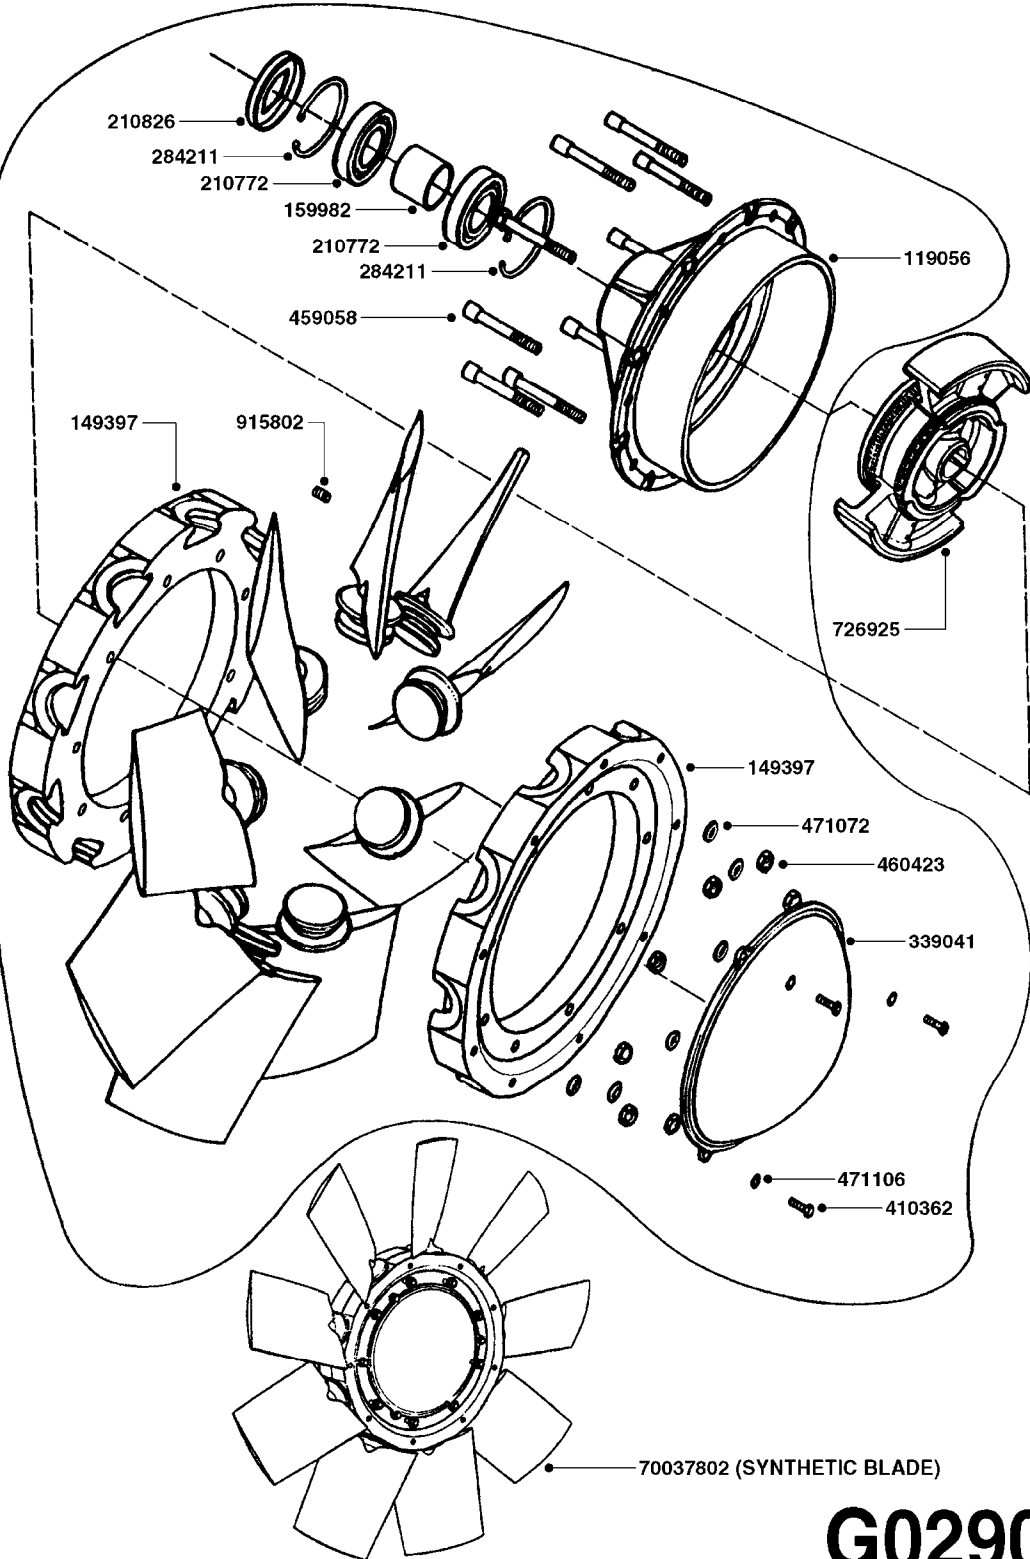

MERCURY - 32" AXIAL FAN '05
G0290-HIN, 01:01:16

Page 0
Date 05.08.2019 11:57

MERCURY - 32" AXIAL FAN '05
G0290-HIN, 01:01:16

Page 1
Date 05.08.2019 11:57

parts-n°	order qty	description
119056	1	CENTER WHEEL F.30"/32" FAN
149397	1	FLANGE F.CENTER WHEEL 30"/32"
159982	1	DISTANCE TUBE FOR 820
210772	1	BALL BEARING 6208 2RS1
210826	1	SEAL OIL 45 X 10
284211	1	SNAP-RING INNER 80X2.5
339041	1	CAP FOR FAN
410362	1	BOLT HEX 8.8 SS M6X20
459058	1	ALLEN SCREW M10X80
460423	1	NUT HEX M10X1.50 LOCK DIN985A2 SS
471072	1	WASHER M10 EL2
471106	1	WASHER D6
726925	1	CENTRIFUGAL CLUTCH D. 245
915802	1	SET SCREW DIN 913 6X6
70037802	1	FAN - AXIAL 32" POLY