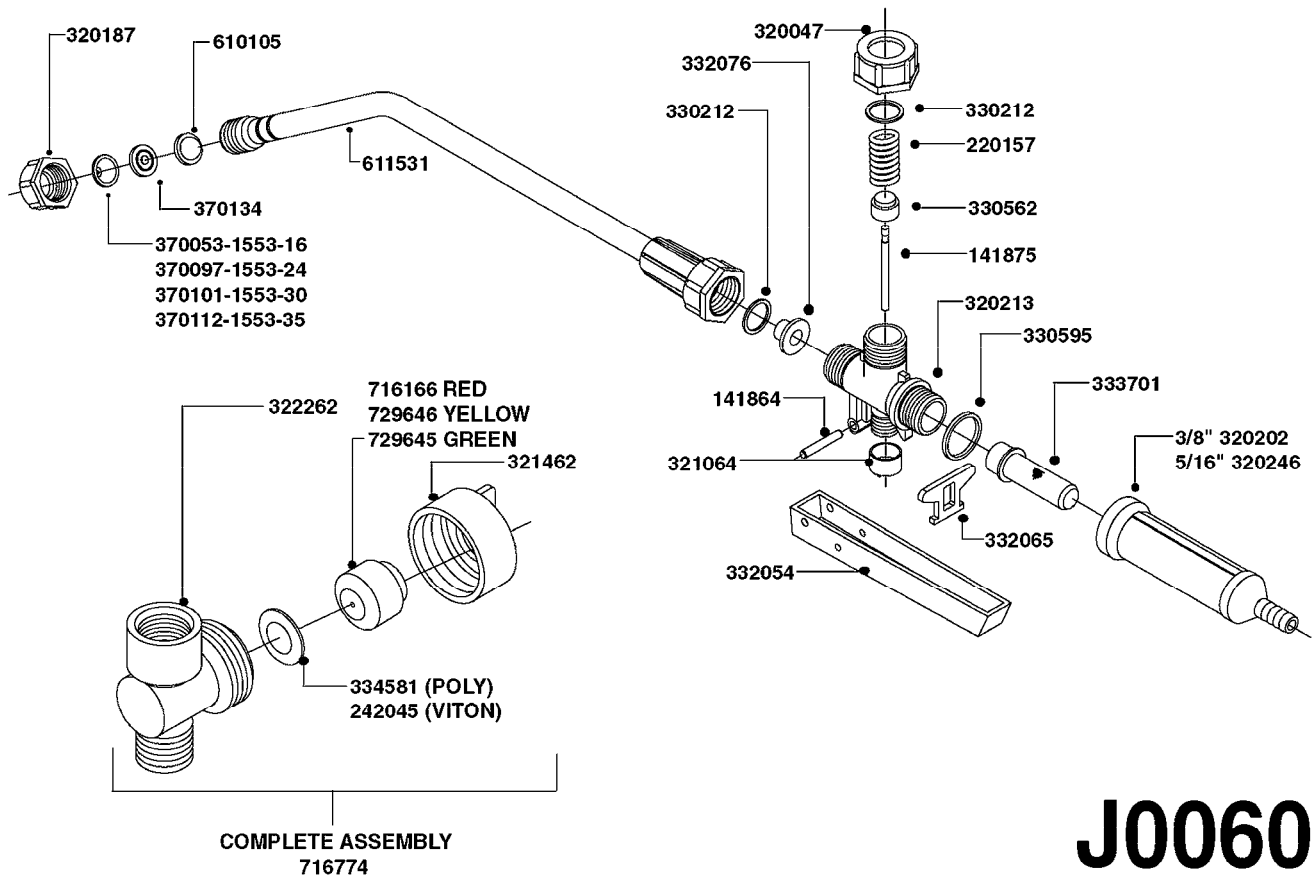

SPRAY WAND FOR HAND HELD SPRYR
J0050-HIN, 01:01:16

Page 1

Date 05.08.2019 11:58

parts-n°	order qty	description
320187	1	FITT.DK CAP 3/8" BSP BLACK
320202	1	HANDLE WITH 3/8' HOSE CONNECT.
320246	1	HANDLE 5/16' HOSE CONNECTOR
320655	1	FITT.DK HN 1/2"-1/2" BSP
330061	1	O-RING D16/D11X2,5
330595	1	O-RING D24.6/D20X2.1 -3/4"
332076	1	CONE INSERT F. ALUMINUM LANCE
370031	1	NOZZLE CONE JET 1553-12
370064	1	NOZZLE CONE JET 1553-18
370134	1	NOZZLE SWIRL 1554-GREY
370661	1	NOZZLE FLAT FAN 4110-12
611531	1	ALU-LANCE TUBE ASSEM. 700 LNCE
611682	1	ALU-LANCE TUBE ASSEMBLED 500 M
710684	1	VALVE ASSY. F. ALUMINUM LANCE
844082	1	GAUGE 1.5'BR REAR PSI140BAR10
845117	1	HANDGUN LANCE EXT.20' RY2/K15
845121	1	HANDGUN LANCE EXT.40'K15/RY2