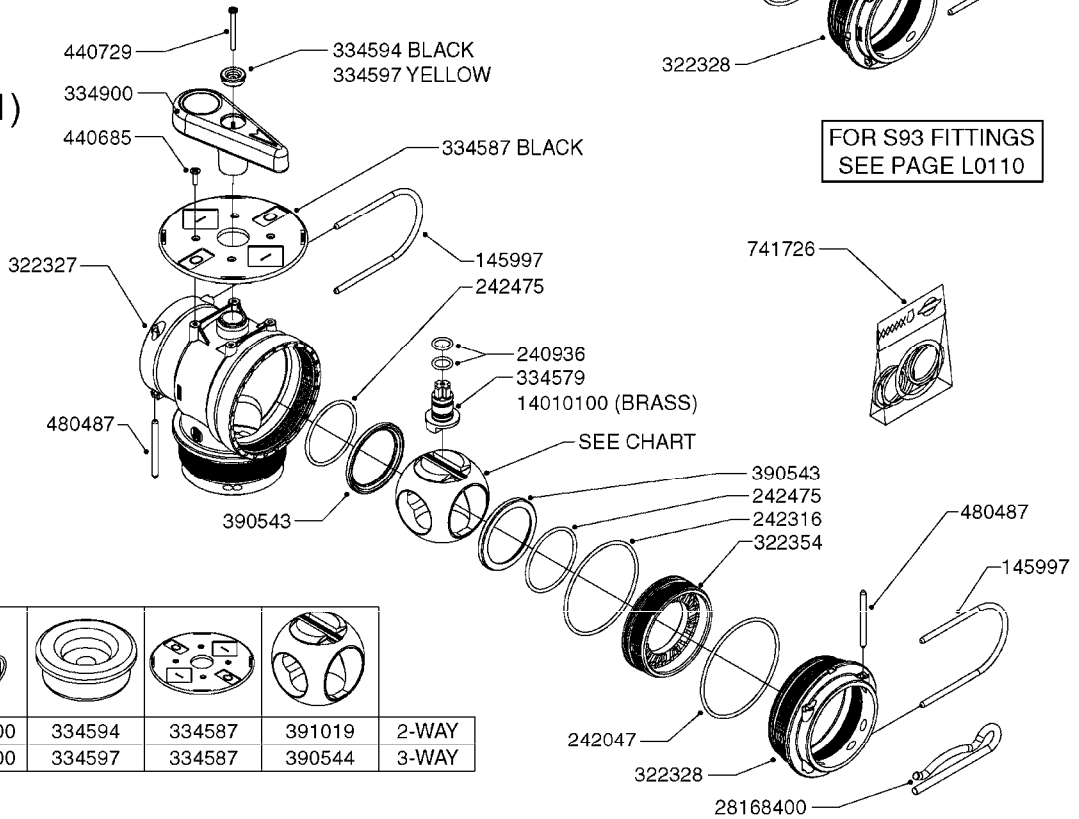

MANIFOLD - S93 VALVE
B0530-HIN, 28:01:19

S93

				2-WAY
				3-WAY

FOR S93 FITTINGS
SEE PAGE L0110

S93 (01)

				2-WAY
				3-WAY

B0530