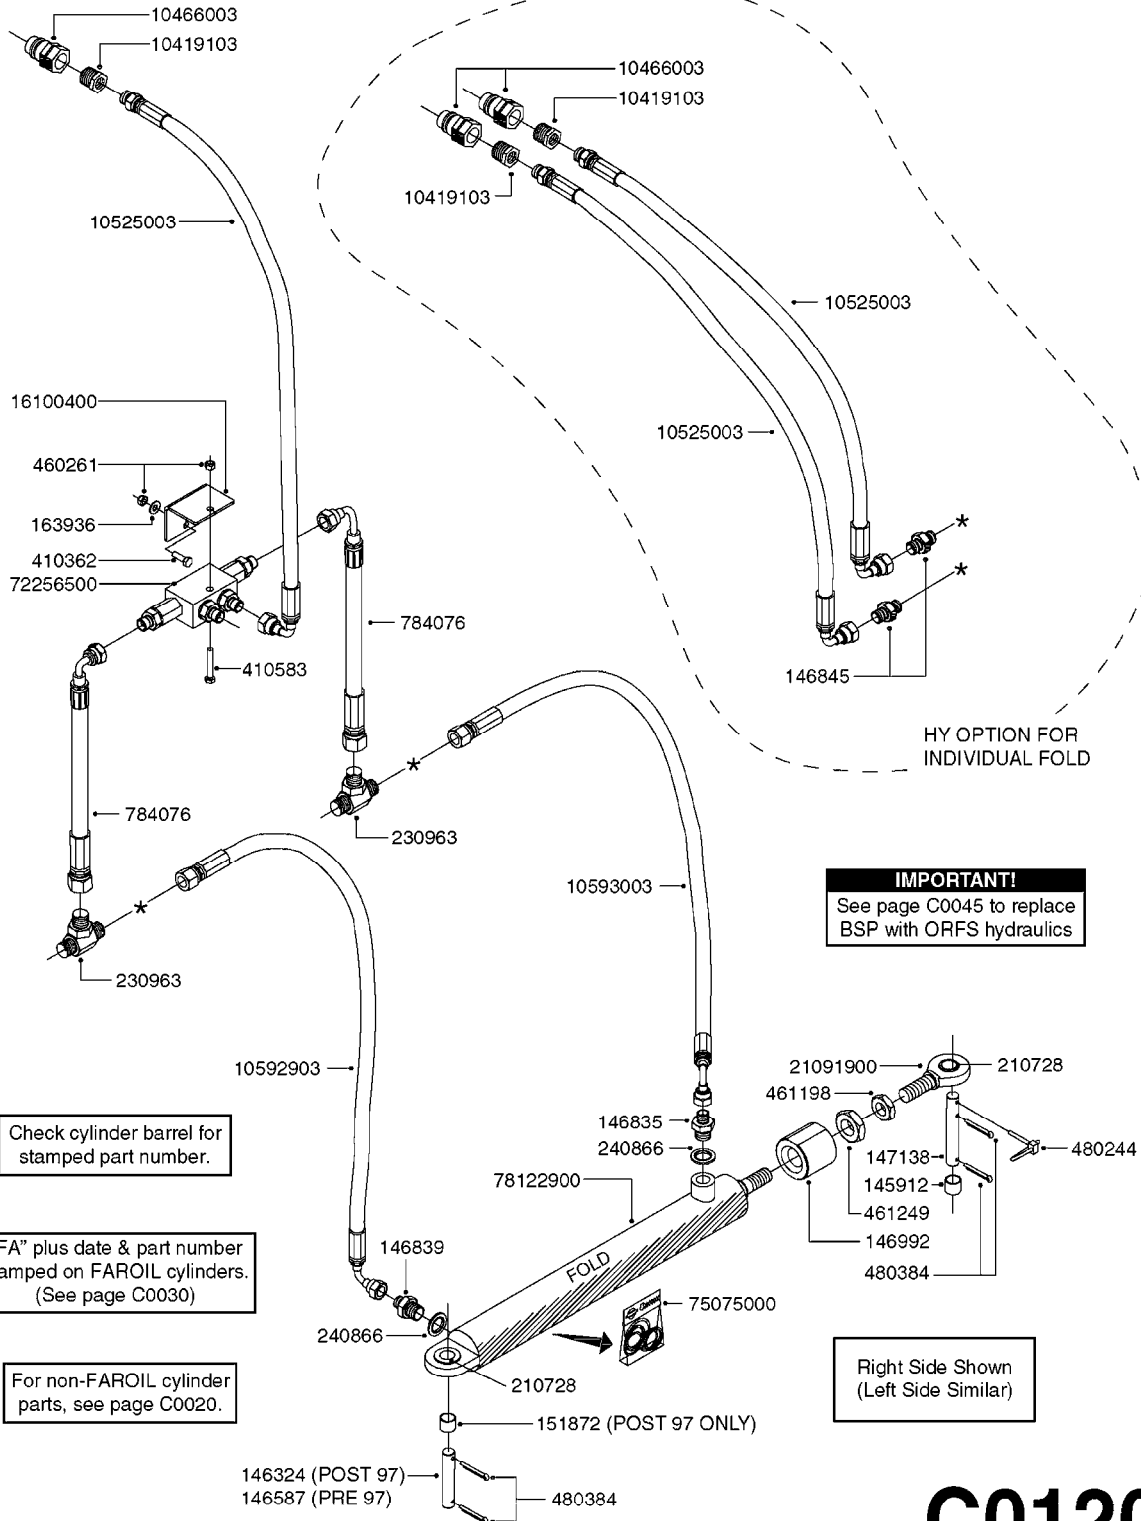

C0110

HYDRAULICS - GW/HY 40' & 50'
C0110-HIN, 08:01:18

Page 1

Date 05.08.2019 11:50

parts-n°	order qty	description
140777	1	NUT HEX 3/4" BSP JAMB
143636	1	THREADED INSERT F.CYLINDER END
143647	1	COLLAR F.THREAD.ROD EXTENTON
146135	1	ADJUSTING SCREW F/PISTON (DELTA)
146136	1	NUT M30 X 1.5
146146	1	ADAPTOR THREADED F.HY CYLINDER
146839	1	HEX NIPPLE 1/4"X3/8" BSP 0.7MM
146850	1	HEX NIPPLE 3/8"x3/8" - 1.8mm
210728	1	BEARING F.LINK HEAD M17
210730	1	BEARING F.LINK HEAD M20
230311	1	QUICK COUPLING 1/2"
230963	1	TEE 1/4"M X 1/4"M X 1/4"M BSP
231217	1	ELBOW 3/8'X3/8'
231221	1	NIPPLE W/NUT 3/8' - 1/4'
231906	1	HEX NIPPLE 3/8"BSP X 1/2"NPT
231907	1	HEX NIPPLE 1/4"BSP X 1/2"NPT
240866	1	DOWTYSEAL 3/8"
241356	1	DOWTYSEAL 1/2"
461198	1	NUT HEX M16X2 JAMB
719235	1	THROTTLE VALVE HY.
784008	1	HOSE HY X 1/4" X 98.4"STR+ELB
10466003	1	COUPLER PIONEER 8010-04 1/2NPT
21091900	1	LINK HEAD M16 x D17 DELTA
28161703	1	HOSE HY X1/4X013.75'STR+ELB
28205203	1	HOSE HY X1/4X025.56" STR+STR
28343703	1	HOSE HY X1/4X177.18" STR+ELB
75074300	1	SEALKIT78122000/23-25/30-32/46
75074400	1	SEAL KIT 78121800/21/44
78120000	1	CYL.TELESOPING Ø50/40/25 1100
78122100	1	CYLINDER DOUBLE D50/25-298
78122400	1	DOUBLE CYLINDER D 40/20-300