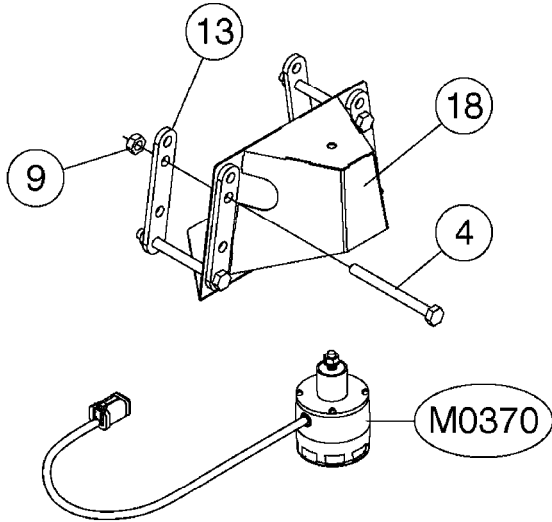

NORAC UC5 BOOM HEIGHT CONTROL
M0370-HIN, 16:10:18

Page 1

Date 05.08.2019 12:01

Pos.	parts-n°	order qty	description
1	26022703	1	CABLE, INTERFACE, TILT, NORAC UC5
2	26023503	1	CABLE UC5 INTERFACE MAIN AMP
3	26032600	1	CABLE UC5 NETWORK 14 AWG 10M
4	26043000	1	NORAC UC5 NETWORK 2 PIN PLUG
5	26043300	1	CABLE UC5 VALVE 2PIN/2PIN DT
6	26043400	1	NORAC UC5 CONTROLLER MODULE
7	26043500	1	NORAC UC5 VALVE MODULE
8	26043600	1	MODULE, INPUT, NORAC UC5
9	26043700	1	SENSOR, NORAC, UC5, ULTRASONIC
10	26043800	1	NORAC UC5 NETWORK COUPLER 2-WAY
11	26043900	1	NORAC UC5 NETWORK COUPLER 8-WAY
12	26044200	1	CABLE UC5 NETWORK 18 AWG 20M
13	26023803	1	NORAC UC5 ROLL SENSOR OLD STYLE NORAC P/N 43740
13	26044300	1	NORAC UC5 ROLL SENSOR NEW STYLE NORAC P/N 43741
14	26044400	1	NORAC UC5 - UC7 COUPLER 2-WAY/TERM.
15	26047100	1	CABLE UC5 NETWORK 14 AWG 1M
16	26049900	1	CABLE UC5 NETWORK 14 AWG 3M
17	26057900	1	UC5 NETWORK 6 PIN PLUG
18	26058000	1	NORAC UC5 NETWORK 12-PIN PLUG
19	26084700	1	MESH KIT ULTRASONIC SENSOR FOR 2018 AND NEWER SENSORS
19	28098003	1	MESH AND CLIP KIT, NORAC FOR PRE-2018 SENSORS
20	28050303	1	NORAC RUBBER TOP&BOLT F.SENSOR DIA.30MMX30MMX8MM
21	28055503	1	NORAC VALVE MOUNTING HARDWARE
22	28086600	1	FOAM DISC F. SENSOR NORAC
23	78216100	1	NORAC VALVE BLOCK COMP, DEUTSCH CON.

M0375