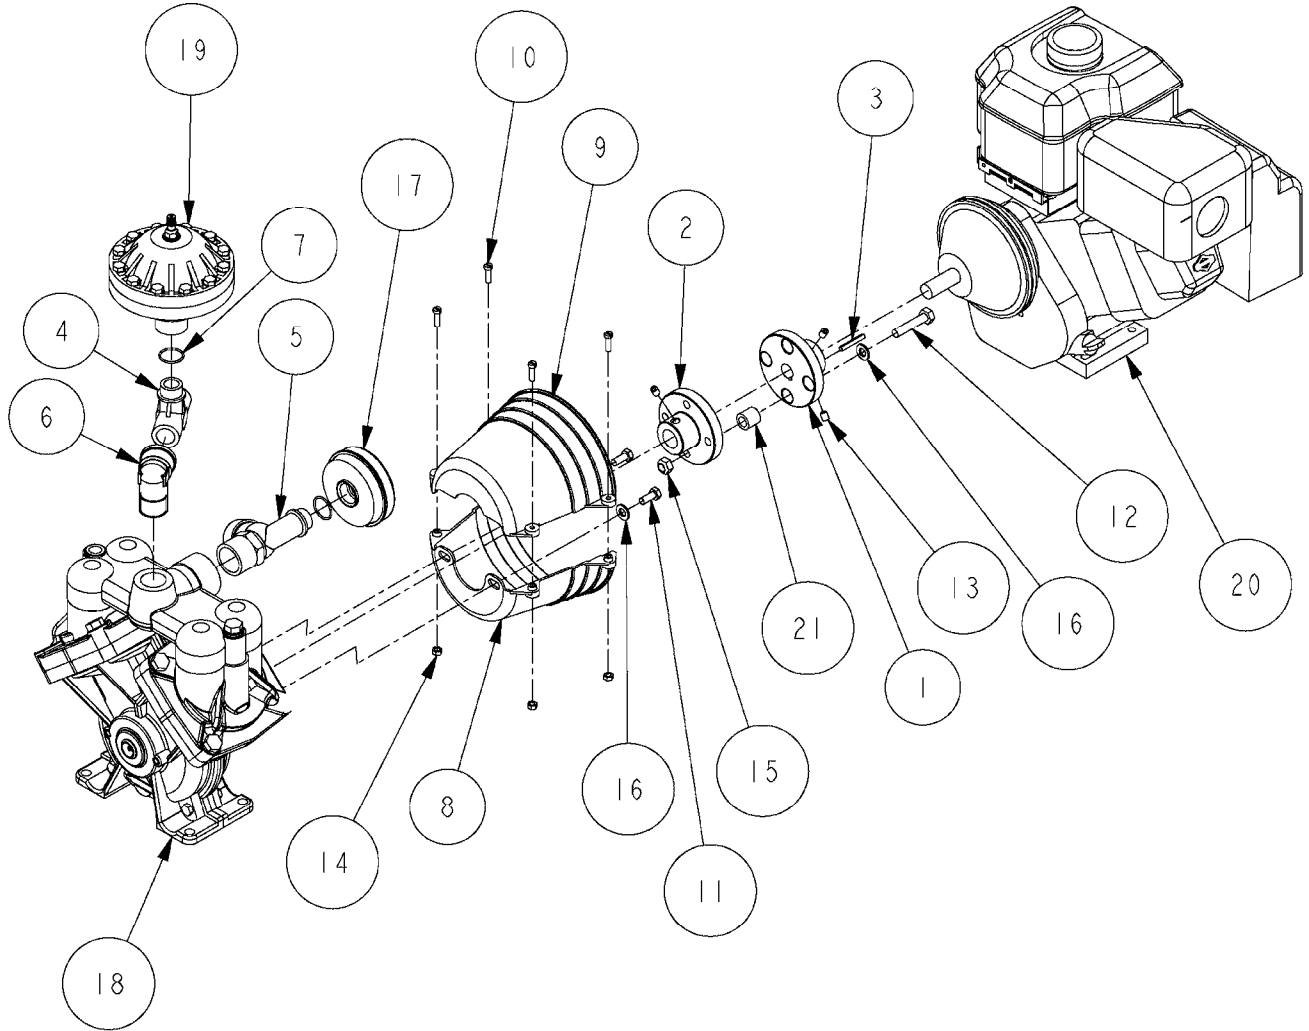

**A0180**

PUMP - 1203 W/DIRECT DRIVE  
A0180-HIN, 01:01:16

Page 1

Date 06.11.2017 18:01

Pos.	parts-n°	order qty	description
1	146590	1	COUPLING F. ENGINE DIRECT DRIV
2	146591	1	COUPLING F.PUMP DIRECT DRIVE
3	192415	1	KEY 3/16' X 38 BS NO. 91539
4	320331	1	FITT.DK TEE 1" - 1" - 3/4" BSP
5	322095	1	FITT.DK TEE 1-1/2 X1-1/4 X3/4" BSP
6	322138	1	FITT.DK ELB 1"M X 1"F BSP
7	330735	1	O-RING D30/D26X2
8	330746	1	GUARD PTO LOWER PART SHORT
9	330757	1	GUARD PTO UPPER PART SHORT
10	410347	1	SCREW M6X20 8.8
11	420582	1	BOLT HEX 8.8 DEL M8X20 FT A2
12	420943	1	BOLT HEX 8.8 DEL M10X50
13	450897	1	SCREW SET M8 x 12
14	460202	1	NUT HEX M6
15	460423	1	NUT HEX M10X1.50 LOCK DIN985A2 SS
16	471122	1	WASHER, M10, Ø20/10.5X 2.0, SS
17	703032	1	SUCTION AIR BOTTLE 3/4" COMPL.
18	821630	1	PUMP 1203/9 540RPM
19	845014	1	AIR BOTTLE COMPLETE HJ73
20	28032303	1	ENGINE B&S 5.5HP 6:1 RED 1203
21	92702103	1	HOSE R X1/2" X300PSI WP X0012"