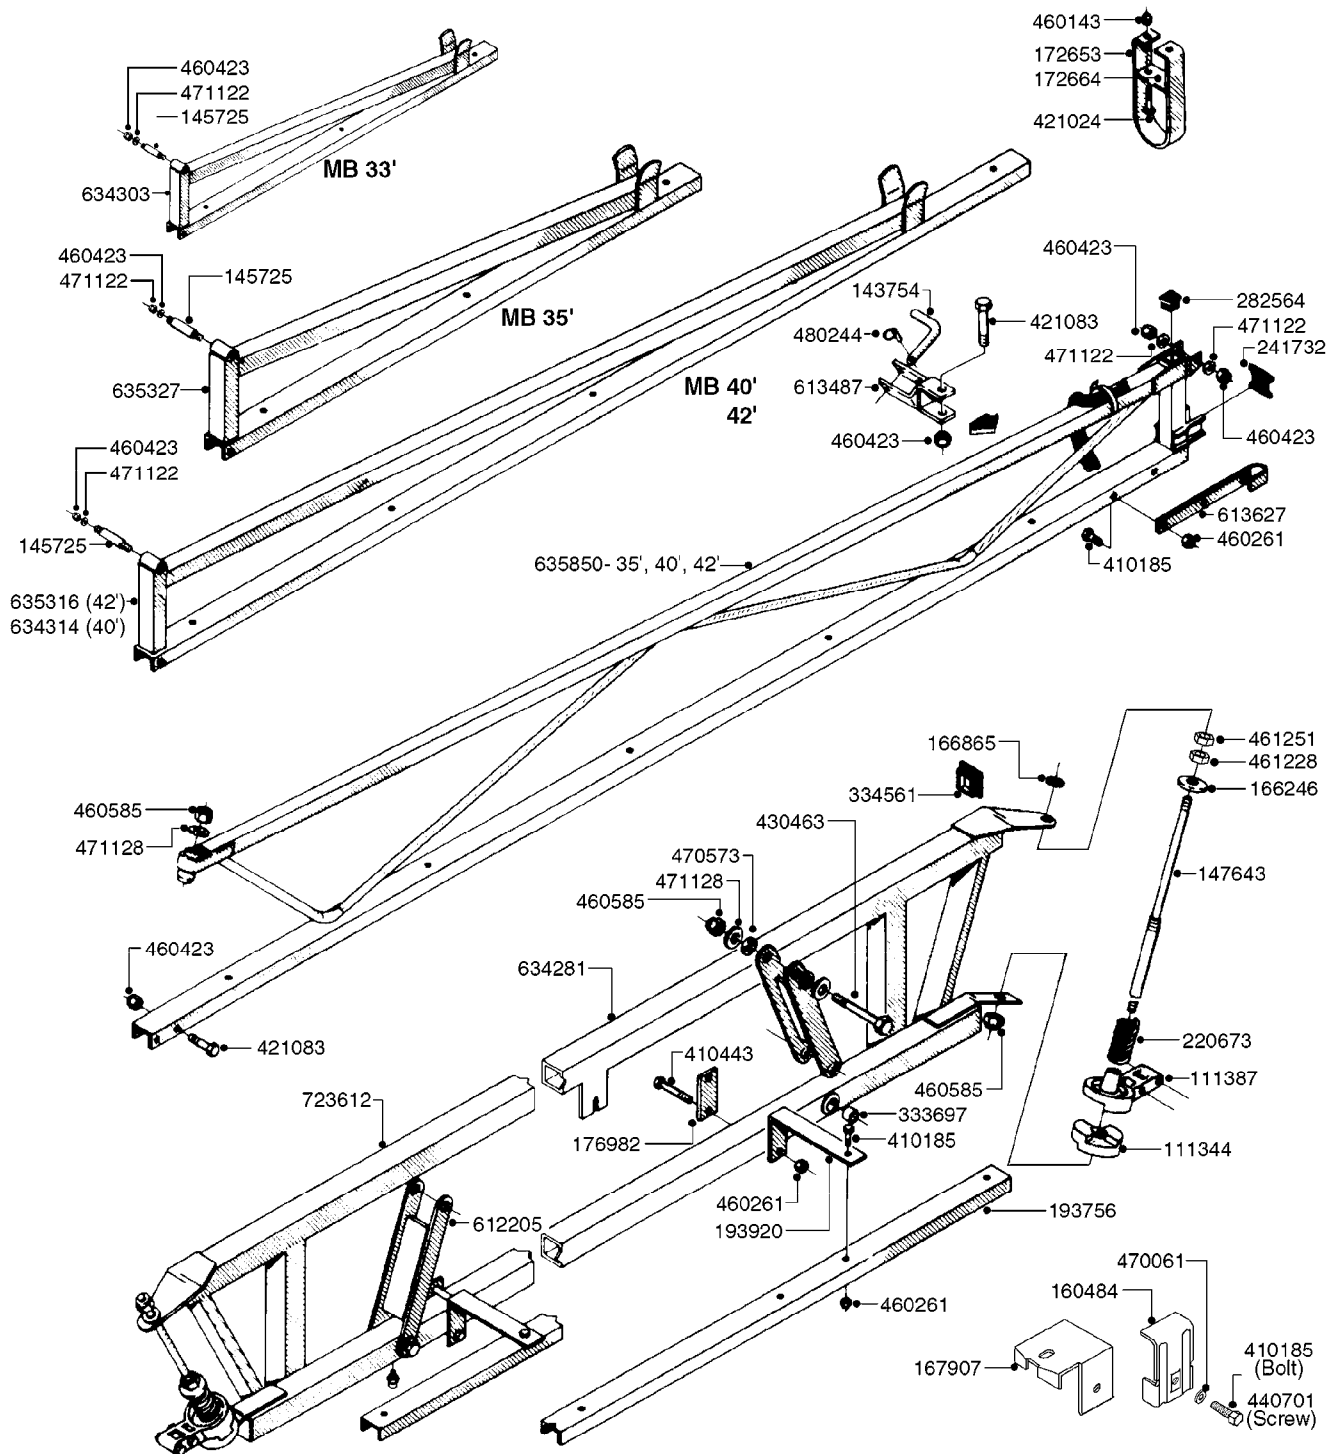

BOOM - MB 35' 40' 42'
D0130-HIN, 26:07:16

Page

0

Date

06.11.2017 18:01

BOOM - MB 35' 40' 42'
D0130-HIN, 26:07:16

Page 1
Date 06.11.2017 18:01

parts-n°	order qty	description
111344	1	CLAW CLUTCH Ø100/Ø20,5 UNDER PART RED
111387	1	CLAW CLUTCH D100 UPPER PART
143754	1	PIN D10 X 56
145725	1	PIN FOR 12 MB BOOM
147643	1	AXLE F.BM BRKWKY. W. ZERT L=426
160484	1	WIRE GUIDE FOR DROP-LEG
166246	1	WASHER CUP D53 F.SPRING
166865	1	WASHER D35/D25X2
167907	1	NOZZ. HOLD. KIT F/ADJ. BOOM
172653	1	WING TIP GUARD
172664	1	FLATBAR BACKING PLATE
176982	1	RETAINING PLATE
193756	1	TRACK MB 10,6/12,6M
193920	1	BRACKET F.NOZZLE TRACK
220673	1	SPRING F.PIVOT 100 X 51
241732	1	RUBBER STOP FOR MB
282564	1	PLUG 35MM SQ.BLACK
333697	1	BUSHING D22/D16x25
334561	1	PLUG 50x50x2 F.SQ.TUBE
410185	1	BOLT HEX 8.8 DEL M6X16
410443	1	BOLT HEX 8.8 DEL M6X70
421024	1	BOLT HEX 8.8 DEL M8X60
421083	1	BOLT HEX 8.8 DEL M10X65
430463	1	BOLT HEX 8.8 DEL M16X110
440701	1	SCREW NO.14 3/4" PLATED
460143	1	NUT HEX M8X1.25 LOCK DIN985A2 SS
460261	1	NUT HEX M6X1.00 LOCK DIN985 A2 SS
460423	1	NUT HEX M10X1.50 LOCK DIN985A2 SS
460585	1	LOCKING NUT M16 DIN985 A2 SS
461228	1	NUT HEX M20
461251	1	NUT HEX M20 X 2.5 JAMB
470061	1	WASHER D11/D7X0.5 LOCK
470573	1	WASHER D29/D17X2 SPRING BLACK
471122	1	WASHER, M10, Ø20/10.5X 2.0, SS
471128	1	WASHER, M16, Ø30/17.0X 3.0, SS
480244	1	PIN SNAP D4.5
612205	1	TRAPEZE ARM,WELDED
613487	1	TRANSPORT FITTINGS FOR SB BOOM
613627	1	LOCK STRAP FOR MB BOOM
634281	1	BOOM CENTER MB 35/40/42
634303	1	BOOM WING OUTER 33' MB L=47'
634314	1	BOOM WING OUTER 40', 45' MB
635316	1	BOOM WING OUTER MB42
635327	1	BOOM WING OUTER 35'MB L=58.5"
635850	1	BOOM WING INNER MB35/40/42
723612	1	CENTER PART MB BOOM