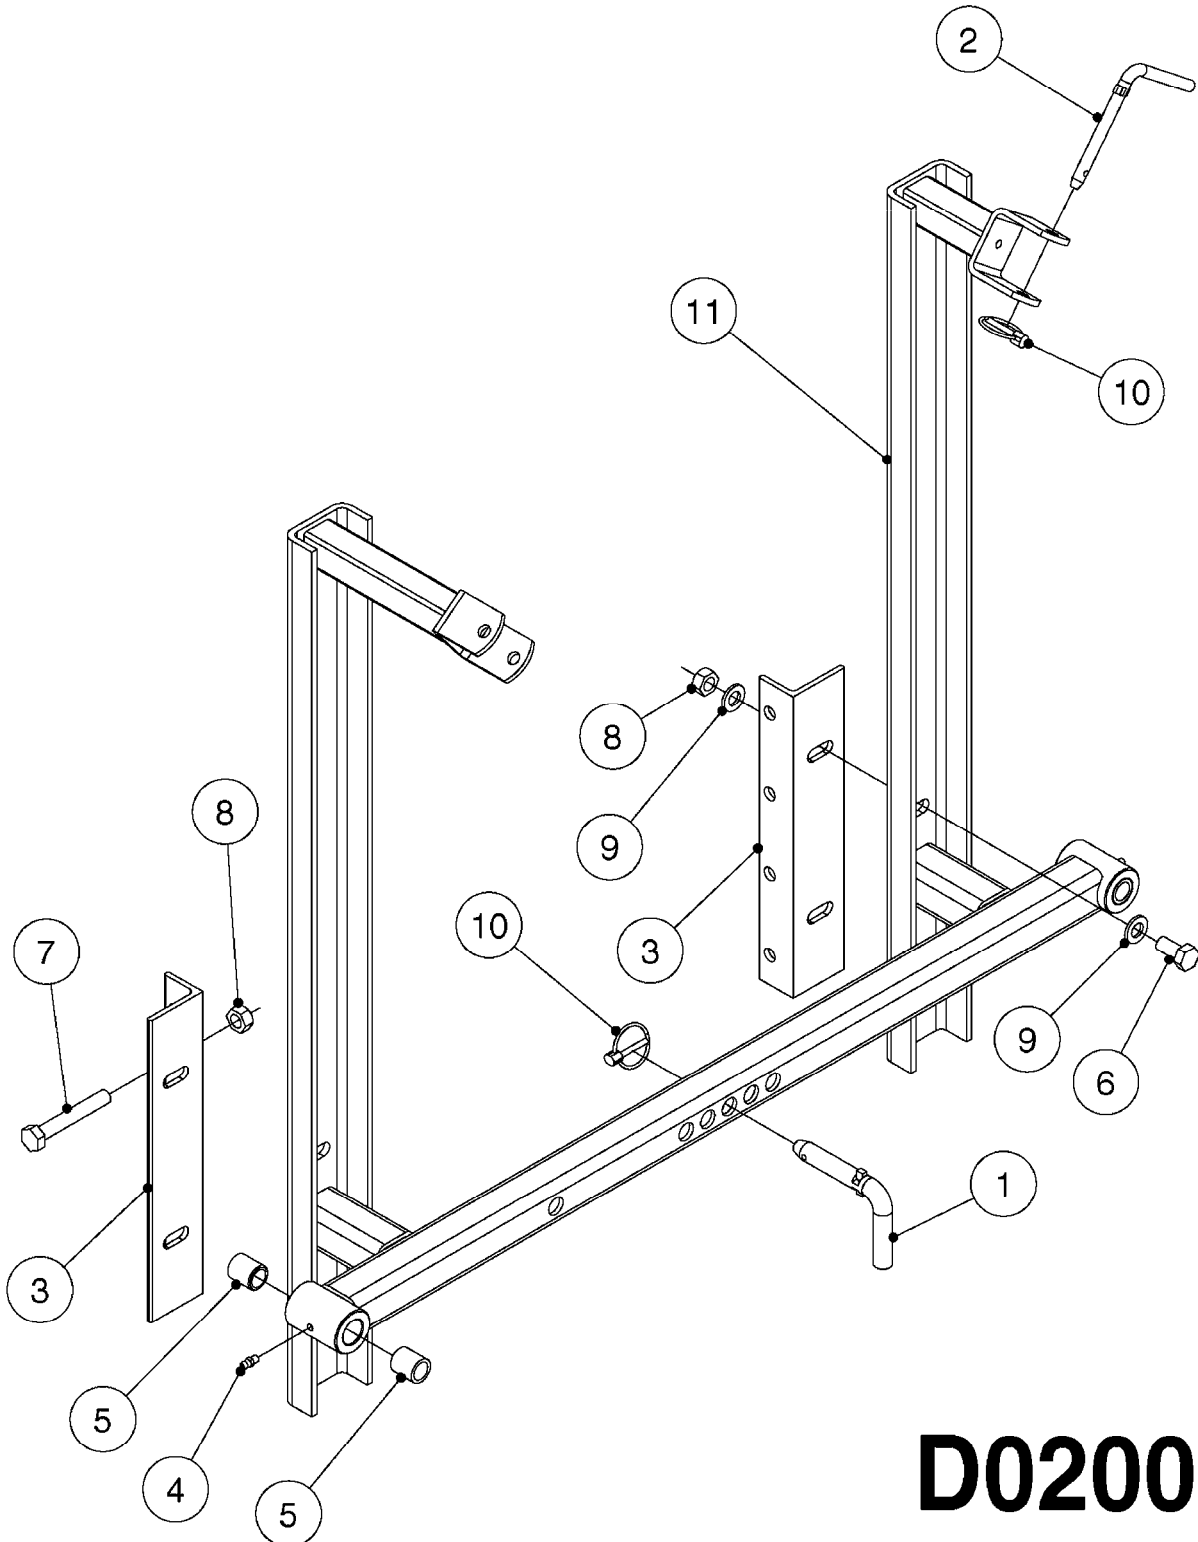

BOOM - MB ATV 40'
D0200-HIN, 01:01:16

BOOM - MB ATV 40'
D0200-HIN, 01:01:16

Page 1

Date 06.11.2017 18:01

Pos.	parts-n°	order qty	description
1	144631	1	LOCKING PAWL
2	144642	1	LOCKING PAWL D10X65MM
3	193303	1	SUPPORTING ARM FOR SB BOOM
4	283699	1	GREASE NIPPLE M6X1
5	333697	1	BUSHING D22/D16x25
6	430522	1	BOLT HEX 8.8 DEL M12X25 FT
7	430846	1	BOLT HEX 8.8 DEL M12X80
8	460703	1	NUT HEX M12X1.75 LOCK DIN985A2 SS
9	471127	1	WASHER Z12N 13X24X2,5 RST
10	480244	1	PIN SNAP D4.5
11	726360	1	BKT.NK MB MOUNT