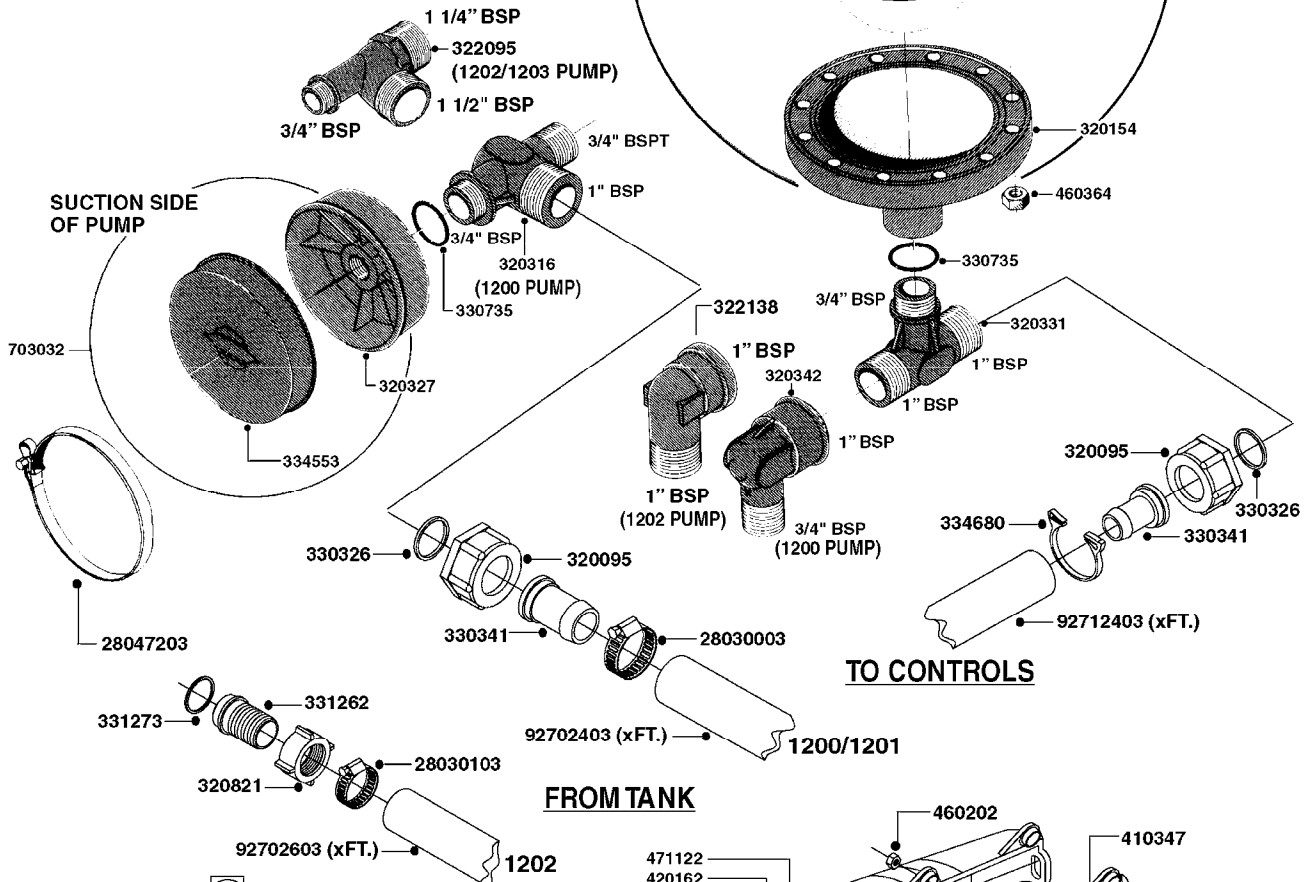

SUCTION SIDE OF PUMP

#821630 1203 PUMP (REPLACES 1202 PUMP)
#726854 COMPLETE DAMPER KIT (SUCTION & PRESSURE)

COMPLETE ASSEMBLIES
WHOLEGOODS ITEMS

A0200