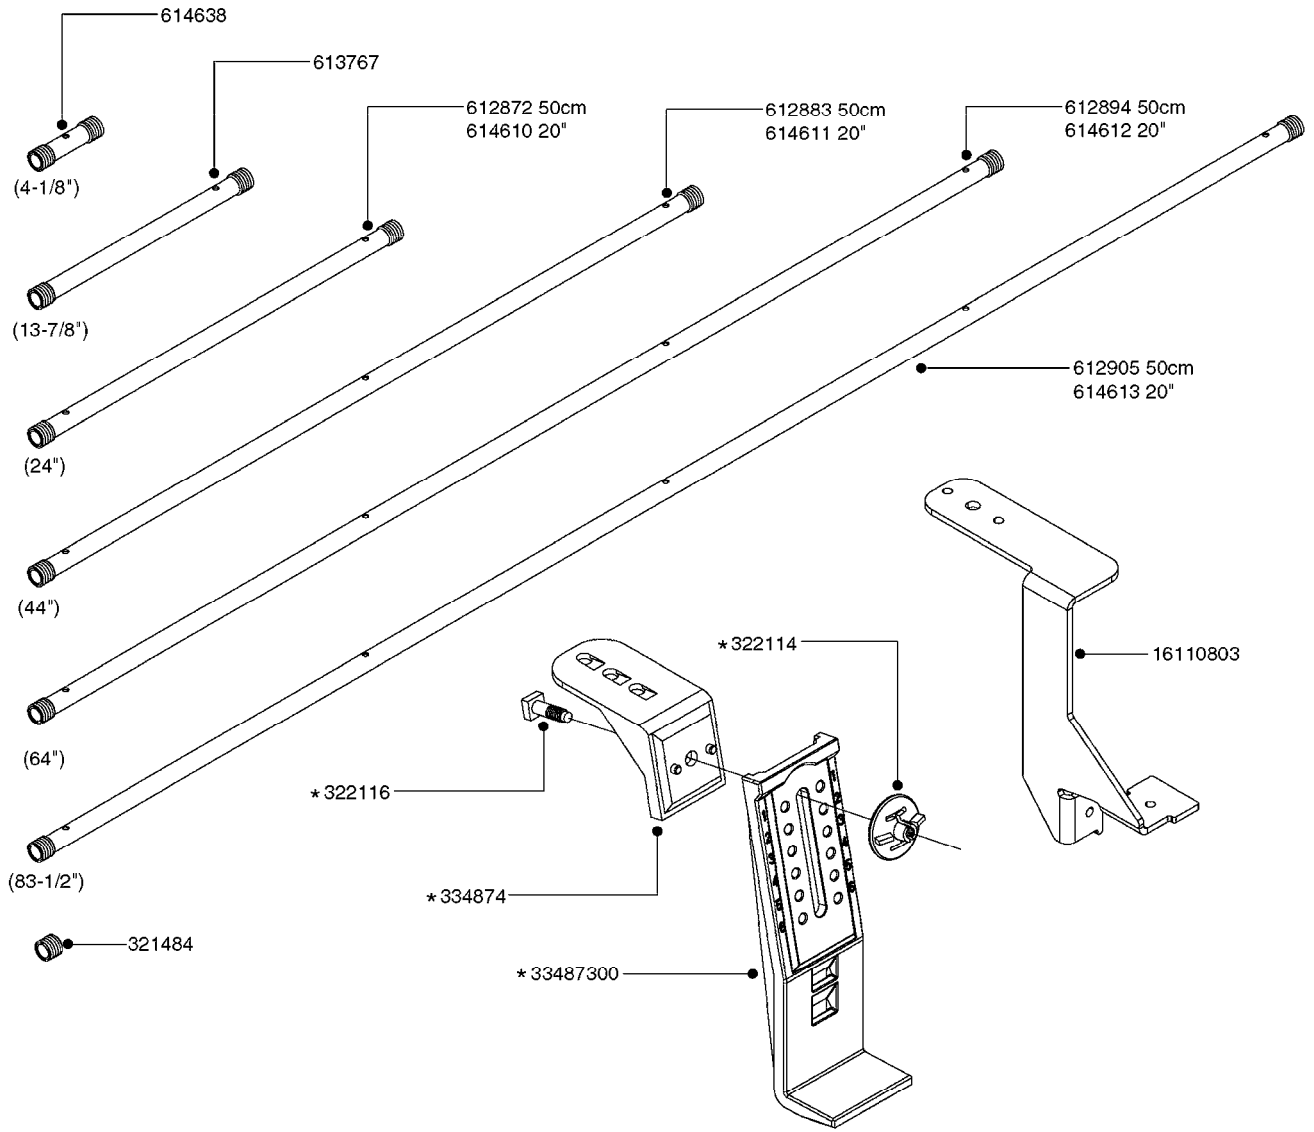

*741685 - BAG OF 5 COMPLETE
*741688 - BAG OF 10 COMPLETE

	STAINLESS CLAMPS AND INSULATOR	
	100X60MM - 741778 BAG OF 10	
	80X60MM - 741741 BAG OF 10	80X60MM - 741738 BAG OF 5
	50X50MM - 741737 BAG OF 10	50X50MM - 741734 BAG OF 5
	50X30MM - 741733 BAG OF 10	50X30MM - 741730 BAG OF 5

BLANK TUBES: 614647 - 23-3/4" 614648 - 43-1/4" 614649 - 63" 614650 - 82-1/2"	DIMPLED TUBES: 615468 - 24-1/2" 615471 - 64" 615469 - 44" 615472 - 74-1/4" 615470 - 54-1/8" 615473 - 92"

D1110