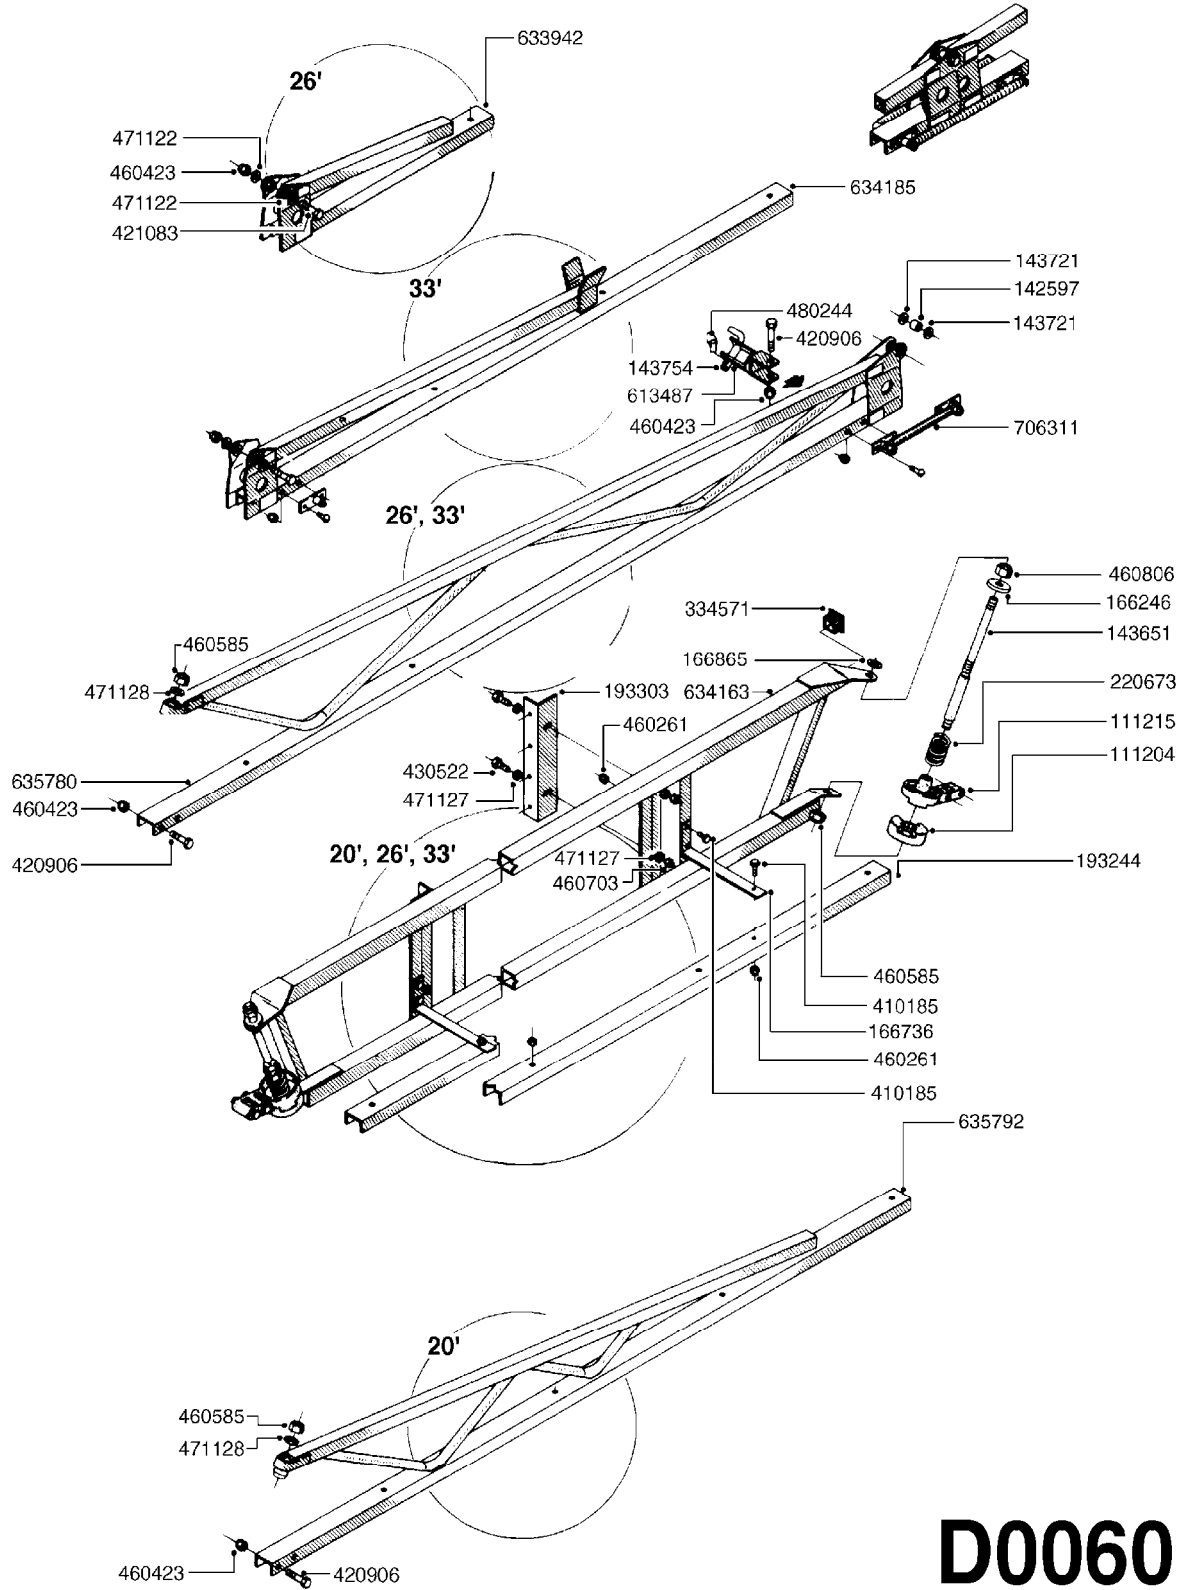

BOOM - SB 20' 26' 33'  
D0060-HIN, 01:01:16

Page 0  
Date 06.11.2017 18:01

**D0060**

BOOM - SB 20' 26' 33'  
D0060-HIN, 01:01:16

Page 1

Date 06.11.2017 18:01

parts-n°	order qty	description
111204	1	CLAW CLUTCH/LOWER D80
111215	1	CLAW CLUTCH/UPPER D80
142597	1	DISTANCE TUBE
143651	1	AXLE M20/M16 L=355 F/BREAKAWAY
143721	1	FRICITION DISC FOR BOOM D30
143754	1	PIN D10 X 56
166246	1	WASHER CUP D53 F.SPRING
166736	1	CLAMP FOR SB BOOM
166865	1	WASHER D35/D25X2
193244	1	NOZZLE TRACK 6-8-10 M SB
193303	1	SUPPORTING ARM FOR SB BOOM
220673	1	SPRING F.PIVOT 100 X 51
334571	1	PLUG 40x40x2 F.SQ.TUBE
410185	1	BOLT HEX 8.8 DEL M6X16
420906	1	BOLT HEX 8.8 DEL M10X60
421083	1	BOLT HEX 8.8 DEL M10X65
430522	1	BOLT HEX 8.8 DEL M12X25 FT
460261	1	NUT HEX M6X1.00 LOCK DIN985 A2 SS
460423	1	NUT HEX M10X1.50 LOCK DIN985A2 SS
460585	1	LOCKING NUT M16 DIN985 A2 SS
460703	1	NUT HEX M12X1.75 LOCK DIN985A2 SS
460806	1	NUT HEX M20X2.50 LOCK DIN985A2 SS
471122	1	WASHER, M10, Ø20/10.5X 2.0, SS
471127	1	WASHER Z12N 13X24X2,5 RST
471128	1	WASHER, M16, Ø30/17.0X 3.0, SS
480244	1	PIN SNAP D4.5
613487	1	TRANSPORT FITTINGS FOR SB BOOM
633942	1	OUTER BOOM WING 26', 28' SB
634163	1	CENTER SECTION - 20',26',33'
634185	1	BOOM WING OUTER PART 33' SB
635780	1	INNER WING SEC. 26',28',33'SB
635792	1	BOOM WING - 20',21'SB-BOOM
706311	1	SPRING WITH HAND-GRIB