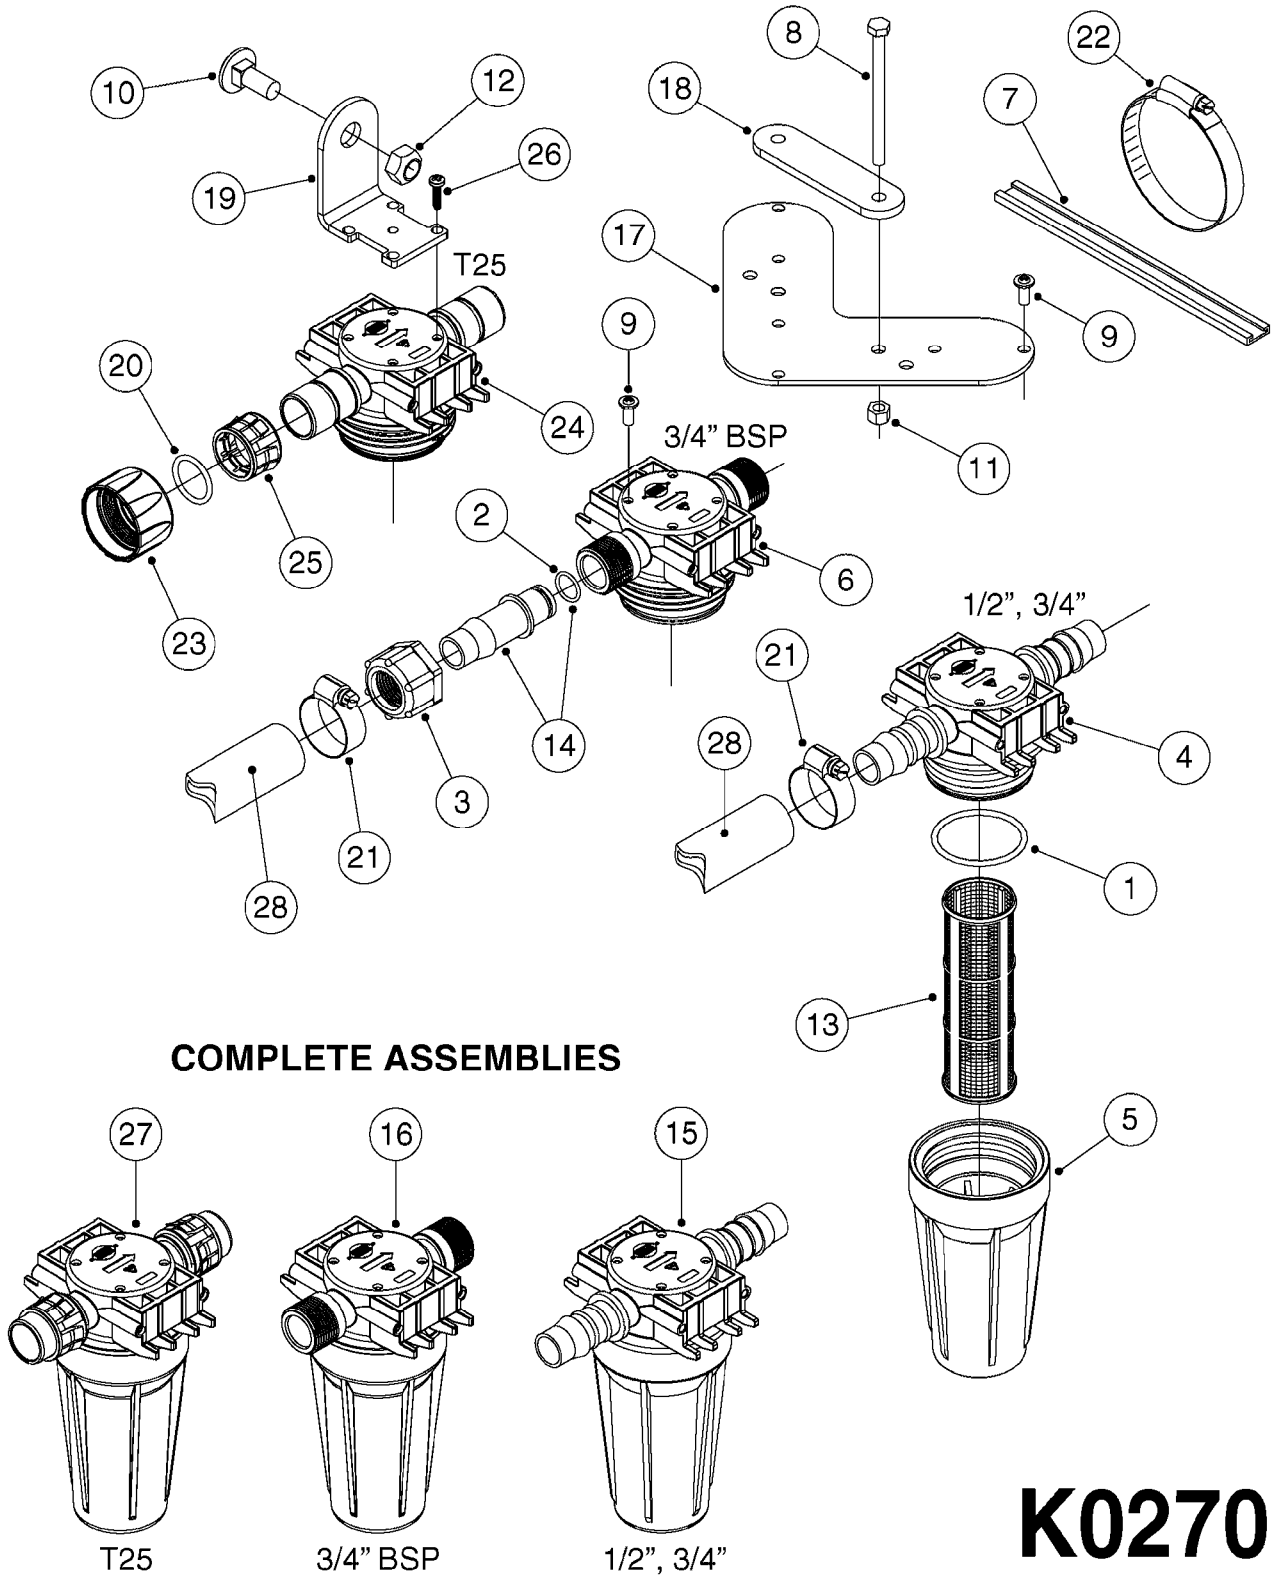

Pos.	parts-n°	order qty	description
1	240925	1	O-RING D49.5X3 NITRIL
2	242594	1	O-RING D14 X 1.78 SCH.70-EPDM
3	320283	1	FITT.DK NUT 3/4"BSP
4	322241	1	FILTER HOUSING W.3/4' BARBS
4	322249	1	FILTER HOUSING W.1/2' BARBS
5	322242	1	FILTER BOWL / IN-LINE
6	322250	1	FILTER HOUSING W.3/4"BSP THRD
7	341291	1	RUBBER HOSE CLAMP COVER 130MM
7	341292	1	RUBBER HOSE CLAMP COVER 180MM
8	410605	1	BOLT HEX 8.8 DEL M6X80
9	440673	1	SCREW F.PLASTIC 5X12 SS
10	440737	1	BOLT CARRIAGE M10x25 SS
11	460261	1	NUT HEX M6X1.00 LOCK DIN985 A2 SS
12	460423	1	NUT HEX M10X1.50 LOCK DIN985A2 SS
13	615443	1	FILTER ELEM.50 MESH BLUE
13	615444	1	FILTER ELEM.80 MESH RED
13	615445	1	FILTER ELEM.100 MESH YELLOW
14	716236	1	FITT.DK HB 1/2" ASSY. F. 3/4"
14	724621	1	FITT.DK HB 3/4"ASSY F.3/4" NUT
15	845205	1	FILTER IN-LINE 1/2' 50 MESH
15	845208	1	FILTER IN-LINE 3/4' 50 MESH
15	845209	1	FILTER IN-LINE 3/4' 80 MESH
15	845210	1	FILTER IN-LINE 3/4" 100 MESH
16	845218	1	FILTER IN-LINE 3/4'50 MESH OML
16	845219	1	FILTER IN-LINE 3/4'80 MESH OML
17	16022203	1	PLATE 3.0 X 55 X 196
18	16022403	1	BRACKET 60MM TUBE
19	16321500	1	LINE FILTER BRACKET, TDZ/DDZ
20	24263000	1	O-RING Ø24.4 X 3.1 NITRIL SH70
21	28029903	1	CLAMP HOSE GEAR P3/4"-S1" 6712
22	28047103	1	CLAMP HOSE GEAR 50 X 50 6740
22	28047203	1	CLAMP HOSE GEAR 60 X 80 6756
23	32239700	1	FITT.DK NUT T25
24	32239800	1	FITT.DK IN-LINE FILTER TOP T25
25	33515500	1	FITT.DK NUT LOCK RING T25
26	44076200	1	PT SCREW 50X16
27	72700600	1	FILTER IN-LINE 80 MESH, T25
28	92702103	1	HOSE R X1/2" X300PSI WP X0012"
28	92703203	1	HOSE R X3/4" X300PSI WP X0012"