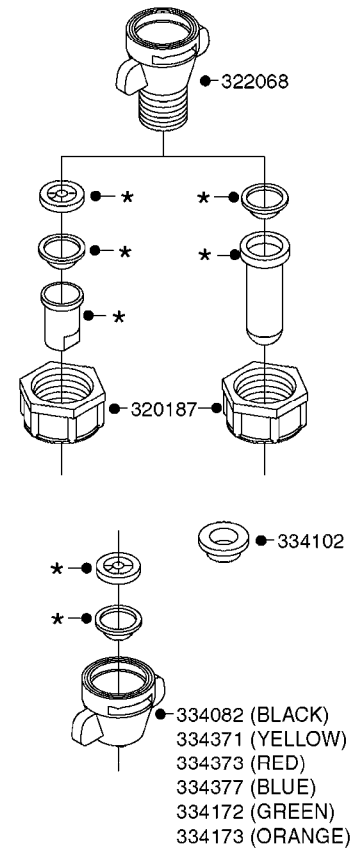

TRIPLET NOZZLE BODY

D1090

*=REFER TO HARDI NOZZLE CATALOG