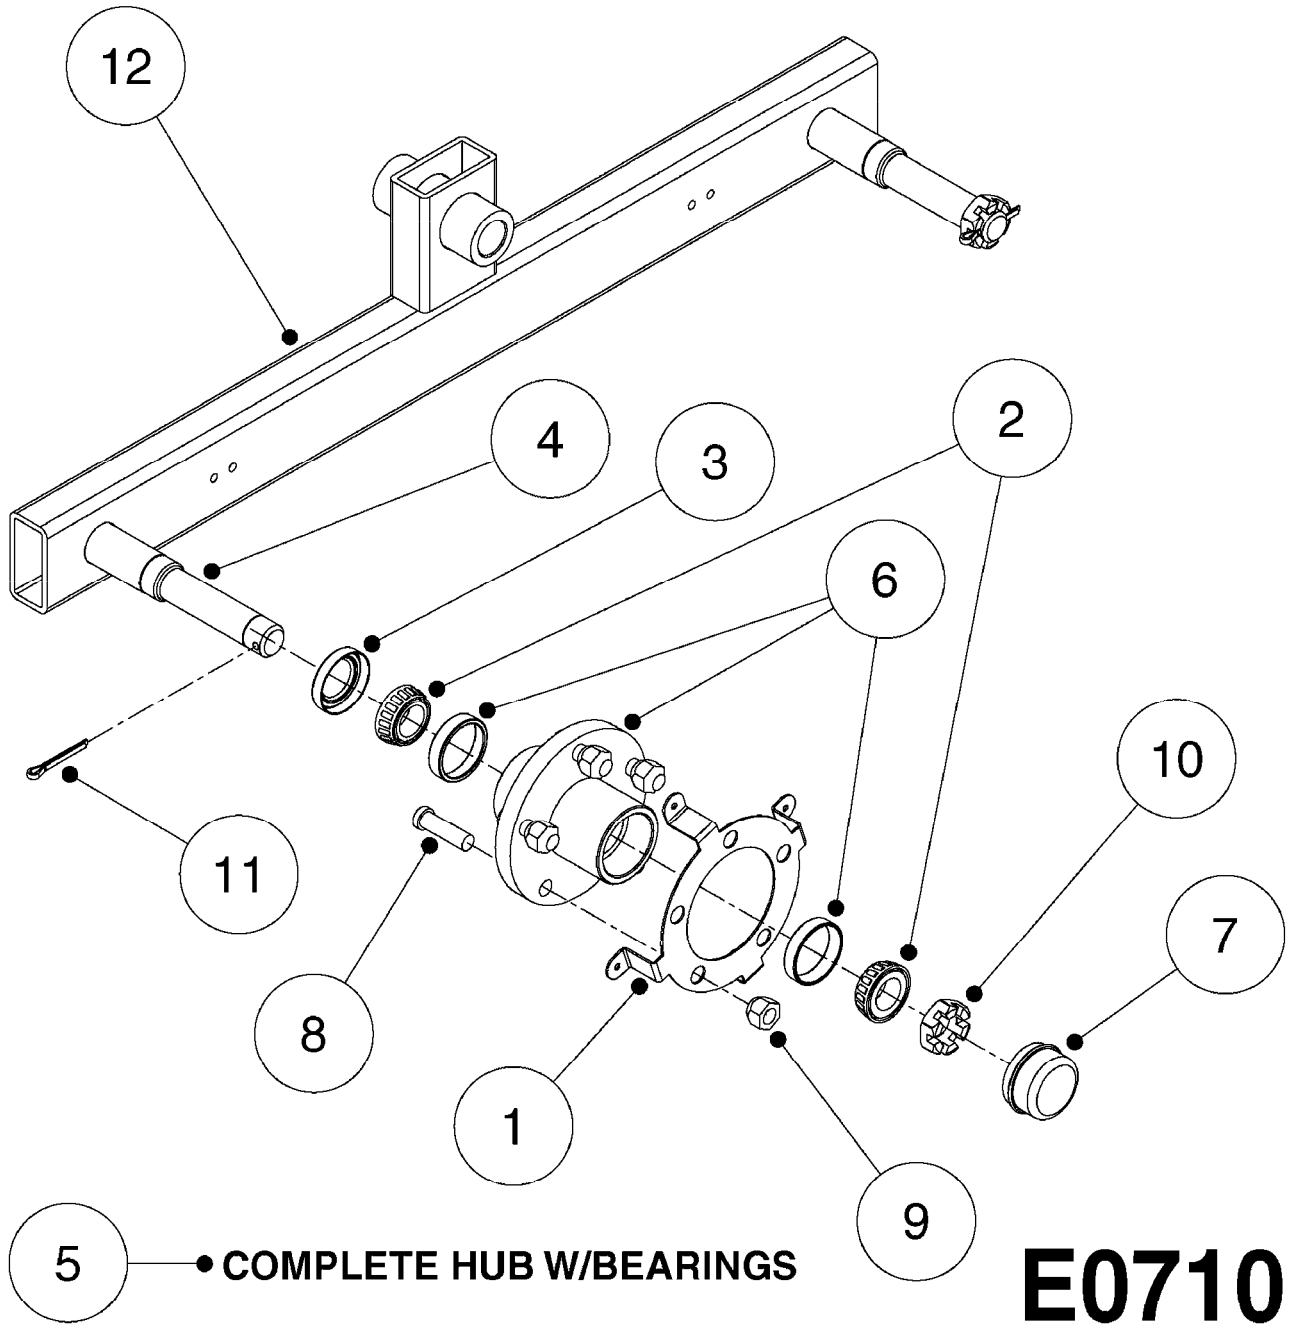

HUB ASSEMBLY F.1-1/4" SPINDLE
E0710-HIN, 01:01:16

Page 1
Date 06.11.2017 18:01

Pos.	parts-n°	order qty	description
1	16097703	1	SPEED RING, 5 BOLT, 4.5" B.C.
2	21002303	1	BEARING, TAPPERED, 1" SPINDLE
3	21002403	1	SEAL, GRASE F. 1000LB HUB
4	28031403	1	SPINDLE, 1.25"x9" INCLUDES 46001403 AND 48000303
5	28031503	1	HUB PKG.1.25"SPINDLE 5-4.5-2.5 COMPLETE HUB W/BEARINGS
6	28038003	1	HUB, 1000LB W.BRG RACES 1"SPDL COMPLETE HUB W/BEARINGS
7	29003603	1	HUB CAP F. 1000LB HUB
8	45000203	1	BOLT, WHEEL STUD 1/2"
9	46001303	1	NUT - LUG 1/2" - 1000LB HUB
10	46001403	1	NUT, CASTLE F. 1" SPINDLE
11	48000303	1	PIN, COTTER 5/32" X 2"
12	63015903	1	TANDEM BEAM, WITH SPINDLE, ATV