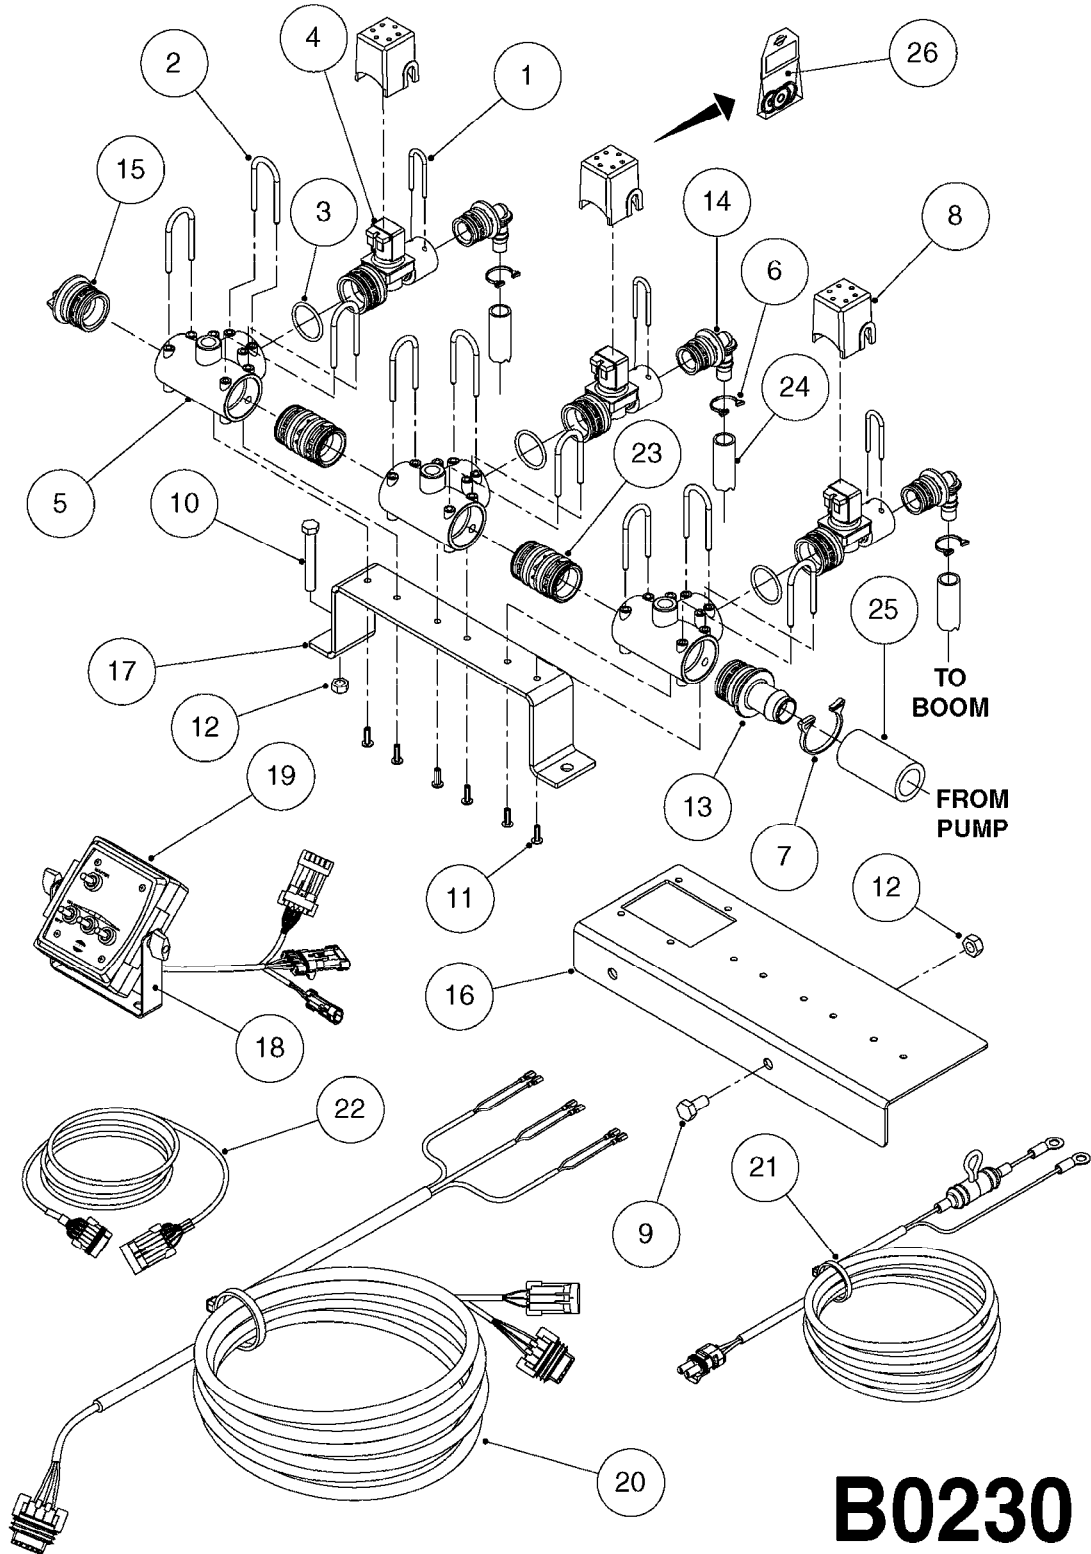

**B0040**

CONTROL - ATV/N-SERIES  
B0040-HIN, 01:01:16

Page 1

Date 06.11.2017 18:01

Pos.	parts-n°	order qty	description
1	320047	1	FITT.DK CAPNUT 1/2" BSP
2	320073	1	DISTRIBUTOR HOUSING 1/2"
3	320084	1	FITT.DK NUT 1/2" BSP
4	320095	1	FITT.DK NUT 1" BSP
5	320106	1	FITT.DK CAPNUT 1" BSP
6	322138	1	FITT.DK ELB 1"M X 1"F BSP
7	330212	1	O-RING D19/D14X2.4 F.1/2"NUT
8	330315	1	O-RING D18.4/D13X.6
9	330326	1	O-RING D30/D24X2 F.1"NUT
10	330341	1	FITT.DK HB 1" F. 1" NUT
11	330676	1	FITT.DK HB 3/8" F. 1/2" NUT
12	330687	1	FITT.DK HB 1/2" F. 1/2" NUT
13	331111	1	VALVE SEAT FOR 1/2" DISTRIBUT.
14	334533	1	CLAMP HOSE PLASTIC 3/8"
16	334534	1	CLAMP HOSE PLASTIC 1/2"
16	334680	1	CLAMP HOSE PLASTIC 1"
17	420604	1	BOLT HEX 8.8 DEL M10X25 FT DIN933
18	420744	1	SCEW HM 8X40/22 A2 SS DIN931
19	460143	1	NUT HEX M8X1.25 LOCK DIN985A2 SS
20	460261	1	NUT HEX M6X1.00 LOCK DIN985 A2 SS
21	460423	1	NUT HEX M10X1.50 LOCK DIN985A2 SS
22	471126	1	WASHER, M8, Ø16/ 8.4X 1.6, SS
23	709741	1	VALVE ASSY. 1/2" FLIP LEVER
24	724530	1	THUMB WHEEL FOR AGITATION
25	28026203	1	GAUGE 200PSI/BR, 2.5"1/4BSP-BTM
26	28029103	1	VALVE PRESS CTRL 145PSI 1"MPT
27	28033103	1	ELBOW, STREET, POLY 1/4"-18NPT
28	63026203	1	CONTROL POST, ATV SPRAYER
29	92701703	1	HOSE R X3/8" X300PSI WP X0012"
30	92702103	1	HOSE R X1/2" X300PSI WP X0012"
31	92712403	1	HOSE R X1" X300PSI WP X0012"