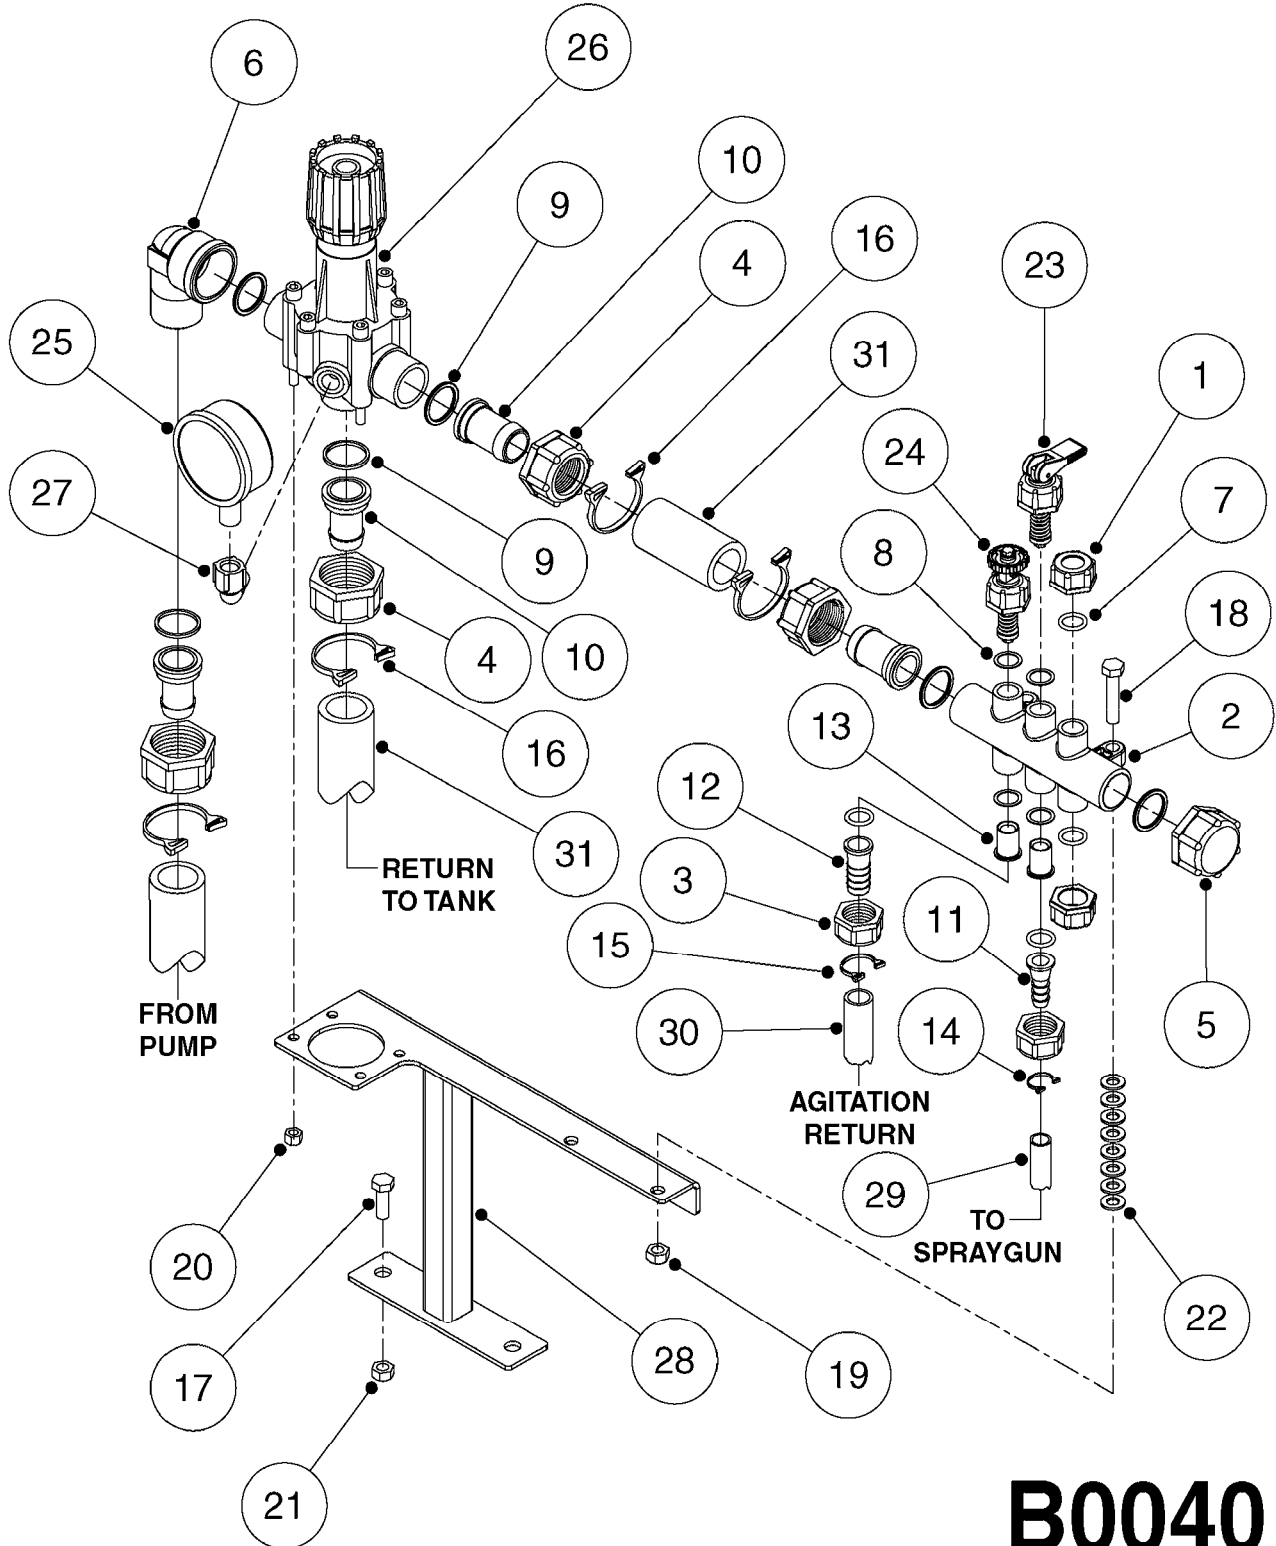

B0040

CONTROL - ATV/N-SERIES
B0040-HIN, 01:01:16

Page 1

Date 06.11.2017 18:01

Pos.	parts-n°	order qty	description
1	320047	1	FITT.DK CAPNUT 1/2" BSP
2	320073	1	DISTRIBUTOR HOUSING 1/2"
3	320084	1	FITT.DK NUT 1/2" BSP
4	320095	1	FITT.DK NUT 1" BSP
5	320106	1	FITT.DK CAPNUT 1" BSP
6	322138	1	FITT.DK ELB 1"M X 1"F BSP
7	330212	1	O-RING D19/D14X2.4 F.1/2"NUT
8	330315	1	O-RING D18.4/D13X.6
9	330326	1	O-RING D30/D24X2 F.1"NUT
10	330341	1	FITT.DK HB 1" F. 1" NUT
11	330676	1	FITT.DK HB 3/8" F. 1/2" NUT
12	330687	1	FITT.DK HB 1/2" F. 1/2" NUT
13	331111	1	VALVE SEAT FOR 1/2" DISTRIBUT.
14	334533	1	CLAMP HOSE PLASTIC 3/8"
16	334534	1	CLAMP HOSE PLASTIC 1/2"
16	334680	1	CLAMP HOSE PLASTIC 1"
17	420604	1	BOLT HEX 8.8 DEL M10X25 FT DIN933
18	420744	1	SCEW HM 8X40/22 A2 SS DIN931
19	460143	1	NUT HEX M8X1.25 LOCK DIN985A2 SS
20	460261	1	NUT HEX M6X1.00 LOCK DIN985 A2 SS
21	460423	1	NUT HEX M10X1.50 LOCK DIN985A2 SS
22	471126	1	WASHER, M8, Ø16/ 8.4X 1.6, SS
23	709741	1	VALVE ASSY. 1/2" FLIP LEVER
24	724530	1	THUMB WHEEL FOR AGITATION
25	28026203	1	GAUGE 200PSI/BR, 2.5"1/4BSP-BTM
26	28029103	1	VALVE PRESS CTRL 145PSI 1"MPT
27	28033103	1	ELBOW, STREET, POLY 1/4"-18NPT
28	63026203	1	CONTROL POST, ATV SPRAYER
29	92701703	1	HOSE R X3/8" X300PSI WP X0012"
30	92702103	1	HOSE R X1/2" X300PSI WP X0012"
31	92712403	1	HOSE R X1" X300PSI WP X0012"