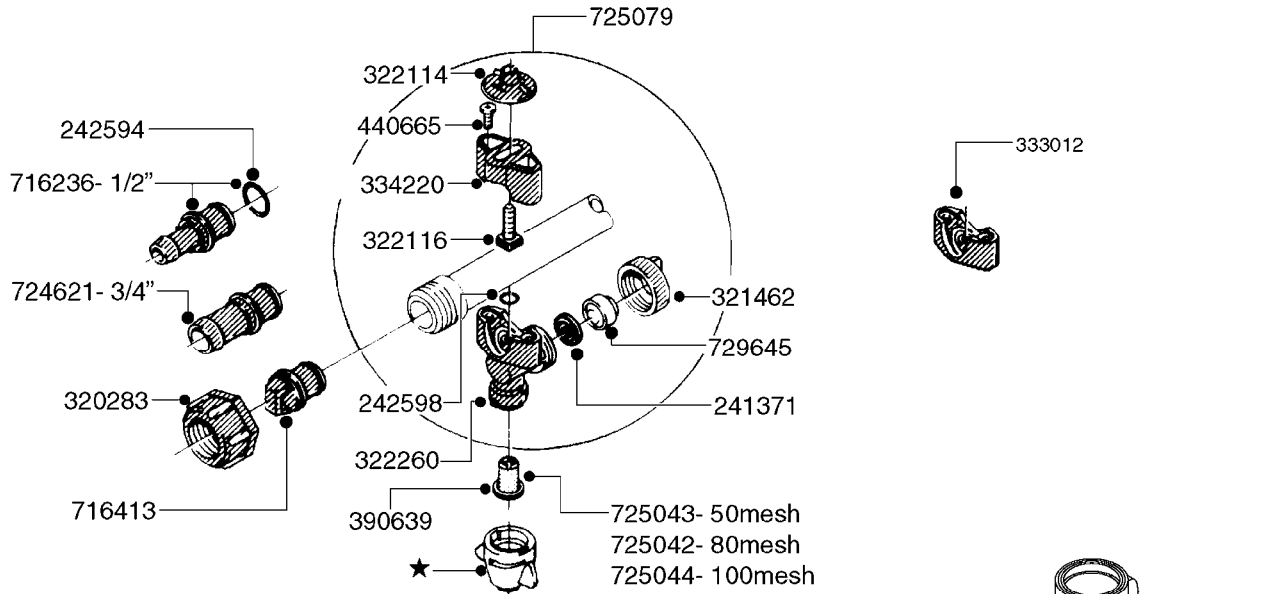

SINGLE NOZZLE BODY