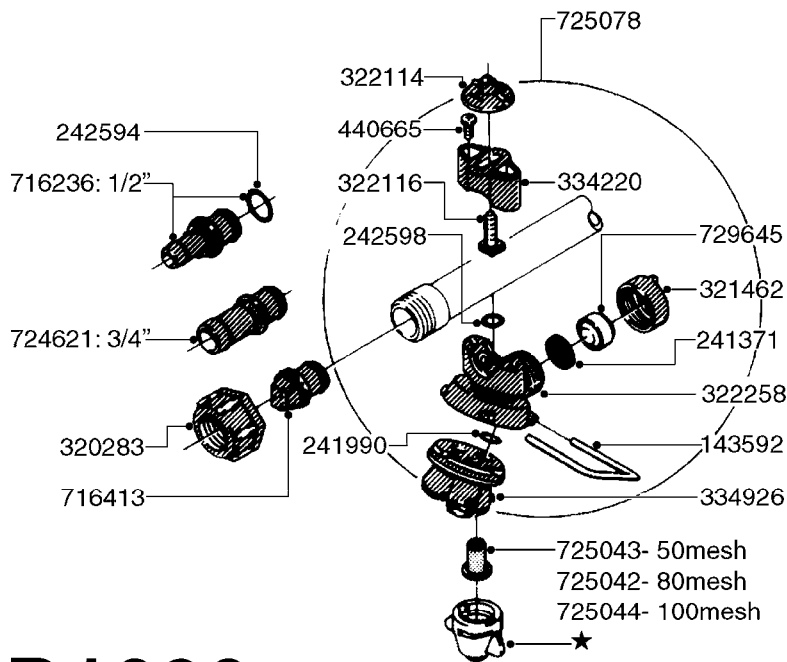

TRIPLET NOZZLE BODY

D1090

*=REFER TO HARDI NOZZLE CATALOG