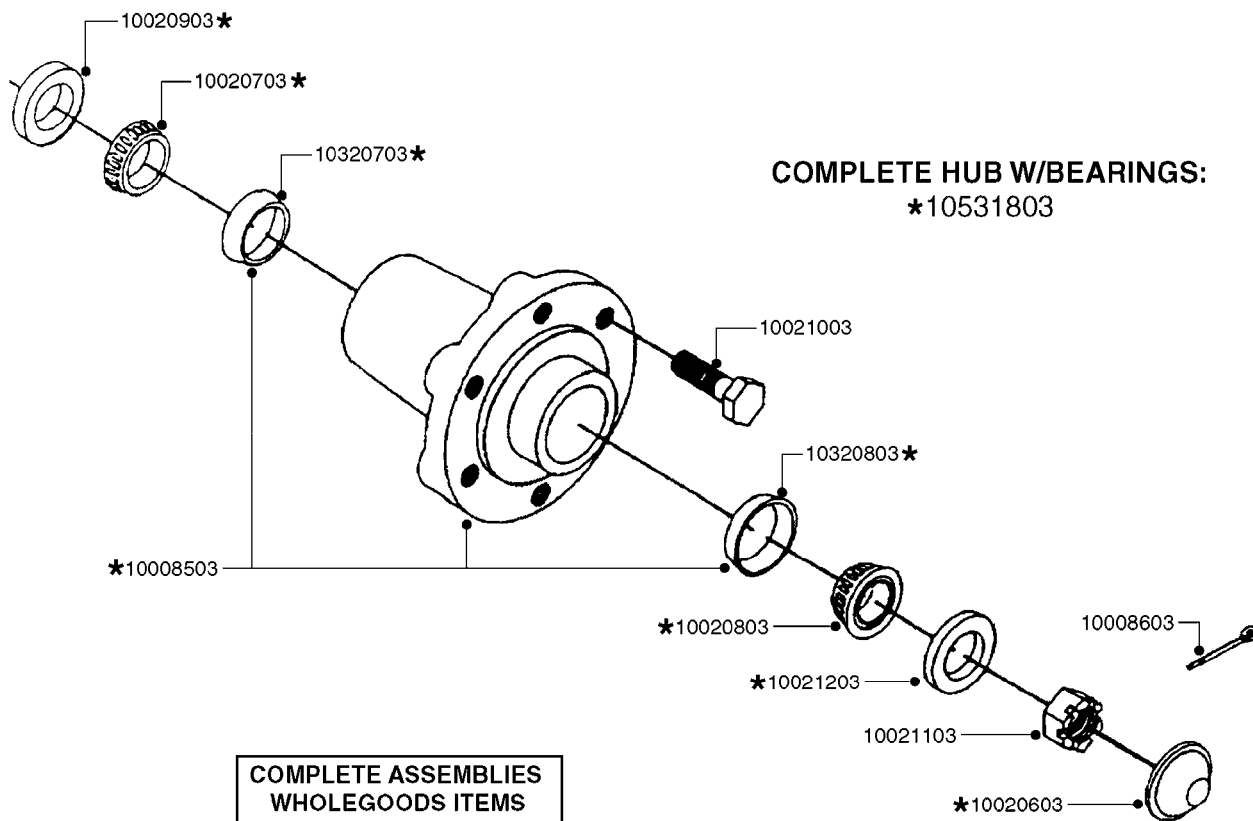

145809 (TA 500, SA 300/L=355MM)