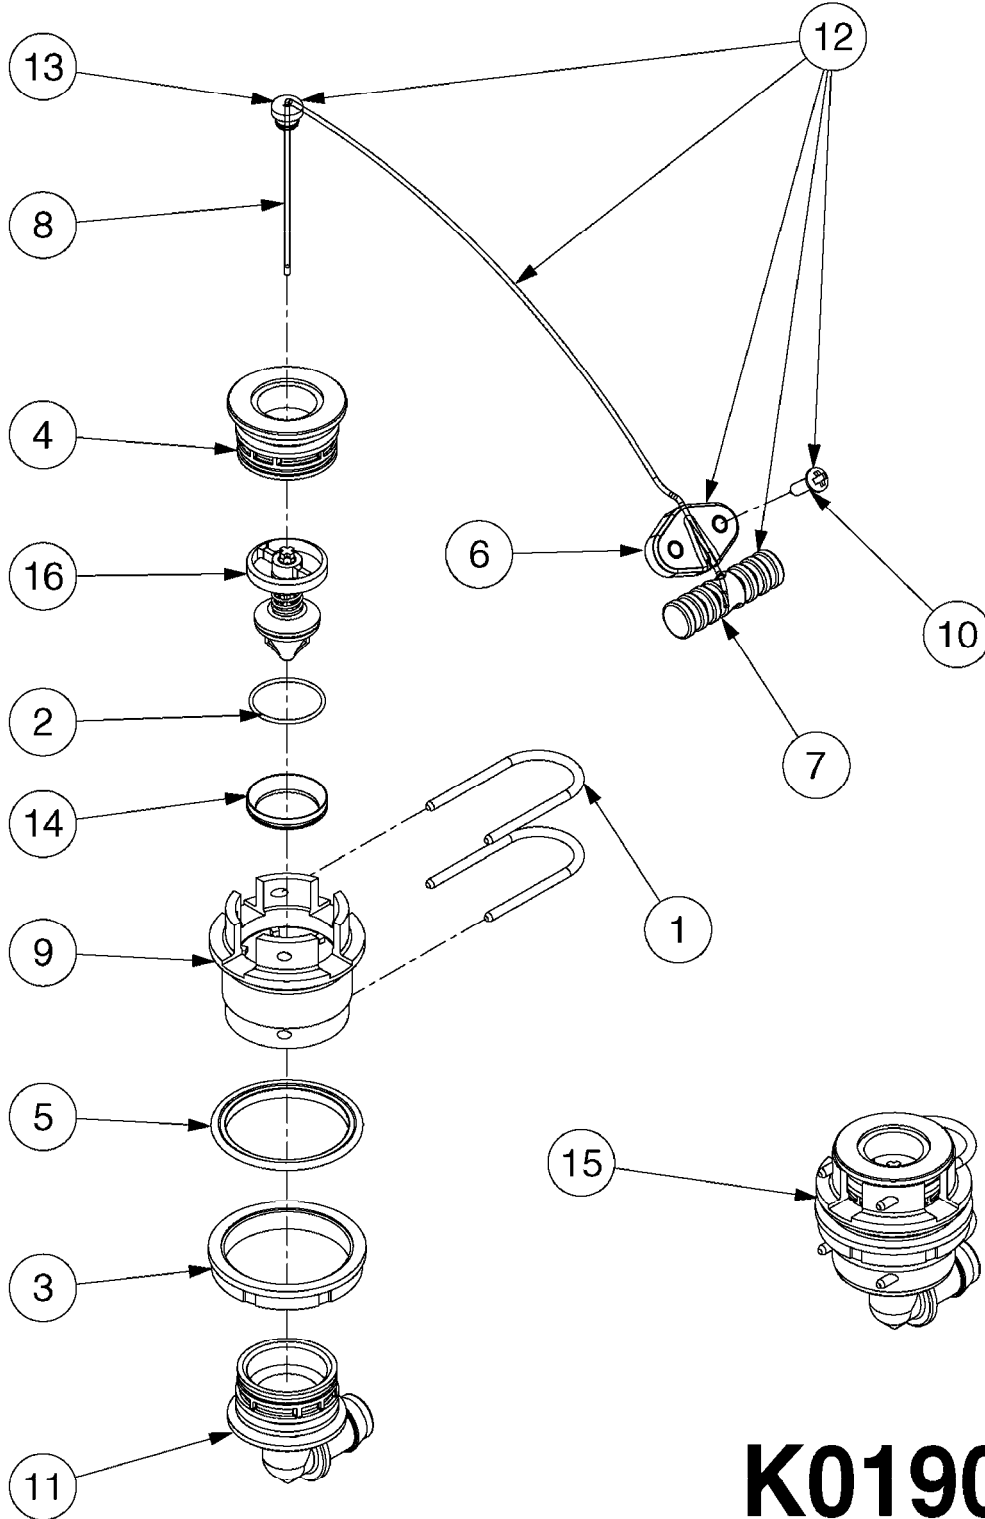

K0190

DRAIN ASSEMBLY-PULL CORD S67
K0190-HIN, 01:01:16

Page 1

Date 06.11.2017 18:01

Pos.	parts-n°	order qty	description
1	145996	1	FITT.DK S-67 FORK
2	242504	1	O-RING D35x2 NITRIL
3	322108	1	FITT.DK S-67 BULKHEAD NUT
4	322132	1	FITTING S67- BSP 1" FEMALE
5	334261	1	GASKET F. S-67 BULKHEAD
6	334469	1	CLEVIS F.CORD TOP DRAIN ASSY.
7	334472	1	HANDLE FOR TOP DRAIN
8	390982	1	CORD NYLON 4000MM
9	391075	1	DRAIN BULKHEAD ,S-67
10	440392	1	SCREW 6.3 X 25.0 DIN7981C TORX
11	726572	1	FITT.DK S-67 1" ELBOW 90 ASSY.
12	741813	1	PARTS FOR S67 DRAIN
13	14001500	1	GROMMET F.TOP DRAIN CORD
14	14103100	1	SEAT F.CHECK VALVE D40.8 2010
15	72351400	1	DRAIN,S67 TOP
16	72351500	1	PLUNGER/CONE W. ORING S67DRAIN