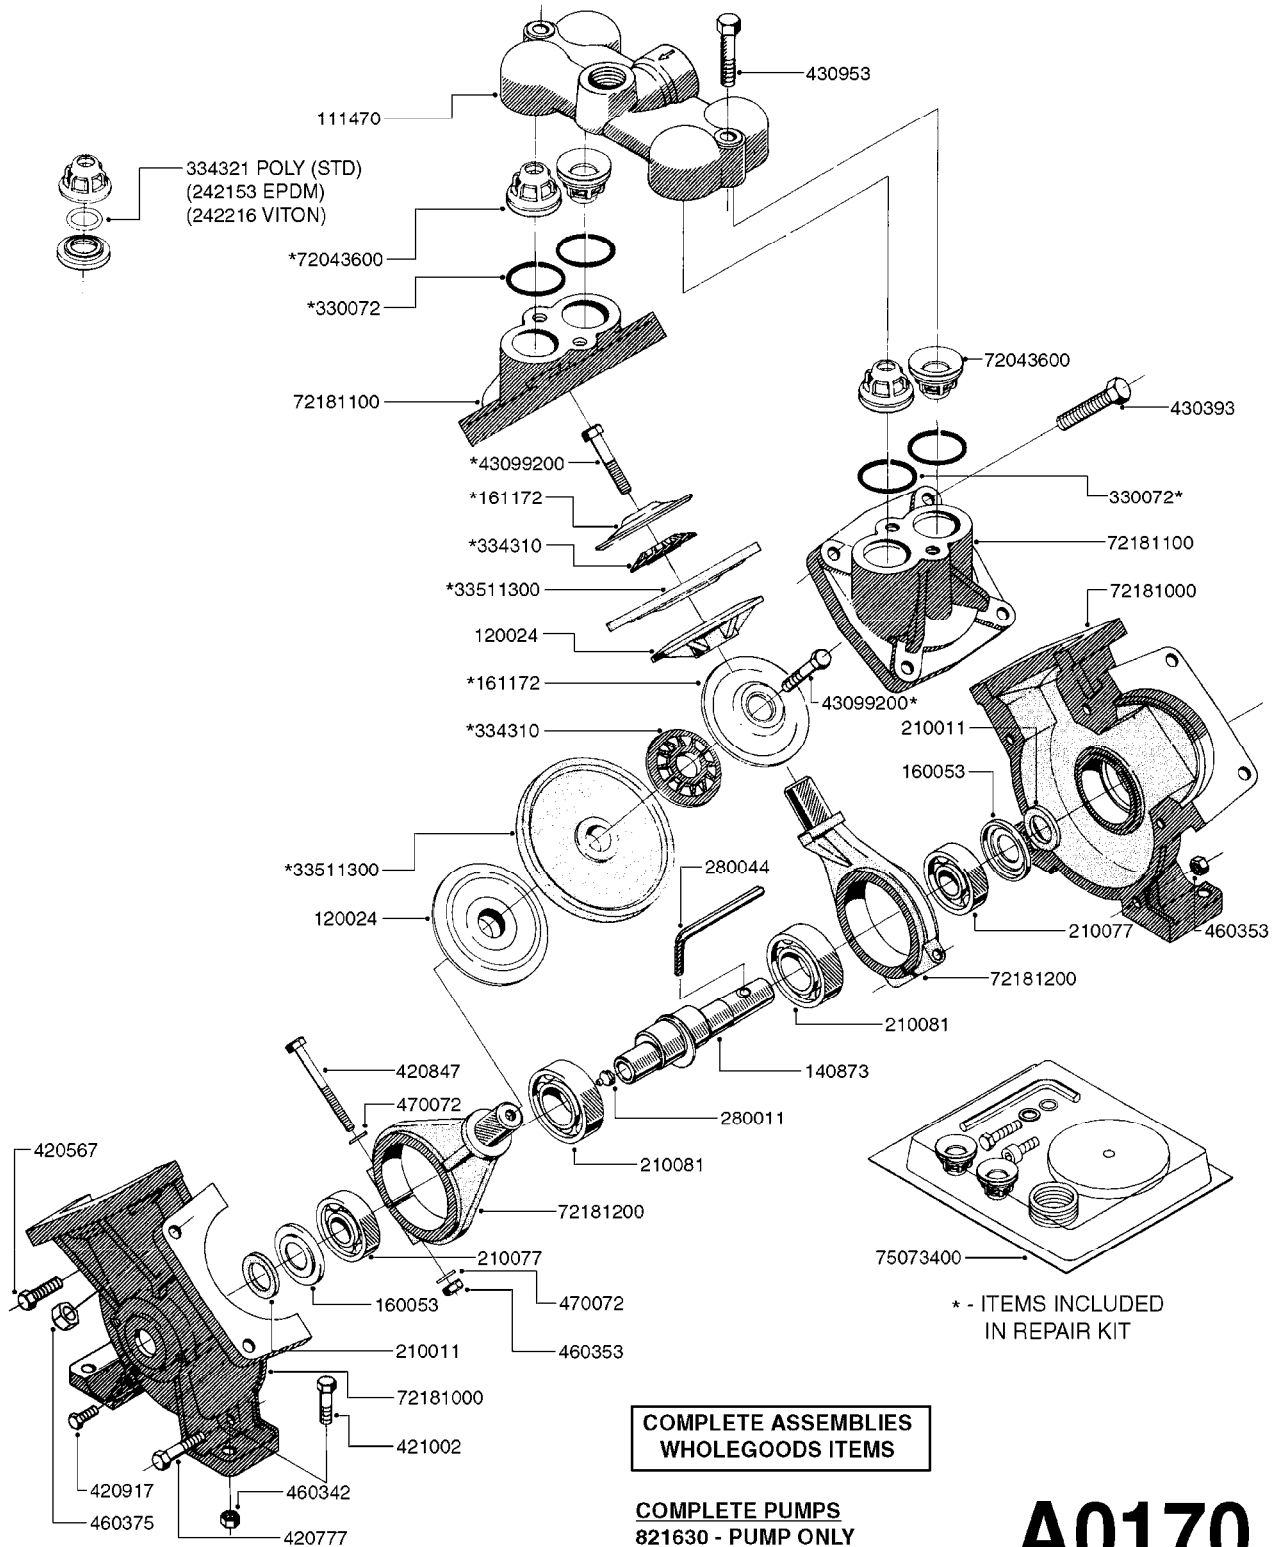

COMPLETE ASSEMBLIES
WHOLEGOODS ITEMS

COMPLETE PUMPS
821630 - PUMP ONLY
10396003 - WITH PTO & DAMPER

A0170

PUMP - 1203 W/MOUNTING BASE
A0170-HIN, 01:01:16

Page 1
Date 06.11.2017 18:01

parts-n°	order qty	description
111470	1	VALVE CHAMBER 1202
120024	1	DIAPHRAGM BACK DISC 1200-1300
140873	1	CRANK SHAFT MODEL 1202-9MM
160053	1	DUST PLATE
161172	1	DIAPHRAGM DISC F. 1203/1303
210011	1	SEAL FELT D39/23 X 4
210077	1	BEARING BALL 6305
210081	1	BEARING BALL 6307
242153	1	O-RING D26X4 EPDM
242216	1	O-RING VITON F/1202/1302/462
280011	1	GREASE NIPPLE 1/8" SAE H TR
280044	1	KEY HEXAGON W6 3/16"
330072	1	O-RING D53.5/D45.5X4
334310	1	NYLON WASHER 1202/1302/462
334321	1	O-RING POLY. 34.0x26.0x4.0
420567	1	BOLT HEX 8.8 DEL M8X30 FT
420777	1	BOLT HEX 8.8 RAW M8X50
420847	1	BOLT HEX 8.8 DEL M8X85
420917	1	BOLT HEX 8.8 RAW M8X12 FT
421002	1	BOLT HEX 8.8 DEL M10X30 FT DIN933
430393	1	BOLT HEX 8.8 RAW M12X50
430953	1	BOLT, M12 X 55 8.8
460342	1	NUT HEX M10 DEL DIN934
460353	1	NUT HEX M8 BLACK
460375	1	NUT HEX M12 BLACK
470072	1	WASHER D15/D8X.5 LOCK
821630	1	PUMP 1203/9 540RPM
10396003	1	PUMP 1203 C/W PTO 540 RPM
33511300	1	DIAPHRAGM 1202-1303 POLY 2006
43099200	1	BOLT HEX SS M12 X 30 DIN933 A4
72043600	1	VALVE FOR 462/463
72181000	1	HOUSING, PUMP, 1203 RED
72181100	1	DIAPHRAGM COVER 1203/1303+BLTS
72181200	1	CONNECTING ROD FOR 1203 W/M12
75073400	1	PUMP KIT 1203 MM "06"