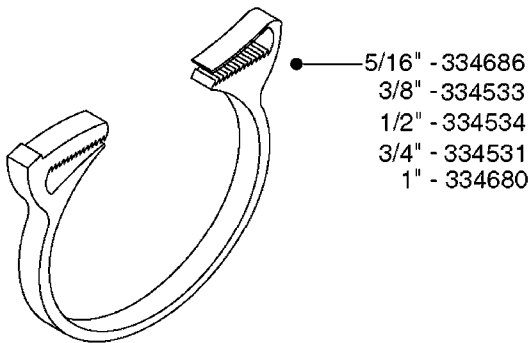

I.D.	PART # (ONE FOOT)	
3/8" 1/2" 3/4" 1" 1-1/4"	92701703 92702103 92703203 92712403 92734403	 <p>RUBBER HOSE SMOOTH, BLACK, TWO BLUE STRIPES</p>
5/16" 3/8" 1/4" 1/2" 3/4"	927281 927284 927268 927269 927270	 <p>PVC HOSE SHINY, BLACK, SMOOTH, TWO WHITE STRIPES</p>
1" 1-1/4" 1-1/2" 2" 2-1/2"	92702403 92738900 92702603 92702703 92702803	 <p>PVC SPIRAL SUCTION HOSE SHINY, RIBBED, GRAY</p>
3/4"	927205	 <p>PVC HOSE CLEAR, SMOOTH</p>
1/2" 3/4"	10631003 927231	 <p>PVC HOSE SMOOTH, CLEAR, REINFORCED WITH WHITE MESH</p>
4mm 6mm 8mm 10mm	927253 RED 927264 RED 927306 BLACK 927330 BLACK	 <p>PVC AIR HOSE SMOOTH</p>

**L0120**

BULK HOSE  
L0120-HIN, 01:01:16

Page 1  
Date 06.11.2017 18:01

parts-n°	order qty	description
927205	1	HOSE R X CLEAR X 3/4 X 0012"
927231	1	HOSE R X PVCX3/4 CLR/BRD 0012"
927253	1	AIR HOSE, DIAMETER 4MM
927264	1	HOSE R X PE D6/D4 X 0012"
927268	1	HOSE R X PVC X 1/4 X 0012"
927269	1	HOSE R X PVC X 1/2 X 0012"
927270	1	HOSE R X PVC X 3/4 X 0012"
927281	1	HOSE R X PVC X 5/16 X 0012"
927284	1	HOSE 3/8 PVC W/ INSERT
927306	1	HOSE R X PE D8/D6 X 0012"BLACK
927330	1	HOSE R X PE D10/D8 X 012"BLACK
10631003	1	HOSE R X CLEAR BRAID.X 1/2 12"
92701703	1	HOSE R X3/8" X300PSI WP X0012"
92702103	1	HOSE R X1/2" X300PSI WP X0012"
92702403	1	HOSE PVC SUCT GRAY 1"
92702603	1	HOSE PVC SUCT GRAY 1-1/2"
92702703	1	HOSE PVC SUCT GRAY 2"
92702803	1	HOSE PVC SUCT GRAY 2.5"
92703203	1	HOSE R X3/4" X300PSI WP X0012"
92712403	1	HOSE R X1" X300PSI WP X0012"
92734403	1	HOSE R X5/4" X200PSI WP X0012"
92738900	1	HOSE R X PVC X 1-1/4" 0012"

Hose Size	Pressure	Suction	Clamp Code
3/8"	28029803		6706
1/2"	28029803		6706
3/4"	28029903		6712
1"	28030003	28029903	6716
1-1/4"	28030103		6724
1-1/2"		28030103	6724
2"		28030203	235-67
2-1/2"		28030303	235-74
3"		28030403	235-82