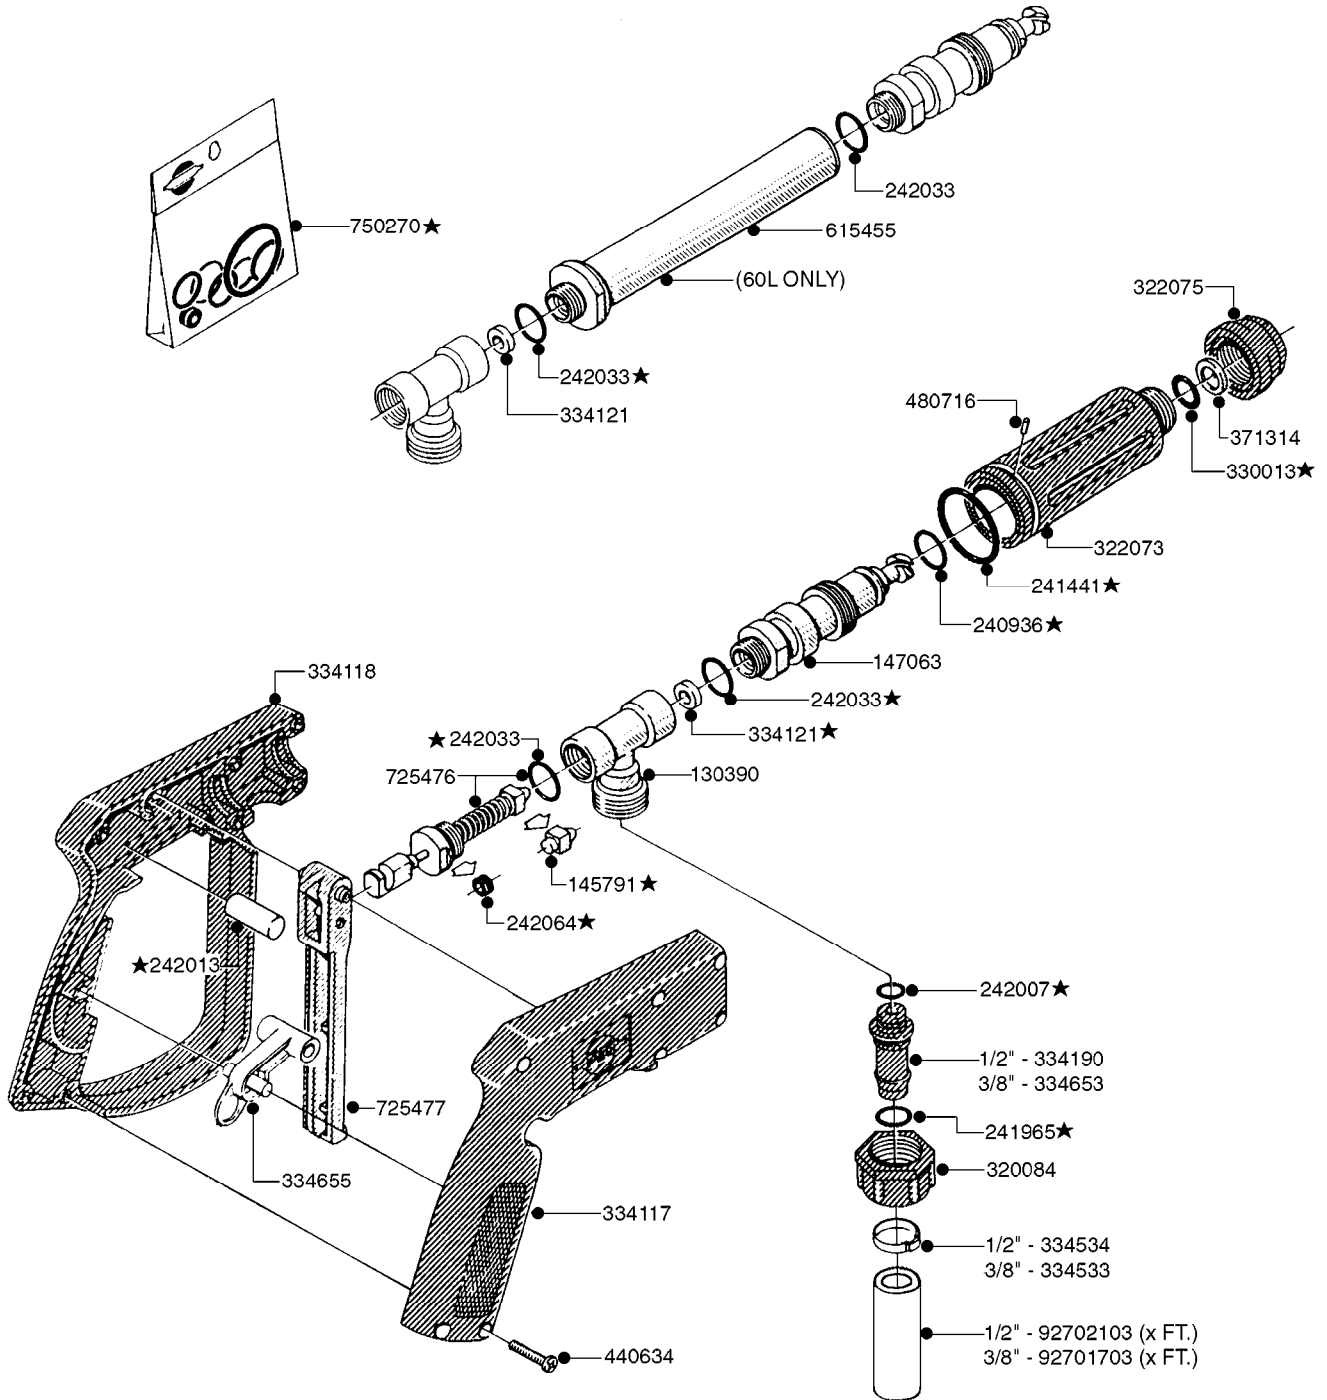

COMPLETE ASSEMBLY:
843197 - 60L
843196 - 60S

COMPLETE ASSEMBLIES
WHOLEGOODS ITEMS

K0480

HANDGUN TYPE 60S/60L POST 95
K0480-HIN, 01:01:16

Page 1

Date 06.11.2017 18:01

parts-n°	order qty	description
130390	1	TEE 3/8'X 1/2' BSP F.TYPE 60S
145791	1	CONE FOR ON/OFF
147063	1	SWIRL F.SPRAY GUN TYPE 60
240936	1	O-RING D13.3X2.4 NITRIL
241441	1	O-RING D29.3X3
241965	1	O-RING 12.1 X 1.6
242007	1	O-RING D9.1X1.6
242013	1	SPRING RUBBER F/TRIGGER
242033	1	O-RING
242064	1	SLEEVE RUBBER 3X8X4MM
320084	1	FITT.DK NUT 1/2" BSP
322073	1	HOUSING F.SWIRL TYPE 60S H.G.
322075	1	HOUSING F. NOZZLE
330013	1	O-RING D15/D10X2.5 F.3/8"NUT
334117	1	HANDLE PIECE RIGHT F.60S/60L
334118	1	HANDLE PIECE LEFT F.60S/60L
334121	1	SEAT FOR ON-OFF TYPE
334190	1	FITT.DK HB 1/2' F. PISTOL 60S
334533	1	CLAMP HOSE PLASTIC 3/8"
334534	1	CLAMP HOSE PLASTIC 1/2"
334653	1	FITT.DK HB 3/8' F.HANDGUN
334655	1	TRIGGER SAFETY F.60S/60L GUN
371314	1	NOZZLE CERAMIC 1099-20
440634	1	SCREW 5/8"
480716	1	PIN D3X6 STAINLESS
615455	1	TUBE F.LANCE TYPE 60L
725476	1	SPINDLE
725477	1	TRIGGER
750270	1	GASKET KIT F.SPRAY GUN
843196	1	GUN, MODEL 60S
843197	1	HANDGUN KIT TYPE 60 LONG
92701703	1	HOSE R X3/8" X300PSI WP X0012"
92702103	1	HOSE R X1/2" X300PSI WP X0012"