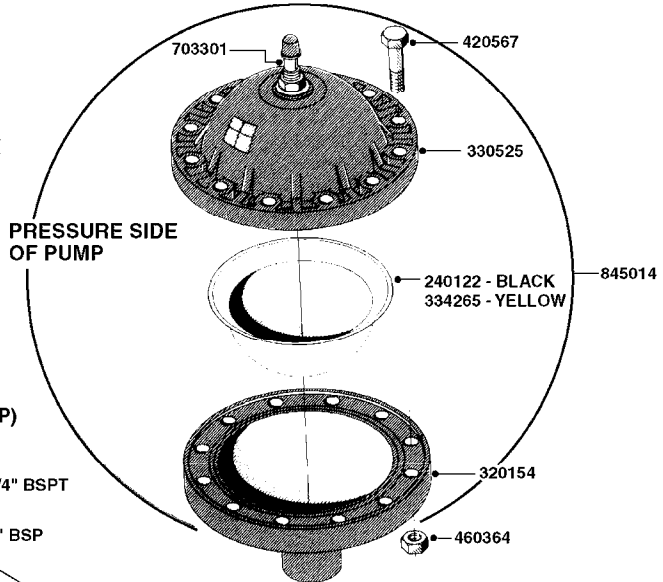

PRESSURE SIDE OF PUMP