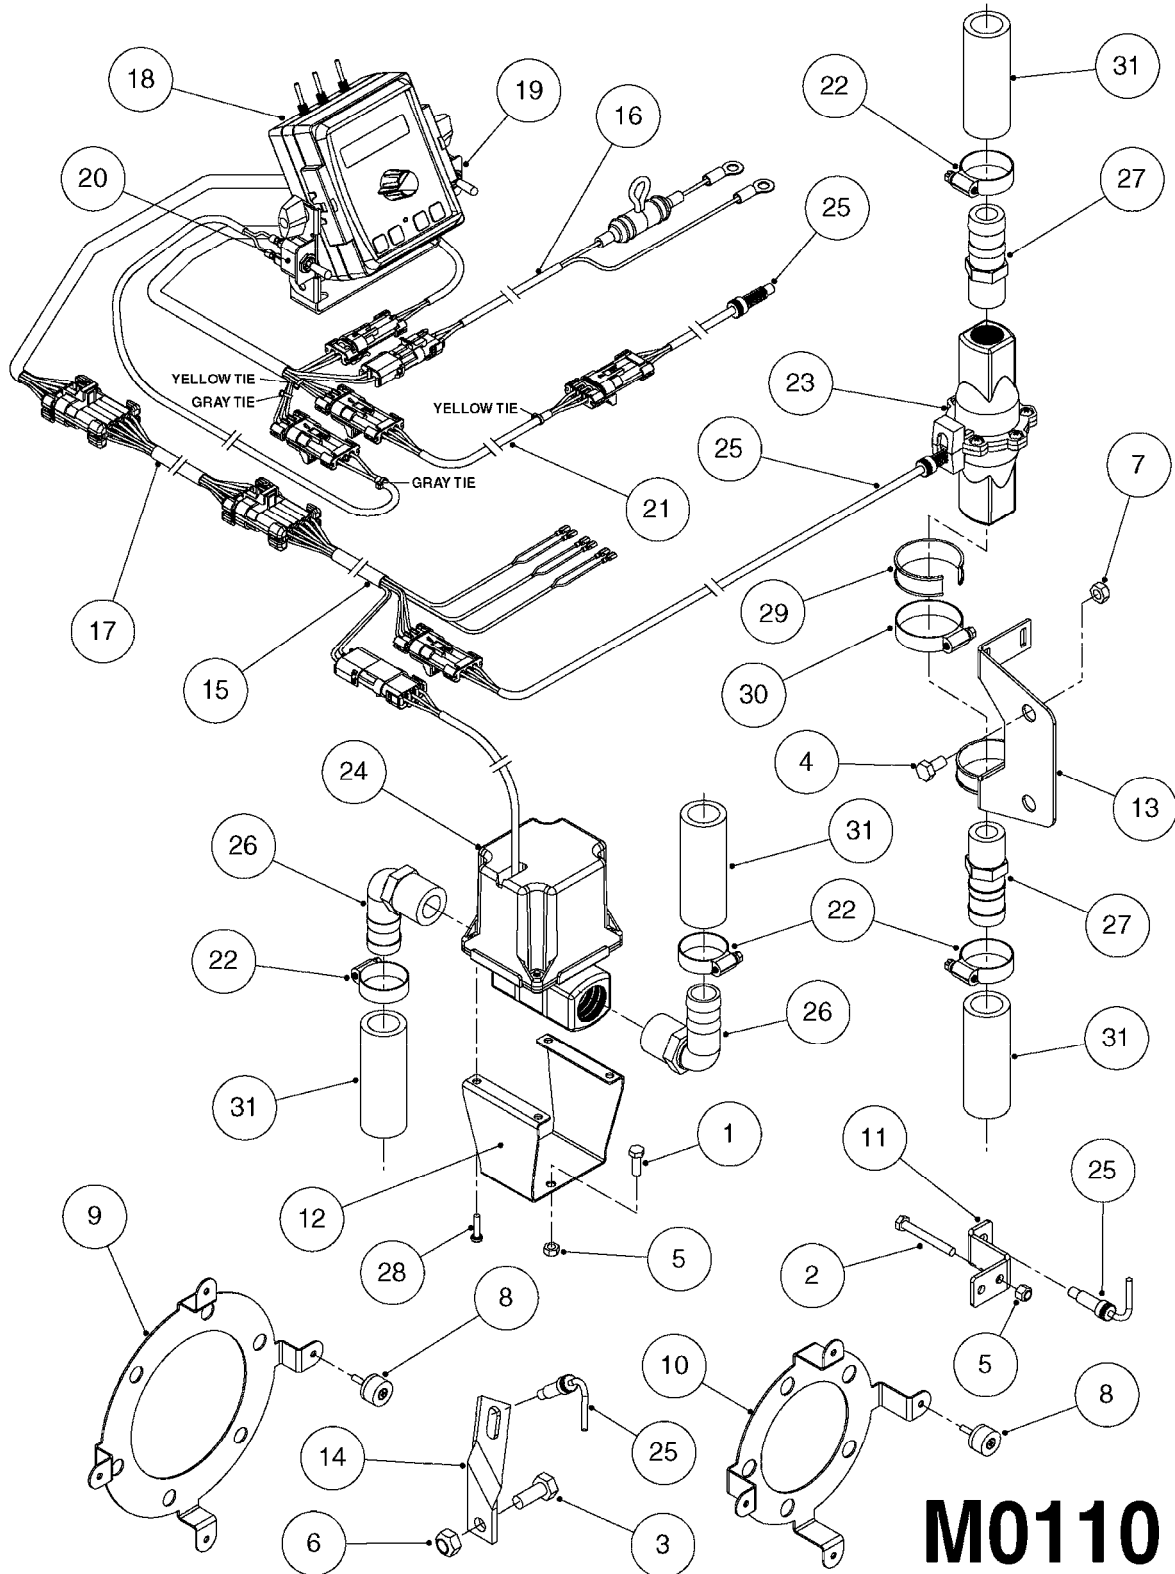

M0110

SPRAY MATE II CONTROLLER
M0110-HIN, 01:01:16

Page 1
Date 06.11.2017 18:01

Pos.	parts-n°	order qty	description
1	410185	1	BOLT HEX 8.8 DEL M6X16
2	410561	1	BOLT HEX 8.8 DEL M6X50 FT
3	420604	1	BOLT HEX 8.8 DEL M10X25 FT DIN933
4	430522	1	BOLT HEX 8.8 DEL M12X25 FT
4	430846	1	BOLT HEX 8.8 DEL M12X80 USE WITH N-SERIES
5	460261	1	NUT HEX M6X1.00 LOCK DIN985 A2 SS
6	460423	1	NUT HEX M10X1.50 LOCK DIN985A2 SS
7	460703	1	NUT HEX M12X1.75 LOCK DIN985A2 SS
8	722525	1	MONITOR MAGNETS SET OF 8PCS
9	16056203	1	MAG MNT F. SPEED SNS 6 BOLT USE WITH ATV SINGLE AXLE
10	16097703	1	SPEED RING, 5 BOLT, 4.5" B.C. USE WITH ATV TANDEM AXLE
11	16098003	1	SPEED SENSOR BRACKET, ATV TNDM USE WITH ATV TANDEM AXLE
12	16098103	1	REGULATOR VALVE BRKT, ATV ATV ONLY
13	16108803	1	FLOW METER BRKT, SPRAYMATE
14	16098903	1	SPD SNSR BRKT, ATV SINGLE AXLE USE WITH ATV SINGLE AXLE
15	26010603	1	SPRAYMATE II HARDI BRANCH CABL
16	26010703	1	SPRAYMATE II BATTERY CABLE
17	26010803	1	SPRAYMATE II 15'10PIN M/P CABL
18	26011203	1	SPRAYMATE II CONSOLE
19	26011303	1	SPRAYMATE II POWER SWITCH KIT INCLUDES SWITCH, BRACKET, WIRE
20	26011403	1	SPRAMAT II MAST.RN/HOLD SW KIT INCLUDES SWITCH, BRACKET, WIRE
21	26011503	1	SPRAYMATE II 15'3-PIN M/P CABL
22	28030003	1	CLAMP HOSE GEAR P1" 6716
23	28032803	1	FLOW METER, SM II, 2-40 GPM
24	28032903	1	SPRAYMATE II 1"SERVOVALV 150M
25	28033003	1	SPRAYMATEII 5'FLOW/SPEED SEN C
26	28033803	1	FITTING, 1"X1"NPT 90° ELBOW
27	28033903	1	FITTING, 1"X3/4"NPT STRAIGHT
28	41000303	1	MACHINE SCREW #8-32x3/4" SS
29	341291	1	RUBBER HOSE CLAMP COVER 130MM
30	28030103	1	CLAMP HOSE GEAR P5/4-S1.5"6724
31	92712403	1	HOSE R X1" X300PSI WP X0012"