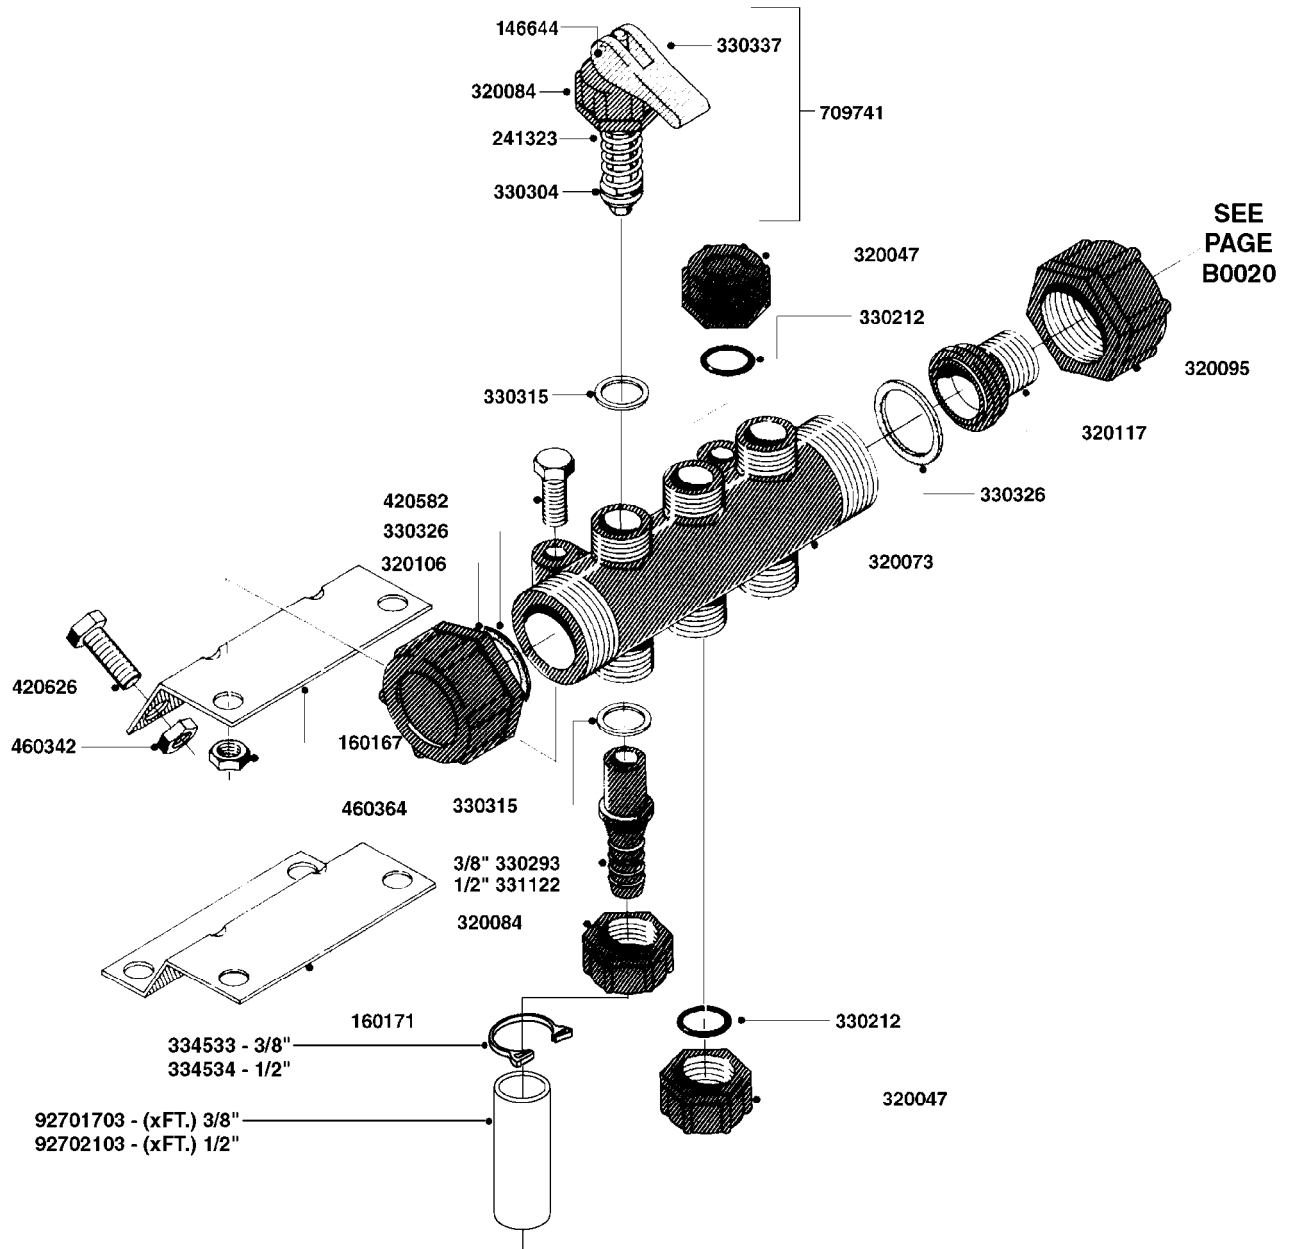

841758 - COMPLETE ASSEMBLY  
(LESS GAUGE)

COMPLETE ASSEMBLIES  
WHOLEGOODS ITEMS

**B0020**

CONTROL-ET MANUAL-ES 30/50/80  
B0020-HIN, 01:01:16

Page 1

Date 16.03.2016 11:43

parts-n°	order qty	description
146644	1	PIN D3X19 STAINLESS
240063	1	O-RING D14.1/9.3 X 2.4
241323	1	O-RING D5.3X2.4 NITRIL
320073	1	DISTRIBUTOR HOUSING 1/2"
320084	1	FITT.DK NUT 1/2" BSP
320095	1	FITT.DK NUT 1" BSP
320117	1	FITT.DK CONN.1/2"BSP F. 1" CAP
321694	1	UNION NUT
330212	1	O-RING D19/D14X2.4 F.1/2"NUT
330293	1	VALVE SEAT WITH 3/8" HOSE TAIL
330304	1	VALVE CONE D14
330315	1	O-RING D18.4/D13X.6
330326	1	O-RING D30/D24X2 F.1"NUT
330337	1	HANDLE F. FLIP VALVE
330676	1	FITT.DK HB 3/8" F. 1/2" NUT
330687	1	FITT.DK HB 1/2" F. 1/2" NUT
331111	1	VALVE SEAT FOR 1/2" DISTRIBUT.
331122	1	VALVE SEAT WITH 1/2" HOSE TAIL
334533	1	CLAMP HOSE PLASTIC 3/8"
334534	1	CLAMP HOSE PLASTIC 1/2"
390282	1	STOPPER ATV 1/4"
390283	1	CONE FOR PRES CONTR ATV
421046	1	BOLT HEX 8.8 DEL M8X25 FT A2 DIN933
440167	1	SCREW NO.8 1/4"
440663	1	SCREW 3/8" NR4 STAINLESS
460143	1	NUT HEX M8 LOCK A2 DIN985
709741	1	VALVE ASSY. 1/2" FLIP LEVER
841758	1	ET CONTROL COMPLETE
28026203	1	GAUGE 200PSI/BR,2.5"1/4BSP-BTM
92701703	1	HOSE R X3/8" X300PSI WP X0012"
92702103	1	HOSE R X1/2" X300PSI WP X0012"