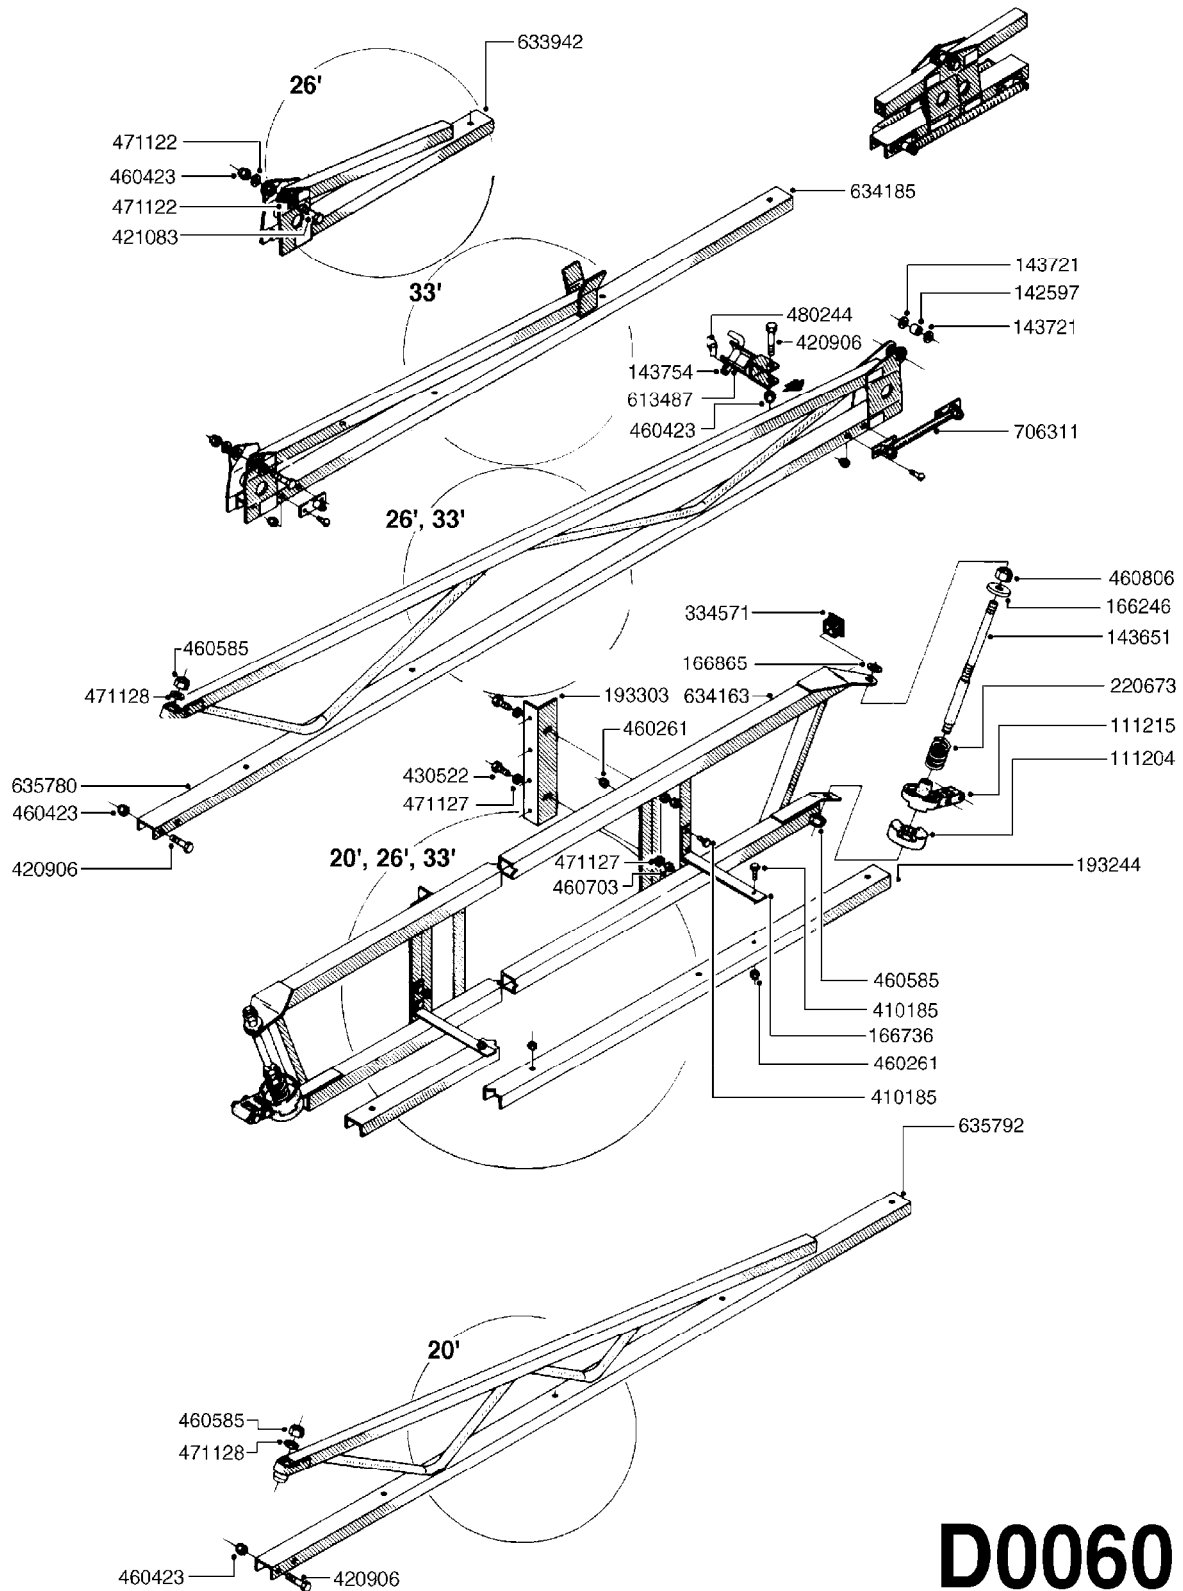

BOOM - SB 20' 26' 33'
D0060-HIN, 01:01:16

Page

0

Date

16.03.2016 11:43

BOOM - SB 20' 26' 33'
D0060-HIN, 01:01:16

Page 1
Date 16.03.2016 11:43

parts-n°	order qty	description
111204	1	CLAW CLUTCH/LOWER D80
111215	1	CLAW CLUTCH/UPPER D80
142597	1	DISTANCE TUBE
143651	1	AXLE M20/M16 L=355 F/BREAKAWAY
143721	1	FRICITION DISC FOR BOOM D30
143754	1	PIN D10 X 56
166246	1	WASHER CUP D53 F.SPRING
166736	1	CLAMP FOR SB BOOM
166865	1	WASHER D35/D25X2
193244	1	NOZZLE TRACK 6-8-10 M SB
193303	1	SUPPORTING ARM FOR SB BOOM
220673	1	SPRING F.PIVOT 100 X 51
334571	1	TAPON 40x40x2 EMBELLECEDOR
410185	1	BOLT HEX 8.8 DEL M6X16 A2
420906	1	BOLT HEX 8.8 DEL M10X60
421083	1	BOLT HEX 8.8 DEL M10X65
430522	1	BOLT HEX 8.8 DEL M12X25 FT
460261	1	NUT HEX M6X1 LOCK A2 DIN985
460423	1	NUT HEX M10X1.5 LOCK
460585	1	NUT HEX M16X2 LOCK
460703	1	NUT HEX M12X1.75 LOCK DIN985
460806	1	NUT HEX M20X2.5 LOCK
471122	1	WASHER, M10, Ø20/10.5X 2.0, SS
471127	1	WASHER, M12, Ø24/13.0X 2.5, SS
471128	1	WASHER, M16, Ø30/17.0X 3.0, SS
480244	1	PIN SNAP D4.5
613487	1	TRANSPORT FITTINGS FOR SB BOOM
633942	1	OUTER BOOM WING 26', 28' SB
634163	1	CENTER SECTION - 20',26',33'
634185	1	BOOM WING OUTER PART 33' SB
635780	1	INNER WING SEC. 26',28',33'SB
635792	1	BOOM WING - 20',21'SB-BOOM
706311	1	SPRING WITH HAND-GRIB