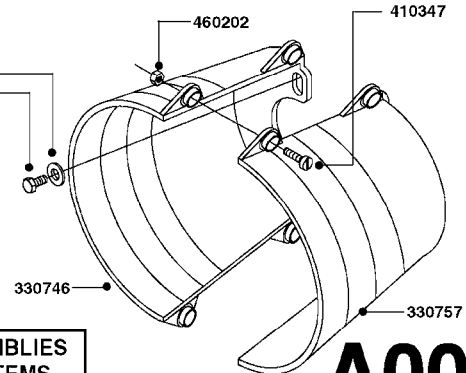

FROM PUMP

TO CONTROLS

FROM TANK

821623 - 600 WITH COUPLER
821624 - 600 W/ MOUNTING BASE
821625 - 600 GAS DRIVEN - BELT DRIVE

COMPLETE ASSEMBLIES
WHOLEGOODS ITEMS