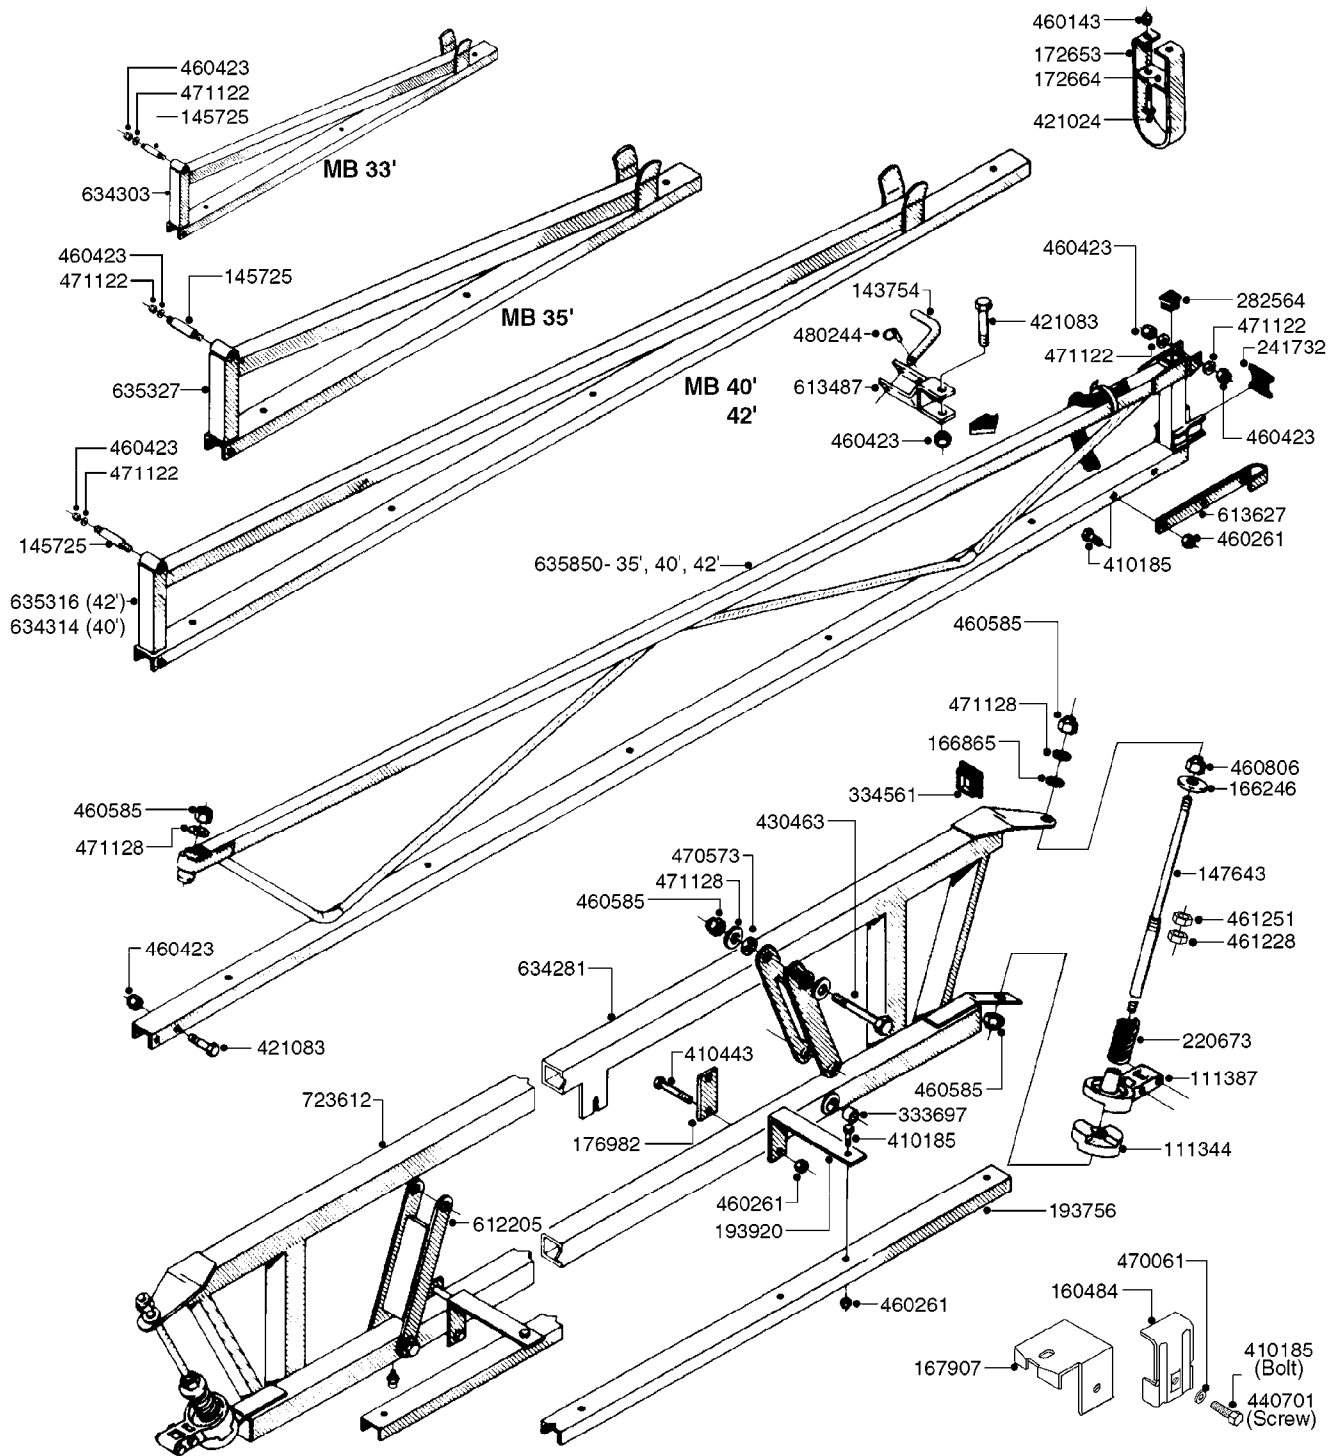

BOOM - MB 35' 40' 42'
D0130-HIN, 01:01:16

Page

0

Date

16.03.2016 11:43

BOOM - MB 35' 40' 42'
D0130-HIN, 01:01:16

Page 1
Date 16.03.2016 11:43

parts-n°	order qty	description
111344	1	CLAW CLUTCH LOWER (21MM)
111387	1	CLAW CLUTCH D100 UPPER PART
143754	1	PIN D10 X 56
145725	1	PIN FOR 12 MB BOOM
147643	1	AXLE F.BM BRKWKY. W. ZERT L=426
160484	1	WIRE GUIDE FOR DROP-LEG
166246	1	WASHER CUP D53 F.SPRING
166865	1	WASHER D35/D25X2
167907	1	NOZZ. HOLD. KIT F/ADJ. BOOM
172653	1	WING TIP GUARD
172664	1	FLATBAR BACKING PLATE
176982	1	RETAINING PLATE
193756	1	TRACK MB 10,6/12,6M
193920	1	BRACKET F.NOZZLE TRACK
220673	1	SPRING F.PIVOT 100 X 51
241732	1	RUBBER STOP FOR MB
282564	1	PLUG 35MM SQ.BLACK
333697	1	BUSHING D22/D16x25
334561	1	PLUG 50x50x2 F.SQ.TUBE
410185	1	BOLT HEX 8.8 DEL M6X16 A2
410443	1	BOLT HEX 8.8 DEL M6X70
421024	1	BOLT HEX 8.8 DEL M8X60
421083	1	BOLT HEX 8.8 DEL M10X65
430463	1	BOLT HEX 8.8 DEL M16X110
440701	1	SCREW NO.14 3/4" PLATED
460143	1	NUT HEX M8 LOCK A2 DIN985
460261	1	NUT HEX M6X1 LOCK A2 DIN985
460423	1	NUT HEX M10X1.5 LOCK
460585	1	NUT HEX M16X2 LOCK
460806	1	NUT HEX M20X2.5 LOCK
461228	1	NUT HEX M20
461251	1	NUT HEX M20 X 2.5 JAMB
470061	1	WASHER D11/D7X0.5 LOCK
470573	1	WASHER D29/D17X2 SPRING BLACK
471122	1	WASHER, M10, Ø20/10.5X 2.0, SS
471128	1	WASHER, M16, Ø30/17.0X 3.0, SS
480244	1	PIN SNAP D4.5
612205	1	TRAPEZE ARM,WELDED
613487	1	TRANSPORT FITTINGS FOR SB BOOM
613627	1	LOCK STRAP FOR MB BOOM
634281	1	BOOM CENTER MB 35/40/42
634303	1	BOOM WING OUTER 33' MB L=47'
634314	1	BOOM WING OUTER 40', 45' MB
635316	1	BOOM WING OUTER MB42
635327	1	BOOM WING OUTER 35'MB L=58.5"
635850	1	BOOM WING INNER MB35/40/42
723612	1	CENTER PART MB BOOM