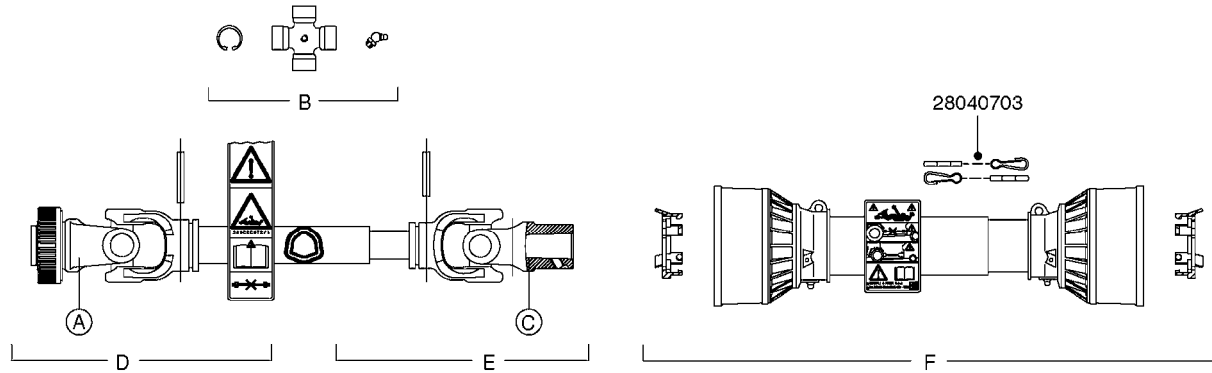

PTO	TRACTOR	IMPLEMENT	LENGTH	A	B	C	D	E	F
28020203	1-3/4" 20-SPLINE	1-3/8" 21-SPLINE	860/1313	28015703	28009403	28040603	28015803	28015903	28016003
28020303	1-3/8" 21-SPLINE	1-3/8" 21-SPLINE	860/1328	28015103	28015203	28015303	28015403	28015503	28015603
829445	1-3/8" 6-SPLINE	1-3/8" 6-SPLINE	810/1219	284041	289045	289041	28016703	28016803	289050
829446	1-3/8" 6-SPLINE	1-3/8" 6-SPLINE	810/1230	289040	284041	289040	28016203	28016303	289049
829480	1-3/8" 21-SPLINE	1-3/8" 21-SPLINE	1210/1912	28005200	289042	28005800	28006700	28007300	28008100
829482 *	1-3/8" 6-SPLINE	Ø25 CONE 3	610/912	28005400	289042	28006000	28008500	28007500	28008600
829483 *	1-3/8" 6-SPLINE	Ø30 CONE 4	610/912	28005400	289042	28006100	28008500	-	28008600
829484 *	1-3/8" 6-SPLINE	1-3/8" 6-SPLINE	610/912	28005400	289042	28006200	28008500	-	28008600
829486	1-3/8" 6-SPLINE	Ø30 CONE 4	860/1328	28005400	289042	28006100	28006900	-	28008100
829487 *	1-3/8" 6-SPLINE	1-3/8" 6-SPLINE	860/1328	28005400	289042	28006200	28006900	-	28008100
829490	1-3/8" 6-SPLINE	Ø30 CONE 4	1210/1912	28005400	289042	28006100	28006900	-	28008100
829491	1-3/8" 6-SPLINE	Ø1"	610/912	28005400	289042	28006300	28008500	28007800	28008600
829502 *	1-3/8" 6-SPLINE	1-3/8" 6-SPLINE	1210/1912	28068800	28069700	28073000	-	-	28072800

* Supplier changed in 2011 - see page A0580 for "AMA" PTO's (yellow and black shields).

A0510