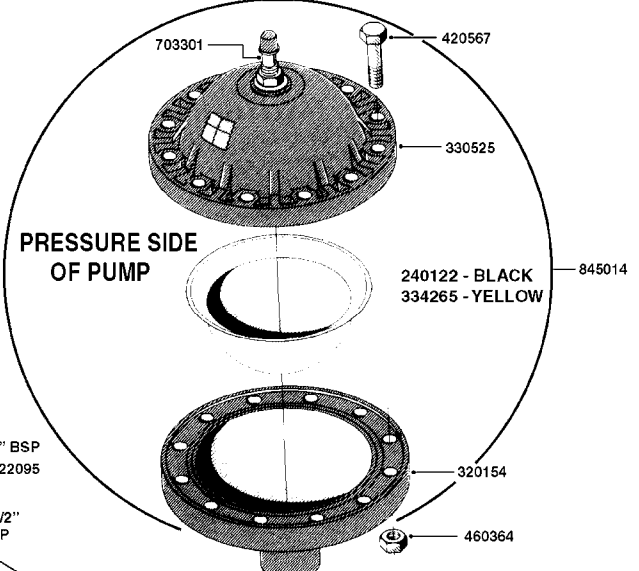

Housing for Black Diaphragm-

This groove on the lower housing of the Pressure Damper is for the BLACK diaphragm (240122). Never upgrade diaphragms to the YELLOW style unless you also upgrade Pressure Dampers to the housing style shown below.

The YELLOW style diaphragm will not seal correctly in this housing.

Housing for Yellow Diaphragm-

The groove on the lower housing of a the Pressure Damper is recognized by the extra lip on the bottom inside of the groove. For this style Pressure Damper, you need the YELLOW diaphragm (334265).

SUCTION SIDE OF PUMP

NLA - 1302 PUMP (REPLACES 1301 PUMP)
#726854 - COMPLETE DAMPER KIT (SUCTION & PRESSURE)

COMPLETE ASSEMBLIES
WHOLEGOODS ITEMS

A0240