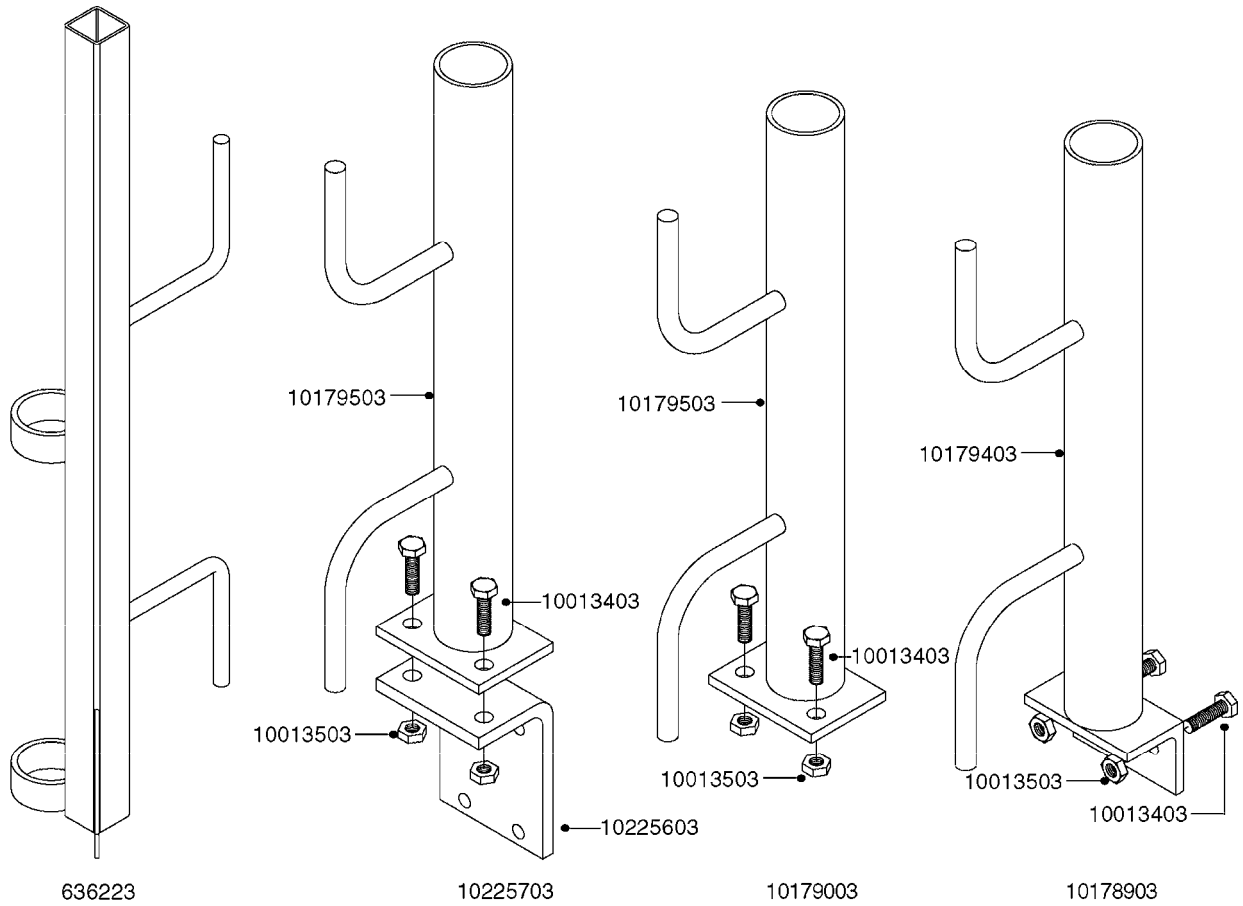

HOSE WRAPS  
K0520-HIN, 01:01:16

Page 1  
Date 16.03.2016 11:44

parts-n°	order qty	description
241965	1	O-RING 12.1 X 1.6
242007	1	O-RING D9.1X1.6
281551	1	BALL VALVE 1/2"
320084	1	FITT.DK NUT 1/2" BSP
330212	1	O-RING D19/D14X2.4 F.1/2"NUT
330326	1	O-RING D30/D24X2 F.1"NUT
330687	1	FITT.DK HB 1/2" F. 1/2" NUT
334190	1	FITT.DK HB 1/2' F. PISTOL 60S
334531	1	CLAMP HOSE PLASTIC 3/4"
636223	1	POST 12 VOLT TR30
712471	1	AGITATION VALVE ASSY. ON/OFF
843196	1	GUN, MODEL 60S
843197	1	HANDGUN KIT TYPE 60 LONG
10013403	1	BOLT HEX 3/8-16X1 1/4 HCS Z5
10013503	1	NUT HEX NC 3/8"
10178903	1	WRAP HOSE SIDE MOUNT PLATE
10179003	1	WRAP HOSE BOTTOM PLATE MOUNT
10179403	1	WRAP WELDMENT FOR HI101789
10179503	1	WRAP WELDMENT FOR HI101790
10225603	1	BKT.FOR HOSE WRAP MOUNT NL NK
10225703	1	WRAP HOSE BDL.BOTTOM PLATE
92702103	1	HOSE R X1/2" X300PSI WP X0012"