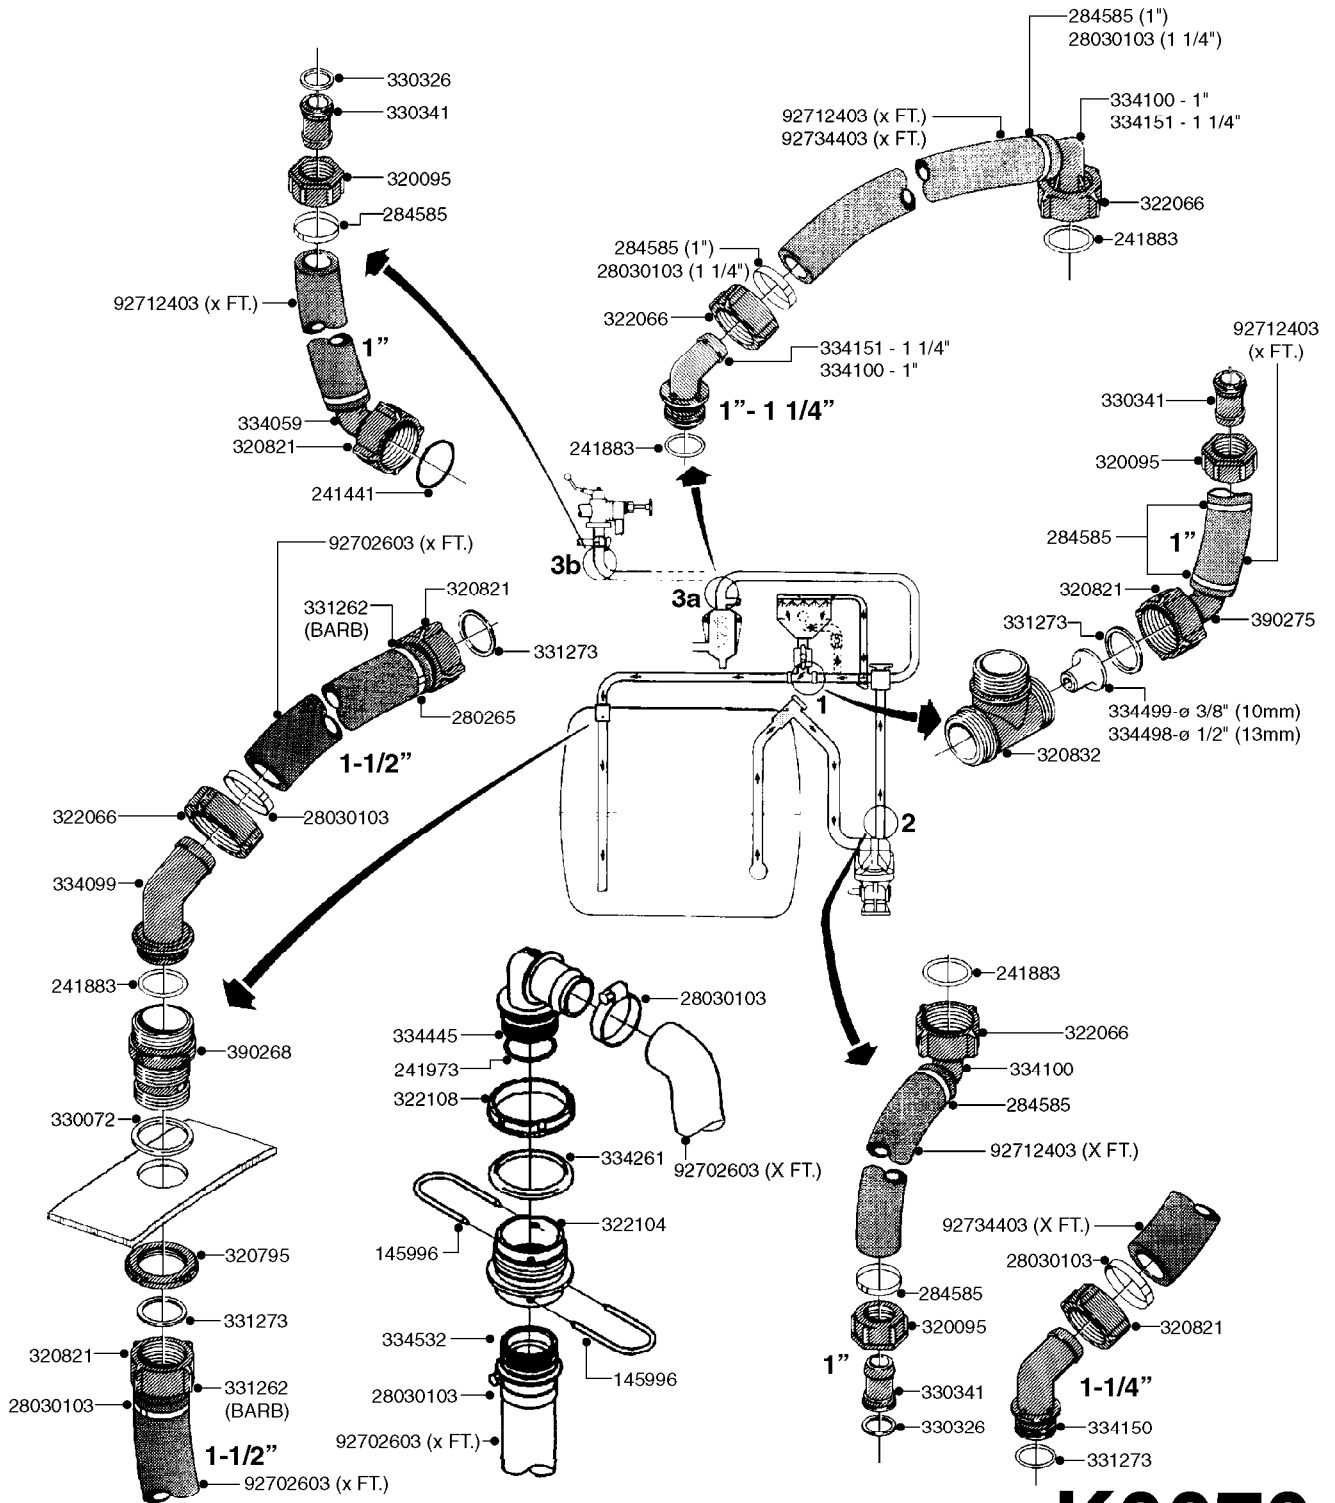

K0070

CHEM. FILLER-PLUMBING-STANDARD
K0070-HIN, 01:01:16

Page 1
Date 16.03.2016 11:43

parts-n°	order qty	description
145996	1	FITT.DK S-67 FORK
241441	1	O-RING D29.3X3
241883	1	O-RING D39.2X3 NITRIL 242020
241973	1	O-RING 44.2 x 3.0 (use-242353)
280265	1	CLMP HS GEAR1-1/2" alt28030103
284585	1	CLAMP HOSE GEAR 1" MINI 020
320095	1	FITT.DK NUT 1" BSP
320795	1	FITT.DK NUT 1-1/2" BSP JAMB
320821	1	FITT.DK NUT 1-1/2" BSP
320832	1	FITT.DK TEE 1-1/2x1-1/2x1-1/2
322066	1	FITT.DK S-56 NUT
322104	1	FITT.DK S-67 BULKHEAD
322108	1	FITT.DK S-67 BULKHEAD NUT
330072	1	O-RING D53.5/D45.5X4
330326	1	O-RING D30/D24X2 F.1"NUT
330341	1	FITT.DK HB 1" F. 1" NUT
331262	1	FITT.DK HB 1-1/2" F. 1-1/2"NUT
331273	1	O-RING D44/D38X2 F.1-1/2"
334059	1	FITT.DK EL 1" 110 DEG.F.1-1/2"
334099	1	FITT.DK S-61 ELB.1-1/2"110 DEG
334100	1	FITT.DK S-61 ELB.1" 110 DEG.
334150	1	FITT.DK HB 1-1/4" 110 F.1-1/2"
334151	1	FITT.DK S-61 ELB.1-1/4"110 DEG
334261	1	GASKET F. S-67 BULKHEAD
334445	1	FITT.DK S-67 ELB.1-1/2"
334498	1	NOZZLE INJECTOR 13MM/462 WHITE
334499	1	NOZZLE INJECTOR 10MM/361 BLACK
334532	1	FITT.DK S-67 STR.1-1/2' W/HOLE
390268	1	FITT.DK BULKHEAD 1-1/2' SPEC.
390275	1	FITT.DK ELB 1' SPECIAL F.CHEMF
28030103	1	CLAMP HOSE GEAR P5/4-S1.5"6724
92702603	1	HOSE PVC SUCT GRAY 1-1/2"
92712403	1	HOSE R X1" X300PSI WP X0012"
92734403	1	HOSE R X5/4" X200PSI WP X0012"