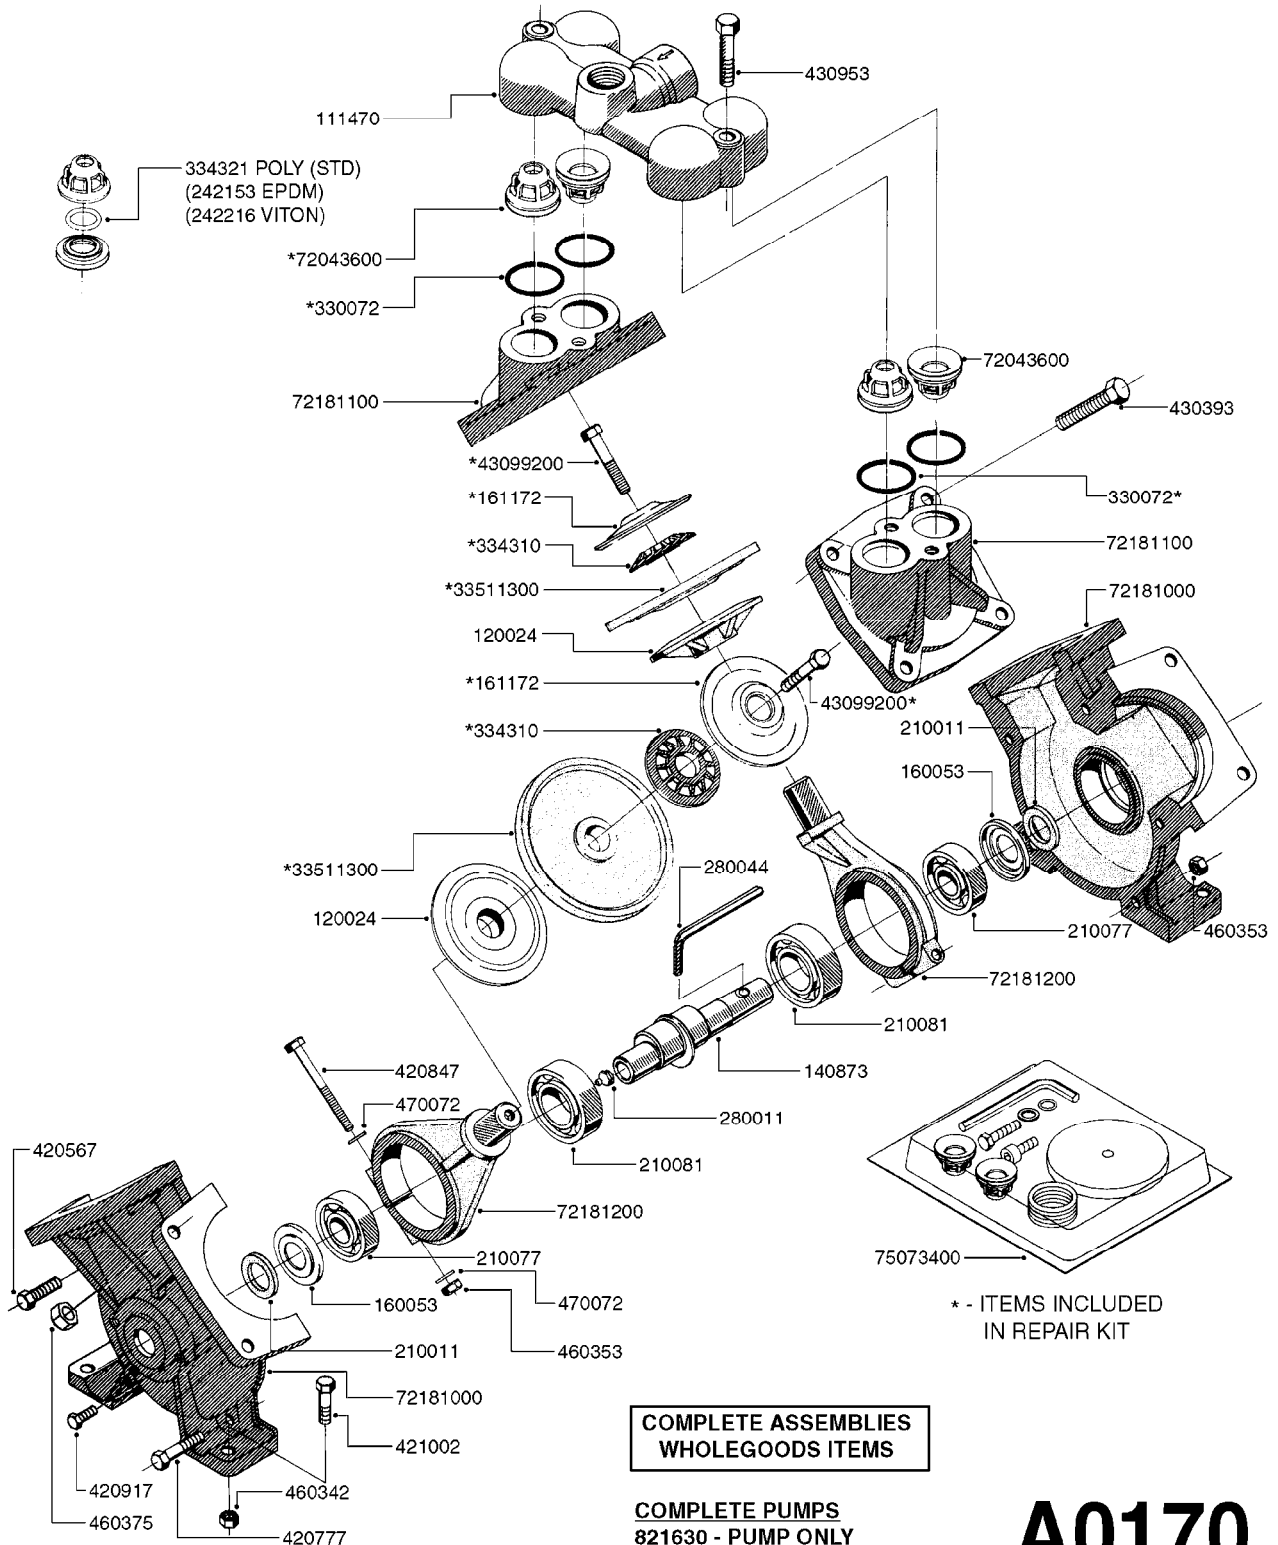

\* - ITEMS INCLUDED IN REPAIR KIT

COMPLETE ASSEMBLIES  
WHOLEGOODS ITEMS

COMPLETE PUMPS  
821630 - PUMP ONLY  
10396003 - WITH PTO & DAMPER

**A0170**

PUMP - 1203 W/MOUNTING BASE  
A0170-HIN, 01:01:16

Page 1