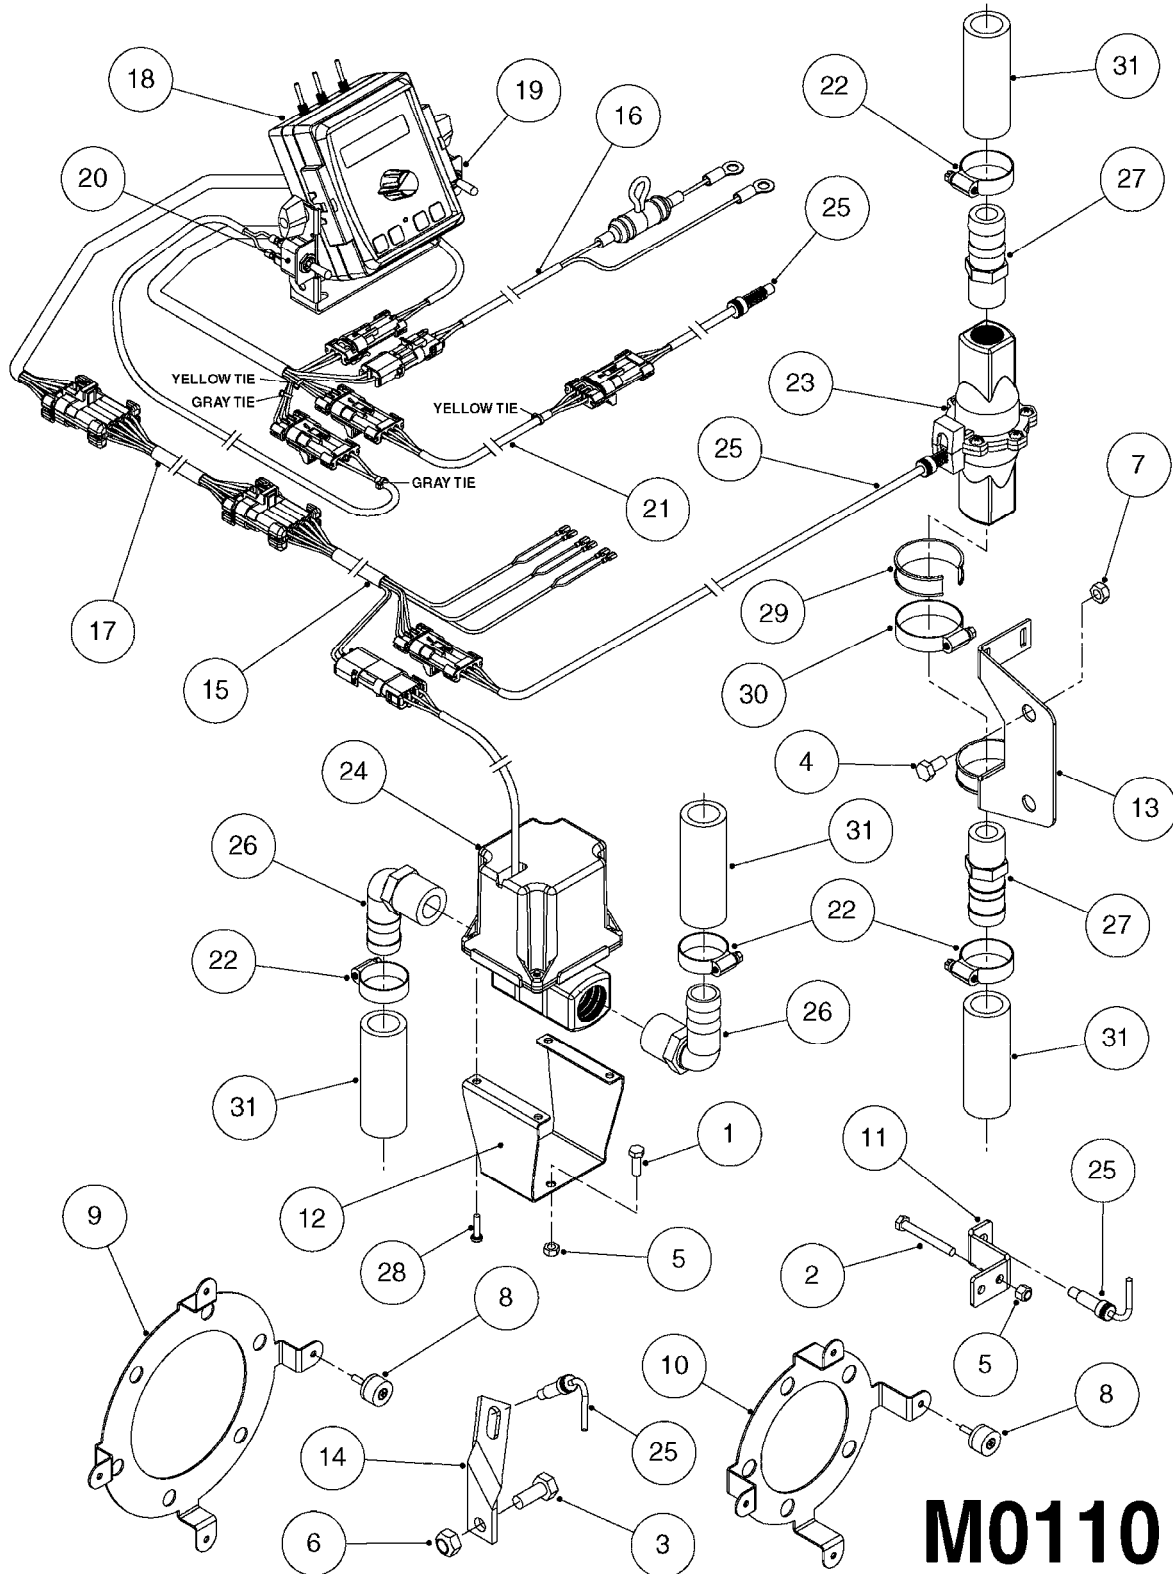

M0110

SPRAY MATE II CONTROLLER
M0110-HIN, 01:01:16

Page 1
Date 16.03.2016 11:44

Pos.	parts-n°	order qty	description
1	410185	1	BOLT HEX 8.8 DEL M6X16 A2
2	410561	1	BOLT HEX 8.8 DEL M6X50 FT
3	420604	1	BOLT HEX 8.8 DEL M10X25 FT DIN933
4	430522	1	BOLT HEX 8.8 DEL M12X25 FT
			USE WITH N-SERIES
4	430846	1	BOLT HEX 8.8 DEL M12X80
			USE WITH ATV
5	460261	1	NUT HEX M6X1 LOCK A2 DIN985
6	460423	1	NUT HEX M10X1.5 LOCK
7	460703	1	NUT HEX M12X1.75 LOCK DIN985
8	722525	1	MONITOR MAGNETS SET OF 8PCS
9	16056203	1	MAG MNT F. SPEED SNS 6 BOLT
			USE WITH ATV SINGLE AXLE
10	16097703	1	SPEED RING, 5 BOLT, 4.5" B.C.
			USE WITH ATV TANDEM AXLE
11	16098003	1	SPEED SENSOR BRACKET, ATV TNDM
			USE WITH ATV TANDEM AXLE
12	16098103	1	REGULATOR VALVE BRKT, ATV
			ATV ONLY
13	16108803	1	FLOW METER BRKT, SPRAYMATE
14	16098903	1	SPD SNSR BRKT, ATV SINGLE AXLE
			USE WITH ATV SINGLE AXLE
15	26010603	1	SPRAYMATE II HARDI BRANCH CABL
16	26010703	1	SPRAYMATE II BATTERY CABLE
17	26010803	1	SPRAYMATE II 15'10PIN M/P CABL
18	26011203	1	SPRAYMATE II CONSOLE
19	26011303	1	SPRAYMATE II POWER SWITCH KIT
			INCLUDES SWITCH, BRACKET, WIRE
20	26011403	1	SPRAMAT II MAST.RN/HOLD SW KIT
			INCLUDES SWITCH, BRACKET, WIRE
21	26011503	1	SPRAYMATE II 15'3-PIN M/P CABL
22	28030003	1	CLAMP HOSE GEAR P1" 6716
23	28032803	1	FLOW METER, SM II, 2-40 GPM
24	28032903	1	SPRAYMATE II 1"SERVOVALV 150M
25	28033003	1	SPRAYMATEII 5'FLOW/SPEED SEN C
26	28033803	1	FITTING, 1"X1"NPT 90° ELBOW
27	28033903	1	FITTING, 1"X3/4"NPT STRAIGHT
28	41000303	1	MACHINE SCREW #8-32x3/4" SS
29	341291	1	RUBBER HOSE CLAMP COVER 130MM
30	28030103	1	CLAMP HOSE GEAR P5/4-S1.5"6724
31	92712403	1	HOSE R X1" X300PSI WP X0012"