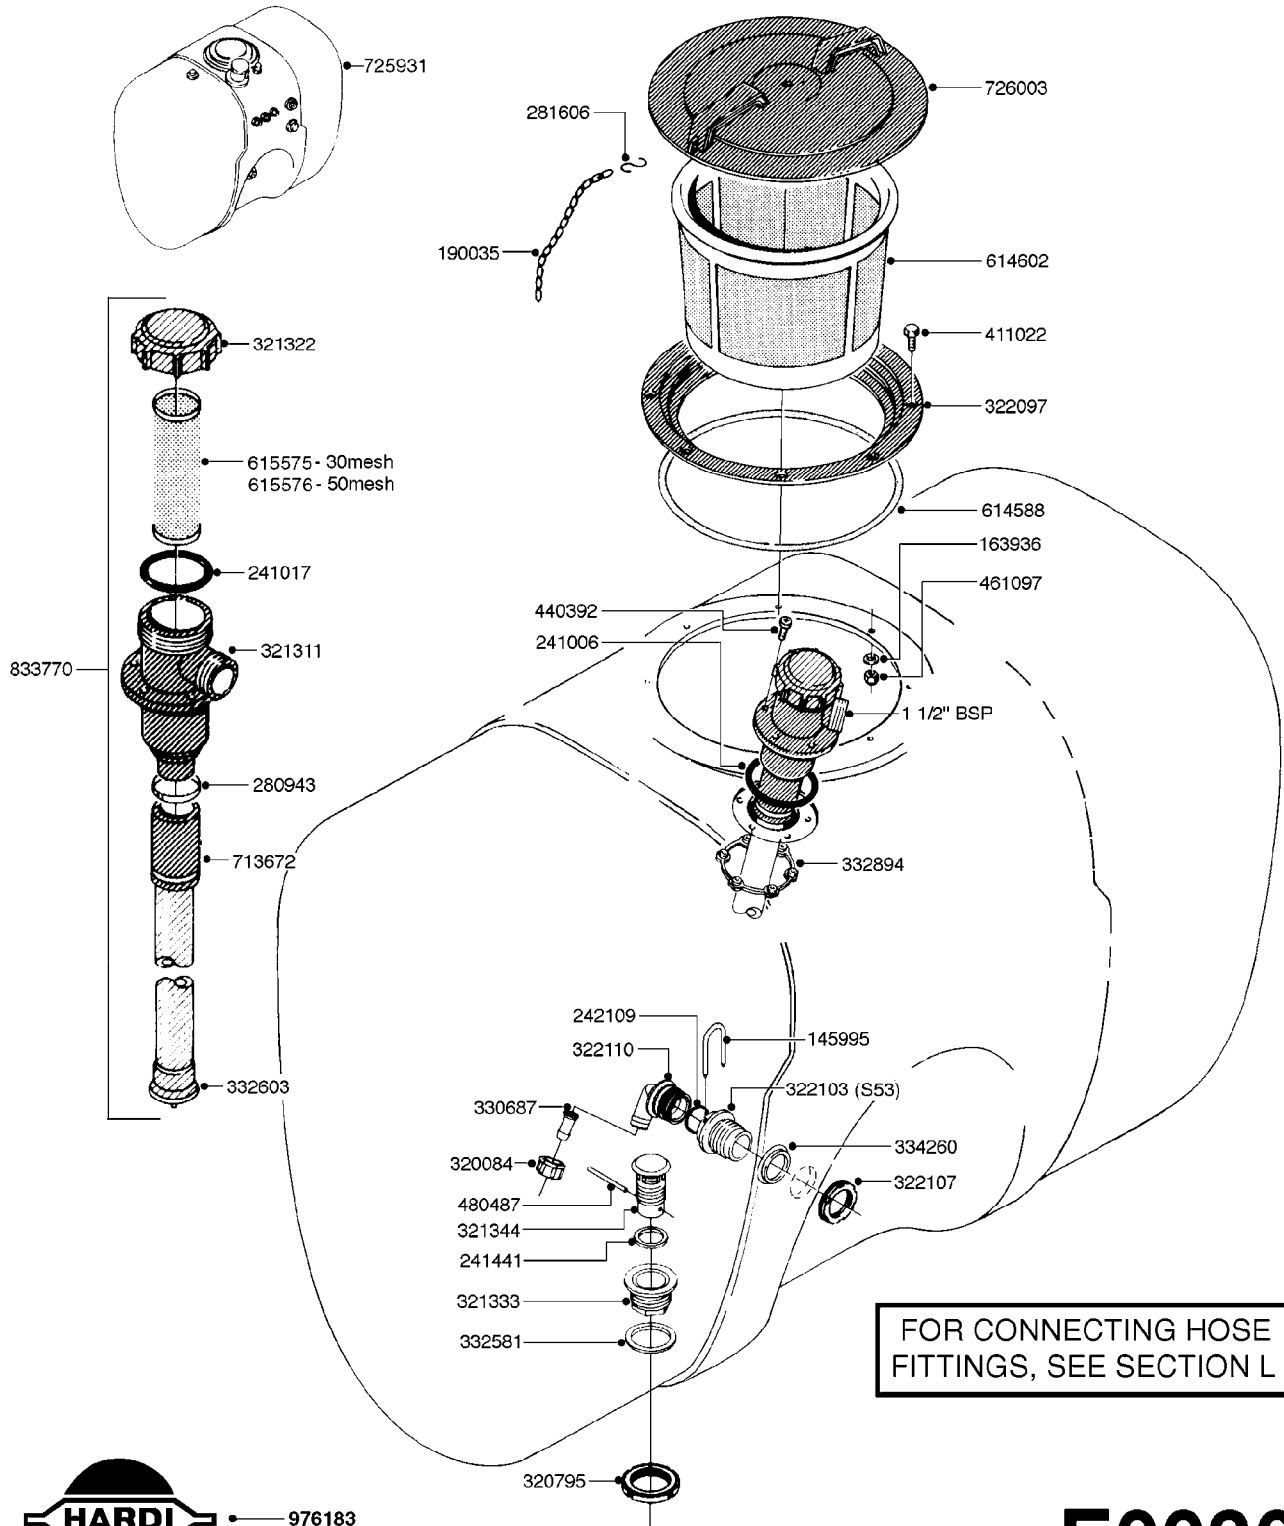

# D1110

parts-n°	order qty	description
321484	1	BUSHING THREADED F.NOZZ.TUBE
322114	1	NUT PLASTIC F.NOZZ.H
322116	1	BOLT PLASTIC F.NOZZ.H.
334874	1	NOZZLE HOLDER - TOP HALF
612872	1	NOZZLE TUBE 2 HOLE L-24"/50CM
612883	1	NOZZLE TUBE 3 HOLE L-44"/50CM
612894	1	NOZZLE TUBE 4 HOLE L-64"/50CM
612905	1	NOZZLE TUBE 5 HOLE L-83.5"/50C
613767	1	NOZZLE TUBE 1 HOLE L-13.875"
614610	1	NOZZLE TUBE 2 HOLE L-24"/SP20"
614611	1	NOZZLE TUBE 3 HOLE L-44"/SP20"
614612	1	NOZZLE TUBE 4 HOLE L-64"/SP20"
614613	1	NOZZLE TUBE 5 HOLE L-83.5"/20"
614638	1	NOZZLE TUBE 1 HOLE L-4.125"
614647	1	NOZZLE TUBE L=600mm NO HOLES
614648	1	NOZZLE TUBE L=1100mm NO HOLES
614649	1	NOZZLE TUBE L=1600mm NO HOLES
614650	1	NOZZLE TUBE L=2100mm NO HOLES
615468	1	NOZZLE TUBE MARKED 1" 24"
615469	1	NOZZLE TUBE MARKED 1" 44"
615470	1	NOZZLE TUBE MARKED 1" 54"
615471	1	NOZZLE TUBE MARKED 1" 64"
615472	1	NOZZLE TUBE MARKED 1" 74"
615473	1	NOZZLE TUBE MARKED 1" 92"
741685	1	NOZZLE HOLDER COMPLETE/5 PCS
741688	1	NOZZLE HOLDER COMPLETE/10PCS
741730	1	CLAMP,NZLE BKT BAG OF 5 50X30
741733	1	CLAMP,NZLE BKT BAG OF 10 50X30
741734	1	CLAMP,NZLE BKT BAG OF 5 50X50
741737	1	CLAMP,NZLE BKT BAG OF 10 50X50
741738	1	CLAMP,NZLE BKT BAG OF 5 80X60
741741	1	CLAMP,NZLE BKT BAG OF 10 80x60
741778	1	CLAMP,NZL BKT BAG OF 10 100x60
16110803	1	NOZZLE BRACKET VAR SPACINGS
33487300	1	NOZZLE HOLDER - BOTTOM HALF