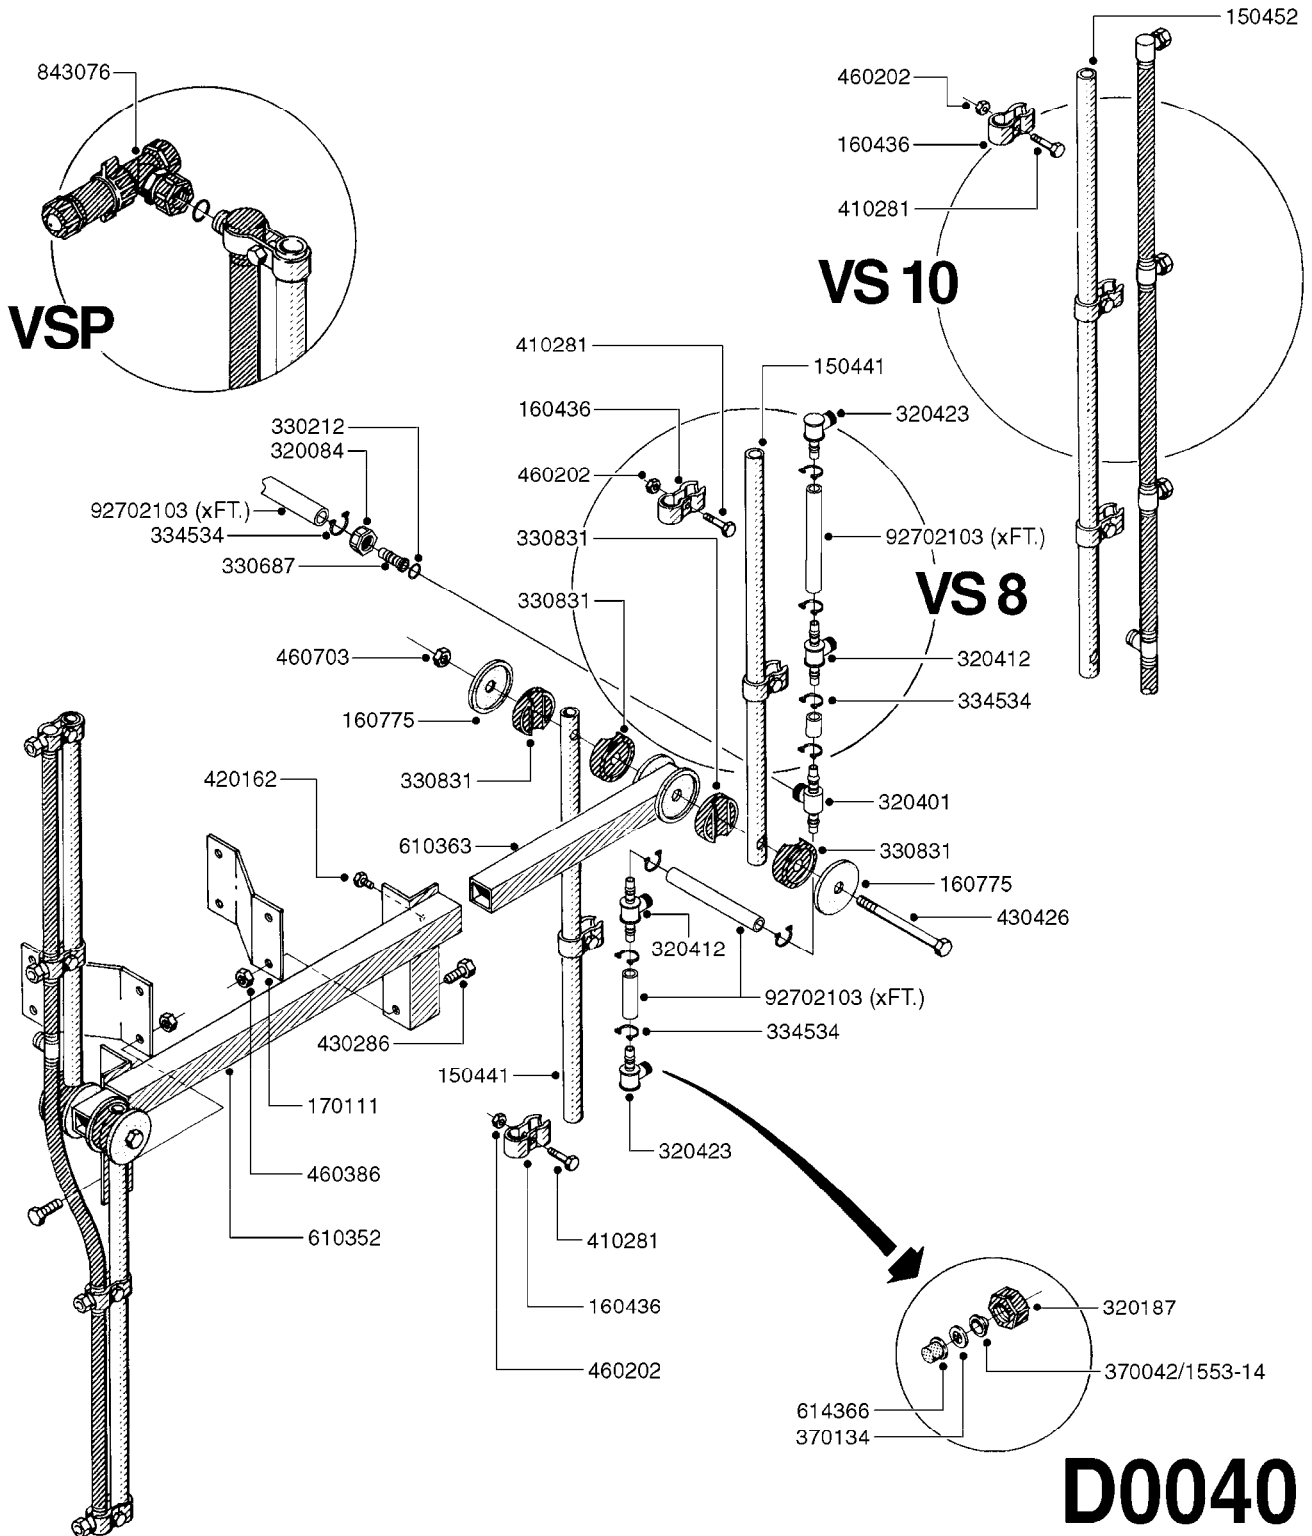

BOOM - V-II  
D0030-HIN, 01:01:16

Page 0  
Date 16.03.2016 11:43

**D0030**

BOOM - V-II  
D0030-HIN, 01:01:16

Page 1  
Date 16.03.2016 11:43

parts-n°	order qty	description
110401	1	SPRING HOUSING STD BOOM
110412	1	CLUTCH STANDARD BOOM
140593	1	THUMB SCREW
142387	1	WASHER D40D23X5
150522	1	DROP TUBE WINE II
150533	1	DROP TUBE WINE II
160436	1	PIPE BRANCH HOLDER D22,2
160451	1	PIPE BRANCH HOLDER D25,4
160517	1	SPACER COLLAR, STANDARD BOM
160521	1	WASHER D30.5/D13X2
160532	1	CLAMP SWIVEL F. BOOM 14'H.D.
160657	1	CLIP FITTING FOT D22,2
160801	1	CLIP FITTINGS 31.7
170317	1	CROSSBAR FOR BOOM WINE II
220227	1	SPRING FOR PIVOT
320084	1	FITT.DK NUT 1/2" BSP
320187	1	FITT.DK CAP 3/8" BSP BLACK
320283	1	FITT.DK NUT 3/4"BSP
320294	1	FITT.DK TEE 3/8X3/8HB X1/2"BSP
320386	1	FITT.DK TEE 3/8X3/8HB X3/8"BSP
320397	1	FITT.DK ELB 3/8"HB X 3/8" BSP
330013	1	O-RING D15/D10X2.5 F.3/8"NUT
330212	1	O-RING D19/D14X2.4 F.1/2"NUT
330687	1	FITT.DK HB 1/2" F. 1/2" NUT
330783	1	FITT.DK HB 3/8"F.3/8" NUT
330816	1	DUST COVER PLASTIC/STD.BOOM
334531	1	CLAMP HOSE PLASTIC 3/4"
334533	1	CLAMP HOSE PLASTIC 3/8"
370042	1	NOZZLE CONE JET 1553-14
370134	1	NOZZLE SWIRL 1554-GREY
410686	1	BOLT HEX 8.8 DEL M6X30
420582	1	BOLT HEX 8.8 DEL M8X20 FT A2
420943	1	BOLT HEX 8.8 DEL M10X50
421164	1	BOLT HEX 8.8 DEL M10X70
430286	1	BOLT HEX 8.8 DEL M12X30 FT
430662	1	BOLT HEX 8.8 DEL M12X20 FT
460202	1	NUT HEX M6
460364	1	NUT HEX M8 GALV.
460386	1	NUT HEX M12X1.75
460423	1	NUT HEX M10X1.5 LOCK
460703	1	NUT HEX M12X1.75 LOCK DIN985
610374	1	BOOM WING OUT.SECTION (WINE11)
614366	1	FILTER 50 MESH F.NOZZLE BLUE
630011	1	630011
630022	1	630022
630265	1	BOOM WING 14' BOOM
636433	1	CENTER SECTION 14' BOOM D27.0
92701703	1	HOSE R X3/8" X300PSI WP X0012"
92702103	1	HOSE R X1/2" X300PSI WP X0012"