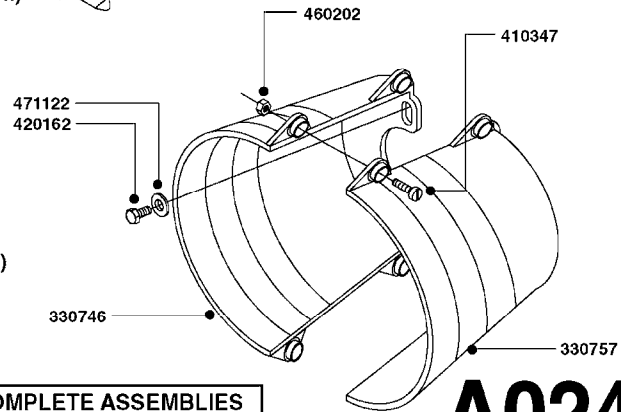

**SUCTION SIDE OF PUMP**

NLA - 1302 PUMP (REPLACES 1301 PUMP)  
#726854 - COMPLETE DAMPER KIT (SUCTION & PRESSURE)

COMPLETE ASSEMBLIES  
WHOLEGOODS ITEMS

**A0240**

PUMP - 1301/1302 FITTINGS  
A0240-HIN, 01:01:16