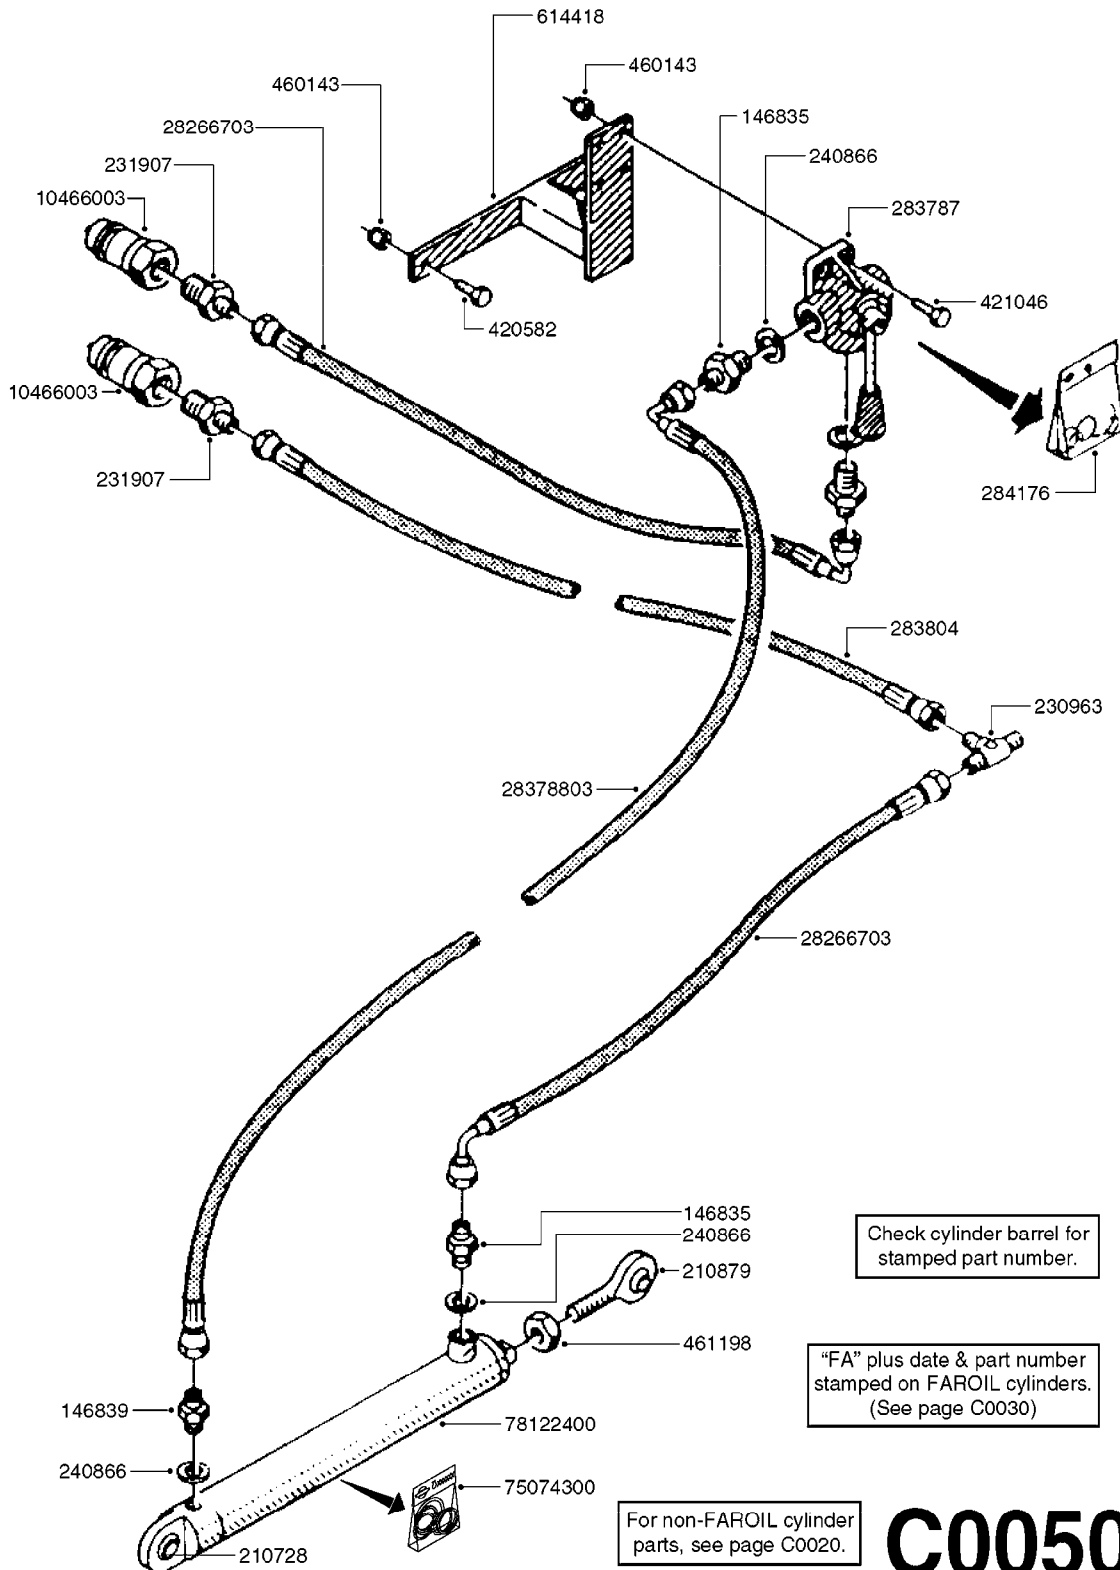

C0050

HYDRAULICS - SB WING FOLD
C0050-HIN, 01:01:16

Page 1

Date 16.03.2016 11:43

parts-n°	order qty	description
146835	1	HEX NIPPLE 1/4" - 3/8" BSP
146839	1	HEX NIPPLE 1/4"X3/8" BSP 0.7MM
210728	1	BEARING F.LINK HEAD M17
210879	1	LINK HEAD M16 x D17
230963	1	TEE 1/4"M X 1/4"M X 1/4"M BSP
231907	1	HEX NIPPLE 1/4"BSP X 1/2"NPT
240866	1	DOWTYSEAL 3/8"
283787	1	VALVE HY 3 WAY F.VARIANT
283804	1	HOSE HY X 1/4 X 090.5'
284176	1	O-RINGS KIT F/HY-VALVE 283787
420582	1	BOLT HEX 8.8 DEL M8X20 FT A2
421046	1	BOLT HEX 8.8 DEL M8X25 FT A2 DIN933
460143	1	NUT HEX M8 LOCK A2 DIN985
461198	1	NUT HEX M16X2 JAMB
614418	1	BRACKET HY-VALVE
10466003	1	COUPLER PIONEER 8010-04 1/2NPT
28266703	1	HOSE HY X1/4X029.50"STR+ELB
28378803	1	HOSE HY X1/4X85.0"STR+ELB
75074300	1	SEALKIT78122000/23-25/30-32/46
78122400	1	DOUBLE CYLINDER D 40/20-300