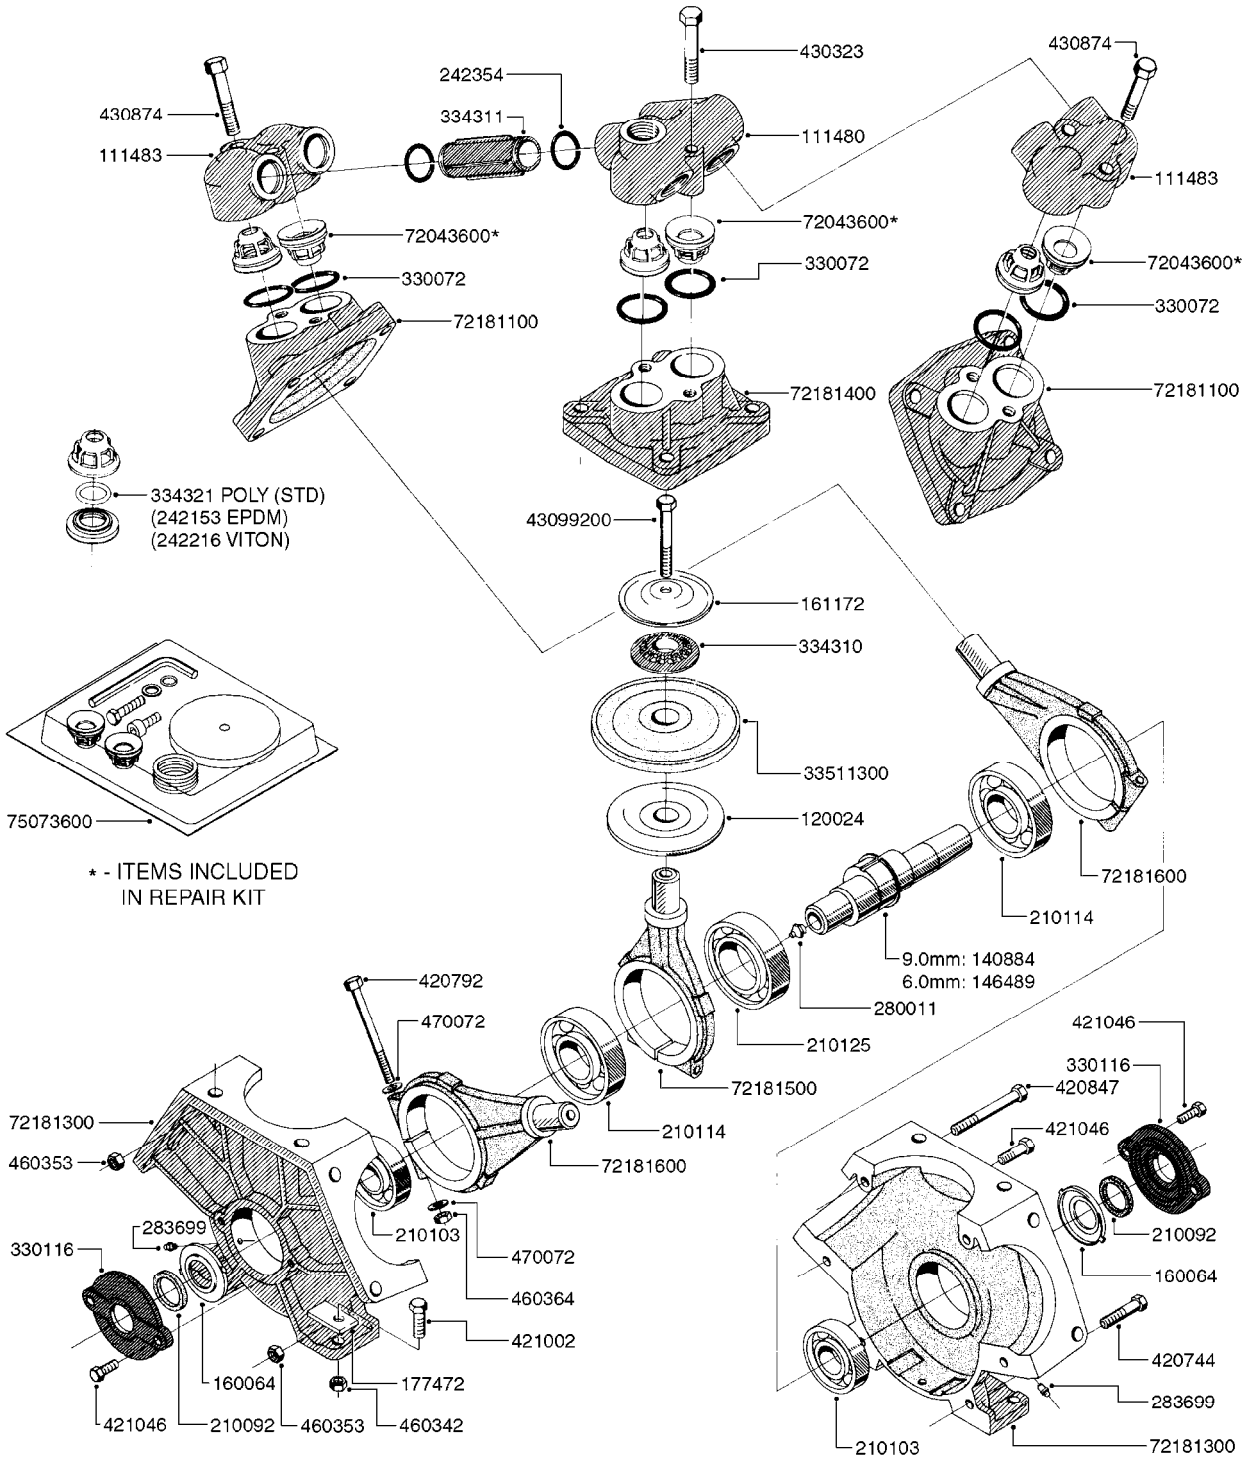

COMPLETE PUMPS
821635 - PUMP ONLY
10396203 - WITH PTO & DAMPER

COMPLETE ASSEMBLIES
WHOLEGOODS ITEMS

A0230

PUMP - 1303 W/ MOUNTING BASE
A0230-HIN, 01:01:16

Page 1

Date 16.03.2016 11:43

parts-n°	order qty	description
111480	1	VALVE HEAD 1302 CENTER
111483	1	VALVE HEAD SIDE 1302
120024	1	DIAPHRAGM BACK DISC 1200-1300
140884	1	CRANK SHAFT MODEL 1300-9
146489	1	CRANK SHAFT MODEL 1302-6MM
160064	1	DUST PLATE
161172	1	DIAPHRAGM DISC F. 1203/1303
177472	1	BRACKET 25 X 5
210092	1	SEAL FELT D43/30X5
210103	1	BEARING BALL 6306
210114	1	BEARING BALL 6308
210125	1	BEARING BALL 6210
242153	1	O-RING D26X4 EPDM
242216	1	O-RING VITON F/1202/1302/462
242354	1	O-RING D32.2X3.0 VITON F.S-53
280011	1	GREASE NIPPLE 3/8" SAE H TR
283699	1	GREASE NIPPLE M6X1
330072	1	O-RING D53.5/D45.5X4
330116	1	SEAL RETAINER, MODEL 1300
334310	1	NYLON WASHER 1202/1302/462
334311	1	CONNECTION PIPE INLET MOD.1302
334321	1	O-RING POLY. 34.0x26.0x4.0
420744	1	BOLT HEX 8.8 DEL M8X40
420792	1	BOLT HEX 8.8 RAW M8X95
420847	1	BOLT HEX 8.8 DEL M8X85
421002	1	BOLT HEX 8.8 DEL M10X30 FT DIN933
421046	1	BOLT HEX 8.8 DEL M8X25 FT A2 DIN933
430323	1	BOLT HEX 8.8 DEL M12X60
430874	1	SCREW SET 8.8 DEL M12X70 FT
460342	1	NUT HEX M10 DEL DIN934
460353	1	NUT HEX M8 BLACK
460364	1	NUT HEX M8 GALV.
470072	1	WASHER D15/D8X.5 LOCK
821635	1	PUMP 1303/9 540RPM
10396203	1	PUMP 1303 C/W PTO 540 RPM
33511300	1	DIAPHRAGM 1202-1303 POLY 2006
43099200	1	BOLT HEX SS M12 X 30 DIN933 A4
72043600	1	VALVE FOR 462/463
72181100	1	DIAPHRAGM COVER 1203/1303+BLTS
72181300	1	PUMP CASTING 1300 RED W/BOLTS
72181400	1	DIAPHRAGM COVER 1303 W/BOLTS
72181500	1	CONNECTING ROD, CENTER 1303
72181600	1	CONNECTING ROD, SIDE MOD.1300
75073600	1	PUMP KIT 1303 MM "06"