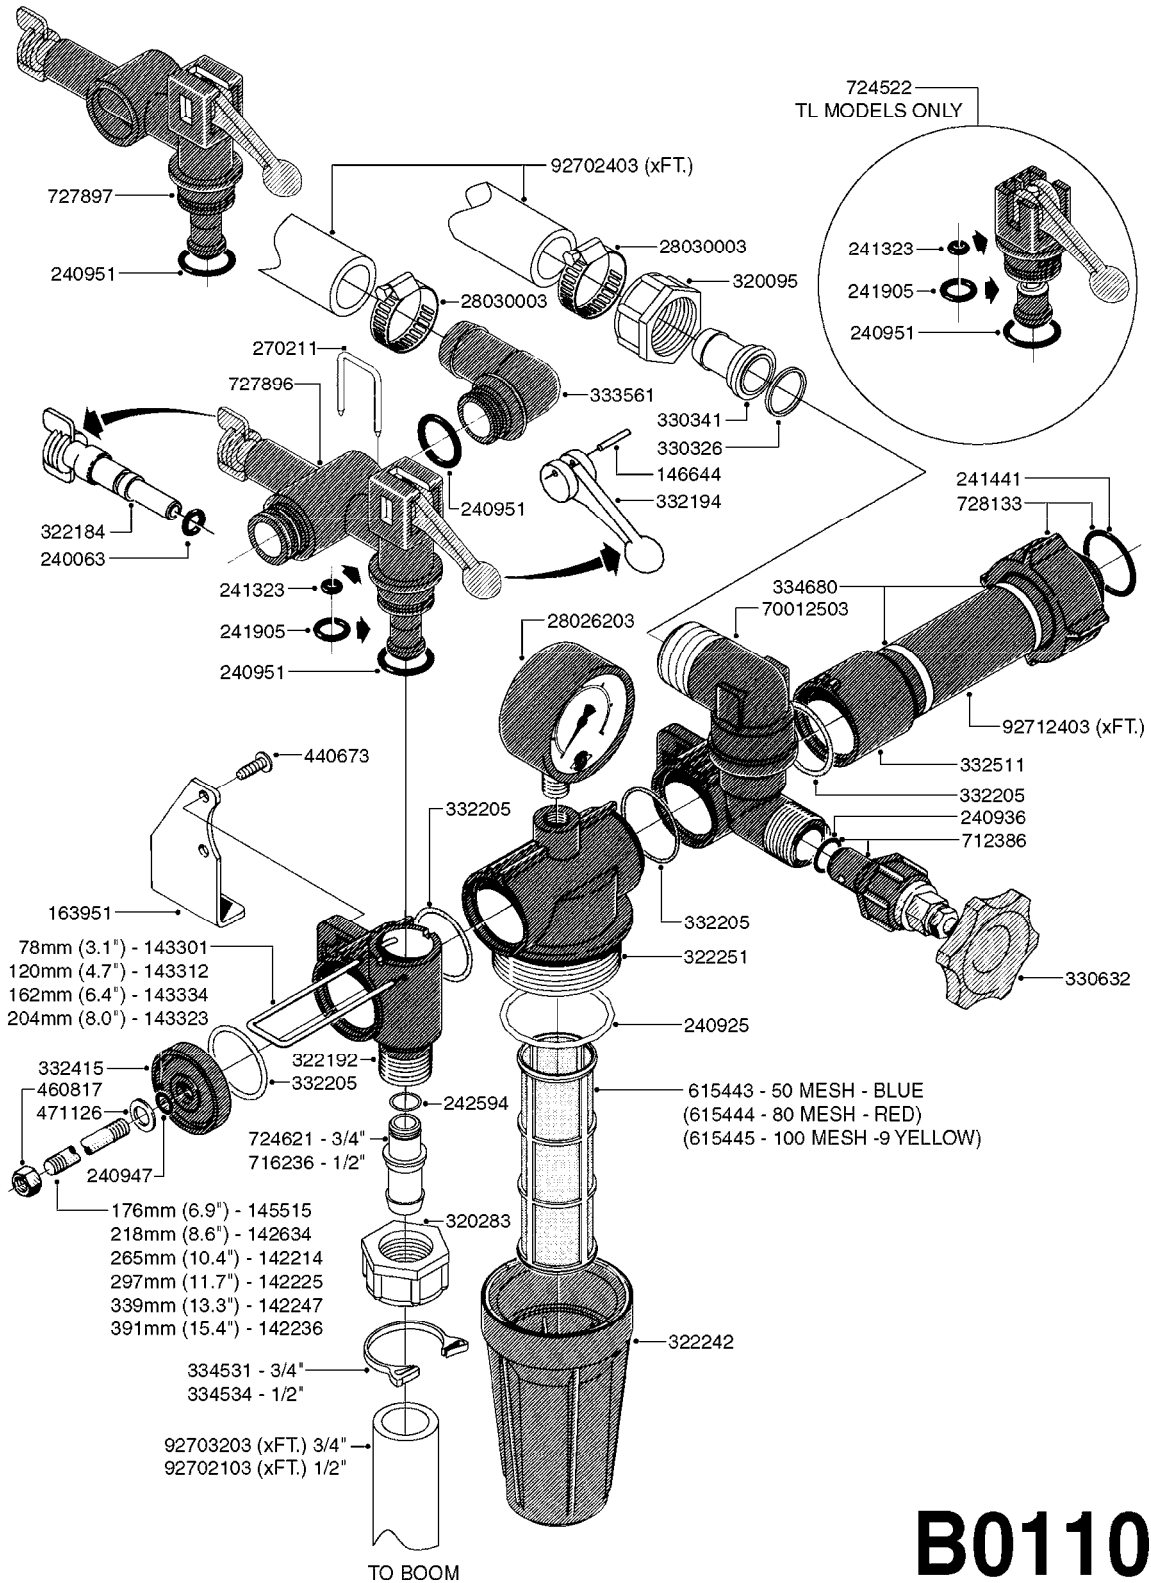

B0110

BK-180 BOOM VALVES-MAN.POST 00
B0110-HIN, 01:01:16

Page 1
Date 16.03.2016 11:43

parts-n°	order qty	description
142214	1	STUD BOLT - M8X265, 3 SECTION
142225	1	STUD BOLT 8 X 299 - 6 MODULS
142236	1	STUD BOLT 8 X 381 - 8 MODULS
142247	1	STUD BOLT 8 X 341 - 7 MODULS
142634	1	STUD BOLT M8 X 213 - 4 MODULS
143301	1	LOCK CLAMP 78 MM
143312	1	LOCK CLAMP 120 MM
143323	1	LOCK CLAMP 204 MM
143334	1	LOCK CLAMP 162 MM
145515	1	STUD BOLT M8 X 176MM
146644	1	PIN D3X19 STAINLESS
163951	1	MOUNT BRACKET FOR BK180 SECTIO
240063	1	O-RING D14.1/9.3 X 2.4
240925	1	O-RING D49.5X3 NITRIL
240936	1	O-RING D13.3X2.4 NITRIL
240947	1	O-RING D7.3X2.4 NITRIL
240951	1	O-RING D21.2X3 NITRIL
241323	1	O-RING D5.3X2.4 NITRIL
241441	1	O-RING D29.3X3
241905	1	O-RING 12,3X2,4 VITON DKR.1,05
242594	1	O-RING D14 X 1.78 SCH.70-EPDM
270211	1	FITT.DK S25 FORK L=37.5
320095	1	FITT.DK NUT 1" BSP
320283	1	FITT.DK NUT 3/4"BSP
322184	1	SCREW F.ADJUSTING CONST.PRESS.
322192	1	HOUSING F.DISTRIBUTOR
322242	1	FILTER BOWL / IN-LINE
322251	1	HOUSING F.FILTER MOUNT BK/EC
330326	1	O-RING D30/D24X2 F.1"NUT
330341	1	FITT.DK HB 1" F. 1" NUT
330632	1	REGULATING HANDLE
332194	1	DISTRIBUTION HANDLE
332205	1	O-RING D43/39XD2
332415	1	COVER
332511	1	FITT.DK END CAP 1"HB F.BK180
333561	1	FITT.DK ELB.1" EC RETURN
334531	1	CLAMP HOSE PLASTIC 3/4"
334534	1	CLAMP HOSE PLASTIC 1/2"
334680	1	CLAMP HOSE PLASTIC 1"
440673	1	SCREW F.PLASTIC 5X12 SS
460817	1	NUT HEX M8 STAINLESS DIN 934
471126	1	WASHER, M8, Ø16/ 8.4X 1.6, SS
615443	1	FILTER ELEM.50 MESH BLUE
615444	1	FILTER ELEM.80 MESH RED
615445	1	FILTER ELEM.100 MESH YELLOW
712386	1	PRESSURE REGULATOR COMPL. H-M
716236	1	FITT.DK HB 1/2" ASSY. F. 3/4"
724522	1	DISTR.OVER PART W.OUV PR 83 BK
724621	1	FITT.DK HB 3/4"ASSY F.3/4" NUT
727896	1	HOUSING UPPER F.CONST.PRESS.
727897	1	HOUSING UPPER PART END PC.BK92
728133	1	CONNECTING PART F.BK OPR.UNIT
28026203	1	GAUGE 200PSI/BR,2.5"1/4BSP-BTM
28030003	1	CLAMP HOSE GEAR P1" 6716
70012503	1	HOUSING FOR HARDI-MATIC VALVE
92702103	1	HOSE R X1/2" X300PSI WP X0012"
92702403	1	HOSE PVC SUCT GRAY 1"
92703203	1	HOSE R X3/4" X300PSI WP X0012"
92712403	1	HOSE R X1" X300PSI WP X0012"