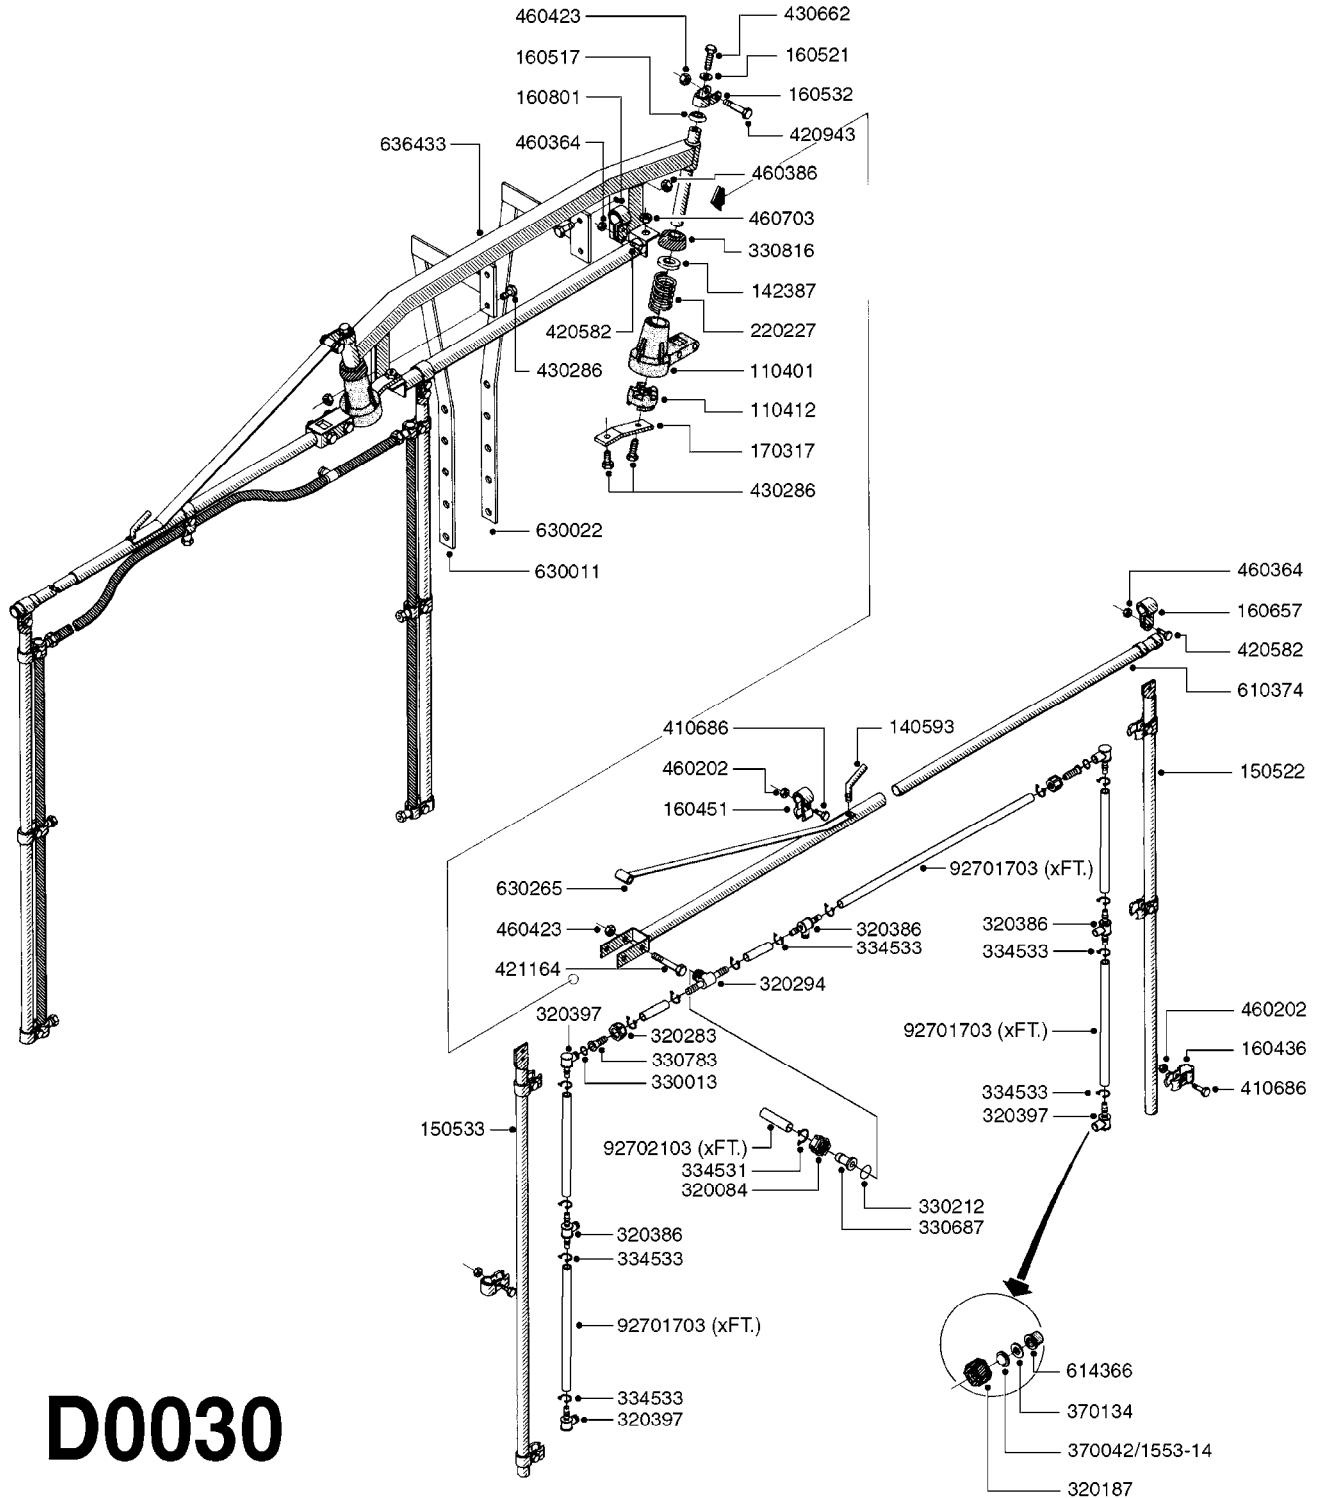

BOOM - V-II
D0030-HIN, 01:01:16

Page 0
Date 16.03.2016 11:43

BOOM - V-II
D0030-HIN, 01:01:16

Page 1
Date 16.03.2016 11:43

parts-n°	order qty	description
110401	1	SPRING HOUSING STD BOOM
110412	1	CLUTCH STANDARD BOOM
140593	1	THUMB SCREW
142387	1	WASHER D40D23X5
150522	1	DROP TUBE WINE II
150533	1	DROP TUBE WINE II
160436	1	PIPE BRANCH HOLDER D22,2
160451	1	PIPE BRANCH HOLDER D25,4
160517	1	SPACER COLLAR, STANDARD BOM
160521	1	WASHER D30.5/D13X2
160532	1	CLAMP SWIVEL F. BOOM 14'H.D.
160657	1	CLIP FITTING FOT D22,2
160801	1	CLIP FITTINGS 31.7
170317	1	CROSSBAR FOR BOOM WINE II
220227	1	SPRING FOR PIVOT
320084	1	FITT.DK NUT 1/2" BSP
320187	1	FITT.DK CAP 3/8" BSP BLACK
320283	1	FITT.DK NUT 3/4"BSP
320294	1	FITT.DK TEE 3/8X3/8HB X1/2"BSP
320386	1	FITT.DK TEE 3/8X3/8HB X3/8"BSP
320397	1	FITT.DK ELB 3/8"HB X 3/8" BSP
330013	1	O-RING D15/D10X2.5 F.3/8"NUT
330212	1	O-RING D19/D14X2.4 F.1/2"NUT
330687	1	FITT.DK HB 1/2" F. 1/2" NUT
330783	1	FITT.DK HB 3/8"F.3/8" NUT
330816	1	DUST COVER PLASTIC/STD.BOOM
334531	1	CLAMP HOSE PLASTIC 3/4"
334533	1	CLAMP HOSE PLASTIC 3/8"
370042	1	NOZZLE CONE JET 1553-14
370134	1	NOZZLE SWIRL 1554-GREY
410686	1	BOLT HEX 8.8 DEL M6X30
420582	1	BOLT HEX 8.8 DEL M8X20 FT A2
420943	1	BOLT HEX 8.8 DEL M10X50
421164	1	BOLT HEX 8.8 DEL M10X70
430286	1	BOLT HEX 8.8 DEL M12X30 FT
430662	1	BOLT HEX 8.8 DEL M12X20 FT
460202	1	NUT HEX M6
460364	1	NUT HEX M8 GALV.
460386	1	NUT HEX M12X1.75
460423	1	NUT HEX M10X1.5 LOCK
460703	1	NUT HEX M12X1.75 LOCK DIN985
610374	1	BOOM WING OUT.SECTION (WINE11)
614366	1	FILTER 50 MESH F.NOZZLE BLUE
630011	1	630011
630022	1	630022
630265	1	BOOM WING 14' BOOM
636433	1	CENTER SECTION 14' BOOM D27.0
92701703	1	HOSE R X3/8" X300PSI WP X0012"
92702103	1	HOSE R X1/2" X300PSI WP X0012"