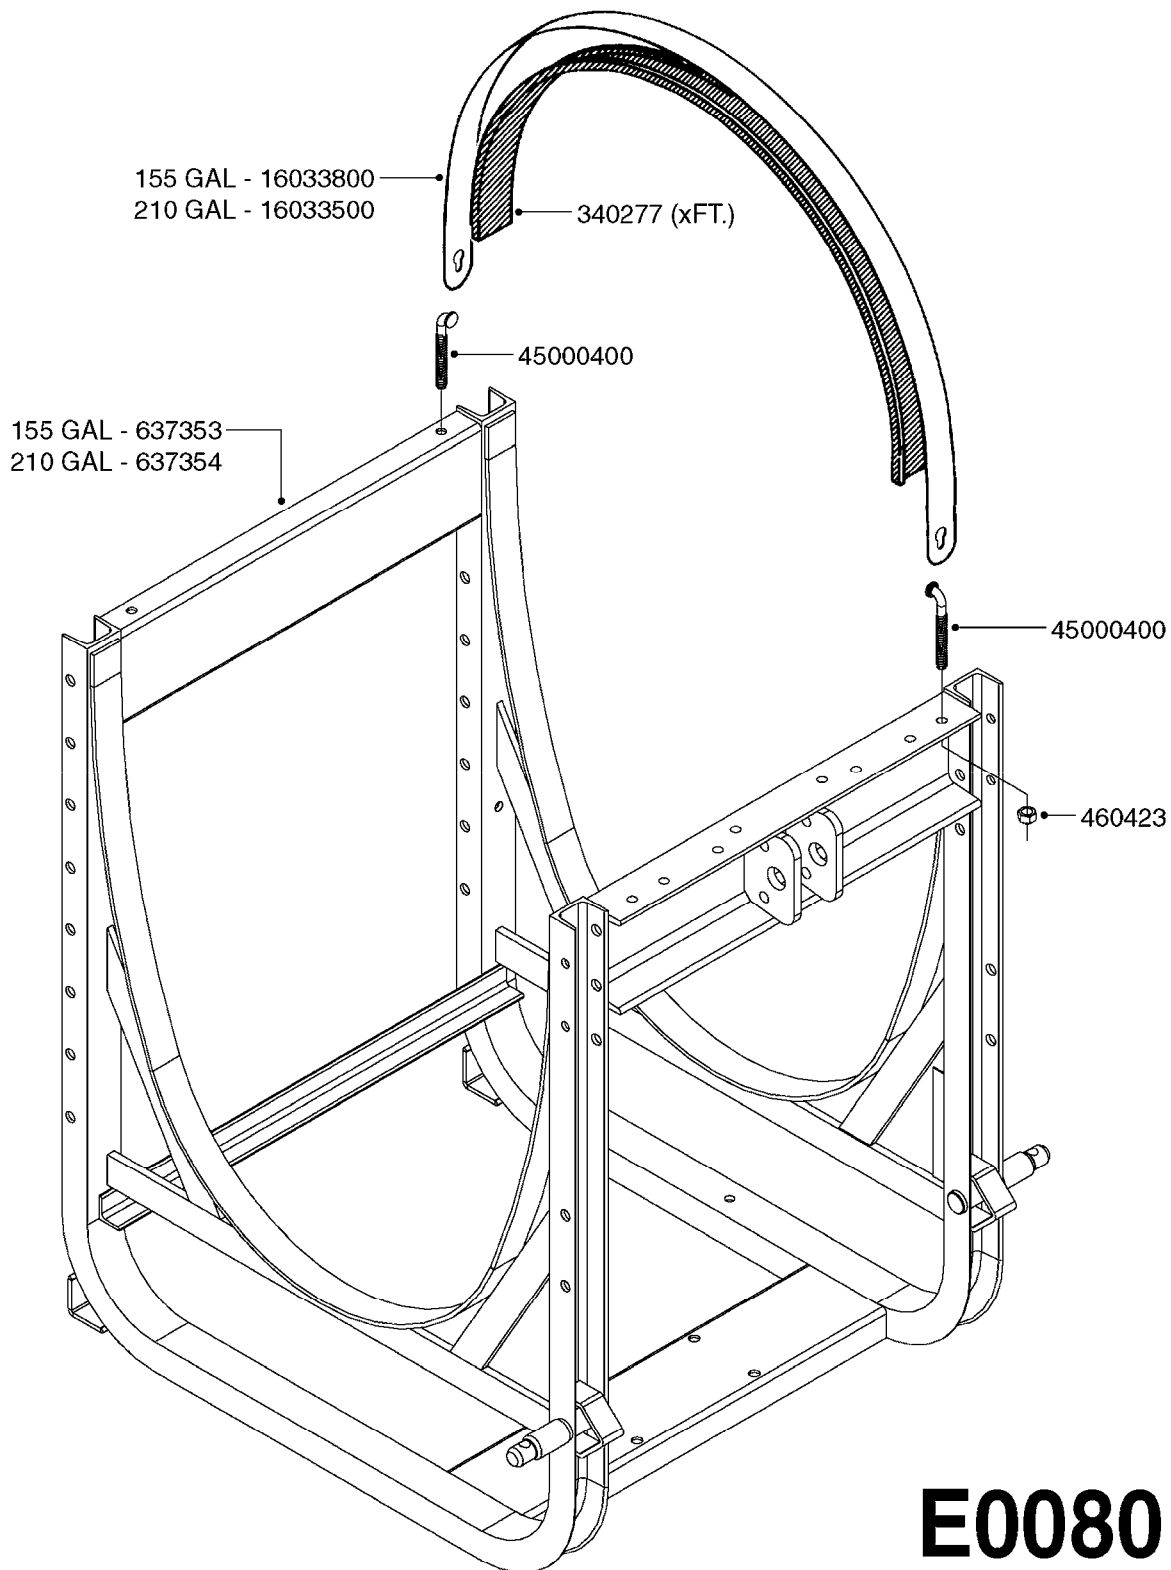

FRAME - N-SERIES 155/210
E0080-HIN, 01:01:16

Page 1

Date 16.03.2016 11:43

parts-n°	order qty	description
340277	1	TANK PACKING - 40mm WIDE x 12"
460423	1	NUT HEX M10X1.5 LOCK
637353	1	FRAME NK600
637354	1	FRAME NK800
16033500	1	TANK STRAP 40X2.0 L=1270MM
16033800	1	TANK STRAP NL155 L=1380MM '01
45000400	1	T-BOLT SPECIAL F.TANK STRAP ES