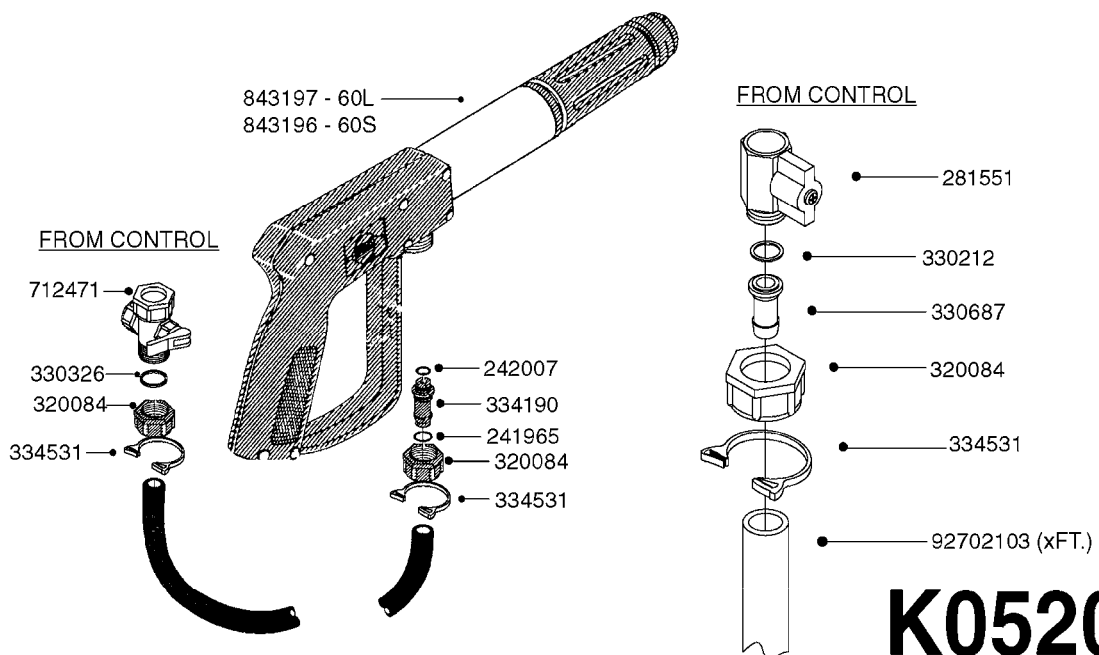

HOSE WRAPS  
K0520-HIN, 01:01:16

Page 1  
Date 16.03.2016 11:44

parts-n°	order qty	description
241965	1	O-RING 12.1 X 1.6
242007	1	O-RING D9.1X1.6
281551	1	BALL VALVE 1/2"
320084	1	FITT.DK NUT 1/2" BSP
330212	1	O-RING D19/D14X2.4 F.1/2"NUT
330326	1	O-RING D30/D24X2 F.1"NUT
330687	1	FITT.DK HB 1/2" F. 1/2" NUT
334190	1	FITT.DK HB 1/2' F. PISTOL 60S
334531	1	CLAMP HOSE PLASTIC 3/4"
636223	1	POST 12 VOLT TR30
712471	1	AGITATION VALVE ASSY. ON/OFF
843196	1	GUN, MODEL 60S
843197	1	HANDGUN KIT TYPE 60 LONG
10013403	1	BOLT HEX 3/8-16X1 1/4 HCS Z5
10013503	1	NUT HEX NC 3/8"
10178903	1	WRAP HOSE SIDE MOUNT PLATE
10179003	1	WRAP HOSE BOTTOM PLATE MOUNT
10179403	1	WRAP WELDMENT FOR HI101789
10179503	1	WRAP WELDMENT FOR HI101790
10225603	1	BKT.FOR HOSE WRAP MOUNT NL NK
10225703	1	WRAP HOSE BDL.BOTTOM PLATE
92702103	1	HOSE R X1/2" X300PSI WP X0012"