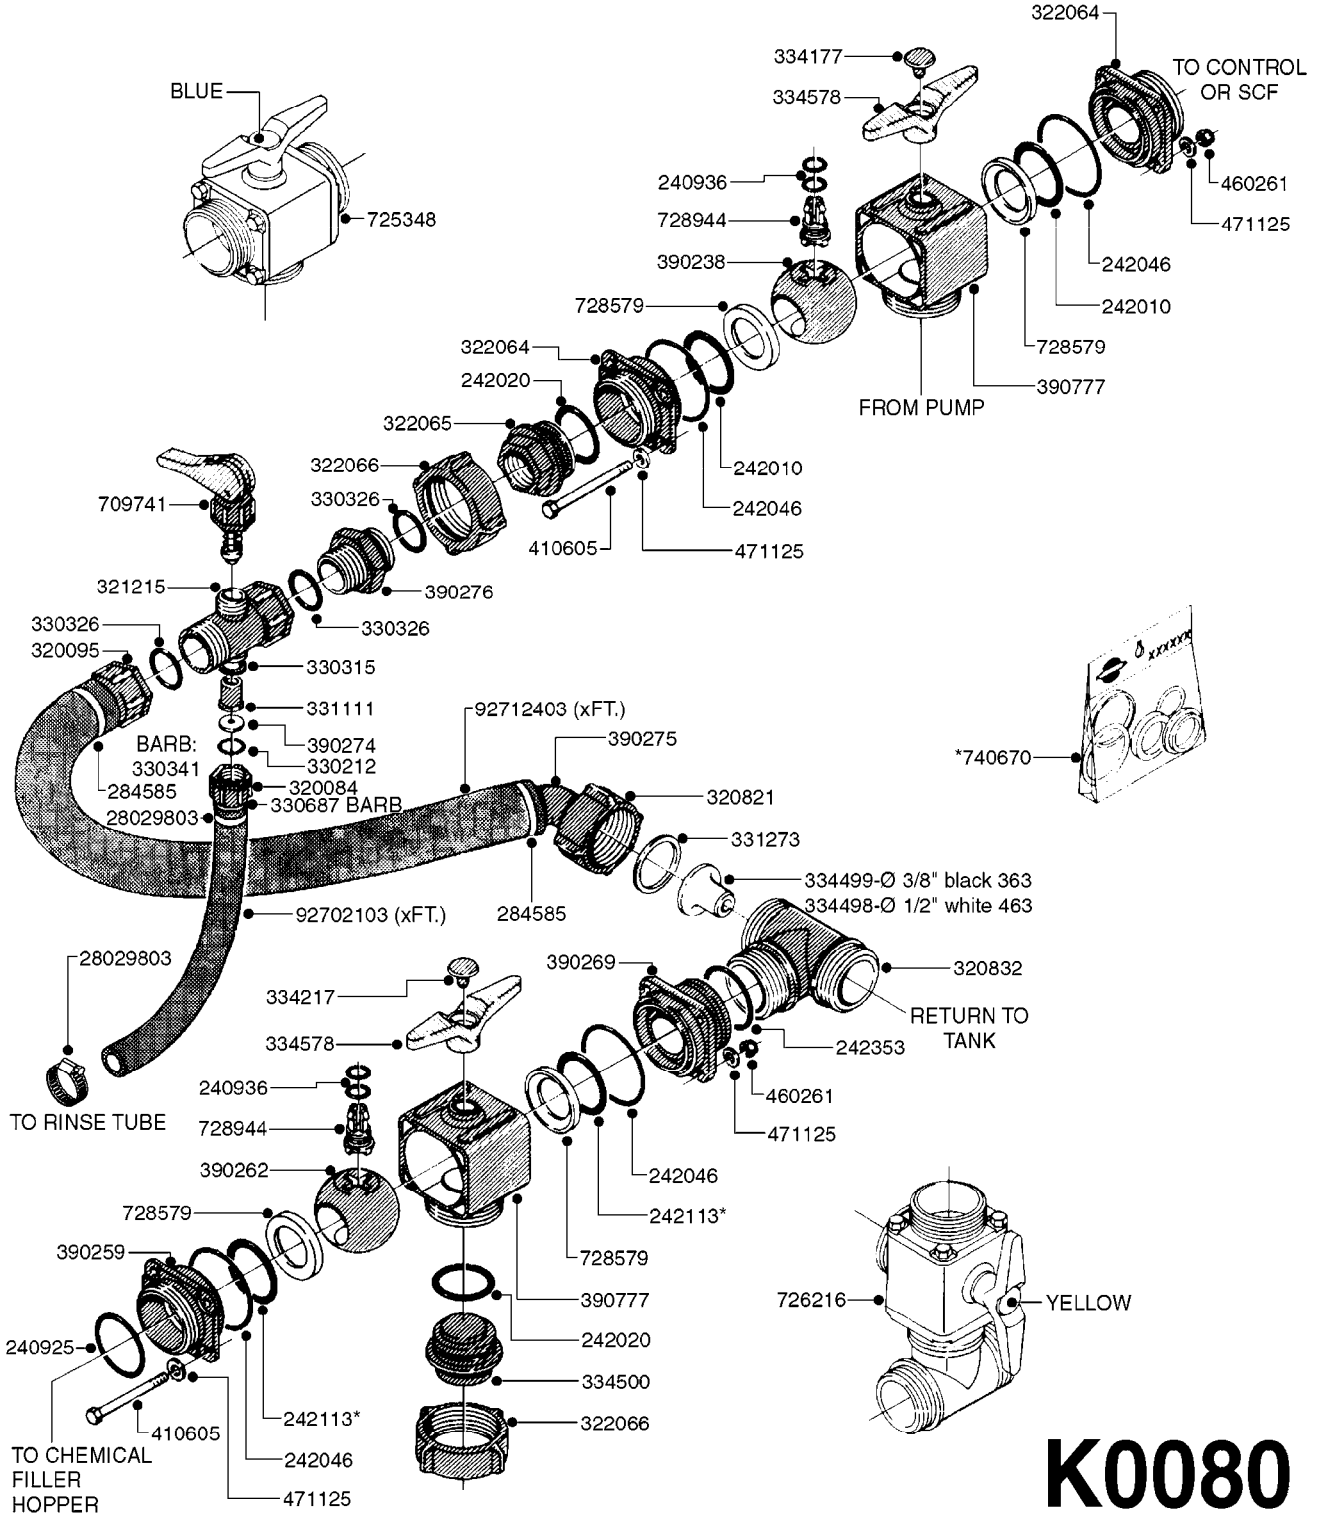

K0080

parts-n°	order qty	description
240925	1	O-RING D49.5X3 NITRIL
240936	1	O-RING D13.3X2.4 NITRIL
242010	1	O-RING D37.47X5.33
242020	1	O-RING 39.2 X 3 VITON
242046	1	O-RING D60X2
242113	1	O-RING D37.5X5.3 VITON
242353	1	O-RING D44.2X3.0 VITON F.S-67
284585	1	CLAMP HOSE GEAR 1" MINI 020
320084	1	FITT.DK NUT 1/2" BSP
320095	1	FITT.DK NUT 1" BSP
320821	1	FITT.DK NUT 1-1/2" BSP
320832	1	FITT.DK TEE 1-1/2x1-1/2x1-1/2
321215	1	FITT.DK HOUSING F. AGITATION
322064	1	END COVER W.S56
322065	1	FITT.DK UNION 1' BSP/S-56
322066	1	FITT.DK S-56 NUT
330212	1	O-RING D19/D14X2.4 F.1/2"NUT
330315	1	O-RING D18.4/D13X.6
330326	1	O-RING D30/D24X2 F.1"NUT
330341	1	FITT.DK HB 1" F. 1" NUT
330687	1	FITT.DK HB 1/2" F. 1/2" NUT
331111	1	VALVE SEAT FOR 1/2" DISTRIBUT.
331273	1	O-RING D44/D38X2 F.1-1/2"
334177	1	VALVE INDICATOR BLUE
334217	1	VALVE INDICATOR YELLOW
334498	1	NOZZLE INJECTOR 13MM/462 WHITE
334499	1	NOZZLE INJECTOR 10MM/361 BLACK
334500	1	FITT.DK S-56 PLUG W/ 4.2Ø Hole
334578	1	HANDLE FOR VALVE 'OLD' STYLE
390238	1	BALL F. 3 WAY PRESSURE VALVE
390259	1	END COVER S56 F.3 WAY VALVE
390262	1	BALL F. 2 WAY VALVE
390269	1	END COVER S56 1-1/2"F.3WAY VLV
390274	1	ORIFICE ID4.0/18/1.5
390275	1	FITT.DK ELB 1' SPECIAL F.CHEMF
390276	1	FITT.DK HN 1'BSP
390777	1	HOUSING F.BALL VALVE 3 WAY
410605	1	BOLT HEX 8.8 DEL M6X80
460261	1	NUT HEX M6X1 LOCK A2 DIN985
471125	1	WASHER, M6, Ø12/ 6.4X 1.6, SS
709741	1	VALVE ASSY. 1/2" FLIP LEVER
725348	1	VALVE 3 WAY BLUE
726216	1	VALVE TWO WAY
728579	1	SEAL F BALL
728944	1	VALVE STEM & COLOURED CAPS
740670	1	SEAL KIT F. BALL VALVE VITON
28029803	1	CLAMP HOSE GEAR P1/2" 6708
92702103	1	HOSE R X1/2" X300PSI WP X0012"
92712403	1	HOSE R X1" X300PSI WP X0012"