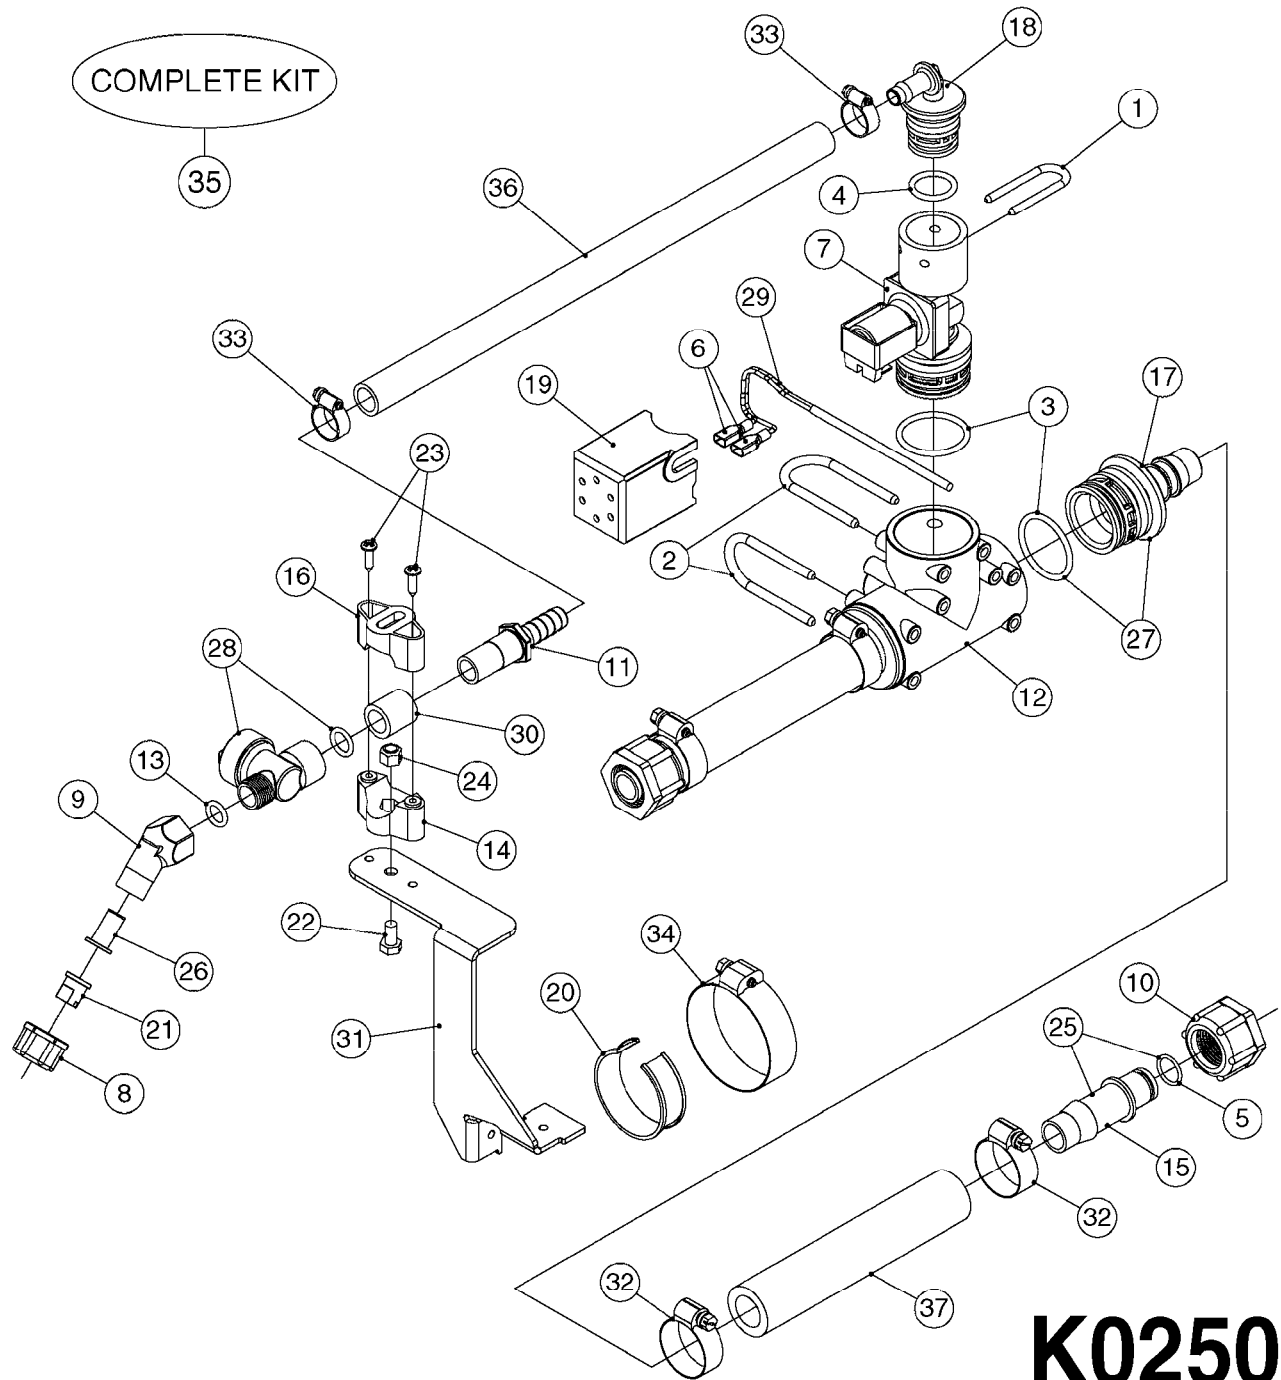

K0250

ELECTRIC END NOZZLE KIT '09
K0250-HIN, 01:01:16

Page 1
Date 16.03.2016 11:44

Pos.	parts-n°	order qty	description
1	145994	1	FITT.DK S-40 FORK
2	145995	1	FITT.DK S-53 FORK
3	242354	1	O-RING D32.2X3.0 VITON F.S-53
4	242355	1	O-RING D19.2X3.0 VITON F.S-40
5	242594	1	O-RING D14 X 1.78 SCH.70-EPDM
6	261539	1	SPADE F.ELEC CONNEX BLUE INSUL
7	262104	1	VALVE, SOLENOID, S53/S40
8	320187	1	FITT.DK CAP 3/8" BSP BLACK
9	320191	1	FITT.DK ELB 3/8' BSP 45 DEGREE
10	320283	1	FITT.DK NUT 3/4"BSP
11	320891	1	FITT.DK HB 3/8'- 3/8' BSP
12	322352	1	FITT.DK S-53 TEE
13	330013	1	O-RING D15/D10X2.5 F.3/8"NUT
14	333012	1	NOZZLE HOLD. UPPER PART
15	334044	1	FITT.DK HB 3/4' F. 3/4' CAP
16	334220	1	YOKE, UPPER NOZZLE BODY
17	334229	1	FITT.DK S-53 STR.3/4"
18	334237	1	FITT.DK S-40 ELB.3/8'
19	334965	1	COVER FOR S53 SOLENOID VALVE
20	341291	1	RUBBER HOSE CLAMP COVER 130MM
21	370392	1	NOZZLE END FAN 1850-G 300
22	410546	1	BOLT HEX SS M6X12 FT
23	440665	1	SCREW M4.2X16 STAINLESS
24	460261	1	NUT HEX M6X1 LOCK A2 DIN985
25	724621	1	FITT.DK HB 3/4"ASSY F.3/4" NUT
26	725042	1	SCREEN 80 MESH W.GASKET, RED
27	726558	1	FITT.DK S53 STR. 3/4" W. ORING
28	729610	1	NOZZLE ASSY. NON DRIP 3/8 THRD
29	983087	1	ELEC. CABLE 2 WIRE X 0.75MM
30	10631003	1	HOSE R X CLEAR BRAID.X 1/2 12"
31	16110803	1	NOZZLE BRACKET VAR SPACINGS
32	28029903	1	CLAMP HOSE GEAR P3/4"-S1" 6712
33	28044903	1	CLAMP HOSE GEAR P3/8" 6706
34	28047003	1	CLAMP HOSE GEAR 30 X 50 6732
35	82613203	1	ELECTRIC END NOZZLE KIT 2009
36	92701703	1	HOSE R X3/8" X300PSI WP X0012"
37	92703203	1	HOSE R X3/4" X300PSI WP X0012"