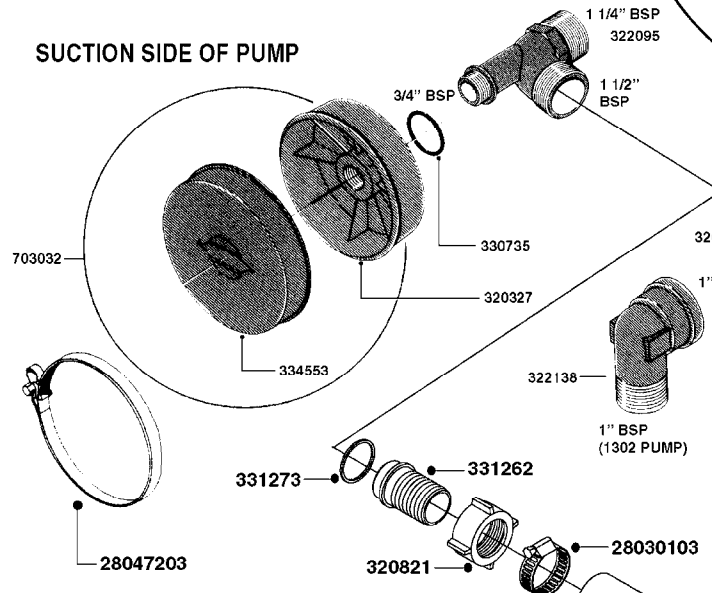

SUCTION SIDE OF PUMP

NLA - 1302 PUMP (REPLACES 1301 PUMP)
#726854 - COMPLETE DAMPER KIT (SUCTION & PRESSURE)