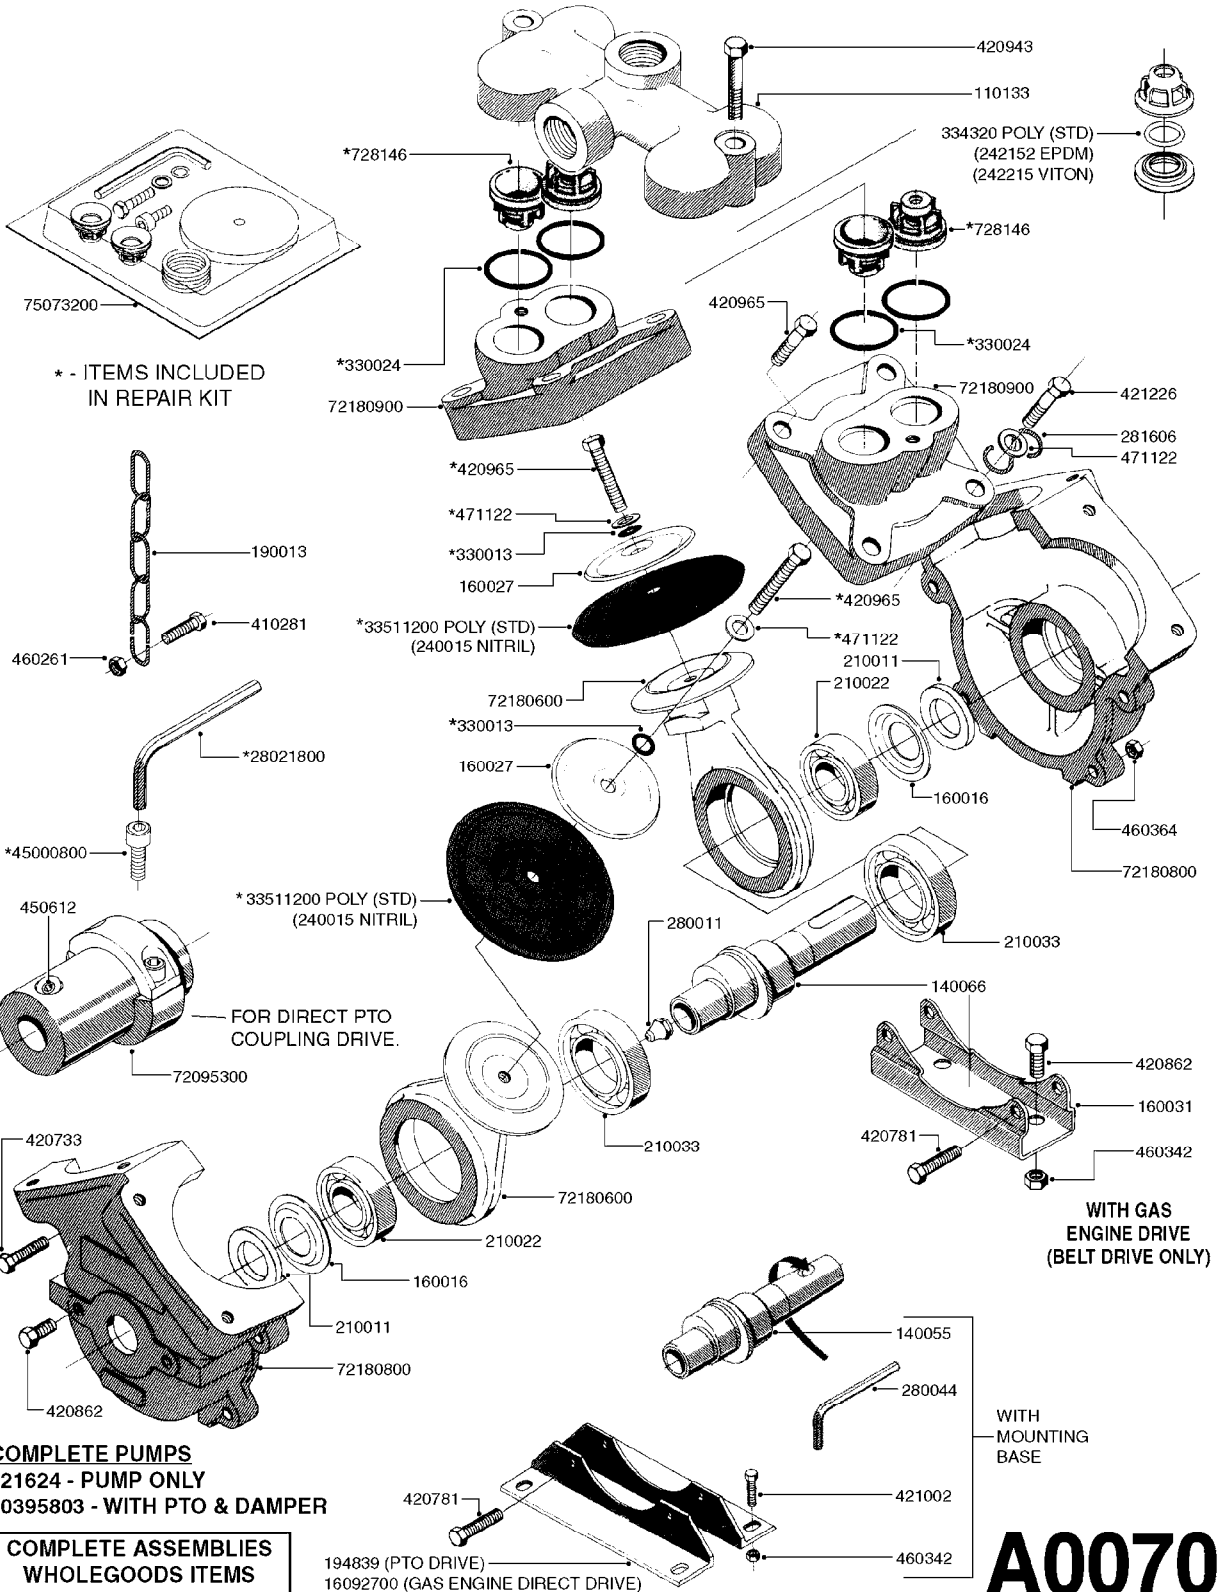

**COMPLETE PUMPS**  
821624 - PUMP ONLY  
10395803 - WITH PTO & DAMPER

**COMPLETE ASSEMBLIES**  
**WHOLEGOODS ITEMS**

**A0070**

PUMP - 603  
A0070-HIN, 01:01:16

Page 1  
Date 16.03.2016 11:43

parts-n°	order qty	description
110133	1	VALVE CHAMBER MOD 600 PAINTED
140055	1	CRANK SHAFT, MODEL 600
140066	1	CRANK SHAFT, MODEL 600/4
160016	1	DUST PLATE
160027	1	DIAPHRAGM UPPER DISC 500-600
160031	1	BASE PLATE MODEL 500-600
190013	1	CHAIN 35XL=800
194839	1	ANGLE IRON FOOT, M 500-600 RED
210011	1	SEAL FELT D39/23 X 4
210022	1	BEARING BALL 6205
210033	1	BEARING BALL 6007
240015	1	DIAPHRAGM MODEL 500-600 NITRIL
242152	1	O-RING D18.2X3 EPDM
242215	1	O-RING D18X3 VITON
280011	1	GREASE NIPPLE 3/8' SAE H TR
280044	1	KEY HEXAGON W6 3/16'
281606	1	S-HOOK GALVANIZED
330013	1	O-RING D15/D10X2.5 F.3/8"NUT
330024	1	O-RING D41,1/D34.5 X 3,5
334320	1	O-RING D18X3 POLYURETHANE
410281	1	BOLT HEX 8.8 DEL M6X25 DIN933 A2
420733	1	BOLT HEX 8.8 DEL M8X40
420781	1	BOLT HEX 8.8 DEL M8X50
420862	1	BOLT HEX 8.8 DEL M10X16 FT
420943	1	BOLT HEX 8.8 DEL M10X50
420965	1	M10X40 MACHINE SCREW STAINLESS
421002	1	BOLT HEX 8.8 DEL M10X30 FT DIN933
421226	1	BOLT HEX 8.8 DEL M10X45
450612	1	SCREW M10X16 POINTED
460261	1	NUT HEX M6X1 LOCK A2 DIN985
460342	1	NUT HEX M10 DEL DIN934
460364	1	NUT HEX M8 GALV.
471122	1	WASHER, M10, Ø20/10.5X 2.0, SS
728146	1	VALVE FOR 361(726890/707932)
821624	1	PUMP 603/7 W. FOOT TAPERED SHA
10395803	1	PUMP 603 C/W PTO 540 RPM
16092700	1	PUMP MOUNT PLATE TALL 500/600
28021800	1	KEY HEXAGON 8MM FOR M10
33511200	1	DIAPHRAGM 500-603 PUR 2006
45000800	1	BOLT ROUND M10X25
72095300	1	COUPLING 1-3/8' X 25, PAINTED
72180600	1	CONNECTING ROD FOR 503-603 M10
72180800	1	PUMP HOUSING 603 RED W/BOLTS
72180900	1	DIAPHRAGM COVER MOD. 600
75073200	1	PUMP KIT 603mm 06