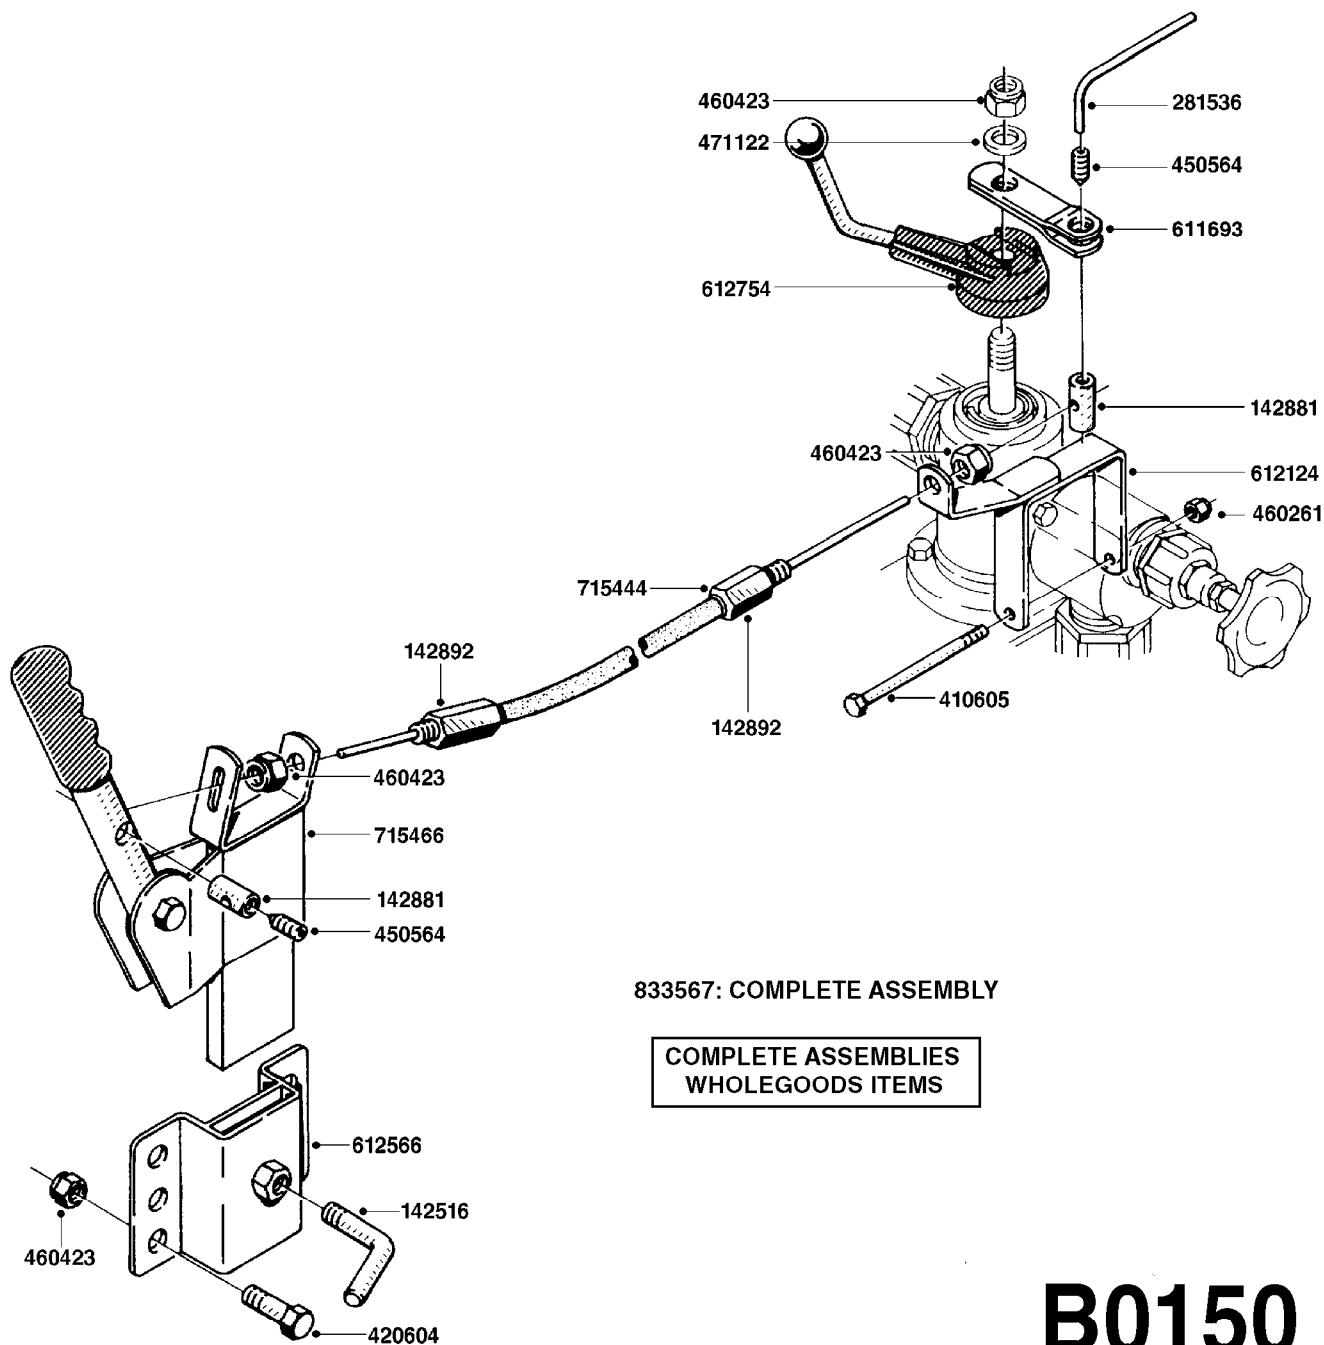

BK-180 REMOTE CONTROL CABLE
B0150-HIN, 01:01:16

Page 1
Date 16.03.2016 11:43

parts-n°	order qty	description
142516	1	SCREW SET M10 BENT F. LOCKING
142881	1	WIRE HOLDER FOR REMOTE CONTROL
142892	1	END NIPPLE F.REMOTE CABLE
281536	1	ALLEN WRENCH 3MM
410605	1	BOLT HEX 8.8 DEL M6X80
420604	1	BOLT HEX 8.8 DEL M10X25 FT DIN933
450564	1	SCREW M6X12 ALLEN
460261	1	NUT HEX M6X1 LOCK A2 DIN985
460423	1	NUT HEX M10X1.5 LOCK
471122	1	WASHER, M10, Ø20/10.5X 2.0, SS
611693	1	ARM FOR REMOTE CONTROL BK180
612124	1	BRACKET FOR OP.UNIT F REM.CTR
612566	1	MOUNT BRACKET F.FAN CABLE ASSY
612754	1	HANDLE FOR REMOTE CONTROL
715444	1	REMOTE CONTROL CABLE COMPLETE
715466	1	MOUNTING PLATE
833567	1	REMOTE CONTROL ON/OFF BK 180