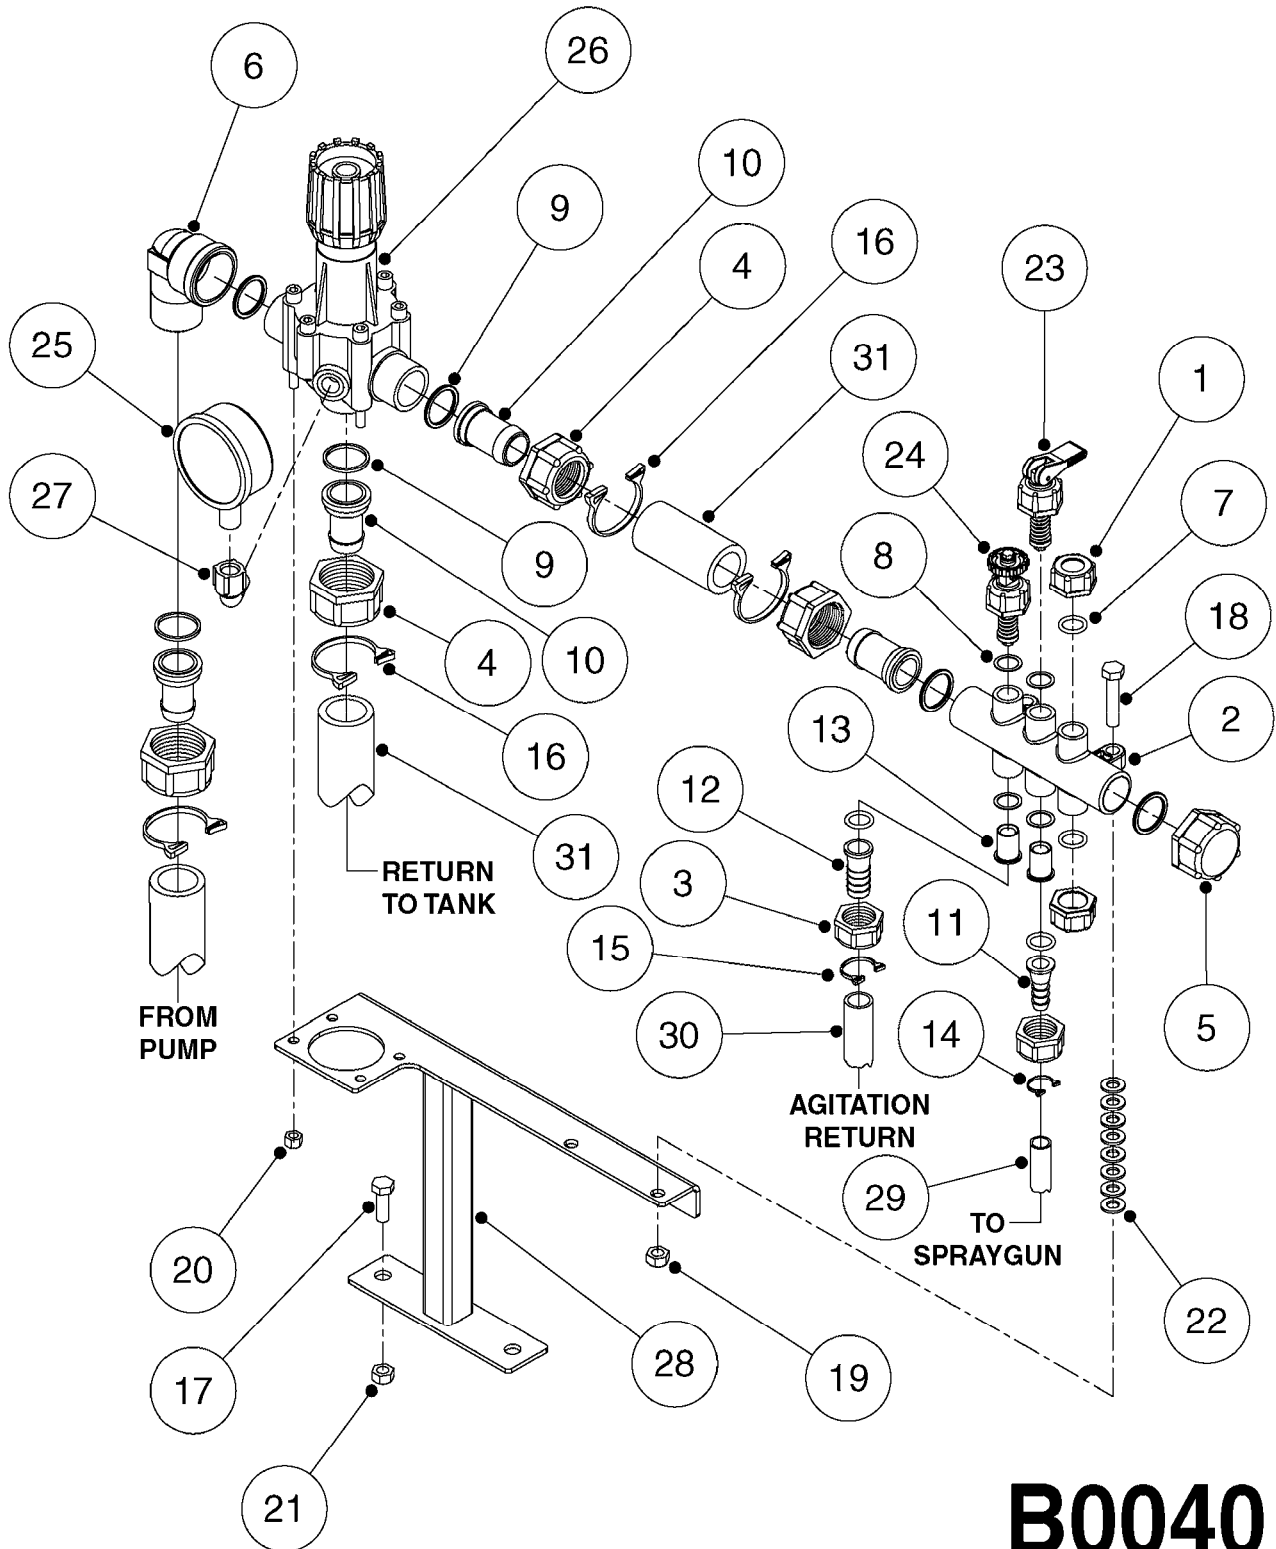

SEE PAGE B0020

**B0030**

parts-n°	order qty	description
146644	1	PIN D3X19 STAINLESS
160167	1	MOUNTING PLATE LP
160171	1	MOUNTING PLATE NK
241323	1	O-RING D5.3X2.4 NITRIL
320047	1	FITT.DK CAPNUT 1/2" BSP
320073	1	DISTRIBUTOR HOUSING 1/2"
320084	1	FITT.DK NUT 1/2" BSP
320095	1	FITT.DK NUT 1" BSP
320106	1	FITT.DK CAPNUT 1" BSP
320117	1	FITT.DK CONN.1/2"BSP F. 1" CAP
330212	1	O-RING D19/D14X2.4 F.1/2"NUT
330293	1	VALVE SEAT WITH 3/8" HOSE TAIL
330304	1	VALVE CONE D14
330315	1	O-RING D18.4/D13X.6
330326	1	O-RING D30/D24X2 F.1"NUT
330337	1	HANDLE F. FLIP VALVE
331122	1	VALVE SEAT WITH 1/2" HOSE TAIL
334533	1	CLAMP HOSE PLASTIC 3/8"
334534	1	CLAMP HOSE PLASTIC 1/2"
420582	1	BOLT HEX 8.8 DEL M8X20 FT A2
420626	1	BOLT HEX 8.8 DEL M10X20 FT
460342	1	NUT HEX M10 DEL DIN934
460364	1	NUT HEX M8 GALV.
702634	1	DIST.HOUSING ASSEMBLY (2-VALVE)
709741	1	VALVE ASSY. 1/2" FLIP LEVER
841072	1	DISTRIBUT. VALVE 1/2" NK
841094	1	DISTRIBUT. VALVE 1/2" LP,BL
92701703	1	HOSE R X3/8" X300PSI WP X0012"
92702103	1	HOSE R X1/2" X300PSI WP X0012"