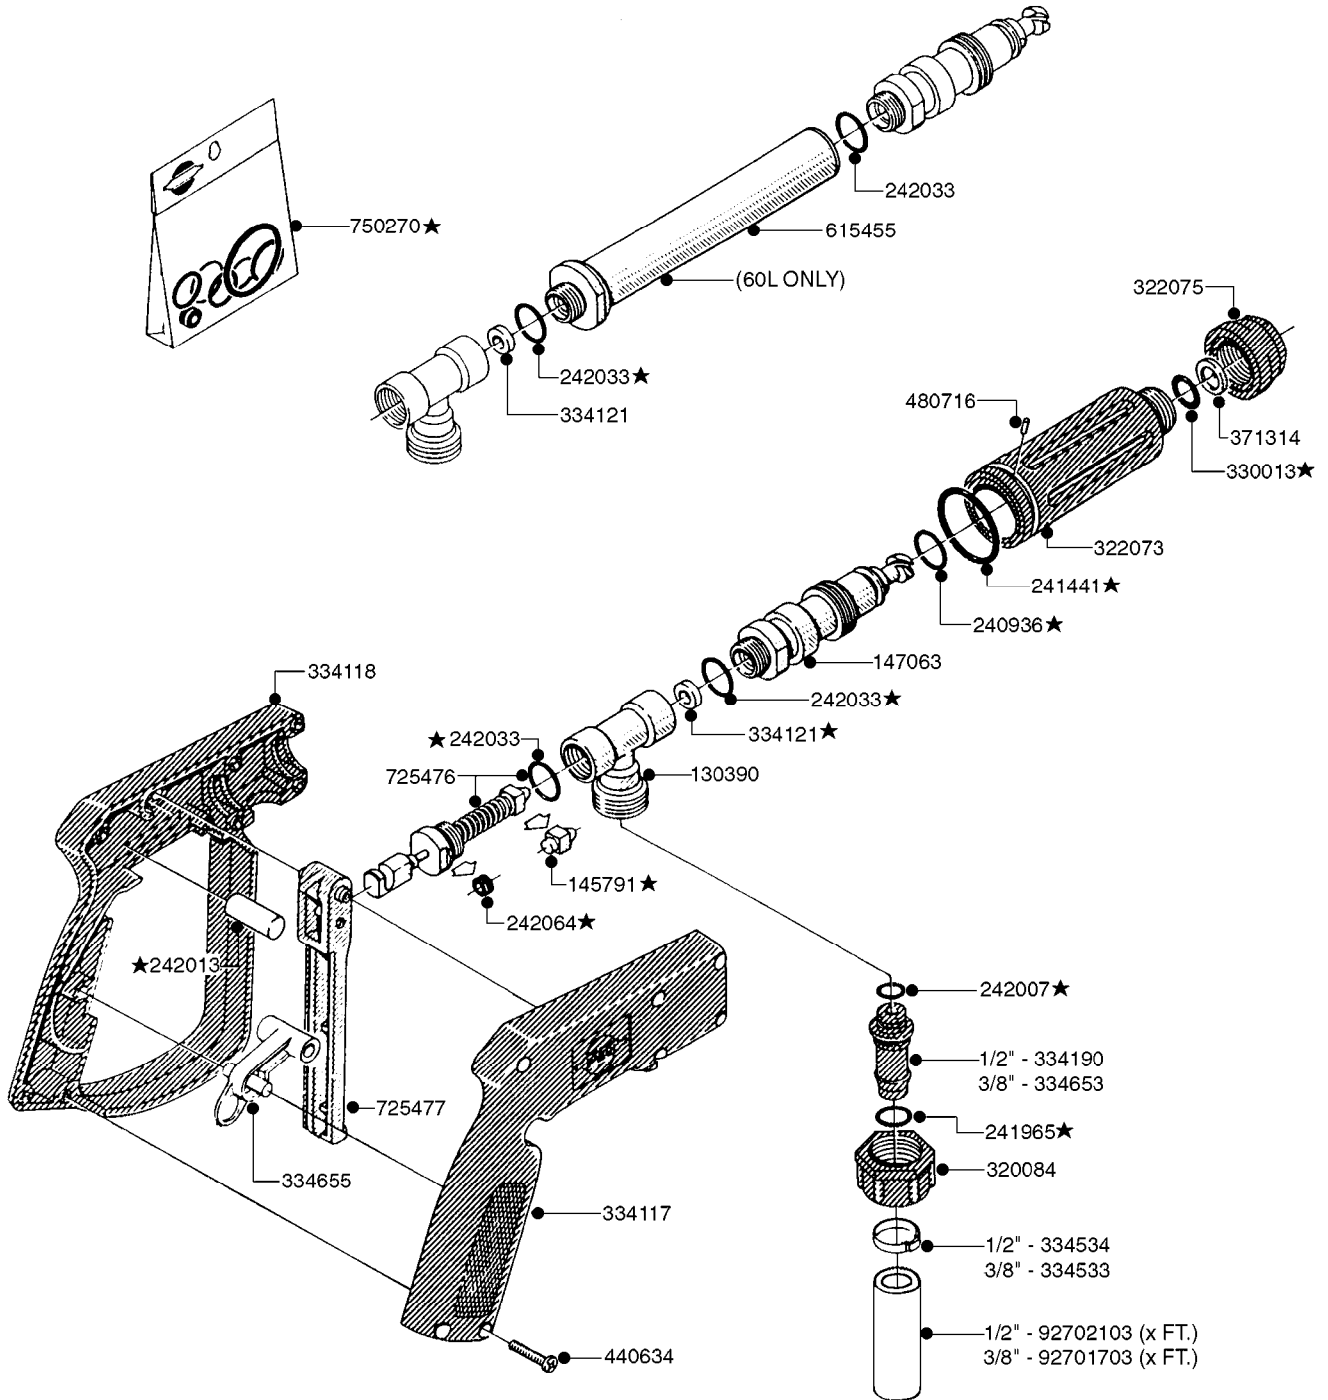

COMPLETE ASSEMBLY:
843197 - 60L
843196 - 60S

COMPLETE ASSEMBLIES
WHOLEGOODS ITEMS

K0480

HANDGUN TYPE 60S/60L POST 95
K0480-HIN, 01:01:16

Page 1

Date 16.03.2016 11:44

parts-n°	order qty	description
130390	1	TEE 3/8'X 1/2' BSP F.TYPE 60S
145791	1	CONE FOR ON/OFF
147063	1	SWIRL F.SPRAY GUN TYPE 60
240936	1	O-RING D13.3X2.4 NITRIL
241441	1	O-RING D29.3X3
241965	1	O-RING 12.1 X 1.6
242007	1	O-RING D9.1X1.6
242013	1	SPRING RUBBER F/TRIGGER
242033	1	O-RING
242064	1	SLEEVE RUBBER 3X8X4MM
320084	1	FITT.DK NUT 1/2" BSP
322073	1	HOUSING F.SWIRL TYPE 60S H.G.
322075	1	HOUSING F. NOZZLE
330013	1	O-RING D15/D10X2.5 F.3/8"NUT
334117	1	HANDLE PIECE RIGHT F.60S/60L
334118	1	HANDLE PIECE LEFT F.60S/60L
334121	1	SEAT FOR ON-OFF TYPE
334190	1	FITT.DK HB 1/2' F. PISTOL 60S
334533	1	CLAMP HOSE PLASTIC 3/8"
334534	1	CLAMP HOSE PLASTIC 1/2"
334653	1	FITT.DK HB 3/8' F.HANDGUN
334655	1	TRIGGER SAFETY F.60S/60L GUN
371314	1	NOZZLE CERAMIC 1099-20
440634	1	SCREW 5/8"
480716	1	PIN D3X6 STAINLESS
615455	1	TUBE F.LANCE TYPE 60L
725476	1	SPINDLE
725477	1	TRIGGER
750270	1	GASKET KIT F.SPRAY GUN
843196	1	GUN, MODEL 60S
843197	1	HANDGUN KIT TYPE 60 LONG
92701703	1	HOSE R X3/8" X300PSI WP X0012"
92702103	1	HOSE R X1/2" X300PSI WP X0012"