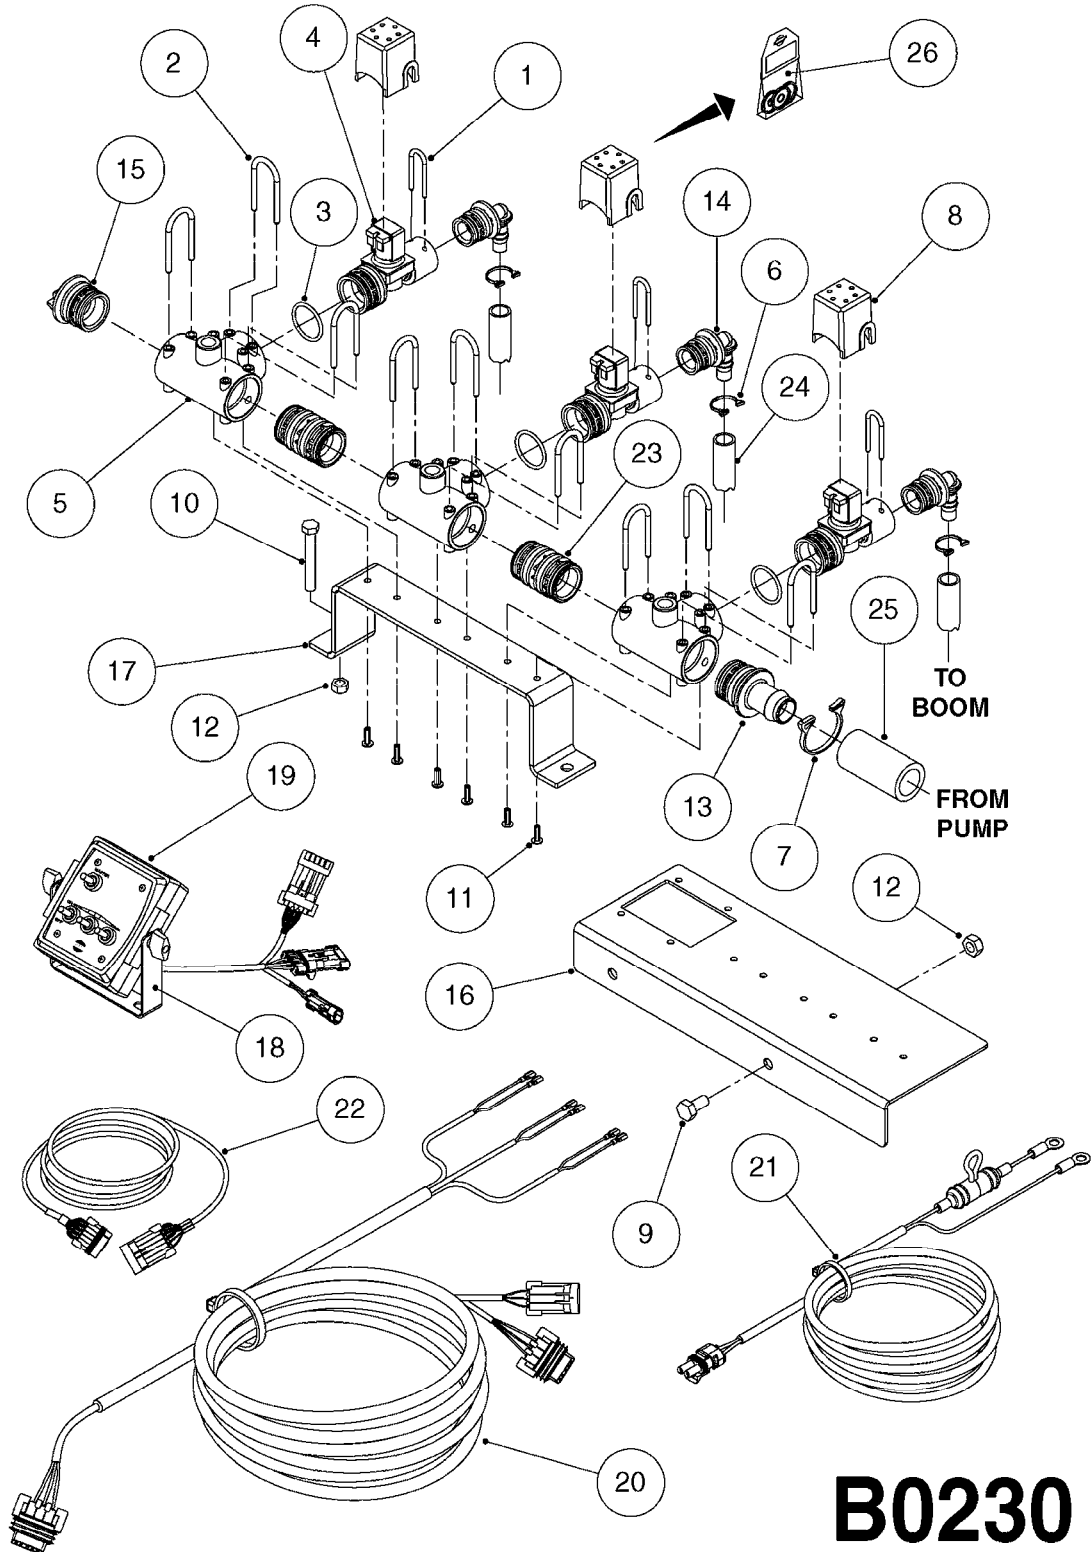

BK-180 REMOTE CONTROL CABLE  
B0150-HIN, 01:01:16

Page 1  
Date 16.03.2016 11:43

parts-n°	order qty	description
142516	1	SCREW SET M10 BENT F. LOCKING
142881	1	WIRE HOLDER FOR REMOTE CONTROL
142892	1	END NIPPLE F.REMOTE CABLE
281536	1	ALLEN WRENCH 3MM
410605	1	BOLT HEX 8.8 DEL M6X80
420604	1	BOLT HEX 8.8 DEL M10X25 FT DIN933
450564	1	SCREW M6X12 ALLEN
460261	1	NUT HEX M6X1 LOCK A2 DIN985
460423	1	NUT HEX M10X1.5 LOCK
471122	1	WASHER, M10, Ø20/10.5X 2.0, SS
611693	1	ARM FOR REMOTE CONTROL BK180
612124	1	BRACKET FOR OP.UNIT F REM.CTR
612566	1	MOUNT BRACKET F.FAN CABLE ASSY
612754	1	HANDLE FOR REMOTE CONTROL
715444	1	REMOTE CONTROL CABLE COMPLETE
715466	1	MOUNTING PLATE
833567	1	REMOTE CONTROL ON/OFF BK 180