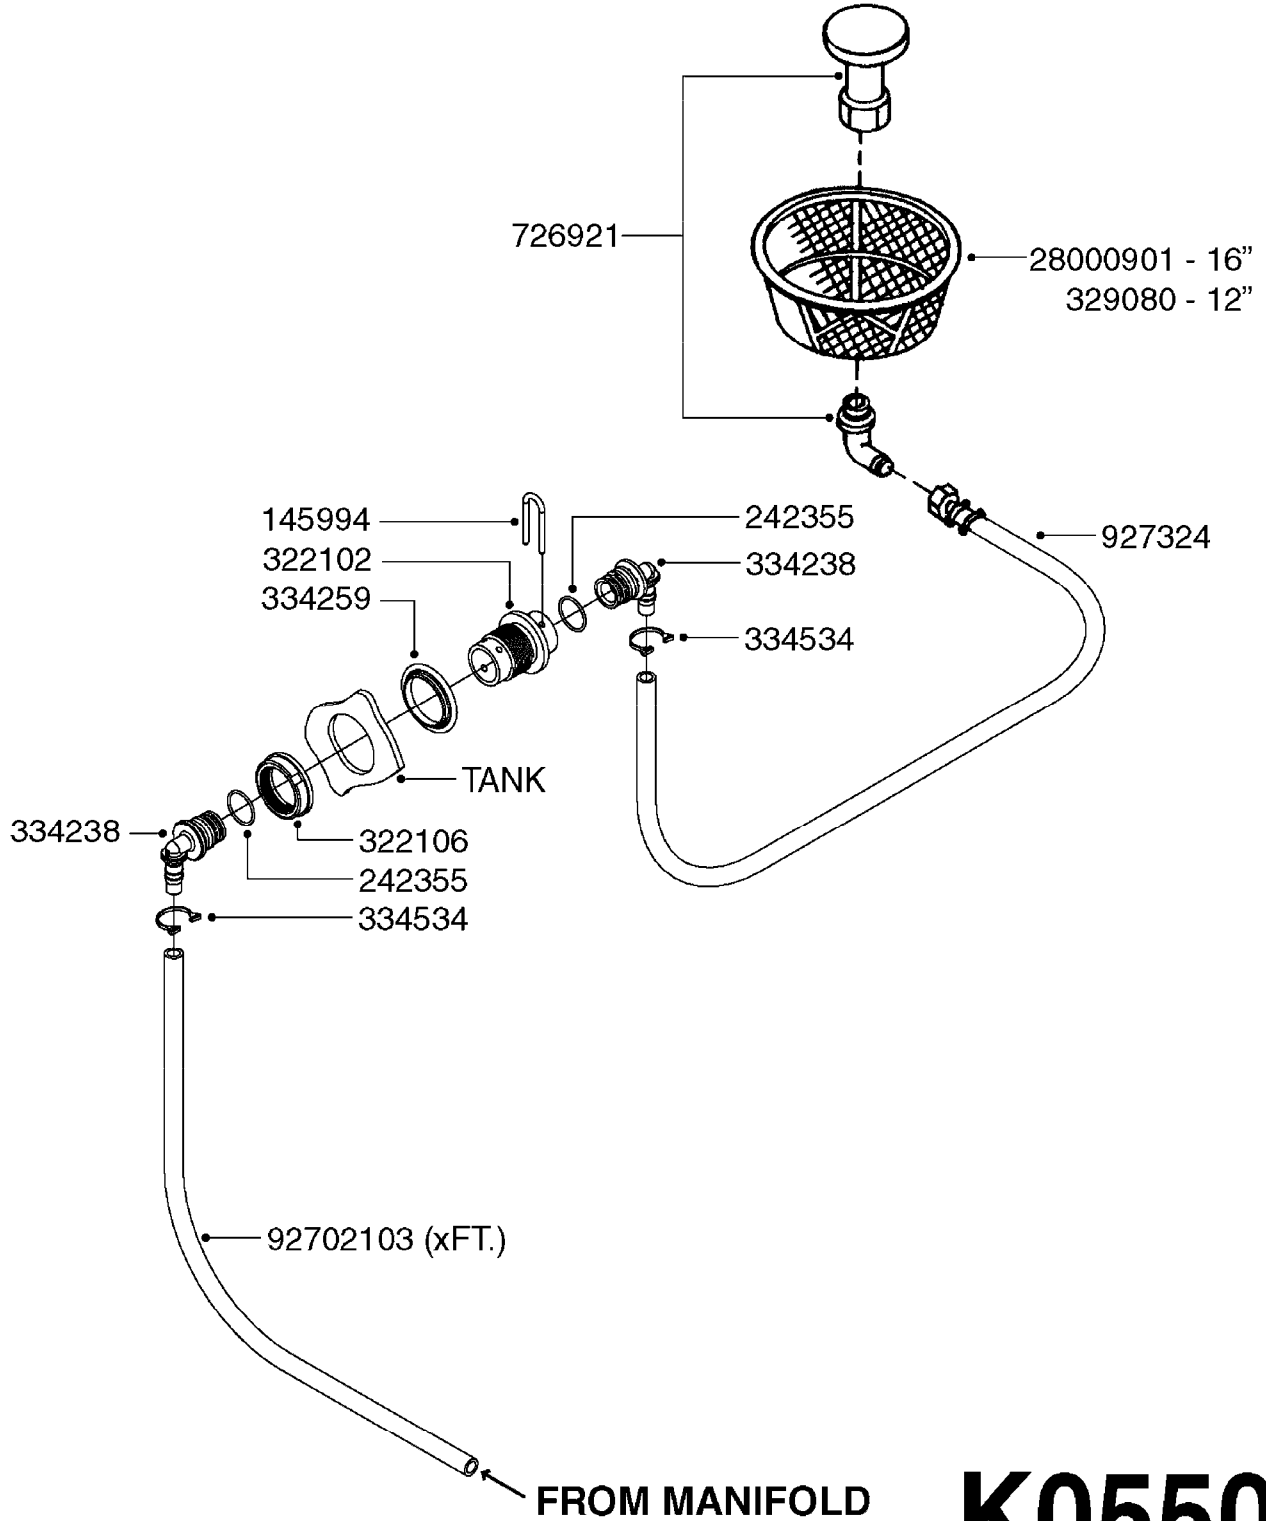

K0550

POWDER MIXER
K0550-HIN, 01:01:16

Page 1

Date 12.08.2020 11:29

parts-n°	order qty	description
145994	1	FITT.DK S-40 FORK
242355	1	O-RING D19.2X3.0 VITON F.S-40
322102	1	FITT.DK S-40 BULKHEAD
322106	1	FITT.DK S-40 BULKHEAD NUT
329080	1	FILTER BASKET 12"
334238	1	FITT.DK S-40 ELB.1/2"
334259	1	GASKET F. S-40 BULKHEAD
334534	1	CLAMP HOSE PLASTIC 1/2"
726921	1	POWDER MIXER F.STRAINER BASKET
927324	1	HOSE R PRESSURE D12-80-200 BAR
28000901	1	FILTER, TOP MAIN TANK, Ø400 L275 300130
92702103	1	HOSE R X1/2" X300PSI WP X0012"