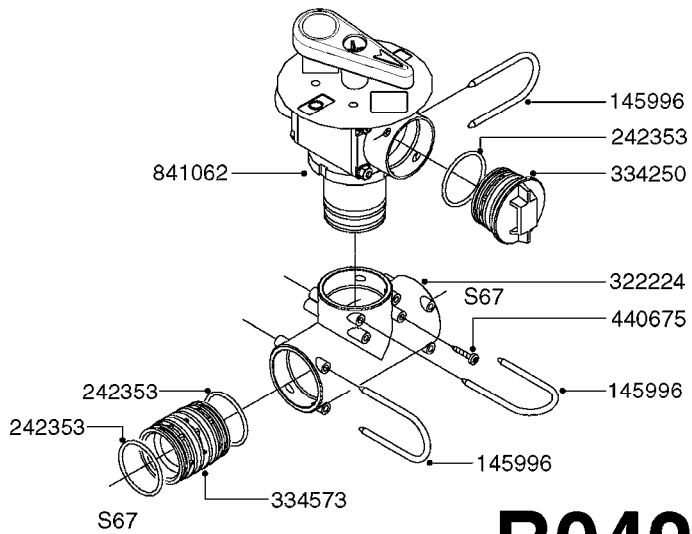

B0220

PRESSURE REG. VALVE - CB/2
B0220-HIN, 01:01:16

Page 1

Date 12.08.2020 11:29

parts-n°	order qty	description
219066	1	BALL F.VALVE CB/2
229022	1	SPRING FOR CB/2 VALVE DIAL
242161	1	O-RING 6 X 3.0
249031	1	O-RING
249058	1	O-RING
249059	1	O-RING D47.3 X 2.62
249060	1	O-RING
249061	1	O-RING
249063	1	SEAL
249064	1	O-RING
269023	1	CB/2 MOTOR F.PRESSURE VALVE
269024	1	MICRO SWITCH F. CB/2 MOTOR
269025	1	DIODE 180.306.1
269026	1	ELECTRIC CABLE
269027	1	NUT F.CABLE LOCK
269028	1	GROMMET
269030	1	MOTOR UNIT CB/2 PRESS. REG.
269034	1	VALVE ASSY. PRESS.REG. CB/2
289314	1	MOTOR HOUSING CB/2
289315	1	MOTOR HOUSING LID CB/2
289316	1	U-CLAMP
289317	1	SNAP RING
289318	1	GUIDE M20 x 1.5
289319	1	HINGED D. 14.95 x 9.2
289321	1	OUTLET FITT.3/4"BSP PRESS.REG
289323	1	SEAT F.BALL CB/2 VALVE
289324	1	SEAT F.BALL CB/2 VALVE
289326	1	MOTOR HOUSING F.PRES.REG.CB/2
289328	1	NUT F.PRESS.REG VALVE CB/2
289333	1	SLEEVE F.BALL SEAT CB/2
289334	1	REG.F.PRESS.REG VALVE CB/2
289335	1	SPACER F.PRESS.REG VALVE CB/2
289336	1	SPRING RET.CAP F.VALVE CB/2
289337	1	NUT F.PRESS.REG VALVE CB/2
289838	1	CAP F.PRESS.REG VALVE CB/2
459044	1	SCREW
459045	1	SCREW
759048	1	REPAIR KIT CB/2 PRESS.REG.VALV
978931	1	I.D. TAG

FOR S67 FITTINGS
SEE PAGE L0100

B0420

MANIFOLD SYSTEM - PRESSURE
B0420-HIN, 01:01:16

Page 1

Date 12.08.2020 11:29

parts-n°	order qty	description
145996	1	FITT.DK S-67 FORK
160353	1	BRACKET F.PRESSURE MANIFOLD
160918	1	BRACKET F. MANIFOLD CM
242353	1	O-RING 3 X 44.2 VITON
322224	1	FITT.DK S-67 TEE
322320	1	NUT F.3 WAY VALVE S56
334250	1	FITT.DK S-67 PLUG
334573	1	FITT.DK S-67 CONNECTOR
440675	1	SCREW F. PLASTIC 5X16 SS
841062	1	VALVE KIT S67 PRESS. MANIFOLD
841067	1	VALVE S67 PRESS.W/TEE MANIFOLD