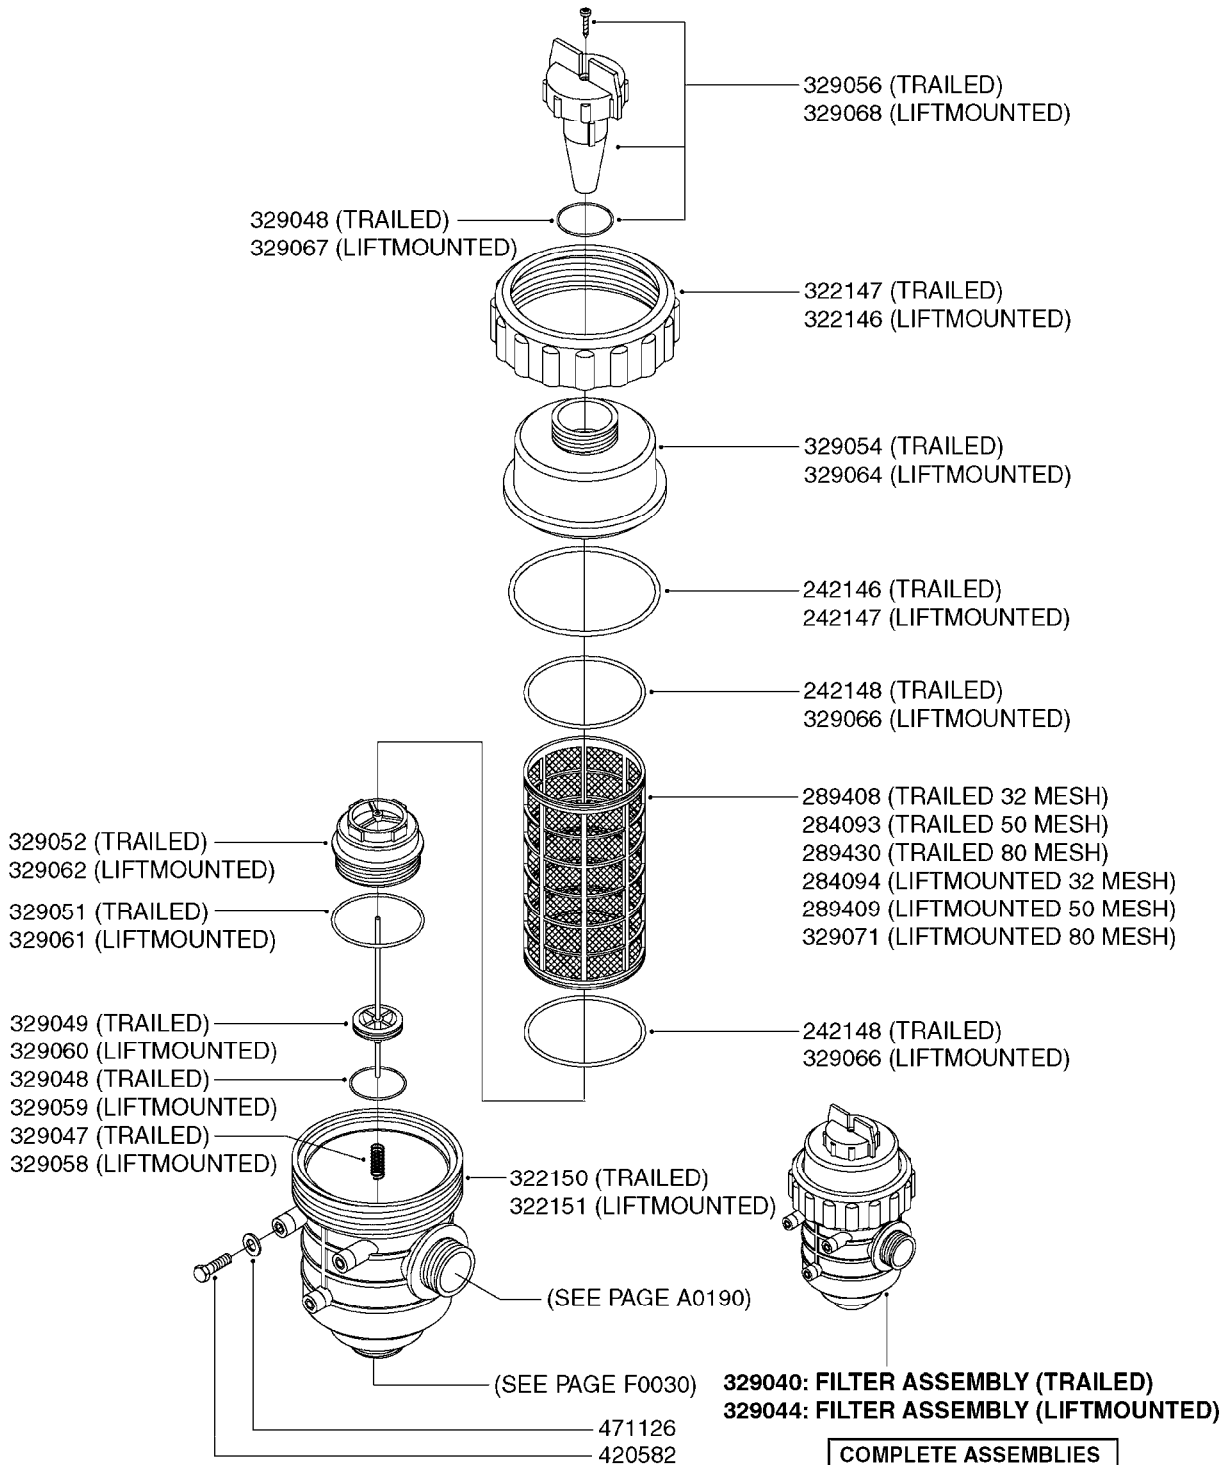

B0710

SUCTION FILT.-VINEYARD&ORCHARD
B0710-HIN, 01:01:16

Page 1
Date 12.08.2020 11:29

parts-n°	order qty	description
242146	1	O-RING 140 X 126 X 7
242147	1	O-RING 105,6x95X5.3
242148	1	O-RING 109.2 X 104 X 2
284093	1	FILTER SCR N ARAG 50 MESH BLUE
284094	1	FILTER SCR N ARAG 32 MESH WHITE
289408	1	FILTER SCR N ARAG 32 MESH WHITE
289409	1	FILTER SCR N ARAG 50 MESH BLUE
289430	1	FILTER SCR N ARAG 80 MESH RED
322146	1	THREADED RING F/FILTER 170
322147	1	THREADED RING F/FILTER 200
322150	1	FILTER CASING 1.5"BSP ARAG
322151	1	FILTER HOUSING 170
329040	1	FILTER ARAG 1.5" 32 MESH TRAIL
329044	1	FILTER ARAG 1.5" 32 MESH LIFT
329047	1	SPRING F. ARAG FILTER 1-1/2"
329048	1	O-RING F. 1-1/2" FILTER
329049	1	PLUNGER F. ARAG VALVE 1-1/2"
329051	1	O-RING F.ARAG FILTER 1-1/2"
329052	1	FITTING F.ARAG FILTER 1-1/2"
329054	1	FILTER HOUSING LID 1-1/2"
329056	1	YELLOW LOCKING RETAINER 1-1/2"
329058	1	SPRING F. ARAG FILTER 1"
329059	1	O-RING F. 1" FILTER
329060	1	PLUNGER F. ARAG VALVE 1"
329061	1	O-RING F.ARAG FILTER 1"
329062	1	FITTING F.ARAG FILTER 1"
329064	1	FILTER HOUSING LID 1"
329066	1	O-RING F.ARAG FILTER 1"
329067	1	O-RING F. 1" FILTER
329068	1	YELLOW LOCKING RETAINER 1"
329071	1	FILTER SCR N ARAG 80 MESH RED
420582	1	BOLT HEX 8.8 DEL M8X20 FT A2
471126	1	WASHER, M8, Ø16/ 8.4X 1.6, SS