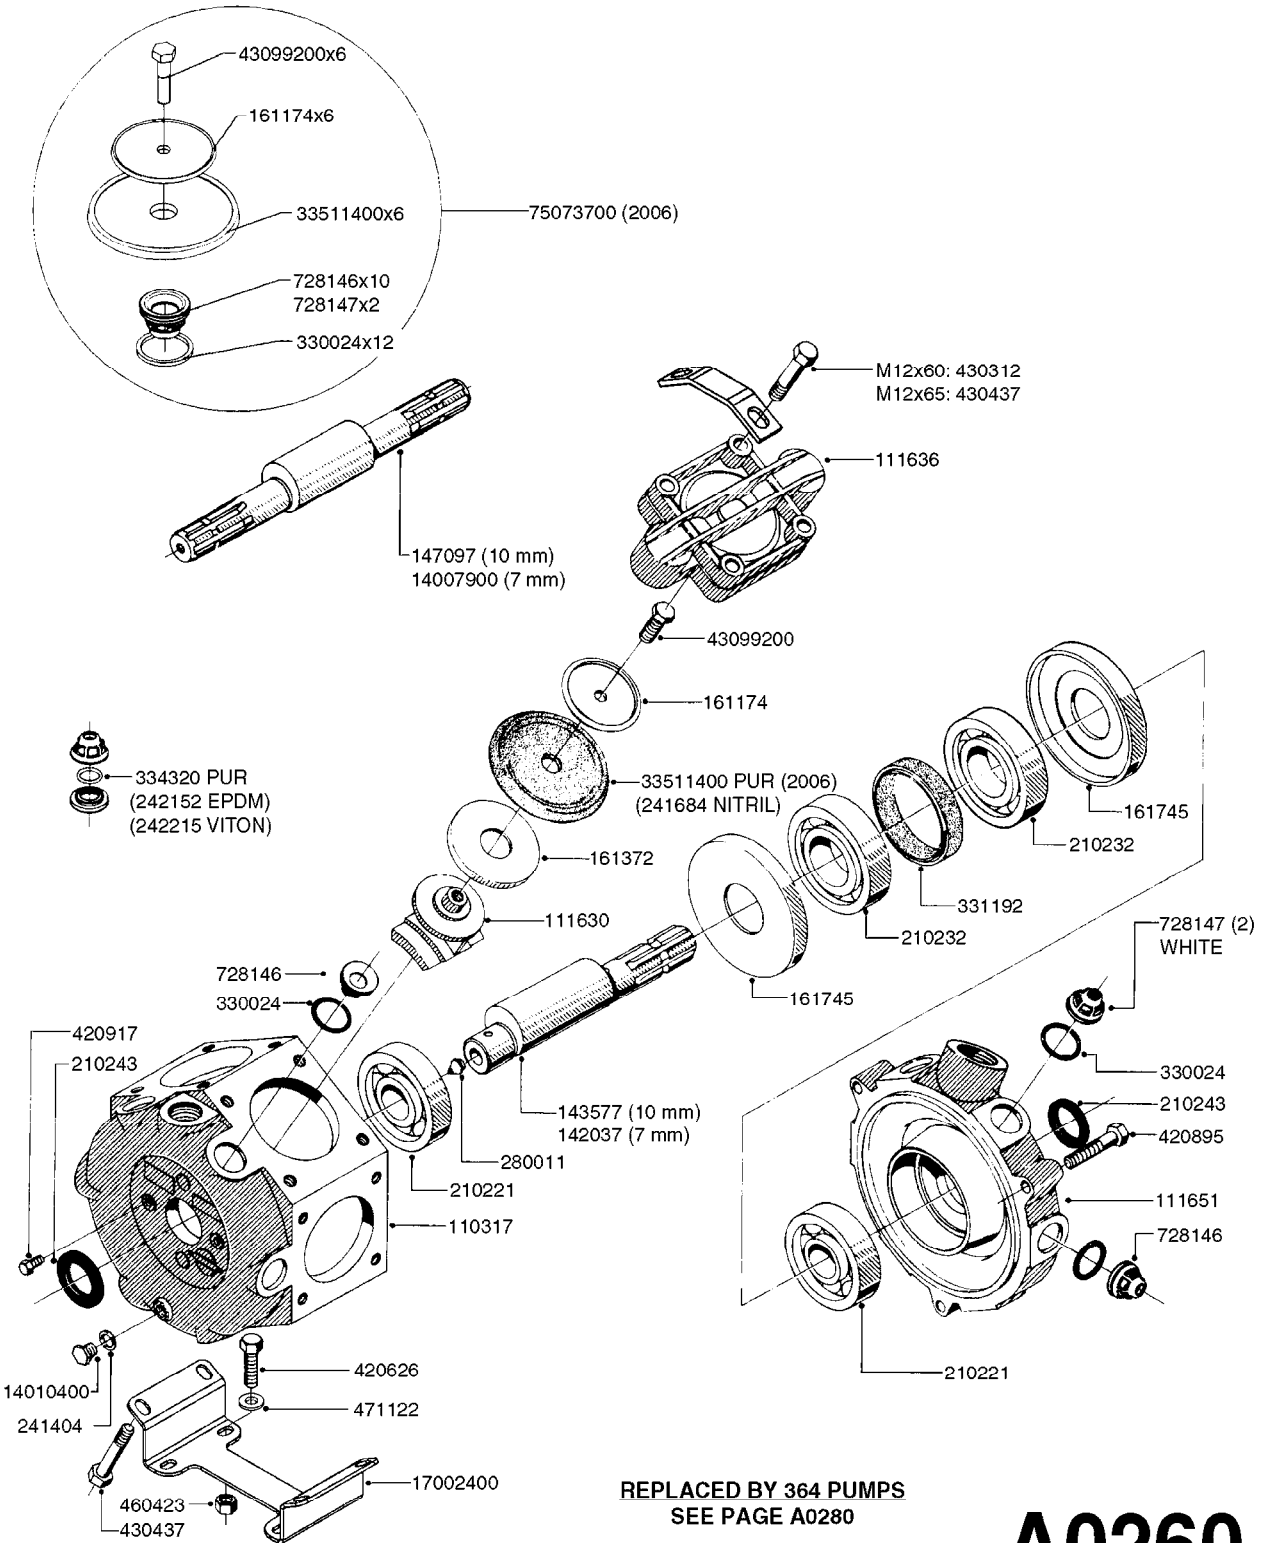

REPLACED BY 364 PUMPS
SEE PAGE A0280

A0260

PUMP - 363 W/MOUNTING BASE
A0260-HIN, 17:03:16

Page 1
Date 12.08.2020 11:29

parts-n°	order qty	description
110317	1	PUMP CASING MODEL 360/361 PNTD
111630	1	CONNECTING ROD 363/364-10 PUMP
111636	1	VALVE COVER 363 HEAVY DUTY
111651	1	CASTING F.363 1.5" PUMP(FRONT)
142037	1	CRANK SHAFT 361-20
143577	1	CRANK SHAFT F.363/462/463-10mm
147097	1	CRANK SHAFT 363-463/10 THROUGH
161174	1	DIAPHRAGM DISC SS 361/363/364 PUMP
161372	1	DIAPHRAGM BACKING DISC,320-361
161745	1	METAL SPACER F.363/463
210221	1	BEARING BALL 6407
210232	1	BEARING BALL 6310
210243	1	SEAL OIL 35 X 47 X 7
241404	1	DOWTY SEAL 1/4"
241684	1	DEICER PARTS: DIAPHRAGM MODEL 361 NITRIL
242152	1	O-RING D18.2X3 EPDM
242215	1	O-RING D18X3 VITON
280011	1	GREASE NIPPLE 1/8" SAE H TR
330024	1	O-RING D41,1/D34.5 X 3,5
331192	1	SPACER, MODEL 361/363
334320	1	O-RING D18X3 POLYURETHANE
420626	1	BOLT HEX 8.8 DEL M10X20 FT
420895	1	BOLT HEX 8.8 RAW M10X60
420917	1	BOLT HEX 8.8 RAW M8X12 FT
430312	1	BOLT HEX 8.8 M12X60
430437	1	BOLT HEX 8.8 RAW M12X65
460423	1	NUT HEX M10X1.50 LOCK DIN985A2 SS
471122	1	WASHER, M10, Ø20/10.5X 2.0, SS
728146	1	VALVE FOR 361(726890/707932)
728147	1	VALVE FOR 361 WHITE WITH HOLE
14007900	1	CRANK 363/462/463-7mm 540/THRU
14010400	1	PLUG 1/4" BSP
17002400	1	FOOT F. 36X PUMP, RED
33511400	1	DIAPHRAGM PUMP 361/361/363/364 PUR
43099200	1	BOLT HEX SS M12 X 30 DIN933 A4
75073700	1	PUMP KIT 361/363 "06"

33 *BOLTS MUST BE LOCKED WITH THREADLOCKER

1000 rpm

540 rpm

A0280

PUMP - 364 540/1000 RPM
A0280-HIN, 07:05:20

Page

1

Date

24002503 - Ø 5" (125mm)

24002403 - Ø 4" (100mm)

259034 - Ø 5" (125mm) L=29-1/2" (750mm) PVC

259035 - Ø 4-3/8" (110mm) L=39-3/8" (1000mm) PVC

349012 - Ø 4" (100mm) L=37-3/8" (950mm) PVC

349026 - Ø 5-1/2" (140mm) / Ø 4-3/8" (110mm) PVC