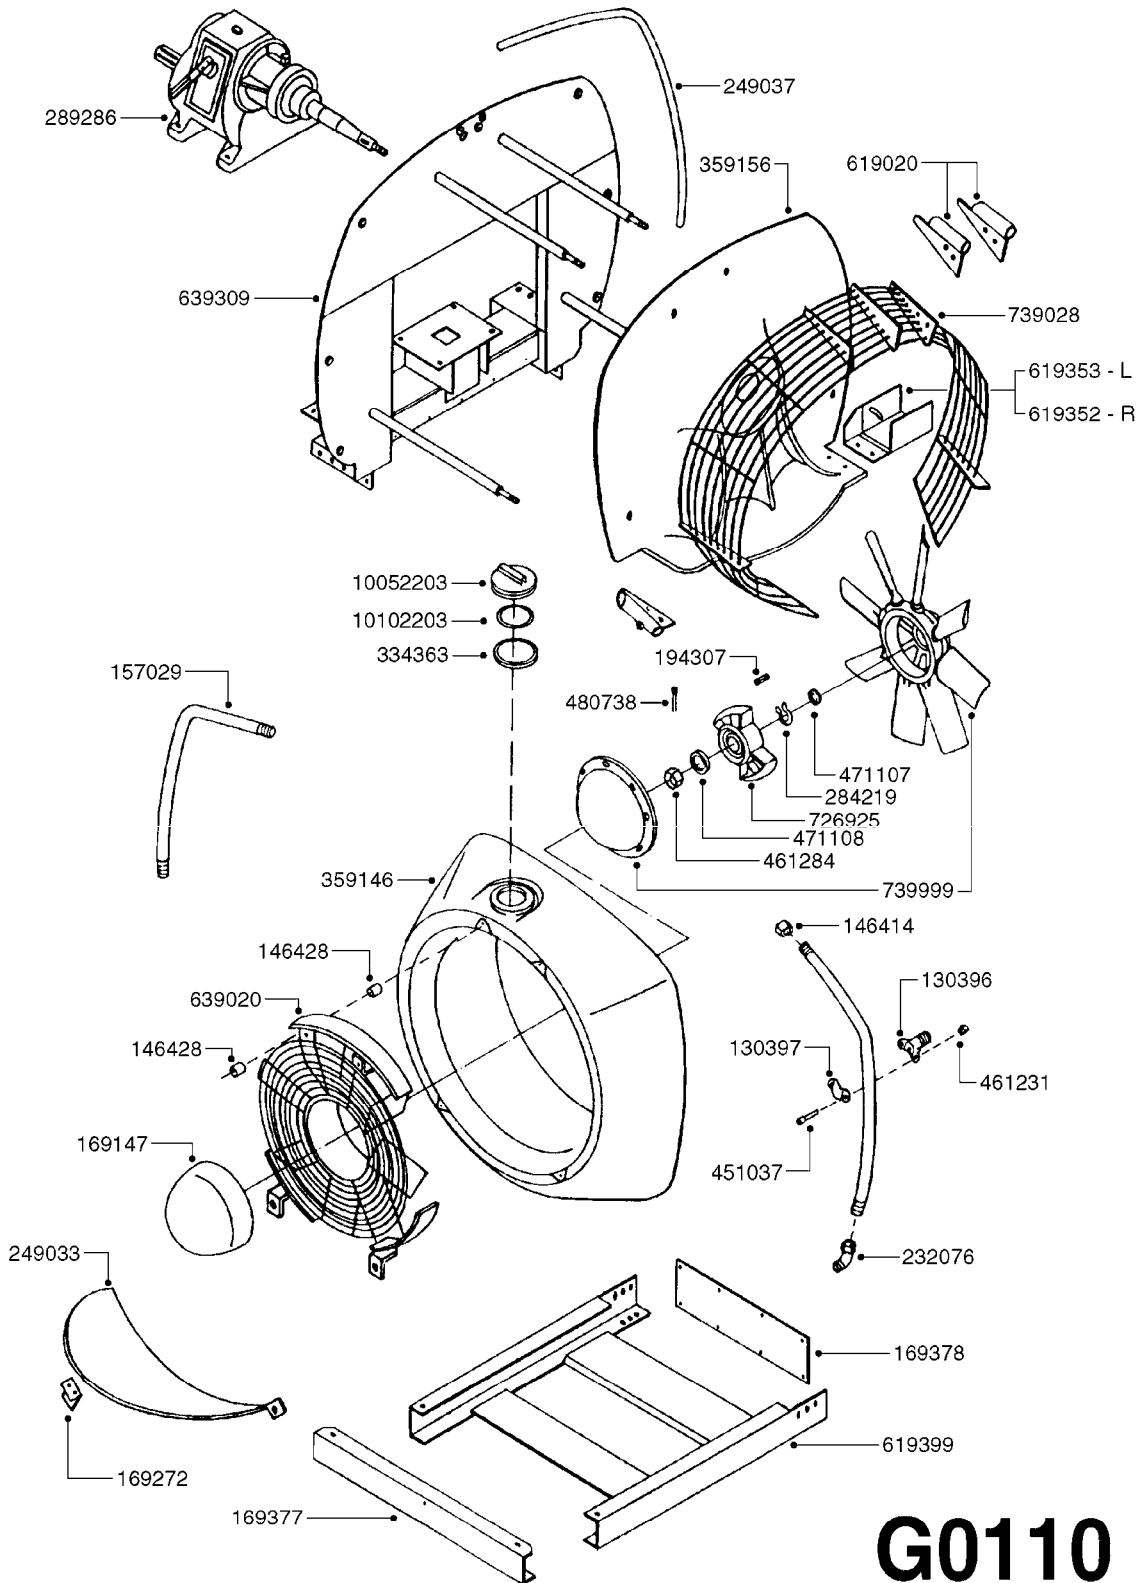

DRAWBAR - TURNABLE HITCH
F0160-HIN, 01:01:16

Page 1
Date 12.08.2020 11:29

parts-n°	order qty	description
149253	1	WASHER D.80X50X10 TURN.HITCH
149254	1	WASHER D.80X32X10 TURN.HITCH
149258	1	PIN F.TURNABLE HITCH
149303	1	DRAW BOLTS
169396	1	PLATE F. TURNABLE DRAWBAR
219071	1	BEARING 30208A TURN.HITCH
219072	1	BEARING
242203	1	O-RING 79.5X72.5
284235	1	ENGRASADOR M-6/100 RECTO
430507	1	BOLT HEX 8.8 DEL M16X45 FT
459047	1	SET SCREW ALLEN M12X25 DIN 913
459049	1	SET SCREW ALLEN M8X10 DIN 913
460585	1	LOCKING NUT M16 DIN985 A2 SS
469007	1	NUT 1" SAE
469021	1	CASTLE NUT 1-1/4"
469024	1	CASTLE NUT 1-3/4" TURN.HITCH
479024	1	WASHER LOCK D.26 DIN 127
480739	1	PIN SNAP D8 F.ROUND
489027	1	ROLL PIN 6 x 100
489028	1	COTTER PIN 6 X 8
619440	1	HEADTUBE FOR TURN.DRAWBAR
639366	1	CENTER BEAM TURN.HITCH
639367	1	CENTER PIVOT - TURN.HITCH
835185	1	DRAWBAR TURNABLE F.TG BV CR

24002503 - Ø 5" (125mm)

24002403 - Ø 4" (100mm)

259034 - Ø 5" (125mm) L=29-1/2" (750mm) PVC

259035 - Ø 4-3/8" (110mm) L=39-3/8" (1000mm) PVC

349012 - Ø 4" (100mm) L=37-3/8" (950mm) PVC

349026 - Ø 5-1/2" (140mm) / Ø 4-3/8" (110mm) PVC

349030 - Ø 5-1/2" (140mm) / Ø 3-1/2" (90mm) PVC

349025 - Ø 5" (125mm) / Ø 4-3/8" (110mm) PVC

349023 - Ø 5" (125mm) PVC

G0420

TUBES & HOSES
G0420-HIN, 01:01:16

Page 1

Date 12.08.2020 11:29

parts-n°	order qty	description
259034	1	PVC HOSE D125MM X 0.75M
259035	1	PVC HOSE D100MM X 1.0M
349012	1	PVC TUBE D100MM X 950MM
349023	1	GREY PVC LID D125MM
349025	1	CONNECT.PIECE PVC D125MM-110MM
349026	1	CONICAL REDUC.PVC D140MM-100MM
349030	1	140MM-90MM PVC ADAPTER
24002403	1	HOSE R X TPR 4" BLACK
24002503	1	HOSE R X TPR 5" BLACK