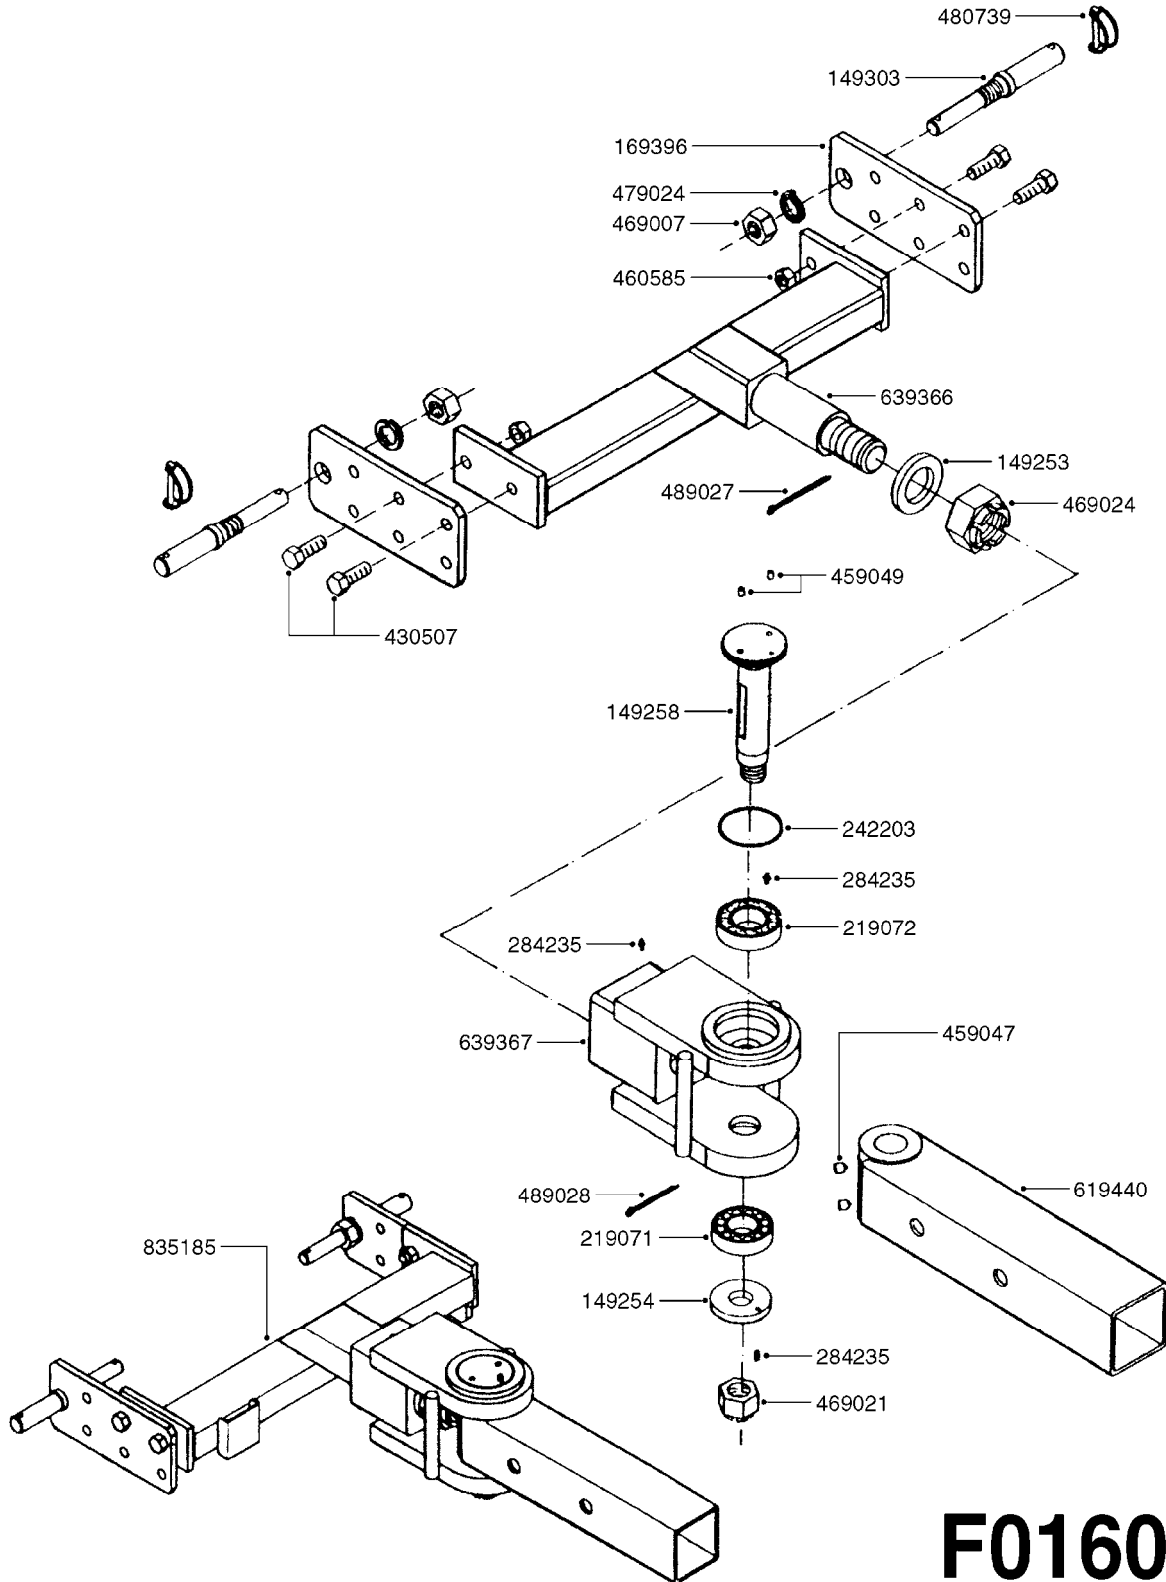

DRAWBAR - TURNABLE HITCH
F0160-HIN, 01:01:16

Page 1
Date 12.08.2020 11:29

parts-n°	order qty	description
149253	1	WASHER D.80X50X10 TURN.HITCH
149254	1	WASHER D.80X32X10 TURN.HITCH
149258	1	PIN F.TURNABLE HITCH
149303	1	DRAW BOLTS
169396	1	PLATE F. TURNABLE DRAWBAR
219071	1	BEARING 30208A TURN.HITCH
219072	1	BEARING
242203	1	O-RING 79.5X72.5
284235	1	ENGRASADOR M-6/100 RECTO
430507	1	BOLT HEX 8.8 DEL M16X45 FT
459047	1	SET SCREW ALLEN M12X25 DIN 913
459049	1	SET SCREW ALLEN M8X10 DIN 913
460585	1	LOCKING NUT M16 DIN985 A2 SS
469007	1	NUT 1" SAE
469021	1	CASTLE NUT 1-1/4"
469024	1	CASTLE NUT 1-3/4" TURN.HITCH
479024	1	WASHER LOCK D.26 DIN 127
480739	1	PIN SNAP D8 F.ROUND
489027	1	ROLL PIN 6 x 100
489028	1	COTTER PIN 6 X 8
619440	1	HEADTUBE FOR TURN.DRAWBAR
639366	1	CENTER BEAM TURN.HITCH
639367	1	CENTER PIVOT - TURN.HITCH
835185	1	DRAWBAR TURNABLE F.TG BV CR

24002503 - Ø 5" (125mm)

24002403 - Ø 4" (100mm)

259034 - Ø 5" (125mm) L=29-1/2" (750mm) PVC

259035 - Ø 4-3/8" (110mm) L=39-3/8" (1000mm) PVC

349012 - Ø 4" (100mm) L=37-3/8" (950mm) PVC

349026 - Ø 5-1/2" (140mm) / Ø 4-3/8" (110mm) PVC

349030 - Ø 5-1/2" (140mm) / Ø 3-1/2" (90mm) PVC

349025 - Ø 5" (125mm) / Ø 4-3/8" (110mm) PVC

349023 - Ø 5" (125mm) PVC

G0420

TUBES & HOSES
G0420-HIN, 01:01:16

Page 1

Date 12.08.2020 11:29

parts-n°	order qty	description
259034	1	PVC HOSE D125MM X 0.75M
259035	1	PVC HOSE D100MM X 1.0M
349012	1	PVC TUBE D100MM X 950MM
349023	1	GREY PVC LID D125MM
349025	1	CONNECT.PIECE PVC D125MM-110MM
349026	1	CONICAL REDUC.PVC D140MM-100MM
349030	1	140MM-90MM PVC ADAPTER
24002403	1	HOSE R X TPR 4" BLACK
24002503	1	HOSE R X TPR 5" BLACK