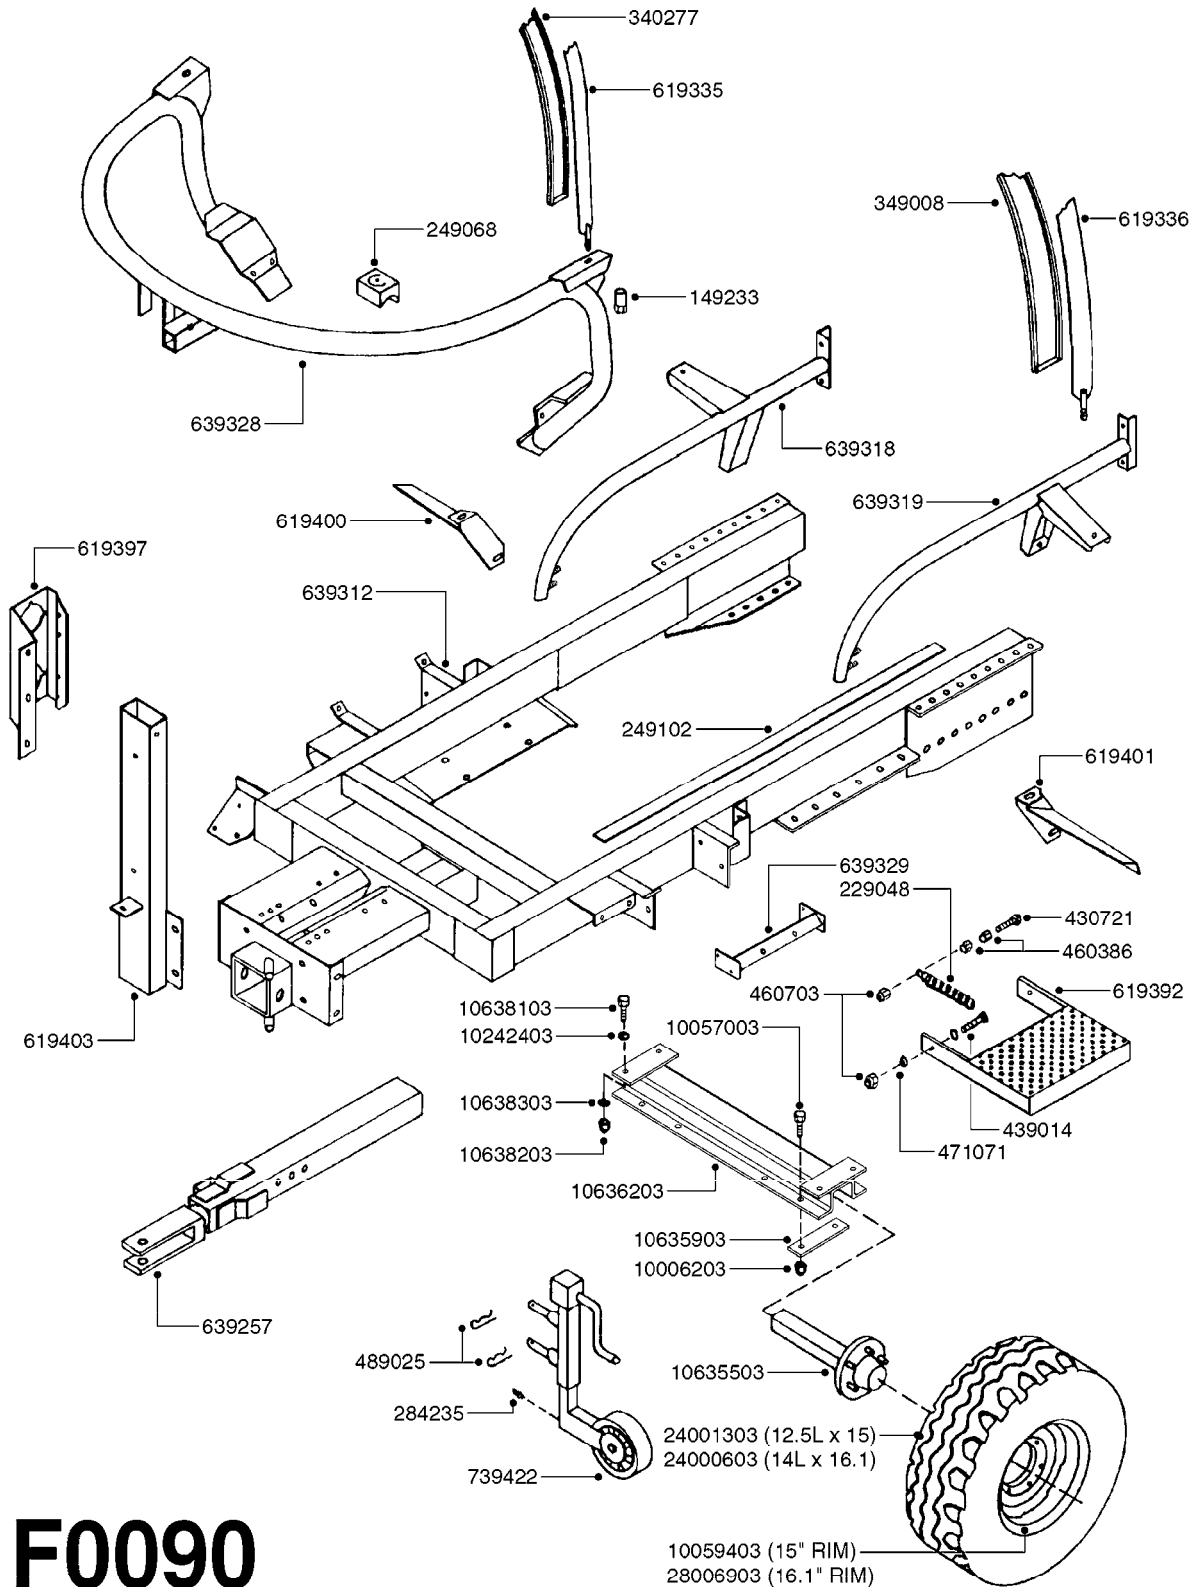

F0090

FRAME - TANGO/BRAVO/CONDOR 500
F0090-HIN, 01:01:16

Page 1

Date 12.08.2020 11:29

parts-n°	order qty	description
149233	1	SPACER NUT
229048	1	MR SPRING ADAPTABLE FOOTREST
249068	1	RUBBER BLOCKS 63X63X29
249102	1	TANK PACKING 15X60 EPDM-70
284235	1	ENGRASADOR M-6/100 RECTO
340277	1	TANK PACKING - 40mm WIDE x 12"
349008	1	TANK PACKING - 120MM WIDEX12"
430721	1	BOLT HEX 8.8 DEL M12X40 FT
439014	1	BOLT HEX 8.8 DEL M12X35
460386	1	NUT HEX M12X1.75
460703	1	NUT HEX M12X1.75 LOCK DIN985A2 SS
471071	1	WASHER M12 GALV
489025	1	'R' PIN D.4
619335	1	STEEL TANK STRAP L=1750 X 40
619336	1	STEEL TANK STRAP L=1950 X 120
619392	1	FOOT STEP TANGO/BRAVO/CONDOR
619397	1	MANIFOLD BRACKET CONDOR
619400	1	MUD SCRAPER CONDOR RH
619401	1	MUD SCRAPER CONDOR LH
619403	1	FRONT FRAME SUPPORT - CONDOR
639257	1	DRAWBAR F.TANGO/BRAVO/CONDOR
639312	1	FRAME CONDOR 500 GAL.
639318	1	TANK SUPPORT CONDOR 500 - RH
639319	1	TANK SUPPORT CONDOR 500 - LH
639328	1	FRONT TANK SUPPORT-CONDOR 500
639329	1	FOOT STEP MNT.BRKT. - CONDOR
739422	1	CPL. JACK STAND FOR TANGO
10006203	1	NUT HEX NC LOCK 5/8"
10057003	1	BOLT HEX 5/8 NC GR.5 02.50'
10059403	1	RIM 15X10 X 8-8-6 +1.062OFFSET
10242403	1	WASHER PLATE 9/16
10635503	1	INSERT ASSY MIST/BLWR 270/500G
10635903	1	CLAMP PLATE F.AXLE M/B 270/500
10636203	1	AXLE BEAM W/M M/B 270/500G
10638103	1	BOLT HEX 9/16 NF GR5 01.50'
10638203	1	NUT HEX NF 9/16'
10638303	1	WASHER LOCK 9/16'
24000603	1	TIRE 14L X 16.1 8 PLY
24001303	1	TIRE 12.5L-15SL 12 PLY
28006903	1	WHEEL RIM 16.1" X 11" 8-8-6"