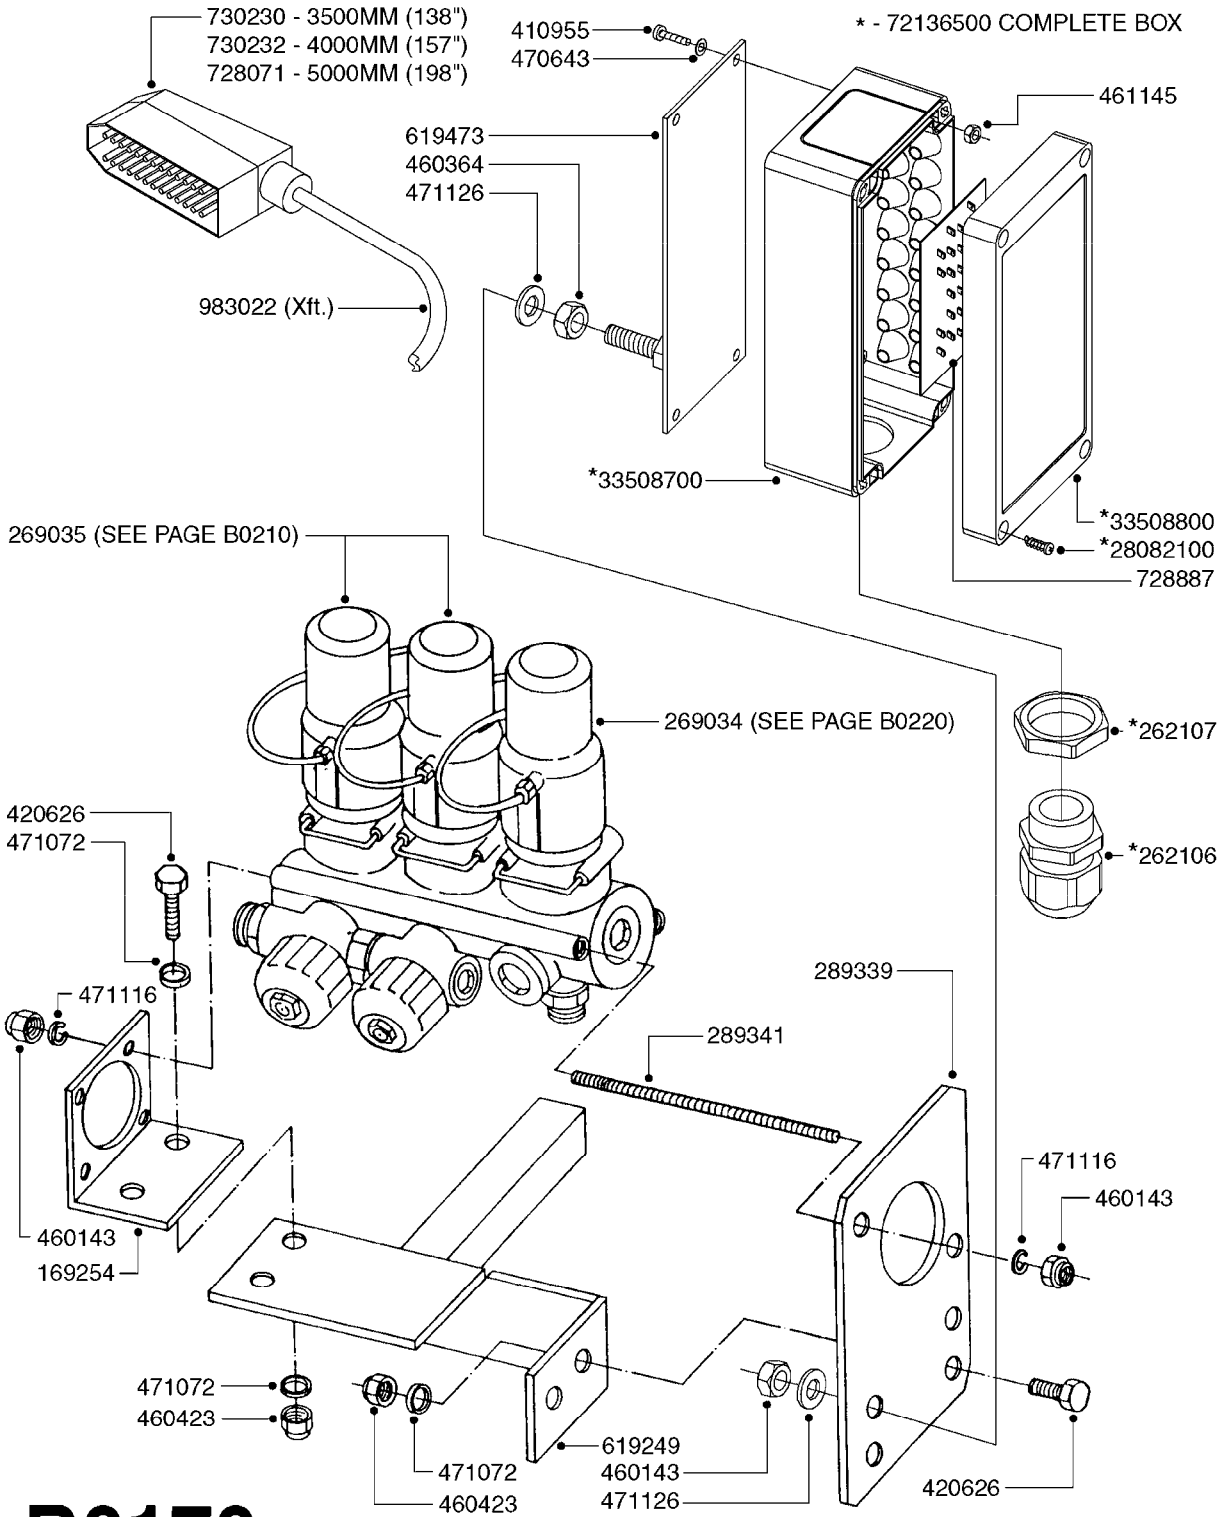

B0160

CB/2 CONTROL - ELECTRIC
B0160-HIN, 01:01:16

Page 1

Date 12.08.2020 11:29

parts-n°	order qty	description
200040	1	FITT. ARAG 1"
231962	1	ELBOW BRASS 1/2"
232080	1	FITT. ELBOW 1/2"BSP M/F BRASS
241441	1	O-RING D29.3X3
242177	1	O-RING D25.4 X 20.2 X 2.6
284275	1	GAUGE 4"SS BOT.PSI200 28026103
284585	1	CLAMP HOSE GEAR 1" MINI 020
320084	1	FITT.DK NUT 1/2" BSP
320095	1	FITT.DK NUT 1" BSP
320106	1	FITT.DK CAPNUT 1" BSP
320283	1	FITT.DK NUT 3/4"BSP
320331	1	FITT.DK TEE 1" - 1" - 3/4" BSP
320821	1	FITT.DK NUT 1-1/2" BSP
321215	1	FITT.DK HOUSING F. AGITATION
322138	1	FITT.DK ELB 1"M X 1"F BSP
329016	1	BØJNING
330212	1	O-RING D19/D14X2.4 F.1/2"NUT
330315	1	O-RING D18.4/D13X.6
330326	1	O-RING D30/D24X2 F.1"NUT
330341	1	FITT.DK HB 1" F. 1" NUT
330595	1	O-RING D24.6/D20X2.1 -3/4"
330687	1	FITT.DK HB 1/2" F. 1/2" NUT
330691	1	FITT.DK HB 3/4'F.3/4' NUT
331111	1	VALVE SEAT FOR 1/2" DISTRIBUT.
334059	1	FITT.DK EL 1" 110 DEG.F.1-1/2"
334531	1	CLAMP HOSE PLASTIC 3/4"
334534	1	CLAMP HOSE PLASTIC 1/2"
709741	1	VALVE ASSY. 1/2" FLIP LEVER
841844	1	OP.UNIT CB/2
92702103	1	HOSE R X1/2" X300PSI WP X0012"
92702403	1	HOSE PVC SUCT GRAY 1"
92703203	1	HOSE R X3/4" X300PSI WP X0012"