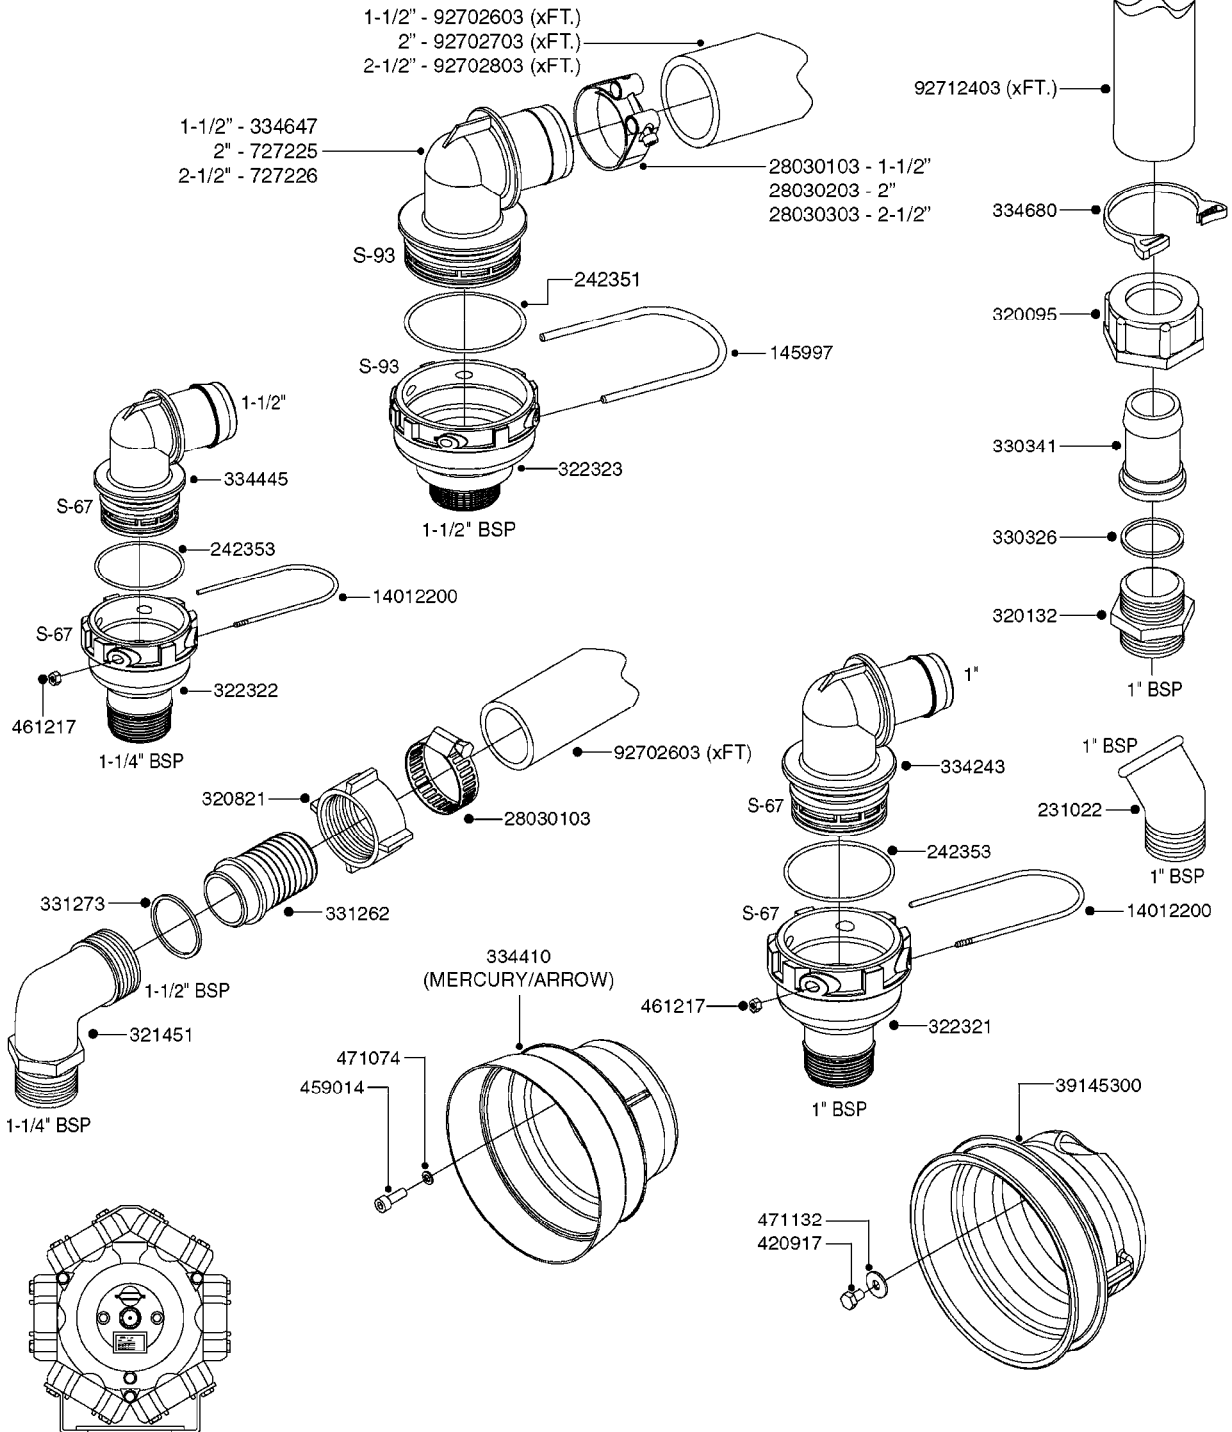

SUCTION SIDE OF PUMP

PRESSURE SIDE OF PUMP

COMPLETE PUMP
(NLA) REPLACED BY 364 PUMP (SEE PAGE A0280)

A0300

PUMP - 361/363 FITTINGS
A0300-HIN, 28:05:19

Page 1
Date 12.08.2020 11:29

parts-n°	order qty	description
145997	1	FITT.DK S-93 FORK
231022	1	FITT.DK ELB. 1' BSP GF 121
242351	1	O-RING D69.5X3.0 VITON F.S-93
242353	1	O-RING 3 X 44.2 VITON
320095	1	FITT.DK NUT 1" BSP
320132	1	FITT.DK HN 1" BSP
320821	1	FITT.DK NUT 1-1/2" BSP
321451	1	FITT.DK ELB.1-1/2 X1-1/4 80DEG
322321	1	FITT.DK S-67 X 1"BSP MALE
322322	1	FITT.DK S-67 X 1-1/4"BSP MALE
322323	1	FITT.DK S-93 X 1-1/2"BSP MALE
330326	1	O-RING D30/D24X2 F.1"NUT
330341	1	FITT.DK HB 1" F. 1" NUT
331262	1	FITT.DK HB 1-1/2" F. 1-1/2"NUT
331273	1	O-RING D44/D38X2 F.1-1/2"
334243	1	FITT.DK S-67 ELB.1"
334410	1	PROTECTION PUM
334445	1	FITT.DK S-67 ELB.1-1/2"
334647	1	FITT.DK S93 ELB 1-1/2" 90 PVC
334680	1	CLAMP HOSE PLASTIC 1"
420917	1	BOLT HEX 8.8 RAW M8X12 FT
459014	1	ALLEN SCREW M8 X 15 GALV.DIN93
461217	1	NUT HEX M5 LOCK
471074	1	WASHER M8 ELZ
471132	1	WASHER D24/D8.4 X 2 SS
727225	1	FITT.DK S-93 ELB.2'PVC W/ORING
727226	1	HOSETAIL S93 2"1/2 90°+O-RING
14012200	1	FITT.DK S-67 FORK W/M5 THREADS
28030103	1	CLAMP HOSE GEAR P5/4-S1.5"6724
28030203	1	CLAMP HOSE T-BOLT S2" 235-67
28030303	1	CLAMP HOSE T-BOLT S2.5" 235-76
39145300	1	PTO SHIELD Ø203 4-POLET MACHINED
92702603	1	HOSE PVC SUCT GRAY 1-1/2"
92702703	1	HOSE PVC SUCT GRAY 2"
92702803	1	HOSE PVC SUCT GRAY 2.5"
92712403	1	HOSE R X1" X300PSI WP X0012"