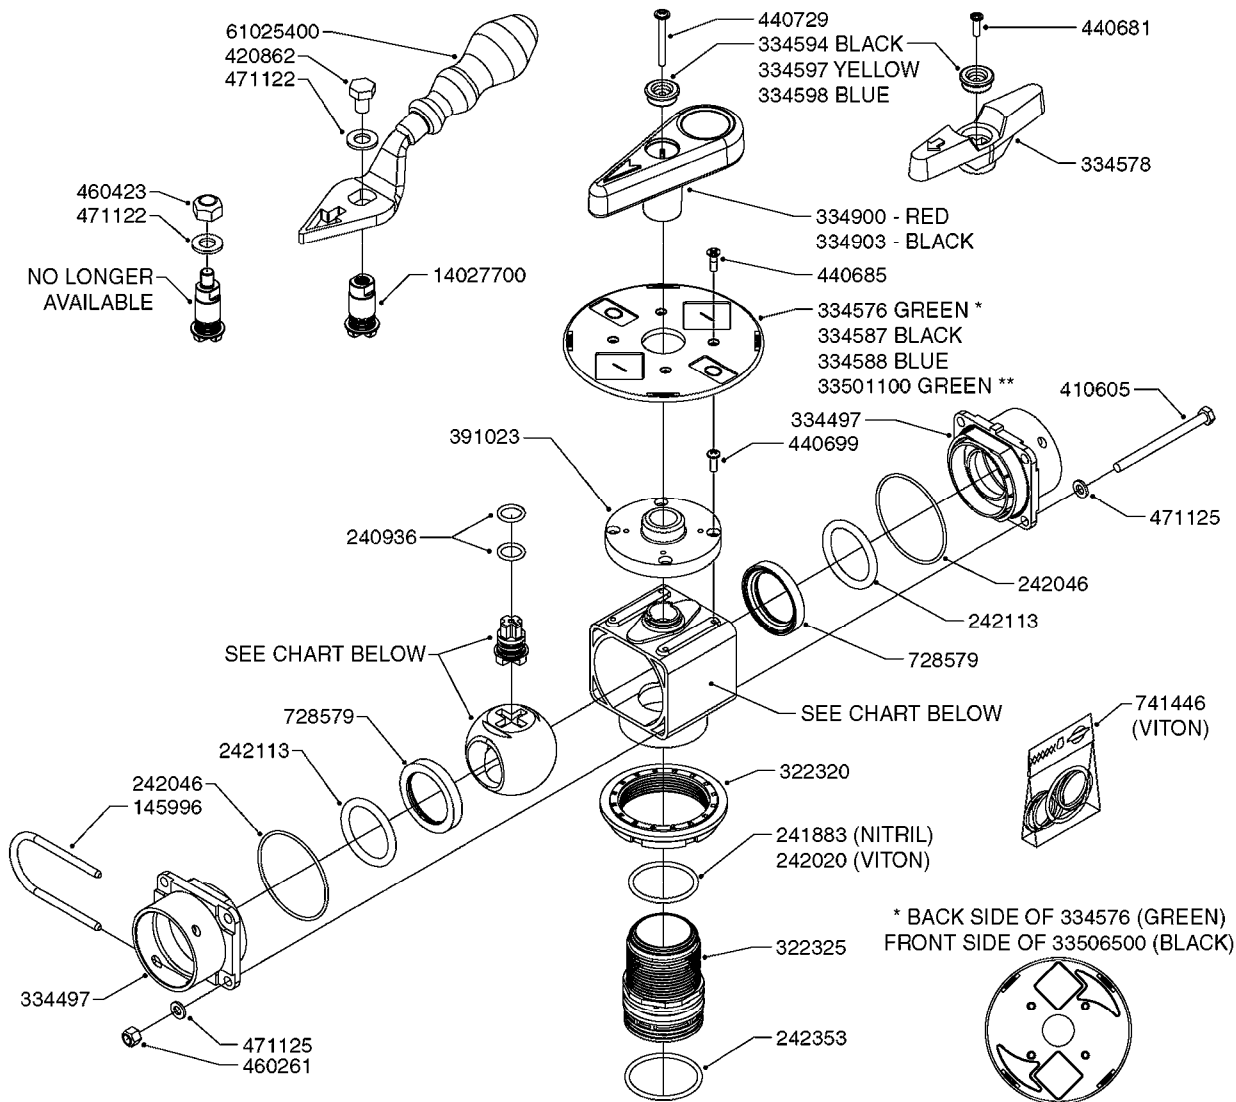

B0220

PRESSURE REG. VALVE - CB/2
B0220-HIN, 01:01:16

Page 1

Date 12.08.2020 11:29

parts-n°	order qty	description
219066	1	BALL F.VALVE CB/2
229022	1	SPRING FOR CB/2 VALVE DIAL
242161	1	O-RING 6 X 3.0
249031	1	O-RING
249058	1	O-RING
249059	1	O-RING D47.3 X 2.62
249060	1	O-RING
249061	1	O-RING
249063	1	SEAL
249064	1	O-RING
269023	1	CB/2 MOTOR F.PRESSURE VALVE
269024	1	MICRO SWITCH F. CB/2 MOTOR
269025	1	DIODE 180.306.1
269026	1	ELECTRIC CABLE
269027	1	NUT F.CABLE LOCK
269028	1	GROMMET
269030	1	MOTOR UNIT CB/2 PRESS. REG.
269034	1	VALVE ASSY. PRESS.REG. CB/2
289314	1	MOTOR HOUSING CB/2
289315	1	MOTOR HOUSING LID CB/2
289316	1	U-CLAMP
289317	1	SNAP RING
289318	1	GUIDE M20 x 1.5
289319	1	HINGED D. 14.95 x 9.2
289321	1	OUTLET FITT.3/4"BSP PRESS.REG
289323	1	SEAT F.BALL CB/2 VALVE
289324	1	SEAT F.BALL CB/2 VALVE
289326	1	MOTOR HOUSING F.PRES.REG.CB/2
289328	1	NUT F.PRESS.REG VALVE CB/2
289333	1	SLEEVE F.BALL SEAT CB/2
289334	1	REG.F.PRESS.REG VALVE CB/2
289335	1	SPACER F.PRESS.REG VALVE CB/2
289336	1	SPRING RET.CAP F.VALVE CB/2
289337	1	NUT F.PRESS.REG VALVE CB/2
289838	1	CAP F.PRESS.REG VALVE CB/2
459044	1	SCREW
459045	1	SCREW
759048	1	REPAIR KIT CB/2 PRESS.REG.VALV
978931	1	I.D. TAG

FOR S67 FITTINGS
SEE PAGE L0100

B0420

MANIFOLD SYSTEM - PRESSURE
B0420-HIN, 01:01:16

Page 1

Date 12.08.2020 11:29

parts-n°	order qty	description
145996	1	FITT.DK S-67 FORK
160353	1	BRACKET F.PRESSURE MANIFOLD
160918	1	BRACKET F. MANIFOLD CM
242353	1	O-RING 3 X 44.2 VITON
322224	1	FITT.DK S-67 TEE
322320	1	NUT F.3 WAY VALVE S56
334250	1	FITT.DK S-67 PLUG
334573	1	FITT.DK S-67 CONNECTOR
440675	1	SCREW F. PLASTIC 5X16 SS
841062	1	VALVE KIT S67 PRESS. MANIFOLD
841067	1	VALVE S67 PRESS.W/TEE MANIFOLD