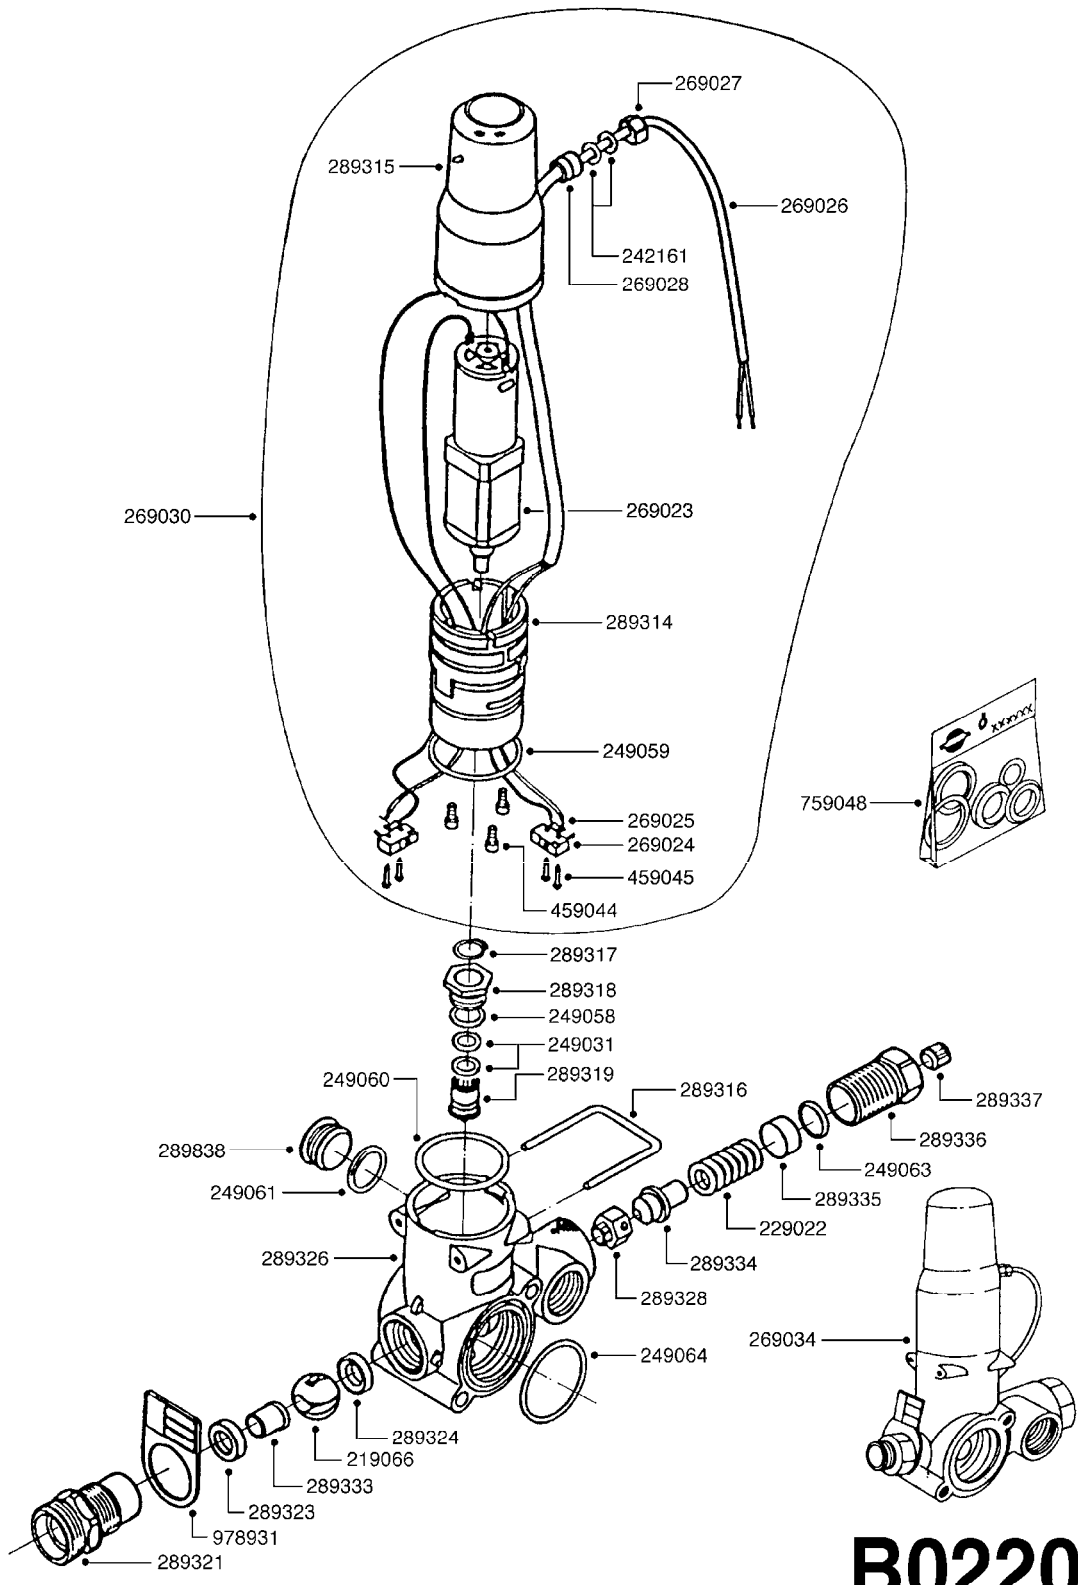

BOOM SECTION VALVE - CB/2
B0210-HIN, 01:01:16

Page 1
Date 12.08.2020 11:29

parts-n°	order qty	description
219067	1	BALL F.VALVE CB/2
229023	1	SPRING FOR CB/2 VALVE DIAL
242161	1	O-RING 6 X 3.0
249031	1	O-RING
249058	1	O-RING
249059	1	O-RING D47.3 X 2.62
249060	1	O-RING
249062	1	O-RING
249064	1	O-RING
269022	1	CB/2 MOTOR F.SECTION VALVE
269024	1	MICRO SWITCH F. CB/2 MOTOR
269025	1	DIODE 180.306.1
269026	1	ELECTRIC CABLE
269027	1	NUT F.CABLE LOCK
269028	1	GROMMET
269029	1	MOTOR UNIT CB/2 SECTION VALVE
269035	1	VALVE ASSY. BOOM SECTION CB/2
289313	1	PACKING CAP F. CB/2 SECT. VLV.
289314	1	MOTOR HOUSING CB/2
289315	1	MOTOR HOUSING LID CB/2
289316	1	U-CLAMP
289317	1	SNAP RING
289318	1	GUIDE M20 x 1.5
289319	1	HINGED D. 14.95 x 9.2
289320	1	OUTLET FITT.3/4"BSP SECT.VLV.
289322	1	SEAT F.BALL CB/2 VALVE
289325	1	HOUSING F.SECT.VLV.CB/2
289327	1	BUSHING CH-17 M11 x 1 D 8.5
289329	1	ADJUSTMENT HINGE
289330	1	CONNECTION PIECE D 35 M12
289331	1	KNOB F.CONSTANT PRESS. CB/2
289332	1	BUUBLE D.5
459044	1	SCREW
459045	1	SCREW
460703	1	NUT HEX M12X1.75 LOCK DIN985A2 SS
759049	1	REPAIR KIT CB/2 BOOM SEC.VALVE
978931	1	I.D. TAG