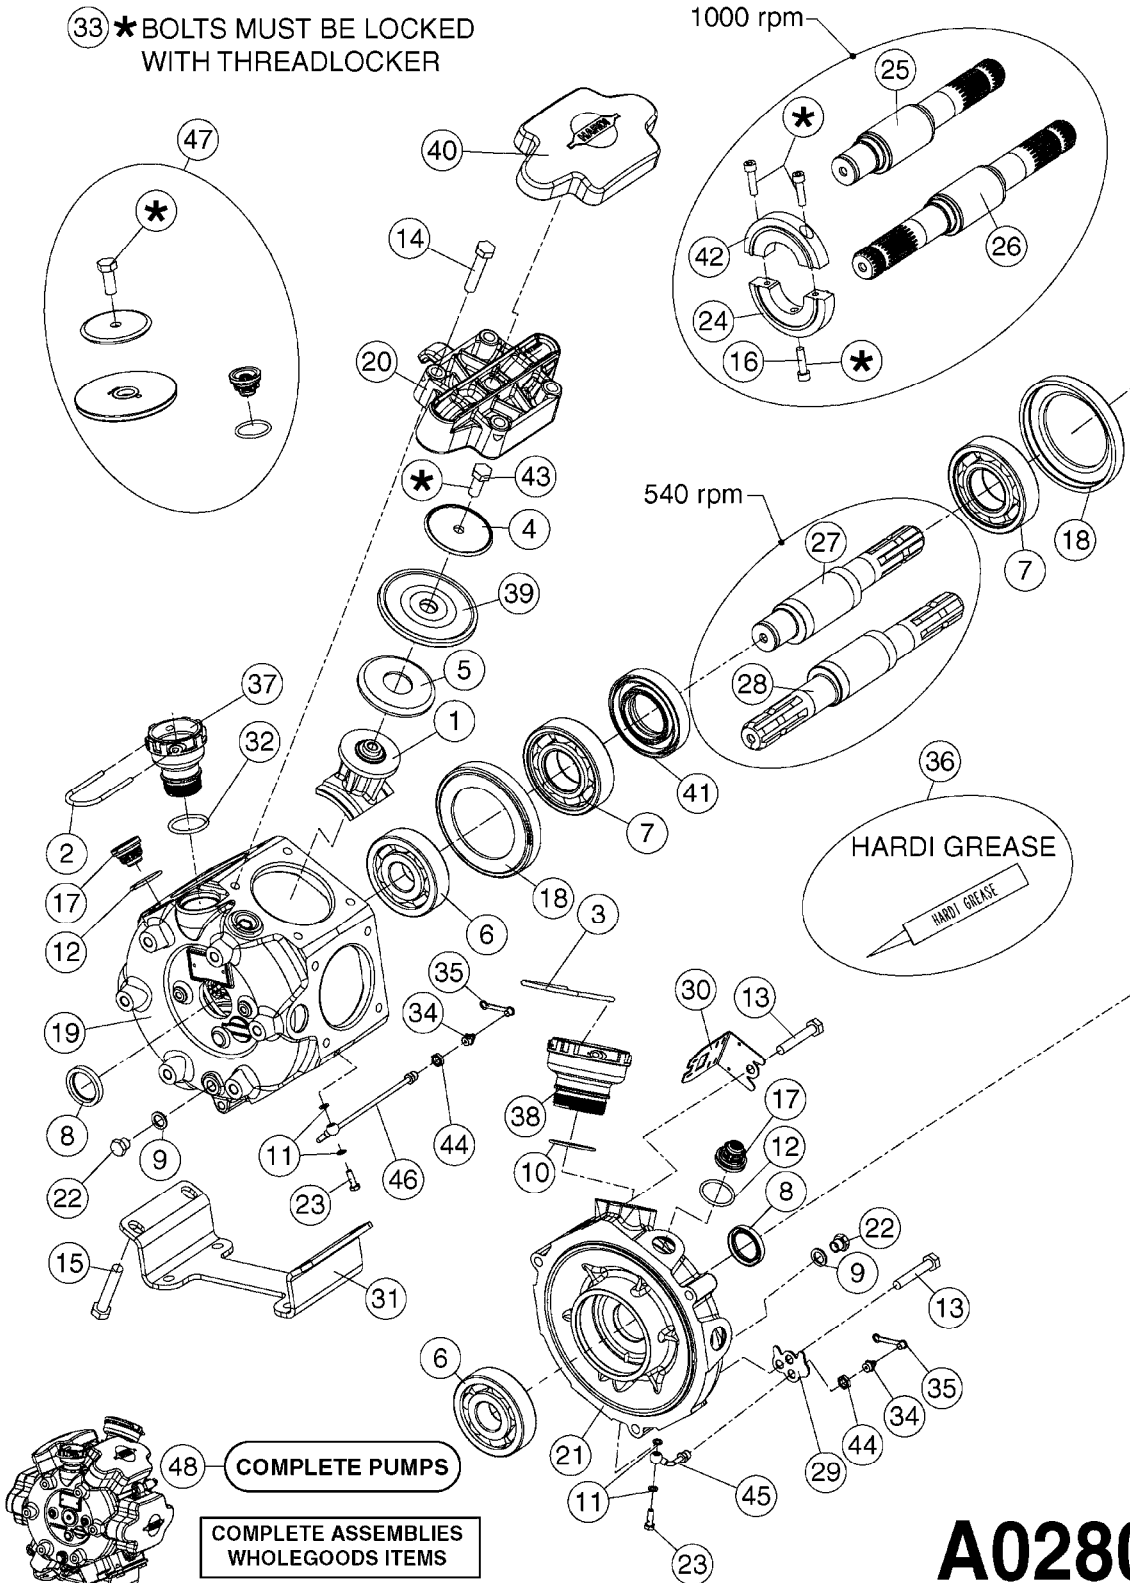

33 *BOLTS MUST BE LOCKED WITH THREADLOCKER

1000 rpm

540 rpm

PUMP - 364 540/1000 RPM
A0280-HIN, 07:05:20

Page

1

Date

12.08.2020 11:29

Pos.	parts-n°	order qty	description
1	111622	1	CONNECTING ROD 463/5.5MM
1	111628	1	CONNECTING ROD 363/5.5 PUMP
1	111629	1	CONNECTING ROD 363/364-7 PUMP
1	111630	1	CONNECTING ROD 363/364-10 PUMP
2	145996	1	FITT.DK S-67 FORK
3	145997	1	FITT.DK S-93 FORK
4	161174	1	DIAPHRAGM DISC SS 361/363/364 PUMP
5	161372	1	DIAPHRAGM BACKING DISC,320-361
6	210221	1	BEARING BALL 6407
7	210232	1	BEARING BALL 6310
8	210243	1	SEAL OIL 35 X 47 X 7
9	241404	1	DOWTY SEAL 1/4"
10	242225	1	O-RING D45.0 X 4.0 RUBBER
11	242374	1	WASHER Ø10/Ø6X1 COPPER
12	330024	1	O-RING D41,1/D34.5 X 3,5
13	420895	1	BOLT HEX 8.8 RAW M10X60
14	430312	1	BOLT HEX 8.8 M12X60
15	430438	1	BOLT HEX 8.8 DEL M12X65
16	450995	1	BOLT ALLEN M8X30 DIN 912 RAW
17	728146	1	VALVE FOR 361(726890/707932)
18	11171900	1	CONROD RING 364/464 MACHINED
19	11172000	1	PUMP HOUSE 364 MACHINED 5/4" BSP RED
20	11172800	1	VALVE COVER 363/364 MACHINED RED
21	11173200	1	FRONTPART 364, 1½" BSP RED
22	14010400	1	PLUG 1/4" BSP
23	14120400	1	BANJOBOLT M6 X 19
24	14120700	1	COUNTERWEIGHT 364/464-1000
25	14137300	1	CRANKSHAFT 364/464-5.5 1000
26	14137900	1	CRANKSHAFT 364/464-5.5 GG 1000
27	14137500	1	CRANKSHAFT 364-07
27	14137600	1	CRANKSHAFT 364/464-10
28	14138100	1	CRANKSHAFT 364-7.0 GG
28	14138200	1	CRANKSHAFT 364/464-10 GG
29	16382900	1	GREASE NIPPLE PLATE, 364
30	16390600	1	BRACKET FOR RPM SENSOR
31	16410700	1	PUMP BASE 363/364 BLACK
31	17002400	1	FOOT F. 36X PUMP, RED
32	24266600	1	O-RING D 38,0 X 4,0 70SH.NITR
33	28045503	1	LOCTITE 262 .5ML (.017oz.)
34	28163300	1	GREASE NIPPLE H1 M6X1 DIN 7412
35	28163400	1	CAP F. GREASENIPPLE YELLOW M6X1
36	28164600	1	HARDI PUMP GREASE S3 V550L 1
37	32242200	1	FITTING S67 5/4" KON. RG 2014
38	32242300	1	NIPPLE S93 1,5' KON.RG 2014
39	33511400	1	DIAPHRAGM PUMP 361/361/363/364 PUR
40	33524300	1	COVER PLASTIC 364 PUMP
41	33527200	1	GREASE SPLIT 364/464
42	39136200	1	HALFPART 364/464-1000
43	43099200	1	BOLT HEX SS M12 X 30 DIN933 A4
44	46134000	1	NUT HEX M10x1 H=2.3 NV=14 ELZIN
45	61096800	1	BANJOTUBE SHORT 364 COMPL.
46	61096900	1	BANJOTUBE LONG 364 COMPL.
47	75585900	1	PUMP KIT 364
48	82169500	1	PUMP 364-5.5-MED-1000
48	82169700	1	PUMP 364-5.5-MOD2-1000-OSP
48	82170000	1	PUMP 364-10-STD-540 FK
48	82170300	1	PUMP 364-10-MOD-540-GG THROUGH SHAFT
48	82170400	1	PUMP 364-10-MOD-540-OSP