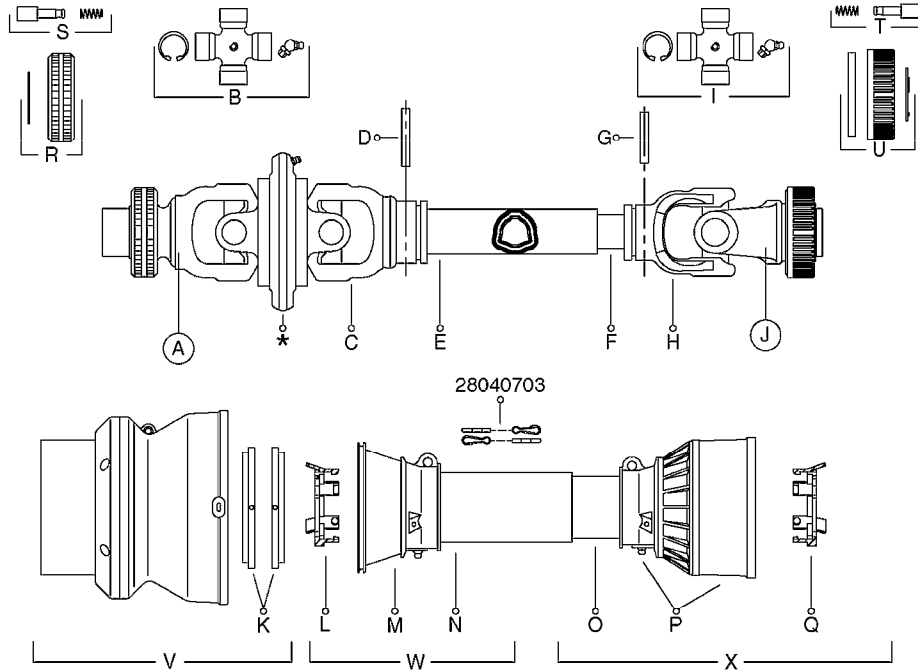

SUCTION SIDE OF PUMP

PRESSURE SIDE OF PUMP

COMPLETE PUMP
(NLA) REPLACED BY 364 PUMP (SEE PAGE A0280)

A0300

PUMP - 361/363 FITTINGS
A0300-HIN, 28:05:19

Page 1
Date 12.08.2020 11:29

parts-n°	order qty	description
145997	1	FITT.DK S-93 FORK
231022	1	FITT.DK ELB. 1' BSP GF 121
242351	1	O-RING D69.5X3.0 VITON F.S-93
242353	1	O-RING 3 X 44.2 VITON
320095	1	FITT.DK NUT 1" BSP
320132	1	FITT.DK HN 1" BSP
320821	1	FITT.DK NUT 1-1/2" BSP
321451	1	FITT.DK ELB.1-1/2 X1-1/4 80DEG
322321	1	FITT.DK S-67 X 1"BSP MALE
322322	1	FITT.DK S-67 X 1-1/4"BSP MALE
322323	1	FITT.DK S-93 X 1-1/2"BSP MALE
330326	1	O-RING D30/D24X2 F.1"NUT
330341	1	FITT.DK HB 1" F. 1" NUT
331262	1	FITT.DK HB 1-1/2" F. 1-1/2"NUT
331273	1	O-RING D44/D38X2 F.1-1/2"
334243	1	FITT.DK S-67 ELB.1"
334410	1	PROTECTION PUM
334445	1	FITT.DK S-67 ELB.1-1/2"
334647	1	FITT.DK S93 ELB 1-1/2" 90 PVC
334680	1	CLAMP HOSE PLASTIC 1"
420917	1	BOLT HEX 8.8 RAW M8X12 FT
459014	1	ALLEN SCREW M8 X 15 GALV.DIN93
461217	1	NUT HEX M5 LOCK
471074	1	WASHER M8 ELZ
471132	1	WASHER D24/D8.4 X 2 SS
727225	1	FITT.DK S-93 ELB.2'PVC W/ORING
727226	1	HOSETAIL S93 2"1/2 90°+O-RING
14012200	1	FITT.DK S-67 FORK W/M5 THREADS
28030103	1	CLAMP HOSE GEAR P5/4-S1.5"6724
28030203	1	CLAMP HOSE T-BOLT S2" 235-67
28030303	1	CLAMP HOSE T-BOLT S2.5" 235-76
39145300	1	PTO SHIELD Ø203 4-POLET MACHINED
92702603	1	HOSE PVC SUCT GRAY 1-1/2"
92702703	1	HOSE PVC SUCT GRAY 2"
92702803	1	HOSE PVC SUCT GRAY 2.5"
92712403	1	HOSE R X1" X300PSI WP X0012"