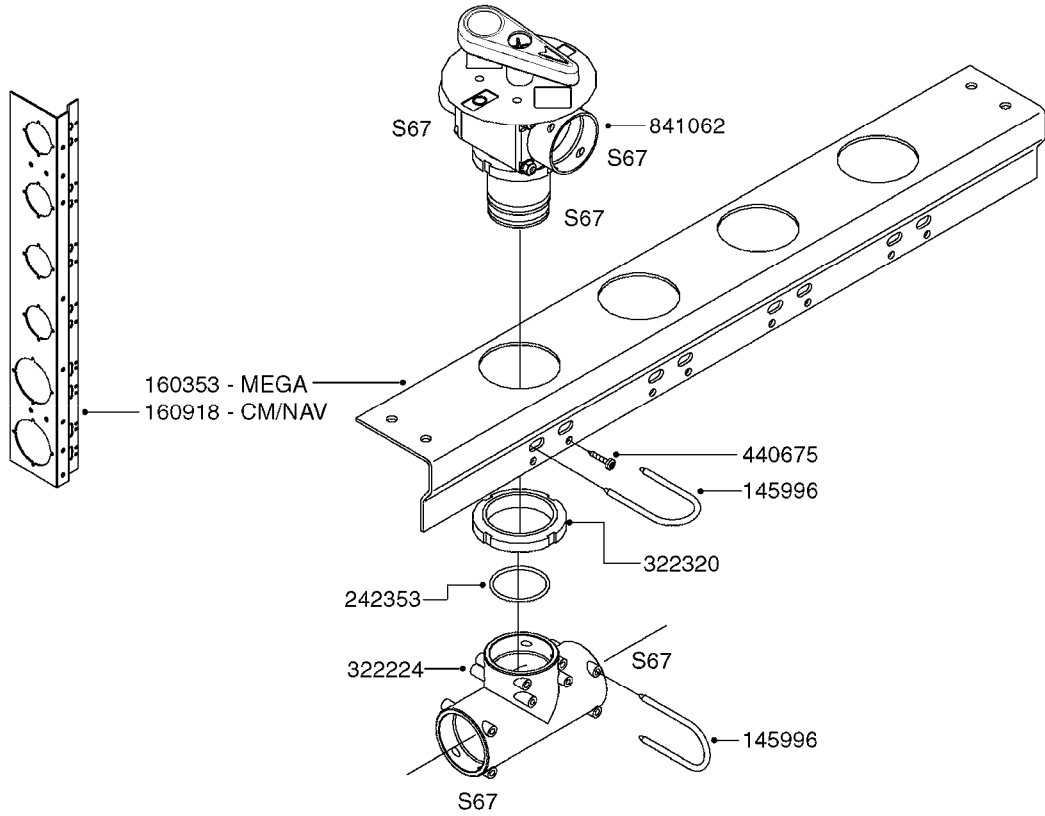

B0220

PRESSURE REG. VALVE - CB/2
B0220-HIN, 01:01:16

Page 1

Date 12.08.2020 11:29

parts-n°	order qty	description
219066	1	BALL F.VALVE CB/2
229022	1	SPRING FOR CB/2 VALVE DIAL
242161	1	O-RING 6 X 3.0
249031	1	O-RING
249058	1	O-RING
249059	1	O-RING D47.3 X 2.62
249060	1	O-RING
249061	1	O-RING
249063	1	SEAL
249064	1	O-RING
269023	1	CB/2 MOTOR F.PRESSURE VALVE
269024	1	MICRO SWITCH F. CB/2 MOTOR
269025	1	DIODE 180.306.1
269026	1	ELECTRIC CABLE
269027	1	NUT F.CABLE LOCK
269028	1	GROMMET
269030	1	MOTOR UNIT CB/2 PRESS. REG.
269034	1	VALVE ASSY. PRESS.REG. CB/2
289314	1	MOTOR HOUSING CB/2
289315	1	MOTOR HOUSING LID CB/2
289316	1	U-CLAMP
289317	1	SNAP RING
289318	1	GUIDE M20 x 1.5
289319	1	HINGED D. 14.95 x 9.2
289321	1	OUTLET FITT.3/4"BSP PRESS.REG
289323	1	SEAT F.BALL CB/2 VALVE
289324	1	SEAT F.BALL CB/2 VALVE
289326	1	MOTOR HOUSING F.PRES.REG.CB/2
289328	1	NUT F.PRESS.REG VALVE CB/2
289333	1	SLEEVE F.BALL SEAT CB/2
289334	1	REG.F.PRESS.REG VALVE CB/2
289335	1	SPACER F.PRESS.REG VALVE CB/2
289336	1	SPRING RET.CAP F.VALVE CB/2
289337	1	NUT F.PRESS.REG VALVE CB/2
289838	1	CAP F.PRESS.REG VALVE CB/2
459044	1	SCREW
459045	1	SCREW
759048	1	REPAIR KIT CB/2 PRESS.REG.VALV
978931	1	I.D. TAG

FOR S67 FITTINGS
SEE PAGE L0100

B0420

MANIFOLD SYSTEM - PRESSURE
B0420-HIN, 01:01:16

Page 1

Date 12.08.2020 11:29

parts-n°	order qty	description
145996	1	FITT.DK S-67 FORK
160353	1	BRACKET F.PRESSURE MANIFOLD
160918	1	BRACKET F. MANIFOLD CM
242353	1	O-RING 3 X 44.2 VITON
322224	1	FITT.DK S-67 TEE
322320	1	NUT F.3 WAY VALVE S56
334250	1	FITT.DK S-67 PLUG
334573	1	FITT.DK S-67 CONNECTOR
440675	1	SCREW F. PLASTIC 5X16 SS
841062	1	VALVE KIT S67 PRESS. MANIFOLD
841067	1	VALVE S67 PRESS.W/TEE MANIFOLD