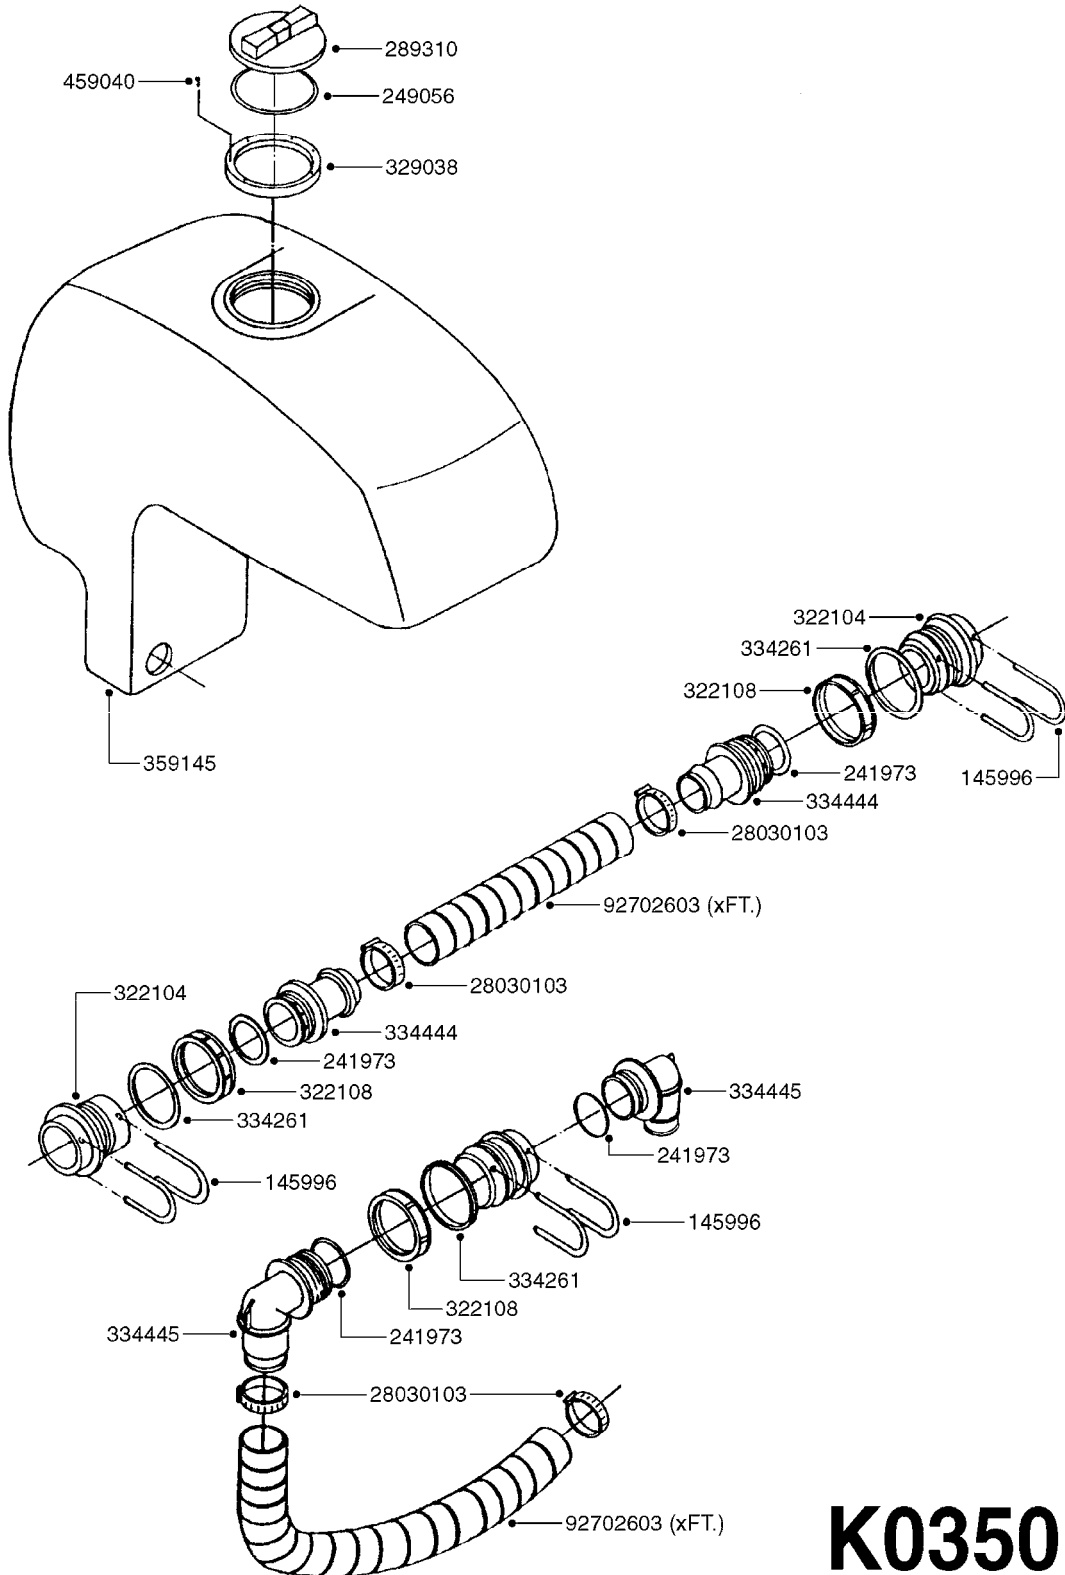

DRAWBAR - TURNABLE HITCH
F0160-HIN, 01:01:16

Page 1
Date 12.08.2020 11:29

parts-n°	order qty	description
149253	1	WASHER D.80X50X10 TURN.HITCH
149254	1	WASHER D.80X32X10 TURN.HITCH
149258	1	PIN F.TURNABLE HITCH
149303	1	DRAW BOLTS
169396	1	PLATE F. TURNABLE DRAWBAR
219071	1	BEARING 30208A TURN.HITCH
219072	1	BEARING
242203	1	O-RING 79.5X72.5
284235	1	ENGRASADOR M-6/100 RECTO
430507	1	BOLT HEX 8.8 DEL M16X45 FT
459047	1	SET SCREW ALLEN M12X25 DIN 913
459049	1	SET SCREW ALLEN M8X10 DIN 913
460585	1	LOCKING NUT M16 DIN985 A2 SS
469007	1	NUT 1" SAE
469021	1	CASTLE NUT 1-1/4"
469024	1	CASTLE NUT 1-3/4" TURN.HITCH
479024	1	WASHER LOCK D.26 DIN 127
480739	1	PIN SNAP D8 F.ROUND
489027	1	ROLL PIN 6 x 100
489028	1	COTTER PIN 6 X 8
619440	1	HEADTUBE FOR TURN.DRAWBAR
639366	1	CENTER BEAM TURN.HITCH
639367	1	CENTER PIVOT - TURN.HITCH
835185	1	DRAWBAR TURNABLE F.TG BV CR

24002503 - Ø 5" (125mm)

24002403 - Ø 4" (100mm)

259034 - Ø 5" (125mm) L=29-1/2" (750mm) PVC

259035 - Ø 4-3/8" (110mm) L=39-3/8" (1000mm) PVC

349012 - Ø 4" (100mm) L=37-3/8" (950mm) PVC

349026 - Ø 5-1/2" (140mm) / Ø 4-3/8" (110mm) PVC

349030 - Ø 5-1/2" (140mm) / Ø 3-1/2" (90mm) PVC

349025 - Ø 5" (125mm) / Ø 4-3/8" (110mm) PVC

349023 - Ø 5" (125mm) PVC

G0420

TUBES & HOSES
G0420-HIN, 01:01:16

Page 1

Date 12.08.2020 11:29

parts-n°	order qty	description
259034	1	PVC HOSE D125MM X 0.75M
259035	1	PVC HOSE D100MM X 1.0M
349012	1	PVC TUBE D100MM X 950MM
349023	1	GREY PVC LID D125MM
349025	1	CONNECT.PIECE PVC D125MM-110MM
349026	1	CONICAL REDUC.PVC D140MM-100MM
349030	1	140MM-90MM PVC ADAPTER
24002403	1	HOSE R X TPR 4" BLACK
24002503	1	HOSE R X TPR 5" BLACK