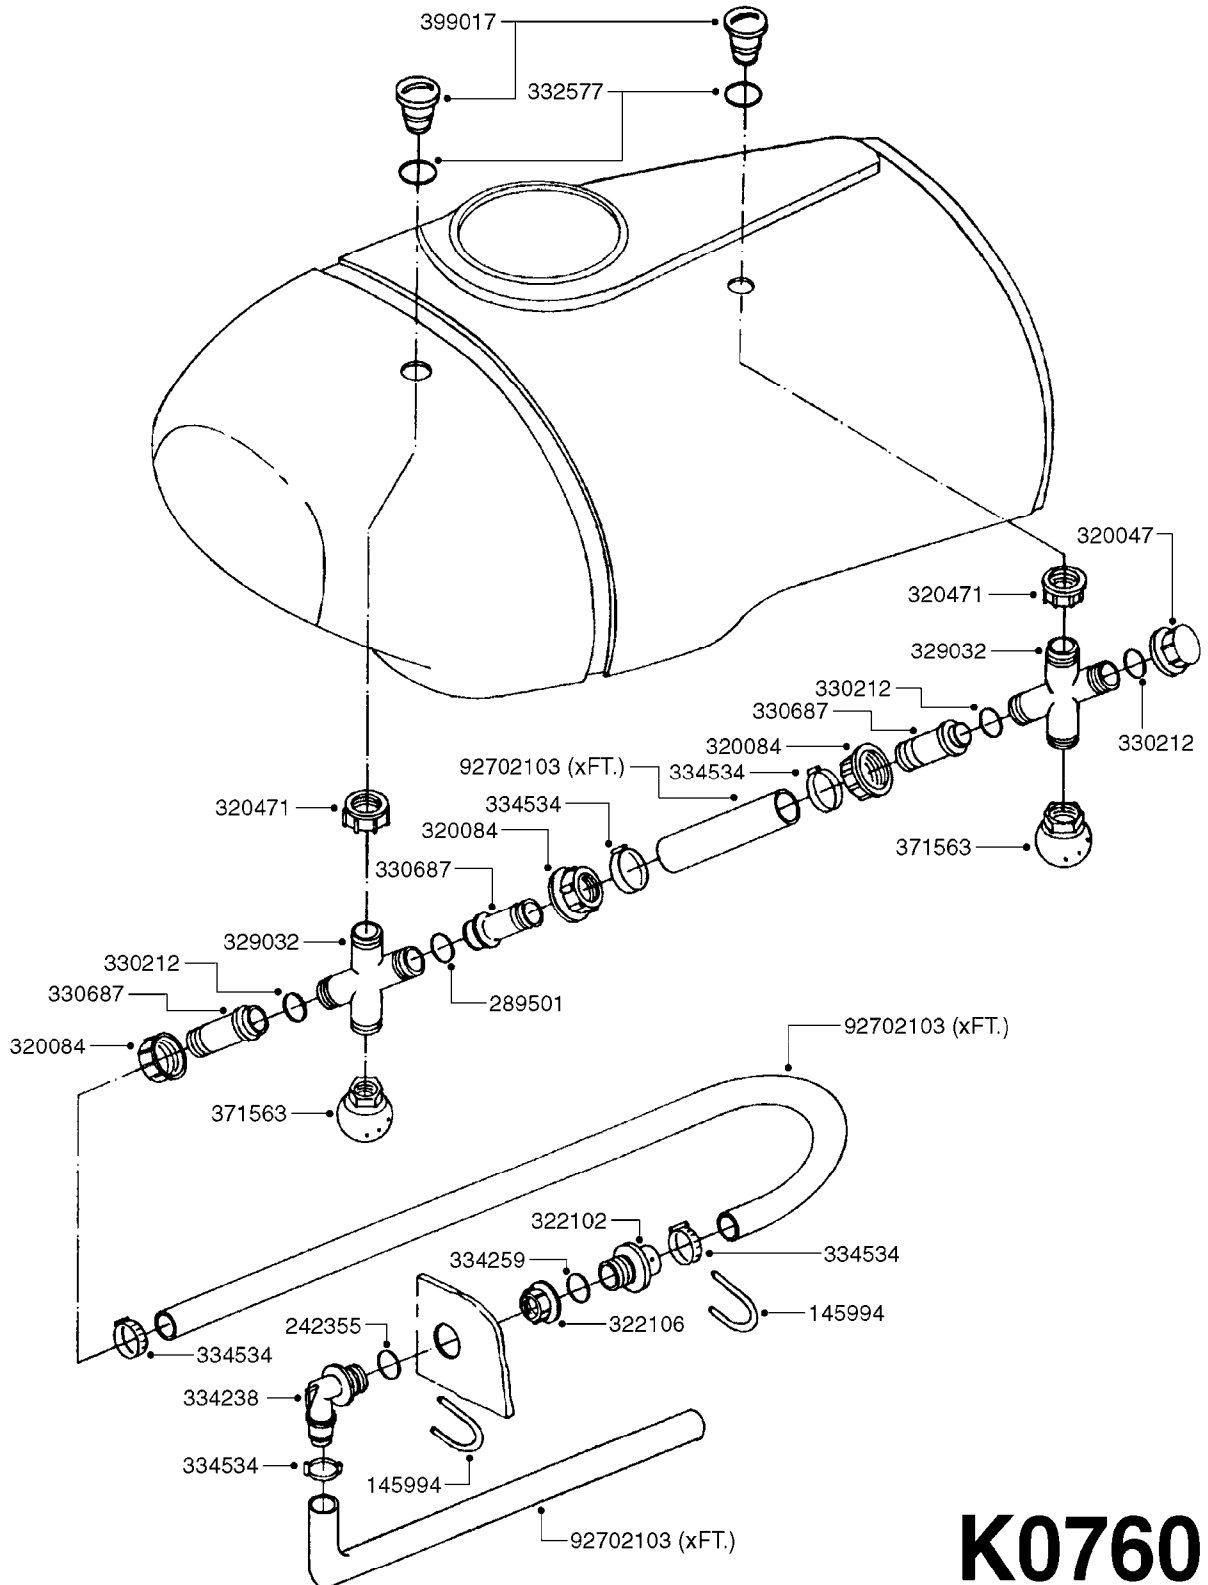

K0760

RINSE SYST. -TANGO/BRAVO/CONDOR
K0760-HIN, 01:01:16

Page 1

Date 12.08.2020 11:29

parts-n°	order qty	description
145994	1	FITT.DK S-40 FORK
242355	1	O-RING D19.2X3.0 VITON F.S-40
289501	1	O-RING 11 X 2.5
320047	1	FITT.DK CAPNUT 1/2" BSP
320084	1	FITT.DK NUT 1/2" BSP
320471	1	FITT.DK NUT 1" BSP JAMB
322102	1	FITT.DK S-40 BULKHEAD
322106	1	FITT.DK S-40 BULKHEAD NUT
329032	1	4-WAY FITTING M-1/2"
330212	1	O-RING D19/D14X2.4 F.1/2"NUT
330687	1	FITT.DK HB 1/2" F. 1/2" NUT
332577	1	O-RING D38/D30X4 F.1" PUR.
334238	1	FITT.DK S-40 ELB.1/2"
334259	1	GASKET F. S-40 BULKHEAD
334534	1	CLAMP HOSE PLASTIC 1/2"
371563	1	NOZZLE FOR TANK RINSE
399017	1	NYLON FITTING 1" F.NOZZLE
92702103	1	HOSE R X1/2" X300PSI WP X0012"