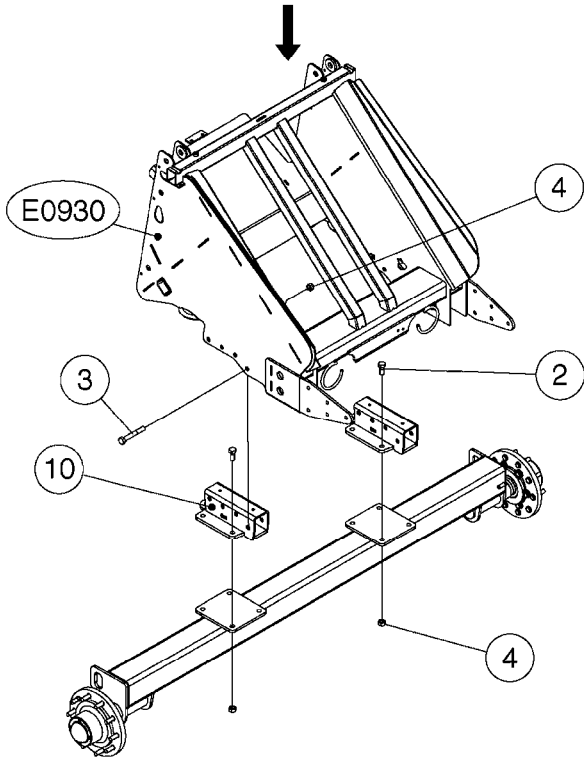

NON SUSPENDED
AXLE SYSTEM

SUSPENDED
AXLE SYSTEM

E0940