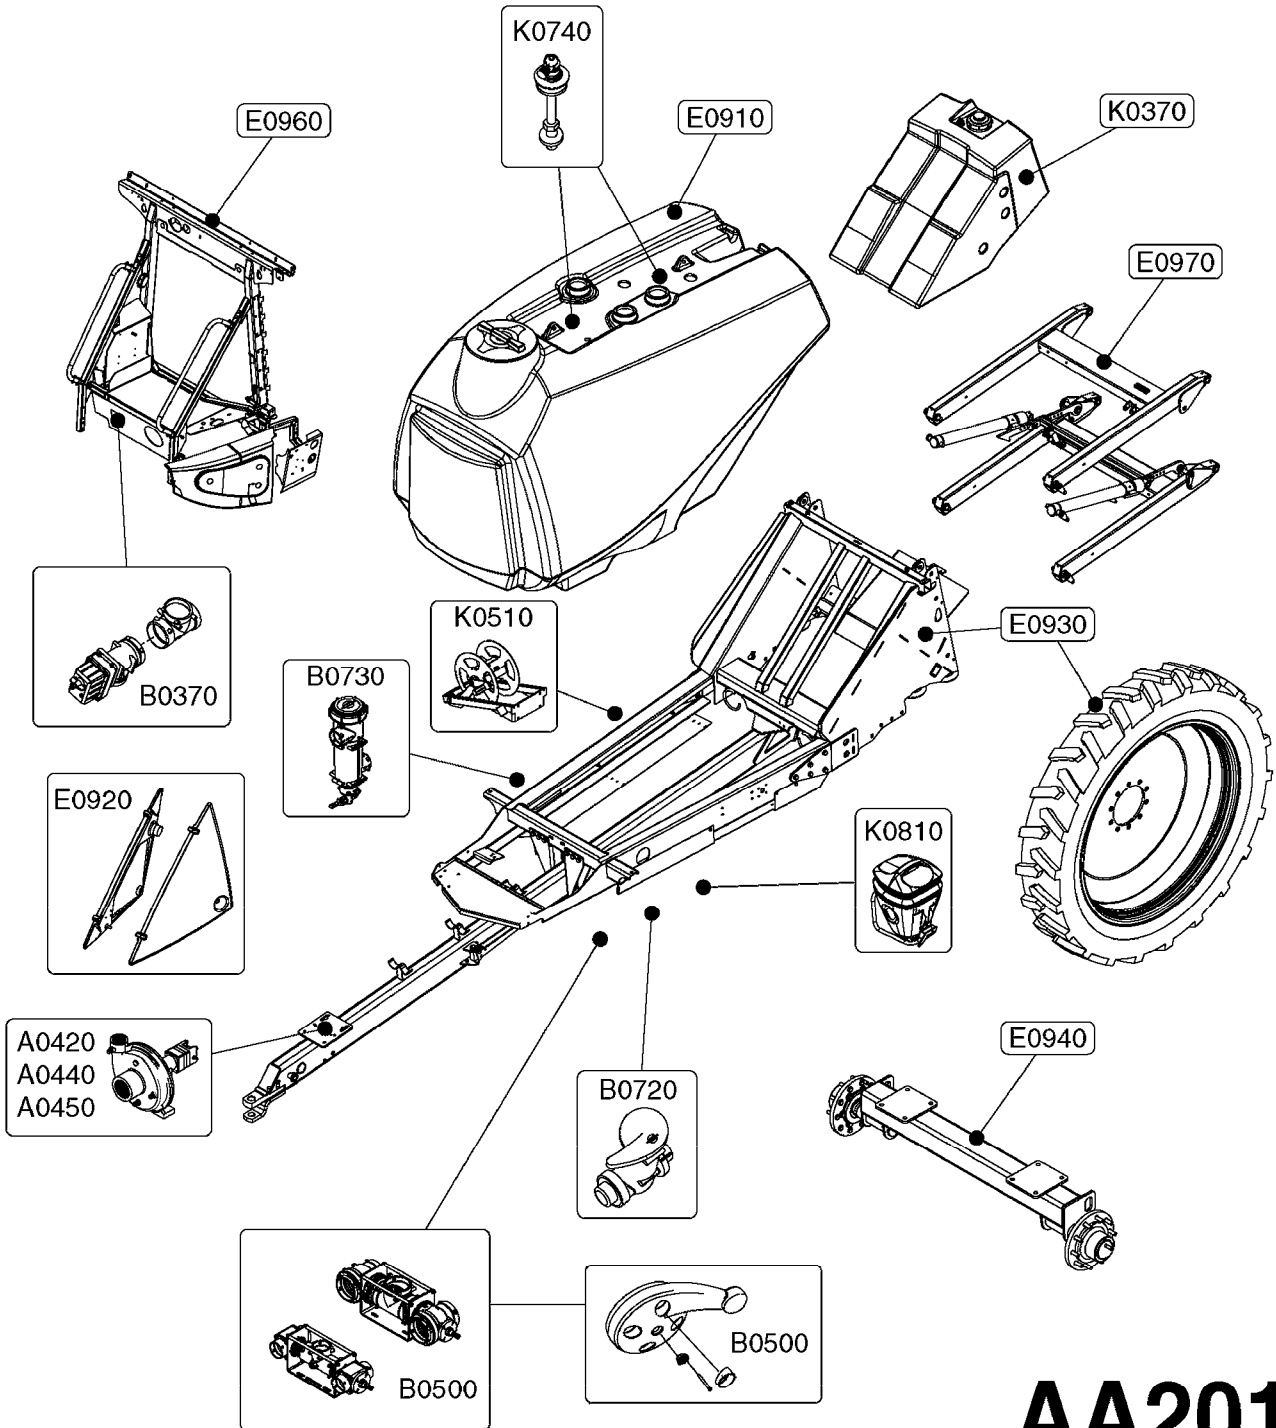

A0460

PUMP HYD.MOTOR ACE 650
A0460-HIN, 01:01:16

Page 1

Date 16.03.2016 13:16

Pos.	parts-n°	order qty	description
1	28066603	1	MOTOR REPAIR KIT ACE 650
2	28070403	1	HYDRAULIC MOTOR ACE 650
3	28071003	1	DRIVE PLATE, FLANGE, ACE MOTOR
4	28071103	1	PIN, MOTOR ASSEMBLY
5	28071203	1	HOUSING SEAL, FRONT EXTERNAL
6	28071303	1	ANTI-EXTRUSION SEAL
7	28071403	1	COMPENSATION SEAL
8	28071503	1	HOUSING SEAL, REAR EXTERNAL
9	28071603	1	O-RING, COASTING CHECK CAP
10	28071703	1	SPRING, COASTING CHECK
11	28071803	1	BALL, COASTING CHECK
12	28071903	1	END PLATE W.#10 SAE END PORTS
13	28072003	1	HEX CAP SCREW, MOTOR ASSEMBLY