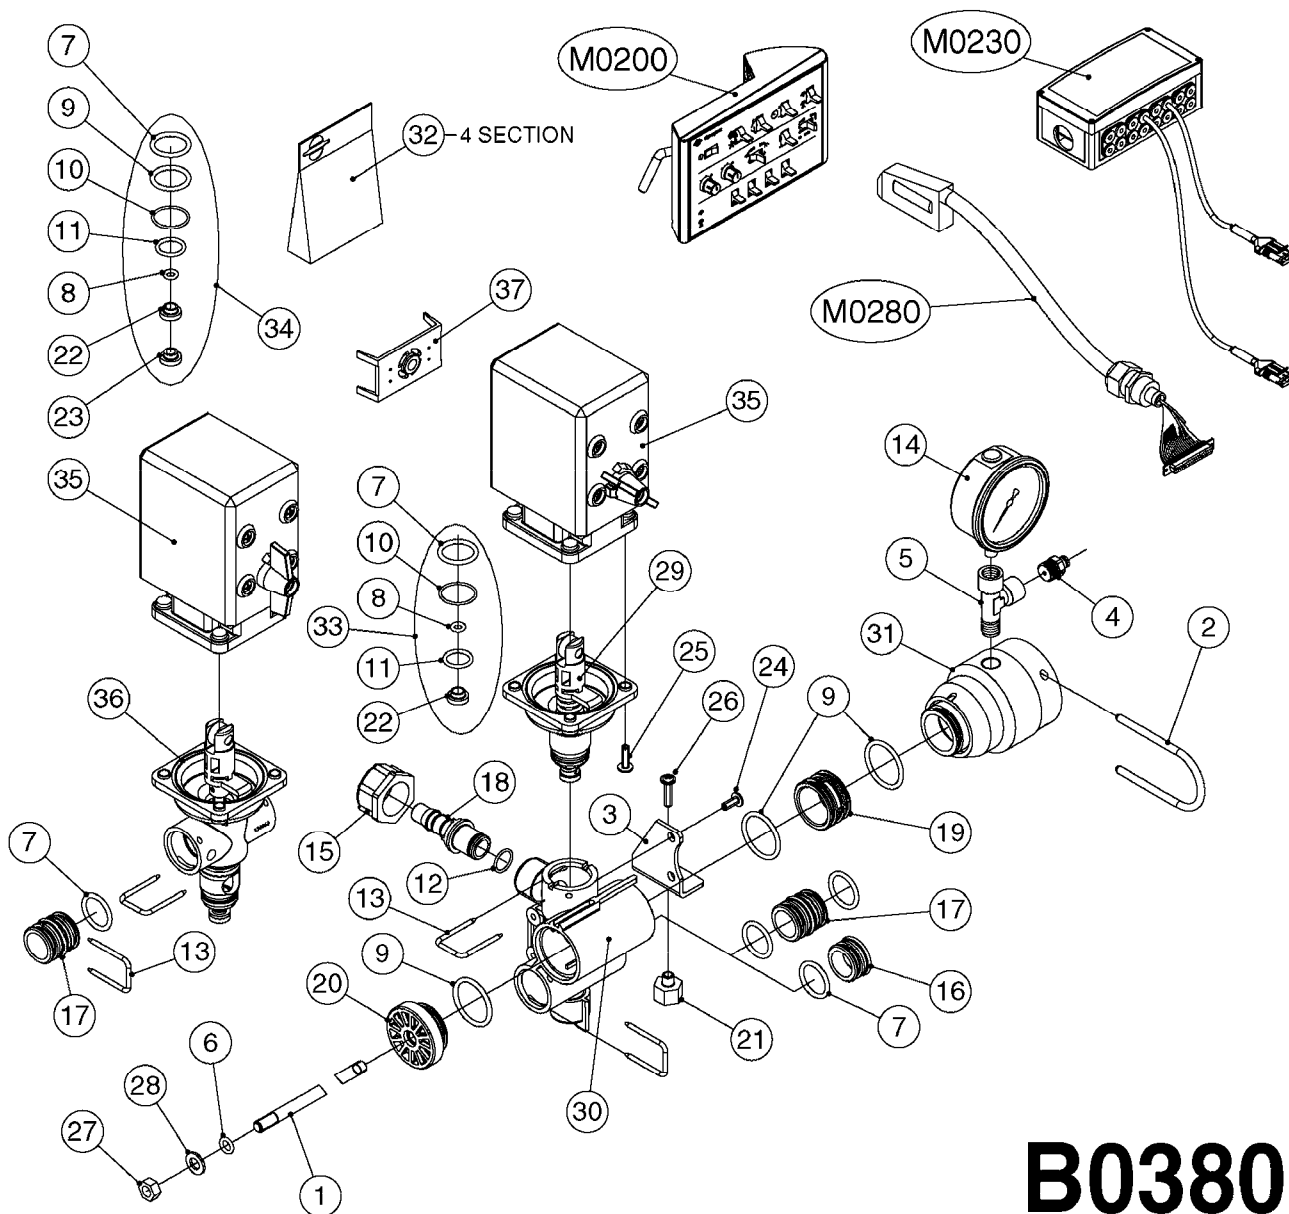

B0370

PRESSURE REGULATOR - S93 06
B0370-HIN, 01:01:16

Page 1

Date 16.03.2016 13:16

Pos.	parts-n°	order qty	description
1	145996	1	FITT.DK S-67 FORK
2	145997	1	FITT.DK S-93 FORK
3	147767	1	PIN 5Ø X 60 S-93 DOUBLE CLAMP
4	440677	1	SCREW F. PLASTIC 5X20 SS
5	440695	1	BOLT CARRIAGE M8X25
6	440698	1	SCREW F.PLASTIC 6X18 SS HEXHD
7	460143	1	NUT HEX M8 LOCK A2 DIN985
8	16244000	1	BRACKET FOR REG. NAV, PAINTED NAVIGATOR PLATFORM BRACKET
9	33510800	1	HOUSING F.PRESS.REG.S67/S93
10	44076200	1	PT TORNILLO 50X16 WN5451 rsf t
11	72374200	1	MOTOR HOUS.REG.1:150 ENCODER
12	72425500	1	REGULATOR S67/S93 CROSS-DRILL
12	72678700	1	REGULATOR S67/S93 CROSS-DRILL CERAMIC COMPONENTS
13	72481600	1	BAG W. CONSOLE&SPINDLE COMPL
14	72678900	1	BAG W.CONE/CYL/GASKET CERAMIC CERAMIC COMPONENTS
14	74190800	1	BAG W.CONE/CYL. AND GASKET
15	74187500	1	SWITCH 5A PRESS.REG REP.KIT 08