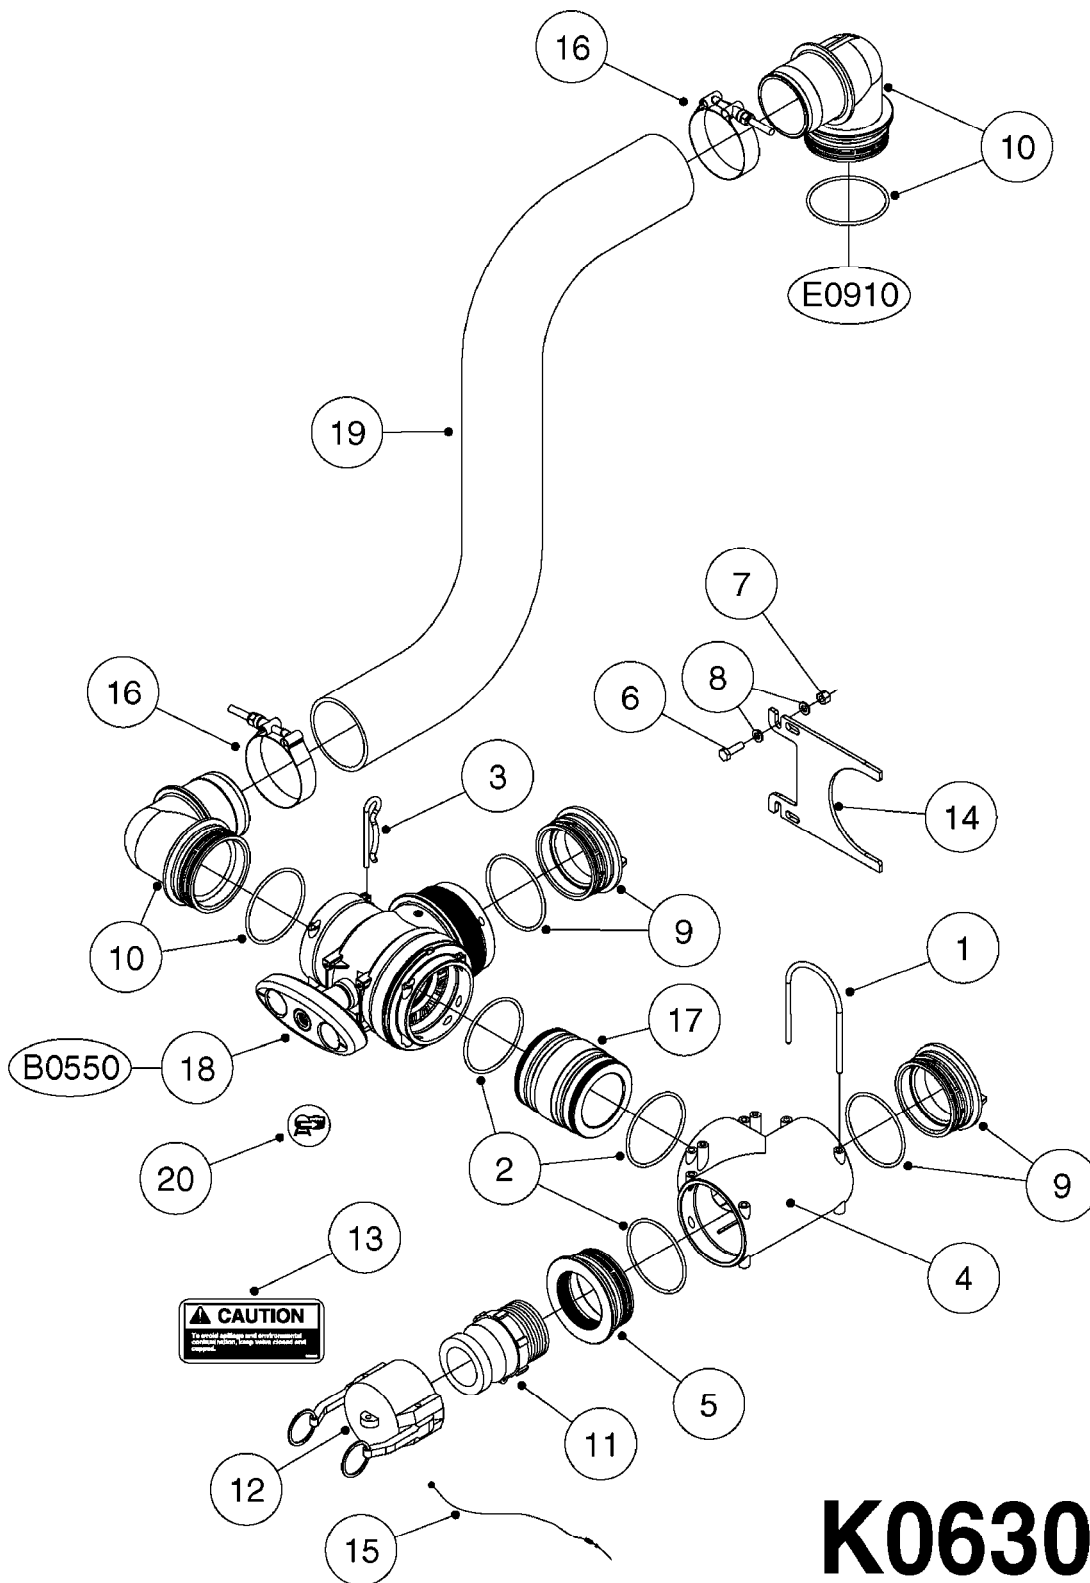

K0630

QUICKFILL - NAV3000/3500/4000
K0630-HIN, 01:01:16

Page 1

Date 16.03.2016 13:17

Pos.	parts-n°	order qty	description
1	145997	1	FITT.DK S-93 FORK
2	242351	1	O-RING D69.5X3.0 VITON F.S-93
3	285791	1	HAIR PIN S93/S67
4	334545	1	FITT.DK S-93 TEE
5	390721	1	FITT.DK S-93 PLUG W/2'NPT THRE
6	410362	1	BOLT HEX 8.8 SS M6X20 FT
7	460261	1	NUT HEX M6X1 LOCK A2 DIN985
8	471125	1	WASHER, M6, Ø12/ 6.4X 1.6, SS
9	726580	1	FITT. S93 PLUG W/O-RING
10	727226	1	FITT. S93 2-1/2" 90° S W/O-RIN
11	10530903	1	QUICK COUPLER MALE 2'
12	10531003	1	CAP F.MALE QUICK COUPLER 2"
13	10533303	1	DECAL CAUTION-LEAK Q.FILL ENG
14	16223600	1	BRACKET F. NAV. QUICKFILL
15	24001203	1	RBR LANYARD 11" F.QCK FILL CAP
16	28030303	1	CLAMP HOSE T-BOLT S2.5" 235-76
17	39121700	1	FITT.DK S93 ADAP LG MALE MALE
18	72518800	1	QUICK FILL VALVE 2008 NAV
19	92702803	1	HOSE PVC SUCT GRAY 2.5"
20	97822100	1	DECAL QUICK FILL NAV 3000/4000