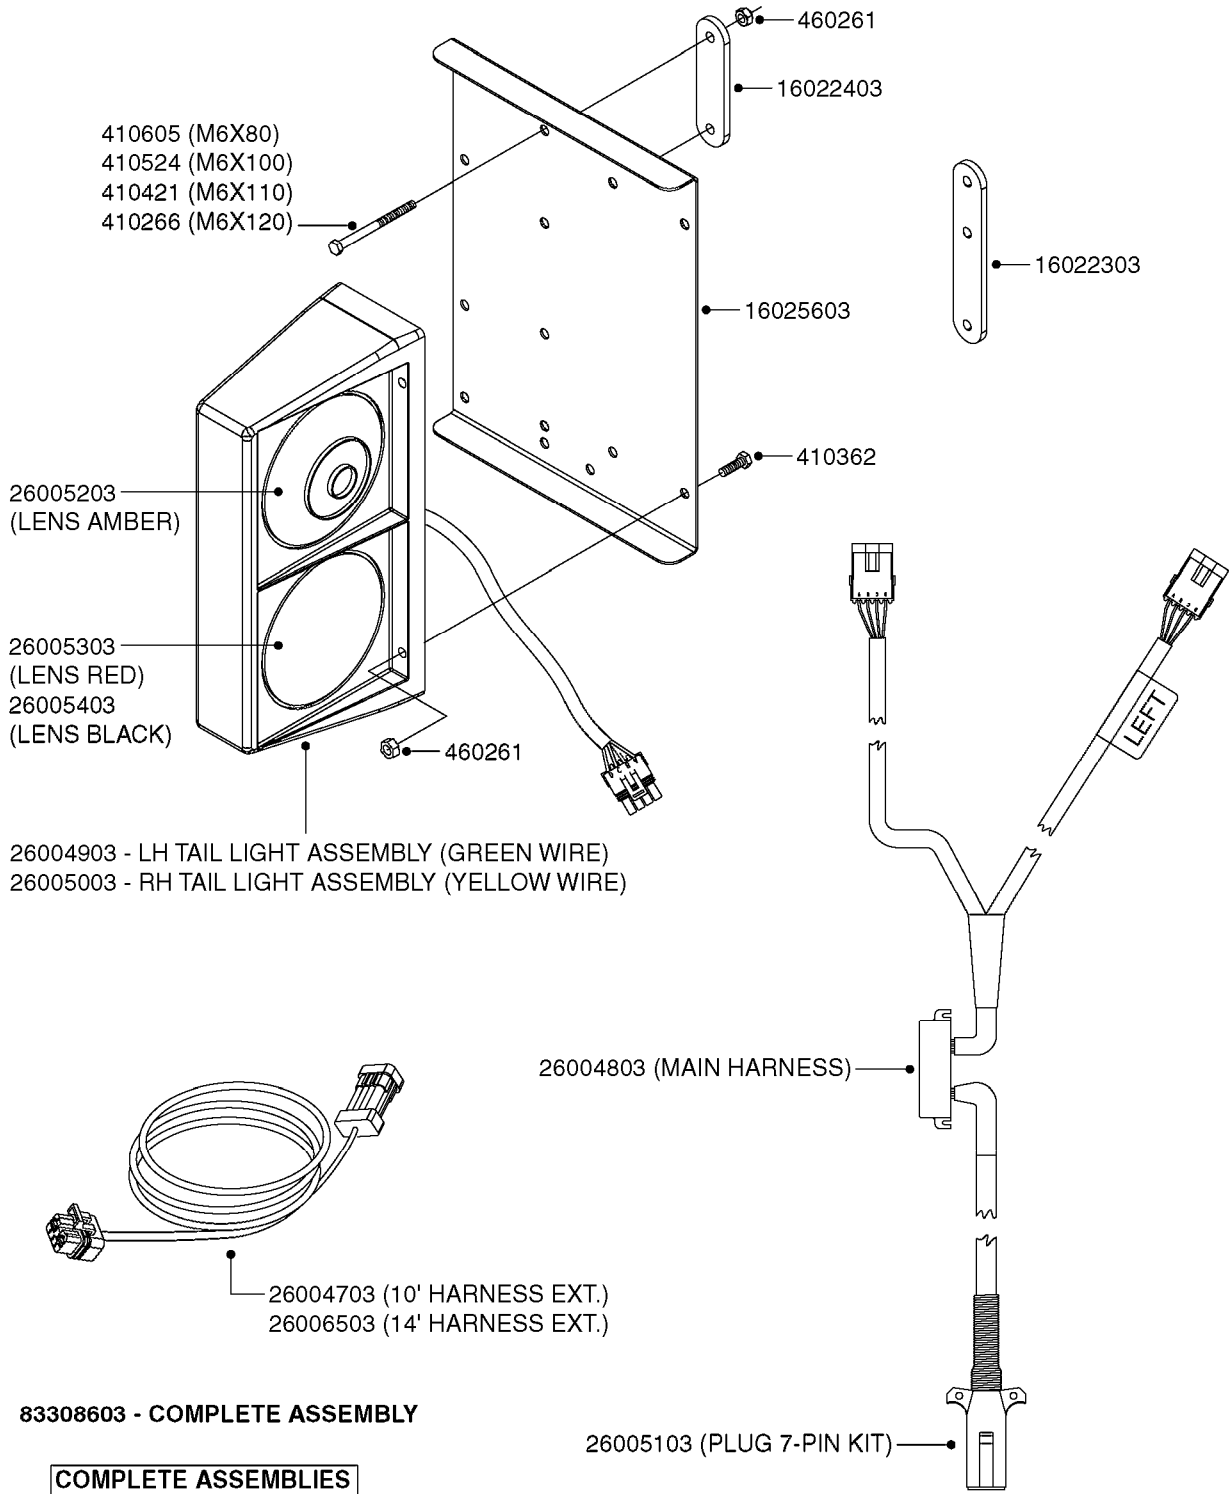

PRESSURE SENSOR - AMP
M0140-HIN, 01:01:16

M0140

PRESSURE SENSOR - AMP
M0140-HIN, 01:01:16

Page 1

Date 16.03.2016 13:17

Pos.	parts-n°	order qty	description
1	141341	1	NUT 1/4' BSP
2	145631	1	WASHER D21.5/D13.5X2.5 BRASS
3	232230	1	QUICK COUPLER 1/4"BSP X 4 MM
4	232285	1	TEE 1/4"MALE RUN X 2 1/4"FEMAL
5	241404	1	DOWTY SEAL 1/4"
6	242353	1	O-RING D44.2X3.0 VITON F.S-67
7	391135	1	FITT. S67 PLUG W/13.2Ø HOLE
8	14076900	1	NIPPLE 1/4" I-1/4" U L=28.5 SS
9	26007000	1	CABLE L = 0.20M, AMP, MALE, 3P
10	26007300	1	CABLE L = 1.00M, AMP, FEMALE, 3P
11	26026200	1	PRESSURE TRANS. 0-10BAR 4-20mA
12	72553900	1	S67 W/T-PIECE F. PRES. TRANS.