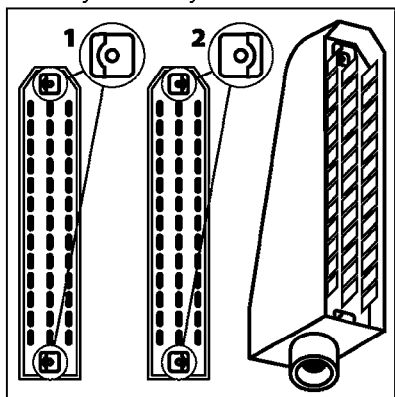

HYDRAULIC SYSTEM

* Note orientation of bracket
1 = Liquid system
2 = Hydraulic system