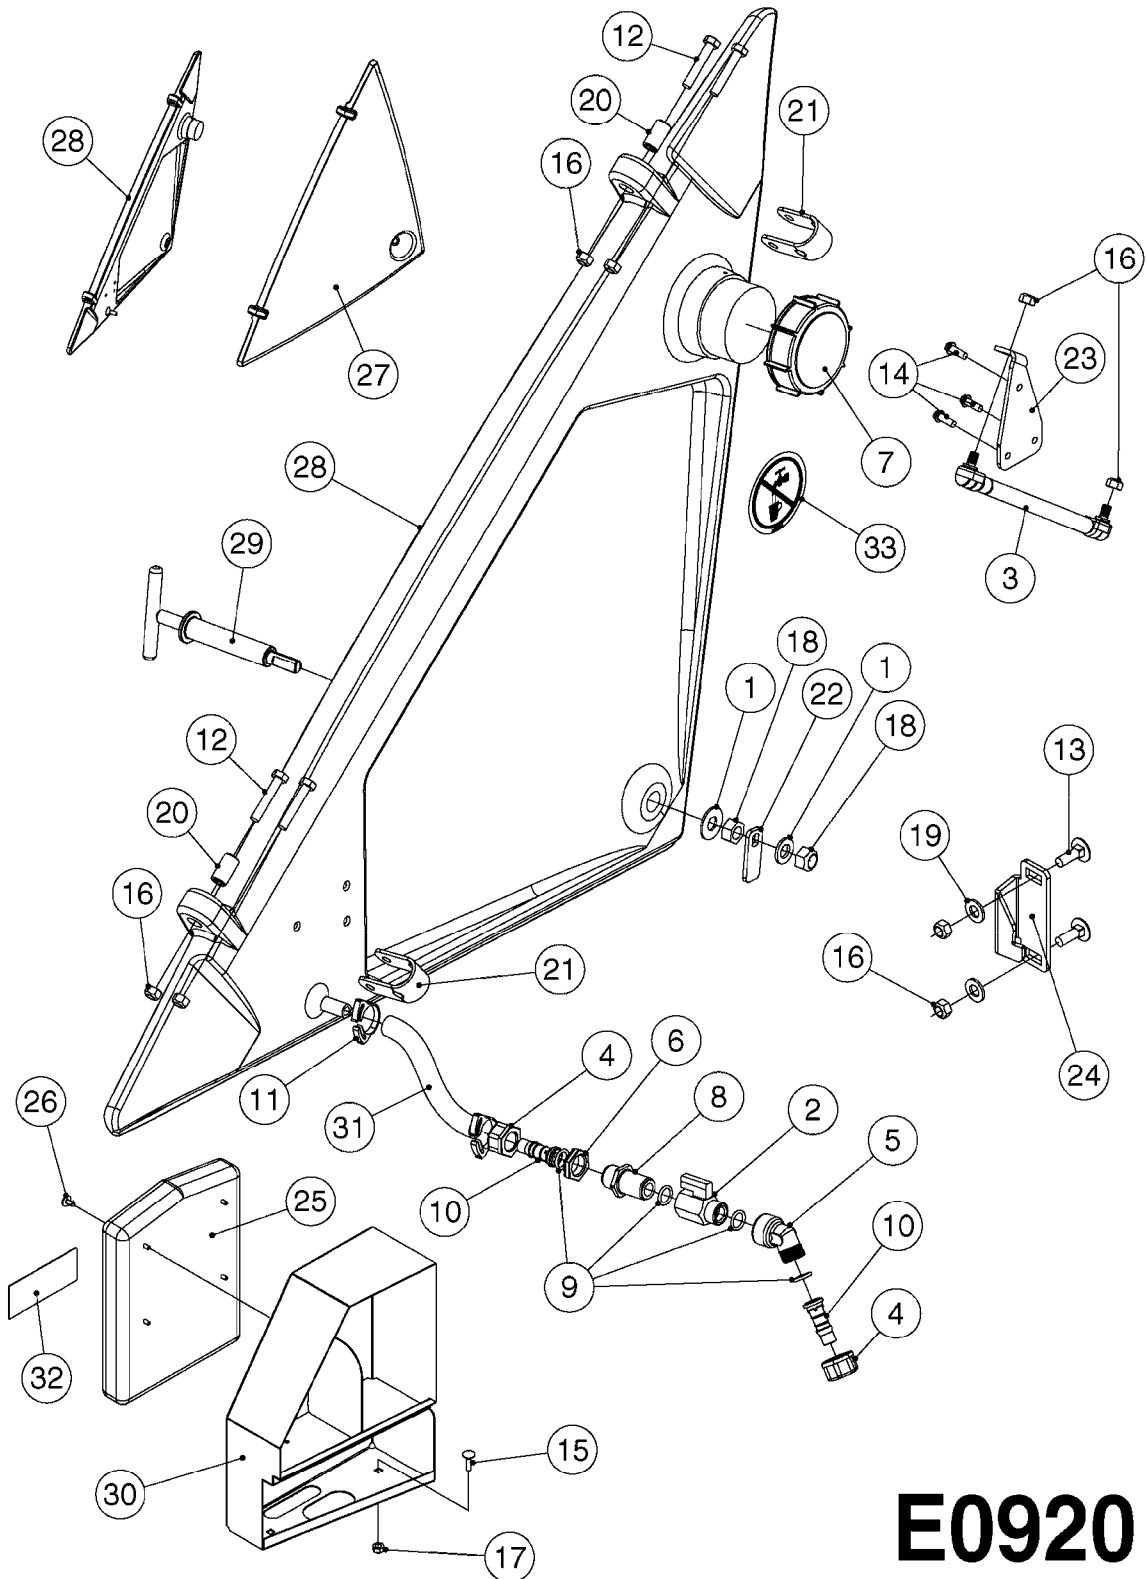

E0920

LOCKER & CLEAN WATER TANK NAV
E0920-HIN, 01:01:16

Page 1
Date 16.03.2016 13:17

Pos.	parts-n°	order qty	description
1	160521	1	WASHER D30.5/D13X2
2	281551	1	BALL VALVE 1/2"
3	285793	1	GAS CYLINDER
4	320084	1	FITT.DK NUT 1/2" BSP
5	320482	1	FITT.DK ELB. 1/2" BSP 60 DEG.
6	321307	1	FITT.DK NUT 1/2" BSP JAMB
7	321322	1	SCREW CAP F. S80 X 4
8	321742	1	FITT.DK BULKHEAD 1/2' BSP
9	330212	1	O-RING D19/D14X2.4 F.1/2"NUT
10	330687	1	FITT.DK HB 1/2" F. 1/2" NUT
11	334534	1	CLAMP HOSE PLASTIC 1/2"
12	420766	1	BOLT HEX 8.8 DEL M8X45
13	440695	1	BOLT CARRIAGE M8X25
14	440698	1	SCREW F.PLASTIC 6X18 SS HEXHD
15	440737	1	BOLT CARRIAGE M10x25 SS
16	460143	1	NUT HEX M8 LOCK A2 DIN985
17	460423	1	NUT HEX M10X1.5 LOCK
18	460703	1	NUT HEX M12X1.75 LOCK DIN985
19	471122	1	WASHER, M10, Ø20/10.5X 2.0, SS
20	14072600	1	BUSHING FOR NAV SHIELD
21	16213600	1	U-CLAMP FOR NAVIGATOR
22	16215900	1	LOCKING DEVICE F.SIDE SHIELD
23	16225500	1	BRACKET F.GAS CYLINDER NAV.
24	16226300	1	PLATE, LOCK CHEEK NAV LEFT,RAW FOR LEFT SIDE SHIELD (NOT SHOWN)
24	16226500	1	PLATE, LOCK CHEEK NV RIGHT,RAW FOR RIGHT SIDE SHIELD (SHOWN)
25	29003003	1	MANUAL HOLDER, FLAT
26	29003103	1	PLASTIC PUSH RIVET, 1/4" HOLE
27	35179100	1	SIDE SHIELD L. NAVIGATOR
28	35180000	1	SIDE SHIELD CLEAN WATER R.NAV
29	61049000	1	HANDLE FOR SIDE SHIELD
30	63062300	1	SAFETYLOCKER NAVIGATOR PAINTED
31	92702103	1	HOSE R X1/2" X300PSI WP X0012"
32	97607503	1	DECAL-OPERATOR'S MANUAL (LRG.)
33	97802300	1	DECAL - NOT DRINKING WATER D60