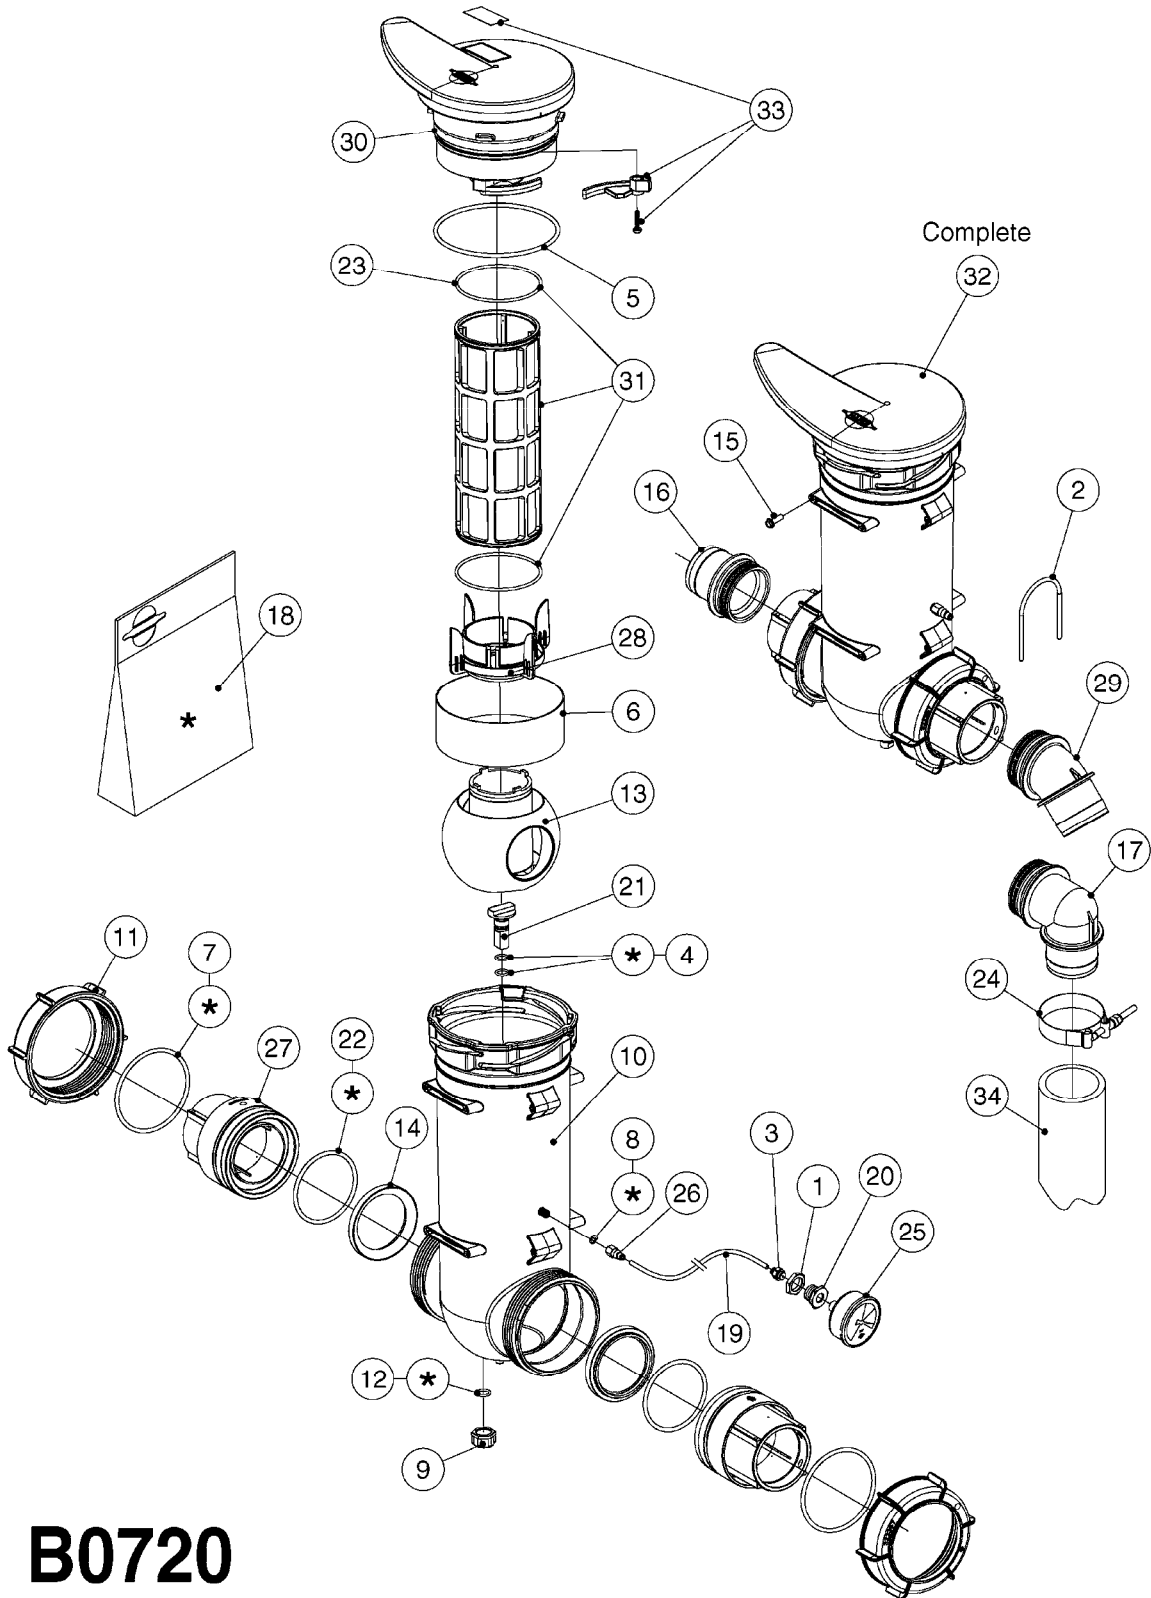

EASY CLEAN FILTER
B0720-HIN, 01:01:16

Page 1
Date 16.03.2016 13:16

Pos.	parts-n°	order qty	description
1	140766	1	NUT 1/2" BSP
2	145997	1	FITT.DK S-93 FORK
3	231346	1	QUICK COUPLER 1/8"BSP X 4 MM
4	240936	1	O-RING D13.3X2.4 NITRIL
5	242570	1	O-RING D150.0 x5.0 SH70 VITON
6	242572	1	RUBBER BELT Ø160x1.5 B=60 EPDM
7	242573	1	O-RING Ø104.14X5.33SH70 NITRIL
8	242593	1	GASKET Ø8/Ø5x1 (PA) 266N-M5X1
9	320047	1	FITT.DK CAPNUT 1/2" BSP
10	322356	1	EASYCLEAN FILTER HOUSING
11	322357	1	CAP F. COUPLER EASYCLEAN FILTE
12	330212	1	O-RING D19/D14X2.4 F.1/2"NUT
13	391090	1	BALL F. EASYCLEAN FILTER ON/OF
14	391091	1	SEAL F. BALL EASYCLEAN FILTER
15	440698	1	SCREW F.PLASTIC 6X18 SS HEXHD
16	727133	1	FITT. S93 2-1/2" STR. S W/O-RI
17	727226	1	FITT. S93 2-1/2" 90° S W/O-RIN
18	741826	1	SEAL KIT F. EASYCLEAN FILTER
19	927253	1	AIR HOSE, DIAMETER 4MM
20	14055400	1	FITT.DK REDUC 1/2"x1/8"x1/4"BS
21	14117700	1	SPINDLE S93 L46 NV13 SS
22	24260100	1	O-RING Ø88.0X5.0 SH70 VITON
23	24260700	1	O-RING Ø101.19X3.53 SH70 VITON
24	28030303	1	CLAMP HOSE T-BOLT S2.5" 235-76
25	28053400	1	GAUGE VACUUM SUCT. FILTER NCM
26	28054300	1	QUICK COUPLER 1/8"BSP/Ø4 FEMAL
27	33503200	1	HOSE COUPLER F. EASYCLEAN FILT
28	33503600	1	FILTER CARRIER F. EASYCLEAN
29	72072900	1	FITT.S93 2-1/2" 45°PVC W/ORING
30	72270600	1	LID ASSM. EASYCLEAN FILTER
31	72278800	1	FILTER 30 MESH GREEN D110/284
31	72278900	1	FILTER 50 MESH BLUE D110/284
31	72279000	1	FILTER 80 MESH RED D110/284
32	72318900	1	EASYCLEAN FILTER COMPL.
33	74192800	1	FILTER LOCK PARTS - EASYCLEAN
34	92702803	1	HOSE PVC SUCT GRAY 2.5"