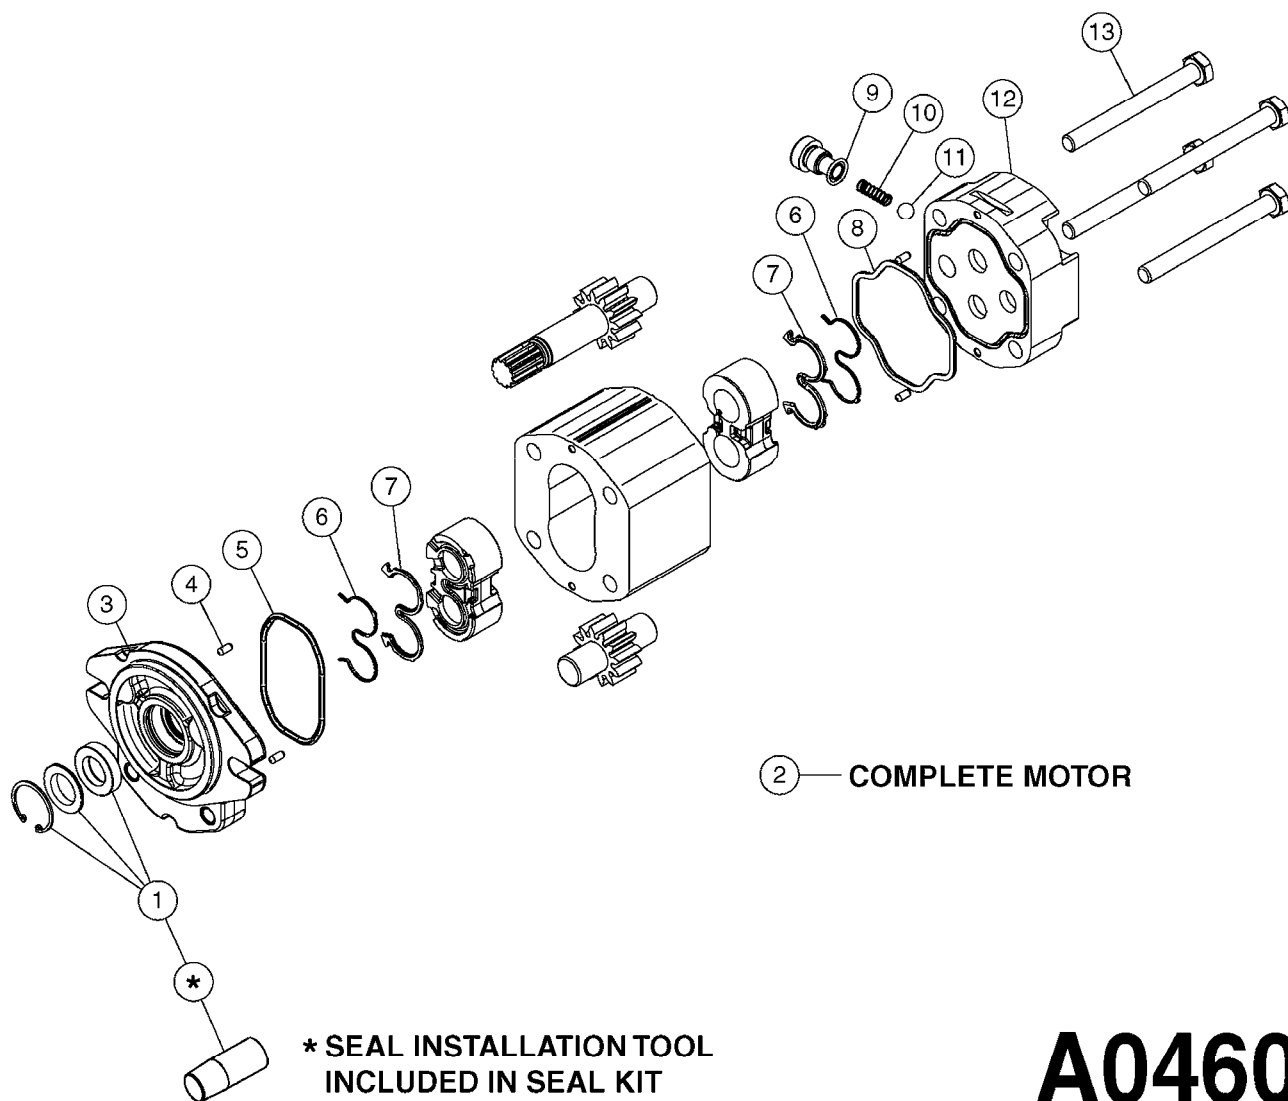

* ITEMS INCLUDED
IN REPAIR KIT (26)

A0450

PUMP - 650 ACE CENTRIFUGAL
A0450-HIN, 01:01:16

Page 1
Date 16.03.2016 13:16

Pos.	parts-n°	order qty	description
1	145996	1	FITT.DK S-67 FORK
2	145997	1	FITT.DK S-93 FORK
3	242351	1	O-RING D69.5X3.0 VITON F.S-93
4	242353	1	O-RING D44.2X3.0 VITON F.S-67
5	334244	1	FITT.DK S-67 ELB.1-1/4"
6	334572	1	FITT.DK S-93 ADAPTOR MALE MALE
7	334883	1	FITT.DK S-93 ELB.2-1/2"45D PVC
8	420906	1	BOLT HEX 8.8 DEL M10X60
9	421002	1	BOLT HEX 8.8 DEL M10X30 FT DIN933
10	430286	1	BOLT HEX 8.8 DEL M12X30 FT
11	460423	1	NUT HEX M10X1.5 LOCK
12	460703	1	NUT HEX M12X1.75 LOCK DIN985
13	726573	1	FITT. S67 5/4" 90° W/O-RING
14	728525	1	FITT. S93 CONNECTOR W/O-RINGS
15	782131	1	BLIND PLUG F.3/4" CARTR.VALVE
16	16162303	1	BRKT, ACE 650, GAUGE GAUGE BRACKET FOR COMMANDER
17	16162703	1	BRKT, ACE 650, NAV. GAUGE GAUGE BRACKET FOR NAVIGATOR
18	23003703	1	FITT 1/4 NPTF-1/4 PTC
19	23003803	1	FITT 1/8 NPTF-1/4 PTC
20	23003903	1	FITT 1/4 THRU-WALL COUP,3/4-16
21	23004003	1	FITT 1/8 THRU-WALL COUP,5/8-18
22	23004203	1	FITT 1/4" NPTF-1/4" NPTF UNION
23	28030103	1	CLAMP HOSE GEAR P5/4-S1.5"6724
24	28030303	1	CLAMP HOSE T-BOLT S2.5" 235-76
25	28065303	1	REGULATOR 1/4", 30PSI, PARKER
26	28066503	1	PUMP REPAIR KIT ACE 650 INCLUDES 1 QT. BARRIER FLUID
27	28068303	1	PLUG 1/8" NPT SS
28	28068403	1	PUMP HOUSING FRONT ACE 650
29	28068503	1	CAP SCREW 3/8" X 3/4" SS
30	28068603	1	IMPELLER, WETSEAL SS ACE 650
31	28068703	1	SEAL PLATE SS ACE 650
32	28068803	1	ADAPTER #8 SAE X 1/4" FNPT
33	28068903	1	AIR VALVE 1/4"
34	28069003	1	PLUG #8 SAE X 1/8" FNPT
35	28069203	1	PRESS.GAUGE 0-60 PSI 1/8" NPT
36	28069303	1	SIGHT GAUGE #8 SAE W/FLOAT
37	28069403	1	PUMP HOUSING REAR ACE 650
38	28069503	1	CAP SCREW 3/8" X 2"
39	28069603	1	CAP SCREW 3/8" X 1"
40	28069703	1	SLINGER 1.5" X 7/8"
41	28069803	1	SNAP RING INTERNAL, FRAME
42	28069903	1	SNAP RING EXTERNAL, SHAFT
43	28070003	1	BEARING F.ACE 650 PUMP
44	28070103	1	KEY 0.188 X 0.188 X 0.875
45	28070203	1	SHAFT 11T FEMALE SPLINE SS
46	28070303	1	SPACER, SHAFT ACE 650
47	28070403	1	HYDRAULIC MOTOR ACE 650
48	28070503	1	WASHER 3/8" SS
49	28070603	1	O-RING #10 SAE
50	28070703	1	REVERSE CHECK ASSEMBLY #10 SAE
51	28070803	1	BODY F.RESTRICTOR, #10 SAE
52	28070903	1	RESTRICTOR
53	29004303	1	ACE 650, BARRIER FLUID 32oz
54	72072900	1	FITT.S93 2-1/2" 45°PVC W/ORING
55	78601603	1	O-RING F. RESTRIC ACE HYD PUMP
56	92702803	1	HOSE PVC SUCT GRAY 2.5"
57	92703303	1	HOSE LLDPE .25"X.17"X12" BLACK
58	92734403	1	HOSE R X5/4" X200PSI WP X0012"