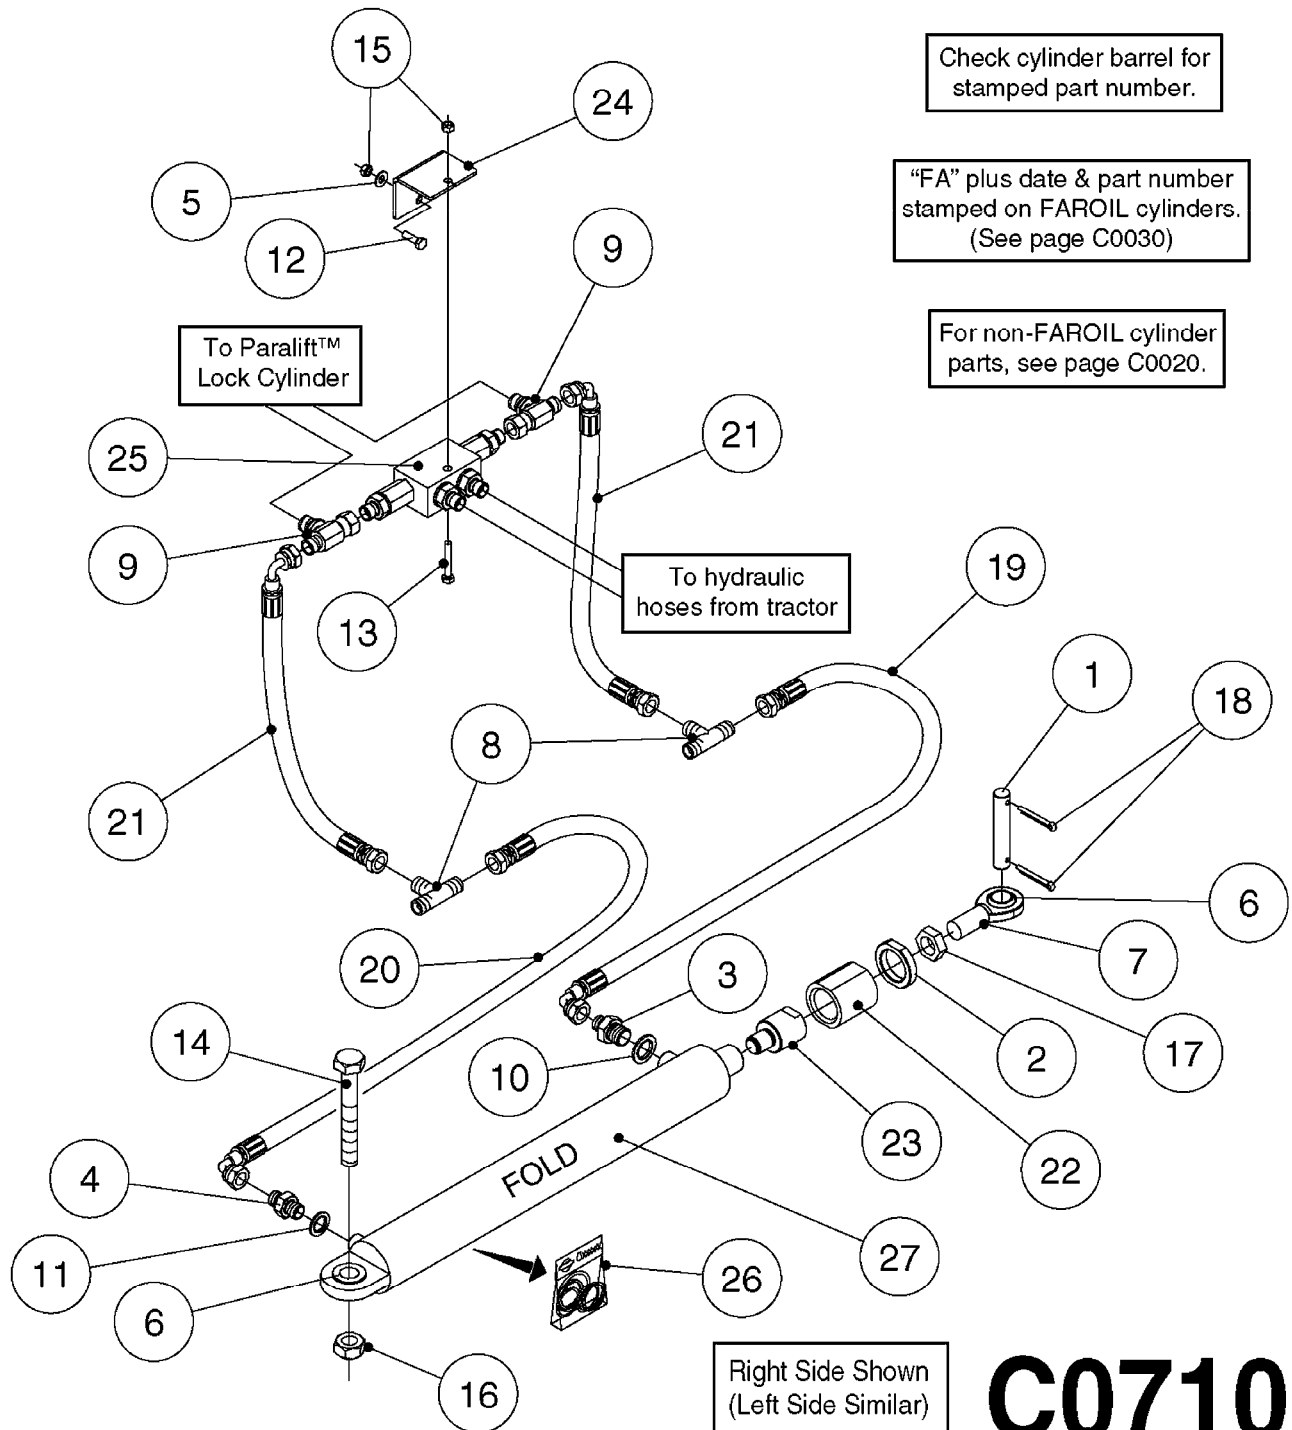

Check cylinder barrel for stamped part number.

"FA" plus date & part number stamped on FAROIL cylinders. (See page C0030)

For non-FAROIL cylinder parts, see page C0020.

To Paralift™ Lock Cylinder

To hydraulic hoses from tractor

Right Side Shown (Left Side Similar)

C0710

Agroparts: www.HARDI-INTERNATIONAL.com

HYD EAGLE HY SPC 80'-100'
C0710-HIN, 01:01:16

Page 1

Date 16.03.2016 13:16

Pos.	parts-n°	order qty	description
1	146589	1	PIN D19.8 X 65
2	146672	1	NUT HEX LOCK F.ADJUSTER
3	146839	1	HEX NIPPLE 1/4"X3/8" BSP 0.7MM
4	146845	1	HEX NIPPLE 1/4"X1/4"
5	163936	1	WASHER D15/D6.2X1
6	210730	1	BEARING F.LINK HEAD M20
7	210881	1	LINK HEAD GAR 20 DO
8	230963	1	TEE 1/4"M X 1/4"M X 1/4"M BSP
9	232109	1	FITT.HY TEE 1/4'BSP UNION
10	240866	1	DOWTYSEAL 3/8"
11	241404	1	DOWTY SEAL 1/4"
12	410362	1	BOLT HEX 8.8 SS M6X20 FT
13	410583	1	BOLT HEX 8.8 DEL M6X40
14	430910	1	BOLT HEX 8.8 DEL M20X110
15	460261	1	NUT HEX M6X1 LOCK A2 DIN985
16	460806	1	NUT HEX M20X2.5 LOCK
17	461200	1	NUT HEX M20X1.5 JAMB.
18	480384	1	PIN COTTER 3/16 x 1-1/2"
19	784008	1	HOSE HY X 1/4" X 98.4"STR+ELB
20	784025	1	HOSE HY X 1/4" x 86.6"STR+ELB
21	784076	1	HOSE, HY, 1/4" L=8.5" STR-ELB
22	14023000	1	BUSHING Ø50.0/36.0 L=52 DEL
23	14031800	1	ADAPTOR F.HY CYLINDER L=40
24	16100400	1	PLATE 3 X 60 X 91 HY BLOCK MT
25	72256500	1	DOUB.PILOT STEERED COUNT.VALVE
26	75074600	1	SEAL KIT 78120500/49
27	78128000	1	CYLINDER DOUB. D60/30 L=300 09