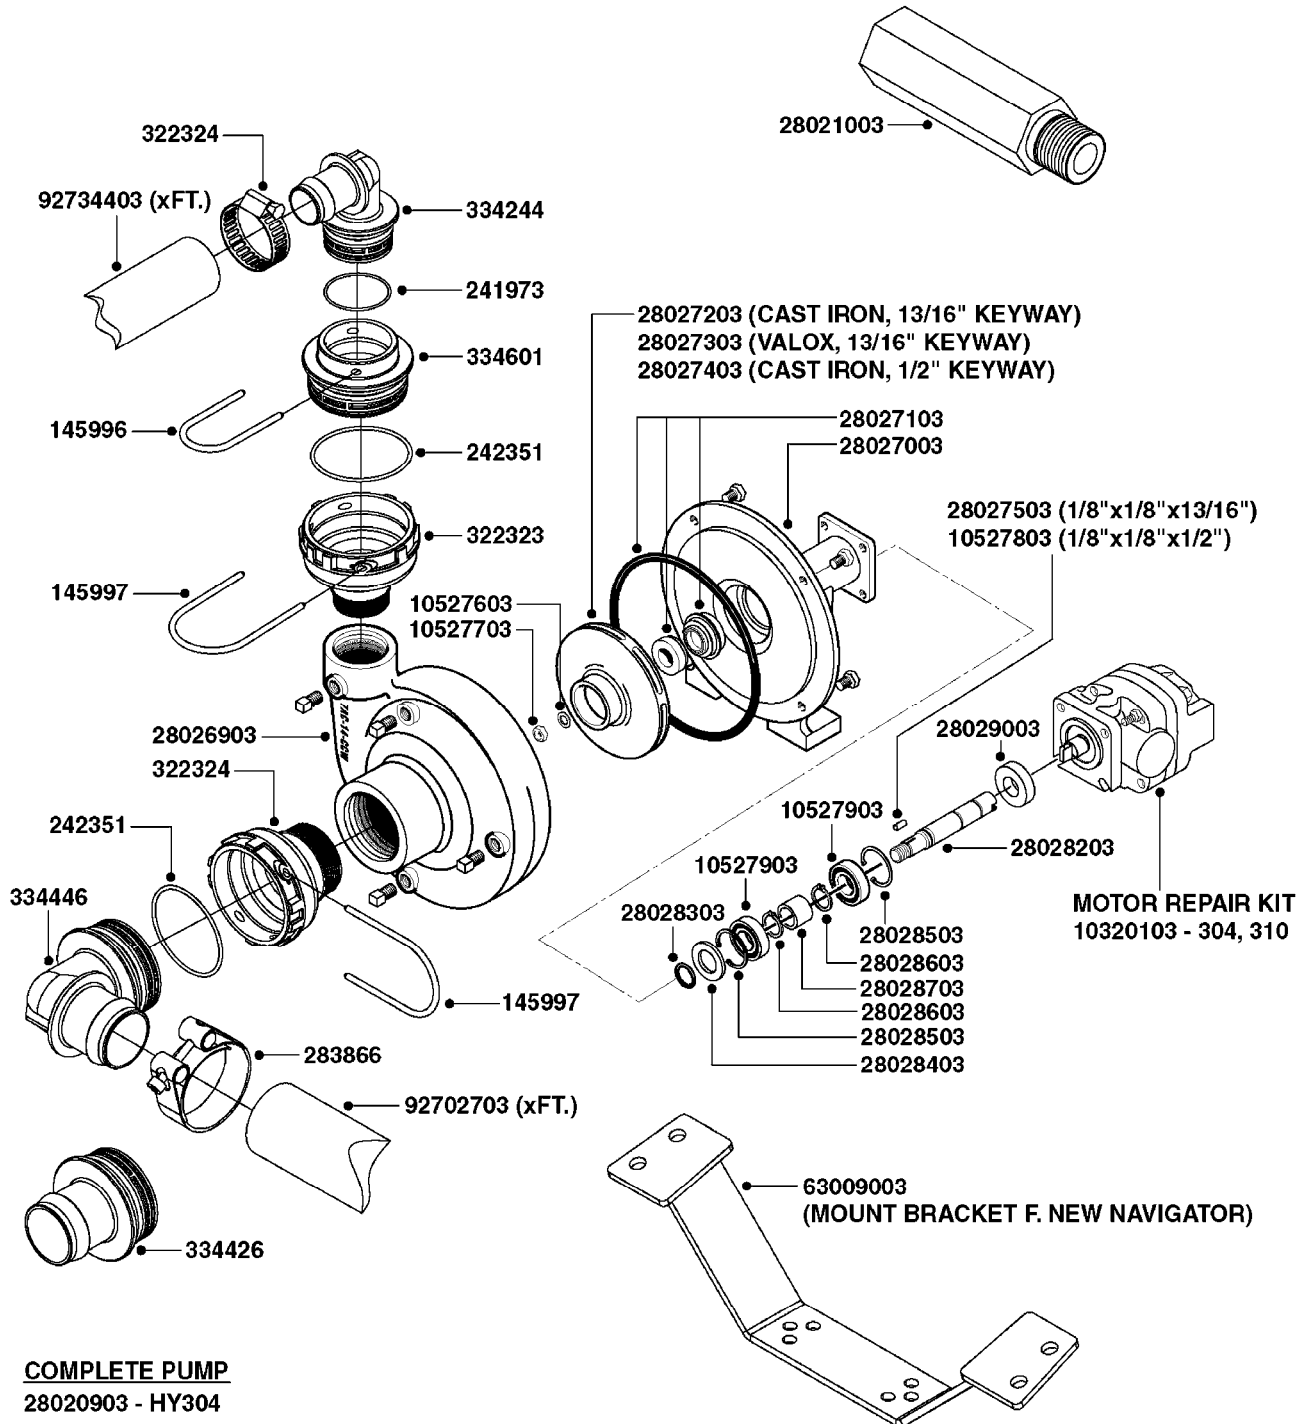

COMPLETE PUMP
28020903 - HY304

COMPLETE ASSEMBLIES
WHOLEGOODS ITEMS

A0440

PUMP - 304 ACE CENTRIFUGAL
A0440-HIN, 01:01:16

Page 1
Date 16.03.2016 13:16

parts-n°	order qty	description
145996	1	FITT.DK S-67 FORK
145997	1	FITT.DK S-93 FORK
241973	1	O-RING 44.2 x 3.0 (use-242353)
242351	1	O-RING D69.5X3.0 VITON F.S-93
283866	1	CLAMP HOSE SCREW TYPE 2"DELTA
322323	1	FITT.DK S-93 X 1-1/2"BSP MALE
322324	1	FITT.DK S-93 X 2"BSP MALE
334244	1	FITT.DK S-67 ELB.1-1/4"
334426	1	FITT.DK S-93 STR.2'
334446	1	FITT.DK S-93 ELB.2" PVC
334601	1	FITT.DK S-93 TO S67 ADAPTOR
10320103	1	MOTOR REPAIR KIT ACE 304,310
10527603	1	WASHER 3/8' F.ACE PUMP
10527703	1	NUT HEX NF 3/8 F.ACE PUMP
10527803	1	KEY 1/8x1/8x1/2'F.ACE PUMP
10527903	1	BEARING F.ACE PUMP (#40870)
28020903	1	PUMP ACE 304 HYD.
28021003	1	FITT, HYD FLOW FUSE ACE 304
28026903	1	PUMP HOUSING FRONT ACE 304
28027003	1	PUMP HOUSING W.FEET 304
28027103	1	REPAIR KIT ACE 204,210,310
28027203	1	IMPELLER CAST IRON 13/16"SLOT
28027303	1	IMPELLER VALOX 13/16"SLOT
28027403	1	IMPELLER CAST IRON 1/2"SLOT
28027503	1	KEY 1/8x1/8x13/16"F.ACE PUMP
28028203	1	SHAFT 5/8"DIA.13/16"KEYWAY SS
28028303	1	O-RING, SHAFT SEAL
28028403	1	SLINGER
28028503	1	SNAP RING - INTERNAL
28028603	1	SNAP RING - EXTERNAL
28028703	1	SPACER FOR SHAFT
28029003	1	SEAL SUPPORT SPACER 300 SERIES
63009003	1	CENTRIFUGAL PUMP BRACKET
92702703	1	HOSE PVC SUCT GRAY 2"
92734403	1	HOSE R X5/4" X200PSI WP X0012"