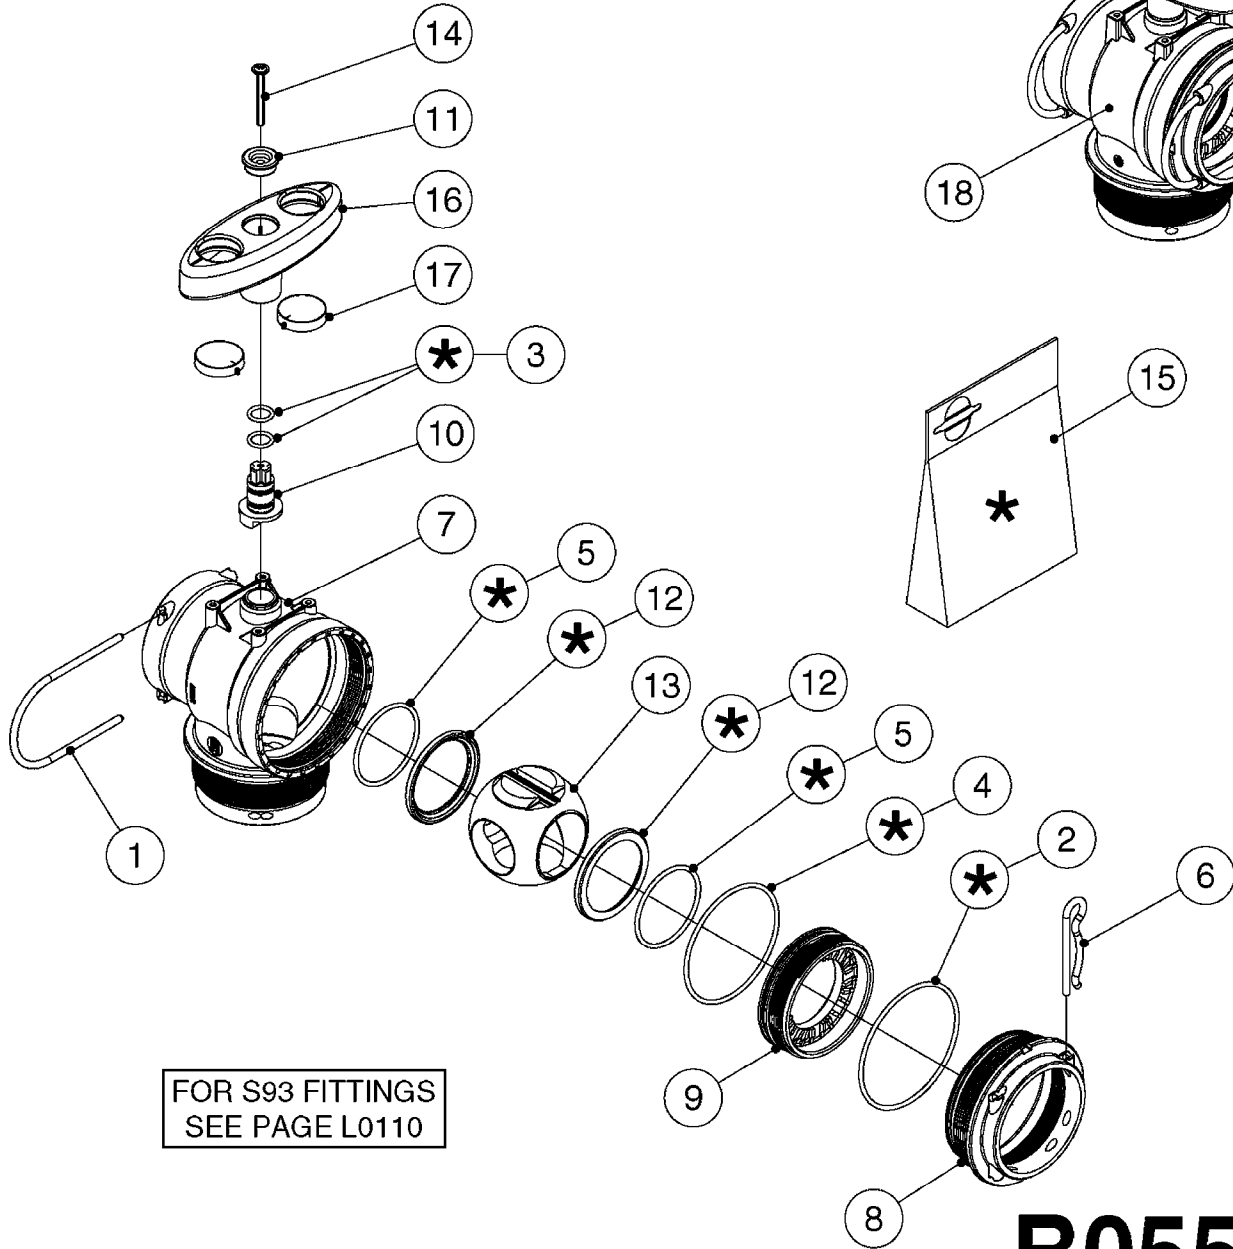

S93 (07)

MANIFOLD - S93 VALVE (07)
B0550-HIN, 01:01:16

Page 1
Date 16.03.2016 13:16

Pos.	parts-n°	order qty	description
1	145997	1	FITT.DK S-93 FORK
2	242047	1	O-RING 89.5 X 3.0 VITON
3	242449	1	O'RING D13.3 x 2.4 VITON
4	242450	1	O-RING D84.5X3.0 VITON
5	242475	1	O'RING D56.52x5.33 SH70-VITON
6	285791	1	HAIR PIN S93/S67
7	322327	1	HOUSING, VALVE, S93, 220 PSI
8	322328	1	END CAP F. VALVE S-93
9	322354	1	THRUST PLATE F.3-WAY VALVES-93
10	334579	1	SPINDLE F.3 WAY VALVE S-93
11	334594	1	PLUG F. VALVE HANDLE BLACK
12	390543	1	SEAT F. BALL 3-WAY VALVE S-93
13	390544	1	BALL F.3 WAY S93 VLVE/SUCT.MAN
13	391019	1	BALL F.2 WAY S93 SMART VALVE
14	440729	1	SCREW F. PLASTIC 4MM X40LG SS
15	741726	1	REPAIR KIT F.S93 VALVE VIT.'02
16	33514400	1	HANDLE FOR 2 ICONS 07
17	33514500	1	PLUG FOR HANDLE ,2 ICONS
18	72518800	1	QUICK FILL VALVE 2008 NAV
18	72518900	1	VALVE-S93-G.NAV