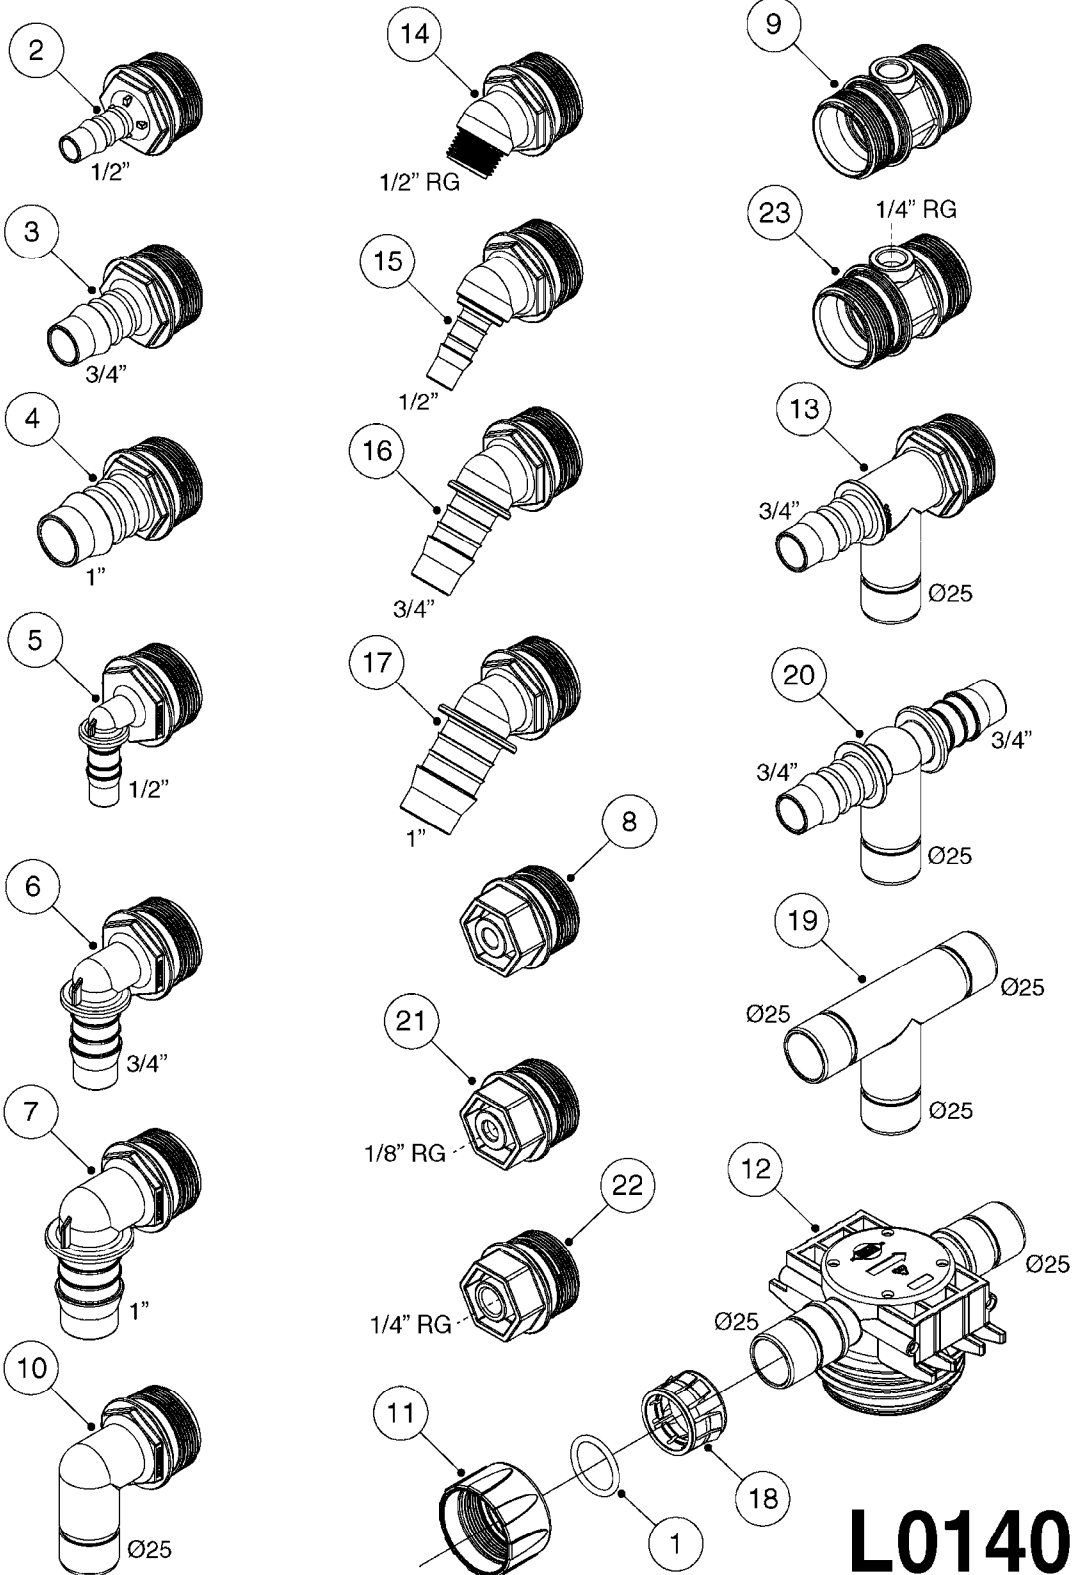

L0130

HOSE CLAMPS
L0130-HIN, 01:01:16

Page 1

Date 16.03.2016 13:17

parts-n°	order qty	description
334531	1	CLAMP HOSE PLASTIC 3/4"
334533	1	CLAMP HOSE PLASTIC 3/8"
334534	1	CLAMP HOSE PLASTIC 1/2"
334680	1	CLAMP HOSE PLASTIC 1"
334686	1	CLAMP HOSE PLASTIC 5/16"
341291	1	RUBBER HOSE CLAMP COVER 130MM
341292	1	RUBBER HOSE CLAMP COVER 180MM
341301	1	RUBBER HOSE CLAMP COVER 230MM
28029803	1	CLAMP HOSE GEAR P1/2" 6708
28029903	1	CLAMP HOSE GEAR P3/4"-S1" 6712
28030003	1	CLAMP HOSE GEAR P1" 6716
28030103	1	CLAMP HOSE GEAR P5/4-S1.5"6724
28030203	1	CLAMP HOSE T-BOLT S2" 235-67
28030303	1	CLAMP HOSE T-BOLT S2.5" 235-76
28030403	1	CLAMP HOSE T-BOLT S3" 235-82