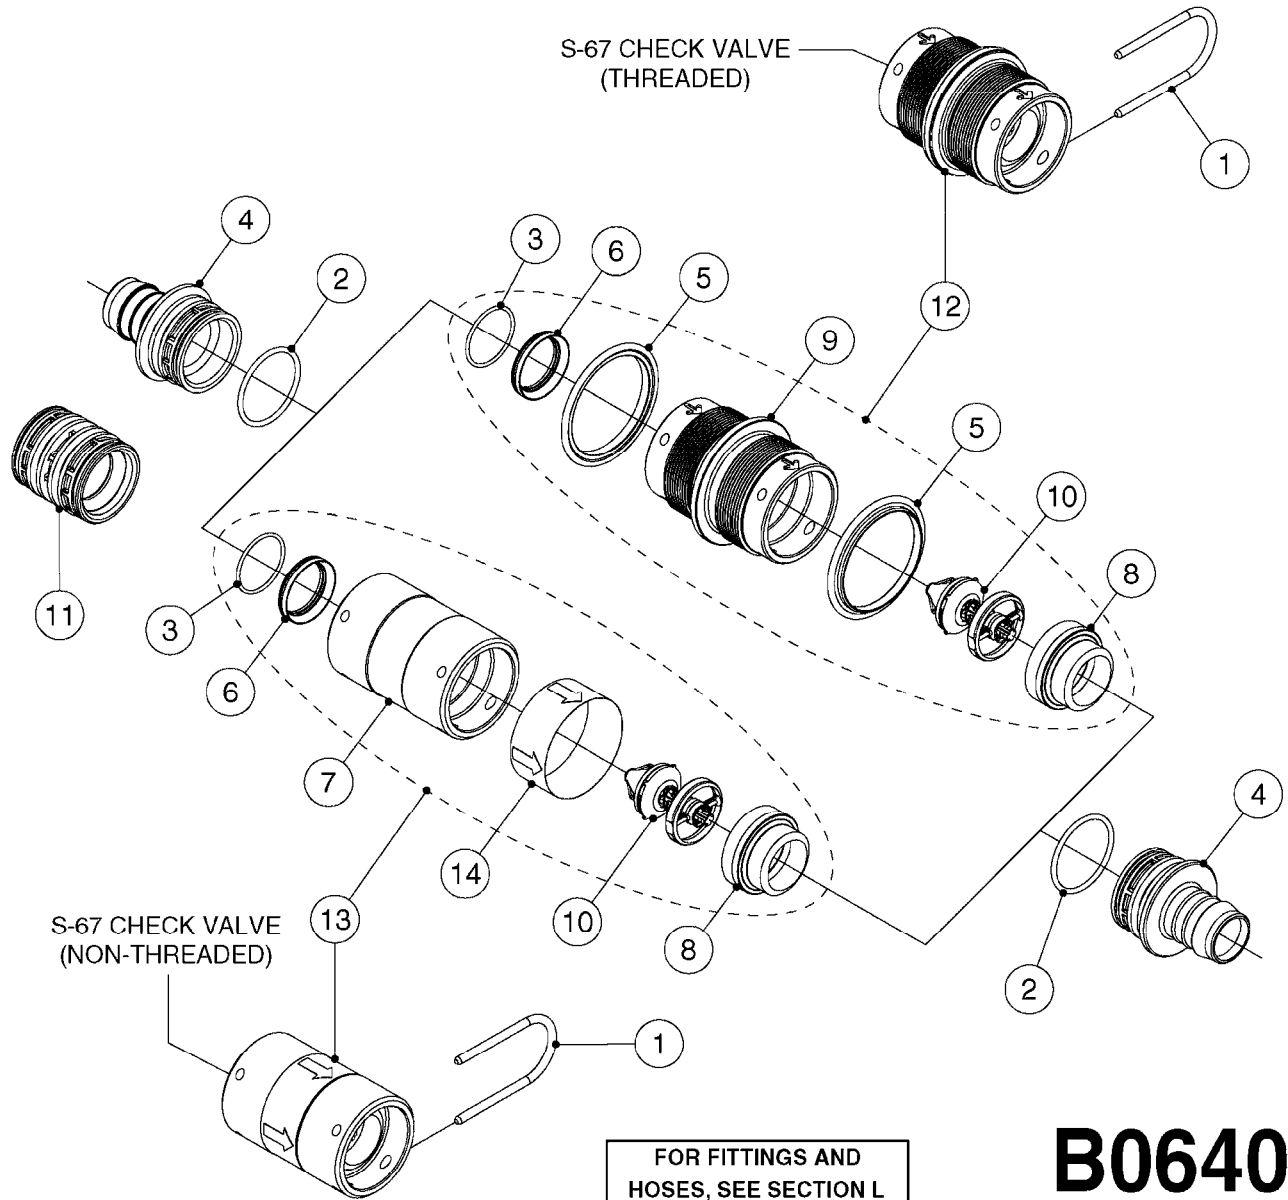

S-67 CHECK VALVE

FOR FITTINGS AND
HOSES, SEE SECTION L

B0630

CHECK VALVES - S67
B0630-HIN, 01:01:16

Page 1
Date 16.03.2016 13:16

Pos.	parts-n°	order qty	description
1	145996	1	FITT.DK S-67 FORK
2	242353	1	O-RING D44.2X3.0 VITON F.S-67
3	242504	1	O-RING D35x2 NITRIL
4	322104	1	FITT.DK S-67 BULKHEAD
5	334231	1	FITT.DK S-67 STR.1'
5	334232	1	FITT.DK S-67 STR.1-1/4'
6	14103100	1	SEAT F.CHECK VALVE D40.8 2010
7	72001803	1	CHCK VLV,S67, 2 X 1" HB COMPLETE IN-LINE CHECK VALVE FOR 1" HOSE
7	72206600	1	CHCK VLV,S67, 2 X 1.25" HB COMPLETE IN-LINE CHECK VALVE FOR 1-1/4" HOSE
8	72089900	1	CHECK VALVE S67 SUBASMBLY.2001
9	97800500	1	DECAL 230X28 BLACK ARROW