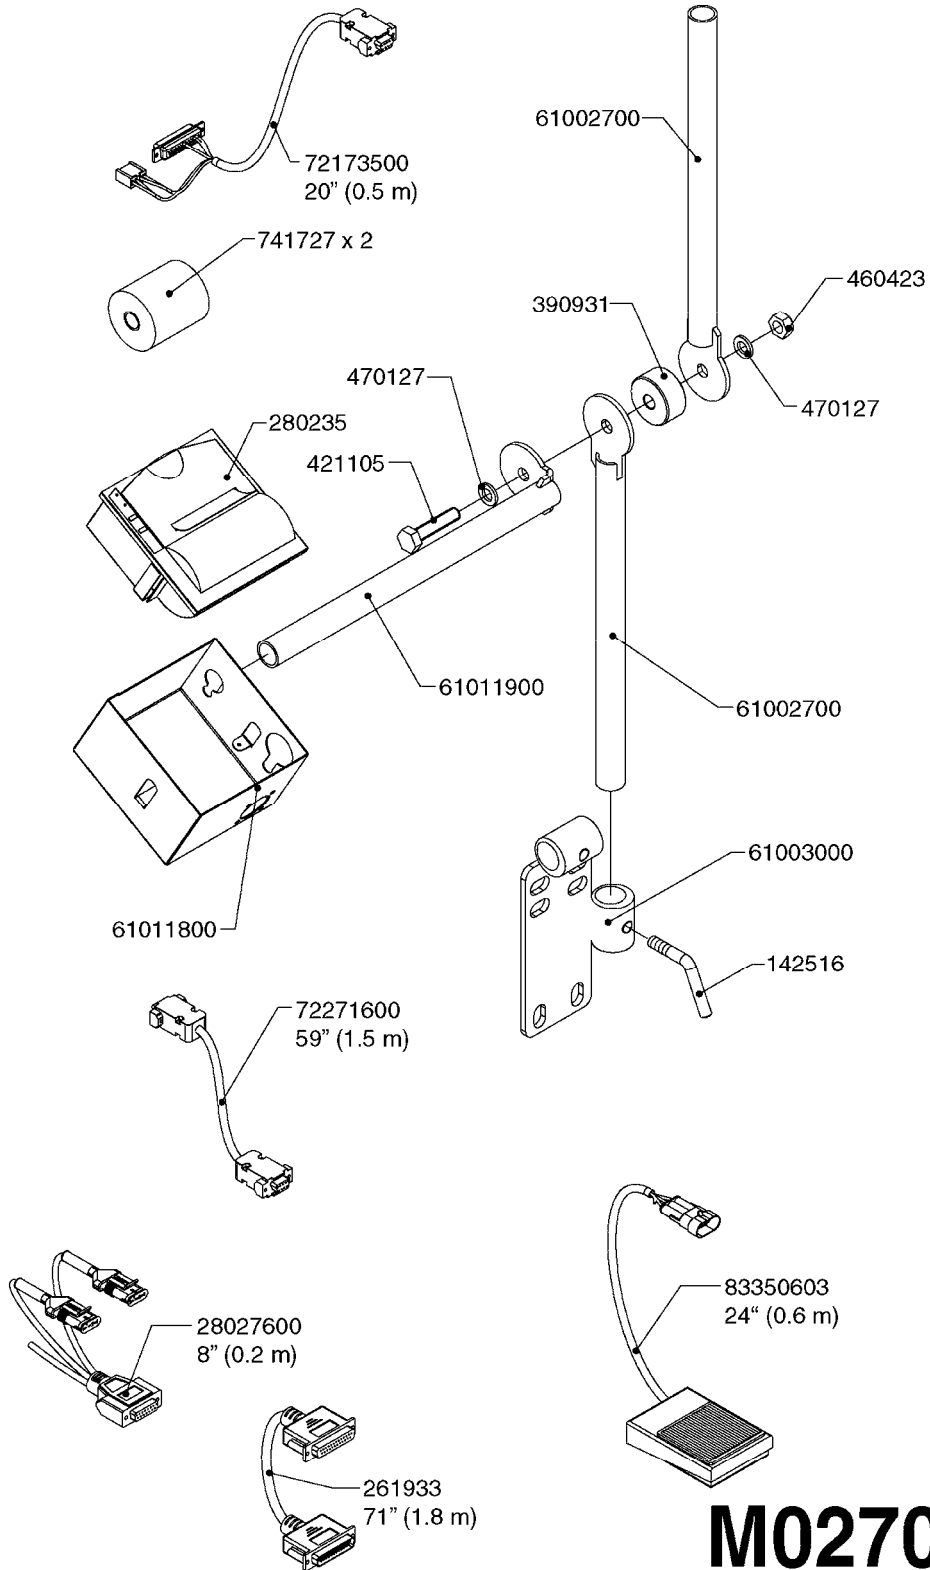

JOB COM AND BREAK OUT
M0250-HIN, 01:01:16

Page 1

Date 16.03.2016 13:18

Pos.	parts-n°	order qty	description
1	391095	1	BOX COMPL. 300X300X135 DRILLED
2	440673	1	SCREW F.PLASTIC 5X12 SS
3	16132400	1	PLATE 1.5X270X270/JOB COMPUTER
4	26004600	1	PLUG F.DRILLED HOLE 21MM
5	26004700	1	PLUG F.DRILLED HOLE 13.5MM
6	26005100	1	CONNECTOR FOR PCB, PLASTIC
7	26005500	1	PCB BREAKOUT BOX EL BOX CM"05"
8	26013800	1	CABLE HC6500 JOB COM TO CABIN
9	26016700	1	JOB COM PCB HW2.1 FOR HC6500
9	72289900	1	JOB COM PCB COMMANDER 44/6600
9	72369300	1	JOB COM PCB NCM44/6600 REFURB.
10	26029200	1	DAH PCB F. JOB COM NCM '09
11	28048600	1	FUSE AUTO 15 AMP.
12	28091400	1	FINGER SCREW F.BOX 300X300X135