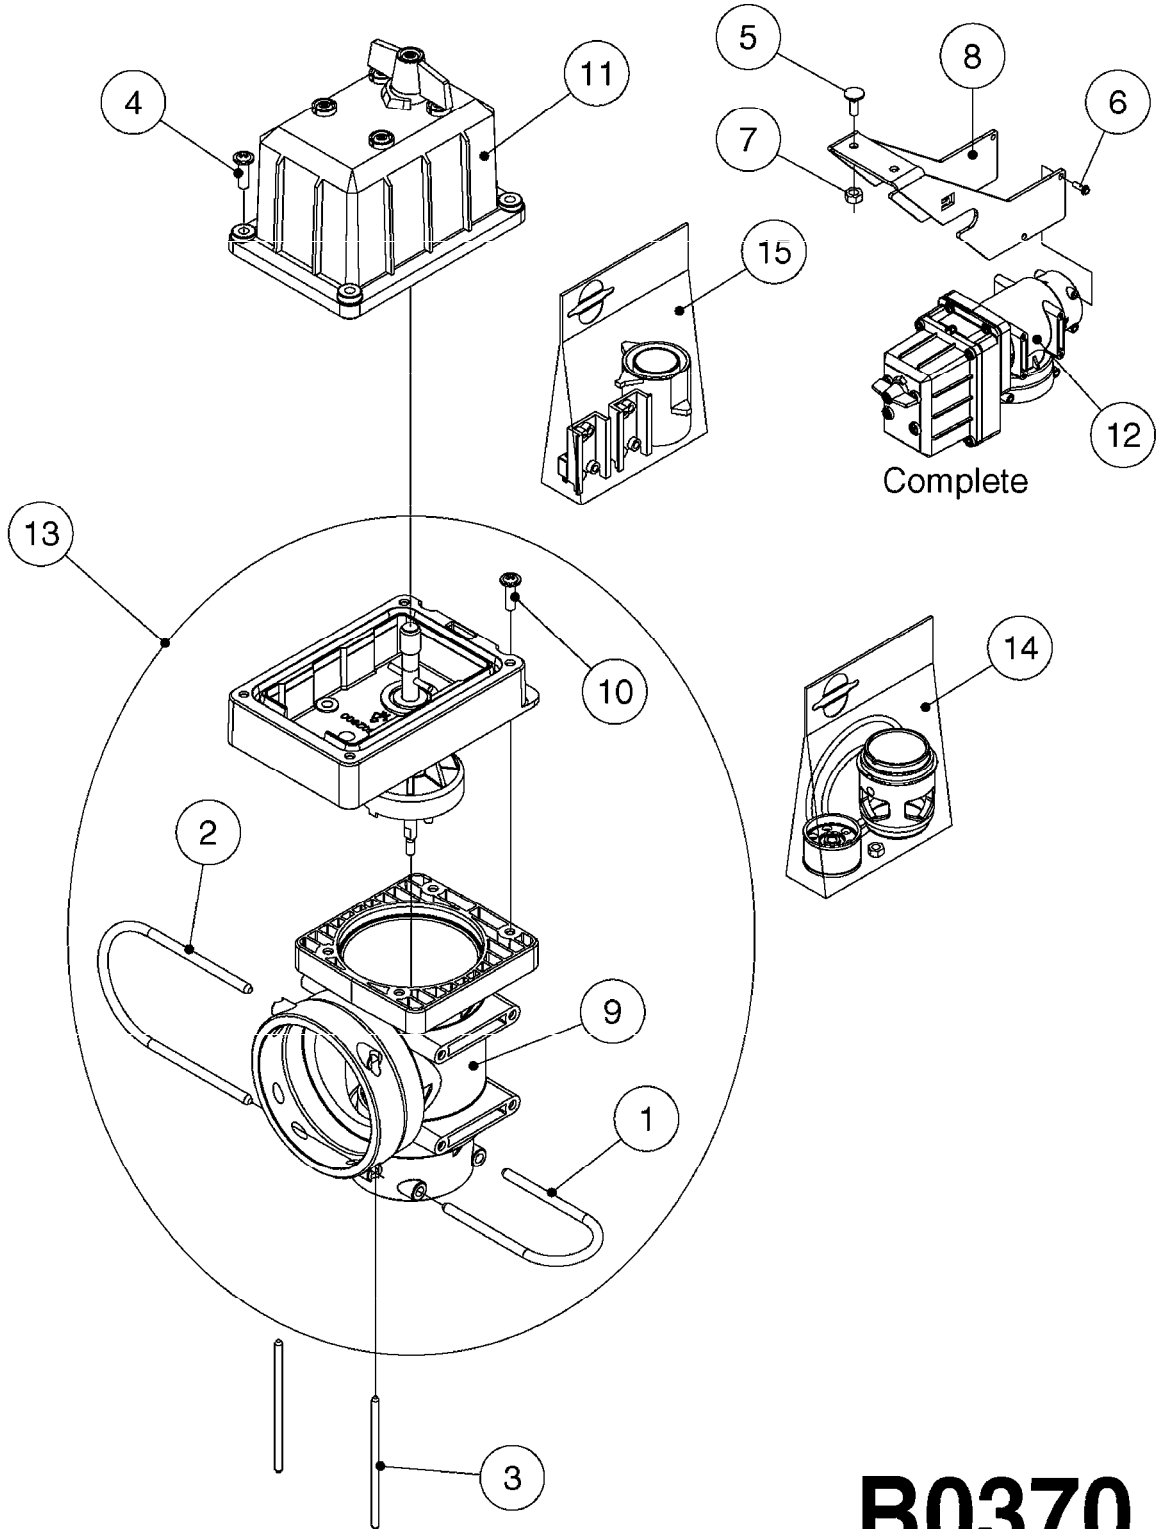

B0370

PRESSURE REGULATOR - S93 06
B0370-HIN, 01:01:16

Page 1

Date 16.03.2016 13:16

Pos.	parts-n°	order qty	description
1	145996	1	FITT.DK S-67 FORK
2	145997	1	FITT.DK S-93 FORK
3	147767	1	PIN 5Ø X 60 S-93 DOUBLE CLAMP
4	440677	1	SCREW F. PLASTIC 5X20 SS
5	440695	1	BOLT CARRIAGE M8X25
6	440698	1	SCREW F.PLASTIC 6X18 SS HEXHD
7	460143	1	NUT HEX M8 LOCK A2 DIN985
8	16244000	1	BRACKET FOR REG. NAV, PAINTED NAVIGATOR PLATFORM BRACKET
9	33510800	1	HOUSING F.PRESS.REG.S67/S93
10	44076200	1	PT TORNILLO 50X16 WN5451 rsf t
11	72374200	1	MOTOR HOUS.REG.1:150 ENCODER
12	72425500	1	REGULATOR S67/S93 CROSS-DRILL
12	72678700	1	REGULATOR S67/S93 CROSS-DRILL CERAMIC COMPONENTS
13	72481600	1	BAG W. CONSOLE&SPINDLE COMPL
14	72678900	1	BAG W.CONE/CYL/GASKET CERAMIC CERAMIC COMPONENTS
14	74190800	1	BAG W.CONE/CYL. AND GASKET
15	74187500	1	SWITCH 5A PRESS.REG REP.KIT 08