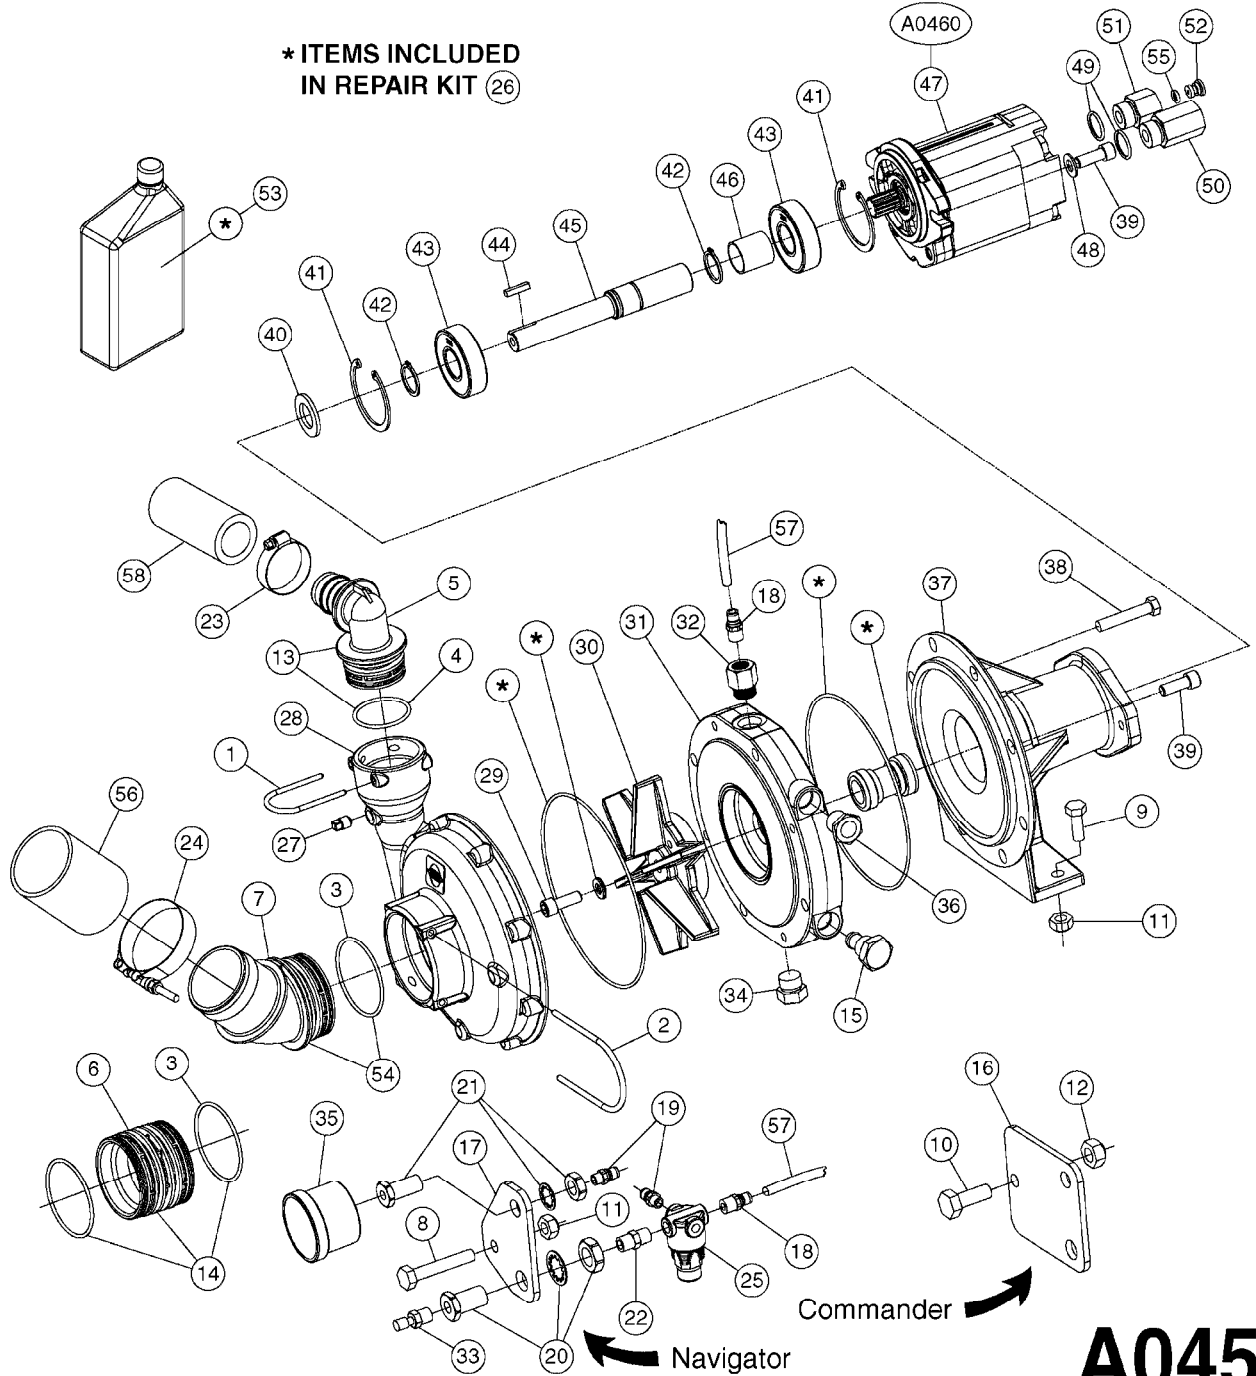

* ITEMS INCLUDED
IN REPAIR KIT (26)

PUMP - 650 ACE CENTRIFUGAL
A0450-HIN, 01:01:16

Page 1
Date 16.03.2016 13:16

Pos.	parts-n°	order qty	description
1	145996	1	FITT.DK S-67 FORK
2	145997	1	FITT.DK S-93 FORK
3	242351	1	O-RING D69.5X3.0 VITON F.S-93
4	242353	1	O-RING D44.2X3.0 VITON F.S-67
5	334244	1	FITT.DK S-67 ELB.1-1/4"
6	334572	1	FITT.DK S-93 ADAPTOR MALE MALE
7	334883	1	FITT.DK S-93 ELB.2-1/2"45D PVC
8	420906	1	BOLT HEX 8.8 DEL M10X60
9	421002	1	BOLT HEX 8.8 DEL M10X30 FT DIN933
10	430286	1	BOLT HEX 8.8 DEL M12X30 FT
11	460423	1	NUT HEX M10X1.5 LOCK
12	460703	1	NUT HEX M12X1.75 LOCK DIN985
13	726573	1	FITT. S67 5/4" 90° W/O-RING
14	728525	1	FITT. S93 CONNECTOR W/O-RINGS
15	782131	1	BLIND PLUG F.3/4" CARTR.VALVE
16	16162303	1	BRKT, ACE 650, GAUGE GAUGE BRACKET FOR COMMANDER
17	16162703	1	BRKT, ACE 650, NAV. GAUGE GAUGE BRACKET FOR NAVIGATOR
18	23003703	1	FITT 1/4 NPTF-1/4 PTC
19	23003803	1	FITT 1/8 NPTF-1/4 PTC
20	23003903	1	FITT 1/4 THRU-WALL COUP,3/4-16
21	23004003	1	FITT 1/8 THRU-WALL COUP,5/8-18
22	23004203	1	FITT 1/4" NPTF-1/4" NPTF UNION
23	28030103	1	CLAMP HOSE GEAR P5/4-S1.5"6724
24	28030303	1	CLAMP HOSE T-BOLT S2.5" 235-76
25	28065303	1	REGULATOR 1/4", 30PSI, PARKER
26	28066503	1	PUMP REPAIR KIT ACE 650 INCLUDES 1 QT. BARRIER FLUID
27	28068303	1	PLUG 1/8" NPT SS
28	28068403	1	PUMP HOUSING FRONT ACE 650
29	28068503	1	CAP SCREW 3/8" X 3/4" SS
30	28068603	1	IMPELLER, WETSEAL SS ACE 650
31	28068703	1	SEAL PLATE SS ACE 650
32	28068803	1	ADAPTER #8 SAE X 1/4" FNPT
33	28068903	1	AIR VALVE 1/4"
34	28069003	1	PLUG #8 SAE X 1/8" FNPT
35	28069203	1	PRESS.GAUGE 0-60 PSI 1/8" NPT
36	28069303	1	SIGHT GAUGE #8 SAE W/FLOAT
37	28069403	1	PUMP HOUSING REAR ACE 650
38	28069503	1	CAP SCREW 3/8" X 2"
39	28069603	1	CAP SCREW 3/8" X 1"
40	28069703	1	SLINGER 1.5" X 7/8"
41	28069803	1	SNAP RING INTERNAL, FRAME
42	28069903	1	SNAP RING EXTERNAL, SHAFT
43	28070003	1	BEARING F.ACE 650 PUMP
44	28070103	1	KEY 0.188 X 0.188 X 0.875
45	28070203	1	SHAFT 11T FEMALE SPLINE SS
46	28070303	1	SPACER, SHAFT ACE 650
47	28070403	1	HYDRAULIC MOTOR ACE 650
48	28070503	1	WASHER 3/8" SS
49	28070603	1	O-RING #10 SAE
50	28070703	1	REVERSE CHECK ASSEMBLY #10 SAE
51	28070803	1	BODY F.RESTRICTOR, #10 SAE
52	28070903	1	RESTRICTOR
53	29004303	1	ACE 650, BARRIER FLUID 32oz
54	72072900	1	FITT.S93 2-1/2" 45°PVC W/ORING
55	78601603	1	O-RING F. RESTRIC ACE HYD PUMP
56	92702803	1	HOSE PVC SUCT GRAY 2.5"
57	92703303	1	HOSE LLDPE .25"X.17"X12" BLACK
58	92734403	1	HOSE R X5/4" X200PSI WP X0012"