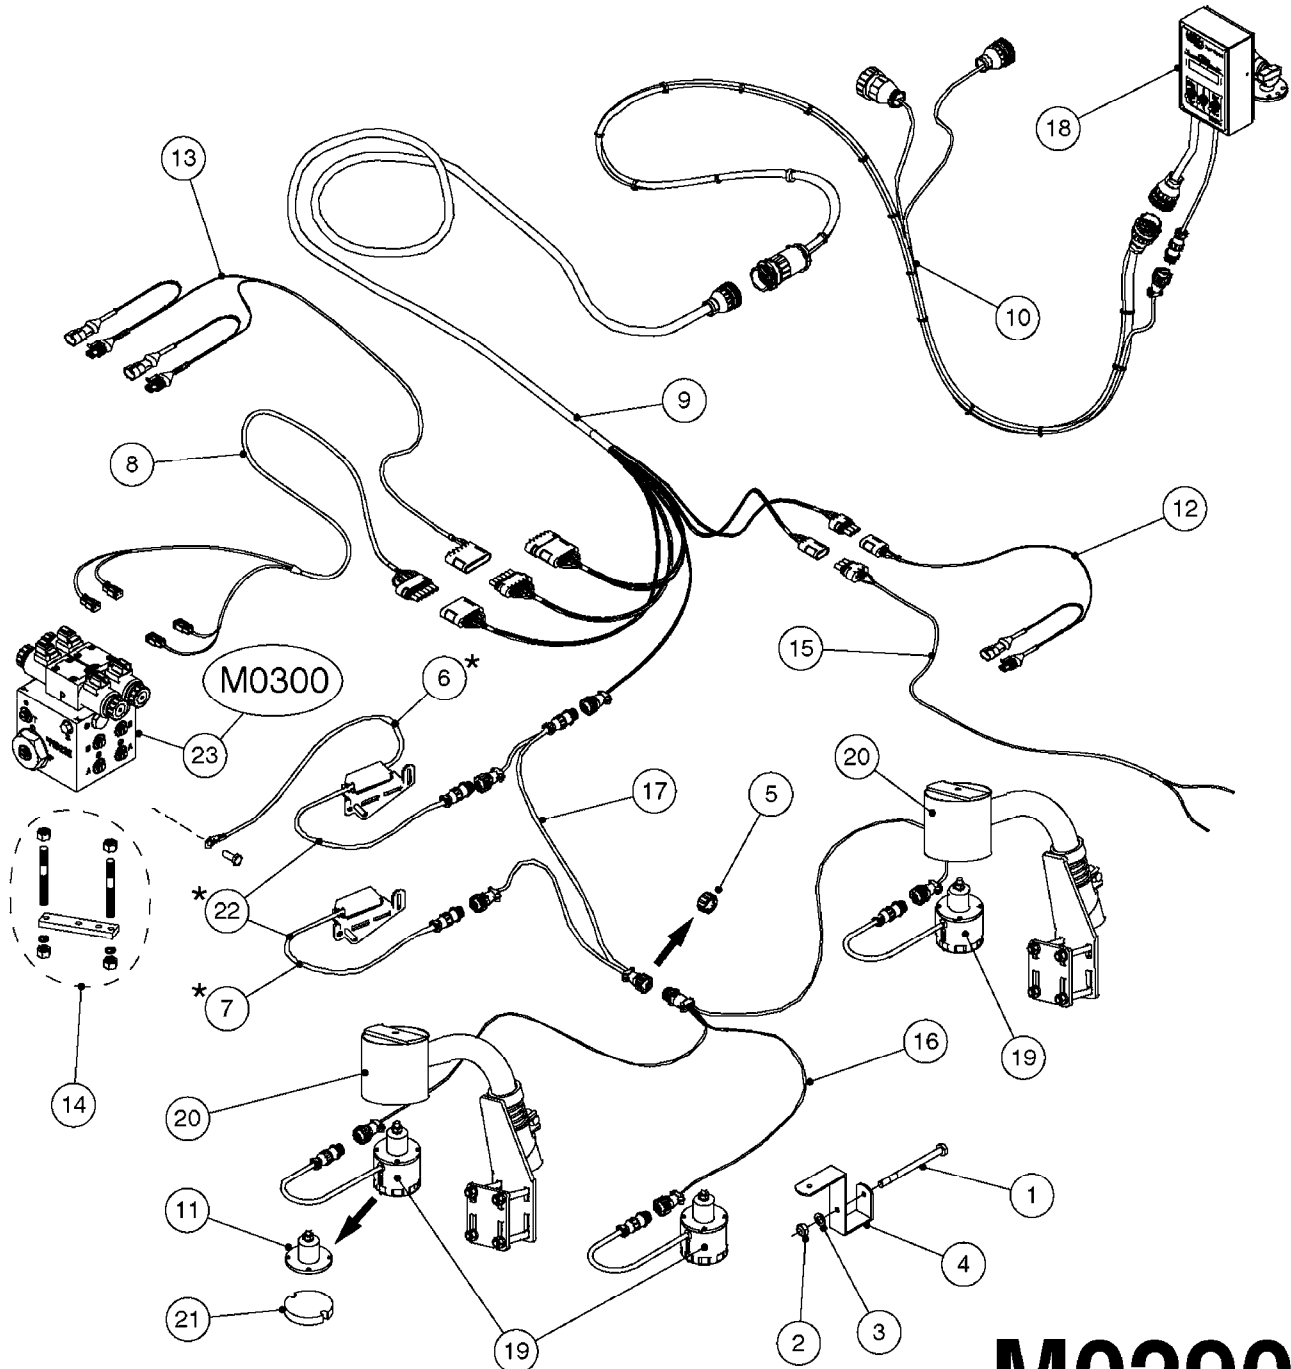

LIQUID SYSTEM

HYDRAULIC SYSTEM

* Note orientation of bracket
1 = Liquid system
2 = Hydraulic system

M0280

39 PIN CABLES
M0280-HIN, 01:01:16

Page 1

Date 16.03.2016 13:18

parts-n°	order qty	description
262158	1	PLUG INSERT 39 POLE MALE
262159	1	PLUG INSERT 39 POLE FEMALE
262160	1	PLUG HOUSING 39 POLE FEMALE
262161	1	PLUG HOUSING F/39 POLE MALE
440634	1	SCREW 5/8"
440732	1	PT SCREW 35X12B Z5452 ELZ
14034200	1	CODE BRACKET FOR 39 PIN CABLE
26003900	1	WIRE 37-39 PIN EVC, 6.6'
26004200	1	WIRE 37-39 PIN EVC, 57.4'
26008400	1	WIRE 39-PIN 24 WIRE L=8M
28027500	1	WIRE 37-39 PIN EVC, 37.7'
28028700	1	WIRE 37-39 PIN EVC, 45.9'
28028800	1	WIRE 37-39 PIN EVC, 16.4'
28028900	1	WIRE 37-39 PIN EVC, 26.2'
72236400	1	DAH CONN. WIRE/TRACTOR L=8M
97610803	1	DECAL-SRAY BOX 39-PIN
97610903	1	DECAL-HYDRAULIC BOX 39-PIN