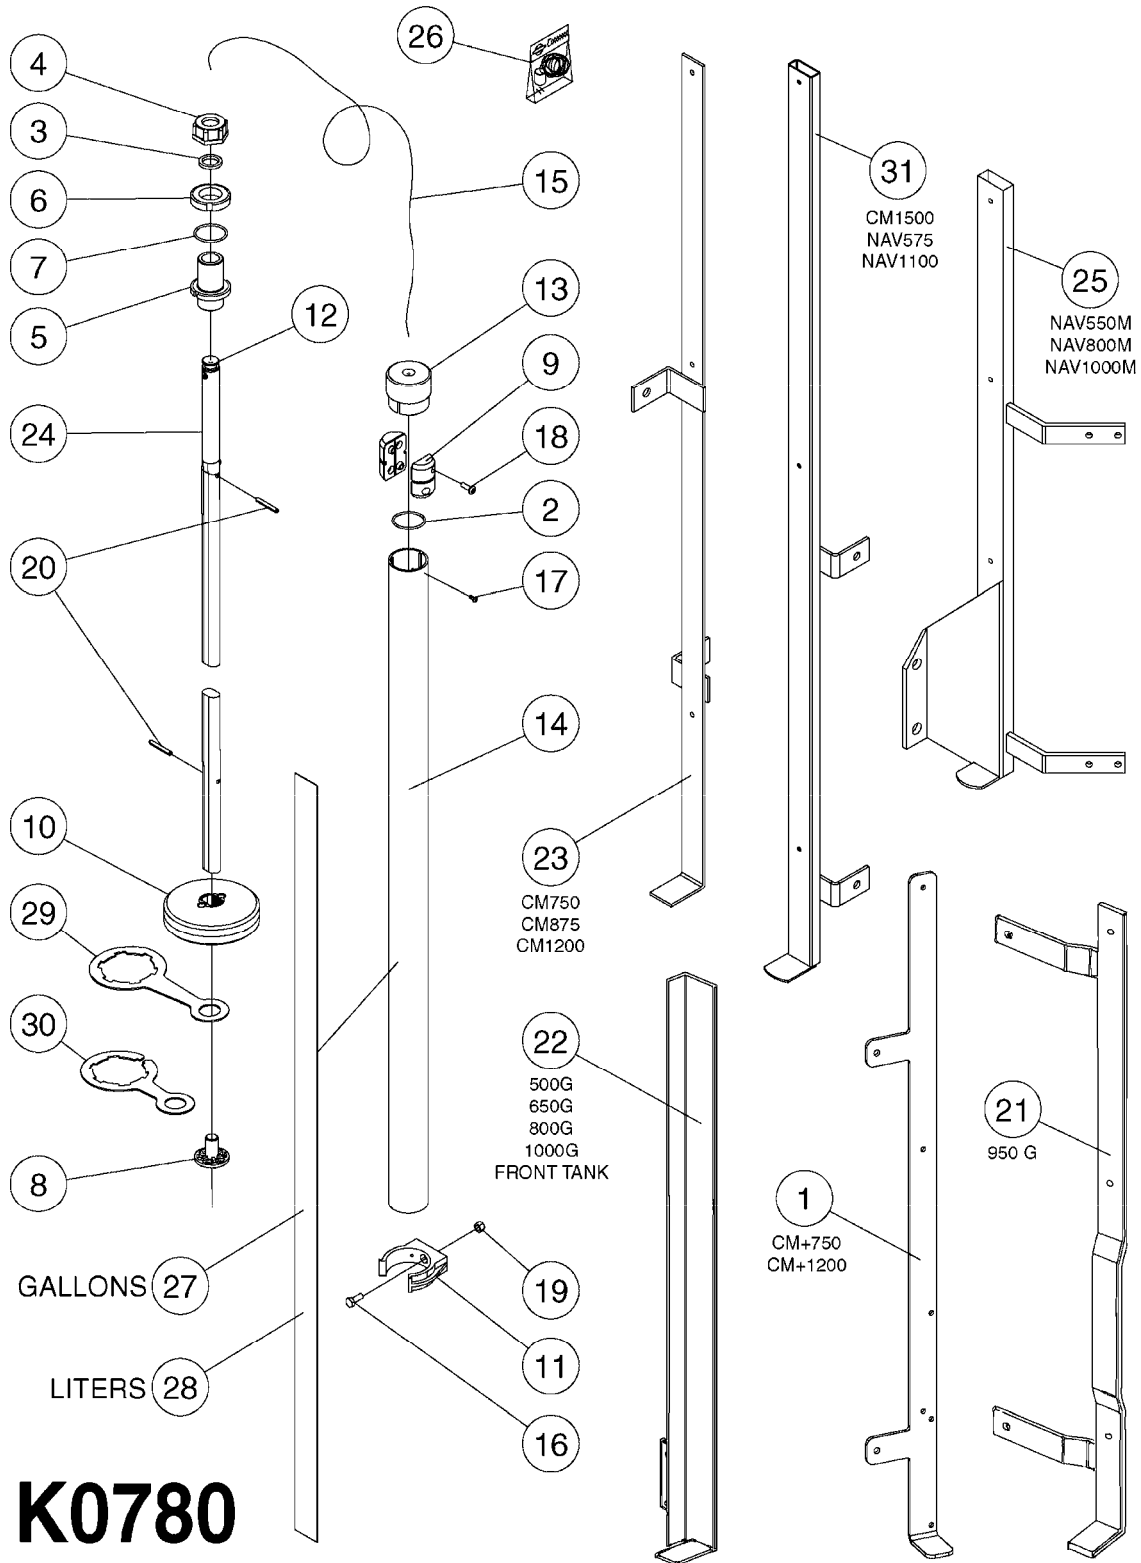

SIGHT GAUGE - REMOTE
K0780-HIN, 01:01:16

Page

0

Date

16.03.2016 13:17

SIGHT GAUGE - REMOTE
K0780-HIN, 01:01:16

Page 1
Date 16.03.2016 13:17

Pos.	parts-n°	order qty	description
1	161950	1	SIGHT GAUGE MT BKT CM+ 750/120
2	242262	1	O-RING D31X3 VITON
3	242309	1	SEAL Ø22 ID Ø30 OD X 4 HIGH
4	320095	1	FITT.DK NUT 1" BSP
5	320456	1	FITT.DK BULKHEAD 1"BSP DOUBLE
6	320471	1	FITT.DK NUT 1" BSP JAMB
7	332577	1	O-RING D38/D30X4 F.1" PUR.
8	333864	1	GUIDE F. SAFETY VALVE SPRING
9	334513	1	MARKER HALF SIGHT GAUGE
10	334515	1	FLOATER FOR LIQUID LEVEL
11	334523	1	PIPE HOLDER D51.5
12	334849	1	SIGHT GAUGE GUIDE F. SS TUBE
13	334850	1	GUIDE F. SIGHT GAUGE TUBE TOP
14	34000703	1	TUBE F. DRY GAUGE L=1200 BENT RANGER 2200
14	341202	1	TUBE F.SIGHT GAUGE L=40"
14	341204	1	SIGHT GAUGE TUBE L=59"
14	341273	1	TUBE F.SIGHT GAUGE L=65"
14	341283	1	TUBE F.SIGHT GAUGE L=72"
14	341307	1	TUBE F.SIGHT GAUGE L=75" NCM 4400
14	341339	1	TUBE F.SIGHT GAUGE L=82" NCM 6600
14	341340	1	TUBE F.SIGHT GAUGE L=94" (2382) NCM 9000
15	28034100	1	CABLE F.LIQUID LEVEL IND.L=5M
15	390487	1	CORD NYLON/SIGHT GAUGE 4500mm
16	410185	1	BOLT HEX 8.8 DEL M6X16 A2
16	410362	1	BOLT HEX 8.8 SS M6X20 FT
17	440663	1	SCREW 3/8" NR4 STAINLESS
18	440677	1	SCREW F. PLASTIC 5X20 SS
19	460261	1	NUT HEX M6X1 LOCK A2 DIN985
20	480717	1	PIN D5 X 40 STAINLESS
20	480730	1	PIN ROLL 5X30 STAINLESS STEEL
21	615197	1	BKT.SIGHT GAUGE HC950
22	615308	1	BRACKET FOR SIGHT TUBE
23	615941	1	SIGHT GAUGE MOUNT BRACKET CM
24	61022100	1	GUIDE TUBE F NP1100/CM1500
24	61022600	1	GUIDE TUBE F.FLOATER NAV 575G NAV 575 & RANGER 2200
24	61036700	1	GUIDE TUBE F.FLOAT NCM 4400 NCM 4400 & NAV 4000
24	61038600	1	GUIDE TUBE F.FLOAT NCM 9000
24	61038700	1	GUIDE TUBE F.FLOAT NCM 6600
24	615942	1	GUIDE TUBE F.FLOATER CM1200G
24	615943	1	GUIDE TUBE F.FLOATER CM875G
24	615944	1	GUIDE TUBE F.FLOTR 750G 1695mm
24	615945	1	GUIDE TUBE F.FLOATER NAV 3000 NAV 3000 & HC650
24	615947	1	GUIDE TUBE F.FLOATER TR 500G NAV 3000 & HC650
24	615948	1	GUIDE TUBE F.FLOATER MEGA 350G
24	615949	1	GUIDE TUBE F.FLOATER MEGA 230G
24	615951	1	GUIDE TUBE F.FLOATER NAV800G
24	615952	1	GUIDE TUBE F.FLOATER NAV1000G
24	615954	1	GUIDE TUBE F. FLOATER F.T.250G
24	615955	1	GUIDE TUBE F.FLOATER FT.350G
24	615957	1	GUIDE TUBE F.FLOATER NAV.550G
25	637998	1	MANIFOLD BKT. NAVIGATOR
26	741527	1	SIGHT GAUGE KIT SS WIRE '98
27	10637303	1	DECAL SCALE F.270G MISTBLOWER