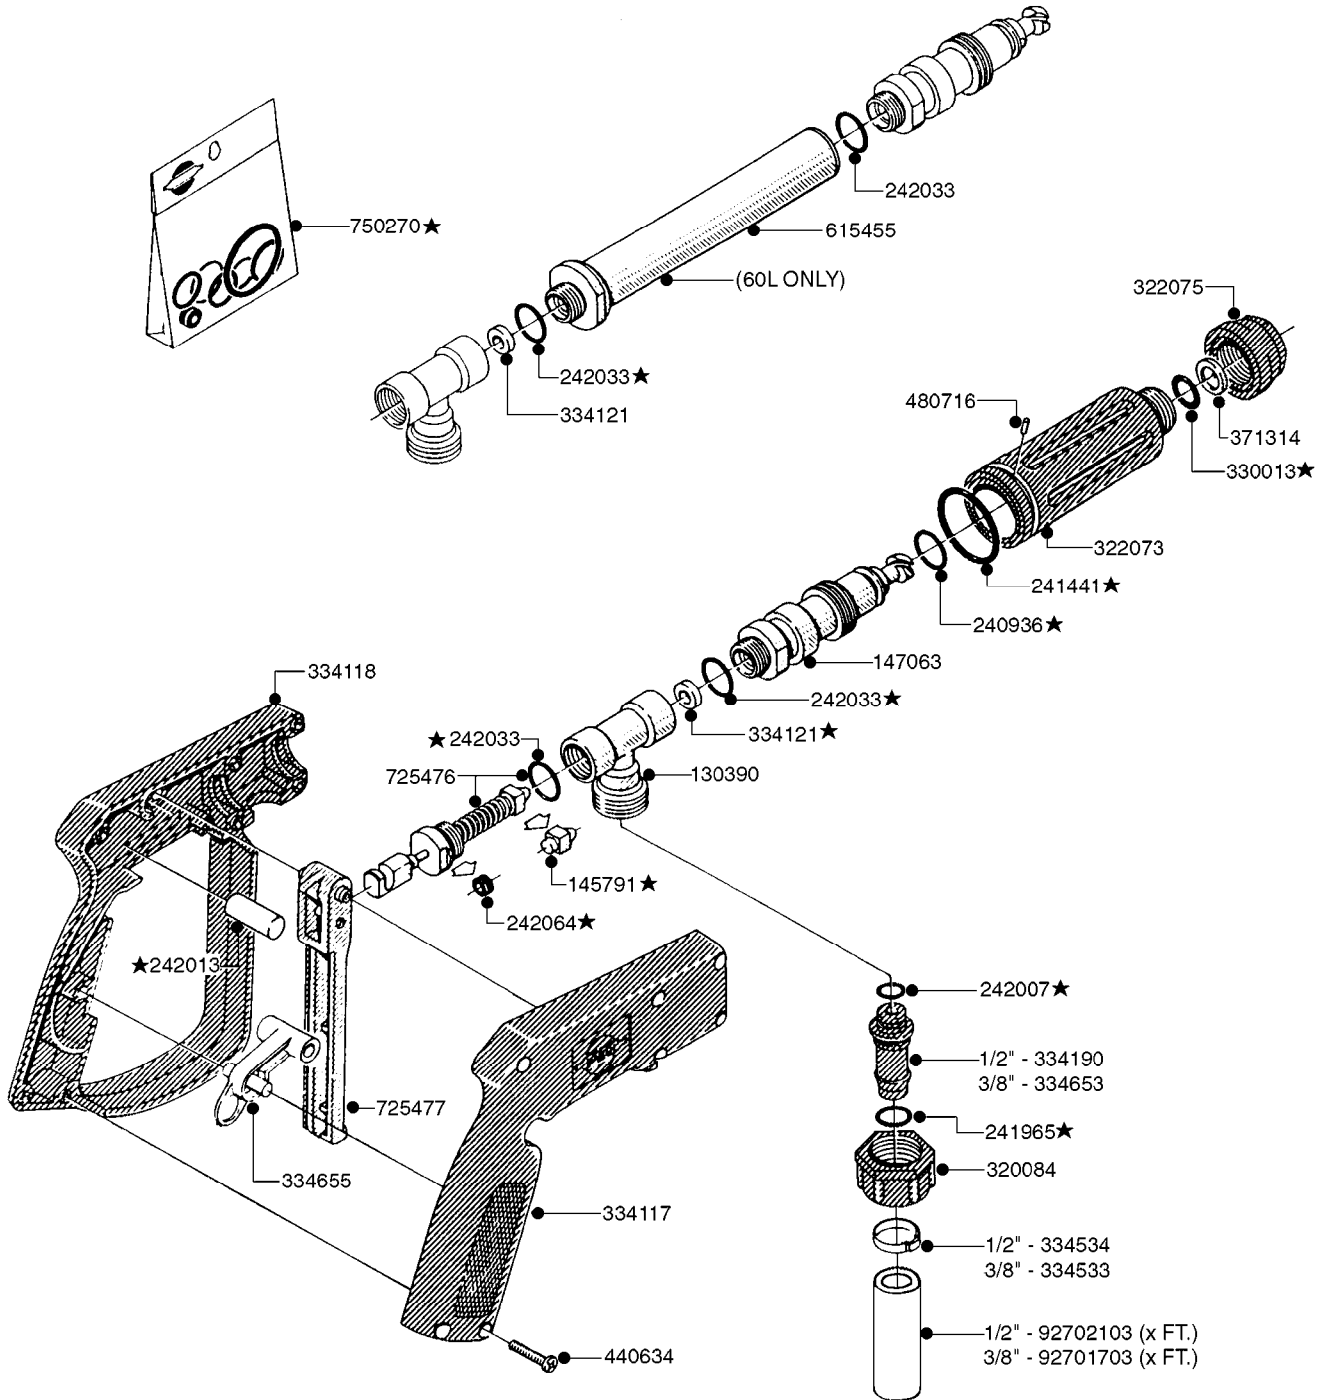

COMPLETE ASSEMBLY:
843197 - 60L
843196 - 60S

COMPLETE ASSEMBLIES
WHOLEGOODS ITEMS

K0480

HANDGUN TYPE 60S/60L POST 95
K0480-HIN, 01:01:16

Page 1
Date 16.03.2016 13:17

parts-n°	order qty	description
130390	1	TEE 3/8'X 1/2' BSP F.TYPE 60S
145791	1	CONE FOR ON/OFF
147063	1	SWIRL F.SPRAY GUN TYPE 60
240936	1	O-RING D13.3X2.4 NITRIL
241441	1	O-RING D29.3X3
241965	1	O-RING 12.1 X 1.6
242007	1	O-RING D9.1X1.6
242013	1	SPRING RUBBER F/TRIGGER
242033	1	O-RING
242064	1	SLEEVE RUBBER 3X8X4MM
320084	1	FITT.DK NUT 1/2" BSP
322073	1	HOUSING F.SWIRL TYPE 60S H.G.
322075	1	HOUSING F. NOZZLE
330013	1	O-RING D15/D10X2.5 F.3/8"NUT
334117	1	HANDLE PIECE RIGHT F.60S/60L
334118	1	HANDLE PIECE LEFT F.60S/60L
334121	1	SEAT FOR ON-OFF TYPE
334190	1	FITT.DK HB 1/2' F. PISTOL 60S
334533	1	CLAMP HOSE PLASTIC 3/8"
334534	1	CLAMP HOSE PLASTIC 1/2"
334653	1	FITT.DK HB 3/8' F.HANDGUN
334655	1	TRIGGER SAFETY F.60S/60L GUN
371314	1	NOZZLE CERAMIC 1099-20
440634	1	SCREW 5/8"
480716	1	PIN D3X6 STAINLESS
615455	1	TUBE F.LANCE TYPE 60L
725476	1	SPINDLE
725477	1	TRIGGER
750270	1	GASKET KIT F.SPRAY GUN
843196	1	GUN, MODEL 60S
843197	1	HANDGUN KIT TYPE 60 LONG
92701703	1	HOSE R X3/8" X300PSI WP X0012"
92702103	1	HOSE R X1/2" X300PSI WP X0012"