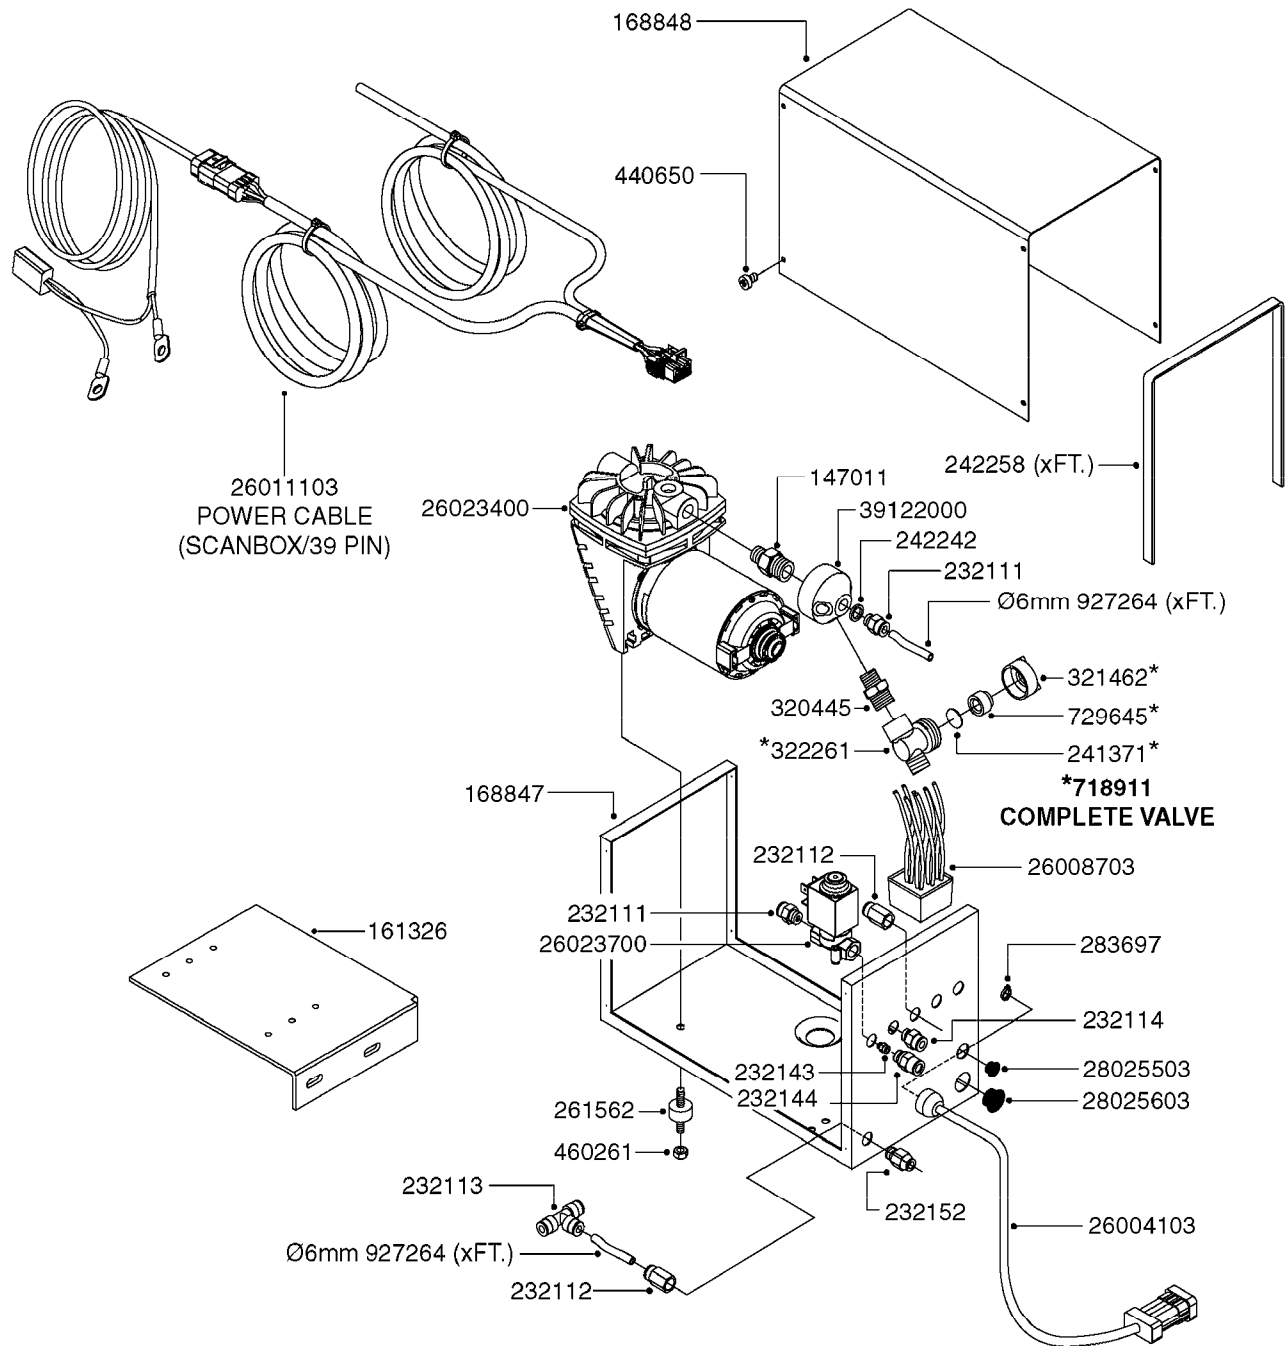

K0400

*Ø8mm 927306 (xFT.)
*Ø10mm 927330 (xFT.)

70062503 - COMPLETE ASSEMBLY

FOAM MARKER COMPRESSOR 2007
K0400-HIN, 01:01:16

Page 1
Date 16.03.2016 13:17

parts-n°	order qty	description
147011	1	HEX NIPPLE 3/8'X1/4'BSP BRASS
161326	1	MOUNT BKT. F. FOAM COMP.BOX 98
168847	1	ENCLOSURE LOWER F.MARKER
168848	1	COVER F. FOAM MARKER
232111	1	QUICK COUPLER 6MM X 1/8 EXT.
232112	1	QUICK COUPLER 6MM 1/8 INT.
232113	1	QUICK COUPLER 6MM T-PIECE
232114	1	COUPLER 1/8" THREADX8MM HOSE
232143	1	REDUCER 1/4'INT-1/8'EXT
232144	1	QUICK COUPLER 10MM X 1/4 EXT
232152	1	QUICK COUPLER 8MMX1/8 EXT.LONG
241371	1	DIAPHRAGM, NO-DRIP alt 241371
242242	1	O-RING F.AIR HOSE FITTING
242258	1	TRIM 3X10 SELF ADHESIVE 0012"
261562	1	RUBBER DAMPER 2XM6X25
283697	1	TIESTRAP 200MM
320445	1	FITT.DK HN 1/4"X3/8" BSP
321462	1	CAP F.NO-DRIP ASSY.
322261	1	HOUSING F.SAFETY VALVE 3/8"
440650	1	SCREW 3.5x13 STAINLESS
460261	1	NUT HEX M6X1 LOCK A2 DIN985
718911	1	VALVE (SAFETY) F.MARKER
729645	1	NON-DRIP SPRING ASSY.GREEN 10
927264	1	HOSE R X PE D6/D4 X 0012"
927306	1	HOSE R X PE D8/D6 X 0012"BLACK
927330	1	HOSE R X PE D10/D8 X 012"BLACK
26004103	1	FOAM MARKER CNTRL MOD CABL STD
26008703	1	FOAM MARKER CONTROL SCII
26011103	1	FOAMER POWER/CONTROL CABLE 39P
26023400	1	COMPRESSOR F.FOAM MARKER CM40
26023700	1	SOLENOID VAL 12V 1/8' FLO '07
28025503	1	PLUG F.DRILLED HOLE 1/2"
28025603	1	PLUG F.DRILLED HOLE 3/4"
39122000	1	DISTR.HOUSING F.FOAM MARKER'07
70062503	1	FOAM MARKER COMPRESSOR,STD,39P