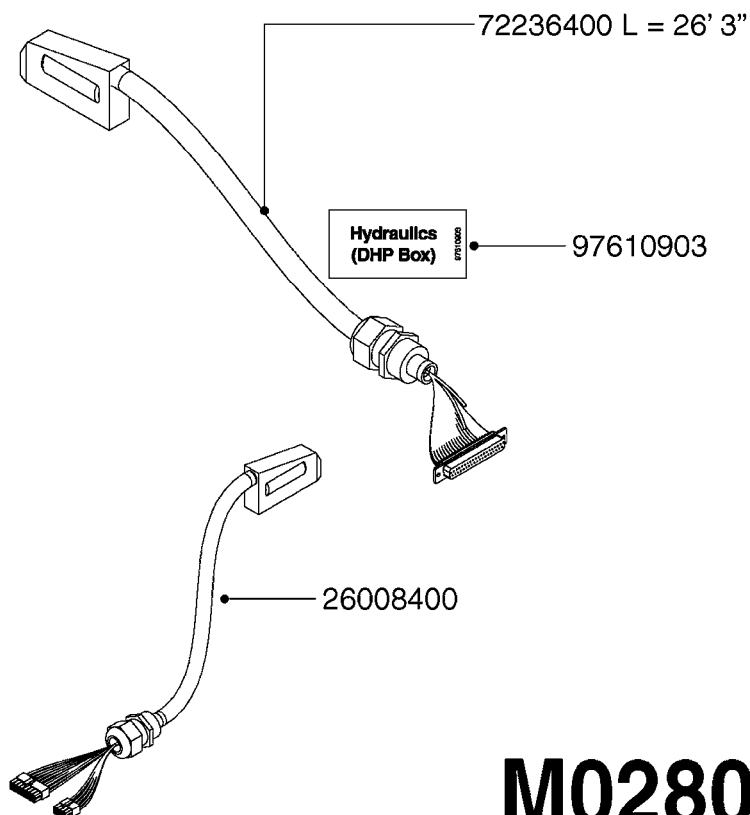

HYDRAULIC SYSTEM

* Note orientation of bracket
1 = Liquid system
2 = Hydraulic system