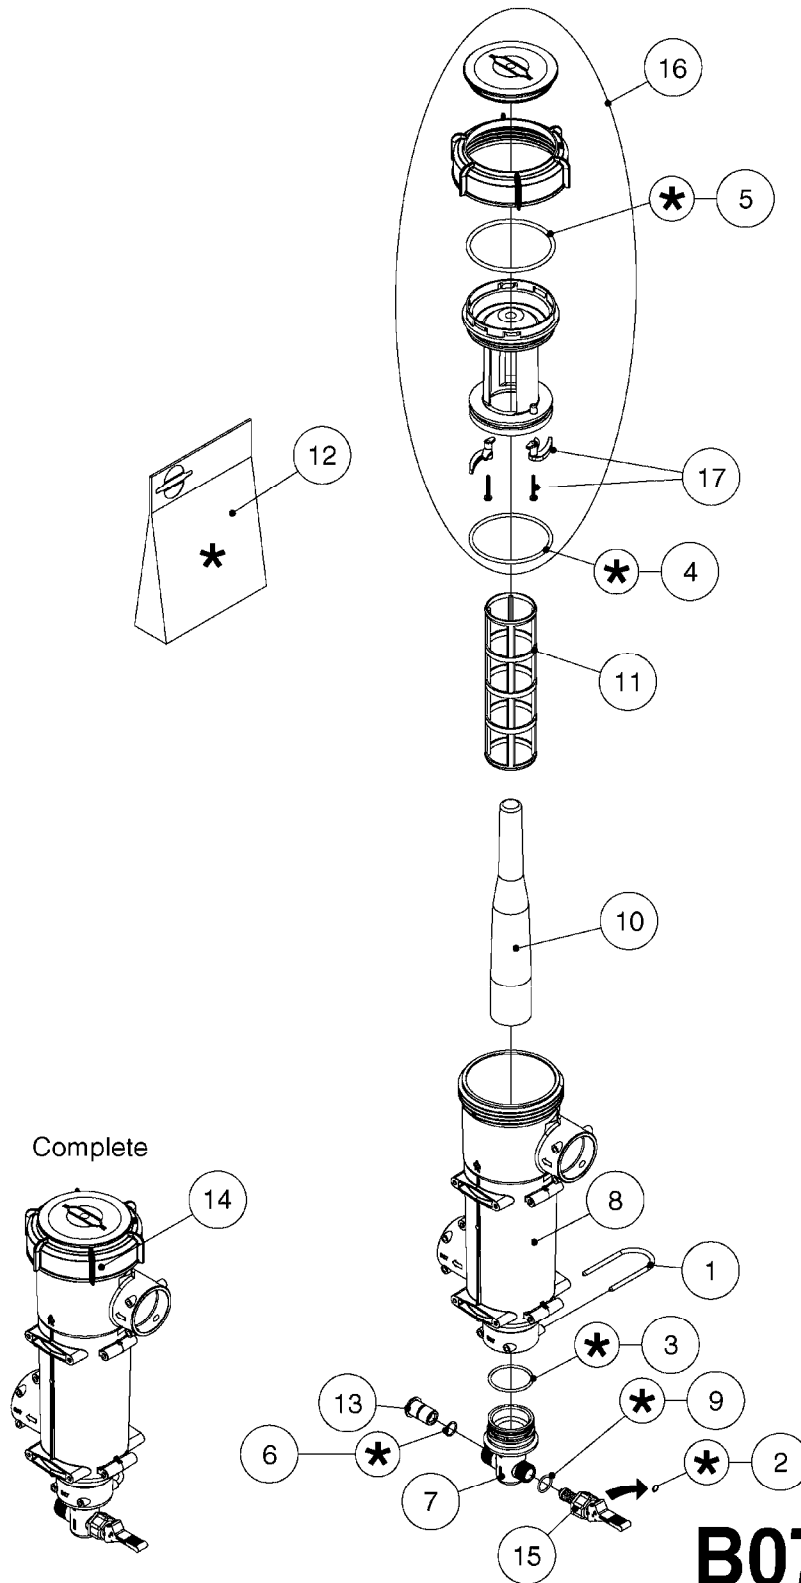

B0730

PRESSURE FILTER - CYCLONE
B0730-HIN, 01:01:16

Page 1
Date 16.03.2016 13:16

Pos.	parts-n°	order qty	description
1	145996	1	FITT.DK S-67 FORK
2	241323	1	O-RING D5.3X2.4 NITRIL
3	242353	1	O-RING D44.2X3.0 VITON F.S-67
4	242565	1	O-RING Ø 85 X 4.0 SH70 VITON
5	242577	1	O-RING Ø 86 X 4.5 SH70 VITON
6	242594	1	O-RING D14 X 1.78 SCH.70-EPDM
7	322358	1	T-PIECE S67-1/2"-3/4"
8	322359	1	CYCLONE FILTER HOUSING
9	330315	1	O-RING D18.4/D13X.6
10	391093	1	CONE F. CYCLONE FILTER
11	61036000	1	FILTER ELEM.S93,100 MSH-YELLOW
11	615416	1	FILTER ELEM.S93,50 MESH-BLUE
11	72557200	1	FILTER ELEM.S93,80# CYCLONE
12	741827	1	SEAL KIT CYCLONE FILTER
13	39127500	1	VALVE SEAT
14	72281200	1	CYCLONE FILT.COMP. 80 MSH S67
14	72316500	1	CYCLONE FILT.COMP.50 MSH S67
14	72316600	1	CYCLONE FILT.COMP.100 MSH S67
15	72281300	1	VALVE BOOSTER/ON/OFF CYCLONE F
16	72352200	1	LID COMPLETE F. CYCLONE FILTER
17	74192900	1	FILTER LOCK PARTS - CYCLONE