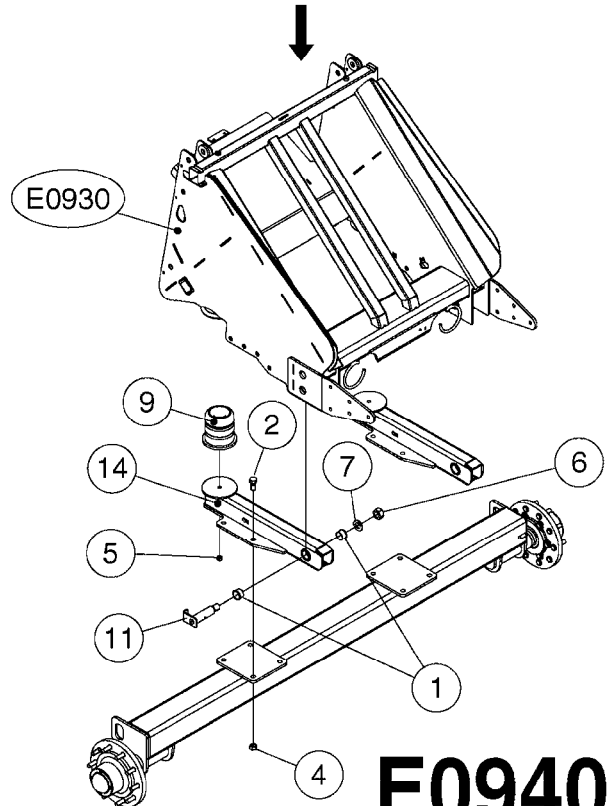

NON SUSPENDED
AXLE SYSTEM

SUSPENDED
AXLE SYSTEM

E0940