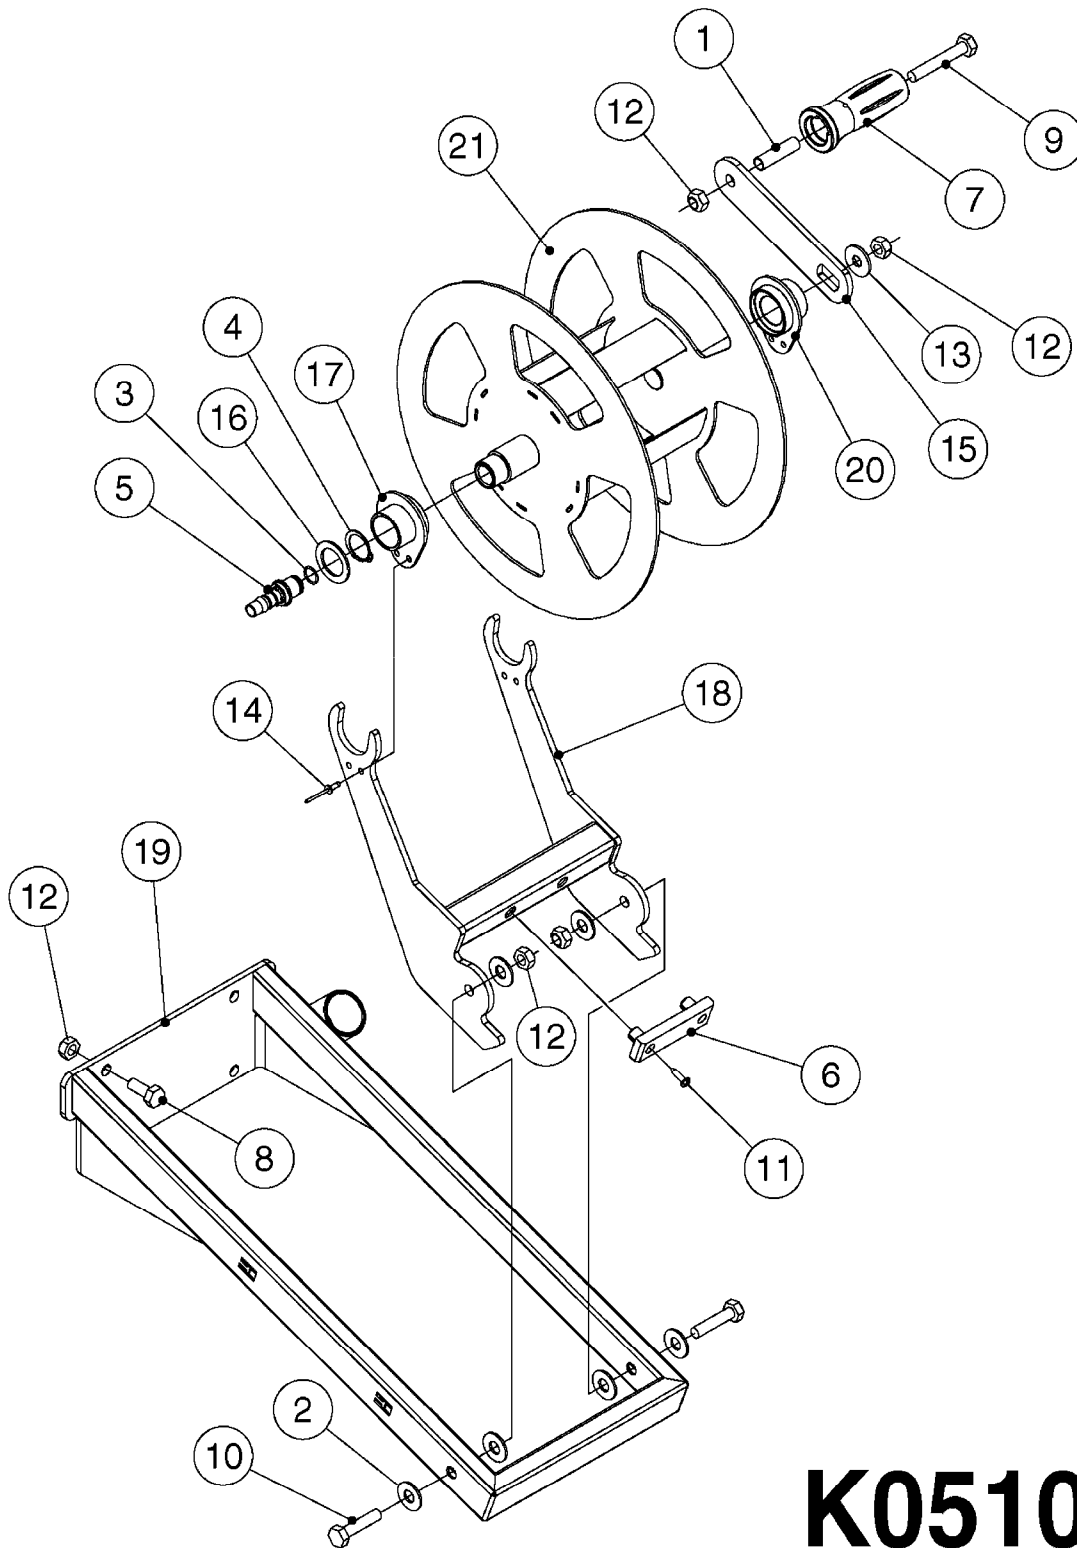

COMPLETE ASSEMBLY:
843197 - 60L
843196 - 60S

COMPLETE ASSEMBLIES
WHOLEGOODS ITEMS

K0480

HANDGUN TYPE 60S/60L POST 95
K0480-HIN, 01:01:16

Page 1
Date 16.03.2016 13:17

parts-n°	order qty	description
130390	1	TEE 3/8'X 1/2' BSP F.TYPE 60S
145791	1	CONE FOR ON/OFF
147063	1	SWIRL F.SPRAY GUN TYPE 60
240936	1	O-RING D13.3X2.4 NITRIL
241441	1	O-RING D29.3X3
241965	1	O-RING 12.1 X 1.6
242007	1	O-RING D9.1X1.6
242013	1	SPRING RUBBER F/TRIGGER
242033	1	O-RING
242064	1	SLEEVE RUBBER 3X8X4MM
320084	1	FITT.DK NUT 1/2" BSP
322073	1	HOUSING F.SWIRL TYPE 60S H.G.
322075	1	HOUSING F. NOZZLE
330013	1	O-RING D15/D10X2.5 F.3/8"NUT
334117	1	HANDLE PIECE RIGHT F.60S/60L
334118	1	HANDLE PIECE LEFT F.60S/60L
334121	1	SEAT FOR ON-OFF TYPE
334190	1	FITT.DK HB 1/2' F. PISTOL 60S
334533	1	CLAMP HOSE PLASTIC 3/8"
334534	1	CLAMP HOSE PLASTIC 1/2"
334653	1	FITT.DK HB 3/8' F.HANDGUN
334655	1	TRIGGER SAFETY F.60S/60L GUN
371314	1	NOZZLE CERAMIC 1099-20
440634	1	SCREW 5/8"
480716	1	PIN D3X6 STAINLESS
615455	1	TUBE F.LANCE TYPE 60L
725476	1	SPINDLE
725477	1	TRIGGER
750270	1	GASKET KIT F.SPRAY GUN
843196	1	GUN, MODEL 60S
843197	1	HANDGUN KIT TYPE 60 LONG
92701703	1	HOSE R X3/8" X300PSI WP X0012"
92702103	1	HOSE R X1/2" X300PSI WP X0012"