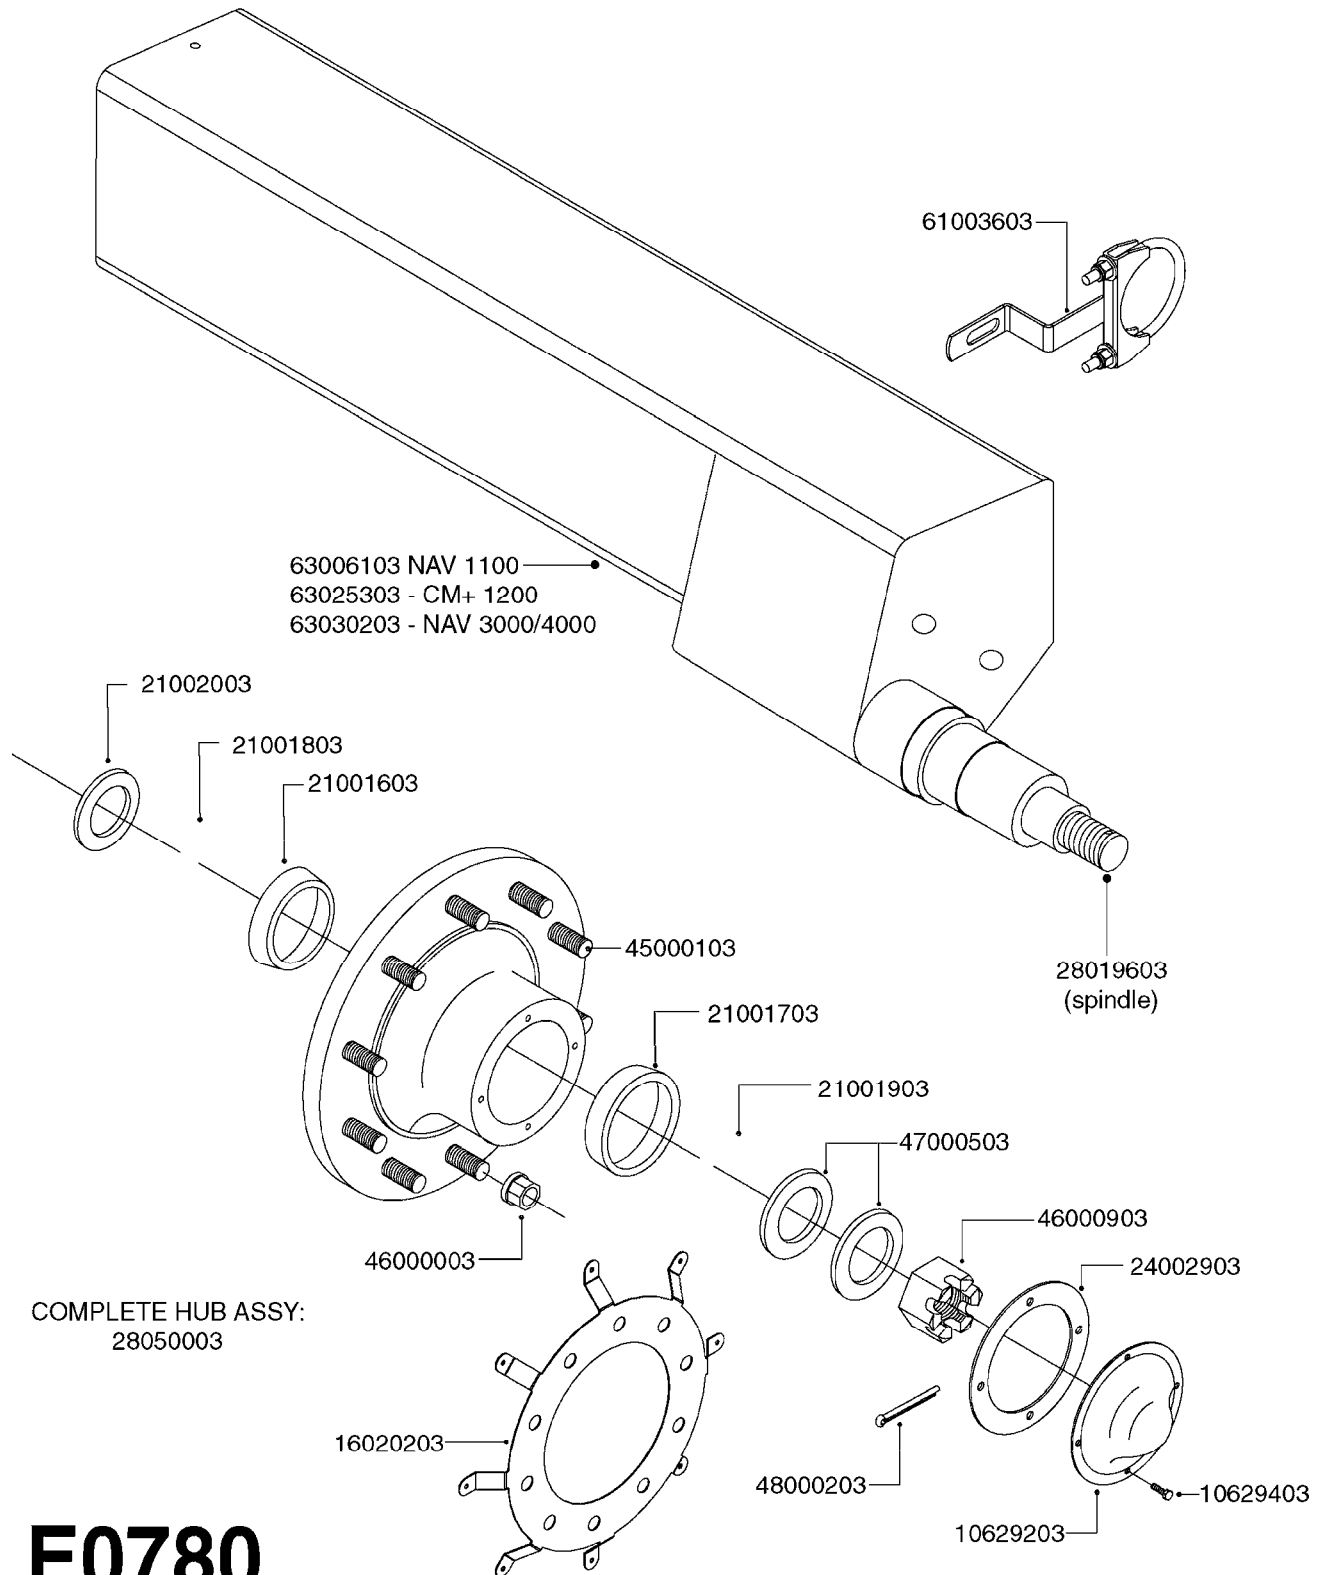

E0780

HUB ASSEMBLY F.3-1/2" SPINDLE
E0780-HIN, 01:01:16

Page 1

Date 16.03.2016 13:17

parts-n°	order qty	description
10629203	1	DUST CAP F.10 BOLT HUB 3.5"
10629403	1	BOLT HEX 5/16 NC GR.2 00.50"
16020203	1	WHEEL SENSOR MAGNET MNT 10BLT
21001603	1	BEARING INN CUP 873 HUB 33462
21001703	1	BEARING OUT CUP 873 HUB 453A
21001803	1	BEARING INN CONE 873 HUB 33275
21001903	1	BEARING OUT CONE 873 HUB 460
21002003	1	SEAL GREASE P602127
24002903	1	GASKET F. HUB 3.5" HUB ASSY
28019603	1	SPINDLE, 3.50 X 17.375 CRS
28050003	1	HUB F 3.5" 873 15000# PACKAGE
45000103	1	BOLT, WHEEL STUD 3/4-16X2 3/4
46000003	1	NUT HEX NF 3/4" FLANGED F.HUB
46000903	1	NUT CSTL 1-1/4"NF 3-1/2" SPNDL
47000503	1	WASHER, SPNDL 3.5" 1.31x3 .16T
48000203	1	PIN, COTTER 7/32" X 3.00"
61003603	1	SPEED SNS MNT CLAMP 3.5" SP
63006103	1	AXLE INSERT W/M NAV. 1100
63025303	1	AXLE INSRT CM+1200W.SPDL 71-82
63030203	1	AXLE ADJ 60-120 INSERT NAV DBL