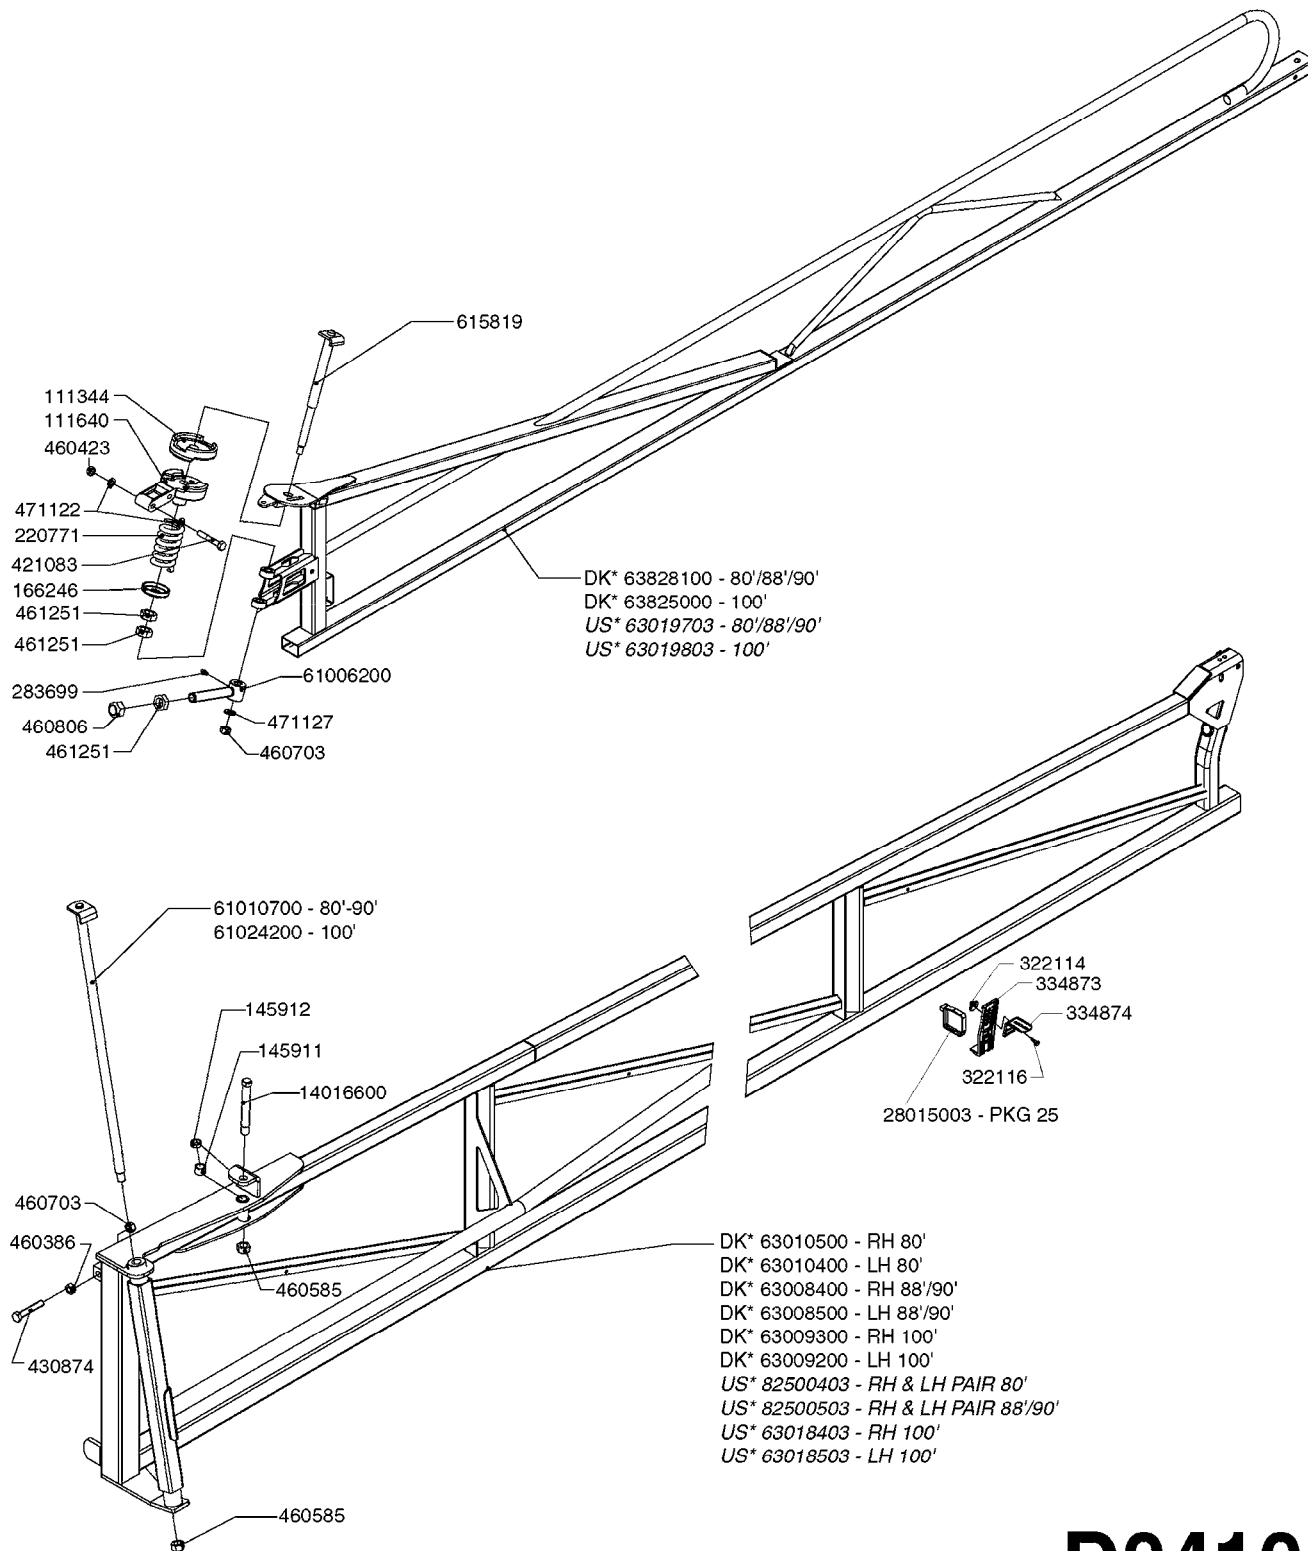

DK* = DENMARK STEEL PARTS
US* = NORTH AMERICAN STEEL PARTS

D0410

BOOM - SPC OUTER WING 80-100'
D0410-HIN, 01:01:16

Page 1

Date 16.03.2016 13:16

parts-n°	order qty	description
111344	1	CLAW CLUTCH LOWER (21MM)
111640	1	CLAW CLUTCH MOVING PART D100
145911	1	BUSHING FOR HY CYL 21M LZ
145912	1	BUSHING D19.8/D17.0X7MM
166246	1	WASHER CUP D53 F.SPRING
220771	1	SPRING D53/D43X100
283699	1	GREASE NIPPLE M6X1
322114	1	NUT PLASTIC F.NOZZ.H
322116	1	BOLT PLASTIC F.NOZZ.H.
334873	1	NOZZLE HOLDER - BOTTOM HALF
334874	1	NOZZLE HOLDER - TOP HALF
421083	1	BOLT HEX 8.8 DEL M10X65
430874	1	SCREW SET 8.8 DEL M12X70 FT
460386	1	NUT HEX M12X1.75
460423	1	NUT HEX M10X1.5 LOCK
460585	1	NUT HEX M16X2 LOCK
460703	1	NUT HEX M12X1.75 LOCK DIN985
460806	1	NUT HEX M20X2.5 LOCK
461251	1	NUT HEX M20 X 2.5 JAMB
471122	1	WASHER, M10, Ø20/10.5X 2.0, SS
471127	1	WASHER, M12, Ø24/13.0X 2.5, SS
615819	1	PIN
14016600	1	PIN F. LINK ARM / SPC
28015003	1	PANDUIT TIE STRAP, PKG. 25
61006200	1	ADJ. ARM F.BREAKAWAY FTZ
61010700	1	PIN F.HINGE 80-90'/SPC L=664
61024200	1	PIN F. PIVOT HINGE 100'/SPC
63008400	1	OUTERWING 90' RH / SPC
63008500	1	OUTERWING 90' LH / SPC
63009200	1	OUTERWING 100' LH / SPC
63009300	1	OUTERWING 100' RH / SPC
63010400	1	OUTERWING 80' LH / SPC
63010500	1	OUTERWING 80' RH / SPC
63018403	1	WING OUTER RH 100' SPC
63018503	1	WING OUTER LH 100' SPC
63019703	1	BREAKAWAY 2.5M SPC/FTZ
63019803	1	BREAKAWAY 3M SPC/FTZ
63828100	1	BREAKAWAY FTZ/SPC 2.5M, RED
63825000	1	BREAKAWAY FTZ/SPC 3.0M, RED
82500403	1	WING OUTER SET FPS 80' SPC
82500503	1	WING OUTER SET FPS 88-90' SPC