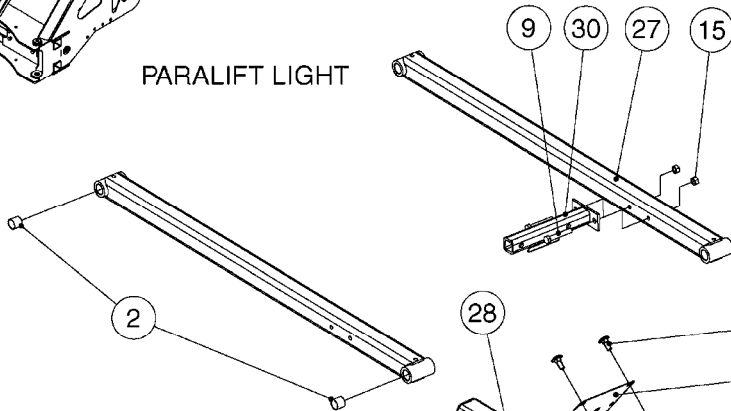

PARALIFT HEAVY DUTY