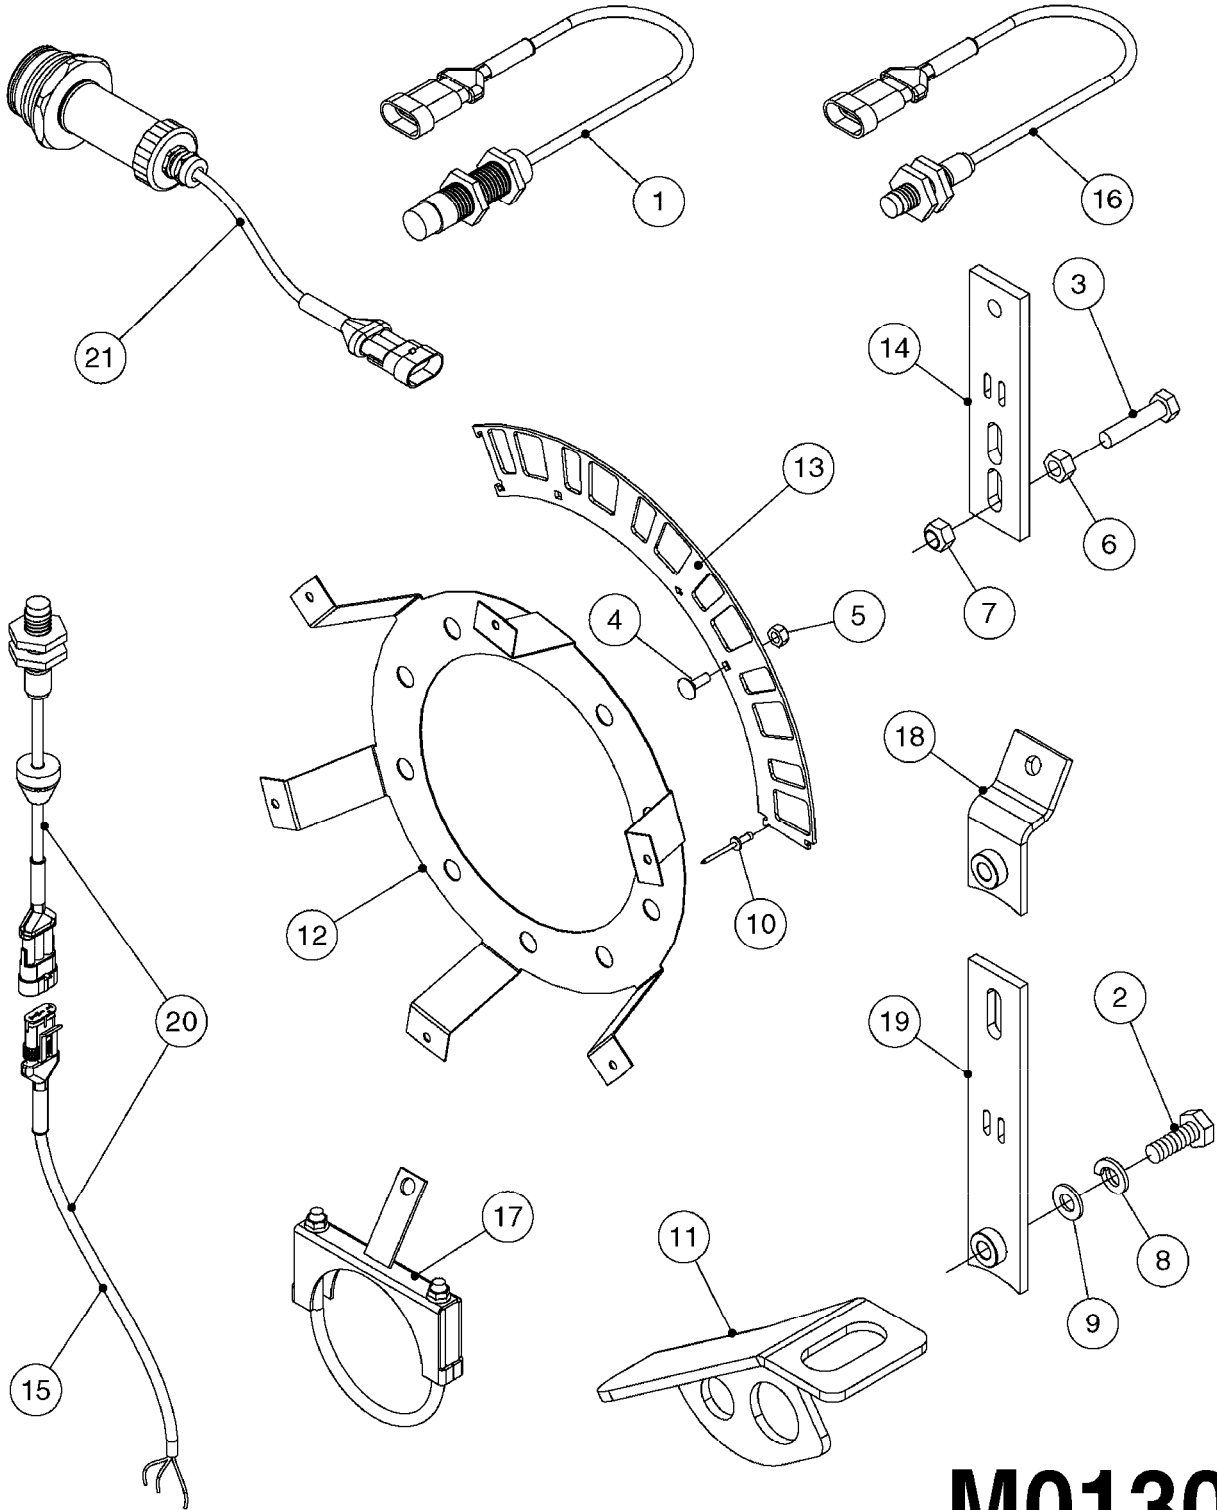

M0130

COMMON SENSORS AND BRACKETS
M0130-HIN, 01:01:16

Page 1

Date 16.03.2016 13:17

Pos.	parts-n°	order qty	description
1	285855	1	SENSOR INDUCTIVE M18 W/WIRE
2	430286	1	BOLT HEX 8.8 DEL M12X30 FT
3	430870	1	BOLT HEX 8.8 DEL M12X55 FT
4	440695	1	BOLT CARRIAGE M8X25
5	460143	1	NUT HEX M8 LOCK A2 DIN985
6	460386	1	NUT HEX M12X1.75
7	460703	1	NUT HEX M12X1.75 LOCK DIN985
8	470466	1	WASHER D21.1/D12.2X2.5 LOCK
9	471127	1	WASHER, M12, Ø24/13.0X 2.5, SS
10	480804	1	RIVET Ø4.8x14.5
11	16020300	1	BRACKET FOR SPEED SENSOR
12	16094703	1	WHEEL SENSOR MT BKT
13	16138203	1	SPEED SENSOR RING NCM 2009 1/3
14	16138403	1	PLATE F. SPEED SENSOR
15	26006100	1	CABLE L = 5.00M, AMP, MALE, 3P
16	28047500	1	SPEED SENSOR HM
17	61000603	1	SPEED SNS MNT CLAMP F/DLS 4.5"
18	61010703	1	SPEED SENSOR BKT NCM NON-S OLD
19	61015803	1	SPEED SENSOR BKT NCM 2010
20	72050100	1	TWIN RPM SENSOR HN
21	72534000	1	TANK LEVEL ELEC SENSOR KIT 9M