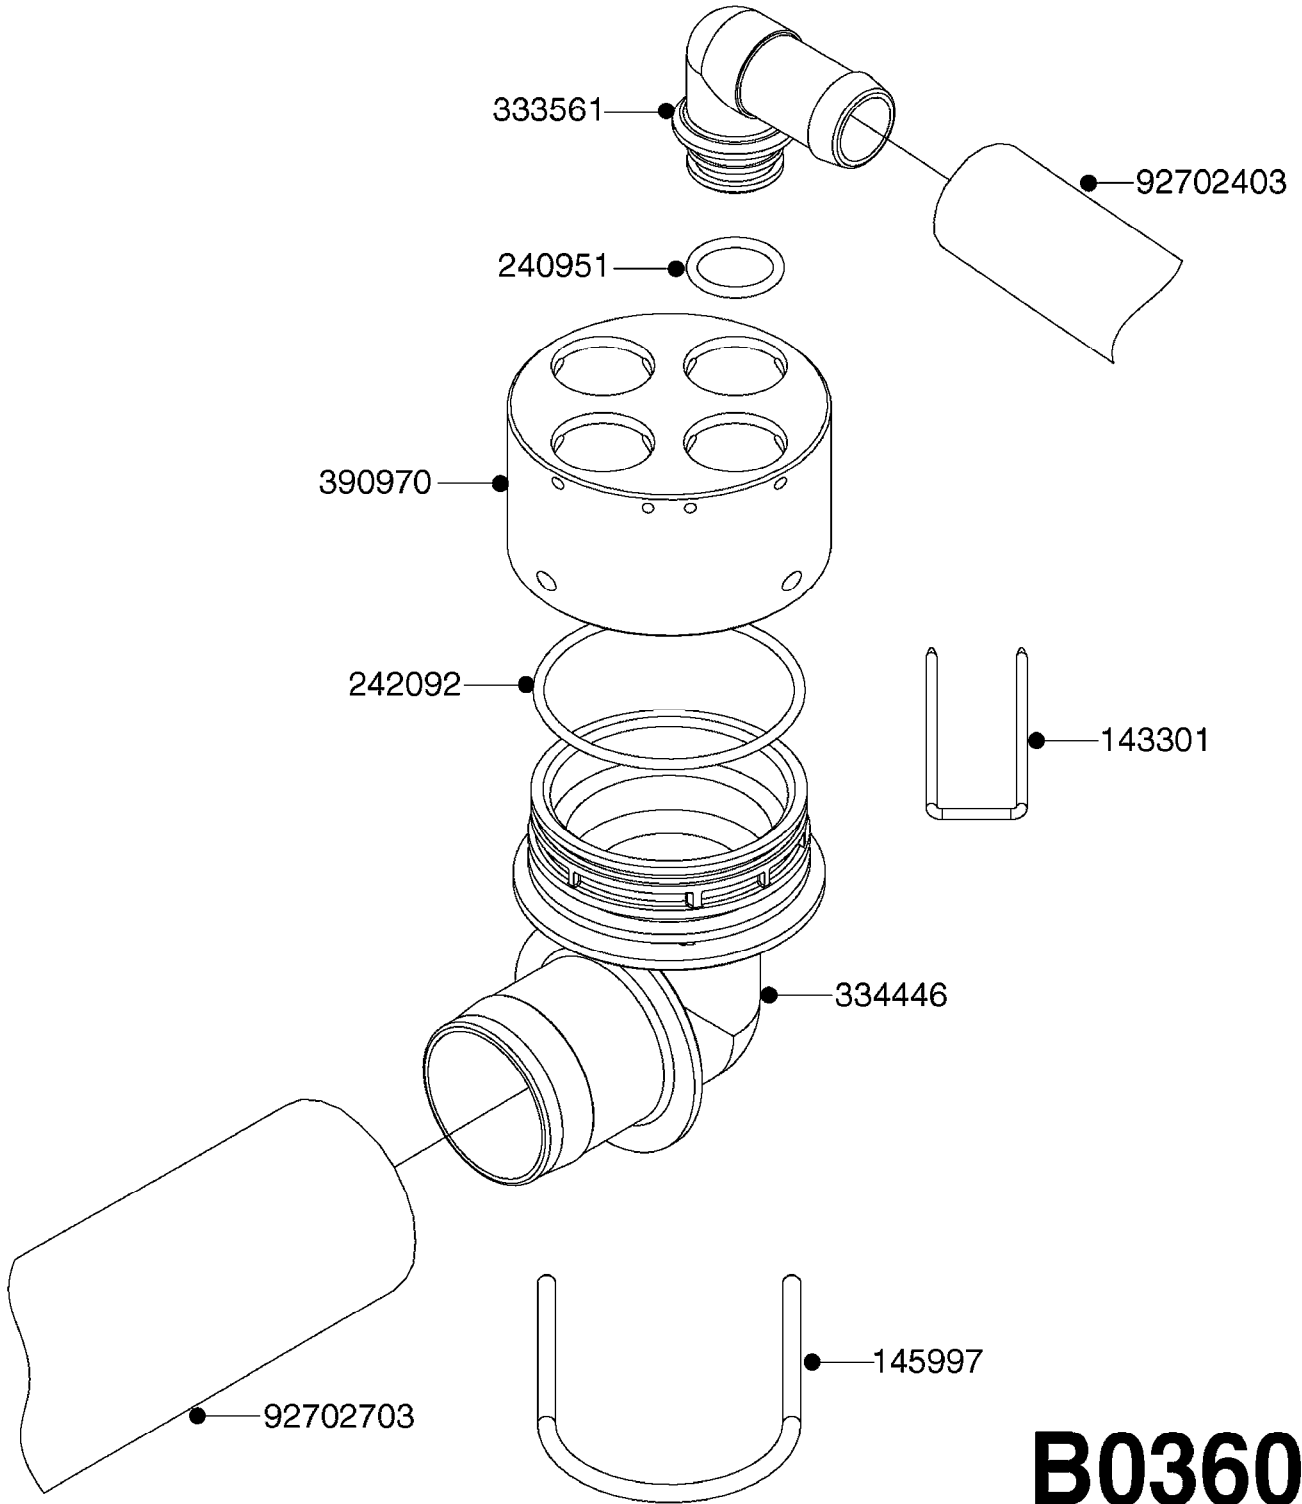

B0360

EC RETURN MANIFOLD
B0360-HIN, 01:01:16

Page 1

Date 16.03.2016 13:16

parts-n°	order qty	description
143301	1	LOCK CLAMP 78 MM
145997	1	FITT.DK S-93 FORK
240951	1	O-RING D21.2X3 NITRIL
242092	1	O-RING D69.5X3 (Use-242351)
333561	1	FITT.DK ELB.1" EC RETURN
334446	1	FITT.DK S-93 ELB.2" PVC
390970	1	DISTRIBUTOR S93 4XD27
92702403	1	HOSE PVC SUCT GRAY 1"
92702703	1	HOSE PVC SUCT GRAY 2"