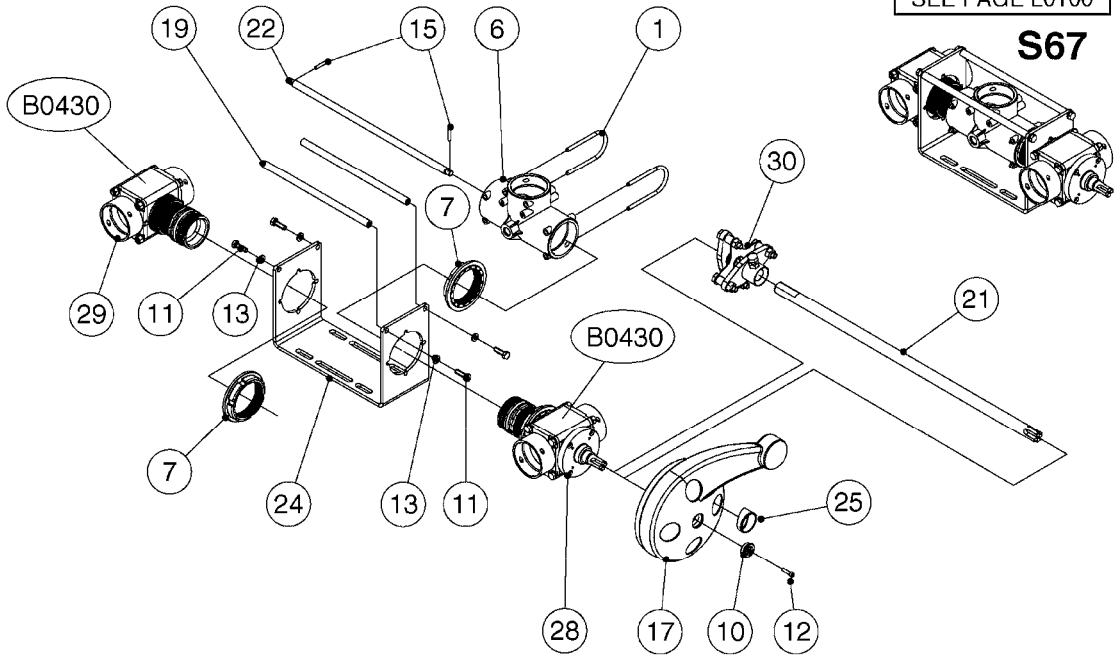

FOR S67 FITTINGS
SEE PAGE L0100

S67

FOR S93 FITTINGS
SEE PAGE L0110

S93

B0500

SMART VALVE S67 S93 (07)
B0500-HIN, 01:01:16

Page 1
Date 16.03.2016 13:16

Pos.	parts-n°	order qty	description
1	145996	1	FITT.DK S-67 FORK
2	145997	1	FITT.DK S-93 FORK
3	242351	1	O-RING D69.5X3.0 VITON F.S-93
4	285791	1	HAIR PIN S93/S67
5	322109	1	FITT.DK S-93 BULKHEAD NUT
6	322224	1	FITT.DK S-67 TEE
7	322320	1	NUT F.3 WAY VALVE S56
8	334545	1	FITT.DK S-93 TEE
9	334572	1	FITT.DK S-93 ADAPTOR MALE MALE
10	334594	1	PLUG F.VALVE HANDLE BLACK
11	410362	1	BOLT HEX 8.8 SS M6X20 FT
12	410922	1	CYL.SKR 8.8 DEL M4X20 RST
12	450902	1	BOLT ALLEN HEAD M4 X 16MM
13	471125	1	WASHER, M6, Ø12/ 6.4X 1.6, SS
14	480733	1	PIN D6 X 40
15	480803	1	PIN Ø4 X 25
16	741844	1	VALVE HANDLE ASSY. SUCTION NCM
17	741845	1	VALVE HANDLE ASSY. PRESSUR NCM
18	14021500	1	SPINDLE F.S93 SMART VALVE
19	14022700	1	SPACER TUBE Ø10 L=212 SS
20	14038100	1	AXLE FOR SUCTION VALVE HANDLE
21	14038200	1	AXLE FOR PRESSURE VALVE HANDLE
22	14068700	1	SPINDLE,SMART VALVE S67 10MM
23	16059900	1	BRACKET 2 STK S93 SMART VALVE
24	16082300	1	BRACKET 2PCS S67 VALVE 15 BAR
25	33505200	1	PLUG FOR SMART VALVE HANDLE
26	72138000	1	VALVE S93 "V2" SMART VALVE
27	72138600	1	VALVE S93 "V3" SMART VALVE
28	72172100	1	VALVE S67 "V1" SMART VALVE
28	72538000	1	NCM 4400/6600 VALVE S67, LONG SPINDLE NAV 3000/4000
29	72172200	1	VALVE S67 "V2" SMART VALVE
30	72283000	1	AXLE JOINT F. SMARTVALVE HANDL