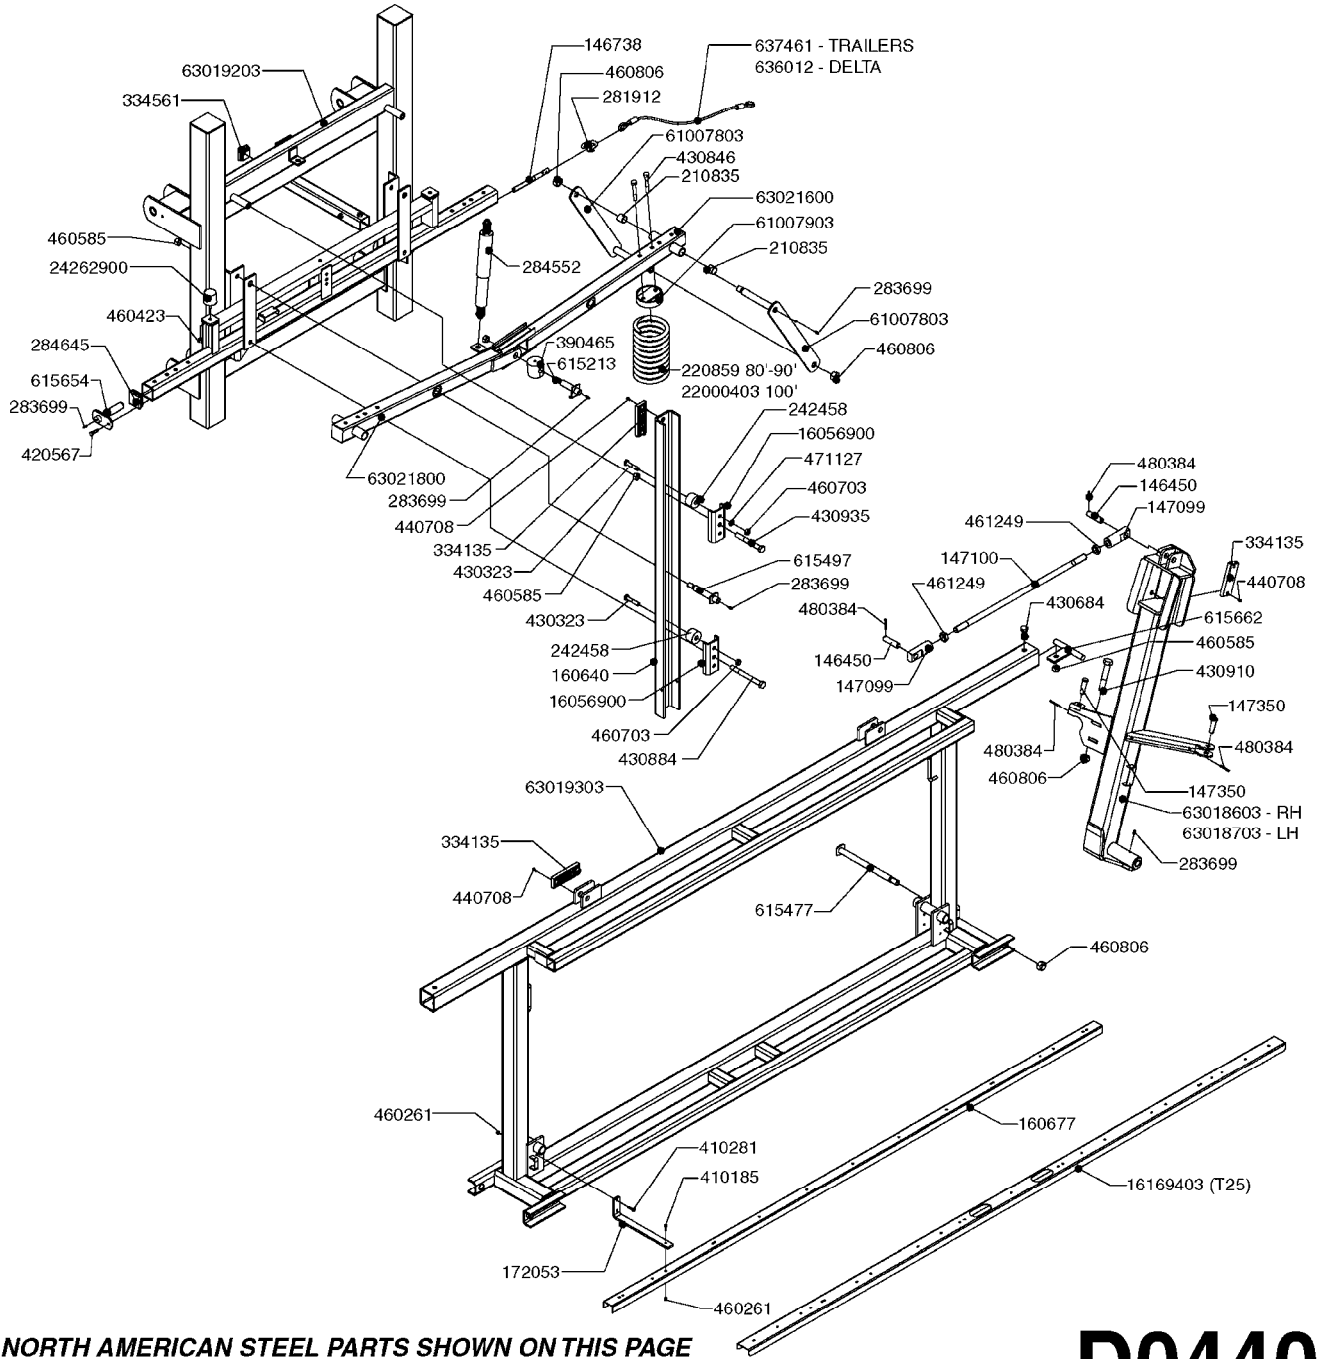

DK* = DENMARK STEEL PARTS
US* = NORTH AMERICAN STEEL PARTS

D0410

BOOM - SPC OUTER WING 80-100'
D0410-HIN, 01:01:16

Page 1

Date 16.03.2016 13:16

parts-n°	order qty	description
111344	1	CLAW CLUTCH LOWER (21MM)
111640	1	CLAW CLUTCH MOVING PART D100
145911	1	BUSHING FOR HY CYL 21M LZ
145912	1	BUSHING D19.8/D17.0X7MM
166246	1	WASHER CUP D53 F.SPRING
220771	1	SPRING D53/D43X100
283699	1	GREASE NIPPLE M6X1
322114	1	NUT PLASTIC F.NOZZ.H
322116	1	BOLT PLASTIC F.NOZZ.H.
334873	1	NOZZLE HOLDER - BOTTOM HALF
334874	1	NOZZLE HOLDER - TOP HALF
421083	1	BOLT HEX 8.8 DEL M10X65
430874	1	SCREW SET 8.8 DEL M12X70 FT
460386	1	NUT HEX M12X1.75
460423	1	NUT HEX M10X1.5 LOCK
460585	1	NUT HEX M16X2 LOCK
460703	1	NUT HEX M12X1.75 LOCK DIN985
460806	1	NUT HEX M20X2.5 LOCK
461251	1	NUT HEX M20 X 2.5 JAMB
471122	1	WASHER, M10, Ø20/10.5X 2.0, SS
471127	1	WASHER, M12, Ø24/13.0X 2.5, SS
615819	1	PIN
14016600	1	PIN F. LINK ARM / SPC
28015003	1	PANDUIT TIE STRAP, PKG. 25
61006200	1	ADJ. ARM F.BREAKAWAY FTZ
61010700	1	PIN F.HINGE 80-90'/SPC L=664
61024200	1	PIN F. PIVOT HINGE 100'/SPC
63008400	1	OUTERWING 90' RH / SPC
63008500	1	OUTERWING 90' LH / SPC
63009200	1	OUTERWING 100' LH / SPC
63009300	1	OUTERWING 100' RH / SPC
63010400	1	OUTERWING 80' LH / SPC
63010500	1	OUTERWING 80' RH / SPC
63018403	1	WING OUTER RH 100' SPC
63018503	1	WING OUTER LH 100' SPC
63019703	1	BREAKAWAY 2.5M SPC/FTZ
63019803	1	BREAKAWAY 3M SPC/FTZ
63828100	1	BREAKAWAY FTZ/SPC 2.5M, RED
63825000	1	BREAKAWAY FTZ/SPC 3.0M, RED
82500403	1	WING OUTER SET FPS 80' SPC
82500503	1	WING OUTER SET FPS 88-90' SPC