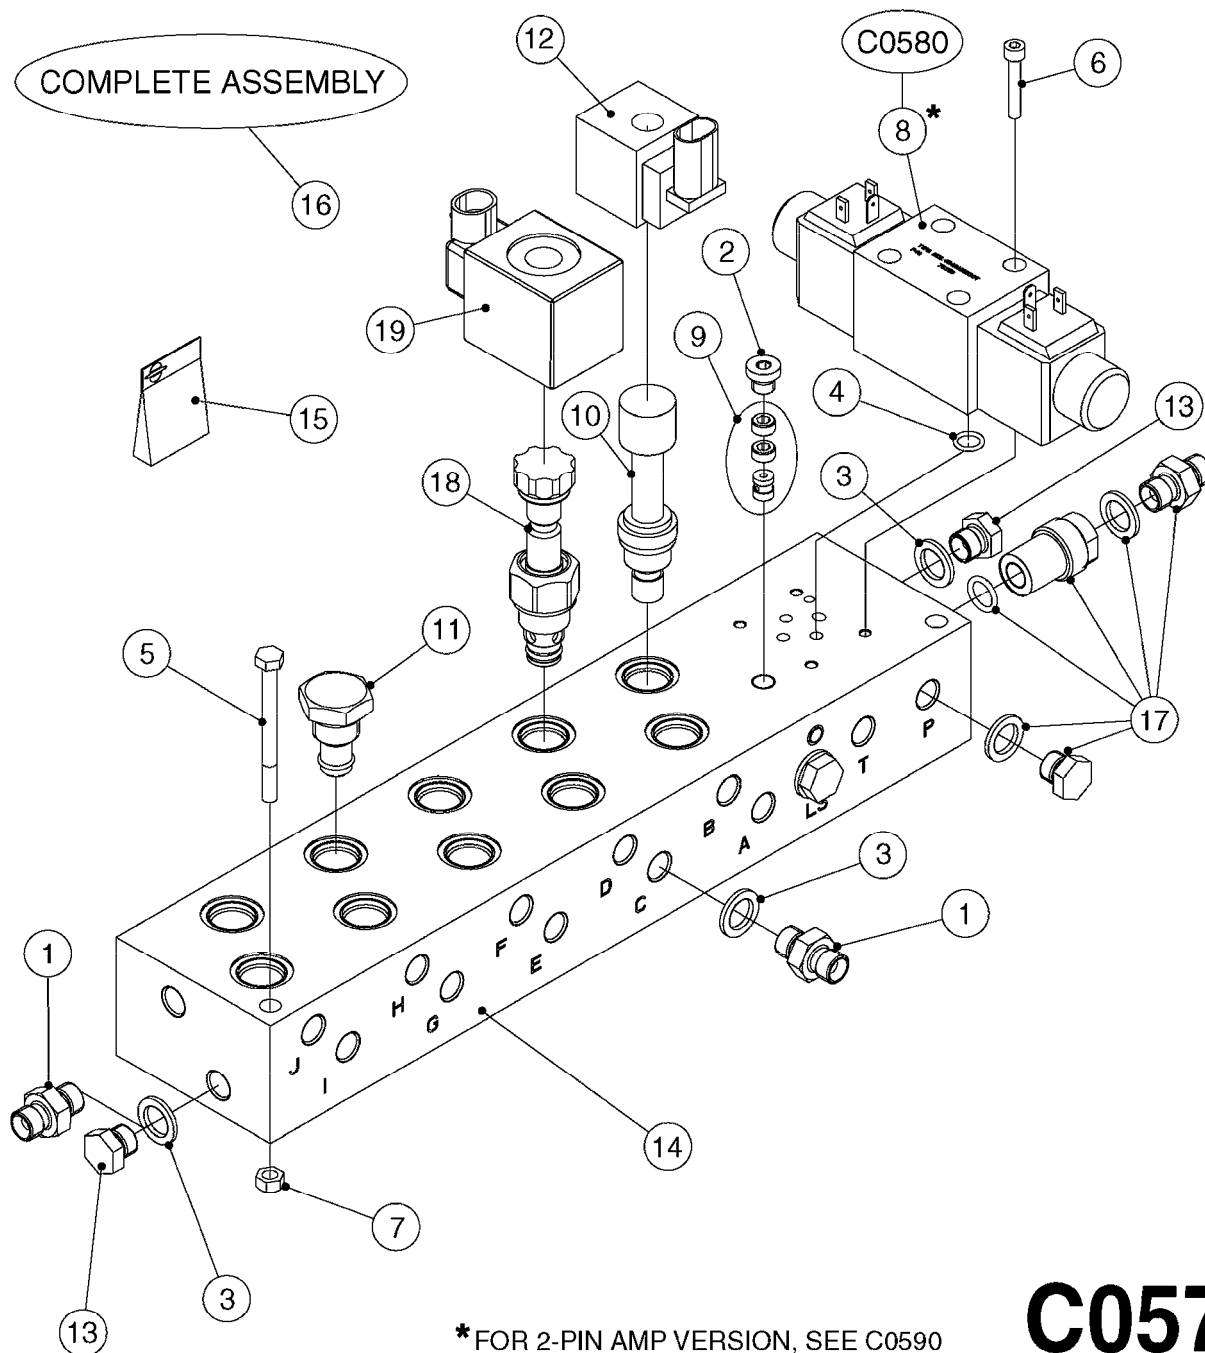

*FOR 2-PIN AMP VERSION, SEE C0590

C0570

HYD.BLOCK EAGLE/FORCE PRE 2012
C0570-HIN, 01:01:16

Page 1

Date 16.03.2016 13:16

Pos.	parts-n°	order qty	description
1	146845	1	HEX NIPPLE 1/4"X1/4"
1	146851	1	HEX NIPPLE 1/4"x1/4" 0.7MM
1	147498	1	HEX NIPPLE 1/4"-1/4" 1.2mm
2	231987	1	PLUG 1/8' BSP W/GASKET
3	241404	1	DOWTY SEAL 1/4"
4	242102	1	O-RING Ø9.25X1.78 NITRIL 90SH
5	420847	1	BOLT HEX 8.8 DEL M8X85
6	450964	1	SCREW M5X30 F.CYLINDER
7	460143	1	NUT HEX M8 LOCK A2 DIN985
8	782116	1	MAGNET VLV.MD1L-S3/10N-D12K1/P
9	782124	1	SWITCH VALVE OUTS.1/8" 5000PSI
10	782129	1	SOLENOID VALVE 25L, 3/4"NC
11	782131	1	BLIND PLUG F.3/4" CARTR.VALVE
12	782135	1	SOLENOID W. AMP F.VALVE 782129
13	14010400	1	PLUG 1/4" BSP
14	14098600	1	HYD. BLOCK SPC/FTZ 3/4" 2010
15	28047800	1	SEAL KIT F.782129
15	75083900	1	SEAL KIT F. 782129/78215500
16	72679100	1	HY.BLOCK BOOM HYDR. FTZ 2010
17	74191700	1	ADJ. FLOW VALVE REPAIR KIT DHP
18	78215500	1	HY SOLENOID VALVE 40L 3/4"NC
19	78602100	1	MAGNET M.AMP/DIODE KIT 08