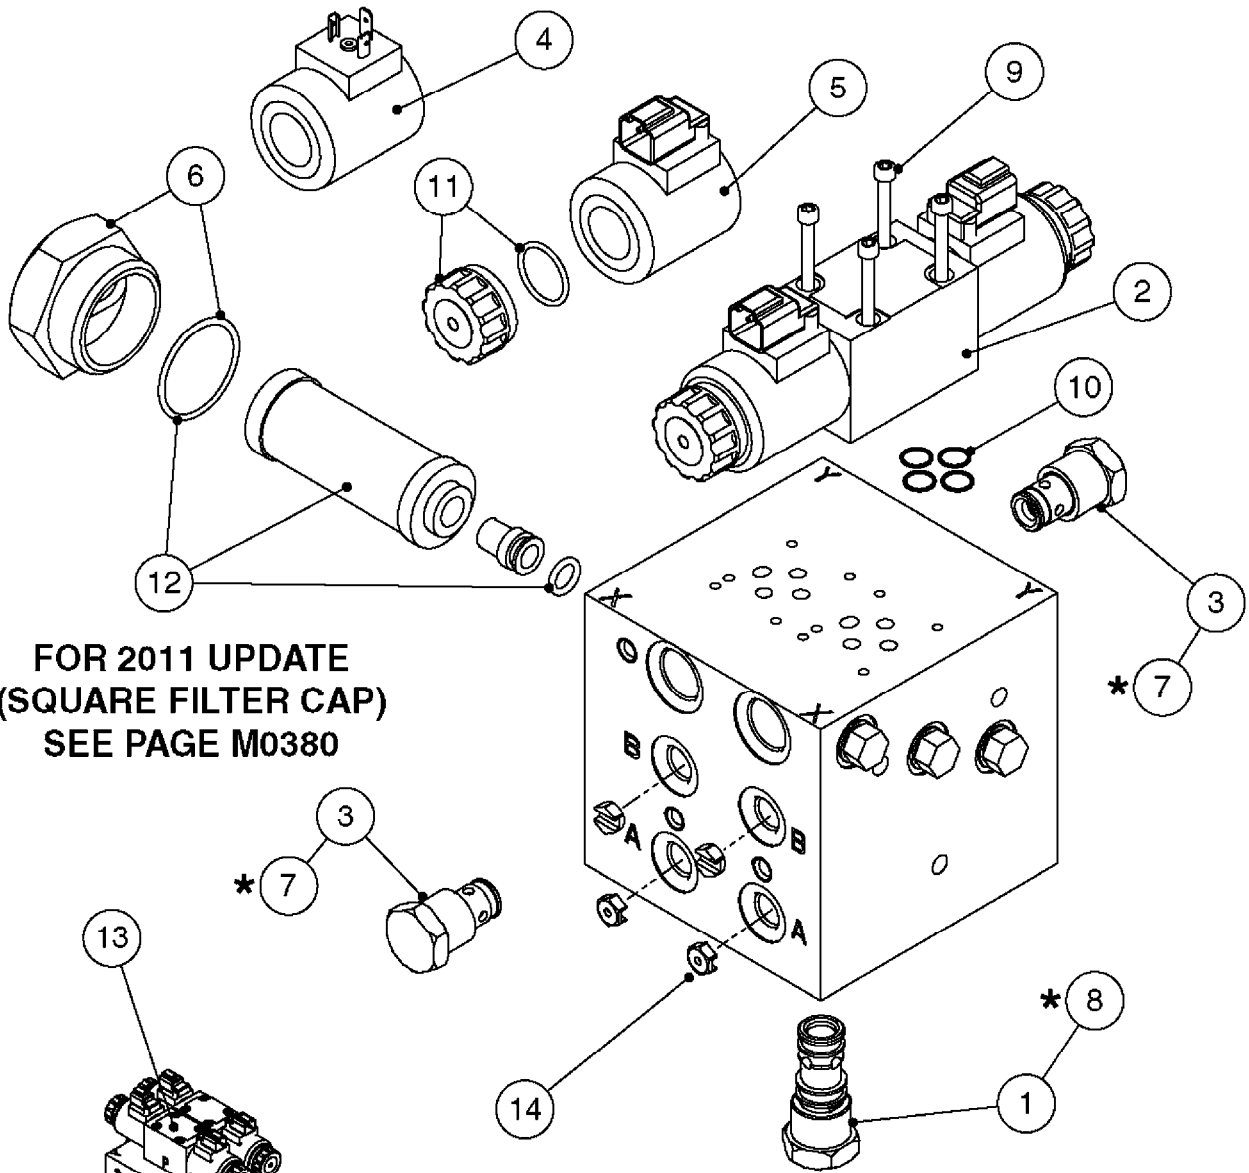

If unsure, pair of new style sensors works with all versions of UC4.

NORAC UC4 BOOM HEIGHT CONTROL
M0290-HIN, 01:01:16

Page 1

Date 16.03.2016 13:18

Pos.	parts-n°	order qty	description
1	410443	1	BOLT HEX 8.8 DEL M6X70
1	410605	1	BOLT HEX 8.8 DEL M6X80
			SPB/SPC BOOM
2	460261	1	NUT HEX M6X1 LOCK A2 DIN985
3	471124	1	WASHER, M6, Ø18/ 6.4X 1.6, SS
4	16128603	1	BRACKET F. SENSOR 60X60 TUBE
			SPB/SPC BOOM
4	16128703	1	BRACKET F. SENSOR 50x50 TUBE
			FORCE BOOM (FTZ)
5	26016303	1	CONNECTOR RING CPC #11 NORAC
6	26025903	1	NORAC UC4+ ROLL SENSOR W/TEMP.
			CONFIRM NORAC P/N 45000
7	26026003	1	NORAC UC4+ ROLL SENSOR
			CONFIRM NORAC P/N 45001
8	26026600	1	NORAC CABLE VAR.RT.VLV DIN
			3-PIN CONNECTORS/HIRSCHMAN
8	28055603	1	NORAC CABLE VAR.RT.VLV DEUTSCH
			2-PIN CONNECTORS/DEUTSCH
9	28049503	1	NORAC CABLE EXTENSION
10	28049603	1	NORAC POWER CABLE
11	28050303	1	NORAC RUBBER TOP&BOLT F.SENSOR
12	28050703	1	NORAC UC4+ OPEN CTR. CABLE
13	28054303	1	PARALIFT INTERFACE CABLE NORAC
14	28055503	1	NORAC VALVE MOUNTING HARDWARE
15	28055703	1	NORAC VALVE CABLE ROLL PIGTAIL
16	28085900	1	SENSOR BRANCH CABLE NORAC
17	28086200	1	CAN NODE DUAL CABLE NORAC
18	28086300	1	UC4 DISPLAY PANEL NORAC
19	28086400	1	UC4 ULTRASOUND SENSOR NORAC
20	28086500	1	UC4 SENSOR MOUNTING BKT. NORAC
21	28086600	1	FOAM DISC F. SENSOR NORAC
22	70112503	1	UC4+ ROLL SENSOR KIT '11 HIN
			INCLUDES NORAC P/N 45000 & 45001
23	78216100	1	NORAC VALVE BLOCK COMP, DEUTSCH CON.