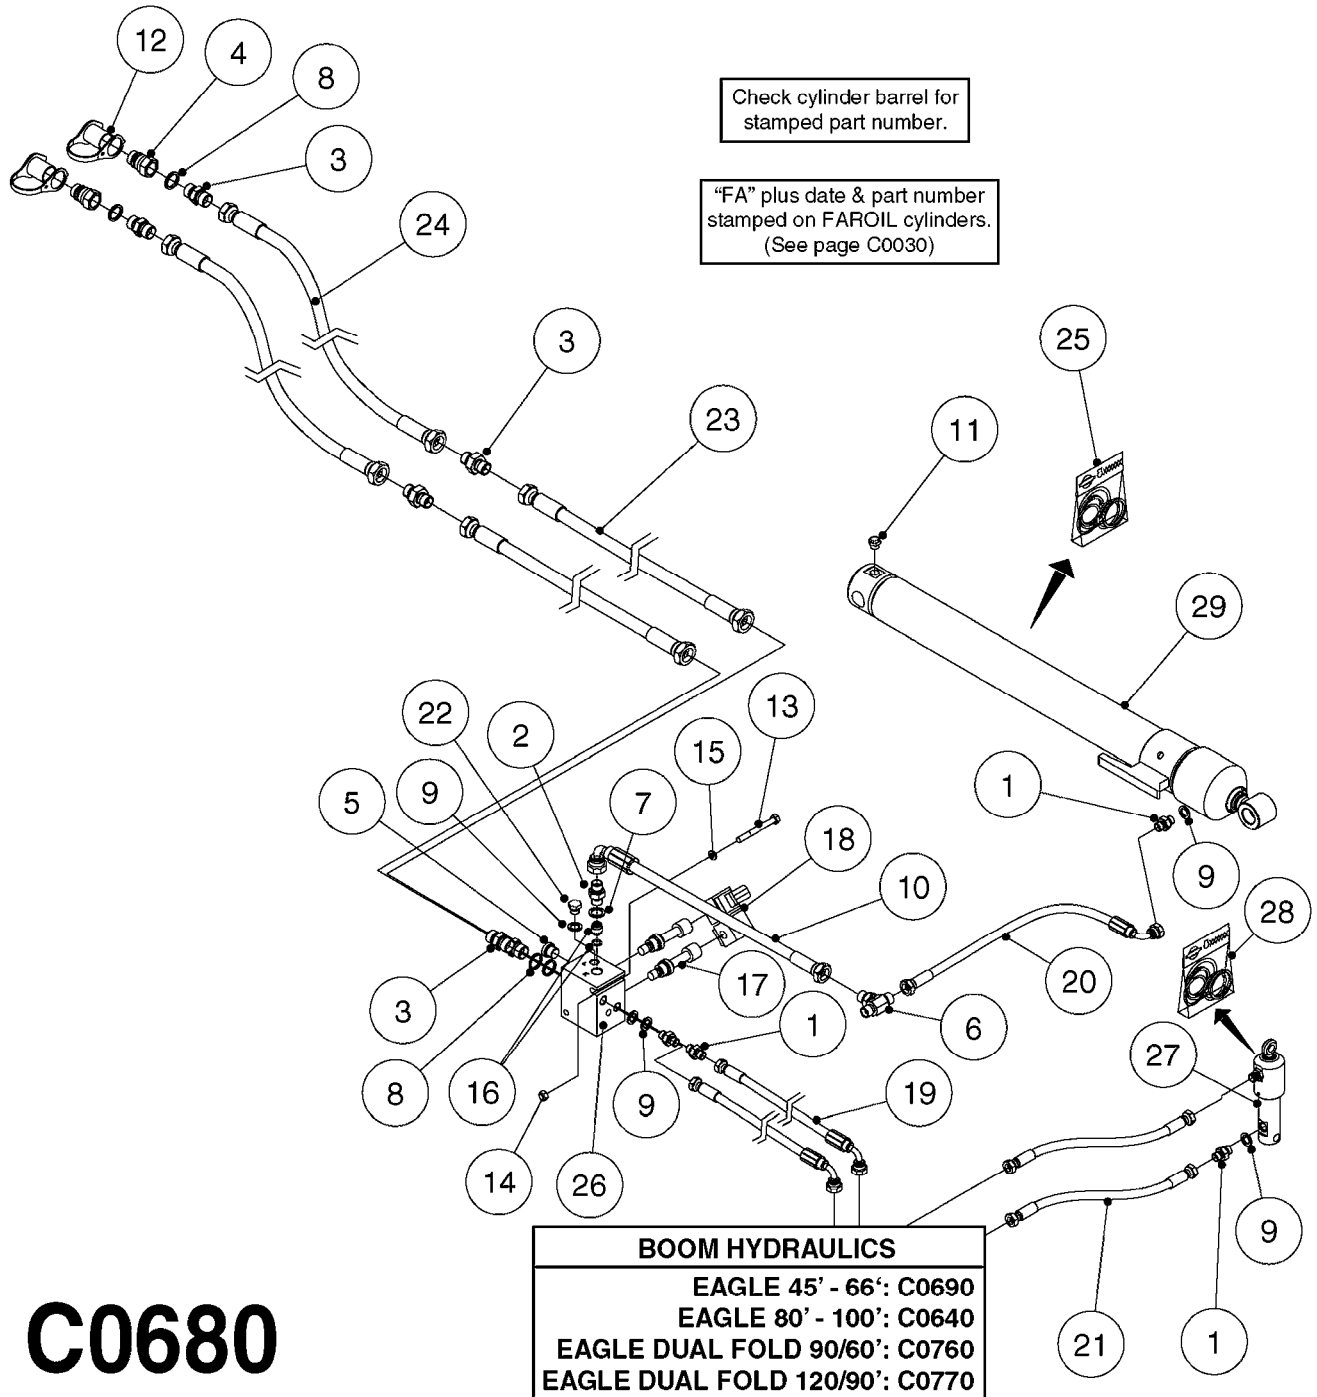

HYDRAULICS HZ - NAV 3000/4000
C0680-HIN, 01:01:16

Page 1
Date 16.03.2016 13:16

Pos.	parts-n°	order qty	description
1	146845	1	HEX NIPPLE 1/4"X1/4"
2	146850	1	HEX NIPPLE 3/8"x3/8" - 1.8mm
3	147132	1	HEX NIPPLE 1/2"X1/2" BSP DEL
4	230311	1	QUICK COUPLING 1/2"
5	231924	1	PLUG 3/8"
6	232057	1	T-PIECE 3/8" BSP HY.
7	240866	1	DOWTYSEAL 3/8"
8	241356	1	DOWTYSEAL 1/2"
9	241404	1	DOWTY SEAL 1/4"
10	284020	1	HYD.HOSE-3/8-L=900-STR/ELB
11	284265	1	PLUG BREATHER 1/4" F/CYLINDER
12	334206	1	DUST HOOD FOR HY-COUPLING
13	421255	1	BOLT HEX 8.8 SS M8X75
14	460143	1	NUT HEX M8 LOCK A2 DIN985
15	471126	1	WASHER, M8, Ø16/ 8.4X 1.6, SS
16	782062	1	NON-RETURN VALVE UTV 3/8"
17	782129	1	SOLENOID VALVE 25L, 3/4"NC
18	782135	1	SOLENOID W. AMP F.VALVE 782129
19	784068	1	HYD HOSE 1/4" L=4700 STR.+ELB
20	784151	1	HOSE HY 1/4 3/8 OML X 79" S+E HOSE FOR RIGHT SIDE
20	784152	1	HOSE HY 1/4 3/8 OML X 106" S+E HOSE FOR LEFT SIDE
21	784161	1	HOSE HY X 1/4 X 59" STR+STR
22	14010400	1	PLUG 1/4" BSP
23	28028300	1	HYD HOSE 1/2" L=1650 STR.+STR
24	28052100	1	HOSE HY X 1/2" X 122.0"STR+STR
25	28117300	1	SEAL KIT 78120600/07/43
26	70078103	1	HYD. BLOCK COMP. PARA-LIFT 1.8
27	72531000	1	CYL. D25/12-50/78124200 W/FITT
28	75074800	1	SEAL KIT 78123400/42
29	78120600	1	CYLINDER 60/25 X 662 NAV PAR L CYLINDER FOR LEFT SIDE
29	78125500	1	CYLINDER 60/25 X 662 NAV PAR R CYLINDER FOR RIGHT SIDE