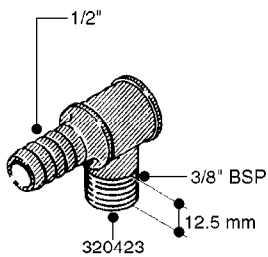

L0050

FITTINGS - HOSE CONNECTORS
L0050-HIN, 01:01:16

Page 1

Date 12.08.2020 9:08

parts-n°	order qty	description
242594	1	O-RING D14 X 1.78 SCH.70-EPDM
320294	1	FITT.DK TEE 3/8X3/8HB X1/2"BSP
320305	1	FITT.DK HB 3/4'- 3/4' BSP
320386	1	FITT.DK TEE 3/8X3/8HB X3/8"BSP
320397	1	FITT.DK ELB 3/8"HB X 3/8" BSP
320401	1	FITT.DK TEE 1/2X1/2HB X1/2"BSP
320412	1	FITT.DK TEE 1/2X1/2HB X3/8'BSP
320423	1	FITT.DK ELB 1/2'HB X 3/8' BSP
320891	1	FITT.DK HB 3/8'- 3/8' BSP
320972	1	FITT.DK HB 5/16'- 1/4' BSP
322046	1	FITT.DK TEE 1/2X1/2HB X3/4'BSP
322048	1	FITT.DK TEE 3/4X3/4HB X3/4'BSP
330595	1	O-RING D24.6/D20X2.1 -3/4"
333137	1	FITT.DK CONN.1/2" F.NOZZ. DOUB
333141	1	FITT.DK CONN.1/2" F.NOZZ.SING
334041	1	FITT.DK CONN.3/4' F.NOZZ. SING
334042	1	FITT.DK CONN.3/4' F.NOZZ. DOUB
334195	1	FITT.DK ELB. 3/4"HB X 3/4"HB
10012103	1	FITT.PO.HB 1.25X1.50 IMB1012
10014003	1	FITT.PO.HB 1.25X1.25 IMB1010
10036903	1	FITT.PO.HB 1.50X1.50 IMB1212
28019303	1	FITTING HB ELB 3/4NPT-3/4HOSE
61016500	1	HOSE TAIL 3/4" 90°+RG CAP 3/4"
72026700	1	NOZZLE TUBE ADAPTER W/O-RING