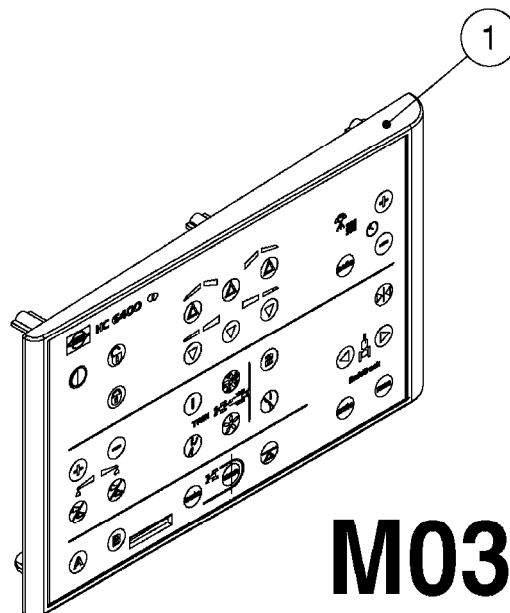

HC6400 SETBOX
M0330-HIN, 01:01:16

Page 0

Date 12.08.2020 9:08