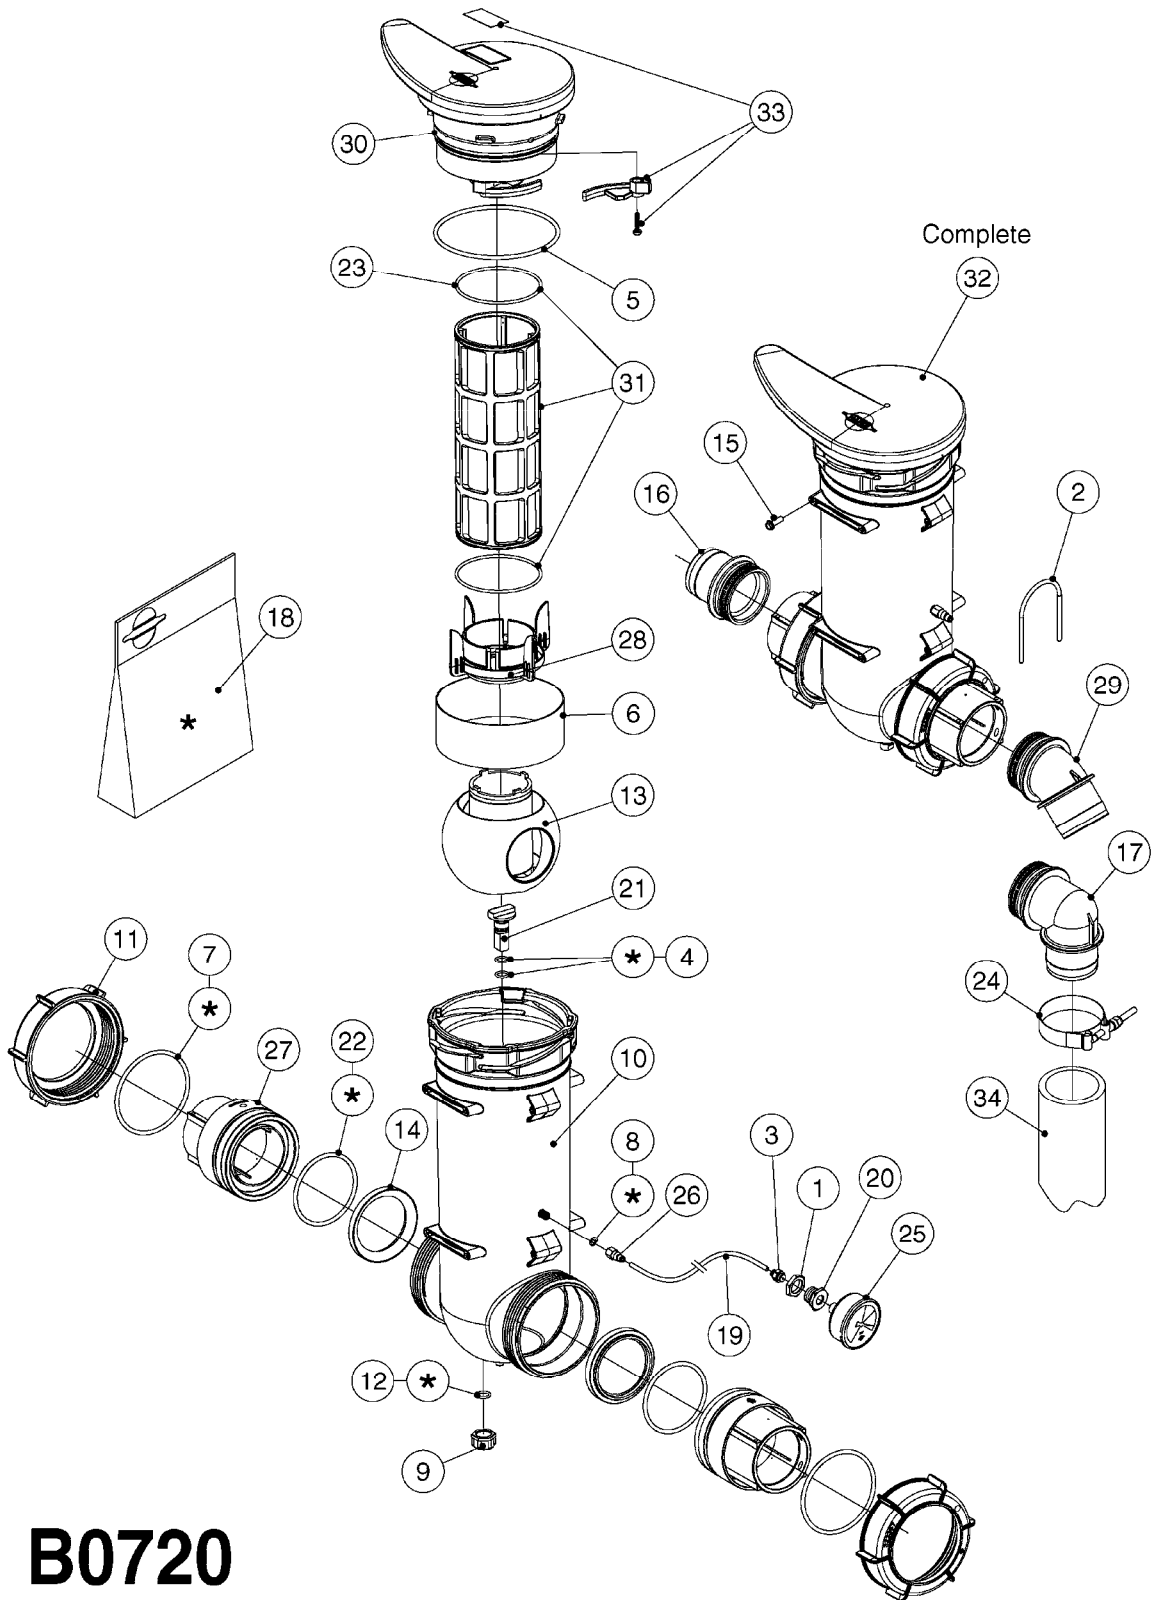

S-67 CHECK VALVE
(NON-THREADED)

S-67 CHECK VALVE
(THREADED)

FOR FITTINGS AND
HOSES, SEE SECTION L

B0640

CHECK VALVES - S67 (2011)
B0640-HIN, 15:10:19

Page 1

Date 12.08.2020 9:07

Pos.	parts-n°	order qty	description
1	145996	1	FITT.DK S-67 FORK
2	242353	1	O-RING 3 X 44.2 VITON
3	334231	1	FITT.DK S-67 STR.1"
3	334232	1	FITT.DK S-67 STR.1-1/4"
4	72432400	1	FITT.DK S-67 CONNEC W.CHK SEAT
5	72819200	1	CHECK VALVE S67 2012 THREADED
6	72819300	1	CHECK VALVE S67 2012 NO THREAD
7	72878800	1	CHECK VALVE S67 SUBASSEMBLY 2013 INCLUDED WITH #5 & #6