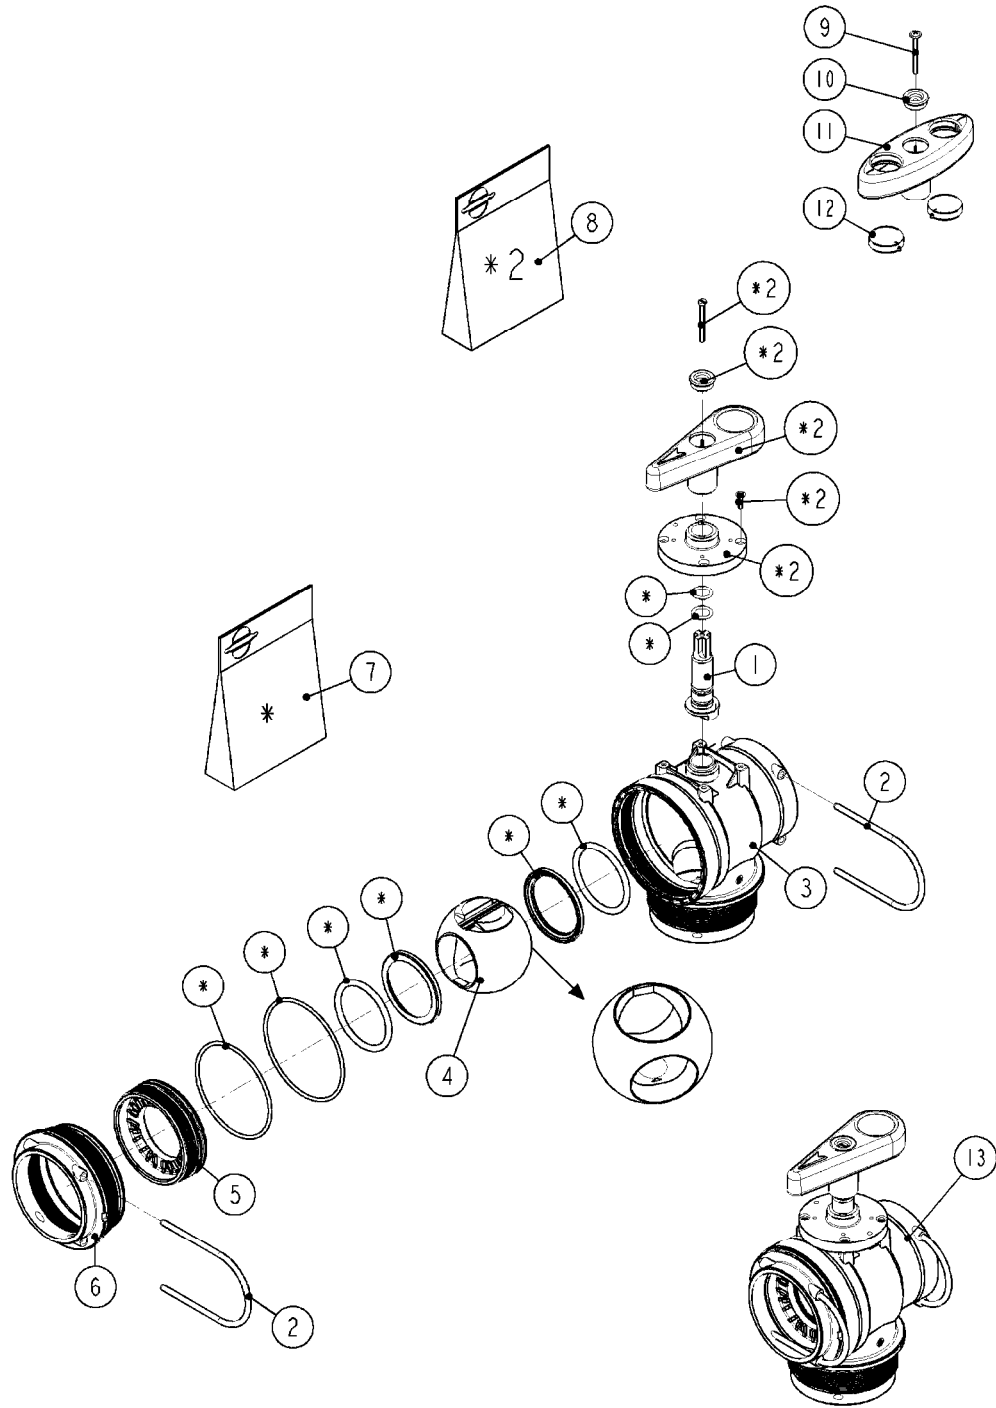

S93 SUCTION VALVE 05
B410-HIA, 07:05:20

Page 0
Date 12.08.2020 9:07

S93 SUCTION VALVE 05
B410-HIA, 07:05:20

Page 1

Date 12.08.2020 9:07

Pos.	parts-n°	order qty	description
1	14039700	1	DRIVER
2	145997	1	FITT.DK S-93 FORK
3	322349	1	HOUSING F.3WAY VALVE-93 322327
4	390544	1	BALL FOR S93 VALVE, 3 HOLES
5	322354	1	THRUST PLATE F.3-WAY VALVES-93
6	322218	1	END CAP F.VALVE S-93
7	741726	1	REPAIR KIT F.S93 VALVE VIT.'02
8	741831	1	HANDLE KIT S93 SUCTION VALVE
9	440729	1	SCREW F. PLASTIC 4MM X40LG SS
10	334594	1	PLUG F.VALVE HANDLE BLACK
11	33514400	1	HANDLE FOR 2 ICONS 07
12	33514500	1	PLUG FOR HANDLE ,2 ICONS
13	72293600	1	VALVE-S93-FILLING-ON/OFF