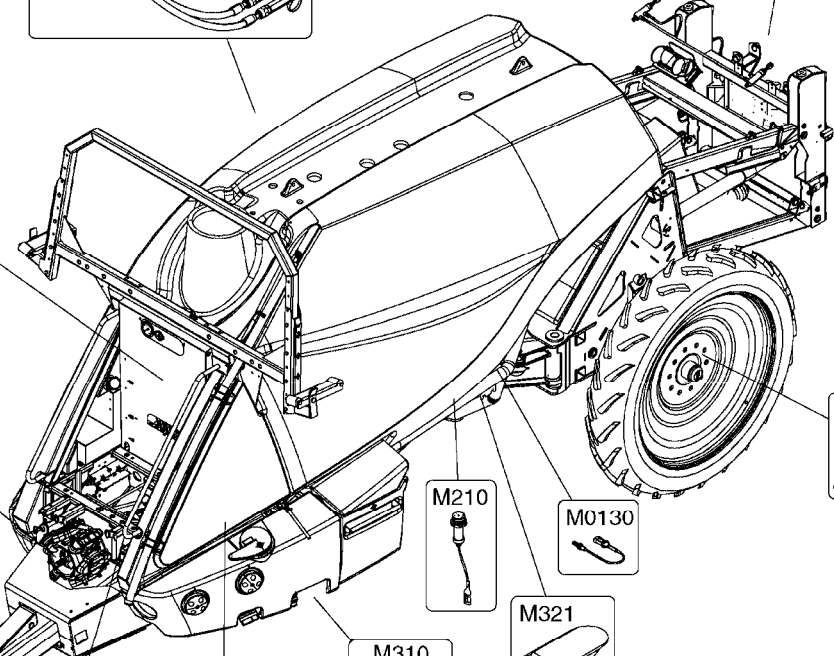

1. M401 HC6500
   - M219
   - M406 HC8500/9500
   - M224