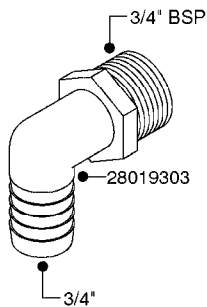

L0050

FITTINGS - HOSE CONNECTORS
L0050-HIN, 01:01:16

Page 1

Date 12.08.2020 9:08

parts-n°	order qty	description
242594	1	O-RING D14 X 1.78 SCH.70-EPDM
320294	1	FITT.DK TEE 3/8X3/8HB X1/2"BSP
320305	1	FITT.DK HB 3/4'- 3/4' BSP
320386	1	FITT.DK TEE 3/8X3/8HB X3/8"BSP
320397	1	FITT.DK ELB 3/8"HB X 3/8" BSP
320401	1	FITT.DK TEE 1/2X1/2HB X1/2"BSP
320412	1	FITT.DK TEE 1/2X1/2HB X3/8'BSP
320423	1	FITT.DK ELB 1/2'HB X 3/8' BSP
320891	1	FITT.DK HB 3/8'- 3/8' BSP
320972	1	FITT.DK HB 5/16'- 1/4' BSP
322046	1	FITT.DK TEE 1/2X1/2HB X3/4'BSP
322048	1	FITT.DK TEE 3/4X3/4HB X3/4'BSP
330595	1	O-RING D24.6/D20X2.1 -3/4"
333137	1	FITT.DK CONN.1/2" F.NOZZ. DOUB
333141	1	FITT.DK CONN.1/2" F.NOZZ.SING
334041	1	FITT.DK CONN.3/4' F.NOZZ. SING
334042	1	FITT.DK CONN.3/4' F.NOZZ. DOUB
334195	1	FITT.DK ELB. 3/4"HB X 3/4"HB
10012103	1	FITT.PO.HB 1.25X1.50 IMB1012
10014003	1	FITT.PO.HB 1.25X1.25 IMB1010
10036903	1	FITT.PO.HB 1.50X1.50 IMB1212
28019303	1	FITTING HB ELB 3/4NPT-3/4HOSE
61016500	1	HOSE TAIL 3/4" 90°+RG CAP 3/4"
72026700	1	NOZZLE TUBE ADAPTER W/O-RING