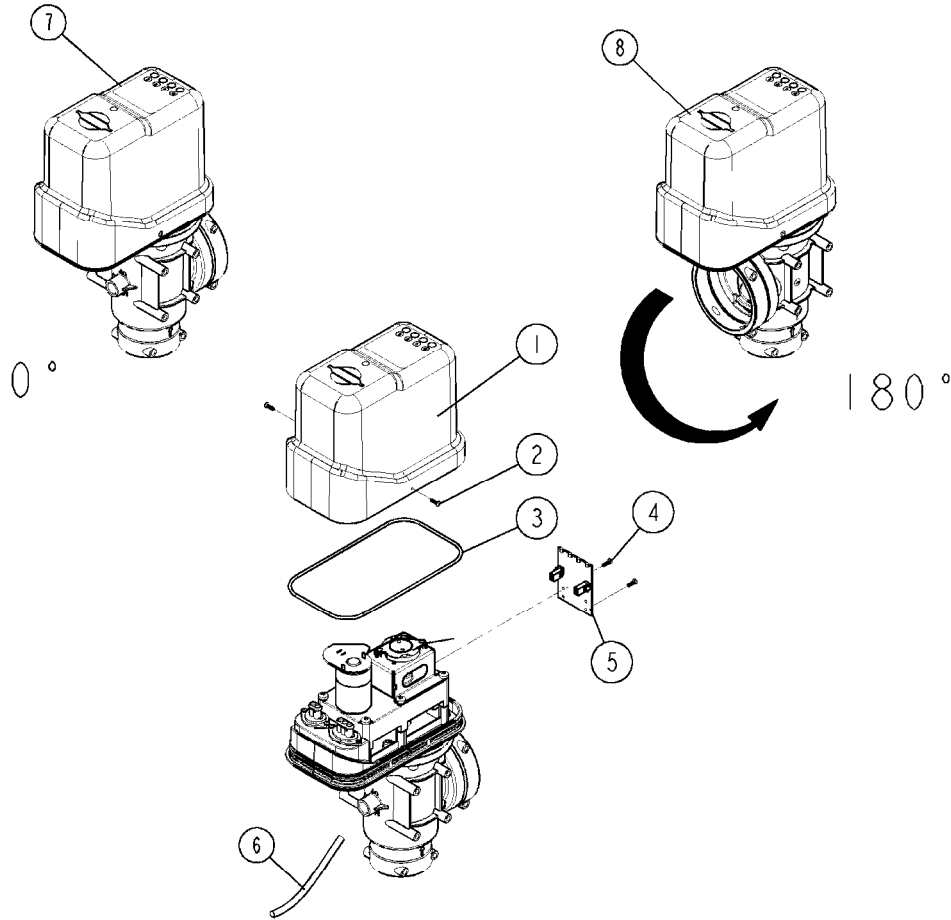

S67 VALVE (11)
B423-HIA, 07:06:17

B423-HIA

S67 VALVE (11)
B423-HIA, 07:06:17

Page 1

Date 12.08.2020 9:07

Pos.	parts-n°	order qty	description
1	72784500	1	VALVE 1F.S67 SV.CM45/55/7000
2	72784600	1	VALVE 2F.S67 SV.CM45/55/7000
3	460261	1	NUT HEX M6X1.00 LOCK DIN985 A2 SS
4	471125	1	WASHER M6U 6.4X14X1.2,A2 SS
5	334497	1	END COVER 3 WAY VALVE S-67
6	440699	1	SCREW F. PLASTIC 4MM X12LG SS
7	391023	1	SMART VALVE MOUNTING BRACKET
8	390623	1	HOUSING F.3 WAY VALVE
9	14027700	1	SPINDLE F.SMART VALVE S67 L=36
10	39134300	1	BALL S67 F. SV CM11
11	410605	1	BOLT HEX 8.8 DEL M6X80
12	322325	1	FITT.DK S-67 X 1-1/2"BSP LONG
13	242353	1	O-RING 3 X 44.2 VITON
13	241973	1	O-RING Ø3 X 44.2 70 SHORES NITRIL
14	14117200	1	CARRIER S67 L70 M4 CM11 MS
15	74193000	1	REPAIR KIT FOR S67 VALVE
16	242020	1	O-RING 39.2 X 3 VITON
17	74196100	1	BAG OF 10 PCS. 241973 O-RINGS