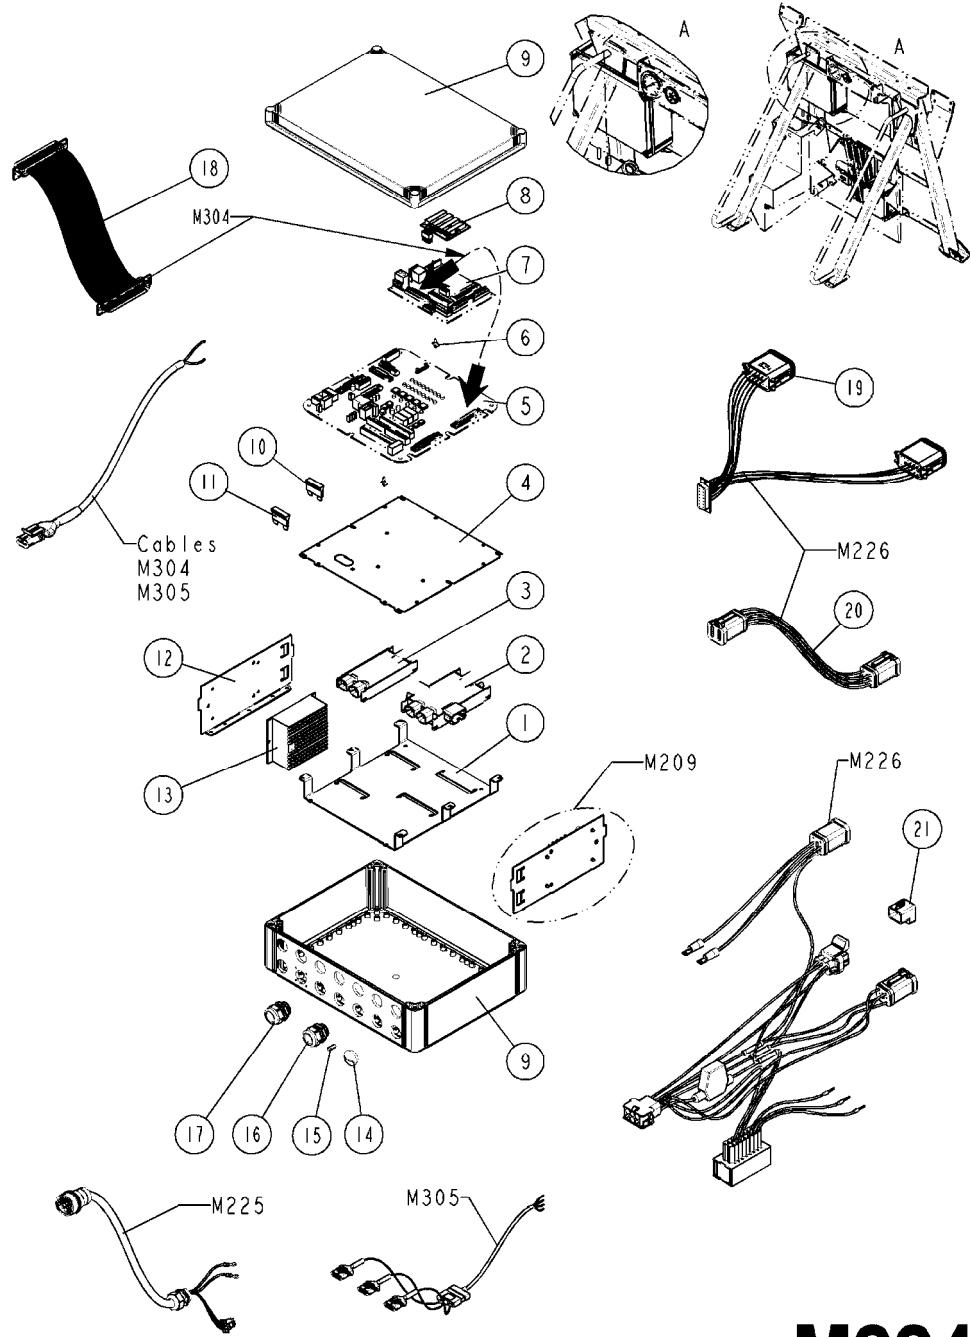

M224

JOB COM ISOBUS HW V.3
M224-HIA, 16:11:17

Page 1

Date 12.08.2020 9:08

Pos.	parts-n°	order qty	description
1	63146400	1	JOB COM BRACKET W.M4 NUTS
2	26043600	1	MODULE, INPUT, NORAC UC5
3	26043400	1	NORAC UC5 CONTROLLER MODULE
4	16302100	1	JOB COM PLATE REAR
5	26052700	1	JOB COM PCB ASSY HW3.1
6	26005100	1	CONNECTOR FOR PCB, PLASTIC
7	26029200	1	DAH PCB F. JOB COM NCM '09
8	26031100	1	PCB ASSY. FOR NORAC INTERFACE
9	39134200	1	BOX COMPL. 300X400X135 DRILLED
10	28048600	1	FULE 15A ATOF SERIES
11	28048500	1	FUSE 10A ATOF SERIES
12	16302000	1	MOUNT PLATE JOB COM, C2C, JC HW3.X
13	26031200	1	C2C ISOBUS BRIDGE 16PIN STW
14	26004600	1	PLUG F.DRILLED HOLE 21MM
15	25197500	1	PLUG Ø6x18MM NITRIL
16	26039700	1	BULKHEAD F.CABLE PG21 6X6.0
17	26039800	1	BULKHEAD F.CABLE PG21 3X9.0
18	26005900	1	WIRE 37/37 POLE DAH/JOB COM
19	26039300	1	CABLE, DAH UC5 INPUT MODULE
20	26039100	1	CABLE, DT06 6P FEMALE L=300MM
21	26032700	1	ACTIVE ISOBUS TERMINATOR