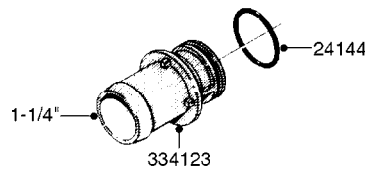

K0770

SAFETY CHAINS
K0770-HIN, 01:01:16

Page 1
Date 12.08.2020 9:08

parts-n°	order qty	description
10275803	1	CHAIN BKT. FOR TR300/500/TX650
10276003	1	SAFETY CHAIN KIT TR300/500
14001103	1	MOUNTING HUB F. SAFETY CHAIN
14001203	1	MNT WASHER F. SAFE CHAIN KIT
16020303	1	SAFETY CHAIN MNT.BRKT.30,400LB
16023103	1	SAFETY CHAIN MNT.BRKT.40,500LB
16056003	1	SAFETY CHAIN MNT.BRKT.16100 lb
16056103	1	SAFETY CHAIN MNT.BRKT.40500 lb
28014703	1	SAFETY CHAIN 30,400LBS CERT.
28017703	1	SAFETY CHAIN 40,500LBS CERT.
29000403	1	SAFETY CHAIN CERT 16100LB
70012403	1	*SAFETY CHAIN KIT 16100LB NAV
70016803	1	SAFETY CHAIN KIT CM1500
83311903	1	SAFTY CHAIN KIT 575 NAV.
83312003	1	SAFETY CHAIN KIT 1100 NAV.
83312103	1	SAFETY CHAIN KIT CM+750
83312203	1	SAFETY CHAIN KIT CM+1200