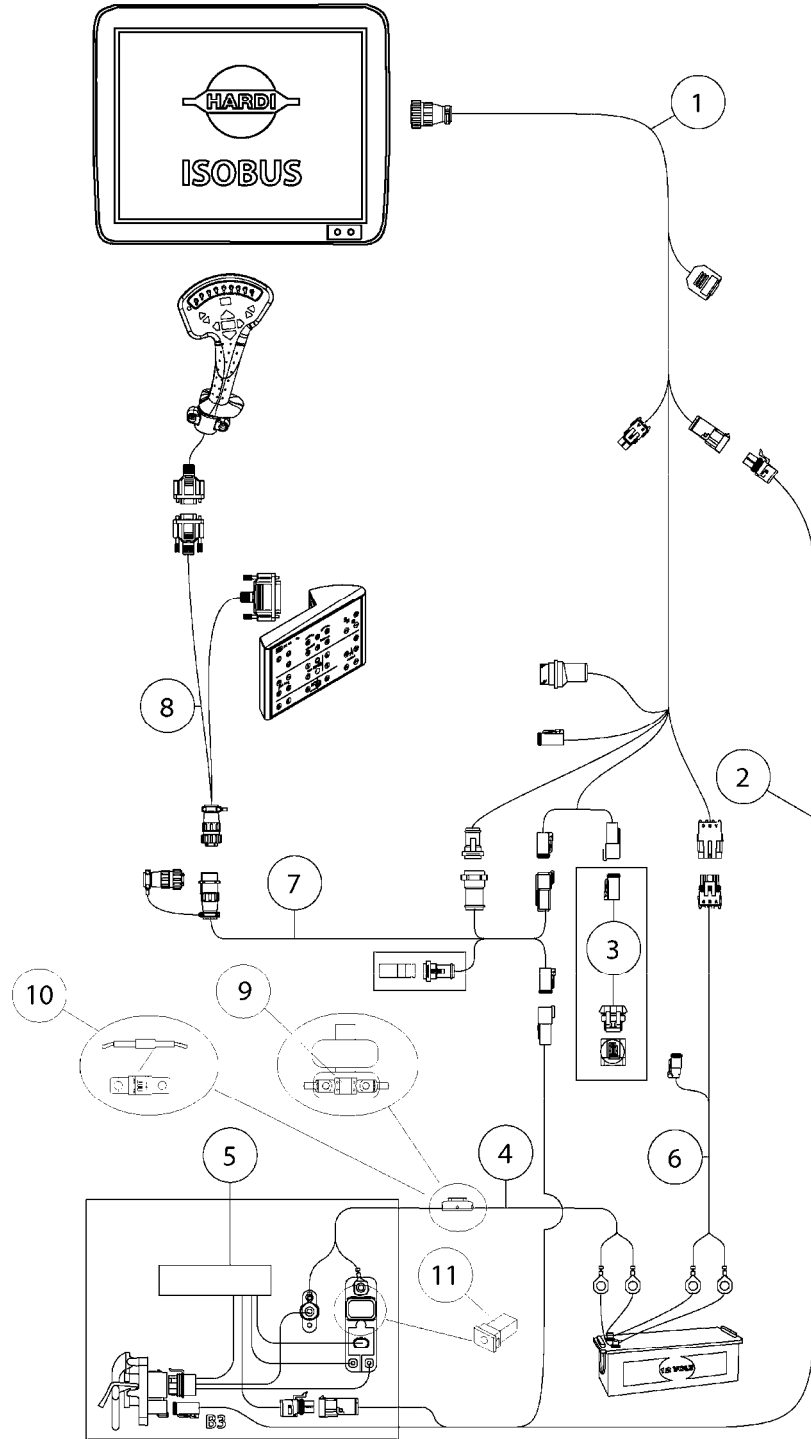

M414-HIA

HC 85/9500 TRACTOR WIRING
ASSY.
M414-HIA, 22:02:13

Page 1
Date 12.08.2020 9:08

Pos.	parts-n°	order qty	description
1	26040200	1	DISPLAY CABLE, HC85/9500, 12' (ISOBUS)
2	26040400	1	ISOBUS POWER/CONTROL EXTENSION
3	26040500	1	ISOBUS ACTIVE TERMINATION
4	26040600	1	ISOBUS POWER CABLE - 16FT
5	26040300	1	ISOBUS IBBC POWER CONT. ASSY.
6	26040900	1	POWER CABLE DISPLAY/GUIDANCE, 15'
7	26040800	1	ISOBUS/HARDI GRIP TEE CABLE
8	26031500	1	CABLE ISO CABIN GRIP SETBOX
9	26076800	1	FUSE 100A MEGA298 SERIES
10	26076900	1	FUSE 100A MIDI498 SERIES
11	26076600	1	FUSE 30A JCASE495 SERIES
11	26076700	1	FUSE 60A JCASE495 SERIES