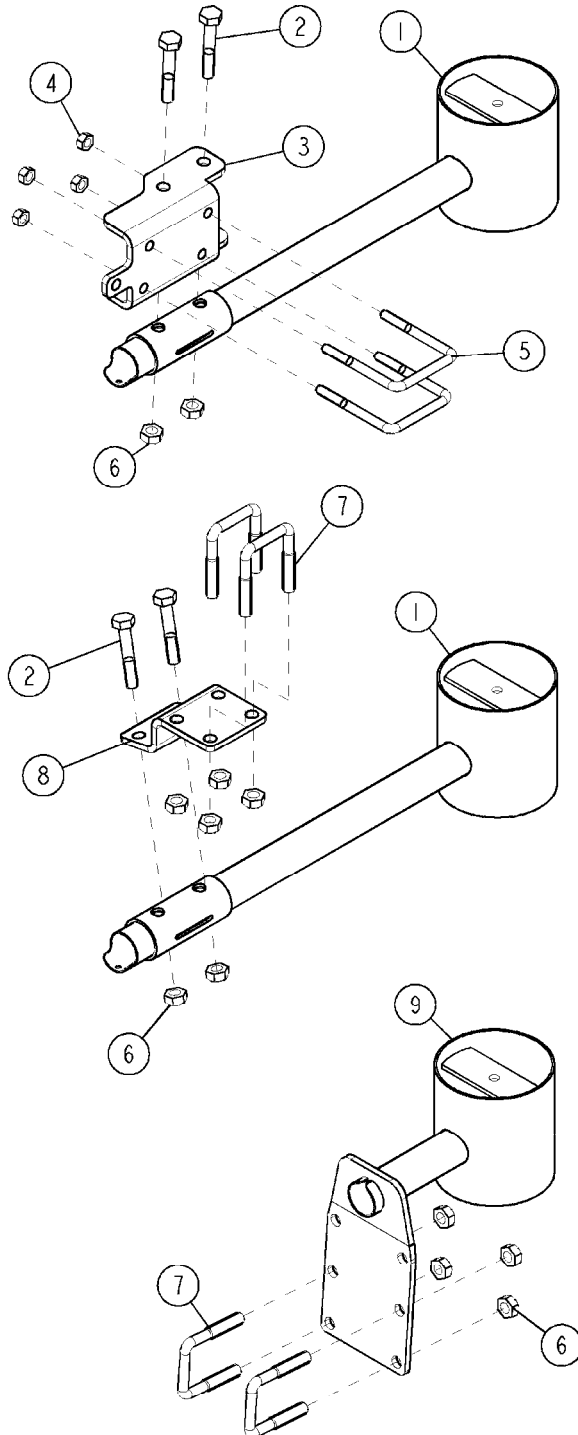

M320-HIA

TDZ AUTOTERRAIN BRACKETS
M320-HIA, 17:10:17

Page 1

Date 12.08.2020 9:08

Pos.	parts-n°	order qty	description
1	63108800	1	NORAC SENSOR BRACKET, BOOM
2	420906	1	BOLT HEX 8.8 DEL M10X60
3	16332000	1	NORAC BRACKET, TDZ, INNER LEFT
3	16332600	1	NORAC BRACKET, TDZ, INNER RIGHT
4	460143	1	LOCK NUT M8 SST A2 DIN985
5	146843	1	BOLT U M8 F.60 x 60
6	460423	1	NUT HEX M10X1.50 LOCK DIN985A2 SS
7	143161	1	BOLT U M10 40X40
8	16332200	1	NORAC BRACKET, TDZ, OUTER
9	63192900	1	DDZ SENSOR BRACKET