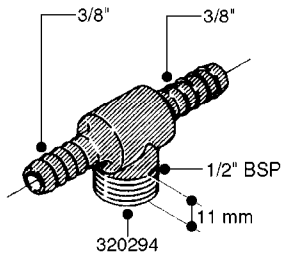

L0050

FITTINGS - HOSE CONNECTORS
L0050-HIN, 01:01:16

Page 1

Date 12.08.2020 9:08

parts-n°	order qty	description
242594	1	O-RING D14 X 1.78 SCH.70-EPDM
320294	1	FITT.DK TEE 3/8X3/8HB X1/2"BSP
320305	1	FITT.DK HB 3/4'- 3/4' BSP
320386	1	FITT.DK TEE 3/8X3/8HB X3/8"BSP
320397	1	FITT.DK ELB 3/8"HB X 3/8" BSP
320401	1	FITT.DK TEE 1/2X1/2HB X1/2"BSP
320412	1	FITT.DK TEE 1/2X1/2HB X3/8'BSP
320423	1	FITT.DK ELB 1/2'HB X 3/8' BSP
320891	1	FITT.DK HB 3/8'- 3/8' BSP
320972	1	FITT.DK HB 5/16'- 1/4' BSP
322046	1	FITT.DK TEE 1/2X1/2HB X3/4'BSP
322048	1	FITT.DK TEE 3/4X3/4HB X3/4'BSP
330595	1	O-RING D24.6/D20X2.1 -3/4"
333137	1	FITT.DK CONN.1/2" F.NOZZ. DOUB
333141	1	FITT.DK CONN.1/2" F.NOZZ.SING
334041	1	FITT.DK CONN.3/4' F.NOZZ. SING
334042	1	FITT.DK CONN.3/4' F.NOZZ. DOUB
334195	1	FITT.DK ELB. 3/4"HB X 3/4"HB
10012103	1	FITT.PO.HB 1.25X1.50 IMB1012
10014003	1	FITT.PO.HB 1.25X1.25 IMB1010
10036903	1	FITT.PO.HB 1.50X1.50 IMB1212
28019303	1	FITTING HB ELB 3/4NPT-3/4HOSE
61016500	1	HOSE TAIL 3/4" 90°+RG CAP 3/4"
72026700	1	NOZZLE TUBE ADAPTER W/O-RING