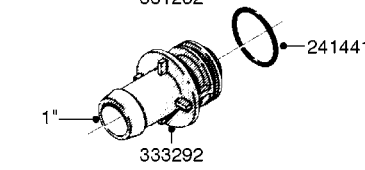

K0770

SAFETY CHAINS
K0770-HIN, 01:01:16

Page 1
Date 12.08.2020 9:08

parts-n°	order qty	description
10275803	1	CHAIN BKT. FOR TR300/500/TX650
10276003	1	SAFETY CHAIN KIT TR300/500
14001103	1	MOUNTING HUB F. SAFETY CHAIN
14001203	1	MNT WASHER F. SAFE CHAIN KIT
16020303	1	SAFETY CHAIN MNT.BRKT.30,400LB
16023103	1	SAFETY CHAIN MNT.BRKT.40,500LB
16056003	1	SAFETY CHAIN MNT.BRKT.16100 lb
16056103	1	SAFETY CHAIN MNT.BRKT.40500 lb
28014703	1	SAFETY CHAIN 30,400LBS CERT.
28017703	1	SAFETY CHAIN 40,500LBS CERT.
29000403	1	SAFETY CHAIN CERT 16100LB
70012403	1	*SAFETY CHAIN KIT 16100LB NAV
70016803	1	SAFETY CHAIN KIT CM1500
83311903	1	SAFTY CHAIN KIT 575 NAV.
83312003	1	SAFETY CHAIN KIT 1100 NAV.
83312103	1	SAFETY CHAIN KIT CM+750
83312203	1	SAFETY CHAIN KIT CM+1200