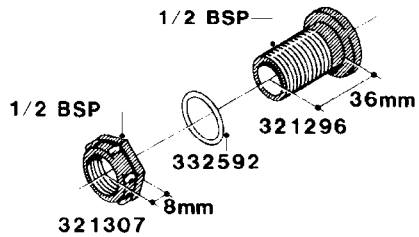

L0050

FITTINGS - HOSE CONNECTORS
L0050-HIN, 01:01:16

Page 1

Date 12.08.2020 9:08

parts-n°	order qty	description
242594	1	O-RING D14 X 1.78 SCH.70-EPDM
320294	1	FITT.DK TEE 3/8X3/8HB X1/2"BSP
320305	1	FITT.DK HB 3/4'- 3/4' BSP
320386	1	FITT.DK TEE 3/8X3/8HB X3/8"BSP
320397	1	FITT.DK ELB 3/8"HB X 3/8" BSP
320401	1	FITT.DK TEE 1/2X1/2HB X1/2"BSP
320412	1	FITT.DK TEE 1/2X1/2HB X3/8'BSP
320423	1	FITT.DK ELB 1/2'HB X 3/8' BSP
320891	1	FITT.DK HB 3/8'- 3/8' BSP
320972	1	FITT.DK HB 5/16'- 1/4' BSP
322046	1	FITT.DK TEE 1/2X1/2HB X3/4'BSP
322048	1	FITT.DK TEE 3/4X3/4HB X3/4'BSP
330595	1	O-RING D24.6/D20X2.1 -3/4"
333137	1	FITT.DK CONN.1/2" F.NOZZ. DOUB
333141	1	FITT.DK CONN.1/2" F.NOZZ.SING
334041	1	FITT.DK CONN.3/4' F.NOZZ. SING
334042	1	FITT.DK CONN.3/4' F.NOZZ. DOUB
334195	1	FITT.DK ELB. 3/4"HB X 3/4"HB
10012103	1	FITT.PO.HB 1.25X1.50 IMB1012
10014003	1	FITT.PO.HB 1.25X1.25 IMB1010
10036903	1	FITT.PO.HB 1.50X1.50 IMB1212
28019303	1	FITTING HB ELB 3/4NPT-3/4HOSE
61016500	1	HOSE TAIL 3/4" 90°+RG CAP 3/4"
72026700	1	NOZZLE TUBE ADAPTER W/O-RING