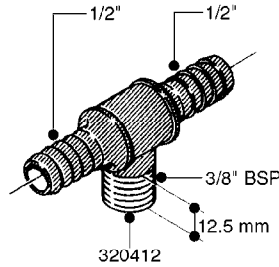

L0050

FITTINGS - HOSE CONNECTORS
L0050-HIN, 01:01:16

Page 1

Date 12.08.2020 9:08

parts-n°	order qty	description
242594	1	O-RING D14 X 1.78 SCH.70-EPDM
320294	1	FITT.DK TEE 3/8X3/8HB X1/2"BSP
320305	1	FITT.DK HB 3/4'- 3/4' BSP
320386	1	FITT.DK TEE 3/8X3/8HB X3/8"BSP
320397	1	FITT.DK ELB 3/8"HB X 3/8" BSP
320401	1	FITT.DK TEE 1/2X1/2HB X1/2"BSP
320412	1	FITT.DK TEE 1/2X1/2HB X3/8'BSP
320423	1	FITT.DK ELB 1/2'HB X 3/8' BSP
320891	1	FITT.DK HB 3/8'- 3/8' BSP
320972	1	FITT.DK HB 5/16'- 1/4' BSP
322046	1	FITT.DK TEE 1/2X1/2HB X3/4'BSP
322048	1	FITT.DK TEE 3/4X3/4HB X3/4'BSP
330595	1	O-RING D24.6/D20X2.1 -3/4"
333137	1	FITT.DK CONN.1/2" F.NOZZ. DOUB
333141	1	FITT.DK CONN.1/2" F.NOZZ.SING
334041	1	FITT.DK CONN.3/4' F.NOZZ. SING
334042	1	FITT.DK CONN.3/4' F.NOZZ. DOUB
334195	1	FITT.DK ELB. 3/4"HB X 3/4"HB
10012103	1	FITT.PO.HB 1.25X1.50 IMB1012
10014003	1	FITT.PO.HB 1.25X1.25 IMB1010
10036903	1	FITT.PO.HB 1.50X1.50 IMB1212
28019303	1	FITTING HB ELB 3/4NPT-3/4HOSE
61016500	1	HOSE TAIL 3/4" 90°+RG CAP 3/4"
72026700	1	NOZZLE TUBE ADAPTER W/O-RING