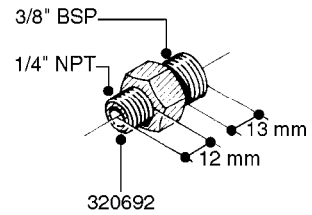

FITTINGS - HEXAGON NIPPLES
L0030-HIN, 01:01:16

Page 0
Date 12.08.2020 9:08

L0030

FITTINGS - HEXAGON NIPPLES
L0030-HIN, 01:01:16

Page 1

Date 12.08.2020 9:08

parts-n°	order qty	description
10015303	1	FITT.PO.HN 1.00X1.00 M1000
10425003	1	FITT.PO.HN 1.25X1.00 MCPHEE
320132	1	FITT.DK HN 1" BSP
320176	1	FITT.DK HN 3/8"X1/2" BSP
320445	1	FITT.DK HN 1/4"X3/8" BSP
320655	1	FITT.DK HN 1/2"-1/2" BSP
320692	1	FITT.DK HN 3/8'BSPX1/4'NPT
320703	1	FITT.DK HN 3/8BSP X1/2 &1/4NPT
320725	1	FITT.DK NIPPLE 3/8"-3/8" BSP
320902	1	FITT.DK HN 3/8'X 1/4' BSP
390232	1	FITT.DK HN 1-1/2' X 1-1/4' BSP
390276	1	FITT.DK HN 1'BSP