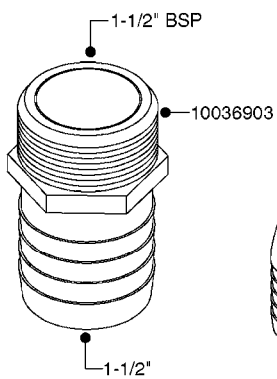

L0050

FITTINGS - HOSE CONNECTORS
L0050-HIN, 01:01:16

Page 1

Date 12.08.2020 9:08

parts-n°	order qty	description
242594	1	O-RING D14 X 1.78 SCH.70-EPDM
320294	1	FITT.DK TEE 3/8X3/8HB X1/2"BSP
320305	1	FITT.DK HB 3/4'- 3/4' BSP
320386	1	FITT.DK TEE 3/8X3/8HB X3/8"BSP
320397	1	FITT.DK ELB 3/8"HB X 3/8" BSP
320401	1	FITT.DK TEE 1/2X1/2HB X1/2"BSP
320412	1	FITT.DK TEE 1/2X1/2HB X3/8'BSP
320423	1	FITT.DK ELB 1/2'HB X 3/8' BSP
320891	1	FITT.DK HB 3/8'- 3/8' BSP
320972	1	FITT.DK HB 5/16'- 1/4' BSP
322046	1	FITT.DK TEE 1/2X1/2HB X3/4'BSP
322048	1	FITT.DK TEE 3/4X3/4HB X3/4'BSP
330595	1	O-RING D24.6/D20X2.1 -3/4"
333137	1	FITT.DK CONN.1/2" F.NOZZ. DOUB
333141	1	FITT.DK CONN.1/2" F.NOZZ.SING
334041	1	FITT.DK CONN.3/4' F.NOZZ. SING
334042	1	FITT.DK CONN.3/4' F.NOZZ. DOUB
334195	1	FITT.DK ELB. 3/4"HB X 3/4"HB
10012103	1	FITT.PO.HB 1.25X1.50 IMB1012
10014003	1	FITT.PO.HB 1.25X1.25 IMB1010
10036903	1	FITT.PO.HB 1.50X1.50 IMB1212
28019303	1	FITTING HB ELB 3/4NPT-3/4HOSE
61016500	1	HOSE TAIL 3/4" 90°+RG CAP 3/4"
72026700	1	NOZZLE TUBE ADAPTER W/O-RING