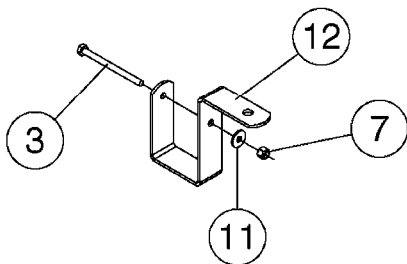

NORAC UC5 BOOM HEIGHT CONTROL
M0370-HIN, 16:10:18

Page 1

Date 12.08.2020 9:08

Pos.	parts-n°	order qty	description
1	26022703	1	CABLE, INTERFACE, TILT, NORAC UC5
2	26023503	1	CABLE UC5 INTERFACE MAIN AMP
3	26032600	1	CABLE UC5 NETWORK 14 AWG 10M
4	26043000	1	NORAC UC5 NETWORK 2 PIN PLUG
5	26043300	1	CABLE UC5 VALVE 2PIN/2PIN DT
6	26043400	1	NORAC UC5 CONTROLLER MODULE
7	26043500	1	NORAC UC5 VALVE MODULE
8	26043600	1	MODULE, INPUT, NORAC UC5
9	26043700	1	SENSOR, NORAC, UC5, ULTRASONIC
10	26043800	1	NORAC UC5 - UC7 NETWORK COUPLER 2-WAY
11	26043900	1	NORAC UC5 - UC7 NETWORK COUPLER 8-WAY
12	26044200	1	CABLE UC5 - UC7 NETWORK 18 AWG 20M
13	26023803	1	NORAC UC5 ROLL SENSOR OLD STYLE NORAC P/N 43740
13	26044300	1	UC5 - UC7 ROLL SENSOR VER. 2 NEW STYLE NORAC P/N 43741
14	26044400	1	NORAC UC5 - UC7 COUPLER 2-WAY/TERM.
15	26047100	1	CABLE UC5 NETWORK 14 AWG 1M
16	26049900	1	CABLE UC5 NETWORK 14 AWG 3M
17	26057900	1	UC5 - UC7 NETWORK 6 PIN PLUG '13
18	26058000	1	NORAC UC5 - UC7 NETWORK 12-PIN PLUG
19	26084700	1	Mesh Kit Ultrasonic Sensor FOR 2018 AND NEWER SENSORS
19	28098003	1	MESH AND CLIP KIT, NORAC FOR PRE-2018 SENSORS
20	28050303	1	NORAC RUBBER TOP&BOLT F.SENSOR DIA.30MMX30MMX8MM
21	28055503	1	NORAC VALVE MOUNTING HARDWARE
22	28086600	1	FOAM DISC F. SENSOR NORAC
23	78216100	1	NORAC VALVE BLOCK COMP, DEUTSCH CON.

M0375