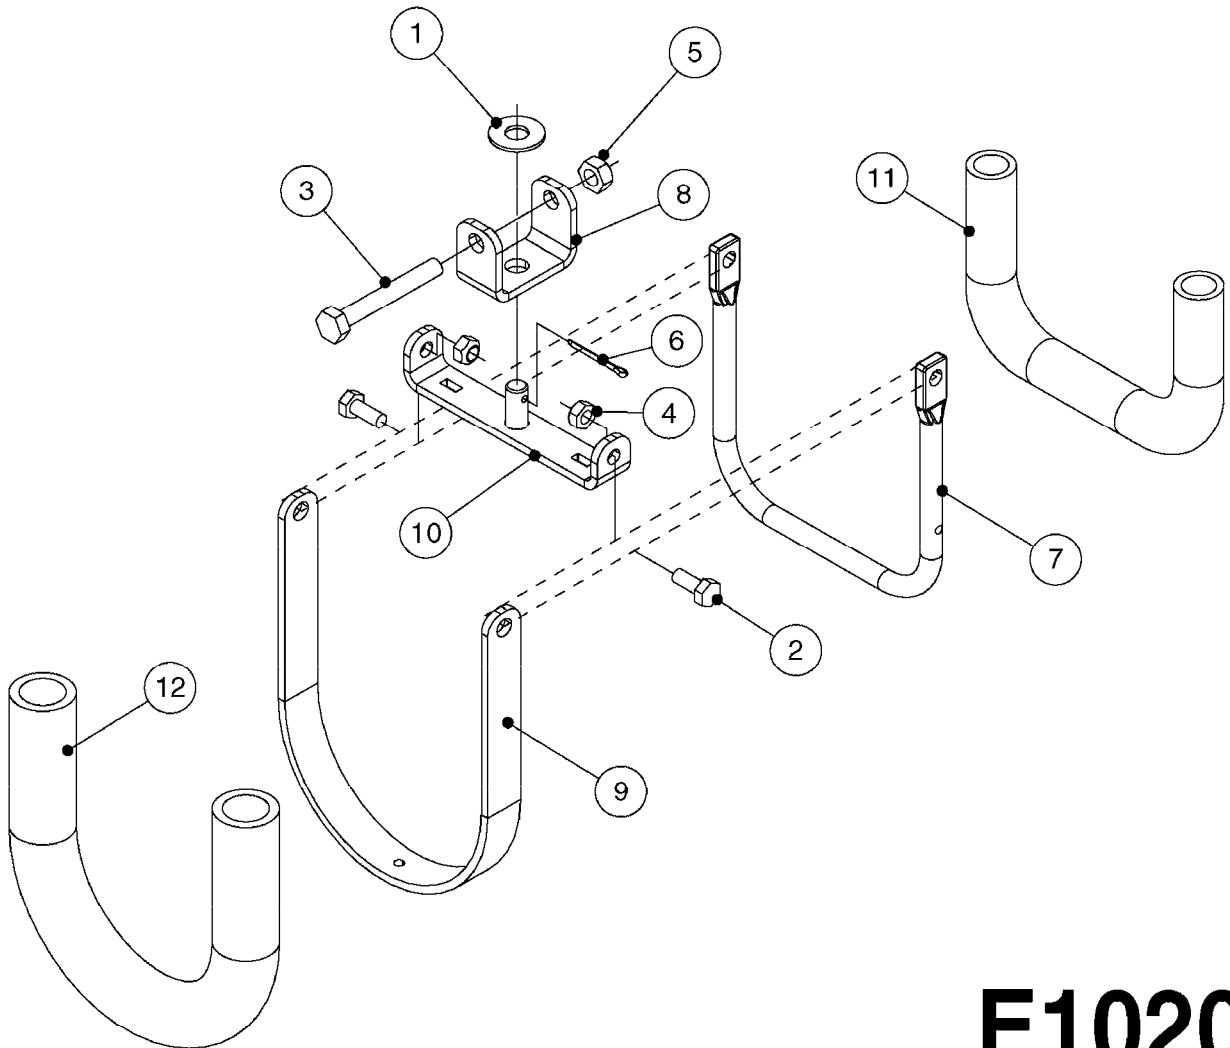

SWIVEL HOSE GUARD
E1020-HIN, 17:11:16

E1020

SWIVEL HOSE GUARD
E1020-HIN, 17:11:16

Page 1
Date 12.08.2020 9:08

Pos.	parts-n°	order qty	description
1	165557	1	WASHER D28.0/D12.2X2.0 SS
2	421046	1	BOLT HEX M8X25/25 A2 SS DIN933
3	421222	1	BOLT HEX 8.8 DEL M10X75 FT
4	460143	1	LOCK NUT M8 SST A2 DIN985
5	460423	1	NUT HEX M10X1.50 LOCK DIN985A2 SS
6	480126	1	PIN COTTER M4X30
7	15118200	1	HOSE & TUBE HOLDER NCM
8	16143600	1	HOSE AND CABLE HOLDER TOP
9	16160900	1	HOSE AND CABLE GUARD 160X502MM
9	16187700	1	HOSE AND CABLE GUARD 160X402MM
10	61042200	1	HOSE AND CABLE HOLDER PIVOT
11	92703203	1	HOSE R X3/4" X300PSI WP X0012"
12	92712403	1	HOSE R X1" X300PSI WP X0012"