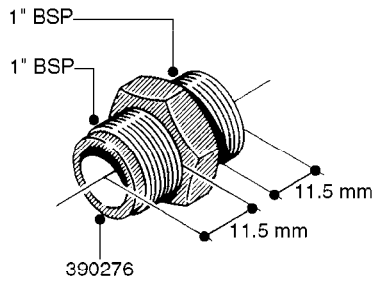

FITTINGS - HEXAGON NIPPLES
L0030-HIN, 01:01:16

Page 0
Date 12.08.2020 9:08

L0030

FITTINGS - HEXAGON NIPPLES
L0030-HIN, 01:01:16

Page 1

Date 12.08.2020 9:08

parts-n°	order qty	description
10015303	1	FITT.PO.HN 1.00X1.00 M1000
10425003	1	FITT.PO.HN 1.25X1.00 MCPHEE
320132	1	FITT.DK HN 1" BSP
320176	1	FITT.DK HN 3/8"X1/2" BSP
320445	1	FITT.DK HN 1/4"X3/8" BSP
320655	1	FITT.DK HN 1/2"-1/2" BSP
320692	1	FITT.DK HN 3/8'BSPX1/4'NPT
320703	1	FITT.DK HN 3/8BSP X1/2 &1/4NPT
320725	1	FITT.DK NIPPLE 3/8"-3/8" BSP
320902	1	FITT.DK HN 3/8'X 1/4' BSP
390232	1	FITT.DK HN 1-1/2' X 1-1/4' BSP
390276	1	FITT.DK HN 1'BSP