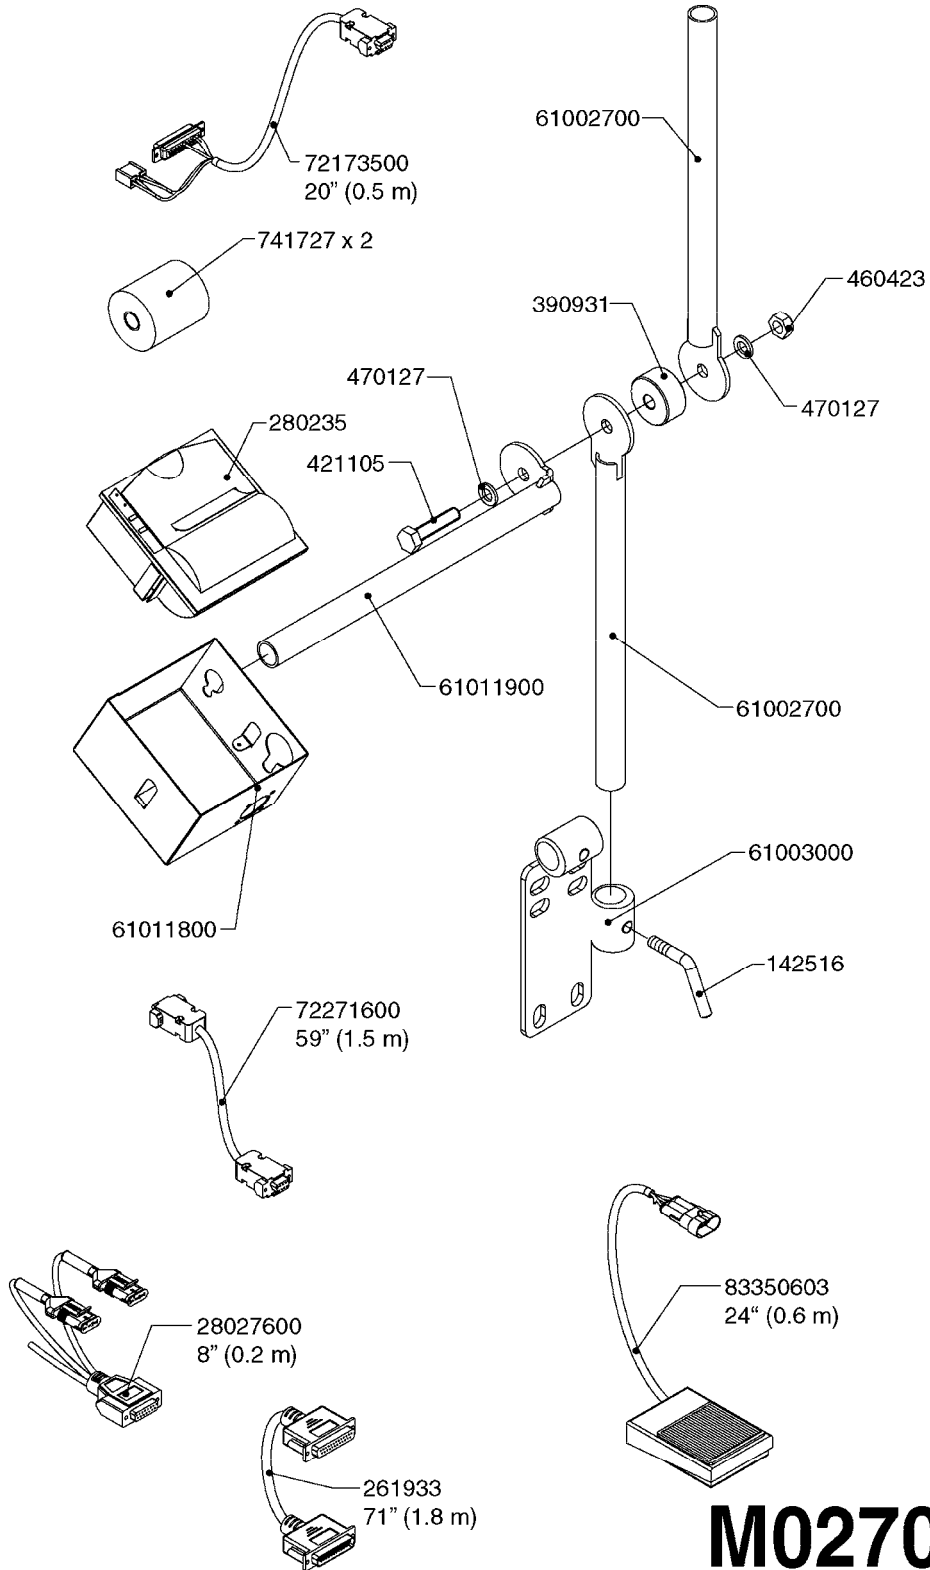

HC 5500 ACCESSORIES
M0270-HIN, 01:01:16

Page 1

Date 12.08.2020 9:08

parts-n°	order qty	description
142516	1	SCREW SET M10 BENT F. LOCKING
261933	1	CABLE W/PLUG 2X25 L=71"
280235	1	HARDI PRINTER WITH CLOCK
390931	1	PLASTIC SPACER D40XD11 L=20
421105	1	M10X45 MACHINE SCREW STAINLESS
460423	1	NUT HEX M10X1.50 LOCK DIN985A2 SS
470127	1	WASHER D15D10X2 M10 LOCK
741727	1	PAPER, THERMAL, HC5500 PRINTER
28027600	1	WIRE HC5500 AUX.
61002700	1	TUBE BRACKET F.TRACTOR MOUNT
61003000	1	BRACKET F.TRACTOR MOUNT
61011800	1	BOX FOR HARDI PRINTER
61011900	1	TUBE BRACKET F.TRACTOR MOUNT
72173500	1	WIRE F.PRINTER HC5500 L=20"
72271600	1	HC5500 COMMUNICATION CABLE
83350603	1	FOOT SWITCH HC5500 CONTROL