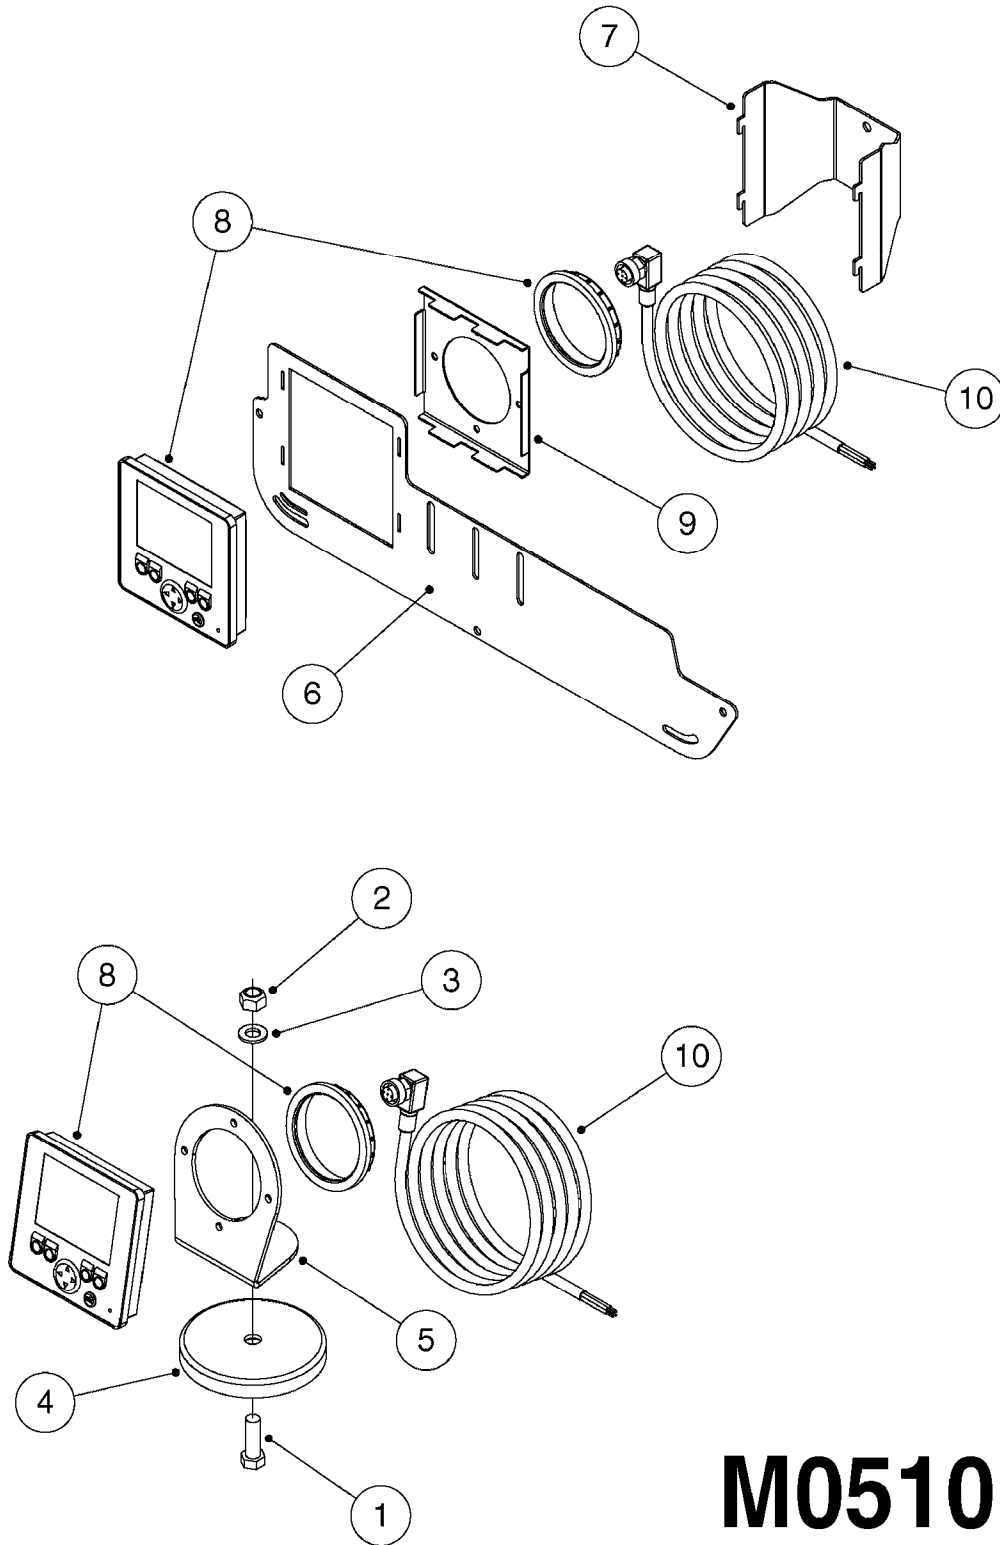

REMOTE TANK GAUGE DISPLAY
M0510-HIN, 19:06:19

Page	0
Date	12.08.2020 9:08

REMOTE TANK GAUGE DISPLAY
M0510-HIN, 19:06:19

Page 1

Date 12.08.2020 9:08

Pos.	parts-n°	order qty	description
1	421046	1	BOLT HEX M8X25/25 A2 SS DIN933
2	460143	1	LOCK NUT M8 SST A2 DIN985
3	471126	1	WASHER, M8, Ø16/ 8.4X 1.6, SS
4	10536703	1	MAGNETIC BASE D3,2'/90LB
5	16208803	1	BRACKET F. EL TANK GAUGE, MAG, RED
6	16210103	1	BRACKET F. EL TANK GAUGE, CM11, RED
7	16210303	1	BACK COVER F. EL TANK GAUGE, RED
8	26033603	1	DISPLAY, 2.8" HMI, IFM, 1-CAN
9	26033803	1	DISPLAY FITTING PANEL, IFM
10	26033903	1	CABLE, M12, 120 OHM, 5M, IFM