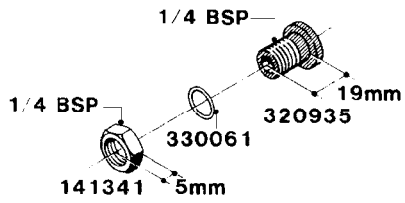

L0050

FITTINGS - HOSE CONNECTORS
L0050-HIN, 01:01:16

Page 1

Date 12.08.2020 9:08

parts-n°	order qty	description
242594	1	O-RING D14 X 1.78 SCH.70-EPDM
320294	1	FITT.DK TEE 3/8X3/8HB X1/2"BSP
320305	1	FITT.DK HB 3/4'- 3/4' BSP
320386	1	FITT.DK TEE 3/8X3/8HB X3/8"BSP
320397	1	FITT.DK ELB 3/8"HB X 3/8" BSP
320401	1	FITT.DK TEE 1/2X1/2HB X1/2"BSP
320412	1	FITT.DK TEE 1/2X1/2HB X3/8'BSP
320423	1	FITT.DK ELB 1/2'HB X 3/8' BSP
320891	1	FITT.DK HB 3/8'- 3/8' BSP
320972	1	FITT.DK HB 5/16'- 1/4' BSP
322046	1	FITT.DK TEE 1/2X1/2HB X3/4'BSP
322048	1	FITT.DK TEE 3/4X3/4HB X3/4'BSP
330595	1	O-RING D24.6/D20X2.1 -3/4"
333137	1	FITT.DK CONN.1/2" F.NOZZ. DOUB
333141	1	FITT.DK CONN.1/2" F.NOZZ.SING
334041	1	FITT.DK CONN.3/4' F.NOZZ. SING
334042	1	FITT.DK CONN.3/4' F.NOZZ. DOUB
334195	1	FITT.DK ELB. 3/4"HB X 3/4"HB
10012103	1	FITT.PO.HB 1.25X1.50 IMB1012
10014003	1	FITT.PO.HB 1.25X1.25 IMB1010
10036903	1	FITT.PO.HB 1.50X1.50 IMB1212
28019303	1	FITTING HB ELB 3/4NPT-3/4HOSE
61016500	1	HOSE TAIL 3/4" 90°+RG CAP 3/4"
72026700	1	NOZZLE TUBE ADAPTER W/O-RING