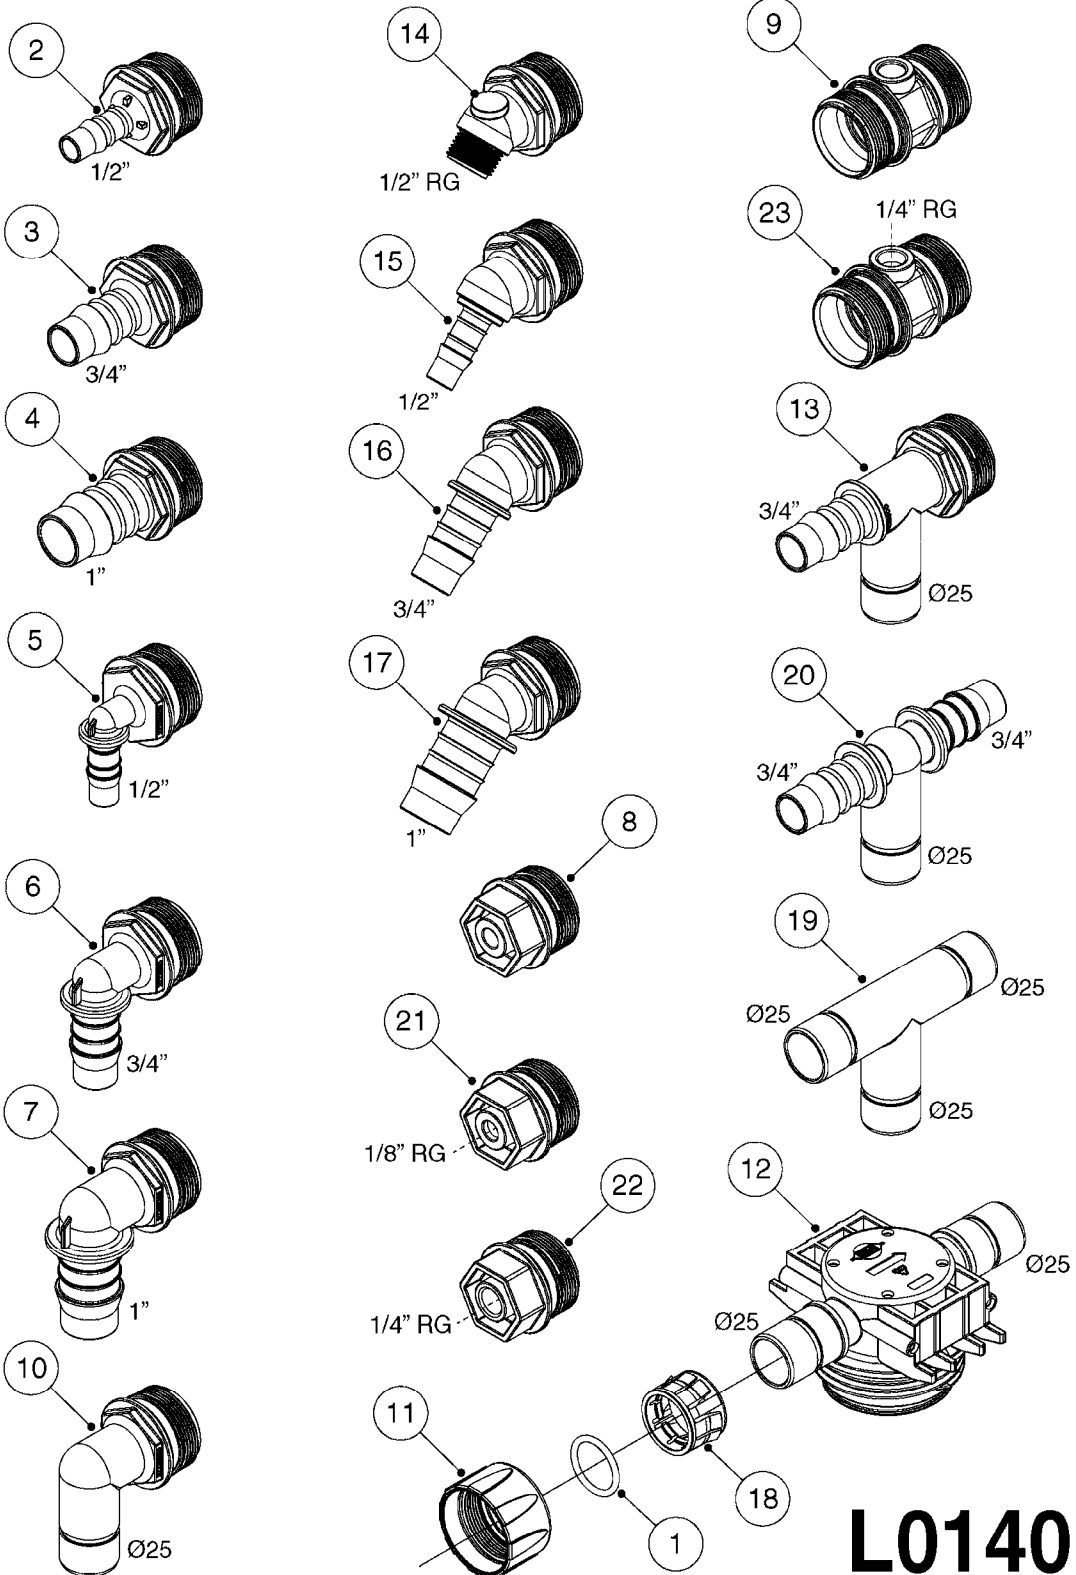

L0140

FITTINGS - T25
L0140-HIN, 01:01:16

Page 1

Date 12.08.2020 9:08

Pos.	parts-n°	order qty	description
1	24263000	1	O-RING Ø24.4 X 3.1 NITRIL SH70
2	32238700	1	FITT.DK HB 1/2" ST T25
3	32238800	1	FITT.DK HB 3/4" STR T25
4	32238900	1	FITT.DK HB 1" ST T25
5	32239000	1	FITT.DK HB 1/2" 90° T25
6	32239100	1	FITT.DK HB 3/4" 90° T25
7	32239200	1	FITT.DK HB 1" 90° T25
8	32239300	1	FITT.DK CAP T25
9	32239500	1	FITT.DK UNION CONNECTOR T25
10	32239600	1	FITT.DK HB ANGLE 90° T25
11	32239700	1	FITT.DK NUT T25
12	32239800	1	FITT.DK IN-LINE FILTER TOP T25
13	32239900	1	FITT.DK TEE 3/4" HB Ø25 T25
14	32240000	1	FITT.DK 1/2" RG 45° T25
15	32240100	1	FITT.DK HB 1/2" 45° T25
16	32240200	1	FITT.DK HB 3/4" 45° T25
17	32240300	1	FITT.DK HB 1" 45° T25
18	33515500	1	FITT.DK NUT LOCK RING T25
19	33516100	1	FITT.DK TEE 3 X Ø25 T25
20	33516200	1	FITT.DK TEE 3/4" HB-Ø25 T25
21	39125500	1	FITT.DK CAP 1/8" RG T25
22	39125600	1	FITT.DK CAP 1/4" RG T25
23	39128700	1	FITT.DK CONNECTOR 1/4" RG T25