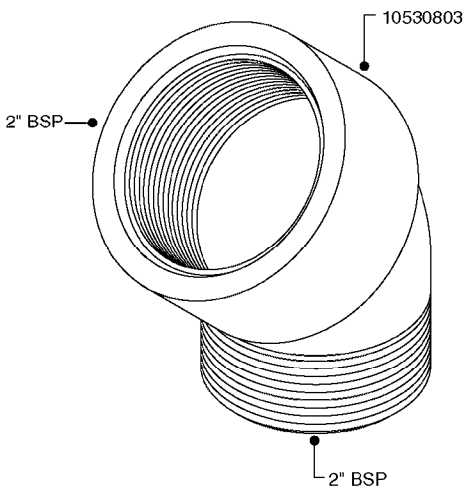

FITTINGS - HEXAGON NIPPLES
L0030-HIN, 01:01:16

Page 0
Date 12.08.2020 9:08

L0030

FITTINGS - HEXAGON NIPPLES
L0030-HIN, 01:01:16

Page 1

Date 12.08.2020 9:08

parts-n°	order qty	description
10015303	1	FITT.PO.HN 1.00X1.00 M1000
10425003	1	FITT.PO.HN 1.25X1.00 MCPHEE
320132	1	FITT.DK HN 1" BSP
320176	1	FITT.DK HN 3/8"X1/2" BSP
320445	1	FITT.DK HN 1/4"X3/8" BSP
320655	1	FITT.DK HN 1/2"-1/2" BSP
320692	1	FITT.DK HN 3/8'BSPX1/4'NPT
320703	1	FITT.DK HN 3/8BSP X1/2 &1/4NPT
320725	1	FITT.DK NIPPLE 3/8"-3/8" BSP
320902	1	FITT.DK HN 3/8'X 1/4' BSP
390232	1	FITT.DK HN 1-1/2' X 1-1/4' BSP
390276	1	FITT.DK HN 1'BSP