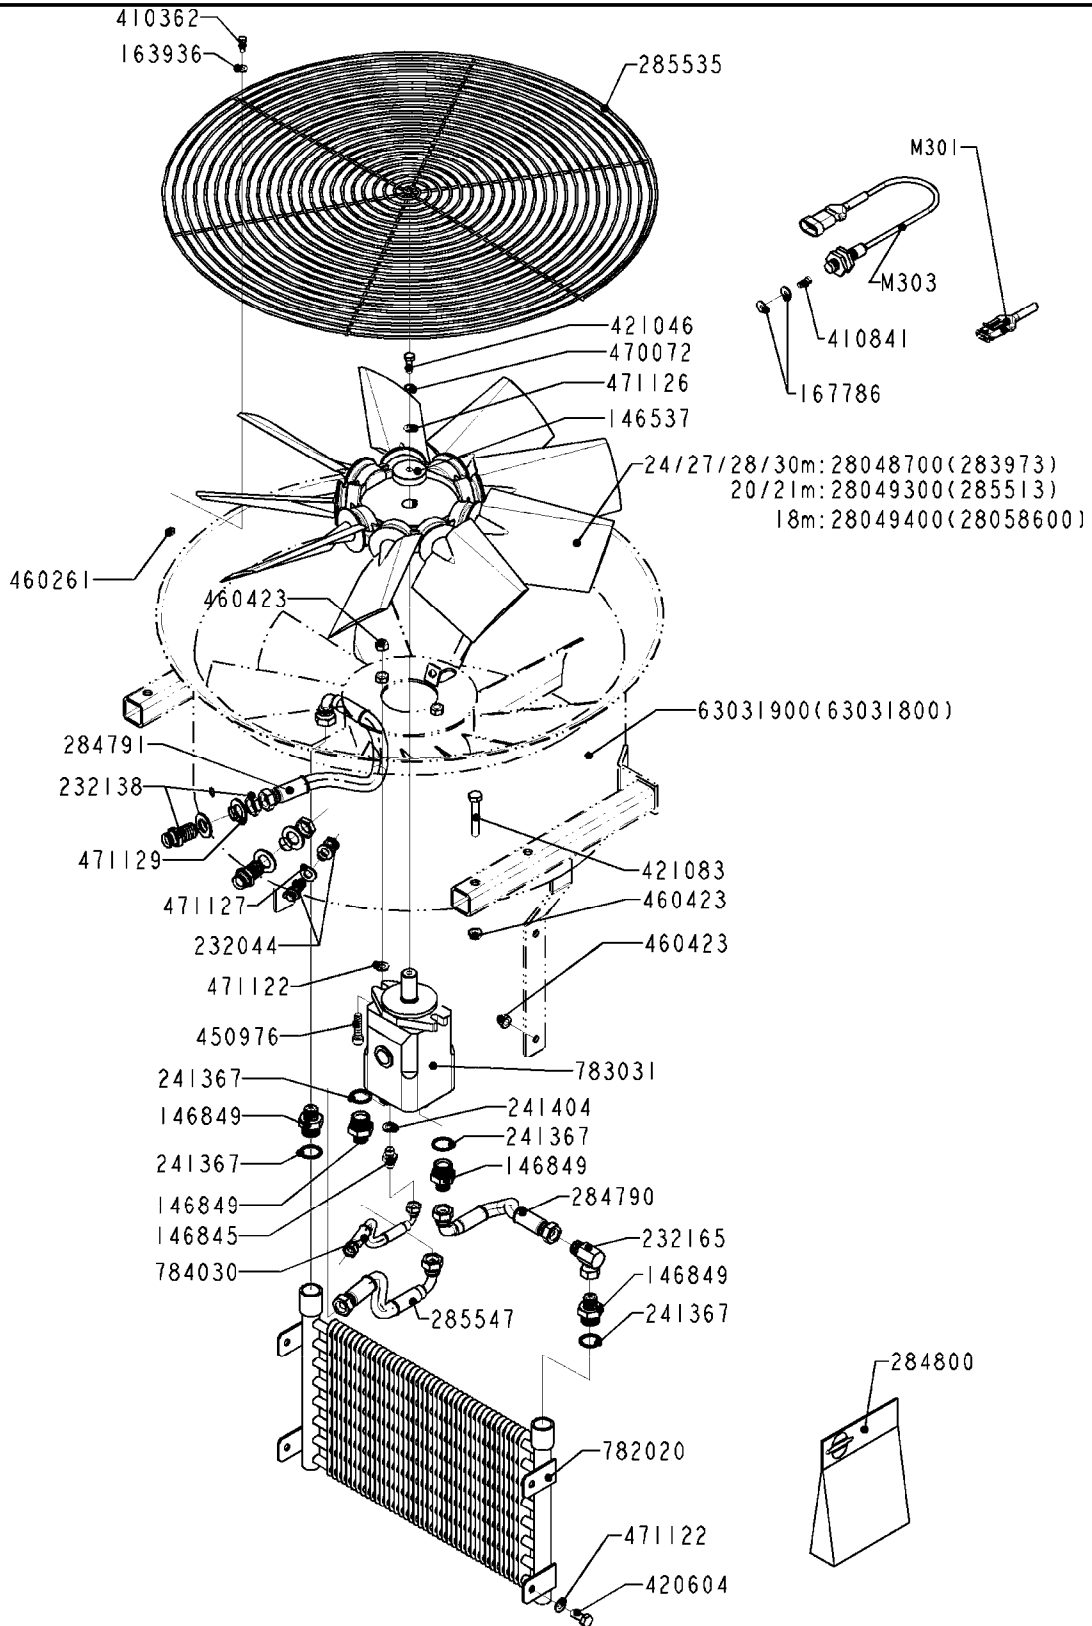

Blower HAY/HAZ(03)
C322-HIA, 20:07:12

Page	0
Date	12.08.2020 9:07

Blower HAY/HAZ(03)
C322-HIA, 20:07:12

Page 1
Date 12.08.2020 9:07

parts-n°	order qty	description
146537	1	BUSHING D50/D40X12MM
146845	1	HEX NIPPLE 1/4"X1/4"
146849	1	HEX. NIPPLE 3/4"BSP X 1/2"BSP
163936	1	WASHER D15/D6.2X1
167786	1	WASHER D13/D4.2X1
232044	1	HEX NIP W/NUT 1/4" alt 232214
232138	1	HEX NIPPLE W/NUT 1/2"
232165	1	HY.ELBOW 1/2" BSP SWIVEL
241367	1	DOWTYSEAL 28.5x22
241404	1	DOWTY SEAL 1/4"
28048700	1	FAN z630/9/35/4ZL For right boomside
28049300	1	MULTI WING Ø630/9/32.5/5ZL For right boomside
28049400	1	FAN BLADE Ø630/9/28.5/5ZL For righth boomside
28058600	1	MULTI WING Ø630/9/28.5/5ZR For left boomside
283973	1	FAN BLADE F.TWIN 18M For left boomside
284790	1	HOSE HY X 1/2 X 15.75"STR+ELB For left boomside
284791	1	HOSE HY X 1/2 X 21.5"STR+ELB For left boomside
284800	1	GASKET SET F.HYMOTOR M4MF11-28
285513	1	MULTI WING Ø630/9/32,5/5Z For left boomside
285535	1	GUARD FOR TWIN FORCE FAN HAZ
285547	1	HOSE HY X 1/2" X 15" STR+ELB
410362	1	BOLT HEX 8.8 SS M6X20
410841	1	SCREW M4X12
420604	1	BOLT HEX 8.8 DEL M10X25 FT DIN933
421046	1	BOLT HEX M8X25/25 A2 SS DIN933
421083	1	BOLT HEX 8.8 DEL M10X65
450976	1	BOLT M10X50 F.TWIN ARM YOKE
460261	1	NUT HEX M6X1.00 LOCK DIN985 A2 SS
460423	1	NUT HEX M10X1.50 LOCK DIN985A2 SS
460423	1	NUT HEX M10X1.50 LOCK DIN985A2 SS
470072	1	WASHER D15/D8X.5 LOCK
471122	1	WASHER, M10, Ø20/10.5X 2.0, SS
471126	1	WASHER, M8, Ø16/ 8.4X 1.6, SS
471127	1	WASHER, M12, Ø24/13X24X2.5 SS
471129	1	WASHER, M20, Ø37/21.0X 3.0, SS
63031800	1	FAN HOUSING F.TWIN FORCE LH
63031900	1	FAN HOUSING F.TWIN FORCE RH
782020	1	RADIATOR ELEMENT 2KW TYPE R6
783031	1	HYDRAULIC MOTOR FAN HAZ
784030	1	HOSE HY X 1/4" X 13.75"STR+ELB