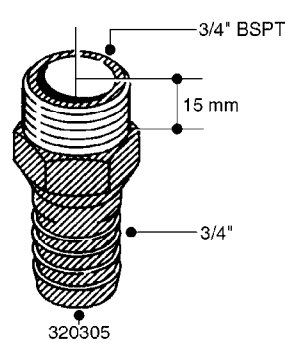

L0050

FITTINGS - HOSE CONNECTORS
L0050-HIN, 01:01:16

Page 1

Date 12.08.2020 9:08

parts-n°	order qty	description
242594	1	O-RING D14 X 1.78 SCH.70-EPDM
320294	1	FITT.DK TEE 3/8X3/8HB X1/2"BSP
320305	1	FITT.DK HB 3/4'- 3/4' BSP
320386	1	FITT.DK TEE 3/8X3/8HB X3/8"BSP
320397	1	FITT.DK ELB 3/8"HB X 3/8" BSP
320401	1	FITT.DK TEE 1/2X1/2HB X1/2"BSP
320412	1	FITT.DK TEE 1/2X1/2HB X3/8'BSP
320423	1	FITT.DK ELB 1/2'HB X 3/8' BSP
320891	1	FITT.DK HB 3/8'- 3/8' BSP
320972	1	FITT.DK HB 5/16'- 1/4' BSP
322046	1	FITT.DK TEE 1/2X1/2HB X3/4'BSP
322048	1	FITT.DK TEE 3/4X3/4HB X3/4'BSP
330595	1	O-RING D24.6/D20X2.1 -3/4"
333137	1	FITT.DK CONN.1/2" F.NOZZ. DOUB
333141	1	FITT.DK CONN.1/2" F.NOZZ.SING
334041	1	FITT.DK CONN.3/4' F.NOZZ. SING
334042	1	FITT.DK CONN.3/4' F.NOZZ. DOUB
334195	1	FITT.DK ELB. 3/4"HB X 3/4"HB
10012103	1	FITT.PO.HB 1.25X1.50 IMB1012
10014003	1	FITT.PO.HB 1.25X1.25 IMB1010
10036903	1	FITT.PO.HB 1.50X1.50 IMB1212
28019303	1	FITTING HB ELB 3/4NPT-3/4HOSE
61016500	1	HOSE TAIL 3/4" 90°+RG CAP 3/4"
72026700	1	NOZZLE TUBE ADAPTER W/O-RING