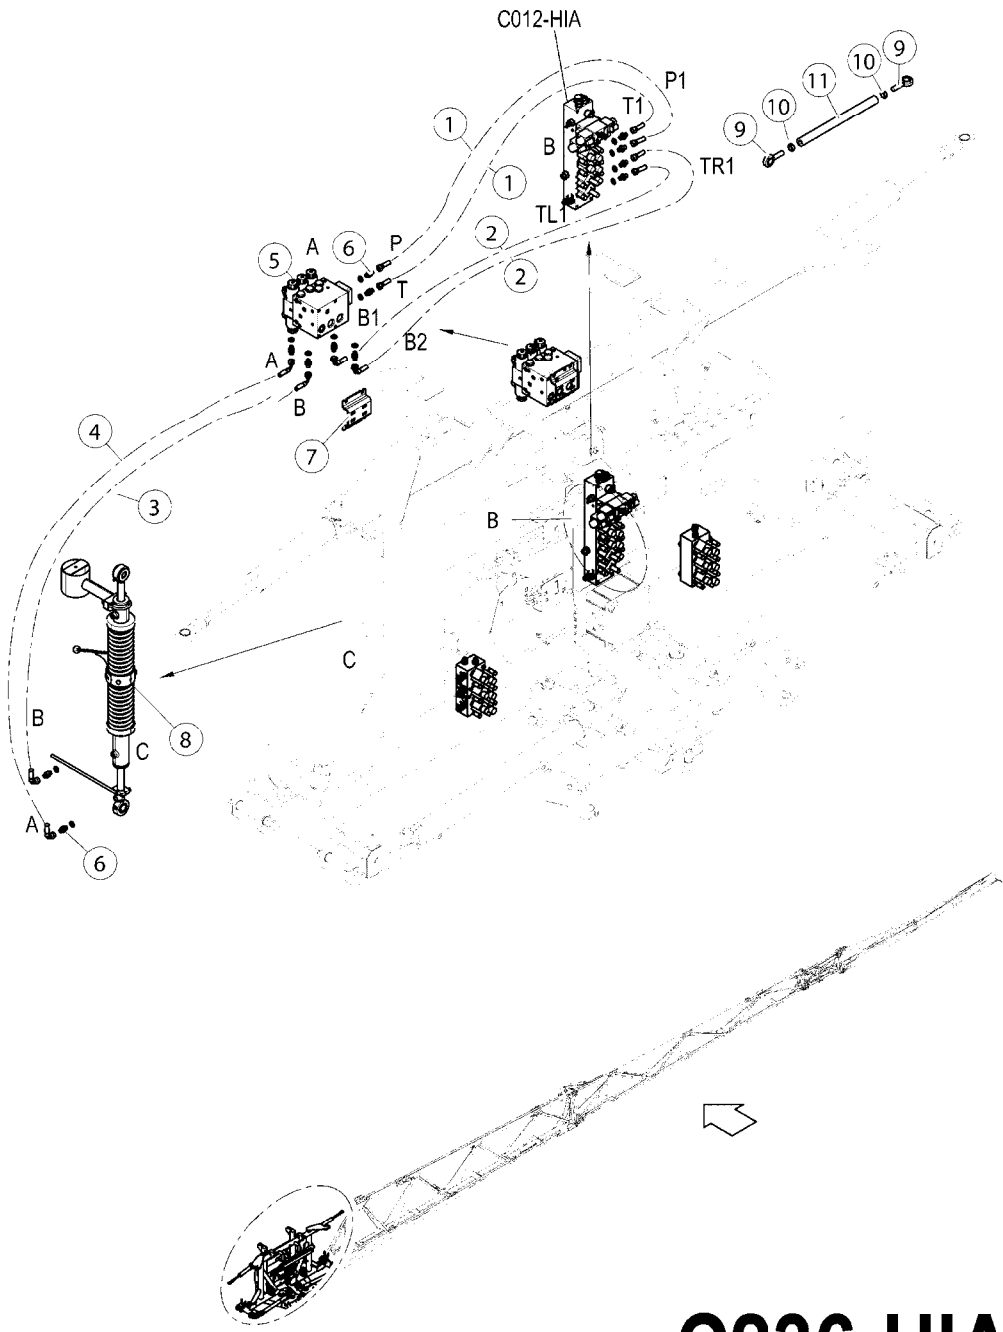

C236-HIA

Norac center UC5 TDZ

240418