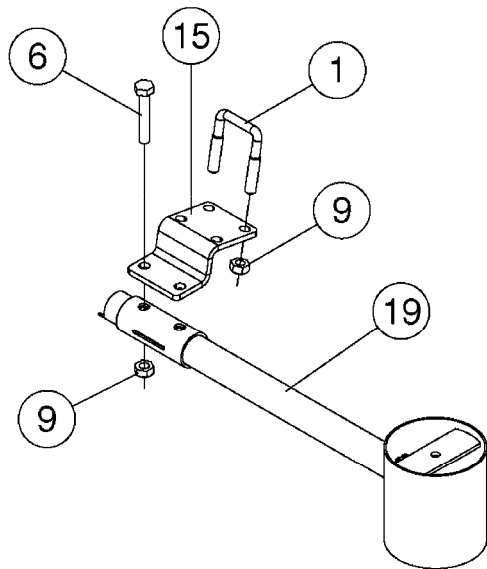

NORAC UC5 BOOM HEIGHT CONTROL
M0370-HIN, 16:10:18

Page 1

Date 12.08.2020 9:08

Pos.	parts-n°	order qty	description
1	26022703	1	CABLE, INTERFACE, TILT, NORAC UC5
2	26023503	1	CABLE UC5 INTERFACE MAIN AMP
3	26032600	1	CABLE UC5 NETWORK 14 AWG 10M
4	26043000	1	NORAC UC5 NETWORK 2 PIN PLUG
5	26043300	1	CABLE UC5 VALVE 2PIN/2PIN DT
6	26043400	1	NORAC UC5 CONTROLLER MODULE
7	26043500	1	NORAC UC5 VALVE MODULE
8	26043600	1	MODULE, INPUT, NORAC UC5
9	26043700	1	SENSOR, NORAC, UC5, ULTRASONIC
10	26043800	1	NORAC UC5 - UC7 NETWORK COUPLER 2-WAY
11	26043900	1	NORAC UC5 - UC7 NETWORK COUPLER 8-WAY
12	26044200	1	CABLE UC5 - UC7 NETWORK 18 AWG 20M
13	26023803	1	NORAC UC5 ROLL SENSOR OLD STYLE NORAC P/N 43740
13	26044300	1	UC5 - UC7 ROLL SENSOR VER. 2 NEW STYLE NORAC P/N 43741
14	26044400	1	NORAC UC5 - UC7 COUPLER 2-WAY/TERM.
15	26047100	1	CABLE UC5 NETWORK 14 AWG 1M
16	26049900	1	CABLE UC5 NETWORK 14 AWG 3M
17	26057900	1	UC5 - UC7 NETWORK 6 PIN PLUG '13
18	26058000	1	NORAC UC5 - UC7 NETWORK 12-PIN PLUG
19	26084700	1	Mesh Kit Ultrasonic Sensor FOR 2018 AND NEWER SENSORS
19	28098003	1	MESH AND CLIP KIT, NORAC FOR PRE-2018 SENSORS
20	28050303	1	NORAC RUBBER TOP&BOLT F.SENSOR DIA.30MMX30MMX8MM
21	28055503	1	NORAC VALVE MOUNTING HARDWARE
22	28086600	1	FOAM DISC F. SENSOR NORAC
23	78216100	1	NORAC VALVE BLOCK COMP, DEUTSCH CON.

M0375