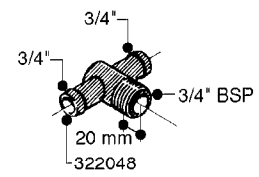

L0050

FITTINGS - HOSE CONNECTORS
L0050-HIN, 01:01:16

Page 1

Date 12.08.2020 9:08

parts-n°	order qty	description
242594	1	O-RING D14 X 1.78 SCH.70-EPDM
320294	1	FITT.DK TEE 3/8X3/8HB X1/2"BSP
320305	1	FITT.DK HB 3/4'- 3/4' BSP
320386	1	FITT.DK TEE 3/8X3/8HB X3/8"BSP
320397	1	FITT.DK ELB 3/8"HB X 3/8" BSP
320401	1	FITT.DK TEE 1/2X1/2HB X1/2"BSP
320412	1	FITT.DK TEE 1/2X1/2HB X3/8'BSP
320423	1	FITT.DK ELB 1/2'HB X 3/8' BSP
320891	1	FITT.DK HB 3/8'- 3/8' BSP
320972	1	FITT.DK HB 5/16'- 1/4' BSP
322046	1	FITT.DK TEE 1/2X1/2HB X3/4'BSP
322048	1	FITT.DK TEE 3/4X3/4HB X3/4'BSP
330595	1	O-RING D24.6/D20X2.1 -3/4"
333137	1	FITT.DK CONN.1/2" F.NOZZ. DOUB
333141	1	FITT.DK CONN.1/2" F.NOZZ.SING
334041	1	FITT.DK CONN.3/4' F.NOZZ. SING
334042	1	FITT.DK CONN.3/4' F.NOZZ. DOUB
334195	1	FITT.DK ELB. 3/4"HB X 3/4"HB
10012103	1	FITT.PO.HB 1.25X1.50 IMB1012
10014003	1	FITT.PO.HB 1.25X1.25 IMB1010
10036903	1	FITT.PO.HB 1.50X1.50 IMB1212
28019303	1	FITTING HB ELB 3/4NPT-3/4HOSE
61016500	1	HOSE TAIL 3/4" 90°+RG CAP 3/4"
72026700	1	NOZZLE TUBE ADAPTER W/O-RING