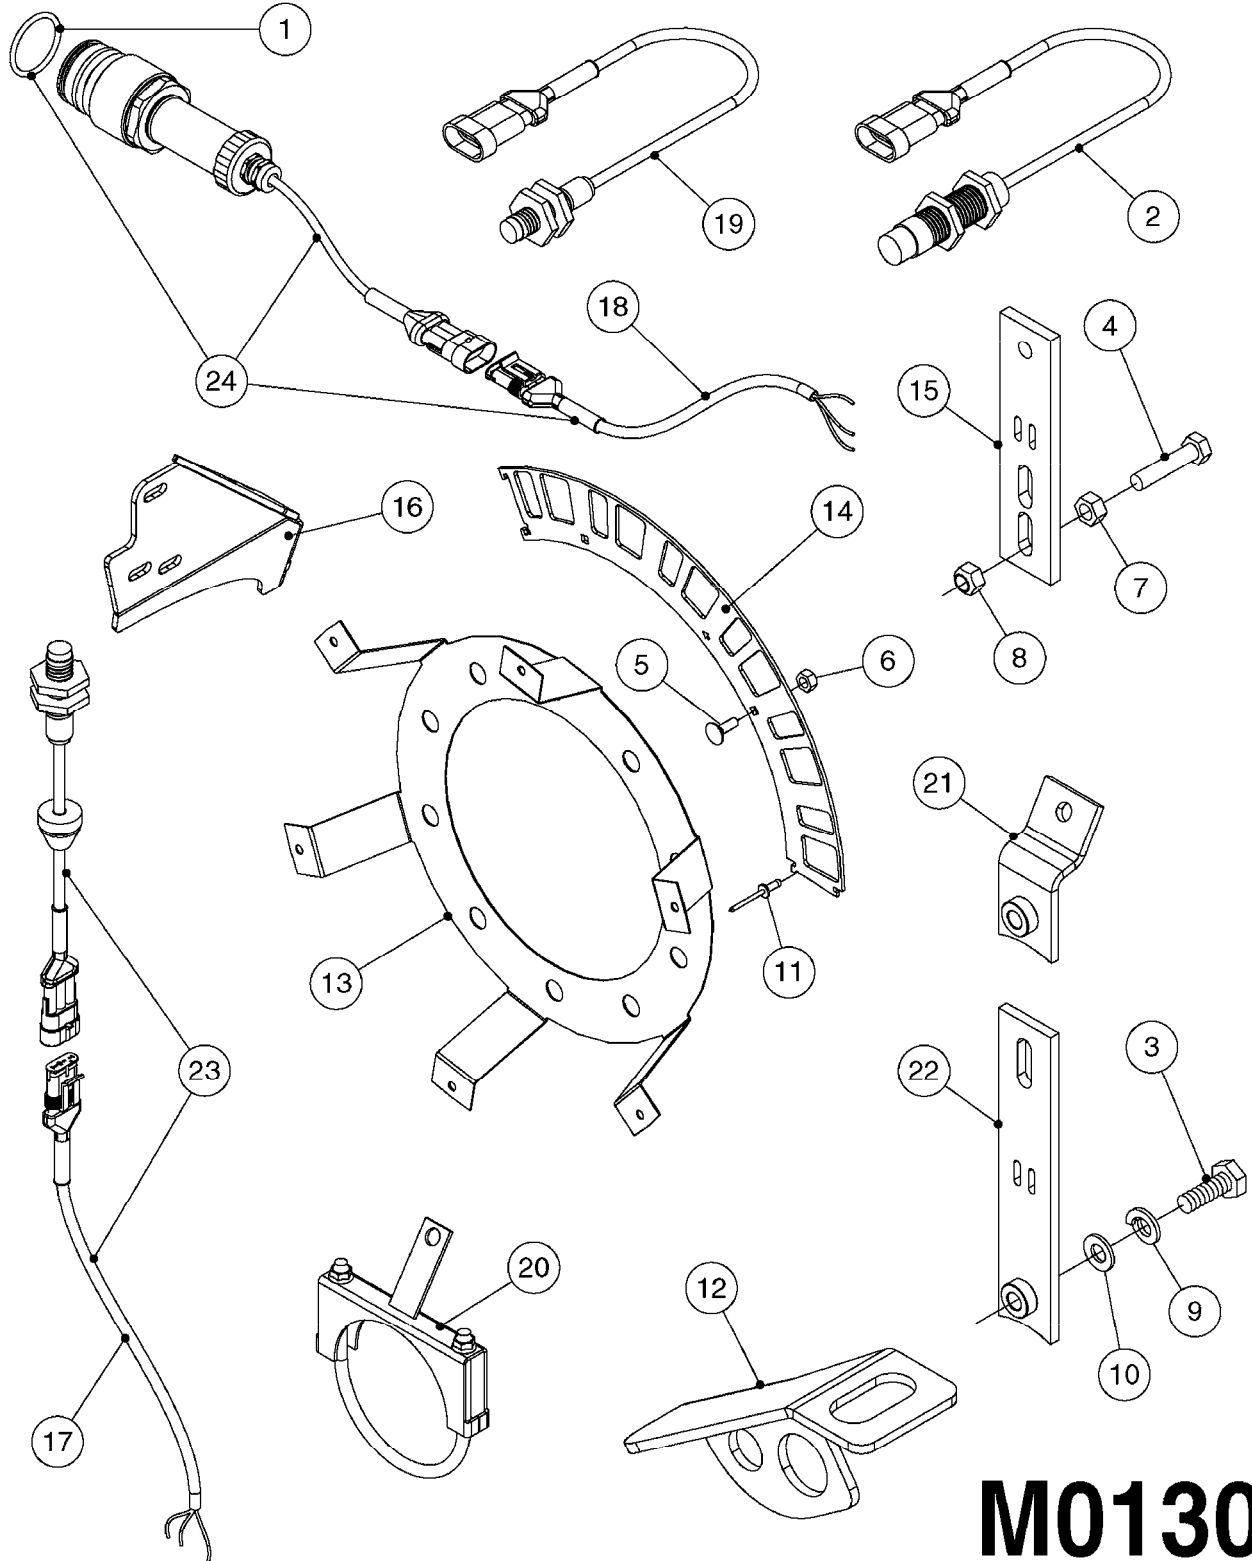

M0130

COMMON SENSORS AND BRACKETS
M0130-HIN, 12:12:16

Page 1
Date 12.08.2020 9:08

Pos.	parts-n°	order qty	description
1	242354	1	O-RING D32.2X3.0 VITON
2	285855	1	SENSOR INDUCTIVE M18 W/WIRE
3	430286	1	BOLT HEX 8.8 DEL M12X30 FT
4	430870	1	BOLT HEX 8.8 DEL M12X55 FT
5	440695	1	BOLT CARRIAGE M8X25
6	460143	1	LOCK NUT M8 SST A2 DIN985
7	460386	1	NUT HEX M12X1.75
8	460703	1	NUT HEX M12X1.75 LOCK DIN985A2 SS
9	470466	1	WASHER D21.1/D12.2X2.5 LOCK
10	471127	1	WASHER, M12, Ø24/13X24X2.5 SS
11	480804	1	RIVET Ø4.8x14.5
12	16020300	1	BRACKET FOR SPEED SENSOR
13	16094703	1	WHEEL SENSOR MT BKT
13	16182403	1	BRACKET, SPEED RING, PRESIDIO
14	16138203	1	SPEED SENSOR RING NCM 2009 1/3
15	16138403	1	PLATE F. SPEED SENSOR
16	16182303	1	BRACKET, SPEED SENSOR, PR
17	26006100	1	CABLE L = 5.00M, AMP, MALE, 3P
18	26007100	1	CABLE L = 9.00M, AMP, MALE, 3P
19	28047500	1	INDUCTIV SENSOR M12 L1M
20	61000603	1	SPEED SNS MNT CLAMP F/DLS 4.5"
21	61010703	1	SPEED SENSOR BKT NCM NON-S OLD
22	61015803	1	SPEED SENSOR BKT NCM 2010
23	72050100	1	TWIN RPM SENSOR HN
24	72534000	1	TANK LEVEL ELEC SENSOR KIT 9M