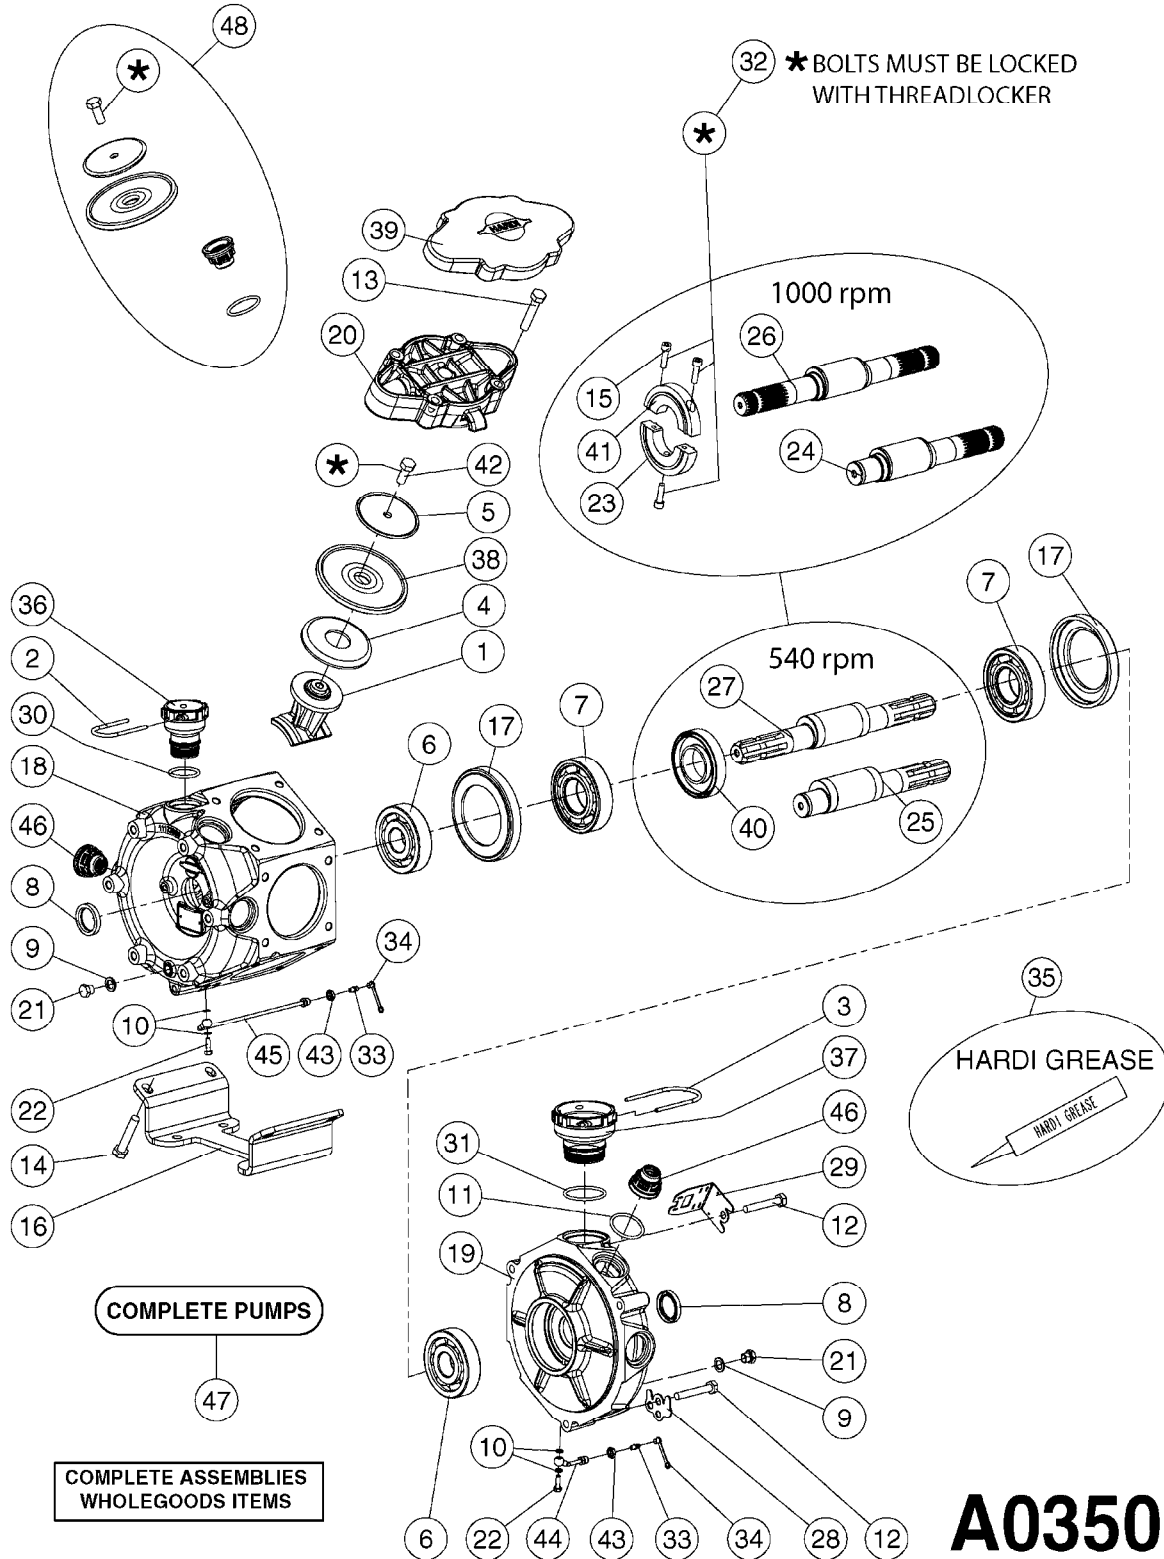

PUMP - 464 540/1000 RPM
A0350-HIN, 23:04:19

Page 1
Date 12.08.2020 9:07

Pos.	parts-n°	order qty	description
1	111622	1	CONNECTING ROD 463/5.5MM
1	111623	1	CONNECTING ROD 463/10MM
1	111624	1	CONNECTING ROD 463/12MM
1	111645	1	CONNECTING ROD 463/6.5MM
2	145996	1	FITT.DK S-67 FORK
3	145997	1	FITT.DK S-93 FORK
4	161012	1	DIAPHRAGM BACKING DISC F. 463
5	161175	1	DIAPHRAGM DISC 463/464 PUMP
6	210221	1	BEARING BALL 6407
7	210232	1	BEARING BALL 6310
8	210243	1	SEAL OIL 35 X 47 X 7
9	241404	1	DOWTY SEAL 1/4"
10	242374	1	WASHER Ø10/Ø6X1 COPPER
11	330072	1	O-RING D53.5/D45.5X4
12	421072	1	BOLT HEX 8.8 RAW M10X65
13	430312	1	BOLT HEX 8.8 M12X60
14	430438	1	BOLT HEX 8.8 DEL M12X65
15	450995	1	BOLT ALLEN M8X30 DIN 912 RAW
16	614628	1	FOOT F. 46X PUMP, RED
16	16410800	1	PUMP BASE 463/464 BLACK
17	11171900	1	CONROD RING 364/464 MACHINED
18	11172200	1	PUMP HOUSE 464 MACHINED 5/4" BSP RED
19	11172600	1	FRONTPART 464 MACHINED 2" BSP RED
20	11173000	1	VALVE COVER.463/464 MACHINED RED
21	14010400	1	PLUG 1/4" BSP
22	14120400	1	BANJOBOLT M6 X 19
23	14120700	1	COUNTERWEIGHT 364/464-1000
24	14137300	1	CRANKSHAFT 364/464-5.5 1000
24	14137400	1	CRANKSHAFT 364/464-6.5 1000
25	14137600	1	CRANKSHAFT 364/464-10
25	14137700	1	CRANKSHAFT 464-12
26	14137900	1	CRANKSHAFT 364/464-5.5 GG 1000
26	14138000	1	CRANKSHAFT 364/464-6.5 GG 1000
27	14138200	1	CRANKSHAFT 364/464-10 GG
27	14138300	1	CRANKSHAFT 464-12 GG
28	16383000	1	GREASE NIPPLE PLATE 464
29	16390600	1	BRACKET FOR RPM SENSOR
30	24266600	1	O-RING D 38,0 X 4,0 70SH.NITR
31	24266800	1	O-RING D 54,0 X 4,0 70SH.NITR
32	28045503	1	LOCTITE 262 .5ML (.017oz.)
33	28163300	1	GREASE NIPPLE H1 M6X1 DIN 7412
34	28163400	1	CAP F. GREASENIPPLE YELLOW M6X1
35	28164600	1	HARDI PUMP GREASE S3 V550L 1
36	32242200	1	FITTING S67 5/4" KON. RG 2014
37	32242400	1	FITTING S93 2" KON. RG 2014
38	33511600	1	DIAPHRAGM PUMP 463/464 PUMP PUR
39	33524000	1	COVER PLASTIC 464 PUMP
40	33527200	1	GREASE SPLIT 364/464
41	39136200	1	HALFPART 364/464-1000
42	43099200	1	BOLT HEX SS M12 X 30 DIN933 A4
43	46134000	1	NUT HEX M10x1 H=2.3 NV=14 ELZIN
44	61097000	1	BANJOTUBE SHORT 464 COMPL.
45	61097100	1	BANJOTUBE LONG 464 COMPL.
46	72043600	1	VALVE FOR 462/463
47	72993500	1	PUMP 464-12-540, CM
47	72993600	1	PUMP 464-6.5 MED-2-1000
47	82168100	1	PUMP 464-5.5 THROUGH SHAFT 1000RPM
47	82168200	1	PUMP 464-10 2" SUCT. 540RPM
47	82168500	1	PUMP 464-12 2" SUCT. 540 RPM
47	82168700	1	PUMP 464-12 540 OFFSET PORTS
47	82168800	1	PUMP 464 6.5 1000 OFFSET PORTS