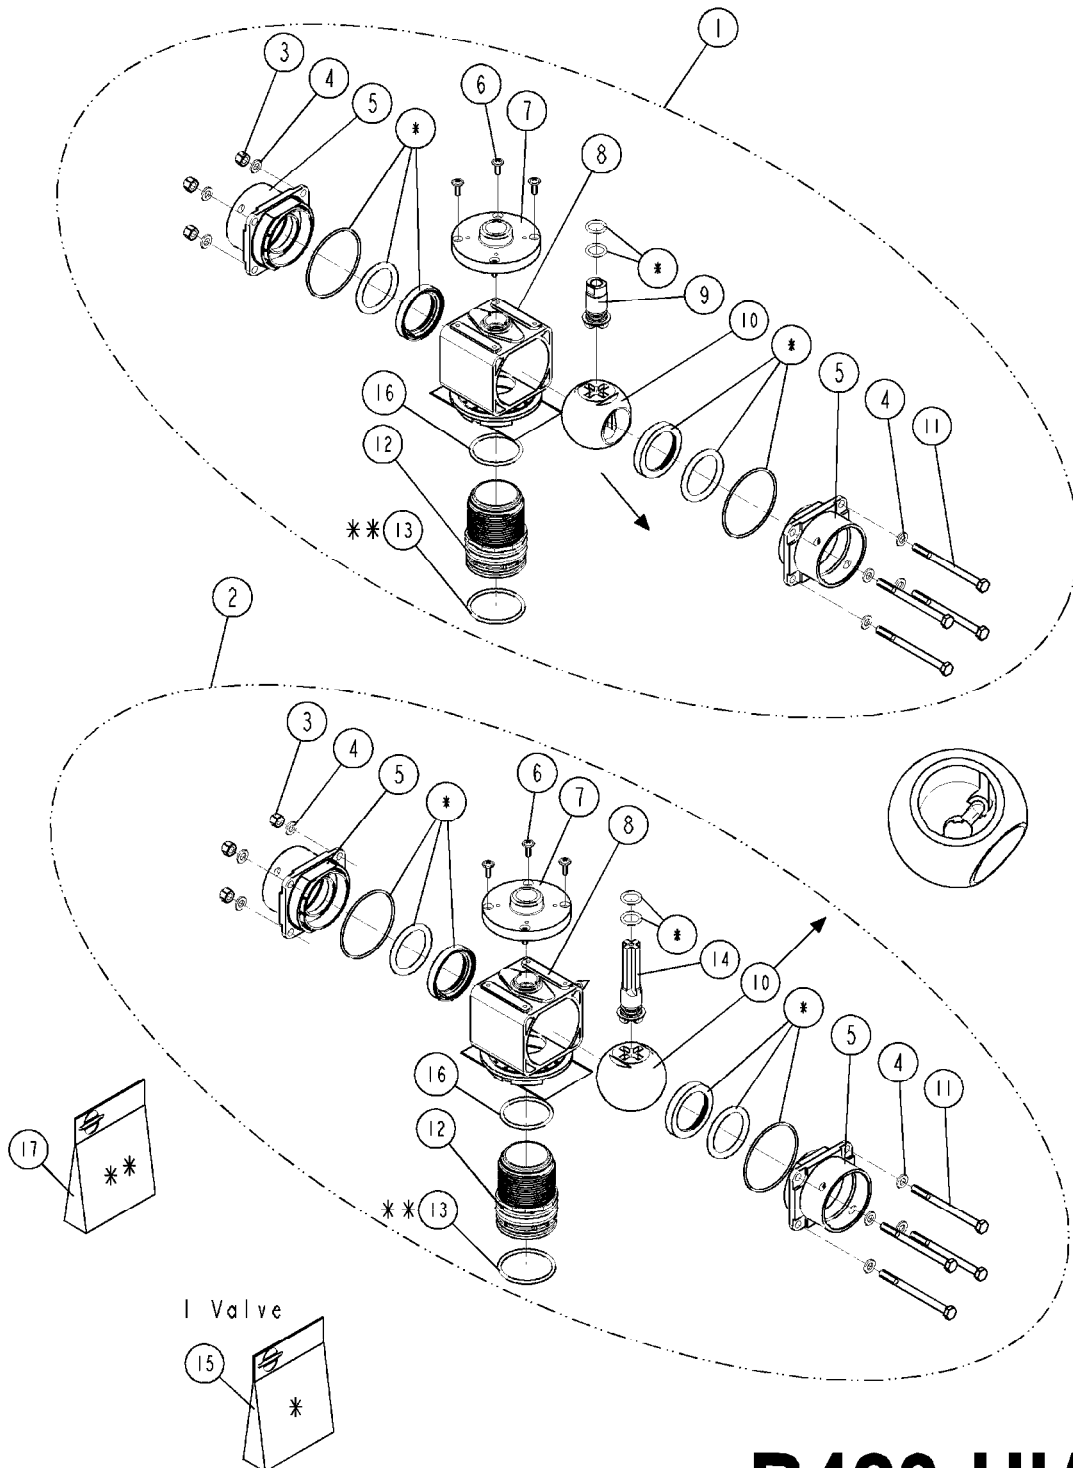

S67 VALVE (11)
B423-HIA, 07:06:17

S67 VALVE (11)
B423-HIA, 07:06:17

Page 1

Date 12.08.2020 9:07

Pos.	parts-n°	order qty	description
1	72784500	1	VALVE 1F.S67 SV.CM45/55/7000
2	72784600	1	VALVE 2F.S67 SV.CM45/55/7000
3	460261	1	NUT HEX M6X1.00 LOCK DIN985 A2 SS
4	471125	1	WASHER M6U 6.4X14X1.2,A2 SS
5	334497	1	END COVER 3 WAY VALVE S-67
6	440699	1	SCREW F. PLASTIC 4MM X12LG SS
7	391023	1	SMART VALVE MOUNTING BRACKET
8	390623	1	HOUSING F.3 WAY VALVE
9	14027700	1	SPINDLE F.SMART VALVE S67 L=36
10	39134300	1	BALL S67 F. SV CM11
11	410605	1	BOLT HEX 8.8 DEL M6X80
12	322325	1	FITT.DK S-67 X 1-1/2"BSP LONG
13	242353	1	O-RING 3 X 44.2 VITON
13	241973	1	O-RING Ø3 X 44.2 70 SHORES NITRIL
14	14117200	1	CARRIER S67 L70 M4 CM11 MS
15	74193000	1	REPAIR KIT FOR S67 VALVE
16	242020	1	O-RING 39.2 X 3 VITON
17	74196100	1	BAG OF 10 PCS. 241973 O-RINGS