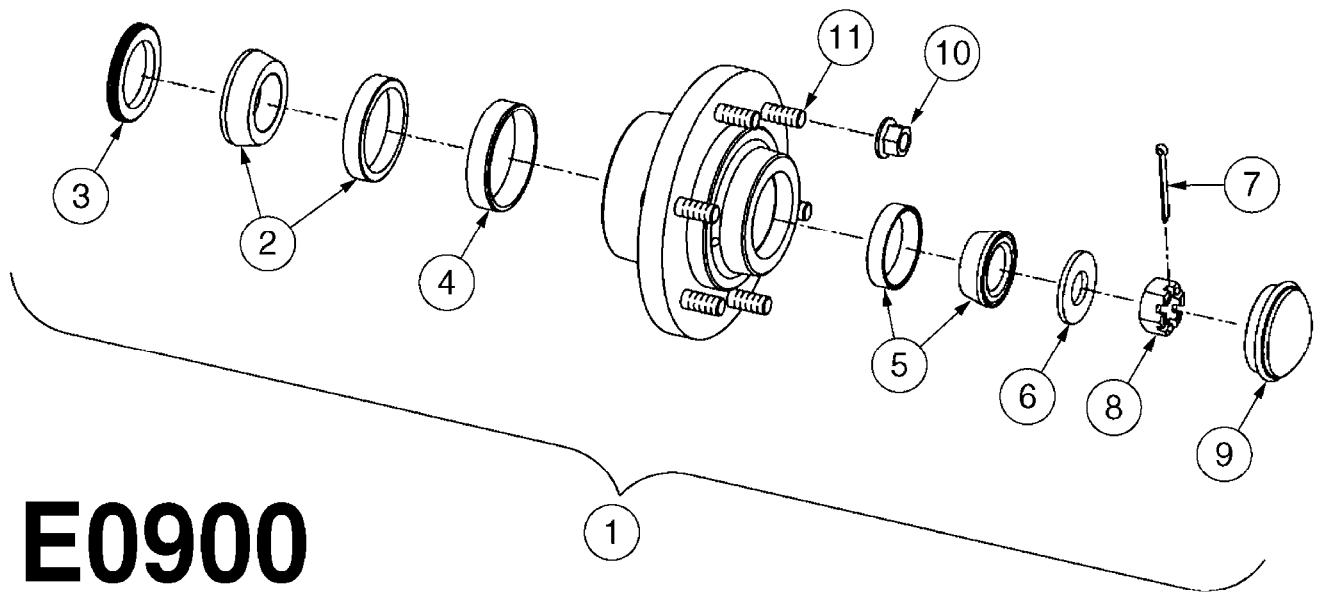

E0900

CAMOPLAST HUB ASSY. MID-ROLLER
E0900-HIN, 01:01:16

Page 1

Date 12.08.2020 9:08

Pos.	parts-n°	order qty	description
1	28080603	1	HUB ASSY.MID-ROLLER
2	28081803	1	BEARING ASSEMBLY - OUTER
3	28082303	1	WHEEL SEAL, TRIPLE LIP
4	28082403	1	WEAR RING
5	28082503	1	BEARING ASSEMBLY, 783 OUTER
6	28082603	1	WASHER 0.94"IDX2"ODX0.16"
7	28082703	1	COTTER PIN 1-3/4" X 5/32"
8	28082803	1	CASTLE NUT 7/8"-14 UNF
9	28082903	1	DUST CAP 2-3/4"OD X 2-7/16"
10	28083003	1	LUG NUT SET (6) MID-ROLLER
11	28083103	1	WHEEL STUD SET (6) MID-ROLLER