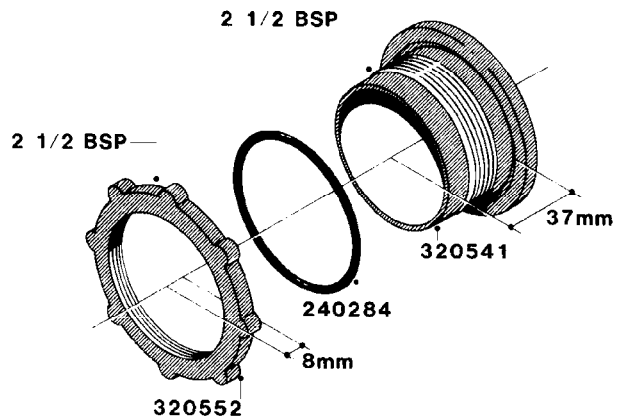

L0050

FITTINGS - HOSE CONNECTORS
L0050-HIN, 01:01:16

Page 1

Date 12.08.2020 9:08

parts-n°	order qty	description
242594	1	O-RING D14 X 1.78 SCH.70-EPDM
320294	1	FITT.DK TEE 3/8X3/8HB X1/2"BSP
320305	1	FITT.DK HB 3/4'- 3/4' BSP
320386	1	FITT.DK TEE 3/8X3/8HB X3/8"BSP
320397	1	FITT.DK ELB 3/8"HB X 3/8" BSP
320401	1	FITT.DK TEE 1/2X1/2HB X1/2"BSP
320412	1	FITT.DK TEE 1/2X1/2HB X3/8'BSP
320423	1	FITT.DK ELB 1/2'HB X 3/8' BSP
320891	1	FITT.DK HB 3/8'- 3/8' BSP
320972	1	FITT.DK HB 5/16'- 1/4' BSP
322046	1	FITT.DK TEE 1/2X1/2HB X3/4'BSP
322048	1	FITT.DK TEE 3/4X3/4HB X3/4'BSP
330595	1	O-RING D24.6/D20X2.1 -3/4"
333137	1	FITT.DK CONN.1/2" F.NOZZ. DOUB
333141	1	FITT.DK CONN.1/2" F.NOZZ.SING
334041	1	FITT.DK CONN.3/4' F.NOZZ. SING
334042	1	FITT.DK CONN.3/4' F.NOZZ. DOUB
334195	1	FITT.DK ELB. 3/4"HB X 3/4"HB
10012103	1	FITT.PO.HB 1.25X1.50 IMB1012
10014003	1	FITT.PO.HB 1.25X1.25 IMB1010
10036903	1	FITT.PO.HB 1.50X1.50 IMB1212
28019303	1	FITTING HB ELB 3/4NPT-3/4HOSE
61016500	1	HOSE TAIL 3/4" 90°+RG CAP 3/4"
72026700	1	NOZZLE TUBE ADAPTER W/O-RING