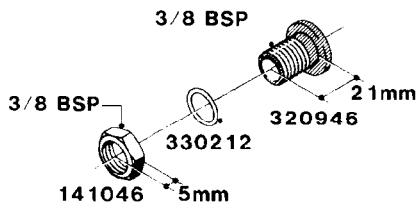

L0050

FITTINGS - HOSE CONNECTORS
L0050-HIN, 01:01:16

Page 1

Date 12.08.2020 9:08

parts-n°	order qty	description
242594	1	O-RING D14 X 1.78 SCH.70-EPDM
320294	1	FITT.DK TEE 3/8X3/8HB X1/2"BSP
320305	1	FITT.DK HB 3/4'- 3/4' BSP
320386	1	FITT.DK TEE 3/8X3/8HB X3/8"BSP
320397	1	FITT.DK ELB 3/8"HB X 3/8" BSP
320401	1	FITT.DK TEE 1/2X1/2HB X1/2"BSP
320412	1	FITT.DK TEE 1/2X1/2HB X3/8'BSP
320423	1	FITT.DK ELB 1/2'HB X 3/8' BSP
320891	1	FITT.DK HB 3/8'- 3/8' BSP
320972	1	FITT.DK HB 5/16'- 1/4' BSP
322046	1	FITT.DK TEE 1/2X1/2HB X3/4'BSP
322048	1	FITT.DK TEE 3/4X3/4HB X3/4'BSP
330595	1	O-RING D24.6/D20X2.1 -3/4"
333137	1	FITT.DK CONN.1/2" F.NOZZ. DOUB
333141	1	FITT.DK CONN.1/2" F.NOZZ.SING
334041	1	FITT.DK CONN.3/4' F.NOZZ. SING
334042	1	FITT.DK CONN.3/4' F.NOZZ. DOUB
334195	1	FITT.DK ELB. 3/4"HB X 3/4"HB
10012103	1	FITT.PO.HB 1.25X1.50 IMB1012
10014003	1	FITT.PO.HB 1.25X1.25 IMB1010
10036903	1	FITT.PO.HB 1.50X1.50 IMB1212
28019303	1	FITTING HB ELB 3/4NPT-3/4HOSE
61016500	1	HOSE TAIL 3/4" 90°+RG CAP 3/4"
72026700	1	NOZZLE TUBE ADAPTER W/O-RING