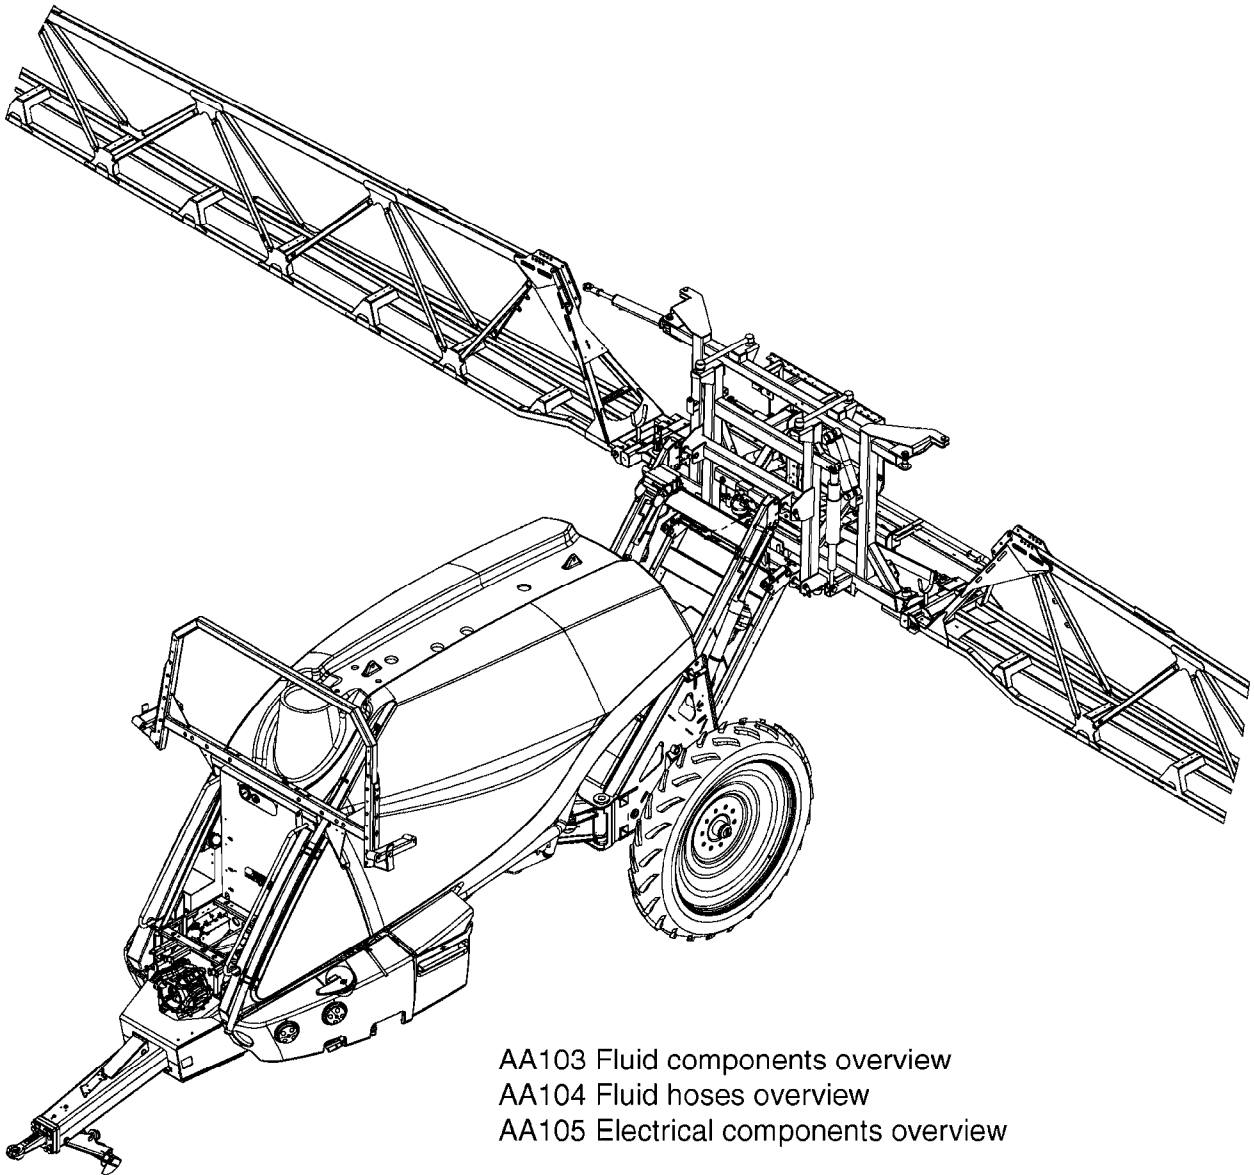

main group	page-n°	date	description
Electrical Equipment	L0010-HIN	01:01:16	FITTINGS-CAP NUTS & HOSE BARBS
	L0020-HIN	01:01:16	FITTINGS-T-PIECES,CAPS & ELBOWS
	L0030-HIN	01:01:16	FITTINGS - HEXAGON NIPPLES
	L0040-HIN	01:01:16	FITTINGS - NIPPLES & ELBOWS
	L0050-HIN	01:01:16	FITTINGS - HOSE CONNECTORS
	L0060-HIN	01:01:16	FITTINGS - BULKHEAD
	L0070-HIN	13:09:17	FITTINGS - S-40
	L0080-HIN	12:09:17	FITTINGS - S-53
	L0090-HIN	01:01:16	FITTINGS - S-56 & S-61
	L0100-HIN	21:06:18	FITTINGS - S-67
	L0110-HIN	13:09:17	FITTINGS - S-93
	L0120-HIN	17:10:19	BULK HOSE
	L0130-HIN	16:10:19	HOSE CLAMPS
	L0140-HIN	01:01:16	FITTINGS - T25
Electrical equipment	M105-HIA	04:07:16	HC6400 SETBOX
	M212-HIA	05:10:11	AMP CAP
	M224-HIA	16:11:17	JOB COM ISOBUS HW V.3
	M225-HIA	08:05:15	ISO CABLE TRACTOR IMPLEMENT
	M226-HIA	05:08:14	CABLE ISO JC HW V.3 UC5 CM11
Electrical Equipment	M242-HIA	29:06:20	TWIN 3.1 HY JUNC. BOX W. YAW
	M305-HIA	03:09:15	TWIN ACCESSORIES
	M315-HIA	21:03:17	RPM SENSOR
	M317-HIA	17:07:12	DIST. VALVE S67
	M320-HIA	17:10:17	TDZ AUTOTERRAIN BRACKETS
	M408-HIA	10:02:16	NORAC UC5 AUTOTERRAIN TDZ
	M413-HIA	13:11:17	NORAC UC5 TERRAIN KIT
	M414-HIA	22:02:13	HC 85/9500 TRACTOR WIRING ASSY.
	M415-HIA	25:02:13	ISO TRACTOR W.ASSY.ALT.
	M416-HIA	25:02:13	HC 85/9500 TRACTOR W.NO CABIN CON.
	M417-HIA	25:02:13	HC 85/9500 TRACTOR W.CABIN CON.
	M418-HIA	12:05:20	BOOMLIGHT AND WORKLIGHT
	M419-HIA	10:03:14	WORK LIGHT JUNCTION BOX '13
	M0120-HIN	01:01:16	TRANSDUCERS AND ACCESSORIES
	M0130-HIN	12:12:16	COMMON SENSORS AND BRACKETS
	M0140-HIN	01:01:16	PRESSURE SENSOR - AMP
	M0150-HIN	01:01:16	ANGLE SENSOR NCM
	M0170-HIN	04:12:17	TERRA FORCE BOOM SENSORS
	M0220-HIN	12:05:18	CABLES
	M0230-HIN	01:01:16	JUNCTION BOX - LIQUID
	M0270-HIN	01:01:16	HC 5500 ACCESSORIES
	M0330-HIN	01:01:16	HC6400 SETBOX
	M0341-HIN	26:07:16	HC6301 GRIP ISO
	M0370-HIN	16:10:18	NORAC UC5 BOOM HEIGHT CONTROL
	M0375-HIN	26:06:17	NORAC UC5 SENSOR BRACKETS
	M0380-HIN	30:04:19	NORAC VAR. RATE VALVE UC4/UC5
	M0390-HIN	01:01:16	DHP BREAK OUT BOX 2007
	M0440-HIN	25:07:16	GPS 6000/6500 ANTENNA
	M0450-HIN	12:12:16	SYSTEM OVERVIEW HC8600/9600
	M0460-HIN	06:12:16	HC8500/9500 DISPLAY
	M0470-HIN	06:12:16	HC8600/9600 DISPLAY
	M0480-HIN	08:12:16	TRACK CABLE CM45/55/7000
M0510-HIN	19:06:19	REMOTE TANK GAUGE DISPLAY	