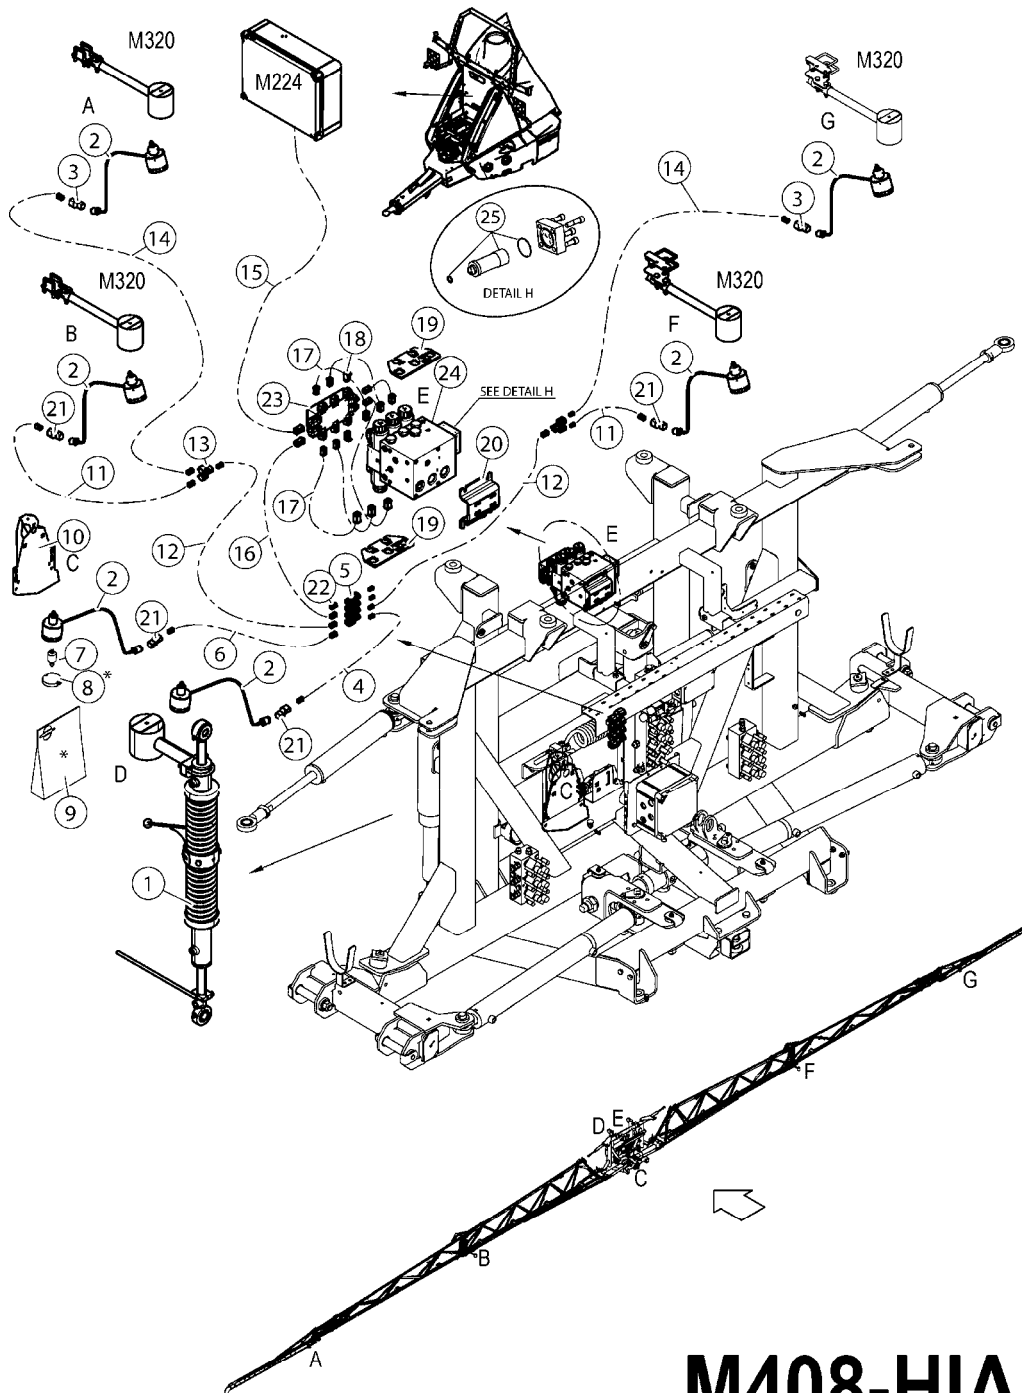

M408-HIA

NORAC UC5 AUTOTERRAIN TDZ
M408-HIA, 10:02:16

Page 1

Date 12.08.2020 9:08

Pos.	parts-n°	order qty	description
1	78130700	1	CYLINDER 8IN LINEAR ROLL NORAC
2	26043700	1	SENSOR, NORAC, UC5, ULTRASONIC
3	26044400	1	NORAC UC5 - UC7 COUPLER 2-WAY/TERM.
4	26043200	1	CABLE UC5 NETWORK 14 AWG 1M
5	26043900	1	NORAC UC5 - UC7 NETWORK COUPLER 8-WAY
6	26043200	1	CABLE UC5 NETWORK 14 AWG 1M
7	28050303	1	NORAC RUBBER TOP&BOLT F.SENSOR DIA.30MMX30MMX8MM
8	28086600	1	FOAM DISC F. SENSOR NORAC For Sensors before 2018
9	28097000	1	TRANSDUCER KIT F.US SENSOR For sensors before 2018
9	26084700	1	Mesh Kit Ultrasonic Sensor For Sensors from 2018 and forward
10	61068000	1	NORAC SENSOR BRACKET, CENTER
11	26032600	1	CABLE UC5 NETWORK 14 AWG 10M
11	26044200	1	CABLE UC5 - UC7 NETWORK 18 AWG 20M
11	26047100	1	CABLE UC5 NETWORK 14 AWG 1M
11	26049900	1	CABLE UC5 NETWORK 14 AWG 3M
11	26051100	1	CABLE UC5 NETWORK 14 AWG 5M
11	26051200	1	CABLE UC5 NETWORK 14 AWG 7M
11	26051300	1	CABLE UC5 NETWORK 14 AWG 15M
12	26043200	1	CABLE UC5 NETWORK 14 AWG 1M
13	26044100	1	UC5 - UC7 NETWORK COUPLER 3-WAY
14	26044200	1	CABLE UC5 - UC7 NETWORK 18 AWG 20M
14	26047100	1	CABLE UC5 NETWORK 14 AWG 1M
14	26049900	1	CABLE UC5 NETWORK 14 AWG 3M
14	26051100	1	CABLE UC5 NETWORK 14 AWG 5M
14	26051200	1	CABLE UC5 NETWORK 14 AWG 7M
14	26051300	1	CABLE UC5 NETWORK 14 AWG 15M
15	26045600	1	CABLE, UC5, 6P FEMALE JC L=10.5M
16	26043200	1	CABLE UC5 NETWORK 14 AWG 1M
17	26043300	1	CABLE UC5 VALVE 2PIN/2PIN DT
18	26043000	1	NORAC UC5 NETWORK 2 PIN PLUG
19	28153500	1	VALVE MODULE BRACKET PAIR
20	16320400	1	BRACKET F. NORAC BLOCK - RED
21	26043800	1	NORAC UC5 - UC7 NETWORK COUPLER 2-WAY
22	26057900	1	UC5 - UC7 NETWORK 6 PIN PLUG '13
23	26043500	1	NORAC UC5 VALVE MODULE
24	78219200	1	VALVE BLOCK 3 STATION
25	28067303	1	KIT FILTER NORAC UC5 106285