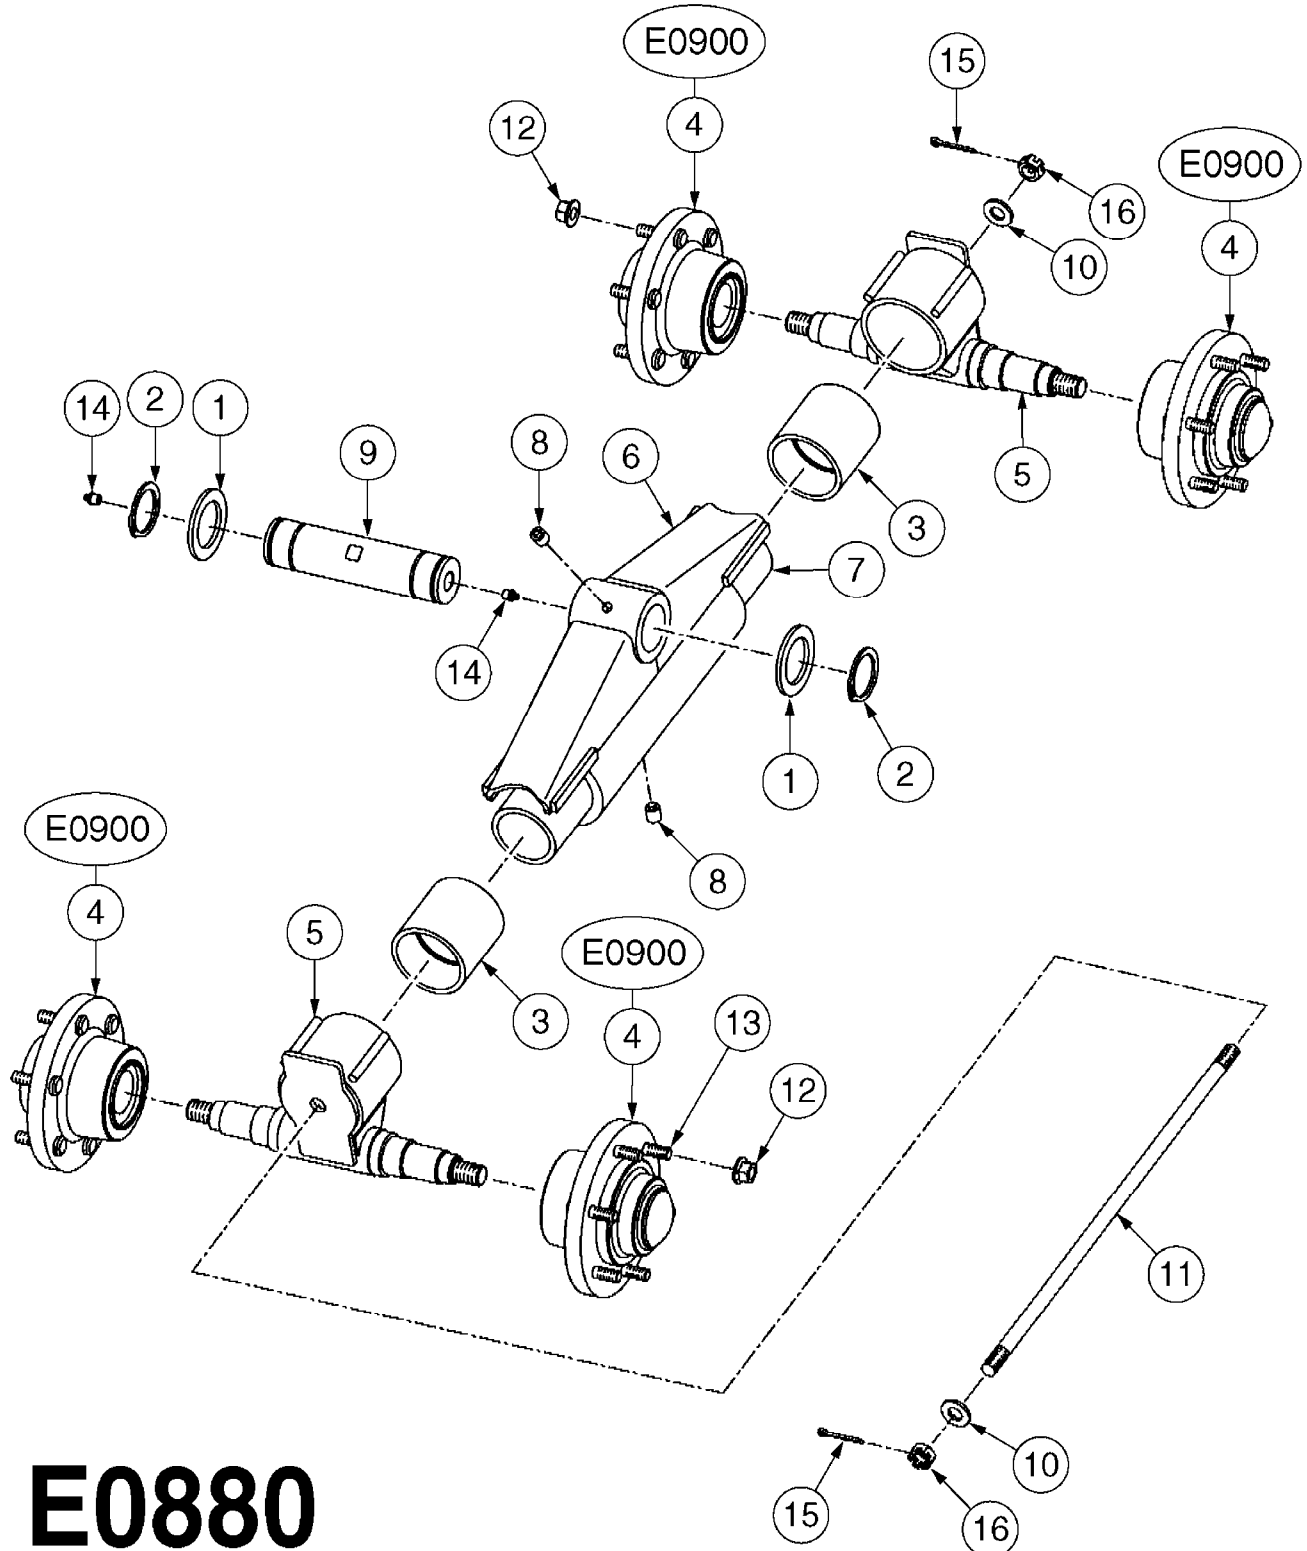

E0880

CAMOPLAST BOGIE MID-ROLLER 40
E0880-HIN, 01:01:16

Page 1

Date 12.08.2020 9:08

Pos.	parts-n°	order qty	description
1	28076003	1	WASHER, 3"X2.02"X3/16"
2	28076103	1	SNAP RING EXT. 2"
3	28080503	1	BUSHING
4	28080603	1	HUB ASSY.MID-ROLLER HUB COMPLETE W/LUG NUTS
5	28080703	1	MID-ROLLER DOGHOUSE(40 SERIES)
6	28080803	1	HOUSING, BOGIE
7	28080903	1	AXLE, MID-ROLLER
8	28081003	1	SET SCREW, 3/4"X1/2"-13 UNC
9	28081103	1	PIN, BOGIE
10	28081203	1	WASHER21/32"IDX1-5/16"ODX0.146
11	28081303	1	RETAINER ROD
12	28083003	1	LUG NUT SET (6) MID-ROLLER
13	28083103	1	WHEEL STUD SET (6) MID-ROLLER
14	28084103	1	GREASE FITTING
15	28084603	1	COTTER PIN 1-1/4" X 5/32"
16	28085003	1	CASTLE NUT 5/8"-11 UNC GR 5