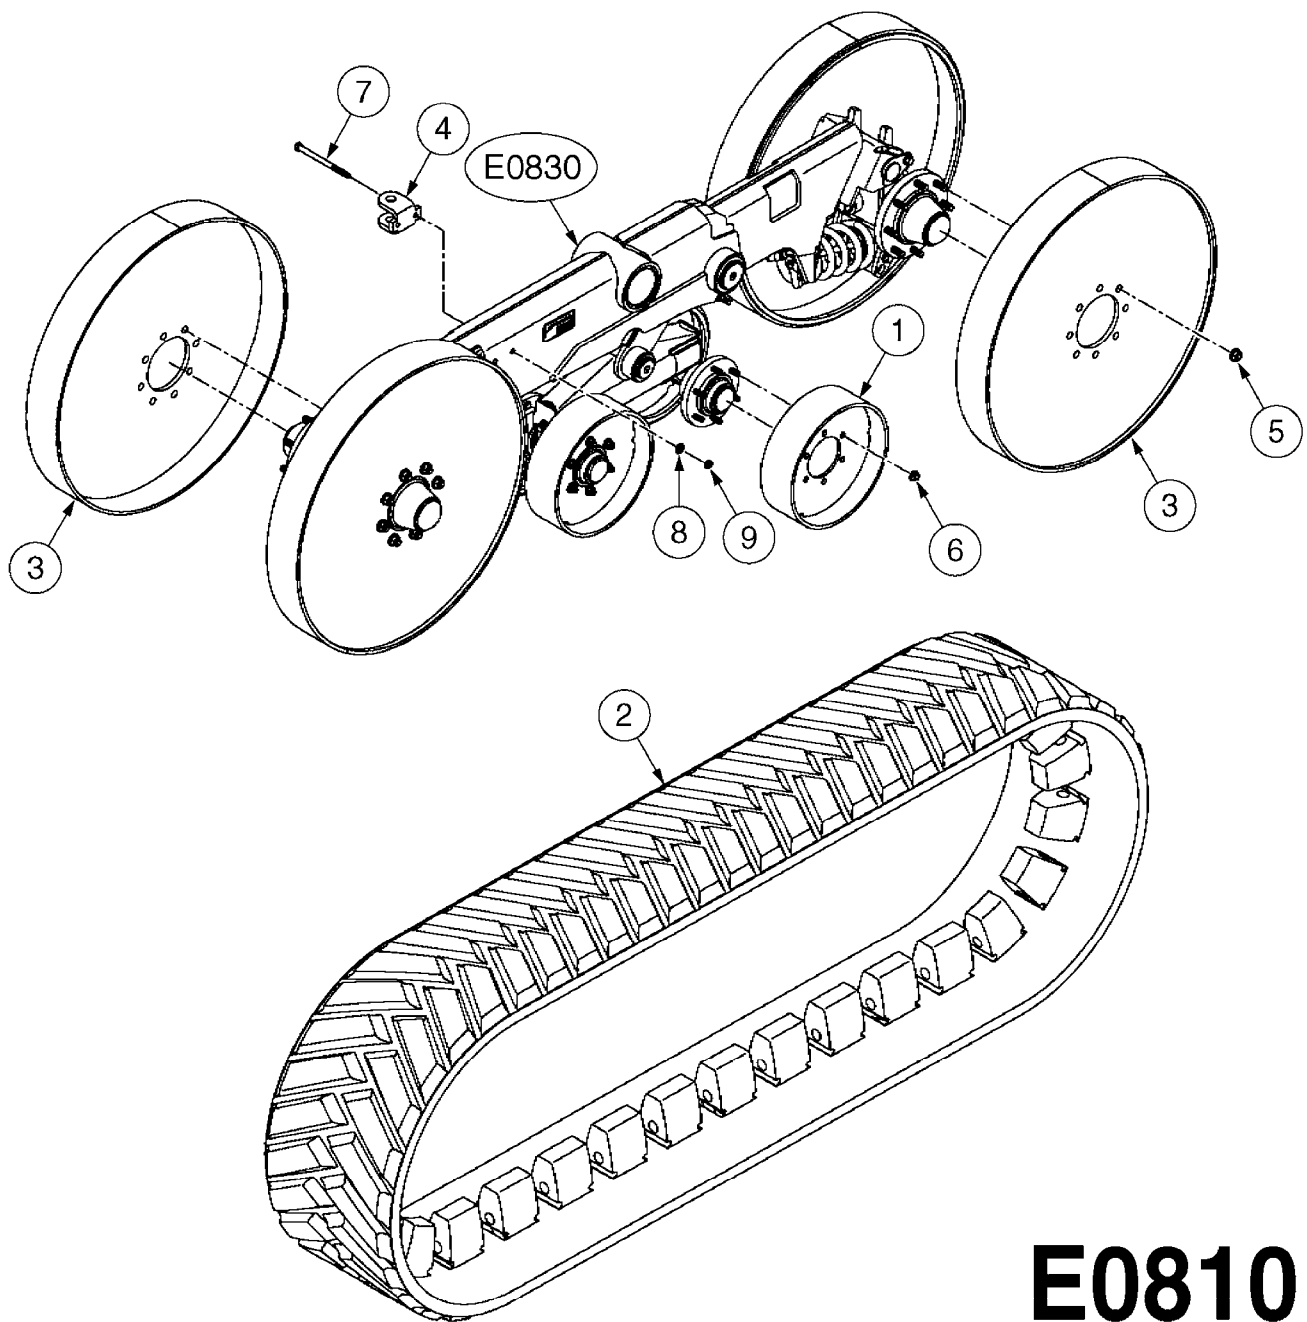

COMPLETE ASSEMBLIES
WHOLEGOODS ITEMS

E0790

HUB ASSEMBLY F.4-1/2" SPINDLE
E0790-HIN, 06:07:17

Page 1
Date 12.08.2020 9:08

parts-n°	order qty	description
10629403	1	BOLT HEX 5/16 NC GR.2 00.50"
21000503	1	SEAL,WHEEL CR43771
21000603	1	RACE, BEARING 3.5/1.5
21000703	1	BEARING, TAPPERED 3.5433/1.575
21000803	1	RACE, TAPERED BEARING
21000903	1	BEARING, TAPPERED, 2.75/1.510
24002803	1	GASKET F. HUB 4.5" HUB ASSY
28001103	1	SPINDLE 4.5"x 23" 20000LB
28001203	1	HUB, 20000LB W. BRG RACES
28045703	1	HUB ASSY 10-13.19-11.02 25000#
29000003	1	HUB CAP F. 881(20000LB) HUB
45000103	1	BOLT, WHEEL STUD 3/4-16X2 3/4
45000503	1	BOLT, WHEEL STUD 3/4-16X3 1/2
46000003	1	NUT HEX NF 3/4" FLANGED F.HUB
46000103	1	NUT, CASTLE, SPINDLE 2-12 UNF
46000203	1	NUT, BUD WHEEL, INNER, RH
46000303	1	NUT, BUD WHEEL, OUTER, RH
47000103	1	WASHER, SPNDL 4.5" 2.06x4 .25T
48000103	1	PIN, COTTER 5/16" X 5.25"
63002903	1	AXLE INSERT,72"-90"SUS CM 1200
63033703	1	AXLE INSERT NCM 44/66/9000