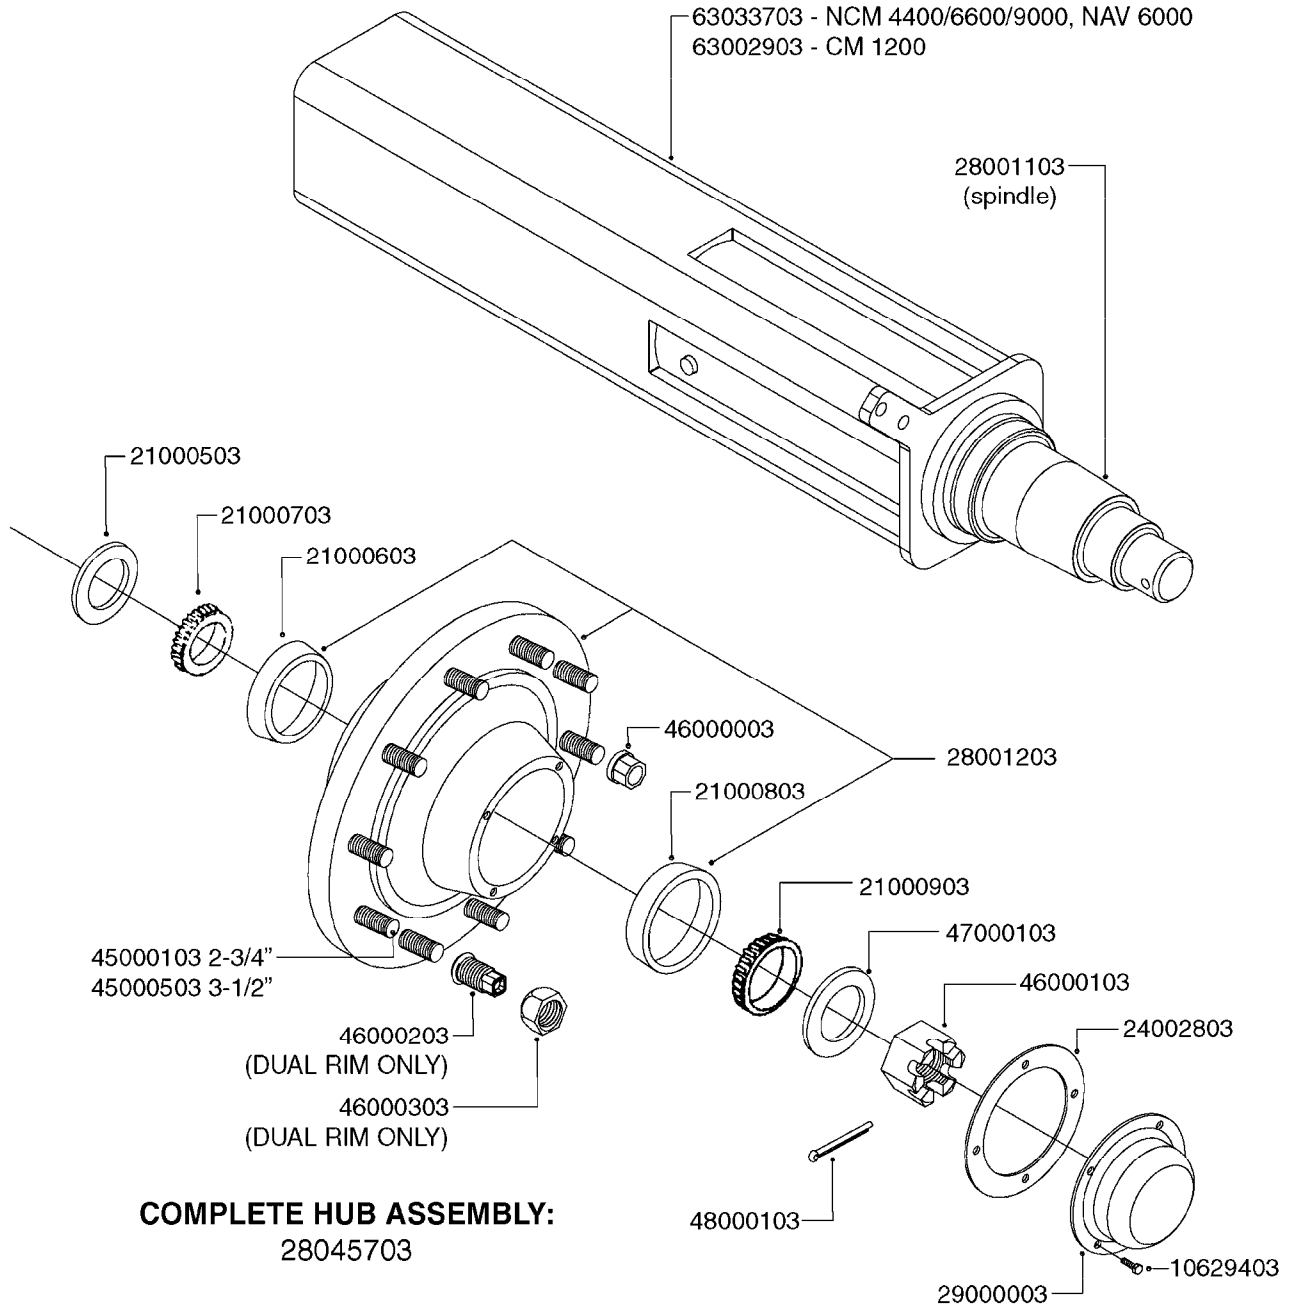

COMPLETE ASSEMBLIES
WHOLEGOODS ITEMS

E0790

HUB ASSEMBLY F.4-1/2" SPINDLE
E0790-HIN, 06:07:17

Page 1
Date 12.08.2020 9:08

parts-n°	order qty	description
10629403	1	BOLT HEX 5/16 NC GR.2 00.50"
21000503	1	SEAL,WHEEL CR43771
21000603	1	RACE, BEARING 3.5/1.5
21000703	1	BEARING, TAPPERED 3.5433/1.575
21000803	1	RACE, TAPERED BEARING
21000903	1	BEARING, TAPPERED, 2.75/1.510
24002803	1	GASKET F. HUB 4.5" HUB ASSY
28001103	1	SPINDLE 4.5"x 23" 20000LB
28001203	1	HUB, 20000LB W. BRG RACES
28045703	1	HUB ASSY 10-13.19-11.02 25000#
29000003	1	HUB CAP F. 881(20000LB) HUB
45000103	1	BOLT, WHEEL STUD 3/4-16X2 3/4
45000503	1	BOLT, WHEEL STUD 3/4-16X3 1/2
46000003	1	NUT HEX NF 3/4" FLANGED F.HUB
46000103	1	NUT, CASTLE, SPINDLE 2-12 UNF
46000203	1	NUT, BUD WHEEL, INNER, RH
46000303	1	NUT, BUD WHEEL, OUTER, RH
47000103	1	WASHER, SPNDL 4.5" 2.06x4 .25T
48000103	1	PIN, COTTER 5/16" X 5.25"
63002903	1	AXLE INSERT,72"-90"SUS CM 1200
63033703	1	AXLE INSERT NCM 44/66/9000