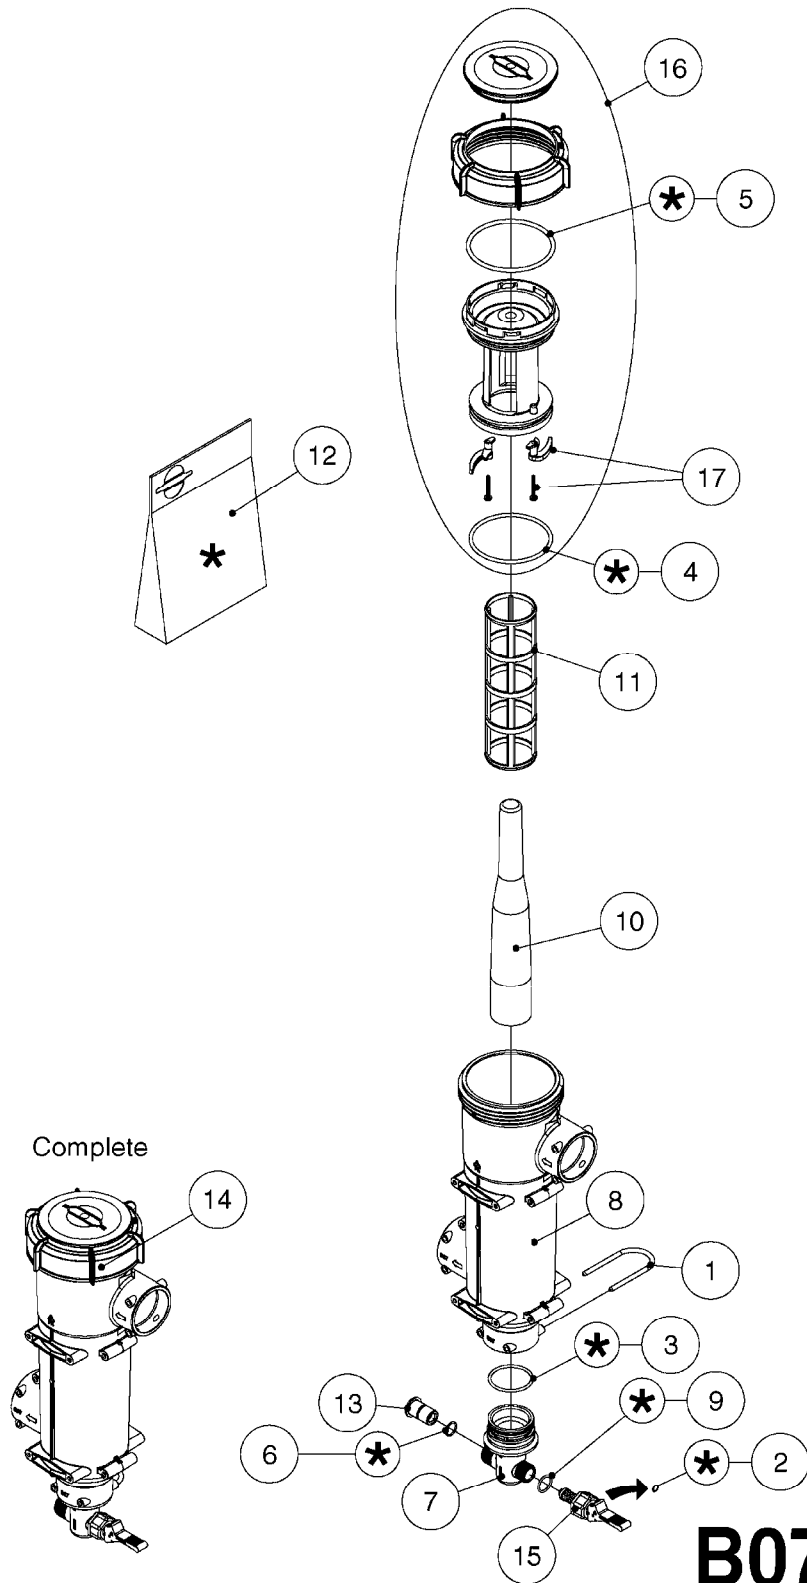

B0730

PRESSURE FILTER - CYCLONE
B0730-HIN, 01:01:16

Page 1
Date 12.08.2020 9:07

Pos.	parts-n°	order qty	description
1	145996	1	FITT.DK S-67 FORK
2	241323	1	O-RING D5.3X2.4 NITRIL
3	242353	1	O-RING 3 X 44.2 VITON
4	242565	1	O-RING Ø 85 X 4.0 SH70 VITON
5	242577	1	O-RING Ø 86 X 4.5 SH70 VITON
6	242594	1	O-RING D14 X 1.78 SCH.70-EPDM
7	322358	1	T-PIECE S67-1/2"-3/4"
8	322359	1	CYCLONE FILTER HOUSING
9	330315	1	O-RING D18.4/D13X.6
10	391093	1	CONE F. CYCLONE FILTER
11	61036000	1	FILTER ELEM.S93,100 MSH-YELLOW
11	615416	1	FILTER ELEM.S93,50 MESH-BLUE
11	72557200	1	FILTER ELEM.S93,80# CYCLONE
12	741827	1	SEAL KIT CYCLONE FILTER
13	39127500	1	VALVE SEAT D18/10 3/4"-1/2" 09
14	72281200	1	CYCLONE FILT.COMP. 80 MSH S67
14	72316500	1	CYCLONE FILT.COMP.50 MSH S67
14	72316600	1	CYCLONE FILT.COMP.100 MSH S67
15	72281300	1	VALVE BOOSTER/ON/OFF CYCLONE F
16	72352200	1	LID COMPLETE F. CYCLONE FILTER
17	74192900	1	FILTER LOCK PARTS - CYCLONE