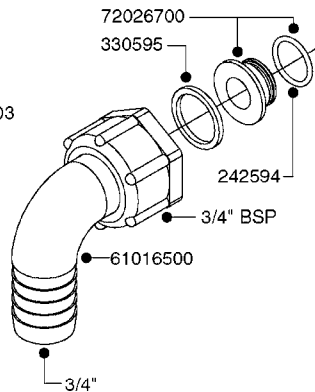

L0050

FITTINGS - HOSE CONNECTORS
L0050-HIN, 01:01:16

Page 1

Date 12.08.2020 9:08

parts-n°	order qty	description
242594	1	O-RING D14 X 1.78 SCH.70-EPDM
320294	1	FITT.DK TEE 3/8X3/8HB X1/2"BSP
320305	1	FITT.DK HB 3/4'- 3/4' BSP
320386	1	FITT.DK TEE 3/8X3/8HB X3/8"BSP
320397	1	FITT.DK ELB 3/8"HB X 3/8" BSP
320401	1	FITT.DK TEE 1/2X1/2HB X1/2"BSP
320412	1	FITT.DK TEE 1/2X1/2HB X3/8'BSP
320423	1	FITT.DK ELB 1/2'HB X 3/8' BSP
320891	1	FITT.DK HB 3/8'- 3/8' BSP
320972	1	FITT.DK HB 5/16'- 1/4' BSP
322046	1	FITT.DK TEE 1/2X1/2HB X3/4'BSP
322048	1	FITT.DK TEE 3/4X3/4HB X3/4'BSP
330595	1	O-RING D24.6/D20X2.1 -3/4"
333137	1	FITT.DK CONN.1/2" F.NOZZ. DOUB
333141	1	FITT.DK CONN.1/2" F.NOZZ.SING
334041	1	FITT.DK CONN.3/4' F.NOZZ. SING
334042	1	FITT.DK CONN.3/4' F.NOZZ. DOUB
334195	1	FITT.DK ELB. 3/4"HB X 3/4"HB
10012103	1	FITT.PO.HB 1.25X1.50 IMB1012
10014003	1	FITT.PO.HB 1.25X1.25 IMB1010
10036903	1	FITT.PO.HB 1.50X1.50 IMB1212
28019303	1	FITTING HB ELB 3/4NPT-3/4HOSE
61016500	1	HOSE TAIL 3/4" 90°+RG CAP 3/4"
72026700	1	NOZZLE TUBE ADAPTER W/O-RING