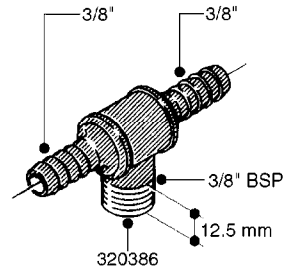

L0050

FITTINGS - HOSE CONNECTORS
L0050-HIN, 01:01:16

Page 1

Date 12.08.2020 9:08

parts-n°	order qty	description
242594	1	O-RING D14 X 1.78 SCH.70-EPDM
320294	1	FITT.DK TEE 3/8X3/8HB X1/2"BSP
320305	1	FITT.DK HB 3/4'- 3/4' BSP
320386	1	FITT.DK TEE 3/8X3/8HB X3/8"BSP
320397	1	FITT.DK ELB 3/8"HB X 3/8" BSP
320401	1	FITT.DK TEE 1/2X1/2HB X1/2"BSP
320412	1	FITT.DK TEE 1/2X1/2HB X3/8'BSP
320423	1	FITT.DK ELB 1/2'HB X 3/8' BSP
320891	1	FITT.DK HB 3/8'- 3/8' BSP
320972	1	FITT.DK HB 5/16'- 1/4' BSP
322046	1	FITT.DK TEE 1/2X1/2HB X3/4'BSP
322048	1	FITT.DK TEE 3/4X3/4HB X3/4'BSP
330595	1	O-RING D24.6/D20X2.1 -3/4"
333137	1	FITT.DK CONN.1/2" F.NOZZ. DOUB
333141	1	FITT.DK CONN.1/2" F.NOZZ.SING
334041	1	FITT.DK CONN.3/4' F.NOZZ. SING
334042	1	FITT.DK CONN.3/4' F.NOZZ. DOUB
334195	1	FITT.DK ELB. 3/4"HB X 3/4"HB
10012103	1	FITT.PO.HB 1.25X1.50 IMB1012
10014003	1	FITT.PO.HB 1.25X1.25 IMB1010
10036903	1	FITT.PO.HB 1.50X1.50 IMB1212
28019303	1	FITTING HB ELB 3/4NPT-3/4HOSE
61016500	1	HOSE TAIL 3/4" 90°+RG CAP 3/4"
72026700	1	NOZZLE TUBE ADAPTER W/O-RING