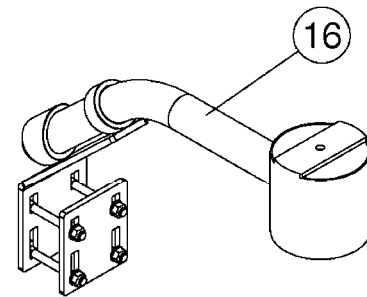

NORAC UC5 BOOM HEIGHT CONTROL
M0370-HIN, 16:10:18

Page 1

Date 12.08.2020 9:08

Pos.	parts-n°	order qty	description
1	26022703	1	CABLE, INTERFACE, TILT, NORAC UC5
2	26023503	1	CABLE UC5 INTERFACE MAIN AMP
3	26032600	1	CABLE UC5 NETWORK 14 AWG 10M
4	26043000	1	NORAC UC5 NETWORK 2 PIN PLUG
5	26043300	1	CABLE UC5 VALVE 2PIN/2PIN DT
6	26043400	1	NORAC UC5 CONTROLLER MODULE
7	26043500	1	NORAC UC5 VALVE MODULE
8	26043600	1	MODULE, INPUT, NORAC UC5
9	26043700	1	SENSOR, NORAC, UC5, ULTRASONIC
10	26043800	1	NORAC UC5 - UC7 NETWORK COUPLER 2-WAY
11	26043900	1	NORAC UC5 - UC7 NETWORK COUPLER 8-WAY
12	26044200	1	CABLE UC5 - UC7 NETWORK 18 AWG 20M
13	26023803	1	NORAC UC5 ROLL SENSOR OLD STYLE NORAC P/N 43740
13	26044300	1	UC5 - UC7 ROLL SENSOR VER. 2 NEW STYLE NORAC P/N 43741
14	26044400	1	NORAC UC5 - UC7 COUPLER 2-WAY/TERM.
15	26047100	1	CABLE UC5 NETWORK 14 AWG 1M
16	26049900	1	CABLE UC5 NETWORK 14 AWG 3M
17	26057900	1	UC5 - UC7 NETWORK 6 PIN PLUG '13
18	26058000	1	NORAC UC5 - UC7 NETWORK 12-PIN PLUG
19	26084700	1	Mesh Kit Ultrasonic Sensor FOR 2018 AND NEWER SENSORS
19	28098003	1	MESH AND CLIP KIT, NORAC FOR PRE-2018 SENSORS
20	28050303	1	NORAC RUBBER TOP&BOLT F.SENSOR DIA.30MMX30MMX8MM
21	28055503	1	NORAC VALVE MOUNTING HARDWARE
22	28086600	1	FOAM DISC F. SENSOR NORAC
23	78216100	1	NORAC VALVE BLOCK COMP, DEUTSCH CON.

M0375