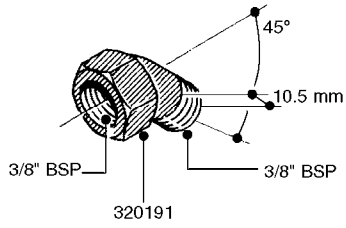

FITTINGS - HEXAGON NIPPLES
L0030-HIN, 01:01:16

Page 0
Date 12.08.2020 9:08

L0030

FITTINGS - HEXAGON NIPPLES
L0030-HIN, 01:01:16

Page 1

Date 12.08.2020 9:08

parts-n°	order qty	description
10015303	1	FITT.PO.HN 1.00X1.00 M1000
10425003	1	FITT.PO.HN 1.25X1.00 MCPHEE
320132	1	FITT.DK HN 1" BSP
320176	1	FITT.DK HN 3/8"X1/2" BSP
320445	1	FITT.DK HN 1/4"X3/8" BSP
320655	1	FITT.DK HN 1/2"-1/2" BSP
320692	1	FITT.DK HN 3/8'BSPX1/4'NPT
320703	1	FITT.DK HN 3/8BSP X1/2 &1/4NPT
320725	1	FITT.DK NIPPLE 3/8"-3/8" BSP
320902	1	FITT.DK HN 3/8'X 1/4' BSP
390232	1	FITT.DK HN 1-1/2' X 1-1/4' BSP
390276	1	FITT.DK HN 1'BSP