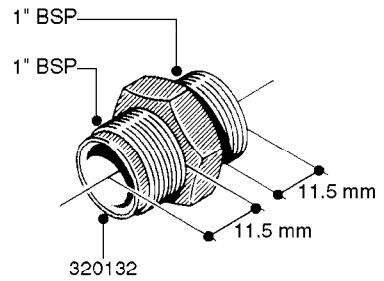

FITTINGS - HEXAGON NIPPLES
L0030-HIN, 01:01:16

Page 0
Date 12.08.2020 9:08

L0030

FITTINGS - HEXAGON NIPPLES
L0030-HIN, 01:01:16

Page 1

Date 12.08.2020 9:08

parts-n°	order qty	description
10015303	1	FITT.PO.HN 1.00X1.00 M1000
10425003	1	FITT.PO.HN 1.25X1.00 MCPHEE
320132	1	FITT.DK HN 1" BSP
320176	1	FITT.DK HN 3/8"X1/2" BSP
320445	1	FITT.DK HN 1/4"X3/8" BSP
320655	1	FITT.DK HN 1/2"-1/2" BSP
320692	1	FITT.DK HN 3/8'BSPX1/4'NPT
320703	1	FITT.DK HN 3/8BSP X1/2 &1/4NPT
320725	1	FITT.DK NIPPLE 3/8"-3/8" BSP
320902	1	FITT.DK HN 3/8'X 1/4' BSP
390232	1	FITT.DK HN 1-1/2' X 1-1/4' BSP
390276	1	FITT.DK HN 1'BSP