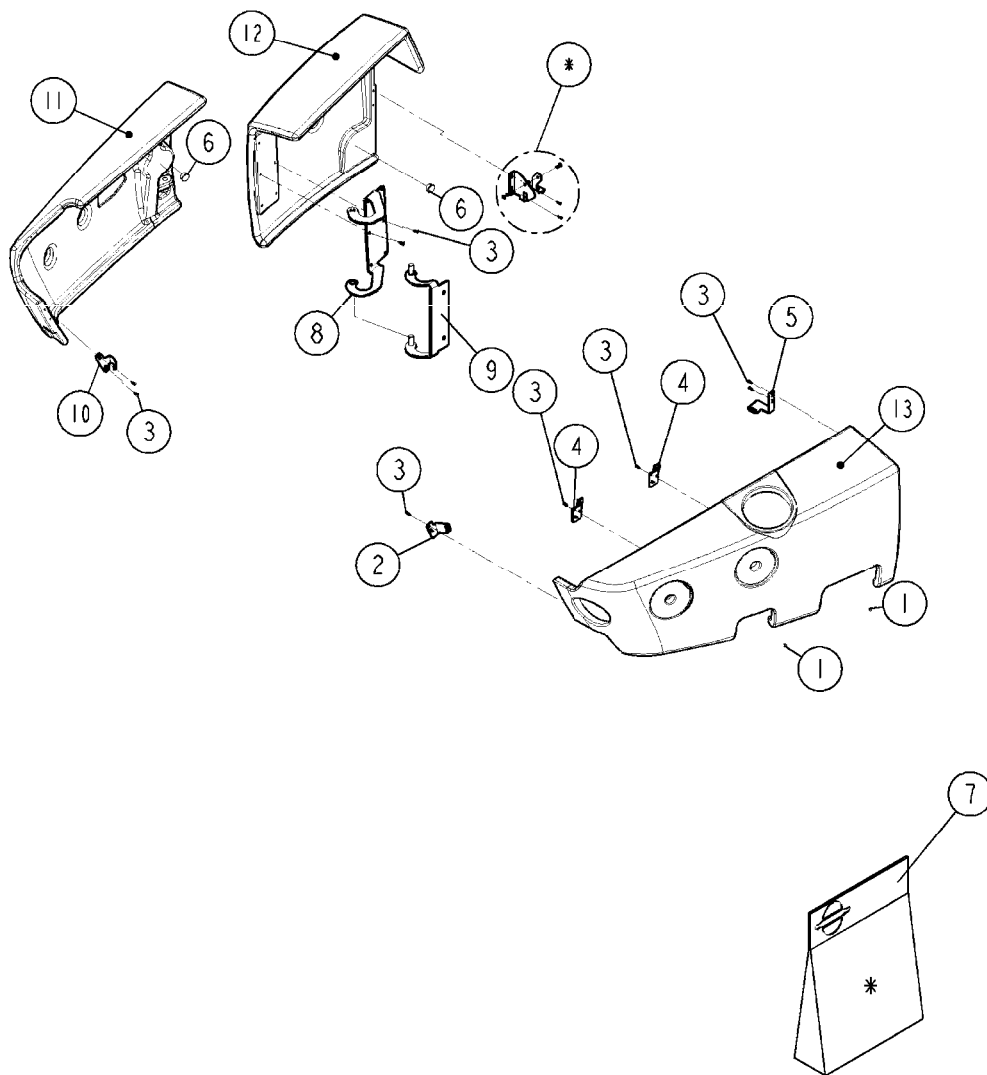

CM11 COVERING
E229-HIA, 31:10:13

Page 0

Date 12.08.2020 9:08

E229