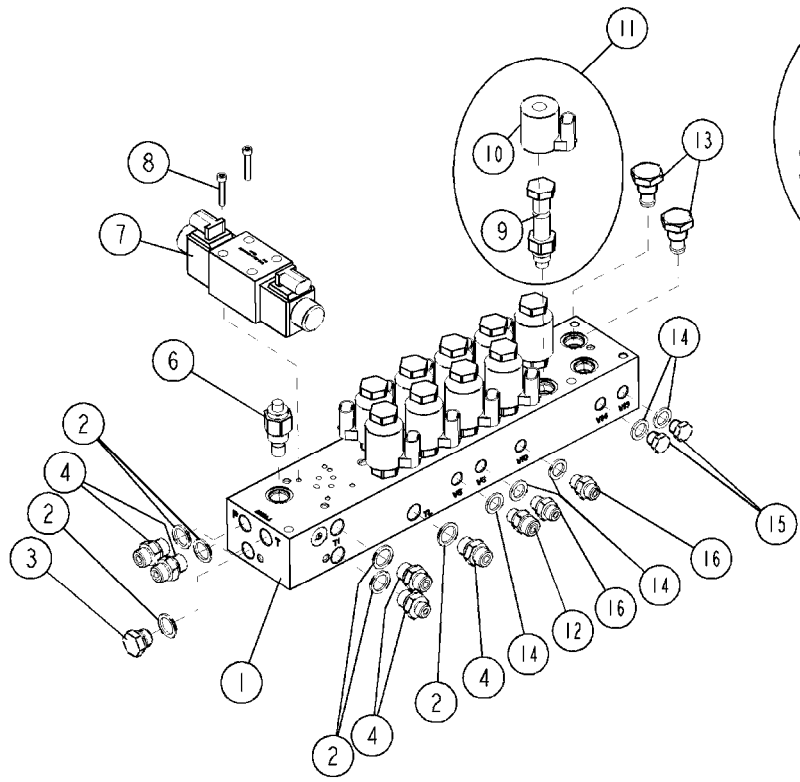

C017-HIA

HY.BLOCK AH. HAZ
C017-HIA, 29:08:18

Page 1

Date 12.08.2020 9:07

Pos.	parts-n°	order qty	description
1	73024700	1	HYD. BLOCK DDZ SPAREPART
2	240866	1	DOWTYSEAL 3/8"
3	146790	1	PLUG 3/8" RG L=20 SS
4	23234300	1	HEX NIPPLE 3/8"-11/16"
5	23235700	1	HEX NIPPLE 3/8"-9/16"
6	78216800	1	FLOW REGULATING VALVE, 3/4"
7	782116	1	HY SOLENOID VALVE MD1L-S3/10N-D12K1/P
8	450914	1	UH.SKR. M 4 X 8 8.8ELZ
9	78222800	1	SOLENOID VALVE NC, DOUBLE LOCK
10	78222700	1	COIL W. AMP
11	75586600	1	SOLENOID VALVE NC, + COIL
12	23236700	1	HEX NIPPLE 1/4"-11/16" - 1.2mm
13	782131	1	BLIND PLUG F.3/4" CARTR.VALVE
14	241404	1	DOWTY SEAL 1/4"
15	14010400	1	PLUG 1/4" BSP
16	23234500	1	HEX NIPPLE 1/4" - 9/16"