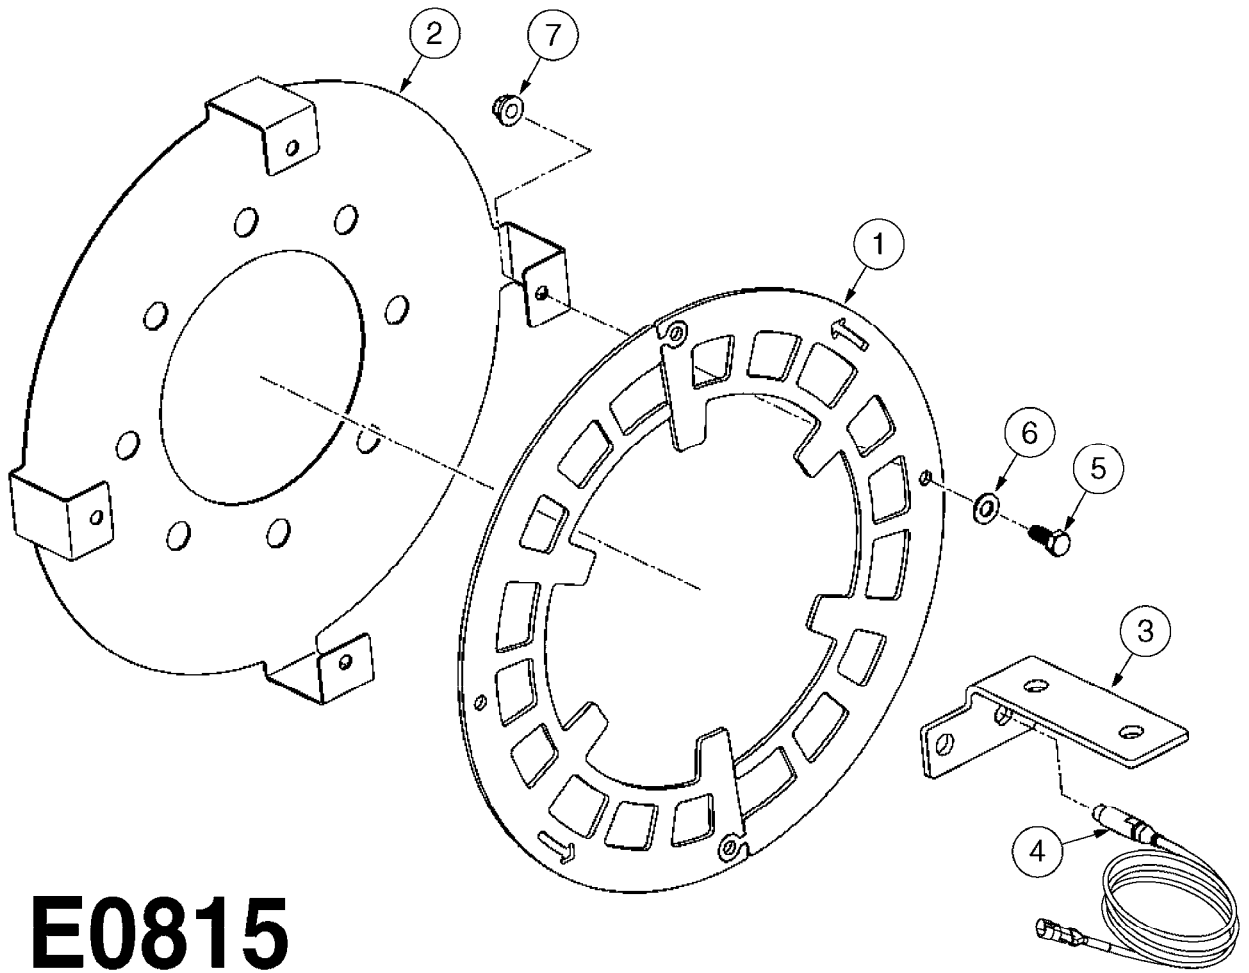

CAMOPLAST SPEED SENSOR
E0815-HIN, 21:08:19

Page 0

Date 12.08.2020 9:08

E0815