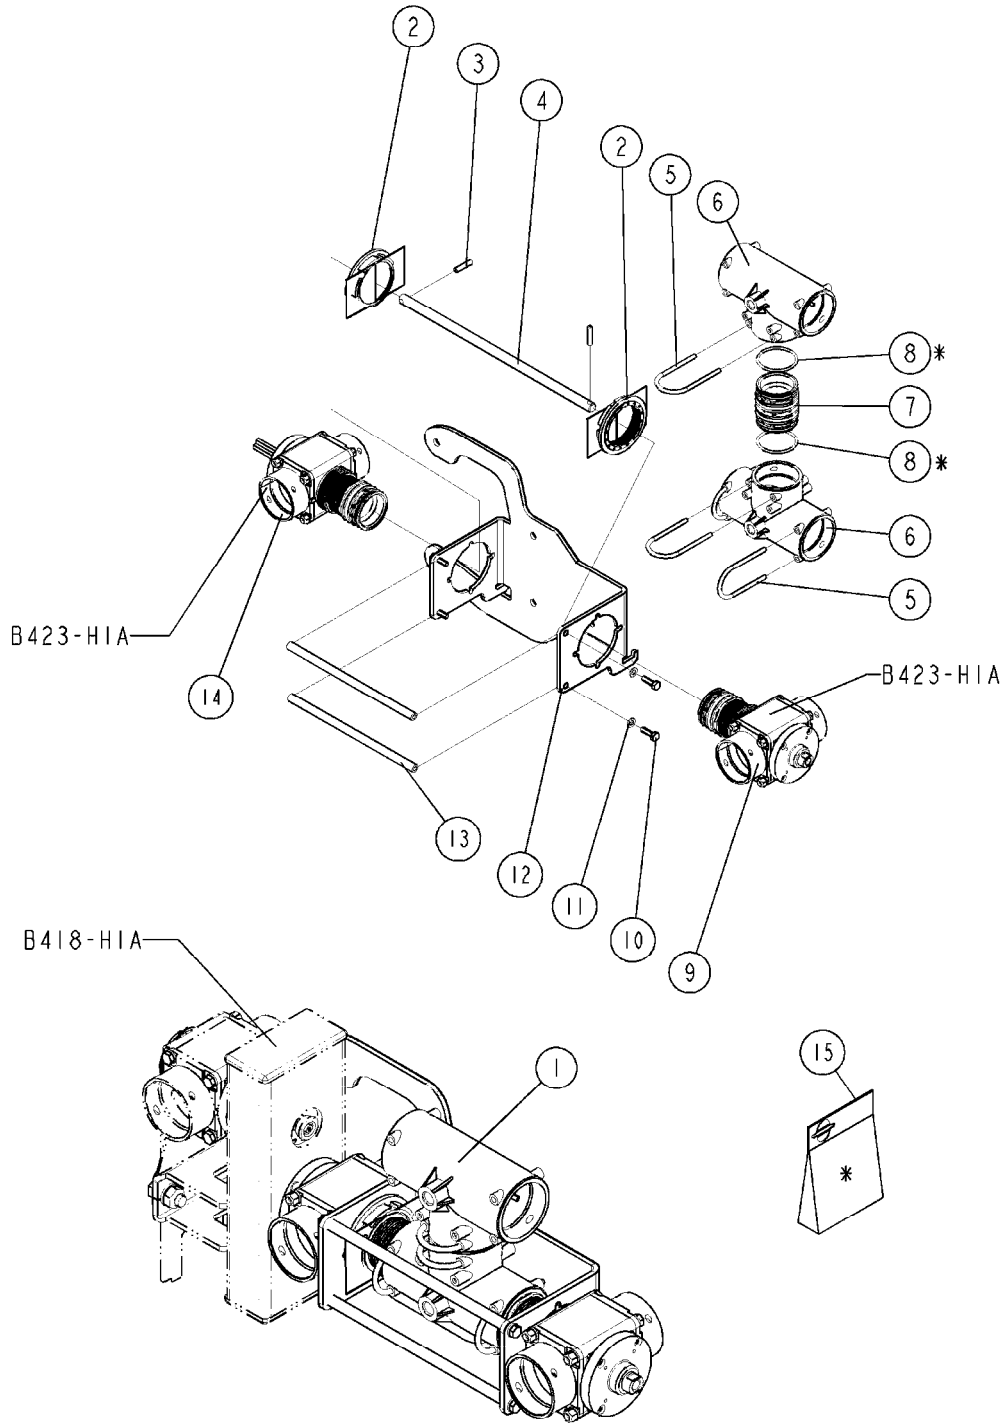

SMART VALVE S67 (11)
B421-HIA, 07:06:17

SMART VALVE S67 (11)
B421-HIA, 07:06:17

Page 1

Date 12.08.2020 9:07

Pos.	parts-n°	order qty	description
1	72784300	1	SMARTVALVE S67 CM45/55/7000
2	322320	1	NUT F.3 WAY VALVE S56
3	480714	1	RETAINING PIN Ø6X26 DIN1481 RST
4	14117300	1	SPINDLE F.S67 SV. CM45/55/7000
5	145996	1	FITT.DK S-67 FORK
6	322224	1	FITT.DK S-67 TEE
7	334573	1	FITT.DK S-67 CONNECTOR
8	242353	1	O-RING 3 X 44.2 VITON
8	241973	1	O-RING Ø3 X 44.2 70 SHORES NITRIL
9	72784500	1	VALVE 1F.S67 SV.CM45/55/7000
10	410362	1	BOLT HEX 8.8 SS M6X20
11	471125	1	WASHER M6U 6.4X14X1.2,A2 SS
12	16355600	1	BRACKET F.S67 SMARTVALVE PAINTED
13	14022700	1	SPACER TUBE Ø10 L=212 SS
14	72784600	1	VALVE 2F.S67 SV.CM45/55/7000
15	74196100	1	BAG OF 10 PCS. 241973 O-RINGS