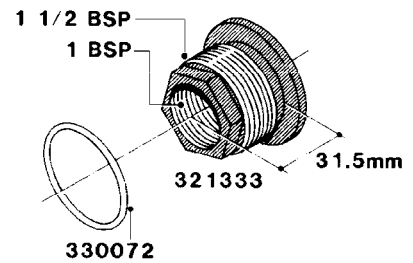

L0050

FITTINGS - HOSE CONNECTORS
L0050-HIN, 01:01:16

Page 1

Date 12.08.2020 9:08

parts-n°	order qty	description
242594	1	O-RING D14 X 1.78 SCH.70-EPDM
320294	1	FITT.DK TEE 3/8X3/8HB X1/2"BSP
320305	1	FITT.DK HB 3/4'- 3/4' BSP
320386	1	FITT.DK TEE 3/8X3/8HB X3/8"BSP
320397	1	FITT.DK ELB 3/8"HB X 3/8" BSP
320401	1	FITT.DK TEE 1/2X1/2HB X1/2"BSP
320412	1	FITT.DK TEE 1/2X1/2HB X3/8'BSP
320423	1	FITT.DK ELB 1/2'HB X 3/8' BSP
320891	1	FITT.DK HB 3/8'- 3/8' BSP
320972	1	FITT.DK HB 5/16'- 1/4' BSP
322046	1	FITT.DK TEE 1/2X1/2HB X3/4'BSP
322048	1	FITT.DK TEE 3/4X3/4HB X3/4'BSP
330595	1	O-RING D24.6/D20X2.1 -3/4"
333137	1	FITT.DK CONN.1/2" F.NOZZ. DOUB
333141	1	FITT.DK CONN.1/2" F.NOZZ.SING
334041	1	FITT.DK CONN.3/4' F.NOZZ. SING
334042	1	FITT.DK CONN.3/4' F.NOZZ. DOUB
334195	1	FITT.DK ELB. 3/4"HB X 3/4"HB
10012103	1	FITT.PO.HB 1.25X1.50 IMB1012
10014003	1	FITT.PO.HB 1.25X1.25 IMB1010
10036903	1	FITT.PO.HB 1.50X1.50 IMB1212
28019303	1	FITTING HB ELB 3/4NPT-3/4HOSE
61016500	1	HOSE TAIL 3/4" 90°+RG CAP 3/4"
72026700	1	NOZZLE TUBE ADAPTER W/O-RING