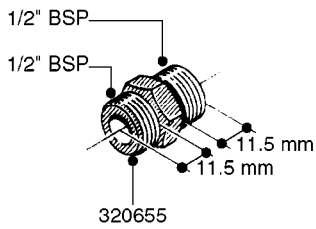

FITTINGS - HEXAGON NIPPLES
L0030-HIN, 01:01:16

Page 0
Date 12.08.2020 9:08

L0030

FITTINGS - HEXAGON NIPPLES
L0030-HIN, 01:01:16

Page 1

Date 12.08.2020 9:08

parts-n°	order qty	description
10015303	1	FITT.PO.HN 1.00X1.00 M1000
10425003	1	FITT.PO.HN 1.25X1.00 MCPHEE
320132	1	FITT.DK HN 1" BSP
320176	1	FITT.DK HN 3/8"X1/2" BSP
320445	1	FITT.DK HN 1/4"X3/8" BSP
320655	1	FITT.DK HN 1/2"-1/2" BSP
320692	1	FITT.DK HN 3/8'BSPX1/4'NPT
320703	1	FITT.DK HN 3/8BSP X1/2 &1/4NPT
320725	1	FITT.DK NIPPLE 3/8"-3/8" BSP
320902	1	FITT.DK HN 3/8'X 1/4' BSP
390232	1	FITT.DK HN 1-1/2' X 1-1/4' BSP
390276	1	FITT.DK HN 1'BSP