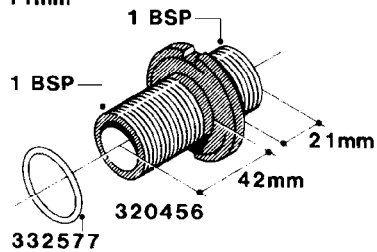

L0050

FITTINGS - HOSE CONNECTORS
L0050-HIN, 01:01:16

Page 1

Date 12.08.2020 9:08

parts-n°	order qty	description
242594	1	O-RING D14 X 1.78 SCH.70-EPDM
320294	1	FITT.DK TEE 3/8X3/8HB X1/2"BSP
320305	1	FITT.DK HB 3/4'- 3/4' BSP
320386	1	FITT.DK TEE 3/8X3/8HB X3/8"BSP
320397	1	FITT.DK ELB 3/8"HB X 3/8" BSP
320401	1	FITT.DK TEE 1/2X1/2HB X1/2"BSP
320412	1	FITT.DK TEE 1/2X1/2HB X3/8'BSP
320423	1	FITT.DK ELB 1/2'HB X 3/8' BSP
320891	1	FITT.DK HB 3/8'- 3/8' BSP
320972	1	FITT.DK HB 5/16'- 1/4' BSP
322046	1	FITT.DK TEE 1/2X1/2HB X3/4'BSP
322048	1	FITT.DK TEE 3/4X3/4HB X3/4'BSP
330595	1	O-RING D24.6/D20X2.1 -3/4"
333137	1	FITT.DK CONN.1/2" F.NOZZ. DOUB
333141	1	FITT.DK CONN.1/2" F.NOZZ.SING
334041	1	FITT.DK CONN.3/4' F.NOZZ. SING
334042	1	FITT.DK CONN.3/4' F.NOZZ. DOUB
334195	1	FITT.DK ELB. 3/4"HB X 3/4"HB
10012103	1	FITT.PO.HB 1.25X1.50 IMB1012
10014003	1	FITT.PO.HB 1.25X1.25 IMB1010
10036903	1	FITT.PO.HB 1.50X1.50 IMB1212
28019303	1	FITTING HB ELB 3/4NPT-3/4HOSE
61016500	1	HOSE TAIL 3/4" 90°+RG CAP 3/4"
72026700	1	NOZZLE TUBE ADAPTER W/O-RING