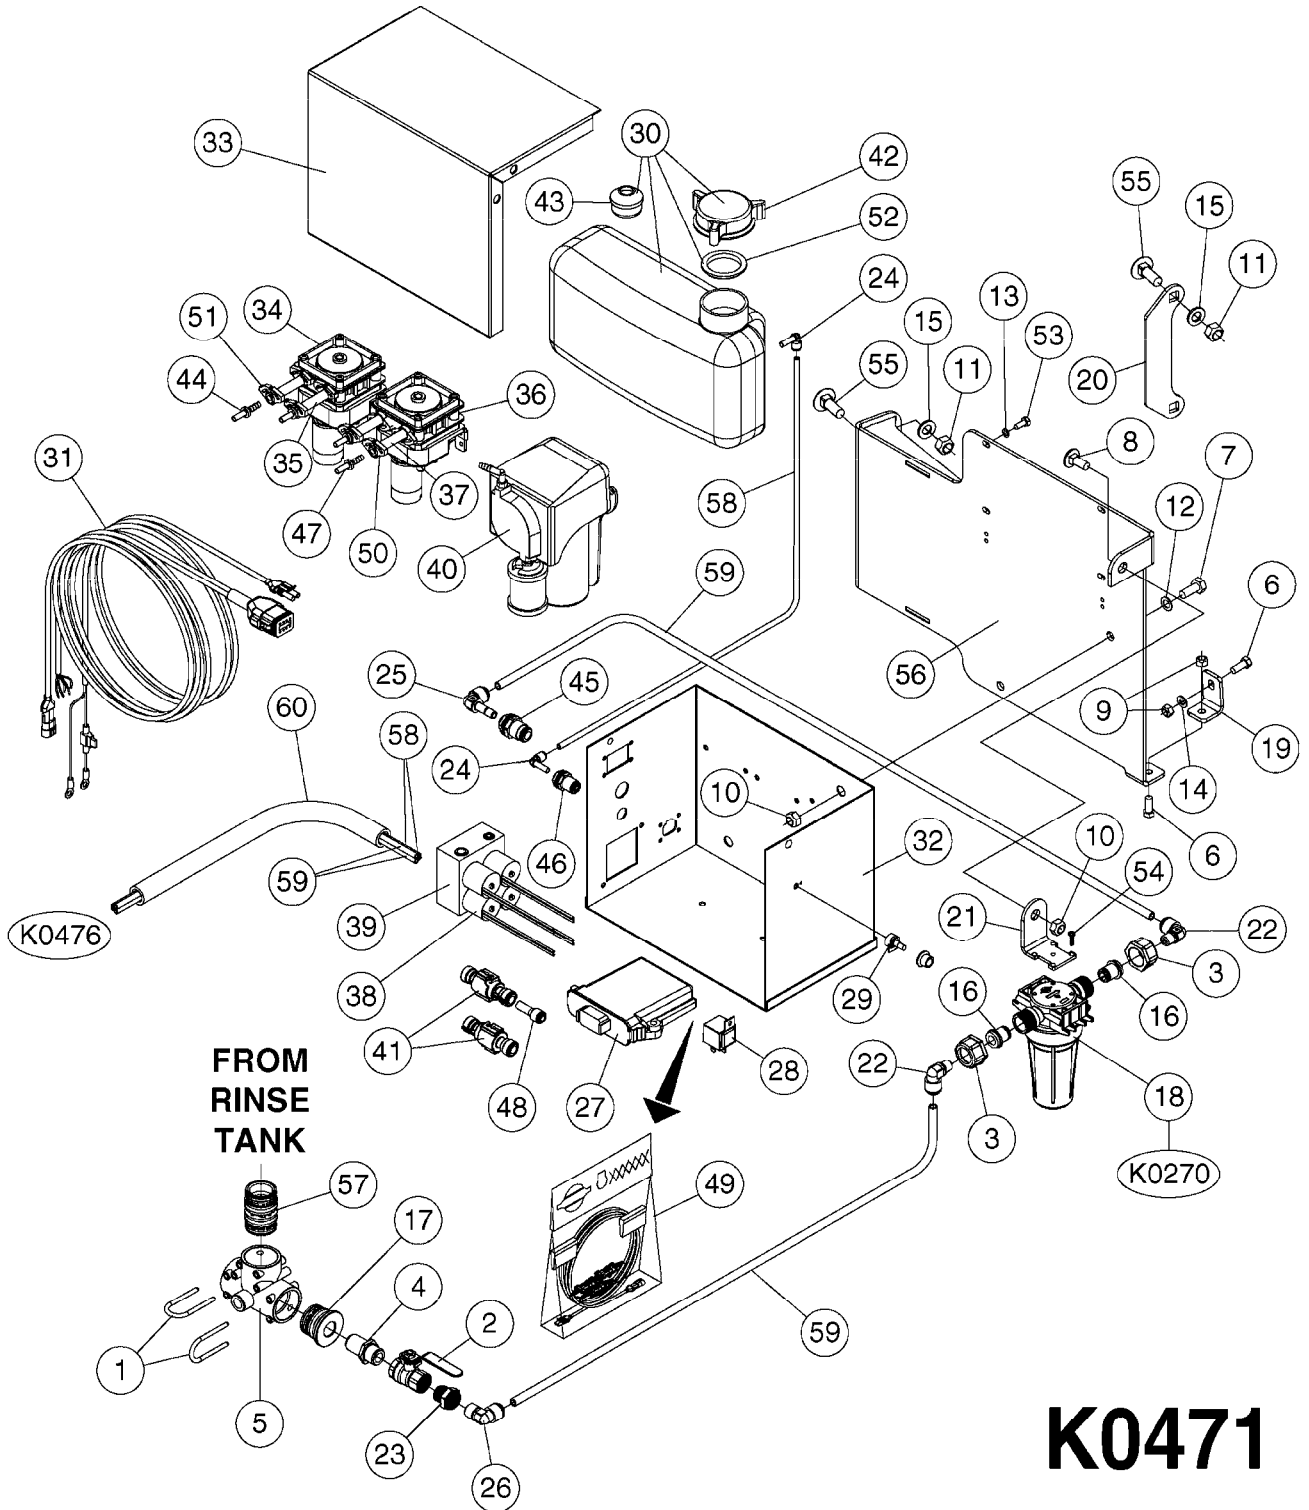

K0471

FOAM MARKER - RICHWAY
COMMANDER
K0471-HIN, 22:10:18

Page 1
Date 12.08.2020 9:08

Pos.	parts-n°	order qty	description
1	145995	1	FITT.DK S-53 FORK
2	284227	1	BALL VALVE 1/2"FEMALE THREADS
3	320283	1	FITT.DK NUT 3/4"BSP
4	321742	1	FITT.DK BULKHEAD 1/2' BSP
5	322352	1	FITT.DK S-53 TEE
6	420582	1	BOLT HEX 8.8 DEL M8X20 FT A2
7	420604	1	BOLT HEX 8.8 DEL M10X25 FT DIN933
8	440737	1	BOLT CARRIAGE M10x25 SS
9	460143	1	LOCK NUT M8 SST A2 DIN985
10	460423	1	NUT HEX M10X1.50 LOCK DIN985A2 SS
11	460703	1	NUT HEX M12X1.75 LOCK DIN985A2 SS
12	470046	1	WASHER D18D11X1 LOCK
13	470901	1	WASHER D11.8/D6.1X1.6 SS LOCK
14	471126	1	WASHER, M8, Ø16/ 8.4X 1.6, SS
15	471127	1	WASHER, M12, Ø24/13X24X2.5 SS
16	717426	1	FITT.DK REDUC 1/4"BSP F.3/4"N
17	726694	1	PLUG,S53,1/2"FBSP THD W.ORING
18	845219	1	FILTER IN-LINE 3/4'80 MESH OML
19	16184403	1	FOAM M. COMPRESSOR HANGER
20	16184603	1	FOAM M. COMPRESSOR SHIM
21	16321500	1	LINE FILTER BRACKET, TDZ/DDZ
22	23004703	1	FITT, 1/4"NPT-3/8"90-PTC
23	23004803	1	FITT, 1/2"MPT-3/8"FPT REDUCER
24	23004903	1	FITT, 1/4"PLUG-IN-1/4"90-PTC
25	23005003	1	FITT, 3/8"PLUG-IN-3/8"90-PTC
26	23005103	1	FITT, 3/8"NPT-3/8"90-PTC
27	26029503	1	MODULE, CONTROL, FOAM MARKER, RICHWAY
28	26029603	1	RELAY, 12VDC, RICHWAY
29	26029703	1	POTENTIOMETER, FOAM MARKER, RICHWAY
30	28064703	1	FOAM MARKER CONC. TANK,RICHWAY
31	28064803	1	FOAM MARKER CONT.CABLE,RICHWAY
32	28086403	1	STEEL BODY, FOAM MARKER, RICHWAY
33	28086503	1	STEEL LID, FOAM MARKER, RICHWAY
34	28086603	1	WATER PUMP, FOAM MARKER, RICHWAY
34	28102303	1	RICHWAY WATER PUMP GEAR MOTOR ONLY
35	28086703	1	1/4" PUMP TUBE, WATER, FOAM MARKER, RICHWAY
36	28086803	1	CONCENTRATE PUMP, FOAM MARKER, RICHWAY
37	28086903	1	1/8" PUMP TUBE, CONCENTRATE, FOAM MARKER, RICHWAY
38	28087003	1	2-WAY SOLENOID VALVE, FOAM MARKER, RICHWAY
39	28087103	1	RHD-VTD SOLENOID BLOCK, FOAM MARKER, RICHWAY
40	28087203	1	DIAPHRAGM AIR COMPRESSOR, FOAM MARKER, RICHWAY
41	28087403	1	3/8" CHECK VALVE, FOAM MARKER, RICHWAY
42	28087603	1	1 GALLON TANK CAP, FOAM MARKER, RICHWAY
43	28087703	1	1 GALLON TANK SCREEN, FOAM MARKER, RICHWAY
44	28094103	1	FITT.1/4" STEM X 1/4" HOSE BARB
45	28095803	1	3/8"T BULKHEAD
46	28095903	1	1/4"T BULKHEAD
47	28096403	1	1/4" STEM X 3/16" HB
48	28096503	1	3/8" STEM X 1/4"T
49	28097103	1	POWER UNIT HARNESS, RICHWAY TRAILER INSIDE WIRING HARNESS COMPLETE
50	28102103	1	RICHWAY #23 QUICK CLAMP
51	28102203	1	RICHWAY #26 QUICK CLAMP
52	28102403	1	RICHWAY TANK CAP GASKET
53	41000603	1	BOLT HEX 1/4"X1/2" SS
54	44076200	1	SCREW WN5451 5X16 SS TORX
55	45001300	1	CARRIAGE BOLT M12X35 DIN603 A2
56	61020003	1	BRKT, FOAM MARKER F.COM, RICHWAY
57	72114300	1	FITT. DK S-53 MALE MALE W.ORIN
58	92703303	1	HOSE LLDPE .25"X.17"X12" BLACK
59	92703403	1	HOSE LLDPE .38"X.25"X12" BLACK