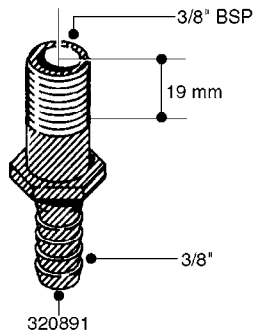

L0050

FITTINGS - HOSE CONNECTORS
L0050-HIN, 01:01:16

Page 1

Date 12.08.2020 9:08

parts-n°	order qty	description
242594	1	O-RING D14 X 1.78 SCH.70-EPDM
320294	1	FITT.DK TEE 3/8X3/8HB X1/2"BSP
320305	1	FITT.DK HB 3/4'- 3/4' BSP
320386	1	FITT.DK TEE 3/8X3/8HB X3/8"BSP
320397	1	FITT.DK ELB 3/8"HB X 3/8" BSP
320401	1	FITT.DK TEE 1/2X1/2HB X1/2"BSP
320412	1	FITT.DK TEE 1/2X1/2HB X3/8'BSP
320423	1	FITT.DK ELB 1/2'HB X 3/8' BSP
320891	1	FITT.DK HB 3/8'- 3/8' BSP
320972	1	FITT.DK HB 5/16'- 1/4' BSP
322046	1	FITT.DK TEE 1/2X1/2HB X3/4'BSP
322048	1	FITT.DK TEE 3/4X3/4HB X3/4'BSP
330595	1	O-RING D24.6/D20X2.1 -3/4"
333137	1	FITT.DK CONN.1/2" F.NOZZ. DOUB
333141	1	FITT.DK CONN.1/2" F.NOZZ.SING
334041	1	FITT.DK CONN.3/4' F.NOZZ. SING
334042	1	FITT.DK CONN.3/4' F.NOZZ. DOUB
334195	1	FITT.DK ELB. 3/4"HB X 3/4"HB
10012103	1	FITT.PO.HB 1.25X1.50 IMB1012
10014003	1	FITT.PO.HB 1.25X1.25 IMB1010
10036903	1	FITT.PO.HB 1.50X1.50 IMB1212
28019303	1	FITTING HB ELB 3/4NPT-3/4HOSE
61016500	1	HOSE TAIL 3/4" 90°+RG CAP 3/4"
72026700	1	NOZZLE TUBE ADAPTER W/O-RING