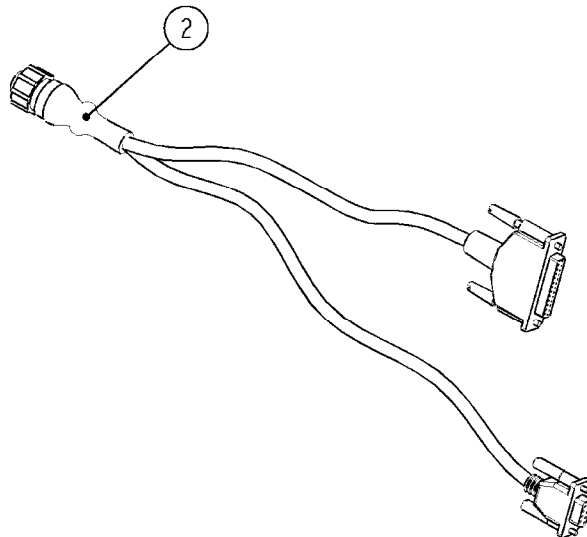

M224

JOB COM ISOBUS HW V.3
M224-HIA, 16:11:17

Page 1

Date 12.08.2020 9:08

Pos.	parts-n°	order qty	description
1	63146400	1	JOB COM BRACKET W.M4 NUTS
2	26043600	1	MODULE, INPUT, NORAC UC5
3	26043400	1	NORAC UC5 CONTROLLER MODULE
4	16302100	1	JOB COM PLATE REAR
5	26052700	1	JOB COM PCB ASSY HW3.1
6	26005100	1	CONNECTOR FOR PCB, PLASTIC
7	26029200	1	DAH PCB F. JOB COM NCM '09
8	26031100	1	PCB ASSY. FOR NORAC INTERFACE
9	39134200	1	BOX COMPL. 300X400X135 DRILLED
10	28048600	1	FULE 15A ATOF SERIES
11	28048500	1	FUSE 10A ATOF SERIES
12	16302000	1	MOUNT PLATE JOB COM, C2C, JC HW3.X
13	26031200	1	C2C ISOBUS BRIDGE 16PIN STW
14	26004600	1	PLUG F.DRILLED HOLE 21MM
15	25197500	1	PLUG Ø6x18MM NITRIL
16	26039700	1	BULKHEAD F.CABLE PG21 6X6.0
17	26039800	1	BULKHEAD F.CABLE PG21 3X9.0
18	26005900	1	WIRE 37/37 POLE DAH/JOB COM
19	26039300	1	CABLE, DAH UC5 INPUT MODULE
20	26039100	1	CABLE, DT06 6P FEMALE L=300MM
21	26032700	1	ACTIVE ISOBUS TERMINATOR