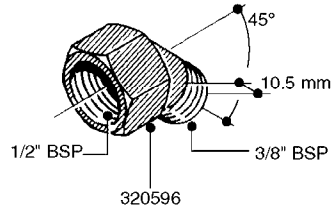

FITTINGS - HEXAGON NIPPLES
L0030-HIN, 01:01:16

Page 0
Date 12.08.2020 9:08

L0030

FITTINGS - HEXAGON NIPPLES
L0030-HIN, 01:01:16

Page 1

Date 12.08.2020 9:08

parts-n°	order qty	description
10015303	1	FITT.PO.HN 1.00X1.00 M1000
10425003	1	FITT.PO.HN 1.25X1.00 MCPHEE
320132	1	FITT.DK HN 1" BSP
320176	1	FITT.DK HN 3/8"X1/2" BSP
320445	1	FITT.DK HN 1/4"X3/8" BSP
320655	1	FITT.DK HN 1/2"-1/2" BSP
320692	1	FITT.DK HN 3/8'BSPX1/4'NPT
320703	1	FITT.DK HN 3/8BSP X1/2 &1/4NPT
320725	1	FITT.DK NIPPLE 3/8"-3/8" BSP
320902	1	FITT.DK HN 3/8'X 1/4' BSP
390232	1	FITT.DK HN 1-1/2' X 1-1/4' BSP
390276	1	FITT.DK HN 1'BSP