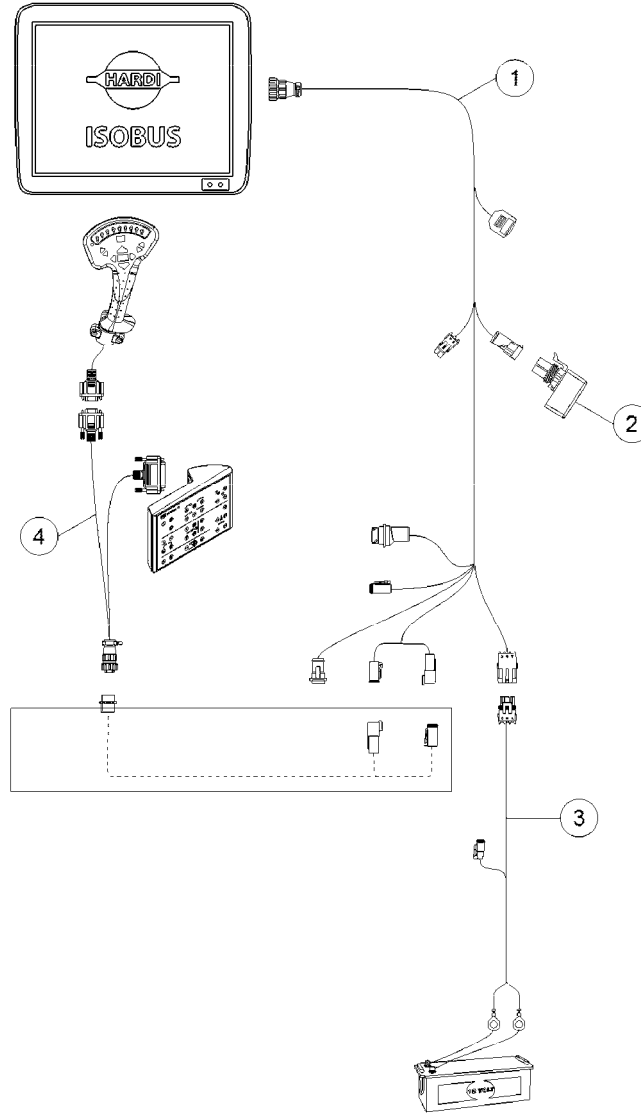

M414-HIA

HC 85/9500 TRACTOR WIRING
ASSY.
M414-HIA, 22:02:13

Page 1
Date 12.08.2020 9:08

Pos.	parts-n°	order qty	description
1	26040200	1	DISPLAY CABLE, HC85/9500, 12' (ISOBUS)
2	26040400	1	ISOBUS POWER/CONTROL EXTENSION
3	26040500	1	ISOBUS ACTIVE TERMINATION
4	26040600	1	ISOBUS POWER CABLE - 16FT
5	26040300	1	ISOBUS IBBC POWER CONT. ASSY.
6	26040900	1	POWER CABLE DISPLAY/GUIDANCE, 15'
7	26040800	1	ISOBUS/HARDI GRIP TEE CABLE
8	26031500	1	CABLE ISO CABIN GRIP SETBOX
9	26076800	1	FUSE 100A MEGA298 SERIES
10	26076900	1	FUSE 100A MIDI498 SERIES
11	26076600	1	FUSE 30A JCASE495 SERIES
11	26076700	1	FUSE 60A JCASE495 SERIES