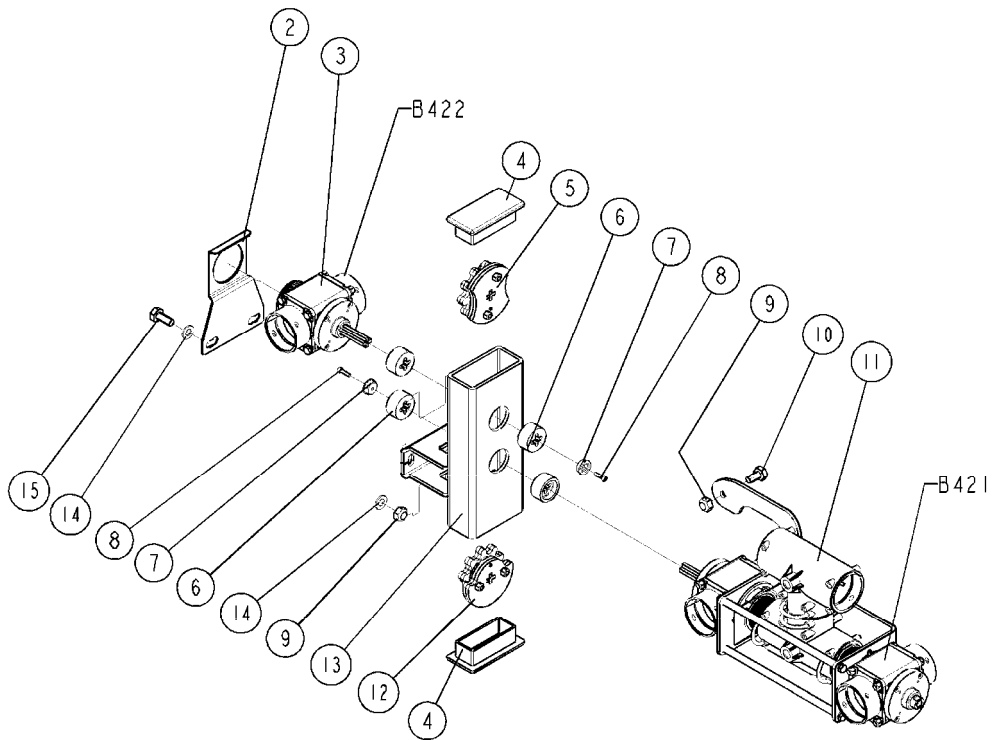

SMART VALVE S67 (11)
B418-HIA, 31:08:15

B418

SMART VALVE S67 (11)
B418-HIA, 31:08:15

Page 1

Date 12.08.2020 9:07

Pos.	parts-n°	order qty	description
1	72784400	1	PRESSURE VALVES W. GEARBOX COM11
2	168030	1	BRACKET F/3 WAY VALVE
3	72784200	1	VALVE 2-WAYS S67 CM11
4	28114700	1	COVER PLUG RHS 100 X 50 3-5 BLACK
5	72731800	1	GEAR PARTS 2. CM11
6	39134100	1	SUPPORTRING F. S67 VALVE CM11
7	334594	1	PLUG F.VALVE HANDLE BLACK
8	450902	1	BOLT ALLEN HEAD M4 X 16MM
9	460423	1	NUT HEX M10X1.50 LOCK DIN985A2 SS
10	420626	1	BOLT HEX 8.8 DEL M10X20 FT
11	72784300	1	SMARTVALVE S67 CM45/55/7000
12	72731700	1	GEAR PARTS 1. CM11
13	61070200	1	GEARBOX F.S67 VALVE CM45/55/7000
14	471122	1	WASHER, M10, Ø20/10.5X 2.0, SS
15	420604	1	BOLT HEX 8.8 DEL M10X25 FT DIN933