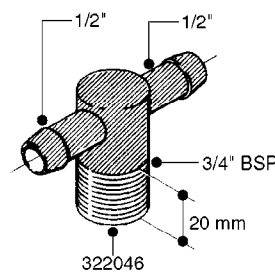

L0050

FITTINGS - HOSE CONNECTORS
L0050-HIN, 01:01:16

Page 1

Date 12.08.2020 9:08

parts-n°	order qty	description
242594	1	O-RING D14 X 1.78 SCH.70-EPDM
320294	1	FITT.DK TEE 3/8X3/8HB X1/2"BSP
320305	1	FITT.DK HB 3/4'- 3/4' BSP
320386	1	FITT.DK TEE 3/8X3/8HB X3/8"BSP
320397	1	FITT.DK ELB 3/8"HB X 3/8" BSP
320401	1	FITT.DK TEE 1/2X1/2HB X1/2"BSP
320412	1	FITT.DK TEE 1/2X1/2HB X3/8'BSP
320423	1	FITT.DK ELB 1/2'HB X 3/8' BSP
320891	1	FITT.DK HB 3/8'- 3/8' BSP
320972	1	FITT.DK HB 5/16'- 1/4' BSP
322046	1	FITT.DK TEE 1/2X1/2HB X3/4'BSP
322048	1	FITT.DK TEE 3/4X3/4HB X3/4'BSP
330595	1	O-RING D24.6/D20X2.1 -3/4"
333137	1	FITT.DK CONN.1/2" F.NOZZ. DOUB
333141	1	FITT.DK CONN.1/2" F.NOZZ.SING
334041	1	FITT.DK CONN.3/4' F.NOZZ. SING
334042	1	FITT.DK CONN.3/4' F.NOZZ. DOUB
334195	1	FITT.DK ELB. 3/4"HB X 3/4"HB
10012103	1	FITT.PO.HB 1.25X1.50 IMB1012
10014003	1	FITT.PO.HB 1.25X1.25 IMB1010
10036903	1	FITT.PO.HB 1.50X1.50 IMB1212
28019303	1	FITTING HB ELB 3/4NPT-3/4HOSE
61016500	1	HOSE TAIL 3/4" 90°+RG CAP 3/4"
72026700	1	NOZZLE TUBE ADAPTER W/O-RING