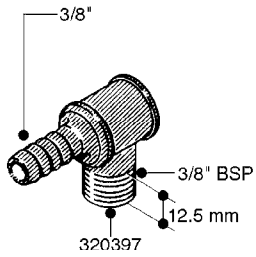

L0050

FITTINGS - HOSE CONNECTORS
L0050-HIN, 01:01:16

Page 1

Date 12.08.2020 9:08

parts-n°	order qty	description
242594	1	O-RING D14 X 1.78 SCH.70-EPDM
320294	1	FITT.DK TEE 3/8X3/8HB X1/2"BSP
320305	1	FITT.DK HB 3/4'- 3/4' BSP
320386	1	FITT.DK TEE 3/8X3/8HB X3/8"BSP
320397	1	FITT.DK ELB 3/8"HB X 3/8" BSP
320401	1	FITT.DK TEE 1/2X1/2HB X1/2"BSP
320412	1	FITT.DK TEE 1/2X1/2HB X3/8'BSP
320423	1	FITT.DK ELB 1/2'HB X 3/8' BSP
320891	1	FITT.DK HB 3/8'- 3/8' BSP
320972	1	FITT.DK HB 5/16'- 1/4' BSP
322046	1	FITT.DK TEE 1/2X1/2HB X3/4'BSP
322048	1	FITT.DK TEE 3/4X3/4HB X3/4'BSP
330595	1	O-RING D24.6/D20X2.1 -3/4"
333137	1	FITT.DK CONN.1/2" F.NOZZ. DOUB
333141	1	FITT.DK CONN.1/2" F.NOZZ.SING
334041	1	FITT.DK CONN.3/4' F.NOZZ. SING
334042	1	FITT.DK CONN.3/4' F.NOZZ. DOUB
334195	1	FITT.DK ELB. 3/4"HB X 3/4"HB
10012103	1	FITT.PO.HB 1.25X1.50 IMB1012
10014003	1	FITT.PO.HB 1.25X1.25 IMB1010
10036903	1	FITT.PO.HB 1.50X1.50 IMB1212
28019303	1	FITTING HB ELB 3/4NPT-3/4HOSE
61016500	1	HOSE TAIL 3/4" 90°+RG CAP 3/4"
72026700	1	NOZZLE TUBE ADAPTER W/O-RING