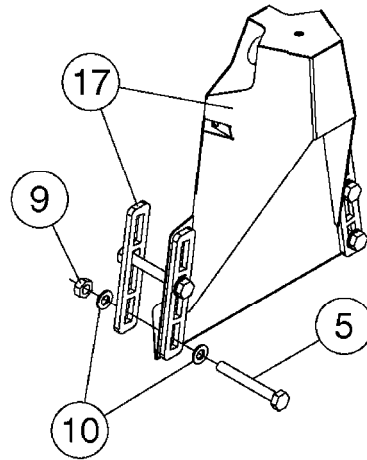

NORAC UC5 BOOM HEIGHT CONTROL
M0370-HIN, 16:10:18

Page 1

Date 12.08.2020 9:08

Pos.	parts-n°	order qty	description
1	26022703	1	CABLE, INTERFACE, TILT, NORAC UC5
2	26023503	1	CABLE UC5 INTERFACE MAIN AMP
3	26032600	1	CABLE UC5 NETWORK 14 AWG 10M
4	26043000	1	NORAC UC5 NETWORK 2 PIN PLUG
5	26043300	1	CABLE UC5 VALVE 2PIN/2PIN DT
6	26043400	1	NORAC UC5 CONTROLLER MODULE
7	26043500	1	NORAC UC5 VALVE MODULE
8	26043600	1	MODULE, INPUT, NORAC UC5
9	26043700	1	SENSOR, NORAC, UC5, ULTRASONIC
10	26043800	1	NORAC UC5 - UC7 NETWORK COUPLER 2-WAY
11	26043900	1	NORAC UC5 - UC7 NETWORK COUPLER 8-WAY
12	26044200	1	CABLE UC5 - UC7 NETWORK 18 AWG 20M
13	26023803	1	NORAC UC5 ROLL SENSOR OLD STYLE NORAC P/N 43740
13	26044300	1	UC5 - UC7 ROLL SENSOR VER. 2 NEW STYLE NORAC P/N 43741
14	26044400	1	NORAC UC5 - UC7 COUPLER 2-WAY/TERM.
15	26047100	1	CABLE UC5 NETWORK 14 AWG 1M
16	26049900	1	CABLE UC5 NETWORK 14 AWG 3M
17	26057900	1	UC5 - UC7 NETWORK 6 PIN PLUG '13
18	26058000	1	NORAC UC5 - UC7 NETWORK 12-PIN PLUG
19	26084700	1	Mesh Kit Ultrasonic Sensor FOR 2018 AND NEWER SENSORS
19	28098003	1	MESH AND CLIP KIT, NORAC FOR PRE-2018 SENSORS
20	28050303	1	NORAC RUBBER TOP&BOLT F.SENSOR DIA.30MMX30MMX8MM
21	28055503	1	NORAC VALVE MOUNTING HARDWARE
22	28086600	1	FOAM DISC F. SENSOR NORAC
23	78216100	1	NORAC VALVE BLOCK COMP, DEUTSCH CON.

M0375