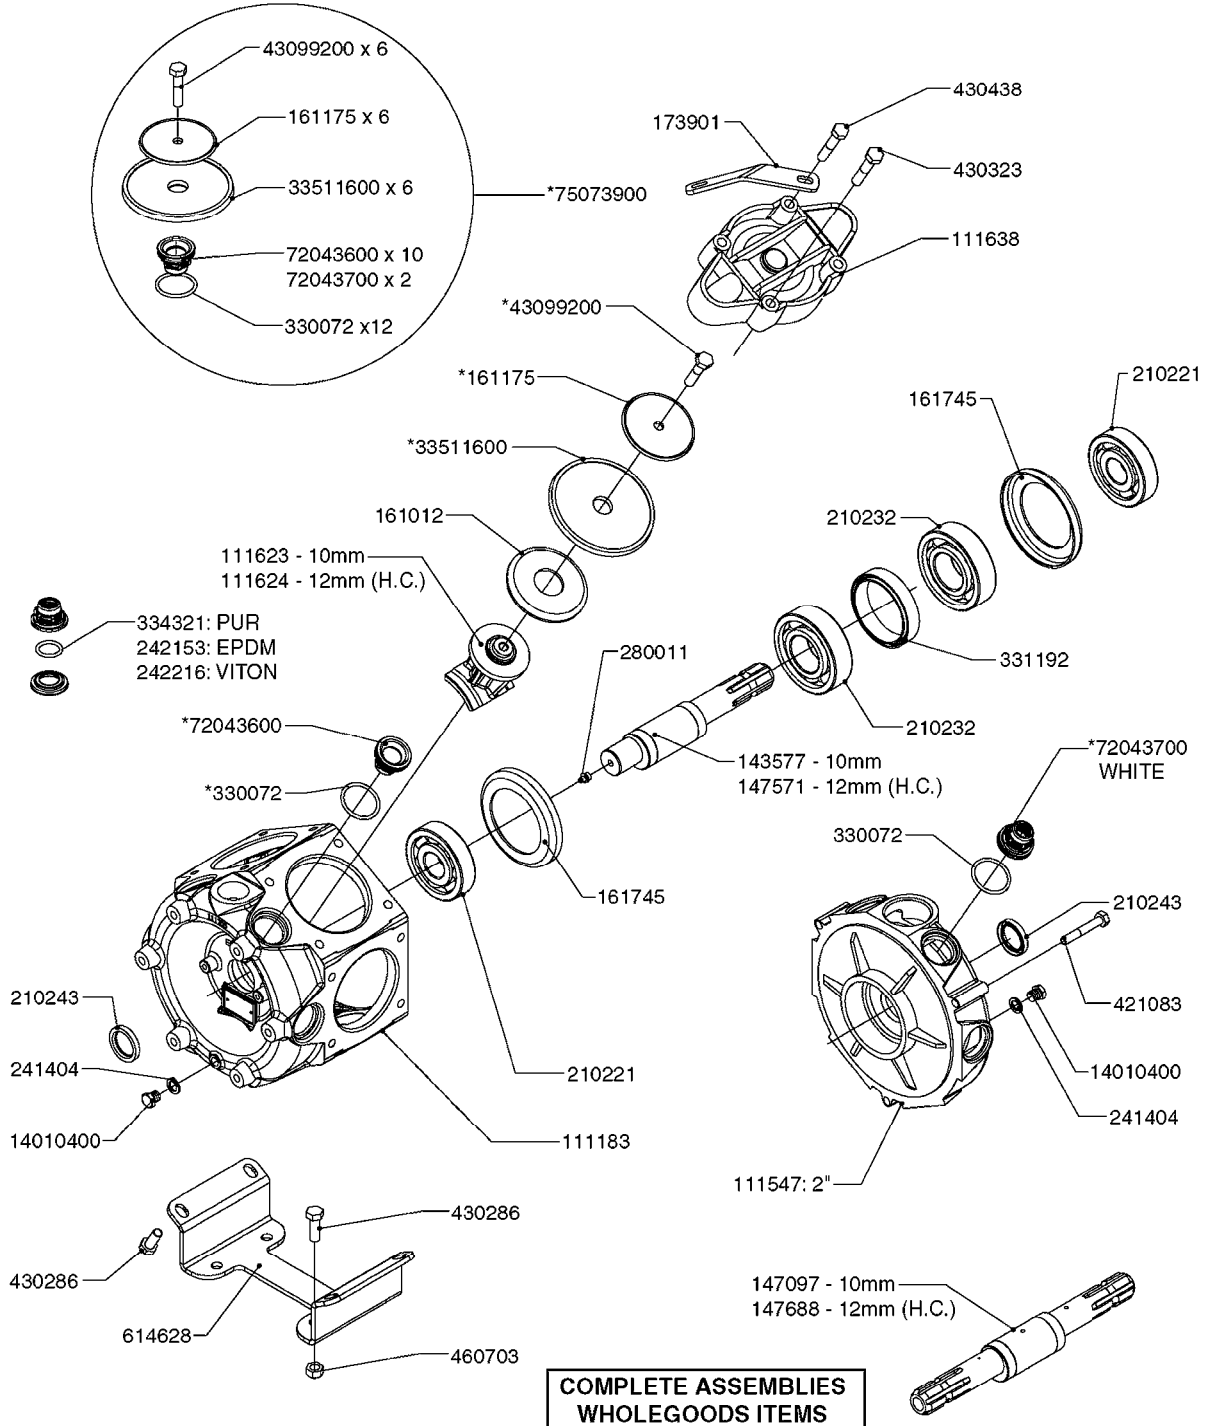

PUMP REPAIR KIT

COMPLETE PUMPS

- 821587 - 463/10 2" W/THROUGH SHAFT (540 RPM)
- 82166300 - 463/12 2" (540 RPM H.C. INLINE PORTS)
- 463/12 2" (540 RPM H.C. OFFSET PORTS) REPLACED BY 82168700 (PAGE A0350)

A0330

PUMP - 463 W/ MOUNTING BASE
A0330-HIN, 01:01:16

Page 1
Date 12.08.2020 9:07

parts-n°	order qty	description
111183	1	PUMP CASTING 460-463 (PAINTED)
111547	1	PUMP FRONT 460-463-2' (PAINT)
111623	1	CONNECTING ROD 463/10MM
111624	1	CONNECTING ROD 463/12MM
111638	1	VALVE COVER 463 HC+1000 VERS.
143577	1	CRANK SHAFT F.363/462/463-10mm
147097	1	CRANK SHAFT 363-463/10 THROUGH
147571	1	CRANK SHAFT F.463-12mm
147688	1	CRANK SHAFT 462/12 THROUGH
161012	1	DIAPHRAGM BACKING DISC F. 463
161175	1	DIAPHRAGM DISC 463/464 PUMP
161745	1	METAL SPACER F.363/463
173901	1	LIFT STRAP F.PUMP 463
210221	1	BEARING BALL 6407
210232	1	BEARING BALL 6310
210243	1	SEAL OIL 35 X 47 X 7
241404	1	DOWTY SEAL 1/4"
242153	1	O-RING D26X4 EPDM
242216	1	O-RING VITON F/1202/1302/462
280011	1	GREASE NIPPLE 1/8' SAE H TR
330072	1	O-RING D53.5/D45.5X4
331192	1	SPACER, MODEL 361/363
334321	1	O-RING POLY. 34.0x26.0x4.0
421083	1	BOLT HEX 8.8 DEL M10X65
430286	1	BOLT HEX 8.8 DEL M12X30 FT
430323	1	BOLT HEX 8.8 DEL M12X60
430438	1	BOLT HEX 8.8 DEL M12X65
460703	1	NUT HEX M12X1.75 LOCK DIN985A2 SS
614628	1	FOOT F. 46X PUMP, RED
821587	1	PUMP 463/10 THROUGH SHAFT TWNF
14010400	1	PLUG 1/4" BSP
33511600	1	DIAPHRAGM PUMP 463/464 PUMP PUR
43099200	1	BOLT HEX SS M12 X 30 DIN933 A4
72043600	1	VALVE FOR 462/463
72043700	1	VALVE FOR 462/463 W.VENT HOLE
75073900	1	PUMP KIT 460/463 "06"
82166300	1	PUMP 464-12-MED-2-540
82168700	1	PUMP 464-12 540 OFFSET PORTS