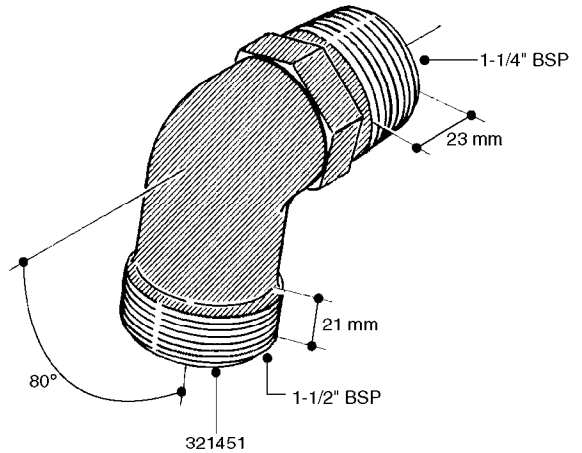

FITTINGS - HEXAGON NIPPLES
L0030-HIN, 01:01:16

Page 0
Date 12.08.2020 9:08

L0030

FITTINGS - HEXAGON NIPPLES
L0030-HIN, 01:01:16

Page 1

Date 12.08.2020 9:08

parts-n°	order qty	description
10015303	1	FITT.PO.HN 1.00X1.00 M1000
10425003	1	FITT.PO.HN 1.25X1.00 MCPHEE
320132	1	FITT.DK HN 1" BSP
320176	1	FITT.DK HN 3/8"X1/2" BSP
320445	1	FITT.DK HN 1/4"X3/8" BSP
320655	1	FITT.DK HN 1/2"-1/2" BSP
320692	1	FITT.DK HN 3/8'BSPX1/4'NPT
320703	1	FITT.DK HN 3/8BSP X1/2 &1/4NPT
320725	1	FITT.DK NIPPLE 3/8"-3/8" BSP
320902	1	FITT.DK HN 3/8'X 1/4' BSP
390232	1	FITT.DK HN 1-1/2' X 1-1/4' BSP
390276	1	FITT.DK HN 1'BSP