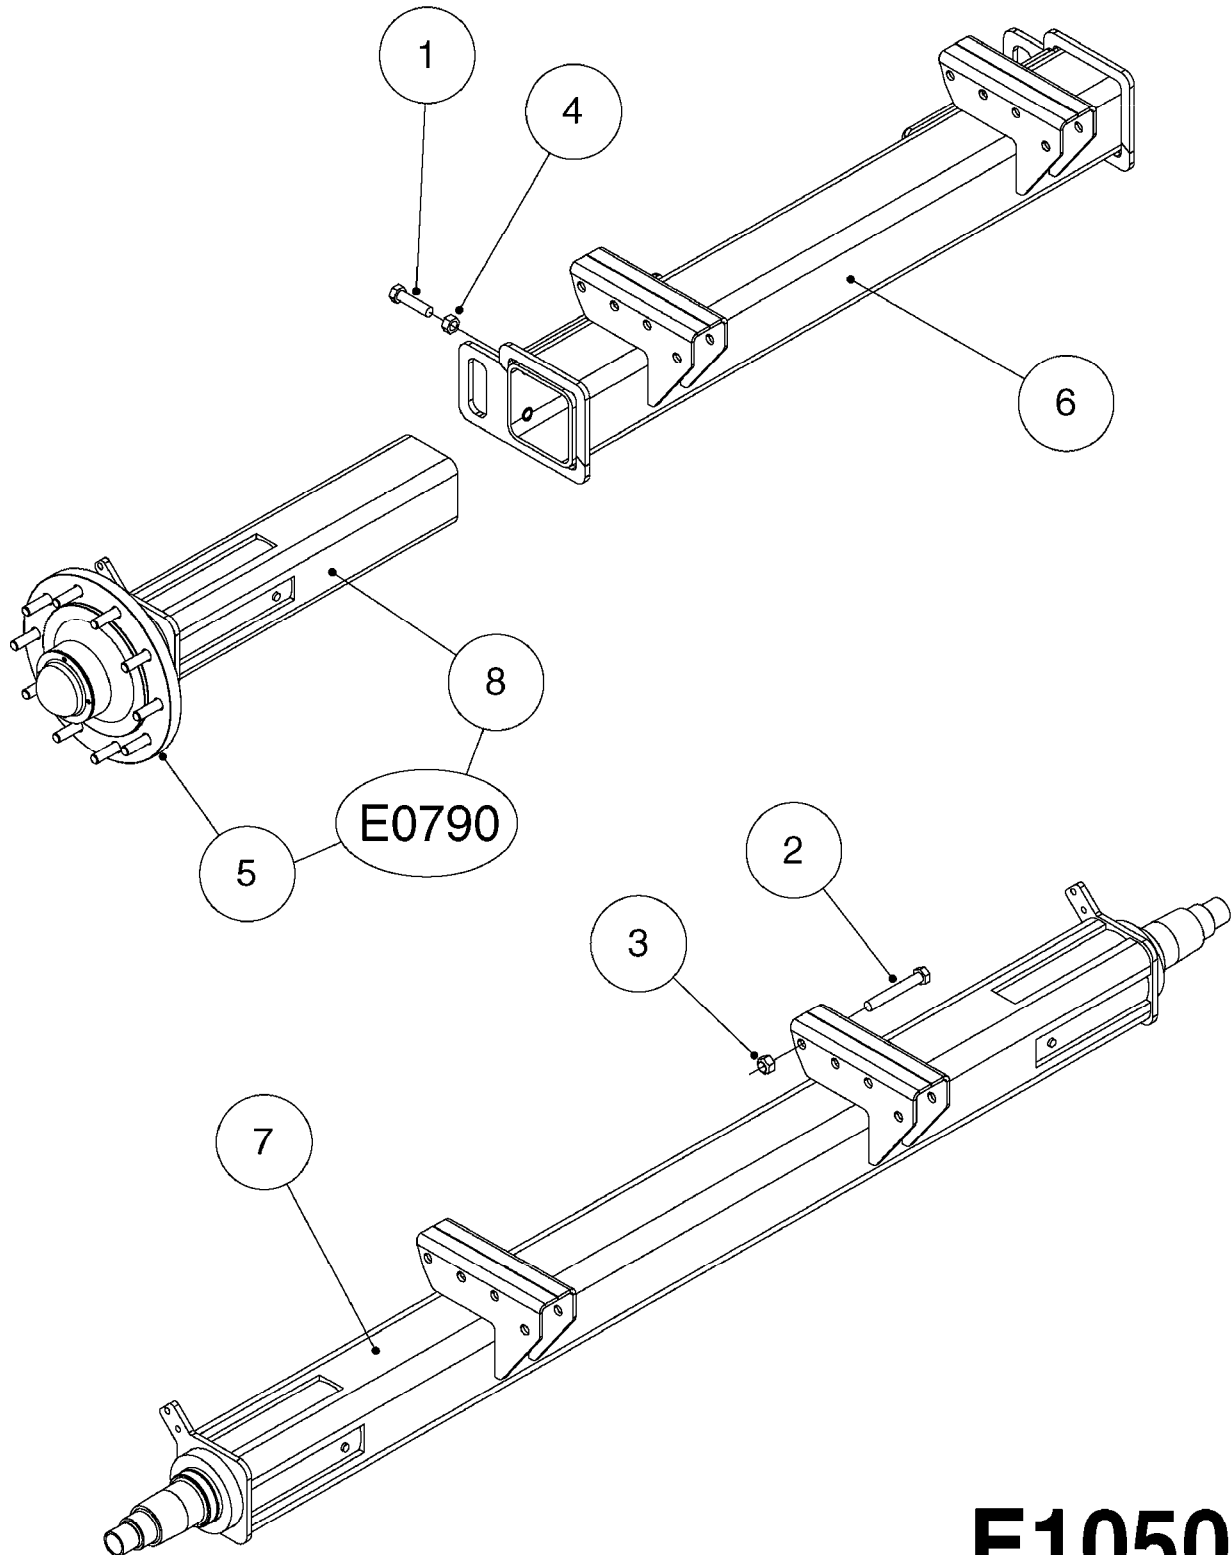

COMMANDER 4400-7000
NON-SUSPEND.AXLE
E1050-HIN, 01:01:16

Page	0
Date	12.08.2020 9:08

Agroparts: www.HARDI-INTERNATIONAL.com

COMMANDER 4400-7000
NON-SUSPEND.AXLE
E1050-HIN, 01:01:16

Page 1
Date 12.08.2020 9:08

Pos.	parts-n°	order qty	description
1	430920	1	BOLT HEX M20x80MM
2	430979	1	BOLT HEX M20x140 8.8 DELTA
3	460806	1	NUT HEX M20X2.50 LOCK DIN985A2 SS
4	461228	1	NUT HEX M20
5	28045703	1	HUB ASSY 10-13.19-11.02 25000#
6	63024303	1	AXLE W/M NON SUSP. ADJ. CM"05"
7	63033603	1	AXLE NON-SUSPENDEED NCM 44 120"
8	63033703	1	AXLE INSERT NCM 44/66/9000