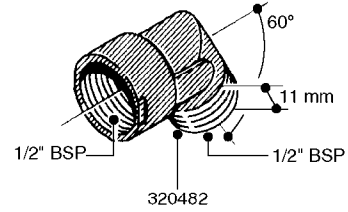

FITTINGS - HEXAGON NIPPLES
L0030-HIN, 01:01:16

Page 0
Date 12.08.2020 9:08

L0030

FITTINGS - HEXAGON NIPPLES
L0030-HIN, 01:01:16

Page 1

Date 12.08.2020 9:08

parts-n°	order qty	description
10015303	1	FITT.PO.HN 1.00X1.00 M1000
10425003	1	FITT.PO.HN 1.25X1.00 MCPHEE
320132	1	FITT.DK HN 1" BSP
320176	1	FITT.DK HN 3/8"X1/2" BSP
320445	1	FITT.DK HN 1/4"X3/8" BSP
320655	1	FITT.DK HN 1/2"-1/2" BSP
320692	1	FITT.DK HN 3/8'BSPX1/4'NPT
320703	1	FITT.DK HN 3/8BSP X1/2 &1/4NPT
320725	1	FITT.DK NIPPLE 3/8"-3/8" BSP
320902	1	FITT.DK HN 3/8'X 1/4' BSP
390232	1	FITT.DK HN 1-1/2' X 1-1/4' BSP
390276	1	FITT.DK HN 1'BSP