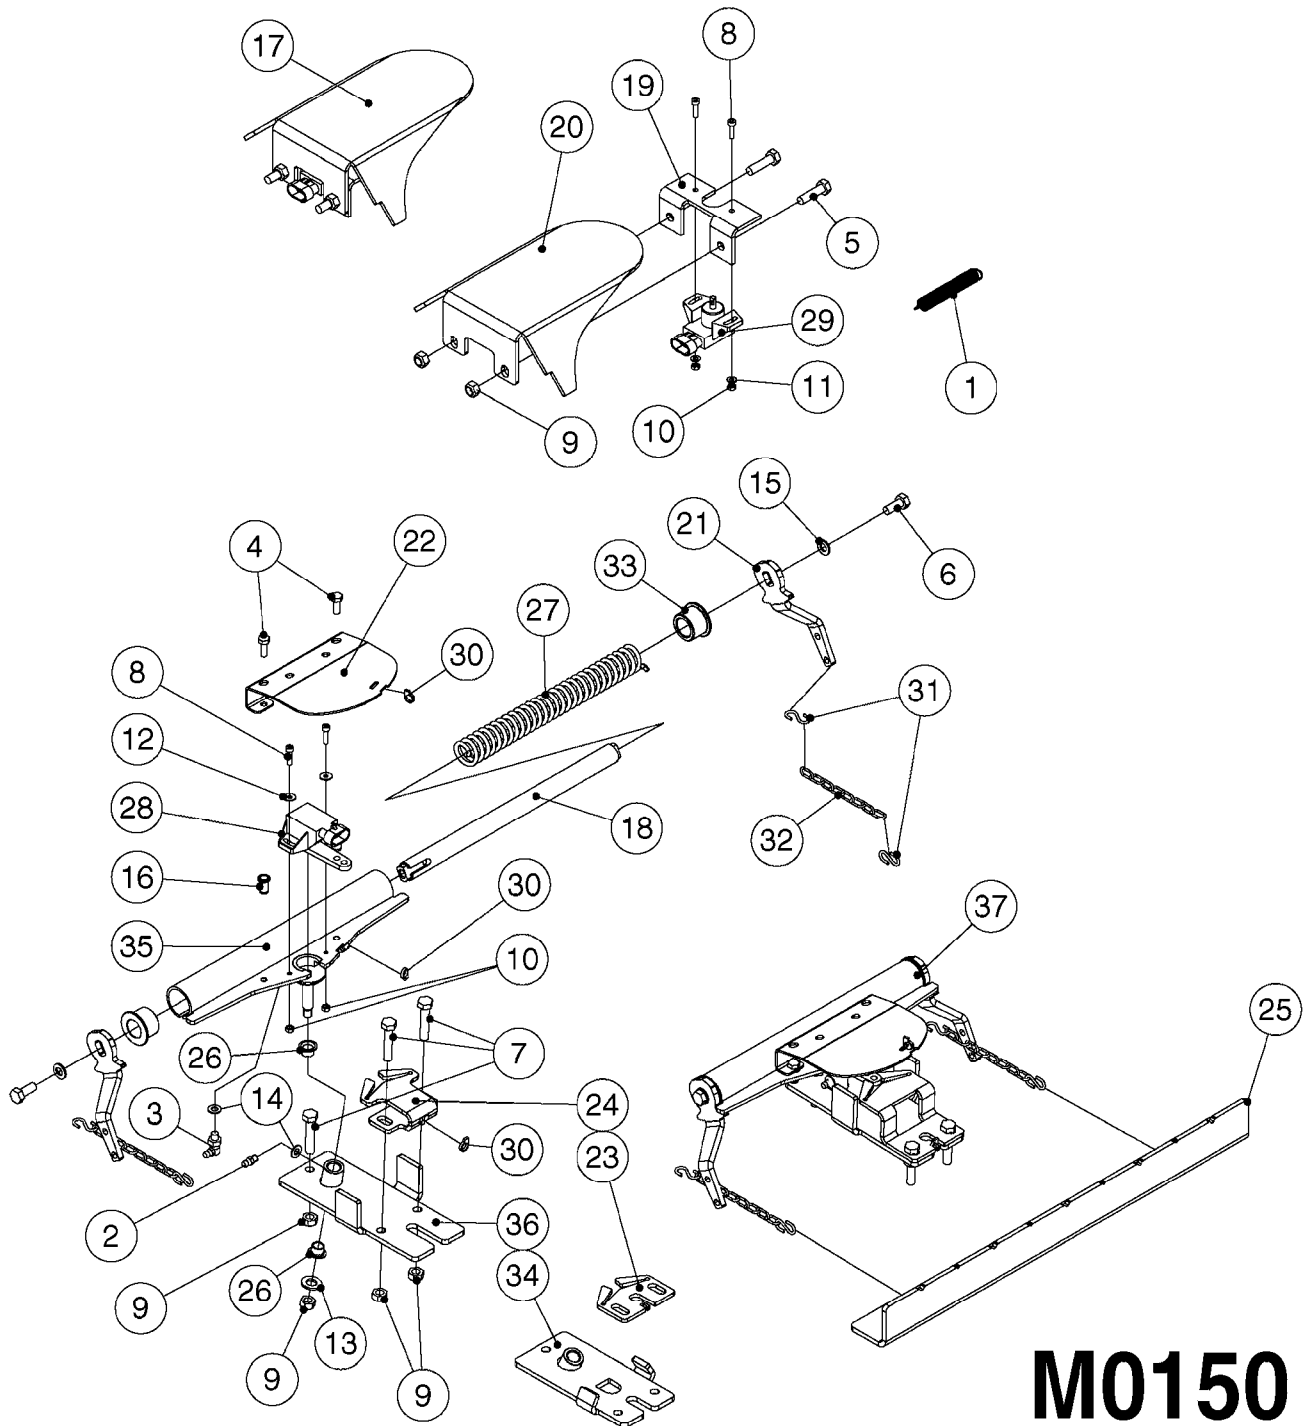

M0150

ANGLE SENSOR NCM
M0150-HIN, 01:01:16

Page 1

Date 12.08.2020 9:08

Pos.	parts-n°	order qty	description
1	220947	1	SPRING D13.0/1,2 L=90 RST
2	283699	1	GREASE NIPPLE M6X1
3	283772	1	GREASE NIPPLE M6X1 90°
4	410185	1	BOLT HEX 8.8 DEL M6X16
5	420567	1	BOLT HEX 8.8 DEL M8X30 FT
6	420582	1	BOLT HEX 8.8 DEL M8X20 FT A2
7	420744	1	BOLT HEX 8.8 DEL M8X40
8	450902	1	BOLT ALLEN HEAD M4 X 16MM
9	460143	1	LOCK NUT M8 SST A2 DIN985
10	461145	1	NUT HEX M4 LOCK
11	471037	1	SCREW A 4,3 DIN 125
12	471087	1	WASHER D12.0/4.3X1.0
13	471122	1	WASHER, M10, Ø20/10.5X 2.0, SS
14	471125	1	WASHER M6U 6.4X14X1.2,A2 SS
15	471126	1	WASHER, M8, Ø16/ 8.4X 1.6, SS
16	480811	1	BLIND FASTENER M6 STAINLESS
17	741841	1	ANGLE SENSOR AND BRACKET REAR
18	14052100	1	AXLE D19 L=294/2XM8 STAINLESS
19	16125700	1	BRACKET FOR ANGLE SENSOR
20	16142200	1	GUARD PLATE FOR SENSOR
21	16173200	1	PLATE 6.0X134X42/2XD6/2XBENDS
22	16173400	1	PLATE 2.0X145.3X130/3XBENDS
23	16173600	1	PLATE 4.0X70X56 NCM 4400
24	16174100	1	PLATE 4.0X120X70/2XBENDS NCM 6600
25	16174300	1	BKT F. TRACTOR NCM STEE-UPDATE
26	21089300	1	BUSHING D12/10 L=9
27	22096500	1	TORSION SPRING D24/4.0 L=242
28	26005700	1	ANGLE SENSOR 70° 0.5-4.5 VDC + LEVER
29	26005800	1	ANGLE SENSOR 120° 0.5-4.5 VDC + LEVER
30	28024103	1	TIE STRAP L=8" x W=3/16"
31	28045800	1	S-HOOK 3MM STAINLESS STEEL
32	28058400	1	CHAIN SS 8x16x2.0 L=600
33	39124400	1	BUSHING D28.5/19.1 L=21
34	61019200	1	FRONT SENSOR BRACKET NCM4400
35	61019300	1	FRONT SENSOR MT.THREADED HOLES
36	61019500	1	FRONT SENSOR BRACKET NCM6600
37	72564800	1	STEERING SENSOR NCM4400 FRONT STEERING SENSOR COMPLETE NCM4400
37	72565000	1	STEERING SENSOR NCM6600 FRONT STEERING SENSOR COMPLETE NCM6600