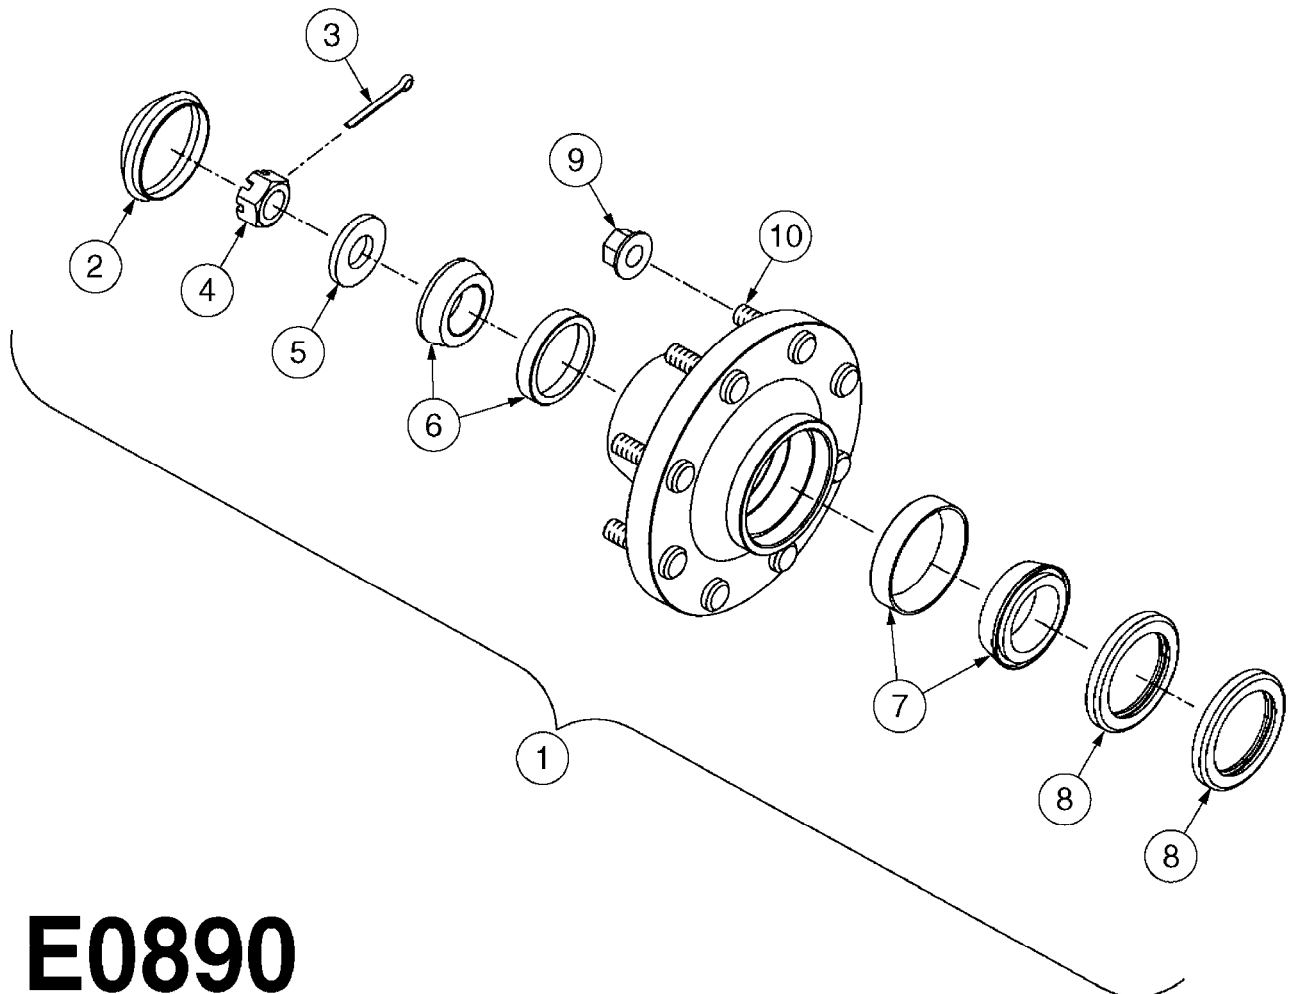

E0890

CAMOPLAST HUB ASSEMBLY - IDLER
E0890-HIN, 01:01:16

Page 1

Date 12.08.2020 9:08

Pos.	parts-n°	order qty	description
1	28078303	1	HUB ASSY.IDLER, G60-8
2	28081403	1	DUST CAP
3	28081503	1	COTTER PIN 7/32" X 2-1/4"
4	28081603	1	CASTLE NUT 1-1/4"-12
5	28081703	1	WASHER 1.28"IDX2.5"ODX0.13"
6	28081803	1	BEARING ASSEMBLY - OUTER
7	28081903	1	BEARING ASSEMBLY - INNER
8	28082003	1	WHEEL SEAL, SINGLE LIP
9	28082103	1	LUG NUT SET (8) IDLER
10	28082203	1	WHEEL STUD SET (8) IDLER