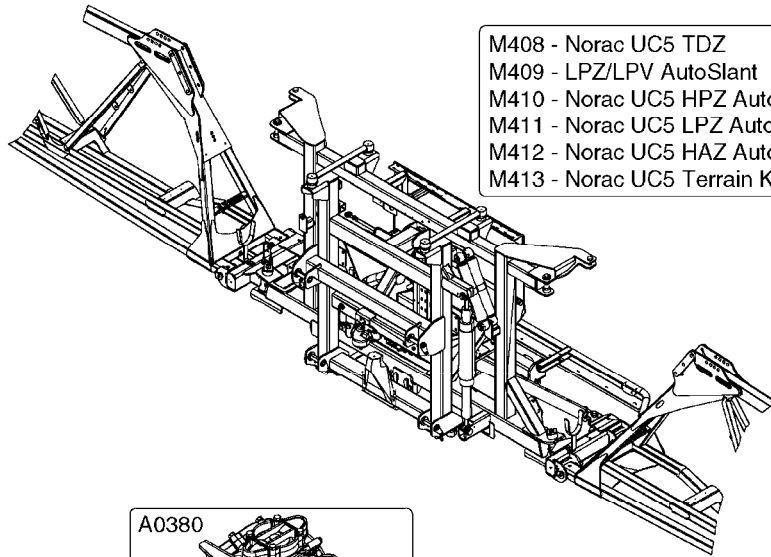

B530: Turbofiller hoses

AA104

Agroparts: www.HARDI-INTERNATIONAL.com

COMMANDER 45/55/7000 HOSES
OVERVIEW
AA104-HIN, 14:11:16

Page 1

Date 12.08.2020 9:07

parts-n°	order qty	description

- M408 - Norac UC5 TDZ
- M409 - LPZ/LPV AutoSlant
- M410 - Norac UC5 HPZ AutoHeight
- M411 - Norac UC5 LPZ AutoHeight
- M412 - Norac UC5 HAZ AutoHeight
- M413 - Norac UC5 Terrain Kit