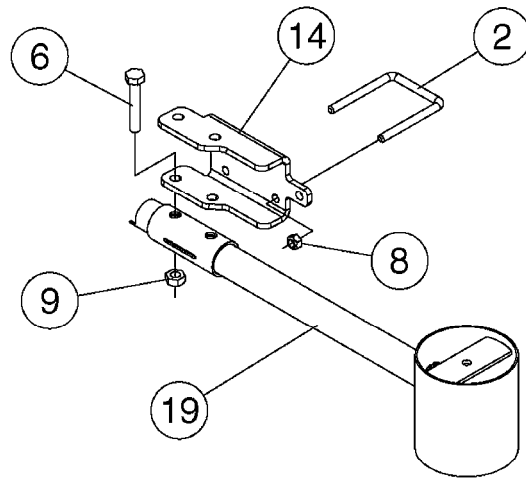

NORAC UC5 BOOM HEIGHT CONTROL
M0370-HIN, 16:10:18

Page 1

Date 12.08.2020 9:08

Pos.	parts-n°	order qty	description
1	26022703	1	CABLE, INTERFACE, TILT, NORAC UC5
2	26023503	1	CABLE UC5 INTERFACE MAIN AMP
3	26032600	1	CABLE UC5 NETWORK 14 AWG 10M
4	26043000	1	NORAC UC5 NETWORK 2 PIN PLUG
5	26043300	1	CABLE UC5 VALVE 2PIN/2PIN DT
6	26043400	1	NORAC UC5 CONTROLLER MODULE
7	26043500	1	NORAC UC5 VALVE MODULE
8	26043600	1	MODULE, INPUT, NORAC UC5
9	26043700	1	SENSOR, NORAC, UC5, ULTRASONIC
10	26043800	1	NORAC UC5 - UC7 NETWORK COUPLER 2-WAY
11	26043900	1	NORAC UC5 - UC7 NETWORK COUPLER 8-WAY
12	26044200	1	CABLE UC5 - UC7 NETWORK 18 AWG 20M
13	26023803	1	NORAC UC5 ROLL SENSOR OLD STYLE NORAC P/N 43740
13	26044300	1	UC5 - UC7 ROLL SENSOR VER. 2 NEW STYLE NORAC P/N 43741
14	26044400	1	NORAC UC5 - UC7 COUPLER 2-WAY/TERM.
15	26047100	1	CABLE UC5 NETWORK 14 AWG 1M
16	26049900	1	CABLE UC5 NETWORK 14 AWG 3M
17	26057900	1	UC5 - UC7 NETWORK 6 PIN PLUG '13
18	26058000	1	NORAC UC5 - UC7 NETWORK 12-PIN PLUG
19	26084700	1	Mesh Kit Ultrasonic Sensor FOR 2018 AND NEWER SENSORS
19	28098003	1	MESH AND CLIP KIT, NORAC FOR PRE-2018 SENSORS
20	28050303	1	NORAC RUBBER TOP&BOLT F.SENSOR DIA.30MMX30MMX8MM
21	28055503	1	NORAC VALVE MOUNTING HARDWARE
22	28086600	1	FOAM DISC F. SENSOR NORAC
23	78216100	1	NORAC VALVE BLOCK COMP, DEUTSCH CON.

M0375