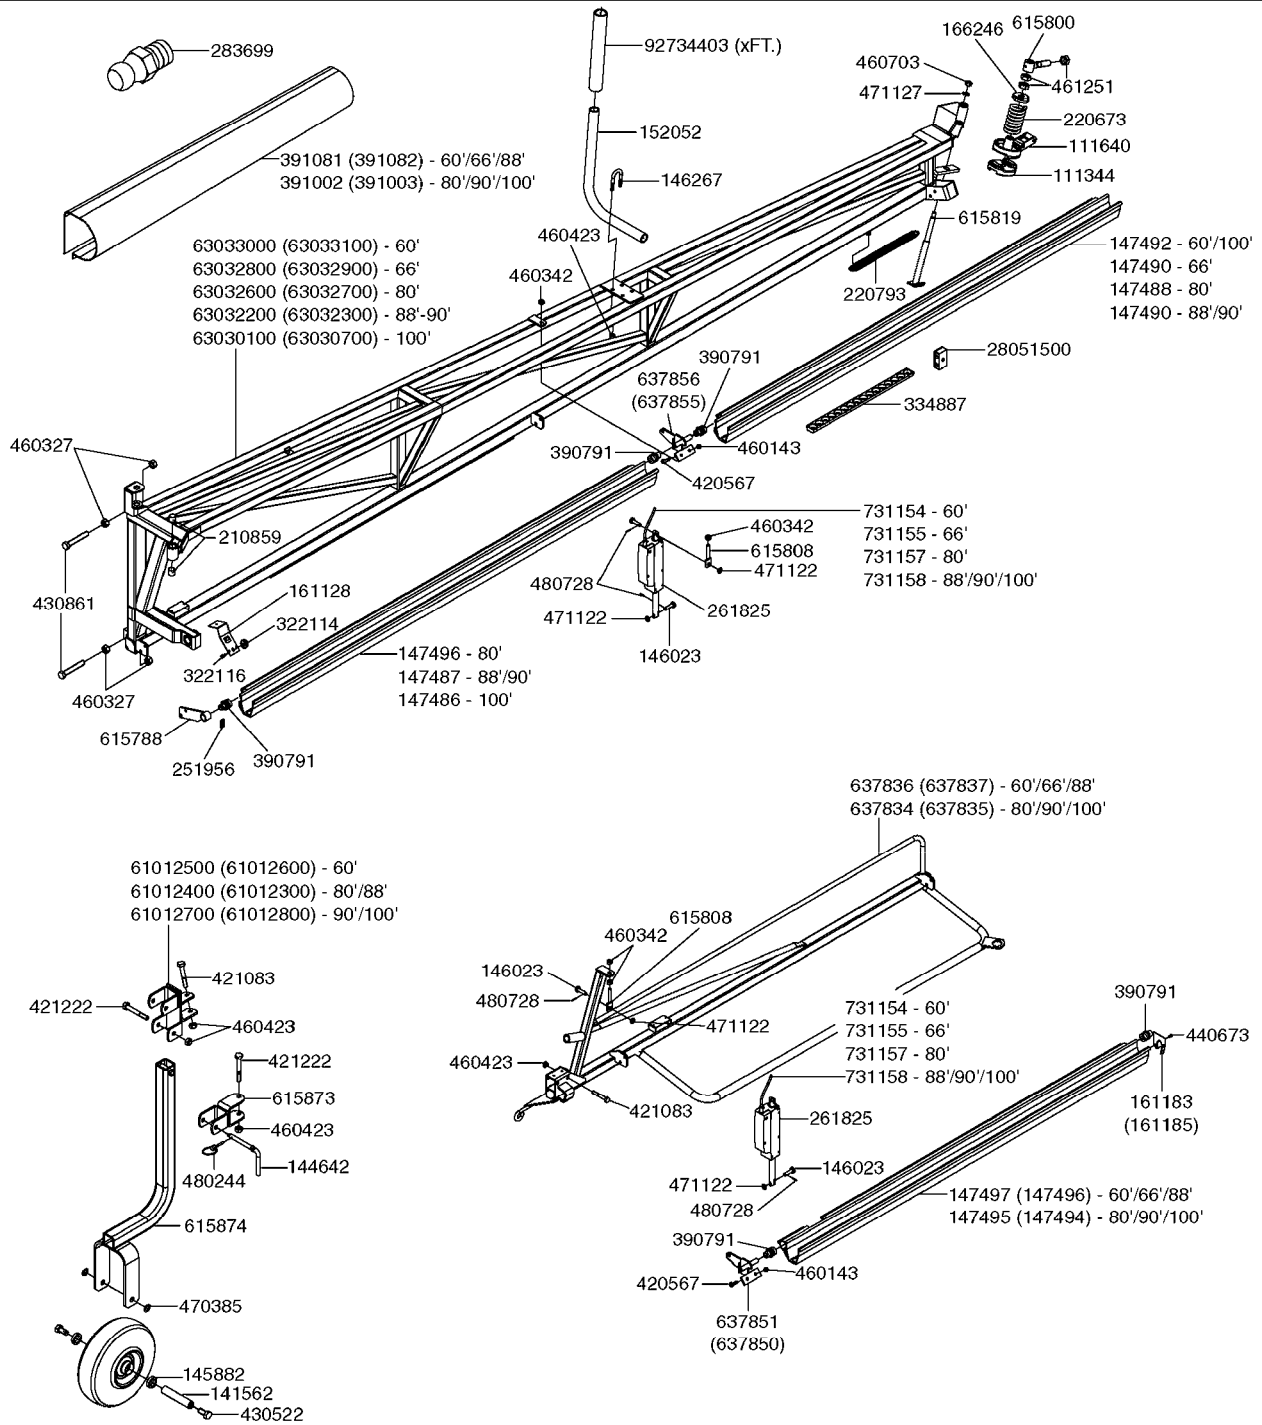

BOOM-TF INNER HAZ-WC 60'-100'
D0660-HIN, 01:01:16

Page 2
Date 12.08.2020 9:07

parts-n°	order qty	description
480728	1	PIN D3.2X20 SPLIT
615756	1	INDICATOR ARROW
615787	1	COUPLING F.AIRSLOT TWINF. LH
615788	1	BRACKET
615796	1	PIN D20 X M16 L=119MM
615808	1	ANCHOR ADJ.F.ACTUATOR
615820	1	PIN D20 X M16 L=127MM
616084	1	EYEBOLT LH TRD./ RH WING M24
		EYEBOLT WITH L.H. THREADS FOR RIGHT WING
616085	1	EYEBOLT STD. TRD./ LH WING M24
		EYEBOLT WITH STD. THREADS FOR LEFT WING
637850	1	BKT AIR SLOT RH
637855	1	BKT AIR SLOT LH
637856	1	BKT AIR SLOT RH
715444	1	REMOTE CONTROL CABLE L=2000
978503	1	DECAL TILT SCALE TWIN FORCE
981474	1	6MM ELASTIC CORD X M
981504	1	ELASTIC CORD 4MM
14008800	1	TURNBUCKLE L=200/M24X1.5
14011900	1	PIN M20 L=125/D30
14032200	1	AIR SLOT RAIL L=2995/D25
16112200	1	AIR DIFFUSER L=2365 L.H.
45003000	1	BOLT HEX M16X120 DIN912/DELTA
61008700	1	LINK EYE FORCE
61009200	1	EYEBOLT LH TRD./ LH WING M24
		EYEBOLT WITH L.H. THREADS FOR LEFT WING
61009300	1	EYEBOLT STD.TRD. / RH WING M24
		EYEBOLT WITH STD. THREADS FOR RIGHT WING
61030200	1	EXTENSION TWIN FORCE-ON CENTER
63030400	1	WING INNER HAZ 100' R.H.
63030800	1	WING INNER HAZ 100' L.H.
63032000	1	WING INNER HAZ 88'-90' R.H.
63032100	1	WING INNER HAZ 88'-90' L.H.
63032400	1	WING INNER HAZ 60'-80' R.H.
63032500	1	WING INNER HAZ 60'-80' L.H.
63118500	1	FOLDING ARM 1. FTZ / HAZ. R. RED
		FOLD ARM FOR RIGHT WING
63118800	1	FOLDING ARM 1. FTZ / HAZ. L RED
		FOLD ARM FOR LEFT WING