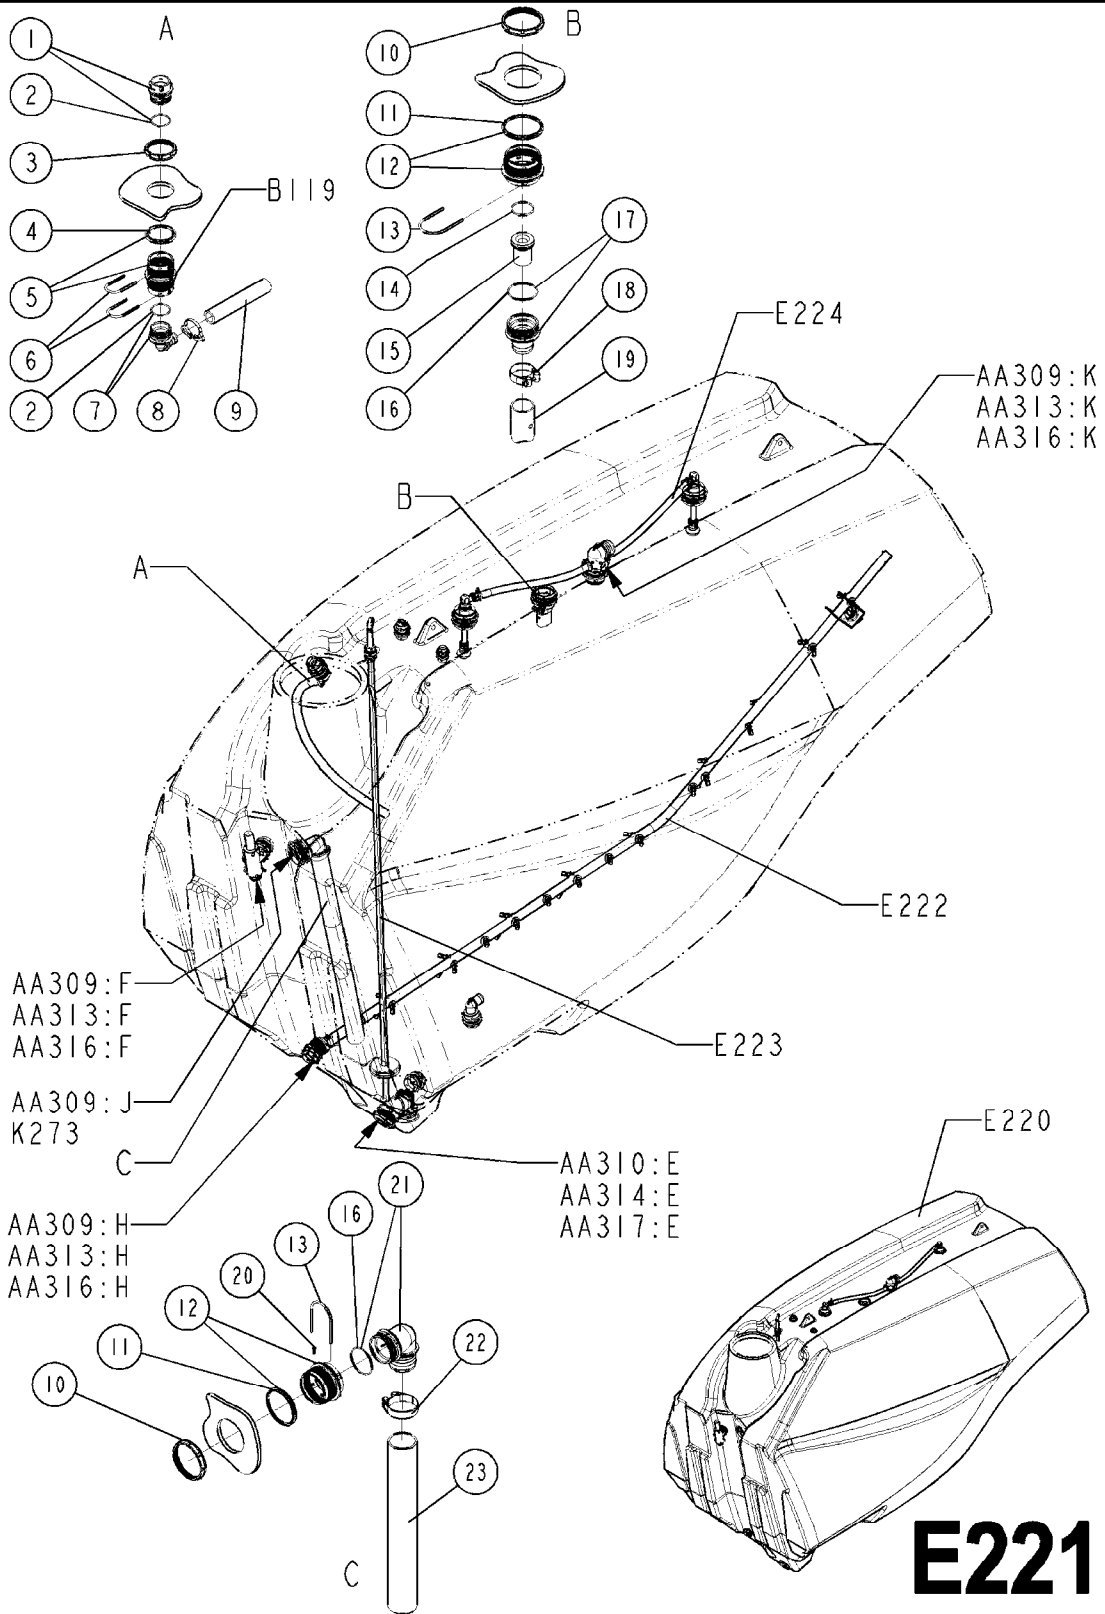

TANK CM11 55/7000 INSIDE
E221-HIA, 01:07:13

Page 1

Date 12.08.2020 9:08

Pos.	parts-n°	order qty	description
1	728561	1	FITT.DK. S67M - S53F REDUCER
2	242353	1	O-RING 3 X 44.2 VITON
3	322108	1	FITT.DK S-67 BULKHEAD NUT
4	334261	1	GASKET F. S-67 BULKHEAD
5	72746000	1	CHECK VALVE S67 2011 THREADED
6	145996	1	FITT.DK S-67 FORK
7	726572	1	FITT.DK S-67 1" ELBOW 90 ASSY.
8	334680	1	CLAMP HOSE PLASTIC 1"
9	927124	1	HOSE R X 60 BAR X 1 X 0012" L > 1300mm
10	322109	1	FITT.DK S-93 BULKHEAD NUT
11	334262	1	GASKET F.S-93 BULKHEAD
12	726465	1	FITT.DK S-93 BULKHEAD W/GASKET
13	145997	1	FITT.DK S-93 FORK
14	242296	1	O-RING D51X3.5
15	39144000	1	VENTURI TUBE CM11
16	242351	1	O-RING D69.5X3.0 VITON F.S-93
17	727227	1	FITT.DK S-93 STR.2" W/ORING
18	283866	1	CLAMP HOSE SCREW TYPE 2"DELTA
19	92739100	1	SUCTION SPIRAL HOSE 2" L < 1300mm
20	440675	1	SCREW F. PLASTIC 5X16 SS L < 1300mm
21	727226	1	HOSETAIL S93 2"1/2 90°+O-RING
22	283890	1	CLAMP HOSE SCREW TYPE 2 1/2"
23	92739200	1	HOSE SPIRAL SUCT 2-1/2" '08 L > 1100mm