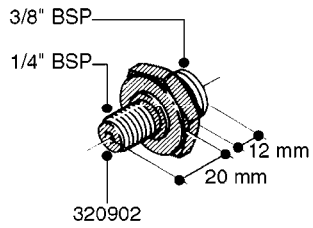

FITTINGS - HEXAGON NIPPLES
L0030-HIN, 01:01:16

Page 0
Date 12.08.2020 9:08

L0030

FITTINGS - HEXAGON NIPPLES
L0030-HIN, 01:01:16

Page 1

Date 12.08.2020 9:08

parts-n°	order qty	description
10015303	1	FITT.PO.HN 1.00X1.00 M1000
10425003	1	FITT.PO.HN 1.25X1.00 MCPHEE
320132	1	FITT.DK HN 1" BSP
320176	1	FITT.DK HN 3/8"X1/2" BSP
320445	1	FITT.DK HN 1/4"X3/8" BSP
320655	1	FITT.DK HN 1/2"-1/2" BSP
320692	1	FITT.DK HN 3/8'BSPX1/4'NPT
320703	1	FITT.DK HN 3/8BSP X1/2 &1/4NPT
320725	1	FITT.DK NIPPLE 3/8"-3/8" BSP
320902	1	FITT.DK HN 3/8'X 1/4' BSP
390232	1	FITT.DK HN 1-1/2' X 1-1/4' BSP
390276	1	FITT.DK HN 1'BSP