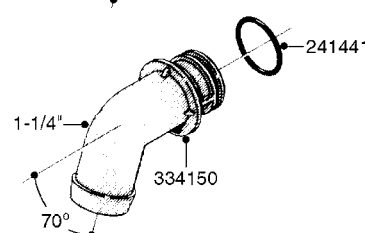

K0770

SAFETY CHAINS
K0770-HIN, 01:01:16

Page 1
Date 12.08.2020 9:08

parts-n°	order qty	description
10275803	1	CHAIN BKT. FOR TR300/500/TX650
10276003	1	SAFETY CHAIN KIT TR300/500
14001103	1	MOUNTING HUB F. SAFETY CHAIN
14001203	1	MNT WASHER F. SAFE CHAIN KIT
16020303	1	SAFETY CHAIN MNT.BRKT.30,400LB
16023103	1	SAFETY CHAIN MNT.BRKT.40,500LB
16056003	1	SAFETY CHAIN MNT.BRKT.16100 lb
16056103	1	SAFETY CHAIN MNT.BRKT.40500 lb
28014703	1	SAFETY CHAIN 30,400LBS CERT.
28017703	1	SAFETY CHAIN 40,500LBS CERT.
29000403	1	SAFETY CHAIN CERT 16100LB
70012403	1	*SAFETY CHAIN KIT 16100LB NAV
70016803	1	SAFETY CHAIN KIT CM1500
83311903	1	SAFTY CHAIN KIT 575 NAV.
83312003	1	SAFETY CHAIN KIT 1100 NAV.
83312103	1	SAFETY CHAIN KIT CM+750
83312203	1	SAFETY CHAIN KIT CM+1200