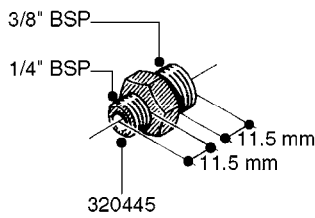

FITTINGS - HEXAGON NIPPLES
L0030-HIN, 01:01:16

Page 0
Date 12.08.2020 9:08

L0030

FITTINGS - HEXAGON NIPPLES
L0030-HIN, 01:01:16

Page 1

Date 12.08.2020 9:08

parts-n°	order qty	description
10015303	1	FITT.PO.HN 1.00X1.00 M1000
10425003	1	FITT.PO.HN 1.25X1.00 MCPHEE
320132	1	FITT.DK HN 1" BSP
320176	1	FITT.DK HN 3/8"X1/2" BSP
320445	1	FITT.DK HN 1/4"X3/8" BSP
320655	1	FITT.DK HN 1/2"-1/2" BSP
320692	1	FITT.DK HN 3/8'BSPX1/4'NPT
320703	1	FITT.DK HN 3/8BSP X1/2 &1/4NPT
320725	1	FITT.DK NIPPLE 3/8"-3/8" BSP
320902	1	FITT.DK HN 3/8'X 1/4' BSP
390232	1	FITT.DK HN 1-1/2' X 1-1/4' BSP
390276	1	FITT.DK HN 1'BSP