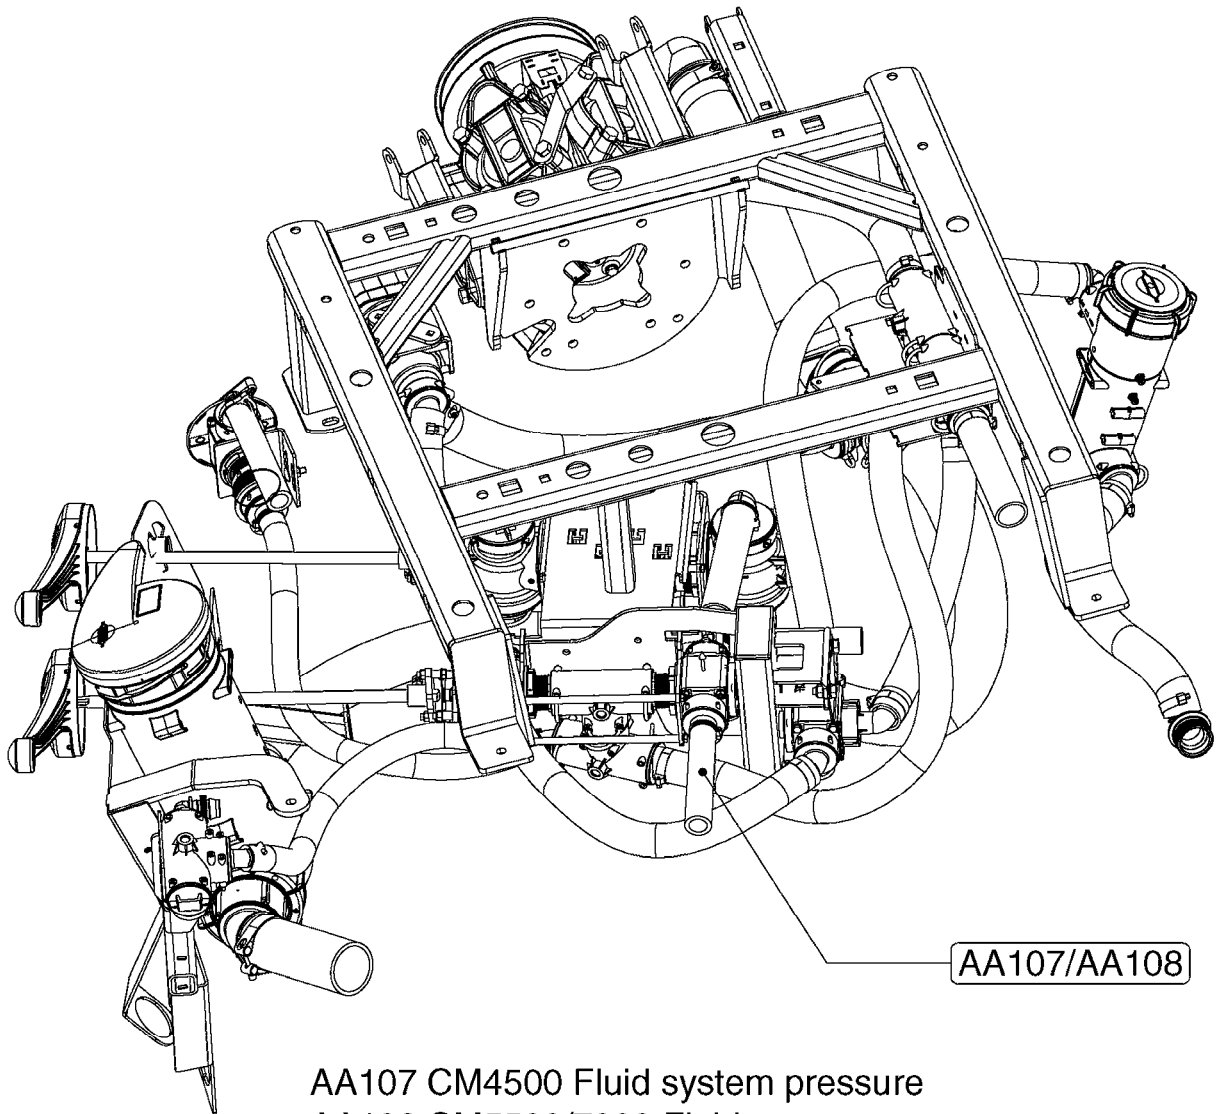

- AA107 CM4500 Fluid system pressure
- AA108 CM5500/7000 Fluid system pressure
- AA109 CM4500/5500/7000 Fluid system suction

AA106