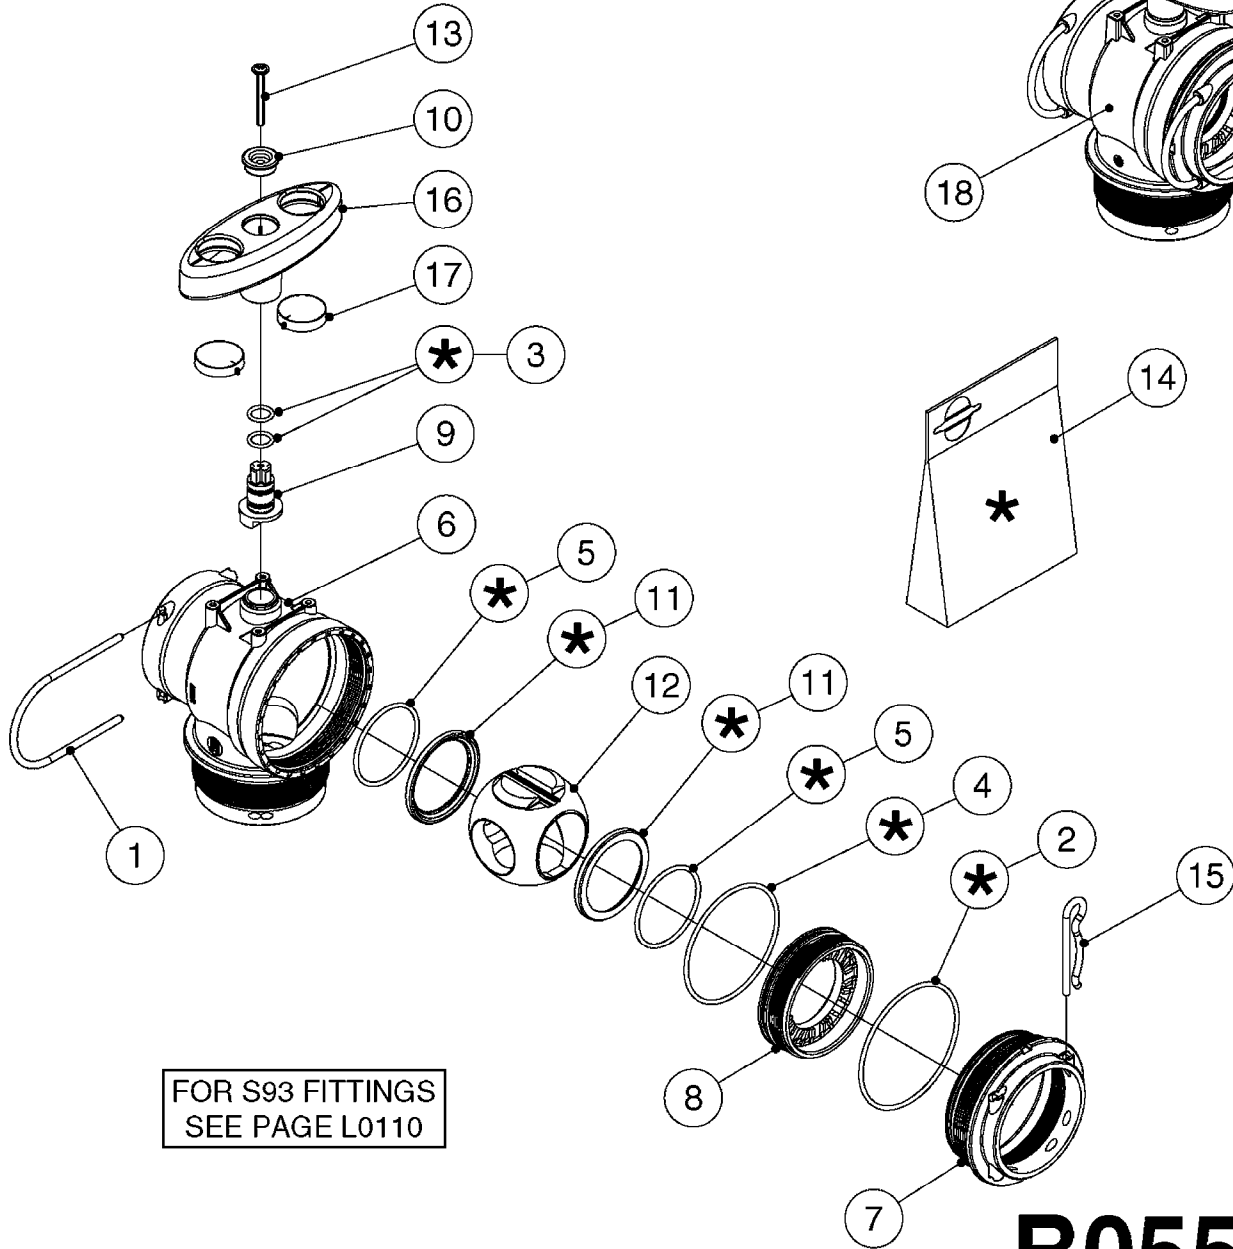

S93 (07)

MANIFOLD - S93 VALVE (07)
B0550-HIN, 28:01:19

Page 1

Date 12.08.2020 9:07

Pos.	parts-n°	order qty	description
1	145997	1	FITT.DK S-93 FORK
2	242047	1	O-RING 89.5 X 3.0 VITON
3	242449	1	O'RING 13.3 x 2.4 VITON
4	242450	1	O-RING D84.5X3.0 VITON
5	242475	1	O'RING D56.52x5.33 SH70-VITON
6	322327	1	HOUSING, VALVE, S93, 220 PSI
7	322328	1	END CAP F. VALVE S-93
8	322354	1	THRUST PLATE F.3-WAY VALVES-93
9	334579	1	SPINDLE F.3 WAY VALVE S-93
10	334594	1	PLUG F. VALVE HANDLE BLACK
11	390543	1	SEAT F. BALL 3-WAY VALVE S-93
12	390544	1	BALL FOR S93 VALVE, 3 HOLES
12	391019	1	BALL F.2 WAY S93 SMART VALVE
13	440729	1	SCREW F. PLASTIC 4MM X40LG SS
14	741726	1	REPAIR KIT F.S93 VALVE VIT.'02
15	28168400	1	HAIRPIN Ø5 S67/S93
16	33514400	1	HANDLE FOR 2 ICONS 07
17	33514500	1	PLUG FOR HANDLE ,2 ICONS
18	72518800	1	QUICK FILL VALVE 2008 NAV
18	72518900	1	SUCTION VALVE 2008 NAV