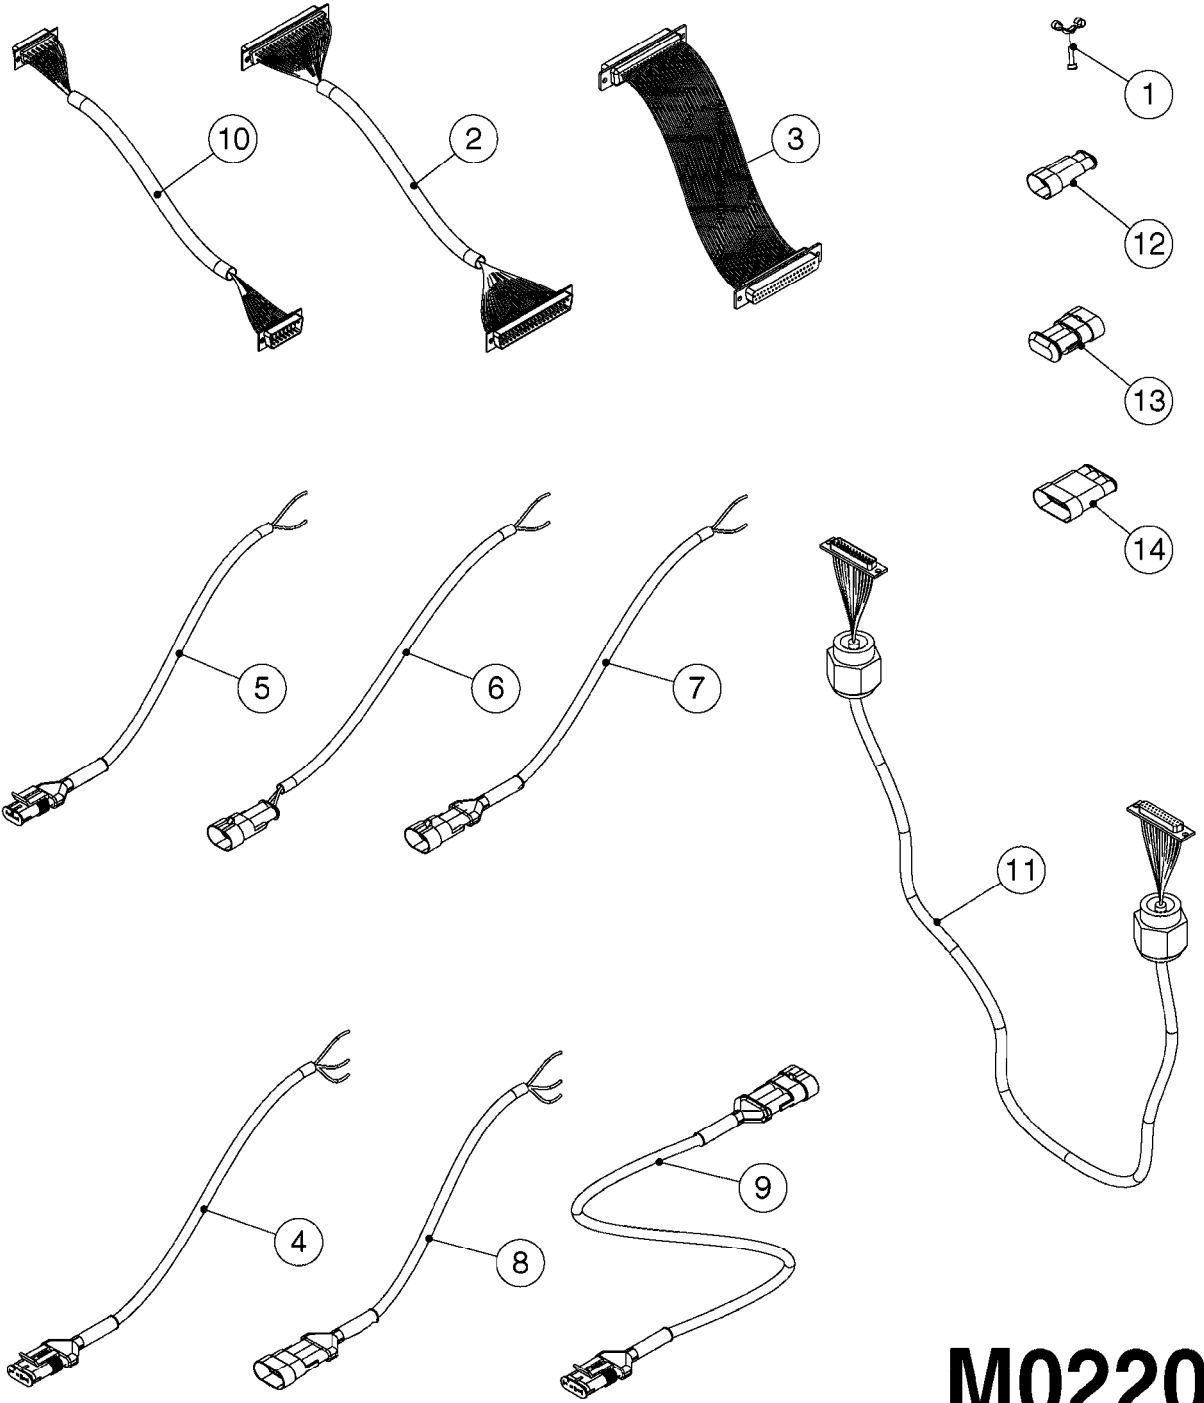

M0220

CABLES
M0220-HIN, 12:05:18

Page 1
Date 12.08.2020 9:08

Pos.	parts-n°	order qty	description
1	262150	1	SCREW ASSM.FOR D-SUB PLUG
2	26004900	1	CABLE FEM/MALE 37P L=9.5M
3	26005900	1	WIRE 37/37 POLE DAH/JOB COM
4	26006000	1	LEAD F AMP SUPERSEAL 3 WAYS L1,5M
4	26006100	1	CABLE L = 5.00M, AMP, MALE, 3P
4	26007000	1	CABLE L = 0.20M, AMP, MALE, 3P
4	26007100	1	CABLE L = 9.00M, AMP, MALE, 3P
4	26007200	1	CABLE 3POL AMP FEMALE L13M
5	26006200	1	CABLE L = 4.50M, AMP, MALE, 2P
5	26006300	1	CABLE L = 0.50M, AMP, MALE, 2P
5	26006400	1	CABLE L = 0.75M, AMP, MALE, 2P
5	26006500	1	CABLE L = 1.50M, AMP, MALE, 2P
5	26006600	1	CABLE L = 9.00M, AMP, MALE, 2P
6	26006700	1	CABLE L = 0.12M, AMP, FEMALE, 2P
7	26006800	1	CABLE L = 1.00M, AMP, FEMALE, 2P
8	26007300	1	CABLE L = 1.00M, AMP, FEMALE, 3P
9	26007400	1	CABLE L = 3.00M, AMP, EXT, 3P
9	26009800	1	CABLE L = 0.50M, AMP, EXT, 2P
10	26007500	1	CABLE FEM/FEM 15P L=3.5M
11	26016900	1	CABLE DB25M - DB25F L=8.5m
12	72450600	1	CAP F. AMP SUPER SEAL 2P PLUG
13	72450700	1	CAP F. AMP SUPER SEAL 3P PLUG
14	72450800	1	CAP F. AMP SUPER SEAL 4P PLUG