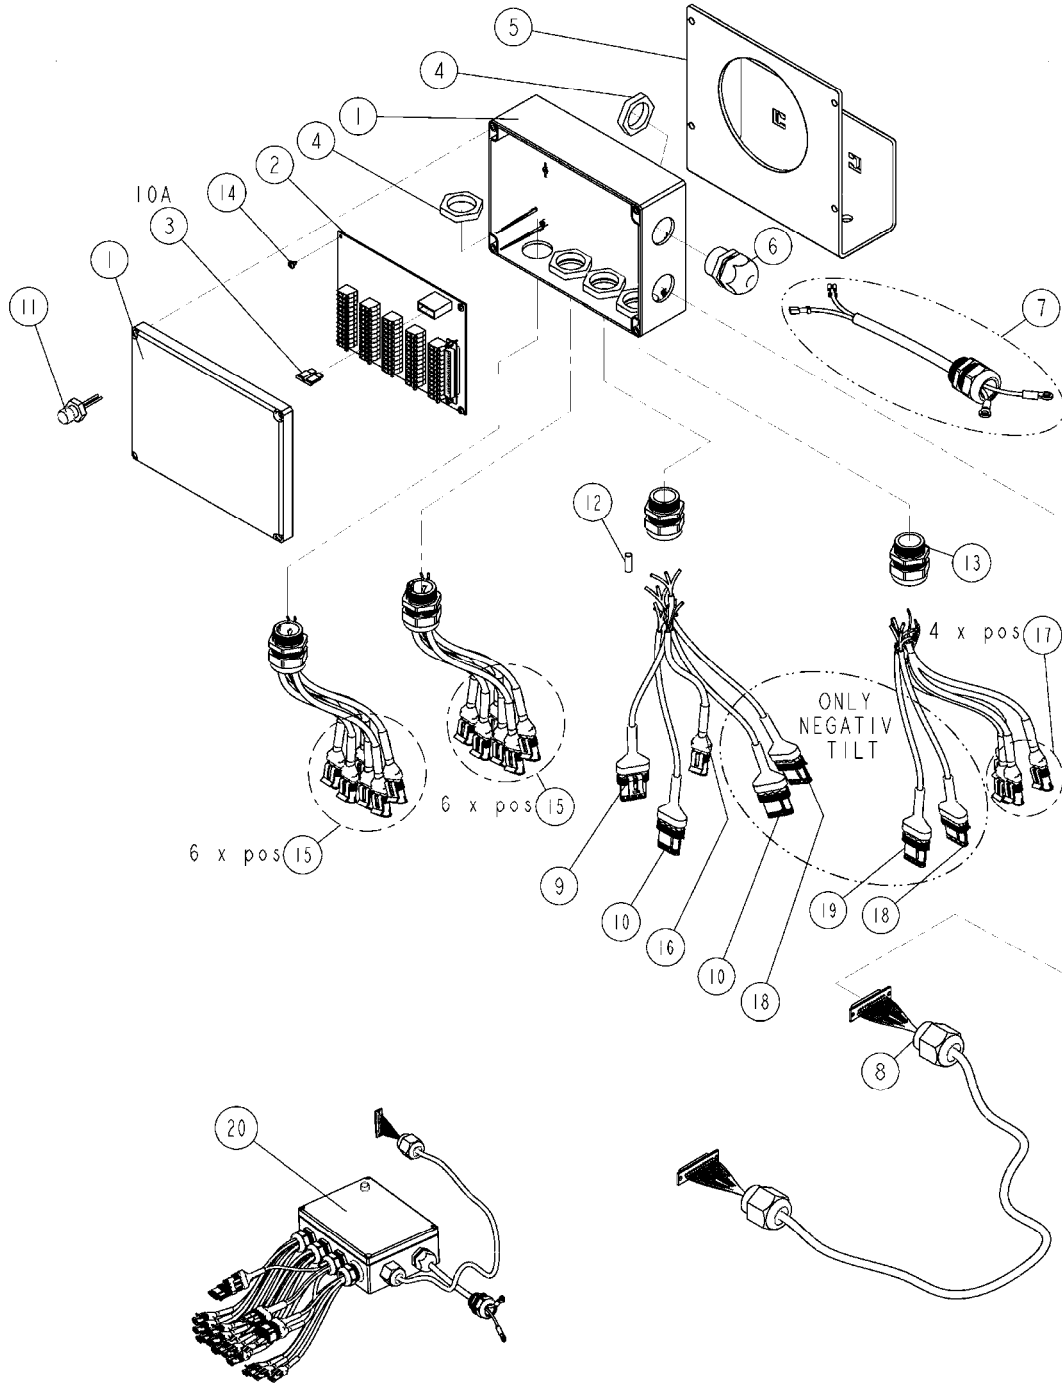

M242-HIA

TWIN 3.1 HY JUNC. BOX W. YAW
M242-HIA, 29:06:20

Page 1

Date 12.08.2020 9:08

Pos.	parts-n°	order qty	description
1	39152000	1	BOX DDZ/TWIN HY 150X200X76 DRILLED
2	26076500	1	DDZ HY W. TWIN30 PCB ASSY
3	28048500	1	FUSE 10A ATOF SERIES
4	262107	1	NUT F. BULKHEAD CABLE GRAY
5	16479600	1	PLATE F. JUNCTION BOX
6	262106	1	BULKHEAD F. CABLE 6.5-14 BLACK
7	73112200	1	CABLE DDZ HY PWR L=8.5M
7	73144700	1	CABLE DDZ HY PWR W. JC L=9.3M
8	26016900	1	CABLE DB25M - DB25F L=8.5m
8	26069700	1	CABLE HY CONTROL CM7000 9.3m
9	26007000	1	CABLE L = 0.20M, AMP, MALE, 3P
10	26067500	1	CABLE AMP SS 3P FEMA L=750MM
11	26077600	1	SWITCH SPPB GREEN LED IP67 M12
12	25197500	1	PLUG Ø6x18MM NITRIL
13	26039700	1	BULKHEAD F.CABLE PG21 6X6.0
14	440285	1	SCREW 3.5X6.5 DIN7981C SS
15	26045900	1	CABLE L = 1.25M, AMP, MALE, 2P
16	26006300	1	CABLE L = 0.50M, AMP, MALE, 2P
17	26006400	1	CABLE L = 0.75M, AMP, MALE, 2P
18	26046300	1	CABLE L = 1.25M, AMP, MALE, 3P
19	26046400	1	CABLE AMP SS 3P FEMA L=2000MM
20	72830200	1	DDZ 2F P-Yaw HY Junc. Box
20	73386500	1	DDZ 2F A-Yaw HY Junc. Box
20	73386700	1	DDZ 3F P-Yaw HY Junc. Box
20	73102200	1	DDZ 3F A-Yaw HY Junc. Box
20	73386600	1	DDV 2F P-Yaw HY Junc. Box
20	73267500	1	TWIN 3.1 HY Junc. Box no Neg. Tilt Prot.
20	73190500	1	TWIN 3.1 HY Junc. Box Neg. Tilt Prot.