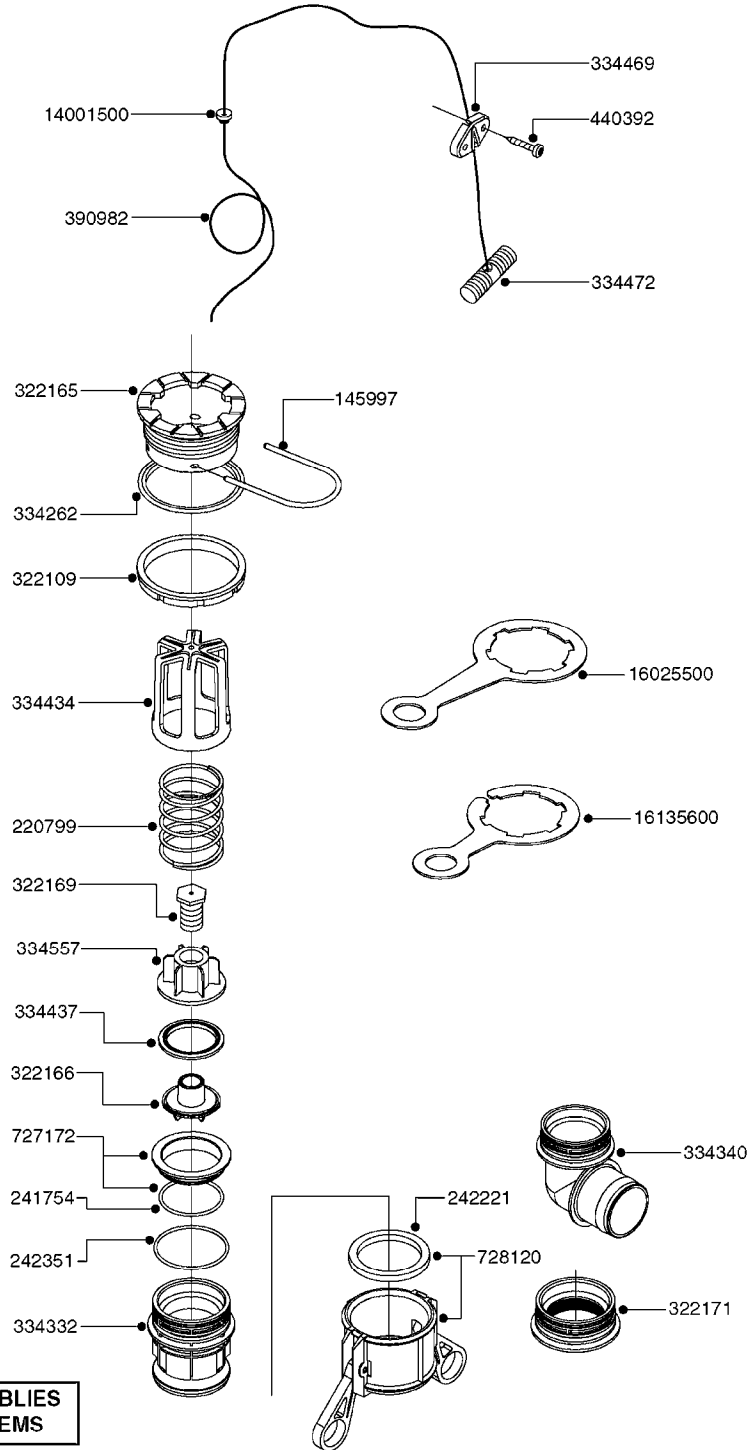

727617 - COMPLETE ASSEMBLY (2" BSP THREADED FITTING & 126" CORD)
727742 - COMPLETE ASSEMBLY (2-1/2" ELBOW & 157.5" CORD)

K0180

DRAIN ASSEMBLY-PULL CORD TYPE
K0180-HIN, 01:01:16

Page 1

Date 12.08.2020 9:08

parts-n°	order qty	description
145997	1	FITT.DK S-93 FORK
220799	1	SPRING F.TOP DRAIN
241754	1	O-RING D59.5X3
242221	1	GASKET F. S-93 QUICK COUPLERS
242351	1	O-RING D69.5X3.0 VITON F.S-93
322109	1	FITT.DK S-93 BULKHEAD NUT
322165	1	FITT.DK S-93 BULKHEAD SINGLE
322166	1	VALVE FLAP LOWER PART
322169	1	CORD PLUG F.TOP DRAIN
322171	1	FITT.DK S-93 THREAD INS.2"BSP
334262	1	GASKET F.S-93 BULKHEAD
334332	1	FITT.DK S-93 MALE QUICK COUP.
334340	1	FITT.DK S-93 ELBOW 2.5"
334434	1	CAGE F.SPRING BOTTOM DRAIN ASY
334437	1	SEAL FOR VALVE FLAP
334469	1	CLEVIS F.CORD TOP DRAIN ASSY.
334472	1	HANDLE FOR TOP DRAIN
334557	1	SPRING SEAT TOP DRAIN
390982	1	CORD NYLON 4000MM
440392	1	SCREW 6.3 X 25.0 DIN7981C TORX
727172	1	FITT.DK S-93 SEAT INSERT
727617	1	FITT.DK S-93 BOTTOM VALVE 2'
727742	1	TOP DRAIN CORD TYPE
728120	1	QUICK COUPLER CAP F.S93 DRAIN
14001500	1	GROMMET F.TOP DRAIN CORD
16025500	1	TANK SPACER SIGHT GAUGE
16135600	1	GUIDE FOR SIGHT GAUGE NAV/NCM