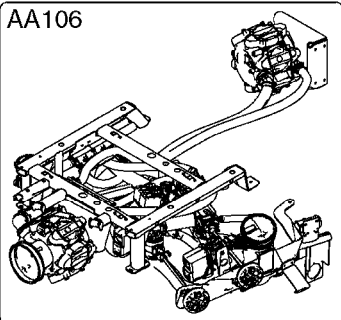

AA106

E224

K261: Rinsing tank hoses

E221: Tank hoses inside CM5500/7000
E226: Tank hoses inside 4500

B530: Turbofiller hoses

AA104