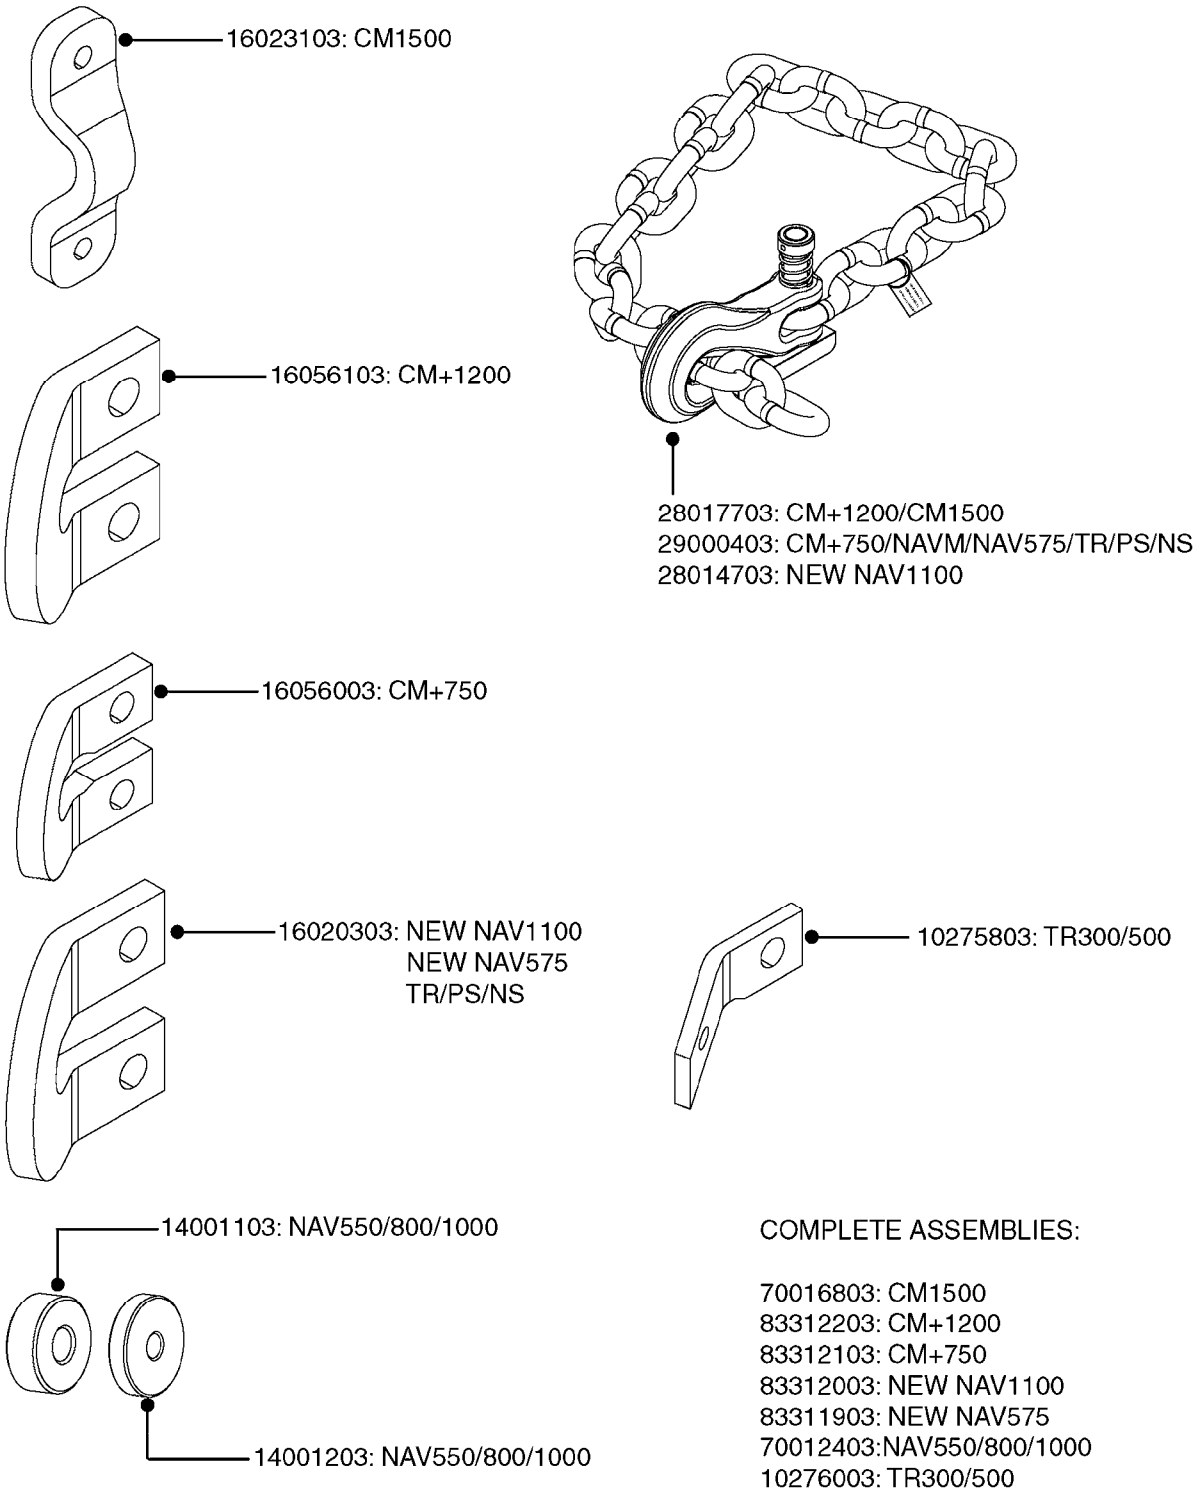

K0770

SAFETY CHAINS
K0770-HIN, 01:01:16

Page 1
Date 12.08.2020 9:08

parts-n°	order qty	description
10275803	1	CHAIN BKT. FOR TR300/500/TX650
10276003	1	SAFETY CHAIN KIT TR300/500
14001103	1	MOUNTING HUB F. SAFETY CHAIN
14001203	1	MNT WASHER F. SAFE CHAIN KIT
16020303	1	SAFETY CHAIN MNT.BRKT.30,400LB
16023103	1	SAFETY CHAIN MNT.BRKT.40,500LB
16056003	1	SAFETY CHAIN MNT.BRKT.16100 lb
16056103	1	SAFETY CHAIN MNT.BRKT.40500 lb
28014703	1	SAFETY CHAIN 30,400LBS CERT.
28017703	1	SAFETY CHAIN 40,500LBS CERT.
29000403	1	SAFETY CHAIN CERT 16100LB
70012403	1	*SAFETY CHAIN KIT 16100LB NAV
70016803	1	SAFETY CHAIN KIT CM1500
83311903	1	SAFTY CHAIN KIT 575 NAV.
83312003	1	SAFETY CHAIN KIT 1100 NAV.
83312103	1	SAFETY CHAIN KIT CM+750
83312203	1	SAFETY CHAIN KIT CM+1200