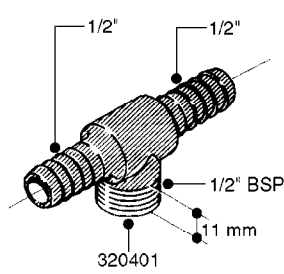

L0050

FITTINGS - HOSE CONNECTORS
L0050-HIN, 01:01:16

Page 1

Date 12.08.2020 9:08

parts-n°	order qty	description
242594	1	O-RING D14 X 1.78 SCH.70-EPDM
320294	1	FITT.DK TEE 3/8X3/8HB X1/2"BSP
320305	1	FITT.DK HB 3/4'- 3/4' BSP
320386	1	FITT.DK TEE 3/8X3/8HB X3/8"BSP
320397	1	FITT.DK ELB 3/8"HB X 3/8" BSP
320401	1	FITT.DK TEE 1/2X1/2HB X1/2"BSP
320412	1	FITT.DK TEE 1/2X1/2HB X3/8'BSP
320423	1	FITT.DK ELB 1/2'HB X 3/8' BSP
320891	1	FITT.DK HB 3/8'- 3/8' BSP
320972	1	FITT.DK HB 5/16'- 1/4' BSP
322046	1	FITT.DK TEE 1/2X1/2HB X3/4'BSP
322048	1	FITT.DK TEE 3/4X3/4HB X3/4'BSP
330595	1	O-RING D24.6/D20X2.1 -3/4"
333137	1	FITT.DK CONN.1/2" F.NOZZ. DOUB
333141	1	FITT.DK CONN.1/2" F.NOZZ.SING
334041	1	FITT.DK CONN.3/4' F.NOZZ. SING
334042	1	FITT.DK CONN.3/4' F.NOZZ. DOUB
334195	1	FITT.DK ELB. 3/4"HB X 3/4"HB
10012103	1	FITT.PO.HB 1.25X1.50 IMB1012
10014003	1	FITT.PO.HB 1.25X1.25 IMB1010
10036903	1	FITT.PO.HB 1.50X1.50 IMB1212
28019303	1	FITTING HB ELB 3/4NPT-3/4HOSE
61016500	1	HOSE TAIL 3/4" 90°+RG CAP 3/4"
72026700	1	NOZZLE TUBE ADAPTER W/O-RING