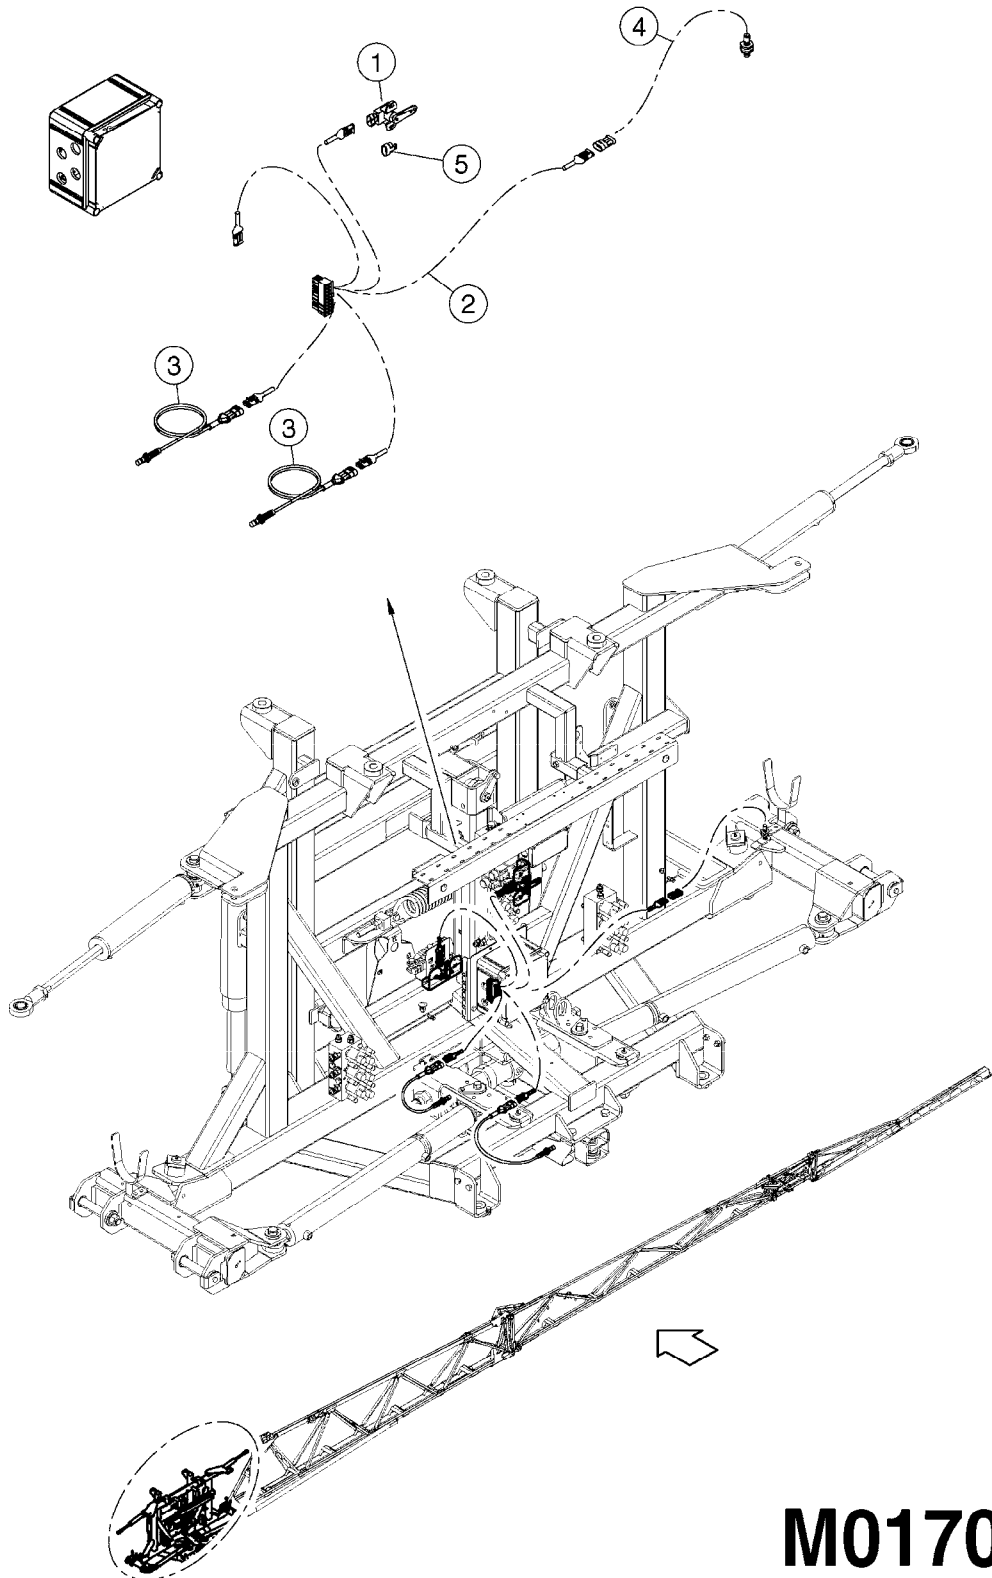

TERRA FORCE BOOM SENSORS
M0170-HIN, 04:12:17

TERRA FORCE BOOM SENSORS
M0170-HIN, 04:12:17

Page 1

Date 12.08.2020 9:08

Pos.	parts-n°	order qty	description
1	26005800	1	ANGLE SENSOR 120° 0.5-4.5 VDC + LEVER
2	26034400	1	CABLE SENSOR TO HY JUNCBOX TDZ
3	28102400	1	INDUCTIVE SENSOR M12 F. CYL.
4	28129300	1	INDUCTIVE SENSOR UNSHIELDED M12 L=1M SD=8MM
5	33520500	1	CAP, AMP, 3P, FEMALE