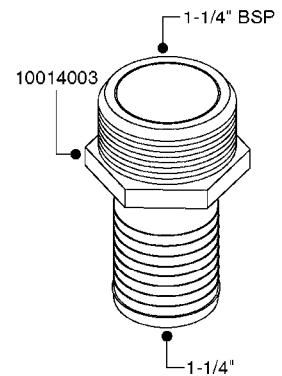

L0050

FITTINGS - HOSE CONNECTORS
L0050-HIN, 01:01:16

Page 1

Date 12.08.2020 9:08

parts-n°	order qty	description
242594	1	O-RING D14 X 1.78 SCH.70-EPDM
320294	1	FITT.DK TEE 3/8X3/8HB X1/2"BSP
320305	1	FITT.DK HB 3/4'- 3/4' BSP
320386	1	FITT.DK TEE 3/8X3/8HB X3/8"BSP
320397	1	FITT.DK ELB 3/8"HB X 3/8" BSP
320401	1	FITT.DK TEE 1/2X1/2HB X1/2"BSP
320412	1	FITT.DK TEE 1/2X1/2HB X3/8'BSP
320423	1	FITT.DK ELB 1/2'HB X 3/8' BSP
320891	1	FITT.DK HB 3/8'- 3/8' BSP
320972	1	FITT.DK HB 5/16'- 1/4' BSP
322046	1	FITT.DK TEE 1/2X1/2HB X3/4'BSP
322048	1	FITT.DK TEE 3/4X3/4HB X3/4'BSP
330595	1	O-RING D24.6/D20X2.1 -3/4"
333137	1	FITT.DK CONN.1/2" F.NOZZ. DOUB
333141	1	FITT.DK CONN.1/2" F.NOZZ.SING
334041	1	FITT.DK CONN.3/4' F.NOZZ. SING
334042	1	FITT.DK CONN.3/4' F.NOZZ. DOUB
334195	1	FITT.DK ELB. 3/4"HB X 3/4"HB
10012103	1	FITT.PO.HB 1.25X1.50 IMB1012
10014003	1	FITT.PO.HB 1.25X1.25 IMB1010
10036903	1	FITT.PO.HB 1.50X1.50 IMB1212
28019303	1	FITTING HB ELB 3/4NPT-3/4HOSE
61016500	1	HOSE TAIL 3/4" 90°+RG CAP 3/4"
72026700	1	NOZZLE TUBE ADAPTER W/O-RING