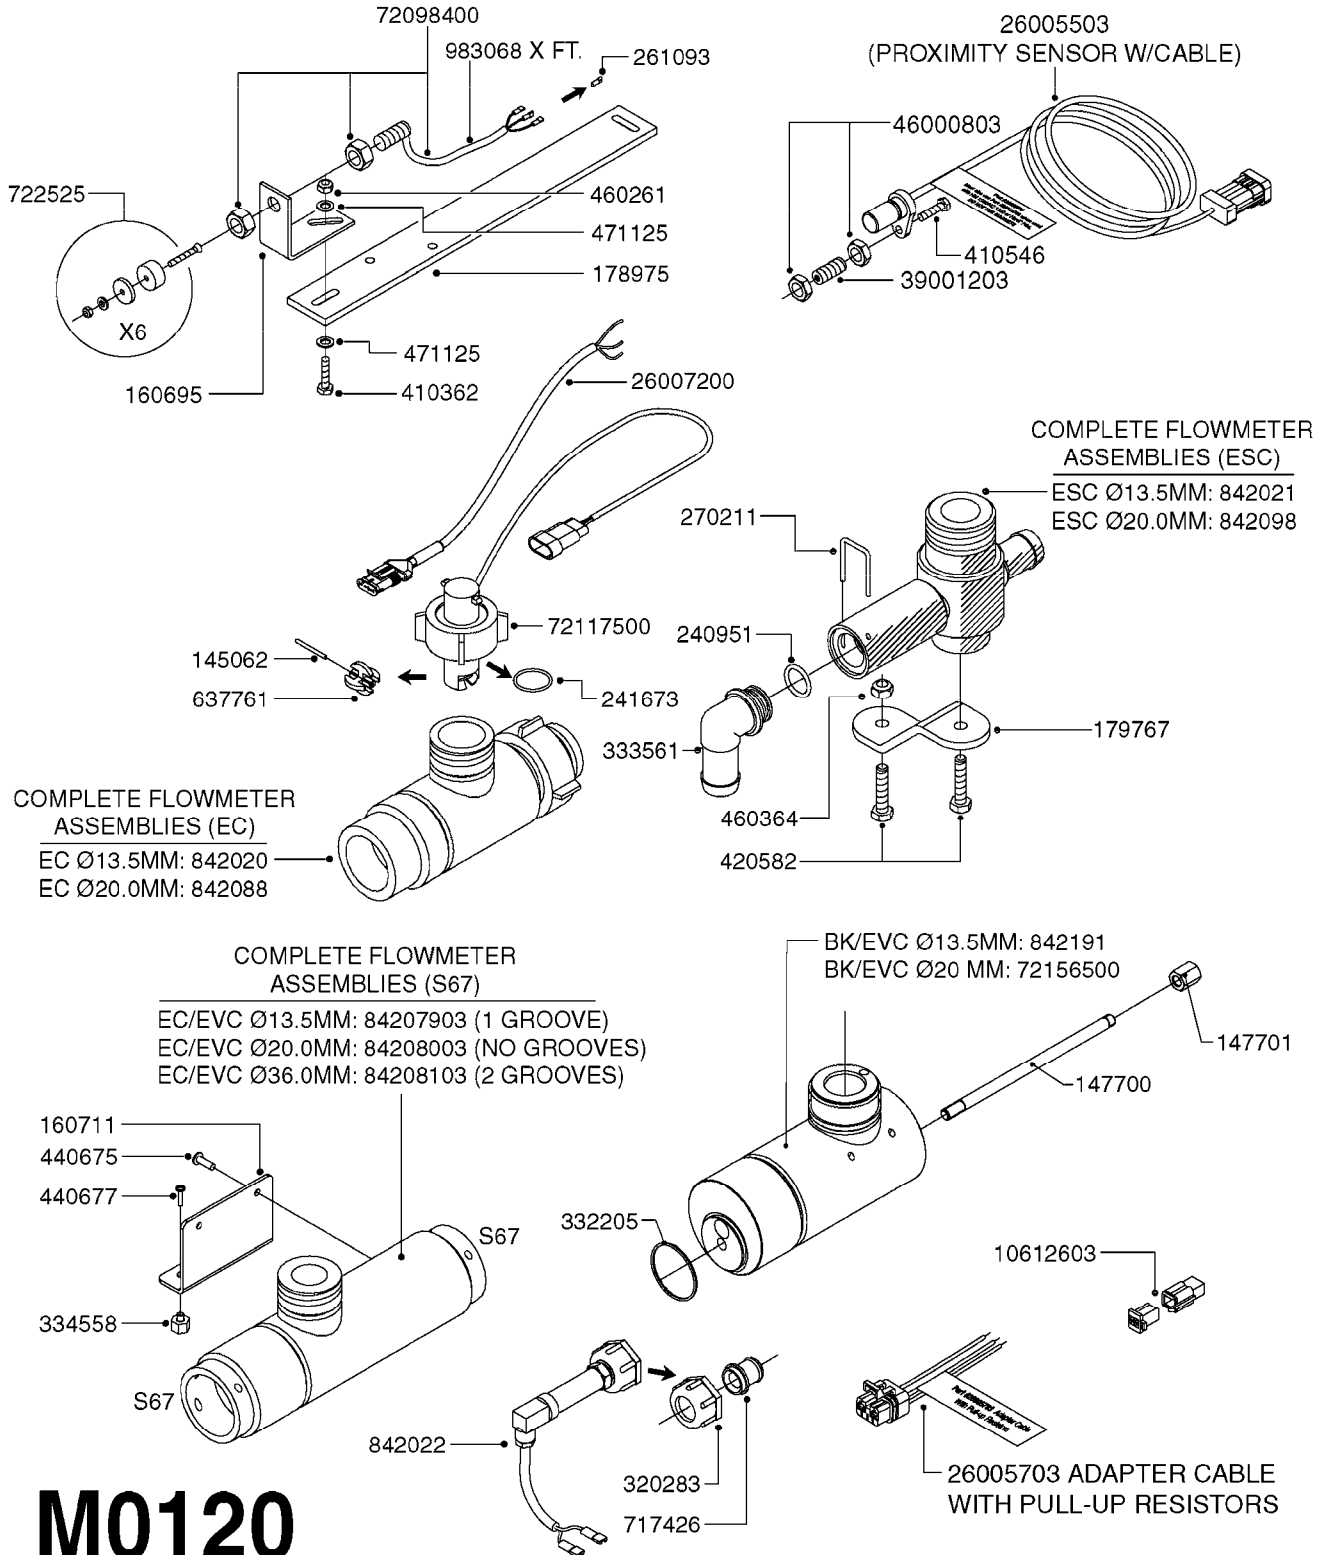

M419

WORK LIGHT JUNCTION BOX '13
M419-HIA, 10:03:14

Page 1

Date 12.08.2020 9:08

Pos.	parts-n°	order qty	description
1	280258	1	SCREW F. BOX LID 1/4" L=18
2	33508800	1	LID 160X80X15 BLK W/SCREWS
3	261762	1	Fuse 5A ATOF Series
4	28048600	1	FULE 15A ATOF SERIES
5	26057300	1	WORK LIGHT PCB 13
6	33514300	1	BOX 160X80X40 BLACK 1+16+1 HOLES
7	28048200	1	WIRE GROMET RUBBER 4 HOLE
8	72952600	1	CABLE KIT, WORKLIGHT POWER & CONTROL
9	72679000	1	CABLE ROUTE PHARE TRAVAIL