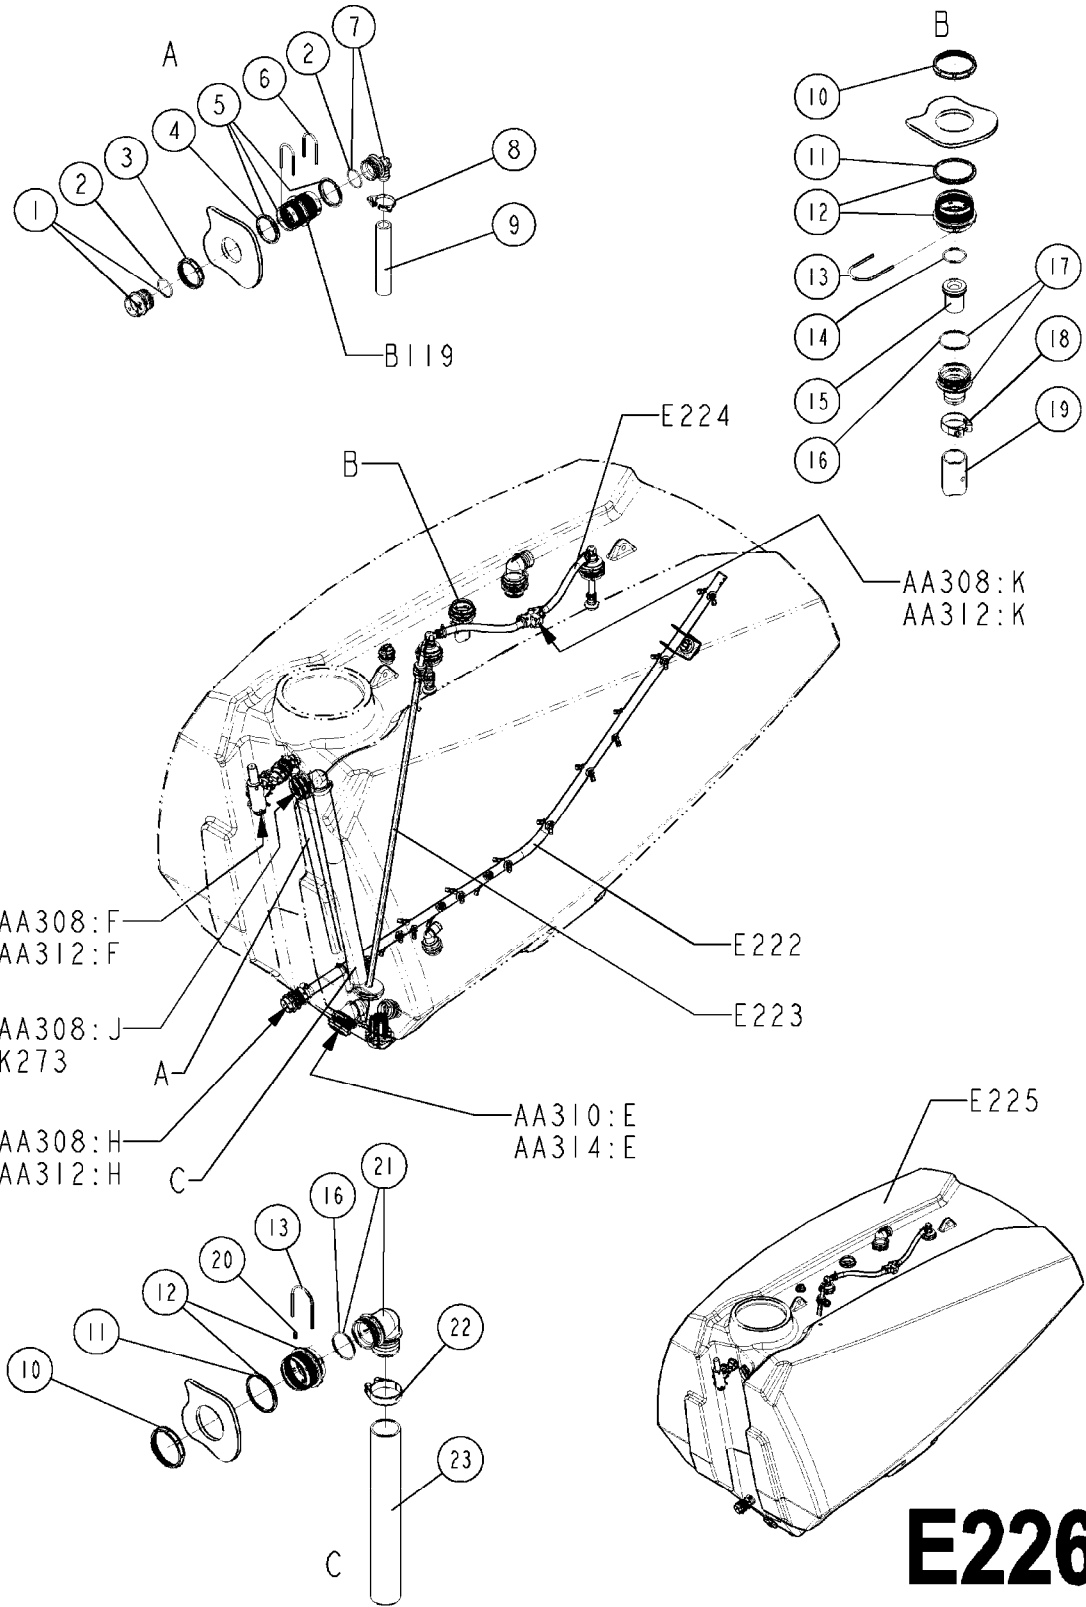

TANK CM11 4500 INSIDE
E226-HIA, 02:07:13

TANK CM11 4500 INSIDE
E226-HIA, 02:07:13

Page 1

Date 12.08.2020 9:08

Pos.	parts-n°	order qty	description
1	728561	1	FITT.DK. S67M - S53F REDUCER
2	242353	1	O-RING 3 X 44.2 VITON
3	322108	1	FITT.DK S-67 BULKHEAD NUT
4	334261	1	GASKET F. S-67 BULKHEAD
5	72746000	1	CHECK VALVE S67 2011 THREADED
6	145996	1	FITT.DK S-67 FORK
7	726572	1	FITT.DK S-67 1" ELBOW 90 ASSY.
8	334680	1	CLAMP HOSE PLASTIC 1"
9	927124	1	HOSE R X 60 BAR X 1 X 0012" L > 1300mm
10	322109	1	FITT.DK S-93 BULKHEAD NUT
11	334262	1	GASKET F.S-93 BULKHEAD
12	726465	1	FITT.DK S-93 BULKHEAD W/GASKET
13	145997	1	FITT.DK S-93 FORK
14	242296	1	O-RING D51X3.5
15	39144000	1	VENTURI TUBE CM11
16	242351	1	O-RING D69.5X3.0 VITON F.S-93
17	727227	1	FITT.DK S-93 STR.2" W/ORING
18	283866	1	CLAMP HOSE SCREW TYPE 2"DELTA
19	92739100	1	SUCTION SPIRAL HOSE 2" L < 1300mm
20	440675	1	SCREW F. PLASTIC 5X16 SS L < 1300mm
21	727226	1	HOSETAIL S93 2"1/2 90°+O-RING
22	283890	1	CLAMP HOSE SCREW TYPE 2 1/2"
23	92739200	1	HOSE SPIRAL SUCT 2-1/2" '08 L > 1100mm