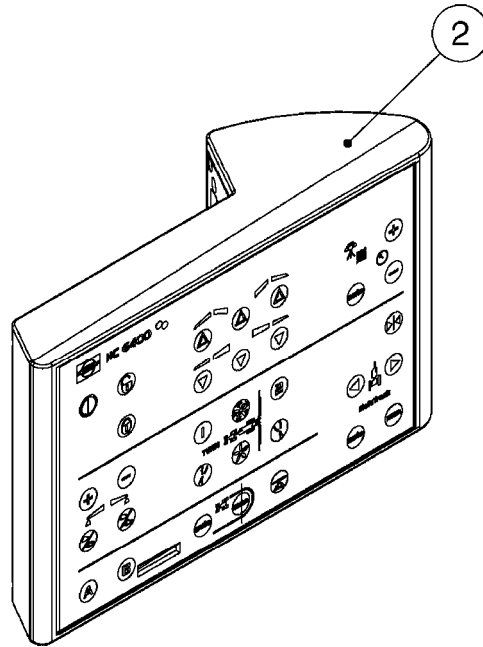

HC6400 SETBOX
M0330-HIN, 01:01:16

Page 0

Date 12.08.2020 9:08