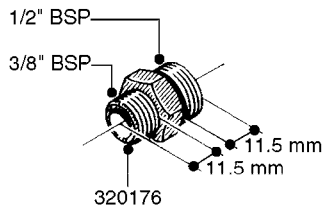

FITTINGS - HEXAGON NIPPLES
L0030-HIN, 01:01:16

Page 0
Date 12.08.2020 9:08

L0030

FITTINGS - HEXAGON NIPPLES
L0030-HIN, 01:01:16

Page 1

Date 12.08.2020 9:08

parts-n°	order qty	description
10015303	1	FITT.PO.HN 1.00X1.00 M1000
10425003	1	FITT.PO.HN 1.25X1.00 MCPHEE
320132	1	FITT.DK HN 1" BSP
320176	1	FITT.DK HN 3/8"X1/2" BSP
320445	1	FITT.DK HN 1/4"X3/8" BSP
320655	1	FITT.DK HN 1/2"-1/2" BSP
320692	1	FITT.DK HN 3/8'BSPX1/4'NPT
320703	1	FITT.DK HN 3/8BSP X1/2 &1/4NPT
320725	1	FITT.DK NIPPLE 3/8"-3/8" BSP
320902	1	FITT.DK HN 3/8'X 1/4' BSP
390232	1	FITT.DK HN 1-1/2' X 1-1/4' BSP
390276	1	FITT.DK HN 1'BSP