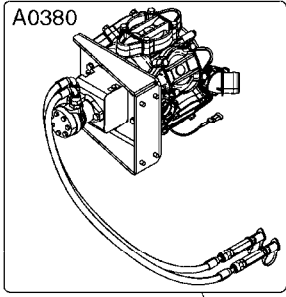

B530: Turbofiller hoses

AA104

Agroparts: www.HARDI-INTERNATIONAL.com

COMMANDER 45/55/7000 HOSES
OVERVIEW
AA104-HIN, 14:11:16

Page 1

Date 12.08.2020 9:07

parts-n°	order qty	description

- M408 - Norac UC5 TDZ
- M409 - LPZ/LPV AutoSlant
- M410 - Norac UC5 HPZ AutoHeight
- M411 - Norac UC5 LPZ AutoHeight
- M412 - Norac UC5 HAZ AutoHeight
- M413 - Norac UC5 Terrain Kit