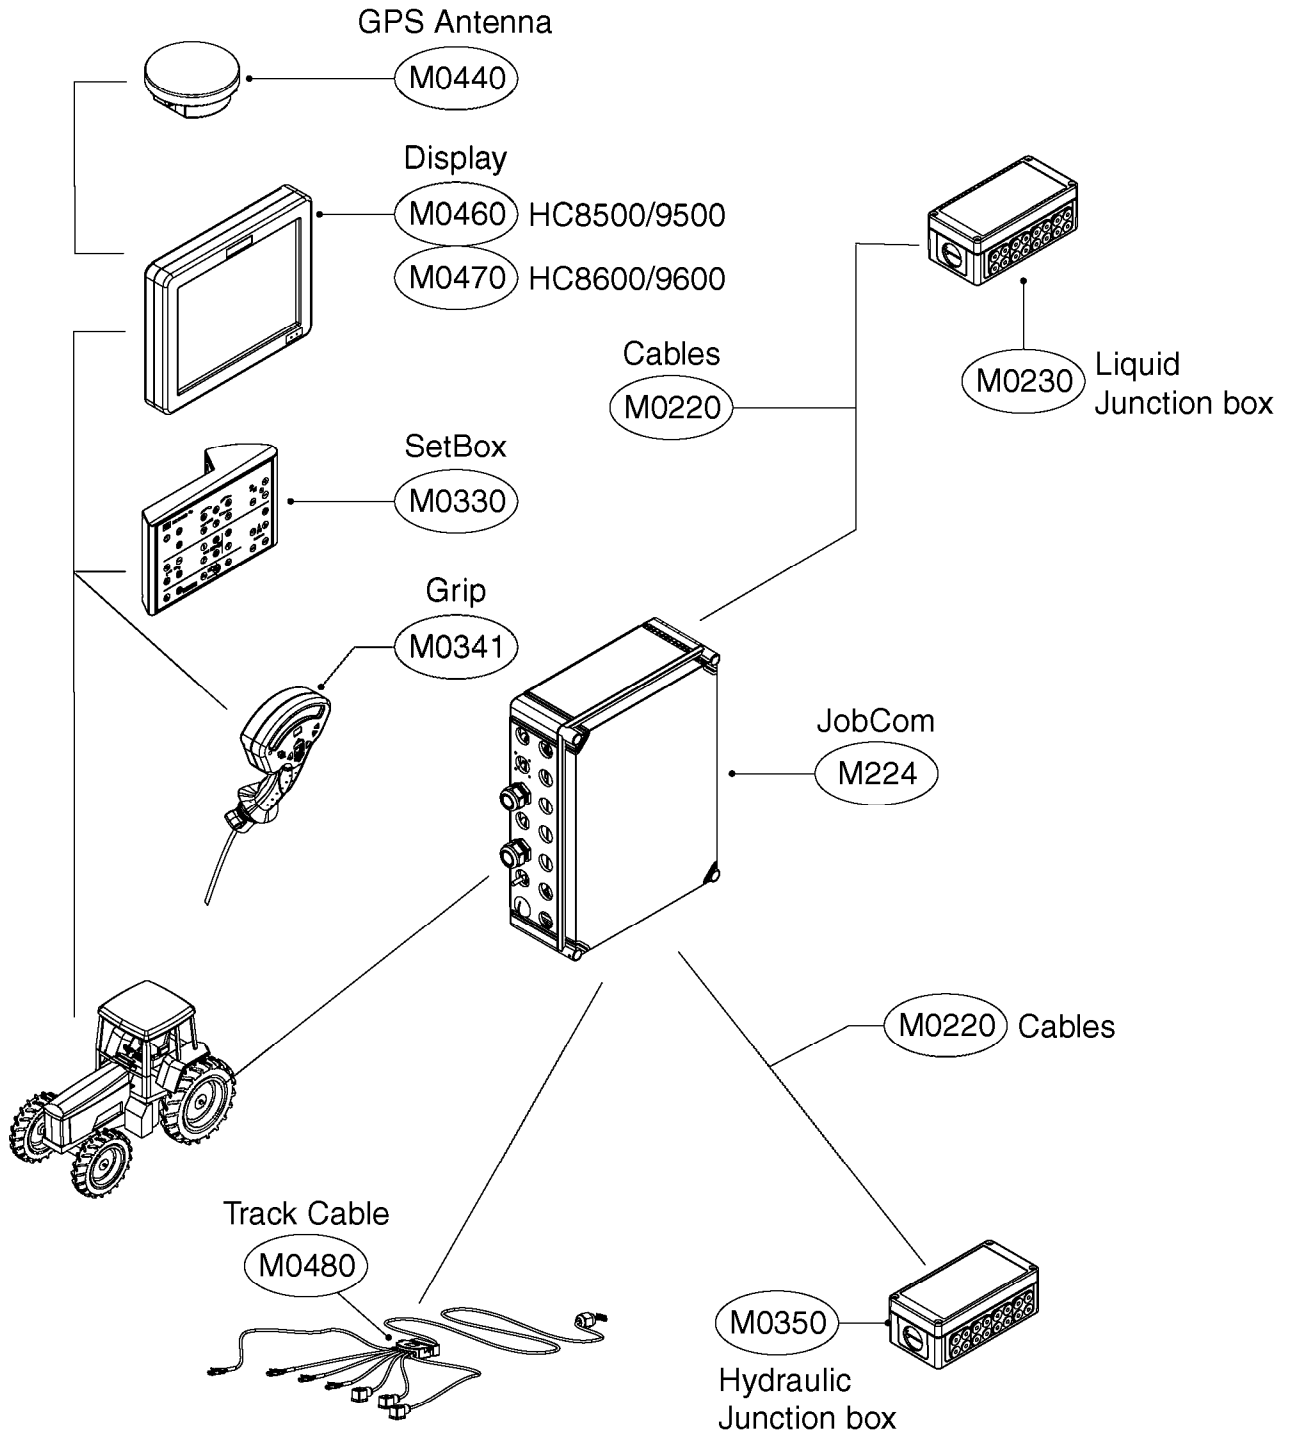

M0440

GPS 6000/6500 ANTENNA
M0440-HIN, 25:07:16

Page 1

Date 12.08.2020 9:08

Pos.	parts-n°	order qty	description
1	461217	1	NUT HEX M5 LOCK
2	26063700	1	GPS 6000 ANTENNA + HARNESS
2	26063800	1	GPS 6500 RECEIVER + CABLE
3	26066300	1	ANTENNA 6500 BRACKET INCLUDED WITH 6500 RECEIVER
4	26066400	1	Bracket Kit GPS 6000 INCLUDED WITH 6000 RECEIVER
5	26066500	1	CABLE GPS 6000/6500/7500 DUAL PORT
6	26066600	1	ANTENNA CABLE GPS 6000/6500 SINGLE PORT
7	45000501	1	SCREW, HEX SOCKET M5-16 SST A2 DIN7991
8	61024603	1	GPS RECEIVER MNT 2015, PRSIDIO, GRAY PRESIDIO ONLY