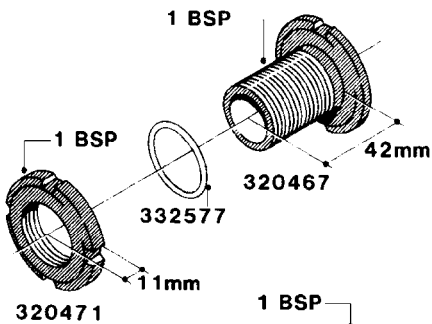

L0040

FITTINGS - NIPPLES & ELBOWS
L0040-HIN, 01:01:16

Page 1
Date 12.08.2020 9:08

parts-n°	order qty	description
10530803	1	FITT.PO.SE 2.00X2.00 45 DEG.
320191	1	FITT.DK ELB 3/8' BSP 45 DEGREE
320482	1	FITT.DK ELB. 1/2" BSP 60 DEG.
320596	1	FITT.DK ELB 3/8'-1/2'BSP 45DEG
320607	1	FITT.DK HN 3/8M X 3/8F BSP LNG
320633	1	FITT.DK HN 3/8"M X 3/8"F BSP
321451	1	FITT.DK ELB.1-1/2 X1-1/4 80DEG
321532	1	FITT.DK REDUC 3/4' X 1/2' BSP
390233	1	FITT.DK REDUC 1-1/2" X 1" BSP

L0050

FITTINGS - HOSE CONNECTORS
L0050-HIN, 01:01:16

Page 1

Date 12.08.2020 9:08

parts-n°	order qty	description
242594	1	O-RING D14 X 1.78 SCH.70-EPDM
320294	1	FITT.DK TEE 3/8X3/8HB X1/2"BSP
320305	1	FITT.DK HB 3/4'- 3/4' BSP
320386	1	FITT.DK TEE 3/8X3/8HB X3/8"BSP
320397	1	FITT.DK ELB 3/8"HB X 3/8" BSP
320401	1	FITT.DK TEE 1/2X1/2HB X1/2"BSP
320412	1	FITT.DK TEE 1/2X1/2HB X3/8'BSP
320423	1	FITT.DK ELB 1/2'HB X 3/8' BSP
320891	1	FITT.DK HB 3/8'- 3/8' BSP
320972	1	FITT.DK HB 5/16'- 1/4' BSP
322046	1	FITT.DK TEE 1/2X1/2HB X3/4'BSP
322048	1	FITT.DK TEE 3/4X3/4HB X3/4'BSP
330595	1	O-RING D24.6/D20X2.1 -3/4"
333137	1	FITT.DK CONN.1/2" F.NOZZ. DOUB
333141	1	FITT.DK CONN.1/2" F.NOZZ.SING
334041	1	FITT.DK CONN.3/4' F.NOZZ. SING
334042	1	FITT.DK CONN.3/4' F.NOZZ. DOUB
334195	1	FITT.DK ELB. 3/4"HB X 3/4"HB
10012103	1	FITT.PO.HB 1.25X1.50 IMB1012
10014003	1	FITT.PO.HB 1.25X1.25 IMB1010
10036903	1	FITT.PO.HB 1.50X1.50 IMB1212
28019303	1	FITTING HB ELB 3/4NPT-3/4HOSE
61016500	1	HOSE TAIL 3/4" 90°+RG CAP 3/4"
72026700	1	NOZZLE TUBE ADAPTER W/O-RING