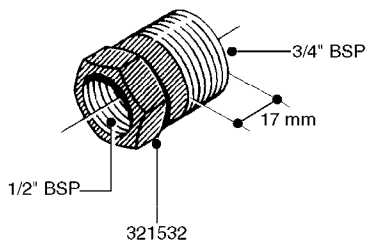

FITTINGS - HEXAGON NIPPLES
L0030-HIN, 01:01:16

Page 0
Date 12.08.2020 9:08

L0030

FITTINGS - HEXAGON NIPPLES
L0030-HIN, 01:01:16

Page 1

Date 12.08.2020 9:08

parts-n°	order qty	description
10015303	1	FITT.PO.HN 1.00X1.00 M1000
10425003	1	FITT.PO.HN 1.25X1.00 MCPHEE
320132	1	FITT.DK HN 1" BSP
320176	1	FITT.DK HN 3/8"X1/2" BSP
320445	1	FITT.DK HN 1/4"X3/8" BSP
320655	1	FITT.DK HN 1/2"-1/2" BSP
320692	1	FITT.DK HN 3/8'BSPX1/4'NPT
320703	1	FITT.DK HN 3/8BSP X1/2 &1/4NPT
320725	1	FITT.DK NIPPLE 3/8"-3/8" BSP
320902	1	FITT.DK HN 3/8'X 1/4' BSP
390232	1	FITT.DK HN 1-1/2' X 1-1/4' BSP
390276	1	FITT.DK HN 1'BSP