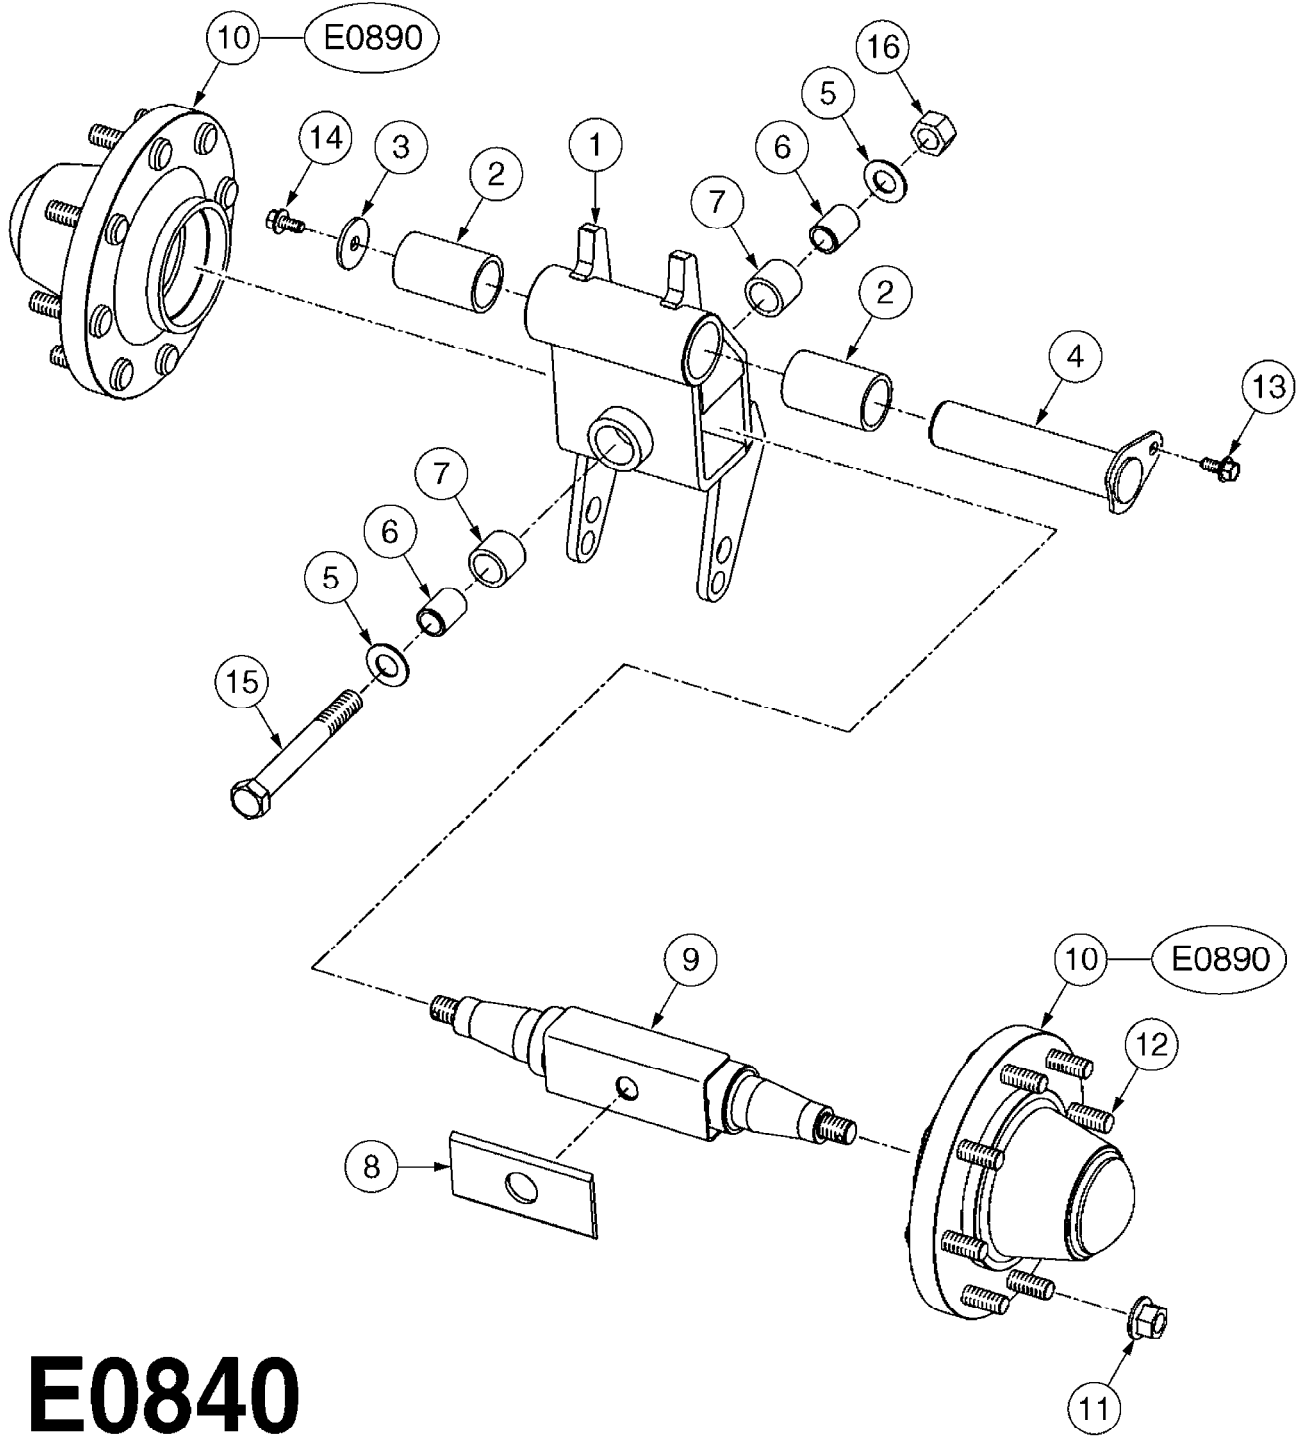

CAMOPLAST FRAME 40 SERIES
E0830-HIN, 01:01:16

Page 1

Date 12.08.2020 9:08

Pos.	parts-n°	order qty	description
1	28076003	1	WASHER, 3"X2.02"X3/16"
2	28076303	1	BUSHING 2.55"ODX2.012ID"X2"
3	28076403	1	SHIM, TILT STOPPER
4	28076503	1	STOPPER, TILT
5	28076603	1	TENSION ARM (40 SERIES)
6	28076703	1	BUSHING, TENS. 3.48X3.15X1.98"
7	28076803	1	LOCK PLATE
8	28076903	1	FRAME W/BUSHINGS (40 SERIES)
9	28077003	1	SNAP RING EXT. 3"
10	28077103	1	WASHER
11	28077203	1	PIN, 3" OD X 9.56"
12	28077303	1	SPACER
13	28083403	1	LOCK NUT 1/2"-20 UNF
14	28083503	1	BOLT HEX FLG.1"X1/2"-13UNC GR5
15	28083603	1	JAM NUT 3/8"-16 UNC GR 8
16	28083703	1	SET SCREW 1-1/2"X3/8"-16 UNC
17	28083803	1	BOLT HEX 2"X1/2"-13 UNC
18	28083903	1	LOCK WASHER 1/2"
19	28084003	1	BOLT HEX 2" X 5/8"-11
20	28084103	1	GREASE FITTING
21	28084203	1	BOLT HEX 6-1/2"X1/2"-20UNF GR8