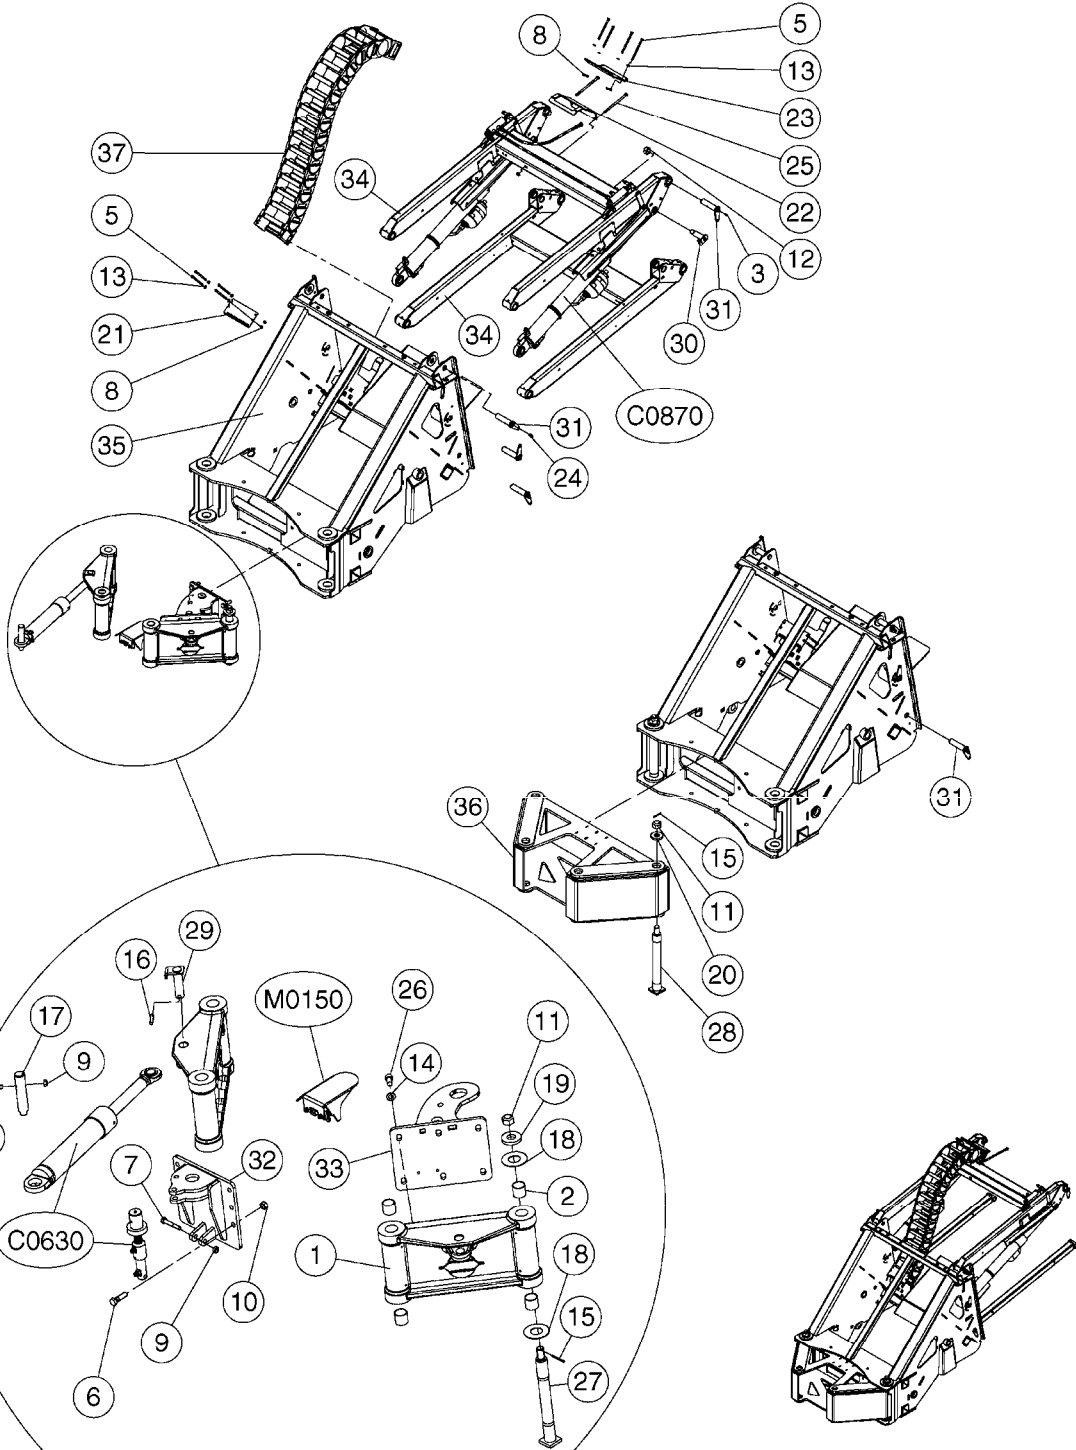

FRAME - REAR W/PARALIFT
CM45/55/7000
E1220-HIN, 26:07:17

Page 0
Date 12.08.2020 9:08

FRAME - REAR W/PARALIFT
CM45/55/7000
E1220-HIN, 26:07:17

Page 1
Date 12.08.2020 9:08

Pos.	parts-n°	order qty	description
1	111708	1	STEER ARM NCM 4400 PAINTED RED
1	111710	1	STEER ARM NCM 6600 PAINTED RED
2	210776	1	BUSHING F.TWIN STEERING ARM
2	210865	1	BUSHING 40mm40mm DU
3	283699	1	GREASE NIPPLE M6X1
4	421222	1	BOLT HEX 8.8 DEL M10X75 FT
4	430846	1	BOLT HEX 8.8 DEL M12X80
5	421256	1	BOLT HEX 8.8 SS M8X130
6	430765	1	BOLT HEX 8.8 DEL M16X55
7	430802	1	BOLT HEX 8.8 DEL M12X75
8	460143	1	LOCK NUT M8 SST A2 DIN985
9	460423	1	NUT HEX M10X1.50 LOCK DIN985A2 SS
9	460703	1	NUT HEX M12X1.75 LOCK DIN985A2 SS
10	460585	1	LOCKING NUT M16 DIN985 A2 SS
11	460747	1	NUT HEX M24 LOCK
11	461316	1	NUT HEX LOCK M30X3.5 DIN 985
12	460747	1	NUT HEX M24 LOCK
13	471126	1	WASHER, M8, Ø16/ 8.4X 1.6, SS
14	471128	1	WASHER, M16, Ø30/17.0X 3.0, SS
14	471129	1	WASHER, M20, Ø37/21.0X 3.0, SS
15	480384	1	PIN COTTER 3/16 x 1-1/2"
16	480502	1	PIN RETAINING M10X50 DIN 1481
17	14051400	1	PIN Ø35.1/Ø12 L=164
17	14051700	1	PIN D30 L=164
18	16125200	1	DISC D90/42 X 2 RED
18	16125300	1	DISC D90/42 X 3 RED
18	16155700	1	DISC D115/52 X 2 RED
18	16155800	1	DISC D115/52 X 3 RED
19	16155900	1	DISC D70.0/ 31.0X10.0/RED
19	16375500	1	WASHER 10.0X60X25 RED
20	16375500	1	WASHER 10.0X60X25 RED
21	16384200	1	CLAMP BKT FOR CABLE TRAY
22	16384400	1	CABLE TRAY BRKT.BOTTOM PAINTED
23	16384600	1	CABLE TRAY BRKT.TOP PAINTED
24	28112100	1	GREASE FITTING Ø6 90GR M6
25	42126400	1	BOLT HEX M10X180 A4-80
26	45001600	1	M16 X 30 8.8 CYL. SCREW
26	45001800	1	SCREW ALLEN M20X45 12.9 DE
27	61033700	1	PIN F. STEERING 4400
27	61037800	1	PIN F. STEERING 6600
28	61033700	1	PIN F. STEERING 4400
29	61036400	1	PIN D29.8 L=97
29	61038100	1	PIN D34.8
30	61061200	1	PIN, Ø30/M24 L=105
31	61061300	1	PIN, Ø30 L=122
32	63036100	1	CONSOLE F. TRAPEZE LOCK CM "05
33	63036200	1	LATCH F. TRAPEZE LOCK CM "05"
33	63044000	1	LATCH F. TRAPEZE LOCK CM6600
34	63096000	1	Paralift Arm CM11 RED
35	63096500	1	REAR FRAME CM4500 PAINTED
35	63146200	1	REAR FRAME CM55/7000 PAINTED
36	63096900	1	MOUNT F.REAR FRAME CM4500 RED
37	72980400	1	COMPLETE CABLE TRAY FOR PARALIFT