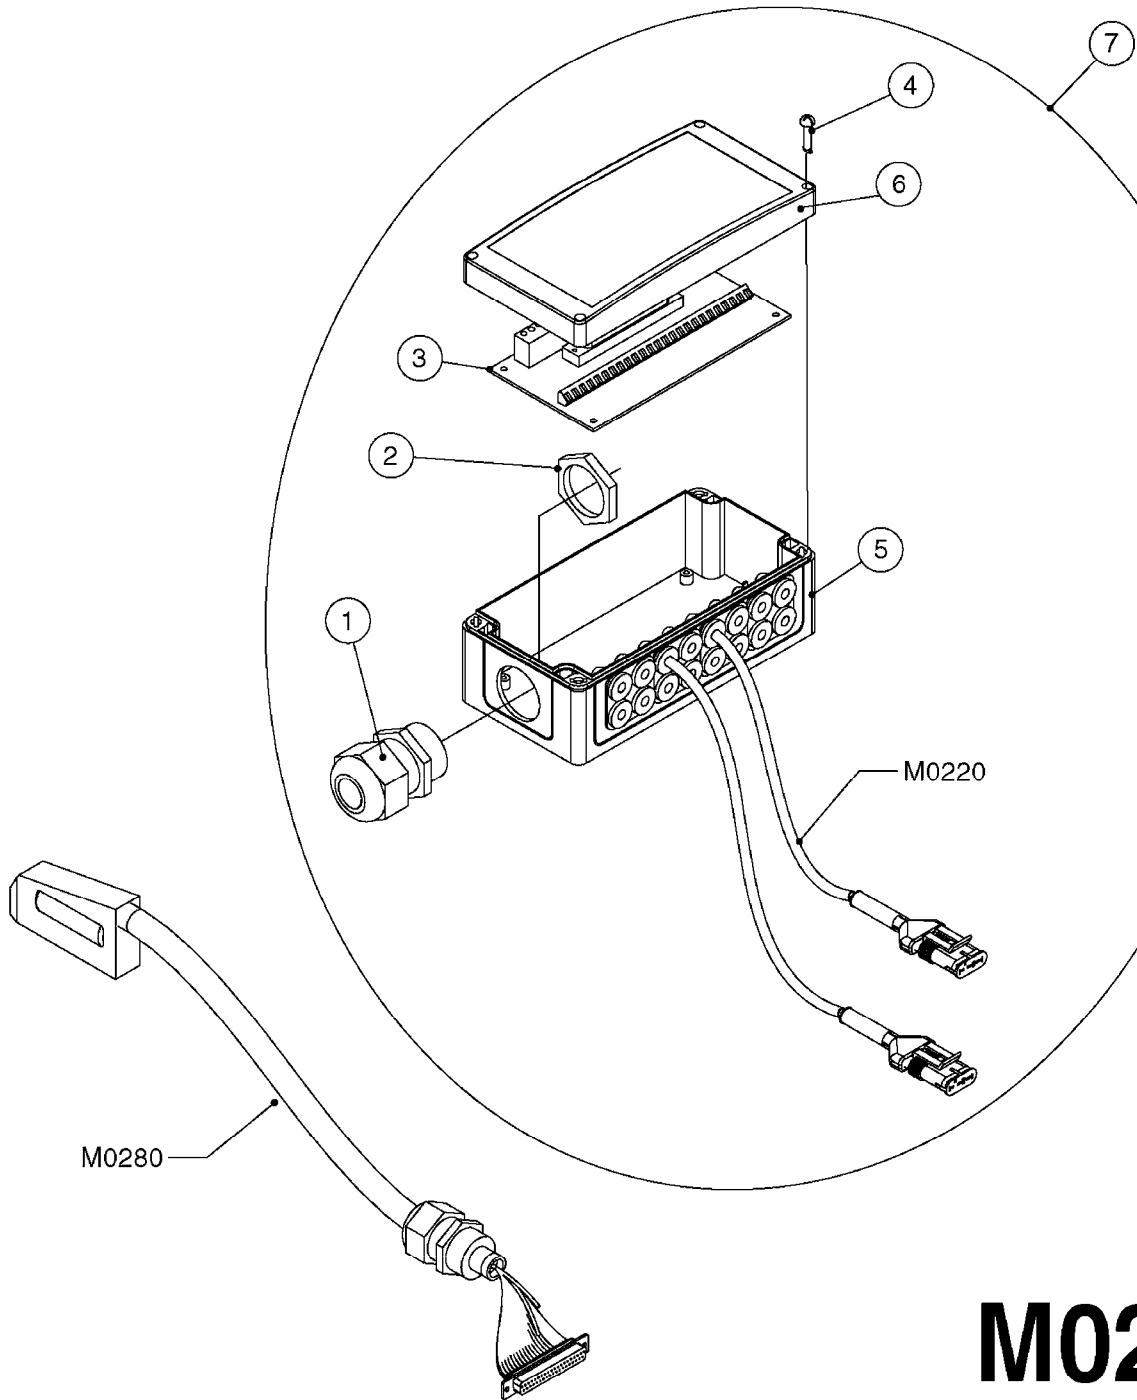

M0230

JUNCTION BOX - LIQUID
M0230-HIN, 01:01:16

Page 1
Date 12.08.2020 9:08

Pos.	parts-n°	order qty	description
1	262106	1	BULKHEAD F. CABLE 6.5-14 BLACK
2	262107	1	NUT F. BULKHEAD CABLE GRAY
3	26004800	1	CIRCUIT BD SEC VLV NCM 13SEC 13 SECTION
3	72173900	1	CIRCUIT BD SEC VLV 39PIN 9SEC 9 SECTION
4	28082100	1	SCREW F. BOX LID 1/4" L=20
5	33508700	1	BOX BOTTOM 160X80X40 BLACK 1-HOLE
6	33508800	1	LID 160X80X15 BLK W/SCREWS
7	72115400	1	CONNECTION BOX F. OP. UNIT SV9