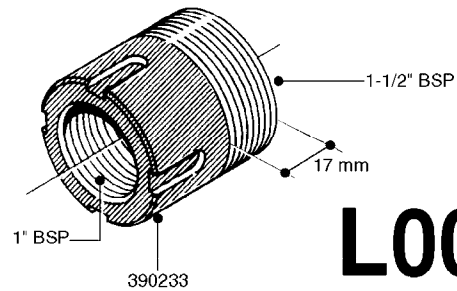

FITTINGS - HEXAGON NIPPLES
L0030-HIN, 01:01:16

Page 0
Date 12.08.2020 9:08

L0030

FITTINGS - HEXAGON NIPPLES
L0030-HIN, 01:01:16

Page 1

Date 12.08.2020 9:08

parts-n°	order qty	description
10015303	1	FITT.PO.HN 1.00X1.00 M1000
10425003	1	FITT.PO.HN 1.25X1.00 MCPHEE
320132	1	FITT.DK HN 1" BSP
320176	1	FITT.DK HN 3/8"X1/2" BSP
320445	1	FITT.DK HN 1/4"X3/8" BSP
320655	1	FITT.DK HN 1/2"-1/2" BSP
320692	1	FITT.DK HN 3/8'BSPX1/4'NPT
320703	1	FITT.DK HN 3/8BSP X1/2 &1/4NPT
320725	1	FITT.DK NIPPLE 3/8"-3/8" BSP
320902	1	FITT.DK HN 3/8'X 1/4' BSP
390232	1	FITT.DK HN 1-1/2' X 1-1/4' BSP
390276	1	FITT.DK HN 1'BSP