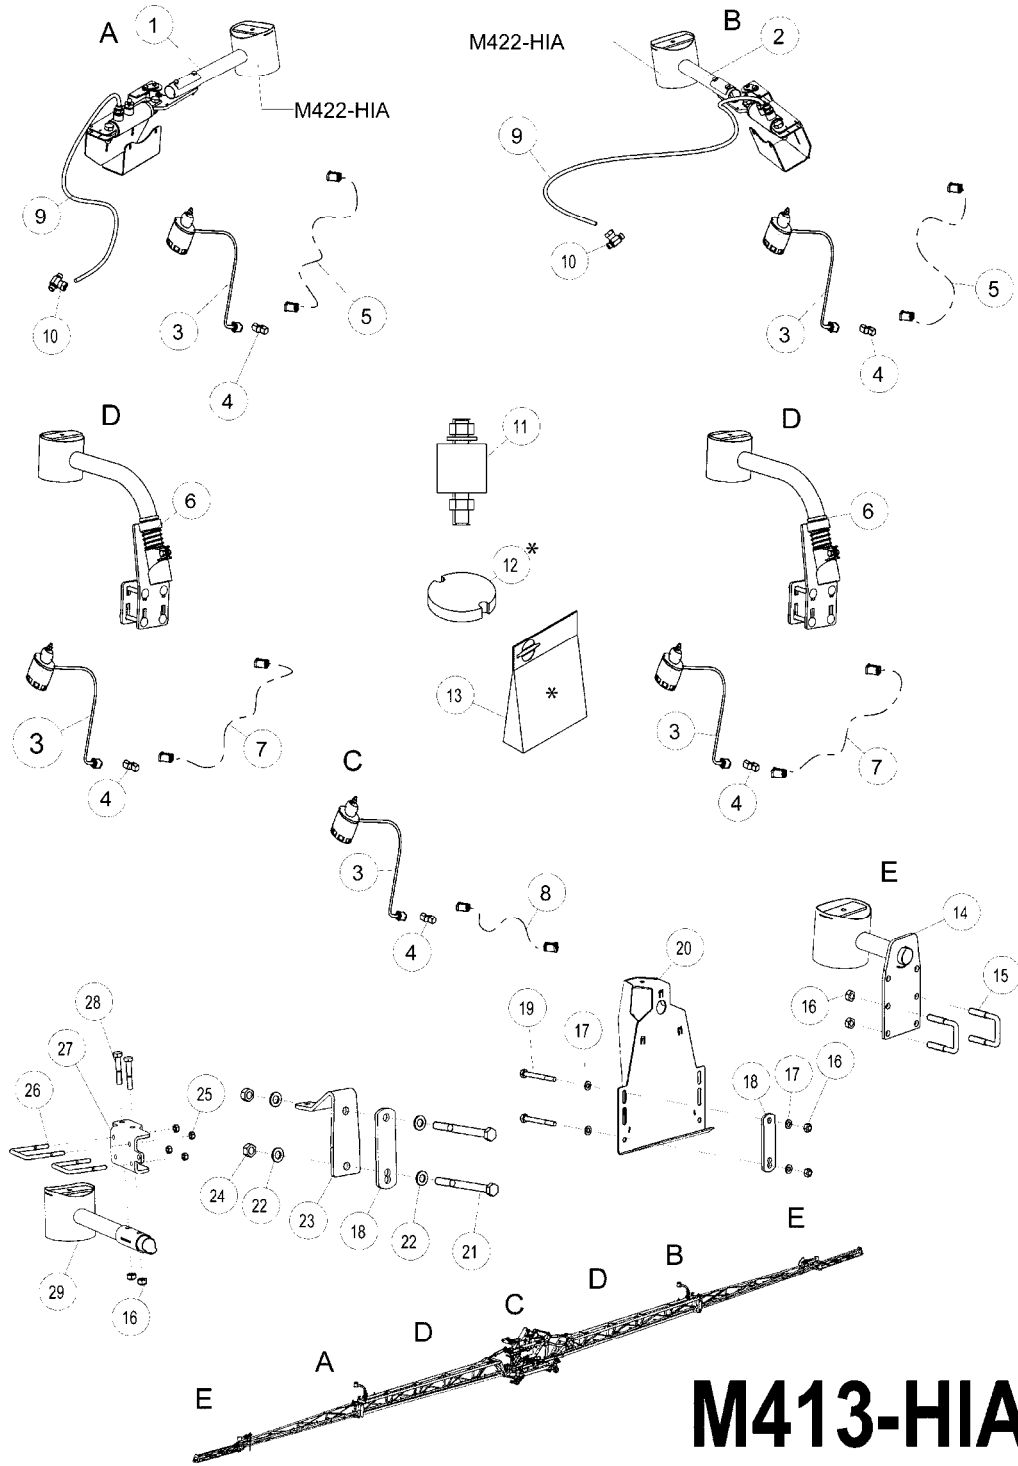

M408-HIA

NORAC UC5 AUTOTERRAIN TDZ
M408-HIA, 10:02:16

Page 1

Date 12.08.2020 9:08

Pos.	parts-n°	order qty	description
1	78130700	1	CYLINDER 8IN LINEAR ROLL NORAC
2	26043700	1	SENSOR, NORAC, UC5, ULTRASONIC
3	26044400	1	NORAC UC5 - UC7 COUPLER 2-WAY/TERM.
4	26043200	1	CABLE UC5 NETWORK 14 AWG 1M
5	26043900	1	NORAC UC5 - UC7 NETWORK COUPLER 8-WAY
6	26043200	1	CABLE UC5 NETWORK 14 AWG 1M
7	28050303	1	NORAC RUBBER TOP&BOLT F.SENSOR DIA.30MMX30MMX8MM
8	28086600	1	FOAM DISC F. SENSOR NORAC For Sensors before 2018
9	28097000	1	TRANSDUCER KIT F.US SENSOR For sensors before 2018
9	26084700	1	Mesh Kit Ultrasonic Sensor For Sensors from 2018 and forward
10	61068000	1	NORAC SENSOR BRACKET, CENTER
11	26032600	1	CABLE UC5 NETWORK 14 AWG 10M
11	26044200	1	CABLE UC5 - UC7 NETWORK 18 AWG 20M
11	26047100	1	CABLE UC5 NETWORK 14 AWG 1M
11	26049900	1	CABLE UC5 NETWORK 14 AWG 3M
11	26051100	1	CABLE UC5 NETWORK 14 AWG 5M
11	26051200	1	CABLE UC5 NETWORK 14 AWG 7M
11	26051300	1	CABLE UC5 NETWORK 14 AWG 15M
12	26043200	1	CABLE UC5 NETWORK 14 AWG 1M
13	26044100	1	UC5 - UC7 NETWORK COUPLER 3-WAY
14	26044200	1	CABLE UC5 - UC7 NETWORK 18 AWG 20M
14	26047100	1	CABLE UC5 NETWORK 14 AWG 1M
14	26049900	1	CABLE UC5 NETWORK 14 AWG 3M
14	26051100	1	CABLE UC5 NETWORK 14 AWG 5M
14	26051200	1	CABLE UC5 NETWORK 14 AWG 7M
14	26051300	1	CABLE UC5 NETWORK 14 AWG 15M
15	26045600	1	CABLE, UC5, 6P FEMALE JC L=10.5M
16	26043200	1	CABLE UC5 NETWORK 14 AWG 1M
17	26043300	1	CABLE UC5 VALVE 2PIN/2PIN DT
18	26043000	1	NORAC UC5 NETWORK 2 PIN PLUG
19	28153500	1	VALVE MODULE BRACKET PAIR
20	16320400	1	BRACKET F. NORAC BLOCK - RED
21	26043800	1	NORAC UC5 - UC7 NETWORK COUPLER 2-WAY
22	26057900	1	UC5 - UC7 NETWORK 6 PIN PLUG '13
23	26043500	1	NORAC UC5 VALVE MODULE
24	78219200	1	VALVE BLOCK 3 STATION
25	28067303	1	KIT FILTER NORAC UC5 106285