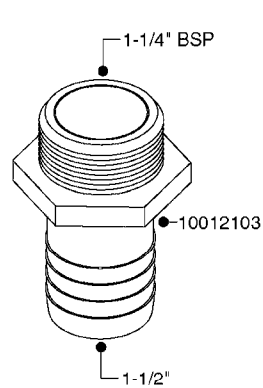

L0050

FITTINGS - HOSE CONNECTORS
L0050-HIN, 01:01:16

Page 1

Date 12.08.2020 9:08

parts-n°	order qty	description
242594	1	O-RING D14 X 1.78 SCH.70-EPDM
320294	1	FITT.DK TEE 3/8X3/8HB X1/2"BSP
320305	1	FITT.DK HB 3/4'- 3/4' BSP
320386	1	FITT.DK TEE 3/8X3/8HB X3/8"BSP
320397	1	FITT.DK ELB 3/8"HB X 3/8" BSP
320401	1	FITT.DK TEE 1/2X1/2HB X1/2"BSP
320412	1	FITT.DK TEE 1/2X1/2HB X3/8'BSP
320423	1	FITT.DK ELB 1/2'HB X 3/8' BSP
320891	1	FITT.DK HB 3/8'- 3/8' BSP
320972	1	FITT.DK HB 5/16'- 1/4' BSP
322046	1	FITT.DK TEE 1/2X1/2HB X3/4'BSP
322048	1	FITT.DK TEE 3/4X3/4HB X3/4'BSP
330595	1	O-RING D24.6/D20X2.1 -3/4"
333137	1	FITT.DK CONN.1/2" F.NOZZ. DOUB
333141	1	FITT.DK CONN.1/2" F.NOZZ.SING
334041	1	FITT.DK CONN.3/4' F.NOZZ. SING
334042	1	FITT.DK CONN.3/4' F.NOZZ. DOUB
334195	1	FITT.DK ELB. 3/4"HB X 3/4"HB
10012103	1	FITT.PO.HB 1.25X1.50 IMB1012
10014003	1	FITT.PO.HB 1.25X1.25 IMB1010
10036903	1	FITT.PO.HB 1.50X1.50 IMB1212
28019303	1	FITTING HB ELB 3/4NPT-3/4HOSE
61016500	1	HOSE TAIL 3/4" 90°+RG CAP 3/4"
72026700	1	NOZZLE TUBE ADAPTER W/O-RING