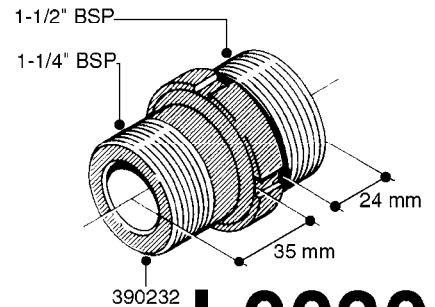

FITTINGS - HEXAGON NIPPLES
L0030-HIN, 01:01:16

Page 0
Date 12.08.2020 9:08

L0030