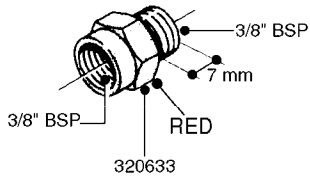

FITTINGS - HEXAGON NIPPLES
L0030-HIN, 01:01:16

Page 0
Date 12.08.2020 9:08

L0030

FITTINGS - HEXAGON NIPPLES
L0030-HIN, 01:01:16

Page 1

Date 12.08.2020 9:08

parts-n°	order qty	description
10015303	1	FITT.PO.HN 1.00X1.00 M1000
10425003	1	FITT.PO.HN 1.25X1.00 MCPHEE
320132	1	FITT.DK HN 1" BSP
320176	1	FITT.DK HN 3/8"X1/2" BSP
320445	1	FITT.DK HN 1/4"X3/8" BSP
320655	1	FITT.DK HN 1/2"-1/2" BSP
320692	1	FITT.DK HN 3/8'BSPX1/4'NPT
320703	1	FITT.DK HN 3/8BSP X1/2 &1/4NPT
320725	1	FITT.DK NIPPLE 3/8"-3/8" BSP
320902	1	FITT.DK HN 3/8'X 1/4' BSP
390232	1	FITT.DK HN 1-1/2' X 1-1/4' BSP
390276	1	FITT.DK HN 1'BSP