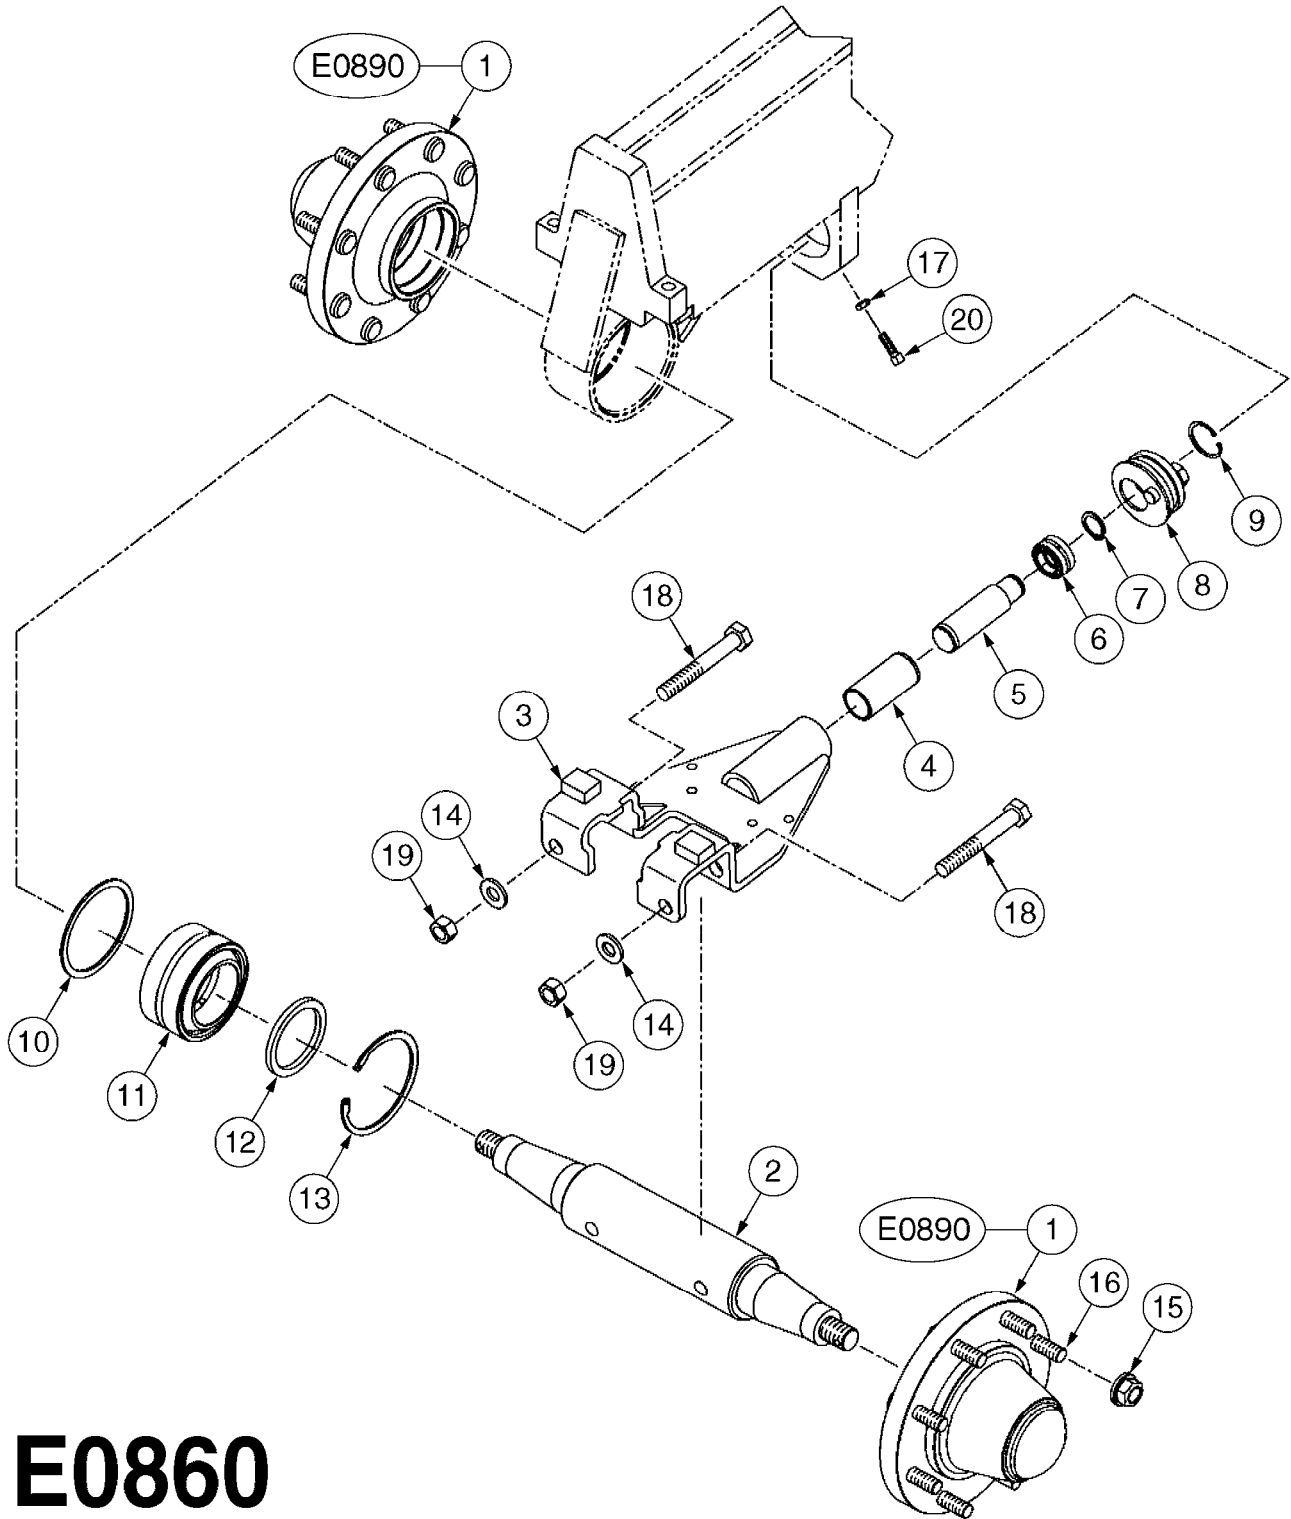

E0850

CAMOPLAST TENSIONER ASSEMBLY
E0850-HIN, 01:01:16

Page 1

Date 12.08.2020 9:08

Pos.	parts-n°	order qty	description
1	28074003	1	LOCK PLATE
2	28074103	1	SNAP RING
3	28078403	1	SPRING MOUNT
4	28078503	1	RETAINER PLATE
5	28078603	1	SLEEVE W/NOTCH
6	28078703	1	BUSHING 1/2"X1-1/4"ODX1"ID
7	28078803	1	ACME SCREW
8	28078903	1	SLEEVE, EXTEN.1"X1/2"IDX1.04"OD
9	28079003	1	SEAT, WASHER
10	28079103	1	SPRING PILOT
11	28083803	1	BOLT HEX 2"X1/2"-13 UNC
12	28084603	1	COTTER PIN 1-1/4" X 5/32"
13	28085103	1	SPRING SPRING FOR 30 SERIES
13	28085203	1	SPRING 9" X 5" X 3/4" SPRING FOR 40 SERIES