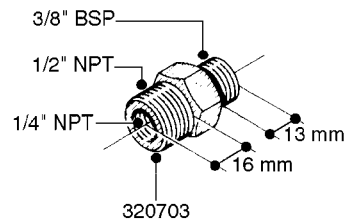

FITTINGS - HEXAGON NIPPLES
L0030-HIN, 01:01:16

Page 0
Date 12.08.2020 9:08

L0030

FITTINGS - HEXAGON NIPPLES
L0030-HIN, 01:01:16

Page 1

Date 12.08.2020 9:08

parts-n°	order qty	description
10015303	1	FITT.PO.HN 1.00X1.00 M1000
10425003	1	FITT.PO.HN 1.25X1.00 MCPHEE
320132	1	FITT.DK HN 1" BSP
320176	1	FITT.DK HN 3/8"X1/2" BSP
320445	1	FITT.DK HN 1/4"X3/8" BSP
320655	1	FITT.DK HN 1/2"-1/2" BSP
320692	1	FITT.DK HN 3/8'BSPX1/4'NPT
320703	1	FITT.DK HN 3/8BSP X1/2 &1/4NPT
320725	1	FITT.DK NIPPLE 3/8"-3/8" BSP
320902	1	FITT.DK HN 3/8'X 1/4' BSP
390232	1	FITT.DK HN 1-1/2' X 1-1/4' BSP
390276	1	FITT.DK HN 1'BSP