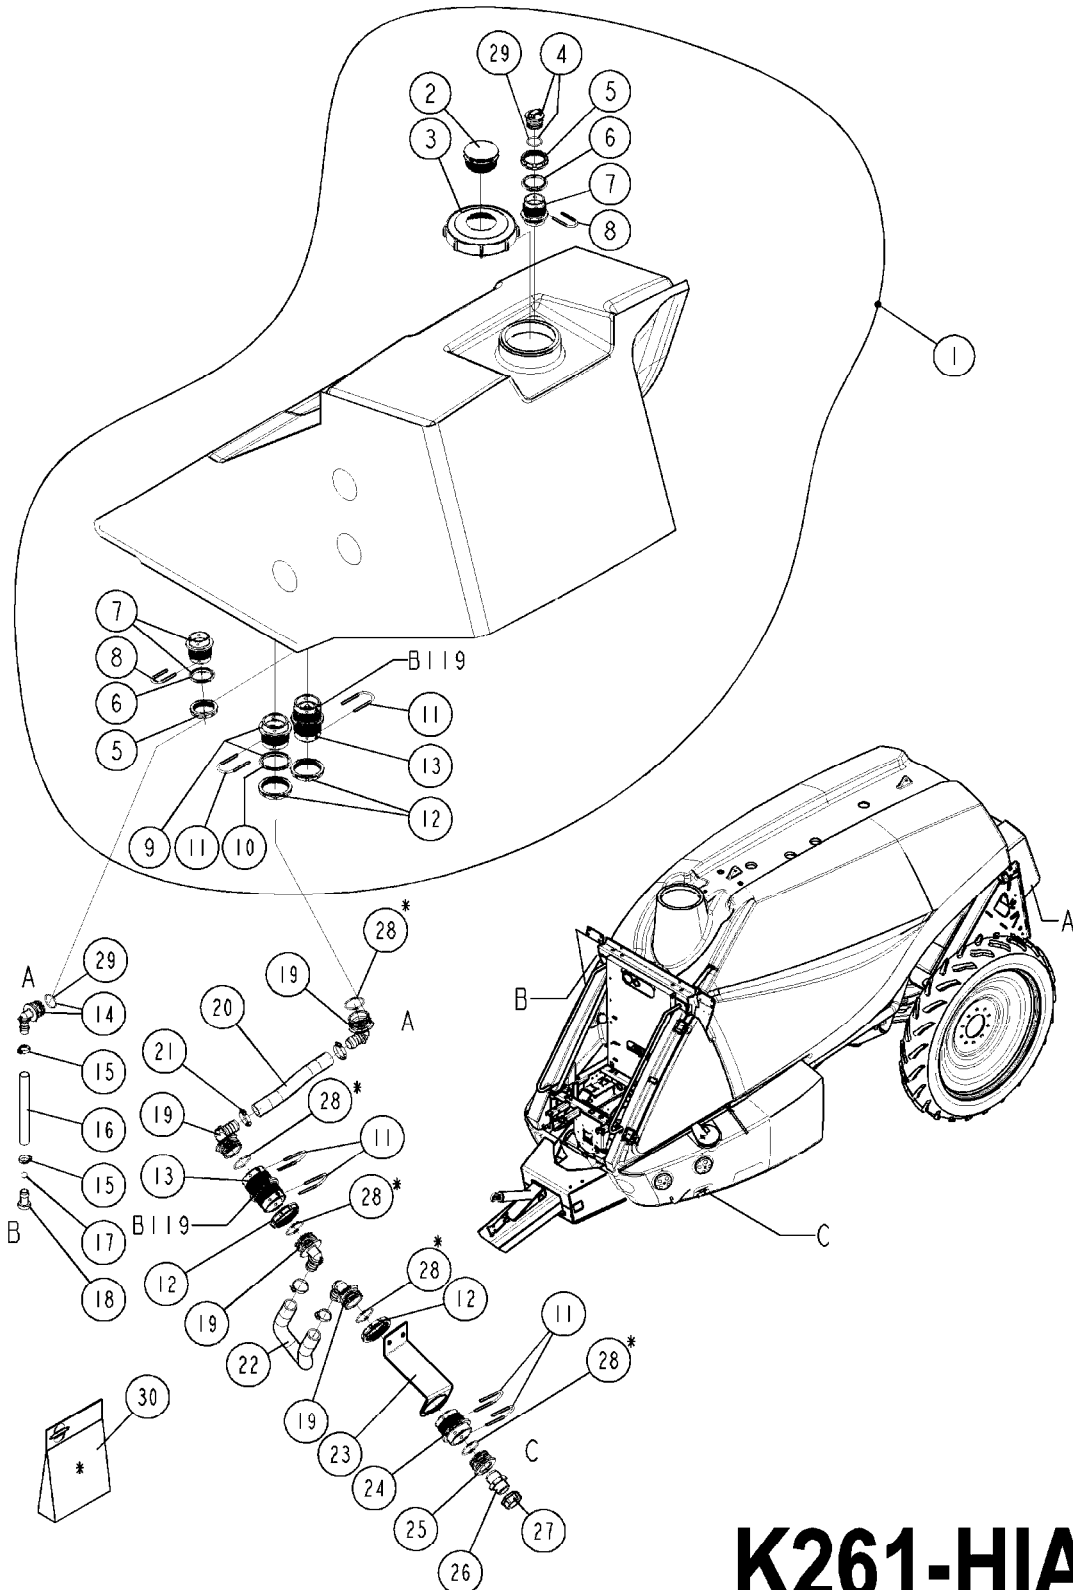

RINSING TANK
K261-HIA, 12:09:17

RINSING TANK
K261-HIA, 12:09:17

Page 1
Date 12.08.2020 9:08

Pos.	parts-n°	order qty	description
1	72285500	1	RINSE TANK 120G. W/FITTINGS NCM/NAV
2	727038	1	VENT F.TANK (FAST FILL)
3	390847	1	LID F. RINSE TANK CM
4	726578	1	FITT.DK S53 PLUG WITH O-RING
5	322107	1	FITT.DK S-53 BULKHEAD NUT
6	334260	1	GASKET F. S-53 BULKHEAD
7	726463	1	FITT.DK S53 BULKHEAD W/GASKET
8	145995	1	FITT.DK S-53 FORK
9	726464	1	FITT.DK S-67 BULKHEAD W/GASKET
10	334261	1	GASKET F. S-67 BULKHEAD
11	145996	1	FITT.DK S-67 FORK
12	322108	1	FITT.DK S-67 BULKHEAD NUT
13	72746000	1	CHECK VALVE S67 2011 THREADED
14	726570	1	FITT.DK S-53 ELB.3/4" W. ORING
15	284584	1	CLAMP HOSE GEAR 3/4" MINI 012
16	927205	1	HOSE R X CLEAR X 3/4 X 0012" L > 4900mm for 55/66/7000 LL > 4700mm for 4400 L
17	334878	1	BALL, YELLOW, SIGHT GAUGE
18	391105	1	FINAL STOPPER, 3/4"
19	334243	1	FITT.DK S-67 ELB.1"
20	92738800	1	SUCTION SPIRAL HOSE 1' ..... L > 2950mm for 25/32/3300 LL > 3475mm for 44/4500
21	283718	1	CLAMP HOSE GEAR D25-34'
22	92738800	1	SUCTION SPIRAL HOSE 1' ..... L > 500mm for all tank sizes
23	16130700	1	MOUNTING PLATE FOR RINSE TANK
24	322104	1	FITT.DK S-67 BULKHEAD
25	322132	1	FITTING S67- BSP1" F
26	320132	1	FITT.DK HN 1" BSP
27	320106	1	FITT.DK CAPNUT 1" BSP
27	242354	1	O-RING D32.2X3.0 VITON
28	242353	1	O-RING 3 X 44.2 VITON
28	241973	1	O-RING Ø3 X 44.2 70 SHORES NITRIL
29	242354	1	O-RING D32.2X3.0 VITON
30	74196100	1	BAG OF 10 PCS. 241973 O-RINGS