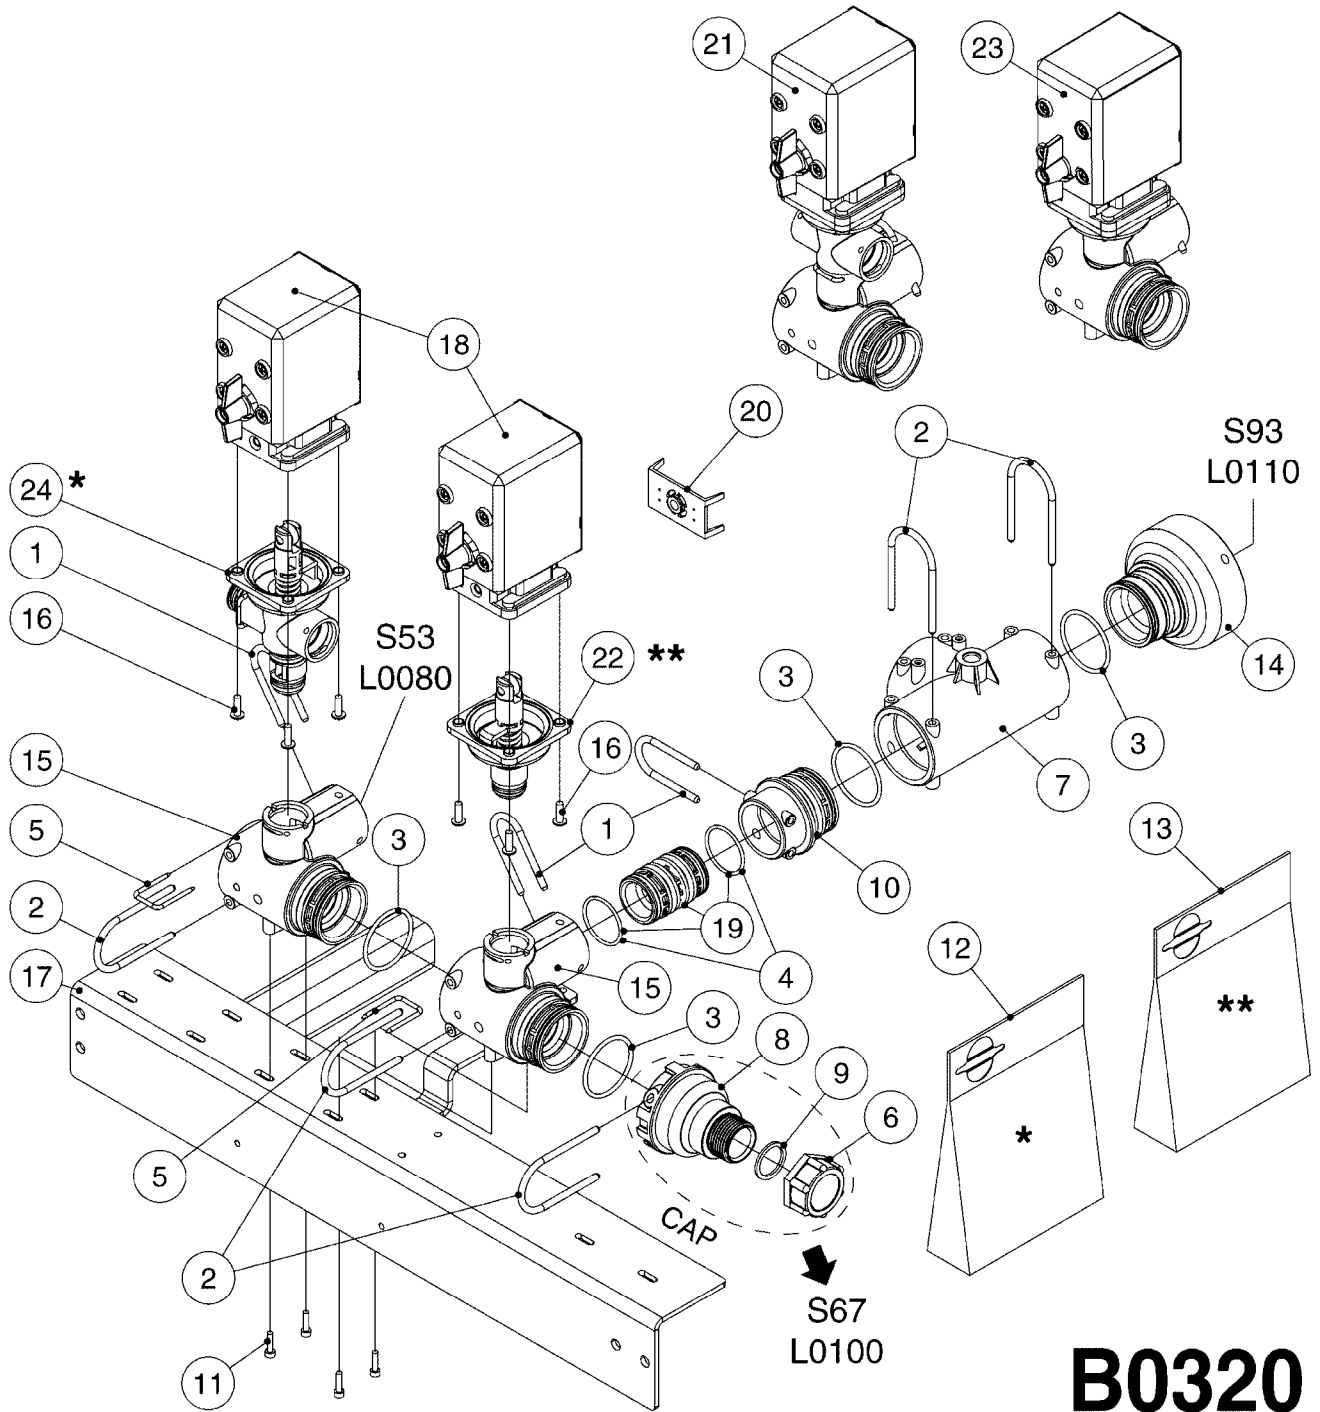

B0320

EFC BOOM VALVES
B0320-HIN, 20:05:20

Page 1
Date 12.08.2020 9:07

Pos.	parts-n°	order qty	description
1	145995	1	FITT.DK S-53 FORK
2	145996	1	FITT.DK S-67 FORK
3	242353	1	O-RING 3 X 44.2 VITON
4	242354	1	O-RING D32.2X3.0 VITON
5	270211	1	FITT.DK S25 FORK L=37.5
6	320106	1	FITT.DK CAPNUT 1" BSP
7	322224	1	FITT.DK S-67 TEE
8	322321	1	FITT.DK S-67 X 1"BSP MALE
9	330326	1	O-RING D30/D24X2 F.1"NUT
10	334564	1	FITT.DK S-67 TO S-53 ADAPTER
11	450902	1	BOLT ALLEN HEAD M4 X 16MM
12	741822	1	SEAL KIT - 1 SECTION (05)
13	755726	1	O-RING KIT F.EC/ESC SEC.VALVE
14	33500700	1	FITT.DK ADAPTER S-93F S67M
15	33502400	1	DISTRIBUTION HOUSING EFC
16	44076200	1	SCREW WN5451 5X16 SS TORX
17	61032700	1	BRACKET F. EFC SEC. VALVES < 7
17	61032800	1	BRACKET F. EFC SEC.VALVES <4>6
18	72048000	1	MOTOR, DISTRIBUTION 1:300
19	72114300	1	FITT. DK S-53 MALE MALE W.ORIN
20	72137200	1	MCROSWCH ASSY F.Boom VLV 300:1
21	72233700	1	SECTION VALVE, EFC, 1:300
22	72267200	1	SPINDLE, BYPASS VALVE NCM
23	72284000	1	BYPASS VALVE, EFC, 1:300
24	72591700	1	SPINDLE SECT.W/O CONS.PRESSURE