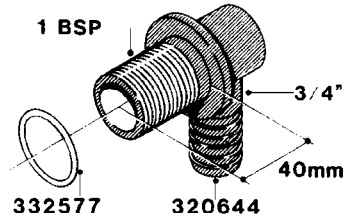

L0040

FITTINGS - NIPPLES & ELBOWS
L0040-HIN, 01:01:16

Page 1
Date 12.08.2020 9:08

parts-n°	order qty	description
10530803	1	FITT.PO.SE 2.00X2.00 45 DEG.
320191	1	FITT.DK ELB 3/8' BSP 45 DEGREE
320482	1	FITT.DK ELB. 1/2" BSP 60 DEG.
320596	1	FITT.DK ELB 3/8'-1/2'BSP 45DEG
320607	1	FITT.DK HN 3/8M X 3/8F BSP LNG
320633	1	FITT.DK HN 3/8"M X 3/8"F BSP
321451	1	FITT.DK ELB.1-1/2 X1-1/4 80DEG
321532	1	FITT.DK REDUC 3/4' X 1/2' BSP
390233	1	FITT.DK REDUC 1-1/2" X 1" BSP

L0050

FITTINGS - HOSE CONNECTORS
L0050-HIN, 01:01:16

Page 1

Date 12.08.2020 9:08

parts-n°	order qty	description
242594	1	O-RING D14 X 1.78 SCH.70-EPDM
320294	1	FITT.DK TEE 3/8X3/8HB X1/2"BSP
320305	1	FITT.DK HB 3/4'- 3/4' BSP
320386	1	FITT.DK TEE 3/8X3/8HB X3/8"BSP
320397	1	FITT.DK ELB 3/8"HB X 3/8" BSP
320401	1	FITT.DK TEE 1/2X1/2HB X1/2"BSP
320412	1	FITT.DK TEE 1/2X1/2HB X3/8'BSP
320423	1	FITT.DK ELB 1/2'HB X 3/8' BSP
320891	1	FITT.DK HB 3/8'- 3/8' BSP
320972	1	FITT.DK HB 5/16'- 1/4' BSP
322046	1	FITT.DK TEE 1/2X1/2HB X3/4'BSP
322048	1	FITT.DK TEE 3/4X3/4HB X3/4'BSP
330595	1	O-RING D24.6/D20X2.1 -3/4"
333137	1	FITT.DK CONN.1/2" F.NOZZ. DOUB
333141	1	FITT.DK CONN.1/2" F.NOZZ.SING
334041	1	FITT.DK CONN.3/4' F.NOZZ. SING
334042	1	FITT.DK CONN.3/4' F.NOZZ. DOUB
334195	1	FITT.DK ELB. 3/4"HB X 3/4"HB
10012103	1	FITT.PO.HB 1.25X1.50 IMB1012
10014003	1	FITT.PO.HB 1.25X1.25 IMB1010
10036903	1	FITT.PO.HB 1.50X1.50 IMB1212
28019303	1	FITTING HB ELB 3/4NPT-3/4HOSE
61016500	1	HOSE TAIL 3/4" 90°+RG CAP 3/4"
72026700	1	NOZZLE TUBE ADAPTER W/O-RING