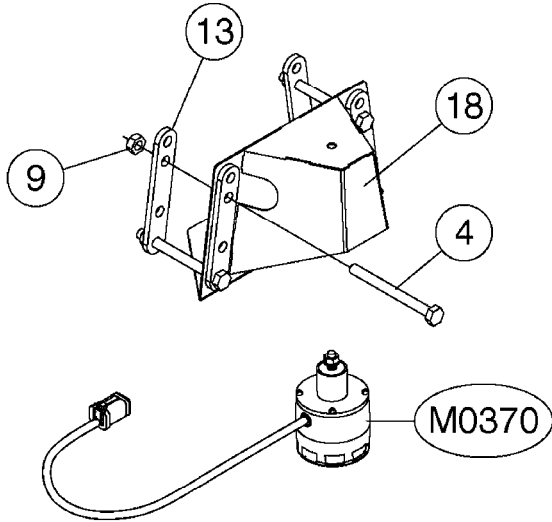

NORAC UC5 BOOM HEIGHT CONTROL
M0370-HIN, 16:10:18

Page 1

Date 12.08.2020 9:08

Pos.	parts-n°	order qty	description
1	26022703	1	CABLE, INTERFACE, TILT, NORAC UC5
2	26023503	1	CABLE UC5 INTERFACE MAIN AMP
3	26032600	1	CABLE UC5 NETWORK 14 AWG 10M
4	26043000	1	NORAC UC5 NETWORK 2 PIN PLUG
5	26043300	1	CABLE UC5 VALVE 2PIN/2PIN DT
6	26043400	1	NORAC UC5 CONTROLLER MODULE
7	26043500	1	NORAC UC5 VALVE MODULE
8	26043600	1	MODULE, INPUT, NORAC UC5
9	26043700	1	SENSOR, NORAC, UC5, ULTRASONIC
10	26043800	1	NORAC UC5 - UC7 NETWORK COUPLER 2-WAY
11	26043900	1	NORAC UC5 - UC7 NETWORK COUPLER 8-WAY
12	26044200	1	CABLE UC5 - UC7 NETWORK 18 AWG 20M
13	26023803	1	NORAC UC5 ROLL SENSOR OLD STYLE NORAC P/N 43740
13	26044300	1	UC5 - UC7 ROLL SENSOR VER. 2 NEW STYLE NORAC P/N 43741
14	26044400	1	NORAC UC5 - UC7 COUPLER 2-WAY/TERM.
15	26047100	1	CABLE UC5 NETWORK 14 AWG 1M
16	26049900	1	CABLE UC5 NETWORK 14 AWG 3M
17	26057900	1	UC5 - UC7 NETWORK 6 PIN PLUG '13
18	26058000	1	NORAC UC5 - UC7 NETWORK 12-PIN PLUG
19	26084700	1	Mesh Kit Ultrasonic Sensor FOR 2018 AND NEWER SENSORS
19	28098003	1	MESH AND CLIP KIT, NORAC FOR PRE-2018 SENSORS
20	28050303	1	NORAC RUBBER TOP&BOLT F.SENSOR DIA.30MMX30MMX8MM
21	28055503	1	NORAC VALVE MOUNTING HARDWARE
22	28086600	1	FOAM DISC F. SENSOR NORAC
23	78216100	1	NORAC VALVE BLOCK COMP, DEUTSCH CON.

M0375