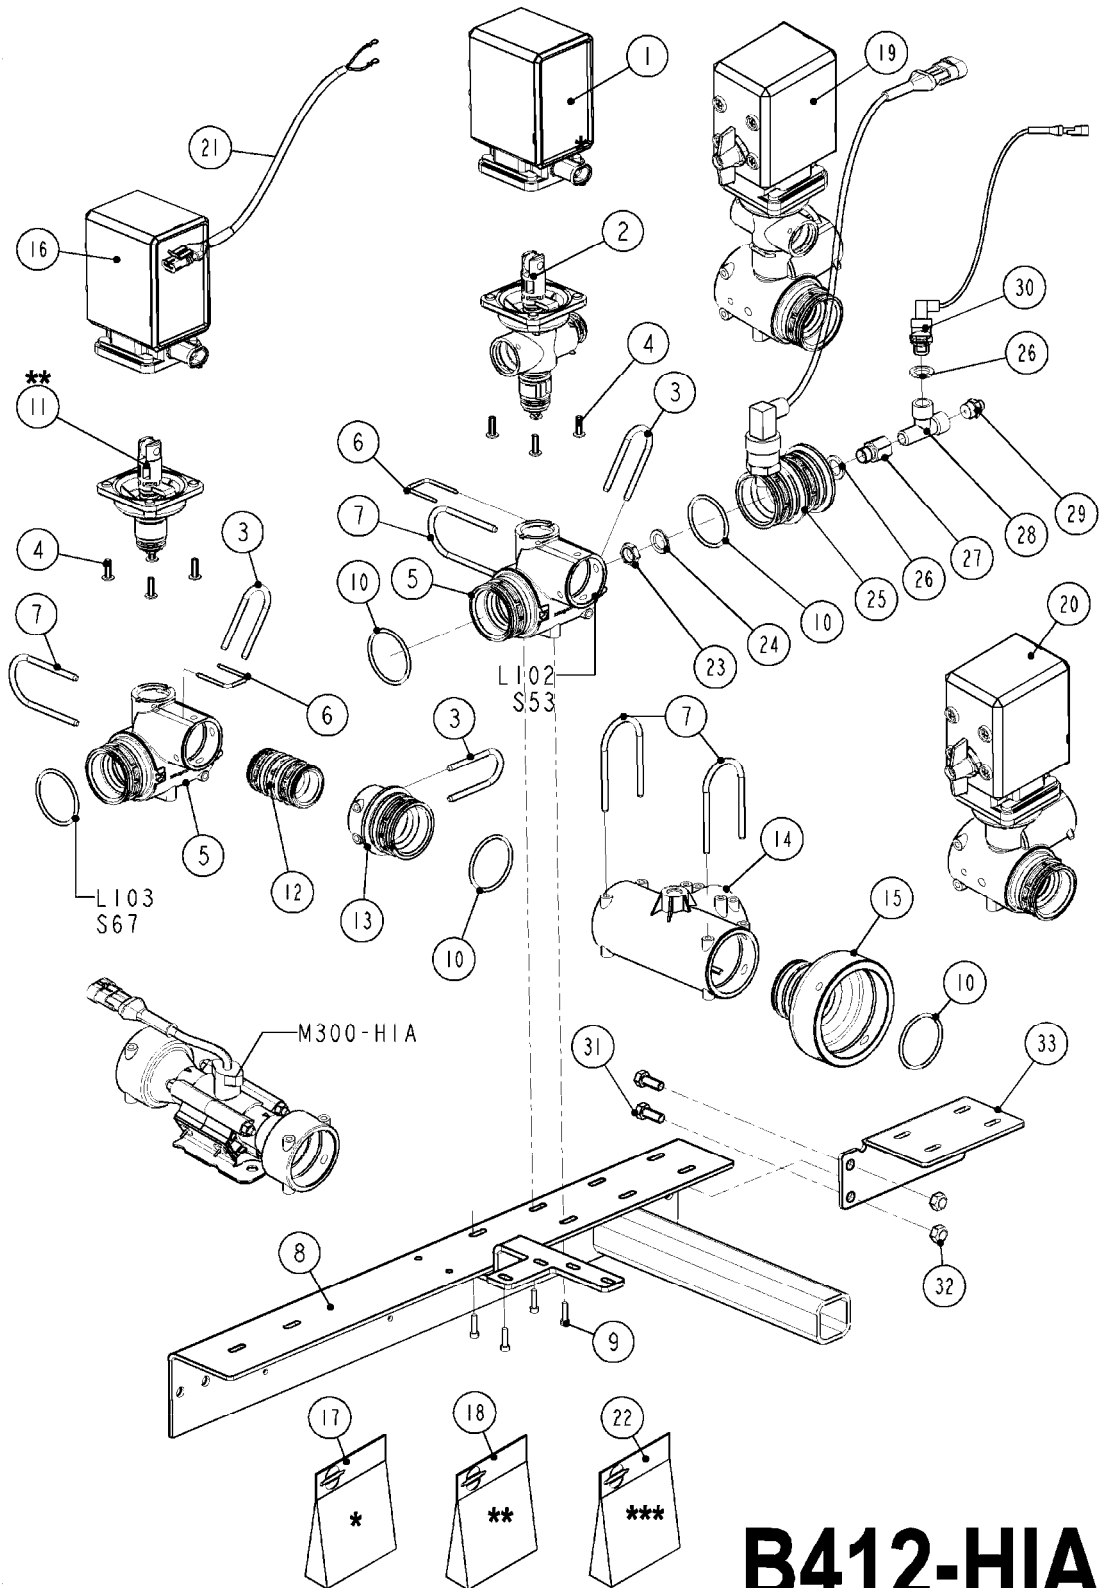

B412-HIA

DISTRIBUTOR EFC DIVIDED (05)
B412-HIA, 27:04:16

Page 1

Date 12.08.2020 9:07

Pos.	parts-n°	order qty	description
1	72087800	1	MOTOR HOUSING DIST 1:300
2	72591700	1	SPINDLE SECT.W/O CONS.PRESSURE
3	145995	1	FITT.DK S-53 FORK
4	440675	1	SCREW F. PLASTIC 5X16 SS
5	33502400	1	DISTRIBUTION HOUSING EFC
6	270211	1	FITT.DK S25 FORK L=37.5
7	145996	1	FITT.DK S-67 FORK
8	61032800	1	BRACKET F. EFC SEC.VALVES <4>6
9	450902	1	BOLT ALLEN HEAD M4 X 16MM
10	241973	1	O-RING Ø3 X 44.2 70 SHORES NITRIL
10	242353	1	O-RING 3 X 44.2 VITON
11	72267200	1	SPINDLE, BYPASS VALVE NCM
12	72114300	1	FITT. DK S-53 MALE MALE W.ORIN
13	334564	1	FITT.DK S-67 TO S-53 ADAPTER
14	322224	1	FITT.DK S-67 TEE
15	33500700	1	FITT.DK ADAPTER S-93F S67M
16	72087800	1	MOTOR HOUSING DIST 1:300
17	741822	1	SEAL KIT - 1 SECTION (05)
18	755726	1	O-RING KIT F.EC/ESC SEC.VALVE
19	72233700	1	SECTION VALVE, EFC, 1:300
20	72284000	1	BYPASS VALVE, EFC, 1:300
21	73124300	1	CABLE AMP SS 2P 2.8 SPADE L=600mm
22	74196100	1	BAG OF 10 PCS. 241973 O-RINGS
23	141341	1	NUT 1/4' BSP
24	145631	1	WASHER D21.5/D13.5X2.5 BRASS
25	391135	1	FITT. S67 PLUG W/13.2Ø HOLE
26	241404	1	DOWTY SEAL 1/4"
27	14076900	1	NIPPLE 1/4" I-1/4" U L=28.5 SS
28	232285	1	T-PIECE 1/4" 2 X INT. 1
29	232230	1	QUICK COUPLER 1/4"BSP X 4 MM
30	72565100	1	Pressure Trans. 0-10Bar 4-20mA L=1000mm CM05 and CM11
30	72555000	1	PRES.TRANSDUCER FOR REG NAV 07
31	420582	1	BOLT HEX 8.8 DEL M8X20 FT A2
32	460143	1	LOCK NUT M8 SST A2 DIN985
33	16137500	1	BRACKET F. EFC SEC.VALVES +2