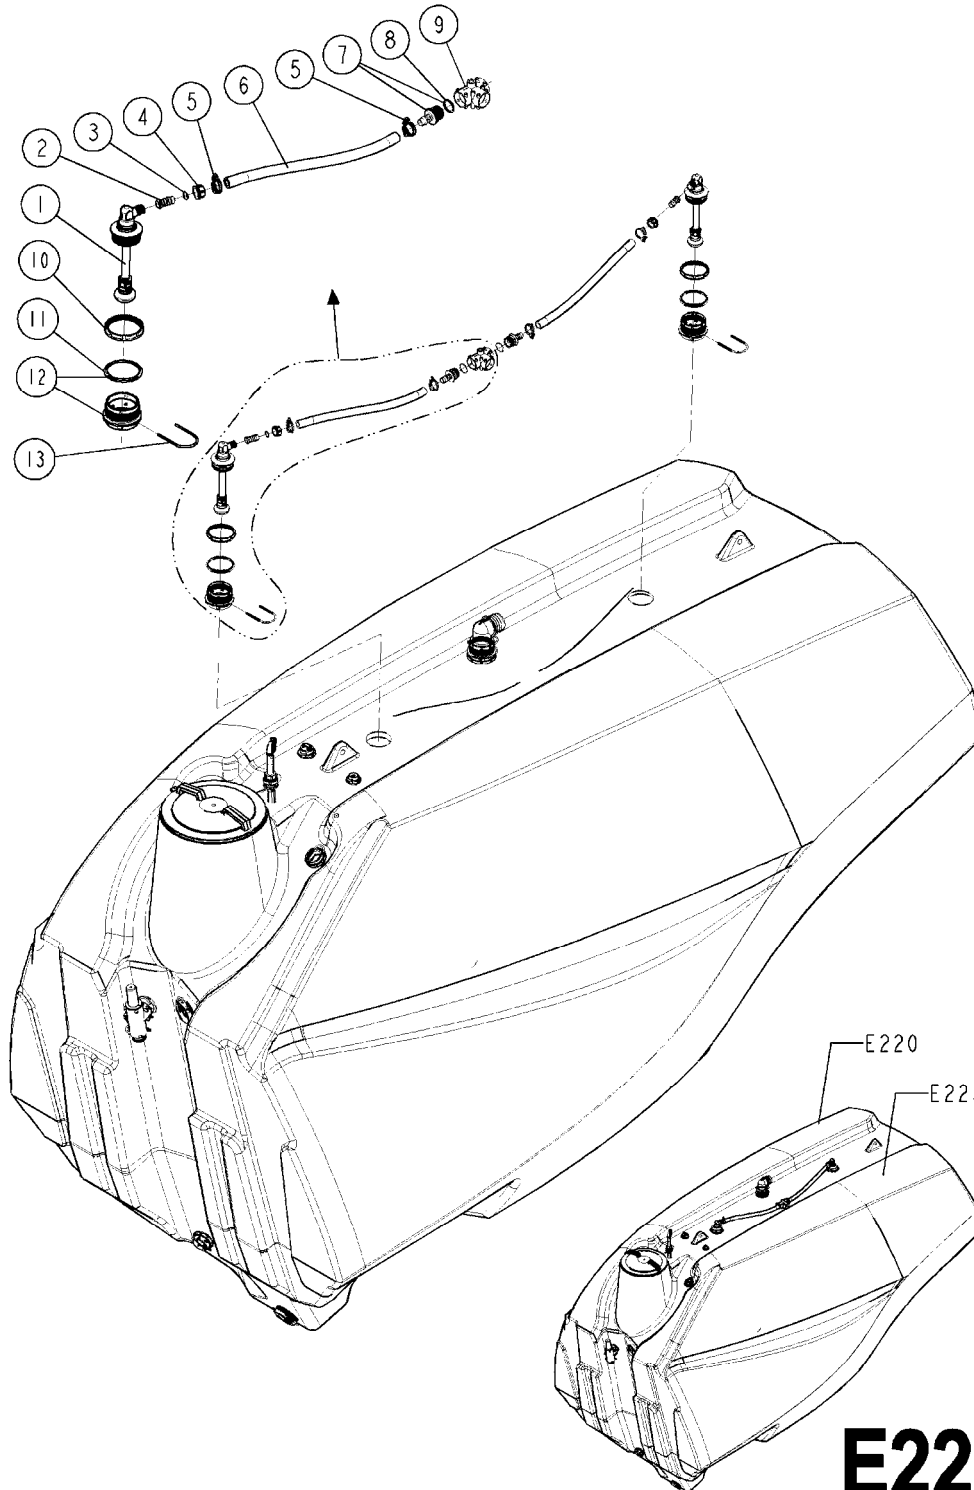

E224
CM11 (all) Rinsing nozzle assy

CM11 (ALL) RINSING NOZZLE
ASSY.
E224-HIA, 19:11:12

Page 1
Date 12.08.2020 9:08

Pos.	parts-n°	order qty	description
1	72358000	1	TANK RINSE LOW MOD.ASSMBLY NCM
2	330691	1	FITT.DK HB 3/4'F.3/4' NUT
3	330595	1	O-RING D24.6/D20X2.1 -3/4"
4	320283	1	FITT.DK NUT 3/4"BSP
5	334531	1	CLAMP HOSE PLASTIC 3/4"
6	927124	1	HOSE R X 60 BAR X 1 X 0012" CM 33/4500 L > 385mm
6	927124	1	HOSE R X 60 BAR X 1 X 0012" CM 55/7000 L > 620mm
7	334229	1	FITT.DK S-53 STR.3/4"
8	242109	1	O-RING D32.2x3.0
9	322352	1	FITT.DK S-53 TEE
10	322109	1	FITT.DK S-93 BULKHEAD NUT
11	334262	1	GASKET F.S-93 BULKHEAD
12	726465	1	FITT.DK S-93 BULKHEAD W/GASKET
13	145997	1	FITT.DK S-93 FORK