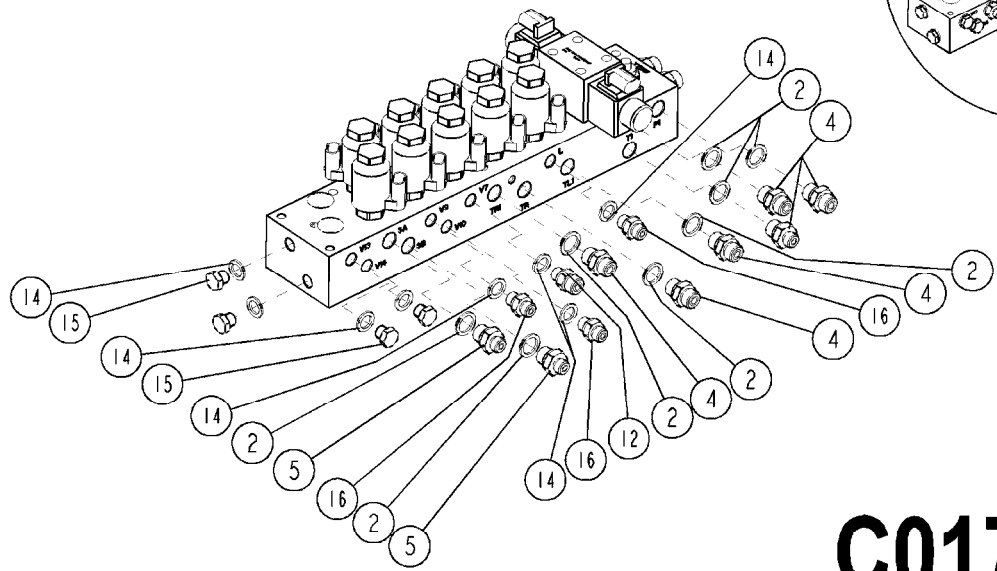

C017-HIA

HY.BLOCK AH. HAZ
C017-HIA, 29:08:18

Page 1

Date 12.08.2020 9:07

Pos.	parts-n°	order qty	description
1	73024700	1	HYD. BLOCK DDZ SPAREPART
2	240866	1	DOWTYSEAL 3/8"
3	146790	1	PLUG 3/8" RG L=20 SS
4	23234300	1	HEX NIPPLE 3/8"-11/16"
5	23235700	1	HEX NIPPLE 3/8"-9/16"
6	78216800	1	FLOW REGULATING VALVE, 3/4"
7	782116	1	HY SOLENOID VALVE MD1L-S3/10N-D12K1/P
8	450914	1	UH.SKR. M 4 X 8 8.8ELZ
9	78222800	1	SOLENOID VALVE NC, DOUBLE LOCK
10	78222700	1	COIL W. AMP
11	75586600	1	SOLENOID VALVE NC, + COIL
12	23236700	1	HEX NIPPLE 1/4"-11/16" - 1.2mm
13	782131	1	BLIND PLUG F.3/4" CARTR.VALVE
14	241404	1	DOWTY SEAL 1/4"
15	14010400	1	PLUG 1/4" BSP
16	23234500	1	HEX NIPPLE 1/4" - 9/16"