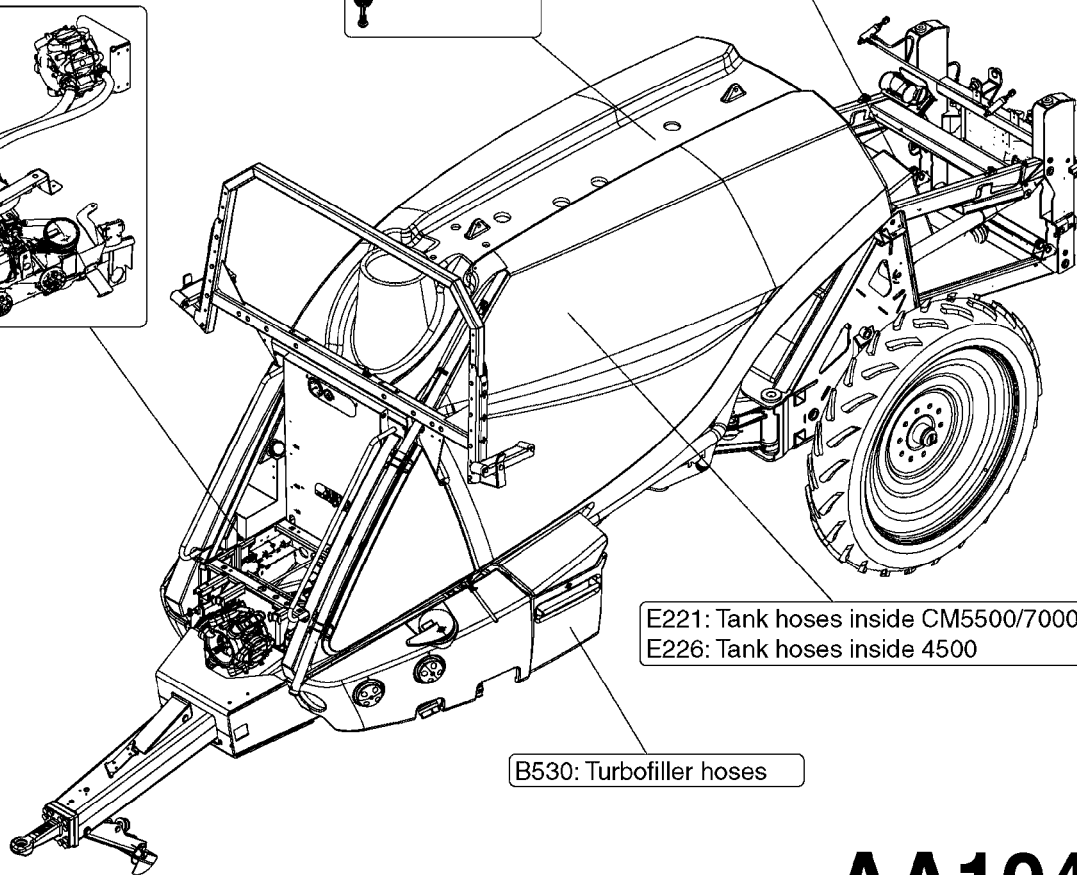

E224

K261: Rinsing tank hoses