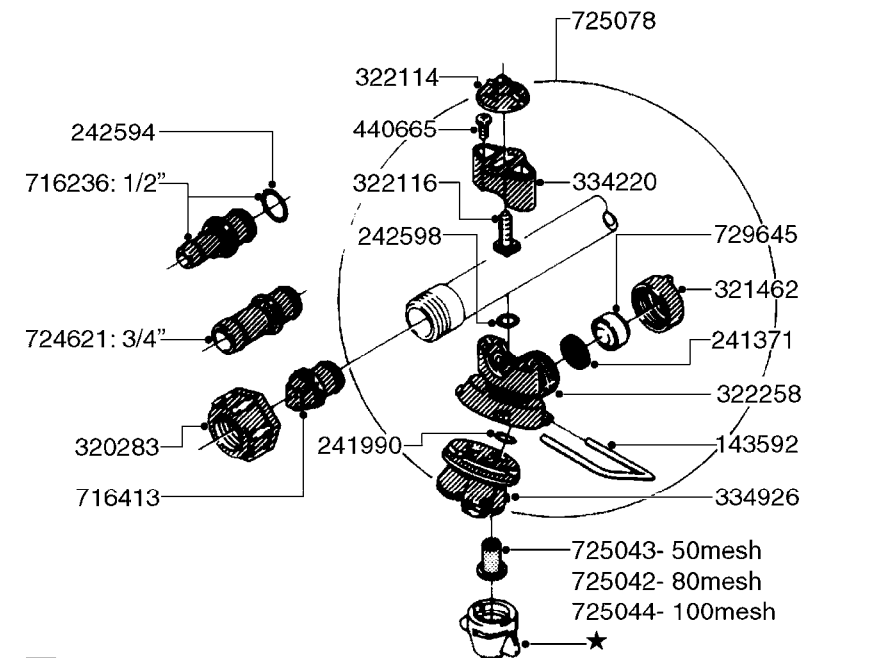

TRIPLET NOZZLE BODY

D1090

*=REFER TO HARDI NOZZLE CATALOG