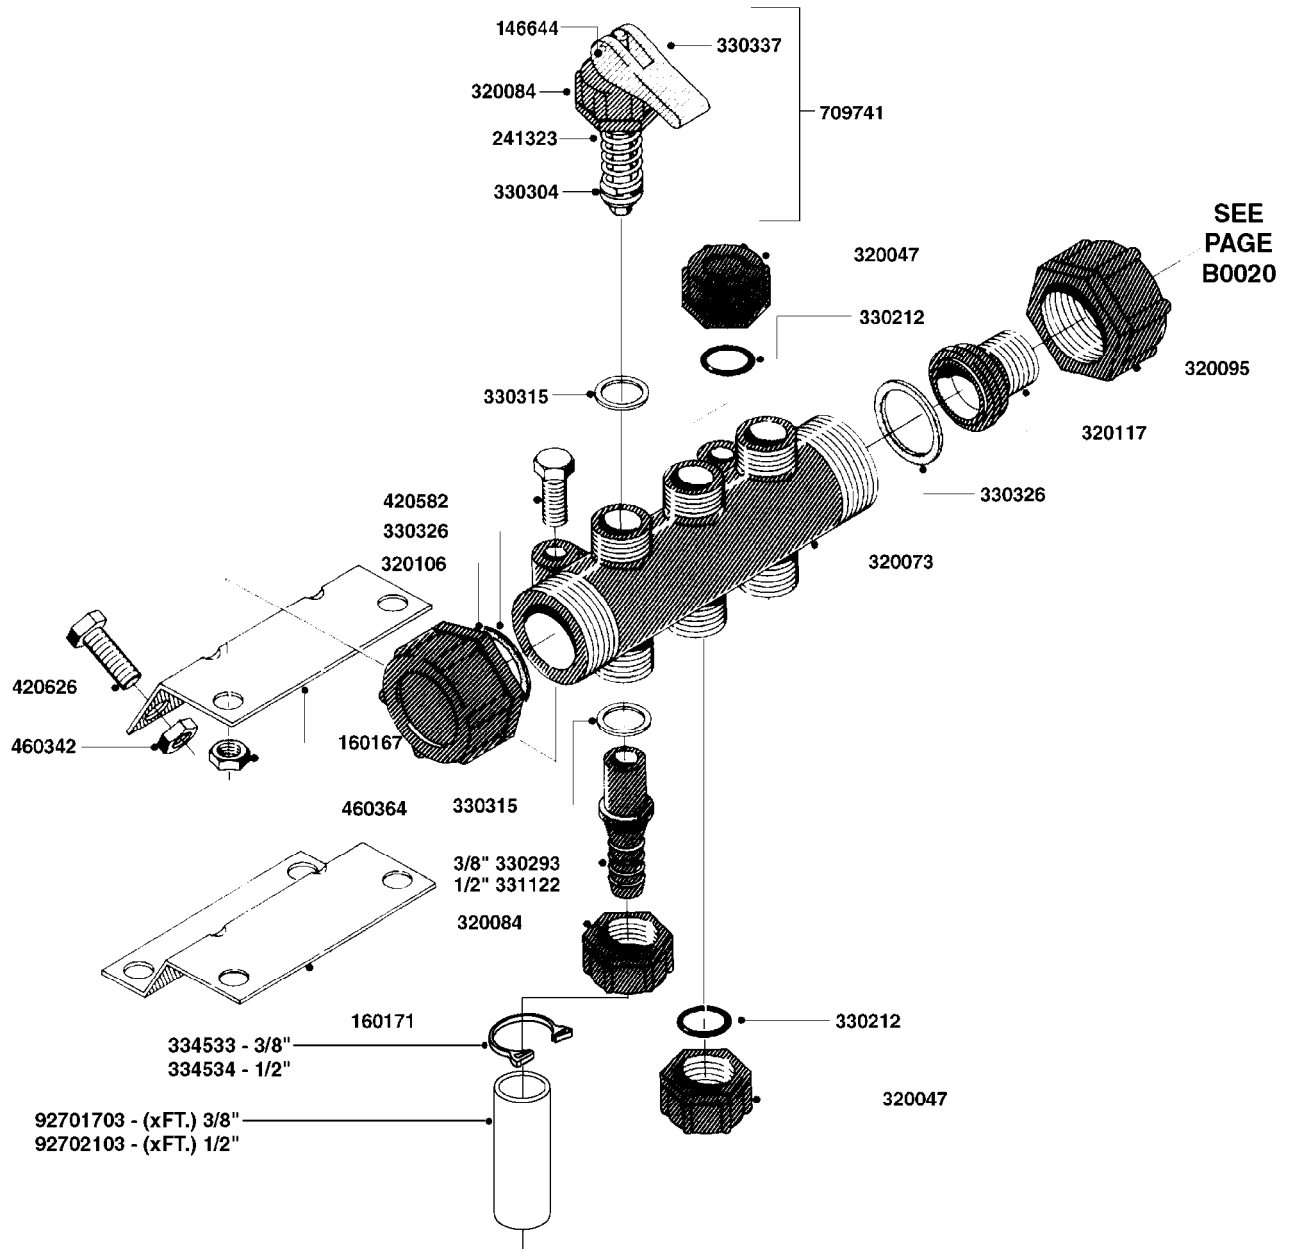

SEE PAGE B0020

parts-n°	order qty	description
146644	1	PIN D3X19 STAINLESS
160167	1	MOUNTING PLATE LP
160171	1	MOUNTING PLATE NK
241323	1	O-RING D5.3X2.4 NITRIL
320047	1	FITT.DK CAPNUT 1/2" BSP
320073	1	DISTRIBUTOR HOUSING 1/2"
320084	1	FITT.DK NUT 1/2" BSP
320095	1	FITT.DK NUT 1" BSP
320106	1	FITT.DK CAPNUT 1" BSP
320117	1	FITT.DK CONN.1/2"BSP F. 1" CAP
330212	1	O-RING D19/D14X2.4 F.1/2"NUT
330293	1	VALVE SEAT WITH 3/8" HOSE TAIL
330304	1	VALVE CONE D14
330315	1	O-RING D18.4/D13X.6
330326	1	O-RING D30/D24X2 F.1"NUT
330337	1	HANDLE F. FLIP VALVE
331122	1	VALVE SEAT WITH 1/2" HOSE TAIL
334533	1	CLAMP HOSE PLASTIC 3/8"
334534	1	CLAMP HOSE PLASTIC 1/2"
420582	1	BOLT HEX 8.8 DEL M8X20 FT A2
420626	1	BOLT HEX 8.8 DEL M10X20 FT
460342	1	NUT HEX M10 DEL DIN934
460364	1	NUT HEX M8 GALV.
702634	1	DIST.HOUSING ASSEMBLY (2-VALVE)
709741	1	VALVE ASSY. 1/2" FLIP LEVER
841072	1	DISTRIBUT. VALVE 1/2" NK
841094	1	DISTRIBUT. VALVE 1/2" LP,BL
92701703	1	HOSE R X3/8" X300PSI WP X0012"
92702103	1	HOSE R X1/2" X300PSI WP X0012"