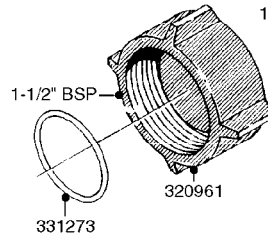

L0020

FITTINGS-T-PIECES, CAPS & ELBOWS
L0020-HIN, 01:01:16

Page 1
Date 16.03.2016 10:39

parts-n°	order qty	description
10053603	1	FITT. CAPNUT 2"BSP 5601
10194303	1	CAP BLANK 1 1/2 MCPHEE 210060
320047	1	FITT.DK CAPNUT 1/2" BSP
320106	1	FITT.DK CAPNUT 1" BSP
320272	1	FITT.DK CAPNUT 3/8" BSP
320316	1	FITT.DK TEE 3/4" X3/4" X1"BSP
320331	1	FITT.DK TEE 1" - 1" - 3/4" BSP
320342	1	FITT.DK EL 3/4"M X 1"F BSP
320563	1	FITT.DK 3 WAY 1/2" 110 DEG.
320677	1	NO LONGER AVAILABLE
320961	1	FITT.DK CAPNUT 1-1/2" BSP
321053	1	FITT.DK TEE 1/2 X1/2 X1/2" BSP
322072	1	FITT.DK TEE 3/8'X3/8'X3/8' BSP
322095	1	FITT.DK TEE 1-1/2 X1-1/4 X3/4" BSP
322138	1	FITT.DK ELB 1"M X 1"F BSP
330013	1	O-RING D15/D10X2.5 F.3/8"NUT
330212	1	O-RING D19/D14X2.4 F.1/2"NUT
330326	1	O-RING D30/D24X2 F.1"NUT
331273	1	O-RING D44/D38X2 F.1-1/2"