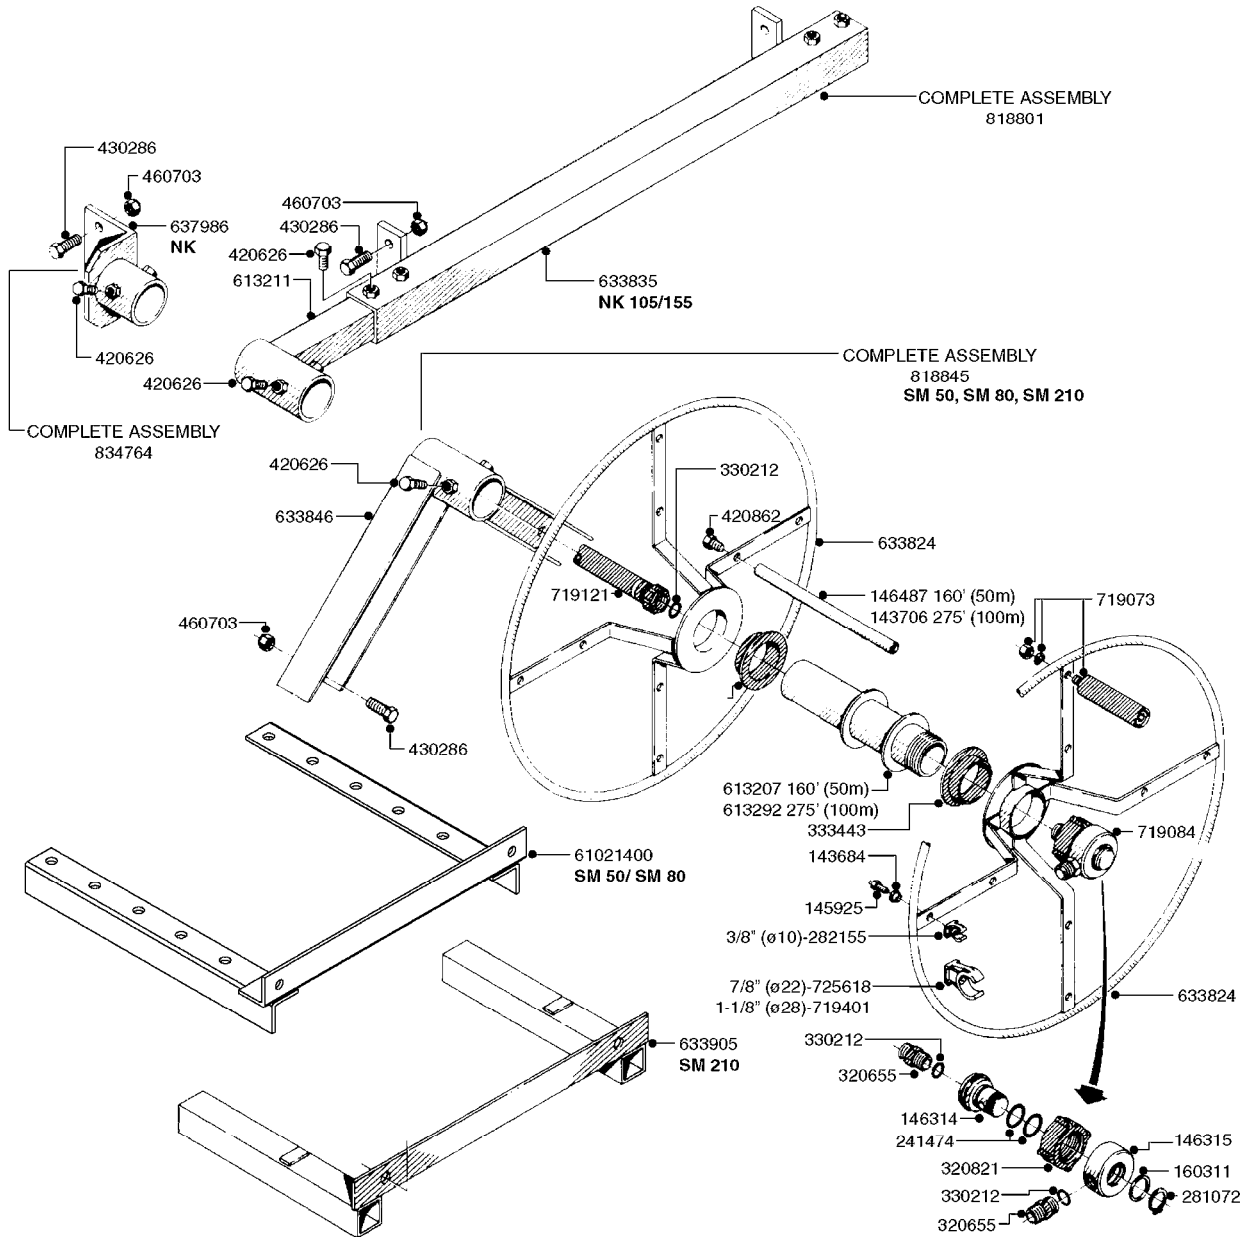

COMPLETE ASSEMBLY:
818377 - 160' x 3/8" (50m) HOSE REEL
818381 - 320' X 3/8" (100m) HOSE REEL

K0490

HOSE REEL ASSEMBLIES
K0490-HIN, 01:01:16

Page 1

Date 16.03.2016 10:39

parts-n°	order qty	description
143684	1	BUSHING F. HOSE REEL
143706	1	SPACER TUBE F. 275' HOSE REEL
145925	1	NIPPLE M10 M6
146314	1	UNION BUSHING F.HOSE REEL
146315	1	RING FOR HOSE REEL
146487	1	SPACER ROD F/HOSE REEL 225mm
160311	1	WASHER D30/D20.4X2
241474	1	O-RING NITRIL
281072	1	SNAP-RING OUTER 20X1.20
282155	1	CLIP F.TUBE SUPPORT
320655	1	FITT.DK HN 1/2"-1/2" BSP
320821	1	FITT.DK NUT 1-1/2" BSP
330212	1	O-RING D19/D14X2.4 F.1/2"NUT
333443	1	BUSHING F. HOSE REEL
420604	1	BOLT HEX 8.8 DEL M10X25 FT DIN933
420626	1	BOLT HEX 8.8 DEL M10X20 FT
420862	1	BOLT HEX 8.8 DEL M10X16 FT
430286	1	BOLT HEX 8.8 DEL M12X30 FT
460423	1	NUT HEX M10X1.5 LOCK
460703	1	NUT HEX M12X1.75 LOCK DIN985
613207	1	CENTER TUBE FOR 164'HOSE REEL
613211	1	HOSE REEL NK 80/105
613292	1	CENTER TUBE 100 MM
633824	1	SIDE FOR HOSE REEL
633835	1	OUTER TUBE NK 300-600
633846	1	FITTING FOR HOSE REEL TR2/TR3
633905	1	BRKTS. HOSE REEL SM210
637986	1	CLAMP FITTING HOSE REEL
719073	1	HANDLE ASSY. F. HOSE REEL
719084	1	SWIVEL F.HOSE REEL
719121	1	HOSE 1/2'X2500M NUT
719401	1	CLIPS F.PISTOL ASSY.
725618	1	CLIP WHITE PLASTIC SNAP TYPE
818377	1	REEL FOR HOSE 160' X 3/8"
818381	1	REEL FOR HOSE 320' X 3/8'
818801	1	BKT.HOSE REEL MOUNT NL/NK/BOOM
818845	1	BKT.HOSE REEL SM210
833768	1	HOLDER F. HOSE REEL
834764	1	BKT.HOSE REEL MOUNT ESTATE SPR
61021400	1	BKT. BOOM MOUNT SM53/80 US