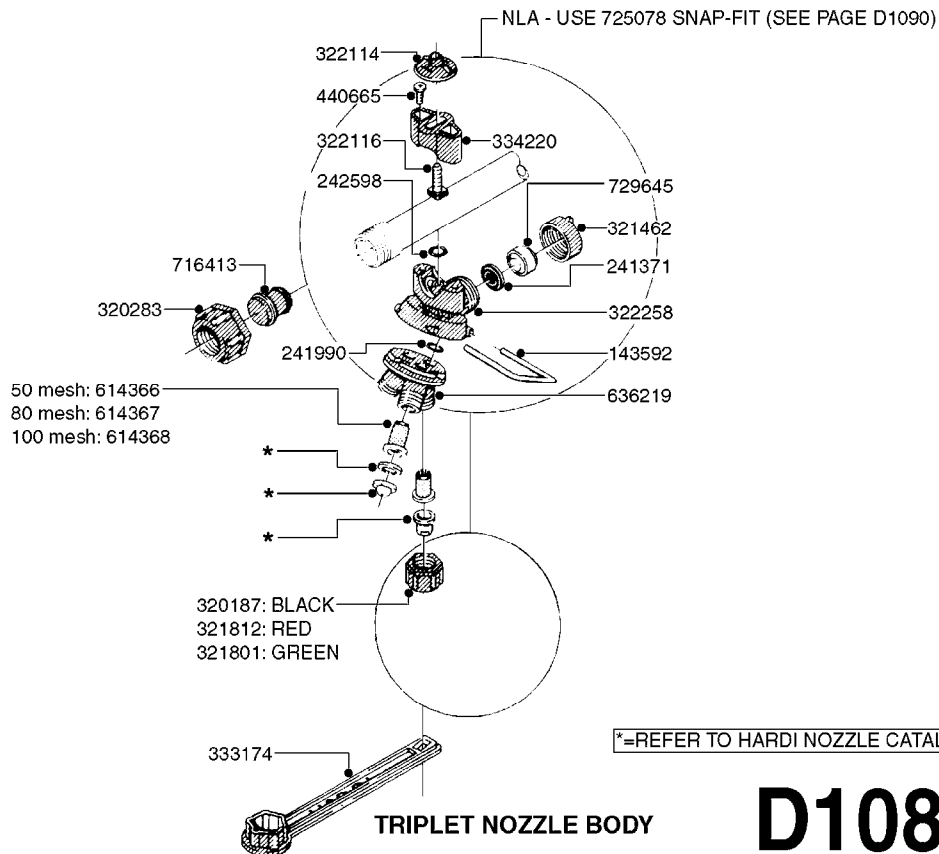

D1080

NOZZLE BODIES-THREADED
D1080-HIN, 01:01:16

Page 1

Date 16.03.2016 10:39

parts-n°	order qty	description
143592	1	LOCK CLAMP FOR TRIPLET
241371	1	DIAPHRAGM, NO-DRIP alt 241371
241990	1	O-RING D9.3 X 2.4 VITON
242598	1	O-RING D7.0 X 2.5 NITRIL
320187	1	FITT.DK CAP 3/8" BSP BLACK
320283	1	FITT.DK NUT 3/4"BSP
321462	1	CAP F.NO-DRIP ASSY.
321801	1	FITT.DK CAP 3/8' BSP GREEN
321812	1	FITT.DK CAP 3/8' BSP RED
322114	1	NUT PLASTIC F.NOZZ.H
322116	1	BOLT PLASTIC F.NOZZ.H.
322258	1	HOUSING F.TRIPLET
322259	1	HOUSING LOWER NOZZLE SNGL 3/8"
333174	1	NOZZLE ALIGNMENT KEY
334220	1	YOKE, UPPER NOZZLE BODY
390639	1	O-RING F.NOZZLE FILTER
440665	1	SCREW M4.2X16 STAINLESS
614366	1	FILTER 50 MESH F.NOZZLE BLUE
614367	1	FILTER 80 MESH F.NOZZLE RED
614368	1	FILTER 100 MESH F.NOZZLE YEL.
636219	1	THREADED TURN PLATE F TRIPLET
716037	1	NOZZLE BODY THREADED COMPLETE
716413	1	FITT.DK PLUG ASSY. F.NOZ TUBE
725042	1	SCREEN 80 MESH W.GASKET, RED
725043	1	SCREEN 50 MESH W.GASKET, BLUE
725044	1	SCREEN 100 MESH W.GASKET, YELLO
725078	1	SNAP-FIT TRIPLET W/O NOZZ HOLD
729645	1	NON-DRIP SPRING ASSY.GREEN 10