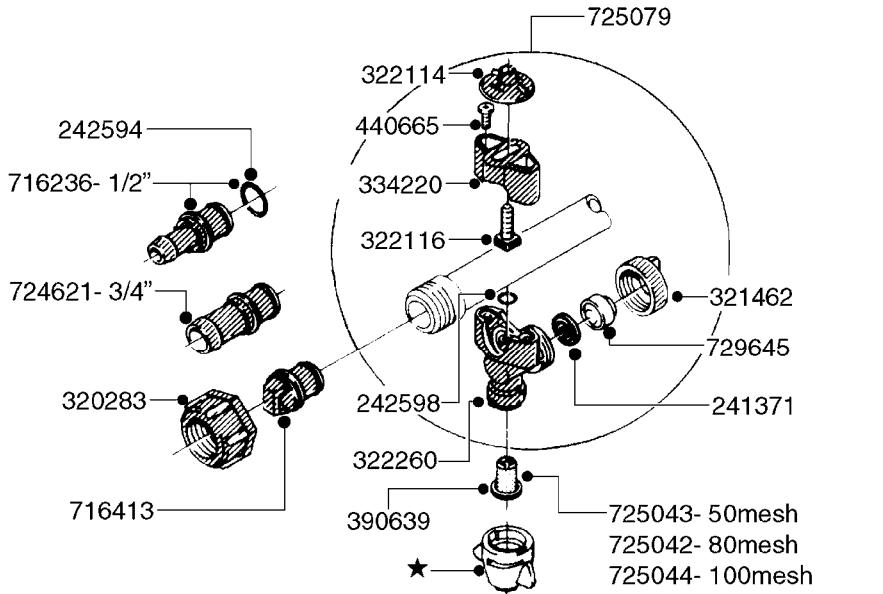

D1080

NOZZLE BODIES-THREADED
D1080-HIN, 01:01:16

Page 1

Date 16.03.2016 10:39

parts-n°	order qty	description
143592	1	LOCK CLAMP FOR TRIPLET
241371	1	DIAPHRAGM, NO-DRIP alt 241371
241990	1	O-RING D9.3 X 2.4 VITON
242598	1	O-RING D7.0 X 2.5 NITRIL
320187	1	FITT.DK CAP 3/8" BSP BLACK
320283	1	FITT.DK NUT 3/4"BSP
321462	1	CAP F.NO-DRIP ASSY.
321801	1	FITT.DK CAP 3/8' BSP GREEN
321812	1	FITT.DK CAP 3/8' BSP RED
322114	1	NUT PLASTIC F.NOZZ.H
322116	1	BOLT PLASTIC F.NOZZ.H.
322258	1	HOUSING F.TRIPLET
322259	1	HOUSING LOWER NOZZLE SNGL 3/8"
333174	1	NOZZLE ALIGNMENT KEY
334220	1	YOKE, UPPER NOZZLE BODY
390639	1	O-RING F.NOZZLE FILTER
440665	1	SCREW M4.2X16 STAINLESS
614366	1	FILTER 50 MESH F.NOZZLE BLUE
614367	1	FILTER 80 MESH F.NOZZLE RED
614368	1	FILTER 100 MESH F.NOZZLE YEL.
636219	1	THREADED TURN PLATE F TRIPLET
716037	1	NOZZLE BODY THREADED COMPLETE
716413	1	FITT.DK PLUG ASSY. F.NOZ TUBE
725042	1	SCREEN 80 MESH W.GASKET, RED
725043	1	SCREEN 50 MESH W.GASKET, BLUE
725044	1	SCREEN 100 MESH W.GASKET, YELLO
725078	1	SNAP-FIT TRIPLET W/O NOZZ HOLD
729645	1	NON-DRIP SPRING ASSY.GREEN 10