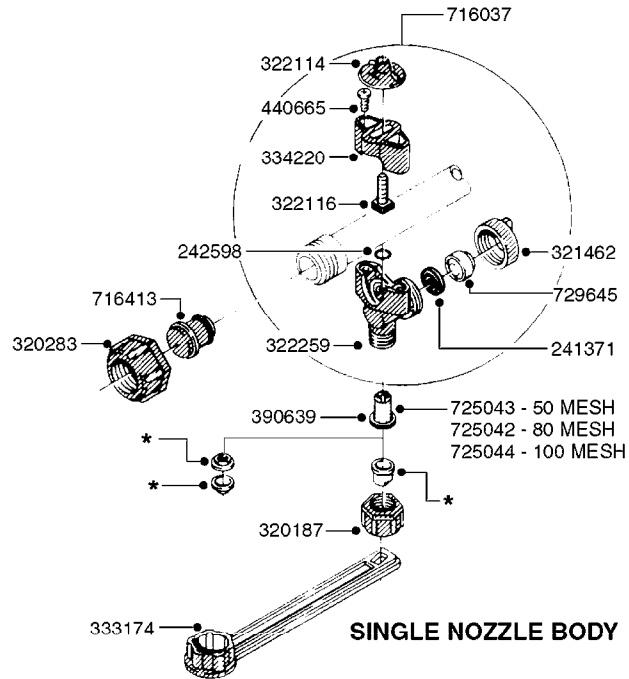

D1080

NOZZLE BODIES-THREADED
D1080-HIN, 01:01:16

Page 1

Date 16.03.2016 10:39

parts-n°	order qty	description
143592	1	LOCK CLAMP FOR TRIPLET
241371	1	DIAPHRAGM, NO-DRIP alt 241371
241990	1	O-RING D9.3 X 2.4 VITON
242598	1	O-RING D7.0 X 2.5 NITRIL
320187	1	FITT.DK CAP 3/8" BSP BLACK
320283	1	FITT.DK NUT 3/4"BSP
321462	1	CAP F.NO-DRIP ASSY.
321801	1	FITT.DK CAP 3/8' BSP GREEN
321812	1	FITT.DK CAP 3/8' BSP RED
322114	1	NUT PLASTIC F.NOZZ.H
322116	1	BOLT PLASTIC F.NOZZ.H.
322258	1	HOUSING F.TRIPLET
322259	1	HOUSING LOWER NOZZLE SNGL 3/8"
333174	1	NOZZLE ALIGNMENT KEY
334220	1	YOKE, UPPER NOZZLE BODY
390639	1	O-RING F.NOZZLE FILTER
440665	1	SCREW M4.2X16 STAINLESS
614366	1	FILTER 50 MESH F.NOZZLE BLUE
614367	1	FILTER 80 MESH F.NOZZLE RED
614368	1	FILTER 100 MESH F.NOZZLE YEL.
636219	1	THREADED TURN PLATE F TRIPLET
716037	1	NOZZLE BODY THREADED COMPLETE
716413	1	FITT.DK PLUG ASSY. F.NOZ TUBE
725042	1	SCREEN 80 MESH W.GASKET, RED
725043	1	SCREEN 50 MESH W.GASKET, BLUE
725044	1	SCREEN 100 MESH W.GASKET, YELLO
725078	1	SNAP-FIT TRIPLET W/O NOZZ HOLD
729645	1	NON-DRIP SPRING ASSY.GREEN 10