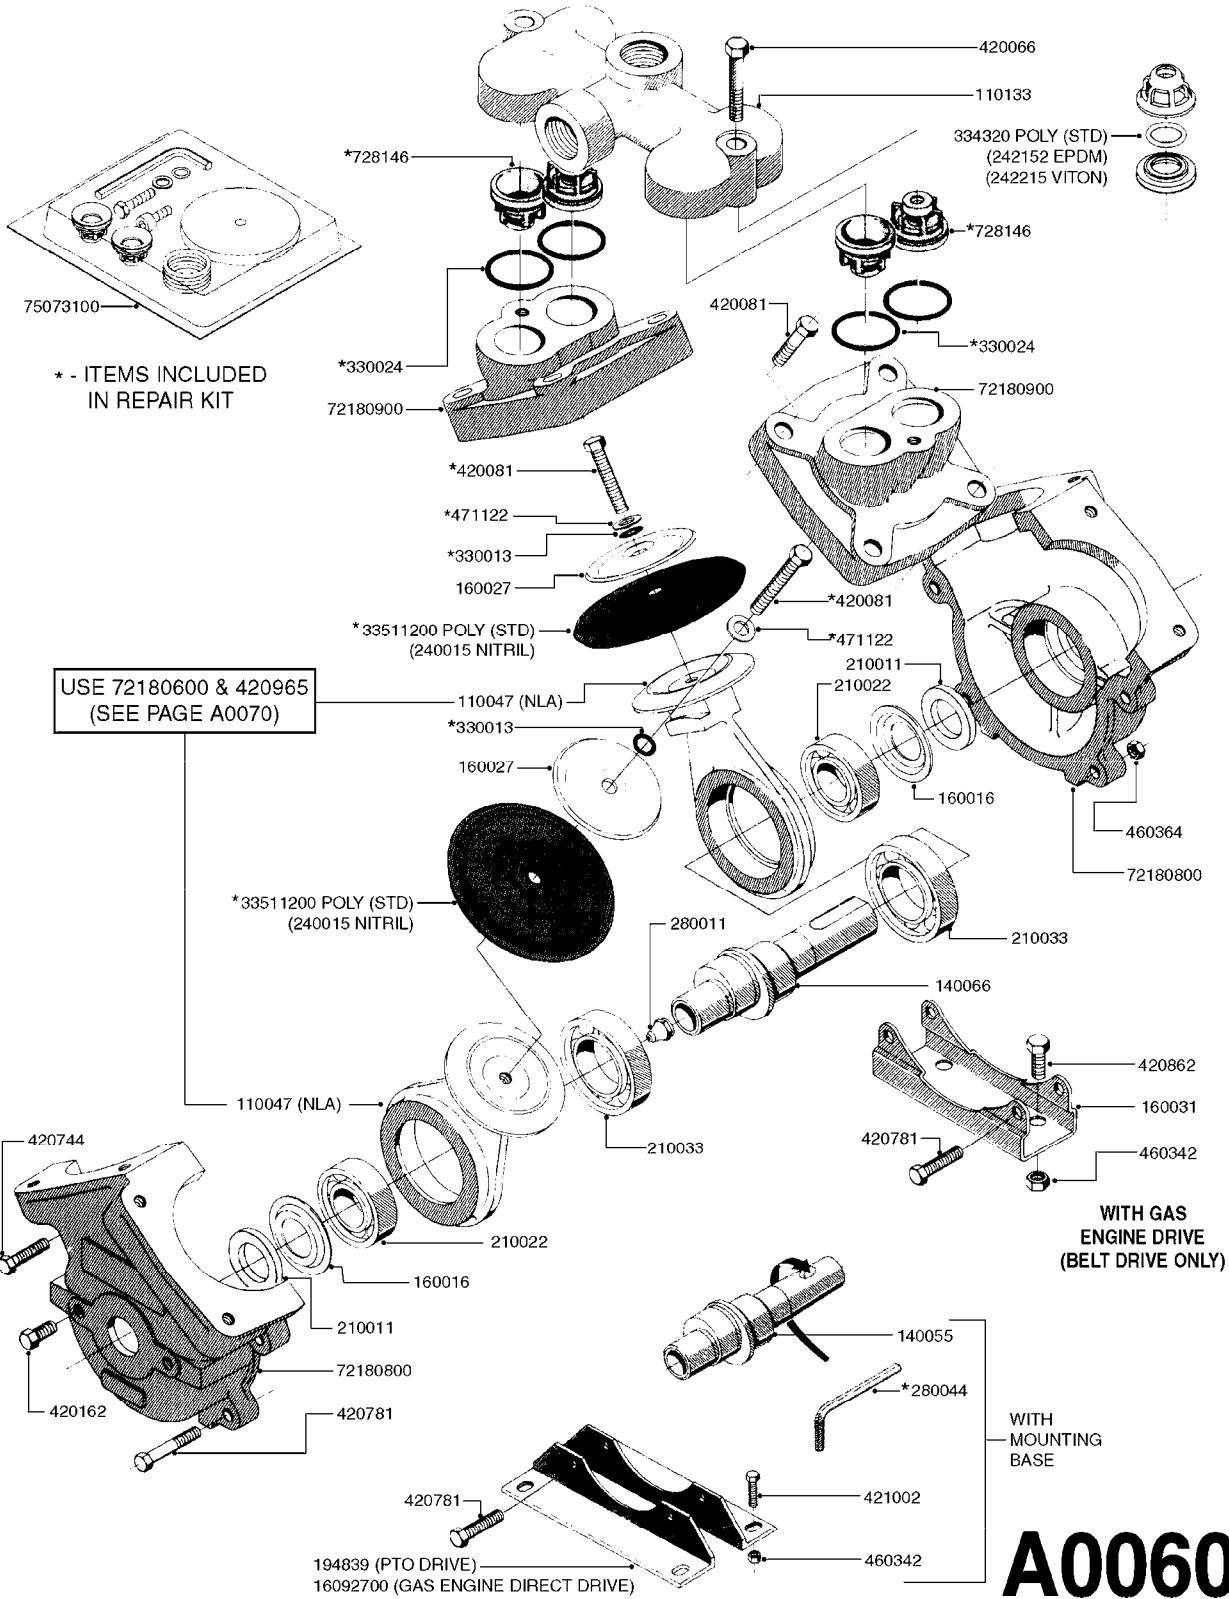

PUMP - 600
A0060-HIN, 01:01:16

PUMP - 600
A0060-HIN, 01:01:16

Page 1
Date 16.03.2016 10:39

parts-n°	order qty	description
110047	1	CONN.ROD MOD.500-600 72180600
110133	1	VALVE CHAMBER MOD 600 PAINTED
140055	1	CRANK SHAFT, MODEL 600
140066	1	CRANK SHAFT, MODEL 600/4
160016	1	DUST PLATE
160027	1	DIAPHRAGM UPPER DISC 500-600
160031	1	BASE PLATE MODEL 500-600
194839	1	ANGLE IRON FOOT, M 500-600 RED
210011	1	SEAL FELT D39/23 X 4
210022	1	BEARING BALL 6205
210033	1	BEARING BALL 6007
240015	1	DIAPHRAGM MODEL 500-600 NITRIL
242152	1	O-RING D18.2X3 EPDM
242215	1	O-RING D18X3 VITON
280011	1	GREASE NIPPLE 3/8" SAE H TR
280044	1	KEY HEXAGON W6 3/16"
330013	1	O-RING D15/D10X2.5 F.3/8"NUT
330024	1	O-RING D41,1/D34.5 X 3,5
334320	1	O-RING D18X3 POLYURETHANE
420066	1	BOLT HEX 8.8 DEL 3/8"X50MM
420081	1	BOLT HEX 8.8 DEL 3/8"X40MM
420162	1	BOLT HEX 8.8 DEL 3/8"x15MM
420744	1	BOLT HEX 8.8 DEL M8X40
420781	1	BOLT HEX 8.8 DEL M8X50
420862	1	BOLT HEX 8.8 DEL M10X16 FT
420965	1	M10X40 MACHINE SCREW STAINLESS
421002	1	BOLT HEX 8.8 DEL M10X30 FT DIN933
460342	1	NUT HEX M10 DEL DIN934
460364	1	NUT HEX M8 GALV.
471122	1	WASHER, M10, Ø20/10.5X 2.0, SS
728146	1	VALVE FOR 361(726890/707932)
16092700	1	PUMP MOUNT PLATE TALL 500/600
33511200	1	DIAPHRAGM 500-603 PUR 2006
72180600	1	CONNECTING ROD FOR 503-603 M10
72180800	1	PUMP HOUSING 603 RED W/BOLTS
72180900	1	DIAPHRAGM COVER MOD. 600
75073100	1	PUMP KIT 600 "06"