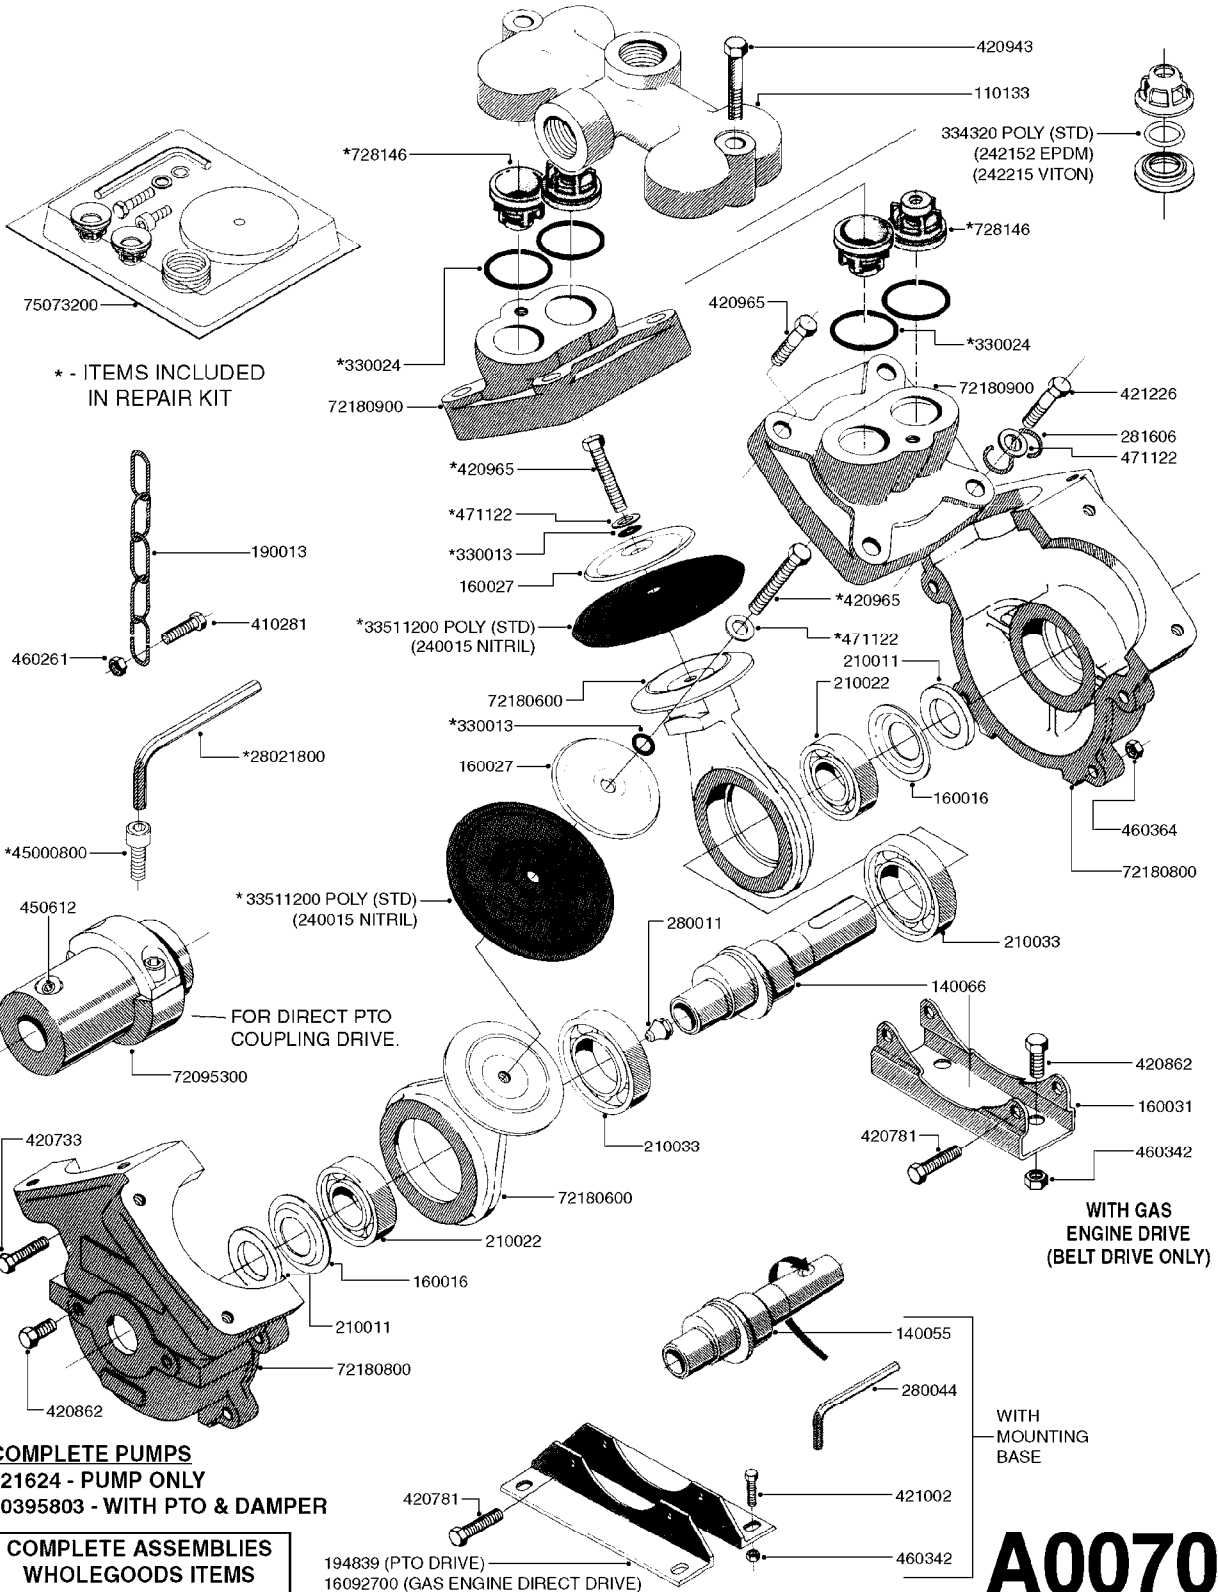

COMPLETE PUMPS
821624 - PUMP ONLY
10395803 - WITH PTO & DAMPER

COMPLETE ASSEMBLIES
WHOLEGOODS ITEMS

A0070

PUMP - 603
A0070-HIN, 01:01:16

Page 1
Date 16.03.2016 10:39

parts-n°	order qty	description
110133	1	VALVE CHAMBER MOD 600 PAINTED
140055	1	CRANK SHAFT, MODEL 600
140066	1	CRANK SHAFT, MODEL 600/4
160016	1	DUST PLATE
160027	1	DIAPHRAGM UPPER DISC 500-600
160031	1	BASE PLATE MODEL 500-600
190013	1	CHAIN 35XL=800
194839	1	ANGLE IRON FOOT, M 500-600 RED
210011	1	SEAL FELT D39/23 X 4
210022	1	BEARING BALL 6205
210033	1	BEARING BALL 6007
240015	1	DIAPHRAGM MODEL 500-600 NITRIL
242152	1	O-RING D18.2X3 EPDM
242215	1	O-RING D18X3 VITON
280011	1	GREASE NIPPLE 3/8' SAE H TR
280044	1	KEY HEXAGON W6 3/16'
281606	1	S-HOOK GALVANIZED
330013	1	O-RING D15/D10X2.5 F.3/8"NUT
330024	1	O-RING D41,1/D34.5 X 3,5
334320	1	O-RING D18X3 POLYURETHANE
410281	1	BOLT HEX 8.8 DEL M6X25 DIN933 A2
420733	1	BOLT HEX 8.8 DEL M8X40
420781	1	BOLT HEX 8.8 DEL M8X50
420862	1	BOLT HEX 8.8 DEL M10X16 FT
420943	1	BOLT HEX 8.8 DEL M10X50
420965	1	M10X40 MACHINE SCREW STAINLESS
421002	1	BOLT HEX 8.8 DEL M10X30 FT DIN933
421226	1	BOLT HEX 8.8 DEL M10X45
450612	1	SCREW M10X16 POINTED
460261	1	NUT HEX M6X1 LOCK A2 DIN985
460342	1	NUT HEX M10 DEL DIN934
460364	1	NUT HEX M8 GALV.
471122	1	WASHER, M10, Ø20/10.5X 2.0, SS
728146	1	VALVE FOR 361(726890/707932)
821624	1	PUMP 603/7 W. FOOT TAPERED SHA
10395803	1	PUMP 603 C/W PTO 540 RPM
16092700	1	PUMP MOUNT PLATE TALL 500/600
28021800	1	KEY HEXAGON 8MM FOR M10
33511200	1	DIAPHRAGM 500-603 PUR 2006
45000800	1	BOLT ROUND M10X25
72095300	1	COUPLING 1-3/8' X 25, PAINTED
72180600	1	CONNECTING ROD FOR 503-603 M10
72180800	1	PUMP HOUSING 603 RED W/BOLTS
72180900	1	DIAPHRAGM COVER MOD. 600
75073200	1	PUMP KIT 603mm 06