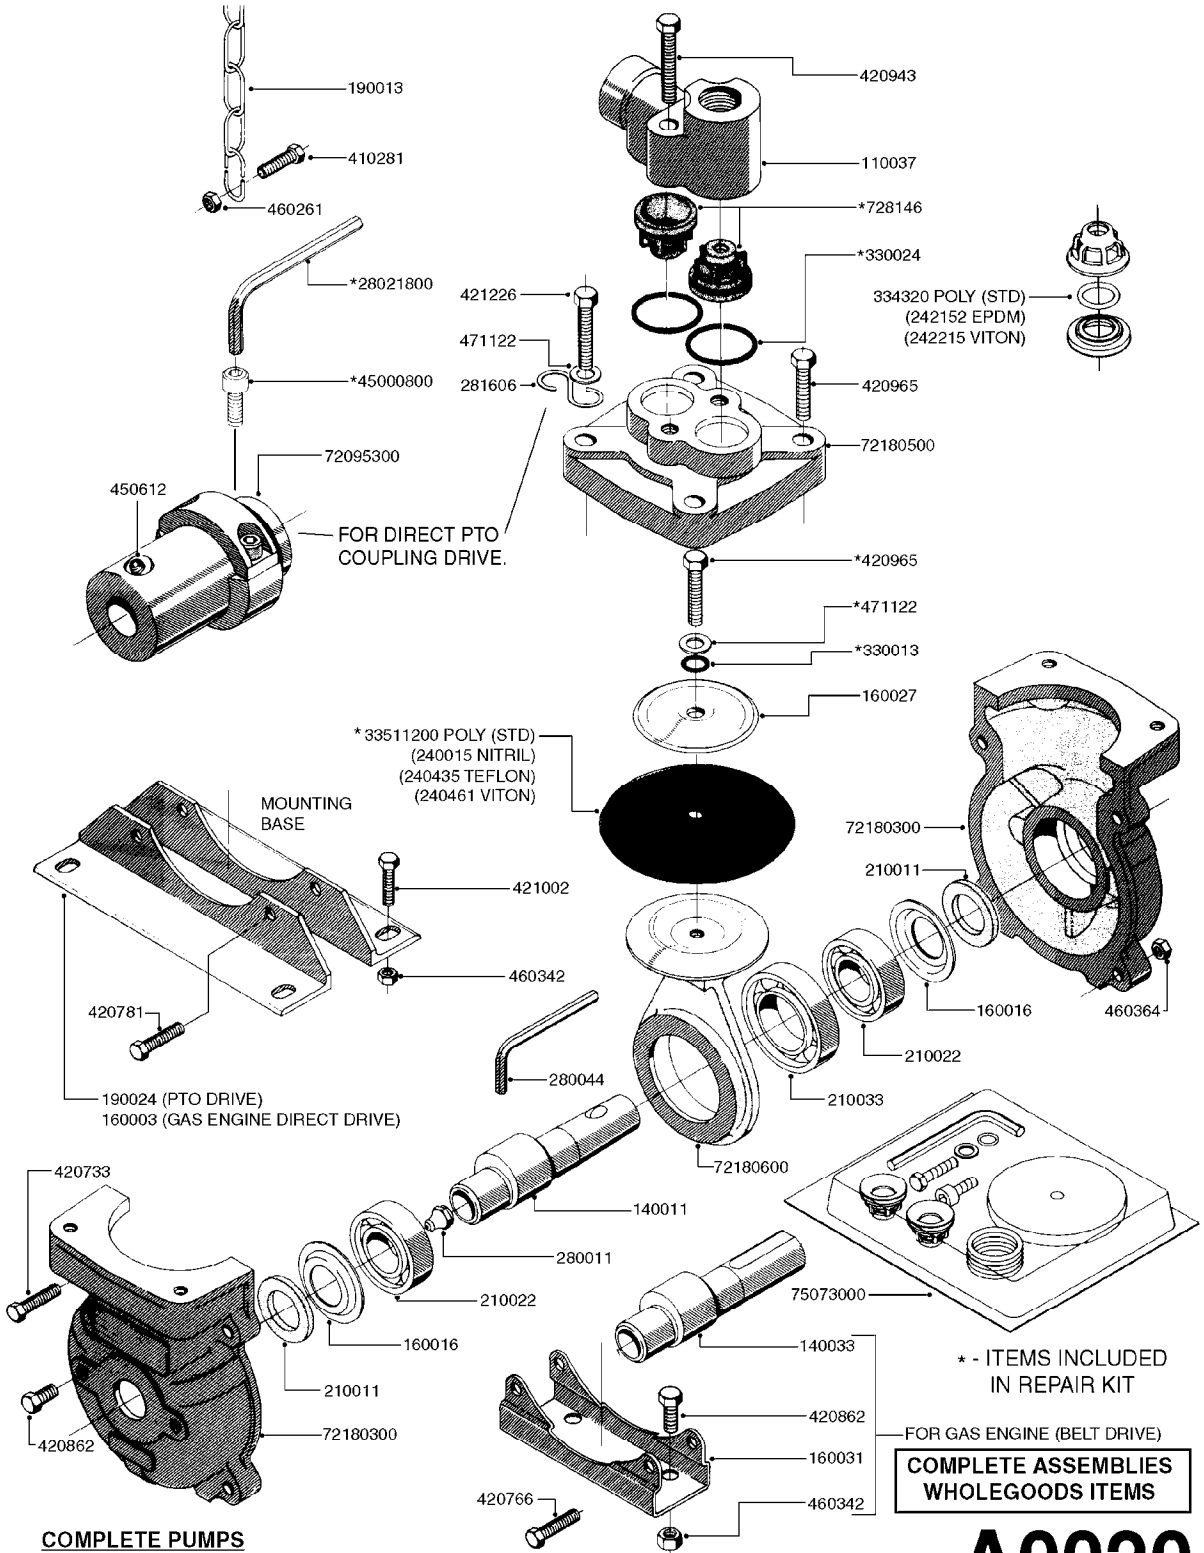

PUMP - 500
A0010-HIN, 01:01:16

A0010

PUMP - 500
A0010-HIN, 01:01:16

Page 1
Date 16.03.2016 10:39

parts-n°	order qty	description
110037	1	VALVE CHAMBER MOD 500 PAINTED
140011	1	CRANK SHAFT MODEL 500
140033	1	CRANK SHAFT,MODEL 500/4
160003	1	PUMP MOUNT PLATE TALL 500/600
160016	1	DUST PLATE
160027	1	DIAPHRAGM UPPER DISC 500-600
160031	1	BASE PLATE MODEL 500-600
190013	1	CHAIN 35XL=800
194839	1	ANGLE IRON FOOT, M 500-600 RED
210011	1	SEAL FELT D39/23 X 4
210022	1	BEARING BALL 6205
210033	1	BEARING BALL 6007
240015	1	DIAPHRAGM MODEL 500-600 NITRIL
240461	1	DIAPHRAGM MODEL 500-600 VITON
242152	1	O-RING D18.2X3 EPDM
242215	1	O-RING D18X3 VITON
280011	1	GREASE NIPPLE 3/8' SAE H TR
280033	1	KEY HEXAGON W9 5/16"
280044	1	KEY HEXAGON W6 3/16'
281606	1	S-HOOK GALVANIZED
330013	1	O-RING D15/D10X2.5 F.3/8"NUT
330024	1	O-RING D41,1/D34.5 X 3,5
334320	1	O-RING D18X3 POLYURETHANE
410281	1	BOLT HEX 8.8 DEL M6X25 DIN933 A2
420066	1	BOLT HEX 8.8 DEL 3/8"X50MM
420081	1	BOLT HEX 8.8 DEL 3/8"X40MM
420092	1	BOLT HEX 8.8 RAW 3/8"X45MM
420162	1	BOLT HEX 8.8 DEL 3/8"x15MM
420744	1	BOLT HEX 8.8 DEL M8X40
420766	1	BOLT HEX 8.8 DEL M8X45
420781	1	BOLT HEX 8.8 DEL M8X50
420862	1	BOLT HEX 8.8 DEL M10X16 FT
420965	1	M10X40 MACHINE SCREW STAINLESS
421002	1	BOLT HEX 8.8 DEL M10X30 FT DIN933
450037	1	BOLT ROUND 3/8'X1' BLACK
450612	1	SCREW M10X16 POINTED
460261	1	NUT HEX M6X1 LOCK A2 DIN985
460342	1	NUT HEX M10 DEL DIN934
460364	1	NUT HEX M8 GALV.
471122	1	WASHER, M10, Ø20/10.5X 2.0, SS
728146	1	VALVE FOR 361(726890/707932)
33511200	1	DIAPHRAGM 500-603 PUR 2006
72095300	1	COUPLING 1-3/8' X 25, PAINTED
72180300	1	PUMP HOUSING 503 RED W/BOLTS
72180500	1	DIAPHRAGM COVER 503 W/BOLTS
72180600	1	CONNECTING ROD FOR 503-603 M10
75072900	1	PUMP KIT 500 "06"