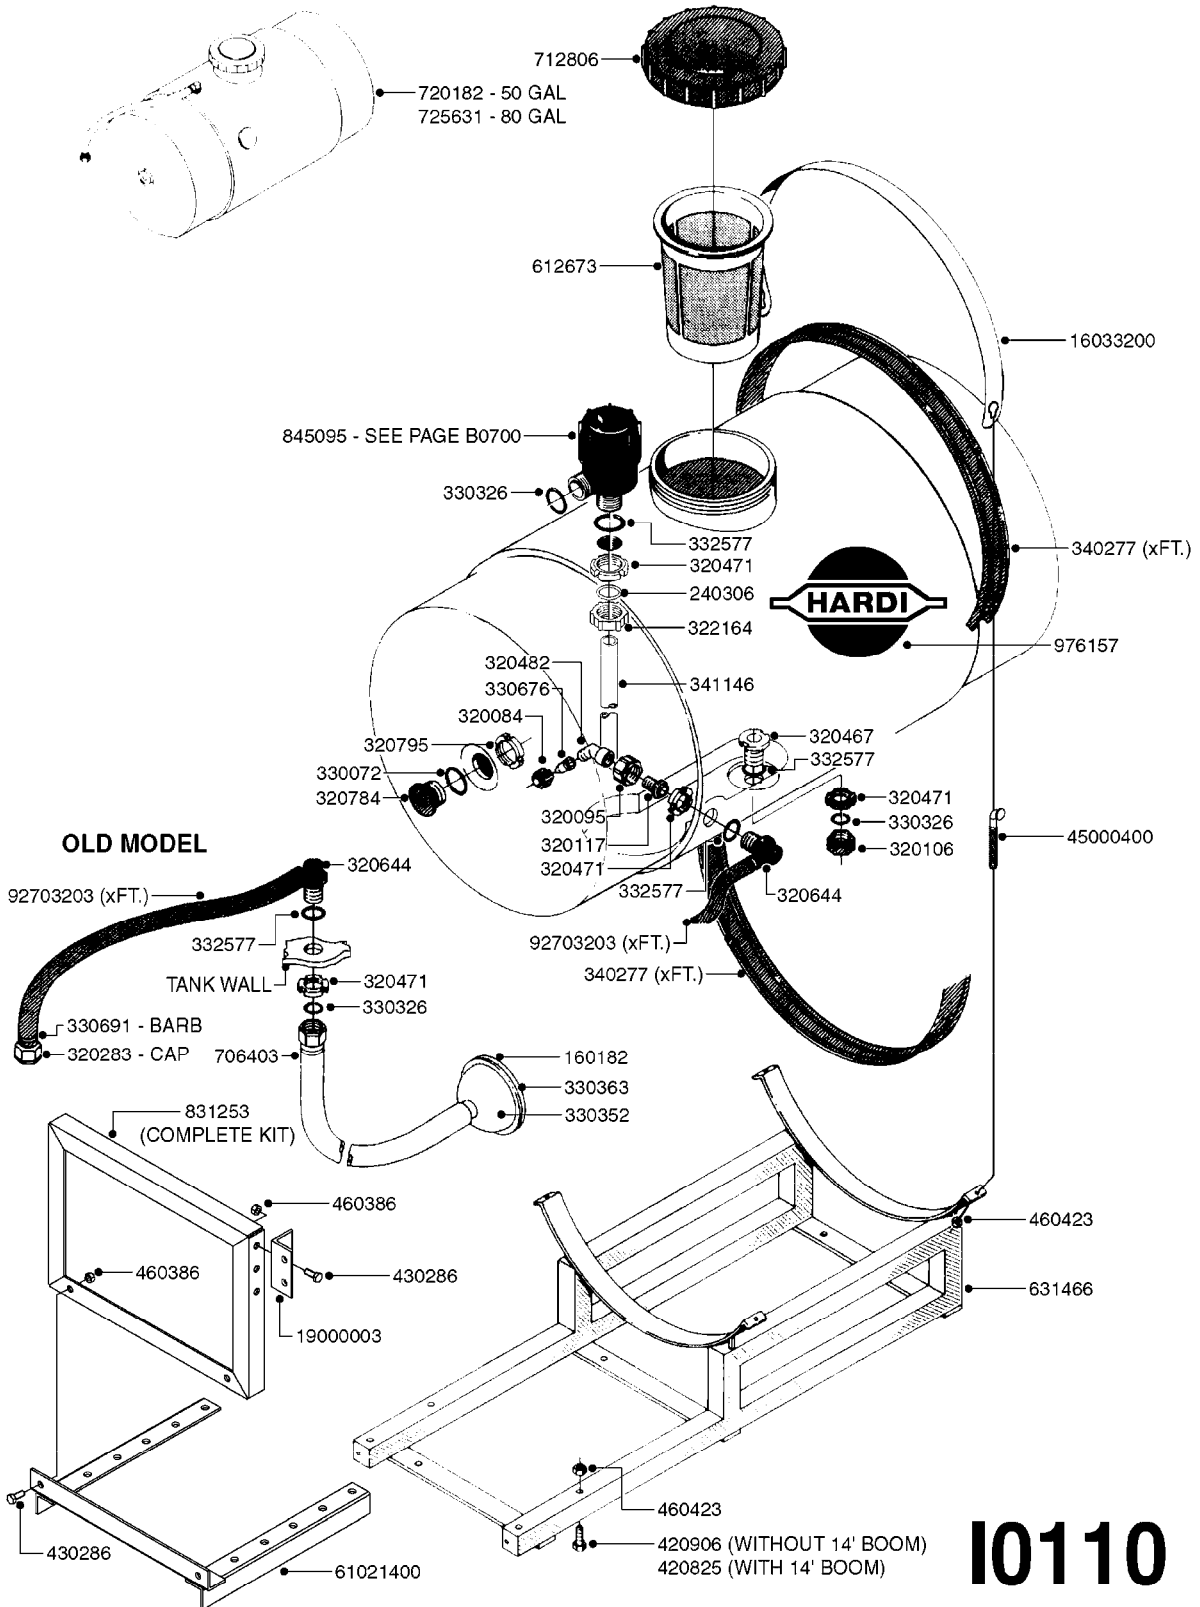

SM 50/80 TANK & FRAME
I0110-HIN, 01:01:16

Page 1

Date 16.03.2016 10:39

parts-n°	order qty	description
160182	1	FILTER SCREEN
240306	1	O-RING D29/D21X4
320084	1	FITT.DK NUT 1/2" BSP
320095	1	FITT.DK NUT 1" BSP
320106	1	FITT.DK CAPNUT 1" BSP
320117	1	FITT.DK CONN.1/2"BSP F. 1" CAP
320283	1	FITT.DK NUT 3/4"BSP
320467	1	FITT.DK BULKHEAD 1"BSP SINGLE
320471	1	FITT.DK NUT 1" BSP JAMB
320482	1	FITT.DK ELB. 1/2" BSP 60 DEG.
320644	1	FITT.DK ELB.3/4"HB X 1" BSP
320784	1	FITT.DK CAP 1-1/2" BSP
320795	1	FITT.DK NUT 1-1/2" BSP JAMB
322164	1	FITT.DK CAP 1' SPECIAL
330072	1	O-RING D53.5/D45.5X4
330326	1	O-RING D30/D24X2 F.1"NUT
330352	1	FOAM DROP HOUSING
330363	1	RETAINER FILTER GAUGE
330676	1	FITT.DK HB 3/8" F. 1/2" NUT
330691	1	FITT.DK HB 3/4'F.3/4' NUT
332577	1	O-RING D38/D30X4 F.1" PUR.
340277	1	TANK PACKING - 40mm WIDE x 12"
341146	1	SUCTION TUBE L=640MM/45DEG
420825	1	BOLT HEX 8.8 DEL M10X65
420906	1	BOLT HEX 8.8 DEL M10X60
430286	1	BOLT HEX 8.8 DEL M12X30 FT
460386	1	NUT HEX M12X1.75
460423	1	NUT HEX M10X1.5 LOCK
612673	1	FILTER BASKET F. ES30/ES53
631466	1	FRAME F. SM53/80 SPRAYER
706403	1	HOSE ASSY. SUCTION F.ESTATE SP
712806	1	TANK LID WITH VENT S226 RED
720182	1	TANK 50 GAL. ES/SM
725631	1	TANK 80 GAL. SM
831253	1	REAR BOOM MT.FOR ATV/ES80
845095	1	FILTER COMPLETE
976157	1	DECAL COMPANY (4.4" X 4.6")
16033200	1	TANK STRAP L=1150MM
19000003	1	MOUNT ANGLE BRACKET ES50/80
45000400	1	T-BOLT SPECIAL F.TANK STRAP ES
61021400	1	BKT. BOOM MOUNT SM53/80 US
92703203	1	HOSE R X3/4" X300PSI WP X0012"