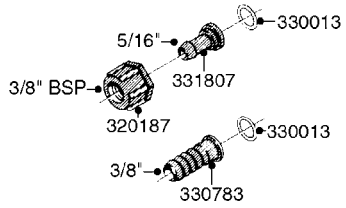

L0010

parts-n°	order qty	description
240085	1	O-RING D13,1/8,3X02,4 NITRIL
241441	1	O-RING D29.3X3
242594	1	O-RING D14 X 1.78 SCH.70-EPDM
320084	1	FITT.DK NUT 1/2" BSP
320095	1	FITT.DK NUT 1" BSP
320117	1	FITT.DK CONN.1/2"BSP F. 1" CAP
320187	1	FITT.DK CAP 3/8" BSP BLACK
320283	1	FITT.DK NUT 3/4"BSP
320821	1	FITT.DK NUT 1-1/2" BSP
321495	1	FITT.DK REDUC 1/4'BSP F.3/4'NT
321576	1	FITT.DK CONN 1/2"BSP F.3/4"NUT
330013	1	O-RING D15/D10X2.5 F.3/8"NUT
330212	1	O-RING D19/D14X2.4 F.1/2"NUT
330326	1	O-RING D30/D24X2 F.1"NUT
330341	1	FITT.DK HB 1" F. 1" NUT
330595	1	O-RING D24.6/D20X2.1 -3/4"
330665	1	3/4' HOSE TAIL F/1' CAP
330676	1	FITT.DK HB 3/8" F. 1/2" NUT
330687	1	FITT.DK HB 1/2" F. 1/2" NUT
330691	1	FITT.DK HB 3/4'F.3/4' NUT
330783	1	FITT.DK HB 3/8" F.3/8" NUT
331262	1	FITT.DK HB 1-1/2" F. 1-1/2"NUT
331273	1	O-RING D44/D38X2 F.1-1/2"
331446	1	FITT.DK HB 1" F.1-1/2" NUT
331807	1	FITT.DK HB 5/16" F.3/8" NUT
332286	1	FITT.DK HB 1/2" F. 3/4" NUT
332905	1	FITT.DK HB 1/2" F. 3/4" CAP
332927	1	PLUG F. NOZZLE TUBE 3/4'
333292	1	FITT.DK HB 1"O'RING F.1-1/2"
333664	1	FITT.DK HB 5/16' F. 1/2' NUT
334044	1	FITT.DK HB 3/4' F. 3/4' CAP
334059	1	FITT.DK EL 1" 110 DEG.F.1-1/2"
334123	1	FITT.DK HB 1-1/4"O-RNG F.1-1/2"
334150	1	FITT.DK HB 1-1/4" 110 F.1-1/2"
390542	1	PLUG WASHER FOR 3/4'CAP NUT
716236	1	FITT.DK HB 1/2" ASSY. F. 3/4"
716413	1	FITT.DK PLUG ASSY. F.NOZ TUBE
717426	1	FITT.DK REDUC 1/4"BSP F.3/4"N
720856	1	FITT.DK 1/2'BSP ASSY.F.3/4'NUT
724621	1	FITT.DK HB 3/4"ASSY F.3/4" NUT