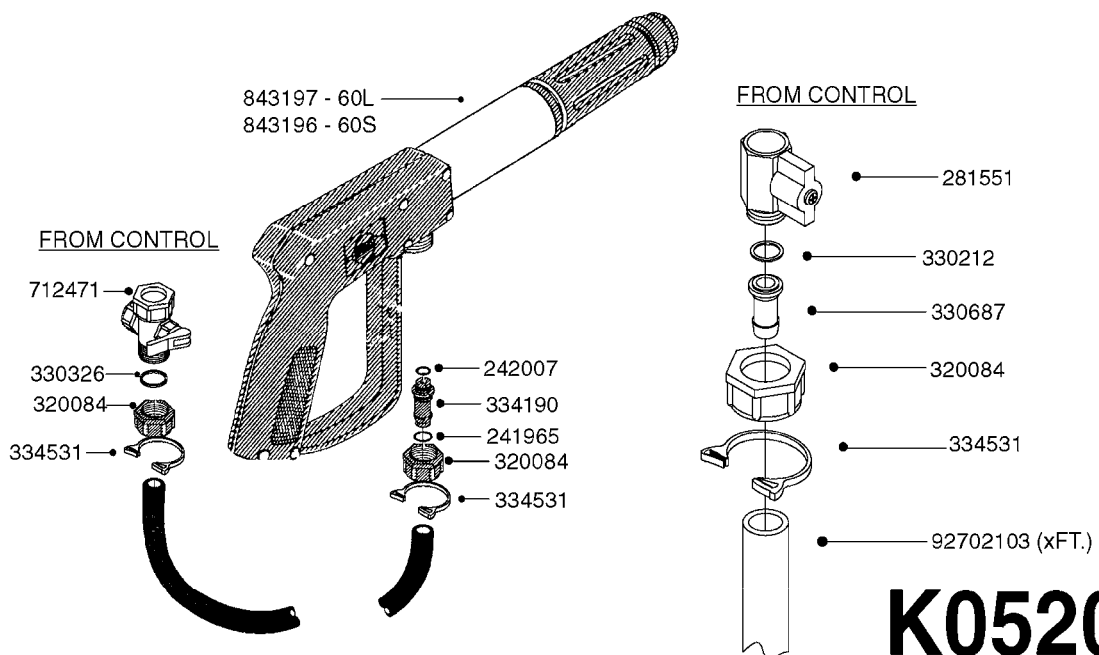

COMPLETE ASSEMBLY:
818377 - 160' x 3/8" (50m) HOSE REEL
818381 - 320' X 3/8" (100m) HOSE REEL

K0490

HOSE REEL ASSEMBLIES
K0490-HIN, 01:01:16

Page 1

Date 16.03.2016 10:39

parts-n°	order qty	description
143684	1	BUSHING F. HOSE REEL
143706	1	SPACER TUBE F. 275' HOSE REEL
145925	1	NIPPLE M10 M6
146314	1	UNION BUSHING F.HOSE REEL
146315	1	RING FOR HOSE REEL
146487	1	SPACER ROD F/HOSE REEL 225mm
160311	1	WASHER D30/D20.4X2
241474	1	O-RING NITRIL
281072	1	SNAP-RING OUTER 20X1.20
282155	1	CLIP F.TUBE SUPPORT
320655	1	FITT.DK HN 1/2"-1/2" BSP
320821	1	FITT.DK NUT 1-1/2" BSP
330212	1	O-RING D19/D14X2.4 F.1/2"NUT
333443	1	BUSHING F. HOSE REEL
420604	1	BOLT HEX 8.8 DEL M10X25 FT DIN933
420626	1	BOLT HEX 8.8 DEL M10X20 FT
420862	1	BOLT HEX 8.8 DEL M10X16 FT
430286	1	BOLT HEX 8.8 DEL M12X30 FT
460423	1	NUT HEX M10X1.5 LOCK
460703	1	NUT HEX M12X1.75 LOCK DIN985
613207	1	CENTER TUBE FOR 164'HOSE REEL
613211	1	HOSE REEL NK 80/105
613292	1	CENTER TUBE 100 MM
633824	1	SIDE FOR HOSE REEL
633835	1	OUTER TUBE NK 300-600
633846	1	FITTING FOR HOSE REEL TR2/TR3
633905	1	BRKTS. HOSE REEL SM210
637986	1	CLAMP FITTING HOSE REEL
719073	1	HANDLE ASSY. F. HOSE REEL
719084	1	SWIVEL F.HOSE REEL
719121	1	HOSE 1/2'X2500M NUT
719401	1	CLIPS F.PISTOL ASSY.
725618	1	CLIP WHITE PLASTIC SNAP TYPE
818377	1	REEL FOR HOSE 160' X 3/8"
818381	1	REEL FOR HOSE 320' X 3/8'
818801	1	BKT.HOSE REEL MOUNT NL/NK/BOOM
818845	1	BKT.HOSE REEL SM210
833768	1	HOLDER F. HOSE REEL
834764	1	BKT.HOSE REEL MOUNT ESTATE SPR
61021400	1	BKT. BOOM MOUNT SM53/80 US