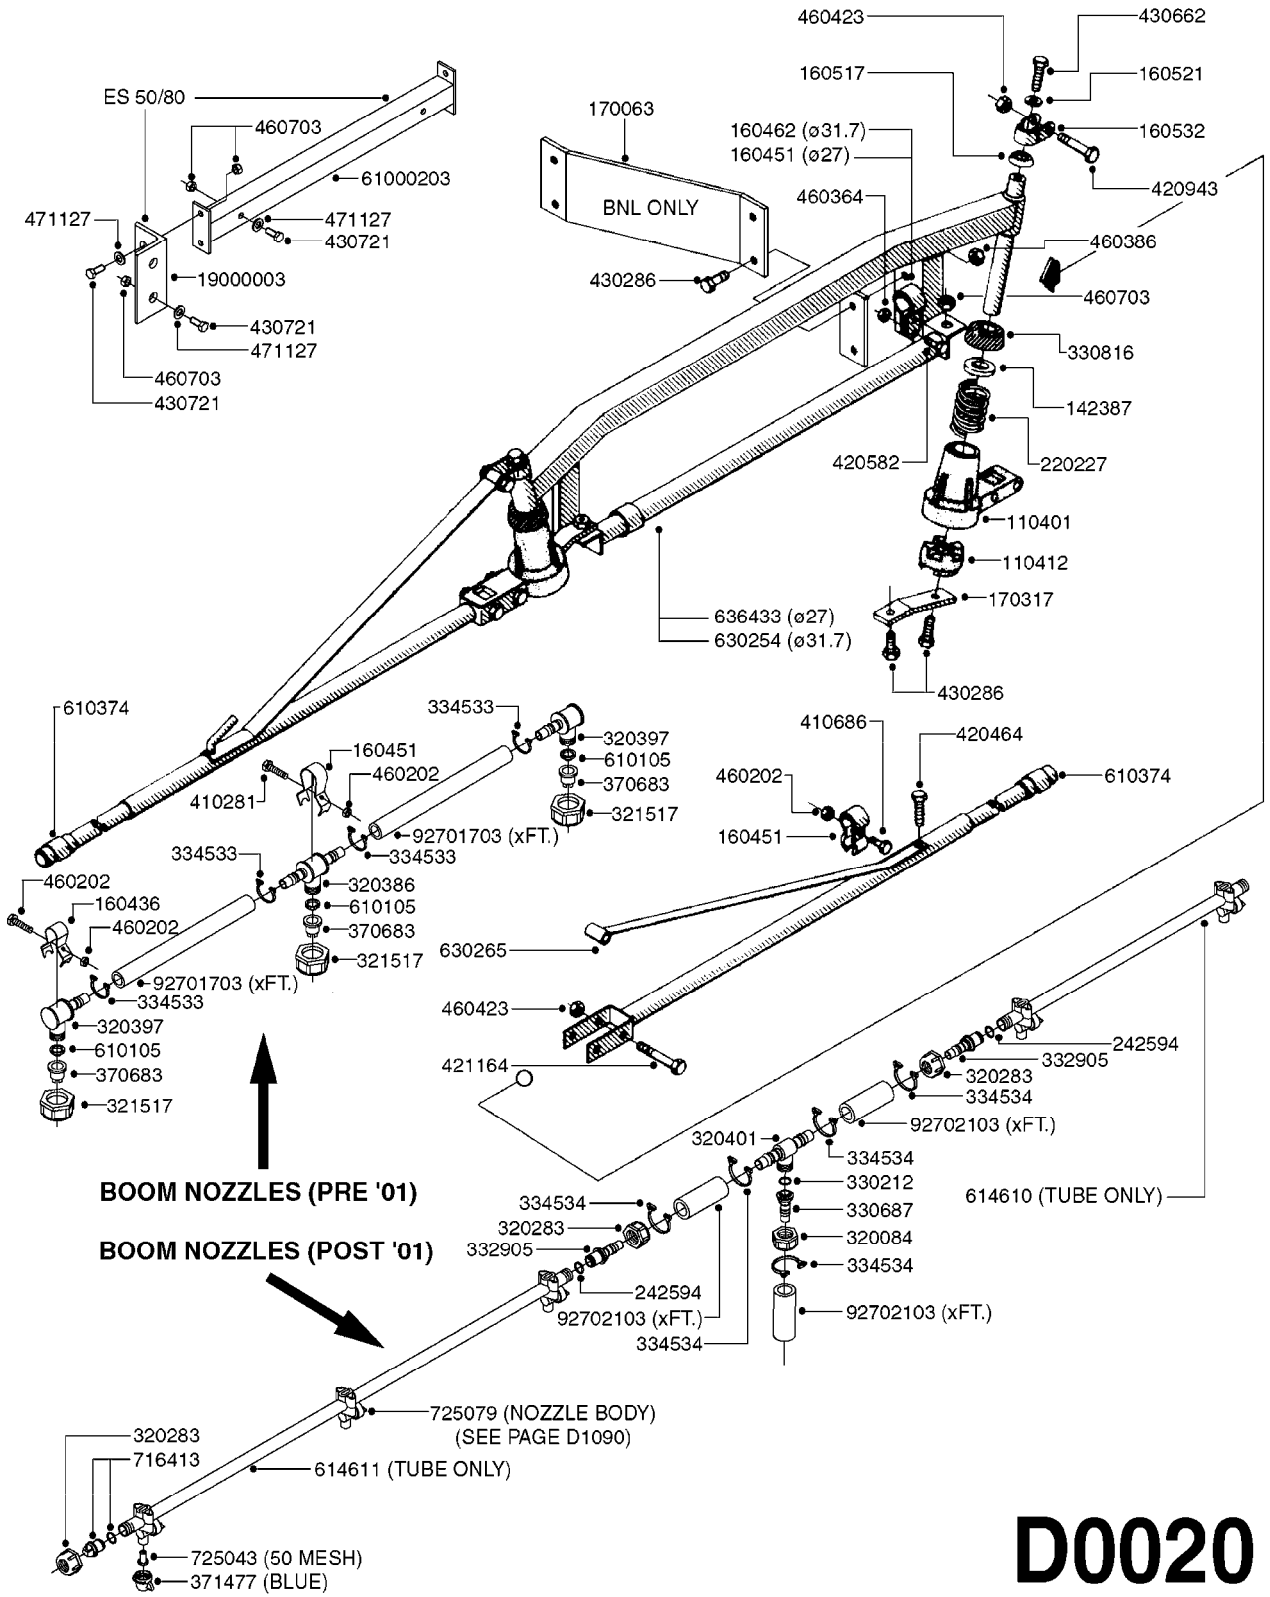

D0020

BOOM - 14' HD
D0020-HIN, 01:01:16

Page 1
Date 16.03.2016 10:39

parts-n°	order qty	description
110401	1	SPRING HOUSING STD BOOM
110412	1	CLUTCH STANDARD BOOM
142387	1	WASHER D40D23X5
160436	1	PIPE BRANCH HOLDER D22,2
160451	1	PIPE BRANCH HOLDER D25,4
160462	1	PIPE BRANCH HOLDER D31,7
160517	1	SPACER COLLAR, STANDARD BOM
160521	1	WASHER D30.5/D13X2
160532	1	CLAMP SWIVEL F. BOOM 14'H.D.
170063	1	SUPPORT BRKT.(USE-#725434 kit)
170317	1	CROSSBAR FOR BOOM WINE II
220227	1	SPRING FOR PIVOT
242594	1	O-RING D14 X 1.78 SCH.70-EPDM
320084	1	FITT.DK NUT 1/2" BSP
320283	1	FITT.DK NUT 3/4"BSP
320386	1	FITT.DK TEE 3/8X3/8HB X3/8"BSP
320397	1	FITT.DK ELB 3/8"HB X 3/8" BSP
320401	1	FITT.DK TEE 1/2X1/2HB X1/2"BSP
321517	1	FITT.DK CAP 3/8" BSP WHITE
330212	1	O-RING D19/D14X2.4 F.1/2"NUT
330687	1	FITT.DK HB 1/2" F. 1/2" NUT
330816	1	DUST COVER PLASTIC/STD.BOOM
332905	1	FITT.DK HB 1/2" F. 3/4" CAP
334533	1	CLAMP HOSE PLASTIC 3/8"
334534	1	CLAMP HOSE PLASTIC 1/2"
370683	1	NOZZLE FLAT FAN 4110-16
371477	1	COLOR TIP S4110-30 BLUE
410281	1	BOLT HEX 8.8 DEL M6X25 DIN933 A2
410686	1	BOLT HEX 8.8 DEL M6X30
420464	1	BOLT HEX 8.8 DEL 3/8'X20MM
420582	1	BOLT HEX 8.8 DEL M8X20 FT A2
420943	1	BOLT HEX 8.8 DEL M10X50
421164	1	BOLT HEX 8.8 DEL M10X70
430286	1	BOLT HEX 8.8 DEL M12X30 FT
430662	1	BOLT HEX 8.8 DEL M12X20 FT
430721	1	BOLT HEX 8.8 DEL M12X40 FT
460202	1	NUT HEX M6
460364	1	NUT HEX M8 GALV.
460386	1	NUT HEX M12X1.75
460423	1	NUT HEX M10X1.5 LOCK
460703	1	NUT HEX M12X1.75 LOCK DIN985
471127	1	WASHER, M12, Ø24/13.0X 2.5, SS
610105	1	NOZZLE FILTER
610374	1	BOOM WING OUT.SECTION (WINE11)
614610	1	NOZZLE TUBE 2 HOLE L-24"/SP20"
614611	1	NOZZLE TUBE 3 HOLE L-44"/SP20"
630265	1	BOOM WING 14' BOOM
636433	1	CENTER SECTION 14' BOOM D27.0
716413	1	FITT.DK PLUG ASSY. F.NOZ TUBE
725043	1	SCREEN 50 MESH W.GASKET,BLUE
725079	1	NOZZLE ASSY.SING.SNAP-FIT GREN
19000003	1	MOUNT ANGLE BRACKET ES50/80
61000203	1	MOUNT BRACKET F.14' BOOM
92701703	1	HOSE R X3/8" X300PSI WP X0012"
92702103	1	HOSE R X1/2" X300PSI WP X0012"