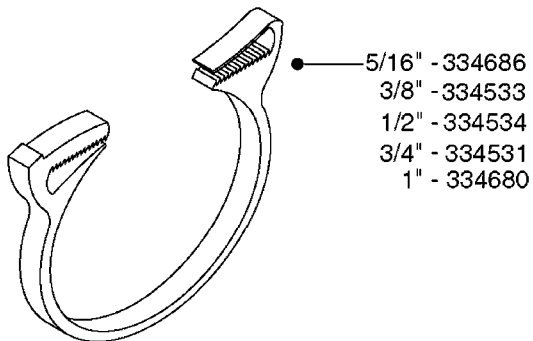

I.D.	PART # (ONE FOOT)	
3/8" 1/2" 3/4" 1" 1-1/4"	92701703 92702103 92703203 92712403 92734403	 <p>RUBBER HOSE SMOOTH, BLACK, TWO BLUE STRIPES</p>
5/16" 3/8" 1/4" 1/2" 3/4"	927281 927284 927268 927269 927270	 <p>PVC HOSE SHINY, BLACK, SMOOTH, TWO WHITE STRIPES</p>
1" 1-1/4" 1-1/2" 2" 2-1/2"	92702403 92738900 92702603 92702703 92702803	 <p>PVC SPIRAL SUCTION HOSE SHINY, RIBBED, GRAY</p>
3/4"	927205	 <p>PVC HOSE CLEAR, SMOOTH</p>
1/2" 3/4"	10631003 927231	 <p>PVC HOSE SMOOTH, CLEAR, REINFORCED WITH WHITE MESH</p>
4mm 6mm 8mm 10mm	927253 RED 927264 RED 927306 BLACK 927330 BLACK	 <p>PVC AIR HOSE SMOOTH</p>

L0120

BULK HOSE
L0120-HIN, 01:01:16

Page 1
Date 16.03.2016 10:39

parts-n°	order qty	description
927205	1	HOSE R X CLEAR X 3/4 X 0012"
927231	1	HOSE R X PVCX3/4 CLR/BRD 0012"
927253	1	AIR HOSE, DIAMETER 4MM
927264	1	HOSE R X PE D6/D4 X 0012"
927268	1	HOSE R X PVC X 1/4 X 0012"
927269	1	HOSE R X PVC X 1/2 X 0012"
927270	1	HOSE R X PVC X 3/4 X 0012"
927281	1	HOSE R X PVC X 5/16 X 0012"
927284	1	HOSE 3/8 PVC W/ INSERT
927306	1	HOSE R X PE D8/D6 X 0012"BLACK
927330	1	HOSE R X PE D10/D8 X 012"BLACK
10631003	1	HOSE R X CLEAR BRAID.X 1/2 12"
92701703	1	HOSE R X3/8" X300PSI WP X0012"
92702103	1	HOSE R X1/2" X300PSI WP X0012"
92702403	1	HOSE PVC SUCT GRAY 1"
92702603	1	HOSE PVC SUCT GRAY 1-1/2"
92702703	1	HOSE PVC SUCT GRAY 2"
92702803	1	HOSE PVC SUCT GRAY 2.5"
92703203	1	HOSE R X3/4" X300PSI WP X0012"
92712403	1	HOSE R X1" X300PSI WP X0012"
92734403	1	HOSE R X5/4" X200PSI WP X0012"
92738900	1	HOSE R X PVC X 1-1/4" 0012"

Hose Size	Pressure	Suction	Clamp Code
3/8"	28029803		6706
1/2"	28029803		6706
3/4"	28029903		6712
1"	28030003	28029903	6716
1-1/4"	28030103		6724
1-1/2"		28030103	6724
2"		28030203	235-67
2-1/2"		28030303	235-74
3"		28030403	235-82