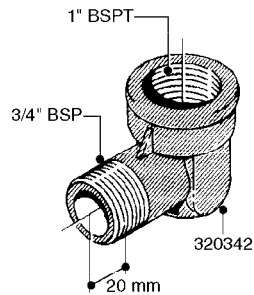

L0020

FITTINGS-T-PIECES, CAPS & ELBOWS
L0020-HIN, 01:01:16

Page 1
Date 16.03.2016 10:39

parts-n°	order qty	description
10053603	1	FITT. CAPNUT 2"BSP 5601
10194303	1	CAP BLANK 1 1/2 MCPHEE 210060
320047	1	FITT.DK CAPNUT 1/2" BSP
320106	1	FITT.DK CAPNUT 1" BSP
320272	1	FITT.DK CAPNUT 3/8" BSP
320316	1	FITT.DK TEE 3/4" X3/4" X1"BSP
320331	1	FITT.DK TEE 1" - 1" - 3/4" BSP
320342	1	FITT.DK EL 3/4"M X 1"F BSP
320563	1	FITT.DK 3 WAY 1/2" 110 DEG.
320677	1	NO LONGER AVAILABLE
320961	1	FITT.DK CAPNUT 1-1/2" BSP
321053	1	FITT.DK TEE 1/2 X1/2 X1/2" BSP
322072	1	FITT.DK TEE 3/8'X3/8'X3/8' BSP
322095	1	FITT.DK TEE 1-1/2 X1-1/4 X3/4" BSP
322138	1	FITT.DK ELB 1"M X 1"F BSP
330013	1	O-RING D15/D10X2.5 F.3/8"NUT
330212	1	O-RING D19/D14X2.4 F.1/2"NUT
330326	1	O-RING D30/D24X2 F.1"NUT
331273	1	O-RING D44/D38X2 F.1-1/2"