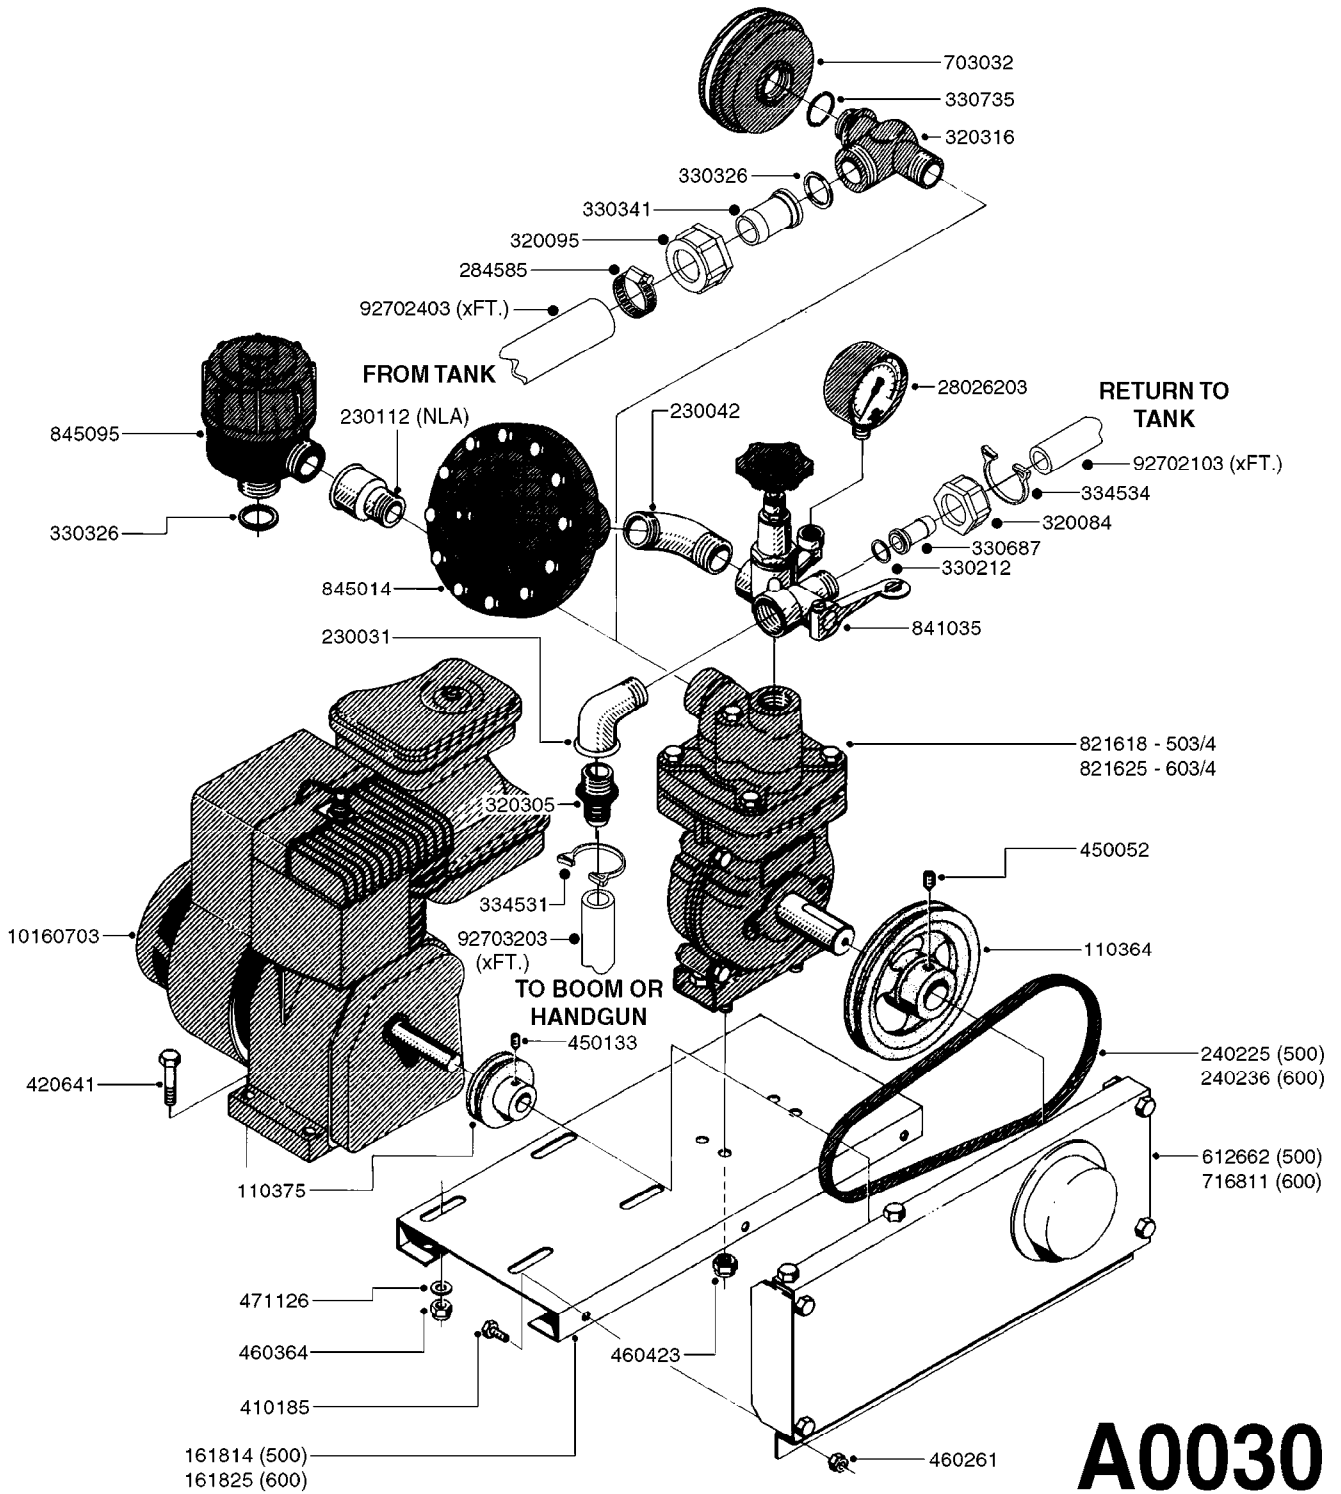

PUMP - 500/600 W/B&S 3.5 HP
A0030-HIN, 01:01:16

Page 0
Date 16.03.2016 10:39

PUMP - 500/600 W/B&S 3.5 HP
A0030-HIN, 01:01:16

Page 1
Date 16.03.2016 10:39

parts-n°	order qty	description
110364	1	VEE BELT PULLEY S-118-1 02 H7
110375	1	VEE BELT PULLEY, S50-1-5/8'H7
161814	1	MOUNT PLATE
161825	1	PUMP BASE
230031	1	ELBOW 3/4' GF92LZ
230042	1	ELBOW 3/4"
230112	1	REDUCING NIPPLE 1"X3/4" GF 246
240225	1	VEE BELT S 34
240236	1	VEE BELT Z 27
284585	1	CLAMP HOSE GEAR 1" MINI 020
320084	1	FITT.DK NUT 1/2" BSP
320095	1	FITT.DK NUT 1" BSP
320305	1	FITT.DK HB 3/4'- 3/4' BSP
320316	1	FITT.DK TEE 3/4" X3/4" X1"BSP
330212	1	O-RING D19/D14X2.4 F.1/2"NUT
330326	1	O-RING D30/D24X2 F.1"NUT
330341	1	FITT.DK HB 1" F. 1" NUT
330687	1	FITT.DK HB 1/2" F. 1/2" NUT
330735	1	O-RING D30/D26X2
334531	1	CLAMP HOSE PLASTIC 3/4"
334534	1	CLAMP HOSE PLASTIC 1/2"
410185	1	BOLT HEX 8.8 DEL M6X16 A2
420641	1	BOLT HEX 8.8 DEL M8X35
450052	1	SCREW SET M8X10 BLACK ALLAN
450133	1	SCREW SET M6X10 BLACK ALLAN
460261	1	NUT HEX M6X1 LOCK A2 DIN985
460364	1	NUT HEX M8 GALV.
460423	1	NUT HEX M10X1.5 LOCK
471126	1	WASHER, M8, Ø16/ 8.4X 1.6, SS
612662	1	GUARD FOR 321 PUMP UNIT GAS
703032	1	SUCTION AIR BOTTLE 3/4" COMPL.
716811	1	GUARD
821618	1	PUMP 503/4 800RPM STRIGHT SHAF
821625	1	PUMP 603/4 800RPM STRIGHT SHAF
841035	1	OPER.UNIT BRASS F. 600 GAS MTR
845014	1	AIR BOTTLE COMPLETE HJ73
845095	1	FILTER COMPLETE
10160703	1	ENG.B&S 3.5HP 91202-1017-E1
28026203	1	GAUGE 200PSI/BR, 2.5"1/4BSP-BTM
92702103	1	HOSE R X1/2" X300PSI WP X0012"
92702403	1	HOSE PVC SUCT GRAY 1"
92703203	1	HOSE R X3/4" X300PSI WP X0012"