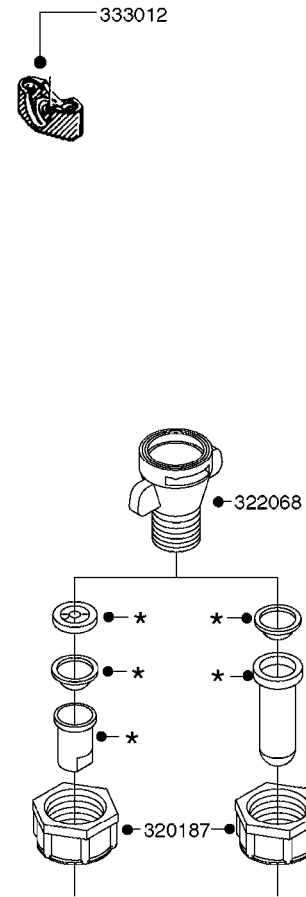

TRIPLET NOZZLE BODY

D1090

*=REFER TO HARDI NOZZLE CATALOG