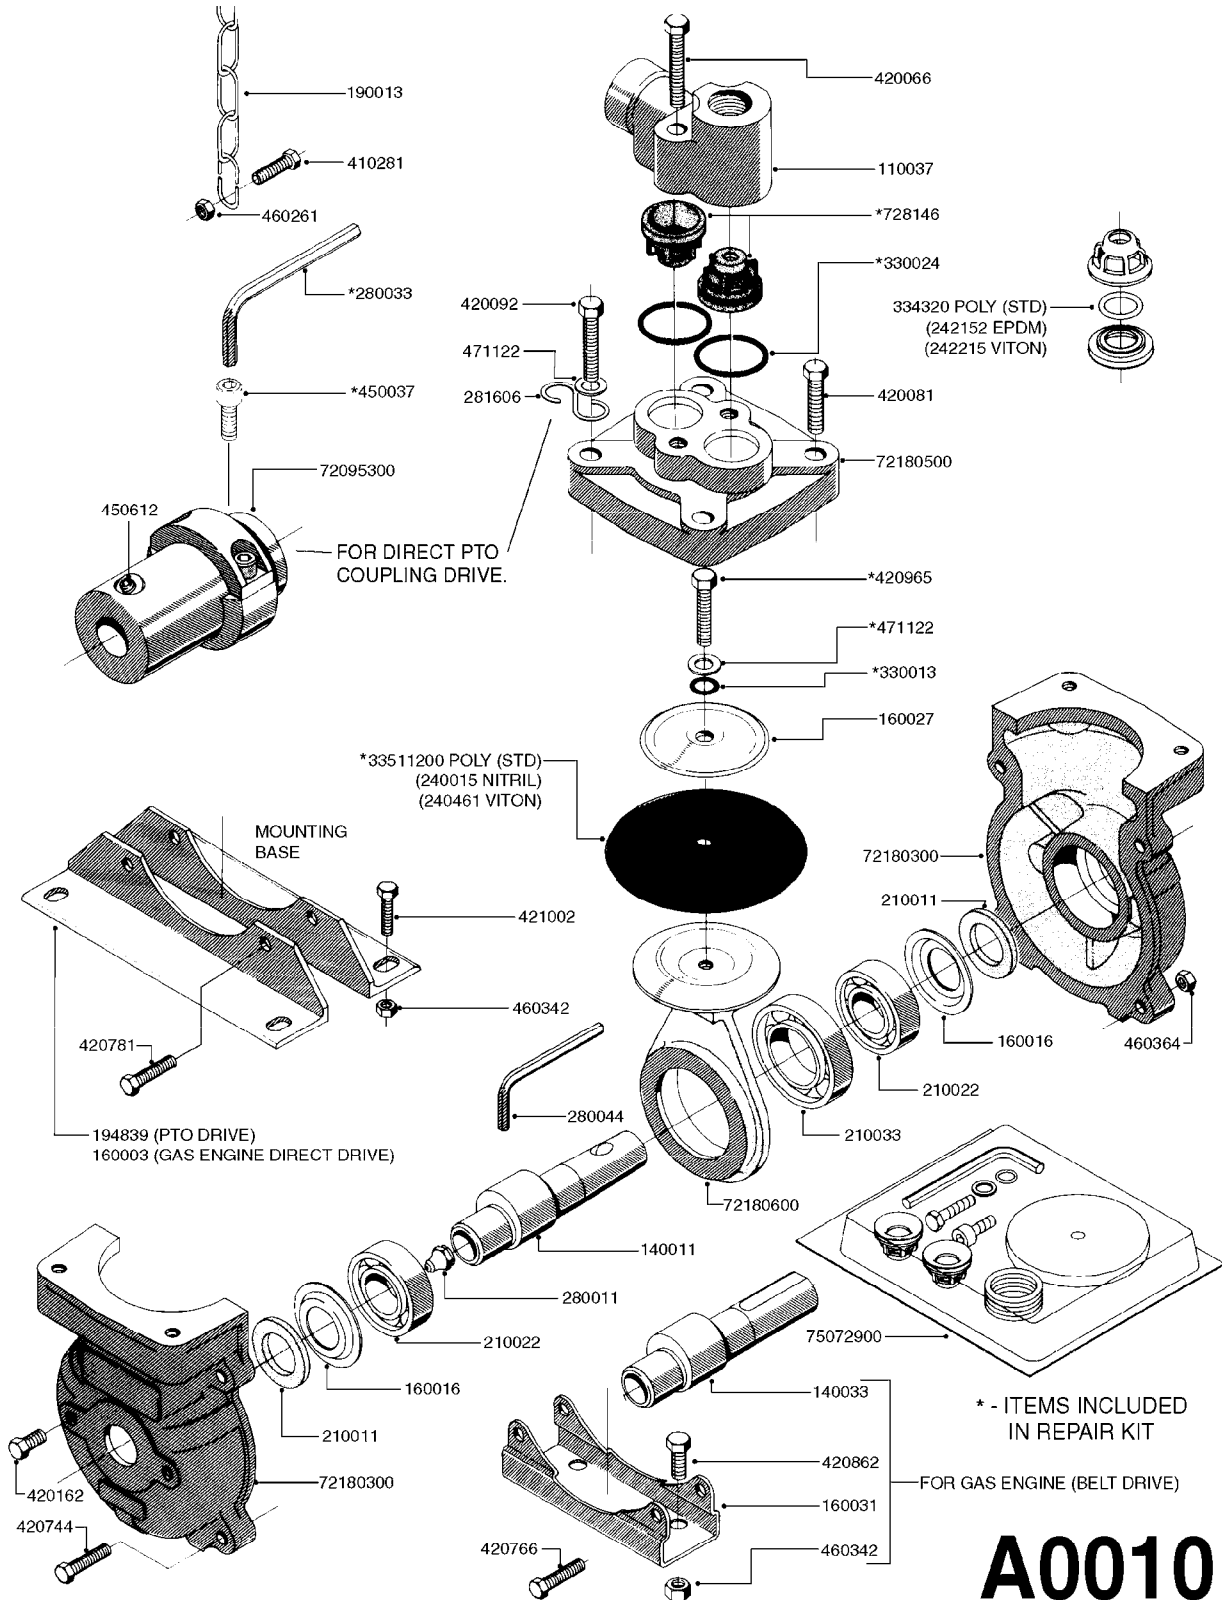

PUMP - 500
A0010-HIN, 01:01:16

A0010

PUMP - 500
A0010-HIN, 01:01:16

Page 1
Date 16.03.2016 10:39

parts-n°	order qty	description
110037	1	VALVE CHAMBER MOD 500 PAINTED
140011	1	CRANK SHAFT MODEL 500
140033	1	CRANK SHAFT,MODEL 500/4
160003	1	PUMP MOUNT PLATE TALL 500/600
160016	1	DUST PLATE
160027	1	DIAPHRAGM UPPER DISC 500-600
160031	1	BASE PLATE MODEL 500-600
190013	1	CHAIN 35XL=800
194839	1	ANGLE IRON FOOT, M 500-600 RED
210011	1	SEAL FELT D39/23 X 4
210022	1	BEARING BALL 6205
210033	1	BEARING BALL 6007
240015	1	DIAPHRAGM MODEL 500-600 NITRIL
240461	1	DIAPHRAGM MODEL 500-600 VITON
242152	1	O-RING D18.2X3 EPDM
242215	1	O-RING D18X3 VITON
280011	1	GREASE NIPPLE 3/8' SAE H TR
280033	1	KEY HEXAGON W9 5/16"
280044	1	KEY HEXAGON W6 3/16'
281606	1	S-HOOK GALVANIZED
330013	1	O-RING D15/D10X2.5 F.3/8"NUT
330024	1	O-RING D41,1/D34.5 X 3,5
334320	1	O-RING D18X3 POLYURETHANE
410281	1	BOLT HEX 8.8 DEL M6X25 DIN933 A2
420066	1	BOLT HEX 8.8 DEL 3/8"X50MM
420081	1	BOLT HEX 8.8 DEL 3/8"X40MM
420092	1	BOLT HEX 8.8 RAW 3/8"X45MM
420162	1	BOLT HEX 8.8 DEL 3/8"x15MM
420744	1	BOLT HEX 8.8 DEL M8X40
420766	1	BOLT HEX 8.8 DEL M8X45
420781	1	BOLT HEX 8.8 DEL M8X50
420862	1	BOLT HEX 8.8 DEL M10X16 FT
420965	1	M10X40 MACHINE SCREW STAINLESS
421002	1	BOLT HEX 8.8 DEL M10X30 FT DIN933
450037	1	BOLT ROUND 3/8'X1' BLACK
450612	1	SCREW M10X16 POINTED
460261	1	NUT HEX M6X1 LOCK A2 DIN985
460342	1	NUT HEX M10 DEL DIN934
460364	1	NUT HEX M8 GALV.
471122	1	WASHER, M10, Ø20/10.5X 2.0, SS
728146	1	VALVE FOR 361(726890/707932)
33511200	1	DIAPHRAGM 500-603 PUR 2006
72095300	1	COUPLING 1-3/8' X 25, PAINTED
72180300	1	PUMP HOUSING 503 RED W/BOLTS
72180500	1	DIAPHRAGM COVER 503 W/BOLTS
72180600	1	CONNECTING ROD FOR 503-603 M10
75072900	1	PUMP KIT 500 "06"