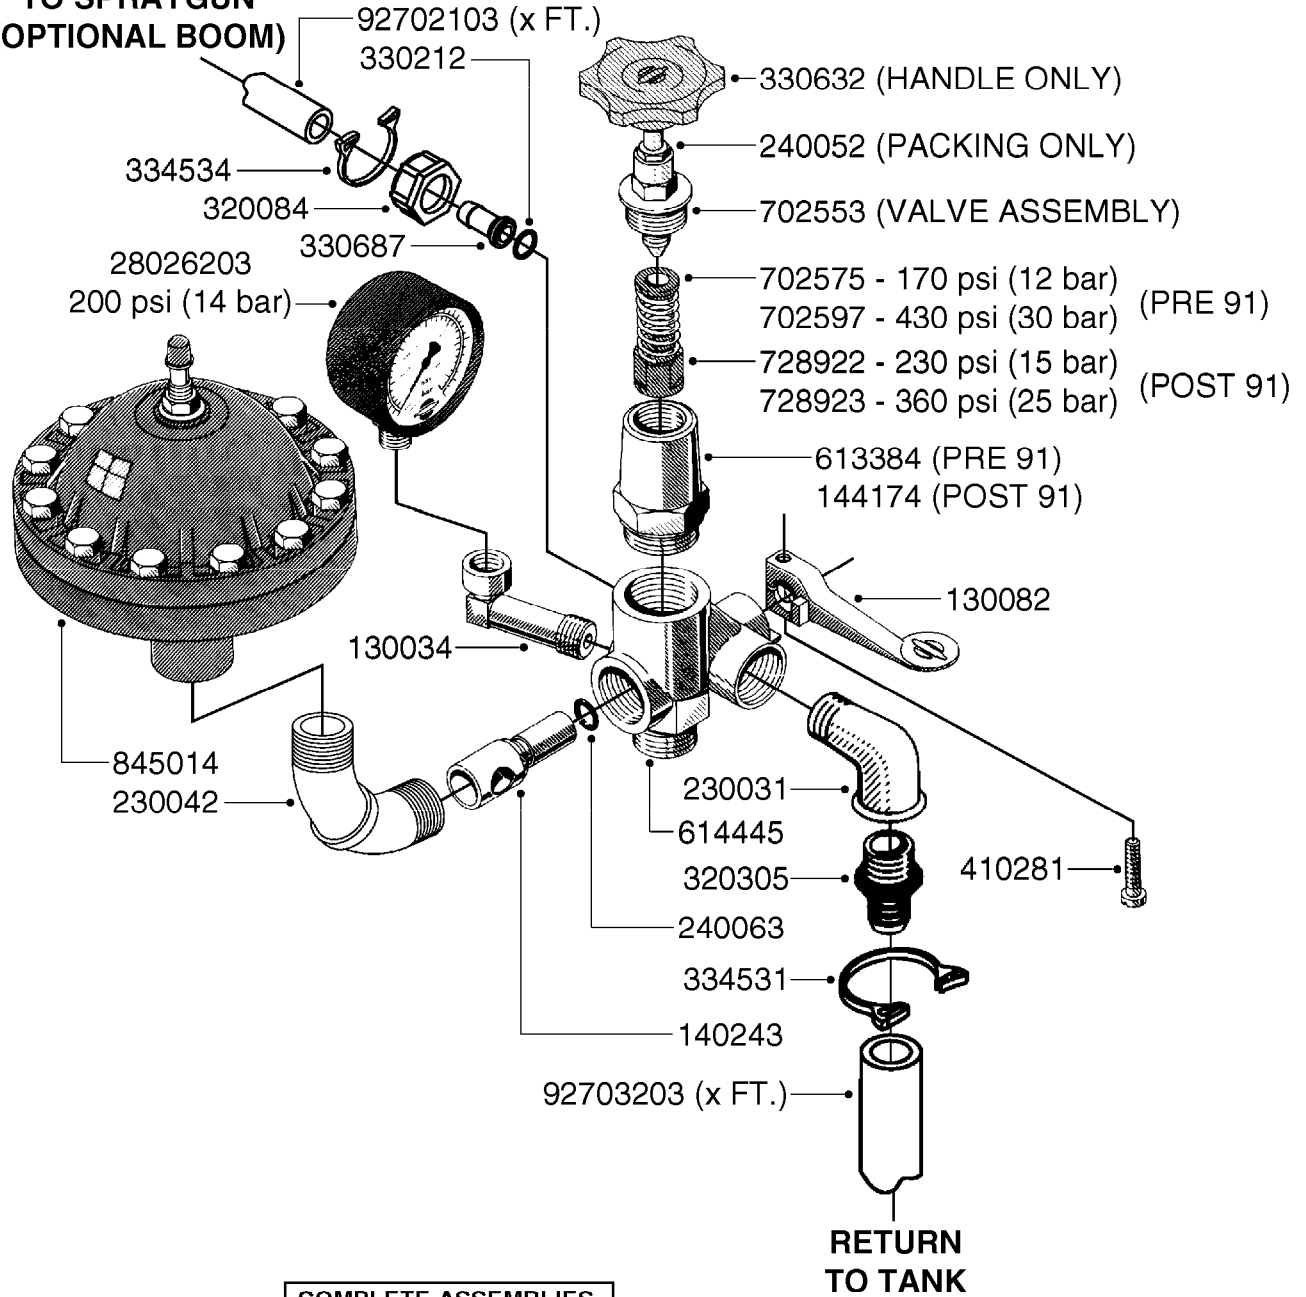

TO SPRAYGUN
(OPTIONAL BOOM)

CONTROL-GAS ENGINE DRIVE - SM
B0010-HIN, 01:01:16

Page 1

Date 16.03.2016 10:39

parts-n°	order qty	description
130034	1	ELBOW FOR GAUGE 1/4 NPT M/F
130082	1	HANDLE FOR PLUG
140243	1	VALVE PLUG, MODEL 600
144174	1	SPRING CASING M500/600 PST91
230031	1	ELBOW 3/4' GF92LZ
230042	1	ELBOW 3/4"
240052	1	BUSHING/PKNG D11,2/8,4 X 6
240063	1	O-RING D14.1/9.3 X 2.4
320084	1	FITT.DK NUT 1/2" BSP
320305	1	FITT.DK HB 3/4'- 3/4' BSP
330212	1	O-RING D19/D14X2.4 F.1/2"NUT
330632	1	REGULATING HANDLE
330687	1	FITT.DK HB 1/2" F. 1/2" NUT
334531	1	CLAMP HOSE PLASTIC 3/4"
334534	1	CLAMP HOSE PLASTIC 1/2"
410281	1	BOLT HEX 8.8 DEL M6X25 DIN933 A2
613384	1	SPRING CASING M 500/600
614445	1	VALVE CASING W600
702553	1	RELIEF SCREW M22
702575	1	RELIEF VALVE, ASSEMBLED
702597	1	RELIEF VALVE, HT
728922	1	RELIEF VALVE, ASSEMB.230 PST 91
728923	1	RELIEF VALVE,ASSEMB. 360 PST91
841035	1	OPER.UNIT BRASS F. 600 GAS MTR
841046	1	OP.UN.600 BRS.HT
845014	1	AIR BOTTLE COMPLETE HJ73
28026203	1	GAUGE 200PSI/BR,2.5"1/4BSP-BTM
92702103	1	HOSE R X1/2" X300PSI WP X0012"
92703203	1	HOSE R X3/4" X300PSI WP X0012"