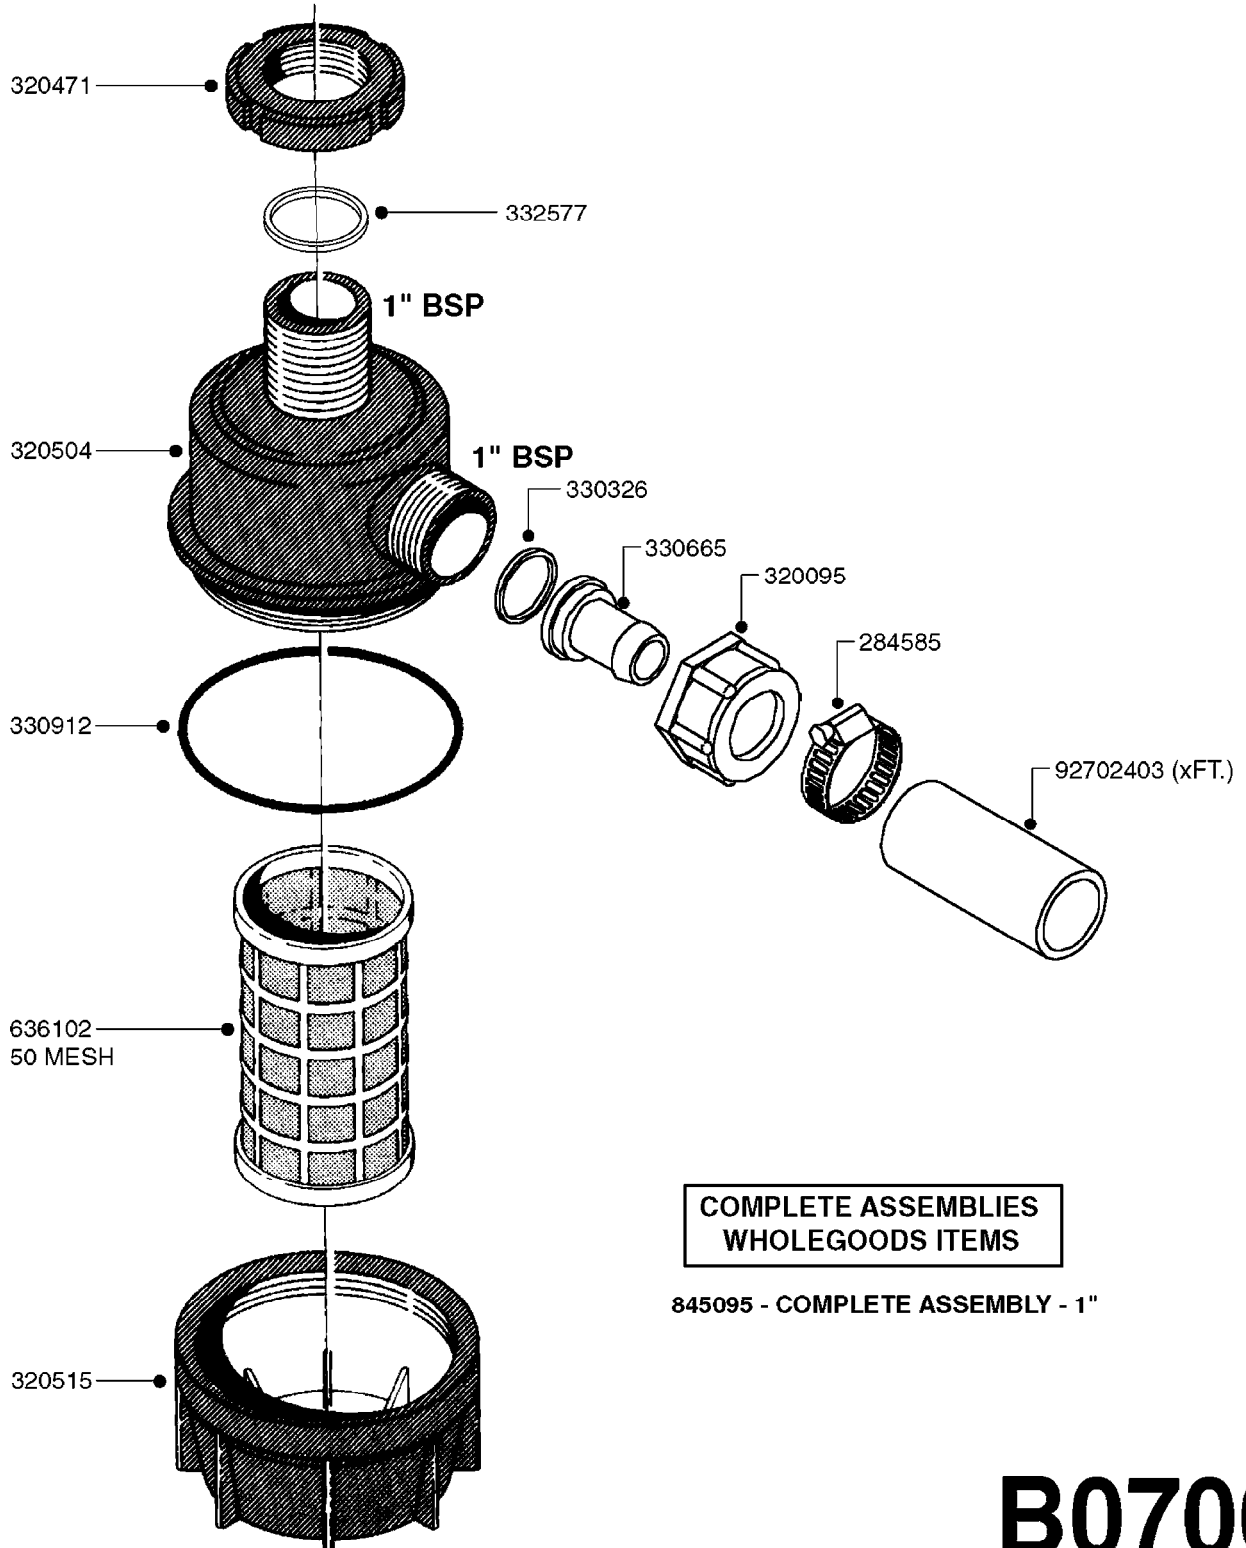

B0700

SUCTION FILT. HARDI ES30/53/80
B0700-HIN, 01:01:16

Page 1
Date 16.03.2016 10:39

parts-n°	order qty	description
284585	1	CLAMP HOSE GEAR 1" MINI 020
320095	1	FITT.DK NUT 1" BSP
320471	1	FITT.DK NUT 1" BSP JAMB
320504	1	FILTER CASING .....
320515	1	FILTER CAP 2-1/2' RG
330326	1	O-RING D30/D24X2 F.1"NUT
330665	1	3/4' HOSE TAIL F/1' CAP
330912	1	O-RING D79,5/73,5XD3
332577	1	O-RING D38/D30X4 F.1" PUR.
636102	1	NK FILTER 86 30 MESH
845095	1	FILTER COMPLETE
92702403	1	HOSE PVC SUCT GRAY 1"