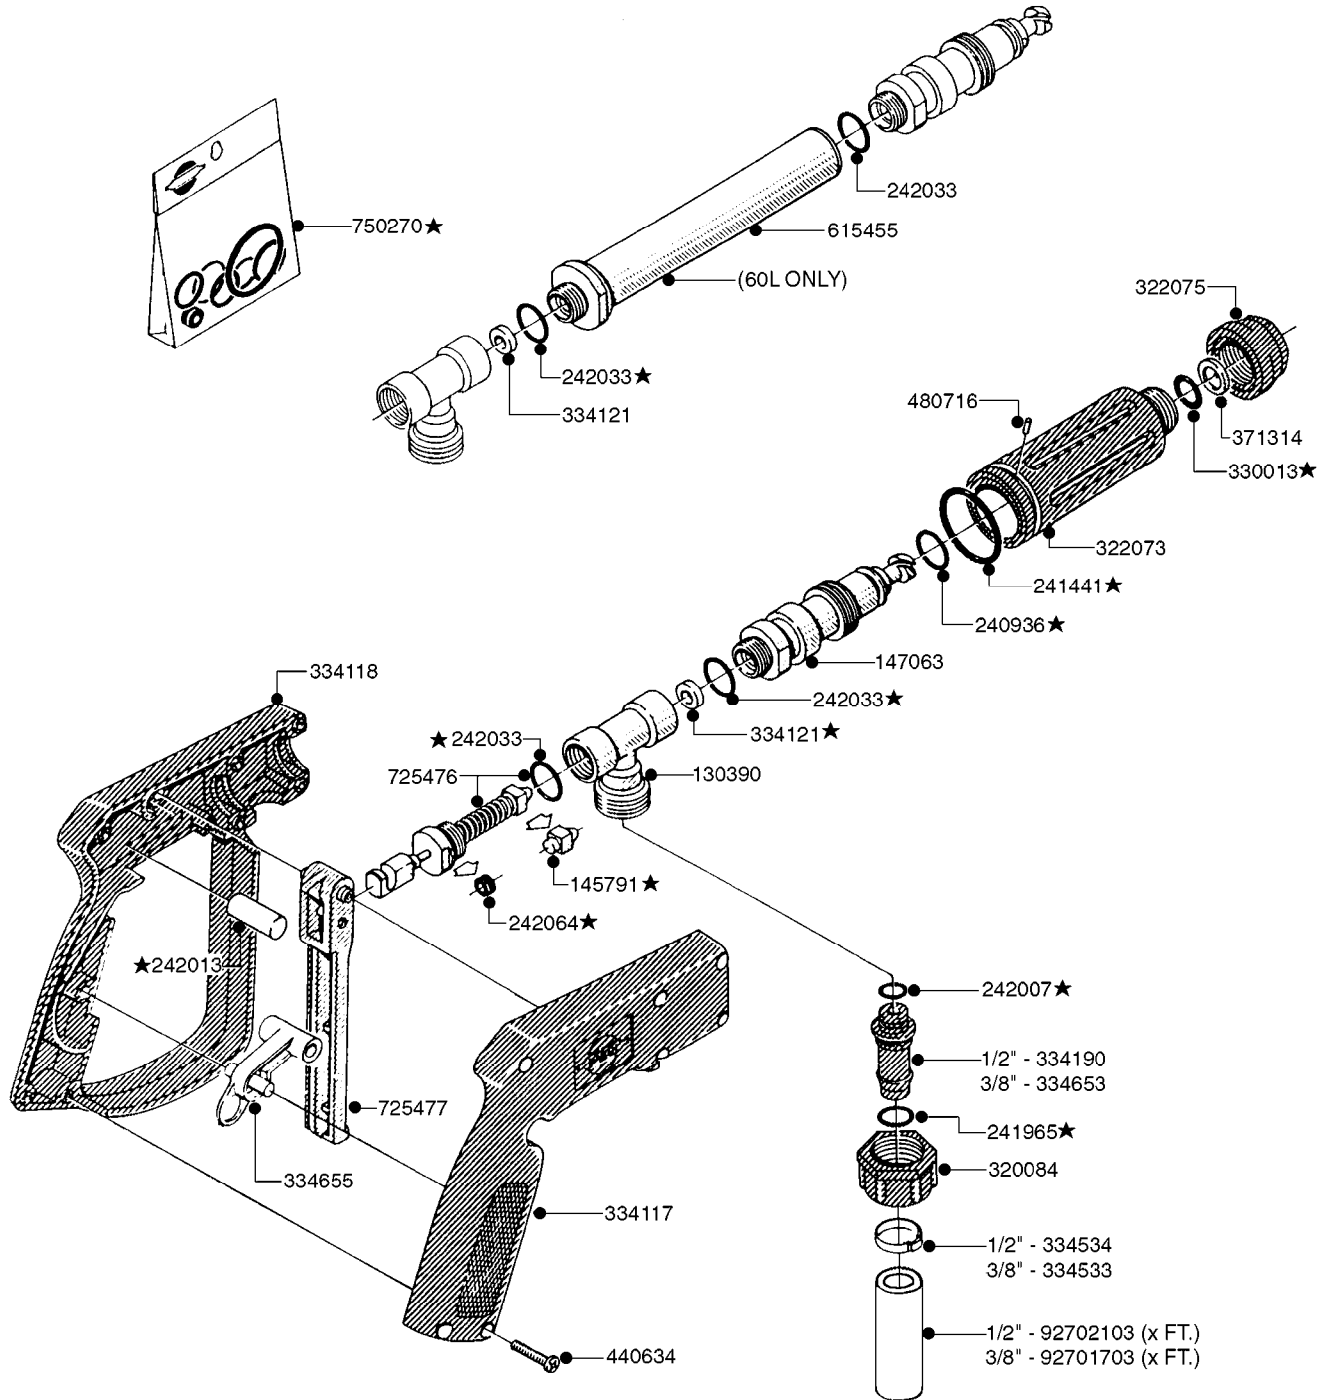

COMPLETE ASSEMBLY:
843197 - 60L
843196 - 60S

COMPLETE ASSEMBLIES
WHOLEGOODS ITEMS

K0480

HANDGUN TYPE 60S/60L POST 95
K0480-HIN, 01:01:16

Page 1

Date 16.03.2016 10:39

parts-n°	order qty	description
130390	1	TEE 3/8'X 1/2' BSP F.TYPE 60S
145791	1	CONE FOR ON/OFF
147063	1	SWIRL F.SPRAY GUN TYPE 60
240936	1	O-RING D13.3X2.4 NITRIL
241441	1	O-RING D29.3X3
241965	1	O-RING 12.1 X 1.6
242007	1	O-RING D9.1X1.6
242013	1	SPRING RUBBER F/TRIGGER
242033	1	O-RING
242064	1	SLEEVE RUBBER 3X8X4MM
320084	1	FITT.DK NUT 1/2" BSP
322073	1	HOUSING F.SWIRL TYPE 60S H.G.
322075	1	HOUSING F. NOZZLE
330013	1	O-RING D15/D10X2.5 F.3/8"NUT
334117	1	HANDLE PIECE RIGHT F.60S/60L
334118	1	HANDLE PIECE LEFT F.60S/60L
334121	1	SEAT FOR ON-OFF TYPE
334190	1	FITT.DK HB 1/2' F. PISTOL 60S
334533	1	CLAMP HOSE PLASTIC 3/8"
334534	1	CLAMP HOSE PLASTIC 1/2"
334653	1	FITT.DK HB 3/8' F.HANDGUN
334655	1	TRIGGER SAFETY F.60S/60L GUN
371314	1	NOZZLE CERAMIC 1099-20
440634	1	SCREW 5/8"
480716	1	PIN D3X6 STAINLESS
615455	1	TUBE F.LANCE TYPE 60L
725476	1	SPINDLE
725477	1	TRIGGER
750270	1	GASKET KIT F.SPRAY GUN
843196	1	GUN, MODEL 60S
843197	1	HANDGUN KIT TYPE 60 LONG
92701703	1	HOSE R X3/8" X300PSI WP X0012"
92702103	1	HOSE R X1/2" X300PSI WP X0012"