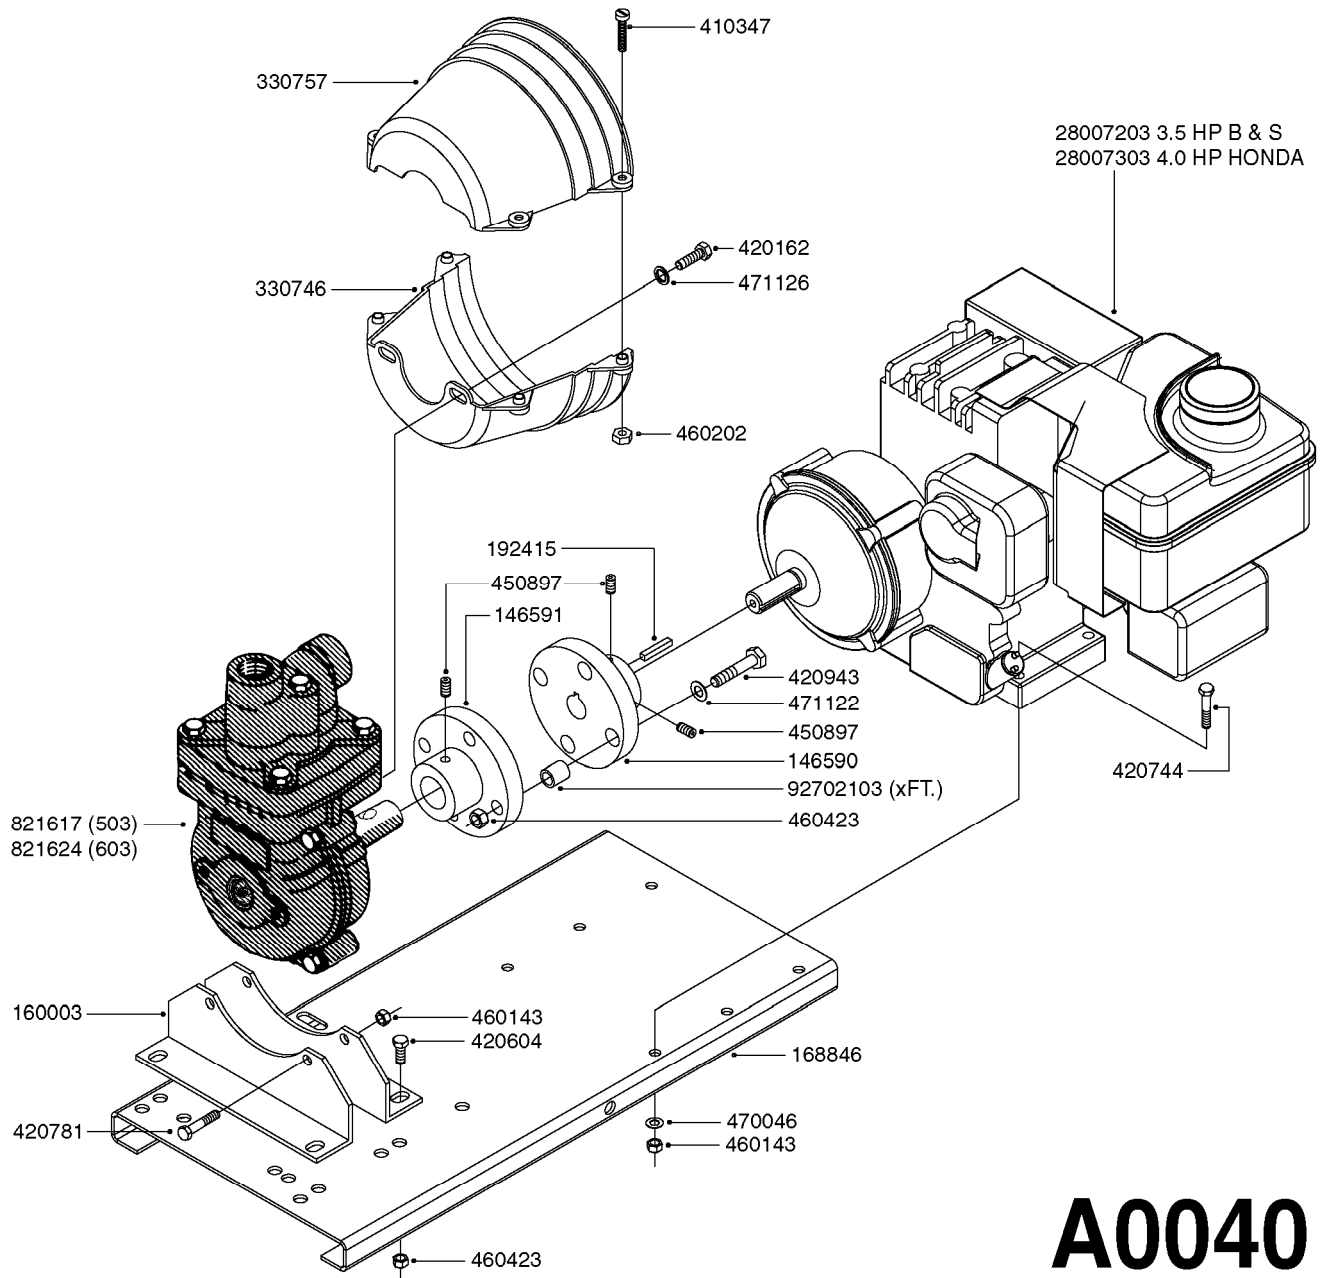

PUMP - 503/603 W/DIRECT DRIVE
A0040-HIN, 01:01:16

Page 1

Date 16.03.2016 10:39

parts-n°	order qty	description
146590	1	COUPLING F. ENGINE DIRECT DRIV
146591	1	COUPLING F.PUMP DIRECT DRIVE
160003	1	PUMP MOUNT PLATE TALL 500/600
168846	1	BASE PLATE F.DIRECT DRIVE UNIT
192415	1	KEY 3/16' X 38 BS NO. 91539
330746	1	GUARD PTO LOWER PART SHORT
330757	1	GUARD PTO UPPER PART SHORT
410347	1	SCREW M6X20 8.8
420162	1	BOLT HEX 8.8 DEL 3/8"x15MM
420604	1	BOLT HEX 8.8 DEL M10X25 FT DIN933
420744	1	BOLT HEX 8.8 DEL M8X40
420781	1	BOLT HEX 8.8 DEL M8X50
420943	1	BOLT HEX 8.8 DEL M10X50
450897	1	SCREW SET M8 x 12
460143	1	NUT HEX M8 LOCK A2 DIN985
460202	1	NUT HEX M6
460423	1	NUT HEX M10X1.5 LOCK
470046	1	WASHER D18D11X1 LOCK
471122	1	WASHER, M10, Ø20/10.5X 2.0, SS
471126	1	WASHER, M8, Ø16/ 8.4X 1.6, SS
821617	1	PUMP 503/7 W FOOT TAPERED SHAF
821624	1	PUMP 603/7 W. FOOT TAPERED SHA
28007203	1	ENG.B&S 3.5HP 6:1 REDUCT. RED
28007303	1	ENG.HONDA 4.0HP 6:1 REDUCT.
92702103	1	HOSE R X1/2" X300PSI WP X0012"