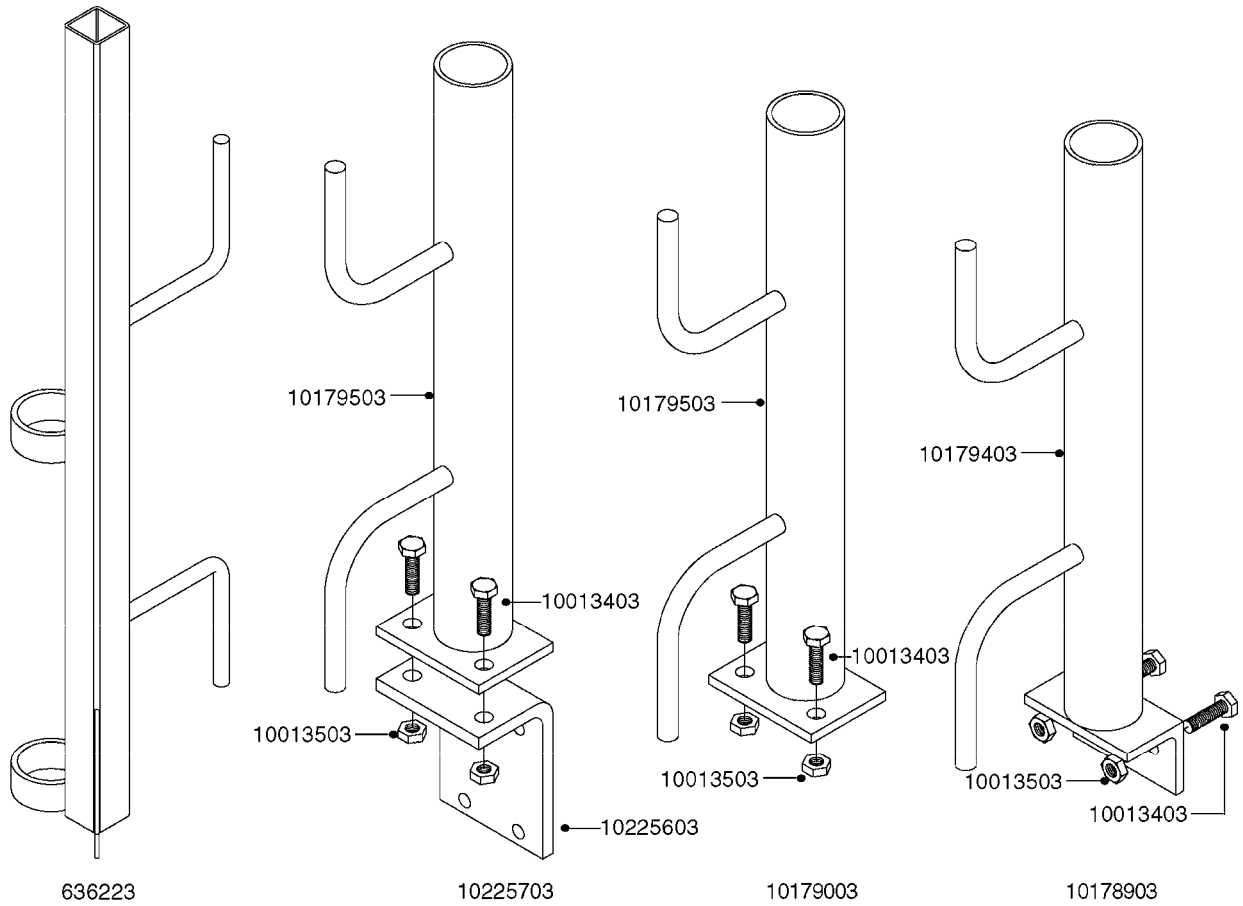

COMPLETE ASSEMBLY:
818377 - 160' x 3/8" (50m) HOSE REEL
818381 - 320' X 3/8" (100m) HOSE REEL

K0490

HOSE REEL ASSEMBLIES
K0490-HIN, 01:01:16

Page 1

Date 16.03.2016 10:39

parts-n°	order qty	description
143684	1	BUSHING F. HOSE REEL
143706	1	SPACER TUBE F. 275' HOSE REEL
145925	1	NIPPLE M10 M6
146314	1	UNION BUSHING F.HOSE REEL
146315	1	RING FOR HOSE REEL
146487	1	SPACER ROD F/HOSE REEL 225mm
160311	1	WASHER D30/D20.4X2
241474	1	O-RING NITRIL
281072	1	SNAP-RING OUTER 20X1.20
282155	1	CLIP F.TUBE SUPPORT
320655	1	FITT.DK HN 1/2"-1/2" BSP
320821	1	FITT.DK NUT 1-1/2" BSP
330212	1	O-RING D19/D14X2.4 F.1/2"NUT
333443	1	BUSHING F. HOSE REEL
420604	1	BOLT HEX 8.8 DEL M10X25 FT DIN933
420626	1	BOLT HEX 8.8 DEL M10X20 FT
420862	1	BOLT HEX 8.8 DEL M10X16 FT
430286	1	BOLT HEX 8.8 DEL M12X30 FT
460423	1	NUT HEX M10X1.5 LOCK
460703	1	NUT HEX M12X1.75 LOCK DIN985
613207	1	CENTER TUBE FOR 164'HOSE REEL
613211	1	HOSE REEL NK 80/105
613292	1	CENTER TUBE 100 MM
633824	1	SIDE FOR HOSE REEL
633835	1	OUTER TUBE NK 300-600
633846	1	FITTING FOR HOSE REEL TR2/TR3
633905	1	BRKTS. HOSE REEL SM210
637986	1	CLAMP FITTING HOSE REEL
719073	1	HANDLE ASSY. F. HOSE REEL
719084	1	SWIVEL F.HOSE REEL
719121	1	HOSE 1/2'X2500M NUT
719401	1	CLIPS F.PISTOL ASSY.
725618	1	CLIP WHITE PLASTIC SNAP TYPE
818377	1	REEL FOR HOSE 160' X 3/8"
818381	1	REEL FOR HOSE 320' X 3/8'
818801	1	BKT.HOSE REEL MOUNT NL/NK/BOOM
818845	1	BKT.HOSE REEL SM210
833768	1	HOLDER F. HOSE REEL
834764	1	BKT.HOSE REEL MOUNT ESTATE SPR
61021400	1	BKT. BOOM MOUNT SM53/80 US