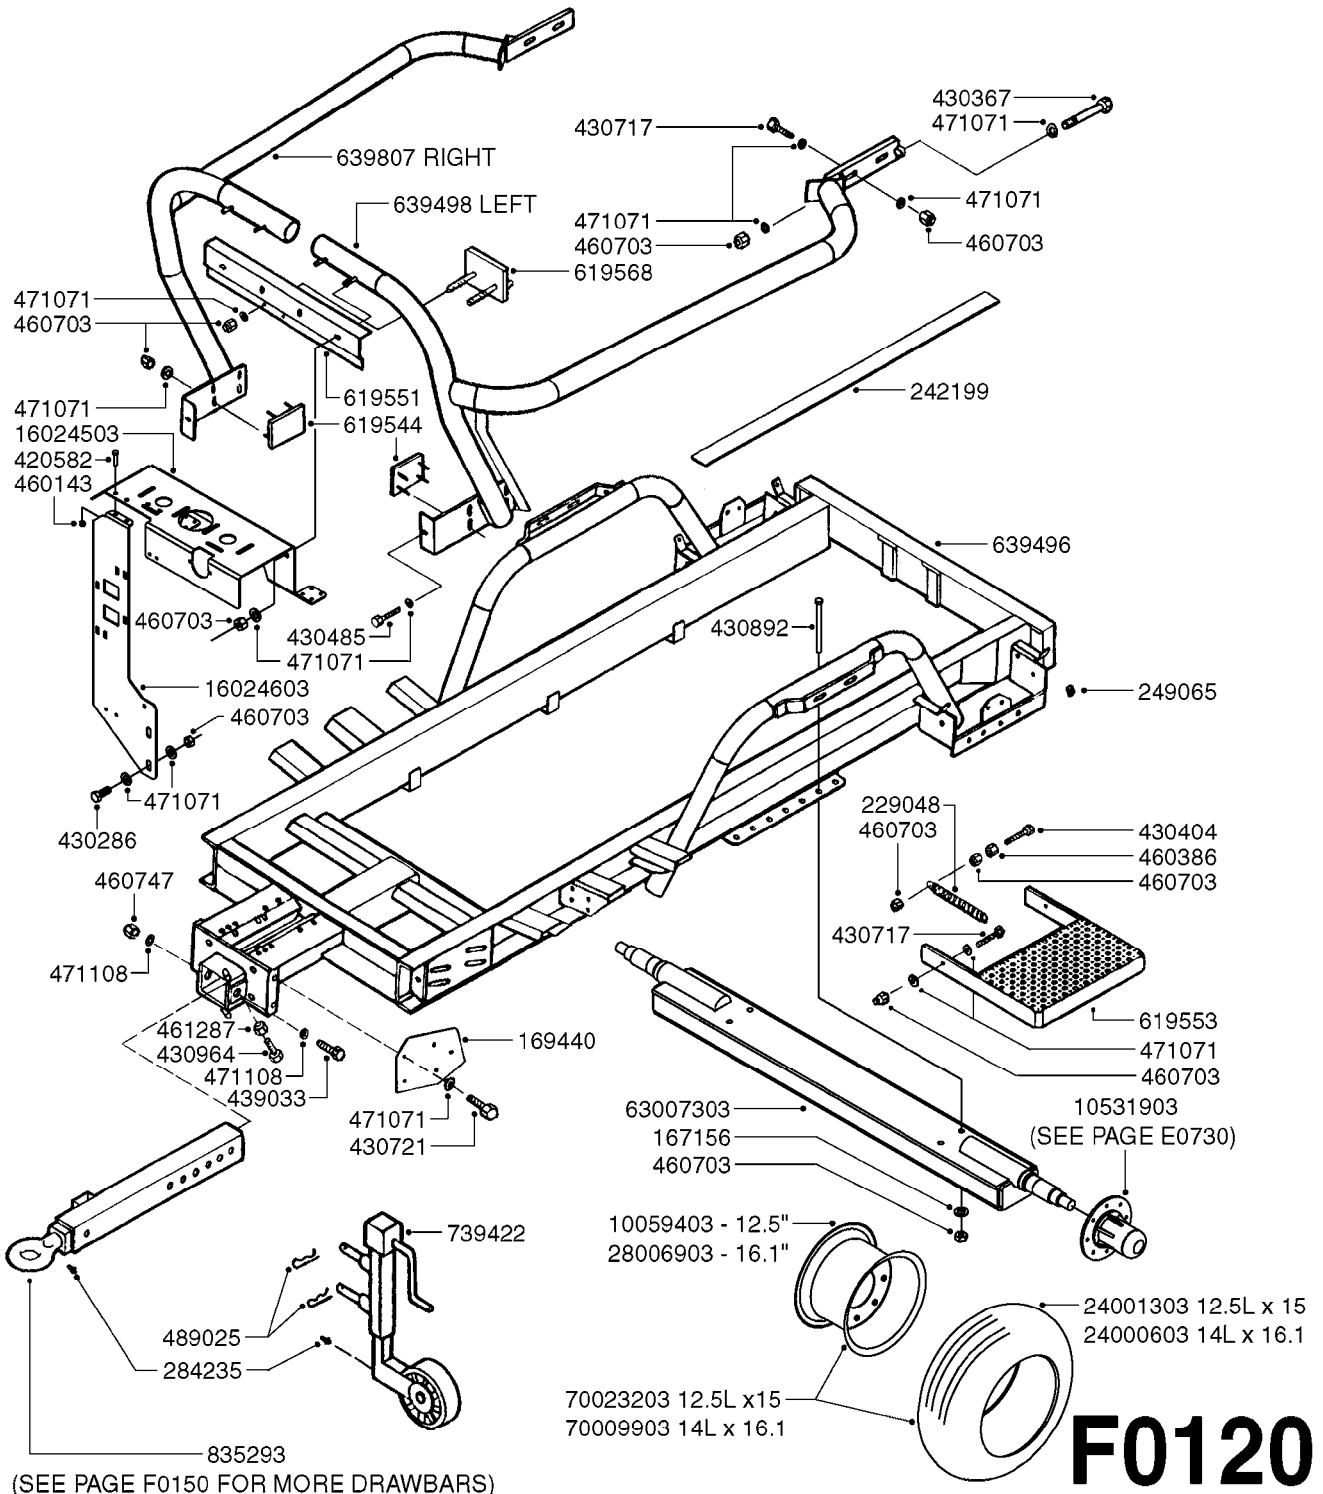

(SEE PAGE F0150 FOR MORE DRAWBARS)

F0120

FRAME - MERCURY 600
F0120-HIN, 01:01:16

Page 1

Date 16.03.2016 14:50

parts-n°	order qty	description
167156	1	WASHER D46.5/D12.4X2.5
169440	1	BRACKET F.SUCTION FILTER
229048	1	SPRING F.FOOT STEP
242199	1	TANK FRAME PACKING 1300X45X3
249065	1	TOP FOR FOOT STEP
284235	1	ENGRASADOR M-6/100 RECTO
420582	1	BOLT HEX 8.8 DEL M8X20 FT A2
430286	1	BOLT HEX 8.8 DEL M12X30 FT
430367	1	BOLT HEX 8.8 DEL M12X100 DIN931
430404	1	BOLT HEX 8.8 DEL M12X50
430485	1	BOLT HEX 8.8 DEL M12X90
430717	1	BOLT HEX 8.8 RAW M12x40
430721	1	BOLT HEX 8.8 DEL M12X40 FT
430892	1	BOLT HEX 8.8 DEL M12X110
430964	1	BOLT HEX M18X50
439033	1	BOLT HEX M24X170 GALV.
460143	1	NUT HEX M8 LOCK A2 DIN985
460386	1	NUT HEX M12X1.75
460703	1	NUT HEX M12X1.75 LOCK DIN985
460747	1	NUT HEX M24 LOCK
461287	1	NUT HEX M18
471071	1	WASHER M12 GALV
471108	1	WASHER D44D25X4.5
489025	1	'R' PIN D.4
619544	1	FRONT PLATE - MERCURY FRAME
619551	1	FRONT BRACKET F.RAILING MR600
619553	1	FOOT STEP MERCURY
619568	1	TANK SUPPORT BRACKET
639496	1	FRAME - MERCURY 600
639498	1	RAILING - MERCURY 600 LEFT
639807	1	RAILING - MERCURY 600 RIGHT
739422	1	CPL. JACK STAND FOR TANGO
835293	1	DRAWBAR RING HITCH
10059403	1	RIM 15X10 X 8-8-6 +1.062OFFSET
10531903	1	HUB ASSY.COMP.F.2-1/8" SPINDLE
16024503	1	SUPPORT MANIFOLD MERCURY
16024603	1	SUPPORT HYD VALVE MISTBLOWER
24000603	1	TIRE 14L X 16.1 8 PLY
24001303	1	TIRE 12.5L-15SL 12 PLY
28006903	1	WHEEL RIM 16.1" X 11" 8-8-6"
63007303	1	AXLE WELDMENT FIXD MERCURY 600
70009903	1	WHEEL ASSY. 14L x 16.1 8PLY
70023203	1	TIRE ASSY 12.5L-15 12PLY8-8-6