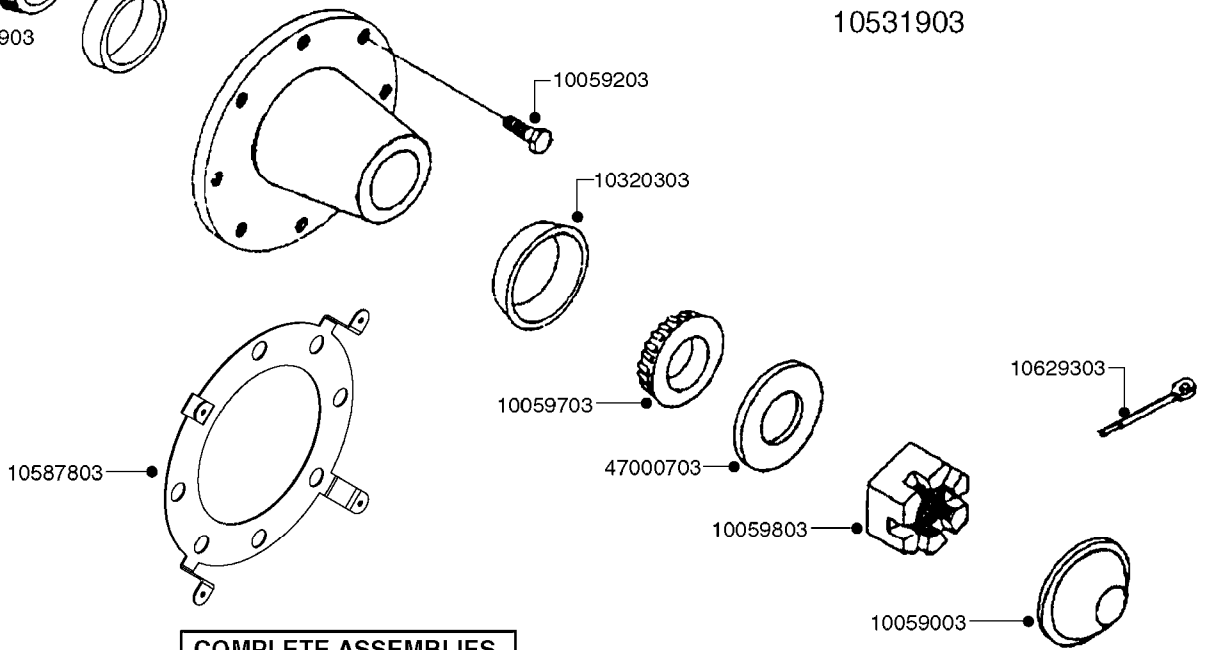

B0710

SUCTION FILT.-VINEYARD&ORCHARD
B0710-HIN, 01:01:16

Page 1

Date 16.03.2016 14:50

parts-n°	order qty	description
242146	1	O-RING 140 X 126 X 7
242147	1	O-RING 105,6x95X5.3
242148	1	O-RING 109.2 X 104 X 2
284093	1	FILTER SCRN ARAG 50 MESH BLUE
284094	1	FILTER SCRN ARAG 32 MESH WHITE
289408	1	FILTER SCRN ARAG 32 MESH WHITE
289409	1	FILTER SCRN ARAG 50 MESH BLUE
289430	1	FILTER SCRN ARAG 80 MESH RED
322146	1	THREADED RING F/FILTER 170
322147	1	THREADED RING F/FILTER 200
322150	1	FILTER CASING 1.5"BSP ARAG
322151	1	FILTER HOUSING 170
329040	1	FILTER ARAG 1.5" 32 MESH TRAIL
329044	1	FILTER ARAG 1.5" 32 MESH LIFT
329047	1	SPRING F. ARAG FILTER 1-1/2"
329048	1	O-RING F. 1-1/2" FILTER
329049	1	PLUNGER F. ARAG VALVE 1-1/2"
329051	1	O-RING F.ARAG FILTER 1-1/2"
329052	1	FITTING F.ARAG FILTER 1-1/2"
329054	1	FILTER HOUSING LID 1-1/2"
329056	1	YELLOW LOCKING RETAINER 1-1/2"
329058	1	SPRING F. ARAG FILTER 1"
329059	1	O-RING F. 1" FILTER
329060	1	PLUNGER F. ARAG VALVE 1"
329061	1	O-RING F.ARAG FILTER 1"
329062	1	FITTING F.ARAG FILTER 1"
329064	1	FILTER HOUSING LID 1"
329066	1	O-RING F.ARAG FILTER 1"
329067	1	O-RING F. 1" FILTER
329068	1	YELLOW LOCKING RETAINER 1"
329071	1	FILTER SCRN ARAG 80 MESH RED
420582	1	BOLT HEX 8.8 DEL M8X20 FT A2
471126	1	WASHER, M8, Ø16/ 8.4X 1.6, SS

**COMPLETE HUB W/BEARINGS:
10531903**

**COMPLETE ASSEMBLIES
WHOLEGOODS ITEMS**

E0730

HUB ASSEMBLY F.2 1/8" SPINDLE
E0730-HIN, 01:01:16

Page 1

Date 16.03.2016 14:50

parts-n°	order qty	description
10058803	1	BEARING INNER CONE A25590
10058903	1	SEAL HUB ASE41
10059003	1	DUST CAP 800/1000 GAL EDC17
10059203	1	BOLT WHEEL 9/16"x1-1/4"UNF 90D
10059703	1	BEARING OUTER CONE A25877
10059803	1	NUT HEX NF 1"
10320203	1	BEARING INNER CUP1000GAL.TR/TA
10320303	1	BEARING OUTER CUP1000GAL.TR/TA
10531903	1	HUB ASSY.COMP.F.2-1/8" SPINDLE
10587803	1	MAG MNT F. SPEED SNS 8 BOLT
10629303	1	PIN, COTTER 7/32" X 1.75" LONG
28020103	1	SPINDLE 2.125 CRS 14" 811
47000703	1	WASHER, SPNDL 1.1" 1.06x2 .19T