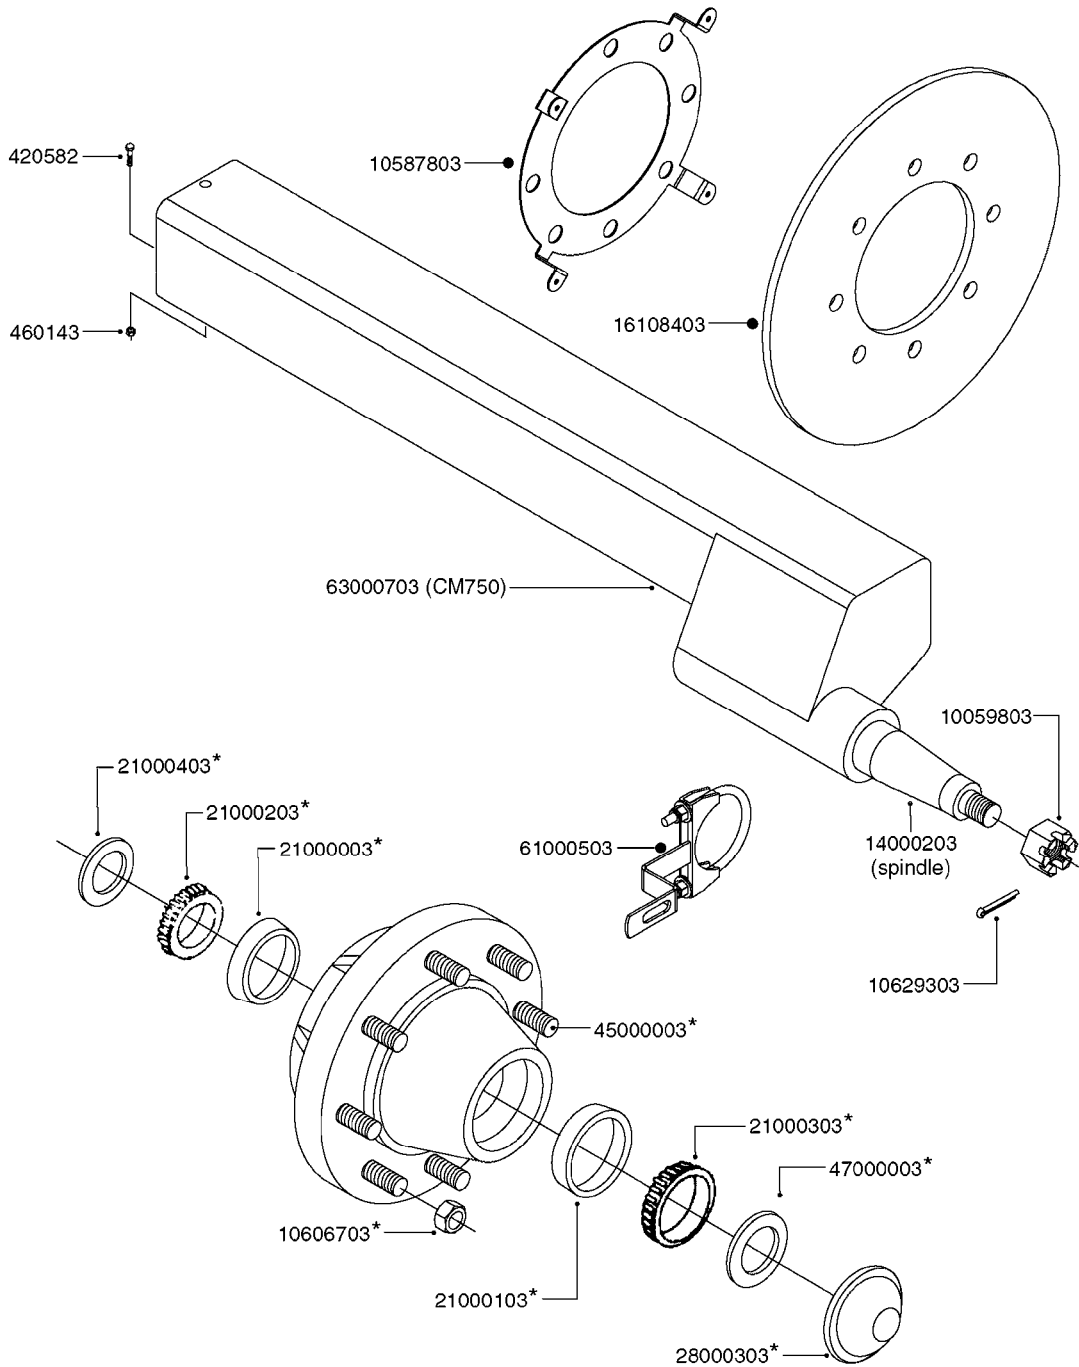

**COMPLETE HUB W/BEARINGS:
10531903**

**COMPLETE ASSEMBLIES
WHOLEGOODS ITEMS**

E0730

HUB ASSEMBLY F.2 1/8" SPINDLE
E0730-HIN, 01:01:16

Page 1

Date 16.03.2016 14:50

parts-n°	order qty	description
10058803	1	BEARING INNER CONE A25590
10058903	1	SEAL HUB ASE41
10059003	1	DUST CAP 800/1000 GAL EDC17
10059203	1	BOLT WHEEL 9/16"x1-1/4"UNF 90D
10059703	1	BEARING OUTER CONE A25877
10059803	1	NUT HEX NF 1"
10320203	1	BEARING INNER CUP1000GAL.TR/TA
10320303	1	BEARING OUTER CUP1000GAL.TR/TA
10531903	1	HUB ASSY.COMP.F.2-1/8" SPINDLE
10587803	1	MAG MNT F. SPEED SNS 8 BOLT
10629303	1	PIN, COTTER 7/32" X 1.75" LONG
28020103	1	SPINDLE 2.125 CRS 14" 811
47000703	1	WASHER, SPNDL 1.1" 1.06x2 .19T

*28050103 - COMPLETE HUB ASSEMBLY

COMPLETE ASSEMBLIES
WHOLEGOODS ITEMS

E0750

HUB ASSY F. 3" SPINDLE CM750
E0750-HIN, 01:01:16

Page 1
Date 16.03.2016 14:50

parts-n°	order qty	description
420582	1	BOLT HEX 8.8 DEL M8X20 FT A2
460143	1	NUT HEX M8 LOCK A2 DIN985
10059803	1	NUT HEX NF 1"
10587803	1	MAG MNT F. SPEED SNS 8 BOLT
10606703	1	NUT HEX NF 5/8" FLANGED F.STUD
10629303	1	PIN, COTTER 7/32" X 1.75" LONG
14000203	1	SPINDLE 3" X 16" W/NUT &WASHER
16108403	1	REINFORCEMENT RING 8-8-6 HUB FOR NON-REINFORCED 3/8" RIMS ONLY
21000003	1	BEARING INNER CUP #382A
21000103	1	BEARING OUTER CUP #LM501310
21000203	1	BEARING INNER CONE #387AS
21000303	1	BEARING OUTER CONE #LM501349
21000403	1	SEAL GREASE #CR29968
28000303	1	DUST CAP #1609
28050103	1	HUB F 3" 758 7500# PACKAGE
45000003	1	STUD BOLT 5/8" X 2-1/2"
47000003	1	WASHER SPNDL 3" 1.12X2.1 .25TK
61000503	1	SPEED SNS MNT CLAMP - 3"
63000703	1	AXLE INSERT W/M CM750