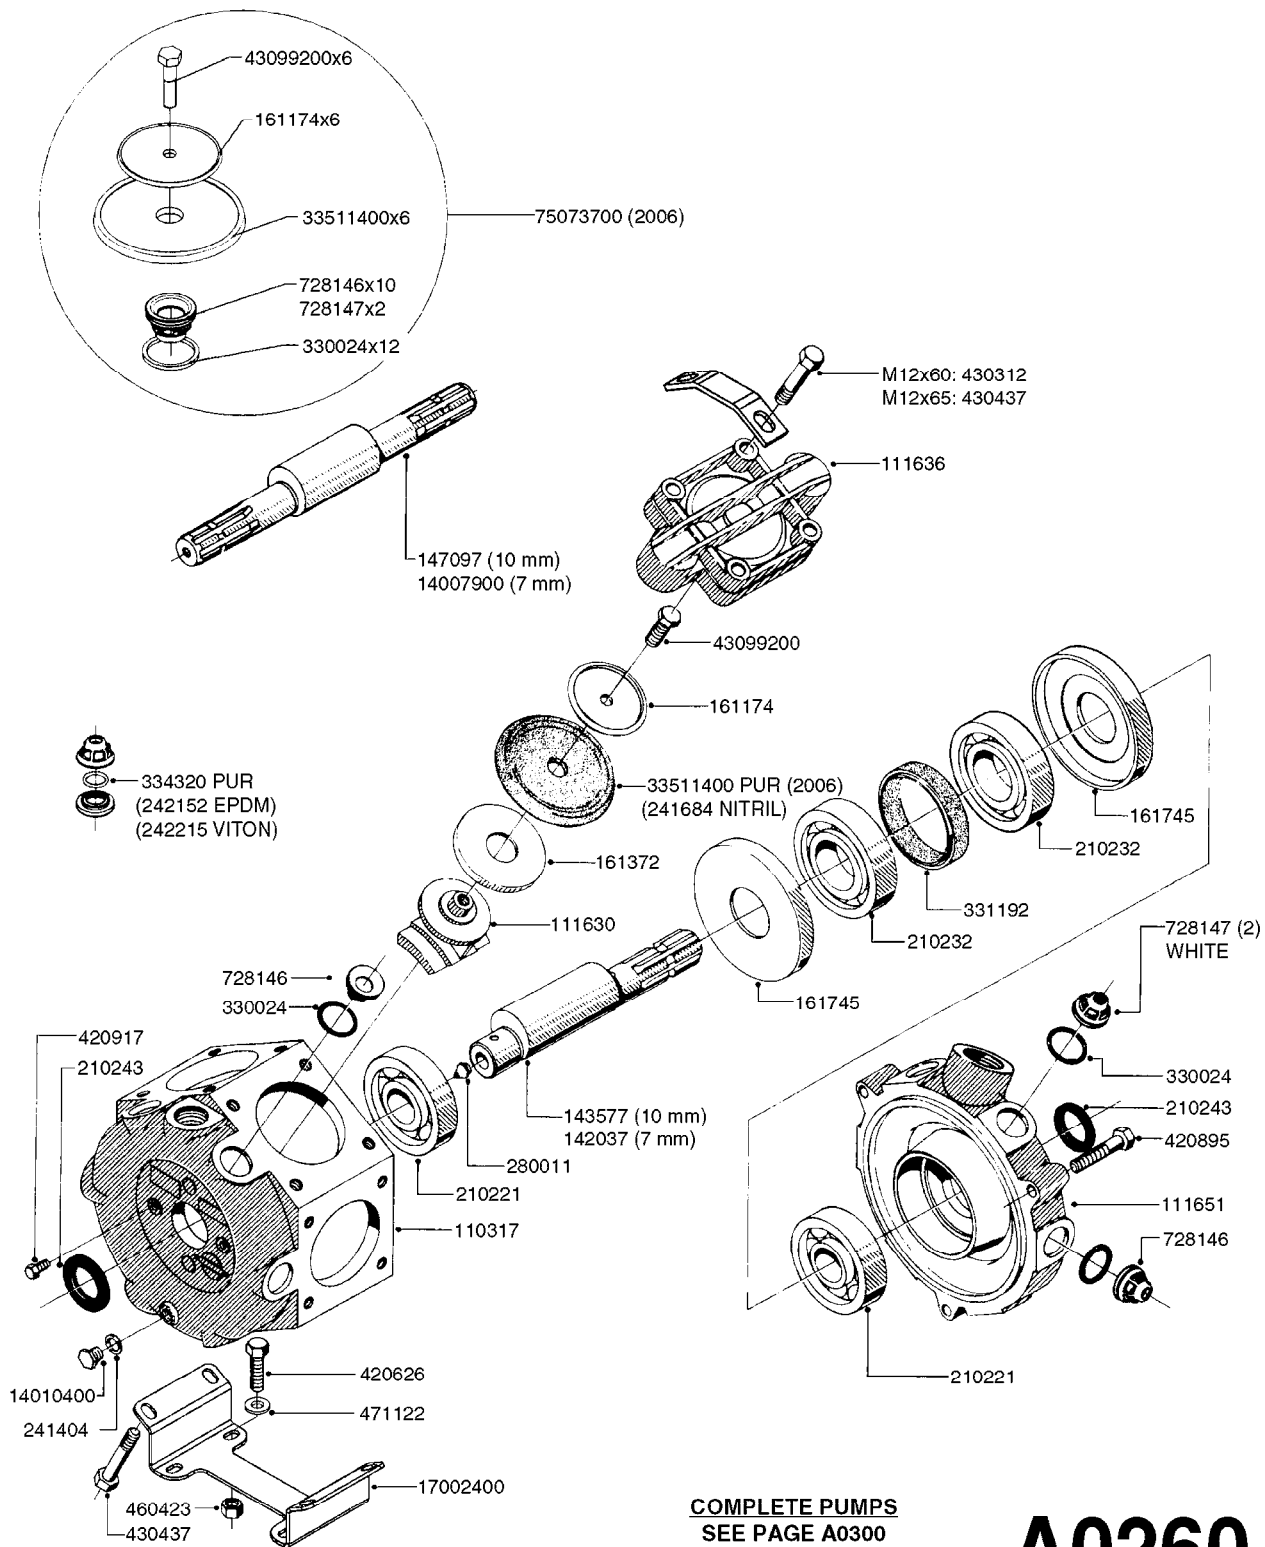

COMPLETE PUMPS
SEE PAGE A0300

A0260

PUMP - 363 W/MOUNTING BASE
A0260-HIN, 01:01:16

Page 1

Date 16.03.2016 14:50

parts-n°	order qty	description
110317	1	PUMP CASING MODEL 360/361 PNTD
111630	1	CONNECTING ROD 363/364-10 PUMP
111636	1	VALVE COVER 363 HEAVY DUTY
111651	1	CASTING F.363 1.5" PUMP(FRONT)
142037	1	CRANK SHAFT 361-20
143577	1	CRANK SHAFT F.363/462/463-10mm
147097	1	CRANK SHAFT 363-463/10 THROUGH
161174	1	DIAPHRAGM DISC SS 361/363/364 PUMP
161372	1	DIAPHRAGM BACKING DISC,320-361
161745	1	METAL SPACER F.363/463
210221	1	BEARING BALL 6407
210232	1	BEARING BALL 6310
210243	1	SEAL OIL 35 X 47 X 7
241404	1	DOWTY SEAL 1/4"
241684	1	DIAPHRAGM MODEL 361 NITRIL
242152	1	O-RING D18.2X3 EPDM
242215	1	O-RING D18X3 VITON
280011	1	GREASE NIPPLE 3/8' SAE H TR
330024	1	O-RING D41,1/D34.5 X 3,5
331192	1	SPACER, MODEL 361/363
334320	1	O-RING D18X3 POLYURETHANE
420626	1	BOLT HEX 8.8 DEL M10X20 FT
420895	1	BOLT HEX 8.8 RAW M10X60
420917	1	BOLT HEX 8.8 RAW M8X12 FT
430312	1	BOLT HEX 8.8 RAW M12X60
430437	1	BOLT HEX 8.8 RAW M12X65
460423	1	NUT HEX M10X1.5 LOCK
471122	1	WASHER, M10, Ø20/10.5X 2.0, SS
728146	1	VALVE FOR 361(726890/707932)
728147	1	VALVE FOR 361 WHITE WITH HOLE
14007900	1	CRANK 363/462/463-7mm 540/THRU
14010400	1	PLUG 1/4" BSP
17002400	1	FOOT F/363 PUMP (PAINTED)
33511400	1	DIAPHRAGM PUMP 361/361/363/364 PUR
43099200	1	BOLT HEX SS M12 X 30 DIN933 A4
75073700	1	PUMP KIT 361/363 "06"