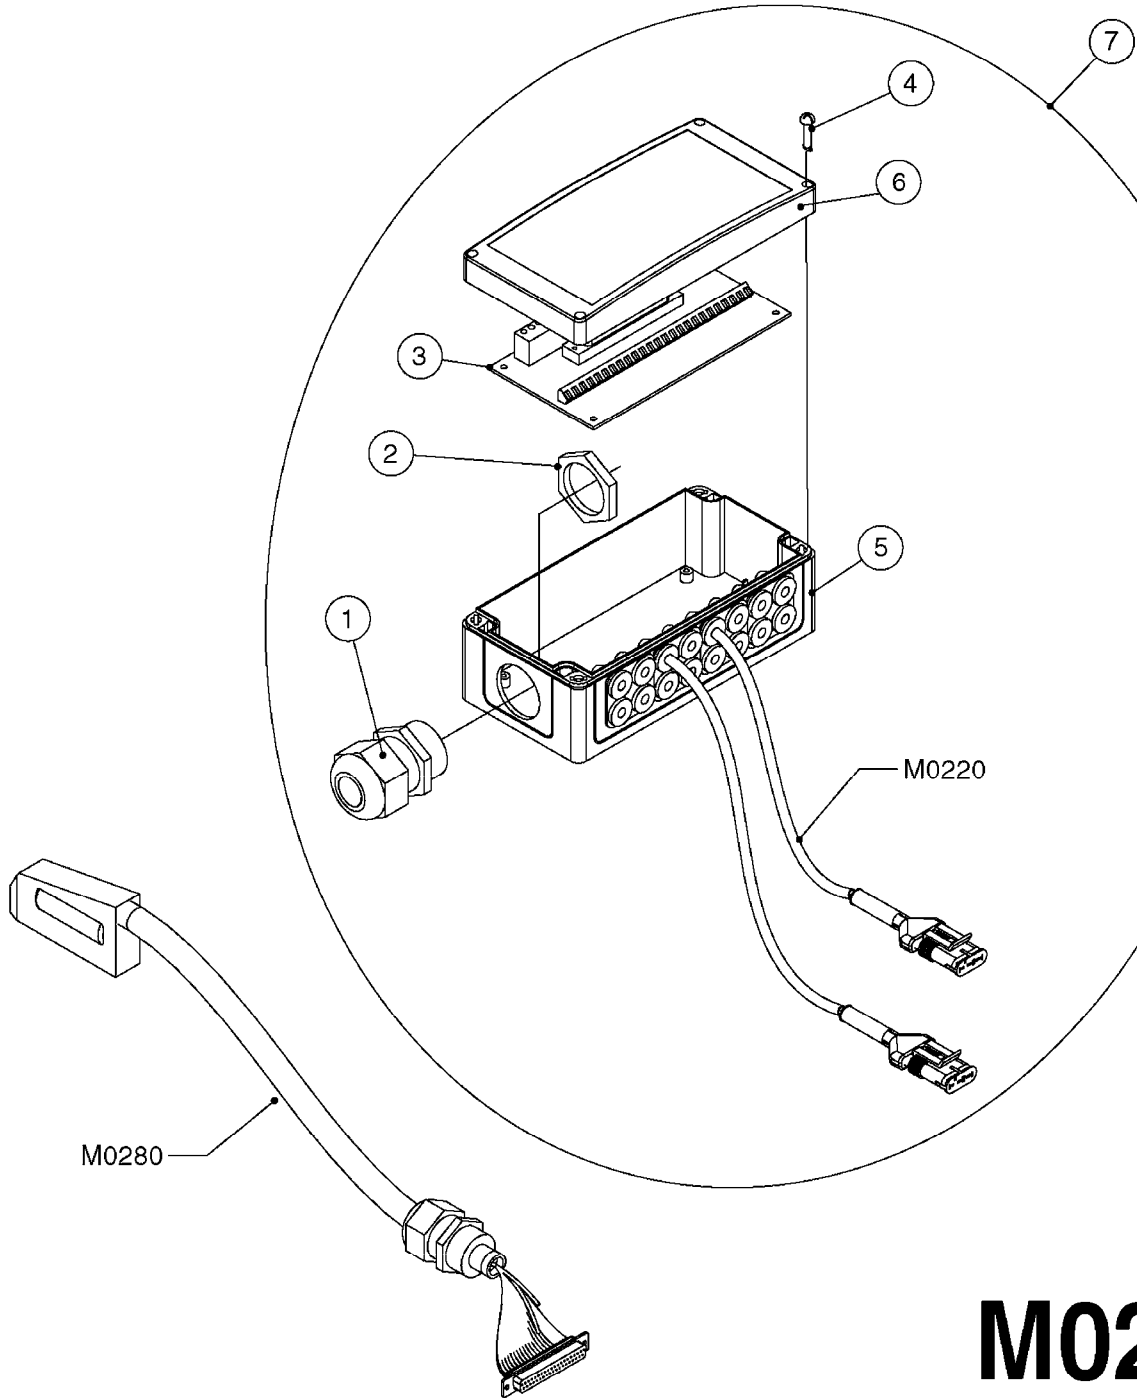

M0220

CABLES
M0220-HIN, 01:01:16

Page 1
Date 16.03.2016 14:50

Pos.	parts-n°	order qty	description
1	26005900	1	WIRE 37/37 POLE DAH/JOB COM
2	26006200	1	CABLE L = 4.50M, AMP, MALE, 2P
2	26006300	1	CABLE L = 0.50M, AMP, MALE, 2P
2	26006400	1	CABLE L = 0.75M, AMP, MALE, 2P
2	26006500	1	CABLE L = 1.50M, AMP, MALE, 2P
2	26006600	1	CABLE L = 9.00M, AMP, MALE, 2P
3	26006700	1	CABLE L = 0.12M, AMP, FEMALE, 2P
4	26006800	1	CABLE L = 1.00M, AMP, FEMALE, 2P
5	26006000	1	CABLE L = 1.50M, AMP, MALE, 3P
5	26006100	1	CABLE L = 5.00M, AMP, MALE, 3P
5	26007000	1	CABLE L = 0.20M, AMP, MALE, 3P
5	26007100	1	CABLE L = 9.00M, AMP, MALE, 3P
5	26007200	1	CABLE L = 13.00M, AMP, MALE, 3P
6	26007300	1	CABLE L = 1.00M, AMP, FEMALE, 3P
7	26007400	1	CABLE L = 3.00M, AMP, EXT, 3P
7	26009800	1	CABLE L = 0.50M, AMP, EXT, 2P
8	26004900	1	CABLE FEM/MALE 37P L=9.5M
9	26007500	1	CABLE FEM/FEM 15P L=3.5M
10	262150	1	SCREW ASSM.FOR D-SUB PLUG
11	72450600	1	CAP F. AMP SUPER SEAL 2P PLUG
12	72450700	1	CAP F. AMP SUPER SEAL 3P PLUG
13	72450800	1	CAP F. AMP SUPER SEAL 4P PLUG