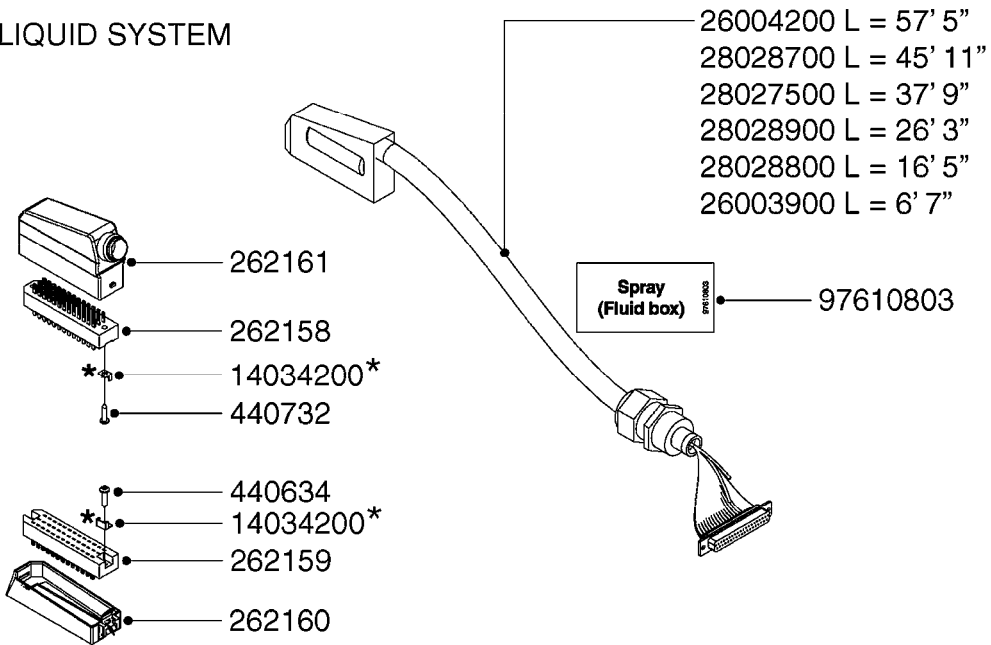

M0220

CABLES
M0220-HIN, 01:01:16

Page 1
Date 16.03.2016 14:50

Pos.	parts-n°	order qty	description
1	26005900	1	WIRE 37/37 POLE DAH/JOB COM
2	26006200	1	CABLE L = 4.50M, AMP, MALE, 2P
2	26006300	1	CABLE L = 0.50M, AMP, MALE, 2P
2	26006400	1	CABLE L = 0.75M, AMP, MALE, 2P
2	26006500	1	CABLE L = 1.50M, AMP, MALE, 2P
2	26006600	1	CABLE L = 9.00M, AMP, MALE, 2P
3	26006700	1	CABLE L = 0.12M, AMP, FEMALE, 2P
4	26006800	1	CABLE L = 1.00M, AMP, FEMALE, 2P
5	26006000	1	CABLE L = 1.50M, AMP, MALE, 3P
5	26006100	1	CABLE L = 5.00M, AMP, MALE, 3P
5	26007000	1	CABLE L = 0.20M, AMP, MALE, 3P
5	26007100	1	CABLE L = 9.00M, AMP, MALE, 3P
5	26007200	1	CABLE L = 13.00M, AMP, MALE, 3P
6	26007300	1	CABLE L = 1.00M, AMP, FEMALE, 3P
7	26007400	1	CABLE L = 3.00M, AMP, EXT, 3P
7	26009800	1	CABLE L = 0.50M, AMP, EXT, 2P
8	26004900	1	CABLE FEM/MALE 37P L=9.5M
9	26007500	1	CABLE FEM/FEM 15P L=3.5M
10	262150	1	SCREW ASSM.FOR D-SUB PLUG
11	72450600	1	CAP F. AMP SUPER SEAL 2P PLUG
12	72450700	1	CAP F. AMP SUPER SEAL 3P PLUG
13	72450800	1	CAP F. AMP SUPER SEAL 4P PLUG

LIQUID SYSTEM

HYDRAULIC SYSTEM

* Note orientation of bracket
 1 = Liquid system
 2 = Hydraulic system

M0280

39 PIN CABLES
M0280-HIN, 01:01:16

Page 1

Date 16.03.2016 14:50

parts-n°	order qty	description
262158	1	PLUG INSERT 39 POLE MALE
262159	1	PLUG INSERT 39 POLE FEMALE
262160	1	PLUG HOUSING 39 POLE FEMALE
262161	1	PLUG HOUSING F/39 POLE MALE
440634	1	SCREW 5/8"
440732	1	PT SCREW 35X12B Z5452 ELZ
14034200	1	CODE BRACKET FOR 39 PIN CABLE
26003900	1	WIRE 37-39 PIN EVC, 6.6'
26004200	1	WIRE 37-39 PIN EVC, 57.4'
26008400	1	WIRE 39-PIN 24 WIRE L=8M
28027500	1	WIRE 37-39 PIN EVC, 37.7'
28028700	1	WIRE 37-39 PIN EVC, 45.9'
28028800	1	WIRE 37-39 PIN EVC, 16.4'
28028900	1	WIRE 37-39 PIN EVC, 26.2'
72236400	1	DAH CONN. WIRE/TRACTOR L=8M
97610803	1	DECAL-SRAY BOX 39-PIN
97610903	1	DECAL-HYDRAULIC BOX 39-PIN