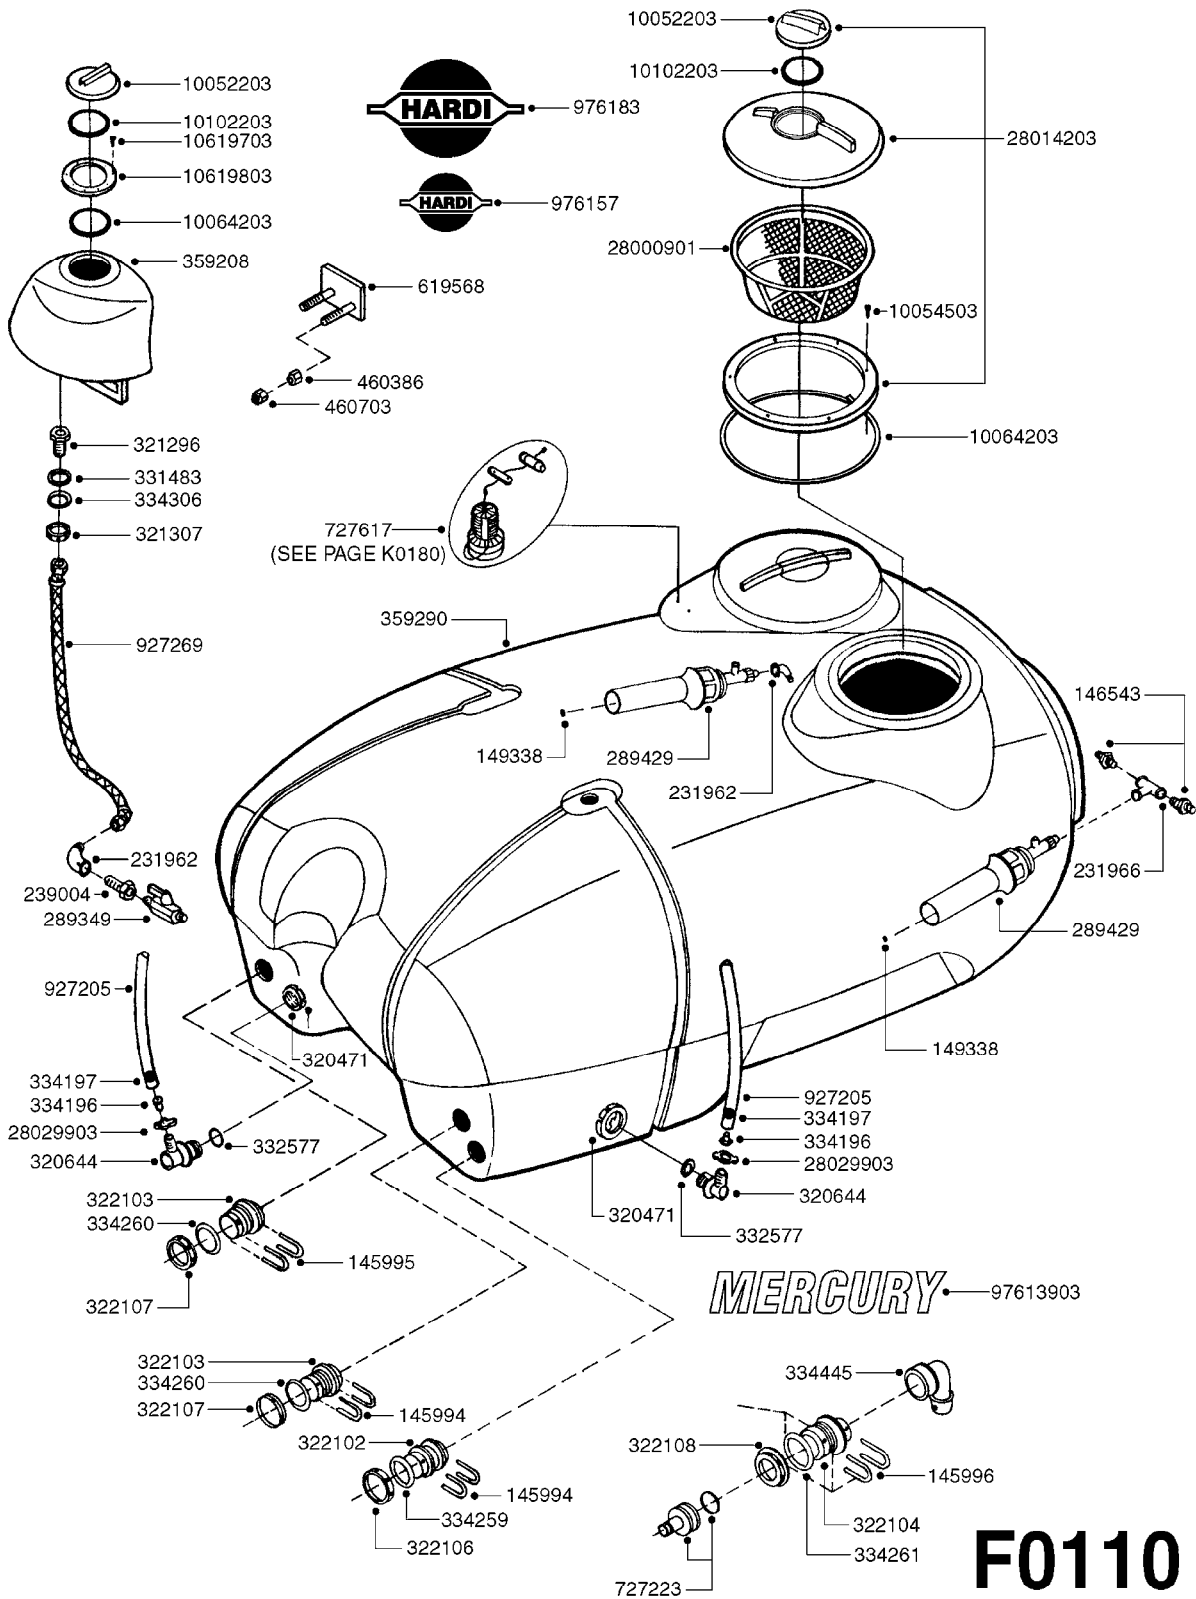

TANK - MERCURY 925
F0110-HIN, 01:01:16

Page 0
Date 16.03.2016 14:50

TANK - MERCURY 925
F0110-HIN, 01:01:16

Page 1
Date 16.03.2016 14:50

parts-n°	order qty	description
145994	1	FITT.DK S-40 FORK
145995	1	FITT.DK S-53 FORK
145996	1	FITT.DK S-67 FORK
146543	1	HEXAGON NIPPLE 1/2"
149338	1	INTERMIX JET 5MM
231962	1	ELBOW BRASS 1/2"
231966	1	TEE 1/2'
239004	1	BUSHING 1/2"-3/8" BRASS
289349	1	BALL VALVE 3/8" M-H
289429	1	AGITATION INJECTOR DUAL INPUT
320471	1	FITT.DK NUT 1" BSP JAMB
320644	1	FITT.DK ELB.3/4"HB X 1" BSP
321296	1	FITT.DK BULKHEAD 1/2" BSP SING
321307	1	FITT.DK NUT 1/2" BSP JAMB
322102	1	FITT.DK S-40 BULKHEAD
322103	1	FITT.DK S-53 BULKHEAD
322104	1	FITT.DK S-67 BULKHEAD
322106	1	FITT.DK S-40 BULKHEAD NUT
322107	1	FITT.DK S-53 BULKHEAD NUT
322108	1	FITT.DK S-67 BULKHEAD NUT
331483	1	WASHER RY-2
332577	1	O-RING D38/D30X4 F.1" PUR.
334196	1	PLUG F. LIQUID LEV. INDICATOR
334197	1	BALL F. LIQUID LEV. INDICATOR
334259	1	GASKET F. S-40 BULKHEAD
334260	1	GASKET F. S-53 BULKHEAD
334261	1	GASKET F. S-67 BULKHEAD
334306	1	WASHER D22 PA
334445	1	FITT.DK S-67 ELB.1-1/2"
359208	1	CLEAN WATER TANK - MERCURY
359290	1	TANK, DRILLED 925 GAL. MERCURY
460386	1	NUT HEX M12X1.75
460703	1	NUT HEX M12X1.75 LOCK DIN985
619568	1	TANK SUPPORT BRACKET
727223	1	FITT.S67 1.5" STRAIT S W/ORING
727617	1	FITT.DK S-93 BOTTOM VALVE 2'
927205	1	HOSE R X CLEAR X 3/4 X 0012"
927269	1	HOSE R X PVC X 1/2 X 0012"
976157	1	DECAL COMPANY (4.4" X 4.6")
976183	1	DECAL COMPANY D.18,2 X 29,6
10052203	1	LID VENT ASSY
10054503	1	SCREW 3/4" SELF TAPPING
10064203	1	SET SEALING SPONGE 1 Ft BULK
10102203	1	GASKET F.16" LID BREATHER
10619703	1	SCREW SS #6x3/4' SELF TAPPING
10619803	1	LID HOUSING TREADED F. 6'
28000901	1	FILTER, TOP MAIN TANK, D400 L275 300130
28014203	1	LID ASSY. (3-PC.) 16" ARAG
28029903	1	CLAMP HOSE GEAR P3/4"-S1" 6712
97613903	1	DECAL MERCURY 2011