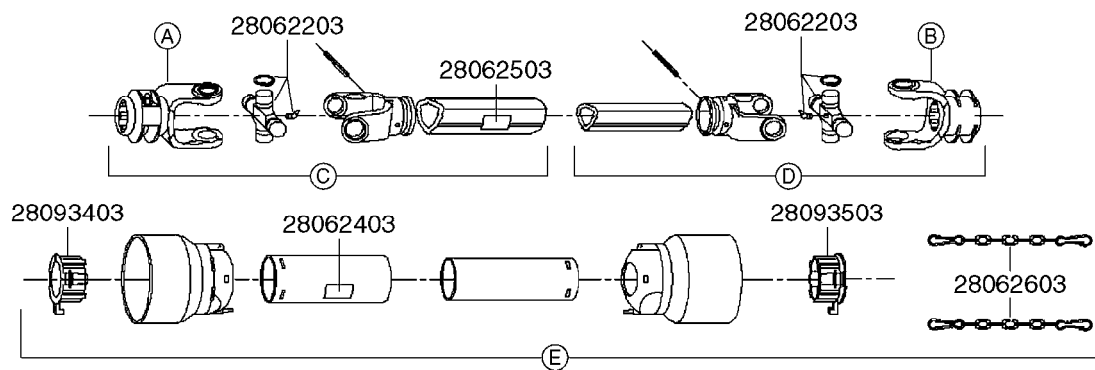

A0520

PTO SHAFTS - BONDIOLI CENT.
A0520-HIN, 01:01:16

Page 1

Date 16.03.2016 14:50

parts-n°	order qty	description
289042	1	UNIV. JOINT 22x54mm
420641	1	BOLT HEX 8.8 DEL M8X35
450015	1	SCREW ALLAN 3/8'X5/8' BLACK
460143	1	NUT HEX M8 LOCK A2 DIN985
28009803	1	PTO PIN TUBE RETAINER OUTER
28009903	1	PTO TUBE RETAINER INNER
28010103	1	PTO YOKE F.INNER TUBE CV PTO
28021403	1	PTO 1"STR/1-3/8" 6SPL B&P
28021503	1	PTO 1"STR/1-3/8" 21SPL B&P
28021603	1	PTO 1"STR/1-3/4" 20SPL B&P
28027903	1	PTO BALL LOCK.KIT F.1-3/8 YOKE
28040503	1	UNIV. JOINT 27x74.6mm
28040703	1	SAFETY CHAIN F.CV BLACK PTO
28041803	1	DECAL DANGER GUARD MISSING
28041903	1	DECAL DANGER ROT.DRIVELINE
28056703	1	PTO YOKE #1 1-3/8" X 6 SPLINE
28056803	1	PTO YOKE #1 1-3/8" X 21 SPLINE
28056903	1	PTO YOKE #4 1-3/8" X 20 SPLINE
28057003	1	PTO TUBE YOKE #1-G1 OUTER
28057103	1	PTO TUBE YOKE #4-G4 OUTER
28057203	1	PTO PIN TUBE RETAINER OUTER
28057303	1	PTO TUBE OUTER #1 745MM
28057403	1	PTO TUBE OUTER #4 720MM
28057503	1	PTO TUBE INNER #1 745MM
28057603	1	PTO TUBE INNER #4 720MM
28057703	1	PTO TUBE RETAINER INNER
28057803	1	PTO TUBE YOKE #1 Ø=1"
28057903	1	PTO TUBE YOKE #4 Ø=1"
28058003	1	PTO HALF SAFETY SHIELD OUTER
28058103	1	PTO HALF SAFETY SHIELD OUTER
28058203	1	PTO HALF SAFETY SHIELD INNER
28058303	1	PTO HALF SAFETY SHIELD INNER
28058403	1	PTO BALL LOCK.KIT F.1-3/4 YOKE
28058503	1	PTO TUBE YOKE #1-G1 INNER