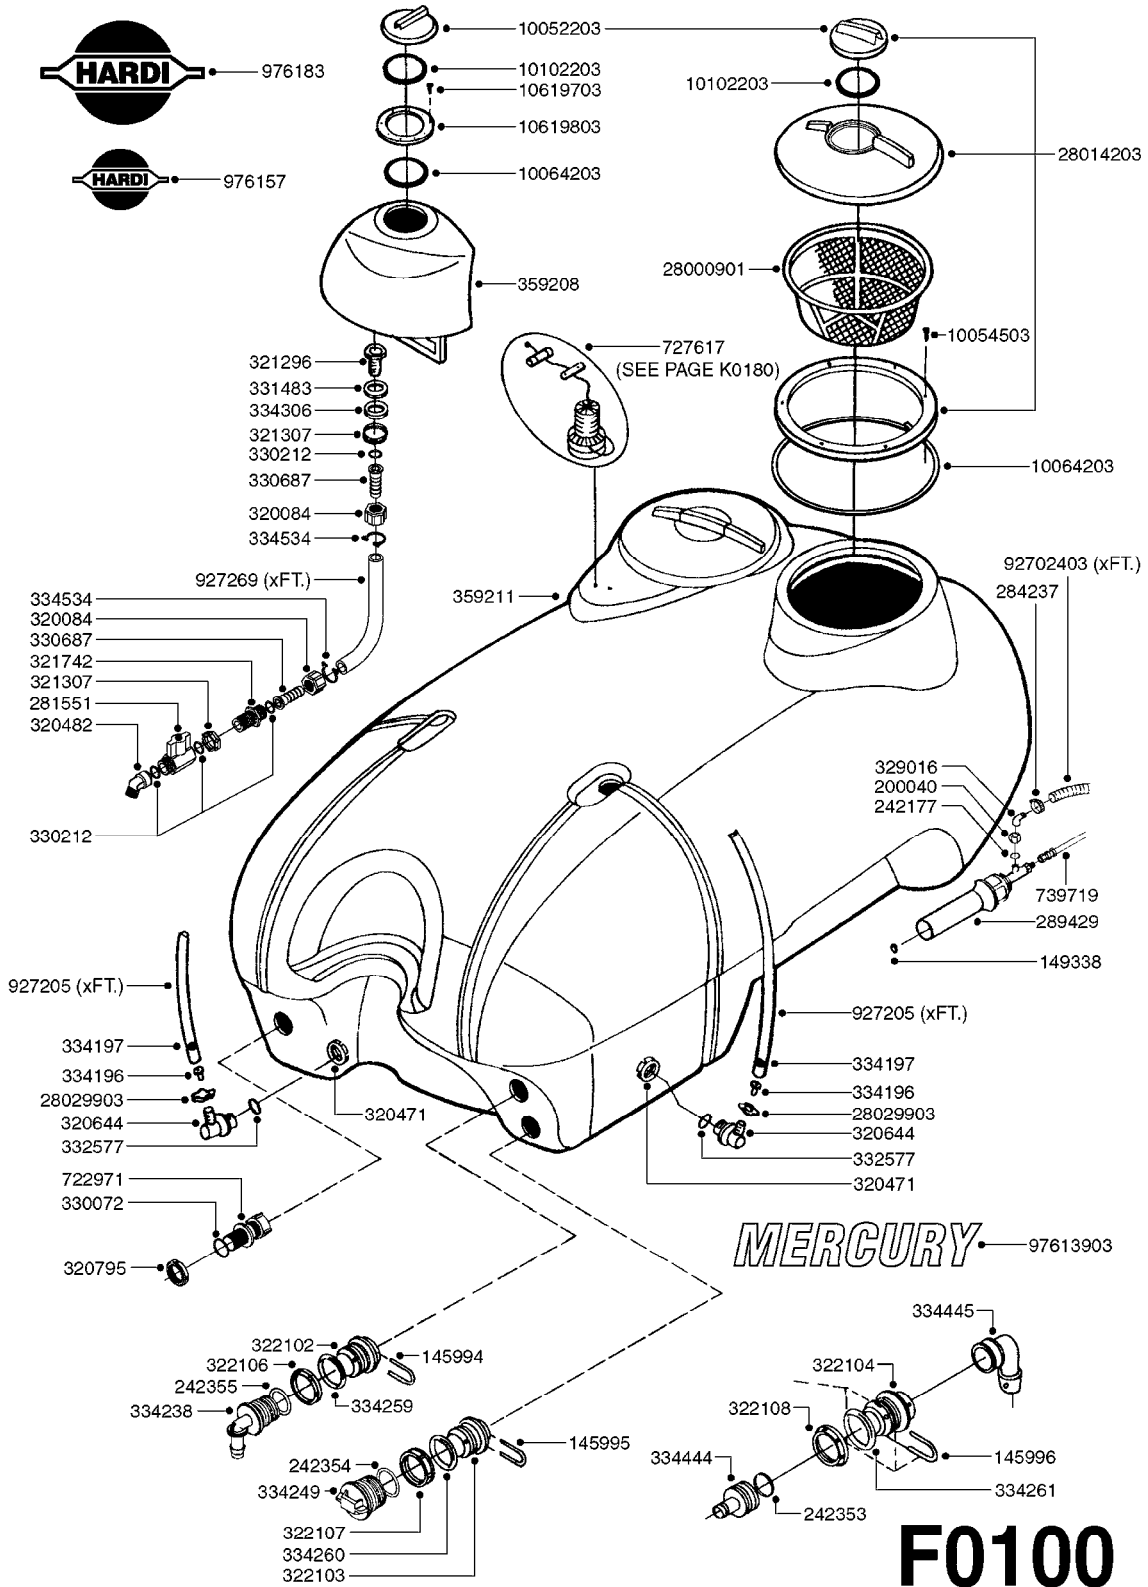

TANK - MERCURY 600
F0100-HIN, 01:01:16

Page 1
Date 16.03.2016 14:50

parts-n°	order qty	description
145994	1	FITT.DK S-40 FORK
145995	1	FITT.DK S-53 FORK
145996	1	FITT.DK S-67 FORK
149338	1	INTERMIX JET 5MM
200040	1	OMLØBER FOR FITTING 1"
242177	1	O-RING D25.4 X 20.2 X 2.6
242353	1	O-RING D44.2X3.0 VITON F.S-67
242354	1	O-RING D32.2X3.0 VITON F.S-53
242355	1	O-RING D19.2X3.0 VITON F.S-40
281551	1	BALL VALVE 1/2"
284237	1	CLAMP HOSE GEAR D20/30
289429	1	AGITATION INJECTOR DUAL INPUT
320084	1	FITT.DK NUT 1/2" BSP
320471	1	FITT.DK NUT 1" BSP JAMB
320482	1	FITT.DK ELB. 1/2" BSP 60 DEG.
320644	1	FITT.DK ELB.3/4"HB X 1" BSP
320795	1	FITT.DK NUT 1-1/2" BSP JAMB
321296	1	FITT.DK BULKHEAD 1/2" BSP SING
321307	1	FITT.DK NUT 1/2" BSP JAMB
321742	1	FITT.DK BULKHEAD 1/2' BSP
322102	1	FITT.DK S-40 BULKHEAD
322103	1	FITT.DK S-53 BULKHEAD
322104	1	FITT.DK S-67 BULKHEAD
322106	1	FITT.DK S-40 BULKHEAD NUT
322107	1	FITT.DK S-53 BULKHEAD NUT
322108	1	FITT.DK S-67 BULKHEAD NUT
329016	1	BØJNING
330072	1	O-RING D53.5/D45.5X4
330212	1	O-RING D19/D14X2.4 F.1/2"NUT
330687	1	FITT.DK HB 1/2" F. 1/2" NUT
331483	1	WASHER RY-2
332577	1	O-RING D38/D30X4 F.1" PUR.
334196	1	PLUG F. LIQUID LEV. INDICATOR
334197	1	BALL F. LIQUID LEV. INDICATOR
334238	1	FITT.DK S-40 ELB.1/2'
334249	1	FITT.DK S-53 PLUG
334259	1	GASKET F. S-40 BULKHEAD
334260	1	GASKET F. S-53 BULKHEAD
334261	1	GASKET F. S-67 BULKHEAD
334306	1	WASHER D22 PA
334444	1	FITT.DK S-67 STR.1-1/2" PVC
334445	1	FITT.DK S-67 ELB.1-1/2"
334534	1	CLAMP HOSE PLASTIC 1/2"
359208	1	CLEAN WATER TANK - MERCURY
359211	1	TANK RAW 600 GAL. MERCURY
722971	1	SAFETY VALVE SCF 217PSI(15BAR)
727617	1	FITT.DK S-93 BOTTOM VALVE 2'
739719	1	HOSE ASSEMBLY D12 X 3400 1/2"
927205	1	HOSE R X CLEAR X 3/4 X 0012"
927269	1	HOSE R X PVC X 1/2 X 0012"
976157	1	DECAL COMPANY (4.4" X 4.6")
976183	1	DECAL COMPANY D.18,2 X 29,6
10052203	1	LID VENT ASSY
10054503	1	SCREW 3/4" SELF TAPPING
10064203	1	SET SEALING SPONGE 1 Ft BULK
10102203	1	GASKET F.16" LID BREATHER
10619703	1	SCREW SS #6x3/4' SELF TAPPING
10619803	1	LID HOUSING TREADED F. 6'
28000901	1	FILTER, TOP MAIN TANK, D400 L275 300130
28014203	1	LID ASSY. (3-PC.) 16" ARAG
28029903	1	CLAMP HOSE GEAR P3/4"-S1" 6712