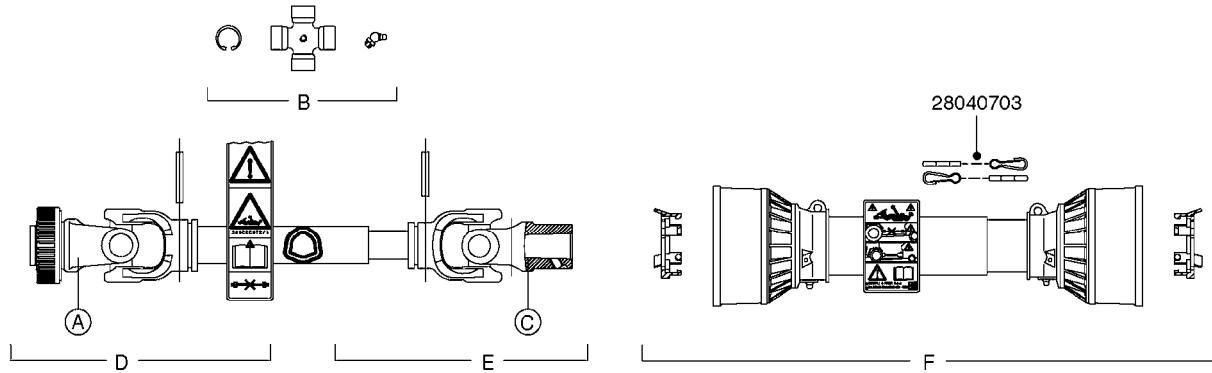

COMPLETE ASSEMBLIES
WHOLEGOODS ITEMS

A0300

PUMP - 361/363 FITTINGS
A0300-HIN, 01:01:16

Page 1

Date 16.03.2016 14:50

parts-n°	order qty	description
145997	1	FITT.DK S-93 FORK
231022	1	FITT.DK ELB. 1' BSP GF 121
242351	1	O-RING D69.5X3.0 VITON F.S-93
242353	1	O-RING D44.2X3.0 VITON F.S-67
320095	1	FITT.DK NUT 1" BSP
320132	1	FITT.DK HN 1" BSP
320821	1	FITT.DK NUT 1-1/2" BSP
321451	1	FITT.DK ELB.1-1/2 X1-1/4 80DEG
322321	1	FITT.DK S-67 X 1"BSP MALE
322322	1	FITT.DK S-67 X 1-1/4"BSP MALE
322323	1	FITT.DK S-93 X 1-1/2"BSP MALE
330326	1	O-RING D30/D24X2 F.1"NUT
330341	1	FITT.DK HB 1" F. 1" NUT
330746	1	GUARD PTO LOWER PART SHORT
330757	1	GUARD PTO UPPER PART SHORT
331262	1	FITT.DK HB 1-1/2" F. 1-1/2"NUT
331273	1	O-RING D44/D38X2 F.1-1/2"
334243	1	FITT.DK S-67 ELB.1"
334340	1	FITT.DK S-93 ELBOW 2.5"
334410	1	PROTECTION GUARD
334445	1	FITT.DK S-67 ELB.1-1/2"
334446	1	FITT.DK S-93 ELB.2" PVC
334647	1	FITT.DK S93 ELB 1-1/2" 90 PVC
334680	1	CLAMP HOSE PLASTIC 1"
410347	1	SCREW M6X20 8.8
420162	1	BOLT HEX 8.8 DEL 3/8"x15MM
459014	1	ALLEN SCREW M8 X 15 GALV.DIN93
460202	1	NUT HEX M6
461217	1	NUT HEX M5 LOCK
471074	1	WASHER M8 ELZ
471122	1	WASHER, M10, Ø20/10.5X 2.0, SS
821575	1	PUMP 363/5.5 THROUGH SHAFT
821580	1	PUMP 363/10 THROUGH SHAFT
821643	1	PUMP 363/10 1.5"SUC 540RPM OSP
821651	1	PUMP 363/5.5/1000 OSP
14012200	1	FITT.DK S-67 FORK W/M5 THREADS
28030103	1	CLAMP HOSE GEAR P5/4-S1.5"6724
28030203	1	CLAMP HOSE T-BOLT S2" 235-67
28030303	1	CLAMP HOSE T-BOLT S2.5" 235-76
82166100	1	PUMP 363/10 1.5"SUC 540RPM
82166200	1	PUMP 363/5.5 1.5"SUC 1000RPM
92702603	1	HOSE PVC SUCT GRAY 1-1/2"
92702703	1	HOSE PVC SUCT GRAY 2"
92702803	1	HOSE PVC SUCT GRAY 2.5"
92712403	1	HOSE R X1" X300PSI WP X0012"