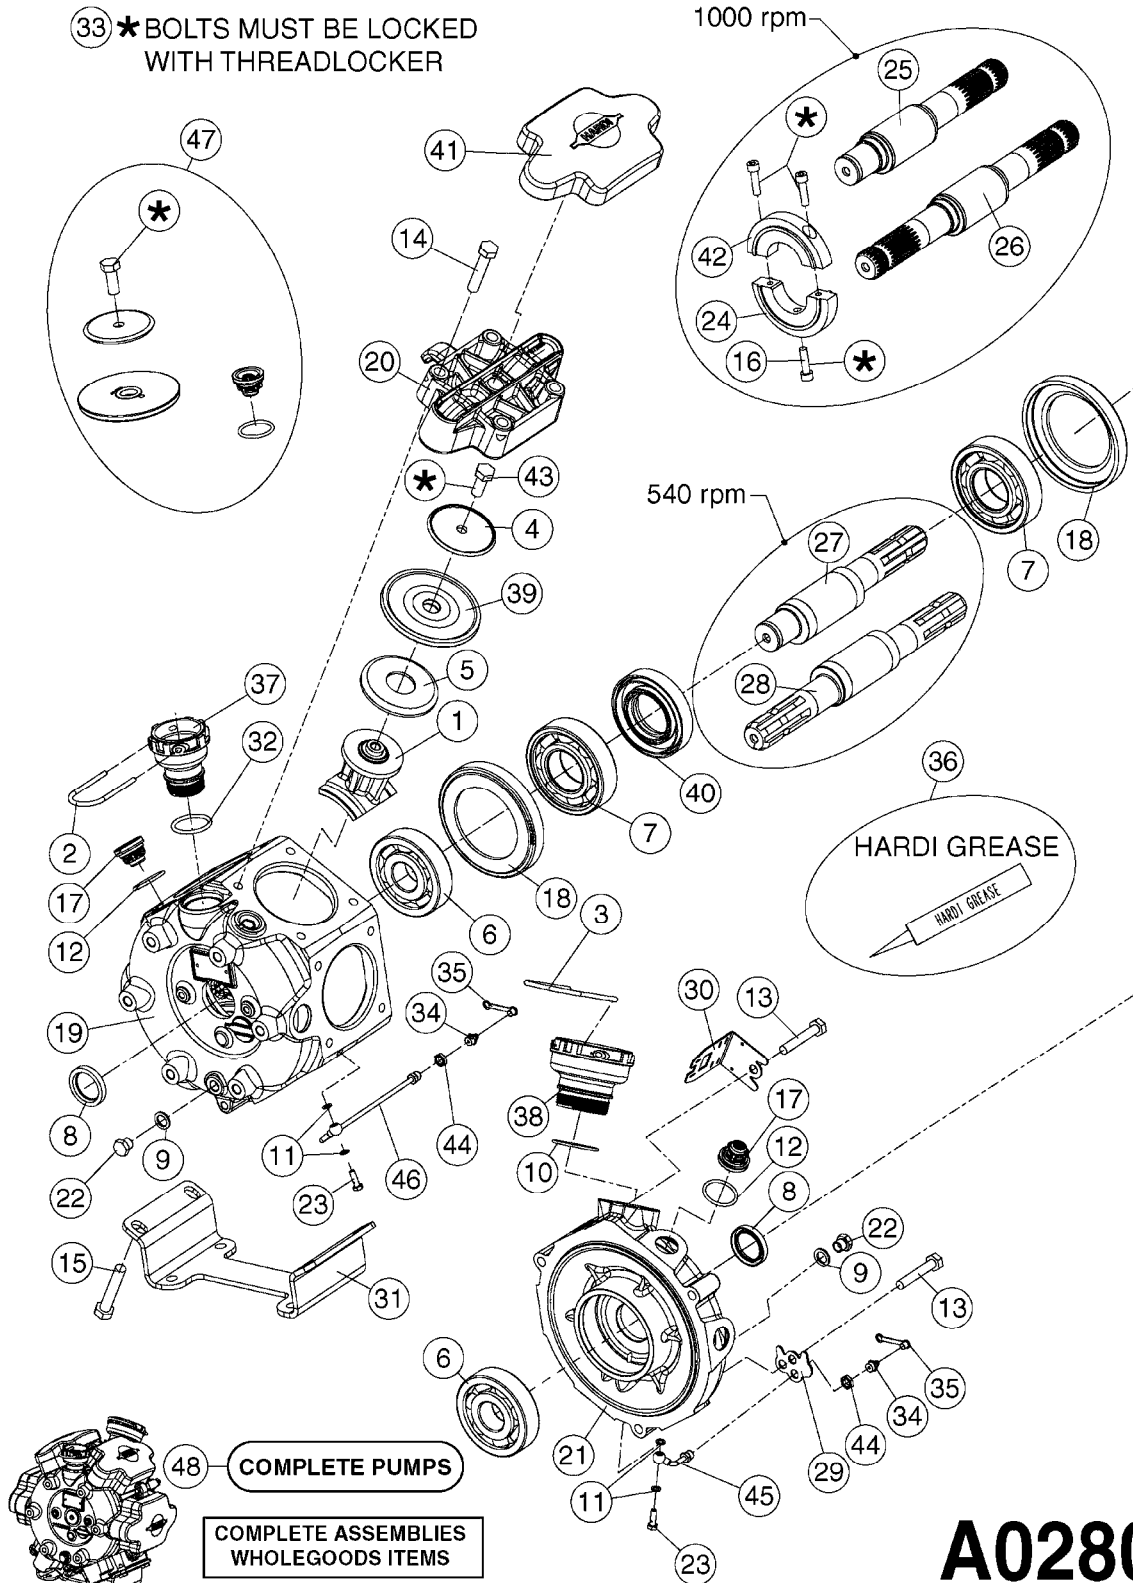

COMPLETE PUMPS
SEE PAGE A0300

A0260

PUMP - 363 W/MOUNTING BASE
A0260-HIN, 01:01:16

Page 1

Date 16.03.2016 14:50

parts-n°	order qty	description
110317	1	PUMP CASING MODEL 360/361 PNTD
111630	1	CONNECTING ROD 363/364-10 PUMP
111636	1	VALVE COVER 363 HEAVY DUTY
111651	1	CASTING F.363 1.5" PUMP(FRONT)
142037	1	CRANK SHAFT 361-20
143577	1	CRANK SHAFT F.363/462/463-10mm
147097	1	CRANK SHAFT 363-463/10 THROUGH
161174	1	DIAPHRAGM DISC SS 361/363/364 PUMP
161372	1	DIAPHRAGM BACKING DISC,320-361
161745	1	METAL SPACER F.363/463
210221	1	BEARING BALL 6407
210232	1	BEARING BALL 6310
210243	1	SEAL OIL 35 X 47 X 7
241404	1	DOWTY SEAL 1/4"
241684	1	DIAPHRAGM MODEL 361 NITRIL
242152	1	O-RING D18.2X3 EPDM
242215	1	O-RING D18X3 VITON
280011	1	GREASE NIPPLE 3/8' SAE H TR
330024	1	O-RING D41,1/D34.5 X 3,5
331192	1	SPACER, MODEL 361/363
334320	1	O-RING D18X3 POLYURETHANE
420626	1	BOLT HEX 8.8 DEL M10X20 FT
420895	1	BOLT HEX 8.8 RAW M10X60
420917	1	BOLT HEX 8.8 RAW M8X12 FT
430312	1	BOLT HEX 8.8 RAW M12X60
430437	1	BOLT HEX 8.8 RAW M12X65
460423	1	NUT HEX M10X1.5 LOCK
471122	1	WASHER, M10, Ø20/10.5X 2.0, SS
728146	1	VALVE FOR 361(726890/707932)
728147	1	VALVE FOR 361 WHITE WITH HOLE
14007900	1	CRANK 363/462/463-7mm 540/THRU
14010400	1	PLUG 1/4" BSP
17002400	1	FOOT F/363 PUMP (PAINTED)
33511400	1	DIAPHRAGM PUMP 361/361/363/364 PUR
43099200	1	BOLT HEX SS M12 X 30 DIN933 A4
75073700	1	PUMP KIT 361/363 "06"

33 *BOLTS MUST BE LOCKED WITH THREADLOCKER

1000 rpm

540 rpm

HARDI GREASE

A0280

PUMP - 364 540/1000 RPM
A0280-HIN, 16:02:16

Page 1

Date 16.03.2016 14:50