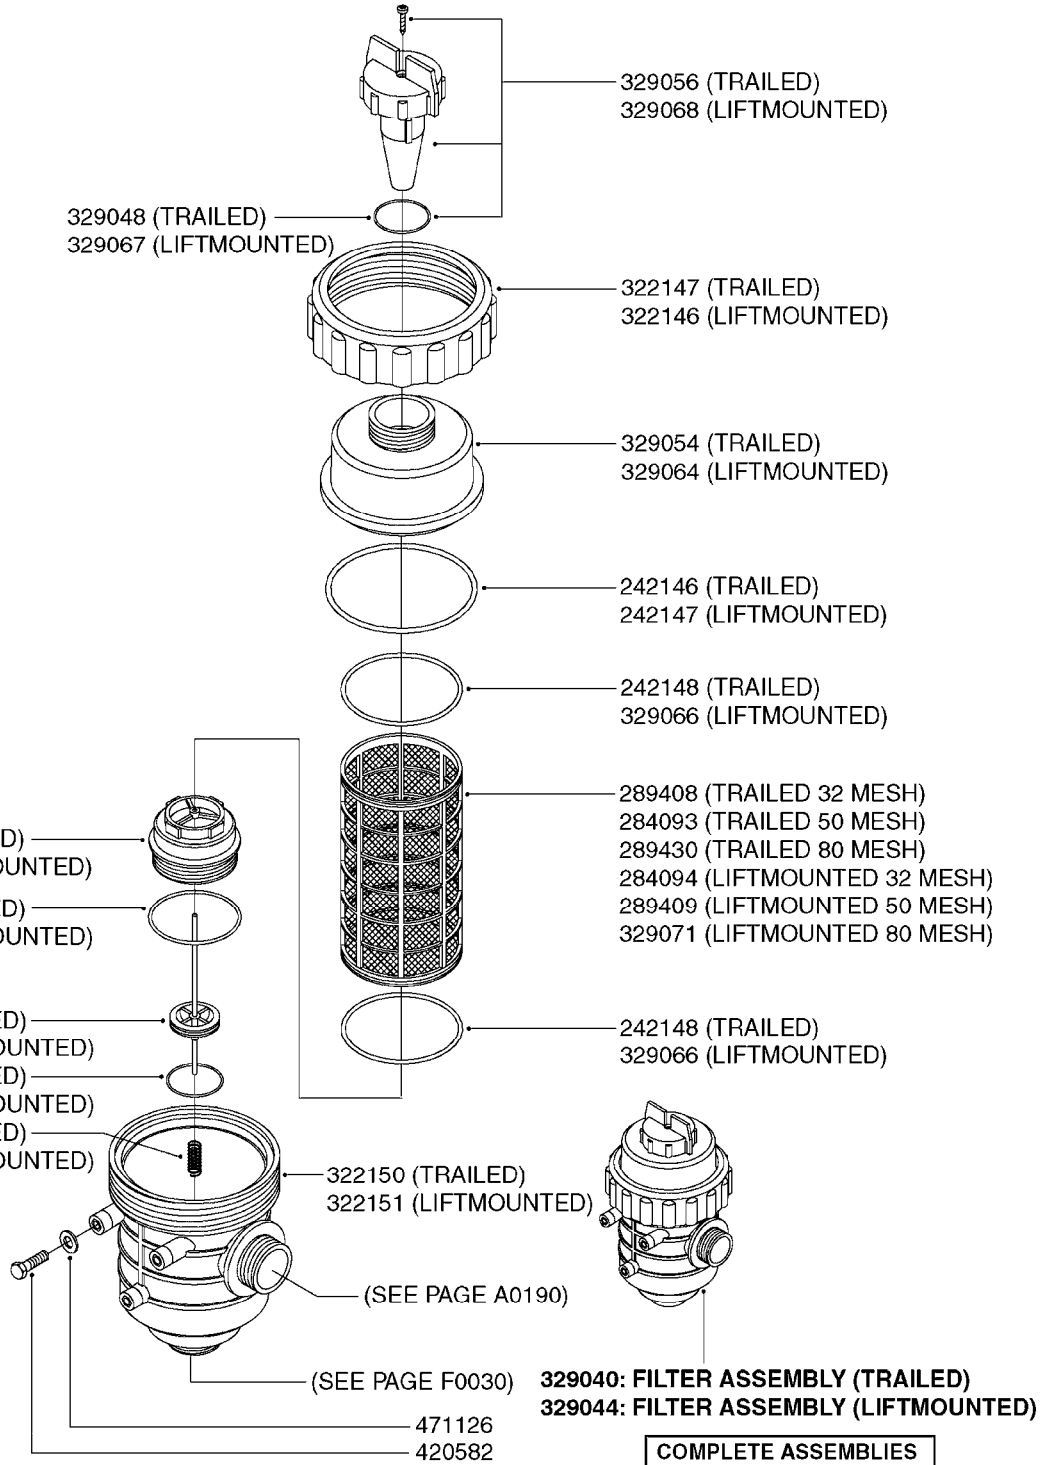

B0710

SUCTION FILT.-VINEYARD&ORCHARD
B0710-HIN, 01:01:16

Page 1

Date 16.03.2016 14:50

parts-n°	order qty	description
242146	1	O-RING 140 X 126 X 7
242147	1	O-RING 105,6x95X5.3
242148	1	O-RING 109.2 X 104 X 2
284093	1	FILTER SCRN ARAG 50 MESH BLUE
284094	1	FILTER SCRN ARAG 32 MESH WHITE
289408	1	FILTER SCRN ARAG 32 MESH WHITE
289409	1	FILTER SCRN ARAG 50 MESH BLUE
289430	1	FILTER SCRN ARAG 80 MESH RED
322146	1	THREADED RING F/FILTER 170
322147	1	THREADED RING F/FILTER 200
322150	1	FILTER CASING 1.5"BSP ARAG
322151	1	FILTER HOUSING 170
329040	1	FILTER ARAG 1.5" 32 MESH TRAIL
329044	1	FILTER ARAG 1.5" 32 MESH LIFT
329047	1	SPRING F. ARAG FILTER 1-1/2"
329048	1	O-RING F. 1-1/2" FILTER
329049	1	PLUNGER F. ARAG VALVE 1-1/2"
329051	1	O-RING F.ARAG FILTER 1-1/2"
329052	1	FITTING F.ARAG FILTER 1-1/2"
329054	1	FILTER HOUSING LID 1-1/2"
329056	1	YELLOW LOCKING RETAINER 1-1/2"
329058	1	SPRING F. ARAG FILTER 1"
329059	1	O-RING F. 1" FILTER
329060	1	PLUNGER F. ARAG VALVE 1"
329061	1	O-RING F.ARAG FILTER 1"
329062	1	FITTING F.ARAG FILTER 1"
329064	1	FILTER HOUSING LID 1"
329066	1	O-RING F.ARAG FILTER 1"
329067	1	O-RING F. 1" FILTER
329068	1	YELLOW LOCKING RETAINER 1"
329071	1	FILTER SCRN ARAG 80 MESH RED
420582	1	BOLT HEX 8.8 DEL M8X20 FT A2
471126	1	WASHER, M8, Ø16/ 8.4X 1.6, SS