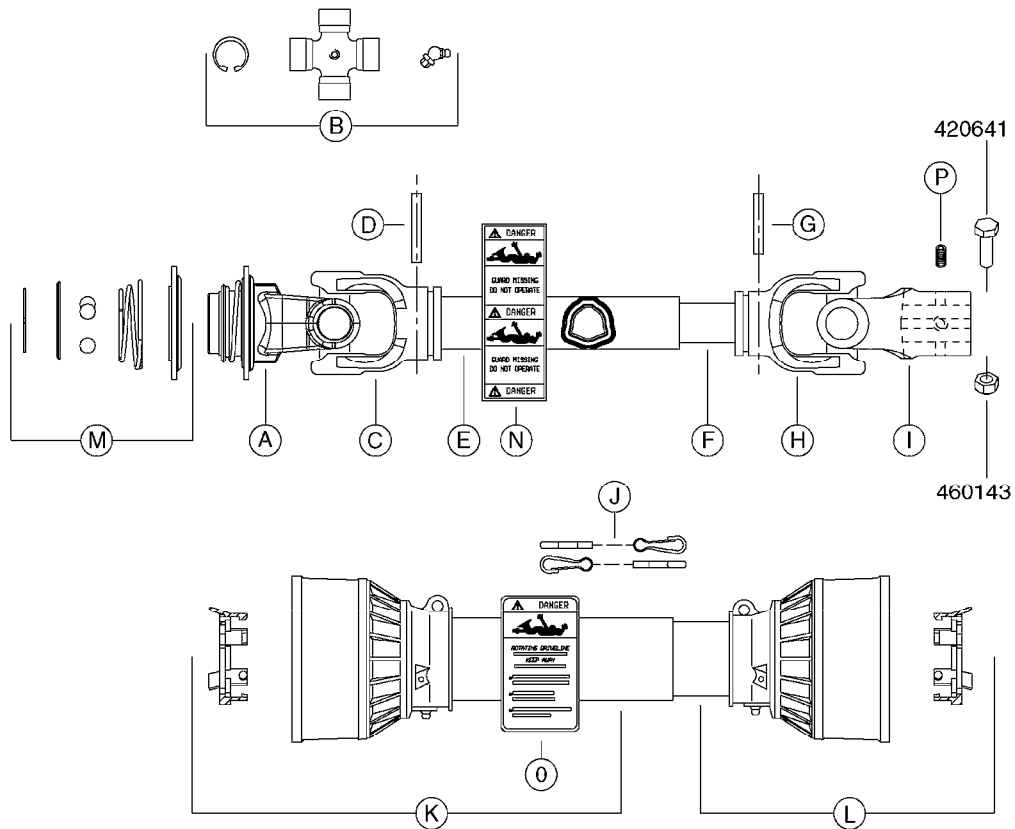

* Supplier changed in 2011 - see page A0580 for "AMA" PTO's (yellow and black shields).

A0510

PTO SHAFTS - BONDIOLI DIAPH.
A0510-HIN, 01:01:16

Page 1

Date 16.03.2016 14:50

parts-n°	order qty	description
284041	1	UNIV. JOINT 27x70mm
289040	1	PTO YOKE 1-3/8" X 6 SPLINE
289041	1	PTO YOKE 1-3/8" X 6 SPLINE
289042	1	UNIV. JOINT 22x54mm
289045	1	UNIV. JOINT 30.2x79.4mm
289049	1	PTO SHIELD COMPLETE F.829446
289050	1	PTO SHIELD COMPLETE F.829445
829445	1	PTO 1-3/8/6X1-3/8/6X810M AXIAL
829446	1	PTO SHAFT LE-SPV + LP ZE-P540
829480	1	PTO 1-3/8/21 x 1-3/8/21x1210MM
829482	1	PTO 1-3/8/6X25MM X 600MM 1202
829483	1	PTO 1-3/8/6X30MM x 610MM 1302
829484	1	PTO 1-3/8/6X1-3/8/6X575MM 361
829486	1	PTO 1-3/8/6X30MM X870MM 1302
829487	1	PTO 1-3/8/6X1-3/8/6X870MM 361
829490	1	PTO 1-3/8/6X30MM 1320MM 1302
829491	1	PTO 1-3/8/6X1' 610/913MM 9016
829502	1	PTO 1-3/8/6x1210/1745
28005200	1	PTO YOKE 1-3/8" X 21 SPLINE
28005400	1	PTO YOKE 1-3/8" X 6 SPLINE
28005800	1	PTO YOKE 1-3/8" X 21 SPLINE
28006000	1	PTO YOKE D25 CONE 3 DEG.
28006100	1	PTO YOKE D30 CONE 4 DEG.
28006200	1	PTO YOKE 1-3/8" X 6 SPLINE
28006300	1	PTO YOKE D1"
28006700	1	PTO HALF SHAFT - TRACTOR END
28006900	1	PTO HALF SHAFT - TRACTOR END
28007300	1	PTO INNER D1" (NO SHIELD)
28007500	1	PTO INNER D1" (NO SHIELD)
28007800	1	PTO INNER D1" (NO SHIELD)
28008100	1	PTO SHIELD COMPLETE
28008500	1	PTO HALF SHAFT - TRACTOR END
28008600	1	PTO SHIELD ASSY COMPLETE
28009403	1	UNIV. JOINT 27x74.6mm
28015103	1	PTO YOKE 1-3/8"X21 TWST OLD
28015203	1	UNIV. JOINT 23.8x61.3mm
28015303	1	PTO YOKE 1-3/8"X21 BALL COLLAR
28015403	1	PTO OUTER 1-3/8"X21 (NO SHIELD)
28015503	1	PTO INNER 1-3/8"X21 (NO SHIELD)
28015603	1	PTO SHIELD COMPLETE F.28020303
28015703	1	PTO YOKE 1-3/4"X20 SPL OUTER
28015803	1	PTO OUTER 1-3/4"X20 (NO SHIELD)
28015903	1	PTO INNER 1-3/8"X21 (NO SHIELD)
28016003	1	PTO SHIELD COMPLETE F.10465803
28016203	1	PTO OUTER 1-3/8"X6 (SHIELDED)
28016303	1	PTO INNER 1-3/8"X6 (NO SHIELD)
28016703	1	PTO OUTER 1-3/8"X6 (NO SHIELD)
28016803	1	PTO INNER 1-3/8"X6 (NO SHIELD)
28020203	1	PTO 1-3/4/20x1-3/8/21 BP L=860
28020303	1	PTO 1-3/8/21 x 1-3/8/21 B&P
28040603	1	PTO YOKE 1-3/8X21SPL BLACK
28040703	1	SAFETY CHAIN F.CV BLACK PTO
28068800	1	PTO YOKE 1-3/8" X 6 SPLINE
28069700	1	UNIV. JOINT STD1 SFT
28072800	1	PTO SHIELD COMPLETE L=1912 SFT
28073000	1	PTO YOKE 1-3/8" X 6 SPLINE