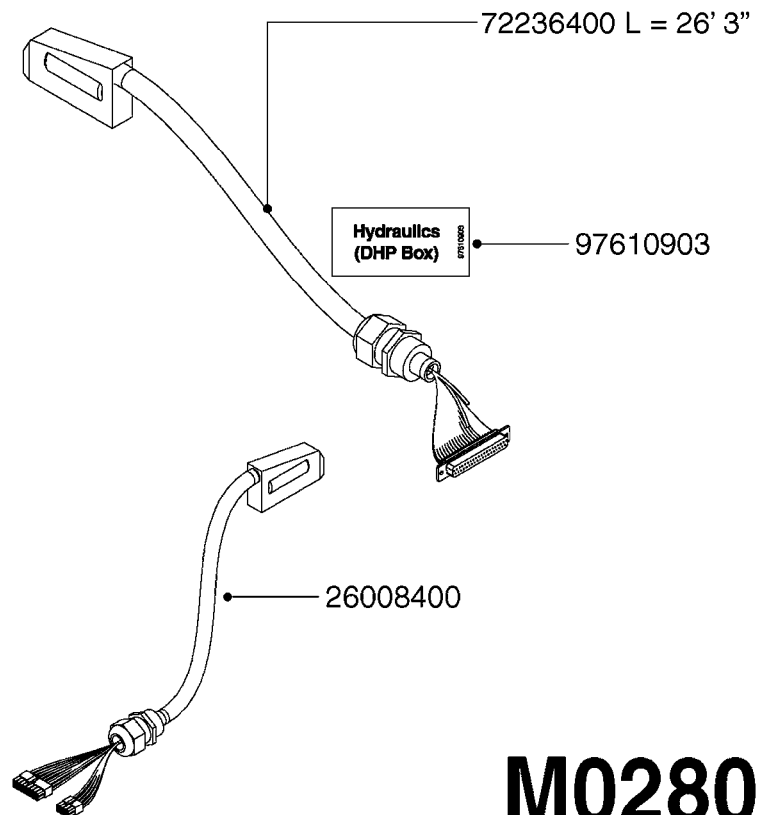

M0220

CABLES
M0220-HIN, 01:01:16

Page 1
Date 16.03.2016 14:50

Pos.	parts-n°	order qty	description
1	26005900	1	WIRE 37/37 POLE DAH/JOB COM
2	26006200	1	CABLE L = 4.50M, AMP, MALE, 2P
2	26006300	1	CABLE L = 0.50M, AMP, MALE, 2P
2	26006400	1	CABLE L = 0.75M, AMP, MALE, 2P
2	26006500	1	CABLE L = 1.50M, AMP, MALE, 2P
2	26006600	1	CABLE L = 9.00M, AMP, MALE, 2P
3	26006700	1	CABLE L = 0.12M, AMP, FEMALE, 2P
4	26006800	1	CABLE L = 1.00M, AMP, FEMALE, 2P
5	26006000	1	CABLE L = 1.50M, AMP, MALE, 3P
5	26006100	1	CABLE L = 5.00M, AMP, MALE, 3P
5	26007000	1	CABLE L = 0.20M, AMP, MALE, 3P
5	26007100	1	CABLE L = 9.00M, AMP, MALE, 3P
5	26007200	1	CABLE L = 13.00M, AMP, MALE, 3P
6	26007300	1	CABLE L = 1.00M, AMP, FEMALE, 3P
7	26007400	1	CABLE L = 3.00M, AMP, EXT, 3P
7	26009800	1	CABLE L = 0.50M, AMP, EXT, 2P
8	26004900	1	CABLE FEM/MALE 37P L=9.5M
9	26007500	1	CABLE FEM/FEM 15P L=3.5M
10	262150	1	SCREW ASSM.FOR D-SUB PLUG
11	72450600	1	CAP F. AMP SUPER SEAL 2P PLUG
12	72450700	1	CAP F. AMP SUPER SEAL 3P PLUG
13	72450800	1	CAP F. AMP SUPER SEAL 4P PLUG

LIQUID SYSTEM

HYDRAULIC SYSTEM

* Note orientation of bracket
 1 = Liquid system
 2 = Hydraulic system

M0280

39 PIN CABLES
M0280-HIN, 01:01:16

Page 1

Date 16.03.2016 14:50

parts-n°	order qty	description
262158	1	PLUG INSERT 39 POLE MALE
262159	1	PLUG INSERT 39 POLE FEMALE
262160	1	PLUG HOUSING 39 POLE FEMALE
262161	1	PLUG HOUSING F/39 POLE MALE
440634	1	SCREW 5/8"
440732	1	PT SCREW 35X12B Z5452 ELZ
14034200	1	CODE BRACKET FOR 39 PIN CABLE
26003900	1	WIRE 37-39 PIN EVC, 6.6'
26004200	1	WIRE 37-39 PIN EVC, 57.4'
26008400	1	WIRE 39-PIN 24 WIRE L=8M
28027500	1	WIRE 37-39 PIN EVC, 37.7'
28028700	1	WIRE 37-39 PIN EVC, 45.9'
28028800	1	WIRE 37-39 PIN EVC, 16.4'
28028900	1	WIRE 37-39 PIN EVC, 26.2'
72236400	1	DAH CONN. WIRE/TRACTOR L=8M
97610803	1	DECAL-SRAY BOX 39-PIN
97610903	1	DECAL-HYDRAULIC BOX 39-PIN