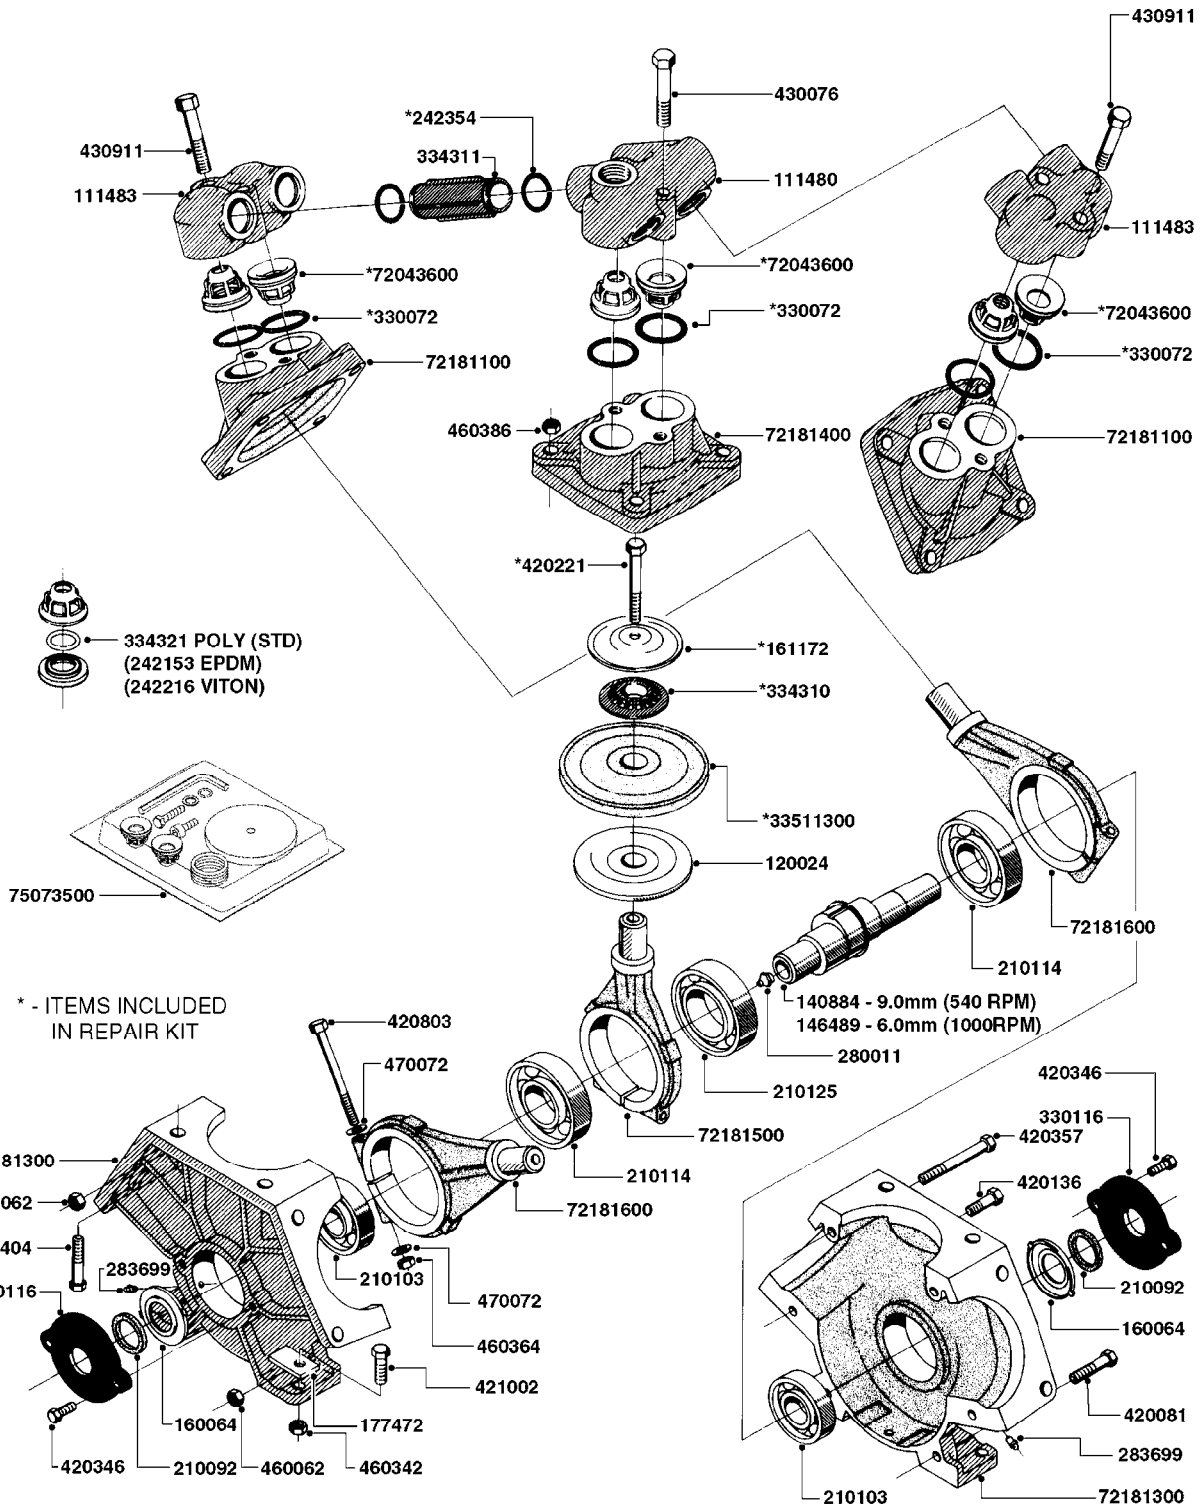

A0220

PUMP - 1302 W/ MOUNTING BASE
A0220-HIN, 01:01:16

Page 1

Date 16.03.2016 13:32

parts-n°	order qty	description
111480	1	VALVE HEAD 1302 CENTER
111483	1	VALVE HEAD SIDE 1302
120024	1	DIAPHRAGM BACK DISC 1200-1300
140884	1	CRANK SHAFT MODEL 1300-9
146489	1	CRANK SHAFT MODEL 1302-6MM
160064	1	DUST PLATE
161172	1	DIAPHRAGM DISC F. 1203/1303
177472	1	BRACKET 25 X 5
210092	1	SEAL FELT D43/30X5
210103	1	BEARING BALL 6306
210114	1	BEARING BALL 6308
210125	1	BEARING BALL 6210
242153	1	O-RING D26X4 EPDM
242216	1	O-RING VITON F/1202/1302/462
242354	1	O-RING D32.2X3.0 VITON F.S-53
280011	1	GREASE NIPPLE 3/8' SAE H TR
283699	1	GREASE NIPPLE M6X1
330072	1	O-RING D53.5/D45.5X4
330116	1	SEAL RETAINER, MODEL 1300
334310	1	NYLON WASHER 1202/1302/462
334311	1	CONNECTION PIPE INLET MOD.1302
334321	1	O-RING POLY. 34.0x26.0x4.0
420081	1	BOLT HEX 8.8 DEL 3/8'X40MM
420136	1	BOLT HEX 8.8 RAW 3/8'X30MM
420221	1	BOLT HEX 7/16'X2-1/4'
420346	1	BOLT HEX 8.8 DEL 3/8'X 25MM
420357	1	BOLT HEX 8.8 RAW 3/8'X85MM
420803	1	BOLT HEX 8.8 DEL M8X90
421002	1	BOLT HEX 8.8 DEL M10X30 FT DIN933
430076	1	BOLT HEX 8.8 RAW 1/2'X60MM
430404	1	BOLT HEX 8.8 DEL M12X50
430911	1	BOLT HEX 8.8 WG 1/2" x 70MM
460062	1	NUT HEX 3/8' GALV.
460342	1	NUT HEX M10 DEL DIN934
460364	1	NUT HEX M8 GALV.
460386	1	NUT HEX M12X1.75
470072	1	WASHER D15/D8X.5 LOCK
33511300	1	DIAPHRAGM 1202-1303 POLY 2006
72043600	1	VALVE FOR 462/463
72181100	1	DIAPHRAGM COVER 1203/1303+BLTS
72181300	1	PUMP CASTING 1300 RED W/BOLTS
72181400	1	DIAPHRAGM COVER 1303 W/BOLTS
72181500	1	CONNECTING ROD, CENTER 1303
72181600	1	CONNECTING ROD, SIDE MOD.1300
75073500	1	PUMP KIT 1300/1302 "06"