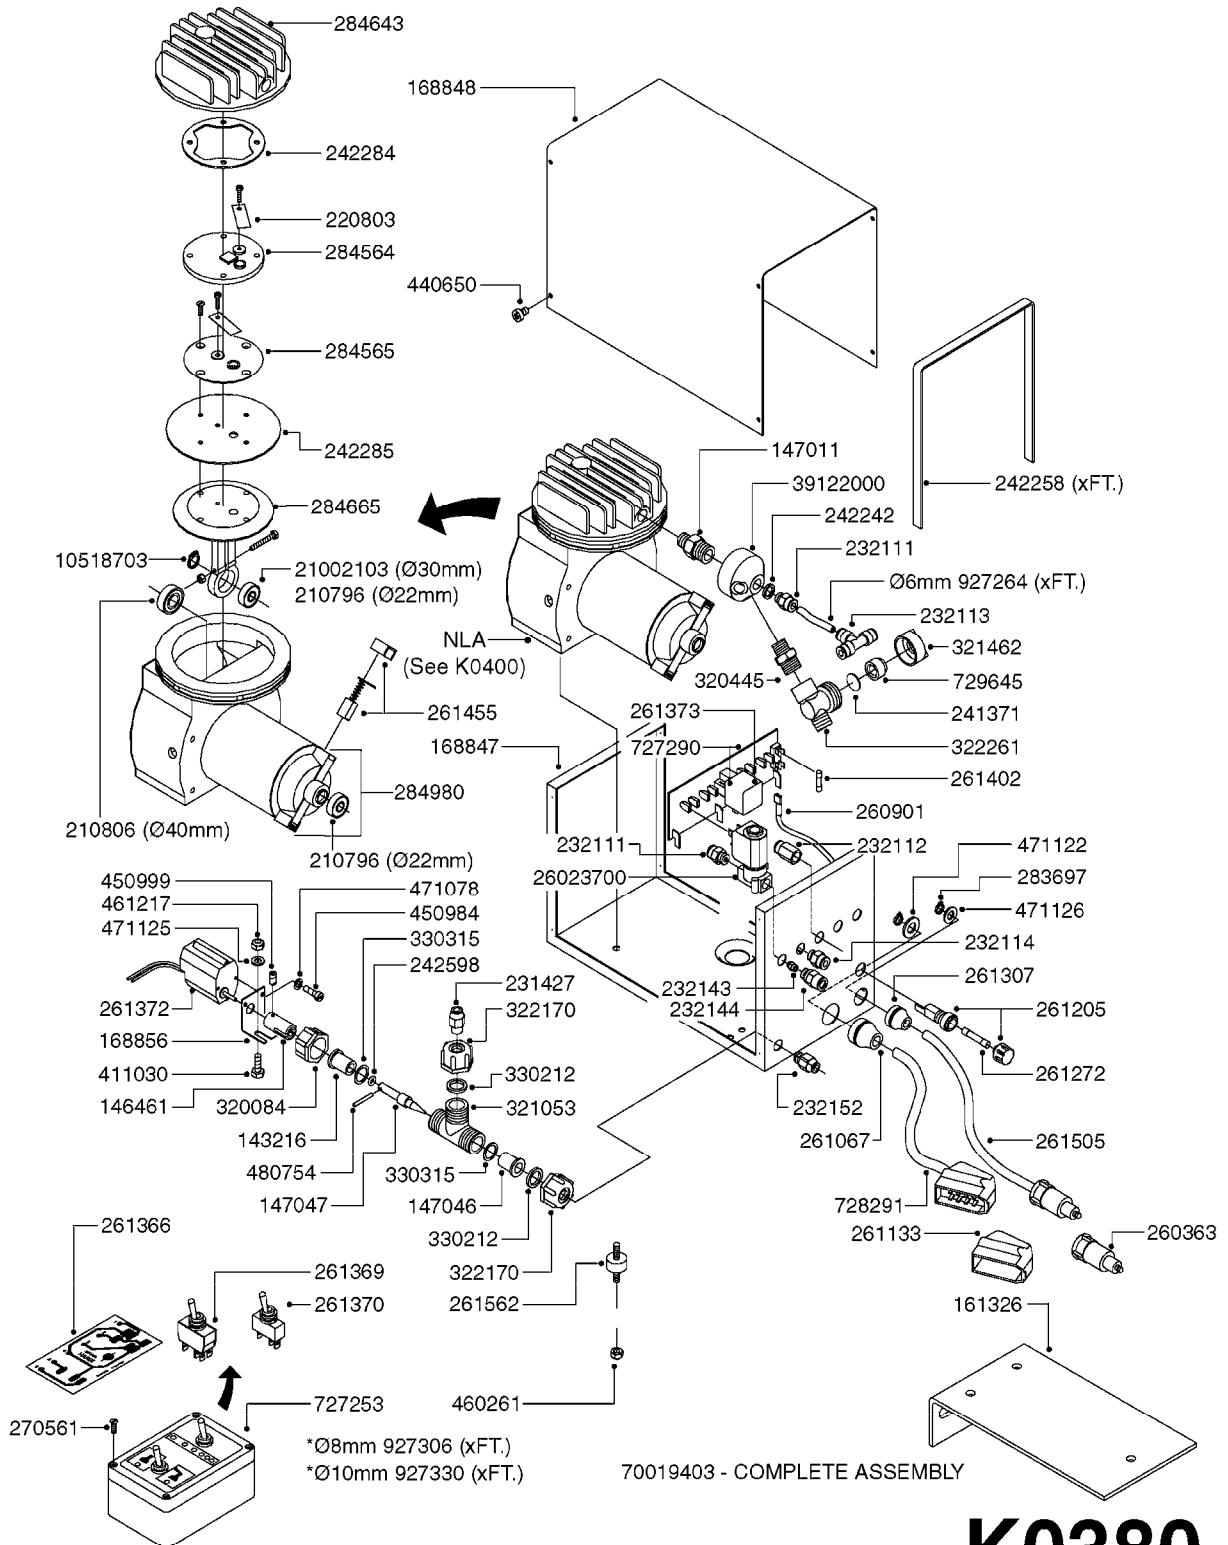

K0380

FOAM MARKER COMPRESSOR POST 94
K0380-HIN, 01:01:16

Page 1
Date 16.03.2016 13:33

parts-n°	order qty	description
143216	1	BUSHING THREAD F.FOAM MARKER
146461	1	COUPLER F.THROTTLE VALVE
147011	1	HEX NIPPLE 3/8'X1/4'BSP BRASS
147046	1	SEAT FOR THROTTLE VALVE
147047	1	SPINDLE FOR THROTTLE VALVE
161326	1	MOUNT BKT. F. FOAM COMP.BOX 98
168847	1	ENCLOSURE LOWER F.MARKER
168848	1	COVER F. FOAM MARKER
168856	1	MOUNT FOR GEAR MOTOR
210796	1	BEARING BALL D22/D8 X 7 608ZZ
210806	1	BEARING BALL D40/D17X12MM
220803	1	VALVE F. COMPRESSOR
231427	1	COUPLER 1/8'THREAD X6MM HOSE
232111	1	QUICK COUPLER 6MM X 1/8 EXT.
232112	1	QUICK COUPLER 6MM 1/8 INT.
232113	1	QUICK COUPLER 6MM T-PIECE
232114	1	COUPLER 1/8" THREADX8MM HOSE
232143	1	REDUCER 1/4'INT-1/8'EXT
232144	1	QUICK COUPLER 10MM X 1/4 EXT
232152	1	QUICK COUPLER 8MMX1/8 EXT.LONG
241371	1	DIAPHRAGM, NO-DRIP alt 241371
242242	1	O-RING F.AIR HOSE FITTING
242258	1	TRIM 3X10 SELF ADHESIVE 0012"
242284	1	HEAD GASKET F. COMPRESSOR
242285	1	DIAPHRAGM F. F/M COMP.
242598	1	O-RING D7.0 X 2.5 NITRIL
260363	1	PLUG 2 POLE 12V
260901	1	SPADE F.ELEC CONN.1.5MM BLUE
261067	1	GROMMET 10-14 GREY
261133	1	PLUG HOUSING F.8 POLE PLUG
261205	1	FUSE HOLDER
261272	1	FUSE 10A D6X32 MM
261307	1	GROMMET 7-10 BLACK
261366	1	CIRCUIT BOARD F.F/M CONTROL
261369	1	SWITCH 2 WAY 12V SPRING RETURN
261370	1	SWITCH 2 WAY 12V
261372	1	GEAR MOTOR BOSCH 13RPM
261373	1	RELAY 12V/30W
261402	1	FUSE 3.15A SLOW BURN
261455	1	BRUSH KIT-FOAM MARKER MOTOR
261505	1	CABLE 2X4MM L8000MM
261562	1	RUBBER DAMPER 2XM6X25
270561	1	SCREW W/SPRING ASSY. (QTY 1)
283697	1	TIESTRAP 200MM
284564	1	PLATE F.COMPRESSOR HEAD
284565	1	PLATE F.COMPRESSOR HEAD
284643	1	COMPRESSOR HEAD F.FOAM MARKER
284665	1	CONNECTING ROD F.COMPRESSOR
284980	1	FLANGE REAR F. F.M.COMPRESSOR
320084	1	FITT.DK NUT 1/2" BSP
320445	1	FITT.DK HN 1/4"X3/8" BSP
321053	1	FITT.DK TEE 1/2 X1/2 X1/2" BSP
321462	1	CAP F.NO-DRIP ASSY.
322170	1	FITT.DK NUT 1/2"x 1/8"F BSP
322261	1	HOUSING F.SAFETY VALVE 3/8"
330212	1	O-RING D19/D14X2.4 F.1/2"NUT
330315	1	O-RING D18.4/D13X.6
411030	1	BOLT HEX M5X10
440650	1	SCREW 3.5x13 STAINLESS
450984	1	BOLT HEX M2.5X8 SLOTTED
450999	1	SCREW SET M3X8