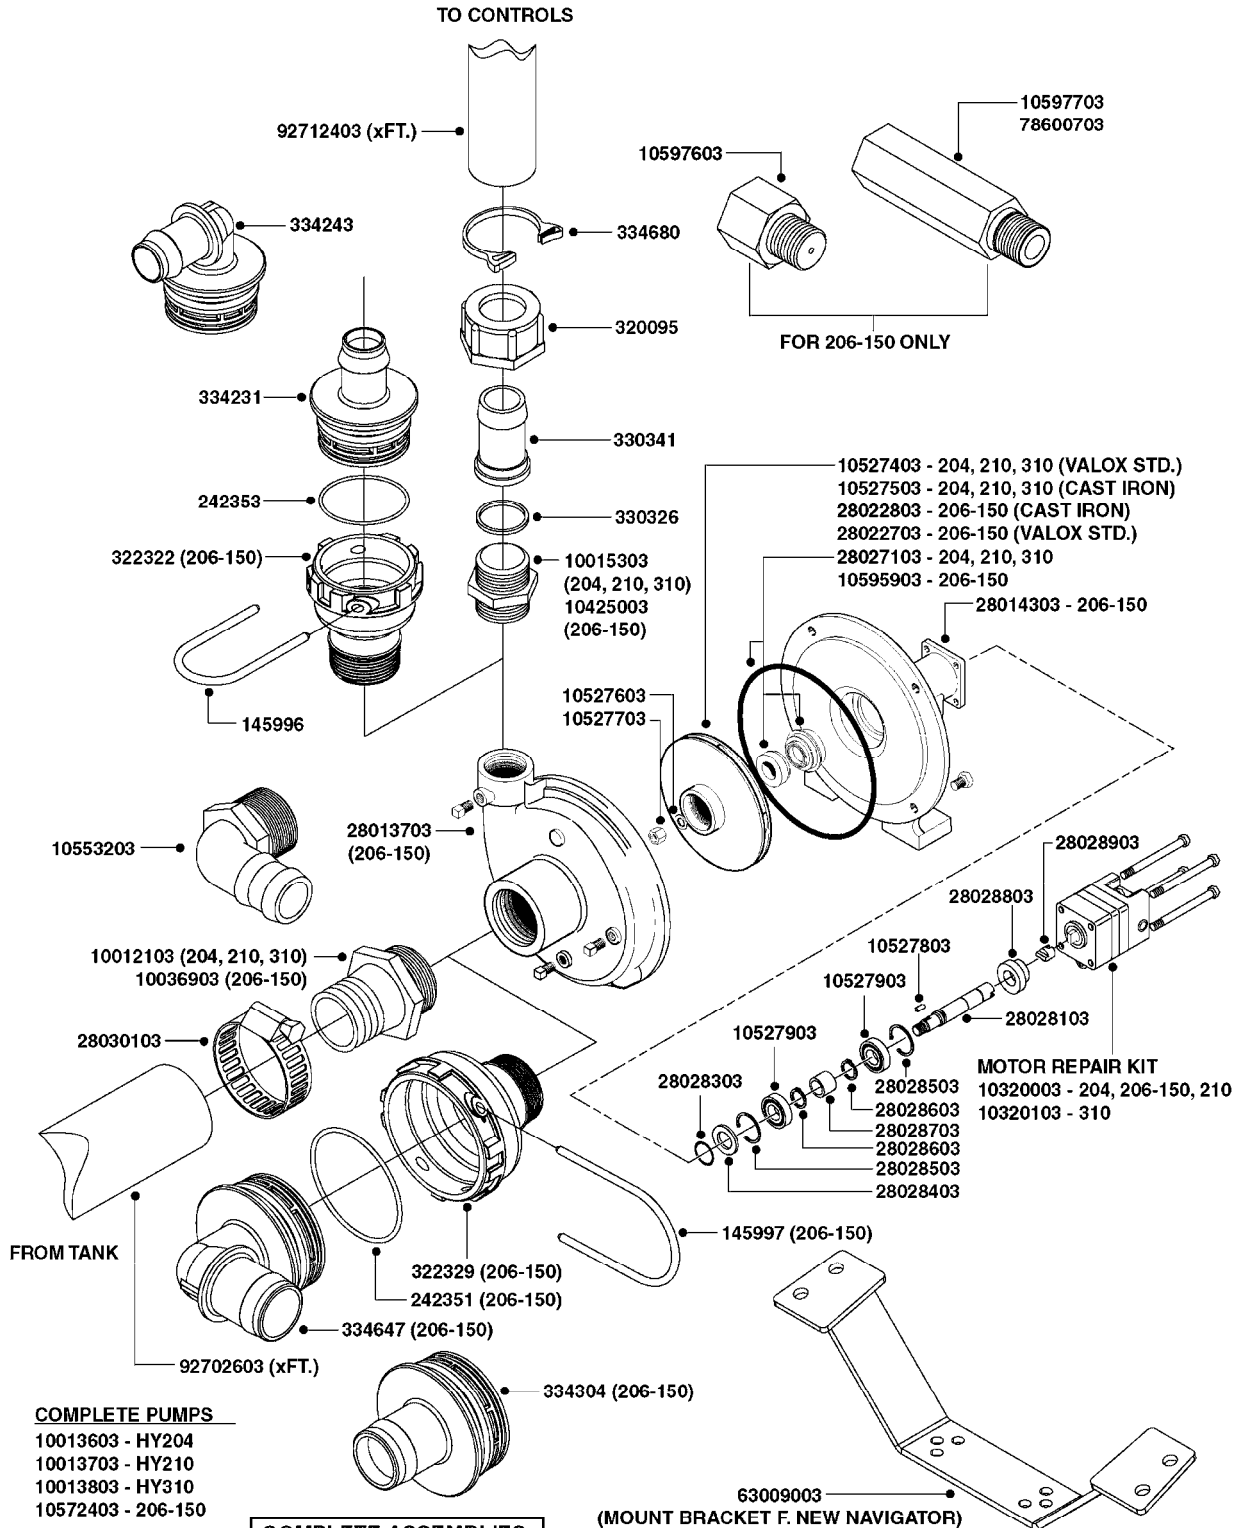

A0420

PUMP-204,206-150,210,310 ACE
A0420-HIN, 01:01:16

Page 1
Date 16.03.2016 13:32

parts-n°	order qty	description
145996	1	FITT.DK S-67 FORK
145997	1	FITT.DK S-93 FORK
242351	1	O-RING D69.5X3.0 VITON F.S-93
242353	1	O-RING D44.2X3.0 VITON F.S-67
320095	1	FITT.DK NUT 1" BSP
322322	1	FITT.DK S-67 X 1-1/4"BSP MALE
322329	1	FITT.DK S-93 X 1-1/2"BSP MALE2
330326	1	O-RING D30/D24X2 F.1"NUT
330341	1	FITT.DK HB 1" F. 1" NUT
334231	1	FITT.DK S-67 STR.1'
334243	1	FITT.DK S-67 ELB.1"
334304	1	FITT.DK S-93 STR.1-1/2" PVC
334647	1	FITT.DK S93 ELB 1-1/2" 90 PVC
334680	1	CLAMP HOSE PLASTIC 1"
10012103	1	FITT.PO.HB 1.25X1.50 IMB1012
10013603	1	PUMP ACE HY 204
10013703	1	PUMP ACE HY 210
10013803	1	PUMP ACE HY 310
10015303	1	FITT.PO.HN 1.00X1.00 M1000
10036903	1	FITT.PO.HB 1.50X1.50 IMB1212
10320003	1	MOTOR REPAIRKIT ACE204,206,210
10320103	1	MOTOR REPAIR KIT ACE 304,310
10425003	1	FITT.PO.HN 1.25X1.00 MCPHEE
10527403	1	IMPELLER VALOX F.ACE PUMP
10527503	1	IMPELLER CASTIRON F.ACE PUMP
10527603	1	WASHER 3/8' F.ACE PUMP
10527703	1	NUT HEX NF 3/8 F.ACE PUMP
10527803	1	KEY 1/8x1/8x1/2'F.ACE PUMP
10527903	1	BEARING F.ACE PUMP (#40870)
10553203	1	FITT.PO.EL 1.5X1.5 HB BLACK
10572403	1	PUMP ACE HY 206 SERIES 150
10595903	1	REPAIR KIT ACE 206-150
10597603	1	ORIFACE RESTRICTOR F. ACE 206
10597703	1	FITT, HYD FLOW FUSE ACE 206OLD
28013703	1	PUMP HOUSING FRONT ACE 206-150
28014303	1	PUMP HOUSING W.FEET 206-150
28022703	1	IMPELLER THERMOPLASTIC
28022803	1	IMPELLER CAST IRON
28027103	1	REPAIR KIT ACE 204,210,310
28028103	1	SHAFT 5/8"DIA.1/2"KEYWAY SS
28028303	1	O-RING, SHAFT SEAL
28028403	1	SLINGER
28028503	1	SNAP RING - INTERNAL
28028603	1	SNAP RING - EXTERNAL
28028703	1	SPACER FOR SHAFT
28028803	1	SEAL SUPPORT SPACER 200 SERIES
28028903	1	COUPLING FOR HYDRAULIC MOTOR
28030103	1	CLAMP HOSE GEAR P5/4-S1.5"6724
63009003	1	CENTRIFUGAL PUMP BRACKET
78600703	1	FITT, HYD FLOW FUSE ACE 206N
92702603	1	HOSE PVC SUCT GRAY 1-1/2"
92712403	1	HOSE R X1" X300PSI WP X0012"