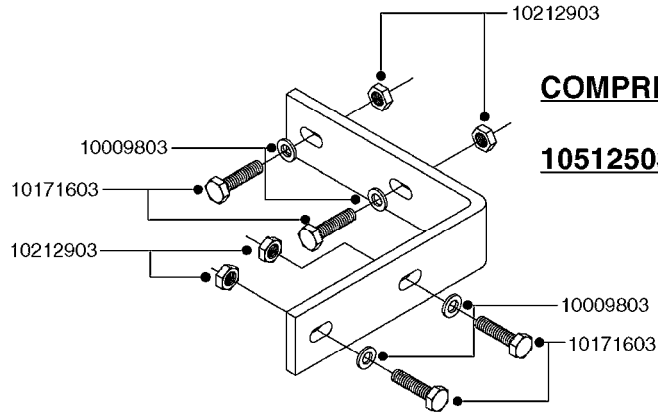

K0400

*Ø8mm 927306 (xFT.)
*Ø10mm 927330 (xFT.)

70062503 - COMPLETE ASSEMBLY

FOAM MARKER COMPRESSOR 2007
K0400-HIN, 01:01:16

Page 1
Date 16.03.2016 13:33

parts-n°	order qty	description
147011	1	HEX NIPPLE 3/8'X1/4'BSP BRASS
161326	1	MOUNT BKT. F. FOAM COMP.BOX 98
168847	1	ENCLOSURE LOWER F.MARKER
168848	1	COVER F. FOAM MARKER
232111	1	QUICK COUPLER 6MM X 1/8 EXT.
232112	1	QUICK COUPLER 6MM 1/8 INT.
232113	1	QUICK COUPLER 6MM T-PIECE
232114	1	COUPLER 1/8" THREADX8MM HOSE
232143	1	REDUCER 1/4'INT-1/8'EXT
232144	1	QUICK COUPLER 10MM X 1/4 EXT
232152	1	QUICK COUPLER 8MMX1/8 EXT.LONG
241371	1	DIAPHRAGM, NO-DRIP alt 241371
242242	1	O-RING F.AIR HOSE FITTING
242258	1	TRIM 3X10 SELF ADHESIVE 0012"
261562	1	RUBBER DAMPER 2XM6X25
283697	1	TIESTRAP 200MM
320445	1	FITT.DK HN 1/4"X3/8" BSP
321462	1	CAP F.NO-DRIP ASSY.
322261	1	HOUSING F.SAFETY VALVE 3/8"
440650	1	SCREW 3.5x13 STAINLESS
460261	1	NUT HEX M6X1 LOCK A2 DIN985
718911	1	VALVE (SAFETY) F.MARKER
729645	1	NON-DRIP SPRING ASSY.GREEN 10
927264	1	HOSE R X PE D6/D4 X 0012"
927306	1	HOSE R X PE D8/D6 X 0012"BLACK
927330	1	HOSE R X PE D10/D8 X 012"BLACK
26004103	1	FOAM MARKER CNTRL MOD CABL STD
26008703	1	FOAM MARKER CONTROL SCII
26011103	1	FOAMER POWER/CONTROL CABLE 39P
26023400	1	COMPRESSOR F.FOAM MARKER CM40
26023700	1	SOLENOID VAL 12V 1/8' FLO '07
28025503	1	PLUG F.DRILLED HOLE 1/2"
28025603	1	PLUG F.DRILLED HOLE 3/4"
39122000	1	DISTR.HOUSING F.FOAM MARKER'07
70062503	1	FOAM MARKER COMPRESSOR,STD,39P