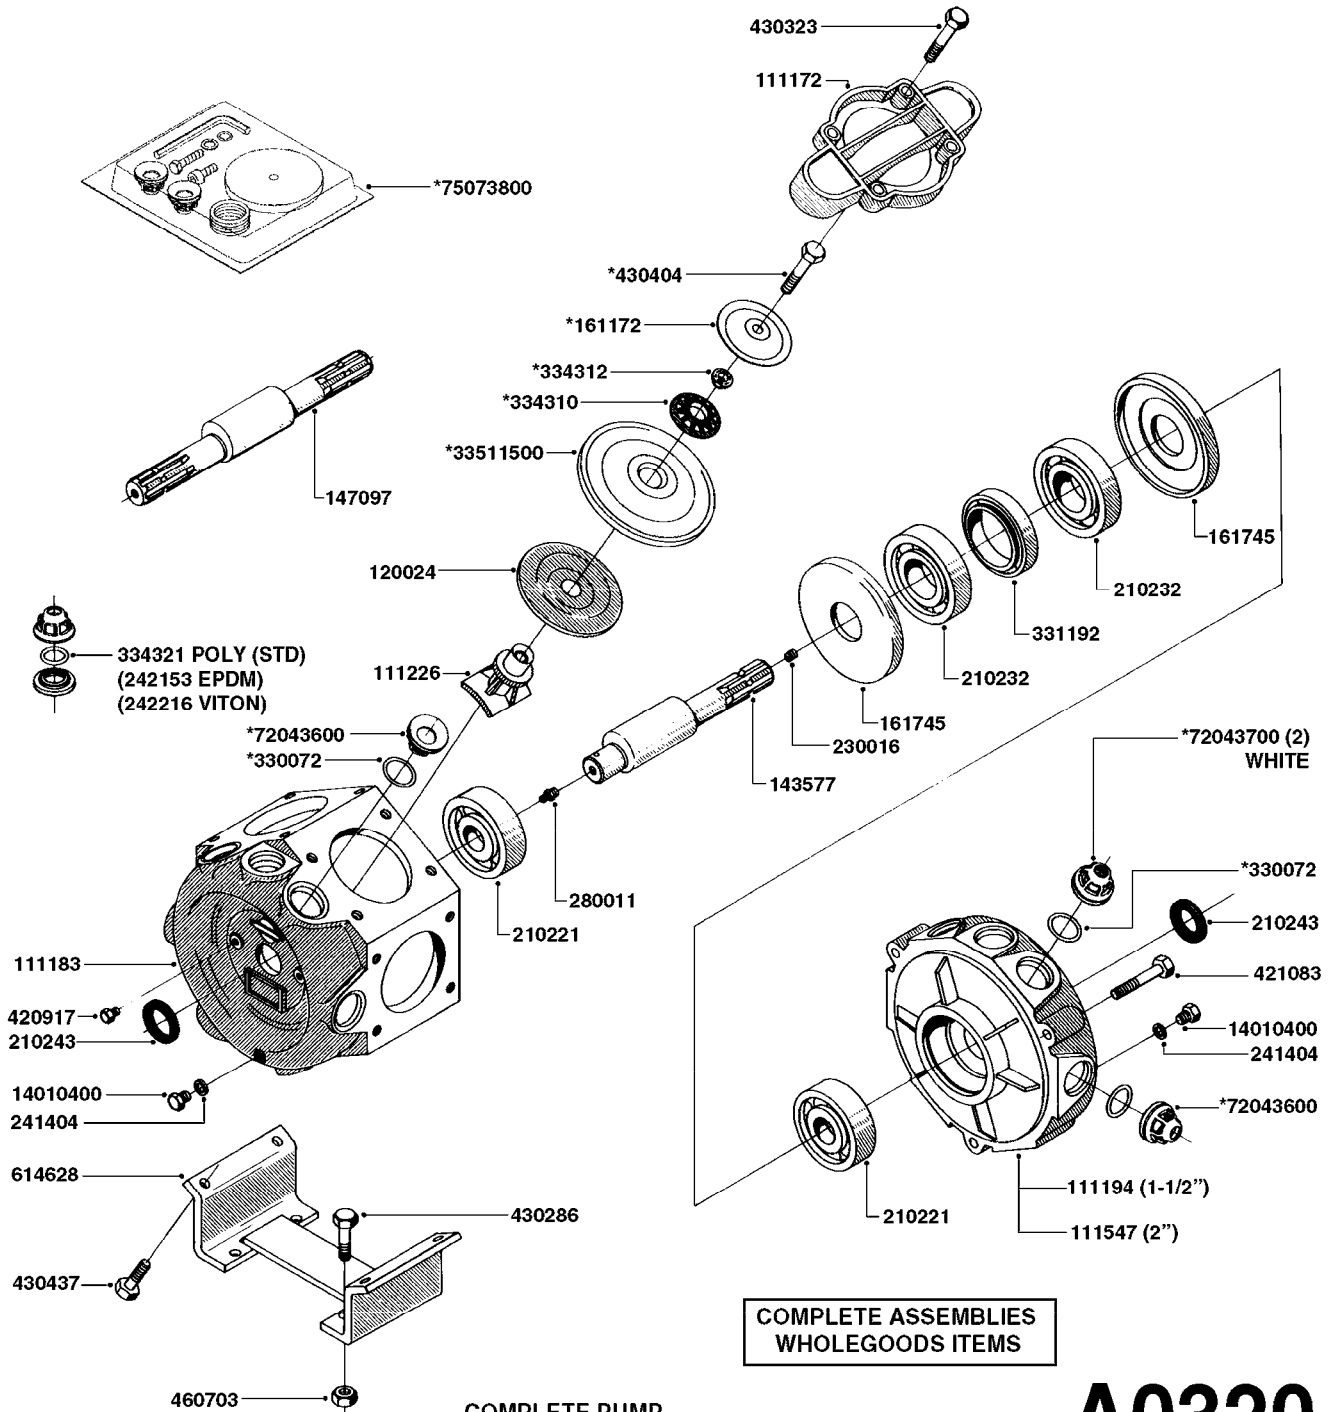

COMPLETE ASSEMBLIES
WHOLEGOODS ITEMS

COMPLETE PUMP
(NLA) REPLACED BY 464 PUMP (SEE PAGE A0350)

A0320

PUMP - 462 W/MOUNTING BASE
A0320-HIN, 01:01:16

Page 1
Date 16.03.2016 13:32

parts-n°	order qty	description
111172	1	VALVE CHAMBER 460 (PAINTED)
111183	1	PUMP CASTING 460-463 (PAINTED)
111194	1	PUMP CASTING FT.460 (PAINTED)
111226	1	CONNECTING ROD MODEL 460
111547	1	PUMP FRONT 460-463-2' (PAINT)
120024	1	DIAPHRAGM BACK DISC 1200-1300
143577	1	CRANK SHAFT F.363/462/463-10mm
147097	1	CRANK SHAFT 363-463/10 THROUGH
161172	1	DIAPHRAGM DISC F. 1203/1303
161745	1	METAL SPACER F.363/463
210221	1	BEARING BALL 6407
210232	1	BEARING BALL 6310
210243	1	SEAL OIL 35 X 47 X 7
230016	1	PLUG 1/8' BSP TYPE P
241404	1	DOWTY SEAL 1/4"
242153	1	O-RING D26X4 EPDM
242216	1	O-RING VITON F/1202/1302/462
280011	1	GREASE NIPPLE 3/8' SAE H TR
330072	1	O-RING D53.5/D45.5X4
331192	1	SPACER, MODEL 361/363
334310	1	NYLON WASHER 1202/1302/462
334312	1	PLASTIC SPACER F/462
334321	1	O-RING POLY. 34.0x26.0x4.0
420917	1	BOLT HEX 8.8 RAW M8X12 FT
421083	1	BOLT HEX 8.8 DEL M10X65
430286	1	BOLT HEX 8.8 DEL M12X30 FT
430323	1	BOLT HEX 8.8 DEL M12X60
430404	1	BOLT HEX 8.8 DEL M12X50
430437	1	BOLT HEX 8.8 RAW M12X65
460703	1	NUT HEX M12X1.75 LOCK DIN985
614628	1	FOOT FOR PUMP 460-463 PAINTED
14010400	1	PLUG 1/4" BSP
33511500	1	DIAPHRAGM 462 PUR 2006
72043600	1	VALVE FOR 462/463
72043700	1	VALVE FOR 462/463 W.VENT HOLE
75073800	1	PUMP KIT 461/462 "06"