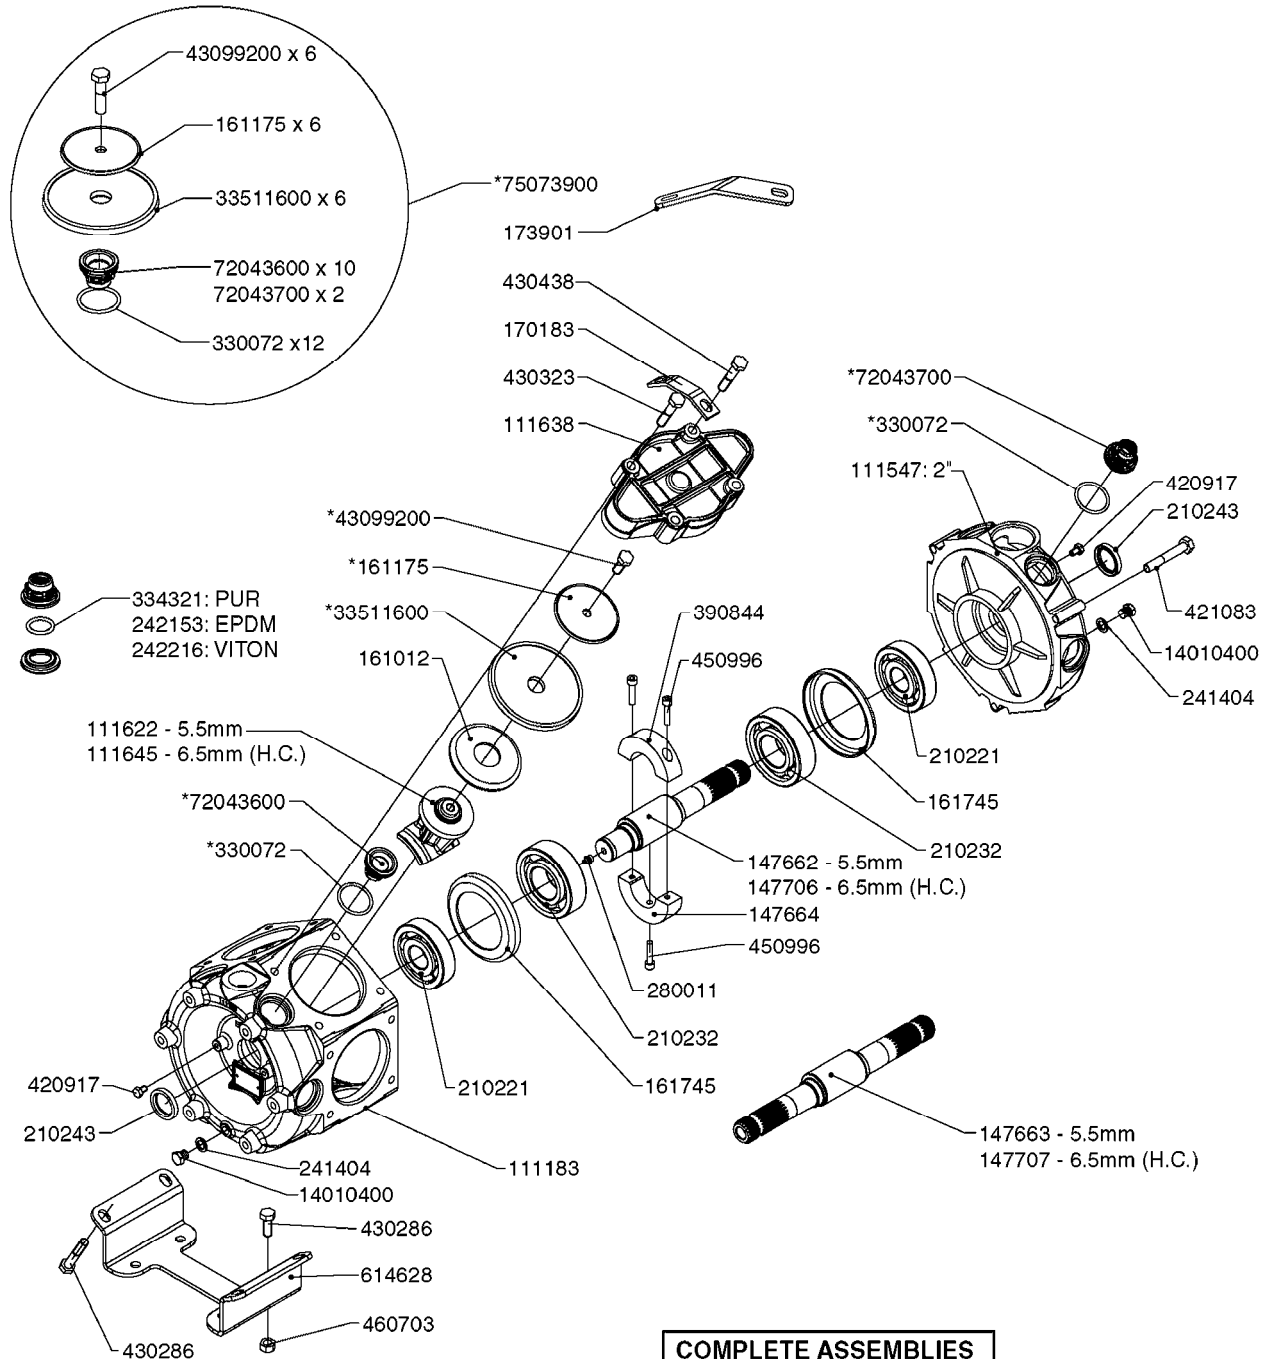

A0330

PUMP - 463 W/ MOUNTING BASE
A0330-HIN, 01:01:16

Page 1

Date 16.03.2016 13:32

parts-n°	order qty	description
111183	1	PUMP CASTING 460-463 (PAINTED)
111547	1	PUMP FRONT 460-463-2' (PAINT)
111623	1	CONNECTING ROD 463/10MM
111624	1	CONNECTING ROD 463/12MM
111638	1	VALVE COVER 463 HC+1000 VERS.
143577	1	CRANK SHAFT F.363/462/463-10mm
147097	1	CRANK SHAFT 363-463/10 THROUGH
147571	1	CRANK SHAFT F.463-12mm
147688	1	CRANK SHAFT 462/12 THROUGH
161012	1	DIAPHRAGM BACKING DISC F. 463
161175	1	DIAPHRAGM DISC F. 463 PUMP
161745	1	METAL SPACER F.363/463
173901	1	LIFT STRAP F.PUMP 463
210221	1	BEARING BALL 6407
210232	1	BEARING BALL 6310
210243	1	SEAL OIL 35 X 47 X 7
241404	1	DOWTY SEAL 1/4"
242153	1	O-RING D26X4 EPDM
242216	1	O-RING VITON F/1202/1302/462
280011	1	GREASE NIPPLE 3/8' SAE H TR
330072	1	O-RING D53.5/D45.5X4
331192	1	SPACER, MODEL 361/363
334321	1	O-RING POLY. 34.0x26.0x4.0
421083	1	BOLT HEX 8.8 DEL M10X65
430286	1	BOLT HEX 8.8 DEL M12X30 FT
430323	1	BOLT HEX 8.8 DEL M12X60
430438	1	BOLT HEX 8.8 DEL M12X65
460703	1	NUT HEX M12X1.75 LOCK DIN985
614628	1	FOOT FOR PUMP 460-463 PAINTED
821587	1	PUMP 463/10 THROUGH SHAFT TWNF
14010400	1	PLUG 1/4" BSP
33511600	1	DIAPHRAGM PUMP 463/464 PUMP PUR
43099200	1	BOLT HEX SS M12 X 30 DIN933 A4
72043600	1	VALVE FOR 462/463
72043700	1	VALVE FOR 462/463 W.VENT HOLE
75073900	1	PUMP KIT 463 "06"
82166300	1	PUMP 463-12 2"SUC 540RPM
82168700	1	PUMP 464/12/540 OFFSET PORTS