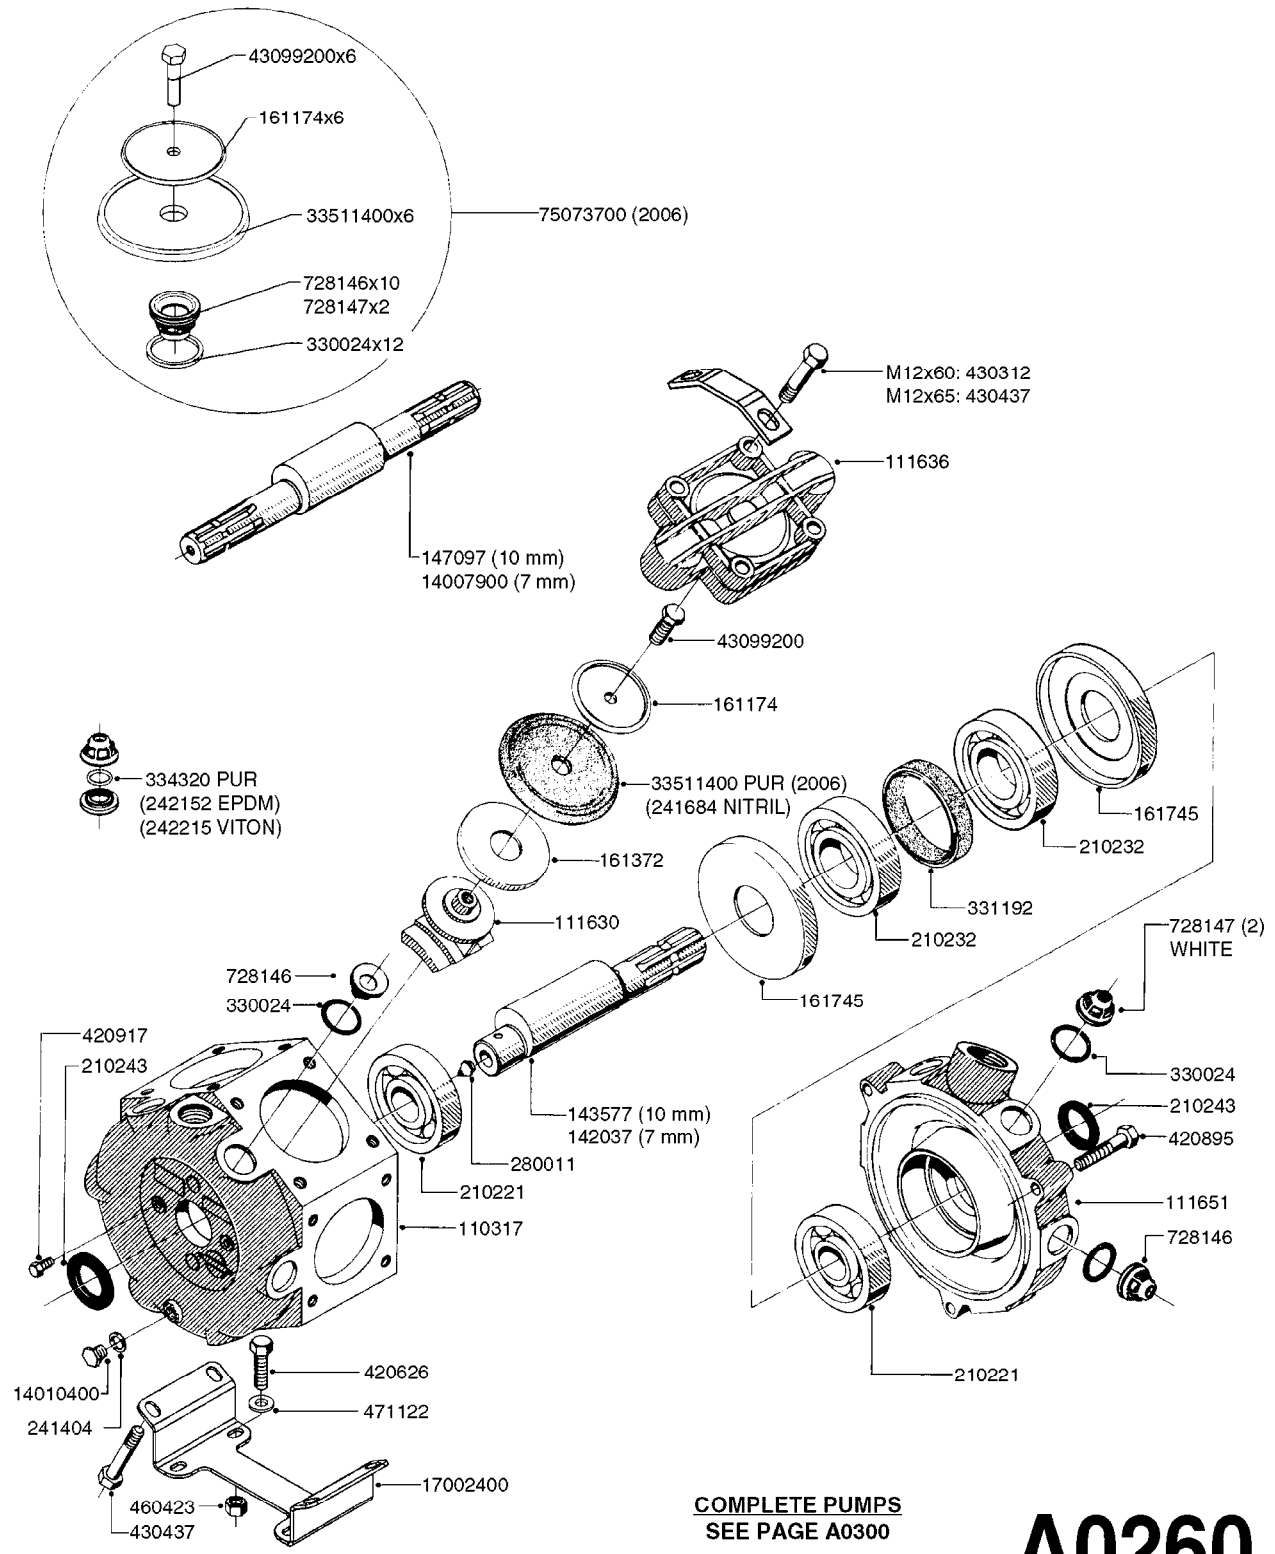

COMPLETE PUMPS
SEE PAGE A0300

A0260

PUMP - 363 W/MOUNTING BASE
A0260-HIN, 01:01:16

Page 1
Date 16.03.2016 13:32

parts-n°	order qty	description
110317	1	PUMP CASING MODEL 360/361 PNTD
111630	1	CONNECTING ROD 363/364-10 PUMP
111636	1	VALVE COVER 363 HEAVY DUTY
111651	1	CASTING F.363 1.5" PUMP(FRONT)
142037	1	CRANK SHAFT 361-20
143577	1	CRANK SHAFT F.363/462/463-10mm
147097	1	CRANK SHAFT 363-463/10 THROUGH
161174	1	DIAPHRAGM DISC SS 361/363/364 PUMP
161372	1	DIAPHRAGM BACKING DISC,320-361
161745	1	METAL SPACER F.363/463
210221	1	BEARING BALL 6407
210232	1	BEARING BALL 6310
210243	1	SEAL OIL 35 X 47 X 7
241404	1	DOWTY SEAL 1/4"
241684	1	DIAPHRAGM MODEL 361 NITRIL
242152	1	O-RING D18.2X3 EPDM
242215	1	O-RING D18X3 VITON
280011	1	GREASE NIPPLE 3/8' SAE H TR
330024	1	O-RING D41,1/D34.5 X 3,5
331192	1	SPACER, MODEL 361/363
334320	1	O-RING D18X3 POLYURETHANE
420626	1	BOLT HEX 8.8 DEL M10X20 FT
420895	1	BOLT HEX 8.8 RAW M10X60
420917	1	BOLT HEX 8.8 RAW M8X12 FT
430312	1	BOLT HEX 8.8 RAW M12X60
430437	1	BOLT HEX 8.8 RAW M12X65
460423	1	NUT HEX M10X1.5 LOCK
471122	1	WASHER, M10, Ø20/10.5X 2.0, SS
728146	1	VALVE FOR 361(726890/707932)
728147	1	VALVE FOR 361 WHITE WITH HOLE
14007900	1	CRANK 363/462/463-7mm 540/THRU
14010400	1	PLUG 1/4" BSP
17002400	1	FOOT F/363 PUMP (PAINTED)
33511400	1	DIAPHRAGM PUMP 361/361/363/364 PUR
43099200	1	BOLT HEX SS M12 X 30 DIN933 A4
75073700	1	PUMP KIT 361/363 "06"