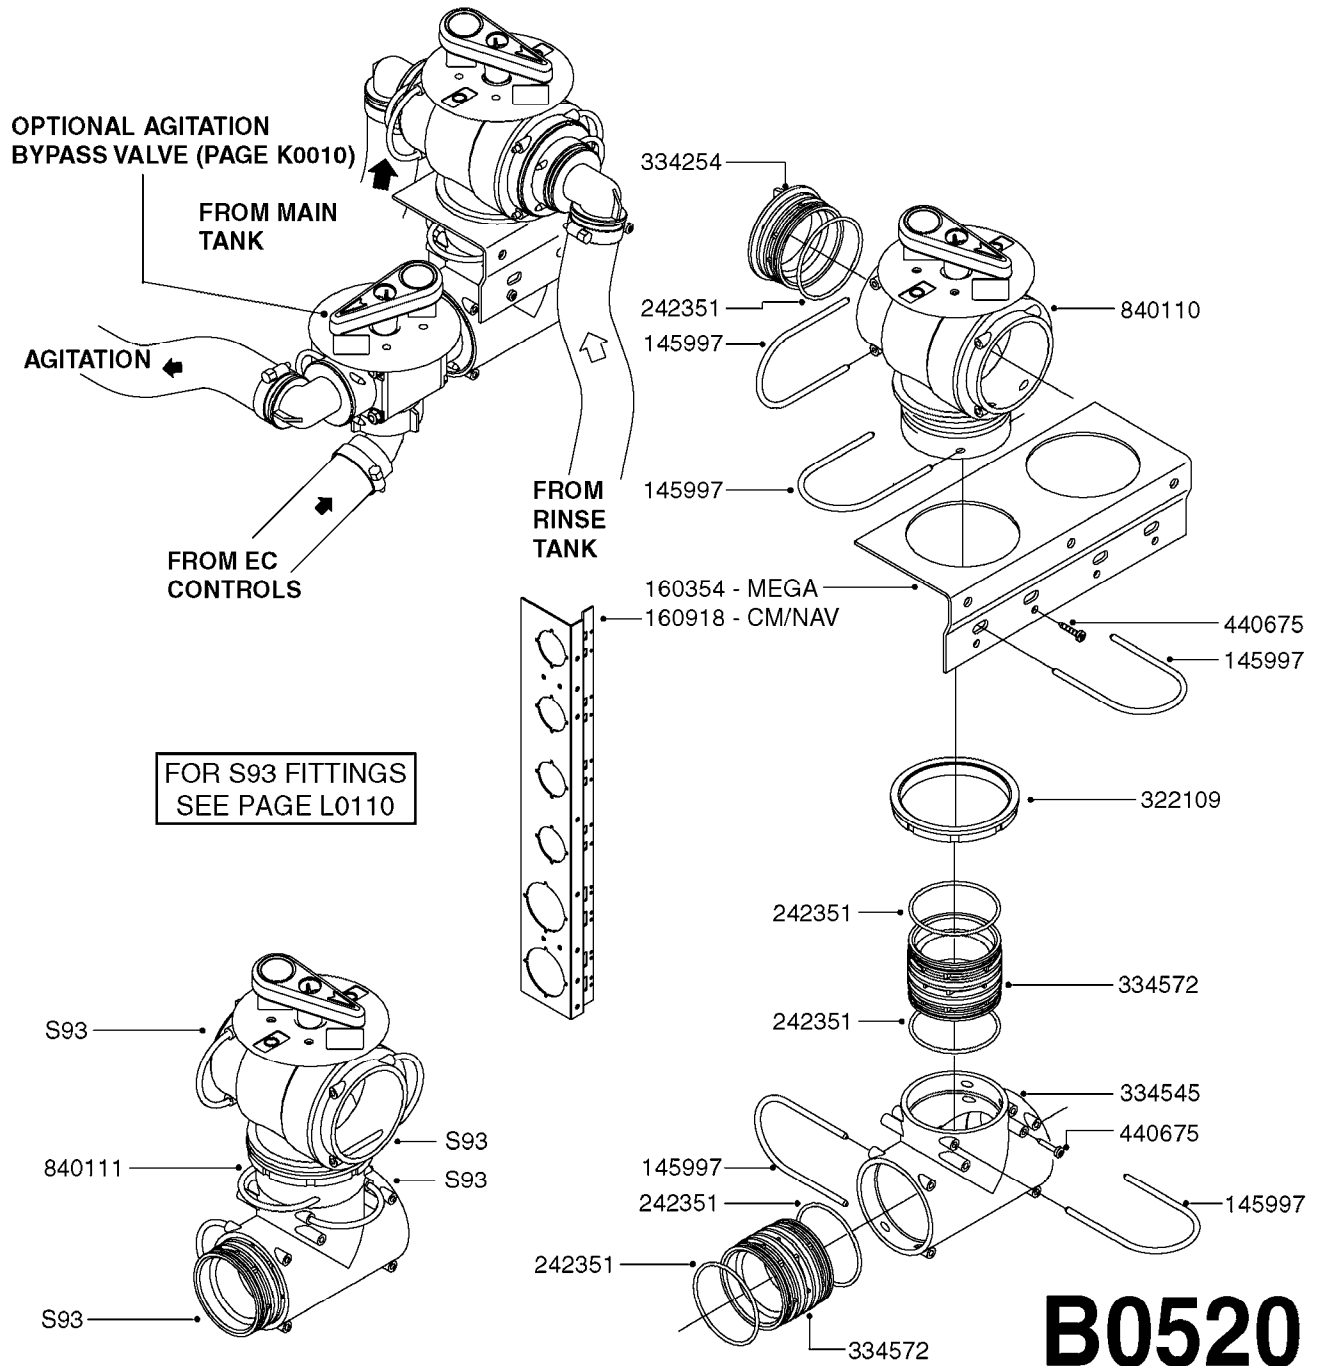

MANIFOLD SYSTEM - SUCTION
B0520-HIN, 01:01:16

Page 1

Date 16.03.2016 13:32

parts-n°	order qty	description
145997	1	FITT.DK S-93 FORK
160354	1	BRACKET F.SUCTION MANIFOLD
160918	1	BRACKET F. MANIFOLD CM
242351	1	O-RING D69.5X3.0 VITON F.S-93
322109	1	FITT.DK S-93 BULKHEAD NUT
334254	1	FITT.DK S-93 PLUG
334545	1	FITT.DK S-93 TEE
334572	1	FITT.DK S-93 ADAPTOR MALE MALE
440675	1	SCREW F. PLASTIC 5X16 SS
840110	1	VALVE SUCTION S-93 F.MANIFOLD
840111	1	VALVE SUCTION 3 WAY S-93 W.TEE