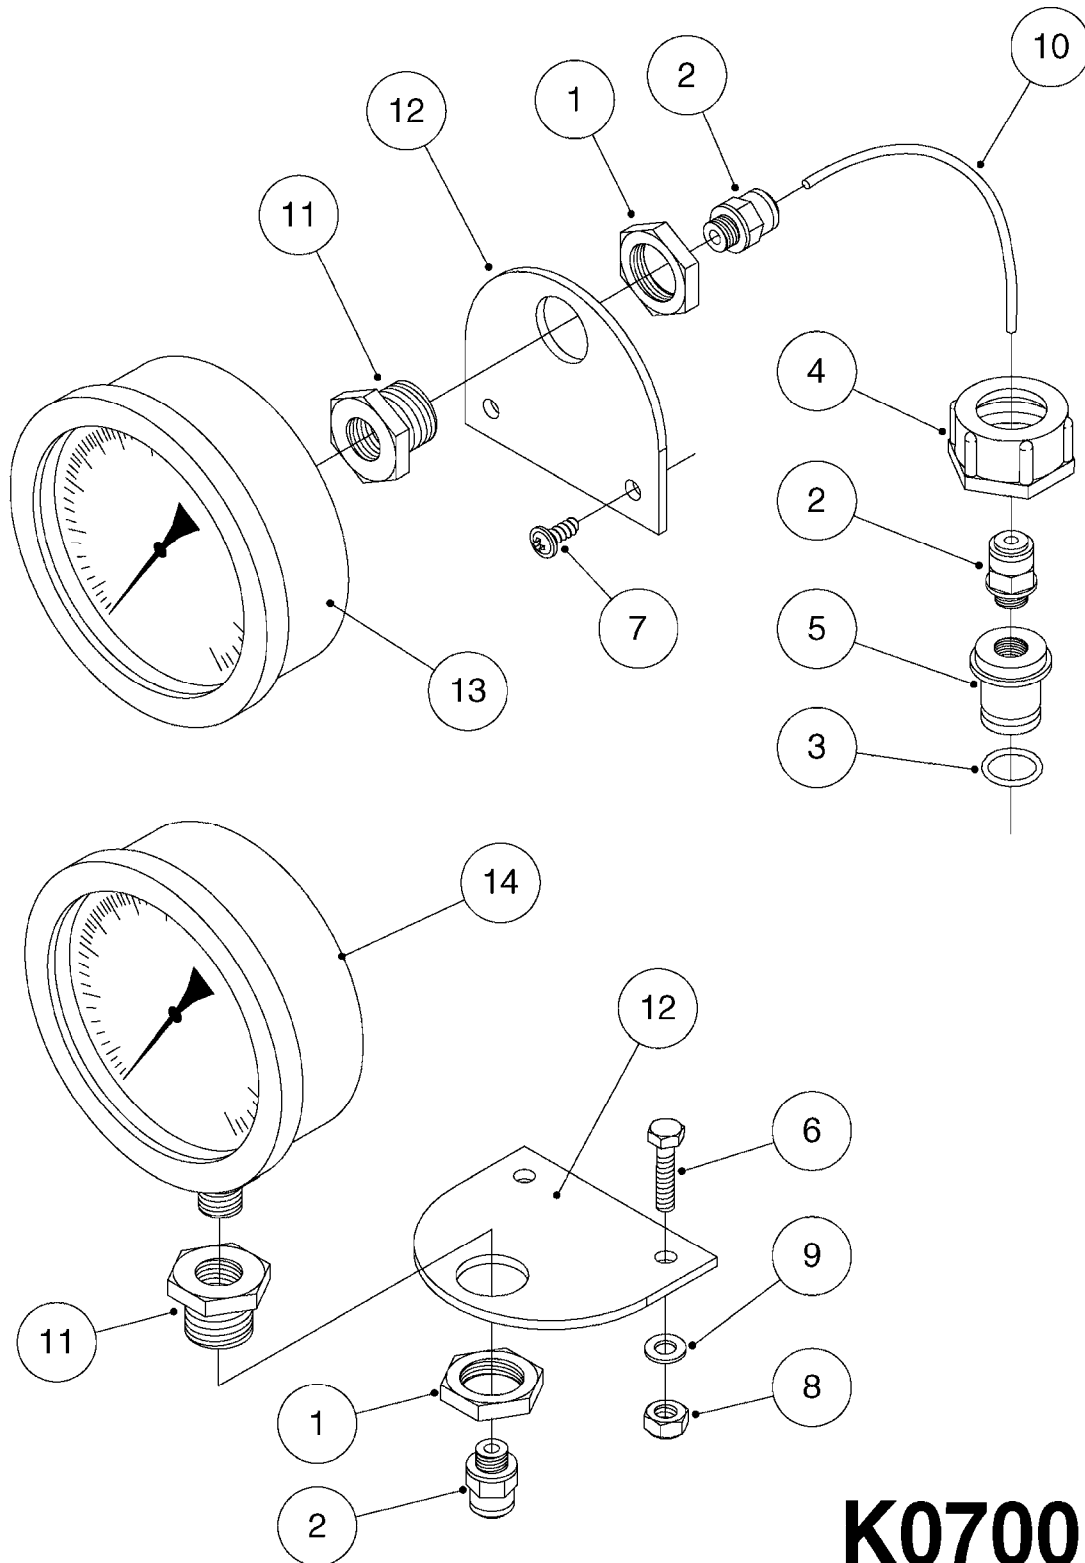

COMPLETE ASSEMBLIES
WHOLEGOODS ITEMS

***10536803 COMPLETE MAGNETIC BASE KIT**

K0690

REMOTE GAUGE-MAGNETIC BASE KIT
K0690-HIN, 01:01:16

Page 1
Date 16.03.2016 13:33

parts-n°	order qty	description
231346	1	QUICK COUPLER 1/8"BSP X 4 MM
232230	1	QUICK COUPLER 1/4"BSP X 4 MM
241651	1	O-RING D14.0X3.0 NITRIL
242594	1	O-RING D14 X 1.78 SCH.70-EPDM
283581	1	HOSE CONNECTOR STR. F.4MM PE
284582	1	CLAMP HOSE GEAR - 5/16"
320187	1	FITT.DK CAP 3/8" BSP BLACK
320283	1	FITT.DK NUT 3/4"BSP
320445	1	FITT.DK HN 1/4"X3/8" BSP
321926	1	FITT.DK REDUC 1/8"BSP F.3/4"N
322046	1	FITT.DK TEE 1/2X1/2HB X3/4'BSP
322048	1	FITT.DK TEE 3/4X3/4HB X3/4'BSP
330013	1	O-RING D15/D10X2.5 F.3/8"NUT
330061	1	O-RING D16/D11X2,5
331807	1	FITT.DK HB 5/16" F.3/8" NUT
334531	1	CLAMP HOSE PLASTIC 3/4"
334534	1	CLAMP HOSE PLASTIC 1/2"
390713	1	GAUGE ADAPTOR 1/4" BSP
440698	1	SCREW F.PLASTIC 6X18 SS HEXHD
721851	1	SCREW PLUG W/QUICK FIT
724637	1	FITT.DK HB 5/16' F. 3/4" COMP.
927253	1	AIR HOSE, DIAMETER 4MM
927268	1	HOSE R X PVC X 1/4 X 0012"
10536703	1	MAGNETIC BASE D3,2'/90LB
10536803	1	MAGNETIC BASE KIT F.GAUGE
28026203	1	GAUGE 200PSI/BR,2.5"1/4BSP-BTM
92702103	1	HOSE R X1/2" X300PSI WP X0012"
92703203	1	HOSE R X3/4" X300PSI WP X0012"