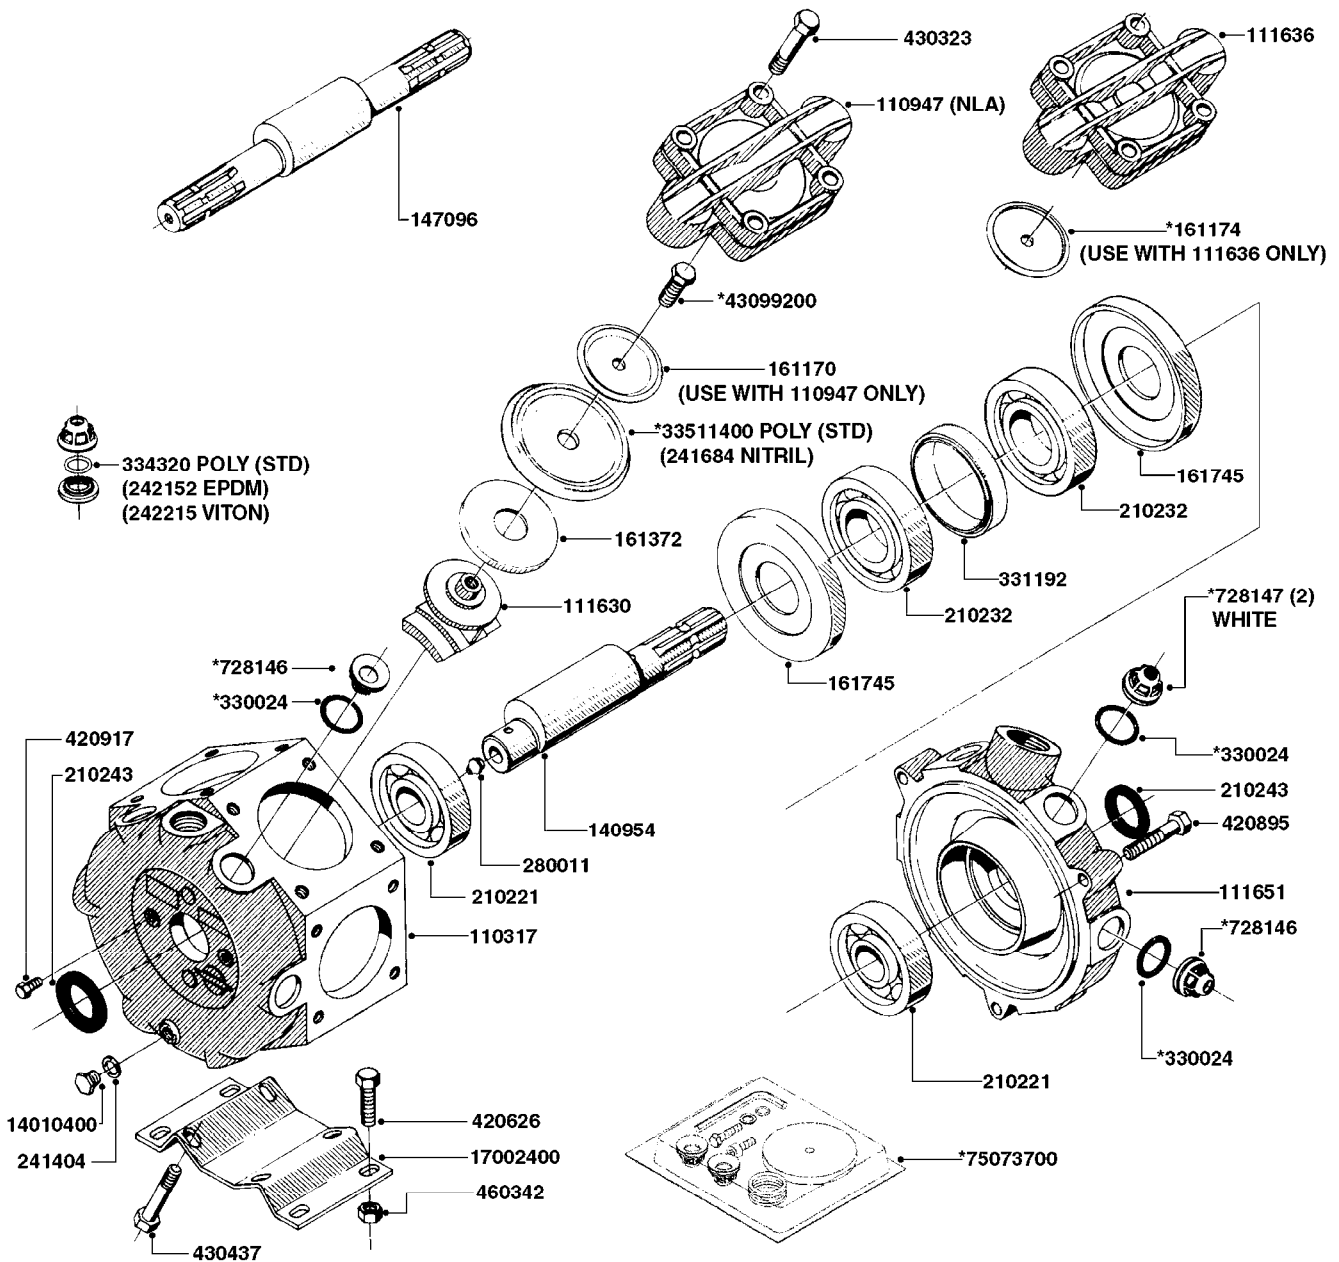

COMPLETE PUMP
(NLA) REPLACED BY 821643 (363 - 540 RPM)

COMPLETE ASSEMBLIES
WHOLEGOODS ITEMS

A0250

PUMP - 361 W/MOUNTING BASE
A0250-HIN, 01:01:16

Page 1

Date 16.03.2016 13:32

parts-n°	order qty	description
110317	1	PUMP CASING MODEL 360/361 PNTD
110947	1	VALVE COVER MDL 361 (PAINTED)
111630	1	CONNECTING ROD 363/364-10 PUMP
111636	1	VALVE COVER 363 HEAVY DUTY
111651	1	CASTING F.363 1.5" PUMP(FRONT)
140954	1	CRANK SHAFT MODEL 360/361
147096	1	CRANK SHAFT 361/9.5 THROUGH
161170	1	DIAPH UPPER DISC, 321/361/363
161174	1	DIAPHRAGM DISC SS 361/363/364 PUMP
161372	1	DIAPHRAGM BACKING DISC,320-361
161745	1	METAL SPACER F.363/463
210221	1	BEARING BALL 6407
210232	1	BEARING BALL 6310
210243	1	SEAL OIL 35 X 47 X 7
241404	1	DOWTY SEAL 1/4"
241684	1	DIAPHRAGM MODEL 361 NITRIL
242152	1	O-RING D18.2X3 EPDM
242215	1	O-RING D18X3 VITON
280011	1	GREASE NIPPLE 3/8' SAE H TR
330024	1	O-RING D41,1/D34.5 X 3,5
331192	1	SPACER, MODEL 361/363
334320	1	O-RING D18X3 POLYURETHANE
420626	1	BOLT HEX 8.8 DEL M10X20 FT
420895	1	BOLT HEX 8.8 RAW M10X60
420917	1	BOLT HEX 8.8 RAW M8X12 FT
430323	1	BOLT HEX 8.8 DEL M12X60
430437	1	BOLT HEX 8.8 RAW M12X65
460342	1	NUT HEX M10 DEL DIN934
728146	1	VALVE FOR 361(726890/707932)
728147	1	VALVE FOR 361 WHITE WITH HOLE
821643	1	PUMP 363/10 1.5"SUC 540RPM OSP
14010400	1	PLUG 1/4" BSP
17002400	1	FOOT F/363 PUMP (PAINTED)
33511400	1	DIAPHRAGM PUMP 361/361/363/364 PUR
43099200	1	BOLT HEX SS M12 X 30 DIN933 A4
75073700	1	PUMP KIT 361/363 "06"