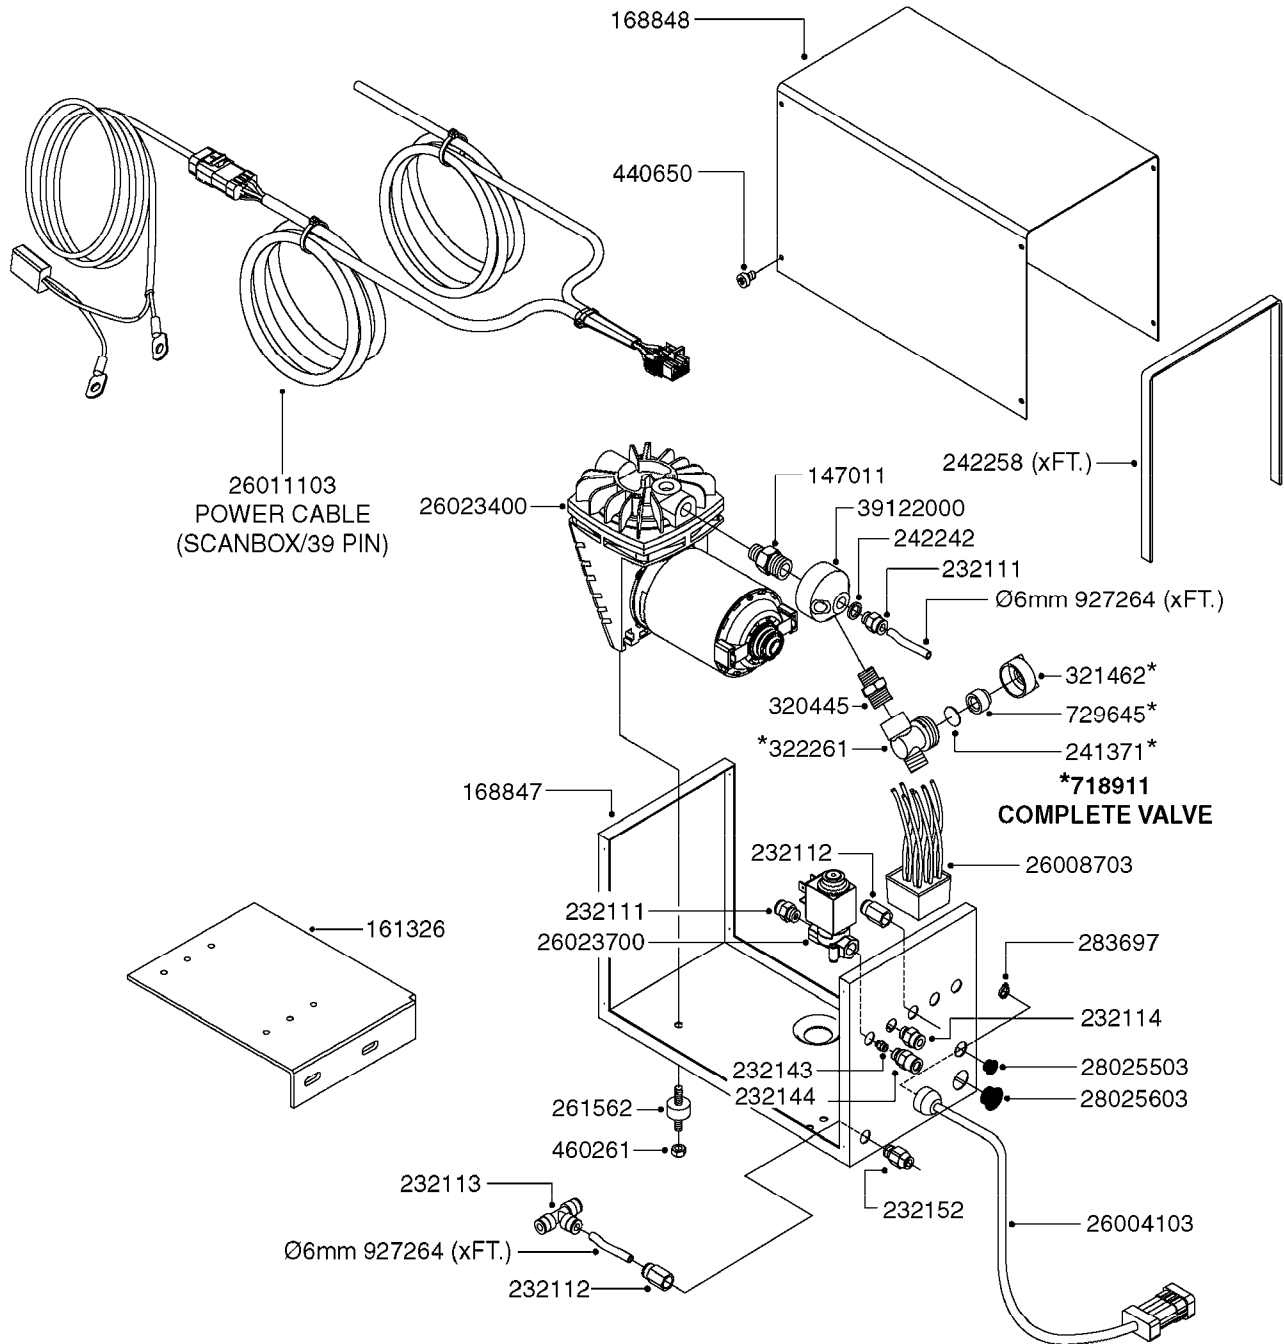

K0400

*Ø8mm 927306 (xFT.)
*Ø10mm 927330 (xFT.)

70062503 - COMPLETE ASSEMBLY

FOAM MARKER COMPRESSOR 2007
K0400-HIN, 01:01:16

Page 1
Date 16.03.2016 13:33

parts-n°	order qty	description
147011	1	HEX NIPPLE 3/8'X1/4'BSP BRASS
161326	1	MOUNT BKT. F. FOAM COMP.BOX 98
168847	1	ENCLOSURE LOWER F.MARKER
168848	1	COVER F. FOAM MARKER
232111	1	QUICK COUPLER 6MM X 1/8 EXT.
232112	1	QUICK COUPLER 6MM 1/8 INT.
232113	1	QUICK COUPLER 6MM T-PIECE
232114	1	COUPLER 1/8" THREADX8MM HOSE
232143	1	REDUCER 1/4'INT-1/8'EXT
232144	1	QUICK COUPLER 10MM X 1/4 EXT
232152	1	QUICK COUPLER 8MMX1/8 EXT.LONG
241371	1	DIAPHRAGM, NO-DRIP alt 241371
242242	1	O-RING F.AIR HOSE FITTING
242258	1	TRIM 3X10 SELF ADHESIVE 0012"
261562	1	RUBBER DAMPER 2XM6X25
283697	1	TIESTRAP 200MM
320445	1	FITT.DK HN 1/4"X3/8" BSP
321462	1	CAP F.NO-DRIP ASSY.
322261	1	HOUSING F.SAFETY VALVE 3/8"
440650	1	SCREW 3.5x13 STAINLESS
460261	1	NUT HEX M6X1 LOCK A2 DIN985
718911	1	VALVE (SAFETY) F.MARKER
729645	1	NON-DRIP SPRING ASSY.GREEN 10
927264	1	HOSE R X PE D6/D4 X 0012"
927306	1	HOSE R X PE D8/D6 X 0012"BLACK
927330	1	HOSE R X PE D10/D8 X 012"BLACK
26004103	1	FOAM MARKER CNTRL MOD CABL STD
26008703	1	FOAM MARKER CONTROL SCII
26011103	1	FOAMER POWER/CONTROL CABLE 39P
26023400	1	COMPRESSOR F.FOAM MARKER CM40
26023700	1	SOLENOID VAL 12V 1/8' FLO '07
28025503	1	PLUG F.DRILLED HOLE 1/2"
28025603	1	PLUG F.DRILLED HOLE 3/4"
39122000	1	DISTR.HOUSING F.FOAM MARKER'07
70062503	1	FOAM MARKER COMPRESSOR,STD,39P