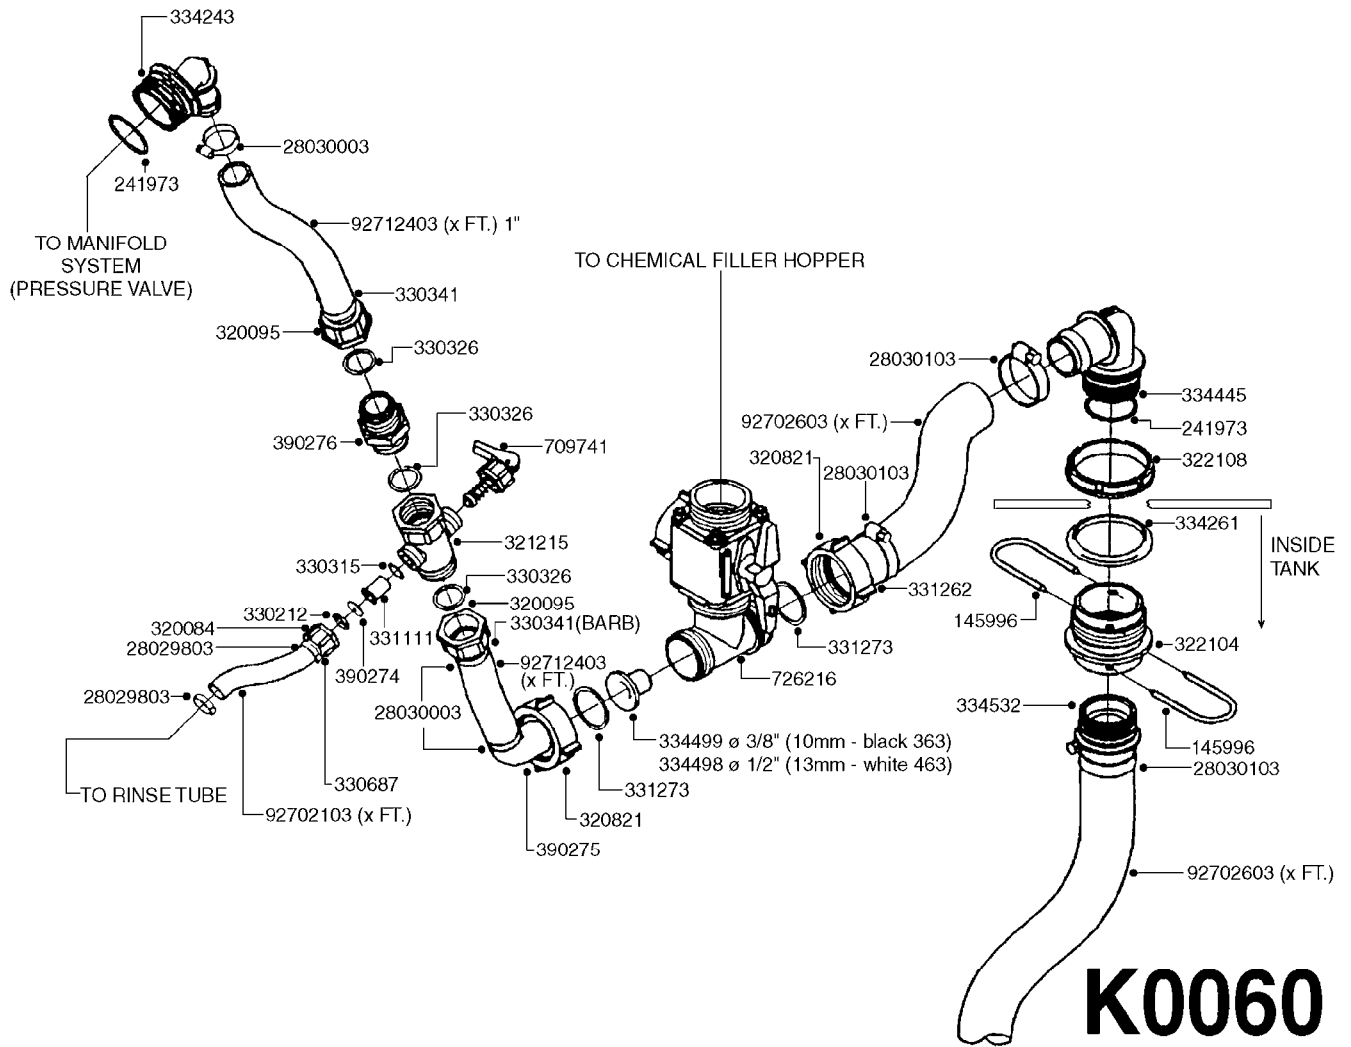

CHEM. FILLER-PLUMBING-MANIFOLD
K0060-HIN, 01:01:16

Page 1
Date 16.03.2016 13:32

parts-n°	order qty	description
145996	1	FITT.DK S-67 FORK
241973	1	O-RING 44.2 x 3.0 (use-242353)
320084	1	FITT.DK NUT 1/2" BSP
320095	1	FITT.DK NUT 1" BSP
320821	1	FITT.DK NUT 1-1/2" BSP
321215	1	FITT.DK HOUSING F. AGITATION
322104	1	FITT.DK S-67 BULKHEAD
322108	1	FITT.DK S-67 BULKHEAD NUT
330212	1	O-RING D19/D14X2.4 F.1/2"NUT
330315	1	O-RING D18.4/D13X.6
330326	1	O-RING D30/D24X2 F.1"NUT
330341	1	FITT.DK HB 1" F. 1" NUT
330687	1	FITT.DK HB 1/2" F. 1/2" NUT
331111	1	VALVE SEAT FOR 1/2" DISTRIBUT.
331262	1	FITT.DK HB 1-1/2" F. 1-1/2"NUT
331273	1	O-RING D44/D38X2 F.1-1/2"
334243	1	FITT.DK S-67 ELB.1"
334261	1	GASKET F. S-67 BULKHEAD
334445	1	FITT.DK S-67 ELB.1-1/2"
334498	1	NOZZLE INJECTOR 13MM/462 WHITE
334499	1	NOZZLE INJECTOR 10MM/361 BLACK
334532	1	FITT.DK S-67 STR.1-1/2' W/HOLE
390274	1	ORIFICE ID4.0/18/1.5
390275	1	FITT.DK ELB 1' SPECIAL F.CHEMF
390276	1	FITT.DK HN 1'BSP
709741	1	VALVE ASSY. 1/2" FLIP LEVER
726216	1	VALVE TWO WAY
978336	1	DECAL MANIFOLD SYS.CHEM.FILL
28029803	1	CLAMP HOSE GEAR P1/2" 6708
28030003	1	CLAMP HOSE GEAR P1" 6716
28030103	1	CLAMP HOSE GEAR P5/4-S1.5"6724
92702103	1	HOSE R X1/2" X300PSI WP X0012"
92702603	1	HOSE PVC SUCT GRAY 1-1/2"
92712403	1	HOSE R X1" X300PSI WP X0012"