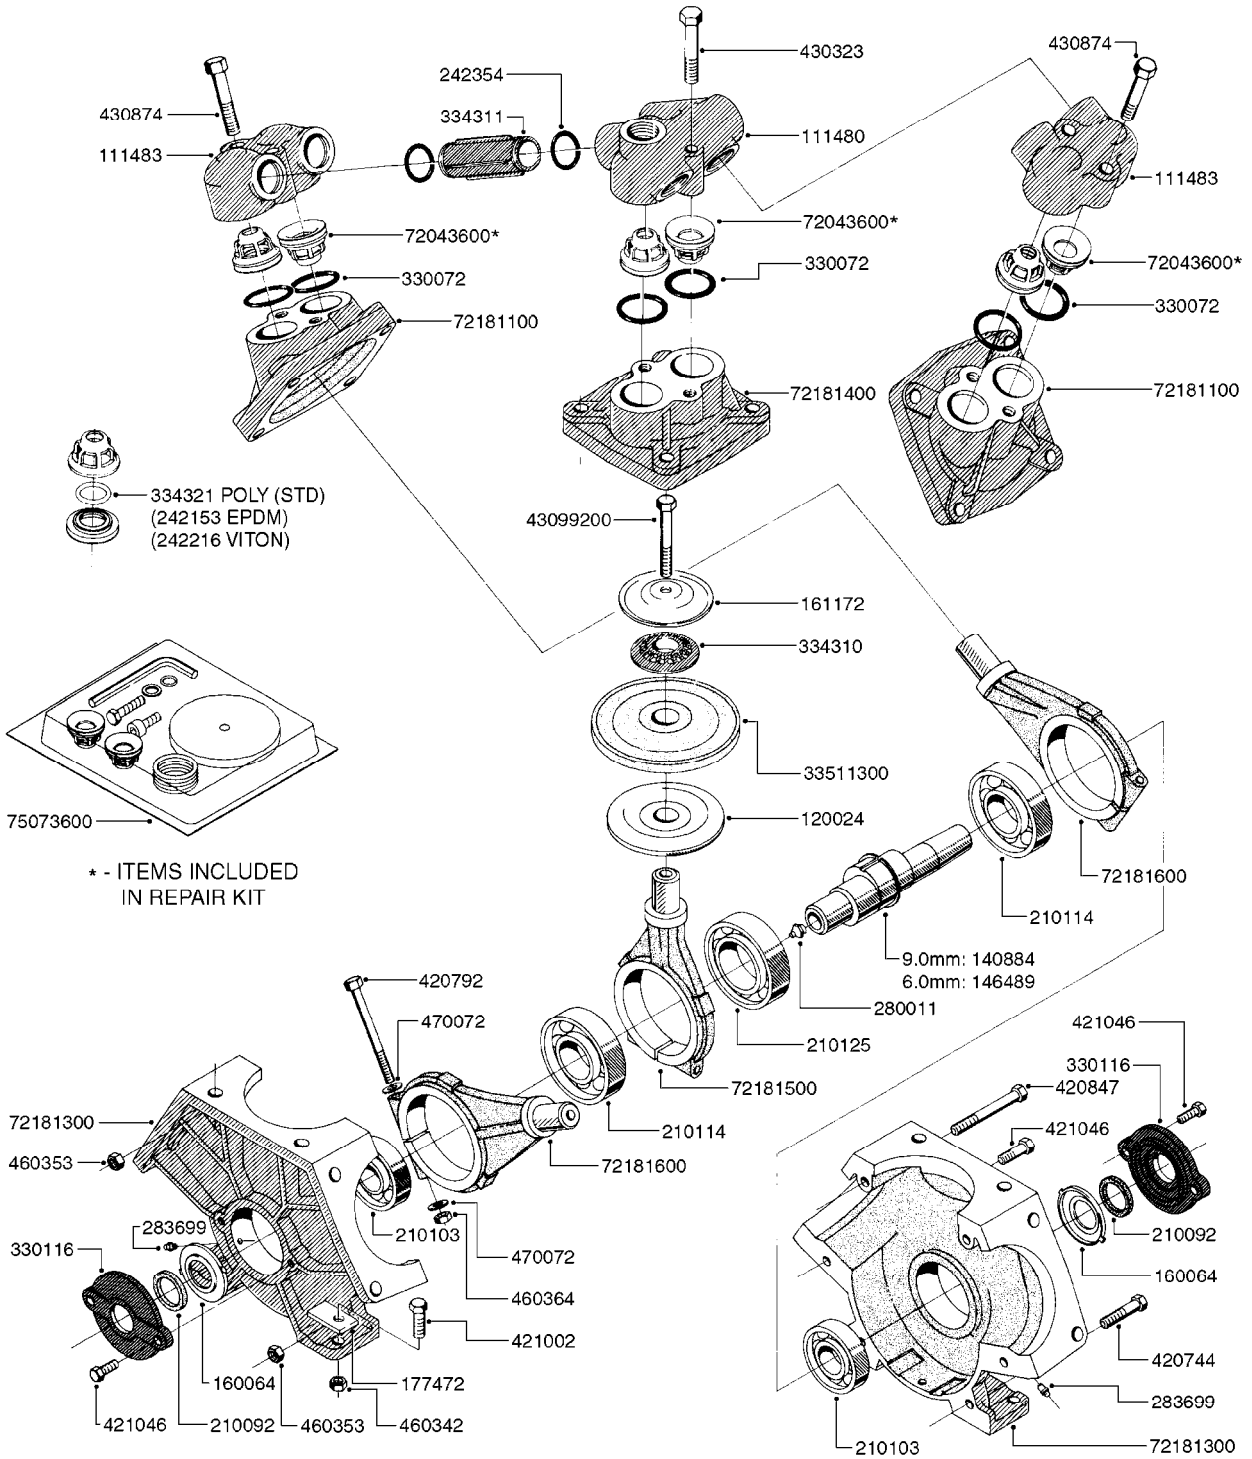

A0220

PUMP - 1302 W/ MOUNTING BASE
A0220-HIN, 01:01:16

Page 1

Date 16.03.2016 13:32

parts-n°	order qty	description
111480	1	VALVE HEAD 1302 CENTER
111483	1	VALVE HEAD SIDE 1302
120024	1	DIAPHRAGM BACK DISC 1200-1300
140884	1	CRANK SHAFT MODEL 1300-9
146489	1	CRANK SHAFT MODEL 1302-6MM
160064	1	DUST PLATE
161172	1	DIAPHRAGM DISC F. 1203/1303
177472	1	BRACKET 25 X 5
210092	1	SEAL FELT D43/30X5
210103	1	BEARING BALL 6306
210114	1	BEARING BALL 6308
210125	1	BEARING BALL 6210
242153	1	O-RING D26X4 EPDM
242216	1	O-RING VITON F/1202/1302/462
242354	1	O-RING D32.2X3.0 VITON F.S-53
280011	1	GREASE NIPPLE 3/8' SAE H TR
283699	1	GREASE NIPPLE M6X1
330072	1	O-RING D53.5/D45.5X4
330116	1	SEAL RETAINER, MODEL 1300
334310	1	NYLON WASHER 1202/1302/462
334311	1	CONNECTION PIPE INLET MOD.1302
334321	1	O-RING POLY. 34.0x26.0x4.0
420081	1	BOLT HEX 8.8 DEL 3/8'X40MM
420136	1	BOLT HEX 8.8 RAW 3/8'X30MM
420221	1	BOLT HEX 7/16'X2-1/4'
420346	1	BOLT HEX 8.8 DEL 3/8'X 25MM
420357	1	BOLT HEX 8.8 RAW 3/8'X85MM
420803	1	BOLT HEX 8.8 DEL M8X90
421002	1	BOLT HEX 8.8 DEL M10X30 FT DIN933
430076	1	BOLT HEX 8.8 RAW 1/2'X60MM
430404	1	BOLT HEX 8.8 DEL M12X50
430911	1	BOLT HEX 8.8 WG 1/2" x 70MM
460062	1	NUT HEX 3/8' GALV.
460342	1	NUT HEX M10 DEL DIN934
460364	1	NUT HEX M8 GALV.
460386	1	NUT HEX M12X1.75
470072	1	WASHER D15/D8X.5 LOCK
33511300	1	DIAPHRAGM 1202-1303 POLY 2006
72043600	1	VALVE FOR 462/463
72181100	1	DIAPHRAGM COVER 1203/1303+BLTS
72181300	1	PUMP CASTING 1300 RED W/BOLTS
72181400	1	DIAPHRAGM COVER 1303 W/BOLTS
72181500	1	CONNECTING ROD, CENTER 1303
72181600	1	CONNECTING ROD, SIDE MOD.1300
75073500	1	PUMP KIT 1300/1302 "06"