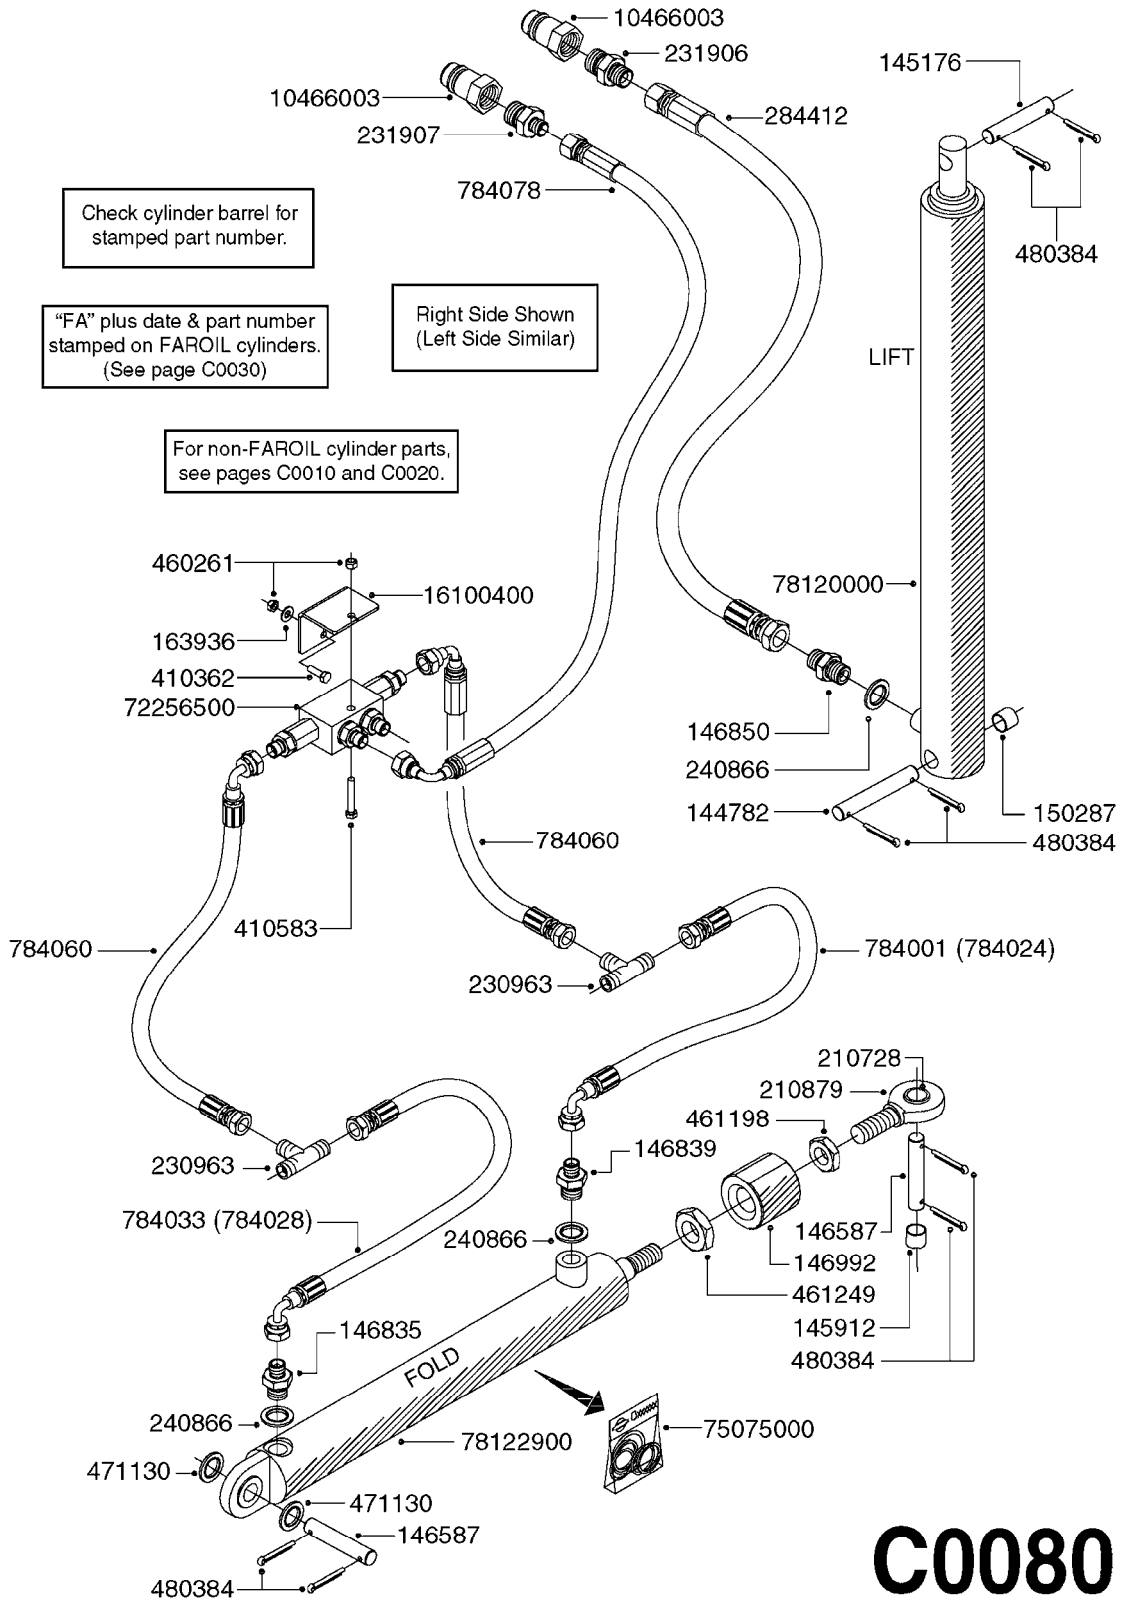

C0080

HYDRAULICS-FALCON FOLD 42'-50'
C0080-HIN, 01:01:16

Page 1

Date 16.03.2016 13:32

parts-n°	order qty	description
144782	1	SHAFT 20 X 140
145176	1	PIN D19.8 X 60
145912	1	BUSHING D19.8/D17.0X7MM
146587	1	PIN D16.8 X 65
146835	1	HEX NIPPLE 1/4" - 3/8" BSP
146839	1	HEX NIPPLE 1/4"X3/8" BSP 0.7MM
146850	1	HEX NIPPLE 3/8"x3/8" - 1.8mm
146992	1	BUSHING F.CYLINDER
150287	1	SPACER D25.4/1.5 L=15MM
163936	1	WASHER D15/D6.2X1
210728	1	BEARING F.LINK HEAD M17
210879	1	LINK HEAD M16 x D17
230963	1	TEE 1/4"M X 1/4"M X 1/4"M BSP
231906	1	HEX NIPPLE 3/8"BSP X 1/2"NPT
231907	1	HEX NIPPLE 1/4"BSP X 1/2"NPT
240866	1	DOWTYSEAL 3/8"
284412	1	HOSE HY 3/8" X 315" STR+STR
410362	1	BOLT HEX 8.8 SS M6X20 FT
410583	1	BOLT HEX 8.8 DEL M6X40
460261	1	NUT HEX M6X1 LOCK A2 DIN985
461198	1	NUT HEX M16X2 JAMB
461249	1	NUT HEX M22X1.5
471130	1	WASHER, M24, Ø44/25.0X 4.0, SS
480384	1	PIN COTTER 3/16 x 1-1/2"
784001	1	HOSE HY X 1/4 X 067.00"STR+ELB
784024	1	HOSE HY X 1/4" x 73.0"STR+ELB
784028	1	HOSE HY X 1/4" X 53.0"STR+ELB
784033	1	HOSE HY X 1/4" X 61.0"STR+ELB
784060	1	HOSE HY X 1/4 X 017.75"STR+ELB
784078	1	HOSE HY X 1/4 X 417.33"STR+ELB
10466003	1	COUPLER PIONEER 8010-04 1/2NPT
16100400	1	PLATE 3 X 60 X 91 HY BLOCK MT
75075000	1	SEAL KIT 78122600/27/28/29
72256500	1	DOUB.PILOT STEERED COUNT.VALVE
78120000	1	CYL.TELESCOPING Ø50/40/25_1100
78122900	1	CYLINDER 40/22X300MM RED