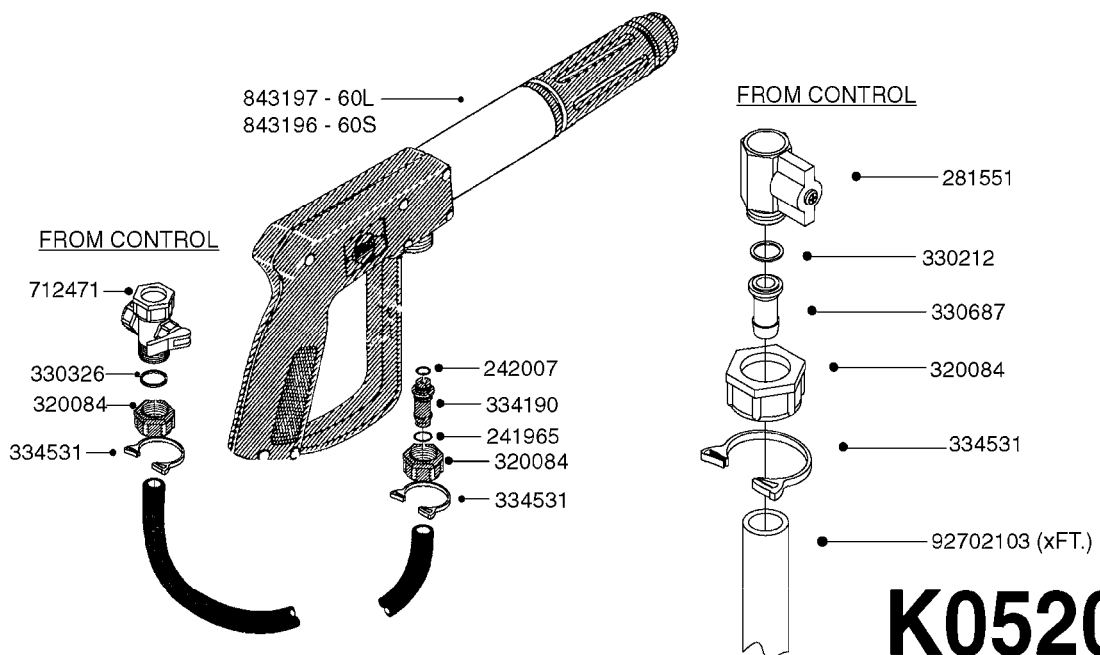

HOSE WRAPS
K0520-HIN, 01:01:16

Page 1
Date 16.03.2016 13:33

parts-n°	order qty	description
241965	1	O-RING 12.1 X 1.6
242007	1	O-RING D9.1X1.6
281551	1	BALL VALVE 1/2"
320084	1	FITT.DK NUT 1/2" BSP
330212	1	O-RING D19/D14X2.4 F.1/2"NUT
330326	1	O-RING D30/D24X2 F.1"NUT
330687	1	FITT.DK HB 1/2" F. 1/2" NUT
334190	1	FITT.DK HB 1/2' F. PISTOL 60S
334531	1	CLAMP HOSE PLASTIC 3/4"
636223	1	POST 12 VOLT TR30
712471	1	AGITATION VALVE ASSY. ON/OFF
843196	1	GUN, MODEL 60S
843197	1	HANDGUN KIT TYPE 60 LONG
10013403	1	BOLT HEX 3/8-16X1 1/4 HCS Z5
10013503	1	NUT HEX NC 3/8"
10178903	1	WRAP HOSE SIDE MOUNT PLATE
10179003	1	WRAP HOSE BOTTOM PLATE MOUNT
10179403	1	WRAP WELDMENT FOR HI101789
10179503	1	WRAP WELDMENT FOR HI101790
10225603	1	BKT.FOR HOSE WRAP MOUNT NL NK
10225703	1	WRAP HOSE BDL.BOTTOM PLATE
92702103	1	HOSE R X1/2" X300PSI WP X0012"