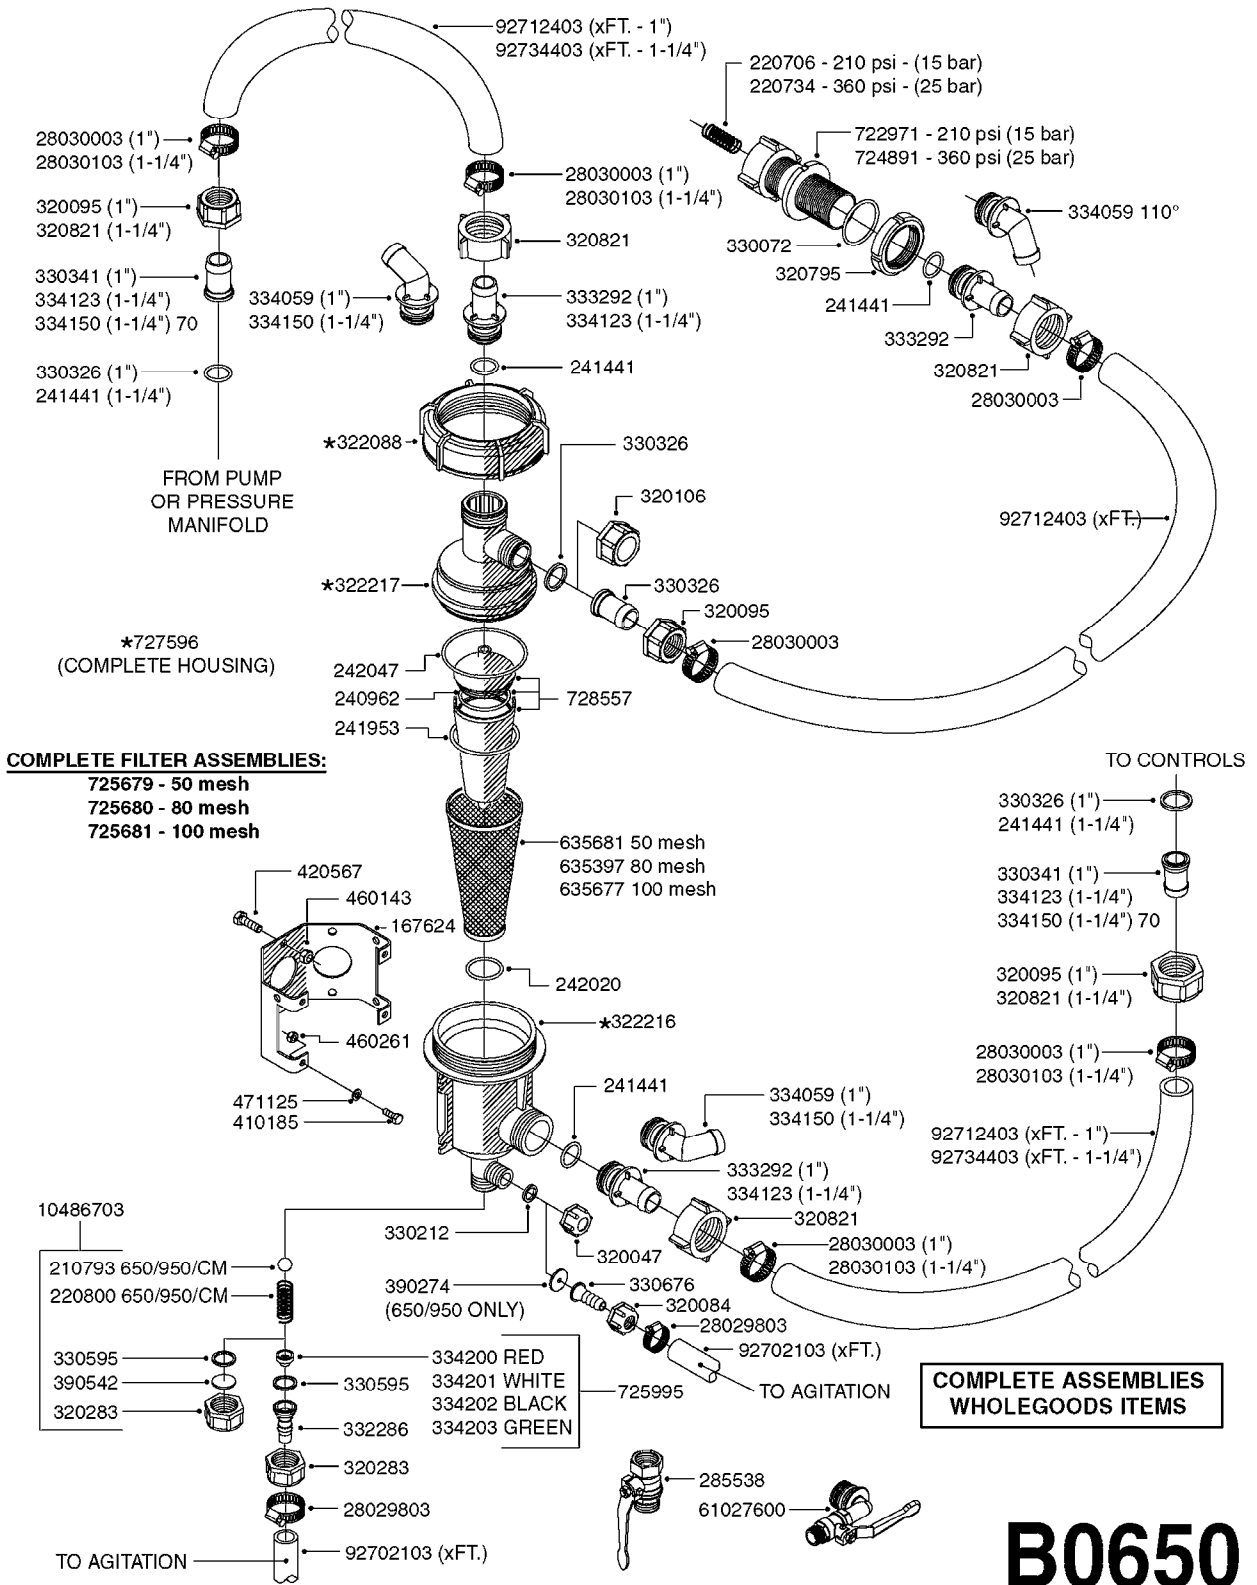

B0650

SELF CLEANING FILTER-SCREW TOP
B0650-HIN, 01:01:16

Page 1
Date 16.03.2016 13:32

parts-n°	order qty	description
10486703	1	KIT F.UPDATING SCF
167624	1	MOUNT BRACKET F. SCF
210793	1	BALL F.SCF
220706	1	SPRING SCF 12 BAR
220734	1	SPRING SCF 25 BAR
220800	1	SPRING F.SCF
240962	1	O-RING D57,2X3 NITRIL
241441	1	O-RING D29.3X3
241953	1	O-RING D73,03X3,53 VITON
242020	1	O-RING 39.2 X 3 VITON
242047	1	O-RING 89.5 X 3.0 VITON
28029803	1	CLAMP HOSE GEAR P1/2" 6708
28030003	1	CLAMP HOSE GEAR P1" 6716
28030103	1	CLAMP HOSE GEAR P5/4-S1.5"6724
285538	1	BALL VALVE 3/4" BSP
320047	1	FITT.DK CAPNUT 1/2" BSP
320084	1	FITT.DK NUT 1/2" BSP
320095	1	FITT.DK NUT 1" BSP
320106	1	FITT.DK CAPNUT 1" BSP
320283	1	FITT.DK NUT 3/4"BSP
320795	1	FITT.DK NUT 1-1/2" BSP JAMB
320821	1	FITT.DK NUT 1-1/2" BSP
322088	1	NUT LARGE F.SCF BODY
322216	1	SCF HOUSING (THREADED) F.GROVE
322217	1	SCF TOP (THREADED) W/GROVE
330072	1	O-RING D53.5/D45.5X4
330212	1	O-RING D19/D14X2.4 F.1/2"NUT
330326	1	O-RING D30/D24X2 F.1"NUT
330341	1	FITT.DK HB 1" F. 1" NUT
330595	1	O-RING D24.6/D20X2.1 -3/4"
330676	1	FITT.DK HB 3/8" F. 1/2" NUT
332286	1	FITT.DK HB 1/2" F. 3/4" NUT
333292	1	FITT.DK HB 1"O'RING F.1-1/2"
334059	1	FITT.DK EL 1" 110 DEG.F.1-1/2"
334123	1	FITT.DK HB 1-1/4"O-RNG F.1-1/2"
334150	1	FITT.DK HB 1-1/4" 110 F.1-1/2"
334200	1	ORFICE 3MM FOR SCF RED
334201	1	ORFICE 4MM FOR SCF WHITE
334202	1	ORFICE 5MM FOR SCF BLACK
334203	1	ORFICE 6MM FOR SCF GREEN
390274	1	ORIFICE ID4.0/18/1.5
390542	1	PLUG WASHER FOR 3/4'CAP NUT
410185	1	BOLT HEX 8.8 DEL M6X16 A2
420567	1	BOLT HEX 8.8 DEL M8X30 FT
460143	1	NUT HEX M8 LOCK A2 DIN985
460261	1	NUT HEX M6X1 LOCK A2 DIN985
471125	1	WASHER, M6, Ø12/ 6.4X 1.6, SS
61027600	1	VALVE 1/2"BSP ASSY S5390
635397	1	SCREEN SCF 80 MESH
635677	1	SCREEN SCF 100 MESH
635681	1	SCREEN SCF 50 MESH
722971	1	SAFETY VALVE SCF 217PSI (15BAR)
724891	1	SAFETY VALVE SCF 25 BAR
725679	1	SCF ASSY.50 W/THREADED TOP CAP
725680	1	SCF ASSY.80 W/THREADED TOP CAP
725681	1	SCF ASSY.100 W/THREADED CAP
725995	1	BAG FOR SCF
727596	1	SCF HOUSING COMPLETE
728557	1	CONE F.SCF RED
92702103	1	HOSE R X1/2" X300PSI WP X0012"
92712403	1	HOSE R X1" X300PSI WP X0012"