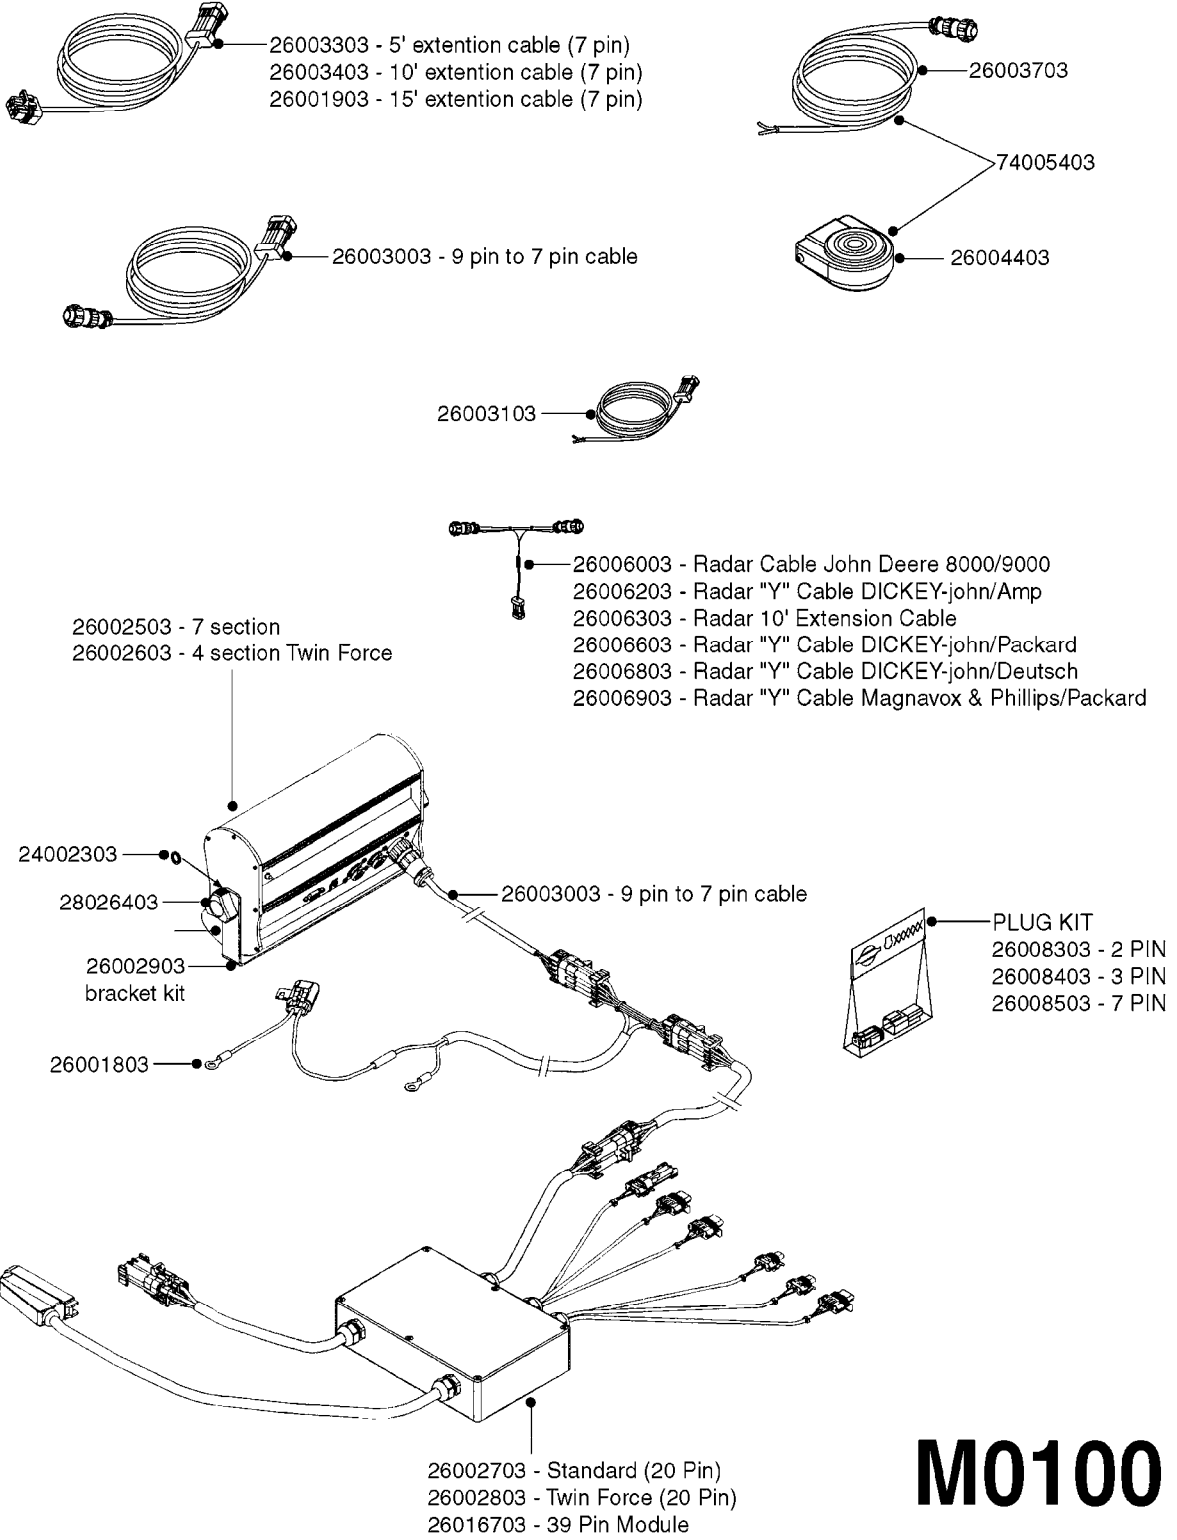

M0100

MUSTANG 3500 CONTROLLER
M0100-HIN, 01:01:16

Page 1
Date 16.03.2016 13:33

parts-n°	order qty	description
24002303	1	WASHER, RUBBER
26001803	1	POWER CABLE
26001903	1	15' 7-PIN EXTENSION CABLE
26002503	1	MUSTANG 3500/7 CONSOLE
26002603	1	MUSTANG 3500/4/TF CONSOLE
26002703	1	MUSTANG 3500/20PIN SC MODULE
26002803	1	MUSTANG 3500/20PIN TF SC MODUL
26002903	1	MUSTANG 3500 CONSOLE MNT KIT
26003003	1	MUSTANG 3500 CONSOLE CABLE
26003103	1	MUSTANG 3500/7 SC MOD CNECT KT
26003303	1	MUSTANG/FM 5FT 7PIN EXT CABLE
26003403	1	MUSTANG/FM 10FT 7PIN EXT CABLE
26003703	1	MUSTANG RUN/HOLD ADAPT CABLE
26004403	1	SWITCH, FOOT
26006003	1	MUSTANG RADR CBLE JD 8000/9000
26006203	1	MUSTANG RDR "Y" CABLE DCKY-JHN
26006303	1	MUSTANG RDR EXTNSN CABLE 10FT
26006603	1	MUSTANG RDR"Y"CABLE D-J PACKRD
26006803	1	MUSTANG RDR"Y"CABLE D-J DEUTS.
26006903	1	MUSTANG RDR"Y"CABLE MAG.PHILIP
26008303	1	MICRO TRAK PLUG KIT - 2 PIN
26008403	1	MICRO TRAK PLUG KIT - 3 PIN
26008503	1	MICRO TRAK PLUG KIT - 7 PIN
26016703	1	MUSTANG 3500/39PIN SC MODULE
28026403	1	KNOB, MUSTANG CONSOLE MOUNT
74005403	1	FOOT SWITCH FOR MUSTANG 3500