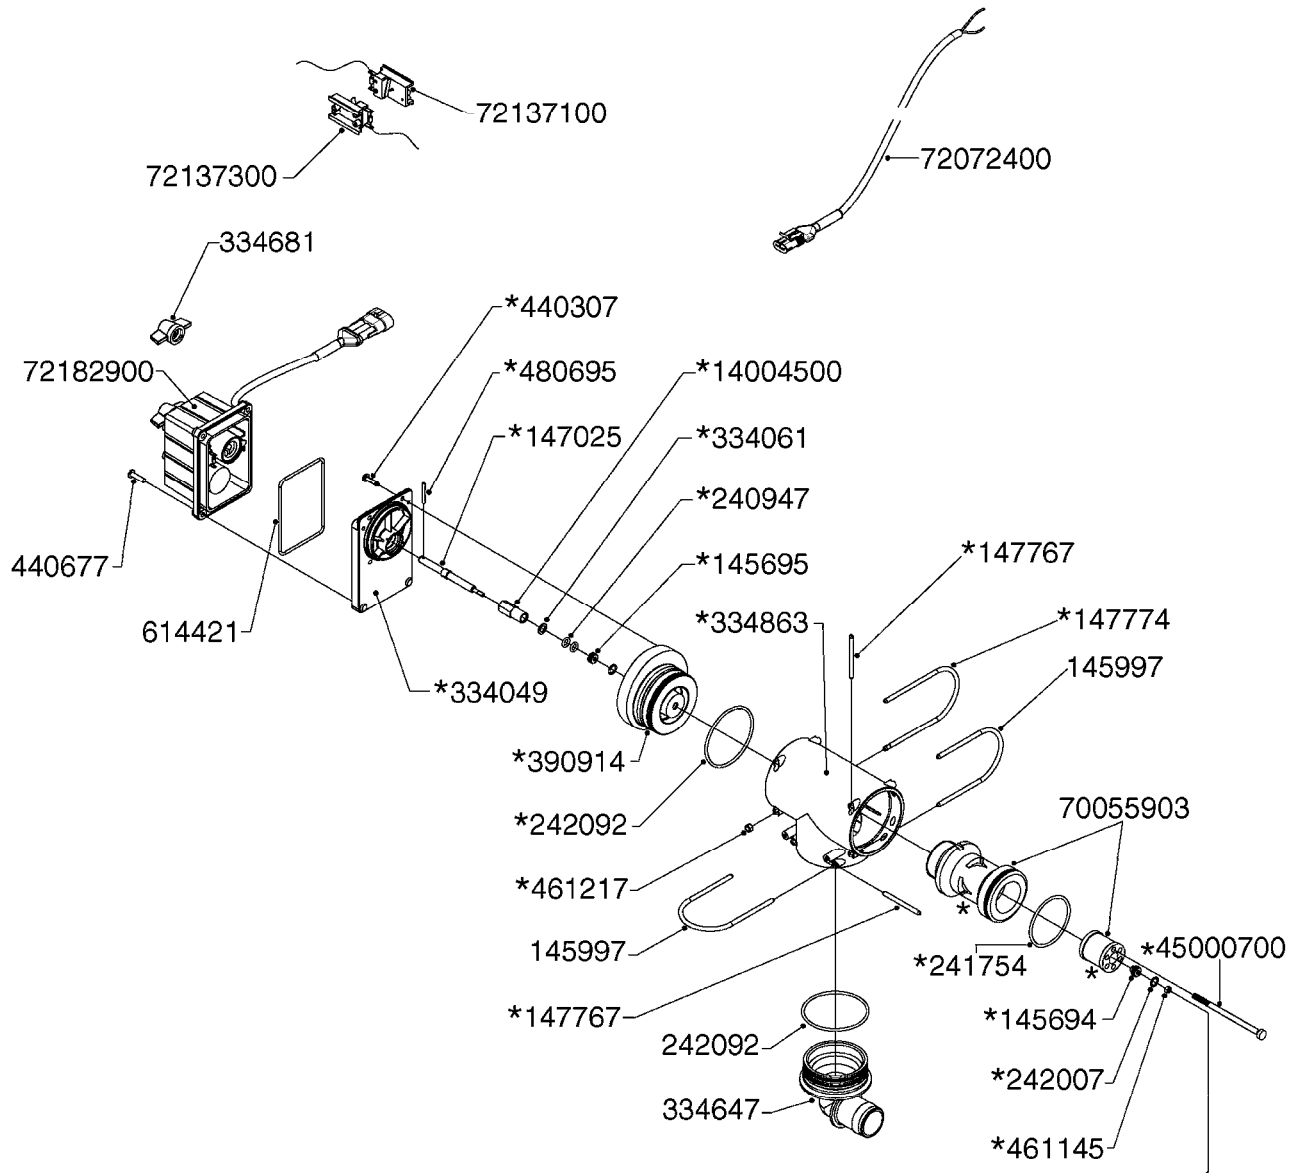

REGULATOR VALVE ASSEMBLY: *72027300

COMPLETE ASSEMBLIES
WHOLEGOODS ITEMS

PRESSURE REGULATOR - S93
B0340-HIN, 01:01:16

Page 1

Date 16.03.2016 13:32

parts-n°	order qty	description
145694	1	BUSHING CONE SPACER S93 REGU.
145695	1	GUIDE FOR CONE
145996	1	FITT.DK S-67 FORK
145997	1	FITT.DK S-93 FORK
147025	1	SPINDLE F.S93 PRES. REGULATOR
147767	1	PIN 5Ø X 60 S-93 DOUBLE CLAMP
147774	1	FITT.DK S-93 FORK W. M5 THREAD
240947	1	O-RING D7.3X2.4 NITRIL
241754	1	O-RING D59.5X3
241973	1	O-RING 44.2 x 3.0 (use-242353)
242007	1	O-RING D9.1X1.6
242092	1	O-RING D69.5X3 (Use-242351)
334049	1	BRACKET FOR ENGINE CASING
334061	1	WASHER PLASTIC Ø13.0/8.1 X 1TK
334244	1	FITT.DK S-67 ELB.1-1/4"
334601	1	FITT.DK S-93 TO S67 ADAPTOR
334647	1	FITT.DK S93 ELB 1-1/2" 90 PVC
334681	1	GRIP F.MAN.OP.EC PRES.REG.YELL
334863	1	T PIECE S 93 15 BAR
390914	1	COVER REG VALVE S93
440307	1	SCREW SHEET-METAL 3/4" NO. 10
440677	1	SCREW F. PLASTIC 5X20 SS
461145	1	NUT HEX M4 LOCK
461217	1	NUT HEX M5 LOCK
480695	1	PIN ROLL D 3X28 SLOTTED
614421	1	GASKET F/MOTOR HOUSE-ON/OFF TR
14004500	1	NUT M10 SS F. S93 PRES. REG.
45000700	1	BOLT ALLEN HEAD M6 X 100 SS
70055903	1	REGUL SPOOL AND SLEEVE S93
72027300	1	REG.VALVE S93/600 15B U.MOTER
72072400	1	WIRE CONTR. VALVE.CM+ AMP-PLUG
72137100	1	MCROSWCH ASSY F.PRSR REG WHT W
72137300	1	MCROSWCH ASSY F.PRSR REG BRN W
72182900	1	MOTER REG.DME37 1:150 AMP YELL