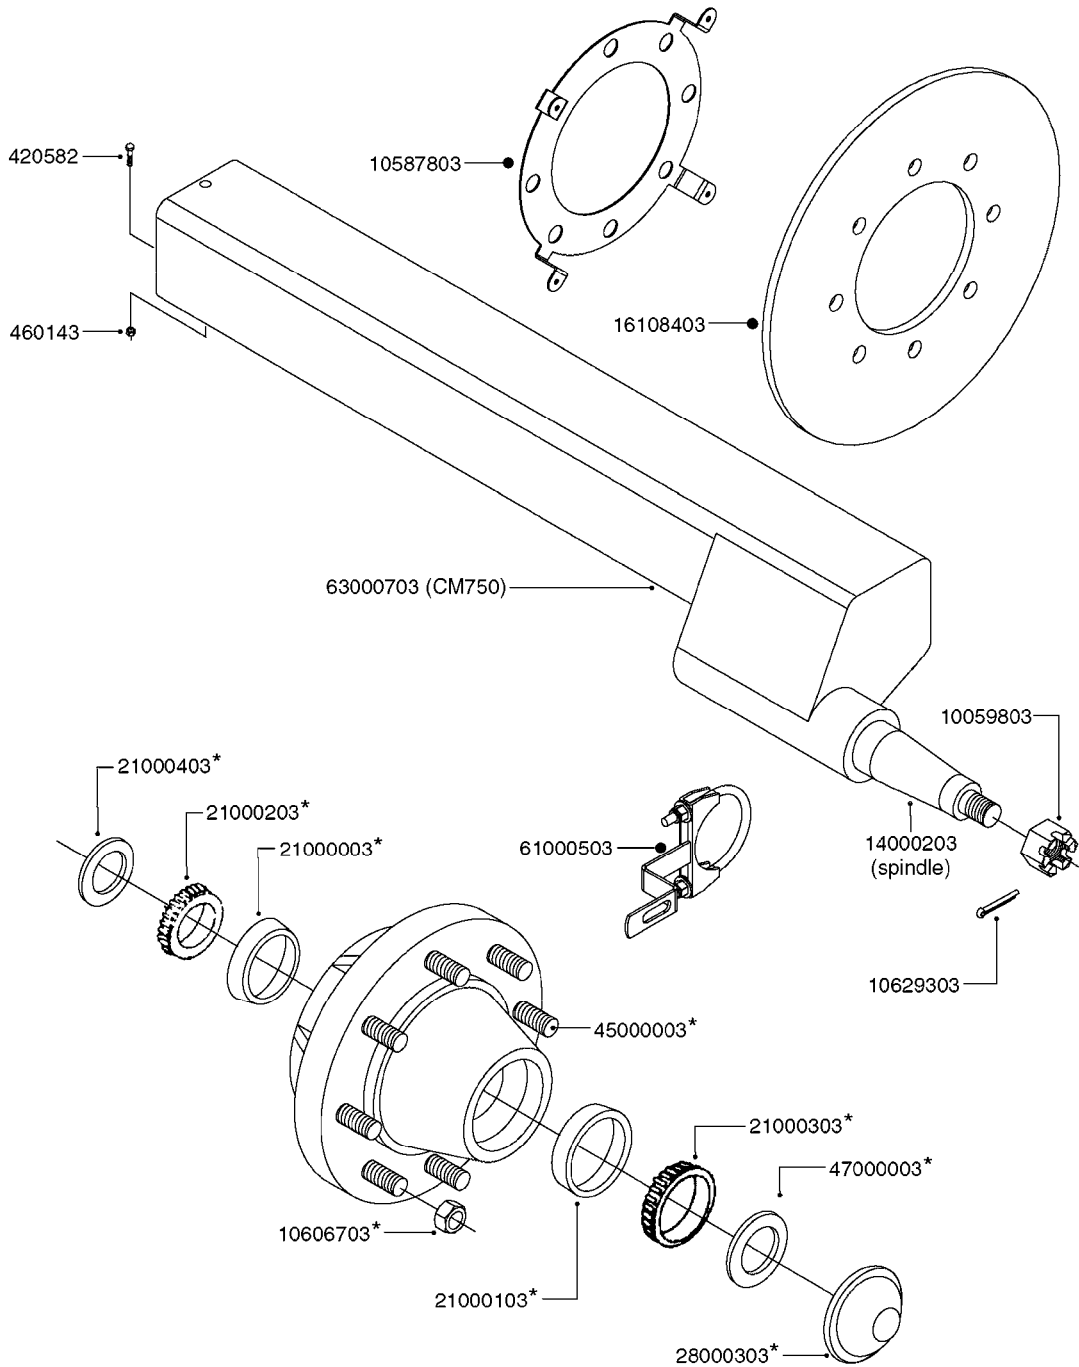

*28050103 - COMPLETE HUB ASSEMBLY

COMPLETE ASSEMBLIES
WHOLEGOODS ITEMS

E0750

HUB ASSY F. 3" SPINDLE CM750
E0750-HIN, 01:01:16

Page 1
Date 16.03.2016 13:32

parts-n°	order qty	description
420582	1	BOLT HEX 8.8 DEL M8X20 FT A2
460143	1	NUT HEX M8 LOCK A2 DIN985
10059803	1	NUT HEX NF 1"
10587803	1	MAG MNT F. SPEED SNS 8 BOLT
10606703	1	NUT HEX NF 5/8" FLANGED F.STUD
10629303	1	PIN, COTTER 7/32" X 1.75" LONG
14000203	1	SPINDLE 3" X 16" W/NUT &WASHER
16108403	1	REINFORCEMENT RING 8-8-6 HUB FOR NON-REINFORCED 3/8" RIMS ONLY
21000003	1	BEARING INNER CUP #382A
21000103	1	BEARING OUTER CUP #LM501310
21000203	1	BEARING INNER CONE #387AS
21000303	1	BEARING OUTER CONE #LM501349
21000403	1	SEAL GREASE #CR29968
28000303	1	DUST CAP #1609
28050103	1	HUB F 3" 758 7500# PACKAGE
45000003	1	STUD BOLT 5/8" X 2-1/2"
47000003	1	WASHER SPNDL 3" 1.12X2.1 .25TK
61000503	1	SPEED SNS MNT CLAMP - 3"
63000703	1	AXLE INSERT W/M CM750