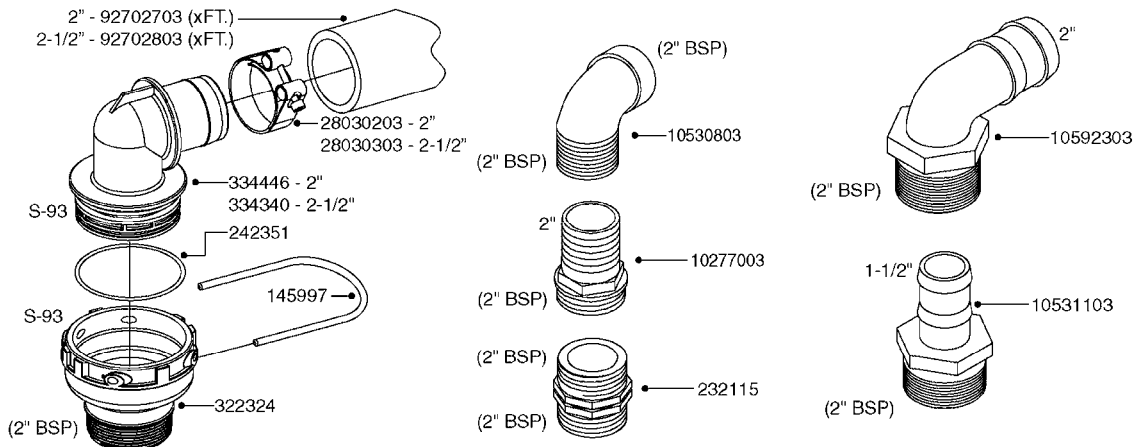

SUCTION SIDE OF PUMP (WITH 1-1/2" SUCTION PORT)

PRESSURE SIDE OF PUMP

SUCTION SIDE OF PUMP (WITH 2" SUCTION PORT)

**COMPLETE ASSEMBLIES
WHOLEGOODS ITEMS**

- 821585 - 463/5.5 W/THROUGH SHAFT (1000 RPM)
- 821587 - 463/10 W/THROUGH SHAFT (540 RPM)
- 82169400 - 464/6.5 (1000 RPM H.C. INLINE PORTS)
- 72293300 - 463/6.5 W/THROUGH SHAFT (1000 RPM)
- 463/12 (540 RPM H.C. OFFSET PORTS) REPLACED BY 82168700 (PAGE A0350)
- 463/6.5 (1000 RPM H.C. OFFSET PORTS) REPLACED BY 82168800 (PAGE A0350)