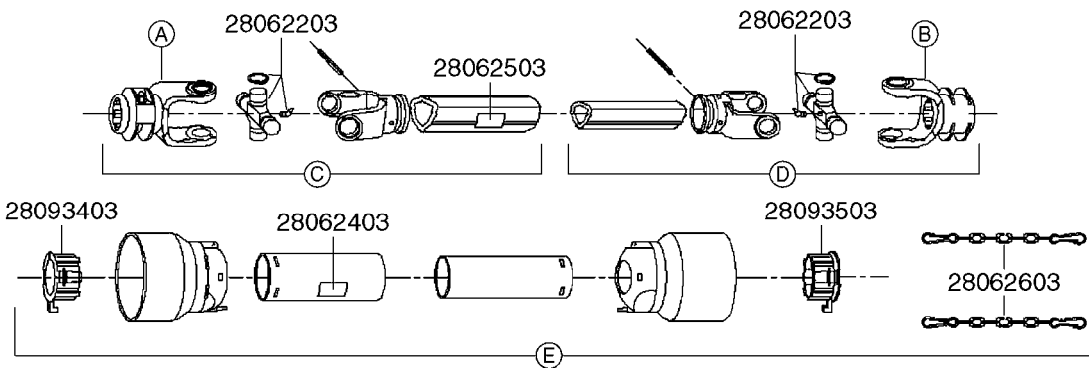

A0520

PTO SHAFTS - BONDIOLI CENT.
A0520-HIN, 01:01:16

Page 1

Date 16.03.2016 13:32

parts-n°	order qty	description
289042	1	UNIV. JOINT 22x54mm
420641	1	BOLT HEX 8.8 DEL M8X35
450015	1	SCREW ALLAN 3/8'X5/8' BLACK
460143	1	NUT HEX M8 LOCK A2 DIN985
28009803	1	PTO PIN TUBE RETAINER OUTER
28009903	1	PTO TUBE RETAINER INNER
28010103	1	PTO YOKE F.INNER TUBE CV PTO
28021403	1	PTO 1"STR/1-3/8" 6SPL B&P
28021503	1	PTO 1"STR/1-3/8" 21SPL B&P
28021603	1	PTO 1"STR/1-3/4" 20SPL B&P
28027903	1	PTO BALL LOCK.KIT F.1-3/8 YOKE
28040503	1	UNIV. JOINT 27x74.6mm
28040703	1	SAFETY CHAIN F.CV BLACK PTO
28041803	1	DECAL DANGER GUARD MISSING
28041903	1	DECAL DANGER ROT.DRIVELINE
28056703	1	PTO YOKE #1 1-3/8" X 6 SPLINE
28056803	1	PTO YOKE #1 1-3/8" X 21 SPLINE
28056903	1	PTO YOKE #4 1-3/8" X 20 SPLINE
28057003	1	PTO TUBE YOKE #1-G1 OUTER
28057103	1	PTO TUBE YOKE #4-G4 OUTER
28057203	1	PTO PIN TUBE RETAINER OUTER
28057303	1	PTO TUBE OUTER #1 745MM
28057403	1	PTO TUBE OUTER #4 720MM
28057503	1	PTO TUBE INNER #1 745MM
28057603	1	PTO TUBE INNER #4 720MM
28057703	1	PTO TUBE RETAINER INNER
28057803	1	PTO TUBE YOKE #1 Ø=1"
28057903	1	PTO TUBE YOKE #4 Ø=1"
28058003	1	PTO HALF SAFETY SHIELD OUTER
28058103	1	PTO HALF SAFETY SHIELD OUTER
28058203	1	PTO HALF SAFETY SHIELD INNER
28058303	1	PTO HALF SAFETY SHIELD INNER
28058403	1	PTO BALL LOCK.KIT F.1-3/4 YOKE
28058503	1	PTO TUBE YOKE #1-G1 INNER