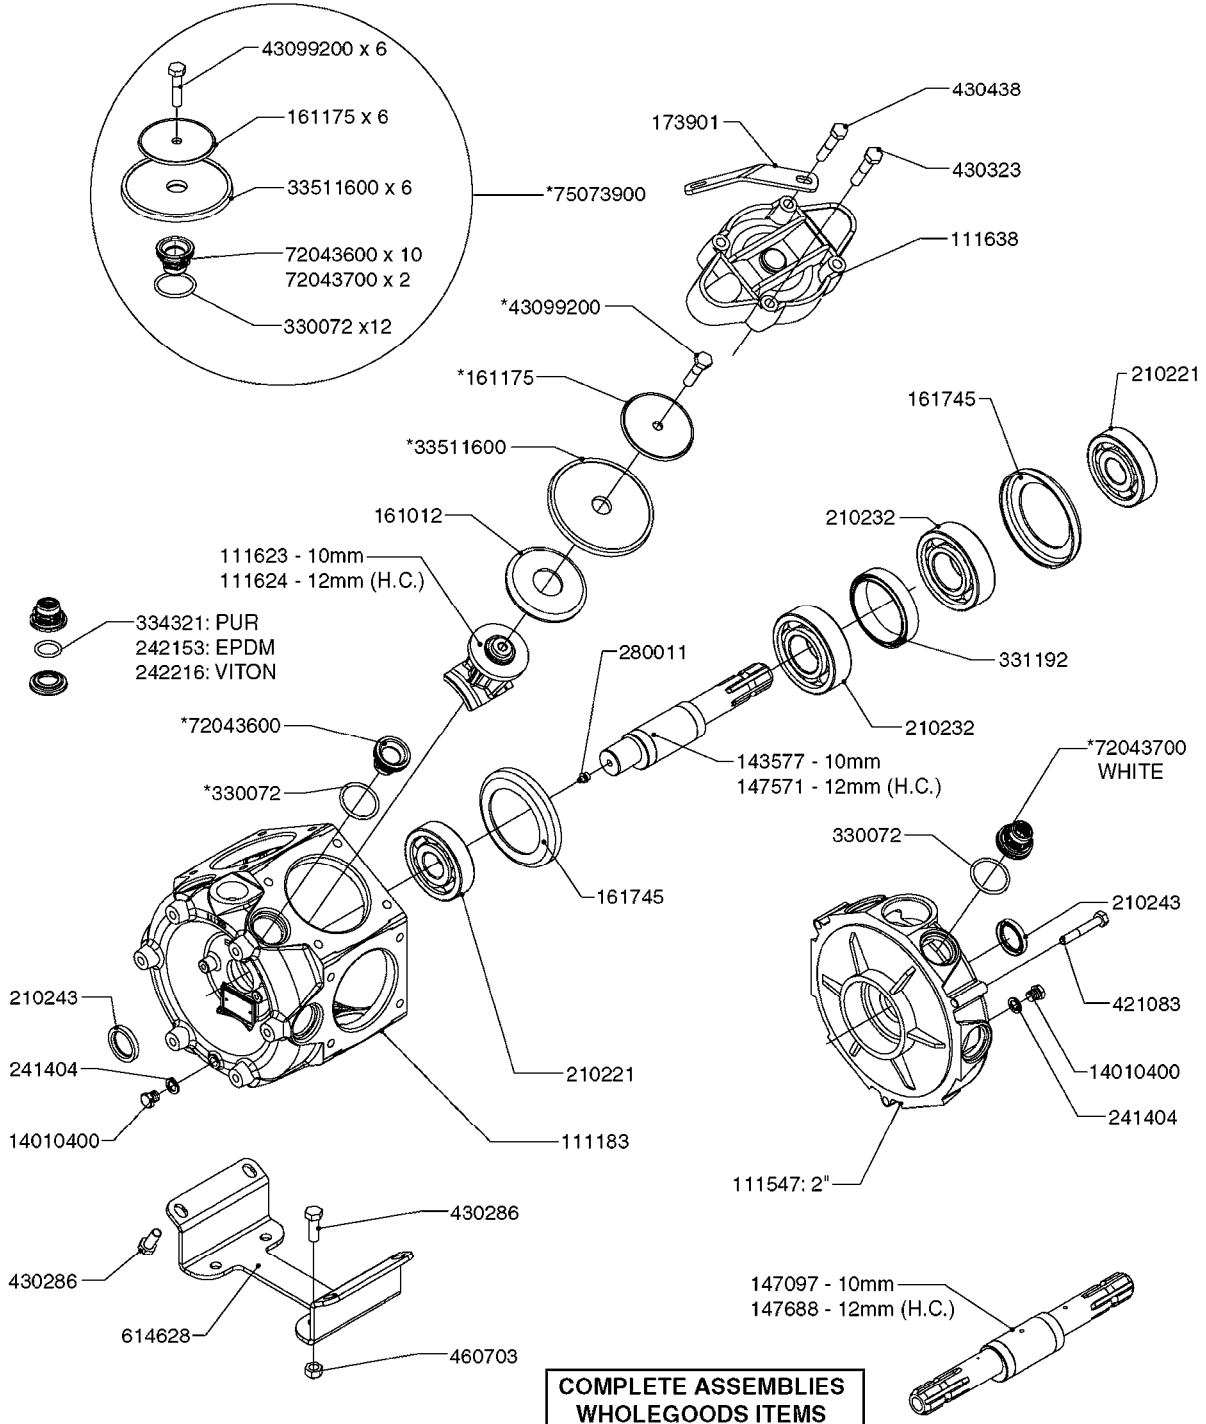

PUMP REPAIR KIT

**COMPLETE ASSEMBLIES
WHOLEGOODS ITEMS**

COMPLETE PUMPS

- 821587 - 463/10 2" W/THROUGH SHAFT (540 RPM)
- 82166300 - 463/12 2" (540 RPM H.C. INLINE PORTS)
- 463/12 2" (540 RPM H.C. OFFSET PORTS) REPLACED BY 82168700 (PAGE A0350)

A0330

PUMP - 463 W/ MOUNTING BASE
A0330-HIN, 01:01:16

Page 1

Date 16.03.2016 13:32

parts-n°	order qty	description
111183	1	PUMP CASTING 460-463 (PAINTED)
111547	1	PUMP FRONT 460-463-2' (PAINT)
111623	1	CONNECTING ROD 463/10MM
111624	1	CONNECTING ROD 463/12MM
111638	1	VALVE COVER 463 HC+1000 VERS.
143577	1	CRANK SHAFT F.363/462/463-10mm
147097	1	CRANK SHAFT 363-463/10 THROUGH
147571	1	CRANK SHAFT F.463-12mm
147688	1	CRANK SHAFT 462/12 THROUGH
161012	1	DIAPHRAGM BACKING DISC F. 463
161175	1	DIAPHRAGM DISC F. 463 PUMP
161745	1	METAL SPACER F.363/463
173901	1	LIFT STRAP F.PUMP 463
210221	1	BEARING BALL 6407
210232	1	BEARING BALL 6310
210243	1	SEAL OIL 35 X 47 X 7
241404	1	DOWTY SEAL 1/4"
242153	1	O-RING D26X4 EPDM
242216	1	O-RING VITON F/1202/1302/462
280011	1	GREASE NIPPLE 3/8' SAE H TR
330072	1	O-RING D53.5/D45.5X4
331192	1	SPACER, MODEL 361/363
334321	1	O-RING POLY. 34.0x26.0x4.0
421083	1	BOLT HEX 8.8 DEL M10X65
430286	1	BOLT HEX 8.8 DEL M12X30 FT
430323	1	BOLT HEX 8.8 DEL M12X60
430438	1	BOLT HEX 8.8 DEL M12X65
460703	1	NUT HEX M12X1.75 LOCK DIN985
614628	1	FOOT FOR PUMP 460-463 PAINTED
821587	1	PUMP 463/10 THROUGH SHAFT TWNF
14010400	1	PLUG 1/4" BSP
33511600	1	DIAPHRAGM PUMP 463/464 PUMP PUR
43099200	1	BOLT HEX SS M12 X 30 DIN933 A4
72043600	1	VALVE FOR 462/463
72043700	1	VALVE FOR 462/463 W.VENT HOLE
75073900	1	PUMP KIT 463 "06"
82166300	1	PUMP 463-12 2"SUC 540RPM
82168700	1	PUMP 464/12/540 OFFSET PORTS