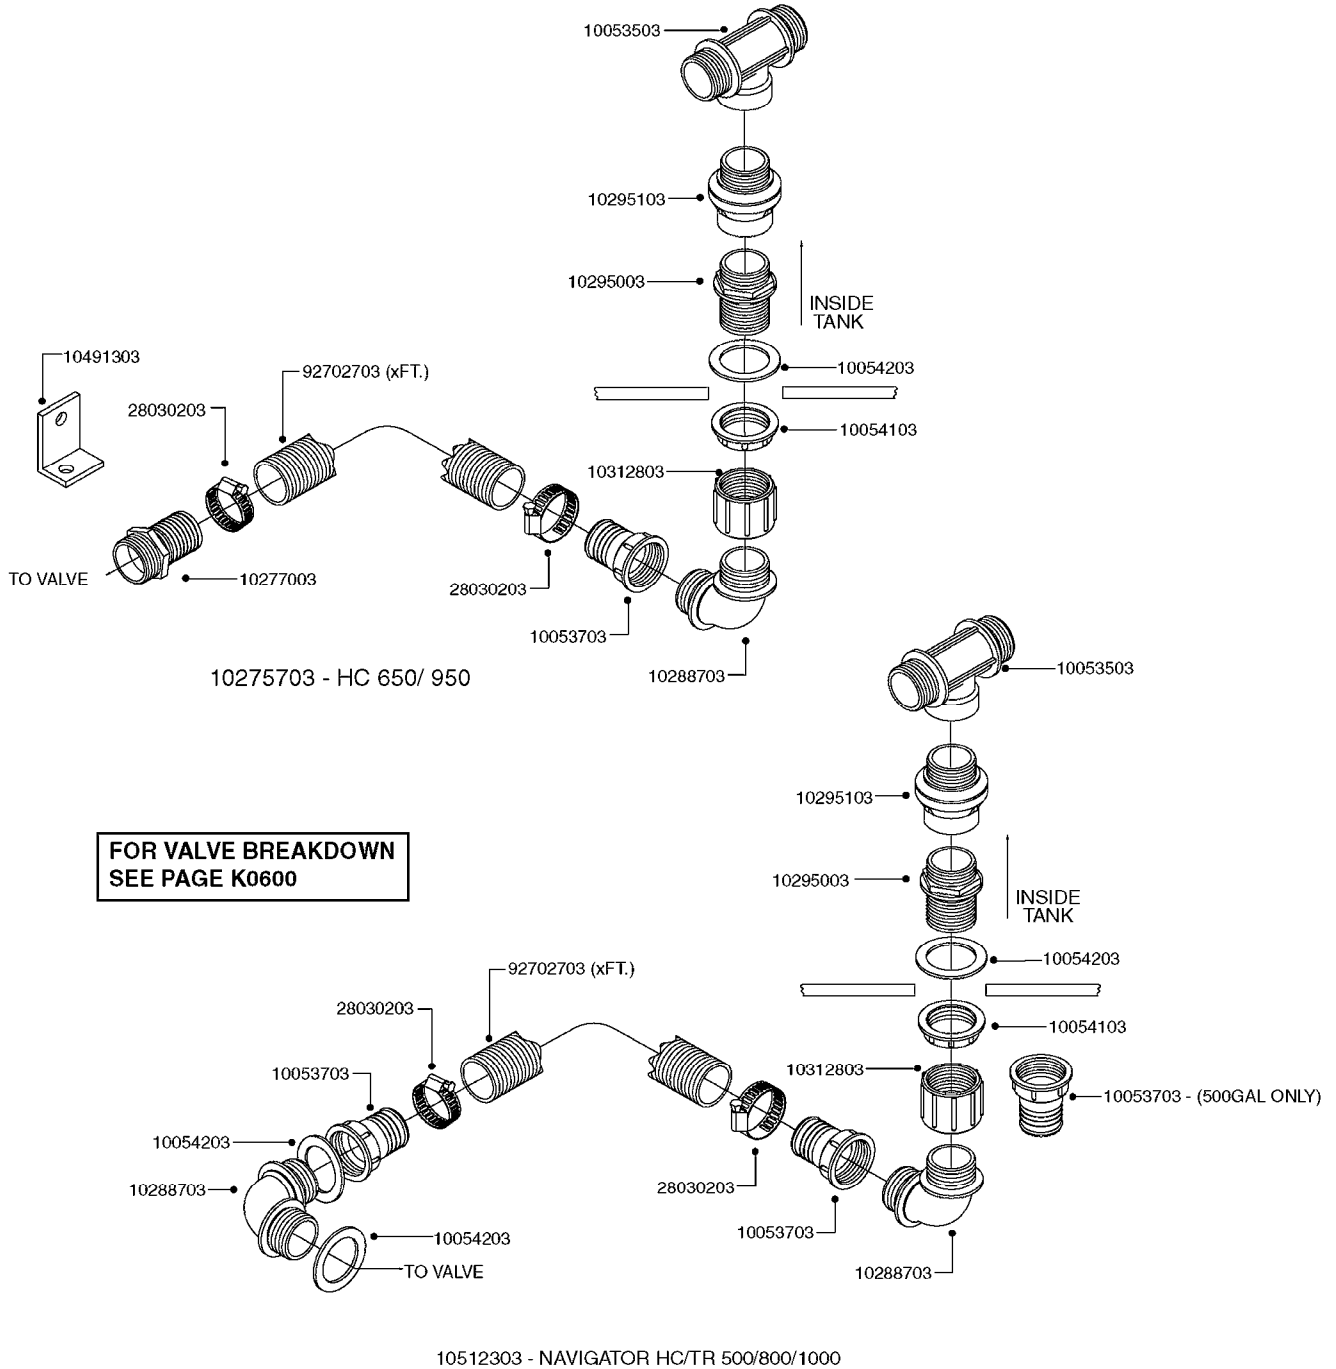

K0580

**COMPLETE ASSEMBLIES
WHOLEGOODS ITEMS**

QUICKFILL-PLMBNG SYS-TRLR SPYR
K0580-HIN, 01:01:16

Page 1
Date 16.03.2016 13:33

parts-n°	order qty	description
10053503	1	FITT.PO.TEE 2"MX2"FX2"M BSP
10053703	1	FITT.PO.HB STR. 2"BSP E4411
10054103	1	FITT.PO.NUT 2" BSP JAMB MCPHEE
10054203	1	GASKET F. 2" FITTINGS RUBBER
10275703	1	*QUICK FILL KIT 650/950M
10277003	1	FITT.PO.HB 2.00X2.00 MCPHEE
10288703	1	FITT.PO.EL 2MX2M 90 DEG MCPHEE
10295003	1	FITT.PO.HN 2' 250071
10295103	1	FOOT VALVE 2" 504019
10312803	1	FITT.PO.BU 2' X 2'
10491303	1	ANGLE FOR HC950 QUICK FILL
10512303	1	QUICK FILL KIT NAV. (DON'T ORD)
28030203	1	CLAMP HOSE T-BOLT S2" 235-67
92702703	1	HOSE PVC SUCT GRAY 2"