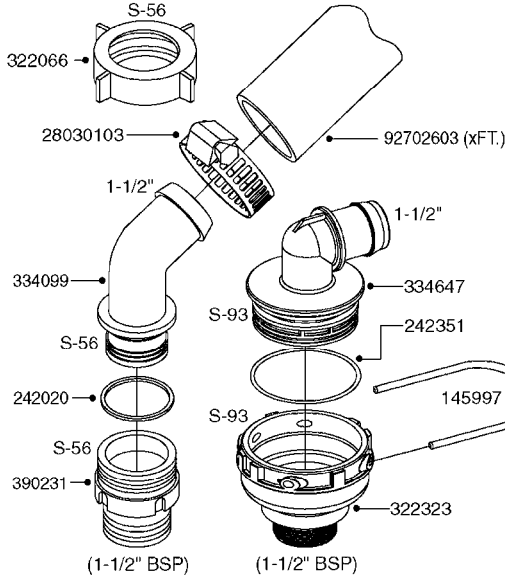

SUCTION SIDE OF PUMP (WITH 1-1/2" SUCTION PORT)