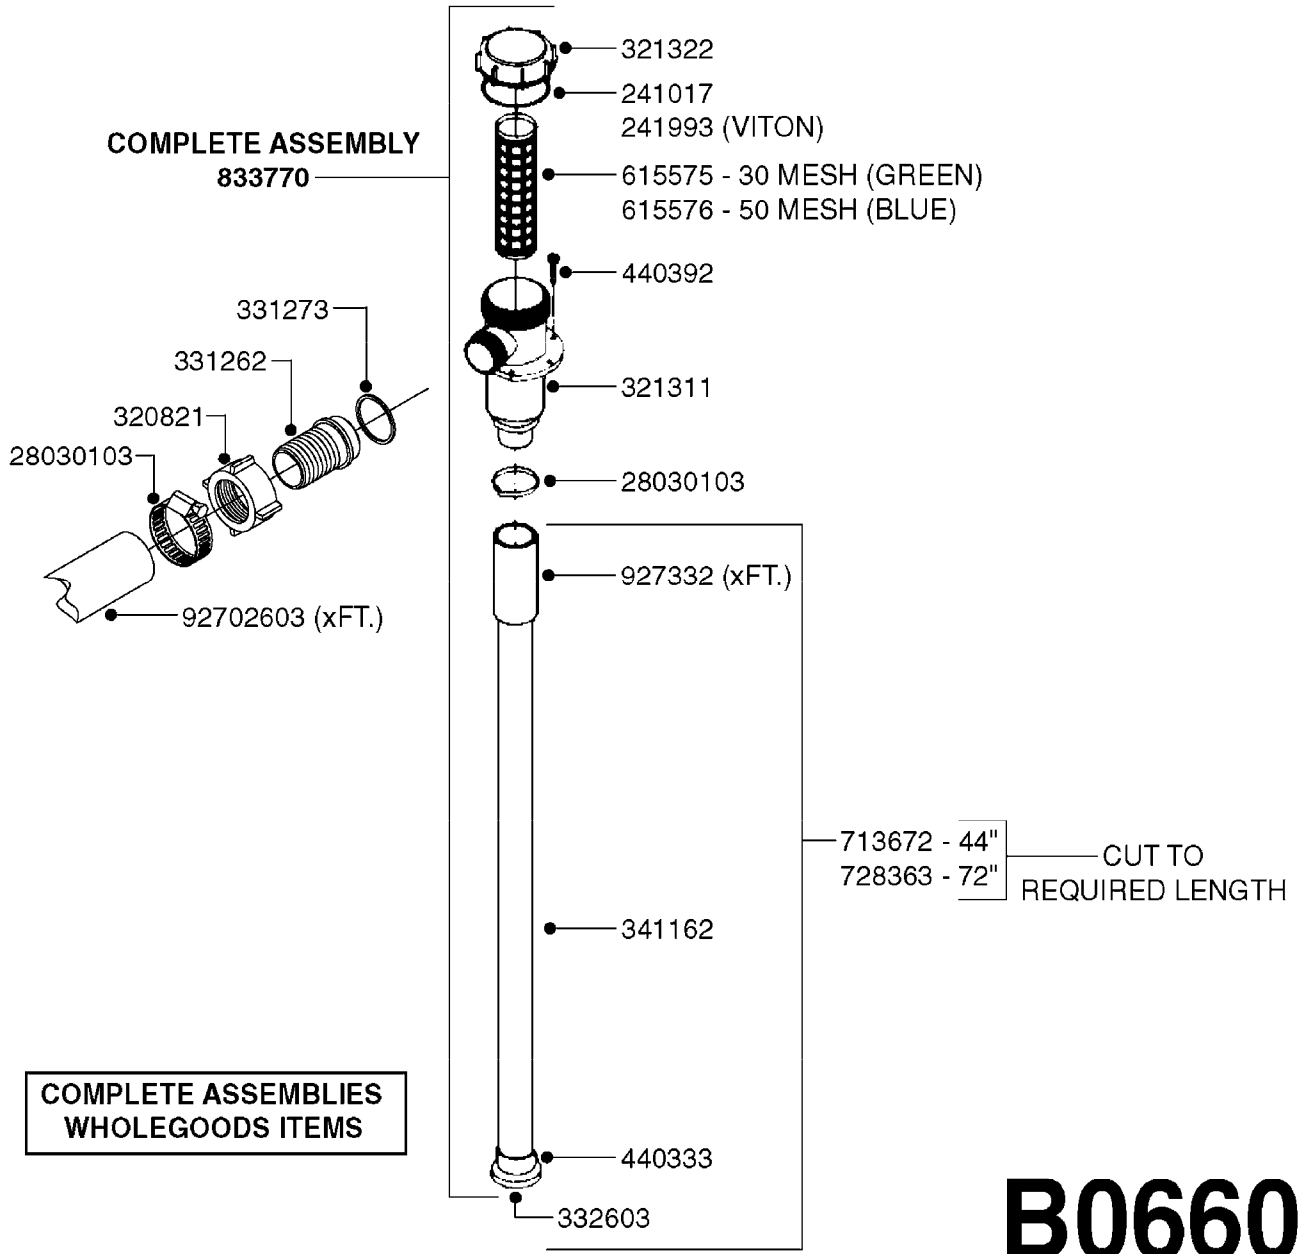

TOP SUCTION ASSEMBLY-SCREW CAP
B0660-HIN, 01:01:16

Page 1

Date 16.03.2016 13:32

parts-n°	order qty	description
241017	1	O-RING D74,5X3 NITRIL
241993	1	O-RING 74.5 X 3MM VIT/241017
320821	1	FITT.DK NUT 1-1/2" BSP
321311	1	FILTER BODY S 80 X 4
321322	1	SCREW CAP F. S80 X 4
331262	1	FITT.DK HB 1-1/2" F. 1-1/2"NUT
331273	1	O-RING D44/D38X2 F.1-1/2"
332603	1	CAP F. SUCTION TUBE
341162	1	SUCTION TUBE F.650
440333	1	SCREW 3.5 X 9.5 SS
440392	1	SCREW 6.3 X 25.0 DIN7981C TORX
615575	1	FILTER F.TOP SUCT.30 MESH GRN.
615576	1	FILTER F.TOP SUCT.50 MESH BLUE
713672	1	SUCTION TUBE L=44"
728363	1	SUCTION TUBE ASSY.L=72"
833770	1	TOP SUCTION KIT 300/500
927332	1	HOSE R X 28BAR X 40MM X 0012"
28030103	1	CLAMP HOSE GEAR P5/4-S1.5"6724
92702603	1	HOSE PVC SUCT GRAY 1-1/2"