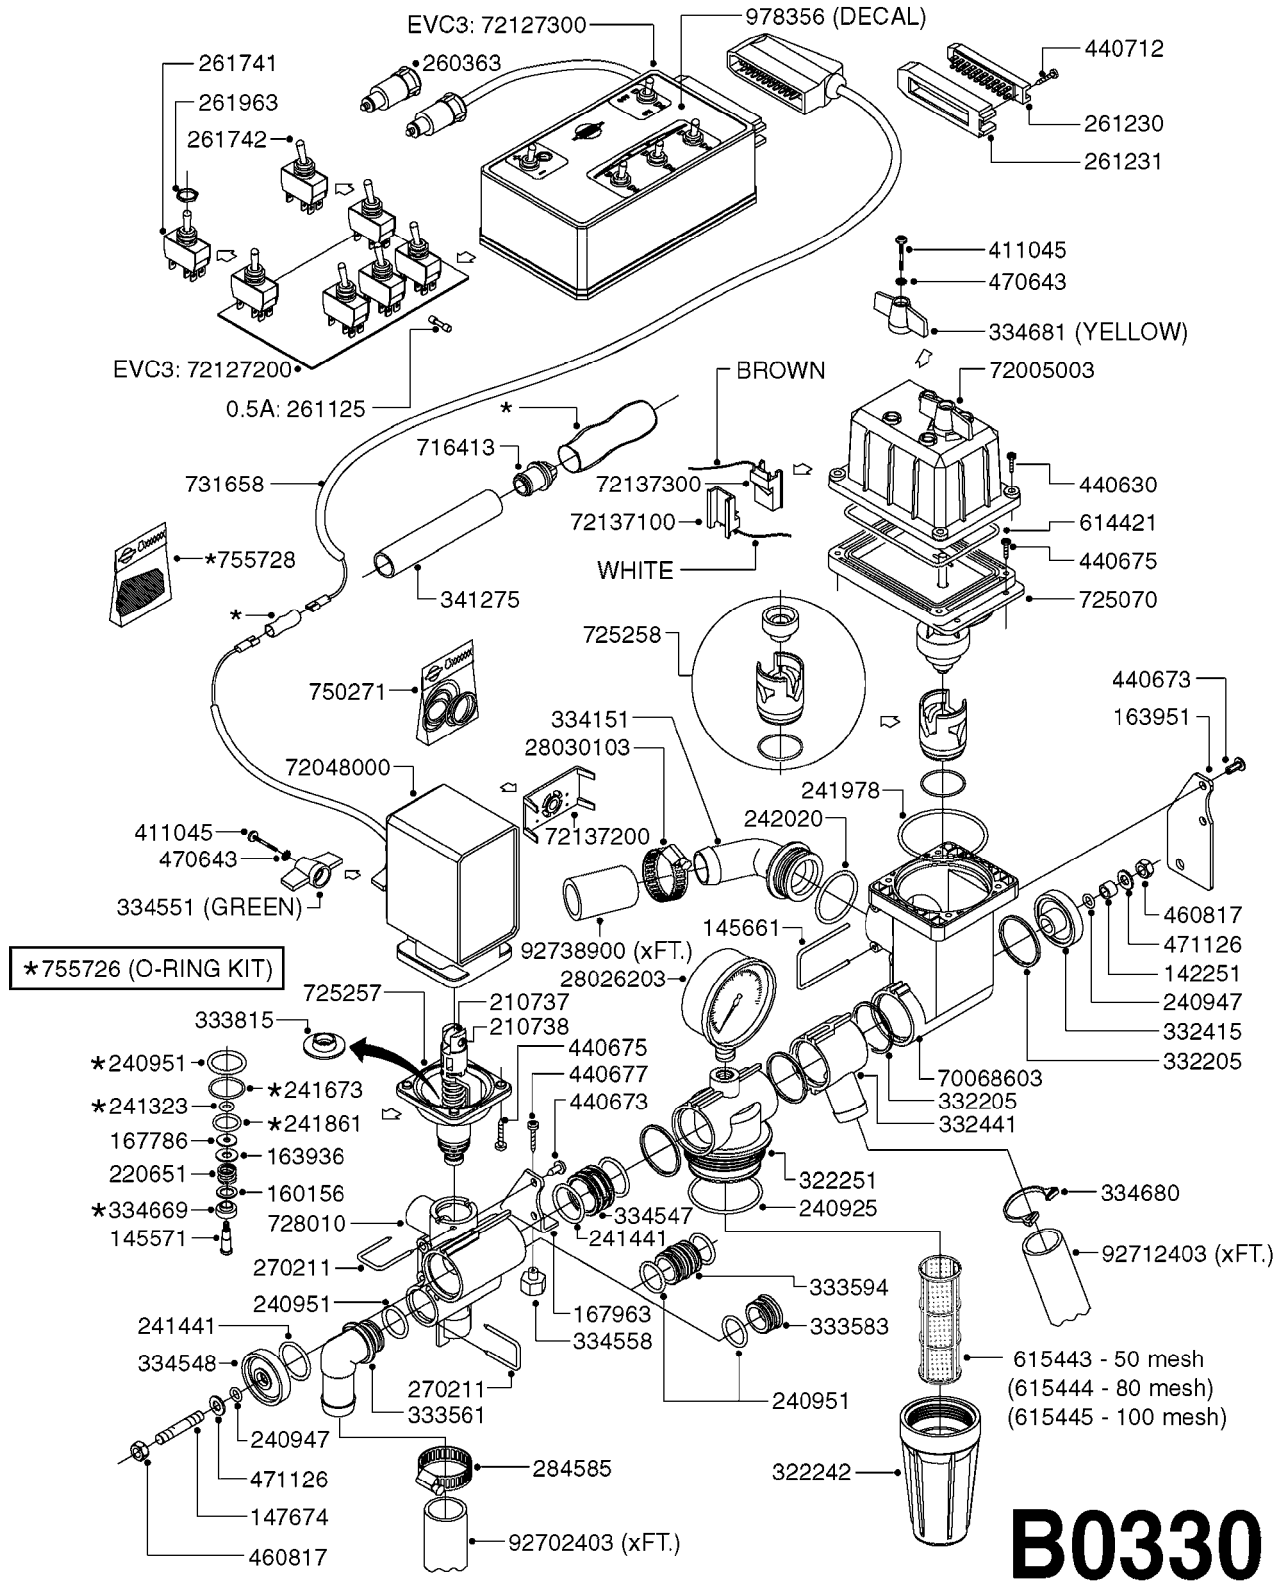

EVC CONTROL
B0330-HIN, 01:01:16

parts-n°	order qty	description
142251	1	BUSHING FOR LID
145571	1	STUD BOLT F/PNEUM. DISTRIBUTOR
145661	1	FITT.DK S-61 FORK
147674	1	STUD BOLT M8 X 463MM
160156	1	WASHER D14.1/D9.2X1 SS
163936	1	WASHER D15/D6.2X1
163951	1	MOUNT BRACKET FOR BK180 SECTIO
167786	1	WASHER D13/D4.2X1
167963	1	MOUNT BKT.F.EC BOOM SEC.
210737	1	BEARING BALL D7 RSTO 5 TN
210738	1	BEARING ROLLER D7 L=16 SS
220651	1	SPRING PRESSURE D12.5/5
240925	1	O-RING D49.5X3 NITRIL
240947	1	O-RING D7.3X2.4 NITRIL
240951	1	O-RING D21.2X3 NITRIL
241323	1	O-RING D5.3X2.4 NITRIL
241441	1	O-RING D29.3X3
241673	1	O-RING D22.1X1.6
241861	1	O-RING D15.3X2.4 VITON
241978	1	O-RING 64.5X3.0
242020	1	O-RING 39.2 X 3 VITON
260363	1	PLUG 2 POLE 12V
261125	1	FUSE 5 X 20 500mA
261230	1	PLUG INSERT 20 POLE FEMALE
261231	1	PLUG HOUSING 20 POLE FEMALE
261741	1	SWITCH 2 POLE 12V TOGGLE PRESS
261742	1	SWITCH 2 POLE 12V ON/OFF
261963	1	NUT F.EC SWITCH
270211	1	FITT.DK S25 FORK L=37.5
284585	1	CLAMP HOSE GEAR 1" MINI 020
322242	1	FILTER BOWL / IN-LINE
322251	1	HOUSING F.FILTER MOUNT BK/EC
332205	1	O-RING D43/39XD2
332415	1	COVER
332441	1	FITT.DK ELB 1" F.EC VALVE
333561	1	FITT.DK ELB.1" EC RETURN
333583	1	END PIECE FOR BYPASS
333594	1	CONNECTING PIECE F. BYPASS
333815	1	DISTANCE RING
334151	1	FITT.DK S-61 ELB.1-1/4"110 DEG
334547	1	CONNECTING PIECE F. PRESSURE
334548	1	END COVER
334551	1	GRIP F.MAN.OP.EC ON/OFF GREEN
334558	1	NUT HEX PLASTIC INSERT
334669	1	VALVE CONE D14/D7-SH 63 WHITE
334680	1	CLAMP HOSE PLASTIC 1"
334681	1	GRIP F.MAN.OP.EC PRES.REG.YELL
341275	1	TUBE D22, L=120
411045	1	SCREW M4 X 16MM STAINLESS
440630	1	SCREW 1"PLATED
440673	1	SCREW F.PLASTIC 5X12 SS
440675	1	SCREW F. PLASTIC 5X16 SS
440677	1	SCREW F. PLASTIC 5X20 SS
440712	1	SCREW 30X16 STAINLESS
460817	1	NUT HEX M8 STAINLESS DIN 934
470643	1	WASHER LOCK
471126	1	WASHER, M8, Ø16/ 8.4X 1.6, SS
614421	1	GASKET F/MOTOR HOUSE-ON/OFF TR
615443	1	FILTER ELEM.50 MESH BLUE
615444	1	FILTER ELEM.80 MESH RED
615445	1	FILTER ELEM.100 MESH YELLOW