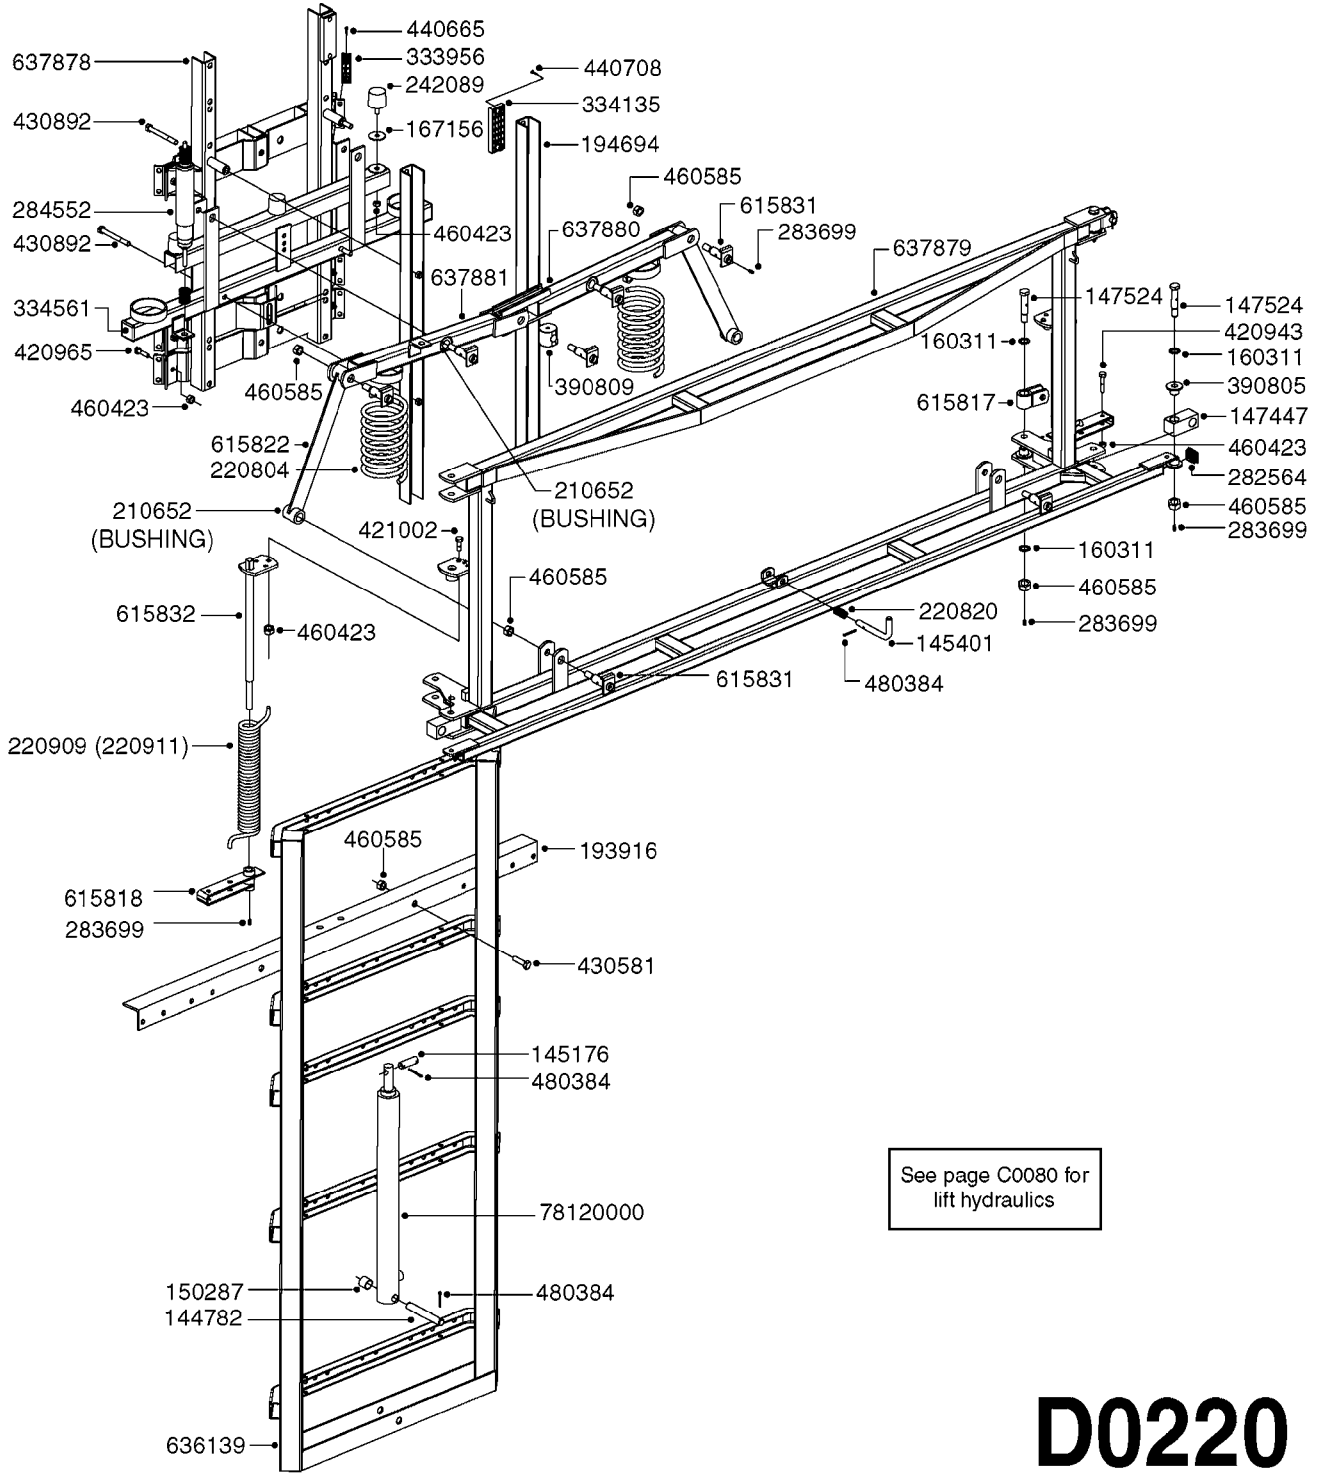

TILT CYLINDER KIT: 83301503

C0100

HYDRAULICS FALCON TILT 42'-50'
C0100-HIN, 01:01:16

Page 1

Date 16.03.2016 13:32

parts-n°	order qty	description
146498	1	PIN D16.8 X 75
146839	1	HEX NIPPLE 1/4"X3/8" BSP 0.7MM
210728	1	BEARING F.LINK HEAD M17
210879	1	LINK HEAD M16 x D17
231907	1	HEX NIPPLE 1/4"BSP X 1/2"NPT
240866	1	DOWTYSEAL 3/8"
242220	1	GASKET F. HIRSMANN PLUG
260363	1	PLUG 2 POLE 12V
260816	1	CAP W/RUBBER BOOT F.EC SWITCH
261062	1	GROMMET
261066	1	SWITCH 2 POLE
261090	1	FUSE 5 X 20 6.3A, 250V
261161	1	FUSE HOLDER 5 X 20 MM
261344	1	HIRSCHMANN PLUG B
262094	1	PLUG F. CABLE MALE
262095	1	PLUG F. CABLE FEMALE
270561	1	SCREW W/SPRING ASSY. (QTY 1)
283697	1	TIESTRAP 200MM
320703	1	FITT.DK HN 3/8BSP X1/2 & 1/4NPT
390941	1	LID FOR TILT CONTROL BOX
390942	1	TILT CONTROL BOX
410561	1	BOLT HEX 8.8 DEL M6X50 FT
411029	1	SCREW M3X35 F.HIRSMANN PLUG
460261	1	NUT HEX M6X1 LOCK A2 DIN985
461198	1	NUT HEX M16X2 JAMB
471124	1	WASHER, M6, Ø18/ 6.4X 1.6, SS
471128	1	WASHER, M16, Ø30/17.0X 3.0, SS
480384	1	PIN COTTER 3/16 x 1-1/2"
784049	1	HOSE HY X 1/4" X 240"STR+ELB
784084	1	HOSE HY X 1/4 X 191.25"STR+STR
978126	1	DECAL FOR SPL TILT CONTROL BOX
983087	1	ELEC. CABLE 2 WIRE X 0.75MM
10422703	1	BREATHER FOR HY CYLINDER
10466003	1	COUPLER PIONEER 8010-04 1/2NPT
23000003	1	FITT, HYD, 3/8"O-RINGx1/4"BSPP
27000403	1	STERLING VALVE GS02-30-00-N
27000503	1	STERLING COIL 12VDC CCS012D
27000603	1	STERLING BODY LB1-0523-A
28007903	1	TIE STRAP WHITE 9/64"W x 6"L
70010803	1	VALVE ASSY. TILT SPL
72078700	1	CONTROL BOX F. BOOM TILT SPL
75074300	1	SEALKIT78122000/23-25/30-32/46
78122300	1	DOB.CYL.D40/20 180
83301503	1	TILT CYLINDER KIT F.FALCON