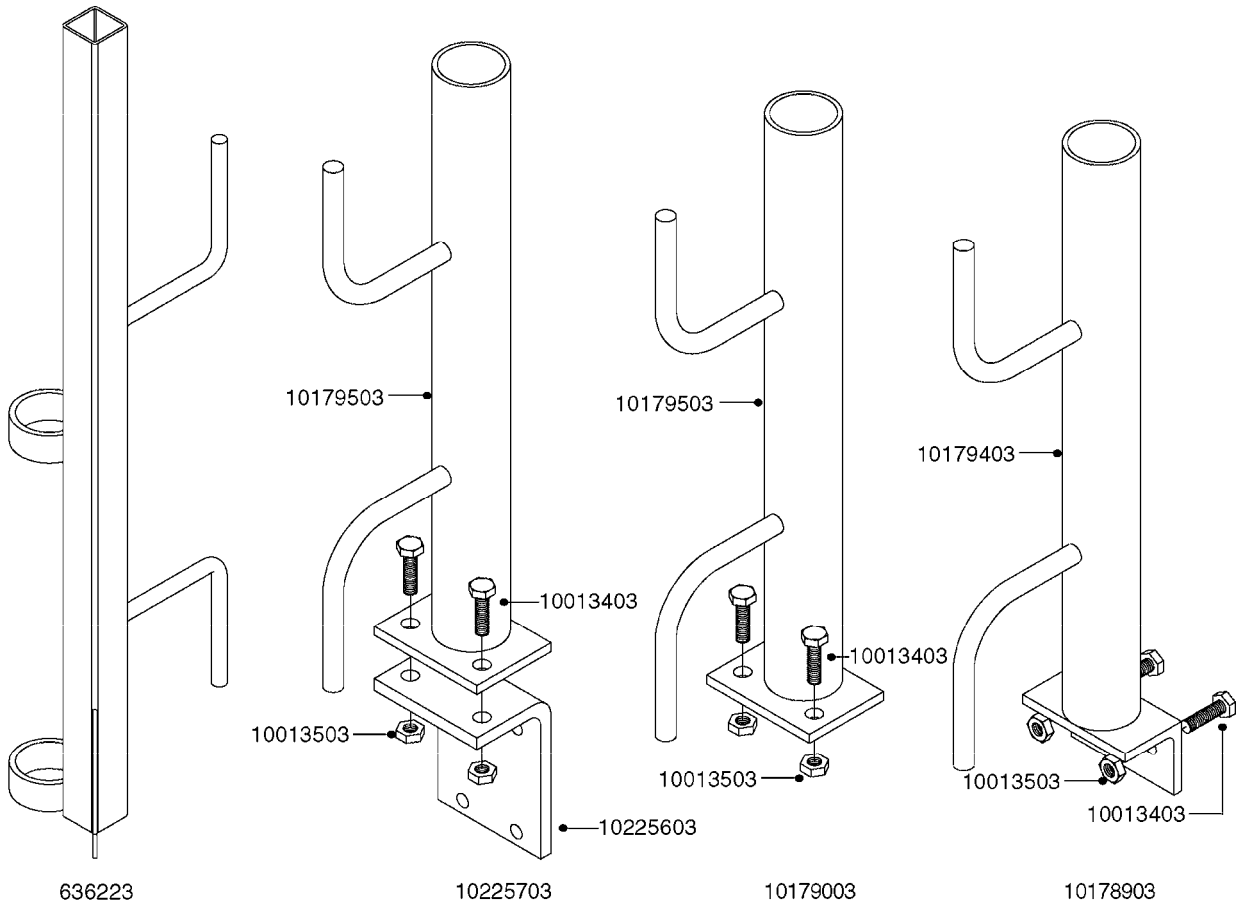

HOSE WRAPS
K0520-HIN, 01:01:16

Page 1
Date 16.03.2016 13:33

parts-n°	order qty	description
241965	1	O-RING 12.1 X 1.6
242007	1	O-RING D9.1X1.6
281551	1	BALL VALVE 1/2"
320084	1	FITT.DK NUT 1/2" BSP
330212	1	O-RING D19/D14X2.4 F.1/2"NUT
330326	1	O-RING D30/D24X2 F.1"NUT
330687	1	FITT.DK HB 1/2" F. 1/2" NUT
334190	1	FITT.DK HB 1/2' F. PISTOL 60S
334531	1	CLAMP HOSE PLASTIC 3/4"
636223	1	POST 12 VOLT TR30
712471	1	AGITATION VALVE ASSY. ON/OFF
843196	1	GUN, MODEL 60S
843197	1	HANDGUN KIT TYPE 60 LONG
10013403	1	BOLT HEX 3/8-16X1 1/4 HCS Z5
10013503	1	NUT HEX NC 3/8"
10178903	1	WRAP HOSE SIDE MOUNT PLATE
10179003	1	WRAP HOSE BOTTOM PLATE MOUNT
10179403	1	WRAP WELDMENT FOR HI101789
10179503	1	WRAP WELDMENT FOR HI101790
10225603	1	BKT.FOR HOSE WRAP MOUNT NL NK
10225703	1	WRAP HOSE BDL.BOTTOM PLATE
92702103	1	HOSE R X1/2" X300PSI WP X0012"