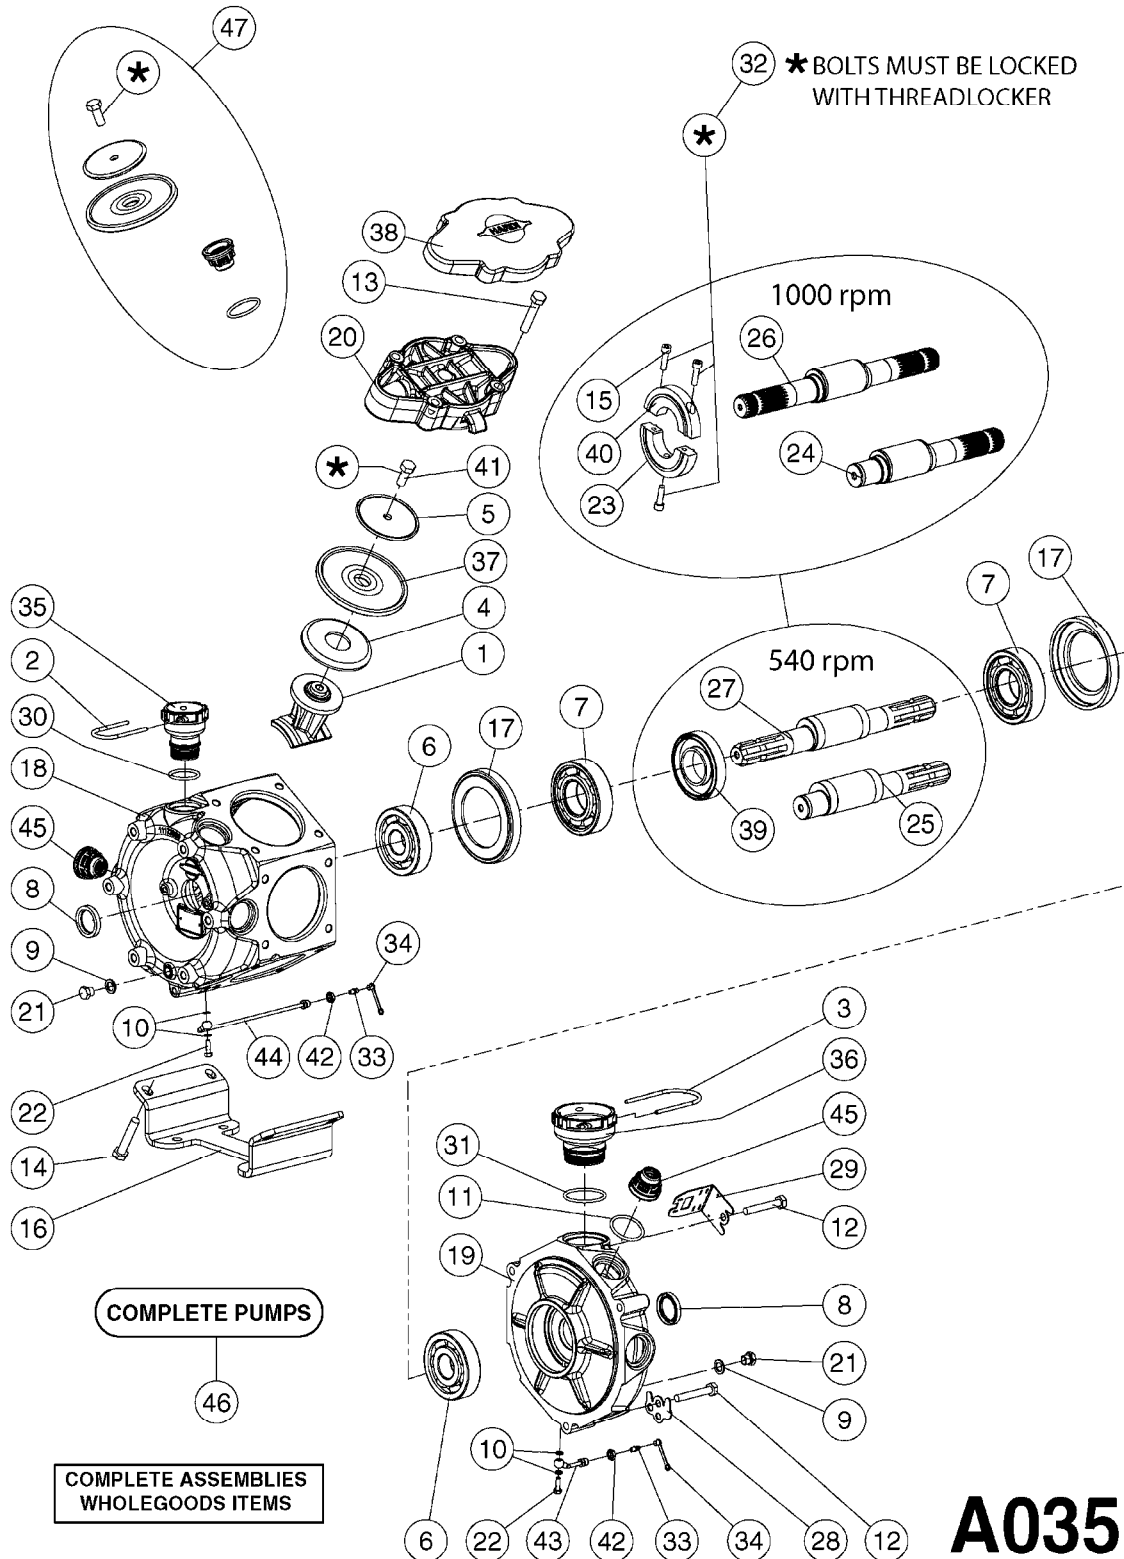

PUMP - 464 540/1000 RPM
A0350-HIN, 01:01:16

Page 1

Date 16.03.2016 13:32

Pos.	parts-n°	order qty	description
1	111622	1	CONNECTING ROD 463/5.5MM
1	111623	1	CONNECTING ROD 463/10MM
1	111624	1	CONNECTING ROD 463/12MM
1	111645	1	CONNECTING ROD 463/6.5MM
2	145996	1	FITT.DK S-67 FORK
3	145997	1	FITT.DK S-93 FORK
4	161012	1	DIAPHRAGM BACKING DISC F. 463
5	161175	1	DIAPHRAGM DISC F. 463 PUMP
6	210221	1	BEARING BALL 6407
7	210232	1	BEARING BALL 6310
8	210243	1	SEAL OIL 35 X 47 X 7
9	241404	1	DOWTY SEAL 1/4"
10	242374	1	WASHER Ø10/Ø6X1 COPPER
11	330072	1	O-RING D53.5/D45.5X4
12	421072	1	BOLT HEX 8.8 RAW M10X65
13	430312	1	BOLT HEX 8.8 RAW M12X60
14	430437	1	BOLT HEX 8.8 RAW M12X65
15	450995	1	BOLT ALLEN M8X30 DIN 912 RAW
16	614628	1	FOOT FOR PUMP 460-463 PAINTED
17	11171900	1	METAL SPACER F. 364/464 MACHINED
18	11172200	1	PUMP HOUSE 464 MACHINED 5/4" BSP RED
19	11172600	1	FRONTPART 464 MACHINED 2" BSP RED
20	11173000	1	VALVE COVER.464 MACHINED RED
21	14010400	1	PLUG 1/4" BSP
22	14120400	1	BANJOBOLT M6 X 19
23	14120700	1	COUNTERWEIGHT 364/464-1000
24	14137300	1	CRANKSHAFT 364/464-5.5 1000
24	14137400	1	CRANKSHAFT 364/464-6.5 1000
25	14137600	1	CRANKSHAFT 364/464-10
25	14137700	1	CRANKSHAFT 464-12
26	14137900	1	CRANKSHAFT 364/464-5.5 GG 1000
26	14138000	1	CRANKSHAFT 364/464-6.5 GG 1000
27	14138200	1	CRANKSHAFT 364/464-10 GG
27	14138300	1	CRANKSHAFT 464-12 GG
28	16383000	1	GREASE NIPPLE PLATE 464
29	16390600	1	BRACKET FOR RPM SENSOR
30	24266600	1	O-RING D 38,0 X 4,0 70SH.NITR
31	24266800	1	O-RING D 54,0 X 4,0 70SH.NITR
32	28045503	1	LOCTITE 262 .5ML (.017oz.)
33	28163300	1	GREASE NIPPLE H1 M6X1 DIN 7412
34	28163400	1	CAP F. GREASENIPPLE YELLOW M6X1
35	32242200	1	FITTING S67 5/4" KON. RG 2014
36	32242400	1	FITTING S93 2" KON. RG 2014
37	33511600	1	DIAPHRAGM PUMP 463/464 PUMP PUR
38	33524000	1	COVER PLASTIC 464 PUMP
39	33524200	1	DISTANCE RING/GREASE SPLIT
40	39136200	1	HALFPART 364/464-1000
41	43099200	1	BOLT HEX SS M12 X 30 DIN933 A4
42	46134000	1	NUT HEX M10x1 H=2.3 NV=14 ELZIN
43	61097000	1	BANJOTUBE SHORT 464 COMPL.
44	61097100	1	BANJOTUBE LONG 464 COMPL.
45	72043600	1	VALVE FOR 462/463
46	72993500	1	PUMP 464/12-540, CM
46	72993600	1	PUMP 464/6.5 MED-2-1000
46	82168700	1	PUMP 464/12/540 OFFSET PORTS
46	82168800	1	PUMP 464/6.5/1000 OFFSET PORTS
46	82169000	1	PUMP 464/10-MOD-2-540
47	75586000	1	PUMP KIT 464