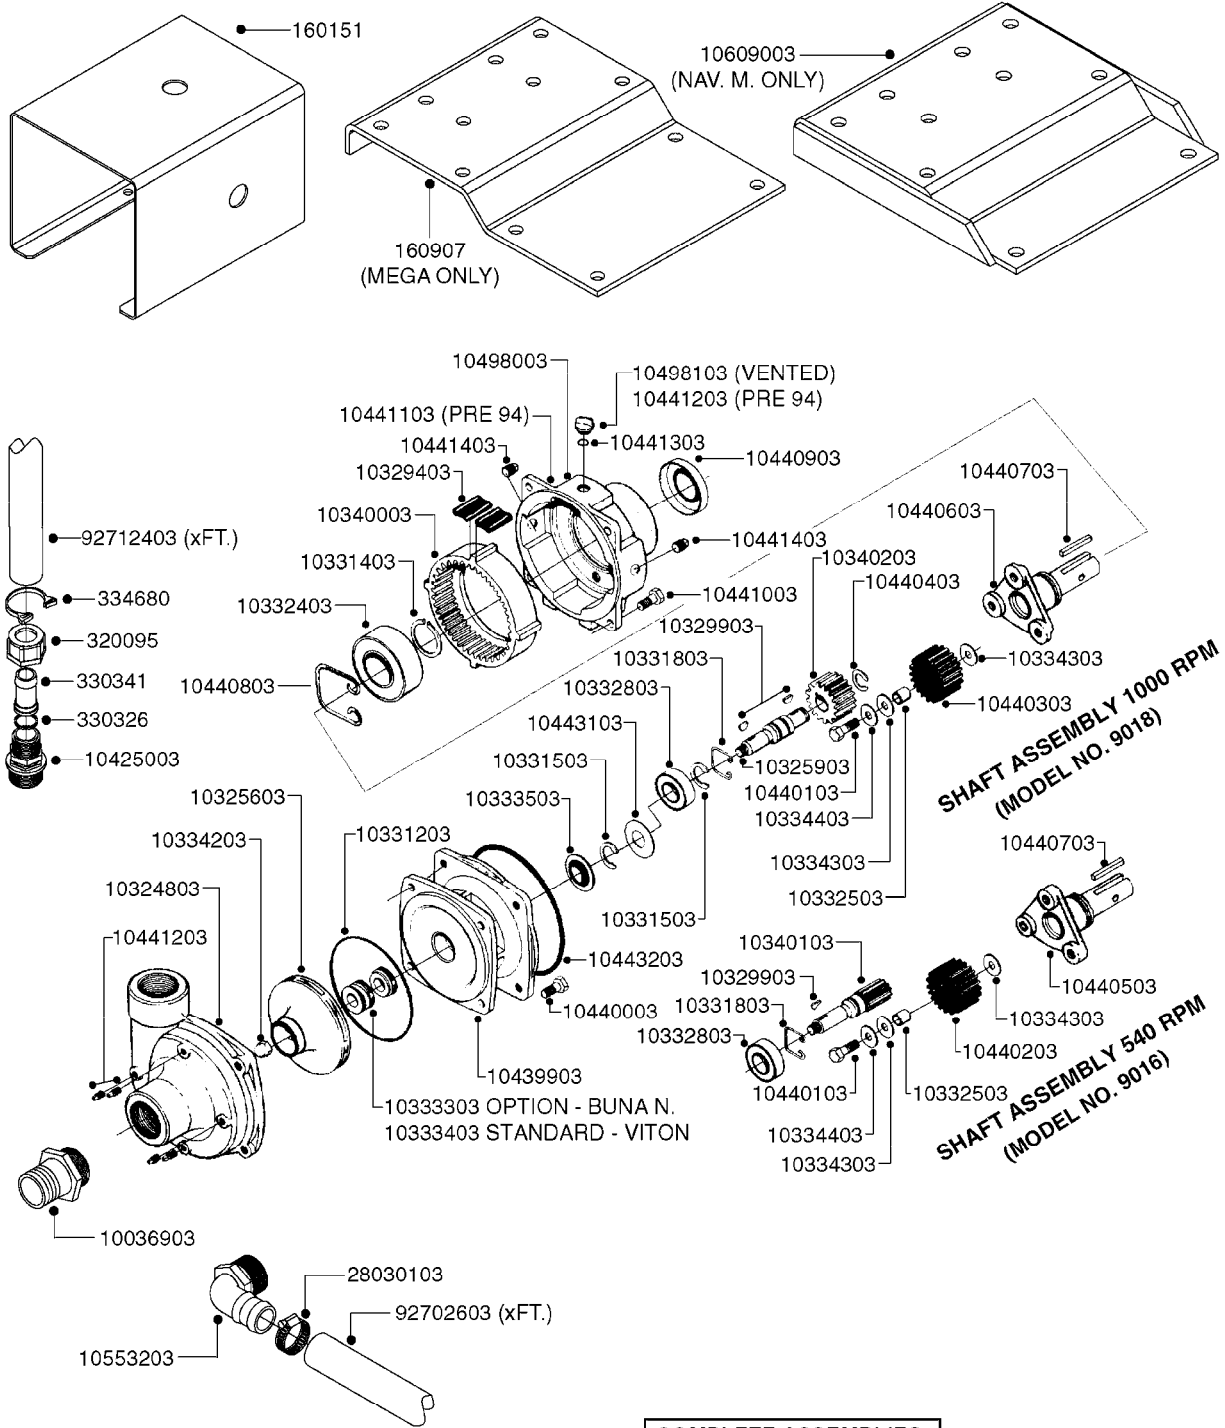

COMPLETE ASSEMBLIES
WHOLEGOODS ITEMS

COMPLETE PUMPS

- 10012903 - 9016C 540 RPM
- 10013103 - 9018C 1000RPM

Gear lube requirement: 6fl. oz. 80W90 Oil

A0470

PUMP 9016/9018 HYPRO CENT.
A0470-HIN, 01:01:16

Page 1
Date 16.03.2016 13:32

parts-n°	order qty	description
10012903	1	PUMP HYPRO C9016 540 RPM 90023
10013103	1	PUMP HYPRO 9018C CENT.1000 RPM
10036903	1	FITT.PO.HB 1.50X1.50 IMB1212
10324803	1	PUMP CASING
10325603	1	IMPELLER NYLON
10325903	1	IMPELLER SHAFT
10329403	1	CUSHION BUMPER
10329903	1	KEY WOODRUFF
10331203	1	O-RING
10331403	1	RING RETAINING
10331503	1	SNAP-RING
10331803	1	RING RETAINING
10332403	1	BEARING BALL
10332503	1	BEARING INNER RACE
10332803	1	BEARING BALL
10333303	1	SEAL KIT F. HYPRO 9016/18 BUNA
10333403	1	SEAL KIT F.HYPRO 9016/18 VITON
10333503	1	BEARING SHIELD & OIL SEAL
10334203	1	NUT HEX CAP HYPRO PUMP
10334303	1	WASHER 32OD X 19ID X 2.5TK PLA
10334403	1	WASHER 32OD X13ID X 1.5
10340003	1	RING GEAR
10340103	1	PINION GEARED IMPELLER SHAFT
10340203	1	SUN GEAR
10425003	1	FITT.PO.HN 1.25X1.00 MCPHEE
10439903	1	MOUNTING FLANGE ADAPTOR
10440003	1	SCREW HEX HEAD CAP
10440103	1	SCREW HEX HEAD CAP
10440203	1	GEAR W BGRS.540 RPM (DRIVER)
10440303	1	GEAR W BGRS. 1000 RPM (DRIVER)
10440403	1	RING RETAINER HYPRO 1K CENT.
10440503	1	DRIVER HUB 540 RPM
10440603	1	DRIVER HUB 1000 RPM
10440703	1	KEY SQ 1/4"x1-1/2"
10440803	1	RING RETAINER
10440903	1	OIL SEAL
10441003	1	SCREW HEX HEAD CAP
10441103	1	GEAR CASING
10441203	1	OIL FILL PLUG
10441303	1	O-RING
10441403	1	OIL PLUG
10443103	1	WASHER SEAL (PAPER)
10443203	1	O-RING
10498003	1	CASTING F.HYPRO 9016/18 (GEAR)
10498103	1	PLUG F.HYPRO GEAR CASTING 9016
10553203	1	FITT.PO.EL 1.5X1.5 HB BLACK
10609003	1	PUMP BASE HYPRO NAV.
160151	1	SHEILD FOR 9016 PUMP ESC
160907	1	MOUNT PLATE F.CENT.PUMP MEGA
28030103	1	CLAMP HOSE GEAR P5/4-S1.5"6724
320095	1	FITT.DK NUT 1" BSP
330326	1	O-RING D30/D24X2 F.1"NUT
330341	1	FITT.DK HB 1" F. 1" NUT
334680	1	CLAMP HOSE PLASTIC 1"
92702603	1	HOSE PVC SUCT GRAY 1-1/2"
92712403	1	HOSE R X1" X300PSI WP X0012"