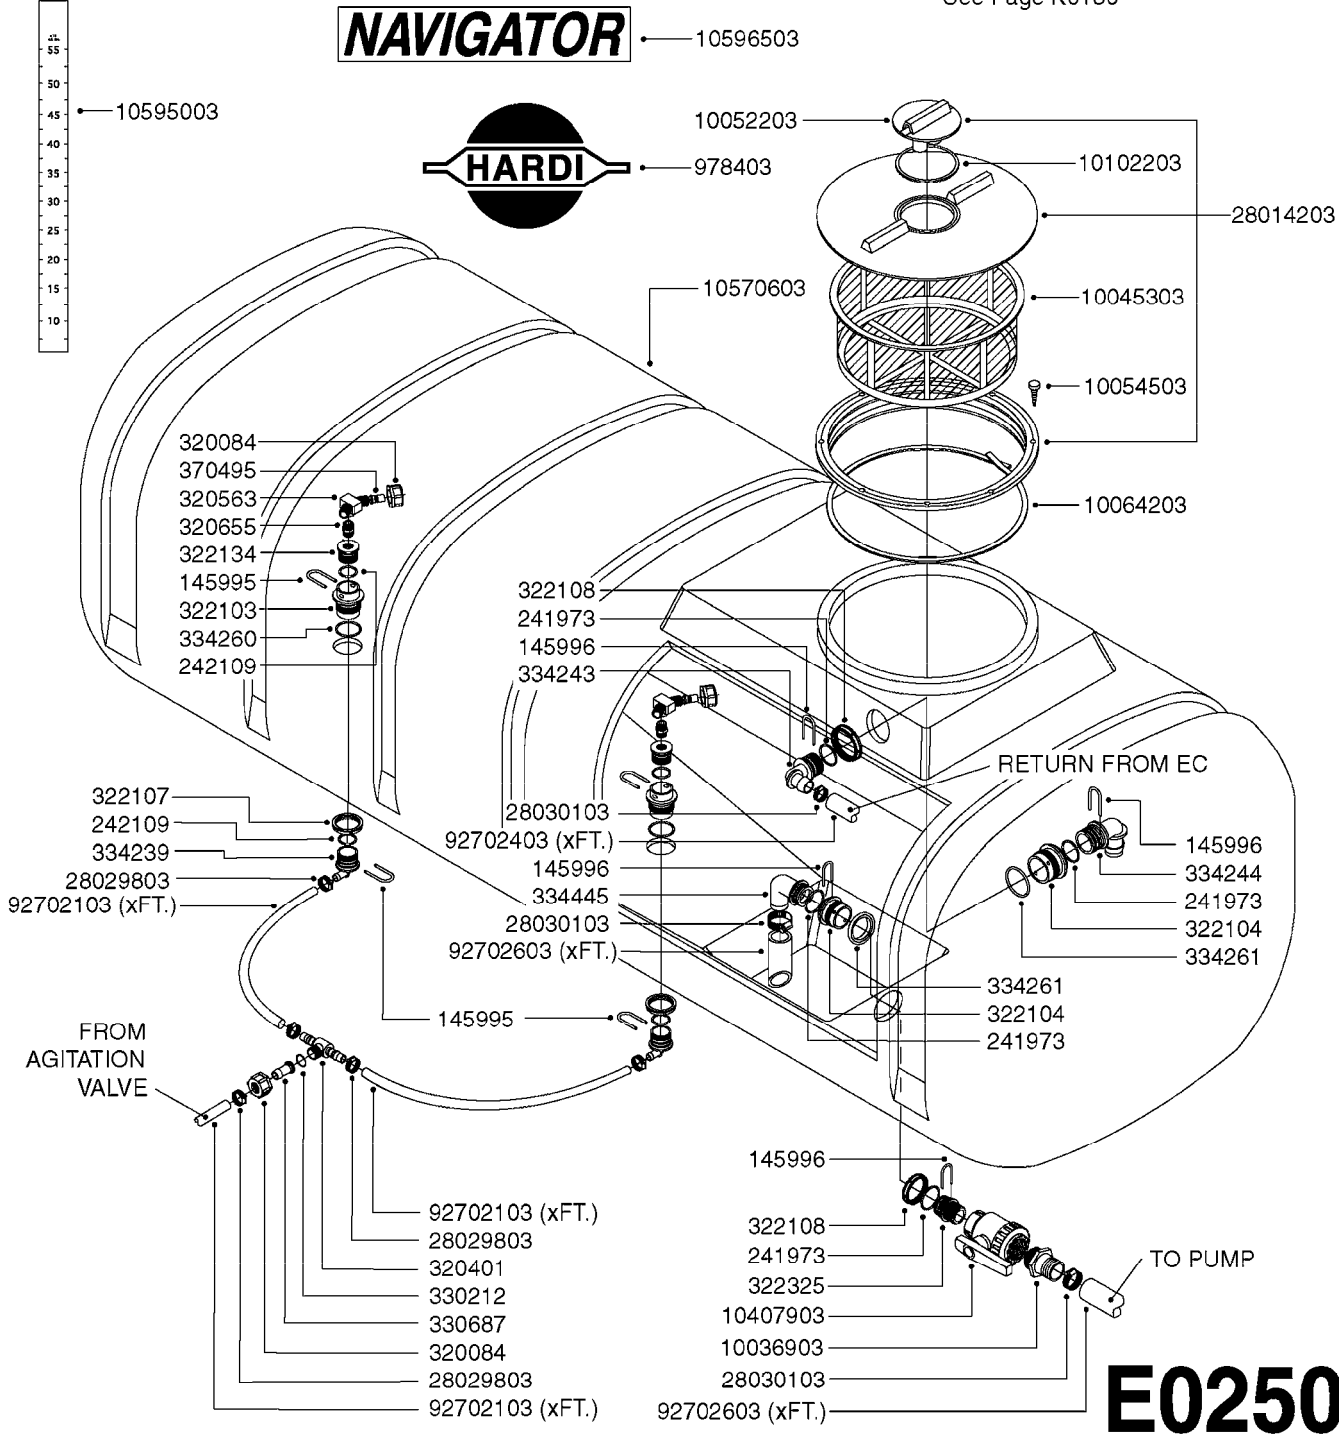

NAVIGATOR

TANK 550 NAV/NAV-M CENTRIFUGAL
E0250-HIN, 01:01:16

Page 1
Date 16.03.2016 13:32

parts-n°	order qty	description
145995	1	FITT.DK S-53 FORK
145996	1	FITT.DK S-67 FORK
241973	1	O-RING 44.2 x 3.0 (use-242353)
242109	1	O-RING D32.2x3.0 (USE 242354)
320084	1	FITT.DK NUT 1/2" BSP
320401	1	FITT.DK TEE 1/2X1/2HB X1/2"BSP
320563	1	FITT.DK 3 WAY 1/2" 110 DEG.
320655	1	FITT.DK HN 1/2"-1/2" BSP
322103	1	FITT.DK S-53 BULKHEAD
322104	1	FITT.DK S-67 BULKHEAD
322107	1	FITT.DK S-53 BULKHEAD NUT
322108	1	FITT.DK S-67 BULKHEAD NUT
322134	1	FITT.DK S-53THREAD INS.1/2"BSP
322325	1	FITT.DK S-67 X 1-1/2"BSP LONG
330212	1	O-RING D19/D14X2.4 F.1/2"NUT
330687	1	FITT.DK HB 1/2" F. 1/2" NUT
334239	1	FITT.DK S-53 ELB.1/2"
334243	1	FITT.DK S-67 ELB.1"
334244	1	FITT.DK S-67 ELB.1-1/4"
334260	1	GASKET F. S-53 BULKHEAD
334261	1	GASKET F. S-67 BULKHEAD
334445	1	FITT.DK S-67 ELB.1-1/2"
370495	1	NOZZLE INJECTOR 5066-3.0
978403	1	DECAL COMPANY 280 X 450
10036903	1	FITT.PO.HB 1.50X1.50 IMB1212
10045303	1	FILTER BASKET 16"
10052203	1	LID VENT ASSY
10054503	1	SCREW 3/4" SELF TAPPING
10064203	1	SET SEALING SPONGE 1 Ft BULK
10102203	1	GASKET F.16" LID BREATHER
10407903	1	BALL VALVE 1-1/2" MCPHEE
10570603	1	TANK RAW NAV.550 GAL.
10595003	1	DECAL SCALE NAV 550 F.TANK
10596503	1	DECAL NAVIGATOR LABEL
28014203	1	LID ASSY. (3-PC.) 16" ARAG
28029803	1	CLAMP HOSE GEAR P1/2" 6708
28030103	1	CLAMP HOSE GEAR P5/4-S1.5"6724
92702103	1	HOSE R X1/2" X300PSI WP X0012"
92702403	1	HOSE PVC SUCT GRAY 1"
92702603	1	HOSE PVC SUCT GRAY 1-1/2"