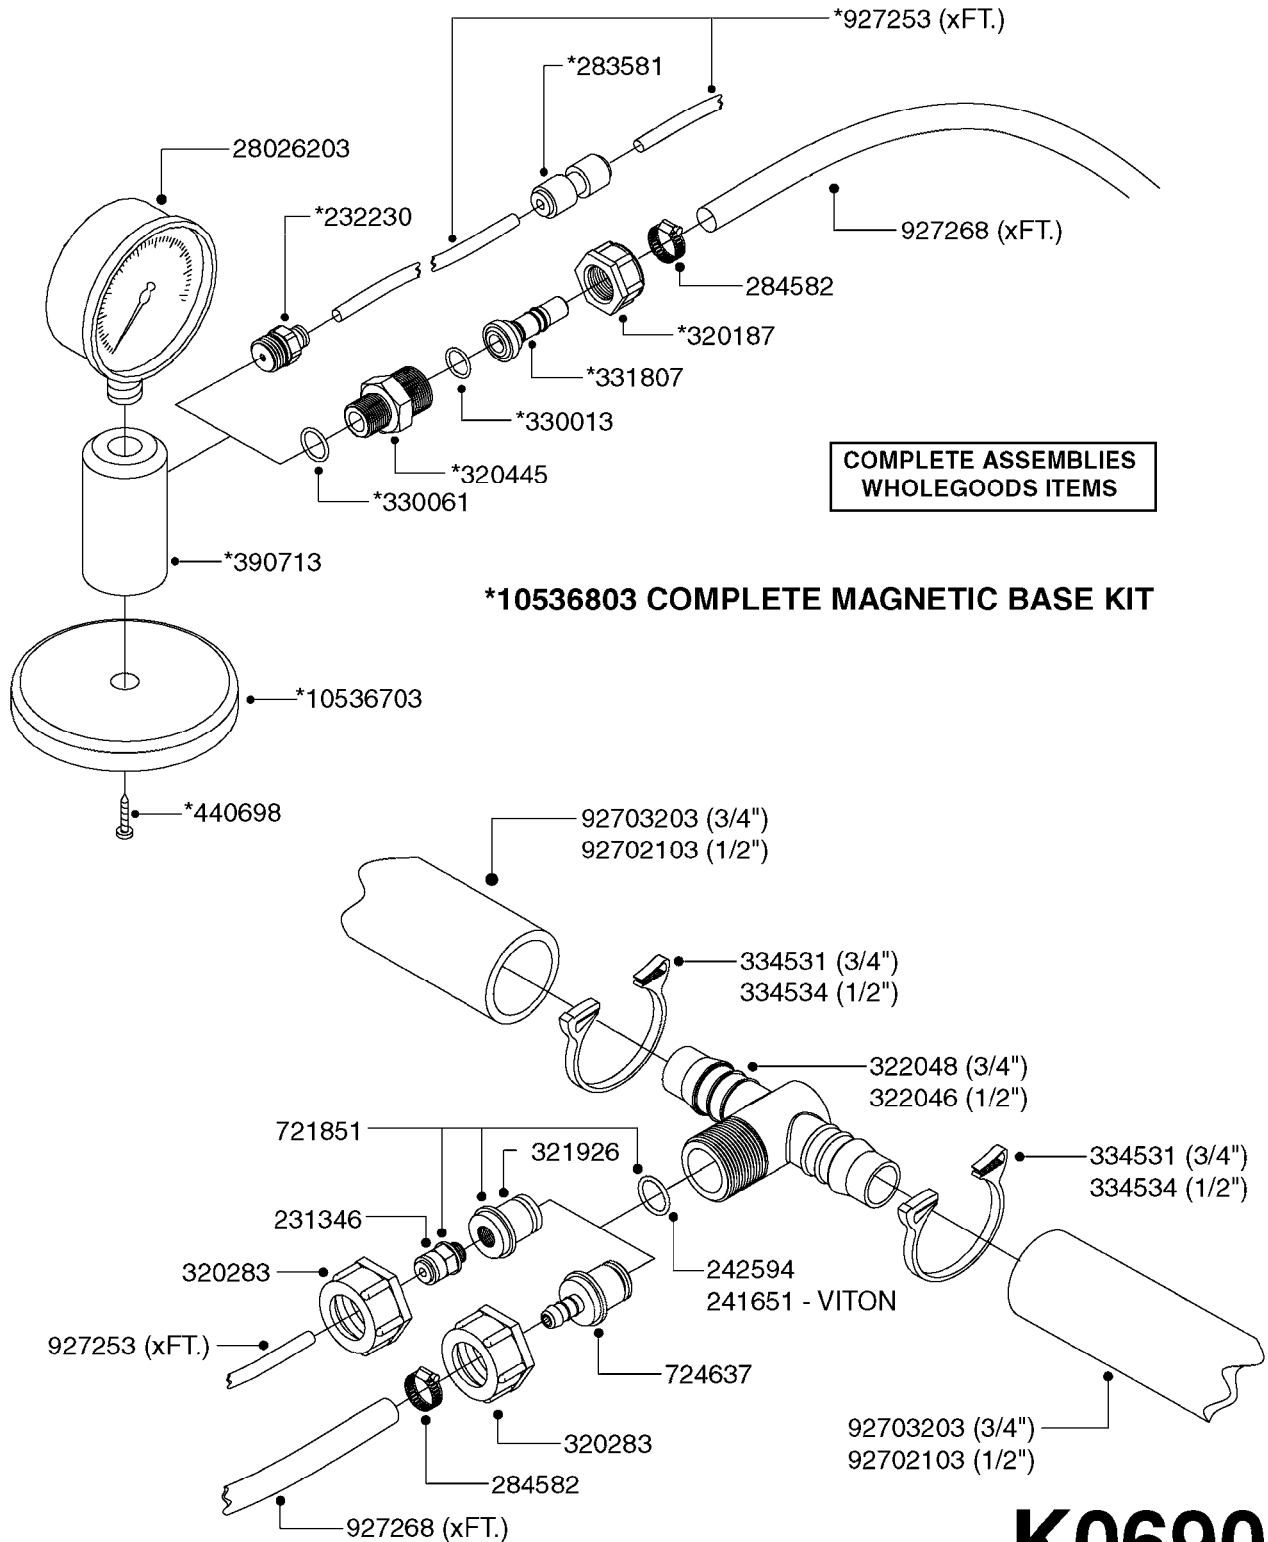

COMPLETE ASSEMBLIES
WHOLEGOODS ITEMS

***10536803 COMPLETE MAGNETIC BASE KIT**

K0690

REMOTE GAUGE-MAGNETIC BASE KIT
K0690-HIN, 01:01:16

Page 1
Date 16.03.2016 13:33

parts-n°	order qty	description
231346	1	QUICK COUPLER 1/8"BSP X 4 MM
232230	1	QUICK COUPLER 1/4"BSP X 4 MM
241651	1	O-RING D14.0X3.0 NITRIL
242594	1	O-RING D14 X 1.78 SCH.70-EPDM
283581	1	HOSE CONNECTOR STR. F.4MM PE
284582	1	CLAMP HOSE GEAR - 5/16"
320187	1	FITT.DK CAP 3/8" BSP BLACK
320283	1	FITT.DK NUT 3/4"BSP
320445	1	FITT.DK HN 1/4"X3/8" BSP
321926	1	FITT.DK REDUC 1/8"BSP F.3/4"N
322046	1	FITT.DK TEE 1/2X1/2HB X3/4'BSP
322048	1	FITT.DK TEE 3/4X3/4HB X3/4'BSP
330013	1	O-RING D15/D10X2.5 F.3/8"NUT
330061	1	O-RING D16/D11X2,5
331807	1	FITT.DK HB 5/16" F.3/8" NUT
334531	1	CLAMP HOSE PLASTIC 3/4"
334534	1	CLAMP HOSE PLASTIC 1/2"
390713	1	GAUGE ADAPTOR 1/4" BSP
440698	1	SCREW F.PLASTIC 6X18 SS HEXHD
721851	1	SCREW PLUG W/QUICK FIT
724637	1	FITT.DK HB 5/16' F. 3/4" COMP.
927253	1	AIR HOSE, DIAMETER 4MM
927268	1	HOSE R X PVC X 1/4 X 0012"
10536703	1	MAGNETIC BASE D3,2'/90LB
10536803	1	MAGNETIC BASE KIT F.GAUGE
28026203	1	GAUGE 200PSI/BR,2.5"1/4BSP-BTM
92702103	1	HOSE R X1/2" X300PSI WP X0012"
92703203	1	HOSE R X3/4" X300PSI WP X0012"