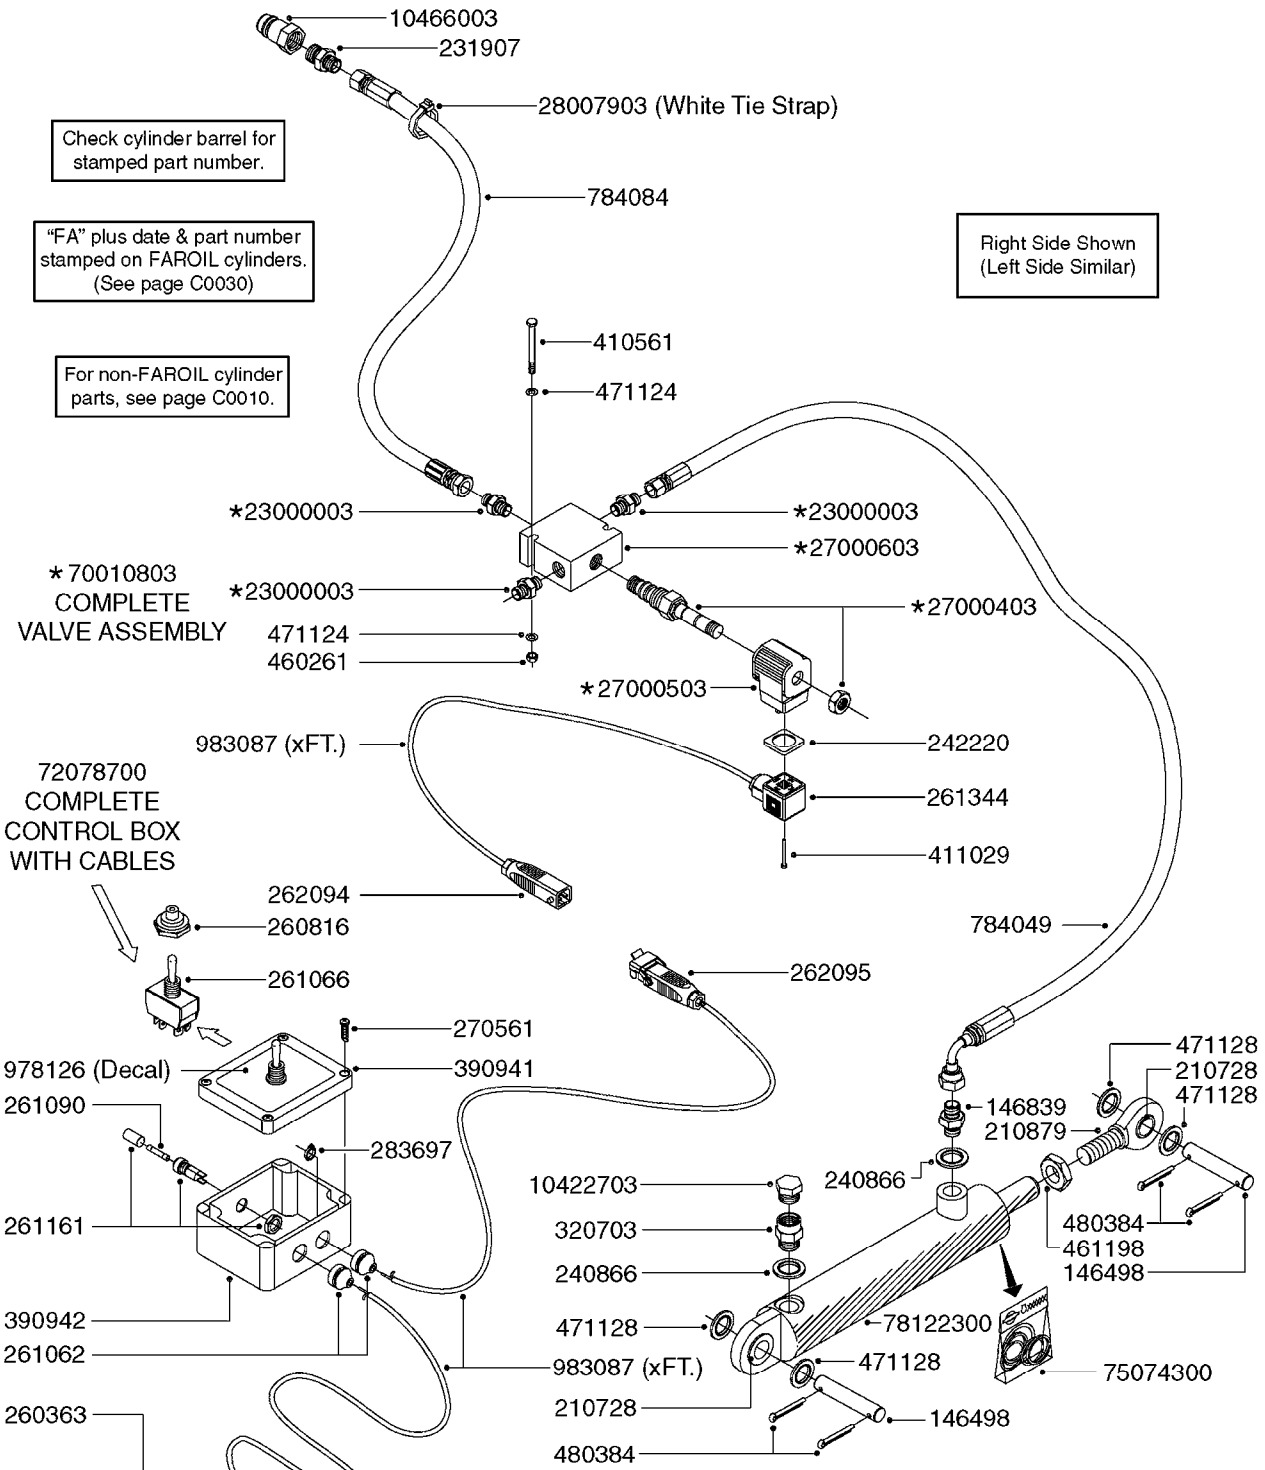

Check cylinder barrel for stamped part number.

"FA" plus date & part number stamped on FAROIL cylinders. (See page C0030)

For non-FAROIL cylinder parts, see page C0010.

Right Side Shown (Left Side Similar)

HYDRAULICS FALCON TILT 42'-50'
C0100-HIN, 01:01:16

Page 1

Date 16.03.2016 13:32

parts-n°	order qty	description
146498	1	PIN D16.8 X 75
146839	1	HEX NIPPLE 1/4"X3/8" BSP 0.7MM
210728	1	BEARING F.LINK HEAD M17
210879	1	LINK HEAD M16 x D17
231907	1	HEX NIPPLE 1/4"BSP X 1/2"NPT
240866	1	DOWTYSEAL 3/8"
242220	1	GASKET F. HIRSMANN PLUG
260363	1	PLUG 2 POLE 12V
260816	1	CAP W/RUBBER BOOT F.EC SWITCH
261062	1	GROMMET
261066	1	SWITCH 2 POLE
261090	1	FUSE 5 X 20 6.3A, 250V
261161	1	FUSE HOLDER 5 X 20 MM
261344	1	HIRSCHMANN PLUG B
262094	1	PLUG F. CABLE MALE
262095	1	PLUG F. CABLE FEMALE
270561	1	SCREW W/SPRING ASSY. (QTY 1)
283697	1	TIESTRAP 200MM
320703	1	FITT.DK HN 3/8BSP X1/2 & 1/4NPT
390941	1	LID FOR TILT CONTROL BOX
390942	1	TILT CONTROL BOX
410561	1	BOLT HEX 8.8 DEL M6X50 FT
411029	1	SCREW M3X35 F.HIRSMANN PLUG
460261	1	NUT HEX M6X1 LOCK A2 DIN985
461198	1	NUT HEX M16X2 JAMB
471124	1	WASHER, M6, Ø18/ 6.4X 1.6, SS
471128	1	WASHER, M16, Ø30/17.0X 3.0, SS
480384	1	PIN COTTER 3/16 x 1-1/2"
784049	1	HOSE HY X 1/4" X 240"STR+ELB
784084	1	HOSE HY X 1/4 X 191.25"STR+STR
978126	1	DECAL FOR SPL TILT CONTROL BOX
983087	1	ELEC. CABLE 2 WIRE X 0.75MM
10422703	1	BREATHER FOR HY CYLINDER
10466003	1	COUPLER PIONEER 8010-04 1/2NPT
23000003	1	FITT, HYD, 3/8"O-RINGx1/4"BSPP
27000403	1	STERLING VALVE GS02-30-00-N
27000503	1	STERLING COIL 12VDC CCS012D
27000603	1	STERLING BODY LB1-0523-A
28007903	1	TIE STRAP WHITE 9/64"W x 6"L
70010803	1	VALVE ASSY. TILT SPL
72078700	1	CONTROL BOX F. BOOM TILT SPL
75074300	1	SEALKIT78122000/23-25/30-32/46
78122300	1	DOB.CYL.D40/20 180
83301503	1	TILT CYLINDER KIT F.FALCON