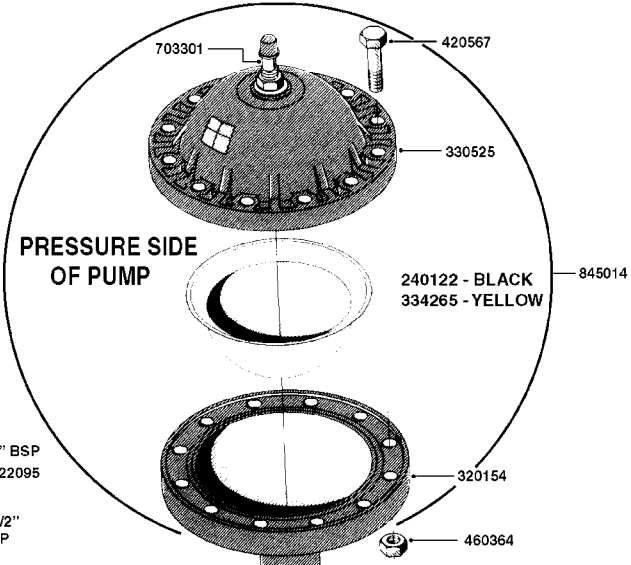

Housing for Black Diaphragm:

This groove on the lower housing of the Pressure Damper is for the BLACK diaphragm (240122). Never upgrade diaphragms to the YELLOW style unless you also upgrade Pressure Dampers to the housing style shown below.

The YELLOW style diaphragm will not seal correctly in this housing.

Housing for Yellow Diaphragm:

The groove on the lower housing of a the Pressure Damper is recognized by the extra lip on the bottom inside of the groove. For this style Pressure Damper, you need the YELLOW diaphragm (334265).

SUCTION SIDE OF PUMP

TO CONTROLS

NLA - 1302 PUMP (REPLACES 1301 PUMP)
#726854 - COMPLETE DAMPER KIT (SUCTION & PRESSURE)

COMPLETE ASSEMBLIES
WHOLEGOODS ITEMS

A0240