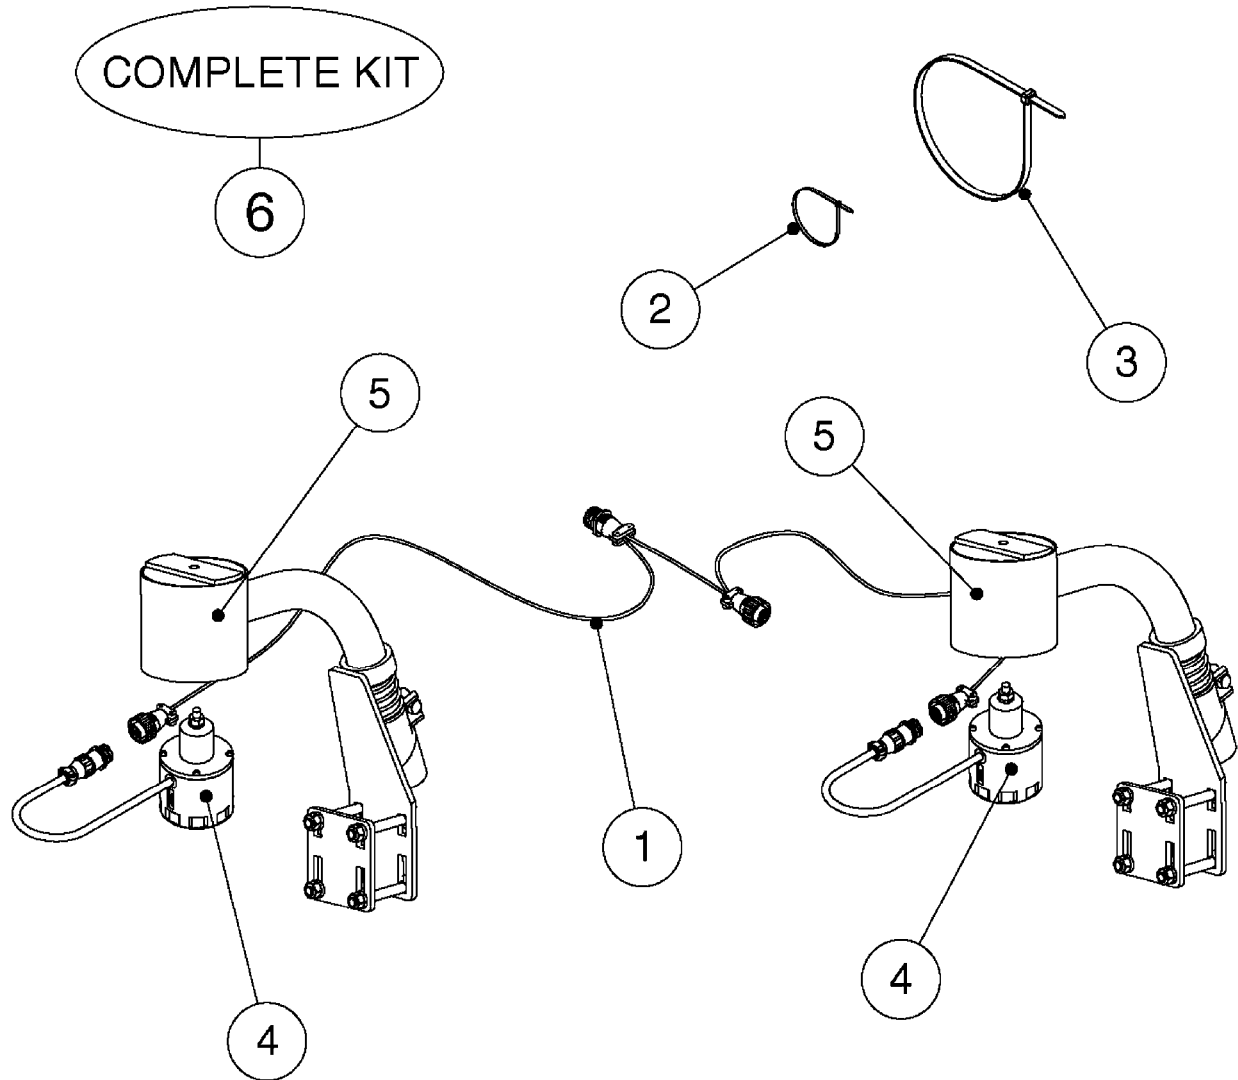

FOR 2011 UPDATE
(SQUARE FILTER CAP)
SEE PAGE M0380

COMPLETE
ASSEMBLY

* SEAL KITS

M0300

NORAC VARIABLE RATE VALVE UC4
M0300-HIN, 30:04:19

Page 1
Date 12.08.2020 8:28

Pos.	parts-n°	order qty	description
1	28048803	1	NORAC CHECK VALVE
2	28048903	1	NORAC PROP VALVE
2	28055803	1	3-PIN CONNECTORS/HIRSCHMAN NORAC SOLENOID - DEUTSCH CONN. 2-PIN CONNECTORS/DEUTSCH
3	28049403	1	NORAC CHECK VALVE
4	28056403	1	COIL, NORAC, PROP, DIN
5	28056503	1	COIL, NORAC, PROP, DEUTSCH
6	28066803	1	NORAC FILTER CAP W/O-RING
7	28066903	1	NORAC SEAL KIT F.28049403
8	28067003	1	NORAC SEAL KIT F.28048803
9	28068103	1	NORAC HEX CAPSCREW 10-24X2 SS
10	28068203	1	NORAC O-RING F.SOLENOID VALVE
11	28074903	1	NORAC COIL NUT AND O-RING
12	28103603	1	O-RING SOLENOID BODY SEAL NORAC
13	75076900	1	NORAC FILTER ELEMENT KIT
14	78216100	1	NORAC VALVE BLOCK COMP, DEUTSCH CON. COMPLETE W/2-PIN DEUTSCH SOLENOIDS
15	78603300	1	NORAC ONE WAY ORIFICE, .047"