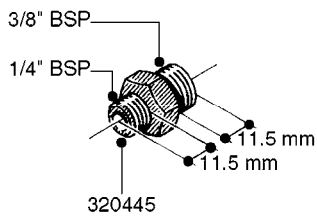

FITTINGS - HEXAGON NIPPLES
L0030-HIN, 01:01:16

L0030

FITTINGS - HEXAGON NIPPLES
L0030-HIN, 01:01:16

Page 1
Date 12.08.2020 8:28

parts-n°	order qty	description
10015303	1	FITT.PO.HN 1.00X1.00 M1000
10425003	1	FITT.PO.HN 1.25X1.00 MCPHEE
320132	1	FITT.DK HN 1" BSP
320176	1	FITT.DK HN 3/8"X1/2" BSP
320445	1	FITT.DK HN 1/4"X3/8" BSP
320655	1	FITT.DK HN 1/2"-1/2" BSP
320692	1	FITT.DK HN 3/8'BSPX1/4'NPT
320703	1	FITT.DK HN 3/8BSP X1/2 &1/4NPT
320725	1	FITT.DK NIPPLE 3/8"-3/8" BSP
320902	1	FITT.DK HN 3/8'X 1/4' BSP
390232	1	FITT.DK HN 1-1/2' X 1-1/4' BSP
390276	1	FITT.DK HN 1'BSP