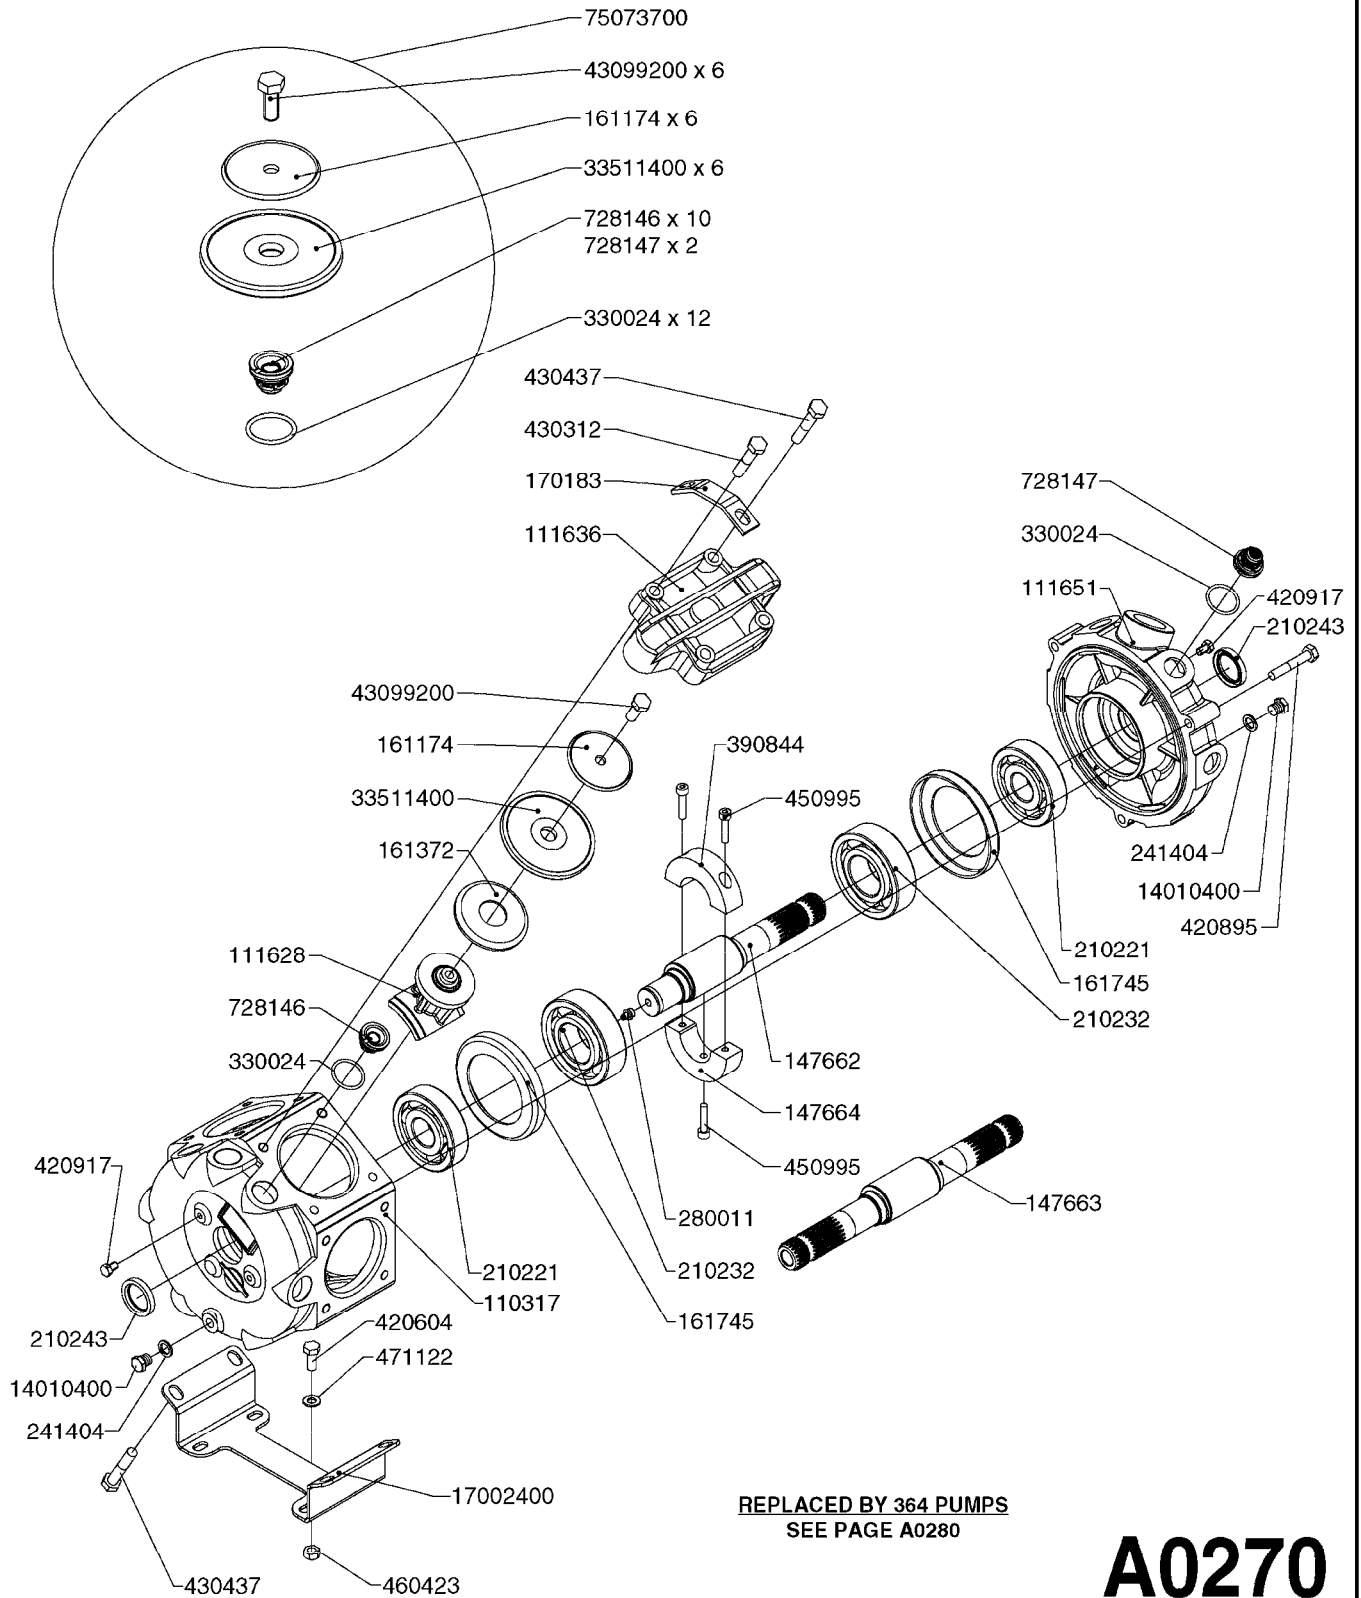

PUMP - 363/1000 RPM W/MOUNTING
A0270-HIN, 17:03:16

Page 1
Date 12.08.2020 8:27

parts-n°	order qty	description
110317	1	PUMP CASING MODEL 360/361 PNTD
111628	1	CONNECTING ROD 363/5.5 PUMP
111636	1	VALVE COVER 363 HEAVY DUTY
111651	1	CASTING F.363 1.5" PUMP(FRONT)
147662	1	CRANK SHAFT F.363/463-5.5MM
147663	1	CRANK SHAFT 363/463-5.5 THROUG
147664	1	COUNTERBALANCE 363/463 WEIGHT
161174	1	DIAPHRAGM DISC SS 361/363/364 PUMP
161372	1	DIAPHRAGM BACKING DISC,320-361
161745	1	METAL SPACER F.363/463
170183	1	LIFT STRAP F.PUMP 360/361/462
210221	1	BEARING BALL 6407
210232	1	BEARING BALL 6310
210243	1	SEAL OIL 35 X 47 X 7
241404	1	DOWTY SEAL 1/4"
280011	1	GREASE NIPPLE 1/8' SAE H TR
330024	1	O-RING D41,1/D34.5 X 3,5
390844	1	COUNTERBALANCE 363/463 POM
420604	1	BOLT HEX 8.8 DEL M10X25 FT DIN933
420895	1	BOLT HEX 8.8 RAW M10X60
420917	1	BOLT HEX 8.8 RAW M8X12 FT
430312	1	BOLT HEX 8.8 M12X60
430437	1	BOLT HEX 8.8 RAW M12X65
450995	1	BOLT ALLEN M8X30 DIN 912 RAW
460423	1	NUT HEX M10X1.50 LOCK DIN985A2 SS
471122	1	WASHER, M10, Ø20/10.5X 2.0, SS
728146	1	VALVE FOR 361(726890/707932)
728147	1	VALVE FOR 361 WHITE WITH HOLE
14010400	1	PLUG 1/4" BSP
17002400	1	FOOT F. 36X PUMP, RED
33511400	1	DIAPHRAGM PUMP 361/361/363/364 PUR
43099200	1	BOLT HEX SS M12 X 30 DIN933 A4
75073700	1	PUMP KIT 361/363 "06"