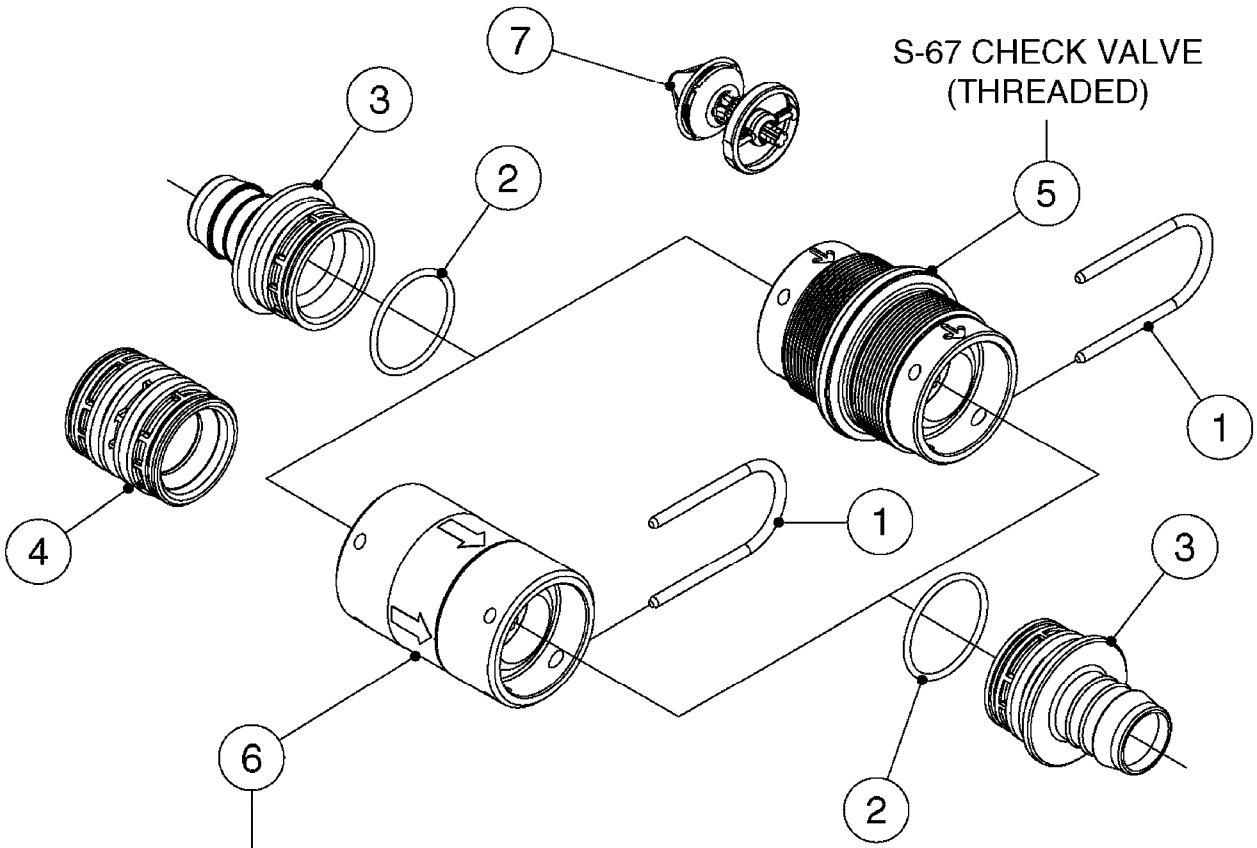

FOR FITTINGS AND
HOSES, SEE SECTION L

B0630

CHECK VALVES - S67
B0630-HIN, 31:07:19

Page 1
Date 12.08.2020 8:28

Pos.	parts-n°	order qty	description
1	145996	1	FITT.DK S-67 FORK
2	241973	1	O-RING Ø3 X 44.2 70 SHORES NITRIL
2	242353	1	O-RING 3 X 44.2 VITON
3	242504	1	O-RING D35x2 NITRIL
4	322104	1	FITT.DK S-67 BULKHEAD
5	334231	1	FITT.DK S-67 STR.1"
5	334232	1	FITT.DK S-67 STR.1-1/4"
5	334444	1	FITT.DK S-67 STR.1-1/2" PVC
6	14103100	1	SEAT F.CHECK VALVE D40.8 2010
7	70063603	1	VALVE, CHECK S67 1-1/2"
			COMPLETE IN-LINE CHECK VALVE FOR 1-1/2" HOSE
7	72001803	1	CHCK VLV,S67, 2 X 1" HB
			COMPLETE IN-LINE CHECK VALVE FOR 1" HOSE
7	72206600	1	CHCK VLV,S67, 2 X 1.25" HB
			COMPLETE IN-LINE CHECK VALVE FOR 1-1/4" HOSE
8	72089900	1	CHECK VALVE S67 SUBASMBLY.2001
9	97800500	1	DECAL 230X28 BLACK ARROW