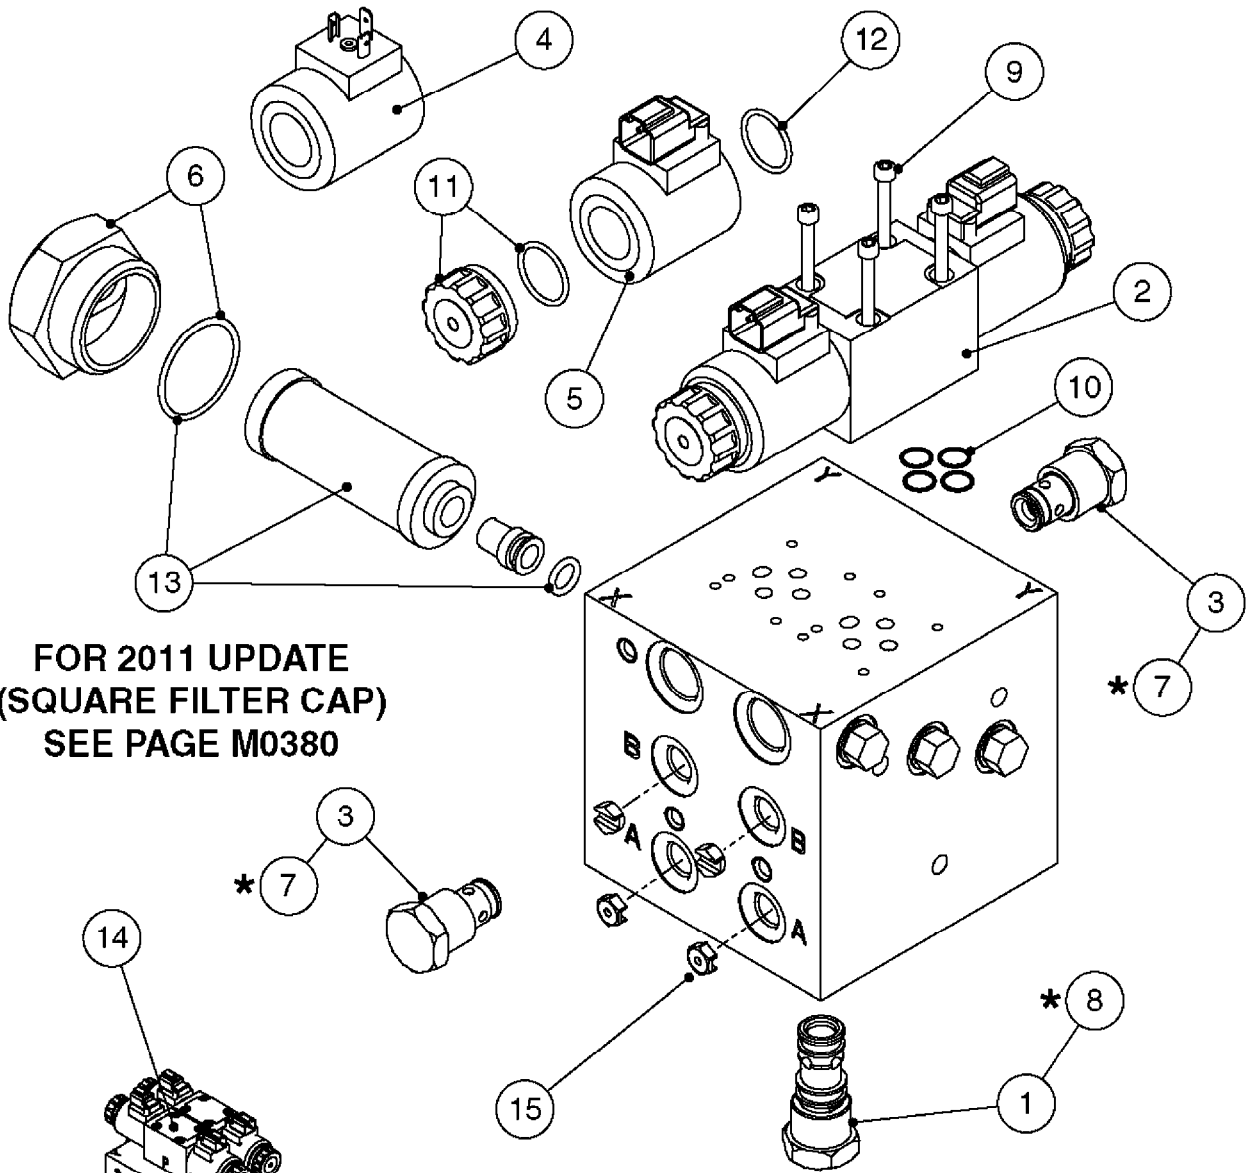

If unsure, pair of new style sensors works with all versions of UC4.

NORAC UC4 BOOM HEIGHT CONTROL
M0290-HIN, 01:01:16

Page 1

Date 12.08.2020 8:28

Pos.	parts-n°	order qty	description
1	410443	1	BOLT HEX 8.8 DEL M6X70
1	410605	1	BOLT HEX 8.8 DEL M6X80
			SPB/SPC BOOM
2	460261	1	NUT HEX M6X1.00 LOCK DIN985 A2 SS
3	471124	1	WASHER, M6, Ø18/ 6.4X 1.6, SS
4	16128603	1	BRACKET F. SENSOR 60X60 TUBE
			SPB/SPC BOOM
4	16128703	1	BRACKET F. SENSOR 50x50 TUBE
			FORCE BOOM (FTZ)
5	26016303	1	CONNECTOR RING CPC #11 NORAC
6	26025903	1	NORAC UC4+ ROLL SENSOR W/TEMP.
			CONFIRM NORAC P/N 45000
7	26026003	1	NORAC UC4+ ROLL SENSOR
			CONFIRM NORAC P/N 45001
8	26026600	1	NORAC CABLE VAR.RT.VLV DIN
			3-PIN CONNECTORS/HIRSCHMAN
8	28055603	1	NORAC CABLE VAR.RT.VLV DEUTSCH
			2-PIN CONNECTORS/DEUTSCH
9	28049503	1	NORAC CABLE EXTENSION
10	28049603	1	NORAC POWER CABLE
11	28050303	1	NORAC RUBBER TOP&BOLT F.SENSOR DIA.30MMX30MMX8MM
12	28050703	1	NORAC UC4+ OPEN CTR. CABLE
13	28054303	1	PARALIFT INTERFACE CABLE NORAC
14	28055503	1	NORAC VALVE MOUNTING HARDWARE
15	28055703	1	NORAC VALVE CABLE ROLL PIGTAIL
16	28085900	1	SENSOR BRANCH CABLE NORAC
17	28086200	1	CAN NODE DUAL CABLE NORAC
18	28086300	1	UC4 DISPLAY PANEL NORAC
19	28086400	1	UC4 ULTRASONIC SENSOR
20	28086500	1	UC4 SENSOR MOUNTING BKT. NORAC
21	28086600	1	FOAM DISC F. SENSOR NORAC
22	70112503	1	UC4+ ROLL SENSOR KIT '11 HIN
			INCLUDES NORAC P/N 45000 & 45001
23	78216100	1	NORAC VALVE BLOCK COMP, DEUTSCH CON.