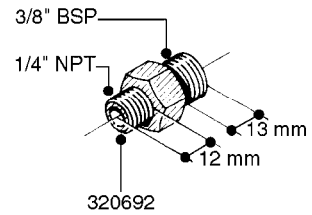

FITTINGS - HEXAGON NIPPLES
L0030-HIN, 01:01:16

L0030

FITTINGS - HEXAGON NIPPLES
L0030-HIN, 01:01:16

Page 1
Date 12.08.2020 8:28

parts-n°	order qty	description
10015303	1	FITT.PO.HN 1.00X1.00 M1000
10425003	1	FITT.PO.HN 1.25X1.00 MCPHEE
320132	1	FITT.DK HN 1" BSP
320176	1	FITT.DK HN 3/8"X1/2" BSP
320445	1	FITT.DK HN 1/4"X3/8" BSP
320655	1	FITT.DK HN 1/2"-1/2" BSP
320692	1	FITT.DK HN 3/8'BSPX1/4'NPT
320703	1	FITT.DK HN 3/8BSP X1/2 &1/4NPT
320725	1	FITT.DK NIPPLE 3/8"-3/8" BSP
320902	1	FITT.DK HN 3/8'X 1/4' BSP
390232	1	FITT.DK HN 1-1/2' X 1-1/4' BSP
390276	1	FITT.DK HN 1'BSP