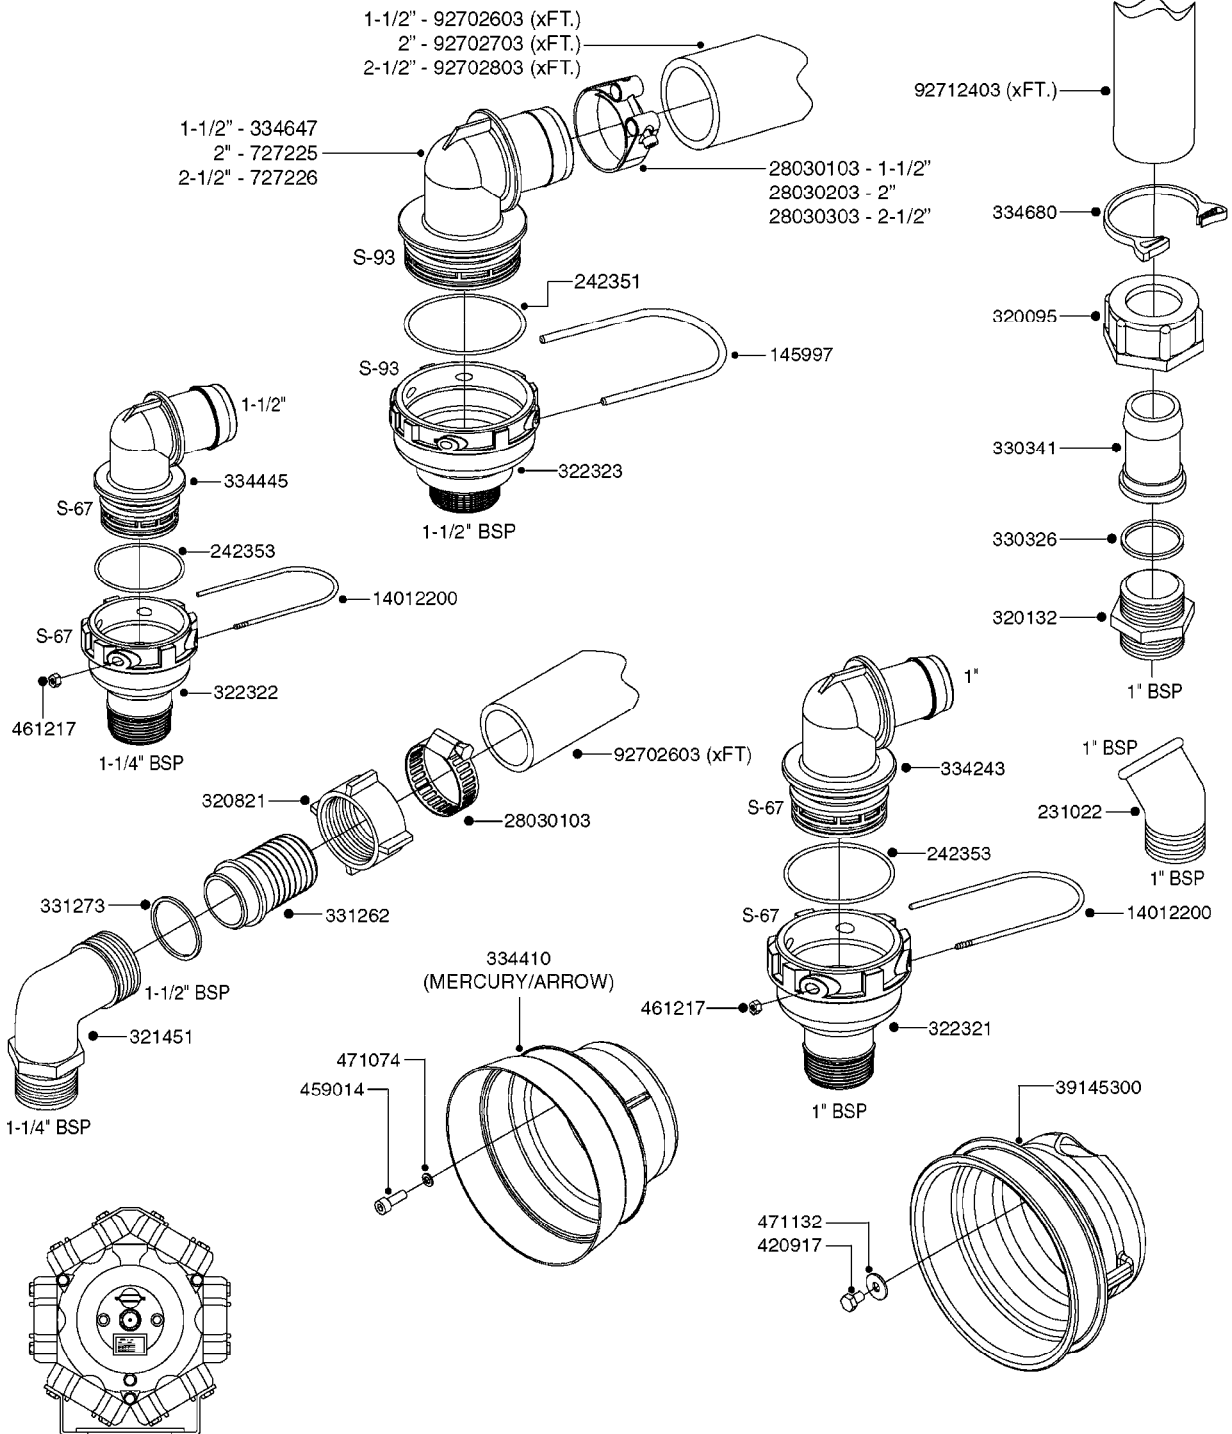

SUCTION SIDE OF PUMP

PRESSURE SIDE OF PUMP

COMPLETE PUMP
(NLA) REPLACED BY 364 PUMP (SEE PAGE A0280)

A0300

PUMP - 361/363 FITTINGS
A0300-HIN, 28:05:19

Page 1

Date 12.08.2020 8:27

parts-n°	order qty	description
145997	1	FITT.DK S-93 FORK
231022	1	FITT.DK ELB. 1' BSP GF 121
242351	1	O-RING D69.5X3.0 VITON F.S-93
242353	1	O-RING 3 X 44.2 VITON
320095	1	FITT.DK NUT 1" BSP
320132	1	FITT.DK HN 1" BSP
320821	1	FITT.DK NUT 1-1/2" BSP
321451	1	FITT.DK ELB.1-1/2 X1-1/4 80DEG
322321	1	FITT.DK S-67 X 1"BSP MALE
322322	1	FITT.DK S-67 X 1-1/4"BSP MALE
322323	1	FITT.DK S-93 X 1-1/2"BSP MALE
330326	1	O-RING D30/D24X2 F.1"NUT
330341	1	FITT.DK HB 1" F. 1" NUT
331262	1	FITT.DK HB 1-1/2" F. 1-1/2"NUT
331273	1	O-RING D44/D38X2 F.1-1/2"
334243	1	FITT.DK S-67 ELB.1"
334410	1	PROTECTION PUM
334445	1	FITT.DK S-67 ELB.1-1/2"
334647	1	FITT.DK S93 ELB 1-1/2" 90 PVC
334680	1	CLAMP HOSE PLASTIC 1"
420917	1	BOLT HEX 8.8 RAW M8X12 FT
459014	1	ALLEN SCREW M8 X 15 GALV.DIN93
461217	1	NUT HEX M5 LOCK
471074	1	WASHER M8 ELZ
471132	1	WASHER D24/D8.4 X 2 SS
727225	1	FITT.DK S-93 ELB.2'PVC W/ORING
727226	1	HOSETAIL S93 2"1/2 90°+O-RING
14012200	1	FITT.DK S-67 FORK W/M5 THREADS
28030103	1	CLAMP HOSE GEAR P5/4-S1.5"6724
28030203	1	CLAMP HOSE T-BOLT S2" 235-67
28030303	1	CLAMP HOSE T-BOLT S2.5" 235-76
39145300	1	PTO SHIELD Ø203 4-POLET MACHINED
92702603	1	HOSE PVC SUCT GRAY 1-1/2"
92702703	1	HOSE PVC SUCT GRAY 2"
92702803	1	HOSE PVC SUCT GRAY 2.5"
92712403	1	HOSE R X1" X300PSI WP X0012"