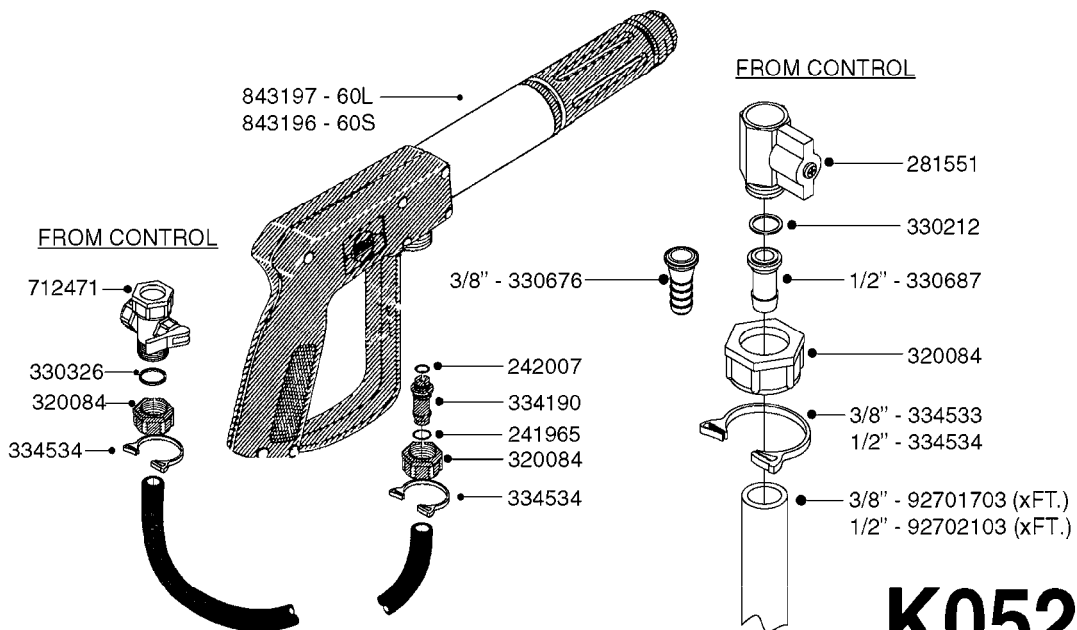

K0520

HOSE WRAPS
K0520-HIN, 05:12:19

Page 1
Date 12.08.2020 8:28

parts-n°	order qty	description
241965	1	O-RING Ø12.1 X 1.6 NITRILE
242007	1	O-RING Ø9.1 X 1.6 NITRILE
281551	1	BALL VALVE 1/2"
320084	1	FITT.DK NUT 1/2" BSP
330212	1	O-RING D19/D14X2.4 F.1/2"NUT
330326	1	O-RING D30/D24X2 F.1"NUT
330676	1	FITT.DK HB 3/8" F. 1/2" NUT
330687	1	FITT.DK HB 1/2" F. 1/2" NUT
334190	1	FITT.DK HB 1/2' F. PISTOL 60S
334533	1	CLAMP HOSE PLASTIC 3/8"
334534	1	CLAMP HOSE PLASTIC 1/2"
636223	1	POST 12 VOLT TR30
712471	1	AGITATION VALVE ASSY. ON/OFF
843196	1	SPRAY GUN KIT TYPE 60 SHORT
843197	1	HANDGUN KIT TYPE 60 LONG
10013403	1	BOLT HEX 3/8-16X1 1/4 HCS Z5
10013503	1	NUT HEX NC 3/8"
10178903	1	WRAP HOSE SIDE MOUNT PLATE
10179003	1	WRAP HOSE BOTTOM PLATE MOUNT
10179403	1	WRAP WELDMENT FOR HI101789
10179503	1	WRAP WELDMENT FOR HI101790
10225603	1	BKT.FOR HOSE WRAP MOUNT NL NK
10225703	1	WRAP HOSE BDL.BOTTOM PLATE
92701703	1	HOSE R X3/8" X300PSI WP X0012"
92702103	1	HOSE R X1/2" X300PSI WP X0012"