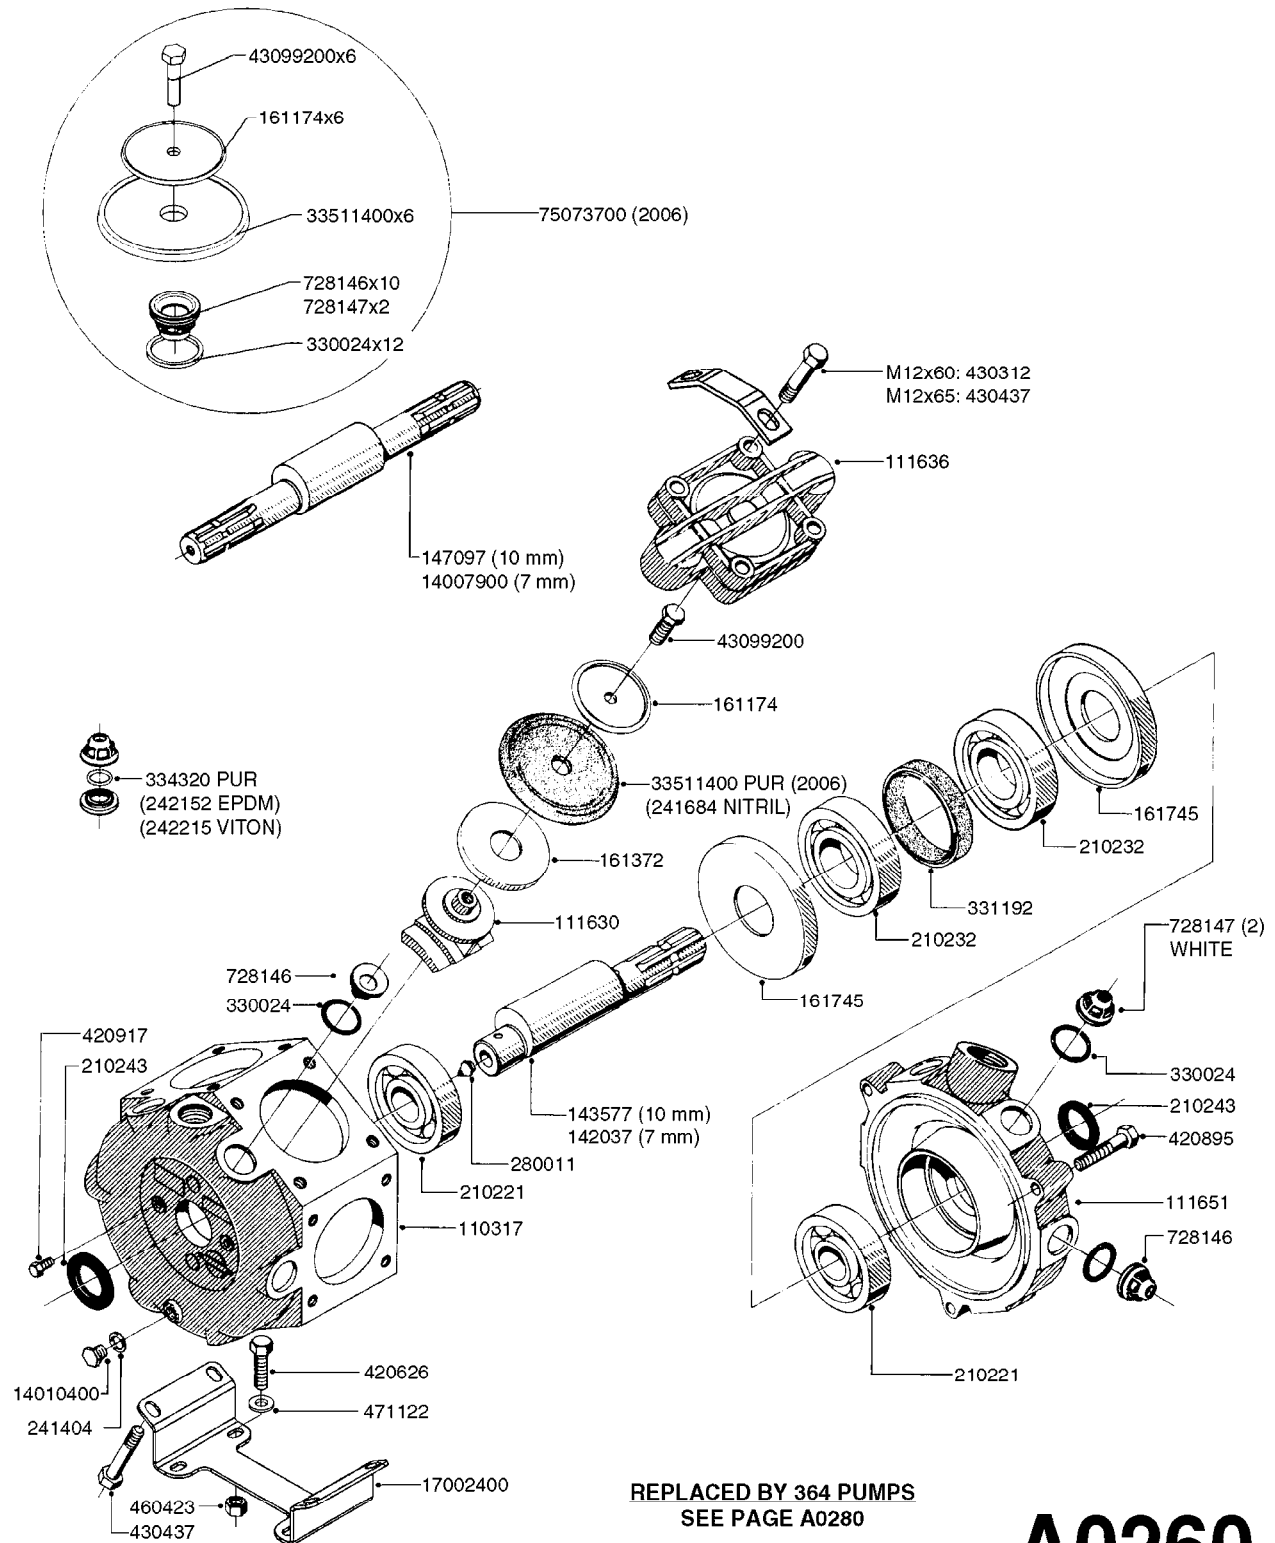

REPLACED BY 364 PUMPS
SEE PAGE A0280

A0260

PUMP - 363 W/MOUNTING BASE
A0260-HIN, 17:03:16

Page 1
Date 12.08.2020 8:27

parts-n°	order qty	description
110317	1	PUMP CASING MODEL 360/361 PNTD
111630	1	CONNECTING ROD 363/364-10 PUMP
111636	1	VALVE COVER 363 HEAVY DUTY
111651	1	CASTING F.363 1.5" PUMP(FRONT)
142037	1	CRANK SHAFT 361-20
143577	1	CRANK SHAFT F.363/462/463-10mm
147097	1	CRANK SHAFT 363-463/10 THROUGH
161174	1	DIAPHRAGM DISC SS 361/363/364 PUMP
161372	1	DIAPHRAGM BACKING DISC,320-361
161745	1	METAL SPACER F.363/463
210221	1	BEARING BALL 6407
210232	1	BEARING BALL 6310
210243	1	SEAL OIL 35 X 47 X 7
241404	1	DOWTY SEAL 1/4"
241684	1	DEICER PARTS: DIAPHRAGM MODEL 361 NITRIL
242152	1	O-RING D18.2X3 EPDM
242215	1	O-RING D18X3 VITON
280011	1	GREASE NIPPLE 1/8" SAE H TR
330024	1	O-RING D41,1/D34.5 X 3,5
331192	1	SPACER, MODEL 361/363
334320	1	O-RING D18X3 POLYURETHANE
420626	1	BOLT HEX 8.8 DEL M10X20 FT
420895	1	BOLT HEX 8.8 RAW M10X60
420917	1	BOLT HEX 8.8 RAW M8X12 FT
430312	1	BOLT HEX 8.8 M12X60
430437	1	BOLT HEX 8.8 RAW M12X65
460423	1	NUT HEX M10X1.50 LOCK DIN985A2 SS
471122	1	WASHER, M10, Ø20/10.5X 2.0, SS
728146	1	VALVE FOR 361(726890/707932)
728147	1	VALVE FOR 361 WHITE WITH HOLE
14007900	1	CRANK 363/462/463-7mm 540/THRU
14010400	1	PLUG 1/4" BSP
17002400	1	FOOT F. 36X PUMP, RED
33511400	1	DIAPHRAGM PUMP 361/361/363/364 PUR
43099200	1	BOLT HEX SS M12 X 30 DIN933 A4
75073700	1	PUMP KIT 361/363 "06"