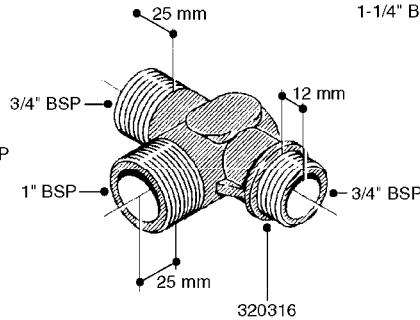

L0020

FITTINGS-T-PIECES, CAPS & ELBOWS
L0020-HIN, 01:01:16

Page 1
Date 12.08.2020 8:28

parts-n°	order qty	description
10053603	1	FITT. CAPNUT 2"BSP 5601
10194303	1	CAP BLANK 1 1/2 MCPHEE 210060
320047	1	FITT.DK CAPNUT 1/2" BSP
320106	1	FITT.DK CAPNUT 1" BSP
320272	1	FITT.DK CAPNUT 3/8" BSP
320316	1	FITT.DK TEE 3/4" X3/4" X1"BSP
320331	1	FITT.DK TEE 1" - 1" - 3/4" BSP
320342	1	FITT.DK EL 3/4"M X 1"F BSP
320563	1	FITT.DK 3 WAY 1/2" 110 DEG.
320677	1	NO LONGER AVAILABLE
320961	1	FITT.DK CAPNUT 1-1/2" BSP
321053	1	FITT.DK TEE 1/2 X1/2 X1/2" BSP
322072	1	FITT.DK TEE 3/8'X3/8'X3/8' BSP
322095	1	FITT.DK TEE 1-1/2 X1-1/4 X3/4" BSP
322138	1	FITT.DK ELB 1"M X 1"F BSP
330013	1	O-RING 2.5 X 10 PUR
330212	1	O-RING D19/D14X2.4 F.1/2"NUT
330326	1	O-RING D30/D24X2 F.1"NUT
331273	1	O-RING D44/D38X2 F.1-1/2"