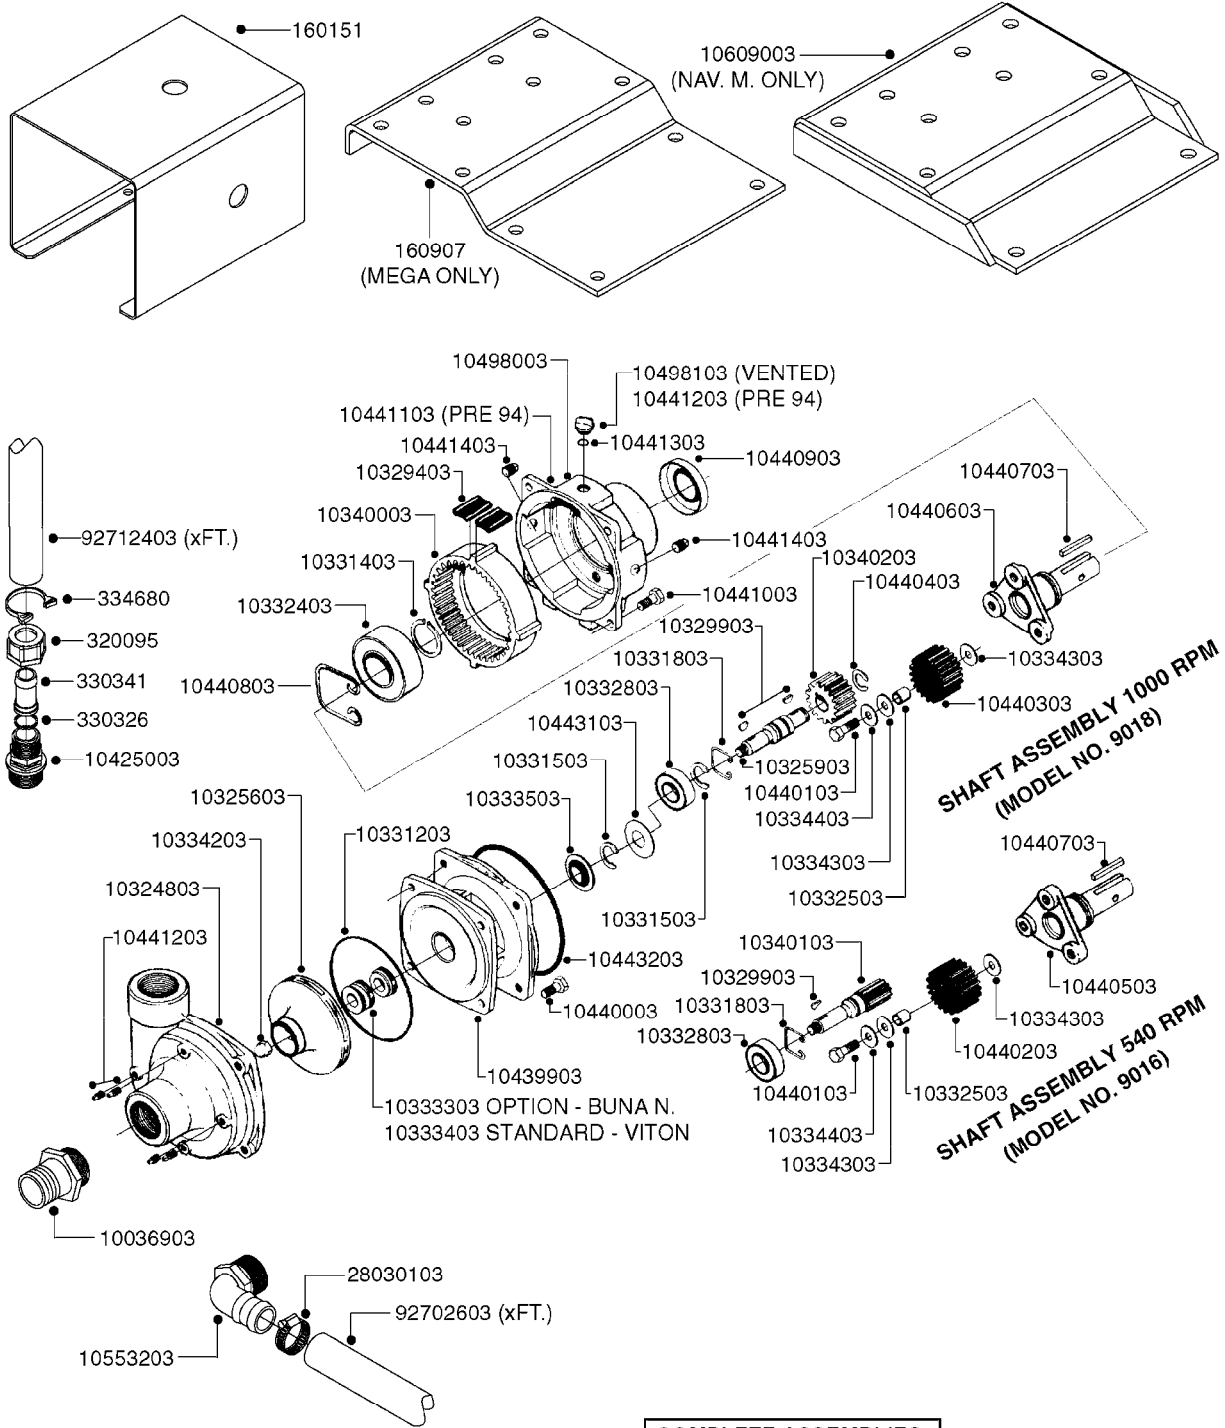

COMPLETE ASSEMBLIES
WHOLEGOODS ITEMS

COMPLETE PUMPS
10012903 - 9016C 540 RPM
10013103 - 9018C 1000RPM

Gear lube requirement: 6fl. oz. 80W90 Oil

A0470

PUMP 9016/9018 HYPRO CENT.
A0470-HIN, 01:01:16

Page 1

Date 12.08.2020 8:27

parts-n°	order qty	description
10012903	1	PUMP HYPRO C9016 540 RPM 90023
10013103	1	PUMP HYPRO 9018C CENT.1000 RPM
10036903	1	FITT.PO.HB 1.50X1.50 IMB1212
10324803	1	PUMP CASING
10325603	1	IMPELLER NYLON
10325903	1	IMPELLER SHAFT
10329403	1	CUSHION BUMPER
10329903	1	KEY WOODRUFF
10331203	1	O-RING
10331403	1	RING RETAINING
10331503	1	SNAP-RING
10331803	1	RING RETAINING
10332403	1	BEARING BALL
10332503	1	BEARING INNER RACE
10332803	1	BEARING BALL
10333303	1	SEAL KIT F. HYPRO 9016/18 BUNA
10333403	1	SEAL KIT F.HYPRO 9016/18 VITON
10333503	1	BEARING SHIELD & OIL SEAL
10334203	1	NUT HEX CAP HYPRO PUMP
10334303	1	WASHER 32OD X 19ID X 2.5TK PLA
10334403	1	WASHER 32OD X13ID X 1.5
10340003	1	RING GEAR
10340103	1	PINION GEARED IMPELLER SHAFT
10340203	1	SUN GEAR
10425003	1	FITT.PO.HN 1.25X1.00 MCPHEE
10439903	1	MOUNTING FLANGE ADAPTOR
10440003	1	SCREW HEX HEAD CAP
10440103	1	SCREW HEX HEAD CAP
10440203	1	GEAR W BGRS.540 RPM (DRIVER)
10440303	1	GEAR W BGRS. 1000 RPM (DRIVER)
10440403	1	RING RETAINER HYPRO 1K CENT.
10440503	1	DRIVER HUB 540 RPM
10440603	1	DRIVER HUB 1000 RPM
10440703	1	KEY SQ 1/4"x1-1/2"
10440803	1	RING RETAINER
10440903	1	OIL SEAL
10441003	1	SCREW HEX HEAD CAP
10441103	1	GEAR CASING
10441203	1	OIL FILL PLUG
10441303	1	O-RING
10441403	1	OIL PLUG
10443103	1	WASHER SEAL (PAPER)
10443203	1	O-RING
10498003	1	CASTING F.HYPRO 9016/18 (GEAR)
10498103	1	PLUG F.HYPRO GEAR CASTING 9016
10553203	1	FITT.PO.EL 1.5X1.5 HB BLACK
10609003	1	PUMP BASE HYPRO NAV.
160151	1	SHEILD FOR 9016 PUMP ESC
160907	1	MOUNT PLATE F.CENT.PUMP MEGA
28030103	1	CLAMP HOSE GEAR P5/4-S1.5"6724
320095	1	FITT.DK NUT 1" BSP
330326	1	O-RING D30/D24X2 F.1"NUT
330341	1	FITT.DK HB 1" F. 1" NUT
334680	1	CLAMP HOSE PLASTIC 1"
92702603	1	HOSE PVC SUCT GRAY 1-1/2"
92712403	1	HOSE R X1" X300PSI WP X0012"