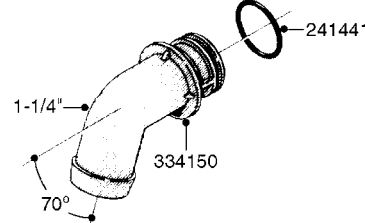

L0010

parts-n°	order qty	description
240085	1	O-RING D13,1/8,3X02,4 NITRIL
241441	1	O-RING D29.3X3
242594	1	O-RING D14 X 1.78 SCH.70-EPDM
320084	1	FITT.DK NUT 1/2" BSP
320095	1	FITT.DK NUT 1" BSP
320117	1	FITT.DK CONN.1/2"BSP F. 1" CAP
320187	1	FITT.DK CAP 3/8" BSP BLACK
320283	1	FITT.DK NUT 3/4"BSP
320821	1	FITT.DK NUT 1-1/2" BSP
321495	1	FITT.DK REDUC 1/4'BSP F.3/4'NT
321576	1	FITT.DK CONN 1/2"BSP F.3/4"NUT
330013	1	O-RING 2.5 X 10 PUR
330212	1	O-RING D19/D14X2.4 F.1/2"NUT
330326	1	O-RING D30/D24X2 F.1"NUT
330341	1	FITT.DK HB 1" F. 1" NUT
330595	1	O-RING D24.6/D20X2.1 -3/4"
330665	1	FITT.DK HB 3/4"F.1" NUT
330676	1	FITT.DK HB 3/8" F. 1/2" NUT
330687	1	FITT.DK HB 1/2" F. 1/2" NUT
330691	1	FITT.DK HB 3/4'F.3/4' NUT
330783	1	FITT.DK HB 3/8"F.3/8" NUT
331262	1	FITT.DK HB 1-1/2" F. 1-1/2"NUT
331273	1	O-RING D44/D38X2 F.1-1/2"
331446	1	FITT.DK HB 1" F.1-1/2" NUT
331807	1	FITT.DK HB 5/16" F.3/8" NUT
332286	1	FITT.DK HB 1/2" F. 3/4" NUT
332905	1	FITT.DK HB 1/2" F. 3/4" CAP
332927	1	FITT.DK PLUG F. NOZZLE TUBE
333292	1	FITT.DK HB 1"O'RING F.1-1/2"
333664	1	FITT.DK HB 5/16' F. 1/2' NUT
334044	1	FITT.DK HB 3/4' F. 3/4' CAP
334059	1	FITT.DK EL 1" 110 DEG.F.1-1/2"
334123	1	FITT.DK HB 1-1/4"O-RNG F.1-1/2"
334150	1	FITT.DK HB 1-1/4" 110 F.1-1/2"
390542	1	PLUG WASHER FOR 3/4'CAP NUT
716236	1	FITT.DK HB 1/2" ASSY. F. 3/4"
716413	1	FITT.DK PLUG ASSY. F.NOZ TUBE
717426	1	FITT.DK REDUC 1/4"BSP F.3/4"N
720856	1	FITT.DK 1/2'BSP ASSY.F.3/4'NUT
724621	1	FITT.DK HB 3/4"ASSY F.3/4" NUT