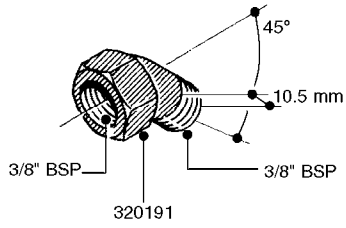

FITTINGS - HEXAGON NIPPLES
L0030-HIN, 01:01:16

L0030

FITTINGS - HEXAGON NIPPLES
L0030-HIN, 01:01:16

Page 1
Date 12.08.2020 8:28

parts-n°	order qty	description
10015303	1	FITT.PO.HN 1.00X1.00 M1000
10425003	1	FITT.PO.HN 1.25X1.00 MCPHEE
320132	1	FITT.DK HN 1" BSP
320176	1	FITT.DK HN 3/8"X1/2" BSP
320445	1	FITT.DK HN 1/4"X3/8" BSP
320655	1	FITT.DK HN 1/2"-1/2" BSP
320692	1	FITT.DK HN 3/8'BSPX1/4'NPT
320703	1	FITT.DK HN 3/8BSP X1/2 &1/4NPT
320725	1	FITT.DK NIPPLE 3/8"-3/8" BSP
320902	1	FITT.DK HN 3/8'X 1/4' BSP
390232	1	FITT.DK HN 1-1/2' X 1-1/4' BSP
390276	1	FITT.DK HN 1'BSP