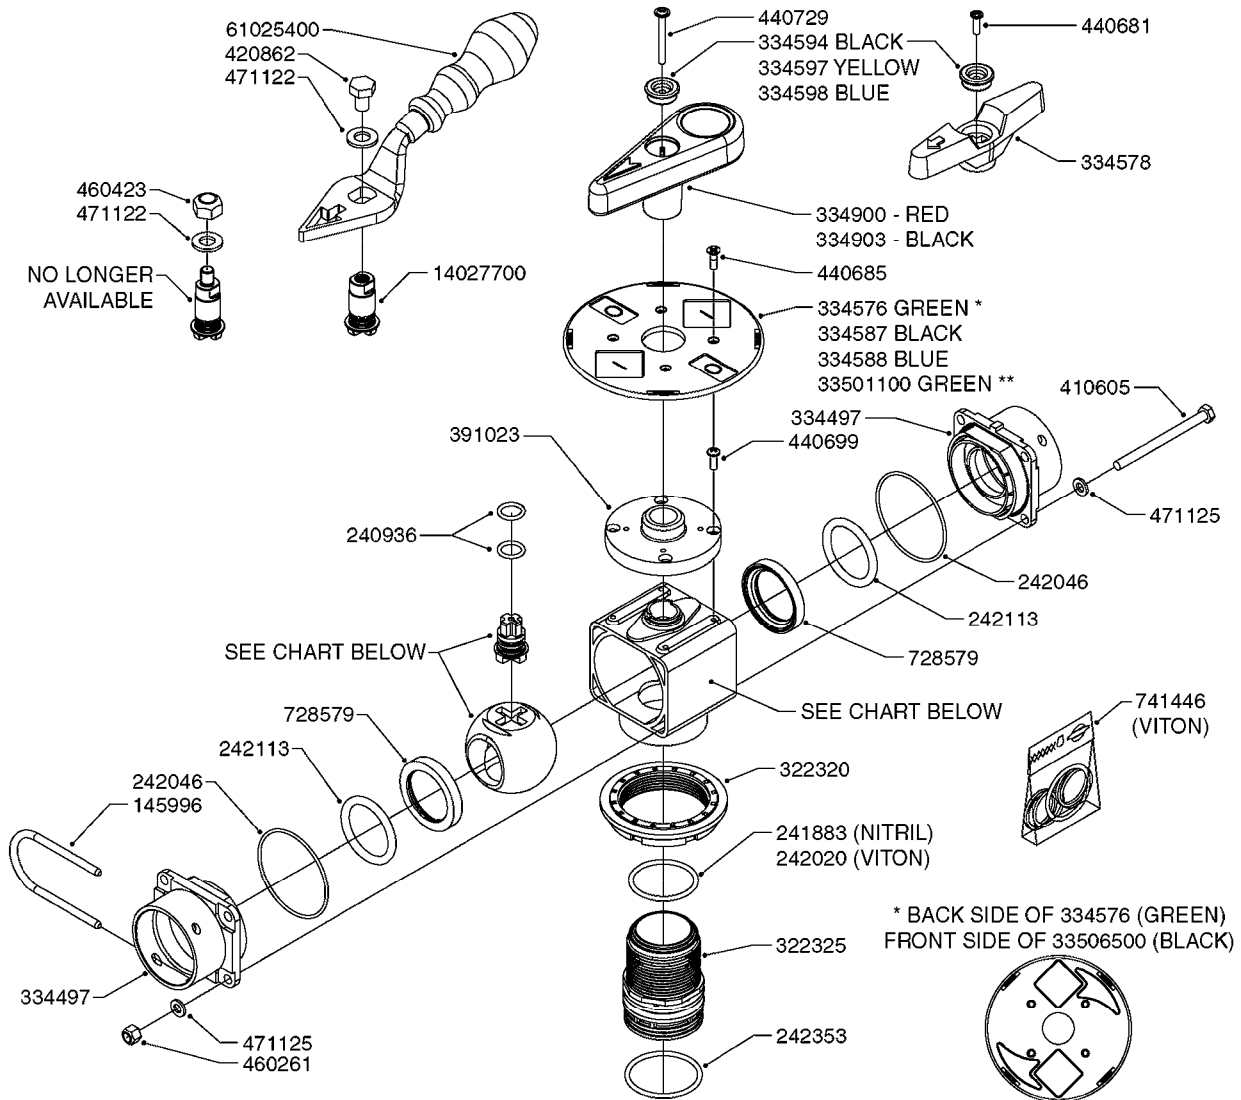

FOR S67 FITTINGS
SEE PAGE L0100

B0420

MANIFOLD SYSTEM - PRESSURE
B0420-HIN, 01:01:16

Page 1
Date 12.08.2020 8:28

parts-n°	order qty	description
145996	1	FITT.DK S-67 FORK
160353	1	BRACKET F.PRESSURE MANIFOLD
160918	1	BRACKET F. MANIFOLD CM
242353	1	O-RING 3 X 44.2 VITON
322224	1	FITT.DK S-67 TEE
322320	1	NUT F.3 WAY VALVE S56
334250	1	FITT.DK S-67 PLUG
334573	1	FITT.DK S-67 CONNECTOR
440675	1	SCREW F. PLASTIC 5X16 SS
841062	1	VALVE KIT S67 PRESS. MANIFOLD
841067	1	VALVE S67 PRESS.W/TEE MANIFOLD