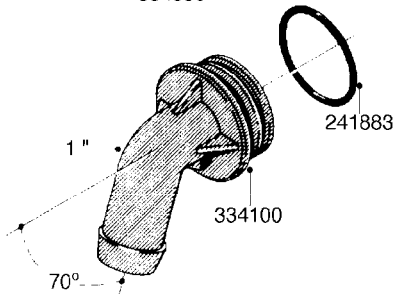

L0080

FITTINGS - S-53
L0080-HIN, 12:09:17

Page 1

Date 12.08.2020 8:28

Pos.	parts-n°	order qty	description
1	145995	1	FITT.DK S-53 FORK
2	241973	1	O-RING Ø3 X 44.2 70 SHORES NITRIL NITRIL (BLACK)
2	242353	1	O-RING 3 X 44.2 VITON VITON (BROWN)
3	242109	1	O-RING D32.2x3.0 NITRIL (BLACK)
3	242354	1	O-RING D32.2X3.0 VITON VITON (BROWN)
4	322103	1	FITT.DK S-53 BULKHEAD
5	322107	1	FITT.DK S-53 BULKHEAD NUT
6	322110	1	FITT.DK S-53 ELB. 1/2" BSP
7	322352	1	FITT.DK S-53 TEE
8	334229	1	FITT.DK S-53 STR.3/4"
9	334260	1	GASKET F. S-53 BULKHEAD
10	334564	1	FITT.DK S-67 TO S-53 ADAPTER
11	391100	1	FITT.DK S-53THREAD INS.1/2"BSP
12	726463	1	FITT.DK S53 BULKHEAD W/GASKET
13	726552	1	FIT.DK S-53X90 1/2" BSP,O-RING
14	726556	1	FITT.DK S-53 HB 1/2" W/O-RING
15	726558	1	FITT.DK S53 STR. 3/4" W.ORING
16	726559	1	FITT DK. S-53 HB 1" W/O-RING
17	726568	1	FITT.DK.S-53 HB 1/2"90 W/O-RING
18	726570	1	FITT.DK S-53 ELB.3/4" W.ORING
19	726571	1	FITT.DK S-53 ELB.1", W ORING
20	726578	1	FITT.DK S53 PLUG WITH O-RING
21	728561	1	FITT.DK. S67M - S53F REDUCER