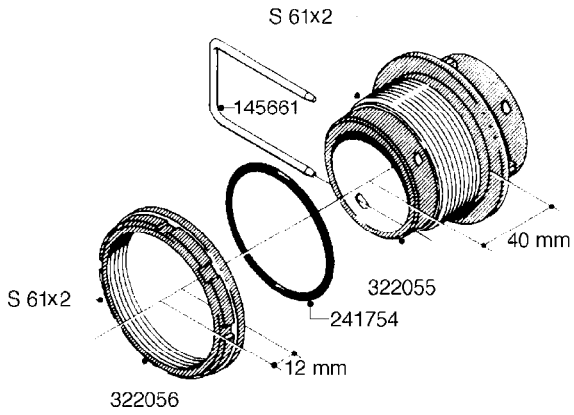

L0080

FITTINGS - S-53
L0080-HIN, 12:09:17

Page 1

Date 12.08.2020 8:28

Pos.	parts-n°	order qty	description
1	145995	1	FITT.DK S-53 FORK
2	241973	1	O-RING Ø3 X 44.2 70 SHORES NITRIL NITRIL (BLACK)
2	242353	1	O-RING 3 X 44.2 VITON VITON (BROWN)
3	242109	1	O-RING D32.2x3.0 NITRIL (BLACK)
3	242354	1	O-RING D32.2X3.0 VITON VITON (BROWN)
4	322103	1	FITT.DK S-53 BULKHEAD
5	322107	1	FITT.DK S-53 BULKHEAD NUT
6	322110	1	FITT.DK S-53 ELB. 1/2" BSP
7	322352	1	FITT.DK S-53 TEE
8	334229	1	FITT.DK S-53 STR.3/4"
9	334260	1	GASKET F. S-53 BULKHEAD
10	334564	1	FITT.DK S-67 TO S-53 ADAPTER
11	391100	1	FITT.DK S-53THREAD INS.1/2"BSP
12	726463	1	FITT.DK S53 BULKHEAD W/GASKET
13	726552	1	FIT.DK S-53X90 1/2" BSP,O-RING
14	726556	1	FITT.DK S-53 HB 1/2" W/O-RING
15	726558	1	FITT.DK S53 STR. 3/4" W.ORING
16	726559	1	FITT DK. S-53 HB 1" W/O-RING
17	726568	1	FITT.DK.S-53 HB 1/2"90 W/O-RING
18	726570	1	FITT.DK S-53 ELB.3/4" W.ORING
19	726571	1	FITT.DK S-53 ELB.1", W ORING
20	726578	1	FITT.DK S53 PLUG WITH O-RING
21	728561	1	FITT.DK. S67M - S53F REDUCER