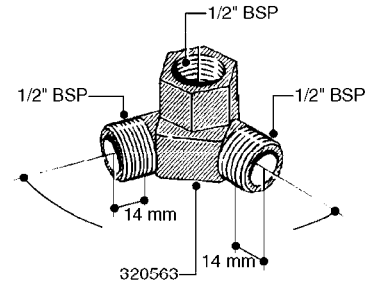

L0020

FITTINGS-T-PIECES, CAPS & ELBOWS
L0020-HIN, 01:01:16

Page 1
Date 12.08.2020 8:28

parts-n°	order qty	description
10053603	1	FITT. CAPNUT 2"BSP 5601
10194303	1	CAP BLANK 1 1/2 MCPHEE 210060
320047	1	FITT.DK CAPNUT 1/2" BSP
320106	1	FITT.DK CAPNUT 1" BSP
320272	1	FITT.DK CAPNUT 3/8" BSP
320316	1	FITT.DK TEE 3/4" X3/4" X1"BSP
320331	1	FITT.DK TEE 1" - 1" - 3/4" BSP
320342	1	FITT.DK EL 3/4"M X 1"F BSP
320563	1	FITT.DK 3 WAY 1/2" 110 DEG.
320677	1	NO LONGER AVAILABLE
320961	1	FITT.DK CAPNUT 1-1/2" BSP
321053	1	FITT.DK TEE 1/2 X1/2 X1/2" BSP
322072	1	FITT.DK TEE 3/8'X3/8'X3/8' BSP
322095	1	FITT.DK TEE 1-1/2 X1-1/4 X3/4" BSP
322138	1	FITT.DK ELB 1"M X 1"F BSP
330013	1	O-RING 2.5 X 10 PUR
330212	1	O-RING D19/D14X2.4 F.1/2"NUT
330326	1	O-RING D30/D24X2 F.1"NUT
331273	1	O-RING D44/D38X2 F.1-1/2"