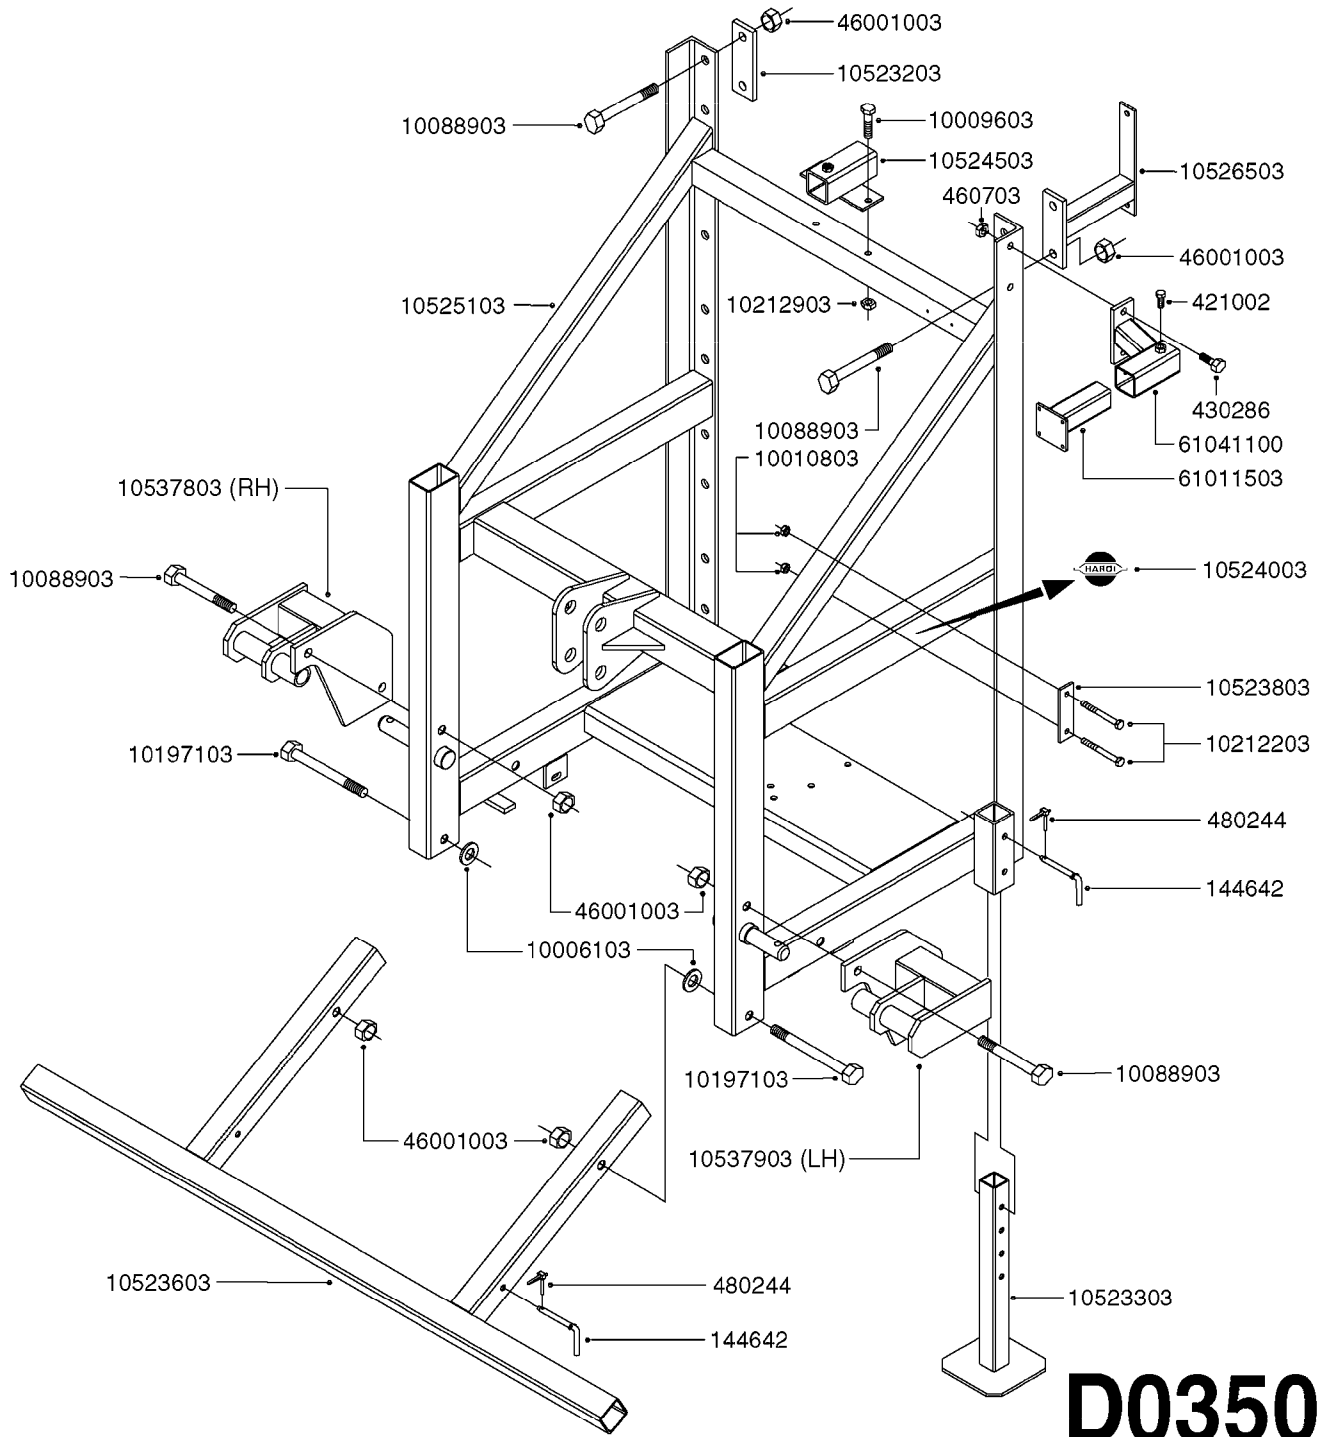

BOOM EAGLE 3PT CENTER STAND
D0350-HIN, 01:01:16

Page 1

Date 12.08.2020 8:28

parts-n°	order qty	description
144642	1	LOCKING PAWL D10X65MM
421002	1	BOLT HEX 8.8 DEL M10X30 FT DIN933
430286	1	BOLT HEX 8.8 DEL M12X30 FT
460703	1	NUT HEX M12X1.75 LOCK DIN985A2 SS
480244	1	PIN SNAP D4.5
10006103	1	WASHER PLATE 5/8
10009603	1	BOLT HEX 3/8 NC GR.2 01.00"
10010803	1	NUT HEX NC (NYLON LOCK) 5/16
10088903	1	BOLT HEX 5/8 NC GR.2 03.50"
10197103	1	BOLT HEX 5/8 NC GR.5 05.00"
10212203	1	BOLT HEX 5/16 NC GR.5 03.00"
10212903	1	NUT HEX NC (NYLON LOCK) 3/8"
10523203	1	PLATE CLAMP F.3PT.BOOM
10523303	1	STAND REAR W/M F.3PT.BOOM
10523603	1	STAND FRONT W/M F.3PT BOOM
10523803	1	CLAMP PLATE F.SCF 3PT.BOOM
10524003	1	DECAL COMPANY 3.5"X2.7"
10524503	1	MOUNT BKT.F.EC 3PT.BOOM
10525103	1	FRAME W/M WITH PINS F/3PT.
10526503	1	BKT CLEAN WATER BOTTLE 3PT.
10537803	1	BKT.W/M RH CAT.3 QUICK HITCH
10537903	1	BKT.W/M LH CAT.3 QUICK HITCH
46001003	1	NUT HEX 5/8"-11 NYLOCK
61011503	1	PRESSURE REGULATOR MOUNT BRKT.
61041100	1	CONTROL POST F. MEGA