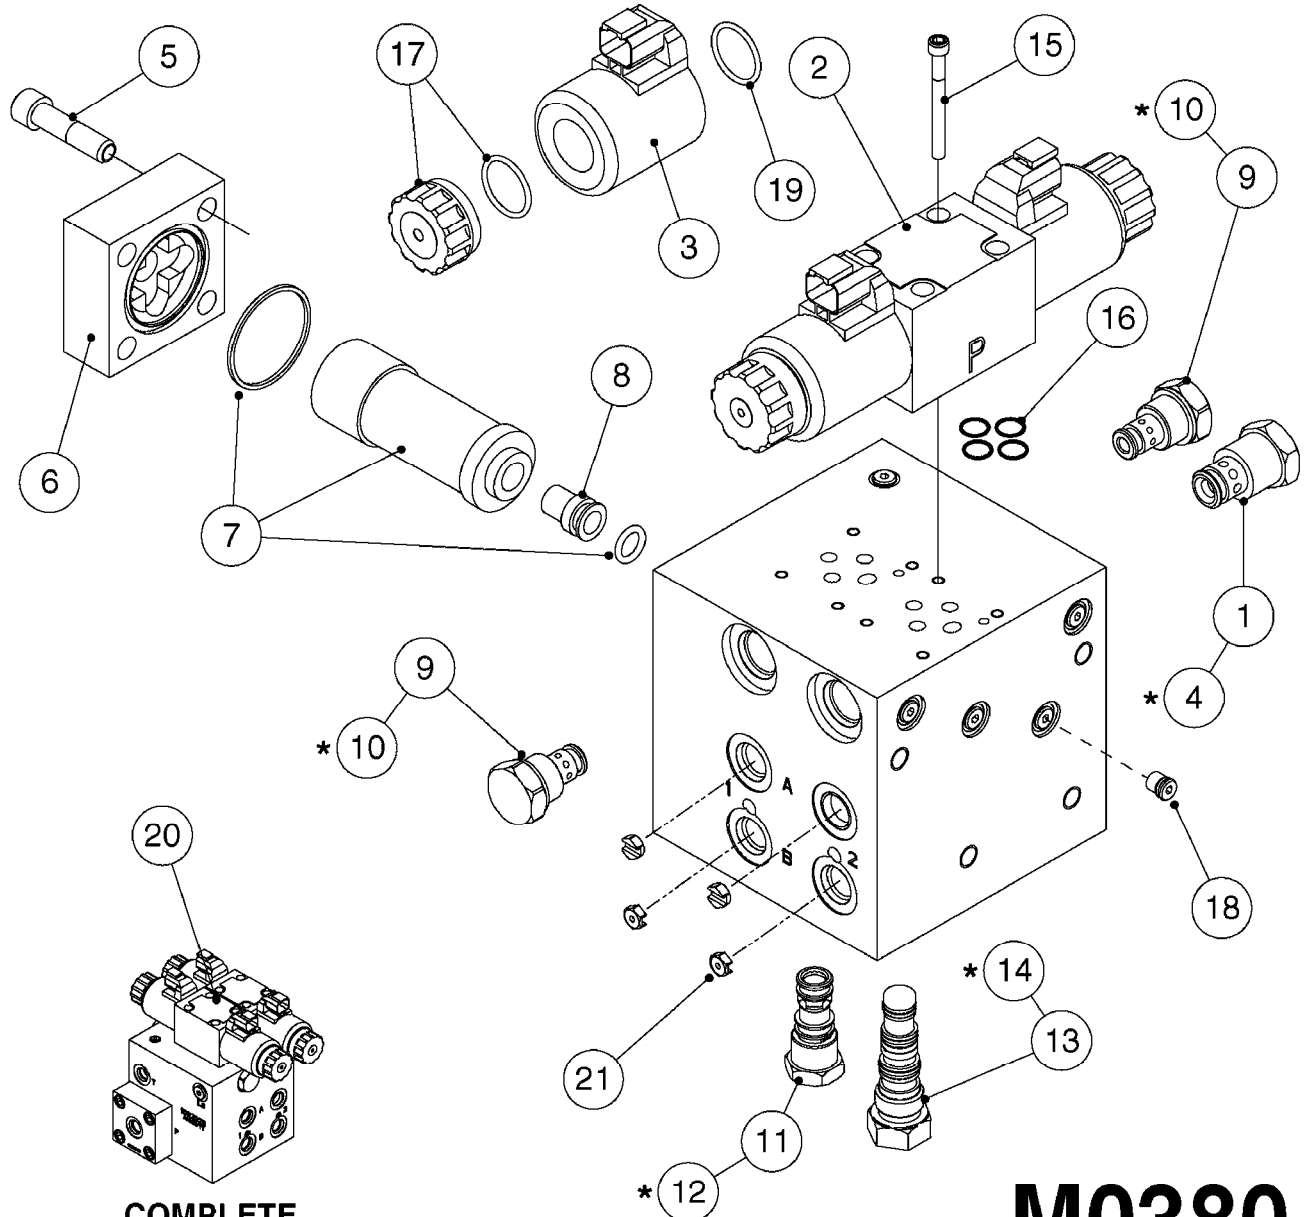

NORAC UC5 BOOM HEIGHT CONTROL
M0370-HIN, 16:10:18

Page 1
Date 12.08.2020 8:28

Pos.	parts-n°	order qty	description
1	26022703	1	CABLE, INTERFACE, TILT, NORAC UC5
2	26023503	1	CABLE UC5 INTERFACE MAIN AMP
3	26032600	1	CABLE UC5 NETWORK 14 AWG 10M
4	26043000	1	NORAC UC5 NETWORK 2 PIN PLUG
5	26043300	1	CABLE UC5 VALVE 2PIN/2PIN DT
6	26043400	1	NORAC UC5 CONTROLLER MODULE
7	26043500	1	NORAC UC5 VALVE MODULE
8	26043600	1	MODULE, INPUT, NORAC UC5
9	26043700	1	SENSOR, NORAC, UC5, ULTRASONIC
10	26043800	1	NORAC UC5 - UC7 NETWORK COUPLER 2-WAY
11	26043900	1	NORAC UC5 - UC7 NETWORK COUPLER 8-WAY
12	26044200	1	CABLE UC5 - UC7 NETWORK 18 AWG 20M
13	26023803	1	NORAC UC5 ROLL SENSOR OLD STYLE NORAC P/N 43740
13	26044300	1	UC5 - UC7 ROLL SENSOR VER. 2 NEW STYLE NORAC P/N 43741
14	26044400	1	NORAC UC5 - UC7 COUPLER 2-WAY/TERM.
15	26047100	1	CABLE UC5 NETWORK 14 AWG 1M
16	26049900	1	CABLE UC5 NETWORK 14 AWG 3M
17	26057900	1	UC5 - UC7 NETWORK 6 PIN PLUG '13
18	26058000	1	NORAC UC5 - UC7 NETWORK 12-PIN PLUG
19	26084700	1	Mesh Kit Ultrasonic Sensor FOR 2018 AND NEWER SENSORS
19	28098003	1	MESH AND CLIP KIT, NORAC FOR PRE-2018 SENSORS
20	28050303	1	NORAC RUBBER TOP&BOLT F.SENSOR DIA.30MMX30MMX8MM
21	28055503	1	NORAC VALVE MOUNTING HARDWARE
22	28086600	1	FOAM DISC F. SENSOR NORAC
23	78216100	1	NORAC VALVE BLOCK COMP, DEUTSCH CON.