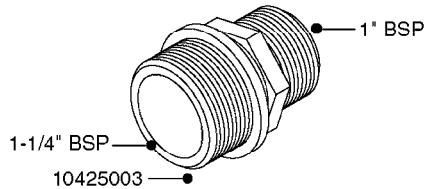

FITTINGS - HEXAGON NIPPLES
L0030-HIN, 01:01:16

L0030

FITTINGS - HEXAGON NIPPLES
L0030-HIN, 01:01:16

Page 1
Date 12.08.2020 8:28

parts-n°	order qty	description
10015303	1	FITT.PO.HN 1.00X1.00 M1000
10425003	1	FITT.PO.HN 1.25X1.00 MCPHEE
320132	1	FITT.DK HN 1" BSP
320176	1	FITT.DK HN 3/8"X1/2" BSP
320445	1	FITT.DK HN 1/4"X3/8" BSP
320655	1	FITT.DK HN 1/2"-1/2" BSP
320692	1	FITT.DK HN 3/8'BSPX1/4'NPT
320703	1	FITT.DK HN 3/8BSP X1/2 &1/4NPT
320725	1	FITT.DK NIPPLE 3/8"-3/8" BSP
320902	1	FITT.DK HN 3/8'X 1/4' BSP
390232	1	FITT.DK HN 1-1/2' X 1-1/4' BSP
390276	1	FITT.DK HN 1'BSP