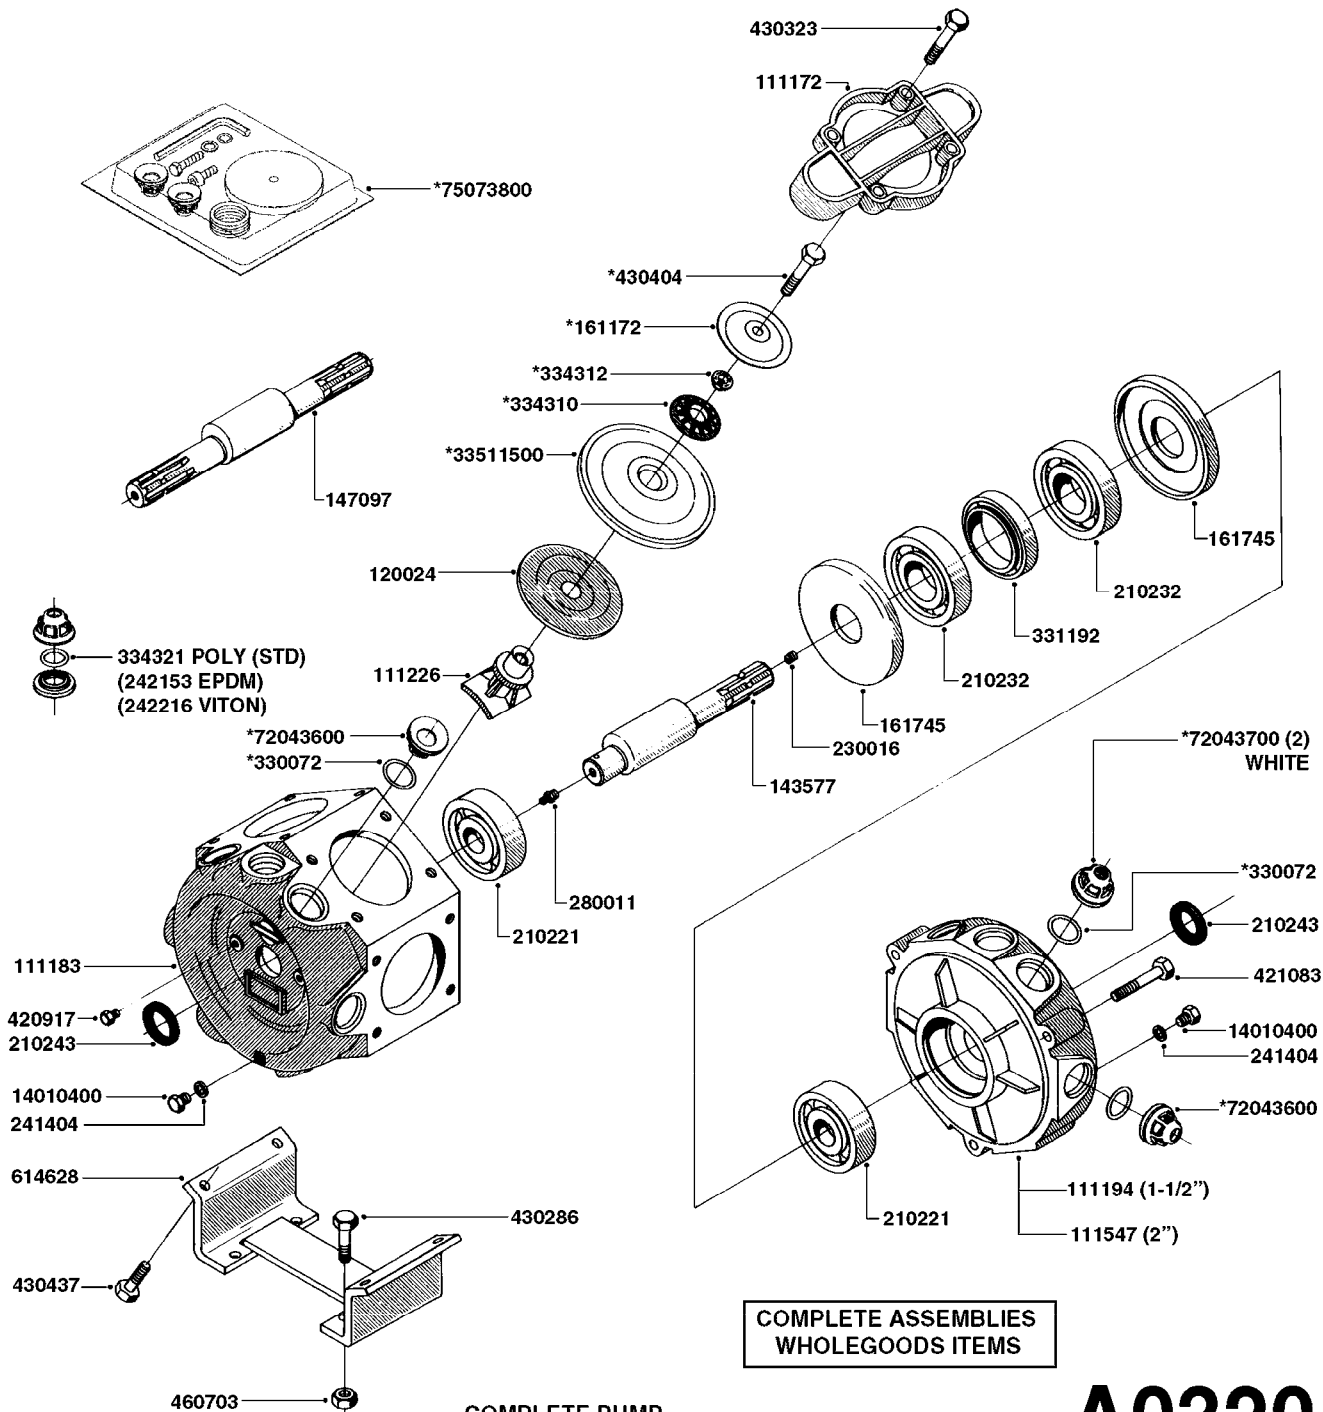

COMPLETE ASSEMBLIES
WHOLEGOODS ITEMS

COMPLETE PUMP
(NLA) REPLACED BY 464 PUMP (SEE PAGE A0350)

A0320

PUMP - 462 W/MOUNTING BASE
A0320-HIN, 01:01:16

Page 1
Date 12.08.2020 8:27

parts-n°	order qty	description
111172	1	VALVE CHAMBER 460 (PAINTED)
111183	1	PUMP CASTING 460-463 (PAINTED)
111194	1	PUMP CASTING FT.460 (PAINTED)
111226	1	CONNECTING ROD MODEL 460
111547	1	PUMP FRONT 460-463-2' (PAINT)
120024	1	DIAPHRAGM BACK DISC 1200-1300
143577	1	CRANK SHAFT F.363/462/463-10mm
147097	1	CRANK SHAFT 363-463/10 THROUGH
161172	1	DIAPHRAGM DISC F. 1203/1303
161745	1	METAL SPACER F.363/463
210221	1	BEARING BALL 6407
210232	1	BEARING BALL 6310
210243	1	SEAL OIL 35 X 47 X 7
230016	1	PLUG 1/8' BSP TYPE P
241404	1	DOWTY SEAL 1/4"
242153	1	O-RING D26X4 EPDM
242216	1	O-RING VITON F/1202/1302/462
280011	1	GREASE NIPPLE 1/8' SAE H TR
330072	1	O-RING D53.5/D45.5X4
331192	1	SPACER, MODEL 361/363
334310	1	NYLON WASHER 1202/1302/462
334312	1	PLASTIC SPACER F/462
334321	1	O-RING POLY. 34.0x26.0x4.0
420917	1	BOLT HEX 8.8 RAW M8X12 FT
421083	1	BOLT HEX 8.8 DEL M10X65
430286	1	BOLT HEX 8.8 DEL M12X30 FT
430323	1	BOLT HEX 8.8 DEL M12X60
430404	1	BOLT HEX 8.8 DEL M12X50
430437	1	BOLT HEX 8.8 RAW M12X65
460703	1	NUT HEX M12X1.75 LOCK DIN985A2 SS
614628	1	FOOT F. 46X PUMP, RED
14010400	1	PLUG 1/4" BSP
33511500	1	DIAPHRAGM 462 PUR 2006
72043600	1	VALVE FOR 462/463
72043700	1	VALVE FOR 462/463 W.VENT HOLE
75073800	1	PUMP KIT 461/462 "06"