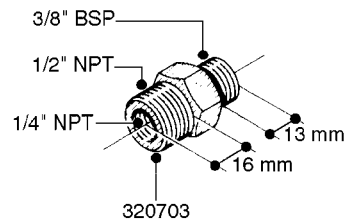

FITTINGS - HEXAGON NIPPLES
L0030-HIN, 01:01:16

L0030

FITTINGS - HEXAGON NIPPLES
L0030-HIN, 01:01:16

Page 1
Date 12.08.2020 8:28

parts-n°	order qty	description
10015303	1	FITT.PO.HN 1.00X1.00 M1000
10425003	1	FITT.PO.HN 1.25X1.00 MCPHEE
320132	1	FITT.DK HN 1" BSP
320176	1	FITT.DK HN 3/8"X1/2" BSP
320445	1	FITT.DK HN 1/4"X3/8" BSP
320655	1	FITT.DK HN 1/2"-1/2" BSP
320692	1	FITT.DK HN 3/8'BSPX1/4'NPT
320703	1	FITT.DK HN 3/8BSP X1/2 &1/4NPT
320725	1	FITT.DK NIPPLE 3/8"-3/8" BSP
320902	1	FITT.DK HN 3/8'X 1/4' BSP
390232	1	FITT.DK HN 1-1/2' X 1-1/4' BSP
390276	1	FITT.DK HN 1'BSP