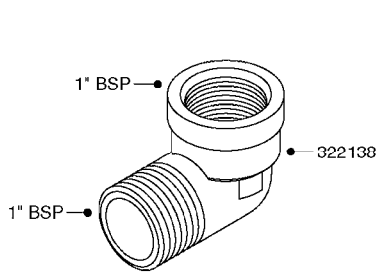

L0020

FITTINGS-T-PIECES, CAPS & ELBOWS
L0020-HIN, 01:01:16

Page 1
Date 12.08.2020 8:28

parts-n°	order qty	description
10053603	1	FITT. CAPNUT 2"BSP 5601
10194303	1	CAP BLANK 1 1/2 MCPHEE 210060
320047	1	FITT.DK CAPNUT 1/2" BSP
320106	1	FITT.DK CAPNUT 1" BSP
320272	1	FITT.DK CAPNUT 3/8" BSP
320316	1	FITT.DK TEE 3/4" X3/4" X1"BSP
320331	1	FITT.DK TEE 1" - 1" - 3/4" BSP
320342	1	FITT.DK EL 3/4"M X 1"F BSP
320563	1	FITT.DK 3 WAY 1/2" 110 DEG.
320677	1	NO LONGER AVAILABLE
320961	1	FITT.DK CAPNUT 1-1/2" BSP
321053	1	FITT.DK TEE 1/2 X1/2 X1/2" BSP
322072	1	FITT.DK TEE 3/8'X3/8'X3/8' BSP
322095	1	FITT.DK TEE 1-1/2 X1-1/4 X3/4" BSP
322138	1	FITT.DK ELB 1"M X 1"F BSP
330013	1	O-RING 2.5 X 10 PUR
330212	1	O-RING D19/D14X2.4 F.1/2"NUT
330326	1	O-RING D30/D24X2 F.1"NUT
331273	1	O-RING D44/D38X2 F.1-1/2"