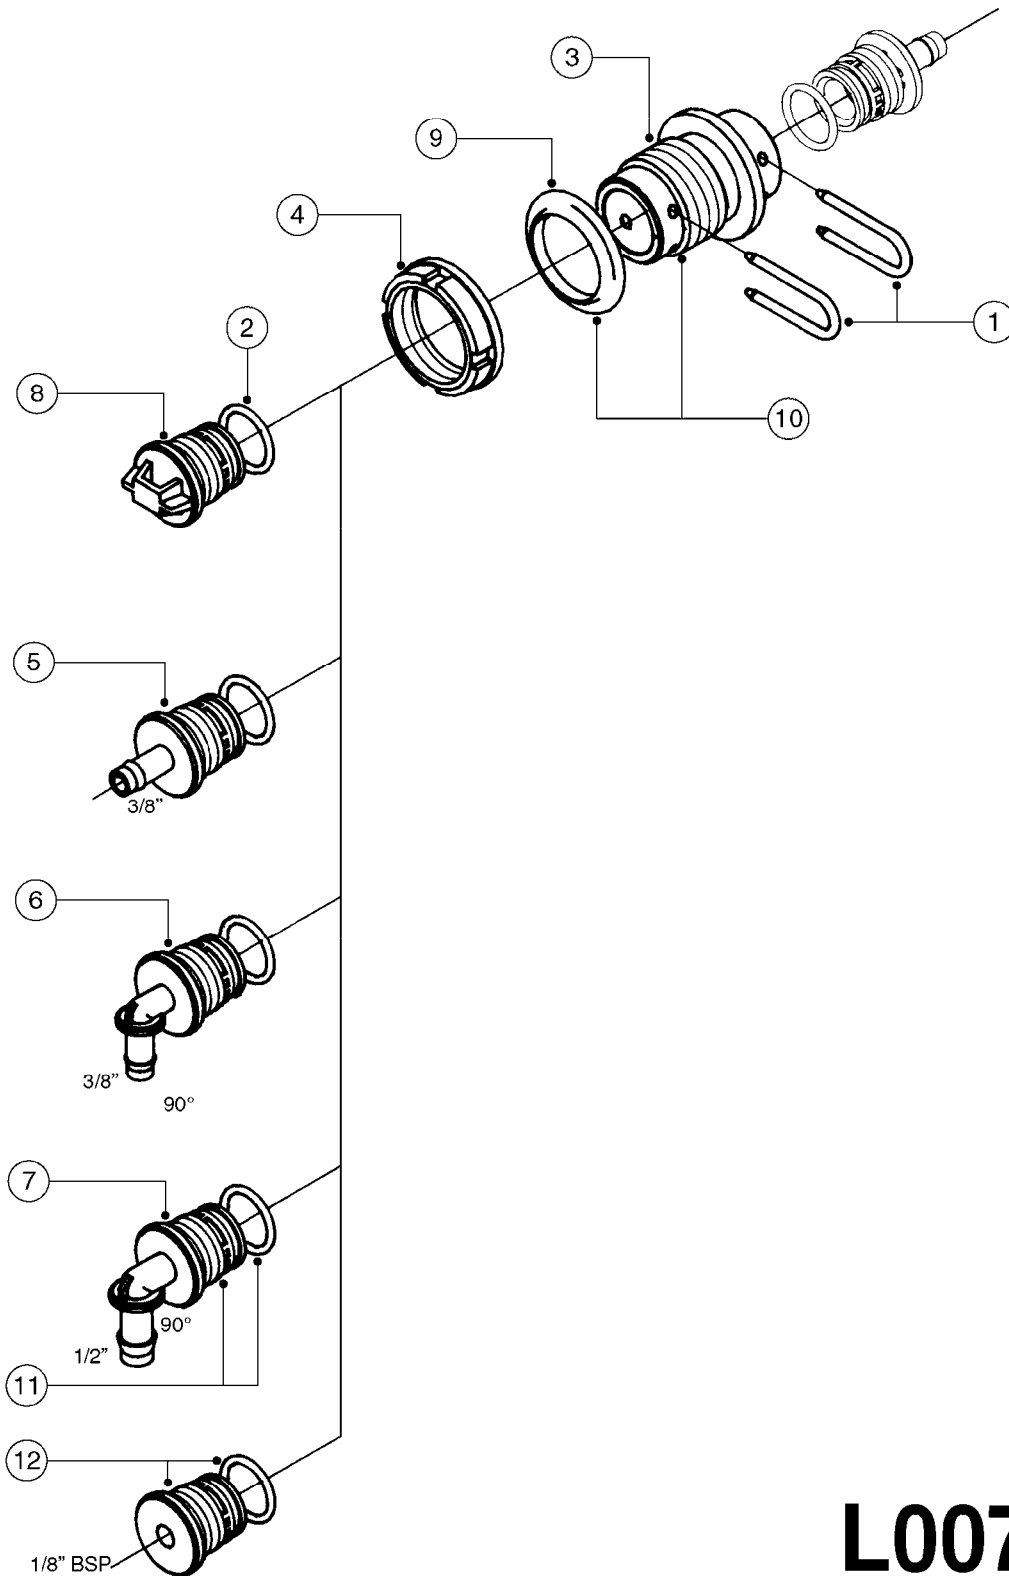

L0070

FITTINGS - S-40
L0070-HIN, 13:09:17

Page 1

Date 12.08.2020 8:28

Pos.	parts-n°	order qty	description
1	145994	1	FITT.DK S-40 FORK
2	242108	1	O-RING 3 X 19,2 70SH NITRIL NITRIL (BLACK)
2	242355	1	O-RING D19.2X3.0 VITON F.S-40 VITON (BROWN)
3	322102	1	FITT.DK S-40 BULKHEAD
4	322106	1	FITT.DK S-40 BULKHEAD NUT
5	334225	1	FITT.DK S-40 STR.3/8"
6	334237	1	FITT.DK S-40 ELB.3/8"
7	334238	1	FITT.DK S-40 ELB.1/2"
8	334248	1	FITT.DK S-40 PLUG
9	334259	1	GASKET F. S-40 BULKHEAD
10	726462	1	FITT. S40 BULKHEAD W.GASKET
11	726567	1	FITT.DK S-40 ELB.1/2" W.O-RING
12	726693	1	FITT.DK S-40 PLUG 1/8BSP ORING