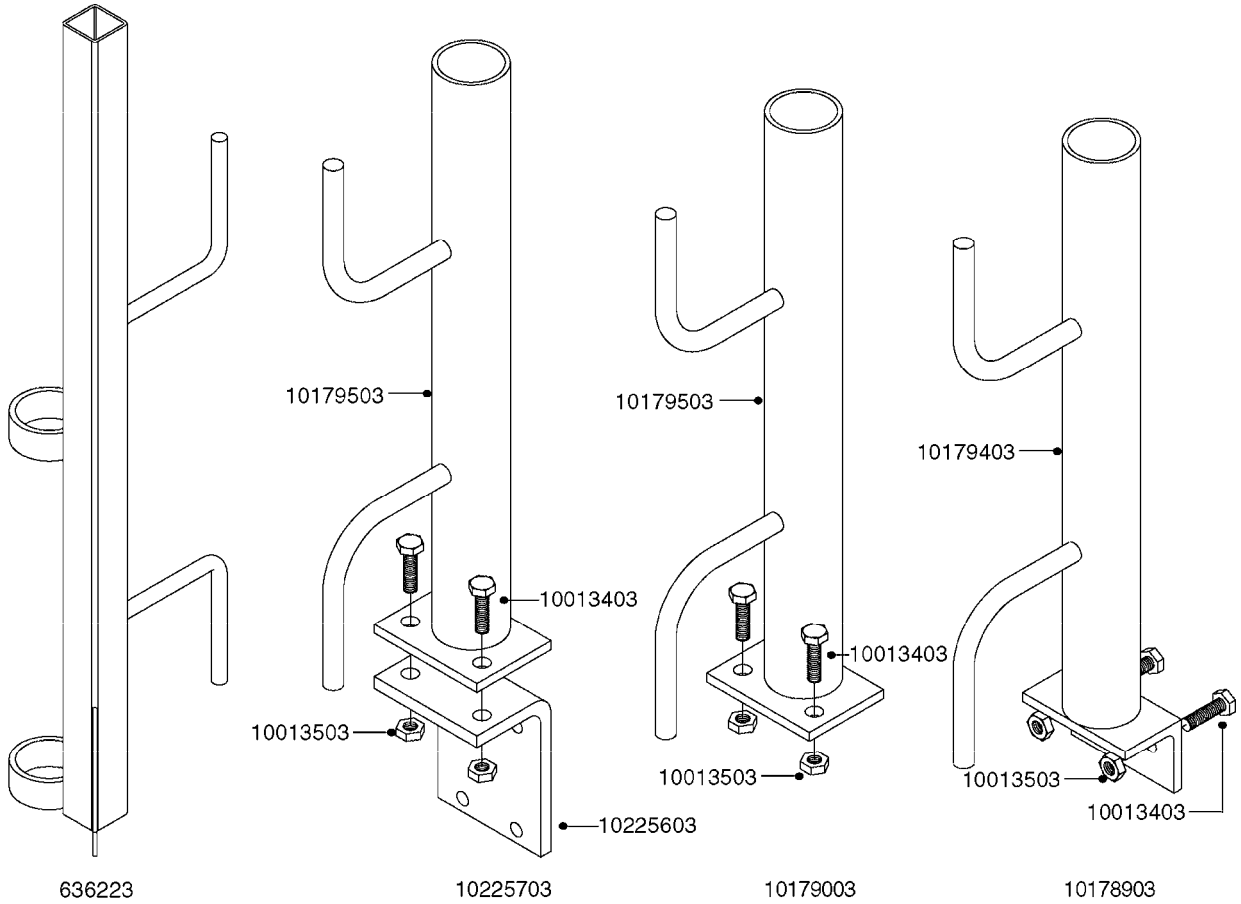

K0520

HOSE WRAPS
K0520-HIN, 05:12:19

Page 1
Date 12.08.2020 8:28

parts-n°	order qty	description
241965	1	O-RING Ø12.1 X 1.6 NITRILE
242007	1	O-RING Ø9.1 X 1.6 NITRILE
281551	1	BALL VALVE 1/2"
320084	1	FITT.DK NUT 1/2" BSP
330212	1	O-RING D19/D14X2.4 F.1/2"NUT
330326	1	O-RING D30/D24X2 F.1"NUT
330676	1	FITT.DK HB 3/8" F. 1/2" NUT
330687	1	FITT.DK HB 1/2" F. 1/2" NUT
334190	1	FITT.DK HB 1/2' F. PISTOL 60S
334533	1	CLAMP HOSE PLASTIC 3/8"
334534	1	CLAMP HOSE PLASTIC 1/2"
636223	1	POST 12 VOLT TR30
712471	1	AGITATION VALVE ASSY. ON/OFF
843196	1	SPRAY GUN KIT TYPE 60 SHORT
843197	1	HANDGUN KIT TYPE 60 LONG
10013403	1	BOLT HEX 3/8-16X1 1/4 HCS Z5
10013503	1	NUT HEX NC 3/8"
10178903	1	WRAP HOSE SIDE MOUNT PLATE
10179003	1	WRAP HOSE BOTTOM PLATE MOUNT
10179403	1	WRAP WELDMENT FOR HI101789
10179503	1	WRAP WELDMENT FOR HI101790
10225603	1	BKT.FOR HOSE WRAP MOUNT NL NK
10225703	1	WRAP HOSE BDL.BOTTOM PLATE
92701703	1	HOSE R X3/8" X300PSI WP X0012"
92702103	1	HOSE R X1/2" X300PSI WP X0012"