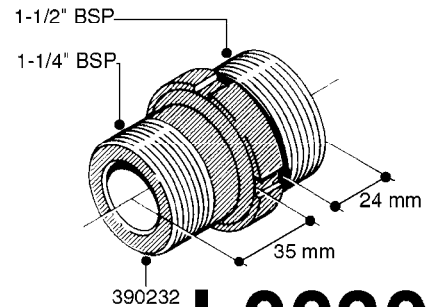

L0020

FITTINGS-T-PIECES, CAPS & ELBOWS
L0020-HIN, 01:01:16

Page 1
Date 12.08.2020 8:28

parts-n°	order qty	description
10053603	1	FITT. CAPNUT 2"BSP 5601
10194303	1	CAP BLANK 1 1/2 MCPHEE 210060
320047	1	FITT.DK CAPNUT 1/2" BSP
320106	1	FITT.DK CAPNUT 1" BSP
320272	1	FITT.DK CAPNUT 3/8" BSP
320316	1	FITT.DK TEE 3/4" X3/4" X1"BSP
320331	1	FITT.DK TEE 1" - 1" - 3/4" BSP
320342	1	FITT.DK EL 3/4"M X 1"F BSP
320563	1	FITT.DK 3 WAY 1/2" 110 DEG.
320677	1	NO LONGER AVAILABLE
320961	1	FITT.DK CAPNUT 1-1/2" BSP
321053	1	FITT.DK TEE 1/2 X1/2 X1/2" BSP
322072	1	FITT.DK TEE 3/8'X3/8'X3/8' BSP
322095	1	FITT.DK TEE 1-1/2 X1-1/4 X3/4" BSP
322138	1	FITT.DK ELB 1"M X 1"F BSP
330013	1	O-RING 2.5 X 10 PUR
330212	1	O-RING D19/D14X2.4 F.1/2"NUT
330326	1	O-RING D30/D24X2 F.1"NUT
331273	1	O-RING D44/D38X2 F.1-1/2"

FITTINGS - HEXAGON NIPPLES
L0030-HIN, 01:01:16

L0030

FITTINGS - HEXAGON NIPPLES
L0030-HIN, 01:01:16

Page 1
Date 12.08.2020 8:28

parts-n°	order qty	description
10015303	1	FITT.PO.HN 1.00X1.00 M1000
10425003	1	FITT.PO.HN 1.25X1.00 MCPHEE
320132	1	FITT.DK HN 1" BSP
320176	1	FITT.DK HN 3/8"X1/2" BSP
320445	1	FITT.DK HN 1/4"X3/8" BSP
320655	1	FITT.DK HN 1/2"-1/2" BSP
320692	1	FITT.DK HN 3/8'BSPX1/4'NPT
320703	1	FITT.DK HN 3/8BSP X1/2 &1/4NPT
320725	1	FITT.DK NIPPLE 3/8"-3/8" BSP
320902	1	FITT.DK HN 3/8'X 1/4' BSP
390232	1	FITT.DK HN 1-1/2' X 1-1/4' BSP
390276	1	FITT.DK HN 1'BSP