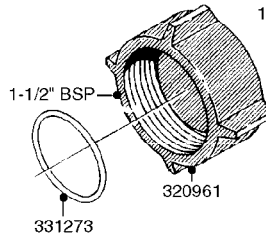

L0020

FITTINGS-T-PIECES, CAPS & ELBOWS
L0020-HIN, 01:01:16

Page 1
Date 12.08.2020 8:28

parts-n°	order qty	description
10053603	1	FITT. CAPNUT 2"BSP 5601
10194303	1	CAP BLANK 1 1/2 MCPHEE 210060
320047	1	FITT.DK CAPNUT 1/2" BSP
320106	1	FITT.DK CAPNUT 1" BSP
320272	1	FITT.DK CAPNUT 3/8" BSP
320316	1	FITT.DK TEE 3/4" X3/4" X1"BSP
320331	1	FITT.DK TEE 1" - 1" - 3/4" BSP
320342	1	FITT.DK EL 3/4"M X 1"F BSP
320563	1	FITT.DK 3 WAY 1/2" 110 DEG.
320677	1	NO LONGER AVAILABLE
320961	1	FITT.DK CAPNUT 1-1/2" BSP
321053	1	FITT.DK TEE 1/2 X1/2 X1/2" BSP
322072	1	FITT.DK TEE 3/8'X3/8'X3/8' BSP
322095	1	FITT.DK TEE 1-1/2 X1-1/4 X3/4" BSP
322138	1	FITT.DK ELB 1"M X 1"F BSP
330013	1	O-RING 2.5 X 10 PUR
330212	1	O-RING D19/D14X2.4 F.1/2"NUT
330326	1	O-RING D30/D24X2 F.1"NUT
331273	1	O-RING D44/D38X2 F.1-1/2"