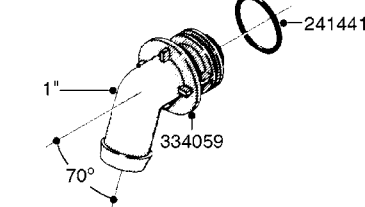

L0010

parts-n°	order qty	description
240085	1	O-RING D13,1/8,3X02,4 NITRIL
241441	1	O-RING D29.3X3
242594	1	O-RING D14 X 1.78 SCH.70-EPDM
320084	1	FITT.DK NUT 1/2" BSP
320095	1	FITT.DK NUT 1" BSP
320117	1	FITT.DK CONN.1/2"BSP F. 1" CAP
320187	1	FITT.DK CAP 3/8" BSP BLACK
320283	1	FITT.DK NUT 3/4"BSP
320821	1	FITT.DK NUT 1-1/2" BSP
321495	1	FITT.DK REDUC 1/4'BSP F.3/4'NT
321576	1	FITT.DK CONN 1/2"BSP F.3/4"NUT
330013	1	O-RING 2.5 X 10 PUR
330212	1	O-RING D19/D14X2.4 F.1/2"NUT
330326	1	O-RING D30/D24X2 F.1"NUT
330341	1	FITT.DK HB 1" F. 1" NUT
330595	1	O-RING D24.6/D20X2.1 -3/4"
330665	1	FITT.DK HB 3/4"F.1" NUT
330676	1	FITT.DK HB 3/8" F. 1/2" NUT
330687	1	FITT.DK HB 1/2" F. 1/2" NUT
330691	1	FITT.DK HB 3/4'F.3/4' NUT
330783	1	FITT.DK HB 3/8"F.3/8" NUT
331262	1	FITT.DK HB 1-1/2" F. 1-1/2"NUT
331273	1	O-RING D44/D38X2 F.1-1/2"
331446	1	FITT.DK HB 1" F.1-1/2" NUT
331807	1	FITT.DK HB 5/16" F.3/8" NUT
332286	1	FITT.DK HB 1/2" F. 3/4" NUT
332905	1	FITT.DK HB 1/2" F. 3/4" CAP
332927	1	FITT.DK PLUG F. NOZZLE TUBE
333292	1	FITT.DK HB 1"O'RING F.1-1/2"
333664	1	FITT.DK HB 5/16' F. 1/2' NUT
334044	1	FITT.DK HB 3/4' F. 3/4' CAP
334059	1	FITT.DK EL 1" 110 DEG.F.1-1/2"
334123	1	FITT.DK HB 1-1/4"O-RNG F.1-1/2"
334150	1	FITT.DK HB 1-1/4" 110 F.1-1/2"
390542	1	PLUG WASHER FOR 3/4'CAP NUT
716236	1	FITT.DK HB 1/2" ASSY. F. 3/4"
716413	1	FITT.DK PLUG ASSY. F.NOZ TUBE
717426	1	FITT.DK REDUC 1/4"BSP F.3/4"N
720856	1	FITT.DK 1/2'BSP ASSY.F.3/4'NUT
724621	1	FITT.DK HB 3/4"ASSY F.3/4" NUT