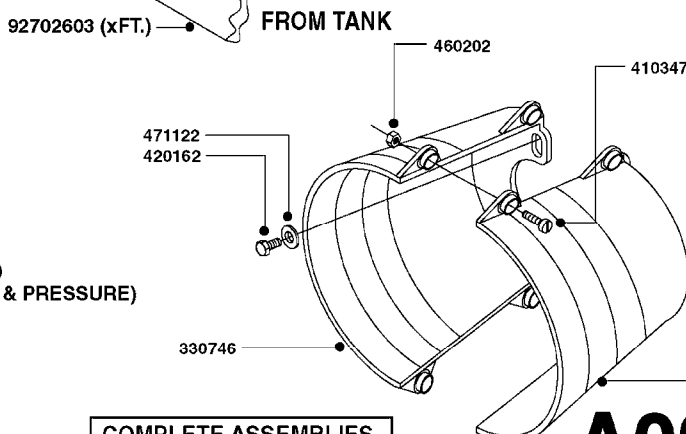

SUCTION SIDE OF PUMP

TO CONTROLS

NLA - 1302 PUMP (REPLACES 1301 PUMP)
#726854 - COMPLETE DAMPER KIT (SUCTION & PRESSURE)

COMPLETE ASSEMBLIES
WHOLEGOODS ITEMS

A0240

PUMP - 1301/1302 FITTINGS
A0240-HIN, 01:01:16