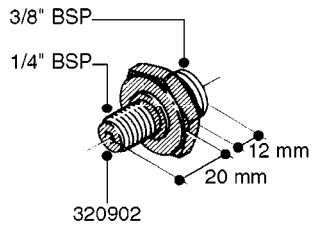

FITTINGS - HEXAGON NIPPLES
L0030-HIN, 01:01:16

L0030

FITTINGS - HEXAGON NIPPLES
L0030-HIN, 01:01:16

Page 1
Date 12.08.2020 8:28

parts-n°	order qty	description
10015303	1	FITT.PO.HN 1.00X1.00 M1000
10425003	1	FITT.PO.HN 1.25X1.00 MCPHEE
320132	1	FITT.DK HN 1" BSP
320176	1	FITT.DK HN 3/8"X1/2" BSP
320445	1	FITT.DK HN 1/4"X3/8" BSP
320655	1	FITT.DK HN 1/2"-1/2" BSP
320692	1	FITT.DK HN 3/8'BSPX1/4'NPT
320703	1	FITT.DK HN 3/8BSP X1/2 &1/4NPT
320725	1	FITT.DK NIPPLE 3/8"-3/8" BSP
320902	1	FITT.DK HN 3/8'X 1/4' BSP
390232	1	FITT.DK HN 1-1/2' X 1-1/4' BSP
390276	1	FITT.DK HN 1'BSP