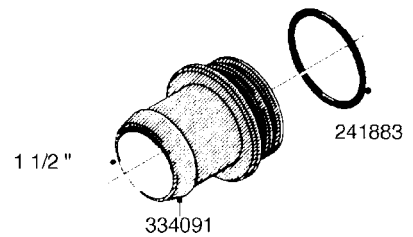

L0080

FITTINGS - S-53
L0080-HIN, 12:09:17

Page 1

Date 12.08.2020 8:28

Pos.	parts-n°	order qty	description
1	145995	1	FITT.DK S-53 FORK
2	241973	1	O-RING Ø3 X 44.2 70 SHORES NITRIL NITRIL (BLACK)
2	242353	1	O-RING 3 X 44.2 VITON VITON (BROWN)
3	242109	1	O-RING D32.2x3.0 NITRIL (BLACK)
3	242354	1	O-RING D32.2X3.0 VITON VITON (BROWN)
4	322103	1	FITT.DK S-53 BULKHEAD
5	322107	1	FITT.DK S-53 BULKHEAD NUT
6	322110	1	FITT.DK S-53 ELB. 1/2" BSP
7	322352	1	FITT.DK S-53 TEE
8	334229	1	FITT.DK S-53 STR.3/4"
9	334260	1	GASKET F. S-53 BULKHEAD
10	334564	1	FITT.DK S-67 TO S-53 ADAPTER
11	391100	1	FITT.DK S-53THREAD INS.1/2"BSP
12	726463	1	FITT.DK S53 BULKHEAD W/GASKET
13	726552	1	FIT.DK S-53X90 1/2" BSP,O-RING
14	726556	1	FITT.DK S-53 HB 1/2" W/O-RING
15	726558	1	FITT.DK S53 STR. 3/4" W.ORING
16	726559	1	FITT DK. S-53 HB 1" W/O-RING
17	726568	1	FITT.DK.S-53 HB 1/2"90 W/O-RING
18	726570	1	FITT.DK S-53 ELB.3/4" W.ORING
19	726571	1	FITT.DK S-53 ELB.1", W ORING
20	726578	1	FITT.DK S53 PLUG WITH O-RING
21	728561	1	FITT.DK. S67M - S53F REDUCER