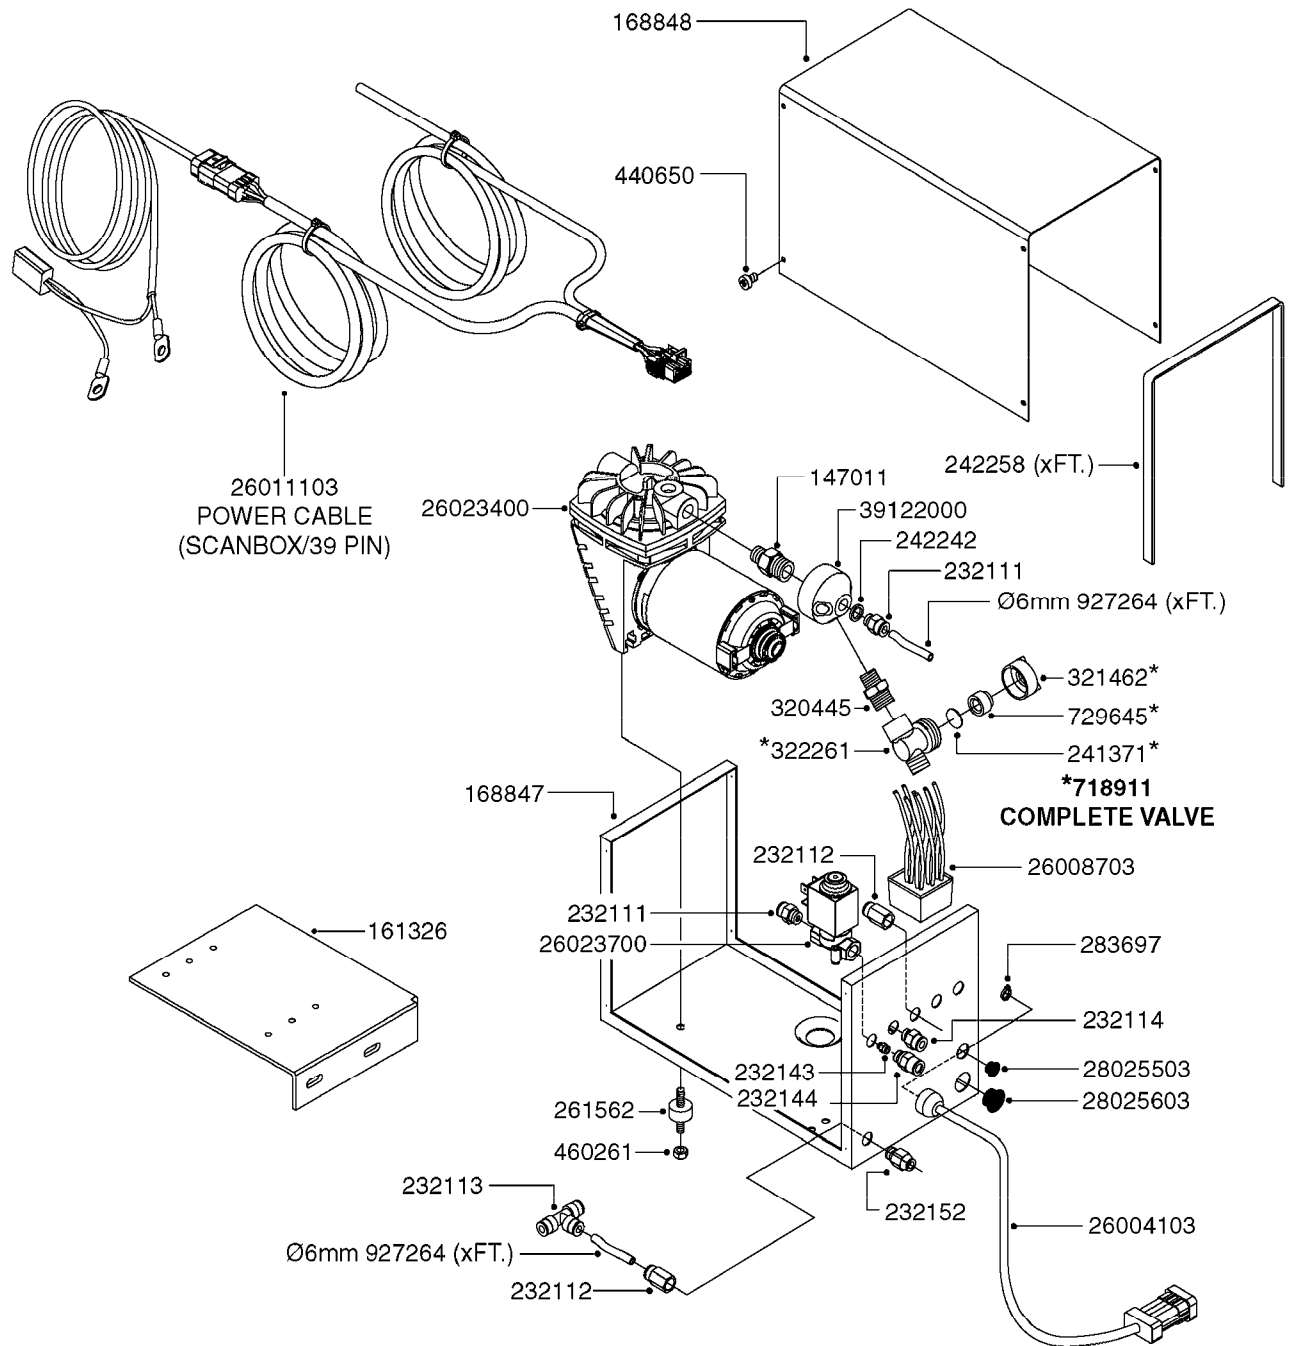

K0400

*Ø8mm 927306 (xFT.)
*Ø10mm 927330 (xFT.)

70062503 - COMPLETE ASSEMBLY

FOAM MARKER COMPRESSOR 2007
K0400-HIN, 01:01:16

Page 1
Date 12.08.2020 8:28

parts-n°	order qty	description
147011	1	HEX NIPPLE 3/8'X1/4'BSP BRASS
161326	1	MOUNT BKT. F. FOAM COMP.BOX 98
168847	1	ENCLOSURE LOWER F.MARKER
168848	1	COVER F. FOAM MARKER
232111	1	QUICK COUPLER 6MM X 1/8 EXT.
232112	1	QUICK COUPLER 6MM 1/8 INT.
232113	1	QUICK COUPLER 6MM T-PIECE
232114	1	COUPLER 1/8" THREADX8MM HOSE
232143	1	REDUCER 1/4'INT-1/8'EXT
232144	1	QUICK COUPLER 10MM X 1/4 EXT
232152	1	QUICK COUPLER 8MMX1/8 EXT.LONG
241371	1	DIAPHRAGM F.NO-DRIP,VULC
242242	1	O-RING F.AIR HOSE FITTING
242258	1	TRIM 3X10 SELF ADHESIVE 0012"
261562	1	RUBBER DAMPER 2XM6X25
283697	1	TIESTRAP 200MM
320445	1	FITT.DK HN 1/4"X3/8" BSP
321462	1	CAP F.NO-DRIP ASSY.
322261	1	HOUSING F.SAFETY VALVE 3/8"
440650	1	SCREW 3.5x13 STAINLESS
460261	1	NUT HEX M6X1.00 LOCK DIN985 A2 SS
718911	1	VALVE (SAFETY) F.MARKER
729645	1	NON-DRIP SPRING ASSY.GREEN 10
927264	1	HOSE R X PE D6/D4 X 0012"
927306	1	HOSE R X PE D8/D6 X 0012"BLACK
927330	1	HOSE R X PE D10/D8 X 012"BLACK
26004103	1	FOAM MARKER CNTRL MOD CABL STD
26008703	1	FOAM MARKER CONTROL SCII
26011103	1	FOAMER POWER/CONTROL CABLE 39P
26023400	1	COMPRESSOR F.FOAM MARKER CM40
26023700	1	SOLENOID VAL 12V 1/8' FLO '07
28025503	1	PLUG F.DRILLED HOLE 1/2"
28025603	1	PLUG F.DRILLED HOLE 3/4"
39122000	1	DISTR.HOUSING F.FOAM MARKER'07
70062503	1	FOAM MARKER COMPRESSOR,STD,39P