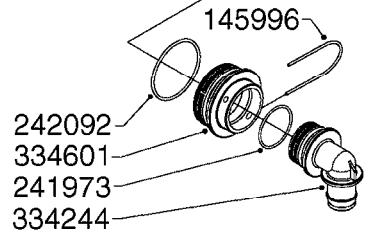

REGULATOR VALVE ASSEMBLY: *72027300

COMPLETE ASSEMBLIES
WHOLEGOODS ITEMS

B0340