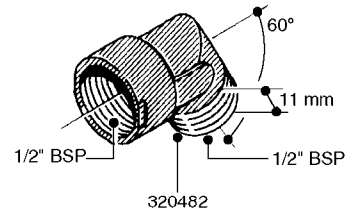

FITTINGS - HEXAGON NIPPLES
L0030-HIN, 01:01:16

L0030

FITTINGS - HEXAGON NIPPLES
L0030-HIN, 01:01:16

Page 1
Date 12.08.2020 8:28

parts-n°	order qty	description
10015303	1	FITT.PO.HN 1.00X1.00 M1000
10425003	1	FITT.PO.HN 1.25X1.00 MCPHEE
320132	1	FITT.DK HN 1" BSP
320176	1	FITT.DK HN 3/8"X1/2" BSP
320445	1	FITT.DK HN 1/4"X3/8" BSP
320655	1	FITT.DK HN 1/2"-1/2" BSP
320692	1	FITT.DK HN 3/8'BSPX1/4'NPT
320703	1	FITT.DK HN 3/8BSP X1/2 &1/4NPT
320725	1	FITT.DK NIPPLE 3/8"-3/8" BSP
320902	1	FITT.DK HN 3/8'X 1/4' BSP
390232	1	FITT.DK HN 1-1/2' X 1-1/4' BSP
390276	1	FITT.DK HN 1'BSP