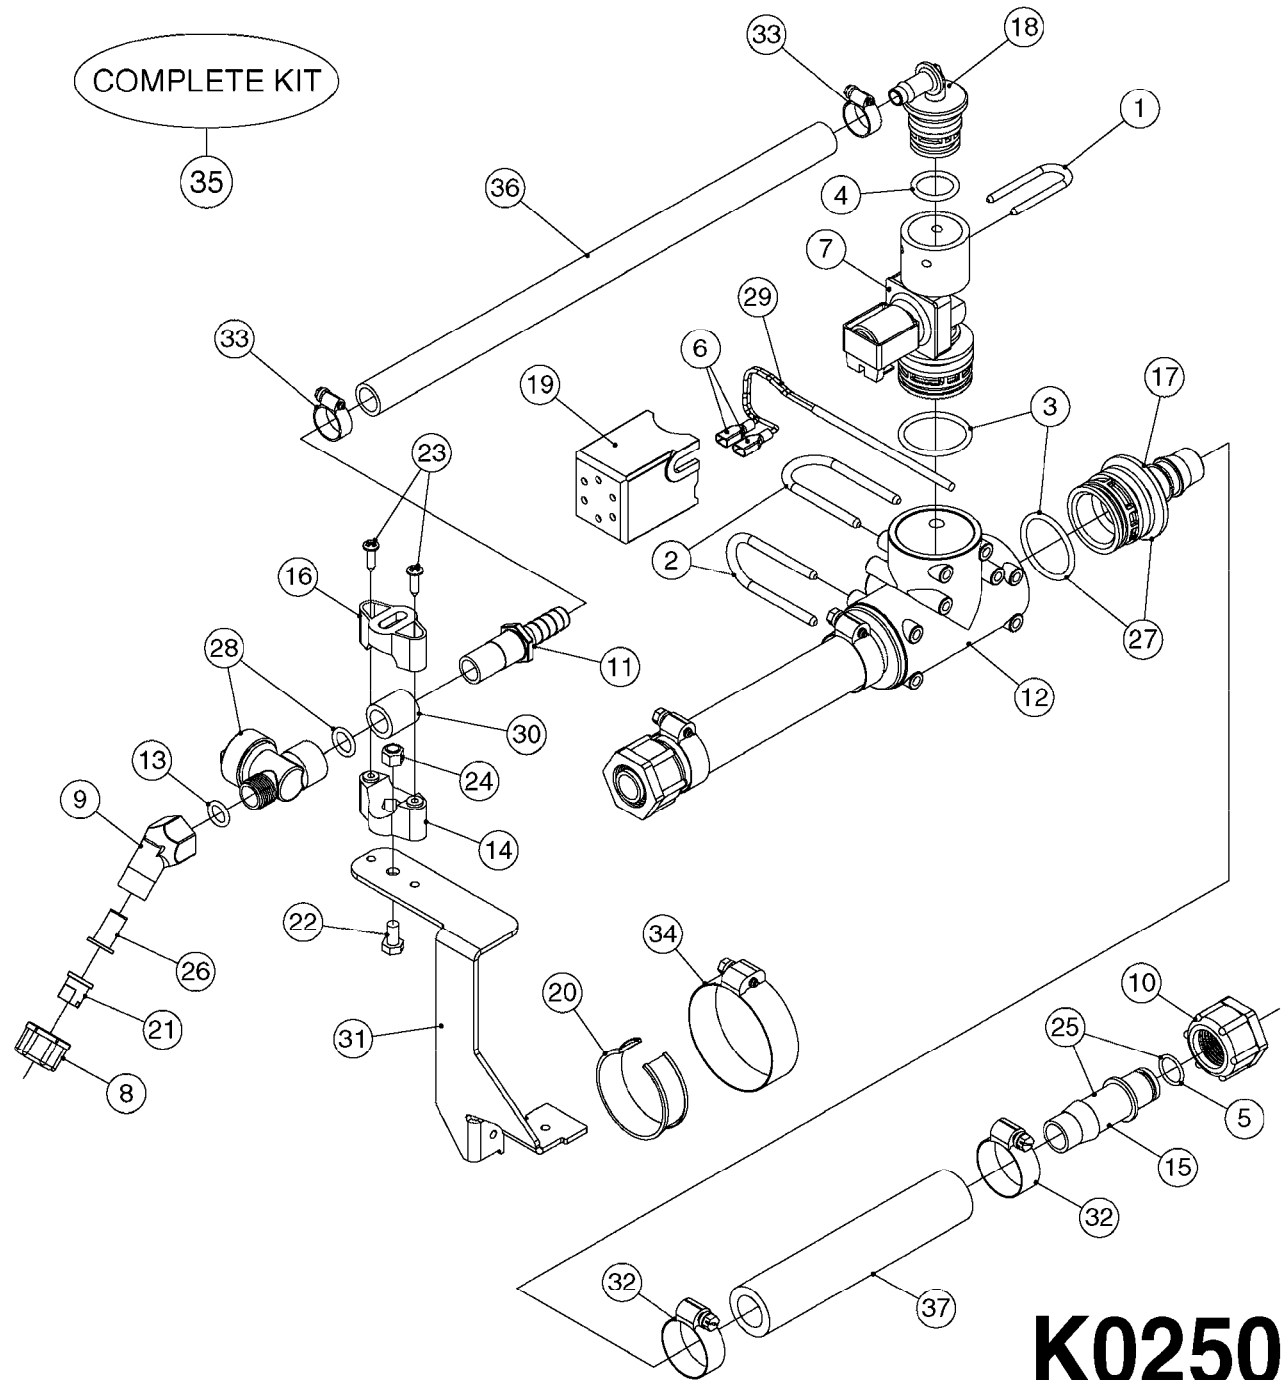

K0250

ELECTRIC END NOZZLE KIT '09
K0250-HIN, 01:01:16

Page 1

Date 12.08.2020 8:28

Pos.	parts-n°	order qty	description
1	145994	1	FITT.DK S-40 FORK
2	145995	1	FITT.DK S-53 FORK
3	242354	1	O-RING D32.2X3.0 VITON
4	242355	1	O-RING D19.2X3.0 VITON F.S-40
5	242594	1	O-RING D14 X 1.78 SCH.70-EPDM
6	261539	1	SPADE F.ELEC CONNEX BLUE INSUL
7	262104	1	VALVE, SOLENOID, S53/S40
8	320187	1	FITT.DK CAP 3/8" BSP BLACK
9	320191	1	FITT.DK ELB 3/8' BSP 45 DEGREE
10	320283	1	FITT.DK NUT 3/4"BSP
11	320891	1	FITT.DK HB 3/8'- 3/8' BSP
12	322352	1	FITT.DK S-53 TEE
13	330013	1	O-RING 2.5 X 10 PUR
14	333012	1	NOZZLE HOLD. UPPER PART
15	334044	1	FITT.DK HB 3/4' F. 3/4' CAP
16	334220	1	YOKE, UPPER NOZZLE BODY
17	334229	1	FITT.DK S-53 STR.3/4"
18	334237	1	FITT.DK S-40 ELB.3/8"
19	334965	1	COVER FOR S53 SOLENOID VALVE
20	341291	1	RUBBER HOSE CLAMP COVER 130MM
21	370392	1	NOZZLE END FAN 1850-G 300
22	410546	1	BOLT HEX M6X12 A2 SS DIN933
23	440665	1	SCREW M4.2X16 STAINLESS
24	460261	1	NUT HEX M6X1.00 LOCK DIN985 A2 SS
25	724621	1	FITT.DK HB 3/4"ASSY F.3/4" NUT
26	725042	1	SCREEN 80 MESH W.GASKET, RED
27	726558	1	FITT.DK S53 STR. 3/4" W.ORING
28	729610	1	NOZZLE ASSY. NON DRIP 3/8 THRD
29	983087	1	ELEC. CABLE 2 WIRE X 0.75MM
30	10631003	1	HOSE R X CLEAR BRAID.X 1/2 12"
31	16110803	1	NOZZLE BRACKET VAR SPACINGS
32	28029903	1	CLAMP HOSE GEAR P3/4"-S1" 6712
33	28044903	1	CLAMP HOSE GEAR P3/8" 6706
34	28047003	1	CLAMP HOSE GEAR 30 X 50 6732
35	82613203	1	ELECTRIC END NOZZLE KIT 2009
36	92701703	1	HOSE R X3/8" X300PSI WP X0012"
37	92703203	1	HOSE R X3/4" X300PSI WP X0012"