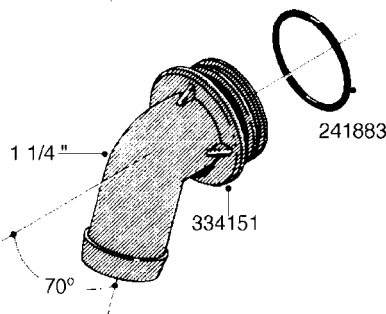

L0080

FITTINGS - S-53
L0080-HIN, 12:09:17

Page 1

Date 12.08.2020 8:28

Pos.	parts-n°	order qty	description
1	145995	1	FITT.DK S-53 FORK
2	241973	1	O-RING Ø3 X 44.2 70 SHORES NITRIL NITRIL (BLACK)
2	242353	1	O-RING 3 X 44.2 VITON VITON (BROWN)
3	242109	1	O-RING D32.2x3.0 NITRIL (BLACK)
3	242354	1	O-RING D32.2X3.0 VITON VITON (BROWN)
4	322103	1	FITT.DK S-53 BULKHEAD
5	322107	1	FITT.DK S-53 BULKHEAD NUT
6	322110	1	FITT.DK S-53 ELB. 1/2" BSP
7	322352	1	FITT.DK S-53 TEE
8	334229	1	FITT.DK S-53 STR.3/4"
9	334260	1	GASKET F. S-53 BULKHEAD
10	334564	1	FITT.DK S-67 TO S-53 ADAPTER
11	391100	1	FITT.DK S-53THREAD INS.1/2"BSP
12	726463	1	FITT.DK S53 BULKHEAD W/GASKET
13	726552	1	FIT.DK S-53X90 1/2" BSP,O-RING
14	726556	1	FITT.DK S-53 HB 1/2" W/O-RING
15	726558	1	FITT.DK S53 STR. 3/4" W.ORING
16	726559	1	FITT DK. S-53 HB 1" W/O-RING
17	726568	1	FITT.DK.S-53 HB 1/2"90 W/O-RING
18	726570	1	FITT.DK S-53 ELB.3/4" W.ORING
19	726571	1	FITT.DK S-53 ELB.1", W ORING
20	726578	1	FITT.DK S53 PLUG WITH O-RING
21	728561	1	FITT.DK. S67M - S53F REDUCER