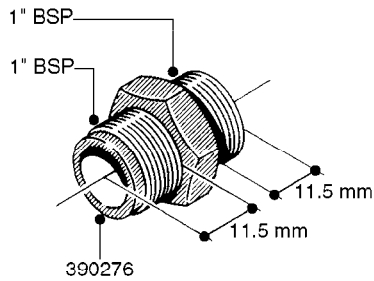

FITTINGS - HEXAGON NIPPLES
L0030-HIN, 01:01:16

L0030

FITTINGS - HEXAGON NIPPLES
L0030-HIN, 01:01:16

Page 1
Date 12.08.2020 8:28

parts-n°	order qty	description
10015303	1	FITT.PO.HN 1.00X1.00 M1000
10425003	1	FITT.PO.HN 1.25X1.00 MCPHEE
320132	1	FITT.DK HN 1" BSP
320176	1	FITT.DK HN 3/8"X1/2" BSP
320445	1	FITT.DK HN 1/4"X3/8" BSP
320655	1	FITT.DK HN 1/2"-1/2" BSP
320692	1	FITT.DK HN 3/8'BSPX1/4'NPT
320703	1	FITT.DK HN 3/8BSP X1/2 &1/4NPT
320725	1	FITT.DK NIPPLE 3/8"-3/8" BSP
320902	1	FITT.DK HN 3/8'X 1/4' BSP
390232	1	FITT.DK HN 1-1/2' X 1-1/4' BSP
390276	1	FITT.DK HN 1'BSP