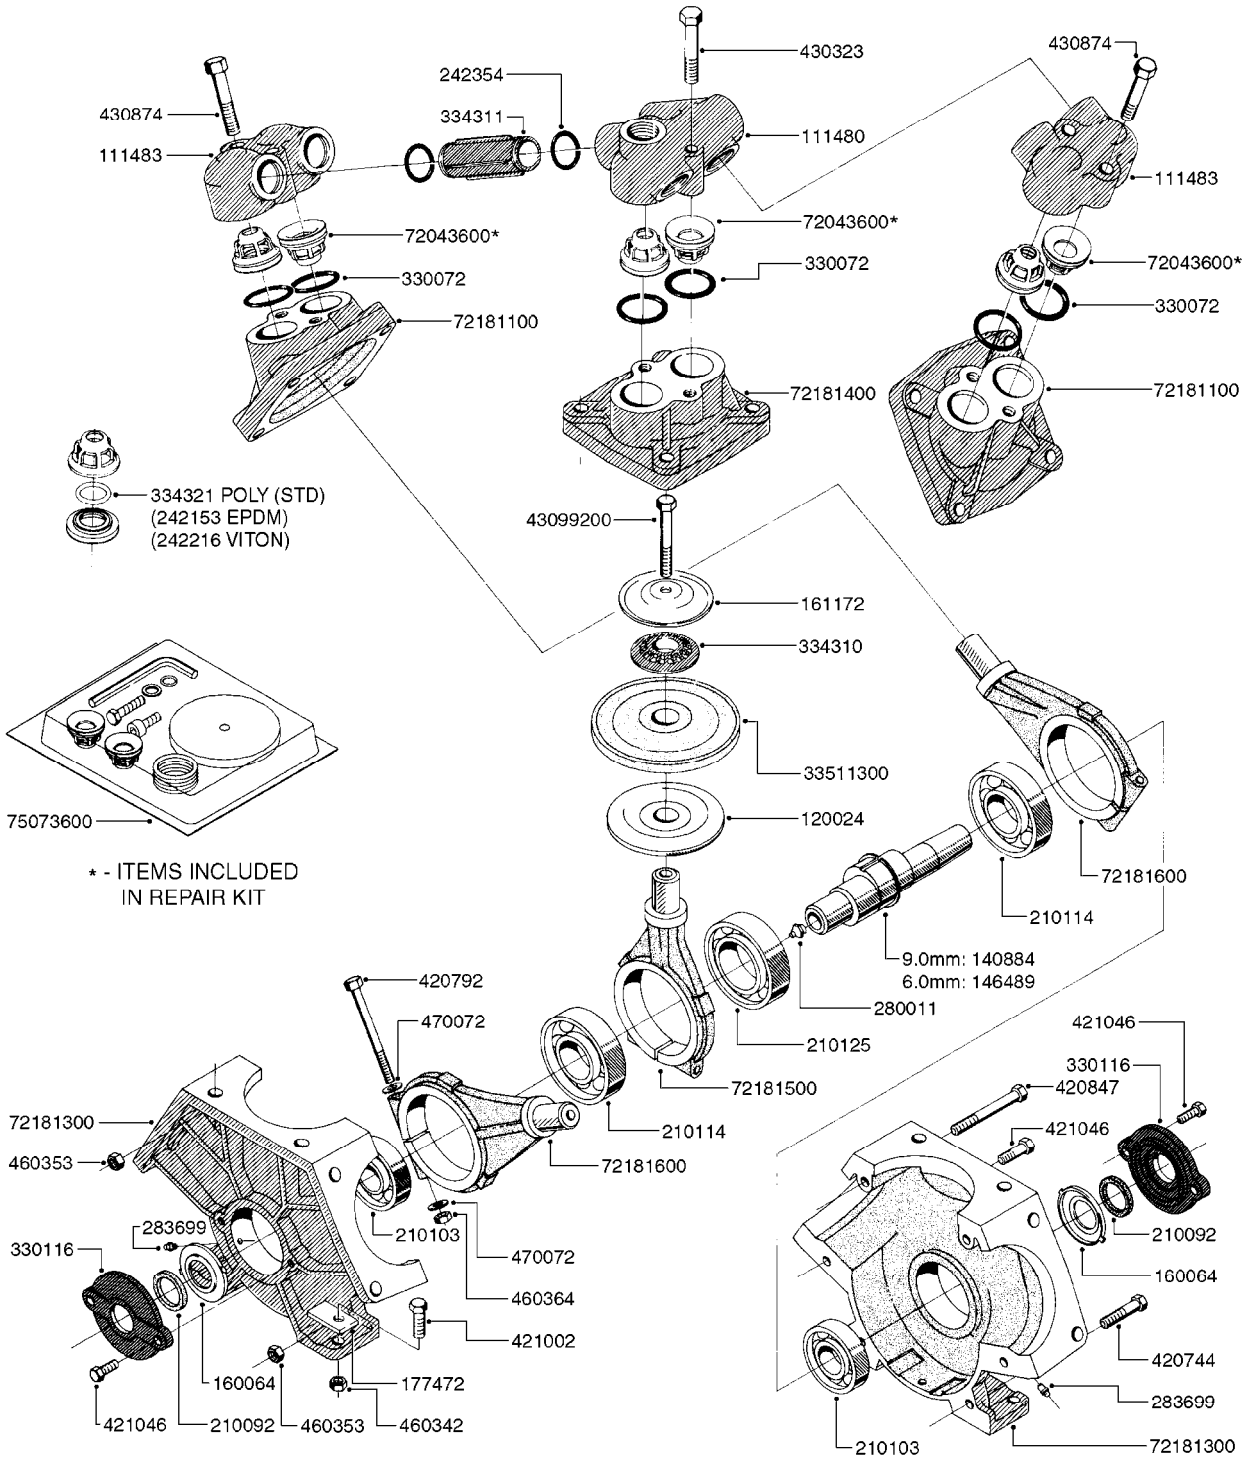

A0220

PUMP - 1302 W/ MOUNTING BASE
A0220-HIN, 27:04:17

Page 1

Date 12.08.2020 8:27

parts-n°	order qty	description
111480	1	VALVE HEAD 1302 CENTER
111483	1	VALVE HEAD SIDE 1302
120024	1	DIAPHRAGM BACK DISC 1200-1300
140884	1	CRANK SHAFT MODEL 1300-9
146489	1	CRANK SHAFT MODEL 1302-6MM
160064	1	DUST PLATE
161172	1	DIAPHRAGM DISC F. 1203/1303
177472	1	BRACKET 25 X 5
210092	1	SEAL FELT D43/30X5
210103	1	BEARING BALL 6306
210114	1	BEARING BALL 6308
210125	1	BEARING BALL 6210
242153	1	O-RING D26X4 EPDM
242216	1	O-RING VITON F/1202/1302/462
242354	1	O-RING D32.2X3.0 VITON
280011	1	GREASE NIPPLE 1/8" SAE H TR
283699	1	GREASE NIPPLE M6X1
330072	1	O-RING D53.5/D45.5X4
330116	1	SEAL RETAINER, MODEL 1300
334310	1	NYLON WASHER 1202/1302/462
334311	1	CONNECTION PIPE INLET MOD.1302
334321	1	O-RING POLY. 34.0x26.0x4.0
420081	1	BOLT HEX 8.8 DEL 3/8"X40MM
420162	1	BOLT HEX 8.8 DEL 3/8"X15MM
420346	1	BOLT HEX 8.8 DEL 3/8"X 25MM
420357	1	BOLT HEX 8.8 RAW 3/8"X85MM
420803	1	BOLT HEX 8.8 DEL M8X90
421002	1	BOLT HEX 8.8 DEL M10X30 FT DIN933
421259	1	BOLT HEX UNC7/16"x2.25" 18-8SS
430323	1	BOLT HEX 8.8 DEL M12X60
430404	1	BOLT HEX 8.8 DEL M12X50
430874	1	SCREW SET 8.8 DEL M12X70 FT
460062	1	NUT HEX 3/8" GALV.
460342	1	NUT HEX M10 DEL DIN934
460364	1	NUT HU M8 A2 SS DIN934
460386	1	NUT HEX M12X1.75
470072	1	WASHER D15/D8X.5 LOCK
33511300	1	DIAPHRAGM 1202-1303 POLY 2006
72043600	1	VALVE FOR 462/463
72181100	1	DIAPHRAGM COVER 1203/1303+BLTS
72181300	1	PUMP CASTING 1300 RED W/BOLTS
72181400	1	DIAPHRAGM COVER 1303 W/BOLTS
72181500	1	CONNECTING ROD, CENTER 1303
72181600	1	CONNECTING ROD, SIDE MOD.1300
75073500	1	PUMP KIT 1300/1302 "06"