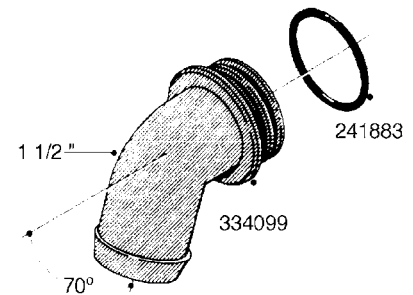

L0080

FITTINGS - S-53
L0080-HIN, 12:09:17

Page 1

Date 12.08.2020 8:28

Pos.	parts-n°	order qty	description
1	145995	1	FITT.DK S-53 FORK
2	241973	1	O-RING Ø3 X 44.2 70 SHORES NITRIL NITRIL (BLACK)
2	242353	1	O-RING 3 X 44.2 VITON VITON (BROWN)
3	242109	1	O-RING D32.2x3.0 NITRIL (BLACK)
3	242354	1	O-RING D32.2X3.0 VITON VITON (BROWN)
4	322103	1	FITT.DK S-53 BULKHEAD
5	322107	1	FITT.DK S-53 BULKHEAD NUT
6	322110	1	FITT.DK S-53 ELB. 1/2" BSP
7	322352	1	FITT.DK S-53 TEE
8	334229	1	FITT.DK S-53 STR.3/4"
9	334260	1	GASKET F. S-53 BULKHEAD
10	334564	1	FITT.DK S-67 TO S-53 ADAPTER
11	391100	1	FITT.DK S-53THREAD INS.1/2"BSP
12	726463	1	FITT.DK S53 BULKHEAD W/GASKET
13	726552	1	FIT.DK S-53X90 1/2" BSP,O-RING
14	726556	1	FITT.DK S-53 HB 1/2" W/O-RING
15	726558	1	FITT.DK S53 STR. 3/4" W.ORING
16	726559	1	FITT DK. S-53 HB 1" W/O-RING
17	726568	1	FITT.DK.S-53 HB 1/2"90 W/O-RING
18	726570	1	FITT.DK S-53 ELB.3/4" W.ORING
19	726571	1	FITT.DK S-53 ELB.1", W ORING
20	726578	1	FITT.DK S53 PLUG WITH O-RING
21	728561	1	FITT.DK. S67M - S53F REDUCER