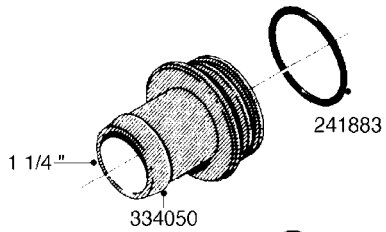

L0080

FITTINGS - S-53
L0080-HIN, 12:09:17

Page 1

Date 12.08.2020 8:28

Pos.	parts-n°	order qty	description
1	145995	1	FITT.DK S-53 FORK
2	241973	1	O-RING Ø3 X 44.2 70 SHORES NITRIL NITRIL (BLACK)
2	242353	1	O-RING 3 X 44.2 VITON VITON (BROWN)
3	242109	1	O-RING D32.2x3.0 NITRIL (BLACK)
3	242354	1	O-RING D32.2X3.0 VITON VITON (BROWN)
4	322103	1	FITT.DK S-53 BULKHEAD
5	322107	1	FITT.DK S-53 BULKHEAD NUT
6	322110	1	FITT.DK S-53 ELB. 1/2" BSP
7	322352	1	FITT.DK S-53 TEE
8	334229	1	FITT.DK S-53 STR.3/4"
9	334260	1	GASKET F. S-53 BULKHEAD
10	334564	1	FITT.DK S-67 TO S-53 ADAPTER
11	391100	1	FITT.DK S-53THREAD INS.1/2"BSP
12	726463	1	FITT.DK S53 BULKHEAD W/GASKET
13	726552	1	FIT.DK S-53X90 1/2" BSP,O-RING
14	726556	1	FITT.DK S-53 HB 1/2" W/O-RING
15	726558	1	FITT.DK S53 STR. 3/4" W.ORING
16	726559	1	FITT DK. S-53 HB 1" W/O-RING
17	726568	1	FITT.DK.S-53 HB 1/2"90 W/O-RING
18	726570	1	FITT.DK S-53 ELB.3/4" W.ORING
19	726571	1	FITT.DK S-53 ELB.1", W ORING
20	726578	1	FITT.DK S53 PLUG WITH O-RING
21	728561	1	FITT.DK. S67M - S53F REDUCER