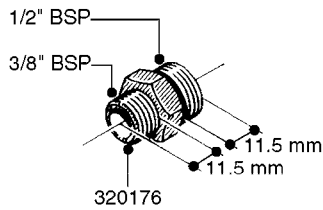

FITTINGS - HEXAGON NIPPLES
L0030-HIN, 01:01:16

L0030

FITTINGS - HEXAGON NIPPLES
L0030-HIN, 01:01:16

Page 1
Date 12.08.2020 8:28

parts-n°	order qty	description
10015303	1	FITT.PO.HN 1.00X1.00 M1000
10425003	1	FITT.PO.HN 1.25X1.00 MCPHEE
320132	1	FITT.DK HN 1" BSP
320176	1	FITT.DK HN 3/8"X1/2" BSP
320445	1	FITT.DK HN 1/4"X3/8" BSP
320655	1	FITT.DK HN 1/2"-1/2" BSP
320692	1	FITT.DK HN 3/8'BSPX1/4'NPT
320703	1	FITT.DK HN 3/8BSP X1/2 &1/4NPT
320725	1	FITT.DK NIPPLE 3/8"-3/8" BSP
320902	1	FITT.DK HN 3/8'X 1/4' BSP
390232	1	FITT.DK HN 1-1/2' X 1-1/4' BSP
390276	1	FITT.DK HN 1'BSP