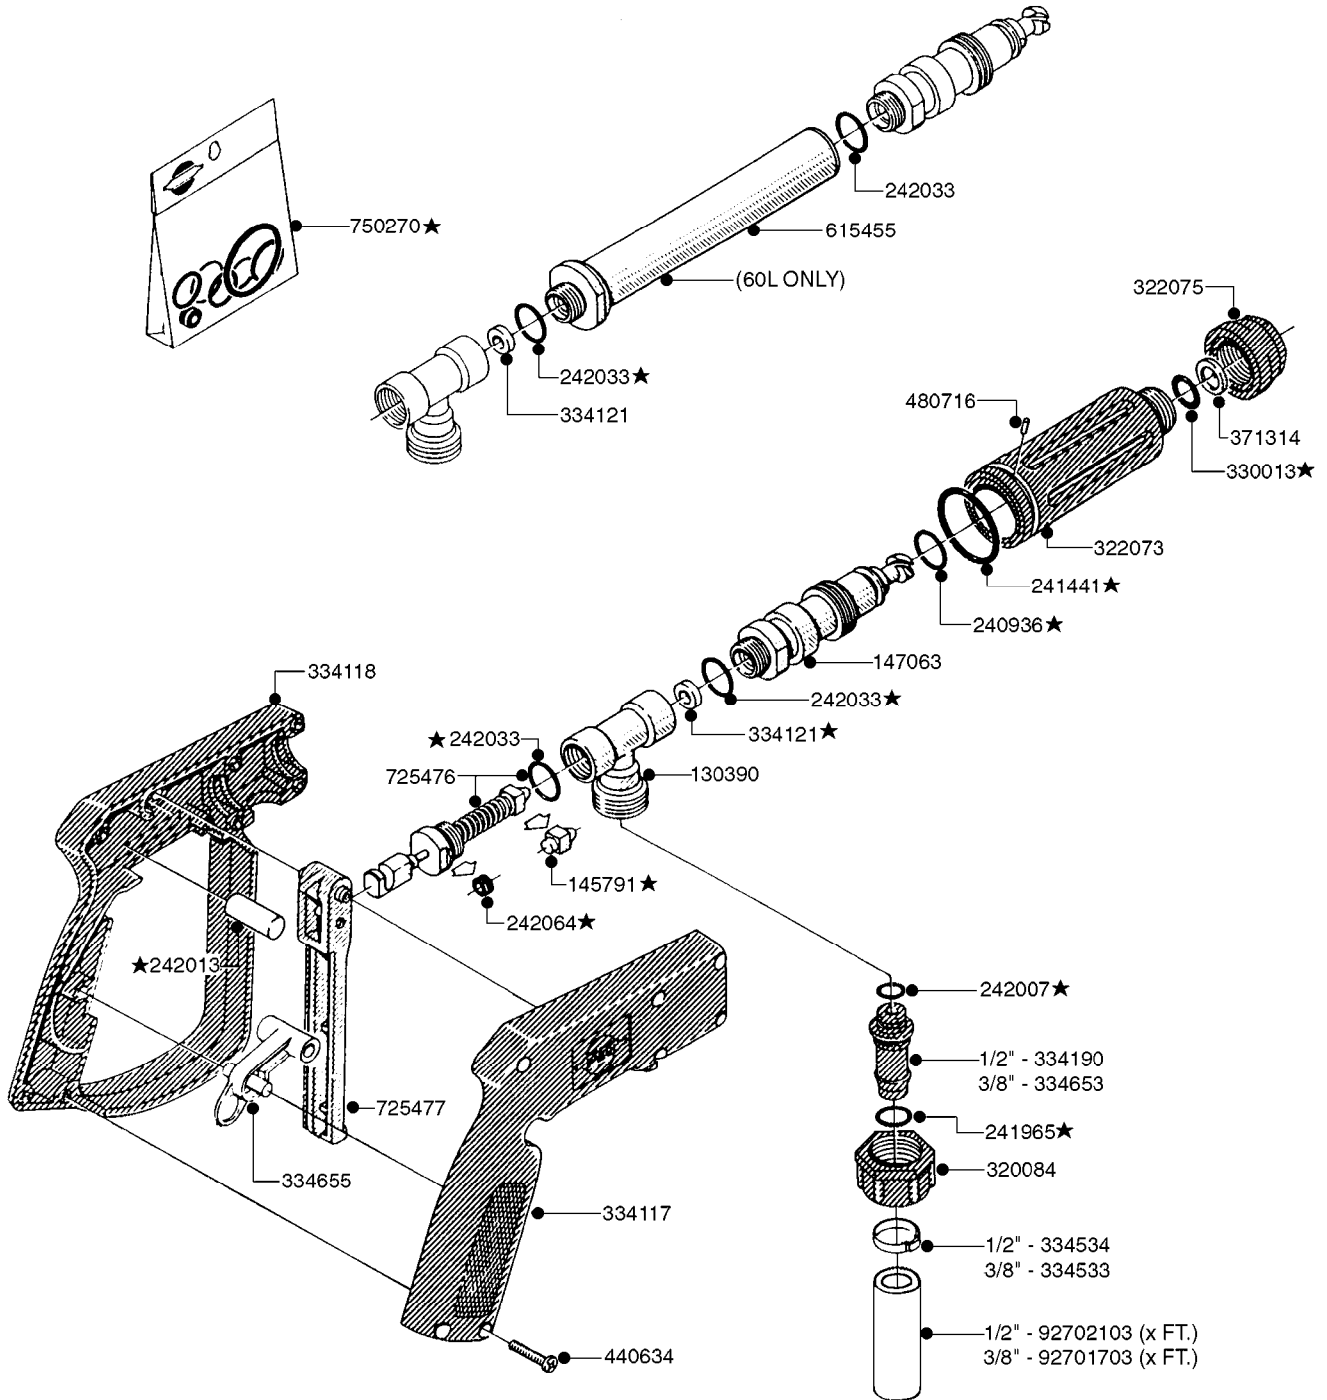

COMPLETE ASSEMBLY:
843197 - 60L
843196 - 60S

COMPLETE ASSEMBLIES
WHOLEGOODS ITEMS

K0480

HANDGUN TYPE 60S/60L POST 95
K0480-HIN, 01:01:16

Page 1

Date 12.08.2020 8:28

parts-n°	order qty	description
130390	1	TEE 3/8'X 1/2' BSP F.TYPE 60S
145791	1	CONE FOR ON/OFF
147063	1	SWIRL F.SPRAY GUN TYPE 60
240936	1	O-RING D13.3X2.4 NITRIL
241441	1	O-RING D29.3X3
241965	1	O-RING Ø12.1 X 1.6 NITRILE
242007	1	O-RING Ø9.1 X 1.6 NITRILE
242013	1	SPRING RUBBER F/TRIGGER
242033	1	O-RING Ø14.1 X 1.6 NITRILE
242064	1	SLEEVE RUBBER 3X8X4MM
320084	1	FITT.DK NUT 1/2" BSP
322073	1	HOUSING F.SWIRL TYPE 60S H.G.
322075	1	HOUSING F. NOZZLE
330013	1	O-RING 2.5 X 10 PUR
334117	1	HANDLE PIECE RIGHT F.60S/60L
334118	1	HANDLE PIECE LEFT F.60S/60L
334121	1	SEAT FOR ON-OFF TYPE
334190	1	FITT.DK HB 1/2' F. PISTOL 60S
334533	1	CLAMP HOSE PLASTIC 3/8"
334534	1	CLAMP HOSE PLASTIC 1/2"
334653	1	FITT.DK HB 3/8' F.HANDGUN
334655	1	TRIGGER SAFETY F.60S/60L GUN
371314	1	NOZZLE CERAMIC 1099-20
440634	1	SCREW 5/8"
480716	1	PIN D3X6 STAINLESS
615455	1	TUBE F.LANCE TYPE 60L
725476	1	SPINDLE
725477	1	TRIGGER
750270	1	GASKET KIT F.SPRAY GUN
843196	1	SPRAY GUN KIT TYPE 60 SHORT
843197	1	HANDGUN KIT TYPE 60 LONG
92701703	1	HOSE R X3/8" X300PSI WP X0012"
92702103	1	HOSE R X1/2" X300PSI WP X0012"