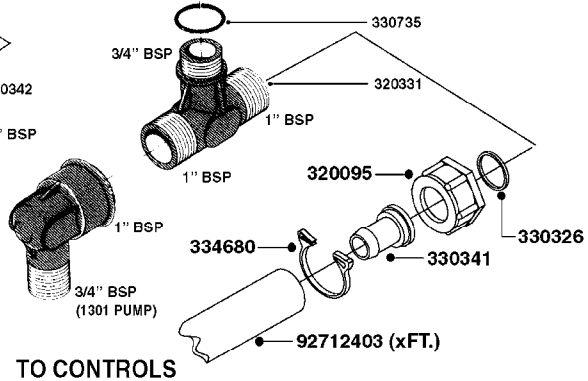

SUCTION SIDE OF PUMP

TO CONTROLS