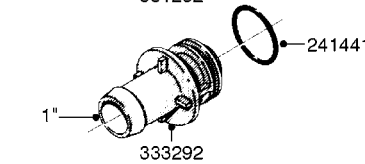

L0010

parts-n°	order qty	description
240085	1	O-RING D13,1/8,3X02,4 NITRIL
241441	1	O-RING D29.3X3
242594	1	O-RING D14 X 1.78 SCH.70-EPDM
320084	1	FITT.DK NUT 1/2" BSP
320095	1	FITT.DK NUT 1" BSP
320117	1	FITT.DK CONN.1/2"BSP F. 1" CAP
320187	1	FITT.DK CAP 3/8" BSP BLACK
320283	1	FITT.DK NUT 3/4"BSP
320821	1	FITT.DK NUT 1-1/2" BSP
321495	1	FITT.DK REDUC 1/4'BSP F.3/4'NT
321576	1	FITT.DK CONN 1/2"BSP F.3/4"NUT
330013	1	O-RING 2.5 X 10 PUR
330212	1	O-RING D19/D14X2.4 F.1/2"NUT
330326	1	O-RING D30/D24X2 F.1"NUT
330341	1	FITT.DK HB 1" F. 1" NUT
330595	1	O-RING D24.6/D20X2.1 -3/4"
330665	1	FITT.DK HB 3/4"F.1" NUT
330676	1	FITT.DK HB 3/8" F. 1/2" NUT
330687	1	FITT.DK HB 1/2" F. 1/2" NUT
330691	1	FITT.DK HB 3/4'F.3/4' NUT
330783	1	FITT.DK HB 3/8"F.3/8" NUT
331262	1	FITT.DK HB 1-1/2" F. 1-1/2"NUT
331273	1	O-RING D44/D38X2 F.1-1/2"
331446	1	FITT.DK HB 1" F.1-1/2" NUT
331807	1	FITT.DK HB 5/16" F.3/8" NUT
332286	1	FITT.DK HB 1/2" F. 3/4" NUT
332905	1	FITT.DK HB 1/2" F. 3/4" CAP
332927	1	FITT.DK PLUG F. NOZZLE TUBE
333292	1	FITT.DK HB 1"O'RING F.1-1/2"
333664	1	FITT.DK HB 5/16' F. 1/2' NUT
334044	1	FITT.DK HB 3/4' F. 3/4' CAP
334059	1	FITT.DK EL 1" 110 DEG.F.1-1/2"
334123	1	FITT.DK HB 1-1/4"O-RNG F.1-1/2"
334150	1	FITT.DK HB 1-1/4" 110 F.1-1/2"
390542	1	PLUG WASHER FOR 3/4'CAP NUT
716236	1	FITT.DK HB 1/2" ASSY. F. 3/4"
716413	1	FITT.DK PLUG ASSY. F.NOZ TUBE
717426	1	FITT.DK REDUC 1/4"BSP F.3/4"N
720856	1	FITT.DK 1/2'BSP ASSY.F.3/4'NUT
724621	1	FITT.DK HB 3/4"ASSY F.3/4" NUT