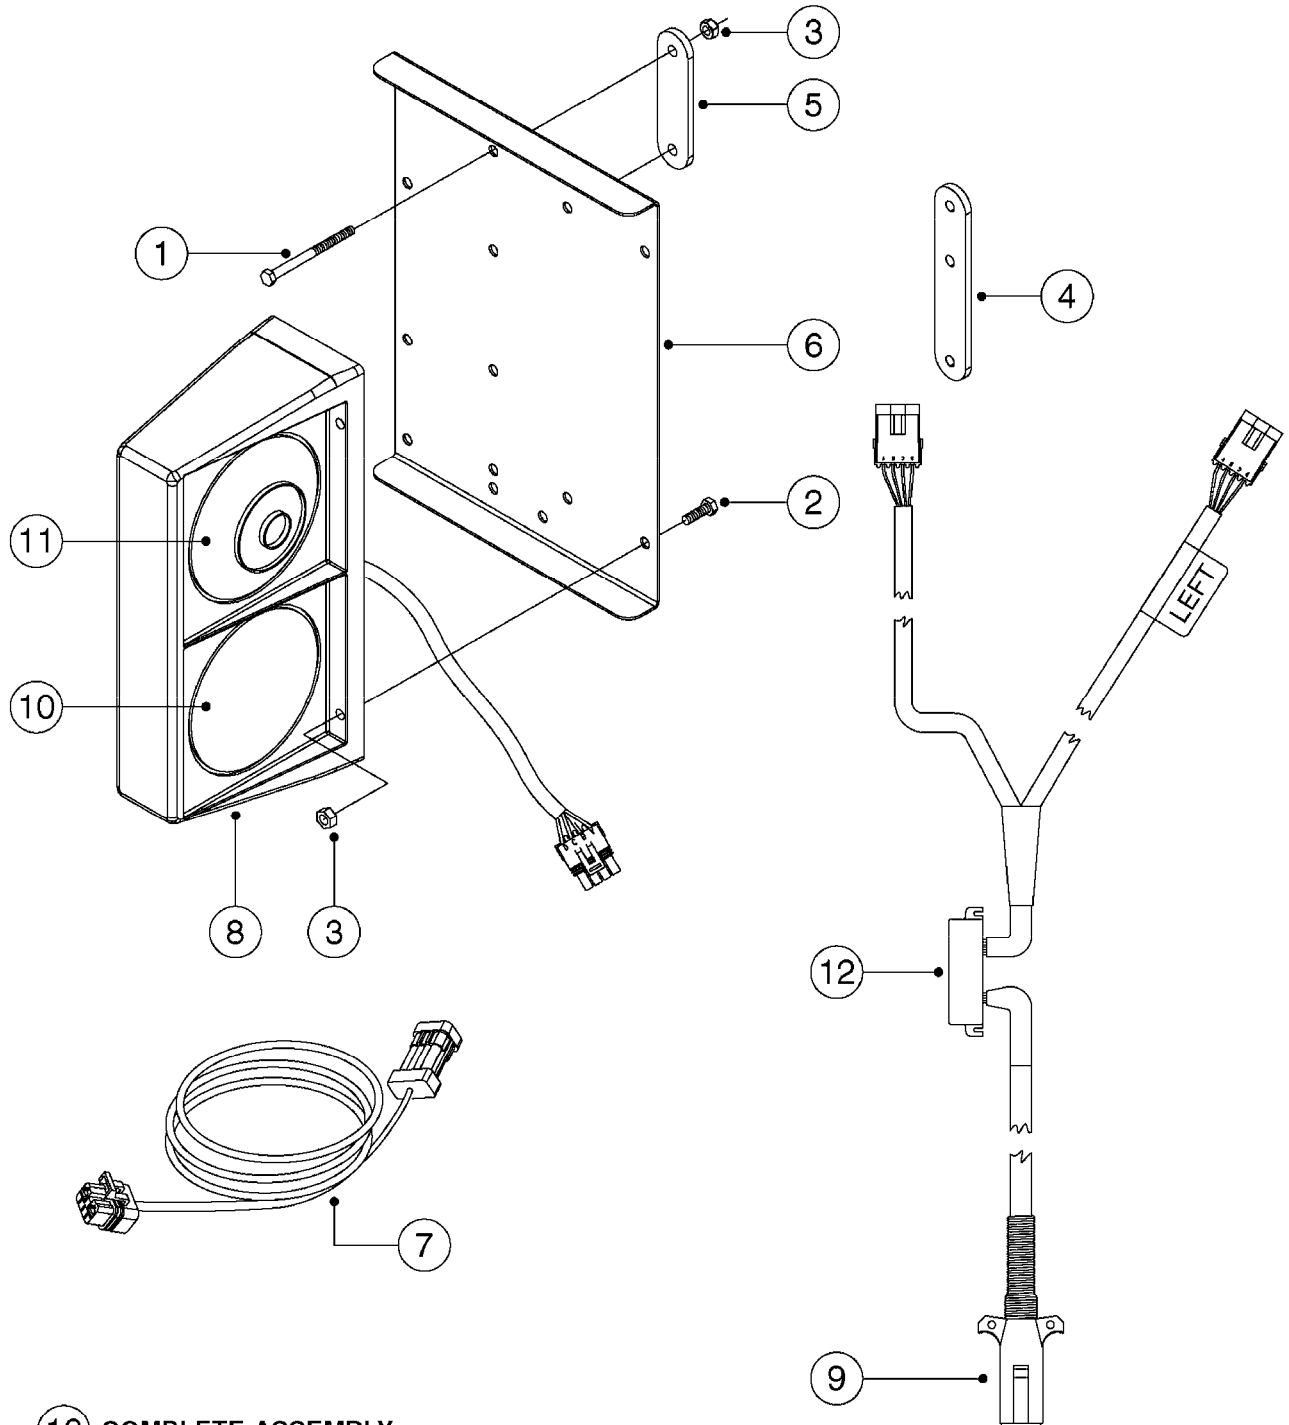

L0130

HOSE CLAMPS
L0130-HIN, 16:10:19

Page 1

Date 12.08.2020 8:28

parts-n°	order qty	description
284582	1	CLAMP HOSE GEAR - 5/16"
334531	1	CLAMP HOSE PLASTIC 3/4"
334533	1	CLAMP HOSE PLASTIC 3/8"
334534	1	CLAMP HOSE PLASTIC 1/2"
334680	1	CLAMP HOSE PLASTIC 1"
334686	1	CLAMP HOSE PLASTIC 5/16"
341291	1	RUBBER HOSE CLAMP COVER 130MM
341292	1	RUBBER HOSE CLAMP COVER 180MM
341301	1	RUBBER HOSE CLAMP COVER 230MM
28029803	1	CLAMP HOSE GEAR P1/2" 6708
28029903	1	CLAMP HOSE GEAR P3/4"-S1" 6712
28030003	1	CLAMP HOSE GEAR P1" 6716
28030103	1	CLAMP HOSE GEAR P5/4-S1.5" 6724
28030203	1	CLAMP HOSE T-BOLT S2" 235-67
28030303	1	CLAMP HOSE T-BOLT S2.5" 235-76
28030403	1	CLAMP HOSE T-BOLT S3" 235-82
28044903	1	CLAMP HOSE GEAR P3/8" 6706