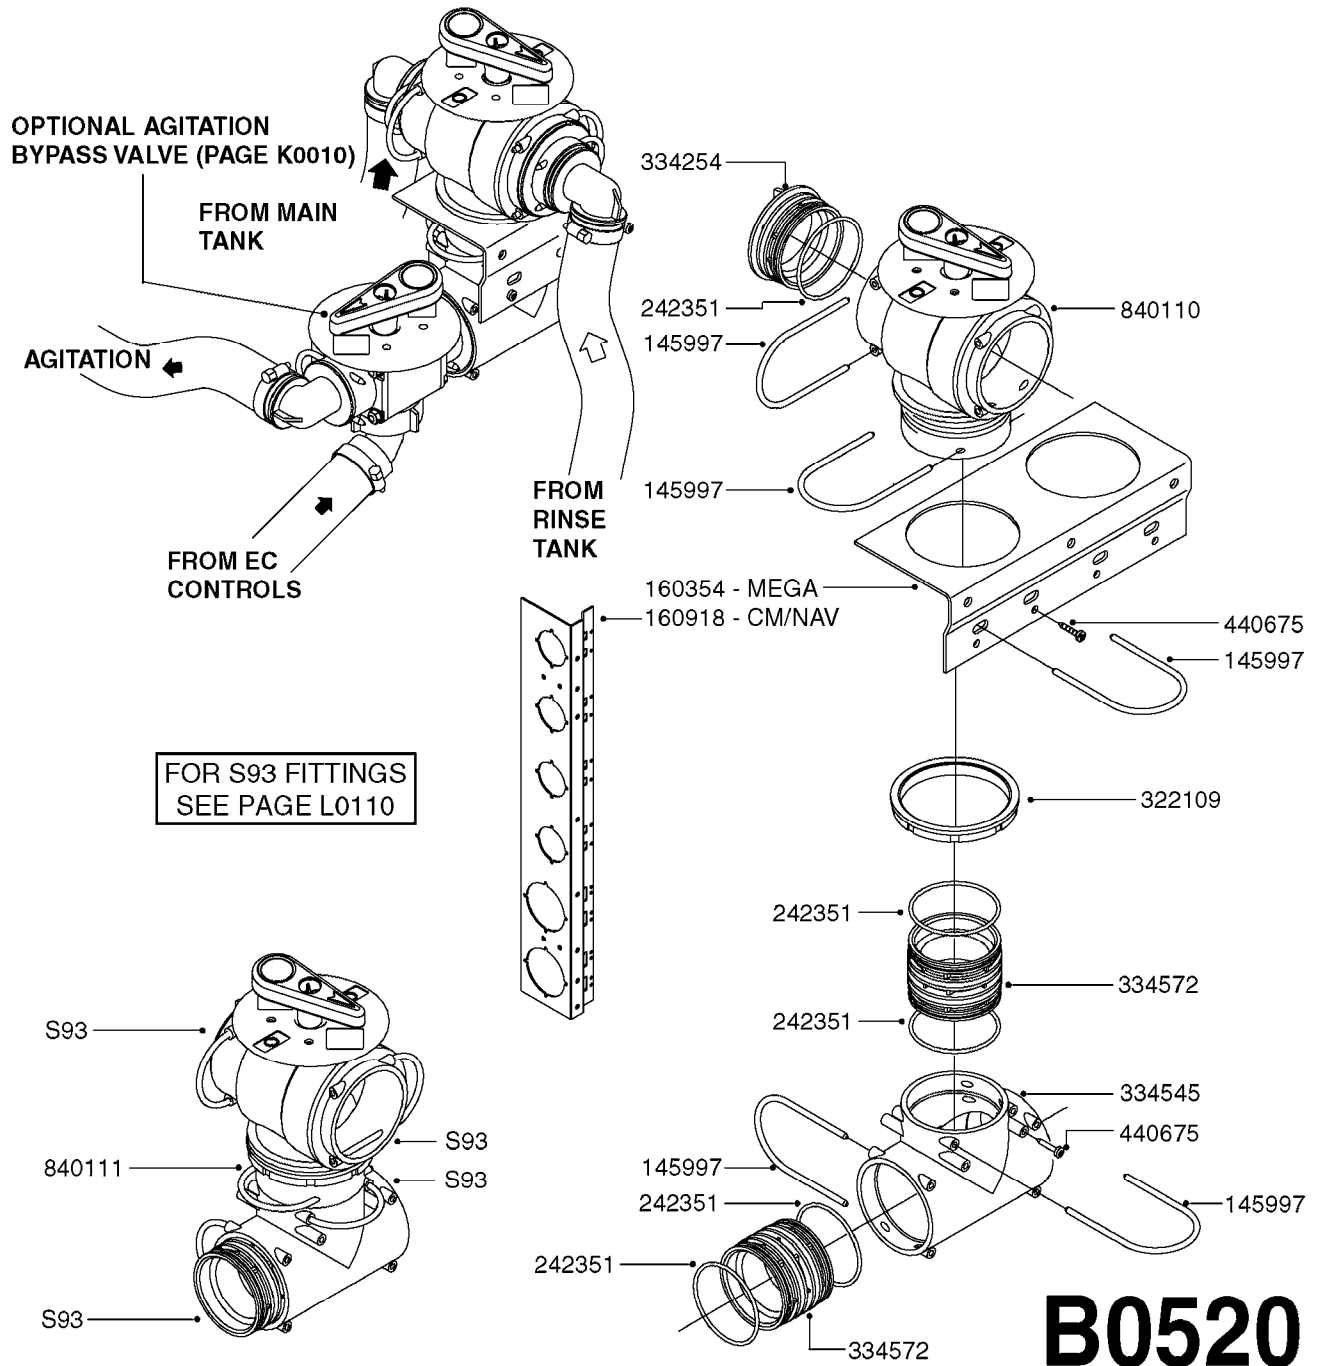

MANIFOLD SYSTEM - SUCTION
B0520-HIN, 01:01:16

Page 1

Date 12.08.2020 8:28

parts-n°	order qty	description
145997	1	FITT.DK S-93 FORK
160354	1	BRACKET F.SUCTION MANIFOLD
160918	1	BRACKET F. MANIFOLD CM
242351	1	O-RING D69.5X3.0 VITON F.S-93
322109	1	FITT.DK S-93 BULKHEAD NUT
334254	1	FITT.DK S-93 PLUG
334545	1	FITT.DK S-93 TEE
334572	1	FITT.DK S-93 ADAPTOR MALE MALE
440675	1	SCREW F. PLASTIC 5X16 SS
840110	1	VALVE SUCTION S-93 F.MANIFOLD
840111	1	VALVE SUCTION 3 WAY S-93 W.TEE