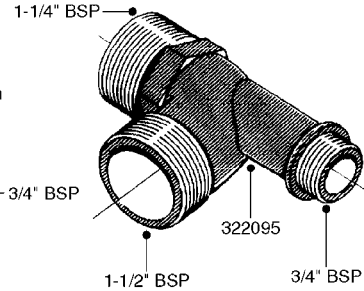

L0020

FITTINGS-T-PIECES, CAPS & ELBOWS
L0020-HIN, 01:01:16

Page 1
Date 12.08.2020 8:28

parts-n°	order qty	description
10053603	1	FITT. CAPNUT 2"BSP 5601
10194303	1	CAP BLANK 1 1/2 MCPHEE 210060
320047	1	FITT.DK CAPNUT 1/2" BSP
320106	1	FITT.DK CAPNUT 1" BSP
320272	1	FITT.DK CAPNUT 3/8" BSP
320316	1	FITT.DK TEE 3/4" X3/4" X1"BSP
320331	1	FITT.DK TEE 1" - 1" - 3/4" BSP
320342	1	FITT.DK EL 3/4"M X 1"F BSP
320563	1	FITT.DK 3 WAY 1/2" 110 DEG.
320677	1	NO LONGER AVAILABLE
320961	1	FITT.DK CAPNUT 1-1/2" BSP
321053	1	FITT.DK TEE 1/2 X1/2 X1/2" BSP
322072	1	FITT.DK TEE 3/8'X3/8'X3/8' BSP
322095	1	FITT.DK TEE 1-1/2 X1-1/4 X3/4" BSP
322138	1	FITT.DK ELB 1"M X 1"F BSP
330013	1	O-RING 2.5 X 10 PUR
330212	1	O-RING D19/D14X2.4 F.1/2"NUT
330326	1	O-RING D30/D24X2 F.1"NUT
331273	1	O-RING D44/D38X2 F.1-1/2"