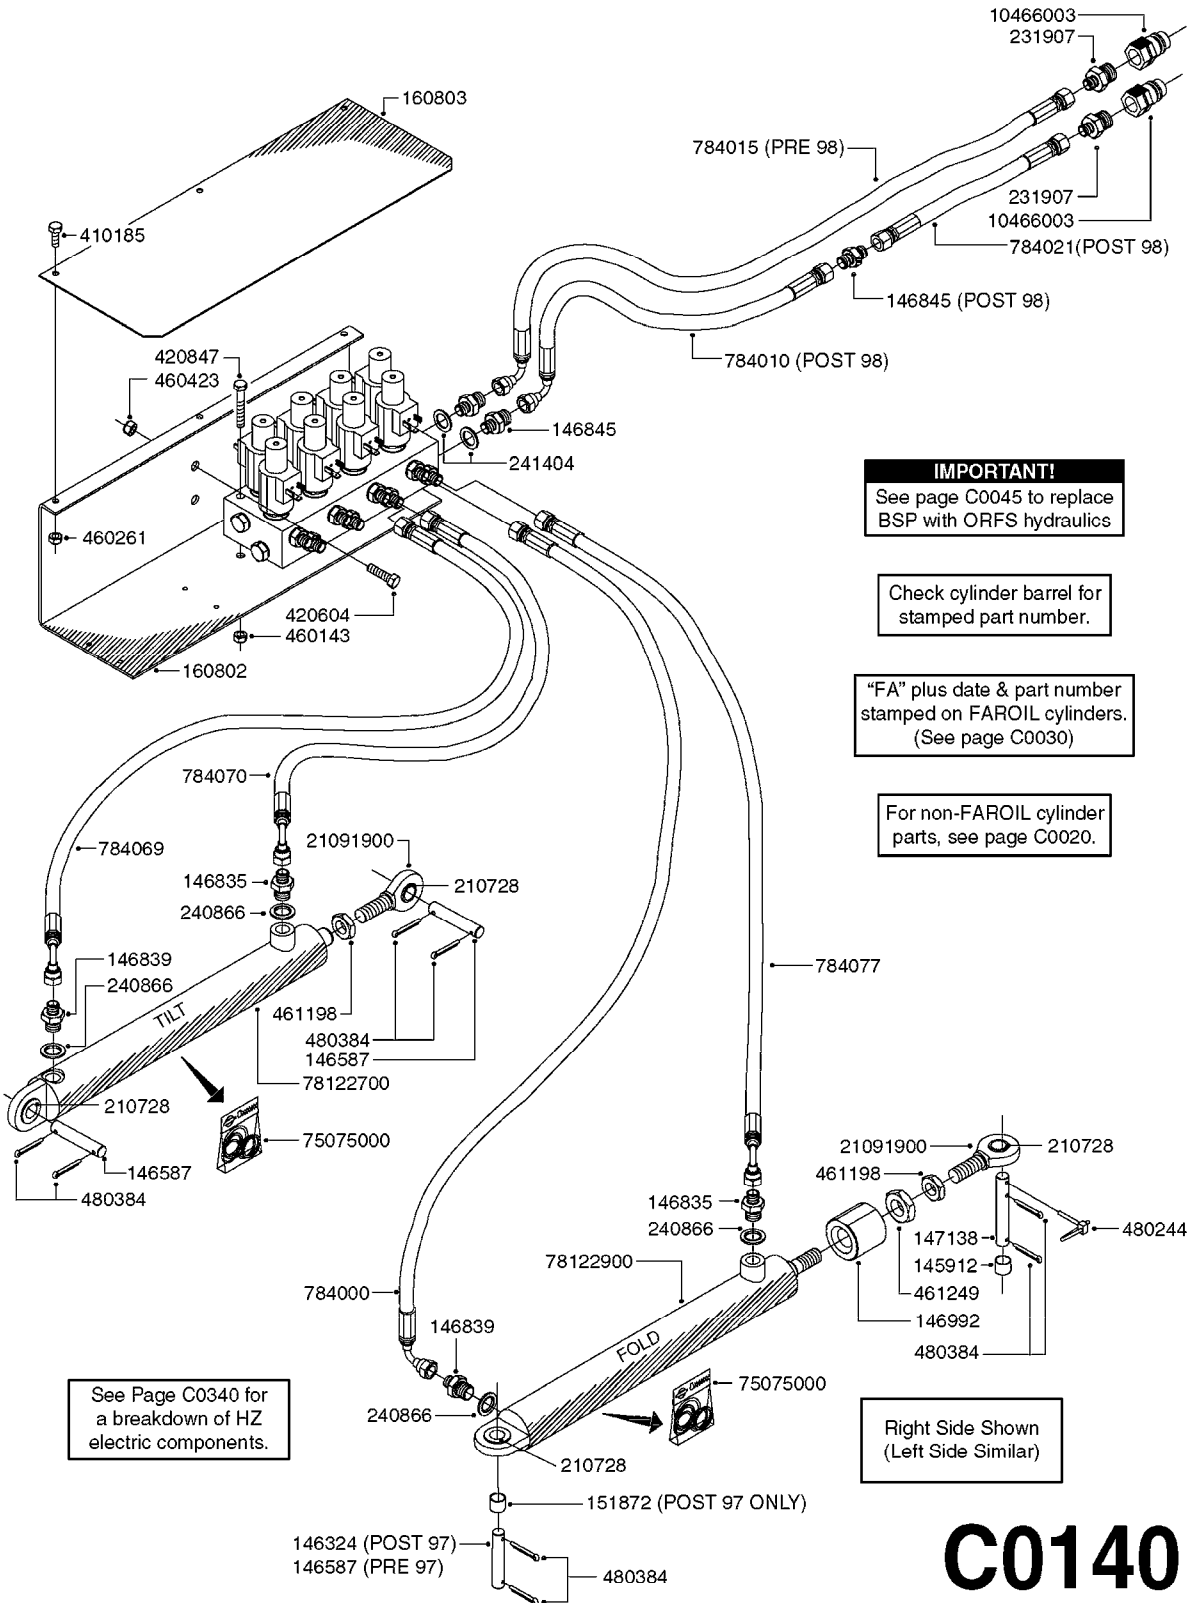

Right Side Shown
(Left Side Similar)

C0130

HYDRAULICS - 3PT EAGLE HT
C0130-HIN, 08:01:18

Page 1

Date 12.08.2020 8:28

parts-n°	order qty	description
145912	1	BUSHING D19.8/D17.0X7MM
146324	1	SHAFT D16.8 L102/2 X 5
146587	1	PIN D16.8 X 65
146835	1	HEX NIPPLE 1/4" - 3/8" BSP
146839	1	HEX NIPPLE 1/4"X3/8" BSP 0.7MM
146992	1	BUSHING F.CYLINDER
147138	1	PIN D16.8 X 90
151872	1	BUSHING D22.0/18.0 10MM
163936	1	WASHER D15/D6.2X1
210728	1	BEARING F.LINK HEAD M17
230963	1	TEE 1/4"M X 1/4"M X 1/4"M BSP
240866	1	DOWTYSEAL 3/8"
410362	1	BOLT HEX 8.8 SS M6X20
410583	1	BOLT HEX 8.8 DEL M6X40
460261	1	NUT HEX M6X1.00 LOCK DIN985 A2 SS
461198	1	NUT HEX M16X2 JAMB
461249	1	NUT M22X1.5 DIN439B
480244	1	PIN SNAP D4.5
480384	1	PIN COTTER 3/16 x 1-1/2"
784076	1	HOSE, HY, 1/4" L=8.5" STR-ELB
10419103	1	FITT. HY HEX RED. 3/8 X 1/2
10466003	1	COUPLER PIONEER 8010-04 1/2NPT
10525003	1	HOSE HY X1/4 X 177"STR&ELB
10526803	1	HOSE HY X 1/4 X 165"
10592903	1	HOSE HY X1/4 X 108.00"STR+ELB
10593003	1	HOSE HY X1/4 X 114.00"STR+ELB
16100400	1	PLATE 3 X 60 X 91 HY BLOCK MT
21091900	1	LINK HEAD M16 x D17 DELTA
72256500	1	DOUB. PILOT STEERED COUNT. VALVE
75075000	1	SEAL KIT 78122600/27/28/29
78122700	1	CYLINDER D40/22X300MM RED
78122900	1	CYLINDER 40/22X300MM RED