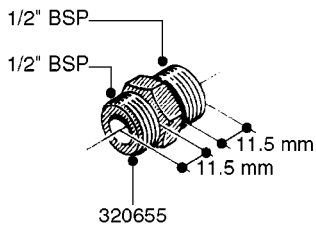

FITTINGS - HEXAGON NIPPLES
L0030-HIN, 01:01:16

L0030

FITTINGS - HEXAGON NIPPLES
L0030-HIN, 01:01:16

Page 1
Date 12.08.2020 8:28

parts-n°	order qty	description
10015303	1	FITT.PO.HN 1.00X1.00 M1000
10425003	1	FITT.PO.HN 1.25X1.00 MCPHEE
320132	1	FITT.DK HN 1" BSP
320176	1	FITT.DK HN 3/8"X1/2" BSP
320445	1	FITT.DK HN 1/4"X3/8" BSP
320655	1	FITT.DK HN 1/2"-1/2" BSP
320692	1	FITT.DK HN 3/8'BSPX1/4'NPT
320703	1	FITT.DK HN 3/8BSP X1/2 &1/4NPT
320725	1	FITT.DK NIPPLE 3/8"-3/8" BSP
320902	1	FITT.DK HN 3/8'X 1/4' BSP
390232	1	FITT.DK HN 1-1/2' X 1-1/4' BSP
390276	1	FITT.DK HN 1'BSP