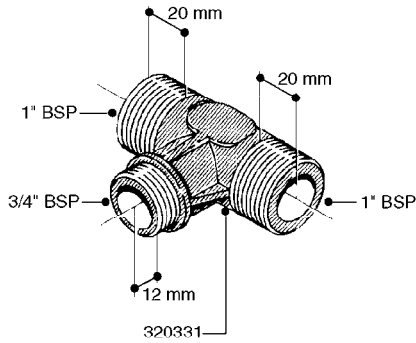

L0020

FITTINGS-T-PIECES, CAPS & ELBOWS
L0020-HIN, 01:01:16

Page 1
Date 12.08.2020 8:28

parts-n°	order qty	description
10053603	1	FITT. CAPNUT 2"BSP 5601
10194303	1	CAP BLANK 1 1/2 MCPHEE 210060
320047	1	FITT.DK CAPNUT 1/2" BSP
320106	1	FITT.DK CAPNUT 1" BSP
320272	1	FITT.DK CAPNUT 3/8" BSP
320316	1	FITT.DK TEE 3/4" X3/4" X1"BSP
320331	1	FITT.DK TEE 1" - 1" - 3/4" BSP
320342	1	FITT.DK EL 3/4"M X 1"F BSP
320563	1	FITT.DK 3 WAY 1/2" 110 DEG.
320677	1	NO LONGER AVAILABLE
320961	1	FITT.DK CAPNUT 1-1/2" BSP
321053	1	FITT.DK TEE 1/2 X1/2 X1/2" BSP
322072	1	FITT.DK TEE 3/8'X3/8'X3/8' BSP
322095	1	FITT.DK TEE 1-1/2 X1-1/4 X3/4" BSP
322138	1	FITT.DK ELB 1"M X 1"F BSP
330013	1	O-RING 2.5 X 10 PUR
330212	1	O-RING D19/D14X2.4 F.1/2"NUT
330326	1	O-RING D30/D24X2 F.1"NUT
331273	1	O-RING D44/D38X2 F.1-1/2"