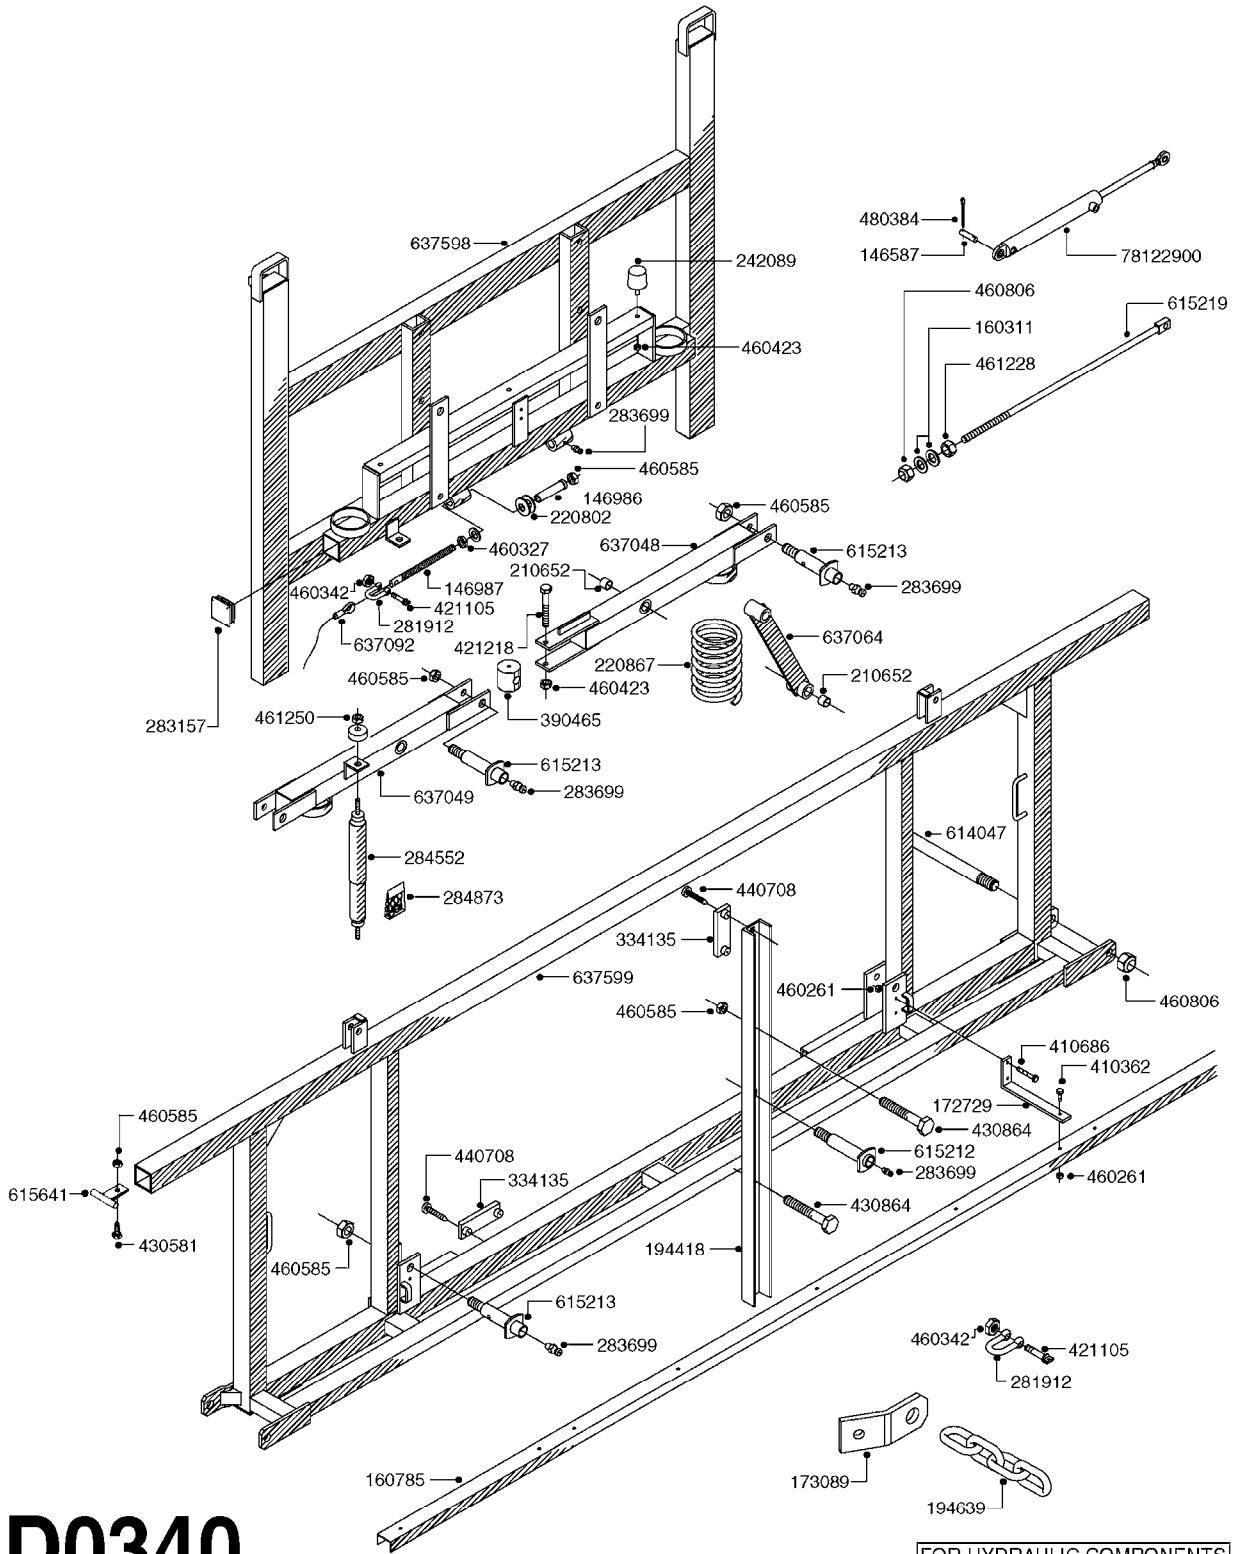

D0340

FOR HYDRAULIC COMPONENTS
SEE PAGE C0120, C0140

BOOM EAGLE 3PT CENTER SECTION
D0340-HIN, 01:01:16

Page 1
Date 12.08.2020 8:28

parts-n°	order qty	description
146587	1	PIN D16.8 X 65
146986	1	BUSHING D26/D16.5x95
146987	1	PIN THREADED F.CENTER CABLE
160311	1	WASHER D30/D20.4X2
160785	1	NOZZLE TRACK 3PT EAG. L=3168mm
172729	1	BRACKET F.NOZ.TRACK 80/90'
173089	1	TAB F.CHAIN 3PT.BOOM
194418	1	U CHANNEL 65 X 1175 CENTER EAG
194639	1	CHAIN 1/4" X 36" 3 PT BOOM
210652	1	BUSHING TEFLON D25/D22X20
220802	1	BELLVILLE WASHER D50/D22.4X2
220867	1	COMP SPRING DI106 L320 D14 N9,55
242089	1	RUBBER STOP D50X40 M10
281912	1	SHACKLE M-10
283157	1	PLUG F.DRAIN 60X60X4
283699	1	GREASE NIPPLE M6X1
284552	1	SHOCK ABSORBER F.EAGLE BOOM
284873	1	KIT F.SHOCK ABSORBER HDW.EAG.
334135	1	SLIDE SHOE 140X45X15
390465	1	JOINER BLOCK TRAPEEZE EAGLE
410362	1	BOLT HEX 8.8 SS M6X20
410686	1	BOLT HEX 8.8 DEL M6X30
421105	1	M10X45 MACHINE SCREW STAINLESS
421218	1	BOLT HEX 8.8 DEL M10X90
430581	1	BOLT HEX 8.8 DEL M16X40 FT
430864	1	BOLT HEX 8.8 DEL M16X120
440708	1	SCREW M5.5X16 SELF TAPPING SS
460261	1	NUT HEX M6X1.00 LOCK DIN985 A2 SS
460327	1	NUT HEX M16X2
460342	1	NUT HEX M10 DEL DIN934
460423	1	NUT HEX M10X1.50 LOCK DIN985A2 SS
460585	1	LOCKING NUT M16 DIN985 A2 SS
460806	1	NUT HEX M20X2.50 LOCK DIN985A2 SS
461228	1	NUT HEX M20
461250	1	NUT HEX 3/8' NF
480384	1	PIN COTTER 3/16 x 1-1/2"
614047	1	PIN D22 X 243 HINGE EAGLE
615212	1	PIN D22 X 84 LUBED F.EAGLE
615213	1	PIN D22 X 70 LUBED F.EAGLE
615219	1	TILT CYL.REPLACEMENT EAGLE
615641	1	SAFETY BAR F.WNG TLT 45'-66'
637048	1	SUSP.ARM RIGHT EAGLE
637049	1	SUSP.ARM LEFT EAGLE
637064	1	TRAPEEZE ARM EAGLE 45'-66'
637092	1	CABLE CEN.EAG 7x1370mm63044200
637598	1	CENTER LIFT FRAME 3PT EAGLE
637599	1	CENTER SECTION EAGLE 3PT.
78122900	1	CYLINDER 40/22X300MM RED