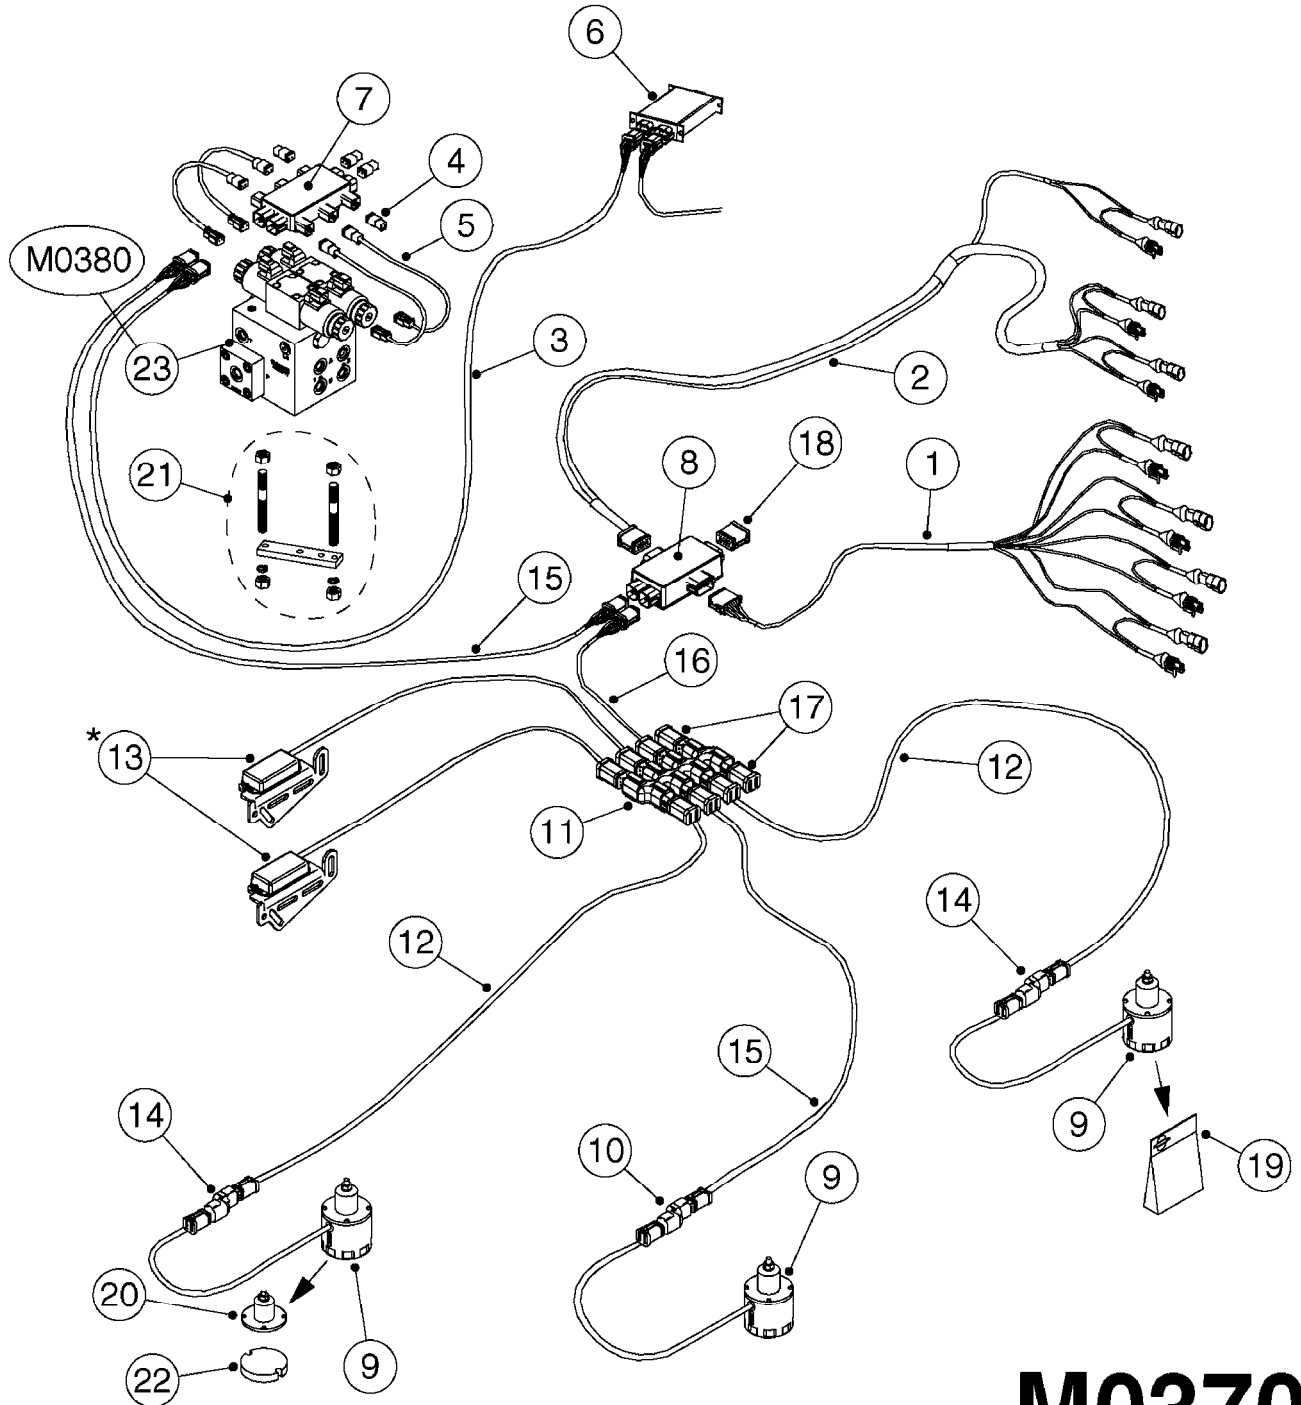

M0370

*CANNOT MIX OLD AND NEW STYLE ROLL SENSORS!

If replacing Norac P/N 43740, must replace both roll sensors with new style (13).
If unsure, new style (Norac P/N 43741) works with all versions of UC5.

NORAC UC5 BOOM HEIGHT CONTROL
M0370-HIN, 16:10:18

Page 1
Date 12.08.2020 8:28

Pos.	parts-n°	order qty	description
1	26022703	1	CABLE, INTERFACE, TILT, NORAC UC5
2	26023503	1	CABLE UC5 INTERFACE MAIN AMP
3	26032600	1	CABLE UC5 NETWORK 14 AWG 10M
4	26043000	1	NORAC UC5 NETWORK 2 PIN PLUG
5	26043300	1	CABLE UC5 VALVE 2PIN/2PIN DT
6	26043400	1	NORAC UC5 CONTROLLER MODULE
7	26043500	1	NORAC UC5 VALVE MODULE
8	26043600	1	MODULE, INPUT, NORAC UC5
9	26043700	1	SENSOR, NORAC, UC5, ULTRASONIC
10	26043800	1	NORAC UC5 - UC7 NETWORK COUPLER 2-WAY
11	26043900	1	NORAC UC5 - UC7 NETWORK COUPLER 8-WAY
12	26044200	1	CABLE UC5 - UC7 NETWORK 18 AWG 20M
13	26023803	1	NORAC UC5 ROLL SENSOR OLD STYLE NORAC P/N 43740
13	26044300	1	UC5 - UC7 ROLL SENSOR VER. 2 NEW STYLE NORAC P/N 43741
14	26044400	1	NORAC UC5 - UC7 COUPLER 2-WAY/TERM.
15	26047100	1	CABLE UC5 NETWORK 14 AWG 1M
16	26049900	1	CABLE UC5 NETWORK 14 AWG 3M
17	26057900	1	UC5 - UC7 NETWORK 6 PIN PLUG '13
18	26058000	1	NORAC UC5 - UC7 NETWORK 12-PIN PLUG
19	26084700	1	Mesh Kit Ultrasonic Sensor FOR 2018 AND NEWER SENSORS
19	28098003	1	MESH AND CLIP KIT, NORAC FOR PRE-2018 SENSORS
20	28050303	1	NORAC RUBBER TOP&BOLT F.SENSOR DIA.30MMX30MMX8MM
21	28055503	1	NORAC VALVE MOUNTING HARDWARE
22	28086600	1	FOAM DISC F. SENSOR NORAC
23	78216100	1	NORAC VALVE BLOCK COMP, DEUTSCH CON.