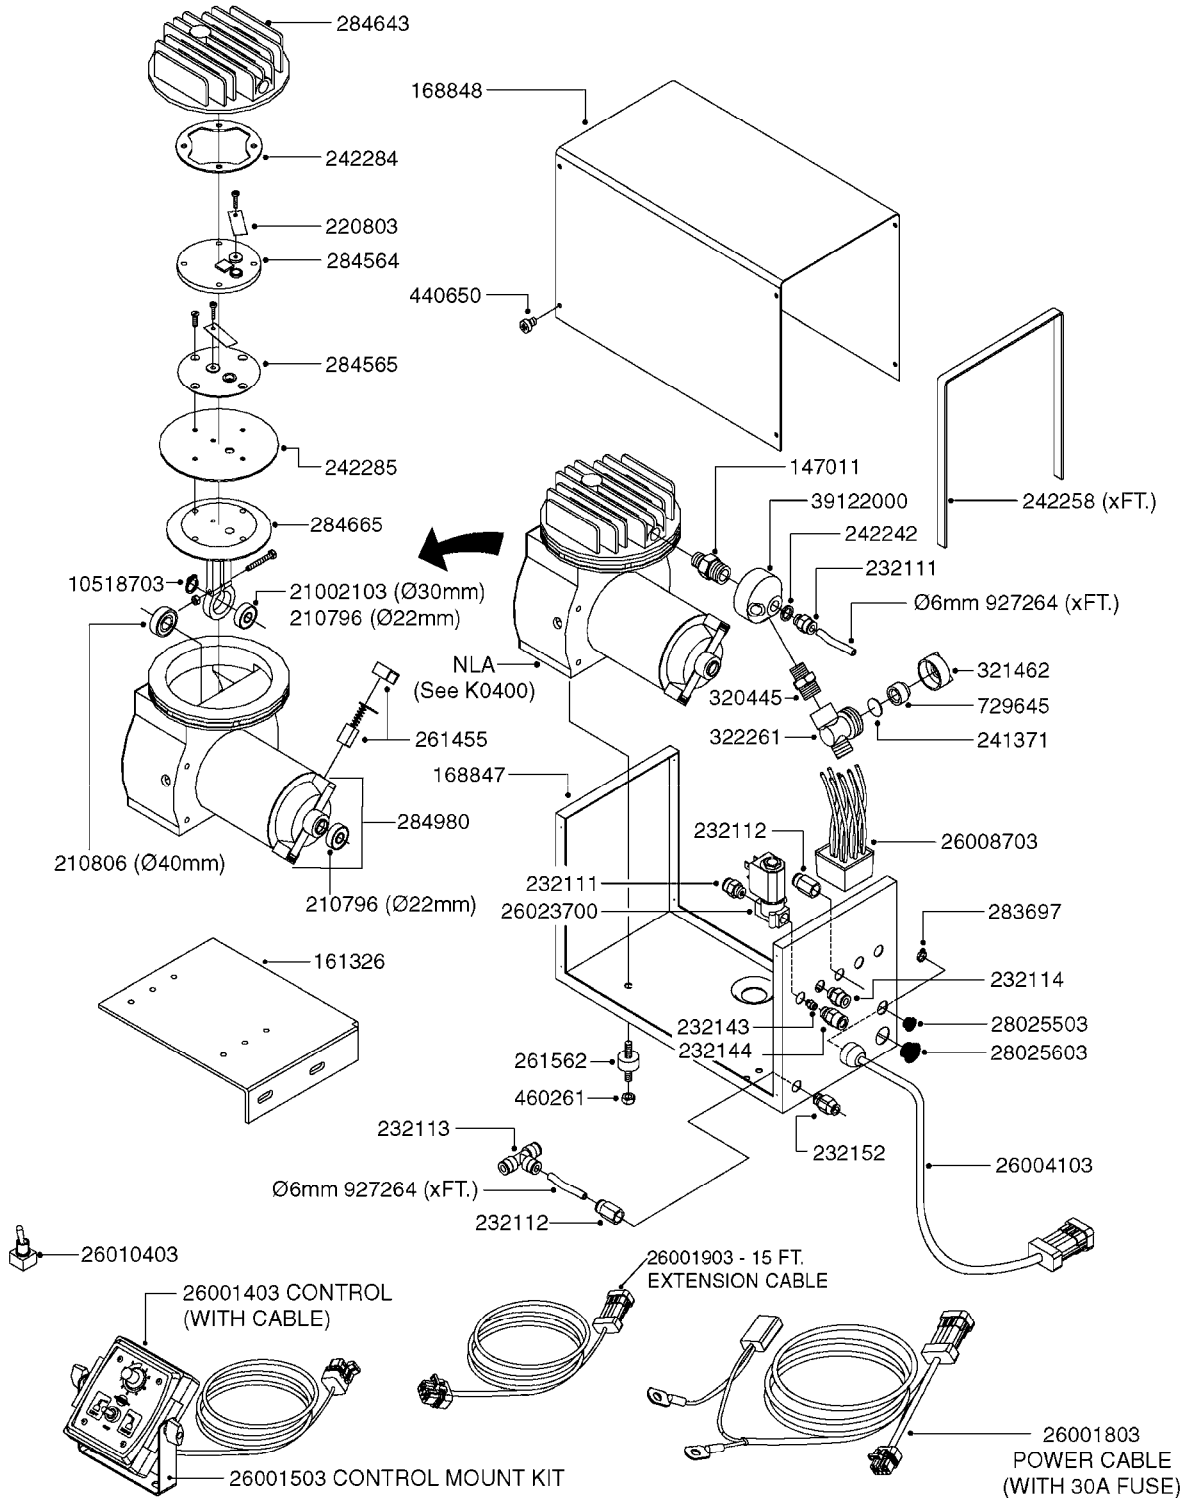

K0390

*Ø8mm 927306 (xFT.)
*Ø10mm 927330 (xFT.)

70019403 - COMPLETE ASSEMBLY

FOAM MARKER COMPRESSOR 2002
K0390-HIN, 01:01:16

Page 1
Date 12.08.2020 8:28

parts-n°	order qty	description
147011	1	HEX NIPPLE 3/8'X1/4'BSP BRASS
161326	1	MOUNT BKT. F. FOAM COMP.BOX 98
168847	1	ENCLOSURE LOWER F.MARKER
168848	1	COVER F. FOAM MARKER
210796	1	BEARING BALL D22/D8 X 7 608ZZ
210806	1	BEARING BALL D40/D17X12MM
220803	1	VALVE F. COMPRESSOR
232111	1	QUICK COUPLER 6MM X 1/8 EXT.
232112	1	QUICK COUPLER 6MM 1/8 INT.
232113	1	QUICK COUPLER 6MM T-PIECE
232114	1	COUPLER 1/8" THREADX8MM HOSE
232143	1	REDUCER 1/4'INT-1/8'EXT
232144	1	QUICK COUPLER 10MM X 1/4 EXT
232152	1	QUICK COUPLER 8MMX1/8 EXT.LONG
241371	1	DIAPHRAGM F.NO-DRIP,VULC
242242	1	O-RING F.AIR HOSE FITTING
242258	1	TRIM 3X10 SELF ADHESIVE 0012"
242284	1	HEAD GASKET F. COMPRESSOR
242285	1	DIAPHRAGM F. F/M COMP.
261455	1	BRUSH KIT-FOAM MARKER MOTOR
261562	1	RUBBER DAMPER 2XM6X25
283697	1	TIESTRAP 200MM
284564	1	PLATE F.COMPRESSOR HEAD
284565	1	PLATE F.COMPRESSOR HEAD
284643	1	COMPRESSOR HEAD F.FOAM MARKER
284665	1	CONNECTING ROD F.COMPRESSOR
284980	1	FLANGE REAR F. F.M.COMPRESSOR
320445	1	FITT.DK HN 1/4"X3/8" BSP
321462	1	CAP F.NO-DRIP ASSY.
322261	1	HOUSING F.SAFETY VALVE 3/8"
440650	1	SCREW 3.5x13 STAINLESS
460261	1	NUT HEX M6X1.00 LOCK DIN985 A2 SS
729645	1	NON-DRIP SPRING ASSY.GREEN 10
927264	1	HOSE R X PE D6/D4 X 0012"
927306	1	HOSE R X PE D8/D6 X 0012"BLACK
927330	1	HOSE R X PE D10/D8 X 012"BLACK
10518703	1	SNAP-RING OUTER 8X1
21002103	1	BEARING, 6200 2ZJEM (SKF)
26001403	1	HC FOAM MARKR CONSOLE VS3.0.00
26001503	1	HC FOAM MARKER CONSOLE MT.KIT
26001803	1	POWER CABLE
26001903	1	15' 7-PIN EXTENSION CABLE
26004103	1	FOAM MARKER CNTRL MOD CABL STD
26008703	1	FOAM MARKER CONTROL SCII
26010403	1	TOGGLE SWITCH MICRO-TRAK F.M.
26023700	1	SOLENOID VAL 12V 1/8' FLO '07
28025503	1	PLUG F.DRILLED HOLE 1/2"
28025603	1	PLUG F.DRILLED HOLE 3/4"
39122000	1	DISTR.HOUSING F.FOAM MARKER'07
70019403	1	FOAM MARKER COMPRESSOR KIT STD