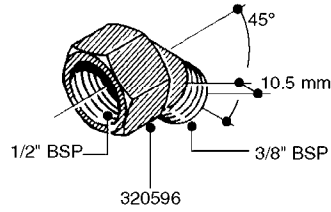

FITTINGS - HEXAGON NIPPLES
L0030-HIN, 01:01:16

L0030

FITTINGS - HEXAGON NIPPLES
L0030-HIN, 01:01:16

Page 1
Date 12.08.2020 8:28

parts-n°	order qty	description
10015303	1	FITT.PO.HN 1.00X1.00 M1000
10425003	1	FITT.PO.HN 1.25X1.00 MCPHEE
320132	1	FITT.DK HN 1" BSP
320176	1	FITT.DK HN 3/8"X1/2" BSP
320445	1	FITT.DK HN 1/4"X3/8" BSP
320655	1	FITT.DK HN 1/2"-1/2" BSP
320692	1	FITT.DK HN 3/8'BSPX1/4'NPT
320703	1	FITT.DK HN 3/8BSP X1/2 &1/4NPT
320725	1	FITT.DK NIPPLE 3/8"-3/8" BSP
320902	1	FITT.DK HN 3/8'X 1/4' BSP
390232	1	FITT.DK HN 1-1/2' X 1-1/4' BSP
390276	1	FITT.DK HN 1'BSP