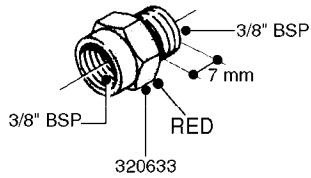

FITTINGS - HEXAGON NIPPLES
L0030-HIN, 01:01:16

L0030

FITTINGS - HEXAGON NIPPLES
L0030-HIN, 01:01:16

Page 1
Date 12.08.2020 8:28

parts-n°	order qty	description
10015303	1	FITT.PO.HN 1.00X1.00 M1000
10425003	1	FITT.PO.HN 1.25X1.00 MCPHEE
320132	1	FITT.DK HN 1" BSP
320176	1	FITT.DK HN 3/8"X1/2" BSP
320445	1	FITT.DK HN 1/4"X3/8" BSP
320655	1	FITT.DK HN 1/2"-1/2" BSP
320692	1	FITT.DK HN 3/8'BSPX1/4'NPT
320703	1	FITT.DK HN 3/8BSP X1/2 &1/4NPT
320725	1	FITT.DK NIPPLE 3/8"-3/8" BSP
320902	1	FITT.DK HN 3/8'X 1/4' BSP
390232	1	FITT.DK HN 1-1/2' X 1-1/4' BSP
390276	1	FITT.DK HN 1'BSP