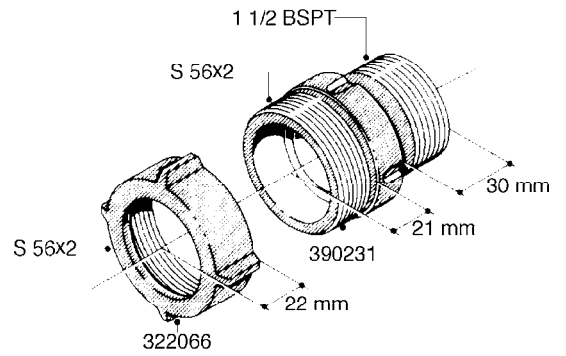

L0080

FITTINGS - S-53
L0080-HIN, 12:09:17

Page 1

Date 12.08.2020 8:28

Pos.	parts-n°	order qty	description
1	145995	1	FITT.DK S-53 FORK
2	241973	1	O-RING Ø3 X 44.2 70 SHORES NITRIL NITRIL (BLACK)
2	242353	1	O-RING 3 X 44.2 VITON VITON (BROWN)
3	242109	1	O-RING D32.2x3.0 NITRIL (BLACK)
3	242354	1	O-RING D32.2X3.0 VITON VITON (BROWN)
4	322103	1	FITT.DK S-53 BULKHEAD
5	322107	1	FITT.DK S-53 BULKHEAD NUT
6	322110	1	FITT.DK S-53 ELB. 1/2" BSP
7	322352	1	FITT.DK S-53 TEE
8	334229	1	FITT.DK S-53 STR.3/4"
9	334260	1	GASKET F. S-53 BULKHEAD
10	334564	1	FITT.DK S-67 TO S-53 ADAPTER
11	391100	1	FITT.DK S-53THREAD INS.1/2"BSP
12	726463	1	FITT.DK S53 BULKHEAD W/GASKET
13	726552	1	FIT.DK S-53X90 1/2" BSP,O-RING
14	726556	1	FITT.DK S-53 HB 1/2" W/O-RING
15	726558	1	FITT.DK S53 STR. 3/4" W.ORING
16	726559	1	FITT DK. S-53 HB 1" W/O-RING
17	726568	1	FITT.DK.S-53 HB 1/2"90 W/O-RING
18	726570	1	FITT.DK S-53 ELB.3/4" W.ORING
19	726571	1	FITT.DK S-53 ELB.1", W ORING
20	726578	1	FITT.DK S53 PLUG WITH O-RING
21	728561	1	FITT.DK. S67M - S53F REDUCER