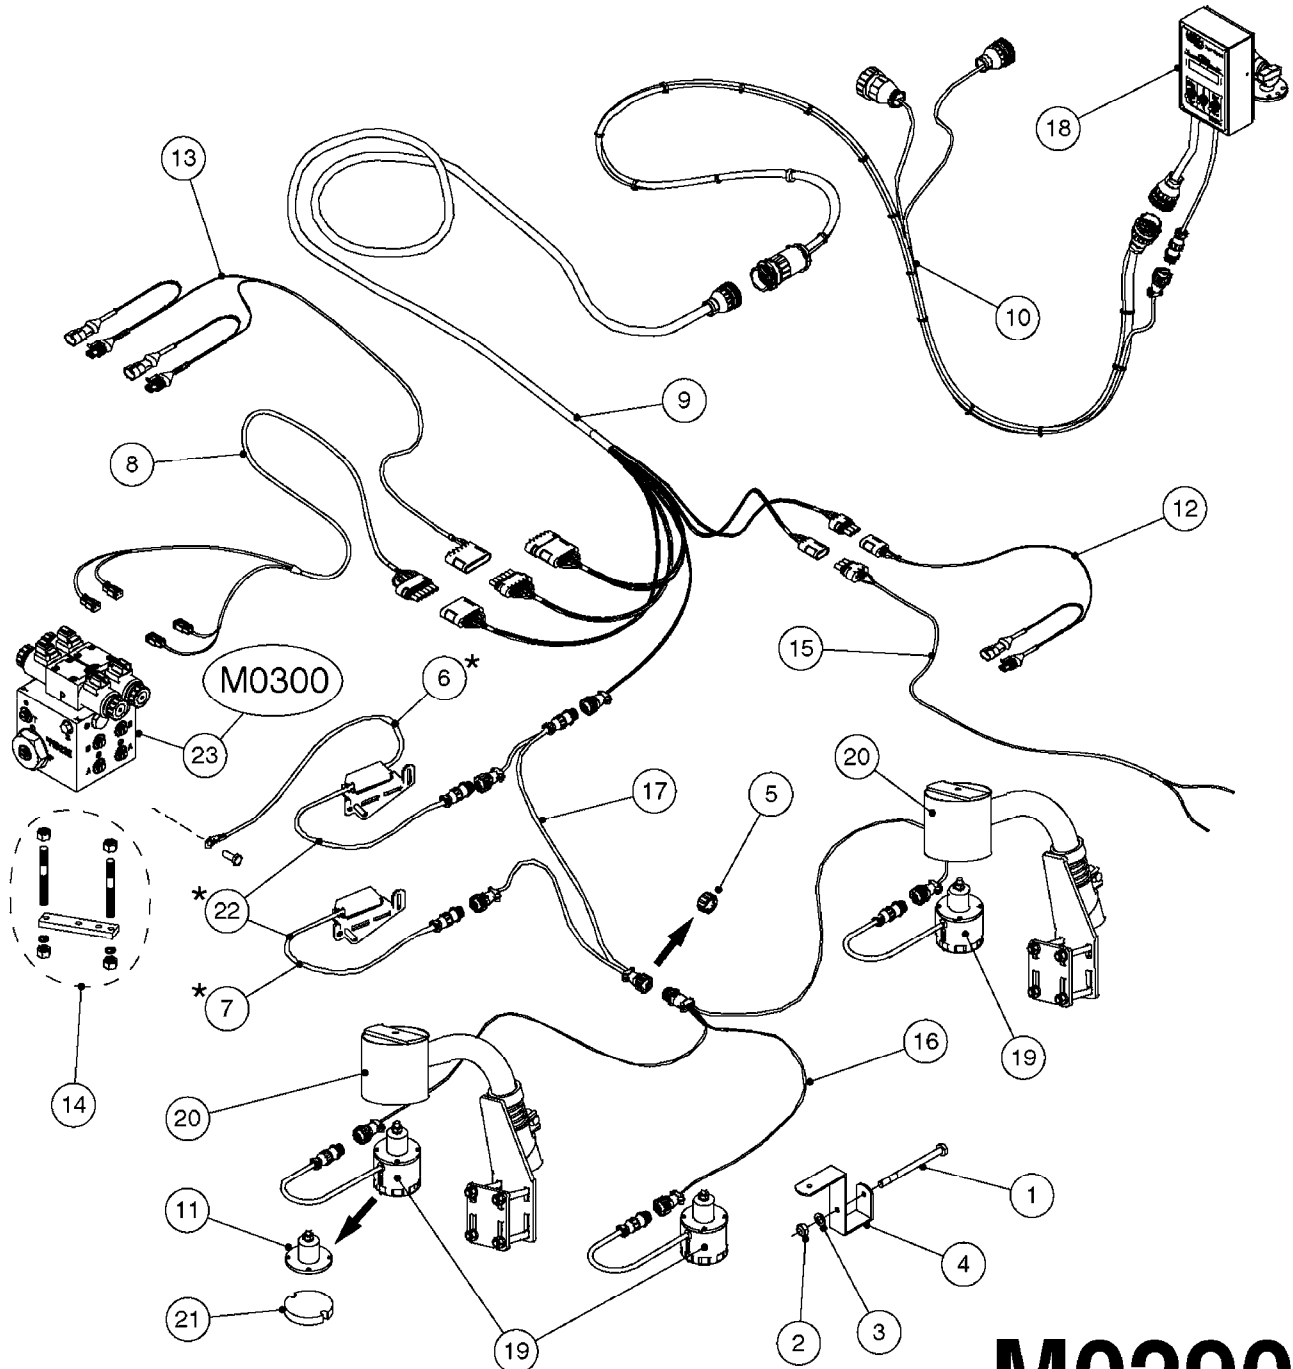

13 COMPLETE ASSEMBLY

COMPLETE ASSEMBLIES
WHOLEGOODS ITEMS

M0160

TRAFFIC LIGHT KIT
M0160-HIN, 13:08:19

Page 1
Date 12.08.2020 8:28

Pos.	parts-n°	order qty	description
1	410266	1	BOLT HEX 8.8 DEL M6X120
1	410421	1	BOLT HEX M6X110 DIN931-A2 SS
1	410524	1	BOLT HEX 8.8 DEL M6X100
1	410605	1	BOLT HEX 8.8 DEL M6X80
2	410362	1	BOLT HEX 8.8 SS M6X20
3	460261	1	NUT HEX M6X1.00 LOCK DIN985 A2 SS
4	16022303	1	BRACKET 100MM TUBE
5	16022403	1	BRACKET 60MM TUBE
6	16025603	1	BRACKET TAIL LIGHT DUAL LAMP
7	26004703	1	HARNESS 13' EXT 4 WIRE WP
8	26004903	1	TAIL LIGHT GREEN WIRE LH
8	26005003	1	TAIL LIGHT YELLOW WIRE RH
9	26005103	1	PLUG 7-PIN AG TAIL LIGHT
10	26005403	1	LENS BLACK BEFORE 2009
10	26017003	1	LENS RED
11	26016903	1	LENS AMBER
12	26032703	1	HARNESS COMPLETE, TAIL LIGHT, 2013
13	83308603	1	TRAFFIC LIGHT KIT