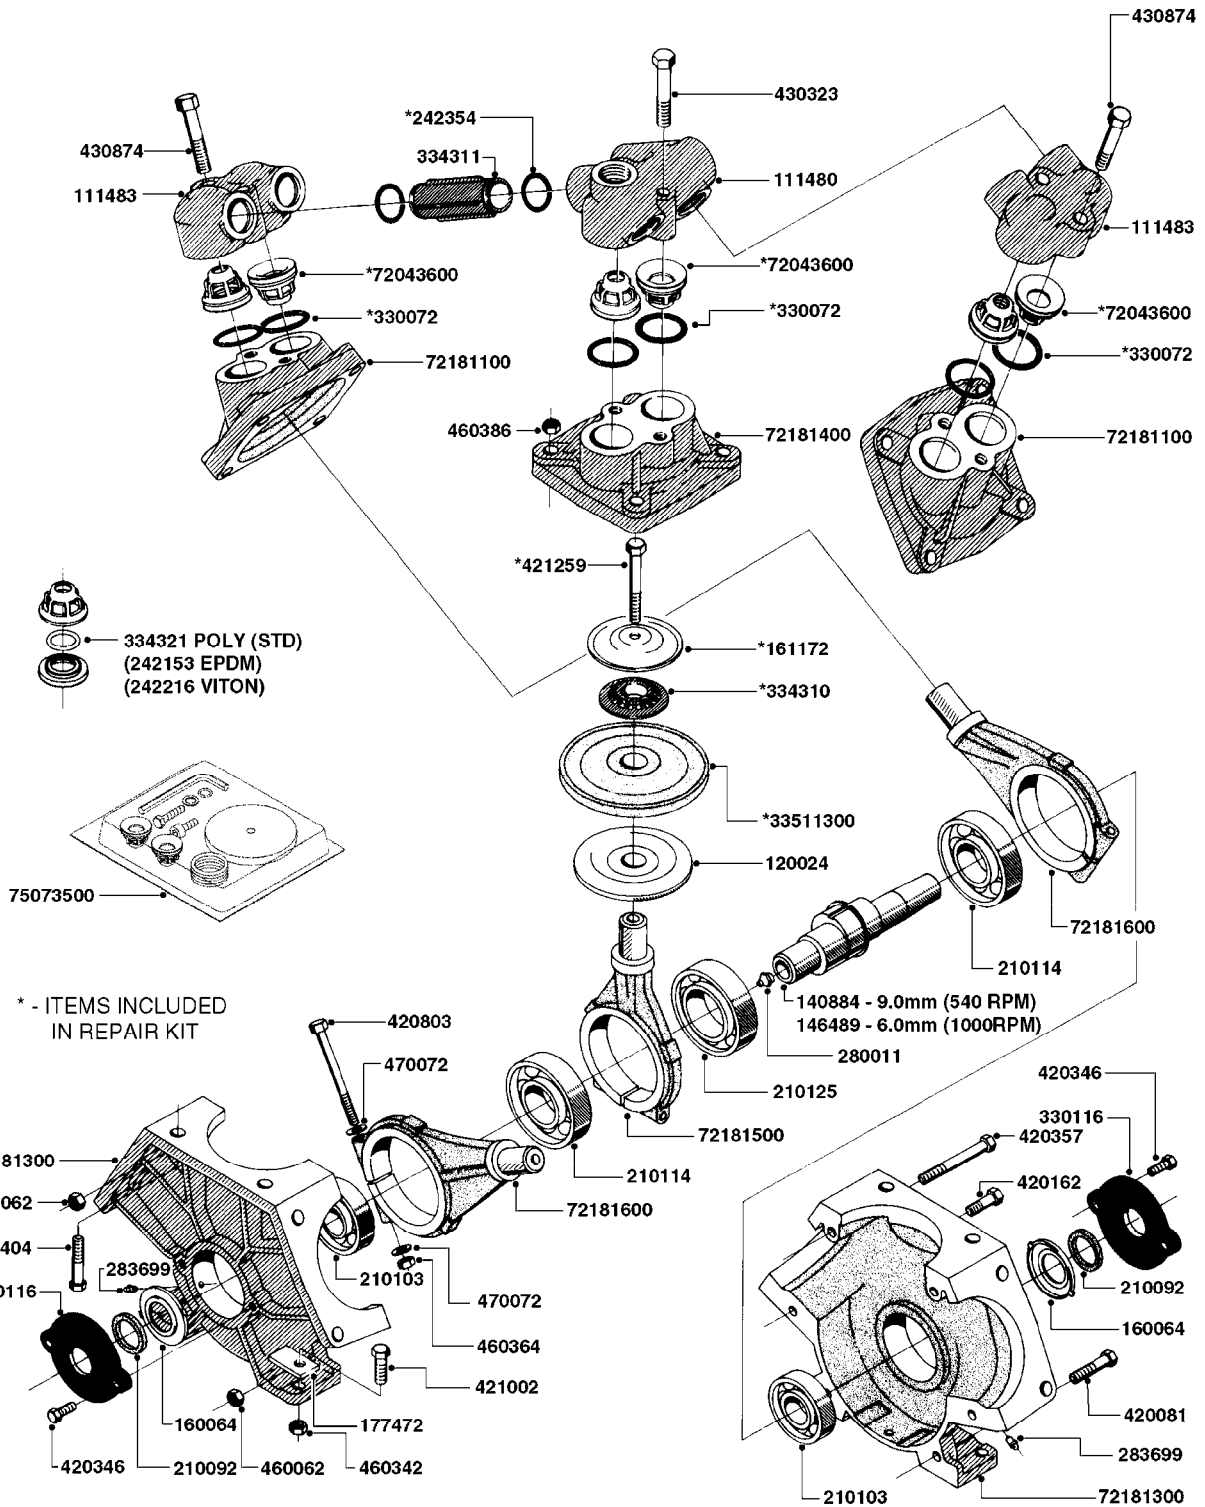

A0220

PUMP - 1302 W/ MOUNTING BASE
A0220-HIN, 27:04:17

Page 1

Date 12.08.2020 8:27

parts-n°	order qty	description
111480	1	VALVE HEAD 1302 CENTER
111483	1	VALVE HEAD SIDE 1302
120024	1	DIAPHRAGM BACK DISC 1200-1300
140884	1	CRANK SHAFT MODEL 1300-9
146489	1	CRANK SHAFT MODEL 1302-6MM
160064	1	DUST PLATE
161172	1	DIAPHRAGM DISC F. 1203/1303
177472	1	BRACKET 25 X 5
210092	1	SEAL FELT D43/30X5
210103	1	BEARING BALL 6306
210114	1	BEARING BALL 6308
210125	1	BEARING BALL 6210
242153	1	O-RING D26X4 EPDM
242216	1	O-RING VITON F/1202/1302/462
242354	1	O-RING D32.2X3.0 VITON
280011	1	GREASE NIPPLE 1/8" SAE H TR
283699	1	GREASE NIPPLE M6X1
330072	1	O-RING D53.5/D45.5X4
330116	1	SEAL RETAINER, MODEL 1300
334310	1	NYLON WASHER 1202/1302/462
334311	1	CONNECTION PIPE INLET MOD.1302
334321	1	O-RING POLY. 34.0x26.0x4.0
420081	1	BOLT HEX 8.8 DEL 3/8"X40MM
420162	1	BOLT HEX 8.8 DEL 3/8"X15MM
420346	1	BOLT HEX 8.8 DEL 3/8"X 25MM
420357	1	BOLT HEX 8.8 RAW 3/8"X85MM
420803	1	BOLT HEX 8.8 DEL M8X90
421002	1	BOLT HEX 8.8 DEL M10X30 FT DIN933
421259	1	BOLT HEX UNC7/16"x2.25" 18-8SS
430323	1	BOLT HEX 8.8 DEL M12X60
430404	1	BOLT HEX 8.8 DEL M12X50
430874	1	SCREW SET 8.8 DEL M12X70 FT
460062	1	NUT HEX 3/8" GALV.
460342	1	NUT HEX M10 DEL DIN934
460364	1	NUT HU M8 A2 SS DIN934
460386	1	NUT HEX M12X1.75
470072	1	WASHER D15/D8X.5 LOCK
33511300	1	DIAPHRAGM 1202-1303 POLY 2006
72043600	1	VALVE FOR 462/463
72181100	1	DIAPHRAGM COVER 1203/1303+BLTS
72181300	1	PUMP CASTING 1300 RED W/BOLTS
72181400	1	DIAPHRAGM COVER 1303 W/BOLTS
72181500	1	CONNECTING ROD, CENTER 1303
72181600	1	CONNECTING ROD, SIDE MOD.1300
75073500	1	PUMP KIT 1300/1302 "06"