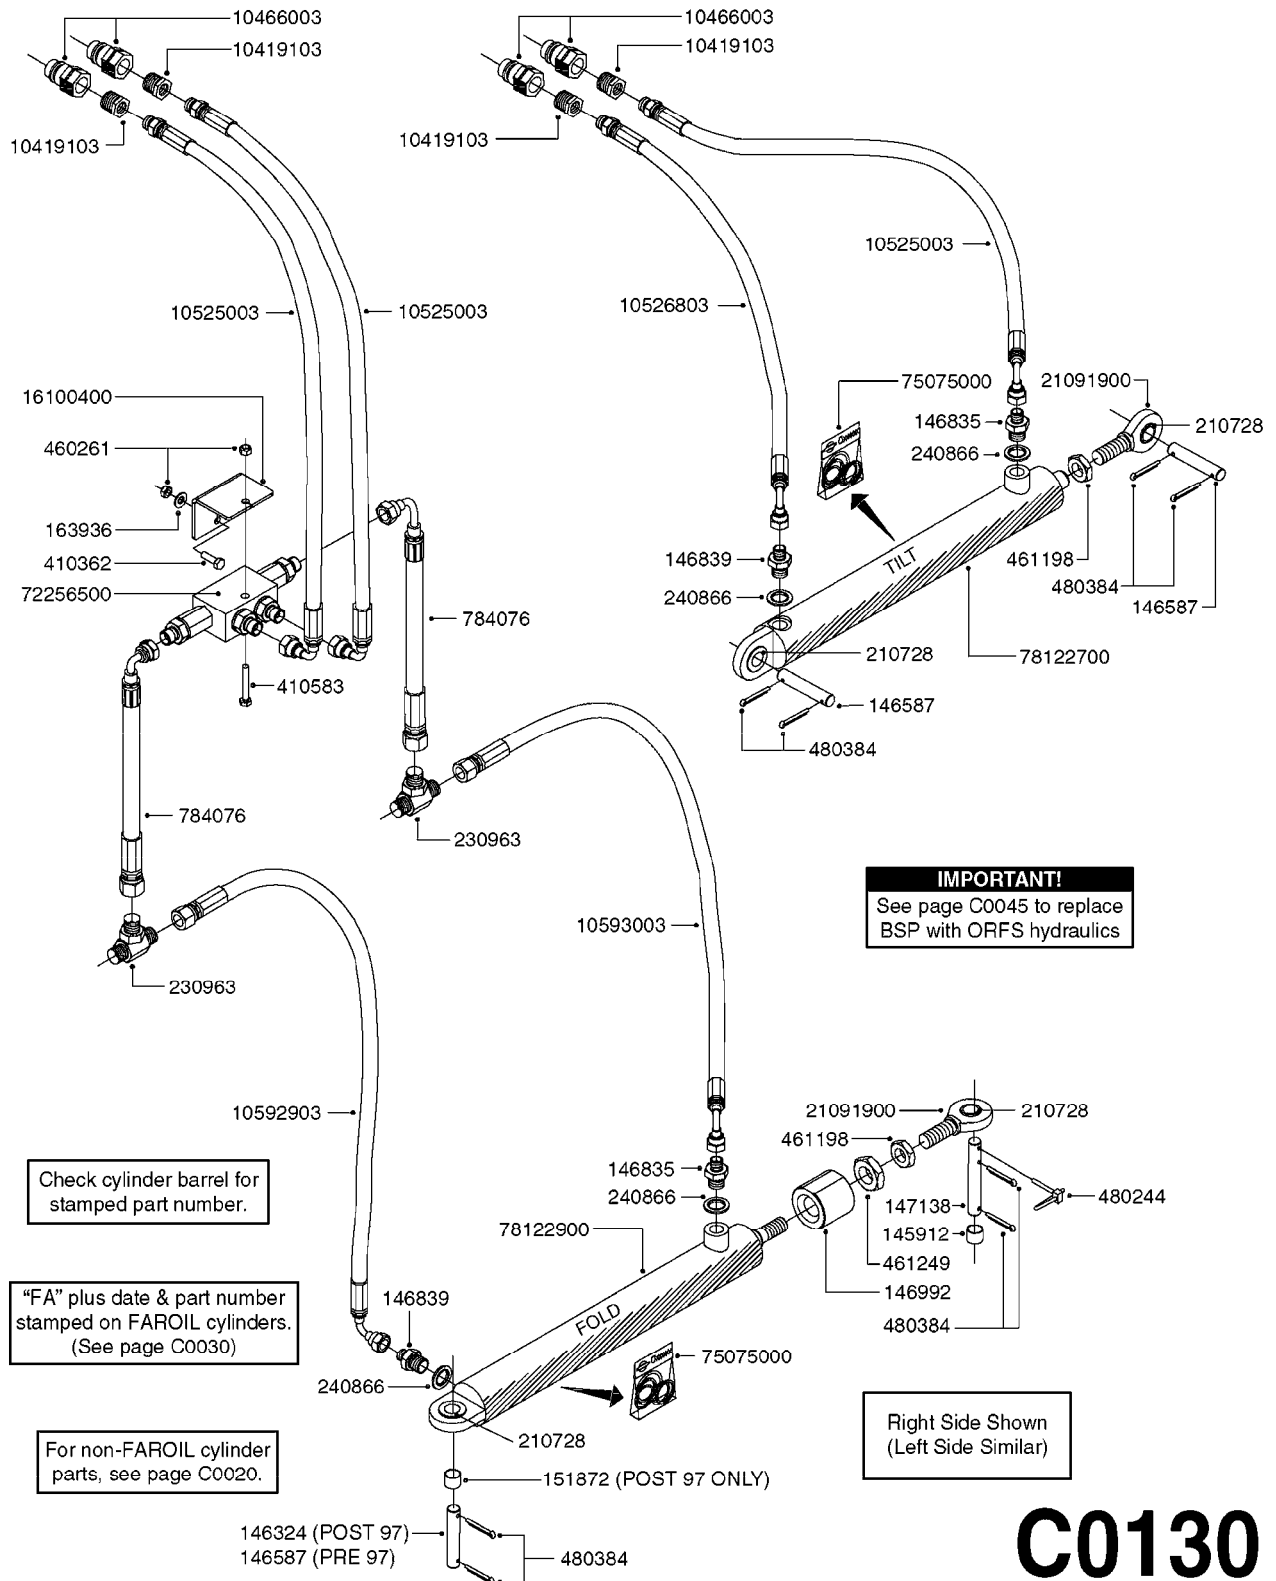

C0120

HYDRAULICS - 3PT EAGLE HY
C0120-HIN, 08:01:18

Page 1

Date 12.08.2020 8:28

parts-n°	order qty	description
145912	1	BUSHING D19.8/D17.0X7MM
146324	1	SHAFT D16.8 L102/2 X 5
146587	1	PIN D16.8 X 65
146835	1	HEX NIPPLE 1/4" - 3/8" BSP
146839	1	HEX NIPPLE 1/4"X3/8" BSP 0.7MM
146845	1	HEX NIPPLE 1/4"X1/4"
146992	1	BUSHING F.CYLINDER
147138	1	PIN D16.8 X 90
151872	1	BUSHING D22.0/18.0 10MM
163936	1	WASHER D15/D6.2X1
210728	1	BEARING F.LINK HEAD M17
230963	1	TEE 1/4"M X 1/4"M X 1/4"M BSP
240866	1	DOWTYSEAL 3/8"
410362	1	BOLT HEX 8.8 SS M6X20
410583	1	BOLT HEX 8.8 DEL M6X40
460261	1	NUT HEX M6X1.00 LOCK DIN985 A2 SS
461198	1	NUT HEX M16X2 JAMB
461249	1	NUT M22X1.5 DIN439B
480244	1	PIN SNAP D4.5
480384	1	PIN COTTER 3/16 x 1-1/2"
784076	1	HOSE, HY, 1/4" L=8.5" STR-ELB
10419103	1	FITT. HY HEX RED. 3/8 X 1/2
10466003	1	COUPLER PIONEER 8010-04 1/2NPT
10525003	1	HOSE HY X1/4 X 177"STR&ELB
10592903	1	HOSE HY X1/4 X 108.00"STR+ELB
10593003	1	HOSE HY X1/4 X 114.00"STR+ELB
16100400	1	PLATE 3 X 60 X 91 HY BLOCK MT
21091900	1	LINK HEAD M16 x D17 DELTA
72256500	1	DOUB. PILOT STEERED COUNT. VALVE
75075000	1	SEAL KIT 78122600/27/28/29
78122900	1	CYLINDER 40/22X300MM RED