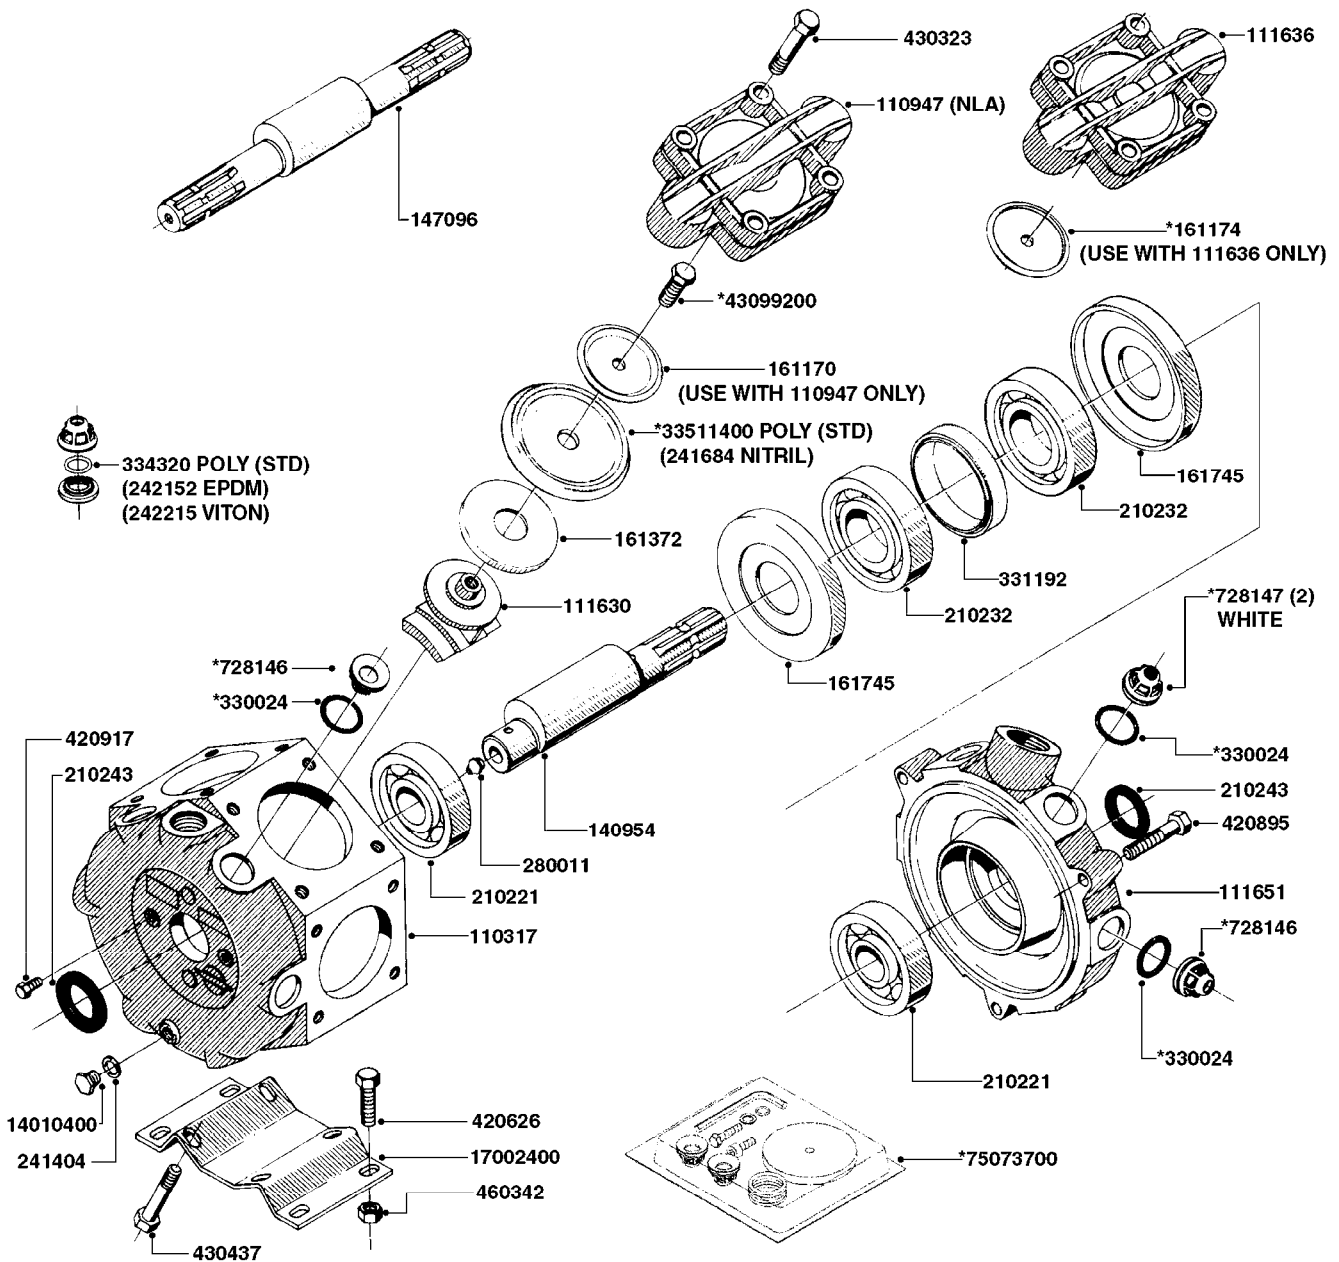

REPLACED BY 364 PUMPS
SEE PAGE A0280

A0250

PUMP - 361 W/MOUNTING BASE
A0250-HIN, 17:03:16

Page 1
Date 12.08.2020 8:27

parts-n°	order qty	description
110317	1	PUMP CASING MODEL 360/361 PNTD
110947	1	VALVE COVER MDL 361 (PAINTED)
111630	1	CONNECTING ROD 363/364-10 PUMP
111636	1	VALVE COVER 363 HEAVY DUTY
111651	1	CASTING F.363 1.5" PUMP(FRONT)
140954	1	CRANK SHAFT MODEL 360/361
147096	1	CRANK SHAFT 361/9.5 THROUGH
161170	1	DIAPH UPPER DISC, 321/361/363
161174	1	DIAPHRAGM DISC SS 361/363/364 PUMP
161372	1	DIAPHRAGM BACKING DISC,320-361
161745	1	METAL SPACER F.363/463
210221	1	BEARING BALL 6407
210232	1	BEARING BALL 6310
210243	1	SEAL OIL 35 X 47 X 7
241404	1	DOWTY SEAL 1/4"
241684	1	DEICER PARTS: DIAPHRAGM MODEL 361 NITRIL
242152	1	O-RING D18.2X3 EPDM
242215	1	O-RING D18X3 VITON
280011	1	GREASE NIPPLE 1/8' SAE H TR
330024	1	O-RING D41,1/D34.5 X 3,5
331192	1	SPACER, MODEL 361/363
334320	1	O-RING D18X3 POLYURETHANE
420626	1	BOLT HEX 8.8 DEL M10X20 FT
420895	1	BOLT HEX 8.8 RAW M10X60
420917	1	BOLT HEX 8.8 RAW M8X12 FT
430323	1	BOLT HEX 8.8 DEL M12X60
430437	1	BOLT HEX 8.8 RAW M12X65
460342	1	NUT HEX M10 DEL DIN934
728146	1	VALVE FOR 361(726890/707932)
728147	1	VALVE FOR 361 WHITE WITH HOLE
14010400	1	PLUG 1/4" BSP
17002400	1	FOOT F. 36X PUMP, RED
33511400	1	DIAPHRAGM PUMP 361/361/363/364 PUR
43099200	1	BOLT HEX SS M12 X 30 DIN933 A4
75073700	1	PUMP KIT 361/363 "06"