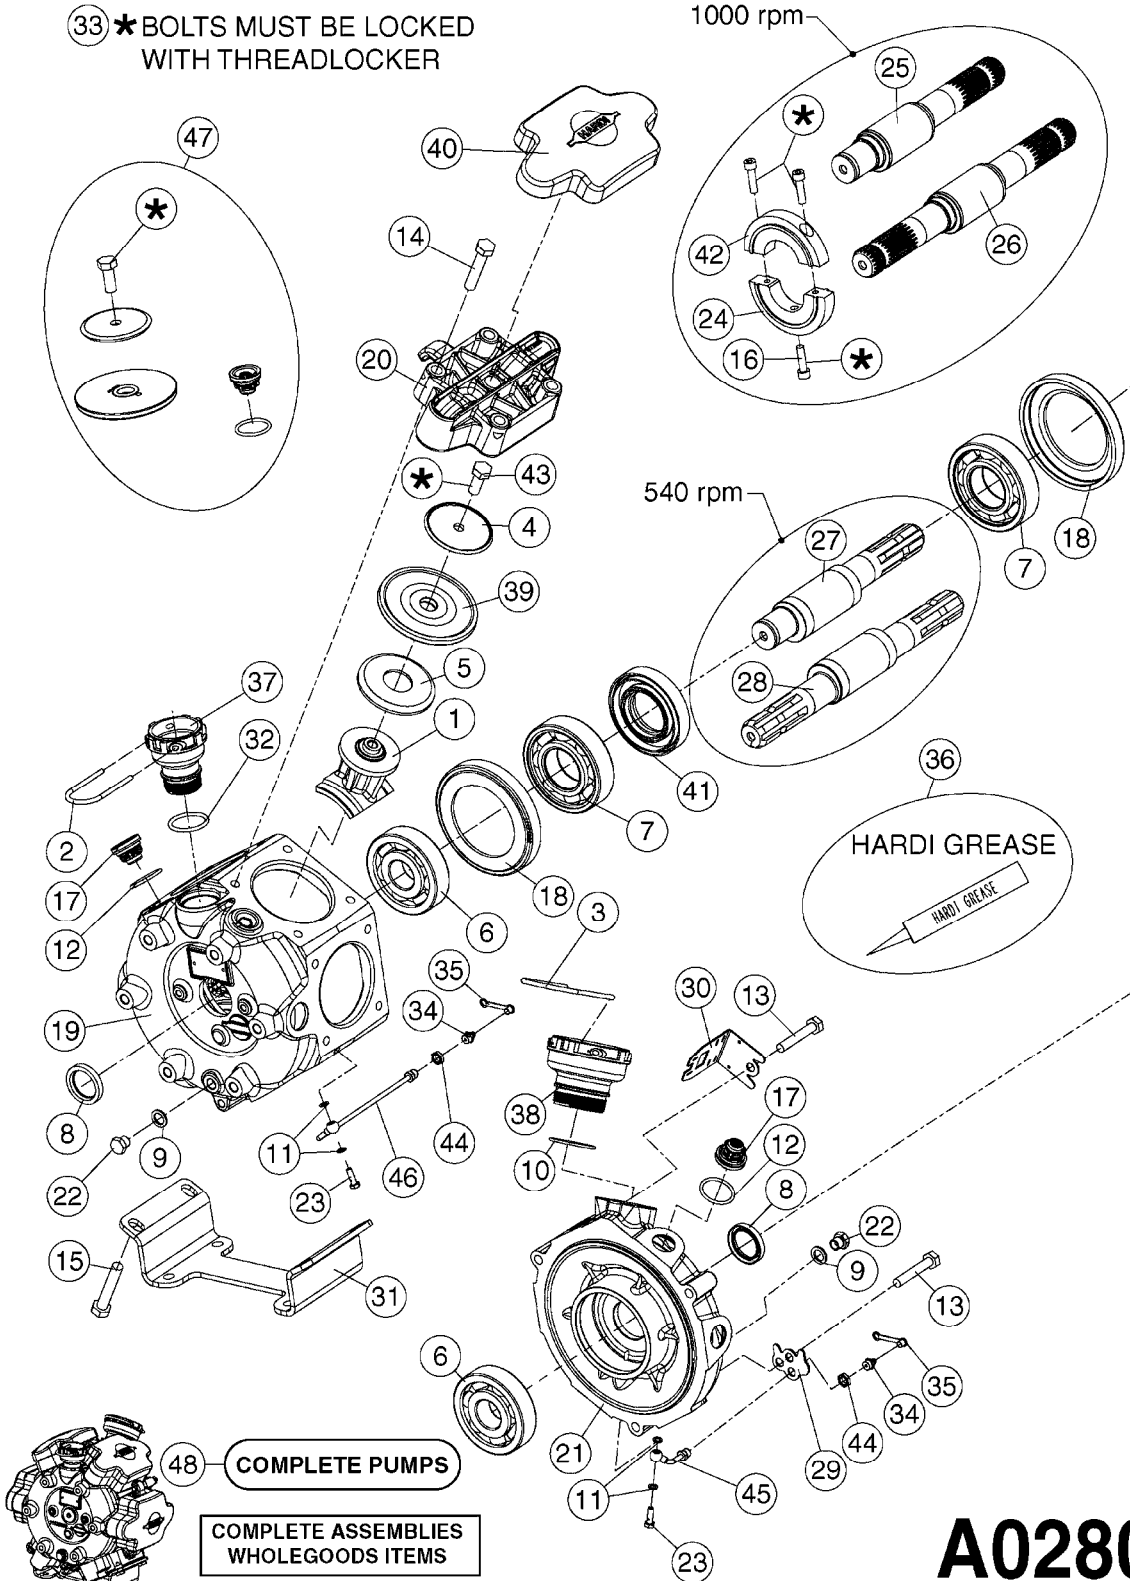

33 * BOLTS MUST BE LOCKED WITH THREADLOCKER

1000 rpm

540 rpm

HARDI GREASE

A0280

PUMP - 364 540/1000 RPM
A0280-HIN, 07:05:20

Page 1

Date 12.08.2020 8:27