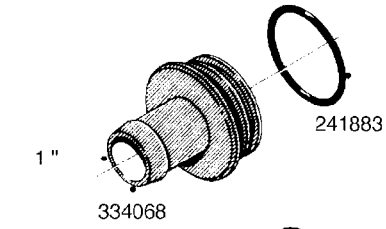

L0080

FITTINGS - S-53
L0080-HIN, 12:09:17

Page 1

Date 12.08.2020 8:28

Pos.	parts-n°	order qty	description
1	145995	1	FITT.DK S-53 FORK
2	241973	1	O-RING Ø3 X 44.2 70 SHORES NITRIL NITRIL (BLACK)
2	242353	1	O-RING 3 X 44.2 VITON VITON (BROWN)
3	242109	1	O-RING D32.2x3.0 NITRIL (BLACK)
3	242354	1	O-RING D32.2X3.0 VITON VITON (BROWN)
4	322103	1	FITT.DK S-53 BULKHEAD
5	322107	1	FITT.DK S-53 BULKHEAD NUT
6	322110	1	FITT.DK S-53 ELB. 1/2" BSP
7	322352	1	FITT.DK S-53 TEE
8	334229	1	FITT.DK S-53 STR.3/4"
9	334260	1	GASKET F. S-53 BULKHEAD
10	334564	1	FITT.DK S-67 TO S-53 ADAPTER
11	391100	1	FITT.DK S-53THREAD INS.1/2"BSP
12	726463	1	FITT.DK S53 BULKHEAD W/GASKET
13	726552	1	FIT.DK S-53X90 1/2" BSP,O-RING
14	726556	1	FITT.DK S-53 HB 1/2" W/O-RING
15	726558	1	FITT.DK S53 STR. 3/4" W.ORING
16	726559	1	FITT DK. S-53 HB 1" W/O-RING
17	726568	1	FITT.DK.S-53 HB 1/2"90 W/O-RING
18	726570	1	FITT.DK S-53 ELB.3/4" W.ORING
19	726571	1	FITT.DK S-53 ELB.1", W ORING
20	726578	1	FITT.DK S53 PLUG WITH O-RING
21	728561	1	FITT.DK. S67M - S53F REDUCER