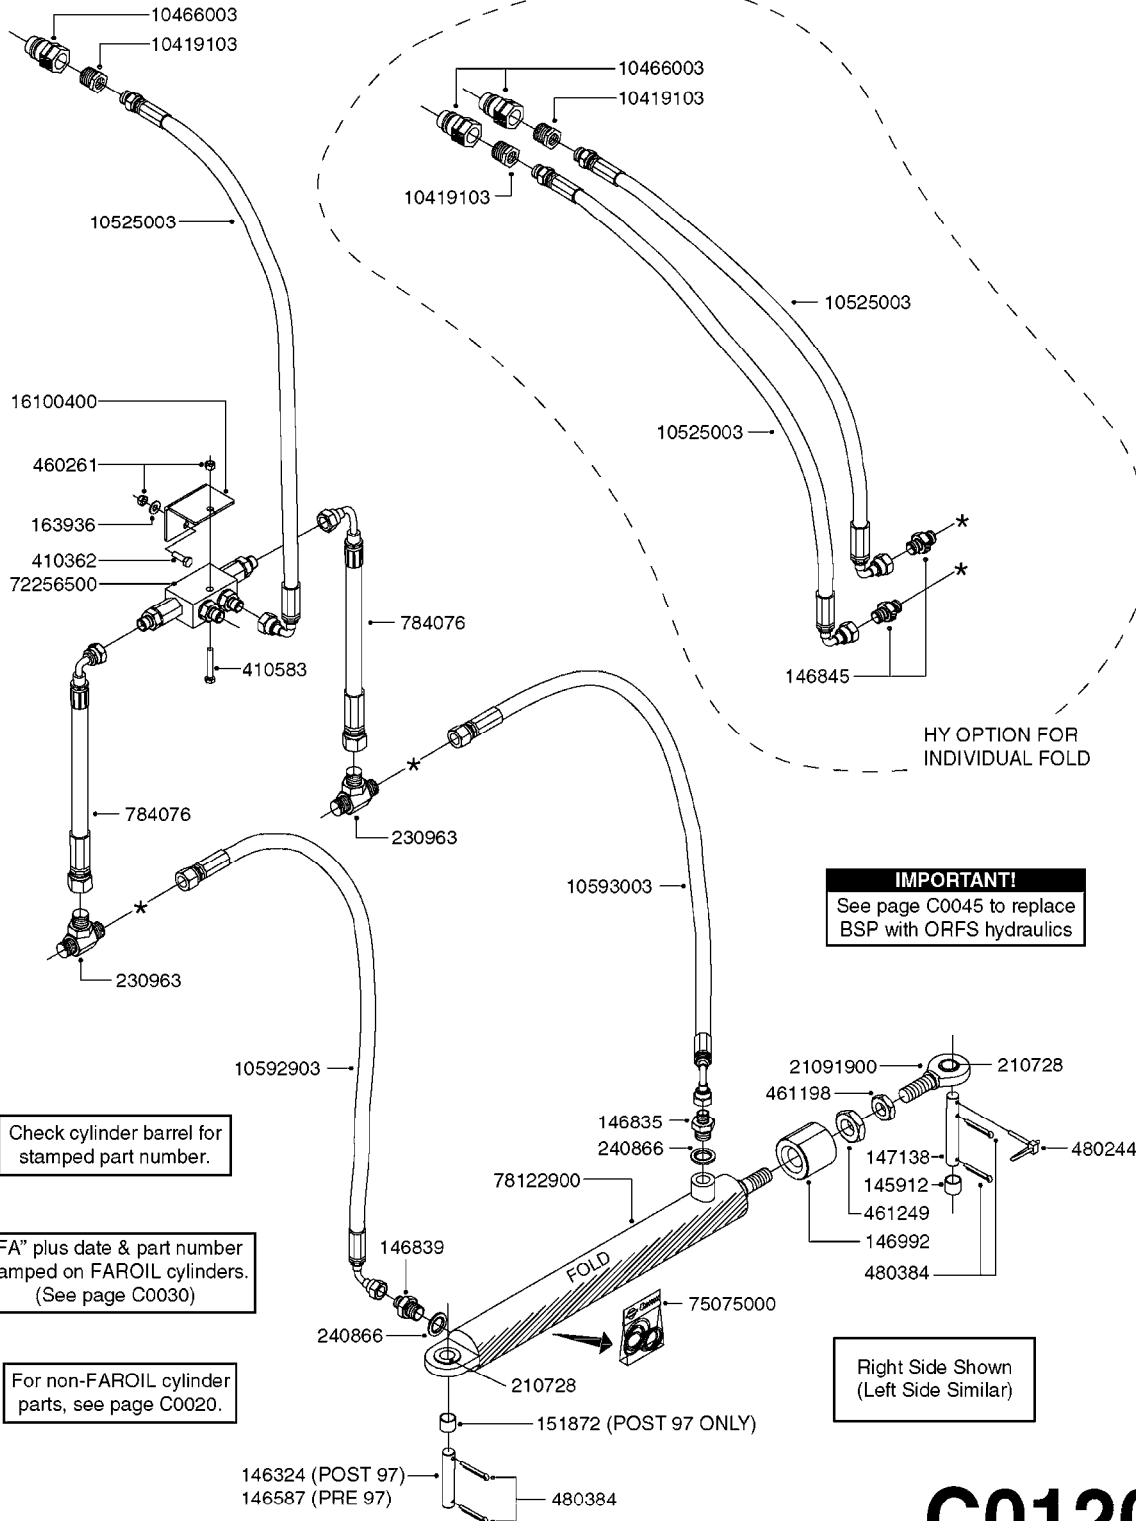

C0045

HYDRAULICS - BSP TO ORFS
C0045-HIN, 24:03:16

Page 1

Date 12.08.2020 8:28

Pos.	parts-n°	order qty	description
1	10466003	1	COUPLER PIONEER 8010-04 1/2NPT
2	231907	1	HEX NIPPLE 1/4"BSP X 1/2"NPT
2	231906	1	HEX NIPPLE 3/8"BSP X 1/2"NPT
2	147132	1	HEX NIPPLE 1/2"X1/2" BSP DEL
3	230311	1	QUICK COUPLING 1/2"
4	241356	1	DOWTYSEAL 1/2"
5	23234800	1	HEX NIPPLE 1/2"-9/16" ORFS FITTING FOR 1/4" HOSE
5	23234900	1	HEX NIPPLE 1/2"-11/16" ORFS FITTING FOR 3/8" HOSE
5	23235300	1	HEX NIPPLE 1/2"-13/16" ORFS FITTING FOR 1/2" HOSE
6	242102	1	O-RING Ø9.25X1.78 NITRIL 90SH
6	24263200	1	O-RING Ø7.66X1.78 NITRIL 90SH
6	24263300	1	O-RING Ø12.42X1.78 NITRIL 90SH
6	24263400	1	O-RING Ø18.77X1.78 NITRIL 90SH
7	67002403	1	CHART - BSP TO ORFS HOSES
8	67002503	1	CHART - BSP TO ORFS FITTINGS