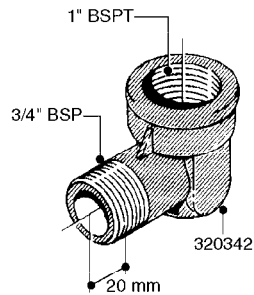

L0020

FITTINGS-T-PIECES, CAPS & ELBOWS
L0020-HIN, 01:01:16

Page 1
Date 12.08.2020 8:28

parts-n°	order qty	description
10053603	1	FITT. CAPNUT 2"BSP 5601
10194303	1	CAP BLANK 1 1/2 MCPHEE 210060
320047	1	FITT.DK CAPNUT 1/2" BSP
320106	1	FITT.DK CAPNUT 1" BSP
320272	1	FITT.DK CAPNUT 3/8" BSP
320316	1	FITT.DK TEE 3/4" X3/4" X1"BSP
320331	1	FITT.DK TEE 1" - 1" - 3/4" BSP
320342	1	FITT.DK EL 3/4"M X 1"F BSP
320563	1	FITT.DK 3 WAY 1/2" 110 DEG.
320677	1	NO LONGER AVAILABLE
320961	1	FITT.DK CAPNUT 1-1/2" BSP
321053	1	FITT.DK TEE 1/2 X1/2 X1/2" BSP
322072	1	FITT.DK TEE 3/8'X3/8'X3/8' BSP
322095	1	FITT.DK TEE 1-1/2 X1-1/4 X3/4" BSP
322138	1	FITT.DK ELB 1"M X 1"F BSP
330013	1	O-RING 2.5 X 10 PUR
330212	1	O-RING D19/D14X2.4 F.1/2"NUT
330326	1	O-RING D30/D24X2 F.1"NUT
331273	1	O-RING D44/D38X2 F.1-1/2"