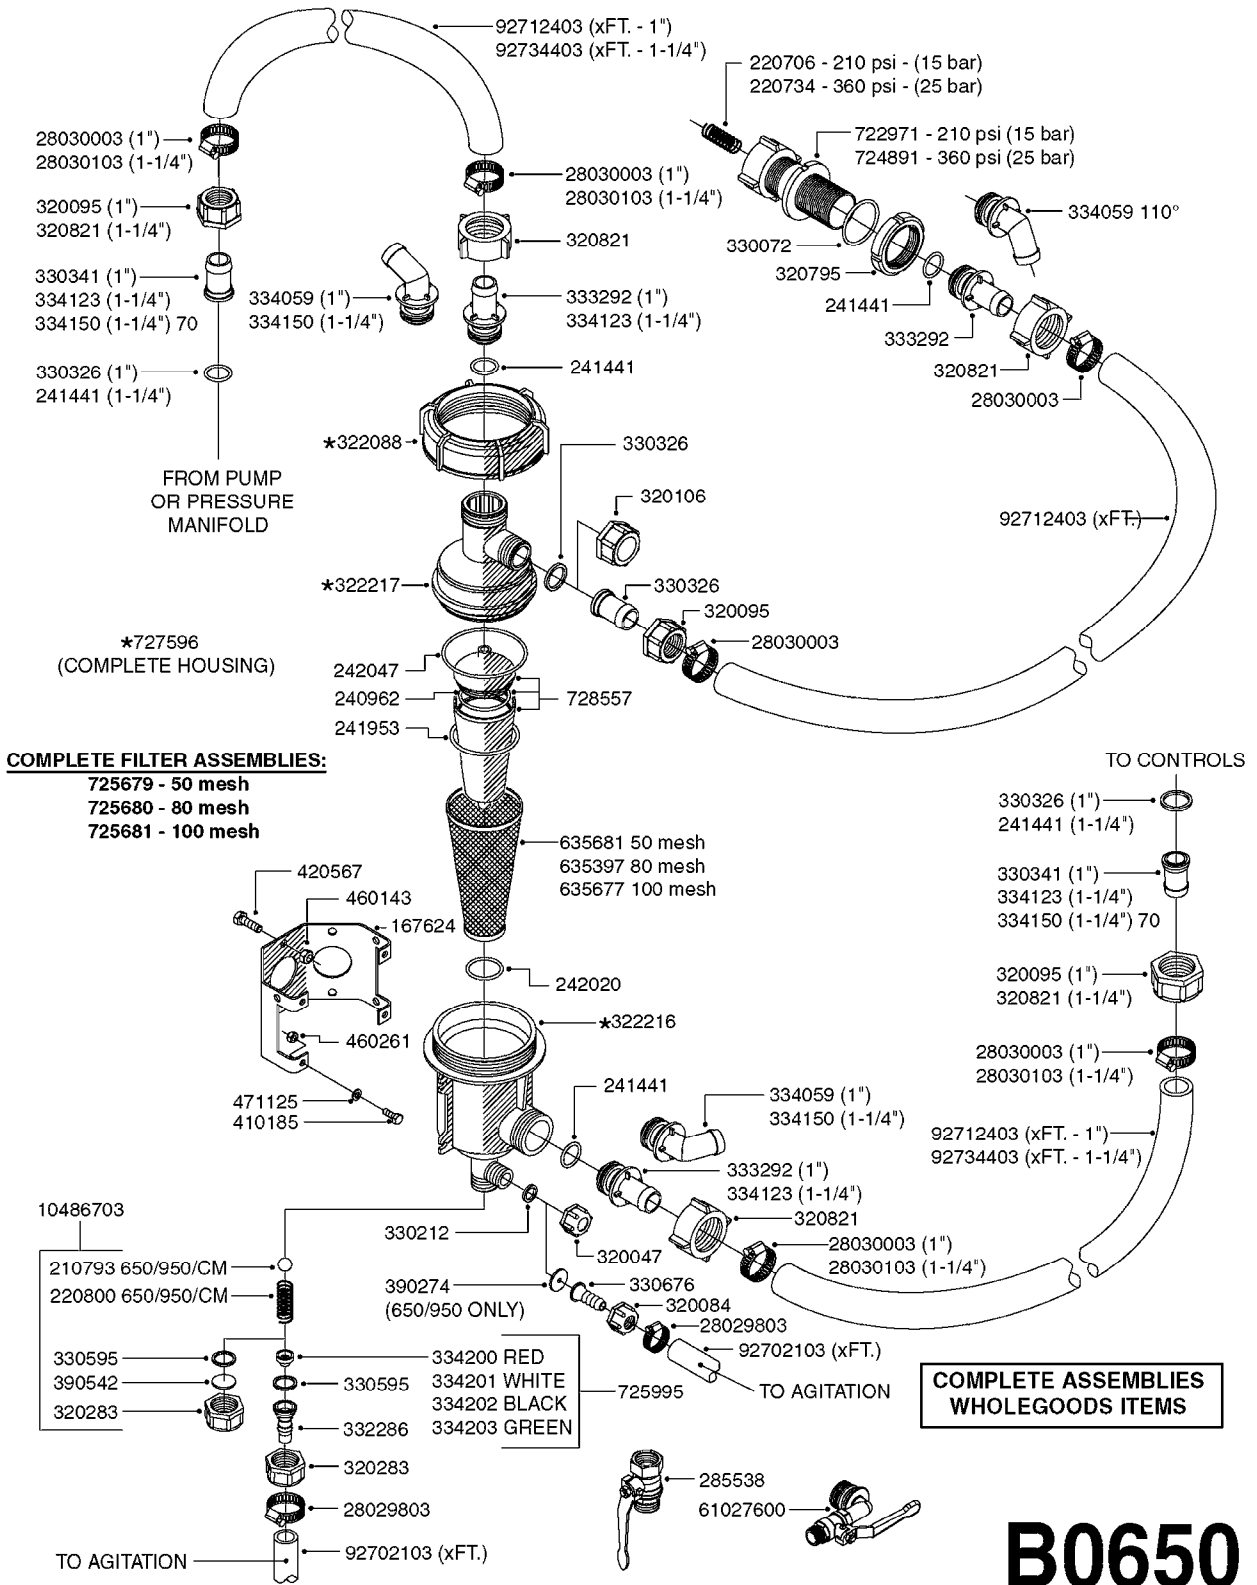

S-67 CHECK VALVE
(NON-THREADED)

S-67 CHECK VALVE
(THREADED)

FOR FITTINGS AND
HOSES, SEE SECTION L

B0640

CHECK VALVES - S67 (2011)
B0640-HIN, 15:10:19

Page 1

Date 12.08.2020 8:28

Pos.	parts-n°	order qty	description
1	145996	1	FITT.DK S-67 FORK
2	242353	1	O-RING 3 X 44.2 VITON
3	334231	1	FITT.DK S-67 STR.1"
3	334232	1	FITT.DK S-67 STR.1-1/4"
4	72432400	1	FITT.DK S-67 CONNEC W.CHK SEAT
5	72819200	1	CHECK VALVE S67 2012 THREADED
6	72819300	1	CHECK VALVE S67 2012 NO THREAD
7	72878800	1	CHECK VALVE S67 SUBASSEMBLY 2013 INCLUDED WITH #5 & #6