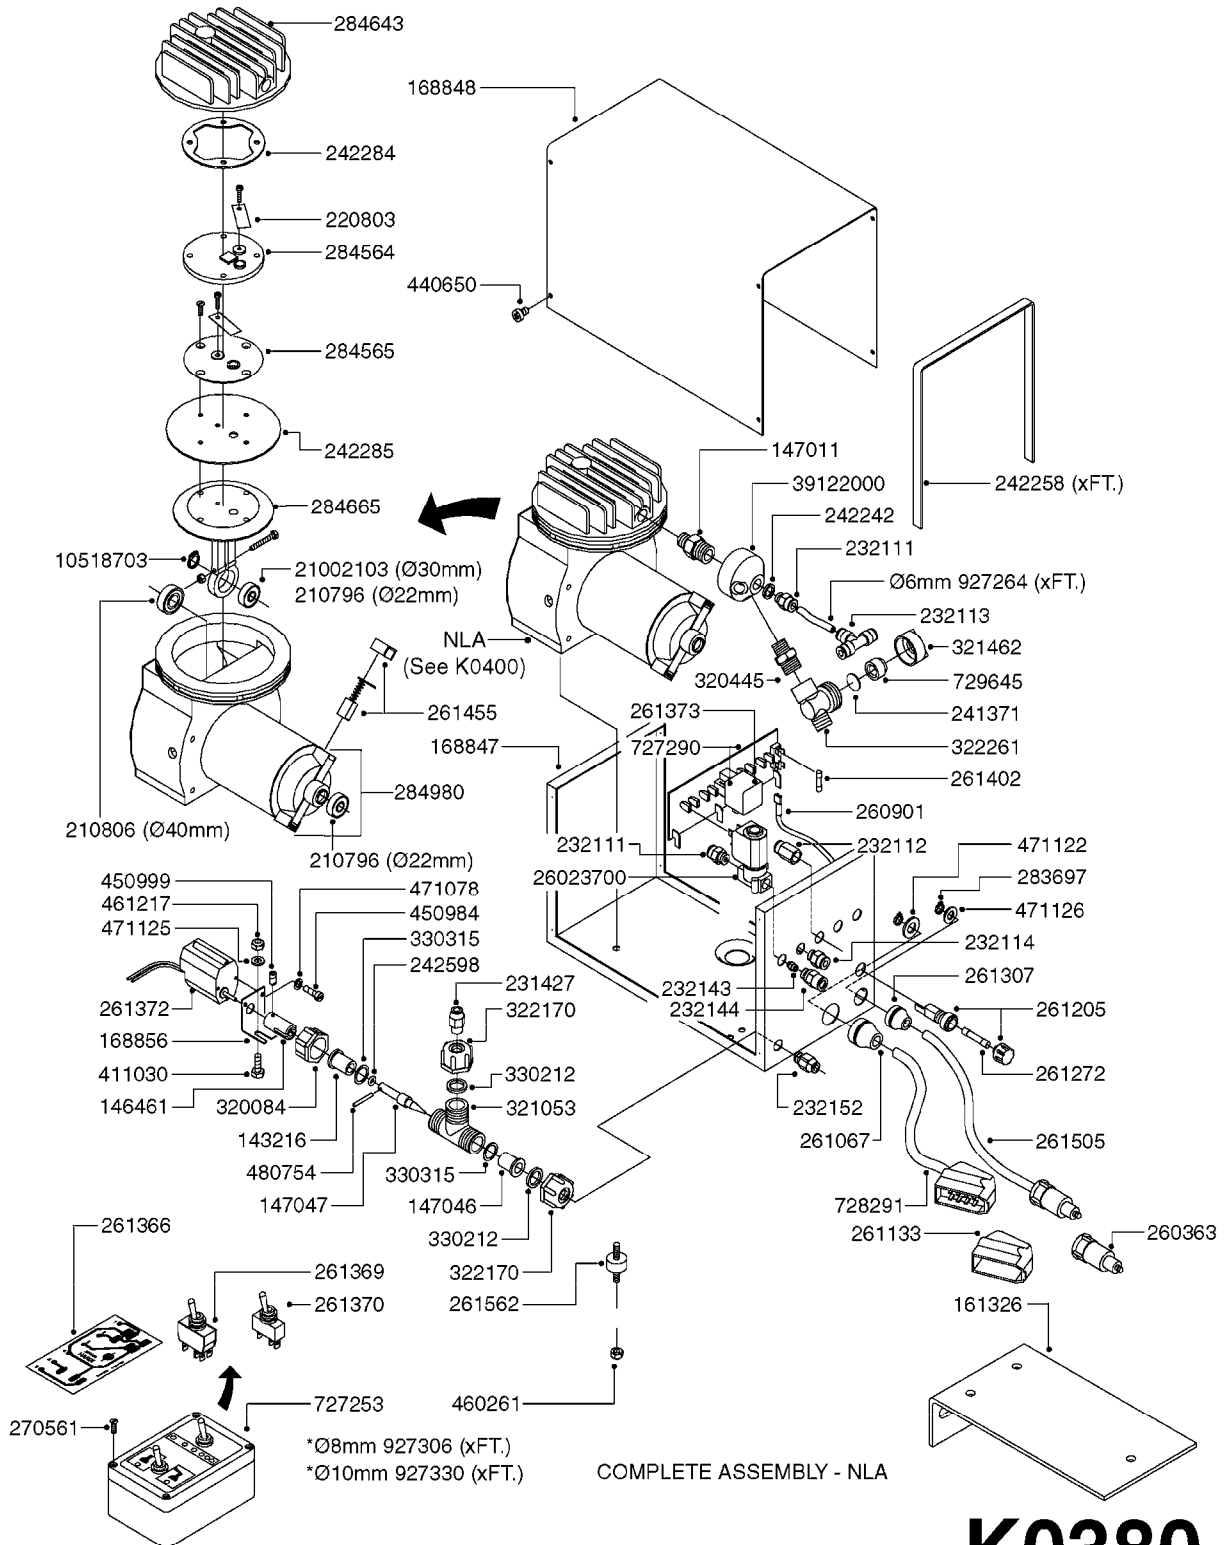

K0380

FOAM MARKER COMPRESSOR POST 94
K0380-HIN, 17:03:16

Page 1
Date 12.08.2020 8:28

parts-n°	order qty	description
143216	1	BUSHING THREAD F.FOAM MARKER
146461	1	COUPLER F.THROTTLE VALVE
147011	1	HEX NIPPLE 3/8'X1/4'BSP BRASS
147046	1	SEAT FOR THROTTLE VALVE
147047	1	SPINDLE FOR THROTTLE VALVE
161326	1	MOUNT BKT. F. FOAM COMP.BOX 98
168847	1	ENCLOSURE LOWER F.MARKER
168848	1	COVER F. FOAM MARKER
168856	1	MOUNT FOR GEAR MOTOR
210796	1	BEARING BALL D22/D8 X 7 608ZZ
210806	1	BEARING BALL D40/D17X12MM
220803	1	VALVE F. COMPRESSOR
231427	1	COUPLER 1/8'THREAD X6MM HOSE
232111	1	QUICK COUPLER 6MM X 1/8 EXT.
232112	1	QUICK COUPLER 6MM 1/8 INT.
232113	1	QUICK COUPLER 6MM T-PIECE
232114	1	COUPLER 1/8" THREADX8MM HOSE
232143	1	REDUCER 1/4'INT-1/8'EXT
232144	1	QUICK COUPLER 10MM X 1/4 EXT
232152	1	QUICK COUPLER 8MMX1/8 EXT.LONG
241371	1	DIAPHRAGM F.NO-DRIP,VULC
242242	1	O-RING F.AIR HOSE FITTING
242258	1	TRIM 3X10 SELF ADHESIVE 0012"
242284	1	HEAD GASKET F. COMPRESSOR
242285	1	DIAPHRAGM F. F/M COMP.
242598	1	O-RING D7.0 X 2.5 NITRIL
260363	1	PLUG 2 POLE 12V
260901	1	SPADE F.ELEC CONN.1.5MM BLUE
261067	1	GROMMET 10-14 GREY
261133	1	PLUG HOUSING F.8 POLE PLUG
261205	1	FUSE HOLDER
261272	1	FUSE 10A D6X32 MM
261307	1	GROMMET 7-10 BLACK
261366	1	CIRCUIT BOARD F.F/M CONTROL
261369	1	SWITCH 2 WAY 12V SPRING RETURN
261370	1	SWITCH 2 WAY 12V
261372	1	GEAR MOTOR BOSCH 13RPM
261373	1	RELAY 12V/30W
261402	1	FUSE 3.15A SLOW BURN
261455	1	BRUSH KIT-FOAM MARKER MOTOR
261505	1	CABLE 2X4MM L8000MM
261562	1	RUBBER DAMPER 2XM6X25
270561	1	SCREW W/SPRING ASSY. (QTY 1)
283697	1	TIESTRAP 200MM
284564	1	PLATE F.COMPRESSOR HEAD
284565	1	PLATE F.COMPRESSOR HEAD
284643	1	COMPRESSOR HEAD F.FOAM MARKER
284665	1	CONNECTING ROD F.COMPRESSOR
284980	1	FLANGE REAR F. F.M.COMPRESSOR
320084	1	FITT.DK NUT 1/2" BSP
320445	1	FITT.DK HN 1/4"X3/8" BSP
321053	1	FITT.DK TEE 1/2 X1/2 X1/2" BSP
321462	1	CAP F.NO-DRIP ASSY.
322170	1	FITT.DK NUT 1/2"x 1/8"F BSP
322261	1	HOUSING F.SAFETY VALVE 3/8"
330212	1	O-RING D19/D14X2.4 F.1/2"NUT
330315	1	O-RING D18.4/D13X.6
411030	1	BOLT HEX M5X10
440650	1	SCREW 3.5x13 STAINLESS
450984	1	BOLT HEX M2.5X8 SLOTTED
450999	1	SCREW SET M3X8