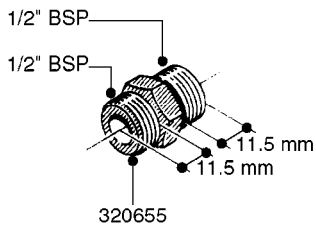

FITTINGS - HEXAGON NIPPLES  
L0030-HIN, 01:01:16

**L0030**

FITTINGS - HEXAGON NIPPLES  
L0030-HIN, 01:01:16

Page 1  
Date 04.11.2017 14:52

parts-n°	order qty	description
10015303	1	FITT.PO.HN 1.00X1.00 M1000
10425003	1	FITT.PO.HN 1.25X1.00 MCPHEE
320132	1	FITT.DK HN 1" BSP
320176	1	FITT.DK HN 3/8"X1/2" BSP
320445	1	FITT.DK HN 1/4"X3/8" BSP
320655	1	FITT.DK HN 1/2"-1/2" BSP
320692	1	FITT.DK HN 3/8'BSPX1/4'NPT
320703	1	FITT.DK HN 3/8BSP X1/2 &1/4NPT
320725	1	FITT.DK NIPPLE 3/8"-3/8" BSP
320902	1	FITT.DK HN 3/8'X 1/4' BSP
390232	1	FITT.DK HN 1-1/2' X 1-1/4' BSP
390276	1	FITT.DK HN 1'BSP