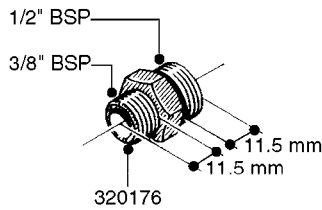

FITTINGS - HEXAGON NIPPLES  
L0030-HIN, 01:01:16

**L0030**

FITTINGS - HEXAGON NIPPLES  
L0030-HIN, 01:01:16

Page 1  
Date 04.11.2017 14:52

parts-n°	order qty	description
10015303	1	FITT.PO.HN 1.00X1.00 M1000
10425003	1	FITT.PO.HN 1.25X1.00 MCPHEE
320132	1	FITT.DK HN 1" BSP
320176	1	FITT.DK HN 3/8"X1/2" BSP
320445	1	FITT.DK HN 1/4"X3/8" BSP
320655	1	FITT.DK HN 1/2"-1/2" BSP
320692	1	FITT.DK HN 3/8'BSPX1/4'NPT
320703	1	FITT.DK HN 3/8BSP X1/2 &1/4NPT
320725	1	FITT.DK NIPPLE 3/8"-3/8" BSP
320902	1	FITT.DK HN 3/8'X 1/4' BSP
390232	1	FITT.DK HN 1-1/2' X 1-1/4' BSP
390276	1	FITT.DK HN 1'BSP