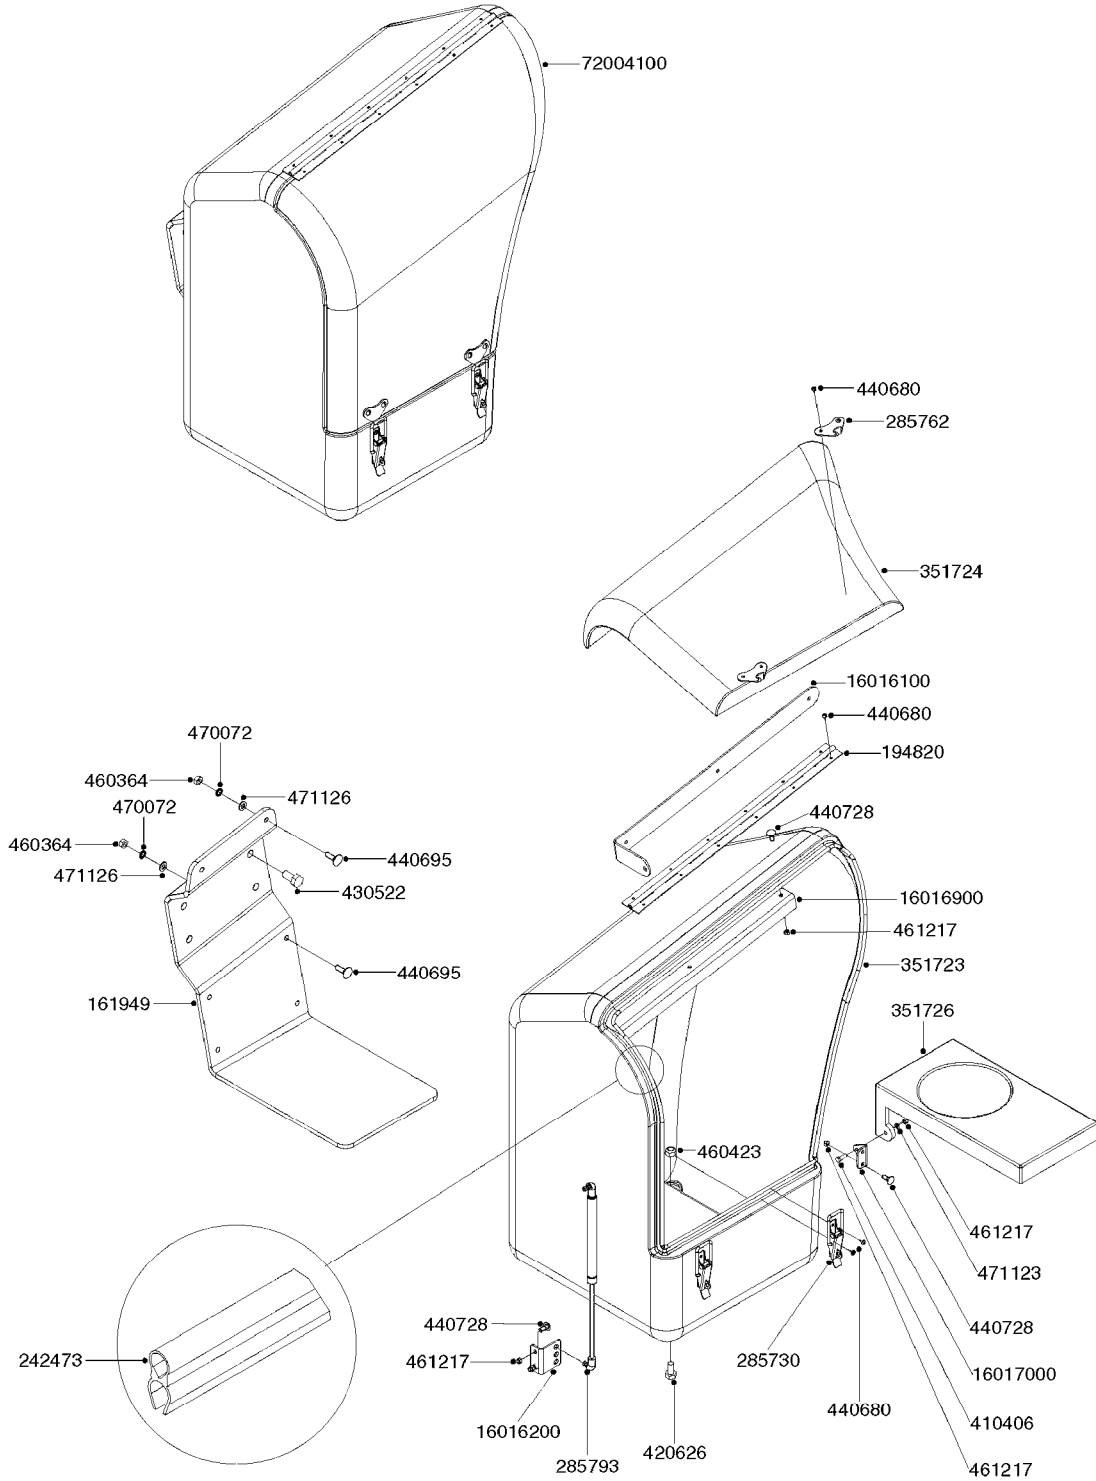

STORAGE LOCKER - LH
K0790-HIN, 01:01:16

Page

0

Date

04.11.2017 14:52

STORAGE LOCKER - LH
K0790-HIN, 01:01:16

Page 1

Date 04.11.2017 14:52

parts-n°	order qty	description
16016100	1	BKT F.LOCKER DOOR OPENER T CM+
16016200	1	BKT F.LOCKER DOOR OPENER B CM+
16016900	1	BKT F. LH LOCKER HINGE CM+
16017000	1	BKT F.LOCKER SHELF HINGE CM+
161949	1	BRACKET STORAGE LOCKER
194820	1	HINGE
242473	1	GASKET
285730	1	LATCH
285762	1	LATCH CLIP
285793	1	GAS CYLINDER
351723	1	LOCKER BODY (RAW) CM+
351724	1	LOCKER DOOR (RAW) CM+
351726	1	WORKING TABLE (RAW)
410406	1	BOLT HEX 8.8 DEL M5X16 FT
420626	1	BOLT HEX 8.8 DEL M10X20 FT
430522	1	BOLT HEX 8.8 DEL M12X25 FT
440680	1	SCREW M4.2X9.5 STAINLESS
440695	1	BOLT CARRIAGE M8X25
440728	1	BRÆDDEBOLT M 5X16 DIN 603 RST
460364	1	NUT HU M8 A2 SS DIN934
460423	1	NUT HEX M10X1.50 LOCK DIN985A2 SS
461217	1	NUT HEX M5 LOCK
470072	1	WASHER D15/D8X.5 LOCK
471123	1	WASHER, M5, Ø10/ 5.3X 1.0, SS
471126	1	WASHER, M8, Ø16/ 8.4X 1.6, SS
72004100	1	LOCKER KIT F.CM+ LH