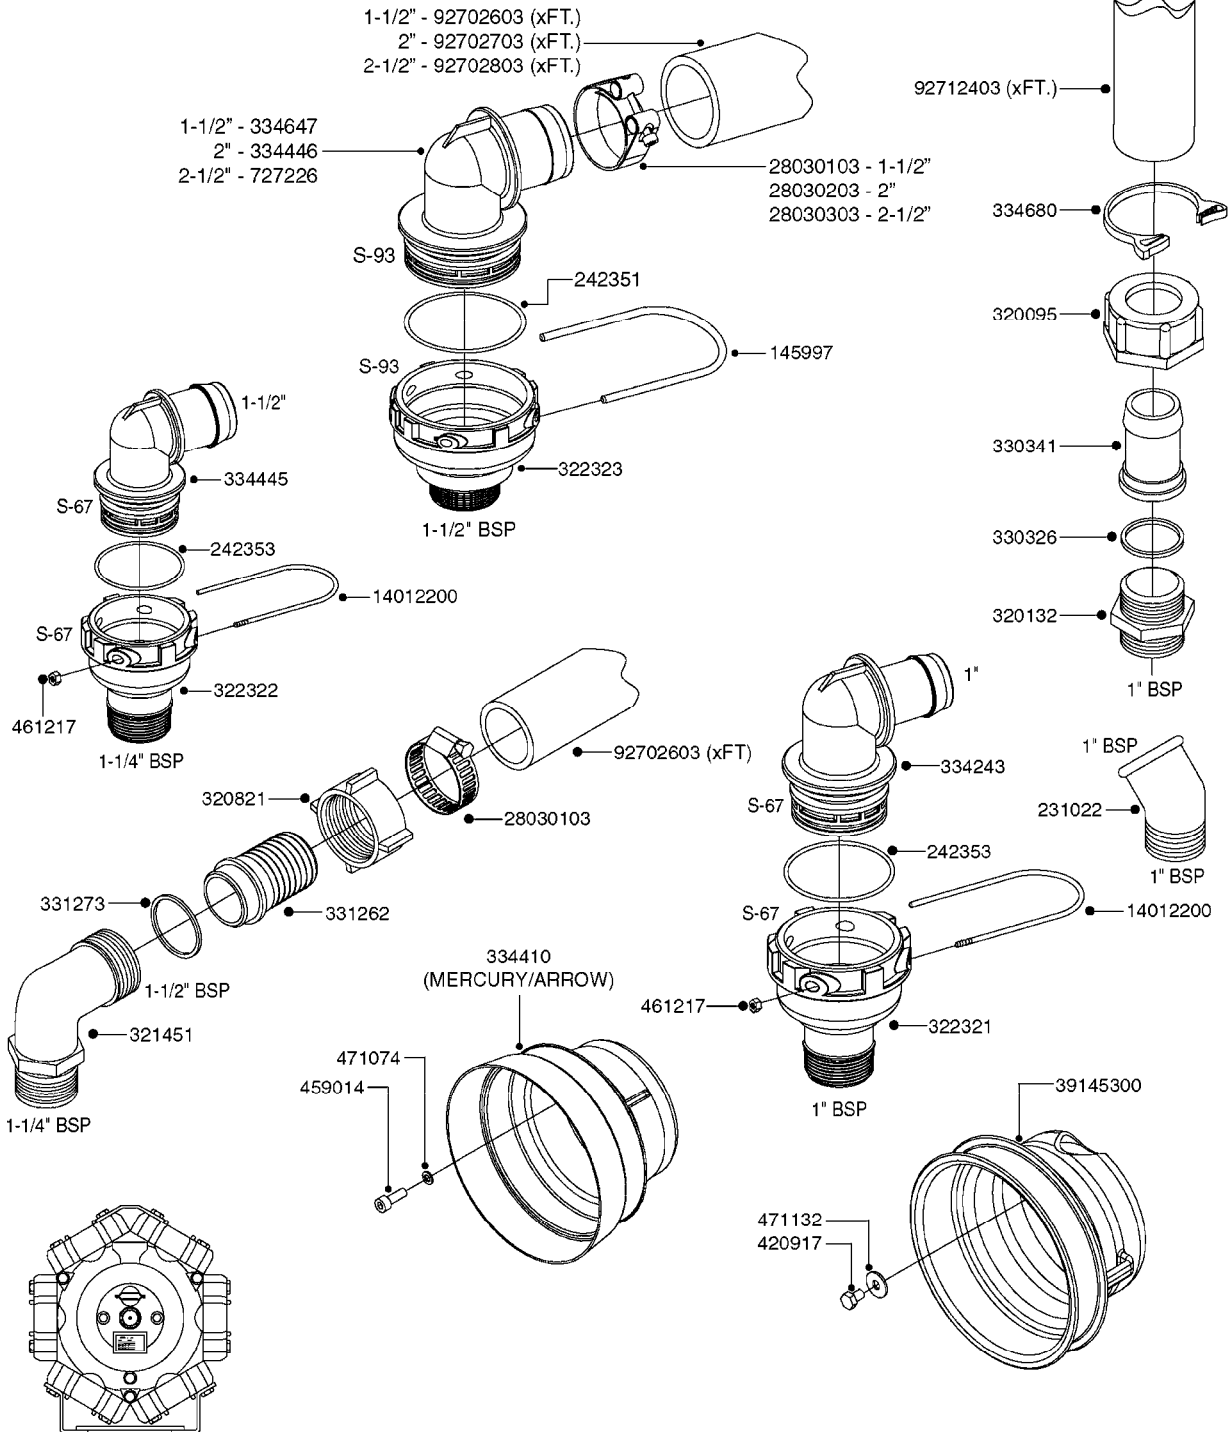

SUCTION SIDE OF PUMP

PRESSURE SIDE OF PUMP

COMPLETE PUMP
(NLA) REPLACED BY 364 PUMP (SEE PAGE A0280)

A0300

PUMP - 361/363FITTINGS
A0300-HIN, 23:02:16

Page 1

Date 04.11.2017 14:51

parts-n°	order qty	description
145997	1	FITT.DK S-93 FORK
231022	1	FITT.DK ELB. 1' BSP GF 121
242351	1	O-RING D69.5X3.0 VITON F.S-93
242353	1	O-RING D44.2X3.0 VITON F.S-67
320095	1	FITT.DK NUT 1" BSP
320132	1	FITT.DK HN 1" BSP
320821	1	FITT.DK NUT 1-1/2" BSP
321451	1	FITT.DK ELB.1-1/2 X1-1/4 80DEG
322321	1	FITT.DK S-67 X 1"BSP MALE
322322	1	FITT.DK S-67 X 1-1/4"BSP MALE
322323	1	FITT.DK S-93 X 1-1/2"BSP MALE
330326	1	O-RING D30/D24X2 F.1"NUT
330341	1	FITT.DK HB 1" F. 1" NUT
331262	1	FITT.DK HB 1-1/2" F. 1-1/2"NUT
331273	1	O-RING D44/D38X2 F.1-1/2"
334243	1	HOSE TAIL 90° S67 1"
334410	1	PROTECTION PUM
334445	1	HOSE TAIL 90° S67 1"1/2
334446	1	FITT.DK S-93 ELB.2" PVC
334647	1	FITT.DK S93 ELB 1-1/2" 90 PVC
334680	1	CLAMP HOSE PLASTIC 1"
420917	1	BOLT HEX 8.8 RAW M8X12 FT
459014	1	ALLEN SCREW M8 X 15 GALV.DIN93
461217	1	NUT HEX M5 LOCK
471074	1	WASHER M8 ELZ
471132	1	WASHER D24/D8.4 X 2 SS
727226	1	FITT. S93 2-1/2" 90° S W/O-RING
14012200	1	FITT.DK S-67 FORK W/M5 THREADS
28030103	1	CLAMP HOSE GEAR P5/4-S1.5"6724
28030203	1	CLAMP HOSE T-BOLT S2" 235-67
28030303	1	CLAMP HOSE T-BOLT S2.5" 235-76
39145300	1	PTO SHIELD Ø203 4-POLET MACHINED
92702603	1	HOSE PVC SUCT GRAY 1-1/2"
92702703	1	HOSE PVC SUCT GRAY 2"
92702803	1	HOSE PVC SUCT GRAY 2.5"
92712403	1	HOSE R X1" X300PSI WP X0012"