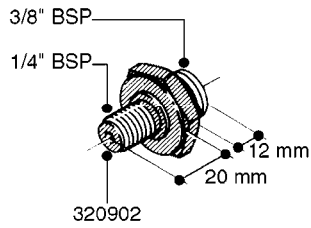

FITTINGS - HEXAGON NIPPLES  
L0030-HIN, 01:01:16

**L0030**

FITTINGS - HEXAGON NIPPLES  
L0030-HIN, 01:01:16

Page 1  
Date 04.11.2017 14:52

parts-n°	order qty	description
10015303	1	FITT.PO.HN 1.00X1.00 M1000
10425003	1	FITT.PO.HN 1.25X1.00 MCPHEE
320132	1	FITT.DK HN 1" BSP
320176	1	FITT.DK HN 3/8"X1/2" BSP
320445	1	FITT.DK HN 1/4"X3/8" BSP
320655	1	FITT.DK HN 1/2"-1/2" BSP
320692	1	FITT.DK HN 3/8'BSPX1/4'NPT
320703	1	FITT.DK HN 3/8BSP X1/2 &1/4NPT
320725	1	FITT.DK NIPPLE 3/8"-3/8" BSP
320902	1	FITT.DK HN 3/8'X 1/4' BSP
390232	1	FITT.DK HN 1-1/2' X 1-1/4' BSP
390276	1	FITT.DK HN 1'BSP