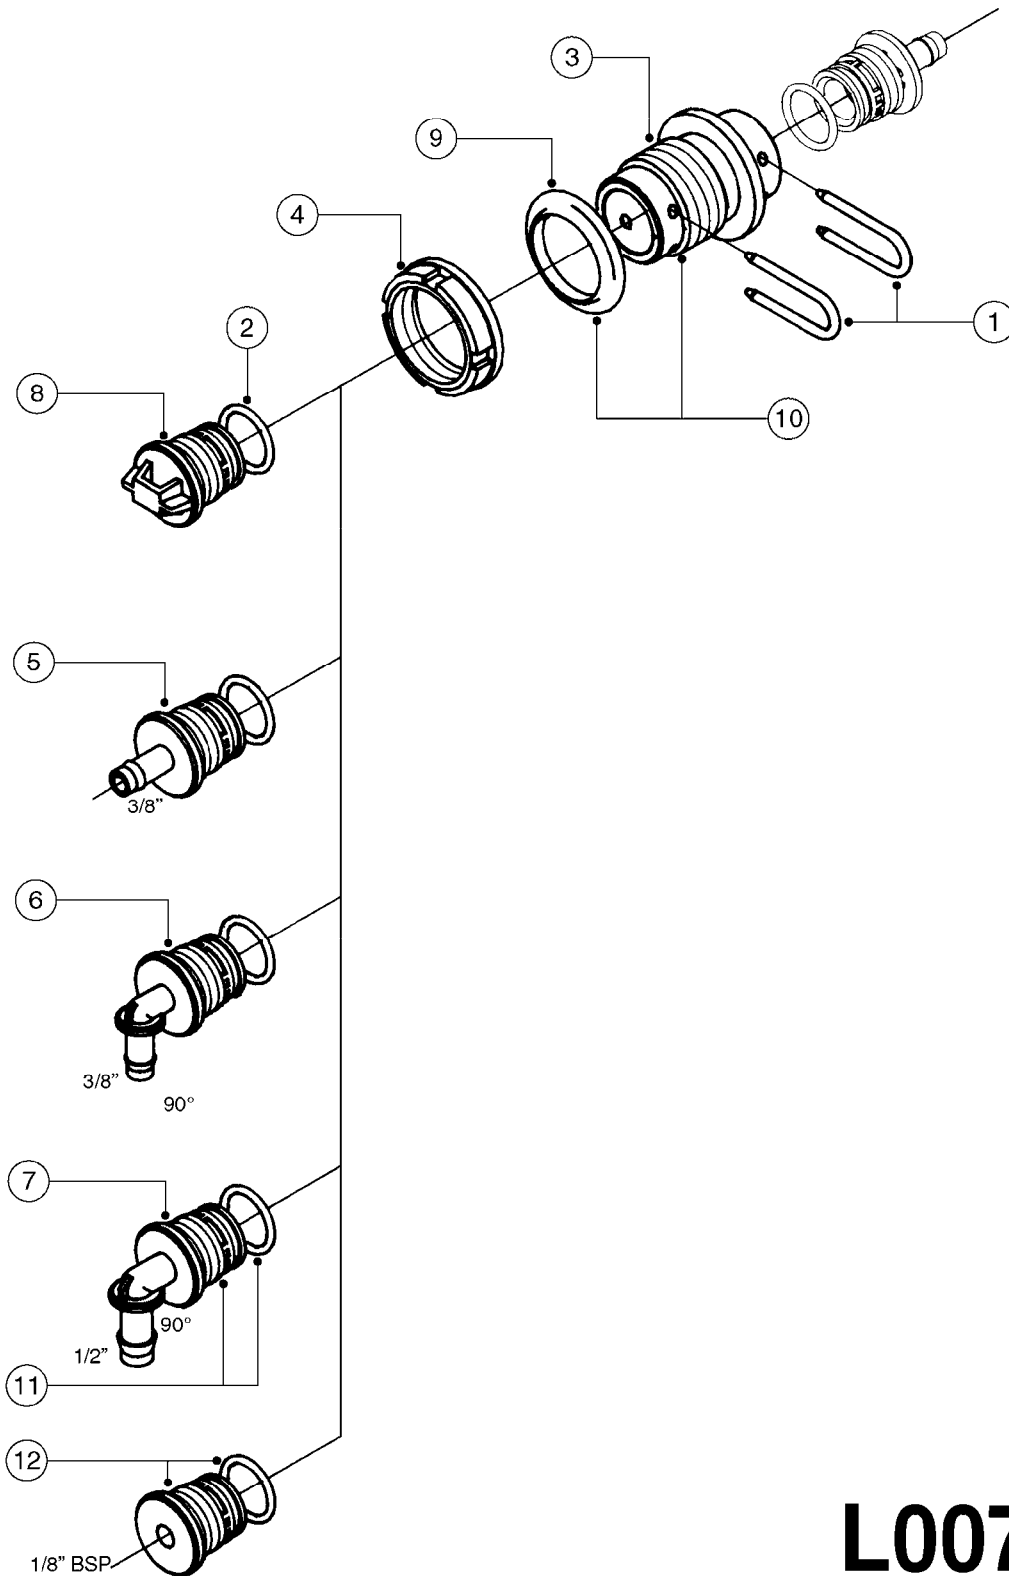

L0070

FITTINGS - S-40
L0070-HIN, 13:09:17

Page 1

Date 04.11.2017 14:52

Pos.	parts-n°	order qty	description
1	145994	1	FITT.DK S-40 FORK
2	242108	1	O-RING F.S-40 FITTING NITRIL (BLACK)
2	242355	1	O-RING D19.2X3.0 VITON F.S-40 VITON (BROWN)
3	322102	1	FITT.DK S-40 BULKHEAD
4	322106	1	FITT.DK S-40 BULKHEAD NUT
5	334225	1	FITT.DK S-40 STR.3/8"
6	334237	1	FITT.DK S-40 ELB.3/8"
7	334238	1	FITT.DK S-40 ELB.1/2"
8	334248	1	FITT.DK S-40 PLUG
9	334259	1	GASKET F. S-40 BULKHEAD
10	726462	1	FITT. S40 BULHEAD W. GASKET
11	726567	1	FITT.DK S-40 ELB.1/2" W. ORING
12	726693	1	FITT.DK S-40 PLUG 1/8BSP ORING