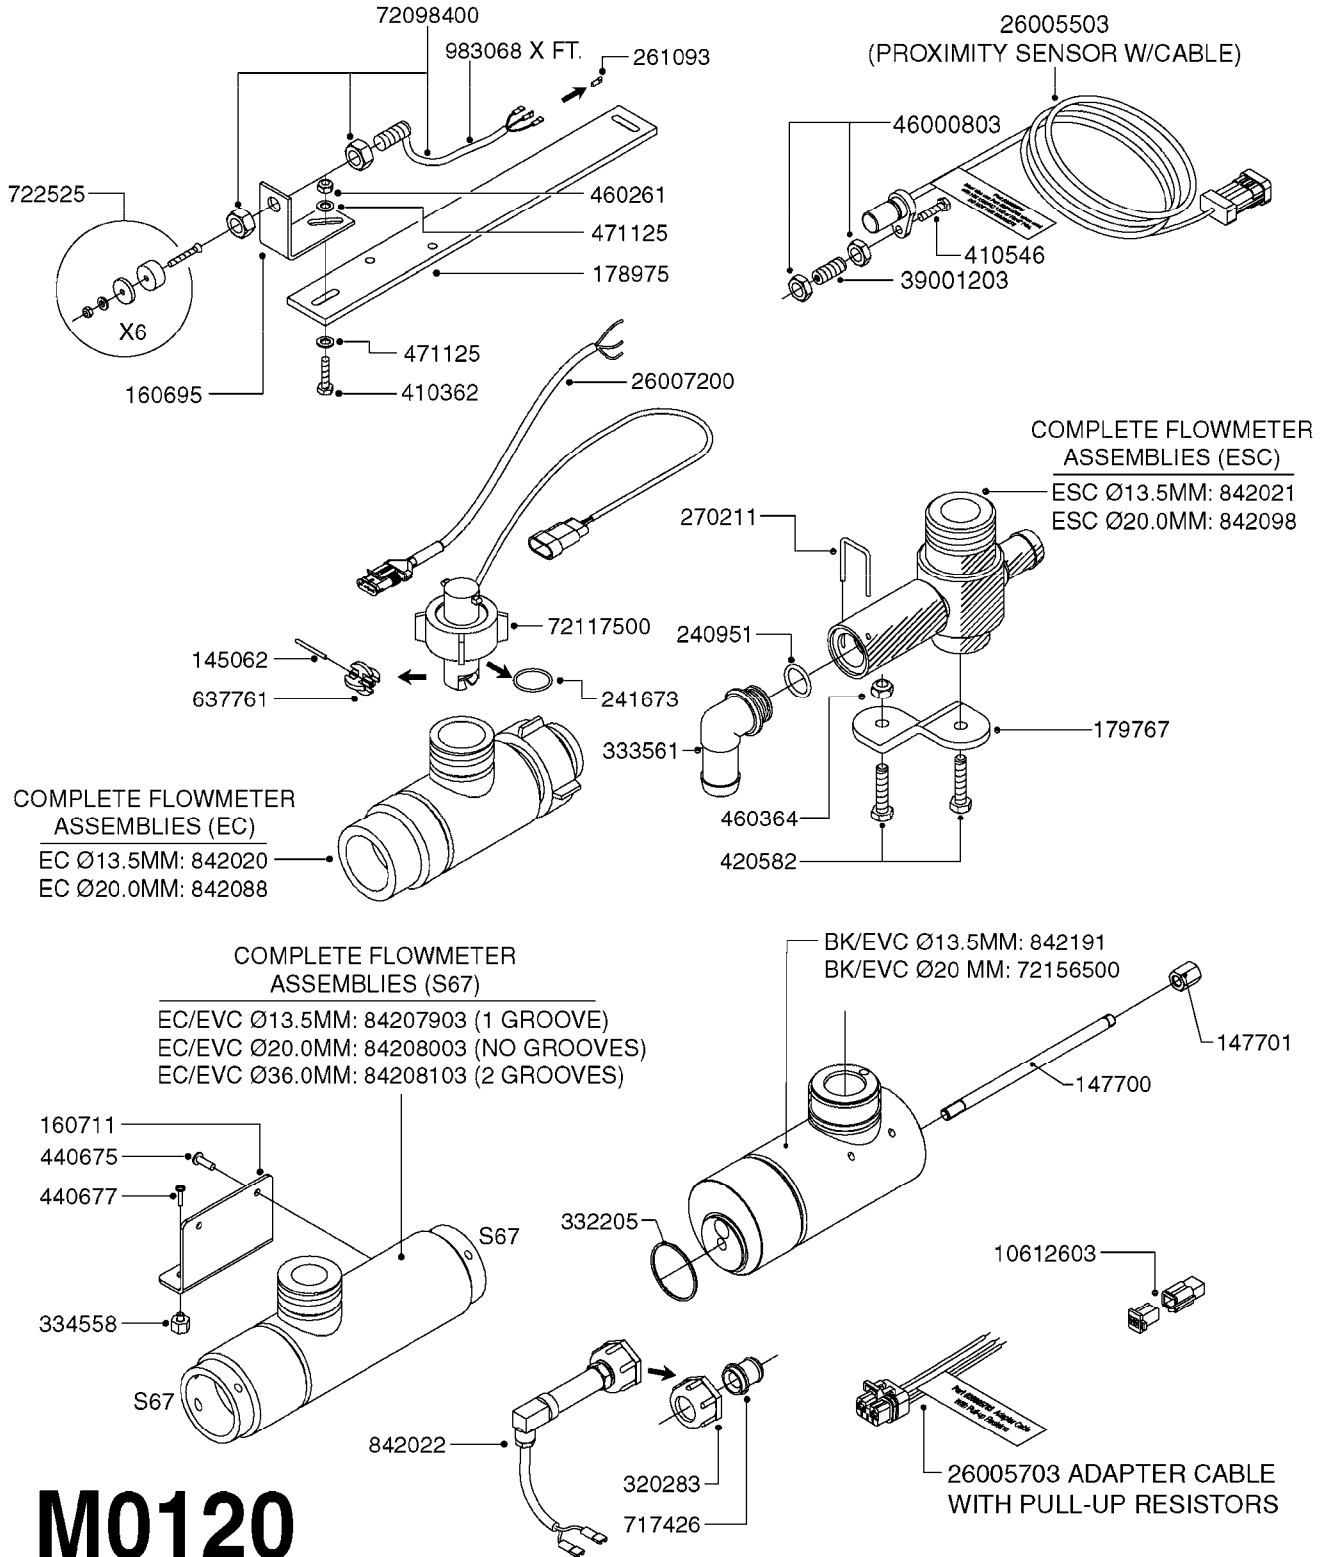

# M0100

MUSTANG 3500 CONTROLLER  
M0100-HIN, 01:01:16

Page 1  
Date 04.11.2017 14:52

parts-n°	order qty	description
24002303	1	WASHER, RUBBER
26001803	1	POWER CABLE
26001903	1	15' 7-PIN EXTENSION CABLE
26002503	1	MUSTANG 3500/7 CONSOLE
26002603	1	MUSTANG 3500/4/TF CONSOLE
26002703	1	MUSTANG 3500/20PIN SC MODULE
26002803	1	MUSTANG 3500/20PIN TF SC MODUL
26002903	1	MUSTANG 3500 CONSOLE MNT KIT
26003003	1	MUSTANG 3500 CONSOLE CABLE
26003103	1	MUSTANG 3500/7 SC MOD CNECT KT
26003303	1	MUSTANG/FM 5FT 7PIN EXT CABLE
26003403	1	MUSTANG/FM 10FT 7PIN EXT CABLE
26003703	1	MUSTANG RUN/HOLD ADAPT CABLE
26004403	1	SWITCH, FOOT
26006003	1	MUSTANG RADR CBLE JD 8000/9000
26006203	1	MUSTANG RDR "Y" CABLE DCKY-JHN
26006303	1	MUSTANG RDR EXTNSN CABLE 10FT
26006603	1	MUSTANG RDR"Y"CABLE D-J PACKRD
26006803	1	MUSTANG RDR"Y"CABLE D-J DEUTS.
26006903	1	MUSTANG RDR"Y"CABLE MAG.PHILIP
26008303	1	MICRO TRAK PLUG KIT - 2 PIN
26008403	1	MICRO TRAK PLUG KIT - 3 PIN
26008503	1	MICRO TRAK PLUG KIT - 7 PIN
26016703	1	MUSTANG 3500/39PIN SC MODULE
28026403	1	KNOB, MUSTANG CONSOLE MOUNT
74005403	1	FOOT SWITCH FOR MUSTANG 3500