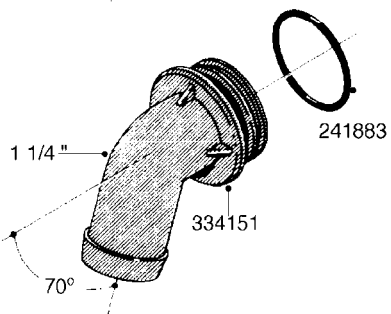

**L0080**

FITTINGS - S-53  
L0080-HIN, 12:09:17

Page 1

Date 04.11.2017 14:52

Pos.	parts-n°	order qty	description
1	145995	1	FITT.DK S-53 FORK
2	241973	1	O-RING Ø3 X 44,2 70 SHORES NITRIL NITRIL (BLACK)
2	242353	1	O-RING D44.2X3.0 VITON F.S-67 VITON (BROWN)
3	242109	1	O-RING D32.2x3.0 NITRIL (BLACK)
3	242354	1	O-RING D32.2X3.0 VITON F.S-53 VITON (BROWN)
4	322103	1	FITT.DK S-53 BULKHEAD
5	322107	1	FITT.DK S-53 BULKHEAD NUT
6	322110	1	FITT.DK S-53 ELB. 1/2" BSP
7	322352	1	FITT.DK S-53 TEE
8	334229	1	FITT.DK S-53 STR.3/4"
9	334260	1	GASKET F. S-53 BULKHEAD
10	334564	1	FITT.DK S-67 TO S-53 ADAPTER
11	391100	1	FITT.DK S-53THREAD INS.1/2"BSP
12	726463	1	FITT.DK S53 BULKHEAD W/GASKET
13	726552	1	FIT.DK S-53X90 1/2" BSP,O-RING
14	726556	1	FITT.DK S-53 HB 1/2" W/O-RING
15	726558	1	FITT.DK S53 STR. 3/4" W.ORING
16	726559	1	FITT DK. S-53 HB 1" W/O-RING
17	726568	1	FITT.DK.S-53 HB 1/2"90 W/ORING
18	726570	1	FITT.DK S-53 ELB.3/4" W.ORING
19	726571	1	FITT.DK S-53 ELB.1", W ORING
20	726578	1	FITT.DK S53 PLUG WITH O-RING
21	728561	1	REDUCER S67M - S53F + O-RING