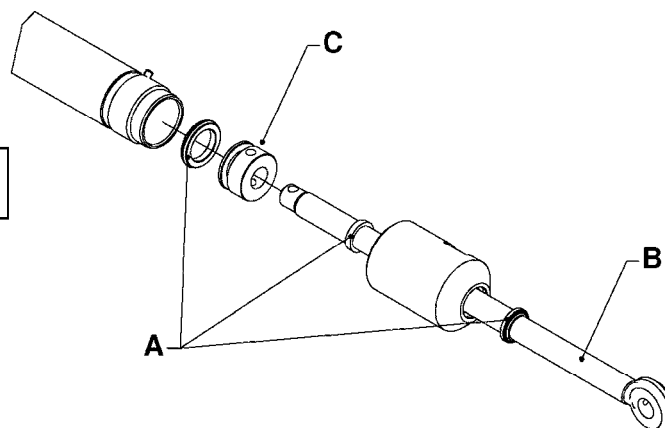

Check cylinder barrel for stamped part number.