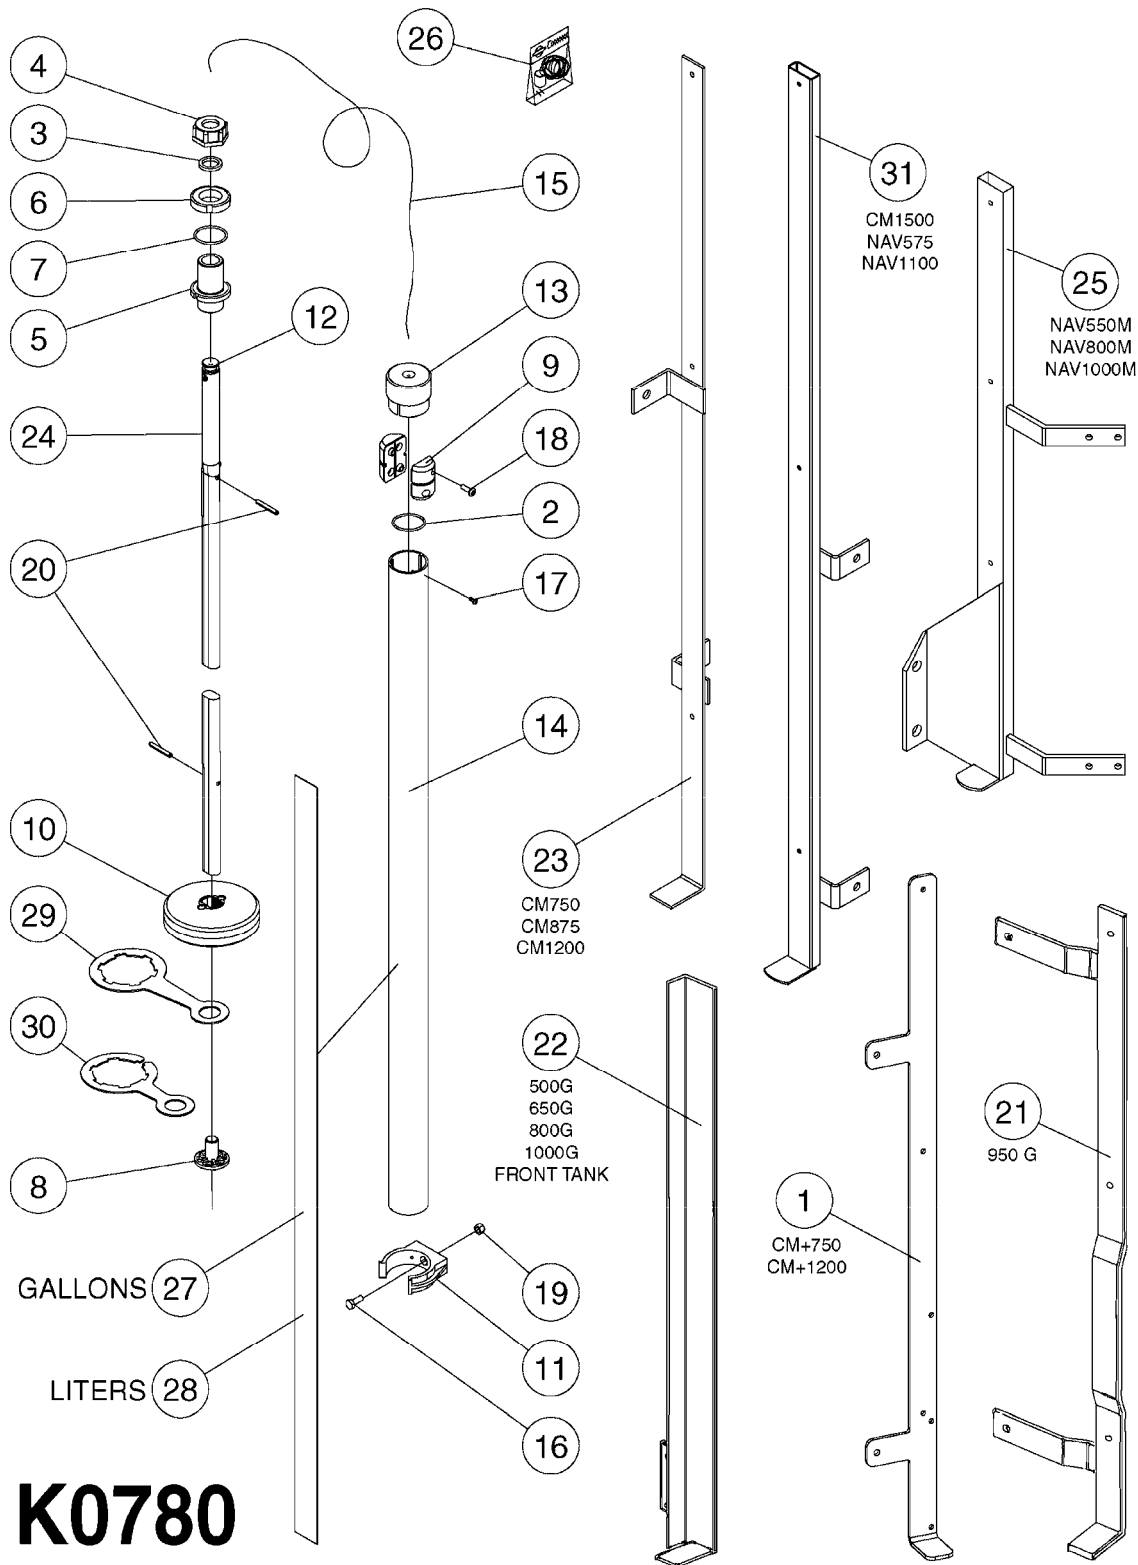

K0780

SIGHT GAUGE - REMOTE
K0780-HIN, 16:03:17

Page 1
Date 04.11.2017 14:52

Pos.	parts-n°	order qty	description
1	161950	1	SIGHT GAUGE MT BKT CM+ 750/120
2	242262	1	O-RING D31X3 VITON
3	242309	1	SEAL Ø22 ID Ø30 OD X 4 HIGH
4	320095	1	FITT.DK NUT 1" BSP
5	320456	1	FITT.DK BULKHEAD 1"BSP DOUBLE
6	320471	1	FITT.DK NUT 1" BSP JAMB
7	332577	1	O-RING D38/D30X4 F.1" PUR.
8	333864	1	GUIDE F. SAFETY VALVE SPRING
9	334513	1	MARKER HALF SIGHT GAUGE RED
10	334515	1	FLOATER FOR LIQUID LEVEL
11	334523	1	PIPE HOLDER D51.5
12	334849	1	SIGHT GAUGE GUIDE F. SS TUBE
13	334850	1	GUIDE F. SIGHT GAUGE TUBE TOP
14	341202	1	TUBE F.SIGHT GAUGE L=40"
14	341204	1	SIGHT GAUGE TUBE L=59"
14	341283	1	TUBE F.SIGHT GAUGE L=72"
14	341307	1	TUBE F.SIGHT GAUGE L=75" NCM 4400
14	341339	1	TUBE F.SIGHT GAUGE L=82" NCM 6600
14	341340	1	TUBE F.SIGHT GAUGE L=94" (2382) NCM 9000
14	34000703	1	TUBE F. DRY GAUGE L=1200 BENT RANGER 2200
15	390487	1	CORD NYLON/SIGHT GAUGE 4500mm
15	28034100	1	CABLE F.LIQUID LEVEL IND.L=5M
16	410185	1	BOLT HEX 8.8 DEL M6X16
16	410362	1	BOLT HEX 8.8 SS M6X20
17	440663	1	SCREW 3/8" NR4 STAINLESS
18	440677	1	SCREW F. PLASTIC 5X20 SS
19	460261	1	NUT HEX M6X1.00 LOCK DIN985 A2 SS
20	480717	1	PIN D5 X 40 STAINLESS
20	480730	1	PIN ROLL 5X30 STAINLESS STEEL
21	615197	1	BKT.SIGHT GAUGE HC950
22	615308	1	BRACKET FOR SIGHT TUBE
23	615941	1	SIGHT GAUGE MOUNT BRACKET CM
24	615942	1	GUIDE TUBE F.FLOATER CM1200G
24	615943	1	GUIDE TUBE F.FLOATER CM875G
24	615944	1	GUIDE TUBE F.FLOATER, L=1680 NAV 575 & CM 750
24	615945	1	GUIDE TUBE F.FLOATER, L=1610, NV3000 NAV 3000 & HC650
24	615947	1	GUIDE TUBE F.FLOATER TR 500G NAV 3000 & HC650
24	615948	1	GUIDE TUBE F.FLOATER MA 1000-1200-1500 L
24	615949	1	GUIDE TUBE F.FLOATER MEGA 230G
24	615951	1	GUIDE TUBE F.FLOATER NAV800G
24	615952	1	GUIDE TUBE F.FLOATER NAV1000G
24	615954	1	GUIDE TUBE F. FLOATER F.T.250G
24	615955	1	GUIDE TUBE F.FLOATER FT.350G
24	615957	1	GUIDE TUBE F.FLOATER NAV.550G
24	61022100	1	GUIDE TUBE F NP1100/CM1500
24	61022600	1	GUIDE TUBE F.FLOATER RANGER RANGER 2000 & 2200
24	61036700	1	GUIDE TUBE F.FLOATER, L=1850, NV4000/CM4400 NCM 4400 & NAV 4000
24	61038600	1	GUIDE TUBE F.FLOAT NCM 9000
24	61038700	1	GUIDE TUBE F.FLOAT NCM 6600
25	637998	1	MANIFOLD BKT. NAVIGATOR
26	741527	1	SIGHT GAUGE KIT SS WIRE '98
27	978056	1	DECAL S/G TUBE 500GAL-99