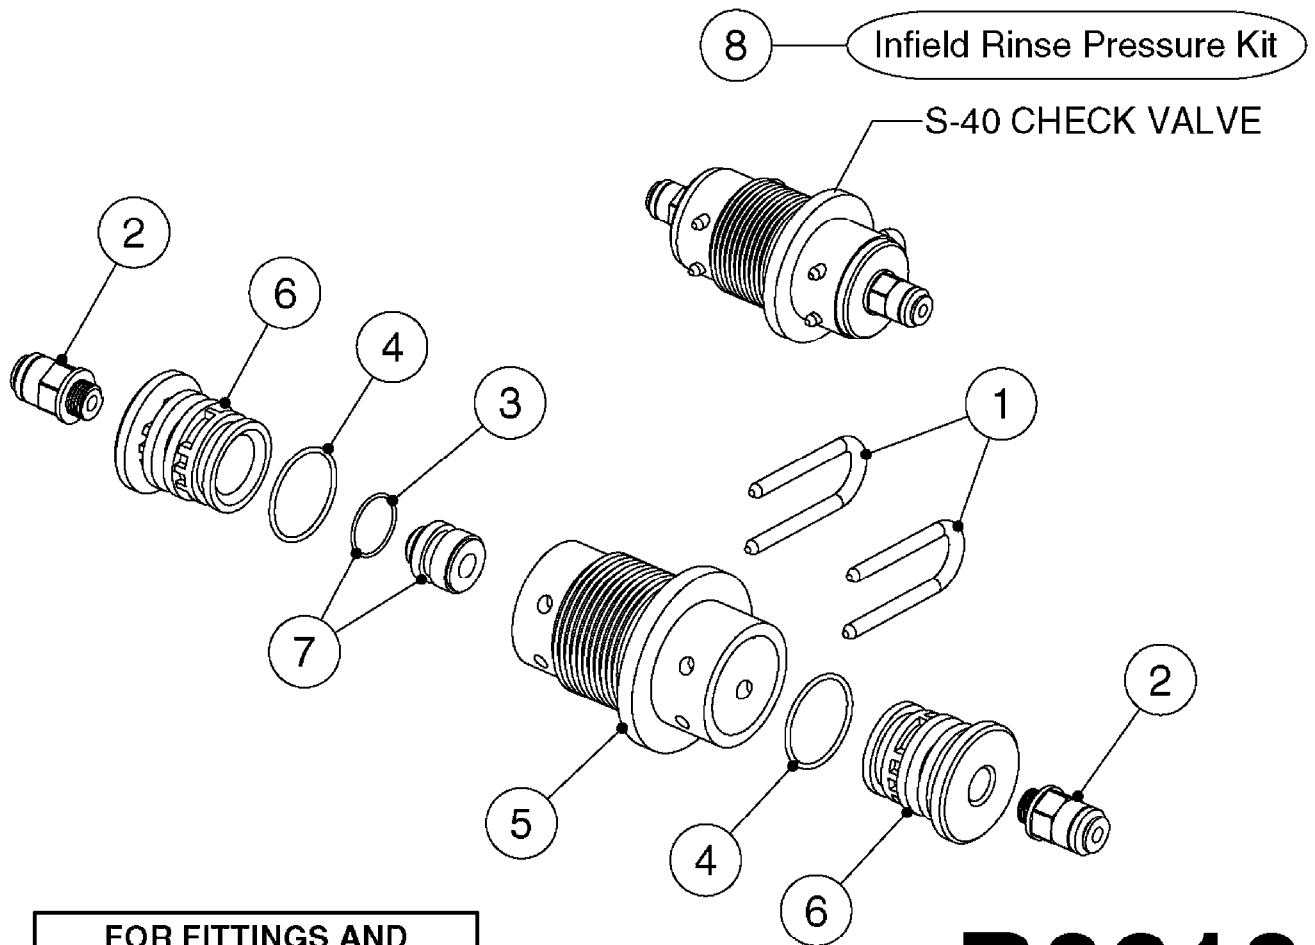

**B0540**

SMART VALVE-S93 MANIFOLD VALVE  
B0540-HIN, 01:01:16

Page 1  
Date 04.11.2017 14:51

parts-n°	order qty	description
145997	1	FITT.DK S-93 FORK
147767	1	PIN 5Ø X 60 S-93 DOUBLE CLAMP
240936	1	O-RING D13.3X2.4 NITRIL
242047	1	O-RING 89.5 X 3.0 VITON
242316	1	O-RING D84.5X3.0 NITRIL
242475	1	O'RING D56.52x5.33 SH70-VITON
322327	1	HOUSING, VALVE, S93, 220 PSI
322328	1	END CAP F.VALVE S-93
322354	1	THRUST PLATE F.3-WAY VALVES-93
390543	1	SEAT F.BALL 3-WAY VALVE S-93
391019	1	BALL F.2 WAY S93 SMART VALVE
391020	1	BALL F.3 WAY S93 SMART VALVE
391023	1	SMART VALVE MOUNTING BRACKET
420862	1	BOLT HEX 8.8 DEL M10X16 FT
440681	1	SCREW F. PLASTIC 4MM X 14LG SS
460423	1	NUT HEX M10X1.50 LOCK DIN985A2 SS
471122	1	WASHER, M10, Ø20/10.5X 2.0, SS
14010100	1	SPINDLE F.SMART VALVE S-93
14027800	1	SPINDLE F.SMART VALVE S-93
61025400	1	HANDLE SMART VALVE
72137900	1	VALVE S93 "V1" SMART VALVE
72138000	1	VALVE S93 "V2" SMART VALVE
72138600	1	VALVE S93 "V3" SMART VALVE
72142700	1	VALVE S93 "V4" SMART VALVE