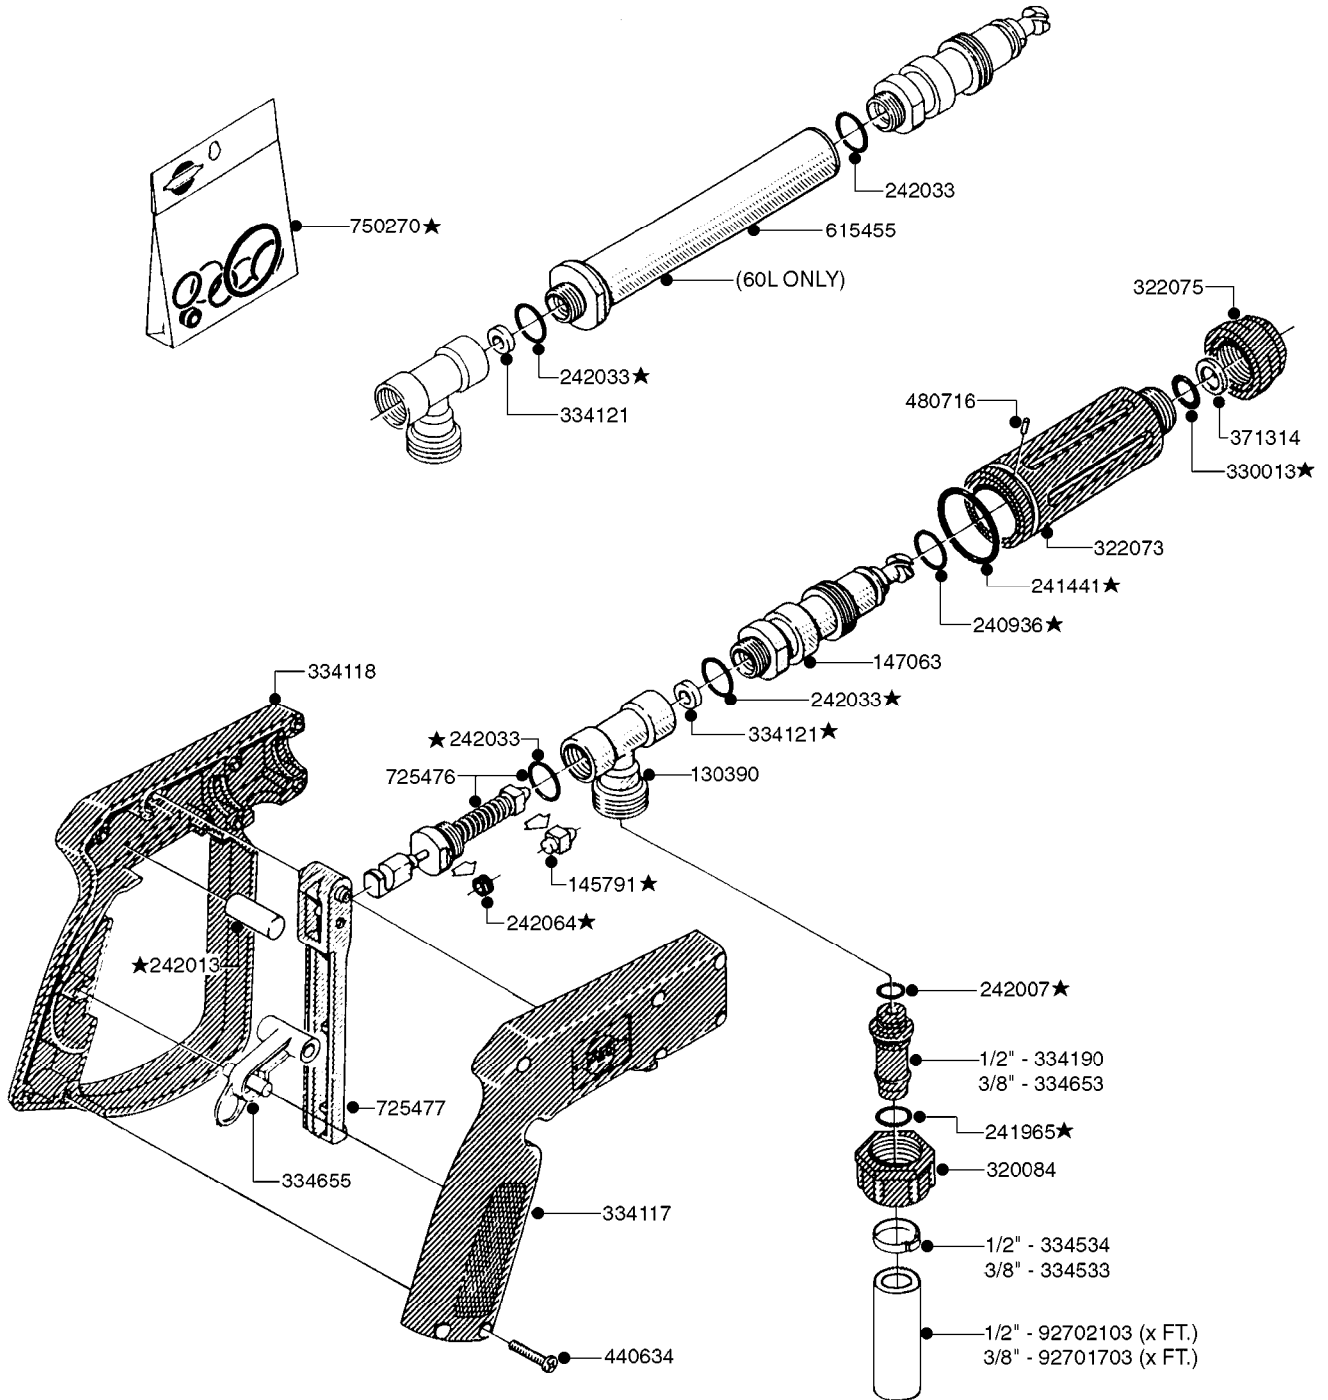

COMPLETE ASSEMBLY:
843197 - 60L
843196 - 60S

COMPLETE ASSEMBLIES
WHOLEGOODS ITEMS

K0480

HANDGUN TYPE 60S/60L POST 95
K0480-HIN, 01:01:16

Page 1

Date 04.11.2017 14:52

parts-n°	order qty	description
130390	1	TEE 3/8'X 1/2' BSP F.TYPE 60S
145791	1	CONE FOR ON/OFF
147063	1	SWIRL F.SPRAY GUN TYPE 60
240936	1	O-RING D13.3X2.4 NITRIL
241441	1	O-RING D29.3X3
241965	1	O-RING 12.1 X 1.6
242007	1	O-RING D9.1X1.6
242013	1	SPRING RUBBER F/TRIGGER
242033	1	O-RING
242064	1	SLEEVE RUBBER 3X8X4MM
320084	1	FITT.DK NUT 1/2" BSP
322073	1	HOUSING F.SWIRL TYPE 60S H.G.
322075	1	HOUSING F. NOZZLE
330013	1	O-RING D15/D10X2.5 F.3/8"NUT
334117	1	HANDLE PIECE RIGHT F.60S/60L
334118	1	HANDLE PIECE LEFT F.60S/60L
334121	1	SEAT FOR ON-OFF TYPE
334190	1	FITT.DK HB 1/2' F. PISTOL 60S
334533	1	CLAMP HOSE PLASTIC 3/8"
334534	1	CLAMP HOSE PLASTIC 1/2"
334653	1	FITT.DK HB 3/8' F.HANDGUN
334655	1	TRIGGER SAFETY F.60S/60L GUN
371314	1	NOZZLE CERAMIC 1099-20
440634	1	SCREW 5/8"
480716	1	PIN D3X6 STAINLESS
615455	1	TUBE F.LANCE TYPE 60L
725476	1	SPINDLE
725477	1	TRIGGER
750270	1	GASKET KIT F.SPRAY GUN
843196	1	GUN, MODEL 60S
843197	1	HANDGUN KIT TYPE 60 LONG
92701703	1	HOSE R X3/8" X300PSI WP X0012"
92702103	1	HOSE R X1/2" X300PSI WP X0012"