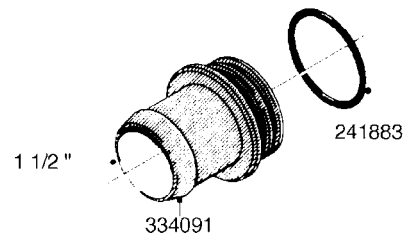

**L0080**

FITTINGS - S-53  
L0080-HIN, 12:09:17

Page 1

Date 04.11.2017 14:52

Pos.	parts-n°	order qty	description
1	145995	1	FITT.DK S-53 FORK
2	241973	1	O-RING Ø3 X 44,2 70 SHORES NITRIL NITRIL (BLACK)
2	242353	1	O-RING D44.2X3.0 VITON F.S-67 VITON (BROWN)
3	242109	1	O-RING D32.2x3.0 NITRIL (BLACK)
3	242354	1	O-RING D32.2X3.0 VITON F.S-53 VITON (BROWN)
4	322103	1	FITT.DK S-53 BULKHEAD
5	322107	1	FITT.DK S-53 BULKHEAD NUT
6	322110	1	FITT.DK S-53 ELB. 1/2" BSP
7	322352	1	FITT.DK S-53 TEE
8	334229	1	FITT.DK S-53 STR.3/4"
9	334260	1	GASKET F. S-53 BULKHEAD
10	334564	1	FITT.DK S-67 TO S-53 ADAPTER
11	391100	1	FITT.DK S-53THREAD INS.1/2"BSP
12	726463	1	FITT.DK S53 BULKHEAD W/GASKET
13	726552	1	FIT.DK S-53X90 1/2" BSP,O-RING
14	726556	1	FITT.DK S-53 HB 1/2" W/O-RING
15	726558	1	FITT.DK S53 STR. 3/4" W.ORING
16	726559	1	FITT DK. S-53 HB 1" W/O-RING
17	726568	1	FITT.DK.S-53 HB 1/2"90 W/ORING
18	726570	1	FITT.DK S-53 ELB.3/4" W.ORING
19	726571	1	FITT.DK S-53 ELB.1", W ORING
20	726578	1	FITT.DK S53 PLUG WITH O-RING
21	728561	1	REDUCER S67M - S53F + O-RING