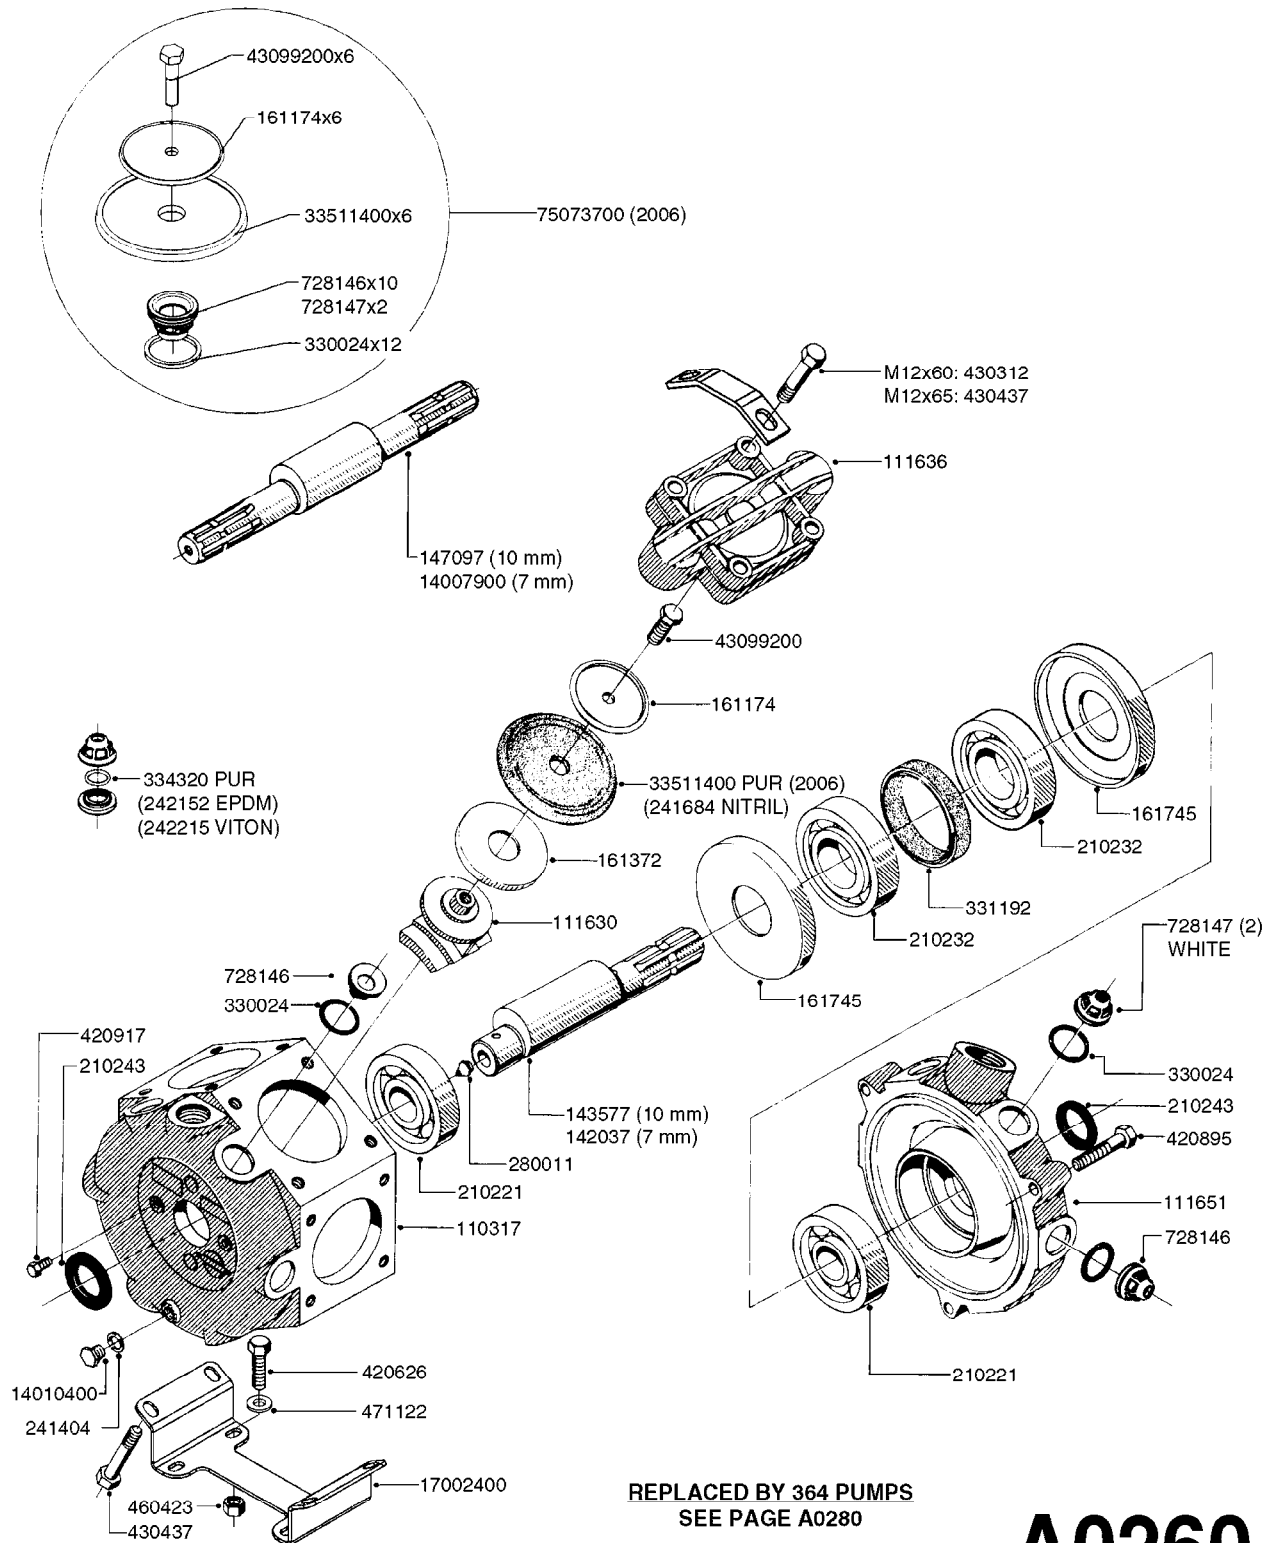

Agroparts: [www.HARDI-INTERNATIONAL.com](http://www.HARDI-INTERNATIONAL.com)

COMMANDER plus 1200 Gallon  
Eagle 45', 50', 60', 66', 80',  
88', 90

Page 0.3

Date 04.11.2017 14:51

main group	page-n°	date	description
	M0070-HIN M0080-HIN M0090-HIN M0100-HIN M0120-HIN M0160-HIN M0200-HIN M0230-HIN M0280-HIN	01:01:16 01:01:16 01:01:16 01:01:16 01:01:16 17:08:17 23:06:16 01:01:16 28:03:17	EZ-STEER 500 STEERING SYSTEM EZ-GUIDE 250 LIGHTBAR HC 2500/HM1500 DISPLAY/SCANBOX MUSTANG 3500 CONTROLLER TRANSDUCERS AND ACCESSORIES TRAFFIC LIGHT KIT SPRAYBOX II JUNCTION BOX - LIQUID 39 PIN CABLES