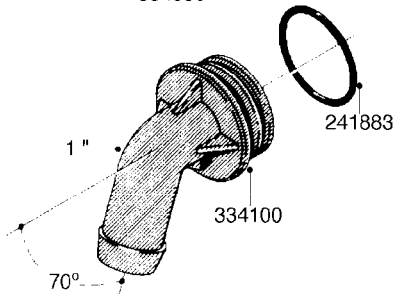

**L0080**

FITTINGS - S-53  
L0080-HIN, 12:09:17

Page 1

Date 04.11.2017 14:52

Pos.	parts-n°	order qty	description
1	145995	1	FITT.DK S-53 FORK
2	241973	1	O-RING Ø3 X 44,2 70 SHORES NITRIL NITRIL (BLACK)
2	242353	1	O-RING D44.2X3.0 VITON F.S-67 VITON (BROWN)
3	242109	1	O-RING D32.2x3.0 NITRIL (BLACK)
3	242354	1	O-RING D32.2X3.0 VITON F.S-53 VITON (BROWN)
4	322103	1	FITT.DK S-53 BULKHEAD
5	322107	1	FITT.DK S-53 BULKHEAD NUT
6	322110	1	FITT.DK S-53 ELB. 1/2" BSP
7	322352	1	FITT.DK S-53 TEE
8	334229	1	FITT.DK S-53 STR.3/4"
9	334260	1	GASKET F. S-53 BULKHEAD
10	334564	1	FITT.DK S-67 TO S-53 ADAPTER
11	391100	1	FITT.DK S-53THREAD INS.1/2"BSP
12	726463	1	FITT.DK S53 BULKHEAD W/GASKET
13	726552	1	FIT.DK S-53X90 1/2" BSP,O-RING
14	726556	1	FITT.DK S-53 HB 1/2" W/O-RING
15	726558	1	FITT.DK S53 STR. 3/4" W.ORING
16	726559	1	FITT DK. S-53 HB 1" W/O-RING
17	726568	1	FITT.DK.S-53 HB 1/2"90 W/ORING
18	726570	1	FITT.DK S-53 ELB.3/4" W.ORING
19	726571	1	FITT.DK S-53 ELB.1", W ORING
20	726578	1	FITT.DK S53 PLUG WITH O-RING
21	728561	1	REDUCER S67M - S53F + O-RING