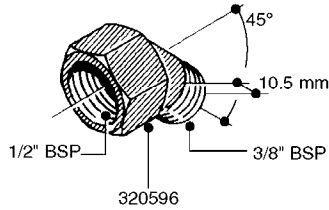

FITTINGS - HEXAGON NIPPLES  
L0030-HIN, 01:01:16

**L0030**

FITTINGS - HEXAGON NIPPLES  
L0030-HIN, 01:01:16

Page 1  
Date 04.11.2017 14:52

parts-n°	order qty	description
10015303	1	FITT.PO.HN 1.00X1.00 M1000
10425003	1	FITT.PO.HN 1.25X1.00 MCPHEE
320132	1	FITT.DK HN 1" BSP
320176	1	FITT.DK HN 3/8"X1/2" BSP
320445	1	FITT.DK HN 1/4"X3/8" BSP
320655	1	FITT.DK HN 1/2"-1/2" BSP
320692	1	FITT.DK HN 3/8'BSPX1/4'NPT
320703	1	FITT.DK HN 3/8BSP X1/2 &1/4NPT
320725	1	FITT.DK NIPPLE 3/8"-3/8" BSP
320902	1	FITT.DK HN 3/8'X 1/4' BSP
390232	1	FITT.DK HN 1-1/2' X 1-1/4' BSP
390276	1	FITT.DK HN 1'BSP