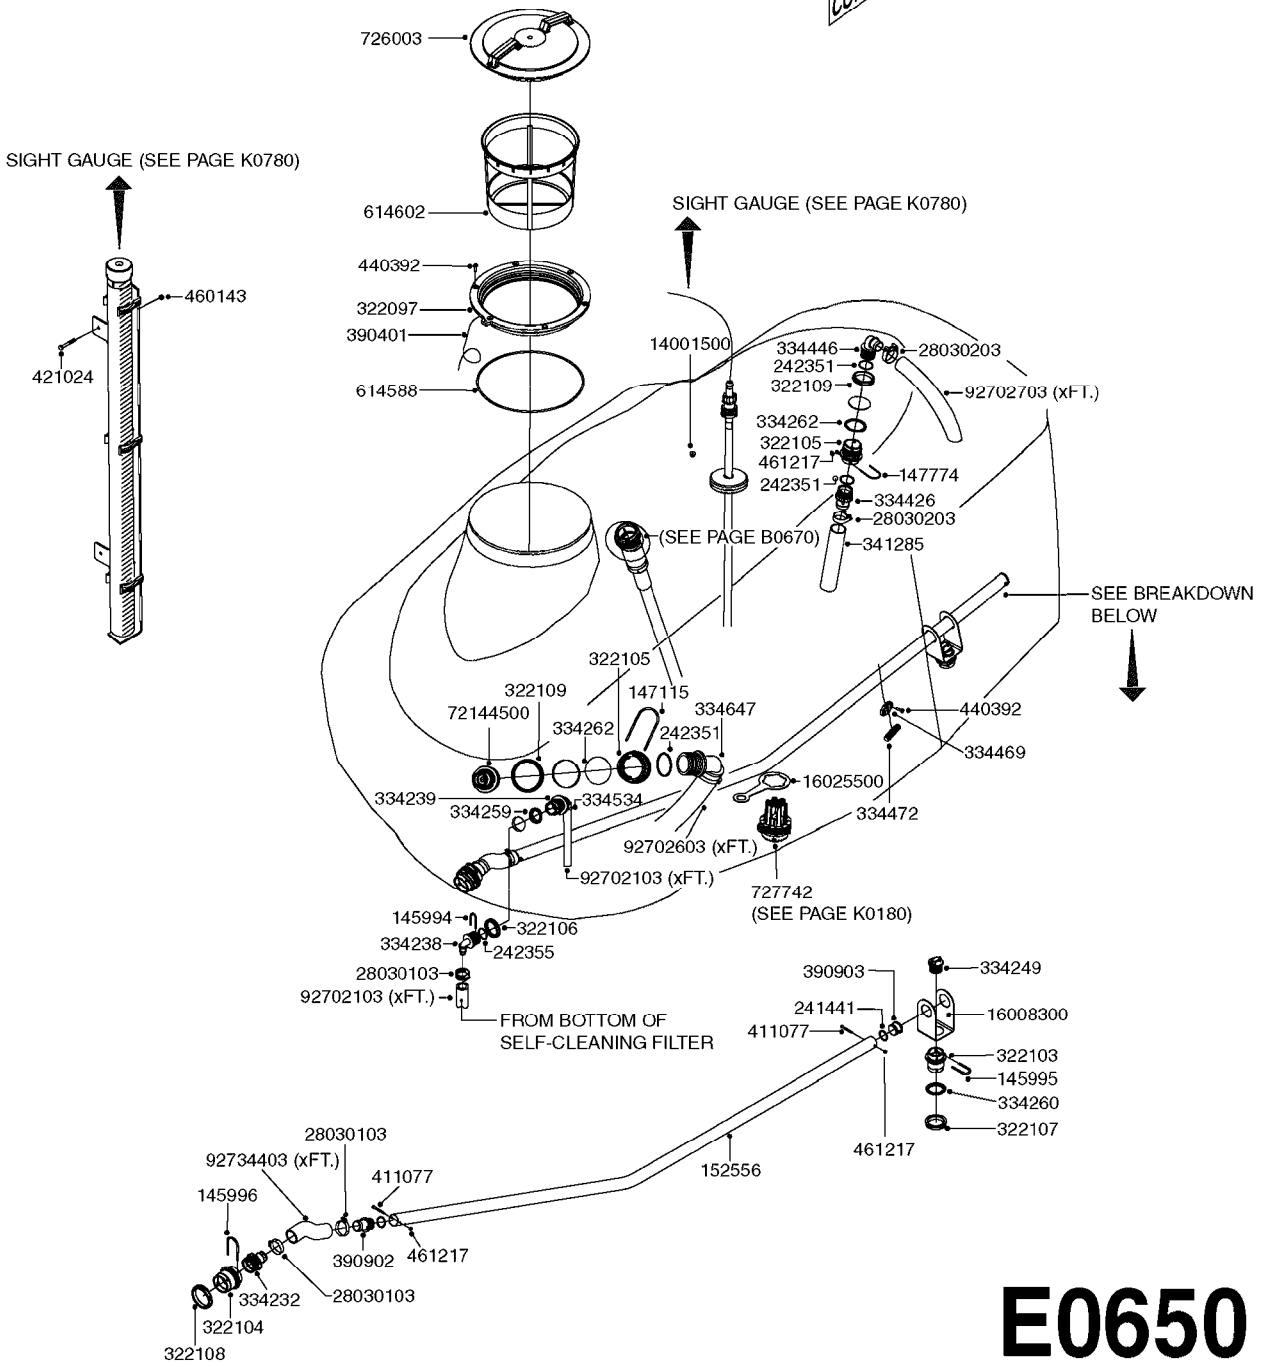

plus 978066

TANK - CM+1200, CM1500
E0650-HIN, 01:01:16

Page 1
Date 04.11.2017 14:51

parts-n°	order qty	description
145994	1	FITT.DK S-40 FORK
145995	1	FITT.DK S-53 FORK
145996	1	FITT.DK S-67 FORK
147115	1	FITT.DK S-93 FORK SPECIAL
147774	1	FITT.DK S-93 FORK W. M5 THREAD
152556	1	SPARGE TUBE CM1200+
241441	1	O-RING D29.3X3
242351	1	O-RING D69.5X3.0 VITON F.S-93
242355	1	O-RING D19.2X3.0 VITON F.S-40
322097	1	THREADED RING F. LID
322103	1	FITT.DK S-53 BULKHEAD
322104	1	FITT.DK S-67 BULKHEAD
322105	1	FITT.DK S-93 BULKHEAD DOUBLE
322106	1	FITT.DK S-40 BULKHEAD NUT
322107	1	FITT.DK S-53 BULKHEAD NUT
322108	1	FITT.DK S-67 BULKHEAD NUT
322109	1	FITT.DK S-93 BULKHEAD NUT
334232	1	HOSE TAIL S67 1"1/4 STRAIGHT
334238	1	FITT.DK S-40 ELB.1/2"
334239	1	FITT.DK S-53 ELB.1/2"
334249	1	FITT.DK S-53 PLUG
334259	1	GASKET F. S-40 BULKHEAD
334260	1	GASKET F. S-53 BULKHEAD
334262	1	GASKET F.S-93 BULKHEAD
334426	1	FITT.DK S-93 STR.2"
334446	1	FITT.DK S-93 ELB.2" PVC
334469	1	CLEVIS F.CORD TOP DRAIN ASSY.
334472	1	HANDLE FOR TOP DRAIN
334534	1	CLAMP HOSE PLASTIC 1/2"
334647	1	FITT.DK S93 ELB 1-1/2" 90 PVC
341285	1	TUBE Ø57/Ø52 L=1500 YELLOW PE
351696	1	TANK RAW CM+ 1200 (4200L)
390401	1	CORD NYLON F.LID 900MM
390902	1	SPARGE TUBE FITT FRONT
390903	1	CAP SPARGE TUBE
411077	1	SCREW M5X45 STAINLESS
421024	1	BOLT HEX 8.8 DEL M8X60
440392	1	SCREW 6.3 X 25.0 DIN7981C TORX
460143	1	NUT HEX M8X1.25 LOCK DIN985A2 SS
461217	1	NUT HEX M5 LOCK
614588	1	SEAL F. LID
614602	1	FILTER BASKET
726003	1	LID F. TANK
727742	1	TOP DRAIN CORD TYPE
978066	1	DECAL PLUS
978403	1	DECAL COMPANY 280 X 450
978427	1	DECAL COMMANDER 125 X 600MM
14001500	1	GROMMET F.TOP DRAIN CORD
16008300	1	BRACKET SPARGE TUBE
16025500	1	TANK SPACER SIGHT GAUGE
28030103	1	CLAMP HOSE GEAR P5/4-S1.5"6724
28030203	1	CLAMP HOSE T-BOLT S2" 235-67
35000304	1	TANK RAW CM1500
72144500	1	SAFETY VALVE 15 BAR S93
92702103	1	HOSE R X1/2" X300PSI WP X0012"
92702603	1	HOSE PVC SUCT GRAY 1-1/2"
92702703	1	HOSE PVC SUCT GRAY 2"
92734403	1	HOSE R X5/4" X200PSI WP X0012"