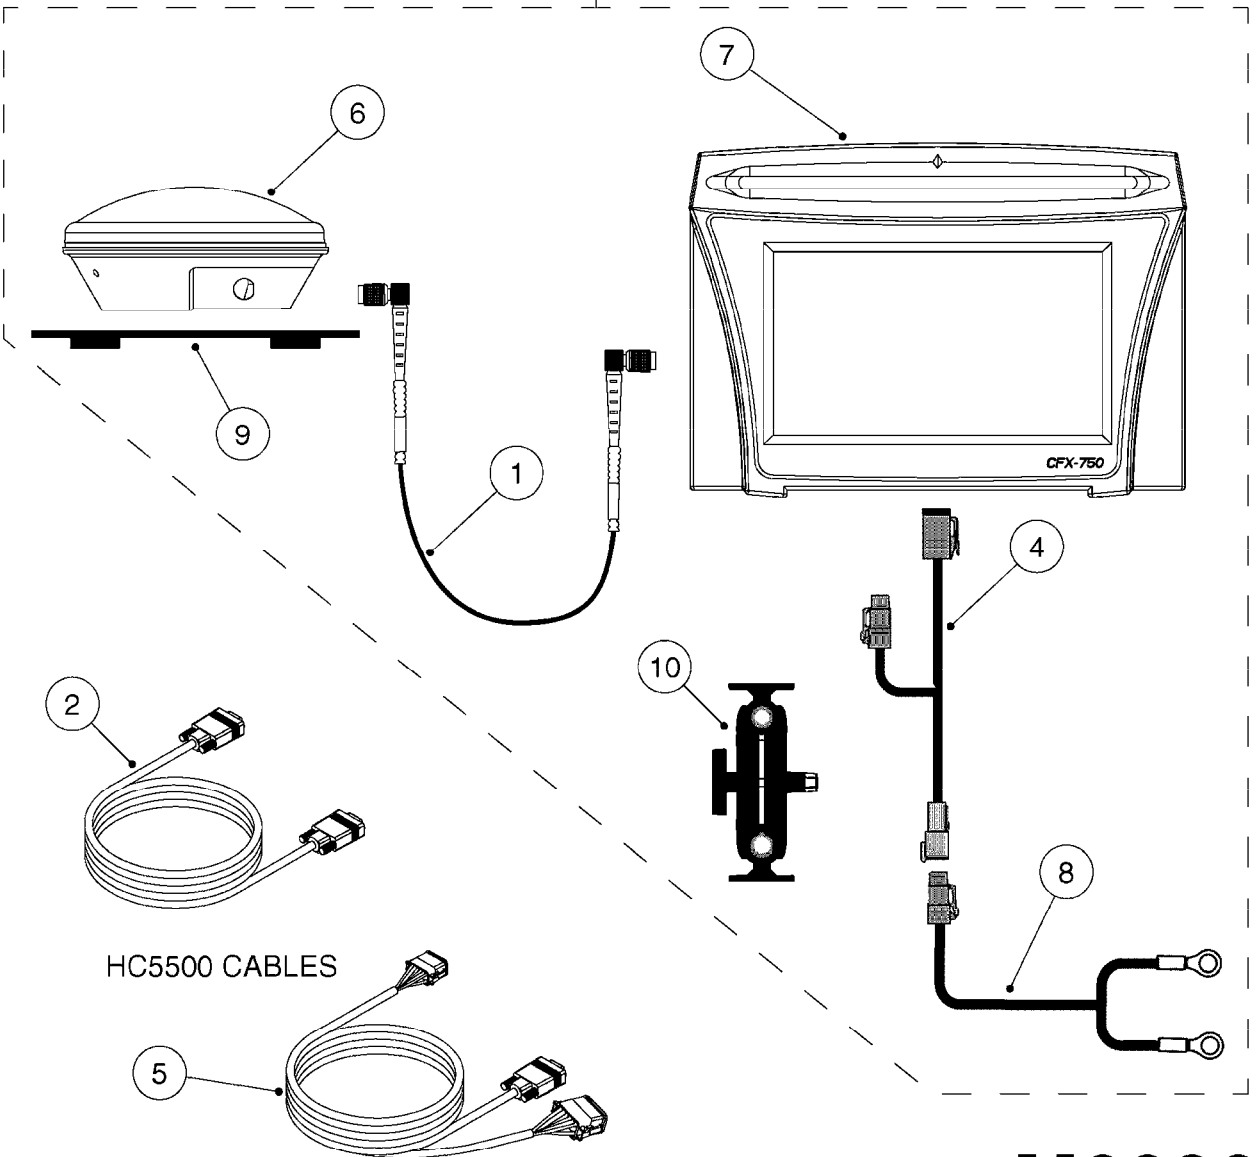

3 COMPLETE ASSEMBLY

CFX-750 DISPLAY, DGPS
M0030-HIN, 01:01:16

Page 1

Date 04.11.2017 14:52

Pos.	parts-n°	order qty	description
1	26007603	1	CABLE, ANTENNA, EZGUIDEPLUS
2	26012003	1	NULL MODEM CABLE
3	26021403	1	CFX-750 DISPLAY, DGPS
4	26021603	1	CABLE, POWER BUS, CAN CFX-750
5	26021703	1	CABLE, ASC INTERFACE, CFX-750
6	26021803	1	AG-25 ANTENNA L1/L2 GLN
7	26022103	1	CFX-750 DISPLAY ONLY
8	26022603	1	CFX-750 Basic Power Cable
9	28048203	1	EZ-GUIDE 500 MOUNT F.AG15 ANT.
10	28048303	1	EZ-GUIDE 250/500 RAM MNT.1.5"