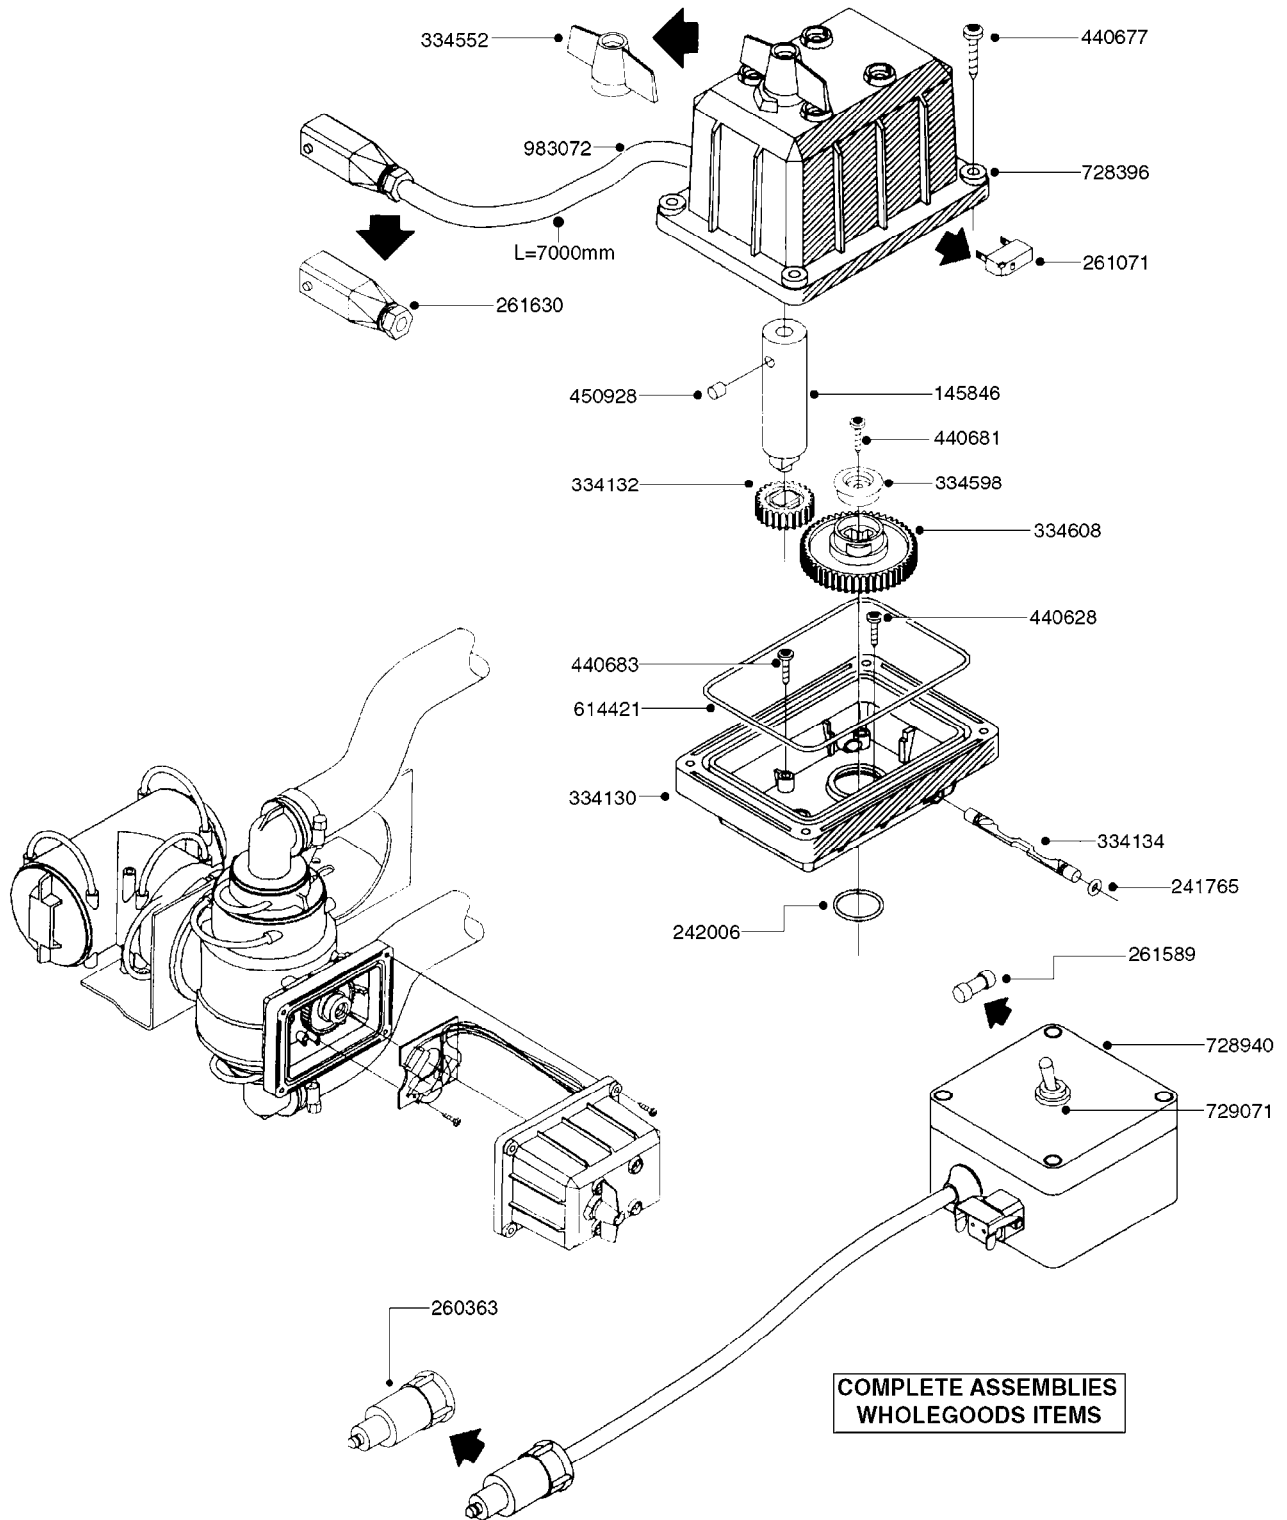

834363 - AGITATION BYPASS VALVE

**K0020**

BALL VALVE-ELECTRIC 2-WAY  
K0020-HIN, 01:01:16

Page 1  
Date 04.11.2017 14:51

parts-n°	order qty	description
145846	1	COUPLING FOR EL 3-WAY VALVE
241765	1	O-RING 3.1 X 1.6
242006	1	O-RING D22/D19 X 1.5
260363	1	PLUG 2 POLE 12V
261071	1	MICRO SWITCH TYPE 9 SM 201
261162	1	SOCKET F.12V BAYONET PLUG
261589	1	FUSE 5 X 20 1.25 AMP
334130	1	GEAR BOX
334131	1	COG WHEEL
334132	1	COG WHEEL
334134	1	INDICATOR ROD
334552	1	GRIP F.MAN.OP.EC PRES.REG.GREE
334598	1	PLUG F.VALVE HANDLE BLUE
440628	1	SCREW 3/8'
440677	1	SCREW F. PLASTIC 5X20 SS
440681	1	SCREW F. PLASTIC 4MM X 14LG SS
440683	1	SCREW 40X18 2WAY ELC.BALL VALV
450928	1	SET SCREW M8 X 8MM STAINLESS
614421	1	GASKET F/MOTOR HOUSE-ON/OFF TR
725340	1	MOTOR HOUSING FOR EL VALVE
728399	1	CIRCUIT BOARD F.728941
728941	1	CONTROL BOX F.2-WAY VALVE ELC.
834363	1	ELECTRIC KIT, AGITATION BYPASS