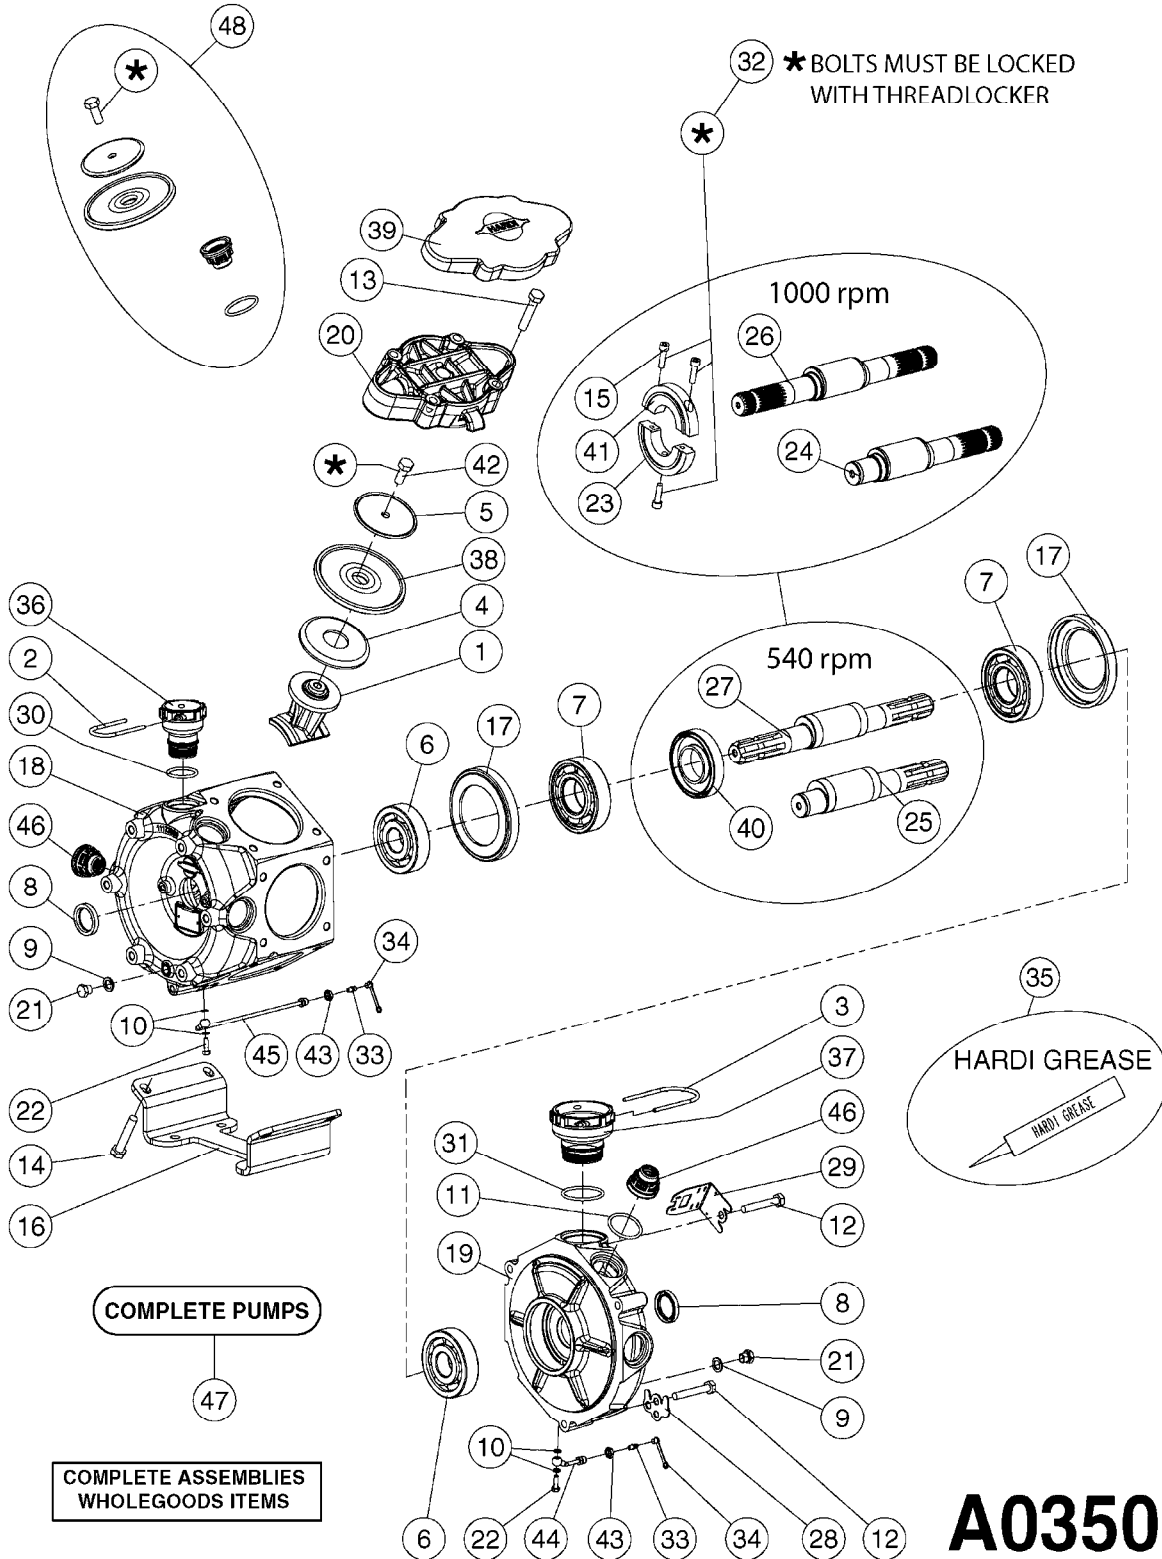

**A0340**

PUMP - 463/1000 RPM W/MOUNTING  
A0340-HIN, 01:01:16

Page 1  
Date 04.11.2017 14:51

parts-n°	order qty	description
111183	1	PUMP CASTING 460-463 (PAINTED)
111547	1	PUMP FRONT 460-463-2' (PAINT)
111622	1	CONNECTING ROD 463/5.5MM
111638	1	VALVE COVER 463 HC+1000 VERS.
111645	1	CONNECTING ROD 463/6.5MM
147662	1	CRANK SHAFT F.363/463-5.5MM
147663	1	CRANK SHAFT 363/463-5.5 THROUG
147664	1	COUNTERBALANCE 363/463 WEIGHT
147706	1	CRANK SHAFT F.363/463-6.5MM
147707	1	CRANK SHAFT 363/463-6.5 THROUG
161012	1	DIAPHRAGM BACKING DISC F. 463
161175	1	DIAPHRAGM DISC 463/464 PUMP
161745	1	METAL SPACER F.363/463
170183	1	LIFT STRAP F.PUMP 360/361/462
173901	1	LIFT STRAP F.PUMP 463
210221	1	BEARING BALL 6407
210232	1	BEARING BALL 6310
210243	1	SEAL OIL 35 X 47 X 7
241404	1	DOWTY SEAL 1/4"
242153	1	O-RING D26X4 EPDM
242216	1	O-RING VITON F/1202/1302/462
280011	1	GREASE NIPPLE 1/8' SAE H TR
330072	1	O-RING D53.5/D45.5X4
334321	1	O-RING POLY. 34.0x26.0x4.0
390844	1	COUNTERBALANCE 363/463 POM
420917	1	BOLT HEX 8.8 RAW M8X12 FT
421083	1	BOLT HEX 8.8 DEL M10X65
430286	1	BOLT HEX 8.8 DEL M12X30 FT
430323	1	BOLT HEX 8.8 DEL M12X60
430438	1	BOLT HEX 8.8 DEL M12X65
450996	1	BOLT ALLEN M8X35 DIN 912 RAW
460703	1	NUT HEX M12X1.75 LOCK DIN985A2 SS
614628	1	FOOT F. 46X PUMP, RED
821585	1	PUMP 463/5.5 THRGH SHAFT 1000R
821587	1	PUMP 463/10 THROUGH SHAFT TWNF
14010400	1	PLUG 1/4" BSP
33511600	1	DIAPHRAGM PUMP 463/464 PUMP PUR
43099200	1	BOLT HEX SS M12 X 30 DIN933 A4
72043600	1	VALVE FOR 462/463
72043700	1	VALVE FOR 462/463 W.VENT HOLE
72293300	1	PUMP 463/6.5 MED-2-1000-GG
75073900	1	PUMP KIT 460/463 "06"
82168700	1	PUMP 464-12 540 OFFSET PORTS
82168800	1	PUMP 464 6.5 1000 OFFSET PORTS
82169400	1	PUMP 464-6.5-STD-2-1000 FK