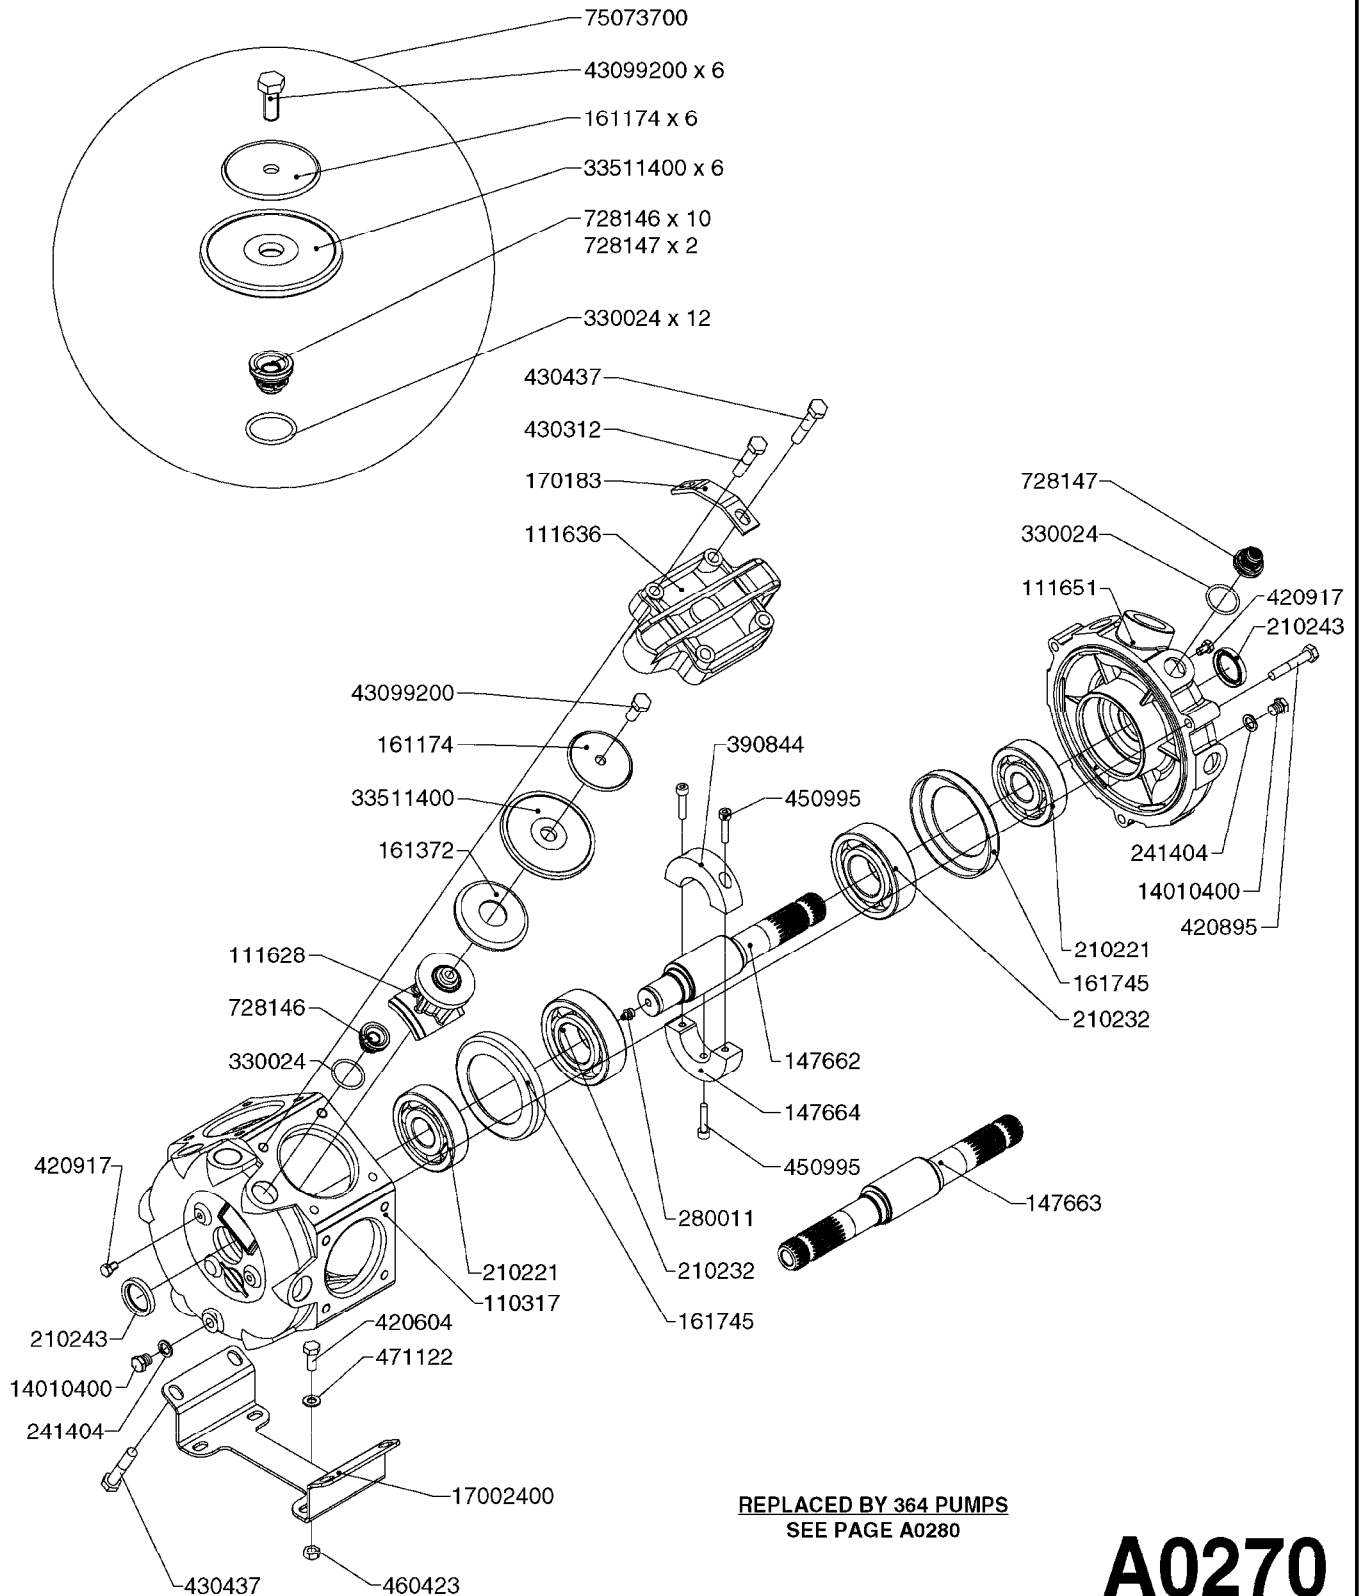

PUMP - 363/1000 RPM W/MOUNTING
A0270-HIN, 17:03:16

Page 1
Date 04.11.2017 14:51

parts-n°	order qty	description
110317	1	PUMP CASING MODEL 360/361 PNTD
111628	1	CONNECTING ROD 363/5.5 PUMP
111636	1	VALVE COVER 363 HEAVY DUTY
111651	1	CASTING F.363 1.5" PUMP(FRONT)
147662	1	CRANK SHAFT F.363/463-5.5MM
147663	1	CRANK SHAFT 363/463-5.5 THROUG
147664	1	COUNTERBALANCE 363/463 WEIGHT
161174	1	DIAPHRAGM DISC SS 361/363/364 PUMP
161372	1	DIAPHRAGM BACKING DISC,320-361
161745	1	METAL SPACER F.363/463
170183	1	LIFT STRAP F.PUMP 360/361/462
210221	1	BEARING BALL 6407
210232	1	BEARING BALL 6310
210243	1	SEAL OIL 35 X 47 X 7
241404	1	DOWTY SEAL 1/4"
280011	1	GREASE NIPPLE 1/8' SAE H TR
330024	1	O-RING D41,1/D34.5 X 3,5
390844	1	COUNTERBALANCE 363/463 POM
420604	1	BOLT HEX 8.8 DEL M10X25 FT DIN933
420895	1	BOLT HEX 8.8 RAW M10X60
420917	1	BOLT HEX 8.8 RAW M8X12 FT
430312	1	BOLT HEX 8.8 RAW M12X60
430437	1	BOLT HEX 8.8 RAW M12X65
450995	1	BOLT ALLEN M8X30 DIN 912 RAW
460423	1	NUT HEX M10X1.50 LOCK DIN985A2 SS
471122	1	WASHER, M10, Ø20/10.5X 2.0, SS
728146	1	VALVE FOR 361(726890/707932)
728147	1	VALVE FOR 361 WHITE WITH HOLE
14010400	1	PLUG 1/4" BSP
17002400	1	FOOT F. 36X PUMP, RED
33511400	1	DIAPHRAGM PUMP 361/361/363/364 PUR
43099200	1	BOLT HEX SS M12 X 30 DIN933 A4
75073700	1	PUMP KIT 361/363 "06"