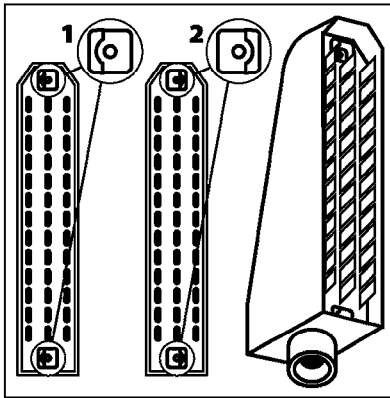

**M0280**

39 PIN CABLES  
M0280-HIN, 28:03:17

Page 1  
Date 04.11.2017 14:52

parts-n°	order qty	description
262158	1	PLUG INSERT 39 POLE MALE
262159	1	PLUG INSERT 39 POLE FEMALE
262160	1	PLUG HOUSING 39 POLE FEMALE
262161	1	PLUG HOUSING F/39 POLE MALE
440634	1	SCREW 5/8"
440732	1	PT SCREW 35X12B Z5452 ELZ
14034200	1	CODE BRACKET FOR 39 PIN CABLE
26003900	1	WIRE 37-39 PIN EVC, 6.6'
26004200	1	WIRE 37-39 PIN EVC, 57.4'
26008400	1	WIRE 39-PIN 24 WIRE L=8M
26011903	1	WIRE 39-39 POLE EXT. 3660MM
28027500	1	WIRE 37-39 PIN EVC, 37.7'
28028700	1	WIRE 37-39 PIN EVC, 45.9'
28028800	1	WIRE 37-39 PIN EVC, 16.4'
28028900	1	WIRE 37-39 PIN EVC, 26.2'
72236400	1	DAH CONN. WIRE/TRACTOR L=8M
97610803	1	DECAL-SRAY BOX 39-PIN
97610903	1	DECAL-HYDRAULIC BOX 39-PIN