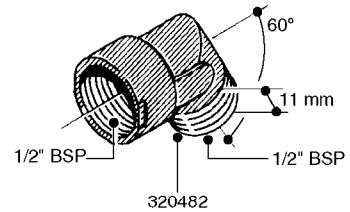

FITTINGS - HEXAGON NIPPLES  
L0030-HIN, 01:01:16

**L0030**

FITTINGS - HEXAGON NIPPLES  
L0030-HIN, 01:01:16

Page 1  
Date 04.11.2017 14:52

parts-n°	order qty	description
10015303	1	FITT.PO.HN 1.00X1.00 M1000
10425003	1	FITT.PO.HN 1.25X1.00 MCPHEE
320132	1	FITT.DK HN 1" BSP
320176	1	FITT.DK HN 3/8"X1/2" BSP
320445	1	FITT.DK HN 1/4"X3/8" BSP
320655	1	FITT.DK HN 1/2"-1/2" BSP
320692	1	FITT.DK HN 3/8'BSPX1/4'NPT
320703	1	FITT.DK HN 3/8BSP X1/2 &1/4NPT
320725	1	FITT.DK NIPPLE 3/8"-3/8" BSP
320902	1	FITT.DK HN 3/8'X 1/4' BSP
390232	1	FITT.DK HN 1-1/2' X 1-1/4' BSP
390276	1	FITT.DK HN 1'BSP