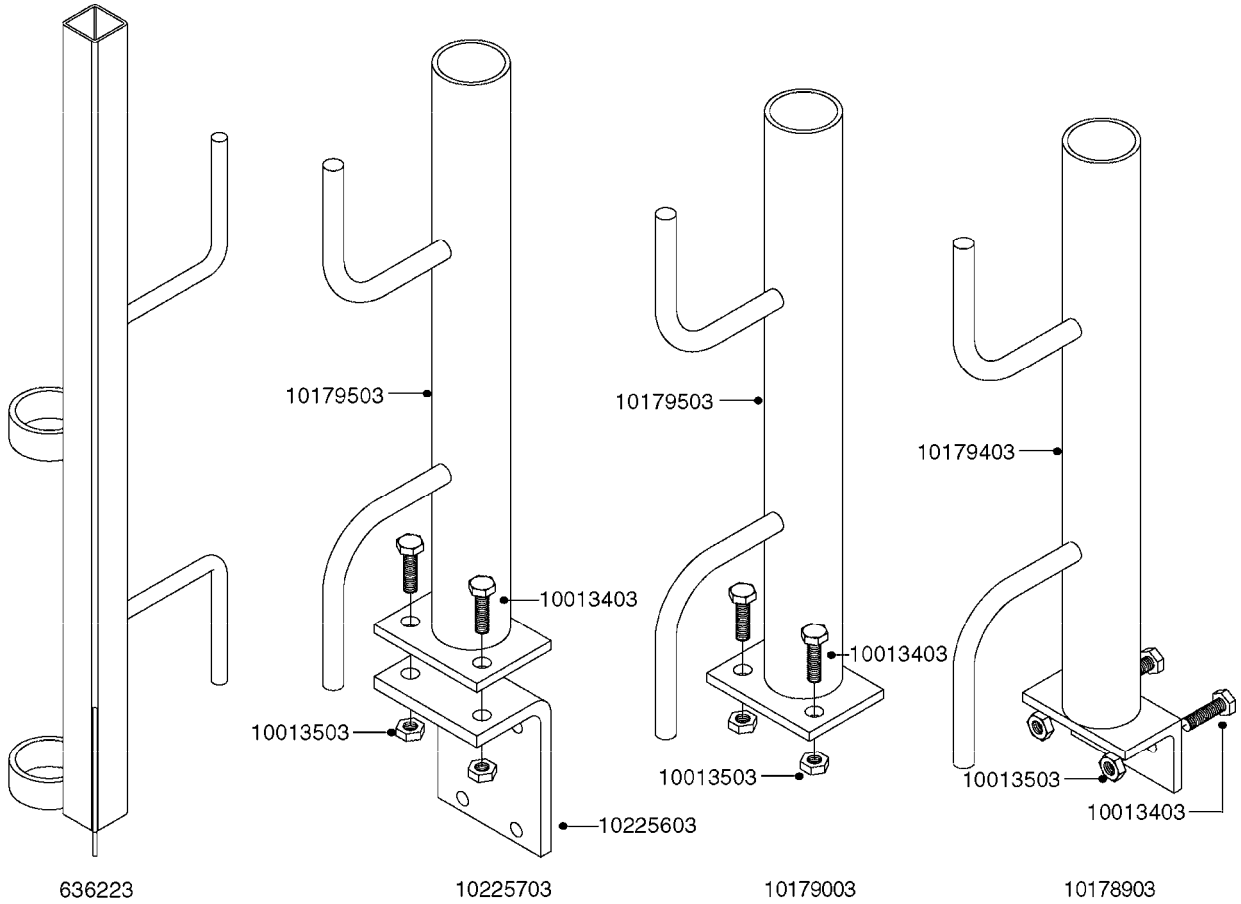

HOSE WRAPS  
K0520-HIN, 01:01:16

Page 1  
Date 04.11.2017 14:52

parts-n°	order qty	description
241965	1	O-RING 12.1 X 1.6
242007	1	O-RING D9.1X1.6
281551	1	BALL VALVE 1/2"
320084	1	FITT.DK NUT 1/2" BSP
330212	1	O-RING D19/D14X2.4 F.1/2"NUT
330326	1	O-RING D30/D24X2 F.1"NUT
330687	1	FITT.DK HB 1/2" F. 1/2" NUT
334190	1	FITT.DK HB 1/2' F. PISTOL 60S
334531	1	CLAMP HOSE PLASTIC 3/4"
636223	1	POST 12 VOLT TR30
712471	1	AGITATION VALVE ASSY. ON/OFF
843196	1	GUN, MODEL 60S
843197	1	HANDGUN KIT TYPE 60 LONG
10013403	1	BOLT HEX 3/8-16X1 1/4 HCS Z5
10013503	1	NUT HEX NC 3/8"
10178903	1	WRAP HOSE SIDE MOUNT PLATE
10179003	1	WRAP HOSE BOTTOM PLATE MOUNT
10179403	1	WRAP WELDMENT FOR HI101789
10179503	1	WRAP WELDMENT FOR HI101790
10225603	1	BKT.FOR HOSE WRAP MOUNT NL NK
10225703	1	WRAP HOSE BDL.BOTTOM PLATE
92702103	1	HOSE R X1/2" X300PSI WP X0012"