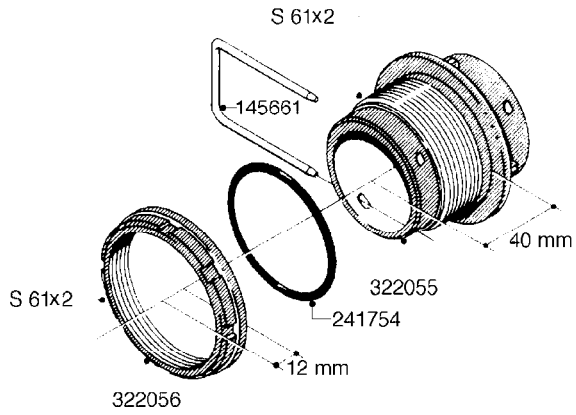

**L0080**

FITTINGS - S-53  
L0080-HIN, 12:09:17

Page 1

Date 04.11.2017 14:52

Pos.	parts-n°	order qty	description
1	145995	1	FITT.DK S-53 FORK
2	241973	1	O-RING Ø3 X 44,2 70 SHORES NITRIL NITRIL (BLACK)
2	242353	1	O-RING D44.2X3.0 VITON F.S-67 VITON (BROWN)
3	242109	1	O-RING D32.2x3.0 NITRIL (BLACK)
3	242354	1	O-RING D32.2X3.0 VITON F.S-53 VITON (BROWN)
4	322103	1	FITT.DK S-53 BULKHEAD
5	322107	1	FITT.DK S-53 BULKHEAD NUT
6	322110	1	FITT.DK S-53 ELB. 1/2" BSP
7	322352	1	FITT.DK S-53 TEE
8	334229	1	FITT.DK S-53 STR.3/4"
9	334260	1	GASKET F. S-53 BULKHEAD
10	334564	1	FITT.DK S-67 TO S-53 ADAPTER
11	391100	1	FITT.DK S-53THREAD INS.1/2"BSP
12	726463	1	FITT.DK S53 BULKHEAD W/GASKET
13	726552	1	FIT.DK S-53X90 1/2" BSP,O-RING
14	726556	1	FITT.DK S-53 HB 1/2" W/O-RING
15	726558	1	FITT.DK S53 STR. 3/4" W.ORING
16	726559	1	FITT DK. S-53 HB 1" W/O-RING
17	726568	1	FITT.DK.S-53 HB 1/2"90 W/ORING
18	726570	1	FITT.DK S-53 ELB.3/4" W.ORING
19	726571	1	FITT.DK S-53 ELB.1", W ORING
20	726578	1	FITT.DK S53 PLUG WITH O-RING
21	728561	1	REDUCER S67M - S53F + O-RING