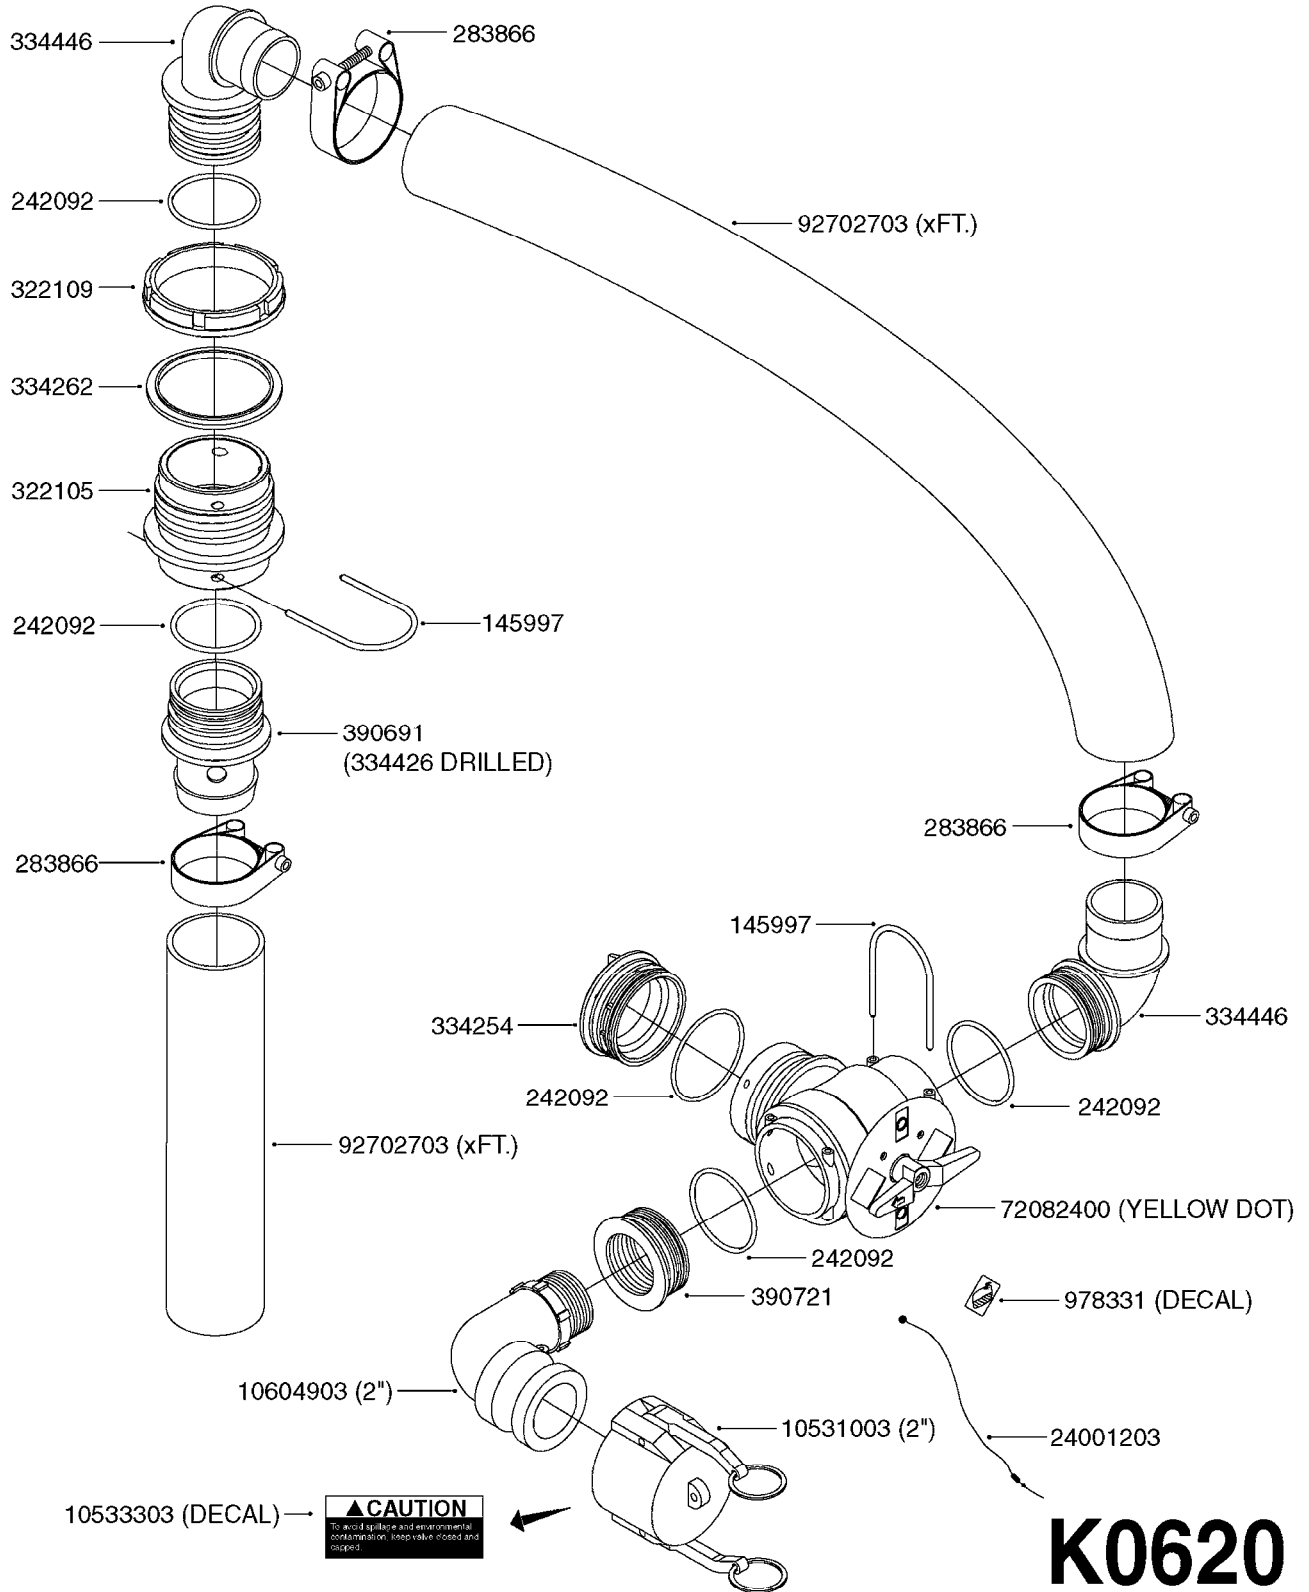

QUICKFILL SYSTEM - S93
K0620-HIN, 01:01:16

Page 1
Date 04.11.2017 14:52

parts-n°	order qty	description
145997	1	FITT.DK S-93 FORK
242092	1	O-RING D69.5X3
283866	1	CLAMP HOSE SCREW TYPE 2"DELTA
322105	1	FITT.DK S-93 BULKHEAD DOUBLE
322109	1	FITT.DK S-93 BULKHEAD NUT
334254	1	FITT.DK S-93 PLUG
334262	1	GASKET F.S-93 BULKHEAD
334426	1	FITT.DK S-93 STR.2"
334446	1	FITT.DK S-93 ELB.2" PVC
390691	1	FITT.DK S-93 STR.2"PVC DRILLED
390721	1	FITT.DK S-93 PLUG W/2" NPT THRE
978331	1	DECAL MANIFOLD SYS.QUICK-FILL
10531003	1	CAP F.MALE QUICK COUPLER 2"
10533303	1	DECAL CAUTION-LEAK Q.FILL ENG
10604903	1	QUICK COUPLER MALE 2' 90DEG
24001203	1	RBR LANYARD 11" F.QCK FILL CAP
72082400	1	VALVE 2"-S93 3 WAY
92702703	1	HOSE PVC SUCT GRAY 2"