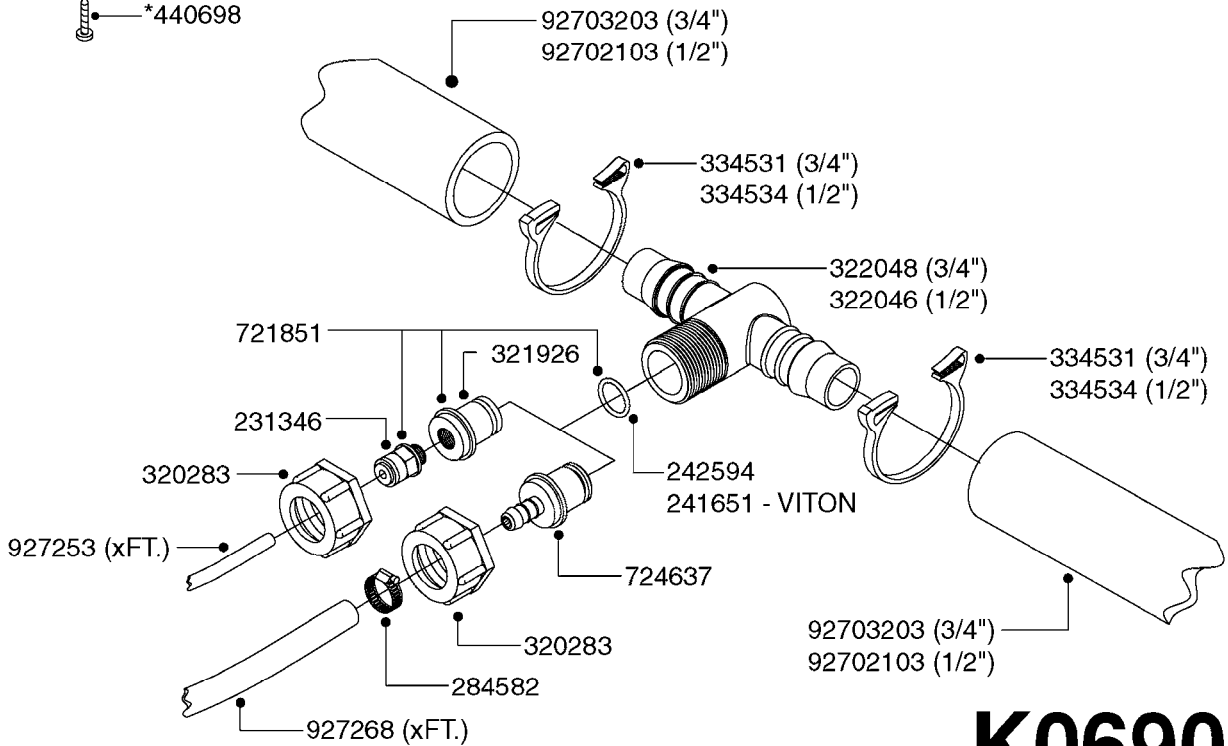

*10536803 COMPLETE MAGNETIC BASE KIT

K0690