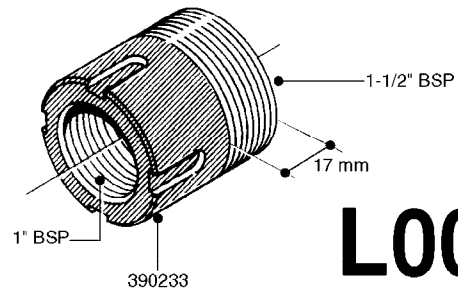

FITTINGS - HEXAGON NIPPLES  
L0030-HIN, 01:01:16

**L0030**

FITTINGS - HEXAGON NIPPLES  
L0030-HIN, 01:01:16

Page 1  
Date 04.11.2017 14:52

parts-n°	order qty	description
10015303	1	FITT.PO.HN 1.00X1.00 M1000
10425003	1	FITT.PO.HN 1.25X1.00 MCPHEE
320132	1	FITT.DK HN 1" BSP
320176	1	FITT.DK HN 3/8"X1/2" BSP
320445	1	FITT.DK HN 1/4"X3/8" BSP
320655	1	FITT.DK HN 1/2"-1/2" BSP
320692	1	FITT.DK HN 3/8'BSPX1/4'NPT
320703	1	FITT.DK HN 3/8BSP X1/2 &1/4NPT
320725	1	FITT.DK NIPPLE 3/8"-3/8" BSP
320902	1	FITT.DK HN 3/8'X 1/4' BSP
390232	1	FITT.DK HN 1-1/2' X 1-1/4' BSP
390276	1	FITT.DK HN 1'BSP