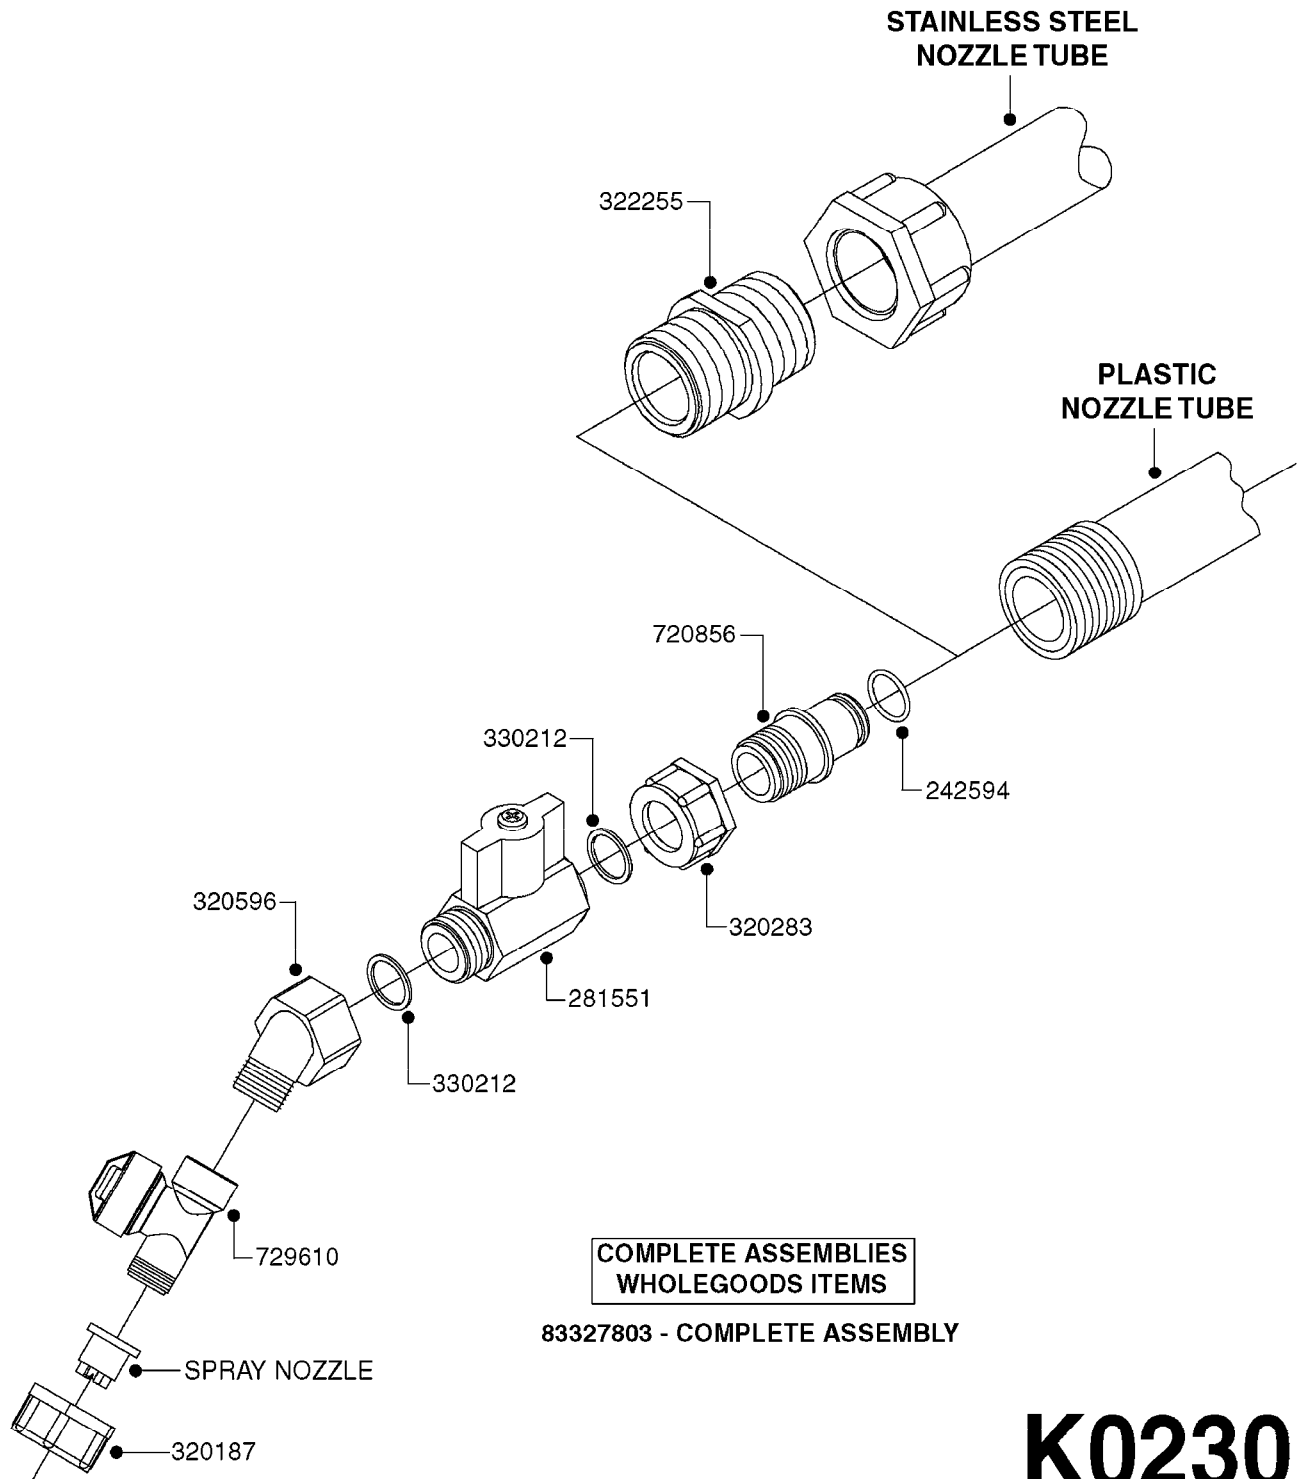

K0230

END NOZZLE KIT
K0230-HIN, 01:01:16

Page 1

Date 04.11.2017 14:51

parts-n°	order qty	description
242594	1	O-RING D14 X 1.78 SCH.70-EPDM
281551	1	BALL VALVE 1/2"
320187	1	FITT.DK CAP 3/8" BSP BLACK
320283	1	FITT.DK NUT 3/4"BSP
320596	1	FITT.DK ELB 3/8'-1/2'BSP 45DEG
322255	1	FITT.DK NIPPLE 3/4"X 3/4"
330212	1	O-RING D19/D14X2.4 F.1/2"NUT
720856	1	FITT.DK 1/2'BSP ASSY.F.3/4'NUT
729610	1	NOZZLE ASSY. NON DRIP 3/8 THRD
83327803	1	END NOZZLE KIT "04"