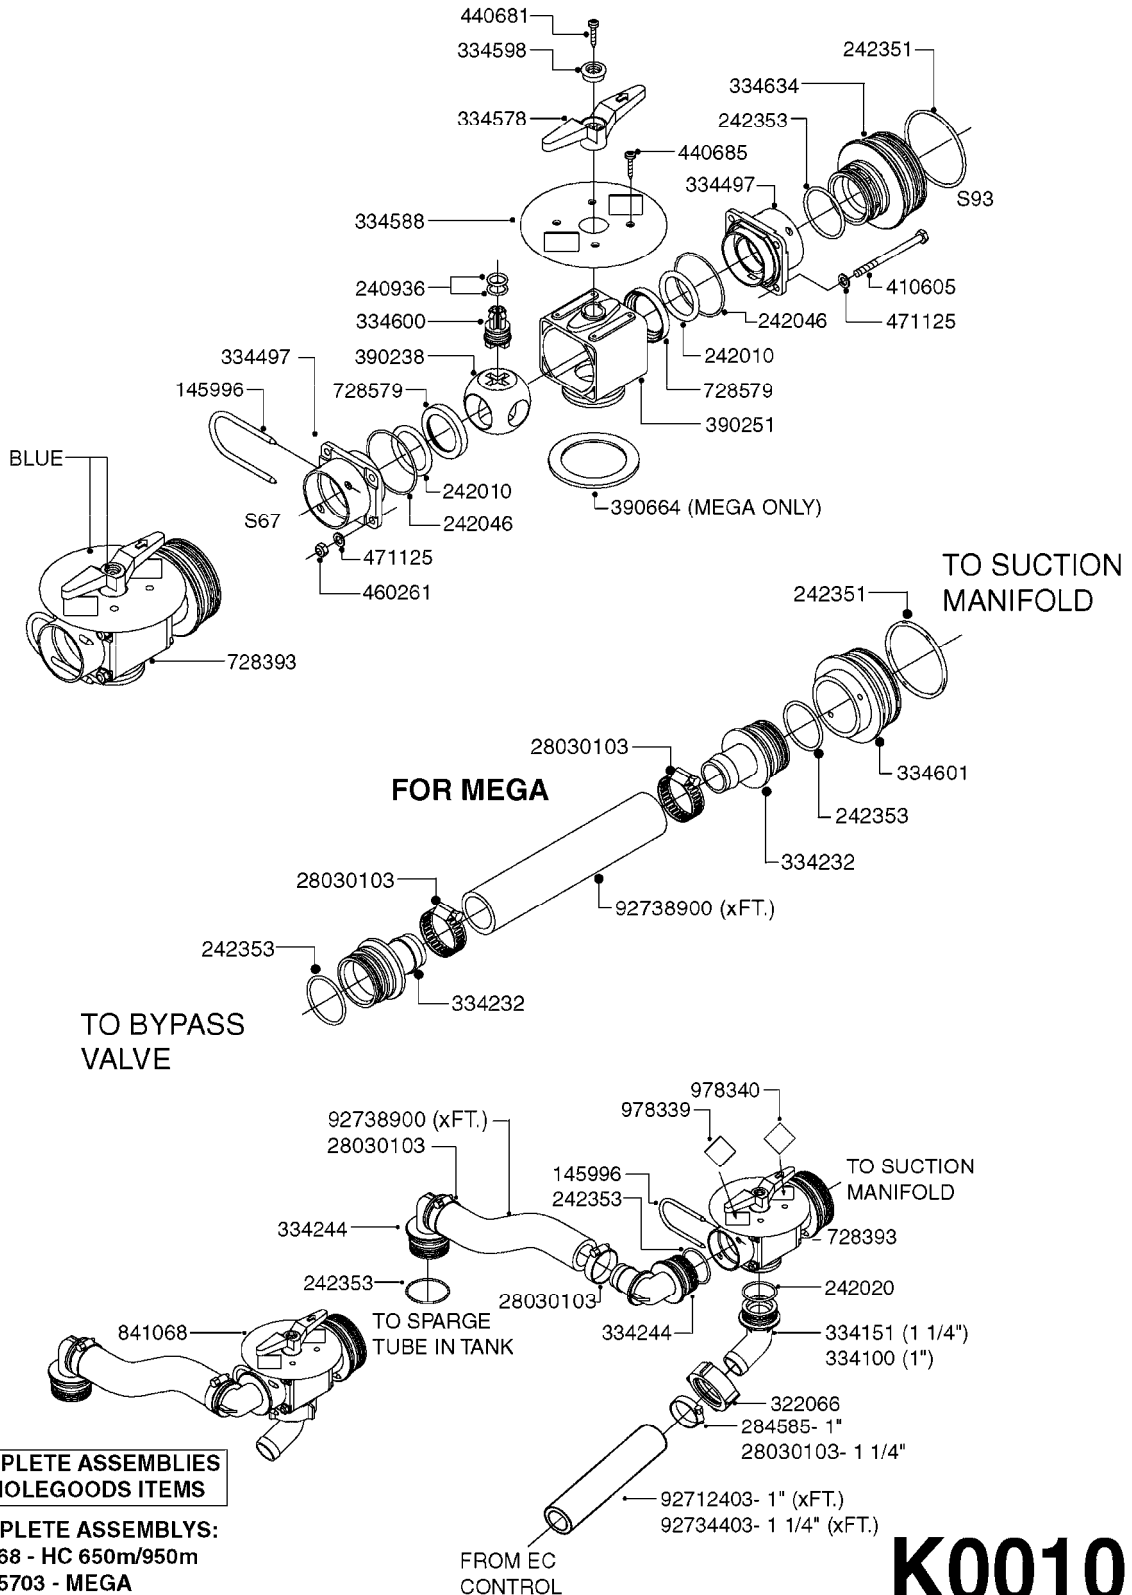

**COMPLETE HUB ASSEMBLY:**  
28045703

COMPLETE ASSEMBLIES  
WHOLEGOODS ITEMS

**E0790**

HUB ASSEMBLY F.4-1/2" SPINDLE  
E0790-HIN, 31:03:16

Page 1

Date 04.11.2017 14:51

parts-n°	order qty	description
10629403	1	BOLT HEX 5/16 NC GR.2 00.50"
21000503	1	SEAL,WHEEL CR43771
21000603	1	RACE, BEARING 3.5/1.5
21000703	1	BEARING, TAPPERED 3.5433/1.575
21000803	1	RACE, TAPERED BEARING
21000903	1	BEARING, TAPPERED, 2.75/1.510
24002803	1	GASKET F. HUB 4.5" HUB ASSY
28001103	1	SPINDLE 4.5"x 21" 20000LB
28001203	1	HUB, 20000LB W. BRG RACES
28045703	1	HUB ASSY 10-13.19-11.02 25000#
29000003	1	HUB CAP F. 881(20000LB) HUB
45000103	1	BOLT, WHEEL STUD 3/4-16X2 3/4
45000503	1	BOLT, WHEEL STUD 3/4-16X3 1/2
46000003	1	NUT HEX NF 3/4" FLANGED F.HUB
46000103	1	NUT, CASTLE, SPINDLE 2-12 UNF
46000203	1	NUT, BUD WHEEL, INNER, RH
46000303	1	NUT, BUD WHEEL, OUTER, RH
47000103	1	WASHER, SPNDL 4.5" 2.06x4 .25T
48000103	1	PIN, COTTER 5/16" X 5.25"
63002903	1	AXLE INSERT,72"-90"SUS CM 1200
63033703	1	AXLE INSERT NCM 44/66/9000