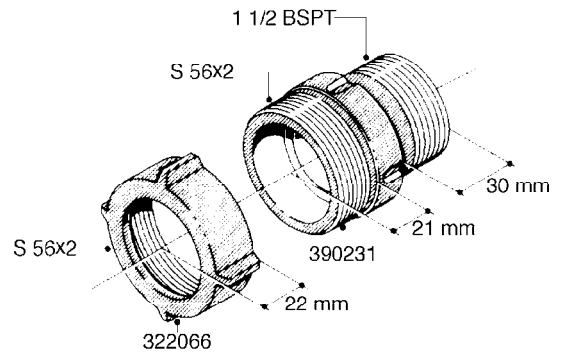

**L0080**

FITTINGS - S-53  
L0080-HIN, 12:09:17

Page 1

Date 04.11.2017 14:52

Pos.	parts-n°	order qty	description
1	145995	1	FITT.DK S-53 FORK
2	241973	1	O-RING Ø3 X 44,2 70 SHORES NITRIL NITRIL (BLACK)
2	242353	1	O-RING D44.2X3.0 VITON F.S-67 VITON (BROWN)
3	242109	1	O-RING D32.2x3.0 NITRIL (BLACK)
3	242354	1	O-RING D32.2X3.0 VITON F.S-53 VITON (BROWN)
4	322103	1	FITT.DK S-53 BULKHEAD
5	322107	1	FITT.DK S-53 BULKHEAD NUT
6	322110	1	FITT.DK S-53 ELB. 1/2" BSP
7	322352	1	FITT.DK S-53 TEE
8	334229	1	FITT.DK S-53 STR.3/4"
9	334260	1	GASKET F. S-53 BULKHEAD
10	334564	1	FITT.DK S-67 TO S-53 ADAPTER
11	391100	1	FITT.DK S-53THREAD INS.1/2"BSP
12	726463	1	FITT.DK S53 BULKHEAD W/GASKET
13	726552	1	FIT.DK S-53X90 1/2" BSP,O-RING
14	726556	1	FITT.DK S-53 HB 1/2" W/O-RING
15	726558	1	FITT.DK S53 STR. 3/4" W.ORING
16	726559	1	FITT DK. S-53 HB 1" W/O-RING
17	726568	1	FITT.DK.S-53 HB 1/2"90 W/ORING
18	726570	1	FITT.DK S-53 ELB.3/4" W.ORING
19	726571	1	FITT.DK S-53 ELB.1", W ORING
20	726578	1	FITT.DK S53 PLUG WITH O-RING
21	728561	1	REDUCER S67M - S53F + O-RING