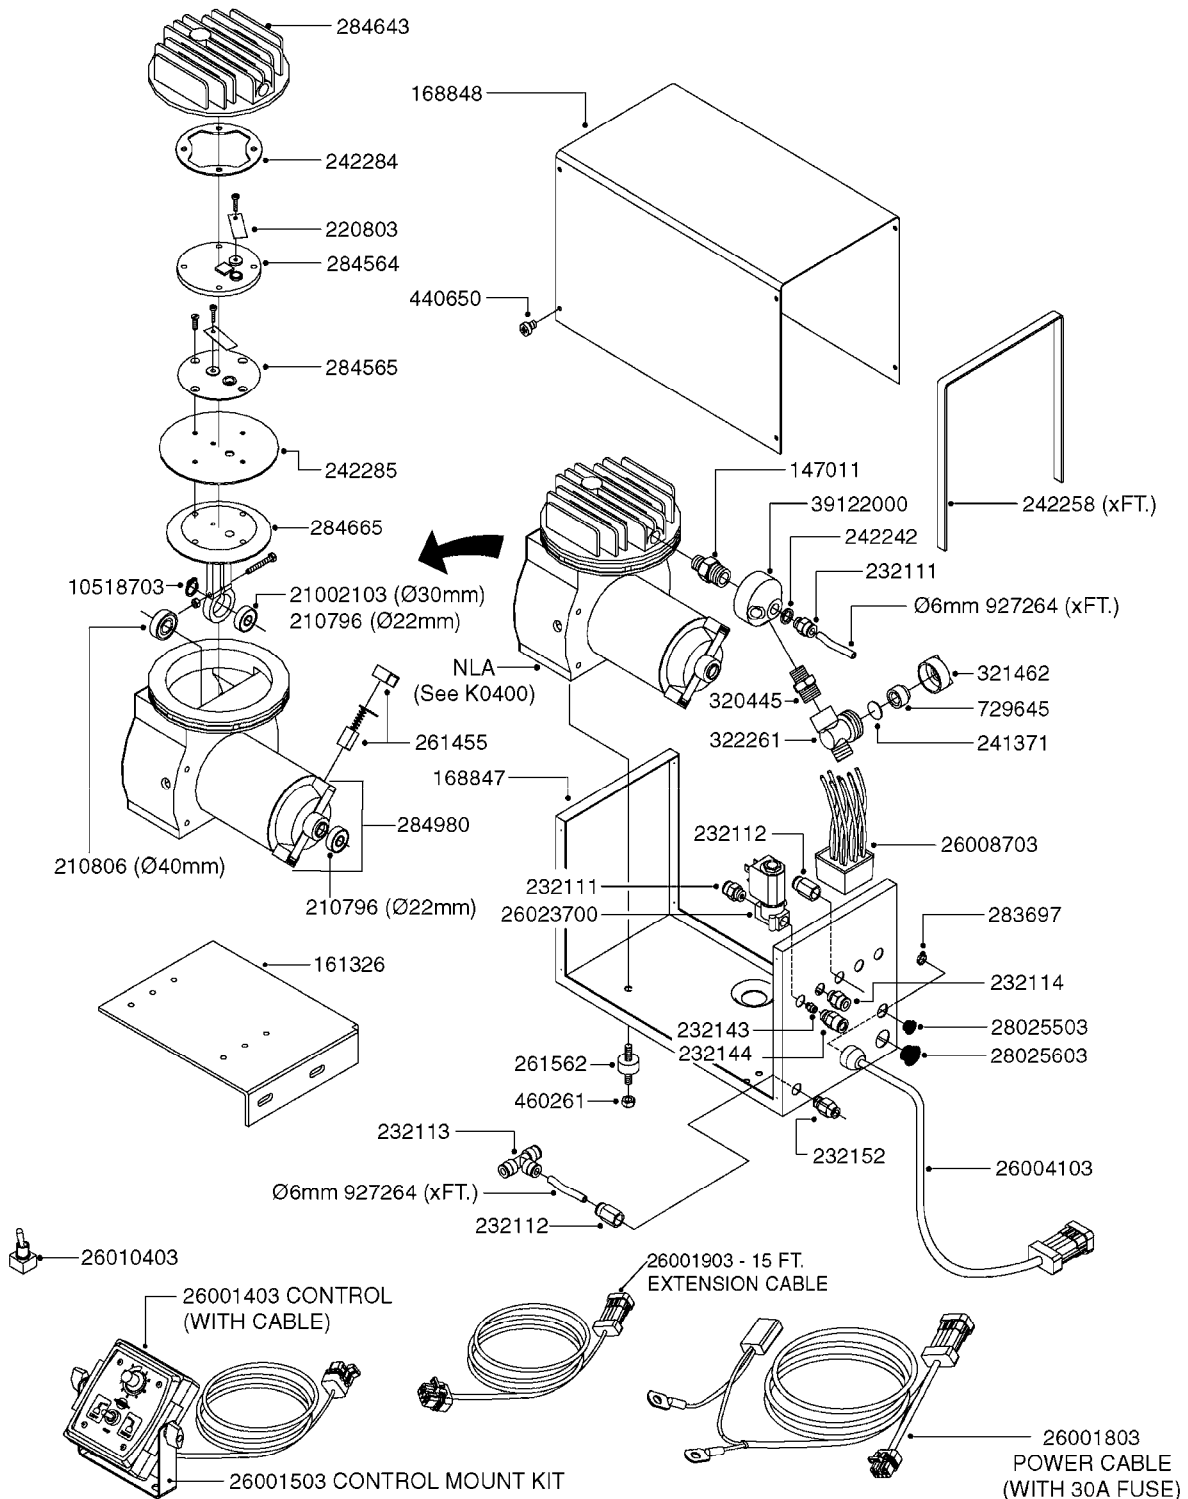

K0390

*Ø8mm 927306 (xFT.)
*Ø10mm 927330 (xFT.)

70019403 - COMPLETE ASSEMBLY

FOAM MARKER COMPRESSOR 2002
K0390-HIN, 01:01:16

Page 1
Date 04.11.2017 14:52

parts-n°	order qty	description
147011	1	HEX NIPPLE 3/8'X1/4'BSP BRASS
161326	1	MOUNT BKT. F. FOAM COMP.BOX 98
168847	1	ENCLOSURE LOWER F.MARKER
168848	1	COVER F. FOAM MARKER
210796	1	BEARING BALL D22/D8 X 7 608ZZ
210806	1	BEARING BALL D40/D17X12MM
220803	1	VALVE F. COMPRESSOR
232111	1	QUICK COUPLER 6MM X 1/8 EXT.
232112	1	QUICK COUPLER 6MM 1/8 INT.
232113	1	QUICK COUPLER 6MM T-PIECE
232114	1	COUPLER 1/8" THREADX8MM HOSE
232143	1	REDUCER 1/4'INT-1/8'EXT
232144	1	QUICK COUPLER 10MM X 1/4 EXT
232152	1	QUICK COUPLER 8MMX1/8 EXT.LONG
241371	1	DIAPHRAGM, NO-DRIP alt 241371
242242	1	O-RING F.AIR HOSE FITTING
242258	1	TRIM 3X10 SELF ADHESIVE 0012"
242284	1	HEAD GASKET F. COMPRESSOR
242285	1	DIAPHRAGM F. F/M COMP.
261455	1	BRUSH KIT-FOAM MARKER MOTOR
261562	1	RUBBER DAMPER 2XM6X25
283697	1	TIESTRAP 200MM
284564	1	PLATE F.COMPRESSOR HEAD
284565	1	PLATE F.COMPRESSOR HEAD
284643	1	COMPRESSOR HEAD F.FOAM MARKER
284665	1	CONNECTING ROD F.COMPRESSOR
284980	1	FLANGE REAR F. F.M.COMPRESSOR
320445	1	FITT.DK HN 1/4"X3/8" BSP
321462	1	CAP F.NO-DRIP ASSY.
322261	1	HOUSING F.SAFETY VALVE 3/8"
440650	1	SCREW 3.5x13 STAINLESS
460261	1	NUT HEX M6X1.00 LOCK DIN985 A2 SS
729645	1	NON-DRIP SPRING ASSY.GREEN 10
927264	1	HOSE R X PE D6/D4 X 0012"
927306	1	HOSE R X PE D8/D6 X 0012"BLACK
927330	1	HOSE R X PE D10/D8 X 012"BLACK
10518703	1	SNAP-RING OUTER 8X1
21002103	1	BEARING, 6200 2ZJEM (SKF)
26001403	1	HC FOAM MARKR CONSOLE VS3.0.00
26001503	1	HC FOAM MARKER CONSOLE MT.KIT
26001803	1	POWER CABLE
26001903	1	15' 7-PIN EXTENSION CABLE
26004103	1	FOAM MARKER CNTRL MOD CABL STD
26008703	1	FOAM MARKER CONTROL SCII
26010403	1	TOGGLE SWITCH MICRO-TRAK F.M.
26023700	1	SOLENOID VAL 12V 1/8' FLO '07
28025503	1	PLUG F.DRILLED HOLE 1/2"
28025603	1	PLUG F.DRILLED HOLE 3/4"
39122000	1	DISTR.HOUSING F.FOAM MARKER'07
70019403	1	FOAM MARKER COMPRESSOR KIT STD