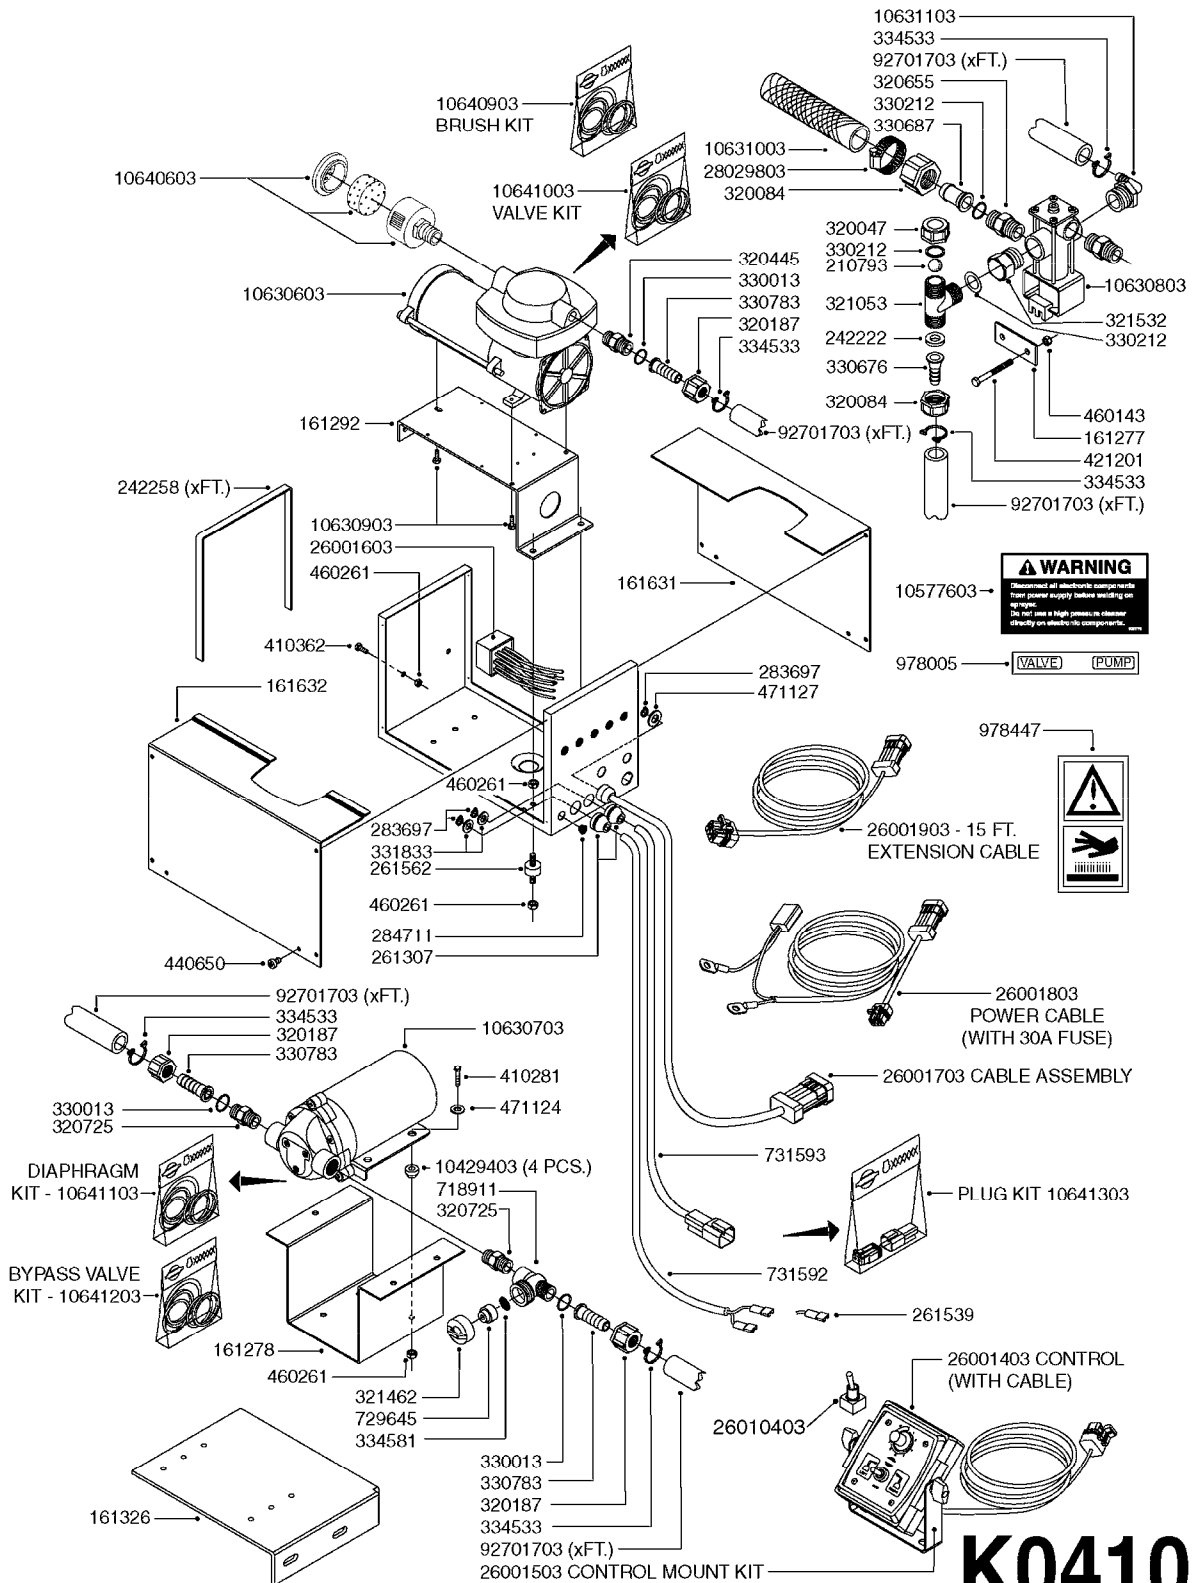

# K0400

\*Ø8mm 927306 (xFT.)  
\*Ø10mm 927330 (xFT.)

70062503 - COMPLETE ASSEMBLY

FOAM MARKER COMPRESSOR 2007  
K0400-HIN, 01:01:16

Page 1  
Date 04.11.2017 14:52

parts-n°	order qty	description
147011	1	HEX NIPPLE 3/8'X1/4'BSP BRASS
161326	1	MOUNT BKT. F. FOAM COMP.BOX 98
168847	1	ENCLOSURE LOWER F.MARKER
168848	1	COVER F. FOAM MARKER
232111	1	QUICK COUPLER 6MM X 1/8 EXT.
232112	1	QUICK COUPLER 6MM 1/8 INT.
232113	1	QUICK COUPLER 6MM T-PIECE
232114	1	COUPLER 1/8" THREADX8MM HOSE
232143	1	REDUCER 1/4'INT-1/8'EXT
232144	1	QUICK COUPLER 10MM X 1/4 EXT
232152	1	QUICK COUPLER 8MMX1/8 EXT.LONG
241371	1	DIAPHRAGM, NO-DRIP alt 241371
242242	1	O-RING F.AIR HOSE FITTING
242258	1	TRIM 3X10 SELF ADHESIVE 0012"
261562	1	RUBBER DAMPER 2XM6X25
283697	1	TIESTRAP 200MM
320445	1	FITT.DK HN 1/4"X3/8" BSP
321462	1	CAP F.NO-DRIP ASSY.
322261	1	HOUSING F.SAFETY VALVE 3/8"
440650	1	SCREW 3.5x13 STAINLESS
460261	1	NUT HEX M6X1.00 LOCK DIN985 A2 SS
718911	1	VALVE (SAFETY) F.MARKER
729645	1	NON-DRIP SPRING ASSY.GREEN 10
927264	1	HOSE R X PE D6/D4 X 0012"
927306	1	HOSE R X PE D8/D6 X 0012"BLACK
927330	1	HOSE R X PE D10/D8 X 012"BLACK
26004103	1	FOAM MARKER CNTRL MOD CABL STD
26008703	1	FOAM MARKER CONTROL SCII
26011103	1	FOAMER POWER/CONTROL CABLE 39P
26023400	1	COMPRESSOR F.FOAM MARKER CM40
26023700	1	SOLENOID VAL 12V 1/8' FLO '07
28025503	1	PLUG F.DRILLED HOLE 1/2"
28025603	1	PLUG F.DRILLED HOLE 3/4"
39122000	1	DISTR.HOUSING F.FOAM MARKER'07
70062503	1	FOAM MARKER COMPRESSOR,STD,39P