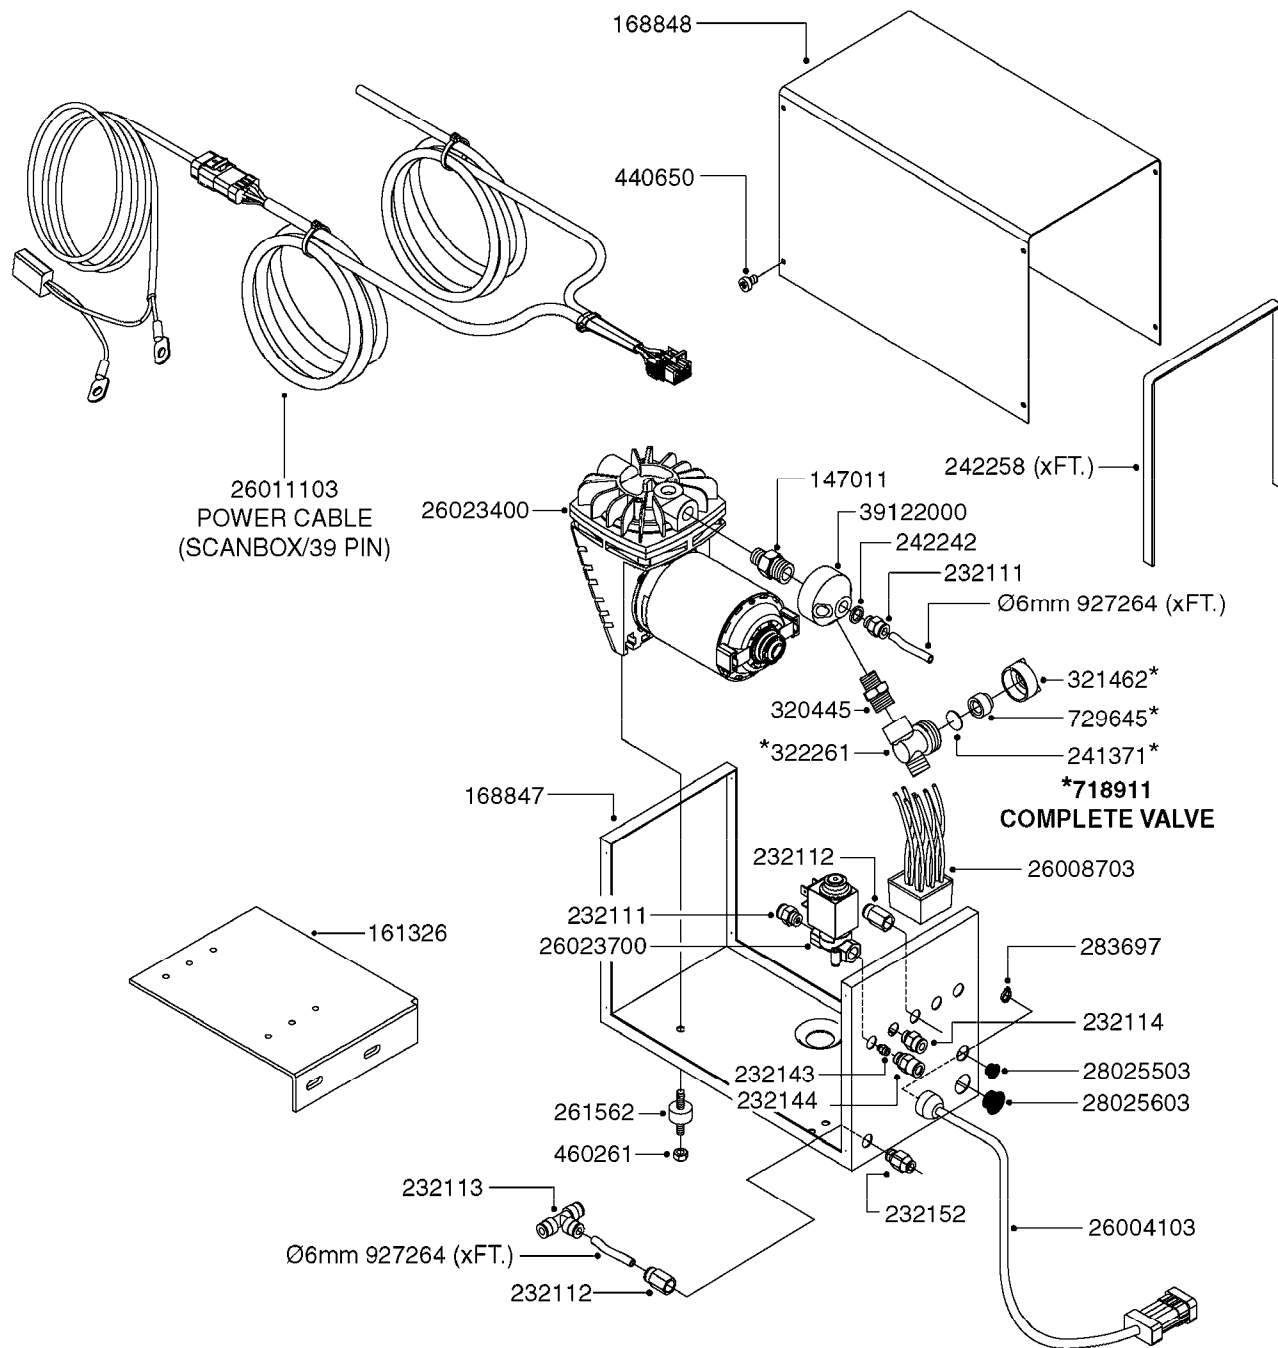

K0400

*Ø8mm 927306 (xFT.)
*Ø10mm 927330 (xFT.)

70062503 - COMPLETE ASSEMBLY

FOAM MARKER COMPRESSOR 2007
K0400-HIN, 01:01:16

Page 1
Date 04.11.2017 14:52

parts-n°	order qty	description
147011	1	HEX NIPPLE 3/8'X1/4'BSP BRASS
161326	1	MOUNT BKT. F. FOAM COMP.BOX 98
168847	1	ENCLOSURE LOWER F.MARKER
168848	1	COVER F. FOAM MARKER
232111	1	QUICK COUPLER 6MM X 1/8 EXT.
232112	1	QUICK COUPLER 6MM 1/8 INT.
232113	1	QUICK COUPLER 6MM T-PIECE
232114	1	COUPLER 1/8" THREADX8MM HOSE
232143	1	REDUCER 1/4'INT-1/8'EXT
232144	1	QUICK COUPLER 10MM X 1/4 EXT
232152	1	QUICK COUPLER 8MMX1/8 EXT.LONG
241371	1	DIAPHRAGM, NO-DRIP alt 241371
242242	1	O-RING F.AIR HOSE FITTING
242258	1	TRIM 3X10 SELF ADHESIVE 0012"
261562	1	RUBBER DAMPER 2XM6X25
283697	1	TIESTRAP 200MM
320445	1	FITT.DK HN 1/4"X3/8" BSP
321462	1	CAP F.NO-DRIP ASSY.
322261	1	HOUSING F.SAFETY VALVE 3/8"
440650	1	SCREW 3.5x13 STAINLESS
460261	1	NUT HEX M6X1.00 LOCK DIN985 A2 SS
718911	1	VALVE (SAFETY) F.MARKER
729645	1	NON-DRIP SPRING ASSY.GREEN 10
927264	1	HOSE R X PE D6/D4 X 0012"
927306	1	HOSE R X PE D8/D6 X 0012"BLACK
927330	1	HOSE R X PE D10/D8 X 012"BLACK
26004103	1	FOAM MARKER CNTRL MOD CABL STD
26008703	1	FOAM MARKER CONTROL SCII
26011103	1	FOAMER POWER/CONTROL CABLE 39P
26023400	1	COMPRESSOR F.FOAM MARKER CM40
26023700	1	SOLENOID VAL 12V 1/8' FLO '07
28025503	1	PLUG F.DRILLED HOLE 1/2"
28025603	1	PLUG F.DRILLED HOLE 3/4"
39122000	1	DISTR.HOUSING F.FOAM MARKER'07
70062503	1	FOAM MARKER COMPRESSOR,STD,39P