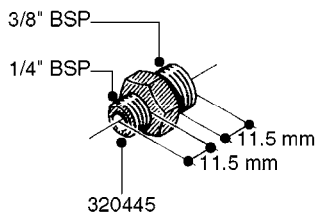

FITTINGS - HEXAGON NIPPLES  
L0030-HIN, 01:01:16

**L0030**

FITTINGS - HEXAGON NIPPLES  
L0030-HIN, 01:01:16

Page 1  
Date 04.11.2017 14:52

parts-n°	order qty	description
10015303	1	FITT.PO.HN 1.00X1.00 M1000
10425003	1	FITT.PO.HN 1.25X1.00 MCPHEE
320132	1	FITT.DK HN 1" BSP
320176	1	FITT.DK HN 3/8"X1/2" BSP
320445	1	FITT.DK HN 1/4"X3/8" BSP
320655	1	FITT.DK HN 1/2"-1/2" BSP
320692	1	FITT.DK HN 3/8'BSPX1/4'NPT
320703	1	FITT.DK HN 3/8BSP X1/2 &1/4NPT
320725	1	FITT.DK NIPPLE 3/8"-3/8" BSP
320902	1	FITT.DK HN 3/8'X 1/4' BSP
390232	1	FITT.DK HN 1-1/2' X 1-1/4' BSP
390276	1	FITT.DK HN 1'BSP