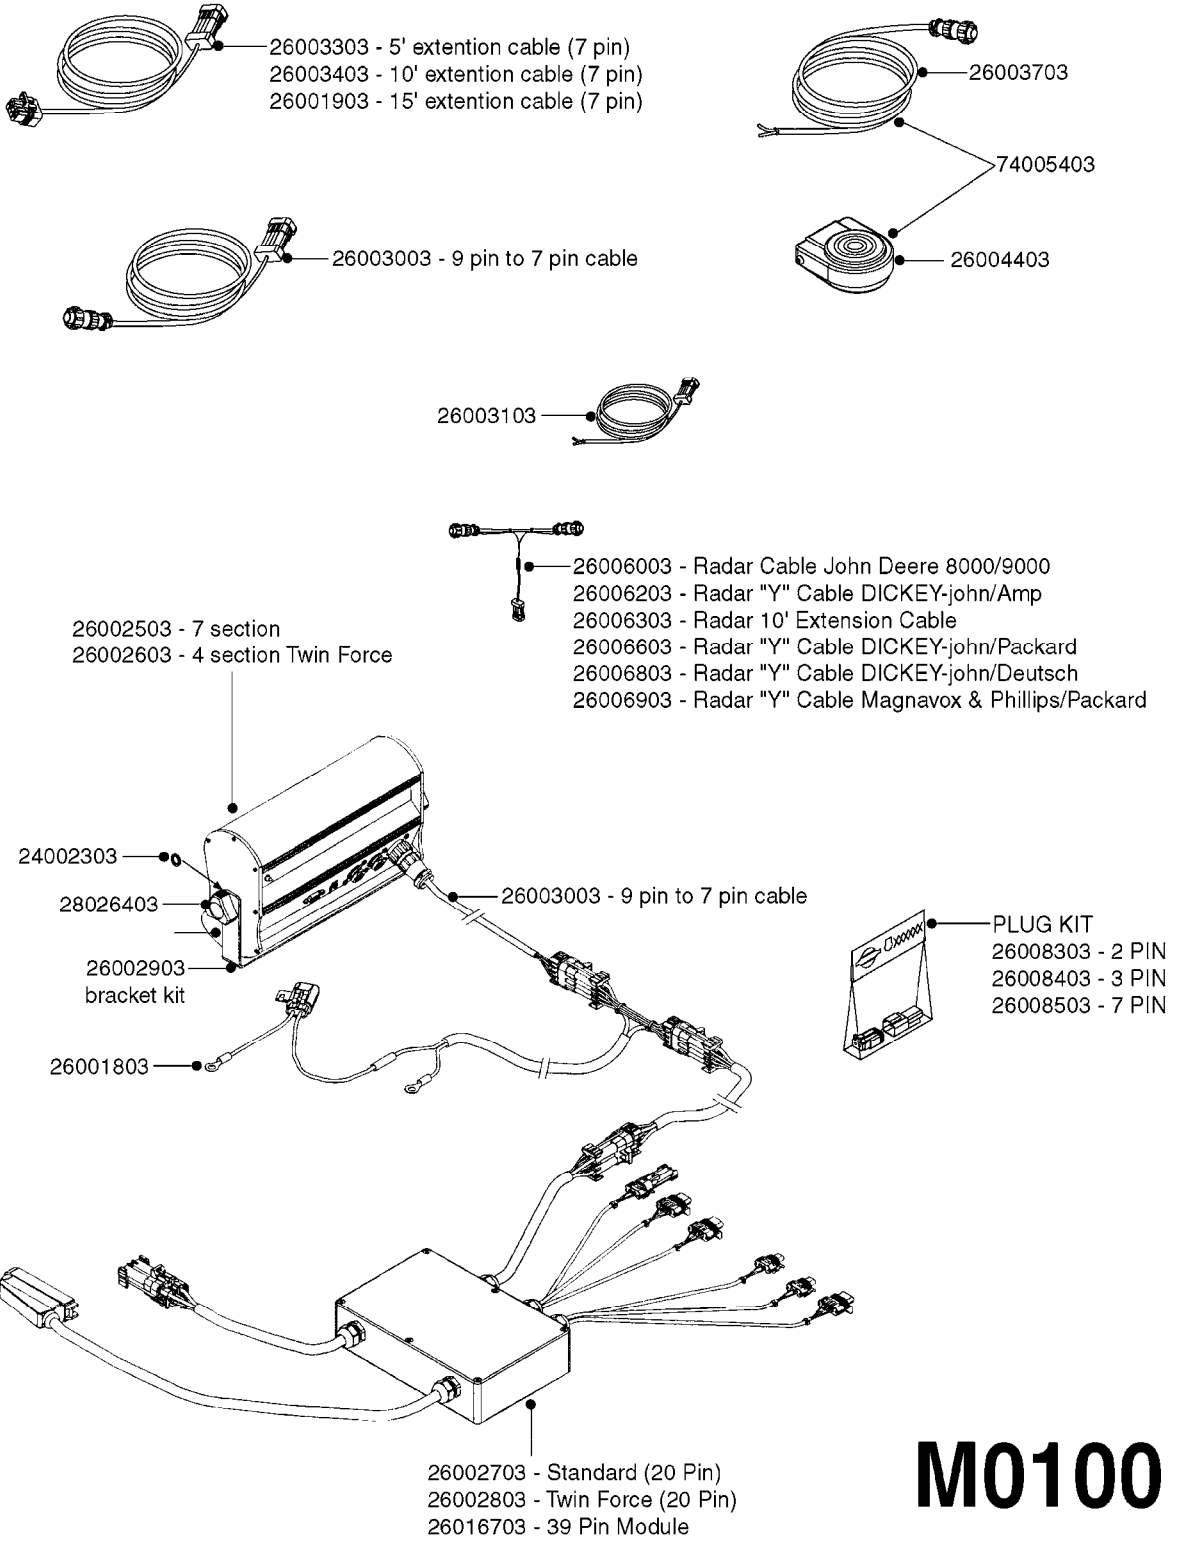

M0100

MUSTANG 3500 CONTROLLER
M0100-HIN, 01:01:16

Page 1
Date 04.11.2017 14:52

parts-n°	order qty	description
24002303	1	WASHER, RUBBER
26001803	1	POWER CABLE
26001903	1	15' 7-PIN EXTENSION CABLE
26002503	1	MUSTANG 3500/7 CONSOLE
26002603	1	MUSTANG 3500/4/TF CONSOLE
26002703	1	MUSTANG 3500/20PIN SC MODULE
26002803	1	MUSTANG 3500/20PIN TF SC MODUL
26002903	1	MUSTANG 3500 CONSOLE MNT KIT
26003003	1	MUSTANG 3500 CONSOLE CABLE
26003103	1	MUSTANG 3500/7 SC MOD CNECT KT
26003303	1	MUSTANG/FM 5FT 7PIN EXT CABLE
26003403	1	MUSTANG/FM 10FT 7PIN EXT CABLE
26003703	1	MUSTANG RUN/HOLD ADAPT CABLE
26004403	1	SWITCH, FOOT
26006003	1	MUSTANG RADR CBLE JD 8000/9000
26006203	1	MUSTANG RDR "Y" CABLE DCKY-JHN
26006303	1	MUSTANG RDR EXTNSN CABLE 10FT
26006603	1	MUSTANG RDR"Y"CABLE D-J PACKRD
26006803	1	MUSTANG RDR"Y"CABLE D-J DEUTS.
26006903	1	MUSTANG RDR"Y"CABLE MAG.PHILIP
26008303	1	MICRO TRAK PLUG KIT - 2 PIN
26008403	1	MICRO TRAK PLUG KIT - 3 PIN
26008503	1	MICRO TRAK PLUG KIT - 7 PIN
26016703	1	MUSTANG 3500/39PIN SC MODULE
28026403	1	KNOB, MUSTANG CONSOLE MOUNT
74005403	1	FOOT SWITCH FOR MUSTANG 3500