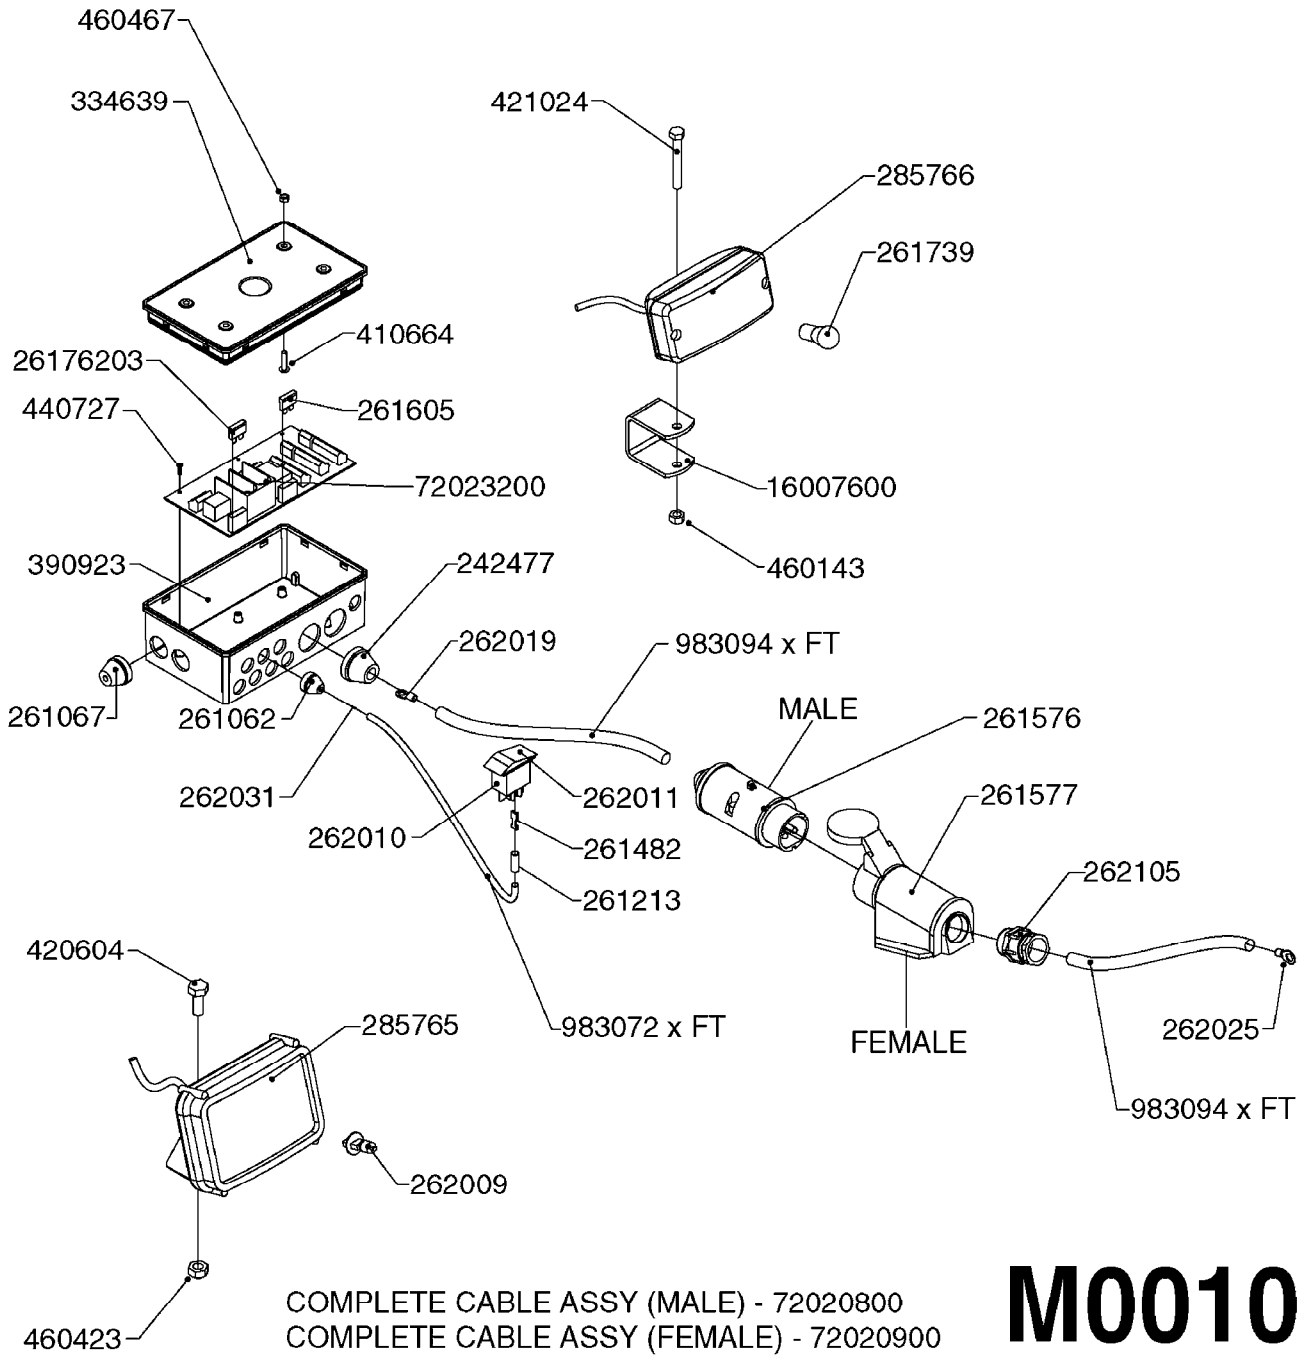

**L0130**

HOSE CLAMPS  
L0130-HIN, 01:01:16

Page 1

Date 04.11.2017 14:52

parts-n°	order qty	description
334531	1	CLAMP HOSE PLASTIC 3/4"
334533	1	CLAMP HOSE PLASTIC 3/8"
334534	1	CLAMP HOSE PLASTIC 1/2"
334680	1	CLAMP HOSE PLASTIC 1"
334686	1	CLAMP HOSE PLASTIC 5/16"
341291	1	RUBBER HOSE CLAMP COVER 130MM
341292	1	RUBBER HOSE CLAMP COVER 180MM
341301	1	RUBBER HOSE CLAMP COVER 230MM
28029803	1	CLAMP HOSE GEAR P1/2" 6708
28029903	1	CLAMP HOSE GEAR P3/4"-S1" 6712
28030003	1	CLAMP HOSE GEAR P1" 6716
28030103	1	CLAMP HOSE GEAR P5/4-S1.5"6724
28030203	1	CLAMP HOSE T-BOLT S2" 235-67
28030303	1	CLAMP HOSE T-BOLT S2.5" 235-76
28030403	1	CLAMP HOSE T-BOLT S3" 235-82