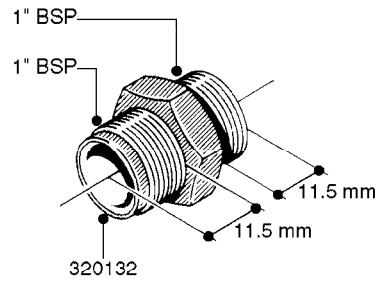

FITTINGS - HEXAGON NIPPLES  
L0030-HIN, 01:01:16

**L0030**

FITTINGS - HEXAGON NIPPLES  
L0030-HIN, 01:01:16

Page 1  
Date 04.11.2017 14:52

parts-n°	order qty	description
10015303	1	FITT.PO.HN 1.00X1.00 M1000
10425003	1	FITT.PO.HN 1.25X1.00 MCPHEE
320132	1	FITT.DK HN 1" BSP
320176	1	FITT.DK HN 3/8"X1/2" BSP
320445	1	FITT.DK HN 1/4"X3/8" BSP
320655	1	FITT.DK HN 1/2"-1/2" BSP
320692	1	FITT.DK HN 3/8'BSPX1/4'NPT
320703	1	FITT.DK HN 3/8BSP X1/2 &1/4NPT
320725	1	FITT.DK NIPPLE 3/8"-3/8" BSP
320902	1	FITT.DK HN 3/8'X 1/4' BSP
390232	1	FITT.DK HN 1-1/2' X 1-1/4' BSP
390276	1	FITT.DK HN 1'BSP