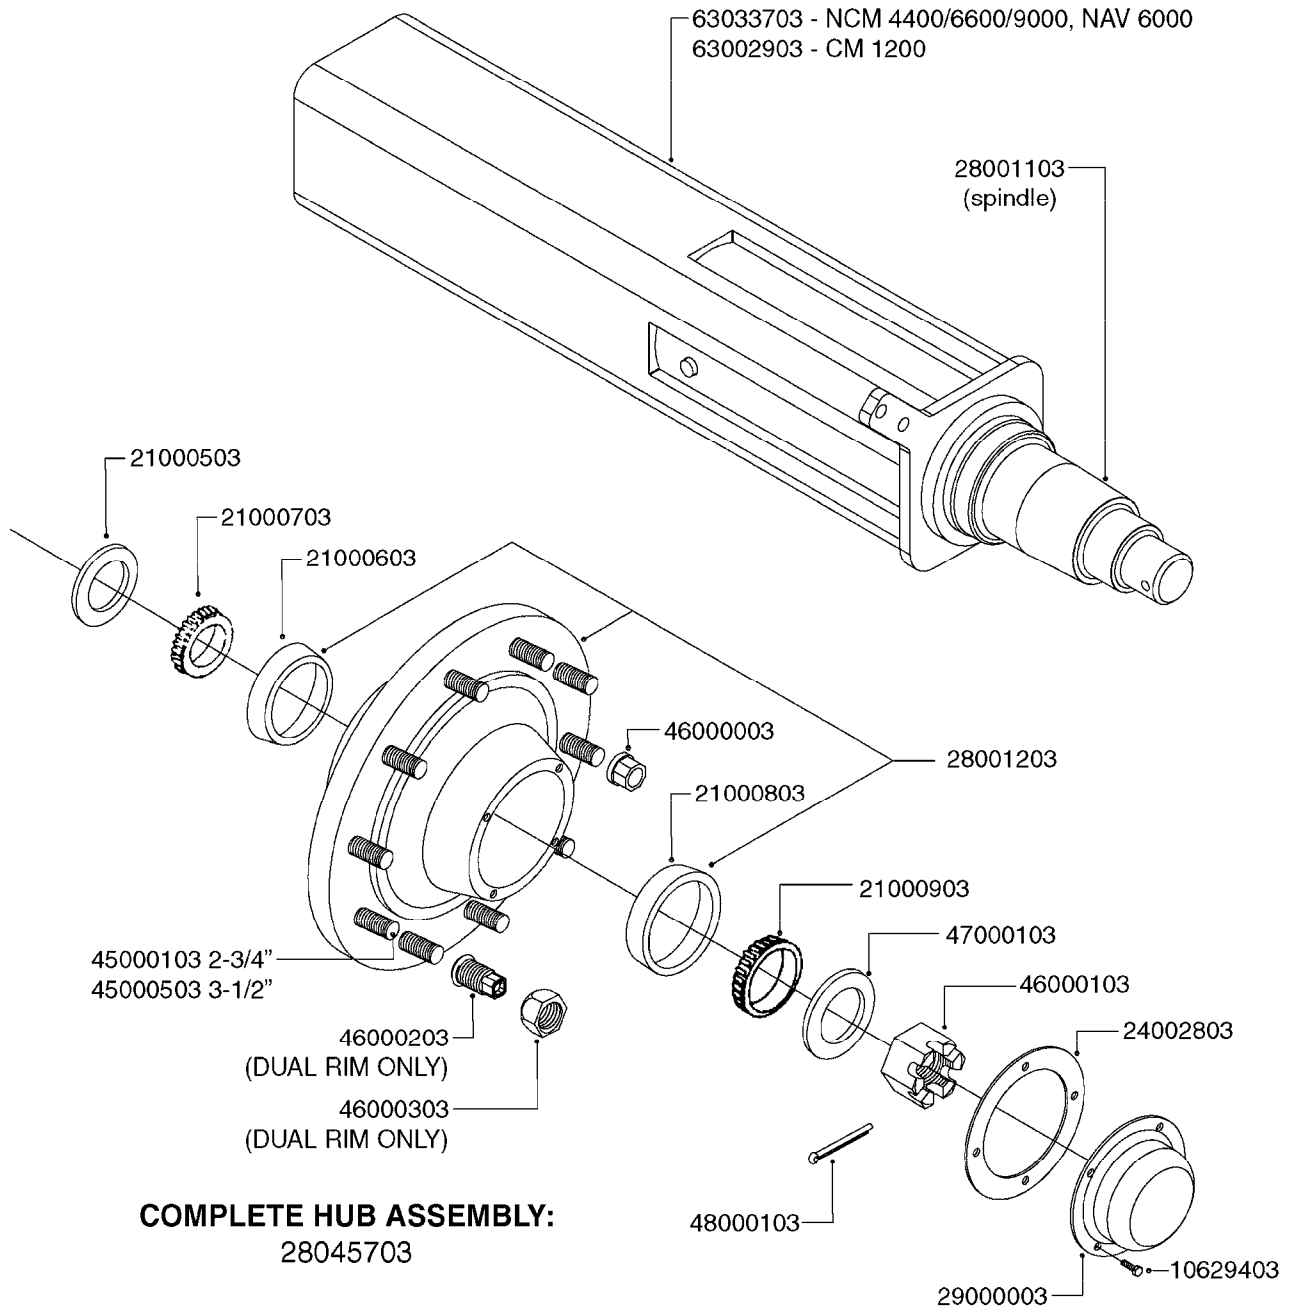

COMPLETE HUB ASSEMBLY:
28045703

COMPLETE ASSEMBLIES
WHOLEGOODS ITEMS

E0790

HUB ASSEMBLY F.4-1/2" SPINDLE
E0790-HIN, 31:03:16

Page 1

Date 04.11.2017 14:51

parts-n°	order qty	description
10629403	1	BOLT HEX 5/16 NC GR.2 00.50"
21000503	1	SEAL,WHEEL CR43771
21000603	1	RACE, BEARING 3.5/1.5
21000703	1	BEARING, TAPPERED 3.5433/1.575
21000803	1	RACE, TAPERED BEARING
21000903	1	BEARING, TAPPERED, 2.75/1.510
24002803	1	GASKET F. HUB 4.5" HUB ASSY
28001103	1	SPINDLE 4.5"x 21" 20000LB
28001203	1	HUB, 20000LB W. BRG RACES
28045703	1	HUB ASSY 10-13.19-11.02 25000#
29000003	1	HUB CAP F. 881(20000LB) HUB
45000103	1	BOLT, WHEEL STUD 3/4-16X2 3/4
45000503	1	BOLT, WHEEL STUD 3/4-16X3 1/2
46000003	1	NUT HEX NF 3/4" FLANGED F.HUB
46000103	1	NUT, CASTLE, SPINDLE 2-12 UNF
46000203	1	NUT, BUD WHEEL, INNER, RH
46000303	1	NUT, BUD WHEEL, OUTER, RH
47000103	1	WASHER, SPNDL 4.5" 2.06x4 .25T
48000103	1	PIN, COTTER 5/16" X 5.25"
63002903	1	AXLE INSERT,72"-90"SUS CM 1200
63033703	1	AXLE INSERT NCM 44/66/9000