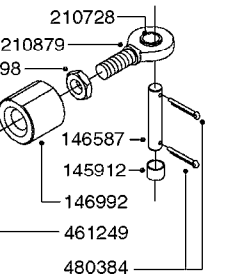

Check cylinder barrel for
stamped part number.

"FA" plus date & part number
stamped on FAROIL cylinders.
(See page C0030)

For non-FAROIL cylinder
parts, see page C0020.

See Page C0340 for
a breakdown of HZ
electric components.

Right Side Shown
(Left Side Similar)

C0350