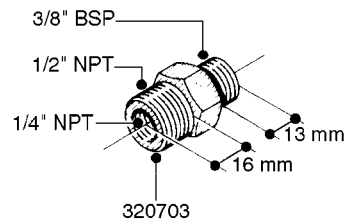

FITTINGS - HEXAGON NIPPLES  
L0030-HIN, 01:01:16

**L0030**

FITTINGS - HEXAGON NIPPLES  
L0030-HIN, 01:01:16

Page 1  
Date 04.11.2017 14:52

parts-n°	order qty	description
10015303	1	FITT.PO.HN 1.00X1.00 M1000
10425003	1	FITT.PO.HN 1.25X1.00 MCPHEE
320132	1	FITT.DK HN 1" BSP
320176	1	FITT.DK HN 3/8"X1/2" BSP
320445	1	FITT.DK HN 1/4"X3/8" BSP
320655	1	FITT.DK HN 1/2"-1/2" BSP
320692	1	FITT.DK HN 3/8'BSPX1/4'NPT
320703	1	FITT.DK HN 3/8BSP X1/2 &1/4NPT
320725	1	FITT.DK NIPPLE 3/8"-3/8" BSP
320902	1	FITT.DK HN 3/8'X 1/4' BSP
390232	1	FITT.DK HN 1-1/2' X 1-1/4' BSP
390276	1	FITT.DK HN 1'BSP