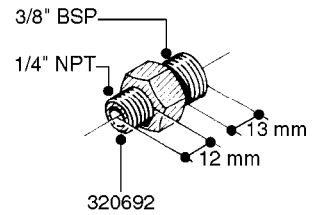

FITTINGS - HEXAGON NIPPLES  
L0030-HIN, 01:01:16

**L0030**

FITTINGS - HEXAGON NIPPLES  
L0030-HIN, 01:01:16

Page 1  
Date 04.11.2017 14:52

parts-n°	order qty	description
10015303	1	FITT.PO.HN 1.00X1.00 M1000
10425003	1	FITT.PO.HN 1.25X1.00 MCPHEE
320132	1	FITT.DK HN 1" BSP
320176	1	FITT.DK HN 3/8"X1/2" BSP
320445	1	FITT.DK HN 1/4"X3/8" BSP
320655	1	FITT.DK HN 1/2"-1/2" BSP
320692	1	FITT.DK HN 3/8'BSPX1/4'NPT
320703	1	FITT.DK HN 3/8BSP X1/2 &1/4NPT
320725	1	FITT.DK NIPPLE 3/8"-3/8" BSP
320902	1	FITT.DK HN 3/8'X 1/4' BSP
390232	1	FITT.DK HN 1-1/2' X 1-1/4' BSP
390276	1	FITT.DK HN 1'BSP