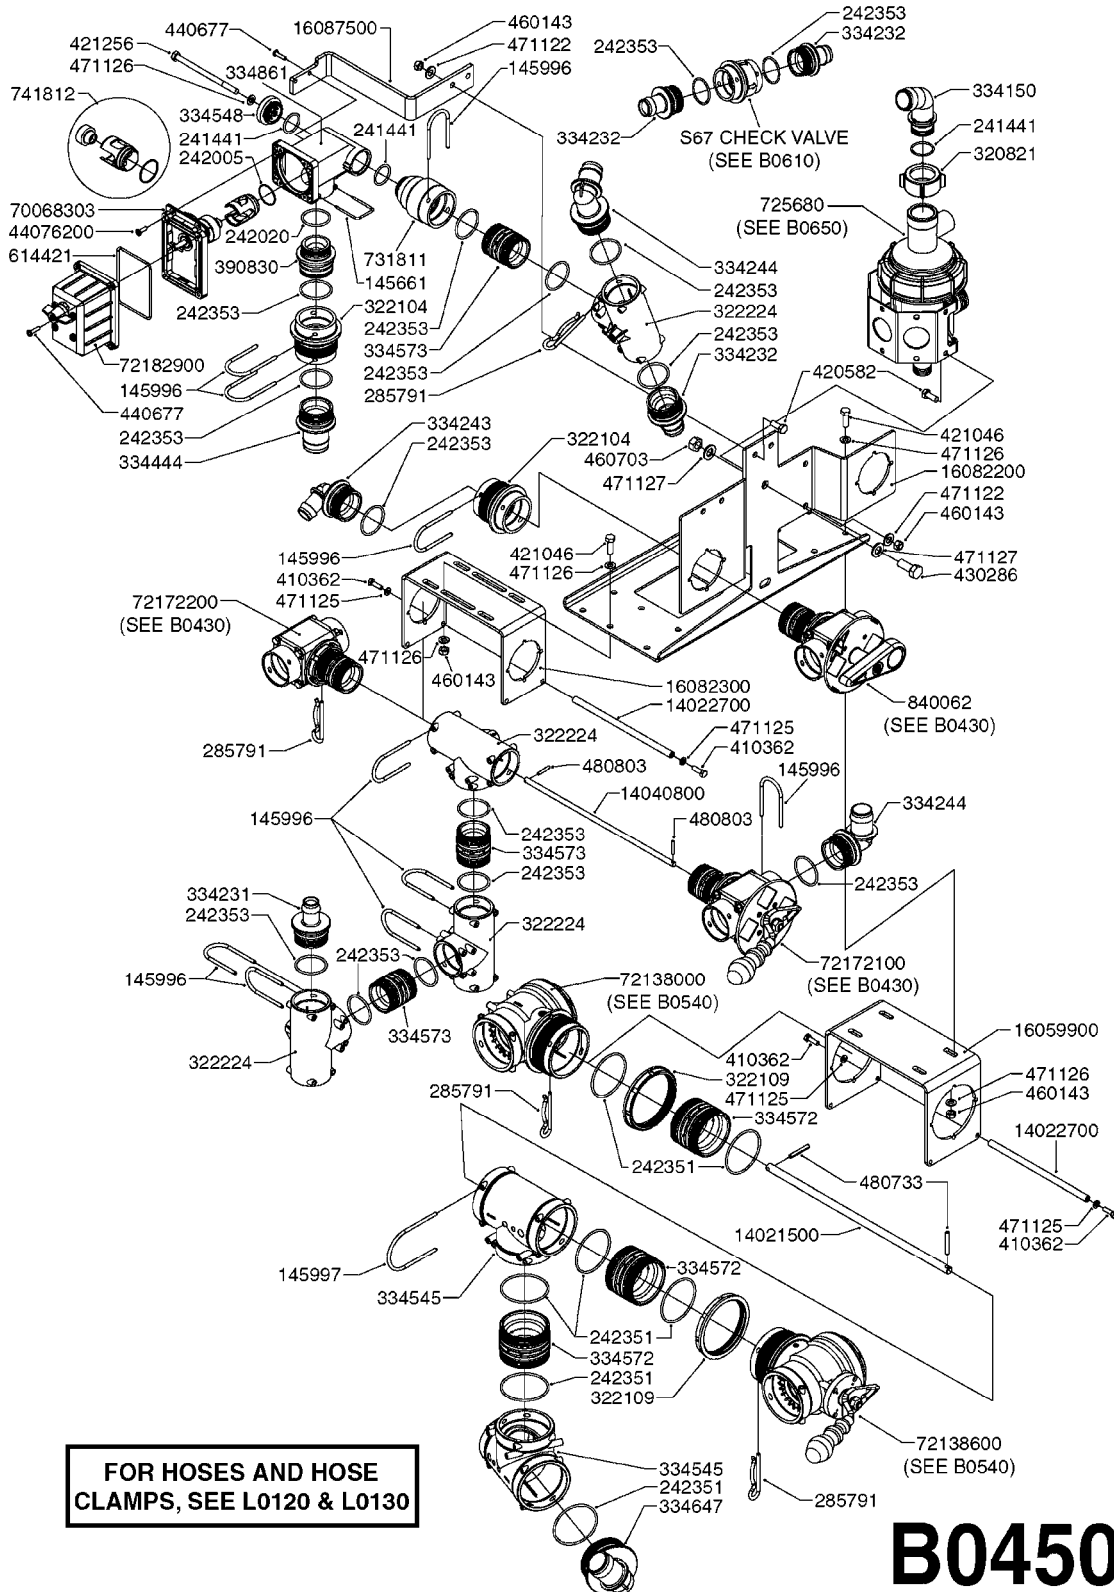

SMART VALVE - COMMANDER PLUS
B0450-HIN, 11:05:16

Page 1
Date 04.11.2017 14:51

parts-n°	order qty	description
145661	1	FITT.DK S-61 FORK
145996	1	FITT.DK S-67 FORK
145997	1	FITT.DK S-93 FORK
241441	1	O-RING D29.3X3
242005	1	O-RING D32.1X1.6 NITRIL
242020	1	O-RING 39.2 X 3 VITON
242351	1	O-RING D69.5X3.0 VITON F.S-93
242353	1	O-RING D44.2X3.0 VITON F.S-67
285791	1	HAIR PIN Ø5 S67/S93 SHORT
320821	1	FITT.DK NUT 1-1/2" BSP
322104	1	FITT.DK S-67 BULKHEAD
322109	1	FITT.DK S-93 BULKHEAD NUT
322224	1	FITT.DK S-67 TEE
334150	1	FITT.DK HB 1-1/4" 110 F.1-1/2"
334231	1	HOSE TAIL S67 STRAIGHT 1"
334232	1	HOSE TAIL S67 1"1/4 STRAIGHT
334243	1	HOSE TAIL 90° S67 1"
334244	1	HOSE TAIL 90° S67 1"1/4
334444	1	HOSE TAIL S67 1"1/2 STRAIGHT
334545	1	FITT.DK S-93 TEE
334548	1	END COVER
334572	1	FITT.DK S-93 ADAPTOR MALE MALE
334573	1	CONNECTING PIECE S67-S67
334647	1	FITT.DK S93 ELB 1-1/2" 90 PVC
334861	1	HOUSING F. HM EVC POST 1992
390830	1	ADAPTER S61/S67
410362	1	BOLT HEX 8.8 SS M6X20
420582	1	BOLT HEX 8.8 DEL M8X20 FT A2
421046	1	SCREW HEX M8X25/25 A2 SS DIN933
421256	1	BOLT HEX 8.8 SS M8X130
430286	1	BOLT HEX 8.8 DEL M12X30 FT
440677	1	SCREW F. PLASTIC 5X20 SS
460143	1	NUT HEX M8X1.25 LOCK DIN985A2 SS
460703	1	NUT HEX M12X1.75 LOCK DIN985A2 SS
471122	1	WASHER, M10, Ø20/10.5X 2.0, SS
471125	1	WASHER M6U 6.4X14X1.2,A2 SS
471126	1	WASHER, M8, Ø16/ 8.4X 1.6, SS
471127	1	WASHER Z12N 13X24X2,5 RST
480733	1	PIN D6 X 40
480803	1	PIN Ø4 X 25
614421	1	GASKET F/MOTOR HOUSE-ON/OFF TR
725680	1	SCF ASSY.80 W/THREADED TOP CAP
731811	1	FITT.DK ADAPTOR S67 EC BOOM SE
741812	1	PRESS REG.CONE&CYL. HI RATE
840062	1	VALVE S67 PRESSURE AGITATION
14021500	1	SPINDLE F.S93 SMART VALVE
14022700	1	SPACER TUBE Ø10 L=212 SS
14040800	1	SPINDLE F.SMART VALVE 14068700
16059900	1	BRACKET 2 STK S93 SMART VALVE
16082200	1	BRACKET F.CM+ SMART VALVE
16082300	1	BRACKET 2PCS S67 VALVE 15 BAR
16087500	1	BRACKET F.REG.VALVE CM+ SV
44076200	1	PT SCREW 50X16
70068303	1	BRKT. PLATE F/PRES. CONT.2XNUT
72138000	1	VALVE S93 "V2" SMART VALVE
72138600	1	VALVE S93 "V3" SMART VALVE
72172100	1	VALVE S67 "V1" SMART VALVE
72172200	1	VALVE S67 "V2" SMART VALVE
72182900	1	MOTER REG.DME37 1:150 AMP YELL