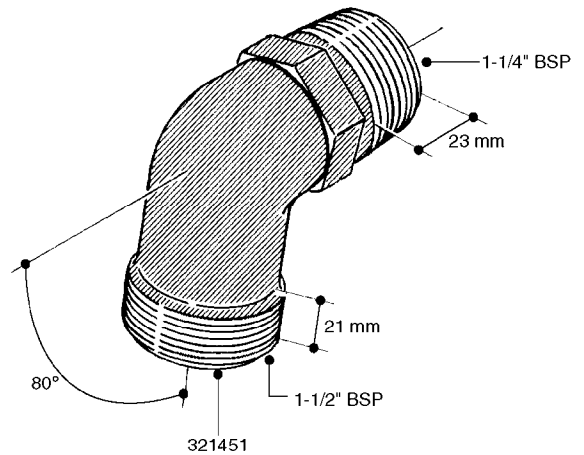

FITTINGS - HEXAGON NIPPLES  
L0030-HIN, 01:01:16

**L0030**

FITTINGS - HEXAGON NIPPLES  
L0030-HIN, 01:01:16

Page 1  
Date 04.11.2017 14:52

parts-n°	order qty	description
10015303	1	FITT.PO.HN 1.00X1.00 M1000
10425003	1	FITT.PO.HN 1.25X1.00 MCPHEE
320132	1	FITT.DK HN 1" BSP
320176	1	FITT.DK HN 3/8"X1/2" BSP
320445	1	FITT.DK HN 1/4"X3/8" BSP
320655	1	FITT.DK HN 1/2"-1/2" BSP
320692	1	FITT.DK HN 3/8'BSPX1/4'NPT
320703	1	FITT.DK HN 3/8BSP X1/2 &1/4NPT
320725	1	FITT.DK NIPPLE 3/8"-3/8" BSP
320902	1	FITT.DK HN 3/8'X 1/4' BSP
390232	1	FITT.DK HN 1-1/2' X 1-1/4' BSP
390276	1	FITT.DK HN 1'BSP