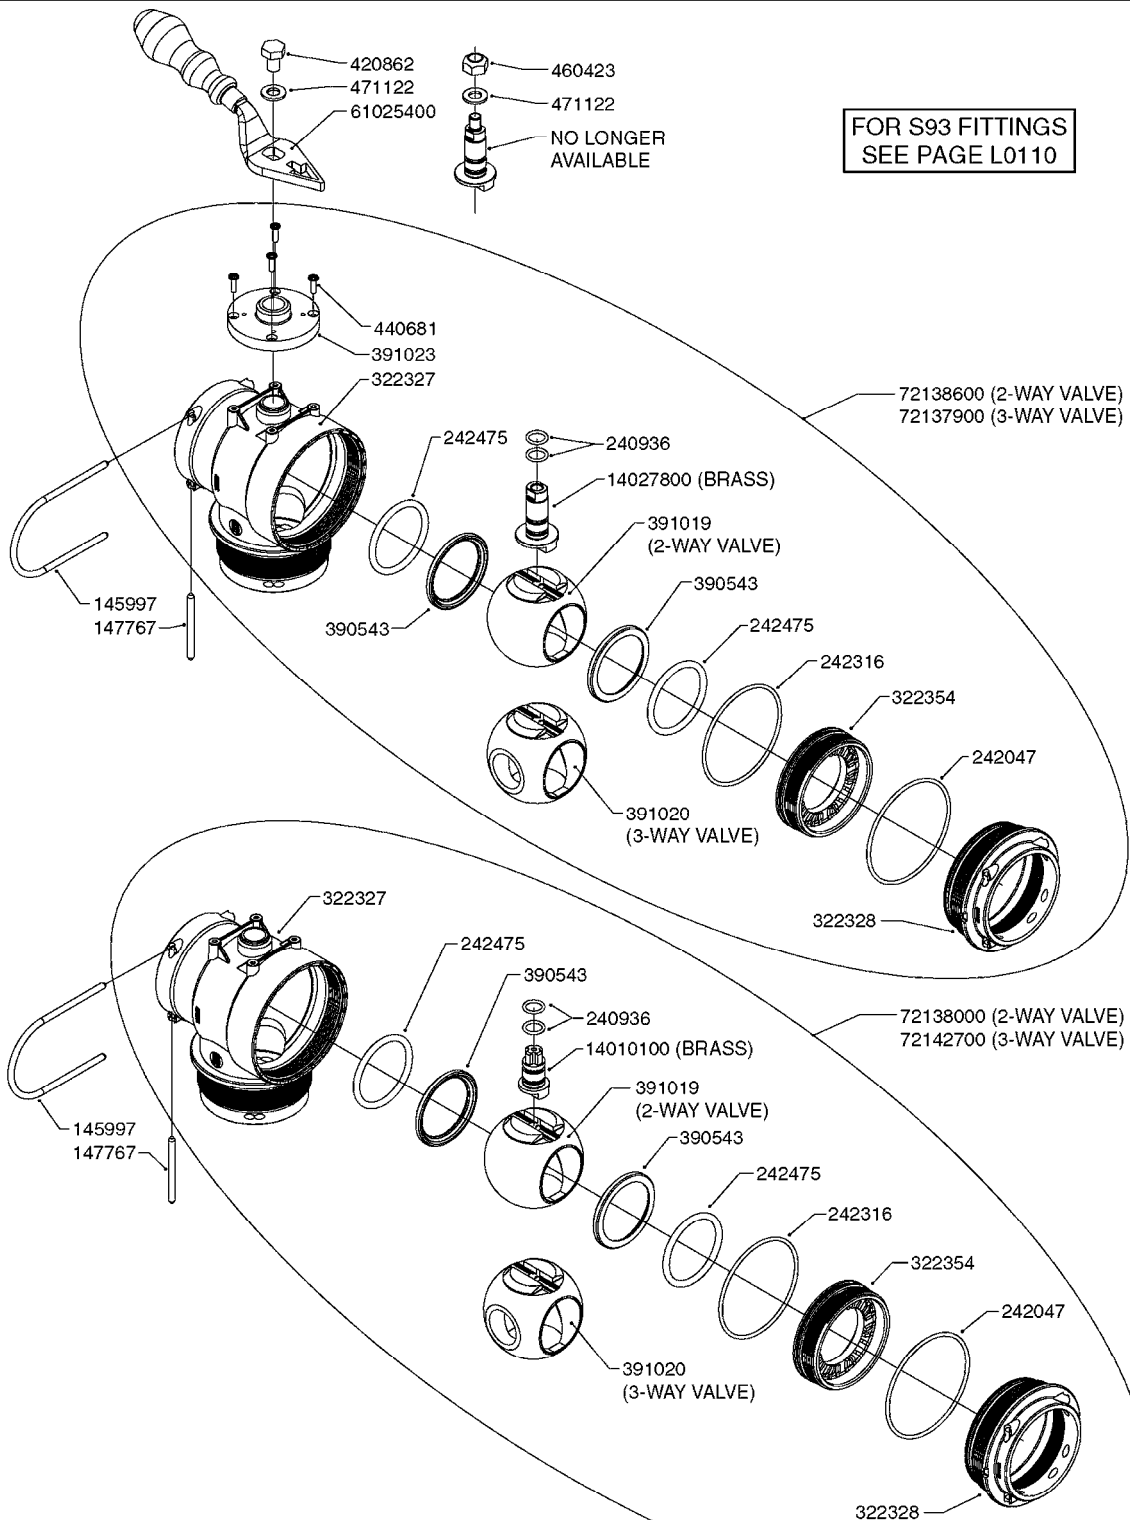

B0540

SMART VALVE-S93 MANIFOLD VALVE
B0540-HIN, 01:01:16

Page 1
Date 04.11.2017 14:51

parts-n°	order qty	description
145997	1	FITT.DK S-93 FORK
147767	1	PIN 5Ø X 60 S-93 DOUBLE CLAMP
240936	1	O-RING D13.3X2.4 NITRIL
242047	1	O-RING 89.5 X 3.0 VITON
242316	1	O-RING D84.5X3.0 NITRIL
242475	1	O'RING D56.52x5.33 SH70-VITON
322327	1	HOUSING, VALVE, S93, 220 PSI
322328	1	END CAP F.VALVE S-93
322354	1	THRUST PLATE F.3-WAY VALVES-93
390543	1	SEAT F.BALL 3-WAY VALVE S-93
391019	1	BALL F.2 WAY S93 SMART VALVE
391020	1	BALL F.3 WAY S93 SMART VALVE
391023	1	SMART VALVE MOUNTING BRACKET
420862	1	BOLT HEX 8.8 DEL M10X16 FT
440681	1	SCREW F. PLASTIC 4MM X 14LG SS
460423	1	NUT HEX M10X1.50 LOCK DIN985A2 SS
471122	1	WASHER, M10, Ø20/10.5X 2.0, SS
14010100	1	SPINDLE F.SMART VALVE S-93
14027800	1	SPINDLE F.SMART VALVE S-93
61025400	1	HANDLE SMART VALVE
72137900	1	VALVE S93 "V1" SMART VALVE
72138000	1	VALVE S93 "V2" SMART VALVE
72138600	1	VALVE S93 "V3" SMART VALVE
72142700	1	VALVE S93 "V4" SMART VALVE