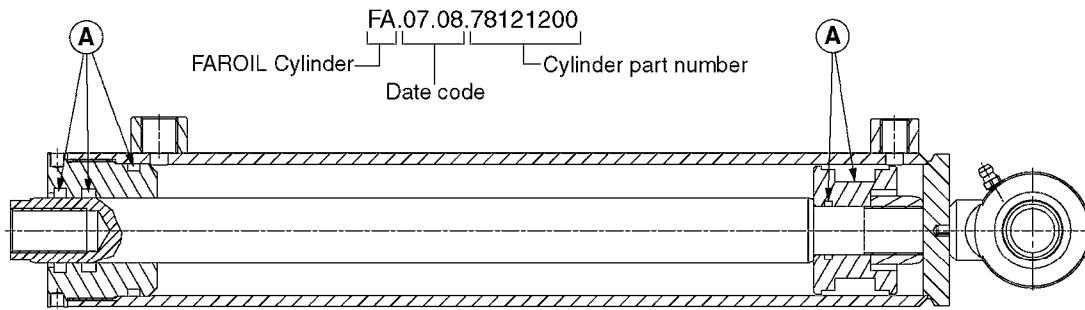

HYDRAULICS - CYLINDERS  
C0020-HIN, 01:01:16

Page 3

Date 04.11.2017 14:51

parts-n°	order qty	description
63039300 78100003	1 1	CYLINDER ROD F.781132 CYL. PARA-LIFT CM+750 W/STOP

Check cylinder barrel for stamped part number.