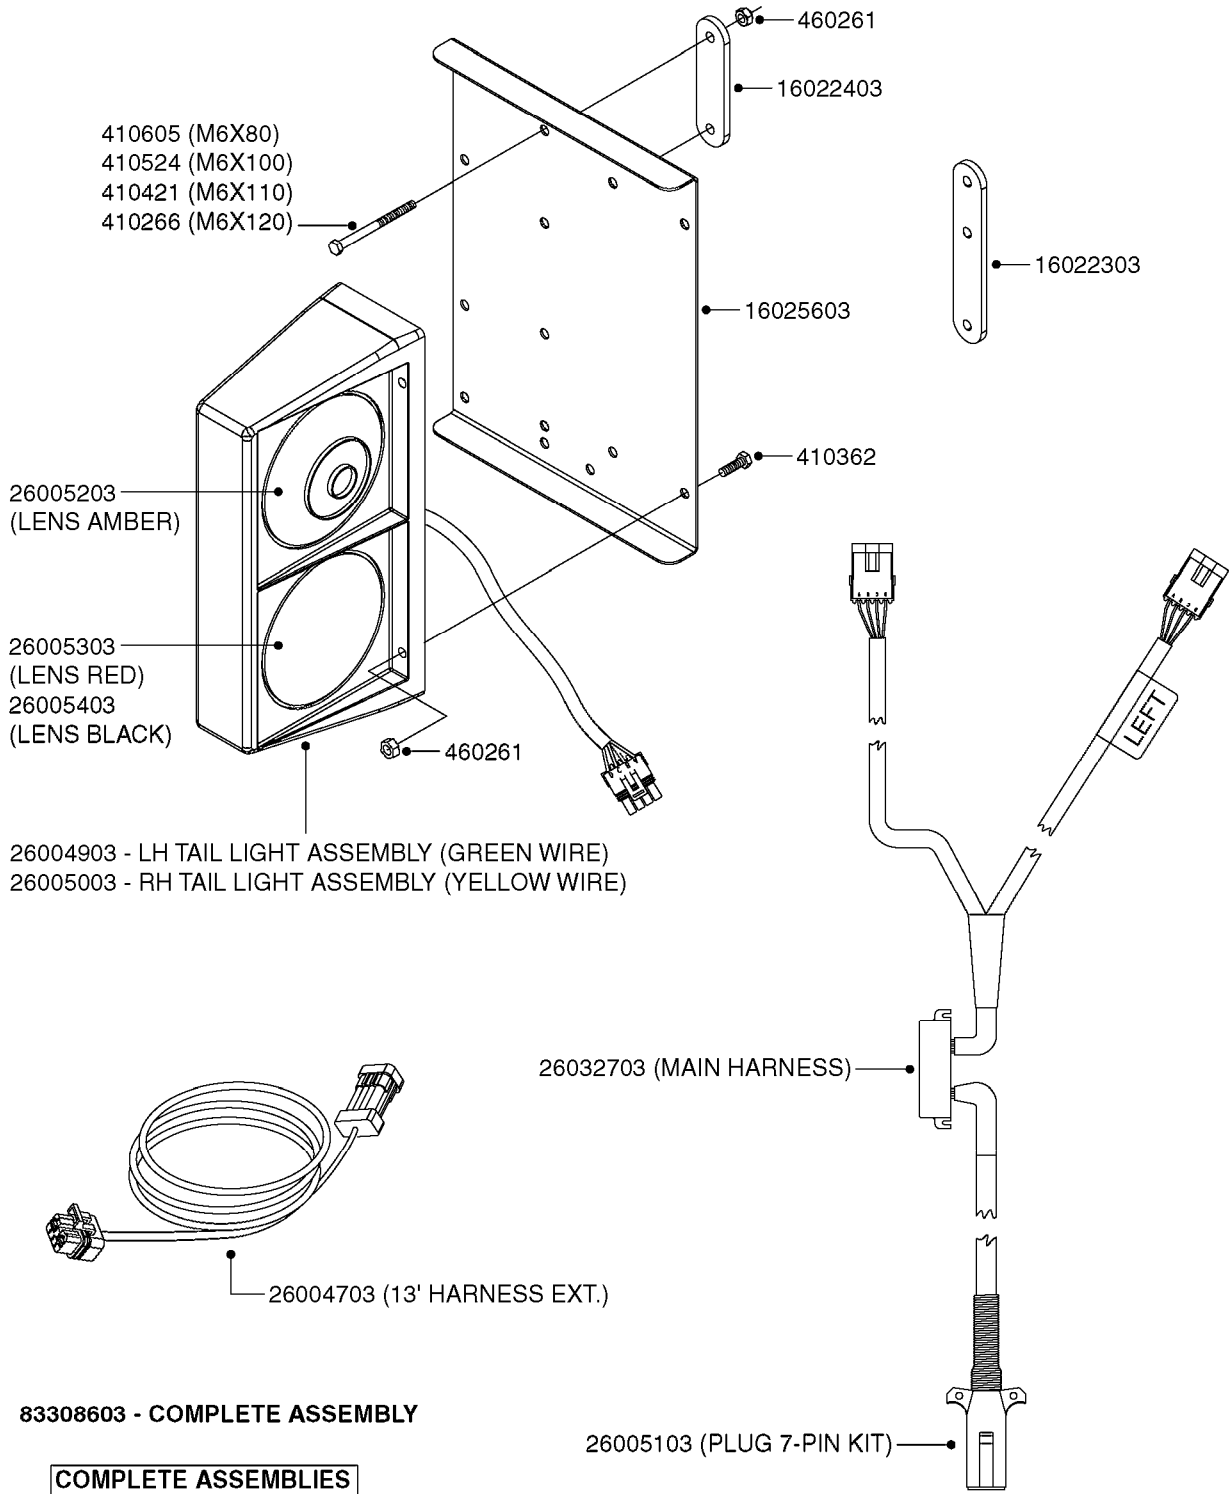

83308603 - COMPLETE ASSEMBLY

COMPLETE ASSEMBLIES
WHOLEGOODS ITEMS

M0160

TRAFFIC LIGHT KIT
M0160-HIN, 17:08:17

Page 1
Date 04.11.2017 14:52

parts-n°	order qty	description
410266	1	BOLT HEX 8.8 DEL M6X120
410362	1	BOLT HEX 8.8 SS M6X20
410421	1	BOLT HEX M6X110 DIN931-A2 SS
410524	1	BOLT HEX 8.8 DEL M6X100
410605	1	BOLT HEX 8.8 DEL M6X80
460261	1	NUT HEX M6X1.00 LOCK DIN985 A2 SS
16022303	1	BRACKET 100MM TUBE
16022403	1	BRACKET 60MM TUBE
16025603	1	BRACKET TAIL LIGHT DUAL LAMP
26004703	1	HARNESS 13' EXT 4 WIRE WP
26004903	1	TAIL LIGHT GREEN WIRE LH
26005003	1	TAIL LIGHT YELLOW WIRE RH
26005103	1	PLUG 7-PIN AG TAIL LIGHT
26005203	1	LENS AMBER BEFORE 2009
26005303	1	LENS RED BEFORE 2009
26005403	1	LENS BLACK BEFORE 2009
26032703	1	HARNESS COMPLETE, TAIL LIGHT, 2013
83308603	1	TRAFFIC LIGHT KIT