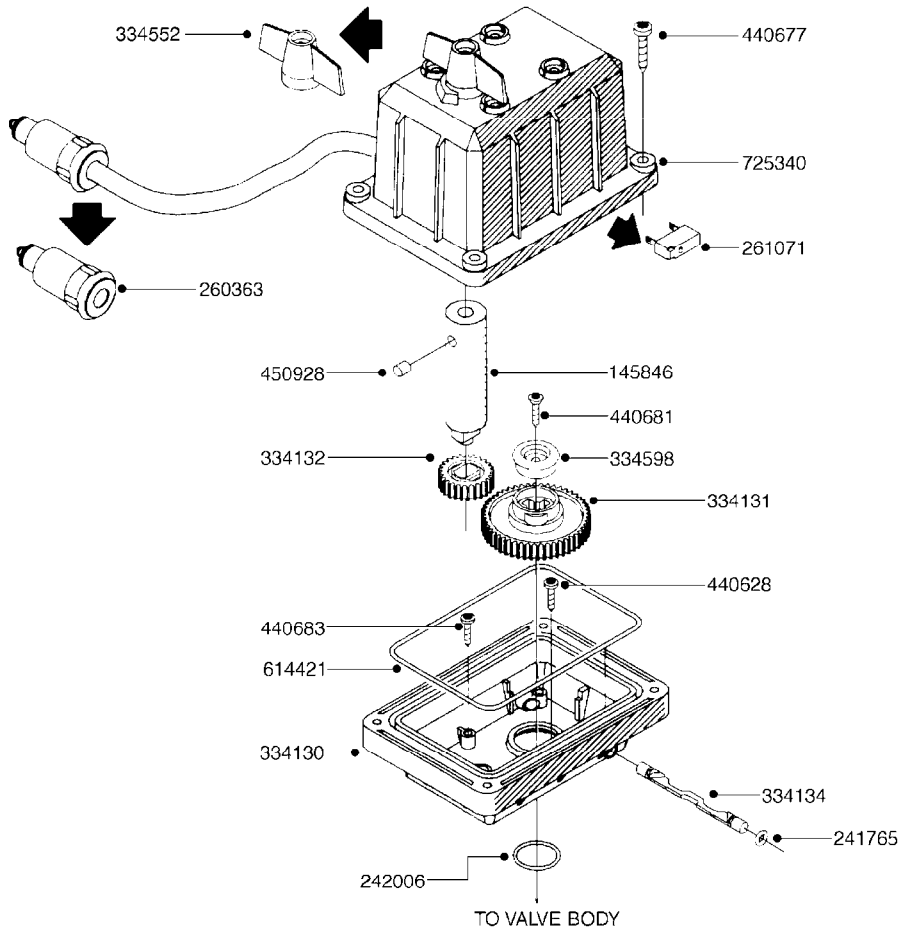

834363 - AGITATION BYPASS VALVE

K0020

BALL VALVE-ELECTRIC 2-WAY
K0020-HIN, 01:01:16

Page 1
Date 04.11.2017 14:51

parts-n°	order qty	description
145846	1	COUPLING FOR EL 3-WAY VALVE
241765	1	O-RING 3.1 X 1.6
242006	1	O-RING D22/D19 X 1.5
260363	1	PLUG 2 POLE 12V
261071	1	MICRO SWITCH TYPE 9 SM 201
261162	1	SOCKET F.12V BAYONET PLUG
261589	1	FUSE 5 X 20 1.25 AMP
334130	1	GEAR BOX
334131	1	COG WHEEL
334132	1	COG WHEEL
334134	1	INDICATOR ROD
334552	1	GRIP F.MAN.OP.EC PRES.REG.GREE
334598	1	PLUG F.VALVE HANDLE BLUE
440628	1	SCREW 3/8'
440677	1	SCREW F. PLASTIC 5X20 SS
440681	1	SCREW F. PLASTIC 4MM X 14LG SS
440683	1	SCREW 40X18 2WAY ELC.BALL VALV
450928	1	SET SCREW M8 X 8MM STAINLESS
614421	1	GASKET F/MOTOR HOUSE-ON/OFF TR
725340	1	MOTOR HOUSING FOR EL VALVE
728399	1	CIRCUIT BOARD F.728941
728941	1	CONTROL BOX F.2-WAY VALVE ELC.
834363	1	ELECTRIC KIT, AGITATION BYPASS