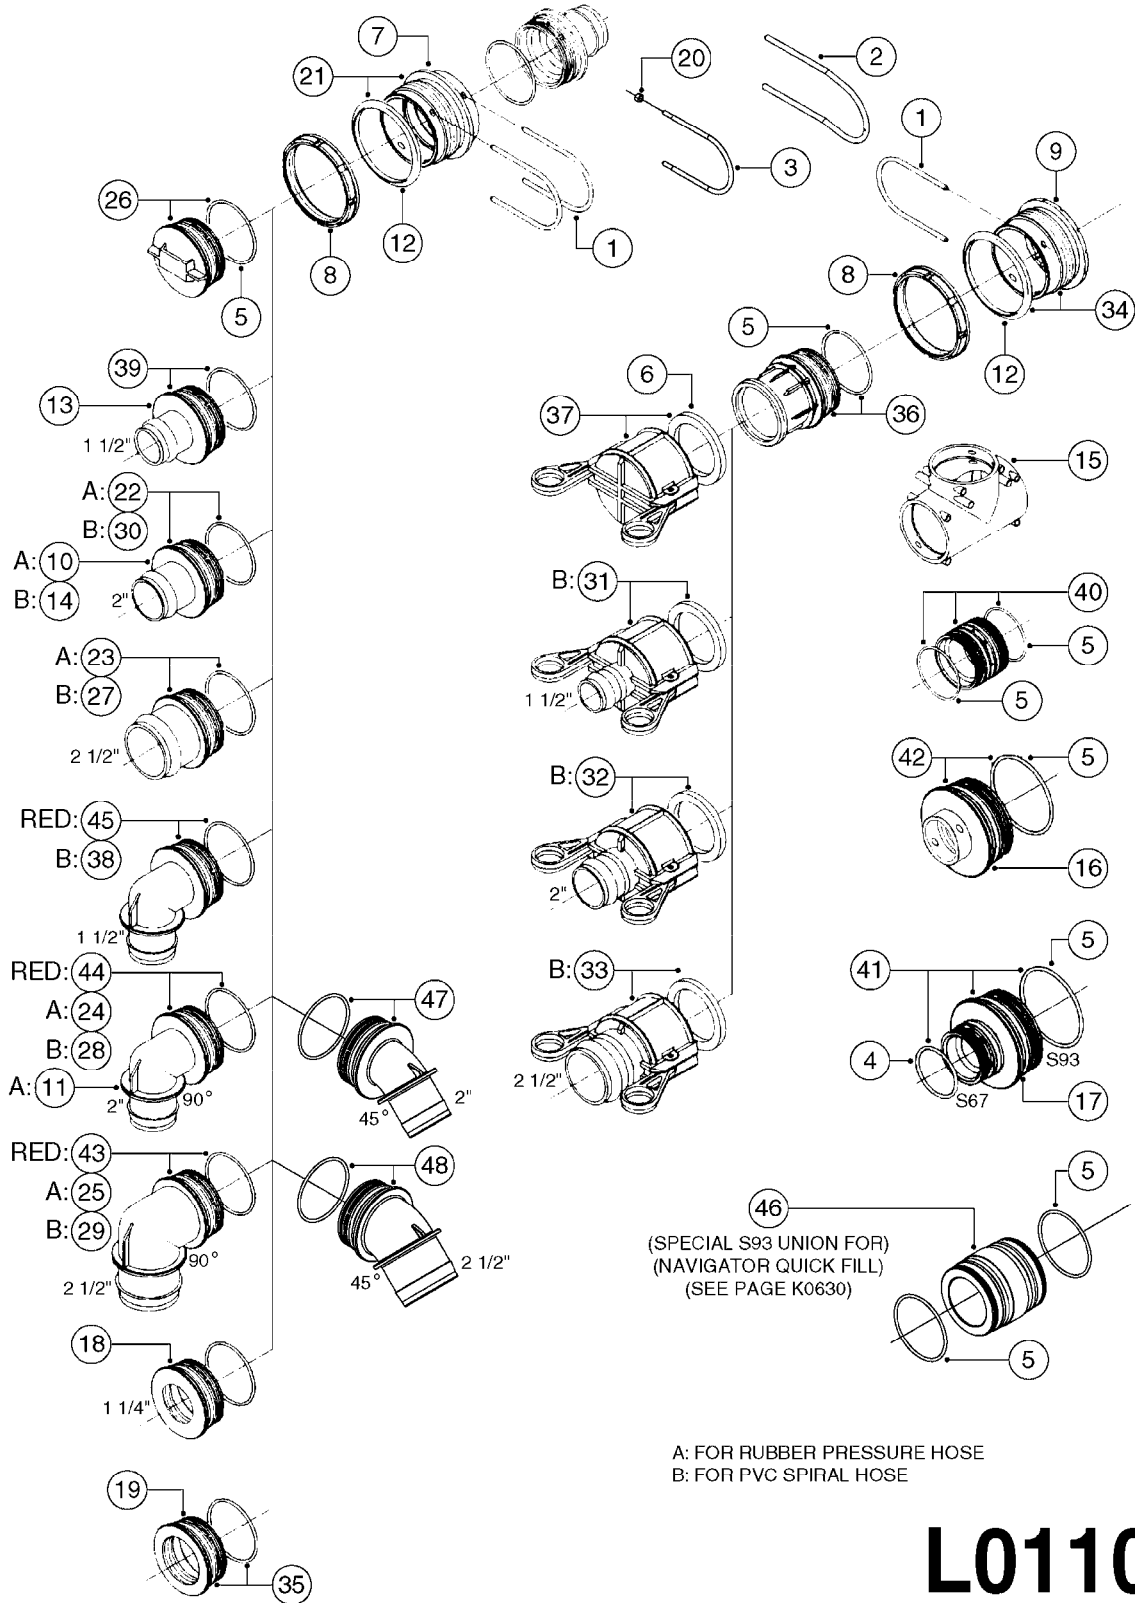

A: FOR RUBBER PRESSURE HOSE  
B: FOR PVC SPIRAL HOSE

**L0100**

FITTINGS - S-67  
L0100-HIN, 12:09:17

Page 1

Date 04.11.2017 14:52

Pos.	parts-n°	order qty	description
1	145996	1	FITT.DK S-67 FORK
2	241973	1	O-RING Ø3 X 44,2 70 SHORES NITRIL NITRIL (BLACK)
2	242353	1	O-RING D44.2X3.0 VITON F.S-67 VITON (BROWN)
3	242092	1	O-RING D69.5X3 NITRIL (BLACK)
3	242351	1	O-RING D69.5X3.0 VITON F.S-93 VITON (BROWN)
4	322104	1	FITT.DK S-67 BULKHEAD
5	322108	1	FITT.DK S-67 BULKHEAD NUT
6	322224	1	FITT.DK S-67 TEE
7	322325	1	FITT.DK S-67 X 1-1/2"BSP LONG
8	334231	1	HOSE TAIL S67 STRAIGHT 1"
9	334233	1	HOSE TAIL S67 1"1/2 STRAIGHT
10	334245	1	HOSE TAIL 90° S67 1"1/2
11	334261	1	GASKET F. S-67 BULKHEAD
12	334444	1	HOSE TAIL S67 1"1/2 STRAIGHT
13	334445	1	HOSE TAIL 90° S67 1"1/2
14	334564	1	FITT.DK S-67 TO S-53 ADAPTER
15	334573	1	CONNECTING PIECE S67-S67
16	334601	1	FITTING S93M- S67F
17	334634	1	FITT.DK ADAPTER S-93M S67M
18	461217	1	NUT HEX M5 LOCK
19	726464	1	FITTING S67 BULKHEAD WITH GASKET
20	726560	1	FITT.DK S-67 STR.1" W.O'RING
21	726561	1	FITT.DK S-67 STR.1-1/4" O'RING
22	726562	1	FITT.DK.S-67 HB 1-1/2"W.O-RING
23	726572	1	FITT.DK S-67 1" ELBOW 90 ASSY.
24	726573	1	FITT. S67 5/4" 90° W/O-RING
25	726574	1	FITT.DK S67X90,1.5HB PRESSURE
26	726579	1	FITT. S67 PLUG W/O-RING
27	726695	1	FITT.DK S-67 X 1"BSP W.ORING
28	727223	1	FITT.S67 1.5" STRAIT S W/ORING
29	727224	1	FITT.DK S67X90,1.5HB SUCTION
30	728526	1	FITT.DK S-67 CONNECT W. ORINGS
31	728527	1	ADAPTER S67M TO S93M W/ORING
32	728561	1	REDUCER S67M - S53F + O-RING
33	728562	1	FITTING S93M-S67F+O-RING
34	728578	1	FITT.DK S-67X1-1/2"BSP LG W/OR
35	14012200	1	FITT.DK S-67 FORK W/M5 THREADS
36	33509700	1	HOSE TAIL 45° S67 1"1/4
37	72433000	1	HOSE TAIL 45° S67 1" + O-RING FOR PRESSURE
38	72433100	1	FITT.DK S-67 45° 1-1/4"W/ORING
39	72433200	1	HOSE TAIL 45° S67 1"1/2+O-RING
40	72433400	1	FITT.S67 1-1/2" 45°BSP W/ORING