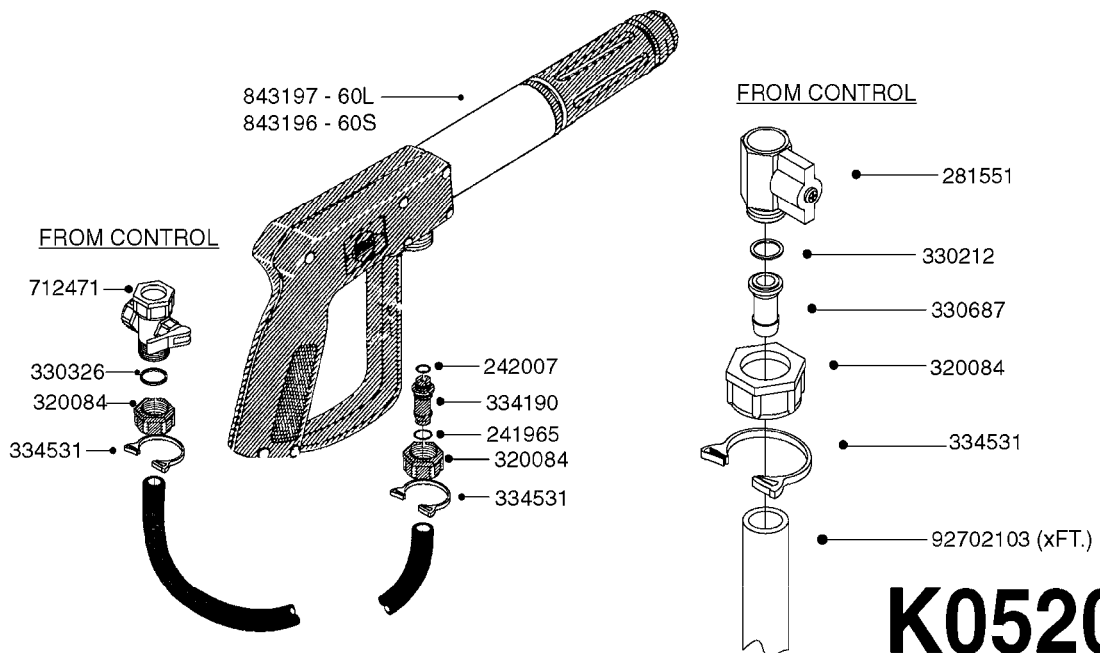

HOSE WRAPS  
K0520-HIN, 01:01:16

Page 1  
Date 04.11.2017 14:52

parts-n°	order qty	description
241965	1	O-RING 12.1 X 1.6
242007	1	O-RING D9.1X1.6
281551	1	BALL VALVE 1/2"
320084	1	FITT.DK NUT 1/2" BSP
330212	1	O-RING D19/D14X2.4 F.1/2"NUT
330326	1	O-RING D30/D24X2 F.1"NUT
330687	1	FITT.DK HB 1/2" F. 1/2" NUT
334190	1	FITT.DK HB 1/2' F. PISTOL 60S
334531	1	CLAMP HOSE PLASTIC 3/4"
636223	1	POST 12 VOLT TR30
712471	1	AGITATION VALVE ASSY. ON/OFF
843196	1	GUN, MODEL 60S
843197	1	HANDGUN KIT TYPE 60 LONG
10013403	1	BOLT HEX 3/8-16X1 1/4 HCS Z5
10013503	1	NUT HEX NC 3/8"
10178903	1	WRAP HOSE SIDE MOUNT PLATE
10179003	1	WRAP HOSE BOTTOM PLATE MOUNT
10179403	1	WRAP WELDMENT FOR HI101789
10179503	1	WRAP WELDMENT FOR HI101790
10225603	1	BKT.FOR HOSE WRAP MOUNT NL NK
10225703	1	WRAP HOSE BDL.BOTTOM PLATE
92702103	1	HOSE R X1/2" X300PSI WP X0012"