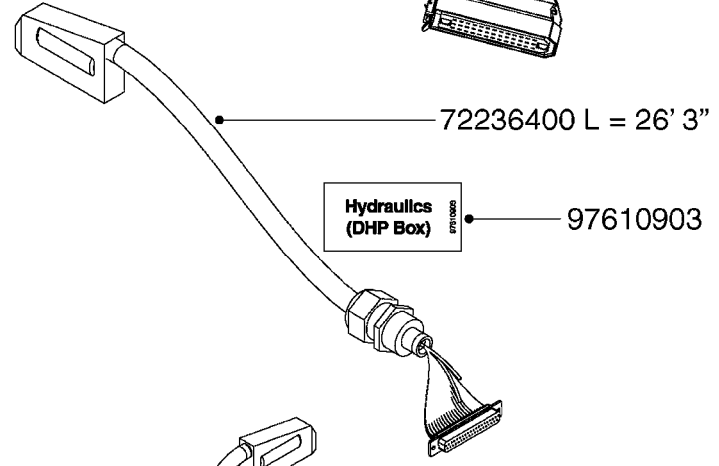

**M0280**

39 PIN CABLES  
M0280-HIN, 28:03:17

Page 1  
Date 04.11.2017 14:52

parts-n°	order qty	description
262158	1	PLUG INSERT 39 POLE MALE
262159	1	PLUG INSERT 39 POLE FEMALE
262160	1	PLUG HOUSING 39 POLE FEMALE
262161	1	PLUG HOUSING F/39 POLE MALE
440634	1	SCREW 5/8"
440732	1	PT SCREW 35X12B Z5452 ELZ
14034200	1	CODE BRACKET FOR 39 PIN CABLE
26003900	1	WIRE 37-39 PIN EVC, 6.6'
26004200	1	WIRE 37-39 PIN EVC, 57.4'
26008400	1	WIRE 39-PIN 24 WIRE L=8M
26011903	1	WIRE 39-39 POLE EXT. 3660MM
28027500	1	WIRE 37-39 PIN EVC, 37.7'
28028700	1	WIRE 37-39 PIN EVC, 45.9'
28028800	1	WIRE 37-39 PIN EVC, 16.4'
28028900	1	WIRE 37-39 PIN EVC, 26.2'
72236400	1	DAH CONN. WIRE/TRACTOR L=8M
97610803	1	DECAL-SRAY BOX 39-PIN
97610903	1	DECAL-HYDRAULIC BOX 39-PIN