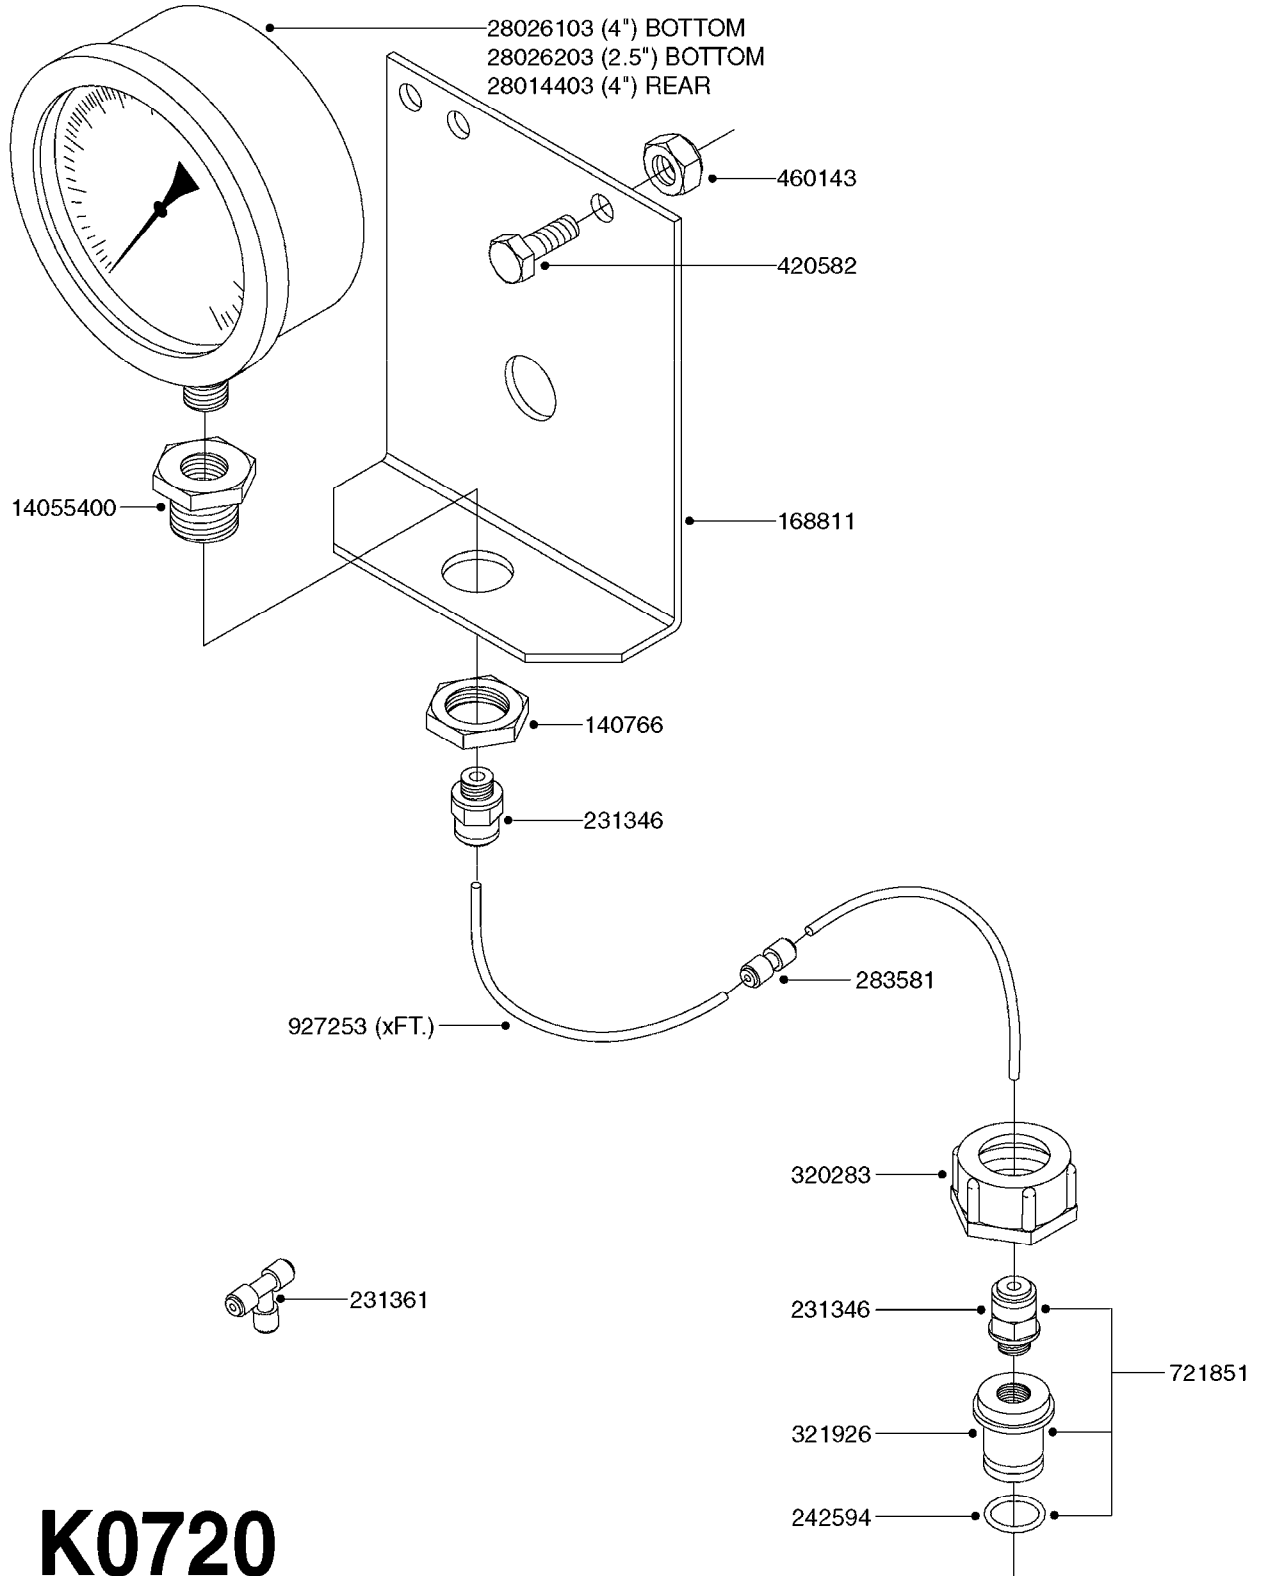

**\*10536803 COMPLETE MAGNETIC BASE KIT**

**K0690**

REMOTE GAUGE-MAGNETIC BASE KIT  
K0690-HIN, 01:01:16

Page 1

Date 04.11.2017 14:52

parts-n°	order qty	description
231346	1	QUICK COUPLER 1/8"BSP X 4 MM
232230	1	QUICK COUPLER 1/4"BSP X 4 MM
241651	1	O-RING D14.0X3.0 NITRIL
242594	1	O-RING D14 X 1.78 SCH.70-EPDM
283581	1	HOSE CONNECTOR STR. F.4MM PE
284582	1	CLAMP HOSE GEAR - 5/16"
320187	1	FITT.DK CAP 3/8" BSP BLACK
320283	1	FITT.DK NUT 3/4"BSP
320445	1	FITT.DK HN 1/4"X3/8" BSP
321926	1	FITT.DK REDUC 1/8"BSP F.3/4"N
322046	1	FITT.DK TEE 1/2X1/2HB X3/4'BSP
322048	1	FITT.DK TEE 3/4X3/4HB X3/4'BSP
330013	1	O-RING D15/D10X2.5 F.3/8"NUT
330061	1	O-RING D16/D11X2,5
331807	1	FITT.DK HB 5/16" F.3/8" NUT
334531	1	CLAMP HOSE PLASTIC 3/4"
334534	1	CLAMP HOSE PLASTIC 1/2"
390713	1	GAUGE ADAPTOR 1/4" BSP
440698	1	SCREW F.PLASTIC 6X18 SS HEXHD
721851	1	SCREW PLUG W/QUICK FIT
724637	1	FITT.DK HB 5/16' F. 3/4" COMP.
927253	1	AIR HOSE, DIAMETER 4MM
927268	1	HOSE R X PVC X 1/4 X 0012"
10536703	1	MAGNETIC BASE D3,2'/90LB
10536803	1	MAGNETIC BASE KIT F.GAUGE
28026203	1	GAUGE 200PSI/BR,2.5"1/4BSP-BTM
92702103	1	HOSE R X1/2" X300PSI WP X0012"
92703203	1	HOSE R X3/4" X300PSI WP X0012"