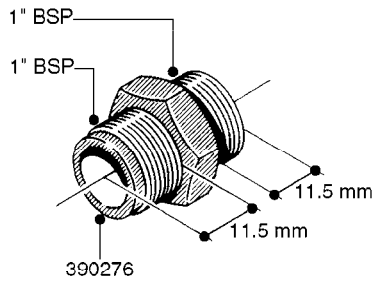

FITTINGS - HEXAGON NIPPLES  
L0030-HIN, 01:01:16

**L0030**

FITTINGS - HEXAGON NIPPLES  
L0030-HIN, 01:01:16

Page 1  
Date 04.11.2017 14:52

parts-n°	order qty	description
10015303	1	FITT.PO.HN 1.00X1.00 M1000
10425003	1	FITT.PO.HN 1.25X1.00 MCPHEE
320132	1	FITT.DK HN 1" BSP
320176	1	FITT.DK HN 3/8"X1/2" BSP
320445	1	FITT.DK HN 1/4"X3/8" BSP
320655	1	FITT.DK HN 1/2"-1/2" BSP
320692	1	FITT.DK HN 3/8'BSPX1/4'NPT
320703	1	FITT.DK HN 3/8BSP X1/2 &1/4NPT
320725	1	FITT.DK NIPPLE 3/8"-3/8" BSP
320902	1	FITT.DK HN 3/8'X 1/4' BSP
390232	1	FITT.DK HN 1-1/2' X 1-1/4' BSP
390276	1	FITT.DK HN 1'BSP