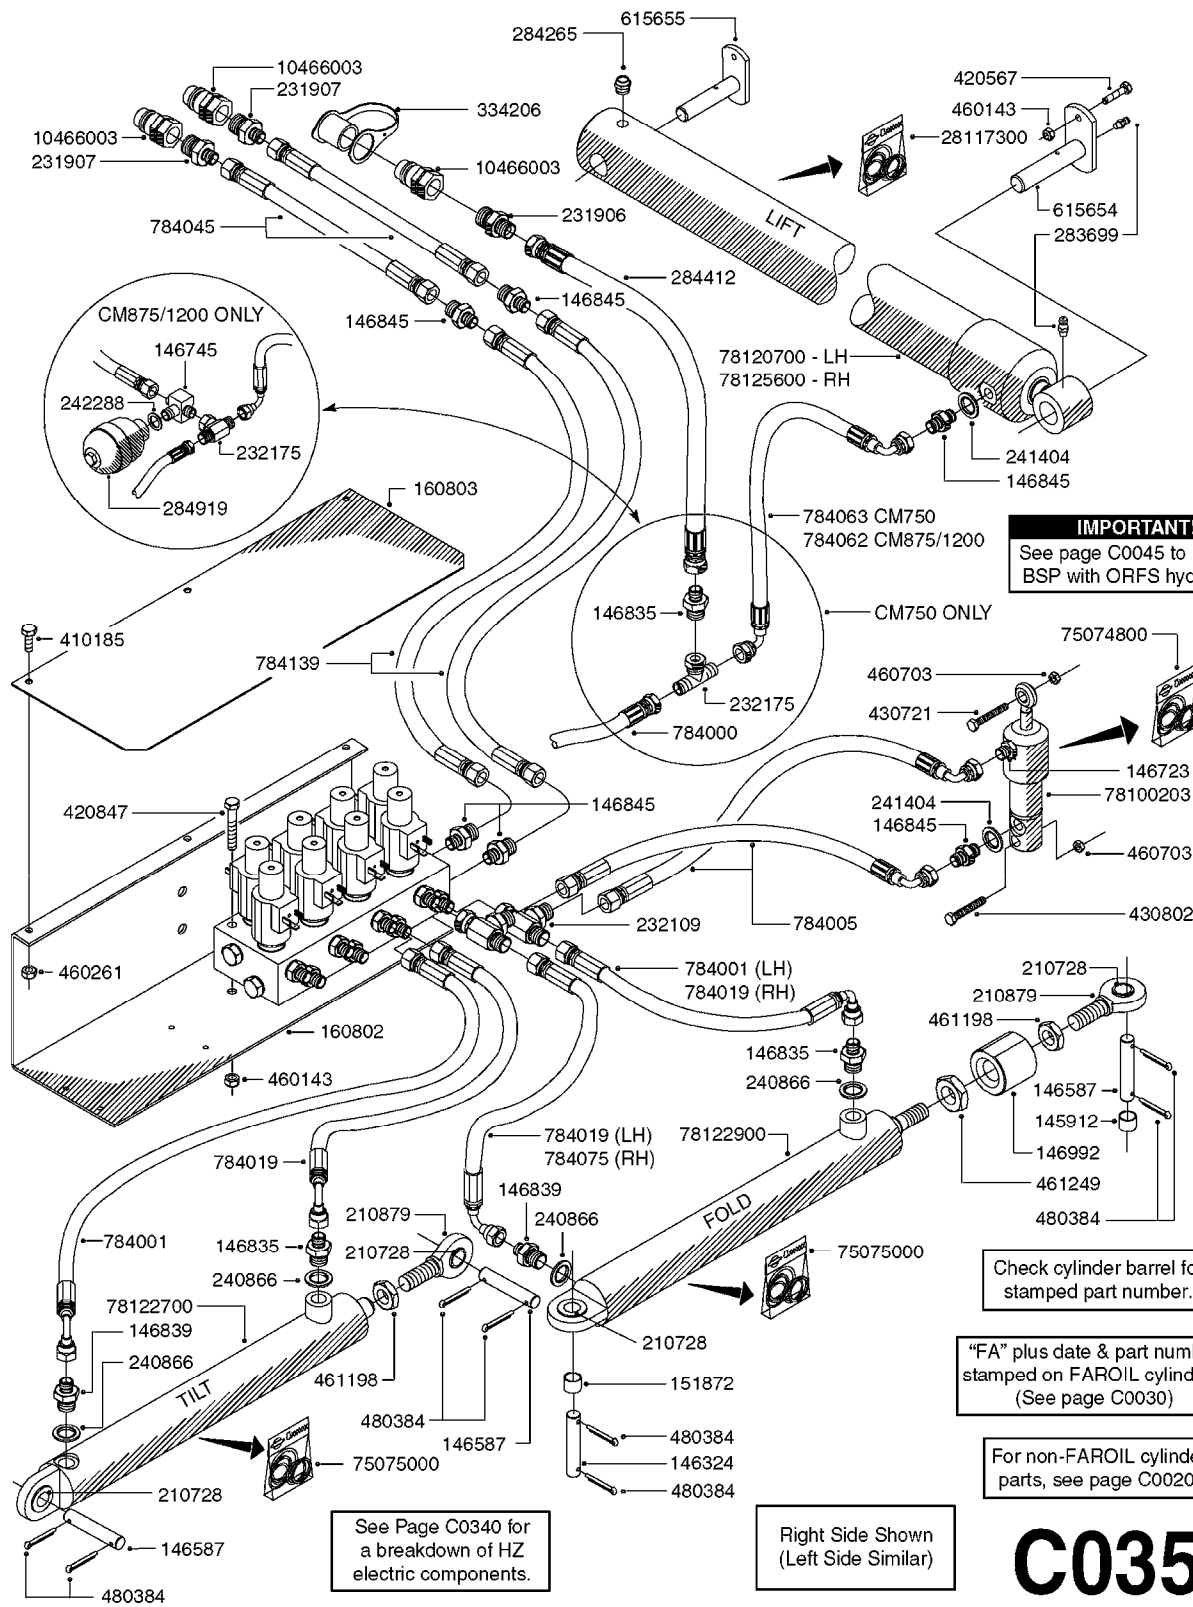

IMPORTANT!
See page C0045 to replace
BSP with ORFS hydraulics