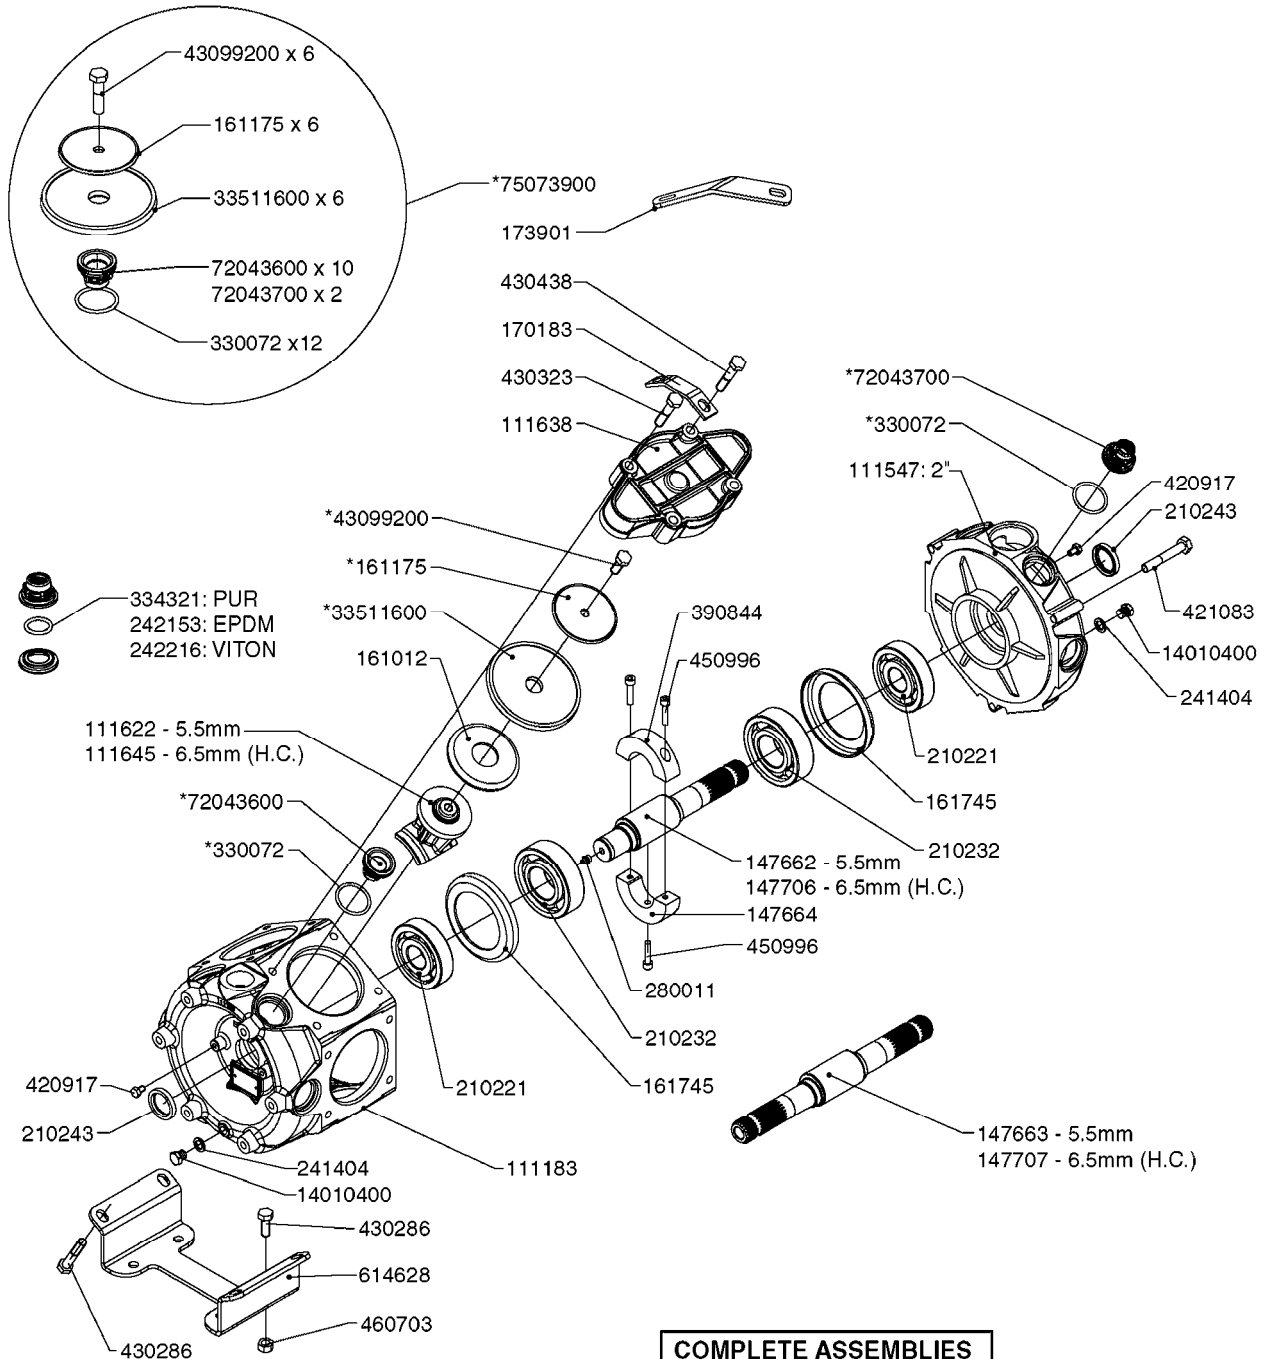

COMPLETE ASSEMBLIES
WHOLEGOODS ITEMS

COMPLETE PUMPS

- 821585 - 463/5.5 W/THROUGH SHAFT (1000 RPM)
- 821587 - 463/10 W/THROUGH SHAFT (540 RPM)
- 82169400 - 464/6.5 (1000 RPM - H.C. INLINE PORTS)
- 72293300 - 463/6.5 W/THROUGH SHAFT (1000 RPM)
- 463/12 (540 RPM H.C. OFFSET PORTS) REPLACED BY 82168700 (PAGE A0350)
- 463/6.5 (1000 RPM H.C. OFFSET PORTS) REPLACED BY 82168800 (PAGE A0350)

A0340