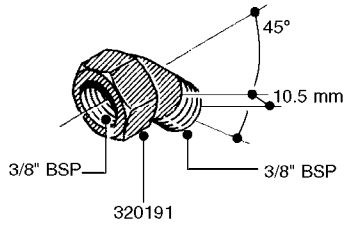

FITTINGS - HEXAGON NIPPLES  
L0030-HIN, 01:01:16

**L0030**

FITTINGS - HEXAGON NIPPLES  
L0030-HIN, 01:01:16

Page 1  
Date 04.11.2017 14:52

parts-n°	order qty	description
10015303	1	FITT.PO.HN 1.00X1.00 M1000
10425003	1	FITT.PO.HN 1.25X1.00 MCPHEE
320132	1	FITT.DK HN 1" BSP
320176	1	FITT.DK HN 3/8"X1/2" BSP
320445	1	FITT.DK HN 1/4"X3/8" BSP
320655	1	FITT.DK HN 1/2"-1/2" BSP
320692	1	FITT.DK HN 3/8'BSPX1/4'NPT
320703	1	FITT.DK HN 3/8BSP X1/2 &1/4NPT
320725	1	FITT.DK NIPPLE 3/8"-3/8" BSP
320902	1	FITT.DK HN 3/8'X 1/4' BSP
390232	1	FITT.DK HN 1-1/2' X 1-1/4' BSP
390276	1	FITT.DK HN 1'BSP