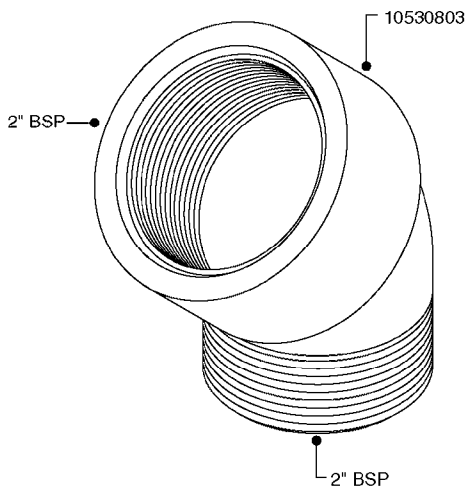

FITTINGS - HEXAGON NIPPLES  
L0030-HIN, 01:01:16

**L0030**

FITTINGS - HEXAGON NIPPLES  
L0030-HIN, 01:01:16

Page 1  
Date 04.11.2017 14:52

parts-n°	order qty	description
10015303	1	FITT.PO.HN 1.00X1.00 M1000
10425003	1	FITT.PO.HN 1.25X1.00 MCPHEE
320132	1	FITT.DK HN 1" BSP
320176	1	FITT.DK HN 3/8"X1/2" BSP
320445	1	FITT.DK HN 1/4"X3/8" BSP
320655	1	FITT.DK HN 1/2"-1/2" BSP
320692	1	FITT.DK HN 3/8'BSPX1/4'NPT
320703	1	FITT.DK HN 3/8BSP X1/2 &1/4NPT
320725	1	FITT.DK NIPPLE 3/8"-3/8" BSP
320902	1	FITT.DK HN 3/8'X 1/4' BSP
390232	1	FITT.DK HN 1-1/2' X 1-1/4' BSP
390276	1	FITT.DK HN 1'BSP