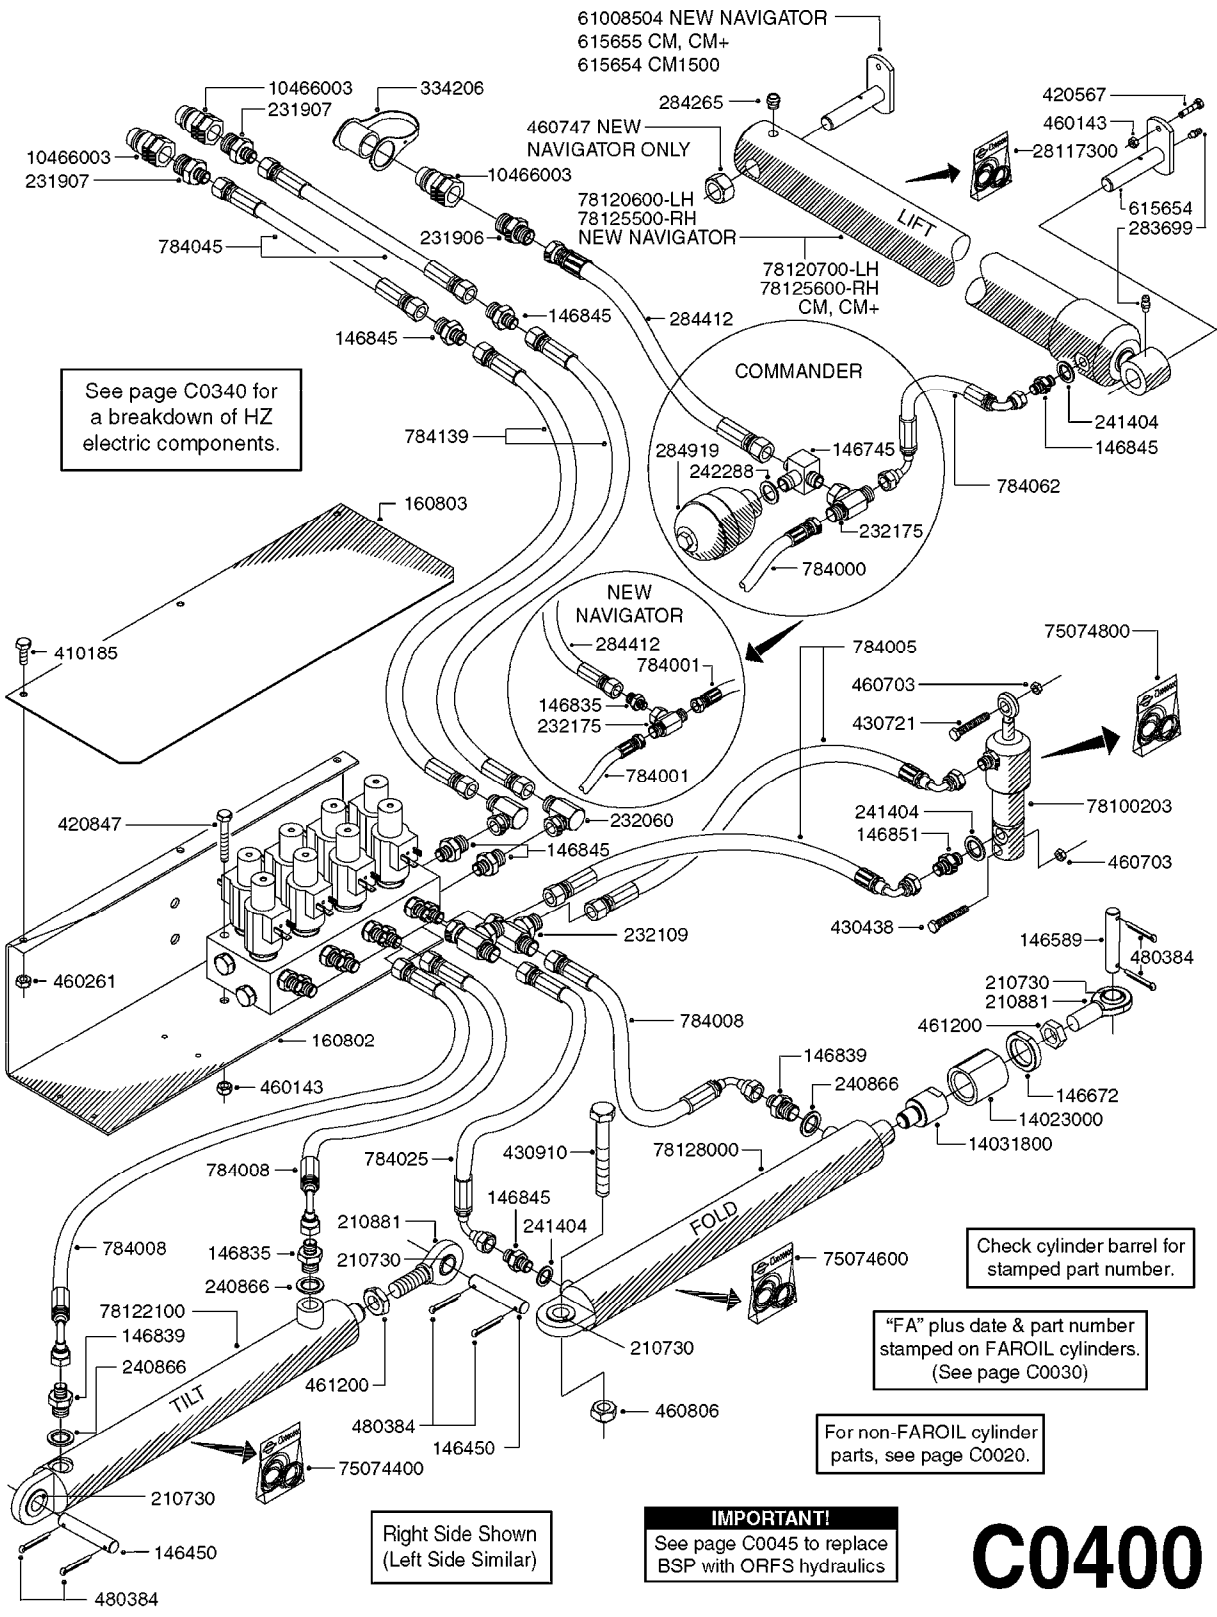

HYD EAGLE SPC HZ 80'-100'
C0400-HIN, 30:03:16

Page 1
Date 04.11.2017 14:51

parts-n°	order qty	description
146450	1	PIN D19.8 X 75 WITH 2 X D5
146589	1	PIN D19.8 X 65
146672	1	NUT HEX LOCK F.ADJUSTER
146745	1	TEE BLOCK M18X1.5-3/8"X1/4"
146835	1	ADAPTEUR BSP 1/4" X 3/8"
146839	1	HEX NIPPLE 1/4"X3/8" BSP 0.7MM
146845	1	HEX NIPPLE 1/4"X1/4"
146851	1	HEX NIPPLE 1/4"x1/4" 0.7MM
160802	1	MOUNT PLATE F.HYD SOLENOID'HZ'
160803	1	COVER PLATE F.HYD SOLENOID'HZ'
210730	1	BEARING F.LINK HEAD M20
210881	1	LINK HEAD M20 x D20 L=78
231906	1	HEX NIPPLE 3/8"BSP X 1/2"NPT
231907	1	HEX NIPPLE 1/4"BSP X 1/2"NPT
232060	1	HY.ELBOW 1/4" BSP SWIVEL
232109	1	FITT.HY TEE 1/4'BSP UNION
232175	1	TEE 1/4"M X 1/4"F X 1/4"M BSP
240866	1	DOWTYSEAL 3/8"
241404	1	DOWTY SEAL 1/4"
242288	1	SEAL F. HYD ACCUMULATOR TWIN
283699	1	GREASE NIPPLE M6X1
284265	1	PLUG BREATHER 1/4" F/CYLINDER
284412	1	HOSE HY 3/8" X 315" STR+STR
284919	1	HYD. ACCUMULATOR F. CM875/1200
334206	1	DUST HOOD FOR HY-COUPLING
410185	1	BOLT HEX 8.8 DEL M6X16
420567	1	BOLT HEX 8.8 DEL M8X30 FT
420847	1	BOLT HEX 8.8 DEL M8X85
430438	1	BOLT HEX 8.8 DEL M12X65
430721	1	BOLT HEX 8.8 DEL M12X40 FT
430910	1	BOLT HEX 8.8 DEL M20X110
460143	1	NUT HEX M8X1.25 LOCK DIN985A2 SS
460261	1	NUT HEX M6X1.00 LOCK DIN985 A2 SS
460703	1	NUT HEX M12X1.75 LOCK DIN985A2 SS
460747	1	NUT HEX M24 LOCK
460806	1	NUT HEX M20X2.50 LOCK DIN985A2 SS
461200	1	NUT HEX M20X1.5 JAMB.
480384	1	PIN COTTER 3/16 x 1-1/2"
615654	1	PIN D25 X 123 F. PARALIFT
615655	1	PIN D25 X 156 F. PARALIFT
784000	1	HOSE HY X 1/4 X 118.00"STR+ELB
784001	1	HOSE HY X 1/4 X 067.00"STR+ELB
784005	1	HOSE HY X 1/4 X 037.38"STR+ELB
784008	1	HOSE HY X 1/4" X 98.4"STR+ELB
784025	1	HOSE HY X 1/4" x 86.6"STR+ELB
784045	1	HOSE HY X 1/4 X 157.50"STR+STR
784062	1	HOSE HY X 1/4 X 098.50"ELB+ELB
784139	1	HOSE HY X 1/4 X 216.50"STR+STR
10466003	1	COUPLER PIONEER 8010-04 1/2NPT
14023000	1	BUSHING Ø50.0/36.0 L=52 DEL
14031800	1	ADAPTOR F.HY CYLINDER L=40
28117300	1	SEAL KIT 78120600/07/43
61008504	1	MOUNTING PIN A25X100/M24
75074400	1	SEAL KIT 78121800/21/44
75074600	1	SEAL KIT 78120500/49
75074800	1	SEAL KIT 78123400/42
		SEAL KIT FOR 78100203 CYLINDER
78100203	1	CYL. D25/12-50/72531000 W/BSP ADAPT
78120600	1	CYLINDER 60/25 X 662 NAV PAR L
78120700	1	SIN.CYL.Ø60/25-725 2XØ25 LEFT
78122100	1	CYLINDER DOUBLE D50/25-298