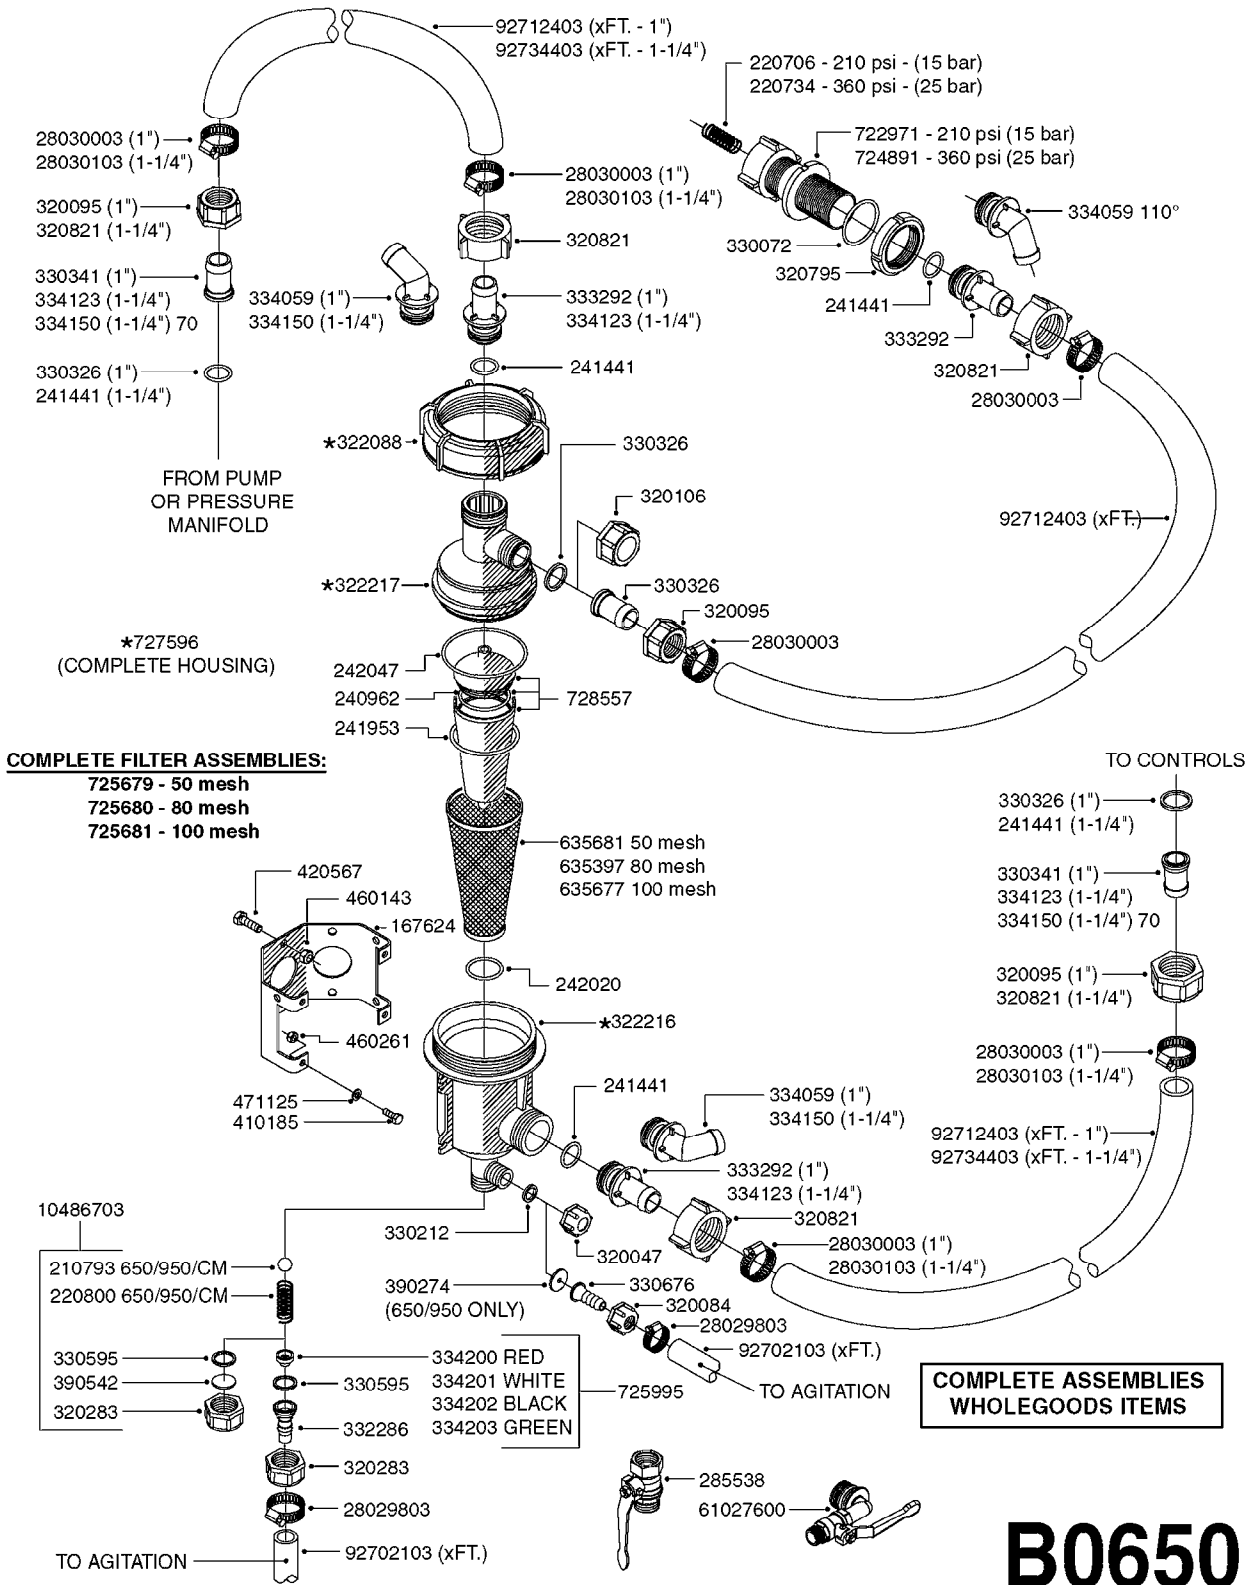

S-67 CHECK VALVE  
(THREADED)

S-67 CHECK VALVE  
(NON-THREADED)

FOR FITTINGS AND  
HOSES, SEE SECTION L

**B0640**

CHECK VALVES - S67 (2011)  
B0640-HIN, 12:04:16

Page 1

Date 04.11.2017 14:51

Pos.	parts-n°	order qty	description
1	145996	1	FITT.DK S-67 FORK
2	242353	1	O-RING D44.2X3.0 VITON F.S-67
3	334231	1	HOSE TAIL S67 STRAIGHT 1"
3	334232	1	HOSE TAIL S67 1"1/4 STRAIGHT
4	72432400	1	FITT.DK S-67 CONNEC W.CHK SEAT
5	72819200	1	CHECK VALVE S67 2012 THREADED
6	72819300	1	CHECK VALVE S67 2012 NO THREAD