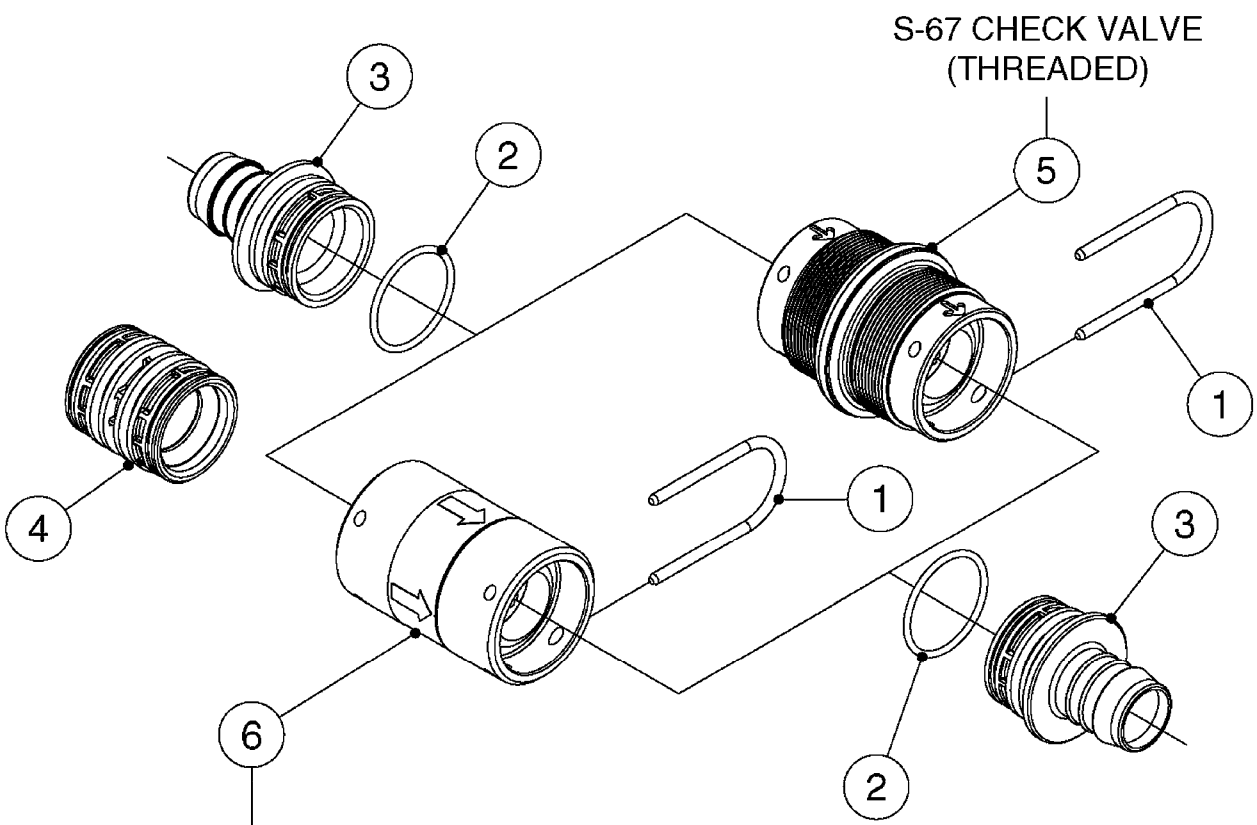

FOR FITTINGS AND  
HOSES, SEE SECTION L

**B0630**

CHECK VALVES - S67  
B0630-HIN, 01:01:16

Page 1

Date 04.11.2017 14:51

Pos.	parts-n°	order qty	description
1	145996	1	FITT.DK S-67 FORK
2	242353	1	O-RING D44.2X3.0 VITON F.S-67
3	242504	1	O-RING D35x2 NITRIL
4	322104	1	FITT.DK S-67 BULKHEAD
5	334231	1	HOSE TAIL S67 STRAIGHT 1"
5	334232	1	HOSE TAIL S67 1"1/4 STRAIGHT
6	14103100	1	SEAT F.CHECK VALVE D40.8 2010
7	72001803	1	CHCK VLV,S67, 2 X 1" HB COMPLETE IN-LINE CHECK VALVE FOR 1" HOSE
7	72206600	1	CHCK VLV,S67, 2 X 1.25" HB COMPLETE IN-LINE CHECK VALVE FOR 1-1/4" HOSE
8	72089900	1	CHECK VALVE S67 SUBASMBLY.2001
9	97800500	1	DECAL 230X28 BLACK ARROW