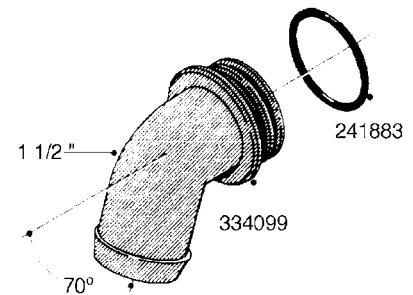

**L0080**

FITTINGS - S-53  
L0080-HIN, 12:09:17

Page 1

Date 04.11.2017 14:52

Pos.	parts-n°	order qty	description
1	145995	1	FITT.DK S-53 FORK
2	241973	1	O-RING Ø3 X 44,2 70 SHORES NITRIL NITRIL (BLACK)
2	242353	1	O-RING D44.2X3.0 VITON F.S-67 VITON (BROWN)
3	242109	1	O-RING D32.2x3.0 NITRIL (BLACK)
3	242354	1	O-RING D32.2X3.0 VITON F.S-53 VITON (BROWN)
4	322103	1	FITT.DK S-53 BULKHEAD
5	322107	1	FITT.DK S-53 BULKHEAD NUT
6	322110	1	FITT.DK S-53 ELB. 1/2" BSP
7	322352	1	FITT.DK S-53 TEE
8	334229	1	FITT.DK S-53 STR.3/4"
9	334260	1	GASKET F. S-53 BULKHEAD
10	334564	1	FITT.DK S-67 TO S-53 ADAPTER
11	391100	1	FITT.DK S-53THREAD INS.1/2"BSP
12	726463	1	FITT.DK S53 BULKHEAD W/GASKET
13	726552	1	FIT.DK S-53X90 1/2" BSP,O-RING
14	726556	1	FITT.DK S-53 HB 1/2" W/O-RING
15	726558	1	FITT.DK S53 STR. 3/4" W.ORING
16	726559	1	FITT DK. S-53 HB 1" W/O-RING
17	726568	1	FITT.DK.S-53 HB 1/2"90 W/ORING
18	726570	1	FITT.DK S-53 ELB.3/4" W.ORING
19	726571	1	FITT.DK S-53 ELB.1", W ORING
20	726578	1	FITT.DK S53 PLUG WITH O-RING
21	728561	1	REDUCER S67M - S53F + O-RING