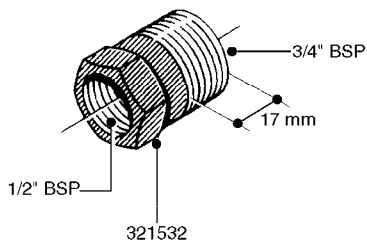

FITTINGS - HEXAGON NIPPLES  
L0030-HIN, 01:01:16

**L0030**

FITTINGS - HEXAGON NIPPLES  
L0030-HIN, 01:01:16

Page 1  
Date 04.11.2017 14:52

parts-n°	order qty	description
10015303	1	FITT.PO.HN 1.00X1.00 M1000
10425003	1	FITT.PO.HN 1.25X1.00 MCPHEE
320132	1	FITT.DK HN 1" BSP
320176	1	FITT.DK HN 3/8"X1/2" BSP
320445	1	FITT.DK HN 1/4"X3/8" BSP
320655	1	FITT.DK HN 1/2"-1/2" BSP
320692	1	FITT.DK HN 3/8'BSPX1/4'NPT
320703	1	FITT.DK HN 3/8BSP X1/2 &1/4NPT
320725	1	FITT.DK NIPPLE 3/8"-3/8" BSP
320902	1	FITT.DK HN 3/8'X 1/4' BSP
390232	1	FITT.DK HN 1-1/2' X 1-1/4' BSP
390276	1	FITT.DK HN 1'BSP