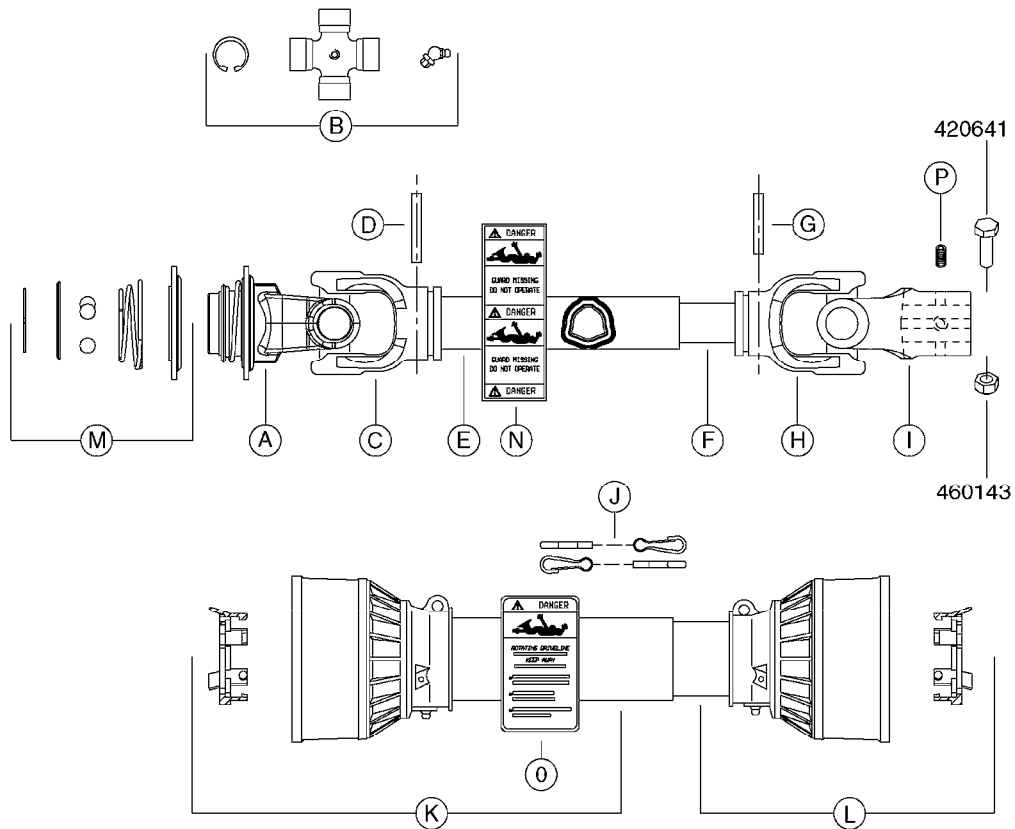

# A0510

PTO SHAFTS - BONDIOLI DIAPH.  
A0510-HIN, 01:01:16

Page 1

Date 16.03.2016 14:28

| parts-n° | order qty | description                     |
|----------|-----------|---------------------------------|
| 284041   | 1         | UNIV. JOINT 27x70mm             |
| 289040   | 1         | PTO YOKE 1-3/8" X 6 SPLINE      |
| 289041   | 1         | PTO YOKE 1-3/8" X 6 SPLINE      |
| 289042   | 1         | UNIV. JOINT 22x54mm             |
| 289045   | 1         | UNIV. JOINT 30.2x79.4mm         |
| 289049   | 1         | PTO SHIELD COMPLETE F.829446    |
| 289050   | 1         | PTO SHIELD COMPLETE F.829445    |
| 829445   | 1         | PTO 1-3/8/6X1-3/8/6X810M AXIAL  |
| 829446   | 1         | PTO SHAFT LE-SPV + LP ZE-P540   |
| 829480   | 1         | PTO 1-3/8/21 x 1-3/8/21x1210MM  |
| 829482   | 1         | PTO 1-3/8/6X25MM X 600MM 1202   |
| 829483   | 1         | PTO 1-3/8/6X30MM x 610MM 1302   |
| 829484   | 1         | PTO 1-3/8/6X1-3/8/6X575MM 361   |
| 829486   | 1         | PTO 1-3/8/6X30MM X870MM 1302    |
| 829487   | 1         | PTO 1-3/8/6X1-3/8/6X870MM 361   |
| 829490   | 1         | PTO 1-3/8/6X30MM 1320MM 1302    |
| 829491   | 1         | PTO 1-3/8/6X1' 610/913MM 9016   |
| 829502   | 1         | PTO 1-3/8/6x1210/1745           |
| 28005200 | 1         | PTO YOKE 1-3/8" X 21 SPLINE     |
| 28005400 | 1         | PTO YOKE 1-3/8" X 6 SPLINE      |
| 28005800 | 1         | PTO YOKE 1-3/8" X 21 SPLINE     |
| 28006000 | 1         | PTO YOKE D25 CONE 3 DEG.        |
| 28006100 | 1         | PTO YOKE D30 CONE 4 DEG.        |
| 28006200 | 1         | PTO YOKE 1-3/8" X 6 SPLINE      |
| 28006300 | 1         | PTO YOKE D1"                    |
| 28006700 | 1         | PTO HALF SHAFT - TRACTOR END    |
| 28006900 | 1         | PTO HALF SHAFT - TRACTOR END    |
| 28007300 | 1         | PTO INNER D1" (NO SHIELD)       |
| 28007500 | 1         | PTO INNER D1" (NO SHIELD)       |
| 28007800 | 1         | PTO INNER D1" (NO SHIELD)       |
| 28008100 | 1         | PTO SHIELD COMPLETE             |
| 28008500 | 1         | PTO HALF SHAFT - TRACTOR END    |
| 28008600 | 1         | PTO SHIELD ASSY COMPLETE        |
| 28009403 | 1         | UNIV. JOINT 27x74.6mm           |
| 28015103 | 1         | PTO YOKE 1-3/8"X21 TWST OLD     |
| 28015203 | 1         | UNIV. JOINT 23.8x61.3mm         |
| 28015303 | 1         | PTO YOKE 1-3/8"X21 BALL COLLAR  |
| 28015403 | 1         | PTO OUTER 1-3/8"X21 (NO SHIELD) |
| 28015503 | 1         | PTO INNER 1-3/8"X21 (NO SHIELD) |
| 28015603 | 1         | PTO SHIELD COMPLETE F.28020303  |
| 28015703 | 1         | PTO YOKE 1-3/4"X20 SPL OUTER    |
| 28015803 | 1         | PTO OUTER 1-3/4"X20 (NO SHIELD) |
| 28015903 | 1         | PTO INNER 1-3/8"X21 (NO SHIELD) |
| 28016003 | 1         | PTO SHIELD COMPLETE F.10465803  |
| 28016203 | 1         | PTO OUTER 1-3/8"X6 (SHIELDED)   |
| 28016303 | 1         | PTO INNER 1-3/8"X6 (NO SHIELD)  |
| 28016703 | 1         | PTO OUTER 1-3/8"X6 (NO SHIELD)  |
| 28016803 | 1         | PTO INNER 1-3/8"X6 (NO SHIELD)  |
| 28020203 | 1         | PTO 1-3/4/20x1-3/8/21 BP L=860  |
| 28020303 | 1         | PTO 1-3/8/21 x 1-3/8/21 B&P     |
| 28040603 | 1         | PTO YOKE 1-3/8X21SPL BLACK      |
| 28040703 | 1         | SAFETY CHAIN F.CV BLACK PTO     |
| 28068800 | 1         | PTO YOKE 1-3/8" X 6 SPLINE      |
| 28069700 | 1         | UNIV. JOINT STD1 SFT            |
| 28072800 | 1         | PTO SHIELD COMPLETE L=1912 SFT  |
| 28073000 | 1         | PTO YOKE 1-3/8" X 6 SPLINE      |