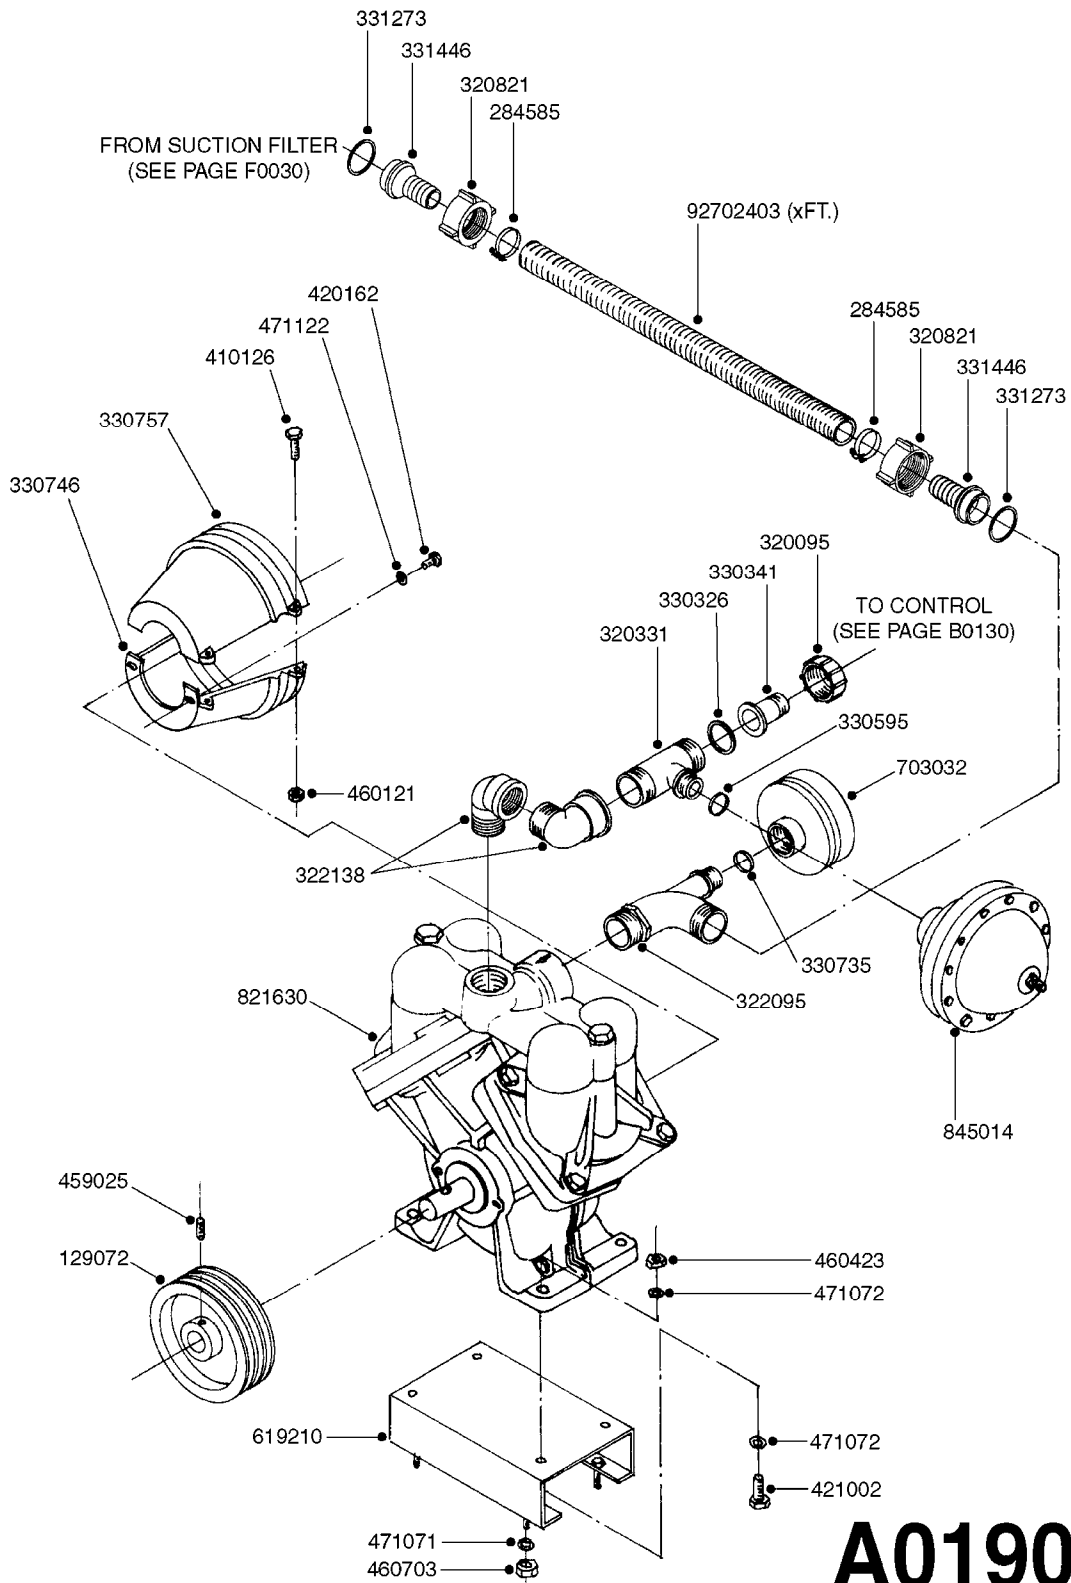

PUMP - 1203 F. LE/LE-SPV/LP  
A0190-HIN, 01:01:16

Page 1

Date 16.03.2016 14:28

| parts-n° | order qty | description                        |
|----------|-----------|------------------------------------|
| 129072   | 1         | PULLEY Ø 200-3 C/SPZ 25MM          |
| 284585   | 1         | CLAMP HOSE GEAR 1" MINI 020        |
| 320095   | 1         | FITT.DK NUT 1" BSP                 |
| 320331   | 1         | FITT.DK TEE 1" - 1" - 3/4" BSP     |
| 320821   | 1         | FITT.DK NUT 1-1/2" BSP             |
| 322095   | 1         | FITT.DK TEE 1-1/2 X1-1/4 X3/4" BSP |
| 322138   | 1         | FITT.DK ELB 1"M X 1"F BSP          |
| 330326   | 1         | O-RING D30/D24X2 F.1"NUT           |
| 330341   | 1         | FITT.DK HB 1" F. 1" NUT            |
| 330595   | 1         | O-RING D24.6/D20X2.1 -3/4"         |
| 330735   | 1         | O-RING D30/D26X2                   |
| 330746   | 1         | GUARD PTO LOWER PART SHORT         |
| 330757   | 1         | GUARD PTO UPPER PART SHORT         |
| 331273   | 1         | O-RING D44/D38X2 F.1-1/2"          |
| 331446   | 1         | FITT.DK HB 1" F.1-1/2" NUT         |
| 410126   | 1         | SCREW 1/4"X3/4" GALV.              |
| 420162   | 1         | BOLT HEX 8.8 DEL 3/8"x15MM         |
| 421002   | 1         | BOLT HEX 8.8 DEL M10X30 FT DIN933  |
| 459025   | 1         | SCREW SET M8X30                    |
| 460121   | 1         | NUT 1/4" GALV.                     |
| 460423   | 1         | NUT HEX M10X1.5 LOCK               |
| 460703   | 1         | NUT HEX M12X1.75 LOCK DIN985       |
| 471071   | 1         | WASHER M12 GALV                    |
| 471072   | 1         | WASHER M10 EL2                     |
| 471122   | 1         | WASHER, M10, Ø20/10.5X 2.0, SS     |
| 619210   | 1         | PUMP MNT.BRKT. LE/LP/SPV 1202      |
| 703032   | 1         | SUCTION AIR BOTTLE 3/4" COMPL.     |
| 821630   | 1         | PUMP 1203/9 540RPM                 |
| 845014   | 1         | AIR BOTTLE COMPLETE HJ73           |
| 92702403 | 1         | HOSE PVC SUCT GRAY 1"              |