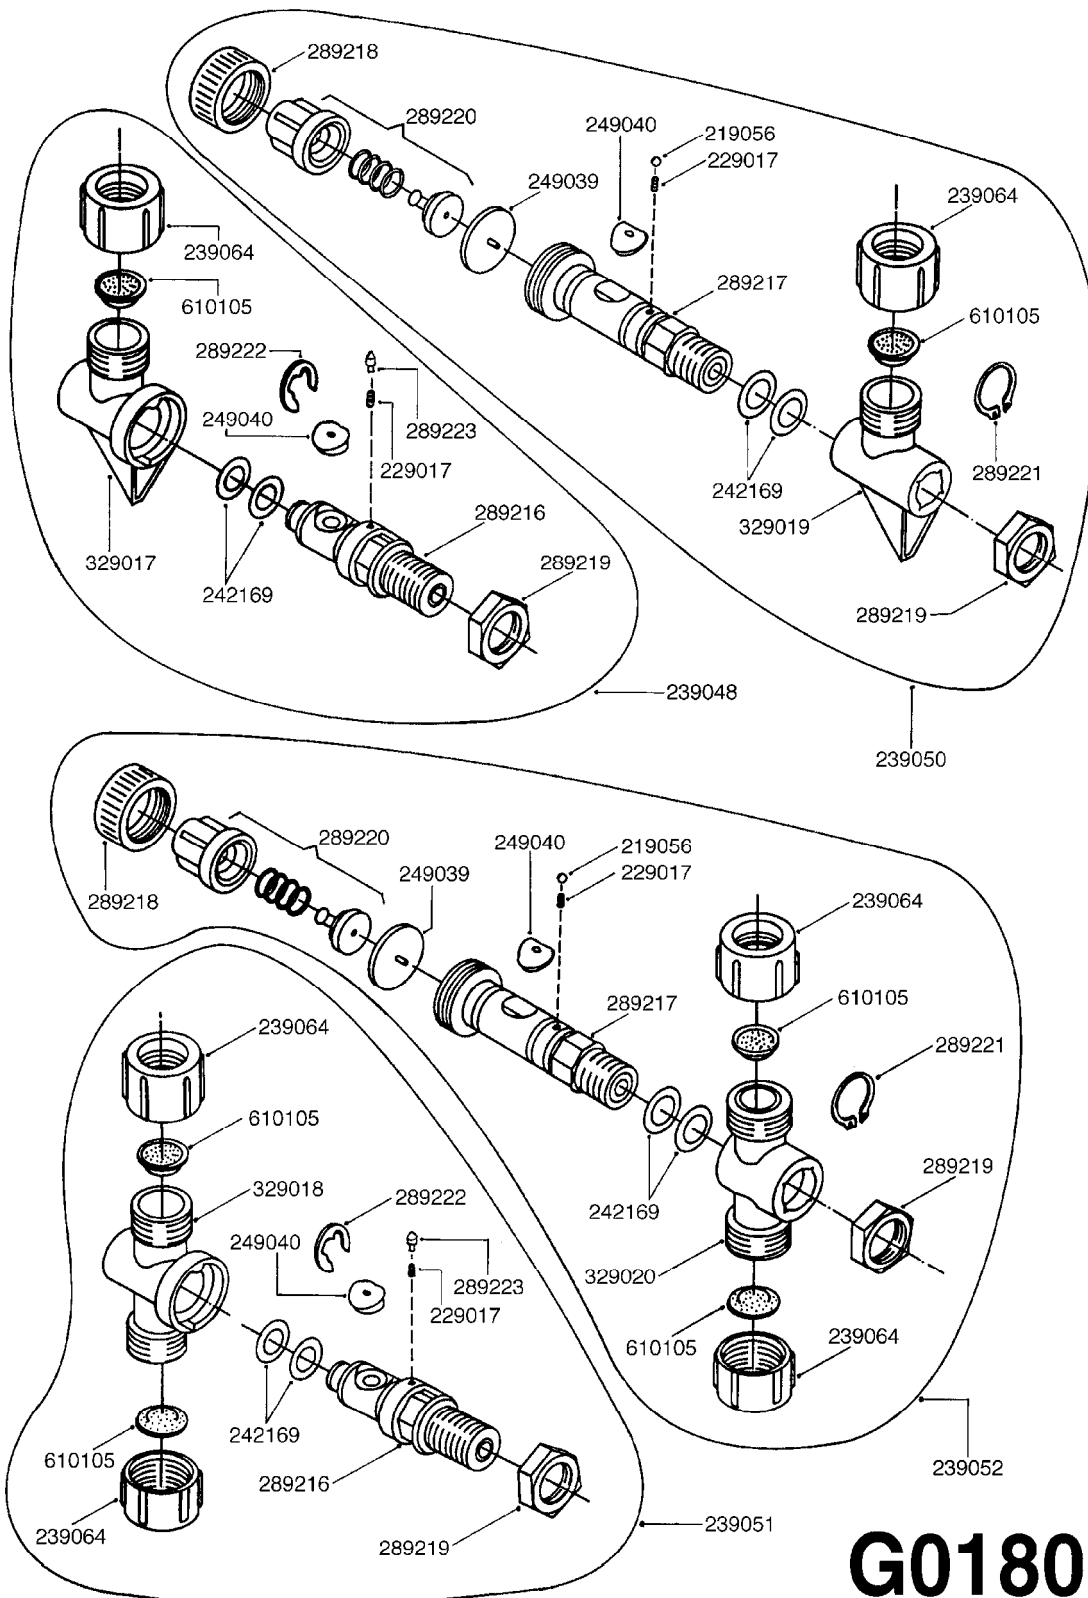

HARDI

G0180

LB/LP-SINGLE & DOUBLE NOZZLES
G0180-HIN, 01:01:16

Page 1

Date 16.03.2016 14:28

parts-n°	order qty	description
219056	1	BALL F.NOZZLE HOLDER LB
229017	1	SPRING F.NOZZLE HOLDER LB
239048	1	NOZZLE BODY F.LB W/O NON DRIP
239050	1	NOZZLE ASSY.NO DRIP SINGLE
239051	1	NOZZLE ASSY.NO DRIP DOUBLE
239052	1	NOZZLE ASSY.DOUBLE
239064	1	NYLON NUT - ARAG
242169	1	O-RING F.NOZZLE HOLDER LB50
249039	1	DIAPHRAGM F. CHECK VALVE LB50
249040	1	PIN F.NOZZLE HOLDER LB
289216	1	HOLDER F.ARAG DOUBLE NOZZLE
289217	1	HOLDER F.ARAG NON-DRIP
289218	1	NUT ARAG
289219	1	NUT 1/4" ARAG
289220	1	SPRING ASSEMBLY ARAG
289221	1	SNAP RING ARAG
289222	1	RETAINER CLIP - ARAG
289223	1	LOCK PIN F.NOZZLE
329017	1	ADJ.NOZZLE HOLDER ARAG NO-DRIP
329018	1	ADJ.DOUBLE NOZ.HOLDER - ARAG
329019	1	ADJ.NOZZLE HOLDER ARAG NO-DRIP
329020	1	ADJ.DOUBLE NOZ.HOLDER - ARAG
610105	1	NOZZLE FILTER