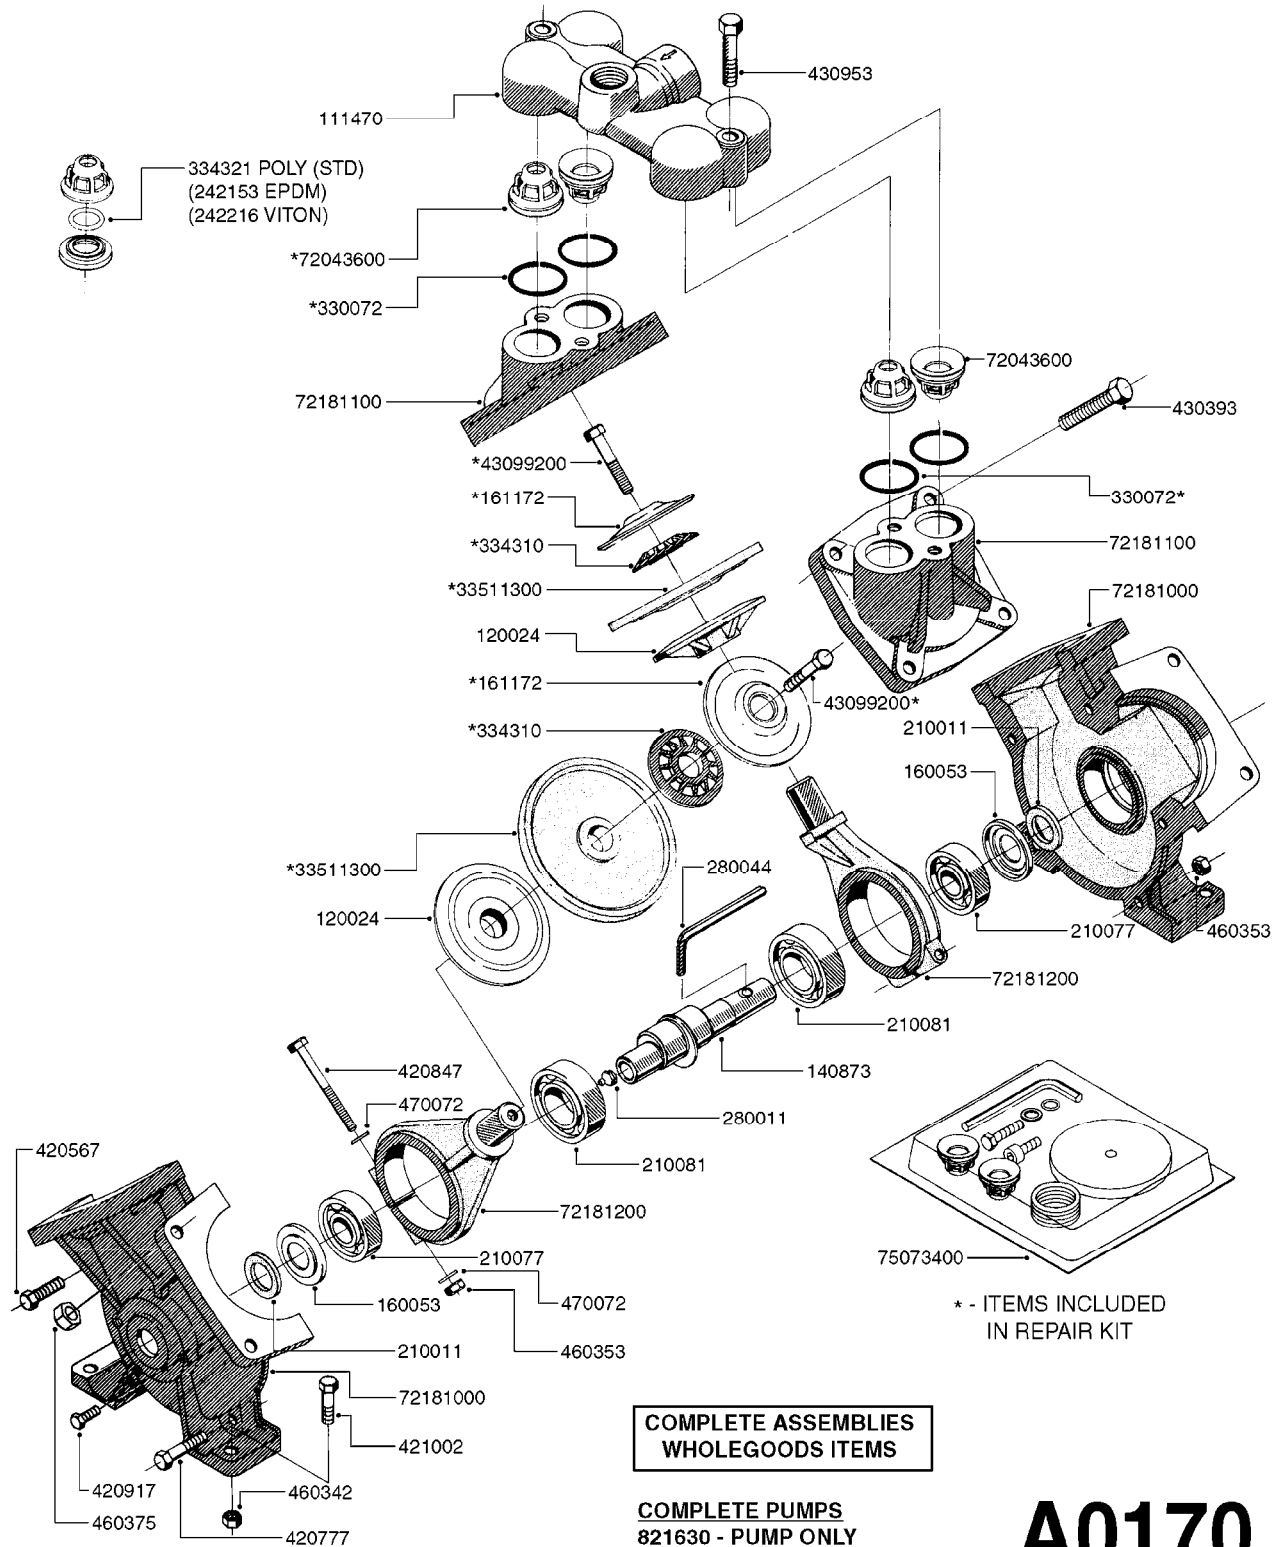

COMPLETE ASSEMBLIES
WHOLEGOODS ITEMS

COMPLETE PUMPS
821630 - PUMP ONLY
10396003 - WITH PTO & DAMPER

A0170

PUMP - 1203 W/MOUNTING BASE
A0170-HIN, 01:01:16

Page 1
Date 16.03.2016 14:28

parts-n°	order qty	description
111470	1	VALVE CHAMBER 1202
120024	1	DIAPHRAGM BACK DISC 1200-1300
140873	1	CRANK SHAFT MODEL 1202-9MM
160053	1	DUST PLATE
161172	1	DIAPHRAGM DISC F. 1203/1303
210011	1	SEAL FELT D39/23 X 4
210077	1	BEARING BALL 6305
210081	1	BEARING BALL 6307
242153	1	O-RING D26X4 EPDM
242216	1	O-RING VITON F/1202/1302/462
280011	1	GREASE NIPPLE 3/8" SAE H TR
280044	1	KEY HEXAGON W6 3/16"
330072	1	O-RING D53.5/D45.5X4
334310	1	NYLON WASHER 1202/1302/462
334321	1	O-RING POLY. 34.0x26.0x4.0
420567	1	BOLT HEX 8.8 DEL M8X30 FT
420777	1	BOLT HEX 8.8 RAW M8X50
420847	1	BOLT HEX 8.8 DEL M8X85
420917	1	BOLT HEX 8.8 RAW M8X12 FT
421002	1	BOLT HEX 8.8 DEL M10X30 FT DIN933
430393	1	BOLT HEX 8.8 RAW M12X50
430953	1	BOLT, M12 X 55 8.8
460342	1	NUT HEX M10 DEL DIN934
460353	1	NUT HEX M8 BLACK
460375	1	NUT HEX M12 BLACK
470072	1	WASHER D15/D8X.5 LOCK
821630	1	PUMP 1203/9 540RPM
10396003	1	PUMP 1203 C/W PTO 540 RPM
33511300	1	DIAPHRAGM 1202-1303 POLY 2006
43099200	1	BOLT HEX SS M12 X 30 DIN933 A4
72043600	1	VALVE FOR 462/463
72181000	1	HOUSING, PUMP, 1203 RED
72181100	1	DIAPHRAGM COVER 1203/1303+BLTS
72181200	1	CONNECTING ROD FOR 1203 W/M12
75073400	1	PUMP KIT 1203 MM "06"