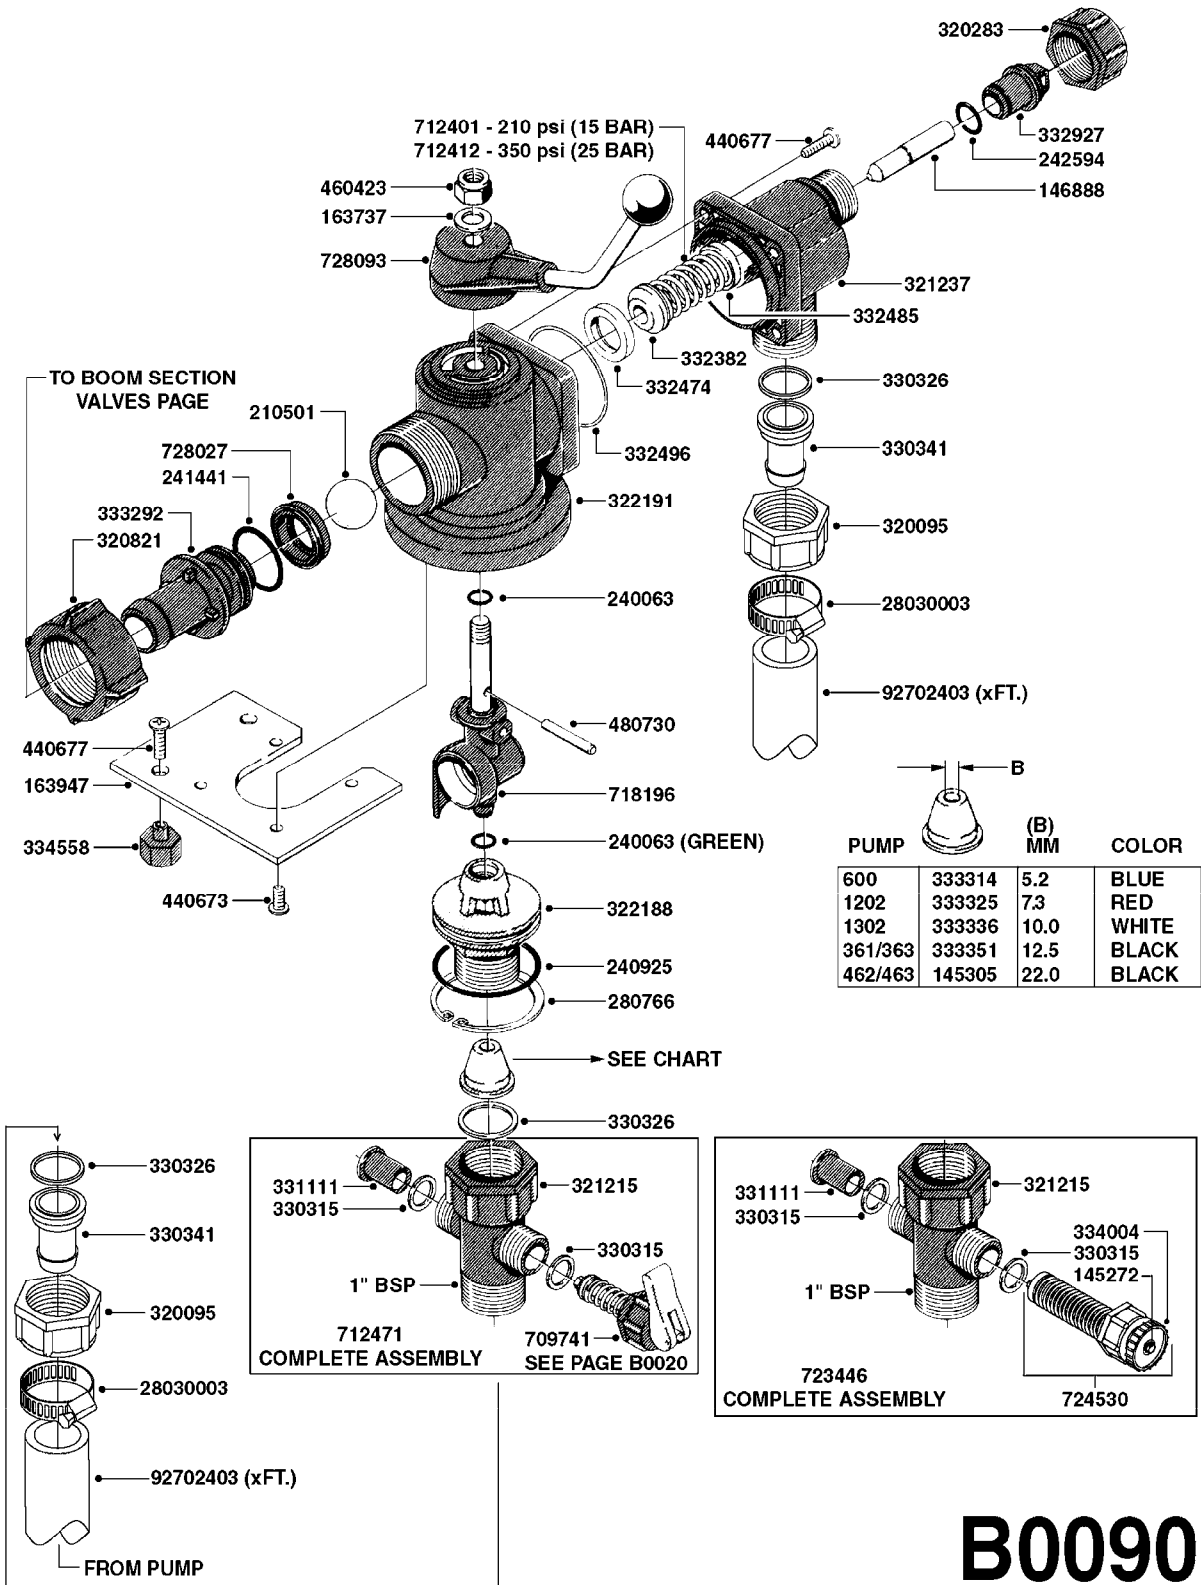

**B0080**

BK-180 MASTER VALVE - MANUAL  
B0080-HIN, 01:01:16

Page 1

Date 16.03.2016 14:28

| parts-n° | order qty | description                    |
|----------|-----------|--------------------------------|
| 145272   | 1         | INSERT F.AGIT.THUMBWHEEL BRASS |
| 145305   | 1         | NOZZLE F.OP.UNIT PUMP 462      |
| 163682   | 1         | WASHER D16X9,5 X 1             |
| 163947   | 1         | FITTING FOR BK 180             |
| 210501   | 1         | BALL PLASTIC D25               |
| 240052   | 1         | BUSHING/PKNG D11,2/8,4 X 6     |
| 240063   | 1         | O-RING D14.1/9.3 X 2.4         |
| 240925   | 1         | O-RING D49.5X3 NITRIL          |
| 240936   | 1         | O-RING D13.3X2.4 NITRIL        |
| 241441   | 1         | O-RING D29.3X3                 |
| 280766   | 1         | SNAP-RING INNER 55X2 DIN 472   |
| 320095   | 1         | FITT.DK NUT 1" BSP             |
| 320821   | 1         | FITT.DK NUT 1-1/2" BSP         |
| 321215   | 1         | FITT.DK HOUSING F. AGITATION   |
| 321237   | 1         | PRESSURE REGULATOR HOUSE BK180 |
| 321624   | 1         | BOTTOM PIECE F.BALL OPER.UNIT  |
| 330315   | 1         | O-RING D18.4/D13X.6            |
| 330326   | 1         | O-RING D30/D24X2 F.1"NUT       |
| 330341   | 1         | FITT.DK HB 1" F. 1" NUT        |
| 330632   | 1         | REGULATING HANDLE              |
| 331111   | 1         | VALVE SEAT FOR 1/2" DISTRIBUT. |
| 332382   | 1         | VALVE CONE D25,7               |
| 332474   | 1         | SEAT FOR OPERATING UNIT BALL   |
| 332485   | 1         | SPRING GUIDE                   |
| 332496   | 1         | O-RING D58/54X2                |
| 333292   | 1         | FITT.DK HB 1"O'RING F.1-1/2"   |
| 333314   | 1         | NOZZ.RESTRICTOR 600 BLUE       |
| 333325   | 1         | NOZZ.RESTRICTOR 1202 RED       |
| 333336   | 1         | NOZZ.RESTRICTOR 1302 WHITE     |
| 333351   | 1         | NOZZ.RESTRICTOR 361 BLACK      |
| 334004   | 1         | WHEEL F.AGITATION W/O INSERT   |
| 410362   | 1         | BOLT HEX 8.8 SS M6X20 FT       |
| 410686   | 1         | BOLT HEX 8.8 DEL M6X30         |
| 460202   | 1         | NUT HEX M6                     |
| 460423   | 1         | NUT HEX M10X1.5 LOCK           |
| 471122   | 1         | WASHER, M10, Ø20/10.5X 2.0, SS |
| 471125   | 1         | WASHER, M6, Ø12/ 6.4X 1.6, SS  |
| 480730   | 1         | PIN ROLL 5X30 STAINLESS STEEL  |
| 709741   | 1         | VALVE ASSY. 1/2" FLIP LEVER    |
| 712375   | 1         | PRESSURE REGULATOR COMPL.      |
| 712401   | 1         | RELIEF VALVE ASSY. 12BAR       |
| 712412   | 1         | RELIEF VALVE ASSY. 25BAR       |
| 712471   | 1         | AGITATION VALVE ASSY. ON/OFF   |
| 718196   | 1         | BALL VALVE HOUSING ASSEMBLY    |
| 723446   | 1         | AGITATION VALVE ASSY. ADJUST.  |
| 724530   | 1         | THUMB WHEEL FOR AGITATION      |
| 728027   | 1         | BUSHING WITH SEAT              |
| 728093   | 1         | HANDLE WITH BALL               |
| 841433   | 1         | BK 180 ARMATURE (1301)         |
| 28030003 | 1         | CLAMP HOSE GEAR P1" 6716       |
| 92702403 | 1         | HOSE PVC SUCT GRAY 1"          |