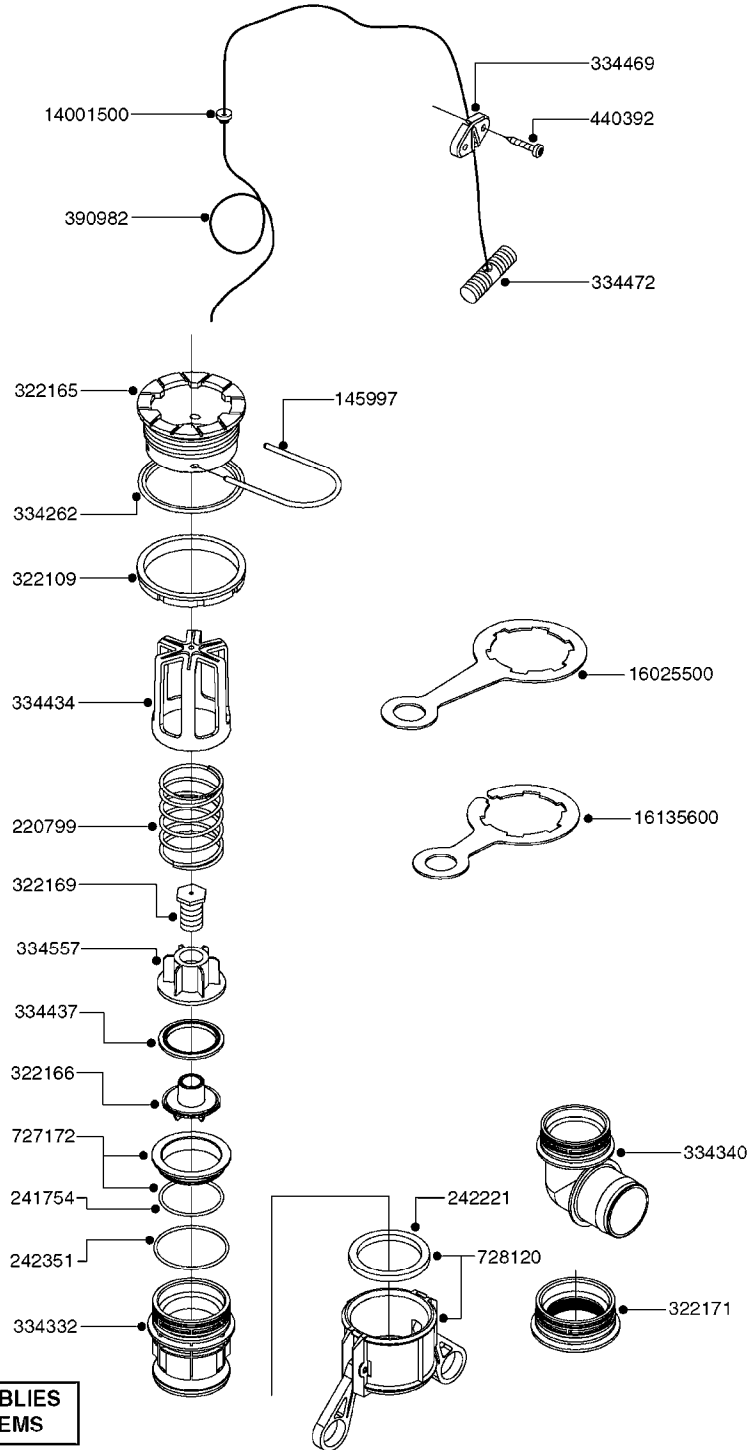

727617 - COMPLETE ASSEMBLY (2" BSP THREADED FITTING & 126" CORD)
727742 - COMPLETE ASSEMBLY (2-1/2" ELBOW & 157.5" CORD)

K0180

DRAIN ASSEMBLY-PULL CORD TYPE
K0180-HIN, 01:01:16

Page 1

Date 16.03.2016 14:28

parts-n°	order qty	description
145997	1	FITT.DK S-93 FORK
220799	1	SPRING F.TOP DRAIN
241754	1	O-RING D59.5X3
242221	1	GASKET F. S-93 QUICK COUPLERS
242351	1	O-RING D69.5X3.0 VITON F.S-93
322109	1	FITT.DK S-93 BULKHEAD NUT
322165	1	FITT.DK S-93 BULKHEAD SINGLE
322166	1	VALVE FLAP LOWER PART
322169	1	CORD PLUG F.TOP DRAIN
322171	1	FITT.DK S-93 THREAD INS.2"BSP
334262	1	GASKET F.S-93 BULKHEAD
334332	1	FITT.DK S-93 MALE QUICK COUP.
334340	1	FITT.DK S-93 ELBOW 2.5"
334434	1	CAGE F.SPRING BOTTOM DRAIN ASY
334437	1	SEAL FOR VALVE FLAP
334469	1	CLEVIS F.CORD TOP DRAIN ASSY.
334472	1	HANDLE FOR TOP DRAIN
334557	1	SPRING SEAT TOP DRAIN
390982	1	CORD NYLON 4000MM
440392	1	SCREW 6.3 X 25.0 DIN7981C TORX
727172	1	FITT.DK S-93 SEAT INSERT
727617	1	FITT.DK S-93 BOTTOM VALVE 2'
727742	1	TOP DRAIN CORD TYPE
728120	1	QUICK COUPLER CAP F.S93 DRAIN
14001500	1	GROMMET F.TOP DRAIN CORD
16025500	1	TANK SPACER SIGHT GAUGE
16135600	1	GUIDE FOR SIGHT GAUGE NAV/NCM