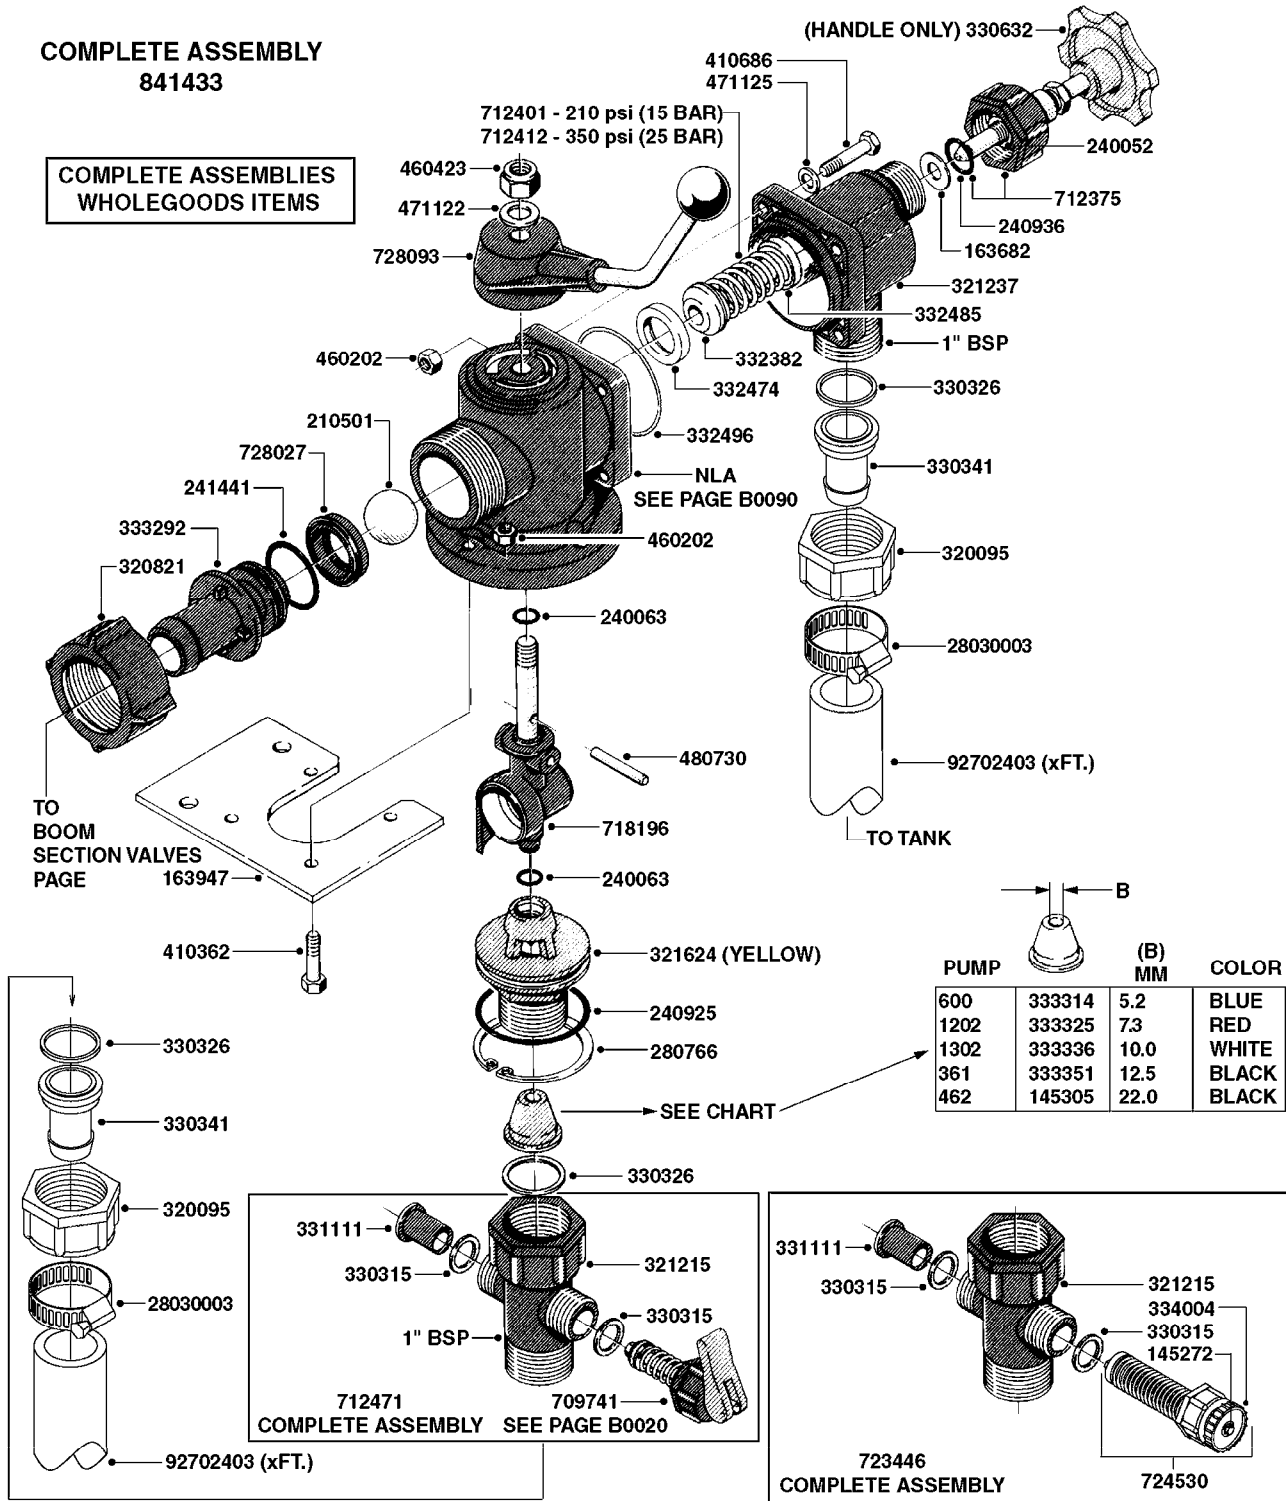

**COMPLETE ASSEMBLY
841433**

**COMPLETE ASSEMBLIES
WHOLEGOODS ITEMS**

PUMP		(B) MM	COLOR
600	333314	5.2	BLUE
1202	333325	7.3	RED
1302	333336	10.0	WHITE
361	333351	12.5	BLACK
462	145305	22.0	BLACK

B0080