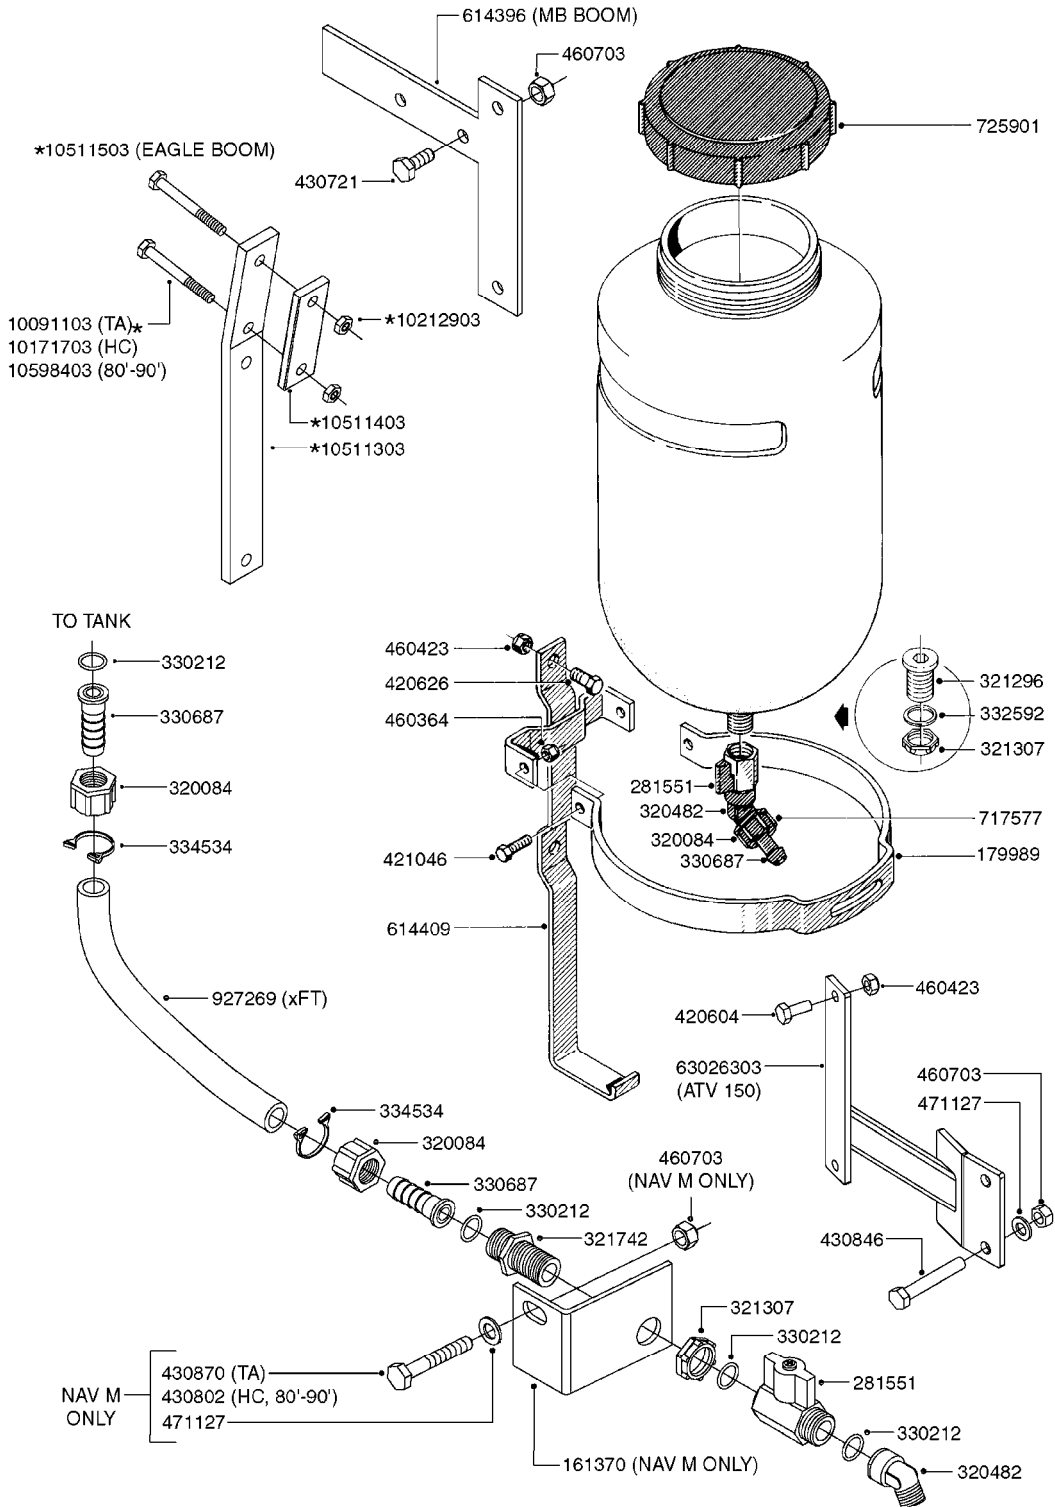

CLEAN WATER TANK
K0130-HIN, 01:01:16

COMPLETE TANK ASSY : 722072

K0130

CLEAN WATER TANK
K0130-HIN, 01:01:16

Page 1

Date 16.03.2016 14:28

parts-n°	order qty	description
161370	1	BKT.CLEAN WATER BOTT. VALVE
179989	1	BRKT. F. 3 GAL. TANK
281551	1	BALL VALVE 1/2"
320084	1	FITT.DK NUT 1/2" BSP
320482	1	FITT.DK ELB. 1/2" BSP 60 DEG.
321296	1	FITT.DK BULKHEAD 1/2" BSP SING
321307	1	FITT.DK NUT 1/2" BSP JAMB
321742	1	FITT.DK BULKHEAD 1/2' BSP
330212	1	O-RING D19/D14X2.4 F.1/2"NUT
330687	1	FITT.DK HB 1/2" F. 1/2" NUT
332592	1	O-RING D26/D20X3
334534	1	CLAMP HOSE PLASTIC 1/2"
420604	1	BOLT HEX 8.8 DEL M10X25 FT DIN933
420626	1	BOLT HEX 8.8 DEL M10X20 FT
421046	1	BOLT HEX 8.8 DEL M8X25 FT A2 DIN933
430721	1	BOLT HEX 8.8 DEL M12X40 FT
430802	1	BOLT HEX 8.8 DEL M12X75
430846	1	BOLT HEX 8.8 DEL M12X80
430870	1	BOLT HEX 8.8 DEL M12X55 FT
460364	1	NUT HEX M8 GALV.
460423	1	NUT HEX M10X1.5 LOCK
460703	1	NUT HEX M12X1.75 LOCK DIN985
471127	1	WASHER, M12, Ø24/13.0X 2.5, SS
614396	1	CLEAN WATER BRACKET MB
614409	1	BRACKET FOR FOAM MARKER
717577	1	VALVE F.CLEAN WATER TANK
722072	1	CLEAN WATER TANK W FRAME & TAP
725901	1	LID F.WATER BOTTLE VENTED
927269	1	HOSE R X PVC X 1/2 X 0012"
10091103	1	BOLT HEX 3/8 NC GR.2 03.00'
10171703	1	BOLT HEX 3/8 NC GR.2 03.50"
10212903	1	NUT HEX NC (NYLON LOCK) 3/8"
10511303	1	FLATBAR L350/17DEG.CLEAN WATER
10511403	1	FLATBAR 104MM CLEAN WATER
10511503	1	BKT.CLEAN WATER MOUNT EAGLE
10598403	1	BOLT HEX HCS3/8-16 X 4 Z 5
63026303	1	CLEAN WATER TANK BRKT, ATV