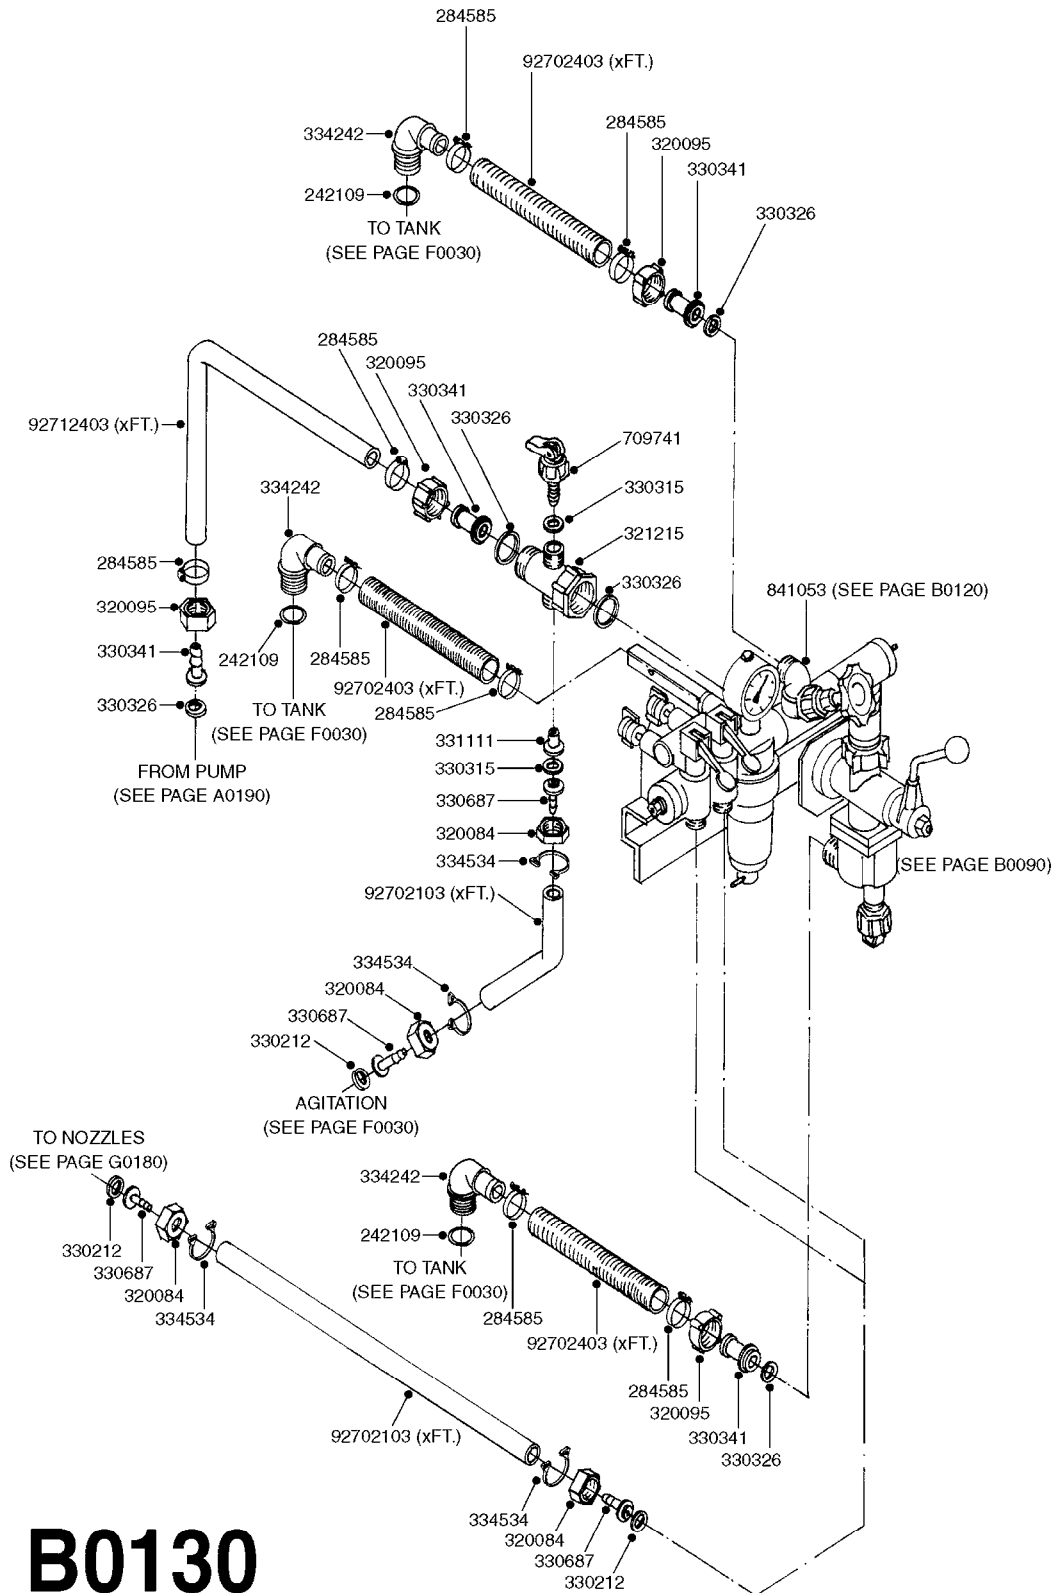

B0130

LE/LE-SPV/LP - PLUMBING BK-180
B0130-HIN, 01:01:16

Page 1

Date 16.03.2016 14:28

parts-n°	order qty	description
242109	1	O-RING D32.2x3.0 (USE 242354)
284585	1	CLAMP HOSE GEAR 1" MINI 020
320084	1	FITT.DK NUT 1/2" BSP
320095	1	FITT.DK NUT 1" BSP
321215	1	FITT.DK HOUSING F. AGITATION
330212	1	O-RING D19/D14X2.4 F.1/2"NUT
330315	1	O-RING D18.4/D13X.6
330326	1	O-RING D30/D24X2 F.1"NUT
330341	1	FITT.DK HB 1" F. 1" NUT
330687	1	FITT.DK HB 1/2" F. 1/2" NUT
331111	1	VALVE SEAT FOR 1/2" DISTRIBUT.
334242	1	FITT.DK S-53 ELB.1"
334534	1	CLAMP HOSE PLASTIC 1/2"
709741	1	VALVE ASSY. 1/2" FLIP LEVER
841053	1	OP.UNIT BK180/2 DIST.VALVES
92702103	1	HOSE R X1/2" X300PSI WP X0012"
92702403	1	HOSE PVC SUCT GRAY 1"
92712403	1	HOSE R X1" X300PSI WP X0012"