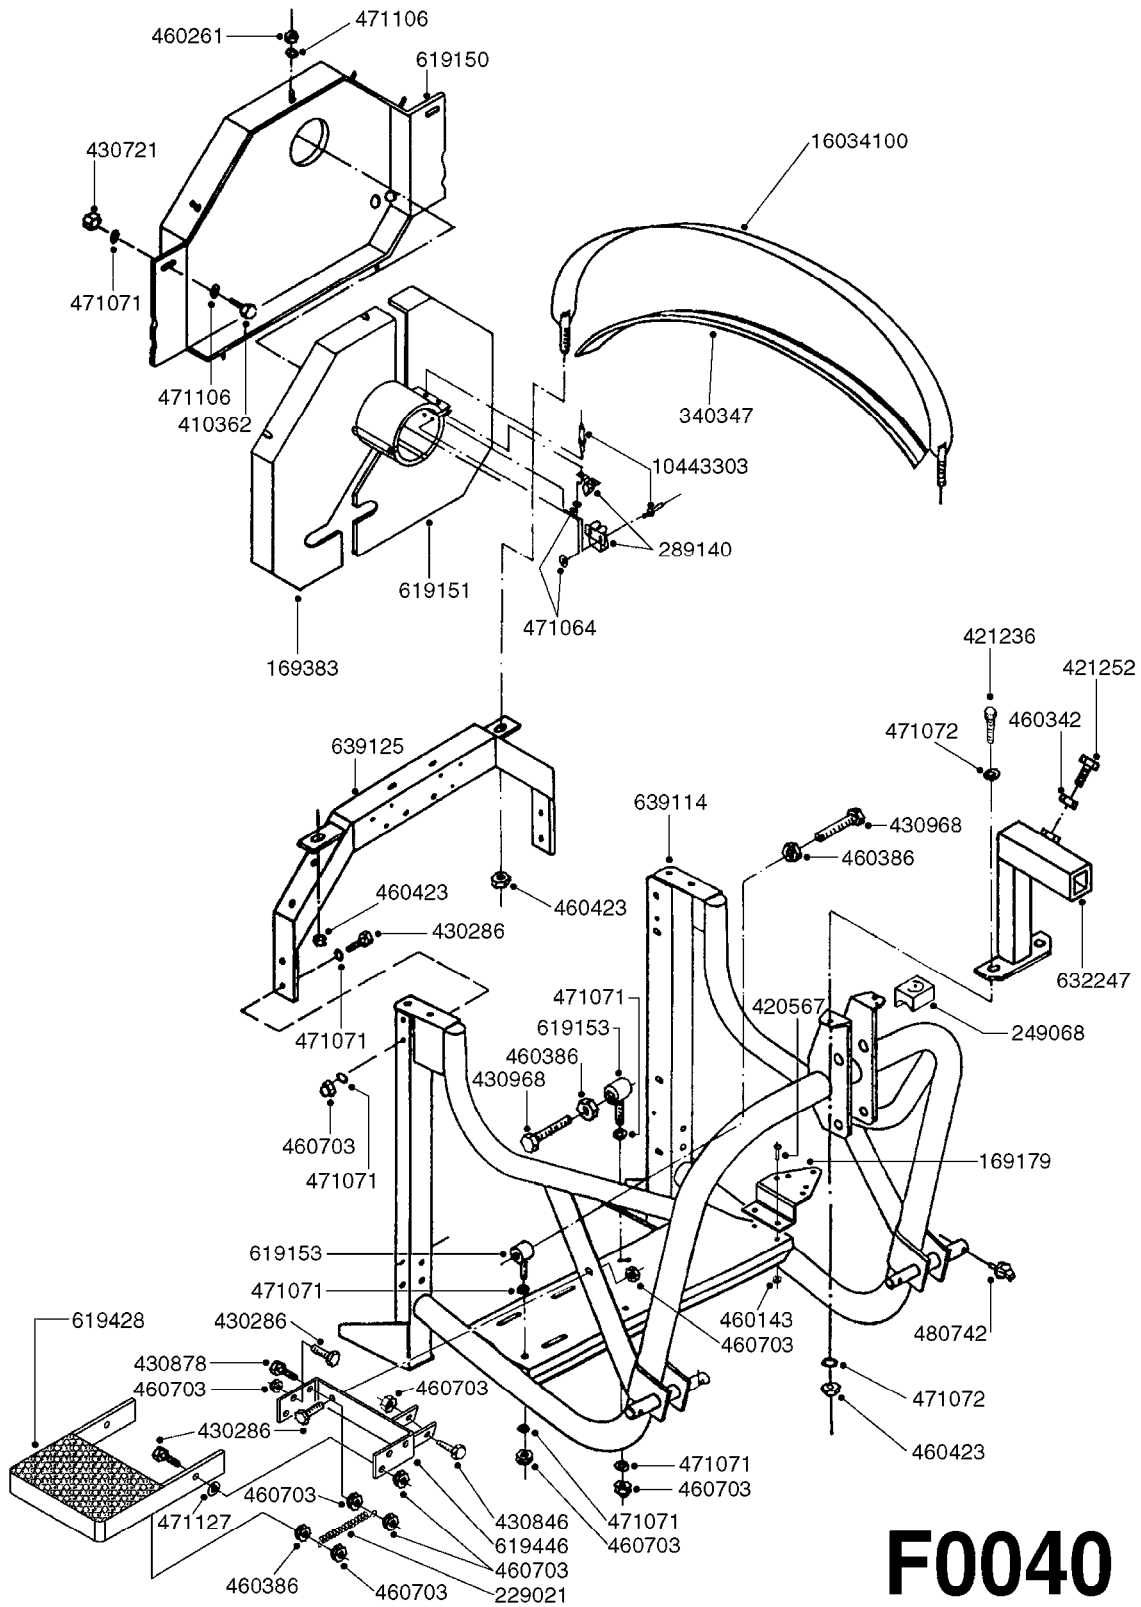

F0040

FRAME - LE/LE-SPV/LP 100/150
F0040-HIN, 01:01:16

Page 1

Date 16.03.2016 14:28

parts-n°	order qty	description
169179	1	MOUNT BRKT SUCT. FILTER LE/LP
169383	1	BELT GUARD COVER PLATE LE-SPV
229021	1	SPRING F.STEP LE/LP
249068	1	RUBBER BLOCKS 63X63X29
289140	1	QUICK LOCK F.LE
340347	1	TANK STRAP PACK.40X750MM 29.5"
410362	1	BOLT HEX 8.8 SS M6X20 FT
420567	1	BOLT HEX 8.8 DEL M8X30 FT
421236	1	BOLT HEX M10X25 GALV.
421252	1	SCREW M10X30 CAP
430286	1	BOLT HEX 8.8 DEL M12X30 FT
430721	1	BOLT HEX 8.8 DEL M12X40 FT
430846	1	BOLT HEX 8.8 DEL M12X80
430878	1	BOLT HEX 8.8 DEL M12X45 DIN931
430968	1	SCREW M12X80 CAP
460143	1	NUT HEX M8 LOCK A2 DIN985
460261	1	NUT HEX M6X1 LOCK A2 DIN985
460342	1	NUT HEX M10 DEL DIN934
460386	1	NUT HEX M12X1.75
460423	1	NUT HEX M10X1.5 LOCK
460703	1	NUT HEX M12X1.75 LOCK DIN985
471064	1	WASHER D7/D3.2X0.5 STAINLESS
471071	1	WASHER M12 GALV
471072	1	WASHER M10 EL2
471106	1	WASHER D6
471127	1	WASHER, M12, Ø24/13.0X 2.5, SS
480742	1	PIN D8 SPLIT FOR TS
619150	1	BELT SHIELD LE-SPV LP
619151	1	BELT SHIELD LE-SPV LP
619153	1	PUMP BELT TIGHTENER
619428	1	STEP F.LE/LP
619446	1	STEP MOUNT BRACKET F.LE/LP
632247	1	POST F.OPERATING UNIT BK/LX-LY
639114	1	FRAME LEP 300-600 POLY
639125	1	TOP SUPPORT KIT-LE/LP
10443303	1	RIVET 1/8 DIA. X 3/8 LONG
16034100	1	TANK STRAP CM1200 L=65"