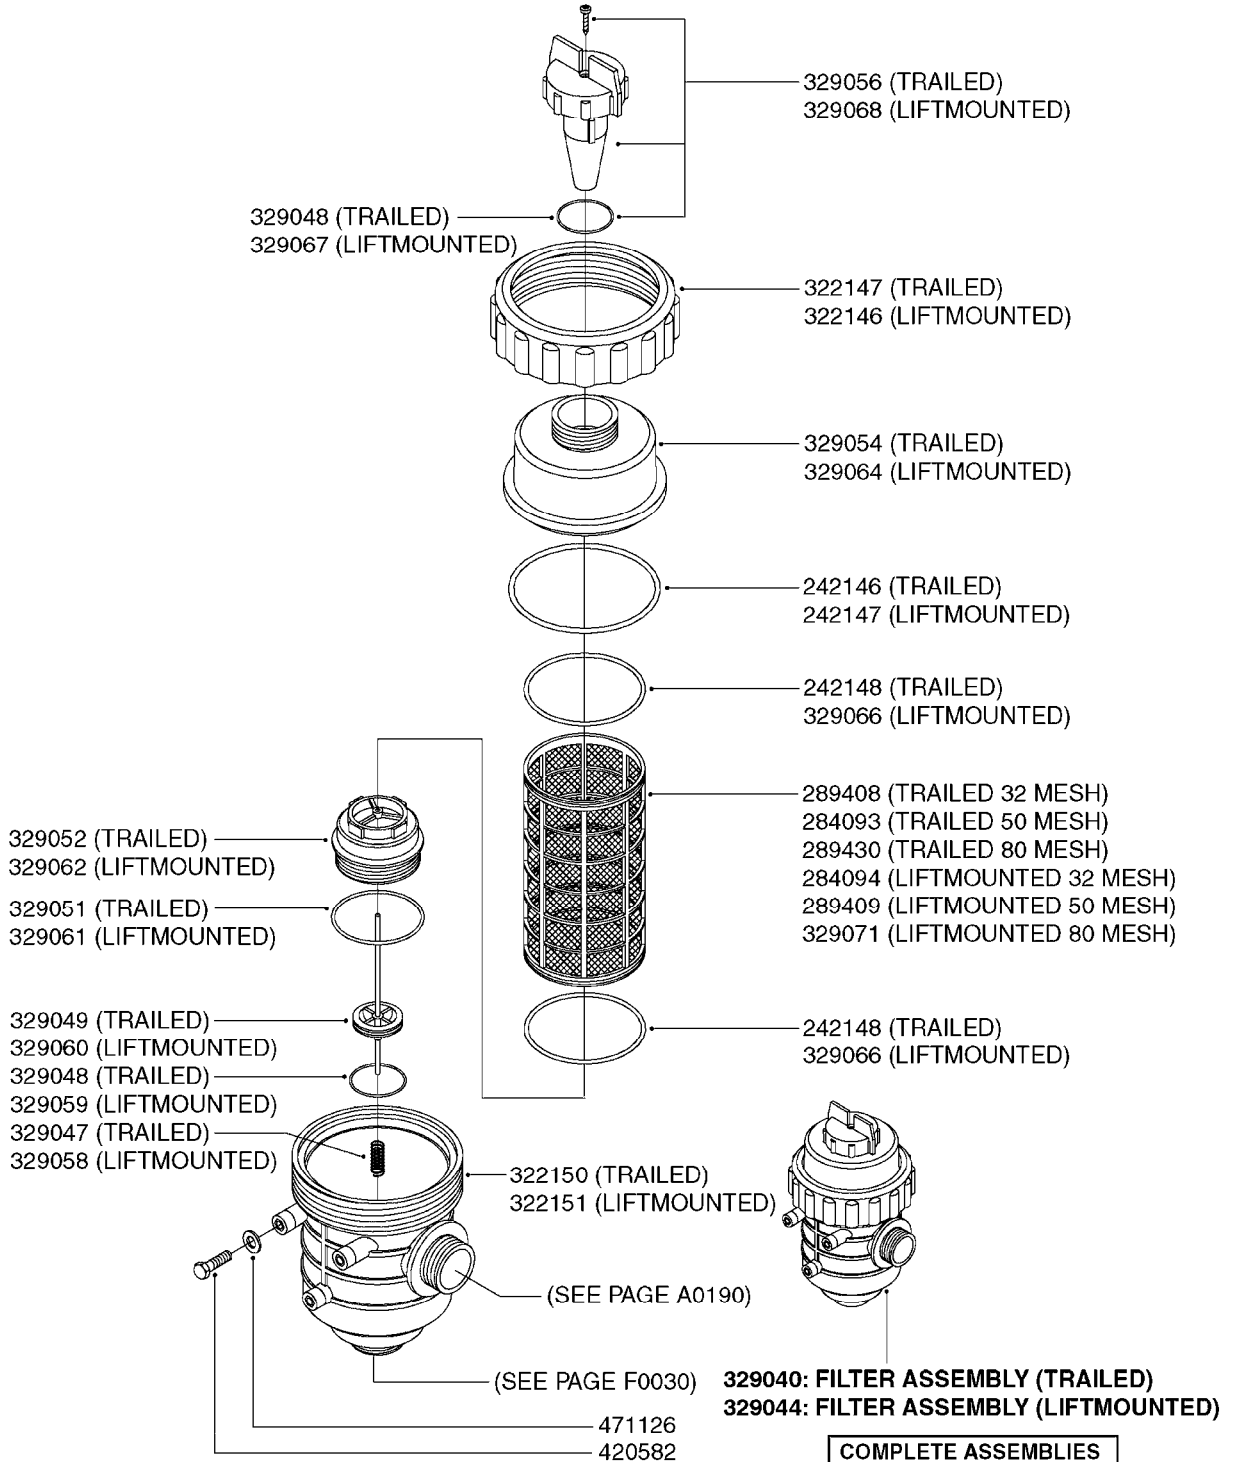

**B0150**

BK-180 REMOTE CONTROL CABLE  
B0150-HIN, 01:01:16

Page 1

Date 16.03.2016 14:28

| parts-n° | order qty | description                       |
|----------|-----------|-----------------------------------|
| 142516   | 1         | SCREW SET M10 BENT F. LOCKING     |
| 142881   | 1         | WIRE HOLDER FOR REMOTE CONTROL    |
| 142892   | 1         | END NIPPLE F.REMOTE CABLE         |
| 281536   | 1         | ALLEN WRENCH 3MM                  |
| 410605   | 1         | BOLT HEX 8.8 DEL M6X80            |
| 420604   | 1         | BOLT HEX 8.8 DEL M10X25 FT DIN933 |
| 450564   | 1         | SCREW M6X12 ALLEN                 |
| 460261   | 1         | NUT HEX M6X1 LOCK A2 DIN985       |
| 460423   | 1         | NUT HEX M10X1.5 LOCK              |
| 471122   | 1         | WASHER, M10, Ø20/10.5X 2.0, SS    |
| 611693   | 1         | ARM FOR REMOTE CONTROL BK180      |
| 612124   | 1         | BRACKET FOR OP.UNIT F REM.CTR     |
| 612566   | 1         | MOUNT BRACKET F.FAN CABLE ASSY    |
| 612754   | 1         | HANDLE FOR REMOTE CONTROL         |
| 715444   | 1         | REMOTE CONTROL CABLE COMPLETE     |
| 715466   | 1         | MOUNTING PLATE                    |
| 833567   | 1         | REMOTE CONTROL ON/OFF BK 180      |