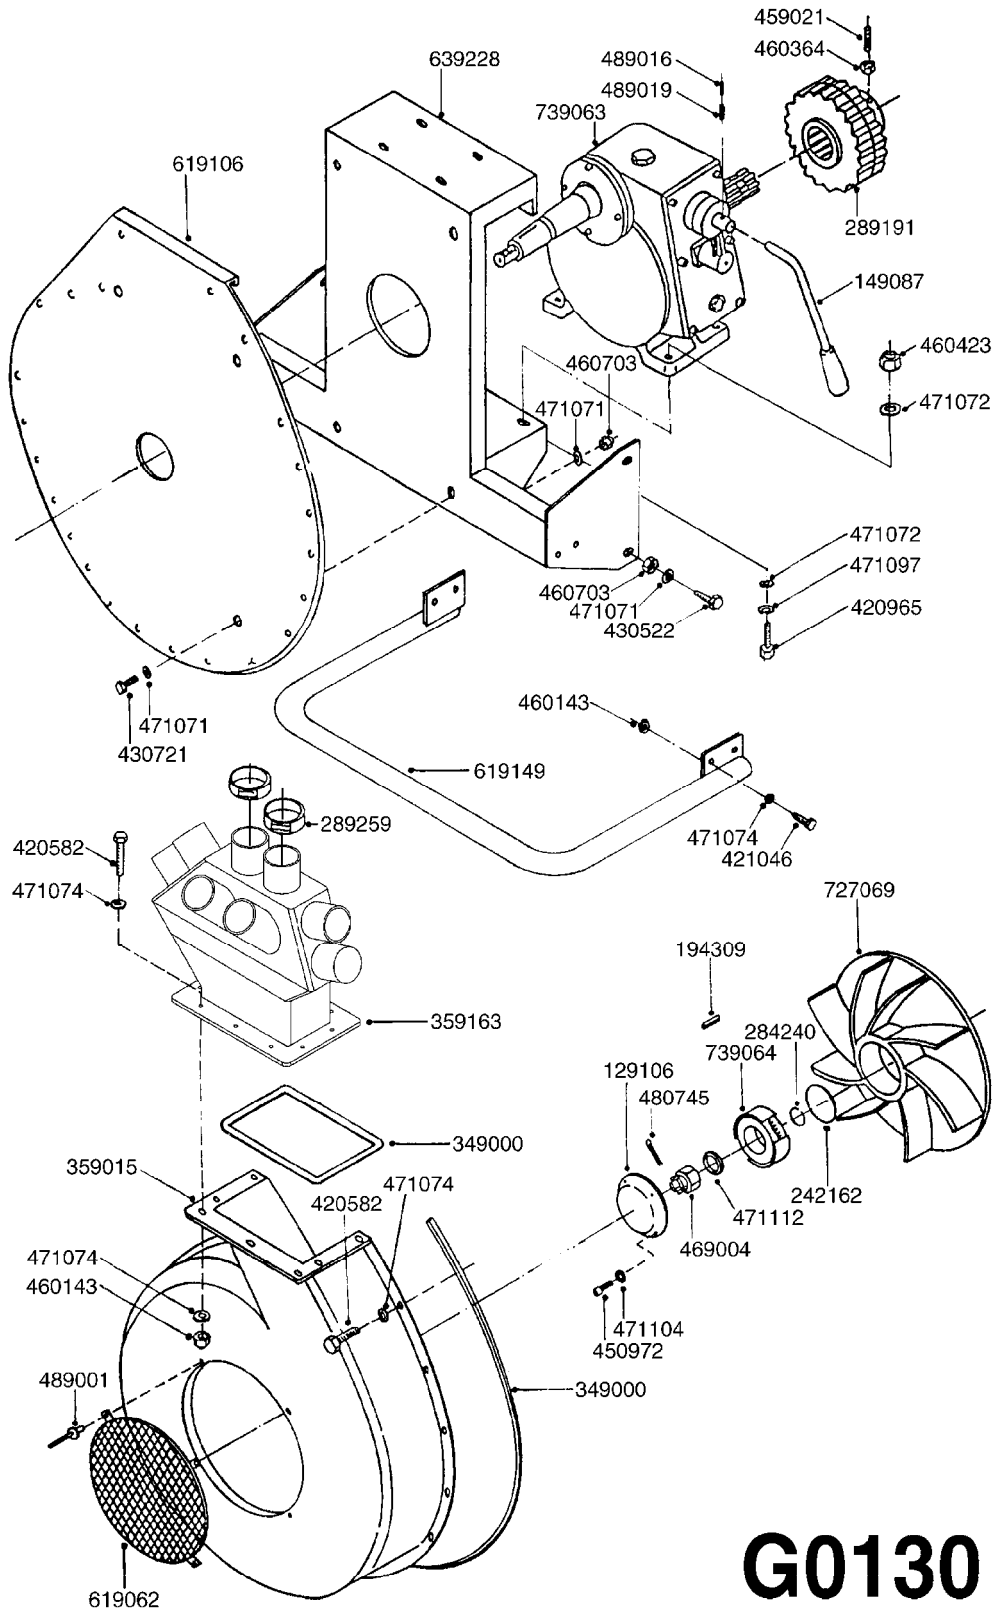

**G0120**

LP - GEAR BOX  
G0120-HIN, 01:01:16

Page 1

Date 16.03.2016 14:28

| parts-n° | order qty | description                   |
|----------|-----------|-------------------------------|
| 119013   | 1         | GEAR BOX HOUSING 1-V          |
| 119014   | 1         | SHIFT HEAD F. 1-GEAR GEAR BOX |
| 129022   | 1         | GEAR BOX LID 1 GEAR TURB.     |
| 129024   | 1         | COVER F. 1-GEAR GEAR BOX      |
| 129026   | 1         | LEVER FOR ARM                 |
| 149027   | 1         | SHAFT OUTPUT F.GEARBOX LP     |
| 149029   | 1         | AXLE SHAFT                    |
| 149030   | 1         | GEARWHEEL Z = 22 M = 3.5      |
| 178504   | 1         | ARM FOR 1-GEAR GEAR BOX       |
| 210769   | 1         | SEAL OIL 62 X 40 X 10         |
| 210824   | 1         | SEAL OIL 18 X 7               |
| 219000   | 1         | OIL SEAL 35 X 72 X 10         |
| 219002   | 1         | BEARING 6207                  |
| 219025   | 1         | BALL D15 STAINLESS            |
| 219040   | 1         | BEARING                       |
| 219065   | 1         | BEARING NJ-304                |
| 220825   | 1         | SPRING F.GEAR CHANGE          |
| 284219   | 1         | SNAP-RING OUTER 40X1.75       |
| 289000   | 1         | SNAP-RING INNER               |
| 289052   | 1         | SNAP-RING E-18                |
| 289193   | 1         | OIL LEVEL GLASS               |
| 329004   | 1         | PLUG F.OIL HOLE GEARBOX F.SPV |
| 439006   | 1         | PLUG F.OIL HOLE GEARBOX F.LE  |
| 451033   | 1         | SCREW M8X25 HEX               |
| 471094   | 1         | WASHER D8,4 STAR              |
| 479004   | 1         | SEAL F.OIL PLUG GEARBOX LE    |
| 479005   | 1         | WASHER D18 DIN 6916           |
| 480737   | 1         | PIN CLAMP D6X45               |
| 739063   | 1         | GEAR BOX F.LP                 |