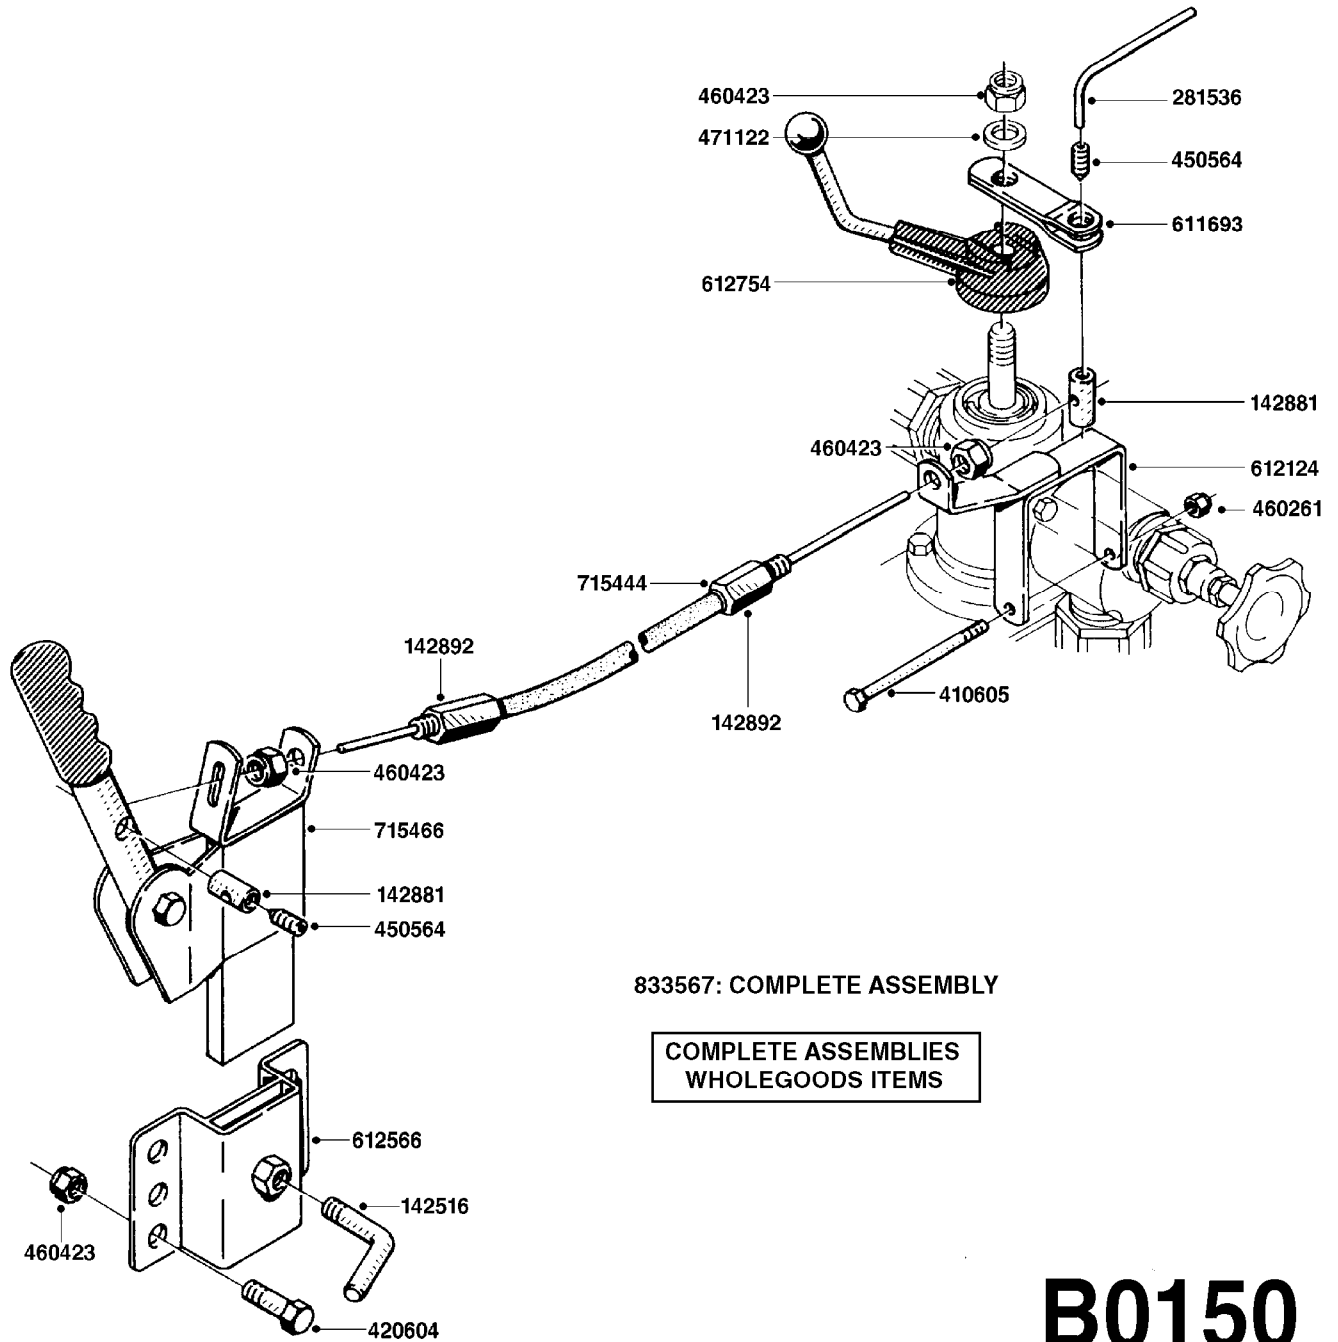

**B0150**

BK-180 REMOTE CONTROL CABLE  
B0150-HIN, 01:01:16

Page 1

Date 16.03.2016 14:28

| parts-n° | order qty | description                       |
|----------|-----------|-----------------------------------|
| 142516   | 1         | SCREW SET M10 BENT F. LOCKING     |
| 142881   | 1         | WIRE HOLDER FOR REMOTE CONTROL    |
| 142892   | 1         | END NIPPLE F.REMOTE CABLE         |
| 281536   | 1         | ALLEN WRENCH 3MM                  |
| 410605   | 1         | BOLT HEX 8.8 DEL M6X80            |
| 420604   | 1         | BOLT HEX 8.8 DEL M10X25 FT DIN933 |
| 450564   | 1         | SCREW M6X12 ALLEN                 |
| 460261   | 1         | NUT HEX M6X1 LOCK A2 DIN985       |
| 460423   | 1         | NUT HEX M10X1.5 LOCK              |
| 471122   | 1         | WASHER, M10, Ø20/10.5X 2.0, SS    |
| 611693   | 1         | ARM FOR REMOTE CONTROL BK180      |
| 612124   | 1         | BRACKET FOR OP.UNIT F REM.CTR     |
| 612566   | 1         | MOUNT BRACKET F.FAN CABLE ASSY    |
| 612754   | 1         | HANDLE FOR REMOTE CONTROL         |
| 715444   | 1         | REMOTE CONTROL CABLE COMPLETE     |
| 715466   | 1         | MOUNTING PLATE                    |
| 833567   | 1         | REMOTE CONTROL ON/OFF BK 180      |