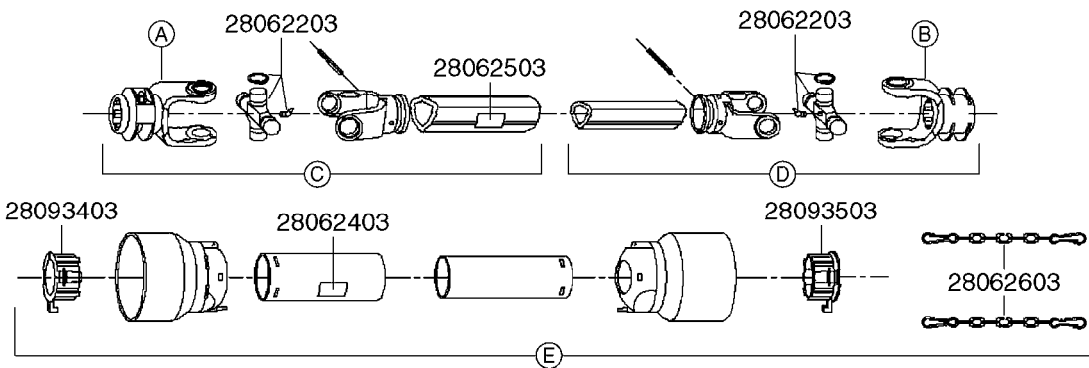

**A0520**

PTO SHAFTS - BONDIOLI CENT.  
A0520-HIN, 01:01:16

Page 1

Date 16.03.2016 14:28

| parts-n° | order qty | description                    |
|----------|-----------|--------------------------------|
| 289042   | 1         | UNIV. JOINT 22x54mm            |
| 420641   | 1         | BOLT HEX 8.8 DEL M8X35         |
| 450015   | 1         | SCREW ALLAN 3/8'X5/8' BLACK    |
| 460143   | 1         | NUT HEX M8 LOCK A2 DIN985      |
| 28009803 | 1         | PTO PIN TUBE RETAINER OUTER    |
| 28009903 | 1         | PTO TUBE RETAINER INNER        |
| 28010103 | 1         | PTO YOKE F.INNER TUBE CV PTO   |
| 28021403 | 1         | PTO 1"STR/1-3/8" 6SPL B&P      |
| 28021503 | 1         | PTO 1"STR/1-3/8" 21SPL B&P     |
| 28021603 | 1         | PTO 1"STR/1-3/4" 20SPL B&P     |
| 28027903 | 1         | PTO BALL LOCK.KIT F.1-3/8 YOKE |
| 28040503 | 1         | UNIV. JOINT 27x74.6mm          |
| 28040703 | 1         | SAFETY CHAIN F.CV BLACK PTO    |
| 28041803 | 1         | DECAL DANGER GUARD MISSING     |
| 28041903 | 1         | DECAL DANGER ROT.DRIVELINE     |
| 28056703 | 1         | PTO YOKE #1 1-3/8" X 6 SPLINE  |
| 28056803 | 1         | PTO YOKE #1 1-3/8" X 21 SPLINE |
| 28056903 | 1         | PTO YOKE #4 1-3/8" X 20 SPLINE |
| 28057003 | 1         | PTO TUBE YOKE #1-G1 OUTER      |
| 28057103 | 1         | PTO TUBE YOKE #4-G4 OUTER      |
| 28057203 | 1         | PTO PIN TUBE RETAINER OUTER    |
| 28057303 | 1         | PTO TUBE OUTER #1 745MM        |
| 28057403 | 1         | PTO TUBE OUTER #4 720MM        |
| 28057503 | 1         | PTO TUBE INNER #1 745MM        |
| 28057603 | 1         | PTO TUBE INNER #4 720MM        |
| 28057703 | 1         | PTO TUBE RETAINER INNER        |
| 28057803 | 1         | PTO TUBE YOKE #1 Ø=1"          |
| 28057903 | 1         | PTO TUBE YOKE #4 Ø=1"          |
| 28058003 | 1         | PTO HALF SAFETY SHIELD OUTER   |
| 28058103 | 1         | PTO HALF SAFETY SHIELD OUTER   |
| 28058203 | 1         | PTO HALF SAFETY SHIELD INNER   |
| 28058303 | 1         | PTO HALF SAFETY SHIELD INNER   |
| 28058403 | 1         | PTO BALL LOCK.KIT F.1-3/4 YOKE |
| 28058503 | 1         | PTO TUBE YOKE #1-G1 INNER      |