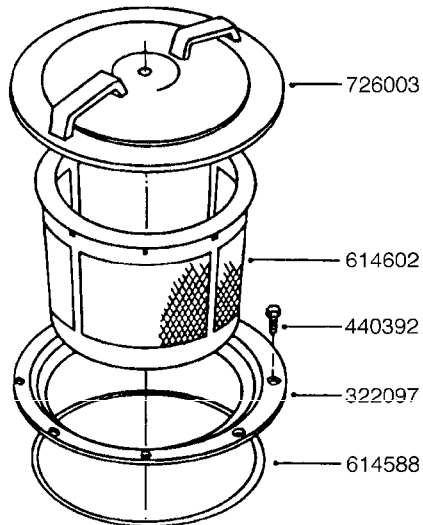

976183 (DECAL)

10639003 (LE DECAL)
10639103 (LE-SPV DECAL)
10639203 (LP DECAL)
97600303 (CANNON DECAL)

739543 - 100G.
739544 - 150G.

For Top Drain
See Page K0180