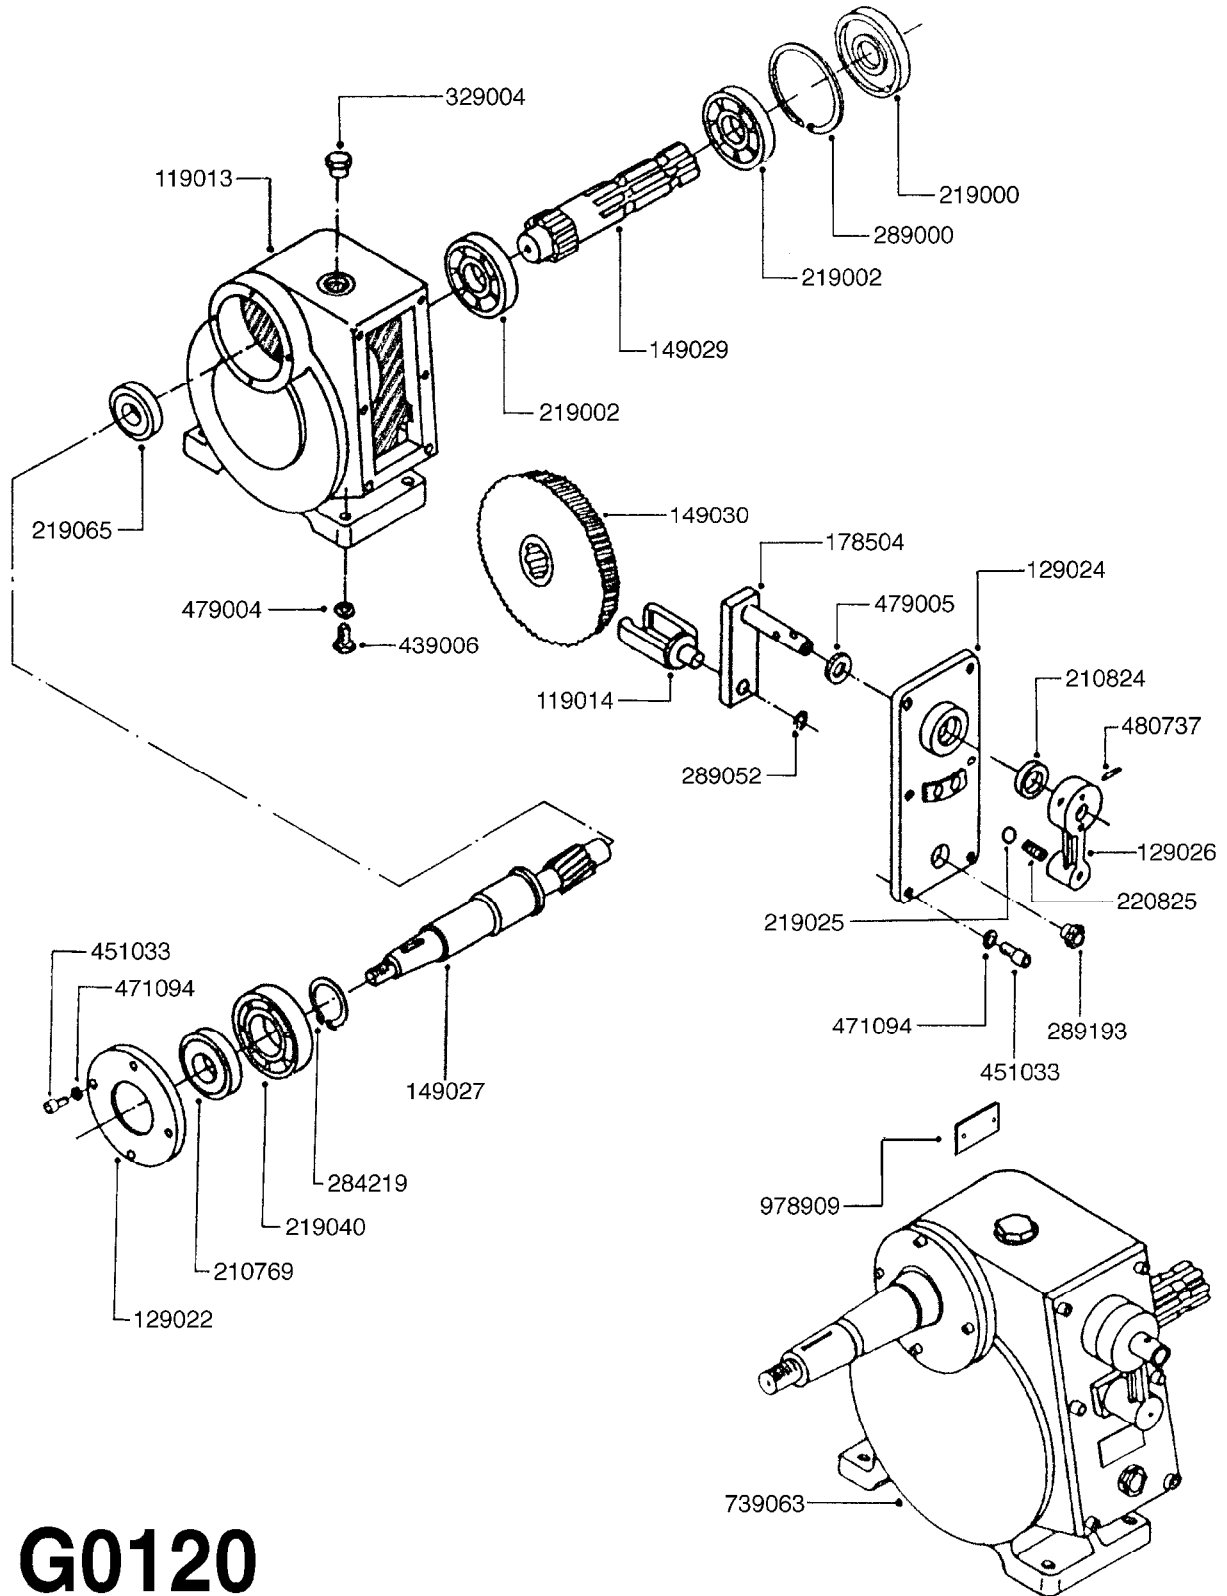

**F0040**

FRAME - LE/LE-SPV/LP 100/150  
F0040-HIN, 01:01:16

Page 1

Date 16.03.2016 14:28

| parts-n° | order qty | description                    |
|----------|-----------|--------------------------------|
| 169179   | 1         | MOUNT BRKT SUCT. FILTER LE/LP  |
| 169383   | 1         | BELT GUARD COVER PLATE LE-SPV  |
| 229021   | 1         | SPRING F.STEP LE/LP            |
| 249068   | 1         | RUBBER BLOCKS 63X63X29         |
| 289140   | 1         | QUICK LOCK F.LE                |
| 340347   | 1         | TANK STRAP PACK.40X750MM 29.5" |
| 410362   | 1         | BOLT HEX 8.8 SS M6X20 FT       |
| 420567   | 1         | BOLT HEX 8.8 DEL M8X30 FT      |
| 421236   | 1         | BOLT HEX M10X25 GALV.          |
| 421252   | 1         | SCREW M10X30 CAP               |
| 430286   | 1         | BOLT HEX 8.8 DEL M12X30 FT     |
| 430721   | 1         | BOLT HEX 8.8 DEL M12X40 FT     |
| 430846   | 1         | BOLT HEX 8.8 DEL M12X80        |
| 430878   | 1         | BOLT HEX 8.8 DEL M12X45 DIN931 |
| 430968   | 1         | SCREW M12X80 CAP               |
| 460143   | 1         | NUT HEX M8 LOCK A2 DIN985      |
| 460261   | 1         | NUT HEX M6X1 LOCK A2 DIN985    |
| 460342   | 1         | NUT HEX M10 DEL DIN934         |
| 460386   | 1         | NUT HEX M12X1.75               |
| 460423   | 1         | NUT HEX M10X1.5 LOCK           |
| 460703   | 1         | NUT HEX M12X1.75 LOCK DIN985   |
| 471064   | 1         | WASHER D7/D3.2X0.5 STAINLESS   |
| 471071   | 1         | WASHER M12 GALV                |
| 471072   | 1         | WASHER M10 EL2                 |
| 471106   | 1         | WASHER D6                      |
| 471127   | 1         | WASHER, M12, Ø24/13.0X 2.5, SS |
| 480742   | 1         | PIN D8 SPLIT FOR TS            |
| 619150   | 1         | BELT SHIELD LE-SPV LP          |
| 619151   | 1         | BELT SHIELD LE-SPV LP          |
| 619153   | 1         | PUMP BELT TIGHTENER            |
| 619428   | 1         | STEP F.LE/LP                   |
| 619446   | 1         | STEP MOUNT BRACKET F.LE/LP     |
| 632247   | 1         | POST F.OPERATING UNIT BK/LX-LY |
| 639114   | 1         | FRAME LEP 300-600 POLY         |
| 639125   | 1         | TOP SUPPORT KIT-LE/LP          |
| 10443303 | 1         | RIVET 1/8 DIA. X 3/8 LONG      |
| 16034100 | 1         | TANK STRAP CM1200 L=65"        |