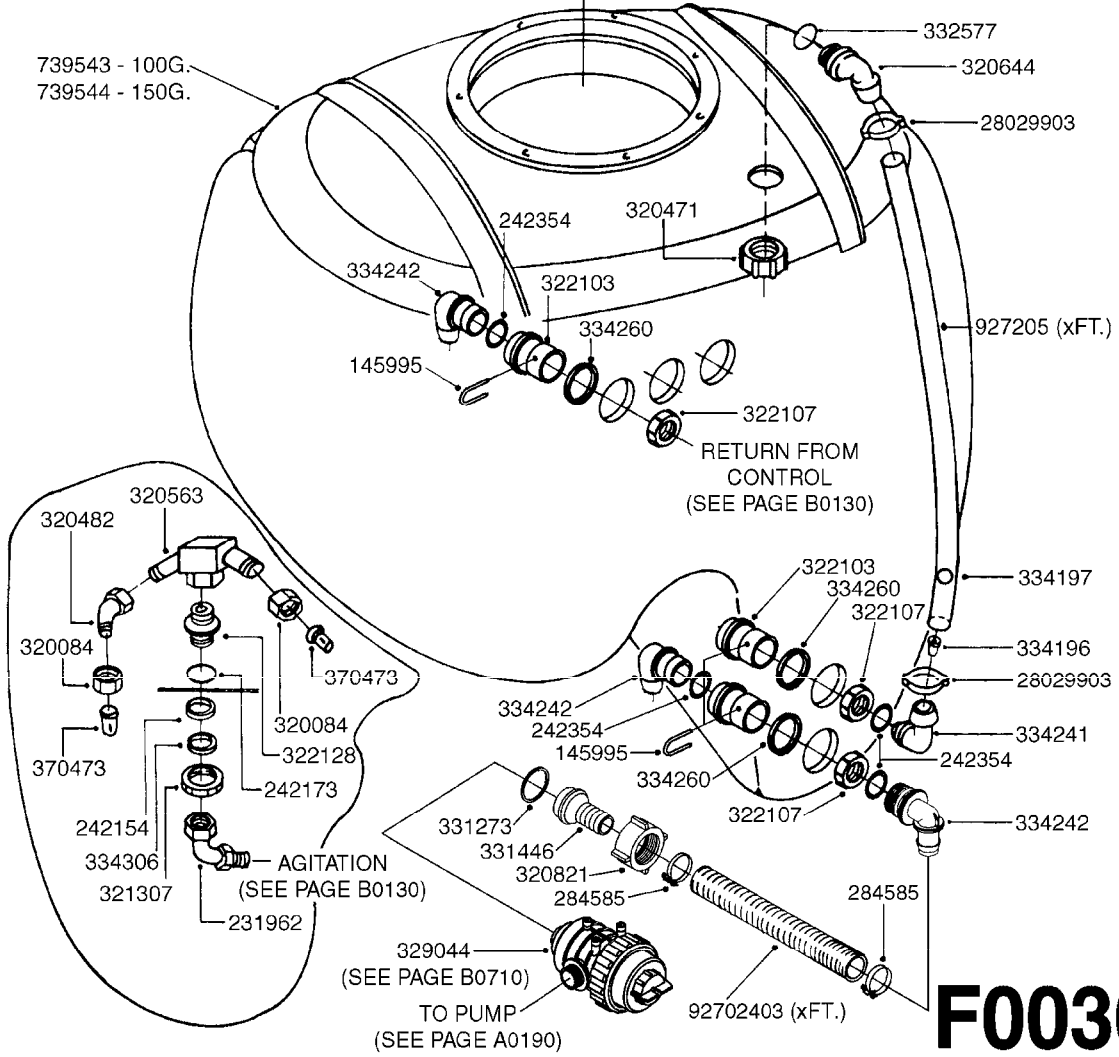

976183 (DECAL)

10639003 (LE DECAL)  
10639103 (LE-SPV DECAL)  
10639203 (LP DECAL)  
97600303 (CANNON DECAL)

739543 - 100G.  
739544 - 150G.

For Top Drain  
See Page K0180

**F0030**

TANK - LE/LE-SPV/LP 100/150  
F0030-HIN, 01:01:16