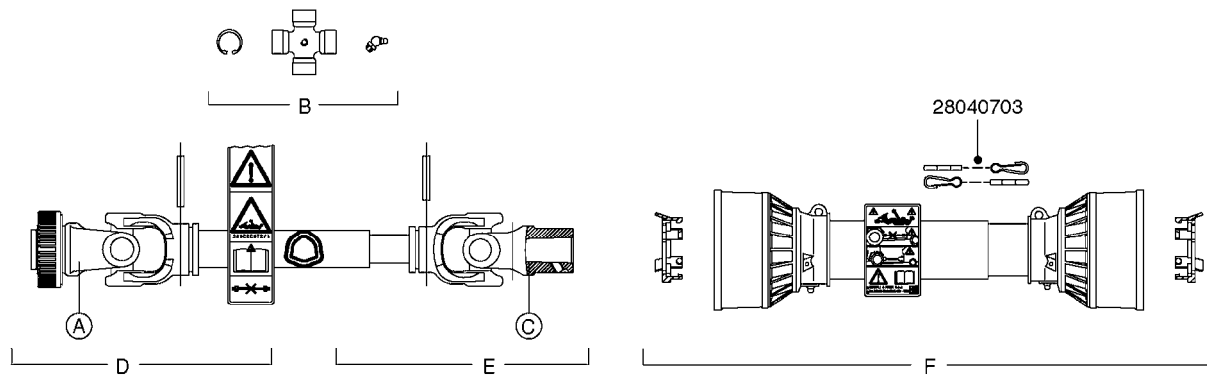

PUMP - 1203 F. LE/LE-SPV/LP  
A0190-HIN, 01:01:16

Page 1

Date 16.03.2016 14:28

| parts-n° | order qty | description                        |
|----------|-----------|------------------------------------|
| 129072   | 1         | PULLEY Ø 200-3 C/SPZ 25MM          |
| 284585   | 1         | CLAMP HOSE GEAR 1" MINI 020        |
| 320095   | 1         | FITT.DK NUT 1" BSP                 |
| 320331   | 1         | FITT.DK TEE 1" - 1" - 3/4" BSP     |
| 320821   | 1         | FITT.DK NUT 1-1/2" BSP             |
| 322095   | 1         | FITT.DK TEE 1-1/2 X1-1/4 X3/4" BSP |
| 322138   | 1         | FITT.DK ELB 1"M X 1"F BSP          |
| 330326   | 1         | O-RING D30/D24X2 F.1"NUT           |
| 330341   | 1         | FITT.DK HB 1" F. 1" NUT            |
| 330595   | 1         | O-RING D24.6/D20X2.1 -3/4"         |
| 330735   | 1         | O-RING D30/D26X2                   |
| 330746   | 1         | GUARD PTO LOWER PART SHORT         |
| 330757   | 1         | GUARD PTO UPPER PART SHORT         |
| 331273   | 1         | O-RING D44/D38X2 F.1-1/2"          |
| 331446   | 1         | FITT.DK HB 1" F.1-1/2" NUT         |
| 410126   | 1         | SCREW 1/4"X3/4" GALV.              |
| 420162   | 1         | BOLT HEX 8.8 DEL 3/8"x15MM         |
| 421002   | 1         | BOLT HEX 8.8 DEL M10X30 FT DIN933  |
| 459025   | 1         | SCREW SET M8X30                    |
| 460121   | 1         | NUT 1/4" GALV.                     |
| 460423   | 1         | NUT HEX M10X1.5 LOCK               |
| 460703   | 1         | NUT HEX M12X1.75 LOCK DIN985       |
| 471071   | 1         | WASHER M12 GALV                    |
| 471072   | 1         | WASHER M10 EL2                     |
| 471122   | 1         | WASHER, M10, Ø20/10.5X 2.0, SS     |
| 619210   | 1         | PUMP MNT.BRKT. LE/LP/SPV 1202      |
| 703032   | 1         | SUCTION AIR BOTTLE 3/4" COMPL.     |
| 821630   | 1         | PUMP 1203/9 540RPM                 |
| 845014   | 1         | AIR BOTTLE COMPLETE HJ73           |
| 92702403 | 1         | HOSE PVC SUCT GRAY 1"              |