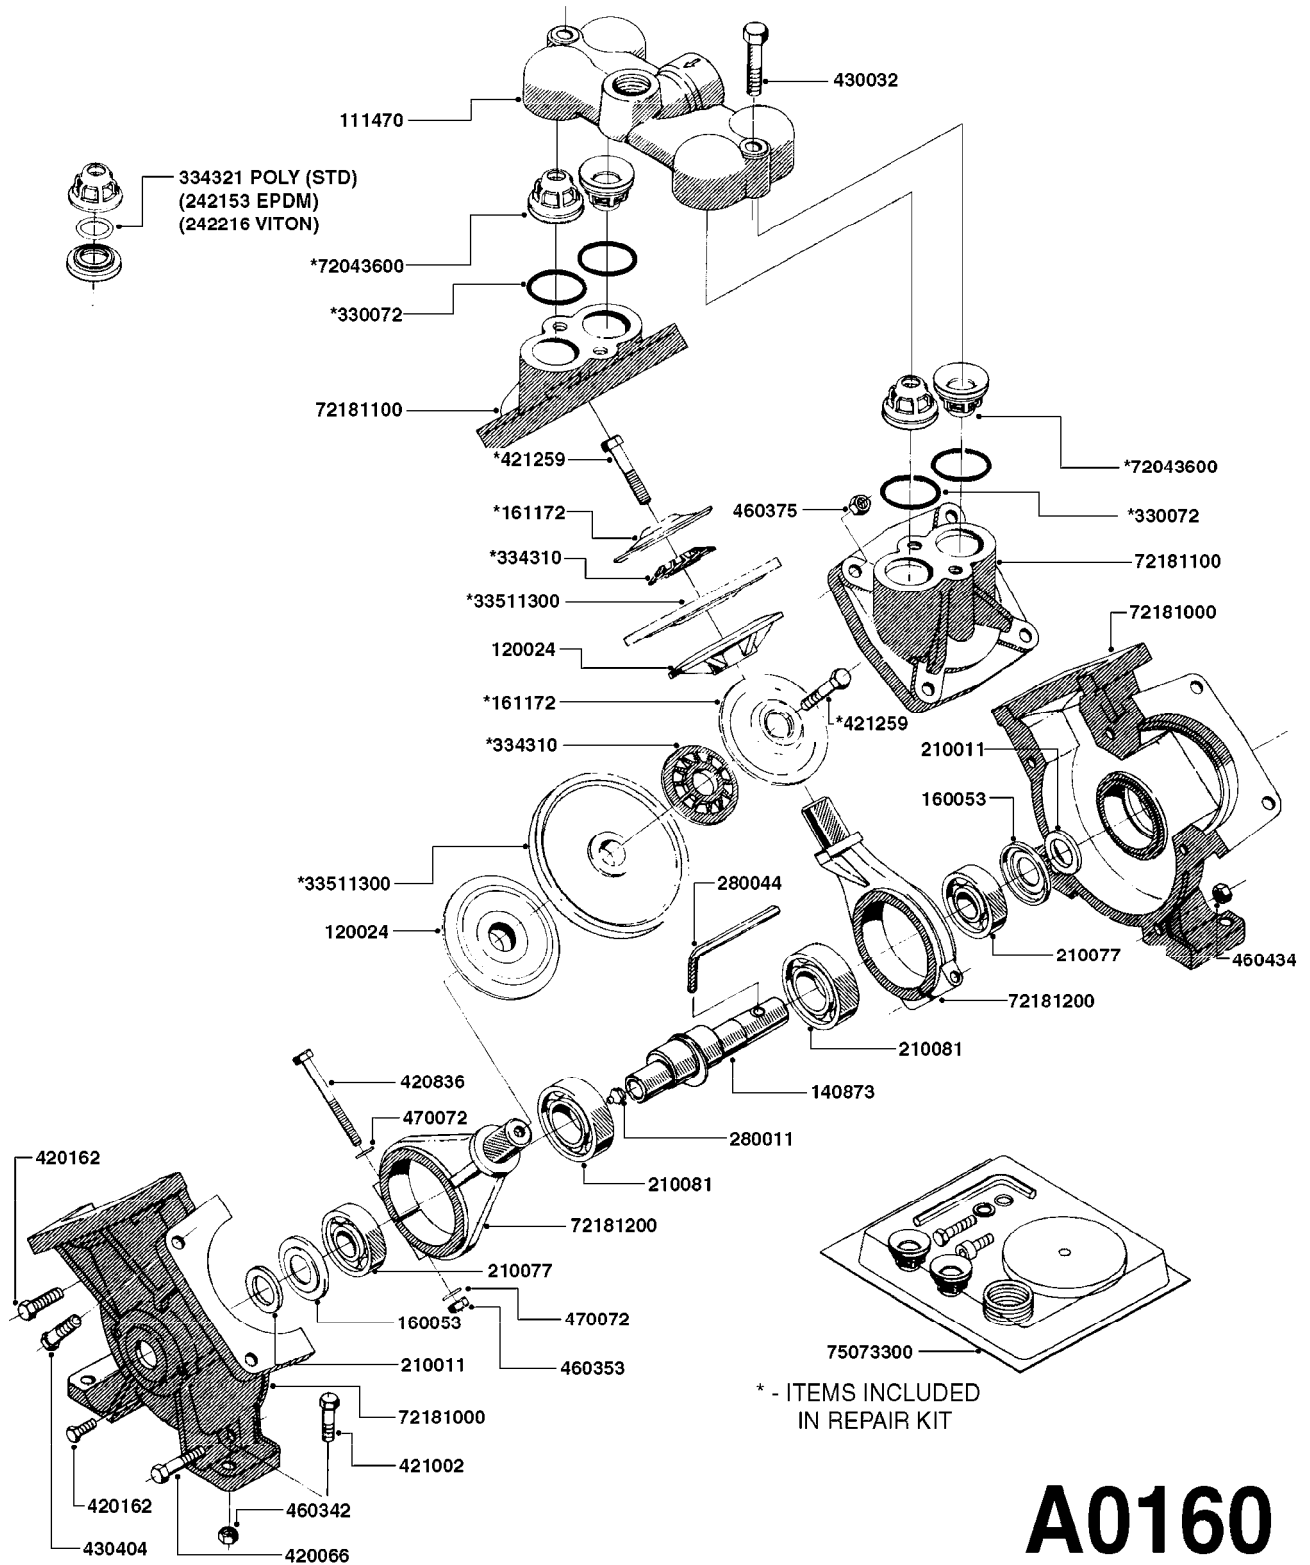

A0160

PUMP - 1202 W/MOUNTING BASE
A0160-HIN, 01:01:16

Page 1
Date 16.03.2016 14:28

parts-n°	order qty	description
111470	1	VALVE CHAMBER 1202
120024	1	DIAPHRAGM BACK DISC 1200-1300
140873	1	CRANK SHAFT MODEL 1202-9MM
160053	1	DUST PLATE
161172	1	DIAPHRAGM DISC F. 1203/1303
210011	1	SEAL FELT D39/23 X 4
210077	1	BEARING BALL 6305
210081	1	BEARING BALL 6307
242153	1	O-RING D26X4 EPDM
242216	1	O-RING VITON F/1202/1302/462
280011	1	GREASE NIPPLE 3/8' SAE H TR
280044	1	KEY HEXAGON W6 3/16'
330072	1	O-RING D53.5/D45.5X4
334310	1	NYLON WASHER 1202/1302/462
334321	1	O-RING POLY. 34.0x26.0x4.0
420066	1	BOLT HEX 8.8 DEL 3/8"X50MM
420162	1	BOLT HEX 8.8 DEL 3/8"x15MM
420836	1	BOLT HEX 8.8 RAW M8X85
421002	1	BOLT HEX 8.8 DEL M10X30 FT DIN933
421259	1	BOLT HEX UNC7/16"x2.25" 18-8SS
430032	1	BOLT HEX 8.8 RAW 1/2'X55MM
430404	1	BOLT HEX 8.8 DEL M12X50
460342	1	NUT HEX M10 DEL DIN934
460353	1	NUT HEX M8 BLACK
460375	1	NUT HEX M12 BLACK
460434	1	NUT HEX 3/8' NC BLACK
470072	1	WASHER D15/D8X.5 LOCK
33511300	1	DIAPHRAGM 1202-1303 POLY 2006
72043600	1	VALVE FOR 462/463
72181000	1	HOUSING, PUMP, 1203 RED
72181100	1	DIAPHRAGM COVER 1203/1303+BLTS
72181200	1	CONNECTING ROD FOR 1203 W/M12
75073300	1	PUMP KIT 1200/1202 "06"