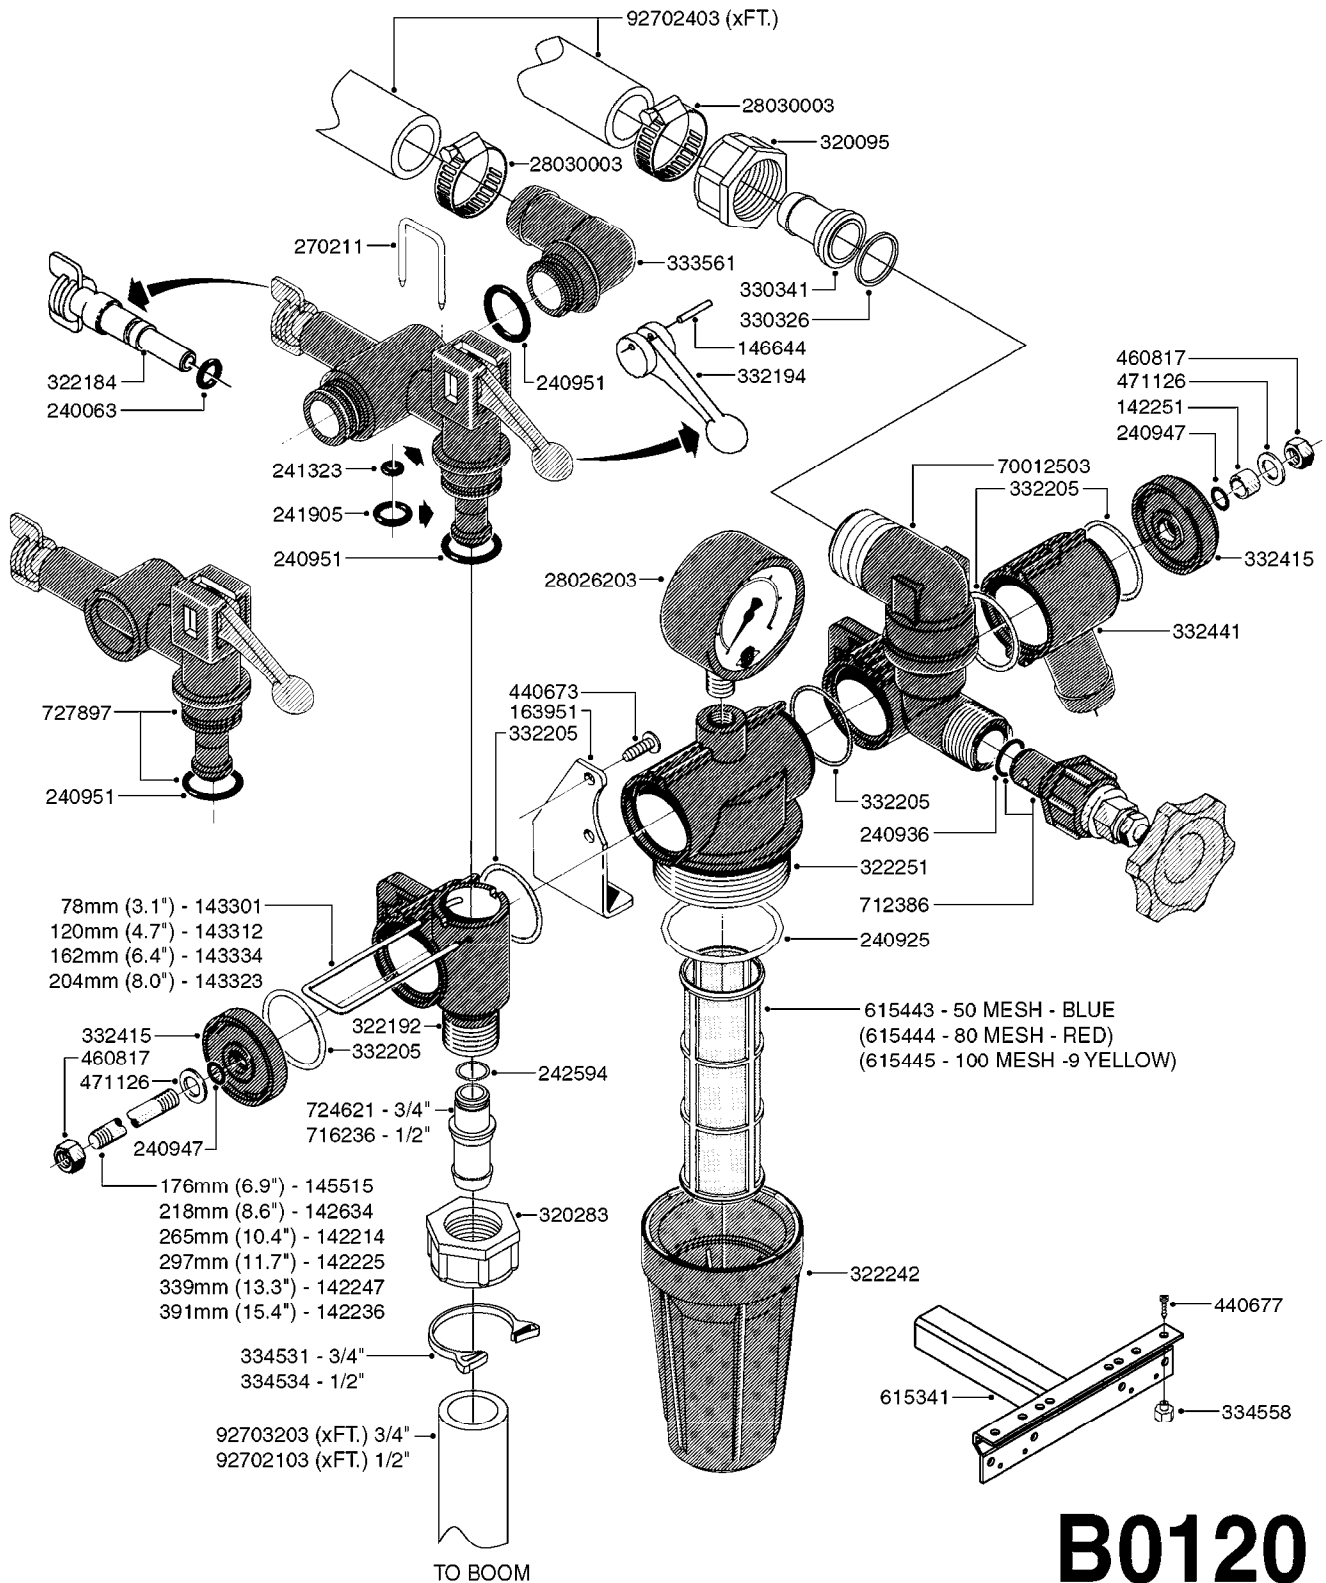

B0120

BK-180 VALVES F.LE/LE-SPV/LP
B0120-HIN, 01:01:16

Page 1

Date 16.03.2016 14:28

parts-n°	order qty	description
142214	1	STUD BOLT - M8X265, 3 SECTION
142225	1	STUD BOLT 8 X 299 - 6 MODULS
142236	1	STUD BOLT 8 X 381 - 8 MODULS
142247	1	STUD BOLT 8 X 341 - 7 MODULS
142251	1	BUSHING FOR LID
142634	1	STUD BOLT M8 X 213 - 4 MODULS
143301	1	LOCK CLAMP 78 MM
143312	1	LOCK CLAMP 120 MM
143323	1	LOCK CLAMP 204 MM
143334	1	LOCK CLAMP 162 MM
145515	1	STUD BOLT M8 X 176MM
146644	1	PIN D3X19 STAINLESS
163951	1	MOUNT BRACKET FOR BK180 SECTIO
240063	1	O-RING D14.1/9.3 X 2.4
240925	1	O-RING D49.5X3 NITRIL
240936	1	O-RING D13.3X2.4 NITRIL
240947	1	O-RING D7.3X2.4 NITRIL
240951	1	O-RING D21.2X3 NITRIL
241323	1	O-RING D5.3X2.4 NITRIL
241905	1	O-RING 12,3X2,4 VITON DKR.1,05
242594	1	O-RING D14 X 1.78 SCH.70-EPDM
270211	1	FITT.DK S25 FORK L=37.5
320095	1	FITT.DK NUT 1" BSP
320283	1	FITT.DK NUT 3/4"BSP
322184	1	SCREW F.ADJUSTING CONST.PRESS.
322192	1	HOUSING F.DISTRIBUTOR
322242	1	FILTER BOWL / IN-LINE
322251	1	HOUSING F.FILTER MOUNT BK/EC
330326	1	O-RING D30/D24X2 F.1"NUT
330341	1	FITT.DK HB 1" F. 1" NUT
332194	1	DISTRIBUTION HANDLE
332205	1	O-RING D43/39XD2
332415	1	COVER
332441	1	FITT.DK ELB 1" F.EC VALVE
333561	1	FITT.DK ELB.1" EC RETURN
334531	1	CLAMP HOSE PLASTIC 3/4"
334534	1	CLAMP HOSE PLASTIC 1/2"
334558	1	NUT HEX PLASTIC INSERT
440673	1	SCREW F.PLASTIC 5X12 SS
440677	1	SCREW F. PLASTIC 5X20 SS
460817	1	NUT HEX M8 STAINLESS DIN 934
471126	1	WASHER, M8, Ø16/ 8.4X 1.6, SS
615341	1	BRACKET F.BK 2,3&4 BANK VALVES
615443	1	FILTER ELEM.50 MESH BLUE
615444	1	FILTER ELEM.80 MESH RED
615445	1	FILTER ELEM.100 MESH YELLOW
712386	1	PRESSURE REGULATOR COMPL. H-M
716236	1	FITT.DK HB 1/2" ASSY. F. 3/4"
724621	1	FITT.DK HB 3/4"ASSY F.3/4" NUT
727897	1	HOUSING UPPER PART END PC.BK92
28026203	1	GAUGE 200PSI/BR,2.5"1/4BSP-BTM
28030003	1	CLAMP HOSE GEAR P1" 6716
70012503	1	HOUSING FOR HARDI-MATIC VALVE
92702103	1	HOSE R X1/2" X300PSI WP X0012"
92702403	1	HOSE PVC SUCT GRAY 1"
92703203	1	HOSE R X3/4" X300PSI WP X0012"