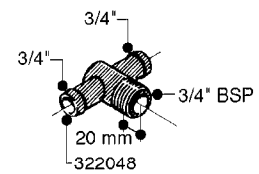

L0050

FITTINGS - HOSE CONNECTORS
L0050-HIN, 01:01:16

Page 1

Date 16.03.2016 11:13

parts-n°	order qty	description
242594	1	O-RING D14 X 1.78 SCH.70-EPDM
320294	1	FITT.DK TEE 3/8X3/8HB X1/2"BSP
320305	1	FITT.DK HB 3/4'- 3/4' BSP
320386	1	FITT.DK TEE 3/8X3/8HB X3/8"BSP
320397	1	FITT.DK ELB 3/8"HB X 3/8" BSP
320401	1	FITT.DK TEE 1/2X1/2HB X1/2"BSP
320412	1	FITT.DK TEE 1/2X1/2HB X3/8'BSP
320423	1	FITT.DK ELB 1/2'HB X 3/8' BSP
320891	1	FITT.DK HB 3/8'- 3/8' BSP
320972	1	FITT.DK HB 5/16'- 1/4' BSP
322046	1	FITT.DK TEE 1/2X1/2HB X3/4'BSP
322048	1	FITT.DK TEE 3/4X3/4HB X3/4'BSP
330595	1	O-RING D24.6/D20X2.1 -3/4"
333137	1	FITT.DK CONN.1/2" F.NOZZ. DOUB
333141	1	FITT.DK CONN.1/2" F.NOZZ.SING
334041	1	FITT.DK CONN.3/4' F.NOZZ. SING
334042	1	FITT.DK CONN.3/4' F.NOZZ. DOUB
334195	1	FITT.DK ELB. 3/4"HB X 3/4"HB
10012103	1	FITT.PO.HB 1.25X1.50 IMB1012
10014003	1	FITT.PO.HB 1.25X1.25 IMB1010
10036903	1	FITT.PO.HB 1.50X1.50 IMB1212
28019303	1	FITTING HB ELB 3/4NPT-3/4HOSE
61016500	1	HOSE TAIL 3/4" 90°+RG CAP 3/4"
72026700	1	NOZZLE TUBE ADAPTER W/O-RING