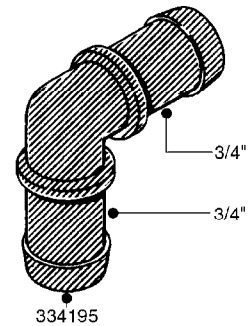

L0050

FITTINGS - HOSE CONNECTORS
L0050-HIN, 01:01:16

Page 1

Date 16.03.2016 11:13

parts-n°	order qty	description
242594	1	O-RING D14 X 1.78 SCH.70-EPDM
320294	1	FITT.DK TEE 3/8X3/8HB X1/2"BSP
320305	1	FITT.DK HB 3/4'- 3/4' BSP
320386	1	FITT.DK TEE 3/8X3/8HB X3/8"BSP
320397	1	FITT.DK ELB 3/8"HB X 3/8" BSP
320401	1	FITT.DK TEE 1/2X1/2HB X1/2"BSP
320412	1	FITT.DK TEE 1/2X1/2HB X3/8'BSP
320423	1	FITT.DK ELB 1/2'HB X 3/8' BSP
320891	1	FITT.DK HB 3/8'- 3/8' BSP
320972	1	FITT.DK HB 5/16'- 1/4' BSP
322046	1	FITT.DK TEE 1/2X1/2HB X3/4'BSP
322048	1	FITT.DK TEE 3/4X3/4HB X3/4'BSP
330595	1	O-RING D24.6/D20X2.1 -3/4"
333137	1	FITT.DK CONN.1/2" F.NOZZ. DOUB
333141	1	FITT.DK CONN.1/2" F.NOZZ.SING
334041	1	FITT.DK CONN.3/4' F.NOZZ. SING
334042	1	FITT.DK CONN.3/4' F.NOZZ. DOUB
334195	1	FITT.DK ELB. 3/4"HB X 3/4"HB
10012103	1	FITT.PO.HB 1.25X1.50 IMB1012
10014003	1	FITT.PO.HB 1.25X1.25 IMB1010
10036903	1	FITT.PO.HB 1.50X1.50 IMB1212
28019303	1	FITTING HB ELB 3/4NPT-3/4HOSE
61016500	1	HOSE TAIL 3/4" 90°+RG CAP 3/4"
72026700	1	NOZZLE TUBE ADAPTER W/O-RING