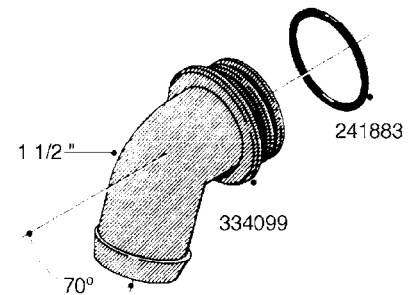

**L0080**

FITTINGS - S-53  
L0080-HIN, 01:01:16

Page 1

Date 16.03.2016 11:14

| parts-n° | order qty | description                    |
|----------|-----------|--------------------------------|
| 145995   | 1         | FITT.DK S-53 FORK              |
| 242353   | 1         | O-RING D44.2X3.0 VITON F.S-67  |
| 242354   | 1         | O-RING D32.2X3.0 VITON F.S-53  |
| 322103   | 1         | FITT.DK S-53 BULKHEAD          |
| 322107   | 1         | FITT.DK S-53 BULKHEAD NUT      |
| 322110   | 1         | FITT.DK S-53 ELB. 1/2" BSP     |
| 322352   | 1         | FITT.DK S-53 TEE               |
| 334227   | 1         | FITT.DK S-53 STR.1/2'          |
| 334229   | 1         | FITT.DK S-53 STR.3/4"          |
| 334230   | 1         | FITT.DK S-53 STR.1"            |
| 334239   | 1         | FITT.DK S-53 ELB.1/2"          |
| 334241   | 1         | FITT.DK S-53 ELB.3/4"          |
| 334242   | 1         | FITT.DK S-53 ELB.1"            |
| 334249   | 1         | FITT.DK S-53 PLUG              |
| 334260   | 1         | GASKET F. S-53 BULKHEAD        |
| 334564   | 1         | FITT.DK S-67 TO S-53 ADAPTER   |
| 391100   | 1         | FITT.DK S-53THREAD INS.1/2"BSP |
| 726463   | 1         | FITT.DK S53 BULKHEAD W/GASKET  |
| 726552   | 1         | FIT.DK S-53X90 1/2" BSP,O-RING |
| 726556   | 1         | FITT.DK S-53 HB 1/2" W/O-RING  |
| 726558   | 1         | FITT.DK S53 STR. 3/4" W.ORING  |
| 726559   | 1         | FITT DK. S-53 HB 1" W/O-RING   |
| 726568   | 1         | FITT.DK.S-53 HB 1/2"90 W/ORING |
| 726570   | 1         | FITT.DK S-53 ELB.3/4" W.ORING  |
| 726571   | 1         | FITT.DK S-53 ELB.1", W ORING   |
| 726578   | 1         | FITT.DK S53 PLUG WITH O-RING   |
| 728561   | 1         | FITT.DK. S67M - S53F REDUCER   |