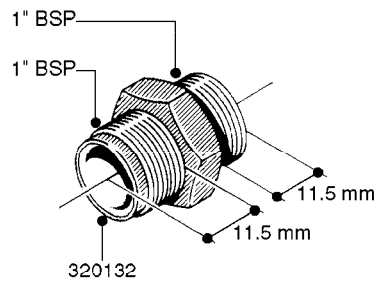

**L0030**

FITTINGS - HEXAGON NIPPLES  
L0030-HIN, 01:01:16

Page 1  
Date 16.03.2016 11:13

| parts-n° | order qty | description                    |
|----------|-----------|--------------------------------|
| 10015303 | 1         | FITT.PO.HN 1.00X1.00 M1000     |
| 10425003 | 1         | FITT.PO.HN 1.25X1.00 MCPHEE    |
| 320132   | 1         | FITT.DK HN 1" BSP              |
| 320176   | 1         | FITT.DK HN 3/8"X1/2" BSP       |
| 320445   | 1         | FITT.DK HN 1/4"X3/8" BSP       |
| 320655   | 1         | FITT.DK HN 1/2"-1/2" BSP       |
| 320692   | 1         | FITT.DK HN 3/8'BSPX1/4'NPT     |
| 320703   | 1         | FITT.DK HN 3/8BSP X1/2 &1/4NPT |
| 320725   | 1         | FITT.DK NIPPLE 3/8"-3/8" BSP   |
| 320902   | 1         | FITT.DK HN 3/8'X 1/4' BSP      |
| 390232   | 1         | FITT.DK HN 1-1/2' X 1-1/4' BSP |
| 390276   | 1         | FITT.DK HN 1'BSP               |