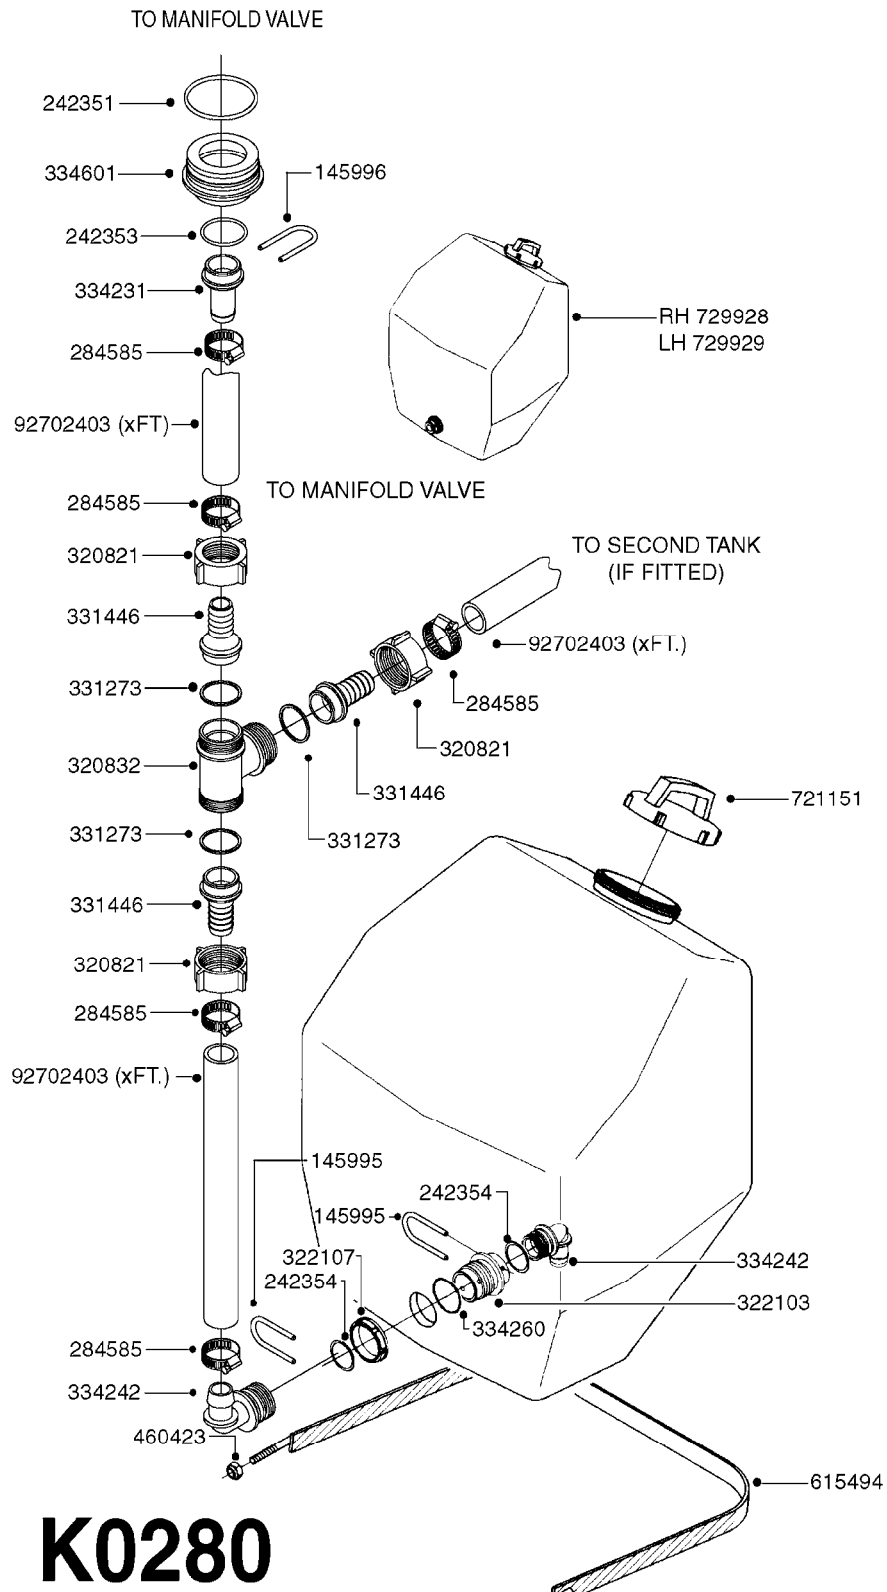

FLUSH SYSTEM-TANKMOUNT-MEGA
K0280-HIN, 01:01:16

Page 1

Date 16.03.2016 11:13

parts-n°	order qty	description
145995	1	FITT.DK S-53 FORK
145996	1	FITT.DK S-67 FORK
242351	1	O-RING D69.5X3.0 VITON F.S-93
242353	1	O-RING D44.2X3.0 VITON F.S-67
242354	1	O-RING D32.2X3.0 VITON F.S-53
284585	1	CLAMP HOSE GEAR 1" MINI 020
320821	1	FITT.DK NUT 1-1/2" BSP
320832	1	FITT.DK TEE 1-1/2x1-1/2x1-1/2
322103	1	FITT.DK S-53 BULKHEAD
322107	1	FITT.DK S-53 BULKHEAD NUT
331273	1	O-RING D44/D38X2 F.1-1/2"
331446	1	FITT.DK HB 1" F.1-1/2" NUT
334231	1	FITT.DK S-67 STR.1'
334242	1	FITT.DK S-53 ELB.1"
334260	1	GASKET F. S-53 BULKHEAD
334601	1	FITT.DK S-93 TO S67 ADAPTOR
460423	1	NUT HEX M10X1.5 LOCK
615494	1	STRAP F/FLUSH TANK MEGA
721151	1	TANK LID CPL. K15
729928	1	TANK FLUSH 20G F/MEGA RIGHT
729929	1	TANK FLUSH 20G F/MEGA LEFT
92702403	1	HOSE PVC SUCT GRAY 1"