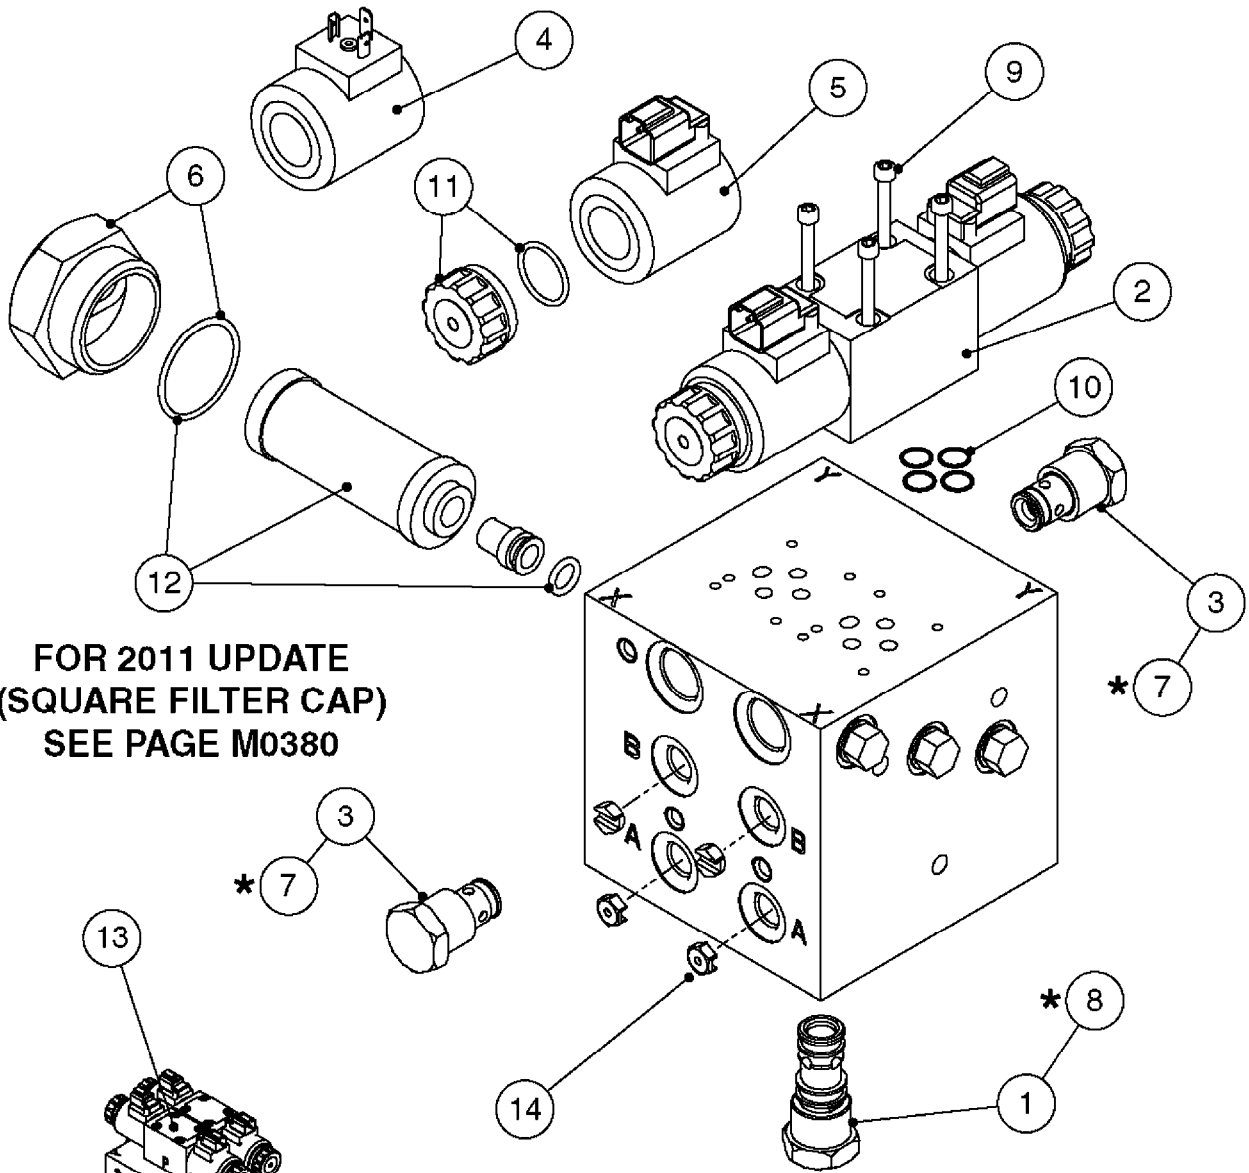

FOR 2011 UPDATE
(SQUARE FILTER CAP)
SEE PAGE M0380

COMPLETE
ASSEMBLY

* SEAL KITS

M0300

NORAC VARIABLE RATE VALVE UC4
M0300-HIN, 01:01:16

Page 1

Date 16.03.2016 11:14

Pos.	parts-n°	order qty	description
1	28048803	1	NORAC CHECK VALVE
2	28048903	1	NORAC PROP VALVE
2	28055803	1	3-PIN CONNECTORS/HIRSCHMAN NORAC SOLENOID - DEUTSCH CONN. 2-PIN CONNECTORS/DEUTSCH
3	28049403	1	NORAC CHECK VALVE
4	28056403	1	COIL, NORAC, PROP, DIN
5	28056503	1	COIL, NORAC, PROP, DEUTSCH
6	28066803	1	NORAC FILTER CAP W/O-RING
7	28066903	1	NORAC SEAL KIT F.28049403
8	28067003	1	NORAC SEAL KIT F.28048803
9	28068103	1	NORAC HEX CAPSCREW 10-24X2 SS
10	28068203	1	NORAC O-RING F.SOLENOID VALVE
11	28074903	1	NORAC COIL NUT AND O-RING
12	75076900	1	NORAC FILTER ELEMENT KIT
13	78216100	1	NORAC VALVE BLOCK COMP, DEUTSCH CON. COMPLETE W/2-PIN DEUTSCH SOLENOIDS
14	78603300	1	NORAC ONE WAY ORIFICE, .047"