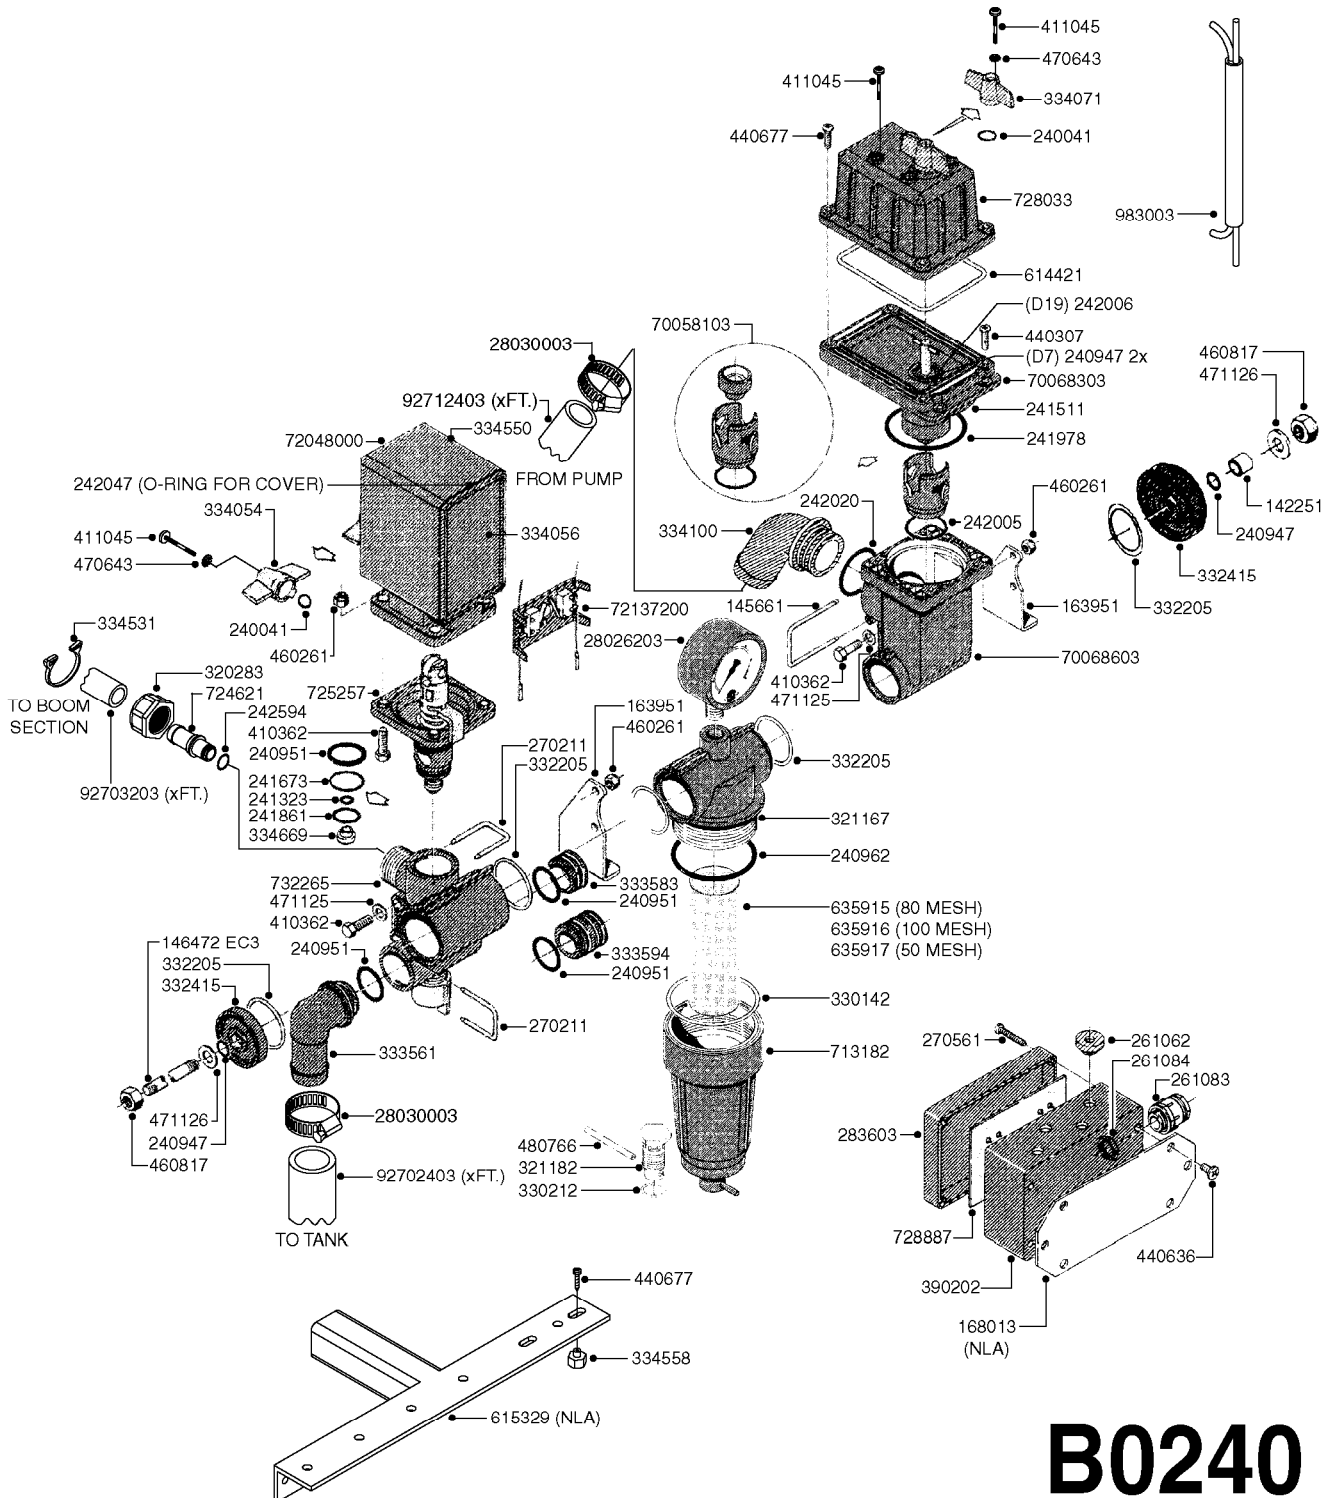

B0240

parts-n°	order qty	description
142251	1	BUSHING FOR LID
145661	1	FITT.DK S-61 FORK
146472	1	STUD BOLT M8X420
163951	1	MOUNT BRACKET FOR BK180 SECTIO
168013	1	MOUNT BRKT F.CONNECT BOX-NLA
240041	1	O-RING D15,1/10,3 X 2,4
240947	1	O-RING D7.3X2.4 NITRIL
240951	1	O-RING D21.2X3 NITRIL
240962	1	O-RING D57,2X3 NITRIL
241323	1	O-RING D5.3X2.4 NITRIL
241511	1	O-RING D18X2
241673	1	O-RING D22.1X1.6
241861	1	O-RING D15.3X2.4 VITON
241978	1	O-RING 64.5X3.0
242005	1	O-RING D32.1X1.6 NITRIL
242006	1	O-RING D22/D19 X 1.5
242020	1	O-RING 39.2 X 3 VITON
242047	1	O-RING 89.5 X 3.0 VITON
242594	1	O-RING D14 X 1.78 SCH.70-EPDM
261062	1	GROMMET
261083	1	GROMMET (PLASTIC)F.ELEC.CABLE
261084	1	NUT F.261083 GROMMET
270211	1	FITT.DK S25 FORK L=37.5
270561	1	SCREW W/SPRING ASSY. (QTY 1)
283603	1	LID F. SQ.BOX 120X80X15 MM
320283	1	FITT.DK NUT 3/4"BSP
321167	1	FILTER HOUSE S 63 X 4
321182	1	DRAIN PLUG F. FILTER 3/8 BSP
330142	1	O-RING D69X2
330212	1	O-RING D19/D14X2.4 F.1/2"NUT
332205	1	O-RING D43/39XD2
332415	1	COVER
333561	1	FITT.DK ELB.1" EC RETURN
333583	1	END PIECE FOR BYPASS
333594	1	CONNECTING PIECE F. BYPASS
334054	1	GRIP F.MAN.OP.EC ON/OFF RED
334056	1	COVER F/MOTOR HOUSE EC DIST.
334071	1	GRIP F.MAN.OP.EC PRESS.REG.RED
334100	1	FITT.DK S-61 ELB.1" 110 DEG.
334531	1	CLAMP HOSE PLASTIC 3/4"
334550	1	MOTOR HOUSE SECT VALVE
334558	1	NUT HEX PLASTIC INSERT
334669	1	VALVE CONE D14/D7-SH 63 WHITE
390202	1	CONN.BOX EC OPER.UNIT
410362	1	BOLT HEX 8.8 SS M6X20 FT
411045	1	SCREW M4 X 16MM STAINLESS
440307	1	SCREW SHEET-METAL 3/4" NO. 10
440636	1	SCREW SHEET-METAL 1/2" NO 12
440677	1	SCREW F. PLASTIC 5X20 SS
460261	1	NUT HEX M6X1 LOCK A2 DIN985
460817	1	NUT HEX M8 STAINLESS DIN 934
470643	1	WASHER LOCK
471125	1	WASHER, M6, Ø12/ 6.4X 1.6, SS
471126	1	WASHER, M8, Ø16/ 8.4X 1.6, SS
480766	1	ROLL PIN D4 X 50 STAINLESS
614421	1	GASKET F/MOTOR HOUSE-ON/OFF TR
615329	1	BRACKET F.ESC CONTROL VALVES
635915	1	SCREEN BK180, 80 MESH
635916	1	SCREEN BK180, 100 MESH
635917	1	SCREEN BK180, 50 MESH
713182	1	FILTER CAP WITH DRAIN SCREW