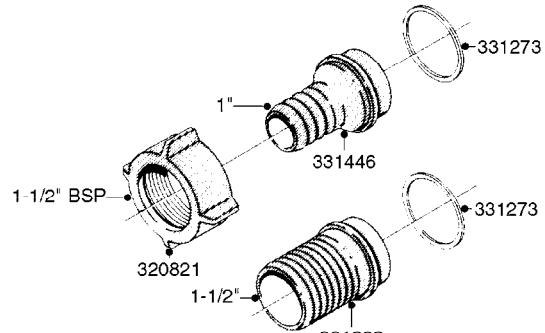

L0010

parts-n°	order qty	description
240085	1	O-RING D13,1/8,3X02,4 NITRIL
241441	1	O-RING D29.3X3
242594	1	O-RING D14 X 1.78 SCH.70-EPDM
320084	1	FITT.DK NUT 1/2" BSP
320095	1	FITT.DK NUT 1" BSP
320117	1	FITT.DK CONN.1/2"BSP F. 1" CAP
320187	1	FITT.DK CAP 3/8" BSP BLACK
320283	1	FITT.DK NUT 3/4"BSP
320821	1	FITT.DK NUT 1-1/2" BSP
321495	1	FITT.DK REDUC 1/4'BSP F.3/4'NT
321576	1	FITT.DK CONN 1/2"BSP F.3/4"NUT
330013	1	O-RING D15/D10X2.5 F.3/8"NUT
330212	1	O-RING D19/D14X2.4 F.1/2"NUT
330326	1	O-RING D30/D24X2 F.1"NUT
330341	1	FITT.DK HB 1" F. 1" NUT
330595	1	O-RING D24.6/D20X2.1 -3/4"
330665	1	3/4' HOSE TAIL F/1' CAP
330676	1	FITT.DK HB 3/8" F. 1/2" NUT
330687	1	FITT.DK HB 1/2" F. 1/2" NUT
330691	1	FITT.DK HB 3/4'F.3/4' NUT
330783	1	FITT.DK HB 3/8" F.3/8" NUT
331262	1	FITT.DK HB 1-1/2" F. 1-1/2"NUT
331273	1	O-RING D44/D38X2 F.1-1/2"
331446	1	FITT.DK HB 1" F.1-1/2" NUT
331807	1	FITT.DK HB 5/16" F.3/8" NUT
332286	1	FITT.DK HB 1/2" F. 3/4" NUT
332905	1	FITT.DK HB 1/2" F. 3/4" CAP
332927	1	PLUG F. NOZZLE TUBE 3/4'
333292	1	FITT.DK HB 1"O'RING F.1-1/2"
333664	1	FITT.DK HB 5/16' F. 1/2' NUT
334044	1	FITT.DK HB 3/4' F. 3/4' CAP
334059	1	FITT.DK EL 1" 110 DEG.F.1-1/2"
334123	1	FITT.DK HB 1-1/4"O-RNG F.1-1/2"
334150	1	FITT.DK HB 1-1/4" 110 F.1-1/2"
390542	1	PLUG WASHER FOR 3/4'CAP NUT
716236	1	FITT.DK HB 1/2" ASSY. F. 3/4"
716413	1	FITT.DK PLUG ASSY. F.NOZ TUBE
717426	1	FITT.DK REDUC 1/4"BSP F.3/4"N
720856	1	FITT.DK 1/2'BSP ASSY.F.3/4'NUT
724621	1	FITT.DK HB 3/4"ASSY F.3/4" NUT