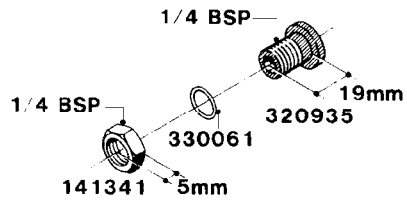

**L0050**

FITTINGS - HOSE CONNECTORS  
L0050-HIN, 01:01:16

Page 1

Date 16.03.2016 11:13

| parts-n° | order qty | description                    |
|----------|-----------|--------------------------------|
| 242594   | 1         | O-RING D14 X 1.78 SCH.70-EPDM  |
| 320294   | 1         | FITT.DK TEE 3/8X3/8HB X1/2"BSP |
| 320305   | 1         | FITT.DK HB 3/4'- 3/4' BSP      |
| 320386   | 1         | FITT.DK TEE 3/8X3/8HB X3/8"BSP |
| 320397   | 1         | FITT.DK ELB 3/8"HB X 3/8" BSP  |
| 320401   | 1         | FITT.DK TEE 1/2X1/2HB X1/2"BSP |
| 320412   | 1         | FITT.DK TEE 1/2X1/2HB X3/8'BSP |
| 320423   | 1         | FITT.DK ELB 1/2'HB X 3/8' BSP  |
| 320891   | 1         | FITT.DK HB 3/8'- 3/8' BSP      |
| 320972   | 1         | FITT.DK HB 5/16'- 1/4' BSP     |
| 322046   | 1         | FITT.DK TEE 1/2X1/2HB X3/4'BSP |
| 322048   | 1         | FITT.DK TEE 3/4X3/4HB X3/4'BSP |
| 330595   | 1         | O-RING D24.6/D20X2.1 -3/4"     |
| 333137   | 1         | FITT.DK CONN.1/2" F.NOZZ. DOUB |
| 333141   | 1         | FITT.DK CONN.1/2" F.NOZZ.SING  |
| 334041   | 1         | FITT.DK CONN.3/4' F.NOZZ. SING |
| 334042   | 1         | FITT.DK CONN.3/4' F.NOZZ. DOUB |
| 334195   | 1         | FITT.DK ELB. 3/4"HB X 3/4"HB   |
| 10012103 | 1         | FITT.PO.HB 1.25X1.50 IMB1012   |
| 10014003 | 1         | FITT.PO.HB 1.25X1.25 IMB1010   |
| 10036903 | 1         | FITT.PO.HB 1.50X1.50 IMB1212   |
| 28019303 | 1         | FITTING HB ELB 3/4NPT-3/4HOSE  |
| 61016500 | 1         | HOSE TAIL 3/4" 90°+RG CAP 3/4" |
| 72026700 | 1         | NOZZLE TUBE ADAPTER W/O-RING   |