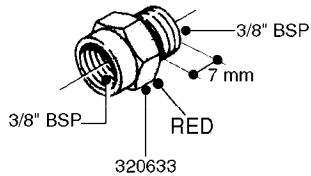

L0040

FITTINGS - NIPPLES & ELBOWS
L0040-HIN, 01:01:16

Page 1
Date 16.03.2016 11:13

parts-n°	order qty	description
10530803	1	FITT.PO.SE 2.00X2.00 45 DEG.
320191	1	FITT.DK ELB 3/8' BSP 45 DEGREE
320482	1	FITT.DK ELB. 1/2" BSP 60 DEG.
320596	1	FITT.DK ELB 3/8'-1/2'BSP 45DEG
320607	1	FITT.DK HN 3/8M X 3/8F BSP LNG
320633	1	FITT.DK HN 3/8"M X 3/8"F BSP
321451	1	FITT.DK ELB.1-1/2 X1-1/4 80DEG
321532	1	FITT.DK REDUC 3/4' X 1/2' BSP
390233	1	FITT.DK REDUC 1-1/2" X 1" BSP