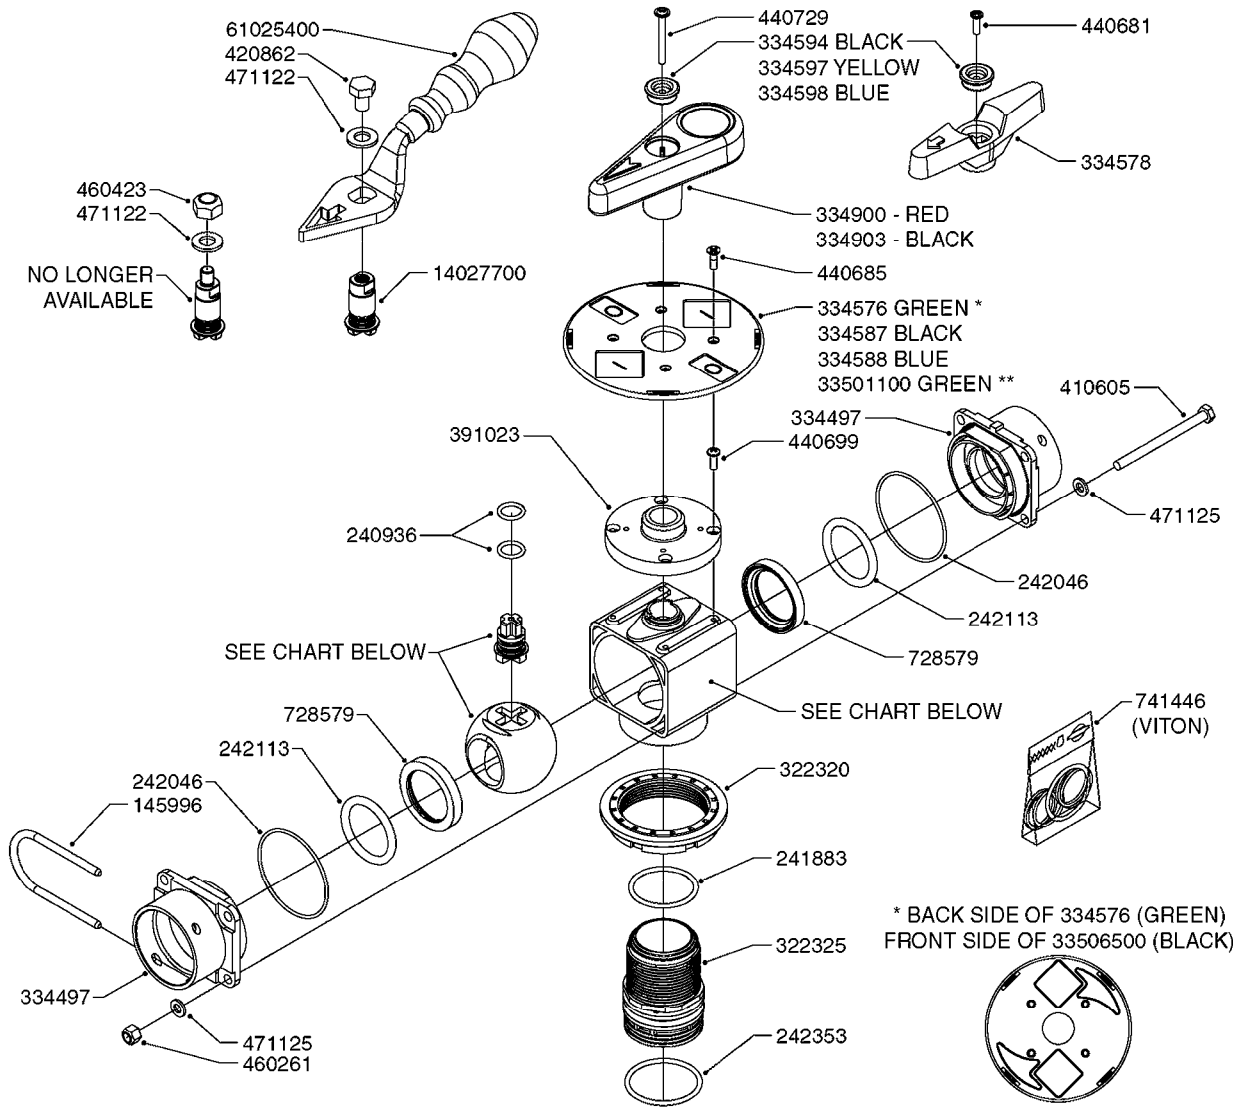

FOR S67 FITTINGS  
SEE PAGE L0100

**B0420**

MANIFOLD SYSTEM - PRESSURE  
B0420-HIN, 01:01:16

Page 1

Date 16.03.2016 11:12

| parts-n° | order qty | description                    |
|----------|-----------|--------------------------------|
| 145996   | 1         | FITT.DK S-67 FORK              |
| 160353   | 1         | BRACKET F.PRESSURE MANIFOLD    |
| 160918   | 1         | BRACKET F. MANIFOLD CM         |
| 242353   | 1         | O-RING D44.2X3.0 VITON F.S-67  |
| 322224   | 1         | FITT.DK S-67 TEE               |
| 322320   | 1         | NUT F.3 WAY VALVE S56          |
| 334250   | 1         | FITT.DK S-67 PLUG              |
| 334573   | 1         | FITT.DK S-67 CONNECTOR         |
| 440675   | 1         | SCREW F. PLASTIC 5X16 SS       |
| 841062   | 1         | VALVE KIT S67 PRESS. MANIFOLD  |
| 841067   | 1         | VALVE S67 PRESS.W/TEE MANIFOLD |