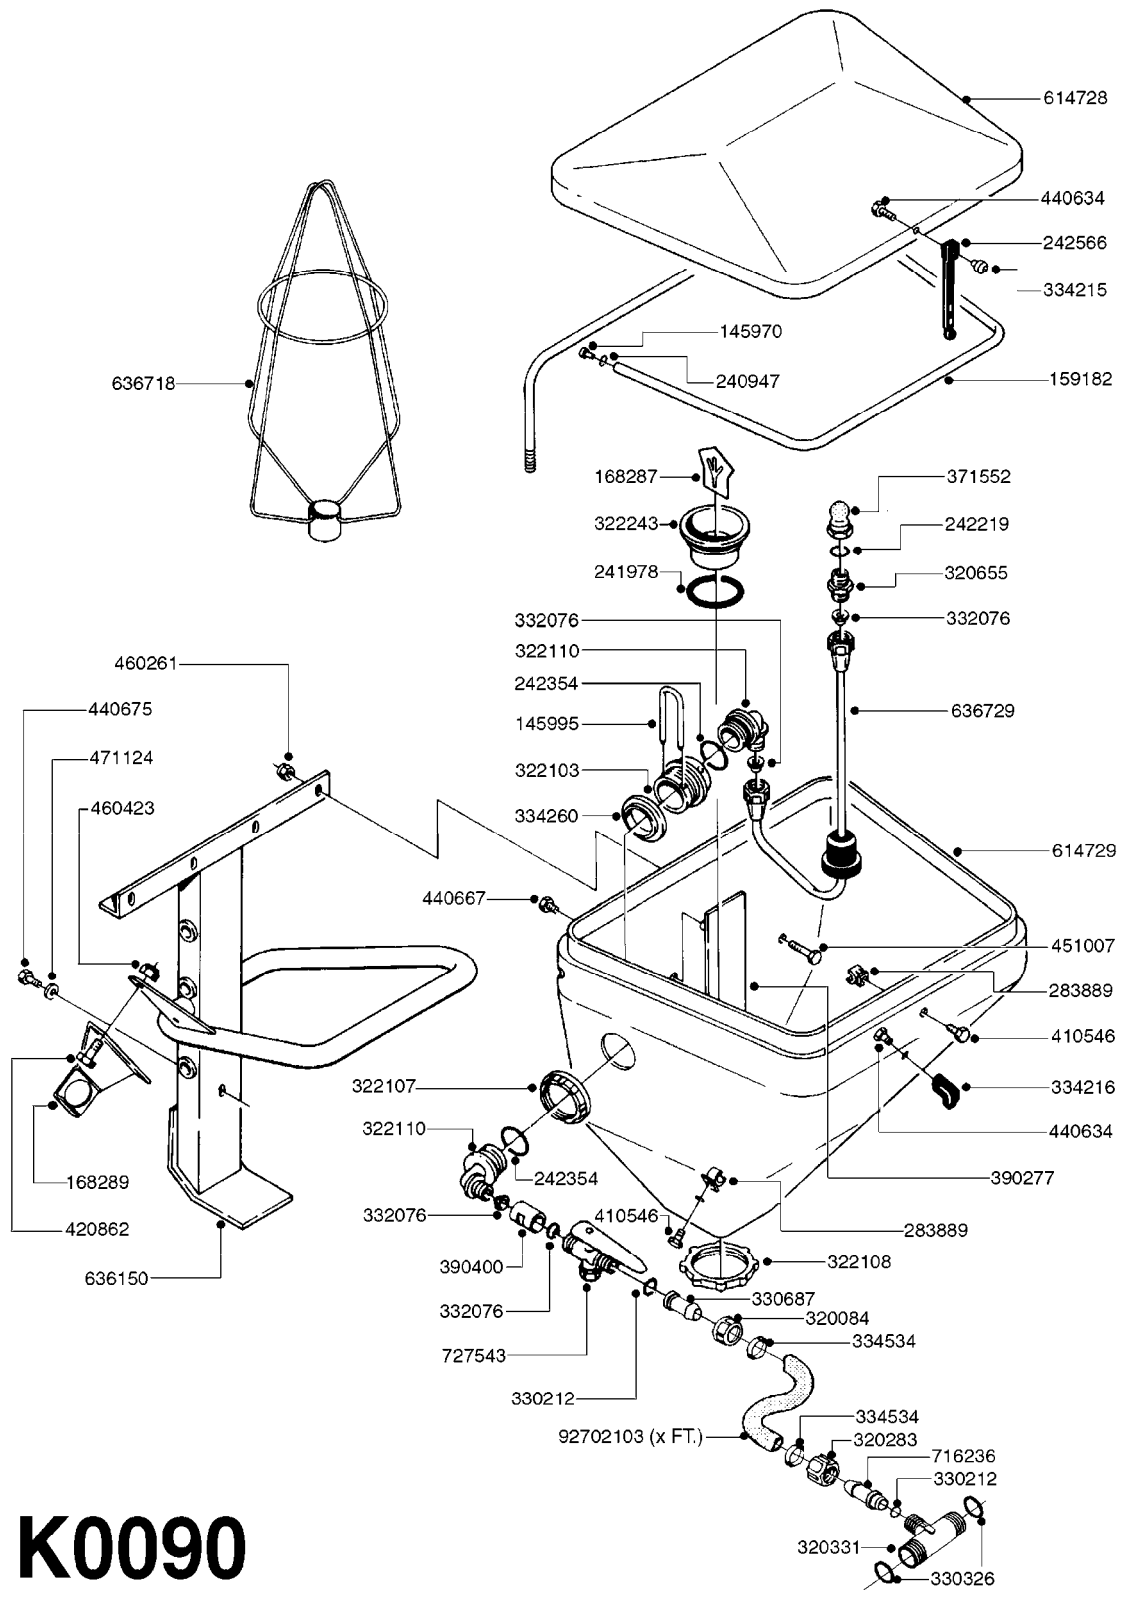

**K0080**

| parts-n° | order qty | description                    |
|----------|-----------|--------------------------------|
| 240925   | 1         | O-RING D49.5X3 NITRIL          |
| 240936   | 1         | O-RING D13.3X2.4 NITRIL        |
| 242010   | 1         | O-RING D37.47X5.33             |
| 242020   | 1         | O-RING 39.2 X 3 VITON          |
| 242046   | 1         | O-RING D60X2                   |
| 242113   | 1         | O-RING D37.5X5.3 VITON         |
| 242353   | 1         | O-RING D44.2X3.0 VITON F.S-67  |
| 284585   | 1         | CLAMP HOSE GEAR 1" MINI 020    |
| 320084   | 1         | FITT.DK NUT 1/2" BSP           |
| 320095   | 1         | FITT.DK NUT 1" BSP             |
| 320821   | 1         | FITT.DK NUT 1-1/2" BSP         |
| 320832   | 1         | FITT.DK TEE 1-1/2x1-1/2x1-1/2  |
| 321215   | 1         | FITT.DK HOUSING F. AGITATION   |
| 322064   | 1         | END COVER W.S56                |
| 322065   | 1         | FITT.DK UNION 1' BSP/S-56      |
| 322066   | 1         | FITT.DK S-56 NUT               |
| 330212   | 1         | O-RING D19/D14X2.4 F.1/2"NUT   |
| 330315   | 1         | O-RING D18.4/D13X.6            |
| 330326   | 1         | O-RING D30/D24X2 F.1"NUT       |
| 330341   | 1         | FITT.DK HB 1" F. 1" NUT        |
| 330687   | 1         | FITT.DK HB 1/2" F. 1/2" NUT    |
| 331111   | 1         | VALVE SEAT FOR 1/2" DISTRIBUT. |
| 331273   | 1         | O-RING D44/D38X2 F.1-1/2"      |
| 334177   | 1         | VALVE INDICATOR BLUE           |
| 334217   | 1         | VALVE INDICATOR YELLOW         |
| 334498   | 1         | NOZZLE INJECTOR 13MM/462 WHITE |
| 334499   | 1         | NOZZLE INJECTOR 10MM/361 BLACK |
| 334500   | 1         | FITT.DK S-56 PLUG W/ 4.2Ø Hole |
| 334578   | 1         | HANDLE FOR VALVE 'OLD' STYLE   |
| 390238   | 1         | BALL F. 3 WAY PRESSURE VALVE   |
| 390259   | 1         | END COVER S56 F.3 WAY VALVE    |
| 390262   | 1         | BALL F. 2 WAY VALVE            |
| 390269   | 1         | END COVER S56 1-1/2"F.3WAY VLV |
| 390274   | 1         | ORIFICE ID4.0/18/1.5           |
| 390275   | 1         | FITT.DK ELB 1' SPECIAL F.CHEMF |
| 390276   | 1         | FITT.DK HN 1'BSP               |
| 390777   | 1         | HOUSING F.BALL VALVE 3 WAY     |
| 410605   | 1         | BOLT HEX 8.8 DEL M6X80         |
| 460261   | 1         | NUT HEX M6X1 LOCK A2 DIN985    |
| 471125   | 1         | WASHER, M6, Ø12/ 6.4X 1.6, SS  |
| 709741   | 1         | VALVE ASSY. 1/2" FLIP LEVER    |
| 725348   | 1         | VALVE 3 WAY BLUE               |
| 726216   | 1         | VALVE TWO WAY                  |
| 728579   | 1         | SEAL F BALL                    |
| 728944   | 1         | VALVE STEM & COLOURED CAPS     |
| 740670   | 1         | SEAL KIT F. BALL VALVE VITON   |
| 28029803 | 1         | CLAMP HOSE GEAR P1/2" 6708     |
| 92702103 | 1         | HOSE R X1/2" X300PSI WP X0012" |
| 92712403 | 1         | HOSE R X1" X300PSI WP X0012"   |