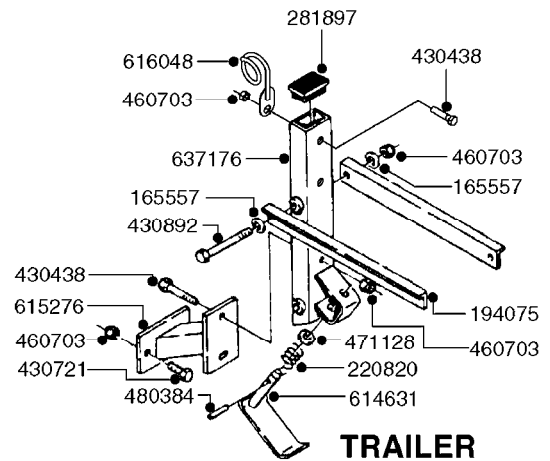

NK/LX/LY PRE-86