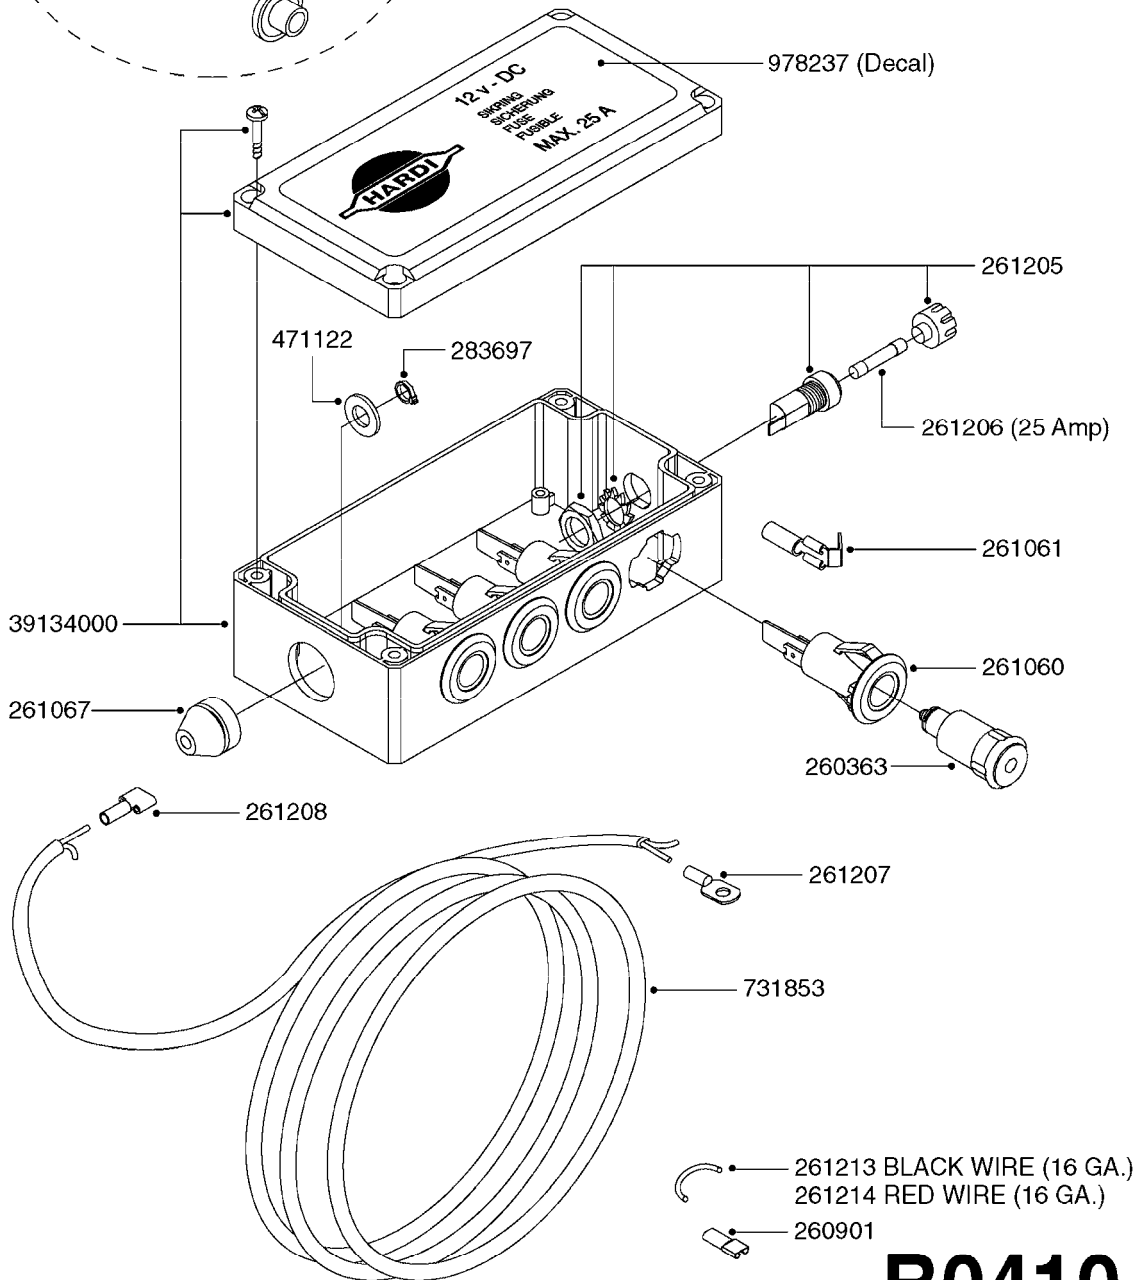

COMPLETE ASSEMBLIES
WHOLEGOODS ITEMS

817925 COMPLETE ASSEMBLY

12 VOLT OUTLET BOX
B0410-HIN, 01:01:16

Page 1

Date 16.03.2016 11:12

parts-n°	order qty	description
260363	1	PLUG 2 POLE 12V
260827	1	PLUG F.EC ATTACHMENTS
260901	1	SPADE F.ELEC CONN.1.5MM BLUE
261060	1	PLUG F.EC ATTACHMENTS
261061	1	SPADE F.ELEC.2 WAY CONNECTOR
261067	1	GROMMET 10-14 GREY
261205	1	FUSE HOLDER
261206	1	FUSE 25 A
261207	1	ELECTRIC CONNECTOR 4MM
261208	1	SPADE F.ELEC.CONNECTOR 4MM
261213	1	WIRE 6.4MM BLACK
261214	1	WIRE 6.4MM RED
283697	1	TIESTRAP 200MM
471122	1	WASHER, M10, Ø20/10.5X 2.0, SS
731853	1	CABLE 2X4MM L=138"
817925	1	OUTLET BOX 12 VOLT ELEC.
978237	1	DECAL OUTLET BOX
39134000	1	BOX, COMPLETE, 12V POWER BOX