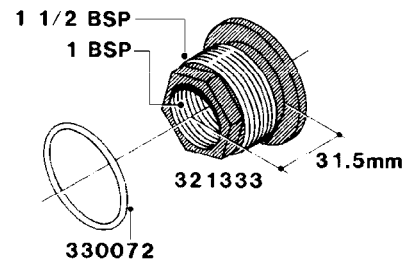

**L0050**

FITTINGS - HOSE CONNECTORS  
L0050-HIN, 01:01:16

Page 1

Date 16.03.2016 11:13

| parts-n° | order qty | description                    |
|----------|-----------|--------------------------------|
| 242594   | 1         | O-RING D14 X 1.78 SCH.70-EPDM  |
| 320294   | 1         | FITT.DK TEE 3/8X3/8HB X1/2"BSP |
| 320305   | 1         | FITT.DK HB 3/4'- 3/4' BSP      |
| 320386   | 1         | FITT.DK TEE 3/8X3/8HB X3/8"BSP |
| 320397   | 1         | FITT.DK ELB 3/8"HB X 3/8" BSP  |
| 320401   | 1         | FITT.DK TEE 1/2X1/2HB X1/2"BSP |
| 320412   | 1         | FITT.DK TEE 1/2X1/2HB X3/8'BSP |
| 320423   | 1         | FITT.DK ELB 1/2'HB X 3/8' BSP  |
| 320891   | 1         | FITT.DK HB 3/8'- 3/8' BSP      |
| 320972   | 1         | FITT.DK HB 5/16'- 1/4' BSP     |
| 322046   | 1         | FITT.DK TEE 1/2X1/2HB X3/4'BSP |
| 322048   | 1         | FITT.DK TEE 3/4X3/4HB X3/4'BSP |
| 330595   | 1         | O-RING D24.6/D20X2.1 -3/4"     |
| 333137   | 1         | FITT.DK CONN.1/2" F.NOZZ. DOUB |
| 333141   | 1         | FITT.DK CONN.1/2" F.NOZZ.SING  |
| 334041   | 1         | FITT.DK CONN.3/4' F.NOZZ. SING |
| 334042   | 1         | FITT.DK CONN.3/4' F.NOZZ. DOUB |
| 334195   | 1         | FITT.DK ELB. 3/4"HB X 3/4"HB   |
| 10012103 | 1         | FITT.PO.HB 1.25X1.50 IMB1012   |
| 10014003 | 1         | FITT.PO.HB 1.25X1.25 IMB1010   |
| 10036903 | 1         | FITT.PO.HB 1.50X1.50 IMB1212   |
| 28019303 | 1         | FITTING HB ELB 3/4NPT-3/4HOSE  |
| 61016500 | 1         | HOSE TAIL 3/4" 90°+RG CAP 3/4" |
| 72026700 | 1         | NOZZLE TUBE ADAPTER W/O-RING   |