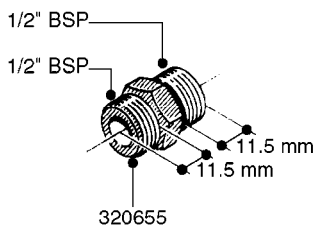

**L0030**

FITTINGS - HEXAGON NIPPLES  
L0030-HIN, 01:01:16

Page 1  
Date 16.03.2016 11:13

| parts-n° | order qty | description                    |
|----------|-----------|--------------------------------|
| 10015303 | 1         | FITT.PO.HN 1.00X1.00 M1000     |
| 10425003 | 1         | FITT.PO.HN 1.25X1.00 MCPHEE    |
| 320132   | 1         | FITT.DK HN 1" BSP              |
| 320176   | 1         | FITT.DK HN 3/8"X1/2" BSP       |
| 320445   | 1         | FITT.DK HN 1/4"X3/8" BSP       |
| 320655   | 1         | FITT.DK HN 1/2"-1/2" BSP       |
| 320692   | 1         | FITT.DK HN 3/8'BSPX1/4'NPT     |
| 320703   | 1         | FITT.DK HN 3/8BSP X1/2 &1/4NPT |
| 320725   | 1         | FITT.DK NIPPLE 3/8"-3/8" BSP   |
| 320902   | 1         | FITT.DK HN 3/8'X 1/4' BSP      |
| 390232   | 1         | FITT.DK HN 1-1/2' X 1-1/4' BSP |
| 390276   | 1         | FITT.DK HN 1'BSP               |