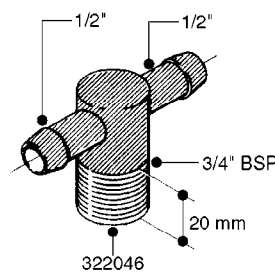

L0050

FITTINGS - HOSE CONNECTORS
L0050-HIN, 01:01:16

Page 1

Date 16.03.2016 11:13

parts-n°	order qty	description
242594	1	O-RING D14 X 1.78 SCH.70-EPDM
320294	1	FITT.DK TEE 3/8X3/8HB X1/2"BSP
320305	1	FITT.DK HB 3/4'- 3/4' BSP
320386	1	FITT.DK TEE 3/8X3/8HB X3/8"BSP
320397	1	FITT.DK ELB 3/8"HB X 3/8" BSP
320401	1	FITT.DK TEE 1/2X1/2HB X1/2"BSP
320412	1	FITT.DK TEE 1/2X1/2HB X3/8'BSP
320423	1	FITT.DK ELB 1/2'HB X 3/8' BSP
320891	1	FITT.DK HB 3/8'- 3/8' BSP
320972	1	FITT.DK HB 5/16'- 1/4' BSP
322046	1	FITT.DK TEE 1/2X1/2HB X3/4'BSP
322048	1	FITT.DK TEE 3/4X3/4HB X3/4'BSP
330595	1	O-RING D24.6/D20X2.1 -3/4"
333137	1	FITT.DK CONN.1/2" F.NOZZ. DOUB
333141	1	FITT.DK CONN.1/2" F.NOZZ.SING
334041	1	FITT.DK CONN.3/4' F.NOZZ. SING
334042	1	FITT.DK CONN.3/4' F.NOZZ. DOUB
334195	1	FITT.DK ELB. 3/4"HB X 3/4"HB
10012103	1	FITT.PO.HB 1.25X1.50 IMB1012
10014003	1	FITT.PO.HB 1.25X1.25 IMB1010
10036903	1	FITT.PO.HB 1.50X1.50 IMB1212
28019303	1	FITTING HB ELB 3/4NPT-3/4HOSE
61016500	1	HOSE TAIL 3/4" 90°+RG CAP 3/4"
72026700	1	NOZZLE TUBE ADAPTER W/O-RING