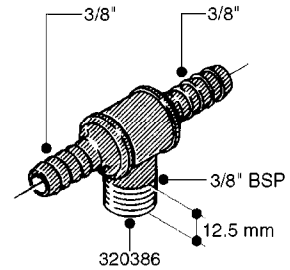

L0050

FITTINGS - HOSE CONNECTORS
L0050-HIN, 01:01:16

Page 1

Date 16.03.2016 11:13

parts-n°	order qty	description
242594	1	O-RING D14 X 1.78 SCH.70-EPDM
320294	1	FITT.DK TEE 3/8X3/8HB X1/2"BSP
320305	1	FITT.DK HB 3/4'- 3/4' BSP
320386	1	FITT.DK TEE 3/8X3/8HB X3/8"BSP
320397	1	FITT.DK ELB 3/8"HB X 3/8" BSP
320401	1	FITT.DK TEE 1/2X1/2HB X1/2"BSP
320412	1	FITT.DK TEE 1/2X1/2HB X3/8'BSP
320423	1	FITT.DK ELB 1/2'HB X 3/8' BSP
320891	1	FITT.DK HB 3/8'- 3/8' BSP
320972	1	FITT.DK HB 5/16'- 1/4' BSP
322046	1	FITT.DK TEE 1/2X1/2HB X3/4'BSP
322048	1	FITT.DK TEE 3/4X3/4HB X3/4'BSP
330595	1	O-RING D24.6/D20X2.1 -3/4"
333137	1	FITT.DK CONN.1/2" F.NOZZ. DOUB
333141	1	FITT.DK CONN.1/2" F.NOZZ.SING
334041	1	FITT.DK CONN.3/4' F.NOZZ. SING
334042	1	FITT.DK CONN.3/4' F.NOZZ. DOUB
334195	1	FITT.DK ELB. 3/4"HB X 3/4"HB
10012103	1	FITT.PO.HB 1.25X1.50 IMB1012
10014003	1	FITT.PO.HB 1.25X1.25 IMB1010
10036903	1	FITT.PO.HB 1.50X1.50 IMB1212
28019303	1	FITTING HB ELB 3/4NPT-3/4HOSE
61016500	1	HOSE TAIL 3/4" 90°+RG CAP 3/4"
72026700	1	NOZZLE TUBE ADAPTER W/O-RING