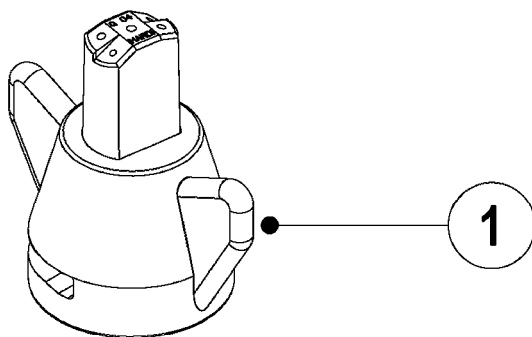

D1060

BOOM-NOZZLES QUINTASTREAM
D1060-HIN, 01:01:16

Page 1

Date 16.03.2016 11:13

Pos.	parts-n°	order qty	description
1	372011	1	NOZZLE ISO QS-015-5H GREEN
1	372012	1	NOZZLE ISO QS-02-5H YELLOW
1	372013	1	NOZZLE ISO QS-03-5H BLUE
1	372014	1	NOZZLE ISO QS-04-5H RED
1	372015	1	NOZZLE ISO QS-05-5H BROWN
1	372016	1	NOZZLE ISO QS-06-5H GREY
1	372017	1	NOZZLE ISO QS-08-5H WHITE
1	372018	1	NOZZLE ISO QS-10-5H LT. BLUE
1	372019	1	NOZZLE ISO QS-15-5H LT. GREEN
2	372002	1	ISO QNTSTRM 015 S-GREEN
2	372003	1	ISO QNTSTRM 02 S-YELLOW
2	372004	1	ISO QNTSTRM 03 S-BLUE
2	372005	1	ISO QNTSTRM 04 S-RED
2	372006	1	ISO QNTSTRM 05 S-BROWN
2	372007	1	ISO QNTSTRM 06 S-GREY
2	372008	1	ISO QNTSTRM 08 S-WHITE
2	372009	1	ISO QNTSTRM 10 S-LT.BLU
2	372010	1	ISO QNTSTRM 15 S-LT.GRN