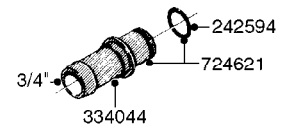

L0010

parts-n°	order qty	description
240085	1	O-RING D13,1/8,3X02,4 NITRIL
241441	1	O-RING D29.3X3
242594	1	O-RING D14 X 1.78 SCH.70-EPDM
320084	1	FITT.DK NUT 1/2" BSP
320095	1	FITT.DK NUT 1" BSP
320117	1	FITT.DK CONN.1/2"BSP F. 1" CAP
320187	1	FITT.DK CAP 3/8" BSP BLACK
320283	1	FITT.DK NUT 3/4"BSP
320821	1	FITT.DK NUT 1-1/2" BSP
321495	1	FITT.DK REDUC 1/4'BSP F.3/4'NT
321576	1	FITT.DK CONN 1/2"BSP F.3/4"NUT
330013	1	O-RING D15/D10X2.5 F.3/8"NUT
330212	1	O-RING D19/D14X2.4 F.1/2"NUT
330326	1	O-RING D30/D24X2 F.1"NUT
330341	1	FITT.DK HB 1" F. 1" NUT
330595	1	O-RING D24.6/D20X2.1 -3/4"
330665	1	3/4' HOSE TAIL F/1' CAP
330676	1	FITT.DK HB 3/8" F. 1/2" NUT
330687	1	FITT.DK HB 1/2" F. 1/2" NUT
330691	1	FITT.DK HB 3/4'F.3/4' NUT
330783	1	FITT.DK HB 3/8" F.3/8" NUT
331262	1	FITT.DK HB 1-1/2" F. 1-1/2"NUT
331273	1	O-RING D44/D38X2 F.1-1/2"
331446	1	FITT.DK HB 1" F.1-1/2" NUT
331807	1	FITT.DK HB 5/16" F.3/8" NUT
332286	1	FITT.DK HB 1/2" F. 3/4" NUT
332905	1	FITT.DK HB 1/2" F. 3/4" CAP
332927	1	PLUG F. NOZZLE TUBE 3/4'
333292	1	FITT.DK HB 1"O'RING F.1-1/2"
333664	1	FITT.DK HB 5/16' F. 1/2' NUT
334044	1	FITT.DK HB 3/4' F. 3/4' CAP
334059	1	FITT.DK EL 1" 110 DEG.F.1-1/2"
334123	1	FITT.DK HB 1-1/4"O-RNG F.1-1/2"
334150	1	FITT.DK HB 1-1/4" 110 F.1-1/2"
390542	1	PLUG WASHER FOR 3/4'CAP NUT
716236	1	FITT.DK HB 1/2" ASSY. F. 3/4"
716413	1	FITT.DK PLUG ASSY. F.NOZ TUBE
717426	1	FITT.DK REDUC 1/4"BSP F.3/4"N
720856	1	FITT.DK 1/2'BSP ASSY.F.3/4'NUT
724621	1	FITT.DK HB 3/4"ASSY F.3/4" NUT