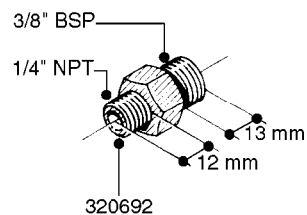

**L0030**

FITTINGS - HEXAGON NIPPLES  
L0030-HIN, 01:01:16

Page 1  
Date 16.03.2016 11:13

| parts-n° | order qty | description                    |
|----------|-----------|--------------------------------|
| 10015303 | 1         | FITT.PO.HN 1.00X1.00 M1000     |
| 10425003 | 1         | FITT.PO.HN 1.25X1.00 MCPHEE    |
| 320132   | 1         | FITT.DK HN 1" BSP              |
| 320176   | 1         | FITT.DK HN 3/8"X1/2" BSP       |
| 320445   | 1         | FITT.DK HN 1/4"X3/8" BSP       |
| 320655   | 1         | FITT.DK HN 1/2"-1/2" BSP       |
| 320692   | 1         | FITT.DK HN 3/8'BSPX1/4'NPT     |
| 320703   | 1         | FITT.DK HN 3/8BSP X1/2 &1/4NPT |
| 320725   | 1         | FITT.DK NIPPLE 3/8"-3/8" BSP   |
| 320902   | 1         | FITT.DK HN 3/8'X 1/4' BSP      |
| 390232   | 1         | FITT.DK HN 1-1/2' X 1-1/4' BSP |
| 390276   | 1         | FITT.DK HN 1'BSP               |