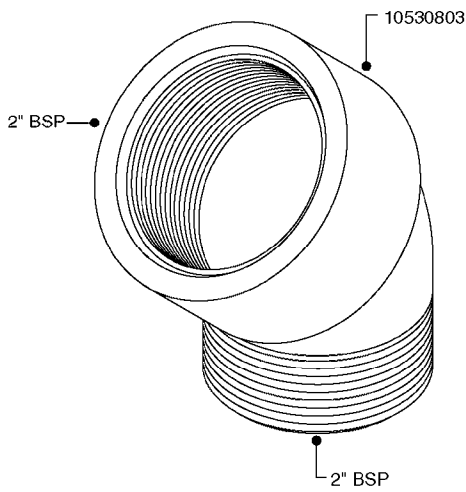

**L0030**

FITTINGS - HEXAGON NIPPLES  
L0030-HIN, 01:01:16

Page 1  
Date 16.03.2016 11:13

| parts-n° | order qty | description                    |
|----------|-----------|--------------------------------|
| 10015303 | 1         | FITT.PO.HN 1.00X1.00 M1000     |
| 10425003 | 1         | FITT.PO.HN 1.25X1.00 MCPHEE    |
| 320132   | 1         | FITT.DK HN 1" BSP              |
| 320176   | 1         | FITT.DK HN 3/8"X1/2" BSP       |
| 320445   | 1         | FITT.DK HN 1/4"X3/8" BSP       |
| 320655   | 1         | FITT.DK HN 1/2"-1/2" BSP       |
| 320692   | 1         | FITT.DK HN 3/8'BSPX1/4'NPT     |
| 320703   | 1         | FITT.DK HN 3/8BSP X1/2 &1/4NPT |
| 320725   | 1         | FITT.DK NIPPLE 3/8"-3/8" BSP   |
| 320902   | 1         | FITT.DK HN 3/8'X 1/4' BSP      |
| 390232   | 1         | FITT.DK HN 1-1/2' X 1-1/4' BSP |
| 390276   | 1         | FITT.DK HN 1'BSP               |