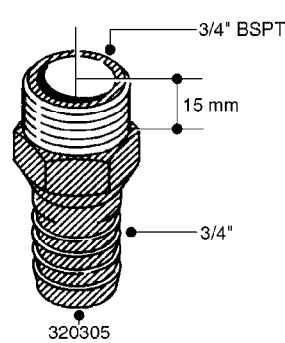

L0050

FITTINGS - HOSE CONNECTORS
L0050-HIN, 01:01:16

Page 1

Date 16.03.2016 11:13

parts-n°	order qty	description
242594	1	O-RING D14 X 1.78 SCH.70-EPDM
320294	1	FITT.DK TEE 3/8X3/8HB X1/2"BSP
320305	1	FITT.DK HB 3/4'- 3/4' BSP
320386	1	FITT.DK TEE 3/8X3/8HB X3/8"BSP
320397	1	FITT.DK ELB 3/8"HB X 3/8" BSP
320401	1	FITT.DK TEE 1/2X1/2HB X1/2"BSP
320412	1	FITT.DK TEE 1/2X1/2HB X3/8'BSP
320423	1	FITT.DK ELB 1/2'HB X 3/8' BSP
320891	1	FITT.DK HB 3/8'- 3/8' BSP
320972	1	FITT.DK HB 5/16'- 1/4' BSP
322046	1	FITT.DK TEE 1/2X1/2HB X3/4'BSP
322048	1	FITT.DK TEE 3/4X3/4HB X3/4'BSP
330595	1	O-RING D24.6/D20X2.1 -3/4"
333137	1	FITT.DK CONN.1/2" F.NOZZ. DOUB
333141	1	FITT.DK CONN.1/2" F.NOZZ.SING
334041	1	FITT.DK CONN.3/4' F.NOZZ. SING
334042	1	FITT.DK CONN.3/4' F.NOZZ. DOUB
334195	1	FITT.DK ELB. 3/4"HB X 3/4"HB
10012103	1	FITT.PO.HB 1.25X1.50 IMB1012
10014003	1	FITT.PO.HB 1.25X1.25 IMB1010
10036903	1	FITT.PO.HB 1.50X1.50 IMB1212
28019303	1	FITTING HB ELB 3/4NPT-3/4HOSE
61016500	1	HOSE TAIL 3/4" 90°+RG CAP 3/4"
72026700	1	NOZZLE TUBE ADAPTER W/O-RING