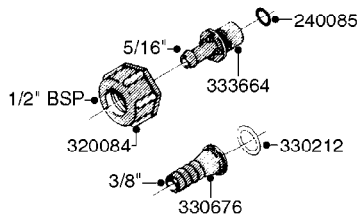

L0010

parts-n°	order qty	description
240085	1	O-RING D13,1/8,3X02,4 NITRIL
241441	1	O-RING D29.3X3
242594	1	O-RING D14 X 1.78 SCH.70-EPDM
320084	1	FITT.DK NUT 1/2" BSP
320095	1	FITT.DK NUT 1" BSP
320117	1	FITT.DK CONN.1/2"BSP F. 1" CAP
320187	1	FITT.DK CAP 3/8" BSP BLACK
320283	1	FITT.DK NUT 3/4"BSP
320821	1	FITT.DK NUT 1-1/2" BSP
321495	1	FITT.DK REDUC 1/4'BSP F.3/4'NT
321576	1	FITT.DK CONN 1/2"BSP F.3/4"NUT
330013	1	O-RING D15/D10X2.5 F.3/8"NUT
330212	1	O-RING D19/D14X2.4 F.1/2"NUT
330326	1	O-RING D30/D24X2 F.1"NUT
330341	1	FITT.DK HB 1" F. 1" NUT
330595	1	O-RING D24.6/D20X2.1 -3/4"
330665	1	3/4' HOSE TAIL F/1' CAP
330676	1	FITT.DK HB 3/8" F. 1/2" NUT
330687	1	FITT.DK HB 1/2" F. 1/2" NUT
330691	1	FITT.DK HB 3/4'F.3/4' NUT
330783	1	FITT.DK HB 3/8" F.3/8" NUT
331262	1	FITT.DK HB 1-1/2" F. 1-1/2"NUT
331273	1	O-RING D44/D38X2 F.1-1/2"
331446	1	FITT.DK HB 1" F.1-1/2" NUT
331807	1	FITT.DK HB 5/16" F.3/8" NUT
332286	1	FITT.DK HB 1/2" F. 3/4" NUT
332905	1	FITT.DK HB 1/2" F. 3/4" CAP
332927	1	PLUG F. NOZZLE TUBE 3/4'
333292	1	FITT.DK HB 1"O'RING F.1-1/2"
333664	1	FITT.DK HB 5/16' F. 1/2' NUT
334044	1	FITT.DK HB 3/4' F. 3/4' CAP
334059	1	FITT.DK EL 1" 110 DEG.F.1-1/2"
334123	1	FITT.DK HB 1-1/4"O-RNG F.1-1/2"
334150	1	FITT.DK HB 1-1/4" 110 F.1-1/2"
390542	1	PLUG WASHER FOR 3/4'CAP NUT
716236	1	FITT.DK HB 1/2" ASSY. F. 3/4"
716413	1	FITT.DK PLUG ASSY. F.NOZ TUBE
717426	1	FITT.DK REDUC 1/4"BSP F.3/4"N
720856	1	FITT.DK 1/2'BSP ASSY.F.3/4'NUT
724621	1	FITT.DK HB 3/4"ASSY F.3/4" NUT