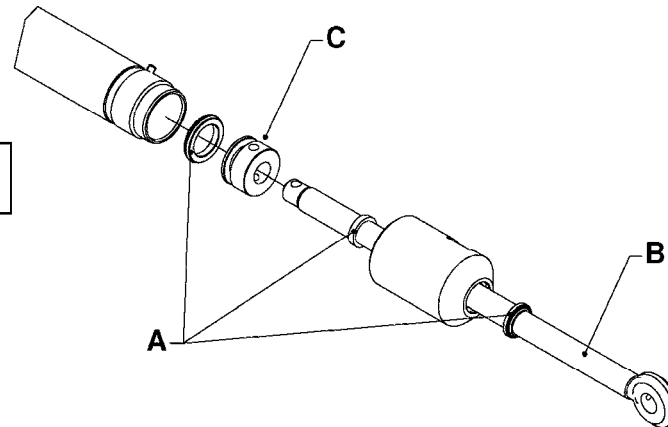

Check cylinder barrel for stamped part number.