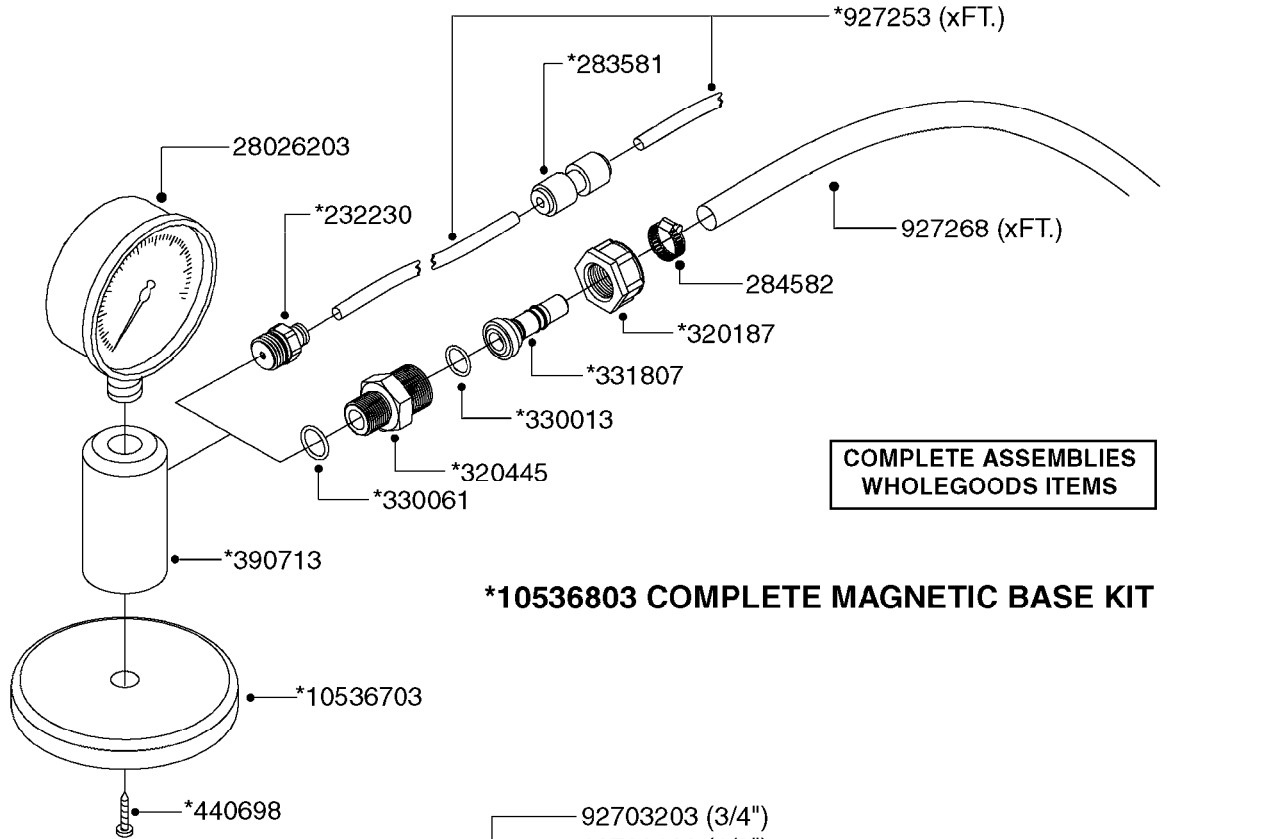

**K0690**

REMOTE GAUGE-MAGNETIC BASE KIT  
K0690-HIN, 01:01:16

Page 1

Date 16.03.2016 11:13

| parts-n° | order qty | description                    |
|----------|-----------|--------------------------------|
| 231346   | 1         | QUICK COUPLER 1/8"BSP X 4 MM   |
| 232230   | 1         | QUICK COUPLER 1/4"BSP X 4 MM   |
| 241651   | 1         | O-RING D14.0X3.0 NITRIL        |
| 242594   | 1         | O-RING D14 X 1.78 SCH.70-EPDM  |
| 283581   | 1         | HOSE CONNECTOR STR. F.4MM PE   |
| 284582   | 1         | CLAMP HOSE GEAR - 5/16"        |
| 320187   | 1         | FITT.DK CAP 3/8" BSP BLACK     |
| 320283   | 1         | FITT.DK NUT 3/4"BSP            |
| 320445   | 1         | FITT.DK HN 1/4"X3/8" BSP       |
| 321926   | 1         | FITT.DK REDUC 1/8"BSP F.3/4"N  |
| 322046   | 1         | FITT.DK TEE 1/2X1/2HB X3/4'BSP |
| 322048   | 1         | FITT.DK TEE 3/4X3/4HB X3/4'BSP |
| 330013   | 1         | O-RING D15/D10X2.5 F.3/8"NUT   |
| 330061   | 1         | O-RING D16/D11X2,5             |
| 331807   | 1         | FITT.DK HB 5/16" F.3/8" NUT    |
| 334531   | 1         | CLAMP HOSE PLASTIC 3/4"        |
| 334534   | 1         | CLAMP HOSE PLASTIC 1/2"        |
| 390713   | 1         | GAUGE ADAPTOR 1/4" BSP         |
| 440698   | 1         | SCREW F.PLASTIC 6X18 SS HEXHD  |
| 721851   | 1         | SCREW PLUG W/QUICK FIT         |
| 724637   | 1         | FITT.DK HB 5/16' F. 3/4" COMP. |
| 927253   | 1         | AIR HOSE, DIAMETER 4MM         |
| 927268   | 1         | HOSE R X PVC X 1/4 X 0012"     |
| 10536703 | 1         | MAGNETIC BASE D3,2'/90LB       |
| 10536803 | 1         | MAGNETIC BASE KIT F.GAUGE      |
| 28026203 | 1         | GAUGE 200PSI/BR,2.5"1/4BSP-BTM |
| 92702103 | 1         | HOSE R X1/2" X300PSI WP X0012" |
| 92703203 | 1         | HOSE R X3/4" X300PSI WP X0012" |