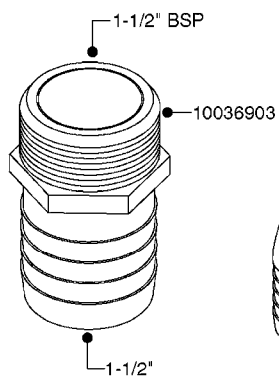

L0050

FITTINGS - HOSE CONNECTORS
L0050-HIN, 01:01:16

Page 1

Date 16.03.2016 11:13

parts-n°	order qty	description
242594	1	O-RING D14 X 1.78 SCH.70-EPDM
320294	1	FITT.DK TEE 3/8X3/8HB X1/2"BSP
320305	1	FITT.DK HB 3/4'- 3/4' BSP
320386	1	FITT.DK TEE 3/8X3/8HB X3/8"BSP
320397	1	FITT.DK ELB 3/8"HB X 3/8" BSP
320401	1	FITT.DK TEE 1/2X1/2HB X1/2"BSP
320412	1	FITT.DK TEE 1/2X1/2HB X3/8'BSP
320423	1	FITT.DK ELB 1/2'HB X 3/8' BSP
320891	1	FITT.DK HB 3/8'- 3/8' BSP
320972	1	FITT.DK HB 5/16'- 1/4' BSP
322046	1	FITT.DK TEE 1/2X1/2HB X3/4'BSP
322048	1	FITT.DK TEE 3/4X3/4HB X3/4'BSP
330595	1	O-RING D24.6/D20X2.1 -3/4"
333137	1	FITT.DK CONN.1/2" F.NOZZ. DOUB
333141	1	FITT.DK CONN.1/2" F.NOZZ.SING
334041	1	FITT.DK CONN.3/4' F.NOZZ. SING
334042	1	FITT.DK CONN.3/4' F.NOZZ. DOUB
334195	1	FITT.DK ELB. 3/4"HB X 3/4"HB
10012103	1	FITT.PO.HB 1.25X1.50 IMB1012
10014003	1	FITT.PO.HB 1.25X1.25 IMB1010
10036903	1	FITT.PO.HB 1.50X1.50 IMB1212
28019303	1	FITTING HB ELB 3/4NPT-3/4HOSE
61016500	1	HOSE TAIL 3/4" 90°+RG CAP 3/4"
72026700	1	NOZZLE TUBE ADAPTER W/O-RING