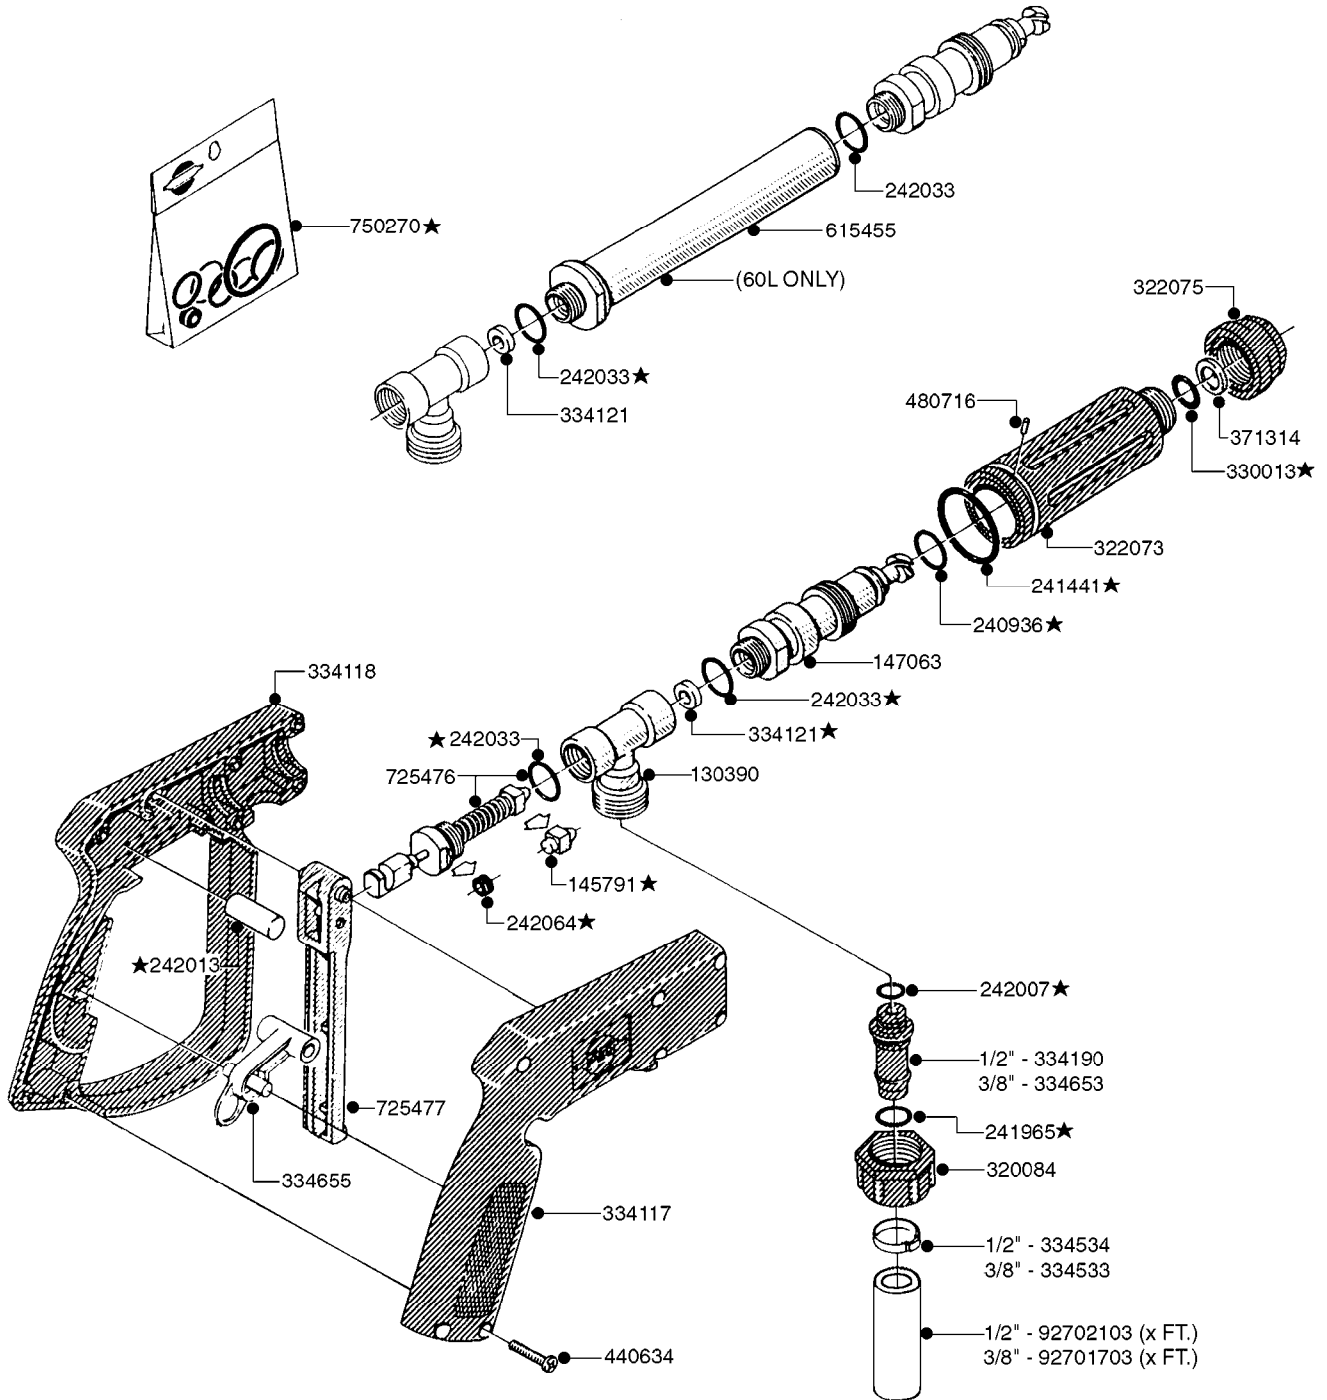

COMPLETE ASSEMBLY:
843197 - 60L
843196 - 60S

COMPLETE ASSEMBLIES
WHOLEGOODS ITEMS

K0480

HANDGUN TYPE 60S/60L POST 95
K0480-HIN, 01:01:16

Page 1
Date 16.03.2016 11:13

parts-n°	order qty	description
130390	1	TEE 3/8'X 1/2' BSP F.TYPE 60S
145791	1	CONE FOR ON/OFF
147063	1	SWIRL F.SPRAY GUN TYPE 60
240936	1	O-RING D13.3X2.4 NITRIL
241441	1	O-RING D29.3X3
241965	1	O-RING 12.1 X 1.6
242007	1	O-RING D9.1X1.6
242013	1	SPRING RUBBER F/TRIGGER
242033	1	O-RING
242064	1	SLEEVE RUBBER 3X8X4MM
320084	1	FITT.DK NUT 1/2" BSP
322073	1	HOUSING F.SWIRL TYPE 60S H.G.
322075	1	HOUSING F. NOZZLE
330013	1	O-RING D15/D10X2.5 F.3/8"NUT
334117	1	HANDLE PIECE RIGHT F.60S/60L
334118	1	HANDLE PIECE LEFT F.60S/60L
334121	1	SEAT FOR ON-OFF TYPE
334190	1	FITT.DK HB 1/2' F. PISTOL 60S
334533	1	CLAMP HOSE PLASTIC 3/8"
334534	1	CLAMP HOSE PLASTIC 1/2"
334653	1	FITT.DK HB 3/8' F.HANDGUN
334655	1	TRIGGER SAFETY F.60S/60L GUN
371314	1	NOZZLE CERAMIC 1099-20
440634	1	SCREW 5/8"
480716	1	PIN D3X6 STAINLESS
615455	1	TUBE F.LANCE TYPE 60L
725476	1	SPINDLE
725477	1	TRIGGER
750270	1	GASKET KIT F.SPRAY GUN
843196	1	GUN, MODEL 60S
843197	1	HANDGUN KIT TYPE 60 LONG
92701703	1	HOSE R X3/8" X300PSI WP X0012"
92702103	1	HOSE R X1/2" X300PSI WP X0012"