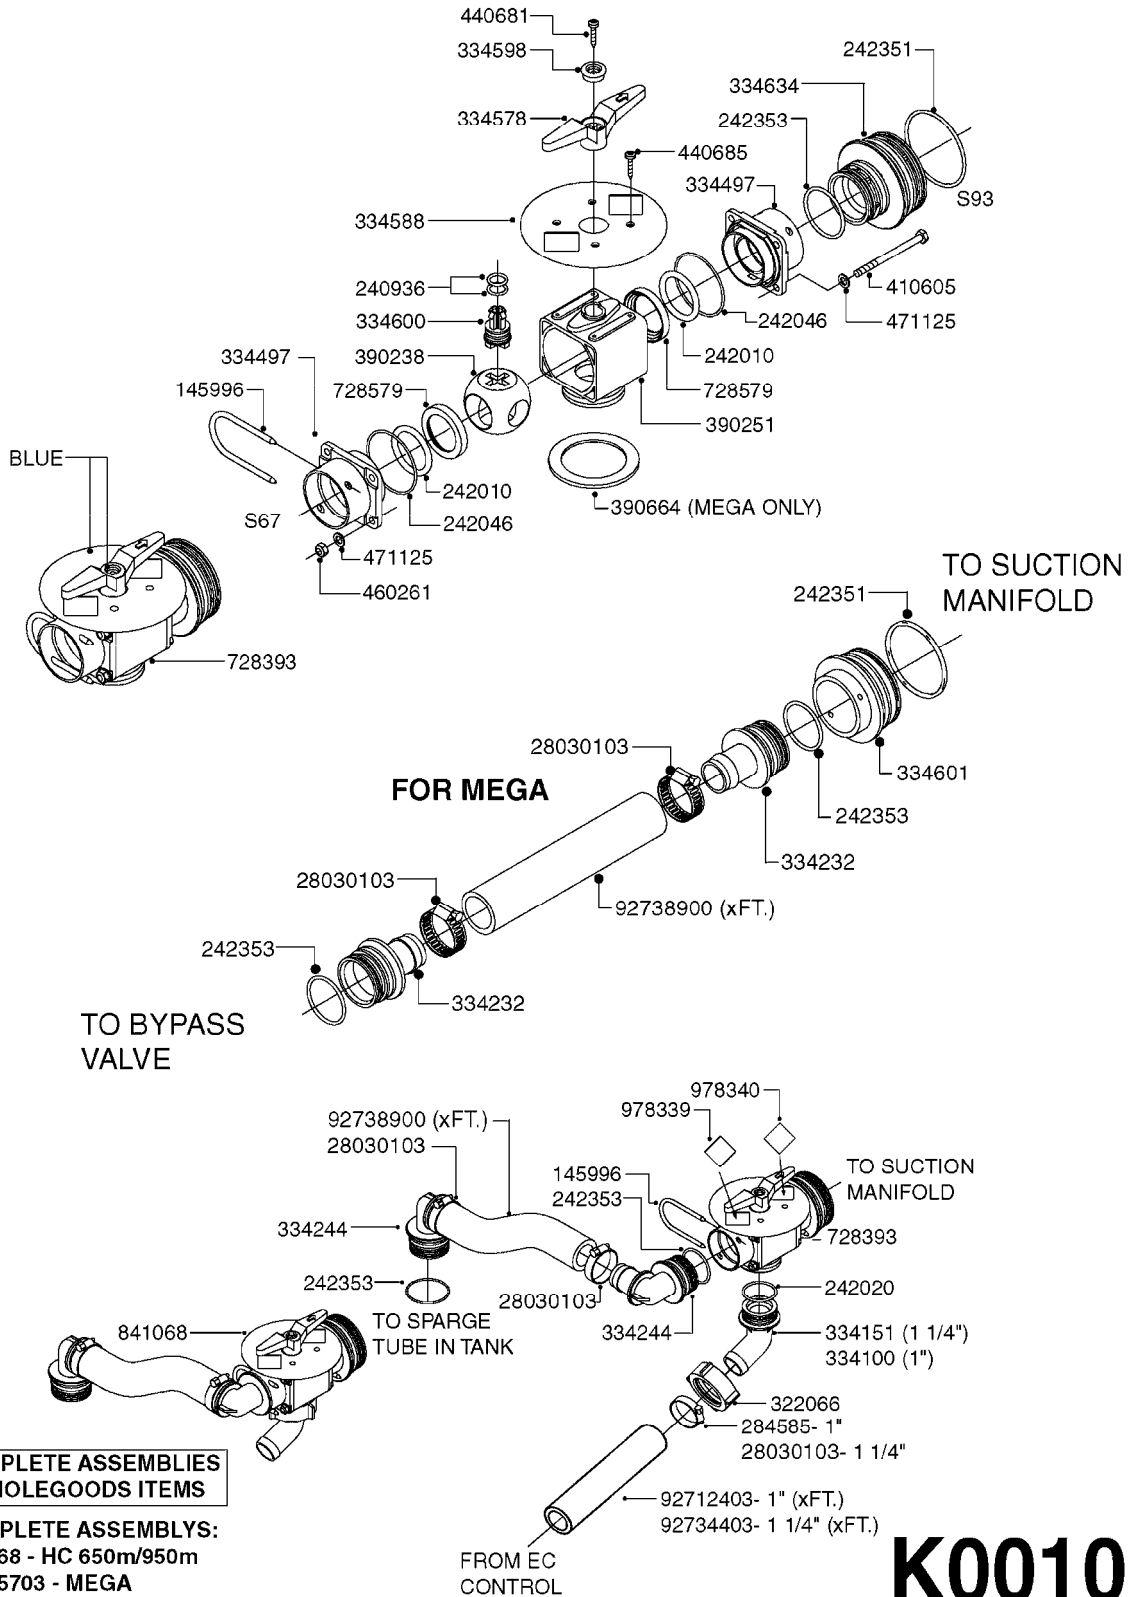

**COMPLETE ASSEMBLIES
WHOLEGOODS ITEMS**

COMPLETE ASSEMBLYS:
841068 - HC 650m/950m
10545703 - MEGA

K0010

AGITATN BYPAS VALV-MANIFLD SYS
K0010-HIN, 01:01:16

Page 1

Date 16.03.2016 11:13

parts-n°	order qty	description
145996	1	FITT.DK S-67 FORK
240936	1	O-RING D13.3X2.4 NITRIL
242010	1	O-RING D37.47X5.33
242020	1	O-RING 39.2 X 3 VITON
242046	1	O-RING D60X2
242351	1	O-RING D69.5X3.0 VITON F.S-93
242353	1	O-RING D44.2X3.0 VITON F.S-67
284585	1	CLAMP HOSE GEAR 1" MINI 020
322066	1	FITT.DK S-56 NUT
334100	1	FITT.DK S-61 ELB.1" 110 DEG.
334151	1	FITT.DK S-61 ELB.1-1/4"110 DEG
334232	1	FITT.DK S-67 STR.1-1/4'
334244	1	FITT.DK S-67 ELB.1-1/4"
334497	1	END COVER 3 WAY VALVE S-67
334578	1	HANDLE FOR VALVE 'OLD' STYLE
334588	1	FACE PLATE F. BALL VALVE BLUE
334598	1	PLUG F.VALVE HANDLE BLUE
334600	1	SPINDLE F.3 WAY VALVE
334601	1	FITT.DK S-93 TO S67 ADAPTOR
334634	1	FITT.DK ADAPTER S-93M S67M
390238	1	BALL F. 3 WAY PRESSURE VALVE
390251	1	MOTOR HOUSING F. 3-WAY VALVE
390664	1	WASHER NYLON D85.0/D7.0X3.0
410605	1	BOLT HEX 8.8 DEL M6X80
440681	1	SCREW F. PLASTIC 4MM X 14LG SS
440685	1	SCREW F.PLASTIC 4X14 SS C-SUNK
460261	1	NUT HEX M6X1 LOCK A2 DIN985
471125	1	WASHER, M6, Ø12/ 6.4X 1.6, SS
728393	1	VALVE 3 WAY F.AGITAT.SHUTOFF
728579	1	SEAL F BALL
841068	1	AGITATION BYPASS KIT
978339	1	DECAL MANIFOLD SYS.AGIT.RETU
978340	1	DECAL MANIFOLD SYS.PUMP SUCT
10545703	1	*AGITATION BYPASS KIT MEGA
28030103	1	CLAMP HOSE GEAR P5/4-S1.5"6724
92712403	1	HOSE R X1" X300PSI WP X0012"
92734403	1	HOSE R X5/4" X200PSI WP X0012"
92738900	1	HOSE R X PVC X 1-1/4" 0012"