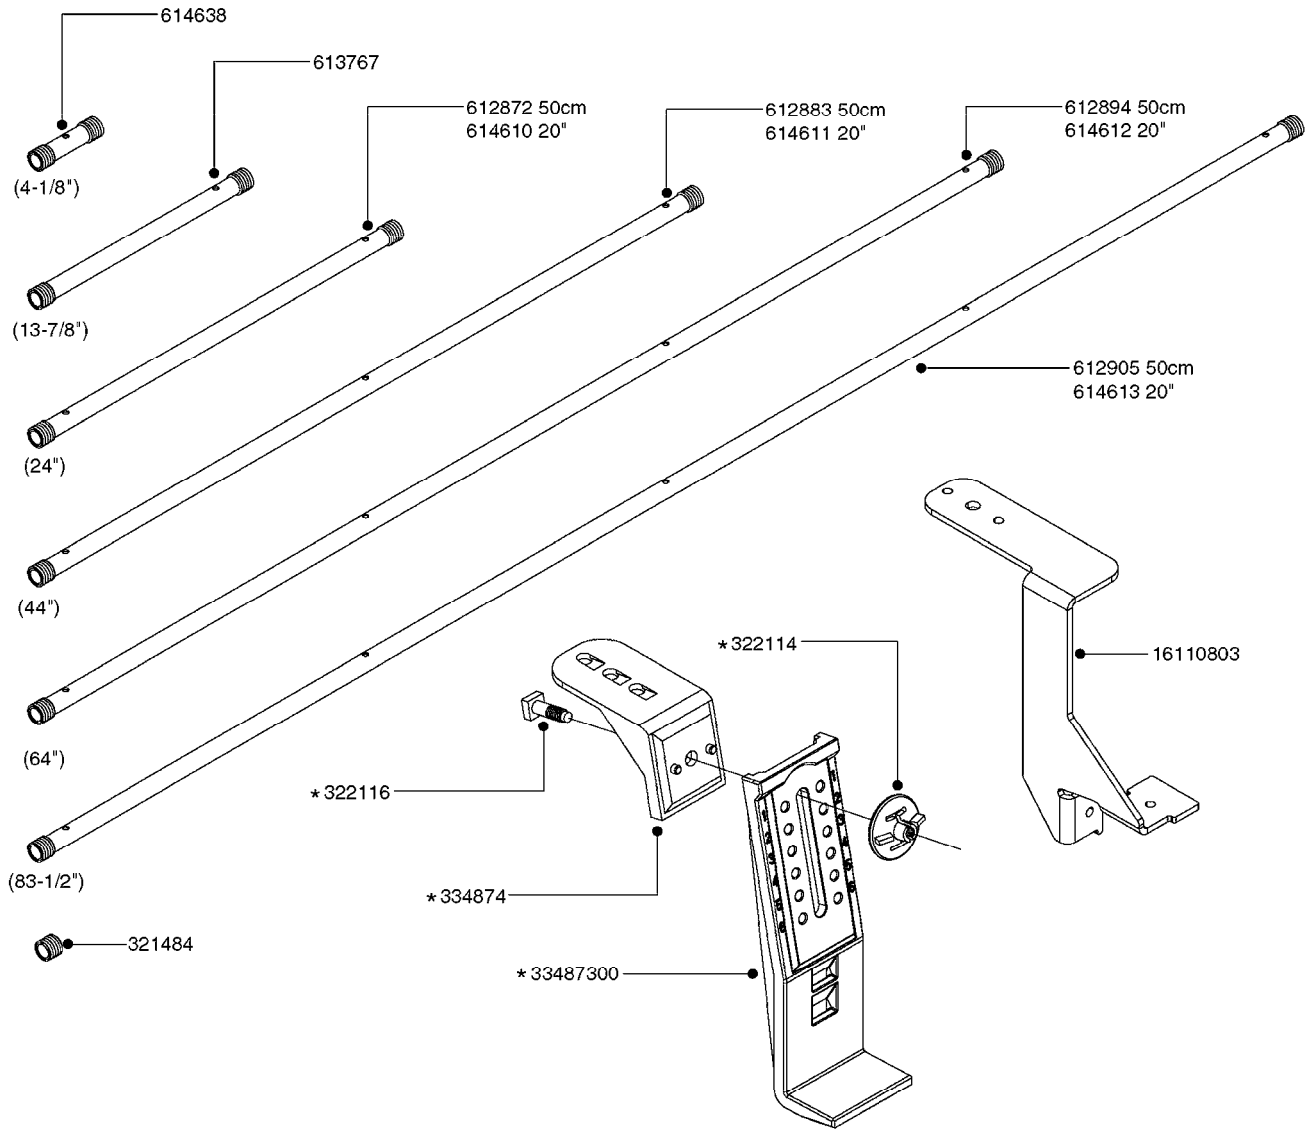

COMPLETE ASSEMBLY  
WITH NOZZLES

REFER TO  
HARDI® NOZZLE CATALOG

**D1100**

DOUBLE NOZZLE HOLDER-SNAP FIT  
D1100-HIN, 01:01:16

Page 1

Date 16.03.2016 11:13

| Pos. | parts-n° | order qty | description                    |
|------|----------|-----------|--------------------------------|
| 1    | 372140   | 1         | HARDI ISO BLIND CAP            |
| 2    | 725078   | 1         | SNAP-FIT TRIPLET W/O NOZZ HOLD |
| 3    | 28032503 | 1         | DOUBLE NOZZLE HOLDER LD ISO    |
| 4    | 28040103 | 1         | O-RING F.DOUBLE NOZZLE HOLDER  |
| 5    | 28089103 | 1         | GASKET F.DOUBLE NOZZLE HOLDER  |
| 6    | 70056803 | 1         | DOUBLE NOZZLE CAP ORANGE LD 01 |
| 6    | 70056903 | 1         | DOUBLE NOZZLE CAP GREEN LD 015 |
| 6    | 70057003 | 1         | DOUBLE NOZZLE CAP YELLOW LD 02 |
| 6    | 70057103 | 1         | DOUBLE NOZZLE CAP LILAC LD 025 |
| 6    | 70057203 | 1         | DOUBLE NOZZLE CAP BLUE LD 03   |
| 6    | 70057303 | 1         | DOUBLE NOZZLE CAP RED LD 04    |
| 6    | 70057403 | 1         | DOUBLE NOZZLE CAP BROWN LD 05  |