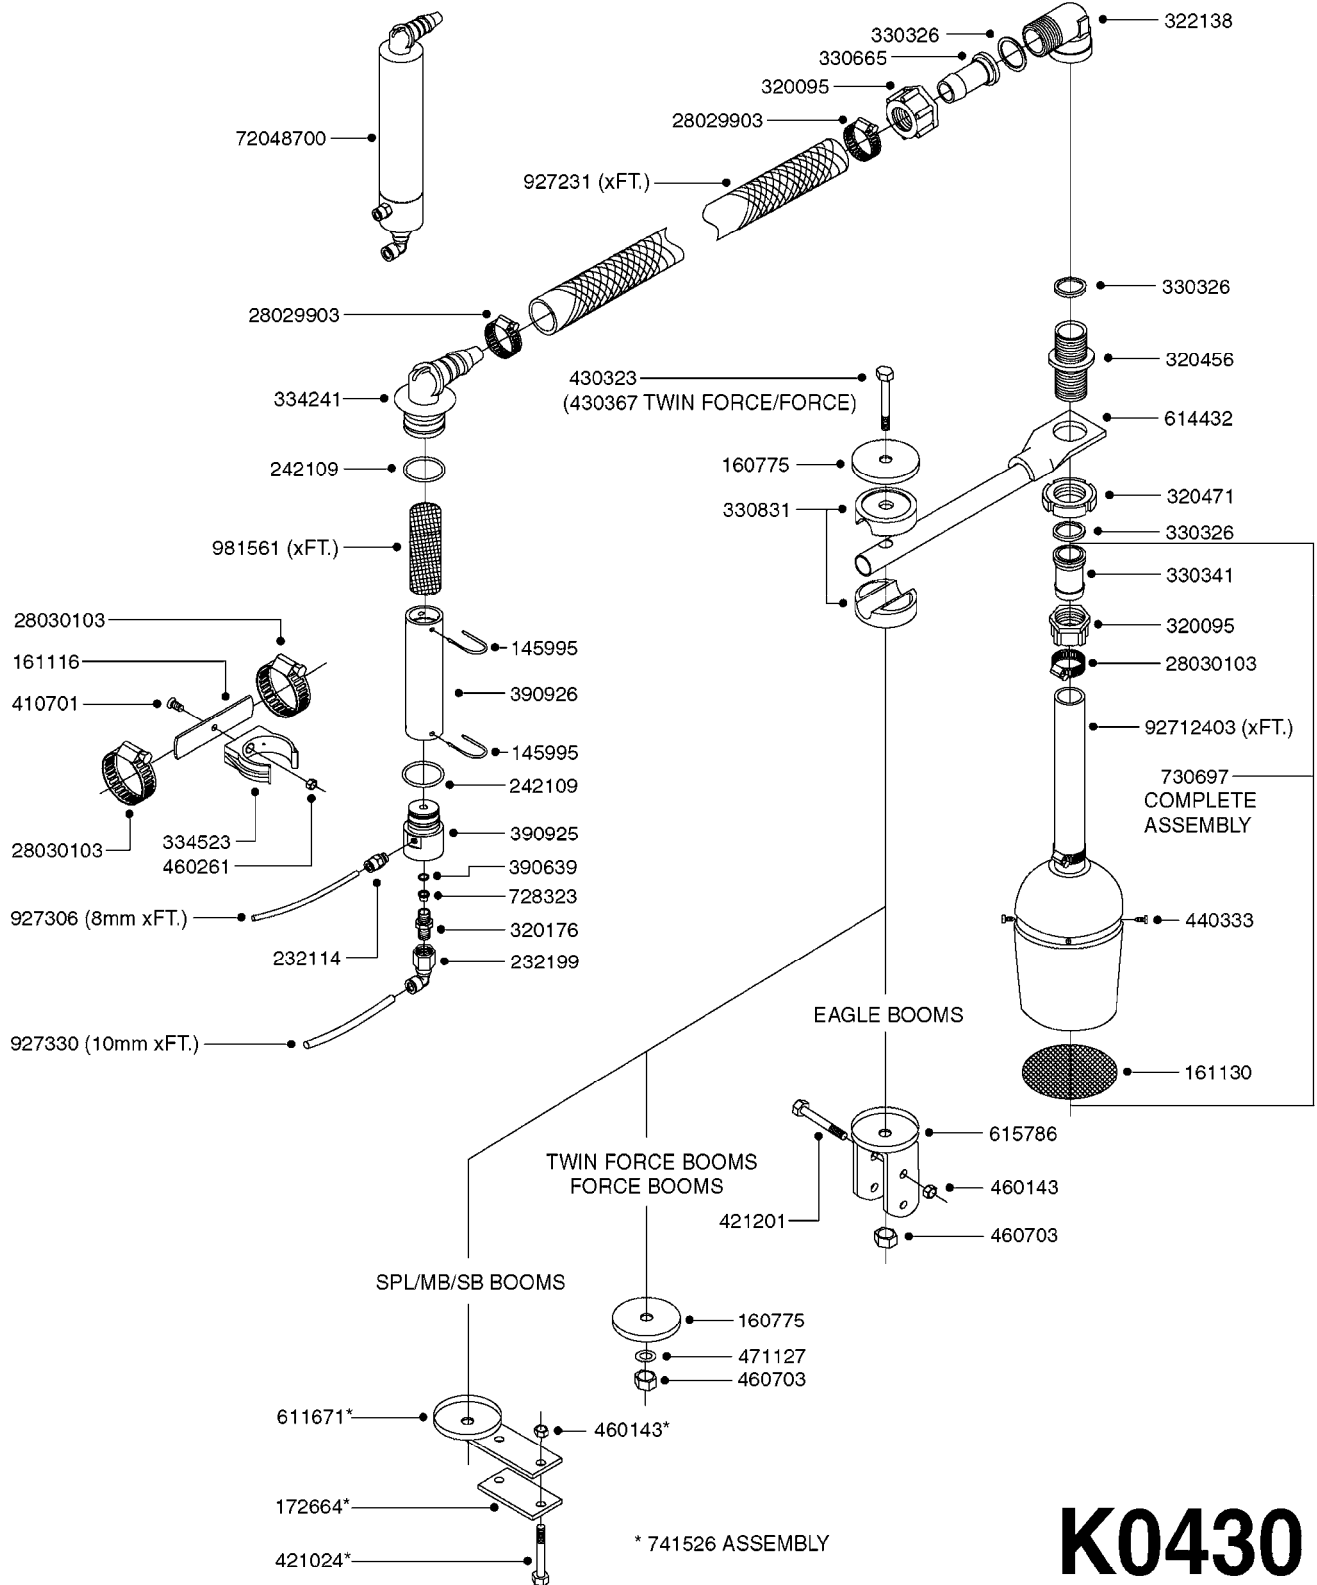

| parts-n° | order qty | description                    |
|----------|-----------|--------------------------------|
| 10009803 | 1         | WASHER PLATE 3/8"              |
| 10171603 | 1         | BOLT HEX 3/8 NC GR.2 01.50"    |
| 10212903 | 1         | NUT HEX NC (NYLON LOCK) 3/8"   |
| 10512503 | 1         | FOAM MARKER MOUNT KIT          |
| 160908   | 1         | MOUNT BRACKET F. F.M.COMP.MEGA |
| 334571   | 1         | TAPON 40x40x2 EMBELLECEDOR     |
| 420906   | 1         | BOLT HEX 8.8 DEL M10X60        |
| 420965   | 1         | M10X40 MACHINE SCREW STAINLESS |
| 430286   | 1         | BOLT HEX 8.8 DEL M12X30 FT     |
| 460423   | 1         | NUT HEX M10X1.5 LOCK           |
| 460703   | 1         | NUT HEX M12X1.75 LOCK DIN985   |
| 471122   | 1         | WASHER, M10, Ø20/10.5X 2.0, SS |
| 615669   | 1         | MT. BRACKET FOR F.M. TANK MEGA |