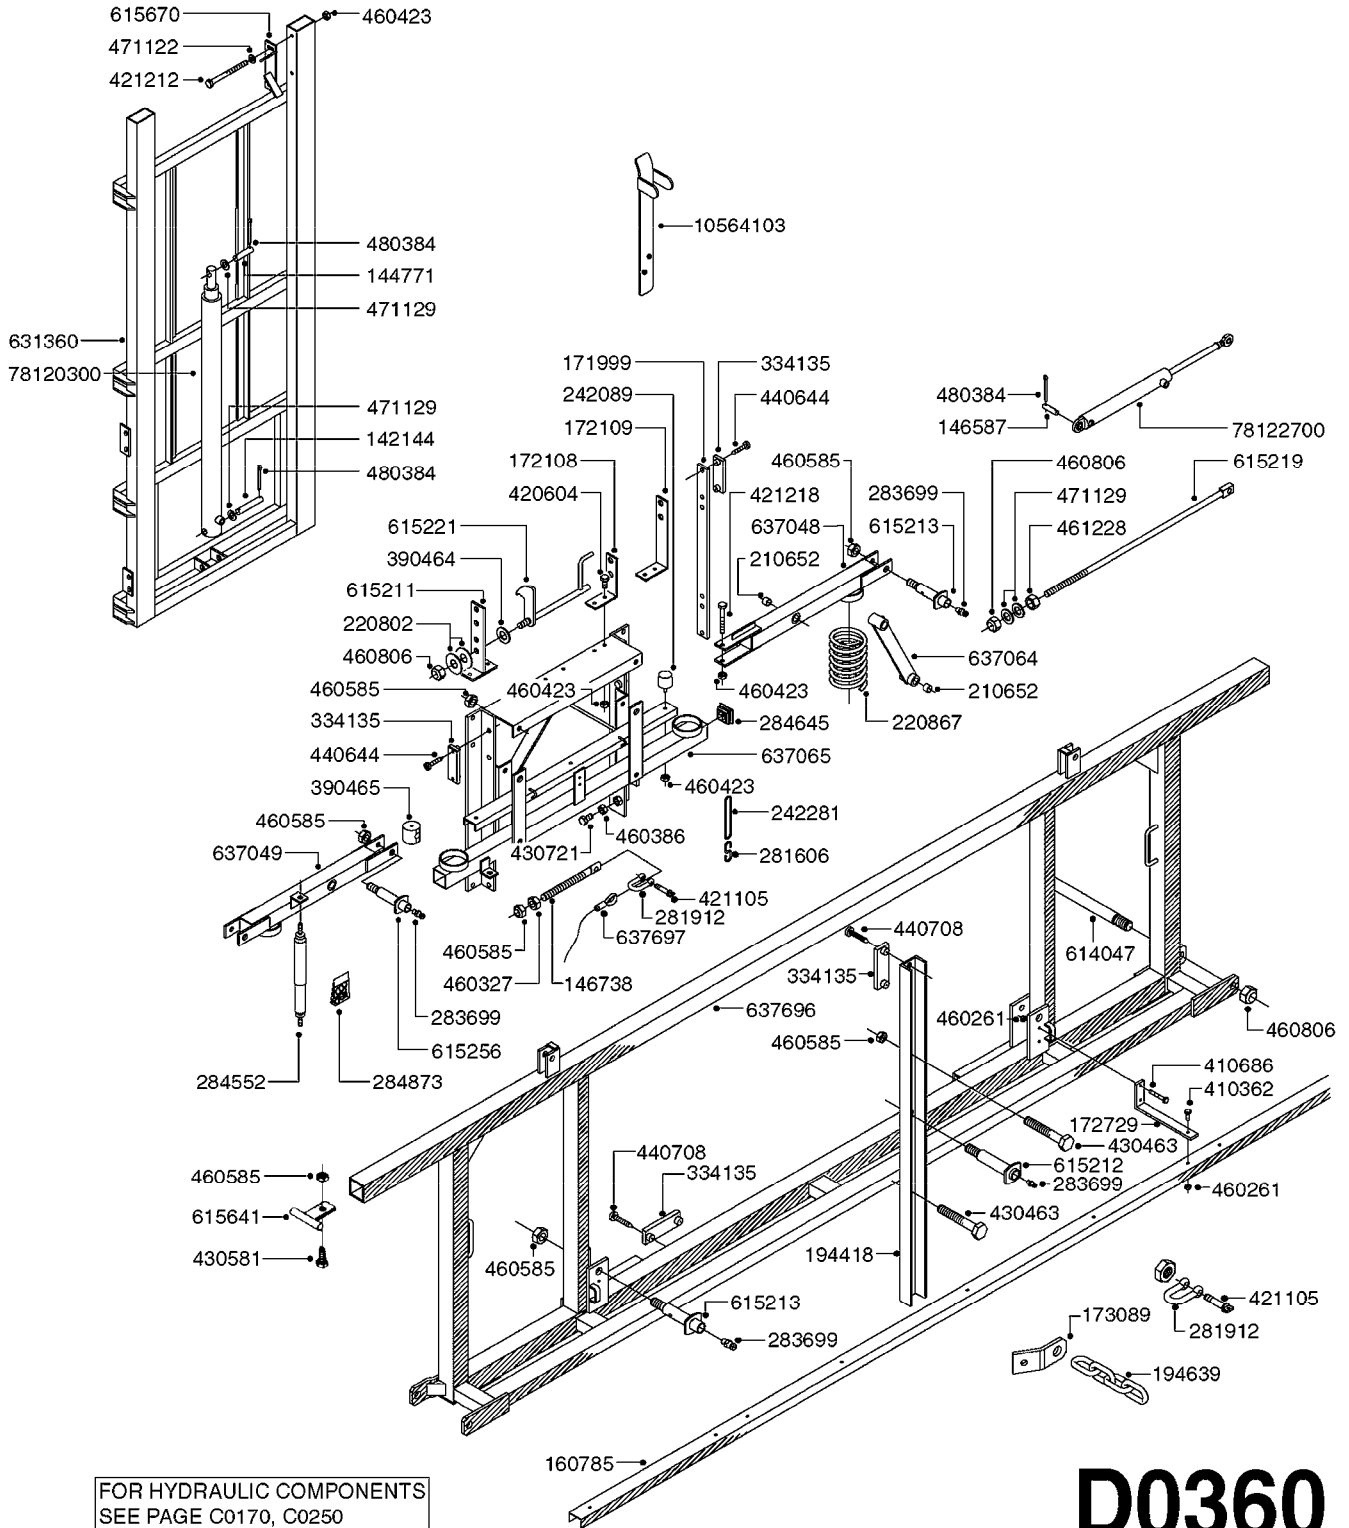

BOOM EAGLE WINGS 3PT 60'  
D0330-HIN, 01:01:16

Page 2  
Date 16.03.2016 11:13

| parts-n° | order qty | description                    |
|----------|-----------|--------------------------------|
| 480384   | 1         | PIN COTTER 3/16 x 1-1/2"       |
| 615220   | 1         | PIN 25 X 910 FOR EAGLE         |
| 615348   | 1         | CLEVIS TURNBUCKLE M16 RH       |
| 615357   | 1         | SHAFT W.SPROCKET EAGLE 60'3PT  |
| 615596   | 1         | TURN BUCKLE ANCHOR M16 LH      |
| 615774   | 1         | ANCHOR LH F.M16 TURNBUCKLE     |
| 637091   | 1         | CABLE FRONT EAGLE D7X2895      |
| 637333   | 1         | CABLE REAR D7X3055             |
| 637387   | 1         | BOOM WING BRKWAY E. 60-90'     |
| 637594   | 1         | BOOM WING 60'3PT OUTER RH      |
| 637595   | 1         | BOOM WING 60'3PT OUTER LH      |
| 637887   | 1         | HINGE EAGLE LH 45'-66' '97     |
| 637888   | 1         | HINGE EAGLE RH 45'-66' '97     |
| 741475   | 1         | HINGE HARDWARE KIT,M10+M16 '97 |
| 16189903 | 1         | PLATE F, EAGLE STOPARM         |
| 24262900 | 1         | RUBBER STOP D50X40 M10X33      |
| 28043600 | 1         | CHAIN 5/8X810MM (51 LINKS)     |
| 61004503 | 1         | BOOM STOP SPB/SPC              |
| 63044200 | 1         | CABLE CENTER EAG. 7mm x 1390mm |
| 63050100 | 1         | WING INNER SPB R.H. 05         |
| 63050200 | 1         | WING INNER SPB L.H. 05         |
| 78122900 | 1         | CYLINDER 40/22X300MM RED       |