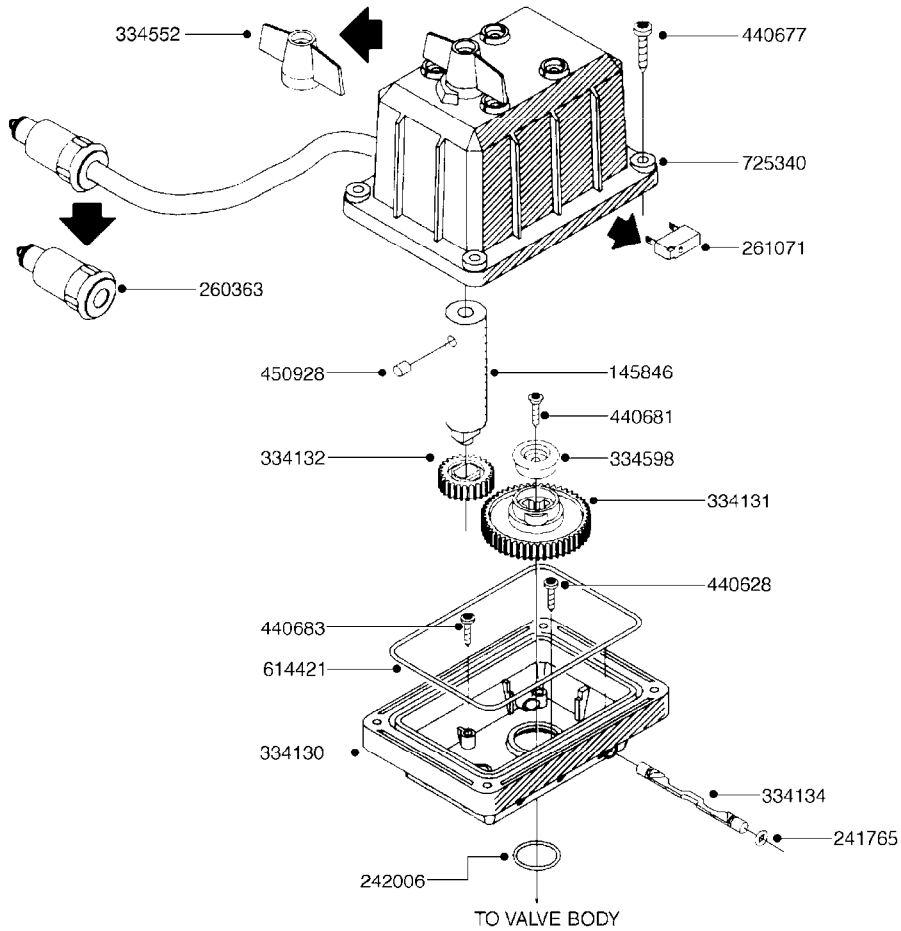

**COMPLETE ASSEMBLIES  
WHOLEGOODS ITEMS**

**COMPLETE ASSEMBLYS:**  
841068 - HC 650m/950m  
10545703 - MEGA

**K0010**

AGITATN BYPAS VALV-MANIFLD SYS  
K0010-HIN, 01:01:16

Page 1

Date 16.03.2016 11:13

| parts-n° | order qty | description                    |
|----------|-----------|--------------------------------|
| 145996   | 1         | FITT.DK S-67 FORK              |
| 240936   | 1         | O-RING D13.3X2.4 NITRIL        |
| 242010   | 1         | O-RING D37.47X5.33             |
| 242020   | 1         | O-RING 39.2 X 3 VITON          |
| 242046   | 1         | O-RING D60X2                   |
| 242351   | 1         | O-RING D69.5X3.0 VITON F.S-93  |
| 242353   | 1         | O-RING D44.2X3.0 VITON F.S-67  |
| 284585   | 1         | CLAMP HOSE GEAR 1" MINI 020    |
| 322066   | 1         | FITT.DK S-56 NUT               |
| 334100   | 1         | FITT.DK S-61 ELB.1" 110 DEG.   |
| 334151   | 1         | FITT.DK S-61 ELB.1-1/4"110 DEG |
| 334232   | 1         | FITT.DK S-67 STR.1-1/4'        |
| 334244   | 1         | FITT.DK S-67 ELB.1-1/4"        |
| 334497   | 1         | END COVER 3 WAY VALVE S-67     |
| 334578   | 1         | HANDLE FOR VALVE 'OLD' STYLE   |
| 334588   | 1         | FACE PLATE F. BALL VALVE BLUE  |
| 334598   | 1         | PLUG F.VALVE HANDLE BLUE       |
| 334600   | 1         | SPINDLE F.3 WAY VALVE          |
| 334601   | 1         | FITT.DK S-93 TO S67 ADAPTOR    |
| 334634   | 1         | FITT.DK ADAPTER S-93M S67M     |
| 390238   | 1         | BALL F. 3 WAY PRESSURE VALVE   |
| 390251   | 1         | MOTOR HOUSING F. 3-WAY VALVE   |
| 390664   | 1         | WASHER NYLON D85.0/D7.0X3.0    |
| 410605   | 1         | BOLT HEX 8.8 DEL M6X80         |
| 440681   | 1         | SCREW F. PLASTIC 4MM X 14LG SS |
| 440685   | 1         | SCREW F.PLASTIC 4X14 SS C-SUNK |
| 460261   | 1         | NUT HEX M6X1 LOCK A2 DIN985    |
| 471125   | 1         | WASHER, M6, Ø12/ 6.4X 1.6, SS  |
| 728393   | 1         | VALVE 3 WAY F.AGITAT.SHUTOFF   |
| 728579   | 1         | SEAL F BALL                    |
| 841068   | 1         | AGITATION BYPASS KIT           |
| 978339   | 1         | DECAL MANIFOLD SYS.AGIT.RETU   |
| 978340   | 1         | DECAL MANIFOLD SYS.PUMP SUCT   |
| 10545703 | 1         | *AGITATION BYPASS KIT MEGA     |
| 28030103 | 1         | CLAMP HOSE GEAR P5/4-S1.5"6724 |
| 92712403 | 1         | HOSE R X1" X300PSI WP X0012"   |
| 92734403 | 1         | HOSE R X5/4" X200PSI WP X0012" |
| 92738900 | 1         | HOSE R X PVC X 1-1/4" 0012"    |