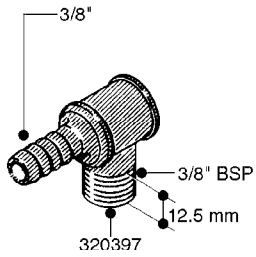

L0050

FITTINGS - HOSE CONNECTORS
L0050-HIN, 01:01:16

Page 1

Date 16.03.2016 11:13

parts-n°	order qty	description
242594	1	O-RING D14 X 1.78 SCH.70-EPDM
320294	1	FITT.DK TEE 3/8X3/8HB X1/2"BSP
320305	1	FITT.DK HB 3/4'- 3/4' BSP
320386	1	FITT.DK TEE 3/8X3/8HB X3/8"BSP
320397	1	FITT.DK ELB 3/8"HB X 3/8" BSP
320401	1	FITT.DK TEE 1/2X1/2HB X1/2"BSP
320412	1	FITT.DK TEE 1/2X1/2HB X3/8'BSP
320423	1	FITT.DK ELB 1/2'HB X 3/8' BSP
320891	1	FITT.DK HB 3/8'- 3/8' BSP
320972	1	FITT.DK HB 5/16'- 1/4' BSP
322046	1	FITT.DK TEE 1/2X1/2HB X3/4'BSP
322048	1	FITT.DK TEE 3/4X3/4HB X3/4'BSP
330595	1	O-RING D24.6/D20X2.1 -3/4"
333137	1	FITT.DK CONN.1/2" F.NOZZ. DOUB
333141	1	FITT.DK CONN.1/2" F.NOZZ.SING
334041	1	FITT.DK CONN.3/4' F.NOZZ. SING
334042	1	FITT.DK CONN.3/4' F.NOZZ. DOUB
334195	1	FITT.DK ELB. 3/4"HB X 3/4"HB
10012103	1	FITT.PO.HB 1.25X1.50 IMB1012
10014003	1	FITT.PO.HB 1.25X1.25 IMB1010
10036903	1	FITT.PO.HB 1.50X1.50 IMB1212
28019303	1	FITTING HB ELB 3/4NPT-3/4HOSE
61016500	1	HOSE TAIL 3/4" 90°+RG CAP 3/4"
72026700	1	NOZZLE TUBE ADAPTER W/O-RING