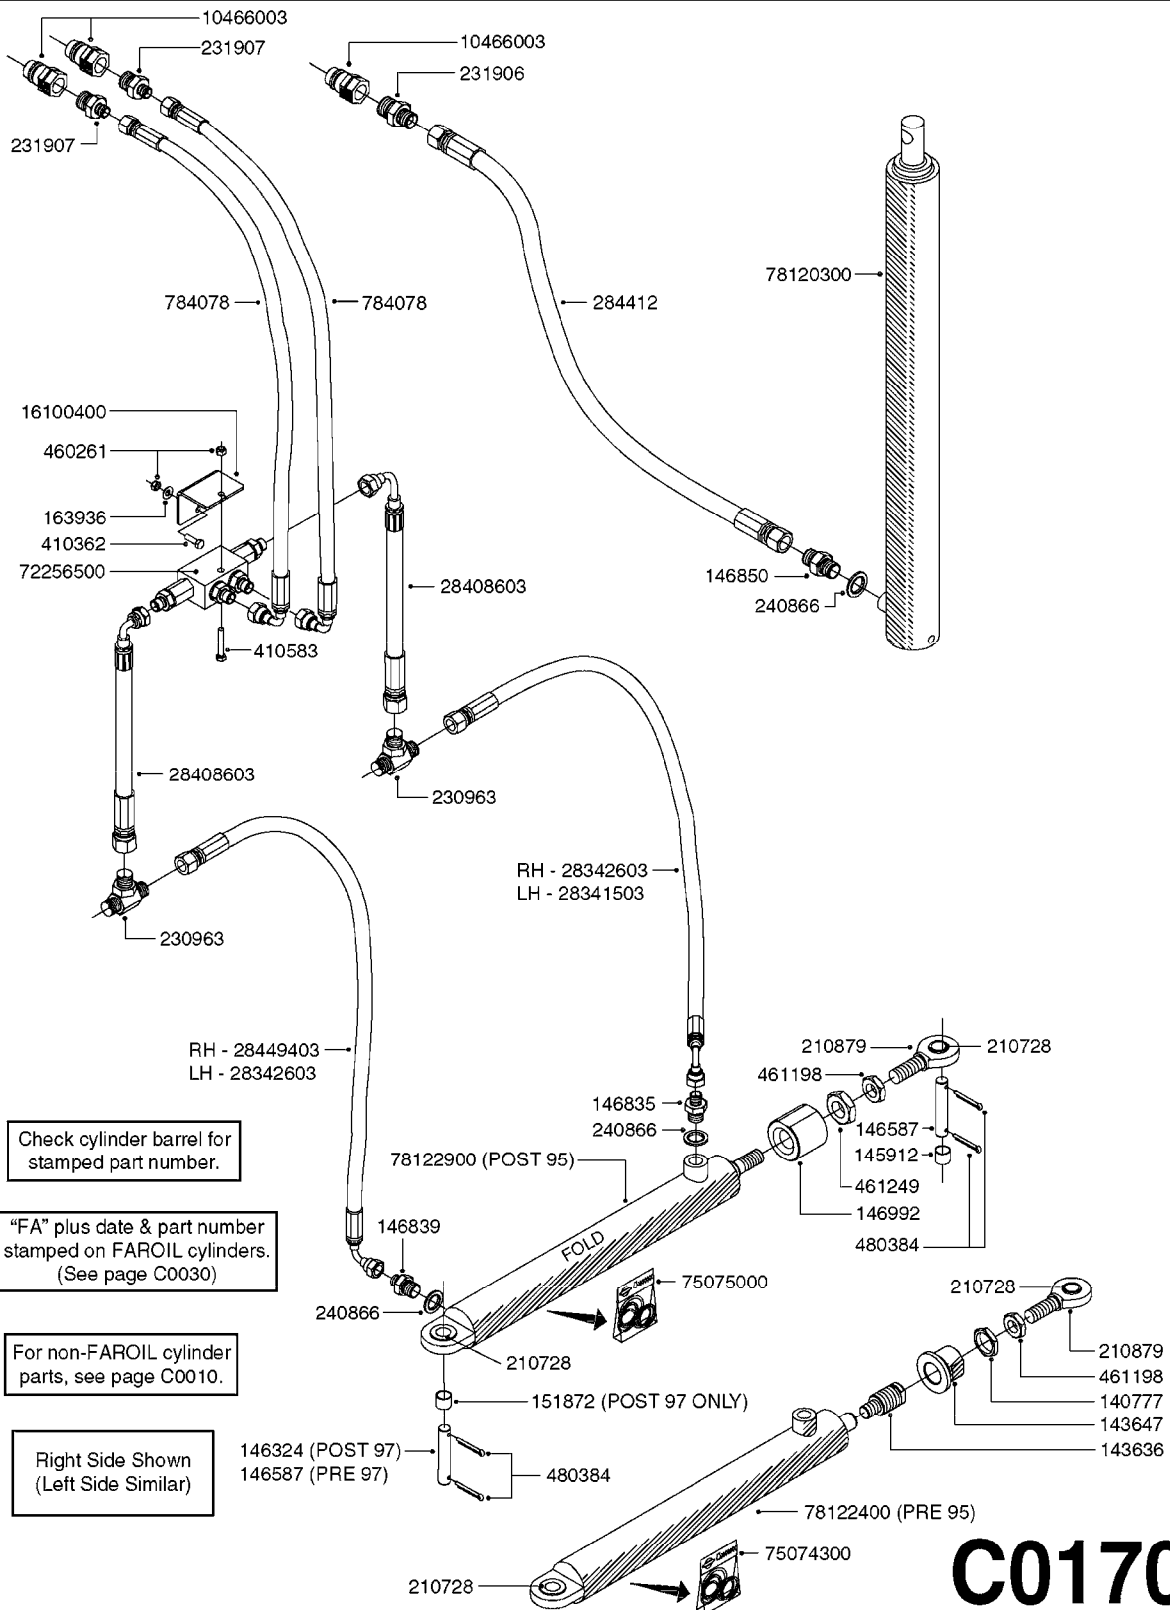

Check cylinder barrel for stamped part number.

"FA" plus date & part number stamped on FAROIL cylinders. (See page C0030)

For non-FAROIL cylinder parts, see page C0010.

Right Side Shown (Left Side Similar)

C0170

HYDRAULICS - EAGLE HY 45'-66'
C0170-HIN, 01:01:16

Page 1

Date 16.03.2016 11:13

parts-n°	order qty	description
140777	1	NUT HEX 3/4" BSP JAMB
143636	1	THREADED INSERT F.CYLINDER END
143647	1	COLLAR F.THREAD.ROD EXTENTON
145912	1	BUSHING D19.8/D17.0X7MM
146324	1	SHAFT D16.8 L102/2 X 5
146587	1	PIN D16.8 X 65
146835	1	HEX NIPPLE 1/4" - 3/8" BSP
146839	1	HEX NIPPLE 1/4"X3/8" BSP 0.7MM
146850	1	HEX NIPPLE 3/8"x3/8" - 1.8mm
146992	1	BUSHING F.CYLINDER
151872	1	BUSHING D22.0/18.0 10MM
163936	1	WASHER D15/D6.2X1
210728	1	BEARING F.LINK HEAD M17
210879	1	LINK HEAD M16 x D17
230963	1	TEE 1/4"M X 1/4"M X 1/4"M BSP
231906	1	HEX NIPPLE 3/8"BSP X 1/2"NPT
231907	1	HEX NIPPLE 1/4"BSP X 1/2"NPT
240866	1	DOWTYSEAL 3/8"
284412	1	HOSE HY 3/8" X 315" STR+STR
410362	1	BOLT HEX 8.8 SS M6X20 FT
410583	1	BOLT HEX 8.8 DEL M6X40
460261	1	NUT HEX M6X1 LOCK A2 DIN985
461198	1	NUT HEX M16X2 JAMB
461249	1	NUT HEX M22X1.5
480384	1	PIN COTTER 3/16 x 1-1/2"
784078	1	HOSE HY X 1/4 X 417.33"STR+ELB
10466003	1	COUPLER PIONEER 8010-04 1/2NPT
16100400	1	PLATE 3 X 60 X 91 HY BLOCK MT
28341503	1	HOSE HY X1/4X078.75"STR+ELB
28342603	1	HOSE HY X1/4X066.93"STR+ELB
28408603	1	HOSE HY X1/4X008.00"STR+ELB
28449403	1	HOSE HY X1/4X057.08"STR+ELB
72256500	1	DOUB.PILOT STEERED COUNT.VALVE
75074300	1	SEALKIT78122000/23-25/30-32/46
75075000	1	SEAL KIT 78122600/27/28/29
78120300	1	CYLINDER 60/50/30 1100MM
78122400	1	DOUBLE CYLINDER D 40/20-300
78122900	1	CYLINDER 40/22X300MM RED