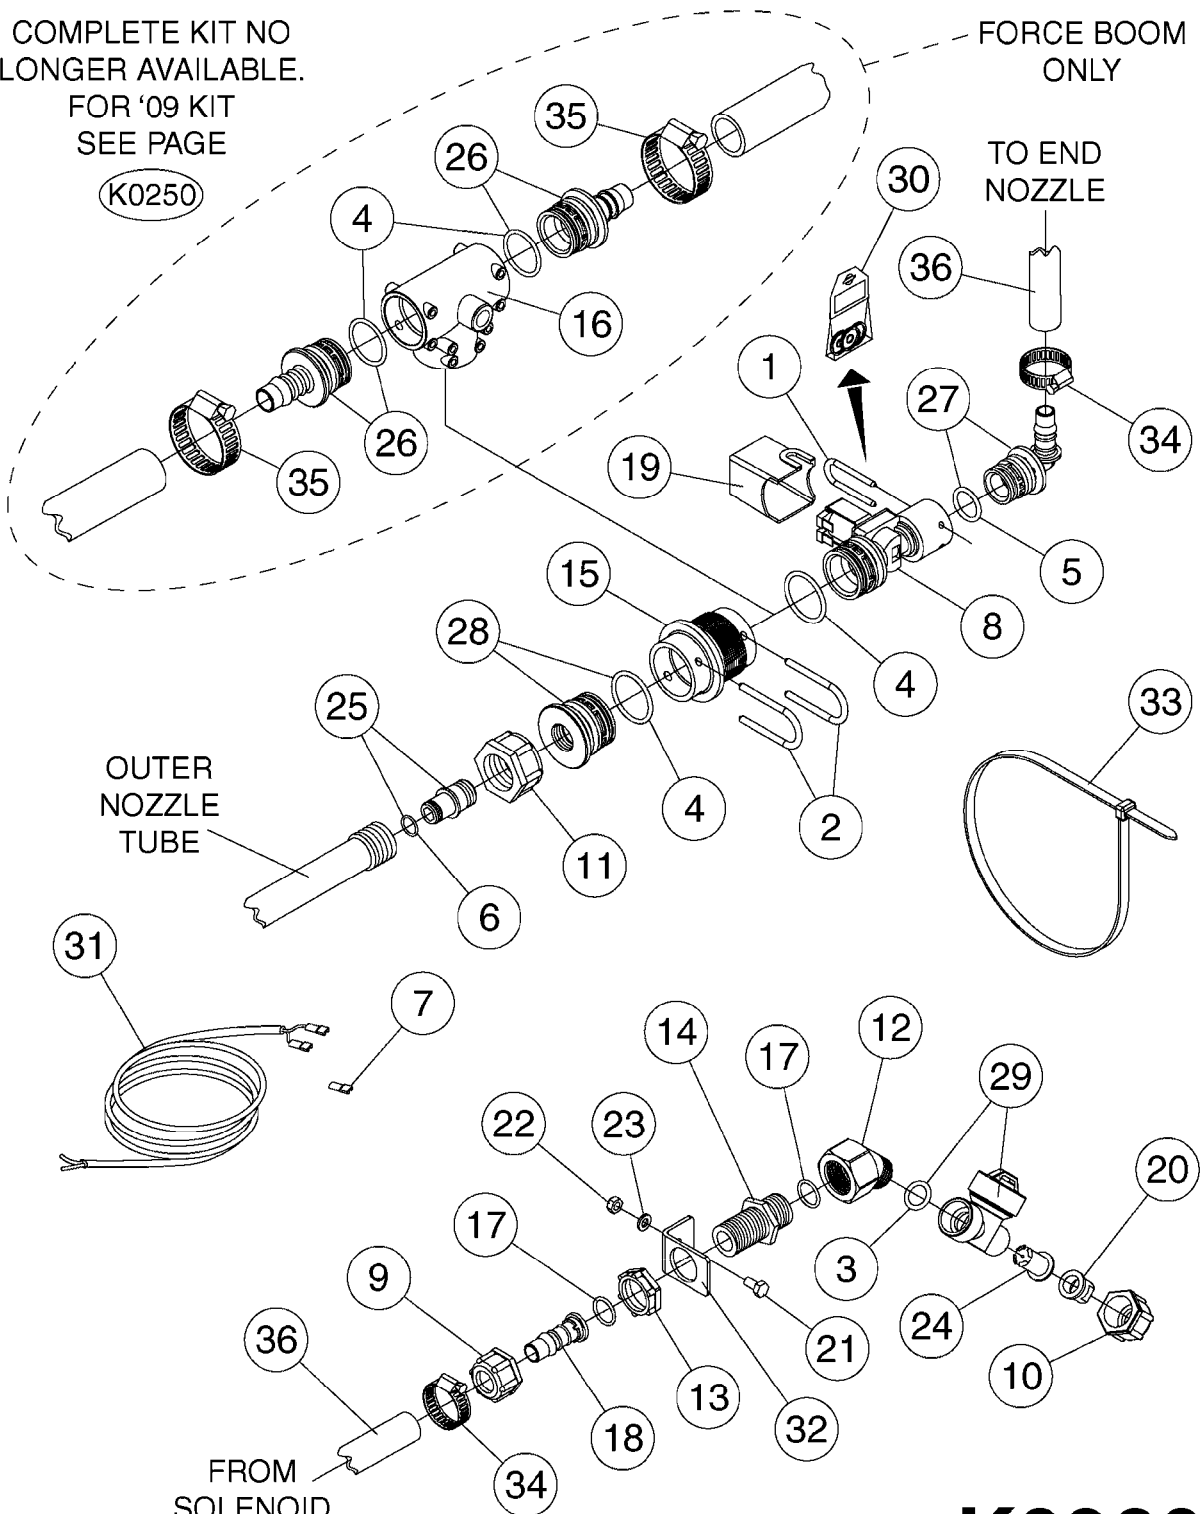

COMPLETE KIT NO
LONGER AVAILABLE.
FOR '09 KIT
SEE PAGE

(K0250)

FORCE BOOM
ONLY

TO END
NOZZLE

OUTER
NOZZLE
TUBE

FROM
SOLENOID
ASSEMBLY

ELECTRIC END NOZZLE KIT '12
K0260-HIN, 01:01:16

Page 1
Date 16.03.2016 11:13

Pos.	parts-n°	order qty	description
1	145994	1	FITT.DK S-40 FORK
2	145995	1	FITT.DK S-53 FORK
3	240177	1	O-RING D16.1/11.3 X 2.4
4	242354	1	O-RING D32.2X3.0 VITON F.S-53
5	242355	1	O-RING D19.2X3.0 VITON F.S-40
6	242594	1	O-RING D14 X 1.78 SCH.70-EPDM
7	261539	1	SPADE F.ELEC CONNec BLUE INSUL
8	262104	1	VALVE, SOLENOID, S53/S40
9	320084	1	FITT.DK NUT 1/2" BSP
10	320187	1	FITT.DK CAP 3/8" BSP BLACK
11	320283	1	FITT.DK NUT 3/4"BSP
12	320596	1	FITT.DK ELB 3/8'-1/2'BSP 45DEG
13	321307	1	FITT.DK NUT 1/2" BSP JAMB
14	321742	1	FITT.DK BULKHEAD 1/2' BSP
15	322103	1	FITT.DK S-53 BULKHEAD
16	322352	1	FITT.DK S-53 TEE
17	330212	1	O-RING D19/D14X2.4 F.1/2"NUT
18	330687	1	FITT.DK HB 1/2" F. 1/2" NUT
19	334965	1	COVER FOR S53 SOLENOID VALVE
20	370366	1	NOZZLE END FAN 1850-G 150
21	410185	1	BOLT HEX 8.8 DEL M6X16 A2
22	460261	1	NUT HEX M6X1 LOCK A2 DIN985
23	471125	1	WASHER, M6, Ø12/ 6.4X 1.6, SS
24	614366	1	FILTER 50 MESH F.NOZZLE BLUE
24	614367	1	FILTER 80 MESH F.NOZZLE RED
24	614368	1	FILTER 100 MESH F.NOZZLE YEL.
25	720856	1	FITT.DK 1/2'BSP ASSY.F.3/4'NUT
26	726558	1	FITT.DK S53 STR. 3/4" W.ORING
27	726567	1	FITT.DK S-40 ELB.1/2" W.ORING
28	726694	1	PLUG,S53,1/2"FBSP THD W.ORING
29	729610	1	NOZZLE ASSY. NON DRIP 3/8 THRD
30	750722	1	REPAIR KIT FOR 3S SC CONTROL
31	983087	1	ELEC. CABLE 2 WIRE X 0.75MM
32	16180100	1	PLATE, END ROW NOZZLE
33	28025203	1	TIE STRAP L=23" x W=1/2"
34	28029803	1	CLAMP HOSE GEAR P1/2" 6708
35	28029903	1	CLAMP HOSE GEAR P3/4"-S1" 6712
36	92702103	1	HOSE R X1/2" X300PSI WP X0012"