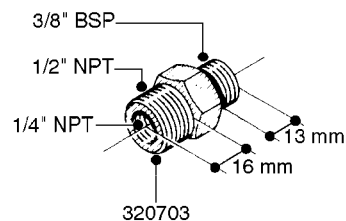

**L0030**

FITTINGS - HEXAGON NIPPLES  
L0030-HIN, 01:01:16

Page 1  
Date 16.03.2016 11:13

| parts-n° | order qty | description                    |
|----------|-----------|--------------------------------|
| 10015303 | 1         | FITT.PO.HN 1.00X1.00 M1000     |
| 10425003 | 1         | FITT.PO.HN 1.25X1.00 MCPHEE    |
| 320132   | 1         | FITT.DK HN 1" BSP              |
| 320176   | 1         | FITT.DK HN 3/8"X1/2" BSP       |
| 320445   | 1         | FITT.DK HN 1/4"X3/8" BSP       |
| 320655   | 1         | FITT.DK HN 1/2"-1/2" BSP       |
| 320692   | 1         | FITT.DK HN 3/8'BSPX1/4'NPT     |
| 320703   | 1         | FITT.DK HN 3/8BSP X1/2 &1/4NPT |
| 320725   | 1         | FITT.DK NIPPLE 3/8"-3/8" BSP   |
| 320902   | 1         | FITT.DK HN 3/8'X 1/4' BSP      |
| 390232   | 1         | FITT.DK HN 1-1/2' X 1-1/4' BSP |
| 390276   | 1         | FITT.DK HN 1'BSP               |