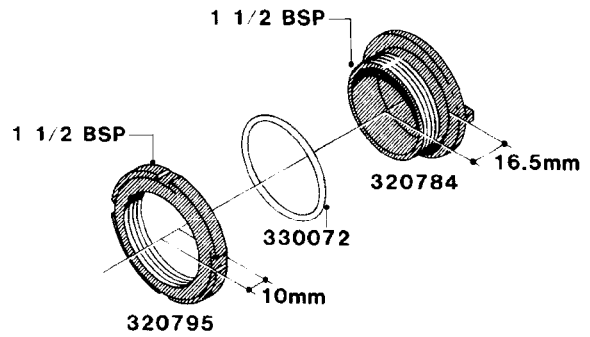

**L0050**

FITTINGS - HOSE CONNECTORS  
L0050-HIN, 01:01:16

Page 1

Date 16.03.2016 11:13

| parts-n° | order qty | description                    |
|----------|-----------|--------------------------------|
| 242594   | 1         | O-RING D14 X 1.78 SCH.70-EPDM  |
| 320294   | 1         | FITT.DK TEE 3/8X3/8HB X1/2"BSP |
| 320305   | 1         | FITT.DK HB 3/4'- 3/4' BSP      |
| 320386   | 1         | FITT.DK TEE 3/8X3/8HB X3/8"BSP |
| 320397   | 1         | FITT.DK ELB 3/8"HB X 3/8" BSP  |
| 320401   | 1         | FITT.DK TEE 1/2X1/2HB X1/2"BSP |
| 320412   | 1         | FITT.DK TEE 1/2X1/2HB X3/8'BSP |
| 320423   | 1         | FITT.DK ELB 1/2'HB X 3/8' BSP  |
| 320891   | 1         | FITT.DK HB 3/8'- 3/8' BSP      |
| 320972   | 1         | FITT.DK HB 5/16'- 1/4' BSP     |
| 322046   | 1         | FITT.DK TEE 1/2X1/2HB X3/4'BSP |
| 322048   | 1         | FITT.DK TEE 3/4X3/4HB X3/4'BSP |
| 330595   | 1         | O-RING D24.6/D20X2.1 -3/4"     |
| 333137   | 1         | FITT.DK CONN.1/2" F.NOZZ. DOUB |
| 333141   | 1         | FITT.DK CONN.1/2" F.NOZZ.SING  |
| 334041   | 1         | FITT.DK CONN.3/4' F.NOZZ. SING |
| 334042   | 1         | FITT.DK CONN.3/4' F.NOZZ. DOUB |
| 334195   | 1         | FITT.DK ELB. 3/4"HB X 3/4"HB   |
| 10012103 | 1         | FITT.PO.HB 1.25X1.50 IMB1012   |
| 10014003 | 1         | FITT.PO.HB 1.25X1.25 IMB1010   |
| 10036903 | 1         | FITT.PO.HB 1.50X1.50 IMB1212   |
| 28019303 | 1         | FITTING HB ELB 3/4NPT-3/4HOSE  |
| 61016500 | 1         | HOSE TAIL 3/4" 90°+RG CAP 3/4" |
| 72026700 | 1         | NOZZLE TUBE ADAPTER W/O-RING   |