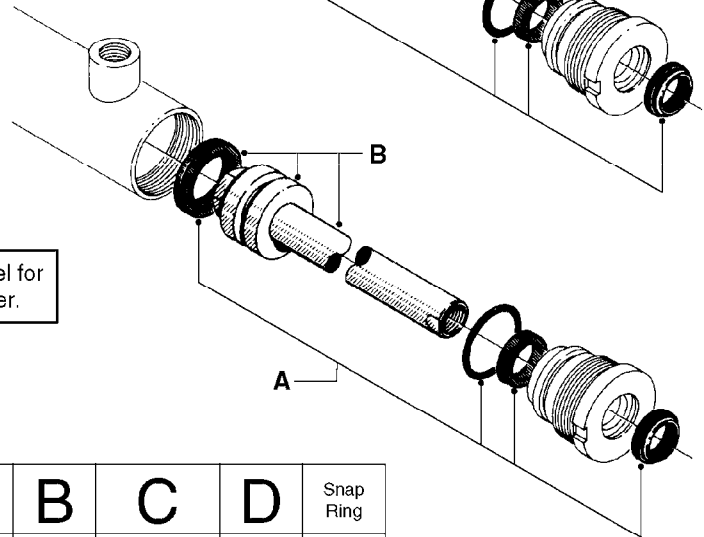

SINGLE-ACTING CYLINDER

After 1-8-89	Before 1-8-89		A	B	C	D	Snap Ring
		781001	750211	145962	728747	729630	283713
781021	781002		750212	726137			
781003	781003		750212	726138			
		781004	750213	145963	728735	729631	283724
781023	781005		750214	726139			
		781006	750211	145964	159165	729632	283713
781023	781007		750214	726139			
781008	781008		750212	726140			
		781010	750211	145964	159166	729632	283713
		781011	755415	729729	729730	729635	283800
		781012	750238	614624	614625-Ø60 614626-Ø80	729633	283843
781013	781013		750239	726141			
781022	781014		750212	726137			
781016			750212	726137			
781020			750252			728688	
		781032	750213	146538	150325	729634	283724
		781034	750211	147076	151291	729630	283713
		781036	755415	615181	615180	729635	283800
		781040	750213	146732	151286	729631	283724
		781042	750254	615248	615249-Ø60 615250-Ø80	729637	283800 283843
781046			750255	730938			
781050			750255	730939			
781056			750255	730939			
781057			750255	730938			
781086			750212	726137			

C0010