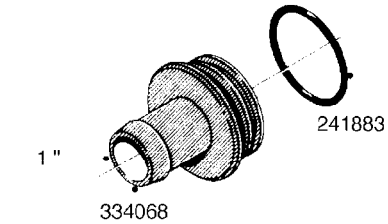

**L0080**

FITTINGS - S-53  
L0080-HIN, 01:01:16

Page 1

Date 16.03.2016 11:14

| parts-n° | order qty | description                    |
|----------|-----------|--------------------------------|
| 145995   | 1         | FITT.DK S-53 FORK              |
| 242353   | 1         | O-RING D44.2X3.0 VITON F.S-67  |
| 242354   | 1         | O-RING D32.2X3.0 VITON F.S-53  |
| 322103   | 1         | FITT.DK S-53 BULKHEAD          |
| 322107   | 1         | FITT.DK S-53 BULKHEAD NUT      |
| 322110   | 1         | FITT.DK S-53 ELB. 1/2" BSP     |
| 322352   | 1         | FITT.DK S-53 TEE               |
| 334227   | 1         | FITT.DK S-53 STR.1/2'          |
| 334229   | 1         | FITT.DK S-53 STR.3/4"          |
| 334230   | 1         | FITT.DK S-53 STR.1"            |
| 334239   | 1         | FITT.DK S-53 ELB.1/2"          |
| 334241   | 1         | FITT.DK S-53 ELB.3/4"          |
| 334242   | 1         | FITT.DK S-53 ELB.1"            |
| 334249   | 1         | FITT.DK S-53 PLUG              |
| 334260   | 1         | GASKET F. S-53 BULKHEAD        |
| 334564   | 1         | FITT.DK S-67 TO S-53 ADAPTER   |
| 391100   | 1         | FITT.DK S-53THREAD INS.1/2"BSP |
| 726463   | 1         | FITT.DK S53 BULKHEAD W/GASKET  |
| 726552   | 1         | FIT.DK S-53X90 1/2" BSP,O-RING |
| 726556   | 1         | FITT.DK S-53 HB 1/2" W/O-RING  |
| 726558   | 1         | FITT.DK S53 STR. 3/4" W.ORING  |
| 726559   | 1         | FITT DK. S-53 HB 1" W/O-RING   |
| 726568   | 1         | FITT.DK.S-53 HB 1/2"90 W/ORING |
| 726570   | 1         | FITT.DK S-53 ELB.3/4" W.ORING  |
| 726571   | 1         | FITT.DK S-53 ELB.1", W ORING   |
| 726578   | 1         | FITT.DK S53 PLUG WITH O-RING   |
| 728561   | 1         | FITT.DK. S67M - S53F REDUCER   |