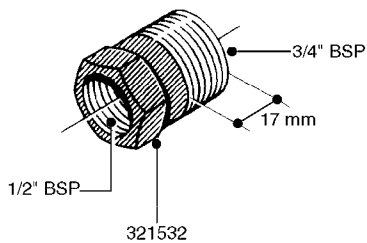

L0040

FITTINGS - NIPPLES & ELBOWS
L0040-HIN, 01:01:16

Page 1
Date 16.03.2016 11:13

parts-n°	order qty	description
10530803	1	FITT.PO.SE 2.00X2.00 45 DEG.
320191	1	FITT.DK ELB 3/8' BSP 45 DEGREE
320482	1	FITT.DK ELB. 1/2" BSP 60 DEG.
320596	1	FITT.DK ELB 3/8'-1/2'BSP 45DEG
320607	1	FITT.DK HN 3/8M X 3/8F BSP LNG
320633	1	FITT.DK HN 3/8"M X 3/8"F BSP
321451	1	FITT.DK ELB.1-1/2 X1-1/4 80DEG
321532	1	FITT.DK REDUC 3/4' X 1/2' BSP
390233	1	FITT.DK REDUC 1-1/2" X 1" BSP