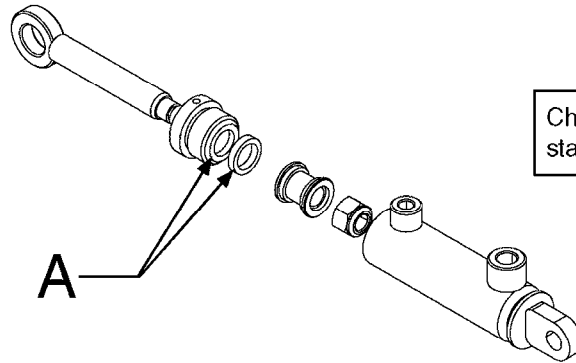

Check cylinder barrel for stamped part number.

	A
781136	28064100
781137	28064200
78114300	75083800
78120000	75075900
78120100	75076000
78120200	75075900
78120300	75076100
78120400	75074200
78120500	75074600
78120600	28117300
78120700	28117300
78120800	75075400
78121000	75075500
78121200	75074500
78121300	75074500
78121400	75075200
78121600	75074500
78121800	75074400
78122000	75074300
78122100	75074400

	A
78122300	75074300
78122400	75074300
78122600	75075000
78122700	75075000
78122800	75075000
78122900	75075000
78123000	75074300
78123100	75074300
78123200	75074300
78123400*	75074800
78123700	75074900
78124100	75075500
78124300	28117300
78124400	75074400
78124500	75076400
78124600	75074300
78125100	75075500
78125300	75075500
78125500	28117300
78125800	75076400

	A
78126000	75074900
78126400	75076500
78126500	75074800
78127200	75084400
78127800	75084500
78128000	75074600
78128100	75084700
78128500	75084900
78128700	75075200
78128800	75075200
78129900	75074300
78130600	75074400
78130900	75085400
78131000	75075400
78131100	75085500

* Only available as 72320300 (78123400 with spring lock & fittings).