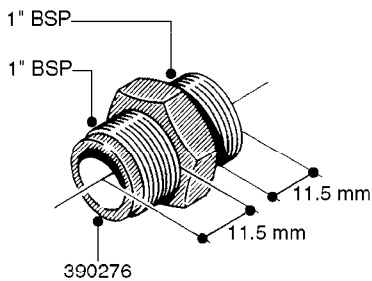

**L0030**

FITTINGS - HEXAGON NIPPLES  
L0030-HIN, 01:01:16

Page 1  
Date 16.03.2016 11:13

| parts-n° | order qty | description                    |
|----------|-----------|--------------------------------|
| 10015303 | 1         | FITT.PO.HN 1.00X1.00 M1000     |
| 10425003 | 1         | FITT.PO.HN 1.25X1.00 MCPHEE    |
| 320132   | 1         | FITT.DK HN 1" BSP              |
| 320176   | 1         | FITT.DK HN 3/8"X1/2" BSP       |
| 320445   | 1         | FITT.DK HN 1/4"X3/8" BSP       |
| 320655   | 1         | FITT.DK HN 1/2"-1/2" BSP       |
| 320692   | 1         | FITT.DK HN 3/8'BSPX1/4'NPT     |
| 320703   | 1         | FITT.DK HN 3/8BSP X1/2 &1/4NPT |
| 320725   | 1         | FITT.DK NIPPLE 3/8"-3/8" BSP   |
| 320902   | 1         | FITT.DK HN 3/8'X 1/4' BSP      |
| 390232   | 1         | FITT.DK HN 1-1/2' X 1-1/4' BSP |
| 390276   | 1         | FITT.DK HN 1'BSP               |