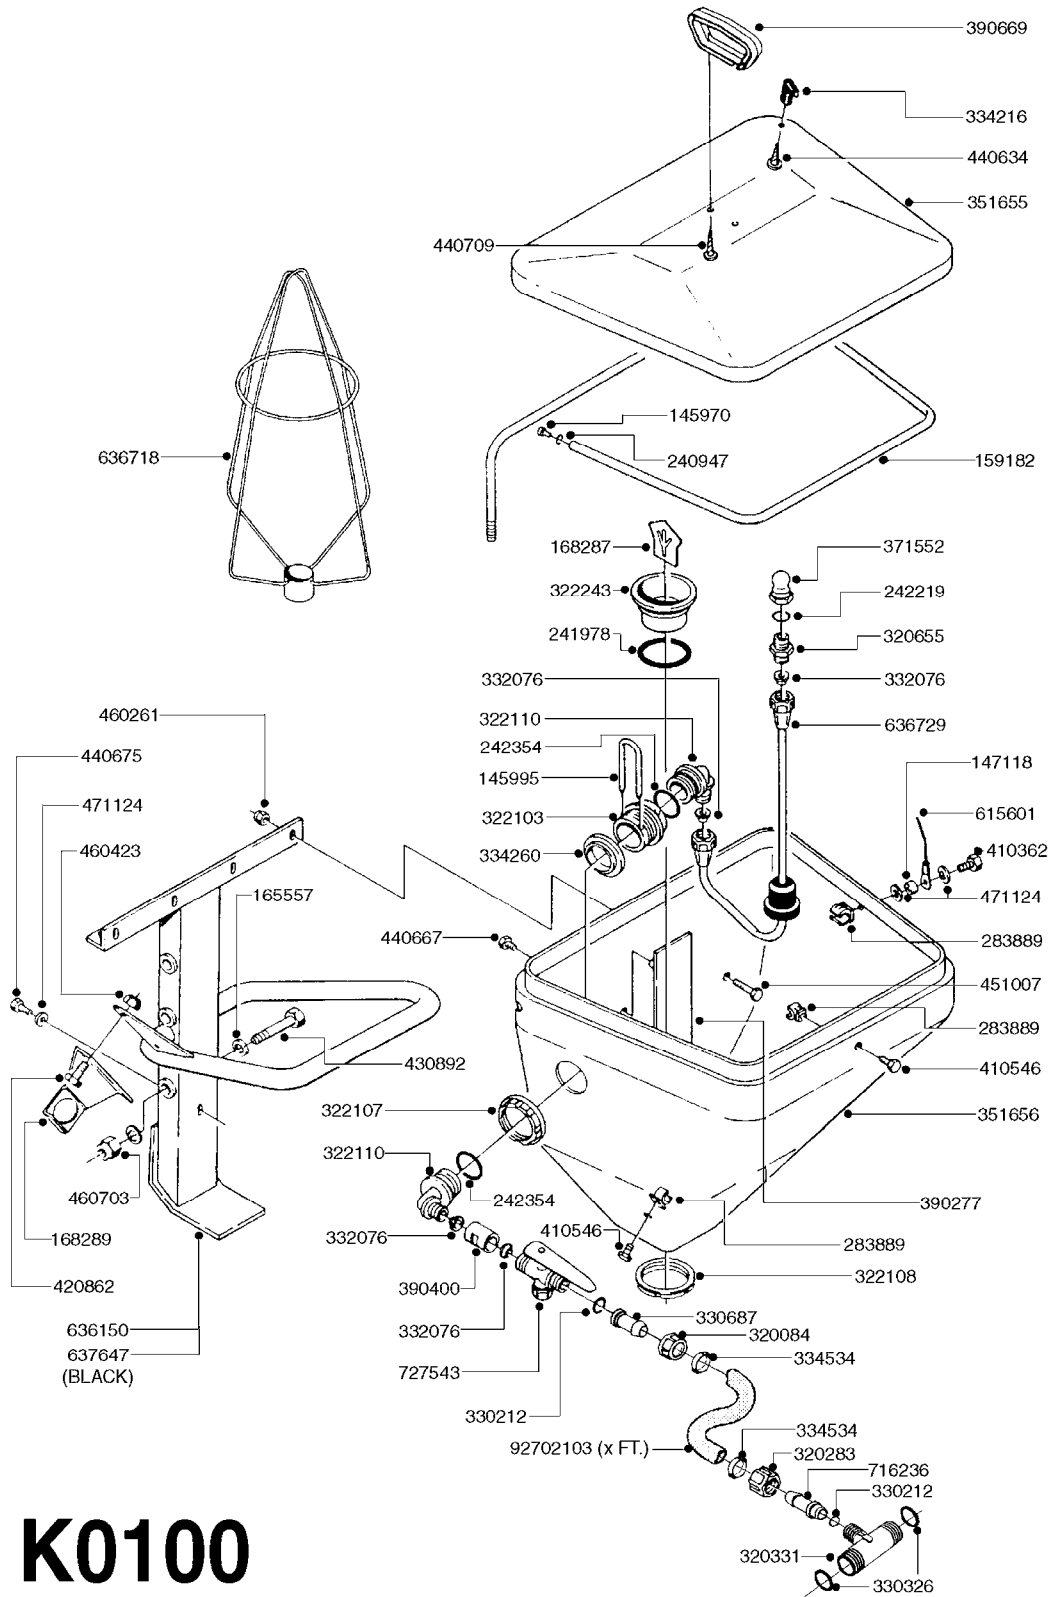

**K0090**

CHEMICAL FILLER-HOPPER (PRE95)  
K0090-HIN, 01:01:16

Page 1

Date 16.03.2016 11:13

| parts-n° | order qty | description                    |
|----------|-----------|--------------------------------|
| 145970   | 1         | PLUG MF 11 X 1                 |
| 145995   | 1         | FITT.DK S-53 FORK              |
| 159182   | 1         | RINSING TUBE CHEM.FILL         |
| 168287   | 1         | PLATE ANTI-VORTEX F.CHEM FILL  |
| 168289   | 1         | BRACKET F. 3-WAY VALVE         |
| 240947   | 1         | O-RING D7.3X2.4 NITRIL         |
| 241978   | 1         | O-RING 64.5X3.0                |
| 242219   | 1         | O-RING D16.3X2.4 VITON         |
| 242354   | 1         | O-RING D32.2X3.0 VITON F.S-53  |
| 242566   | 1         | LATCH STRAP F. CHEM.FILL       |
| 283889   | 1         | CLIP F.TUBE SUPPORT            |
| 320084   | 1         | FITT.DK NUT 1/2" BSP           |
| 320283   | 1         | FITT.DK NUT 3/4"BSP            |
| 320331   | 1         | FITT.DK TEE 1" - 1" - 3/4" BSP |
| 320655   | 1         | FITT.DK HN 1/2"-1/2" BSP       |
| 322103   | 1         | FITT.DK S-53 BULKHEAD          |
| 322107   | 1         | FITT.DK S-53 BULKHEAD NUT      |
| 322108   | 1         | FITT.DK S-67 BULKHEAD NUT      |
| 322110   | 1         | FITT.DK S-53 ELB. 1/2" BSP     |
| 322243   | 1         | DRAIN PIPE/CHEM FIL.S67/S56    |
| 330212   | 1         | O-RING D19/D14X2.4 F.1/2"NUT   |
| 330326   | 1         | O-RING D30/D24X2 F.1"NUT       |
| 330687   | 1         | FITT.DK HB 1/2" F. 1/2" NUT    |
| 332076   | 1         | CONE INSERT F. ALUMINUM LANCE  |
| 334215   | 1         | RUBBER                         |
| 334216   | 1         | RUBBER LATCH FOR CHEM.FILL     |
| 334260   | 1         | GASKET F. S-53 BULKHEAD        |
| 334534   | 1         | CLAMP HOSE PLASTIC 1/2"        |
| 371552   | 1         | NOZZLE F.RINSING               |
| 390277   | 1         | SCALE PLATE FOR HARDI FILLER   |
| 390400   | 1         | FITT.DK BULKHEAD 1/2'X1/2'     |
| 410546   | 1         | BOLT HEX SS M6X12 FT           |
| 420862   | 1         | BOLT HEX 8.8 DEL M10X16 FT     |
| 440634   | 1         | SCREW 5/8"                     |
| 440667   | 1         | SCREW M3.5X12 SLOT STAINLESS   |
| 440675   | 1         | SCREW F. PLASTIC 5X16 SS       |
| 451007   | 1         | SCREW M6X20 STAINLESS          |
| 460261   | 1         | NUT HEX M6X1 LOCK A2 DIN985    |
| 460423   | 1         | NUT HEX M10X1.5 LOCK           |
| 471124   | 1         | WASHER, M6, Ø18/ 6.4X 1.6, SS  |
| 614728   | 1         | LID FOR CHEM FILLER            |
| 614729   | 1         | TANK HARDI FILLER              |
| 636150   | 1         | FRAME FOR CHEM FILL TANK       |
| 636718   | 1         | RINSE SUPPORT CHEM.FILL 25/35L |
| 636729   | 1         | TUBE F. RINSE CHEM FILL        |
| 716236   | 1         | FITT.DK HB 1/2" ASSY. F. 3/4"  |
| 727543   | 1         | VALVE F.CHEM FILL JUG RINSE    |
| 92702103 | 1         | HOSE R X1/2" X300PSI WP X0012" |