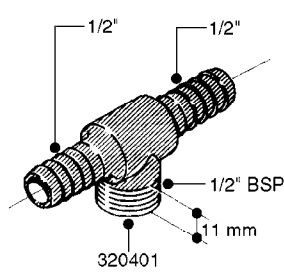

L0050

FITTINGS - HOSE CONNECTORS
L0050-HIN, 01:01:16

Page 1

Date 16.03.2016 11:13

parts-n°	order qty	description
242594	1	O-RING D14 X 1.78 SCH.70-EPDM
320294	1	FITT.DK TEE 3/8X3/8HB X1/2"BSP
320305	1	FITT.DK HB 3/4'- 3/4' BSP
320386	1	FITT.DK TEE 3/8X3/8HB X3/8"BSP
320397	1	FITT.DK ELB 3/8"HB X 3/8" BSP
320401	1	FITT.DK TEE 1/2X1/2HB X1/2"BSP
320412	1	FITT.DK TEE 1/2X1/2HB X3/8'BSP
320423	1	FITT.DK ELB 1/2'HB X 3/8' BSP
320891	1	FITT.DK HB 3/8'- 3/8' BSP
320972	1	FITT.DK HB 5/16'- 1/4' BSP
322046	1	FITT.DK TEE 1/2X1/2HB X3/4'BSP
322048	1	FITT.DK TEE 3/4X3/4HB X3/4'BSP
330595	1	O-RING D24.6/D20X2.1 -3/4"
333137	1	FITT.DK CONN.1/2" F.NOZZ. DOUB
333141	1	FITT.DK CONN.1/2" F.NOZZ.SING
334041	1	FITT.DK CONN.3/4' F.NOZZ. SING
334042	1	FITT.DK CONN.3/4' F.NOZZ. DOUB
334195	1	FITT.DK ELB. 3/4"HB X 3/4"HB
10012103	1	FITT.PO.HB 1.25X1.50 IMB1012
10014003	1	FITT.PO.HB 1.25X1.25 IMB1010
10036903	1	FITT.PO.HB 1.50X1.50 IMB1212
28019303	1	FITTING HB ELB 3/4NPT-3/4HOSE
61016500	1	HOSE TAIL 3/4" 90°+RG CAP 3/4"
72026700	1	NOZZLE TUBE ADAPTER W/O-RING