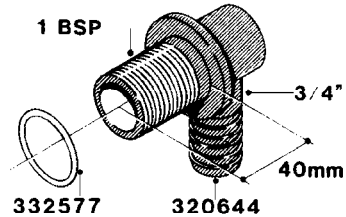

**L0050**

FITTINGS - HOSE CONNECTORS  
L0050-HIN, 01:01:16

Page 1

Date 16.03.2016 11:13

| parts-n° | order qty | description                    |
|----------|-----------|--------------------------------|
| 242594   | 1         | O-RING D14 X 1.78 SCH.70-EPDM  |
| 320294   | 1         | FITT.DK TEE 3/8X3/8HB X1/2"BSP |
| 320305   | 1         | FITT.DK HB 3/4'- 3/4' BSP      |
| 320386   | 1         | FITT.DK TEE 3/8X3/8HB X3/8"BSP |
| 320397   | 1         | FITT.DK ELB 3/8"HB X 3/8" BSP  |
| 320401   | 1         | FITT.DK TEE 1/2X1/2HB X1/2"BSP |
| 320412   | 1         | FITT.DK TEE 1/2X1/2HB X3/8'BSP |
| 320423   | 1         | FITT.DK ELB 1/2'HB X 3/8' BSP  |
| 320891   | 1         | FITT.DK HB 3/8'- 3/8' BSP      |
| 320972   | 1         | FITT.DK HB 5/16'- 1/4' BSP     |
| 322046   | 1         | FITT.DK TEE 1/2X1/2HB X3/4'BSP |
| 322048   | 1         | FITT.DK TEE 3/4X3/4HB X3/4'BSP |
| 330595   | 1         | O-RING D24.6/D20X2.1 -3/4"     |
| 333137   | 1         | FITT.DK CONN.1/2" F.NOZZ. DOUB |
| 333141   | 1         | FITT.DK CONN.1/2" F.NOZZ.SING  |
| 334041   | 1         | FITT.DK CONN.3/4' F.NOZZ. SING |
| 334042   | 1         | FITT.DK CONN.3/4' F.NOZZ. DOUB |
| 334195   | 1         | FITT.DK ELB. 3/4"HB X 3/4"HB   |
| 10012103 | 1         | FITT.PO.HB 1.25X1.50 IMB1012   |
| 10014003 | 1         | FITT.PO.HB 1.25X1.25 IMB1010   |
| 10036903 | 1         | FITT.PO.HB 1.50X1.50 IMB1212   |
| 28019303 | 1         | FITTING HB ELB 3/4NPT-3/4HOSE  |
| 61016500 | 1         | HOSE TAIL 3/4" 90°+RG CAP 3/4" |
| 72026700 | 1         | NOZZLE TUBE ADAPTER W/O-RING   |