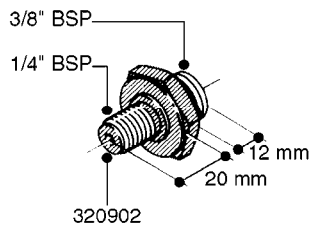

**L0030**

FITTINGS - HEXAGON NIPPLES  
L0030-HIN, 01:01:16

Page 1  
Date 16.03.2016 11:13

| parts-n° | order qty | description                    |
|----------|-----------|--------------------------------|
| 10015303 | 1         | FITT.PO.HN 1.00X1.00 M1000     |
| 10425003 | 1         | FITT.PO.HN 1.25X1.00 MCPHEE    |
| 320132   | 1         | FITT.DK HN 1" BSP              |
| 320176   | 1         | FITT.DK HN 3/8"X1/2" BSP       |
| 320445   | 1         | FITT.DK HN 1/4"X3/8" BSP       |
| 320655   | 1         | FITT.DK HN 1/2"-1/2" BSP       |
| 320692   | 1         | FITT.DK HN 3/8'BSPX1/4'NPT     |
| 320703   | 1         | FITT.DK HN 3/8BSP X1/2 &1/4NPT |
| 320725   | 1         | FITT.DK NIPPLE 3/8"-3/8" BSP   |
| 320902   | 1         | FITT.DK HN 3/8'X 1/4' BSP      |
| 390232   | 1         | FITT.DK HN 1-1/2' X 1-1/4' BSP |
| 390276   | 1         | FITT.DK HN 1'BSP               |