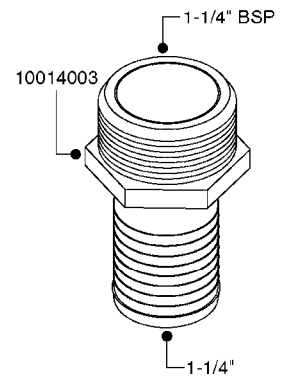

L0050

FITTINGS - HOSE CONNECTORS
L0050-HIN, 01:01:16

Page 1

Date 16.03.2016 11:13

parts-n°	order qty	description
242594	1	O-RING D14 X 1.78 SCH.70-EPDM
320294	1	FITT.DK TEE 3/8X3/8HB X1/2"BSP
320305	1	FITT.DK HB 3/4'- 3/4' BSP
320386	1	FITT.DK TEE 3/8X3/8HB X3/8"BSP
320397	1	FITT.DK ELB 3/8"HB X 3/8" BSP
320401	1	FITT.DK TEE 1/2X1/2HB X1/2"BSP
320412	1	FITT.DK TEE 1/2X1/2HB X3/8'BSP
320423	1	FITT.DK ELB 1/2'HB X 3/8' BSP
320891	1	FITT.DK HB 3/8'- 3/8' BSP
320972	1	FITT.DK HB 5/16'- 1/4' BSP
322046	1	FITT.DK TEE 1/2X1/2HB X3/4'BSP
322048	1	FITT.DK TEE 3/4X3/4HB X3/4'BSP
330595	1	O-RING D24.6/D20X2.1 -3/4"
333137	1	FITT.DK CONN.1/2" F.NOZZ. DOUB
333141	1	FITT.DK CONN.1/2" F.NOZZ.SING
334041	1	FITT.DK CONN.3/4' F.NOZZ. SING
334042	1	FITT.DK CONN.3/4' F.NOZZ. DOUB
334195	1	FITT.DK ELB. 3/4"HB X 3/4"HB
10012103	1	FITT.PO.HB 1.25X1.50 IMB1012
10014003	1	FITT.PO.HB 1.25X1.25 IMB1010
10036903	1	FITT.PO.HB 1.50X1.50 IMB1212
28019303	1	FITTING HB ELB 3/4NPT-3/4HOSE
61016500	1	HOSE TAIL 3/4" 90°+RG CAP 3/4"
72026700	1	NOZZLE TUBE ADAPTER W/O-RING