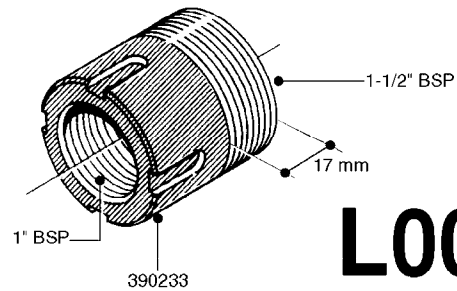

L0040

FITTINGS - NIPPLES & ELBOWS
L0040-HIN, 01:01:16

Page 1
Date 16.03.2016 11:13

parts-n°	order qty	description
10530803	1	FITT.PO.SE 2.00X2.00 45 DEG.
320191	1	FITT.DK ELB 3/8' BSP 45 DEGREE
320482	1	FITT.DK ELB. 1/2" BSP 60 DEG.
320596	1	FITT.DK ELB 3/8'-1/2'BSP 45DEG
320607	1	FITT.DK HN 3/8M X 3/8F BSP LNG
320633	1	FITT.DK HN 3/8"M X 3/8"F BSP
321451	1	FITT.DK ELB.1-1/2 X1-1/4 80DEG
321532	1	FITT.DK REDUC 3/4' X 1/2' BSP
390233	1	FITT.DK REDUC 1-1/2" X 1" BSP