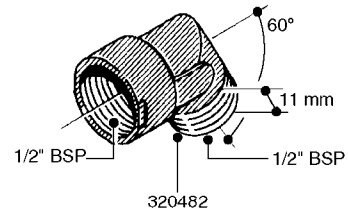

**L0030**

FITTINGS - HEXAGON NIPPLES  
L0030-HIN, 01:01:16

Page 1  
Date 16.03.2016 11:13

| parts-n° | order qty | description                    |
|----------|-----------|--------------------------------|
| 10015303 | 1         | FITT.PO.HN 1.00X1.00 M1000     |
| 10425003 | 1         | FITT.PO.HN 1.25X1.00 MCPHEE    |
| 320132   | 1         | FITT.DK HN 1" BSP              |
| 320176   | 1         | FITT.DK HN 3/8"X1/2" BSP       |
| 320445   | 1         | FITT.DK HN 1/4"X3/8" BSP       |
| 320655   | 1         | FITT.DK HN 1/2"-1/2" BSP       |
| 320692   | 1         | FITT.DK HN 3/8'BSPX1/4'NPT     |
| 320703   | 1         | FITT.DK HN 3/8BSP X1/2 &1/4NPT |
| 320725   | 1         | FITT.DK NIPPLE 3/8"-3/8" BSP   |
| 320902   | 1         | FITT.DK HN 3/8'X 1/4' BSP      |
| 390232   | 1         | FITT.DK HN 1-1/2' X 1-1/4' BSP |
| 390276   | 1         | FITT.DK HN 1'BSP               |