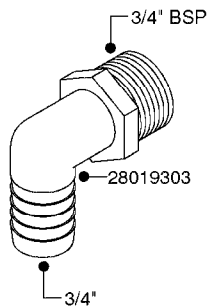

L0050

FITTINGS - HOSE CONNECTORS
L0050-HIN, 01:01:16

Page 1

Date 16.03.2016 11:13

parts-n°	order qty	description
242594	1	O-RING D14 X 1.78 SCH.70-EPDM
320294	1	FITT.DK TEE 3/8X3/8HB X1/2"BSP
320305	1	FITT.DK HB 3/4'- 3/4' BSP
320386	1	FITT.DK TEE 3/8X3/8HB X3/8"BSP
320397	1	FITT.DK ELB 3/8"HB X 3/8" BSP
320401	1	FITT.DK TEE 1/2X1/2HB X1/2"BSP
320412	1	FITT.DK TEE 1/2X1/2HB X3/8'BSP
320423	1	FITT.DK ELB 1/2'HB X 3/8' BSP
320891	1	FITT.DK HB 3/8'- 3/8' BSP
320972	1	FITT.DK HB 5/16'- 1/4' BSP
322046	1	FITT.DK TEE 1/2X1/2HB X3/4'BSP
322048	1	FITT.DK TEE 3/4X3/4HB X3/4'BSP
330595	1	O-RING D24.6/D20X2.1 -3/4"
333137	1	FITT.DK CONN.1/2" F.NOZZ. DOUB
333141	1	FITT.DK CONN.1/2" F.NOZZ.SING
334041	1	FITT.DK CONN.3/4' F.NOZZ. SING
334042	1	FITT.DK CONN.3/4' F.NOZZ. DOUB
334195	1	FITT.DK ELB. 3/4"HB X 3/4"HB
10012103	1	FITT.PO.HB 1.25X1.50 IMB1012
10014003	1	FITT.PO.HB 1.25X1.25 IMB1010
10036903	1	FITT.PO.HB 1.50X1.50 IMB1212
28019303	1	FITTING HB ELB 3/4NPT-3/4HOSE
61016500	1	HOSE TAIL 3/4" 90°+RG CAP 3/4"
72026700	1	NOZZLE TUBE ADAPTER W/O-RING