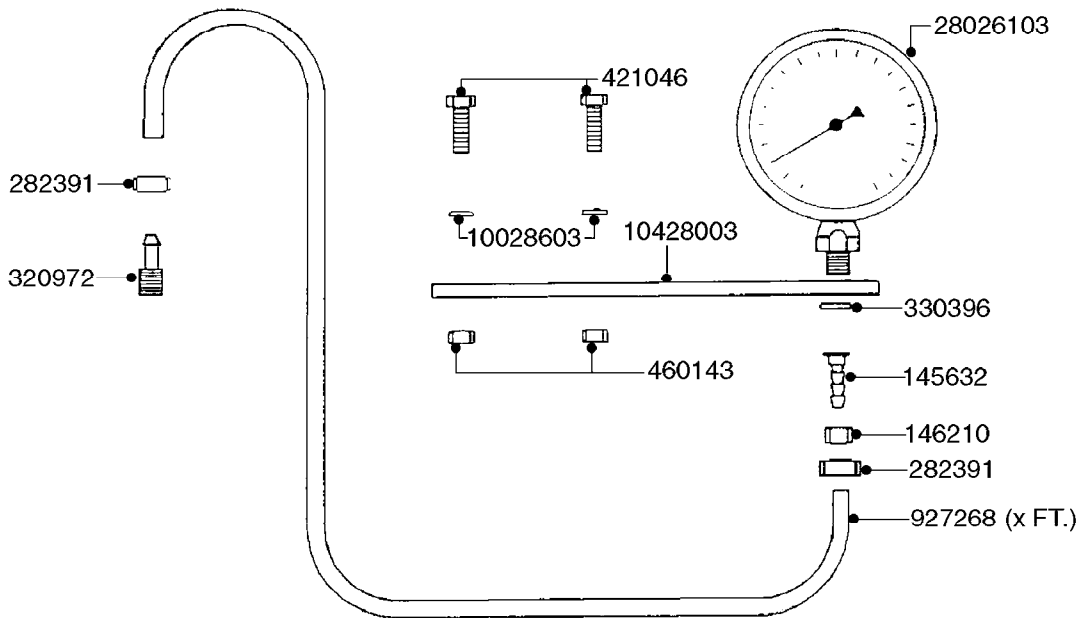

QUICKFILL-VALVES-2"  
K0600-HIN, 01:01:16

Page 1

Date 16.03.2016 11:13

| Pos. | parts-n° | order qty | description                   |
|------|----------|-----------|-------------------------------|
| 1    | 420582   | 1         | BOLT HEX 8.8 DEL M8X20 FT A2  |
| 2    | 430765   | 1         | BOLT HEX 8.8 DEL M16X55       |
| 3    | 460585   | 1         | NUT HEX M16X2 LOCK            |
| 4    | 10002503 | 1         | NUT HEX NC 1/2"               |
| 5    | 10004603 | 1         | WASHER LOCK 1/2"              |
| 6    | 10013503 | 1         | NUT HEX NC 3/8"               |
| 7    | 10056803 | 1         | BOLT HEX 5/8 NC GR.5 01.50"   |
| 8    | 10101103 | 1         | BOLT HEX 1/2 NC GR.2 03.50"   |
| 9    | 10297903 | 1         | BKT.QUICK FILL TR/HC          |
| 10   | 10520803 | 1         | QUICK FILL BRACKET            |
| 11   | 10520903 | 1         | BALL VALVE 2" HYPRO           |
| 12   | 10530903 | 1         | QUICK COUPLER MALE 2'         |
| 13   | 10531003 | 1         | CAP F.MALE QUICK COUPLER 2"   |
| 14   | 10534203 | 1         | BRACKET F.QUICKFILL HC650/950 |
| 15   | 46001003 | 1         | NUT HEX 5/8"-11 NYLOCK        |