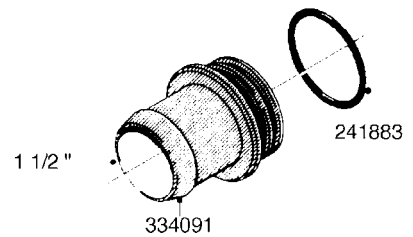

**L0080**

FITTINGS - S-53  
L0080-HIN, 01:01:16

Page 1

Date 16.03.2016 11:14

| parts-n° | order qty | description                    |
|----------|-----------|--------------------------------|
| 145995   | 1         | FITT.DK S-53 FORK              |
| 242353   | 1         | O-RING D44.2X3.0 VITON F.S-67  |
| 242354   | 1         | O-RING D32.2X3.0 VITON F.S-53  |
| 322103   | 1         | FITT.DK S-53 BULKHEAD          |
| 322107   | 1         | FITT.DK S-53 BULKHEAD NUT      |
| 322110   | 1         | FITT.DK S-53 ELB. 1/2" BSP     |
| 322352   | 1         | FITT.DK S-53 TEE               |
| 334227   | 1         | FITT.DK S-53 STR.1/2'          |
| 334229   | 1         | FITT.DK S-53 STR.3/4"          |
| 334230   | 1         | FITT.DK S-53 STR.1"            |
| 334239   | 1         | FITT.DK S-53 ELB.1/2"          |
| 334241   | 1         | FITT.DK S-53 ELB.3/4"          |
| 334242   | 1         | FITT.DK S-53 ELB.1"            |
| 334249   | 1         | FITT.DK S-53 PLUG              |
| 334260   | 1         | GASKET F. S-53 BULKHEAD        |
| 334564   | 1         | FITT.DK S-67 TO S-53 ADAPTER   |
| 391100   | 1         | FITT.DK S-53THREAD INS.1/2"BSP |
| 726463   | 1         | FITT.DK S53 BULKHEAD W/GASKET  |
| 726552   | 1         | FIT.DK S-53X90 1/2" BSP,O-RING |
| 726556   | 1         | FITT.DK S-53 HB 1/2" W/O-RING  |
| 726558   | 1         | FITT.DK S53 STR. 3/4" W.ORING  |
| 726559   | 1         | FITT DK. S-53 HB 1" W/O-RING   |
| 726568   | 1         | FITT.DK.S-53 HB 1/2"90 W/ORING |
| 726570   | 1         | FITT.DK S-53 ELB.3/4" W.ORING  |
| 726571   | 1         | FITT.DK S-53 ELB.1", W ORING   |
| 726578   | 1         | FITT.DK S53 PLUG WITH O-RING   |
| 728561   | 1         | FITT.DK. S67M - S53F REDUCER   |