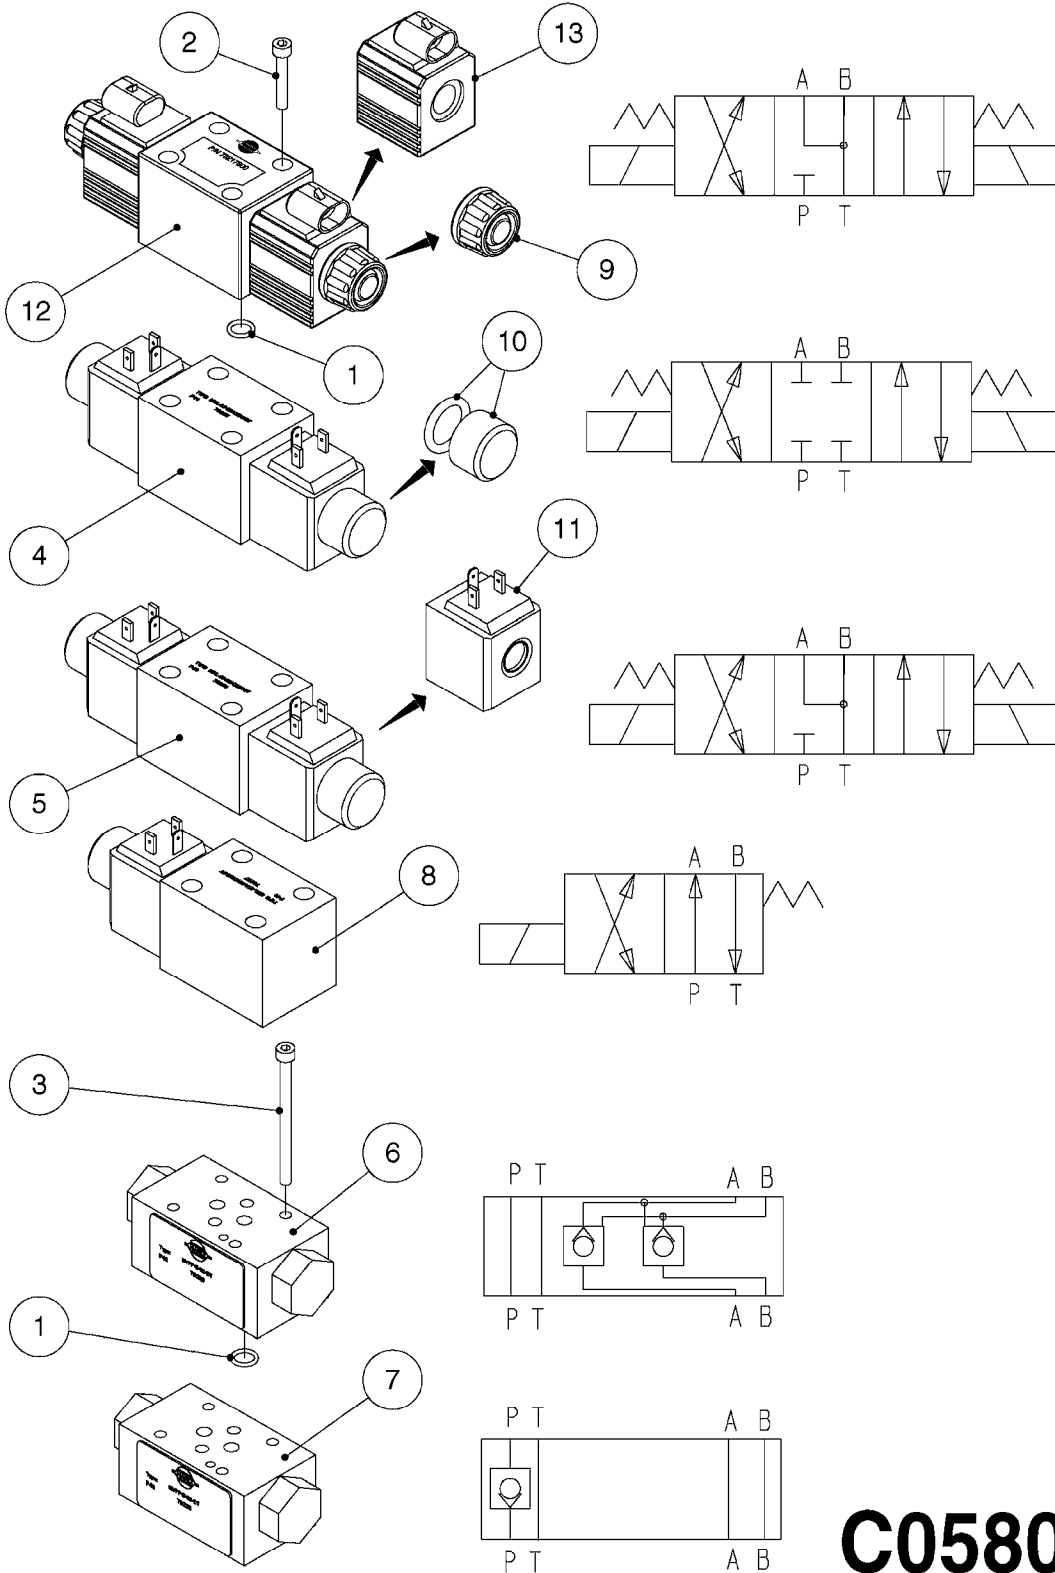

**C0340**

HYD EAGLE HZ JOYSTICK 2005  
C0340-HIN, 01:01:16

Page 1  
Date 16.03.2016 11:13

| parts-n° | order qty | description                       |
|----------|-----------|-----------------------------------|
| 146845   | 1         | HEX NIPPLE 1/4"X1/4"              |
| 160802   | 1         | MOUNT PLATE F.HYD SOLENOID'HZ'    |
| 160803   | 1         | COVER PLATE F.HYD SOLENOID'HZ'    |
| 160804   | 1         | MOUNT BRACKET F.HANDLE            |
| 160805   | 1         | MOUNT STRAP F.HANDLE              |
| 241404   | 1         | DOWTY SEAL 1/4"                   |
| 260363   | 1         | PLUG 2 POLE 12V                   |
| 261266   | 1         | CONNECTOR END F.CABLE HP          |
| 261342   | 1         | SPADE F.ELEC.3 WAY CONNECTOR      |
| 261651   | 1         | SPADE F.ELEC.6 POLE CONNECTOR     |
| 261688   | 1         | SWITCH F. HANDLE WHITE            |
| 261689   | 1         | CAP RUBBER F. SWITCH JOYSTICK     |
| 261692   | 1         | PLUG ELEC.7 POLE FEMALE F.CABL    |
| 261693   | 1         | PLUG ELEC. 7 POLE MALE            |
| 261740   | 1         | SPADE F.ELEC.3 POLE CONN.INSUL    |
| 262106   | 1         | BULKHEAD F. CABLE 6.5-14 BLACK    |
| 262107   | 1         | NUT F. BULKHEAD CABLE BLACK       |
| 284871   | 1         | CONTROL HANDLE RIGHT HALF         |
| 284872   | 1         | CONTROL HANDLE LEFT HALF          |
| 390710   | 1         | SWITCH F.HANDLE GREY MACHINED     |
| 410185   | 1         | BOLT HEX 8.8 DEL M6X16 A2         |
| 410362   | 1         | BOLT HEX 8.8 SS M6X20 FT          |
| 410664   | 1         | BOLT HEX M5 X 20                  |
| 410922   | 1         | CYL.SKR 8.8 DEL M4X20 RST         |
| 420604   | 1         | BOLT HEX 8.8 DEL M10X25 FT DIN933 |
| 420847   | 1         | BOLT HEX 8.8 DEL M8X85            |
| 440673   | 1         | SCREW F.PLASTIC 5X12 SS           |
| 460143   | 1         | NUT HEX M8 LOCK A2 DIN985         |
| 460202   | 1         | NUT HEX M6                        |
| 460261   | 1         | NUT HEX M6X1 LOCK A2 DIN985       |
| 460423   | 1         | NUT HEX M10X1.5 LOCK              |
| 460467   | 1         | NUT HEX M5 GALV.                  |
| 782129   | 1         | SOLENOID VALVE 25L, 3/4"NC        |
| 782133   | 1         | SOLENOID W.CABLE F.VALVE782129    |
| 978415   | 1         | DECAL CONTROL HANDLE              |
| 983005   | 1         | ELEC. CABLE 2 WIRE X 1.5MM        |
| 983074   | 1         | ELEC. CABLE 5 WIRE X 1.5MM        |
| 10623203 | 1         | DECAL F.JOYSTICK - FORCE          |
| 14010400 | 1         | PLUG 1/4" BSP                     |
| 14036600 | 1         | MANIFOLD 4-FUNCTION SPC 2004      |
| 28047800 | 1         | SEAL KIT F.782129                 |
| 28082100 | 1         | SCREW F. BOX LID 1/4" L=20        |
| 33508700 | 1         | BOX BOTTOM 160X80X40 BLACK 1-HOLE |
| 33508800 | 1         | LID 160X80X15 BLK W/SCREWS        |
| 72136500 | 1         | UNIV. CONNECTION BOX F. EC        |