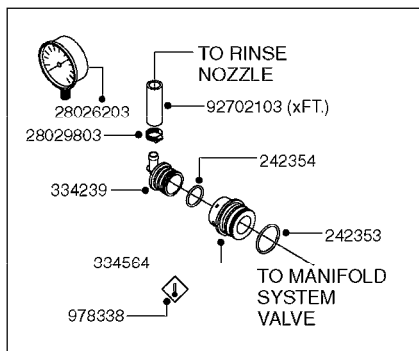

RINSE SYSTEM PLUMBING
K0750-HIN, 01:01:16

RINSE SYSTEM- MANIFOLD SYSTEM

K0750