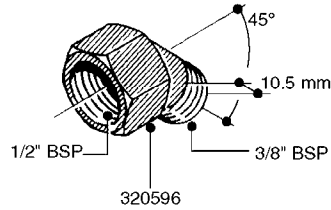

**L0030**

FITTINGS - HEXAGON NIPPLES  
L0030-HIN, 01:01:16

Page 1  
Date 16.03.2016 11:13

| parts-n° | order qty | description                    |
|----------|-----------|--------------------------------|
| 10015303 | 1         | FITT.PO.HN 1.00X1.00 M1000     |
| 10425003 | 1         | FITT.PO.HN 1.25X1.00 MCPHEE    |
| 320132   | 1         | FITT.DK HN 1" BSP              |
| 320176   | 1         | FITT.DK HN 3/8"X1/2" BSP       |
| 320445   | 1         | FITT.DK HN 1/4"X3/8" BSP       |
| 320655   | 1         | FITT.DK HN 1/2"-1/2" BSP       |
| 320692   | 1         | FITT.DK HN 3/8'BSPX1/4'NPT     |
| 320703   | 1         | FITT.DK HN 3/8BSP X1/2 &1/4NPT |
| 320725   | 1         | FITT.DK NIPPLE 3/8"-3/8" BSP   |
| 320902   | 1         | FITT.DK HN 3/8'X 1/4' BSP      |
| 390232   | 1         | FITT.DK HN 1-1/2' X 1-1/4' BSP |
| 390276   | 1         | FITT.DK HN 1'BSP               |