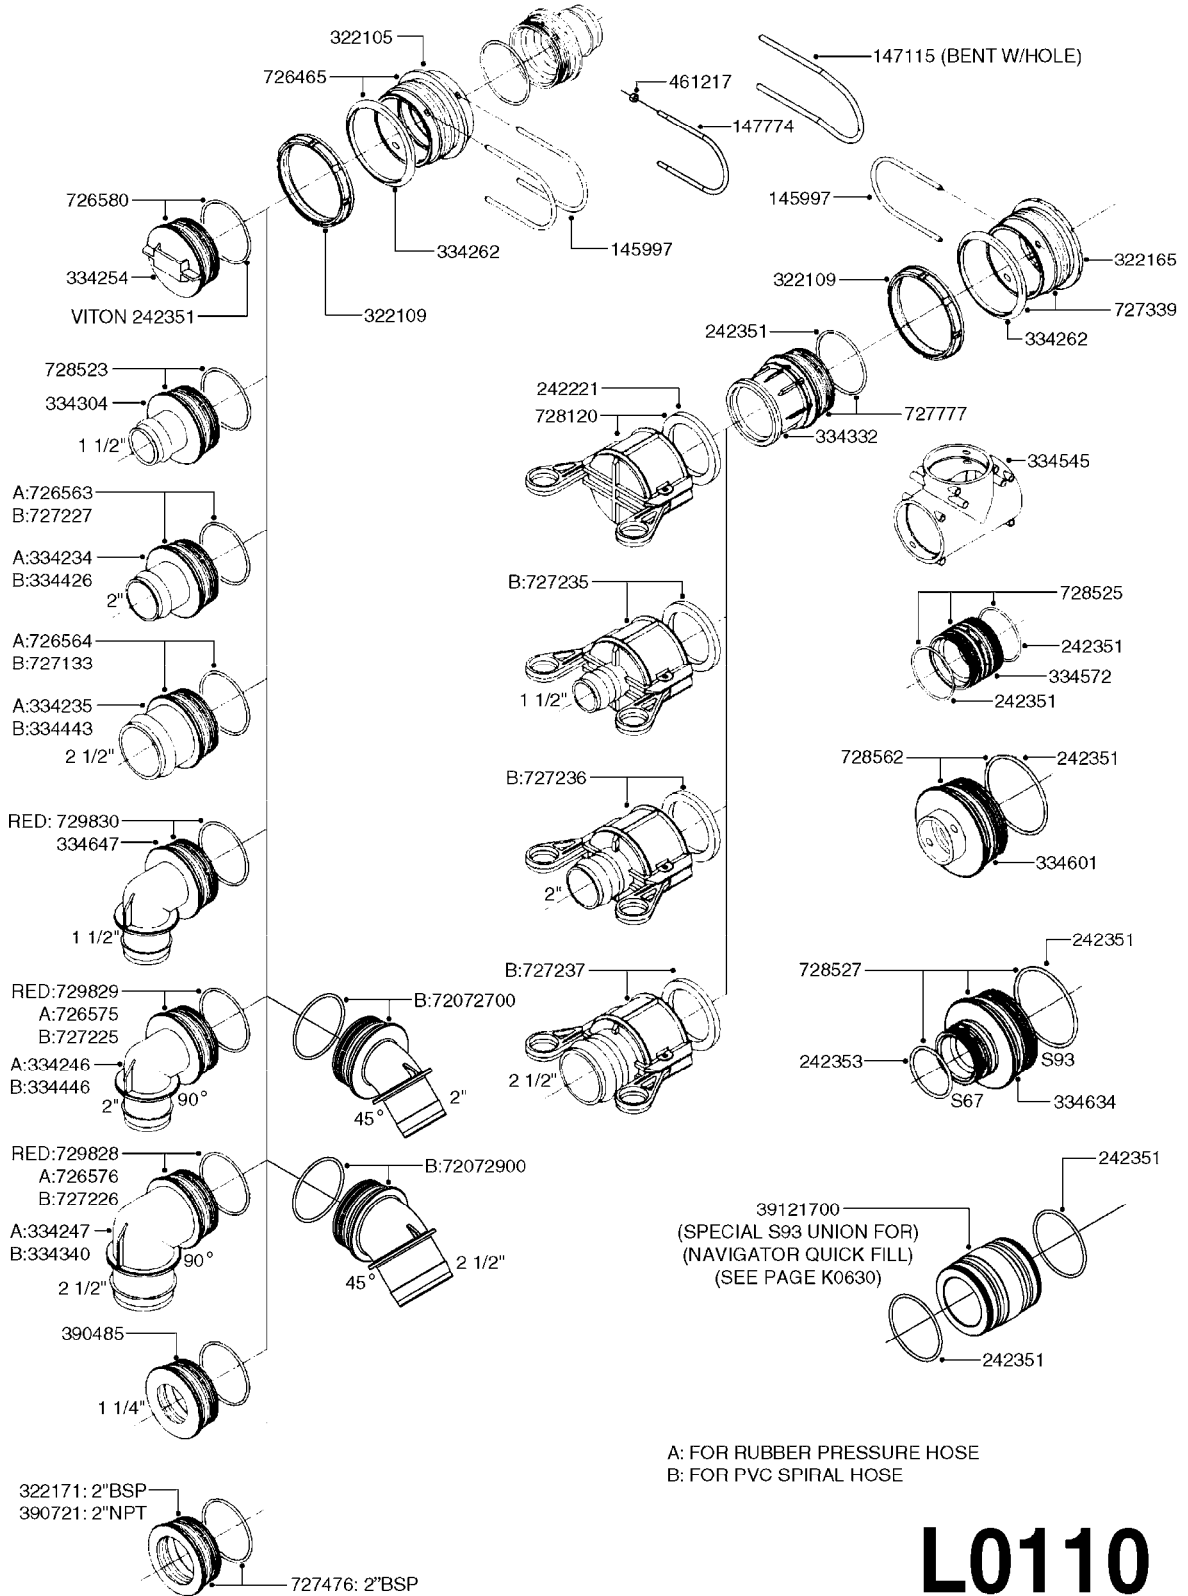

A: FOR RUBBER PRESSURE HOSE  
B: FOR PVC SPIRAL HOSE

**L0100**

FITTINGS - S-67  
L0100-HIN, 01:01:16

Page 1  
Date 16.03.2016 11:14

| parts-n° | order qty | description                    |
|----------|-----------|--------------------------------|
| 145996   | 1         | FITT.DK S-67 FORK              |
| 242351   | 1         | O-RING D69.5X3.0 VITON F.S-93  |
| 242353   | 1         | O-RING D44.2X3.0 VITON F.S-67  |
| 322104   | 1         | FITT.DK S-67 BULKHEAD          |
| 322108   | 1         | FITT.DK S-67 BULKHEAD NUT      |
| 322132   | 1         | FITT.DK S-67 THREAD INS.1'BSP  |
| 322224   | 1         | FITT.DK S-67 TEE               |
| 322325   | 1         | FITT.DK S-67 X 1-1/2"BSP LONG  |
| 334231   | 1         | FITT.DK S-67 STR.1'            |
| 334232   | 1         | FITT.DK S-67 STR.1-1/4'        |
| 334233   | 1         | FITT.DK S-67 STR.1-1/2' RUBBER |
| 334243   | 1         | FITT.DK S-67 ELB.1"            |
| 334244   | 1         | FITT.DK S-67 ELB.1-1/4"        |
| 334245   | 1         | FITT.DK S-67 ELB. 1-1/2'RUBBER |
| 334250   | 1         | FITT.DK S-67 PLUG              |
| 334261   | 1         | GASKET F. S-67 BULKHEAD        |
| 334444   | 1         | FITT.DK S-67 STR.1-1/2" PVC    |
| 334445   | 1         | FITT.DK S-67 ELB.1-1/2"        |
| 334564   | 1         | FITT.DK S-67 TO S-53 ADAPTER   |
| 334573   | 1         | FITT.DK S-67 CONNECTOR         |
| 334601   | 1         | FITT.DK S-93 TO S67 ADAPTOR    |
| 334634   | 1         | FITT.DK ADAPTER S-93M S67M     |
| 390508   | 1         | FITT DK S67X1.5M BSPalt322325  |
| 461217   | 1         | NUT HEX M5 LOCK                |
| 726464   | 1         | FITT.DK S-67 BULKHEAD W/GASKET |
| 726560   | 1         | FITT.DK S-67 STR.1" W.O'RING   |
| 726561   | 1         | FITT.DK S-67 STR.1-1/4" O'RING |
| 726562   | 1         | FITT.DK.S-67 HB 1-1/2"W.O-RING |
| 726572   | 1         | FITT.DK S-67 1" ELBOW 90 ASSY. |
| 726573   | 1         | FITT. S67 5/4" 90° W/O-RING    |
| 726574   | 1         | FITT.DK S67X90,1.5HB PRESSURE  |
| 726579   | 1         | FITT. S67 PLUG W/O-RING        |
| 727223   | 1         | FITT.S67 1.5" STRAIT S W/ORING |
| 727224   | 1         | FITT.DK S67X90,1.5HB SUCTION   |
| 728526   | 1         | FITT.DK S-67 CONNECT W. ORINGS |
| 728527   | 1         | ADAPTER S67M TO S93M W/ORING   |
| 728561   | 1         | FITT.DK. S67M - S53F REDUCER   |
| 728562   | 1         | FITT.DK S-93 TO S67 ADAPTOR    |
| 728578   | 1         | FITT.DK S-67X1-1/2"BSP LG W/OR |
| 14012200 | 1         | FITT.DK S-67 FORK W/M5 THREADS |
| 33509700 | 1         | FITT.DK S-67 45° 1-1/4"        |
| 72433000 | 1         | FITT.S67 1" 45° W/ORING        |
| 72433100 | 1         | FITT.DK S-67 45° 1-1/4"W/ORING |
| 72433200 | 1         | FITT.S67 1-1/2" 45°PVC W/ORING |
| 72433400 | 1         | FITT.S67 1-1/2" 45°BSP W/ORING |