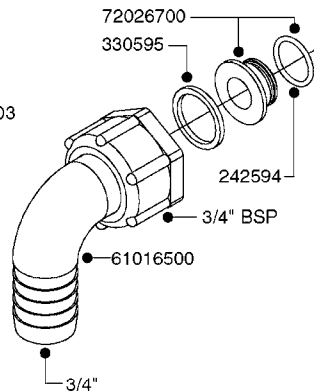

L0050

FITTINGS - HOSE CONNECTORS
L0050-HIN, 01:01:16

Page 1

Date 16.03.2016 11:13

parts-n°	order qty	description
242594	1	O-RING D14 X 1.78 SCH.70-EPDM
320294	1	FITT.DK TEE 3/8X3/8HB X1/2"BSP
320305	1	FITT.DK HB 3/4'- 3/4' BSP
320386	1	FITT.DK TEE 3/8X3/8HB X3/8"BSP
320397	1	FITT.DK ELB 3/8"HB X 3/8" BSP
320401	1	FITT.DK TEE 1/2X1/2HB X1/2"BSP
320412	1	FITT.DK TEE 1/2X1/2HB X3/8'BSP
320423	1	FITT.DK ELB 1/2'HB X 3/8' BSP
320891	1	FITT.DK HB 3/8'- 3/8' BSP
320972	1	FITT.DK HB 5/16'- 1/4' BSP
322046	1	FITT.DK TEE 1/2X1/2HB X3/4'BSP
322048	1	FITT.DK TEE 3/4X3/4HB X3/4'BSP
330595	1	O-RING D24.6/D20X2.1 -3/4"
333137	1	FITT.DK CONN.1/2" F.NOZZ. DOUB
333141	1	FITT.DK CONN.1/2" F.NOZZ.SING
334041	1	FITT.DK CONN.3/4' F.NOZZ. SING
334042	1	FITT.DK CONN.3/4' F.NOZZ. DOUB
334195	1	FITT.DK ELB. 3/4"HB X 3/4"HB
10012103	1	FITT.PO.HB 1.25X1.50 IMB1012
10014003	1	FITT.PO.HB 1.25X1.25 IMB1010
10036903	1	FITT.PO.HB 1.50X1.50 IMB1212
28019303	1	FITTING HB ELB 3/4NPT-3/4HOSE
61016500	1	HOSE TAIL 3/4" 90°+RG CAP 3/4"
72026700	1	NOZZLE TUBE ADAPTER W/O-RING