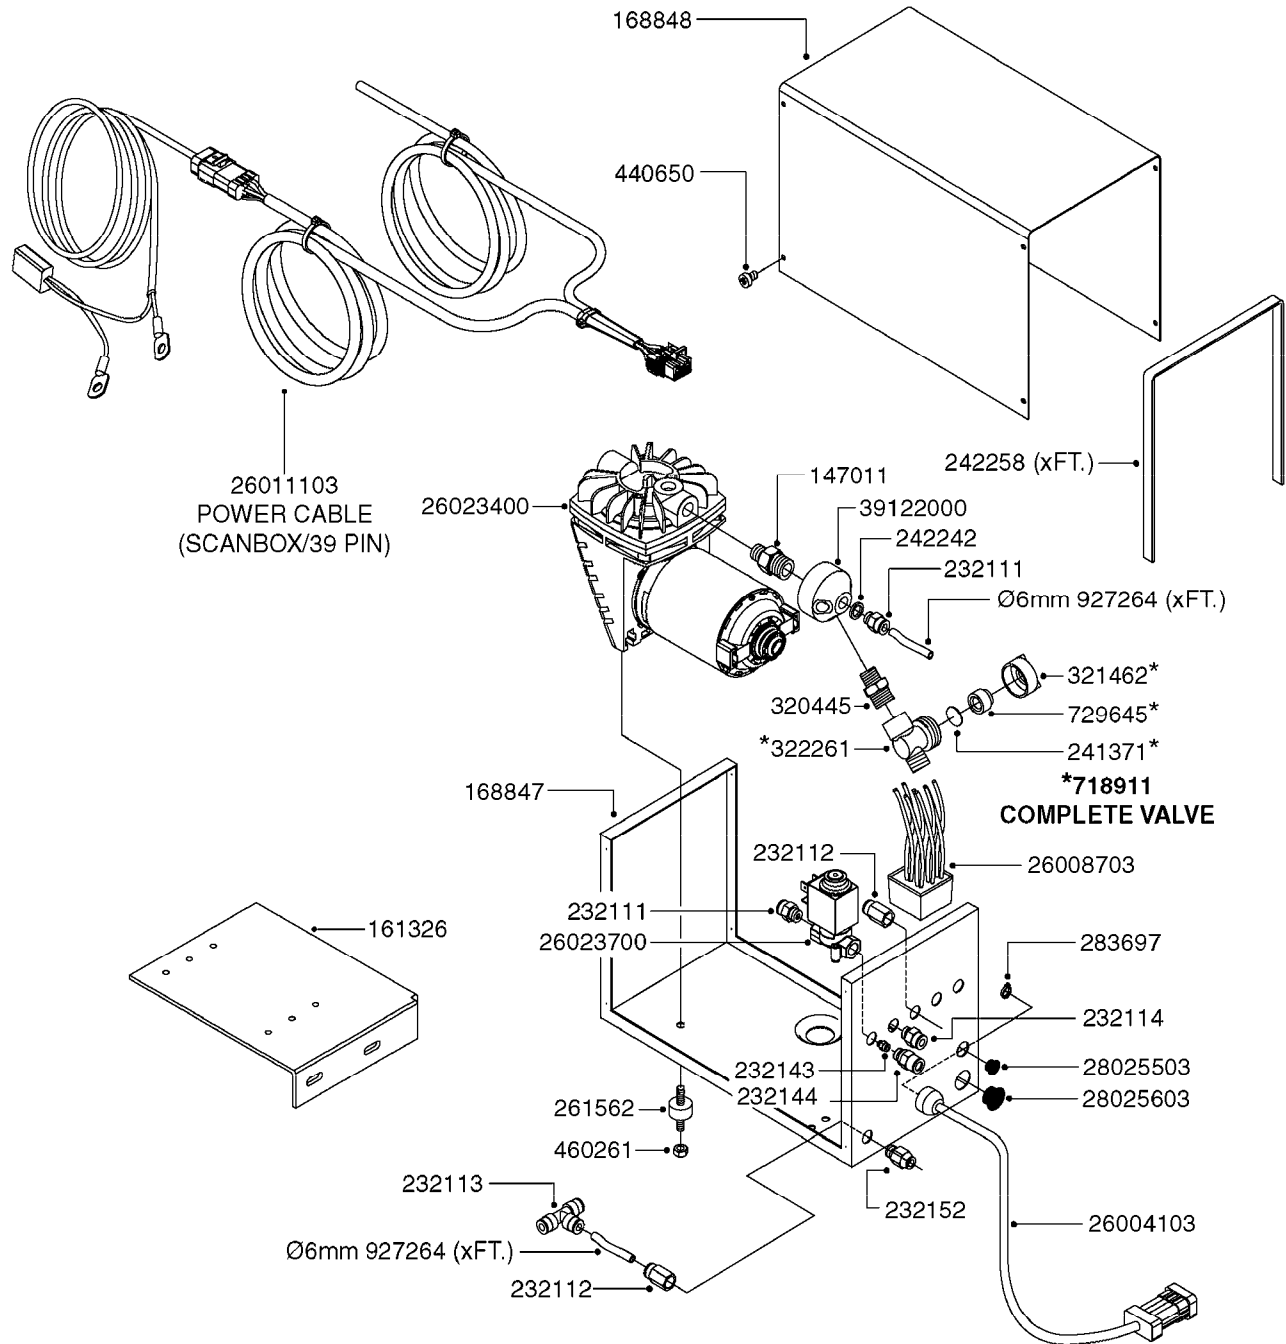

K0400

*Ø8mm 927306 (xFT.)
*Ø10mm 927330 (xFT.)

70062503 - COMPLETE ASSEMBLY

FOAM MARKER COMPRESSOR 2007
K0400-HIN, 01:01:16

Page 1
Date 16.03.2016 11:13

parts-n°	order qty	description
147011	1	HEX NIPPLE 3/8'X1/4'BSP BRASS
161326	1	MOUNT BKT. F. FOAM COMP.BOX 98
168847	1	ENCLOSURE LOWER F.MARKER
168848	1	COVER F. FOAM MARKER
232111	1	QUICK COUPLER 6MM X 1/8 EXT.
232112	1	QUICK COUPLER 6MM 1/8 INT.
232113	1	QUICK COUPLER 6MM T-PIECE
232114	1	COUPLER 1/8" THREADX8MM HOSE
232143	1	REDUCER 1/4'INT-1/8'EXT
232144	1	QUICK COUPLER 10MM X 1/4 EXT
232152	1	QUICK COUPLER 8MMX1/8 EXT.LONG
241371	1	DIAPHRAGM, NO-DRIP alt 241371
242242	1	O-RING F.AIR HOSE FITTING
242258	1	TRIM 3X10 SELF ADHESIVE 0012"
261562	1	RUBBER DAMPER 2XM6X25
283697	1	TIESTRAP 200MM
320445	1	FITT.DK HN 1/4"X3/8" BSP
321462	1	CAP F.NO-DRIP ASSY.
322261	1	HOUSING F.SAFETY VALVE 3/8"
440650	1	SCREW 3.5x13 STAINLESS
460261	1	NUT HEX M6X1 LOCK A2 DIN985
718911	1	VALVE (SAFETY) F.MARKER
729645	1	NON-DRIP SPRING ASSY.GREEN 10
927264	1	HOSE R X PE D6/D4 X 0012"
927306	1	HOSE R X PE D8/D6 X 0012"BLACK
927330	1	HOSE R X PE D10/D8 X 012"BLACK
26004103	1	FOAM MARKER CNTRL MOD CABL STD
26008703	1	FOAM MARKER CONTROL SCII
26011103	1	FOAMER POWER/CONTROL CABLE 39P
26023400	1	COMPRESSOR F.FOAM MARKER CM40
26023700	1	SOLENOID VAL 12V 1/8' FLO '07
28025503	1	PLUG F.DRILLED HOLE 1/2"
28025603	1	PLUG F.DRILLED HOLE 3/4"
39122000	1	DISTR.HOUSING F.FOAM MARKER'07
70062503	1	FOAM MARKER COMPRESSOR,STD,39P