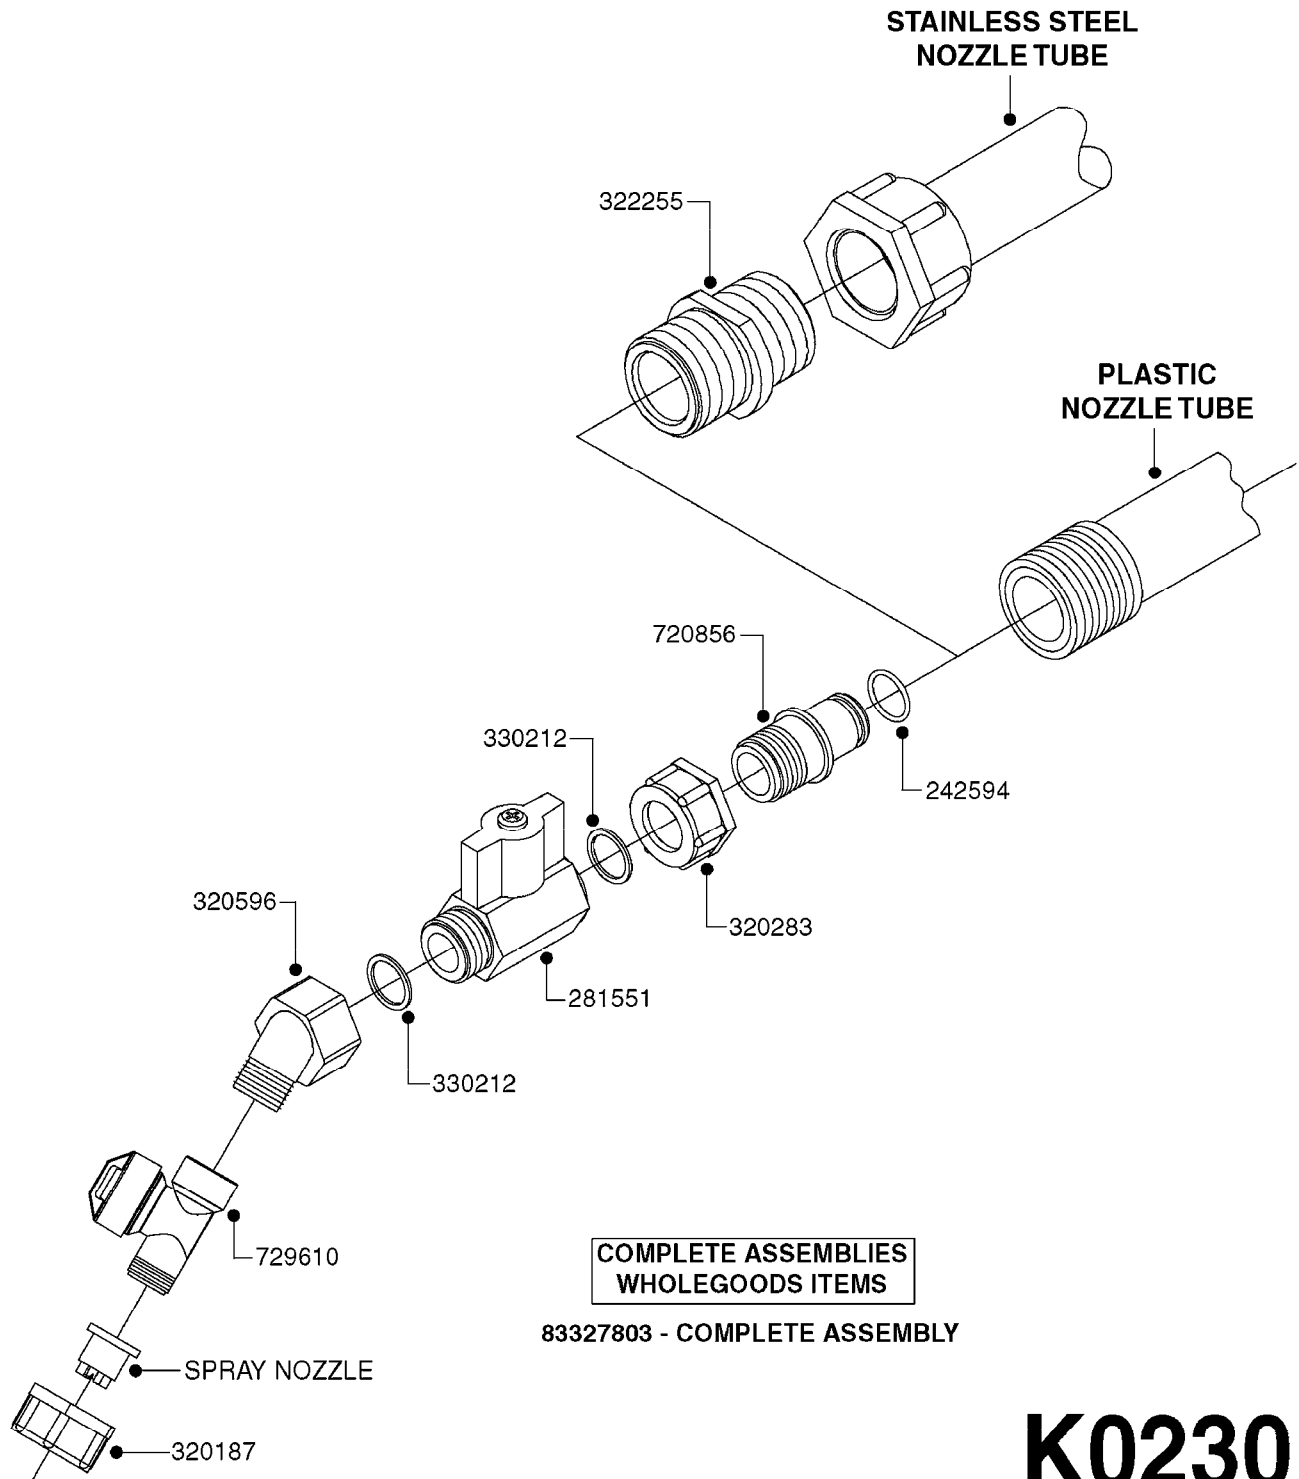

CLEAN WATER TANK  
K0130-HIN, 01:01:16

COMPLETE TANK ASSY : 722072

**K0130**

CLEAN WATER TANK  
K0130-HIN, 01:01:16

Page 1  
Date 16.03.2016 11:13

| parts-n° | order qty | description                         |
|----------|-----------|-------------------------------------|
| 161370   | 1         | BKT.CLEAN WATER BOTT. VALVE         |
| 179989   | 1         | BRKT. F. 3 GAL. TANK                |
| 281551   | 1         | BALL VALVE 1/2"                     |
| 320084   | 1         | FITT.DK NUT 1/2" BSP                |
| 320482   | 1         | FITT.DK ELB. 1/2" BSP 60 DEG.       |
| 321296   | 1         | FITT.DK BULKHEAD 1/2" BSP SING      |
| 321307   | 1         | FITT.DK NUT 1/2" BSP JAMB           |
| 321742   | 1         | FITT.DK BULKHEAD 1/2' BSP           |
| 330212   | 1         | O-RING D19/D14X2.4 F.1/2"NUT        |
| 330687   | 1         | FITT.DK HB 1/2" F. 1/2" NUT         |
| 332592   | 1         | O-RING D26/D20X3                    |
| 334534   | 1         | CLAMP HOSE PLASTIC 1/2"             |
| 420604   | 1         | BOLT HEX 8.8 DEL M10X25 FT DIN933   |
| 420626   | 1         | BOLT HEX 8.8 DEL M10X20 FT          |
| 421046   | 1         | BOLT HEX 8.8 DEL M8X25 FT A2 DIN933 |
| 430721   | 1         | BOLT HEX 8.8 DEL M12X40 FT          |
| 430802   | 1         | BOLT HEX 8.8 DEL M12X75             |
| 430846   | 1         | BOLT HEX 8.8 DEL M12X80             |
| 430870   | 1         | BOLT HEX 8.8 DEL M12X55 FT          |
| 460364   | 1         | NUT HEX M8 GALV.                    |
| 460423   | 1         | NUT HEX M10X1.5 LOCK                |
| 460703   | 1         | NUT HEX M12X1.75 LOCK DIN985        |
| 471127   | 1         | WASHER, M12, Ø24/13.0X 2.5, SS      |
| 614396   | 1         | CLEAN WATER BRACKET MB              |
| 614409   | 1         | BRACKET FOR FOAM MARKER             |
| 717577   | 1         | VALVE F.CLEAN WATER TANK            |
| 722072   | 1         | CLEAN WATER TANK W FRAME & TAP      |
| 725901   | 1         | LID F.WATER BOTTLE VENTED           |
| 927269   | 1         | HOSE R X PVC X 1/2 X 0012"          |
| 10091103 | 1         | BOLT HEX 3/8 NC GR.2 03.00'         |
| 10171703 | 1         | BOLT HEX 3/8 NC GR.2 03.50"         |
| 10212903 | 1         | NUT HEX NC (NYLON LOCK) 3/8"        |
| 10511303 | 1         | FLATBAR L350/17DEG.CLEAN WATER      |
| 10511403 | 1         | FLATBAR 104MM CLEAN WATER           |
| 10511503 | 1         | BKT.CLEAN WATER MOUNT EAGLE         |
| 10598403 | 1         | BOLT HEX HCS3/8-16 X 4 Z 5          |
| 63026303 | 1         | CLEAN WATER TANK BRKT, ATV          |