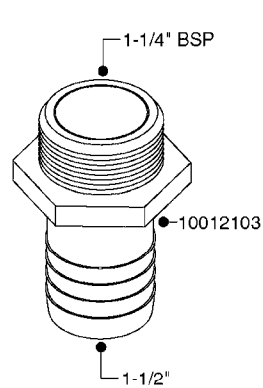

L0050

FITTINGS - HOSE CONNECTORS
L0050-HIN, 01:01:16

Page 1

Date 16.03.2016 11:13

parts-n°	order qty	description
242594	1	O-RING D14 X 1.78 SCH.70-EPDM
320294	1	FITT.DK TEE 3/8X3/8HB X1/2"BSP
320305	1	FITT.DK HB 3/4'- 3/4' BSP
320386	1	FITT.DK TEE 3/8X3/8HB X3/8"BSP
320397	1	FITT.DK ELB 3/8"HB X 3/8" BSP
320401	1	FITT.DK TEE 1/2X1/2HB X1/2"BSP
320412	1	FITT.DK TEE 1/2X1/2HB X3/8'BSP
320423	1	FITT.DK ELB 1/2'HB X 3/8' BSP
320891	1	FITT.DK HB 3/8'- 3/8' BSP
320972	1	FITT.DK HB 5/16'- 1/4' BSP
322046	1	FITT.DK TEE 1/2X1/2HB X3/4'BSP
322048	1	FITT.DK TEE 3/4X3/4HB X3/4'BSP
330595	1	O-RING D24.6/D20X2.1 -3/4"
333137	1	FITT.DK CONN.1/2" F.NOZZ. DOUB
333141	1	FITT.DK CONN.1/2" F.NOZZ.SING
334041	1	FITT.DK CONN.3/4' F.NOZZ. SING
334042	1	FITT.DK CONN.3/4' F.NOZZ. DOUB
334195	1	FITT.DK ELB. 3/4"HB X 3/4"HB
10012103	1	FITT.PO.HB 1.25X1.50 IMB1012
10014003	1	FITT.PO.HB 1.25X1.25 IMB1010
10036903	1	FITT.PO.HB 1.50X1.50 IMB1212
28019303	1	FITTING HB ELB 3/4NPT-3/4HOSE
61016500	1	HOSE TAIL 3/4" 90°+RG CAP 3/4"
72026700	1	NOZZLE TUBE ADAPTER W/O-RING