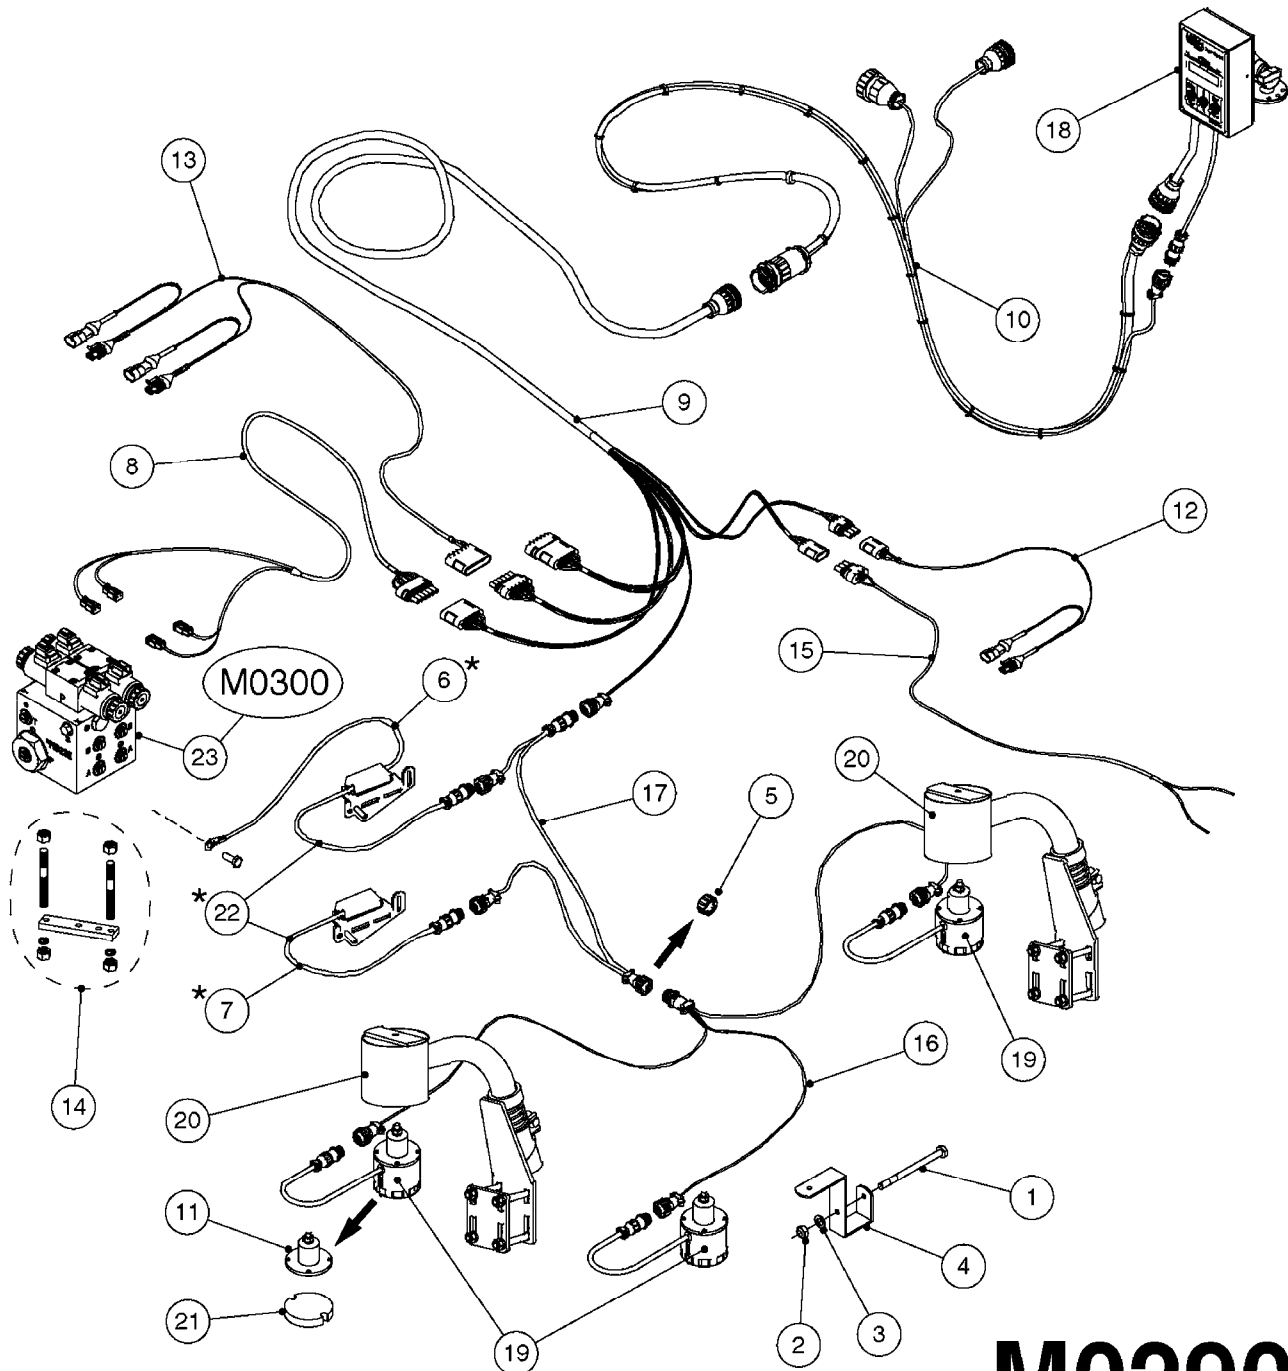

M0290

*CANNOT MIX OLD AND NEW STYLE ROLL SENSORS!

If replacing Norac P/N 44641 or 44642, must use pair of new style sensors (22).

Only new style sensors sold separately; (6) (Norac P/N 45000), (7) (Norac P/N 45001).

If unsure, pair of new style sensors works with all versions of UC4.

NORAC UC4 BOOM HEIGHT CONTROL
M0290-HIN, 01:01:16

Page 1
Date 16.03.2016 11:14

Pos.	parts-n°	order qty	description
1	410443	1	BOLT HEX 8.8 DEL M6X70
1	410605	1	BOLT HEX 8.8 DEL M6X80
			SPB/SPC BOOM
2	460261	1	NUT HEX M6X1 LOCK A2 DIN985
3	471124	1	WASHER, M6, Ø18/ 6.4X 1.6, SS
4	16128603	1	BRACKET F. SENSOR 60X60 TUBE
			SPB/SPC BOOM
4	16128703	1	BRACKET F. SENSOR 50x50 TUBE
			FORCE BOOM (FTZ)
5	26016303	1	CONNECTOR RING CPC #11 NORAC
6	26025903	1	NORAC UC4+ ROLL SENSOR W/TEMP.
			CONFIRM NORAC P/N 45000
7	26026003	1	NORAC UC4+ ROLL SENSOR
			CONFIRM NORAC P/N 45001
8	26026600	1	NORAC CABLE VAR.RT.VLV DIN
			3-PIN CONNECTORS/HIRSCHMAN
8	28055603	1	NORAC CABLE VAR.RT.VLV DEUTSCH
			2-PIN CONNECTORS/DEUTSCH
9	28049503	1	NORAC CABLE EXTENSION
10	28049603	1	NORAC POWER CABLE
11	28050303	1	NORAC RUBBER TOP&BOLT F.SENSOR
12	28050703	1	NORAC UC4+ OPEN CTR. CABLE
13	28054303	1	PARALIFT INTERFACE CABLE NORAC
14	28055503	1	NORAC VALVE MOUNTING HARDWARE
15	28055703	1	NORAC VALVE CABLE ROLL PIGTAIL
16	28085900	1	SENSOR BRANCH CABLE NORAC
17	28086200	1	CAN NODE DUAL CABLE NORAC
18	28086300	1	UC4 DISPLAY PANEL NORAC
19	28086400	1	UC4 ULTRASOUND SENSOR NORAC
20	28086500	1	UC4 SENSOR MOUNTING BKT. NORAC
21	28086600	1	FOAM DISC F. SENSOR NORAC
22	70112503	1	UC4+ ROLL SENSOR KIT '11 HIN
			INCLUDES NORAC P/N 45000 & 45001
23	78216100	1	NORAC VALVE BLOCK COMP, DEUTSCH CON.