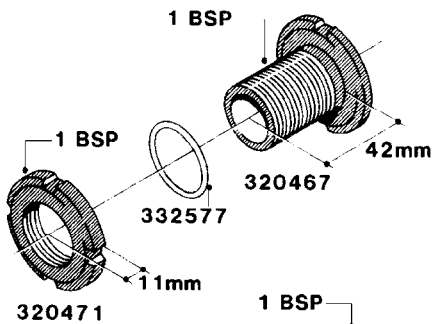

**L0050**

FITTINGS - HOSE CONNECTORS  
L0050-HIN, 01:01:16

Page 1

Date 16.03.2016 11:13

| parts-n° | order qty | description                    |
|----------|-----------|--------------------------------|
| 242594   | 1         | O-RING D14 X 1.78 SCH.70-EPDM  |
| 320294   | 1         | FITT.DK TEE 3/8X3/8HB X1/2"BSP |
| 320305   | 1         | FITT.DK HB 3/4'- 3/4' BSP      |
| 320386   | 1         | FITT.DK TEE 3/8X3/8HB X3/8"BSP |
| 320397   | 1         | FITT.DK ELB 3/8"HB X 3/8" BSP  |
| 320401   | 1         | FITT.DK TEE 1/2X1/2HB X1/2"BSP |
| 320412   | 1         | FITT.DK TEE 1/2X1/2HB X3/8'BSP |
| 320423   | 1         | FITT.DK ELB 1/2'HB X 3/8' BSP  |
| 320891   | 1         | FITT.DK HB 3/8'- 3/8' BSP      |
| 320972   | 1         | FITT.DK HB 5/16'- 1/4' BSP     |
| 322046   | 1         | FITT.DK TEE 1/2X1/2HB X3/4'BSP |
| 322048   | 1         | FITT.DK TEE 3/4X3/4HB X3/4'BSP |
| 330595   | 1         | O-RING D24.6/D20X2.1 -3/4"     |
| 333137   | 1         | FITT.DK CONN.1/2" F.NOZZ. DOUB |
| 333141   | 1         | FITT.DK CONN.1/2" F.NOZZ.SING  |
| 334041   | 1         | FITT.DK CONN.3/4' F.NOZZ. SING |
| 334042   | 1         | FITT.DK CONN.3/4' F.NOZZ. DOUB |
| 334195   | 1         | FITT.DK ELB. 3/4"HB X 3/4"HB   |
| 10012103 | 1         | FITT.PO.HB 1.25X1.50 IMB1012   |
| 10014003 | 1         | FITT.PO.HB 1.25X1.25 IMB1010   |
| 10036903 | 1         | FITT.PO.HB 1.50X1.50 IMB1212   |
| 28019303 | 1         | FITTING HB ELB 3/4NPT-3/4HOSE  |
| 61016500 | 1         | HOSE TAIL 3/4" 90°+RG CAP 3/4" |
| 72026700 | 1         | NOZZLE TUBE ADAPTER W/O-RING   |