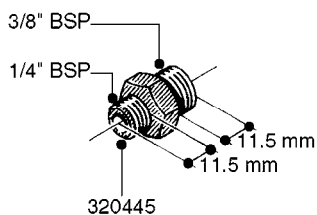

**L0030**

FITTINGS - HEXAGON NIPPLES  
L0030-HIN, 01:01:16

Page 1  
Date 16.03.2016 11:13

| parts-n° | order qty | description                    |
|----------|-----------|--------------------------------|
| 10015303 | 1         | FITT.PO.HN 1.00X1.00 M1000     |
| 10425003 | 1         | FITT.PO.HN 1.25X1.00 MCPHEE    |
| 320132   | 1         | FITT.DK HN 1" BSP              |
| 320176   | 1         | FITT.DK HN 3/8"X1/2" BSP       |
| 320445   | 1         | FITT.DK HN 1/4"X3/8" BSP       |
| 320655   | 1         | FITT.DK HN 1/2"-1/2" BSP       |
| 320692   | 1         | FITT.DK HN 3/8'BSPX1/4'NPT     |
| 320703   | 1         | FITT.DK HN 3/8BSP X1/2 &1/4NPT |
| 320725   | 1         | FITT.DK NIPPLE 3/8"-3/8" BSP   |
| 320902   | 1         | FITT.DK HN 3/8'X 1/4' BSP      |
| 390232   | 1         | FITT.DK HN 1-1/2' X 1-1/4' BSP |
| 390276   | 1         | FITT.DK HN 1'BSP               |