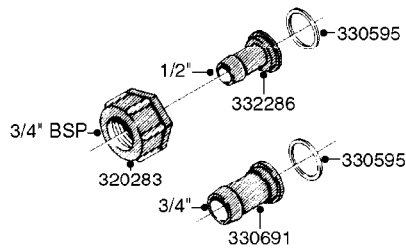

L0010

parts-n°	order qty	description
240085	1	O-RING D13,1/8,3X02,4 NITRIL
241441	1	O-RING D29.3X3
242594	1	O-RING D14 X 1.78 SCH.70-EPDM
320084	1	FITT.DK NUT 1/2" BSP
320095	1	FITT.DK NUT 1" BSP
320117	1	FITT.DK CONN.1/2"BSP F. 1" CAP
320187	1	FITT.DK CAP 3/8" BSP BLACK
320283	1	FITT.DK NUT 3/4"BSP
320821	1	FITT.DK NUT 1-1/2" BSP
321495	1	FITT.DK REDUC 1/4'BSP F.3/4'NT
321576	1	FITT.DK CONN 1/2"BSP F.3/4"NUT
330013	1	O-RING D15/D10X2.5 F.3/8"NUT
330212	1	O-RING D19/D14X2.4 F.1/2"NUT
330326	1	O-RING D30/D24X2 F.1"NUT
330341	1	FITT.DK HB 1" F. 1" NUT
330595	1	O-RING D24.6/D20X2.1 -3/4"
330665	1	3/4' HOSE TAIL F/1' CAP
330676	1	FITT.DK HB 3/8" F. 1/2" NUT
330687	1	FITT.DK HB 1/2" F. 1/2" NUT
330691	1	FITT.DK HB 3/4'F.3/4' NUT
330783	1	FITT.DK HB 3/8" F.3/8" NUT
331262	1	FITT.DK HB 1-1/2" F. 1-1/2"NUT
331273	1	O-RING D44/D38X2 F.1-1/2"
331446	1	FITT.DK HB 1" F.1-1/2" NUT
331807	1	FITT.DK HB 5/16" F.3/8" NUT
332286	1	FITT.DK HB 1/2" F. 3/4" NUT
332905	1	FITT.DK HB 1/2" F. 3/4" CAP
332927	1	PLUG F. NOZZLE TUBE 3/4'
333292	1	FITT.DK HB 1"O'RING F.1-1/2"
333664	1	FITT.DK HB 5/16' F. 1/2' NUT
334044	1	FITT.DK HB 3/4' F. 3/4' CAP
334059	1	FITT.DK EL 1" 110 DEG.F.1-1/2"
334123	1	FITT.DK HB 1-1/4"O-RNG F.1-1/2"
334150	1	FITT.DK HB 1-1/4" 110 F.1-1/2"
390542	1	PLUG WASHER FOR 3/4'CAP NUT
716236	1	FITT.DK HB 1/2" ASSY. F. 3/4"
716413	1	FITT.DK PLUG ASSY. F.NOZ TUBE
717426	1	FITT.DK REDUC 1/4"BSP F.3/4"N
720856	1	FITT.DK 1/2'BSP ASSY.F.3/4'NUT
724621	1	FITT.DK HB 3/4"ASSY F.3/4" NUT