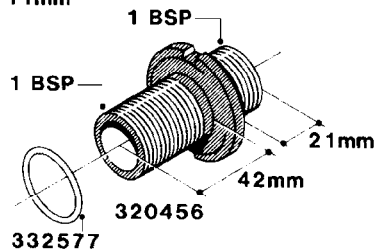

**L0050**

FITTINGS - HOSE CONNECTORS  
L0050-HIN, 01:01:16

Page 1

Date 16.03.2016 11:13

| parts-n° | order qty | description                    |
|----------|-----------|--------------------------------|
| 242594   | 1         | O-RING D14 X 1.78 SCH.70-EPDM  |
| 320294   | 1         | FITT.DK TEE 3/8X3/8HB X1/2"BSP |
| 320305   | 1         | FITT.DK HB 3/4'- 3/4' BSP      |
| 320386   | 1         | FITT.DK TEE 3/8X3/8HB X3/8"BSP |
| 320397   | 1         | FITT.DK ELB 3/8"HB X 3/8" BSP  |
| 320401   | 1         | FITT.DK TEE 1/2X1/2HB X1/2"BSP |
| 320412   | 1         | FITT.DK TEE 1/2X1/2HB X3/8'BSP |
| 320423   | 1         | FITT.DK ELB 1/2'HB X 3/8' BSP  |
| 320891   | 1         | FITT.DK HB 3/8'- 3/8' BSP      |
| 320972   | 1         | FITT.DK HB 5/16'- 1/4' BSP     |
| 322046   | 1         | FITT.DK TEE 1/2X1/2HB X3/4'BSP |
| 322048   | 1         | FITT.DK TEE 3/4X3/4HB X3/4'BSP |
| 330595   | 1         | O-RING D24.6/D20X2.1 -3/4"     |
| 333137   | 1         | FITT.DK CONN.1/2" F.NOZZ. DOUB |
| 333141   | 1         | FITT.DK CONN.1/2" F.NOZZ.SING  |
| 334041   | 1         | FITT.DK CONN.3/4' F.NOZZ. SING |
| 334042   | 1         | FITT.DK CONN.3/4' F.NOZZ. DOUB |
| 334195   | 1         | FITT.DK ELB. 3/4"HB X 3/4"HB   |
| 10012103 | 1         | FITT.PO.HB 1.25X1.50 IMB1012   |
| 10014003 | 1         | FITT.PO.HB 1.25X1.25 IMB1010   |
| 10036903 | 1         | FITT.PO.HB 1.50X1.50 IMB1212   |
| 28019303 | 1         | FITTING HB ELB 3/4NPT-3/4HOSE  |
| 61016500 | 1         | HOSE TAIL 3/4" 90°+RG CAP 3/4" |
| 72026700 | 1         | NOZZLE TUBE ADAPTER W/O-RING   |