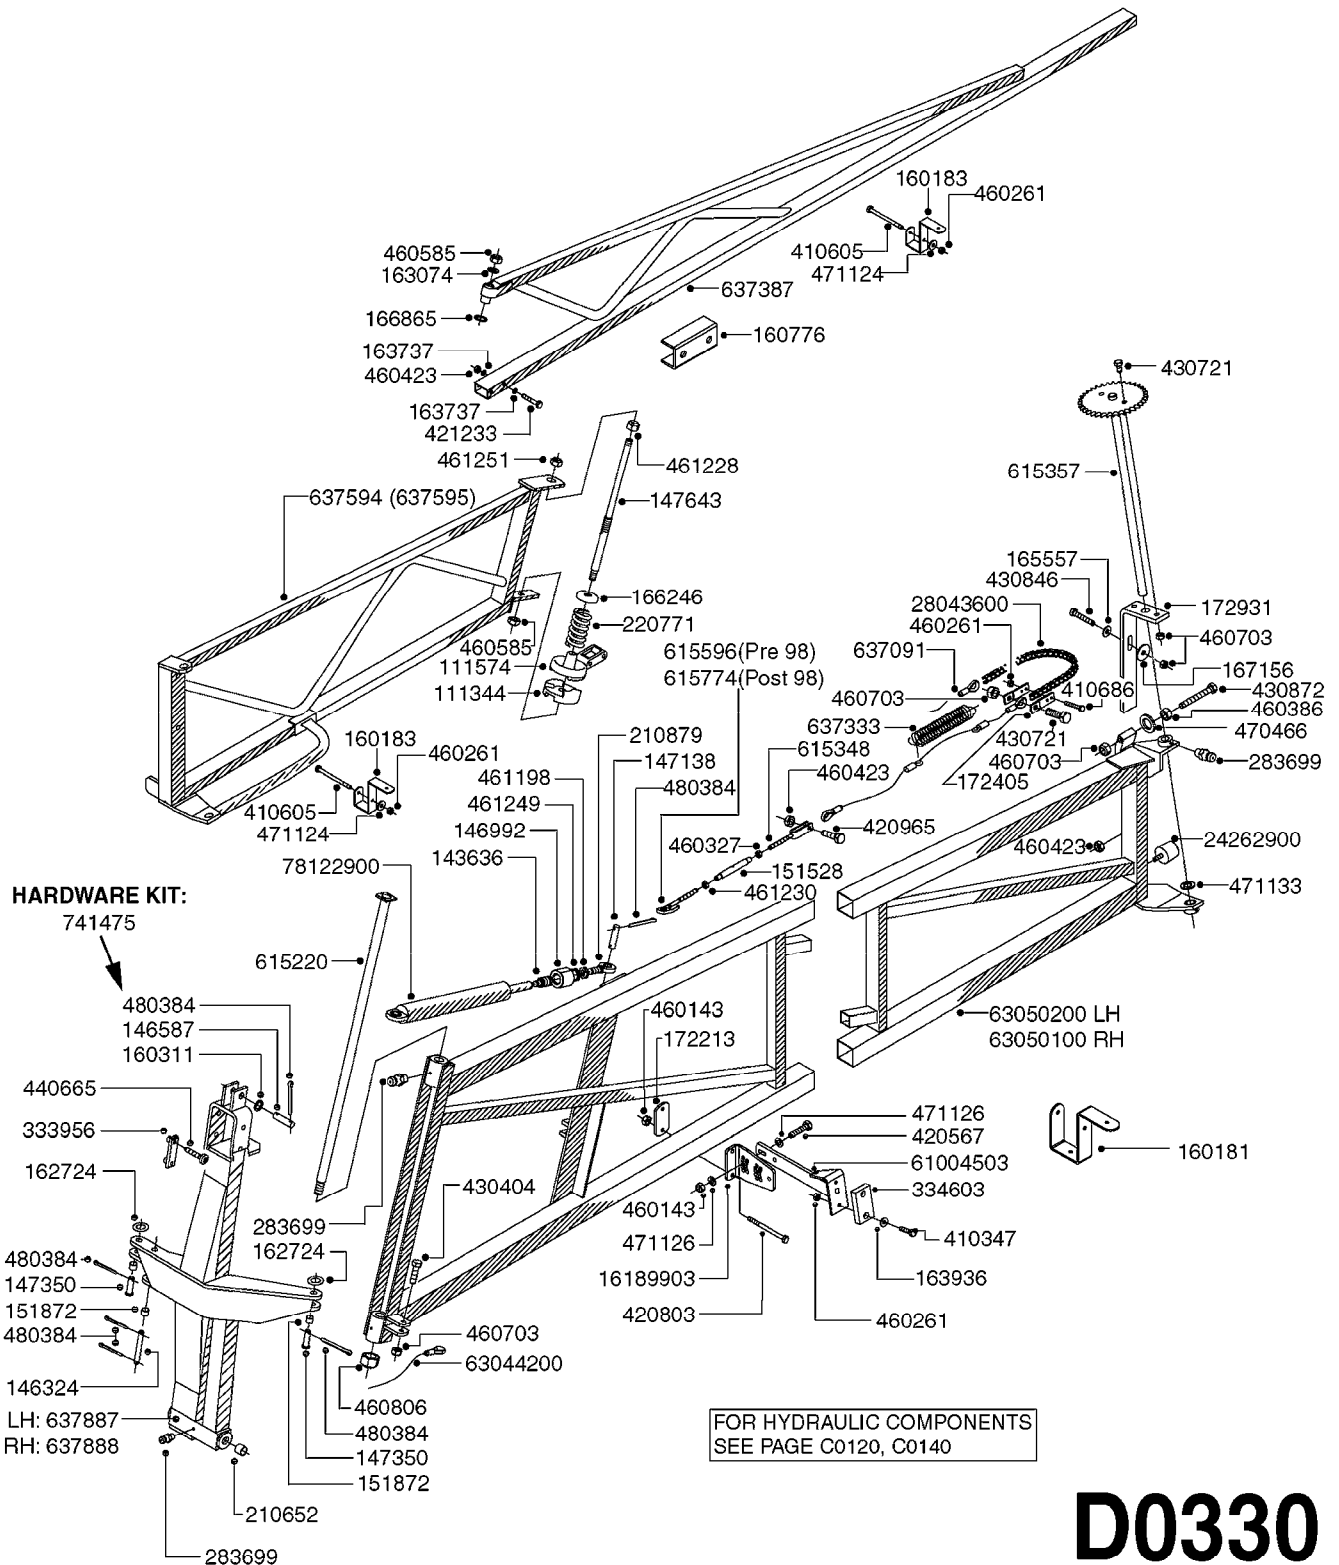

BOOM EAGLE WINGS 3PT 60'
D0330-HIN, 01:01:16

Page 1
Date 16.03.2016 11:13

parts-n°	order qty	description
111344	1	CLAW CLUTCH Ø100/Ø20,5 UNDER PART RED
111574	1	CLAW CLUTCH D100 UP.(MACH)
143636	1	THREADED INSERT F.CYLINDER END
146324	1	SHAFT D16.8 L102/2 X 5
146587	1	PIN D16.8 X 65
146992	1	BUSHING F.CYLINDER
147138	1	PIN D16.8 X 90
147350	1	PIN D16.8 L60MM
147643	1	AXLE F.BM BRKWY. W. ZERT L=426
151528	1	TURN BUCKLE HOUSING M16-130
151872	1	BUSHING D22.0/18.0 10MM
160181	1	CLAMP NOZZLE TUBE 60X60
160183	1	CLAMP NOZZLE TUBE 50X30
160311	1	WASHER D30/D20.4X2
160776	1	U-CHANNEL F.3PT.
162724	1	WASHER D25/D18.1X1
163074	1	WASHER D54/D17X3
163737	1	WASHER D15.5/D10.5X1
163936	1	WASHER D15/D6.2X1
165557	1	WASHER D28.0/D12.2X2.0 SS
166246	1	WASHER CUP D53 F.SPRING
166865	1	WASHER D35/D25X2
167156	1	WASHER D46.5/D12.4X2.5
172213	1	FLAT BAR F.BOOM STRAP
172405	1	FLATBAR BRKT.F.CHAIN EAGLE
172931	1	FLAT STEEL 15X50
210652	1	BUSHING TEFLON D25/D22X20
210879	1	LINK HEAD M16 x D17
220771	1	SPRING D53/D43X100
283699	1	GREASE NIPPLE M6X1
333956	1	SLIDE SHOE 91X25X10
334603	1	RUBBER STOP 86X48X15
410347	1	SCREW M6X20 8.8
410605	1	BOLT HEX 8.8 DEL M6X80
410686	1	BOLT HEX 8.8 DEL M6X30
420567	1	BOLT HEX 8.8 DEL M8X30 FT
420803	1	BOLT HEX 8.8 DEL M8X90
420965	1	M10X40 MACHINE SCREW STAINLESS
421233	1	BOLT HEX 8.8 10.9 DEL M10X70
430404	1	BOLT HEX 8.8 DEL M12X50
430721	1	BOLT HEX 8.8 DEL M12X40 FT
430846	1	BOLT HEX 8.8 DEL M12X80
430872	1	BOLT HEX 8.8 DEL M12X100 FT
440665	1	SCREW M4.2X16 STAINLESS
460143	1	NUT HEX M8 LOCK A2 DIN985
460261	1	NUT HEX M6X1 LOCK A2 DIN985
460327	1	NUT HEX M16X2
460386	1	NUT HEX M12X1.75
460423	1	NUT HEX M10X1.5 LOCK
460585	1	NUT HEX M16X2 LOCK
460703	1	NUT HEX M12X1.75 LOCK DIN985
460806	1	NUT HEX M20X2.5 LOCK
461198	1	NUT HEX M16X2 JAMB
461228	1	NUT HEX M20
461230	1	NUT HEX M16X2 LH THREAD
461249	1	NUT HEX M22X1.5
461251	1	NUT HEX M20 X 2.5 JAMB
470466	1	WASHER D21.1/D12.2X2.5 LOCK
471124	1	WASHER, M6, Ø18/ 6.4X 1.6, SS
471126	1	WASHER, M8, Ø16/ 8.4X 1.6, SS
471133	1	WASHER D39/D23X3