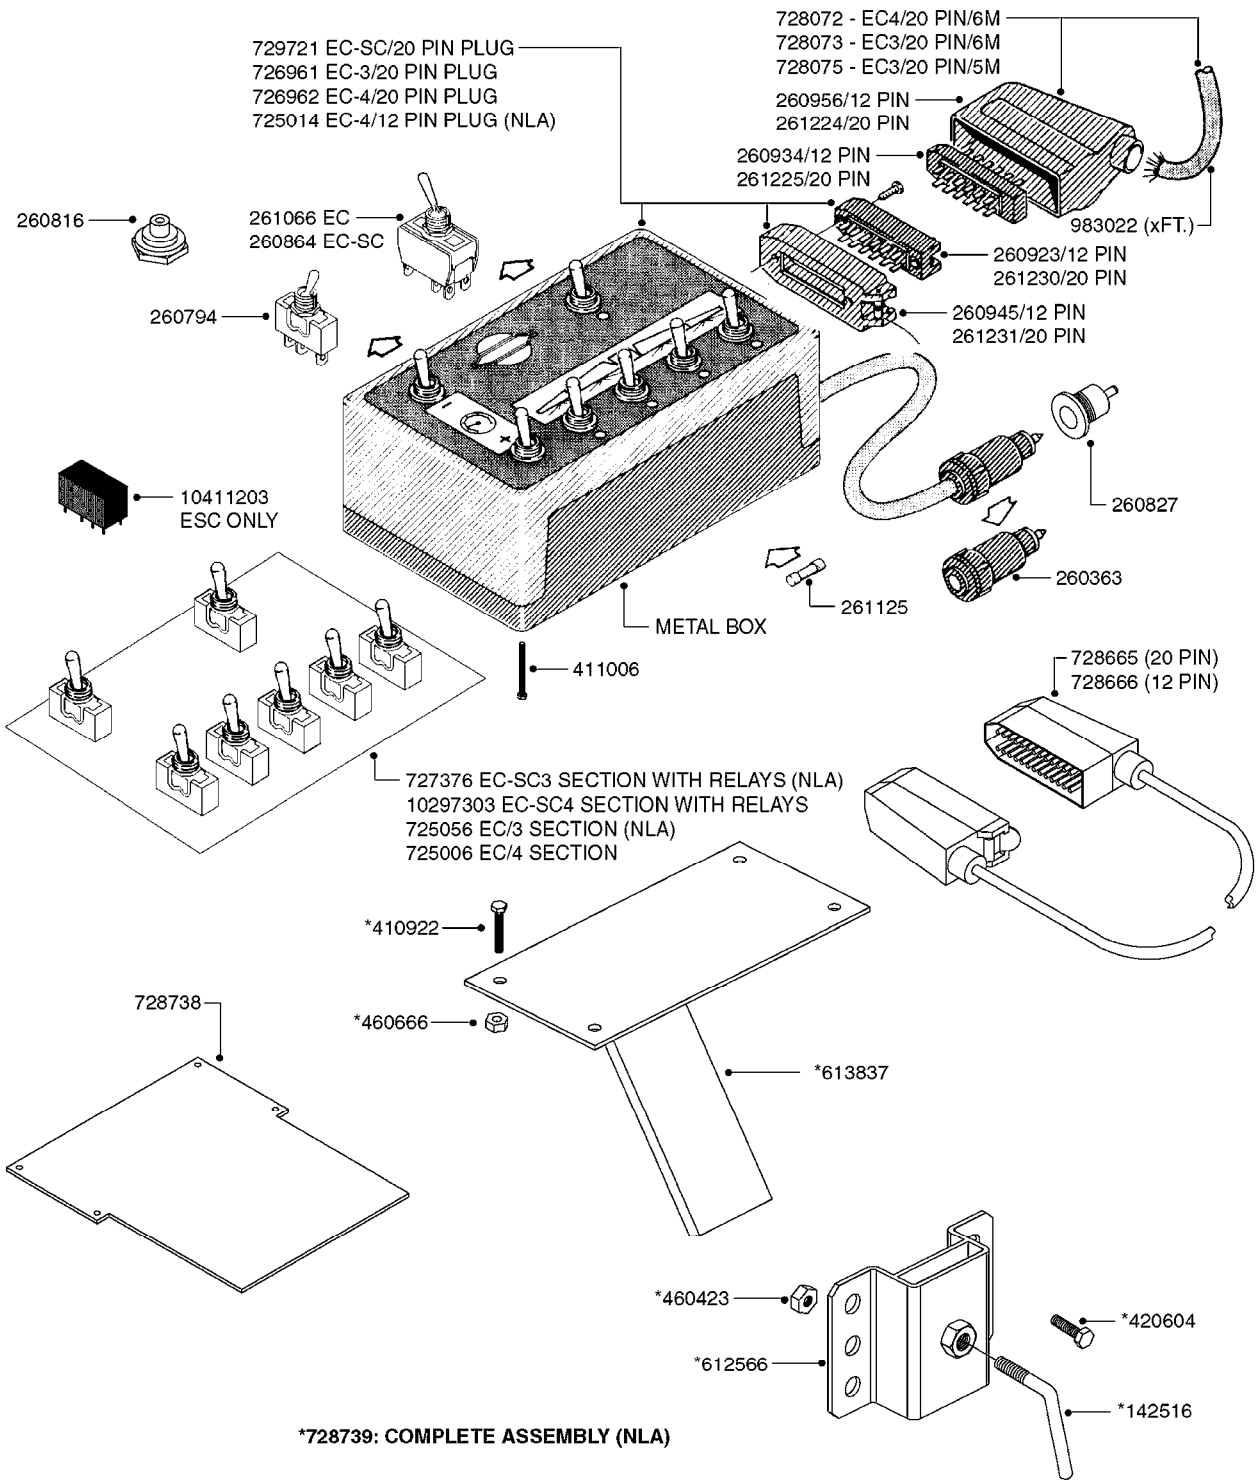

\*728739: COMPLETE ASSEMBLY (NLA)

COMPLETE ASSEMBLIES  
WHOLEGOODS ITEMS

**B0390**

CONTROL BOX F/EC+EC-SC  
B0390-HIN, 01:01:16

Page 1  
Date 16.03.2016 11:12

| parts-n° | order qty | description                       |
|----------|-----------|-----------------------------------|
| 142516   | 1         | SCREW SET M10 BENT F. LOCKING     |
| 260363   | 1         | PLUG 2 POLE 12V                   |
| 260794   | 1         | SWITCH F.PRESS ADJ.EC CONTROL     |
| 260816   | 1         | CAP W/RUBBER BOOT F.EC SWITCH     |
| 260827   | 1         | PLUG F.EC ATTACHMENTS             |
| 260864   | 1         | SWITCH F.HY BOOM CONTROL BOX      |
| 260923   | 1         | PLUG INSERT 12 POLE FEMALE        |
| 260934   | 1         | PLUG INSERT 12 POLE MALE          |
| 260945   | 1         | PLUG HOUSE 12 POLE FEMALE         |
| 260956   | 1         | PLUG HOUSE 12 POL.MALE            |
| 261066   | 1         | SWITCH 2 POLE                     |
| 261125   | 1         | FUSE 5 X 20 500mA                 |
| 261224   | 1         | PLUG HOUSING F/20 POLE MALE       |
| 261225   | 1         | PLUG INSERT 20 POLE MALE          |
| 261230   | 1         | PLUG INSERT 20 POLE FEMALE        |
| 261231   | 1         | PLUG HOUSING 20 POLE FEMALE       |
| 410922   | 1         | CYL.SKR 8.8 DEL M4X20 RST         |
| 411006   | 1         | SCREW M4X40 SLOTTED               |
| 420604   | 1         | BOLT HEX 8.8 DEL M10X25 FT DIN933 |
| 460423   | 1         | NUT HEX M10X1.5 LOCK              |
| 460666   | 1         | NUT HEX M4                        |
| 612566   | 1         | MOUNT BRACKET F.FAN CABLE ASSY    |
| 613837   | 1         | MOUNT PLATE FOR EC CONTROL BOX    |
| 725006   | 1         | CIRCUIT BOARD 4 VALVE             |
| 725014   | 1         | CONTROL BOX EC 4 SEC./12 PIN      |
| 725056   | 1         | PRINTED CIRC.W SW 3WAY 726961     |
| 726961   | 1         | CONTROL BOX EC 3 SEC./20 PIN      |
| 726962   | 1         | CONTROL BOX EC 4 SEC./20 PIN      |
| 727376   | 1         | CIRCUIT BOARD F.ESC 3 BANK        |
| 728072   | 1         | CABLE,20-PIN,6M EC/4              |
| 728073   | 1         | CABLE,20-PIN,6M, EC/3             |
| 728075   | 1         | CABLE F.CONTROL BOX 5M EC/3       |
| 728665   | 1         | CABLE EXT.-QUICK ATTACH 20 PIN    |
| 728666   | 1         | CABLE-QUICK ATTACH 12 PIN         |
| 728738   | 1         | DOUB.CONT.BOX & OR F/M PLATE      |
| 728739   | 1         | IN CAB CONTROL MOUNT KIT          |
| 729721   | 1         | CONTROL BOX ESC3                  |
| 983022   | 1         | WIRE 12 x 0.5 x 2MM x 12"         |
| 10297303 | 1         | CIRCUIT BOARD FOR T.M.S.          |
| 10411203 | 1         | RELAY T-82                        |