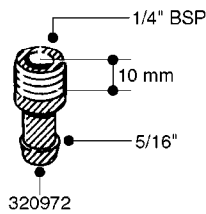

L0050

FITTINGS - HOSE CONNECTORS
L0050-HIN, 01:01:16

Page 1

Date 16.03.2016 11:13

parts-n°	order qty	description
242594	1	O-RING D14 X 1.78 SCH.70-EPDM
320294	1	FITT.DK TEE 3/8X3/8HB X1/2"BSP
320305	1	FITT.DK HB 3/4'- 3/4' BSP
320386	1	FITT.DK TEE 3/8X3/8HB X3/8"BSP
320397	1	FITT.DK ELB 3/8"HB X 3/8" BSP
320401	1	FITT.DK TEE 1/2X1/2HB X1/2"BSP
320412	1	FITT.DK TEE 1/2X1/2HB X3/8'BSP
320423	1	FITT.DK ELB 1/2'HB X 3/8' BSP
320891	1	FITT.DK HB 3/8'- 3/8' BSP
320972	1	FITT.DK HB 5/16'- 1/4' BSP
322046	1	FITT.DK TEE 1/2X1/2HB X3/4'BSP
322048	1	FITT.DK TEE 3/4X3/4HB X3/4'BSP
330595	1	O-RING D24.6/D20X2.1 -3/4"
333137	1	FITT.DK CONN.1/2" F.NOZZ. DOUB
333141	1	FITT.DK CONN.1/2" F.NOZZ.SING
334041	1	FITT.DK CONN.3/4' F.NOZZ. SING
334042	1	FITT.DK CONN.3/4' F.NOZZ. DOUB
334195	1	FITT.DK ELB. 3/4"HB X 3/4"HB
10012103	1	FITT.PO.HB 1.25X1.50 IMB1012
10014003	1	FITT.PO.HB 1.25X1.25 IMB1010
10036903	1	FITT.PO.HB 1.50X1.50 IMB1212
28019303	1	FITTING HB ELB 3/4NPT-3/4HOSE
61016500	1	HOSE TAIL 3/4" 90°+RG CAP 3/4"
72026700	1	NOZZLE TUBE ADAPTER W/O-RING