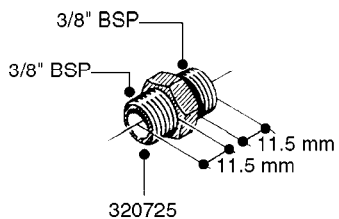

**L0030**

FITTINGS - HEXAGON NIPPLES  
L0030-HIN, 01:01:16

Page 1  
Date 16.03.2016 11:13

| parts-n° | order qty | description                    |
|----------|-----------|--------------------------------|
| 10015303 | 1         | FITT.PO.HN 1.00X1.00 M1000     |
| 10425003 | 1         | FITT.PO.HN 1.25X1.00 MCPHEE    |
| 320132   | 1         | FITT.DK HN 1" BSP              |
| 320176   | 1         | FITT.DK HN 3/8"X1/2" BSP       |
| 320445   | 1         | FITT.DK HN 1/4"X3/8" BSP       |
| 320655   | 1         | FITT.DK HN 1/2"-1/2" BSP       |
| 320692   | 1         | FITT.DK HN 3/8'BSPX1/4'NPT     |
| 320703   | 1         | FITT.DK HN 3/8BSP X1/2 &1/4NPT |
| 320725   | 1         | FITT.DK NIPPLE 3/8"-3/8" BSP   |
| 320902   | 1         | FITT.DK HN 3/8'X 1/4' BSP      |
| 390232   | 1         | FITT.DK HN 1-1/2' X 1-1/4' BSP |
| 390276   | 1         | FITT.DK HN 1'BSP               |