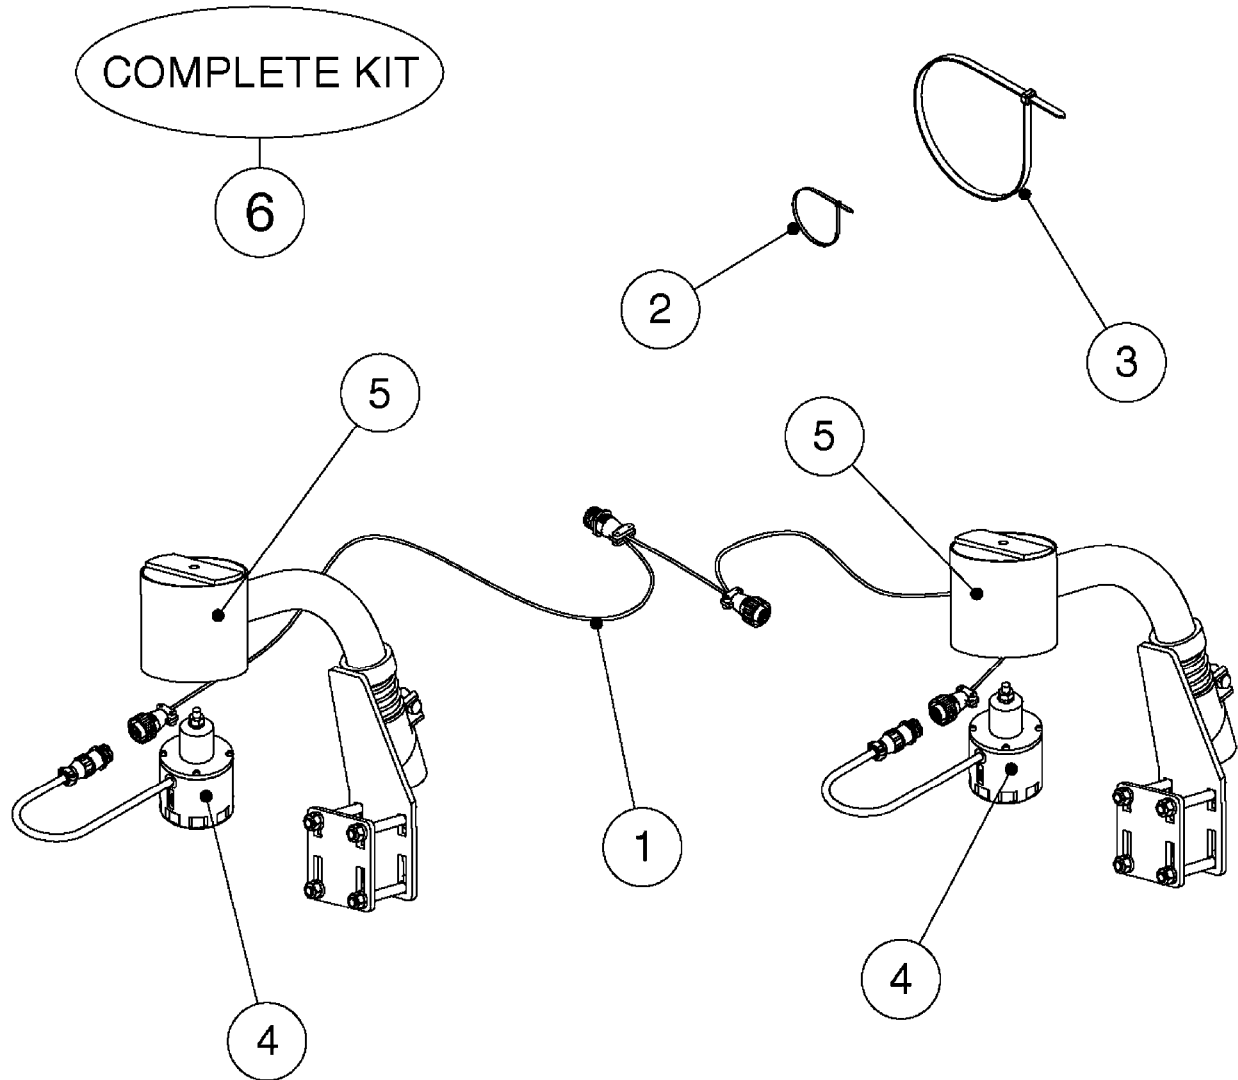

# M0300

NORAC VARIABLE RATE VALVE UC4  
M0300-HIN, 01:01:16

Page 1

Date 16.03.2016 11:14

| Pos. | parts-n° | order qty | description  |
|------|----------|-----------|--|
| 1    | 28048803 | 1         | NORAC CHECK VALVE  |
| 2    | 28048903 | 1         | NORAC PROP VALVE   |
| 2    | 28055803 | 1         | 3-PIN CONNECTORS/HIRSCHMAN<br>NORAC SOLENOID - DEUTSCH CONN.<br>2-PIN CONNECTORS/DEUTSCH |
| 3    | 28049403 | 1         | NORAC CHECK VALVE  |
| 4    | 28056403 | 1         | COIL, NORAC, PROP, DIN   |
| 5    | 28056503 | 1         | COIL, NORAC, PROP, DEUTSCH   |
| 6    | 28066803 | 1         | NORAC FILTER CAP W/O-RING  |
| 7    | 28066903 | 1         | NORAC SEAL KIT F.28049403  |
| 8    | 28067003 | 1         | NORAC SEAL KIT F.28048803  |
| 9    | 28068103 | 1         | NORAC HEX CAPSCREW 10-24X2 SS  |
| 10   | 28068203 | 1         | NORAC O-RING F.SOLENOID VALVE  |
| 11   | 28074903 | 1         | NORAC COIL NUT AND O-RING  |
| 12   | 75076900 | 1         | NORAC FILTER ELEMENT KIT   |
| 13   | 78216100 | 1         | NORAC VALVE BLOCK COMP, DEUTSCH CON.<br>COMPLETE W/2-PIN DEUTSCH SOLENOIDS               |
| 14   | 78603300 | 1         | NORAC ONE WAY ORIFICE, .047"   |