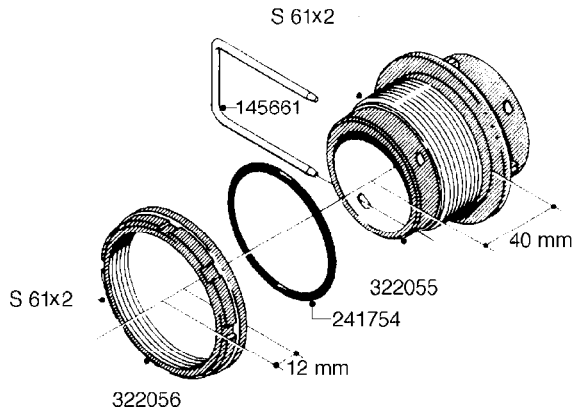

**L0080**

FITTINGS - S-53  
L0080-HIN, 01:01:16

Page 1

Date 16.03.2016 11:14

| parts-n° | order qty | description                    |
|----------|-----------|--------------------------------|
| 145995   | 1         | FITT.DK S-53 FORK              |
| 242353   | 1         | O-RING D44.2X3.0 VITON F.S-67  |
| 242354   | 1         | O-RING D32.2X3.0 VITON F.S-53  |
| 322103   | 1         | FITT.DK S-53 BULKHEAD          |
| 322107   | 1         | FITT.DK S-53 BULKHEAD NUT      |
| 322110   | 1         | FITT.DK S-53 ELB. 1/2" BSP     |
| 322352   | 1         | FITT.DK S-53 TEE               |
| 334227   | 1         | FITT.DK S-53 STR.1/2'          |
| 334229   | 1         | FITT.DK S-53 STR.3/4"          |
| 334230   | 1         | FITT.DK S-53 STR.1"            |
| 334239   | 1         | FITT.DK S-53 ELB.1/2"          |
| 334241   | 1         | FITT.DK S-53 ELB.3/4"          |
| 334242   | 1         | FITT.DK S-53 ELB.1"            |
| 334249   | 1         | FITT.DK S-53 PLUG              |
| 334260   | 1         | GASKET F. S-53 BULKHEAD        |
| 334564   | 1         | FITT.DK S-67 TO S-53 ADAPTER   |
| 391100   | 1         | FITT.DK S-53THREAD INS.1/2"BSP |
| 726463   | 1         | FITT.DK S53 BULKHEAD W/GASKET  |
| 726552   | 1         | FIT.DK S-53X90 1/2" BSP,O-RING |
| 726556   | 1         | FITT.DK S-53 HB 1/2" W/O-RING  |
| 726558   | 1         | FITT.DK S53 STR. 3/4" W.ORING  |
| 726559   | 1         | FITT DK. S-53 HB 1" W/O-RING   |
| 726568   | 1         | FITT.DK.S-53 HB 1/2"90 W/ORING |
| 726570   | 1         | FITT.DK S-53 ELB.3/4" W.ORING  |
| 726571   | 1         | FITT.DK S-53 ELB.1", W ORING   |
| 726578   | 1         | FITT.DK S53 PLUG WITH O-RING   |
| 728561   | 1         | FITT.DK. S67M - S53F REDUCER   |