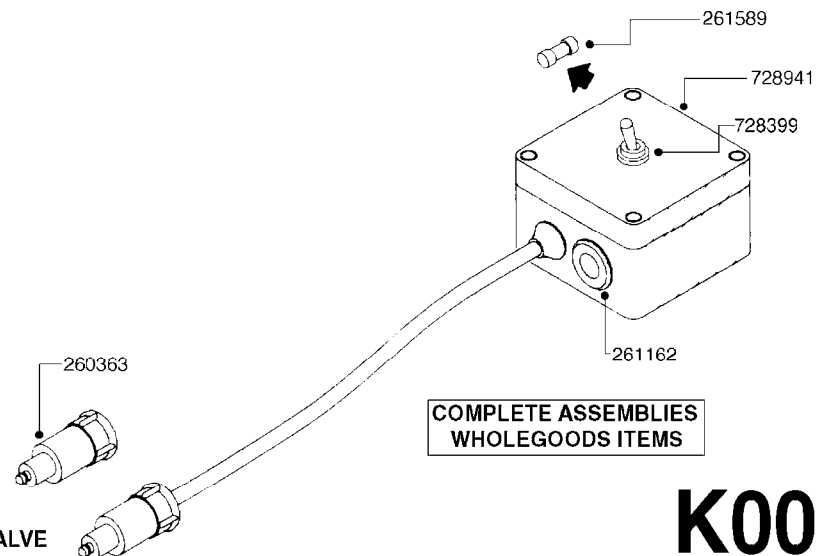

**COMPLETE ASSEMBLIES  
WHOLEGOODS ITEMS**

**COMPLETE ASSEMBLYS:**  
841068 - HC 650m/950m  
10545703 - MEGA

**K0010**

AGITATN BYPAS VALV-MANIFLD SYS  
K0010-HIN, 01:01:16

Page 1

Date 16.03.2016 11:13

| parts-n° | order qty | description                    |
|----------|-----------|--------------------------------|
| 145996   | 1         | FITT.DK S-67 FORK              |
| 240936   | 1         | O-RING D13.3X2.4 NITRIL        |
| 242010   | 1         | O-RING D37.47X5.33             |
| 242020   | 1         | O-RING 39.2 X 3 VITON          |
| 242046   | 1         | O-RING D60X2                   |
| 242351   | 1         | O-RING D69.5X3.0 VITON F.S-93  |
| 242353   | 1         | O-RING D44.2X3.0 VITON F.S-67  |
| 284585   | 1         | CLAMP HOSE GEAR 1" MINI 020    |
| 322066   | 1         | FITT.DK S-56 NUT               |
| 334100   | 1         | FITT.DK S-61 ELB.1" 110 DEG.   |
| 334151   | 1         | FITT.DK S-61 ELB.1-1/4"110 DEG |
| 334232   | 1         | FITT.DK S-67 STR.1-1/4'        |
| 334244   | 1         | FITT.DK S-67 ELB.1-1/4"        |
| 334497   | 1         | END COVER 3 WAY VALVE S-67     |
| 334578   | 1         | HANDLE FOR VALVE 'OLD' STYLE   |
| 334588   | 1         | FACE PLATE F. BALL VALVE BLUE  |
| 334598   | 1         | PLUG F.VALVE HANDLE BLUE       |
| 334600   | 1         | SPINDLE F.3 WAY VALVE          |
| 334601   | 1         | FITT.DK S-93 TO S67 ADAPTOR    |
| 334634   | 1         | FITT.DK ADAPTER S-93M S67M     |
| 390238   | 1         | BALL F. 3 WAY PRESSURE VALVE   |
| 390251   | 1         | MOTOR HOUSING F. 3-WAY VALVE   |
| 390664   | 1         | WASHER NYLON D85.0/D7.0X3.0    |
| 410605   | 1         | BOLT HEX 8.8 DEL M6X80         |
| 440681   | 1         | SCREW F. PLASTIC 4MM X 14LG SS |
| 440685   | 1         | SCREW F.PLASTIC 4X14 SS C-SUNK |
| 460261   | 1         | NUT HEX M6X1 LOCK A2 DIN985    |
| 471125   | 1         | WASHER, M6, Ø12/ 6.4X 1.6, SS  |
| 728393   | 1         | VALVE 3 WAY F.AGITAT.SHUTOFF   |
| 728579   | 1         | SEAL F BALL                    |
| 841068   | 1         | AGITATION BYPASS KIT           |
| 978339   | 1         | DECAL MANIFOLD SYS.AGIT.RETU   |
| 978340   | 1         | DECAL MANIFOLD SYS.PUMP SUCT   |
| 10545703 | 1         | *AGITATION BYPASS KIT MEGA     |
| 28030103 | 1         | CLAMP HOSE GEAR P5/4-S1.5"6724 |
| 92712403 | 1         | HOSE R X1" X300PSI WP X0012"   |
| 92734403 | 1         | HOSE R X5/4" X200PSI WP X0012" |
| 92738900 | 1         | HOSE R X PVC X 1-1/4" 0012"    |