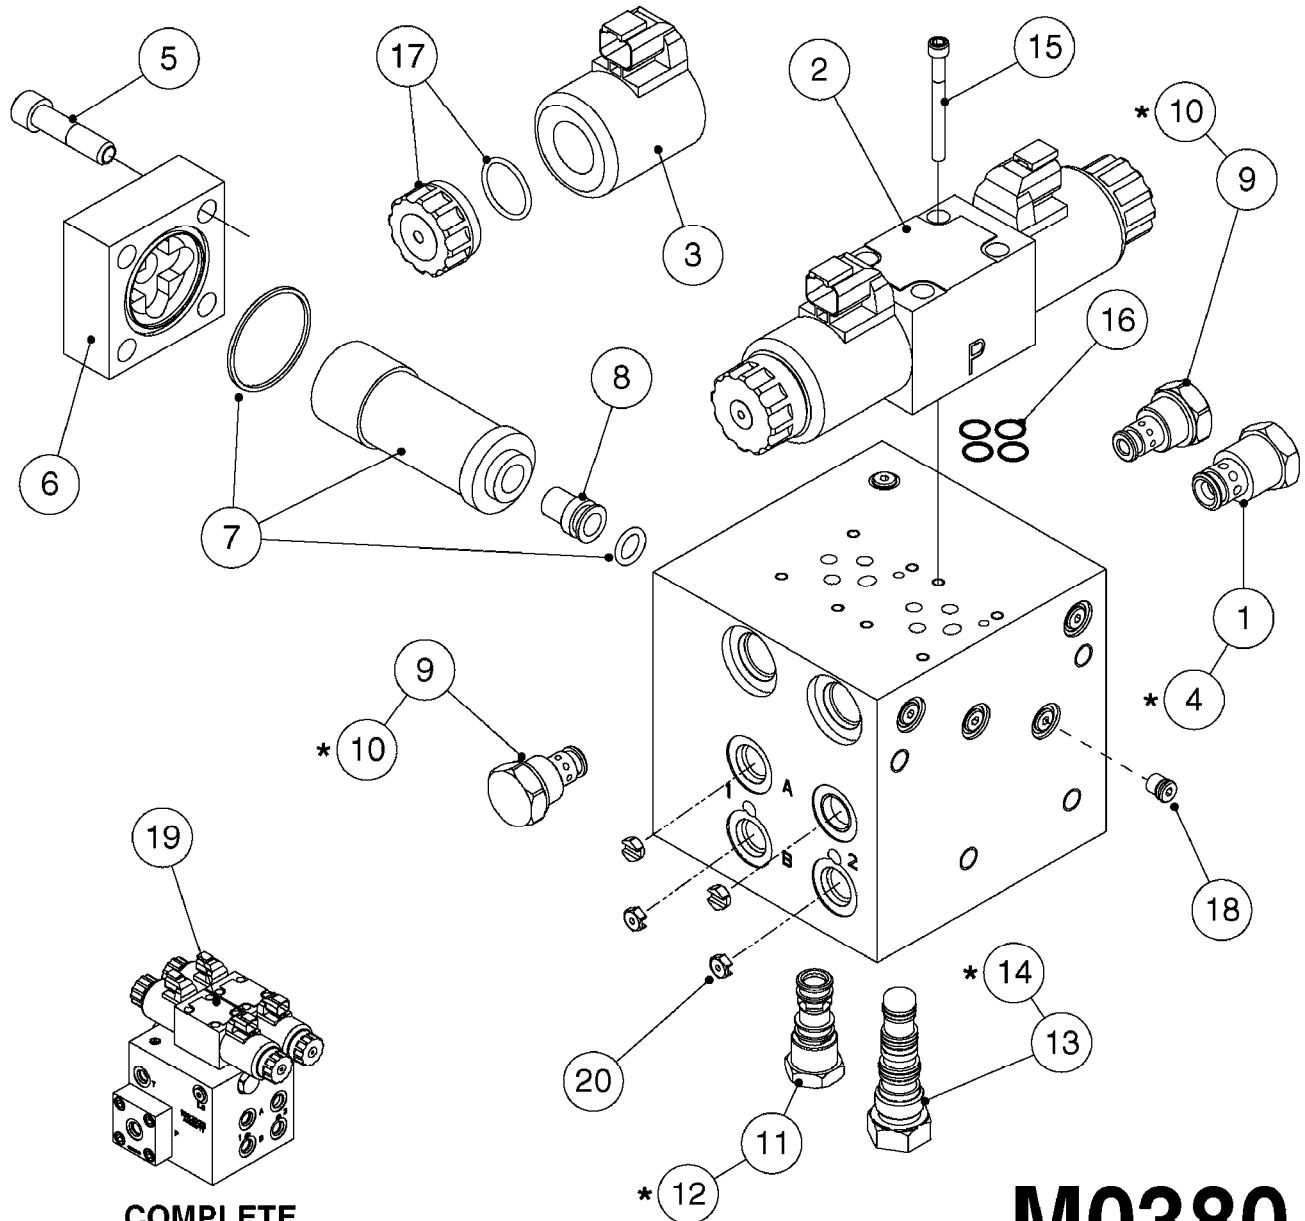

**COMPLETE
ASSEMBLY**

*SEAL KITS

M0380

NORAC VAR. RATE VALVE UC4/UC5
M0380-HIN, 01:01:16

Page 1

Date 16.03.2016 11:14

Pos.	parts-n°	order qty	description
1	28049403	1	NORAC CHECK VALVE
2	28055803	1	NORAC SOLENOID - DEUTSCH CONN.
3	28056503	1	COIL, NORAC, PROP, DEUTSCH
4	28066903	1	NORAC SEAL KIT F.28049403
5	28067103	1	NORAC HEX CAPSCREW 3/8X1-1/4"
6	28067203	1	NORAC FILTER CAP - 4 BOLT
7	28067303	1	NORAC FILTER ELEMENT KIT UC5
8	28067403	1	NORAC VALVE FILTER INSERT
9	28067503	1	NORAC CHECK VALVE C-8-2
10	28067603	1	NORAC SEAL KIT F.28067503
11	28067703	1	NORAC CHECK VALVE C-8-3
12	28067803	1	NORAC SEAL KIT F.28067703
13	28067903	1	NORAC CHECK VALVE C-8-4
14	28068003	1	NORAC SEAL KIT F.28067903
15	28068103	1	NORAC HEX CAPSCREW 10-24X2 SS
16	28068203	1	NORAC O-RING F.SOLENOID VALVE
17	28074903	1	NORAC COIL NUT AND O-RING
18	28089903	1	NORAC PLUG#2 SAE ZERO-LEAK
19	78216100	1	NORAC VALVE BLOCK COMP, DEUTSCH CON.
20	78603300	1	NORAC ONE WAY ORIFICE, .047"