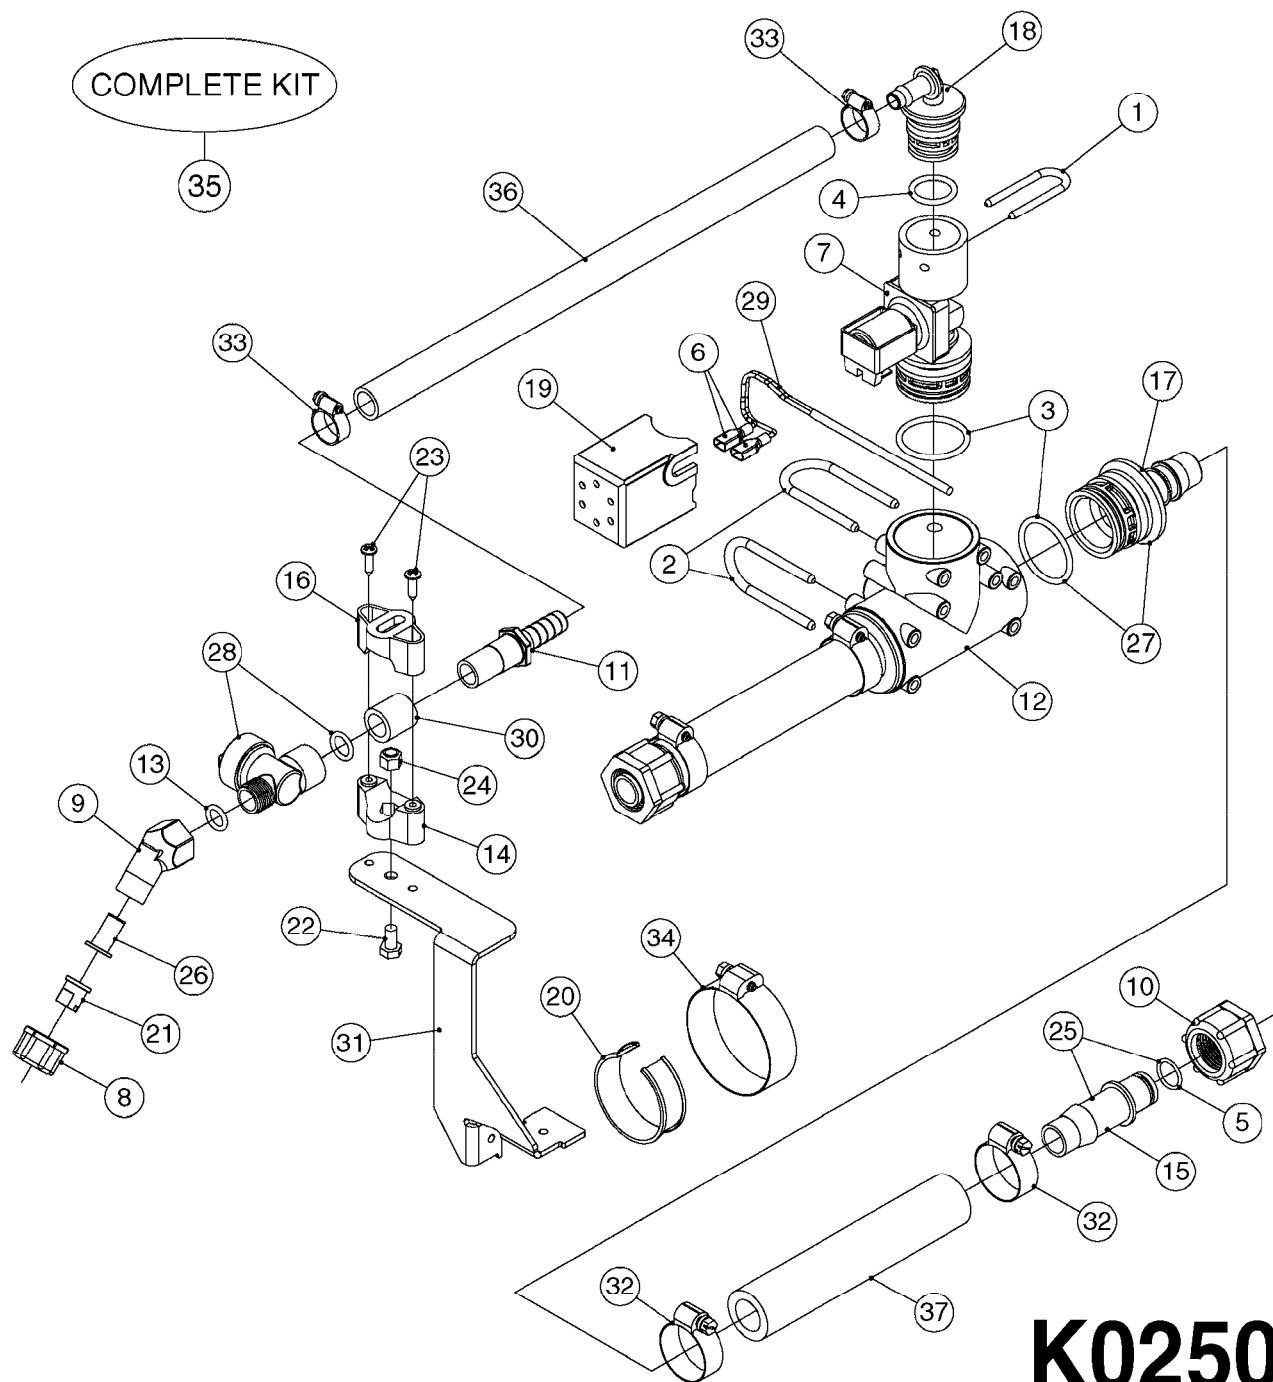

K0250

ELECTRIC END NOZZLE KIT '09
K0250-HIN, 01:01:16

Page 1
Date 16.03.2016 11:13

Pos.	parts-n°	order qty	description
1	145994	1	FITT.DK S-40 FORK
2	145995	1	FITT.DK S-53 FORK
3	242354	1	O-RING D32.2X3.0 VITON F.S-53
4	242355	1	O-RING D19.2X3.0 VITON F.S-40
5	242594	1	O-RING D14 X 1.78 SCH.70-EPDM
6	261539	1	SPADE F.ELEC CONNEX BLUE INSUL
7	262104	1	VALVE, SOLENOID, S53/S40
8	320187	1	FITT.DK CAP 3/8" BSP BLACK
9	320191	1	FITT.DK ELB 3/8' BSP 45 DEGREE
10	320283	1	FITT.DK NUT 3/4"BSP
11	320891	1	FITT.DK HB 3/8'- 3/8' BSP
12	322352	1	FITT.DK S-53 TEE
13	330013	1	O-RING D15/D10X2.5 F.3/8"NUT
14	333012	1	NOZZLE HOLD. UPPER PART
15	334044	1	FITT.DK HB 3/4' F. 3/4' CAP
16	334220	1	YOKE, UPPER NOZZLE BODY
17	334229	1	FITT.DK S-53 STR.3/4"
18	334237	1	FITT.DK S-40 ELB.3/8'
19	334965	1	COVER FOR S53 SOLENOID VALVE
20	341291	1	RUBBER HOSE CLAMP COVER 130MM
21	370392	1	NOZZLE END FAN 1850-G 300
22	410546	1	BOLT HEX SS M6X12 FT
23	440665	1	SCREW M4.2X16 STAINLESS
24	460261	1	NUT HEX M6X1 LOCK A2 DIN985
25	724621	1	FITT.DK HB 3/4"ASSY F.3/4" NUT
26	725042	1	SCREEN 80 MESH W.GASKET, RED
27	726558	1	FITT.DK S53 STR. 3/4" W.ORING
28	729610	1	NOZZLE ASSY. NON DRIP 3/8 THRD
29	983087	1	ELEC. CABLE 2 WIRE X 0.75MM
30	10631003	1	HOSE R X CLEAR BRAID.X 1/2 12"
31	16110803	1	NOZZLE BRACKET VAR SPACINGS
32	28029903	1	CLAMP HOSE GEAR P3/4"-S1" 6712
33	28044903	1	CLAMP HOSE GEAR P3/8" 6706
34	28047003	1	CLAMP HOSE GEAR 30 X 50 6732
35	82613203	1	ELECTRIC END NOZZLE KIT 2009
36	92701703	1	HOSE R X3/8" X300PSI WP X0012"
37	92703203	1	HOSE R X3/4" X300PSI WP X0012"