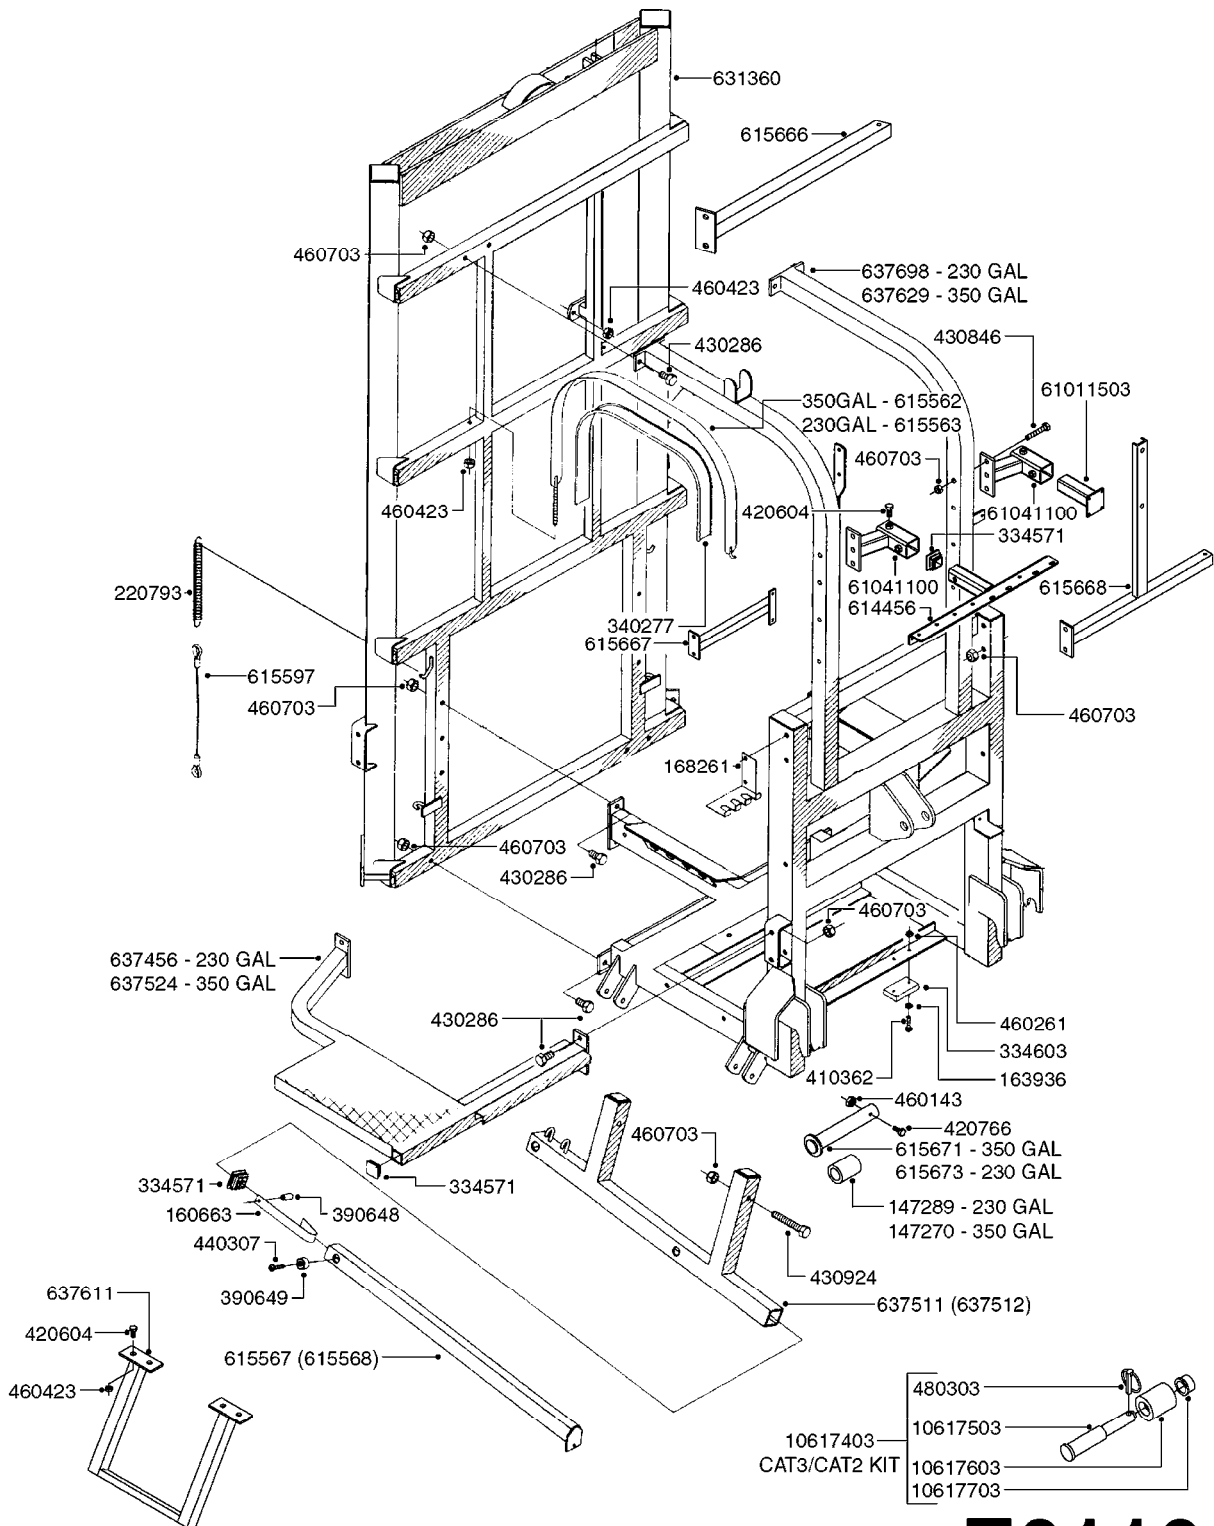

FOR CONNECTING HOSE  
FITTINGS, SEE SECTION L

**E0090**

TANK MEGA 230/350 CENTRIFUGAL  
E0090-HIN, 01:01:16

Page 1

Date 16.03.2016 11:13

| parts-n° | order qty | description                    |
|----------|-----------|--------------------------------|
| 145995   | 1         | FITT.DK S-53 FORK              |
| 145996   | 1         | FITT.DK S-67 FORK              |
| 145997   | 1         | FITT.DK S-93 FORK              |
| 240306   | 1         | O-RING D29/D21X4               |
| 242351   | 1         | O-RING D69.5X3.0 VITON F.S-93  |
| 320084   | 1         | FITT.DK NUT 1/2" BSP           |
| 320456   | 1         | FITT.DK BULKHEAD 1"BSP DOUBLE  |
| 320471   | 1         | FITT.DK NUT 1" BSP JAMB        |
| 320482   | 1         | FITT.DK ELB. 1/2" BSP 60 DEG.  |
| 320574   | 1         | FITT.DK NUT 1" BSP SPECIAL     |
| 322097   | 1         | THREADED RING F. LID           |
| 322103   | 1         | FITT.DK S-53 BULKHEAD          |
| 322104   | 1         | FITT.DK S-67 BULKHEAD          |
| 322105   | 1         | FITT.DK S-93 BULKHEAD DOUBLE   |
| 322107   | 1         | FITT.DK S-53 BULKHEAD NUT      |
| 322108   | 1         | FITT.DK S-67 BULKHEAD NUT      |
| 322109   | 1         | FITT.DK S-93 BULKHEAD NUT      |
| 332577   | 1         | O-RING D38/D30X4 F.1" PUR.     |
| 334242   | 1         | FITT.DK S-53 ELB.1"            |
| 334244   | 1         | FITT.DK S-67 ELB.1-1/4"        |
| 334254   | 1         | FITT.DK S-93 PLUG              |
| 334260   | 1         | GASKET F. S-53 BULKHEAD        |
| 334261   | 1         | GASKET F. S-67 BULKHEAD        |
| 334262   | 1         | GASKET F.S-93 BULKHEAD         |
| 370495   | 1         | NOZZLE INJECTOR 5066-3.0       |
| 390401   | 1         | CORD NYLON F.LID 900MM         |
| 440392   | 1         | SCREW 6.3 X 25.0 DIN7981C TORX |
| 614588   | 1         | SEAL F. LID                    |
| 614602   | 1         | FILTER BASKET                  |
| 726003   | 1         | LID F. TANK                    |
| 728986   | 1         | AGITATION TUBE L=54.88"        |
| 728987   | 1         | AGITATION TUBE L=47.44"        |
| 729930   | 1         | TANK ASSY. COMPLETE MEGA 230G  |
| 729931   | 1         | TANK ASSY. COMPLETE MEGA 350G  |
| 978403   | 1         | DECAL COMPANY 280 X 450        |
| 92702403 | 1         | HOSE PVC SUCT GRAY 1"          |
| 92738900 | 1         | HOSE R X PVC X 1-1/4" 0012"    |