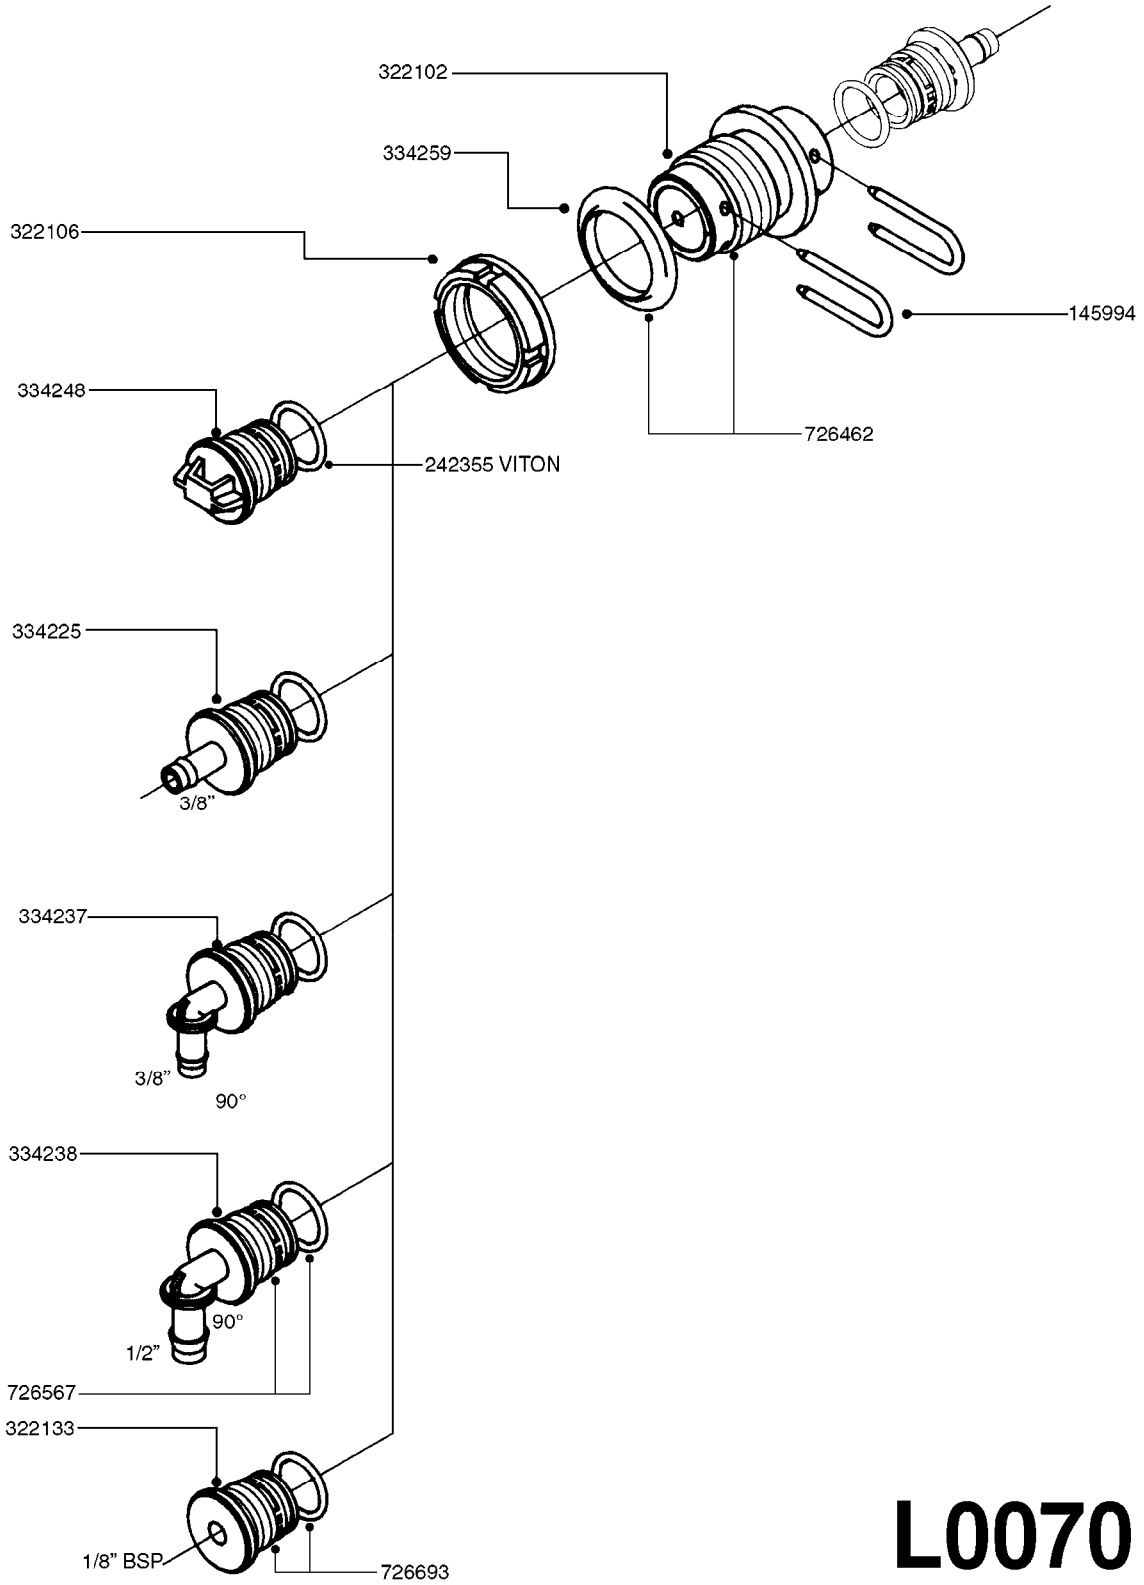

FITTINGS - S-40
L0070-HIN, 01:01:16

Page	0
Date	16.03.2016 11:14

FITTINGS - S-40
L0070-HIN, 01:01:16

Page 1

Date 16.03.2016 11:14

parts-n°	order qty	description
145994	1	FITT.DK S-40 FORK
242355	1	O-RING D19.2X3.0 VITON F.S-40
322102	1	FITT.DK S-40 BULKHEAD
322106	1	FITT.DK S-40 BULKHEAD NUT
322133	1	FITT.DK S-40 PLUG W 1/8 THREAD
334225	1	FITT.DK S-40 STR.3/8'
334237	1	FITT.DK S-40 ELB.3/8'
334238	1	FITT.DK S-40 ELB.1/2'
334248	1	FITT.DK S-40 PLUG
334259	1	GASKET F. S-40 BULKHEAD
726462	1	FITT. S40 BULHEAD W. GASKET
726567	1	FITT.DK S-40 ELB.1/2" W.ORING
726693	1	FITT.DK S-40 PLUG 1/8BSP ORING