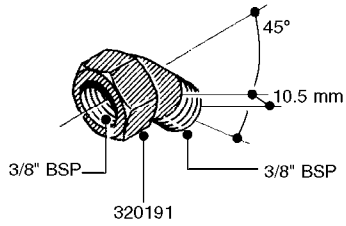

**L0030**

FITTINGS - HEXAGON NIPPLES  
L0030-HIN, 01:01:16

Page 1  
Date 16.03.2016 11:13

| parts-n° | order qty | description                    |
|----------|-----------|--------------------------------|
| 10015303 | 1         | FITT.PO.HN 1.00X1.00 M1000     |
| 10425003 | 1         | FITT.PO.HN 1.25X1.00 MCPHEE    |
| 320132   | 1         | FITT.DK HN 1" BSP              |
| 320176   | 1         | FITT.DK HN 3/8"X1/2" BSP       |
| 320445   | 1         | FITT.DK HN 1/4"X3/8" BSP       |
| 320655   | 1         | FITT.DK HN 1/2"-1/2" BSP       |
| 320692   | 1         | FITT.DK HN 3/8'BSPX1/4'NPT     |
| 320703   | 1         | FITT.DK HN 3/8BSP X1/2 &1/4NPT |
| 320725   | 1         | FITT.DK NIPPLE 3/8"-3/8" BSP   |
| 320902   | 1         | FITT.DK HN 3/8'X 1/4' BSP      |
| 390232   | 1         | FITT.DK HN 1-1/2' X 1-1/4' BSP |
| 390276   | 1         | FITT.DK HN 1'BSP               |