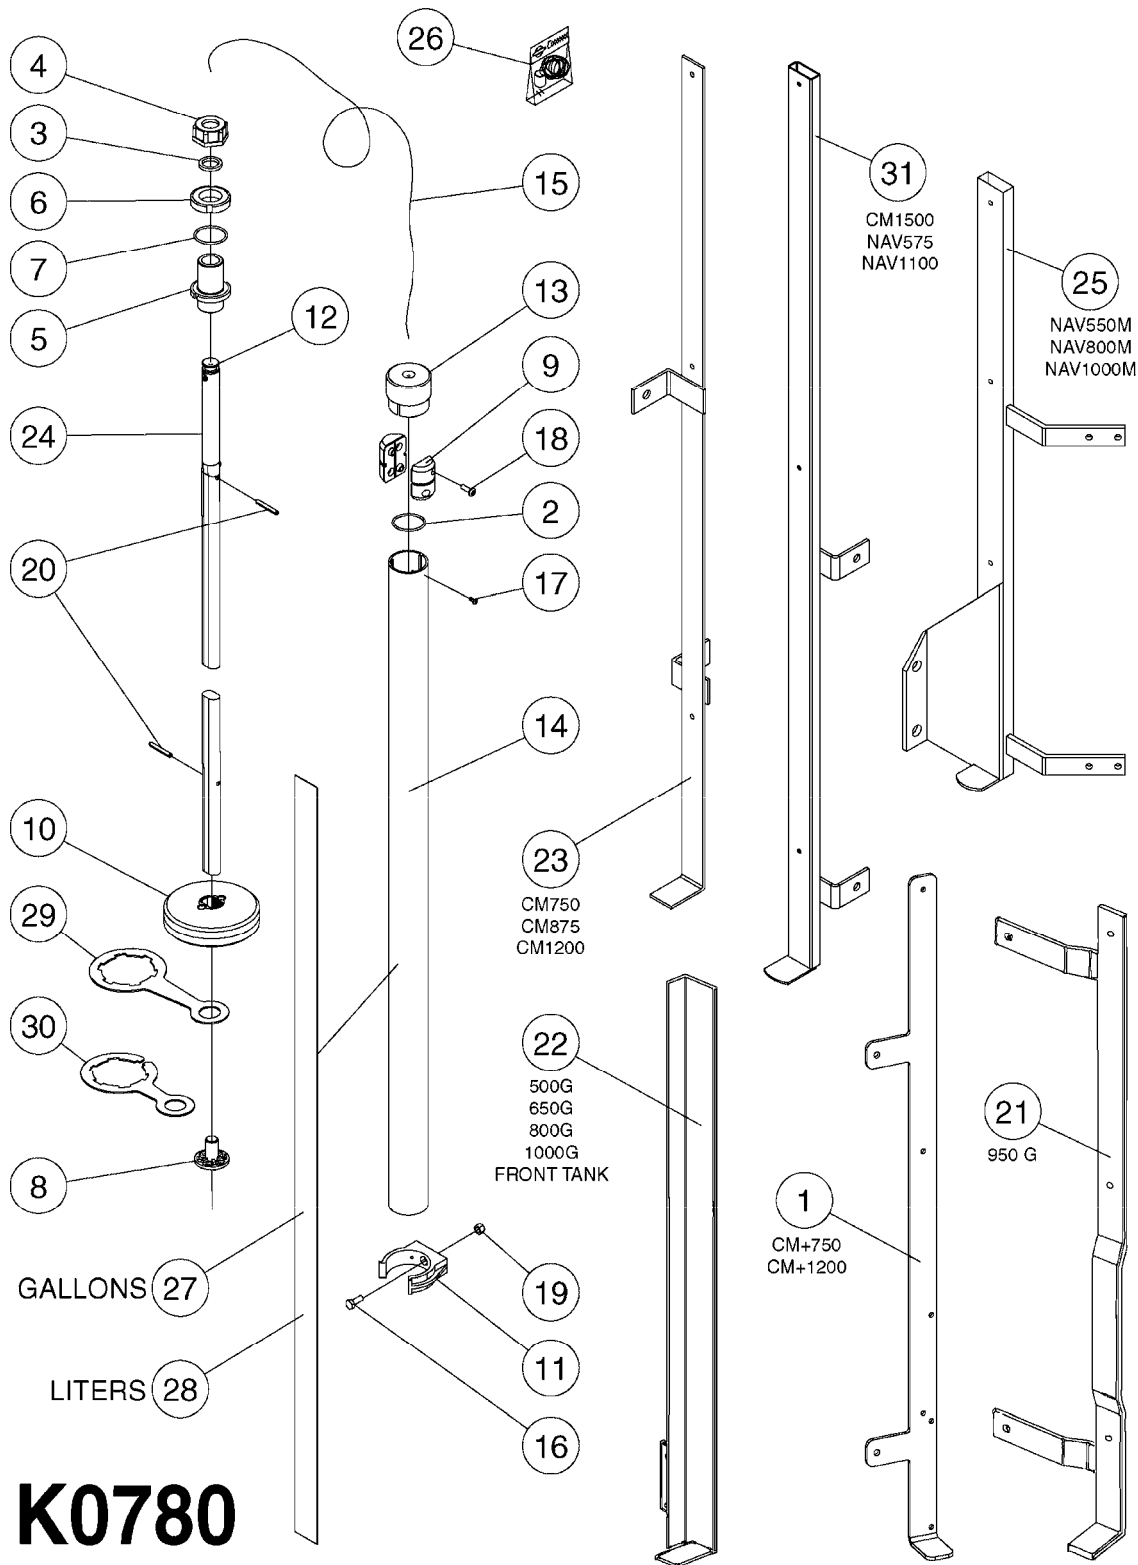

# K0750

| parts-n° | order qty | description                    |
|----------|-----------|--------------------------------|
| 168030   | 1         | BRACKET F/3 WAY VALVE          |
| 172280   | 1         | FLATBAR 30X5 L=270 4XD9 90DEG. |
| 241441   | 1         | O-RING D29.3X3                 |
| 241883   | 1         | O-RING D39.2X3 NITRIL 242020   |
| 242353   | 1         | O-RING D44.2X3.0 VITON F.S-67  |
| 242354   | 1         | O-RING D32.2X3.0 VITON F.S-53  |
| 242594   | 1         | O-RING D14 X 1.78 SCH.70-EPDM  |
| 284585   | 1         | CLAMP HOSE GEAR 1" MINI 020    |
| 320084   | 1         | FITT.DK NUT 1/2" BSP           |
| 320095   | 1         | FITT.DK NUT 1" BSP             |
| 320283   | 1         | FITT.DK NUT 3/4"BSP            |
| 320294   | 1         | FITT.DK TEE 3/8X3/8HB X1/2"BSP |
| 320316   | 1         | FITT.DK TEE 3/4" X3/4" X1"BSP  |
| 320821   | 1         | FITT.DK NUT 1-1/2" BSP         |
| 321495   | 1         | FITT.DK REDUC 1/4'BSP F.3/4'NT |
| 322065   | 1         | FITT.DK UNION 1' BSP/S-56      |
| 322066   | 1         | FITT.DK S-56 NUT               |
| 330212   | 1         | O-RING D19/D14X2.4 F.1/2"NUT   |
| 330326   | 1         | O-RING D30/D24X2 F.1"NUT       |
| 330341   | 1         | FITT.DK HB 1" F. 1" NUT        |
| 330595   | 1         | O-RING D24.6/D20X2.1 -3/4"     |
| 330676   | 1         | FITT.DK HB 3/8" F. 1/2" NUT    |
| 330687   | 1         | FITT.DK HB 1/2" F. 1/2" NUT    |
| 332286   | 1         | FITT.DK HB 1/2" F. 3/4" NUT    |
| 334050   | 1         | FITT.DK S-61 STR.1-1/4"        |
| 334059   | 1         | FITT.DK EL 1" 110 DEG.F.1-1/2" |
| 334068   | 1         | FITT.DK S-61 STR.1"            |
| 334100   | 1         | FITT.DK S-61 ELB.1" 110 DEG.   |
| 334151   | 1         | FITT.DK S-61 ELB.1-1/4"110 DEG |
| 334239   | 1         | FITT.DK S-53 ELB.1/2"          |
| 334564   | 1         | FITT.DK S-67 TO S-53 ADAPTER   |
| 420582   | 1         | BOLT HEX 8.8 DEL M8X20 FT A2   |
| 460143   | 1         | NUT HEX M8 LOCK A2 DIN985      |
| 725348   | 1         | VALVE 3 WAY BLUE               |
| 978338   | 1         | DECAL MANIFOLD SYS.RINSE NOZ   |
| 28026203 | 1         | GAUGE 200PSI/BR,2.5"1/4BSP-BTM |
| 28029803 | 1         | CLAMP HOSE GEAR P1/2" 6708     |
| 92701703 | 1         | HOSE R X3/8" X300PSI WP X0012" |
| 92702103 | 1         | HOSE R X1/2" X300PSI WP X0012" |
| 92712403 | 1         | HOSE R X1" X300PSI WP X0012"   |