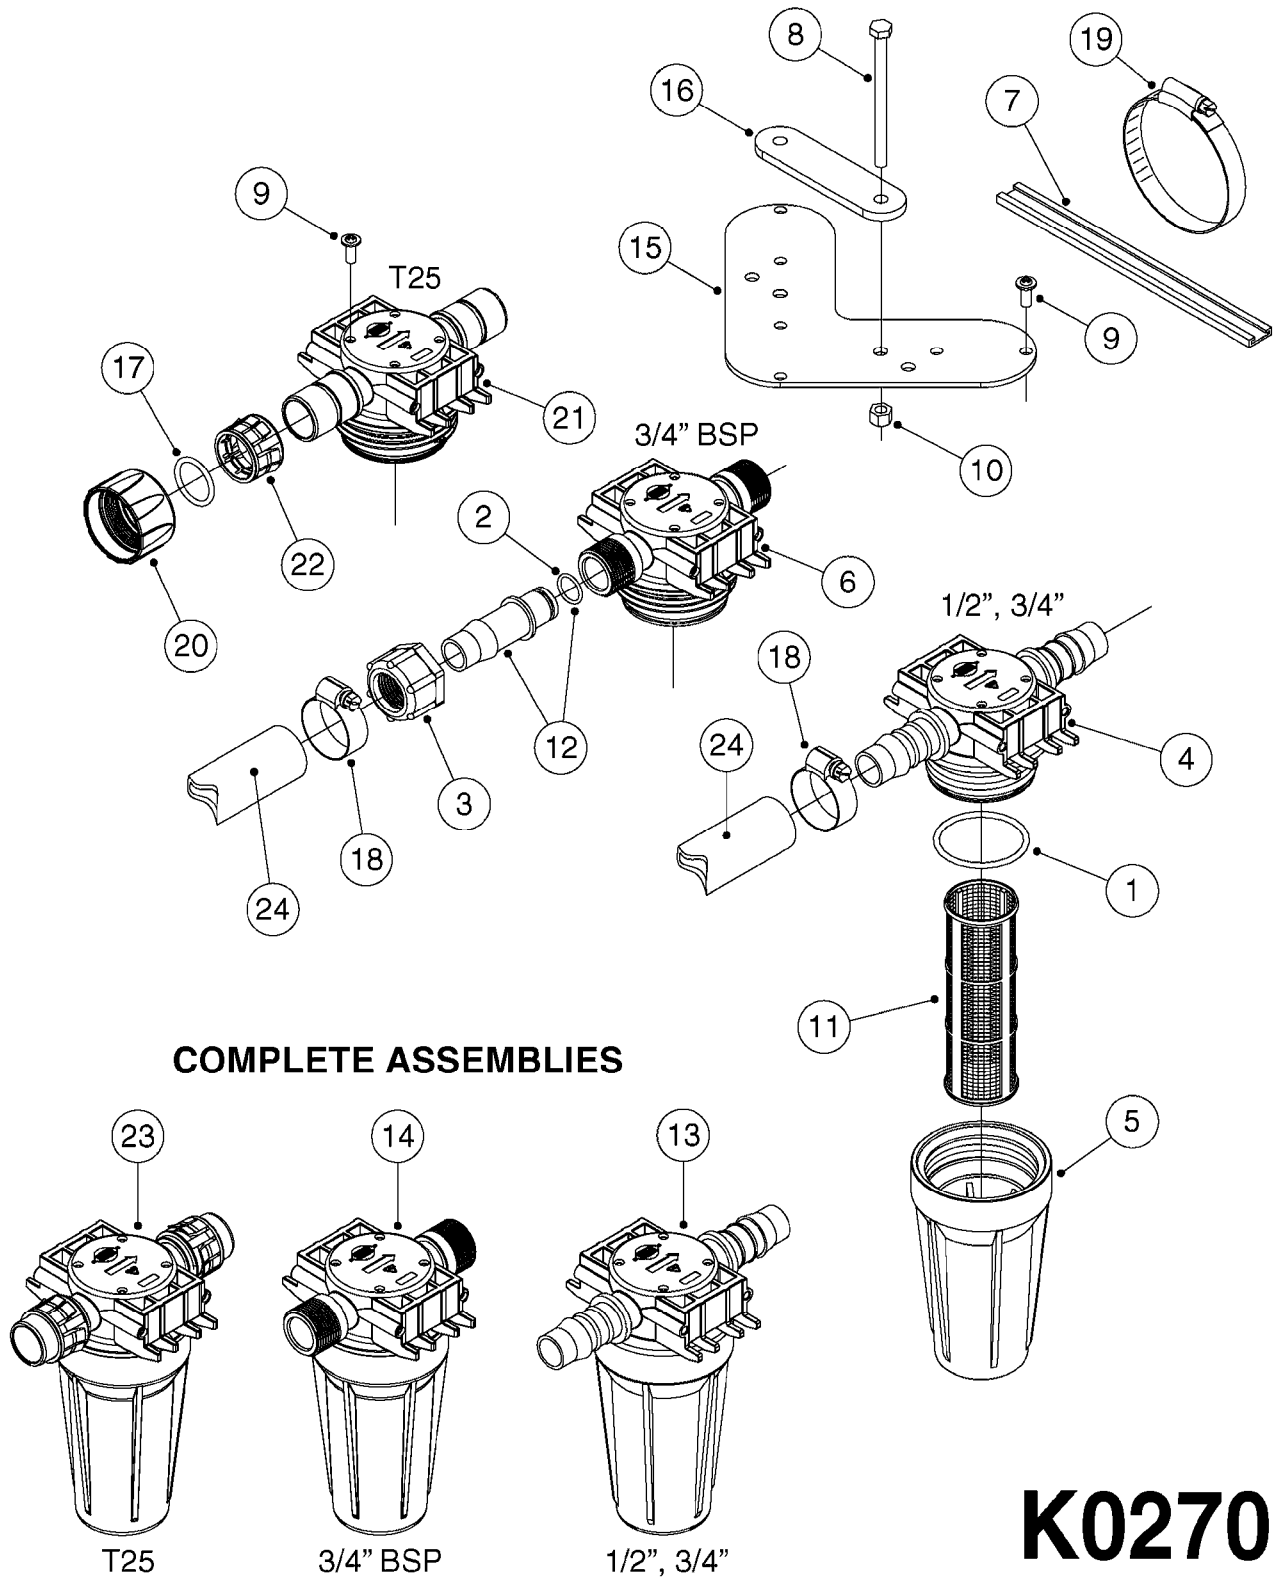

Page 1  
Date 16.03.2016 11:13

| Pos. | parts-n° | order qty | description                    |
|------|----------|-----------|--------------------------------|
| 1    | 145994   | 1         | FITT.DK S-40 FORK              |
| 2    | 145995   | 1         | FITT.DK S-53 FORK              |
| 3    | 240177   | 1         | O-RING D16.1/11.3 X 2.4        |
| 4    | 242354   | 1         | O-RING D32.2X3.0 VITON F.S-53  |
| 5    | 242355   | 1         | O-RING D19.2X3.0 VITON F.S-40  |
| 6    | 242594   | 1         | O-RING D14 X 1.78 SCH.70-EPDM  |
| 7    | 261539   | 1         | SPADE F.ELEC CONNec BLUE INSUL |
| 8    | 262104   | 1         | VALVE, SOLENOID, S53/S40       |
| 9    | 320084   | 1         | FITT.DK NUT 1/2" BSP           |
| 10   | 320187   | 1         | FITT.DK CAP 3/8" BSP BLACK     |
| 11   | 320283   | 1         | FITT.DK NUT 3/4"BSP            |
| 12   | 320596   | 1         | FITT.DK ELB 3/8'-1/2'BSP 45DEG |
| 13   | 321307   | 1         | FITT.DK NUT 1/2" BSP JAMB      |
| 14   | 321742   | 1         | FITT.DK BULKHEAD 1/2' BSP      |
| 15   | 322103   | 1         | FITT.DK S-53 BULKHEAD          |
| 16   | 322352   | 1         | FITT.DK S-53 TEE               |
| 17   | 330212   | 1         | O-RING D19/D14X2.4 F.1/2"NUT   |
| 18   | 330687   | 1         | FITT.DK HB 1/2" F. 1/2" NUT    |
| 19   | 334965   | 1         | COVER FOR S53 SOLENOID VALVE   |
| 20   | 370366   | 1         | NOZZLE END FAN 1850-G 150      |
| 21   | 410185   | 1         | BOLT HEX 8.8 DEL M6X16 A2      |
| 22   | 460261   | 1         | NUT HEX M6X1 LOCK A2 DIN985    |
| 23   | 471125   | 1         | WASHER, M6, Ø12/ 6.4X 1.6, SS  |
| 24   | 614366   | 1         | FILTER 50 MESH F.NOZZLE BLUE   |
| 24   | 614367   | 1         | FILTER 80 MESH F.NOZZLE RED    |
| 24   | 614368   | 1         | FILTER 100 MESH F.NOZZLE YEL.  |
| 25   | 720856   | 1         | FITT.DK 1/2'BSP ASSY.F.3/4'NUT |
| 26   | 726558   | 1         | FITT.DK S53 STR. 3/4" W.ORING  |
| 27   | 726567   | 1         | FITT.DK S-40 ELB.1/2" W.ORING  |
| 28   | 726694   | 1         | PLUG,S53,1/2"FBSP THD W.ORING  |
| 29   | 729610   | 1         | NOZZLE ASSY. NON DRIP 3/8 THRD |
| 30   | 750722   | 1         | REPAIR KIT FOR 3S SC CONTROL   |
| 31   | 983087   | 1         | ELEC. CABLE 2 WIRE X 0.75MM    |
| 32   | 16180100 | 1         | PLATE, END ROW NOZZLE          |
| 33   | 28025203 | 1         | TIE STRAP L=23" x W=1/2"       |
| 34   | 28029803 | 1         | CLAMP HOSE GEAR P1/2" 6708     |
| 35   | 28029903 | 1         | CLAMP HOSE GEAR P3/4"-S1" 6712 |
| 36   | 92702103 | 1         | HOSE R X1/2" X300PSI WP X0012" |