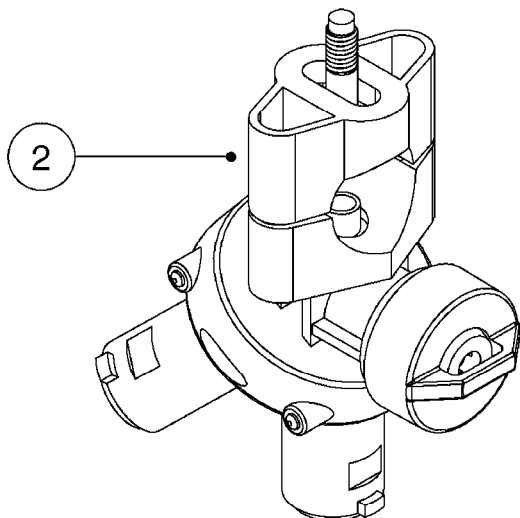

**SINGLE NOZZLE BODY**

**TRIPLET NOZZLE BODY**

**D1090**

\*=REFER TO HARDI NOZZLE CATALOG

NOZZLE BODIES-SNAP FIT  
D1090-HIN, 01:01:16

Page 1  
Date 16.03.2016 11:13

| parts-n° | order qty | description                    |
|----------|-----------|--------------------------------|
| 143592   | 1         | LOCK CLAMP FOR TRIPLET         |
| 241371   | 1         | DIAPHRAGM, NO-DRIP alt 241371  |
| 241990   | 1         | O-RING D9.3 X 2.4 VITON        |
| 242594   | 1         | O-RING D14 X 1.78 SCH.70-EPDM  |
| 242598   | 1         | O-RING D7.0 X 2.5 NITRIL       |
| 320187   | 1         | FITT.DK CAP 3/8" BSP BLACK     |
| 320283   | 1         | FITT.DK NUT 3/4"BSP            |
| 321462   | 1         | CAP F.NO-DRIP ASSY.            |
| 322068   | 1         | SNAP-FIT ADAPTER THREAD. HARDI |
| 322114   | 1         | NUT PLASTIC F.NOZZ.H           |
| 322116   | 1         | BOLT PLASTIC F.NOZZ.H.         |
| 322258   | 1         | HOUSING F.TRIPLET              |
| 322260   | 1         | NOZZLE HOLDER LOWER PART       |
| 333012   | 1         | NOZZLE HOLD. UPPER PART        |
| 334082   | 1         | SNAP-FIT NOZZ.HOLD.CONE BLACK  |
| 334102   | 1         | BLANK F.NOZZLE                 |
| 334172   | 1         | SNAP-FIT NOZZ.HOLD.CONE GREEN  |
| 334173   | 1         | SNAP-FIT NOZZ.HOLD.CONE ORANGE |
| 334220   | 1         | YOKE, UPPER NOZZLE BODY        |
| 334371   | 1         | SNAP-FIT NOZZLE HOLDER YELLOW  |
| 334373   | 1         | SNAP-FIT NOZZLE HOLDER RED     |
| 334377   | 1         | SNAP-FIT NOZZLE HOLDER BLUE    |
| 334926   | 1         | SNAP-FIT TURN PLATE F TRIPLET  |
| 390639   | 1         | O-RING F.NOZZLE FILTER         |
| 440665   | 1         | SCREW M4.2X16 STAINLESS        |
| 716236   | 1         | FITT.DK HB 1/2" ASSY. F. 3/4"  |
| 716413   | 1         | FITT.DK PLUG ASSY. F.NOZ TUBE  |
| 724621   | 1         | FITT.DK HB 3/4"ASSY F.3/4" NUT |
| 725042   | 1         | SCREEN 80 MESH W.GASKET, RED   |
| 725043   | 1         | SCREEN 50 MESH W.GASKET,BLUE   |
| 725044   | 1         | SCREEN 100 MESH W.GASKET,YELLO |
| 725078   | 1         | SNAP-FIT TRIPLET W/O NOZZ HOLD |
| 725079   | 1         | NOZZLE ASSY.SING.SNAP-FIT GREN |
| 729645   | 1         | NON-DRIP SPRING ASSY.GREEN 10  |