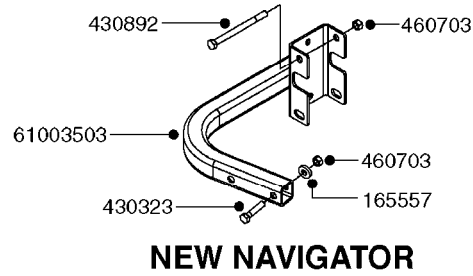

NK/LX/LY PRE-86