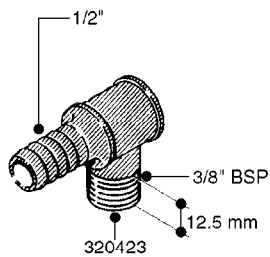

L0050

FITTINGS - HOSE CONNECTORS
L0050-HIN, 01:01:16

Page 1

Date 16.03.2016 11:13

parts-n°	order qty	description
242594	1	O-RING D14 X 1.78 SCH.70-EPDM
320294	1	FITT.DK TEE 3/8X3/8HB X1/2"BSP
320305	1	FITT.DK HB 3/4'- 3/4' BSP
320386	1	FITT.DK TEE 3/8X3/8HB X3/8"BSP
320397	1	FITT.DK ELB 3/8"HB X 3/8" BSP
320401	1	FITT.DK TEE 1/2X1/2HB X1/2"BSP
320412	1	FITT.DK TEE 1/2X1/2HB X3/8'BSP
320423	1	FITT.DK ELB 1/2'HB X 3/8' BSP
320891	1	FITT.DK HB 3/8'- 3/8' BSP
320972	1	FITT.DK HB 5/16'- 1/4' BSP
322046	1	FITT.DK TEE 1/2X1/2HB X3/4'BSP
322048	1	FITT.DK TEE 3/4X3/4HB X3/4'BSP
330595	1	O-RING D24.6/D20X2.1 -3/4"
333137	1	FITT.DK CONN.1/2" F.NOZZ. DOUB
333141	1	FITT.DK CONN.1/2" F.NOZZ.SING
334041	1	FITT.DK CONN.3/4' F.NOZZ. SING
334042	1	FITT.DK CONN.3/4' F.NOZZ. DOUB
334195	1	FITT.DK ELB. 3/4"HB X 3/4"HB
10012103	1	FITT.PO.HB 1.25X1.50 IMB1012
10014003	1	FITT.PO.HB 1.25X1.25 IMB1010
10036903	1	FITT.PO.HB 1.50X1.50 IMB1212
28019303	1	FITTING HB ELB 3/4NPT-3/4HOSE
61016500	1	HOSE TAIL 3/4" 90°+RG CAP 3/4"
72026700	1	NOZZLE TUBE ADAPTER W/O-RING