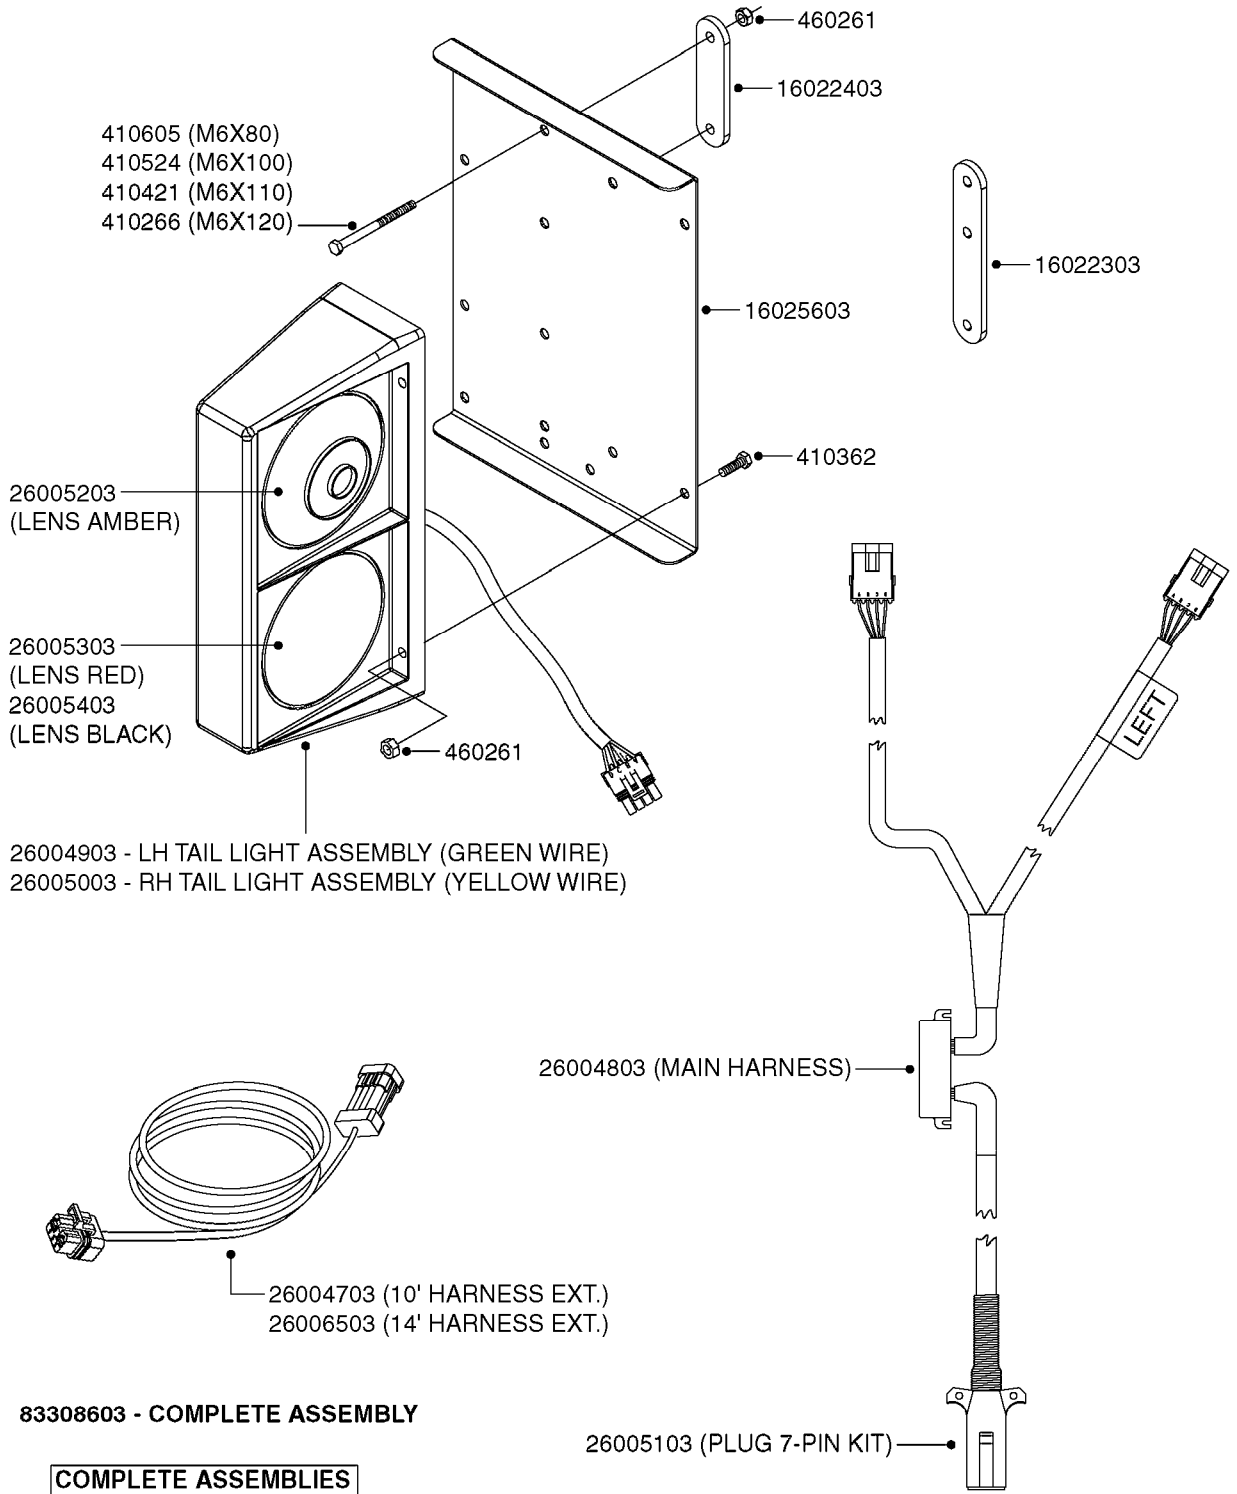

TRAFFIC LIGHT KIT
M0160-HIN, 01:01:16

Page 0
Date 16.03.2016 11:14

83308603 - COMPLETE ASSEMBLY

COMPLETE ASSEMBLIES
WHOLEGOODS ITEMS

M0160

TRAFFIC LIGHT KIT
M0160-HIN, 01:01:16

Page 1

Date 16.03.2016 11:14

parts-n°	order qty	description
410266	1	BOLT HEX 8.8 DEL M6X120
410362	1	BOLT HEX 8.8 SS M6X20 FT
410421	1	BOLT HEX M6X110 DIN931-A2 SS
410524	1	BOLT HEX 8.8 DEL M6X100
410605	1	BOLT HEX 8.8 DEL M6X80
460261	1	NUT HEX M6X1 LOCK A2 DIN985
16022303	1	BRACKET 100MM TUBE
16022403	1	BRACKET 60MM TUBE
16025603	1	BRACKET TAIL LIGHT DUAL LAMP
26004703	1	HARNESS 13' EXT 4 WIRE WP
26004803	1	HARNESS MAIN TAIL LIGHT
26004903	1	TAIL LIGHT GREEN WIRE LH
26005003	1	TAIL LIGHT YELLOW WIRE RH
26005103	1	PLUG 7-PIN AG TAIL LIGHT
26005203	1	LENS AMBER BEFORE 2009
26005303	1	LENS RED BEFORE 2009
26005403	1	LENS BLACK BEFORE 2009
26006503	1	HARNESS 14' EXT 4 WIRE WP
83308603	1	TRAFFIC LIGHT KIT