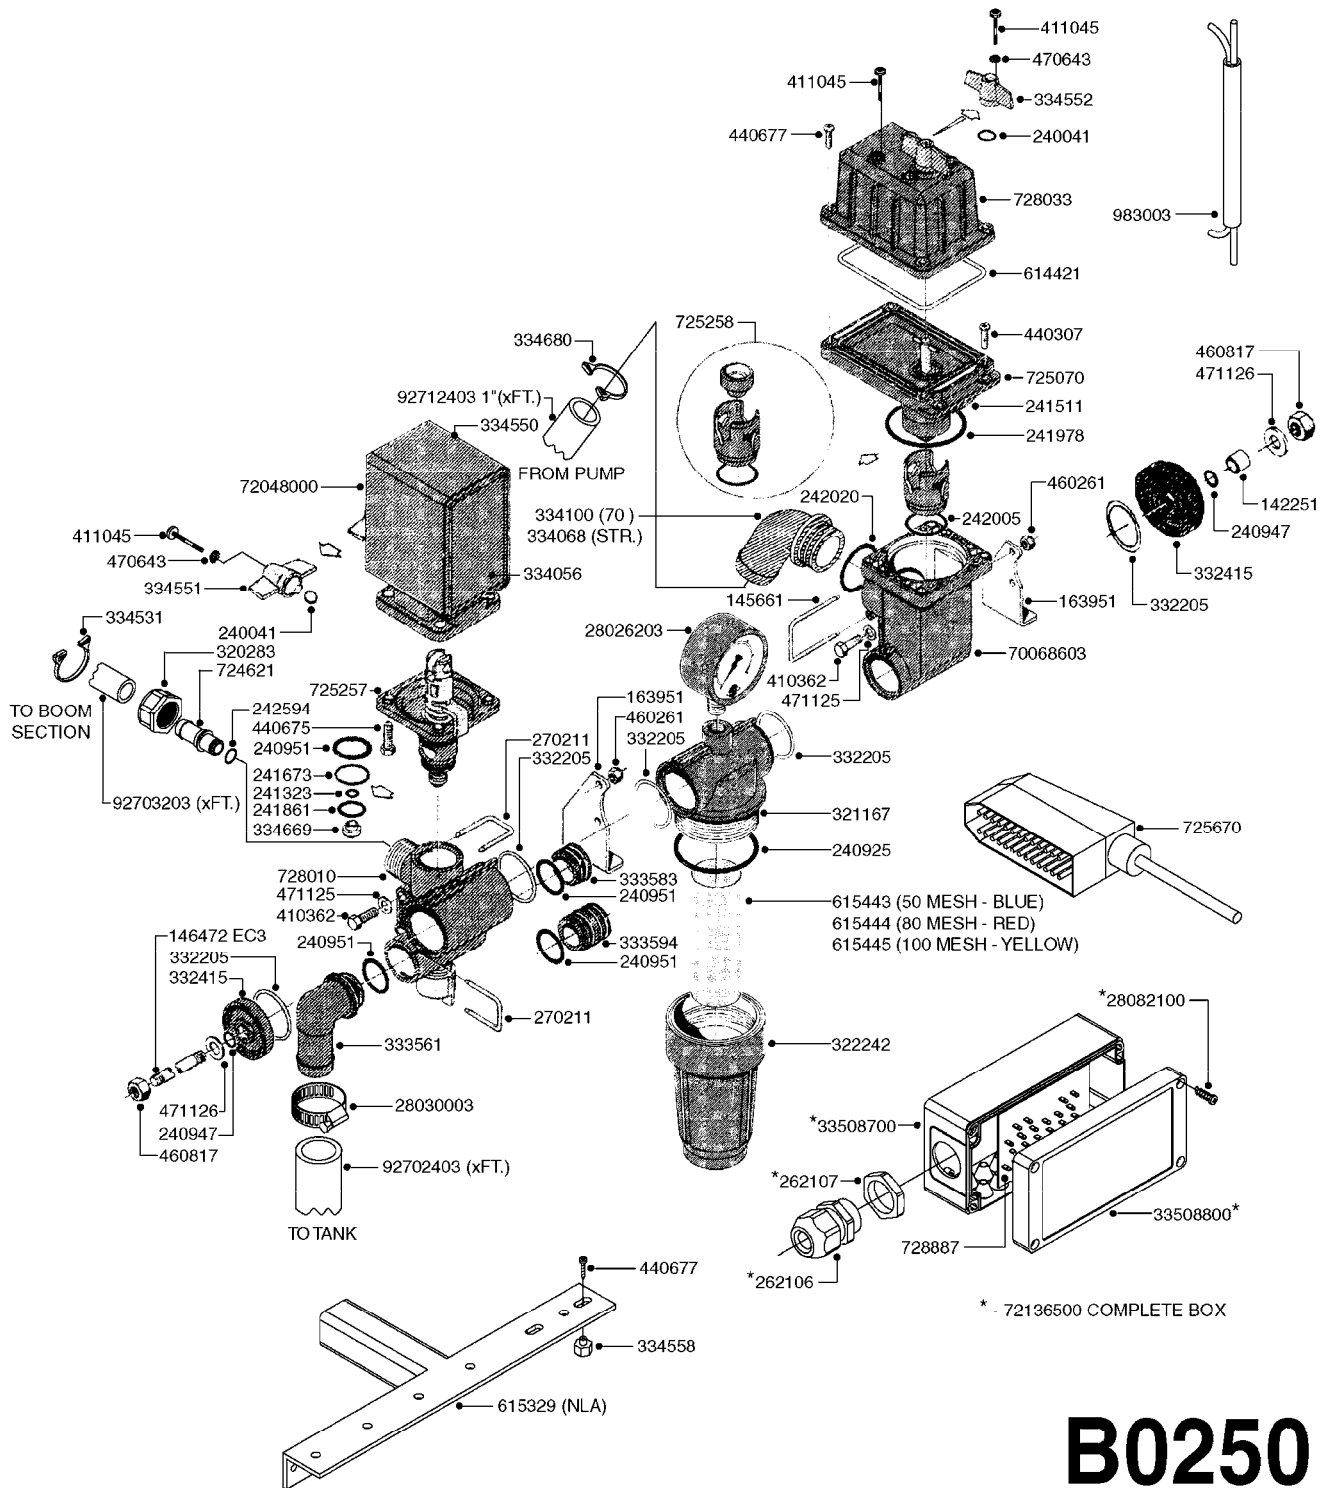

B0250

parts-n°	order qty	description
142251	1	BUSHING FOR LID
145661	1	FITT.DK S-61 FORK
146472	1	STUD BOLT M8X420
163951	1	MOUNT BRACKET FOR BK180 SECTIO
240041	1	O-RING D15,1/10,3 X 2,4
240925	1	O-RING D49.5X3 NITRIL
240947	1	O-RING D7.3X2.4 NITRIL
240951	1	O-RING D21.2X3 NITRIL
241323	1	O-RING D5.3X2.4 NITRIL
241511	1	O-RING D18X2
241673	1	O-RING D22.1X1.6
241861	1	O-RING D15.3X2.4 VITON
241978	1	O-RING 64.5X3.0
242005	1	O-RING D32.1X1.6 NITRIL
242020	1	O-RING 39.2 X 3 VITON
242594	1	O-RING D14 X 1.78 SCH.70-EPDM
262106	1	BULKHEAD F. CABLE 6.5-14 BLACK
262107	1	NUT F. BULKHEAD CABLE BLACK
270211	1	FITT.DK S25 FORK L=37.5
320283	1	FITT.DK NUT 3/4"BSP
321167	1	FILTER HOUSE S 63 X 4
322242	1	FILTER BOWL / IN-LINE
332205	1	O-RING D43/39XD2
332415	1	COVER
333561	1	FITT.DK ELB.1" EC RETURN
333583	1	END PIECE FOR BYPASS
333594	1	CONNECTING PIECE F. BYPASS
334056	1	COVER F/MOTOR HOUSE EC DIST.
334068	1	FITT.DK S-61 STR.1"
334100	1	FITT.DK S-61 ELB.1" 110 DEG.
334531	1	CLAMP HOSE PLASTIC 3/4"
334550	1	MOTOR HOUSE SECT VALVE
334551	1	GRIP F.MAN.OP.EC ON/OFF GREEN
334552	1	GRIP F.MAN.OP.EC PRES.REG.GREE
334558	1	NUT HEX PLASTIC INSERT
334669	1	VALVE CONE D14/D7-SH 63 WHITE
334680	1	CLAMP HOSE PLASTIC 1"
410362	1	BOLT HEX 8.8 SS M6X20 FT
411045	1	SCREW M4 X 16MM STAINLESS
440307	1	SCREW SHEET-METAL 3/4" NO. 10
440675	1	SCREW F. PLASTIC 5X16 SS
440677	1	SCREW F. PLASTIC 5X20 SS
460261	1	NUT HEX M6X1 LOCK A2 DIN985
460817	1	NUT HEX M8 STAINLESS DIN 934
470643	1	WASHER LOCK
471125	1	WASHER, M6, Ø12/ 6.4X 1.6, SS
471126	1	WASHER, M8, Ø16/ 8.4X 1.6, SS
614421	1	GASKET F/MOTOR HOUSE-ON/OFF TR
615329	1	BRACKET F.ESC CONTROL VALVES
615443	1	FILTER ELEM.50 MESH BLUE
615444	1	FILTER ELEM.80 MESH RED
615445	1	FILTER ELEM.100 MESH YELLOW
724621	1	FITT.DK HB 3/4"ASSY F.3/4" NUT
725070	1	BRKT.PLATE F/PRES. 70068303
725257	1	SPINDLE SECT. F/EC DISTRIBUTOR
725258	1	REG. KIT OLD PRE 1992
725670	1	CABLE 6000MM EC-3
728010	1	DISTRIB HOUSING W/CONST PR GRN
728033	1	MOTOR UNIT F.PRES.REG.EC GREEN
728887	1	CIRCUIT BOARD EC CONTROL
983003	1	CABLE ELEC.2X1MM WIRE BLACK EC