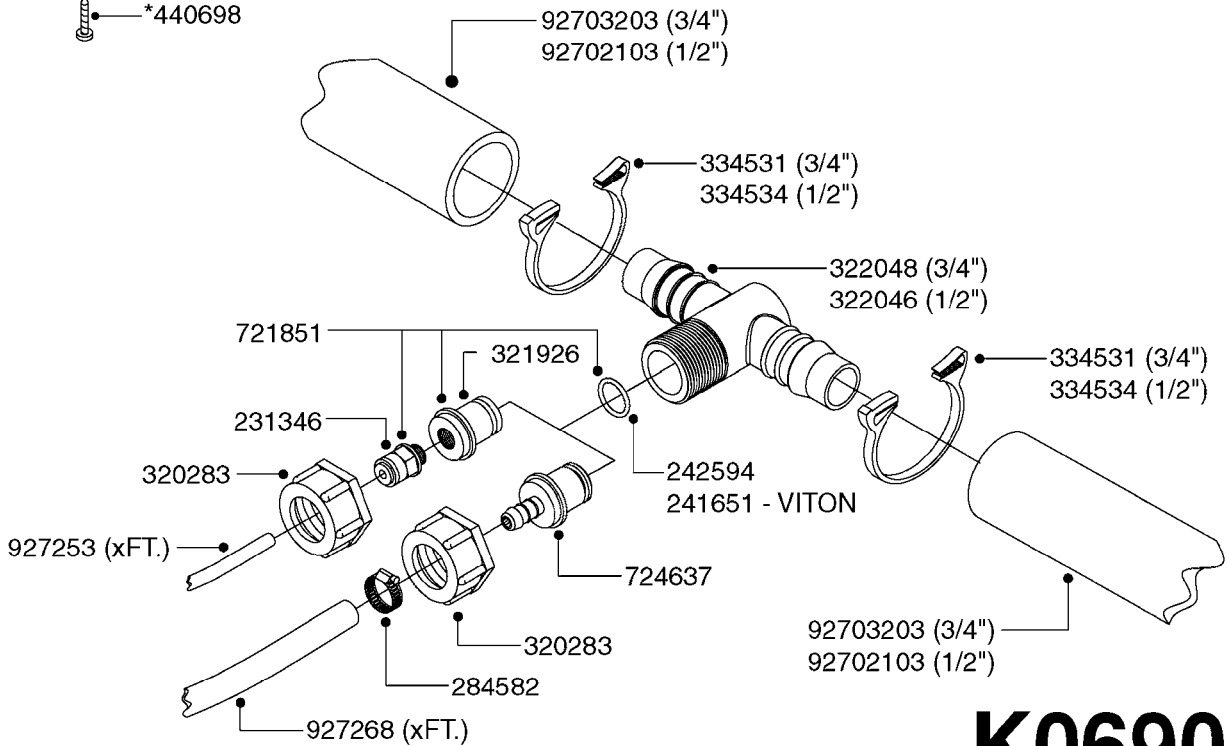

**K0690**

REMOTE GAUGE-MAGNETIC BASE KIT  
K0690-HIN, 01:01:16

Page 1

Date 16.03.2016 11:13

| parts-n° | order qty | description                    |
|----------|-----------|--------------------------------|
| 231346   | 1         | QUICK COUPLER 1/8"BSP X 4 MM   |
| 232230   | 1         | QUICK COUPLER 1/4"BSP X 4 MM   |
| 241651   | 1         | O-RING D14.0X3.0 NITRIL        |
| 242594   | 1         | O-RING D14 X 1.78 SCH.70-EPDM  |
| 283581   | 1         | HOSE CONNECTOR STR. F.4MM PE   |
| 284582   | 1         | CLAMP HOSE GEAR - 5/16"        |
| 320187   | 1         | FITT.DK CAP 3/8" BSP BLACK     |
| 320283   | 1         | FITT.DK NUT 3/4"BSP            |
| 320445   | 1         | FITT.DK HN 1/4"X3/8" BSP       |
| 321926   | 1         | FITT.DK REDUC 1/8"BSP F.3/4"N  |
| 322046   | 1         | FITT.DK TEE 1/2X1/2HB X3/4'BSP |
| 322048   | 1         | FITT.DK TEE 3/4X3/4HB X3/4'BSP |
| 330013   | 1         | O-RING D15/D10X2.5 F.3/8"NUT   |
| 330061   | 1         | O-RING D16/D11X2,5             |
| 331807   | 1         | FITT.DK HB 5/16" F.3/8" NUT    |
| 334531   | 1         | CLAMP HOSE PLASTIC 3/4"        |
| 334534   | 1         | CLAMP HOSE PLASTIC 1/2"        |
| 390713   | 1         | GAUGE ADAPTOR 1/4" BSP         |
| 440698   | 1         | SCREW F.PLASTIC 6X18 SS HEXHD  |
| 721851   | 1         | SCREW PLUG W/QUICK FIT         |
| 724637   | 1         | FITT.DK HB 5/16' F. 3/4" COMP. |
| 927253   | 1         | AIR HOSE, DIAMETER 4MM         |
| 927268   | 1         | HOSE R X PVC X 1/4 X 0012"     |
| 10536703 | 1         | MAGNETIC BASE D3,2'/90LB       |
| 10536803 | 1         | MAGNETIC BASE KIT F.GAUGE      |
| 28026203 | 1         | GAUGE 200PSI/BR,2.5"1/4BSP-BTM |
| 92702103 | 1         | HOSE R X1/2" X300PSI WP X0012" |
| 92703203 | 1         | HOSE R X3/4" X300PSI WP X0012" |