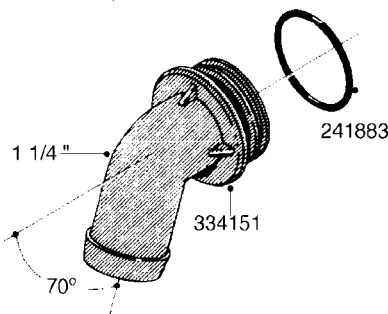

**L0080**

FITTINGS - S-53  
L0080-HIN, 01:01:16

Page 1

Date 16.03.2016 11:14

| parts-n° | order qty | description                    |
|----------|-----------|--------------------------------|
| 145995   | 1         | FITT.DK S-53 FORK              |
| 242353   | 1         | O-RING D44.2X3.0 VITON F.S-67  |
| 242354   | 1         | O-RING D32.2X3.0 VITON F.S-53  |
| 322103   | 1         | FITT.DK S-53 BULKHEAD          |
| 322107   | 1         | FITT.DK S-53 BULKHEAD NUT      |
| 322110   | 1         | FITT.DK S-53 ELB. 1/2" BSP     |
| 322352   | 1         | FITT.DK S-53 TEE               |
| 334227   | 1         | FITT.DK S-53 STR.1/2'          |
| 334229   | 1         | FITT.DK S-53 STR.3/4"          |
| 334230   | 1         | FITT.DK S-53 STR.1"            |
| 334239   | 1         | FITT.DK S-53 ELB.1/2"          |
| 334241   | 1         | FITT.DK S-53 ELB.3/4"          |
| 334242   | 1         | FITT.DK S-53 ELB.1"            |
| 334249   | 1         | FITT.DK S-53 PLUG              |
| 334260   | 1         | GASKET F. S-53 BULKHEAD        |
| 334564   | 1         | FITT.DK S-67 TO S-53 ADAPTER   |
| 391100   | 1         | FITT.DK S-53THREAD INS.1/2"BSP |
| 726463   | 1         | FITT.DK S53 BULKHEAD W/GASKET  |
| 726552   | 1         | FIT.DK S-53X90 1/2" BSP,O-RING |
| 726556   | 1         | FITT.DK S-53 HB 1/2" W/O-RING  |
| 726558   | 1         | FITT.DK S53 STR. 3/4" W.ORING  |
| 726559   | 1         | FITT DK. S-53 HB 1" W/O-RING   |
| 726568   | 1         | FITT.DK.S-53 HB 1/2"90 W/ORING |
| 726570   | 1         | FITT.DK S-53 ELB.3/4" W.ORING  |
| 726571   | 1         | FITT.DK S-53 ELB.1", W ORING   |
| 726578   | 1         | FITT.DK S53 PLUG WITH O-RING   |
| 728561   | 1         | FITT.DK. S67M - S53F REDUCER   |