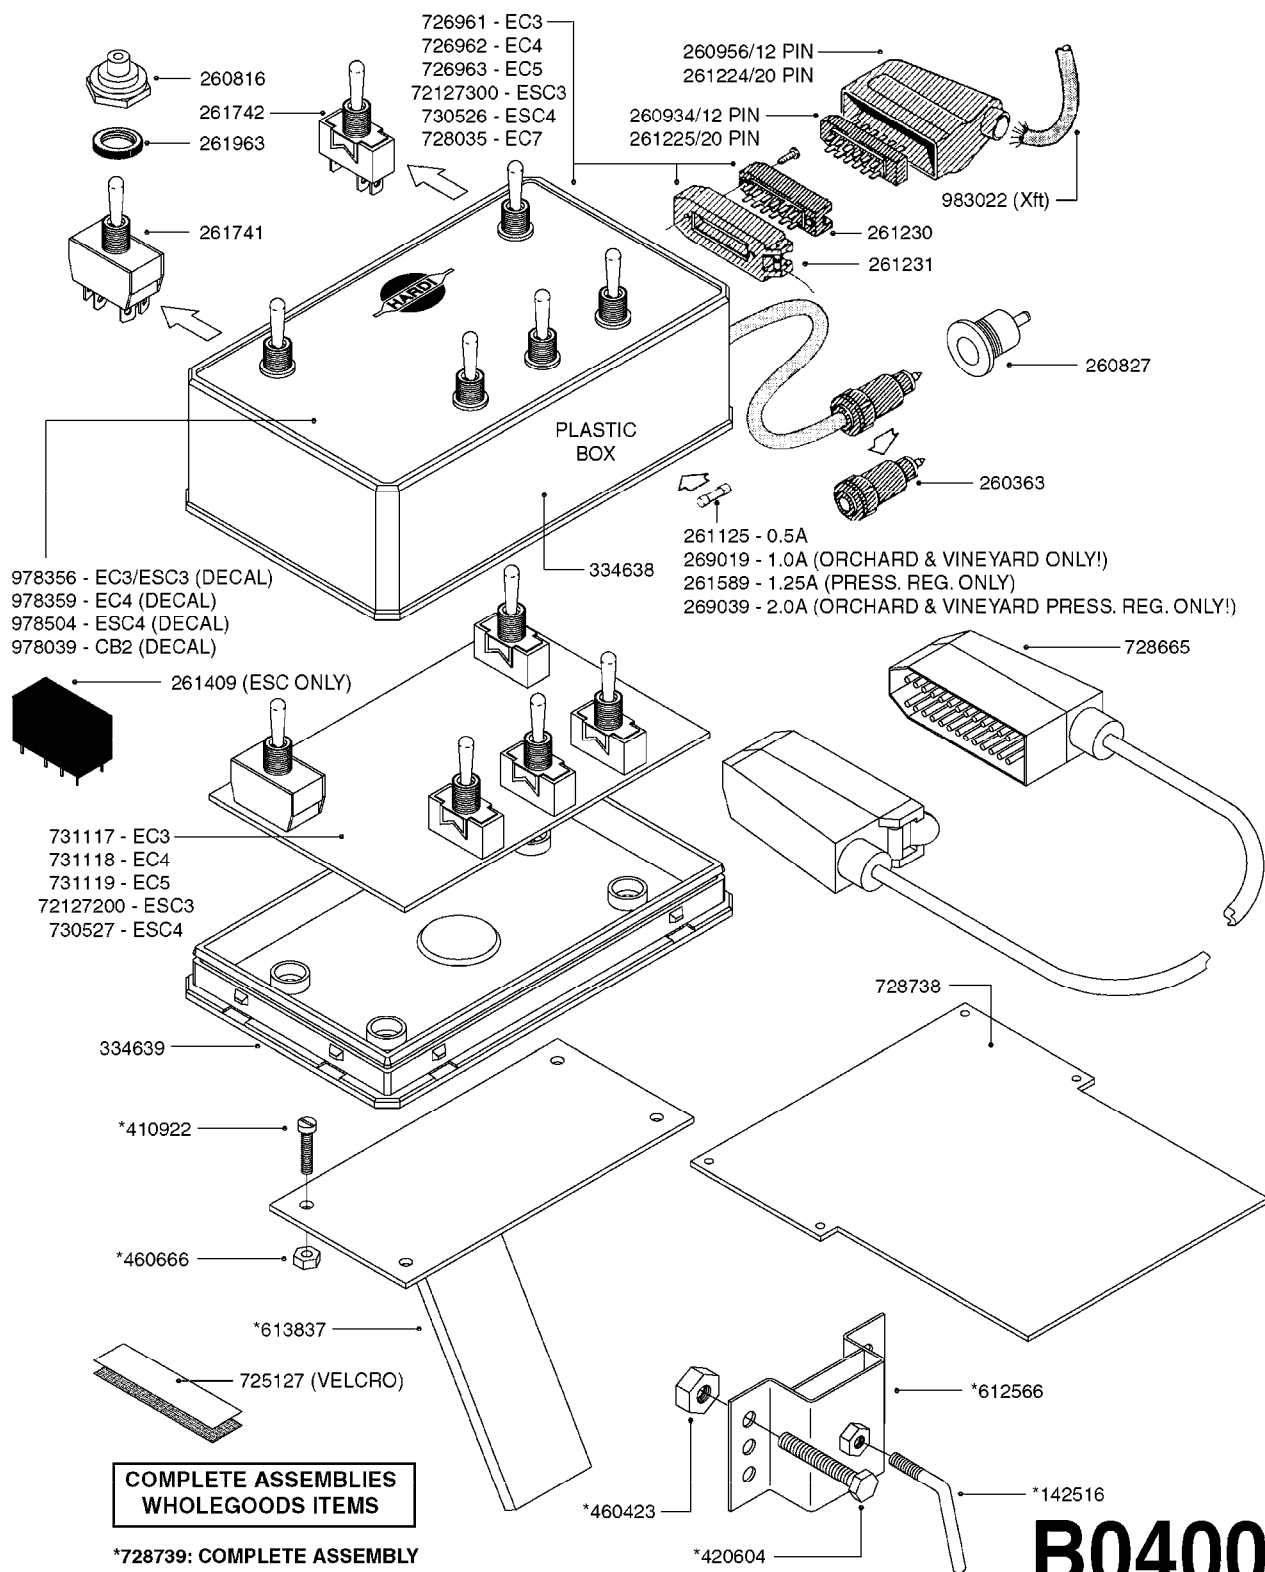

\*728739: COMPLETE ASSEMBLY (NLA)

COMPLETE ASSEMBLIES  
WHOLEGOODS ITEMS

**B0390**

CONTROL BOX F/EC+EC-SC  
B0390-HIN, 01:01:16

Page 1  
Date 16.03.2016 11:12

| parts-n° | order qty | description                       |
|----------|-----------|-----------------------------------|
| 142516   | 1         | SCREW SET M10 BENT F. LOCKING     |
| 260363   | 1         | PLUG 2 POLE 12V                   |
| 260794   | 1         | SWITCH F.PRESS ADJ.EC CONTROL     |
| 260816   | 1         | CAP W/RUBBER BOOT F.EC SWITCH     |
| 260827   | 1         | PLUG F.EC ATTACHMENTS             |
| 260864   | 1         | SWITCH F.HY BOOM CONTROL BOX      |
| 260923   | 1         | PLUG INSERT 12 POLE FEMALE        |
| 260934   | 1         | PLUG INSERT 12 POLE MALE          |
| 260945   | 1         | PLUG HOUSE 12 POLE FEMALE         |
| 260956   | 1         | PLUG HOUSE 12 POL.MALE            |
| 261066   | 1         | SWITCH 2 POLE                     |
| 261125   | 1         | FUSE 5 X 20 500mA                 |
| 261224   | 1         | PLUG HOUSING F/20 POLE MALE       |
| 261225   | 1         | PLUG INSERT 20 POLE MALE          |
| 261230   | 1         | PLUG INSERT 20 POLE FEMALE        |
| 261231   | 1         | PLUG HOUSING 20 POLE FEMALE       |
| 410922   | 1         | CYL.SKR 8.8 DEL M4X20 RST         |
| 411006   | 1         | SCREW M4X40 SLOTTED               |
| 420604   | 1         | BOLT HEX 8.8 DEL M10X25 FT DIN933 |
| 460423   | 1         | NUT HEX M10X1.5 LOCK              |
| 460666   | 1         | NUT HEX M4                        |
| 612566   | 1         | MOUNT BRACKET F.FAN CABLE ASSY    |
| 613837   | 1         | MOUNT PLATE FOR EC CONTROL BOX    |
| 725006   | 1         | CIRCUIT BOARD 4 VALVE             |
| 725014   | 1         | CONTROL BOX EC 4 SEC./12 PIN      |
| 725056   | 1         | PRINTED CIRC.W SW 3WAY 726961     |
| 726961   | 1         | CONTROL BOX EC 3 SEC./20 PIN      |
| 726962   | 1         | CONTROL BOX EC 4 SEC./20 PIN      |
| 727376   | 1         | CIRCUIT BOARD F.ESC 3 BANK        |
| 728072   | 1         | CABLE,20-PIN,6M EC/4              |
| 728073   | 1         | CABLE,20-PIN,6M, EC/3             |
| 728075   | 1         | CABLE F.CONTROL BOX 5M EC/3       |
| 728665   | 1         | CABLE EXT.-QUICK ATTACH 20 PIN    |
| 728666   | 1         | CABLE-QUICK ATTACH 12 PIN         |
| 728738   | 1         | DOUB.CONT.BOX & OR F/M PLATE      |
| 728739   | 1         | IN CAB CONTROL MOUNT KIT          |
| 729721   | 1         | CONTROL BOX ESC3                  |
| 983022   | 1         | WIRE 12 x 0.5 x 2MM x 12"         |
| 10297303 | 1         | CIRCUIT BOARD FOR T.M.S.          |
| 10411203 | 1         | RELAY T-82                        |