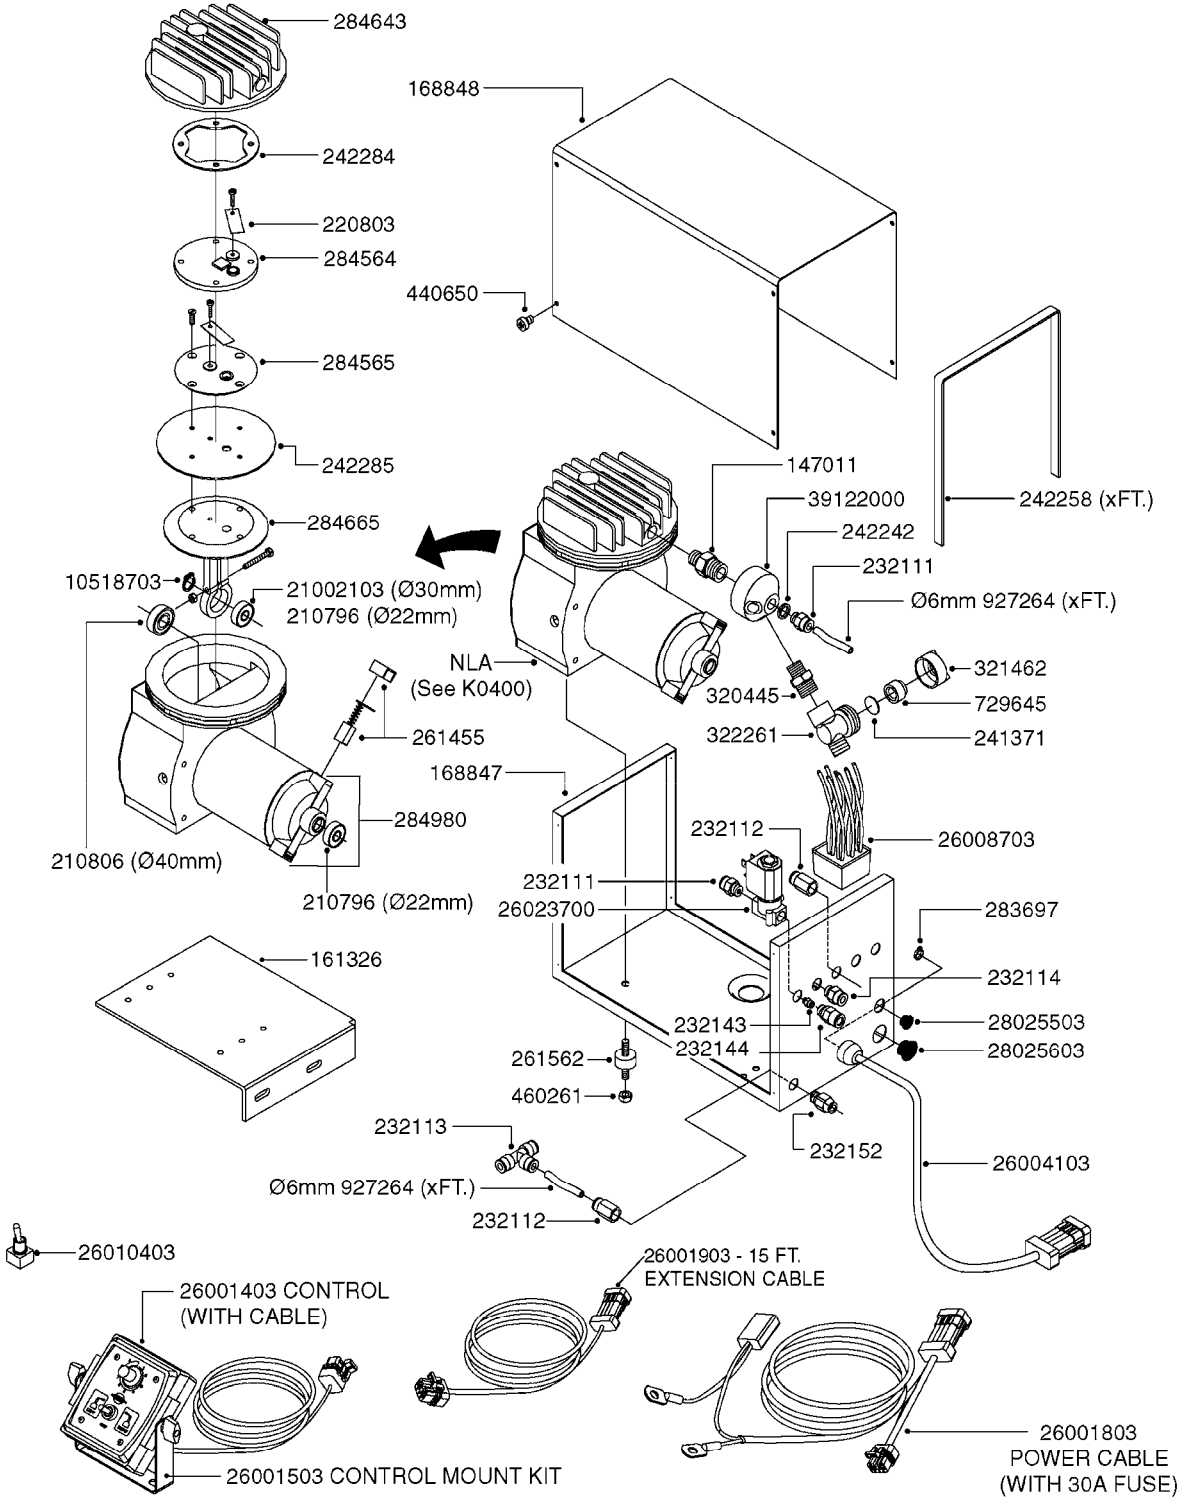

K0390

*Ø8mm 927306 (xFT.)
*Ø10mm 927330 (xFT.)

70019403 - COMPLETE ASSEMBLY

FOAM MARKER COMPRESSOR 2002
K0390-HIN, 01:01:16

Page 1
Date 16.03.2016 11:13

parts-n°	order qty	description
147011	1	HEX NIPPLE 3/8'X1/4'BSP BRASS
161326	1	MOUNT BKT. F. FOAM COMP.BOX 98
168847	1	ENCLOSURE LOWER F.MARKER
168848	1	COVER F. FOAM MARKER
210796	1	BEARING BALL D22/D8 X 7 608ZZ
210806	1	BEARING BALL D40/D17X12MM
220803	1	VALVE F. COMPRESSOR
232111	1	QUICK COUPLER 6MM X 1/8 EXT.
232112	1	QUICK COUPLER 6MM 1/8 INT.
232113	1	QUICK COUPLER 6MM T-PIECE
232114	1	COUPLER 1/8" THREADX8MM HOSE
232143	1	REDUCER 1/4'INT-1/8'EXT
232144	1	QUICK COUPLER 10MM X 1/4 EXT
232152	1	QUICK COUPLER 8MMX1/8 EXT.LONG
241371	1	DIAPHRAGM, NO-DRIP alt 241371
242242	1	O-RING F.AIR HOSE FITTING
242258	1	TRIM 3X10 SELF ADHESIVE 0012"
242284	1	HEAD GASKET F. COMPRESSOR
242285	1	DIAPHRAGM F. F/M COMP.
261455	1	BRUSH KIT-FOAM MARKER MOTOR
261562	1	RUBBER DAMPER 2XM6X25
283697	1	TIESTRAP 200MM
284564	1	PLATE F.COMPRESSOR HEAD
284565	1	PLATE F.COMPRESSOR HEAD
284643	1	COMPRESSOR HEAD F.FOAM MARKER
284665	1	CONNECTING ROD F.COMPRESSOR
284980	1	FLANGE REAR F. F.M.COMPRESSOR
320445	1	FITT.DK HN 1/4"X3/8" BSP
321462	1	CAP F.NO-DRIP ASSY.
322261	1	HOUSING F.SAFETY VALVE 3/8"
440650	1	SCREW 3.5x13 STAINLESS
460261	1	NUT HEX M6X1 LOCK A2 DIN985
729645	1	NON-DRIP SPRING ASSY.GREEN 10
927264	1	HOSE R X PE D6/D4 X 0012"
927306	1	HOSE R X PE D8/D6 X 0012"BLACK
927330	1	HOSE R X PE D10/D8 X 012"BLACK
10518703	1	SNAP-RING OUTER 8X1
21002103	1	BEARING, 6200 2ZJEM (SKF)
26001403	1	HC FOAM MARKR CONSOLE VS3.0.00
26001503	1	HC FOAM MARKER CONSOLE MT.KIT
26001803	1	POWER CABLE
26001903	1	15' 7-PIN EXTENSION CABLE
26004103	1	FOAM MARKER CNTRL MOD CABL STD
26008703	1	FOAM MARKER CONTROL SCII
26010403	1	TOGGLE SWITCH MICRO-TRAK F.M.
26023700	1	SOLENOID VAL 12V 1/8' FLO '07
28025503	1	PLUG F.DRILLED HOLE 1/2"
28025603	1	PLUG F.DRILLED HOLE 3/4"
39122000	1	DISTR.HOUSING F.FOAM MARKER'07
70019403	1	FOAM MARKER COMPRESSOR KIT STD