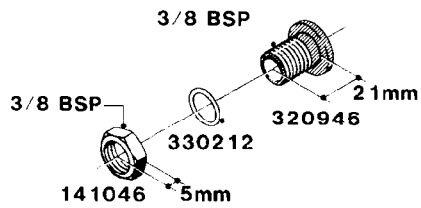

**L0050**

FITTINGS - HOSE CONNECTORS  
L0050-HIN, 01:01:16

Page 1

Date 16.03.2016 11:13

| parts-n° | order qty | description                    |
|----------|-----------|--------------------------------|
| 242594   | 1         | O-RING D14 X 1.78 SCH.70-EPDM  |
| 320294   | 1         | FITT.DK TEE 3/8X3/8HB X1/2"BSP |
| 320305   | 1         | FITT.DK HB 3/4'- 3/4' BSP      |
| 320386   | 1         | FITT.DK TEE 3/8X3/8HB X3/8"BSP |
| 320397   | 1         | FITT.DK ELB 3/8"HB X 3/8" BSP  |
| 320401   | 1         | FITT.DK TEE 1/2X1/2HB X1/2"BSP |
| 320412   | 1         | FITT.DK TEE 1/2X1/2HB X3/8'BSP |
| 320423   | 1         | FITT.DK ELB 1/2'HB X 3/8' BSP  |
| 320891   | 1         | FITT.DK HB 3/8'- 3/8' BSP      |
| 320972   | 1         | FITT.DK HB 5/16'- 1/4' BSP     |
| 322046   | 1         | FITT.DK TEE 1/2X1/2HB X3/4'BSP |
| 322048   | 1         | FITT.DK TEE 3/4X3/4HB X3/4'BSP |
| 330595   | 1         | O-RING D24.6/D20X2.1 -3/4"     |
| 333137   | 1         | FITT.DK CONN.1/2" F.NOZZ. DOUB |
| 333141   | 1         | FITT.DK CONN.1/2" F.NOZZ.SING  |
| 334041   | 1         | FITT.DK CONN.3/4' F.NOZZ. SING |
| 334042   | 1         | FITT.DK CONN.3/4' F.NOZZ. DOUB |
| 334195   | 1         | FITT.DK ELB. 3/4"HB X 3/4"HB   |
| 10012103 | 1         | FITT.PO.HB 1.25X1.50 IMB1012   |
| 10014003 | 1         | FITT.PO.HB 1.25X1.25 IMB1010   |
| 10036903 | 1         | FITT.PO.HB 1.50X1.50 IMB1212   |
| 28019303 | 1         | FITTING HB ELB 3/4NPT-3/4HOSE  |
| 61016500 | 1         | HOSE TAIL 3/4" 90°+RG CAP 3/4" |
| 72026700 | 1         | NOZZLE TUBE ADAPTER W/O-RING   |