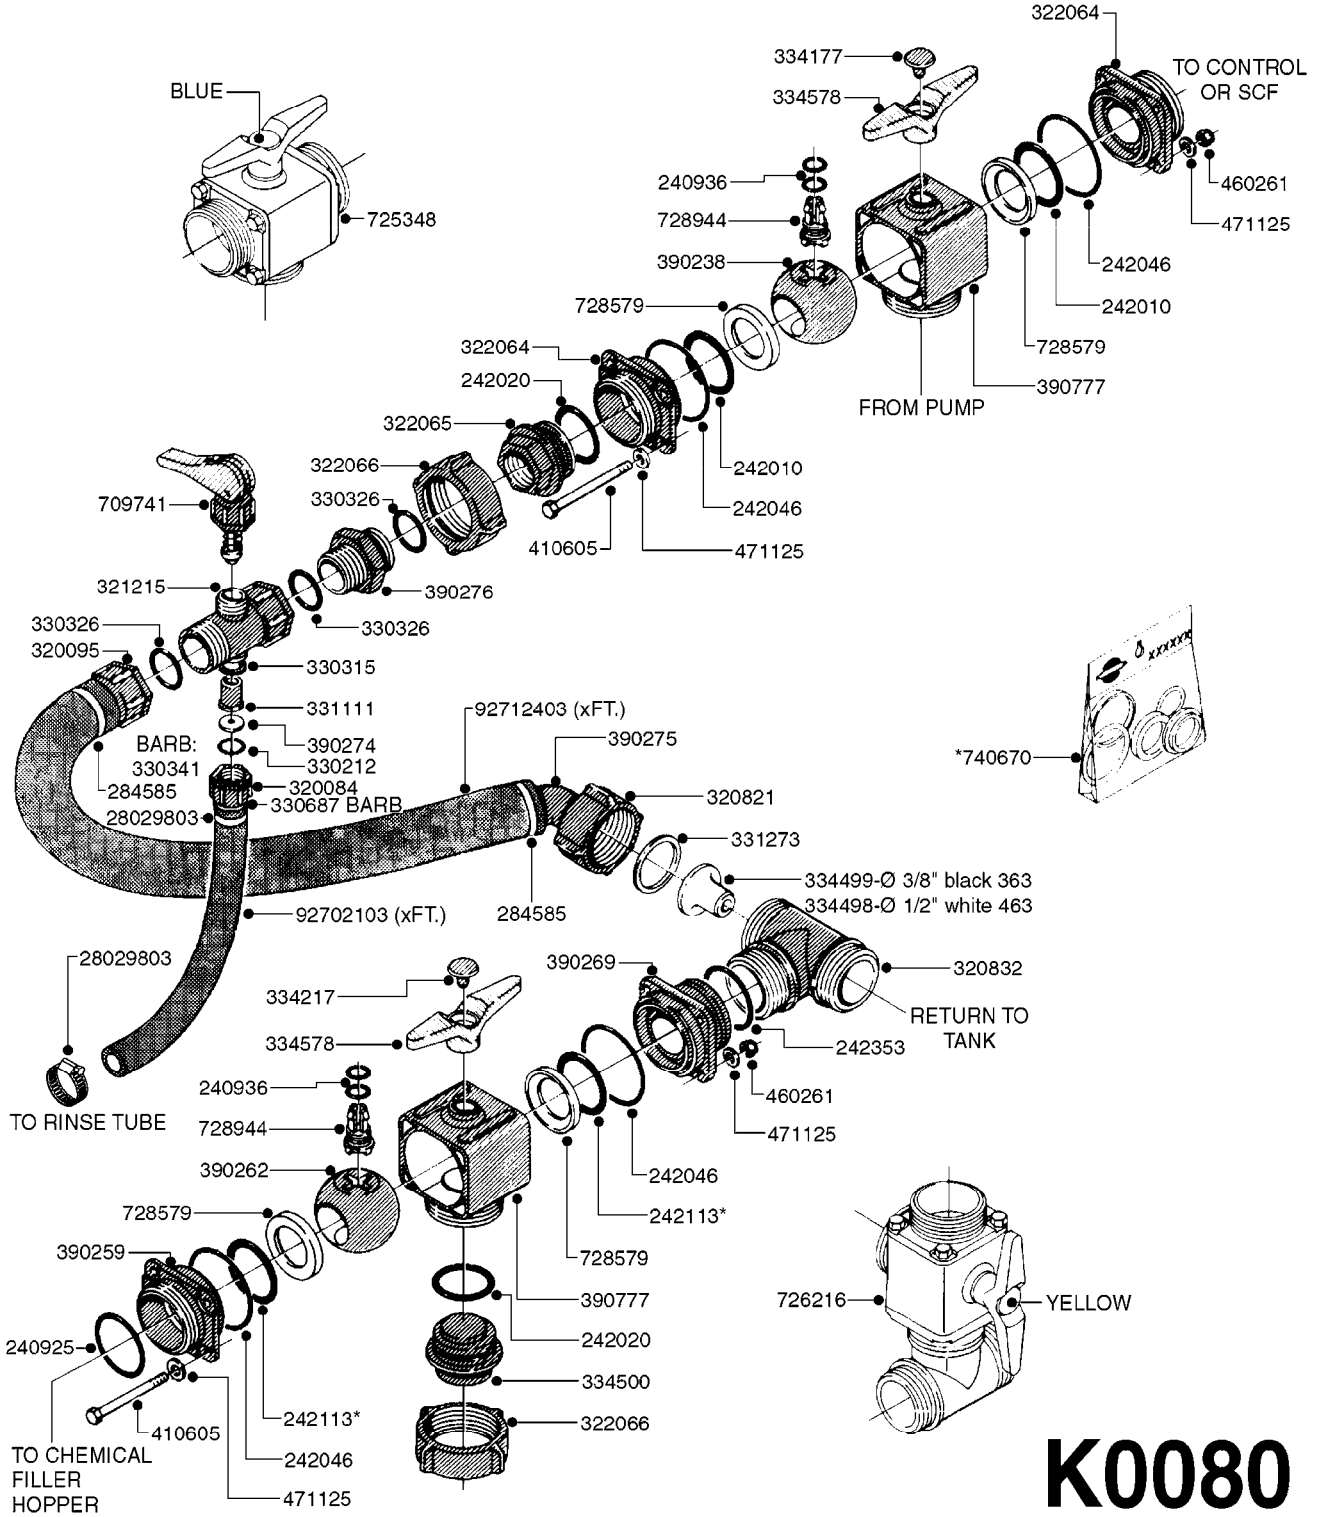

**K0080**

| parts-n° | order qty | description                    |
|----------|-----------|--------------------------------|
| 240925   | 1         | O-RING D49.5X3 NITRIL          |
| 240936   | 1         | O-RING D13.3X2.4 NITRIL        |
| 242010   | 1         | O-RING D37.47X5.33             |
| 242020   | 1         | O-RING 39.2 X 3 VITON          |
| 242046   | 1         | O-RING D60X2                   |
| 242113   | 1         | O-RING D37.5X5.3 VITON         |
| 242353   | 1         | O-RING D44.2X3.0 VITON F.S-67  |
| 284585   | 1         | CLAMP HOSE GEAR 1" MINI 020    |
| 320084   | 1         | FITT.DK NUT 1/2" BSP           |
| 320095   | 1         | FITT.DK NUT 1" BSP             |
| 320821   | 1         | FITT.DK NUT 1-1/2" BSP         |
| 320832   | 1         | FITT.DK TEE 1-1/2x1-1/2x1-1/2  |
| 321215   | 1         | FITT.DK HOUSING F. AGITATION   |
| 322064   | 1         | END COVER W.S56                |
| 322065   | 1         | FITT.DK UNION 1' BSP/S-56      |
| 322066   | 1         | FITT.DK S-56 NUT               |
| 330212   | 1         | O-RING D19/D14X2.4 F.1/2"NUT   |
| 330315   | 1         | O-RING D18.4/D13X.6            |
| 330326   | 1         | O-RING D30/D24X2 F.1"NUT       |
| 330341   | 1         | FITT.DK HB 1" F. 1" NUT        |
| 330687   | 1         | FITT.DK HB 1/2" F. 1/2" NUT    |
| 331111   | 1         | VALVE SEAT FOR 1/2" DISTRIBUT. |
| 331273   | 1         | O-RING D44/D38X2 F.1-1/2"      |
| 334177   | 1         | VALVE INDICATOR BLUE           |
| 334217   | 1         | VALVE INDICATOR YELLOW         |
| 334498   | 1         | NOZZLE INJECTOR 13MM/462 WHITE |
| 334499   | 1         | NOZZLE INJECTOR 10MM/361 BLACK |
| 334500   | 1         | FITT.DK S-56 PLUG W/ 4.2Ø Hole |
| 334578   | 1         | HANDLE FOR VALVE 'OLD' STYLE   |
| 390238   | 1         | BALL F. 3 WAY PRESSURE VALVE   |
| 390259   | 1         | END COVER S56 F.3 WAY VALVE    |
| 390262   | 1         | BALL F. 2 WAY VALVE            |
| 390269   | 1         | END COVER S56 1-1/2"F.3WAY VLV |
| 390274   | 1         | ORIFICE ID4.0/18/1.5           |
| 390275   | 1         | FITT.DK ELB 1' SPECIAL F.CHEMF |
| 390276   | 1         | FITT.DK HN 1'BSP               |
| 390777   | 1         | HOUSING F.BALL VALVE 3 WAY     |
| 410605   | 1         | BOLT HEX 8.8 DEL M6X80         |
| 460261   | 1         | NUT HEX M6X1 LOCK A2 DIN985    |
| 471125   | 1         | WASHER, M6, Ø12/ 6.4X 1.6, SS  |
| 709741   | 1         | VALVE ASSY. 1/2" FLIP LEVER    |
| 725348   | 1         | VALVE 3 WAY BLUE               |
| 726216   | 1         | VALVE TWO WAY                  |
| 728579   | 1         | SEAL F BALL                    |
| 728944   | 1         | VALVE STEM & COLOURED CAPS     |
| 740670   | 1         | SEAL KIT F. BALL VALVE VITON   |
| 28029803 | 1         | CLAMP HOSE GEAR P1/2" 6708     |
| 92702103 | 1         | HOSE R X1/2" X300PSI WP X0012" |
| 92712403 | 1         | HOSE R X1" X300PSI WP X0012"   |