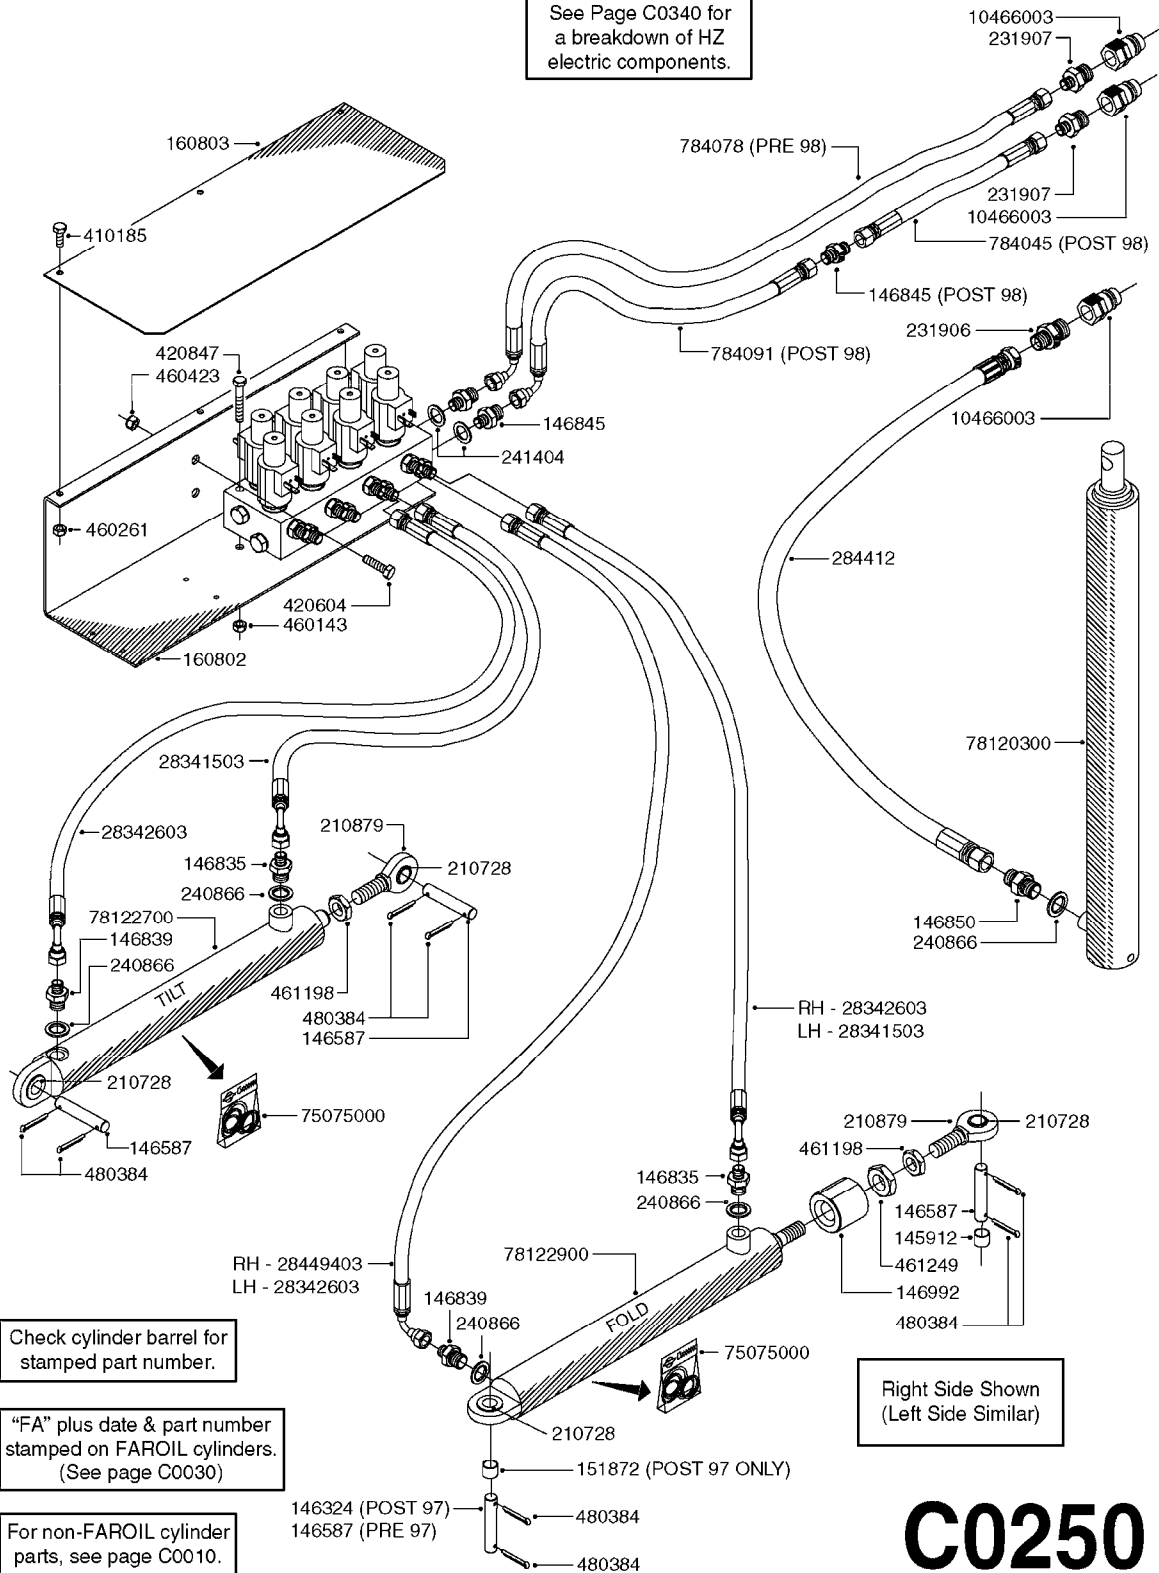

See Page C0340 for a breakdown of HZ electric components.

HYDRAULCS EAG HZ 45-66'POST 95
C0250-HIN, 01:01:16

Page 1
Date 16.03.2016 11:13

parts-n°	order qty	description
145912	1	BUSHING D19.8/D17.0X7MM
146324	1	SHAFT D16.8 L102/2 X 5
146587	1	PIN D16.8 X 65
146835	1	HEX NIPPLE 1/4" - 3/8" BSP
146839	1	HEX NIPPLE 1/4"X3/8" BSP 0.7MM
146845	1	HEX NIPPLE 1/4"X1/4"
146850	1	HEX NIPPLE 3/8"x3/8" - 1.8mm
146992	1	BUSHING F.CYLINDER
151872	1	BUSHING D22.0/18.0 10MM
160802	1	MOUNT PLATE F.HYD SOLENOID'HZ'
160803	1	COVER PLATE F.HYD SOLENOID'HZ'
210728	1	BEARING F.LINK HEAD M17
210879	1	LINK HEAD M16 x D17
231906	1	HEX NIPPLE 3/8"BSP X 1/2"NPT
231907	1	HEX NIPPLE 1/4"BSP X 1/2"NPT
240866	1	DOWTYSEAL 3/8"
241404	1	DOWTY SEAL 1/4"
284412	1	HOSE HY 3/8" X 315" STR+STR
410185	1	BOLT HEX 8.8 DEL M6X16 A2
420604	1	BOLT HEX 8.8 DEL M10X25 FT DIN933
420847	1	BOLT HEX 8.8 DEL M8X85
460143	1	NUT HEX M8 LOCK A2 DIN985
460261	1	NUT HEX M6X1 LOCK A2 DIN985
460423	1	NUT HEX M10X1.5 LOCK
461198	1	NUT HEX M16X2 JAMB
461249	1	NUT HEX M22X1.5
480384	1	PIN COTTER 3/16 x 1-1/2"
784045	1	HOSE HY X 1/4 X 157.50"STR+STR
784078	1	HOSE HY X 1/4 X 417.33"STR+ELB
784091	1	HOSE HY X 1/4 X 295.25"STR+ELB
10466003	1	COUPLER PIONEER 8010-04 1/2NPT
28341503	1	HOSE HY X1/4X078.75"STR+ELB
28342603	1	HOSE HY X1/4X066.93"STR+ELB
28449403	1	HOSE HY X1/4X057.08"STR+ELB
75075000	1	SEAL KIT 78122600/27/28/29
78120300	1	CYLINDER 60/50/30 1100MM
78122700	1	CYLINDER 40/22X300MM RED
78122900	1	CYLINDER 40/22X300MM RED