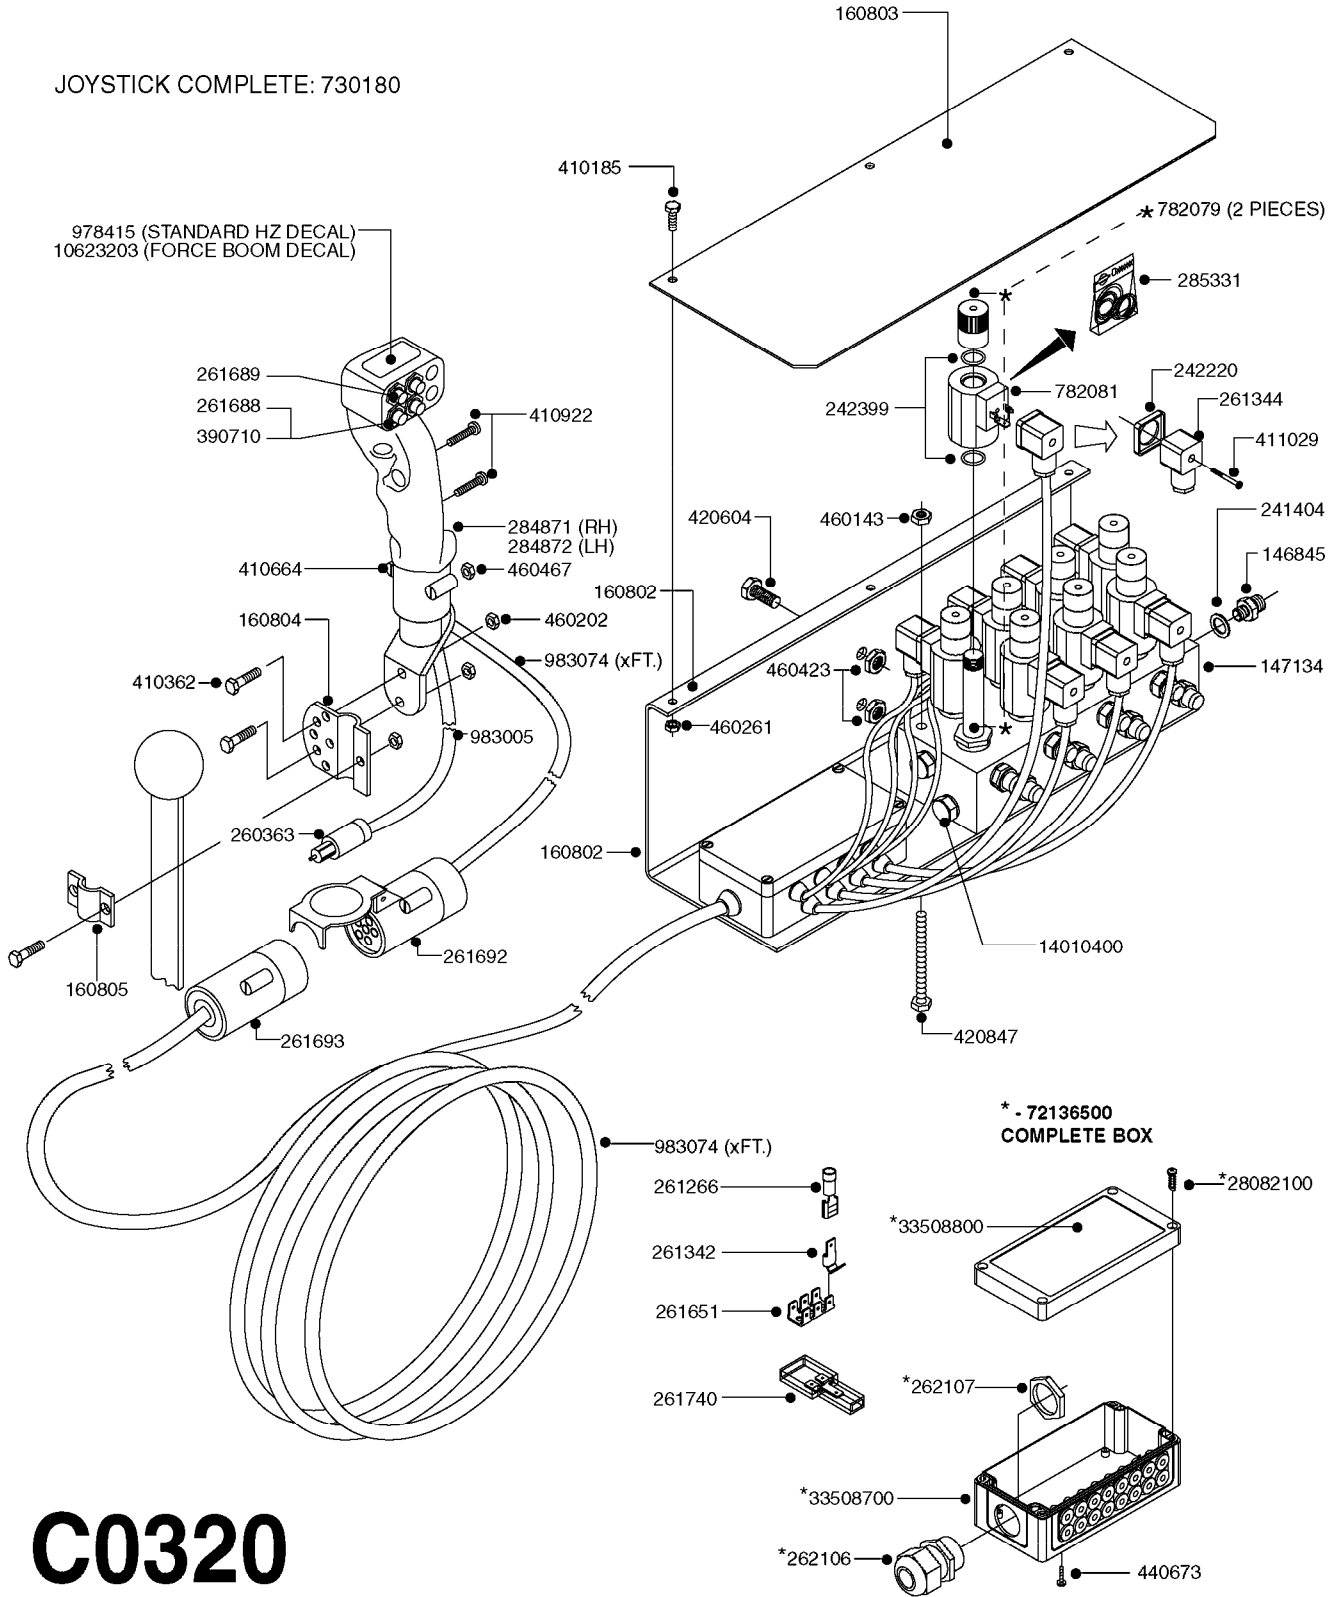

JOYSTICK COMPLETE: 730180

HYD EAGLE HZ JOYSTICK CONTROL
C0320-HIN, 01:01:16

Page 1

Date 16.03.2016 11:13

parts-n°	order qty	description
146845	1	HEX NIPPLE 1/4"X1/4"
147134	1	MANIFOLD 4-FUNCTION
160802	1	MOUNT PLATE F.HYD SOLENOID'HZ'
160803	1	COVER PLATE F.HYD SOLENOID'HZ'
160804	1	MOUNT BRACKET F.HANDLE
160805	1	MOUNT STRAP F.HANDLE
241404	1	DOWTY SEAL 1/4"
242220	1	GASKET F. HIRSMANN PLUG
242399	1	O-RING F.HYD SOLENOID VALVE
260363	1	PLUG 2 POLE 12V
261266	1	CONNECTOR END F.CABLE HP
261342	1	SPADE F.ELEC.3 WAY CONNECTOR
261344	1	HIRSCHMANN PLUG B
261651	1	SPADE F.ELEC.6 POLE CONNECTOR
261688	1	SWITCH F. HANDLE WHITE
261689	1	CAP RUBBER F. SWITCH JOYSTICK
261692	1	PLUG ELEC.7 POLE FEMALE F.CABL
261693	1	PLUG ELEC. 7 POLE MALE
261740	1	SPADE F.ELEC.3 POLE CONN.INSUL
262106	1	BULKHEAD F. CABLE 6.5-14 BLACK
262107	1	NUT F. BULKHEAD CABLE BLACK
284871	1	CONTROL HANDLE RIGHT HALF
284872	1	CONTROL HANDLE LEFT HALF
285331	1	SEAL KIT F. HZ HYD.SOLENOID 96
390710	1	SWITCH F.HANDLE GREY MACHINED
410185	1	BOLT HEX 8.8 DEL M6X16 A2
410362	1	BOLT HEX 8.8 SS M6X20 FT
410664	1	BOLT HEX M5 X 20
410922	1	CYL.SKR 8.8 DEL M4X20 RST
411029	1	SCREW M3X35 F.HIRSMANN PLUG
420604	1	BOLT HEX 8.8 DEL M10X25 FT DIN933
420847	1	BOLT HEX 8.8 DEL M8X85
440673	1	SCREW F.PLASTIC 5X12 SS
460143	1	NUT HEX M8 LOCK A2 DIN985
460202	1	NUT HEX M6
460261	1	NUT HEX M6X1 LOCK A2 DIN985
460423	1	NUT HEX M10X1.5 LOCK
460467	1	NUT HEX M5 GALV.
730180	1	HYD.KIT JOYSTICK CTRL HANDLE
782079	1	CARTRIDGE VALVE
782081	1	SOLENOID F. CARTRIDGE VALVE
978415	1	DECAL CONTROL HANDLE
983005	1	ELEC. CABLE 2 WIRE X 1.5MM
983074	1	ELEC. CABLE 5 WIRE X 1.5MM
10623203	1	DECAL F.JOYSTICK - FORCE
14010400	1	PLUG 1/4" BSP
28082100	1	SCREW F. BOX LID 1/4" L=20
33508700	1	BOX BOTTOM 160X80X40 BLACK 1-HOLE
33508800	1	LID 160X80X15 BLK W/SCREWS
72136500	1	UNIV. CONNECTION BOX F. EC