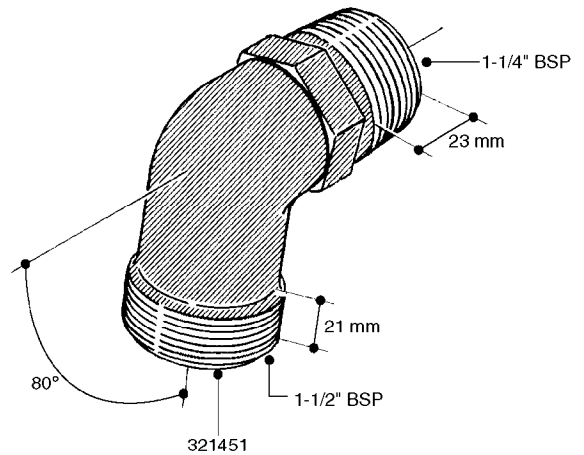

L0040

FITTINGS - NIPPLES & ELBOWS
L0040-HIN, 01:01:16

Page 1
Date 16.03.2016 11:13

parts-n°	order qty	description
10530803	1	FITT.PO.SE 2.00X2.00 45 DEG.
320191	1	FITT.DK ELB 3/8' BSP 45 DEGREE
320482	1	FITT.DK ELB. 1/2" BSP 60 DEG.
320596	1	FITT.DK ELB 3/8'-1/2'BSP 45DEG
320607	1	FITT.DK HN 3/8M X 3/8F BSP LNG
320633	1	FITT.DK HN 3/8"M X 3/8"F BSP
321451	1	FITT.DK ELB.1-1/2 X1-1/4 80DEG
321532	1	FITT.DK REDUC 3/4' X 1/2' BSP
390233	1	FITT.DK REDUC 1-1/2" X 1" BSP