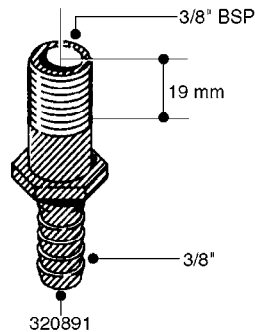

L0050

FITTINGS - HOSE CONNECTORS
L0050-HIN, 01:01:16

Page 1

Date 16.03.2016 11:13

parts-n°	order qty	description
242594	1	O-RING D14 X 1.78 SCH.70-EPDM
320294	1	FITT.DK TEE 3/8X3/8HB X1/2"BSP
320305	1	FITT.DK HB 3/4'- 3/4' BSP
320386	1	FITT.DK TEE 3/8X3/8HB X3/8"BSP
320397	1	FITT.DK ELB 3/8"HB X 3/8" BSP
320401	1	FITT.DK TEE 1/2X1/2HB X1/2"BSP
320412	1	FITT.DK TEE 1/2X1/2HB X3/8'BSP
320423	1	FITT.DK ELB 1/2'HB X 3/8' BSP
320891	1	FITT.DK HB 3/8'- 3/8' BSP
320972	1	FITT.DK HB 5/16'- 1/4' BSP
322046	1	FITT.DK TEE 1/2X1/2HB X3/4'BSP
322048	1	FITT.DK TEE 3/4X3/4HB X3/4'BSP
330595	1	O-RING D24.6/D20X2.1 -3/4"
333137	1	FITT.DK CONN.1/2" F.NOZZ. DOUB
333141	1	FITT.DK CONN.1/2" F.NOZZ.SING
334041	1	FITT.DK CONN.3/4' F.NOZZ. SING
334042	1	FITT.DK CONN.3/4' F.NOZZ. DOUB
334195	1	FITT.DK ELB. 3/4"HB X 3/4"HB
10012103	1	FITT.PO.HB 1.25X1.50 IMB1012
10014003	1	FITT.PO.HB 1.25X1.25 IMB1010
10036903	1	FITT.PO.HB 1.50X1.50 IMB1212
28019303	1	FITTING HB ELB 3/4NPT-3/4HOSE
61016500	1	HOSE TAIL 3/4" 90°+RG CAP 3/4"
72026700	1	NOZZLE TUBE ADAPTER W/O-RING