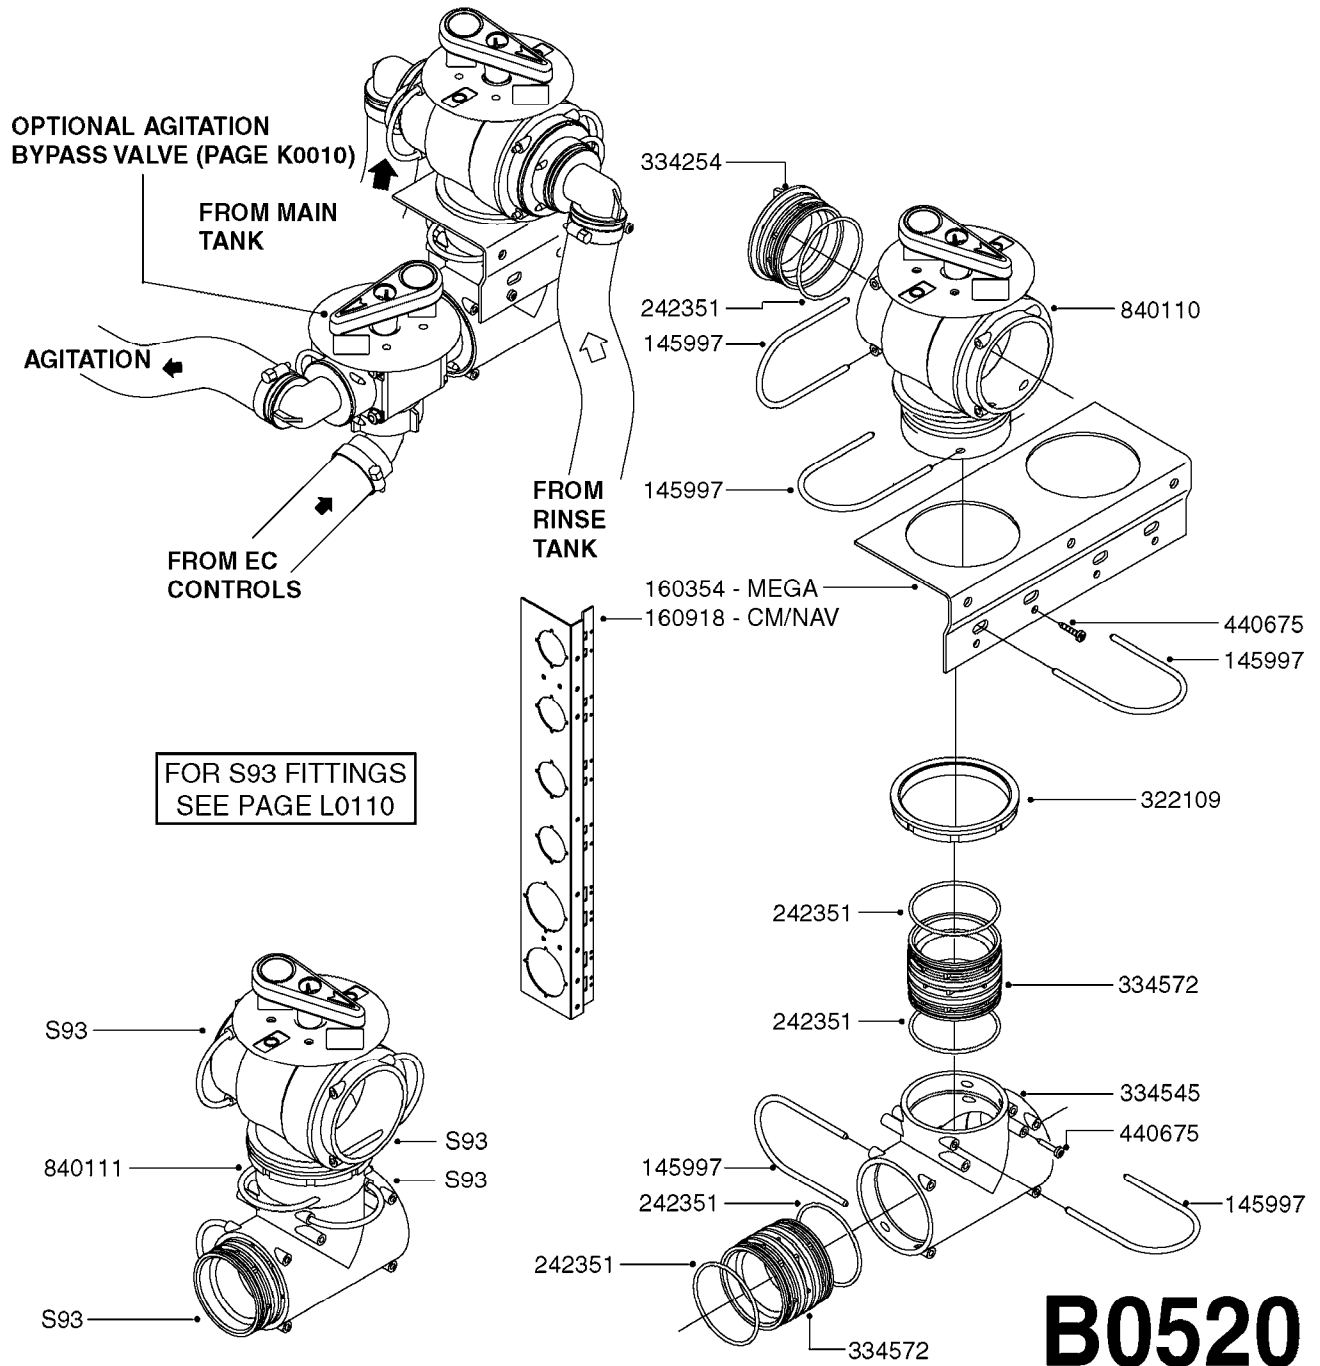

MANIFOLD SYSTEM - SUCTION
B0520-HIN, 01:01:16

Page 1

Date 16.03.2016 11:13

parts-n°	order qty	description
145997	1	FITT.DK S-93 FORK
160354	1	BRACKET F.SUCTION MANIFOLD
160918	1	BRACKET F. MANIFOLD CM
242351	1	O-RING D69.5X3.0 VITON F.S-93
322109	1	FITT.DK S-93 BULKHEAD NUT
334254	1	FITT.DK S-93 PLUG
334545	1	FITT.DK S-93 TEE
334572	1	FITT.DK S-93 ADAPTOR MALE MALE
440675	1	SCREW F. PLASTIC 5X16 SS
840110	1	VALVE SUCTION S-93 F.MANIFOLD
840111	1	VALVE SUCTION 3 WAY S-93 W.TEE