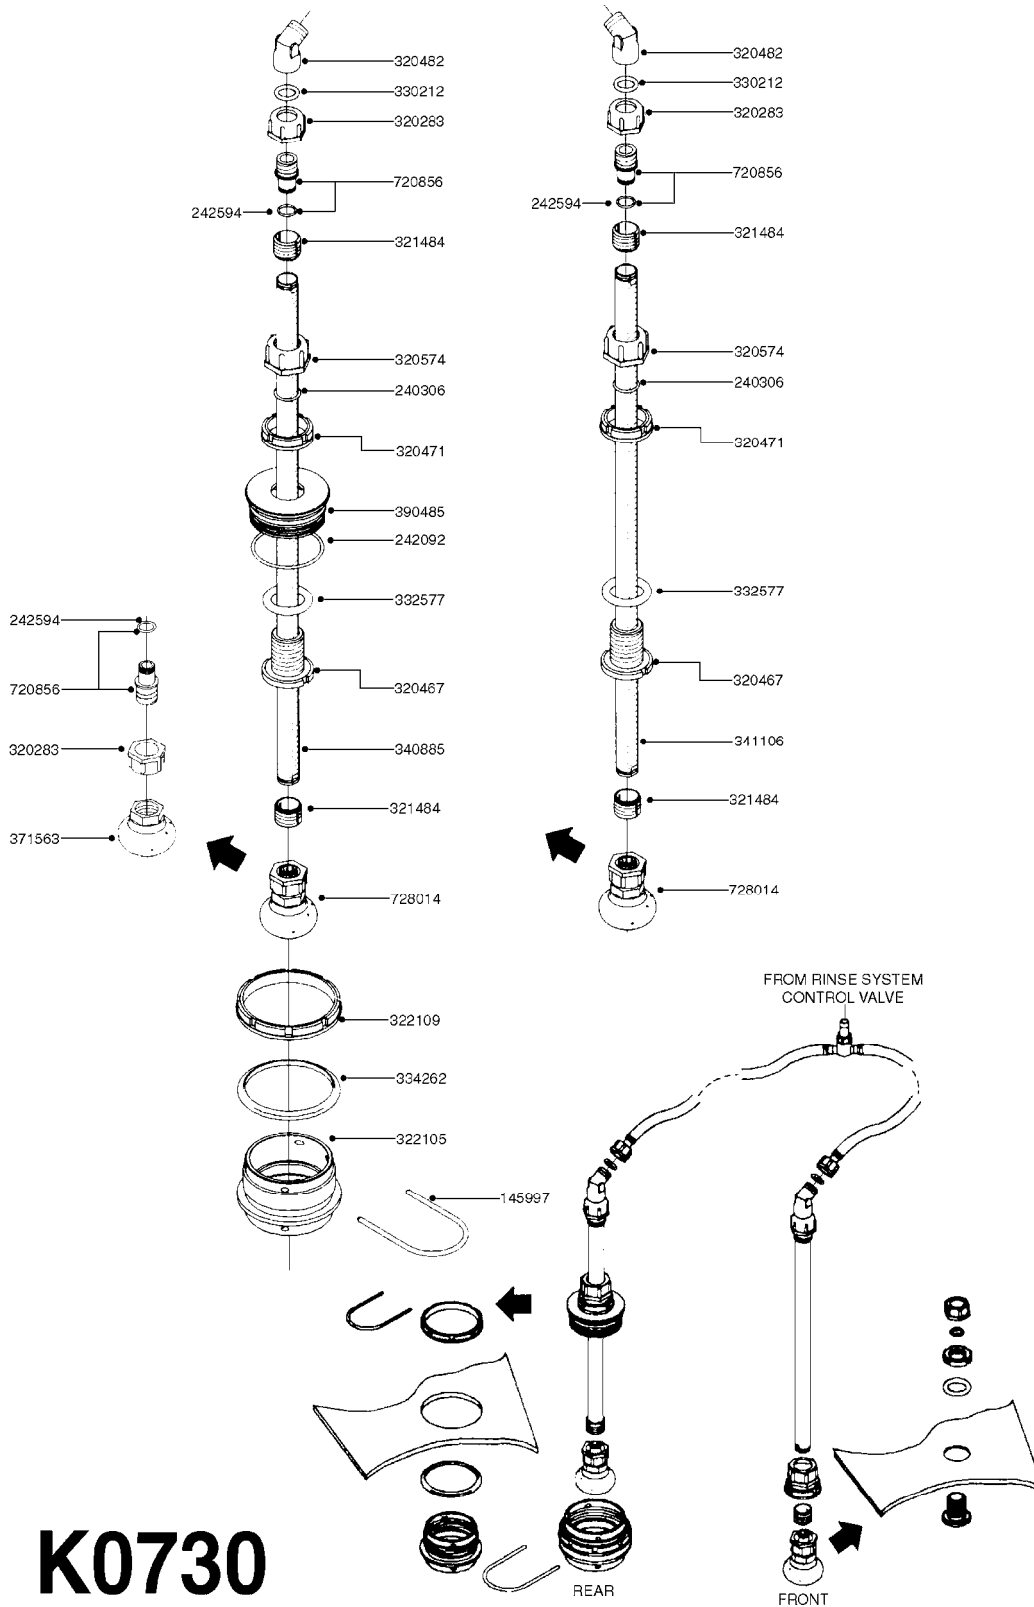

RINSE SYSTEM NOZZLES
K0730-HIN, 01:01:16

RINSE SYSTEM NOZZLES
K0730-HIN, 01:01:16

Page 1

Date 16.03.2016 11:13

parts-n°	order qty	description
145997	1	FITT.DK S-93 FORK
240306	1	O-RING D29/D21X4
242092	1	O-RING D69.5X3 (Use-242351)
242594	1	O-RING D14 X 1.78 SCH.70-EPDM
320283	1	FITT.DK NUT 3/4"BSP
320467	1	FITT.DK BULKHEAD 1"BSP SINGLE
320471	1	FITT.DK NUT 1" BSP JAMB
320482	1	FITT.DK ELB. 1/2" BSP 60 DEG.
320574	1	FITT.DK NUT 1" BSP SPECIAL
321484	1	BUSHING THREADED F.NOZZ.TUBE
322105	1	FITT.DK S-93 BULKHEAD DOUBLE
322109	1	FITT.DK S-93 BULKHEAD NUT
330212	1	O-RING D19/D14X2.4 F.1/2"NUT
332577	1	O-RING D38/D30X4 F.1" PUR.
334262	1	GASKET F.S-93 BULKHEAD
340885	1	TUBE F. RINSE NOZZLE L=600
341106	1	TUBE F.RINSE NOZZLE L=220
371563	1	NOZZLE FOR TANK RINSE
390485	1	FITT.DK S-93 PLUG W D34 HOLE
720856	1	FITT.DK 1/2'BSP ASSY.F.3/4'NUT
728014	1	RINSE NOZZLE MOUNTED