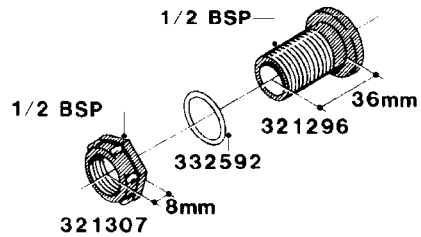

**L0050**

FITTINGS - HOSE CONNECTORS  
L0050-HIN, 01:01:16

Page 1

Date 16.03.2016 11:13

| parts-n° | order qty | description                    |
|----------|-----------|--------------------------------|
| 242594   | 1         | O-RING D14 X 1.78 SCH.70-EPDM  |
| 320294   | 1         | FITT.DK TEE 3/8X3/8HB X1/2"BSP |
| 320305   | 1         | FITT.DK HB 3/4'- 3/4' BSP      |
| 320386   | 1         | FITT.DK TEE 3/8X3/8HB X3/8"BSP |
| 320397   | 1         | FITT.DK ELB 3/8"HB X 3/8" BSP  |
| 320401   | 1         | FITT.DK TEE 1/2X1/2HB X1/2"BSP |
| 320412   | 1         | FITT.DK TEE 1/2X1/2HB X3/8'BSP |
| 320423   | 1         | FITT.DK ELB 1/2'HB X 3/8' BSP  |
| 320891   | 1         | FITT.DK HB 3/8'- 3/8' BSP      |
| 320972   | 1         | FITT.DK HB 5/16'- 1/4' BSP     |
| 322046   | 1         | FITT.DK TEE 1/2X1/2HB X3/4'BSP |
| 322048   | 1         | FITT.DK TEE 3/4X3/4HB X3/4'BSP |
| 330595   | 1         | O-RING D24.6/D20X2.1 -3/4"     |
| 333137   | 1         | FITT.DK CONN.1/2" F.NOZZ. DOUB |
| 333141   | 1         | FITT.DK CONN.1/2" F.NOZZ.SING  |
| 334041   | 1         | FITT.DK CONN.3/4' F.NOZZ. SING |
| 334042   | 1         | FITT.DK CONN.3/4' F.NOZZ. DOUB |
| 334195   | 1         | FITT.DK ELB. 3/4"HB X 3/4"HB   |
| 10012103 | 1         | FITT.PO.HB 1.25X1.50 IMB1012   |
| 10014003 | 1         | FITT.PO.HB 1.25X1.25 IMB1010   |
| 10036903 | 1         | FITT.PO.HB 1.50X1.50 IMB1212   |
| 28019303 | 1         | FITTING HB ELB 3/4NPT-3/4HOSE  |
| 61016500 | 1         | HOSE TAIL 3/4" 90°+RG CAP 3/4" |
| 72026700 | 1         | NOZZLE TUBE ADAPTER W/O-RING   |