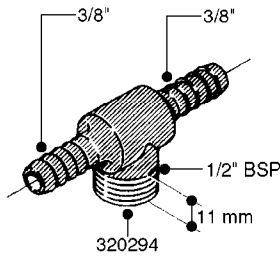

L0050

FITTINGS - HOSE CONNECTORS
L0050-HIN, 01:01:16

Page 1

Date 16.03.2016 11:13

parts-n°	order qty	description
242594	1	O-RING D14 X 1.78 SCH.70-EPDM
320294	1	FITT.DK TEE 3/8X3/8HB X1/2"BSP
320305	1	FITT.DK HB 3/4'- 3/4' BSP
320386	1	FITT.DK TEE 3/8X3/8HB X3/8"BSP
320397	1	FITT.DK ELB 3/8"HB X 3/8" BSP
320401	1	FITT.DK TEE 1/2X1/2HB X1/2"BSP
320412	1	FITT.DK TEE 1/2X1/2HB X3/8'BSP
320423	1	FITT.DK ELB 1/2'HB X 3/8' BSP
320891	1	FITT.DK HB 3/8'- 3/8' BSP
320972	1	FITT.DK HB 5/16'- 1/4' BSP
322046	1	FITT.DK TEE 1/2X1/2HB X3/4'BSP
322048	1	FITT.DK TEE 3/4X3/4HB X3/4'BSP
330595	1	O-RING D24.6/D20X2.1 -3/4"
333137	1	FITT.DK CONN.1/2" F.NOZZ. DOUB
333141	1	FITT.DK CONN.1/2" F.NOZZ.SING
334041	1	FITT.DK CONN.3/4' F.NOZZ. SING
334042	1	FITT.DK CONN.3/4' F.NOZZ. DOUB
334195	1	FITT.DK ELB. 3/4"HB X 3/4"HB
10012103	1	FITT.PO.HB 1.25X1.50 IMB1012
10014003	1	FITT.PO.HB 1.25X1.25 IMB1010
10036903	1	FITT.PO.HB 1.50X1.50 IMB1212
28019303	1	FITTING HB ELB 3/4NPT-3/4HOSE
61016500	1	HOSE TAIL 3/4" 90°+RG CAP 3/4"
72026700	1	NOZZLE TUBE ADAPTER W/O-RING