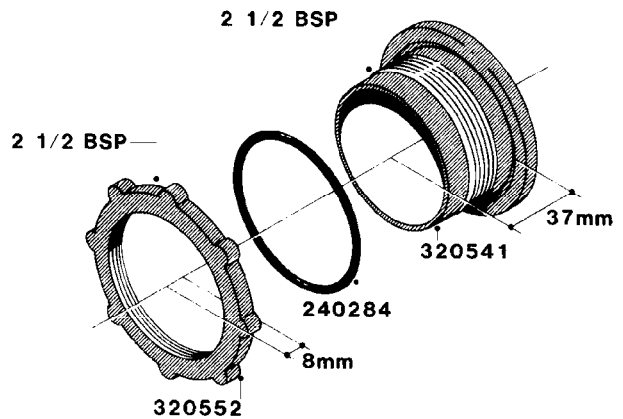

**L0050**

FITTINGS - HOSE CONNECTORS  
L0050-HIN, 01:01:16

Page 1

Date 16.03.2016 11:13

| parts-n° | order qty | description                    |
|----------|-----------|--------------------------------|
| 242594   | 1         | O-RING D14 X 1.78 SCH.70-EPDM  |
| 320294   | 1         | FITT.DK TEE 3/8X3/8HB X1/2"BSP |
| 320305   | 1         | FITT.DK HB 3/4'- 3/4' BSP      |
| 320386   | 1         | FITT.DK TEE 3/8X3/8HB X3/8"BSP |
| 320397   | 1         | FITT.DK ELB 3/8"HB X 3/8" BSP  |
| 320401   | 1         | FITT.DK TEE 1/2X1/2HB X1/2"BSP |
| 320412   | 1         | FITT.DK TEE 1/2X1/2HB X3/8'BSP |
| 320423   | 1         | FITT.DK ELB 1/2'HB X 3/8' BSP  |
| 320891   | 1         | FITT.DK HB 3/8'- 3/8' BSP      |
| 320972   | 1         | FITT.DK HB 5/16'- 1/4' BSP     |
| 322046   | 1         | FITT.DK TEE 1/2X1/2HB X3/4'BSP |
| 322048   | 1         | FITT.DK TEE 3/4X3/4HB X3/4'BSP |
| 330595   | 1         | O-RING D24.6/D20X2.1 -3/4"     |
| 333137   | 1         | FITT.DK CONN.1/2" F.NOZZ. DOUB |
| 333141   | 1         | FITT.DK CONN.1/2" F.NOZZ.SING  |
| 334041   | 1         | FITT.DK CONN.3/4' F.NOZZ. SING |
| 334042   | 1         | FITT.DK CONN.3/4' F.NOZZ. DOUB |
| 334195   | 1         | FITT.DK ELB. 3/4"HB X 3/4"HB   |
| 10012103 | 1         | FITT.PO.HB 1.25X1.50 IMB1012   |
| 10014003 | 1         | FITT.PO.HB 1.25X1.25 IMB1010   |
| 10036903 | 1         | FITT.PO.HB 1.50X1.50 IMB1212   |
| 28019303 | 1         | FITTING HB ELB 3/4NPT-3/4HOSE  |
| 61016500 | 1         | HOSE TAIL 3/4" 90°+RG CAP 3/4" |
| 72026700 | 1         | NOZZLE TUBE ADAPTER W/O-RING   |