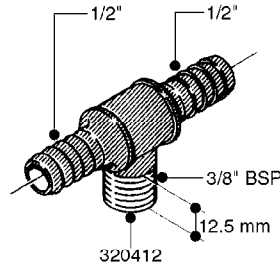

L0050

FITTINGS - HOSE CONNECTORS
L0050-HIN, 01:01:16

Page 1

Date 16.03.2016 11:13

parts-n°	order qty	description
242594	1	O-RING D14 X 1.78 SCH.70-EPDM
320294	1	FITT.DK TEE 3/8X3/8HB X1/2"BSP
320305	1	FITT.DK HB 3/4'- 3/4' BSP
320386	1	FITT.DK TEE 3/8X3/8HB X3/8"BSP
320397	1	FITT.DK ELB 3/8"HB X 3/8" BSP
320401	1	FITT.DK TEE 1/2X1/2HB X1/2"BSP
320412	1	FITT.DK TEE 1/2X1/2HB X3/8'BSP
320423	1	FITT.DK ELB 1/2'HB X 3/8' BSP
320891	1	FITT.DK HB 3/8'- 3/8' BSP
320972	1	FITT.DK HB 5/16'- 1/4' BSP
322046	1	FITT.DK TEE 1/2X1/2HB X3/4'BSP
322048	1	FITT.DK TEE 3/4X3/4HB X3/4'BSP
330595	1	O-RING D24.6/D20X2.1 -3/4"
333137	1	FITT.DK CONN.1/2" F.NOZZ. DOUB
333141	1	FITT.DK CONN.1/2" F.NOZZ.SING
334041	1	FITT.DK CONN.3/4' F.NOZZ. SING
334042	1	FITT.DK CONN.3/4' F.NOZZ. DOUB
334195	1	FITT.DK ELB. 3/4"HB X 3/4"HB
10012103	1	FITT.PO.HB 1.25X1.50 IMB1012
10014003	1	FITT.PO.HB 1.25X1.25 IMB1010
10036903	1	FITT.PO.HB 1.50X1.50 IMB1212
28019303	1	FITTING HB ELB 3/4NPT-3/4HOSE
61016500	1	HOSE TAIL 3/4" 90°+RG CAP 3/4"
72026700	1	NOZZLE TUBE ADAPTER W/O-RING