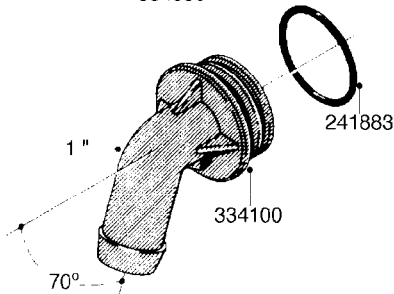

**L0080**

FITTINGS - S-53  
L0080-HIN, 01:01:16

Page 1

Date 16.03.2016 11:14

| parts-n° | order qty | description                    |
|----------|-----------|--------------------------------|
| 145995   | 1         | FITT.DK S-53 FORK              |
| 242353   | 1         | O-RING D44.2X3.0 VITON F.S-67  |
| 242354   | 1         | O-RING D32.2X3.0 VITON F.S-53  |
| 322103   | 1         | FITT.DK S-53 BULKHEAD          |
| 322107   | 1         | FITT.DK S-53 BULKHEAD NUT      |
| 322110   | 1         | FITT.DK S-53 ELB. 1/2" BSP     |
| 322352   | 1         | FITT.DK S-53 TEE               |
| 334227   | 1         | FITT.DK S-53 STR.1/2'          |
| 334229   | 1         | FITT.DK S-53 STR.3/4"          |
| 334230   | 1         | FITT.DK S-53 STR.1"            |
| 334239   | 1         | FITT.DK S-53 ELB.1/2"          |
| 334241   | 1         | FITT.DK S-53 ELB.3/4"          |
| 334242   | 1         | FITT.DK S-53 ELB.1"            |
| 334249   | 1         | FITT.DK S-53 PLUG              |
| 334260   | 1         | GASKET F. S-53 BULKHEAD        |
| 334564   | 1         | FITT.DK S-67 TO S-53 ADAPTER   |
| 391100   | 1         | FITT.DK S-53THREAD INS.1/2"BSP |
| 726463   | 1         | FITT.DK S53 BULKHEAD W/GASKET  |
| 726552   | 1         | FIT.DK S-53X90 1/2" BSP,O-RING |
| 726556   | 1         | FITT.DK S-53 HB 1/2" W/O-RING  |
| 726558   | 1         | FITT.DK S53 STR. 3/4" W.ORING  |
| 726559   | 1         | FITT DK. S-53 HB 1" W/O-RING   |
| 726568   | 1         | FITT.DK.S-53 HB 1/2"90 W/ORING |
| 726570   | 1         | FITT.DK S-53 ELB.3/4" W.ORING  |
| 726571   | 1         | FITT.DK S-53 ELB.1", W ORING   |
| 726578   | 1         | FITT.DK S53 PLUG WITH O-RING   |
| 728561   | 1         | FITT.DK. S67M - S53F REDUCER   |