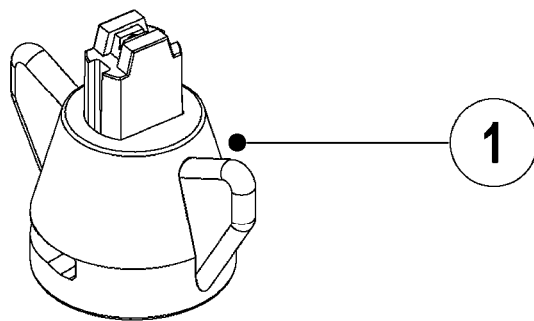

BOOM-NOZZLES MINIDRIFT
D1050-HIN, 01:01:16

Page 0

Date 16.03.2016 11:13

D1050