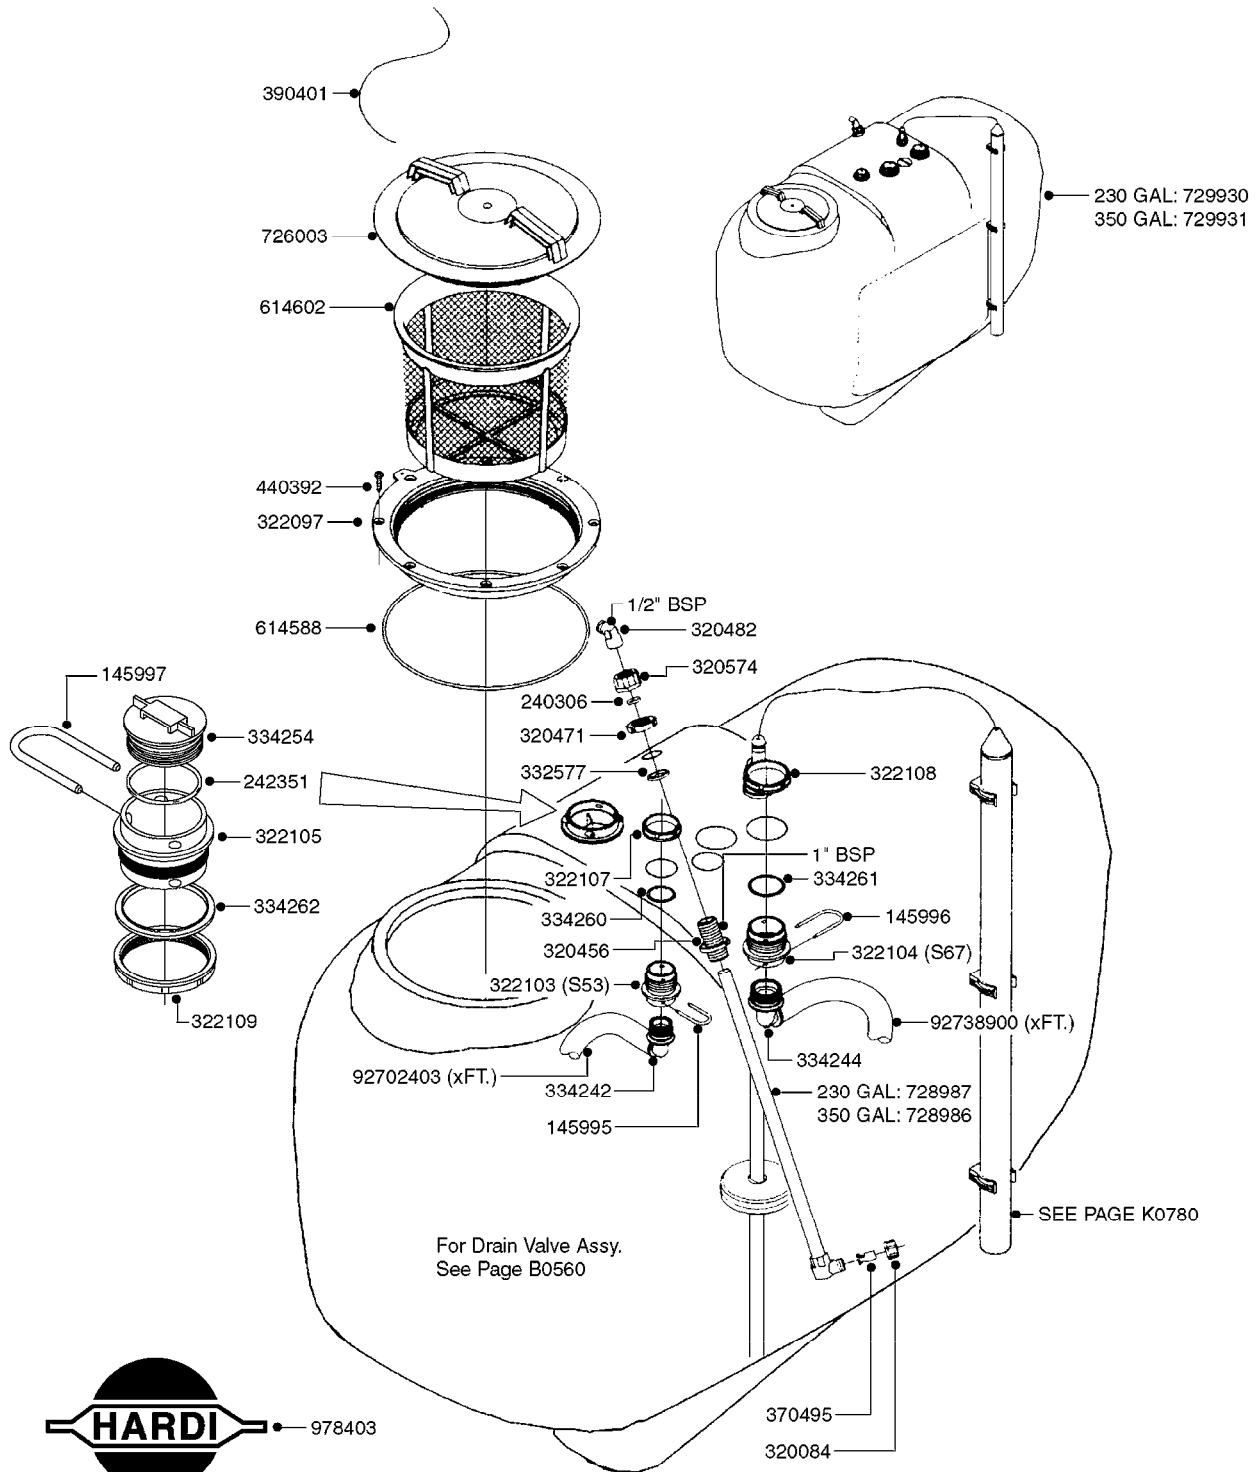

# D1110

NOZZLE TUBES & HOLDER-PLASTIC  
D1110-HIN, 01:01:16

Page 1

Date 16.03.2016 11:13

| parts-n° | order qty | description                    |
|----------|-----------|--------------------------------|
| 321484   | 1         | BUSHING THREADED F.NOZZ.TUBE   |
| 322114   | 1         | NUT PLASTIC F.NOZZ.H           |
| 322116   | 1         | BOLT PLASTIC F.NOZZ.H.         |
| 334874   | 1         | NOZZLE HOLDER - TOP HALF       |
| 612872   | 1         | NOZZLE TUBE 2 HOLE L-24"/50CM  |
| 612883   | 1         | NOZZLE TUBE 3 HOLE L-44"/50CM  |
| 612894   | 1         | NOZZLE TUBE 4 HOLE L-64"/50CM  |
| 612905   | 1         | NOZZLE TUBE 5 HOLE L-83.5"/50C |
| 613767   | 1         | NOZZLE TUBE 1 HOLE L-13.875"   |
| 614610   | 1         | NOZZLE TUBE 2 HOLE L-24"/SP20" |
| 614611   | 1         | NOZZLE TUBE 3 HOLE L-44"/SP20" |
| 614612   | 1         | NOZZLE TUBE 4 HOLE L-64"/SP20" |
| 614613   | 1         | NOZZLE TUBE 5 HOLE L-83.5"/20" |
| 614638   | 1         | NOZZLE TUBE 1 HOLE L-4.125"    |
| 614647   | 1         | NOZZLE TUBE L=600mm NO HOLES   |
| 614648   | 1         | NOZZLE TUBE L=1100mm NO HOLES  |
| 614649   | 1         | NOZZLE TUBE L=1600mm NO HOLES  |
| 614650   | 1         | NOZZLE TUBE L=2100mm NO HOLES  |
| 615468   | 1         | NOZZLE TUBE MARKED 1" 24"      |
| 615469   | 1         | NOZZLE TUBE MARKED 1" 44"      |
| 615470   | 1         | NOZZLE TUBE MARKED 1" 54"      |
| 615471   | 1         | NOZZLE TUBE MARKED 1" 64"      |
| 615472   | 1         | NOZZLE TUBE MARKED 1" 74"      |
| 615473   | 1         | NOZZLE TUBE MARKED 1" 92"      |
| 741685   | 1         | NOZZLE HOLDER COMPLETE/5 PCS   |
| 741688   | 1         | NOZZLE HOLDER COMPLETE/10PCS   |
| 741730   | 1         | CLAMP,NZLE BKT BAG OF 5 50X30  |
| 741733   | 1         | CLAMP,NZLE BKT BAG OF 10 50X30 |
| 741734   | 1         | CLAMP,NZLE BKT BAG OF 5 50X50  |
| 741737   | 1         | CLAMP,NZLE BKT BAG OF 10 50X50 |
| 741738   | 1         | CLAMP,NZLE BKT BAG OF 5 80X60  |
| 741741   | 1         | CLAMP,NZLE BKT BAG OF 10 80x60 |
| 741778   | 1         | CLAMP,NZL BKT BAG OF 10 100x60 |
| 16110803 | 1         | NOZZLE BRACKET VAR SPACINGS    |
| 33487300 | 1         | NOZZLE HOLDER - BOTTOM HALF    |