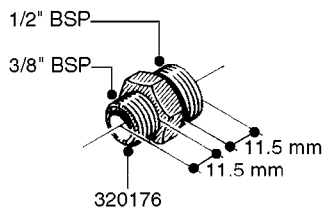

**L0030**

FITTINGS - HEXAGON NIPPLES  
L0030-HIN, 01:01:16

Page 1  
Date 16.03.2016 11:13

| parts-n° | order qty | description                    |
|----------|-----------|--------------------------------|
| 10015303 | 1         | FITT.PO.HN 1.00X1.00 M1000     |
| 10425003 | 1         | FITT.PO.HN 1.25X1.00 MCPHEE    |
| 320132   | 1         | FITT.DK HN 1" BSP              |
| 320176   | 1         | FITT.DK HN 3/8"X1/2" BSP       |
| 320445   | 1         | FITT.DK HN 1/4"X3/8" BSP       |
| 320655   | 1         | FITT.DK HN 1/2"-1/2" BSP       |
| 320692   | 1         | FITT.DK HN 3/8'BSPX1/4'NPT     |
| 320703   | 1         | FITT.DK HN 3/8BSP X1/2 &1/4NPT |
| 320725   | 1         | FITT.DK NIPPLE 3/8"-3/8" BSP   |
| 320902   | 1         | FITT.DK HN 3/8'X 1/4' BSP      |
| 390232   | 1         | FITT.DK HN 1-1/2' X 1-1/4' BSP |
| 390276   | 1         | FITT.DK HN 1'BSP               |