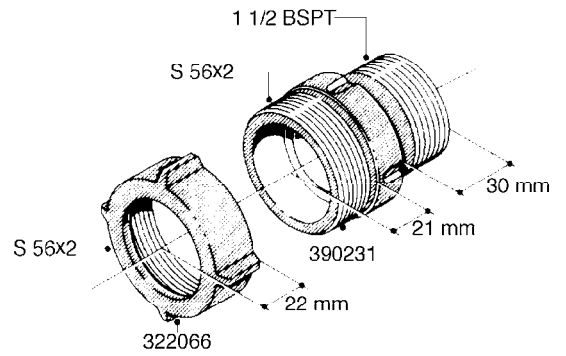

**L0080**

FITTINGS - S-53  
L0080-HIN, 01:01:16

Page 1

Date 16.03.2016 11:14

| parts-n° | order qty | description                    |
|----------|-----------|--------------------------------|
| 145995   | 1         | FITT.DK S-53 FORK              |
| 242353   | 1         | O-RING D44.2X3.0 VITON F.S-67  |
| 242354   | 1         | O-RING D32.2X3.0 VITON F.S-53  |
| 322103   | 1         | FITT.DK S-53 BULKHEAD          |
| 322107   | 1         | FITT.DK S-53 BULKHEAD NUT      |
| 322110   | 1         | FITT.DK S-53 ELB. 1/2" BSP     |
| 322352   | 1         | FITT.DK S-53 TEE               |
| 334227   | 1         | FITT.DK S-53 STR.1/2'          |
| 334229   | 1         | FITT.DK S-53 STR.3/4"          |
| 334230   | 1         | FITT.DK S-53 STR.1"            |
| 334239   | 1         | FITT.DK S-53 ELB.1/2"          |
| 334241   | 1         | FITT.DK S-53 ELB.3/4"          |
| 334242   | 1         | FITT.DK S-53 ELB.1"            |
| 334249   | 1         | FITT.DK S-53 PLUG              |
| 334260   | 1         | GASKET F. S-53 BULKHEAD        |
| 334564   | 1         | FITT.DK S-67 TO S-53 ADAPTER   |
| 391100   | 1         | FITT.DK S-53THREAD INS.1/2"BSP |
| 726463   | 1         | FITT.DK S53 BULKHEAD W/GASKET  |
| 726552   | 1         | FIT.DK S-53X90 1/2" BSP,O-RING |
| 726556   | 1         | FITT.DK S-53 HB 1/2" W/O-RING  |
| 726558   | 1         | FITT.DK S53 STR. 3/4" W.ORING  |
| 726559   | 1         | FITT DK. S-53 HB 1" W/O-RING   |
| 726568   | 1         | FITT.DK.S-53 HB 1/2"90 W/ORING |
| 726570   | 1         | FITT.DK S-53 ELB.3/4" W.ORING  |
| 726571   | 1         | FITT.DK S-53 ELB.1", W ORING   |
| 726578   | 1         | FITT.DK S53 PLUG WITH O-RING   |
| 728561   | 1         | FITT.DK. S67M - S53F REDUCER   |