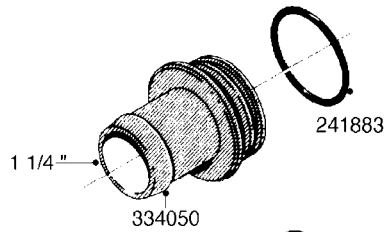

**L0080**

FITTINGS - S-53  
L0080-HIN, 01:01:16

Page 1

Date 16.03.2016 11:14

| parts-n° | order qty | description                    |
|----------|-----------|--------------------------------|
| 145995   | 1         | FITT.DK S-53 FORK              |
| 242353   | 1         | O-RING D44.2X3.0 VITON F.S-67  |
| 242354   | 1         | O-RING D32.2X3.0 VITON F.S-53  |
| 322103   | 1         | FITT.DK S-53 BULKHEAD          |
| 322107   | 1         | FITT.DK S-53 BULKHEAD NUT      |
| 322110   | 1         | FITT.DK S-53 ELB. 1/2" BSP     |
| 322352   | 1         | FITT.DK S-53 TEE               |
| 334227   | 1         | FITT.DK S-53 STR.1/2'          |
| 334229   | 1         | FITT.DK S-53 STR.3/4"          |
| 334230   | 1         | FITT.DK S-53 STR.1"            |
| 334239   | 1         | FITT.DK S-53 ELB.1/2"          |
| 334241   | 1         | FITT.DK S-53 ELB.3/4"          |
| 334242   | 1         | FITT.DK S-53 ELB.1"            |
| 334249   | 1         | FITT.DK S-53 PLUG              |
| 334260   | 1         | GASKET F. S-53 BULKHEAD        |
| 334564   | 1         | FITT.DK S-67 TO S-53 ADAPTER   |
| 391100   | 1         | FITT.DK S-53THREAD INS.1/2"BSP |
| 726463   | 1         | FITT.DK S53 BULKHEAD W/GASKET  |
| 726552   | 1         | FIT.DK S-53X90 1/2" BSP,O-RING |
| 726556   | 1         | FITT.DK S-53 HB 1/2" W/O-RING  |
| 726558   | 1         | FITT.DK S53 STR. 3/4" W.ORING  |
| 726559   | 1         | FITT DK. S-53 HB 1" W/O-RING   |
| 726568   | 1         | FITT.DK.S-53 HB 1/2"90 W/ORING |
| 726570   | 1         | FITT.DK S-53 ELB.3/4" W.ORING  |
| 726571   | 1         | FITT.DK S-53 ELB.1", W ORING   |
| 726578   | 1         | FITT.DK S53 PLUG WITH O-RING   |
| 728561   | 1         | FITT.DK. S67M - S53F REDUCER   |