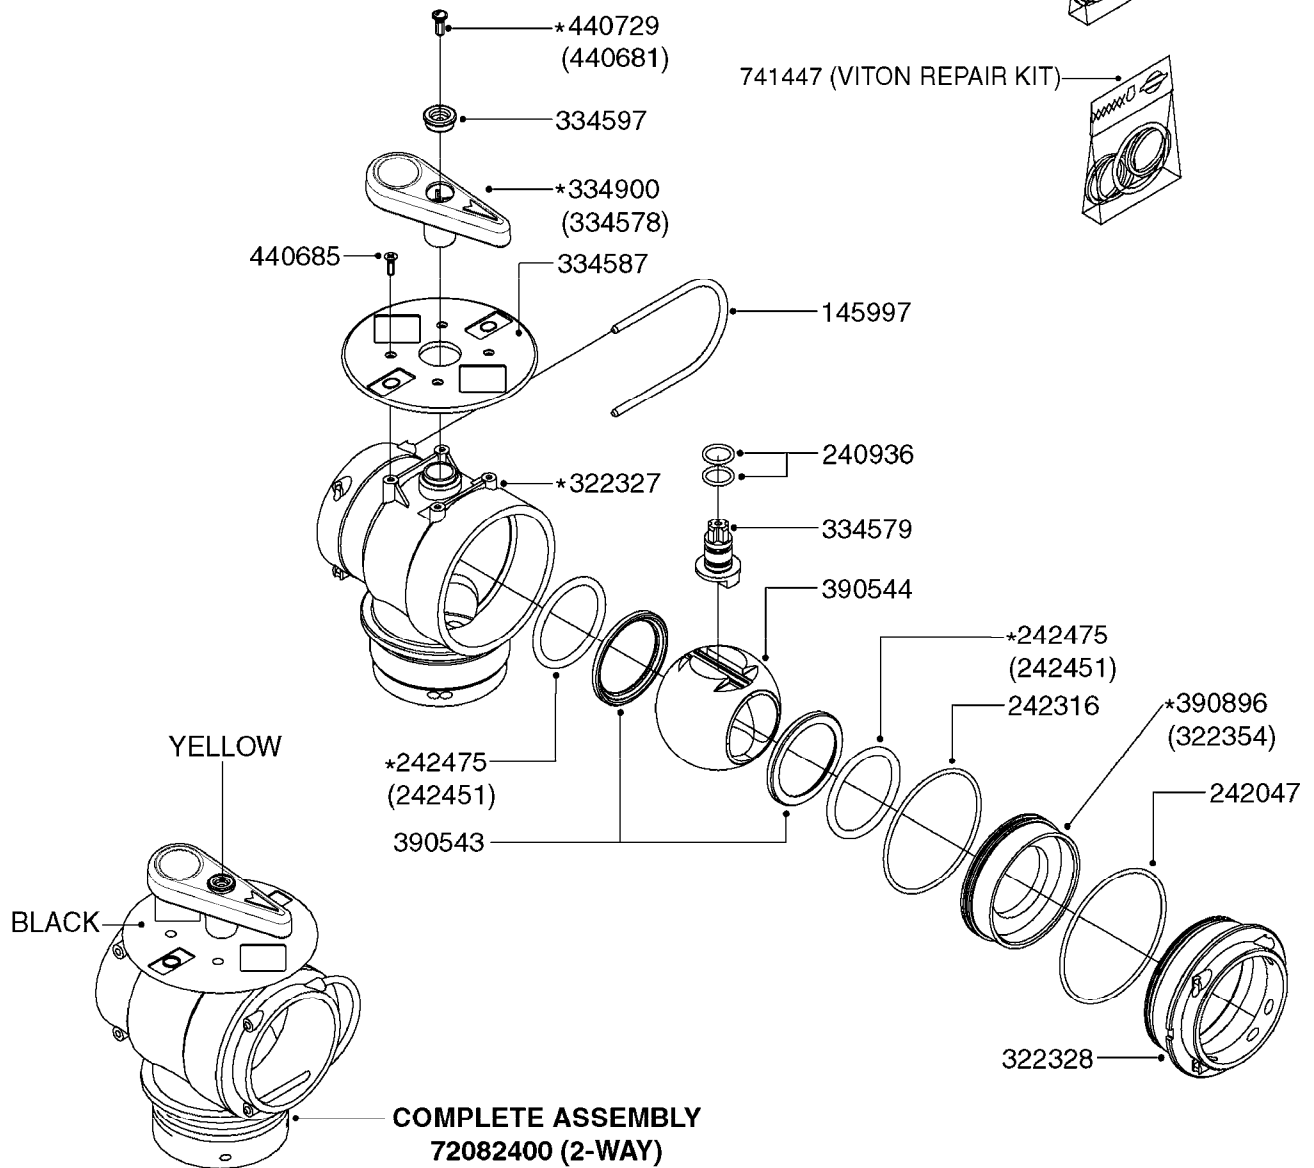

741726 - REPAIR KIT FOR VALVES WITH NEW HANDLE

741447 (VITON REPAIR KIT)

FOR S93 FITTINGS  
SEE PAGE L0110

\* NEW HANDLE SIGNIFIES  
INTERNAL CHANGES AS SHOWN

**B0560**

BALL VALVE DRAIN MEGA CENTRFGL  
B0560-HIN, 01:01:16