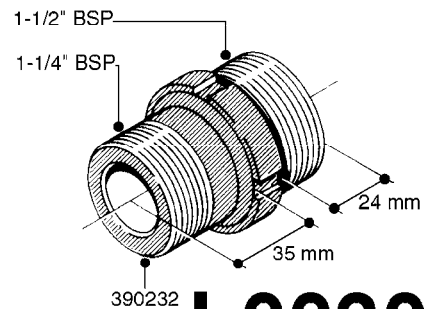

**L0020**

FITTINGS-T-PIECES, CAPS & ELBOWS  
L0020-HIN, 01:01:16

Page 1

Date 16.03.2016 11:13

| parts-n° | order qty | description                        |
|----------|-----------|------------------------------------|
| 10053603 | 1         | FITT. CAPNUT 2"BSP 5601            |
| 10194303 | 1         | CAP BLANK 1 1/2 MCPHEE 210060      |
| 320047   | 1         | FITT.DK CAPNUT 1/2" BSP            |
| 320106   | 1         | FITT.DK CAPNUT 1" BSP              |
| 320272   | 1         | FITT.DK CAPNUT 3/8" BSP            |
| 320316   | 1         | FITT.DK TEE 3/4" X3/4" X1"BSP      |
| 320331   | 1         | FITT.DK TEE 1" - 1" - 3/4" BSP     |
| 320342   | 1         | FITT.DK EL 3/4"M X 1"F BSP         |
| 320563   | 1         | FITT.DK 3 WAY 1/2" 110 DEG.        |
| 320677   | 1         | NO LONGER AVAILABLE                |
| 320961   | 1         | FITT.DK CAPNUT 1-1/2" BSP          |
| 321053   | 1         | FITT.DK TEE 1/2 X1/2 X1/2" BSP     |
| 322072   | 1         | FITT.DK TEE 3/8'X3/8'X3/8' BSP     |
| 322095   | 1         | FITT.DK TEE 1-1/2 X1-1/4 X3/4" BSP |
| 322138   | 1         | FITT.DK ELB 1"M X 1"F BSP          |
| 330013   | 1         | O-RING D15/D10X2.5 F.3/8"NUT       |
| 330212   | 1         | O-RING D19/D14X2.4 F.1/2"NUT       |
| 330326   | 1         | O-RING D30/D24X2 F.1"NUT           |
| 331273   | 1         | O-RING D44/D38X2 F.1-1/2"          |