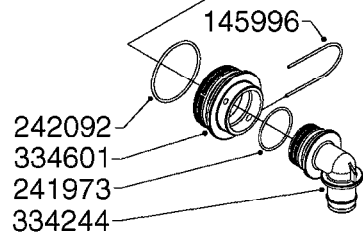

REGULATOR VALVE ASSEMBLY: *72027300

COMPLETE ASSEMBLIES
WHOLEGOODS ITEMS

B0340