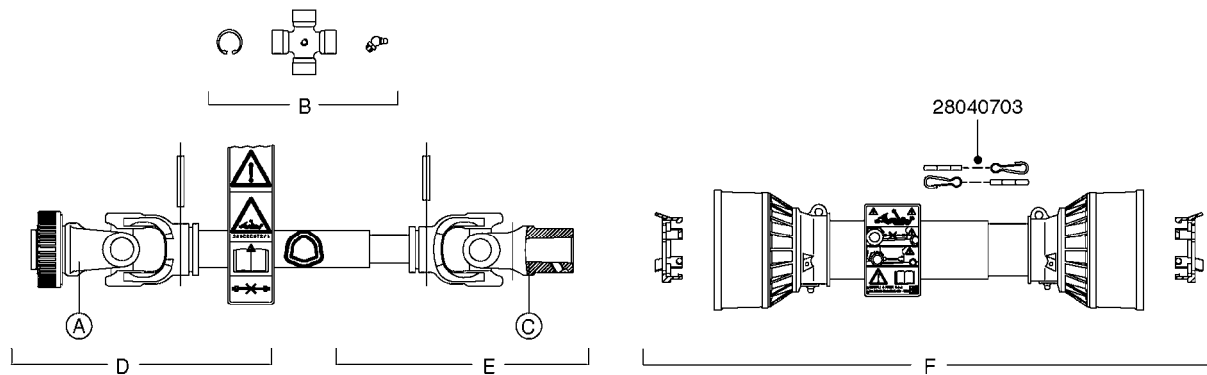

NOTE: 600 RPM AND 1000 RPM
PUMPS HAVE 1" INPUT SHAFT

A0430

PUMP - ACE 150 BELT DRIVE
A0430-HIN, 01:01:16

Page 1
Date 16.03.2016 14:09

parts-n°	order qty	description
420641	1	BOLT HEX 8.8 DEL M8X35
450015	1	SCREW ALLAN 3/8'X5/8' BLACK
460143	1	NUT HEX M8 LOCK A2 DIN985
10527803	1	KEY 1/8x1/8x1/2'F.ACE PUMP
21002203	1	BEARING, SEALED ACE BELT DRIVE
28022303	1	SHIELD KIT
28022403	1	OUTPUT SHAFT ACE BELT DR PUMP
28022503	1	BELT 600 RPM ACE PUMP
28022603	1	BELT 1000 RPM ACE PUMP
28022703	1	IMPELLER THERMOPLASTIC
28022803	1	IMPELLER CAST IRON
28022903	1	REPAIR KIT 600 RPM
28023003	1	REPAIR KIT 1000 RPM
28029203	1	11.6"P.D.X2"BORE PULLEY 600RPM
28029303	1	7.9"P.D.X2"BORE PULLEY 1000RPM