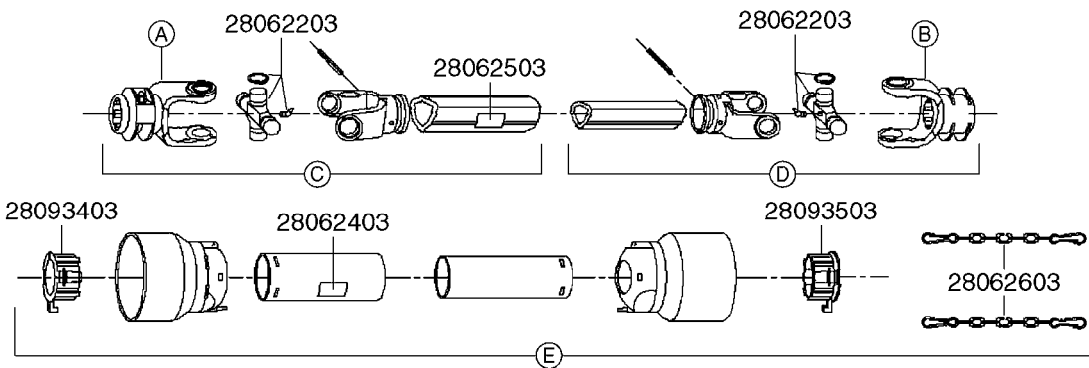

A0520

PTO SHAFTS - BONDIOLI CENT.
A0520-HIN, 01:01:16

Page 1

Date 16.03.2016 14:09

parts-n°	order qty	description
289042	1	UNIV. JOINT 22x54mm
420641	1	BOLT HEX 8.8 DEL M8X35
450015	1	SCREW ALLAN 3/8'X5/8' BLACK
460143	1	NUT HEX M8 LOCK A2 DIN985
28009803	1	PTO PIN TUBE RETAINER OUTER
28009903	1	PTO TUBE RETAINER INNER
28010103	1	PTO YOKE F.INNER TUBE CV PTO
28021403	1	PTO 1"STR/1-3/8" 6SPL B&P
28021503	1	PTO 1"STR/1-3/8" 21SPL B&P
28021603	1	PTO 1"STR/1-3/4" 20SPL B&P
28027903	1	PTO BALL LOCK.KIT F.1-3/8 YOKE
28040503	1	UNIV. JOINT 27x74.6mm
28040703	1	SAFETY CHAIN F.CV BLACK PTO
28041803	1	DECAL DANGER GUARD MISSING
28041903	1	DECAL DANGER ROT.DRIVELINE
28056703	1	PTO YOKE #1 1-3/8" X 6 SPLINE
28056803	1	PTO YOKE #1 1-3/8" X 21 SPLINE
28056903	1	PTO YOKE #4 1-3/8" X 20 SPLINE
28057003	1	PTO TUBE YOKE #1-G1 OUTER
28057103	1	PTO TUBE YOKE #4-G4 OUTER
28057203	1	PTO PIN TUBE RETAINER OUTER
28057303	1	PTO TUBE OUTER #1 745MM
28057403	1	PTO TUBE OUTER #4 720MM
28057503	1	PTO TUBE INNER #1 745MM
28057603	1	PTO TUBE INNER #4 720MM
28057703	1	PTO TUBE RETAINER INNER
28057803	1	PTO TUBE YOKE #1 Ø=1"
28057903	1	PTO TUBE YOKE #4 Ø=1"
28058003	1	PTO HALF SAFETY SHIELD OUTER
28058103	1	PTO HALF SAFETY SHIELD OUTER
28058203	1	PTO HALF SAFETY SHIELD INNER
28058303	1	PTO HALF SAFETY SHIELD INNER
28058403	1	PTO BALL LOCK.KIT F.1-3/4 YOKE
28058503	1	PTO TUBE YOKE #1-G1 INNER