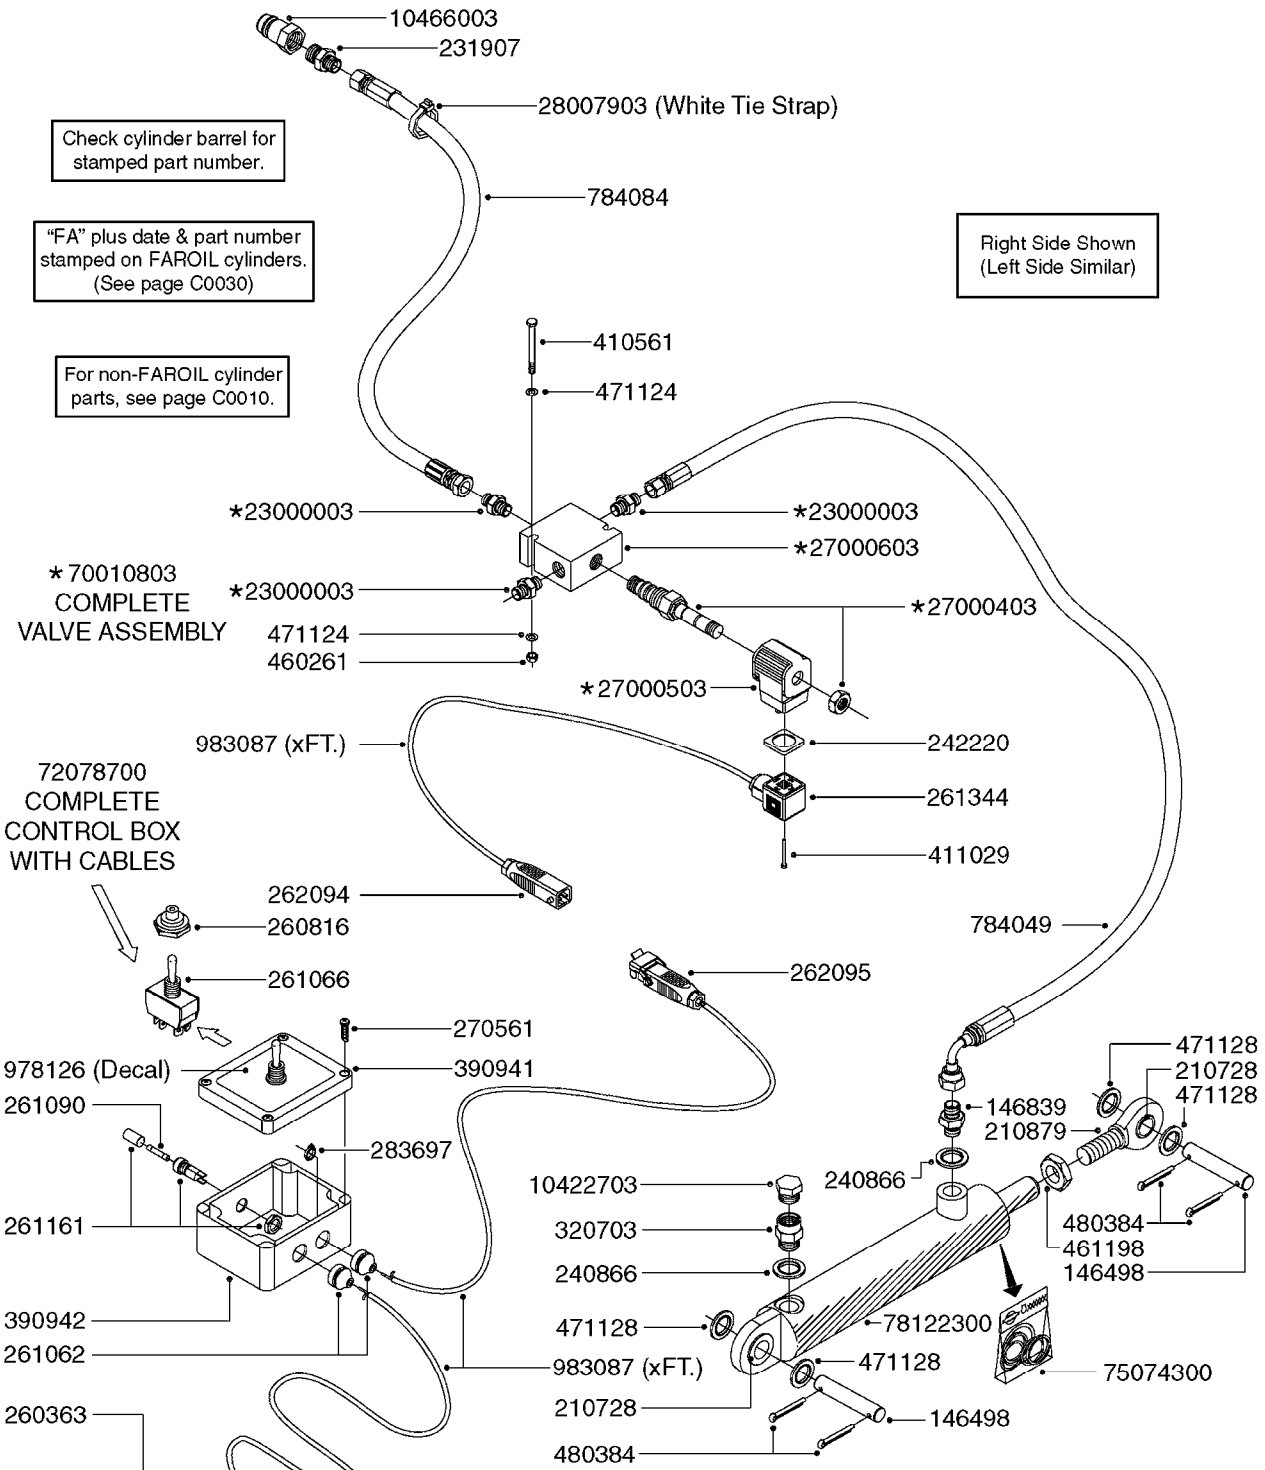

Check cylinder barrel for stamped part number.

"FA" plus date & part number stamped on FAROIL cylinders. (See page C0030)

For non-FAROIL cylinder parts, see page C0010.

Right Side Shown (Left Side Similar)