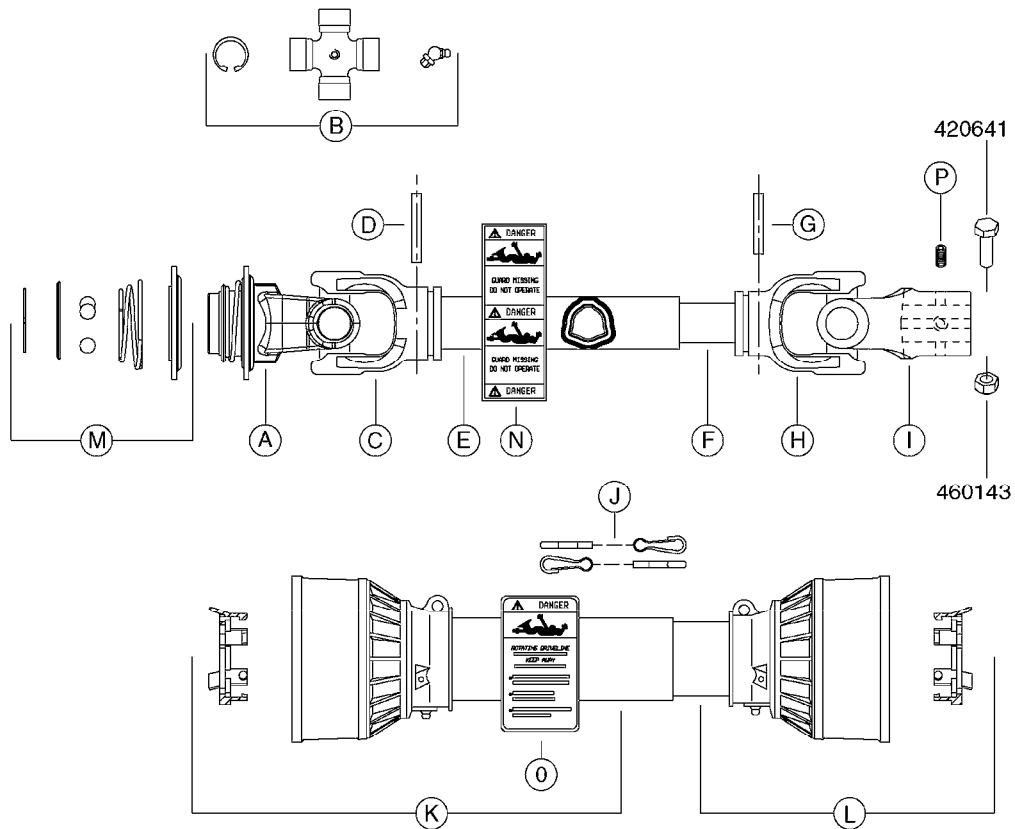

* Supplier changed in 2011 - see page A0580 for "AMA" PTO's (yellow and black shields).

A0510

PTO SHAFTS - BONDIOLI DIAPH.
A0510-HIN, 01:01:16

Page 1

Date 16.03.2016 14:09

parts-n°	order qty	description
284041	1	UNIV. JOINT 27x70mm
289040	1	PTO YOKE 1-3/8" X 6 SPLINE
289041	1	PTO YOKE 1-3/8" X 6 SPLINE
289042	1	UNIV. JOINT 22x54mm
289045	1	UNIV. JOINT 30.2x79.4mm
289049	1	PTO SHIELD COMPLETE F.829446
289050	1	PTO SHIELD COMPLETE F.829445
829445	1	PTO 1-3/8/6X1-3/8/6X810M AXIAL
829446	1	PTO SHAFT LE-SPV + LP ZE-P540
829480	1	PTO 1-3/8/21 x 1-3/8/21x1210MM
829482	1	PTO 1-3/8/6X25MM X 600MM 1202
829483	1	PTO 1-3/8/6X30MM x 610MM 1302
829484	1	PTO 1-3/8/6X1-3/8/6X575MM 361
829486	1	PTO 1-3/8/6X30MM X870MM 1302
829487	1	PTO 1-3/8/6X1-3/8/6X870MM 361
829490	1	PTO 1-3/8/6X30MM 1320MM 1302
829491	1	PTO 1-3/8/6X1' 610/913MM 9016
829502	1	PTO 1-3/8/6x1210/1745
28005200	1	PTO YOKE 1-3/8" X 21 SPLINE
28005400	1	PTO YOKE 1-3/8" X 6 SPLINE
28005800	1	PTO YOKE 1-3/8" X 21 SPLINE
28006000	1	PTO YOKE D25 CONE 3 DEG.
28006100	1	PTO YOKE D30 CONE 4 DEG.
28006200	1	PTO YOKE 1-3/8" X 6 SPLINE
28006300	1	PTO YOKE D1"
28006700	1	PTO HALF SHAFT - TRACTOR END
28006900	1	PTO HALF SHAFT - TRACTOR END
28007300	1	PTO INNER D1" (NO SHIELD)
28007500	1	PTO INNER D1" (NO SHIELD)
28007800	1	PTO INNER D1" (NO SHIELD)
28008100	1	PTO SHIELD COMPLETE
28008500	1	PTO HALF SHAFT - TRACTOR END
28008600	1	PTO SHIELD ASSY COMPLETE
28009403	1	UNIV. JOINT 27x74.6mm
28015103	1	PTO YOKE 1-3/8"X21 TWST OLD
28015203	1	UNIV. JOINT 23.8x61.3mm
28015303	1	PTO YOKE 1-3/8"X21 BALL COLLAR
28015403	1	PTO OUTER 1-3/8"X21 (NO SHIELD)
28015503	1	PTO INNER 1-3/8"X21 (NO SHIELD)
28015603	1	PTO SHIELD COMPLETE F.28020303
28015703	1	PTO YOKE 1-3/4"X20 SPL OUTER
28015803	1	PTO OUTER 1-3/4"X20 (NO SHIELD)
28015903	1	PTO INNER 1-3/8"X21 (NO SHIELD)
28016003	1	PTO SHIELD COMPLETE F.10465803
28016203	1	PTO OUTER 1-3/8"X6 (SHIELDED)
28016303	1	PTO INNER 1-3/8"X6 (NO SHIELD)
28016703	1	PTO OUTER 1-3/8"X6 (NO SHIELD)
28016803	1	PTO INNER 1-3/8"X6 (NO SHIELD)
28020203	1	PTO 1-3/4/20x1-3/8/21 BP L=860
28020303	1	PTO 1-3/8/21 x 1-3/8/21 B&P
28040603	1	PTO YOKE 1-3/8X21SPL BLACK
28040703	1	SAFETY CHAIN F.CV BLACK PTO
28068800	1	PTO YOKE 1-3/8" X 6 SPLINE
28069700	1	UNIV. JOINT STD1 SFT
28072800	1	PTO SHIELD COMPLETE L=1912 SFT
28073000	1	PTO YOKE 1-3/8" X 6 SPLINE