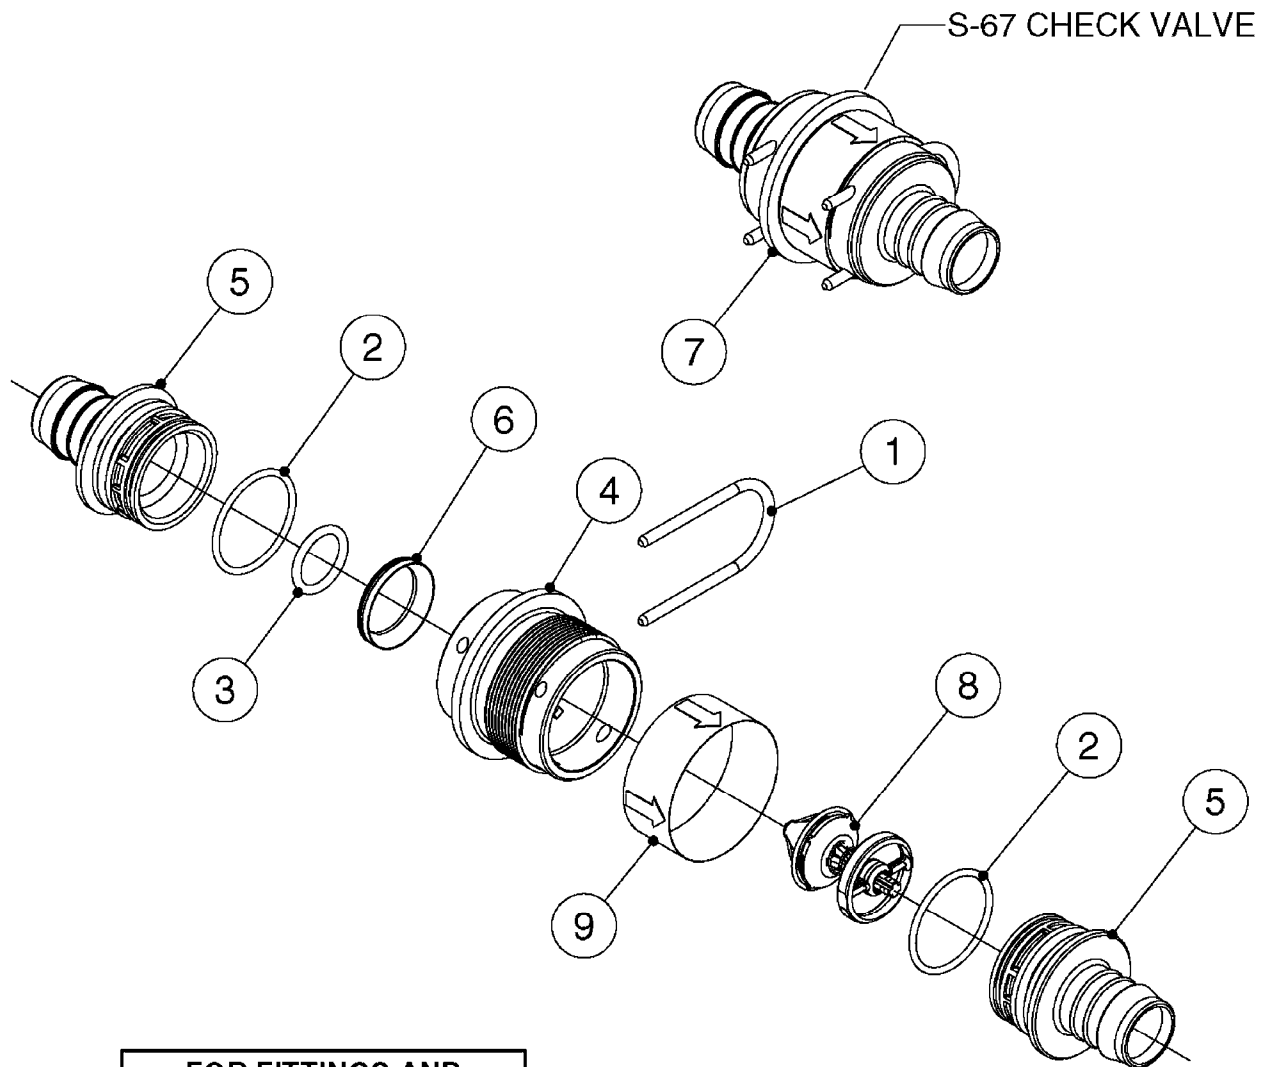

S-67 CHECK VALVE

FOR FITTINGS AND
HOSES, SEE SECTION L

B0630

CHECK VALVES - S67
B0630-HIN, 01:01:16

Page 1

Date 16.03.2016 14:09

Pos.	parts-n°	order qty	description
1	145996	1	FITT.DK S-67 FORK
2	242353	1	O-RING D44.2X3.0 VITON F.S-67
3	242504	1	O-RING D35x2 NITRIL
4	322104	1	FITT.DK S-67 BULKHEAD
5	334231	1	FITT.DK S-67 STR.1'
5	334232	1	FITT.DK S-67 STR.1-1/4'
6	14103100	1	SEAT F.CHECK VALVE D40.8 2010
7	72001803	1	CHCK VLV,S67, 2 X 1" HB COMPLETE IN-LINE CHECK VALVE FOR 1" HOSE
7	72206600	1	CHCK VLV,S67, 2 X 1.25" HB COMPLETE IN-LINE CHECK VALVE FOR 1-1/4" HOSE
8	72089900	1	CHECK VALVE S67 SUBASMBLY.2001
9	97800500	1	DECAL 230X28 BLACK ARROW