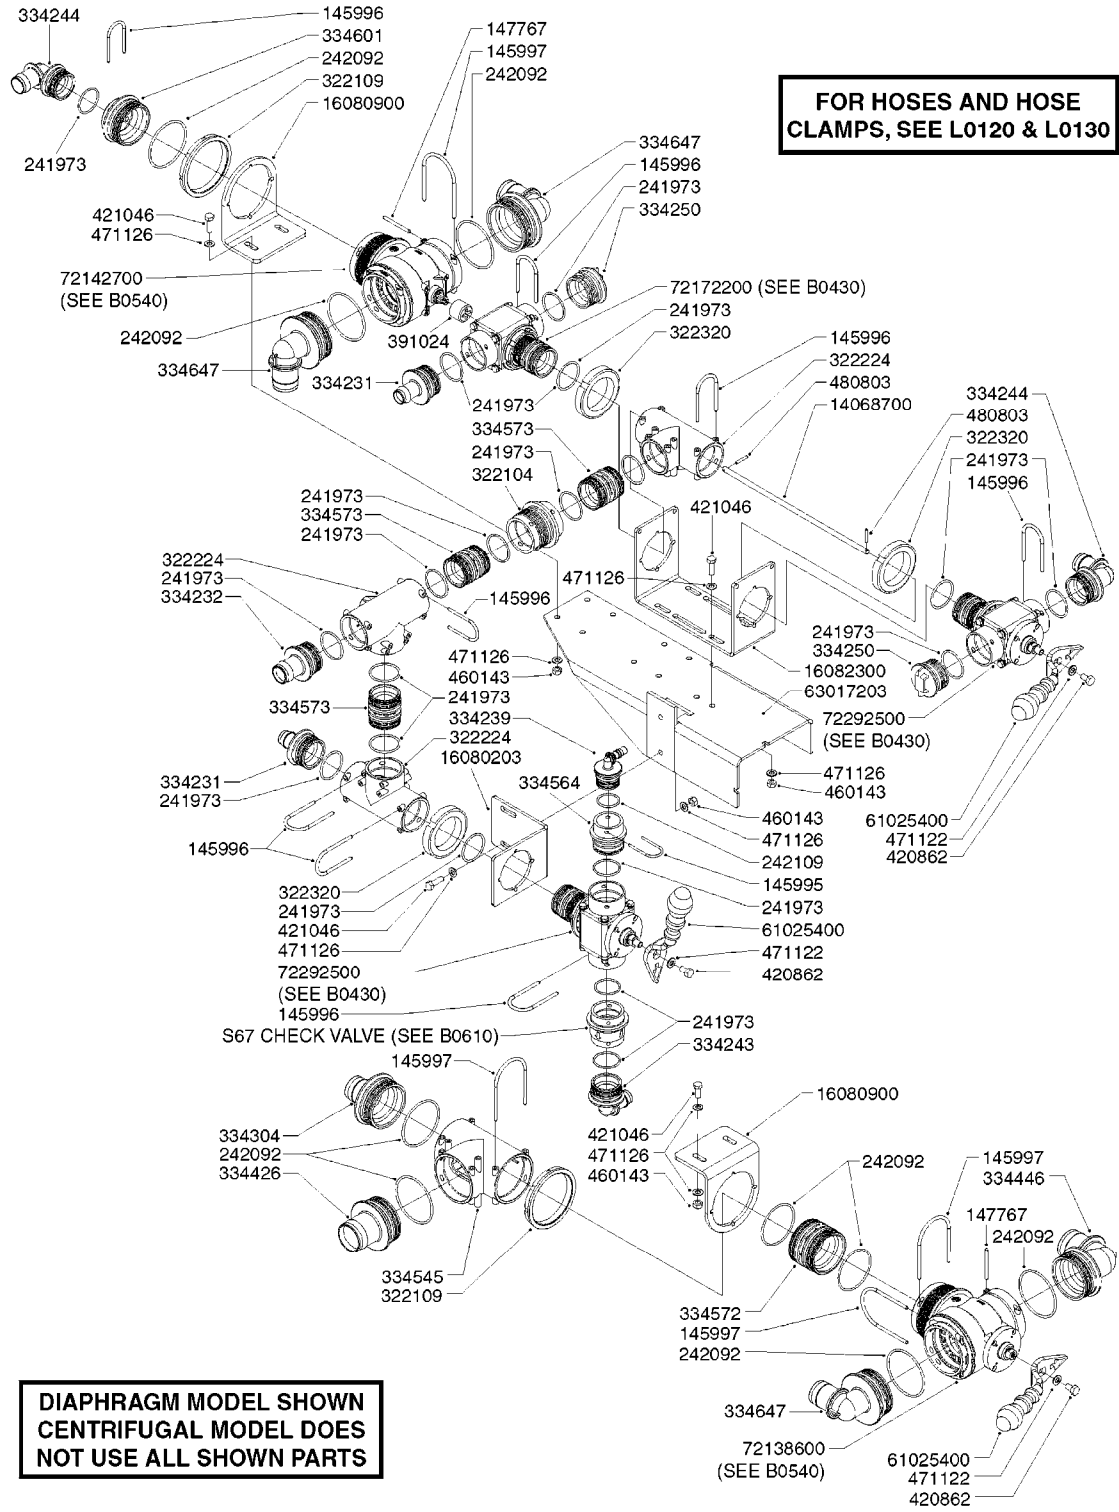

FOR HOSES AND HOSE CLAMPS, SEE L0120 & L0130

**DIAPHRAGM MODEL SHOWN
CENTRIFUGAL MODEL DOES
NOT USE ALL SHOWN PARTS**

B0460

SMART VALVE-NEW NAVIGATOR S67
B0460-HIN, 01:01:16

Page 1

Date 16.03.2016 14:09

parts-n°	order qty	description
145995	1	FITT.DK S-53 FORK
145996	1	FITT.DK S-67 FORK
145997	1	FITT.DK S-93 FORK
147767	1	PIN 5Ø X 60 S-93 DOUBLE CLAMP
241973	1	O-RING 44.2 x 3.0 (use-242353)
242092	1	O-RING D69.5X3 (Use-242351)
242109	1	O-RING D32.2x3.0 (USE 242354)
322104	1	FITT.DK S-67 BULKHEAD
322109	1	FITT.DK S-93 BULKHEAD NUT
322224	1	FITT.DK S-67 TEE
322320	1	NUT F.3 WAY VALVE S56
334231	1	FITT.DK S-67 STR.1'
334232	1	FITT.DK S-67 STR.1-1/4'
334239	1	FITT.DK S-53 ELB.1/2"
334243	1	FITT.DK S-67 ELB.1"
334244	1	FITT.DK S-67 ELB.1-1/4"
334250	1	FITT.DK S-67 PLUG
334304	1	FITT.DK S-93 STR.1-1/2" PVC
334426	1	FITT.DK S-93 STR.2'
334446	1	FITT.DK S-93 ELB.2" PVC
334545	1	FITT.DK S-93 TEE
334564	1	FITT.DK S-67 TO S-53 ADAPTER
334572	1	FITT.DK S-93 ADAPTOR MALE MALE
334573	1	FITT.DK S-67 CONNECTOR
334601	1	FITT.DK S-93 TO S67 ADAPTOR
334647	1	FITT.DK S93 ELB 1-1/2" 90 PVC
391024	1	COUPLING FOR 3RD SMART VALVE
420862	1	BOLT HEX 8.8 DEL M10X16 FT
421046	1	BOLT HEX 8.8 DEL M8X25 FT A2 DIN933
460143	1	NUT HEX M8 LOCK A2 DIN985
471122	1	WASHER, M10, Ø20/10.5X 2.0, SS
471126	1	WASHER, M8, Ø16/ 8.4X 1.6, SS
480803	1	PIN Ø4 X 25
14068700	1	SPINDLE, SMART VALVE S67 10MM
16080203	1	BRACKET 1 STK S67 VALVE
16080900	1	BRACKET 1 STK S93 VALVE 15BAR
16082300	1	BRACKET 2PCS S67 VALVE 15 BAR
61025400	1	HANDLE SMART VALVE
63017203	1	SMART VALVE MOUNTING BKT.1100
72138600	1	VALVE S93 "V3" SMART VALVE
72142700	1	VALVE S93 "V4" SMART VALVE
72172200	1	VALVE S67 "V2" SMART VALVE
72292500	1	VALVE S67 SMART VALVE NEW NAV