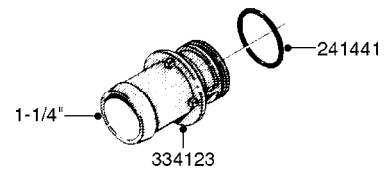

L0010

parts-n°	order qty	description
240085	1	O-RING D13,1/8,3X02,4 NITRIL
241441	1	O-RING D29.3X3
242594	1	O-RING D14 X 1.78 SCH.70-EPDM
320084	1	FITT.DK NUT 1/2" BSP
320095	1	FITT.DK NUT 1" BSP
320117	1	FITT.DK CONN.1/2"BSP F. 1" CAP
320187	1	FITT.DK CAP 3/8" BSP BLACK
320283	1	FITT.DK NUT 3/4"BSP
320821	1	FITT.DK NUT 1-1/2" BSP
321495	1	FITT.DK REDUC 1/4'BSP F.3/4'NT
321576	1	FITT.DK CONN 1/2"BSP F.3/4"NUT
330013	1	O-RING D15/D10X2.5 F.3/8"NUT
330212	1	O-RING D19/D14X2.4 F.1/2"NUT
330326	1	O-RING D30/D24X2 F.1"NUT
330341	1	FITT.DK HB 1" F. 1" NUT
330595	1	O-RING D24.6/D20X2.1 -3/4"
330665	1	3/4' HOSE TAIL F/1' CAP
330676	1	FITT.DK HB 3/8" F. 1/2" NUT
330687	1	FITT.DK HB 1/2" F. 1/2" NUT
330691	1	FITT.DK HB 3/4'F.3/4' NUT
330783	1	FITT.DK HB 3/8" F.3/8" NUT
331262	1	FITT.DK HB 1-1/2" F. 1-1/2"NUT
331273	1	O-RING D44/D38X2 F.1-1/2"
331446	1	FITT.DK HB 1" F.1-1/2" NUT
331807	1	FITT.DK HB 5/16" F.3/8" NUT
332286	1	FITT.DK HB 1/2" F. 3/4" NUT
332905	1	FITT.DK HB 1/2" F. 3/4" CAP
332927	1	PLUG F. NOZZLE TUBE 3/4'
333292	1	FITT.DK HB 1"O'RING F.1-1/2"
333664	1	FITT.DK HB 5/16' F. 1/2' NUT
334044	1	FITT.DK HB 3/4' F. 3/4' CAP
334059	1	FITT.DK EL 1" 110 DEG.F.1-1/2"
334123	1	FITT.DK HB 1-1/4"O-RNG F.1-1/2"
334150	1	FITT.DK HB 1-1/4" 110 F.1-1/2"
390542	1	PLUG WASHER FOR 3/4'CAP NUT
716236	1	FITT.DK HB 1/2" ASSY. F. 3/4"
716413	1	FITT.DK PLUG ASSY. F.NOZ TUBE
717426	1	FITT.DK REDUC 1/4"BSP F.3/4"N
720856	1	FITT.DK 1/2'BSP ASSY.F.3/4'NUT
724621	1	FITT.DK HB 3/4"ASSY F.3/4" NUT