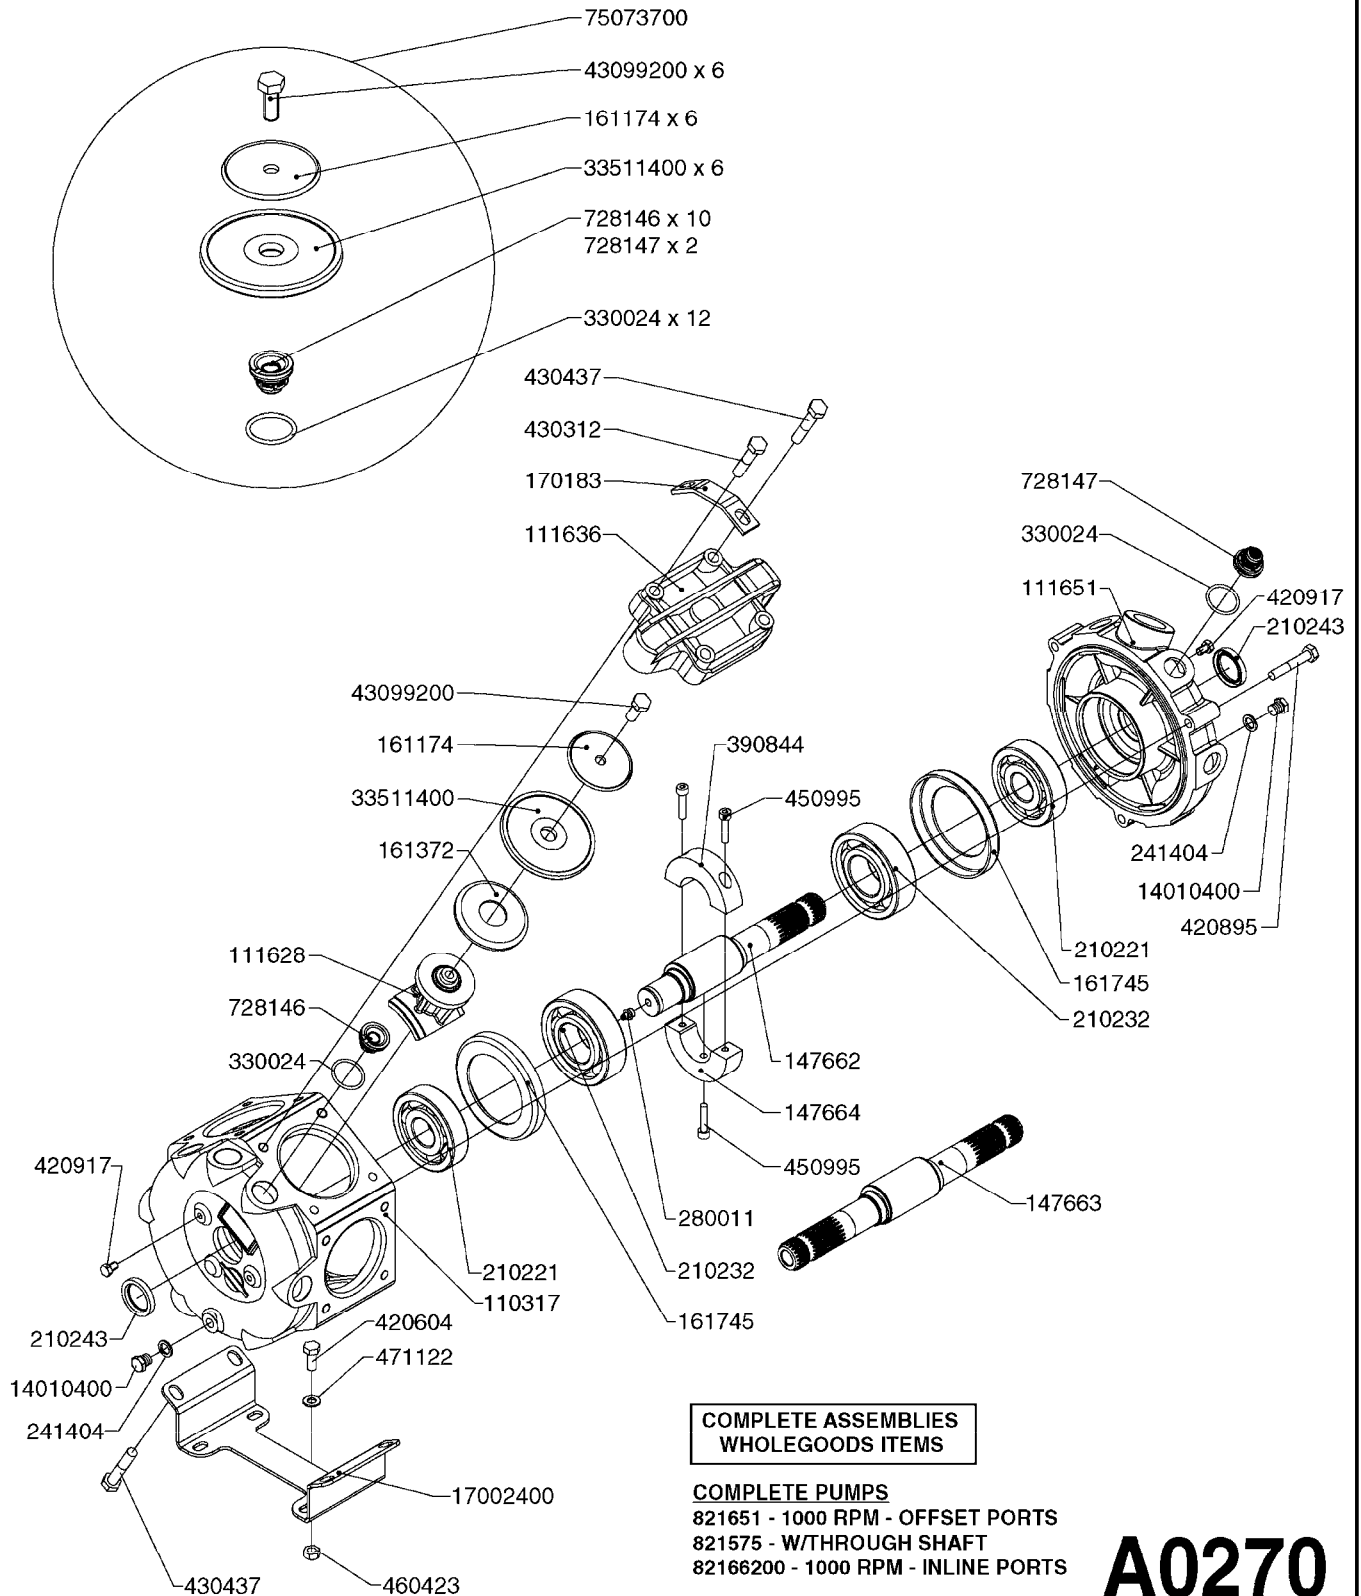

PUMP - 363/1000 RPM W/MOUNTING
A0270-HIN, 01:01:16

Page

1

Date

16.03.2016 14:09

parts-n°	order qty	description
110317	1	PUMP CASING MODEL 360/361 PNTD
111628	1	CONNECTING ROD 363/5.5 PUMP
111636	1	VALVE COVER 363 HEAVY DUTY
111651	1	CASTING F.363 1.5" PUMP (FRONT)
147662	1	CRANK SHAFT F.363/463-5.5MM
147663	1	CRANK SHAFT 363/463-5.5 THROUG
147664	1	COUNTERBALANCE 363/463 WEIGHT
161174	1	DIAPHRAGM DISC SS 361/363/364 PUMP
161372	1	DIAPHRAGM BACKING DISC,320-361
161745	1	METAL SPACER F.363/463
170183	1	LIFT STRAP F.PUMP 360/361/462
210221	1	BEARING BALL 6407
210232	1	BEARING BALL 6310
210243	1	SEAL OIL 35 X 47 X 7
241404	1	DOWTY SEAL 1/4"
280011	1	GREASE NIPPLE 3/8' SAE H TR
330024	1	O-RING D41,1/D34.5 X 3,5
390844	1	COUNTERBALANCE 363/463 POM
420604	1	BOLT HEX 8.8 DEL M10X25 FT DIN933
420895	1	BOLT HEX 8.8 RAW M10X60
420917	1	BOLT HEX 8.8 RAW M8X12 FT
430312	1	BOLT HEX 8.8 RAW M12X60
430437	1	BOLT HEX 8.8 RAW M12X65
450995	1	BOLT ALLEN M8X30 DIN 912 RAW
460423	1	NUT HEX M10X1.5 LOCK
471122	1	WASHER, M10, Ø20/10.5X 2.0, SS
728146	1	VALVE FOR 361(726890/707932)
728147	1	VALVE FOR 361 WHITE WITH HOLE
821575	1	PUMP 363/5.5 THROUGH SHAFT
821651	1	PUMP 363/5.5/1000 OSP
14010400	1	PLUG 1/4" BSP
17002400	1	FOOT F/363 PUMP (PAINTED)
33511400	1	DIAPHRAGM PUMP 361/361/363/364 PUR
43099200	1	BOLT HEX SS M12 X 30 DIN933 A4
75073700	1	PUMP KIT 361/363 "06"
82166200	1	PUMP 363/5.5 1.5"SUC 1000RPM