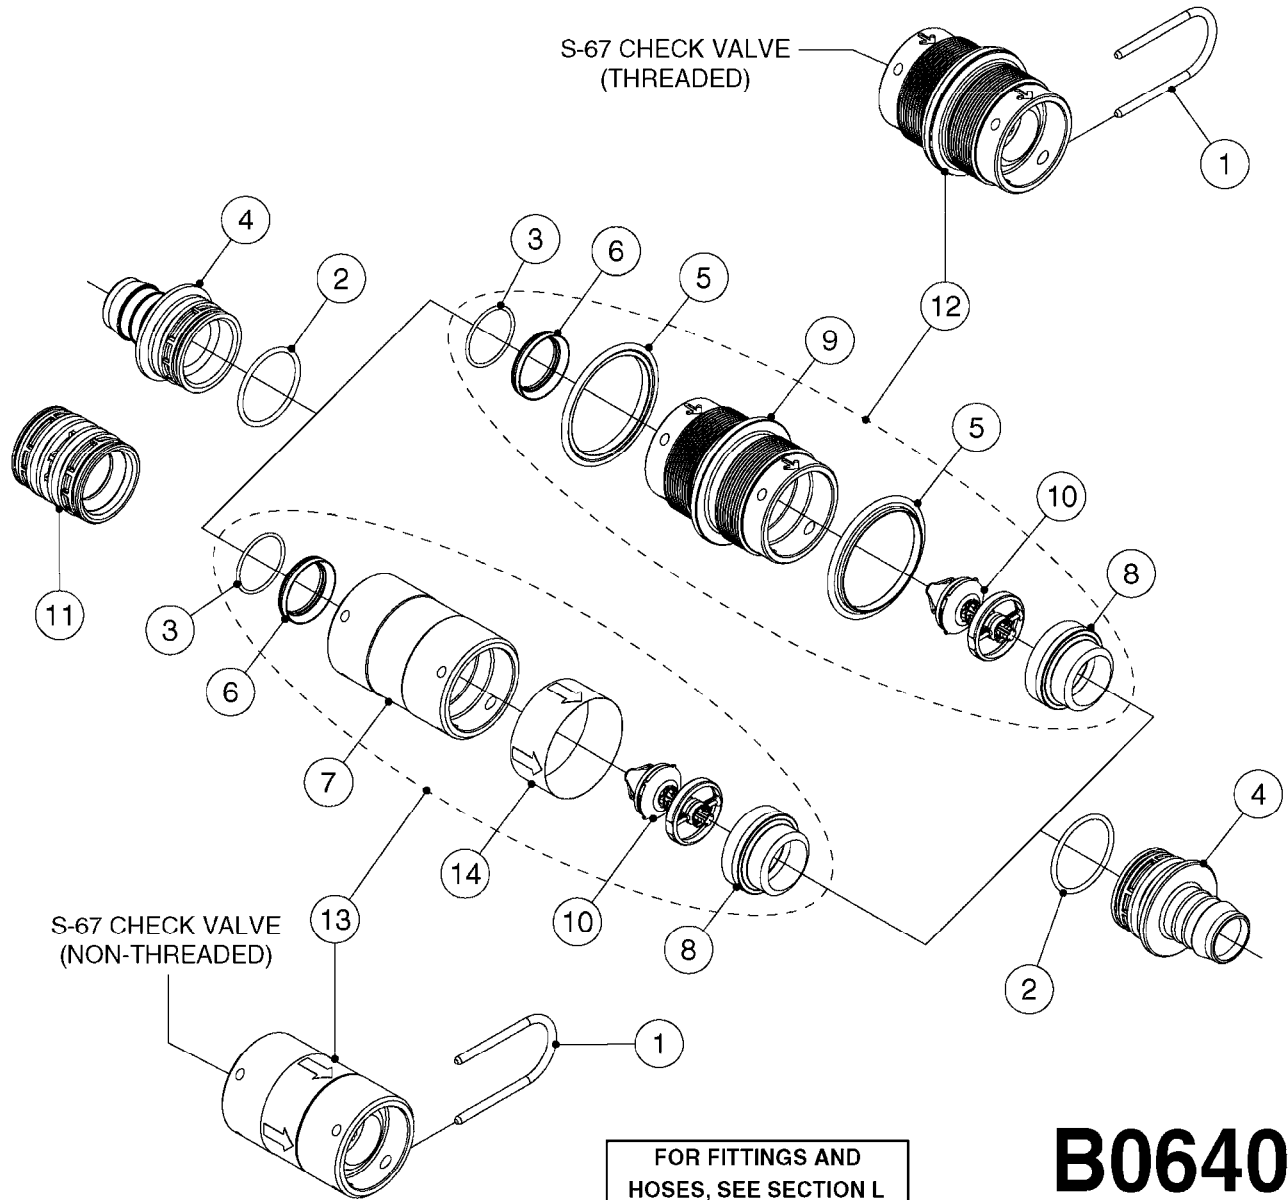

NOTE: 600 RPM AND 1000 RPM
PUMPS HAVE 1" INPUT SHAFT

A0430

PUMP - ACE 150 BELT DRIVE
A0430-HIN, 01:01:16

Page 1
Date 16.03.2016 14:09

parts-n°	order qty	description
420641	1	BOLT HEX 8.8 DEL M8X35
450015	1	SCREW ALLAN 3/8'X5/8' BLACK
460143	1	NUT HEX M8 LOCK A2 DIN985
10527803	1	KEY 1/8x1/8x1/2'F.ACE PUMP
21002203	1	BEARING, SEALED ACE BELT DRIVE
28022303	1	SHIELD KIT
28022403	1	OUTPUT SHAFT ACE BELT DR PUMP
28022503	1	BELT 600 RPM ACE PUMP
28022603	1	BELT 1000 RPM ACE PUMP
28022703	1	IMPELLER THERMOPLASTIC
28022803	1	IMPELLER CAST IRON
28022903	1	REPAIR KIT 600 RPM
28023003	1	REPAIR KIT 1000 RPM
28029203	1	11.6"P.D.X2"BORE PULLEY 600RPM
28029303	1	7.9"P.D.X2"BORE PULLEY 1000RPM

S-67 CHECK VALVE

FOR FITTINGS AND
HOSES, SEE SECTION L

B0630

CHECK VALVES - S67
B0630-HIN, 01:01:16

Page 1

Date 16.03.2016 14:09

Pos.	parts-n°	order qty	description
1	145996	1	FITT.DK S-67 FORK
2	242353	1	O-RING D44.2X3.0 VITON F.S-67
3	242504	1	O-RING D35x2 NITRIL
4	322104	1	FITT.DK S-67 BULKHEAD
5	334231	1	FITT.DK S-67 STR.1'
5	334232	1	FITT.DK S-67 STR.1-1/4'
6	14103100	1	SEAT F.CHECK VALVE D40.8 2010
7	72001803	1	CHCK VLV,S67, 2 X 1" HB COMPLETE IN-LINE CHECK VALVE FOR 1" HOSE
7	72206600	1	CHCK VLV,S67, 2 X 1.25" HB COMPLETE IN-LINE CHECK VALVE FOR 1-1/4" HOSE
8	72089900	1	CHECK VALVE S67 SUBASMBLY.2001
9	97800500	1	DECAL 230X28 BLACK ARROW