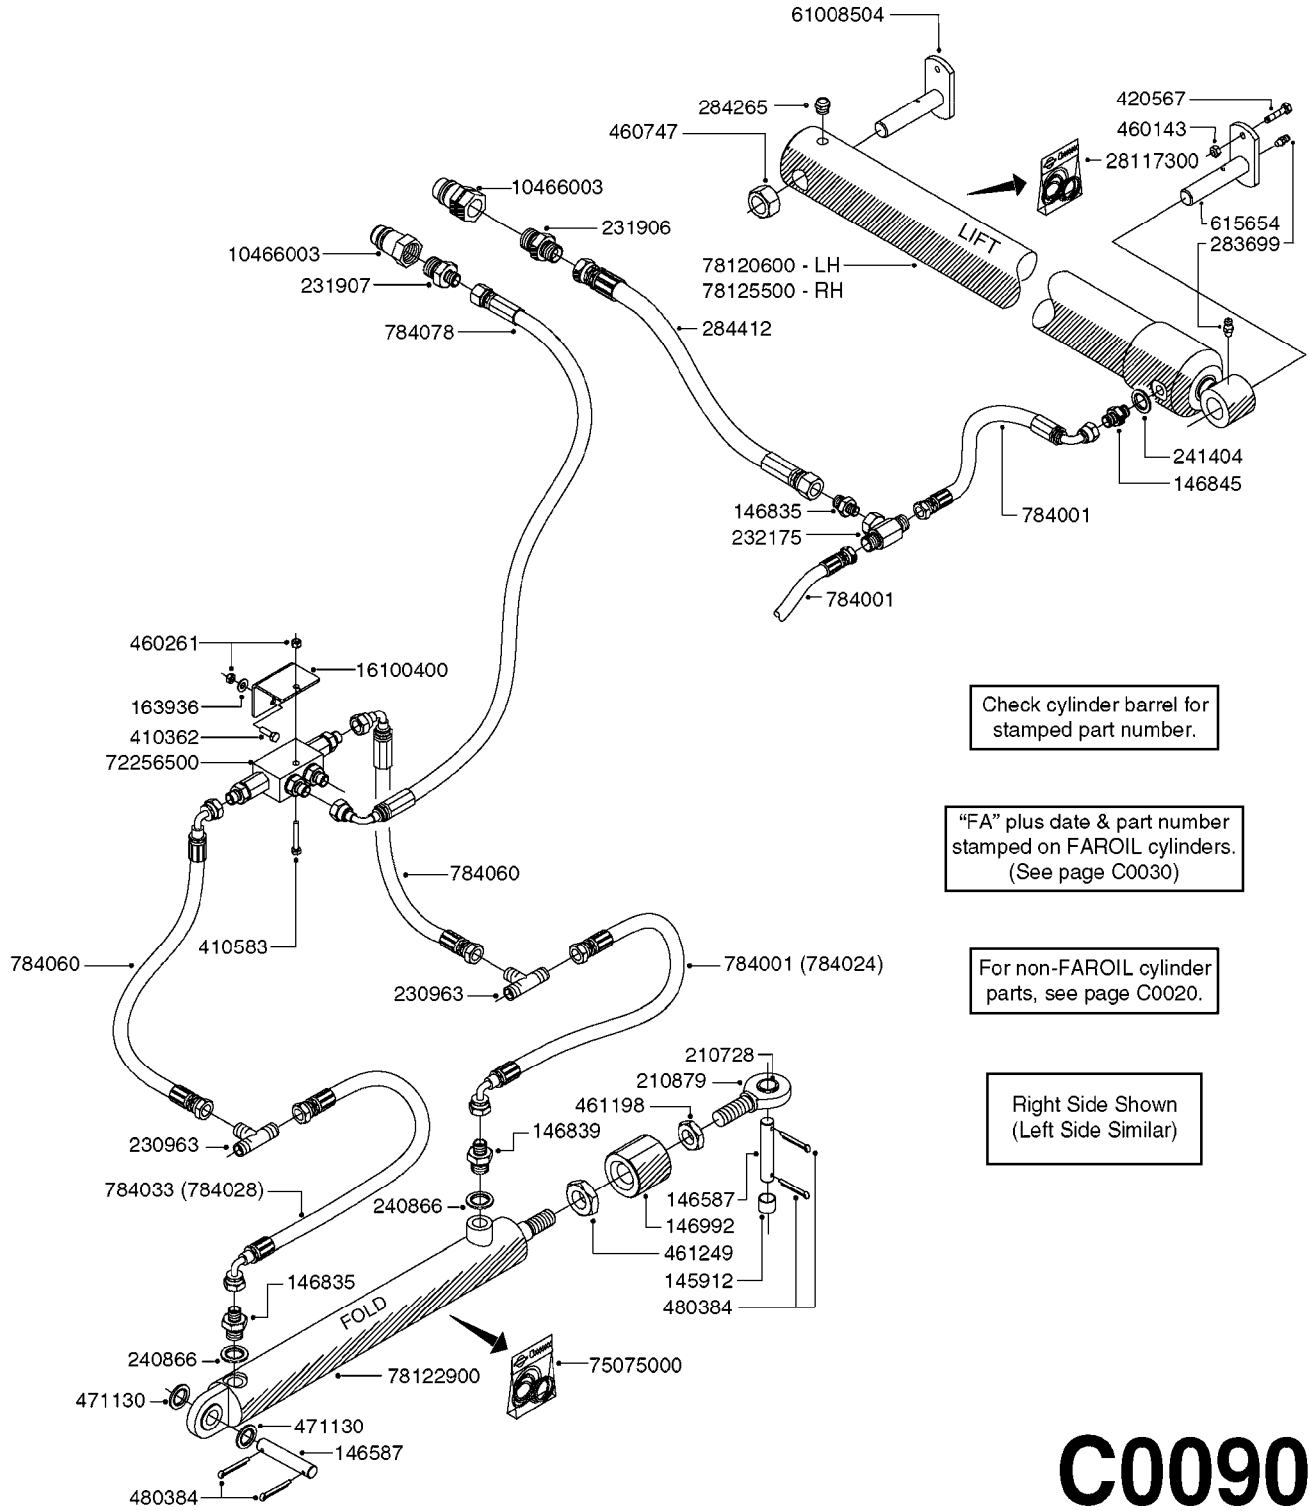

Check cylinder barrel for stamped part number.

"FA" plus date & part number stamped on FAROIL cylinders. (See page C0030)

For non-FAROIL cylinder parts, see page C0020.

Right Side Shown (Left Side Similar)

C0090

HYDRAULICS-FALCON 42'-50' NN
C0090-HIN, 01:01:16

Page 1

Date 16.03.2016 14:09

parts-n°	order qty	description
145912	1	BUSHING D19.8/D17.0X7MM
146587	1	PIN D16.8 X 65
146835	1	HEX NIPPLE 1/4" - 3/8" BSP
146839	1	HEX NIPPLE 1/4"X3/8" BSP 0.7MM
146845	1	HEX NIPPLE 1/4"X1/4"
146992	1	BUSHING F.CYLINDER
163936	1	WASHER D15/D6.2X1
210728	1	BEARING F.LINK HEAD M17
210879	1	LINK HEAD M16 x D17
230963	1	TEE 1/4"M X 1/4"M X 1/4"M BSP
231906	1	HEX NIPPLE 3/8"BSP X 1/2"NPT
231907	1	HEX NIPPLE 1/4"BSP X 1/2"NPT
232175	1	TEE 1/4"M X 1/4"F X 1/4"M BSP
240866	1	DOWTYSEAL 3/8"
241404	1	DOWTY SEAL 1/4"
283699	1	GREASE NIPPLE M6X1
284265	1	PLUG BREATHER 1/4" F/CYLINDER
284412	1	HOSE HY 3/8" X 315" STR+STR
410362	1	BOLT HEX 8.8 SS M6X20 FT
410583	1	BOLT HEX 8.8 DEL M6X40
420567	1	BOLT HEX 8.8 DEL M8X30 FT
460143	1	NUT HEX M8 LOCK A2 DIN985
460261	1	NUT HEX M6X1 LOCK A2 DIN985
460747	1	NUT HEX M24 LOCK
461198	1	NUT HEX M16X2 JAMB
461249	1	NUT HEX M22X1.5
471130	1	WASHER, M24, Ø44/25.0X 4.0, SS
480384	1	PIN COTTER 3/16 x 1-1/2"
615654	1	PIN D25 X 123 F. PARALIFT
784001	1	HOSE HY X 1/4 X 067.00"STR+ELB
784024	1	HOSE HY X 1/4" x 73.0"STR+ELB
784028	1	HOSE HY X 1/4" X 53.0"STR+ELB
784033	1	HOSE HY X 1/4" X 61.0"STR+ELB
784060	1	HOSE HY X 1/4 X 017.75"STR+ELB
784078	1	HOSE HY X 1/4 X 417.33"STR+ELB
10466003	1	COUPLER PIONEER 8010-04 1/2NPT
16100400	1	PLATE 3 X 60 X 91 HY BLOCK MT
28117300	1	SEAL KIT 78120600/07/43
61008504	1	MOUNTING BOLT Ø25X98/M24
72256500	1	DOUB.PILOT STEERED COUNT.VALVE
75075000	1	SEAL KIT 78122600/27/28/29
78120600	1	CYLINDER 60/25 X 662 NAV PAR L
78122900	1	CYLINDER 40/22X300MM RED
78125500	1	CYLINDER 60/25 X 662 NAV PAR R