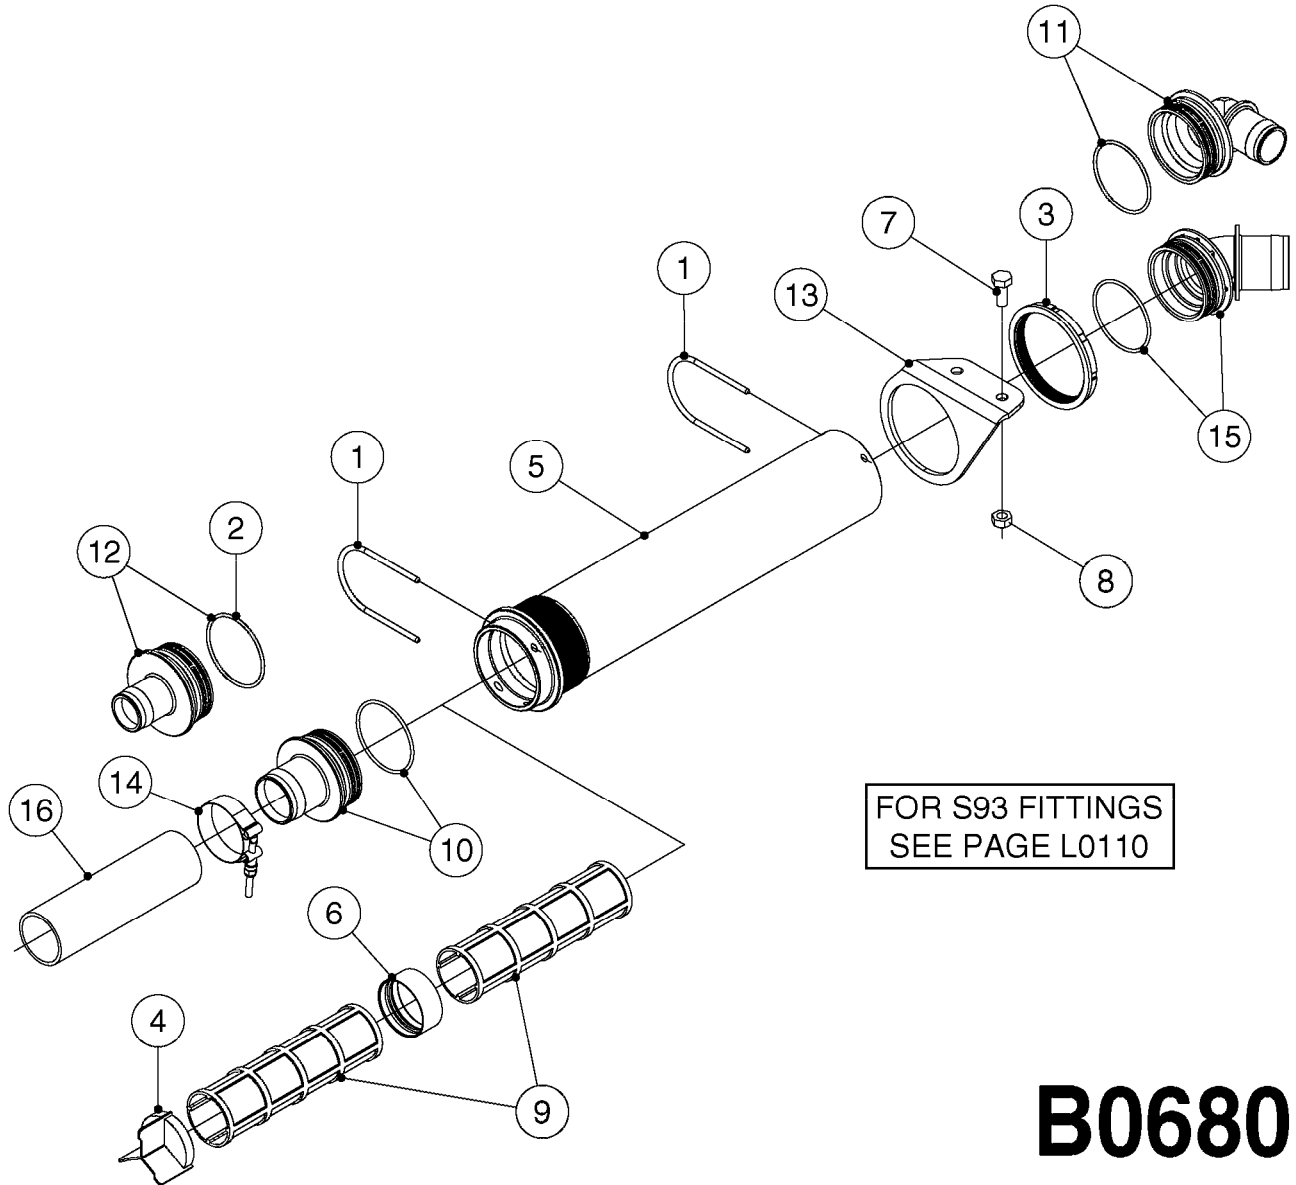

DOUBLE SUCTION FILTER - S93
B0680-HIN, 01:01:16

Page 1

Date 16.03.2016 14:09

Pos.	parts-n°	order qty	description
1	145997	1	FITT.DK S-93 FORK
2	242351	1	O-RING D69.5X3.0 VITON F.S-93
3	322109	1	FITT.DK S-93 BULKHEAD NUT
4	334605	1	VANE F.TOP SUCTION FILTER
5	390906	1	DOUBLE FILTER CASING S93 99
6	390907	1	SOCKET F.DOUB.FILTER CAS. S93
7	420604	1	BOLT HEX 8.8 DEL M10X25 FT DIN933
8	460423	1	NUT HEX M10X1.5 LOCK
9	615415	1	FILTER ELEM.S93,30 MESH-GREEN
9	615416	1	FILTER ELEM.S93,50 MESH-BLUE
9	615417	1	FILTER ELEM.S93,80 MESH-RED
10	727227	1	FITT.DK S-93 STR.2' W/ORING
11	728395	1	FITT.DK S-93 ELB.1-1/2" 90 DEG
12	728523	1	FITT.DK S-93 STR.1-1/2"
13	16029503	1	PLATE 5.0X114X160/BOW/HOLE D94
14	28030103	1	CLAMP HOSE GEAR P5/4-S1.5"6724
14	28030203	1	CLAMP HOSE T-BOLT S2" 235-67
15	72072700	1	FITT.DK S-93 45D 2" PVC
16	92702603	1	HOSE PVC SUCT GRAY 1-1/2"
16	92702703	1	HOSE PVC SUCT GRAY 2"