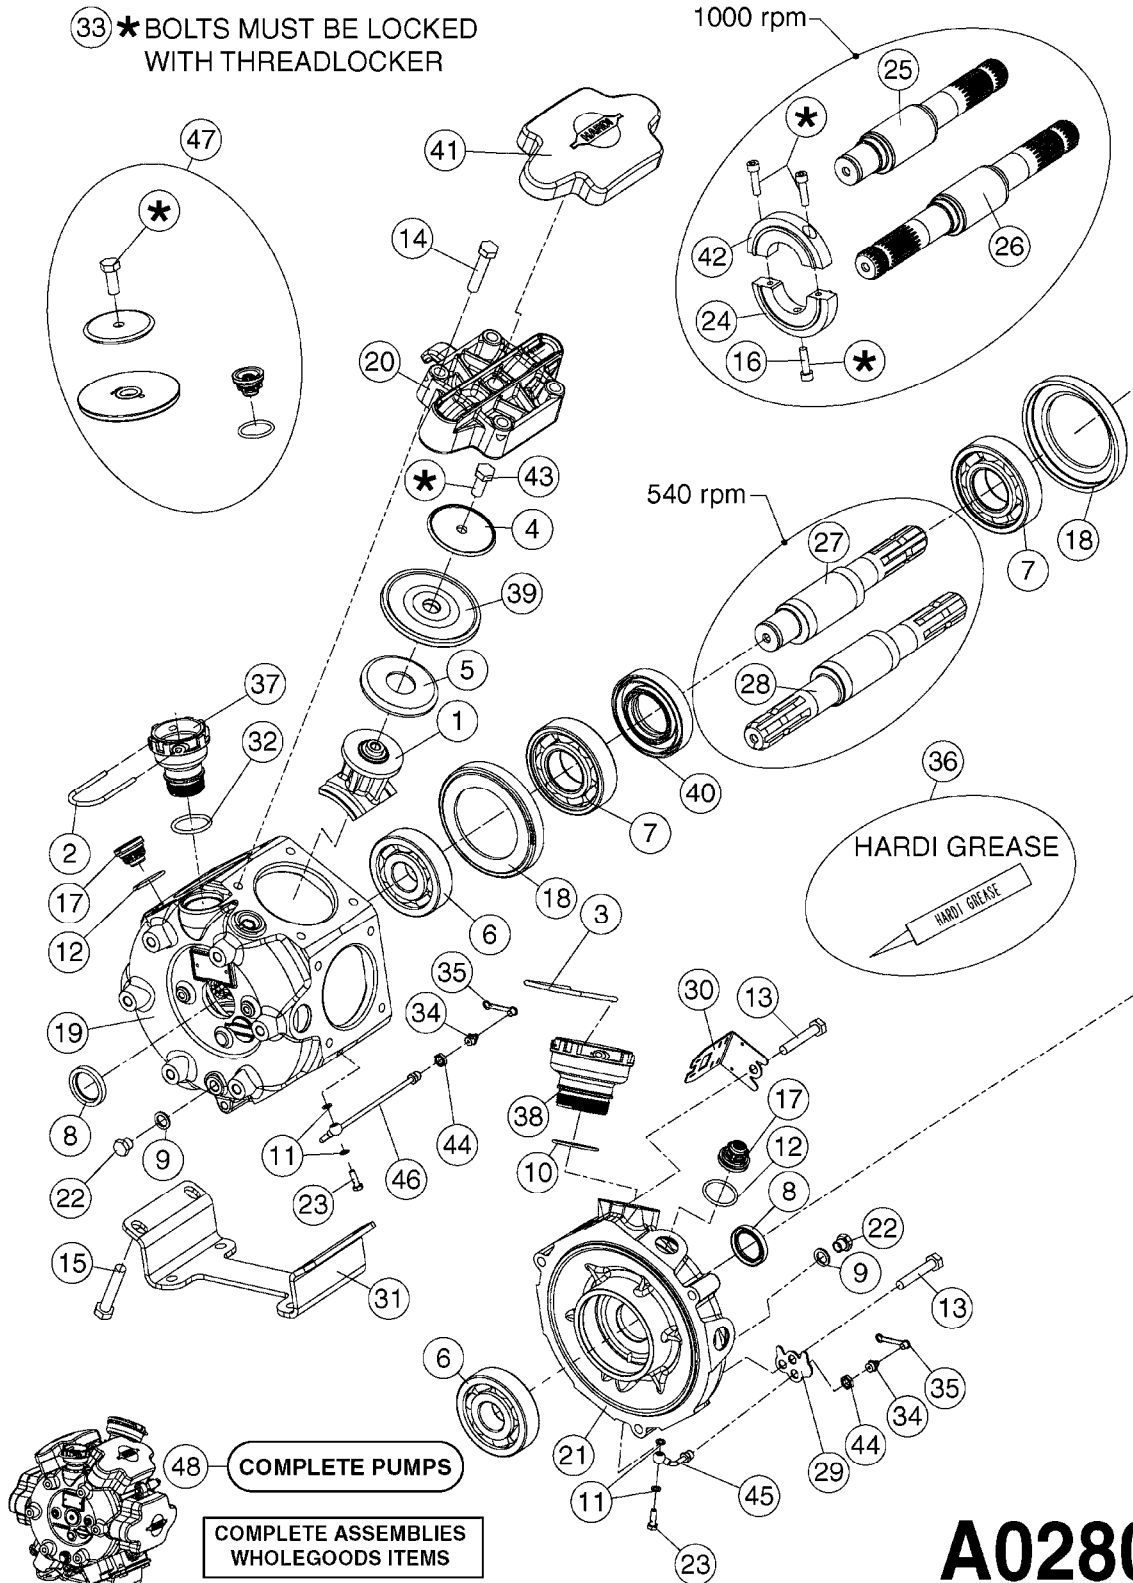

33 *BOLTS MUST BE LOCKED WITH THREADLOCKER

1000 rpm

540 rpm

48 COMPLETE PUMPS
COMPLETE ASSEMBLIES
WHOLEGOODS ITEMS

A0280

PUMP - 364 540/1000 RPM
A0280-HIN, 16:02:16

Page 1

Date 16.03.2016 14:09