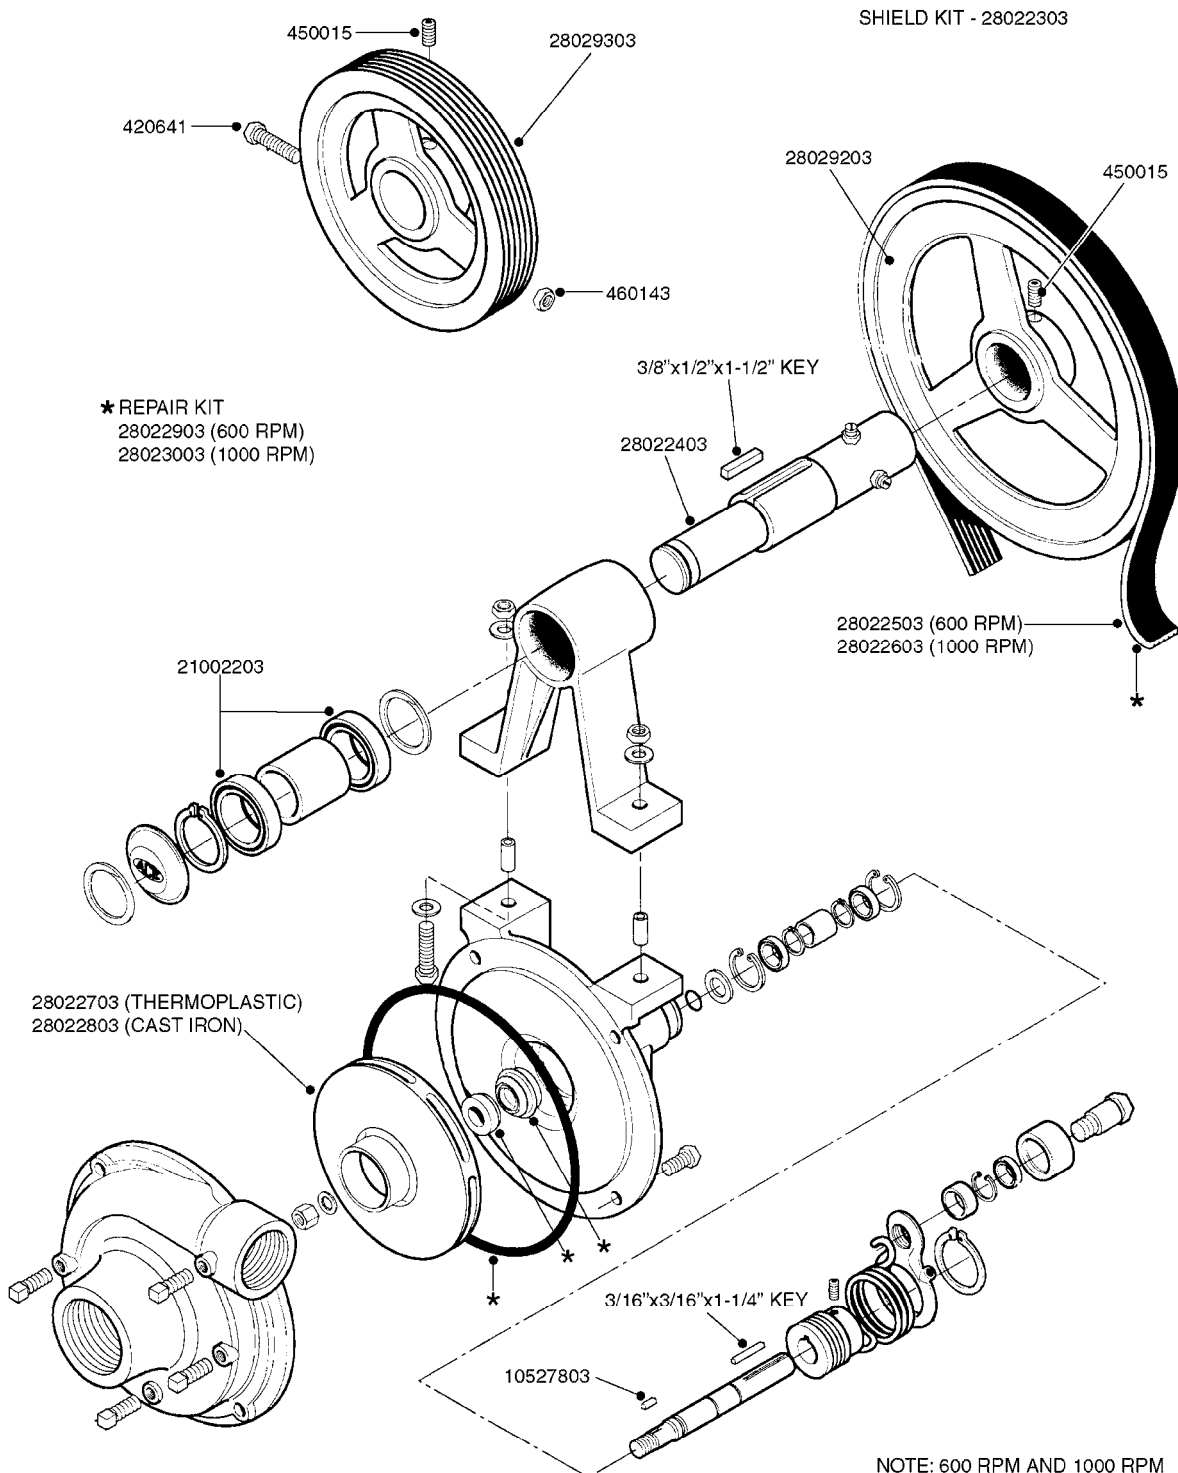

NOTE: 600 RPM AND 1000 RPM
PUMPS HAVE 1" INPUT SHAFT

A0430

PUMP - ACE 150 BELT DRIVE
A0430-HIN, 01:01:16

Page 1
Date 16.03.2016 14:09

parts-n°	order qty	description
420641	1	BOLT HEX 8.8 DEL M8X35
450015	1	SCREW ALLAN 3/8'X5/8' BLACK
460143	1	NUT HEX M8 LOCK A2 DIN985
10527803	1	KEY 1/8x1/8x1/2'F.ACE PUMP
21002203	1	BEARING, SEALED ACE BELT DRIVE
28022303	1	SHIELD KIT
28022403	1	OUTPUT SHAFT ACE BELT DR PUMP
28022503	1	BELT 600 RPM ACE PUMP
28022603	1	BELT 1000 RPM ACE PUMP
28022703	1	IMPELLER THERMOPLASTIC
28022803	1	IMPELLER CAST IRON
28022903	1	REPAIR KIT 600 RPM
28023003	1	REPAIR KIT 1000 RPM
28029203	1	11.6"P.D.X2"BORE PULLEY 600RPM
28029303	1	7.9"P.D.X2"BORE PULLEY 1000RPM