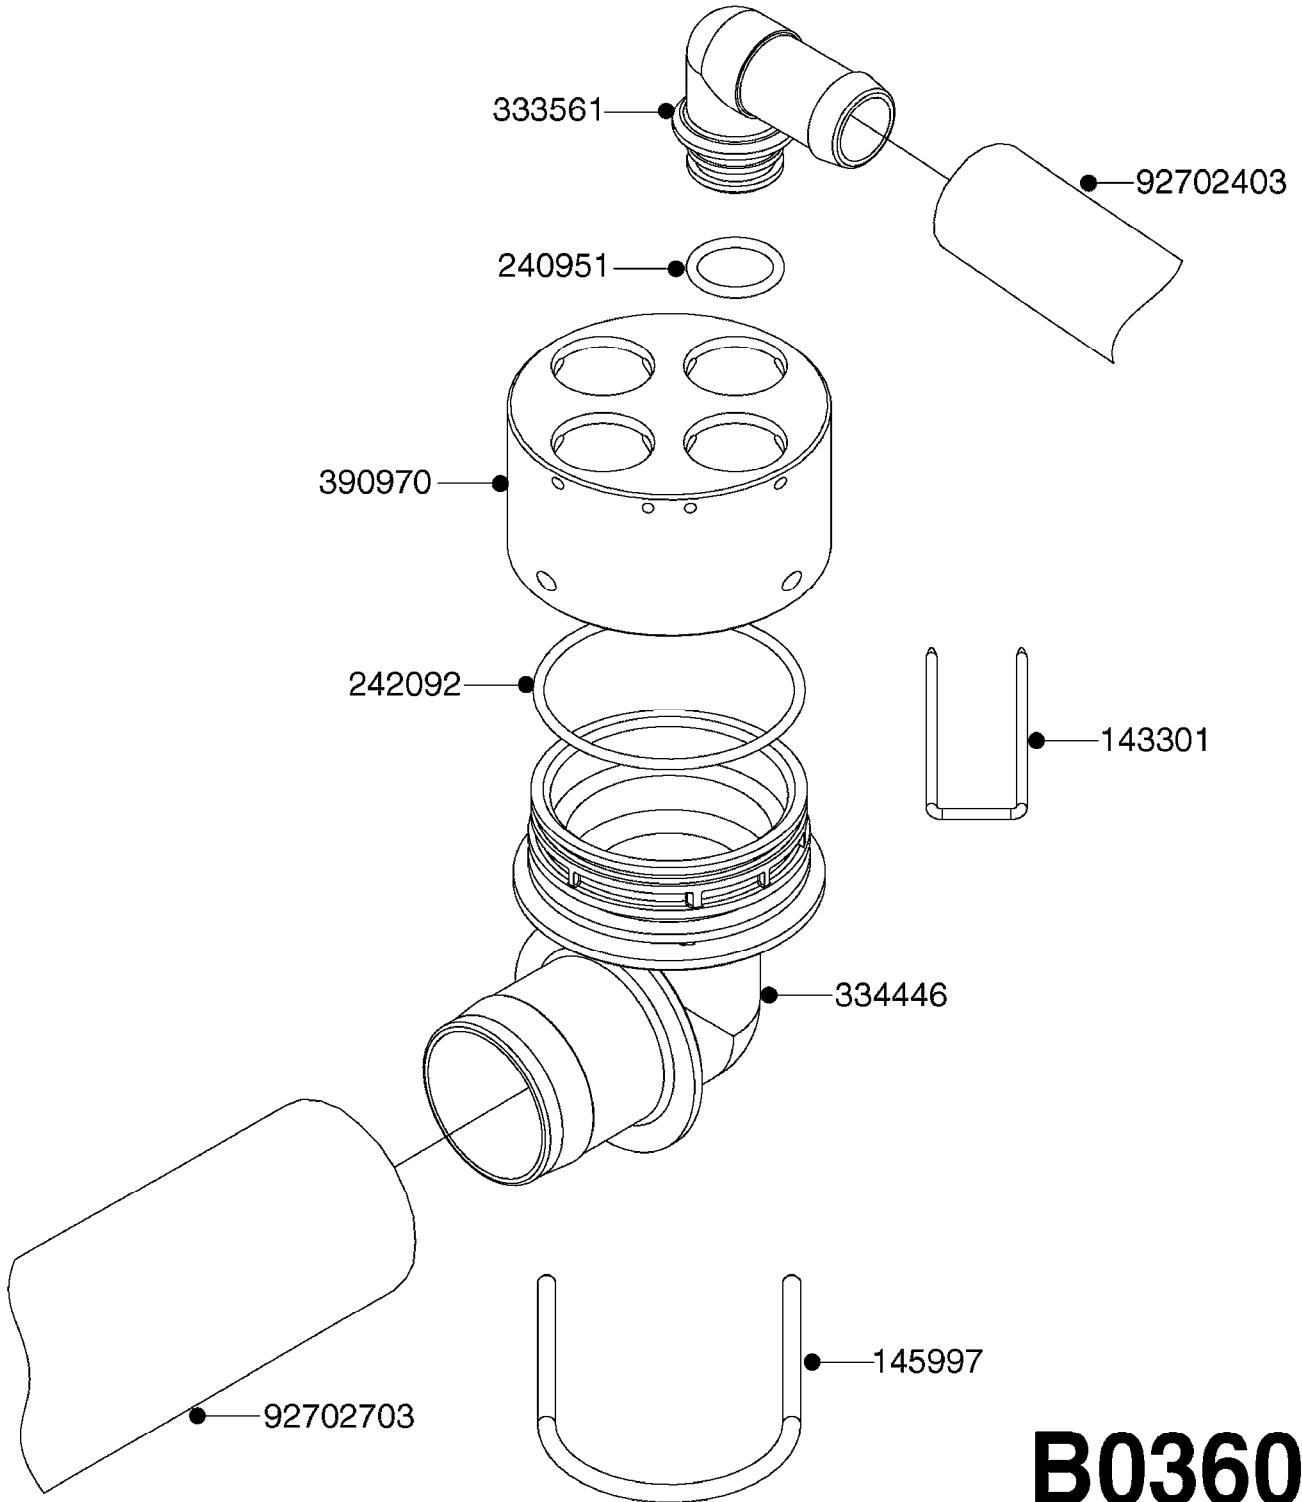

B0360

EC RETURN MANIFOLD
B0360-HIN, 01:01:16

Page 1

Date 16.03.2016 14:09

parts-n°	order qty	description
143301	1	LOCK CLAMP 78 MM
145997	1	FITT.DK S-93 FORK
240951	1	O-RING D21.2X3 NITRIL
242092	1	O-RING D69.5X3 (Use-242351)
333561	1	FITT.DK ELB.1" EC RETURN
334446	1	FITT.DK S-93 ELB.2" PVC
390970	1	DISTRIBUTOR S93 4XD27
92702403	1	HOSE PVC SUCT GRAY 1"
92702703	1	HOSE PVC SUCT GRAY 2"