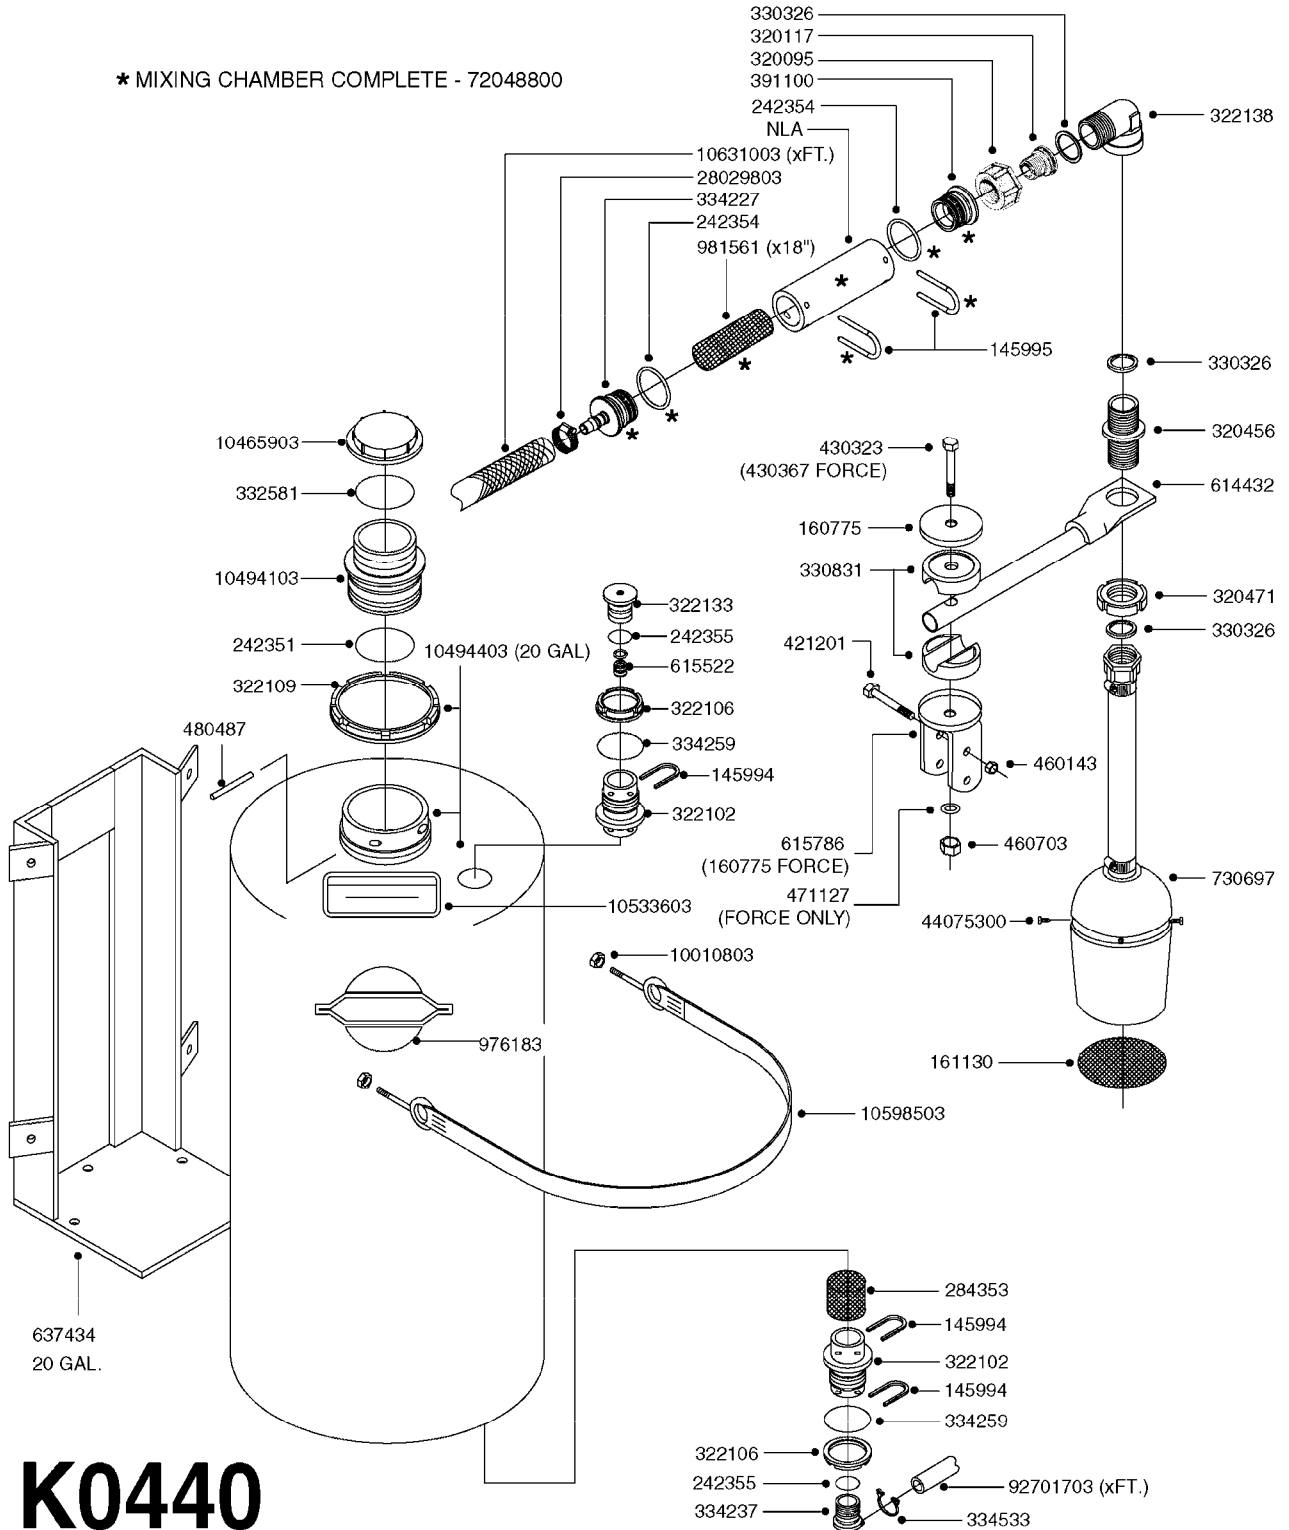

* MIXING CHAMBER COMPLETE - 72048800

F MARKER TANK/DROPPER HIGH CAP
K0440-HIN, 01:01:16

parts-n°	order qty	description
145994	1	FITT.DK S-40 FORK
145995	1	FITT.DK S-53 FORK
160775	1	WASHER F. FRICTION PLATE
161130	1	FILTER SCREEN F/FOAM DROPPER
242351	1	O-RING D69.5X3.0 VITON F.S-93
242354	1	O-RING D32.2X3.0 VITON F.S-53
242355	1	O-RING D19.2X3.0 VITON F.S-40
284353	1	SPONGE FOR FOAM MARKER
320095	1	FITT.DK NUT 1" BSP
320117	1	FITT.DK CONN.1/2"BSP F. 1" CAP
320456	1	FITT.DK BULKHEAD 1"BSP DOUBLE
320471	1	FITT.DK NUT 1" BSP JAMB
322102	1	FITT.DK S-40 BULKHEAD
322106	1	FITT.DK S-40 BULKHEAD NUT
322109	1	FITT.DK S-93 BULKHEAD NUT
322133	1	FITT.DK S-40 PLUG W 1/8 THREAD
322138	1	FITT.DK ELB 1"M X 1"F BSP
330326	1	O-RING D30/D24X2 F.1"NUT
330831	1	FRICTION PLATE
332581	1	GASKET F. 1-1/2" BSP CAPNUT.
334227	1	FITT.DK S-53 STR.1/2'
334237	1	FITT.DK S-40 ELB.3/8'
334259	1	GASKET F. S-40 BULKHEAD
334533	1	CLAMP HOSE PLASTIC 3/8"
391100	1	FITT.DK S-53THREAD INS.1/2"BSP
421201	1	BOLT HEX 8.8 DEL M8X70
430323	1	BOLT HEX 8.8 DEL M12X60
430367	1	BOLT HEX 8.8 DEL M12X100 DIN931
460143	1	NUT HEX M8 LOCK A2 DIN985
460703	1	NUT HEX M12X1.75 LOCK DIN985
471127	1	WASHER, M12, Ø24/13.0X 2.5, SS
480487	1	PIN M5X60 SLOTTED GALV
614432	1	BREAK AWAY ARM F. FOAM MARKER
615522	1	CHECK VALVE F.FOAM MARKER
615786	1	MOUNT BKT. F.FOAM DROPPER 98
637434	1	MOUNT BRACKET F.FOAM TANK 20G
730697	1	FOAM DROPPER COMP. BLACK '97
976183	1	DECAL COMPANY D.18,2 X 29,6
981561	1	SPONGE MAT. MIX.CHAMBER-x0012"
10010803	1	NUT HEX NC (NYLON LOCK) 5/16
10465903	1	*LID F.FOAM MARKER, DRILLED
10494103	1	FILL WELL ASSY.FOAM MARK EPOXY
10494403	1	*TANK ASSY. 20 GAL. D14'F/M
10533603	1	DECAL CAUTION-OPEN SLOWLY ENG
10598503	1	STRAP F.FOAMER TANK (850mm)
10631003	1	HOSE R X CLEAR BRAID.X 1/2 12"
28029803	1	CLAMP HOSE GEAR P1/2" 6708
44075300	1	SCREW 3.5X9.5SS/X15 ISO 14585C
72048800	1	MIXING CHAMBER,FOAM MARK. HC
92701703	1	HOSE R X3/8" X300PSI WP X0012"