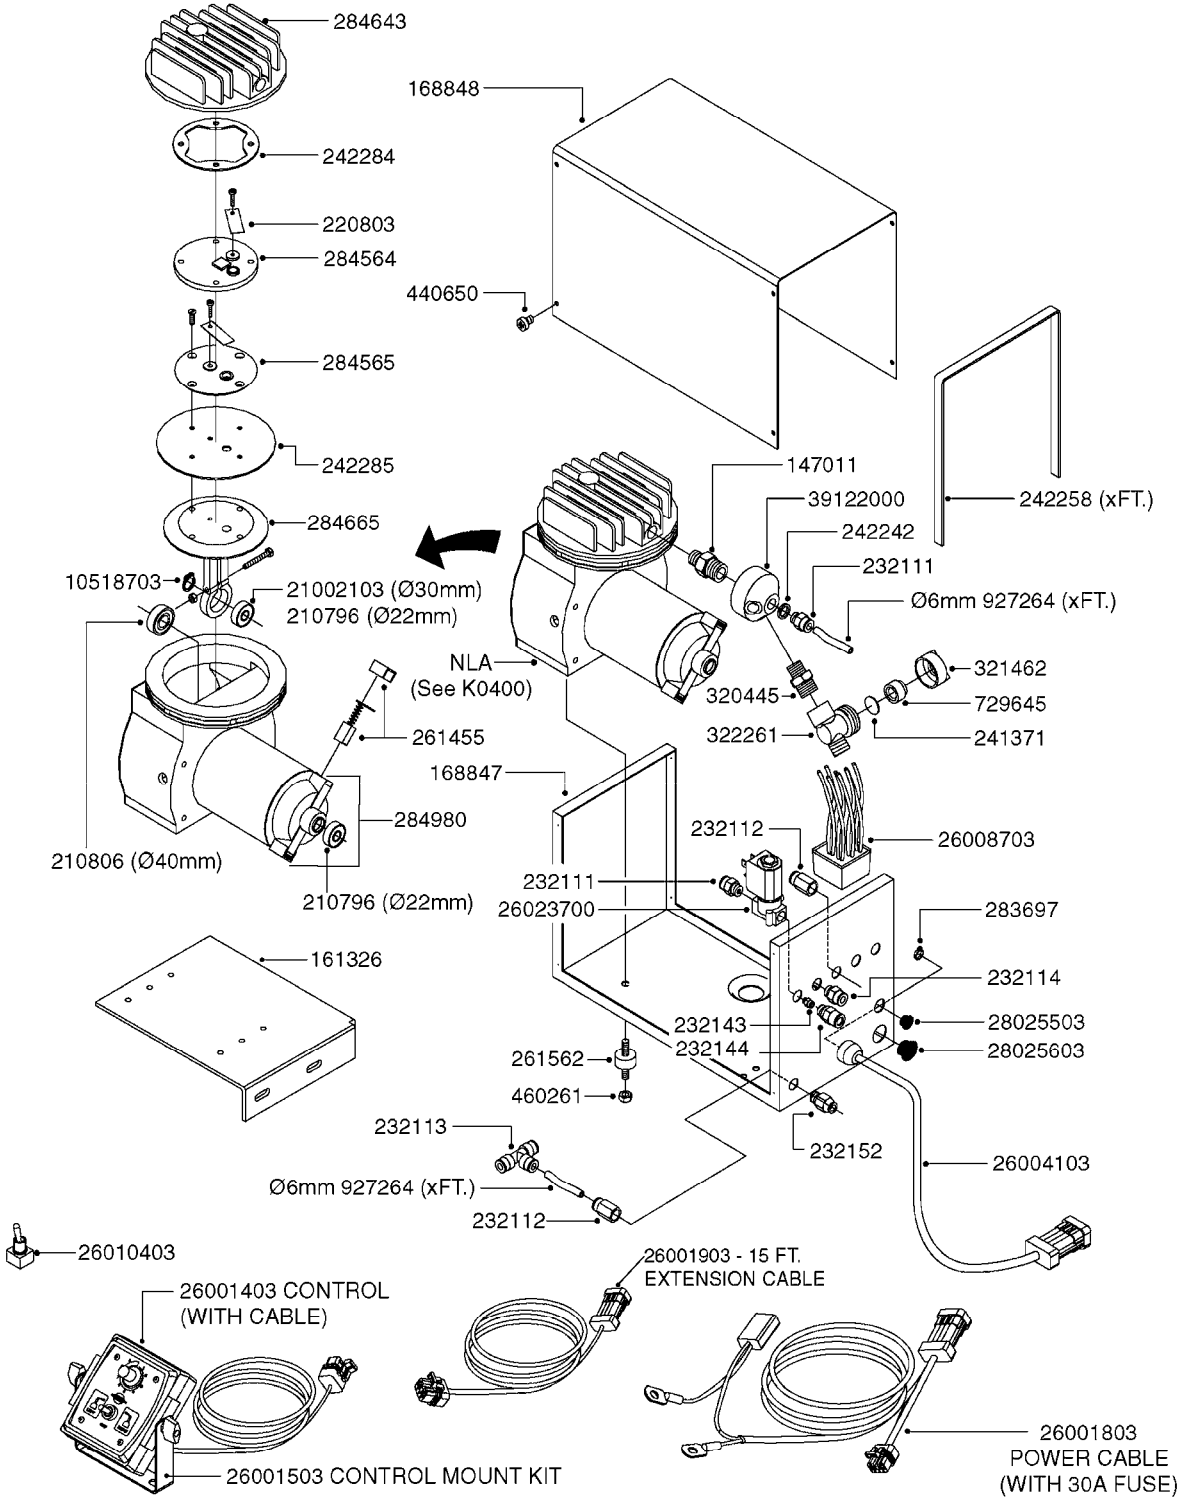

K0390

*Ø8mm 927306 (xFT.)
*Ø10mm 927330 (xFT.)

70019403 - COMPLETE ASSEMBLY

FOAM MARKER COMPRESSOR 2002
K0390-HIN, 01:01:16

Page 1
Date 16.03.2016 14:09

parts-n°	order qty	description
147011	1	HEX NIPPLE 3/8'X1/4'BSP BRASS
161326	1	MOUNT BKT. F. FOAM COMP.BOX 98
168847	1	ENCLOSURE LOWER F.MARKER
168848	1	COVER F. FOAM MARKER
210796	1	BEARING BALL D22/D8 X 7 608ZZ
210806	1	BEARING BALL D40/D17X12MM
220803	1	VALVE F. COMPRESSOR
232111	1	QUICK COUPLER 6MM X 1/8 EXT.
232112	1	QUICK COUPLER 6MM 1/8 INT.
232113	1	QUICK COUPLER 6MM T-PIECE
232114	1	COUPLER 1/8" THREADX8MM HOSE
232143	1	REDUCER 1/4'INT-1/8'EXT
232144	1	QUICK COUPLER 10MM X 1/4 EXT
232152	1	QUICK COUPLER 8MMX1/8 EXT.LONG
241371	1	DIAPHRAGM, NO-DRIP alt 241371
242242	1	O-RING F.AIR HOSE FITTING
242258	1	TRIM 3X10 SELF ADHESIVE 0012"
242284	1	HEAD GASKET F. COMPRESSOR
242285	1	DIAPHRAGM F. F/M COMP.
261455	1	BRUSH KIT-FOAM MARKER MOTOR
261562	1	RUBBER DAMPER 2XM6X25
283697	1	TIESTRAP 200MM
284564	1	PLATE F.COMPRESSOR HEAD
284565	1	PLATE F.COMPRESSOR HEAD
284643	1	COMPRESSOR HEAD F.FOAM MARKER
284665	1	CONNECTING ROD F.COMPRESSOR
284980	1	FLANGE REAR F. F.M.COMPRESSOR
320445	1	FITT.DK HN 1/4"X3/8" BSP
321462	1	CAP F.NO-DRIP ASSY.
322261	1	HOUSING F.SAFETY VALVE 3/8"
440650	1	SCREW 3.5x13 STAINLESS
460261	1	NUT HEX M6X1 LOCK A2 DIN985
729645	1	NON-DRIP SPRING ASSY.GREEN 10
927264	1	HOSE R X PE D6/D4 X 0012"
927306	1	HOSE R X PE D8/D6 X 0012"BLACK
927330	1	HOSE R X PE D10/D8 X 012"BLACK
10518703	1	SNAP-RING OUTER 8X1
21002103	1	BEARING, 6200 2ZJEM (SKF)
26001403	1	HC FOAM MARKR CONSOLE VS3.0.00
26001503	1	HC FOAM MARKER CONSOLE MT.KIT
26001803	1	POWER CABLE
26001903	1	15' 7-PIN EXTENSION CABLE
26004103	1	FOAM MARKER CNTRL MOD CABL STD
26008703	1	FOAM MARKER CONTROL SCII
26010403	1	TOGGLE SWITCH MICRO-TRAK F.M.
26023700	1	SOLENOID VAL 12V 1/8' FLO '07
28025503	1	PLUG F.DRILLED HOLE 1/2"
28025603	1	PLUG F.DRILLED HOLE 3/4"
39122000	1	DISTR.HOUSING F.FOAM MARKER'07
70019403	1	FOAM MARKER COMPRESSOR KIT STD