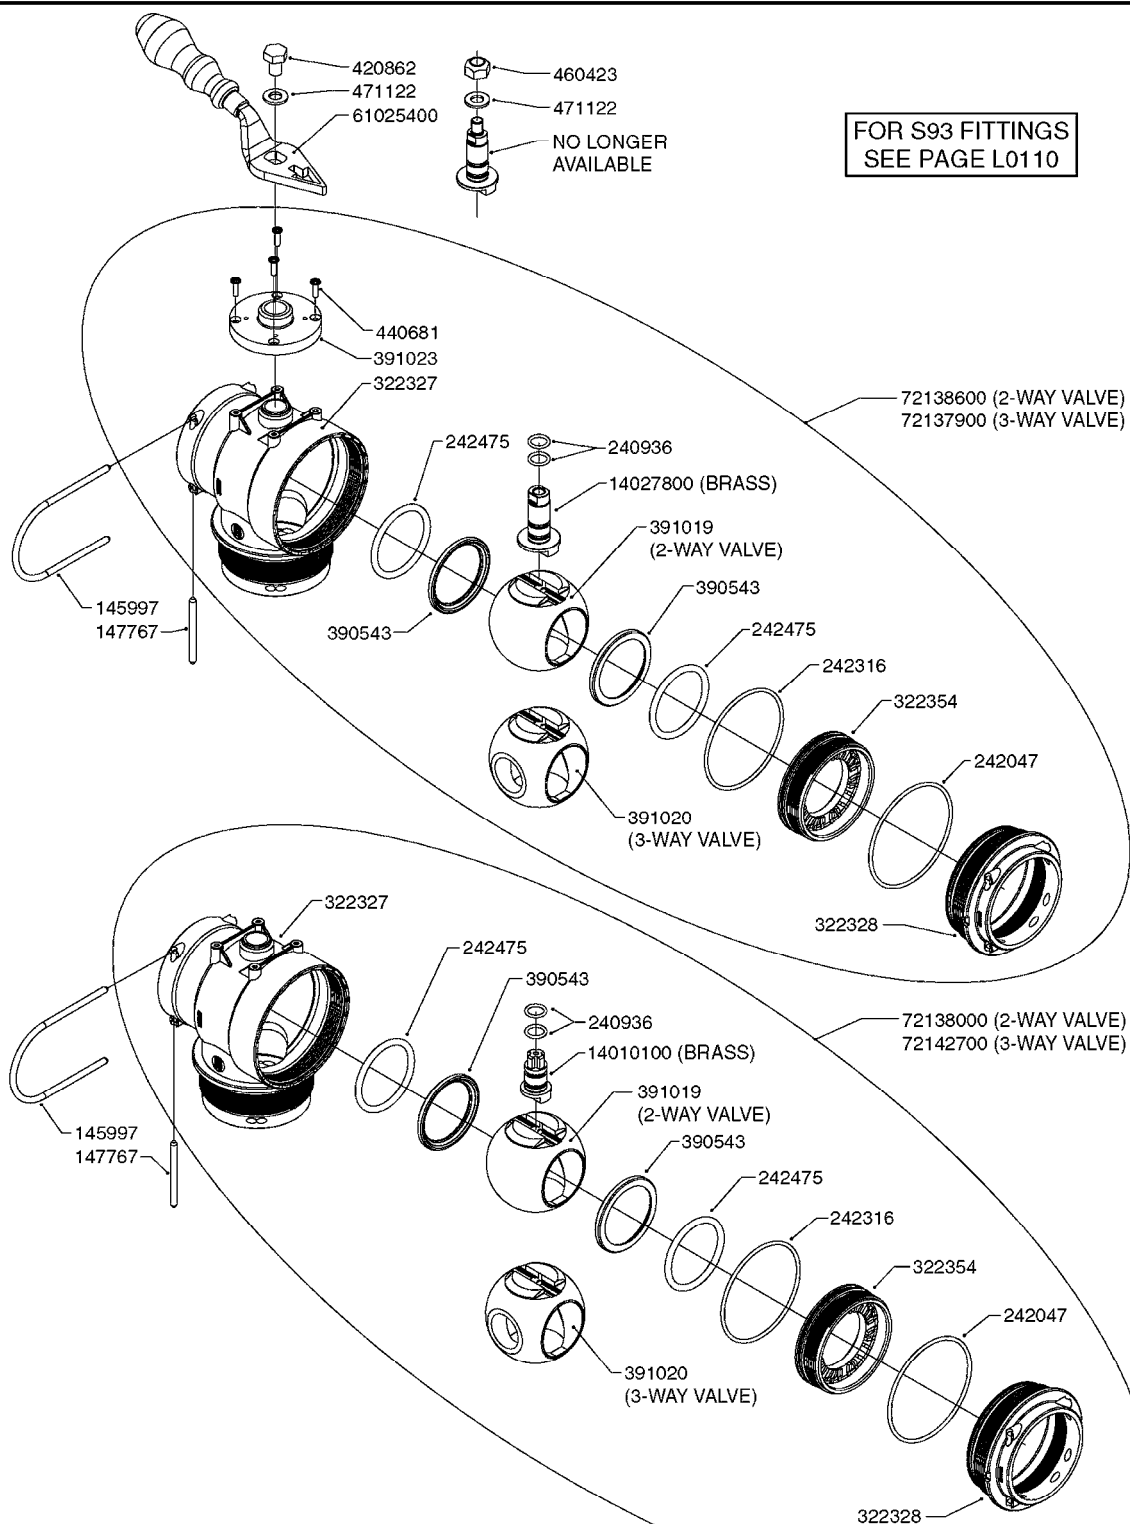

B0540

SMART VALVE-S93 MANIFOLD VALVE
B0540-HIN, 01:01:16

Page 1
Date 16.03.2016 14:09

parts-n°	order qty	description
145997	1	FITT.DK S-93 FORK
147767	1	PIN 5Ø X 60 S-93 DOUBLE CLAMP
240936	1	O-RING D13.3X2.4 NITRIL
242047	1	O-RING 89.5 X 3.0 VITON
242316	1	O-RING D84.5X3.0 NITRIL
242475	1	O'RING D56.52x5.33 SH70-VITON
322327	1	HOUSING, VALVE, S93, 220 PSI
322328	1	END CAP F.VALVE S-93
322354	1	THRUST PLATE F.3-WAY VALVES-93
390543	1	SEAT F.BALL 3-WAY VALVE S-93
391019	1	BALL F.2 WAY S93 SMART VALVE
391020	1	BALL F.3 WAY S93 SMART VALVE
391023	1	SMART VALVE MOUNTING BRACKET
420862	1	BOLT HEX 8.8 DEL M10X16 FT
440681	1	SCREW F. PLASTIC 4MM X 14LG SS
460423	1	NUT HEX M10X1.5 LOCK
471122	1	WASHER, M10, Ø20/10.5X 2.0, SS
14010100	1	SPINDLE F.SMART VALVE S-93
14027800	1	SPINDLE F.SMART VALVE S-93
61025400	1	HANDLE SMART VALVE
72137900	1	VALVE S93 "V1" SMART VALVE
72138000	1	VALVE S93 "V2" SMART VALVE
72138600	1	VALVE S93 "V3" SMART VALVE
72142700	1	VALVE S93 "V4" SMART VALVE