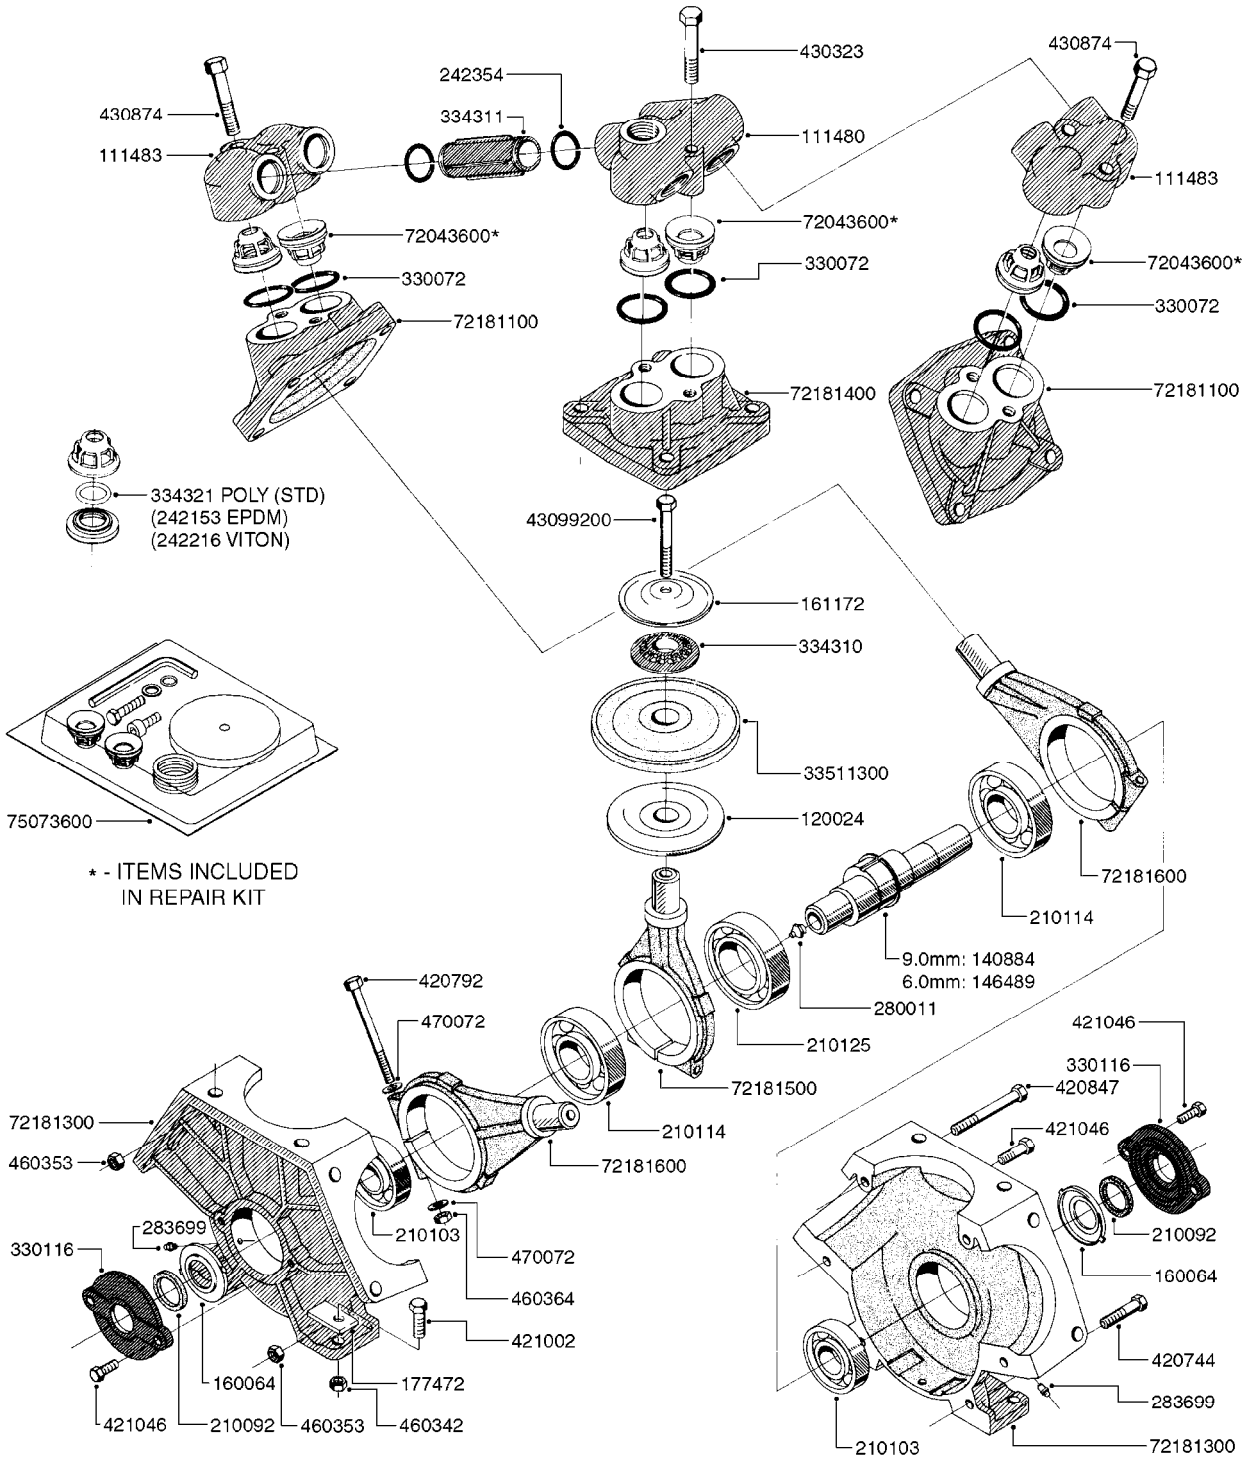

COMPLETE PUMPS
821635 - PUMP ONLY
10396203 - WITH PTO & DAMPER

COMPLETE ASSEMBLIES
WHOLEGOODS ITEMS

A0230

PUMP - 1303 W/ MOUNTING BASE
A0230-HIN, 01:01:16

Page 1

Date 16.03.2016 14:08

parts-n°	order qty	description
111480	1	VALVE HEAD 1302 CENTER
111483	1	VALVE HEAD SIDE 1302
120024	1	DIAPHRAGM BACK DISC 1200-1300
140884	1	CRANK SHAFT MODEL 1300-9
146489	1	CRANK SHAFT MODEL 1302-6MM
160064	1	DUST PLATE
161172	1	DIAPHRAGM DISC F. 1203/1303
177472	1	BRACKET 25 X 5
210092	1	SEAL FELT D43/30X5
210103	1	BEARING BALL 6306
210114	1	BEARING BALL 6308
210125	1	BEARING BALL 6210
242153	1	O-RING D26X4 EPDM
242216	1	O-RING VITON F/1202/1302/462
242354	1	O-RING D32.2X3.0 VITON F.S-53
280011	1	GREASE NIPPLE 3/8" SAE H TR
283699	1	GREASE NIPPLE M6X1
330072	1	O-RING D53.5/D45.5X4
330116	1	SEAL RETAINER, MODEL 1300
334310	1	NYLON WASHER 1202/1302/462
334311	1	CONNECTION PIPE INLET MOD.1302
334321	1	O-RING POLY. 34.0x26.0x4.0
420744	1	BOLT HEX 8.8 DEL M8X40
420792	1	BOLT HEX 8.8 RAW M8X95
420847	1	BOLT HEX 8.8 DEL M8X85
421002	1	BOLT HEX 8.8 DEL M10X30 FT DIN933
421046	1	BOLT HEX 8.8 DEL M8X25 FT A2 DIN933
430323	1	BOLT HEX 8.8 DEL M12X60
430874	1	SCREW SET 8.8 DEL M12X70 FT
460342	1	NUT HEX M10 DEL DIN934
460353	1	NUT HEX M8 BLACK
460364	1	NUT HEX M8 GALV.
470072	1	WASHER D15/D8X.5 LOCK
821635	1	PUMP 1303/9 540RPM
10396203	1	PUMP 1303 C/W PTO 540 RPM
33511300	1	DIAPHRAGM 1202-1303 POLY 2006
43099200	1	BOLT HEX SS M12 X 30 DIN933 A4
72043600	1	VALVE FOR 462/463
72181100	1	DIAPHRAGM COVER 1203/1303+BLTS
72181300	1	PUMP CASTING 1300 RED W/BOLTS
72181400	1	DIAPHRAGM COVER 1303 W/BOLTS
72181500	1	CONNECTING ROD, CENTER 1303
72181600	1	CONNECTING ROD, SIDE MOD.1300
75073600	1	PUMP KIT 1303 MM "06"