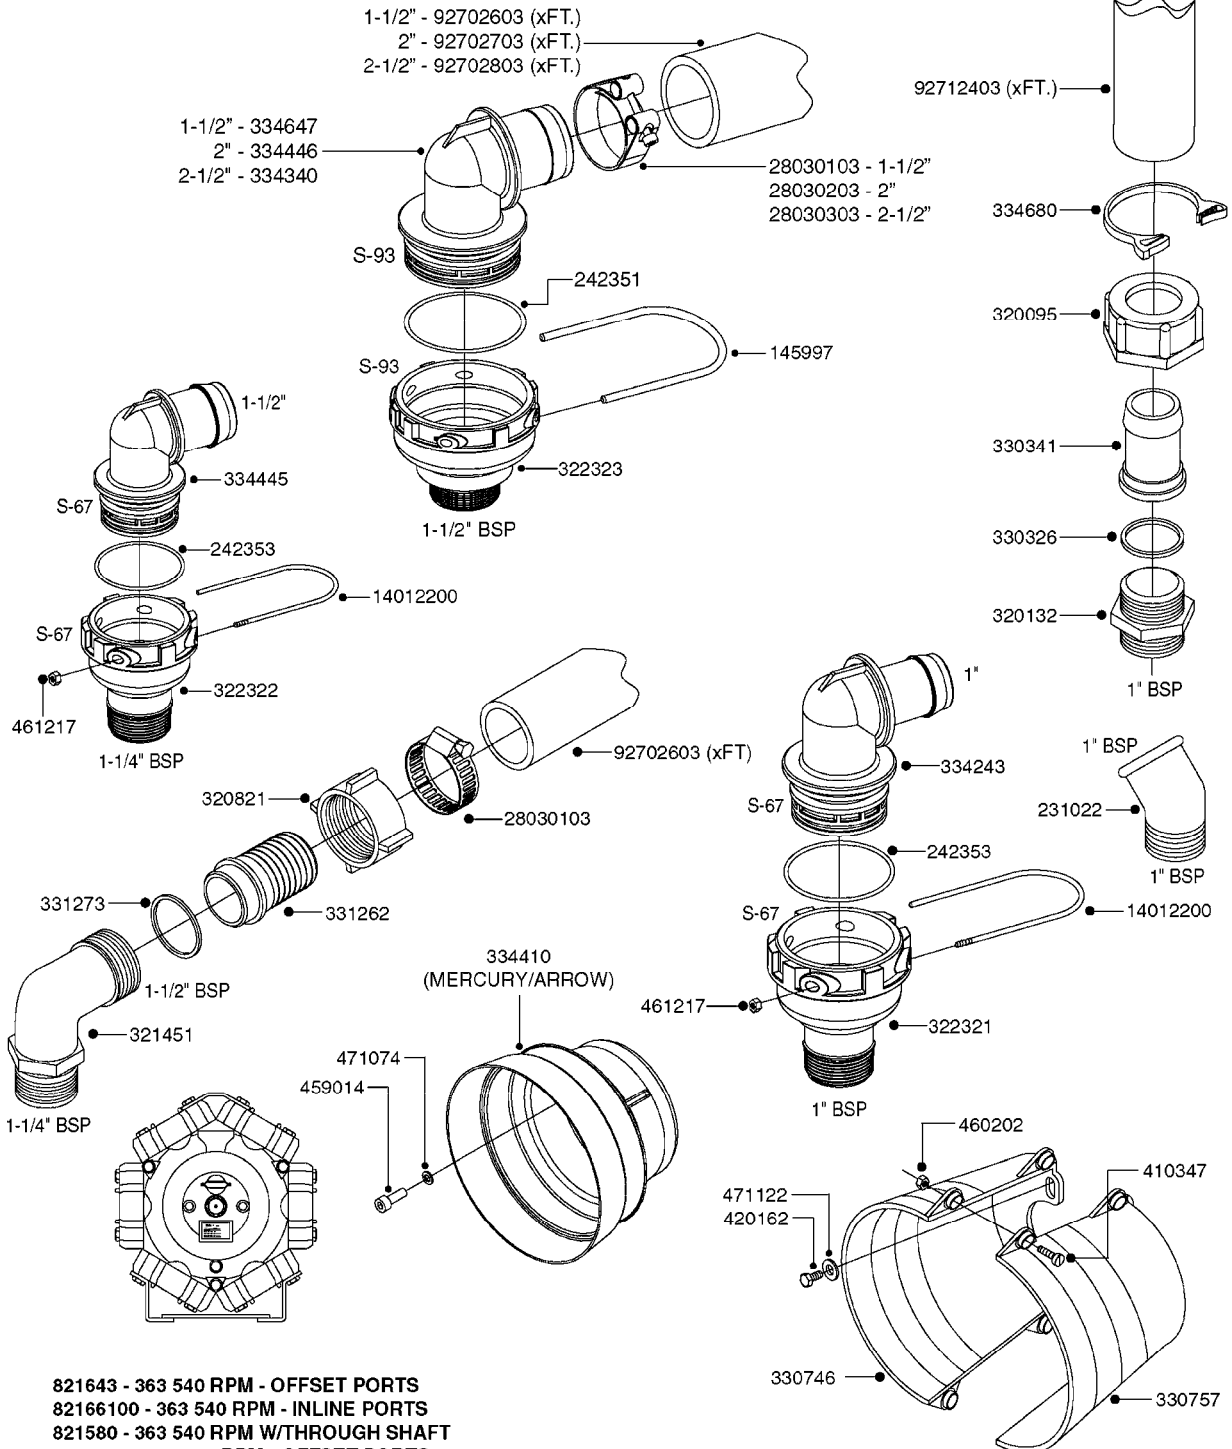

SUCTION SIDE OF PUMP

PRESSURE SIDE OF PUMP

- 821643 - 363 540 RPM - OFFSET PORTS
- 82166100 - 363 540 RPM - INLINE PORTS
- 821580 - 363 540 RPM W/THROUGH SHAFT
- 821651 - 363 1000 RPM - OFFSET PORTS
- 82166200 - 363 1000 RPM - INLINE PORTS
- 821575 - 363 1000 RPM W/THROUGH SHAFT

**COMPLETE ASSEMBLIES
WHOLEGOODS ITEMS**

A0300