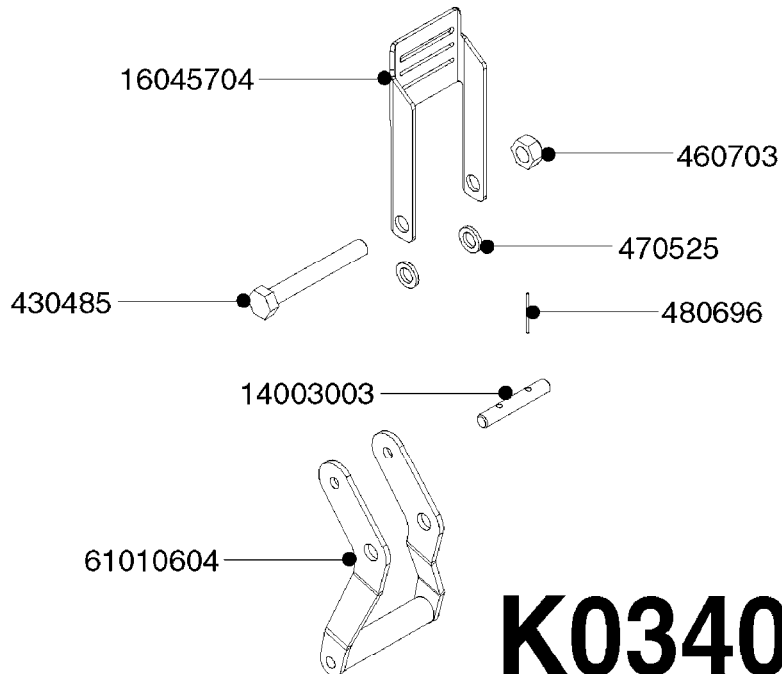

FLUSH TANK LATCH ASSM. NEW NAV
K0340-HIN, 01:01:16

Page 1

Date 16.03.2016 14:09

parts-n°	order qty	description
14002903	1	PIN D12 F. FLUSH TANK NAV
14003003	1	PIN D10 F.FLUSH TANK LATCH NAV
16045704	1	FLUSH TANK STRAP BKT. NAV.
27002103	1	STRAP F. FLUSH TANK LOCK NAV.
430485	1	BOLT HEX 8.8 DEL M12X90
460703	1	NUT HEX M12X1.75 LOCK DIN985
470525	1	WASHER D19/D11.5X2.5
480696	1	PIN D4X30
61010604	1	FLUSH TANK LATCH HANDLE NAV.