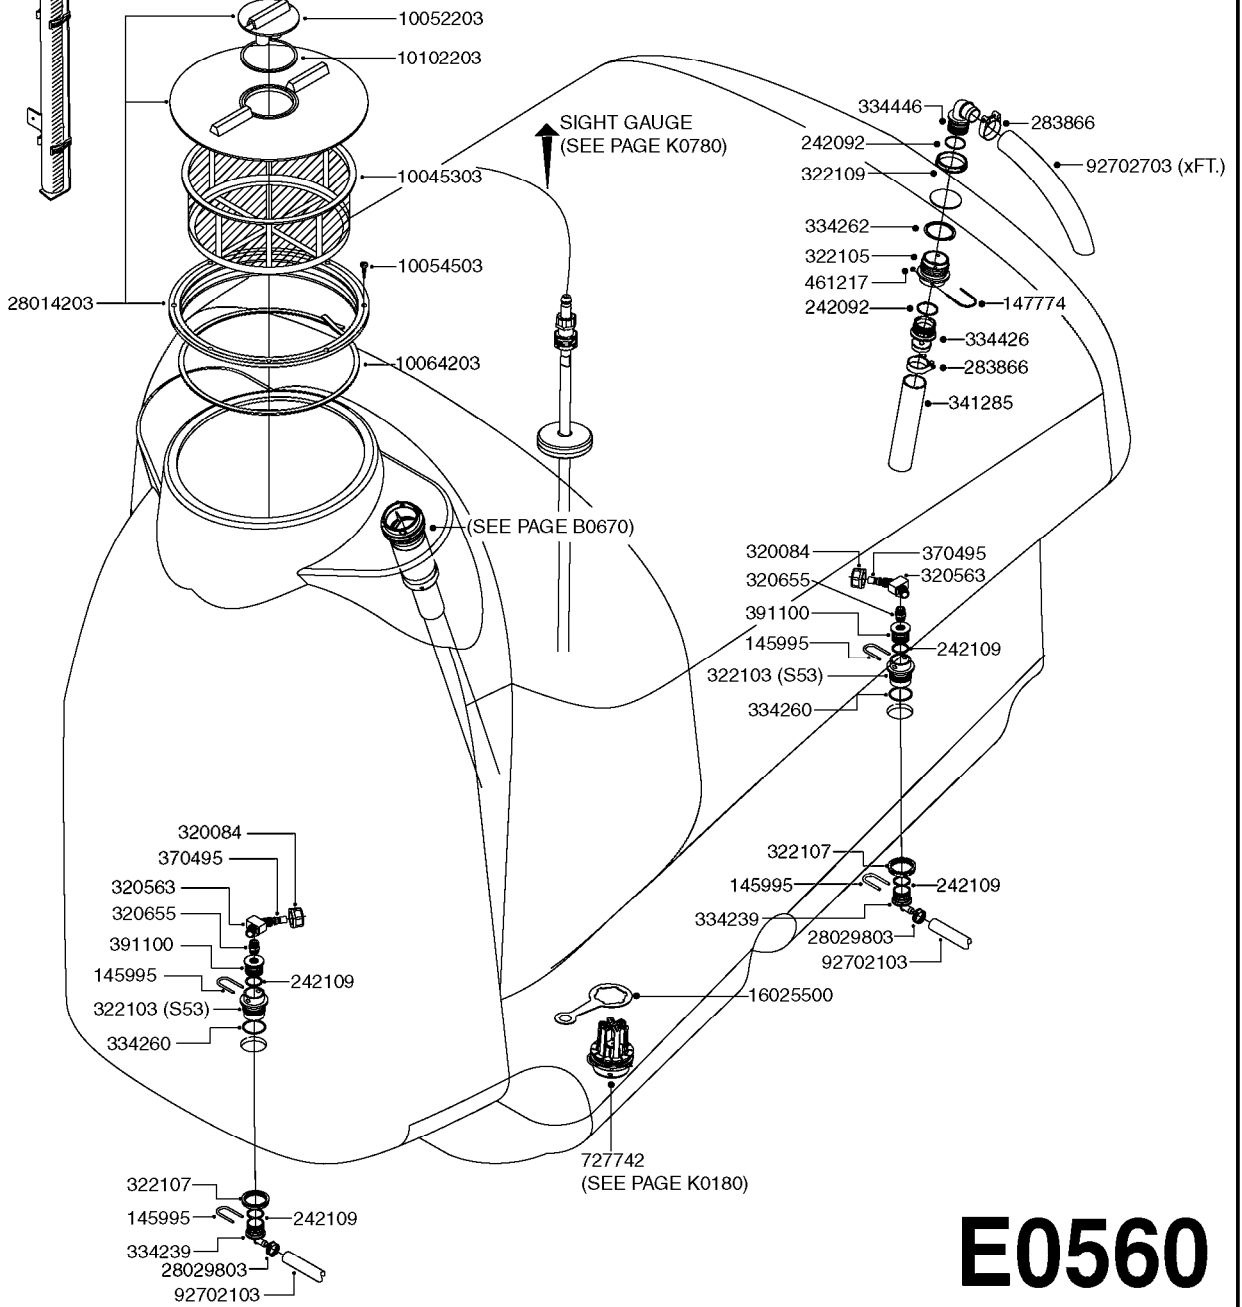

SIGHT GAUGE (SEE PAGE K0780)

TANK - 575/1100 NEW NAV ECP
E0560-HIN, 01:01:16

Page 1

Date 16.03.2016 14:09

parts-n°	order qty	description
145995	1	FITT.DK S-53 FORK
147774	1	FITT.DK S-93 FORK W. M5 THREAD
242092	1	O-RING D69.5X3 (Use-242351)
242109	1	O-RING D32.2x3.0 (USE 242354)
283866	1	CLAMP HOSE SCREW TYPE 2"DELTA
320084	1	FITT.DK NUT 1/2" BSP
320563	1	FITT.DK 3 WAY 1/2" 110 DEG.
320655	1	FITT.DK HN 1/2"-1/2" BSP
322103	1	FITT.DK S-53 BULKHEAD
322105	1	FITT.DK S-93 BULKHEAD DOUBLE
322107	1	FITT.DK S-53 BULKHEAD NUT
322109	1	FITT.DK S-93 BULKHEAD NUT
334239	1	FITT.DK S-53 ELB.1/2"
334260	1	GASKET F. S-53 BULKHEAD
334262	1	GASKET F.S-93 BULKHEAD
334426	1	FITT.DK S-93 STR.2'
334446	1	FITT.DK S-93 ELB.2" PVC
341285	1	TUBE Ø57/Ø52 L=1500 YELLOW PE
370495	1	NOZZLE INJECTOR 5066-3.0
391100	1	FITT.DK S-53THREAD INS.1/2"BSP
421024	1	BOLT HEX 8.8 DEL M8X60
460143	1	NUT HEX M8 LOCK A2 DIN985
461217	1	NUT HEX M5 LOCK
727742	1	TOP DRAIN CORD TYPE
10045303	1	FILTER BASKET 16"
10052203	1	LID VENT ASSY
10054503	1	SCREW 3/4" SELF TAPPING
10064203	1	SET SEALING SPONGE 1 Ft BULK
10102203	1	GASKET F.16" LID BREATHER
16025500	1	TANK SPACER SIGHT GAUGE
28014203	1	LID ASSY. (3-PC.) 16" ARAG
28029803	1	CLAMP HOSE GEAR P1/2" 6708
35001603	1	TANK RAW 575 GAL. NAV.
35002403	1	TANK RAW 1100 GAL. NAV.
92702103	1	HOSE R X1/2" X300PSI WP X0012"
92702703	1	HOSE PVC SUCT GRAY 2"