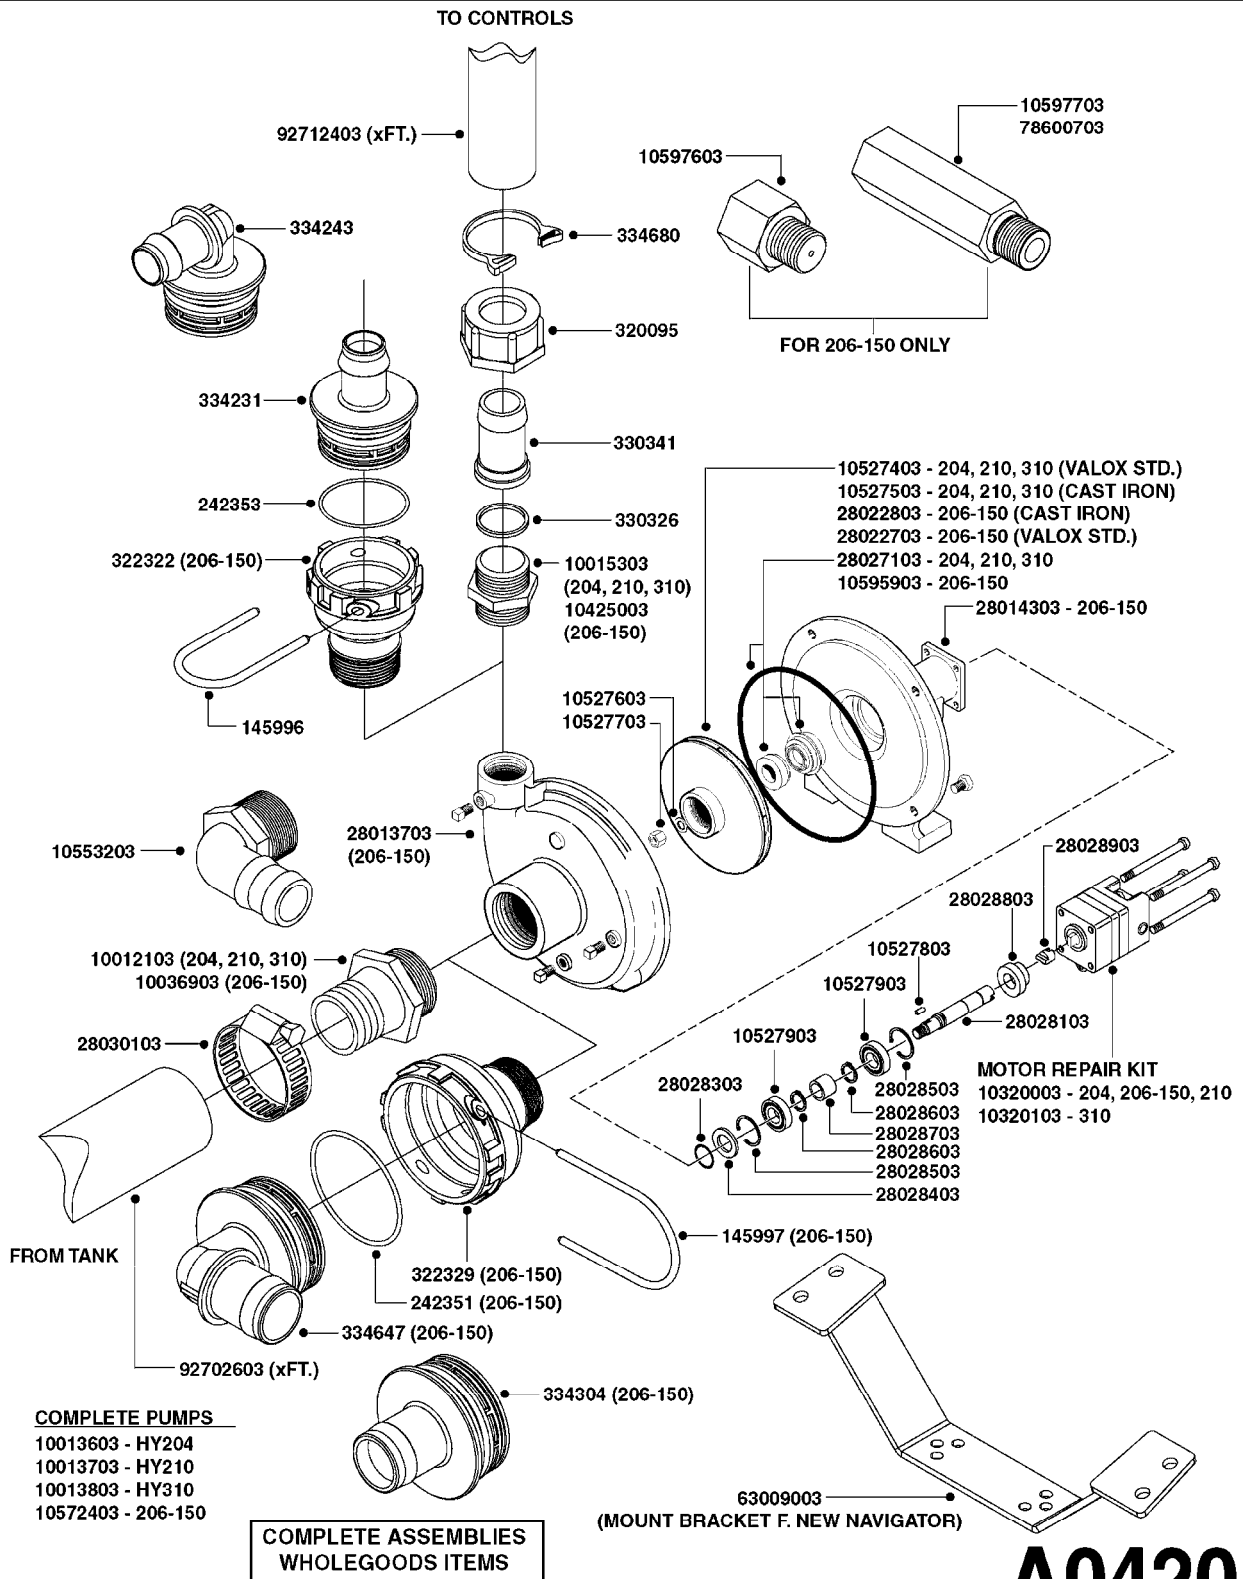

A0420

PUMP-204,206-150,210,310 ACE
A0420-HIN, 01:01:16

Page 1

Date 16.03.2016 14:09

parts-n°	order qty	description
145996	1	FITT.DK S-67 FORK
145997	1	FITT.DK S-93 FORK
242351	1	O-RING D69.5X3.0 VITON F.S-93
242353	1	O-RING D44.2X3.0 VITON F.S-67
320095	1	FITT.DK NUT 1" BSP
322322	1	FITT.DK S-67 X 1-1/4"BSP MALE
322329	1	FITT.DK S-93 X 1-1/2"BSP MALE2
330326	1	O-RING D30/D24X2 F.1"NUT
330341	1	FITT.DK HB 1" F. 1" NUT
334231	1	FITT.DK S-67 STR.1'
334243	1	FITT.DK S-67 ELB.1"
334304	1	FITT.DK S-93 STR.1-1/2" PVC
334647	1	FITT.DK S93 ELB 1-1/2" 90 PVC
334680	1	CLAMP HOSE PLASTIC 1"
10012103	1	FITT.PO.HB 1.25X1.50 IMB1012
10013603	1	PUMP ACE HY 204
10013703	1	PUMP ACE HY 210
10013803	1	PUMP ACE HY 310
10015303	1	FITT.PO.HN 1.00X1.00 M1000
10036903	1	FITT.PO.HB 1.50X1.50 IMB1212
10320003	1	MOTOR REPAIRKIT ACE204,206,210
10320103	1	MOTOR REPAIR KIT ACE 304,310
10425003	1	FITT.PO.HN 1.25X1.00 MCPHEE
10527403	1	IMPELLER VALOX F.ACE PUMP
10527503	1	IMPELLER CASTIRON F.ACE PUMP
10527603	1	WASHER 3/8' F.ACE PUMP
10527703	1	NUT HEX NF 3/8 F.ACE PUMP
10527803	1	KEY 1/8x1/8x1/2'F.ACE PUMP
10527903	1	BEARING F.ACE PUMP (#40870)
10553203	1	FITT.PO.EL 1.5X1.5 HB BLACK
10572403	1	PUMP ACE HY 206 SERIES 150
10595903	1	REPAIR KIT ACE 206-150
10597603	1	ORIFACE RESTRICTOR F. ACE 206
10597703	1	FITT, HYD FLOW FUSE ACE 206OLD
28013703	1	PUMP HOUSING FRONT ACE 206-150
28014303	1	PUMP HOUSING W.FEET 206-150
28022703	1	IMPELLER THERMOPLASTIC
28022803	1	IMPELLER CAST IRON
28027103	1	REPAIR KIT ACE 204,210,310
28028103	1	SHAFT 5/8"DIA.1/2"KEYWAY SS
28028303	1	O-RING, SHAFT SEAL
28028403	1	SLINGER
28028503	1	SNAP RING - INTERNAL
28028603	1	SNAP RING - EXTERNAL
28028703	1	SPACER FOR SHAFT
28028803	1	SEAL SUPPORT SPACER 200 SERIES
28028903	1	COUPLING FOR HYDRAULIC MOTOR
28030103	1	CLAMP HOSE GEAR P5/4-S1.5"6724
63009003	1	CENTRIFUGAL PUMP BRACKET
78600703	1	FITT, HYD FLOW FUSE ACE 206N
92702603	1	HOSE PVC SUCT GRAY 1-1/2"
92712403	1	HOSE R X1" X300PSI WP X0012"