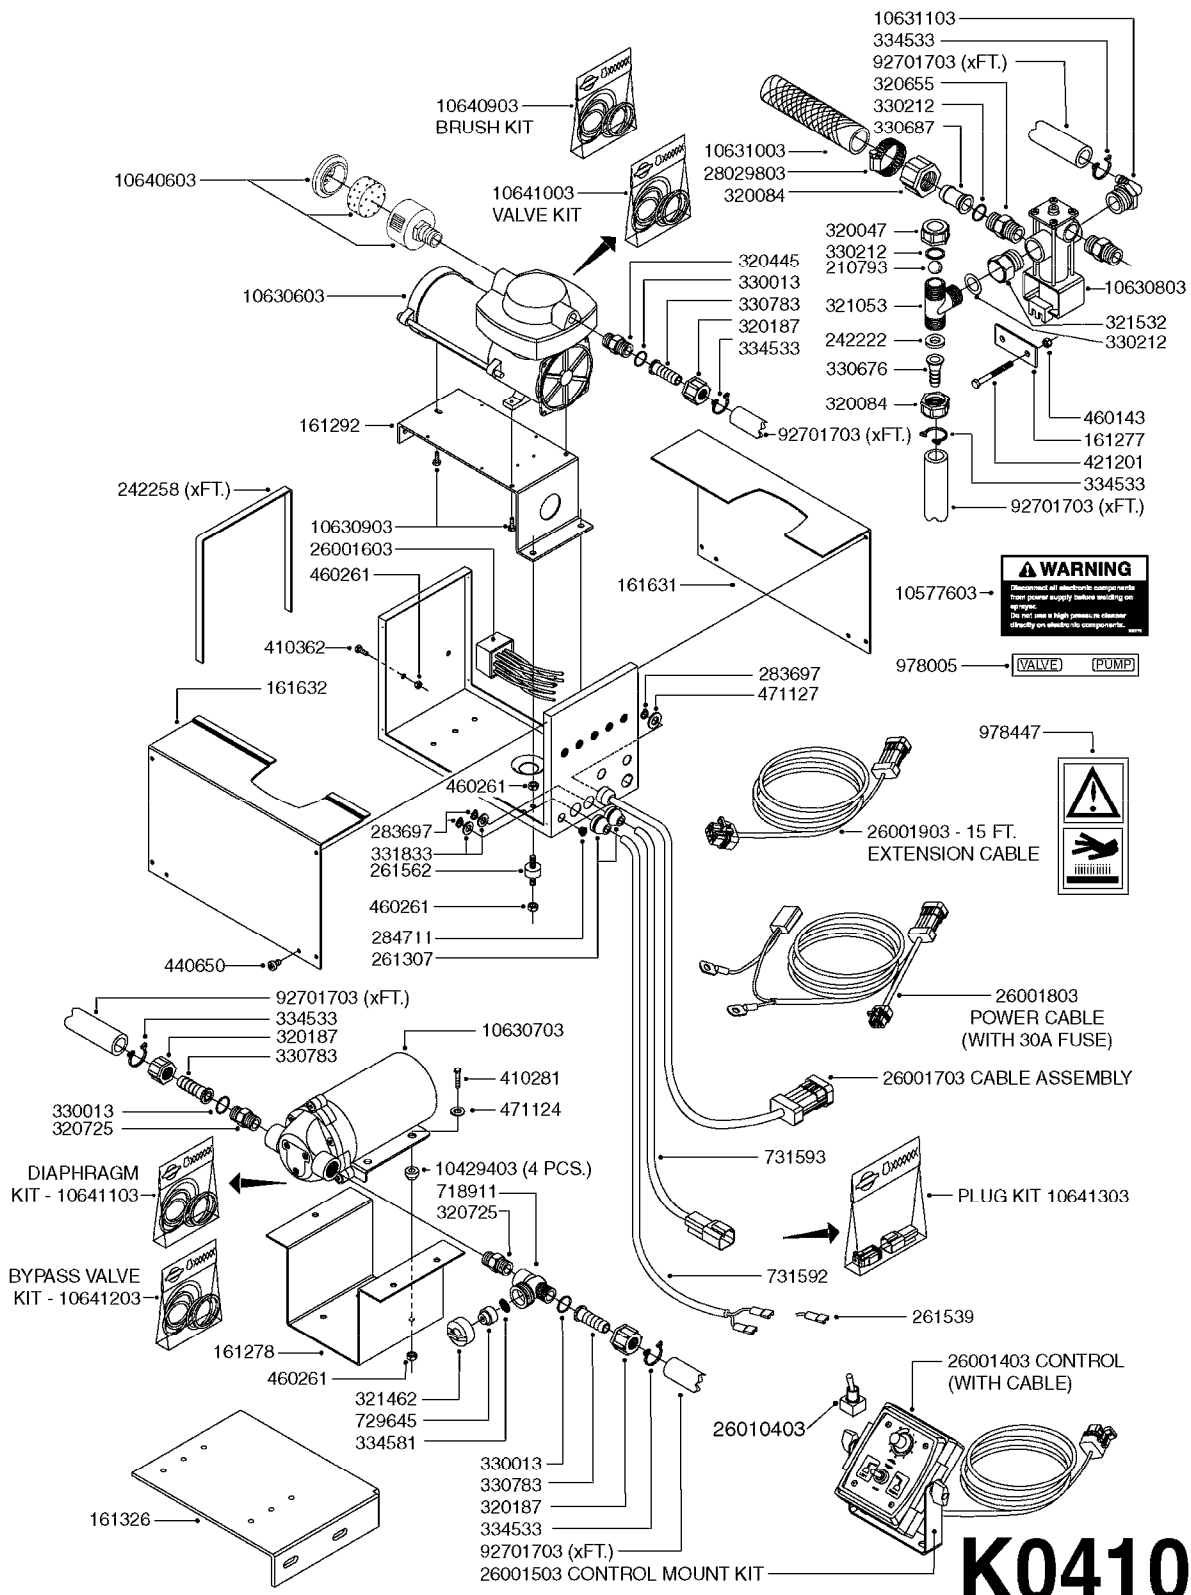

K0400

*Ø8mm 927306 (xFT.)
*Ø10mm 927330 (xFT.)

70062503 - COMPLETE ASSEMBLY

FOAM MARKER COMPRESSOR 2007
K0400-HIN, 01:01:16

Page 1
Date 16.03.2016 14:09

parts-n°	order qty	description
147011	1	HEX NIPPLE 3/8'X1/4'BSP BRASS
161326	1	MOUNT BKT. F. FOAM COMP.BOX 98
168847	1	ENCLOSURE LOWER F.MARKER
168848	1	COVER F. FOAM MARKER
232111	1	QUICK COUPLER 6MM X 1/8 EXT.
232112	1	QUICK COUPLER 6MM 1/8 INT.
232113	1	QUICK COUPLER 6MM T-PIECE
232114	1	COUPLER 1/8" THREADX8MM HOSE
232143	1	REDUCER 1/4'INT-1/8'EXT
232144	1	QUICK COUPLER 10MM X 1/4 EXT
232152	1	QUICK COUPLER 8MMX1/8 EXT.LONG
241371	1	DIAPHRAGM, NO-DRIP alt 241371
242242	1	O-RING F.AIR HOSE FITTING
242258	1	TRIM 3X10 SELF ADHESIVE 0012"
261562	1	RUBBER DAMPER 2XM6X25
283697	1	TIESTRAP 200MM
320445	1	FITT.DK HN 1/4"X3/8" BSP
321462	1	CAP F.NO-DRIP ASSY.
322261	1	HOUSING F.SAFETY VALVE 3/8"
440650	1	SCREW 3.5x13 STAINLESS
460261	1	NUT HEX M6X1 LOCK A2 DIN985
718911	1	VALVE (SAFETY) F.MARKER
729645	1	NON-DRIP SPRING ASSY.GREEN 10
927264	1	HOSE R X PE D6/D4 X 0012"
927306	1	HOSE R X PE D8/D6 X 0012"BLACK
927330	1	HOSE R X PE D10/D8 X 012"BLACK
26004103	1	FOAM MARKER CNTRL MOD CABL STD
26008703	1	FOAM MARKER CONTROL SCII
26011103	1	FOAMER POWER/CONTROL CABLE 39P
26023400	1	COMPRESSOR F.FOAM MARKER CM40
26023700	1	SOLENOID VAL 12V 1/8' FLO '07
28025503	1	PLUG F.DRILLED HOLE 1/2"
28025603	1	PLUG F.DRILLED HOLE 3/4"
39122000	1	DISTR.HOUSING F.FOAM MARKER'07
70062503	1	FOAM MARKER COMPRESSOR,STD,39P