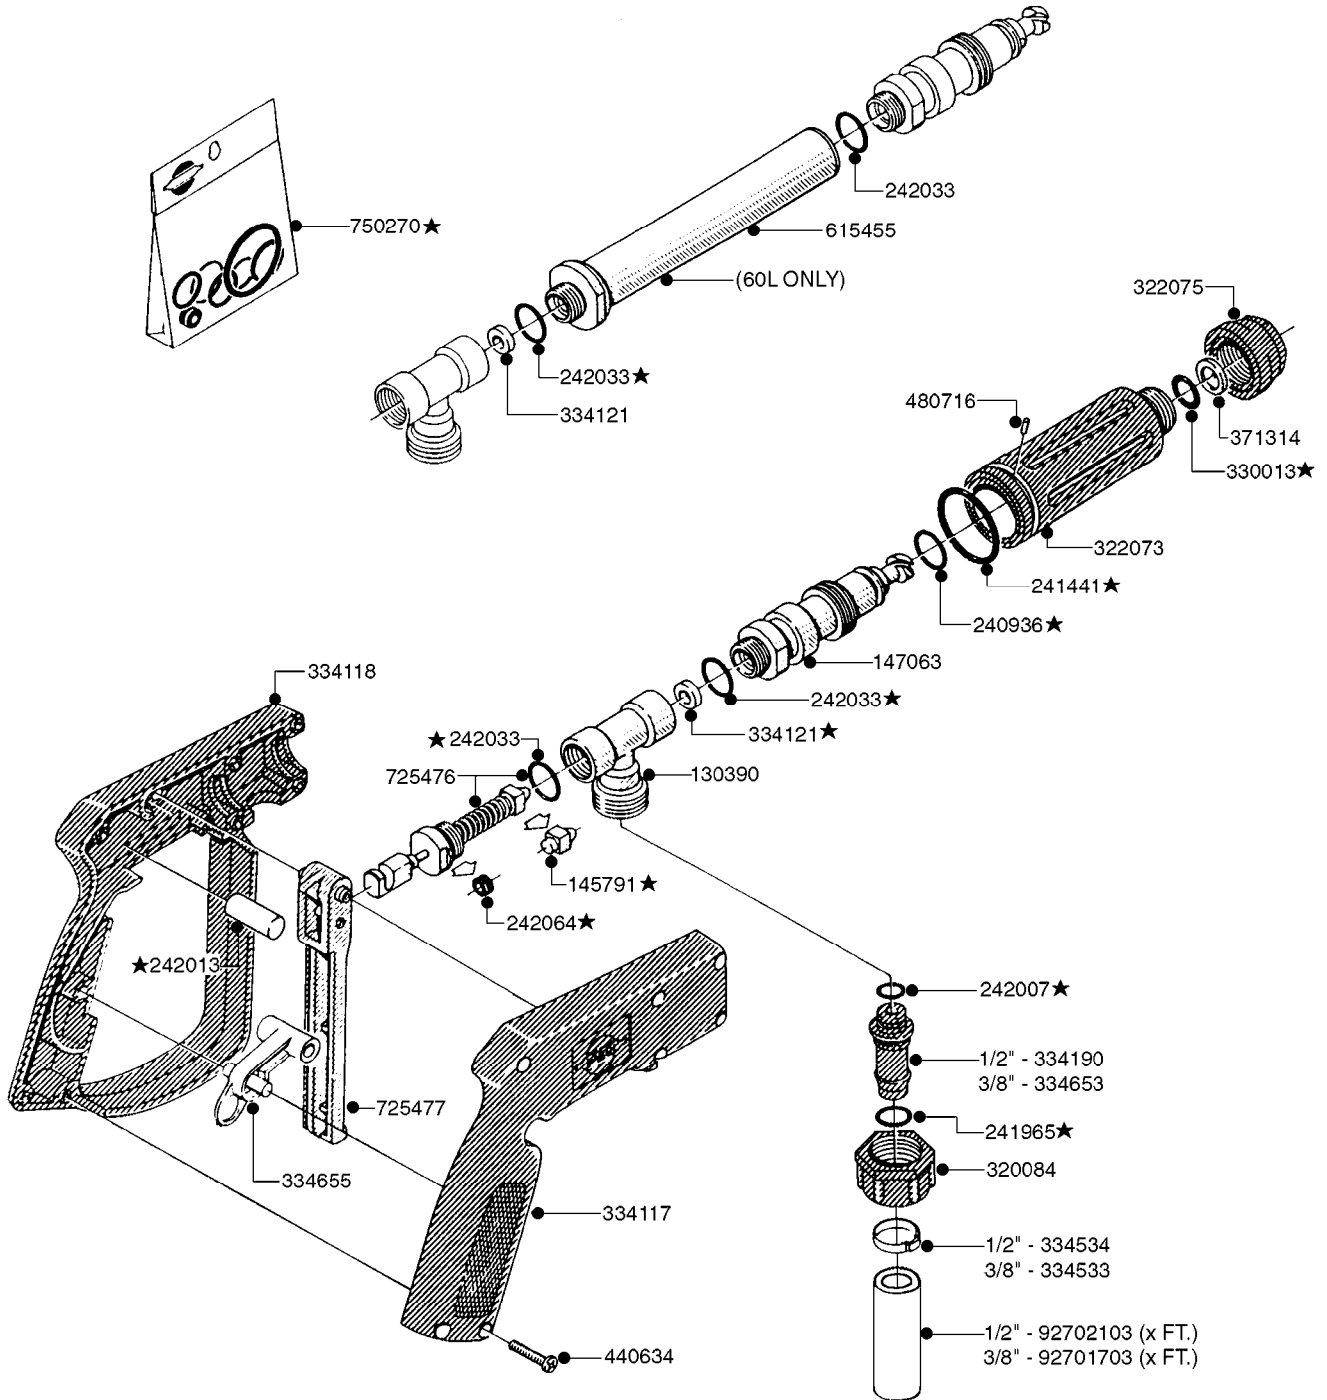

COMPLETE ASSEMBLY:
843197 - 60L
843196 - 60S

COMPLETE ASSEMBLIES
WHOLEGOODS ITEMS

K0480

HANDGUN TYPE 60S/60L POST 95
K0480-HIN, 01:01:16

Page 1

Date 16.03.2016 14:10

parts-n°	order qty	description
130390	1	TEE 3/8'X 1/2' BSP F.TYPE 60S
145791	1	CONE FOR ON/OFF
147063	1	SWIRL F.SPRAY GUN TYPE 60
240936	1	O-RING D13.3X2.4 NITRIL
241441	1	O-RING D29.3X3
241965	1	O-RING 12.1 X 1.6
242007	1	O-RING D9.1X1.6
242013	1	SPRING RUBBER F/TRIGGER
242033	1	O-RING
242064	1	SLEEVE RUBBER 3X8X4MM
320084	1	FITT.DK NUT 1/2" BSP
322073	1	HOUSING F.SWIRL TYPE 60S H.G.
322075	1	HOUSING F. NOZZLE
330013	1	O-RING D15/D10X2.5 F.3/8"NUT
334117	1	HANDLE PIECE RIGHT F.60S/60L
334118	1	HANDLE PIECE LEFT F.60S/60L
334121	1	SEAT FOR ON-OFF TYPE
334190	1	FITT.DK HB 1/2' F. PISTOL 60S
334533	1	CLAMP HOSE PLASTIC 3/8"
334534	1	CLAMP HOSE PLASTIC 1/2"
334653	1	FITT.DK HB 3/8' F.HANDGUN
334655	1	TRIGGER SAFETY F.60S/60L GUN
371314	1	NOZZLE CERAMIC 1099-20
440634	1	SCREW 5/8"
480716	1	PIN D3X6 STAINLESS
615455	1	TUBE F.LANCE TYPE 60L
725476	1	SPINDLE
725477	1	TRIGGER
750270	1	GASKET KIT F.SPRAY GUN
843196	1	GUN, MODEL 60S
843197	1	HANDGUN KIT TYPE 60 LONG
92701703	1	HOSE R X3/8" X300PSI WP X0012"
92702103	1	HOSE R X1/2" X300PSI WP X0012"