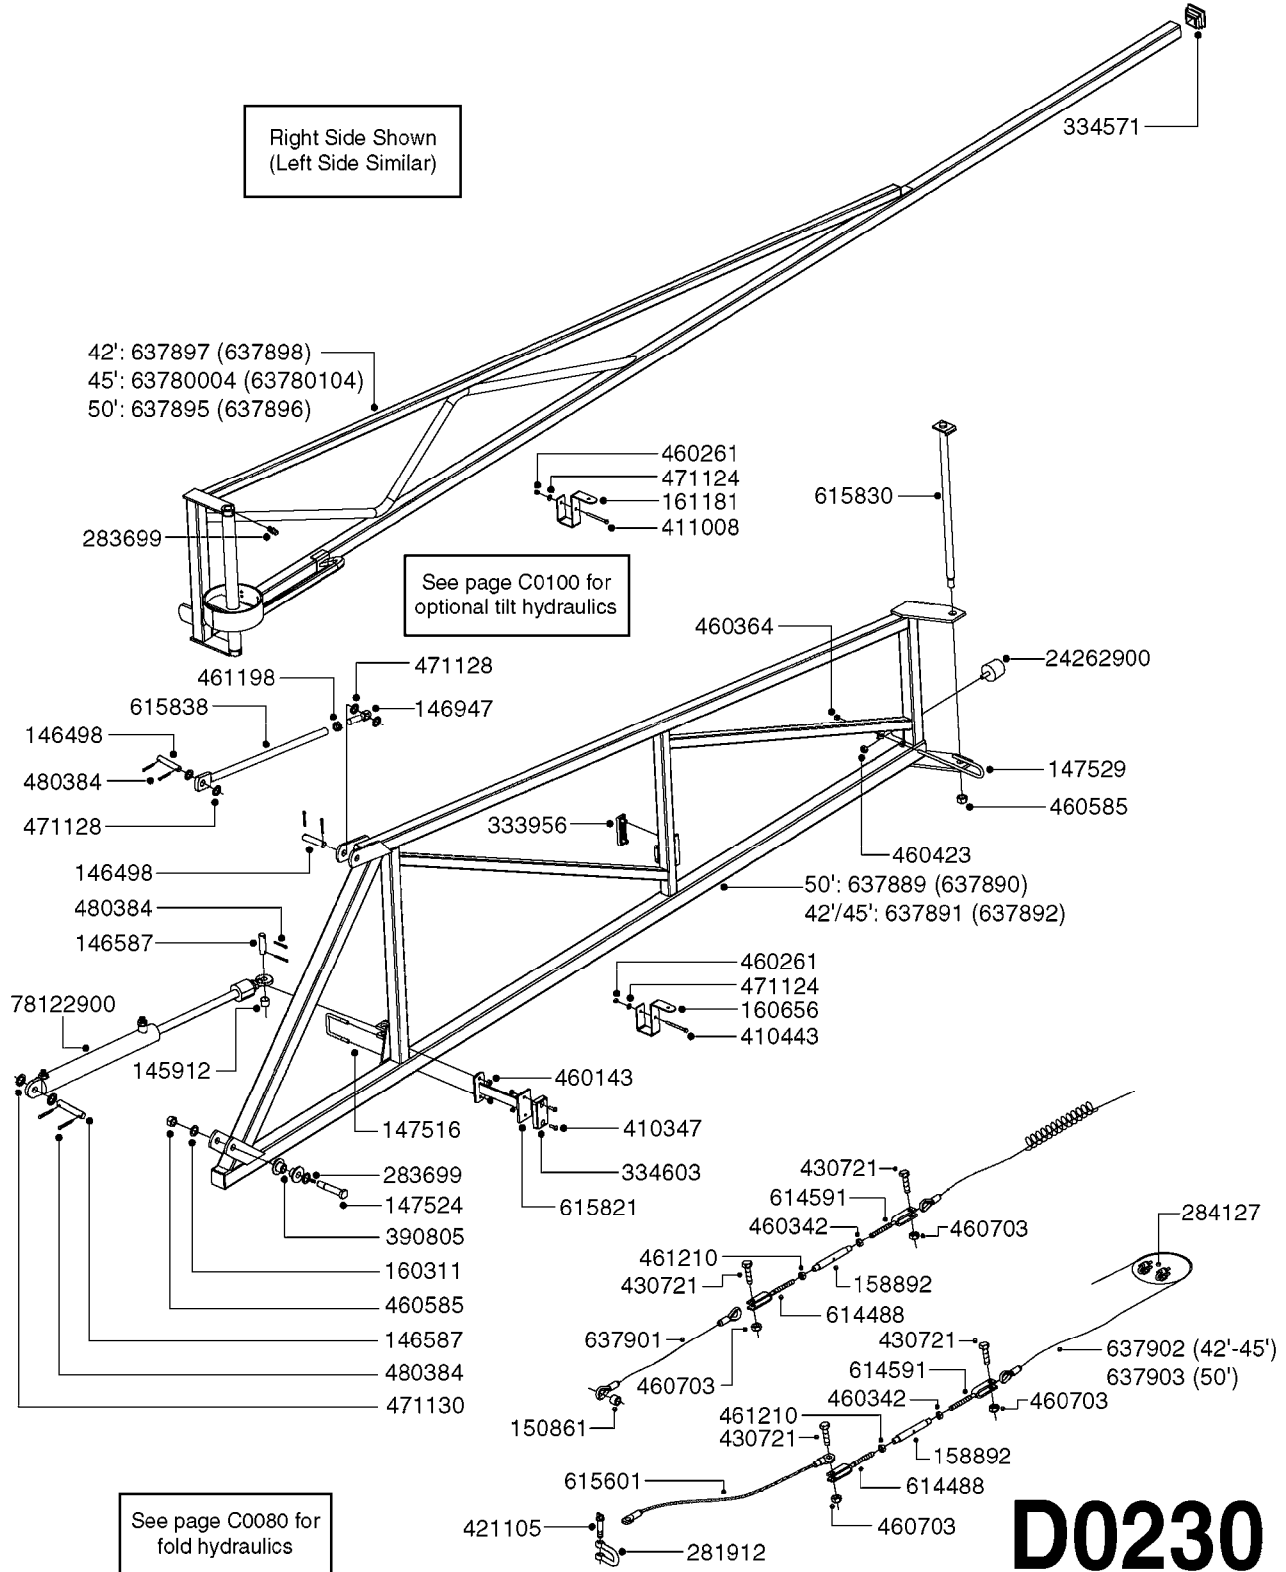

Right Side Shown
(Left Side Similar)

BOOM FALCON WINGS 42',45',50'
D0230-HIN, 01:01:16

Page 1

Date 16.03.2016 14:09

parts-n°	order qty	description
145912	1	BUSHING D19.8/D17.0X7MM
146498	1	PIN D16.8 X 75
146587	1	PIN D16.8 X 65
146947	1	LINK EYE F. SUB TILT SPL
147516	1	U-BOLT M8-50x50
147524	1	PIN F. PIVOT SPL
147529	1	CABLE SUPPORT BKT.
150861	1	BUSHING D16/D13X14
158892	1	TURN BUCKLE HOUS
160311	1	WASHER D30/D20.4X2
160656	1	CLAMP NOZZLE TUBE 50X50
161181	1	NOZZLE CLAMP 40 x 40 SPL OUTER
281912	1	GRILLETE M-10 INOX.480 KG
283699	1	GREASE NIPPLE M6X1
284127	1	U-CLAMP F.CABLE 6MM NUTS
333956	1	SLIDE SHOE 91X25X10
334571	1	TAPON 40x40x2 EMBELLECEDOR
334603	1	RUBBER STOP 86X48X15
390805	1	BUSHING F. PIVOT SPL
410347	1	SCREW M6X20 8.8
410443	1	BOLT HEX 8.8 DEL M6X70
411008	1	BOLT HEX 8.8 DEL M6X55
421105	1	M10X45 MACHINE SCREW STAINLESS
430721	1	BOLT HEX 8.8 DEL M12X40 FT
460143	1	NUT HEX M8 LOCK A2 DIN985
460261	1	NUT HEX M6X1 LOCK A2 DIN985
460342	1	NUT HEX M10 DEL DIN934
460364	1	NUT HEX M8 GALV.
460423	1	NUT HEX M10X1.5 LOCK
460585	1	NUT HEX M16X2 LOCK
460703	1	NUT HEX M12X1.75 LOCK DIN985
461198	1	NUT HEX M16X2 JAMB
461210	1	NUT HEX M10X1.5 L.THREAD
471124	1	WASHER, M6, Ø18/ 6.4X 1.6, SS
471128	1	WASHER, M16, Ø30/17.0X 3.0, SS
471130	1	WASHER, M24, Ø44/25.0X 4.0, SS
480384	1	PIN COTTER 3/16 x 1-1/2"
614488	1	FORK/ R.THREAD 10mmX144mm
614591	1	FORK /L.THREAD
615601	1	BUNGEE CORD 21-1/4"
615821	1	BOOM STOP SPL
615830	1	PIN F. OUTER WING SPL
615838	1	TILT ROD FALCON BOOM
637889	1	WING INNER 50' SPL R.H.
637890	1	WING INNER 50' SPL L.H.
637891	1	WING INNER 42'-45' SPL R.H.
637892	1	WING INNER 42'-45' SPL L.H.
637895	1	WING OUTER 50' SPL R.H.
637896	1	WING OUTER 50' SPL L.H.
637897	1	WING OUTER 42' SPL R.H.
637898	1	WING OUTER 42' SPL L.H.
637901	1	CABLE 750mm SPL
637902	1	CABLE 42'-45' l=4300MM SPL
637903	1	CABLE 50' l=5300MM SPL
24262900	1	RUBBER STOP D50X40 M10X33
63780004	1	WING OUTER 45' SPL R.H.
63780104	1	WING OUTER 45' SPL L.H.
78122900	1	CYLINDER 40/22X300MM RED