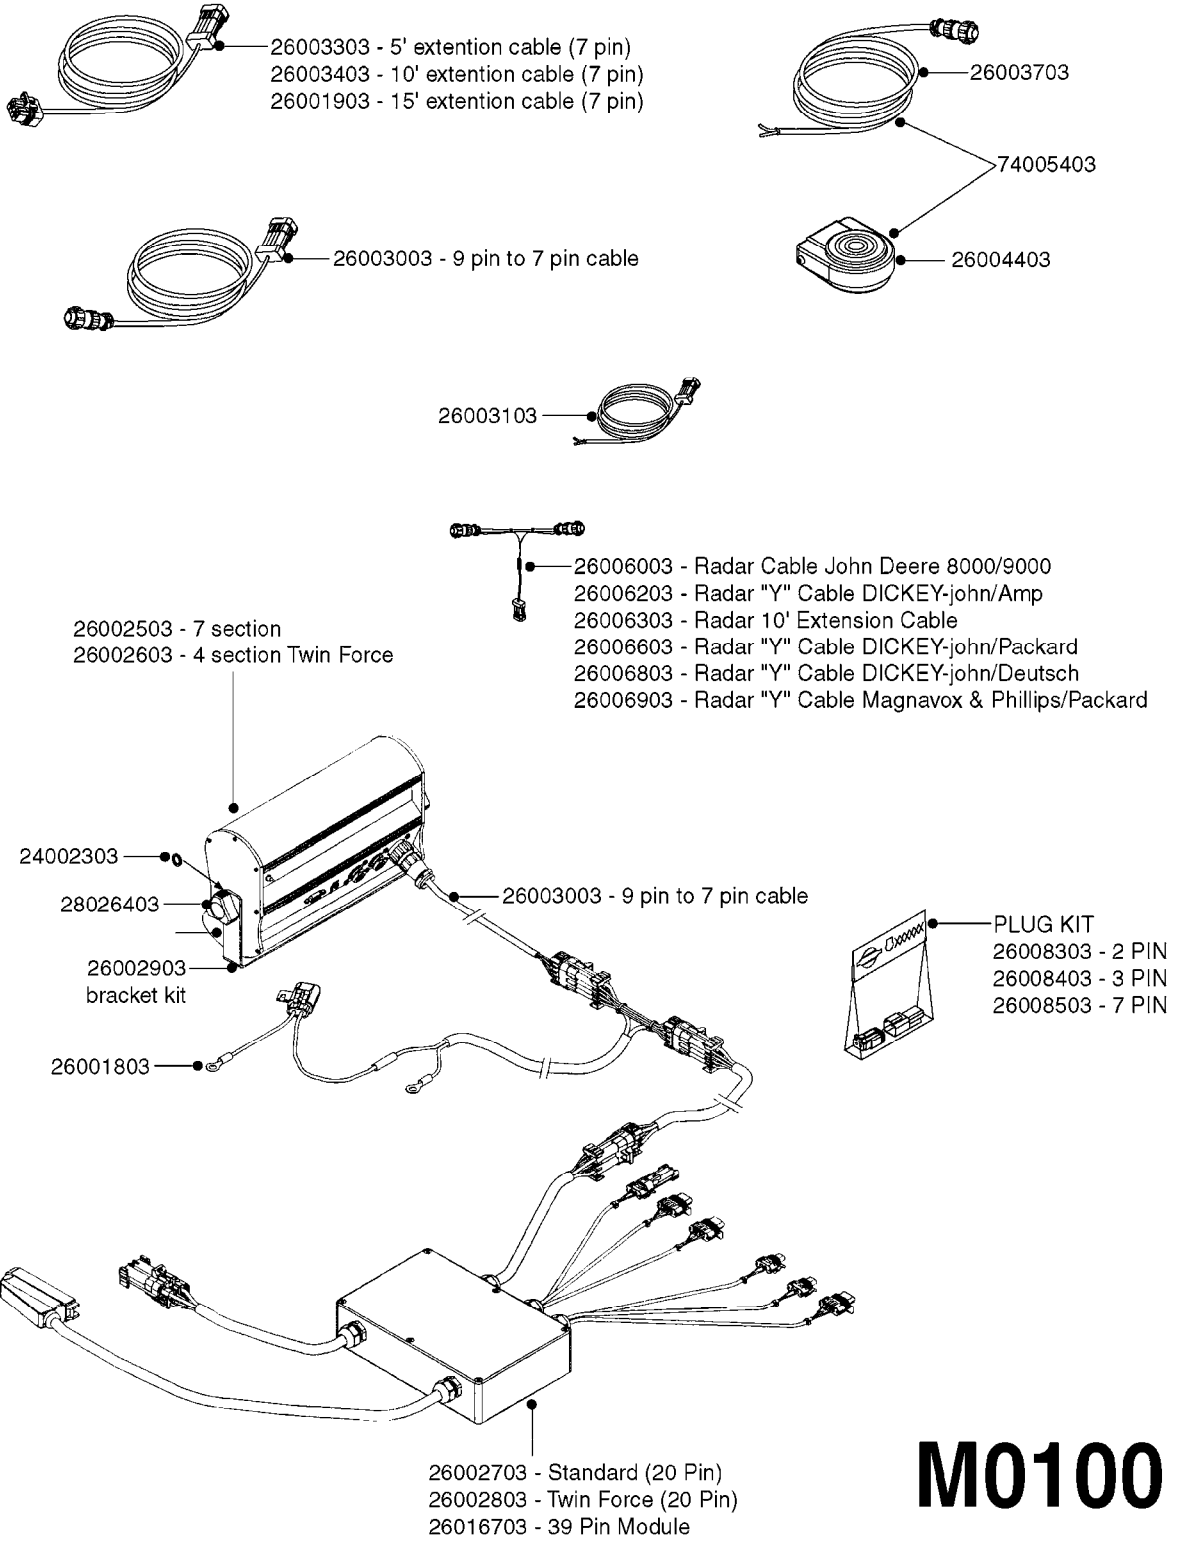

M0090

HC 2500/HM1500 DISPLAY/SCANBOX
M0090-HIN, 01:01:16

Page 1

Date 16.03.2016 14:10

parts-n°	order qty	description
142516	1	SCREW SET M10 BENT F. LOCKING
161411	1	MT.BRK. HC2500/HM1500 DISPLAY
26018300	1	ADAPTOR 2500 FOR SPRAYBOX II 39-PIN/REPLACES SCANBOX
260363	1	PLUG 2 POLE 12V
260827	1	PLUG F.EC ATTACHMENTS
261060	1	PLUG F.EC ATTACHMENTS
261589	1	FUSE 5 X 20 1.25 AMP
26176203	1	FUSE 5.0A QUICK-ACT.
261933	1	CABLE W/PLUG 2X25 L=71"
261934	1	CABLE W/PLUG 18X0.5MM L=79"
261935	1	SWITCH 2 POLE
261937	1	CIRCUIT BOARD F. SCANBOX
262099	1	PLUG SOCKET 3-POLE 2.5/3
450902	1	BOLT ALLEN HEAD M4 X 16MM
471055	1	WASHER D4.1/7.6 X 0.9
61029900	1	BRACKET FOR HC2500
731613	1	DISPLAY HC2500 NEW
731983	1	DISPLAY HM1500 REFURBISHED
732095	1	DISPLAY HM1500 NEW
732096	1	SCANBOX F.HM1500/HC2500
741580	1	PLUG 3-POLE 2.5/3
978045	1	DECAL QUICK GUIDE 1500/2500
978097	1	DECAL QUICK GUIDE 1500/2500 FR