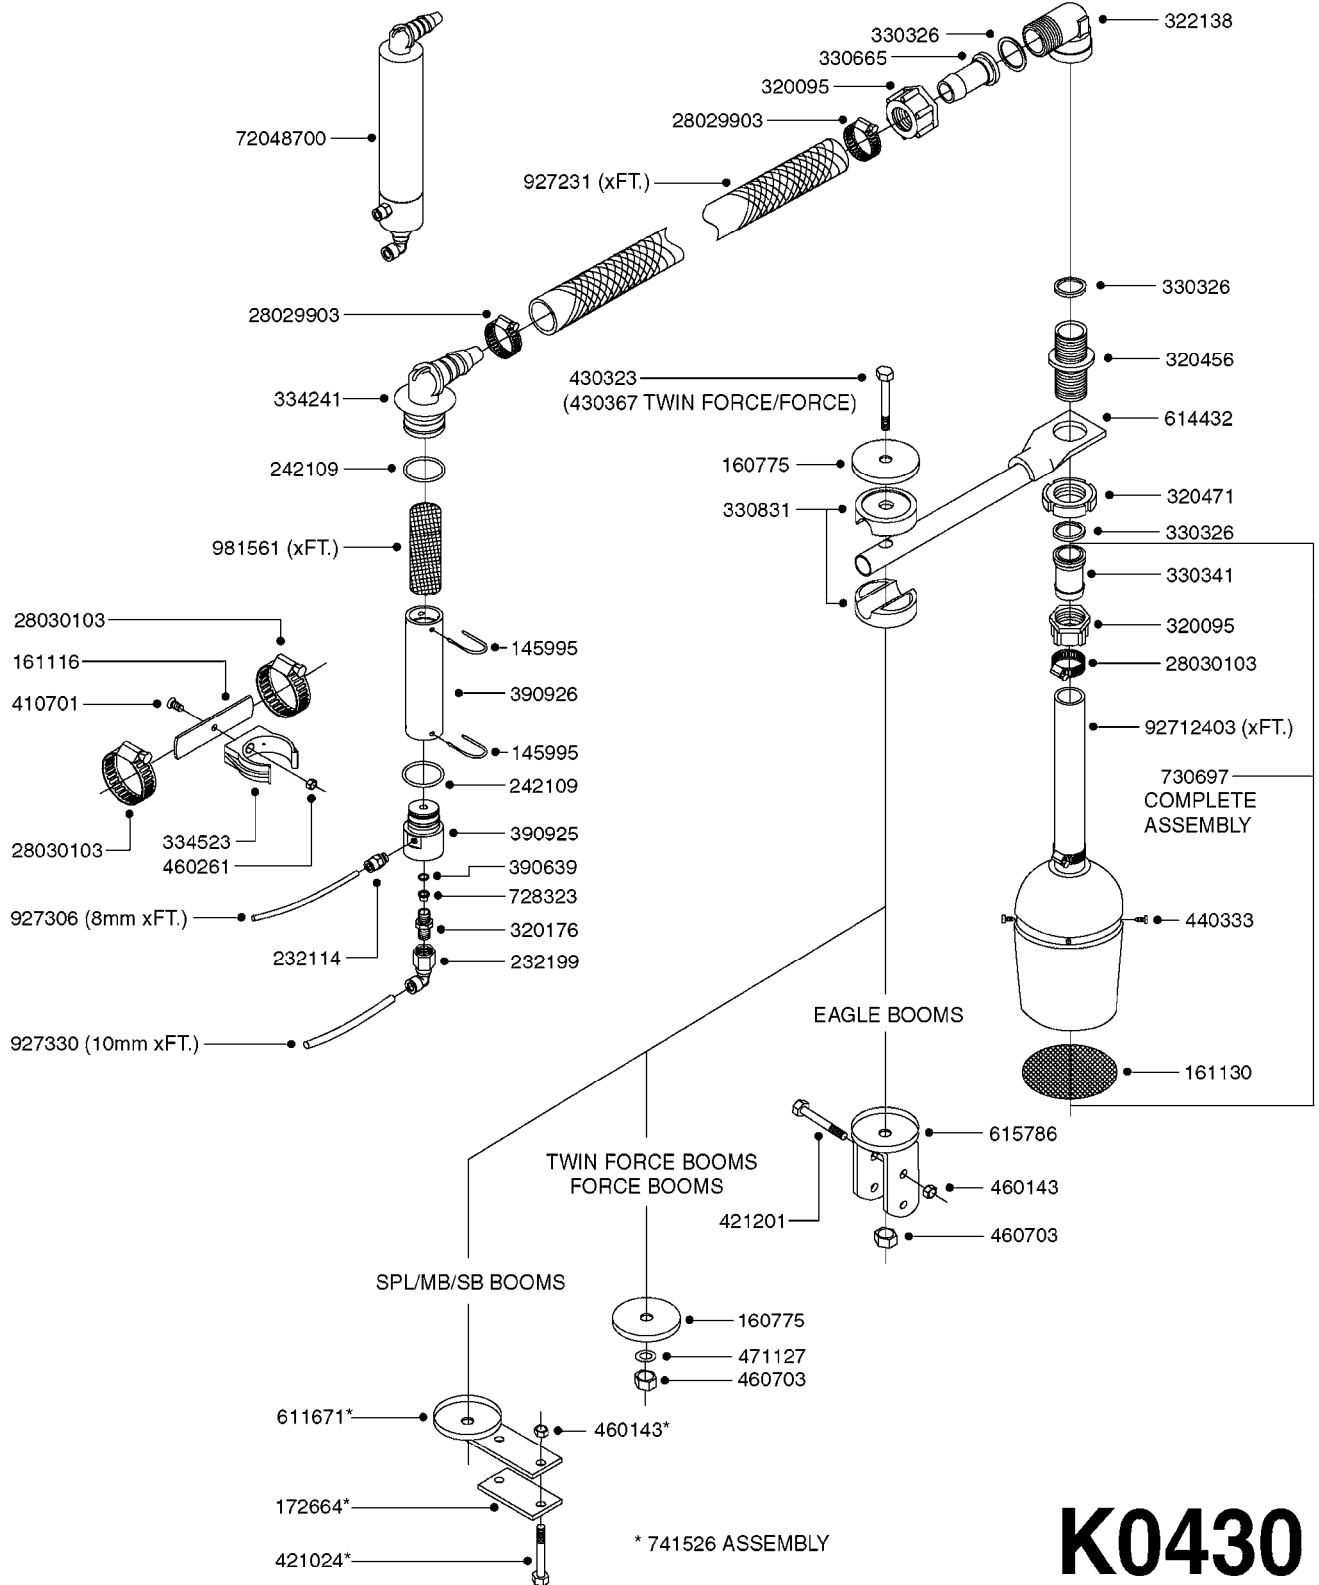

K0430

parts-n°	order qty	description
145995	1	FITT.DK S-53 FORK
160775	1	WASHER F. FRICTION PLATE
161116	1	FLATBAR PLATE 3 X 25 X 110
161130	1	FILTER SCREEN F/FOAM DROPPER
172664	1	FLATBAR BACKING PLATE
232114	1	COUPLER 1/8" THREADX8MM HOSE
232199	1	COUPLER 3/8' BSP-90/10MM HOSE
242109	1	O-RING D32.2x3.0 (USE 242354)
320095	1	FITT.DK NUT 1" BSP
320176	1	FITT.DK HN 3/8"X1/2" BSP
320456	1	FITT.DK BULKHEAD 1"BSP DOUBLE
320471	1	FITT.DK NUT 1" BSP JAMB
322138	1	FITT.DK ELB 1"M X 1"F BSP
330326	1	O-RING D30/D24X2 F.1"NUT
330341	1	FITT.DK HB 1" F. 1" NUT
330665	1	3/4' HOSE TAIL F/1' CAP
330831	1	FRICTION PLATE
334241	1	FITT.DK S-53 ELB.3/4"
334523	1	PIPE HOLDER D51.5
390639	1	O-RING F.NOZZLE FILTER
390925	1	FITTING F.FOAM MIX.CHAMB. STD
390926	1	TUBE,MIX CHAMB. FOAM MARK STD
410701	1	SCREW M6X16 GALV.
421024	1	BOLT HEX 8.8 DEL M8X60
421201	1	BOLT HEX 8.8 DEL M8X70
430323	1	BOLT HEX 8.8 DEL M12X60
430367	1	BOLT HEX 8.8 DEL M12X100 DIN931
440333	1	SCREW 3.5 X 9.5 SS
460143	1	NUT HEX M8 LOCK A2 DIN985
460261	1	NUT HEX M6X1 LOCK A2 DIN985
460703	1	NUT HEX M12X1.75 LOCK DIN985
471127	1	WASHER, M12, Ø24/13.0X 2.5, SS
611671	1	BREAK AWAY HOLDER F-MARKER
614432	1	BREAK AWAY ARM F. FOAM MARKER
615786	1	MOUNT BKT. F.FOAM DROPPER 98
728323	1	VALVE NON-RETURN
730697	1	FOAM DROPPER COMP. BLACK '97
741526	1	FOAM DROPPER MT. KIT MB-SPL
927231	1	HOSE R X PVCX3/4 CLR/BRD 0012"
927306	1	HOSE R X PE D8/D6 X 0012"BLACK
927330	1	HOSE R X PE D10/D8 X 012"BLACK
981561	1	SPONGE MAT. MIX.CHAMBER-x0012"
28029903	1	CLAMP HOSE GEAR P3/4"-S1" 6712
28030103	1	CLAMP HOSE GEAR P5/4-S1.5"6724
72048700	1	MIXING CHAMBER,FOAM MARK. STD
92712403	1	HOSE R X1" X300PSI WP X0012"