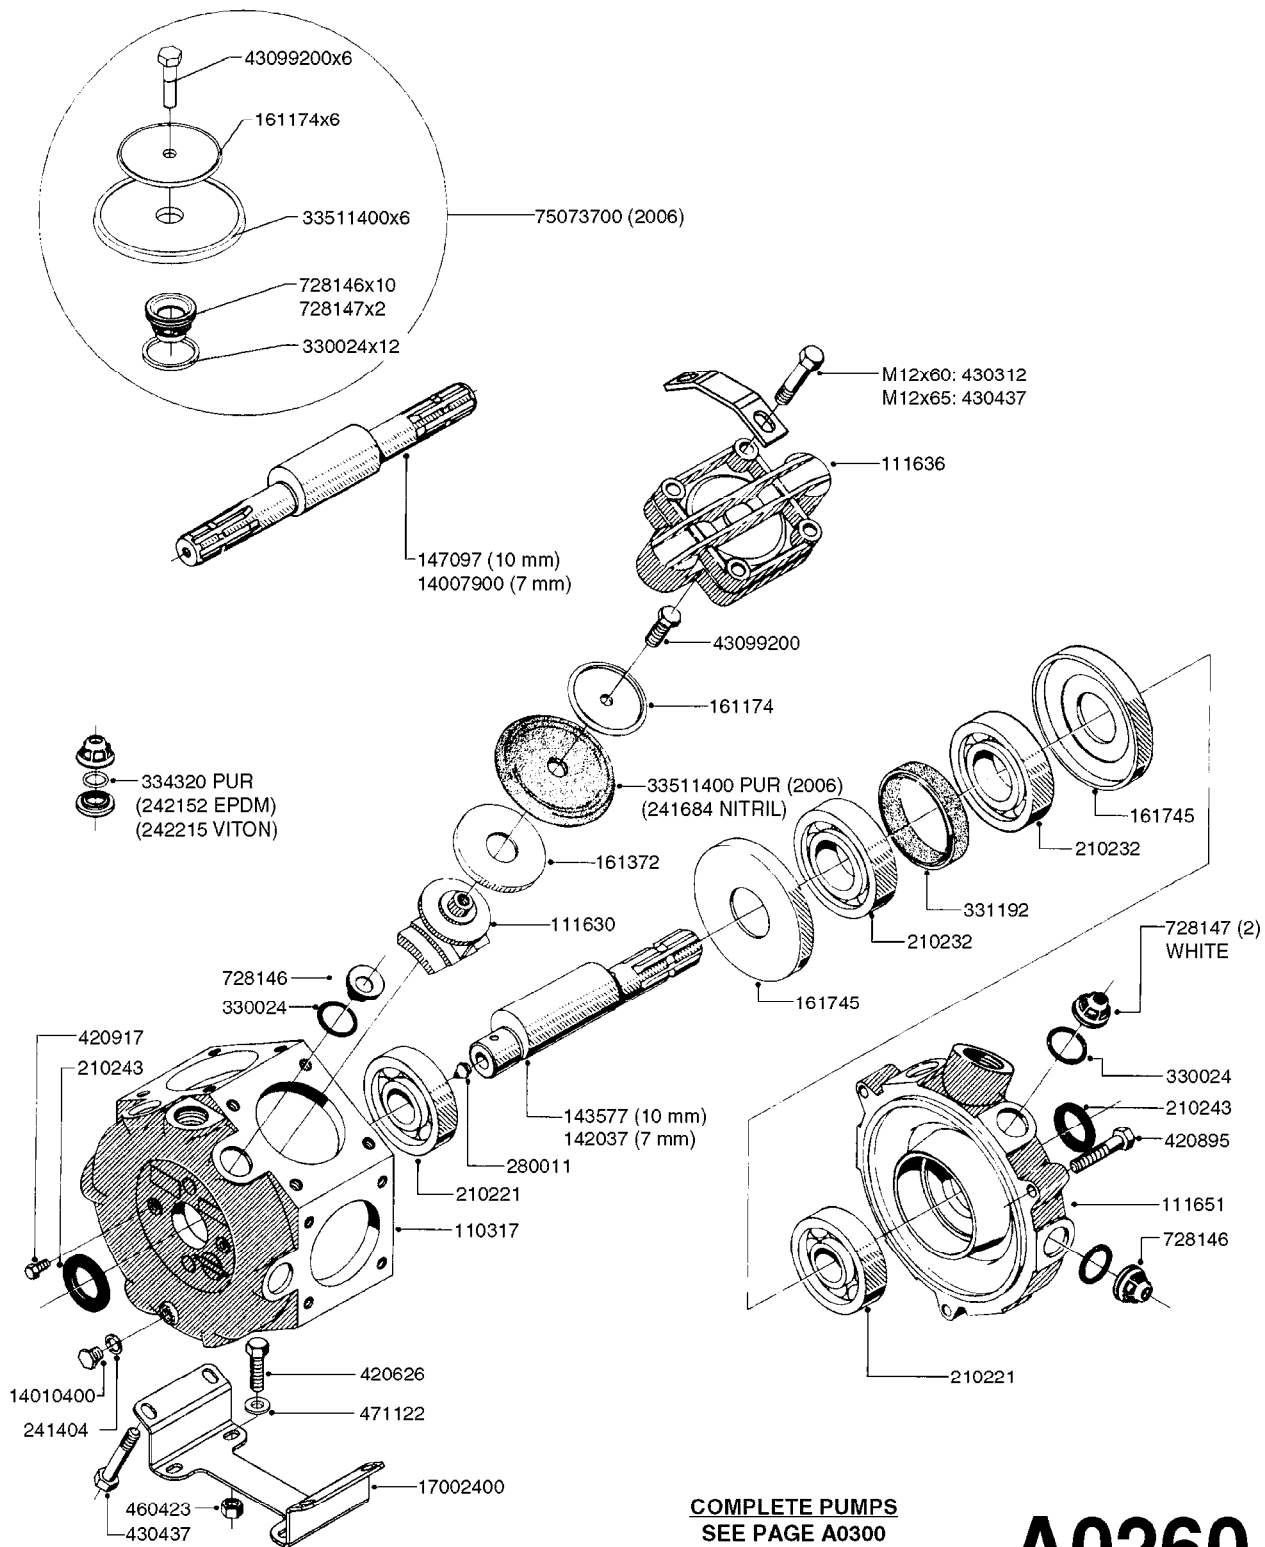

COMPLETE PUMPS
SEE PAGE A0300

A0260

PUMP - 363 W/MOUNTING BASE
A0260-HIN, 01:01:16

Page 1

Date 16.03.2016 14:09

parts-n°	order qty	description
110317	1	PUMP CASING MODEL 360/361 PNTD
111630	1	CONNECTING ROD 363/364-10 PUMP
111636	1	VALVE COVER 363 HEAVY DUTY
111651	1	CASTING F.363 1.5" PUMP(FRONT)
142037	1	CRANK SHAFT 361-20
143577	1	CRANK SHAFT F.363/462/463-10mm
147097	1	CRANK SHAFT 363-463/10 THROUGH
161174	1	DIAPHRAGM DISC SS 361/363/364 PUMP
161372	1	DIAPHRAGM BACKING DISC,320-361
161745	1	METAL SPACER F.363/463
210221	1	BEARING BALL 6407
210232	1	BEARING BALL 6310
210243	1	SEAL OIL 35 X 47 X 7
241404	1	DOWTY SEAL 1/4"
241684	1	DIAPHRAGM MODEL 361 NITRIL
242152	1	O-RING D18.2X3 EPDM
242215	1	O-RING D18X3 VITON
280011	1	GREASE NIPPLE 3/8' SAE H TR
330024	1	O-RING D41,1/D34.5 X 3,5
331192	1	SPACER, MODEL 361/363
334320	1	O-RING D18X3 POLYURETHANE
420626	1	BOLT HEX 8.8 DEL M10X20 FT
420895	1	BOLT HEX 8.8 RAW M10X60
420917	1	BOLT HEX 8.8 RAW M8X12 FT
430312	1	BOLT HEX 8.8 RAW M12X60
430437	1	BOLT HEX 8.8 RAW M12X65
460423	1	NUT HEX M10X1.5 LOCK
471122	1	WASHER, M10, Ø20/10.5X 2.0, SS
728146	1	VALVE FOR 361(726890/707932)
728147	1	VALVE FOR 361 WHITE WITH HOLE
14007900	1	CRANK 363/462/463-7mm 540/THRU
14010400	1	PLUG 1/4" BSP
17002400	1	FOOT F/363 PUMP (PAINTED)
33511400	1	DIAPHRAGM PUMP 361/361/363/364 PUR
43099200	1	BOLT HEX SS M12 X 30 DIN933 A4
75073700	1	PUMP KIT 361/363 "06"