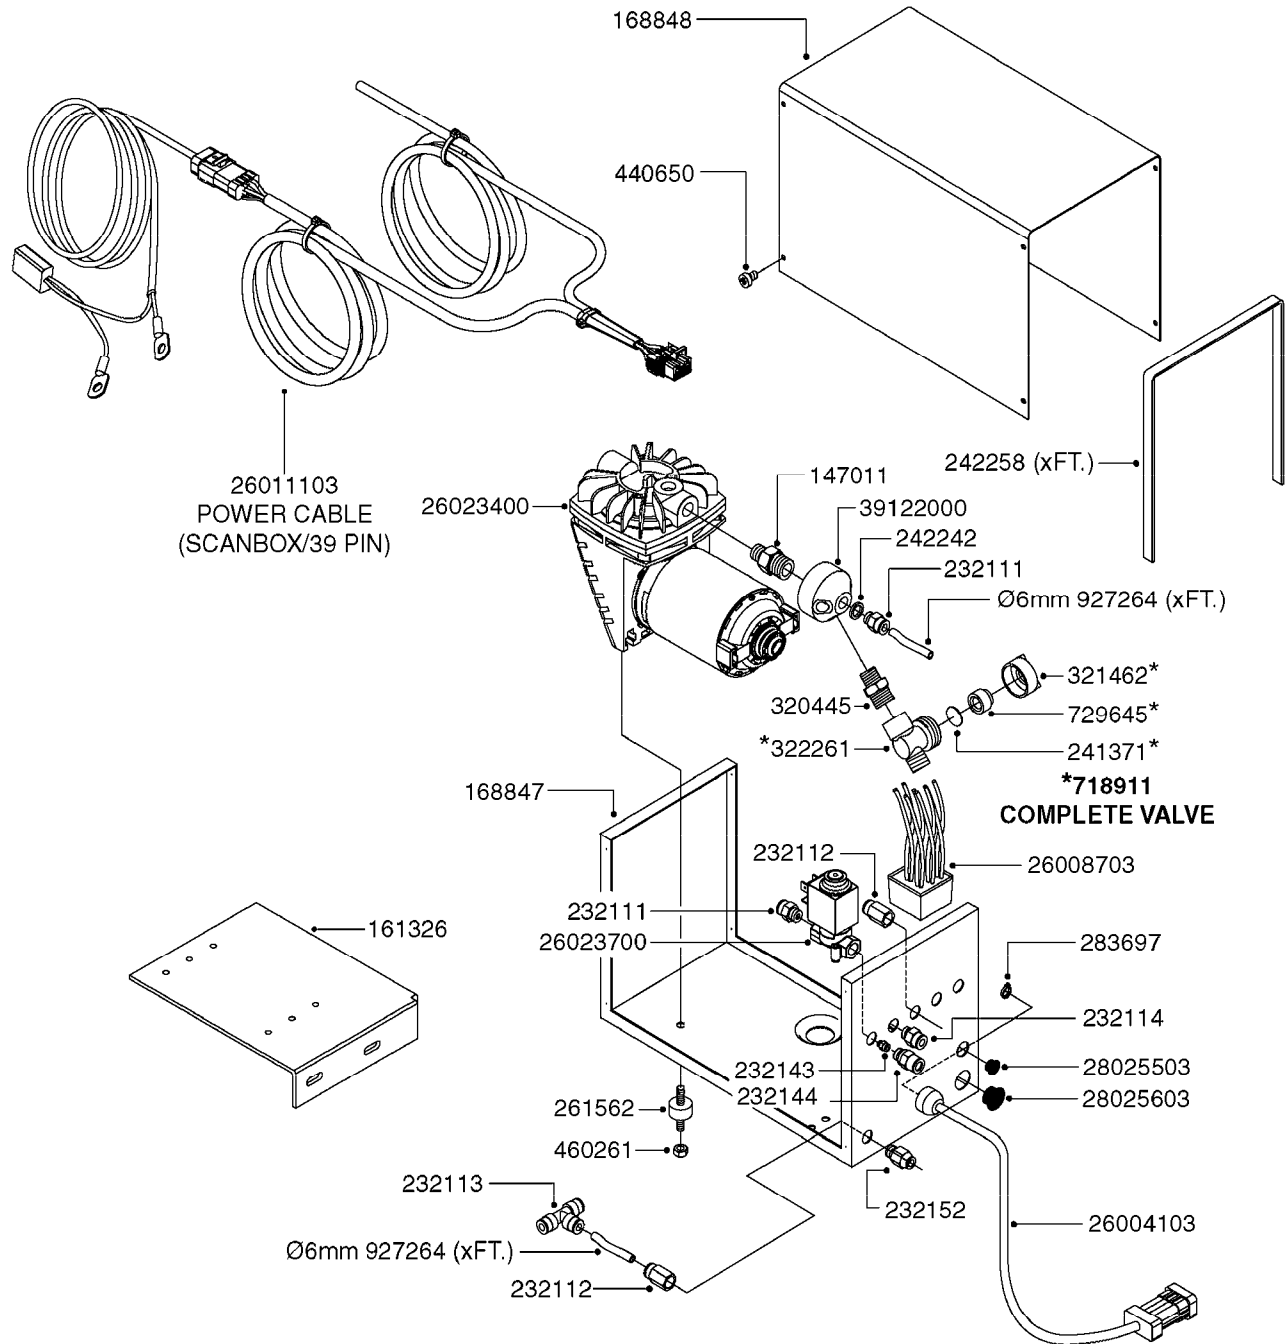

K0390

*Ø8mm 927306 (xFT.)
*Ø10mm 927330 (xFT.)

70019403 - COMPLETE ASSEMBLY

FOAM MARKER COMPRESSOR 2002
K0390-HIN, 01:01:16

Page 1
Date 16.03.2016 14:09

parts-n°	order qty	description
147011	1	HEX NIPPLE 3/8'X1/4'BSP BRASS
161326	1	MOUNT BKT. F. FOAM COMP.BOX 98
168847	1	ENCLOSURE LOWER F.MARKER
168848	1	COVER F. FOAM MARKER
210796	1	BEARING BALL D22/D8 X 7 608ZZ
210806	1	BEARING BALL D40/D17X12MM
220803	1	VALVE F. COMPRESSOR
232111	1	QUICK COUPLER 6MM X 1/8 EXT.
232112	1	QUICK COUPLER 6MM 1/8 INT.
232113	1	QUICK COUPLER 6MM T-PIECE
232114	1	COUPLER 1/8" THREADX8MM HOSE
232143	1	REDUCER 1/4'INT-1/8'EXT
232144	1	QUICK COUPLER 10MM X 1/4 EXT
232152	1	QUICK COUPLER 8MMX1/8 EXT.LONG
241371	1	DIAPHRAGM, NO-DRIP alt 241371
242242	1	O-RING F.AIR HOSE FITTING
242258	1	TRIM 3X10 SELF ADHESIVE 0012"
242284	1	HEAD GASKET F. COMPRESSOR
242285	1	DIAPHRAGM F. F/M COMP.
261455	1	BRUSH KIT-FOAM MARKER MOTOR
261562	1	RUBBER DAMPER 2XM6X25
283697	1	TIESTRAP 200MM
284564	1	PLATE F.COMPRESSOR HEAD
284565	1	PLATE F.COMPRESSOR HEAD
284643	1	COMPRESSOR HEAD F.FOAM MARKER
284665	1	CONNECTING ROD F.COMPRESSOR
284980	1	FLANGE REAR F. F.M.COMPRESSOR
320445	1	FITT.DK HN 1/4"X3/8" BSP
321462	1	CAP F.NO-DRIP ASSY.
322261	1	HOUSING F.SAFETY VALVE 3/8"
440650	1	SCREW 3.5x13 STAINLESS
460261	1	NUT HEX M6X1 LOCK A2 DIN985
729645	1	NON-DRIP SPRING ASSY.GREEN 10
927264	1	HOSE R X PE D6/D4 X 0012"
927306	1	HOSE R X PE D8/D6 X 0012"BLACK
927330	1	HOSE R X PE D10/D8 X 012"BLACK
10518703	1	SNAP-RING OUTER 8X1
21002103	1	BEARING, 6200 2ZJEM (SKF)
26001403	1	HC FOAM MARKR CONSOLE VS3.0.00
26001503	1	HC FOAM MARKER CONSOLE MT.KIT
26001803	1	POWER CABLE
26001903	1	15' 7-PIN EXTENSION CABLE
26004103	1	FOAM MARKER CNTRL MOD CABL STD
26008703	1	FOAM MARKER CONTROL SCII
26010403	1	TOGGLE SWITCH MICRO-TRAK F.M.
26023700	1	SOLENOID VAL 12V 1/8' FLO '07
28025503	1	PLUG F.DRILLED HOLE 1/2"
28025603	1	PLUG F.DRILLED HOLE 3/4"
39122000	1	DISTR.HOUSING F.FOAM MARKER'07
70019403	1	FOAM MARKER COMPRESSOR KIT STD