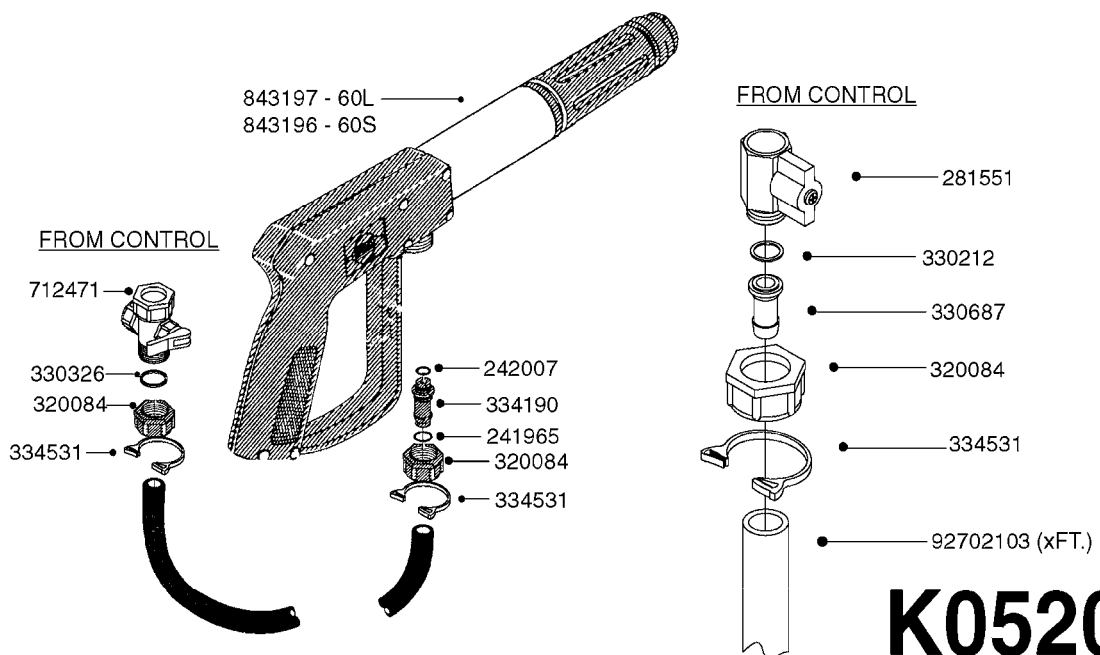

HOSE WRAPS
K0520-HIN, 01:01:16

Page 1

Date 16.03.2016 14:10

parts-n°	order qty	description
241965	1	O-RING 12.1 X 1.6
242007	1	O-RING D9.1X1.6
281551	1	BALL VALVE 1/2"
320084	1	FITT.DK NUT 1/2" BSP
330212	1	O-RING D19/D14X2.4 F.1/2"NUT
330326	1	O-RING D30/D24X2 F.1"NUT
330687	1	FITT.DK HB 1/2" F. 1/2" NUT
334190	1	FITT.DK HB 1/2' F. PISTOL 60S
334531	1	CLAMP HOSE PLASTIC 3/4"
636223	1	POST 12 VOLT TR30
712471	1	AGITATION VALVE ASSY. ON/OFF
843196	1	GUN, MODEL 60S
843197	1	HANDGUN KIT TYPE 60 LONG
10013403	1	BOLT HEX 3/8-16X1 1/4 HCS Z5
10013503	1	NUT HEX NC 3/8"
10178903	1	WRAP HOSE SIDE MOUNT PLATE
10179003	1	WRAP HOSE BOTTOM PLATE MOUNT
10179403	1	WRAP WELDMENT FOR HI101789
10179503	1	WRAP WELDMENT FOR HI101790
10225603	1	BKT.FOR HOSE WRAP MOUNT NL NK
10225703	1	WRAP HOSE BDL.BOTTOM PLATE
92702103	1	HOSE R X1/2" X300PSI WP X0012"