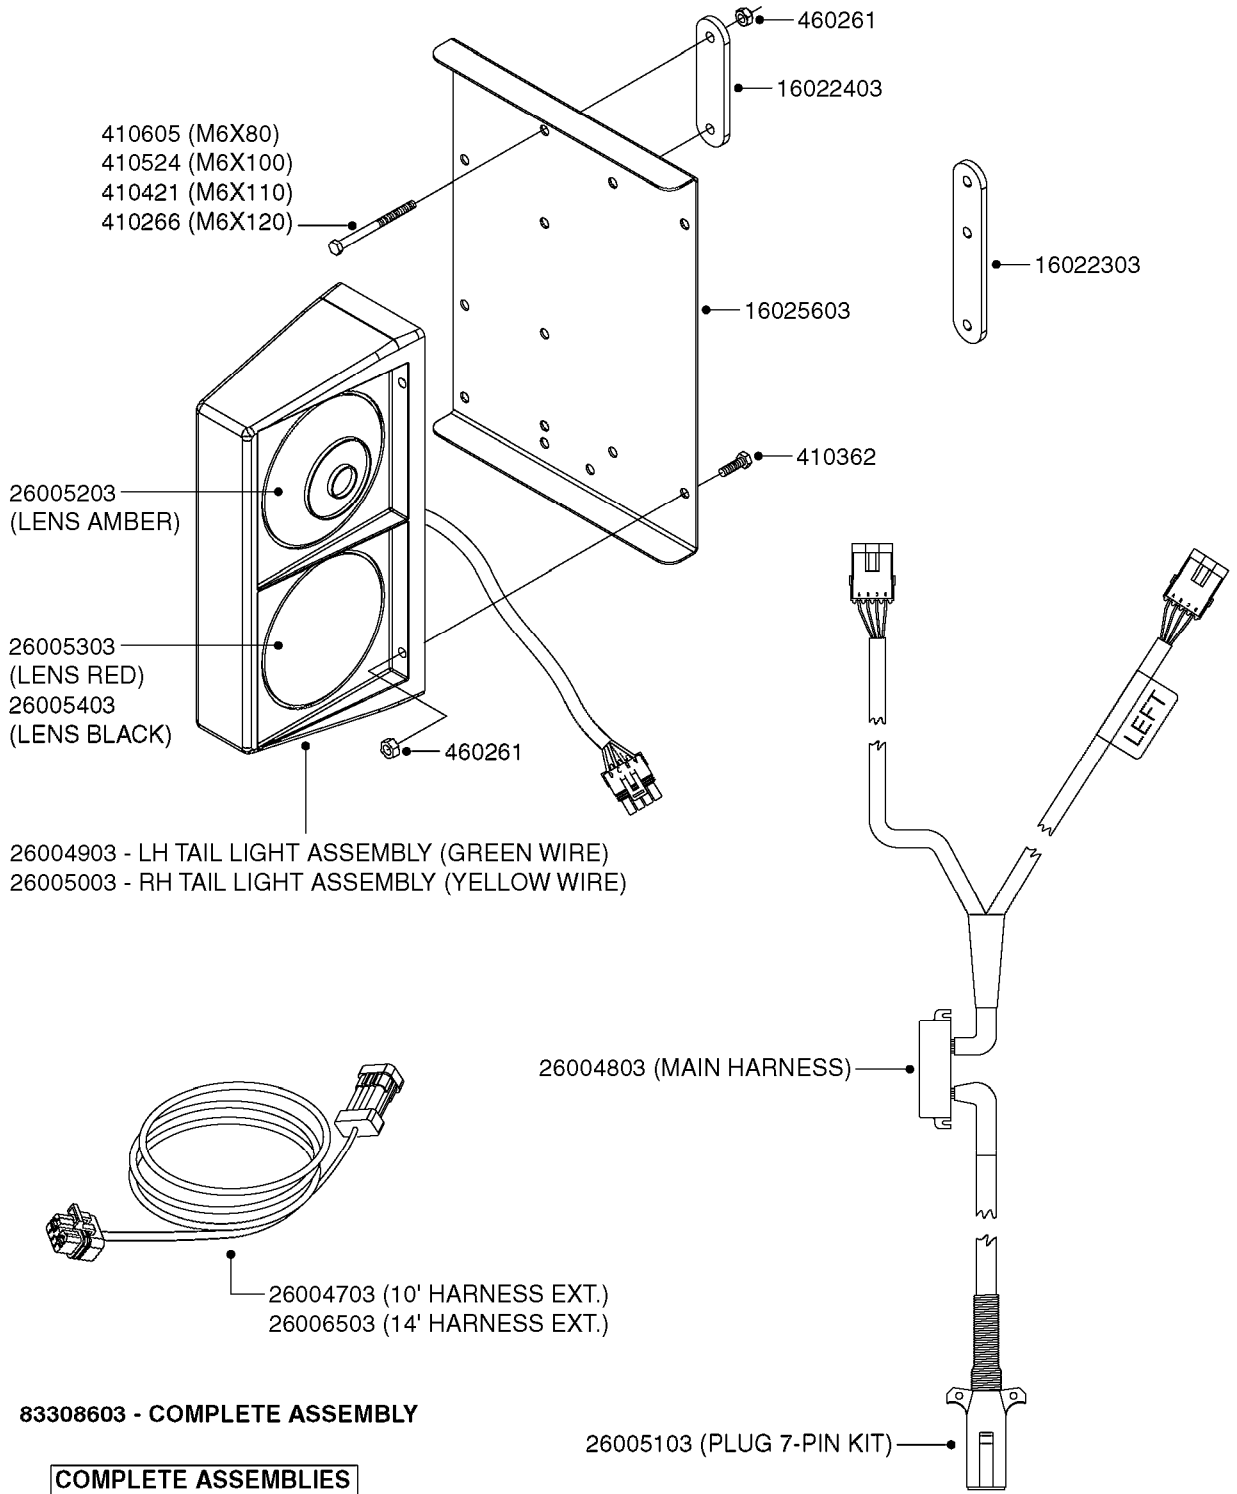

TRAFFIC LIGHT KIT
M0160-HIN, 01:01:16

83308603 - COMPLETE ASSEMBLY

COMPLETE ASSEMBLIES
WHOLEGOODS ITEMS

M0160

TRAFFIC LIGHT KIT
M0160-HIN, 01:01:16

Page 1

Date 16.03.2016 14:10

parts-n°	order qty	description
410266	1	BOLT HEX 8.8 DEL M6X120
410362	1	BOLT HEX 8.8 SS M6X20 FT
410421	1	BOLT HEX M6X110 DIN931-A2 SS
410524	1	BOLT HEX 8.8 DEL M6X100
410605	1	BOLT HEX 8.8 DEL M6X80
460261	1	NUT HEX M6X1 LOCK A2 DIN985
16022303	1	BRACKET 100MM TUBE
16022403	1	BRACKET 60MM TUBE
16025603	1	BRACKET TAIL LIGHT DUAL LAMP
26004703	1	HARNESS 13' EXT 4 WIRE WP
26004803	1	HARNESS MAIN TAIL LIGHT
26004903	1	TAIL LIGHT GREEN WIRE LH
26005003	1	TAIL LIGHT YELLOW WIRE RH
26005103	1	PLUG 7-PIN AG TAIL LIGHT
26005203	1	LENS AMBER BEFORE 2009
26005303	1	LENS RED BEFORE 2009
26005403	1	LENS BLACK BEFORE 2009
26006503	1	HARNESS 14' EXT 4 WIRE WP
83308603	1	TRAFFIC LIGHT KIT