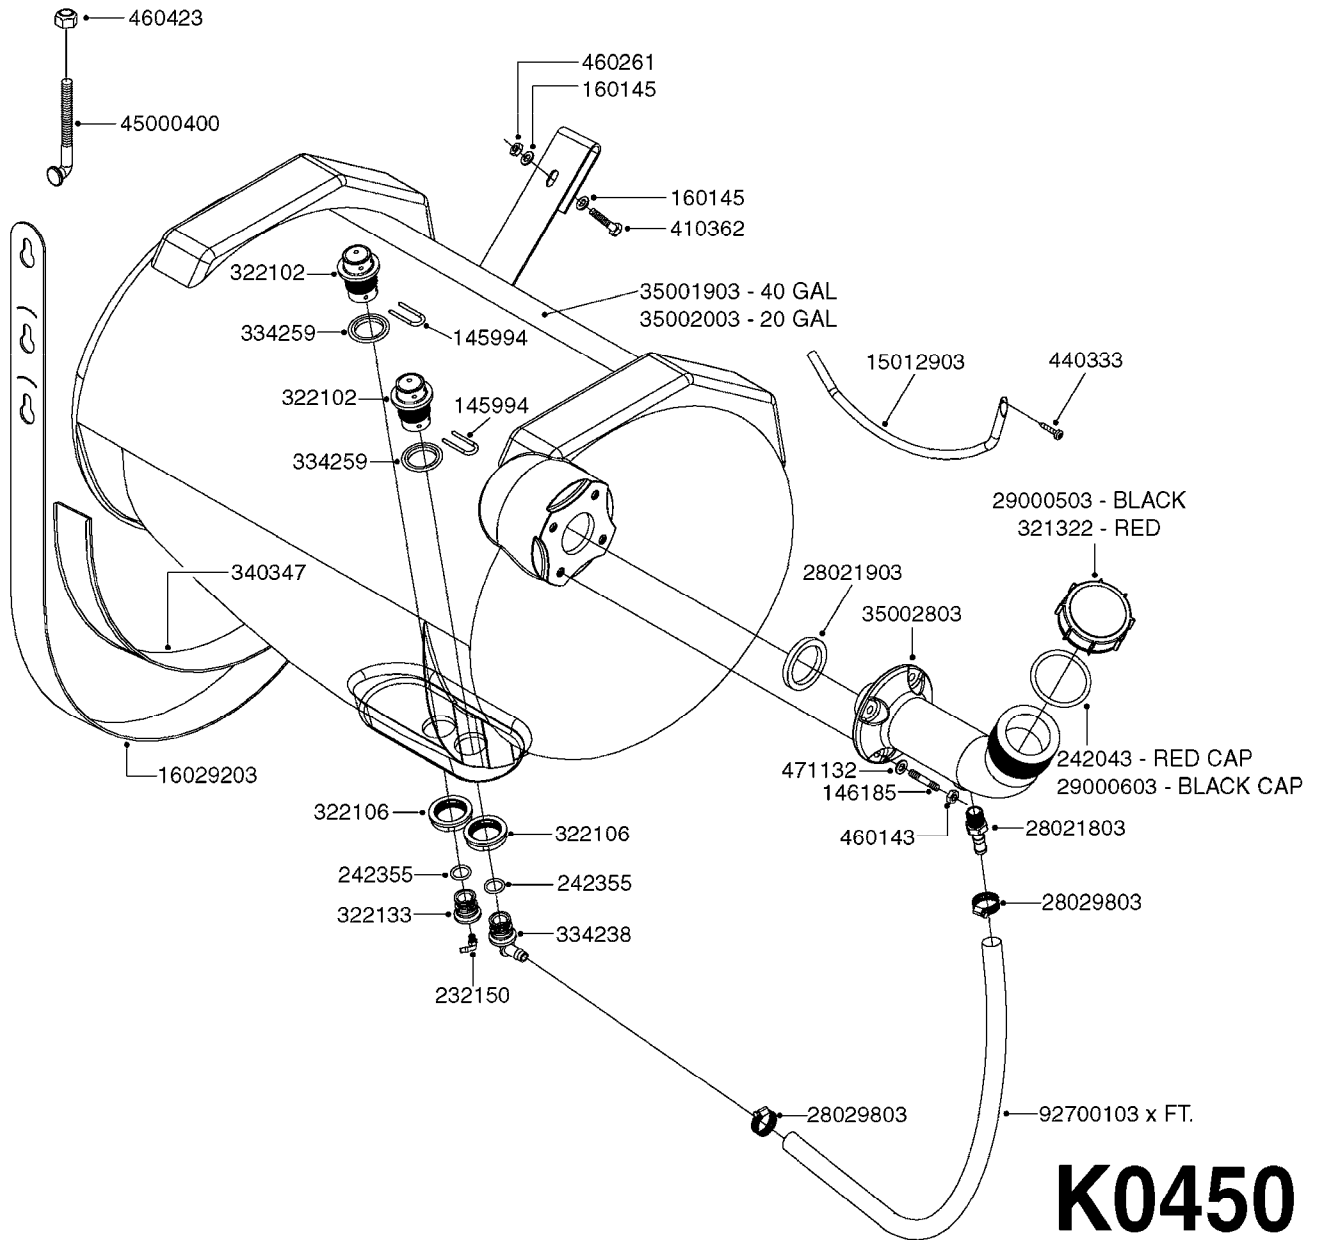

* MIXING CHAMBER COMPLETE - 72048800

K0440

F MARKER TANK/DROPPER HIGH CAP
K0440-HIN, 01:01:16

parts-n°	order qty	description
145994	1	FITT.DK S-40 FORK
145995	1	FITT.DK S-53 FORK
160775	1	WASHER F. FRICTION PLATE
161130	1	FILTER SCREEN F/FOAM DROPPER
242351	1	O-RING D69.5X3.0 VITON F.S-93
242354	1	O-RING D32.2X3.0 VITON F.S-53
242355	1	O-RING D19.2X3.0 VITON F.S-40
284353	1	SPONGE FOR FOAM MARKER
320095	1	FITT.DK NUT 1" BSP
320117	1	FITT.DK CONN.1/2"BSP F. 1" CAP
320456	1	FITT.DK BULKHEAD 1"BSP DOUBLE
320471	1	FITT.DK NUT 1" BSP JAMB
322102	1	FITT.DK S-40 BULKHEAD
322106	1	FITT.DK S-40 BULKHEAD NUT
322109	1	FITT.DK S-93 BULKHEAD NUT
322133	1	FITT.DK S-40 PLUG W 1/8 THREAD
322138	1	FITT.DK ELB 1"M X 1"F BSP
330326	1	O-RING D30/D24X2 F.1"NUT
330831	1	FRICTION PLATE
332581	1	GASKET F. 1-1/2" BSP CAPNUT.
334227	1	FITT.DK S-53 STR.1/2'
334237	1	FITT.DK S-40 ELB.3/8'
334259	1	GASKET F. S-40 BULKHEAD
334533	1	CLAMP HOSE PLASTIC 3/8"
391100	1	FITT.DK S-53THREAD INS.1/2"BSP
421201	1	BOLT HEX 8.8 DEL M8X70
430323	1	BOLT HEX 8.8 DEL M12X60
430367	1	BOLT HEX 8.8 DEL M12X100 DIN931
460143	1	NUT HEX M8 LOCK A2 DIN985
460703	1	NUT HEX M12X1.75 LOCK DIN985
471127	1	WASHER, M12, Ø24/13.0X 2.5, SS
480487	1	PIN M5X60 SLOTTED GALV
614432	1	BREAK AWAY ARM F. FOAM MARKER
615522	1	CHECK VALVE F.FOAM MARKER
615786	1	MOUNT BKT. F.FOAM DROPPER 98
637434	1	MOUNT BRACKET F.FOAM TANK 20G
730697	1	FOAM DROPPER COMP. BLACK '97
976183	1	DECAL COMPANY D.18,2 X 29,6
981561	1	SPONGE MAT. MIX.CHAMBER-x0012"
10010803	1	NUT HEX NC (NYLON LOCK) 5/16
10465903	1	*LID F.FOAM MARKER, DRILLED
10494103	1	FILL WELL ASSY.FOAM MARK EPOXY
10494403	1	*TANK ASSY. 20 GAL. D14'F/M
10533603	1	DECAL CAUTION-OPEN SLOWLY ENG
10598503	1	STRAP F.FOAMER TANK (850mm)
10631003	1	HOSE R X CLEAR BRAID.X 1/2 12"
28029803	1	CLAMP HOSE GEAR P1/2" 6708
44075300	1	SCREW 3.5X9.5SS/X15 ISO 14585C
72048800	1	MIXING CHAMBER,FOAM MARK. HC
92701703	1	HOSE R X3/8" X300PSI WP X0012"