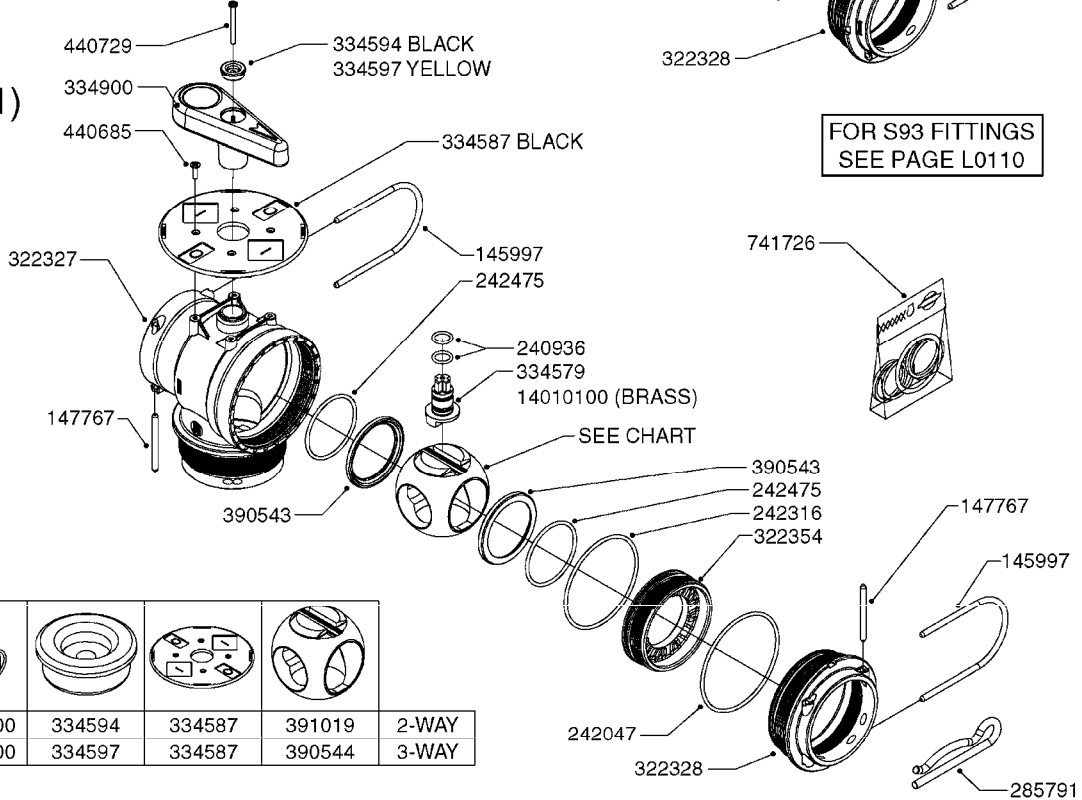

S93 (01)

FOR S93 FITTINGS
SEE PAGE L0110

				2-WAY
				3-WAY

B0530