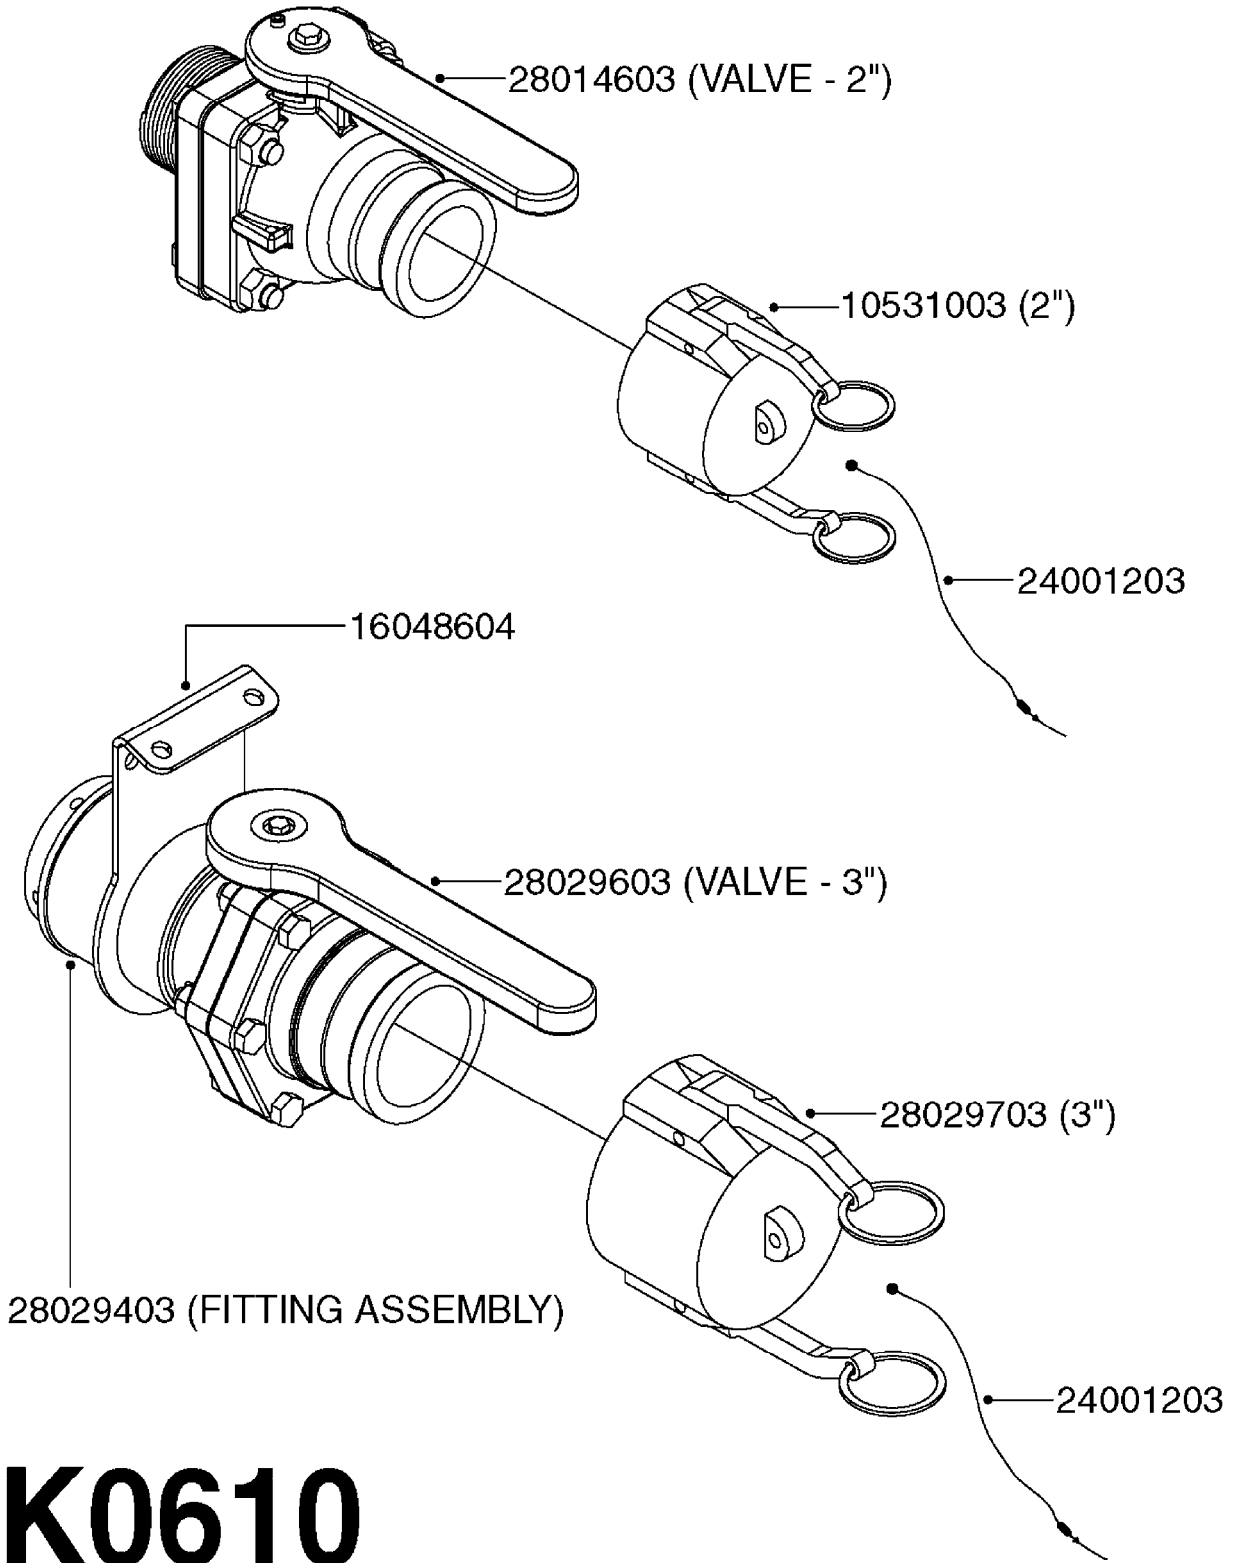

K0610

QUICKFILL-VALVES-BANJO 2" & 3"
K0610-HIN, 01:01:16

Page 1

Date 16.03.2016 14:10

parts-n°	order qty	description
10531003	1	CAP F.MALE QUICK COUPLER 2"
16048604	1	QUICK FILL BKT. NAV. 575-1100
24001203	1	RBR LANYARD 11" F.QCK FILL CAP
28014603	1	VALVE STUBBY 2" BANJO
28029403	1	3"NPT MALE X S93 FEMALE
28029603	1	VALVE STUBBY 3" BANJO
28029703	1	CAP F.MALE QUICK COUPLER 3"