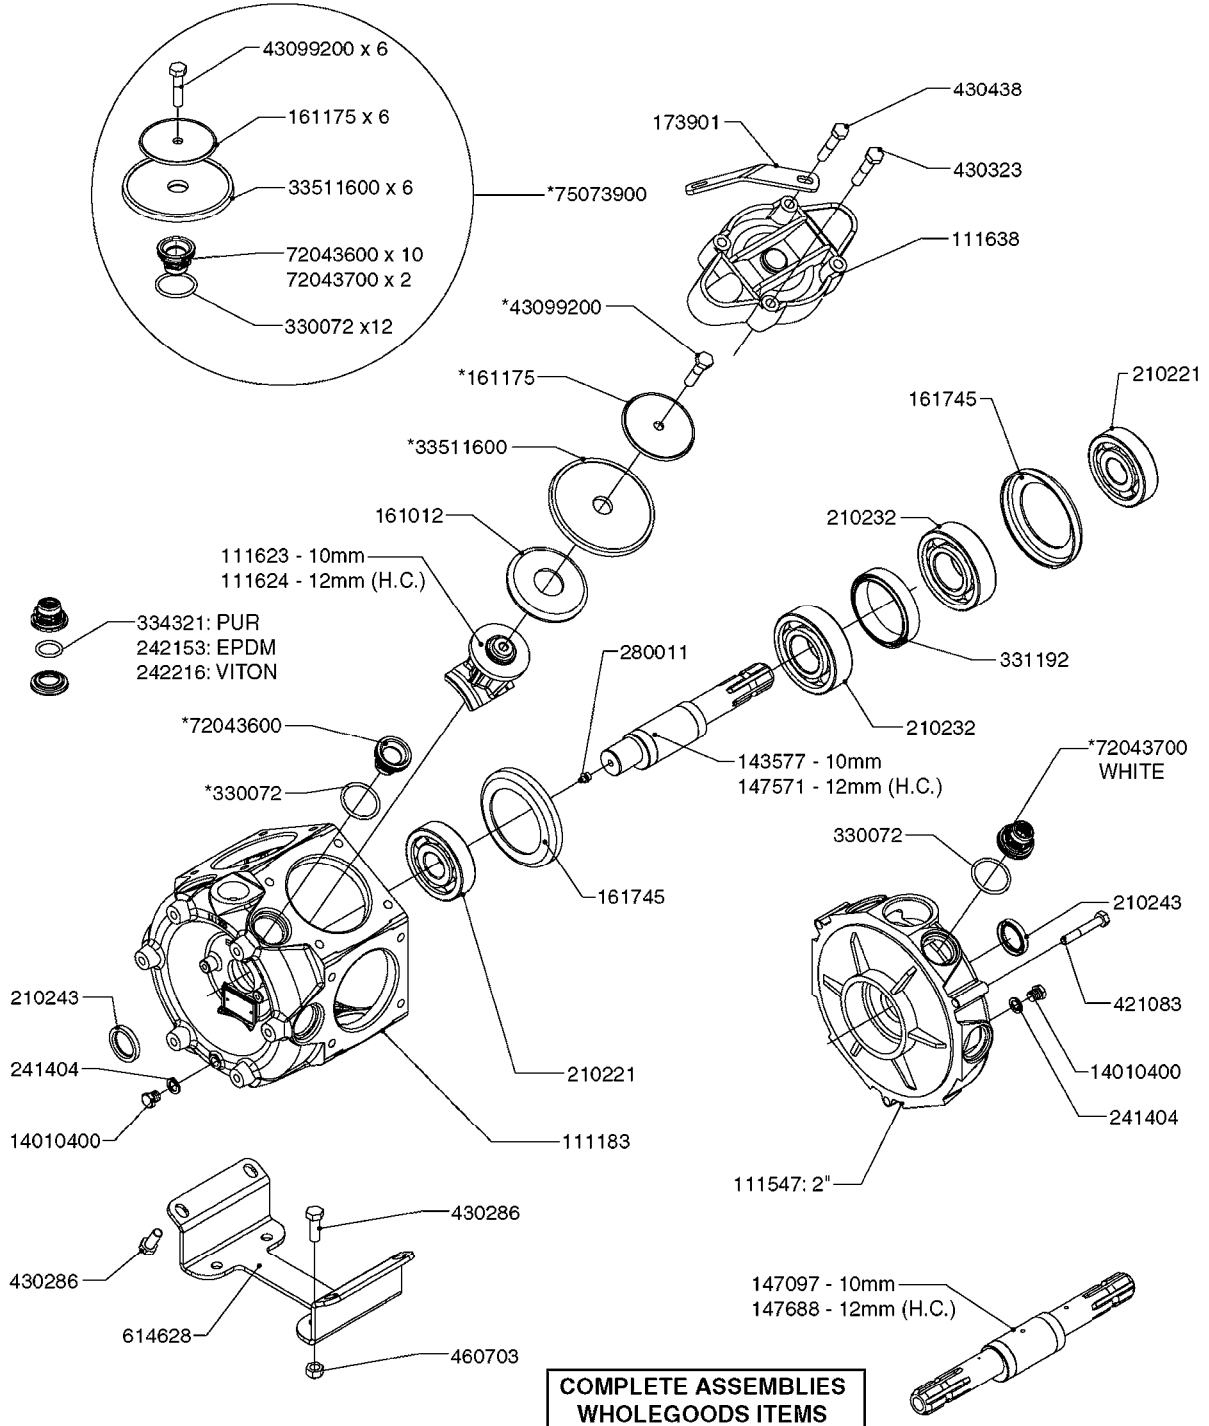

PUMP REPAIR KIT

**COMPLETE ASSEMBLIES
WHOLEGOODS ITEMS**

COMPLETE PUMPS
821587 - 463/10 2" W/THROUGH SHAFT (540 RPM)
82166300 - 463/12 2" (540 RPM H.C. INLINE PORTS)
463/12 2" (540 RPM H.C. OFFSET PORTS) REPLACED BY 82168700 (PAGE A0350)

A0330

PUMP - 463 W/ MOUNTING BASE
A0330-HIN, 01:01:16

Page 1

Date 16.03.2016 14:09

parts-n°	order qty	description
111183	1	PUMP CASTING 460-463 (PAINTED)
111547	1	PUMP FRONT 460-463-2' (PAINT)
111623	1	CONNECTING ROD 463/10MM
111624	1	CONNECTING ROD 463/12MM
111638	1	VALVE COVER 463 HC+1000 VERS.
143577	1	CRANK SHAFT F.363/462/463-10mm
147097	1	CRANK SHAFT 363-463/10 THROUGH
147571	1	CRANK SHAFT F.463-12mm
147688	1	CRANK SHAFT 462/12 THROUGH
161012	1	DIAPHRAGM BACKING DISC F. 463
161175	1	DIAPHRAGM DISC F. 463 PUMP
161745	1	METAL SPACER F.363/463
173901	1	LIFT STRAP F.PUMP 463
210221	1	BEARING BALL 6407
210232	1	BEARING BALL 6310
210243	1	SEAL OIL 35 X 47 X 7
241404	1	DOWTY SEAL 1/4"
242153	1	O-RING D26X4 EPDM
242216	1	O-RING VITON F/1202/1302/462
280011	1	GREASE NIPPLE 3/8' SAE H TR
330072	1	O-RING D53.5/D45.5X4
331192	1	SPACER, MODEL 361/363
334321	1	O-RING POLY. 34.0x26.0x4.0
421083	1	BOLT HEX 8.8 DEL M10X65
430286	1	BOLT HEX 8.8 DEL M12X30 FT
430323	1	BOLT HEX 8.8 DEL M12X60
430438	1	BOLT HEX 8.8 DEL M12X65
460703	1	NUT HEX M12X1.75 LOCK DIN985
614628	1	FOOT FOR PUMP 460-463 PAINTED
821587	1	PUMP 463/10 THROUGH SHAFT TWNF
14010400	1	PLUG 1/4" BSP
33511600	1	DIAPHRAGM PUMP 463/464 PUMP PUR
43099200	1	BOLT HEX SS M12 X 30 DIN933 A4
72043600	1	VALVE FOR 462/463
72043700	1	VALVE FOR 462/463 W.VENT HOLE
75073900	1	PUMP KIT 463 "06"
82166300	1	PUMP 463-12 2"SUC 540RPM
82168700	1	PUMP 464/12/540 OFFSET PORTS