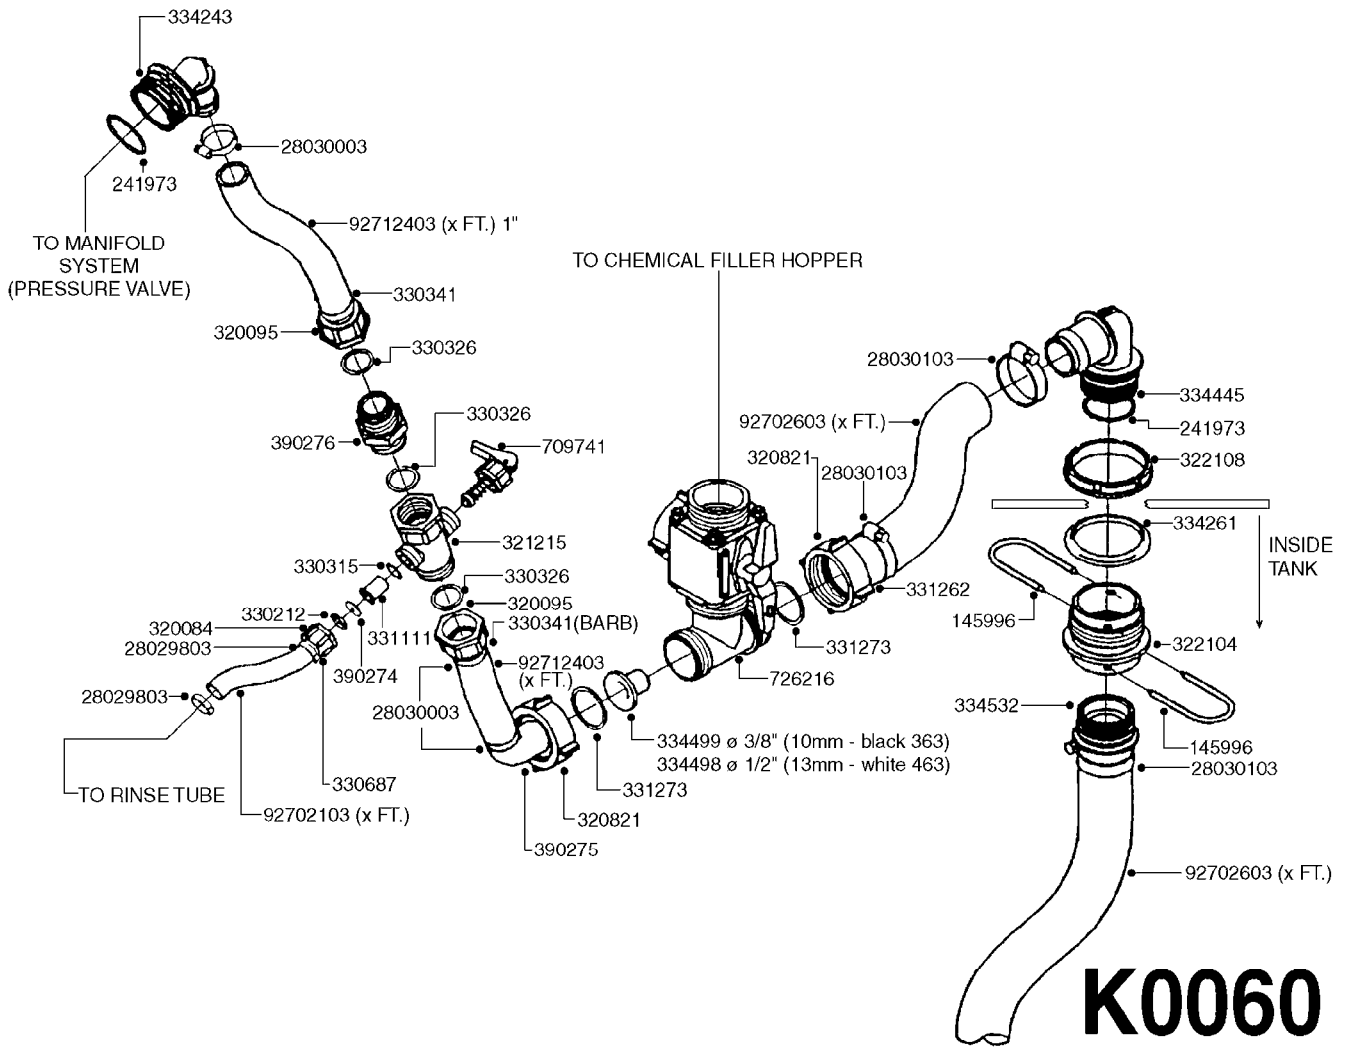

978336

CHEM. FILLER-PLUMBING-MANIFOLD
K0060-HIN, 01:01:16

Page 1

Date 16.03.2016 14:09

parts-n°	order qty	description
145996	1	FITT.DK S-67 FORK
241973	1	O-RING 44.2 x 3.0 (use-242353)
320084	1	FITT.DK NUT 1/2" BSP
320095	1	FITT.DK NUT 1" BSP
320821	1	FITT.DK NUT 1-1/2" BSP
321215	1	FITT.DK HOUSING F. AGITATION
322104	1	FITT.DK S-67 BULKHEAD
322108	1	FITT.DK S-67 BULKHEAD NUT
330212	1	O-RING D19/D14X2.4 F.1/2"NUT
330315	1	O-RING D18.4/D13X.6
330326	1	O-RING D30/D24X2 F.1"NUT
330341	1	FITT.DK HB 1" F. 1" NUT
330687	1	FITT.DK HB 1/2" F. 1/2" NUT
331111	1	VALVE SEAT FOR 1/2" DISTRIBUT.
331262	1	FITT.DK HB 1-1/2" F. 1-1/2"NUT
331273	1	O-RING D44/D38X2 F.1-1/2"
334243	1	FITT.DK S-67 ELB.1"
334261	1	GASKET F. S-67 BULKHEAD
334445	1	FITT.DK S-67 ELB.1-1/2"
334498	1	NOZZLE INJECTOR 13MM/462 WHITE
334499	1	NOZZLE INJECTOR 10MM/361 BLACK
334532	1	FITT.DK S-67 STR.1-1/2' W/HOLE
390274	1	ORIFICE ID4.0/18/1.5
390275	1	FITT.DK ELB 1' SPECIAL F.CHEMF
390276	1	FITT.DK HN 1'BSP
709741	1	VALVE ASSY. 1/2" FLIP LEVER
726216	1	VALVE TWO WAY
978336	1	DECAL MANIFOLD SYS.CHEM.FILL
28029803	1	CLAMP HOSE GEAR P1/2" 6708
28030003	1	CLAMP HOSE GEAR P1" 6716
28030103	1	CLAMP HOSE GEAR P5/4-S1.5"6724
92702103	1	HOSE R X1/2" X300PSI WP X0012"
92702603	1	HOSE PVC SUCT GRAY 1-1/2"
92712403	1	HOSE R X1" X300PSI WP X0012"