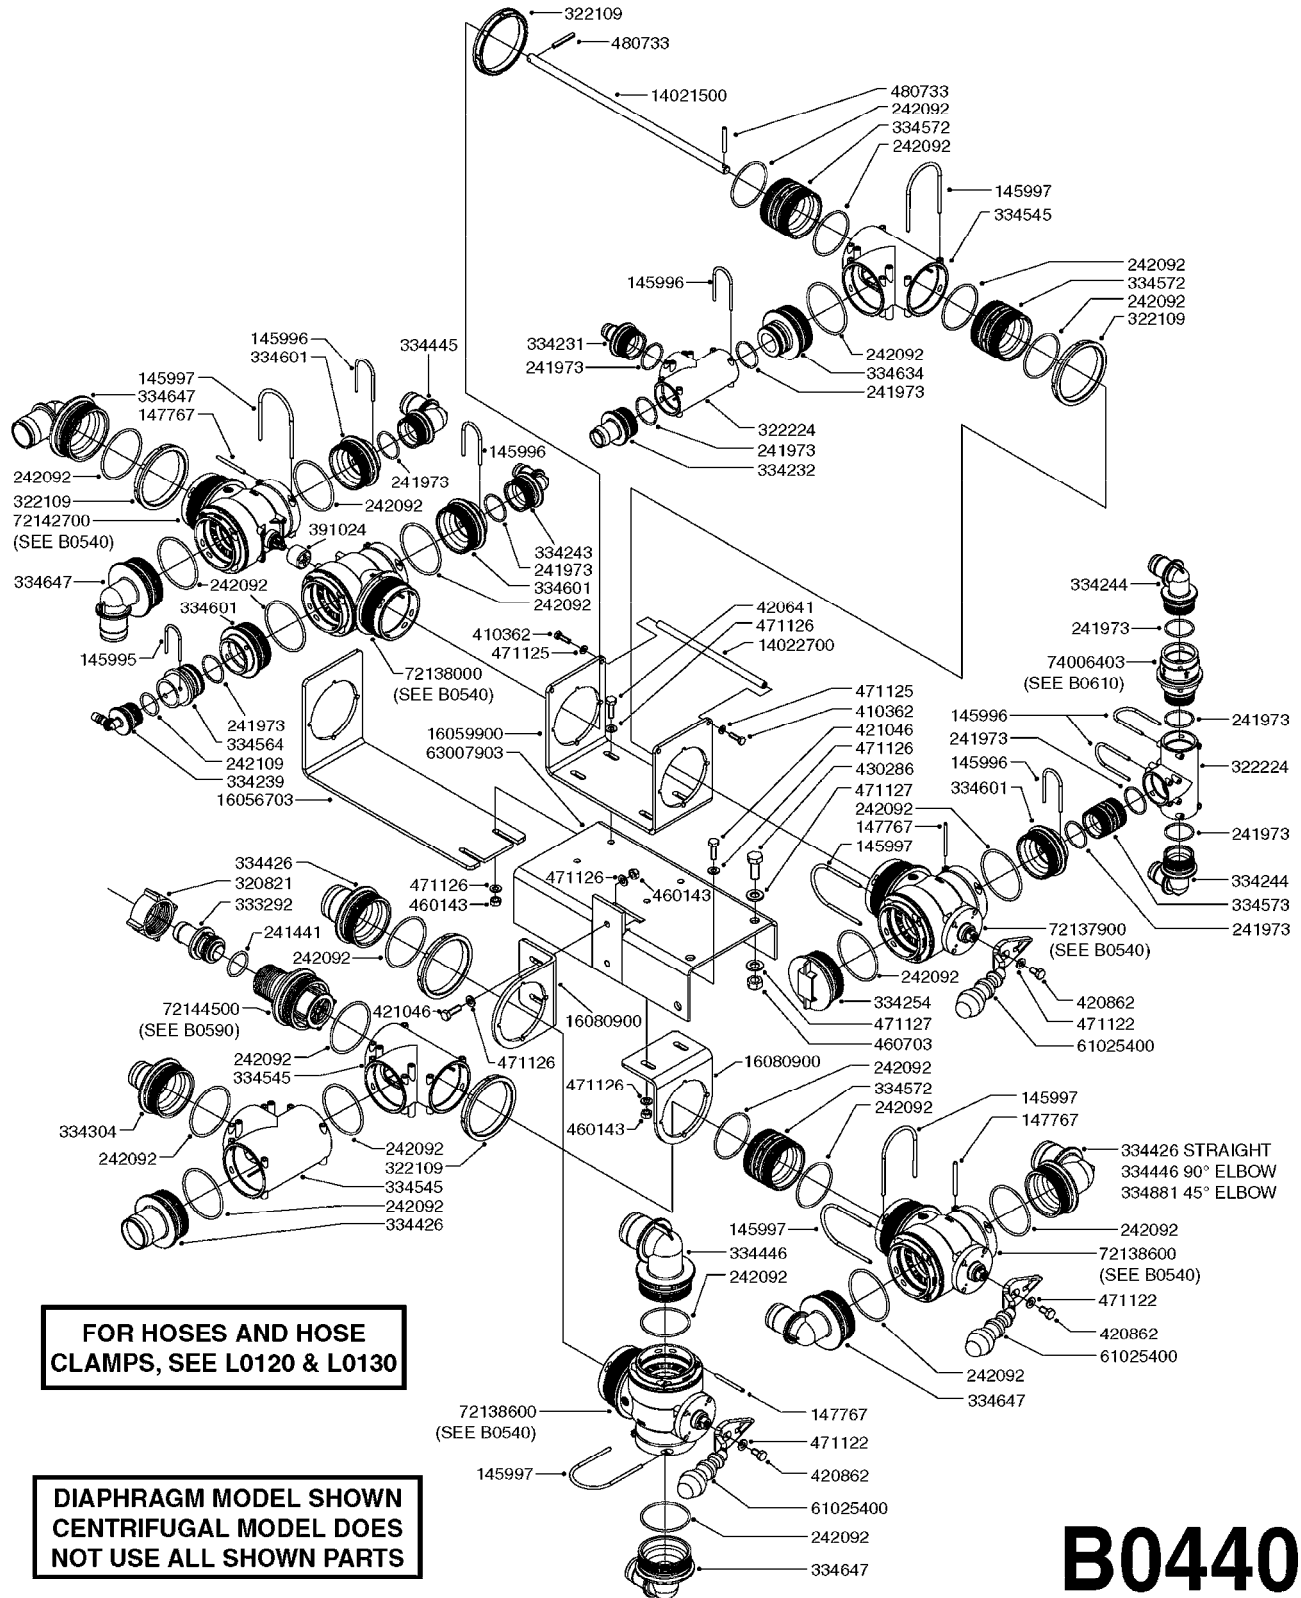

**FOR HOSES AND HOSE
CLAMPS, SEE L0120 & L0130**

**DIAPHRAGM MODEL SHOWN
CENTRIFUGAL MODEL DOES
NOT USE ALL SHOWN PARTS**

B0440

SMART VALVE - NEW NAVIGATOR
B0440-HIN, 01:01:16

Page 1
Date 16.03.2016 14:09

parts-n°	order qty	description
145995	1	FITT.DK S-53 FORK
145996	1	FITT.DK S-67 FORK
145997	1	FITT.DK S-93 FORK
147767	1	PIN 5Ø X 60 S-93 DOUBLE CLAMP
241441	1	O-RING D29.3X3
241973	1	O-RING 44.2 x 3.0 (use-242353)
242092	1	O-RING D69.5X3 (Use-242351)
242109	1	O-RING D32.2x3.0 (USE 242354)
320821	1	FITT.DK NUT 1-1/2" BSP
322109	1	FITT.DK S-93 BULKHEAD NUT
322224	1	FITT.DK S-67 TEE
333292	1	FITT.DK HB 1"O'RING F.1-1/2"
334231	1	FITT.DK S-67 STR.1'
334232	1	FITT.DK S-67 STR.1-1/4'
334239	1	FITT.DK S-53 ELB.1/2"
334243	1	FITT.DK S-67 ELB.1"
334244	1	FITT.DK S-67 ELB.1-1/4"
334254	1	FITT.DK S-93 PLUG
334304	1	FITT.DK S-93 STR.1-1/2" PVC
334426	1	FITT.DK S-93 STR.2'
334445	1	FITT.DK S-67 ELB.1-1/2"
334446	1	FITT.DK S-93 ELB.2" PVC
334545	1	FITT.DK S-93 TEE
334564	1	FITT.DK S-67 TO S-53 ADAPTER
334572	1	FITT.DK S-93 ADAPTOR MALE MALE
334573	1	FITT.DK S-67 CONNECTOR
334601	1	FITT.DK S-93 TO S67 ADAPTOR
334634	1	FITT.DK ADAPTER S-93M S67M
334647	1	FITT.DK S93 ELB 1-1/2" 90 PVC
334881	1	FITT.DK S-93 ELB. 2" 45D PVC
391024	1	COUPLING FOR 3RD SMART VALVE
410362	1	BOLT HEX 8.8 SS M6X20 FT
420641	1	BOLT HEX 8.8 DEL M8X35
420862	1	BOLT HEX 8.8 DEL M10X16 FT
421046	1	BOLT HEX 8.8 DEL M8X25 FT A2 DIN933
430286	1	BOLT HEX 8.8 DEL M12X30 FT
460143	1	NUT HEX M8 LOCK A2 DIN985
460703	1	NUT HEX M12X1.75 LOCK DIN985
471122	1	WASHER, M10, Ø20/10.5X 2.0, SS
471125	1	WASHER, M6, Ø12/ 6.4X 1.6, SS
471126	1	WASHER, M8, Ø16/ 8.4X 1.6, SS
471127	1	WASHER, M12, Ø24/13.0X 2.5, SS
480733	1	PIN D6 X 40
14021500	1	SPINDLE F.S93 SMART VALVE
14022700	1	SPACER TUBE Ø10 L=212 SS
16056703	1	PLATE 6.0X492X116/SMART VALVE
16059900	1	BRACKET 2 STK S93 SMART VALVE
16080900	1	BRACKET 1 STK S93 VALVE 15BAR
61025400	1	HANDLE SMART VALVE
63007903	1	SMART VALVE MOUNTING BKT.1100
72137900	1	VALVE S93 "V1" SMART VALVE
72138000	1	VALVE S93 "V2" SMART VALVE
72138600	1	VALVE S93 "V3" SMART VALVE
72142700	1	VALVE S93 "V4" SMART VALVE
72144500	1	SAFETY VALVE 15 BAR S93
74006403	1	CHECK VALVE S67 BAG