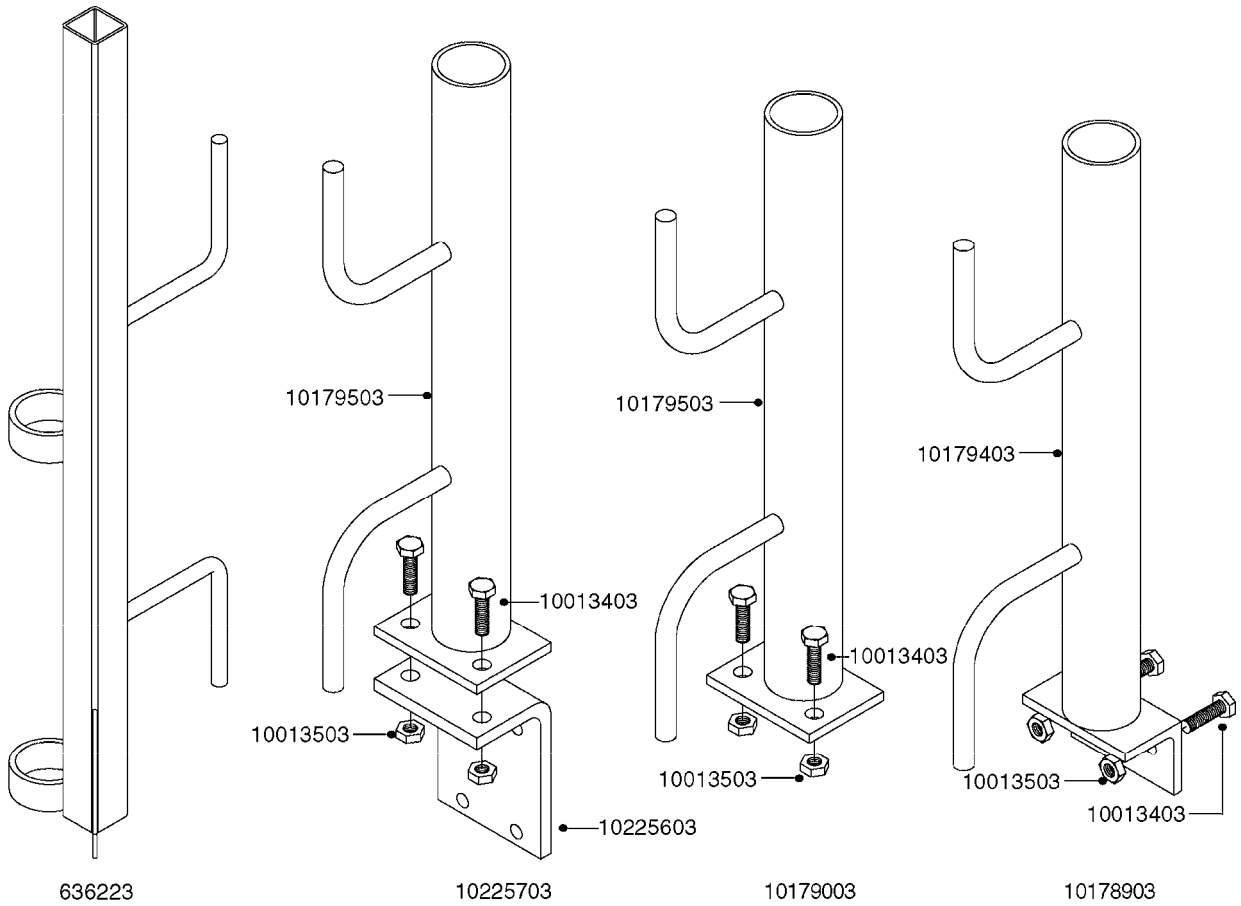

HOSE WRAPS
K0520-HIN, 01:01:16

Page 1

Date 16.03.2016 14:10

parts-n°	order qty	description
241965	1	O-RING 12.1 X 1.6
242007	1	O-RING D9.1X1.6
281551	1	BALL VALVE 1/2"
320084	1	FITT.DK NUT 1/2" BSP
330212	1	O-RING D19/D14X2.4 F.1/2"NUT
330326	1	O-RING D30/D24X2 F.1"NUT
330687	1	FITT.DK HB 1/2" F. 1/2" NUT
334190	1	FITT.DK HB 1/2' F. PISTOL 60S
334531	1	CLAMP HOSE PLASTIC 3/4"
636223	1	POST 12 VOLT TR30
712471	1	AGITATION VALVE ASSY. ON/OFF
843196	1	GUN, MODEL 60S
843197	1	HANDGUN KIT TYPE 60 LONG
10013403	1	BOLT HEX 3/8-16X1 1/4 HCS Z5
10013503	1	NUT HEX NC 3/8"
10178903	1	WRAP HOSE SIDE MOUNT PLATE
10179003	1	WRAP HOSE BOTTOM PLATE MOUNT
10179403	1	WRAP WELDMENT FOR HI101789
10179503	1	WRAP WELDMENT FOR HI101790
10225603	1	BKT.FOR HOSE WRAP MOUNT NL NK
10225703	1	WRAP HOSE BDL.BOTTOM PLATE
92702103	1	HOSE R X1/2" X300PSI WP X0012"