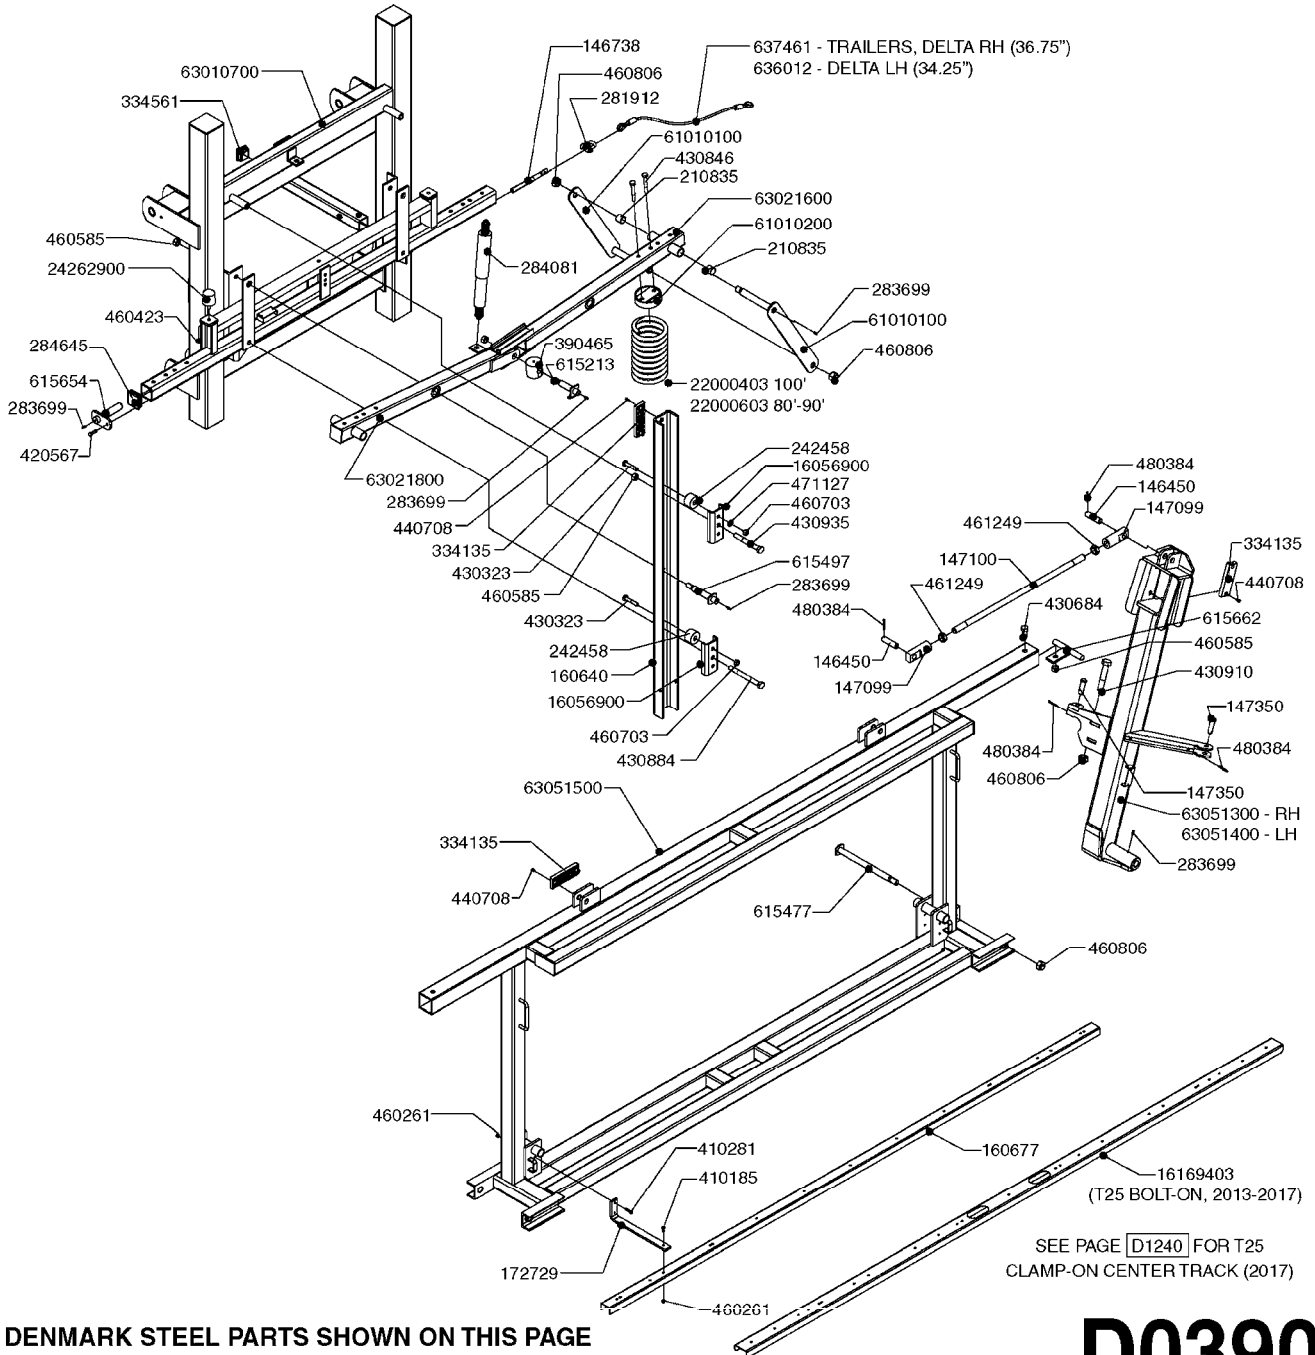

SEE PAGE [D1240](#) FOR T25 CLAMP-ON CENTER TRACK (2017)

DENMARK STEEL PARTS SHOWN ON THIS PAGE  
FOR NORTH AMERICAN STEEL PARTS, SEE PAGE D0440