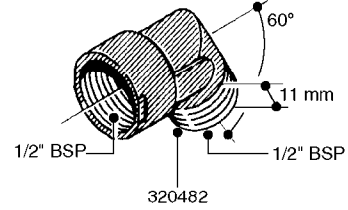

FITTINGS - HEXAGON NIPPLES  
L0030-HIN, 01:01:16

Page 0  
Date 12.08.2020 8:57

**L0030**

FITTINGS - HEXAGON NIPPLES  
L0030-HIN, 01:01:16

Page 1  
Date 12.08.2020 8:57

parts-n°	order qty	description
10015303	1	FITT.PO.HN 1.00X1.00 M1000
10425003	1	FITT.PO.HN 1.25X1.00 MCPHEE
320132	1	FITT.DK HN 1" BSP
320176	1	FITT.DK HN 3/8"X1/2" BSP
320445	1	FITT.DK HN 1/4"X3/8" BSP
320655	1	FITT.DK HN 1/2"-1/2" BSP
320692	1	FITT.DK HN 3/8'BSPX1/4'NPT
320703	1	FITT.DK HN 3/8BSP X1/2 &1/4NPT
320725	1	FITT.DK NIPPLE 3/8"-3/8" BSP
320902	1	FITT.DK HN 3/8'X 1/4' BSP
390232	1	FITT.DK HN 1-1/2' X 1-1/4' BSP
390276	1	FITT.DK HN 1'BSP