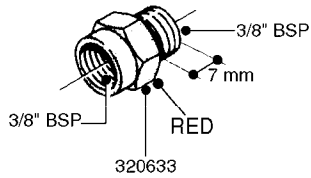

FITTINGS - HEXAGON NIPPLES  
L0030-HIN, 01:01:16

Page 0  
Date 12.08.2020 8:57

**L0030**

FITTINGS - HEXAGON NIPPLES  
L0030-HIN, 01:01:16

Page 1  
Date 12.08.2020 8:57

parts-n°	order qty	description
10015303	1	FITT.PO.HN 1.00X1.00 M1000
10425003	1	FITT.PO.HN 1.25X1.00 MCPHEE
320132	1	FITT.DK HN 1" BSP
320176	1	FITT.DK HN 3/8"X1/2" BSP
320445	1	FITT.DK HN 1/4"X3/8" BSP
320655	1	FITT.DK HN 1/2"-1/2" BSP
320692	1	FITT.DK HN 3/8'BSPX1/4'NPT
320703	1	FITT.DK HN 3/8BSP X1/2 &1/4NPT
320725	1	FITT.DK NIPPLE 3/8"-3/8" BSP
320902	1	FITT.DK HN 3/8'X 1/4' BSP
390232	1	FITT.DK HN 1-1/2' X 1-1/4' BSP
390276	1	FITT.DK HN 1'BSP