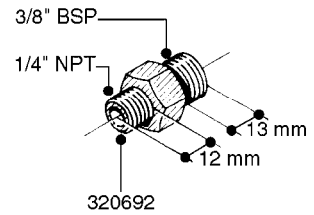

FITTINGS - HEXAGON NIPPLES  
L0030-HIN, 01:01:16

Page 0  
Date 12.08.2020 8:57

**L0030**

FITTINGS - HEXAGON NIPPLES  
L0030-HIN, 01:01:16

Page 1  
Date 12.08.2020 8:57

parts-n°	order qty	description
10015303	1	FITT.PO.HN 1.00X1.00 M1000
10425003	1	FITT.PO.HN 1.25X1.00 MCPHEE
320132	1	FITT.DK HN 1" BSP
320176	1	FITT.DK HN 3/8"X1/2" BSP
320445	1	FITT.DK HN 1/4"X3/8" BSP
320655	1	FITT.DK HN 1/2"-1/2" BSP
320692	1	FITT.DK HN 3/8'BSPX1/4'NPT
320703	1	FITT.DK HN 3/8BSP X1/2 &1/4NPT
320725	1	FITT.DK NIPPLE 3/8"-3/8" BSP
320902	1	FITT.DK HN 3/8'X 1/4' BSP
390232	1	FITT.DK HN 1-1/2' X 1-1/4' BSP
390276	1	FITT.DK HN 1'BSP