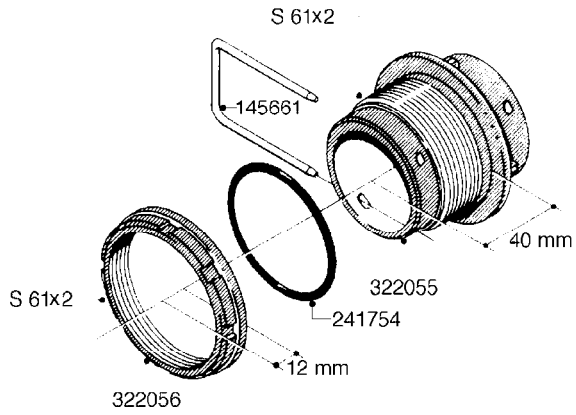

**L0080**

FITTINGS - S-53  
L0080-HIN, 12:09:17

Page 1

Date 12.08.2020 8:57

Pos.	parts-n°	order qty	description
1	145995	1	FITT.DK S-53 FORK
2	241973	1	O-RING Ø3 X 44.2 70 SHORES NITRIL NITRIL (BLACK)
2	242353	1	O-RING 3 X 44.2 VITON VITON (BROWN)
3	242109	1	O-RING D32.2x3.0 NITRIL (BLACK)
3	242354	1	O-RING D32.2X3.0 VITON VITON (BROWN)
4	322103	1	FITT.DK S-53 BULKHEAD
5	322107	1	FITT.DK S-53 BULKHEAD NUT
6	322110	1	FITT.DK S-53 ELB. 1/2" BSP
7	322352	1	FITT.DK S-53 TEE
8	334229	1	FITT.DK S-53 STR.3/4"
9	334260	1	GASKET F. S-53 BULKHEAD
10	334564	1	FITT.DK S-67 TO S-53 ADAPTER
11	391100	1	FITT.DK S-53THREAD INS.1/2"BSP
12	726463	1	FITT.DK S53 BULKHEAD W/GASKET
13	726552	1	FIT.DK S-53X90 1/2" BSP,O-RING
14	726556	1	FITT.DK S-53 HB 1/2" W/O-RING
15	726558	1	FITT.DK S53 STR. 3/4" W. ORING
16	726559	1	FITT DK. S-53 HB 1" W/O-RING
17	726568	1	FITT.DK.S-53 HB 1/2"90 W/O-RING
18	726570	1	FITT.DK S-53 ELB.3/4" W. ORING
19	726571	1	FITT.DK S-53 ELB.1", W ORING
20	726578	1	FITT.DK S53 PLUG WITH O-RING
21	728561	1	FITT.DK. S67M - S53F REDUCER