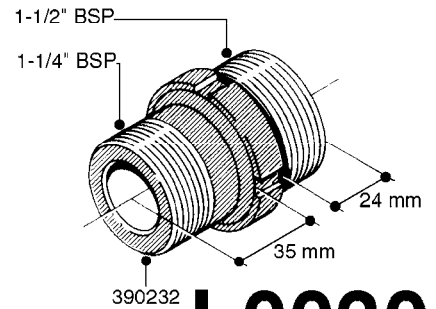

FITTINGS - HEXAGON NIPPLES
L0030-HIN, 01:01:16

Page 0
Date 12.08.2020 8:57

L0030