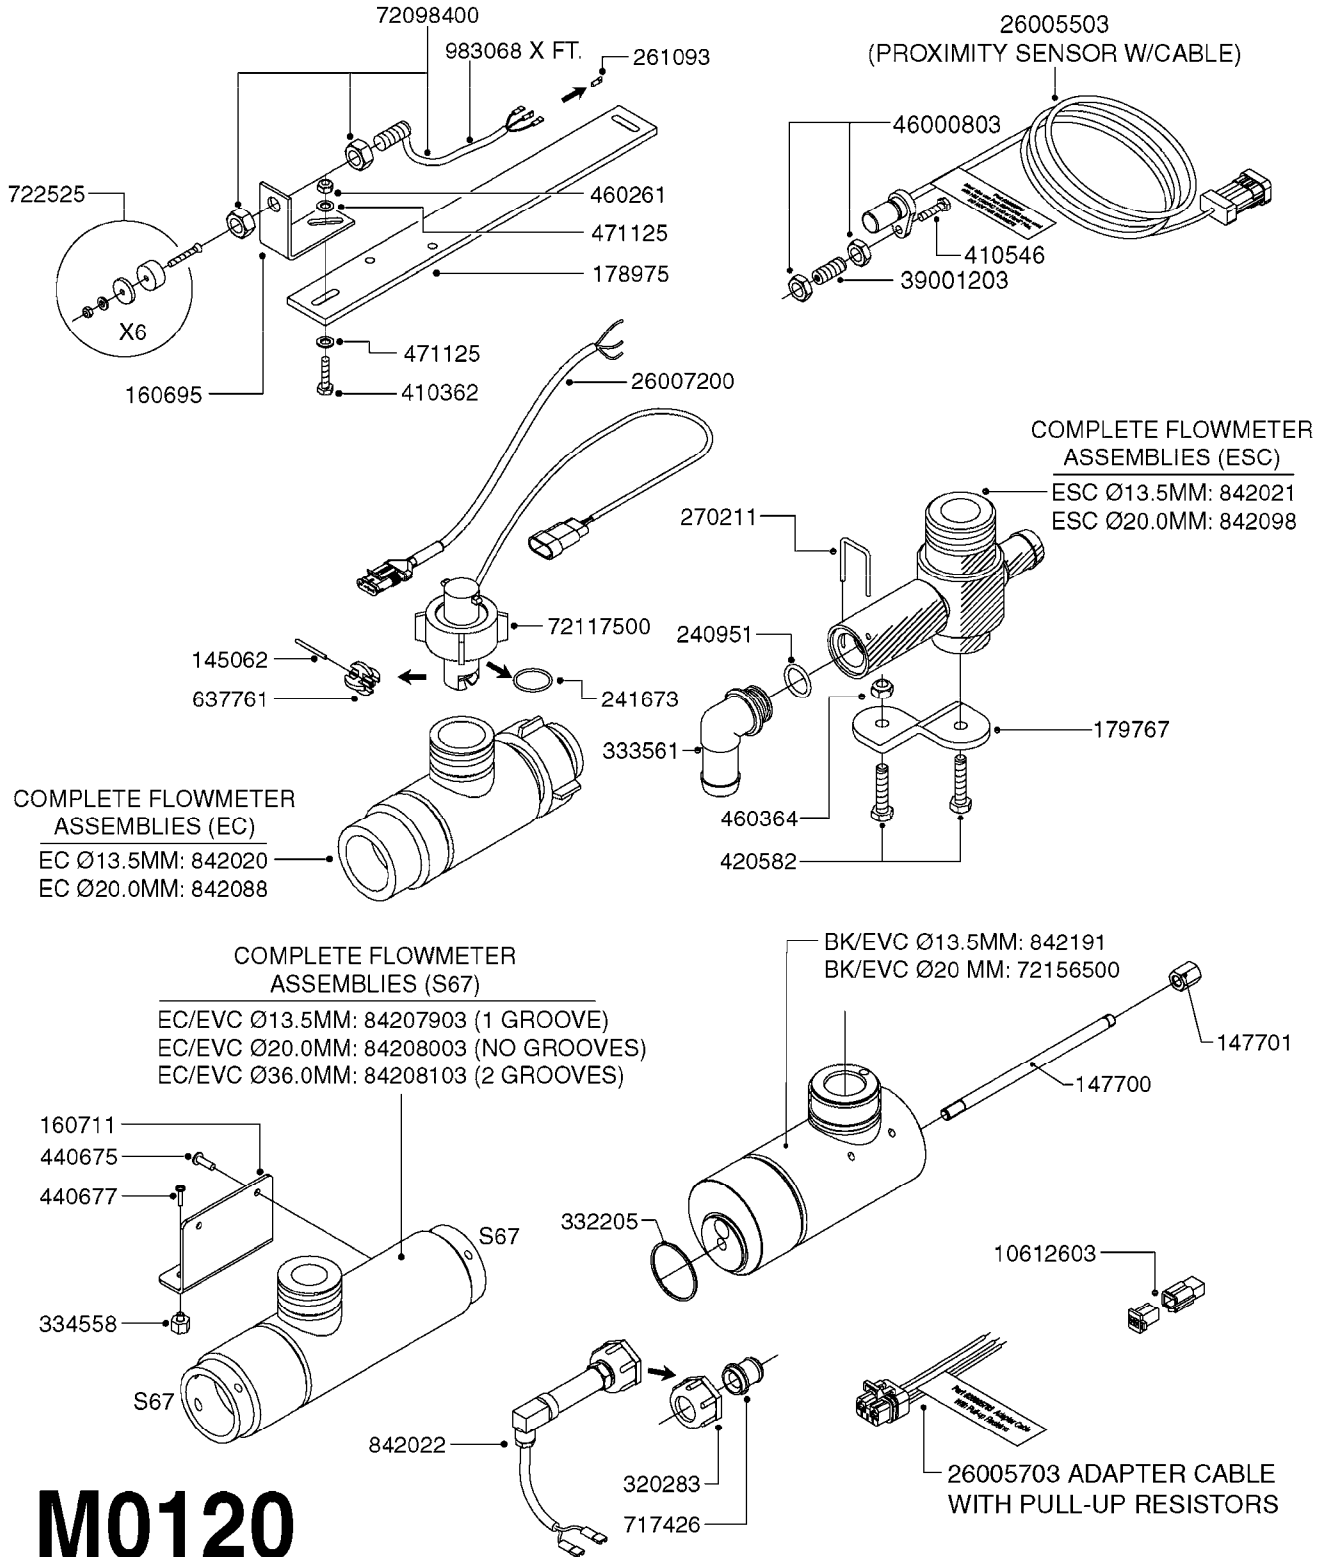

# M0100

MUSTANG 3500 CONTROLLER  
M0100-HIN, 01:01:16

Page 1  
Date 12.08.2020 8:57

parts-n°	order qty	description
24002303	1	WASHER, RUBBER
26001803	1	POWER CABLE
26001903	1	15' 7-PIN EXTENSION CABLE
26002503	1	MUSTANG 3500/7 CONSOLE
26002603	1	MUSTANG 3500/4/TF CONSOLE
26002703	1	MUSTANG 3500/20PIN SC MODULE
26002803	1	MUSTANG 3500/20PIN TF SC MODUL
26002903	1	MUSTANG 3500 CONSOLE MNT KIT
26003003	1	MUSTANG 3500 CONSOLE CABLE
26003103	1	MUSTANG 3500/7 SC MOD CNECT KT
26003303	1	MUSTANG/FM 5FT 7PIN EXT CABLE
26003403	1	MUSTANG/FM 10FT 7PIN EXT CABLE
26003703	1	MUSTANG RUN/HOLD ADAPT CABLE
26004403	1	SWITCH, FOOT
26006003	1	MUSTANG RADR CBLE JD 8000/9000
26006203	1	MUSTANG RDR "Y" CABLE DCKY-JHN
26006303	1	MUSTANG RDR EXTNSN CABLE 10FT
26006603	1	MUSTANG RDR"Y"CABLE D-J PACKRD
26006803	1	MUSTANG RDR"Y"CABLE D-J DEUTS.
26006903	1	MUSTANG RDR"Y"CABLE MAG.PHILIP
26008303	1	MICRO TRAK PLUG KIT - 2 PIN
26008403	1	MICRO TRAK PLUG KIT - 3 PIN
26008503	1	MICRO TRAK PLUG KIT - 7 PIN
26016703	1	MUSTANG 3500/39PIN SC MODULE
28026403	1	KNOB, MUSTANG CONSOLE MOUNT
74005403	1	FOOT SWITCH FOR MUSTANG 3500