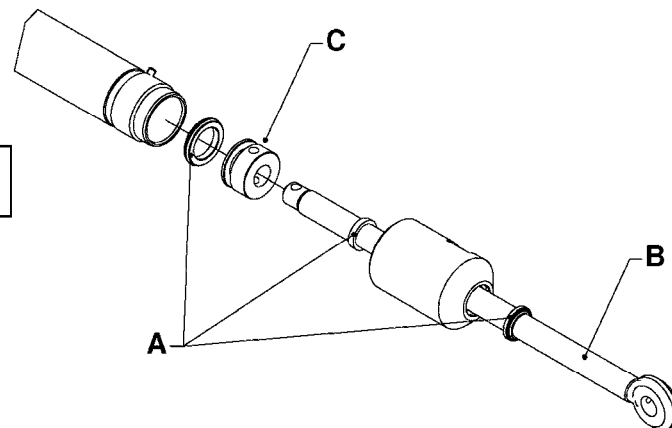

Check cylinder barrel for stamped part number.