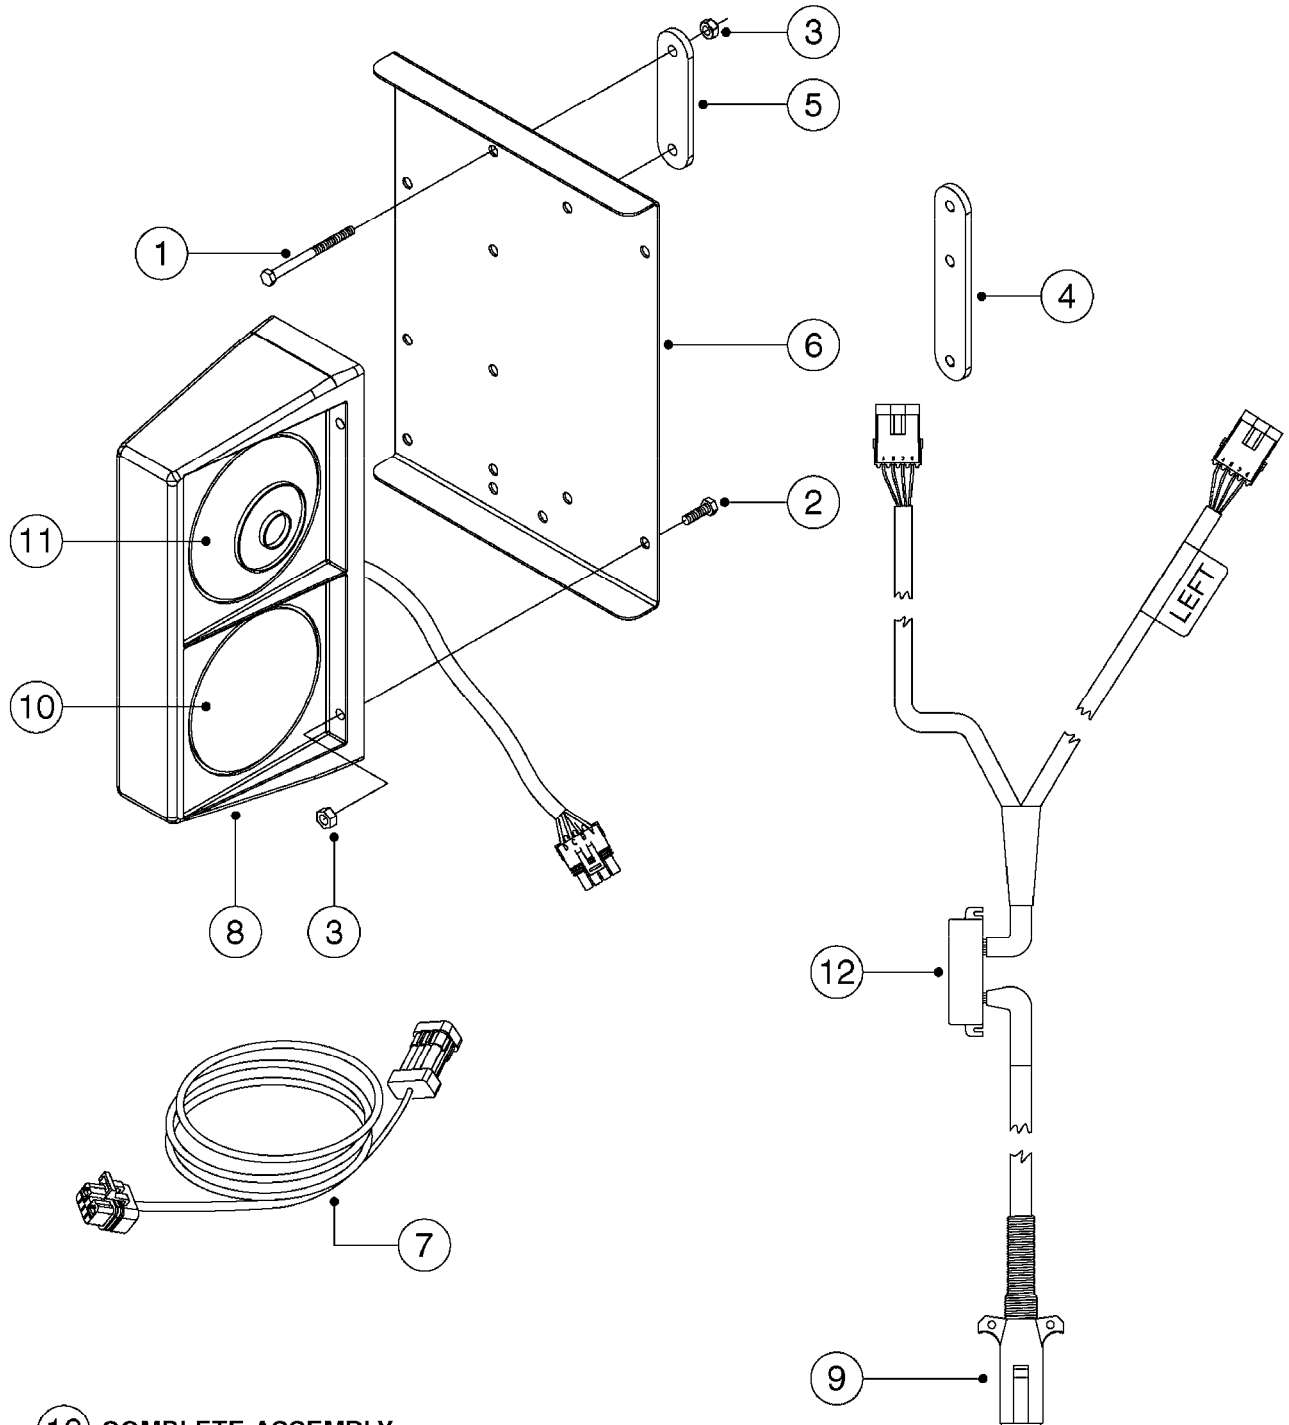

13 COMPLETE ASSEMBLY

COMPLETE ASSEMBLIES
WHOLEGOODS ITEMS

M0160

TRAFFIC LIGHT KIT
M0160-HIN, 13:08:19

Page 1

Date 12.08.2020 8:57

Pos.	parts-n°	order qty	description
1	410266	1	BOLT HEX 8.8 DEL M6X120
1	410421	1	BOLT HEX M6X110 DIN931-A2 SS
1	410524	1	BOLT HEX 8.8 DEL M6X100
1	410605	1	BOLT HEX 8.8 DEL M6X80
2	410362	1	BOLT HEX 8.8 SS M6X20
3	460261	1	NUT HEX M6X1.00 LOCK DIN985 A2 SS
4	16022303	1	BRACKET 100MM TUBE
5	16022403	1	BRACKET 60MM TUBE
6	16025603	1	BRACKET TAIL LIGHT DUAL LAMP
7	26004703	1	HARNESS 13' EXT 4 WIRE WP
8	26004903	1	TAIL LIGHT GREEN WIRE LH
8	26005003	1	TAIL LIGHT YELLOW WIRE RH
9	26005103	1	PLUG 7-PIN AG TAIL LIGHT
10	26005403	1	LENS BLACK BEFORE 2009
10	26017003	1	LENS RED
11	26016903	1	LENS AMBER
12	26032703	1	HARNESS COMPLETE, TAIL LIGHT, 2013
13	83308603	1	TRAFFIC LIGHT KIT