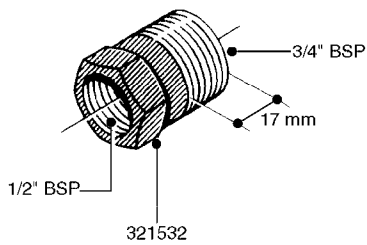

FITTINGS - HEXAGON NIPPLES  
L0030-HIN, 01:01:16

Page 0  
Date 12.08.2020 8:57

**L0030**

FITTINGS - HEXAGON NIPPLES  
L0030-HIN, 01:01:16

Page 1  
Date 12.08.2020 8:57

parts-n°	order qty	description
10015303	1	FITT.PO.HN 1.00X1.00 M1000
10425003	1	FITT.PO.HN 1.25X1.00 MCPHEE
320132	1	FITT.DK HN 1" BSP
320176	1	FITT.DK HN 3/8"X1/2" BSP
320445	1	FITT.DK HN 1/4"X3/8" BSP
320655	1	FITT.DK HN 1/2"-1/2" BSP
320692	1	FITT.DK HN 3/8'BSPX1/4'NPT
320703	1	FITT.DK HN 3/8BSP X1/2 &1/4NPT
320725	1	FITT.DK NIPPLE 3/8"-3/8" BSP
320902	1	FITT.DK HN 3/8'X 1/4' BSP
390232	1	FITT.DK HN 1-1/2' X 1-1/4' BSP
390276	1	FITT.DK HN 1'BSP