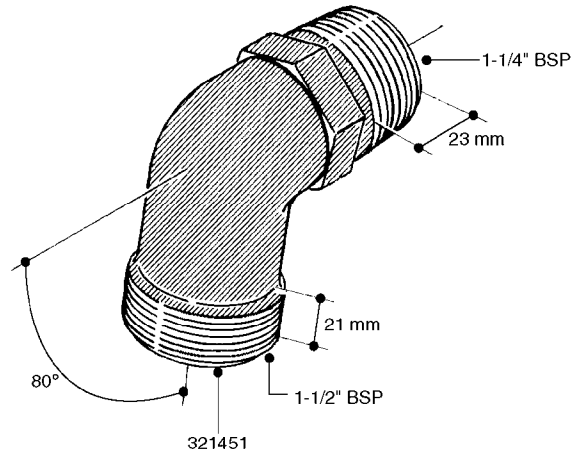

FITTINGS - HEXAGON NIPPLES  
L0030-HIN, 01:01:16

Page 0  
Date 12.08.2020 8:57

**L0030**

FITTINGS - HEXAGON NIPPLES  
L0030-HIN, 01:01:16

Page 1  
Date 12.08.2020 8:57

parts-n°	order qty	description
10015303	1	FITT.PO.HN 1.00X1.00 M1000
10425003	1	FITT.PO.HN 1.25X1.00 MCPHEE
320132	1	FITT.DK HN 1" BSP
320176	1	FITT.DK HN 3/8"X1/2" BSP
320445	1	FITT.DK HN 1/4"X3/8" BSP
320655	1	FITT.DK HN 1/2"-1/2" BSP
320692	1	FITT.DK HN 3/8'BSPX1/4'NPT
320703	1	FITT.DK HN 3/8BSP X1/2 &1/4NPT
320725	1	FITT.DK NIPPLE 3/8"-3/8" BSP
320902	1	FITT.DK HN 3/8'X 1/4' BSP
390232	1	FITT.DK HN 1-1/2' X 1-1/4' BSP
390276	1	FITT.DK HN 1'BSP