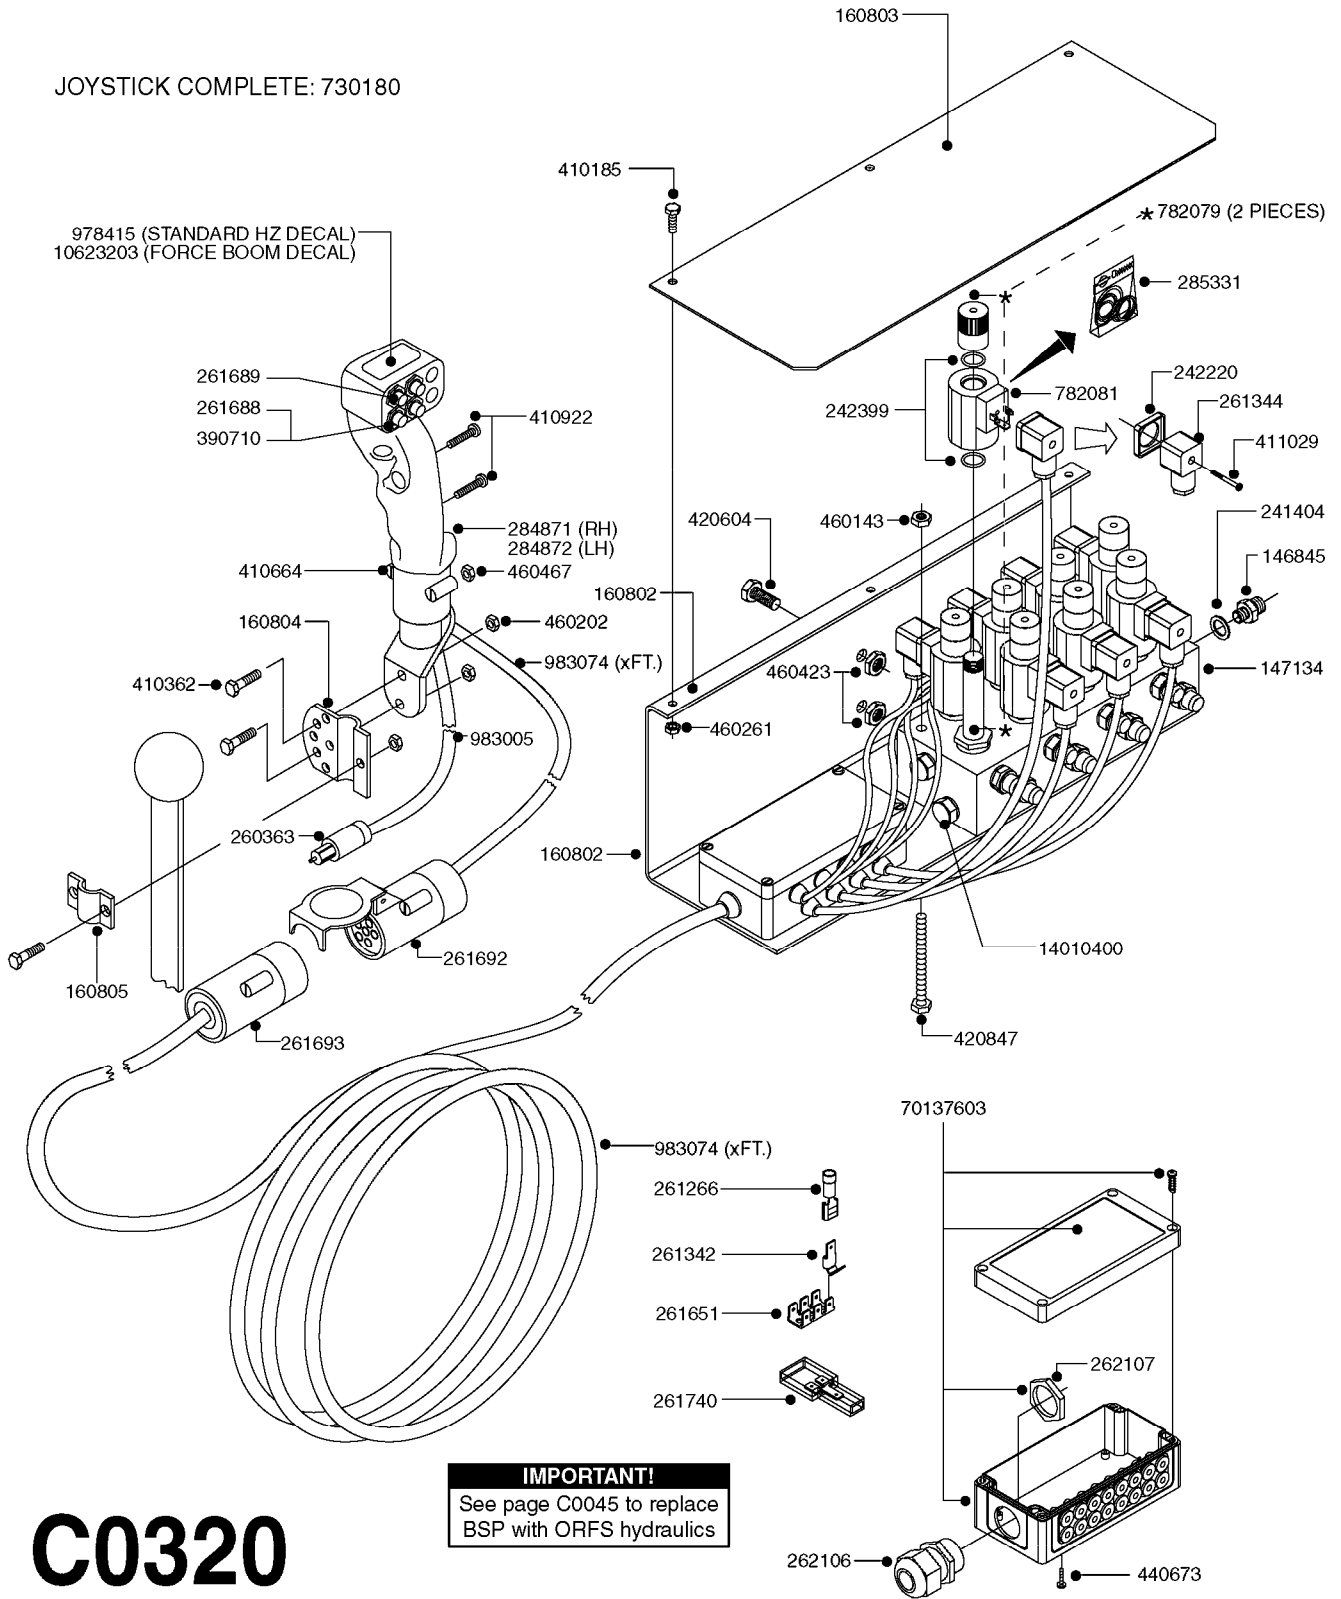

JOYSTICK COMPLETE: 730180

978415 (STANDARD HZ DECAL)
10623203 (FORCE BOOM DECAL)

HYD EAGLE HZ JOYSTICK CONTROL
C0320-HIN, 30:03:16

Page 1

Date 12.08.2020 8:56

parts-n°	order qty	description
146845	1	HEX NIPPLE 1/4"X1/4"
147134	1	MANIFOLD 4-FUNCTION
160802	1	MOUNT PLATE F.HYD SOLENOID'HZ'
160803	1	COVER PLATE F.HYD SOLENOID'HZ'
160804	1	MOUNT BRACKET F.HANDLE
160805	1	MOUNT STRAP F.HANDLE
241404	1	DOWTY SEAL 1/4"
242220	1	GASKET F. HIRSMANN PLUG
242399	1	O-RING F.HYD SOLENOID VALVE
260363	1	PLUG 2 POLE 12V
261266	1	CONNECTOR END F.CABLE HP
261342	1	SPADE F.ELEC.3 WAY CONNECTOR
261344	1	HIRSCHMANN PLUG B
261651	1	SPADE F.ELEC.6 POLE CONNECTOR
261688	1	SWITCH F. HANDLE WHITE
261689	1	CAP RUBBER F. SWITCH JOYSTICK
261692	1	PLUG ELEC.7 POLE FEMALE F.CABL
261693	1	PLUG ELEC. 7 POLE MALE
261740	1	SPADE F.ELEC.3 POLE CONN.INSUL
262106	1	BULKHEAD F. CABLE 6.5-14 BLACK
262107	1	NUT F. BULKHEAD CABLE GRAY
284871	1	CONTROL HANDLE RIGHT HALF
284872	1	CONTROL HANDLE LEFT HALF
285331	1	SEAL KIT F. HZ HYD.SOLENOID 96
390710	1	SWITCH F.HANDLE GREY MACHINED
410185	1	BOLT HEX 8.8 DEL M6X16
410362	1	BOLT HEX 8.8 SS M6X20
410664	1	BOLT HEX M5 X 20
410922	1	CYL.SKR 8.8 DEL M4X20 RST
411029	1	SCREW M3X35 F.HIRSMANN PLUG
420604	1	BOLT HEX 8.8 DEL M10X25 FT DIN933
420847	1	BOLT HEX 8.8 DEL M8X85
440673	1	SCREW F.PLASTIC 5X12 SS
460143	1	LOCK NUT M8 SST A2 DIN985
460202	1	NUT HEX M6
460261	1	NUT HEX M6X1.00 LOCK DIN985 A2 SS
460423	1	NUT HEX M10X1.50 LOCK DIN985A2 SS
460467	1	NUT HEX M5 GALV.
730180	1	HYD.KIT JOYSTICK CTRL HANDLE
782079	1	CARTRIDGE VALVE
782081	1	SOLENOID F. CARTRIDGE VALVE
978415	1	DECAL CONTROL HANDLE
983005	1	ELEC. CABLE 2 WIRE X 1.5MM
983074	1	ELEC. CABLE 5 WIRE X 1.5MM
10623203	1	DECAL F.JOYSTICK - FORCE
14010400	1	PLUG 1/4" BSP
70137603	1	JUNC. BOX, FLUID, COMPLETE, 2015