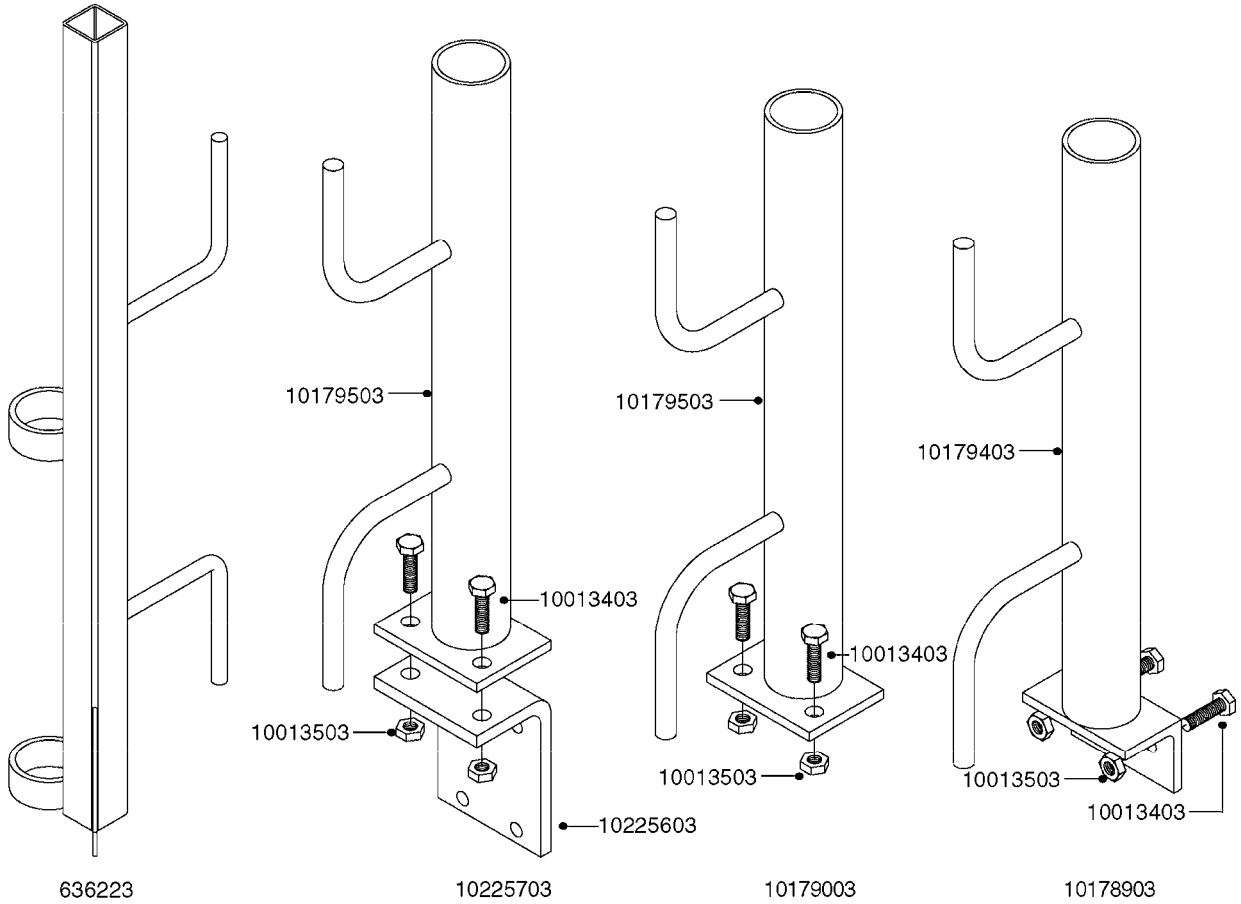

**K0520**

HOSE WRAPS  
K0520-HIN, 05:12:19

Page 1  
Date 12.08.2020 8:57

parts-n°	order qty	description
241965	1	O-RING Ø12.1 X 1.6 NITRILE
242007	1	O-RING Ø9.1 X 1.6 NITRILE
281551	1	BALL VALVE 1/2"
320084	1	FITT.DK NUT 1/2" BSP
330212	1	O-RING D19/D14X2.4 F.1/2"NUT
330326	1	O-RING D30/D24X2 F.1"NUT
330676	1	FITT.DK HB 3/8" F. 1/2" NUT
330687	1	FITT.DK HB 1/2" F. 1/2" NUT
334190	1	FITT.DK HB 1/2' F. PISTOL 60S
334533	1	CLAMP HOSE PLASTIC 3/8"
334534	1	CLAMP HOSE PLASTIC 1/2"
636223	1	POST 12 VOLT TR30
712471	1	AGITATION VALVE ASSY. ON/OFF
843196	1	SPRAY GUN KIT TYPE 60 SHORT
843197	1	HANDGUN KIT TYPE 60 LONG
10013403	1	BOLT HEX 3/8-16X1 1/4 HCS Z5
10013503	1	NUT HEX NC 3/8"
10178903	1	WRAP HOSE SIDE MOUNT PLATE
10179003	1	WRAP HOSE BOTTOM PLATE MOUNT
10179403	1	WRAP WELDMENT FOR HI101789
10179503	1	WRAP WELDMENT FOR HI101790
10225603	1	BKT.FOR HOSE WRAP MOUNT NL NK
10225703	1	WRAP HOSE BDL.BOTTOM PLATE
92701703	1	HOSE R X3/8" X300PSI WP X0012"
92702103	1	HOSE R X1/2" X300PSI WP X0012"