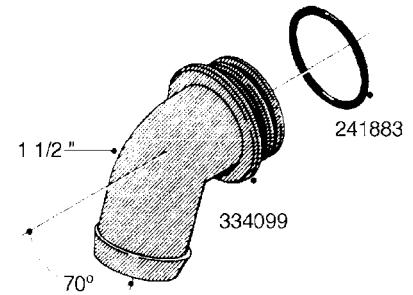

**L0080**

FITTINGS - S-53  
L0080-HIN, 12:09:17

Page 1

Date 12.08.2020 8:57

Pos.	parts-n°	order qty	description
1	145995	1	FITT.DK S-53 FORK
2	241973	1	O-RING Ø3 X 44.2 70 SHORES NITRIL NITRIL (BLACK)
2	242353	1	O-RING 3 X 44.2 VITON VITON (BROWN)
3	242109	1	O-RING D32.2x3.0 NITRIL (BLACK)
3	242354	1	O-RING D32.2X3.0 VITON VITON (BROWN)
4	322103	1	FITT.DK S-53 BULKHEAD
5	322107	1	FITT.DK S-53 BULKHEAD NUT
6	322110	1	FITT.DK S-53 ELB. 1/2" BSP
7	322352	1	FITT.DK S-53 TEE
8	334229	1	FITT.DK S-53 STR.3/4"
9	334260	1	GASKET F. S-53 BULKHEAD
10	334564	1	FITT.DK S-67 TO S-53 ADAPTER
11	391100	1	FITT.DK S-53THREAD INS.1/2"BSP
12	726463	1	FITT.DK S53 BULKHEAD W/GASKET
13	726552	1	FIT.DK S-53X90 1/2" BSP,O-RING
14	726556	1	FITT.DK S-53 HB 1/2" W/O-RING
15	726558	1	FITT.DK S53 STR. 3/4" W. ORING
16	726559	1	FITT DK. S-53 HB 1" W/O-RING
17	726568	1	FITT.DK.S-53 HB 1/2"90 W/O-RING
18	726570	1	FITT.DK S-53 ELB.3/4" W. ORING
19	726571	1	FITT.DK S-53 ELB.1", W ORING
20	726578	1	FITT.DK S53 PLUG WITH O-RING
21	728561	1	FITT.DK. S67M - S53F REDUCER