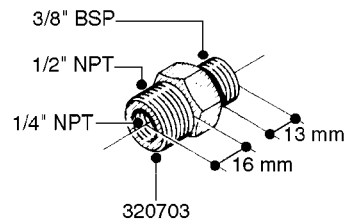

FITTINGS - HEXAGON NIPPLES  
L0030-HIN, 01:01:16

Page 0  
Date 12.08.2020 8:57

**L0030**

FITTINGS - HEXAGON NIPPLES  
L0030-HIN, 01:01:16

Page 1  
Date 12.08.2020 8:57

parts-n°	order qty	description
10015303	1	FITT.PO.HN 1.00X1.00 M1000
10425003	1	FITT.PO.HN 1.25X1.00 MCPHEE
320132	1	FITT.DK HN 1" BSP
320176	1	FITT.DK HN 3/8"X1/2" BSP
320445	1	FITT.DK HN 1/4"X3/8" BSP
320655	1	FITT.DK HN 1/2"-1/2" BSP
320692	1	FITT.DK HN 3/8'BSPX1/4'NPT
320703	1	FITT.DK HN 3/8BSP X1/2 &1/4NPT
320725	1	FITT.DK NIPPLE 3/8"-3/8" BSP
320902	1	FITT.DK HN 3/8'X 1/4' BSP
390232	1	FITT.DK HN 1-1/2' X 1-1/4' BSP
390276	1	FITT.DK HN 1'BSP