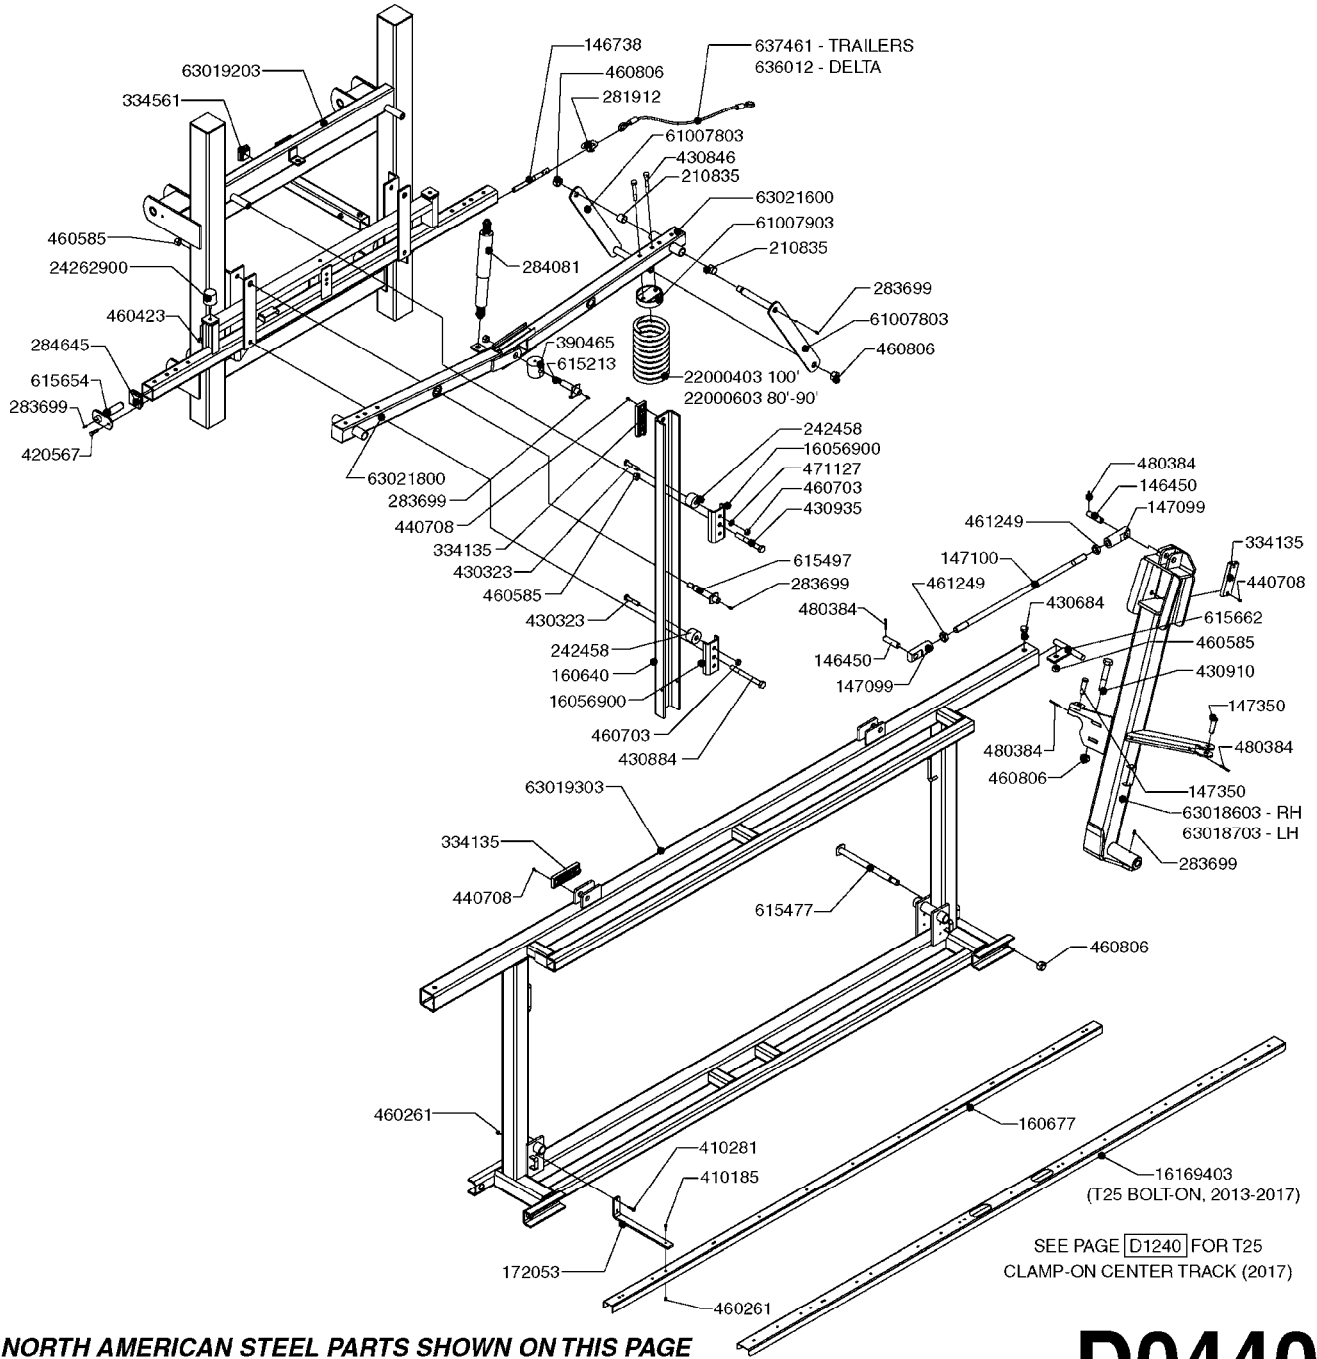

BOOM - SPC OUTER WING 80-100'  
D0410-HIN, 06:05:20

Page 1

Date 12.08.2020 8:57

parts-n°	order qty	description
111344	1	CLAW CLUTCH Ø100/Ø20,5 UNDER PART RED
111640	1	CLAW CLUTCH Ø100 TOP PART RED
145912	1	BUSHING D19.8/D17.0X7MM
147562	1	BUSHING D19.8/17.0 L=15
166246	1	WASHER CUP D53 F.SPRING
220771	1	SPRING D53/D43X100
283699	1	GREASE NIPPLE M6X1
322114	1	NUT PLASTIC F.NOZZ.H
322116	1	BOLT PLASTIC F.NOZZ.H.
334874	1	NOZZLE HOLDER - TOP HALF
421083	1	BOLT HEX 8.8 DEL M10X65
430874	1	SCREW SET 8.8 DEL M12X70 FT
460386	1	NUT HEX M12X1.75
460423	1	NUT HEX M10X1.50 LOCK DIN985A2 SS
460585	1	LOCKING NUT M16 DIN985 A2 SS
460703	1	NUT HEX M12X1.75 LOCK DIN985A2 SS
460806	1	NUT HEX M20X2.50 LOCK DIN985A2 SS
461251	1	NUT HEX M20 X 2.5 JAMB
471122	1	WASHER, M10, Ø20/10.5X 2.0, SS
471127	1	WASHER, M12, Ø24/13X24X2.5 SS
615819	1	PIN
14016600	1	PIN F. LINK ARM / SPC
28015003	1	PANDUIT TIE STRAP, PKG. 25
33487300	1	NOZZLE HOLDER - BOTTOM HALF
47001103	1	WASHER D20.5/D33X4 LOCK
61006200	1	ADJ. ARM F.BREAKAWAY FTZ
61010700	1	PIN F.HINGE 80-90'/SPC L=664
61024200	1	PIN F. PIVOT HINGE 100'/SPC
63008400	1	OUTERWING 90' RH / SPC
63008500	1	OUTERWING 90' LH / SPC
63009200	1	OUTERWING 100' LH / SPC
63009300	1	OUTERWING 100' RH / SPC
63010400	1	OUTERWING 80' LH / SPC
63010500	1	OUTERWING 80' RH / SPC
63828100	1	BREAKAWAY FTZ/SPC 2.5M, RED
63825000	1	BREAKAWAY FTZ/SPC 3.0M, RED
82500203	1	BREAKAWAY SET FPS SPC/FTZ 2.5M
82500303	1	BREAKAWAY SET FPS SPC/FTZ 3M
82500403	1	WING OUTER SET FPS 80' SPC
82500503	1	WING OUTER SET FPS 88-90' SPC
82500603	1	WING OUTER SET FPS 100' SPC