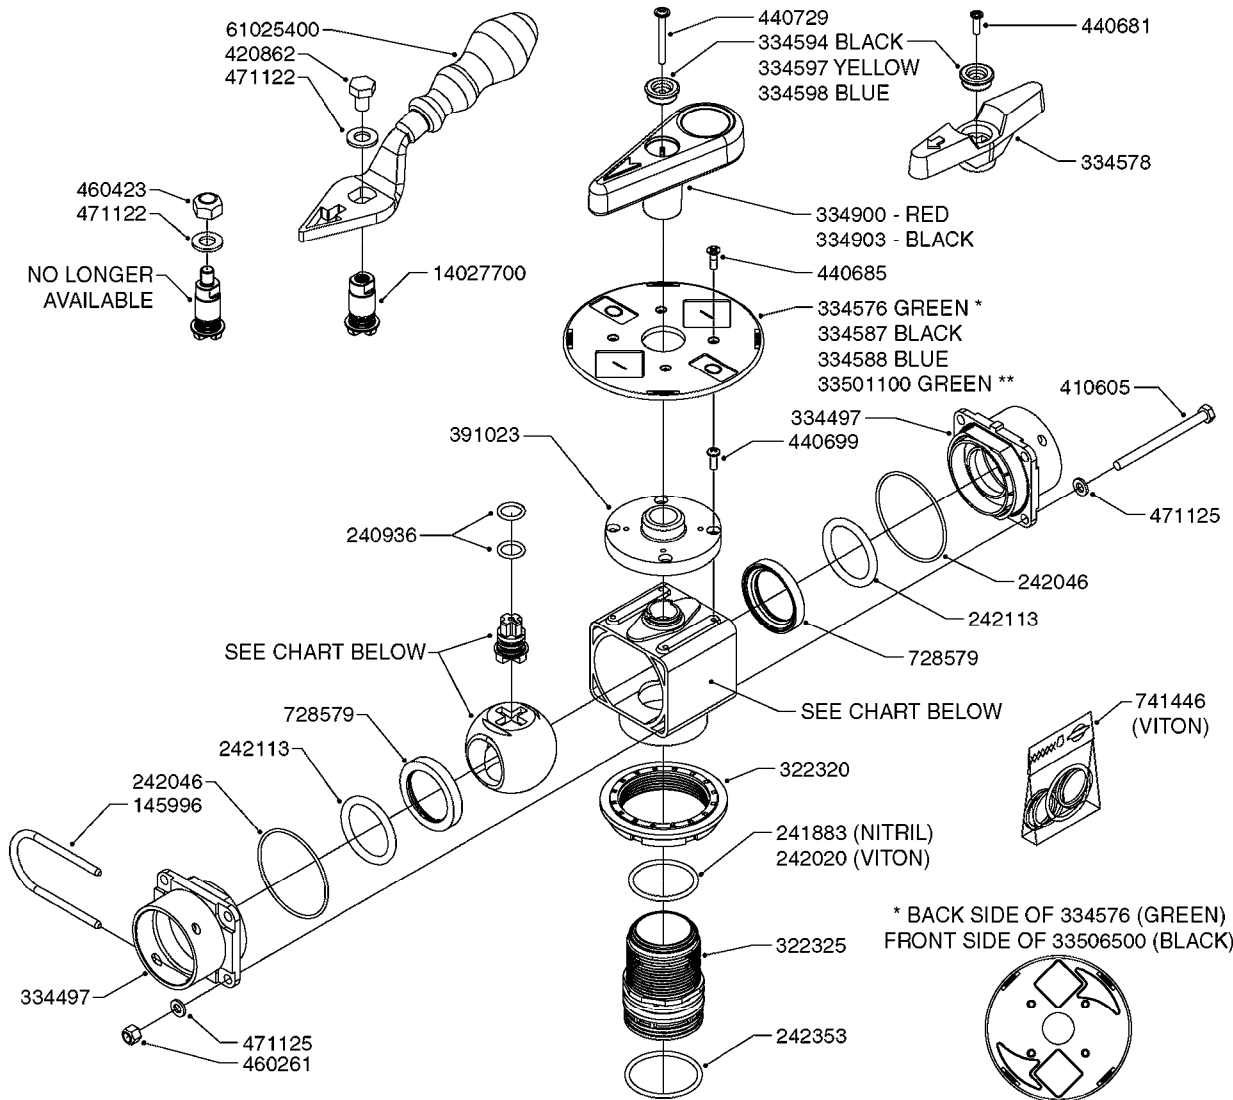

FOR S67 FITTINGS  
SEE PAGE L0100

**B0420**

MANIFOLD SYSTEM - PRESSURE  
B0420-HIN, 01:01:16

Page 1  
Date 12.08.2020 8:56

parts-n°	order qty	description
145996	1	FITT.DK S-67 FORK
160353	1	BRACKET F.PRESSURE MANIFOLD
160918	1	BRACKET F. MANIFOLD CM
242353	1	O-RING 3 X 44.2 VITON
322224	1	FITT.DK S-67 TEE
322320	1	NUT F.3 WAY VALVE S56
334250	1	FITT.DK S-67 PLUG
334573	1	FITT.DK S-67 CONNECTOR
440675	1	SCREW F. PLASTIC 5X16 SS
841062	1	VALVE KIT S67 PRESS. MANIFOLD
841067	1	VALVE S67 PRESS.W/TEE MANIFOLD