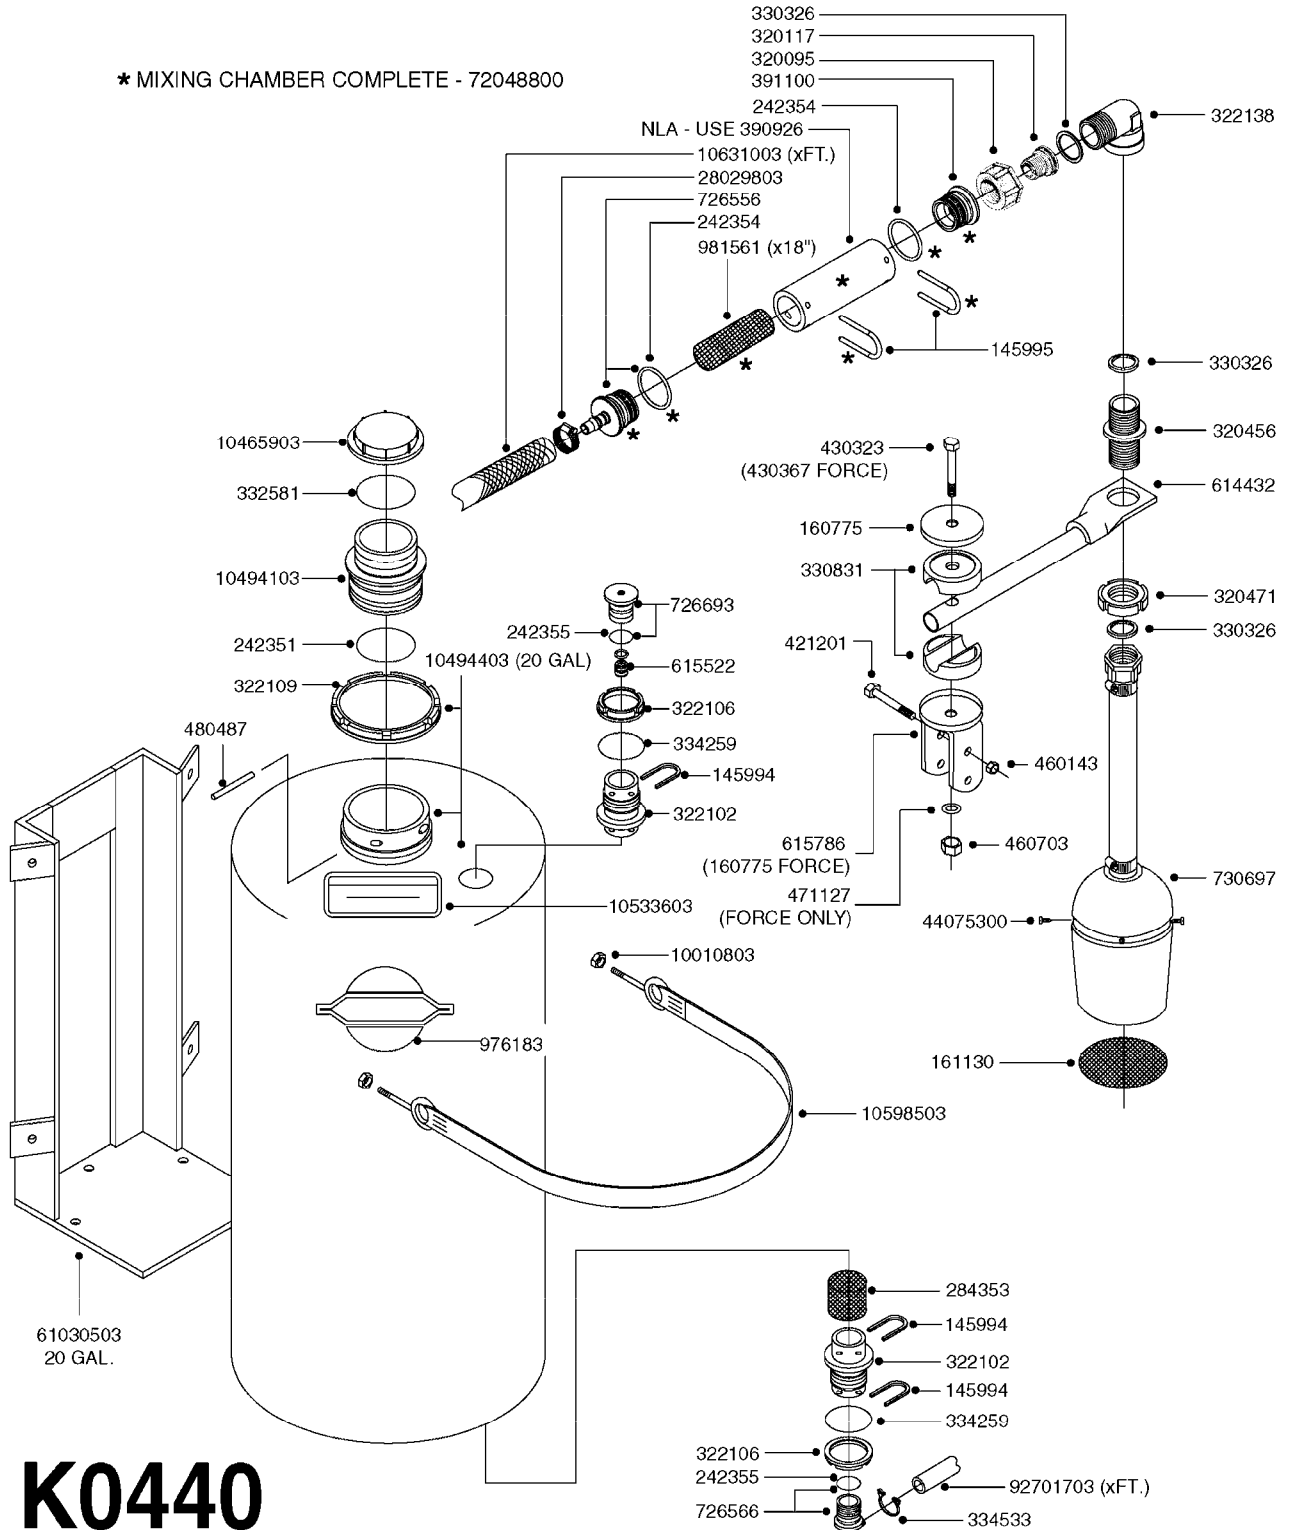

* MIXING CHAMBER COMPLETE - 72048800

parts-n°	order qty	description
145994	1	FITT.DK S-40 FORK
145995	1	FITT.DK S-53 FORK
160775	1	WASHER F. FRICTION PLATE
161130	1	FILTER SCREEN F/FOAM DROPPER
242351	1	O-RING D69.5X3.0 VITON F.S-93
242354	1	O-RING D32.2X3.0 VITON
242355	1	O-RING D19.2X3.0 VITON F.S-40
284353	1	SPONGE FOR FOAM MARKER
320095	1	FITT.DK NUT 1" BSP
320117	1	FITT.DK CONN.1/2"BSP F. 1" CAP
320456	1	FITT.DK BULKHEAD 1"BSP DOUBLE
320471	1	FITT.DK NUT 1" BSP JAMB
322102	1	FITT.DK S-40 BULKHEAD
322106	1	FITT.DK S-40 BULKHEAD NUT
322109	1	FITT.DK S-93 BULKHEAD NUT
322138	1	FITT.DK ELB 1"M X 1"F BSP
330326	1	O-RING D30/D24X2 F.1"NUT
330831	1	FRICTION PLATE
332581	1	GASKET F. 1-1/2" BSP CAPNUT.
334259	1	GASKET F. S-40 BULKHEAD
334533	1	CLAMP HOSE PLASTIC 3/8"
390926	1	TUBE,MIX CHAMB. FOAM MARK STD LONGER THAN ORIGINAL
391100	1	FITT.DK S-53THREAD INS.1/2"BSP
421201	1	BOLT HEX 8.8 DEL M8X70
430323	1	BOLT HEX 8.8 DEL M12X60
430367	1	BOLT HEX 8.8 DEL M12X100 DIN931
460143	1	LOCK NUT M8 SST A2 DIN985
460703	1	NUT HEX M12X1.75 LOCK DIN985A2 SS
471127	1	WASHER, M12, Ø24/13X24X2.5 SS
480487	1	PIN M5X60 SLOTTED GALV
614432	1	BREAK AWAY ARM F. FOAM MARKER
615522	1	CHECK VALVE F.FOAM MARKER
615786	1	MOUNT BKT. F.FOAM DROPPER 98
726556	1	FITT.DK S-53 HB 1/2" W/O-RING
726566	1	HOSE TAIL S40 3/8" STRAIGHT + O-RING
726693	1	FITT.DK S-40 PLUG 1/8BSP ORING
730697	1	FOAM DROPPER COMP. BLACK '97
976183	1	DECAL COMPANY D.18,2 X 29,6
981561	1	SPONGE MAT. MIX.CHAMBER-x0012"
10010803	1	NUT HEX NC (NYLON LOCK) 5/16
10465903	1	*LID F.FOAM MARKER, DRILLED
10494103	1	FILL WELL ASSY.FOAM MARK EPOXY
10494403	1	*TANK ASSY. 20 GAL. D14'F/M
10533603	1	DECAL CAUTION-OPEN SLOWLY ENG
10598503	1	STRAP F.FOAMER TANK (880mm)
10631003	1	HOSE R X CLEAR BRAID.X 1/2 12"
28029803	1	CLAMP HOSE GEAR P1/2" 6708
44075300	1	SCREW 3.5X9.5SS/X15 ISO 14585C
61030503	1	BRKT, FOAM MRKR TANK, 20GAL, RED
72048800	1	MIXING CHAMBER,FOAM MARK. HC
92701703	1	HOSE R X3/8" X300PSI WP X0012"