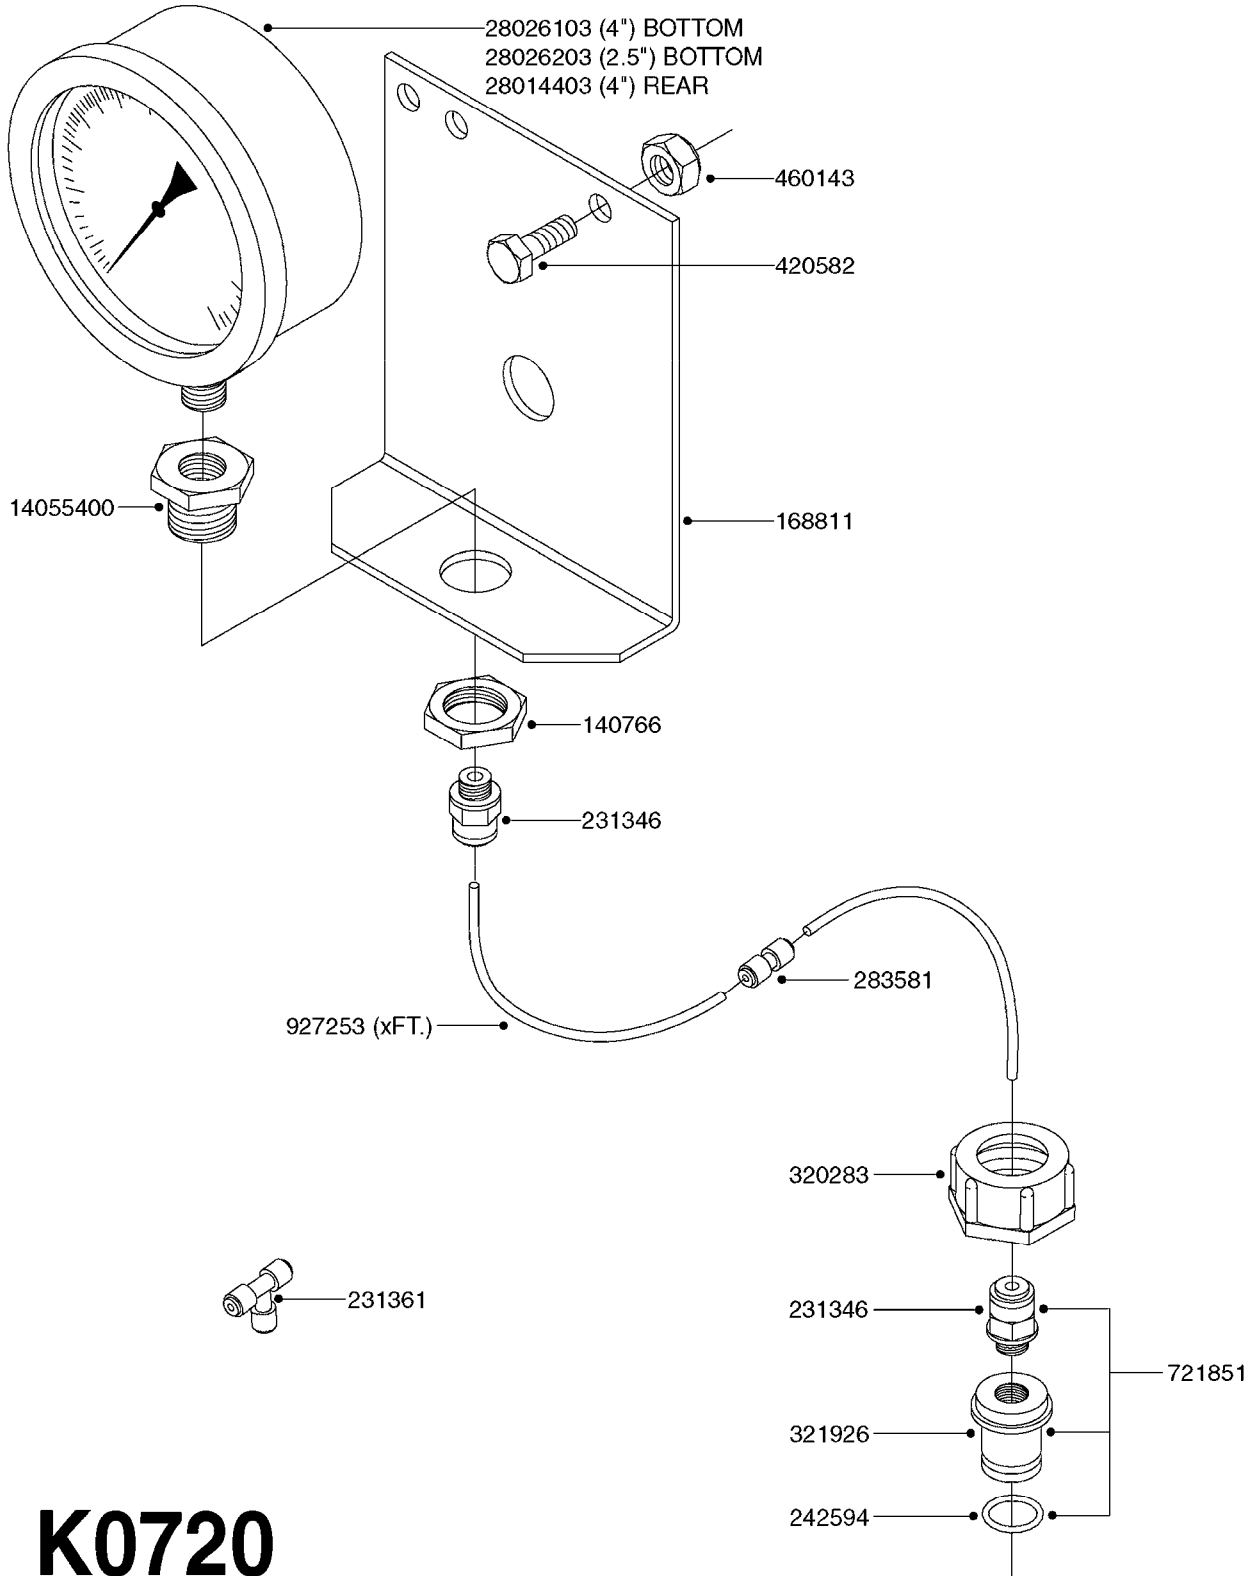

# K0690

REMOTE GAUGE-MAGNETIC BASE KIT  
K0690-HIN, 01:01:16

Page 1

Date 12.08.2020 8:57

parts-n°	order qty	description
231346	1	QUICK COUPLER 1/8"BSP X 4 MM
232230	1	QUICK COUPLER 1/4"BSP X 4 MM
241651	1	O-RING D14.0X3.0 NITRIL
242594	1	O-RING D14 X 1.78 SCH.70-EPDM
283581	1	HOSE CONNECTOR STR. F.4MM PE
284582	1	CLAMP HOSE GEAR - 5/16"
320187	1	FITT.DK CAP 3/8" BSP BLACK
320283	1	FITT.DK NUT 3/4"BSP
320445	1	FITT.DK HN 1/4"X3/8" BSP
321926	1	FITTING BSP3/4"-1/8"
322046	1	FITT.DK TEE 1/2X1/2HB X3/4'BSP
322048	1	FITT.DK TEE 3/4X3/4HB X3/4'BSP
330013	1	O-RING 2.5 X 10 PUR
330061	1	O-RING D16/D11X2,5
331807	1	FITT.DK HB 5/16" F.3/8" NUT
334531	1	CLAMP HOSE PLASTIC 3/4"
334534	1	CLAMP HOSE PLASTIC 1/2"
390713	1	GAUGE ADAPTOR 1/4" BSP
440698	1	SCREW F.PLASTIC 6X18 SS HEXHD
721851	1	SCREW PLUG W/QUICK FIT
724637	1	FITT.DK HB 5/16' F. 3/4" COMP.
927253	1	RED AIR HOSE, Ø4/2 1810 E
927268	1	HOSE BLUE PVC X 1/4 X 0012"
10536703	1	MAGNETIC BASE D3,2'/90LB
10536803	1	MAGNETIC BASE KIT F.GAUGE
28026203	1	GAUGE 200PSI/BR,2.5"1/4BSP-BTM
92702103	1	HOSE R X1/2" X300PSI WP X0012"
92703203	1	HOSE R X3/4" X300PSI WP X0012"