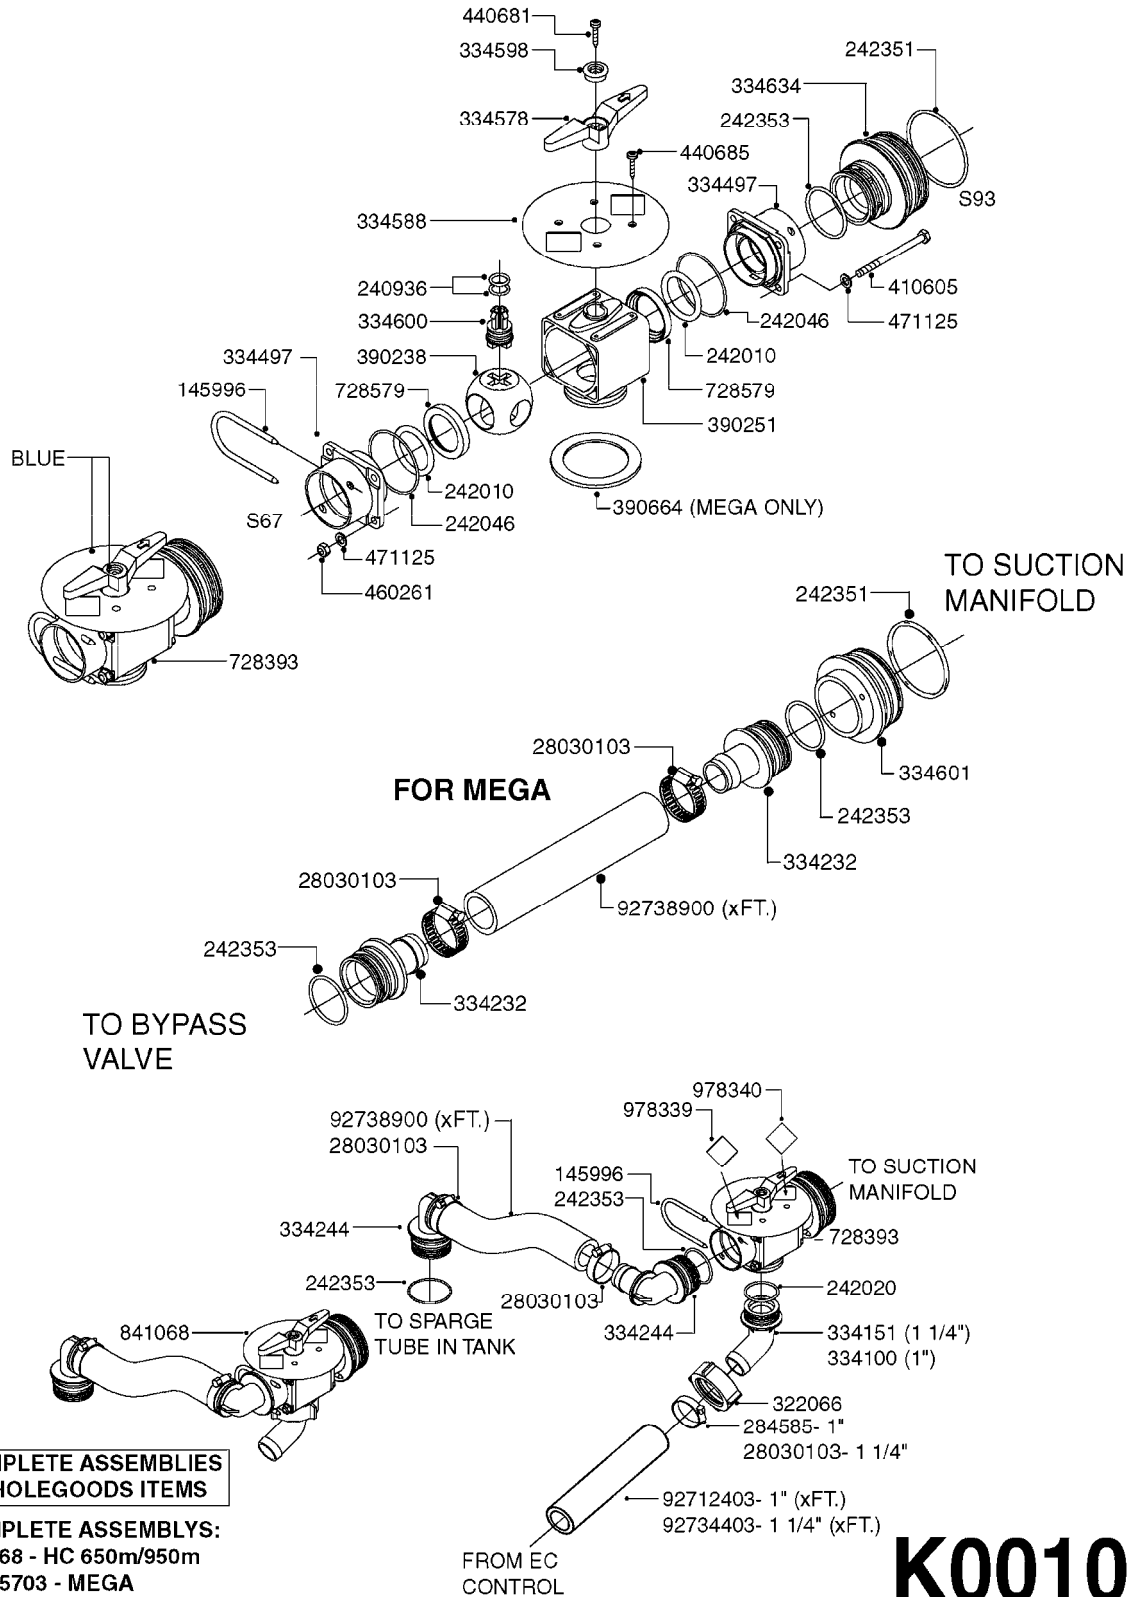

**COMPLETE HUB ASSEMBLY:**  
28045703

COMPLETE ASSEMBLIES  
WHOLEGOODS ITEMS

**E0790**

HUB ASSEMBLY F.4-1/2" SPINDLE  
E0790-HIN, 06:07:17

Page 1

Date 12.08.2020 8:57

parts-n°	order qty	description
10629403	1	BOLT HEX 5/16 NC GR.2 00.50"
21000503	1	SEAL,WHEEL CR43771
21000603	1	RACE, BEARING 3.5/1.5
21000703	1	BEARING, TAPPERED 3.5433/1.575
21000803	1	RACE, TAPERED BEARING
21000903	1	BEARING, TAPPERED, 2.75/1.510
24002803	1	GASKET F. HUB 4.5" HUB ASSY
28001103	1	SPINDLE 4.5"x 23" 20000LB
28001203	1	HUB, 20000LB W. BRG RACES
28045703	1	HUB ASSY 10-13.19-11.02 25000#
29000003	1	HUB CAP F. 881(20000LB) HUB
45000103	1	BOLT, WHEEL STUD 3/4-16X2 3/4
45000503	1	BOLT, WHEEL STUD 3/4-16X3 1/2
46000003	1	NUT HEX NF 3/4" FLANGED F.HUB
46000103	1	NUT, CASTLE, SPINDLE 2-12 UNF
46000203	1	NUT, BUD WHEEL, INNER, RH
46000303	1	NUT, BUD WHEEL, OUTER, RH
47000103	1	WASHER, SPNDL 4.5" 2.06x4 .25T
48000103	1	PIN, COTTER 5/16" X 5.25"
63002903	1	AXLE INSERT,72"-90"SUS CM 1200
63033703	1	AXLE INSERT NCM 44/66/9000