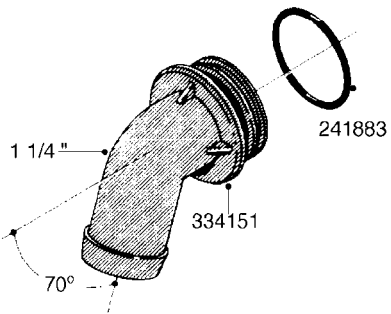

**L0080**

FITTINGS - S-53  
L0080-HIN, 12:09:17

Page 1

Date 12.08.2020 8:57

Pos.	parts-n°	order qty	description
1	145995	1	FITT.DK S-53 FORK
2	241973	1	O-RING Ø3 X 44.2 70 SHORES NITRIL NITRIL (BLACK)
2	242353	1	O-RING 3 X 44.2 VITON VITON (BROWN)
3	242109	1	O-RING D32.2x3.0 NITRIL (BLACK)
3	242354	1	O-RING D32.2X3.0 VITON VITON (BROWN)
4	322103	1	FITT.DK S-53 BULKHEAD
5	322107	1	FITT.DK S-53 BULKHEAD NUT
6	322110	1	FITT.DK S-53 ELB. 1/2" BSP
7	322352	1	FITT.DK S-53 TEE
8	334229	1	FITT.DK S-53 STR.3/4"
9	334260	1	GASKET F. S-53 BULKHEAD
10	334564	1	FITT.DK S-67 TO S-53 ADAPTER
11	391100	1	FITT.DK S-53THREAD INS.1/2"BSP
12	726463	1	FITT.DK S53 BULKHEAD W/GASKET
13	726552	1	FIT.DK S-53X90 1/2" BSP,O-RING
14	726556	1	FITT.DK S-53 HB 1/2" W/O-RING
15	726558	1	FITT.DK S53 STR. 3/4" W. ORING
16	726559	1	FITT DK. S-53 HB 1" W/O-RING
17	726568	1	FITT.DK.S-53 HB 1/2"90 W/O-RING
18	726570	1	FITT.DK S-53 ELB.3/4" W. ORING
19	726571	1	FITT.DK S-53 ELB.1", W ORING
20	726578	1	FITT.DK S53 PLUG WITH O-RING
21	728561	1	FITT.DK. S67M - S53F REDUCER