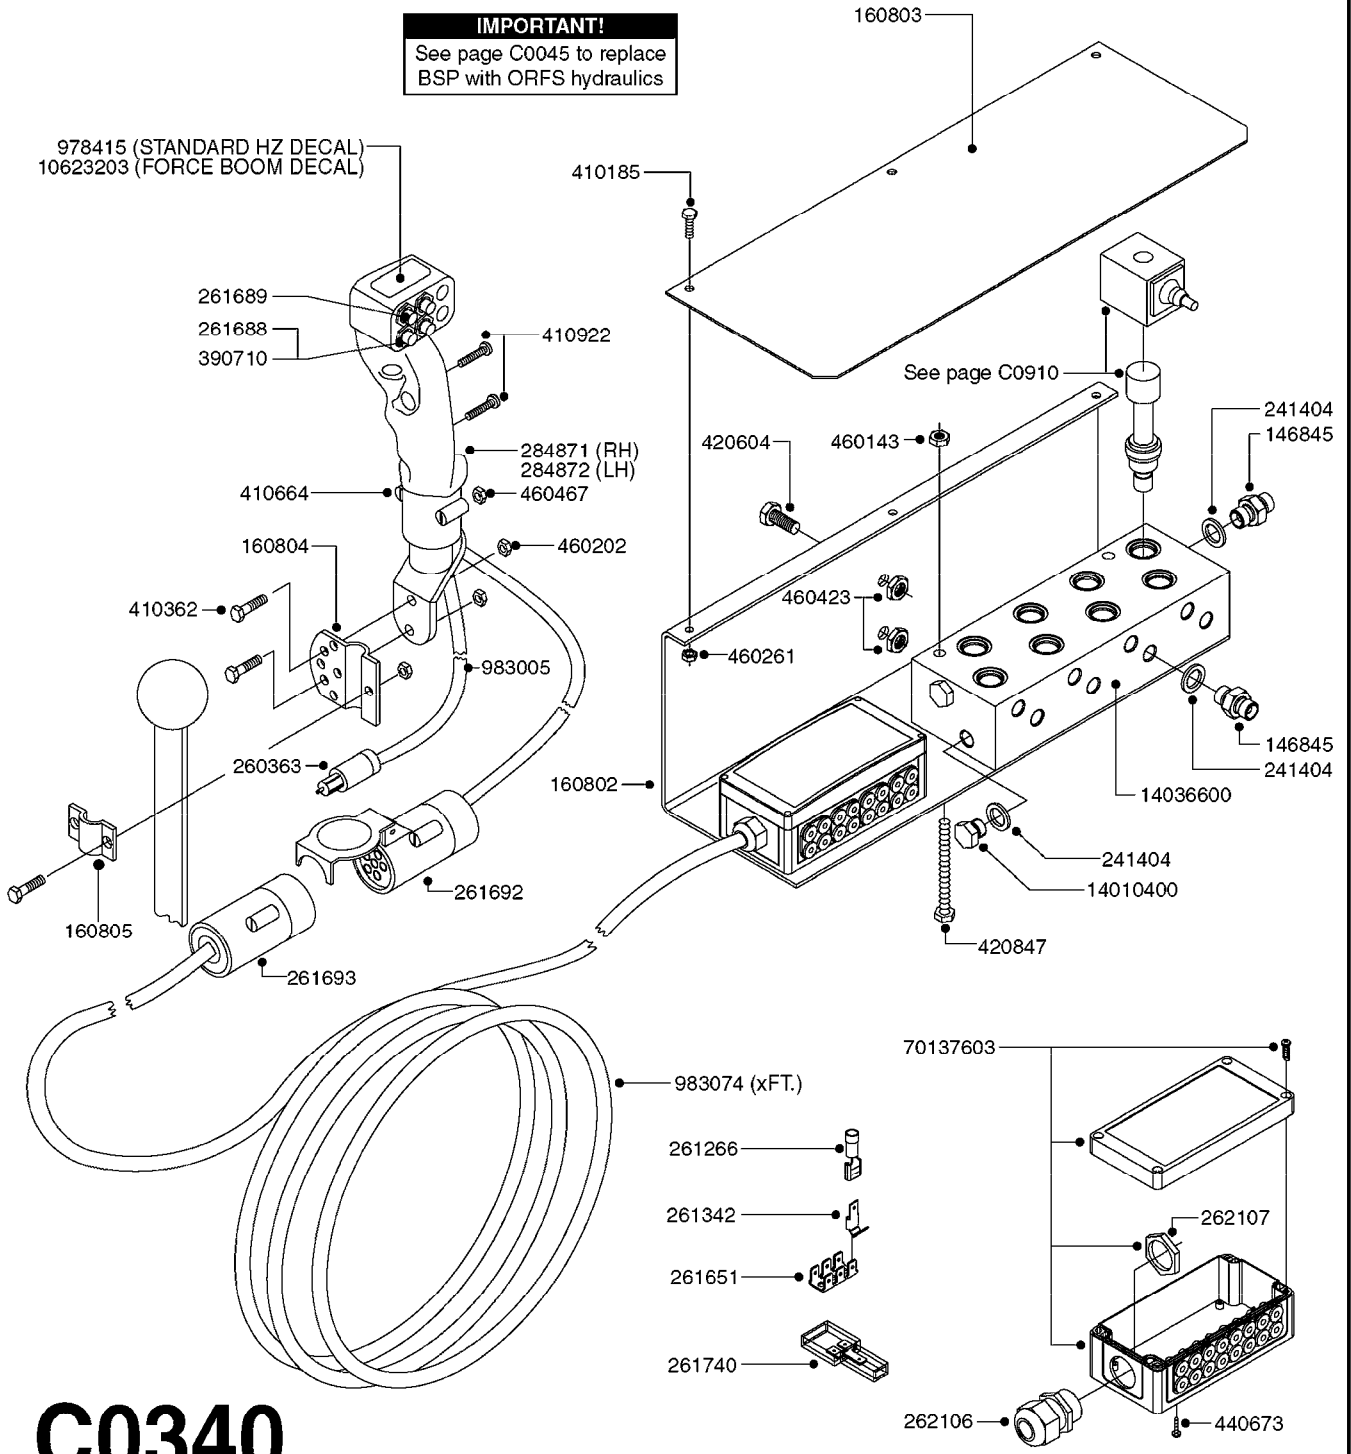

IMPORTANT!
See page C0045 to replace
BSP with ORFS hydraulics

HYD EAGLE HZ JOYSTICK 2005
C0340-HIN, 13:05:19

Page 1
Date 12.08.2020 8:56

parts-n°	order qty	description
146845	1	HEX NIPPLE 1/4"X1/4"
160802	1	MOUNT PLATE F.HYD SOLENOID'HZ'
160803	1	COVER PLATE F.HYD SOLENOID'HZ'
160804	1	MOUNT BRACKET F.HANDLE
160805	1	MOUNT STRAP F.HANDLE
241404	1	DOWTY SEAL 1/4"
260363	1	PLUG 2 POLE 12V
261266	1	CONNECTOR END F.CABLE HP
261342	1	SPADE F.ELEC.3 WAY CONNECTOR
261651	1	SPADE F.ELEC.6 POLE CONNECTOR
261688	1	SWITCH F. HANDLE WHITE
261689	1	CAP RUBBER F. SWITCH JOYSTICK
261692	1	PLUG ELEC.7 POLE FEMALE F.CABL
261693	1	PLUG ELEC. 7 POLE MALE
261740	1	SPADE F.ELEC.3 POLE CONN.INSUL
262106	1	BULKHEAD F. CABLE 6.5-14 BLACK
262107	1	NUT F. BULKHEAD CABLE GRAY
284871	1	CONTROL HANDLE RIGHT HALF
284872	1	CONTROL HANDLE LEFT HALF
390710	1	SWITCH F.HANDLE GREY MACHINED
410185	1	BOLT HEX 8.8 DEL M6X16
410362	1	BOLT HEX 8.8 SS M6X20
410664	1	BOLT HEX M5 X 20
410922	1	CYL.SKR 8.8 DEL M4X20 RST
420604	1	BOLT HEX 8.8 DEL M10X25 FT DIN933
420847	1	BOLT HEX 8.8 DEL M8X85
440673	1	SCREW F.PLASTIC 5X12 SS
460143	1	LOCK NUT M8 SST A2 DIN985
460202	1	NUT HEX M6
460261	1	NUT HEX M6X1.00 LOCK DIN985 A2 SS
460423	1	NUT HEX M10X1.50 LOCK DIN985A2 SS
460467	1	NUT HEX M5 GALV.
978415	1	DECAL CONTROL HANDLE
983005	1	ELEC. CABLE 2 WIRE X 1.5MM
983074	1	ELEC. CABLE 5 WIRE X 1.5MM
10623203	1	DECAL F.JOYSTICK - FORCE
14010400	1	PLUG 1/4" BSP
14036600	1	MANIFOLD 4-FUNCTION SPC 2004
70137603	1	JUNC. BOX, FLUID, COMPLETE, 2015