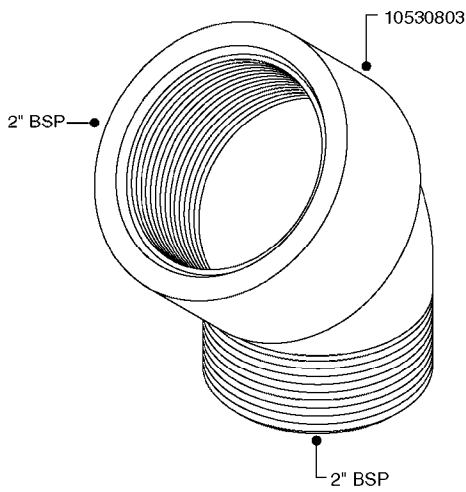

FITTINGS - HEXAGON NIPPLES  
L0030-HIN, 01:01:16

Page 0  
Date 12.08.2020 8:57

**L0030**

FITTINGS - HEXAGON NIPPLES  
L0030-HIN, 01:01:16

Page 1  
Date 12.08.2020 8:57

parts-n°	order qty	description
10015303	1	FITT.PO.HN 1.00X1.00 M1000
10425003	1	FITT.PO.HN 1.25X1.00 MCPHEE
320132	1	FITT.DK HN 1" BSP
320176	1	FITT.DK HN 3/8"X1/2" BSP
320445	1	FITT.DK HN 1/4"X3/8" BSP
320655	1	FITT.DK HN 1/2"-1/2" BSP
320692	1	FITT.DK HN 3/8'BSPX1/4'NPT
320703	1	FITT.DK HN 3/8BSP X1/2 &1/4NPT
320725	1	FITT.DK NIPPLE 3/8"-3/8" BSP
320902	1	FITT.DK HN 3/8'X 1/4' BSP
390232	1	FITT.DK HN 1-1/2' X 1-1/4' BSP
390276	1	FITT.DK HN 1'BSP