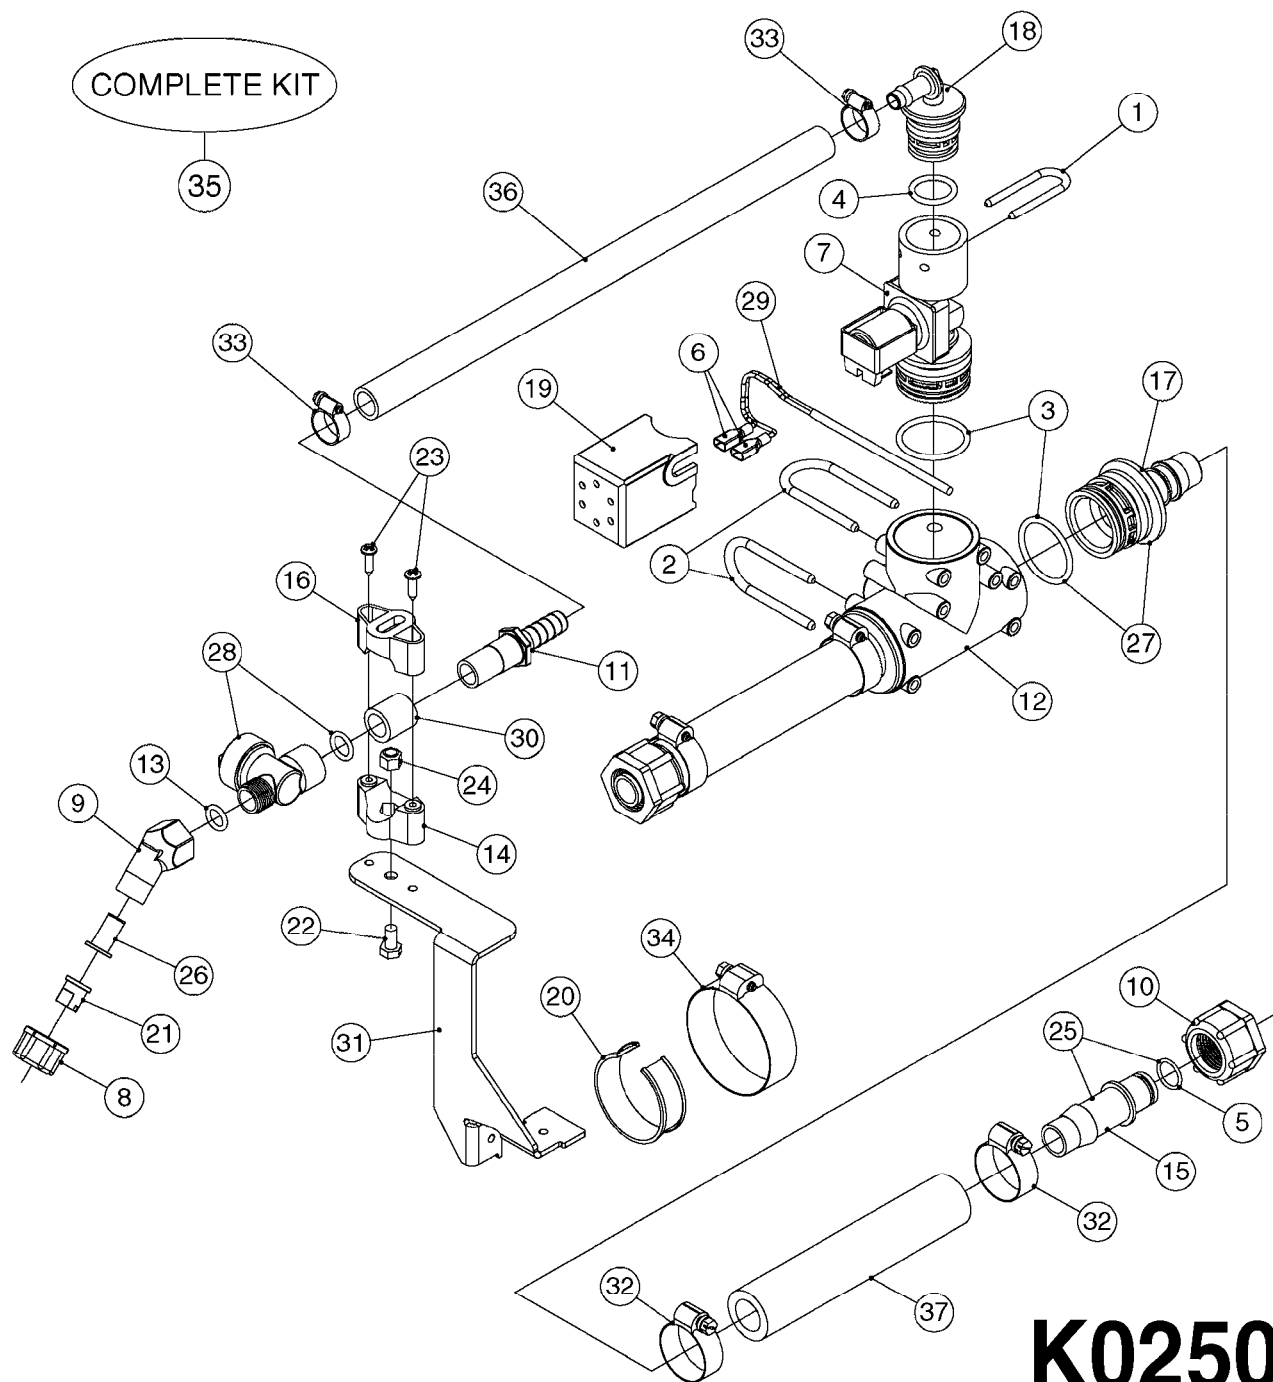

K0250

ELECTRIC END NOZZLE KIT '09
K0250-HIN, 01:01:16

Page 1
Date 12.08.2020 8:57

Pos.	parts-n°	order qty	description
1	145994	1	FITT.DK S-40 FORK
2	145995	1	FITT.DK S-53 FORK
3	242354	1	O-RING D32.2X3.0 VITON
4	242355	1	O-RING D19.2X3.0 VITON F.S-40
5	242594	1	O-RING D14 X 1.78 SCH.70-EPDM
6	261539	1	SPADE F.ELEC CONNEX BLUE INSUL
7	262104	1	VALVE, SOLENOID, S53/S40
8	320187	1	FITT.DK CAP 3/8" BSP BLACK
9	320191	1	FITT.DK ELB 3/8' BSP 45 DEGREE
10	320283	1	FITT.DK NUT 3/4"BSP
11	320891	1	FITT.DK HB 3/8'- 3/8' BSP
12	322352	1	FITT.DK S-53 TEE
13	330013	1	O-RING 2.5 X 10 PUR
14	333012	1	NOZZLE HOLD. UPPER PART
15	334044	1	FITT.DK HB 3/4' F. 3/4' CAP
16	334220	1	YOKE, UPPER NOZZLE BODY
17	334229	1	FITT.DK S-53 STR.3/4"
18	334237	1	FITT.DK S-40 ELB.3/8"
19	334965	1	COVER FOR S53 SOLENOID VALVE
20	341291	1	RUBBER HOSE CLAMP COVER 130MM
21	370392	1	NOZZLE END FAN 1850-G 300
22	410546	1	BOLT HEX M6X12 A2 SS DIN933
23	440665	1	SCREW M4.2X16 STAINLESS
24	460261	1	NUT HEX M6X1.00 LOCK DIN985 A2 SS
25	724621	1	FITT.DK HB 3/4"ASSY F.3/4" NUT
26	725042	1	SCREEN 80 MESH W.GASKET, RED
27	726558	1	FITT.DK S53 STR. 3/4" W.ORING
28	729610	1	NOZZLE ASSY. NON DRIP 3/8 THRD
29	983087	1	ELEC. CABLE 2 WIRE X 0.75MM
30	10631003	1	HOSE R X CLEAR BRAID.X 1/2 12"
31	16110803	1	NOZZLE BRACKET VAR SPACINGS
32	28029903	1	CLAMP HOSE GEAR P3/4"-S1" 6712
33	28044903	1	CLAMP HOSE GEAR P3/8" 6706
34	28047003	1	CLAMP HOSE GEAR 30 X 50 6732
35	82613203	1	ELECTRIC END NOZZLE KIT 2009
36	92701703	1	HOSE R X3/8" X300PSI WP X0012"
37	92703203	1	HOSE R X3/4" X300PSI WP X0012"