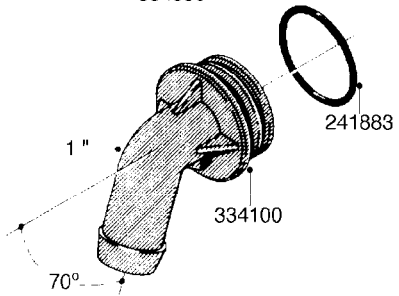

**L0080**

FITTINGS - S-53  
L0080-HIN, 12:09:17

Page 1

Date 12.08.2020 8:57

Pos.	parts-n°	order qty	description
1	145995	1	FITT.DK S-53 FORK
2	241973	1	O-RING Ø3 X 44.2 70 SHORES NITRIL NITRIL (BLACK)
2	242353	1	O-RING 3 X 44.2 VITON VITON (BROWN)
3	242109	1	O-RING D32.2x3.0 NITRIL (BLACK)
3	242354	1	O-RING D32.2X3.0 VITON VITON (BROWN)
4	322103	1	FITT.DK S-53 BULKHEAD
5	322107	1	FITT.DK S-53 BULKHEAD NUT
6	322110	1	FITT.DK S-53 ELB. 1/2" BSP
7	322352	1	FITT.DK S-53 TEE
8	334229	1	FITT.DK S-53 STR.3/4"
9	334260	1	GASKET F. S-53 BULKHEAD
10	334564	1	FITT.DK S-67 TO S-53 ADAPTER
11	391100	1	FITT.DK S-53THREAD INS.1/2"BSP
12	726463	1	FITT.DK S53 BULKHEAD W/GASKET
13	726552	1	FIT.DK S-53X90 1/2" BSP,O-RING
14	726556	1	FITT.DK S-53 HB 1/2" W/O-RING
15	726558	1	FITT.DK S53 STR. 3/4" W. ORING
16	726559	1	FITT DK. S-53 HB 1" W/O-RING
17	726568	1	FITT.DK.S-53 HB 1/2"90 W/O-RING
18	726570	1	FITT.DK S-53 ELB.3/4" W. ORING
19	726571	1	FITT.DK S-53 ELB.1", W ORING
20	726578	1	FITT.DK S53 PLUG WITH O-RING
21	728561	1	FITT.DK. S67M - S53F REDUCER