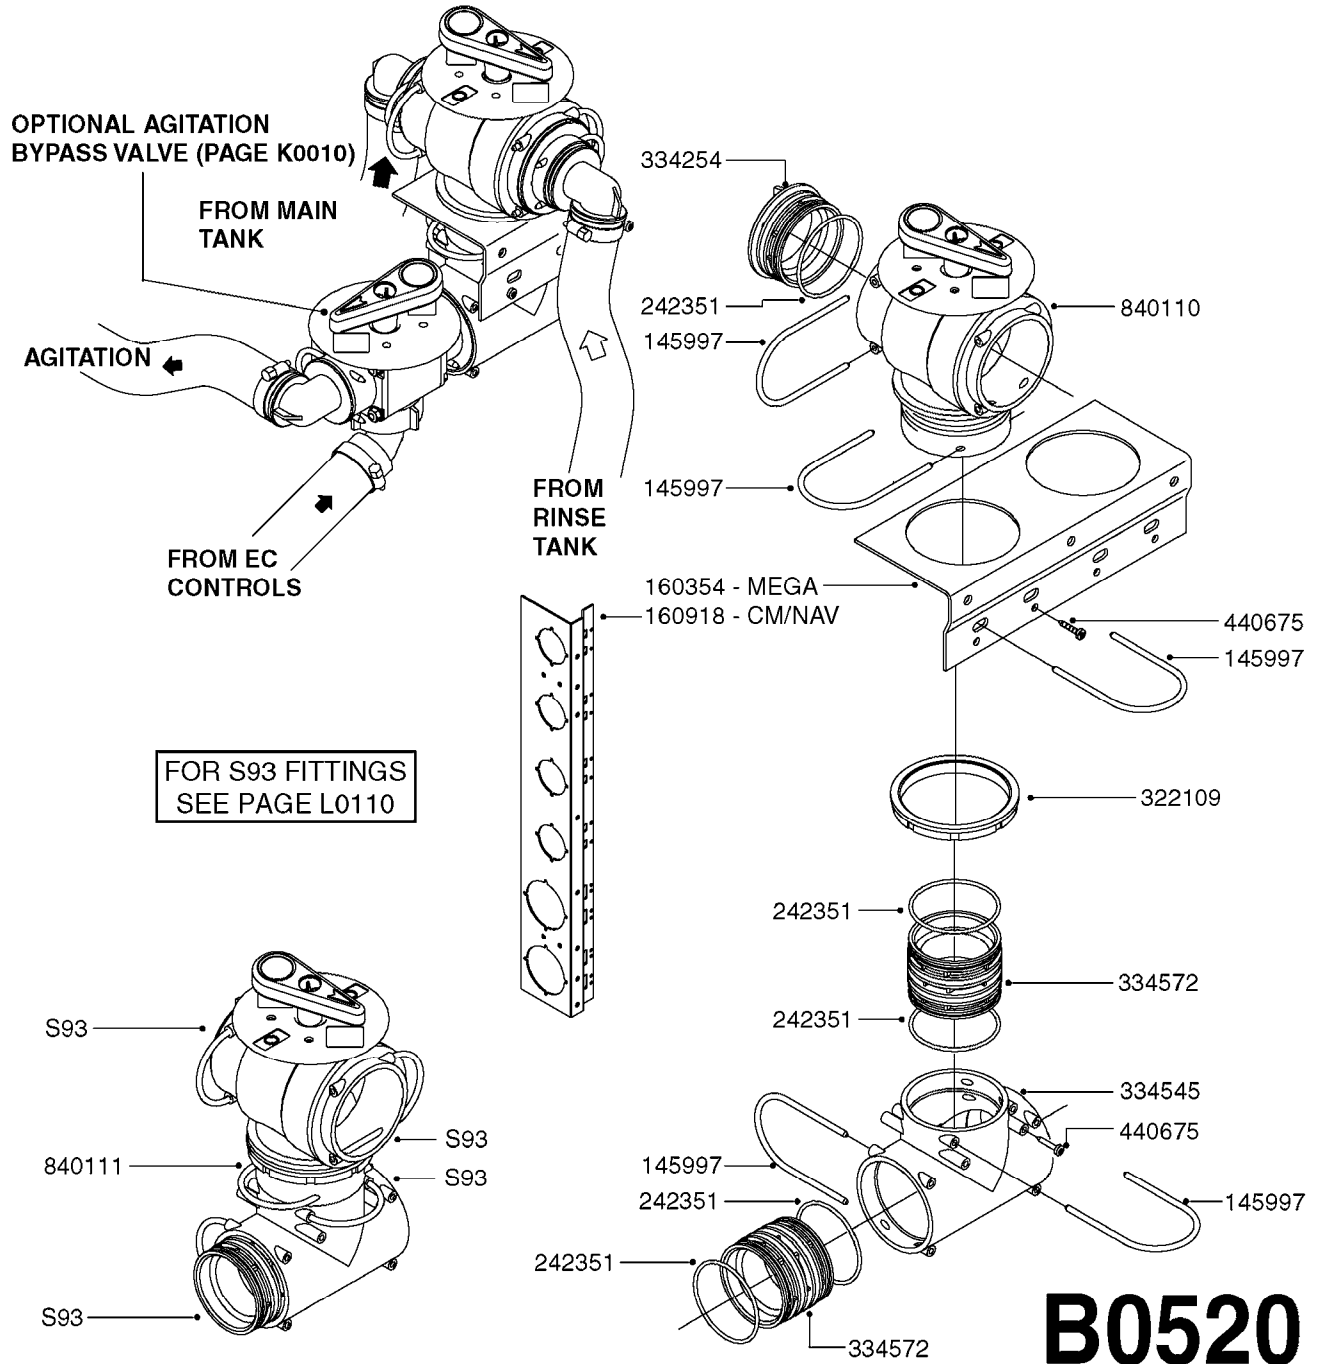

MANIFOLD SYSTEM - SUCTION
B0520-HIN, 01:01:16

Page 1
Date 12.08.2020 8:56

parts-n°	order qty	description
145997	1	FITT.DK S-93 FORK
160354	1	BRACKET F.SUCTION MANIFOLD
160918	1	BRACKET F. MANIFOLD CM
242351	1	O-RING D69.5X3.0 VITON F.S-93
322109	1	FITT.DK S-93 BULKHEAD NUT
334254	1	FITT.DK S-93 PLUG
334545	1	FITT.DK S-93 TEE
334572	1	FITT.DK S-93 ADAPTOR MALE MALE
440675	1	SCREW F. PLASTIC 5X16 SS
840110	1	VALVE SUCTION S-93 F.MANIFOLD
840111	1	VALVE SUCTION 3 WAY S-93 W.TEE