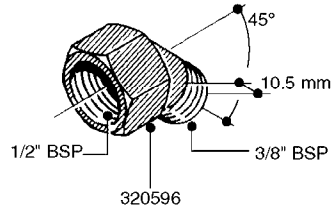

FITTINGS - HEXAGON NIPPLES  
L0030-HIN, 01:01:16

Page 0  
Date 12.08.2020 8:57

**L0030**

FITTINGS - HEXAGON NIPPLES  
L0030-HIN, 01:01:16

Page 1  
Date 12.08.2020 8:57

parts-n°	order qty	description
10015303	1	FITT.PO.HN 1.00X1.00 M1000
10425003	1	FITT.PO.HN 1.25X1.00 MCPHEE
320132	1	FITT.DK HN 1" BSP
320176	1	FITT.DK HN 3/8"X1/2" BSP
320445	1	FITT.DK HN 1/4"X3/8" BSP
320655	1	FITT.DK HN 1/2"-1/2" BSP
320692	1	FITT.DK HN 3/8'BSPX1/4'NPT
320703	1	FITT.DK HN 3/8BSP X1/2 &1/4NPT
320725	1	FITT.DK NIPPLE 3/8"-3/8" BSP
320902	1	FITT.DK HN 3/8'X 1/4' BSP
390232	1	FITT.DK HN 1-1/2' X 1-1/4' BSP
390276	1	FITT.DK HN 1'BSP