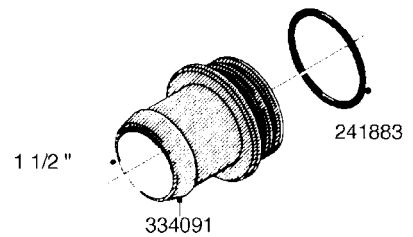

**L0080**

FITTINGS - S-53  
L0080-HIN, 12:09:17

Page 1

Date 12.08.2020 8:57

Pos.	parts-n°	order qty	description
1	145995	1	FITT.DK S-53 FORK
2	241973	1	O-RING Ø3 X 44.2 70 SHORES NITRIL NITRIL (BLACK)
2	242353	1	O-RING 3 X 44.2 VITON VITON (BROWN)
3	242109	1	O-RING D32.2x3.0 NITRIL (BLACK)
3	242354	1	O-RING D32.2X3.0 VITON VITON (BROWN)
4	322103	1	FITT.DK S-53 BULKHEAD
5	322107	1	FITT.DK S-53 BULKHEAD NUT
6	322110	1	FITT.DK S-53 ELB. 1/2" BSP
7	322352	1	FITT.DK S-53 TEE
8	334229	1	FITT.DK S-53 STR.3/4"
9	334260	1	GASKET F. S-53 BULKHEAD
10	334564	1	FITT.DK S-67 TO S-53 ADAPTER
11	391100	1	FITT.DK S-53THREAD INS.1/2"BSP
12	726463	1	FITT.DK S53 BULKHEAD W/GASKET
13	726552	1	FIT.DK S-53X90 1/2" BSP,O-RING
14	726556	1	FITT.DK S-53 HB 1/2" W/O-RING
15	726558	1	FITT.DK S53 STR. 3/4" W. ORING
16	726559	1	FITT DK. S-53 HB 1" W/O-RING
17	726568	1	FITT.DK.S-53 HB 1/2"90 W/O-RING
18	726570	1	FITT.DK S-53 ELB.3/4" W. ORING
19	726571	1	FITT.DK S-53 ELB.1", W ORING
20	726578	1	FITT.DK S53 PLUG WITH O-RING
21	728561	1	FITT.DK. S67M - S53F REDUCER