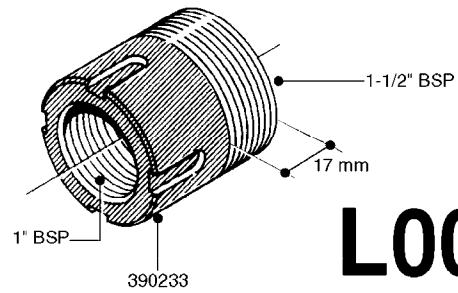

FITTINGS - HEXAGON NIPPLES  
L0030-HIN, 01:01:16

Page 0  
Date 12.08.2020 8:57

**L0030**

FITTINGS - HEXAGON NIPPLES  
L0030-HIN, 01:01:16

Page 1  
Date 12.08.2020 8:57

parts-n°	order qty	description
10015303	1	FITT.PO.HN 1.00X1.00 M1000
10425003	1	FITT.PO.HN 1.25X1.00 MCPHEE
320132	1	FITT.DK HN 1" BSP
320176	1	FITT.DK HN 3/8"X1/2" BSP
320445	1	FITT.DK HN 1/4"X3/8" BSP
320655	1	FITT.DK HN 1/2"-1/2" BSP
320692	1	FITT.DK HN 3/8'BSPX1/4'NPT
320703	1	FITT.DK HN 3/8BSP X1/2 &1/4NPT
320725	1	FITT.DK NIPPLE 3/8"-3/8" BSP
320902	1	FITT.DK HN 3/8'X 1/4' BSP
390232	1	FITT.DK HN 1-1/2' X 1-1/4' BSP
390276	1	FITT.DK HN 1'BSP