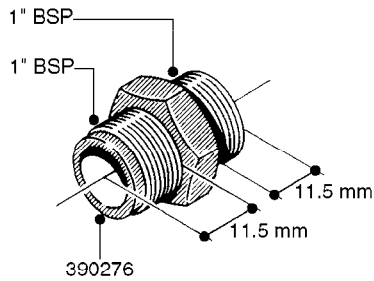

FITTINGS - HEXAGON NIPPLES  
L0030-HIN, 01:01:16

Page 0  
Date 12.08.2020 8:57

**L0030**

FITTINGS - HEXAGON NIPPLES  
L0030-HIN, 01:01:16

Page 1  
Date 12.08.2020 8:57

parts-n°	order qty	description
10015303	1	FITT.PO.HN 1.00X1.00 M1000
10425003	1	FITT.PO.HN 1.25X1.00 MCPHEE
320132	1	FITT.DK HN 1" BSP
320176	1	FITT.DK HN 3/8"X1/2" BSP
320445	1	FITT.DK HN 1/4"X3/8" BSP
320655	1	FITT.DK HN 1/2"-1/2" BSP
320692	1	FITT.DK HN 3/8'BSPX1/4'NPT
320703	1	FITT.DK HN 3/8BSP X1/2 &1/4NPT
320725	1	FITT.DK NIPPLE 3/8"-3/8" BSP
320902	1	FITT.DK HN 3/8'X 1/4' BSP
390232	1	FITT.DK HN 1-1/2' X 1-1/4' BSP
390276	1	FITT.DK HN 1'BSP