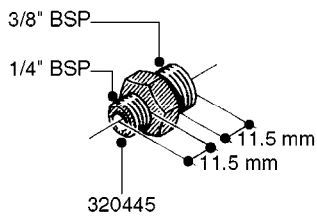

FITTINGS - HEXAGON NIPPLES  
L0030-HIN, 01:01:16

Page 0  
Date 12.08.2020 8:57

**L0030**

FITTINGS - HEXAGON NIPPLES  
L0030-HIN, 01:01:16

Page 1  
Date 12.08.2020 8:57

parts-n°	order qty	description
10015303	1	FITT.PO.HN 1.00X1.00 M1000
10425003	1	FITT.PO.HN 1.25X1.00 MCPHEE
320132	1	FITT.DK HN 1" BSP
320176	1	FITT.DK HN 3/8"X1/2" BSP
320445	1	FITT.DK HN 1/4"X3/8" BSP
320655	1	FITT.DK HN 1/2"-1/2" BSP
320692	1	FITT.DK HN 3/8'BSPX1/4'NPT
320703	1	FITT.DK HN 3/8BSP X1/2 &1/4NPT
320725	1	FITT.DK NIPPLE 3/8"-3/8" BSP
320902	1	FITT.DK HN 3/8'X 1/4' BSP
390232	1	FITT.DK HN 1-1/2' X 1-1/4' BSP
390276	1	FITT.DK HN 1'BSP