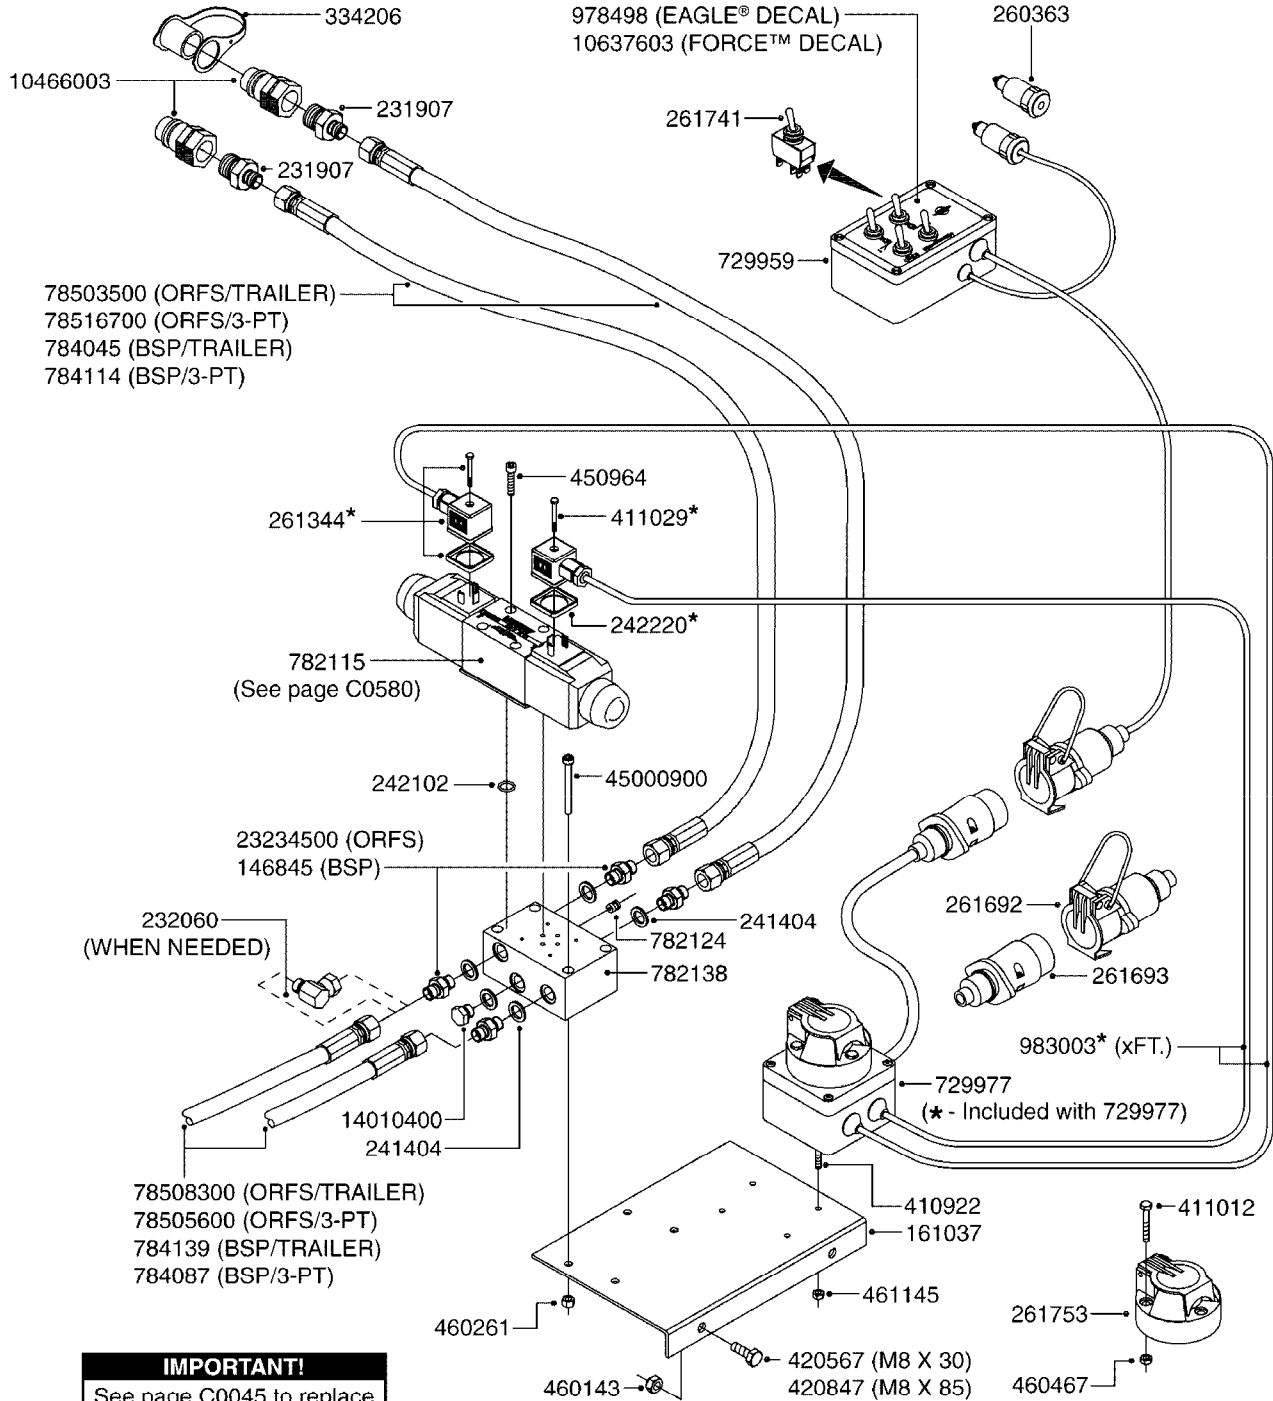

**C0045**

HYDRAULICS - BSP TO ORFS  
C0045-HIN, 24:03:16

Page 1

Date 12.08.2020 8:56

Pos.	parts-n°	order qty	description
1	10466003	1	COUPLER PIONEER 8010-04 1/2NPT
2	231907	1	HEX NIPPLE 1/4"BSP X 1/2"NPT
2	231906	1	HEX NIPPLE 3/8"BSP X 1/2"NPT
2	147132	1	HEX NIPPLE 1/2"X1/2" BSP DEL
3	230311	1	QUICK COUPLING 1/2"
4	241356	1	DOWTYSEAL 1/2"
5	23234800	1	HEX NIPPLE 1/2"-9/16" ORFS FITTING FOR 1/4" HOSE
5	23234900	1	HEX NIPPLE 1/2"-11/16" ORFS FITTING FOR 3/8" HOSE
5	23235300	1	HEX NIPPLE 1/2"-13/16" ORFS FITTING FOR 1/2" HOSE
6	242102	1	O-RING Ø9.25X1.78 NITRIL 90SH
6	24263200	1	O-RING Ø7.66X1.78 NITRIL 90SH
6	24263300	1	O-RING Ø12.42X1.78 NITRIL 90SH
6	24263400	1	O-RING Ø18.77X1.78 NITRIL 90SH
7	67002403	1	CHART - BSP TO ORFS HOSES
8	67002503	1	CHART - BSP TO ORFS FITTINGS