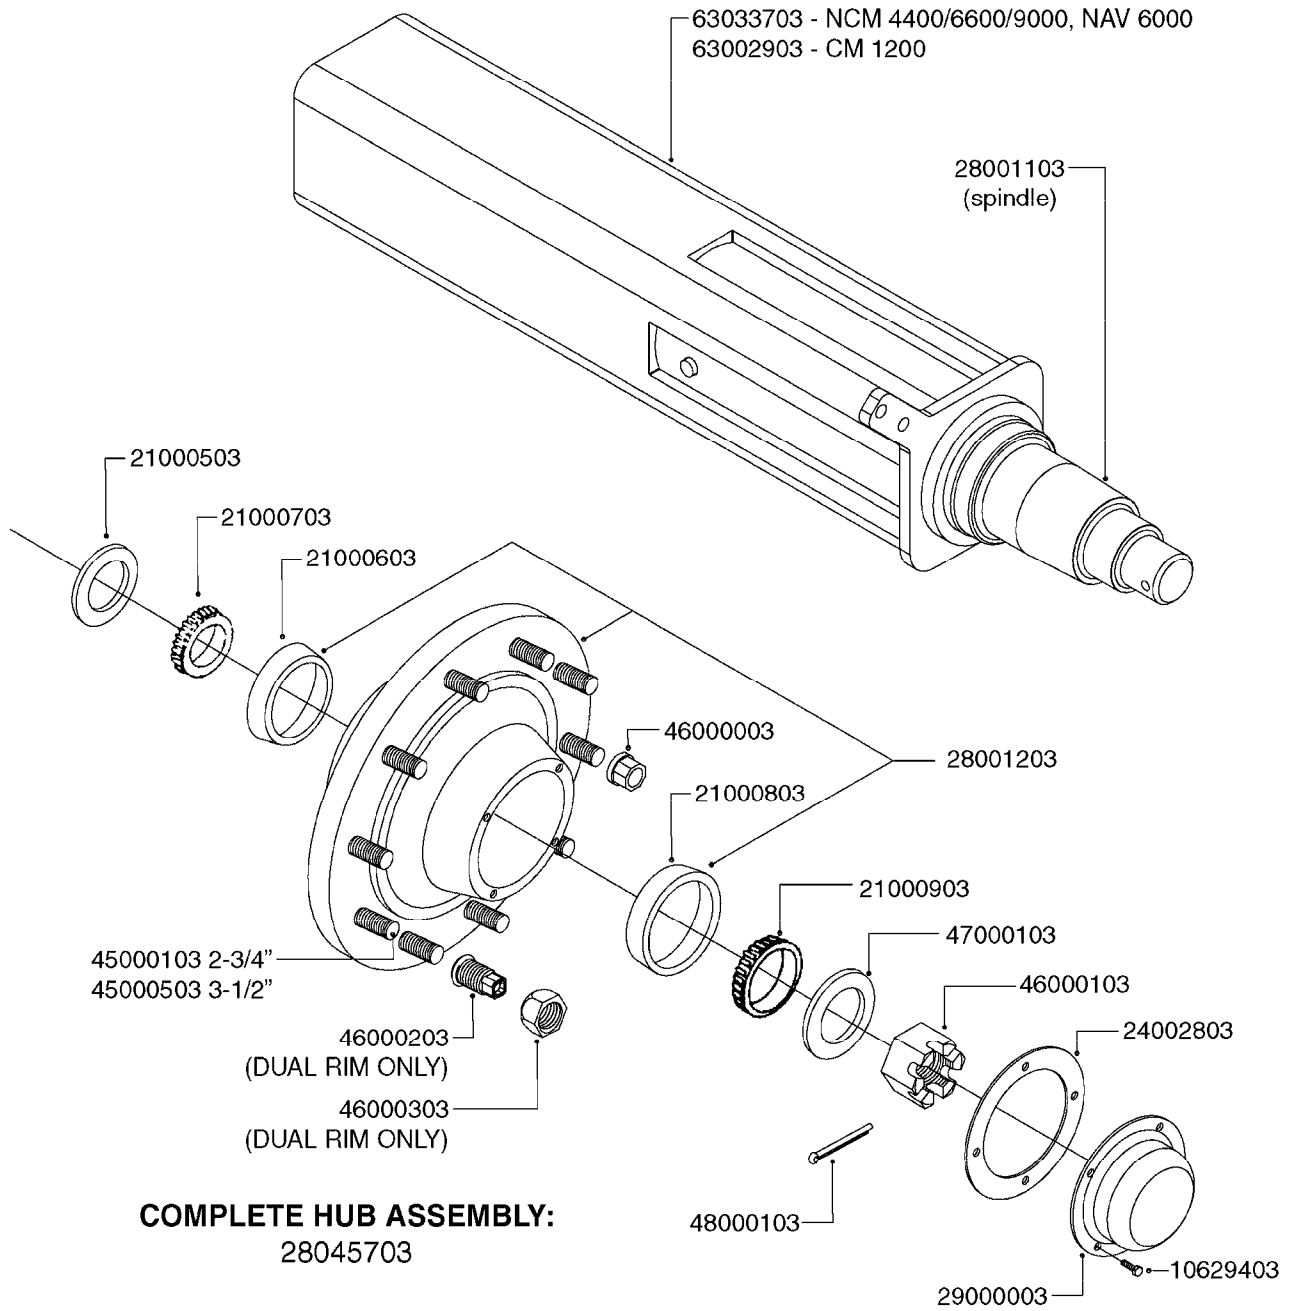

COMPLETE HUB ASSEMBLY:
28045703

COMPLETE ASSEMBLIES
WHOLEGOODS ITEMS

E0790

HUB ASSEMBLY F.4-1/2" SPINDLE
E0790-HIN, 06:07:17

Page 1

Date 12.08.2020 8:57

parts-n°	order qty	description
10629403	1	BOLT HEX 5/16 NC GR.2 00.50"
21000503	1	SEAL,WHEEL CR43771
21000603	1	RACE, BEARING 3.5/1.5
21000703	1	BEARING, TAPPERED 3.5433/1.575
21000803	1	RACE, TAPERED BEARING
21000903	1	BEARING, TAPPERED, 2.75/1.510
24002803	1	GASKET F. HUB 4.5" HUB ASSY
28001103	1	SPINDLE 4.5"x 23" 20000LB
28001203	1	HUB, 20000LB W. BRG RACES
28045703	1	HUB ASSY 10-13.19-11.02 25000#
29000003	1	HUB CAP F. 881(20000LB) HUB
45000103	1	BOLT, WHEEL STUD 3/4-16X2 3/4
45000503	1	BOLT, WHEEL STUD 3/4-16X3 1/2
46000003	1	NUT HEX NF 3/4" FLANGED F.HUB
46000103	1	NUT, CASTLE, SPINDLE 2-12 UNF
46000203	1	NUT, BUD WHEEL, INNER, RH
46000303	1	NUT, BUD WHEEL, OUTER, RH
47000103	1	WASHER, SPNDL 4.5" 2.06x4 .25T
48000103	1	PIN, COTTER 5/16" X 5.25"
63002903	1	AXLE INSERT,72"-90"SUS CM 1200
63033703	1	AXLE INSERT NCM 44/66/9000