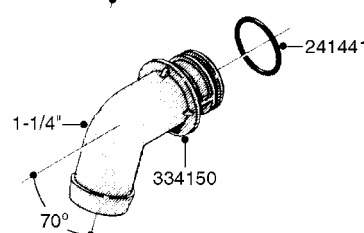

L0010

parts-n°	order qty	description
240085	1	O-RING D13,1/8,3X02,4 NITRIL
241441	1	O-RING D29.3X3
242594	1	O-RING D14 X 1.78 SCH.70-EPDM
320084	1	FITT.DK NUT 1/2" BSP
320095	1	FITT.DK NUT 1" BSP
320117	1	FITT.DK CONN.1/2"BSP F. 1" CAP
320187	1	FITT.DK CAP 3/8" BSP BLACK
320283	1	FITT.DK NUT 3/4"BSP
320821	1	FITT.DK NUT 1-1/2" BSP
321495	1	FITT.DK REDUC 1/4'BSP F.3/4'NT
321576	1	FITT.DK CONN 1/2"BSP F.3/4"NUT
330013	1	O-RING 2.5 X 10 PUR
330212	1	O-RING D19/D14X2.4 F.1/2"NUT
330326	1	O-RING D30/D24X2 F.1"NUT
330341	1	FITT.DK HB 1" F. 1" NUT
330595	1	O-RING D24.6/D20X2.1 -3/4"
330665	1	FITT.DK HB 3/4"F.1" NUT
330676	1	FITT.DK HB 3/8" F. 1/2" NUT
330687	1	FITT.DK HB 1/2" F. 1/2" NUT
330691	1	FITT.DK HB 3/4'F.3/4' NUT
330783	1	FITT.DK HB 3/8"F.3/8" NUT
331262	1	FITT.DK HB 1-1/2" F. 1-1/2"NUT
331273	1	O-RING D44/D38X2 F.1-1/2"
331446	1	FITT.DK HB 1" F.1-1/2" NUT
331807	1	FITT.DK HB 5/16" F.3/8" NUT
332286	1	FITT.DK HB 1/2" F. 3/4" NUT
332905	1	FITT.DK HB 1/2" F. 3/4" CAP
332927	1	FITT.DK PLUG F. NOZZLE TUBE
333292	1	FITT.DK HB 1"O'RING F.1-1/2"
333664	1	FITT.DK HB 5/16' F. 1/2' NUT
334044	1	FITT.DK HB 3/4' F. 3/4' CAP
334059	1	FITT.DK EL 1" 110 DEG.F.1-1/2"
334123	1	FITT.DK HB 1-1/4"O-RNG F.1-1/2"
334150	1	FITT.DK HB 1-1/4" 110 F.1-1/2"
390542	1	PLUG WASHER FOR 3/4'CAP NUT
716236	1	FITT.DK HB 1/2" ASSY. F. 3/4"
716413	1	FITT.DK PLUG ASSY. F.NOZ TUBE
717426	1	FITT.DK REDUC 1/4"BSP F.3/4"N
720856	1	FITT.DK 1/2'BSP ASSY.F.3/4'NUT
724621	1	FITT.DK HB 3/4"ASSY F.3/4" NUT