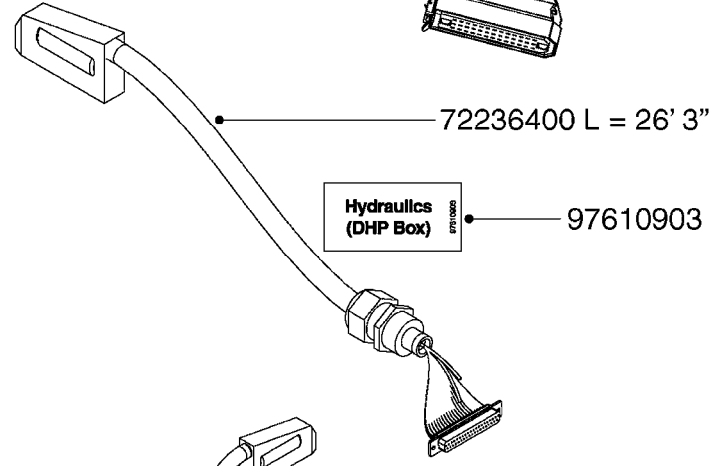

**M0280**

39 PIN CABLES  
M0280-HIN, 28:03:17

Page 1  
Date 12.08.2020 8:57

parts-n°	order qty	description
262158	1	PLUG INSERT 39 POLE MALE
262159	1	PLUG INSERT 39 POLE FEMALE
262160	1	PLUG HOUSING 39 POLE FEMALE
262161	1	PLUG HOUSING F/39 POLE MALE
440634	1	SCREW 5/8"
440732	1	PT SCREW 35X12B Z5452 ELZ
14034200	1	CODE BRACKET FOR 39 PIN CABLE
26003900	1	WIRE 37-39 PIN EVC, 6.6'
26004200	1	WIRE 37-39 PIN EVC, 57.4'
26008400	1	WIRE 39-PIN 24 WIRE L=8M
26011903	1	WIRE 39-39 POLE EXT. 3660MM
28027500	1	WIRE 37-39 PIN EVC, 37.7'
28028700	1	WIRE 37-39 PIN EVC, 45.9'
28028800	1	WIRE 37-39 PIN EVC, 16.4'
28028900	1	WIRE 37-39 PIN EVC, 26.2'
72236400	1	DAH CONN. WIRE/TRACTOR L=8M
97610803	1	DECAL-SRAY BOX 39-PIN
97610903	1	DECAL-HYDRAULIC BOX 39-PIN