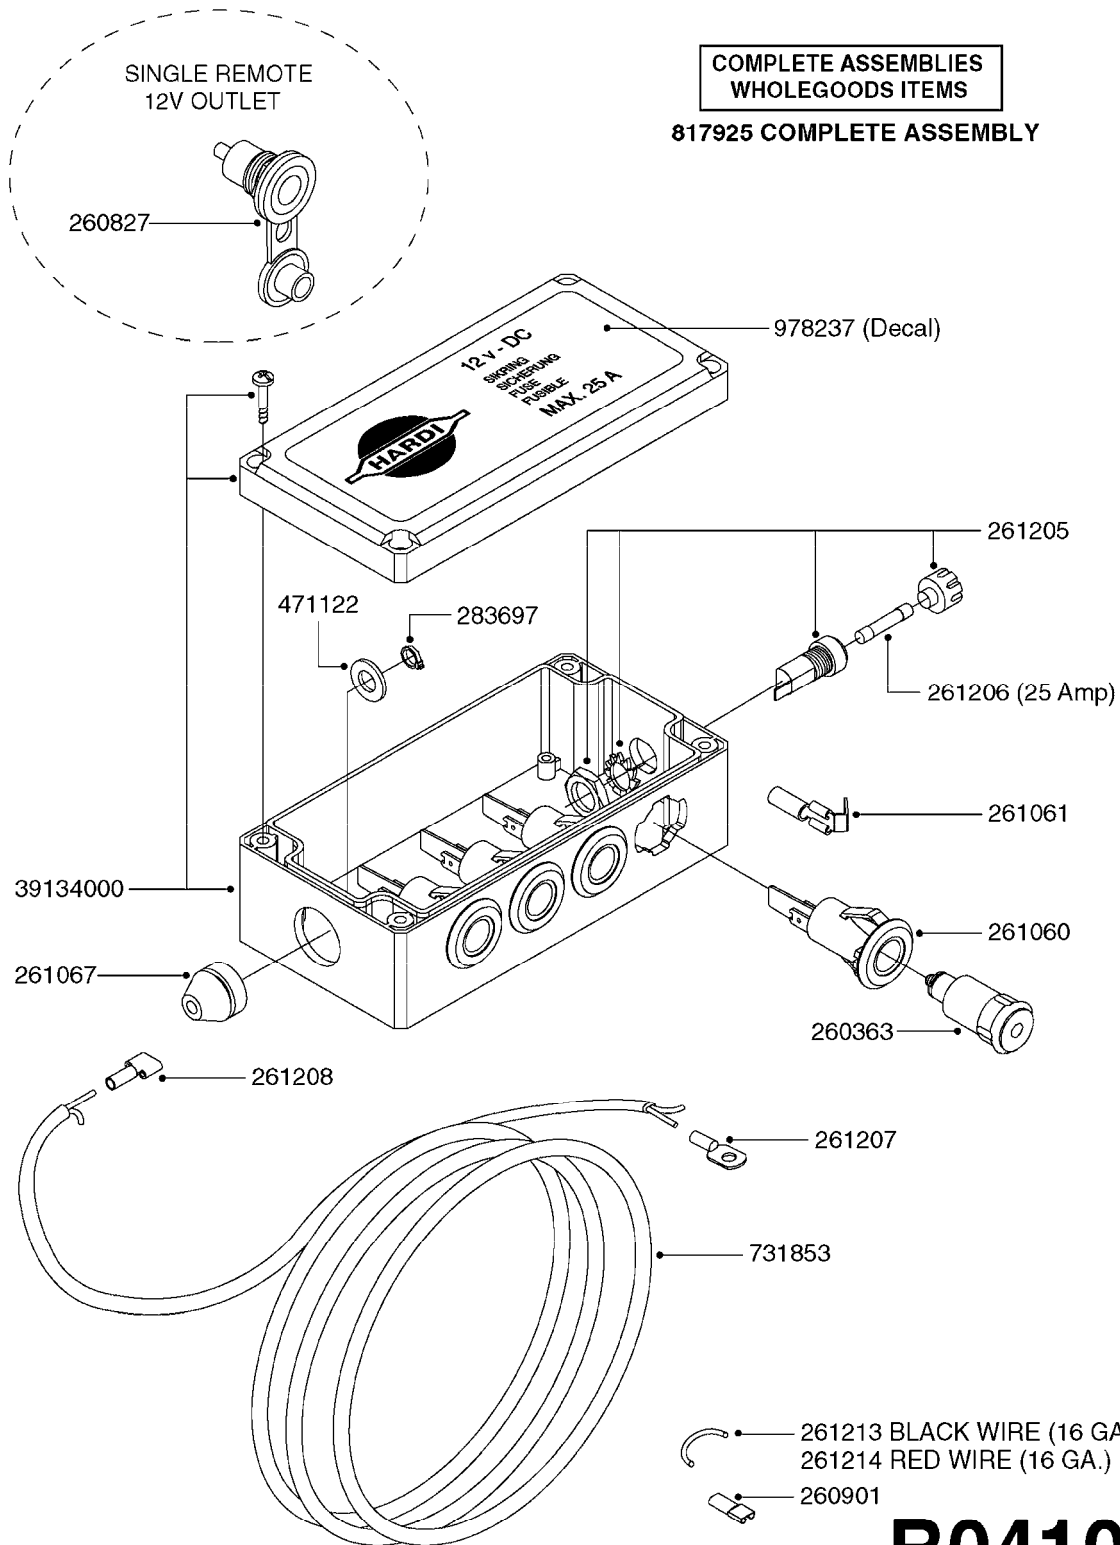

12 VOLT OUTLET BOX
B0410-HIN, 01:01:16

12 VOLT OUTLET BOX
B0410-HIN, 01:01:16

Page 1
Date 12.08.2020 8:56

parts-n°	order qty	description
260363	1	PLUG 2 POLE 12V
260827	1	PLUG F.EC ATTACHMENTS
260901	1	SPADE F.ELEC CONN.1.5MM BLUE
261060	1	PLUG F.EC ATTACHMENTS
261061	1	SPADE F.ELEC.2 WAY CONNECTOR
261067	1	GROMMET 10-14 GREY
261205	1	FUSE HOLDER
261206	1	FUSE 25 A
261207	1	ELECTRIC CONNECTOR 4MM
261208	1	SPADE F.ELEC.CONNECTOR 4MM
261213	1	WIRE 6.4MM BLACK
261214	1	WIRE 6.4MM RED
283697	1	TIESTRAP 200MM
471122	1	WASHER, M10, Ø20/10.5X 2.0, SS
731853	1	CABLE 2X4MM L=138"
817925	1	OUTLET BOX 12 VOLT ELEC.
978237	1	DECAL OUTLET BOX
39134000	1	BOX, COMPLETE, 12V POWER BOX