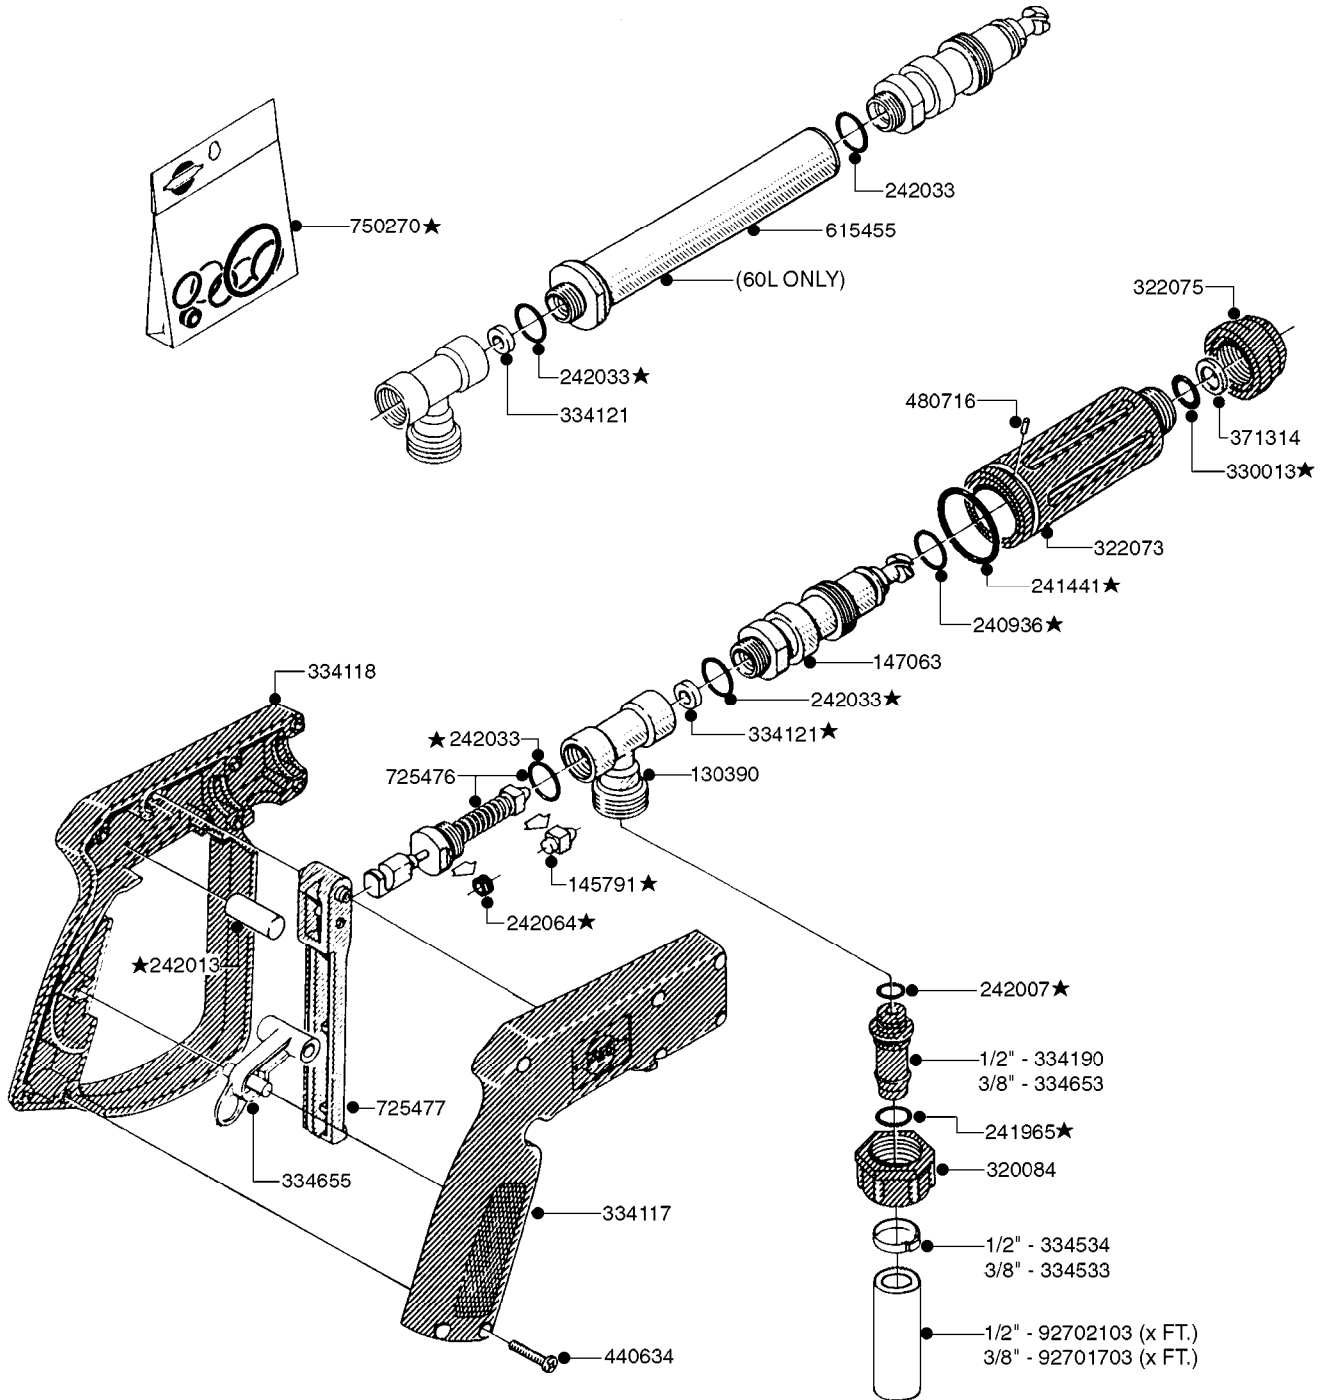

COMPLETE ASSEMBLY:
843197 - 60L
843196 - 60S

COMPLETE ASSEMBLIES
WHOLEGOODS ITEMS

K0480

HANDGUN TYPE 60S/60L POST 95
K0480-HIN, 01:01:16

Page 1

Date 12.08.2020 8:57

parts-n°	order qty	description
130390	1	TEE 3/8'X 1/2' BSP F.TYPE 60S
145791	1	CONE FOR ON/OFF
147063	1	SWIRL F.SPRAY GUN TYPE 60
240936	1	O-RING D13.3X2.4 NITRIL
241441	1	O-RING D29.3X3
241965	1	O-RING Ø12.1 X 1.6 NITRILE
242007	1	O-RING Ø9.1 X 1.6 NITRILE
242013	1	SPRING RUBBER F/TRIGGER
242033	1	O-RING Ø14.1 X 1.6 NITRILE
242064	1	SLEEVE RUBBER 3X8X4MM
320084	1	FITT.DK NUT 1/2" BSP
322073	1	HOUSING F.SWIRL TYPE 60S H.G.
322075	1	HOUSING F. NOZZLE
330013	1	O-RING 2.5 X 10 PUR
334117	1	HANDLE PIECE RIGHT F.60S/60L
334118	1	HANDLE PIECE LEFT F.60S/60L
334121	1	SEAT FOR ON-OFF TYPE
334190	1	FITT.DK HB 1/2' F. PISTOL 60S
334533	1	CLAMP HOSE PLASTIC 3/8"
334534	1	CLAMP HOSE PLASTIC 1/2"
334653	1	FITT.DK HB 3/8' F.HANDGUN
334655	1	TRIGGER SAFETY F.60S/60L GUN
371314	1	NOZZLE CERAMIC 1099-20
440634	1	SCREW 5/8"
480716	1	PIN D3X6 STAINLESS
615455	1	TUBE F.LANCE TYPE 60L
725476	1	SPINDLE
725477	1	TRIGGER
750270	1	GASKET KIT F.SPRAY GUN
843196	1	SPRAY GUN KIT TYPE 60 SHORT
843197	1	HANDGUN KIT TYPE 60 LONG
92701703	1	HOSE R X3/8" X300PSI WP X0012"
92702103	1	HOSE R X1/2" X300PSI WP X0012"