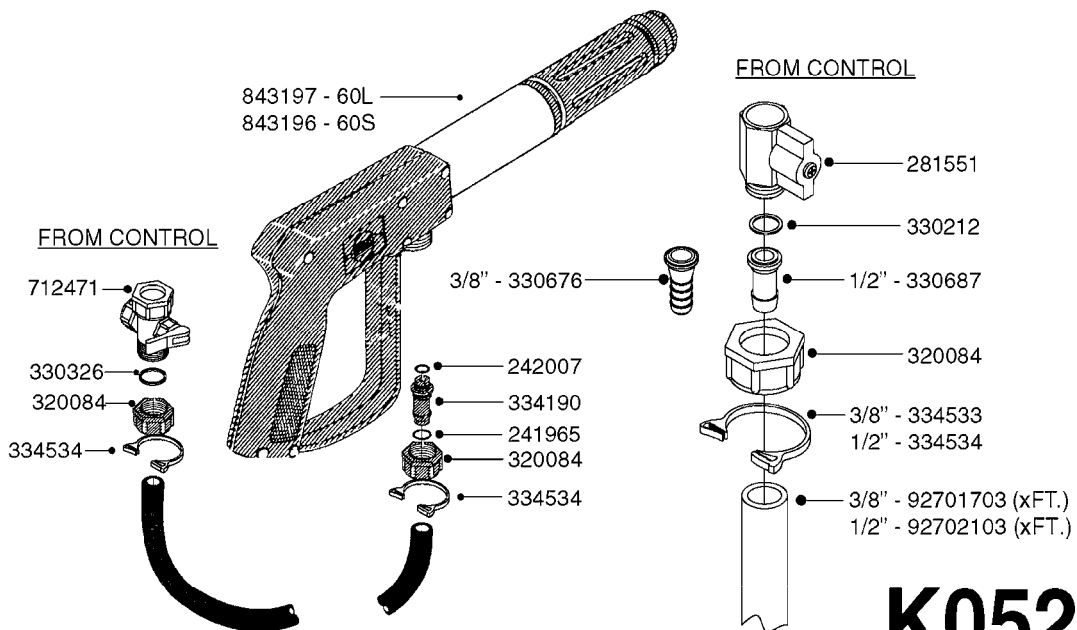

**K0520**

HOSE WRAPS  
K0520-HIN, 05:12:19

Page 1  
Date 12.08.2020 8:57

parts-n°	order qty	description
241965	1	O-RING Ø12.1 X 1.6 NITRILE
242007	1	O-RING Ø9.1 X 1.6 NITRILE
281551	1	BALL VALVE 1/2"
320084	1	FITT.DK NUT 1/2" BSP
330212	1	O-RING D19/D14X2.4 F.1/2"NUT
330326	1	O-RING D30/D24X2 F.1"NUT
330676	1	FITT.DK HB 3/8" F. 1/2" NUT
330687	1	FITT.DK HB 1/2" F. 1/2" NUT
334190	1	FITT.DK HB 1/2' F. PISTOL 60S
334533	1	CLAMP HOSE PLASTIC 3/8"
334534	1	CLAMP HOSE PLASTIC 1/2"
636223	1	POST 12 VOLT TR30
712471	1	AGITATION VALVE ASSY. ON/OFF
843196	1	SPRAY GUN KIT TYPE 60 SHORT
843197	1	HANDGUN KIT TYPE 60 LONG
10013403	1	BOLT HEX 3/8-16X1 1/4 HCS Z5
10013503	1	NUT HEX NC 3/8"
10178903	1	WRAP HOSE SIDE MOUNT PLATE
10179003	1	WRAP HOSE BOTTOM PLATE MOUNT
10179403	1	WRAP WELDMENT FOR HI101789
10179503	1	WRAP WELDMENT FOR HI101790
10225603	1	BKT.FOR HOSE WRAP MOUNT NL NK
10225703	1	WRAP HOSE BDL.BOTTOM PLATE
92701703	1	HOSE R X3/8" X300PSI WP X0012"
92702103	1	HOSE R X1/2" X300PSI WP X0012"