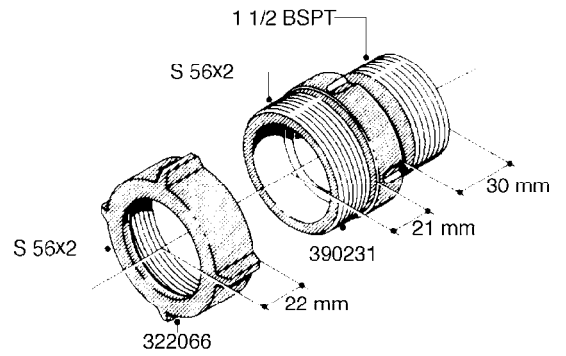

**L0080**

FITTINGS - S-53  
L0080-HIN, 12:09:17

Page 1

Date 12.08.2020 8:57

Pos.	parts-n°	order qty	description
1	145995	1	FITT.DK S-53 FORK
2	241973	1	O-RING Ø3 X 44.2 70 SHORES NITRIL NITRIL (BLACK)
2	242353	1	O-RING 3 X 44.2 VITON VITON (BROWN)
3	242109	1	O-RING D32.2x3.0 NITRIL (BLACK)
3	242354	1	O-RING D32.2X3.0 VITON VITON (BROWN)
4	322103	1	FITT.DK S-53 BULKHEAD
5	322107	1	FITT.DK S-53 BULKHEAD NUT
6	322110	1	FITT.DK S-53 ELB. 1/2" BSP
7	322352	1	FITT.DK S-53 TEE
8	334229	1	FITT.DK S-53 STR.3/4"
9	334260	1	GASKET F. S-53 BULKHEAD
10	334564	1	FITT.DK S-67 TO S-53 ADAPTER
11	391100	1	FITT.DK S-53THREAD INS.1/2"BSP
12	726463	1	FITT.DK S53 BULKHEAD W/GASKET
13	726552	1	FIT.DK S-53X90 1/2" BSP,O-RING
14	726556	1	FITT.DK S-53 HB 1/2" W/O-RING
15	726558	1	FITT.DK S53 STR. 3/4" W. ORING
16	726559	1	FITT DK. S-53 HB 1" W/O-RING
17	726568	1	FITT.DK.S-53 HB 1/2"90 W/O-RING
18	726570	1	FITT.DK S-53 ELB.3/4" W. ORING
19	726571	1	FITT.DK S-53 ELB.1", W ORING
20	726578	1	FITT.DK S53 PLUG WITH O-RING
21	728561	1	FITT.DK. S67M - S53F REDUCER