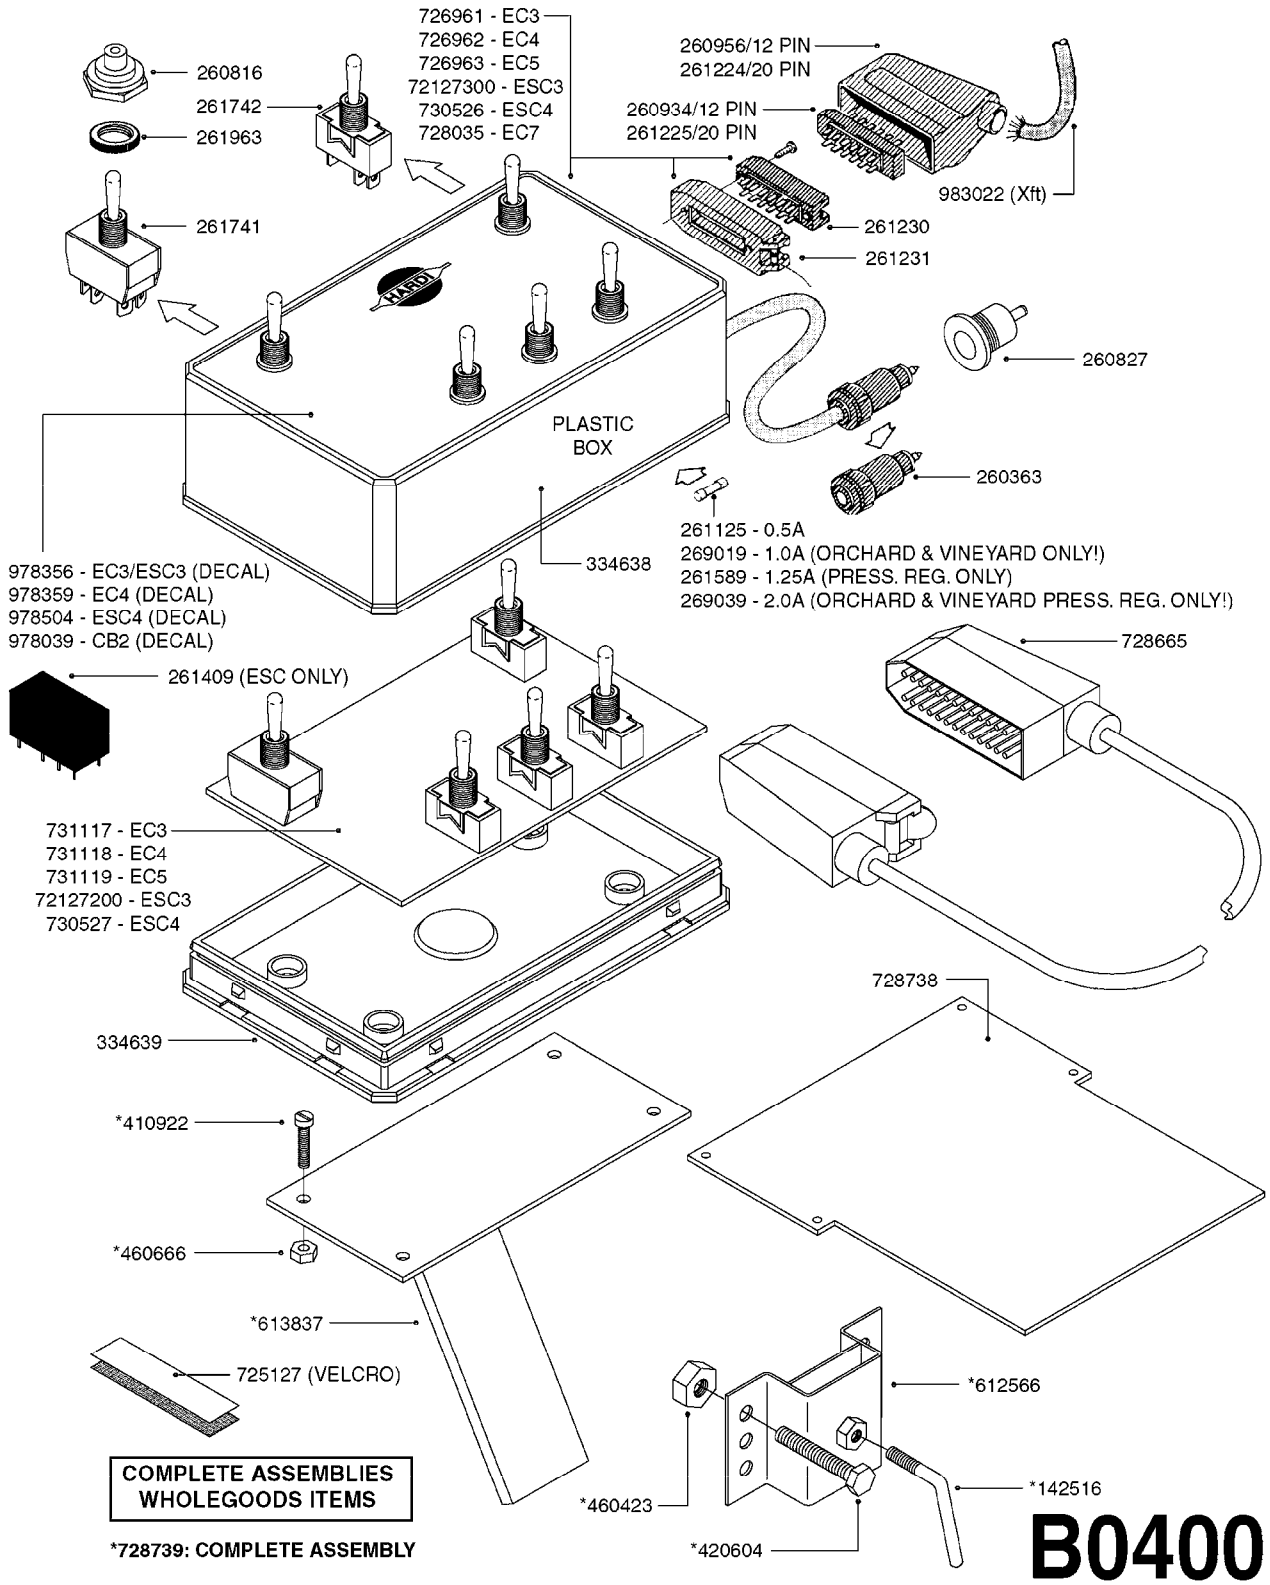

COMPLETE ASSEMBLIES
WHOLEGOODS ITEMS

*728739: COMPLETE ASSEMBLY

B0400

CONTROL BOX F/EC + ECSC POST96
B0400-HIN, 01:01:16

Page 1
Date 12.08.2020 8:56

parts-n°	order qty	description
142516	1	SCREW SET M10 BENT F. LOCKING
260363	1	PLUG 2 POLE 12V
260816	1	CAP W/RUBBER BOOT F.EC SWITCH
260827	1	PLUG F.EC ATTACHMENTS
260934	1	PLUG INSERT 12 POLE MALE
260956	1	PLUG HOUSE 12 POL.MALE
261125	1	FUSE 5 X 20 500mA
261224	1	PLUG HOUSING F/20 POLE MALE
261225	1	PLUG INSERT 20 POLE MALE
261230	1	PLUG INSERT 20 POLE FEMALE
261231	1	PLUG HOUSING 20 POLE FEMALE
261409	1	RELAY 12V F. ESC CNTRL BOX '96
261589	1	FUSE 5 X 20 1.25 AMP
261741	1	SWITCH 2 POLE 12V TOGGLE PRESS
261742	1	SWITCH 2 POLE 12V ON/OFF
261963	1	NUT F.EC SWITCH
269019	1	FUSE 5 X 20 1.0 AMP
269039	1	FUSE 5 X 20 2.0 AMP
334638	1	HOUSING F.EC PLASTIC BOX UPPER
334639	1	COVER F.EC PLASTIC BOX -LOWER
410922	1	CYL.SKR 8.8 DEL M4X20 RST
420604	1	BOLT HEX 8.8 DEL M10X25 FT DIN933
460423	1	NUT HEX M10X1.50 LOCK DIN985A2 SS
460666	1	NUT HEX M4
612566	1	MOUNT BRACKET F.FAN CABLE ASSY
613837	1	MOUNT PLATE FOR EC CONTROL BOX
725127	1	VELCRO KIT
726961	1	CONTROL BOX EC 3 SEC./20 PIN
726962	1	CONTROL BOX EC 4 SEC./20 PIN
726963	1	CONTROL BOX EC 5 SEC./20 PIN
728035	1	CONTROL BOX EC 7 SEC.
728665	1	CABLE EXT.-QUICK ATTACH 20 PIN
728738	1	DOUB.CONT.BOX & OR F/M PLATE
728739	1	IN CAB CONTROL MOUNT KIT
730526	1	CON BX 4SEC/20PIN alt72127400
730527	1	CIRCUIT B.ESC4 PLAST.W/SWITCH
731117	1	CIRCUIT B.EC3 PLASTIC W/SWITCH
731118	1	CIRCUIT B.EC4 PLASTIC W/SWITCH
731119	1	CIRCUIT B.EC5 PLASTIC W/SWITCH
978039	1	DECAL CONTROL BOX CB4 MISTBLOW
978356	1	DECAL CONTRL BOX EVC/ESC3 ABS
978359	1	DECAL CONTROL BOX EC4 ABS
978504	1	DECAL CONTROL BOX ESC4 ABS
983022	1	WIRE 12 x 0.5 x 2MM x 12"
72127200	1	CIRCUIT B.ESC3 PLAST.W/SWITCH
72127300	1	CONTROL BOX ESC 3 SEC./20 PIN