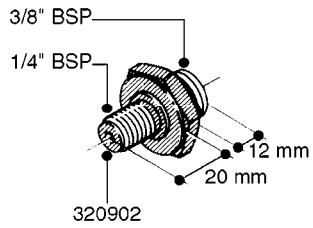

FITTINGS - HEXAGON NIPPLES  
L0030-HIN, 01:01:16

Page 0  
Date 12.08.2020 8:57

**L0030**

FITTINGS - HEXAGON NIPPLES  
L0030-HIN, 01:01:16

Page 1  
Date 12.08.2020 8:57

parts-n°	order qty	description
10015303	1	FITT.PO.HN 1.00X1.00 M1000
10425003	1	FITT.PO.HN 1.25X1.00 MCPHEE
320132	1	FITT.DK HN 1" BSP
320176	1	FITT.DK HN 3/8"X1/2" BSP
320445	1	FITT.DK HN 1/4"X3/8" BSP
320655	1	FITT.DK HN 1/2"-1/2" BSP
320692	1	FITT.DK HN 3/8'BSPX1/4'NPT
320703	1	FITT.DK HN 3/8BSP X1/2 &1/4NPT
320725	1	FITT.DK NIPPLE 3/8"-3/8" BSP
320902	1	FITT.DK HN 3/8'X 1/4' BSP
390232	1	FITT.DK HN 1-1/2' X 1-1/4' BSP
390276	1	FITT.DK HN 1'BSP