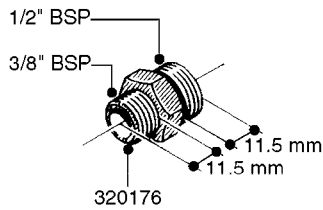

FITTINGS - HEXAGON NIPPLES  
L0030-HIN, 01:01:16

Page 0  
Date 12.08.2020 8:57

**L0030**

FITTINGS - HEXAGON NIPPLES  
L0030-HIN, 01:01:16

Page 1  
Date 12.08.2020 8:57

parts-n°	order qty	description
10015303	1	FITT.PO.HN 1.00X1.00 M1000
10425003	1	FITT.PO.HN 1.25X1.00 MCPHEE
320132	1	FITT.DK HN 1" BSP
320176	1	FITT.DK HN 3/8"X1/2" BSP
320445	1	FITT.DK HN 1/4"X3/8" BSP
320655	1	FITT.DK HN 1/2"-1/2" BSP
320692	1	FITT.DK HN 3/8'BSPX1/4'NPT
320703	1	FITT.DK HN 3/8BSP X1/2 &1/4NPT
320725	1	FITT.DK NIPPLE 3/8"-3/8" BSP
320902	1	FITT.DK HN 3/8'X 1/4' BSP
390232	1	FITT.DK HN 1-1/2' X 1-1/4' BSP
390276	1	FITT.DK HN 1'BSP