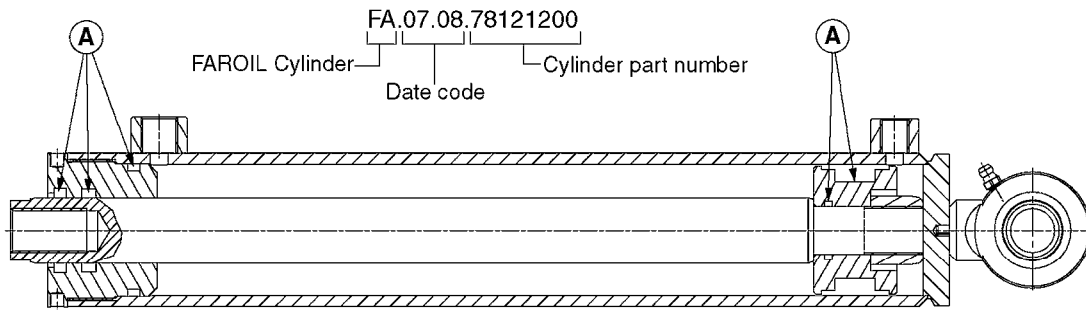

HYDRAULICS - CYLINDERS  
C0020-HIN, 01:01:16

Page 3

Date 12.08.2020 8:56

parts-n°	order qty	description
63039300 78100003	1 1	CYLINDER ROD F.781132 CYL. PARA-LIFT CM+750 W/STOP

Check cylinder barrel for stamped part number.