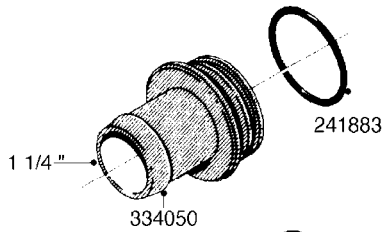

**L0080**

FITTINGS - S-53  
L0080-HIN, 12:09:17

Page 1

Date 12.08.2020 8:57

Pos.	parts-n°	order qty	description
1	145995	1	FITT.DK S-53 FORK
2	241973	1	O-RING Ø3 X 44.2 70 SHORES NITRIL NITRIL (BLACK)
2	242353	1	O-RING 3 X 44.2 VITON VITON (BROWN)
3	242109	1	O-RING D32.2x3.0 NITRIL (BLACK)
3	242354	1	O-RING D32.2X3.0 VITON VITON (BROWN)
4	322103	1	FITT.DK S-53 BULKHEAD
5	322107	1	FITT.DK S-53 BULKHEAD NUT
6	322110	1	FITT.DK S-53 ELB. 1/2" BSP
7	322352	1	FITT.DK S-53 TEE
8	334229	1	FITT.DK S-53 STR.3/4"
9	334260	1	GASKET F. S-53 BULKHEAD
10	334564	1	FITT.DK S-67 TO S-53 ADAPTER
11	391100	1	FITT.DK S-53THREAD INS.1/2"BSP
12	726463	1	FITT.DK S53 BULKHEAD W/GASKET
13	726552	1	FIT.DK S-53X90 1/2" BSP,O-RING
14	726556	1	FITT.DK S-53 HB 1/2" W/O-RING
15	726558	1	FITT.DK S53 STR. 3/4" W. ORING
16	726559	1	FITT DK. S-53 HB 1" W/O-RING
17	726568	1	FITT.DK.S-53 HB 1/2"90 W/O-RING
18	726570	1	FITT.DK S-53 ELB.3/4" W. ORING
19	726571	1	FITT.DK S-53 ELB.1", W ORING
20	726578	1	FITT.DK S53 PLUG WITH O-RING
21	728561	1	FITT.DK. S67M - S53F REDUCER