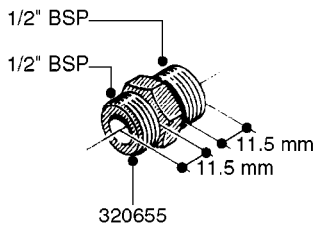

FITTINGS - HEXAGON NIPPLES  
L0030-HIN, 01:01:16

Page 0  
Date 12.08.2020 8:57

**L0030**

FITTINGS - HEXAGON NIPPLES  
L0030-HIN, 01:01:16

Page 1  
Date 12.08.2020 8:57

parts-n°	order qty	description
10015303	1	FITT.PO.HN 1.00X1.00 M1000
10425003	1	FITT.PO.HN 1.25X1.00 MCPHEE
320132	1	FITT.DK HN 1" BSP
320176	1	FITT.DK HN 3/8"X1/2" BSP
320445	1	FITT.DK HN 1/4"X3/8" BSP
320655	1	FITT.DK HN 1/2"-1/2" BSP
320692	1	FITT.DK HN 3/8'BSPX1/4'NPT
320703	1	FITT.DK HN 3/8BSP X1/2 &1/4NPT
320725	1	FITT.DK NIPPLE 3/8"-3/8" BSP
320902	1	FITT.DK HN 3/8'X 1/4' BSP
390232	1	FITT.DK HN 1-1/2' X 1-1/4' BSP
390276	1	FITT.DK HN 1'BSP