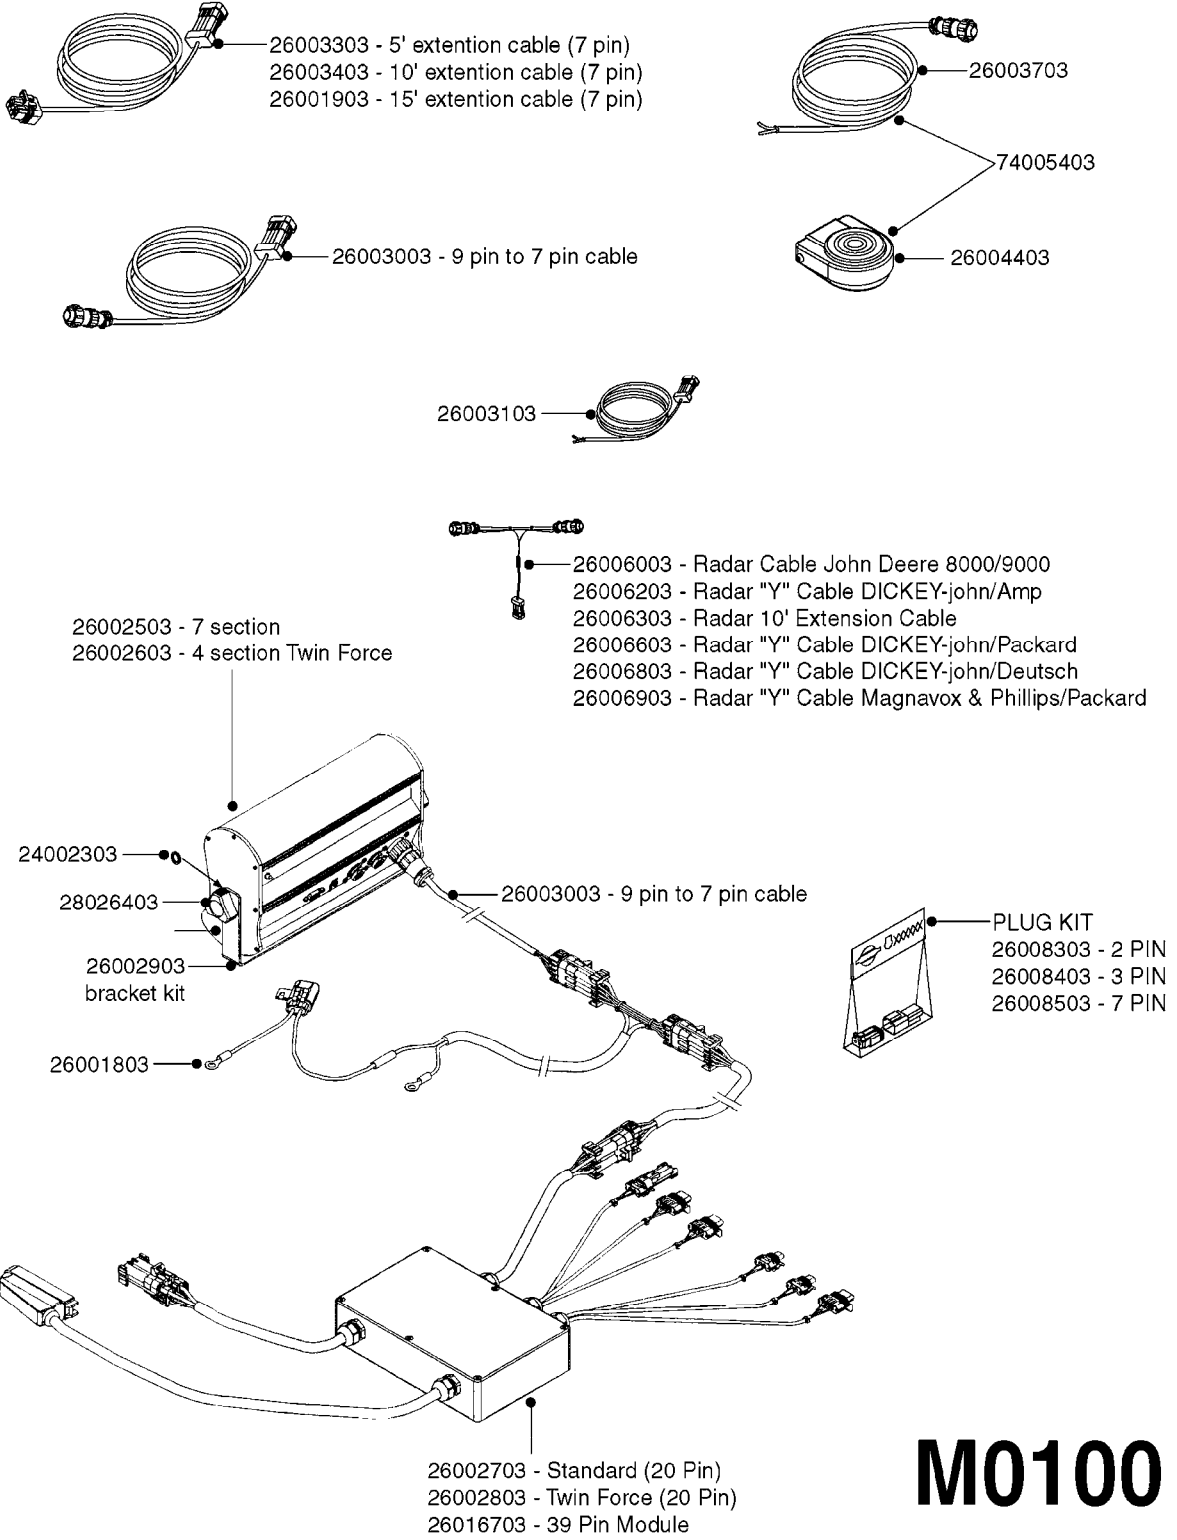

**M0090**

HC 2500/HM1500 DISPLAY/SCANBOX  
M0090-HIN, 01:01:16

Page 1

Date 12.08.2020 8:57

parts-n°	order qty	description
142516	1	SCREW SET M10 BENT F. LOCKING
161411	1	MT.BRK. HC2500/HM1500 DISPLAY
26018300	1	ADAPTOR 2500 FOR SPRAYBOX II 39-PIN/REPLACES SCANBOX
260363	1	PLUG 2 POLE 12V
260827	1	PLUG F.EC ATTACHMENTS
261060	1	PLUG F.EC ATTACHMENTS
261589	1	FUSE 5 X 20 1.25 AMP
26176203	1	FUSE 5.0A QUICK-ACT.
261933	1	CABLE W/PLUG 2X25 L=71"
261934	1	CABLE W/PLUG 18X0.5MM L=79"
261935	1	SWITCH 2 POLE
261937	1	CIRCUIT BOARD F. SCANBOX
262099	1	PLUG SOCKET 3-POLE 2.5/3
450902	1	BOLT ALLEN HEAD M4 X 16MM
471055	1	WASHER D4.1/7.6 X 0.9
61029900	1	BRACKET FOR HC2500
731613	1	DISPLAY HC2500 NEW
731983	1	DISPLAY HM1500 REFURBISHED
732095	1	DISPLAY HM1500 NEW
732096	1	SCANBOX F.HM1500/HC2500
741580	1	PLUG 3-POLE 2.5/3
978045	1	DECAL QUICK GUIDE 1500/2500
978097	1	DECAL QUICK GUIDE 1500/2500 FR