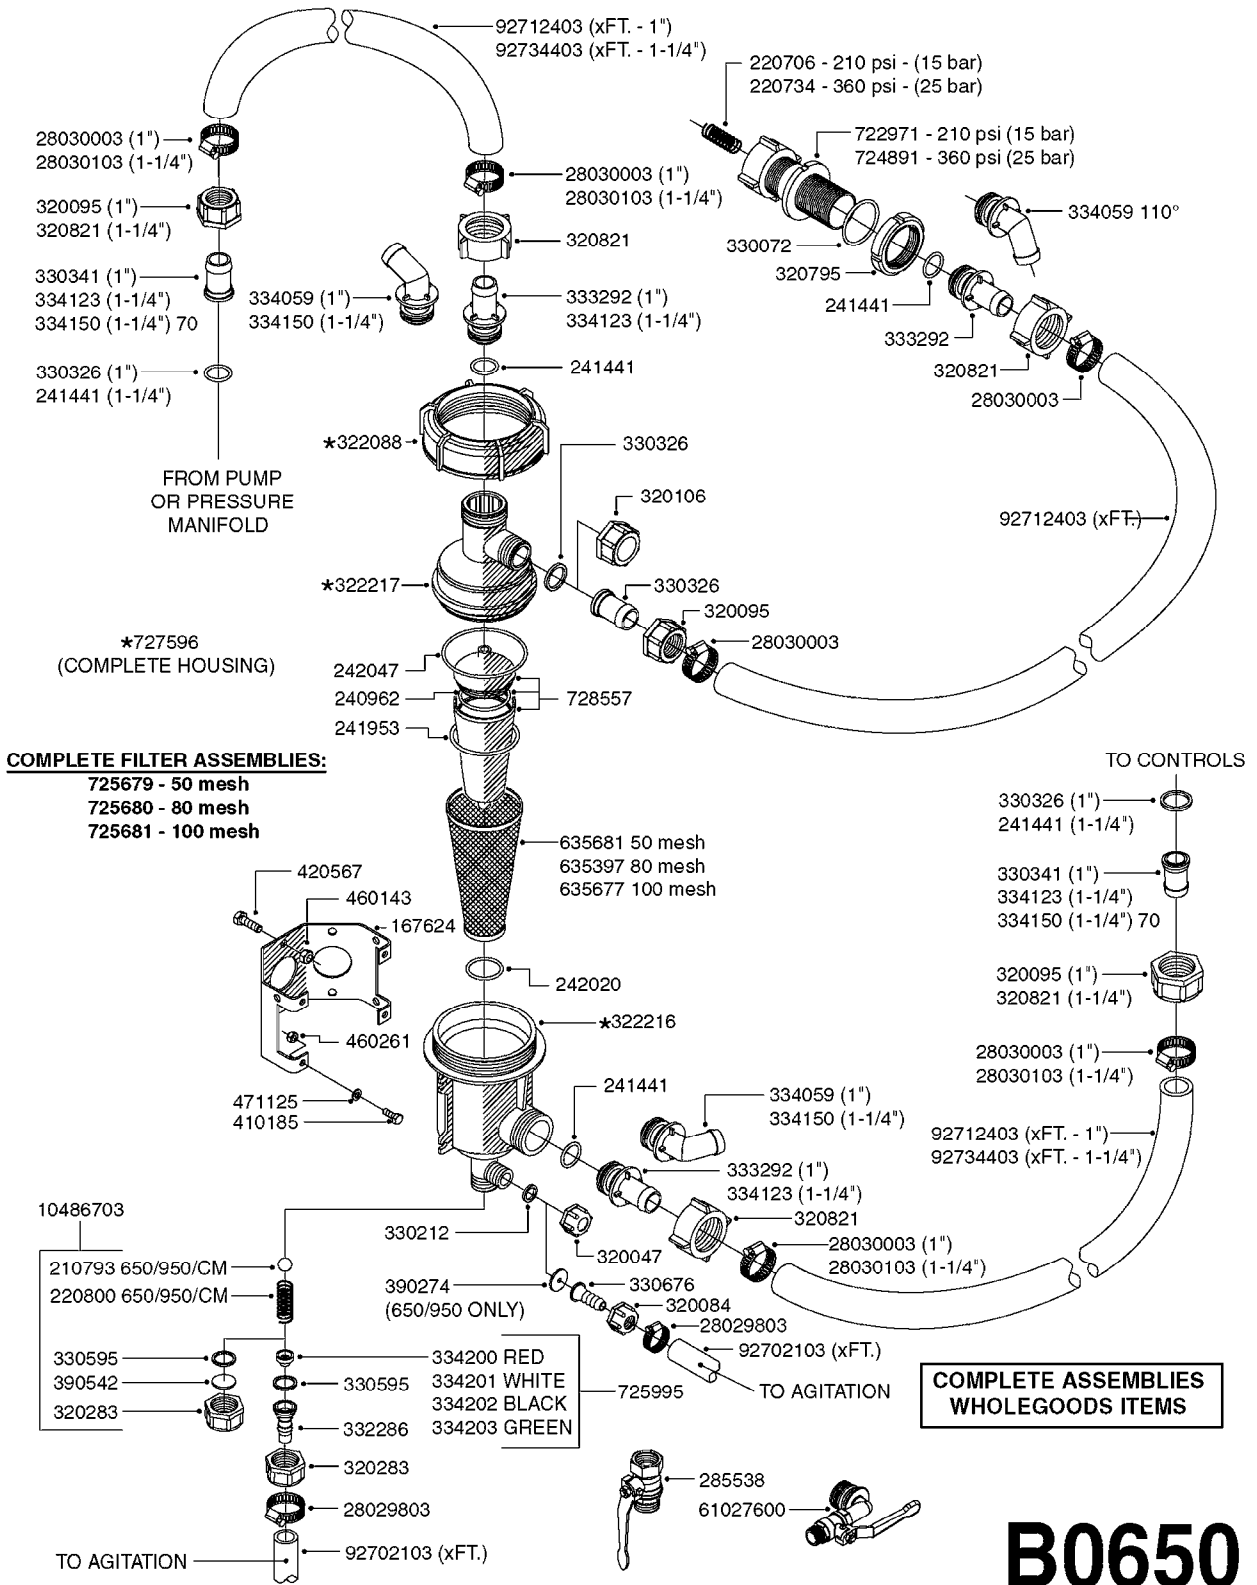

# B0640

CHECK VALVES - S67 (2011)  
B0640-HIN, 15:10:19

Page 1

Date 12.08.2020 8:56

Pos.	parts-n°	order qty	description
1	145996	1	FITT.DK S-67 FORK
2	242353	1	O-RING 3 X 44.2 VITON
3	334231	1	FITT.DK S-67 STR.1"
3	334232	1	FITT.DK S-67 STR.1-1/4"
4	72432400	1	FITT.DK S-67 CONNEC W.CHK SEAT
5	72819200	1	CHECK VALVE S67 2012 THREADED
6	72819300	1	CHECK VALVE S67 2012 NO THREAD
7	72878800	1	CHECK VALVE S67 SUBASSEMBLY 2013 INCLUDED WITH #5 & #6