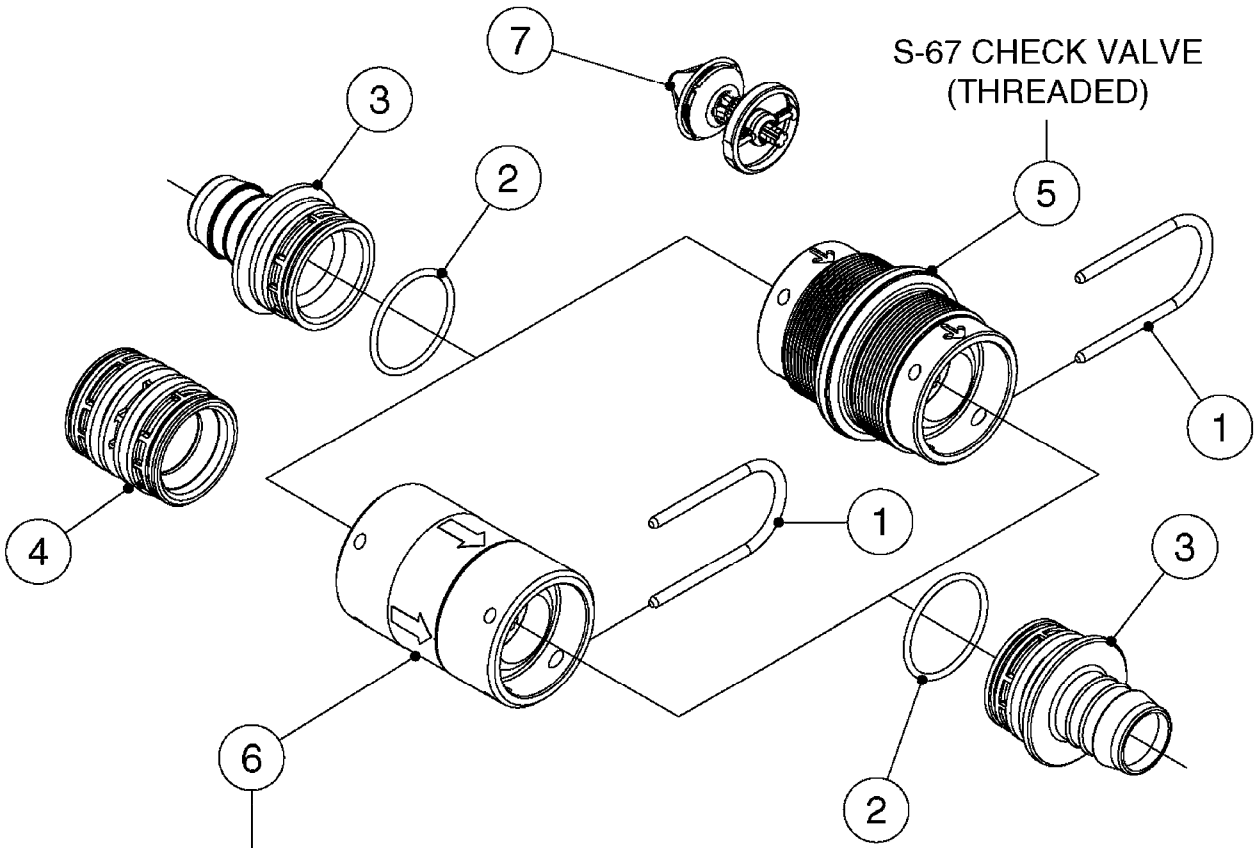

FOR FITTINGS AND  
HOSES, SEE SECTION L

**B0630**

CHECK VALVES - S67  
B0630-HIN, 31:07:19

Page 1

Date 12.08.2020 8:56

Pos.	parts-n°	order qty	description
1	145996	1	FITT.DK S-67 FORK
2	241973	1	O-RING Ø3 X 44.2 70 SHORES NITRIL
2	242353	1	O-RING 3 X 44.2 VITON
3	242504	1	O-RING D35x2 NITRIL
4	322104	1	FITT.DK S-67 BULKHEAD
5	334231	1	FITT.DK S-67 STR.1"
5	334232	1	FITT.DK S-67 STR.1-1/4"
5	334444	1	FITT.DK S-67 STR.1-1/2" PVC
6	14103100	1	SEAT F.CHECK VALVE D40.8 2010
7	70063603	1	VALVE, CHECK S67 1-1/2"
			COMPLETE IN-LINE CHECK VALVE FOR 1-1/2" HOSE
7	72001803	1	CHCK VLV,S67, 2 X 1" HB
			COMPLETE IN-LINE CHECK VALVE FOR 1" HOSE
7	72206600	1	CHCK VLV,S67, 2 X 1.25" HB
			COMPLETE IN-LINE CHECK VALVE FOR 1-1/4" HOSE
8	72089900	1	CHECK VALVE S67 SUBASMBLY.2001
9	97800500	1	DECAL 230X28 BLACK ARROW