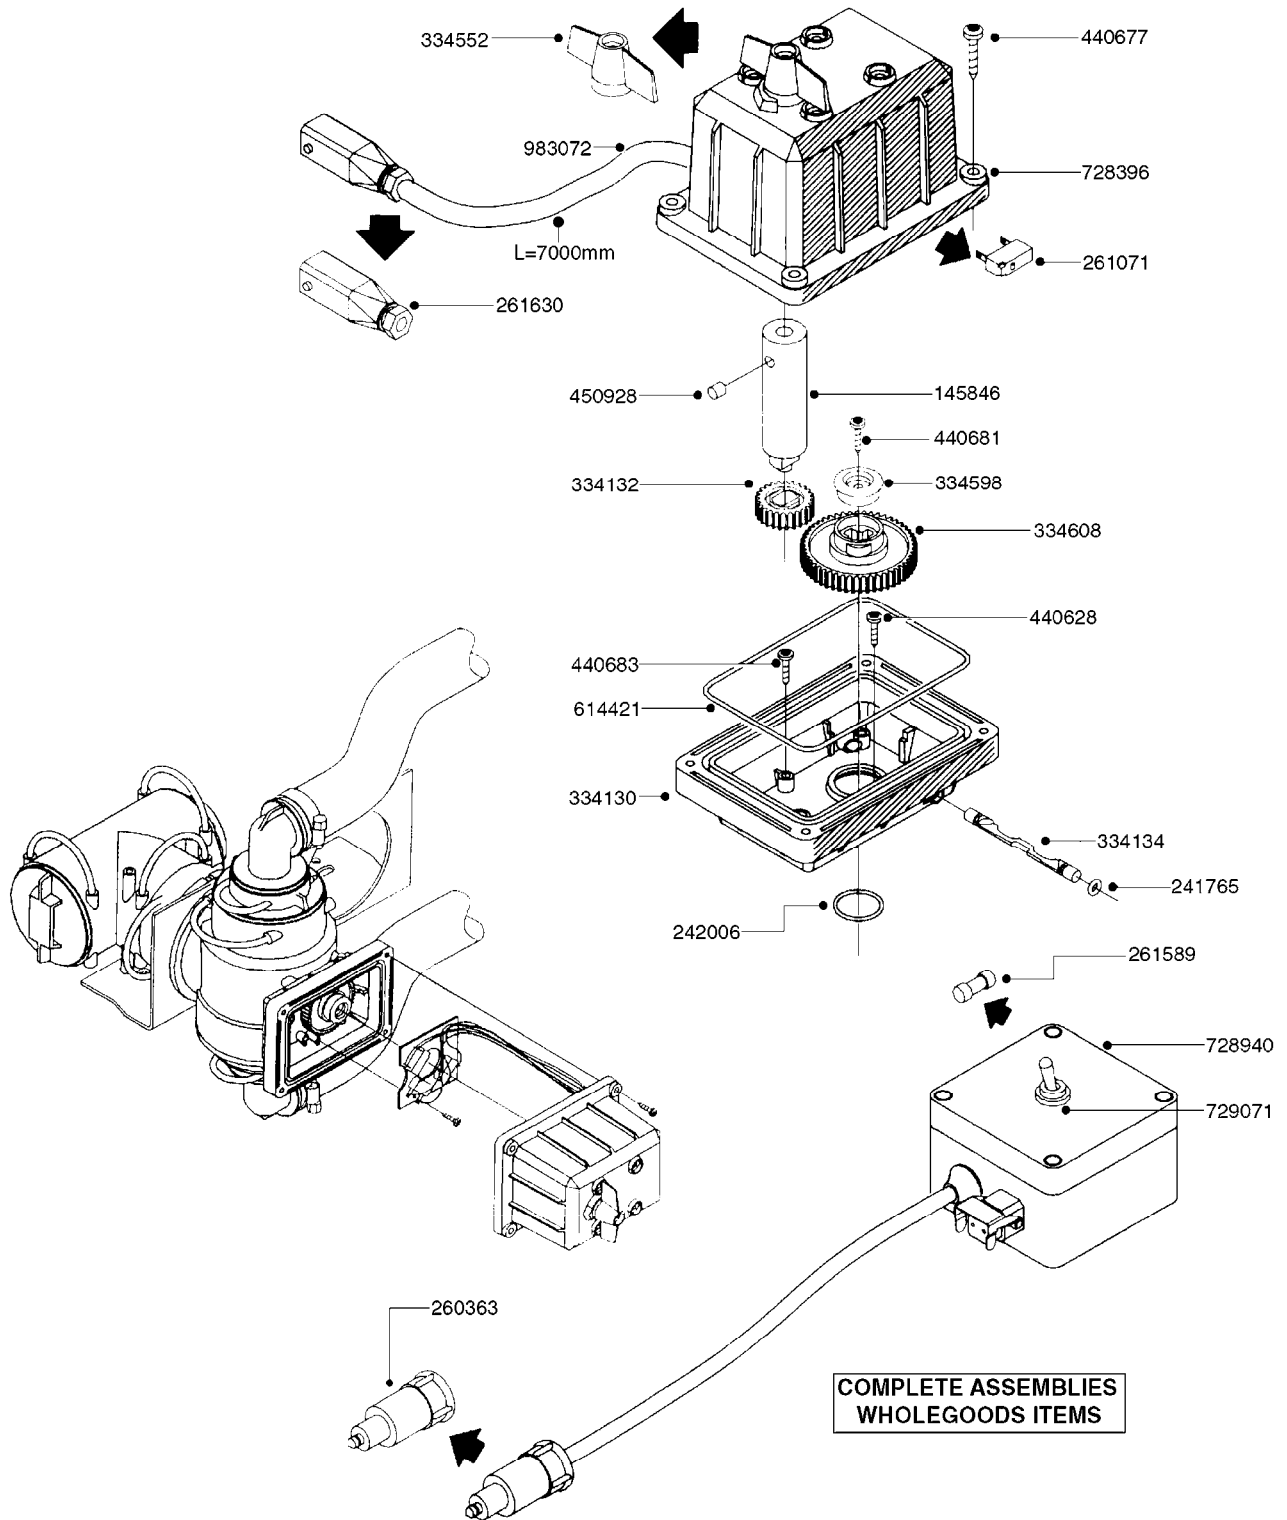

# K0020

BALL VALVE-ELECTRIC 2-WAY  
K0020-HIN, 01:01:16

Page 1  
Date 12.08.2020 8:57

parts-n°	order qty	description
145846	1	COUPLING FOR EL 3-WAY VALVE
241765	1	O-RING 3.1 X 1.6
242006	1	O-RING D22/D19 X 1.5
260363	1	PLUG 2 POLE 12V
261071	1	MICRO SWITCH TYPE 9 SM 201
261162	1	SOCKET F.12V BAYONET PLUG
261589	1	FUSE 5 X 20 1.25 AMP
334130	1	GEAR BOX
334131	1	COG WHEEL
334132	1	COG WHEEL
334134	1	INDICATOR ROD
334552	1	GRIP F.MAN.OP.EC PRES.REG.GREE
334598	1	PLUG F.VALVE HANDLE BLUE
440628	1	SCREW 3/8'
440677	1	SCREW F. PLASTIC 5X20 SS
440681	1	SCREW F. PLASTIC 4MM X 14LG SS
440683	1	SCREW 40X18 2WAY ELC.BALL VALV
450928	1	SET SCREW M8 X 8MM STAINLESS
614421	1	GASKET F/MOTOR HOUSE-ON/OFF TR
725340	1	MOTOR HOUSING FOR EL VALVE
728399	1	CIRCUIT BOARD F.728941
728941	1	CONTROL BOX F.2-WAY VALVE ELC.
834363	1	ELECTRIC KIT, AGITATION BYPASS