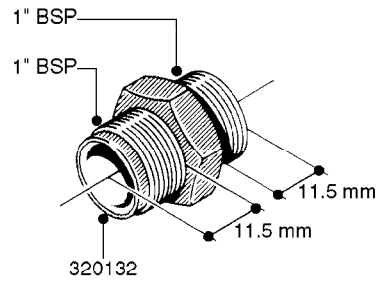

FITTINGS - HEXAGON NIPPLES  
L0030-HIN, 01:01:16

Page 0  
Date 12.08.2020 8:57

**L0030**

FITTINGS - HEXAGON NIPPLES  
L0030-HIN, 01:01:16

Page 1  
Date 12.08.2020 8:57

parts-n°	order qty	description
10015303	1	FITT.PO.HN 1.00X1.00 M1000
10425003	1	FITT.PO.HN 1.25X1.00 MCPHEE
320132	1	FITT.DK HN 1" BSP
320176	1	FITT.DK HN 3/8"X1/2" BSP
320445	1	FITT.DK HN 1/4"X3/8" BSP
320655	1	FITT.DK HN 1/2"-1/2" BSP
320692	1	FITT.DK HN 3/8'BSPX1/4'NPT
320703	1	FITT.DK HN 3/8BSP X1/2 &1/4NPT
320725	1	FITT.DK NIPPLE 3/8"-3/8" BSP
320902	1	FITT.DK HN 3/8'X 1/4' BSP
390232	1	FITT.DK HN 1-1/2' X 1-1/4' BSP
390276	1	FITT.DK HN 1'BSP