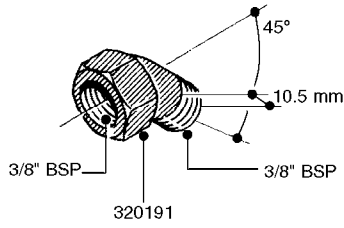

FITTINGS - HEXAGON NIPPLES  
L0030-HIN, 01:01:16

Page 0  
Date 12.08.2020 8:57

**L0030**

FITTINGS - HEXAGON NIPPLES  
L0030-HIN, 01:01:16

Page 1  
Date 12.08.2020 8:57

parts-n°	order qty	description
10015303	1	FITT.PO.HN 1.00X1.00 M1000
10425003	1	FITT.PO.HN 1.25X1.00 MCPHEE
320132	1	FITT.DK HN 1" BSP
320176	1	FITT.DK HN 3/8"X1/2" BSP
320445	1	FITT.DK HN 1/4"X3/8" BSP
320655	1	FITT.DK HN 1/2"-1/2" BSP
320692	1	FITT.DK HN 3/8'BSPX1/4'NPT
320703	1	FITT.DK HN 3/8BSP X1/2 &1/4NPT
320725	1	FITT.DK NIPPLE 3/8"-3/8" BSP
320902	1	FITT.DK HN 3/8'X 1/4' BSP
390232	1	FITT.DK HN 1-1/2' X 1-1/4' BSP
390276	1	FITT.DK HN 1'BSP