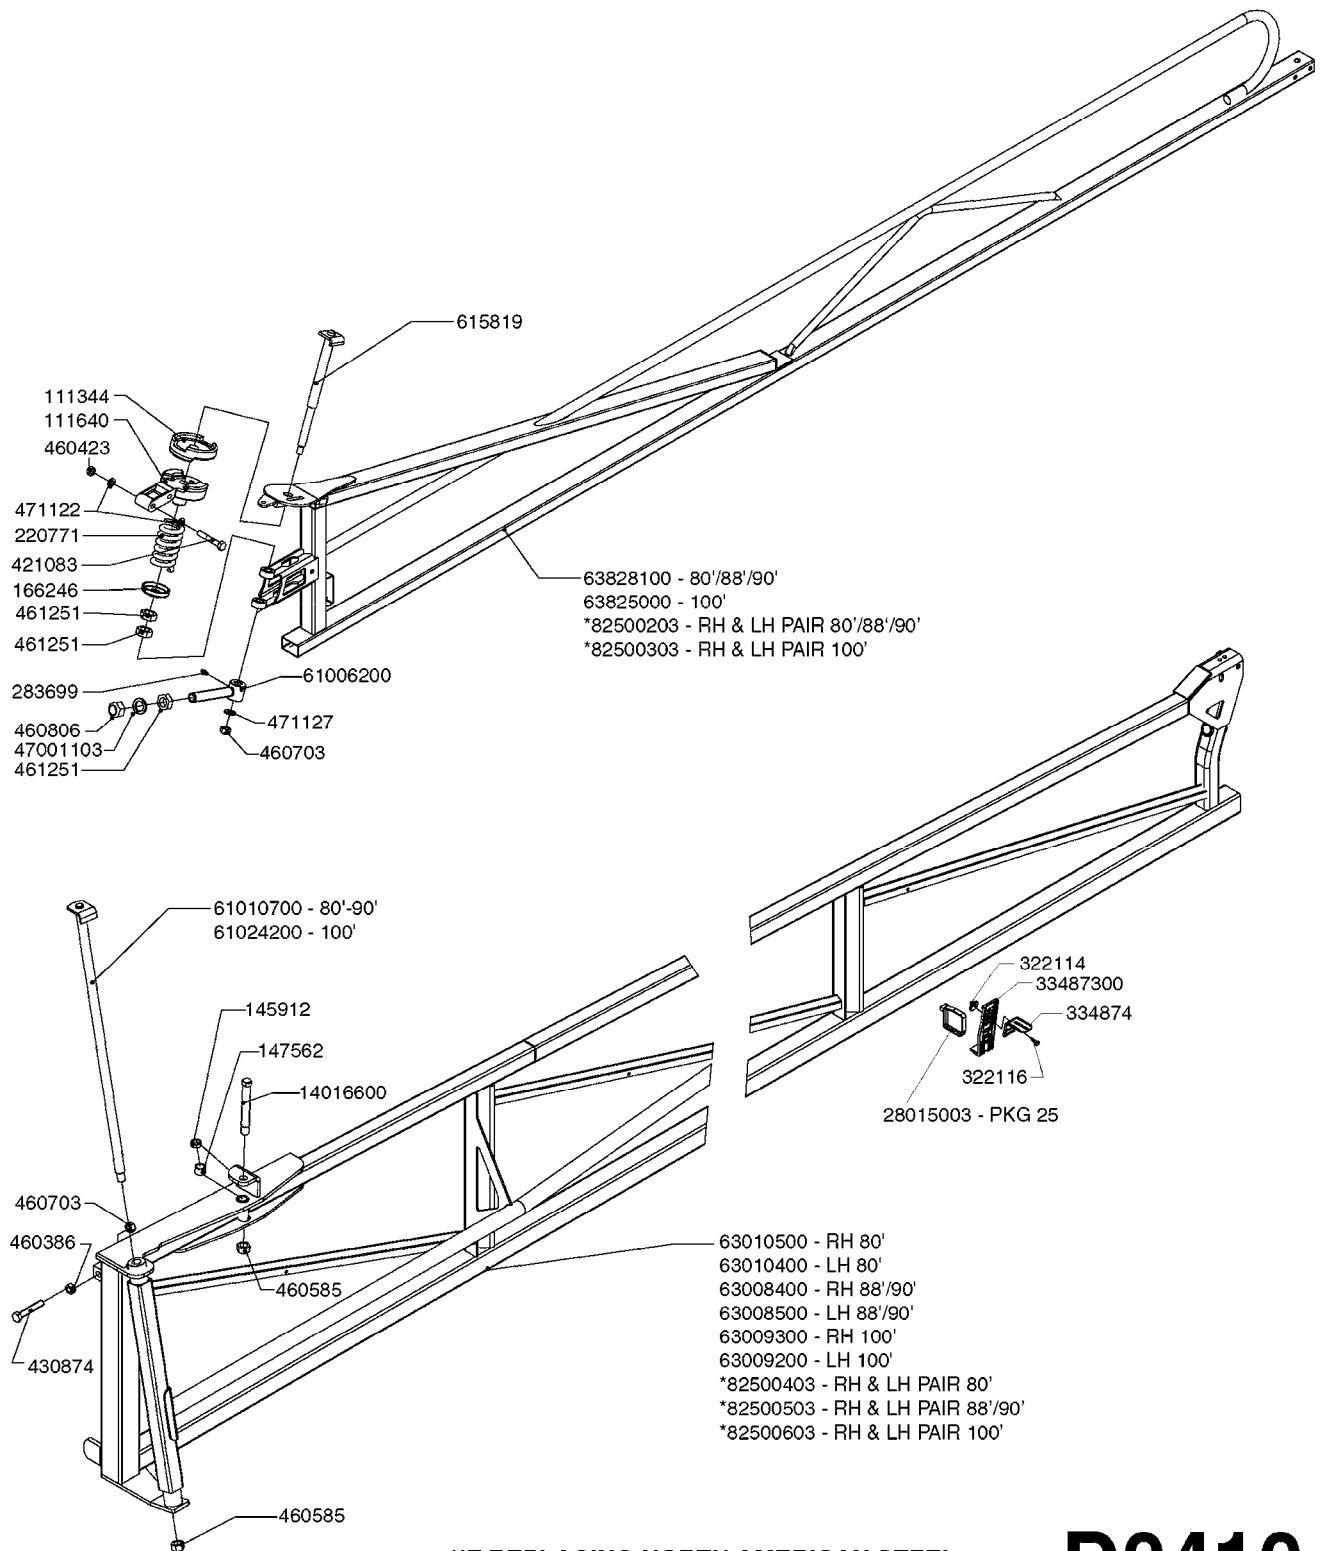

*IF REPLACING NORTH AMERICAN STEEL PARTS, MUST REPLACE BOTH SIDES

D0410

BOOM - SPC OUTER WING 80-100'
D0410-HIN, 06:05:20

Page 1
Date 12.08.2020 8:26

parts-n°	order qty	description
111344	1	CLAW CLUTCH Ø100/Ø20,5 UNDER PART RED
111640	1	CLAW CLUTCH Ø100 TOP PART RED
145912	1	BUSHING D19.8/D17.0X7MM
147562	1	BUSHING D19.8/17.0 L=15
166246	1	WASHER CUP D53 F.SPRING
220771	1	SPRING D53/D43X100
283699	1	GREASE NIPPLE M6X1
322114	1	NUT PLASTIC F.NOZZ.H
322116	1	BOLT PLASTIC F.NOZZ.H.
334874	1	NOZZLE HOLDER - TOP HALF
421083	1	BOLT HEX 8.8 DEL M10X65
430874	1	SCREW SET 8.8 DEL M12X70 FT
460386	1	NUT HEX M12X1.75
460423	1	NUT HEX M10X1.50 LOCK DIN985A2 SS
460585	1	LOCKING NUT M16 DIN985 A2 SS
460703	1	NUT HEX M12X1.75 LOCK DIN985A2 SS
460806	1	NUT HEX M20X2.50 LOCK DIN985A2 SS
461251	1	NUT HEX M20 X 2.5 JAMB
471122	1	WASHER, M10, Ø20/10.5X 2.0, SS
471127	1	WASHER, M12, Ø24/13X24X2.5 SS
615819	1	PIN
14016600	1	PIN F. LINK ARM / SPC
28015003	1	PANDUIT TIE STRAP, PKG. 25
33487300	1	NOZZLE HOLDER - BOTTOM HALF
47001103	1	WASHER D20.5/D33X4 LOCK
61006200	1	ADJ. ARM F.BREAKAWAY FTZ
61010700	1	PIN F.HINGE 80-90'/SPC L=664
61024200	1	PIN F. PIVOT HINGE 100'/SPC
63008400	1	OUTERWING 90' RH / SPC
63008500	1	OUTERWING 90' LH / SPC
63009200	1	OUTERWING 100' LH / SPC
63009300	1	OUTERWING 100' RH / SPC
63010400	1	OUTERWING 80' LH / SPC
63010500	1	OUTERWING 80' RH / SPC
63828100	1	BREAKAWAY FTZ/SPC 2.5M, RED
63825000	1	BREAKAWAY FTZ/SPC 3.0M, RED
82500203	1	BREAKAWAY SET FPS SPC/FTZ 2.5M
82500303	1	BREAKAWAY SET FPS SPC/FTZ 3M
82500403	1	WING OUTER SET FPS 80' SPC
82500503	1	WING OUTER SET FPS 88-90' SPC
82500603	1	WING OUTER SET FPS 100' SPC