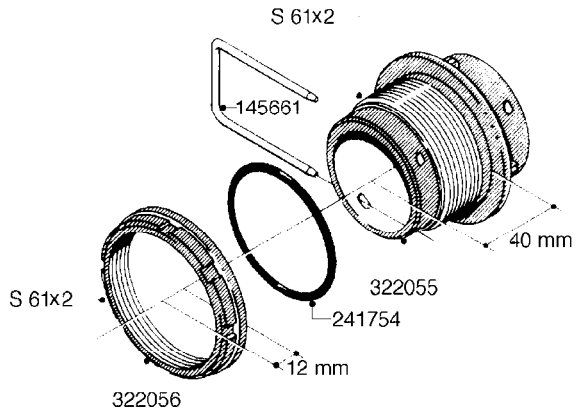

L0080

FITTINGS - S-53
L0080-HIN, 12:09:17

Page 1

Date 12.08.2020 8:27

Pos.	parts-n°	order qty	description
1	145995	1	FITT.DK S-53 FORK
2	241973	1	O-RING Ø3 X 44.2 70 SHORES NITRIL NITRIL (BLACK)
2	242353	1	O-RING 3 X 44.2 VITON VITON (BROWN)
3	242109	1	O-RING D32.2x3.0 NITRIL (BLACK)
3	242354	1	O-RING D32.2X3.0 VITON VITON (BROWN)
4	322103	1	FITT.DK S-53 BULKHEAD
5	322107	1	FITT.DK S-53 BULKHEAD NUT
6	322110	1	FITT.DK S-53 ELB. 1/2" BSP
7	322352	1	FITT.DK S-53 TEE
8	334229	1	FITT.DK S-53 STR.3/4"
9	334260	1	GASKET F. S-53 BULKHEAD
10	334564	1	FITT.DK S-67 TO S-53 ADAPTER
11	391100	1	FITT.DK S-53THREAD INS.1/2"BSP
12	726463	1	FITT.DK S53 BULKHEAD W/GASKET
13	726552	1	FIT.DK S-53X90 1/2" BSP,O-RING
14	726556	1	FITT.DK S-53 HB 1/2" W/O-RING
15	726558	1	FITT.DK S53 STR. 3/4" W.ORING
16	726559	1	FITT DK. S-53 HB 1" W/O-RING
17	726568	1	FITT.DK.S-53 HB 1/2"90 W/O-RING
18	726570	1	FITT.DK S-53 ELB.3/4" W.ORING
19	726571	1	FITT.DK S-53 ELB.1", W ORING
20	726578	1	FITT.DK S53 PLUG WITH O-RING
21	728561	1	FITT.DK. S67M - S53F REDUCER