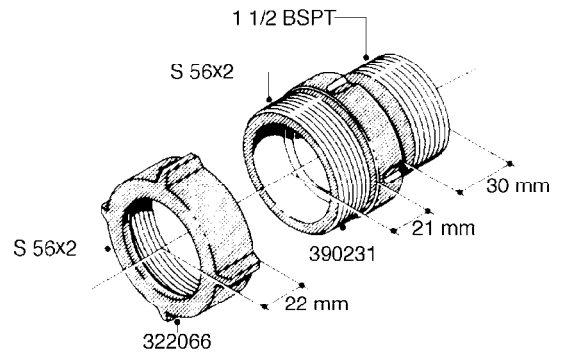

L0080

FITTINGS - S-53
L0080-HIN, 12:09:17

Page 1

Date 12.08.2020 8:27

Pos.	parts-n°	order qty	description
1	145995	1	FITT.DK S-53 FORK
2	241973	1	O-RING Ø3 X 44.2 70 SHORES NITRIL NITRIL (BLACK)
2	242353	1	O-RING 3 X 44.2 VITON VITON (BROWN)
3	242109	1	O-RING D32.2x3.0 NITRIL (BLACK)
3	242354	1	O-RING D32.2X3.0 VITON VITON (BROWN)
4	322103	1	FITT.DK S-53 BULKHEAD
5	322107	1	FITT.DK S-53 BULKHEAD NUT
6	322110	1	FITT.DK S-53 ELB. 1/2" BSP
7	322352	1	FITT.DK S-53 TEE
8	334229	1	FITT.DK S-53 STR.3/4"
9	334260	1	GASKET F. S-53 BULKHEAD
10	334564	1	FITT.DK S-67 TO S-53 ADAPTER
11	391100	1	FITT.DK S-53THREAD INS.1/2"BSP
12	726463	1	FITT.DK S53 BULKHEAD W/GASKET
13	726552	1	FIT.DK S-53X90 1/2" BSP,O-RING
14	726556	1	FITT.DK S-53 HB 1/2" W/O-RING
15	726558	1	FITT.DK S53 STR. 3/4" W.ORING
16	726559	1	FITT DK. S-53 HB 1" W/O-RING
17	726568	1	FITT.DK.S-53 HB 1/2"90 W/O-RING
18	726570	1	FITT.DK S-53 ELB.3/4" W.ORING
19	726571	1	FITT.DK S-53 ELB.1", W ORING
20	726578	1	FITT.DK S53 PLUG WITH O-RING
21	728561	1	FITT.DK. S67M - S53F REDUCER