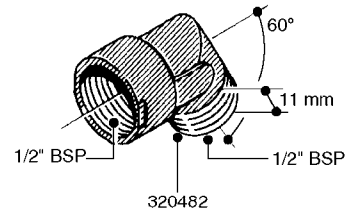

FITTINGS - HEXAGON NIPPLES
L0030-HIN, 01:01:16

L0030

FITTINGS - HEXAGON NIPPLES
L0030-HIN, 01:01:16

Page 1
Date 12.08.2020 8:27

parts-n°	order qty	description
10015303	1	FITT.PO.HN 1.00X1.00 M1000
10425003	1	FITT.PO.HN 1.25X1.00 MCPHEE
320132	1	FITT.DK HN 1" BSP
320176	1	FITT.DK HN 3/8"X1/2" BSP
320445	1	FITT.DK HN 1/4"X3/8" BSP
320655	1	FITT.DK HN 1/2"-1/2" BSP
320692	1	FITT.DK HN 3/8'BSPX1/4'NPT
320703	1	FITT.DK HN 3/8BSP X1/2 &1/4NPT
320725	1	FITT.DK NIPPLE 3/8"-3/8" BSP
320902	1	FITT.DK HN 3/8'X 1/4' BSP
390232	1	FITT.DK HN 1-1/2' X 1-1/4' BSP
390276	1	FITT.DK HN 1'BSP