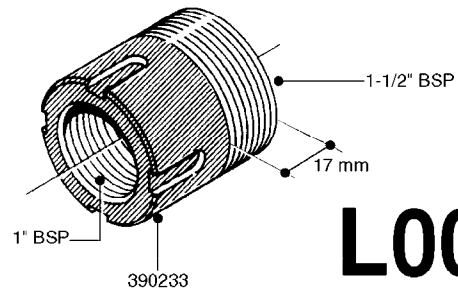

FITTINGS - HEXAGON NIPPLES
L0030-HIN, 01:01:16

L0030

FITTINGS - HEXAGON NIPPLES
L0030-HIN, 01:01:16

Page 1
Date 12.08.2020 8:27

parts-n°	order qty	description
10015303	1	FITT.PO.HN 1.00X1.00 M1000
10425003	1	FITT.PO.HN 1.25X1.00 MCPHEE
320132	1	FITT.DK HN 1" BSP
320176	1	FITT.DK HN 3/8"X1/2" BSP
320445	1	FITT.DK HN 1/4"X3/8" BSP
320655	1	FITT.DK HN 1/2"-1/2" BSP
320692	1	FITT.DK HN 3/8'BSPX1/4'NPT
320703	1	FITT.DK HN 3/8BSP X1/2 &1/4NPT
320725	1	FITT.DK NIPPLE 3/8"-3/8" BSP
320902	1	FITT.DK HN 3/8'X 1/4' BSP
390232	1	FITT.DK HN 1-1/2' X 1-1/4' BSP
390276	1	FITT.DK HN 1'BSP