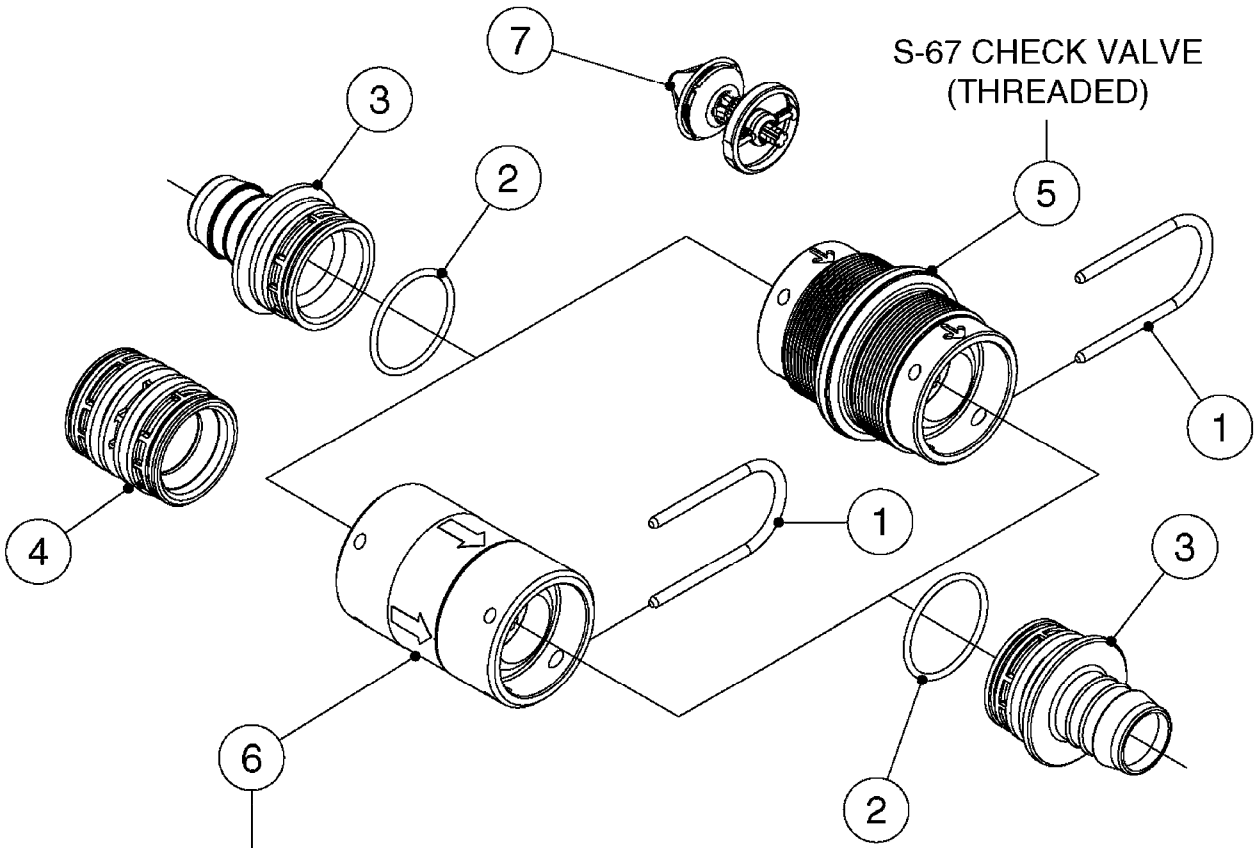

S-67 CHECK VALVE

FOR FITTINGS AND
HOSES, SEE SECTION L

B0630

CHECK VALVES - S67
B0630-HIN, 31:07:19

Page 1
Date 12.08.2020 8:26

Pos.	parts-n°	order qty	description
1	145996	1	FITT.DK S-67 FORK
2	241973	1	O-RING Ø3 X 44.2 70 SHORES NITRIL
2	242353	1	O-RING 3 X 44.2 VITON
3	242504	1	O-RING D35x2 NITRIL
4	322104	1	FITT.DK S-67 BULKHEAD
5	334231	1	FITT.DK S-67 STR.1"
5	334232	1	FITT.DK S-67 STR.1-1/4"
5	334444	1	FITT.DK S-67 STR.1-1/2" PVC
6	14103100	1	SEAT F.CHECK VALVE D40.8 2010
7	70063603	1	VALVE, CHECK S67 1-1/2"
			COMPLETE IN-LINE CHECK VALVE FOR 1-1/2" HOSE
7	72001803	1	CHCK VLV,S67, 2 X 1" HB
			COMPLETE IN-LINE CHECK VALVE FOR 1" HOSE
7	72206600	1	CHCK VLV,S67, 2 X 1.25" HB
			COMPLETE IN-LINE CHECK VALVE FOR 1-1/4" HOSE
8	72089900	1	CHECK VALVE S67 SUBASMBLY.2001
9	97800500	1	DECAL 230X28 BLACK ARROW