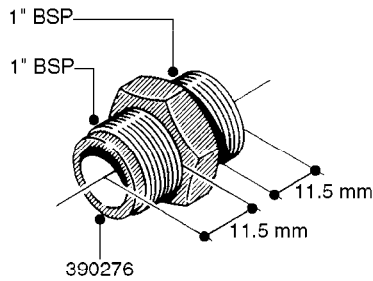

FITTINGS - HEXAGON NIPPLES
L0030-HIN, 01:01:16

L0030

FITTINGS - HEXAGON NIPPLES
L0030-HIN, 01:01:16

Page 1
Date 12.08.2020 8:27

parts-n°	order qty	description
10015303	1	FITT.PO.HN 1.00X1.00 M1000
10425003	1	FITT.PO.HN 1.25X1.00 MCPHEE
320132	1	FITT.DK HN 1" BSP
320176	1	FITT.DK HN 3/8"X1/2" BSP
320445	1	FITT.DK HN 1/4"X3/8" BSP
320655	1	FITT.DK HN 1/2"-1/2" BSP
320692	1	FITT.DK HN 3/8'BSPX1/4'NPT
320703	1	FITT.DK HN 3/8BSP X1/2 &1/4NPT
320725	1	FITT.DK NIPPLE 3/8"-3/8" BSP
320902	1	FITT.DK HN 3/8'X 1/4' BSP
390232	1	FITT.DK HN 1-1/2' X 1-1/4' BSP
390276	1	FITT.DK HN 1'BSP