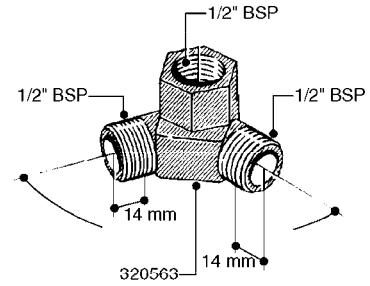

L0020

FITTINGS-T-PIECES, CAPS & ELBOWS
L0020-HIN, 01:01:16

Page 1
Date 12.08.2020 8:27

parts-n°	order qty	description
10053603	1	FITT. CAPNUT 2"BSP 5601
10194303	1	CAP BLANK 1 1/2 MCPHEE 210060
320047	1	FITT.DK CAPNUT 1/2" BSP
320106	1	FITT.DK CAPNUT 1" BSP
320272	1	FITT.DK CAPNUT 3/8" BSP
320316	1	FITT.DK TEE 3/4" X3/4" X1"BSP
320331	1	FITT.DK TEE 1" - 1" - 3/4" BSP
320342	1	FITT.DK EL 3/4"M X 1"F BSP
320563	1	FITT.DK 3 WAY 1/2" 110 DEG.
320677	1	NO LONGER AVAILABLE
320961	1	FITT.DK CAPNUT 1-1/2" BSP
321053	1	FITT.DK TEE 1/2 X1/2 X1/2" BSP
322072	1	FITT.DK TEE 3/8'X3/8'X3/8' BSP
322095	1	FITT.DK TEE 1-1/2 X1-1/4 X3/4" BSP
322138	1	FITT.DK ELB 1"M X 1"F BSP
330013	1	O-RING 2.5 X 10 PUR
330212	1	O-RING D19/D14X2.4 F.1/2"NUT
330326	1	O-RING D30/D24X2 F.1"NUT
331273	1	O-RING D44/D38X2 F.1-1/2"