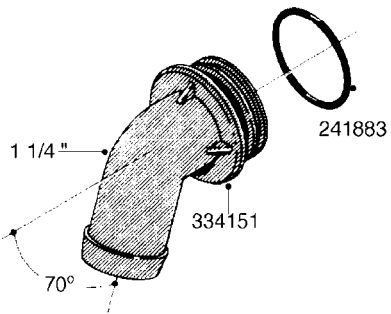

L0080

FITTINGS - S-53
L0080-HIN, 12:09:17

Page 1

Date 12.08.2020 8:27

Pos.	parts-n°	order qty	description
1	145995	1	FITT.DK S-53 FORK
2	241973	1	O-RING Ø3 X 44.2 70 SHORES NITRIL NITRIL (BLACK)
2	242353	1	O-RING 3 X 44.2 VITON VITON (BROWN)
3	242109	1	O-RING D32.2x3.0 NITRIL (BLACK)
3	242354	1	O-RING D32.2X3.0 VITON VITON (BROWN)
4	322103	1	FITT.DK S-53 BULKHEAD
5	322107	1	FITT.DK S-53 BULKHEAD NUT
6	322110	1	FITT.DK S-53 ELB. 1/2" BSP
7	322352	1	FITT.DK S-53 TEE
8	334229	1	FITT.DK S-53 STR.3/4"
9	334260	1	GASKET F. S-53 BULKHEAD
10	334564	1	FITT.DK S-67 TO S-53 ADAPTER
11	391100	1	FITT.DK S-53THREAD INS.1/2"BSP
12	726463	1	FITT.DK S53 BULKHEAD W/GASKET
13	726552	1	FIT.DK S-53X90 1/2" BSP,O-RING
14	726556	1	FITT.DK S-53 HB 1/2" W/O-RING
15	726558	1	FITT.DK S53 STR. 3/4" W.ORING
16	726559	1	FITT DK. S-53 HB 1" W/O-RING
17	726568	1	FITT.DK.S-53 HB 1/2"90 W/O-RING
18	726570	1	FITT.DK S-53 ELB.3/4" W.ORING
19	726571	1	FITT.DK S-53 ELB.1", W ORING
20	726578	1	FITT.DK S53 PLUG WITH O-RING
21	728561	1	FITT.DK. S67M - S53F REDUCER