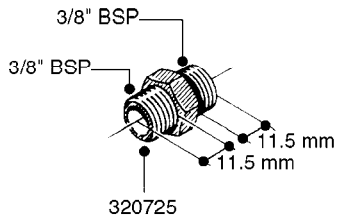

FITTINGS - HEXAGON NIPPLES
L0030-HIN, 01:01:16

L0030

FITTINGS - HEXAGON NIPPLES
L0030-HIN, 01:01:16

Page 1
Date 12.08.2020 8:27

parts-n°	order qty	description
10015303	1	FITT.PO.HN 1.00X1.00 M1000
10425003	1	FITT.PO.HN 1.25X1.00 MCPHEE
320132	1	FITT.DK HN 1" BSP
320176	1	FITT.DK HN 3/8"X1/2" BSP
320445	1	FITT.DK HN 1/4"X3/8" BSP
320655	1	FITT.DK HN 1/2"-1/2" BSP
320692	1	FITT.DK HN 3/8'BSPX1/4'NPT
320703	1	FITT.DK HN 3/8BSP X1/2 &1/4NPT
320725	1	FITT.DK NIPPLE 3/8"-3/8" BSP
320902	1	FITT.DK HN 3/8'X 1/4' BSP
390232	1	FITT.DK HN 1-1/2' X 1-1/4' BSP
390276	1	FITT.DK HN 1'BSP