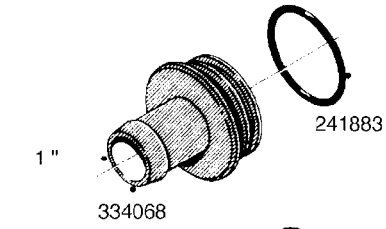

L0080

FITTINGS - S-53
L0080-HIN, 12:09:17

Page 1

Date 12.08.2020 8:27

Pos.	parts-n°	order qty	description
1	145995	1	FITT.DK S-53 FORK
2	241973	1	O-RING Ø3 X 44.2 70 SHORES NITRIL NITRIL (BLACK)
2	242353	1	O-RING 3 X 44.2 VITON VITON (BROWN)
3	242109	1	O-RING D32.2x3.0 NITRIL (BLACK)
3	242354	1	O-RING D32.2X3.0 VITON VITON (BROWN)
4	322103	1	FITT.DK S-53 BULKHEAD
5	322107	1	FITT.DK S-53 BULKHEAD NUT
6	322110	1	FITT.DK S-53 ELB. 1/2" BSP
7	322352	1	FITT.DK S-53 TEE
8	334229	1	FITT.DK S-53 STR.3/4"
9	334260	1	GASKET F. S-53 BULKHEAD
10	334564	1	FITT.DK S-67 TO S-53 ADAPTER
11	391100	1	FITT.DK S-53THREAD INS.1/2"BSP
12	726463	1	FITT.DK S53 BULKHEAD W/GASKET
13	726552	1	FIT.DK S-53X90 1/2" BSP,O-RING
14	726556	1	FITT.DK S-53 HB 1/2" W/O-RING
15	726558	1	FITT.DK S53 STR. 3/4" W.ORING
16	726559	1	FITT DK. S-53 HB 1" W/O-RING
17	726568	1	FITT.DK.S-53 HB 1/2"90 W/O-RING
18	726570	1	FITT.DK S-53 ELB.3/4" W.ORING
19	726571	1	FITT.DK S-53 ELB.1", W ORING
20	726578	1	FITT.DK S53 PLUG WITH O-RING
21	728561	1	FITT.DK. S67M - S53F REDUCER