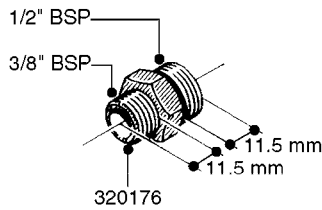

FITTINGS - HEXAGON NIPPLES
L0030-HIN, 01:01:16

L0030

FITTINGS - HEXAGON NIPPLES
L0030-HIN, 01:01:16

Page 1
Date 12.08.2020 8:27

parts-n°	order qty	description
10015303	1	FITT.PO.HN 1.00X1.00 M1000
10425003	1	FITT.PO.HN 1.25X1.00 MCPHEE
320132	1	FITT.DK HN 1" BSP
320176	1	FITT.DK HN 3/8"X1/2" BSP
320445	1	FITT.DK HN 1/4"X3/8" BSP
320655	1	FITT.DK HN 1/2"-1/2" BSP
320692	1	FITT.DK HN 3/8'BSPX1/4'NPT
320703	1	FITT.DK HN 3/8BSP X1/2 &1/4NPT
320725	1	FITT.DK NIPPLE 3/8"-3/8" BSP
320902	1	FITT.DK HN 3/8'X 1/4' BSP
390232	1	FITT.DK HN 1-1/2' X 1-1/4' BSP
390276	1	FITT.DK HN 1'BSP