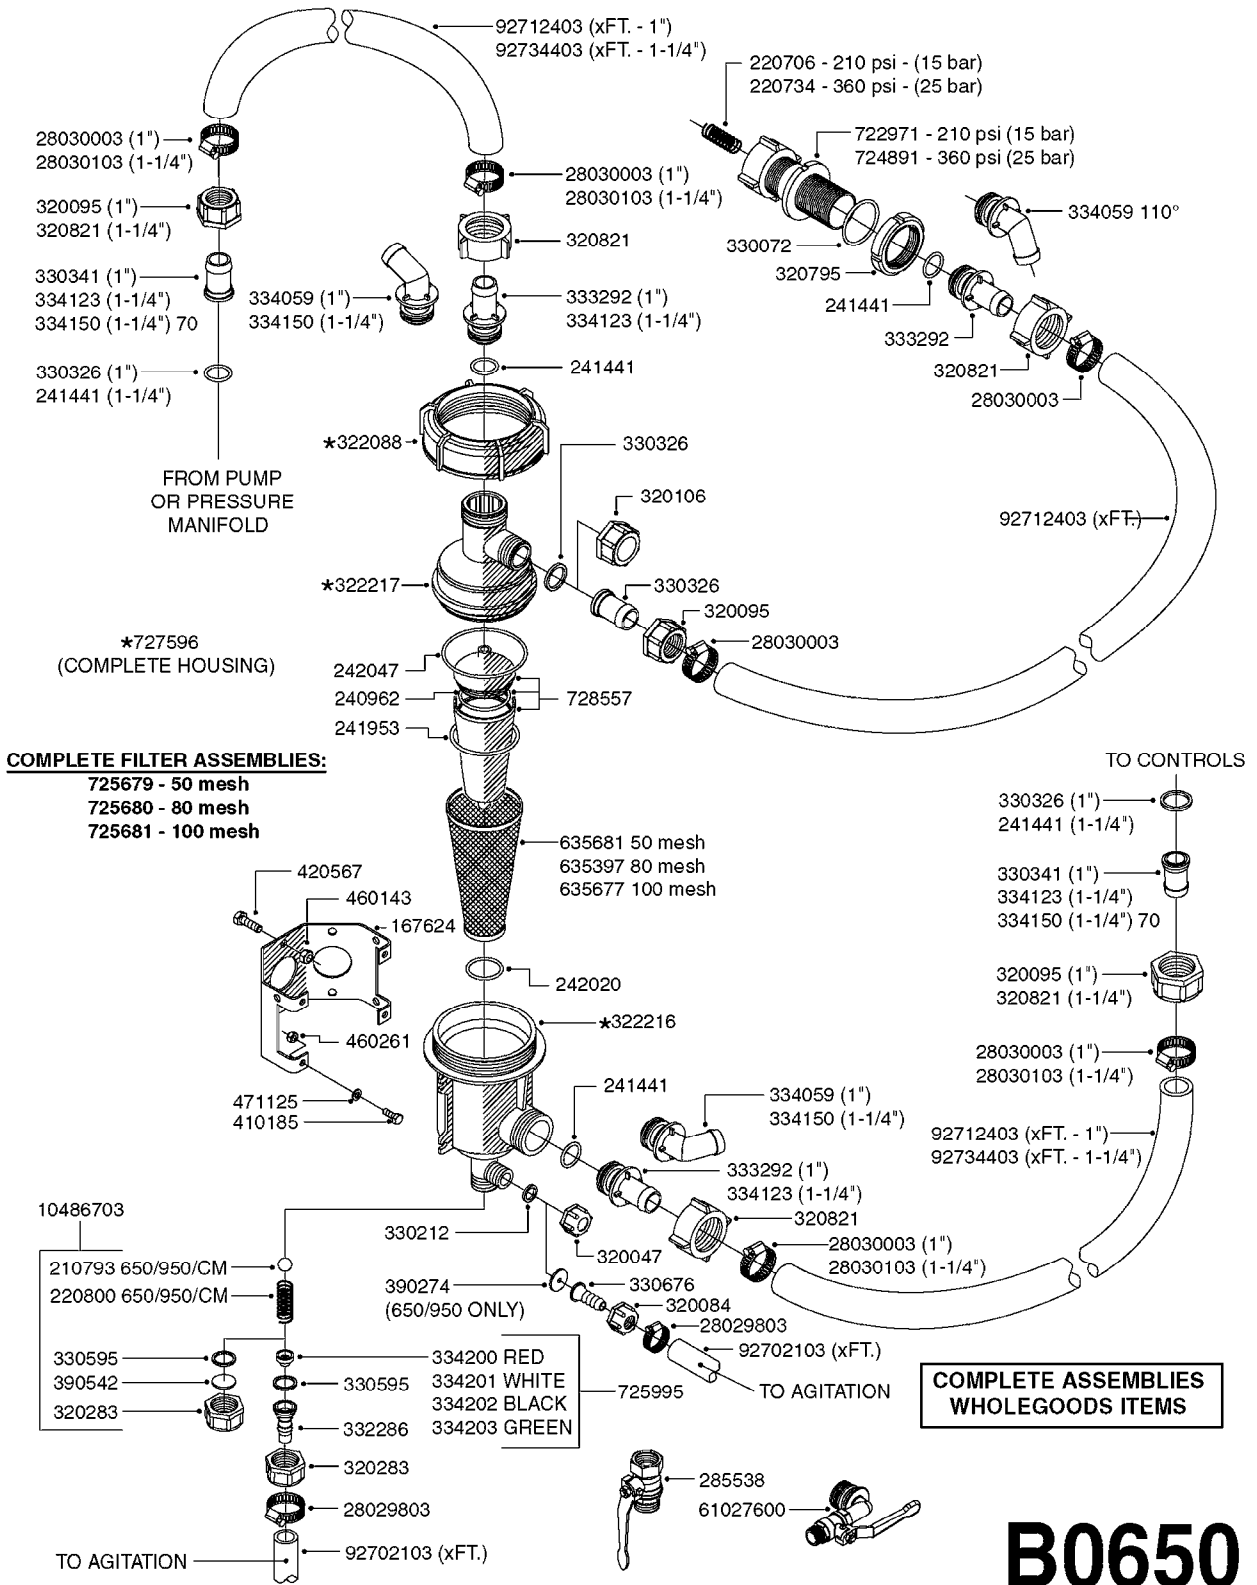

S-67 CHECK VALVE
(THREADED)

S-67 CHECK VALVE
(NON-THREADED)

FOR FITTINGS AND
HOSES, SEE SECTION L

B0640

CHECK VALVES - S67 (2011)
B0640-HIN, 15:10:19

Page 1
Date 12.08.2020 8:26

Pos.	parts-n°	order qty	description
1	145996	1	FITT.DK S-67 FORK
2	242353	1	O-RING 3 X 44.2 VITON
3	334231	1	FITT.DK S-67 STR.1"
3	334232	1	FITT.DK S-67 STR.1-1/4"
4	72432400	1	FITT.DK S-67 CONNEC W.CHK SEAT
5	72819200	1	CHECK VALVE S67 2012 THREADED
6	72819300	1	CHECK VALVE S67 2012 NO THREAD
7	72878800	1	CHECK VALVE S67 SUBASSEMBLY 2013 INCLUDED WITH #5 & #6