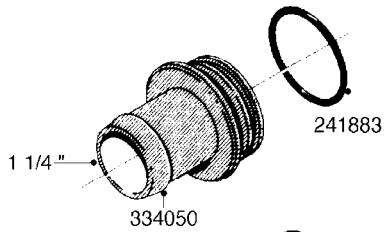

L0080

FITTINGS - S-53
L0080-HIN, 12:09:17

Page 1

Date 12.08.2020 8:27

Pos.	parts-n°	order qty	description
1	145995	1	FITT.DK S-53 FORK
2	241973	1	O-RING Ø3 X 44.2 70 SHORES NITRIL NITRIL (BLACK)
2	242353	1	O-RING 3 X 44.2 VITON VITON (BROWN)
3	242109	1	O-RING D32.2x3.0 NITRIL (BLACK)
3	242354	1	O-RING D32.2X3.0 VITON VITON (BROWN)
4	322103	1	FITT.DK S-53 BULKHEAD
5	322107	1	FITT.DK S-53 BULKHEAD NUT
6	322110	1	FITT.DK S-53 ELB. 1/2" BSP
7	322352	1	FITT.DK S-53 TEE
8	334229	1	FITT.DK S-53 STR.3/4"
9	334260	1	GASKET F. S-53 BULKHEAD
10	334564	1	FITT.DK S-67 TO S-53 ADAPTER
11	391100	1	FITT.DK S-53THREAD INS.1/2"BSP
12	726463	1	FITT.DK S53 BULKHEAD W/GASKET
13	726552	1	FIT.DK S-53X90 1/2" BSP,O-RING
14	726556	1	FITT.DK S-53 HB 1/2" W/O-RING
15	726558	1	FITT.DK S53 STR. 3/4" W.ORING
16	726559	1	FITT DK. S-53 HB 1" W/O-RING
17	726568	1	FITT.DK.S-53 HB 1/2"90 W/O-RING
18	726570	1	FITT.DK S-53 ELB.3/4" W.ORING
19	726571	1	FITT.DK S-53 ELB.1", W ORING
20	726578	1	FITT.DK S53 PLUG WITH O-RING
21	728561	1	FITT.DK. S67M - S53F REDUCER