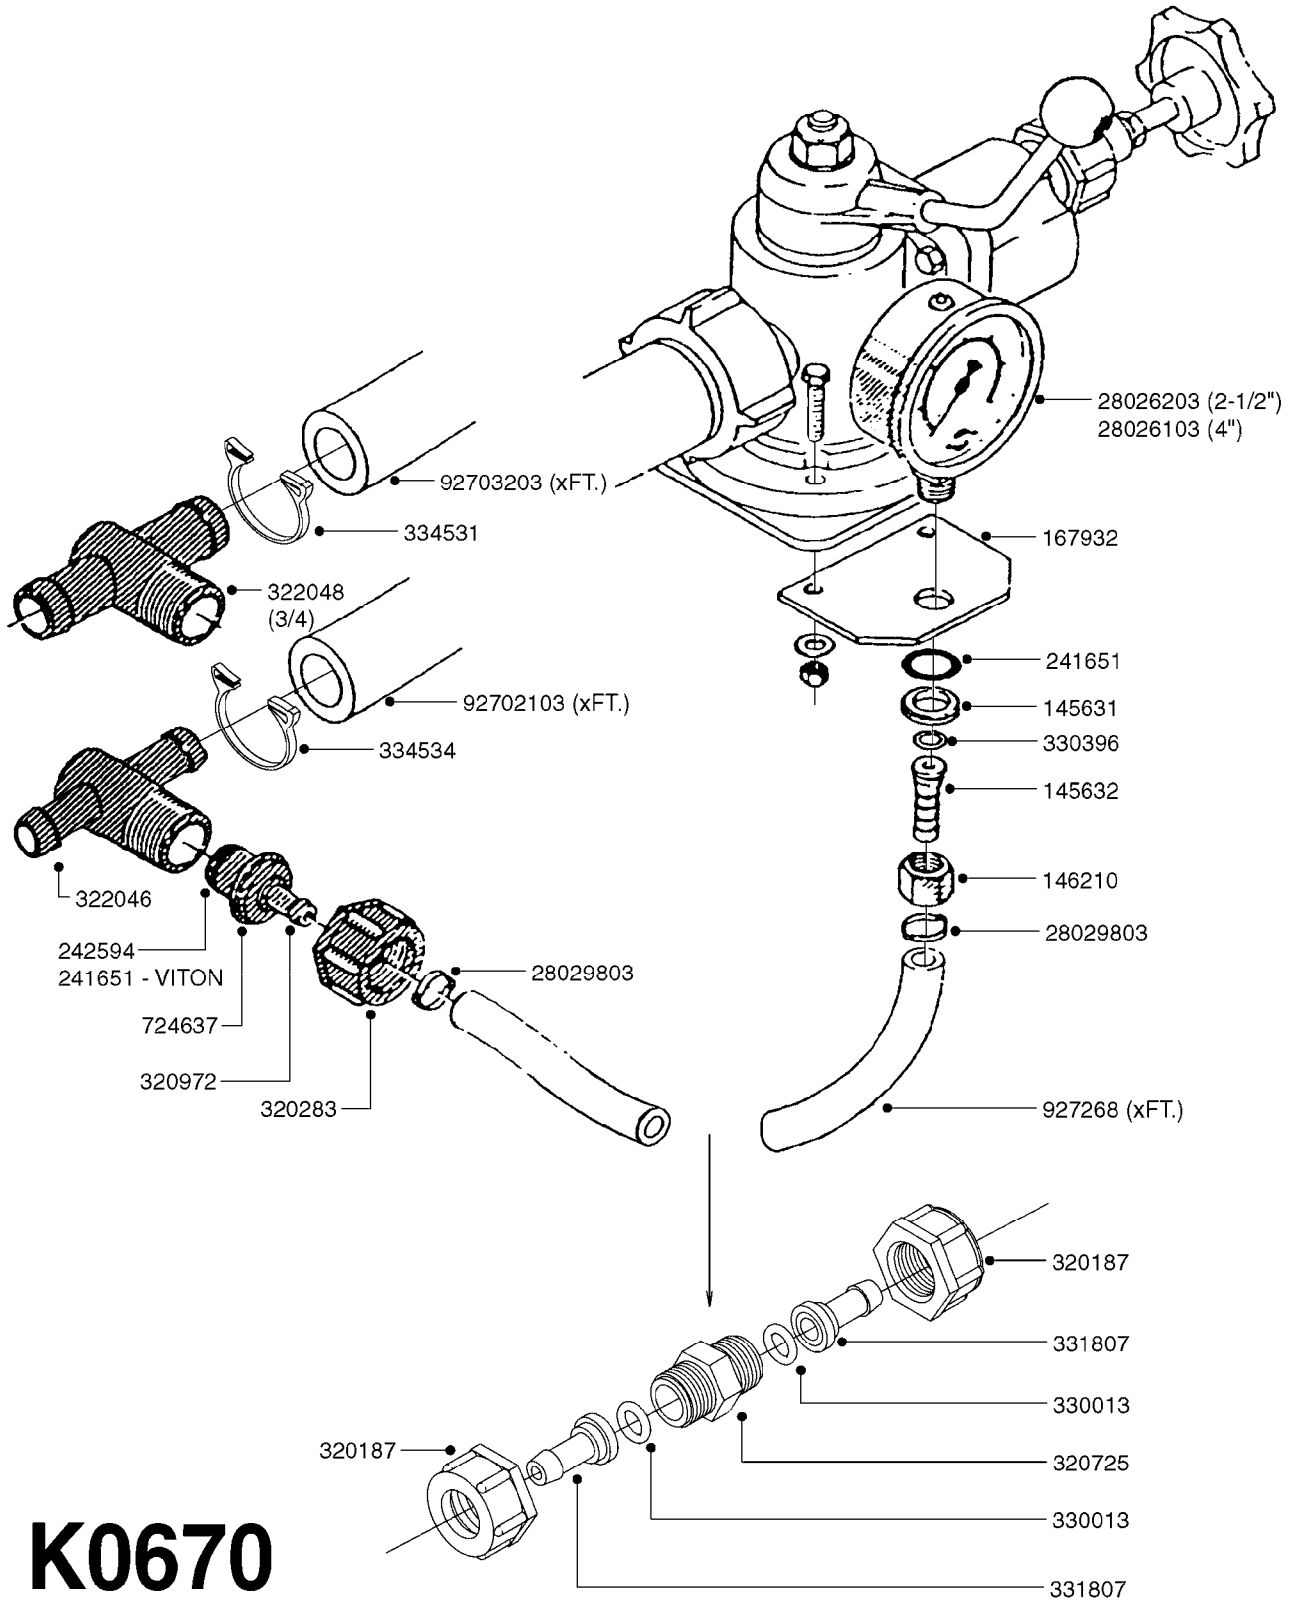

K0670

REMOTE GAUGE-BK 180 & EC
K0670-HIN, 01:01:16

Page 1
Date 12.08.2020 8:27

parts-n°	order qty	description
145631	1	WASHER D21.5/D13.5X2.5 BRASS
145632	1	FITT.DK HB 1/4' BRASS F.GUAGE
146210	1	NUT 1/4'BSP BRASS
167932	1	MTG. BRACKET (PRESSURE GAUGE)
241651	1	O-RING D14.0X3.0 NITRIL
242594	1	O-RING D14 X 1.78 SCH.70-EPDM
320187	1	FITT.DK CAP 3/8" BSP BLACK
320283	1	FITT.DK NUT 3/4"BSP
320725	1	FITT.DK NIPPLE 3/8"-3/8" BSP
320972	1	FITT.DK HB 5/16'- 1/4' BSP
322046	1	FITT.DK TEE 1/2X1/2HB X3/4'BSP
322048	1	FITT.DK TEE 3/4X3/4HB X3/4'BSP
330013	1	O-RING 2.5 X 10 PUR
330396	1	O-RING D11.2/D6.6X3.2
331807	1	FITT.DK HB 5/16" F.3/8" NUT
334531	1	CLAMP HOSE PLASTIC 3/4"
334534	1	CLAMP HOSE PLASTIC 1/2"
724637	1	FITT.DK HB 5/16' F. 3/4" COMP.
927268	1	HOSE BLUE PVC X 1/4 X 0012"
28026103	1	GAUGE 200PSI/BR,4",1/4"BSP-BTM
28026203	1	GAUGE 200PSI/BR,2.5"1/4BSP-BTM
28029803	1	CLAMP HOSE GEAR P1/2" 6708
92702103	1	HOSE R X1/2" X300PSI WP X0012"
92703203	1	HOSE R X3/4" X300PSI WP X0012"