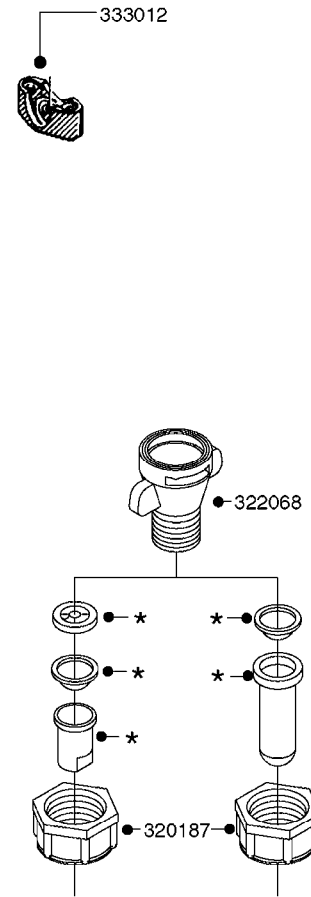

- 334082 (BLACK)
- 334371 (YELLOW)
- 334373 (RED)
- 334377 (BLUE)
- 334172 (GREEN)
- 334173 (ORANGE)