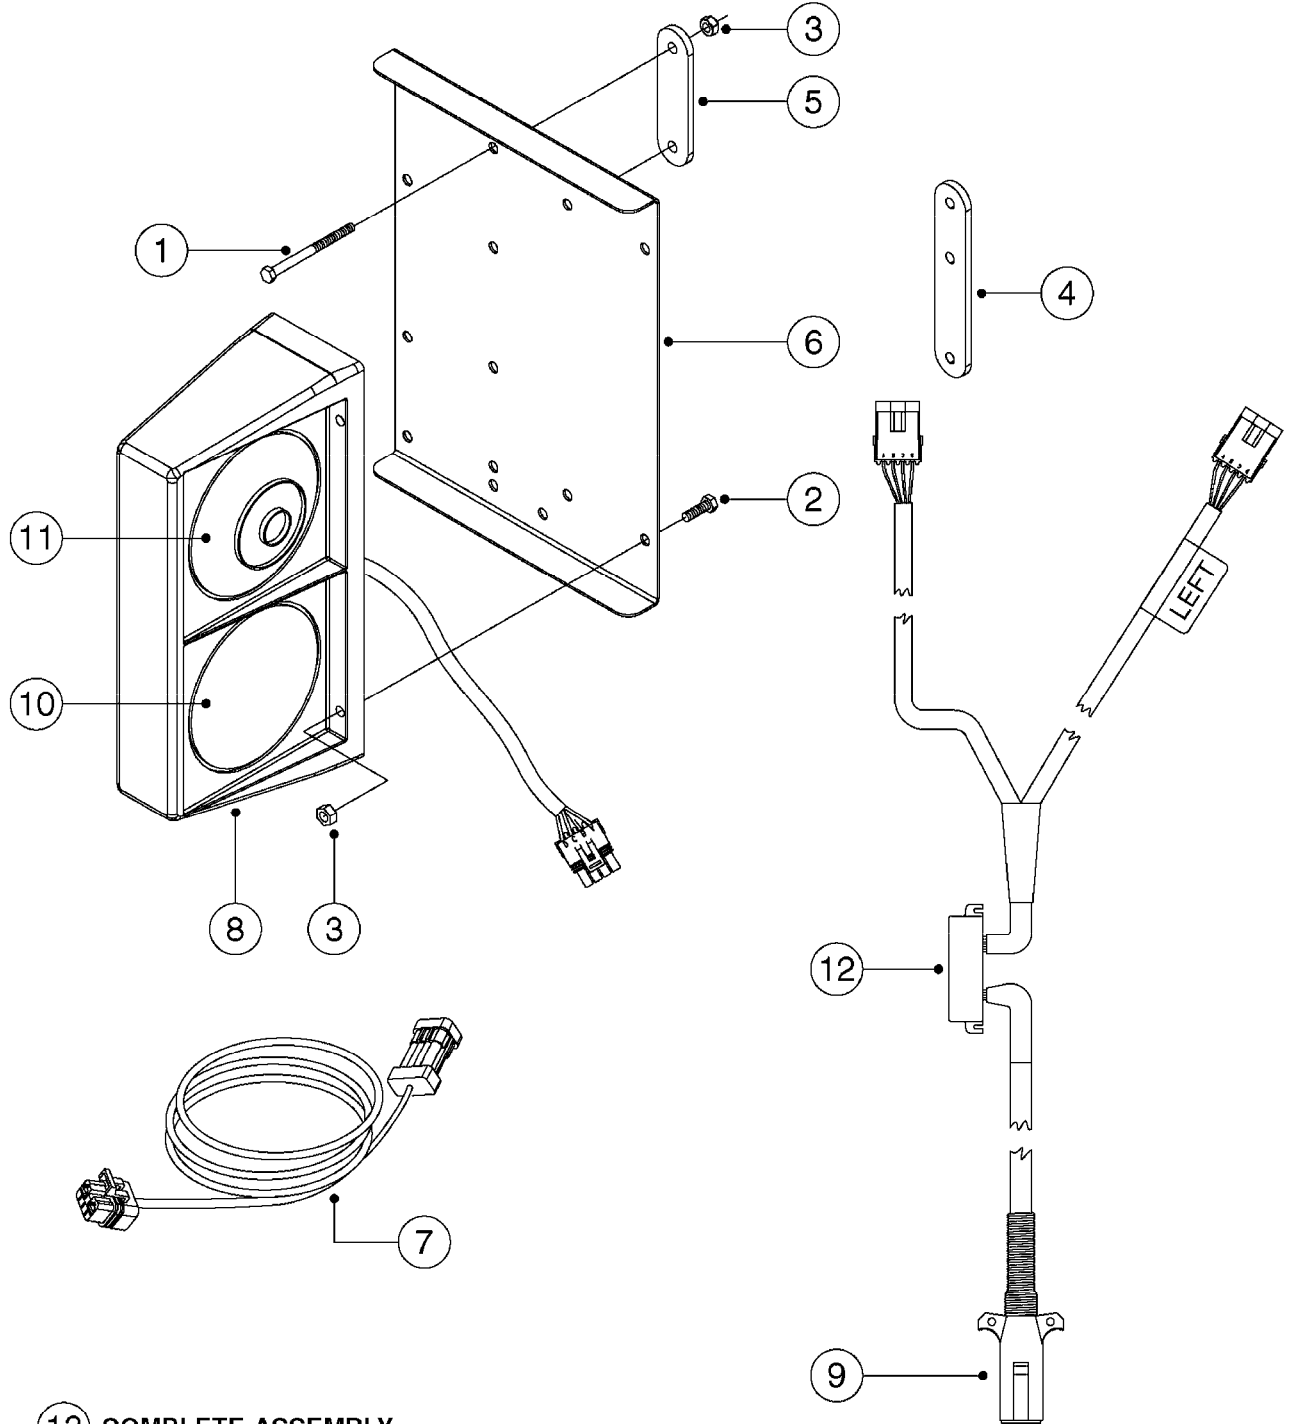

13 COMPLETE ASSEMBLY

COMPLETE ASSEMBLIES
WHOLEGOODS ITEMS

M0160

TRAFFIC LIGHT KIT
M0160-HIN, 13:08:19

Page 1
Date 12.08.2020 8:27

Pos.	parts-n°	order qty	description
1	410266	1	BOLT HEX 8.8 DEL M6X120
1	410421	1	BOLT HEX M6X110 DIN931-A2 SS
1	410524	1	BOLT HEX 8.8 DEL M6X100
1	410605	1	BOLT HEX 8.8 DEL M6X80
2	410362	1	BOLT HEX 8.8 SS M6X20
3	460261	1	NUT HEX M6X1.00 LOCK DIN985 A2 SS
4	16022303	1	BRACKET 100MM TUBE
5	16022403	1	BRACKET 60MM TUBE
6	16025603	1	BRACKET TAIL LIGHT DUAL LAMP
7	26004703	1	HARNESS 13' EXT 4 WIRE WP
8	26004903	1	TAIL LIGHT GREEN WIRE LH
8	26005003	1	TAIL LIGHT YELLOW WIRE RH
9	26005103	1	PLUG 7-PIN AG TAIL LIGHT
10	26005403	1	LENS BLACK BEFORE 2009
10	26017003	1	LENS RED
11	26016903	1	LENS AMBER
12	26032703	1	HARNESS COMPLETE, TAIL LIGHT, 2013
13	83308603	1	TRAFFIC LIGHT KIT