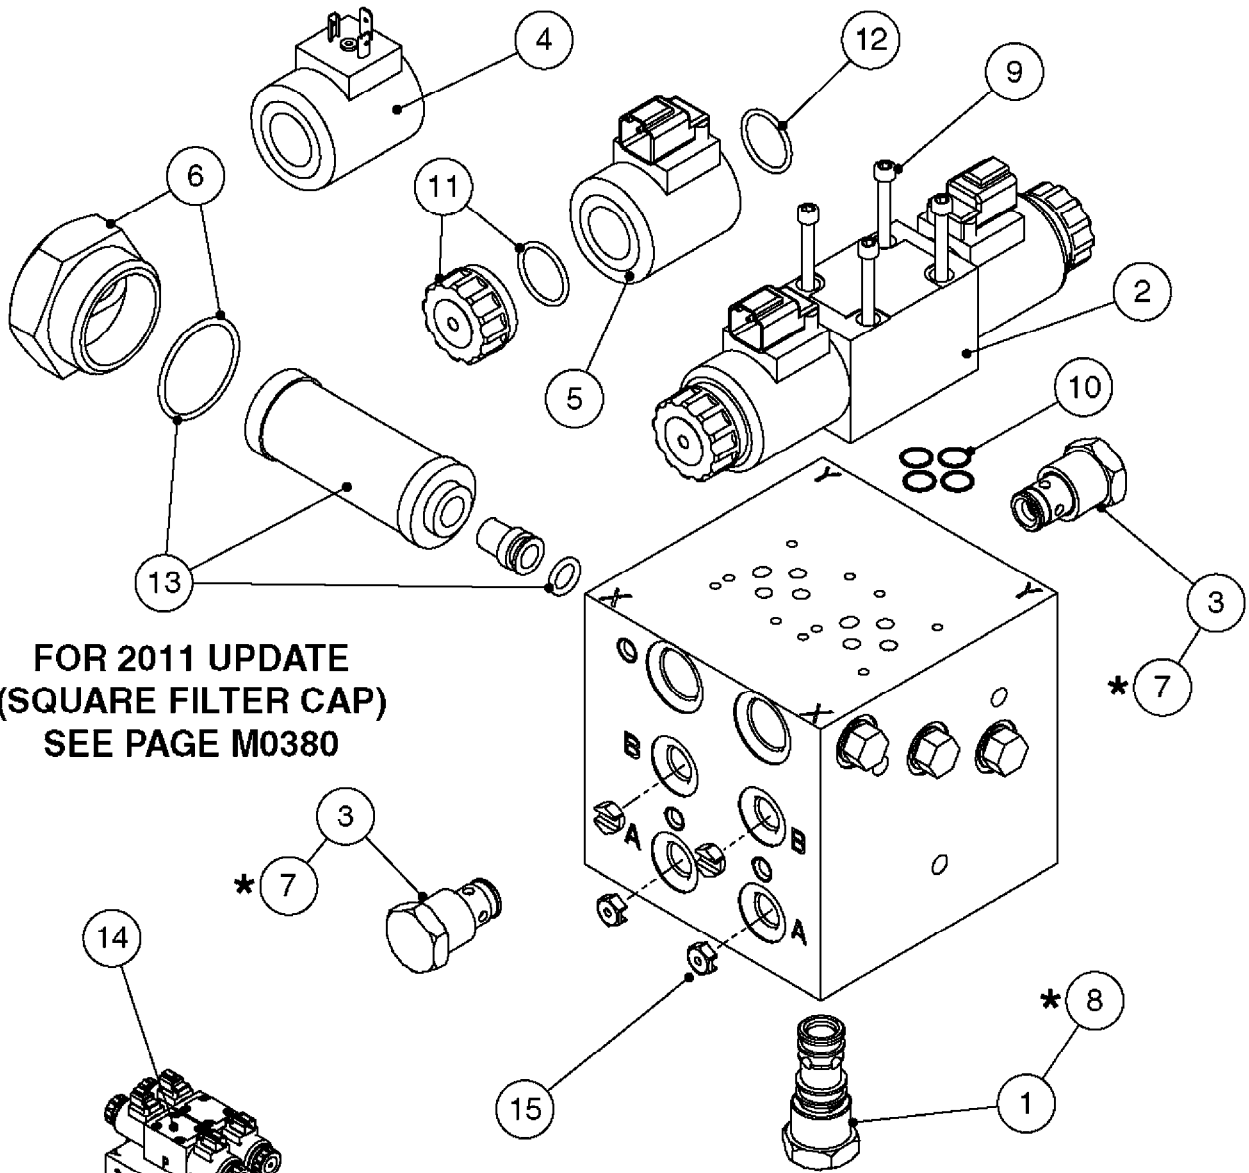

If unsure, pair of new style sensors works with all versions of UC4.

NORAC UC4 BOOM HEIGHT CONTROL
M0290-HIN, 01:01:16

Page 1
Date 12.08.2020 8:27

Pos.	parts-n°	order qty	description
1	410443	1	BOLT HEX 8.8 DEL M6X70
1	410605	1	BOLT HEX 8.8 DEL M6X80
2	460261	1	SPB/SPC BOOM
3	471124	1	NUT HEX M6X1.00 LOCK DIN985 A2 SS
4	16128603	1	WASHER, M6, Ø18/ 6.4X 1.6, SS
4	16128703	1	BRACKET F. SENSOR 60X60 TUBE SPB/SPC BOOM
5	26016303	1	BRACKET F. SENSOR 50x50 TUBE
6	26025903	1	FORCE BOOM (FTZ)
7	26026003	1	CONNECTOR RING CPC #11 NORAC
8	26026600	1	NORAC UC4+ ROLL SENSOR W/TEMP. CONFIRM NORAC P/N 45000
8	28055603	1	NORAC UC4+ ROLL SENSOR CONFIRM NORAC P/N 45001
9	28049503	1	NORAC CABLE VAR.RT.VLV DIN
10	28049603	1	3-PIN CONNECTORS/HIRSCHMAN
11	28050303	1	NORAC CABLE VAR.RT.VLV DEUTSCH
12	28050703	1	2-PIN CONNECTORS/DEUTSCH
13	28054303	1	NORAC CABLE EXTENSION
14	28055503	1	NORAC POWER CABLE
15	28055703	1	NORAC RUBBER TOP&BOLT F.SENSOR DIA.30MMX30MMX8MM
16	28085900	1	NORAC UC4+ OPEN CTR. CABLE
17	28086200	1	PARALIFT INTERFACE CABLE NORAC
18	28086300	1	NORAC VALVE MOUNTING HARDWARE
19	28086400	1	NORAC VALVE CABLE ROLL PIGTAIL
20	28086500	1	SENSOR BRANCH CABLE NORAC
21	28086600	1	CAN NODE DUAL CABLE NORAC
22	70112503	1	UC4 DISPLAY PANEL NORAC
23	78216100	1	UC4 ULTRASONIC SENSOR
			UC4 SENSOR MOUNTING BKT. NORAC
			FOAM DISC F. SENSOR NORAC
			UC4+ ROLL SENSOR KIT '11 HIN INCLUDES NORAC P/N 45000 & 45001
			NORAC VALVE BLOCK COMP, DEUTSCH CON.