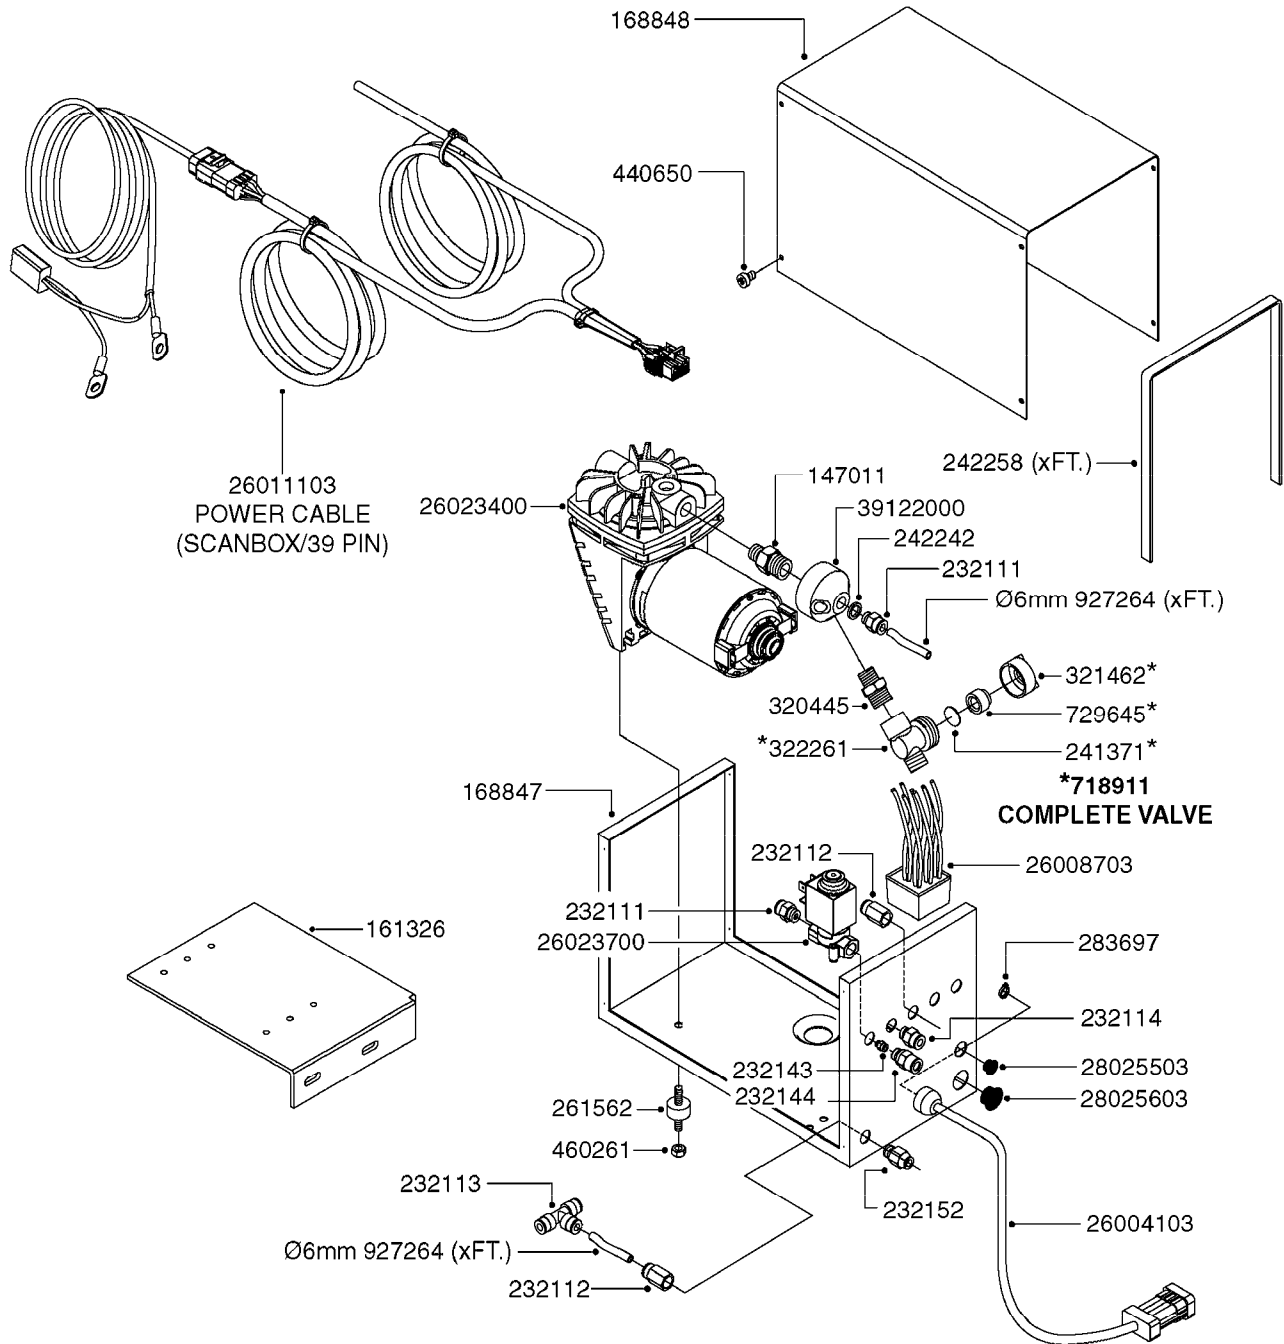

K0400

*Ø8mm 927306 (xFT.)
*Ø10mm 927330 (xFT.)

70062503 - COMPLETE ASSEMBLY

FOAM MARKER COMPRESSOR 2007
K0400-HIN, 01:01:16

Page 1
Date 12.08.2020 8:27

parts-n°	order qty	description
147011	1	HEX NIPPLE 3/8'X1/4'BSP BRASS
161326	1	MOUNT BKT. F. FOAM COMP.BOX 98
168847	1	ENCLOSURE LOWER F.MARKER
168848	1	COVER F. FOAM MARKER
232111	1	QUICK COUPLER 6MM X 1/8 EXT.
232112	1	QUICK COUPLER 6MM 1/8 INT.
232113	1	QUICK COUPLER 6MM T-PIECE
232114	1	COUPLER 1/8" THREADX8MM HOSE
232143	1	REDUCER 1/4'INT-1/8'EXT
232144	1	QUICK COUPLER 10MM X 1/4 EXT
232152	1	QUICK COUPLER 8MMX1/8 EXT.LONG
241371	1	DIAPHRAGM F.NO-DRIP,VULC
242242	1	O-RING F.AIR HOSE FITTING
242258	1	TRIM 3X10 SELF ADHESIVE 0012"
261562	1	RUBBER DAMPER 2XM6X25
283697	1	TIESTRAP 200MM
320445	1	FITT.DK HN 1/4"X3/8" BSP
321462	1	CAP F.NO-DRIP ASSY.
322261	1	HOUSING F.SAFETY VALVE 3/8"
440650	1	SCREW 3.5x13 STAINLESS
460261	1	NUT HEX M6X1.00 LOCK DIN985 A2 SS
718911	1	VALVE (SAFETY) F.MARKER
729645	1	NON-DRIP SPRING ASSY.GREEN 10
927264	1	HOSE R X PE D6/D4 X 0012"
927306	1	HOSE R X PE D8/D6 X 0012"BLACK
927330	1	HOSE R X PE D10/D8 X 012"BLACK
26004103	1	FOAM MARKER CNTRL MOD CABL STD
26008703	1	FOAM MARKER CONTROL SCII
26011103	1	FOAMER POWER/CONTROL CABLE 39P
26023400	1	COMPRESSOR F.FOAM MARKER CM40
26023700	1	SOLENOID VAL 12V 1/8' FLO '07
28025503	1	PLUG F.DRILLED HOLE 1/2"
28025603	1	PLUG F.DRILLED HOLE 3/4"
39122000	1	DISTR.HOUSING F.FOAM MARKER'07
70062503	1	FOAM MARKER COMPRESSOR,STD,39P