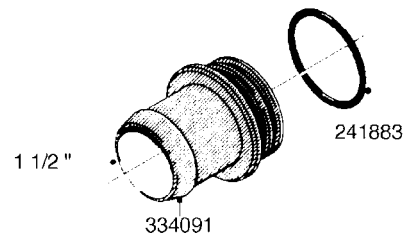

L0080

FITTINGS - S-53
L0080-HIN, 12:09:17

Page 1

Date 12.08.2020 8:27

Pos.	parts-n°	order qty	description
1	145995	1	FITT.DK S-53 FORK
2	241973	1	O-RING Ø3 X 44.2 70 SHORES NITRIL NITRIL (BLACK)
2	242353	1	O-RING 3 X 44.2 VITON VITON (BROWN)
3	242109	1	O-RING D32.2x3.0 NITRIL (BLACK)
3	242354	1	O-RING D32.2X3.0 VITON VITON (BROWN)
4	322103	1	FITT.DK S-53 BULKHEAD
5	322107	1	FITT.DK S-53 BULKHEAD NUT
6	322110	1	FITT.DK S-53 ELB. 1/2" BSP
7	322352	1	FITT.DK S-53 TEE
8	334229	1	FITT.DK S-53 STR.3/4"
9	334260	1	GASKET F. S-53 BULKHEAD
10	334564	1	FITT.DK S-67 TO S-53 ADAPTER
11	391100	1	FITT.DK S-53THREAD INS.1/2"BSP
12	726463	1	FITT.DK S53 BULKHEAD W/GASKET
13	726552	1	FIT.DK S-53X90 1/2" BSP,O-RING
14	726556	1	FITT.DK S-53 HB 1/2" W/O-RING
15	726558	1	FITT.DK S53 STR. 3/4" W.ORING
16	726559	1	FITT DK. S-53 HB 1" W/O-RING
17	726568	1	FITT.DK.S-53 HB 1/2"90 W/O-RING
18	726570	1	FITT.DK S-53 ELB.3/4" W.ORING
19	726571	1	FITT.DK S-53 ELB.1", W ORING
20	726578	1	FITT.DK S53 PLUG WITH O-RING
21	728561	1	FITT.DK. S67M - S53F REDUCER