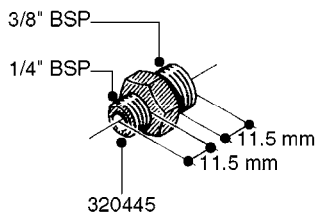

FITTINGS - HEXAGON NIPPLES
L0030-HIN, 01:01:16

L0030

FITTINGS - HEXAGON NIPPLES
L0030-HIN, 01:01:16

Page 1
Date 12.08.2020 8:27

parts-n°	order qty	description
10015303	1	FITT.PO.HN 1.00X1.00 M1000
10425003	1	FITT.PO.HN 1.25X1.00 MCPHEE
320132	1	FITT.DK HN 1" BSP
320176	1	FITT.DK HN 3/8"X1/2" BSP
320445	1	FITT.DK HN 1/4"X3/8" BSP
320655	1	FITT.DK HN 1/2"-1/2" BSP
320692	1	FITT.DK HN 3/8'BSPX1/4'NPT
320703	1	FITT.DK HN 3/8BSP X1/2 &1/4NPT
320725	1	FITT.DK NIPPLE 3/8"-3/8" BSP
320902	1	FITT.DK HN 3/8'X 1/4' BSP
390232	1	FITT.DK HN 1-1/2' X 1-1/4' BSP
390276	1	FITT.DK HN 1'BSP