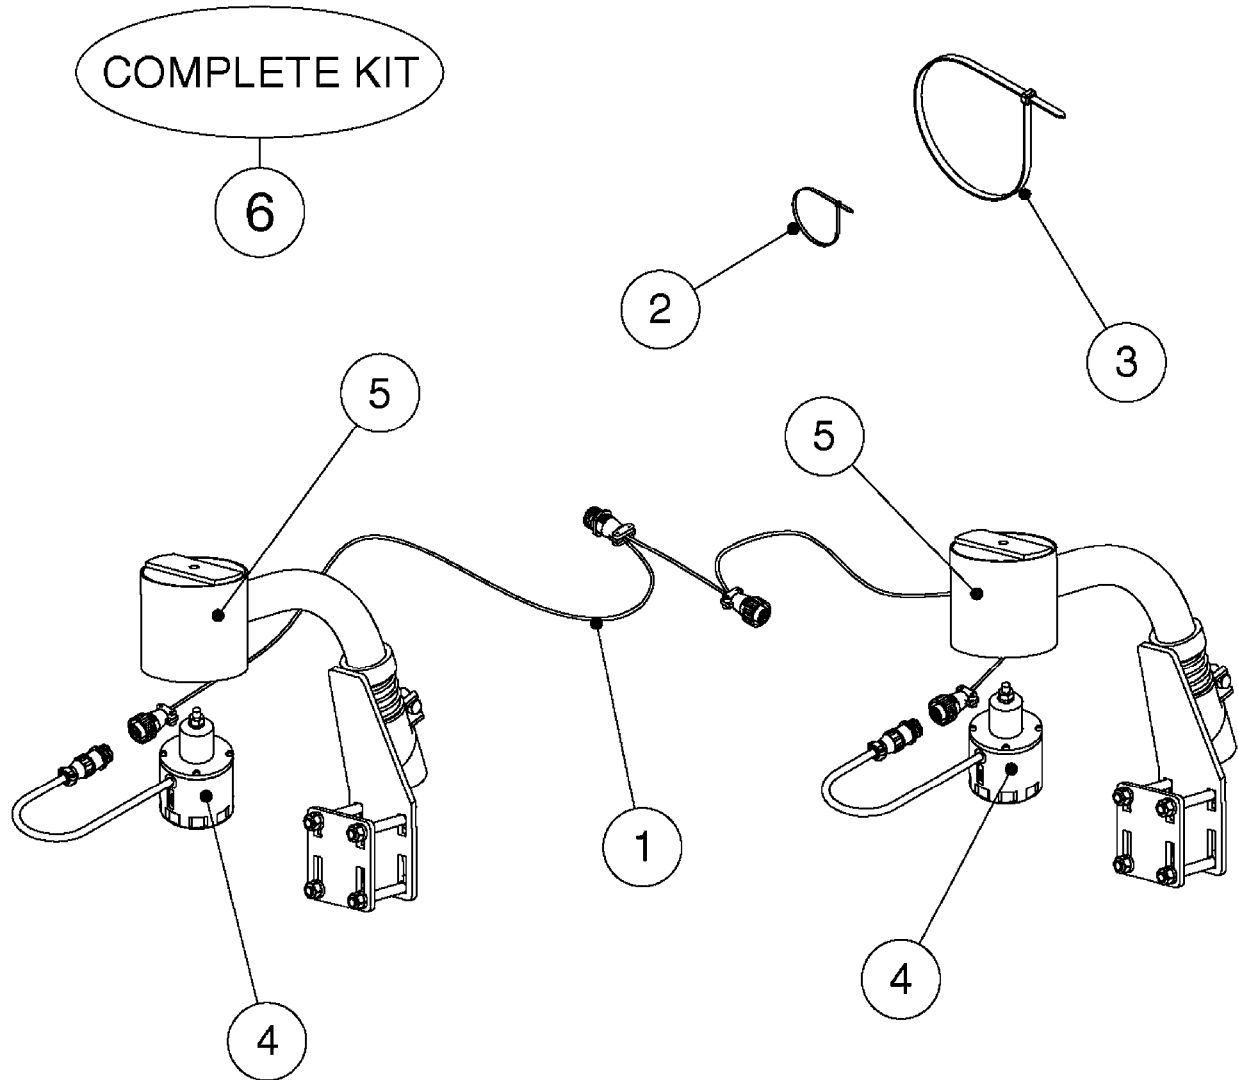

M0360

NORAC SEVERE TERRAIN KIT
M0360-HIN, 01:01:16

Page 1

Date 12.08.2020 8:27

Pos.	parts-n°	order qty	description
1	26030300	1	NORAC SEVERE TERRAIN CABLE
2	28024103	1	TIE STRAP L=8" x W=3/16"
3	28025203	1	TIE STRAP L=23" x W=1/2"
4	28086400	1	UC4 ULTRASONIC SENSOR
5	28086500	1	UC4 SENSOR MOUNTING BKT. NORAC
6	72591600	1	NORAC HC SEVERE TERRAIN KIT