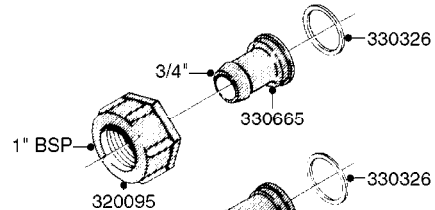

L0010

parts-n°	order qty	description
240085	1	O-RING D13,1/8,3X02,4 NITRIL
241441	1	O-RING D29.3X3
242594	1	O-RING D14 X 1.78 SCH.70-EPDM
320084	1	FITT.DK NUT 1/2" BSP
320095	1	FITT.DK NUT 1" BSP
320117	1	FITT.DK CONN.1/2"BSP F. 1" CAP
320187	1	FITT.DK CAP 3/8" BSP BLACK
320283	1	FITT.DK NUT 3/4"BSP
320821	1	FITT.DK NUT 1-1/2" BSP
321495	1	FITT.DK REDUC 1/4'BSP F.3/4'NT
321576	1	FITT.DK CONN 1/2"BSP F.3/4"NUT
330013	1	O-RING 2.5 X 10 PUR
330212	1	O-RING D19/D14X2.4 F.1/2"NUT
330326	1	O-RING D30/D24X2 F.1"NUT
330341	1	FITT.DK HB 1" F. 1" NUT
330595	1	O-RING D24.6/D20X2.1 -3/4"
330665	1	FITT.DK HB 3/4"F.1" NUT
330676	1	FITT.DK HB 3/8" F. 1/2" NUT
330687	1	FITT.DK HB 1/2" F. 1/2" NUT
330691	1	FITT.DK HB 3/4'F.3/4' NUT
330783	1	FITT.DK HB 3/8"F.3/8" NUT
331262	1	FITT.DK HB 1-1/2" F. 1-1/2"NUT
331273	1	O-RING D44/D38X2 F.1-1/2"
331446	1	FITT.DK HB 1" F.1-1/2" NUT
331807	1	FITT.DK HB 5/16" F.3/8" NUT
332286	1	FITT.DK HB 1/2" F. 3/4" NUT
332905	1	FITT.DK HB 1/2" F. 3/4" CAP
332927	1	FITT.DK PLUG F. NOZZLE TUBE
333292	1	FITT.DK HB 1"O'RING F.1-1/2"
333664	1	FITT.DK HB 5/16' F. 1/2' NUT
334044	1	FITT.DK HB 3/4' F. 3/4' CAP
334059	1	FITT.DK EL 1" 110 DEG.F.1-1/2"
334123	1	FITT.DK HB 1-1/4"O-RNG F.1-1/2"
334150	1	FITT.DK HB 1-1/4" 110 F.1-1/2"
390542	1	PLUG WASHER FOR 3/4'CAP NUT
716236	1	FITT.DK HB 1/2" ASSY. F. 3/4"
716413	1	FITT.DK PLUG ASSY. F.NOZ TUBE
717426	1	FITT.DK REDUC 1/4"BSP F.3/4"N
720856	1	FITT.DK 1/2'BSP ASSY.F.3/4'NUT
724621	1	FITT.DK HB 3/4"ASSY F.3/4" NUT