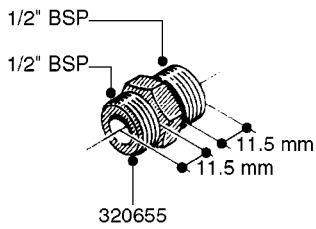

FITTINGS - HEXAGON NIPPLES
L0030-HIN, 01:01:16

L0030

FITTINGS - HEXAGON NIPPLES
L0030-HIN, 01:01:16

Page 1
Date 12.08.2020 8:27

parts-n°	order qty	description
10015303	1	FITT.PO.HN 1.00X1.00 M1000
10425003	1	FITT.PO.HN 1.25X1.00 MCPHEE
320132	1	FITT.DK HN 1" BSP
320176	1	FITT.DK HN 3/8"X1/2" BSP
320445	1	FITT.DK HN 1/4"X3/8" BSP
320655	1	FITT.DK HN 1/2"-1/2" BSP
320692	1	FITT.DK HN 3/8'BSPX1/4'NPT
320703	1	FITT.DK HN 3/8BSP X1/2 &1/4NPT
320725	1	FITT.DK NIPPLE 3/8"-3/8" BSP
320902	1	FITT.DK HN 3/8'X 1/4' BSP
390232	1	FITT.DK HN 1-1/2' X 1-1/4' BSP
390276	1	FITT.DK HN 1'BSP