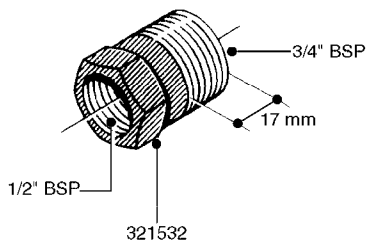

FITTINGS - HEXAGON NIPPLES
L0030-HIN, 01:01:16

L0030

FITTINGS - HEXAGON NIPPLES
L0030-HIN, 01:01:16

Page 1
Date 12.08.2020 8:27

parts-n°	order qty	description
10015303	1	FITT.PO.HN 1.00X1.00 M1000
10425003	1	FITT.PO.HN 1.25X1.00 MCPHEE
320132	1	FITT.DK HN 1" BSP
320176	1	FITT.DK HN 3/8"X1/2" BSP
320445	1	FITT.DK HN 1/4"X3/8" BSP
320655	1	FITT.DK HN 1/2"-1/2" BSP
320692	1	FITT.DK HN 3/8'BSPX1/4'NPT
320703	1	FITT.DK HN 3/8BSP X1/2 &1/4NPT
320725	1	FITT.DK NIPPLE 3/8"-3/8" BSP
320902	1	FITT.DK HN 3/8'X 1/4' BSP
390232	1	FITT.DK HN 1-1/2' X 1-1/4' BSP
390276	1	FITT.DK HN 1'BSP