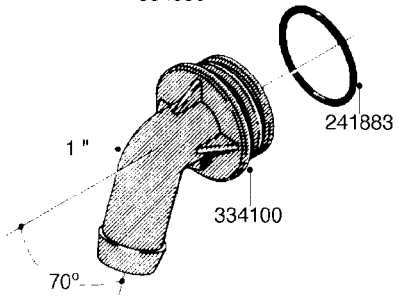

L0080

FITTINGS - S-53
L0080-HIN, 12:09:17

Page 1

Date 12.08.2020 8:27

Pos.	parts-n°	order qty	description
1	145995	1	FITT.DK S-53 FORK
2	241973	1	O-RING Ø3 X 44.2 70 SHORES NITRIL NITRIL (BLACK)
2	242353	1	O-RING 3 X 44.2 VITON VITON (BROWN)
3	242109	1	O-RING D32.2x3.0 NITRIL (BLACK)
3	242354	1	O-RING D32.2X3.0 VITON VITON (BROWN)
4	322103	1	FITT.DK S-53 BULKHEAD
5	322107	1	FITT.DK S-53 BULKHEAD NUT
6	322110	1	FITT.DK S-53 ELB. 1/2" BSP
7	322352	1	FITT.DK S-53 TEE
8	334229	1	FITT.DK S-53 STR.3/4"
9	334260	1	GASKET F. S-53 BULKHEAD
10	334564	1	FITT.DK S-67 TO S-53 ADAPTER
11	391100	1	FITT.DK S-53THREAD INS.1/2"BSP
12	726463	1	FITT.DK S53 BULKHEAD W/GASKET
13	726552	1	FIT.DK S-53X90 1/2" BSP,O-RING
14	726556	1	FITT.DK S-53 HB 1/2" W/O-RING
15	726558	1	FITT.DK S53 STR. 3/4" W.ORING
16	726559	1	FITT DK. S-53 HB 1" W/O-RING
17	726568	1	FITT.DK.S-53 HB 1/2"90 W/O-RING
18	726570	1	FITT.DK S-53 ELB.3/4" W.ORING
19	726571	1	FITT.DK S-53 ELB.1", W ORING
20	726578	1	FITT.DK S53 PLUG WITH O-RING
21	728561	1	FITT.DK. S67M - S53F REDUCER