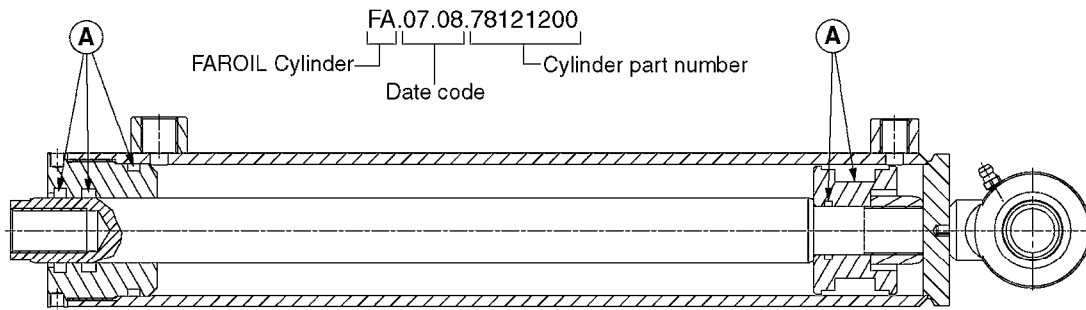

HYDRAULICS - CYLINDERS
C0020-HIN, 01:01:16

Page 3

Date 12.08.2020 8:26

parts-n°	order qty	description
63039300 78100003	1 1	CYLINDER ROD F.781132 CYL. PARA-LIFT CM+750 W/STOP

Check cylinder barrel for stamped part number.