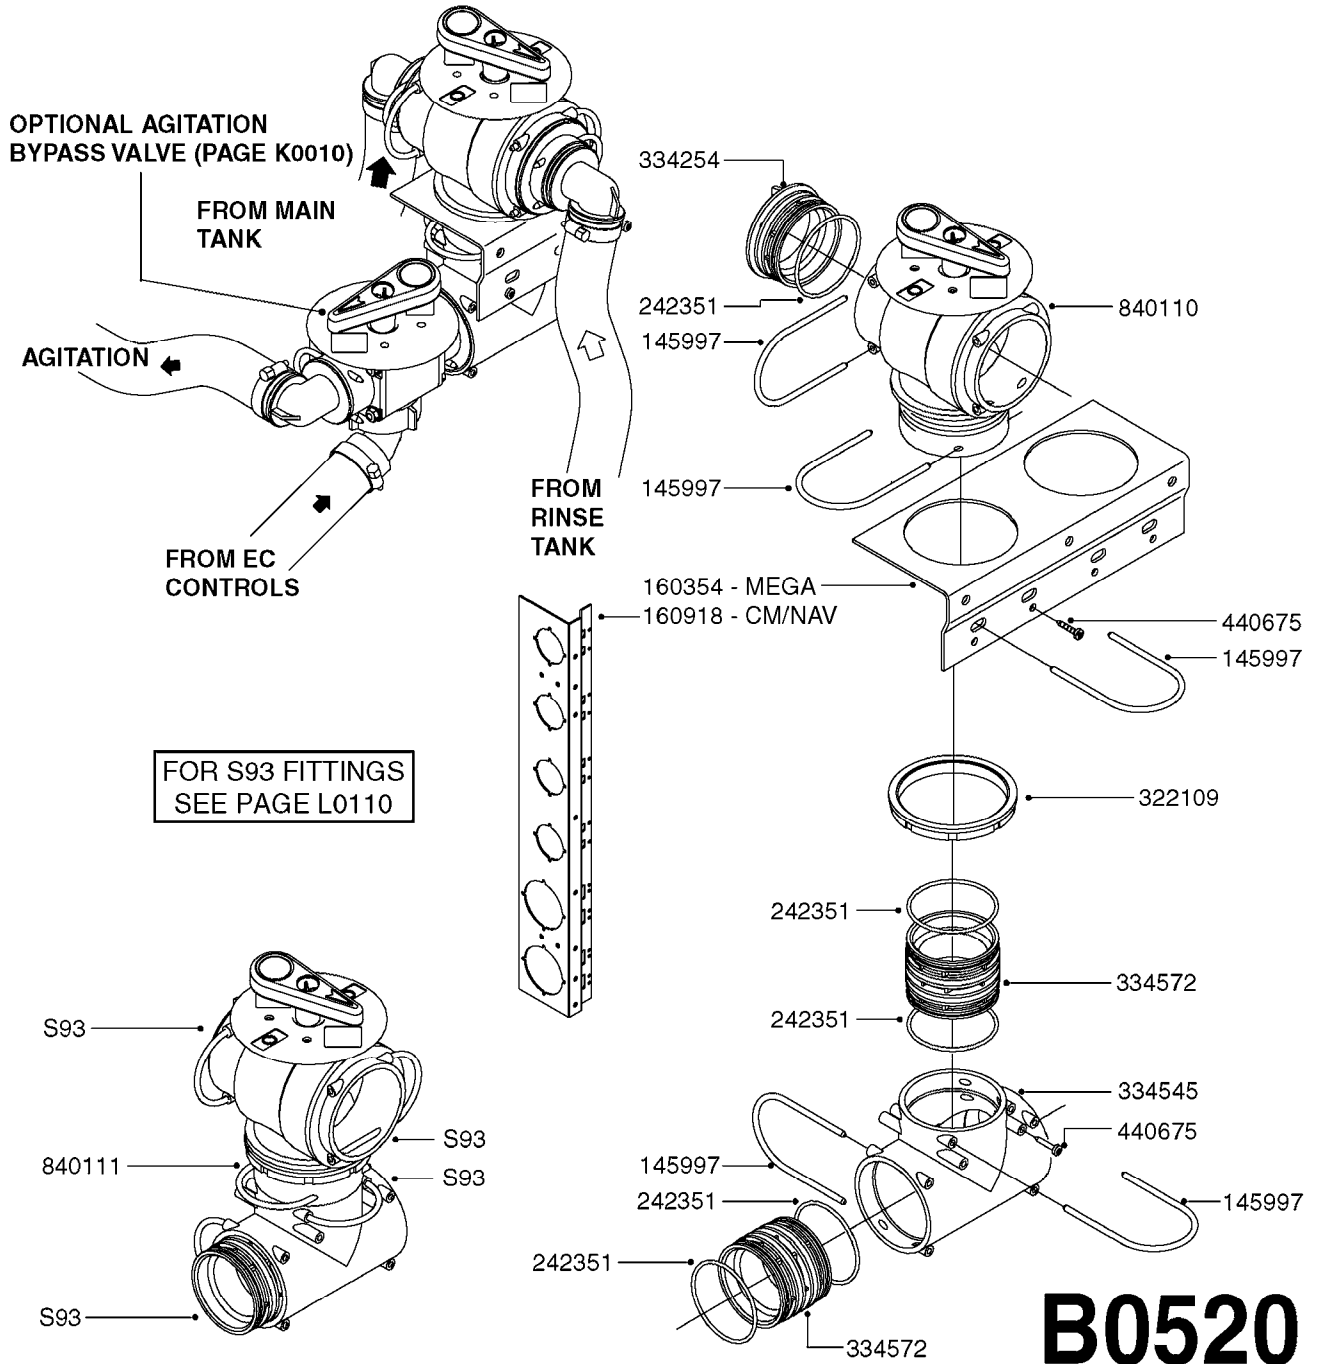

MANIFOLD SYSTEM - SUCTION
B0520-HIN, 01:01:16

Page 1
Date 12.08.2020 8:26

parts-n°	order qty	description
145997	1	FITT.DK S-93 FORK
160354	1	BRACKET F.SUCTION MANIFOLD
160918	1	BRACKET F. MANIFOLD CM
242351	1	O-RING D69.5X3.0 VITON F.S-93
322109	1	FITT.DK S-93 BULKHEAD NUT
334254	1	FITT.DK S-93 PLUG
334545	1	FITT.DK S-93 TEE
334572	1	FITT.DK S-93 ADAPTOR MALE MALE
440675	1	SCREW F. PLASTIC 5X16 SS
840110	1	VALVE SUCTION S-93 F.MANIFOLD
840111	1	VALVE SUCTION 3 WAY S-93 W.TEE