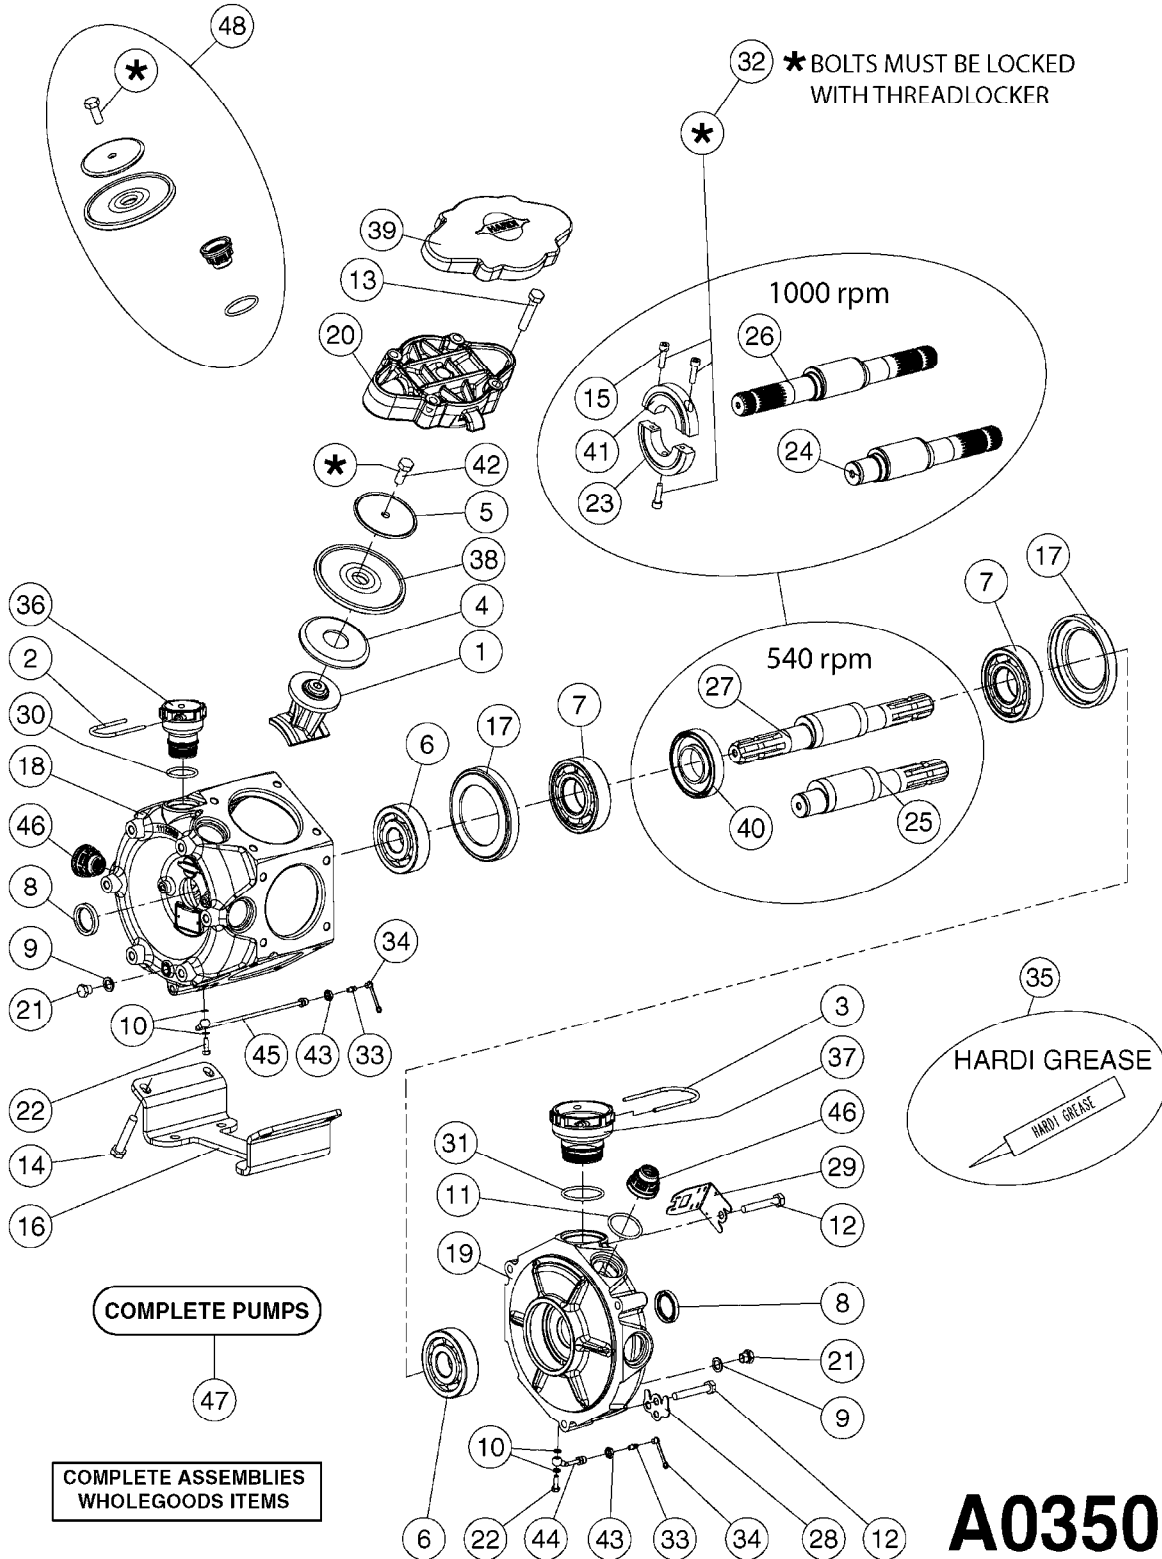

A0340

PUMP - 463/1000 RPM W/MOUNTING
A0340-HIN, 01:01:16

Page 1

Date 12.08.2020 8:26

parts-n°	order qty	description
111183	1	PUMP CASTING 460-463 (PAINTED)
111547	1	PUMP FRONT 460-463-2' (PAINT)
111622	1	CONNECTING ROD 463/5.5MM
111638	1	VALVE COVER 463 HC+1000 VERS.
111645	1	CONNECTING ROD 463/6.5MM
147662	1	CRANK SHAFT F.363/463-5.5MM
147663	1	CRANK SHAFT 363/463-5.5 THROUG
147664	1	COUNTERBALANCE 363/463 WEIGHT
147706	1	CRANK SHAFT F.363/463-6.5MM
147707	1	CRANK SHAFT 363/463-6.5 THROUG
161012	1	DIAPHRAGM BACKING DISC F. 463
161175	1	DIAPHRAGM DISC 463/464 PUMP
161745	1	METAL SPACER F.363/463
170183	1	LIFT STRAP F.PUMP 360/361/462
173901	1	LIFT STRAP F.PUMP 463
210221	1	BEARING BALL 6407
210232	1	BEARING BALL 6310
210243	1	SEAL OIL 35 X 47 X 7
241404	1	DOWTY SEAL 1/4"
242153	1	O-RING D26X4 EPDM
242216	1	O-RING VITON F/1202/1302/462
280011	1	GREASE NIPPLE 1/8' SAE H TR
330072	1	O-RING D53.5/D45.5X4
334321	1	O-RING POLY. 34.0x26.0x4.0
390844	1	COUNTERBALANCE 363/463 POM
420917	1	BOLT HEX 8.8 RAW M8X12 FT
421083	1	BOLT HEX 8.8 DEL M10X65
430286	1	BOLT HEX 8.8 DEL M12X30 FT
430323	1	BOLT HEX 8.8 DEL M12X60
430438	1	BOLT HEX 8.8 DEL M12X65
450996	1	BOLT ALLEN M8X35 DIN 912 RAW
460703	1	NUT HEX M12X1.75 LOCK DIN985A2 SS
614628	1	FOOT F. 46X PUMP, RED
821585	1	PUMP 463/5.5 THRGH SHAFT 1000R
821587	1	PUMP 463/10 THROUGH SHAFT TWNF
14010400	1	PLUG 1/4" BSP
33511600	1	DIAPHRAGM PUMP 463/464 PUMP PUR
43099200	1	BOLT HEX SS M12 X 30 DIN933 A4
72043600	1	VALVE FOR 462/463
72043700	1	VALVE FOR 462/463 W.VENT HOLE
72293300	1	PUMP 463/6.5 MED-2-1000-GG
75073900	1	PUMP KIT 460/463 "06"
82168700	1	PUMP 464-12 540 OFFSET PORTS
82168800	1	PUMP 464 6.5 1000 OFFSET PORTS
82169400	1	PUMP 464-6.5-STD-2-1000 FK