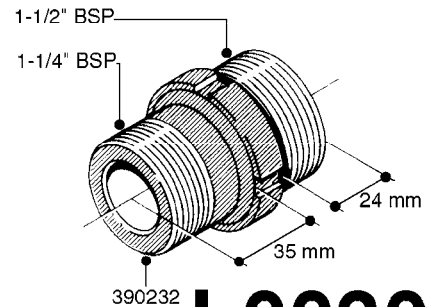

L0020

FITTINGS-T-PIECES, CAPS & ELBOWS
L0020-HIN, 01:01:16

Page 1
Date 12.08.2020 8:27

parts-n°	order qty	description
10053603	1	FITT. CAPNUT 2"BSP 5601
10194303	1	CAP BLANK 1 1/2 MCPHEE 210060
320047	1	FITT.DK CAPNUT 1/2" BSP
320106	1	FITT.DK CAPNUT 1" BSP
320272	1	FITT.DK CAPNUT 3/8" BSP
320316	1	FITT.DK TEE 3/4" X3/4" X1"BSP
320331	1	FITT.DK TEE 1" - 1" - 3/4" BSP
320342	1	FITT.DK EL 3/4"M X 1"F BSP
320563	1	FITT.DK 3 WAY 1/2" 110 DEG.
320677	1	NO LONGER AVAILABLE
320961	1	FITT.DK CAPNUT 1-1/2" BSP
321053	1	FITT.DK TEE 1/2 X1/2 X1/2" BSP
322072	1	FITT.DK TEE 3/8'X3/8'X3/8' BSP
322095	1	FITT.DK TEE 1-1/2 X1-1/4 X3/4" BSP
322138	1	FITT.DK ELB 1"M X 1"F BSP
330013	1	O-RING 2.5 X 10 PUR
330212	1	O-RING D19/D14X2.4 F.1/2"NUT
330326	1	O-RING D30/D24X2 F.1"NUT
331273	1	O-RING D44/D38X2 F.1-1/2"

FITTINGS - HEXAGON NIPPLES
L0030-HIN, 01:01:16

L0030

FITTINGS - HEXAGON NIPPLES
L0030-HIN, 01:01:16

Page 1
Date 12.08.2020 8:27

parts-n°	order qty	description
10015303	1	FITT.PO.HN 1.00X1.00 M1000
10425003	1	FITT.PO.HN 1.25X1.00 MCPHEE
320132	1	FITT.DK HN 1" BSP
320176	1	FITT.DK HN 3/8"X1/2" BSP
320445	1	FITT.DK HN 1/4"X3/8" BSP
320655	1	FITT.DK HN 1/2"-1/2" BSP
320692	1	FITT.DK HN 3/8'BSPX1/4'NPT
320703	1	FITT.DK HN 3/8BSP X1/2 &1/4NPT
320725	1	FITT.DK NIPPLE 3/8"-3/8" BSP
320902	1	FITT.DK HN 3/8'X 1/4' BSP
390232	1	FITT.DK HN 1-1/2' X 1-1/4' BSP
390276	1	FITT.DK HN 1'BSP