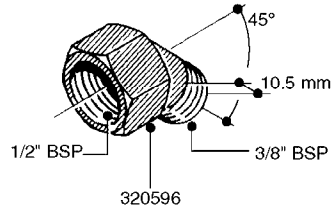

FITTINGS - HEXAGON NIPPLES
L0030-HIN, 01:01:16

L0030

FITTINGS - HEXAGON NIPPLES
L0030-HIN, 01:01:16

Page 1
Date 12.08.2020 8:27

parts-n°	order qty	description
10015303	1	FITT.PO.HN 1.00X1.00 M1000
10425003	1	FITT.PO.HN 1.25X1.00 MCPHEE
320132	1	FITT.DK HN 1" BSP
320176	1	FITT.DK HN 3/8"X1/2" BSP
320445	1	FITT.DK HN 1/4"X3/8" BSP
320655	1	FITT.DK HN 1/2"-1/2" BSP
320692	1	FITT.DK HN 3/8'BSPX1/4'NPT
320703	1	FITT.DK HN 3/8BSP X1/2 &1/4NPT
320725	1	FITT.DK NIPPLE 3/8"-3/8" BSP
320902	1	FITT.DK HN 3/8'X 1/4' BSP
390232	1	FITT.DK HN 1-1/2' X 1-1/4' BSP
390276	1	FITT.DK HN 1'BSP