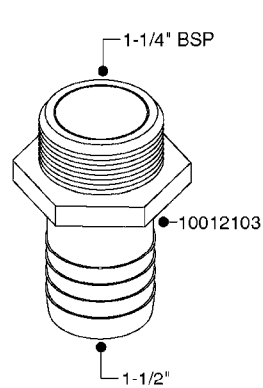

L0050

parts-n°	order qty	description
242594	1	O-RING D14 X 1.78 SCH.70-EPDM
320294	1	FITT.DK TEE 3/8X3/8HB X1/2"BSP
320305	1	FITT.DK HB 3/4'- 3/4' BSP
320386	1	FITT.DK TEE 3/8X3/8HB X3/8"BSP
320397	1	FITT.DK ELB 3/8"HB X 3/8" BSP
320401	1	FITT.DK TEE 1/2X1/2HB X1/2"BSP
320412	1	FITT.DK TEE 1/2X1/2HB X3/8'BSP
320423	1	FITT.DK ELB 1/2'HB X 3/8' BSP
320891	1	FITT.DK HB 3/8'- 3/8' BSP
320972	1	FITT.DK HB 5/16'- 1/4' BSP
322046	1	FITT.DK TEE 1/2X1/2HB X3/4'BSP
322048	1	FITT.DK TEE 3/4X3/4HB X3/4'BSP
330595	1	O-RING D24.6/D20X2.1 -3/4"
333137	1	FITT.DK CONN.1/2" F.NOZZ. DOUB
333141	1	FITT.DK CONN.1/2" F.NOZZ.SING
334041	1	FITT.DK CONN.3/4' F.NOZZ. SING
334042	1	FITT.DK CONN.3/4' F.NOZZ. DOUB
334195	1	FITT.DK ELB. 3/4"HB X 3/4"HB
10012103	1	FITT.PO.HB 1.25X1.50 IMB1012
10014003	1	FITT.PO.HB 1.25X1.25 IMB1010
10036903	1	FITT.PO.HB 1.50X1.50 IMB1212
28019303	1	FITTING HB ELB 3/4NPT-3/4HOSE
61016500	1	HOSE TAIL 3/4" 90°+RG CAP 3/4"
72026700	1	NOZZLE TUBE ADAPTER W/O-RING