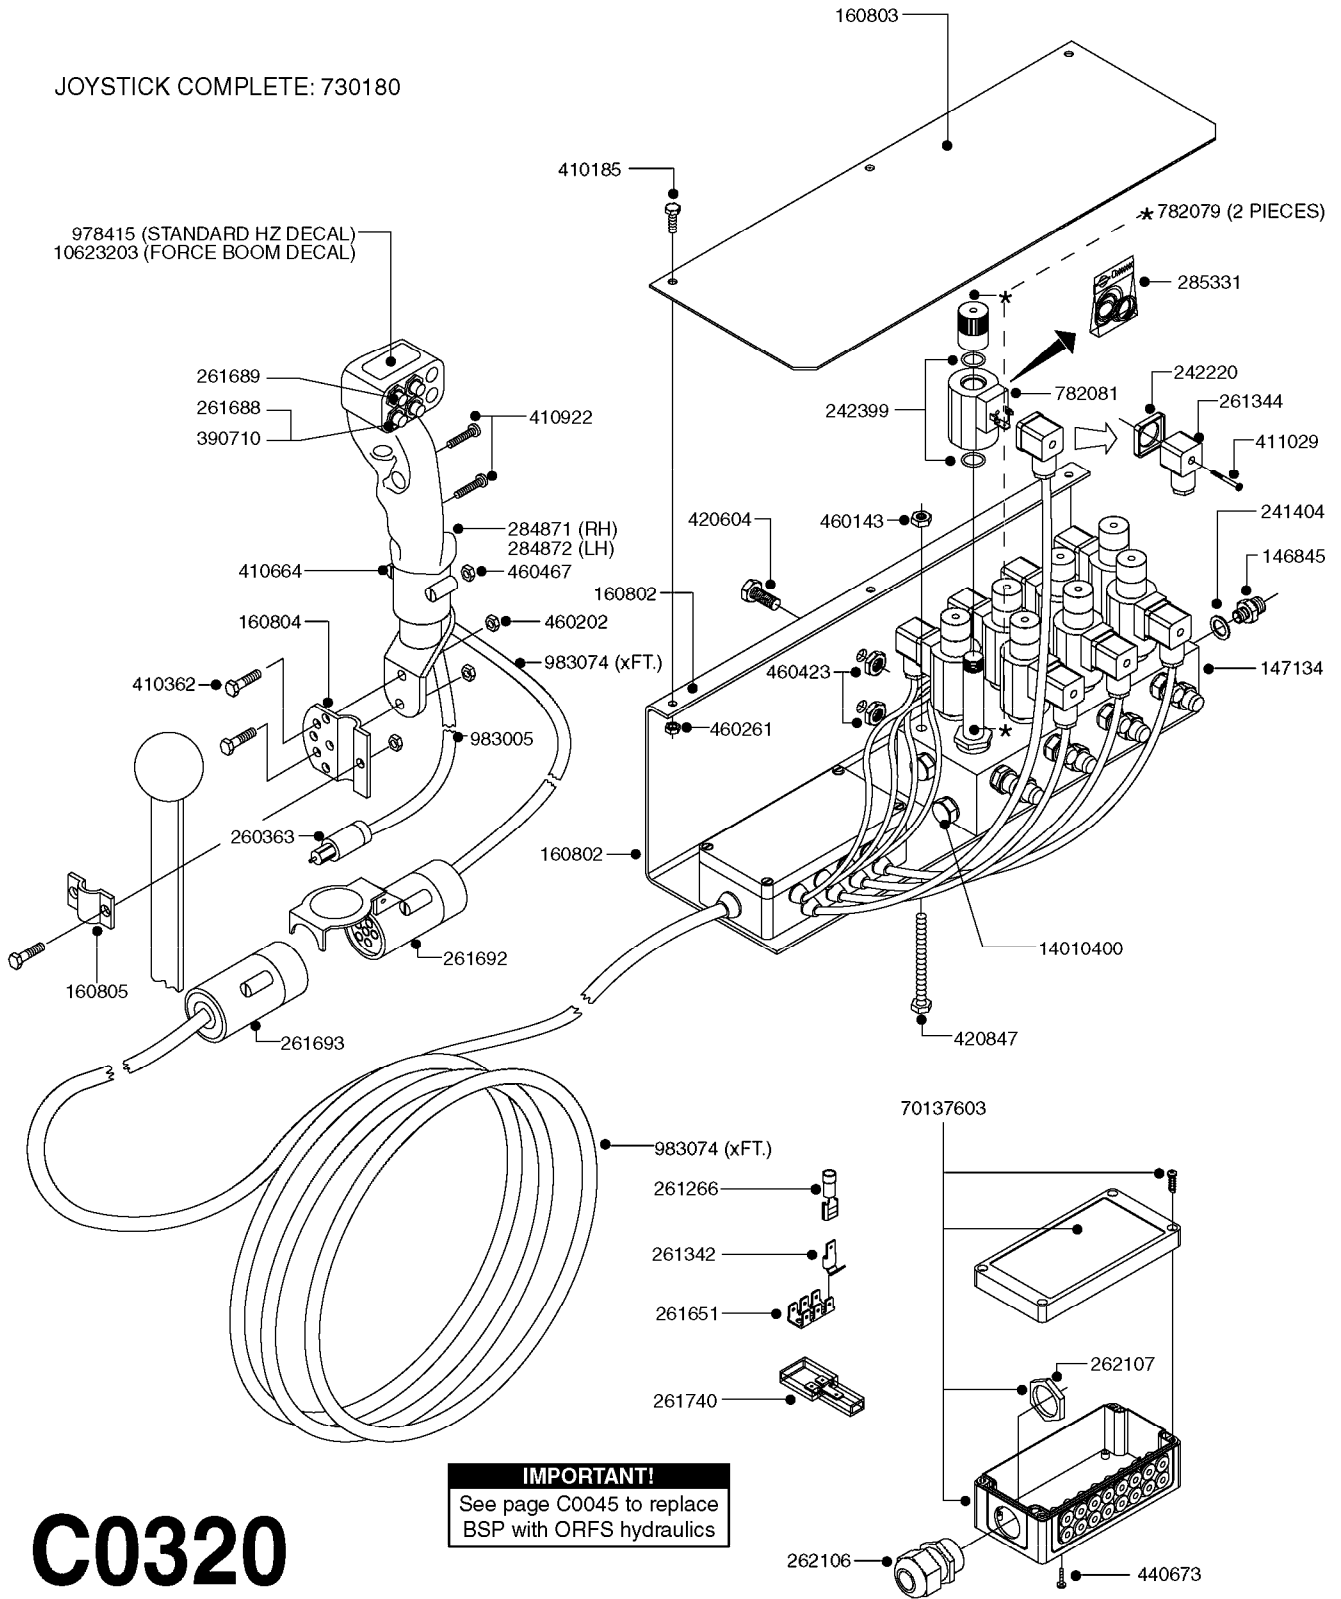

JOYSTICK COMPLETE: 730180

978415 (STANDARD HZ DECAL)
10623203 (FORCE BOOM DECAL)

HYD EAGLE HZ JOYSTICK CONTROL
C0320-HIN, 30:03:16

Page

1

Date

12.08.2020

8:26

parts-n°	order qty	description
146845	1	HEX NIPPLE 1/4"X1/4"
147134	1	MANIFOLD 4-FUNCTION
160802	1	MOUNT PLATE F.HYD SOLENOID'HZ'
160803	1	COVER PLATE F.HYD SOLENOID'HZ'
160804	1	MOUNT BRACKET F.HANDLE
160805	1	MOUNT STRAP F.HANDLE
241404	1	DOWTY SEAL 1/4"
242220	1	GASKET F. HIRSMANN PLUG
242399	1	O-RING F.HYD SOLENOID VALVE
260363	1	PLUG 2 POLE 12V
261266	1	CONNECTOR END F.CABLE HP
261342	1	SPADE F.ELEC.3 WAY CONNECTOR
261344	1	HIRSCHMANN PLUG B
261651	1	SPADE F.ELEC.6 POLE CONNECTOR
261688	1	SWITCH F. HANDLE WHITE
261689	1	CAP RUBBER F. SWITCH JOYSTICK
261692	1	PLUG ELEC.7 POLE FEMALE F.CABL
261693	1	PLUG ELEC. 7 POLE MALE
261740	1	SPADE F.ELEC.3 POLE CONN.INSUL
262106	1	BULKHEAD F. CABLE 6.5-14 BLACK
262107	1	NUT F. BULKHEAD CABLE GRAY
284871	1	CONTROL HANDLE RIGHT HALF
284872	1	CONTROL HANDLE LEFT HALF
285331	1	SEAL KIT F. HZ HYD.SOLENOID 96
390710	1	SWITCH F.HANDLE GREY MACHINED
410185	1	BOLT HEX 8.8 DEL M6X16
410362	1	BOLT HEX 8.8 SS M6X20
410664	1	BOLT HEX M5 X 20
410922	1	CYL.SKR 8.8 DEL M4X20 RST
411029	1	SCREW M3X35 F.HIRSMANN PLUG
420604	1	BOLT HEX 8.8 DEL M10X25 FT DIN933
420847	1	BOLT HEX 8.8 DEL M8X85
440673	1	SCREW F.PLASTIC 5X12 SS
460143	1	LOCK NUT M8 SST A2 DIN985
460202	1	NUT HEX M6
460261	1	NUT HEX M6X1.00 LOCK DIN985 A2 SS
460423	1	NUT HEX M10X1.50 LOCK DIN985A2 SS
460467	1	NUT HEX M5 GALV.
730180	1	HYD.KIT JOYSTICK CTRL HANDLE
782079	1	CARTRIDGE VALVE
782081	1	SOLENOID F. CARTRIDGE VALVE
978415	1	DECAL CONTROL HANDLE
983005	1	ELEC. CABLE 2 WIRE X 1.5MM
983074	1	ELEC. CABLE 5 WIRE X 1.5MM
10623203	1	DECAL F.JOYSTICK - FORCE
14010400	1	PLUG 1/4" BSP
70137603	1	JUNC. BOX, FLUID, COMPLETE, 2015