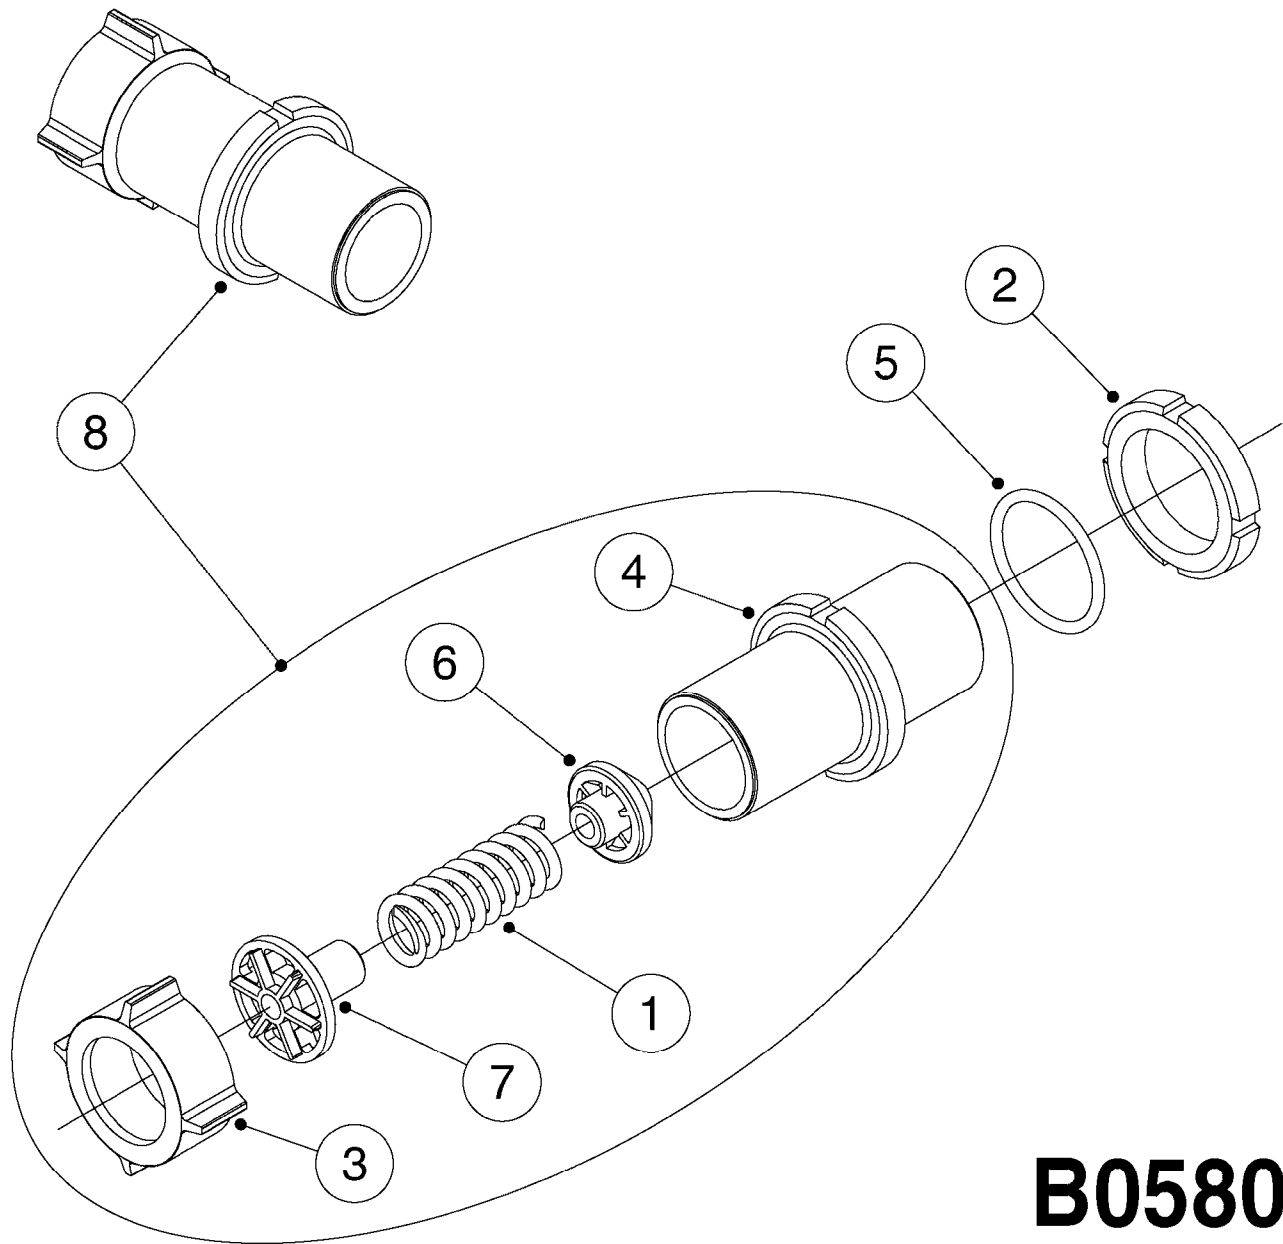

B0580

PRESSURE RELIEF VALVE
B0580-HIN, 01:01:16

Page 1

Date 12.08.2020 8:26

Pos.	parts-n°	order qty	description
1	220706	1	SPRING SCF 12 BAR
1	220734	1	SPRING SCF 25 BAR
2	320795	1	FITT.DK NUT 1-1/2" BSP JAMB
3	320821	1	FITT.DK NUT 1-1/2" BSP
4	321915	1	HOUSING F. SAFETY VALVE
5	330072	1	O-RING D53.5/D45.5X4
6	333853	1	CONE D35.4
7	333864	1	GUIDE F. SAFETY VALVE SPRING
8	722971	1	SAFETY VALVE SCF 217PSI (15BAR)
8	724891	1	SAFETY VALVE SCF 25 BAR