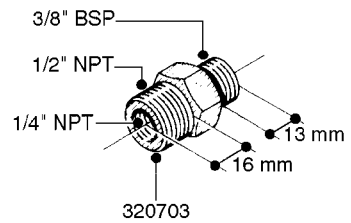

FITTINGS - HEXAGON NIPPLES
L0030-HIN, 01:01:16

L0030

FITTINGS - HEXAGON NIPPLES
L0030-HIN, 01:01:16

Page 1
Date 12.08.2020 8:27

parts-n°	order qty	description
10015303	1	FITT.PO.HN 1.00X1.00 M1000
10425003	1	FITT.PO.HN 1.25X1.00 MCPHEE
320132	1	FITT.DK HN 1" BSP
320176	1	FITT.DK HN 3/8"X1/2" BSP
320445	1	FITT.DK HN 1/4"X3/8" BSP
320655	1	FITT.DK HN 1/2"-1/2" BSP
320692	1	FITT.DK HN 3/8'BSPX1/4'NPT
320703	1	FITT.DK HN 3/8BSP X1/2 &1/4NPT
320725	1	FITT.DK NIPPLE 3/8"-3/8" BSP
320902	1	FITT.DK HN 3/8'X 1/4' BSP
390232	1	FITT.DK HN 1-1/2' X 1-1/4' BSP
390276	1	FITT.DK HN 1'BSP