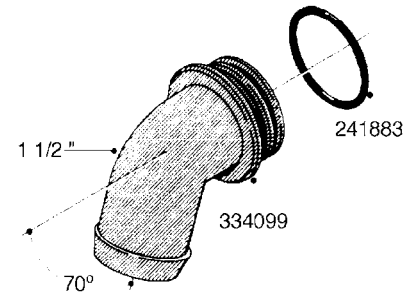

L0080

FITTINGS - S-53
L0080-HIN, 12:09:17

Page 1

Date 12.08.2020 8:27

Pos.	parts-n°	order qty	description
1	145995	1	FITT.DK S-53 FORK
2	241973	1	O-RING Ø3 X 44.2 70 SHORES NITRIL NITRIL (BLACK)
2	242353	1	O-RING 3 X 44.2 VITON VITON (BROWN)
3	242109	1	O-RING D32.2x3.0 NITRIL (BLACK)
3	242354	1	O-RING D32.2X3.0 VITON VITON (BROWN)
4	322103	1	FITT.DK S-53 BULKHEAD
5	322107	1	FITT.DK S-53 BULKHEAD NUT
6	322110	1	FITT.DK S-53 ELB. 1/2" BSP
7	322352	1	FITT.DK S-53 TEE
8	334229	1	FITT.DK S-53 STR.3/4"
9	334260	1	GASKET F. S-53 BULKHEAD
10	334564	1	FITT.DK S-67 TO S-53 ADAPTER
11	391100	1	FITT.DK S-53THREAD INS.1/2"BSP
12	726463	1	FITT.DK S53 BULKHEAD W/GASKET
13	726552	1	FIT.DK S-53X90 1/2" BSP,O-RING
14	726556	1	FITT.DK S-53 HB 1/2" W/O-RING
15	726558	1	FITT.DK S53 STR. 3/4" W.ORING
16	726559	1	FITT DK. S-53 HB 1" W/O-RING
17	726568	1	FITT.DK.S-53 HB 1/2"90 W/O-RING
18	726570	1	FITT.DK S-53 ELB.3/4" W.ORING
19	726571	1	FITT.DK S-53 ELB.1", W ORING
20	726578	1	FITT.DK S53 PLUG WITH O-RING
21	728561	1	FITT.DK. S67M - S53F REDUCER