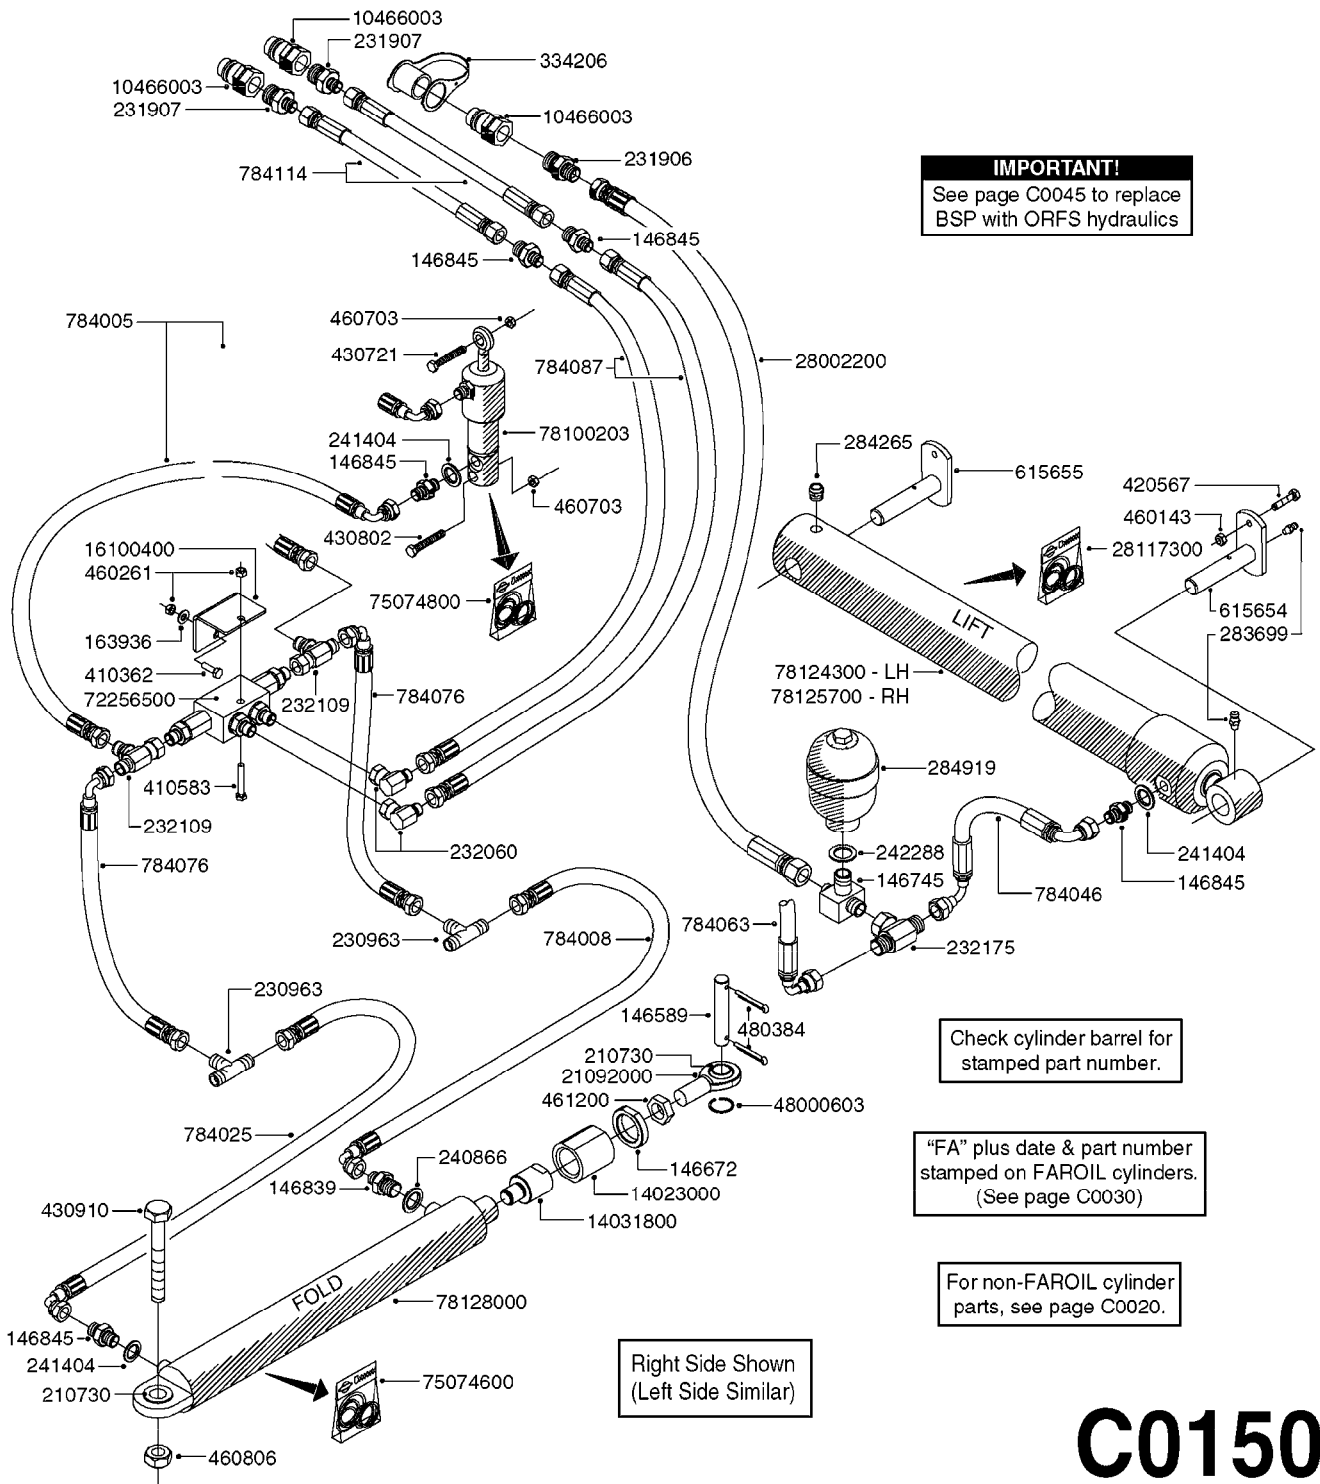

C0045

HYDRAULICS - BSP TO ORFS
C0045-HIN, 24:03:16

Page 1

Date 12.08.2020 8:26

Pos.	parts-n°	order qty	description
1	10466003	1	COUPLER PIONEER 8010-04 1/2NPT
2	231907	1	HEX NIPPLE 1/4"BSP X 1/2"NPT
2	231906	1	HEX NIPPLE 3/8"BSP X 1/2"NPT
2	147132	1	HEX NIPPLE 1/2"X1/2" BSP DEL
3	230311	1	QUICK COUPLING 1/2"
4	241356	1	DOWTYSEAL 1/2"
5	23234800	1	HEX NIPPLE 1/2"-9/16" ORFS FITTING FOR 1/4" HOSE
5	23234900	1	HEX NIPPLE 1/2"-11/16" ORFS FITTING FOR 3/8" HOSE
5	23235300	1	HEX NIPPLE 1/2"-13/16" ORFS FITTING FOR 1/2" HOSE
6	242102	1	O-RING Ø9.25X1.78 NITRIL 90SH
6	24263200	1	O-RING Ø7.66X1.78 NITRIL 90SH
6	24263300	1	O-RING Ø12.42X1.78 NITRIL 90SH
6	24263400	1	O-RING Ø18.77X1.78 NITRIL 90SH
7	67002403	1	CHART - BSP TO ORFS HOSES
8	67002503	1	CHART - BSP TO ORFS FITTINGS