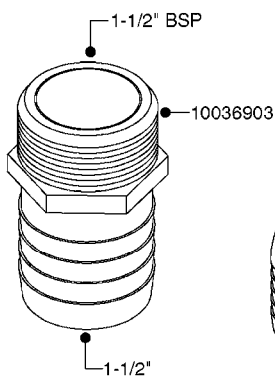

L0050

parts-n°	order qty	description
242594	1	O-RING D14 X 1.78 SCH.70-EPDM
320294	1	FITT.DK TEE 3/8X3/8HB X1/2"BSP
320305	1	FITT.DK HB 3/4'- 3/4' BSP
320386	1	FITT.DK TEE 3/8X3/8HB X3/8"BSP
320397	1	FITT.DK ELB 3/8"HB X 3/8" BSP
320401	1	FITT.DK TEE 1/2X1/2HB X1/2"BSP
320412	1	FITT.DK TEE 1/2X1/2HB X3/8'BSP
320423	1	FITT.DK ELB 1/2'HB X 3/8' BSP
320891	1	FITT.DK HB 3/8'- 3/8' BSP
320972	1	FITT.DK HB 5/16'- 1/4' BSP
322046	1	FITT.DK TEE 1/2X1/2HB X3/4'BSP
322048	1	FITT.DK TEE 3/4X3/4HB X3/4'BSP
330595	1	O-RING D24.6/D20X2.1 -3/4"
333137	1	FITT.DK CONN.1/2" F.NOZZ. DOUB
333141	1	FITT.DK CONN.1/2" F.NOZZ.SING
334041	1	FITT.DK CONN.3/4' F.NOZZ. SING
334042	1	FITT.DK CONN.3/4' F.NOZZ. DOUB
334195	1	FITT.DK ELB. 3/4"HB X 3/4"HB
10012103	1	FITT.PO.HB 1.25X1.50 IMB1012
10014003	1	FITT.PO.HB 1.25X1.25 IMB1010
10036903	1	FITT.PO.HB 1.50X1.50 IMB1212
28019303	1	FITTING HB ELB 3/4NPT-3/4HOSE
61016500	1	HOSE TAIL 3/4" 90°+RG CAP 3/4"
72026700	1	NOZZLE TUBE ADAPTER W/O-RING