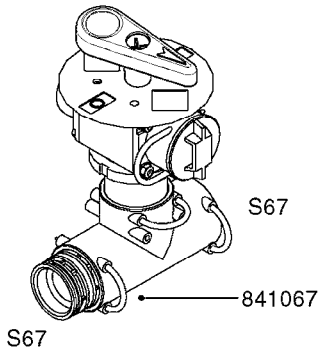

FOR S67 FITTINGS
SEE PAGE L0100