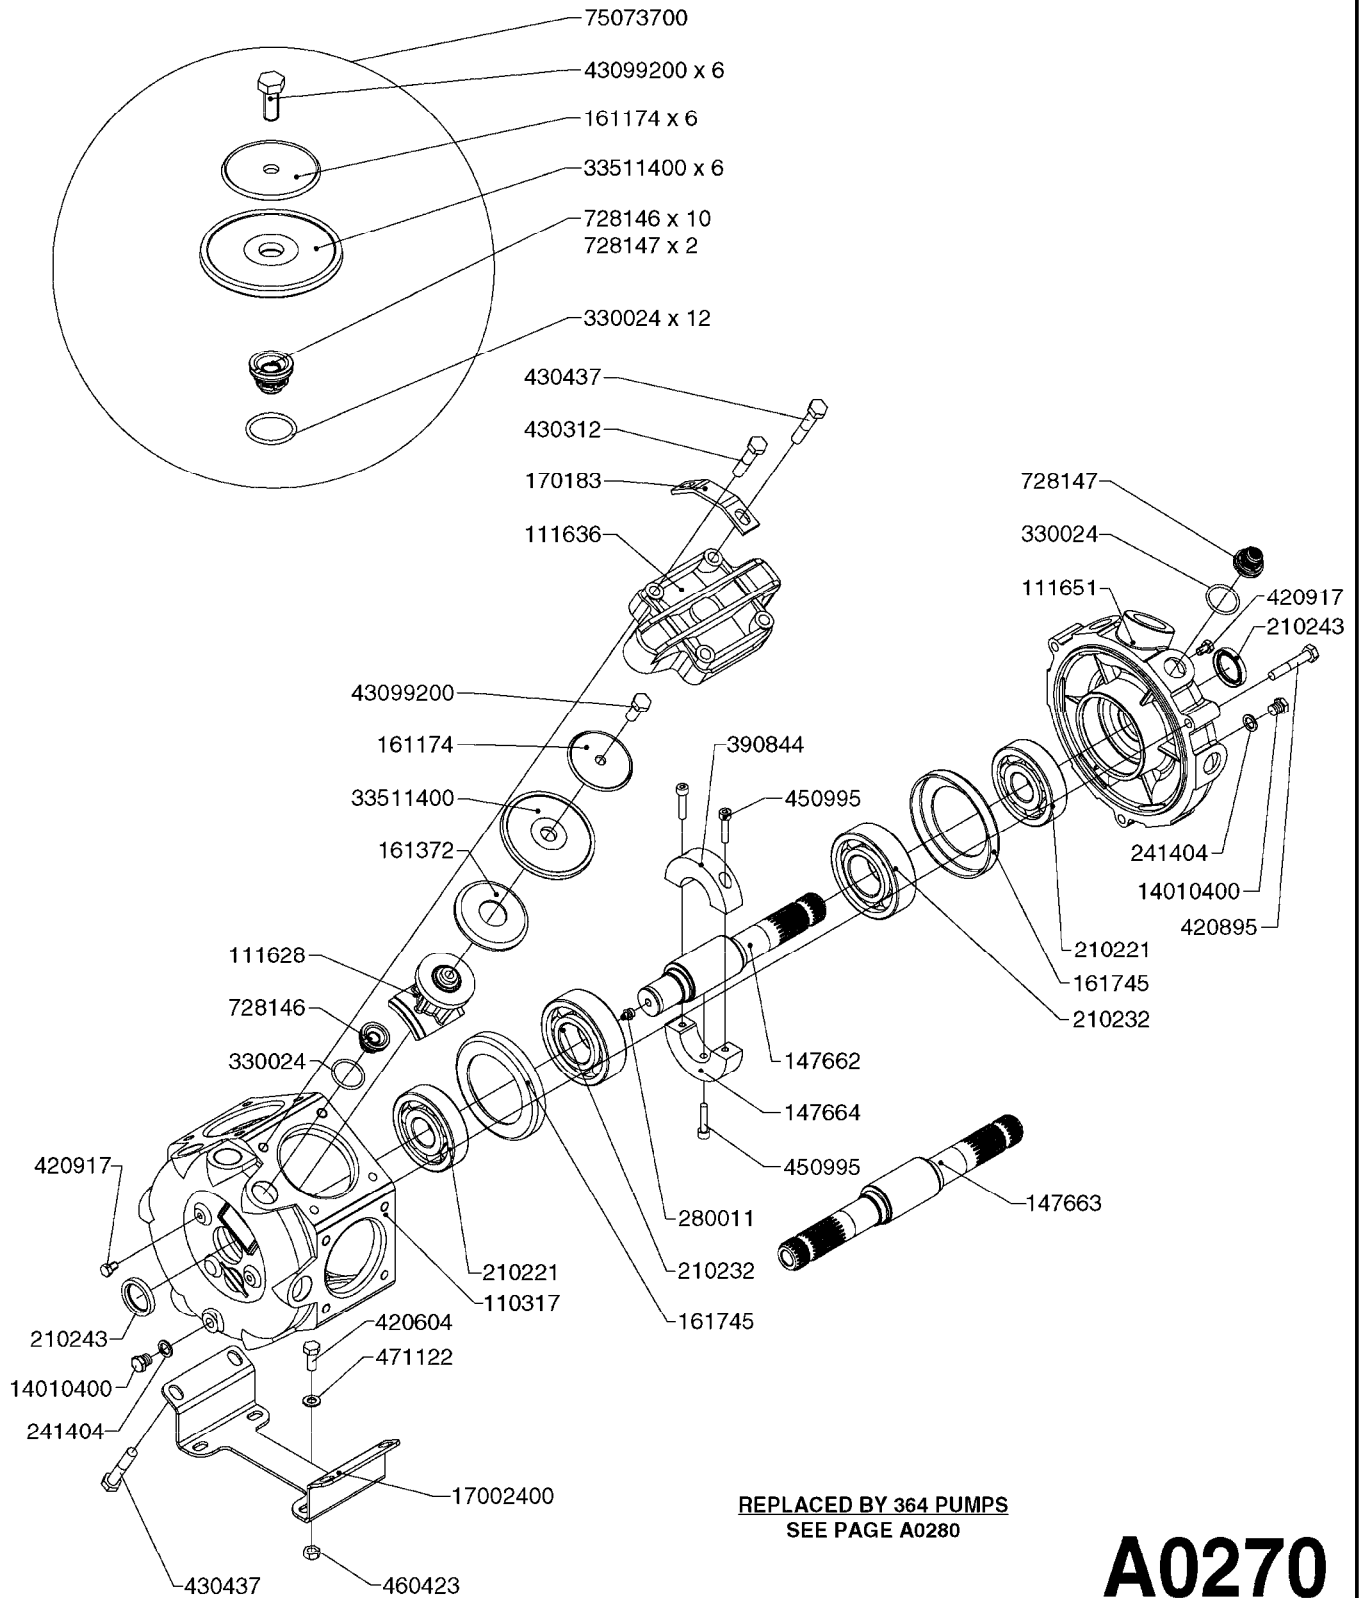

REPLACED BY 364 PUMPS
SEE PAGE A0280

A0260

PUMP - 363 W/MOUNTING BASE
A0260-HIN, 17:03:16

Page 1
Date 12.08.2020 8:26

parts-n°	order qty	description
110317	1	PUMP CASING MODEL 360/361 PNTD
111630	1	CONNECTING ROD 363/364-10 PUMP
111636	1	VALVE COVER 363 HEAVY DUTY
111651	1	CASTING F.363 1.5" PUMP(FRONT)
142037	1	CRANK SHAFT 361-20
143577	1	CRANK SHAFT F.363/462/463-10mm
147097	1	CRANK SHAFT 363-463/10 THROUGH
161174	1	DIAPHRAGM DISC SS 361/363/364 PUMP
161372	1	DIAPHRAGM BACKING DISC,320-361
161745	1	METAL SPACER F.363/463
210221	1	BEARING BALL 6407
210232	1	BEARING BALL 6310
210243	1	SEAL OIL 35 X 47 X 7
241404	1	DOWTY SEAL 1/4"
241684	1	DEICER PARTS: DIAPHRAGM MODEL 361 NITRIL
242152	1	O-RING D18.2X3 EPDM
242215	1	O-RING D18X3 VITON
280011	1	GREASE NIPPLE 1/8" SAE H TR
330024	1	O-RING D41,1/D34.5 X 3,5
331192	1	SPACER, MODEL 361/363
334320	1	O-RING D18X3 POLYURETHANE
420626	1	BOLT HEX 8.8 DEL M10X20 FT
420895	1	BOLT HEX 8.8 RAW M10X60
420917	1	BOLT HEX 8.8 RAW M8X12 FT
430312	1	BOLT HEX 8.8 M12X60
430437	1	BOLT HEX 8.8 RAW M12X65
460423	1	NUT HEX M10X1.50 LOCK DIN985A2 SS
471122	1	WASHER, M10, Ø20/10.5X 2.0, SS
728146	1	VALVE FOR 361(726890/707932)
728147	1	VALVE FOR 361 WHITE WITH HOLE
14007900	1	CRANK 363/462/463-7mm 540/THRU
14010400	1	PLUG 1/4" BSP
17002400	1	FOOT F. 36X PUMP, RED
33511400	1	DIAPHRAGM PUMP 361/361/363/364 PUR
43099200	1	BOLT HEX SS M12 X 30 DIN933 A4
75073700	1	PUMP KIT 361/363 "06"