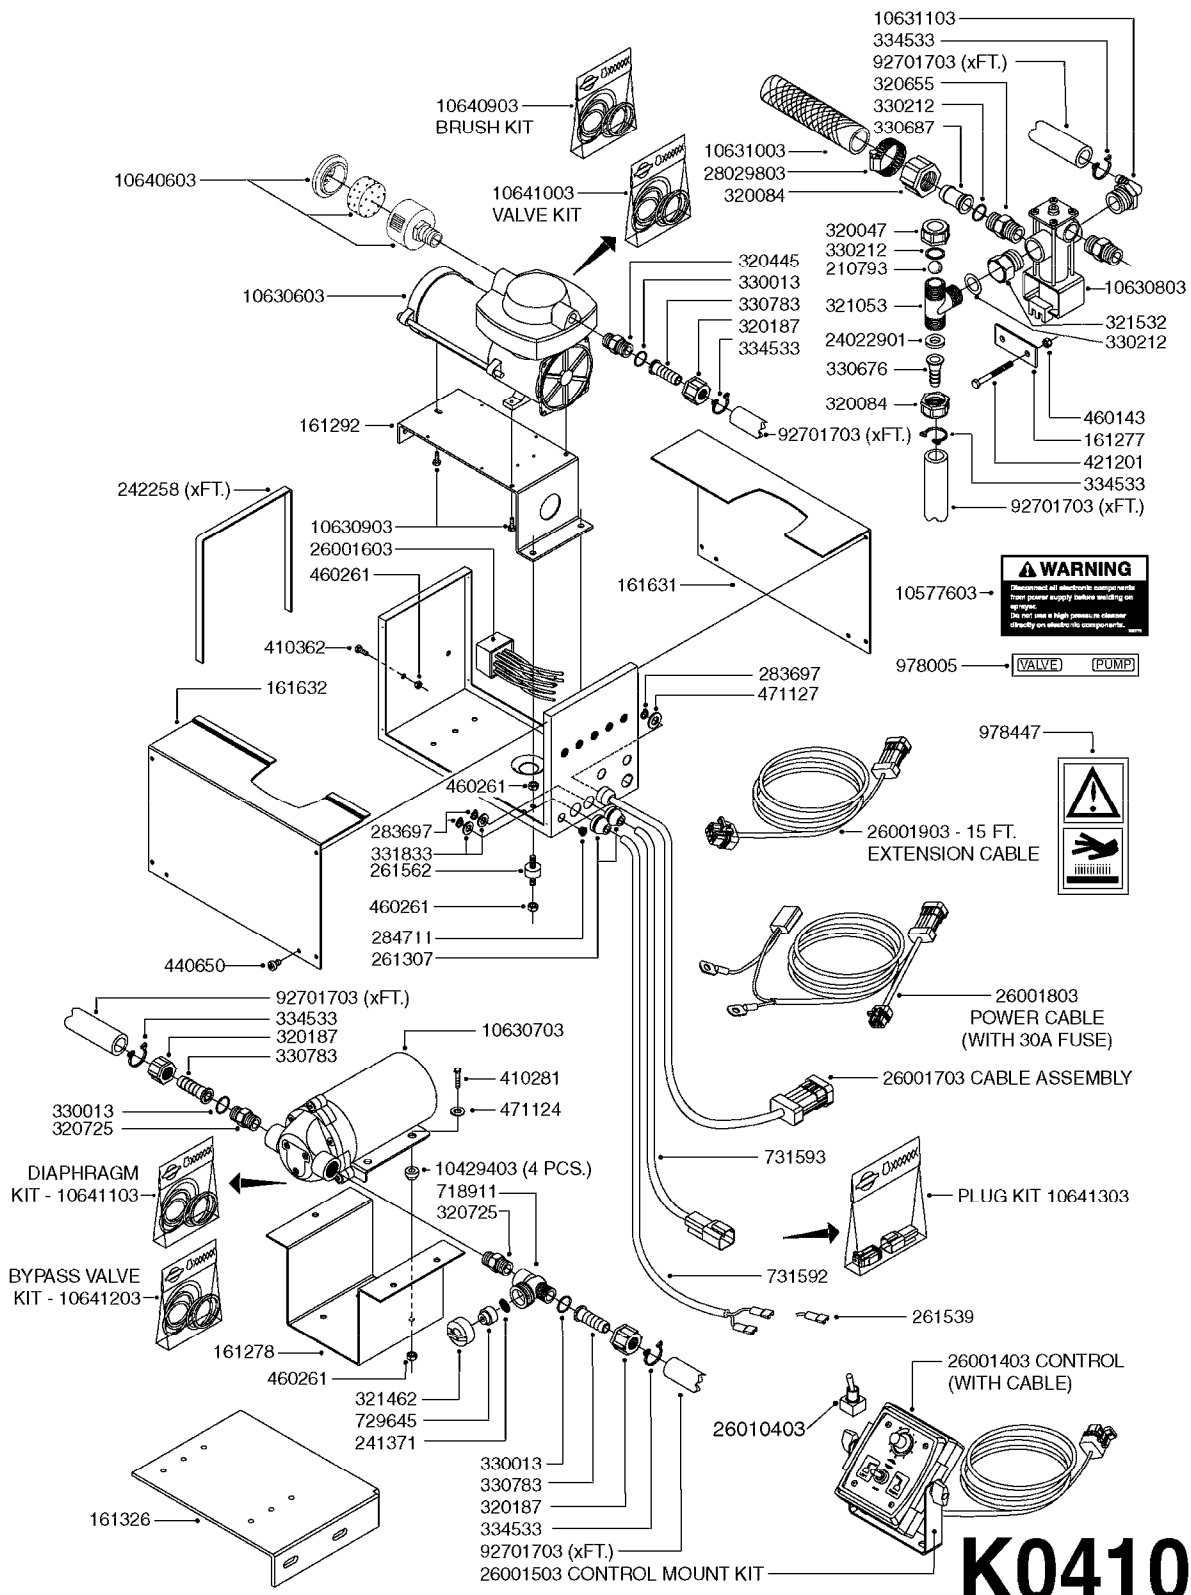

K0400

*Ø8mm 927306 (xFT.)
*Ø10mm 927330 (xFT.)

70062503 - COMPLETE ASSEMBLY

FOAM MARKER COMPRESSOR 2007
K0400-HIN, 01:01:16

Page 1
Date 12.08.2020 8:27

parts-n°	order qty	description
147011	1	HEX NIPPLE 3/8'X1/4'BSP BRASS
161326	1	MOUNT BKT. F. FOAM COMP.BOX 98
168847	1	ENCLOSURE LOWER F.MARKER
168848	1	COVER F. FOAM MARKER
232111	1	QUICK COUPLER 6MM X 1/8 EXT.
232112	1	QUICK COUPLER 6MM 1/8 INT.
232113	1	QUICK COUPLER 6MM T-PIECE
232114	1	COUPLER 1/8" THREADX8MM HOSE
232143	1	REDUCER 1/4'INT-1/8'EXT
232144	1	QUICK COUPLER 10MM X 1/4 EXT
232152	1	QUICK COUPLER 8MMX1/8 EXT.LONG
241371	1	DIAPHRAGM F.NO-DRIP,VULC
242242	1	O-RING F.AIR HOSE FITTING
242258	1	TRIM 3X10 SELF ADHESIVE 0012"
261562	1	RUBBER DAMPER 2XM6X25
283697	1	TIESTRAP 200MM
320445	1	FITT.DK HN 1/4"X3/8" BSP
321462	1	CAP F.NO-DRIP ASSY.
322261	1	HOUSING F.SAFETY VALVE 3/8"
440650	1	SCREW 3.5x13 STAINLESS
460261	1	NUT HEX M6X1.00 LOCK DIN985 A2 SS
718911	1	VALVE (SAFETY) F.MARKER
729645	1	NON-DRIP SPRING ASSY.GREEN 10
927264	1	HOSE R X PE D6/D4 X 0012"
927306	1	HOSE R X PE D8/D6 X 0012"BLACK
927330	1	HOSE R X PE D10/D8 X 012"BLACK
26004103	1	FOAM MARKER CNTRL MOD CABL STD
26008703	1	FOAM MARKER CONTROL SCII
26011103	1	FOAMER POWER/CONTROL CABLE 39P
26023400	1	COMPRESSOR F.FOAM MARKER CM40
26023700	1	SOLENOID VAL 12V 1/8' FLO '07
28025503	1	PLUG F.DRILLED HOLE 1/2"
28025603	1	PLUG F.DRILLED HOLE 3/4"
39122000	1	DISTR.HOUSING F.FOAM MARKER'07
70062503	1	FOAM MARKER COMPRESSOR,STD,39P