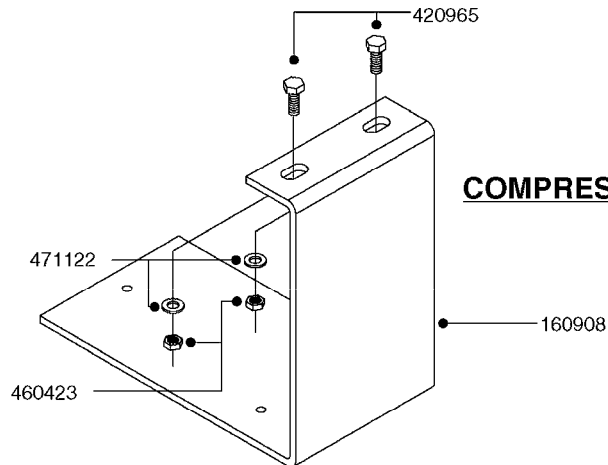

COMPRESSOR MOUNT- MEGA

K0420