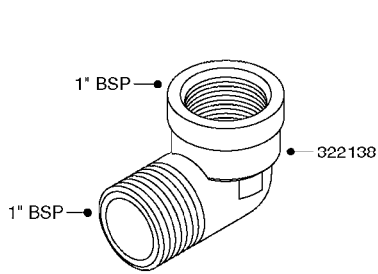

L0020

FITTINGS-T-PIECES, CAPS & ELBOWS
L0020-HIN, 01:01:16

Page 1
Date 12.08.2020 8:27

parts-n°	order qty	description
10053603	1	FITT. CAPNUT 2"BSP 5601
10194303	1	CAP BLANK 1 1/2 MCPHEE 210060
320047	1	FITT.DK CAPNUT 1/2" BSP
320106	1	FITT.DK CAPNUT 1" BSP
320272	1	FITT.DK CAPNUT 3/8" BSP
320316	1	FITT.DK TEE 3/4" X3/4" X1"BSP
320331	1	FITT.DK TEE 1" - 1" - 3/4" BSP
320342	1	FITT.DK EL 3/4"M X 1"F BSP
320563	1	FITT.DK 3 WAY 1/2" 110 DEG.
320677	1	NO LONGER AVAILABLE
320961	1	FITT.DK CAPNUT 1-1/2" BSP
321053	1	FITT.DK TEE 1/2 X1/2 X1/2" BSP
322072	1	FITT.DK TEE 3/8'X3/8'X3/8' BSP
322095	1	FITT.DK TEE 1-1/2 X1-1/4 X3/4" BSP
322138	1	FITT.DK ELB 1"M X 1"F BSP
330013	1	O-RING 2.5 X 10 PUR
330212	1	O-RING D19/D14X2.4 F.1/2"NUT
330326	1	O-RING D30/D24X2 F.1"NUT
331273	1	O-RING D44/D38X2 F.1-1/2"