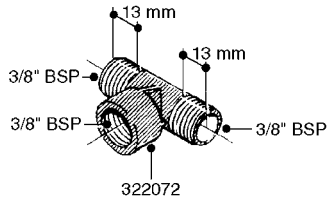

L0020

FITTINGS-T-PIECES, CAPS & ELBOWS
L0020-HIN, 01:01:16

Page 1
Date 12.08.2020 8:27

parts-n°	order qty	description
10053603	1	FITT. CAPNUT 2"BSP 5601
10194303	1	CAP BLANK 1 1/2 MCPHEE 210060
320047	1	FITT.DK CAPNUT 1/2" BSP
320106	1	FITT.DK CAPNUT 1" BSP
320272	1	FITT.DK CAPNUT 3/8" BSP
320316	1	FITT.DK TEE 3/4" X3/4" X1"BSP
320331	1	FITT.DK TEE 1" - 1" - 3/4" BSP
320342	1	FITT.DK EL 3/4"M X 1"F BSP
320563	1	FITT.DK 3 WAY 1/2" 110 DEG.
320677	1	NO LONGER AVAILABLE
320961	1	FITT.DK CAPNUT 1-1/2" BSP
321053	1	FITT.DK TEE 1/2 X1/2 X1/2" BSP
322072	1	FITT.DK TEE 3/8'X3/8'X3/8' BSP
322095	1	FITT.DK TEE 1-1/2 X1-1/4 X3/4" BSP
322138	1	FITT.DK ELB 1"M X 1"F BSP
330013	1	O-RING 2.5 X 10 PUR
330212	1	O-RING D19/D14X2.4 F.1/2"NUT
330326	1	O-RING D30/D24X2 F.1"NUT
331273	1	O-RING D44/D38X2 F.1-1/2"