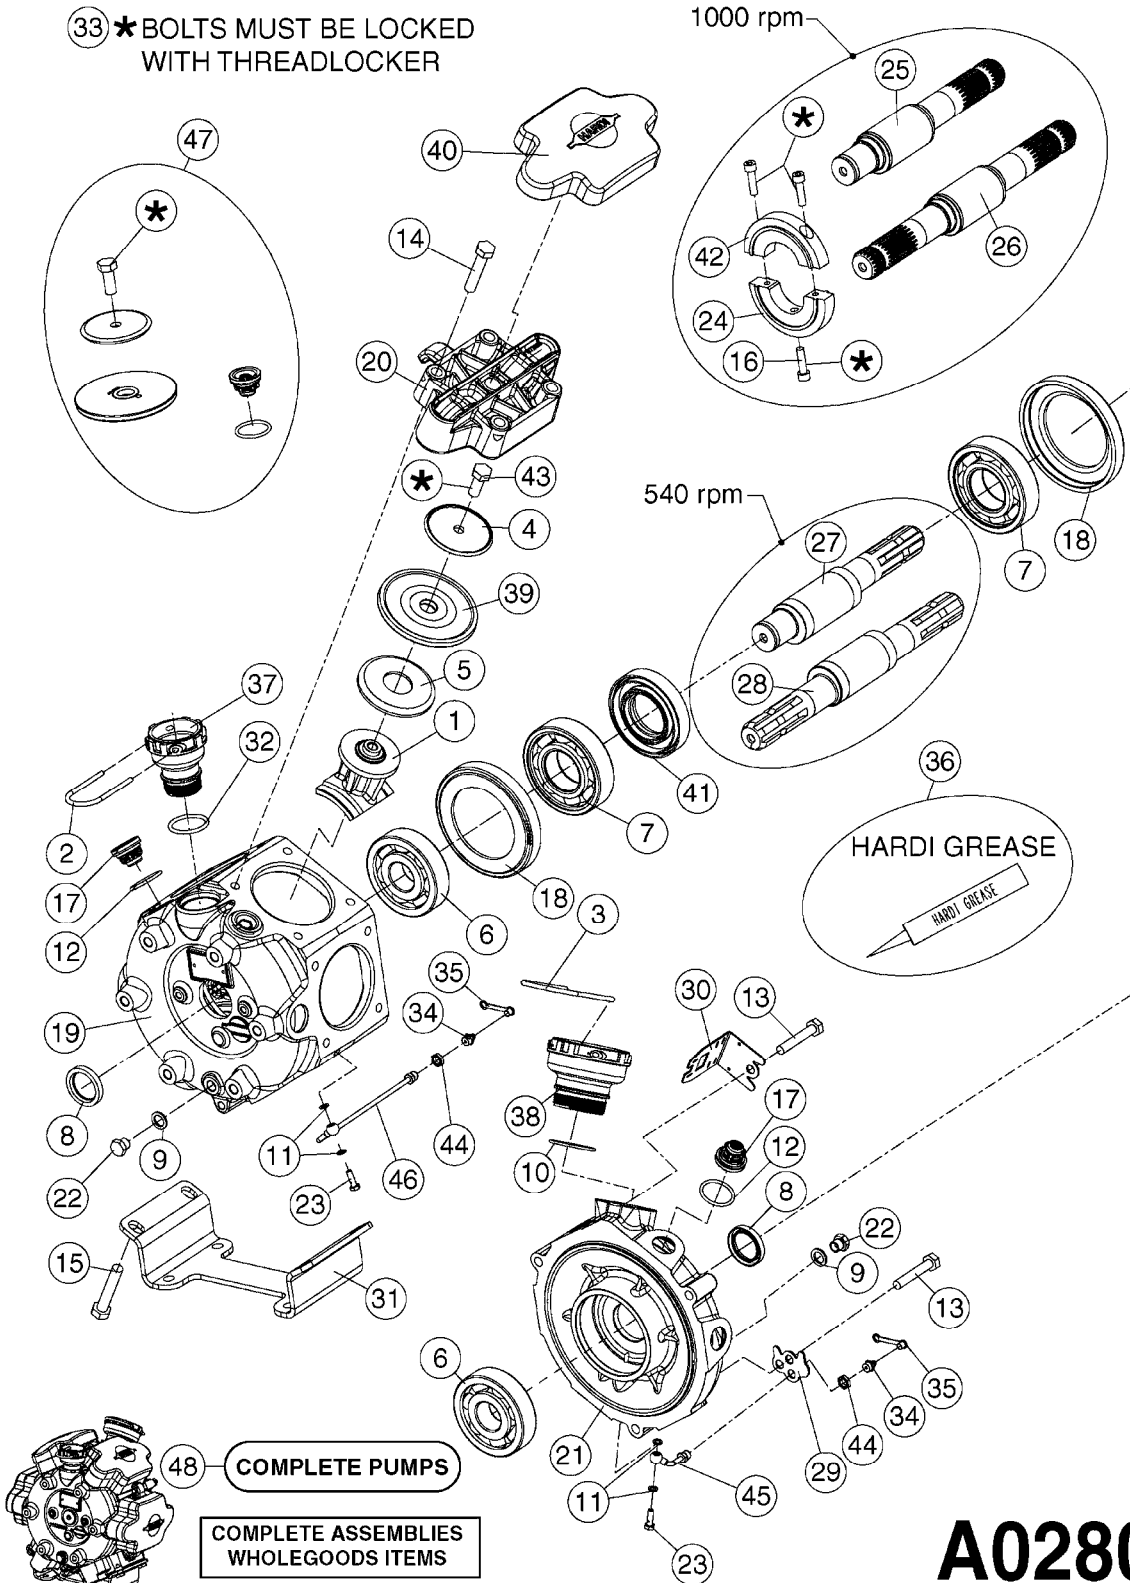

33 * BOLTS MUST BE LOCKED WITH THREADLOCKER

1000 rpm

540 rpm

A0280

PUMP - 364 540/1000 RPM
A0280-HIN, 07:05:20

Page 1
Date 12.08.2020 8:26

Pos.	parts-n°	order qty	description
1	111622	1	CONNECTING ROD 463/5.5MM
1	111628	1	CONNECTING ROD 363/5.5 PUMP
1	111629	1	CONNECTING ROD 363/364-7 PUMP
1	111630	1	CONNECTING ROD 363/364-10 PUMP
2	145996	1	FITT.DK S-67 FORK
3	145997	1	FITT.DK S-93 FORK
4	161174	1	DIAPHRAGM DISC SS 361/363/364 PUMP
5	161372	1	DIAPHRAGM BACKING DISC,320-361
6	210221	1	BEARING BALL 6407
7	210232	1	BEARING BALL 6310
8	210243	1	SEAL OIL 35 X 47 X 7
9	241404	1	DOWTY SEAL 1/4"
10	242225	1	O-RING D45.0 X 4.0 RUBBER
11	242374	1	WASHER Ø10/Ø6X1 COPPER
12	330024	1	O-RING D41,1/D34.5 X 3,5
13	420895	1	BOLT HEX 8.8 RAW M10X60
14	430312	1	BOLT HEX 8.8 M12X60
15	430438	1	BOLT HEX 8.8 DEL M12X65
16	450995	1	BOLT ALLEN M8X30 DIN 912 RAW
17	728146	1	VALVE FOR 361(726890/707932)
18	11171900	1	CONROD RING 364/464 MACHINED
19	11172000	1	PUMP HOUSE 364 MACHINED 5/4" BSP RED
20	11172800	1	VALVE COVER 363/364 MACHINED RED
21	11173200	1	FRONTPART 364, 1½" BSP RED
22	14010400	1	PLUG 1/4" BSP
23	14120400	1	BANJOBOLT M6 X 19
24	14120700	1	COUNTERWEIGHT 364/464-1000
25	14137300	1	CRANKSHAFT 364/464-5.5 1000
26	14137900	1	CRANKSHAFT 364/464-5.5 GG 1000
27	14137500	1	CRANKSHAFT 364-07
27	14137600	1	CRANKSHAFT 364/464-10
28	14138100	1	CRANKSHAFT 364-7.0 GG
28	14138200	1	CRANKSHAFT 364/464-10 GG
29	16382900	1	GREASE NIPPLE PLATE, 364
30	16390600	1	BRACKET FOR RPM SENSOR
31	16410700	1	PUMP BASE 363/364 BLACK
31	17002400	1	FOOT F. 36X PUMP, RED
32	24266600	1	O-RING D 38,0 X 4,0 70SH.NITR
33	28045503	1	LOCTITE 262 .5ML (.017oz.)
34	28163300	1	GREASE NIPPLE H1 M6X1 DIN 7412
35	28163400	1	CAP F. GREASENIPPLE YELLOW M6X1
36	28164600	1	HARDI PUMP GREASE S3 V550L 1
37	32242200	1	FITTING S67 5/4" KON. RG 2014
38	32242300	1	NIPPLE S93 1,5' KON.RG 2014
39	33511400	1	DIAPHRAGM PUMP 361/361/363/364 PUR
40	33524300	1	COVER PLASTIC 364 PUMP
41	33527200	1	GREASE SPLIT 364/464
42	39136200	1	HALFPART 364/464-1000
43	43099200	1	BOLT HEX SS M12 X 30 DIN933 A4
44	46134000	1	NUT HEX M10x1 H=2.3 NV=14 ELZIN
45	61096800	1	BANJOTUBE SHORT 364 COMPL.
46	61096900	1	BANJOTUBE LONG 364 COMPL.
47	75585900	1	PUMP KIT 364
48	82169500	1	PUMP 364-5.5-MED-1000
48	82169700	1	PUMP 364-5.5-MOD2-1000-OSP
48	82170000	1	PUMP 364-10-STD-540 FK
48	82170300	1	PUMP 364-10-MOD-540-GG THROUGH SHAFT
48	82170400	1	PUMP 364-10-MOD-540-OSP