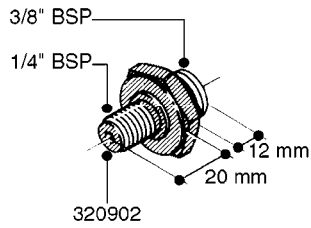

FITTINGS - HEXAGON NIPPLES
L0030-HIN, 01:01:16

L0030

FITTINGS - HEXAGON NIPPLES
L0030-HIN, 01:01:16

Page 1
Date 12.08.2020 8:27

parts-n°	order qty	description
10015303	1	FITT.PO.HN 1.00X1.00 M1000
10425003	1	FITT.PO.HN 1.25X1.00 MCPHEE
320132	1	FITT.DK HN 1" BSP
320176	1	FITT.DK HN 3/8"X1/2" BSP
320445	1	FITT.DK HN 1/4"X3/8" BSP
320655	1	FITT.DK HN 1/2"-1/2" BSP
320692	1	FITT.DK HN 3/8'BSPX1/4'NPT
320703	1	FITT.DK HN 3/8BSP X1/2 &1/4NPT
320725	1	FITT.DK NIPPLE 3/8"-3/8" BSP
320902	1	FITT.DK HN 3/8'X 1/4' BSP
390232	1	FITT.DK HN 1-1/2' X 1-1/4' BSP
390276	1	FITT.DK HN 1'BSP