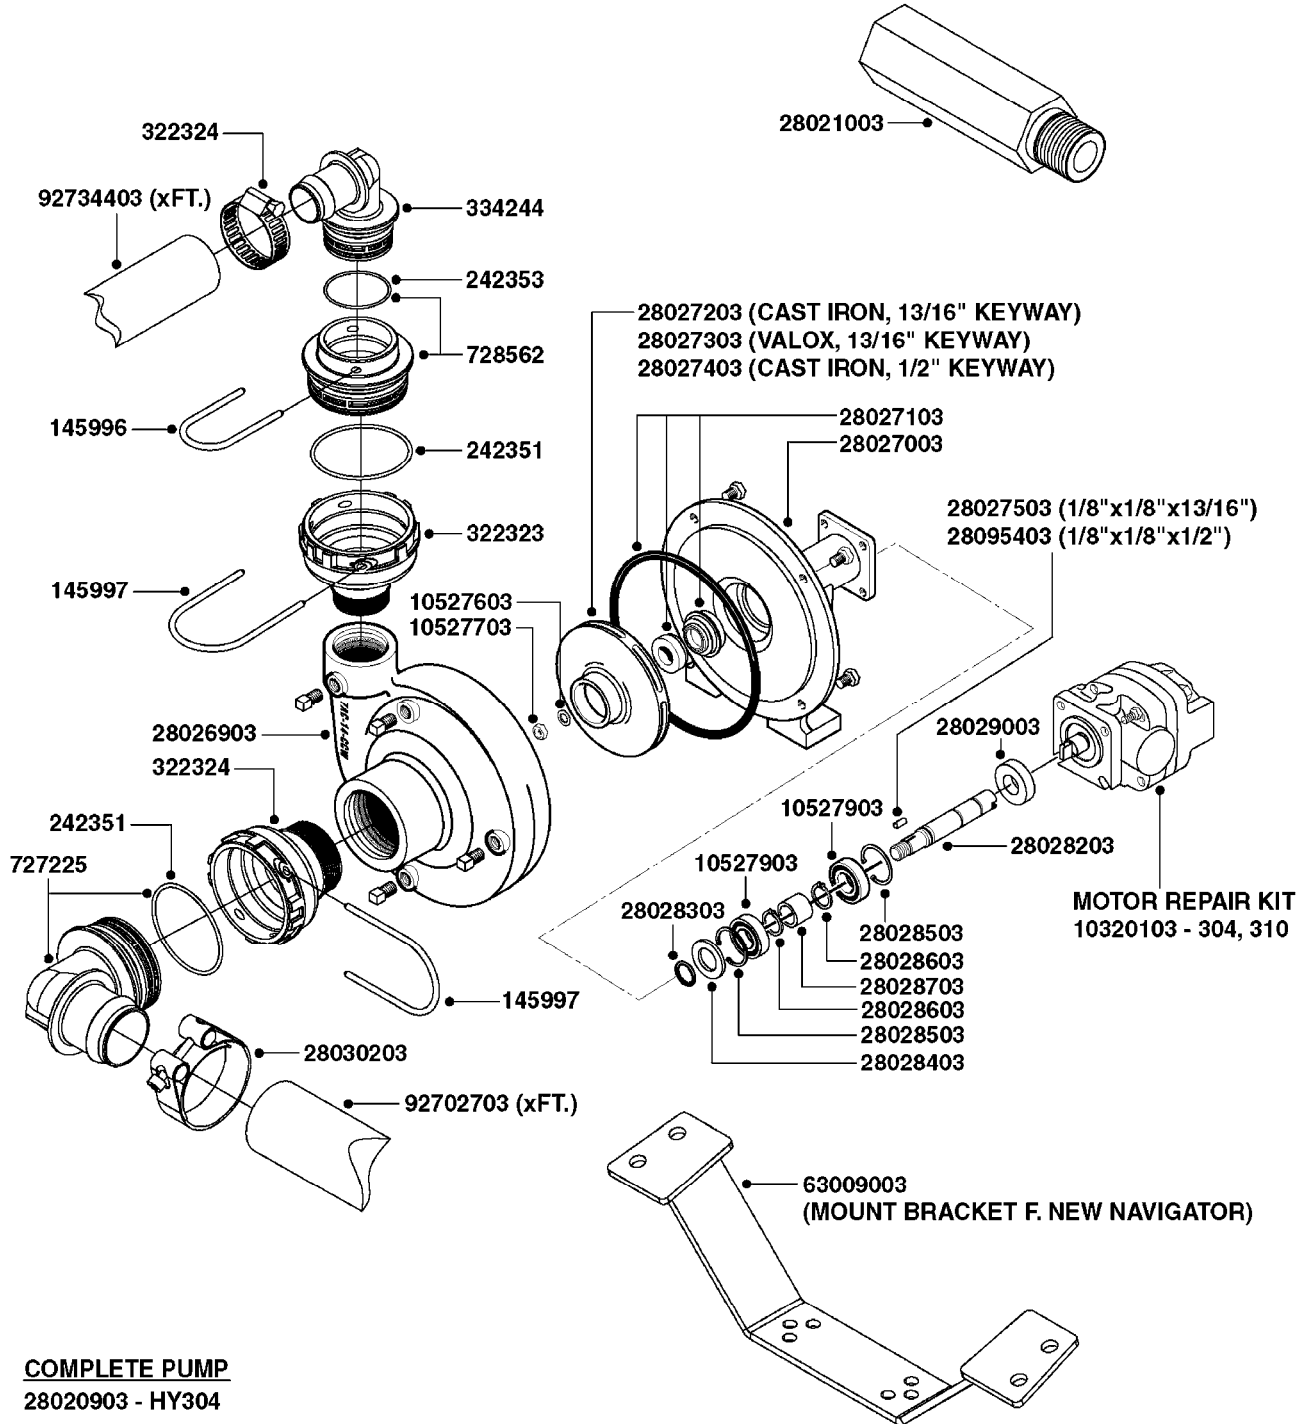

COMPLETE PUMP
28020903 - HY304

COMPLETE ASSEMBLIES
WHOLEGOODS ITEMS

A0440

PUMP - 304 ACE CENTRIFUGAL
A0440-HIN, 28:05:19

Page 1
Date 12.08.2020 8:26

parts-n°	order qty	description
145996	1	FITT.DK S-67 FORK
145997	1	FITT.DK S-93 FORK
242351	1	O-RING D69.5X3.0 VITON F.S-93
242353	1	O-RING 3 X 44.2 VITON
322323	1	FITT.DK S-93 X 1-1/2"BSP MALE
322324	1	FITTING S93 FEMALE - BSP 2" MALE
334244	1	FITT.DK S-67 ELB.1-1/4"
727225	1	FITT.DK S-93 ELB.2'PVC W/ORING
728562	1	FITT.DK S-93 TO S67 ADAPTOR
10320103	1	MOTOR REPAIR KIT ACE 304,310
10527603	1	WASHER 3/8' F.ACE PUMP
10527703	1	NUT HEX NF 3/8 F.ACE PUMP
10527903	1	BEARING F.ACE PUMP (#40870)
28020903	1	PUMP ACE 304 HYD.
28021003	1	FITT, HYD FLOW FUSE ACE 304
28026903	1	PUMP HOUSING FRONT ACE 304
28027003	1	PUMP HOUSING W.FEET 304
28027103	1	REPAIR KIT ACE 204,210,304,310
28027203	1	IMPELLER CAST IRON 13/16"SLOT
28027303	1	IMPELLER VALOX 13/16"SLOT
28027403	1	IMPELLER CAST IRON 1/2"SLOT
28027503	1	KEY 1/8x1/8x13/16"F.ACE PUMP
28028203	1	SHAFT 5/8"DIA.13/16"KEYWAY SS
28028303	1	O-RING, SHAFT SEAL
28028403	1	SLINGER
28028503	1	SNAP RING - INTERNAL
28028603	1	SNAP RING - EXTERNAL
28028703	1	SPACER FOR SHAFT
28029003	1	SEAL SUPPORT SPACER 300 SERIES
28030203	1	CLAMP HOSE T-BOLT S2" 235-67
28095403	1	KEY F.IMPELLER 1/8"X1/8"X1/2"
63009003	1	CENTRIFUGAL PUMP BRACKET
92702703	1	HOSE PVC SUCT GRAY 2"
92734403	1	HOSE R X5/4" X200PSI WP X0012"