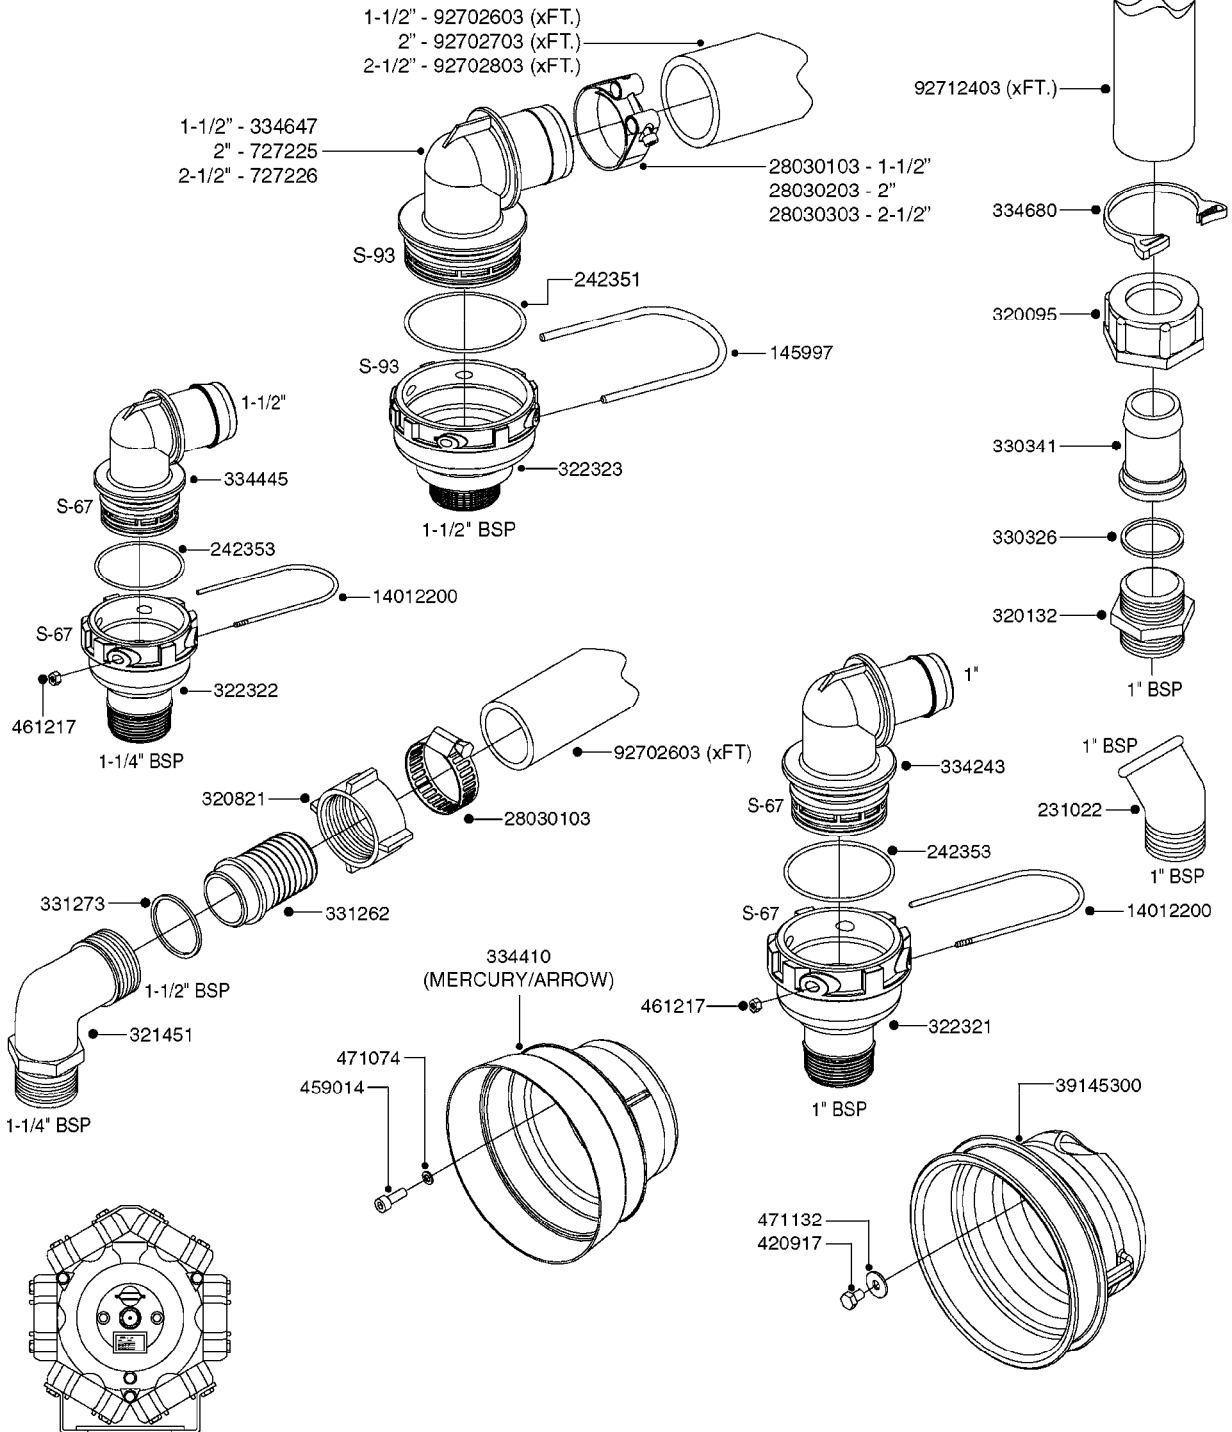

SUCTION SIDE OF PUMP

PRESSURE SIDE OF PUMP

COMPLETE PUMP
(NLA) REPLACED BY 364 PUMP (SEE PAGE A0280)

A0300

PUMP - 361/363 FITTINGS
A0300-HIN, 28:05:19

Page 1
Date 12.08.2020 8:26

parts-n°	order qty	description
145997	1	FITT.DK S-93 FORK
231022	1	FITT.DK ELB. 1' BSP GF 121
242351	1	O-RING D69.5X3.0 VITON F.S-93
242353	1	O-RING 3 X 44.2 VITON
320095	1	FITT.DK NUT 1" BSP
320132	1	FITT.DK HN 1" BSP
320821	1	FITT.DK NUT 1-1/2" BSP
321451	1	FITT.DK ELB.1-1/2 X1-1/4 80DEG
322321	1	FITT.DK S-67 X 1"BSP MALE
322322	1	FITT.DK S-67 X 1-1/4"BSP MALE
322323	1	FITT.DK S-93 X 1-1/2"BSP MALE
330326	1	O-RING D30/D24X2 F.1"NUT
330341	1	FITT.DK HB 1" F. 1" NUT
331262	1	FITT.DK HB 1-1/2" F. 1-1/2"NUT
331273	1	O-RING D44/D38X2 F.1-1/2"
334243	1	FITT.DK S-67 ELB.1"
334410	1	PROTECTION PUM
334445	1	FITT.DK S-67 ELB.1-1/2"
334647	1	FITT.DK S93 ELB 1-1/2" 90 PVC
334680	1	CLAMP HOSE PLASTIC 1"
420917	1	BOLT HEX 8.8 RAW M8X12 FT
459014	1	ALLEN SCREW M8 X 15 GALV.DIN93
461217	1	NUT HEX M5 LOCK
471074	1	WASHER M8 ELZ
471132	1	WASHER D24/D8.4 X 2 SS
727225	1	FITT.DK S-93 ELB.2'PVC W/ORING
727226	1	HOSETAIL S93 2"1/2 90°+O-RING
14012200	1	FITT.DK S-67 FORK W/M5 THREADS
28030103	1	CLAMP HOSE GEAR P5/4-S1.5"6724
28030203	1	CLAMP HOSE T-BOLT S2" 235-67
28030303	1	CLAMP HOSE T-BOLT S2.5" 235-76
39145300	1	PTO SHIELD Ø203 4-POLET MACHINED
92702603	1	HOSE PVC SUCT GRAY 1-1/2"
92702703	1	HOSE PVC SUCT GRAY 2"
92702803	1	HOSE PVC SUCT GRAY 2.5"
92712403	1	HOSE R X1" X300PSI WP X0012"