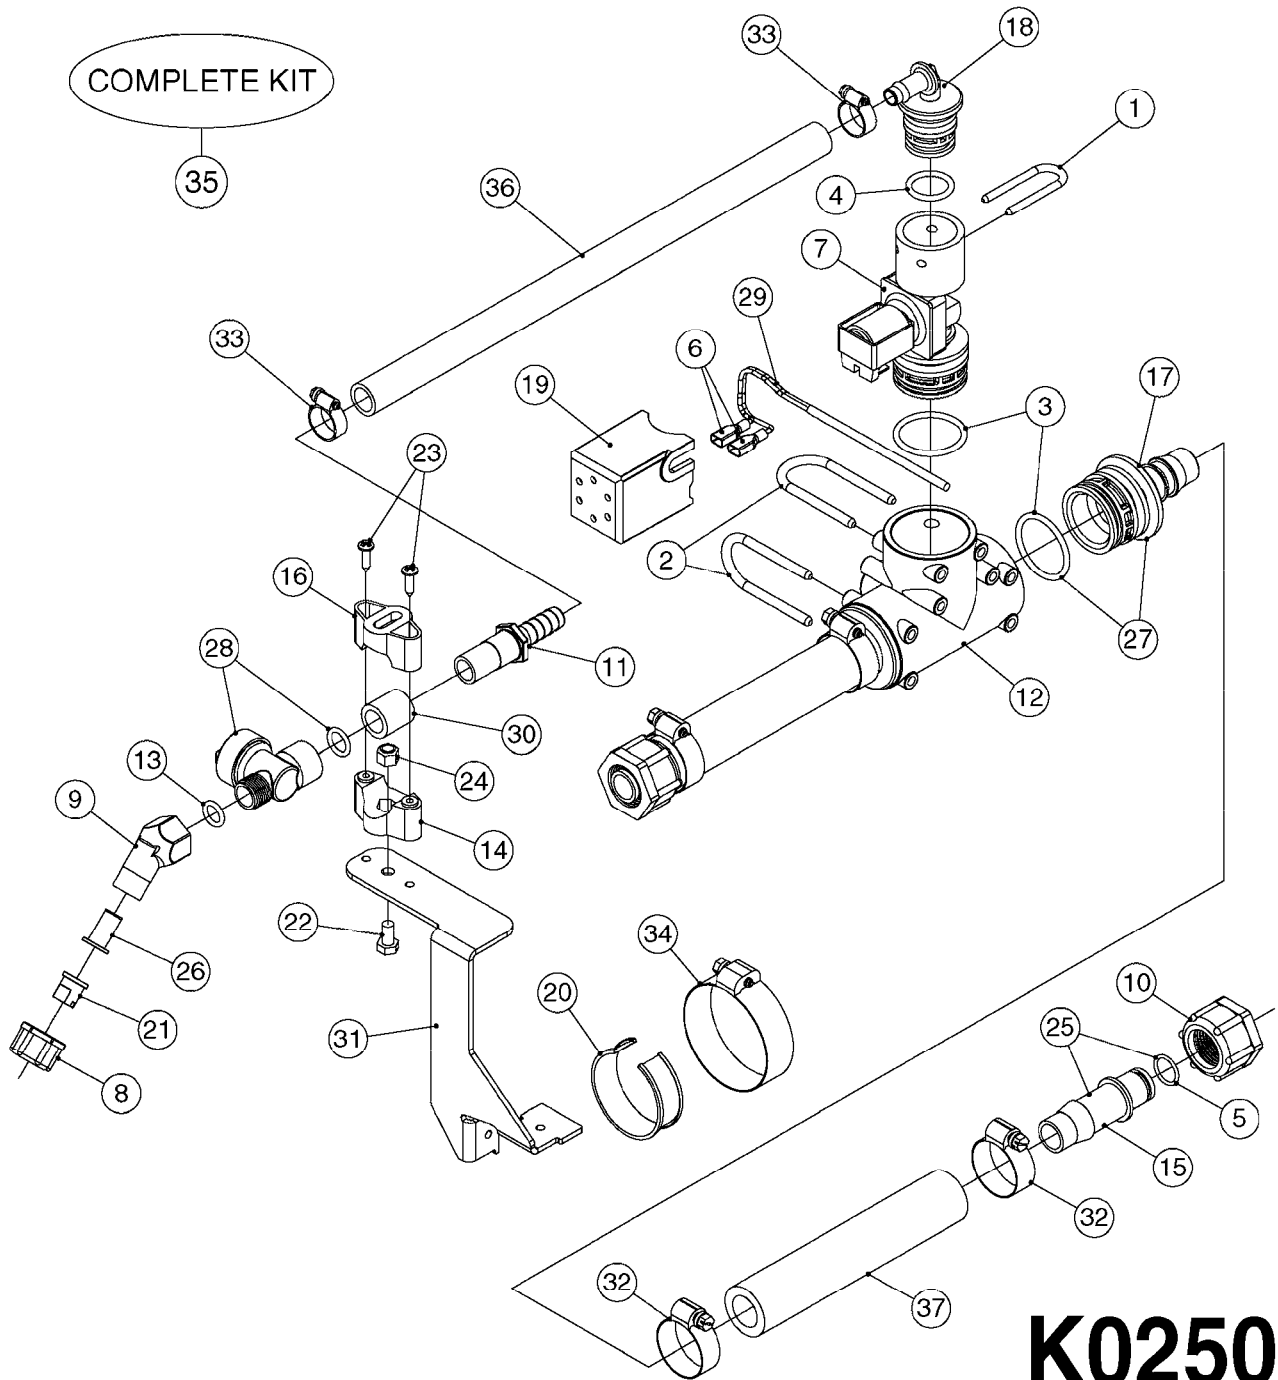

K0250

ELECTRIC END NOZZLE KIT '09
K0250-HIN, 01:01:16

Page 1
Date 12.08.2020 8:27

Pos.	parts-n°	order qty	description
1	145994	1	FITT.DK S-40 FORK
2	145995	1	FITT.DK S-53 FORK
3	242354	1	O-RING D32.2X3.0 VITON
4	242355	1	O-RING D19.2X3.0 VITON F.S-40
5	242594	1	O-RING D14 X 1.78 SCH.70-EPDM
6	261539	1	SPADE F.ELEC CONNEX BLUE INSUL
7	262104	1	VALVE, SOLENOID, S53/S40
8	320187	1	FITT.DK CAP 3/8" BSP BLACK
9	320191	1	FITT.DK ELB 3/8' BSP 45 DEGREE
10	320283	1	FITT.DK NUT 3/4"BSP
11	320891	1	FITT.DK HB 3/8'- 3/8' BSP
12	322352	1	FITT.DK S-53 TEE
13	330013	1	O-RING 2.5 X 10 PUR
14	333012	1	NOZZLE HOLD. UPPER PART
15	334044	1	FITT.DK HB 3/4' F. 3/4' CAP
16	334220	1	YOKE, UPPER NOZZLE BODY
17	334229	1	FITT.DK S-53 STR.3/4"
18	334237	1	FITT.DK S-40 ELB.3/8"
19	334965	1	COVER FOR S53 SOLENOID VALVE
20	341291	1	RUBBER HOSE CLAMP COVER 130MM
21	370392	1	NOZZLE END FAN 1850-G 300
22	410546	1	BOLT HEX M6X12 A2 SS DIN933
23	440665	1	SCREW M4.2X16 STAINLESS
24	460261	1	NUT HEX M6X1.00 LOCK DIN985 A2 SS
25	724621	1	FITT.DK HB 3/4"ASSY F.3/4" NUT
26	725042	1	SCREEN 80 MESH W.GASKET, RED
27	726558	1	FITT.DK S53 STR. 3/4" W. ORING
28	729610	1	NOZZLE ASSY. NON DRIP 3/8 THRD
29	983087	1	ELEC. CABLE 2 WIRE X 0.75MM
30	10631003	1	HOSE R X CLEAR BRAID.X 1/2 12"
31	16110803	1	NOZZLE BRACKET VAR SPACINGS
32	28029903	1	CLAMP HOSE GEAR P3/4"-S1" 6712
33	28044903	1	CLAMP HOSE GEAR P3/8" 6706
34	28047003	1	CLAMP HOSE GEAR 30 X 50 6732
35	82613203	1	ELECTRIC END NOZZLE KIT 2009
36	92701703	1	HOSE R X3/8" X300PSI WP X0012"
37	92703203	1	HOSE R X3/4" X300PSI WP X0012"