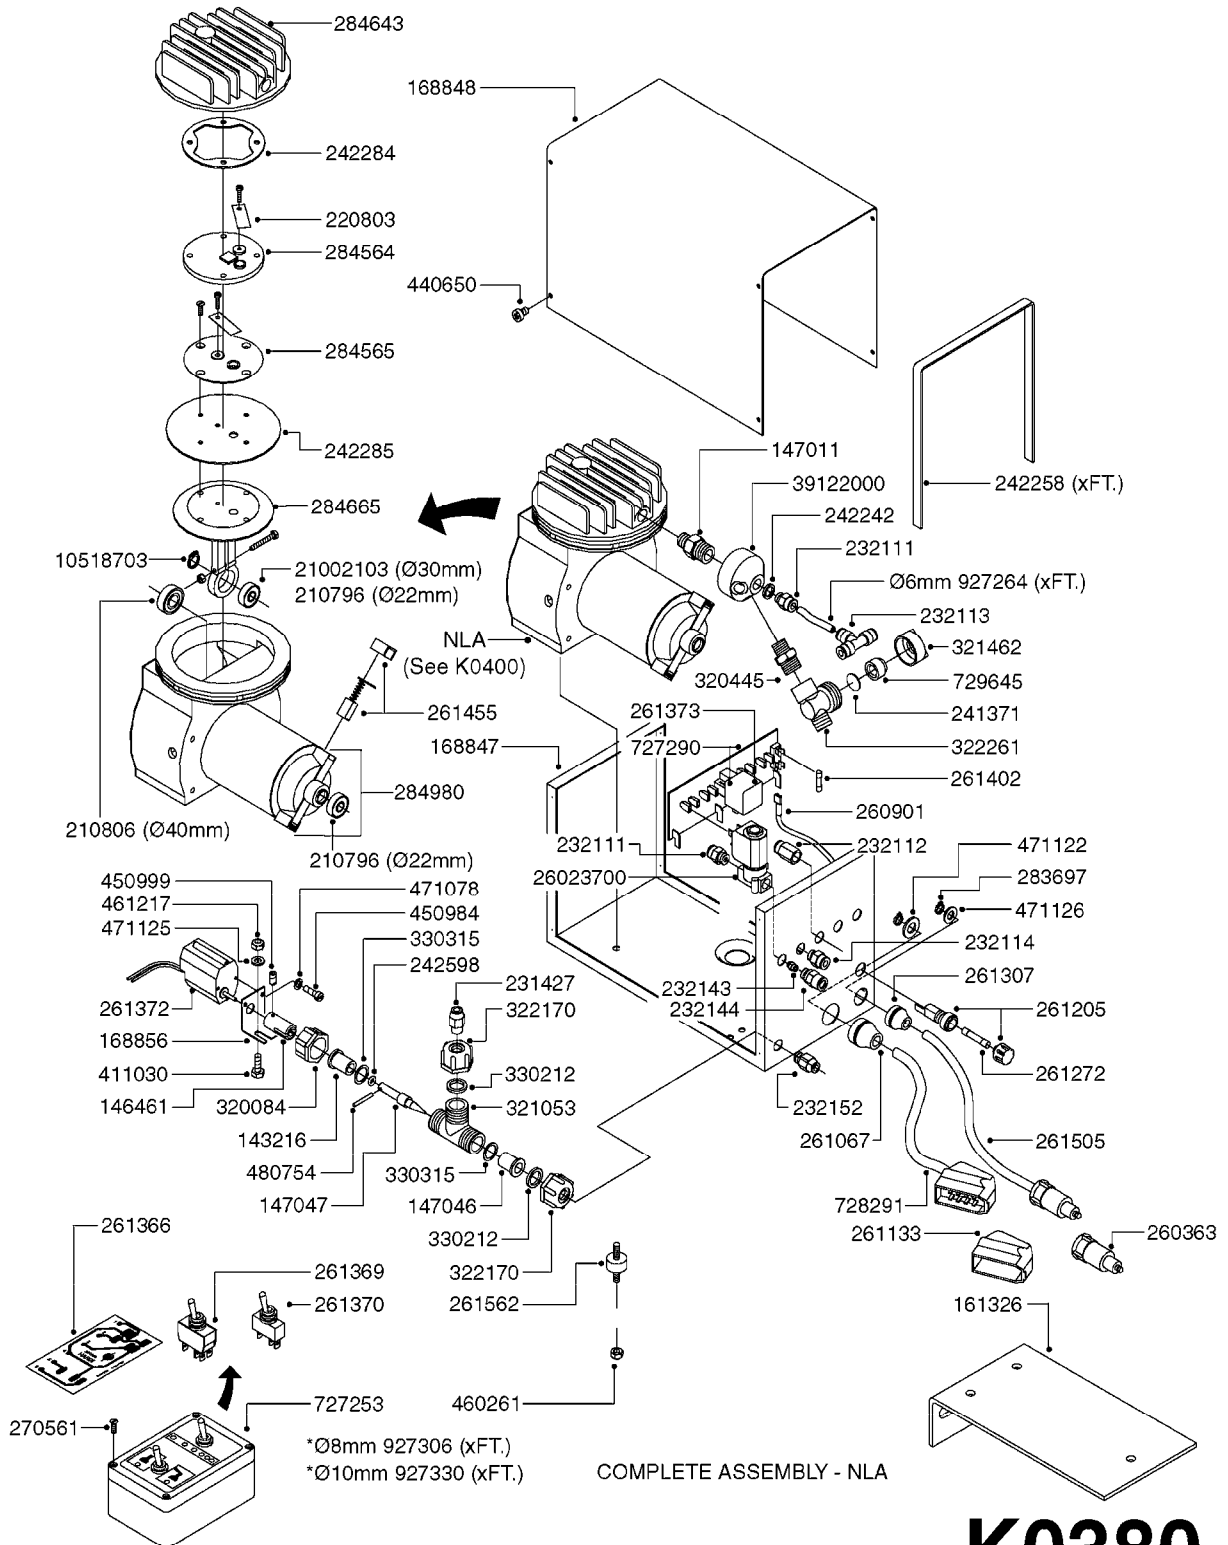

K0380

FOAM MARKER COMPRESSOR POST 94
K0380-HIN, 17:03:16

Page 1
Date 12.08.2020 8:27

parts-n°	order qty	description
143216	1	BUSHING THREAD F.FOAM MARKER
146461	1	COUPLER F.THROTTLE VALVE
147011	1	HEX NIPPLE 3/8'X1/4'BSP BRASS
147046	1	SEAT FOR THROTTLE VALVE
147047	1	SPINDLE FOR THROTTLE VALVE
161326	1	MOUNT BKT. F. FOAM COMP.BOX 98
168847	1	ENCLOSURE LOWER F.MARKER
168848	1	COVER F. FOAM MARKER
168856	1	MOUNT FOR GEAR MOTOR
210796	1	BEARING BALL D22/D8 X 7 608ZZ
210806	1	BEARING BALL D40/D17X12MM
220803	1	VALVE F. COMPRESSOR
231427	1	COUPLER 1/8'THREAD X6MM HOSE
232111	1	QUICK COUPLER 6MM X 1/8 EXT.
232112	1	QUICK COUPLER 6MM 1/8 INT.
232113	1	QUICK COUPLER 6MM T-PIECE
232114	1	COUPLER 1/8" THREADX8MM HOSE
232143	1	REDUCER 1/4'INT-1/8'EXT
232144	1	QUICK COUPLER 10MM X 1/4 EXT
232152	1	QUICK COUPLER 8MMX1/8 EXT.LONG
241371	1	DIAPHRAGM F.NO-DRIP,VULC
242242	1	O-RING F.AIR HOSE FITTING
242258	1	TRIM 3X10 SELF ADHESIVE 0012"
242284	1	HEAD GASKET F. COMPRESSOR
242285	1	DIAPHRAGM F. F/M COMP.
242598	1	O-RING D7.0 X 2.5 NITRIL
260363	1	PLUG 2 POLE 12V
260901	1	SPADE F.ELEC CONN.1.5MM BLUE
261067	1	GROMMET 10-14 GREY
261133	1	PLUG HOUSING F.8 POLE PLUG
261205	1	FUSE HOLDER
261272	1	FUSE 10A D6X32 MM
261307	1	GROMMET 7-10 BLACK
261366	1	CIRCUIT BOARD F.F/M CONTROL
261369	1	SWITCH 2 WAY 12V SPRING RETURN
261370	1	SWITCH 2 WAY 12V
261372	1	GEAR MOTOR BOSCH 13RPM
261373	1	RELAY 12V/30W
261402	1	FUSE 3.15A SLOW BURN
261455	1	BRUSH KIT-FOAM MARKER MOTOR
261505	1	CABLE 2X4MM L8000MM
261562	1	RUBBER DAMPER 2XM6X25
270561	1	SCREW W/SPRING ASSY. (QTY 1)
283697	1	TIESTRAP 200MM
284564	1	PLATE F.COMPRESSOR HEAD
284565	1	PLATE F.COMPRESSOR HEAD
284643	1	COMPRESSOR HEAD F.FOAM MARKER
284665	1	CONNECTING ROD F.COMPRESSOR
284980	1	FLANGE REAR F. F.M.COMPRESSOR
320084	1	FITT.DK NUT 1/2" BSP
320445	1	FITT.DK HN 1/4"X3/8" BSP
321053	1	FITT.DK TEE 1/2 X1/2 X1/2" BSP
321462	1	CAP F.NO-DRIP ASSY.
322170	1	FITT.DK NUT 1/2"x 1/8"F BSP
322261	1	HOUSING F.SAFETY VALVE 3/8"
330212	1	O-RING D19/D14X2.4 F.1/2"NUT
330315	1	O-RING D18.4/D13X.6
411030	1	BOLT HEX M5X10
440650	1	SCREW 3.5x13 STAINLESS
450984	1	BOLT HEX M2.5X8 SLOTTED
450999	1	SCREW SET M3X8