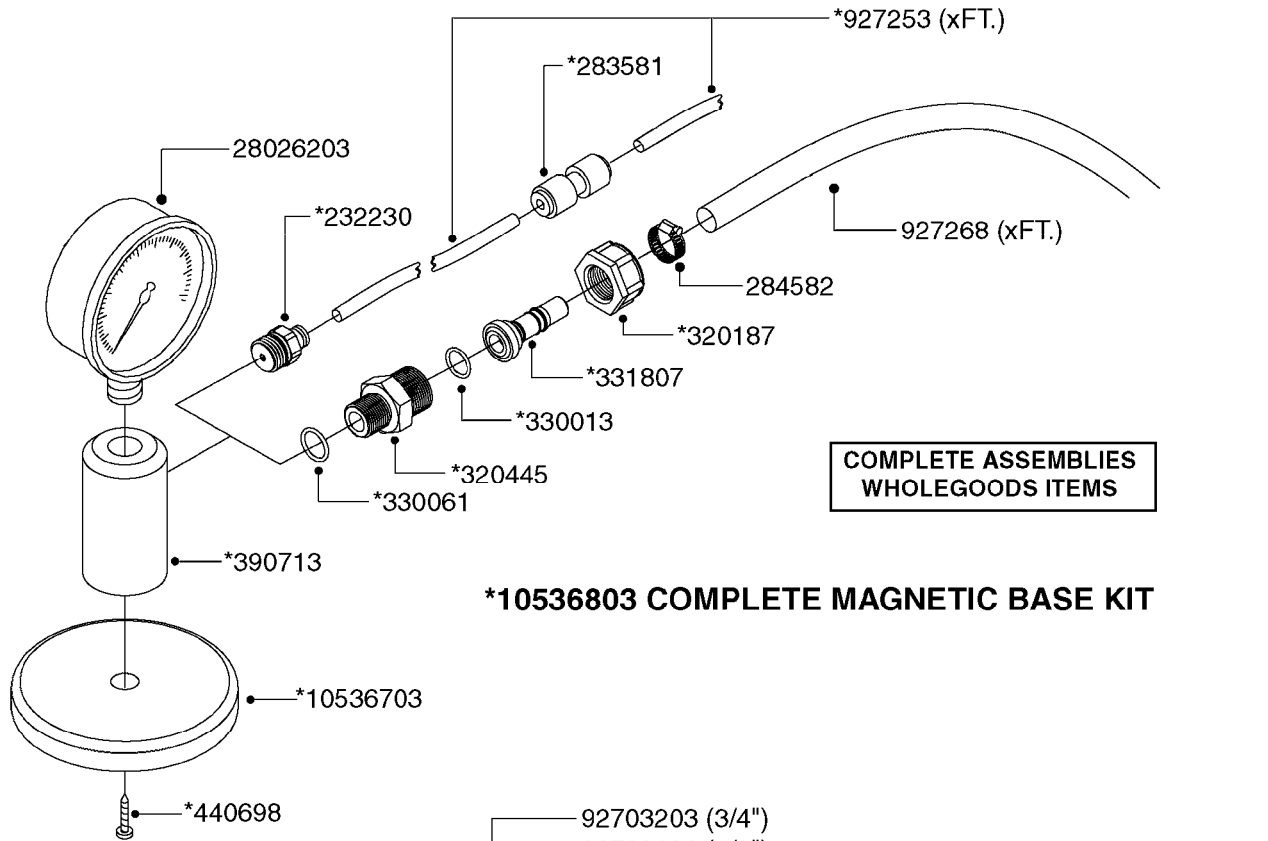

K0690

REMOTE GAUGE-MAGNETIC BASE KIT
K0690-HIN, 01:01:16

Page 1
Date 12.08.2020 8:27

parts-n°	order qty	description
231346	1	QUICK COUPLER 1/8"BSP X 4 MM
232230	1	QUICK COUPLER 1/4"BSP X 4 MM
241651	1	O-RING D14.0X3.0 NITRIL
242594	1	O-RING D14 X 1.78 SCH.70-EPDM
283581	1	HOSE CONNECTOR STR. F.4MM PE
284582	1	CLAMP HOSE GEAR - 5/16"
320187	1	FITT.DK CAP 3/8" BSP BLACK
320283	1	FITT.DK NUT 3/4"BSP
320445	1	FITT.DK HN 1/4"X3/8" BSP
321926	1	FITTING BSP3/4"-1/8"
322046	1	FITT.DK TEE 1/2X1/2HB X3/4'BSP
322048	1	FITT.DK TEE 3/4X3/4HB X3/4'BSP
330013	1	O-RING 2.5 X 10 PUR
330061	1	O-RING D16/D11X2,5
331807	1	FITT.DK HB 5/16" F.3/8" NUT
334531	1	CLAMP HOSE PLASTIC 3/4"
334534	1	CLAMP HOSE PLASTIC 1/2"
390713	1	GAUGE ADAPTOR 1/4" BSP
440698	1	SCREW F.PLASTIC 6X18 SS HEXHD
721851	1	SCREW PLUG W/QUICK FIT
724637	1	FITT.DK HB 5/16' F. 3/4" COMP.
927253	1	RED AIR HOSE, Ø4/2 1810 E
927268	1	HOSE BLUE PVC X 1/4 X 0012"
10536703	1	MAGNETIC BASE D3,2'/90LB
10536803	1	MAGNETIC BASE KIT F.GAUGE
28026203	1	GAUGE 200PSI/BR,2.5"1/4BSP-BTM
92702103	1	HOSE R X1/2" X300PSI WP X0012"
92703203	1	HOSE R X3/4" X300PSI WP X0012"