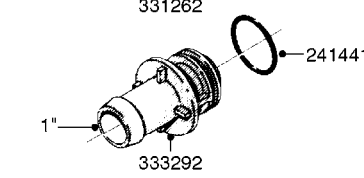

L0010

parts-n°	order qty	description
240085	1	O-RING D13,1/8,3X02,4 NITRIL
241441	1	O-RING D29.3X3
242594	1	O-RING D14 X 1.78 SCH.70-EPDM
320084	1	FITT.DK NUT 1/2" BSP
320095	1	FITT.DK NUT 1" BSP
320117	1	FITT.DK CONN.1/2"BSP F. 1" CAP
320187	1	FITT.DK CAP 3/8" BSP BLACK
320283	1	FITT.DK NUT 3/4"BSP
320821	1	FITT.DK NUT 1-1/2" BSP
321495	1	FITT.DK REDUC 1/4'BSP F.3/4'NT
321576	1	FITT.DK CONN 1/2"BSP F.3/4"NUT
330013	1	O-RING 2.5 X 10 PUR
330212	1	O-RING D19/D14X2.4 F.1/2"NUT
330326	1	O-RING D30/D24X2 F.1"NUT
330341	1	FITT.DK HB 1" F. 1" NUT
330595	1	O-RING D24.6/D20X2.1 -3/4"
330665	1	FITT.DK HB 3/4"F.1" NUT
330676	1	FITT.DK HB 3/8" F. 1/2" NUT
330687	1	FITT.DK HB 1/2" F. 1/2" NUT
330691	1	FITT.DK HB 3/4'F.3/4' NUT
330783	1	FITT.DK HB 3/8"F.3/8" NUT
331262	1	FITT.DK HB 1-1/2" F. 1-1/2"NUT
331273	1	O-RING D44/D38X2 F.1-1/2"
331446	1	FITT.DK HB 1" F.1-1/2" NUT
331807	1	FITT.DK HB 5/16" F.3/8" NUT
332286	1	FITT.DK HB 1/2" F. 3/4" NUT
332905	1	FITT.DK HB 1/2" F. 3/4" CAP
332927	1	FITT.DK PLUG F. NOZZLE TUBE
333292	1	FITT.DK HB 1"O'RING F.1-1/2"
333664	1	FITT.DK HB 5/16' F. 1/2' NUT
334044	1	FITT.DK HB 3/4' F. 3/4' CAP
334059	1	FITT.DK EL 1" 110 DEG.F.1-1/2"
334123	1	FITT.DK HB 1-1/4"O-RNG F.1-1/2"
334150	1	FITT.DK HB 1-1/4" 110 F.1-1/2"
390542	1	PLUG WASHER FOR 3/4'CAP NUT
716236	1	FITT.DK HB 1/2" ASSY. F. 3/4"
716413	1	FITT.DK PLUG ASSY. F.NOZ TUBE
717426	1	FITT.DK REDUC 1/4"BSP F.3/4"N
720856	1	FITT.DK 1/2'BSP ASSY.F.3/4'NUT
724621	1	FITT.DK HB 3/4"ASSY F.3/4" NUT