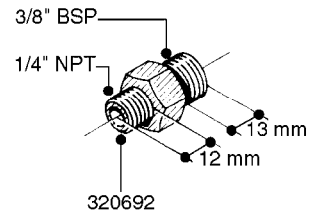

FITTINGS - HEXAGON NIPPLES
L0030-HIN, 01:01:16

L0030

FITTINGS - HEXAGON NIPPLES
L0030-HIN, 01:01:16

Page 1
Date 12.08.2020 8:27

parts-n°	order qty	description
10015303	1	FITT.PO.HN 1.00X1.00 M1000
10425003	1	FITT.PO.HN 1.25X1.00 MCPHEE
320132	1	FITT.DK HN 1" BSP
320176	1	FITT.DK HN 3/8"X1/2" BSP
320445	1	FITT.DK HN 1/4"X3/8" BSP
320655	1	FITT.DK HN 1/2"-1/2" BSP
320692	1	FITT.DK HN 3/8'BSPX1/4'NPT
320703	1	FITT.DK HN 3/8BSP X1/2 &1/4NPT
320725	1	FITT.DK NIPPLE 3/8"-3/8" BSP
320902	1	FITT.DK HN 3/8'X 1/4' BSP
390232	1	FITT.DK HN 1-1/2' X 1-1/4' BSP
390276	1	FITT.DK HN 1'BSP