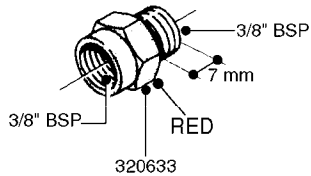

FITTINGS - HEXAGON NIPPLES
L0030-HIN, 01:01:16

L0030

FITTINGS - HEXAGON NIPPLES
L0030-HIN, 01:01:16

Page 1
Date 12.08.2020 8:27

parts-n°	order qty	description
10015303	1	FITT.PO.HN 1.00X1.00 M1000
10425003	1	FITT.PO.HN 1.25X1.00 MCPHEE
320132	1	FITT.DK HN 1" BSP
320176	1	FITT.DK HN 3/8"X1/2" BSP
320445	1	FITT.DK HN 1/4"X3/8" BSP
320655	1	FITT.DK HN 1/2"-1/2" BSP
320692	1	FITT.DK HN 3/8'BSPX1/4'NPT
320703	1	FITT.DK HN 3/8BSP X1/2 &1/4NPT
320725	1	FITT.DK NIPPLE 3/8"-3/8" BSP
320902	1	FITT.DK HN 3/8'X 1/4' BSP
390232	1	FITT.DK HN 1-1/2' X 1-1/4' BSP
390276	1	FITT.DK HN 1'BSP