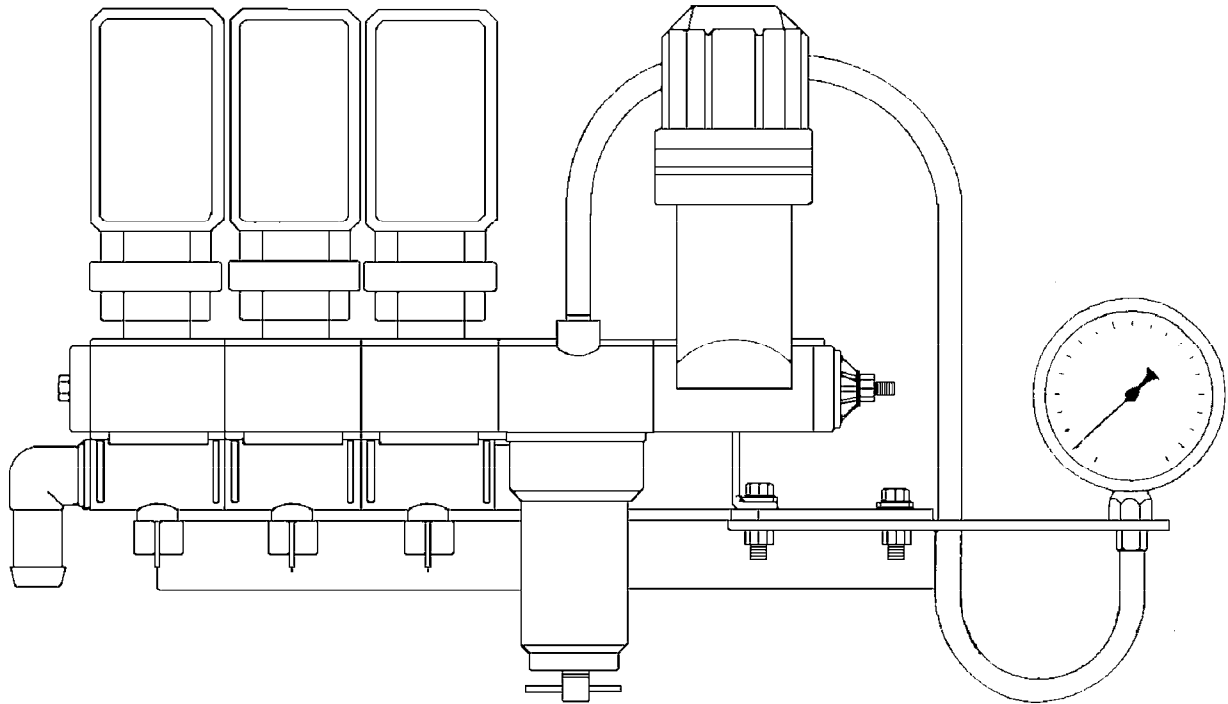

COMPLETE ASSEMBLIES
WHOLEGOODS ITEMS

70043903 - COMPLETE ASSEMBLY

K0680

REMOTE GAUGE-ESC SPRAYERS-4"
K0680-HIN, 01:01:16

Page 1

Date 12.08.2020 8:27

parts-n°	order qty	description
145632	1	FITT.DK HB 1/4' BRASS F.GUAGE
146210	1	NUT 1/4'BSP BRASS
282391	1	CLAMP HOSE CRIMP 5/16'
320972	1	FITT.DK HB 5/16'- 1/4' BSP
330396	1	O-RING D11.2/D6.6X3.2
421046	1	BOLT HEX M8X25/25 A2 SS DIN933
460143	1	LOCK NUT M8 SST A2 DIN985
927268	1	HOSE BLUE PVC X 1/4 X 0012"
10028603	1	WASHER LOCK 5/16'
10428003	1	BKT. FOR ESC GAUGE KIT
28026103	1	GAUGE 200PSI/BR,4",1/4"BSP-BTM
70043903	1	*GAUGE KIT,4" OP UNIT INFEILD