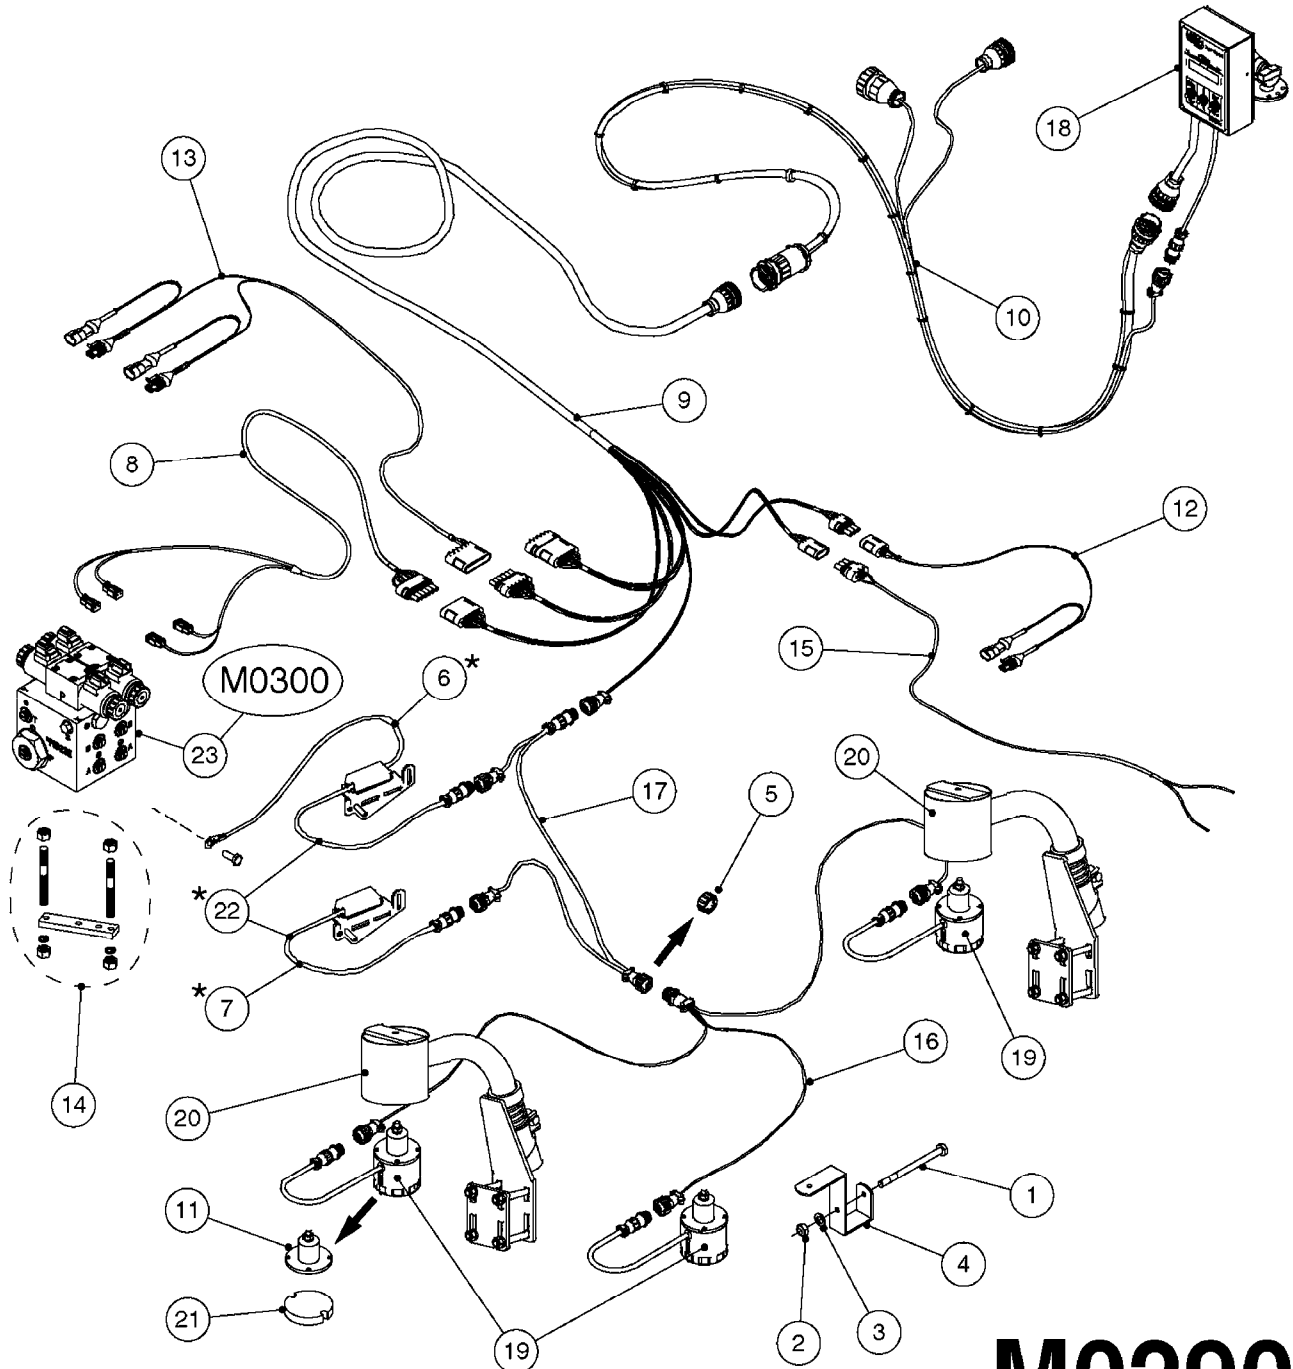

13 COMPLETE ASSEMBLY

COMPLETE ASSEMBLIES
WHOLEGOODS ITEMS

M0160

TRAFFIC LIGHT KIT
M0160-HIN, 13:08:19

Page 1
Date 12.08.2020 8:27

Pos.	parts-n°	order qty	description
1	410266	1	BOLT HEX 8.8 DEL M6X120
1	410421	1	BOLT HEX M6X110 DIN931-A2 SS
1	410524	1	BOLT HEX 8.8 DEL M6X100
1	410605	1	BOLT HEX 8.8 DEL M6X80
2	410362	1	BOLT HEX 8.8 SS M6X20
3	460261	1	NUT HEX M6X1.00 LOCK DIN985 A2 SS
4	16022303	1	BRACKET 100MM TUBE
5	16022403	1	BRACKET 60MM TUBE
6	16025603	1	BRACKET TAIL LIGHT DUAL LAMP
7	26004703	1	HARNESS 13' EXT 4 WIRE WP
8	26004903	1	TAIL LIGHT GREEN WIRE LH
8	26005003	1	TAIL LIGHT YELLOW WIRE RH
9	26005103	1	PLUG 7-PIN AG TAIL LIGHT
10	26005403	1	LENS BLACK BEFORE 2009
10	26017003	1	LENS RED
11	26016903	1	LENS AMBER
12	26032703	1	HARNESS COMPLETE, TAIL LIGHT, 2013
13	83308603	1	TRAFFIC LIGHT KIT