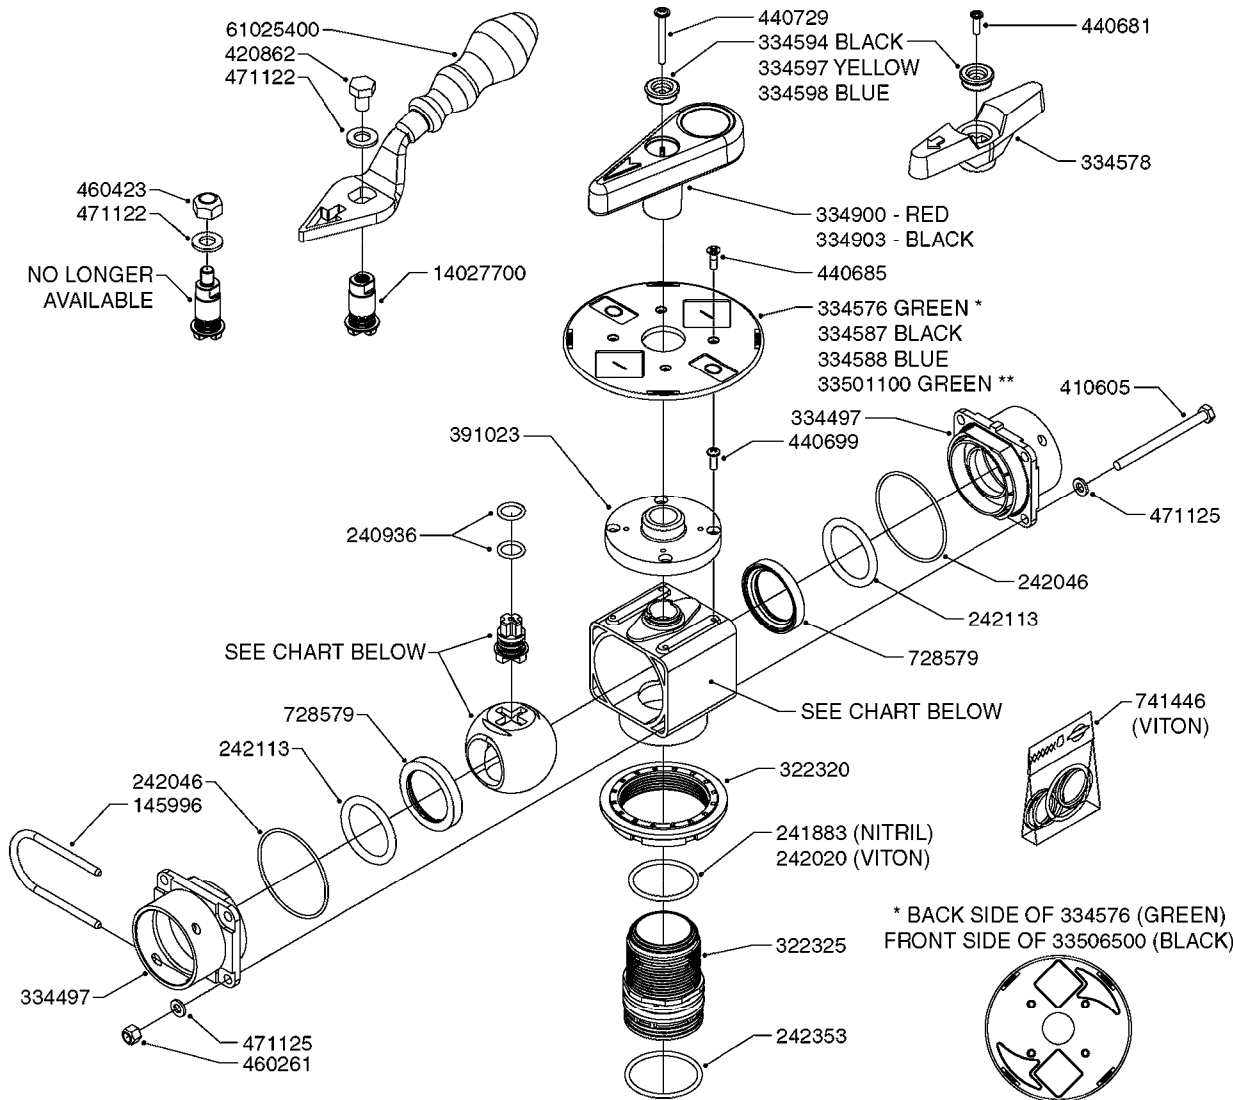

FOR S67 FITTINGS
SEE PAGE L0100

B0420

MANIFOLD SYSTEM - PRESSURE
B0420-HIN, 01:01:16

Page 1
Date 12.08.2020 8:26

parts-n°	order qty	description
145996	1	FITT.DK S-67 FORK
160353	1	BRACKET F.PRESSURE MANIFOLD
160918	1	BRACKET F. MANIFOLD CM
242353	1	O-RING 3 X 44.2 VITON
322224	1	FITT.DK S-67 TEE
322320	1	NUT F.3 WAY VALVE S56
334250	1	FITT.DK S-67 PLUG
334573	1	FITT.DK S-67 CONNECTOR
440675	1	SCREW F. PLASTIC 5X16 SS
841062	1	VALVE KIT S67 PRESS. MANIFOLD
841067	1	VALVE S67 PRESS.W/TEE MANIFOLD