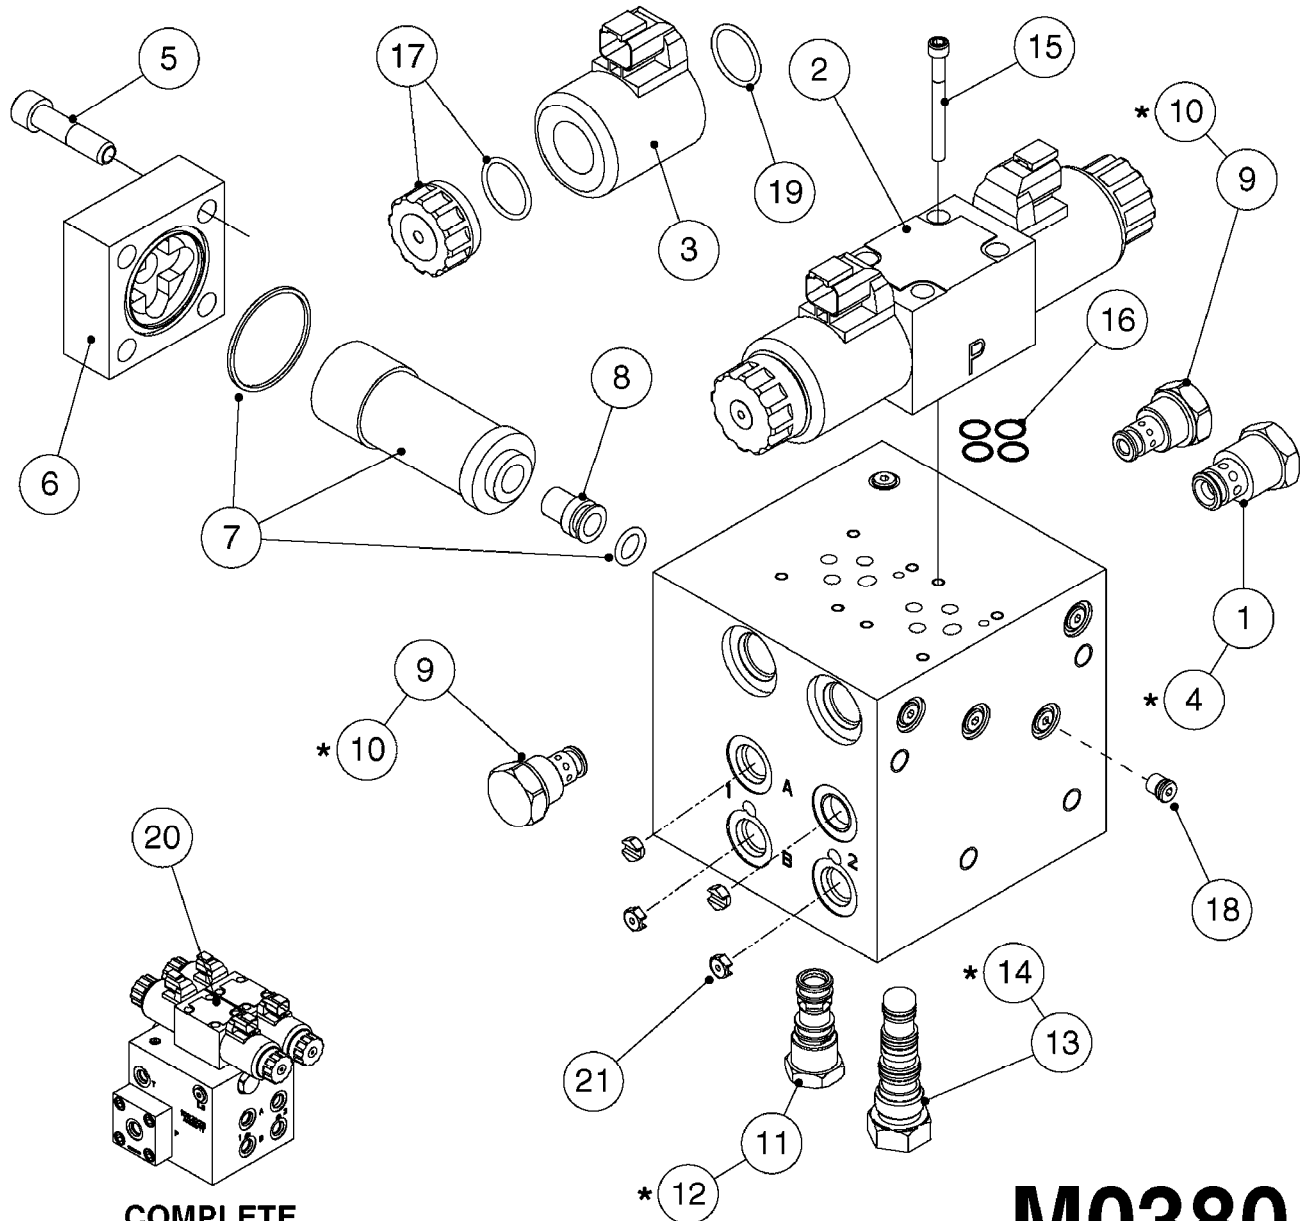

NORAC UC5 BOOM HEIGHT CONTROL
M0370-HIN, 16:10:18

Page 1

Date 12.08.2020 8:27

Pos.	parts-n°	order qty	description
1	26022703	1	CABLE, INTERFACE, TILT, NORAC UC5
2	26023503	1	CABLE UC5 INTERFACE MAIN AMP
3	26032600	1	CABLE UC5 NETWORK 14 AWG 10M
4	26043000	1	NORAC UC5 NETWORK 2 PIN PLUG
5	26043300	1	CABLE UC5 VALVE 2PIN/2PIN DT
6	26043400	1	NORAC UC5 CONTROLLER MODULE
7	26043500	1	NORAC UC5 VALVE MODULE
8	26043600	1	MODULE, INPUT, NORAC UC5
9	26043700	1	SENSOR, NORAC, UC5, ULTRASONIC
10	26043800	1	NORAC UC5 - UC7 NETWORK COUPLER 2-WAY
11	26043900	1	NORAC UC5 - UC7 NETWORK COUPLER 8-WAY
12	26044200	1	CABLE UC5 - UC7 NETWORK 18 AWG 20M
13	26023803	1	NORAC UC5 ROLL SENSOR OLD STYLE NORAC P/N 43740
13	26044300	1	UC5 - UC7 ROLL SENSOR VER. 2 NEW STYLE NORAC P/N 43741
14	26044400	1	NORAC UC5 - UC7 COUPLER 2-WAY/TERM.
15	26047100	1	CABLE UC5 NETWORK 14 AWG 1M
16	26049900	1	CABLE UC5 NETWORK 14 AWG 3M
17	26057900	1	UC5 - UC7 NETWORK 6 PIN PLUG '13
18	26058000	1	NORAC UC5 - UC7 NETWORK 12-PIN PLUG
19	26084700	1	Mesh Kit Ultrasonic Sensor FOR 2018 AND NEWER SENSORS
19	28098003	1	MESH AND CLIP KIT, NORAC FOR PRE-2018 SENSORS
20	28050303	1	NORAC RUBBER TOP&BOLT F.SENSOR DIA.30MMX30MMX8MM
21	28055503	1	NORAC VALVE MOUNTING HARDWARE
22	28086600	1	FOAM DISC F. SENSOR NORAC
23	78216100	1	NORAC VALVE BLOCK COMP, DEUTSCH CON.