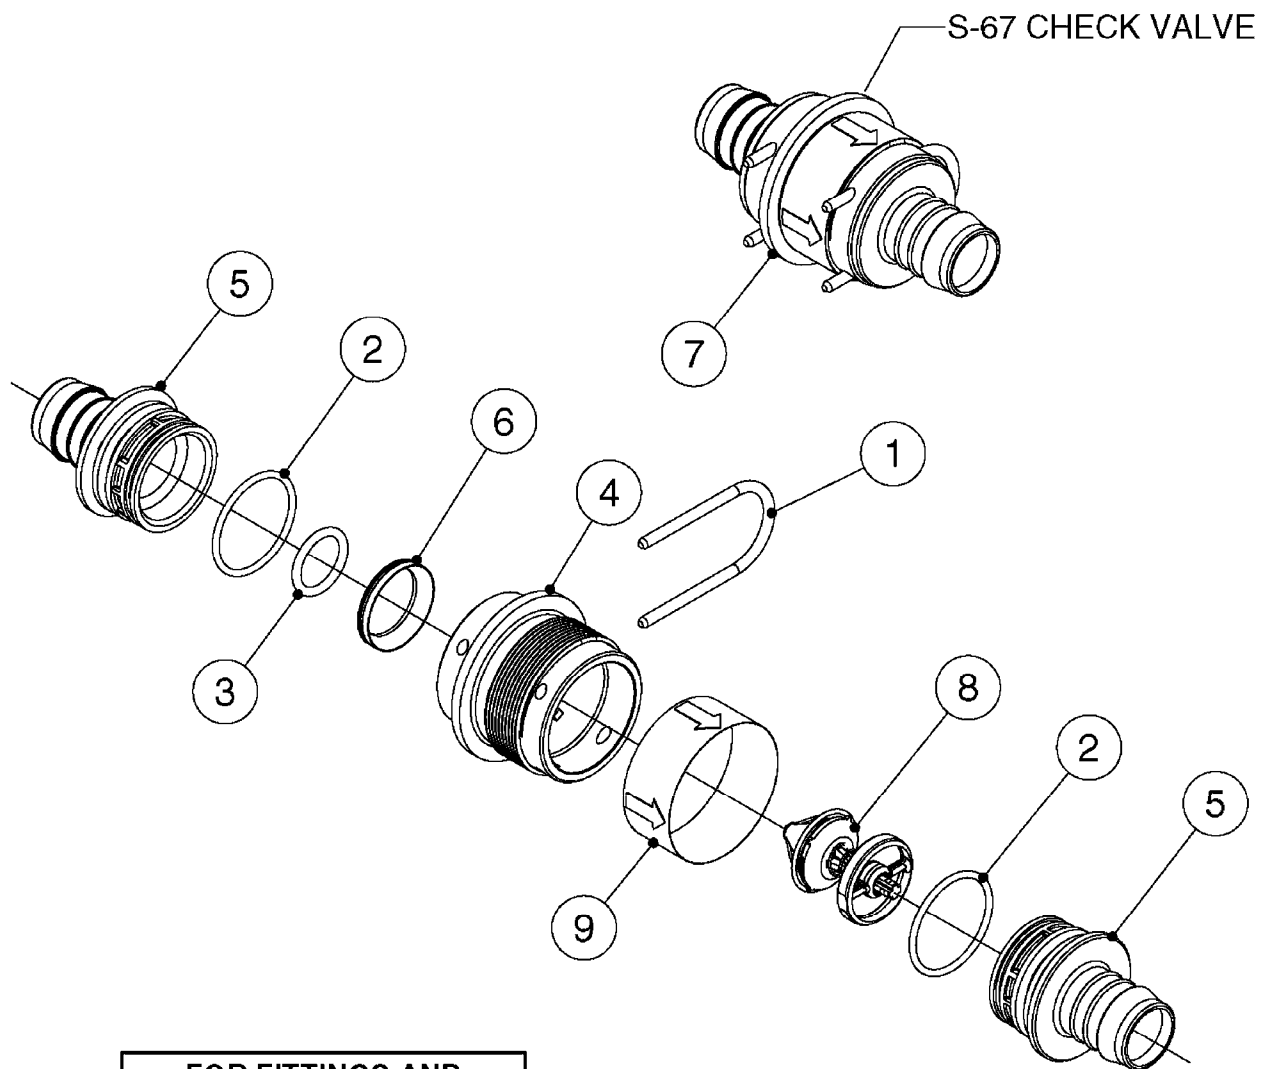

S-67 CHECK VALVE

FOR FITTINGS AND
HOSES, SEE SECTION L

B0630

CHECK VALVES - S67
B0630-HIN, 31:07:19

Page 1
Date 12.08.2020 8:26

Pos.	parts-n°	order qty	description
1	145996	1	FITT.DK S-67 FORK
2	241973	1	O-RING Ø3 X 44.2 70 SHORES NITRIL
2	242353	1	O-RING 3 X 44.2 VITON
3	242504	1	O-RING D35x2 NITRIL
4	322104	1	FITT.DK S-67 BULKHEAD
5	334231	1	FITT.DK S-67 STR.1"
5	334232	1	FITT.DK S-67 STR.1-1/4"
5	334444	1	FITT.DK S-67 STR.1-1/2" PVC
6	14103100	1	SEAT F.CHECK VALVE D40.8 2010
7	70063603	1	VALVE, CHECK S67 1-1/2"
			COMPLETE IN-LINE CHECK VALVE FOR 1-1/2" HOSE
7	72001803	1	CHCK VLV,S67, 2 X 1" HB
			COMPLETE IN-LINE CHECK VALVE FOR 1" HOSE
7	72206600	1	CHCK VLV,S67, 2 X 1.25" HB
			COMPLETE IN-LINE CHECK VALVE FOR 1-1/4" HOSE
8	72089900	1	CHECK VALVE S67 SUBASMBLY.2001
9	97800500	1	DECAL 230X28 BLACK ARROW