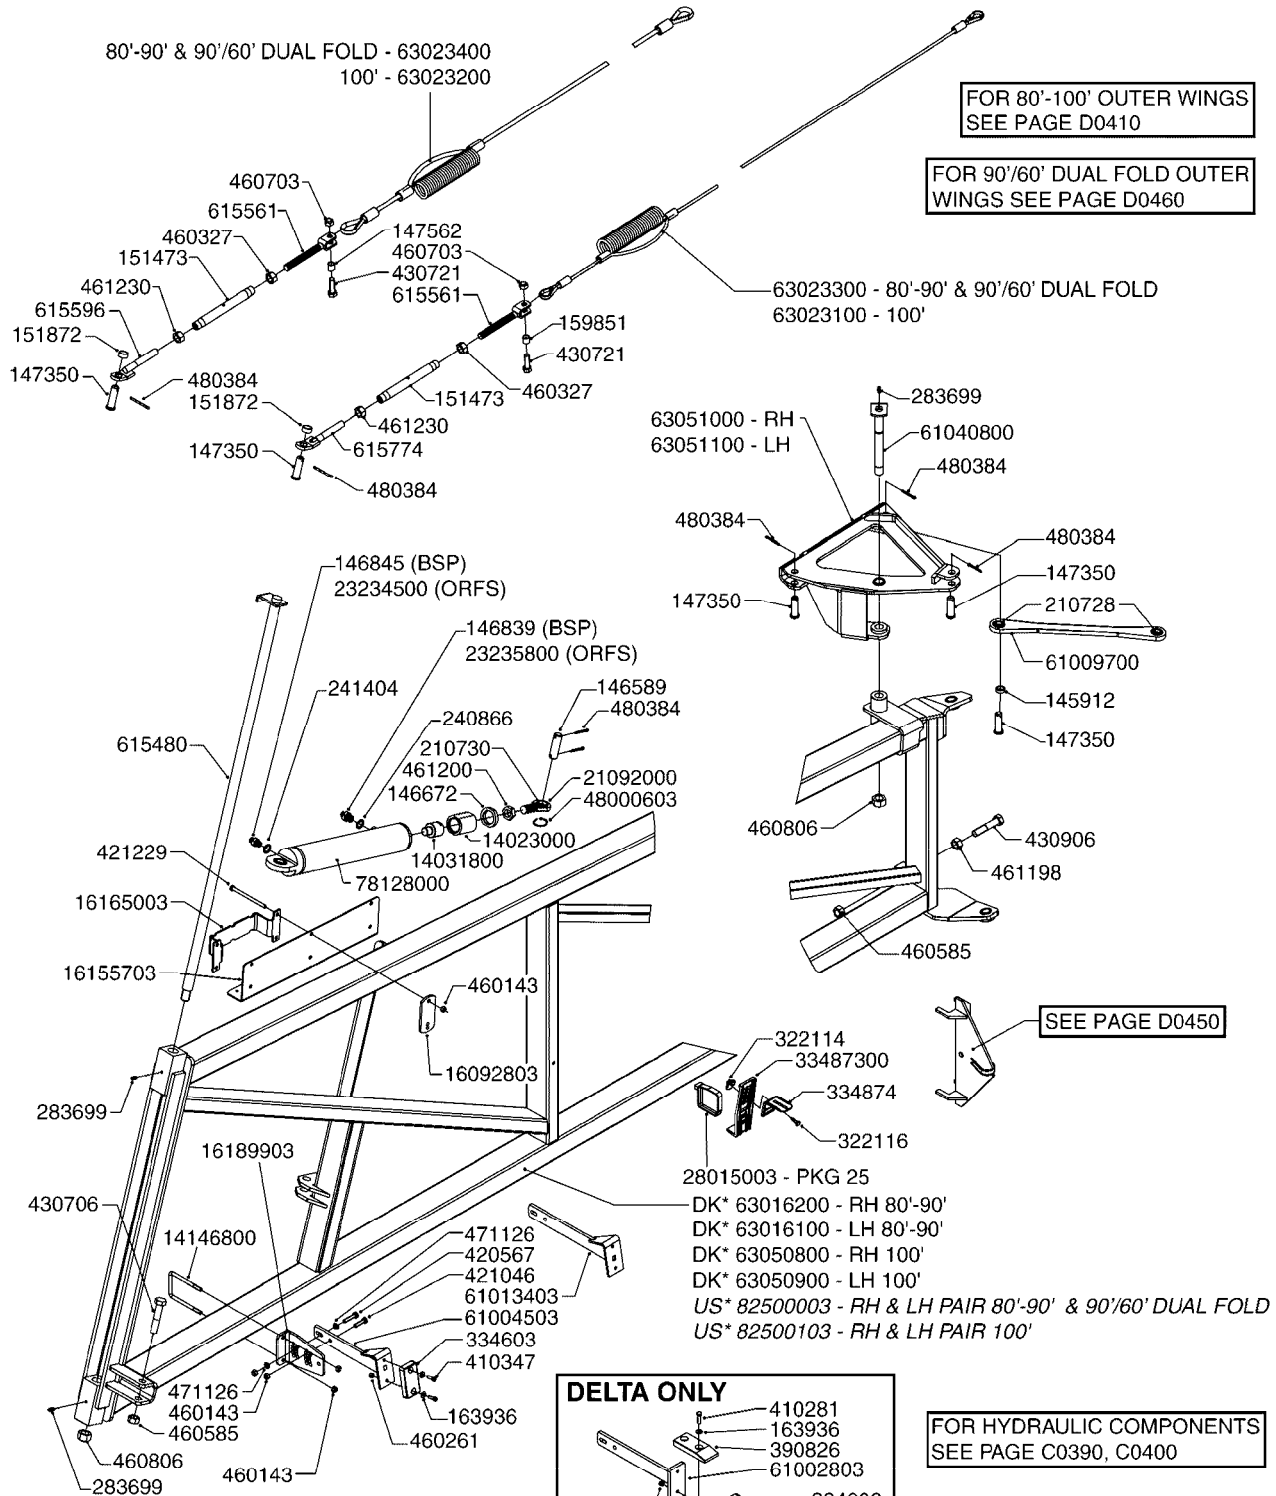

DK* = DENMARK STEEL PARTS
US* = NORTH AMERICAN STEEL PARTS

D0400

BOOM - SPC INNER WING 80-100'
D0400-HIN, 05:05:20

Page 1
Date 12.08.2020 8:26

parts-n°	order qty	description
145912	1	BUSHING D19.8/D17.0X7MM
146589	1	PIN D19.8 X 65
146672	1	NUT HEX LOCK F.ADJUSTER
146839	1	HEX NIPPLE 1/4"X3/8" BSP 0.7MM
146845	1	HEX NIPPLE 1/4"X1/4"
147350	1	PIN D16.8 L60MM
147562	1	BUSHING D19.8/17.0 L=15
151473	1	TURN BUCKLE HOUSING M16-200
151872	1	BUSHING D22.0/18.0 10MM
159851	1	BUSHING Ø16.0/13.0 L=16 DEL
163936	1	WASHER D15/D6.2X1
210728	1	BEARING F.LINK HEAD M17
210730	1	BEARING F.LINK HEAD M20
240866	1	DOWTYSEAL 3/8"
241404	1	DOWTY SEAL 1/4"
283699	1	GREASE NIPPLE M6X1
322114	1	NUT PLASTIC F.NOZZ.H
322116	1	BOLT PLASTIC F.NOZZ.H.
334603	1	RUBBER STOP 86X48X15
334874	1	NOZZLE HOLDER - TOP HALF
390826	1	SLIDE PAD F.TRANSPORT BKT.CM/D
410281	1	BOLT HEX 8.8 DEL M6X25 DIN933 A2
410347	1	SCREW M6X20 8.8
420567	1	BOLT HEX 8.8 DEL M8X30 FT
421046	1	BOLT HEX M8X25/25 A2 SS DIN933
421229	1	BOLT HEX 8.8 DEL M8x120
430706	1	BOLT HEX 8.8 ZINC CLEAR M16X90
430721	1	BOLT HEX 8.8 DEL M12X40 FT
430906	1	BOLT HEX 8.8 DEL M16X70 FT
460143	1	LOCK NUT M8 SST A2 DIN985
460261	1	NUT HEX M6X1.00 LOCK DIN985 A2 SS
460327	1	NUT HEX M16X2
460585	1	LOCKING NUT M16 DIN985 A2 SS
460703	1	NUT HEX M12X1.75 LOCK DIN985A2 SS
460806	1	NUT HEX M20X2.50 LOCK DIN985A2 SS
461198	1	NUT HEX M16X2 JAMB
461200	1	NUT HEX M20X1.5 JAMB.
461230	1	NUT HEX M16X2 LH THREAD
471126	1	WASHER, M8, Ø16/ 8.4X 1.6, SS
480384	1	PIN COTTER 3/16 x 1-1/2"
615480	1	PIN F.HINGE ASSY.
615561	1	CLEVIS F.TURNBUCKLE M16 RH
615596	1	TURN BUCKLE ANCHOR M16 LH
615774	1	ANCHOR LH F.M16 TURNBUCKLE
14023000	1	BUSHING Ø50.0/36.0 L=52 DEL
14031800	1	ADAPTOR F.HY CYLINDER L=40
14146800	1	U-BOLT M8 F. 80x60
16092803	1	PLATE F. TRANSPORT CM+
16155703	1	BRKT, 6 INLINE FILTERS
16165003	1	BRKT, SPC T25 FEED HOSE TIE-DOWN
16189903	1	PLATE F, EAGLE STOPARM
21092000	1	LINK HEAD M20 x D20 L=78 DELTA
23234500	1	HEX NIPPLE 1/4" - 9/16"
23235800	1	HEX NIPPLE 3/8"-9/16" - 0.7mm
28015003	1	PANDUIT TIE STRAP, PKG. 25
33487300	1	NOZZLE HOLDER - BOTTOM HALF
48000603	1	SNAP RING, Ø36X1.5 F.210730
61002803	1	TRANSPORT STOP DELTA-SPC
61004503	1	BOOM STOP SPB/SPC
61009700	1	FOLDING ARM / SPC
61013403	1	BOOM STOP LONG SPC