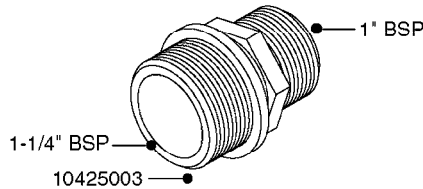

FITTINGS - HEXAGON NIPPLES
L0030-HIN, 01:01:16

L0030

FITTINGS - HEXAGON NIPPLES
L0030-HIN, 01:01:16

Page 1
Date 12.08.2020 8:27

parts-n°	order qty	description
10015303	1	FITT.PO.HN 1.00X1.00 M1000
10425003	1	FITT.PO.HN 1.25X1.00 MCPHEE
320132	1	FITT.DK HN 1" BSP
320176	1	FITT.DK HN 3/8"X1/2" BSP
320445	1	FITT.DK HN 1/4"X3/8" BSP
320655	1	FITT.DK HN 1/2"-1/2" BSP
320692	1	FITT.DK HN 3/8'BSPX1/4'NPT
320703	1	FITT.DK HN 3/8BSP X1/2 &1/4NPT
320725	1	FITT.DK NIPPLE 3/8"-3/8" BSP
320902	1	FITT.DK HN 3/8'X 1/4' BSP
390232	1	FITT.DK HN 1-1/2' X 1-1/4' BSP
390276	1	FITT.DK HN 1'BSP