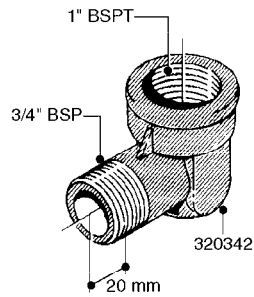

L0020

FITTINGS-T-PIECES, CAPS & ELBOWS
L0020-HIN, 01:01:16

Page 1
Date 12.08.2020 8:27

parts-n°	order qty	description
10053603	1	FITT. CAPNUT 2"BSP 5601
10194303	1	CAP BLANK 1 1/2 MCPHEE 210060
320047	1	FITT.DK CAPNUT 1/2" BSP
320106	1	FITT.DK CAPNUT 1" BSP
320272	1	FITT.DK CAPNUT 3/8" BSP
320316	1	FITT.DK TEE 3/4" X3/4" X1"BSP
320331	1	FITT.DK TEE 1" - 1" - 3/4" BSP
320342	1	FITT.DK EL 3/4"M X 1"F BSP
320563	1	FITT.DK 3 WAY 1/2" 110 DEG.
320677	1	NO LONGER AVAILABLE
320961	1	FITT.DK CAPNUT 1-1/2" BSP
321053	1	FITT.DK TEE 1/2 X1/2 X1/2" BSP
322072	1	FITT.DK TEE 3/8'X3/8'X3/8' BSP
322095	1	FITT.DK TEE 1-1/2 X1-1/4 X3/4" BSP
322138	1	FITT.DK ELB 1"M X 1"F BSP
330013	1	O-RING 2.5 X 10 PUR
330212	1	O-RING D19/D14X2.4 F.1/2"NUT
330326	1	O-RING D30/D24X2 F.1"NUT
331273	1	O-RING D44/D38X2 F.1-1/2"