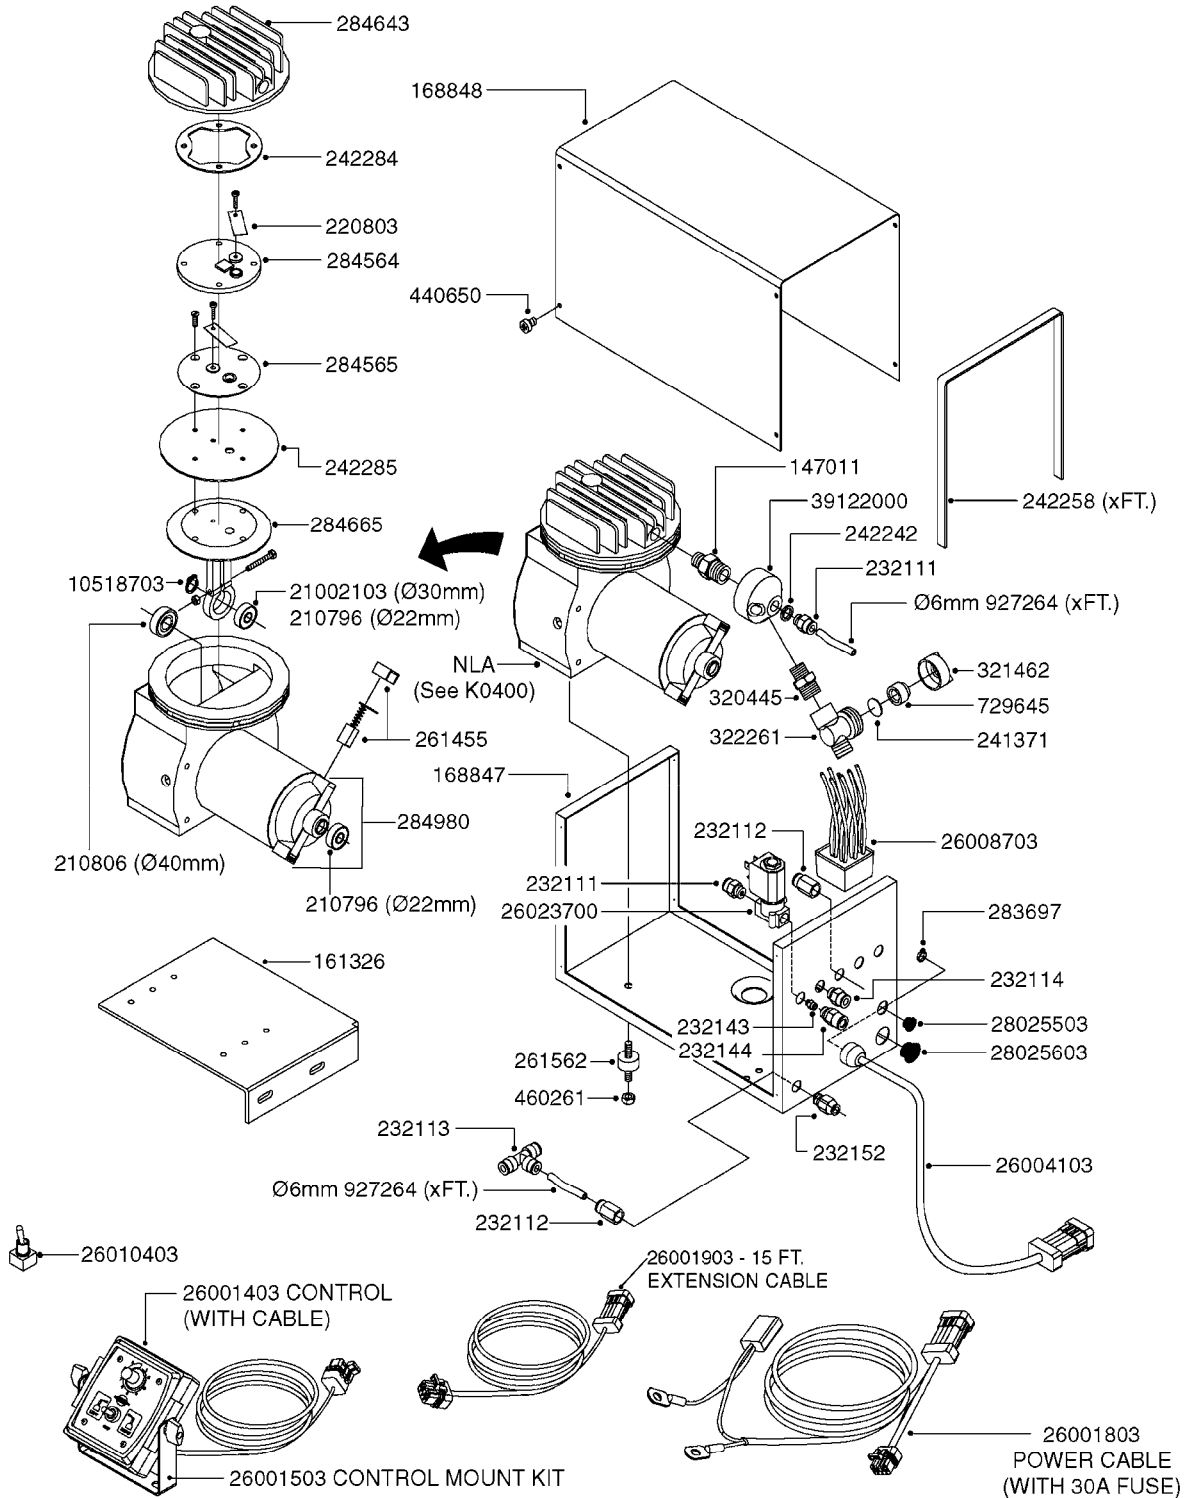

K0390

*Ø8mm 927306 (xFT.)
*Ø10mm 927330 (xFT.)

70019403 - COMPLETE ASSEMBLY

FOAM MARKER COMPRESSOR 2002
K0390-HIN, 01:01:16

Page 1
Date 12.08.2020 8:27

parts-n°	order qty	description
147011	1	HEX NIPPLE 3/8'X1/4'BSP BRASS
161326	1	MOUNT BKT. F. FOAM COMP.BOX 98
168847	1	ENCLOSURE LOWER F.MARKER
168848	1	COVER F. FOAM MARKER
210796	1	BEARING BALL D22/D8 X 7 608ZZ
210806	1	BEARING BALL D40/D17X12MM
220803	1	VALVE F. COMPRESSOR
232111	1	QUICK COUPLER 6MM X 1/8 EXT.
232112	1	QUICK COUPLER 6MM 1/8 INT.
232113	1	QUICK COUPLER 6MM T-PIECE
232114	1	COUPLER 1/8" THREADX8MM HOSE
232143	1	REDUCER 1/4'INT-1/8'EXT
232144	1	QUICK COUPLER 10MM X 1/4 EXT
232152	1	QUICK COUPLER 8MMX1/8 EXT.LONG
241371	1	DIAPHRAGM F.NO-DRIP,VULC
242242	1	O-RING F.AIR HOSE FITTING
242258	1	TRIM 3X10 SELF ADHESIVE 0012"
242284	1	HEAD GASKET F. COMPRESSOR
242285	1	DIAPHRAGM F. F/M COMP.
261455	1	BRUSH KIT-FOAM MARKER MOTOR
261562	1	RUBBER DAMPER 2XM6X25
283697	1	TIESTRAP 200MM
284564	1	PLATE F.COMPRESSOR HEAD
284565	1	PLATE F.COMPRESSOR HEAD
284643	1	COMPRESSOR HEAD F.FOAM MARKER
284665	1	CONNECTING ROD F.COMPRESSOR
284980	1	FLANGE REAR F. F.M.COMPRESSOR
320445	1	FITT.DK HN 1/4"X3/8" BSP
321462	1	CAP F.NO-DRIP ASSY.
322261	1	HOUSING F.SAFETY VALVE 3/8"
440650	1	SCREW 3.5x13 STAINLESS
460261	1	NUT HEX M6X1.00 LOCK DIN985 A2 SS
729645	1	NON-DRIP SPRING ASSY.GREEN 10
927264	1	HOSE R X PE D6/D4 X 0012"
927306	1	HOSE R X PE D8/D6 X 0012"BLACK
927330	1	HOSE R X PE D10/D8 X 012"BLACK
10518703	1	SNAP-RING OUTER 8X1
21002103	1	BEARING, 6200 2ZJEM (SKF)
26001403	1	HC FOAM MARKR CONSOLE VS3.0.00
26001503	1	HC FOAM MARKER CONSOLE MT.KIT
26001803	1	POWER CABLE
26001903	1	15' 7-PIN EXTENSION CABLE
26004103	1	FOAM MARKER CNTRL MOD CABL STD
26008703	1	FOAM MARKER CONTROL SCII
26010403	1	TOGGLE SWITCH MICRO-TRAK F.M.
26023700	1	SOLENOID VAL 12V 1/8' FLO '07
28025503	1	PLUG F.DRILLED HOLE 1/2"
28025603	1	PLUG F.DRILLED HOLE 3/4"
39122000	1	DISTR.HOUSING F.FOAM MARKER'07
70019403	1	FOAM MARKER COMPRESSOR KIT STD