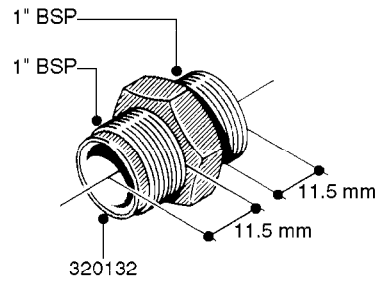

FITTINGS - HEXAGON NIPPLES
L0030-HIN, 01:01:16

L0030

FITTINGS - HEXAGON NIPPLES
L0030-HIN, 01:01:16

Page 1
Date 12.08.2020 8:27

parts-n°	order qty	description
10015303	1	FITT.PO.HN 1.00X1.00 M1000
10425003	1	FITT.PO.HN 1.25X1.00 MCPHEE
320132	1	FITT.DK HN 1" BSP
320176	1	FITT.DK HN 3/8"X1/2" BSP
320445	1	FITT.DK HN 1/4"X3/8" BSP
320655	1	FITT.DK HN 1/2"-1/2" BSP
320692	1	FITT.DK HN 3/8'BSPX1/4'NPT
320703	1	FITT.DK HN 3/8BSP X1/2 &1/4NPT
320725	1	FITT.DK NIPPLE 3/8"-3/8" BSP
320902	1	FITT.DK HN 3/8'X 1/4' BSP
390232	1	FITT.DK HN 1-1/2' X 1-1/4' BSP
390276	1	FITT.DK HN 1'BSP