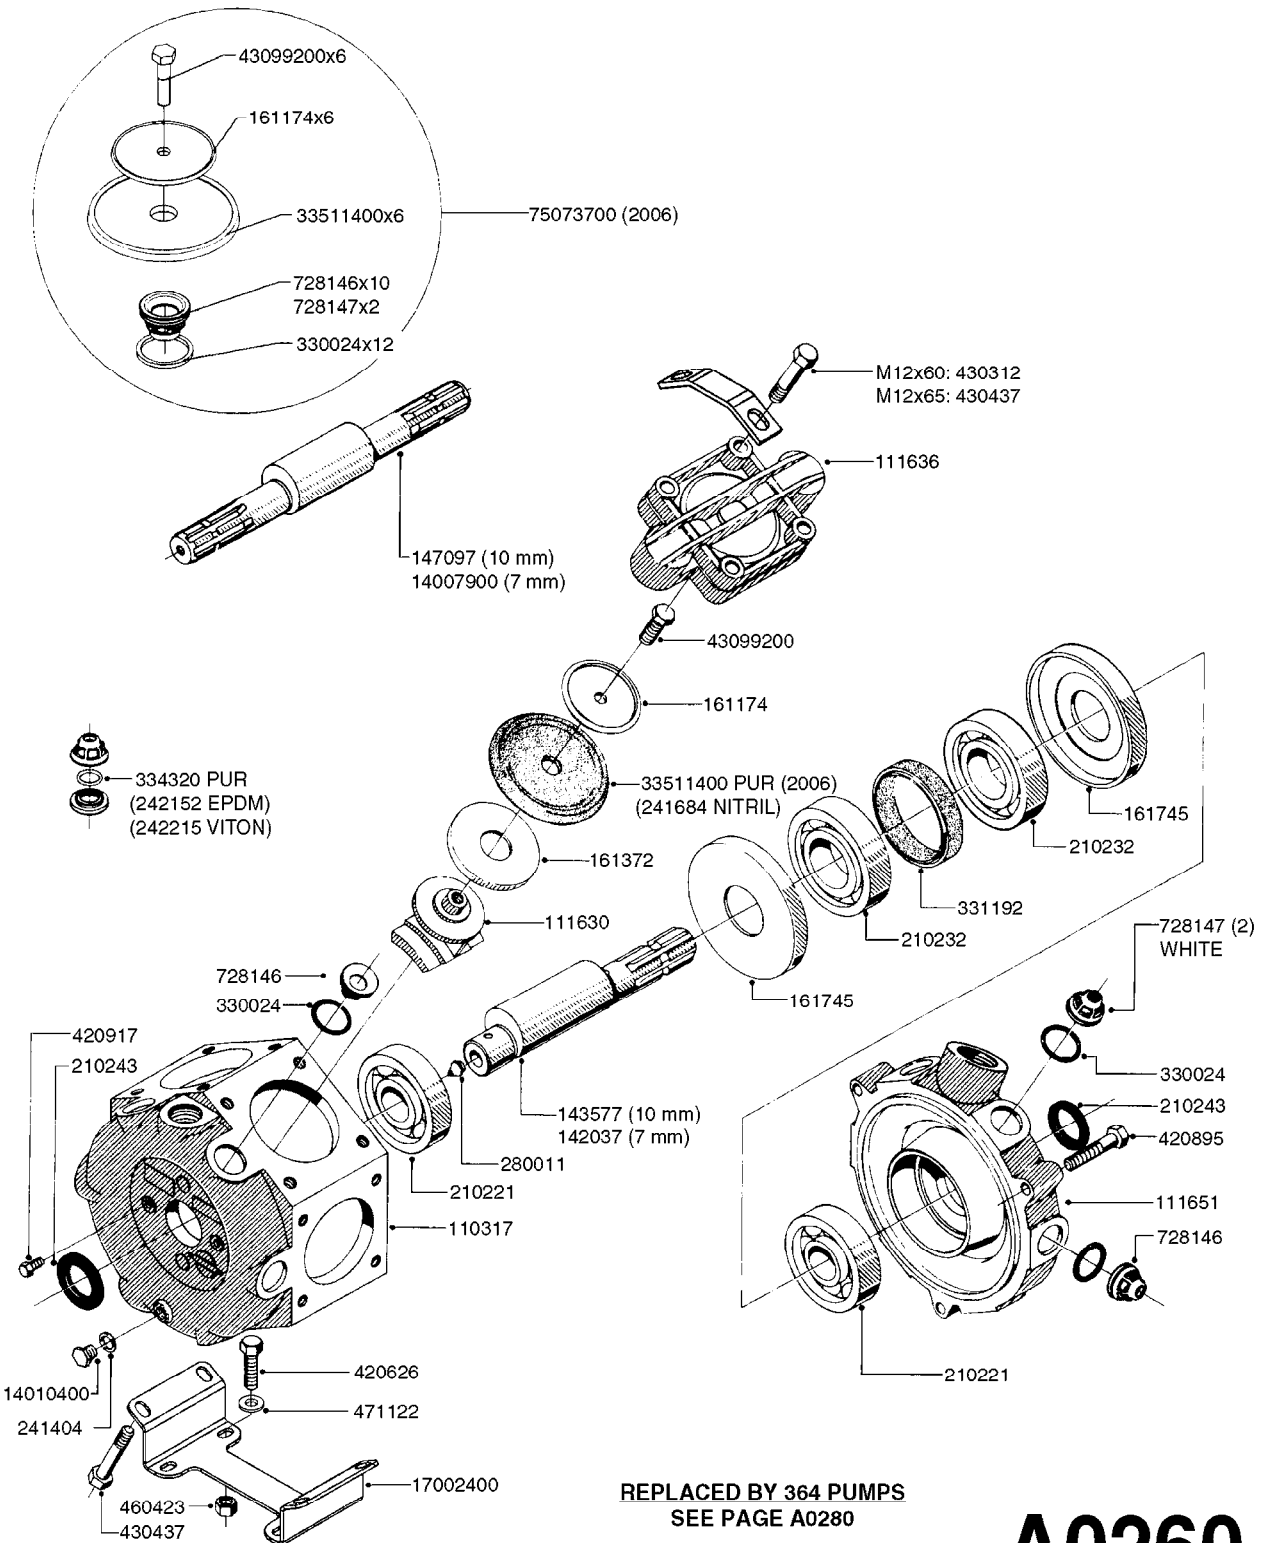

REPLACED BY 364 PUMPS
SEE PAGE A0280

A0260

PUMP - 363 W/MOUNTING BASE
A0260-HIN, 17:03:16

Page 1
Date 12.08.2020 8:26

parts-n°	order qty	description
110317	1	PUMP CASING MODEL 360/361 PNTD
111630	1	CONNECTING ROD 363/364-10 PUMP
111636	1	VALVE COVER 363 HEAVY DUTY
111651	1	CASTING F.363 1.5" PUMP(FRONT)
142037	1	CRANK SHAFT 361-20
143577	1	CRANK SHAFT F.363/462/463-10mm
147097	1	CRANK SHAFT 363-463/10 THROUGH
161174	1	DIAPHRAGM DISC SS 361/363/364 PUMP
161372	1	DIAPHRAGM BACKING DISC,320-361
161745	1	METAL SPACER F.363/463
210221	1	BEARING BALL 6407
210232	1	BEARING BALL 6310
210243	1	SEAL OIL 35 X 47 X 7
241404	1	DOWTY SEAL 1/4"
241684	1	DEICER PARTS: DIAPHRAGM MODEL 361 NITRIL
242152	1	O-RING D18.2X3 EPDM
242215	1	O-RING D18X3 VITON
280011	1	GREASE NIPPLE 1/8" SAE H TR
330024	1	O-RING D41,1/D34.5 X 3,5
331192	1	SPACER, MODEL 361/363
334320	1	O-RING D18X3 POLYURETHANE
420626	1	BOLT HEX 8.8 DEL M10X20 FT
420895	1	BOLT HEX 8.8 RAW M10X60
420917	1	BOLT HEX 8.8 RAW M8X12 FT
430312	1	BOLT HEX 8.8 M12X60
430437	1	BOLT HEX 8.8 RAW M12X65
460423	1	NUT HEX M10X1.50 LOCK DIN985A2 SS
471122	1	WASHER, M10, Ø20/10.5X 2.0, SS
728146	1	VALVE FOR 361(726890/707932)
728147	1	VALVE FOR 361 WHITE WITH HOLE
14007900	1	CRANK 363/462/463-7mm 540/THRU
14010400	1	PLUG 1/4" BSP
17002400	1	FOOT F. 36X PUMP, RED
33511400	1	DIAPHRAGM PUMP 361/361/363/364 PUR
43099200	1	BOLT HEX SS M12 X 30 DIN933 A4
75073700	1	PUMP KIT 361/363 "06"