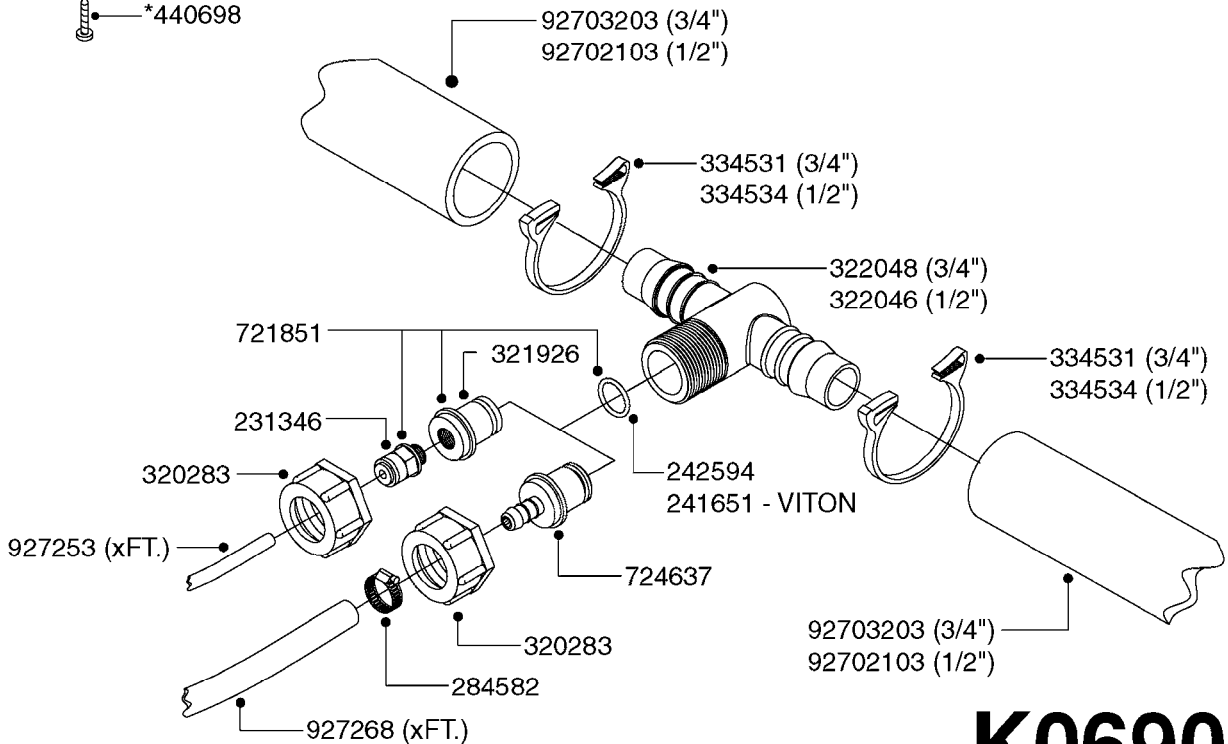

COMPLETE ASSEMBLIES
WHOLEGOODS ITEMS

70043903 - COMPLETE ASSEMBLY

K0680

REMOTE GAUGE-ESC SPRAYERS-4"
K0680-HIN, 01:01:16

Page 1

Date 12.08.2020 8:27

parts-n°	order qty	description
145632	1	FITT.DK HB 1/4' BRASS F.GUAGE
146210	1	NUT 1/4'BSP BRASS
282391	1	CLAMP HOSE CRIMP 5/16'
320972	1	FITT.DK HB 5/16'- 1/4' BSP
330396	1	O-RING D11.2/D6.6X3.2
421046	1	BOLT HEX M8X25/25 A2 SS DIN933
460143	1	LOCK NUT M8 SST A2 DIN985
927268	1	HOSE BLUE PVC X 1/4 X 0012"
10028603	1	WASHER LOCK 5/16'
10428003	1	BKT. FOR ESC GAUGE KIT
28026103	1	GAUGE 200PSI/BR,4",1/4"BSP-BTM
70043903	1	*GAUGE KIT,4" OP UNIT INFEILD