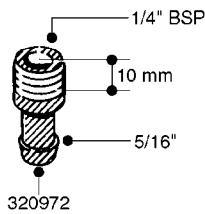

L0050

parts-n°	order qty	description
242594	1	O-RING D14 X 1.78 SCH.70-EPDM
320294	1	FITT.DK TEE 3/8X3/8HB X1/2"BSP
320305	1	FITT.DK HB 3/4'- 3/4' BSP
320386	1	FITT.DK TEE 3/8X3/8HB X3/8"BSP
320397	1	FITT.DK ELB 3/8"HB X 3/8" BSP
320401	1	FITT.DK TEE 1/2X1/2HB X1/2"BSP
320412	1	FITT.DK TEE 1/2X1/2HB X3/8'BSP
320423	1	FITT.DK ELB 1/2'HB X 3/8' BSP
320891	1	FITT.DK HB 3/8'- 3/8' BSP
320972	1	FITT.DK HB 5/16'- 1/4' BSP
322046	1	FITT.DK TEE 1/2X1/2HB X3/4'BSP
322048	1	FITT.DK TEE 3/4X3/4HB X3/4'BSP
330595	1	O-RING D24.6/D20X2.1 -3/4"
333137	1	FITT.DK CONN.1/2" F.NOZZ. DOUB
333141	1	FITT.DK CONN.1/2" F.NOZZ.SING
334041	1	FITT.DK CONN.3/4' F.NOZZ. SING
334042	1	FITT.DK CONN.3/4' F.NOZZ. DOUB
334195	1	FITT.DK ELB. 3/4"HB X 3/4"HB
10012103	1	FITT.PO.HB 1.25X1.50 IMB1012
10014003	1	FITT.PO.HB 1.25X1.25 IMB1010
10036903	1	FITT.PO.HB 1.50X1.50 IMB1212
28019303	1	FITTING HB ELB 3/4NPT-3/4HOSE
61016500	1	HOSE TAIL 3/4" 90°+RG CAP 3/4"
72026700	1	NOZZLE TUBE ADAPTER W/O-RING