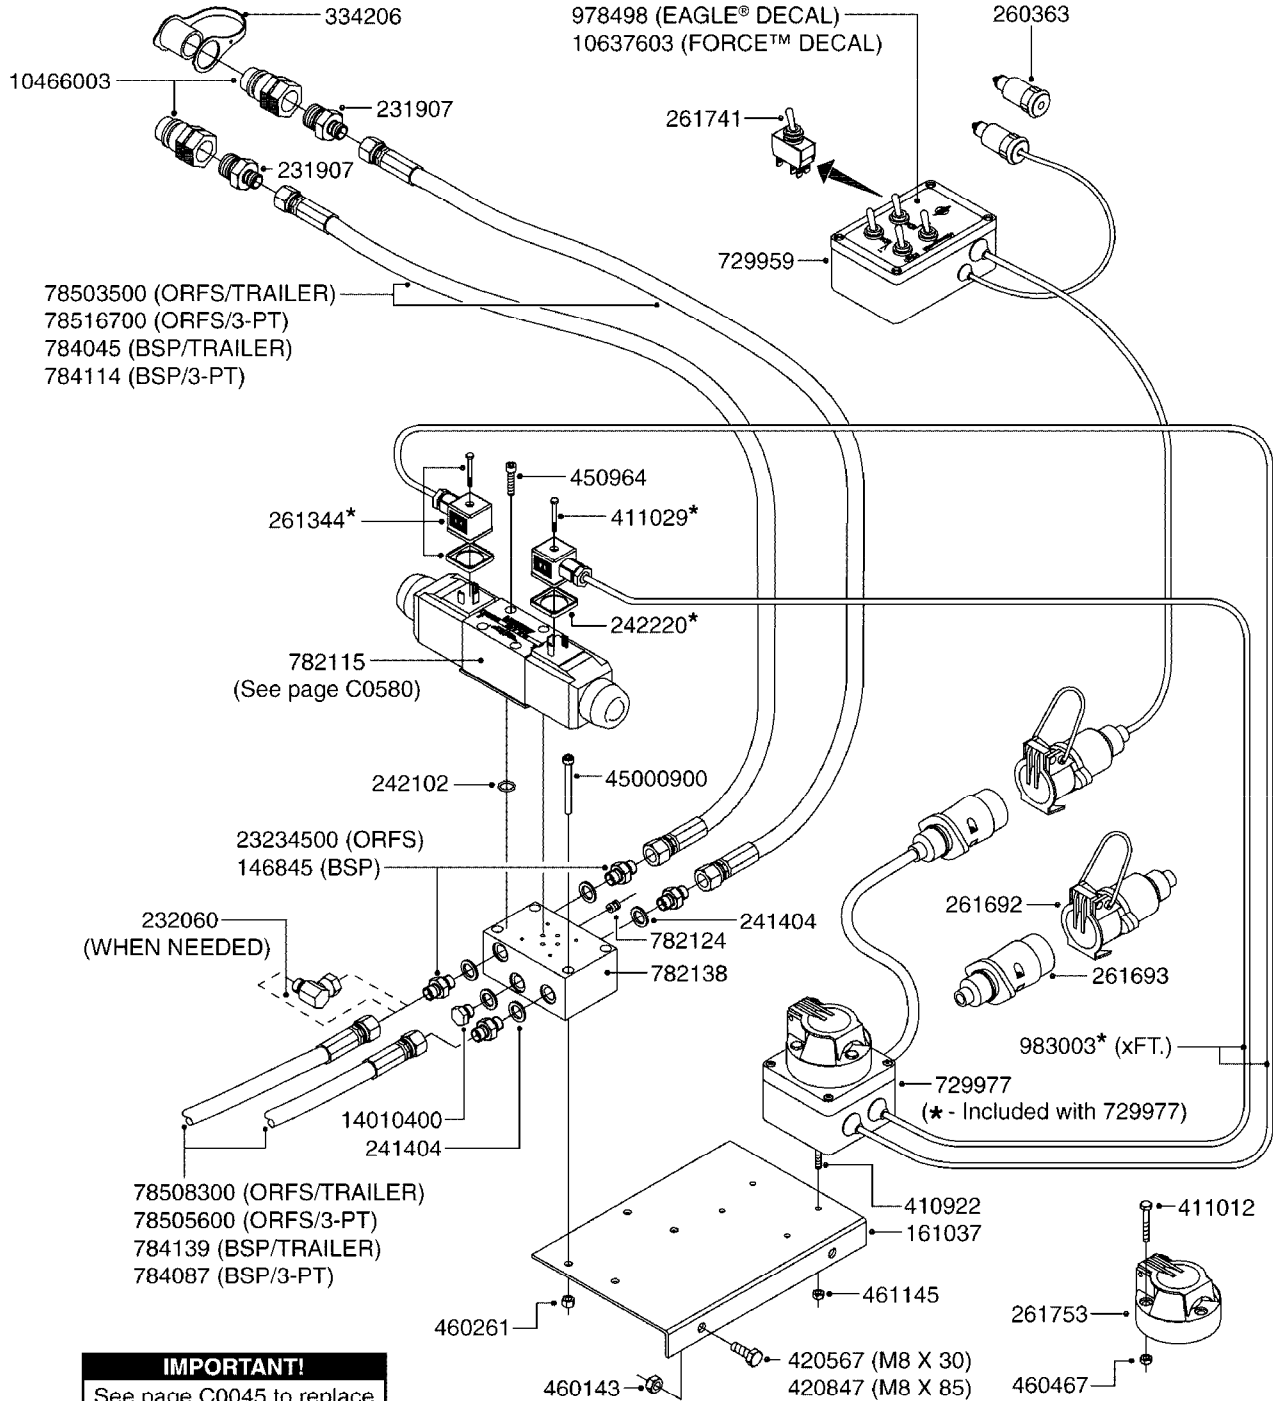

IMPORTANT!
See page C0045 to replace
BSP with ORFS hydraulics

C0310

HYDRAULICS EAGLE/FORCE DH
C0310-HIN, 16:04:20

Page 1

Date 12.08.2020 8:26

parts-n°	order qty	description
146845	1	HEX NIPPLE 1/4"X1/4"
161037	1	MOUNT PLATE F.DH VICKERS VALVE
231907	1	HEX NIPPLE 1/4"BSP X 1/2"NPT
232060	1	HY.ELBOW 1/4" BSP SWIVEL
241404	1	DOWTY SEAL 1/4"
242102	1	O-RING Ø9.25X1.78 NITRIL 90SH
242220	1	GASKET F. HIRSMANN PLUG INCLUDED WITH 729977
260363	1	PLUG 2 POLE 12V
261344	1	HIRSCHMANN PLUG B INCLUDED WITH 729977
261692	1	PLUG ELEC.7 POLE FEMALE F.CABL
261693	1	PLUG ELEC. 7 POLE MALE
261741	1	SWITCH 2 POLE 12V TOGGLE PRESS
261753	1	PLUG ELEC.7 POLE FEMALE F.BASE
334206	1	DUST HOOD FOR HY-COUPLING
410922	1	CYL.SKR 8.8 DEL M4X20 RST
411012	1	SCREW M5X30 STAINLESS
411029	1	SCREW M3X35 F.HIRSMANN PLUG INCLUDED WITH 729977
420567	1	BOLT HEX 8.8 DEL M8X30 FT
420847	1	BOLT HEX 8.8 DEL M8X85
450964	1	SCREW M5X30 F.CYLINDER
460143	1	LOCK NUT M8 SST A2 DIN985
460261	1	NUT HEX M6X1.00 LOCK DIN985 A2 SS
460467	1	NUT HEX M5 GALV.
461145	1	NUT HEX M4 LOCK
729959	1	CONTROL BOX DAH 4-FUNCTION
729977	1	DAH DIRECTIONAL VLV JUNC. BOX
782115	1	HY SOLENOID VALVE DH HYD
782124	1	SWITCH VALVE OUTS.1/8" 5000PSI
782138	1	HY-BLOCK 1-VALVE W LS-PORT
784045	1	HOSE HY X 1/4 X 157.50"STR+STR
784087	1	HOSE HY X 1/4 X 126.00"STR+STR
784114	1	HOSE HY X 1/4 X 80.7" STR+STR
784139	1	HOSE HY X 1/4 X 216.50"STR+STR
978498	1	DECAL SWITCH BOX DH HYD.
983003	1	CABLE ELEC.2X1MM WIRE BLACK EC INCLUDED WITH 729977
10466003	1	COUPLER PIONEER 8010-04 1/2NPT
10637603	1	DECAL F.SWITCH BOX - FORCE
14010400	1	PLUG 1/4" BSP
23234500	1	HEX NIPPLE 1/4" - 9/16"
45000900	1	BOLT ALLEN HEAD M6 X 60 SS
78503500	1	HY.HO.1/4"L= 4000 STR-STR
78505600	1	HY.HO.1/4"L= 3200 STR-STR
78508300	1	HY.HO.1/4"L= 5500 STR-STR
78516700	1	HY.HO.1/4"L= 2050 STR-STR