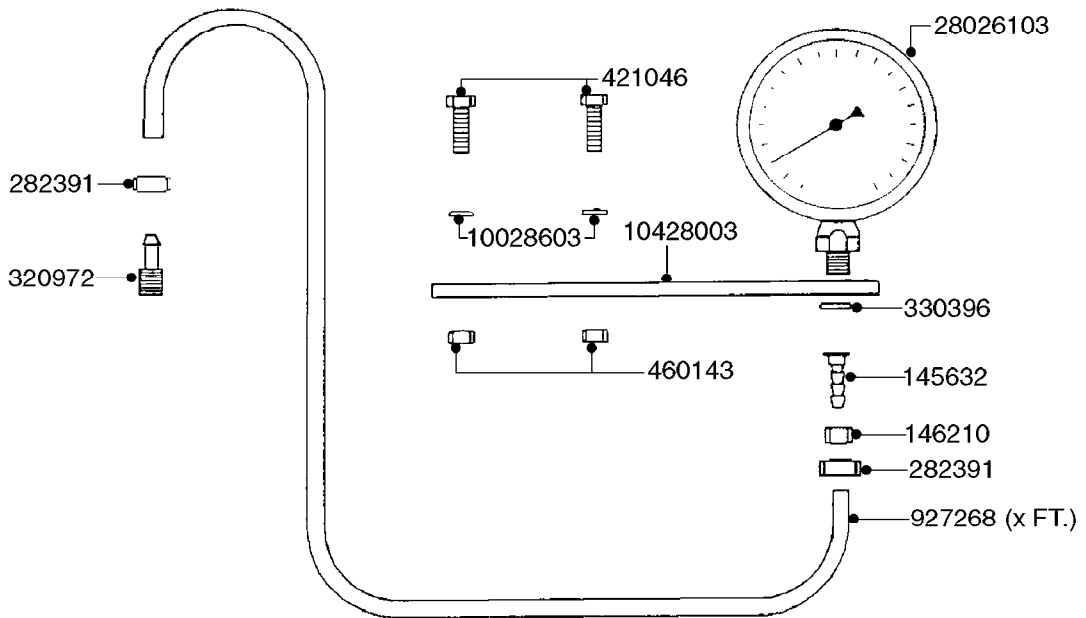

COMPLETE ASSEMBLIES
WHOLEGOODS ITEMS

70043903 - COMPLETE ASSEMBLY

K0680

REMOTE GAUGE-ESC SPRAYERS-4"
K0680-HIN, 01:01:16

Page 1

Date 12.08.2020 8:27

parts-n°	order qty	description
145632	1	FITT.DK HB 1/4' BRASS F.GUAGE
146210	1	NUT 1/4'BSP BRASS
282391	1	CLAMP HOSE CRIMP 5/16'
320972	1	FITT.DK HB 5/16'- 1/4' BSP
330396	1	O-RING D11.2/D6.6X3.2
421046	1	BOLT HEX M8X25/25 A2 SS DIN933
460143	1	LOCK NUT M8 SST A2 DIN985
927268	1	HOSE BLUE PVC X 1/4 X 0012"
10028603	1	WASHER LOCK 5/16'
10428003	1	BKT. FOR ESC GAUGE KIT
28026103	1	GAUGE 200PSI/BR,4",1/4"BSP-BTM
70043903	1	*GAUGE KIT,4" OP UNIT INFEILD