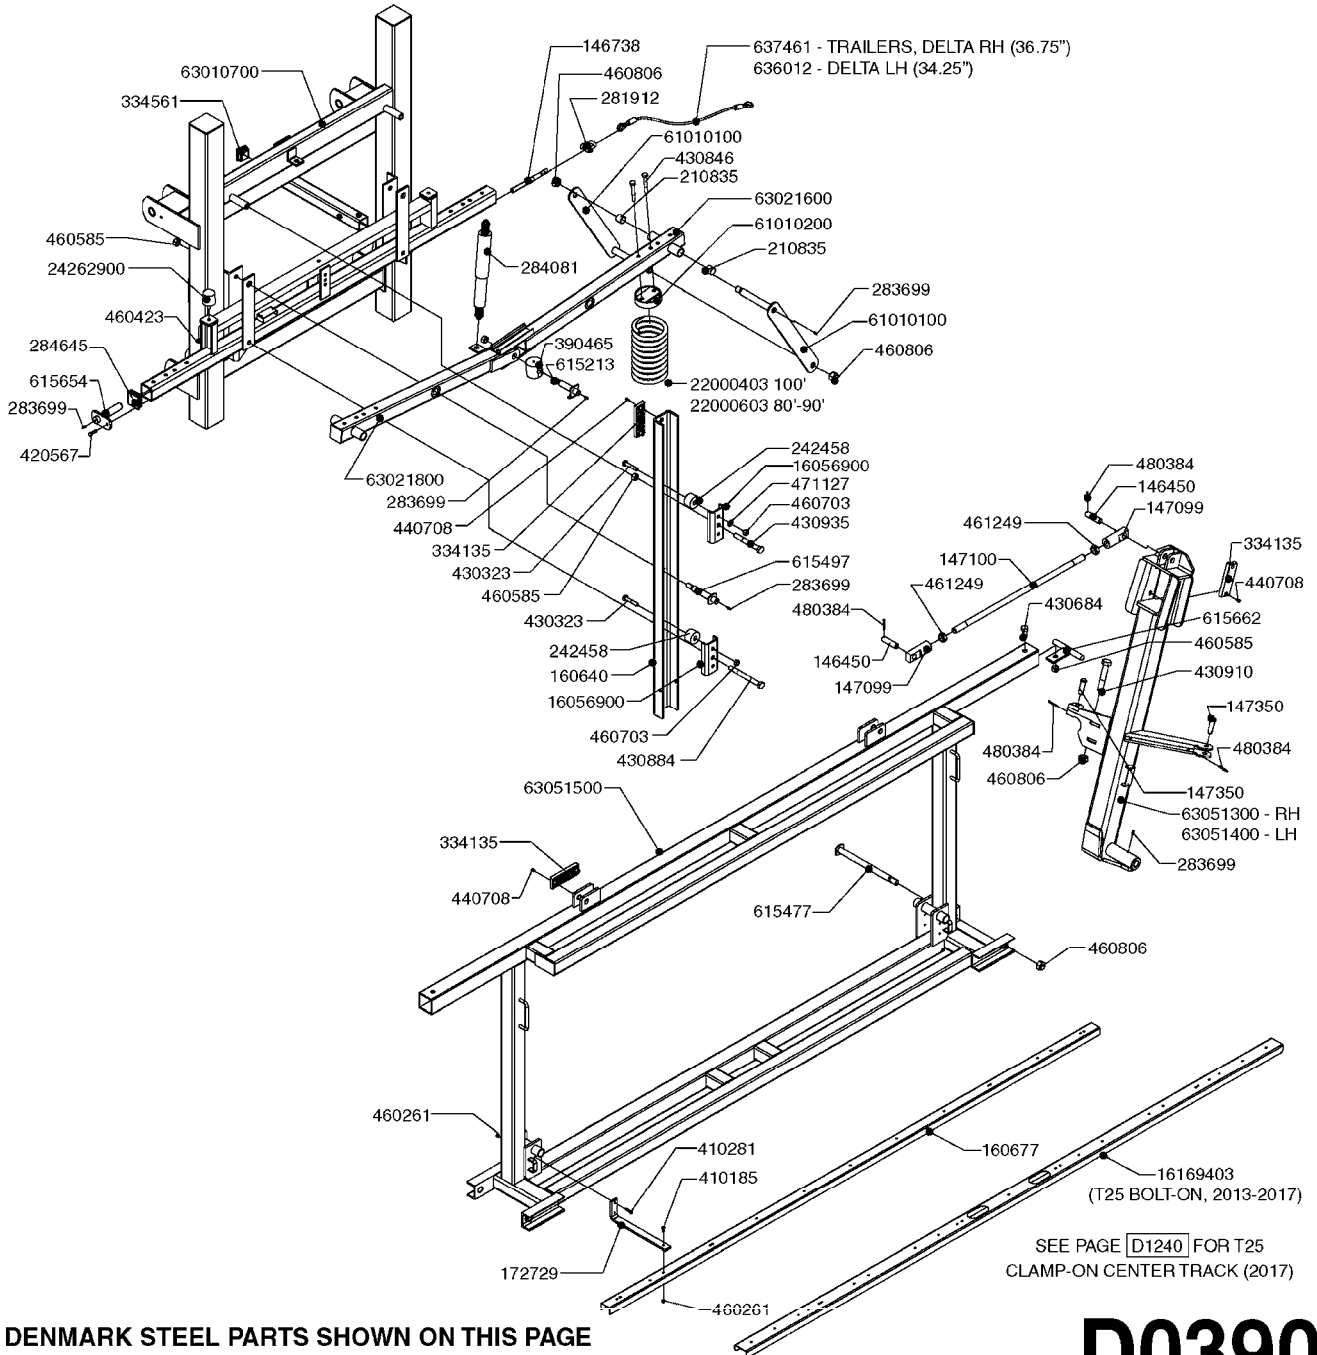

SEE PAGE **D1240** FOR T25 CLAMP-ON CENTER TRACK (2017)

**DENMARK STEEL PARTS SHOWN ON THIS PAGE
FOR NORTH AMERICAN STEEL PARTS, SEE PAGE D0440**

D0390

BOOM SPC PARAL.CTR.80-100' DK
D0390-HIN, 26:09:19

Page 1