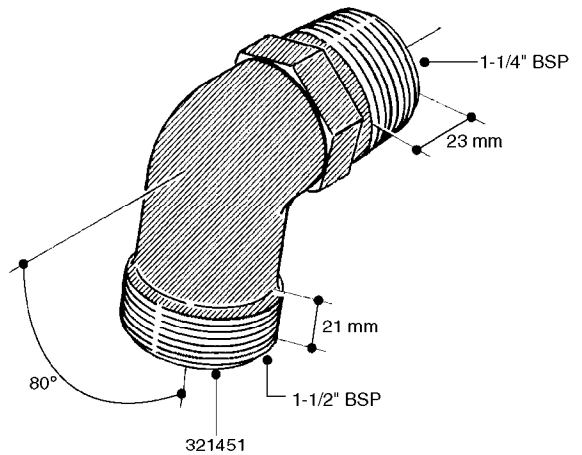

FITTINGS - HEXAGON NIPPLES
L0030-HIN, 01:01:16

L0030

FITTINGS - HEXAGON NIPPLES
L0030-HIN, 01:01:16

Page 1
Date 12.08.2020 8:27

parts-n°	order qty	description
10015303	1	FITT.PO.HN 1.00X1.00 M1000
10425003	1	FITT.PO.HN 1.25X1.00 MCPHEE
320132	1	FITT.DK HN 1" BSP
320176	1	FITT.DK HN 3/8"X1/2" BSP
320445	1	FITT.DK HN 1/4"X3/8" BSP
320655	1	FITT.DK HN 1/2"-1/2" BSP
320692	1	FITT.DK HN 3/8'BSPX1/4'NPT
320703	1	FITT.DK HN 3/8BSP X1/2 &1/4NPT
320725	1	FITT.DK NIPPLE 3/8"-3/8" BSP
320902	1	FITT.DK HN 3/8'X 1/4' BSP
390232	1	FITT.DK HN 1-1/2' X 1-1/4' BSP
390276	1	FITT.DK HN 1'BSP