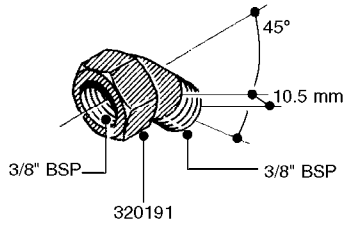

FITTINGS - HEXAGON NIPPLES
L0030-HIN, 01:01:16

L0030

FITTINGS - HEXAGON NIPPLES
L0030-HIN, 01:01:16

Page 1
Date 12.08.2020 8:27

parts-n°	order qty	description
10015303	1	FITT.PO.HN 1.00X1.00 M1000
10425003	1	FITT.PO.HN 1.25X1.00 MCPHEE
320132	1	FITT.DK HN 1" BSP
320176	1	FITT.DK HN 3/8"X1/2" BSP
320445	1	FITT.DK HN 1/4"X3/8" BSP
320655	1	FITT.DK HN 1/2"-1/2" BSP
320692	1	FITT.DK HN 3/8'BSPX1/4'NPT
320703	1	FITT.DK HN 3/8BSP X1/2 &1/4NPT
320725	1	FITT.DK NIPPLE 3/8"-3/8" BSP
320902	1	FITT.DK HN 3/8'X 1/4' BSP
390232	1	FITT.DK HN 1-1/2' X 1-1/4' BSP
390276	1	FITT.DK HN 1'BSP