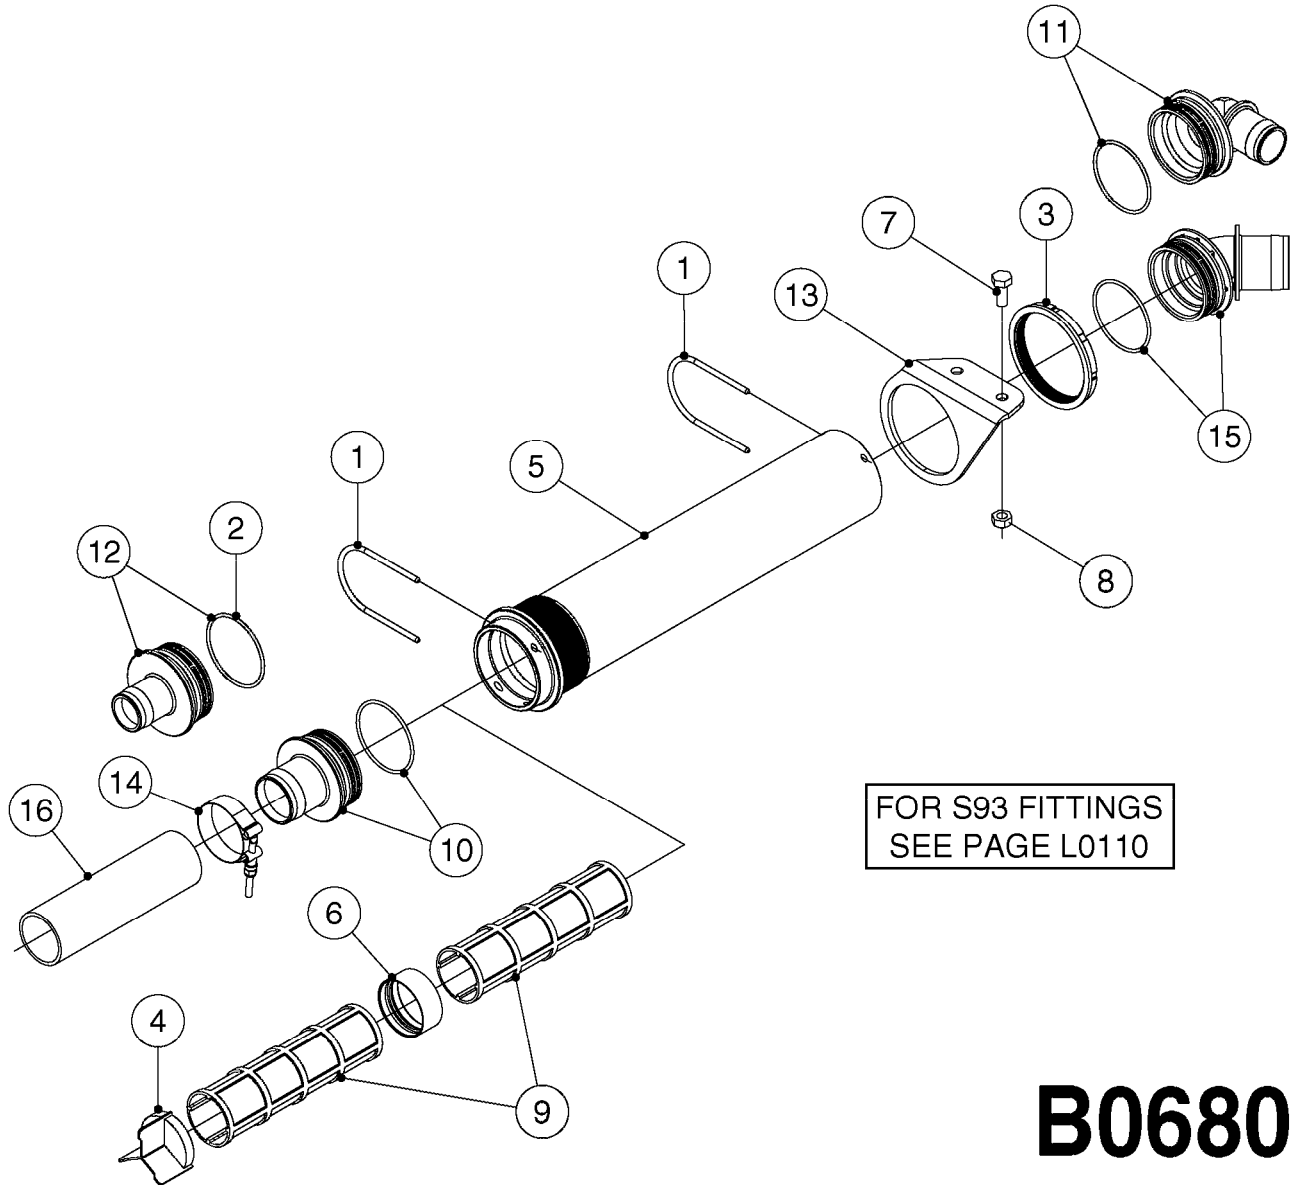

DOUBLE SUCTION FILTER - S93
B0680-HIN, 01:01:16

Page 1

Date 12.08.2020 10:59

Pos.	parts-n°	order qty	description
1	145997	1	FITT.DK S-93 FORK
2	242351	1	O-RING D69.5X3.0 VITON F.S-93
3	322109	1	FITT.DK S-93 BULKHEAD NUT
4	334605	1	VANE F.TOP SUCTION FILTER
5	390906	1	DOUBLE FILTER CASING S93 99
6	390907	1	SOCKET F.DOUB.FILTER CAS. S93
7	420604	1	BOLT HEX 8.8 DEL M10X25 FT DIN933
8	460423	1	NUT HEX M10X1.50 LOCK DIN985A2 SS
9	615415	1	FILTER ELEM.S93,30 MESH-GREEN
9	615416	1	FILTER ELEM.S93,50 MESH-BLUE
9	615417	1	FILTER ELEM.S93,80 MESH-RED
10	727227	1	FITT.DK S-93 STR.2" W/ORING
11	728395	1	FITT.DK S-93 ELB.1-1/2" 90 DEG
12	728523	1	FITT.DK S-93 STR.1-1/2" W.O-RING
13	16029503	1	PLATE 5.0X114X160/BOW/HOLE D94
14	28030103	1	CLAMP HOSE GEAR P5/4-S1.5"6724
14	28030203	1	CLAMP HOSE T-BOLT S2" 235-67
15	72072700	1	FITT.DK S-93 45D 2" PVC
16	92702603	1	HOSE PVC SUCT GRAY 1-1/2"
16	92702703	1	HOSE PVC SUCT GRAY 2"