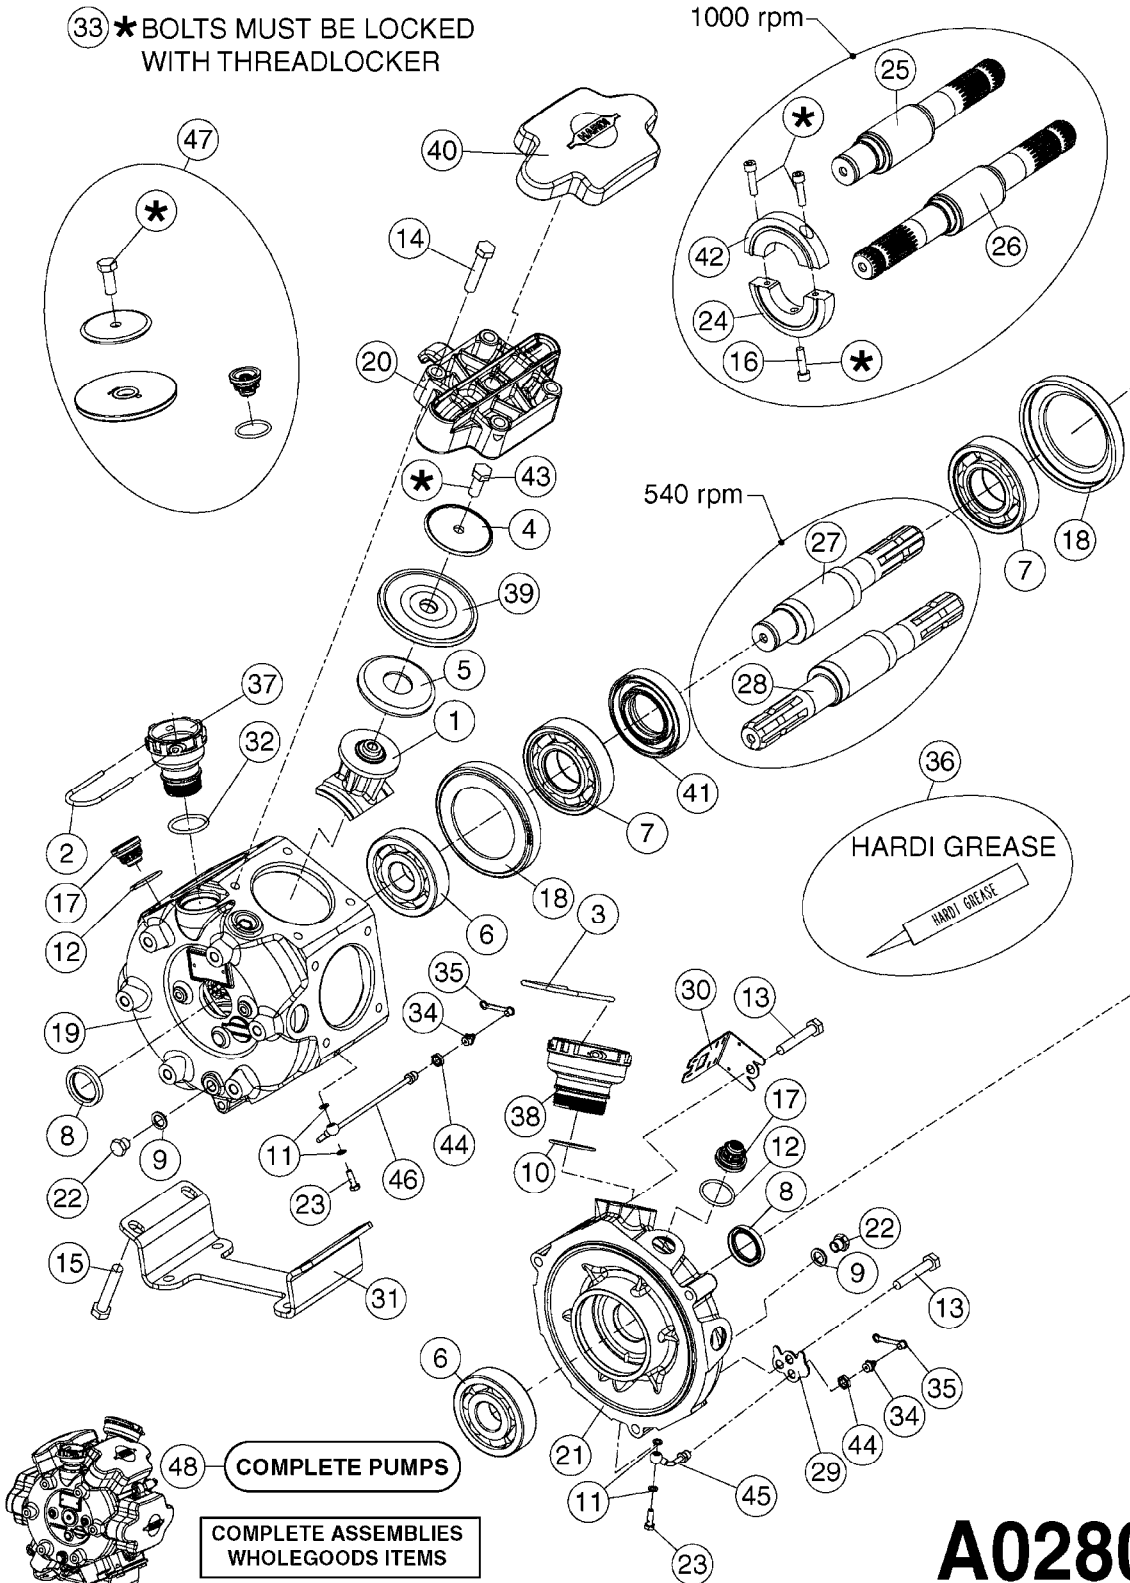

33 * BOLTS MUST BE LOCKED WITH THREADLOCKER

1000 rpm

540 rpm

HARDI GREASE

PUMP - 364 540/1000 RPM
A0280-HIN, 07:05:20

Page 1
Date 12.08.2020 10:59

Pos.	parts-n°	order qty	description
1	111622	1	CONNECTING ROD 463/5.5MM
1	111628	1	CONNECTING ROD 363/5.5 PUMP
1	111629	1	CONNECTING ROD 363/364-7 PUMP
1	111630	1	CONNECTING ROD 363/364-10 PUMP
2	145996	1	FITT.DK S-67 FORK
3	145997	1	FITT.DK S-93 FORK
4	161174	1	DIAPHRAGM DISC SS 361/363/364 PUMP
5	161372	1	DIAPHRAGM BACKING DISC,320-361
6	210221	1	BEARING BALL 6407
7	210232	1	BEARING BALL 6310
8	210243	1	SEAL OIL 35 X 47 X 7
9	241404	1	DOWTY SEAL 1/4"
10	242225	1	O-RING D45.0 X 4.0 RUBBER
11	242374	1	WASHER Ø10/Ø6X1 COPPER
12	330024	1	O-RING D41,1/D34.5 X 3,5
13	420895	1	BOLT HEX 8.8 RAW M10X60
14	430312	1	BOLT HEX 8.8 M12X60
15	430438	1	BOLT HEX 8.8 DEL M12X65
16	450995	1	BOLT ALLEN M8X30 DIN 912 RAW
17	728146	1	VALVE FOR 361(726890/707932)
18	11171900	1	CONROD RING 364/464 MACHINED
19	11172000	1	PUMP HOUSE 364 MACHINED 5/4" BSP RED
20	11172800	1	VALVE COVER 363/364 MACHINED RED
21	11173200	1	FRONTPART 364, 1½" BSP RED
22	14010400	1	PLUG 1/4" BSP
23	14120400	1	BANJOBOLT M6 X 19
24	14120700	1	COUNTERWEIGHT 364/464-1000
25	14137300	1	CRANKSHAFT 364/464-5.5 1000
26	14137900	1	CRANKSHAFT 364/464-5.5 GG 1000
27	14137500	1	CRANKSHAFT 364-07
27	14137600	1	CRANKSHAFT 364/464-10
28	14138100	1	CRANKSHAFT 364-7.0 GG
28	14138200	1	CRANKSHAFT 364/464-10 GG
29	16382900	1	GREASE NIPPLE PLATE, 364
30	16390600	1	BRACKET FOR RPM SENSOR
31	16410700	1	PUMP BASE 363/364 BLACK
31	17002400	1	FOOT F. 36X PUMP, RED
32	24266600	1	O-RING D 38,0 X 4,0 70SH.NITR
33	28045503	1	LOCTITE 262 .5ML (.017oz.)
34	28163300	1	GREASE NIPPLE H1 M6X1 DIN 7412
35	28163400	1	CAP F. GREASENIPPLE YELLOW M6X1
36	28164600	1	HARDI PUMP GREASE S3 V550L 1
37	32242200	1	FITTING S67 5/4" KON. RG 2014
38	32242300	1	NIPPLE S93 1,5' KON.RG 2014
39	33511400	1	DIAPHRAGM PUMP 361/361/363/364 PUR
40	33524300	1	COVER PLASTIC 364 PUMP
41	33527200	1	GREASE SPLIT 364/464
42	39136200	1	HALFPART 364/464-1000
43	43099200	1	BOLT HEX SS M12 X 30 DIN933 A4
44	46134000	1	NUT HEX M10x1 H=2.3 NV=14 ELZIN
45	61096800	1	BANJOTUBE SHORT 364 COMPL.
46	61096900	1	BANJOTUBE LONG 364 COMPL.
47	75585900	1	PUMP KIT 364
48	82169500	1	PUMP 364-5.5-MED-1000
48	82169700	1	PUMP 364-5.5-MOD2-1000-OSP
48	82170000	1	PUMP 364-10-STD-540 FK
48	82170300	1	PUMP 364-10-MOD-540-GG THROUGH SHAFT
48	82170400	1	PUMP 364-10-MOD-540-OSP