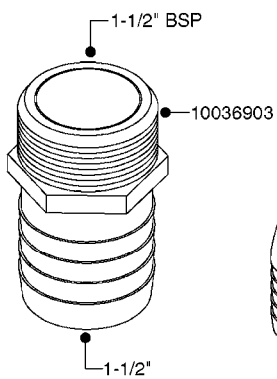

L0050

FITTINGS - HOSE CONNECTORS
L0050-HIN, 01:01:16

Page 1
Date 12.08.2020 11:00

parts-n°	order qty	description
242594	1	O-RING D14 X 1.78 SCH.70-EPDM
320294	1	FITT.DK TEE 3/8X3/8HB X1/2"BSP
320305	1	FITT.DK HB 3/4'- 3/4' BSP
320386	1	FITT.DK TEE 3/8X3/8HB X3/8"BSP
320397	1	FITT.DK ELB 3/8"HB X 3/8" BSP
320401	1	FITT.DK TEE 1/2X1/2HB X1/2"BSP
320412	1	FITT.DK TEE 1/2X1/2HB X3/8'BSP
320423	1	FITT.DK ELB 1/2'HB X 3/8' BSP
320891	1	FITT.DK HB 3/8'- 3/8' BSP
320972	1	FITT.DK HB 5/16'- 1/4' BSP
322046	1	FITT.DK TEE 1/2X1/2HB X3/4'BSP
322048	1	FITT.DK TEE 3/4X3/4HB X3/4'BSP
330595	1	O-RING D24.6/D20X2.1 -3/4"
333137	1	FITT.DK CONN.1/2" F.NOZZ. DOUB
333141	1	FITT.DK CONN.1/2" F.NOZZ.SING
334041	1	FITT.DK CONN.3/4' F.NOZZ. SING
334042	1	FITT.DK CONN.3/4' F.NOZZ. DOUB
334195	1	FITT.DK ELB. 3/4"HB X 3/4"HB
10012103	1	FITT.PO.HB 1.25X1.50 IMB1012
10014003	1	FITT.PO.HB 1.25X1.25 IMB1010
10036903	1	FITT.PO.HB 1.50X1.50 IMB1212
28019303	1	FITTING HB ELB 3/4NPT-3/4HOSE
61016500	1	HOSE TAIL 3/4" 90°+RG CAP 3/4"
72026700	1	NOZZLE TUBE ADAPTER W/O-RING