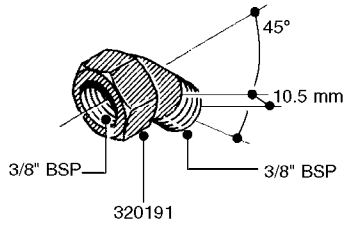

L0030

FITTINGS - HEXAGON NIPPLES
L0030-HIN, 01:01:16

Page 1
Date 12.08.2020 11:00

parts-n°	order qty	description
10015303	1	FITT.PO.HN 1.00X1.00 M1000
10425003	1	FITT.PO.HN 1.25X1.00 MCPHEE
320132	1	FITT.DK HN 1" BSP
320176	1	FITT.DK HN 3/8"X1/2" BSP
320445	1	FITT.DK HN 1/4"X3/8" BSP
320655	1	FITT.DK HN 1/2"-1/2" BSP
320692	1	FITT.DK HN 3/8'BSPX1/4'NPT
320703	1	FITT.DK HN 3/8BSP X1/2 &1/4NPT
320725	1	FITT.DK NIPPLE 3/8"-3/8" BSP
320902	1	FITT.DK HN 3/8'X 1/4' BSP
390232	1	FITT.DK HN 1-1/2' X 1-1/4' BSP
390276	1	FITT.DK HN 1'BSP