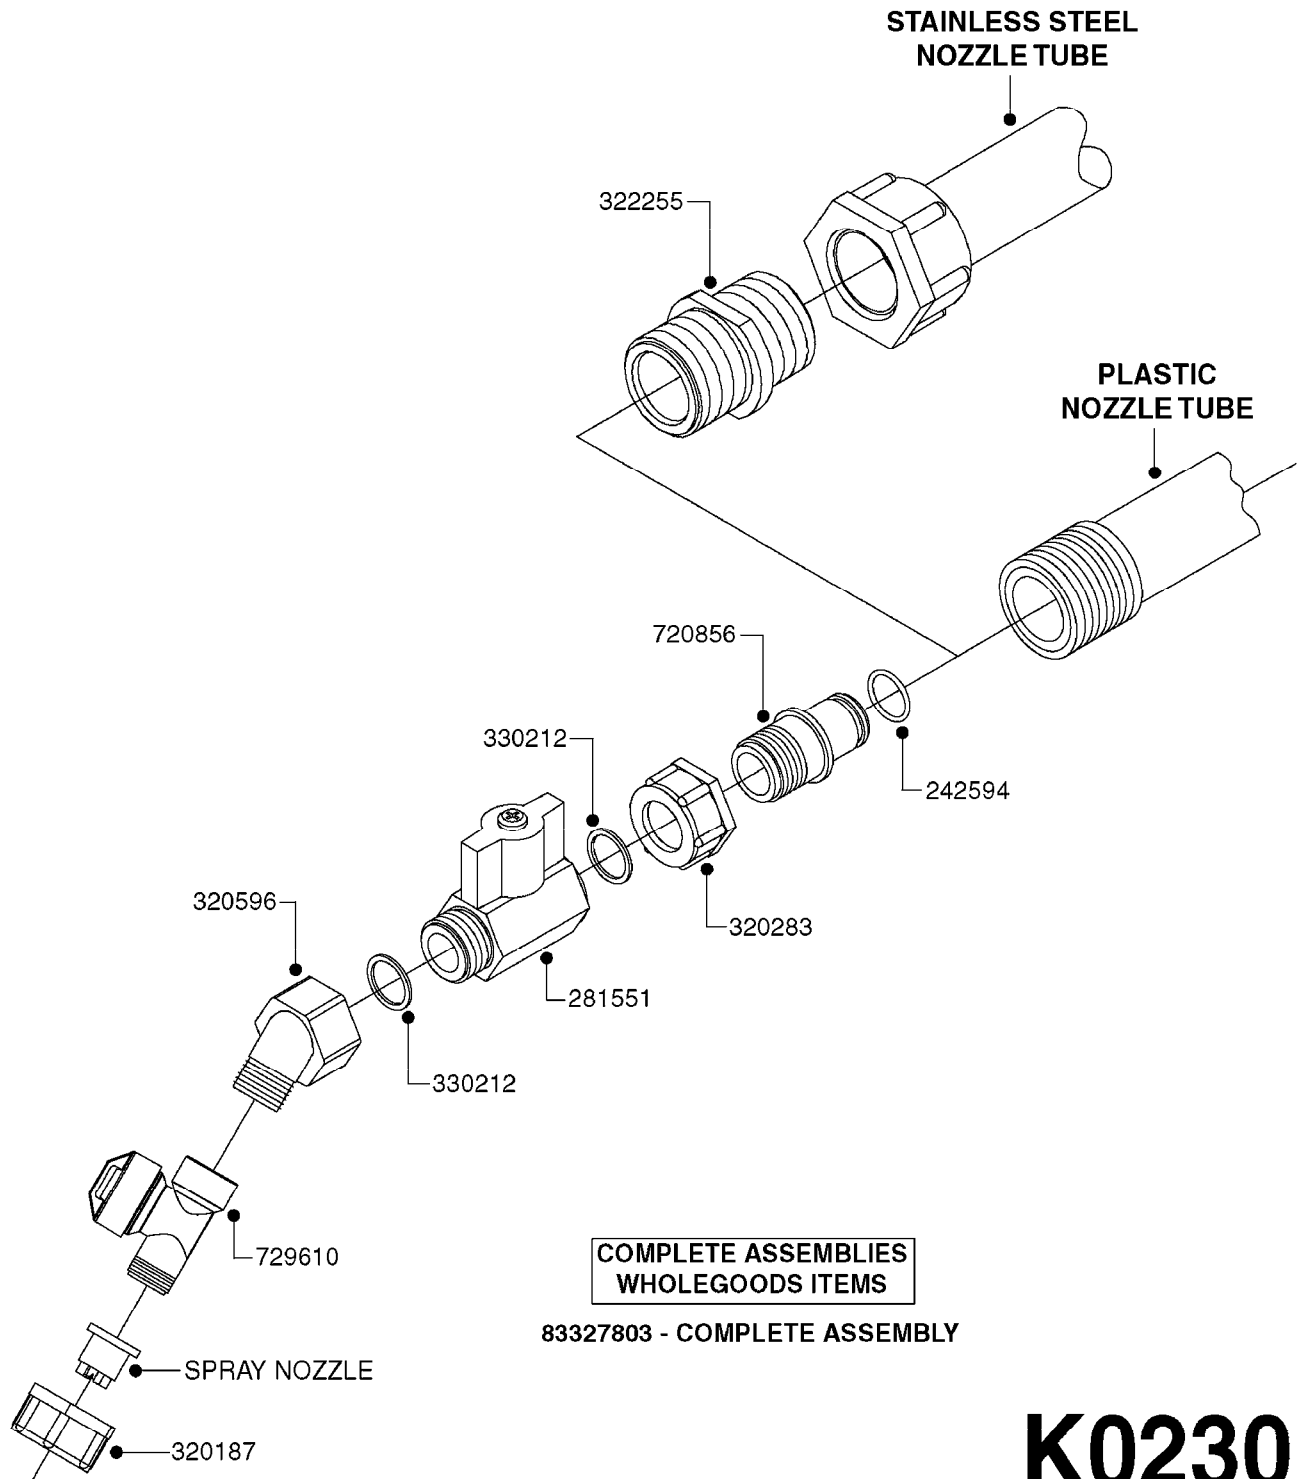

K0230

END NOZZLE KIT
K0230-HIN, 01:01:16

Page 1

Date 12.08.2020 10:59

parts-n°	order qty	description
242594	1	O-RING D14 X 1.78 SCH.70-EPDM
281551	1	BALL VALVE 1/2"
320187	1	FITT.DK CAP 3/8" BSP BLACK
320283	1	FITT.DK NUT 3/4"BSP
320596	1	FITT.DK ELB 3/8'-1/2'BSP 45DEG
322255	1	FITT.DK NIPPLE 3/4"X 3/4"
330212	1	O-RING D19/D14X2.4 F.1/2"NUT
720856	1	FITT.DK 1/2'BSP ASSY.F.3/4'NUT
729610	1	NOZZLE ASSY. NON DRIP 3/8 THRD
83327803	1	END NOZZLE KIT "04"