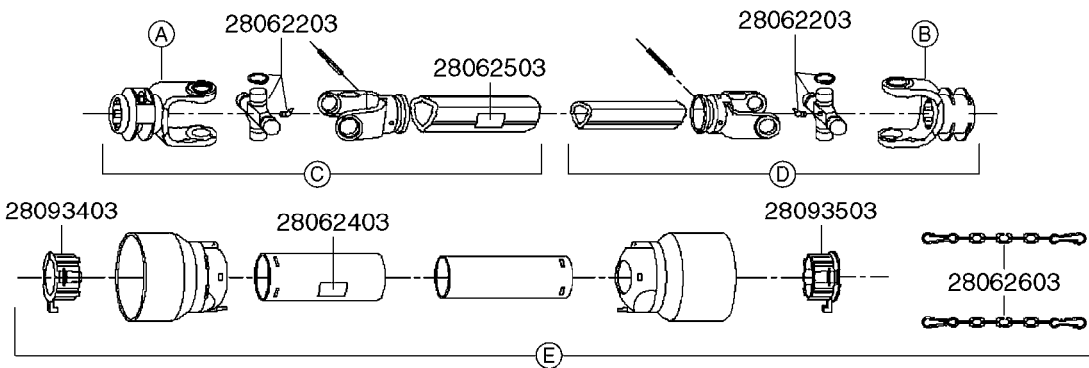

* Changed in 2016 from 100 series to G-Series (see page A0600).

A520

PTO SHAFTS - BONDIOLI CENT.
A0520-HIN, 23:10:18

Page 1
Date 12.08.2020 10:59

parts-n°	order qty	description
289042	1	UNIV. JOINT 22x54mm
421024	1	BOLT HEX 8.8 DEL M8X60
450015	1	SCREW ALLAN 3/8'X5/8' BLACK
460143	1	LOCK NUT M8 SST A2 DIN985
28009803	1	PTO PIN TUBE RETAINER OUTER
28009903	1	PTO TUBE RETAINER INNER
28010103	1	PTO YOKE F.INNER TUBE CV PTO
28021403	1	PTO 1"STR/1-3/8" 6SPL B&P
28021503	1	PTO 1"STR/1-3/8" 21SPL B&P
28021603	1	PTO 1"STR/1-3/4" 20SPL B&P
28027903	1	PTO BALL LOCK.KIT F.1-3/8 YOKE
28040503	1	UNIV. JOINT 27x74.6mm
28040703	1	SAFETY CHAIN F.CV BLACK PTO
28041803	1	DECAL DANGER GUARD MISSING
28041903	1	DECAL DANGER ROT.DRIVELINE
28056703	1	PTO YOKE #1 1-3/8" X 6 SPLINE
28056803	1	PTO YOKE #1 1-3/8" X 21 SPLINE
28056903	1	PTO YOKE #4 1-3/4" X 20 SPLINE
28057003	1	PTO TUBE YOKE #1-G1 OUTER
28057103	1	PTO TUBE YOKE #4-G4 OUTER
28057203	1	PTO PIN TUBE RETAINER OUTER
28057303	1	PTO TUBE OUTER #1 745MM
28057403	1	PTO TUBE OUTER #4 720MM
28057503	1	PTO TUBE INNER #1 745MM
28057603	1	PTO TUBE INNER #4 720MM
28057703	1	PTO TUBE RETAINER INNER
28057803	1	PTO TUBE YOKE #1 Ø=1"
28057903	1	PTO TUBE YOKE #4 Ø=1"
28058003	1	PTO HALF SAFETY SHIELD OUTER
28058103	1	PTO HALF SAFETY SHIELD OUTER
28058203	1	PTO HALF SAFETY SHIELD INNER
28058303	1	PTO HALF SAFETY SHIELD INNER
28058403	1	PTO BALL LOCK.KIT F.1-3/4 YOKE
28058503	1	PTO TUBE YOKE #1-G1 INNER