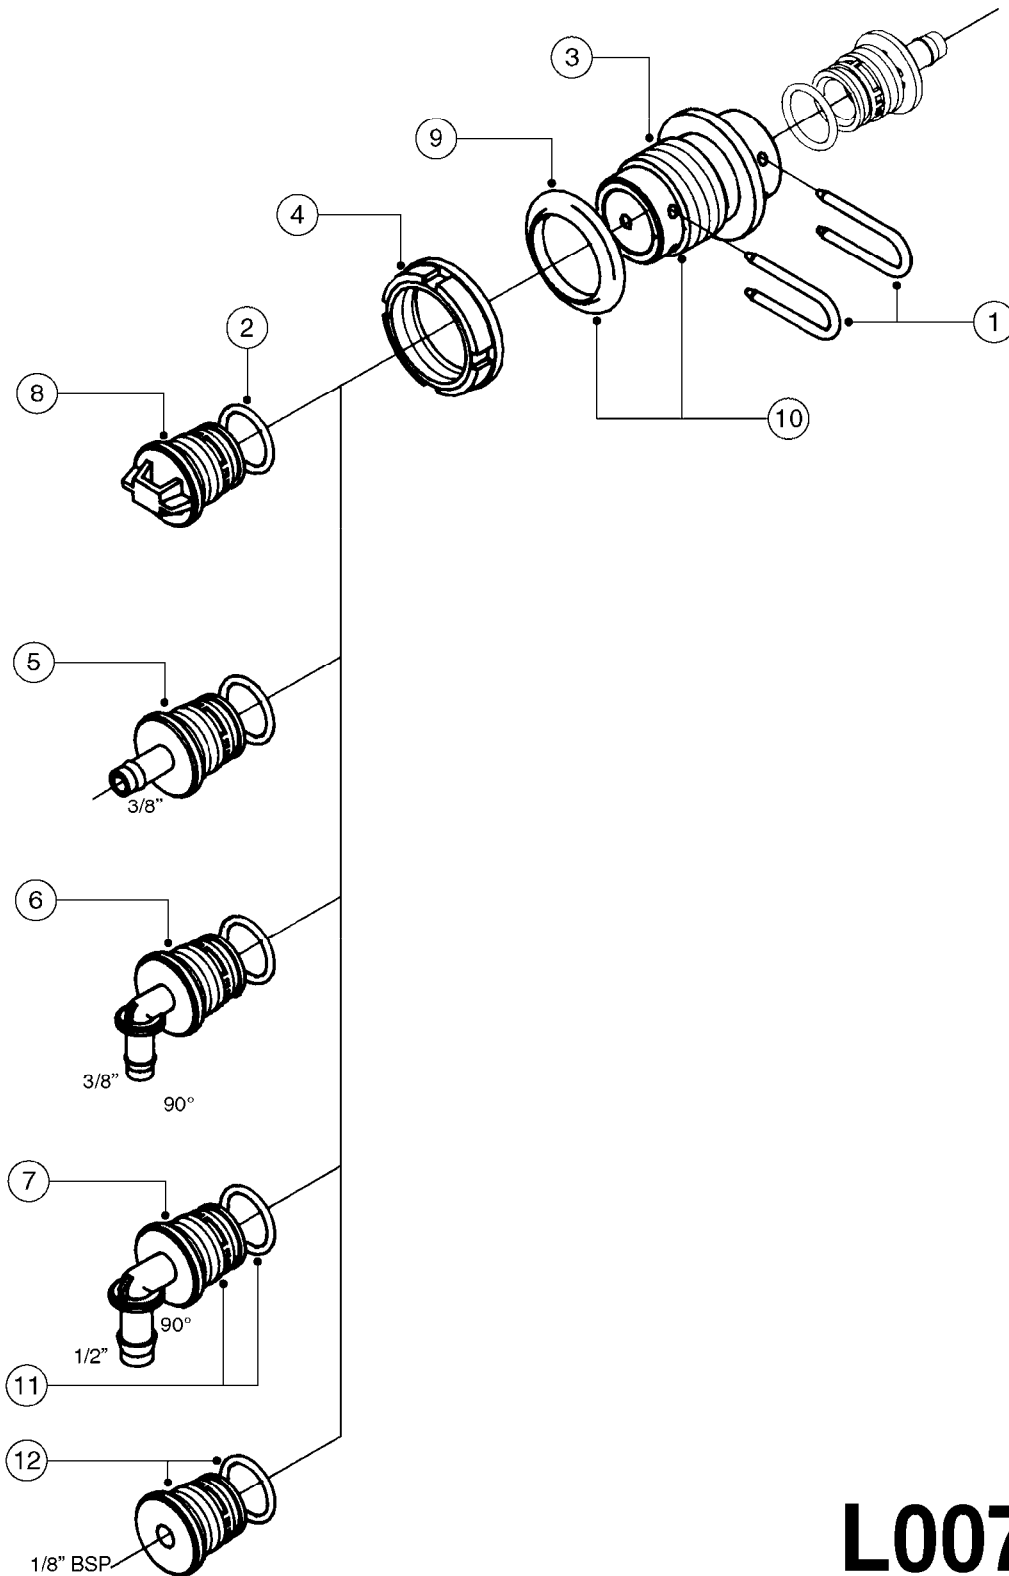

L0070

FITTINGS - S-40
L0070-HIN, 13:09:17

Page 1

Date 12.08.2020 11:00

Pos.	parts-n°	order qty	description
1	145994	1	FITT.DK S-40 FORK
2	242108	1	O-RING 3 X 19,2 70SH NITRIL NITRIL (BLACK)
2	242355	1	O-RING D19.2X3.0 VITON F.S-40 VITON (BROWN)
3	322102	1	FITT.DK S-40 BULKHEAD
4	322106	1	FITT.DK S-40 BULKHEAD NUT
5	334225	1	FITT.DK S-40 STR.3/8"
6	334237	1	FITT.DK S-40 ELB.3/8"
7	334238	1	FITT.DK S-40 ELB.1/2"
8	334248	1	FITT.DK S-40 PLUG
9	334259	1	GASKET F. S-40 BULKHEAD
10	726462	1	FITT. S40 BULKHEAD W.GASKET
11	726567	1	FITT.DK S-40 ELB.1/2" W.O-RING
12	726693	1	FITT.DK S-40 PLUG 1/8BSP ORING