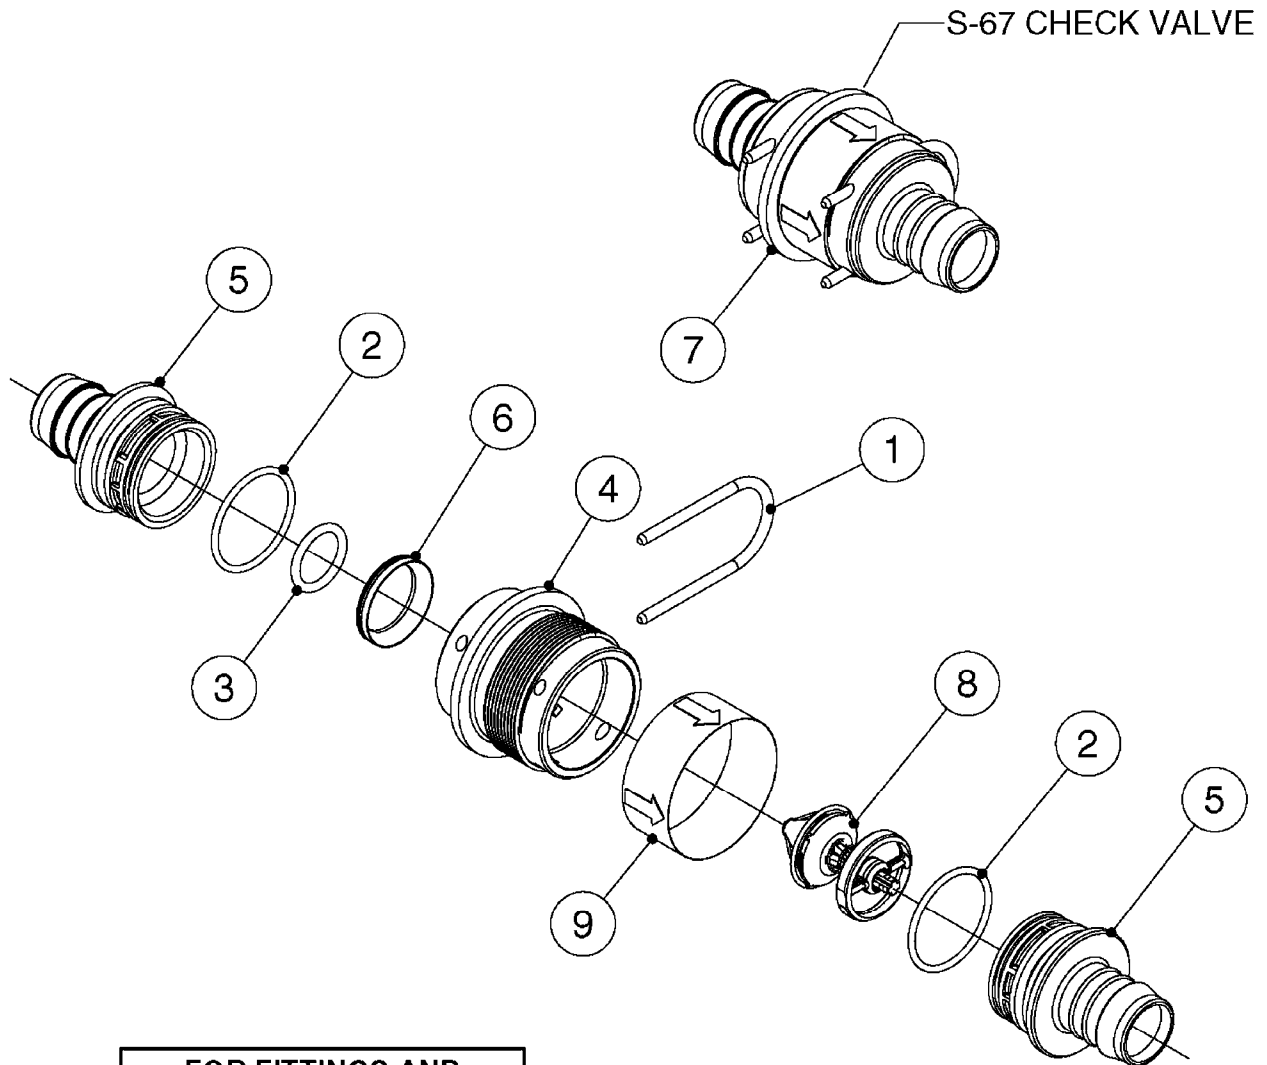

FOR FITTINGS AND
HOSES, SEE SECTION L

B0630

CHECK VALVES - S67
B0630-HIN, 31:07:19

Page 1

Date 12.08.2020 10:59

Pos.	parts-n°	order qty	description
1	145996	1	FITT.DK S-67 FORK
2	241973	1	O-RING Ø3 X 44.2 70 SHORES NITRIL
2	242353	1	O-RING 3 X 44.2 VITON
3	242504	1	O-RING D35x2 NITRIL
4	322104	1	FITT.DK S-67 BULKHEAD
5	334231	1	FITT.DK S-67 STR.1"
5	334232	1	FITT.DK S-67 STR.1-1/4"
5	334444	1	FITT.DK S-67 STR.1-1/2" PVC
6	14103100	1	SEAT F.CHECK VALVE D40.8 2010
7	70063603	1	VALVE, CHECK S67 1-1/2"
			COMPLETE IN-LINE CHECK VALVE FOR 1-1/2" HOSE
7	72001803	1	CHCK VLV,S67, 2 X 1" HB
			COMPLETE IN-LINE CHECK VALVE FOR 1" HOSE
7	72206600	1	CHCK VLV,S67, 2 X 1.25" HB
			COMPLETE IN-LINE CHECK VALVE FOR 1-1/4" HOSE
8	72089900	1	CHECK VALVE S67 SUBASMBLY.2001
9	97800500	1	DECAL 230X28 BLACK ARROW