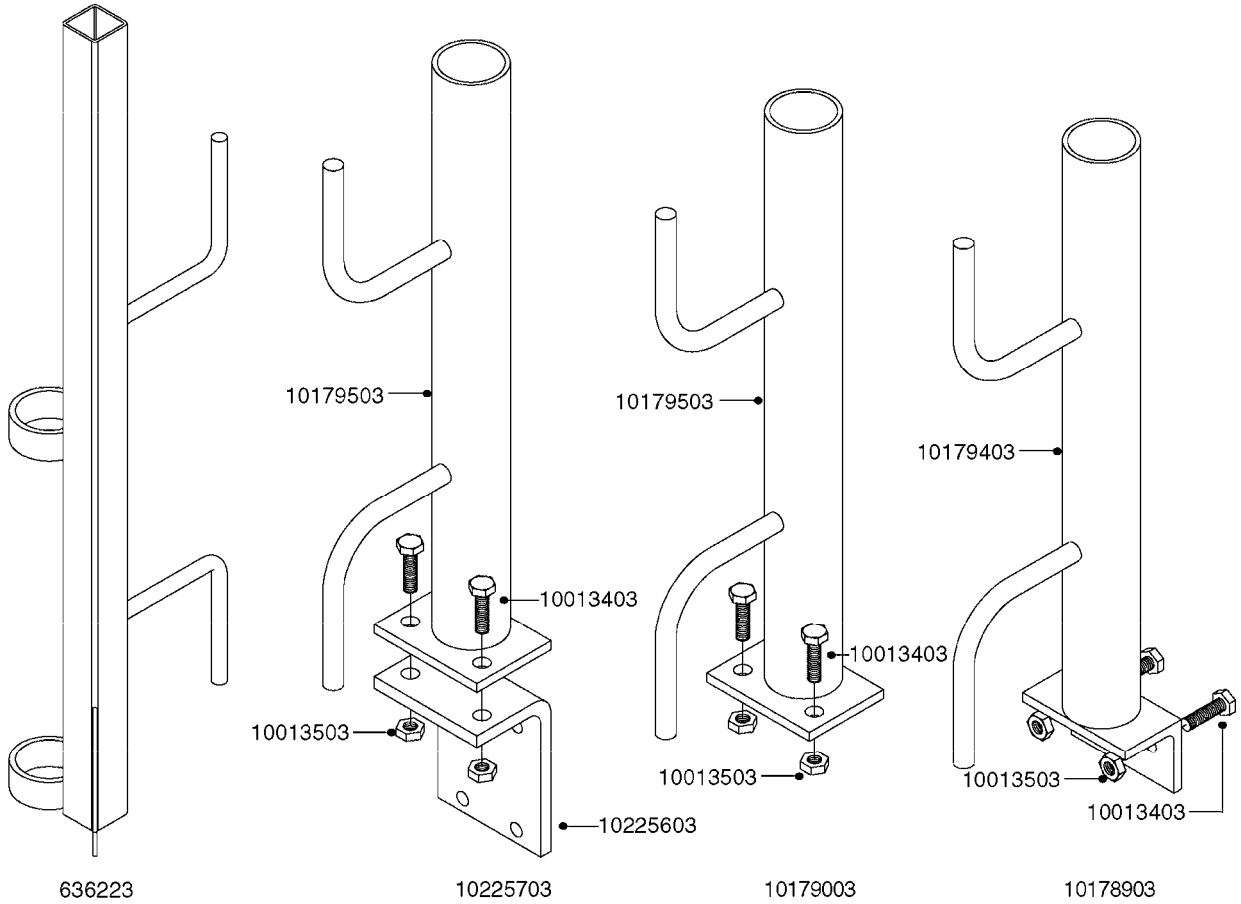

K0520

HOSE WRAPS
K0520-HIN, 05:12:19

Page 1
Date 12.08.2020 10:59

parts-n°	order qty	description
241965	1	O-RING Ø12.1 X 1.6 NITRILE
242007	1	O-RING Ø9.1 X 1.6 NITRILE
281551	1	BALL VALVE 1/2"
320084	1	FITT.DK NUT 1/2" BSP
330212	1	O-RING D19/D14X2.4 F.1/2"NUT
330326	1	O-RING D30/D24X2 F.1"NUT
330676	1	FITT.DK HB 3/8" F. 1/2" NUT
330687	1	FITT.DK HB 1/2" F. 1/2" NUT
334190	1	FITT.DK HB 1/2' F. PISTOL 60S
334533	1	CLAMP HOSE PLASTIC 3/8"
334534	1	CLAMP HOSE PLASTIC 1/2"
636223	1	POST 12 VOLT TR30
712471	1	AGITATION VALVE ASSY. ON/OFF
843196	1	SPRAY GUN KIT TYPE 60 SHORT
843197	1	HANDGUN KIT TYPE 60 LONG
10013403	1	BOLT HEX 3/8-16X1 1/4 HCS Z5
10013503	1	NUT HEX NC 3/8"
10178903	1	WRAP HOSE SIDE MOUNT PLATE
10179003	1	WRAP HOSE BOTTOM PLATE MOUNT
10179403	1	WRAP WELDMENT FOR HI101789
10179503	1	WRAP WELDMENT FOR HI101790
10225603	1	BKT.FOR HOSE WRAP MOUNT NL NK
10225703	1	WRAP HOSE BDL.BOTTOM PLATE
92701703	1	HOSE R X3/8" X300PSI WP X0012"
92702103	1	HOSE R X1/2" X300PSI WP X0012"