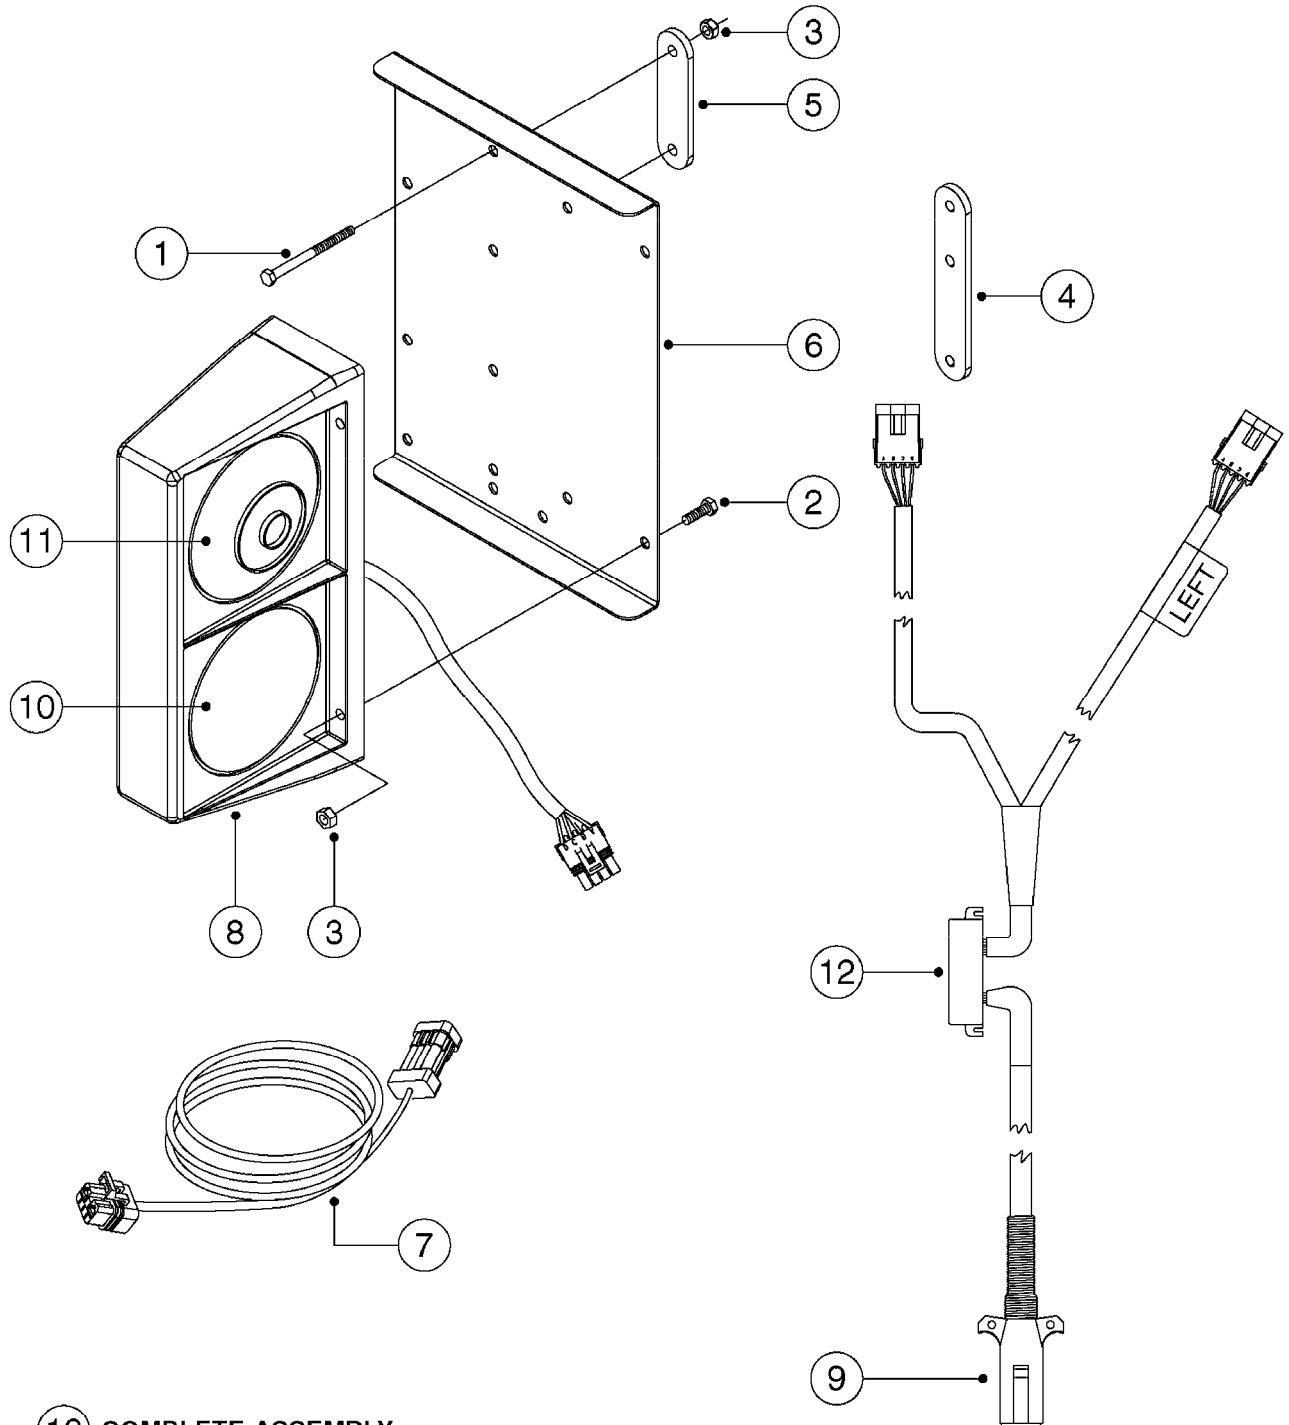

13 COMPLETE ASSEMBLY

COMPLETE ASSEMBLIES
WHOLEGOODS ITEMS

M0160

TRAFFIC LIGHT KIT
M0160-HIN, 13:08:19

Page 1
Date 12.08.2020 11:00

Pos.	parts-n°	order qty	description
1	410266	1	BOLT HEX 8.8 DEL M6X120
1	410421	1	BOLT HEX M6X110 DIN931-A2 SS
1	410524	1	BOLT HEX 8.8 DEL M6X100
1	410605	1	BOLT HEX 8.8 DEL M6X80
2	410362	1	BOLT HEX 8.8 SS M6X20
3	460261	1	NUT HEX M6X1.00 LOCK DIN985 A2 SS
4	16022303	1	BRACKET 100MM TUBE
5	16022403	1	BRACKET 60MM TUBE
6	16025603	1	BRACKET TAIL LIGHT DUAL LAMP
7	26004703	1	HARNESS 13' EXT 4 WIRE WP
8	26004903	1	TAIL LIGHT GREEN WIRE LH
8	26005003	1	TAIL LIGHT YELLOW WIRE RH
9	26005103	1	PLUG 7-PIN AG TAIL LIGHT
10	26005403	1	LENS BLACK BEFORE 2009
10	26017003	1	LENS RED
11	26016903	1	LENS AMBER
12	26032703	1	HARNESS COMPLETE, TAIL LIGHT, 2013
13	83308603	1	TRAFFIC LIGHT KIT