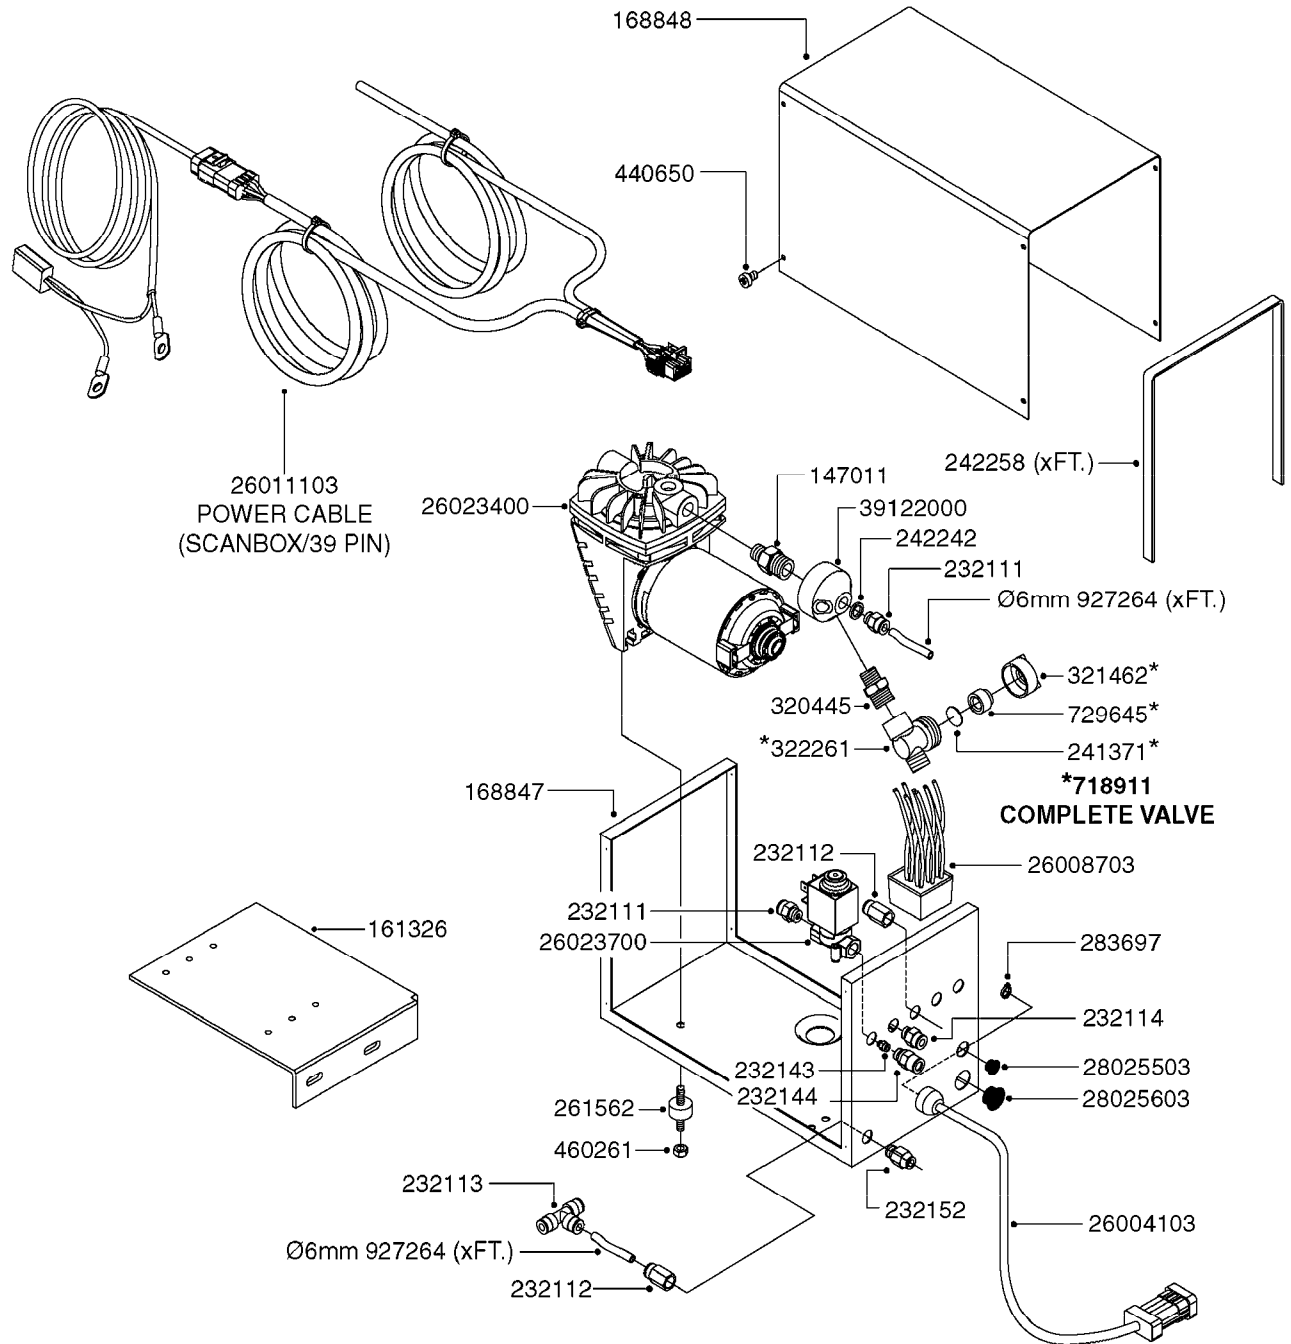

K0390

*Ø8mm 927306 (xFT.)
*Ø10mm 927330 (xFT.)

70019403 - COMPLETE ASSEMBLY

FOAM MARKER COMPRESSOR 2002
K0390-HIN, 01:01:16

Page 1
Date 12.08.2020 10:59

parts-n°	order qty	description
147011	1	HEX NIPPLE 3/8'X1/4'BSP BRASS
161326	1	MOUNT BKT. F. FOAM COMP.BOX 98
168847	1	ENCLOSURE LOWER F.MARKER
168848	1	COVER F. FOAM MARKER
210796	1	BEARING BALL D22/D8 X 7 608ZZ
210806	1	BEARING BALL D40/D17X12MM
220803	1	VALVE F. COMPRESSOR
232111	1	QUICK COUPLER 6MM X 1/8 EXT.
232112	1	QUICK COUPLER 6MM 1/8 INT.
232113	1	QUICK COUPLER 6MM T-PIECE
232114	1	COUPLER 1/8" THREADX8MM HOSE
232143	1	REDUCER 1/4'INT-1/8'EXT
232144	1	QUICK COUPLER 10MM X 1/4 EXT
232152	1	QUICK COUPLER 8MMX1/8 EXT.LONG
241371	1	DIAPHRAGM F.NO-DRIP,VULC
242242	1	O-RING F.AIR HOSE FITTING
242258	1	TRIM 3X10 SELF ADHESIVE 0012"
242284	1	HEAD GASKET F. COMPRESSOR
242285	1	DIAPHRAGM F. F/M COMP.
261455	1	BRUSH KIT-FOAM MARKER MOTOR
261562	1	RUBBER DAMPER 2XM6X25
283697	1	TIESTRAP 200MM
284564	1	PLATE F.COMPRESSOR HEAD
284565	1	PLATE F.COMPRESSOR HEAD
284643	1	COMPRESSOR HEAD F.FOAM MARKER
284665	1	CONNECTING ROD F.COMPRESSOR
284980	1	FLANGE REAR F. F.M.COMPRESSOR
320445	1	FITT.DK HN 1/4"X3/8" BSP
321462	1	CAP F.NO-DRIP ASSY.
322261	1	HOUSING F.SAFETY VALVE 3/8"
440650	1	SCREW 3.5x13 STAINLESS
460261	1	NUT HEX M6X1.00 LOCK DIN985 A2 SS
729645	1	NON-DRIP SPRING ASSY.GREEN 10
927264	1	HOSE R X PE D6/D4 X 0012"
927306	1	HOSE R X PE D8/D6 X 0012"BLACK
927330	1	HOSE R X PE D10/D8 X 012"BLACK
10518703	1	SNAP-RING OUTER 8X1
21002103	1	BEARING, 6200 2ZJEM (SKF)
26001403	1	HC FOAM MARKR CONSOLE VS3.0.00
26001503	1	HC FOAM MARKER CONSOLE MT.KIT
26001803	1	POWER CABLE
26001903	1	15' 7-PIN EXTENSION CABLE
26004103	1	FOAM MARKER CNTRL MOD CABL STD
26008703	1	FOAM MARKER CONTROL SCII
26010403	1	TOGGLE SWITCH MICRO-TRAK F.M.
26023700	1	SOLENOID VAL 12V 1/8' FLO '07
28025503	1	PLUG F.DRILLED HOLE 1/2"
28025603	1	PLUG F.DRILLED HOLE 3/4"
39122000	1	DISTR.HOUSING F.FOAM MARKER'07
70019403	1	FOAM MARKER COMPRESSOR KIT STD