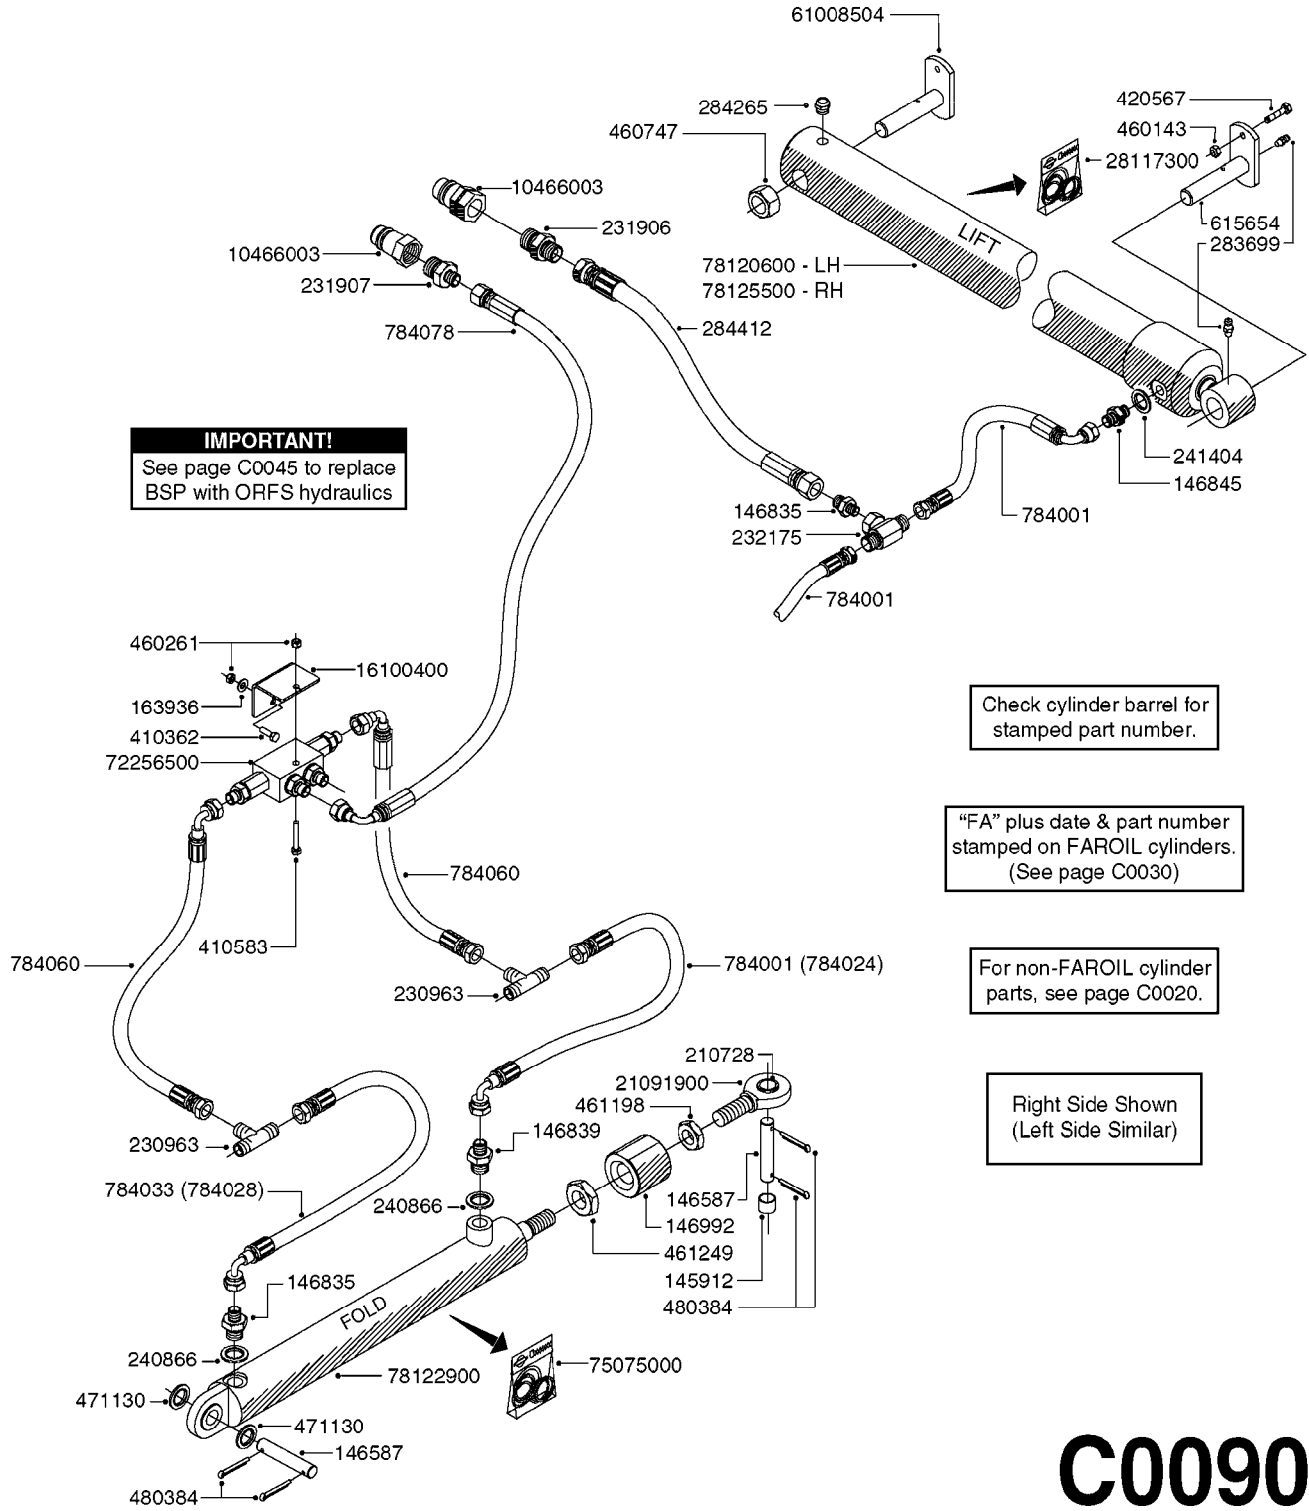

C0045

HYDRAULICS - BSP TO ORFS
C0045-HIN, 24:03:16

Page 1

Date 12.08.2020 10:59

Pos.	parts-n°	order qty	description
1	10466003	1	COUPLER PIONEER 8010-04 1/2NPT
2	231907	1	HEX NIPPLE 1/4"BSP X 1/2"NPT
2	231906	1	HEX NIPPLE 3/8"BSP X 1/2"NPT
2	147132	1	HEX NIPPLE 1/2"X1/2" BSP DEL
3	230311	1	QUICK COUPLING 1/2"
4	241356	1	DOWTYSEAL 1/2"
5	23234800	1	HEX NIPPLE 1/2"-9/16" ORFS FITTING FOR 1/4" HOSE
5	23234900	1	HEX NIPPLE 1/2"-11/16" ORFS FITTING FOR 3/8" HOSE
5	23235300	1	HEX NIPPLE 1/2"-13/16" ORFS FITTING FOR 1/2" HOSE
6	242102	1	O-RING Ø9.25X1.78 NITRIL 90SH
6	24263200	1	O-RING Ø7.66X1.78 NITRIL 90SH
6	24263300	1	O-RING Ø12.42X1.78 NITRIL 90SH
6	24263400	1	O-RING Ø18.77X1.78 NITRIL 90SH
7	67002403	1	CHART - BSP TO ORFS HOSES
8	67002503	1	CHART - BSP TO ORFS FITTINGS