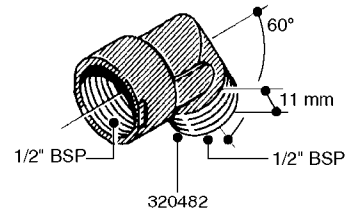

L0030

FITTINGS - HEXAGON NIPPLES
L0030-HIN, 01:01:16

Page 1
Date 12.08.2020 11:00

parts-n°	order qty	description
10015303	1	FITT.PO.HN 1.00X1.00 M1000
10425003	1	FITT.PO.HN 1.25X1.00 MCPHEE
320132	1	FITT.DK HN 1" BSP
320176	1	FITT.DK HN 3/8"X1/2" BSP
320445	1	FITT.DK HN 1/4"X3/8" BSP
320655	1	FITT.DK HN 1/2"-1/2" BSP
320692	1	FITT.DK HN 3/8'BSPX1/4'NPT
320703	1	FITT.DK HN 3/8BSP X1/2 &1/4NPT
320725	1	FITT.DK NIPPLE 3/8"-3/8" BSP
320902	1	FITT.DK HN 3/8'X 1/4' BSP
390232	1	FITT.DK HN 1-1/2' X 1-1/4' BSP
390276	1	FITT.DK HN 1'BSP