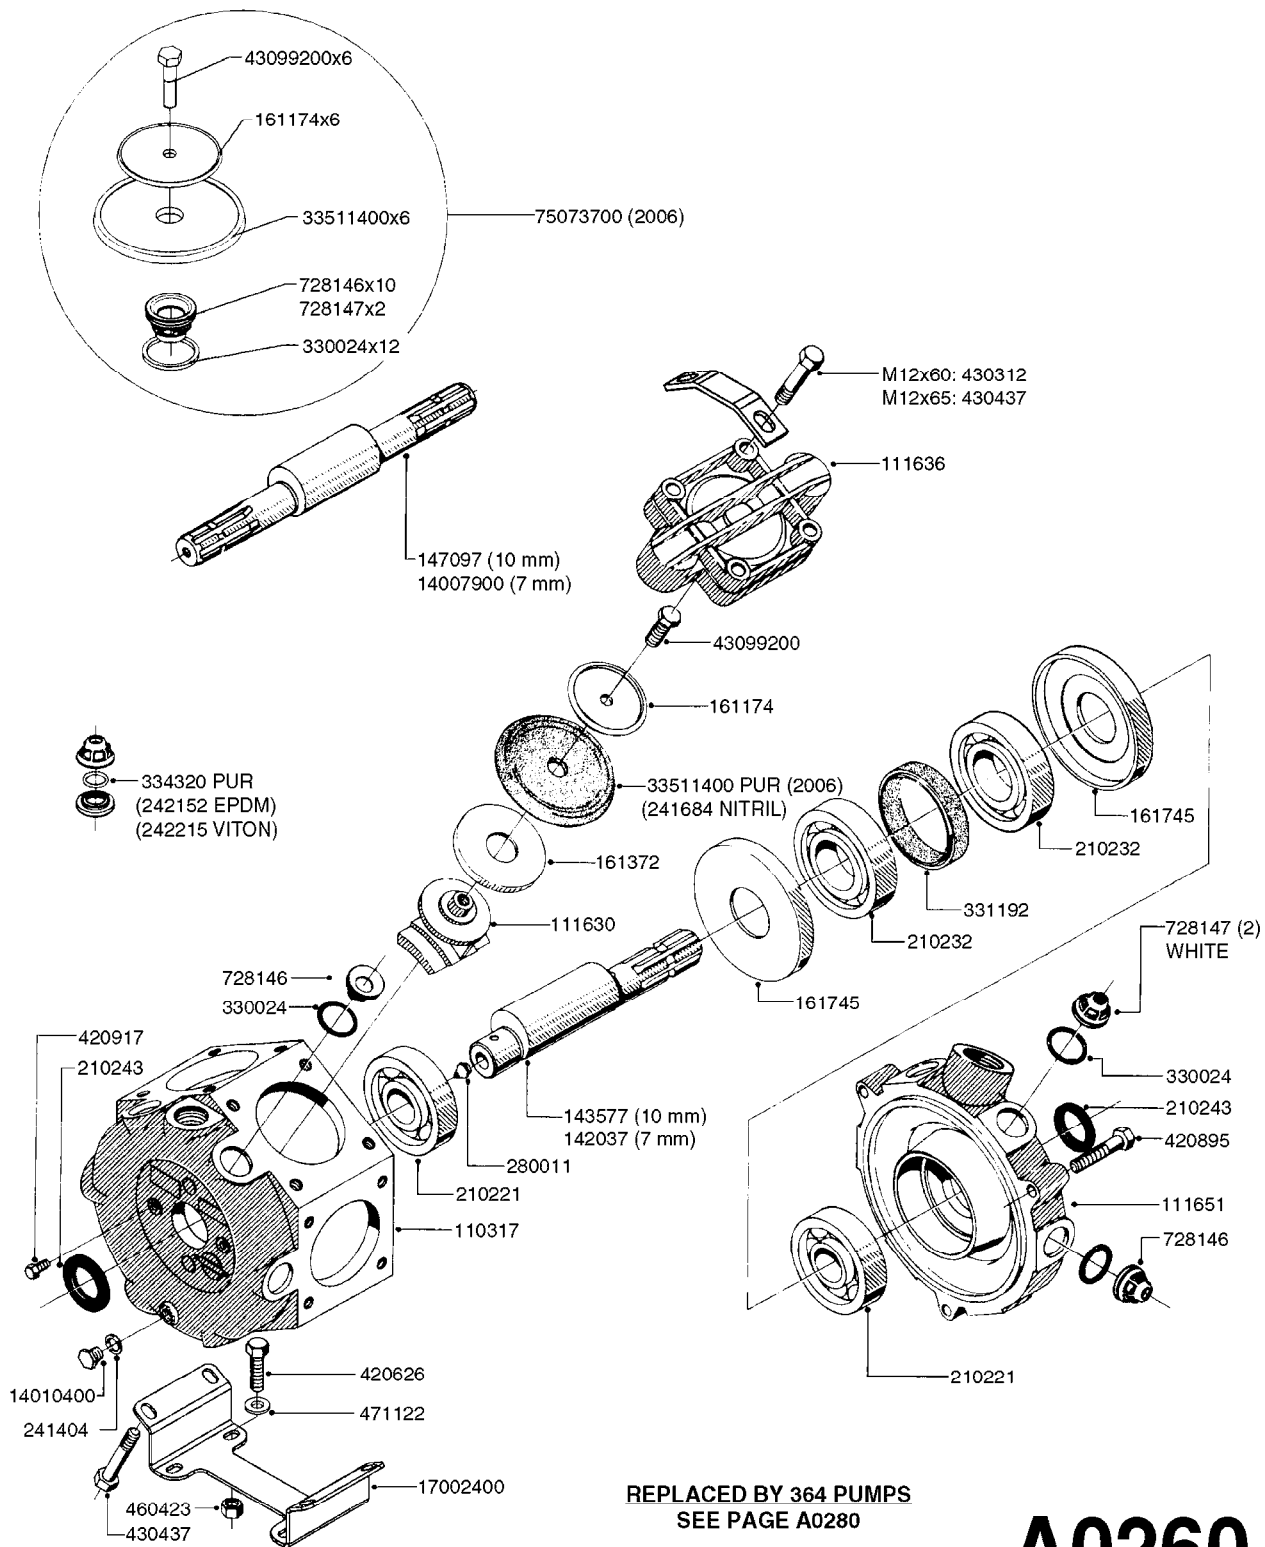

REPLACED BY 364 PUMPS
SEE PAGE A0280

A0260

PUMP - 363 W/MOUNTING BASE
A0260-HIN, 17:03:16

Page 1
Date 12.08.2020 10:59

parts-n°	order qty	description
110317	1	PUMP CASING MODEL 360/361 PNTD
111630	1	CONNECTING ROD 363/364-10 PUMP
111636	1	VALVE COVER 363 HEAVY DUTY
111651	1	CASTING F.363 1.5" PUMP(FRONT)
142037	1	CRANK SHAFT 361-20
143577	1	CRANK SHAFT F.363/462/463-10mm
147097	1	CRANK SHAFT 363-463/10 THROUGH
161174	1	DIAPHRAGM DISC SS 361/363/364 PUMP
161372	1	DIAPHRAGM BACKING DISC,320-361
161745	1	METAL SPACER F.363/463
210221	1	BEARING BALL 6407
210232	1	BEARING BALL 6310
210243	1	SEAL OIL 35 X 47 X 7
241404	1	DOWTY SEAL 1/4"
241684	1	DEICER PARTS: DIAPHRAGM MODEL 361 NITRIL
242152	1	O-RING D18.2X3 EPDM
242215	1	O-RING D18X3 VITON
280011	1	GREASE NIPPLE 1/8" SAE H TR
330024	1	O-RING D41,1/D34.5 X 3,5
331192	1	SPACER, MODEL 361/363
334320	1	O-RING D18X3 POLYURETHANE
420626	1	BOLT HEX 8.8 DEL M10X20 FT
420895	1	BOLT HEX 8.8 RAW M10X60
420917	1	BOLT HEX 8.8 RAW M8X12 FT
430312	1	BOLT HEX 8.8 M12X60
430437	1	BOLT HEX 8.8 RAW M12X65
460423	1	NUT HEX M10X1.50 LOCK DIN985A2 SS
471122	1	WASHER, M10, Ø20/10.5X 2.0, SS
728146	1	VALVE FOR 361(726890/707932)
728147	1	VALVE FOR 361 WHITE WITH HOLE
14007900	1	CRANK 363/462/463-7mm 540/THRU
14010400	1	PLUG 1/4" BSP
17002400	1	FOOT F. 36X PUMP, RED
33511400	1	DIAPHRAGM PUMP 361/361/363/364 PUR
43099200	1	BOLT HEX SS M12 X 30 DIN933 A4
75073700	1	PUMP KIT 361/363 "06"