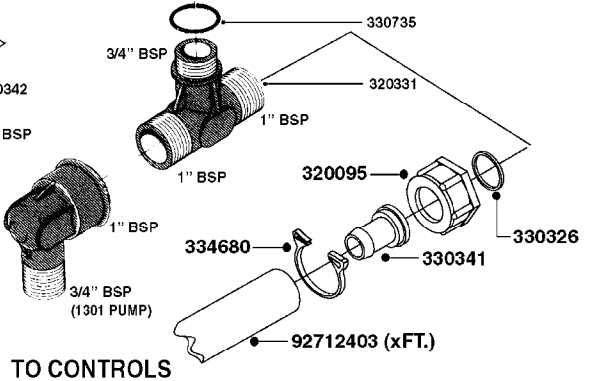

SUCTION SIDE OF PUMP

NLA - 1302 PUMP (REPLACES 1301 PUMP)
#726854 - COMPLETE DAMPER KIT (SUCTION & PRESSURE)