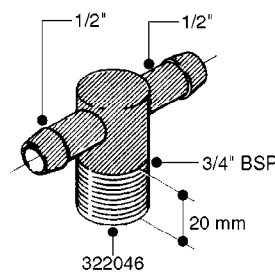

L0050

FITTINGS - HOSE CONNECTORS
L0050-HIN, 01:01:16

Page 1
Date 12.08.2020 11:00

parts-n°	order qty	description
242594	1	O-RING D14 X 1.78 SCH.70-EPDM
320294	1	FITT.DK TEE 3/8X3/8HB X1/2"BSP
320305	1	FITT.DK HB 3/4'- 3/4' BSP
320386	1	FITT.DK TEE 3/8X3/8HB X3/8"BSP
320397	1	FITT.DK ELB 3/8"HB X 3/8" BSP
320401	1	FITT.DK TEE 1/2X1/2HB X1/2"BSP
320412	1	FITT.DK TEE 1/2X1/2HB X3/8'BSP
320423	1	FITT.DK ELB 1/2'HB X 3/8' BSP
320891	1	FITT.DK HB 3/8'- 3/8' BSP
320972	1	FITT.DK HB 5/16'- 1/4' BSP
322046	1	FITT.DK TEE 1/2X1/2HB X3/4'BSP
322048	1	FITT.DK TEE 3/4X3/4HB X3/4'BSP
330595	1	O-RING D24.6/D20X2.1 -3/4"
333137	1	FITT.DK CONN.1/2" F.NOZZ. DOUB
333141	1	FITT.DK CONN.1/2" F.NOZZ.SING
334041	1	FITT.DK CONN.3/4' F.NOZZ. SING
334042	1	FITT.DK CONN.3/4' F.NOZZ. DOUB
334195	1	FITT.DK ELB. 3/4"HB X 3/4"HB
10012103	1	FITT.PO.HB 1.25X1.50 IMB1012
10014003	1	FITT.PO.HB 1.25X1.25 IMB1010
10036903	1	FITT.PO.HB 1.50X1.50 IMB1212
28019303	1	FITTING HB ELB 3/4NPT-3/4HOSE
61016500	1	HOSE TAIL 3/4" 90°+RG CAP 3/4"
72026700	1	NOZZLE TUBE ADAPTER W/O-RING