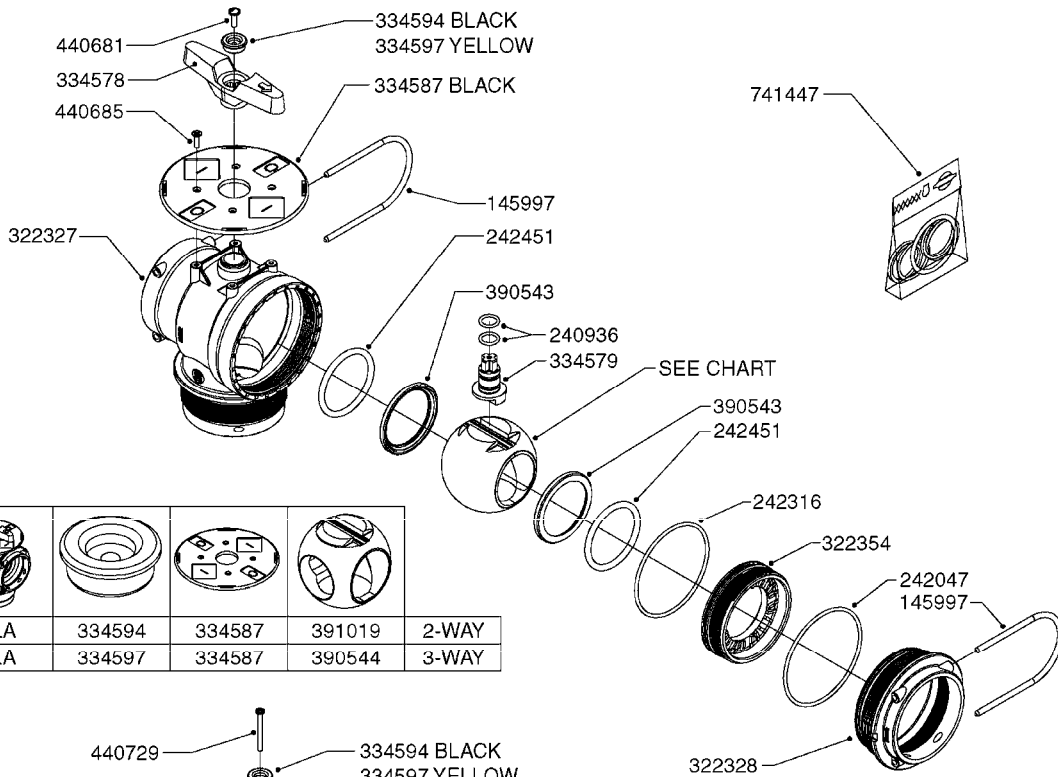

MANIFOLD - S93 VALVE
B0530-HIN, 28:01:19

S93

NLA	334594	334587	391019	2-WAY
NLA	334597	334587	390544	3-WAY