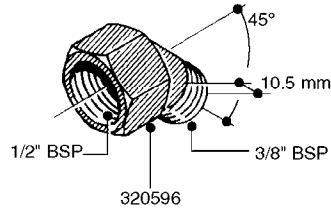

L0030

FITTINGS - HEXAGON NIPPLES
L0030-HIN, 01:01:16

Page 1
Date 12.08.2020 11:00

parts-n°	order qty	description
10015303	1	FITT.PO.HN 1.00X1.00 M1000
10425003	1	FITT.PO.HN 1.25X1.00 MCPHEE
320132	1	FITT.DK HN 1" BSP
320176	1	FITT.DK HN 3/8"X1/2" BSP
320445	1	FITT.DK HN 1/4"X3/8" BSP
320655	1	FITT.DK HN 1/2"-1/2" BSP
320692	1	FITT.DK HN 3/8'BSPX1/4'NPT
320703	1	FITT.DK HN 3/8BSP X1/2 &1/4NPT
320725	1	FITT.DK NIPPLE 3/8"-3/8" BSP
320902	1	FITT.DK HN 3/8'X 1/4' BSP
390232	1	FITT.DK HN 1-1/2' X 1-1/4' BSP
390276	1	FITT.DK HN 1'BSP