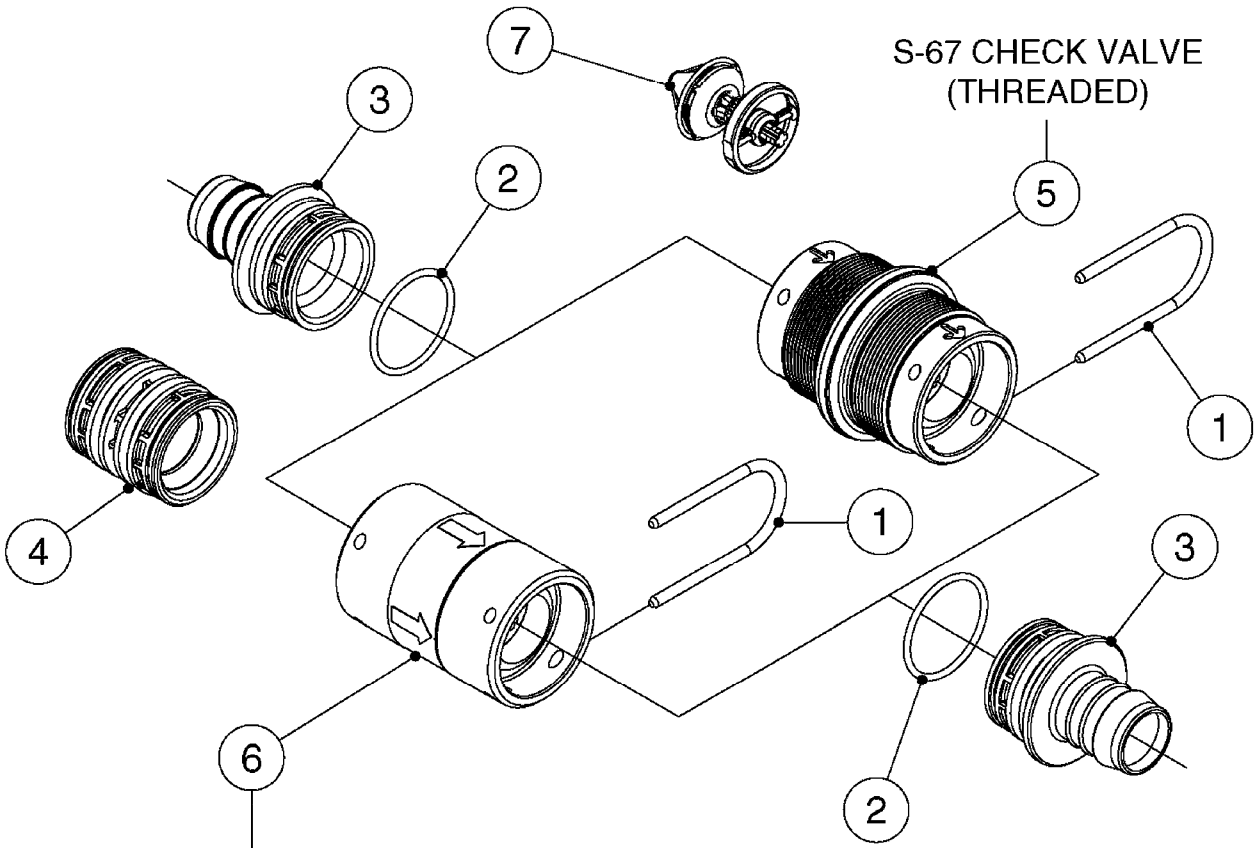

FOR FITTINGS AND
HOSES, SEE SECTION L

B0630

CHECK VALVES - S67
B0630-HIN, 31:07:19

Page 1

Date 12.08.2020 10:59

Pos.	parts-n°	order qty	description
1	145996	1	FITT.DK S-67 FORK
2	241973	1	O-RING Ø3 X 44.2 70 SHORES NITRIL
2	242353	1	O-RING 3 X 44.2 VITON
3	242504	1	O-RING D35x2 NITRIL
4	322104	1	FITT.DK S-67 BULKHEAD
5	334231	1	FITT.DK S-67 STR.1"
5	334232	1	FITT.DK S-67 STR.1-1/4"
5	334444	1	FITT.DK S-67 STR.1-1/2" PVC
6	14103100	1	SEAT F.CHECK VALVE D40.8 2010
7	70063603	1	VALVE, CHECK S67 1-1/2"
			COMPLETE IN-LINE CHECK VALVE FOR 1-1/2" HOSE
7	72001803	1	CHCK VLV,S67, 2 X 1" HB
			COMPLETE IN-LINE CHECK VALVE FOR 1" HOSE
7	72206600	1	CHCK VLV,S67, 2 X 1.25" HB
			COMPLETE IN-LINE CHECK VALVE FOR 1-1/4" HOSE
8	72089900	1	CHECK VALVE S67 SUBASMBLY.2001
9	97800500	1	DECAL 230X28 BLACK ARROW