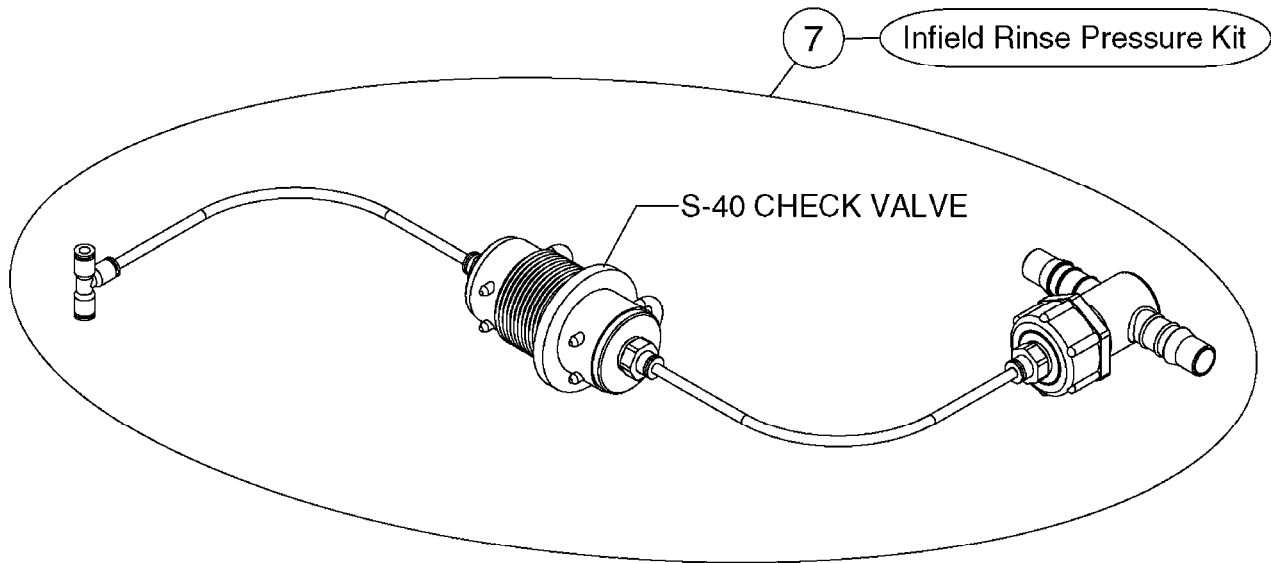

FOR FITTINGS AND
HOSES, SEE SECTION L

B0610

CHECK VALVES - S40
B0610-HIN, 04:01:18

Page 1
Date 12.08.2020 10:59

Pos.	parts-n°	order qty	description
1	145994	1	FITT.DK S-40 FORK
2	231346	1	QUICK COUPLER 1/8"BSP X 4 MM
3	241905	1	O-RING 12,3X2,4 VITON DKR.1,05
4	322102	1	FITT.DK S-40 BULKHEAD
5	615522	1	CHECK VALVE F.FOAM MARKER
6	726693	1	FITT.DK S-40 PLUG 1/8BSP ORING
7	70036203	1	RINSE PRESSURE KIT