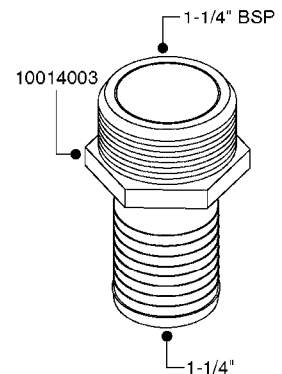

L0050

FITTINGS - HOSE CONNECTORS
L0050-HIN, 01:01:16

Page 1
Date 12.08.2020 11:00

parts-n°	order qty	description
242594	1	O-RING D14 X 1.78 SCH.70-EPDM
320294	1	FITT.DK TEE 3/8X3/8HB X1/2"BSP
320305	1	FITT.DK HB 3/4'- 3/4' BSP
320386	1	FITT.DK TEE 3/8X3/8HB X3/8"BSP
320397	1	FITT.DK ELB 3/8"HB X 3/8" BSP
320401	1	FITT.DK TEE 1/2X1/2HB X1/2"BSP
320412	1	FITT.DK TEE 1/2X1/2HB X3/8'BSP
320423	1	FITT.DK ELB 1/2'HB X 3/8' BSP
320891	1	FITT.DK HB 3/8'- 3/8' BSP
320972	1	FITT.DK HB 5/16'- 1/4' BSP
322046	1	FITT.DK TEE 1/2X1/2HB X3/4'BSP
322048	1	FITT.DK TEE 3/4X3/4HB X3/4'BSP
330595	1	O-RING D24.6/D20X2.1 -3/4"
333137	1	FITT.DK CONN.1/2" F.NOZZ. DOUB
333141	1	FITT.DK CONN.1/2" F.NOZZ.SING
334041	1	FITT.DK CONN.3/4' F.NOZZ. SING
334042	1	FITT.DK CONN.3/4' F.NOZZ. DOUB
334195	1	FITT.DK ELB. 3/4"HB X 3/4"HB
10012103	1	FITT.PO.HB 1.25X1.50 IMB1012
10014003	1	FITT.PO.HB 1.25X1.25 IMB1010
10036903	1	FITT.PO.HB 1.50X1.50 IMB1212
28019303	1	FITTING HB ELB 3/4NPT-3/4HOSE
61016500	1	HOSE TAIL 3/4" 90°+RG CAP 3/4"
72026700	1	NOZZLE TUBE ADAPTER W/O-RING