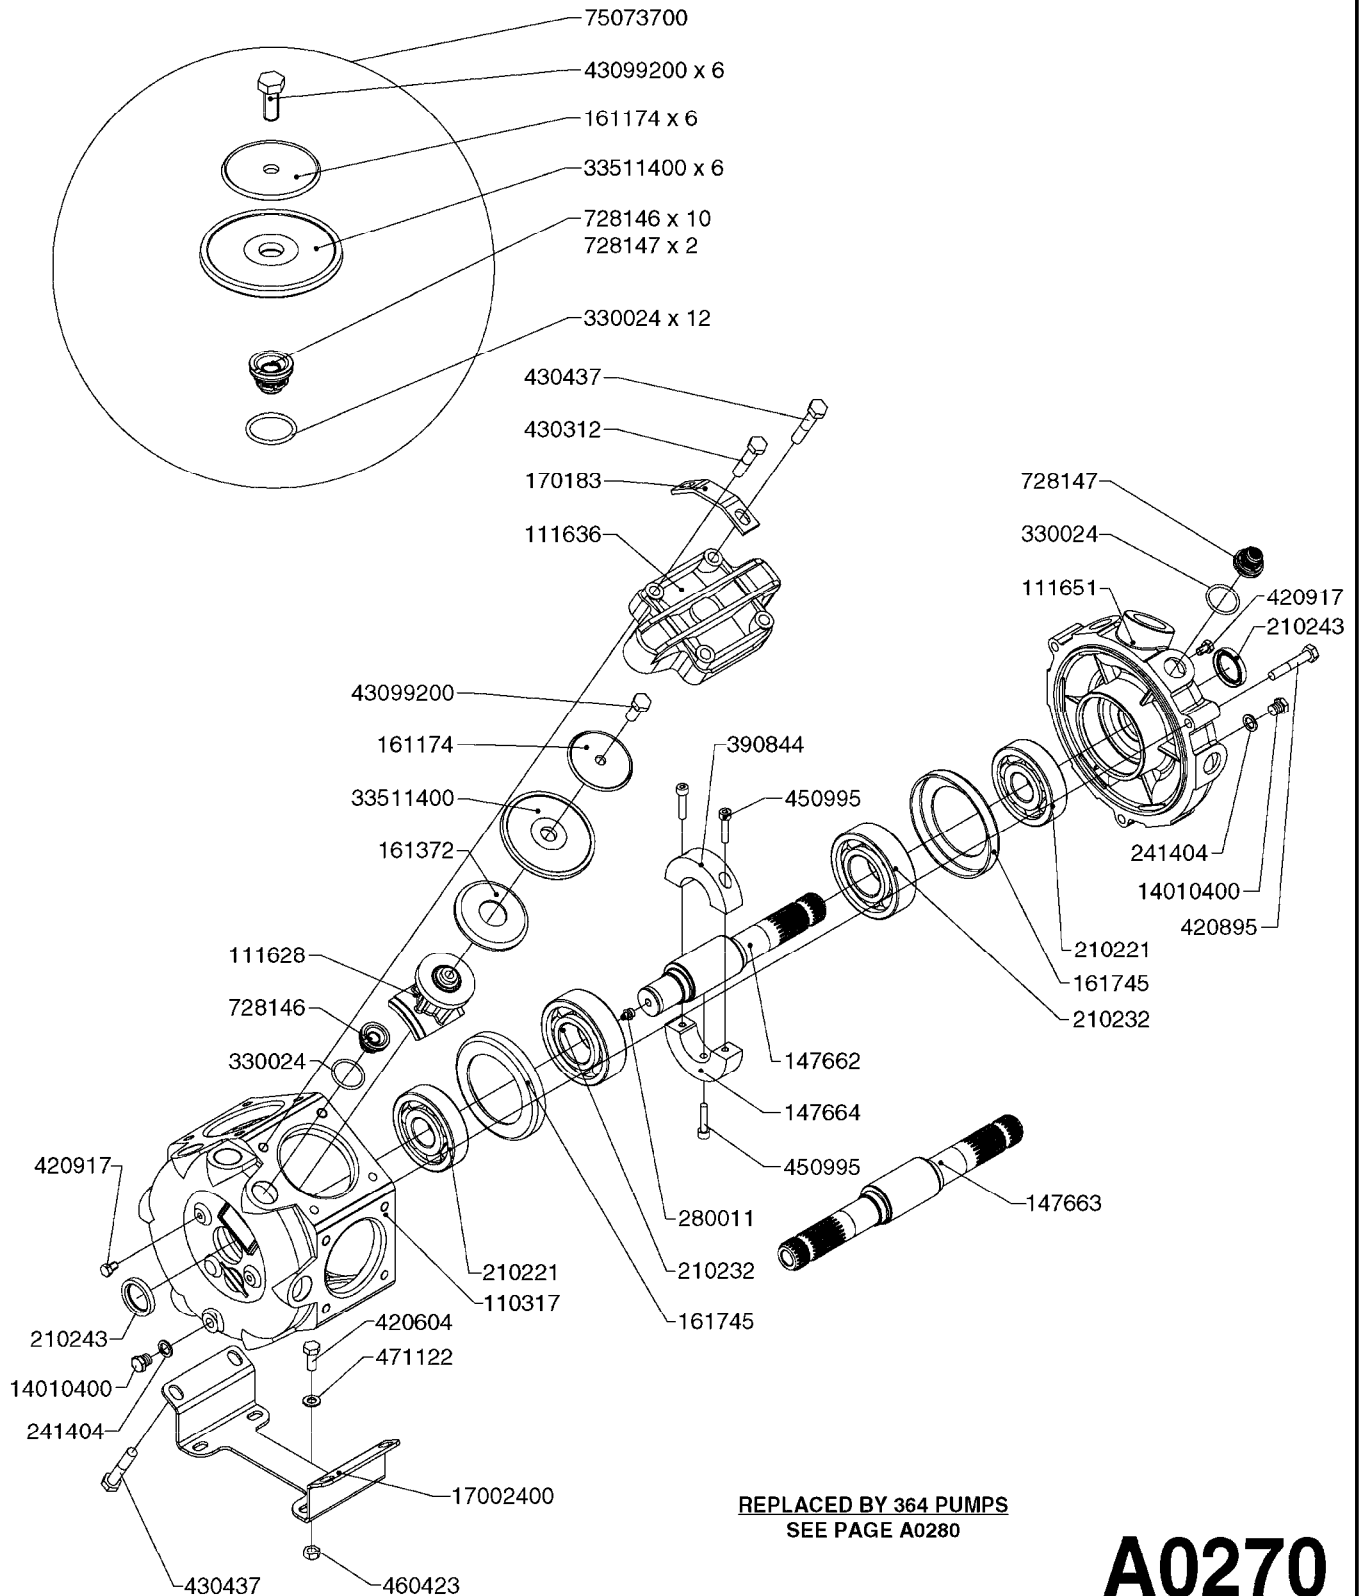

PUMP - 363/1000 RPM W/MOUNTING
A0270-HIN, 17:03:16

Page 1
Date 12.08.2020 10:59

parts-n°	order qty	description
110317	1	PUMP CASING MODEL 360/361 PNTD
111628	1	CONNECTING ROD 363/5.5 PUMP
111636	1	VALVE COVER 363 HEAVY DUTY
111651	1	CASTING F.363 1.5" PUMP(FRONT)
147662	1	CRANK SHAFT F.363/463-5.5MM
147663	1	CRANK SHAFT 363/463-5.5 THROUG
147664	1	COUNTERBALANCE 363/463 WEIGHT
161174	1	DIAPHRAGM DISC SS 361/363/364 PUMP
161372	1	DIAPHRAGM BACKING DISC,320-361
161745	1	METAL SPACER F.363/463
170183	1	LIFT STRAP F.PUMP 360/361/462
210221	1	BEARING BALL 6407
210232	1	BEARING BALL 6310
210243	1	SEAL OIL 35 X 47 X 7
241404	1	DOWTY SEAL 1/4"
280011	1	GREASE NIPPLE 1/8' SAE H TR
330024	1	O-RING D41,1/D34.5 X 3,5
390844	1	COUNTERBALANCE 363/463 POM
420604	1	BOLT HEX 8.8 DEL M10X25 FT DIN933
420895	1	BOLT HEX 8.8 RAW M10X60
420917	1	BOLT HEX 8.8 RAW M8X12 FT
430312	1	BOLT HEX 8.8 M12X60
430437	1	BOLT HEX 8.8 RAW M12X65
450995	1	BOLT ALLEN M8X30 DIN 912 RAW
460423	1	NUT HEX M10X1.50 LOCK DIN985A2 SS
471122	1	WASHER, M10, Ø20/10.5X 2.0, SS
728146	1	VALVE FOR 361(726890/707932)
728147	1	VALVE FOR 361 WHITE WITH HOLE
14010400	1	PLUG 1/4" BSP
17002400	1	FOOT F. 36X PUMP, RED
33511400	1	DIAPHRAGM PUMP 361/361/363/364 PUR
43099200	1	BOLT HEX SS M12 X 30 DIN933 A4
75073700	1	PUMP KIT 361/363 "06"