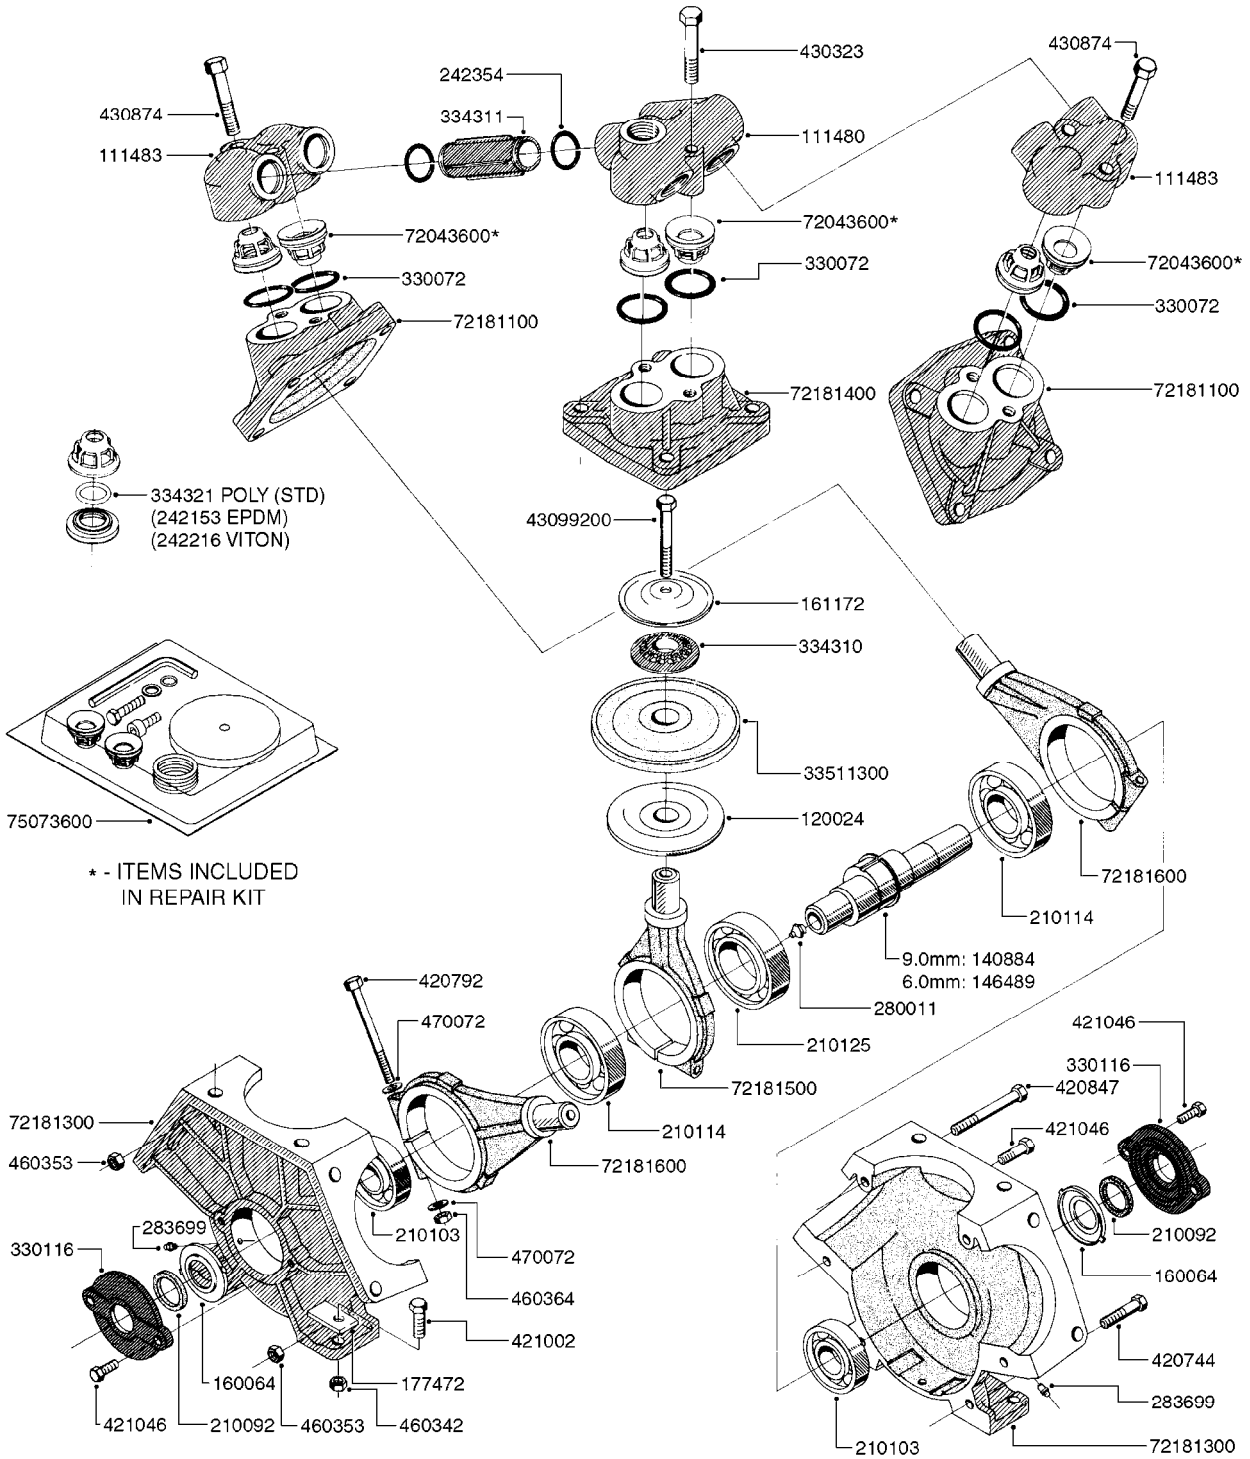

* - ITEMS INCLUDED
IN REPAIR KIT

COMPLETE PUMPS
821635 - PUMP ONLY
10396203 - WITH PTO & DAMPER

COMPLETE ASSEMBLIES
WHOLEGOODS ITEMS

A0230

PUMP - 1303 W/ MOUNTING BASE
A0230-HIN, 01:01:16

Page 1
Date 12.08.2020 10:59

parts-n°	order qty	description
111480	1	VALVE HEAD 1302 CENTER
111483	1	VALVE HEAD SIDE 1302
120024	1	DIAPHRAGM BACK DISC 1200-1300
140884	1	CRANK SHAFT MODEL 1300-9
146489	1	CRANK SHAFT MODEL 1302-6MM
160064	1	DUST PLATE
161172	1	DIAPHRAGM DISC F. 1203/1303
177472	1	BRACKET 25 X 5
210092	1	SEAL FELT D43/30X5
210103	1	BEARING BALL 6306
210114	1	BEARING BALL 6308
210125	1	BEARING BALL 6210
242153	1	O-RING D26X4 EPDM
242216	1	O-RING VITON F/1202/1302/462
242354	1	O-RING D32.2X3.0 VITON
280011	1	GREASE NIPPLE 1/8" SAE H TR
283699	1	GREASE NIPPLE M6X1
330072	1	O-RING D53.5/D45.5X4
330116	1	SEAL RETAINER, MODEL 1300
334310	1	NYLON WASHER 1202/1302/462
334311	1	CONNECTION PIPE INLET MOD.1302
334321	1	O-RING POLY. 34.0x26.0x4.0
420744	1	BOLT HEX 8.8 DEL M8X40
420792	1	BOLT HEX 8.8 RAW M8X95
420847	1	BOLT HEX 8.8 DEL M8X85
421002	1	BOLT HEX 8.8 DEL M10X30 FT DIN933
421046	1	BOLT HEX M8X25/25 A2 SS DIN933
430323	1	BOLT HEX 8.8 DEL M12X60
430874	1	SCREW SET 8.8 DEL M12X70 FT
460342	1	NUT HEX M10 DEL DIN934
460353	1	NUT HEX M8 BLACK
460364	1	NUT HU M8 A2 SS DIN934
470072	1	WASHER D15/D8X.5 LOCK
821635	1	PUMP 1303/9 540RPM
10396203	1	PUMP 1303 C/W PTO 540 RPM
33511300	1	DIAPHRAGM 1202-1303 POLY 2006
43099200	1	BOLT HEX SS M12 X 30 DIN933 A4
72043600	1	VALVE FOR 462/463
72181100	1	DIAPHRAGM COVER 1203/1303+BLTS
72181300	1	PUMP CASTING 1300 RED W/BOLTS
72181400	1	DIAPHRAGM COVER 1303 W/BOLTS
72181500	1	CONNECTING ROD, CENTER 1303
72181600	1	CONNECTING ROD, SIDE MOD.1300
75073600	1	PUMP KIT 1303 MM "06"