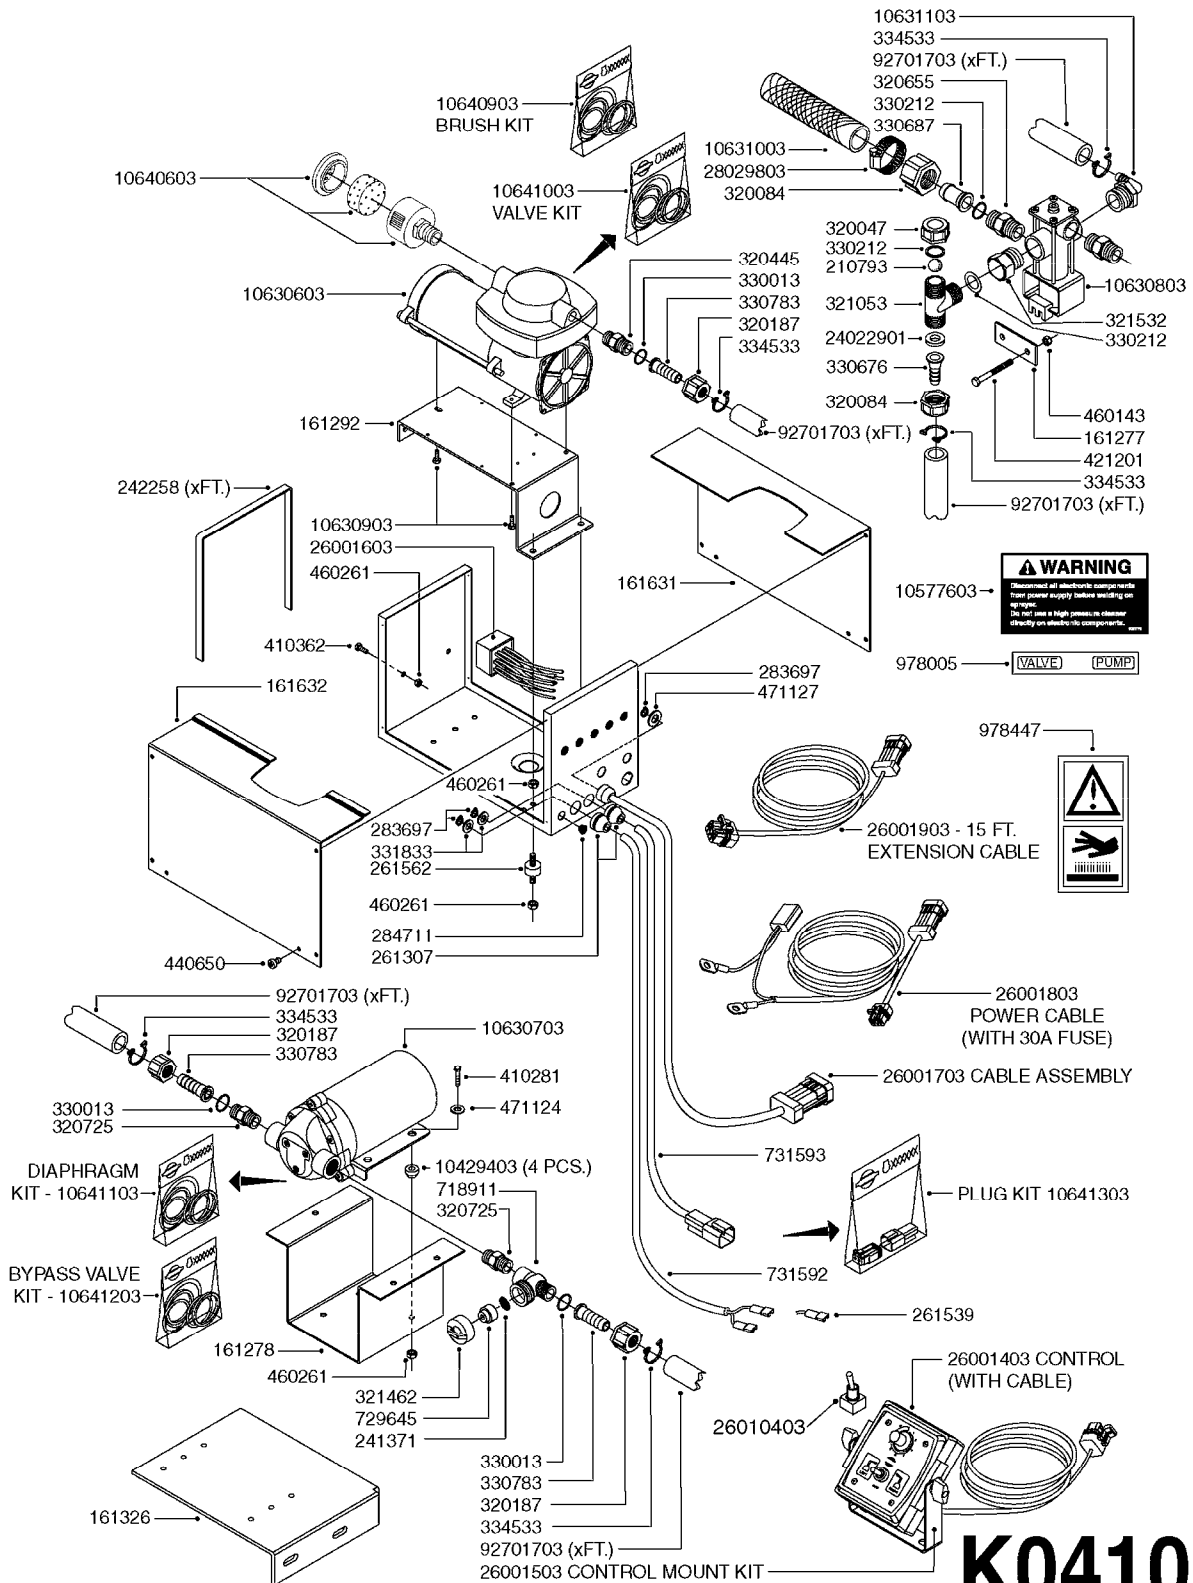

K0400

*Ø8mm 927306 (xFT.)
*Ø10mm 927330 (xFT.)

70062503 - COMPLETE ASSEMBLY

FOAM MARKER COMPRESSOR 2007
K0400-HIN, 01:01:16

Page 1
Date 12.08.2020 10:59

parts-n°	order qty	description
147011	1	HEX NIPPLE 3/8'X1/4'BSP BRASS
161326	1	MOUNT BKT. F. FOAM COMP.BOX 98
168847	1	ENCLOSURE LOWER F.MARKER
168848	1	COVER F. FOAM MARKER
232111	1	QUICK COUPLER 6MM X 1/8 EXT.
232112	1	QUICK COUPLER 6MM 1/8 INT.
232113	1	QUICK COUPLER 6MM T-PIECE
232114	1	COUPLER 1/8" THREADX8MM HOSE
232143	1	REDUCER 1/4'INT-1/8'EXT
232144	1	QUICK COUPLER 10MM X 1/4 EXT
232152	1	QUICK COUPLER 8MMX1/8 EXT.LONG
241371	1	DIAPHRAGM F.NO-DRIP,VULC
242242	1	O-RING F.AIR HOSE FITTING
242258	1	TRIM 3X10 SELF ADHESIVE 0012"
261562	1	RUBBER DAMPER 2XM6X25
283697	1	TIESTRAP 200MM
320445	1	FITT.DK HN 1/4"X3/8" BSP
321462	1	CAP F.NO-DRIP ASSY.
322261	1	HOUSING F.SAFETY VALVE 3/8"
440650	1	SCREW 3.5x13 STAINLESS
460261	1	NUT HEX M6X1.00 LOCK DIN985 A2 SS
718911	1	VALVE (SAFETY) F.MARKER
729645	1	NON-DRIP SPRING ASSY.GREEN 10
927264	1	HOSE R X PE D6/D4 X 0012"
927306	1	HOSE R X PE D8/D6 X 0012"BLACK
927330	1	HOSE R X PE D10/D8 X 012"BLACK
26004103	1	FOAM MARKER CNTRL MOD CABL STD
26008703	1	FOAM MARKER CONTROL SCII
26011103	1	FOAMER POWER/CONTROL CABLE 39P
26023400	1	COMPRESSOR F.FOAM MARKER CM40
26023700	1	SOLENOID VAL 12V 1/8' FLO '07
28025503	1	PLUG F.DRILLED HOLE 1/2"
28025603	1	PLUG F.DRILLED HOLE 3/4"
39122000	1	DISTR.HOUSING F.FOAM MARKER'07
70062503	1	FOAM MARKER COMPRESSOR,STD,39P