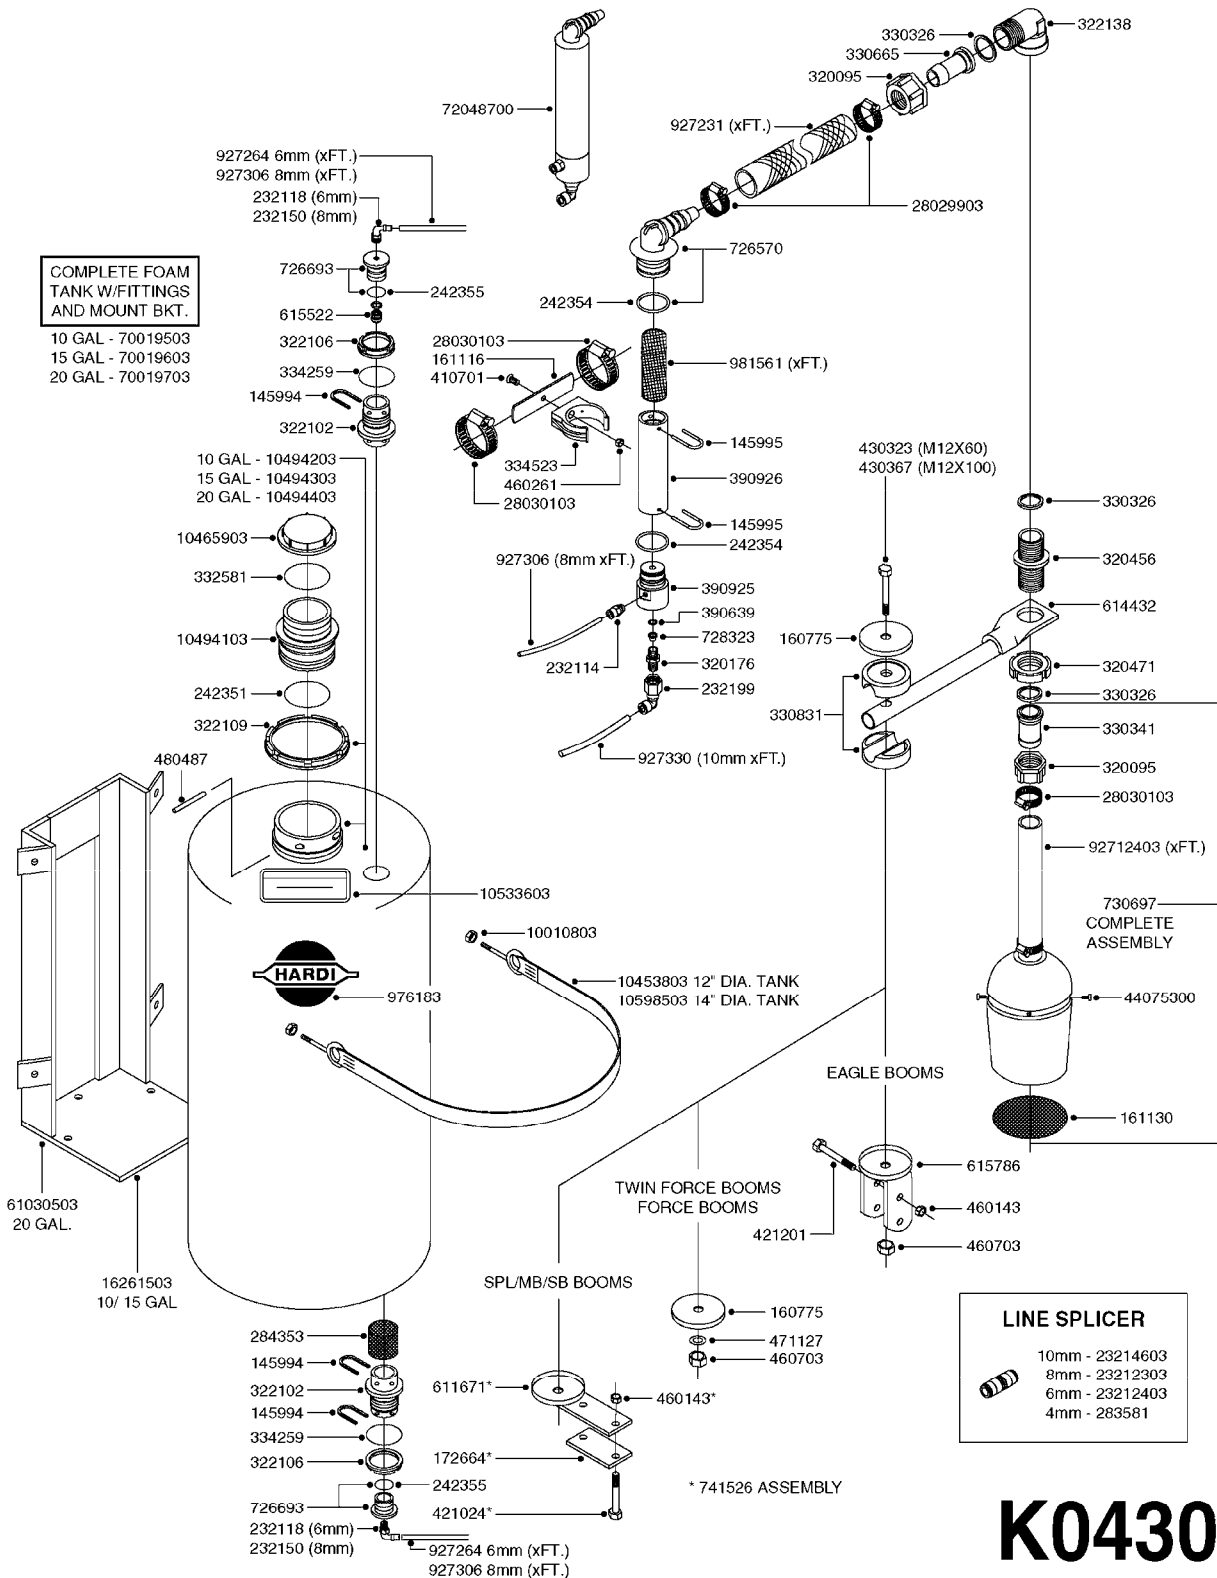

COMPLETE FOAM TANK W/FITTINGS AND MOUNT BKT.

- 10 GAL - 70019503
- 15 GAL - 70019603
- 20 GAL - 70019703

- 10 GAL - 10494203
- 15 GAL - 10494303
- 20 GAL - 10494403

FOAMMARKER TANK/DROPPER 2000
K0430-HIN, 05:12:19

Page 1
Date 12.08.2020 10:59

parts-n°	order qty	description
145994	1	FITT.DK S-40 FORK
145995	1	FITT.DK S-53 FORK
160775	1	WASHER F. FRICTION PLATE
161116	1	FLATBAR PLATE 3 X 25 X 110
161130	1	FILTER SCREEN F/FOAM DROPPER
172664	1	FLATBAR BACKING PLATE
232114	1	COUPLER 1/8" THREADX8MM HOSE
232118	1	HOSE CONN. 90DEG 1/8'X 6MM PE
232150	1	HOSE CONN. 90DEG. 1/8'X8MM PE
232199	1	COUPLER 3/8' BSP-90/10MM HOSE
242351	1	O-RING D69.5X3.0 VITON F.S-93
242354	1	O-RING D32.2X3.0 VITON
242355	1	O-RING D19.2X3.0 VITON F.S-40
283581	1	HOSE CONNECTOR STR. F.4MM PE
284353	1	SPONGE FOR FOAM MARKER
320095	1	FITT.DK NUT 1" BSP
320176	1	FITT.DK HN 3/8"X1/2" BSP
320456	1	FITT.DK BULKHEAD 1"BSP DOUBLE
320471	1	FITT.DK NUT 1" BSP JAMB
322102	1	FITT.DK S-40 BULKHEAD
322106	1	FITT.DK S-40 BULKHEAD NUT
322109	1	FITT.DK S-93 BULKHEAD NUT
322138	1	FITT.DK ELB 1"M X 1"F BSP
330326	1	O-RING D30/D24X2 F.1"NUT
330341	1	FITT.DK HB 1" F. 1" NUT
330665	1	FITT.DK HB 3/4"F.1" NUT
330831	1	FRICTION PLATE
332581	1	GASKET F. 1-1/2" BSP CAPNUT.
334259	1	GASKET F. S-40 BULKHEAD
334523	1	PIPE HOLDER Ø51.5
390639	1	O-RING F.NOZZLE FILTER
390925	1	FITTING F.FOAM MIX.CHAMB. STD
390926	1	TUBE,MIX CHAMB. FOAM MARK STD
410701	1	SCREW M6X16 GALV.
421024	1	BOLT HEX 8.8 DEL M8X60
421201	1	BOLT HEX 8.8 DEL M8X70
430323	1	BOLT HEX 8.8 DEL M12X60
430367	1	BOLT HEX 8.8 DEL M12X100 DIN931
460143	1	LOCK NUT M8 SST A2 DIN985
460261	1	NUT HEX M6X1.00 LOCK DIN985 A2 SS
460703	1	NUT HEX M12X1.75 LOCK DIN985A2 SS
471127	1	WASHER, M12, Ø24/13X24X2.5 SS
480487	1	PIN M5X60 SLOTTED GALV
611671	1	BREAK AWAY HOLDER F-MARKER
614432	1	BREAK AWAY ARM F. FOAM MARKER
615522	1	CHECK VALVE F.FOAM MARKER
615786	1	MOUNT BKT. F.FOAM DROPPER 98
726570	1	FITT.DK S-53 ELB.3/4" W.ORING
726693	1	FITT.DK S-40 PLUG 1/8BSP ORING
728323	1	VALVE NON-RETURN
730697	1	FOAM DROPPER COMP. BLACK '97
741526	1	FOAM DROPPER MT. KIT MB-SPL
927231	1	HOSE R X PVCX3/4 CLR/BRD 0012"
927264	1	HOSE R X PE D6/D4 X 0012"
927306	1	HOSE R X PE D8/D6 X 0012"BLACK
927330	1	HOSE R X PE D10/D8 X 012"BLACK
976183	1	DECAL COMPANY D.18,2 X 29,6
981561	1	SPONGE MAT. MIX.CHAMBER-x0012"
10010803	1	NUT HEX NC (NYLON LOCK) 5/16
10453803	1	STRAP F.FOAMER TANK (755mm)
10465903	1	*LID F.FOAM MARKER, DRILLED