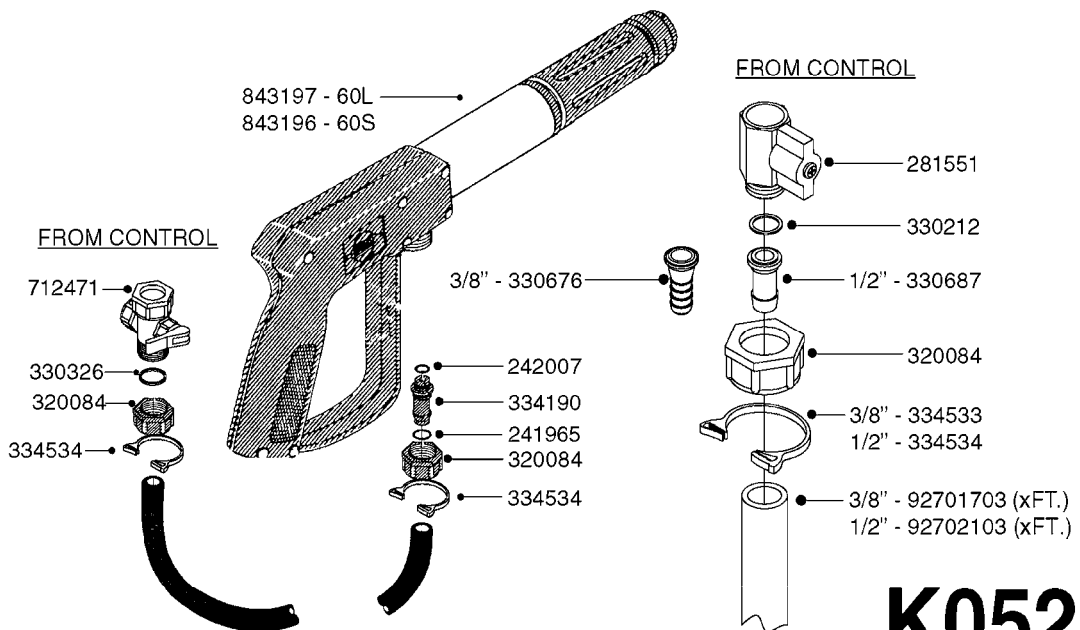

K0520

HOSE WRAPS
K0520-HIN, 05:12:19

Page 1
Date 12.08.2020 10:59

parts-n°	order qty	description
241965	1	O-RING Ø12.1 X 1.6 NITRILE
242007	1	O-RING Ø9.1 X 1.6 NITRILE
281551	1	BALL VALVE 1/2"
320084	1	FITT.DK NUT 1/2" BSP
330212	1	O-RING D19/D14X2.4 F.1/2"NUT
330326	1	O-RING D30/D24X2 F.1"NUT
330676	1	FITT.DK HB 3/8" F. 1/2" NUT
330687	1	FITT.DK HB 1/2" F. 1/2" NUT
334190	1	FITT.DK HB 1/2' F. PISTOL 60S
334533	1	CLAMP HOSE PLASTIC 3/8"
334534	1	CLAMP HOSE PLASTIC 1/2"
636223	1	POST 12 VOLT TR30
712471	1	AGITATION VALVE ASSY. ON/OFF
843196	1	SPRAY GUN KIT TYPE 60 SHORT
843197	1	HANDGUN KIT TYPE 60 LONG
10013403	1	BOLT HEX 3/8-16X1 1/4 HCS Z5
10013503	1	NUT HEX NC 3/8"
10178903	1	WRAP HOSE SIDE MOUNT PLATE
10179003	1	WRAP HOSE BOTTOM PLATE MOUNT
10179403	1	WRAP WELDMENT FOR HI101789
10179503	1	WRAP WELDMENT FOR HI101790
10225603	1	BKT.FOR HOSE WRAP MOUNT NL NK
10225703	1	WRAP HOSE BDL.BOTTOM PLATE
92701703	1	HOSE R X3/8" X300PSI WP X0012"
92702103	1	HOSE R X1/2" X300PSI WP X0012"