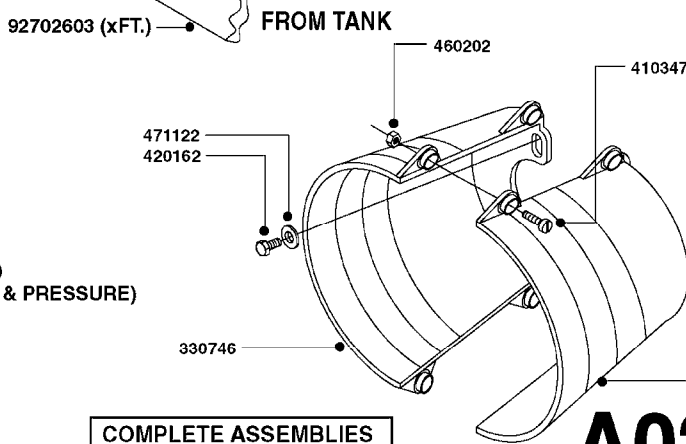

SUCTION SIDE OF PUMP

NLA - 1302 PUMP (REPLACES 1301 PUMP)
#726854 - COMPLETE DAMPER KIT (SUCTION & PRESSURE)

COMPLETE ASSEMBLIES
WHOLEGOODS ITEMS

A0240

PUMP - 1301/1302 FITTINGS
A0240-HIN, 01:01:16

Page 1

Date 12.08.2020 10:59