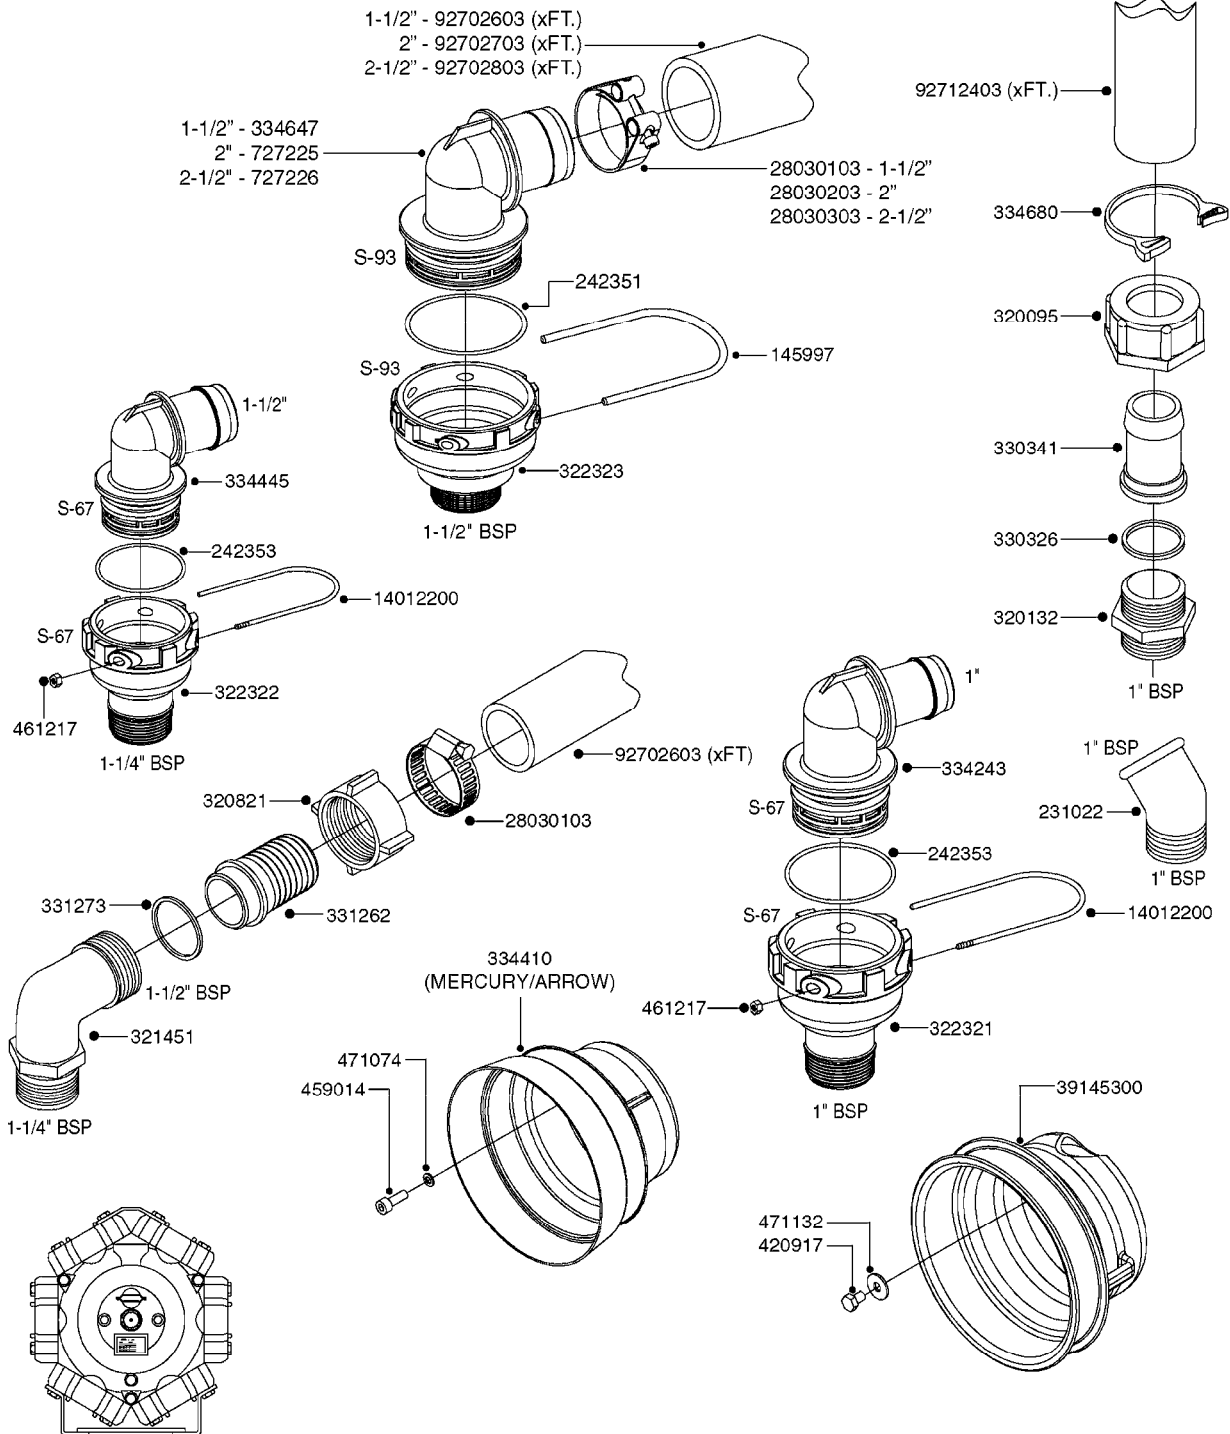

SUCTION SIDE OF PUMP

PRESSURE SIDE OF PUMP

COMPLETE PUMP
(NLA) REPLACED BY 364 PUMP (SEE PAGE A0280)

A0300

PUMP - 361/363 FITTINGS
A0300-HIN, 28:05:19

Page 1
Date 12.08.2020 10:59

parts-n°	order qty	description
145997	1	FITT.DK S-93 FORK
231022	1	FITT.DK ELB. 1' BSP GF 121
242351	1	O-RING D69.5X3.0 VITON F.S-93
242353	1	O-RING 3 X 44.2 VITON
320095	1	FITT.DK NUT 1" BSP
320132	1	FITT.DK HN 1" BSP
320821	1	FITT.DK NUT 1-1/2" BSP
321451	1	FITT.DK ELB.1-1/2 X1-1/4 80DEG
322321	1	FITT.DK S-67 X 1"BSP MALE
322322	1	FITT.DK S-67 X 1-1/4"BSP MALE
322323	1	FITT.DK S-93 X 1-1/2"BSP MALE
330326	1	O-RING D30/D24X2 F.1"NUT
330341	1	FITT.DK HB 1" F. 1" NUT
331262	1	FITT.DK HB 1-1/2" F. 1-1/2"NUT
331273	1	O-RING D44/D38X2 F.1-1/2"
334243	1	FITT.DK S-67 ELB.1"
334410	1	PROTECTION PUM
334445	1	FITT.DK S-67 ELB.1-1/2"
334647	1	FITT.DK S93 ELB 1-1/2" 90 PVC
334680	1	CLAMP HOSE PLASTIC 1"
420917	1	BOLT HEX 8.8 RAW M8X12 FT
459014	1	ALLEN SCREW M8 X 15 GALV.DIN93
461217	1	NUT HEX M5 LOCK
471074	1	WASHER M8 ELZ
471132	1	WASHER D24/D8.4 X 2 SS
727225	1	FITT.DK S-93 ELB.2'PVC W/ORING
727226	1	HOSETAIL S93 2"1/2 90°+O-RING
14012200	1	FITT.DK S-67 FORK W/M5 THREADS
28030103	1	CLAMP HOSE GEAR P5/4-S1.5"6724
28030203	1	CLAMP HOSE T-BOLT S2" 235-67
28030303	1	CLAMP HOSE T-BOLT S2.5" 235-76
39145300	1	PTO SHIELD Ø203 4-POLET MACHINED
92702603	1	HOSE PVC SUCT GRAY 1-1/2"
92702703	1	HOSE PVC SUCT GRAY 2"
92702803	1	HOSE PVC SUCT GRAY 2.5"
92712403	1	HOSE R X1" X300PSI WP X0012"