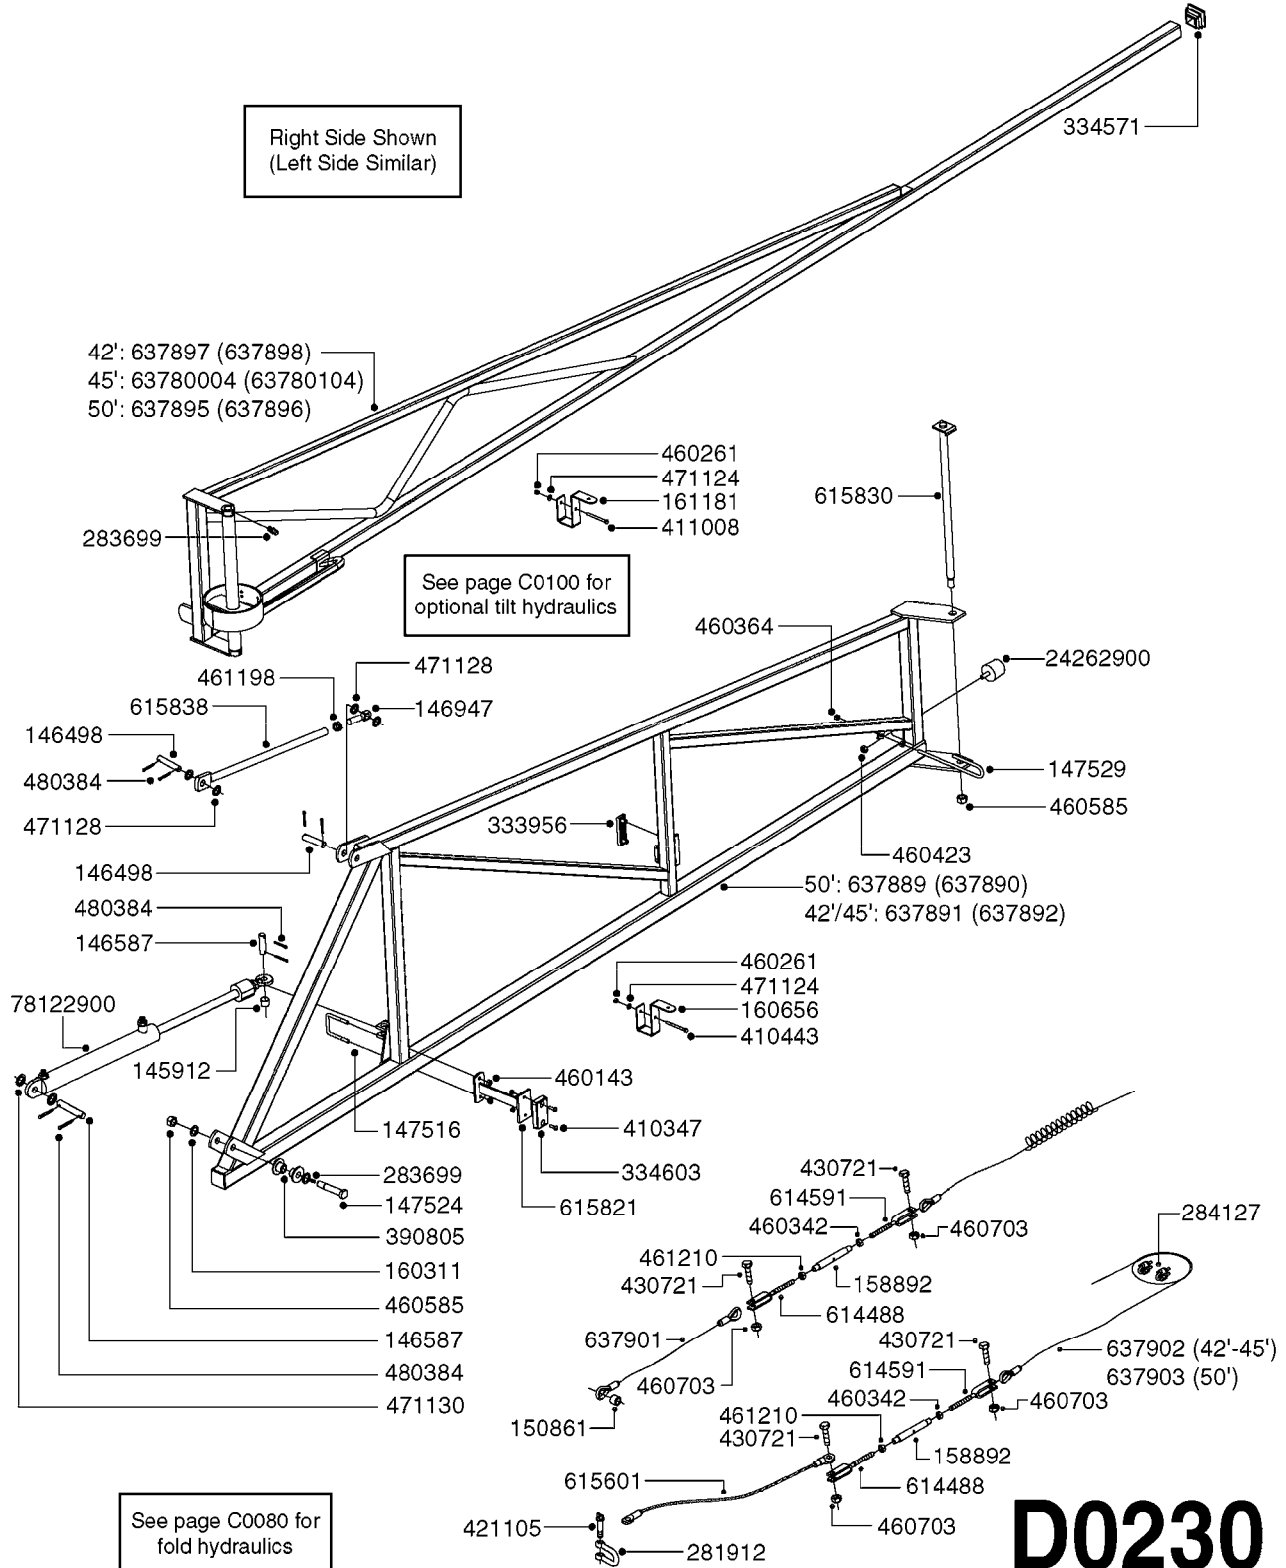

Right Side Shown
(Left Side Similar)

BOOM FALCON WINGS 42',45',50'
D0230-HIN, 01:01:16

Page 1

Date 12.08.2020 10:59

parts-n°	order qty	description
145912	1	BUSHING D19.8/D17.0X7MM
146498	1	PIN D16.8 X 75
146587	1	PIN D16.8 X 65
146947	1	LINK EYE F. SUB TILT SPL
147516	1	U-BOLT M8-50x50
147524	1	PIN F. PIVOT SPL
147529	1	CABLE SUPPORT BKT.
150861	1	BUSHING D16/D13X14
158892	1	TURN BUCKLE HOUS
160311	1	WASHER D30/D20.4X2
160656	1	CLAMP NOZZLE TUBE 50X50
161181	1	NOZZLE CLAMP 40 x 40 SPL OUTER
281912	1	SHACKLE M-10
283699	1	GREASE NIPPLE M6X1
284127	1	U-CLAMP F.CABLE 6MM NUTS
333956	1	SLIDE SHOE 91X25X10
334571	1	PLUG 40x40x2 F.SQ.TUBE
334603	1	RUBBER STOP 86X48X15
390805	1	BUSHING F. PIVOT SPL
410347	1	SCREW M6X20 8.8
410443	1	BOLT HEX 8.8 DEL M6X70
411008	1	BOLT HEX 8.8 DEL M6X55
421105	1	M10X45 MACHINE SCREW STAINLESS
430721	1	BOLT HEX 8.8 DEL M12X40 FT
460143	1	LOCK NUT M8 SST A2 DIN985
460261	1	NUT HEX M6X1.00 LOCK DIN985 A2 SS
460342	1	NUT HEX M10 DEL DIN934
460364	1	NUT HU M8 A2 SS DIN934
460423	1	NUT HEX M10X1.50 LOCK DIN985A2 SS
460585	1	LOCKING NUT M16 DIN985 A2 SS
460703	1	NUT HEX M12X1.75 LOCK DIN985A2 SS
461198	1	NUT HEX M16X2 JAMB
461210	1	NUT HEX M10X1.5 L.THREAD A4
471124	1	WASHER, M6, Ø18/ 6.4X 1.6, SS
471128	1	WASHER, M16, Ø30/17.0X 3.0, SS
471130	1	WASHER, M24, Ø44/25.0X 4.0, SS
480384	1	PIN COTTER 3/16 x 1-1/2"
614488	1	FORK/ R.THREAD 10mmX144mm
614591	1	FORK /L.THREAD
615601	1	BUNGEE CORD 21-1/4"
615821	1	BOOM STOP SPL
615830	1	PIN F. OUTER WING SPL
615838	1	TILT ROD FALCON BOOM
637889	1	WING INNER 50' SPL R.H.
637890	1	WING INNER 50' SPL L.H.
637891	1	WING INNER 42'-45' SPL R.H.
637892	1	WING INNER 42'-45' SPL L.H.
637895	1	WING OUTER 50' SPL R.H.
637896	1	WING OUTER 50' SPL L.H.
637897	1	WING OUTER 42' SPL R.H.
637898	1	WING OUTER 42' SPL L.H.
637901	1	CABLE 750mm SPL
637902	1	CABLE 42'-45' l=4300MM SPL
637903	1	CABLE 50' l=5300MM SPL
24262900	1	RUBBER STOP D50X40 M10X33
63780004	1	WING OUTER 45' SPL R.H.
63780104	1	WING OUTER 45' SPL L.H.
78122900	1	CYLINDER 40/22X300MM RED