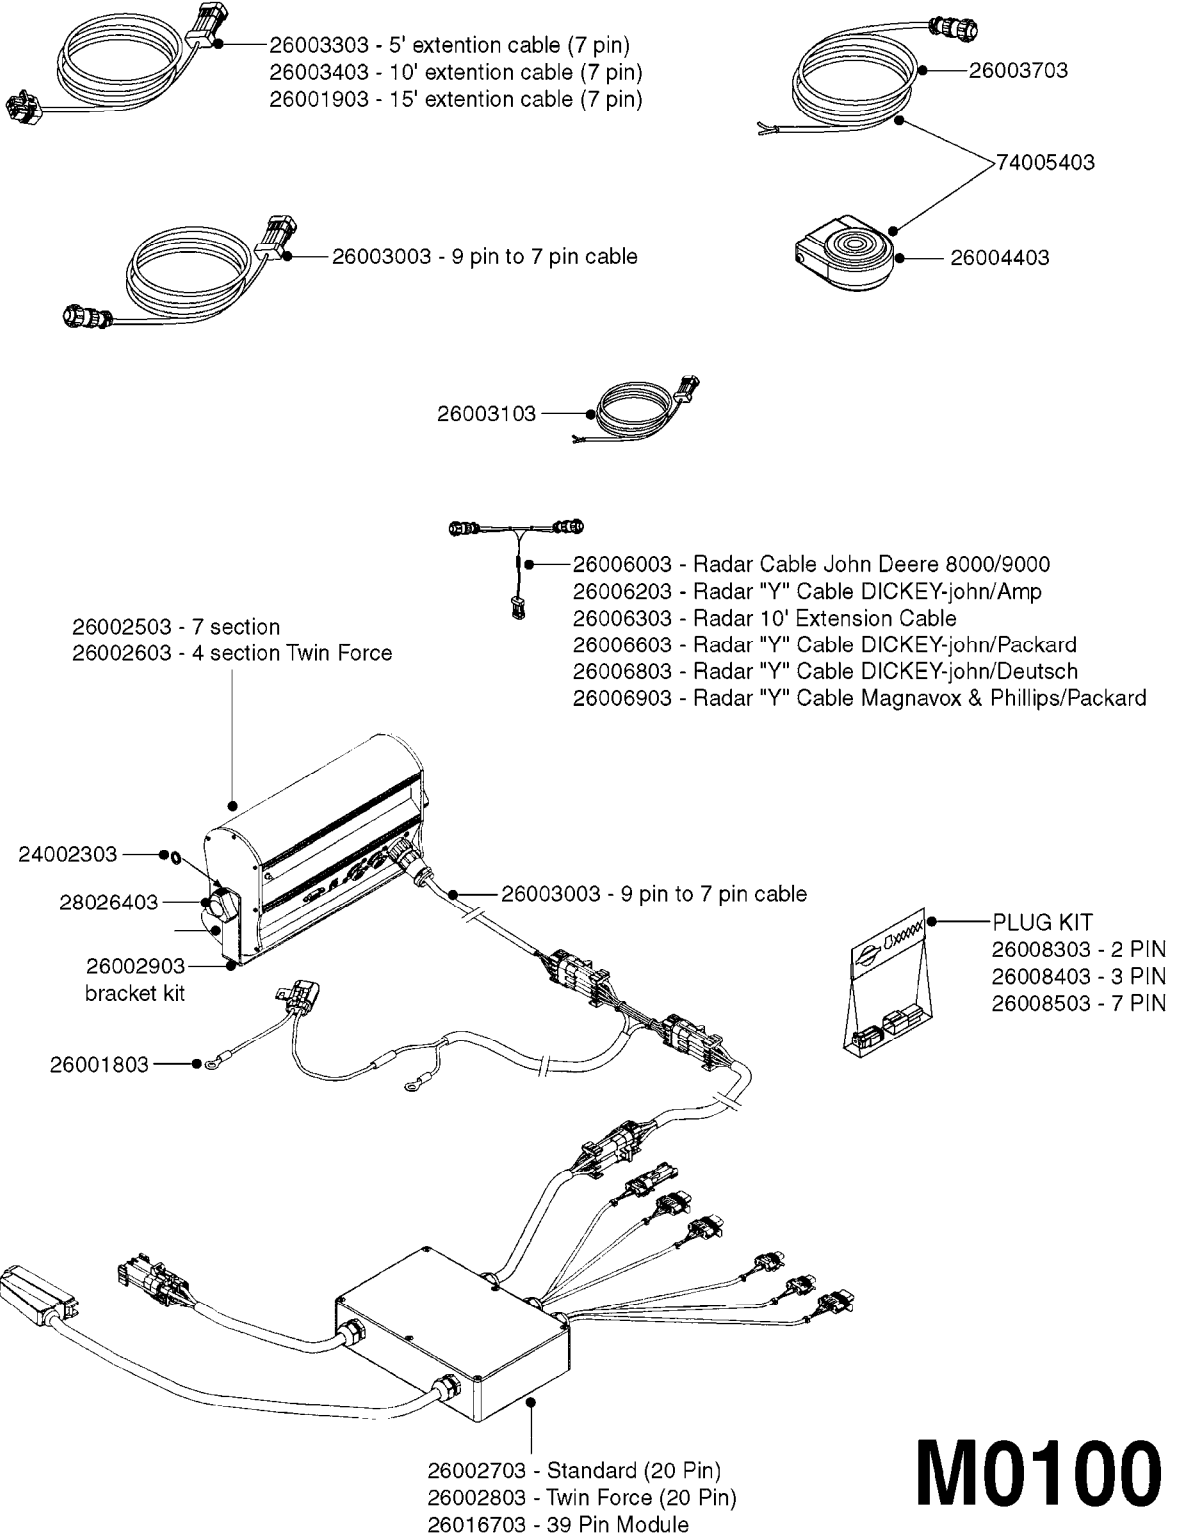

MUSTANG 3500 CONTROLLER
M0100-HIN, 01:01:16

Page 1
Date 12.08.2020 11:00

parts-n°	order qty	description
24002303	1	WASHER, RUBBER
26001803	1	POWER CABLE
26001903	1	15' 7-PIN EXTENSION CABLE
26002503	1	MUSTANG 3500/7 CONSOLE
26002603	1	MUSTANG 3500/4/TF CONSOLE
26002703	1	MUSTANG 3500/20PIN SC MODULE
26002803	1	MUSTANG 3500/20PIN TF SC MODUL
26002903	1	MUSTANG 3500 CONSOLE MNT KIT
26003003	1	MUSTANG 3500 CONSOLE CABLE
26003103	1	MUSTANG 3500/7 SC MOD CNECT KT
26003303	1	MUSTANG/FM 5FT 7PIN EXT CABLE
26003403	1	MUSTANG/FM 10FT 7PIN EXT CABLE
26003703	1	MUSTANG RUN/HOLD ADAPT CABLE
26004403	1	SWITCH, FOOT
26006003	1	MUSTANG RADR CBLE JD 8000/9000
26006203	1	MUSTANG RDR "Y" CABLE DCKY-JHN
26006303	1	MUSTANG RDR EXTNSN CABLE 10FT
26006603	1	MUSTANG RDR"Y"CABLE D-J PACKRD
26006803	1	MUSTANG RDR"Y"CABLE D-J DEUTS.
26006903	1	MUSTANG RDR"Y"CABLE MAG.PHILIP
26008303	1	MICRO TRAK PLUG KIT - 2 PIN
26008403	1	MICRO TRAK PLUG KIT - 3 PIN
26008503	1	MICRO TRAK PLUG KIT - 7 PIN
26016703	1	MUSTANG 3500/39PIN SC MODULE
28026403	1	KNOB, MUSTANG CONSOLE MOUNT
74005403	1	FOOT SWITCH FOR MUSTANG 3500