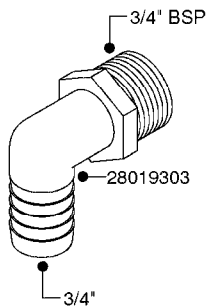

L0050

FITTINGS - HOSE CONNECTORS
L0050-HIN, 01:01:16

Page 1
Date 12.08.2020 11:00

parts-n°	order qty	description
242594	1	O-RING D14 X 1.78 SCH.70-EPDM
320294	1	FITT.DK TEE 3/8X3/8HB X1/2"BSP
320305	1	FITT.DK HB 3/4'- 3/4' BSP
320386	1	FITT.DK TEE 3/8X3/8HB X3/8"BSP
320397	1	FITT.DK ELB 3/8"HB X 3/8" BSP
320401	1	FITT.DK TEE 1/2X1/2HB X1/2"BSP
320412	1	FITT.DK TEE 1/2X1/2HB X3/8'BSP
320423	1	FITT.DK ELB 1/2'HB X 3/8' BSP
320891	1	FITT.DK HB 3/8'- 3/8' BSP
320972	1	FITT.DK HB 5/16'- 1/4' BSP
322046	1	FITT.DK TEE 1/2X1/2HB X3/4'BSP
322048	1	FITT.DK TEE 3/4X3/4HB X3/4'BSP
330595	1	O-RING D24.6/D20X2.1 -3/4"
333137	1	FITT.DK CONN.1/2" F.NOZZ. DOUB
333141	1	FITT.DK CONN.1/2" F.NOZZ.SING
334041	1	FITT.DK CONN.3/4' F.NOZZ. SING
334042	1	FITT.DK CONN.3/4' F.NOZZ. DOUB
334195	1	FITT.DK ELB. 3/4"HB X 3/4"HB
10012103	1	FITT.PO.HB 1.25X1.50 IMB1012
10014003	1	FITT.PO.HB 1.25X1.25 IMB1010
10036903	1	FITT.PO.HB 1.50X1.50 IMB1212
28019303	1	FITTING HB ELB 3/4NPT-3/4HOSE
61016500	1	HOSE TAIL 3/4" 90°+RG CAP 3/4"
72026700	1	NOZZLE TUBE ADAPTER W/O-RING