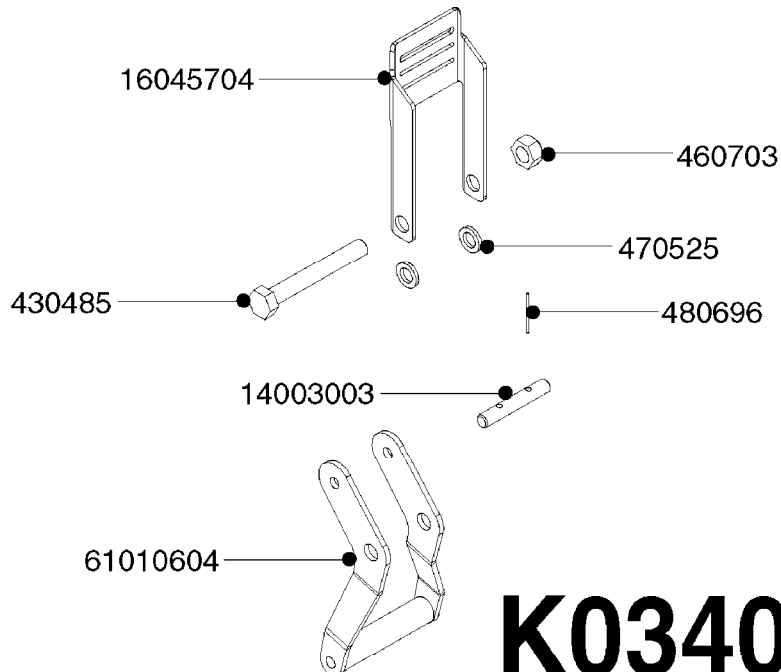

K0340

FLUSH TANK LATCH ASSM. NEW NAV
K0340-HIN, 01:01:16

Page 1

Date 12.08.2020 10:59

parts-n°	order qty	description
14002903	1	PIN D12 F. FLUSH TANK NAV
14003003	1	PIN D10 F.FLUSH TANK LATCH NAV
16045704	1	FLUSH TANK STRAP BKT. NAV.
27002103	1	STRAP F. FLUSH TANK LOCK NAV.
430485	1	BOLT HEX 8.8 DEL M12X90
460703	1	NUT HEX M12X1.75 LOCK DIN985A2 SS
470525	1	WASHER D19/D11.5X2.5
480696	1	PIN D4X30
61010604	1	FLUSH TANK LATCH HANDLE NAV.