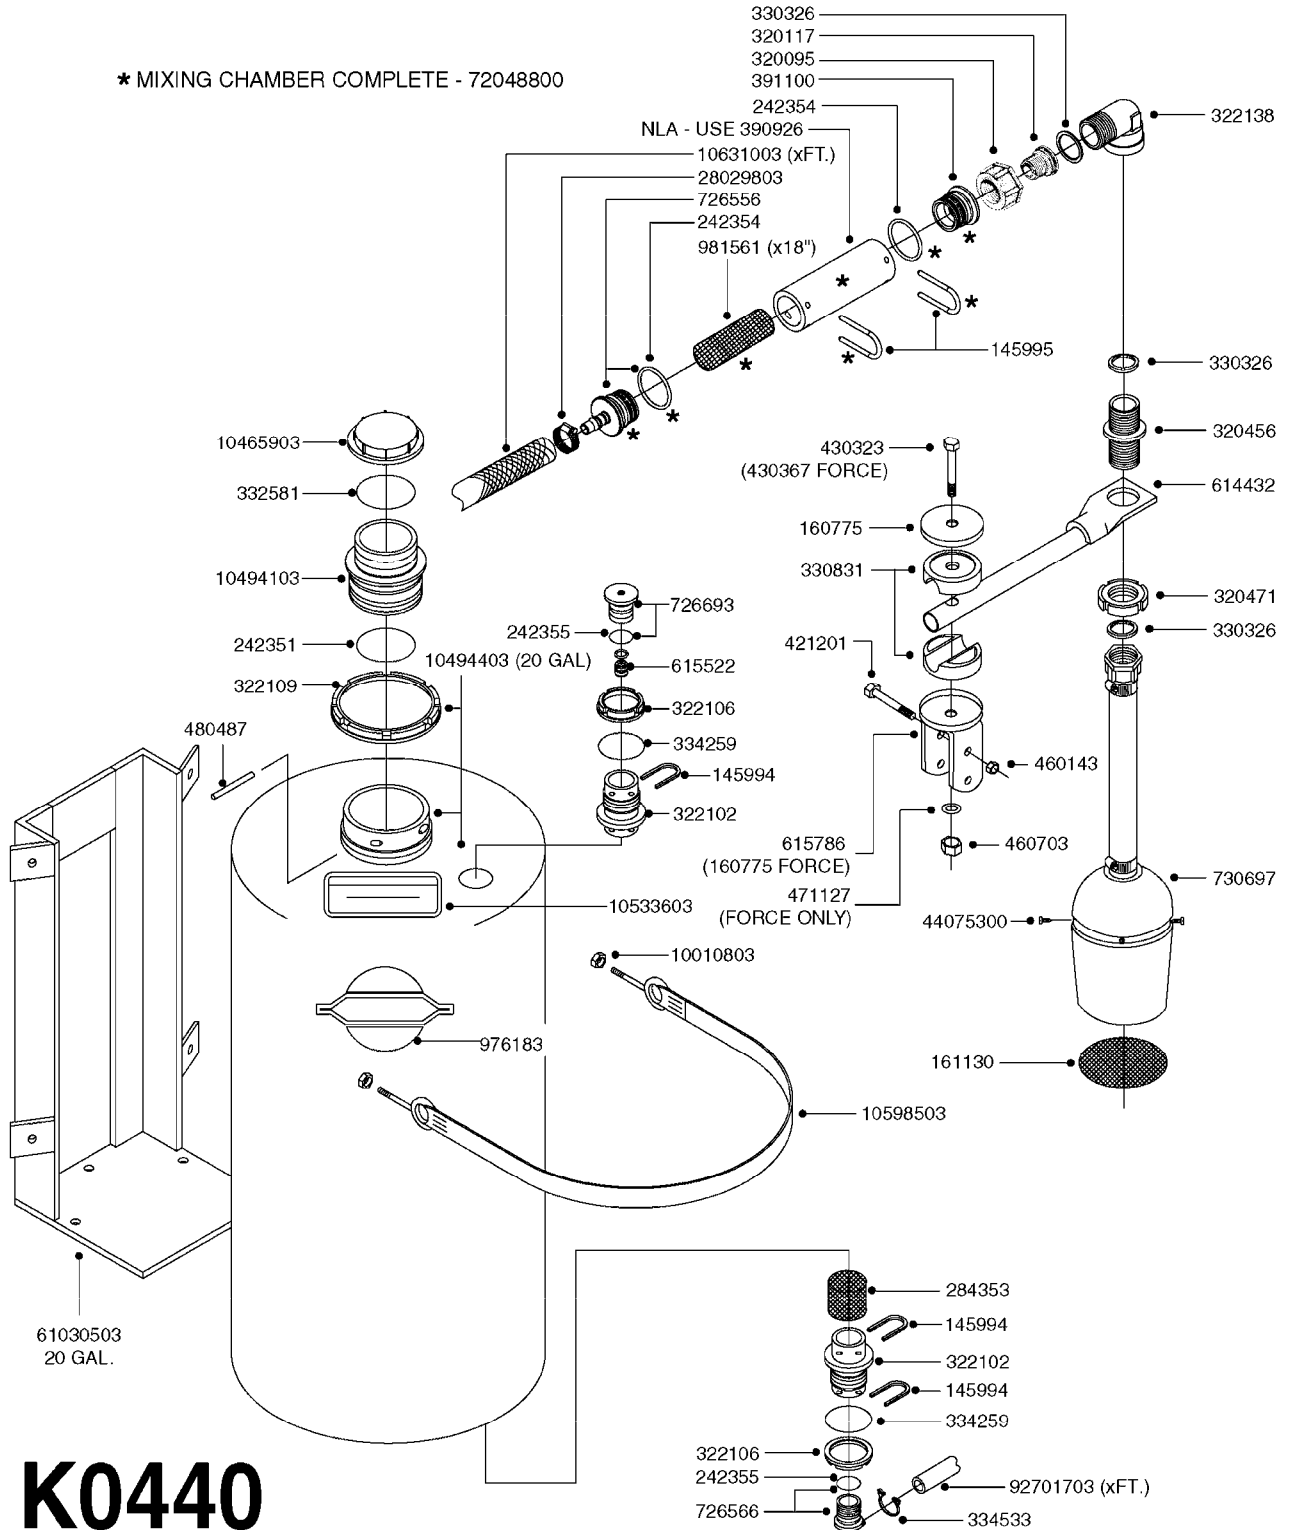

* MIXING CHAMBER COMPLETE - 72048800

F MARKER TANK/DROPPER HIGH CAP
K0440-HIN, 05:12:19

Page 1
Date 12.08.2020 10:59

parts-n°	order qty	description
145994	1	FITT.DK S-40 FORK
145995	1	FITT.DK S-53 FORK
160775	1	WASHER F. FRICTION PLATE
161130	1	FILTER SCREEN F/FOAM DROPPER
242351	1	O-RING D69.5X3.0 VITON F.S-93
242354	1	O-RING D32.2X3.0 VITON
242355	1	O-RING D19.2X3.0 VITON F.S-40
284353	1	SPONGE FOR FOAM MARKER
320095	1	FITT.DK NUT 1" BSP
320117	1	FITT.DK CONN.1/2"BSP F. 1" CAP
320456	1	FITT.DK BULKHEAD 1"BSP DOUBLE
320471	1	FITT.DK NUT 1" BSP JAMB
322102	1	FITT.DK S-40 BULKHEAD
322106	1	FITT.DK S-40 BULKHEAD NUT
322109	1	FITT.DK S-93 BULKHEAD NUT
322138	1	FITT.DK ELB 1"M X 1"F BSP
330326	1	O-RING D30/D24X2 F.1"NUT
330831	1	FRICTION PLATE
332581	1	GASKET F. 1-1/2" BSP CAPNUT.
334259	1	GASKET F. S-40 BULKHEAD
334533	1	CLAMP HOSE PLASTIC 3/8"
390926	1	TUBE,MIX CHAMB. FOAM MARK STD LONGER THAN ORIGINAL
391100	1	FITT.DK S-53THREAD INS.1/2"BSP
421201	1	BOLT HEX 8.8 DEL M8X70
430323	1	BOLT HEX 8.8 DEL M12X60
430367	1	BOLT HEX 8.8 DEL M12X100 DIN931
460143	1	LOCK NUT M8 SST A2 DIN985
460703	1	NUT HEX M12X1.75 LOCK DIN985A2 SS
471127	1	WASHER, M12, Ø24/13X24X2.5 SS
480487	1	PIN M5X60 SLOTTED GALV
614432	1	BREAK AWAY ARM F. FOAM MARKER
615522	1	CHECK VALVE F.FOAM MARKER
615786	1	MOUNT BKT. F.FOAM DROPPER 98
726556	1	FITT.DK S-53 HB 1/2" W/O-RING
726566	1	HOSE TAIL S40 3/8" STRAIGHT + O-RING
726693	1	FITT.DK S-40 PLUG 1/8BSP ORING
730697	1	FOAM DROPPER COMP. BLACK '97
976183	1	DECAL COMPANY D.18,2 X 29,6
981561	1	SPONGE MAT. MIX.CHAMBER-x0012"
10010803	1	NUT HEX NC (NYLON LOCK) 5/16
10465903	1	*LID F.FOAM MARKER, DRILLED
10494103	1	FILL WELL ASSY.FOAM MARK EPOXY
10494403	1	*TANK ASSY. 20 GAL. D14'F/M
10533603	1	DECAL CAUTION-OPEN SLOWLY ENG
10598503	1	STRAP F.FOAMER TANK (880mm)
10631003	1	HOSE R X CLEAR BRAID.X 1/2 12"
28029803	1	CLAMP HOSE GEAR P1/2" 6708
44075300	1	SCREW 3.5X9.5SS/X15 ISO 14585C
61030503	1	BRKT, FOAM MRKR TANK, 20GAL, RED
72048800	1	MIXING CHAMBER,FOAM MARK. HC
92701703	1	HOSE R X3/8" X300PSI WP X0012"