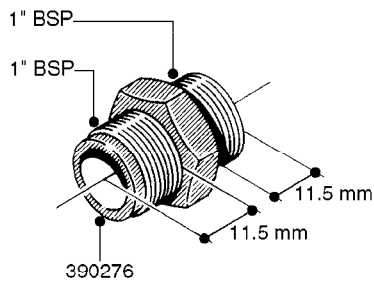

L0030

FITTINGS - HEXAGON NIPPLES
L0030-HIN, 01:01:16

Page 1
Date 12.08.2020 11:00

parts-n°	order qty	description
10015303	1	FITT.PO.HN 1.00X1.00 M1000
10425003	1	FITT.PO.HN 1.25X1.00 MCPHEE
320132	1	FITT.DK HN 1" BSP
320176	1	FITT.DK HN 3/8"X1/2" BSP
320445	1	FITT.DK HN 1/4"X3/8" BSP
320655	1	FITT.DK HN 1/2"-1/2" BSP
320692	1	FITT.DK HN 3/8'BSPX1/4'NPT
320703	1	FITT.DK HN 3/8BSP X1/2 &1/4NPT
320725	1	FITT.DK NIPPLE 3/8"-3/8" BSP
320902	1	FITT.DK HN 3/8'X 1/4' BSP
390232	1	FITT.DK HN 1-1/2' X 1-1/4' BSP
390276	1	FITT.DK HN 1'BSP