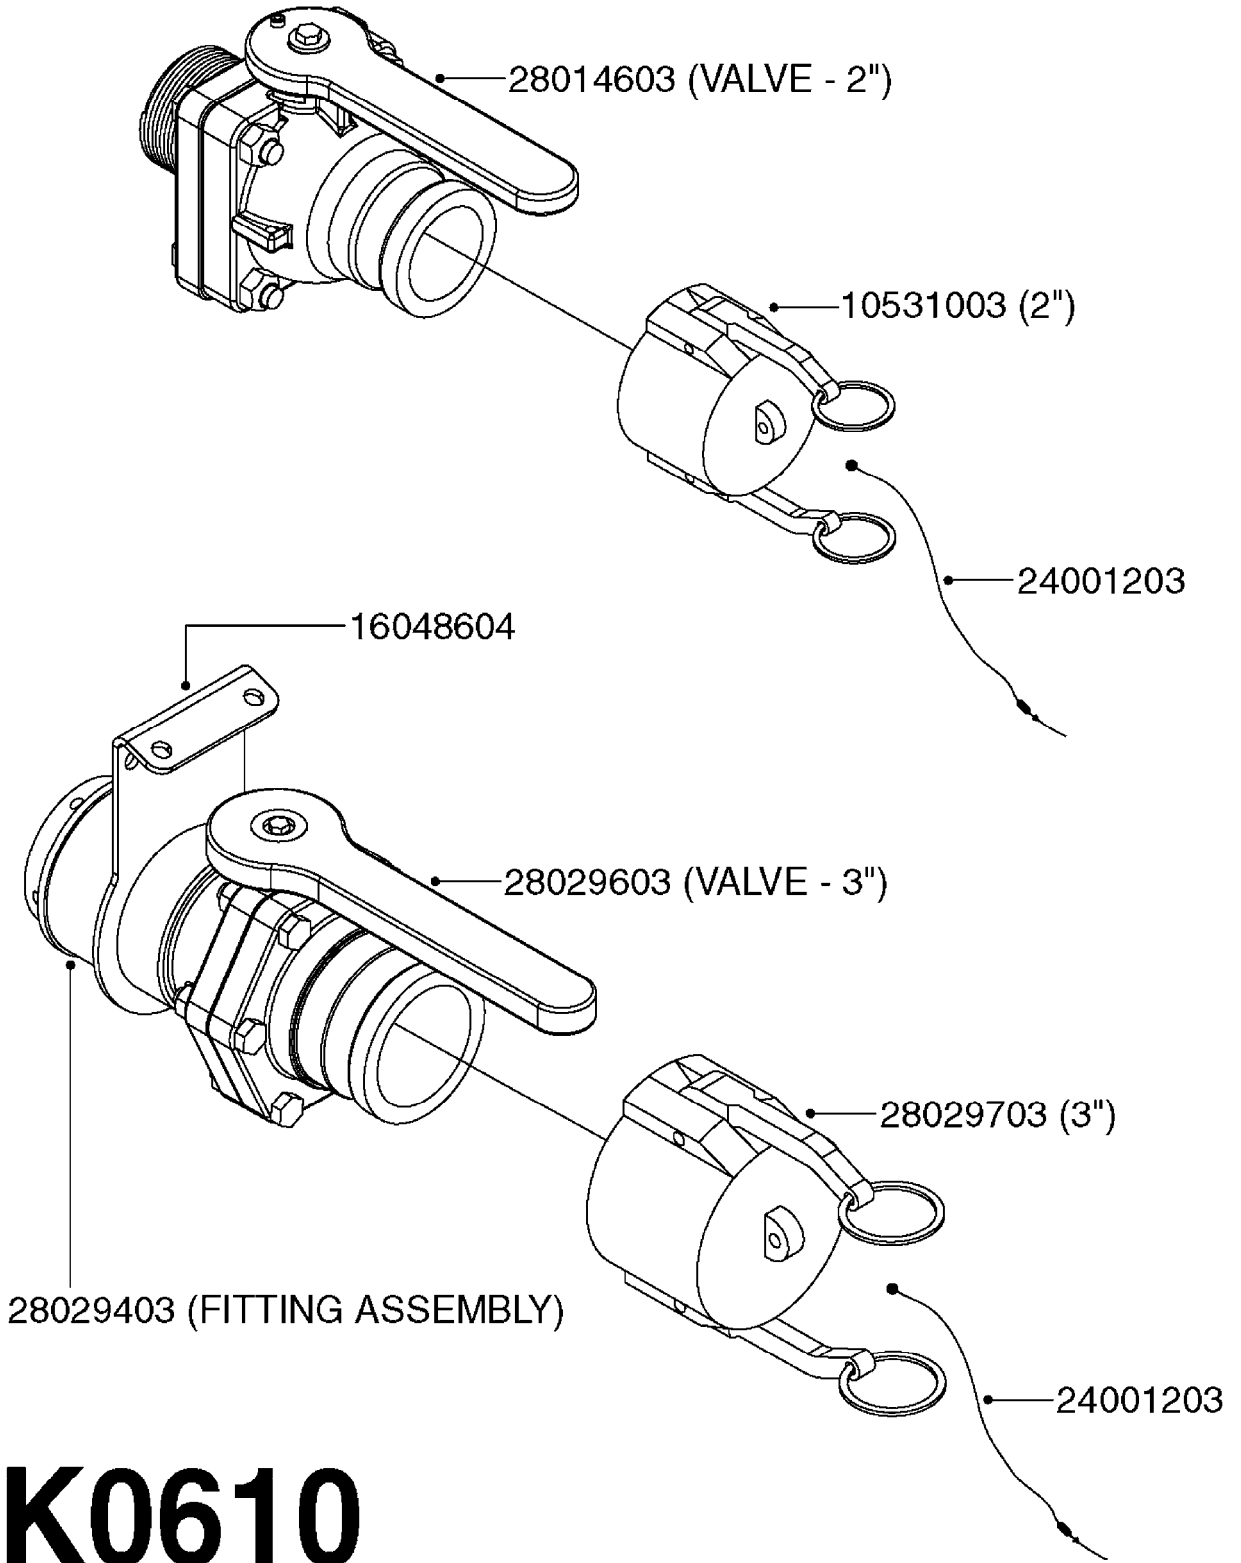

K0610

QUICKFILL-VALVES-BANJO 2" & 3"
K0610-HIN, 01:01:16

Page 1
Date 12.08.2020 10:59

parts-n°	order qty	description
10531003	1	CAP F.MALE QUICK COUPLER 2"
16048604	1	QUICK FILL BKT. NAV. 575-1100
24001203	1	RBR LANYARD 11" F.QCK FILL CAP
28014603	1	VALVE STUBBY 2" BANJO
28029403	1	3"NPT MALE X S93 FEMALE
28029603	1	VALVE STUBBY 3" BANJO
28029703	1	CAP F.MALE QUICK COUPLER 3"