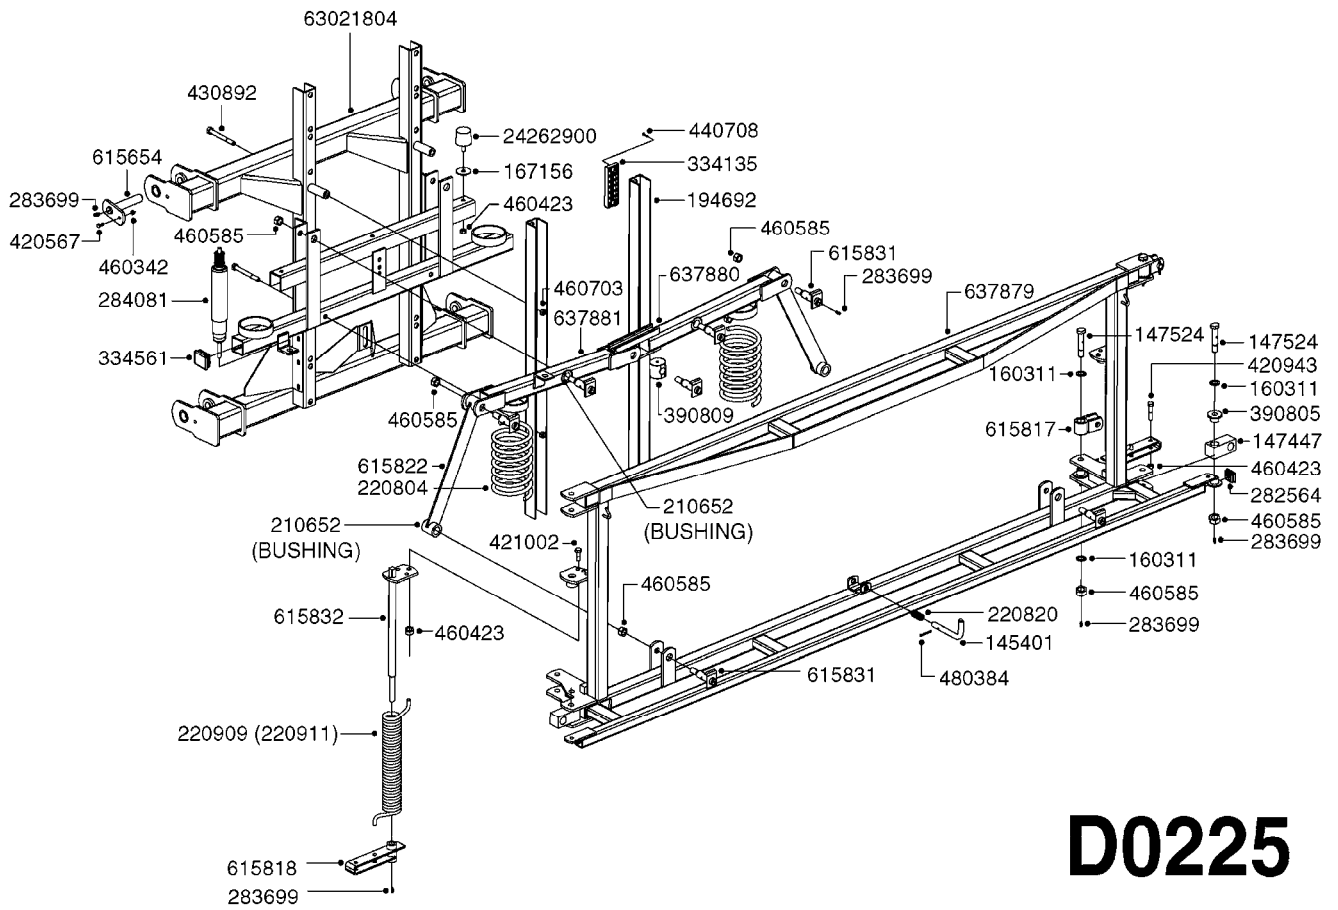

Right Side Shown
(Left Side Similar)

TILT CYLINDER KIT: 83301503

C0100

HYDRAULICS FALCON TILT 42'-50'
C0100-HIN, 08:01:18

Page 1
Date 12.08.2020 10:59

parts-n°	order qty	description
146498	1	PIN D16.8 X 75
146839	1	HEX NIPPLE 1/4"X3/8" BSP 0.7MM
210728	1	BEARING F.LINK HEAD M17
231907	1	HEX NIPPLE 1/4"BSP X 1/2"NPT
240866	1	DOWTYSEAL 3/8"
242220	1	GASKET F. HIRSMANN PLUG
260363	1	PLUG 2 POLE 12V
260816	1	CAP W/RUBBER BOOT F.EC SWITCH
261062	1	GROMMET
261066	1	SWITCH 2 POLE
261090	1	FUSE 5 X 20 6.3A, 250V
261161	1	FUSE HOLDER 5 X 20 MM
261344	1	HIRSCHMANN PLUG B
262094	1	PLUG F. CABLE MALE
262095	1	PLUG F. CABLE FEMALE
270561	1	SCREW W/SPRING ASSY. (QTY 1)
283697	1	TIESTRAP 200MM
390941	1	LID FOR TILT CONTROL BOX
390942	1	TILT CONTROL BOX
410561	1	BOLT HEX 8.8 DEL M6X50 FT
411029	1	SCREW M3X35 F.HIRSMANN PLUG
460261	1	NUT HEX M6X1.00 LOCK DIN985 A2 SS
461198	1	NUT HEX M16X2 JAMB
471124	1	WASHER, M6, Ø18/ 6.4X 1.6, SS
471128	1	WASHER, M16, Ø30/17.0X 3.0, SS
480384	1	PIN COTTER 3/16 x 1-1/2"
784049	1	HOSE HY X 1/4" X 240"STR+ELB
784084	1	HOSE HY X 1/4 X 191.25"STR+STR
978126	1	DECAL FOR SPL TILT CONTROL BOX
983087	1	ELEC. CABLE 2 WIRE X 0.75MM
10422703	1	BREATHER FOR HY CYLINDER
10466003	1	COUPLER PIONEER 8010-04 1/2NPT
21091900	1	LINK HEAD M16 x D17 DELTA
23000003	1	FITT, HYD, 3/8"O-RINGx1/4"BSPP
27000403	1	STERLING VALVE GS02-30-00-N
27000503	1	STERLING COIL 12VDC CCS012D
27000603	1	STERLING BODY LB1-0523-A
28007903	1	TIE STRAP WHITE 9/64"W x 6"L
39127600	1	NIPPEL 3/8"-1/2"NPT + 1/4"RG
70010803	1	VALVE ASSY. TILT SPL
72078700	1	CONTROL BOX F. BOOM TILT SPL
75074300	1	SEALKIT78122000/23-25/30-32/46
78129900	1	CYLINDER DOUBLE D40/20 180 1/4
83301503	1	TILT CYLINDER KIT F.FALCON