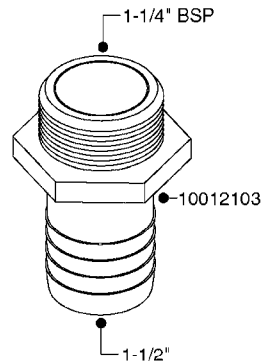

L0050

FITTINGS - HOSE CONNECTORS
L0050-HIN, 01:01:16

Page 1
Date 12.08.2020 11:00

parts-n°	order qty	description
242594	1	O-RING D14 X 1.78 SCH.70-EPDM
320294	1	FITT.DK TEE 3/8X3/8HB X1/2"BSP
320305	1	FITT.DK HB 3/4'- 3/4' BSP
320386	1	FITT.DK TEE 3/8X3/8HB X3/8"BSP
320397	1	FITT.DK ELB 3/8"HB X 3/8" BSP
320401	1	FITT.DK TEE 1/2X1/2HB X1/2"BSP
320412	1	FITT.DK TEE 1/2X1/2HB X3/8'BSP
320423	1	FITT.DK ELB 1/2'HB X 3/8' BSP
320891	1	FITT.DK HB 3/8'- 3/8' BSP
320972	1	FITT.DK HB 5/16'- 1/4' BSP
322046	1	FITT.DK TEE 1/2X1/2HB X3/4'BSP
322048	1	FITT.DK TEE 3/4X3/4HB X3/4'BSP
330595	1	O-RING D24.6/D20X2.1 -3/4"
333137	1	FITT.DK CONN.1/2" F.NOZZ. DOUB
333141	1	FITT.DK CONN.1/2" F.NOZZ.SING
334041	1	FITT.DK CONN.3/4' F.NOZZ. SING
334042	1	FITT.DK CONN.3/4' F.NOZZ. DOUB
334195	1	FITT.DK ELB. 3/4"HB X 3/4"HB
10012103	1	FITT.PO.HB 1.25X1.50 IMB1012
10014003	1	FITT.PO.HB 1.25X1.25 IMB1010
10036903	1	FITT.PO.HB 1.50X1.50 IMB1212
28019303	1	FITTING HB ELB 3/4NPT-3/4HOSE
61016500	1	HOSE TAIL 3/4" 90°+RG CAP 3/4"
72026700	1	NOZZLE TUBE ADAPTER W/O-RING