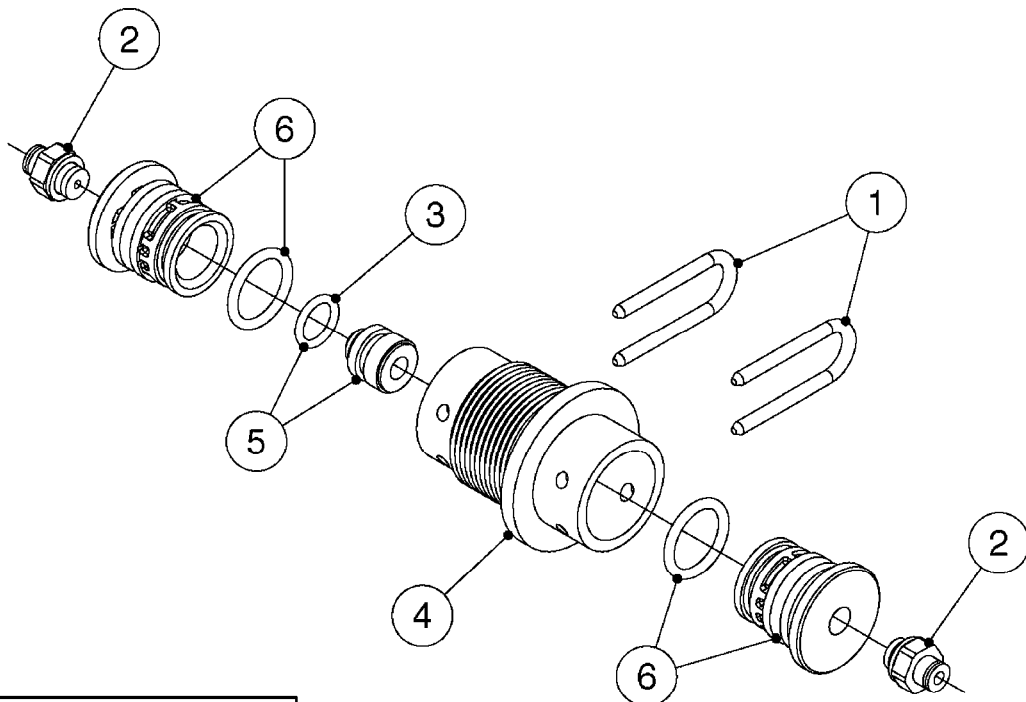

FOR FITTINGS AND
HOSES, SEE SECTION L

B0610

CHECK VALVES - S40
B0610-HIN, 04:01:18

Page 1
Date 12.08.2020 10:59

Pos.	parts-n°	order qty	description
1	145994	1	FITT.DK S-40 FORK
2	231346	1	QUICK COUPLER 1/8"BSP X 4 MM
3	241905	1	O-RING 12,3X2,4 VITON DKR.1,05
4	322102	1	FITT.DK S-40 BULKHEAD
5	615522	1	CHECK VALVE F.FOAM MARKER
6	726693	1	FITT.DK S-40 PLUG 1/8BSP ORING
7	70036203	1	RINSE PRESSURE KIT