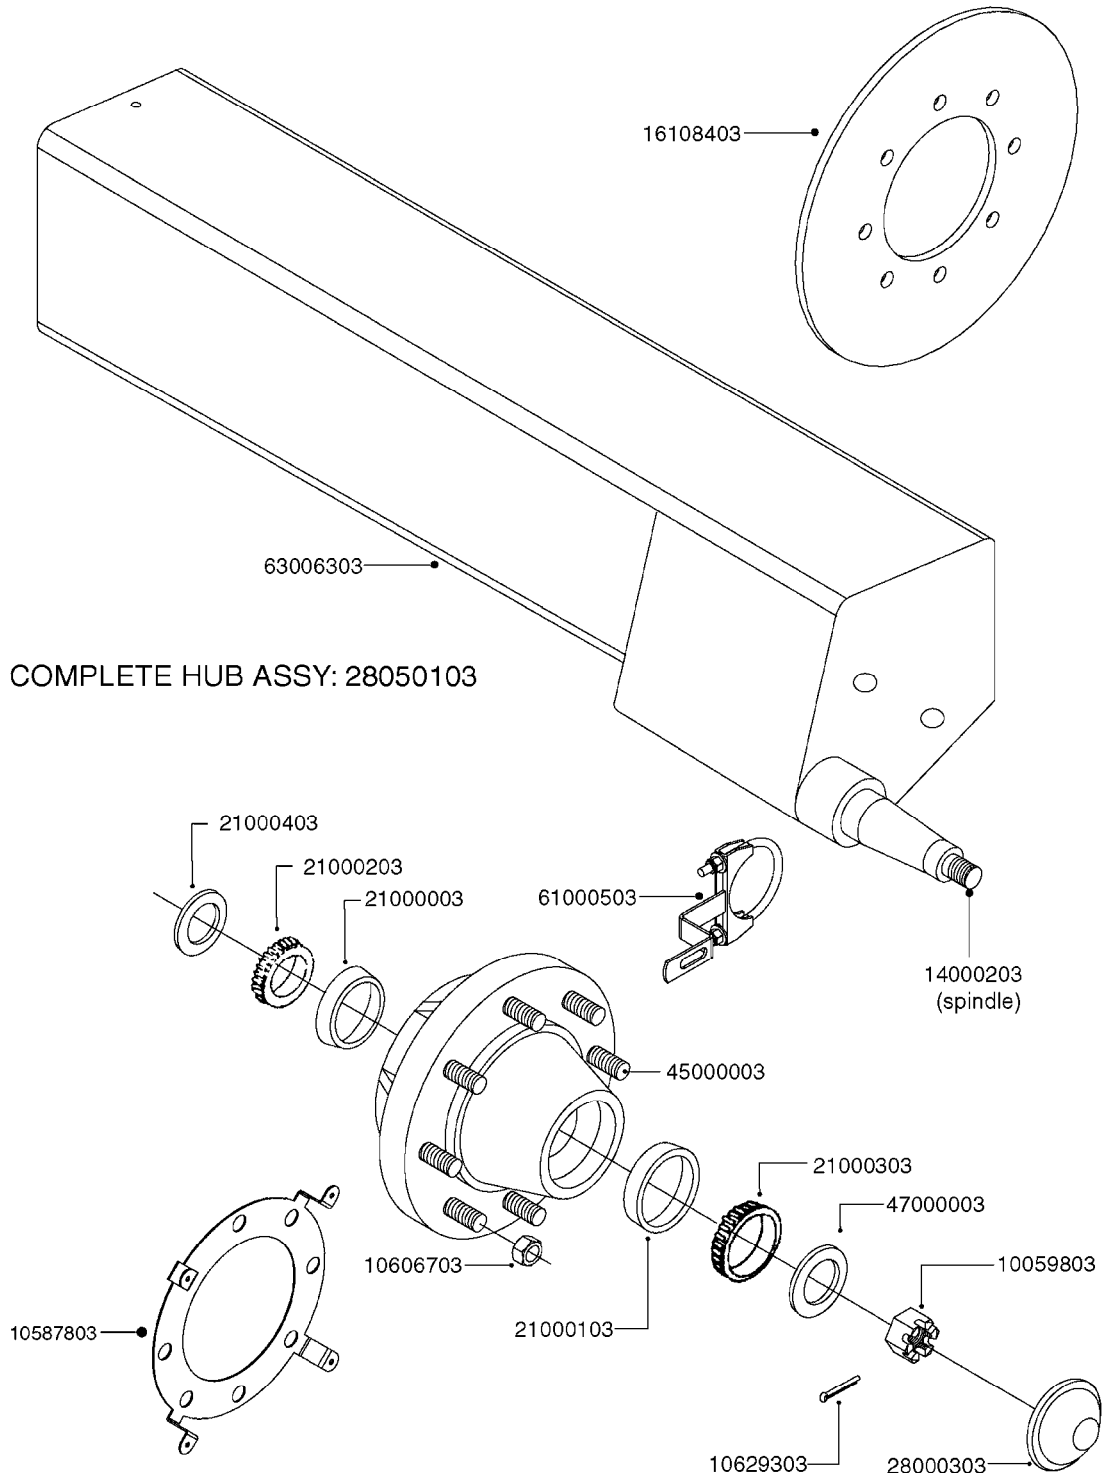

HUB ASSY 3" SPINDLE NAV 575
E0760-HIN, 01:01:16

Page 0
Date 12.08.2020 10:59

HUB ASSY 3" SPINDLE NAV 575
E0760-HIN, 01:01:16

Page 1
Date 12.08.2020 10:59

parts-n°	order qty	description
10059803	1	NUT HEX NF 1"
10587803	1	MAG MNT F. SPEED SNS 8 BOLT
10606703	1	NUT HEX NF 5/8" FLANGED F.STUD
10629303	1	PIN, COTTER 3/16" X 2.25" LONG
14000203	1	SPINDLE 3" X 16" W/NUT &WASHER
16108403	1	REINFORCEMENT RING 8-8-6 HUB FOR NON-REINFORCED 3/8" RIMS ONLY
21000003	1	BEARING INNER CUP #382A
21000103	1	BEARING OUTER CUP #LM501310
21000203	1	BEARING INNER CONE #387AS
21000303	1	BEARING OUTER CONE #LM501349
21000403	1	SEAL GREASE #CR29968
28000303	1	DUST CAP #1609
28050103	1	HUB F 3" 758 7500# PACKAGE
45000003	1	STUD BOLT 5/8" X 2-1/2"
47000003	1	WASHER SPNDL 3" 1.12X2.1 .25TK
61000503	1	SPEED SNS MNT CLAMP - 3"
63006303	1	AXLE INSERT W/M SUS. 575 NAV