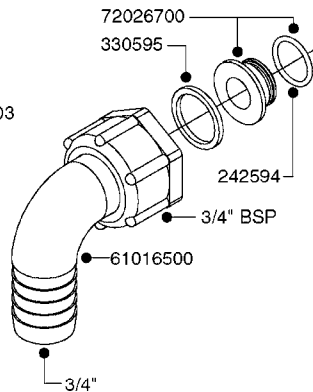

L0050

FITTINGS - HOSE CONNECTORS
L0050-HIN, 01:01:16

Page 1
Date 12.08.2020 11:00

parts-n°	order qty	description
242594	1	O-RING D14 X 1.78 SCH.70-EPDM
320294	1	FITT.DK TEE 3/8X3/8HB X1/2"BSP
320305	1	FITT.DK HB 3/4'- 3/4' BSP
320386	1	FITT.DK TEE 3/8X3/8HB X3/8"BSP
320397	1	FITT.DK ELB 3/8"HB X 3/8" BSP
320401	1	FITT.DK TEE 1/2X1/2HB X1/2"BSP
320412	1	FITT.DK TEE 1/2X1/2HB X3/8'BSP
320423	1	FITT.DK ELB 1/2'HB X 3/8' BSP
320891	1	FITT.DK HB 3/8'- 3/8' BSP
320972	1	FITT.DK HB 5/16'- 1/4' BSP
322046	1	FITT.DK TEE 1/2X1/2HB X3/4'BSP
322048	1	FITT.DK TEE 3/4X3/4HB X3/4'BSP
330595	1	O-RING D24.6/D20X2.1 -3/4"
333137	1	FITT.DK CONN.1/2" F.NOZZ. DOUB
333141	1	FITT.DK CONN.1/2" F.NOZZ.SING
334041	1	FITT.DK CONN.3/4' F.NOZZ. SING
334042	1	FITT.DK CONN.3/4' F.NOZZ. DOUB
334195	1	FITT.DK ELB. 3/4"HB X 3/4"HB
10012103	1	FITT.PO.HB 1.25X1.50 IMB1012
10014003	1	FITT.PO.HB 1.25X1.25 IMB1010
10036903	1	FITT.PO.HB 1.50X1.50 IMB1212
28019303	1	FITTING HB ELB 3/4NPT-3/4HOSE
61016500	1	HOSE TAIL 3/4" 90°+RG CAP 3/4"
72026700	1	NOZZLE TUBE ADAPTER W/O-RING