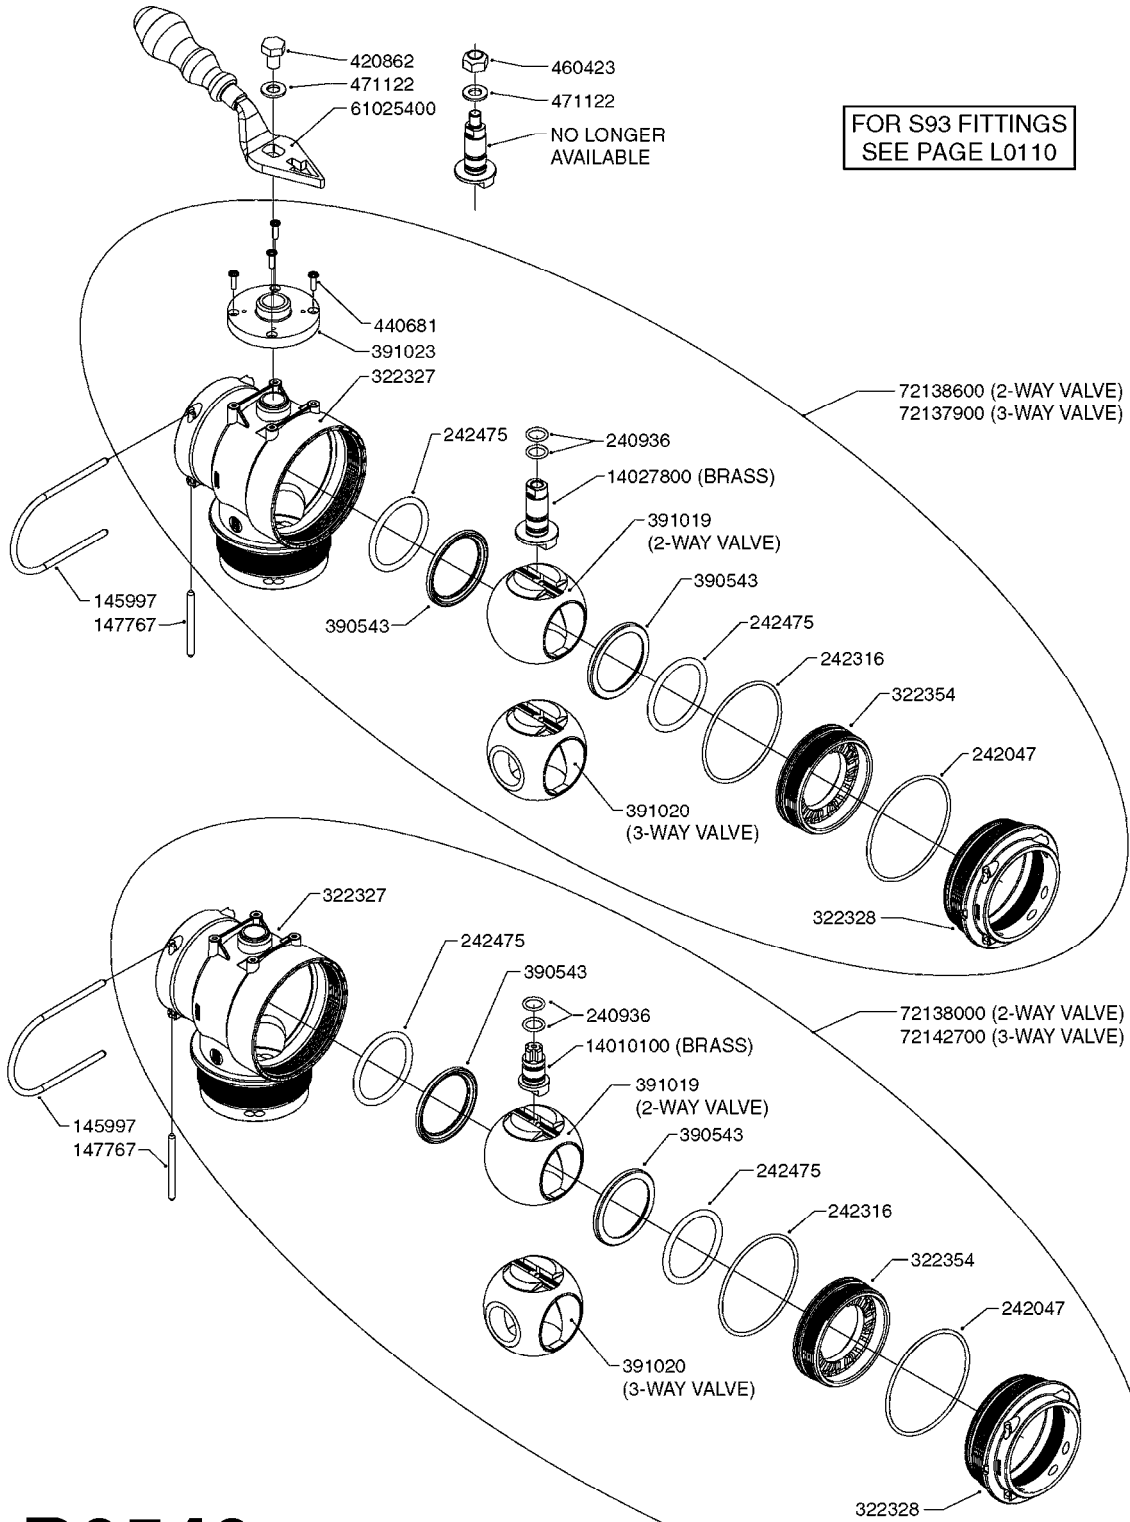

B0540

SMART VALVE-S93 MANIFOLD VALVE
B0540-HIN, 01:01:16

Page 1
Date 12.08.2020 10:59

parts-n°	order qty	description
145997	1	FITT.DK S-93 FORK
147767	1	PIN 5Ø X 60 S-93 DOUBLE CLAMP
240936	1	O-RING D13.3X2.4 NITRIL
242047	1	O-RING 89.5 X 3.0 VITON
242316	1	O-RING D84.5X3.0 NITRIL
242475	1	O'RING D56.52x5.33 SH70-VITON
322327	1	HOUSING, VALVE, S93, 220 PSI
322328	1	END CAP F.VALVE S-93
322354	1	THRUST PLATE F.3-WAY VALVES-93
390543	1	SEAT F.BALL 3-WAY VALVE S-93
391019	1	BALL F.2 WAY S93 SMART VALVE
391020	1	BALL F.3 WAY S93 SMART VALVE
391023	1	SMART VALVE MOUNTING BRACKET
420862	1	BOLT HEX 8.8 DEL M10X16 FT
440681	1	SCREW F. PLASTIC 4MM X 14LG SS
460423	1	NUT HEX M10X1.50 LOCK DIN985A2 SS
471122	1	WASHER, M10, Ø20/10.5X 2.0, SS
14010100	1	SPINDLE F.SMART VALVE S-93
14027800	1	SPINDLE F.SMART VALVE S-93
61025400	1	HANDLE SMART VALVE
72137900	1	VALVE S93 "V1" SMART VALVE
72138000	1	VALVE S93 "V2" SMART VALVE
72138600	1	VALVE S93 "V3" SMART VALVE
72142700	1	VALVE S93 "V4" SMART VALVE