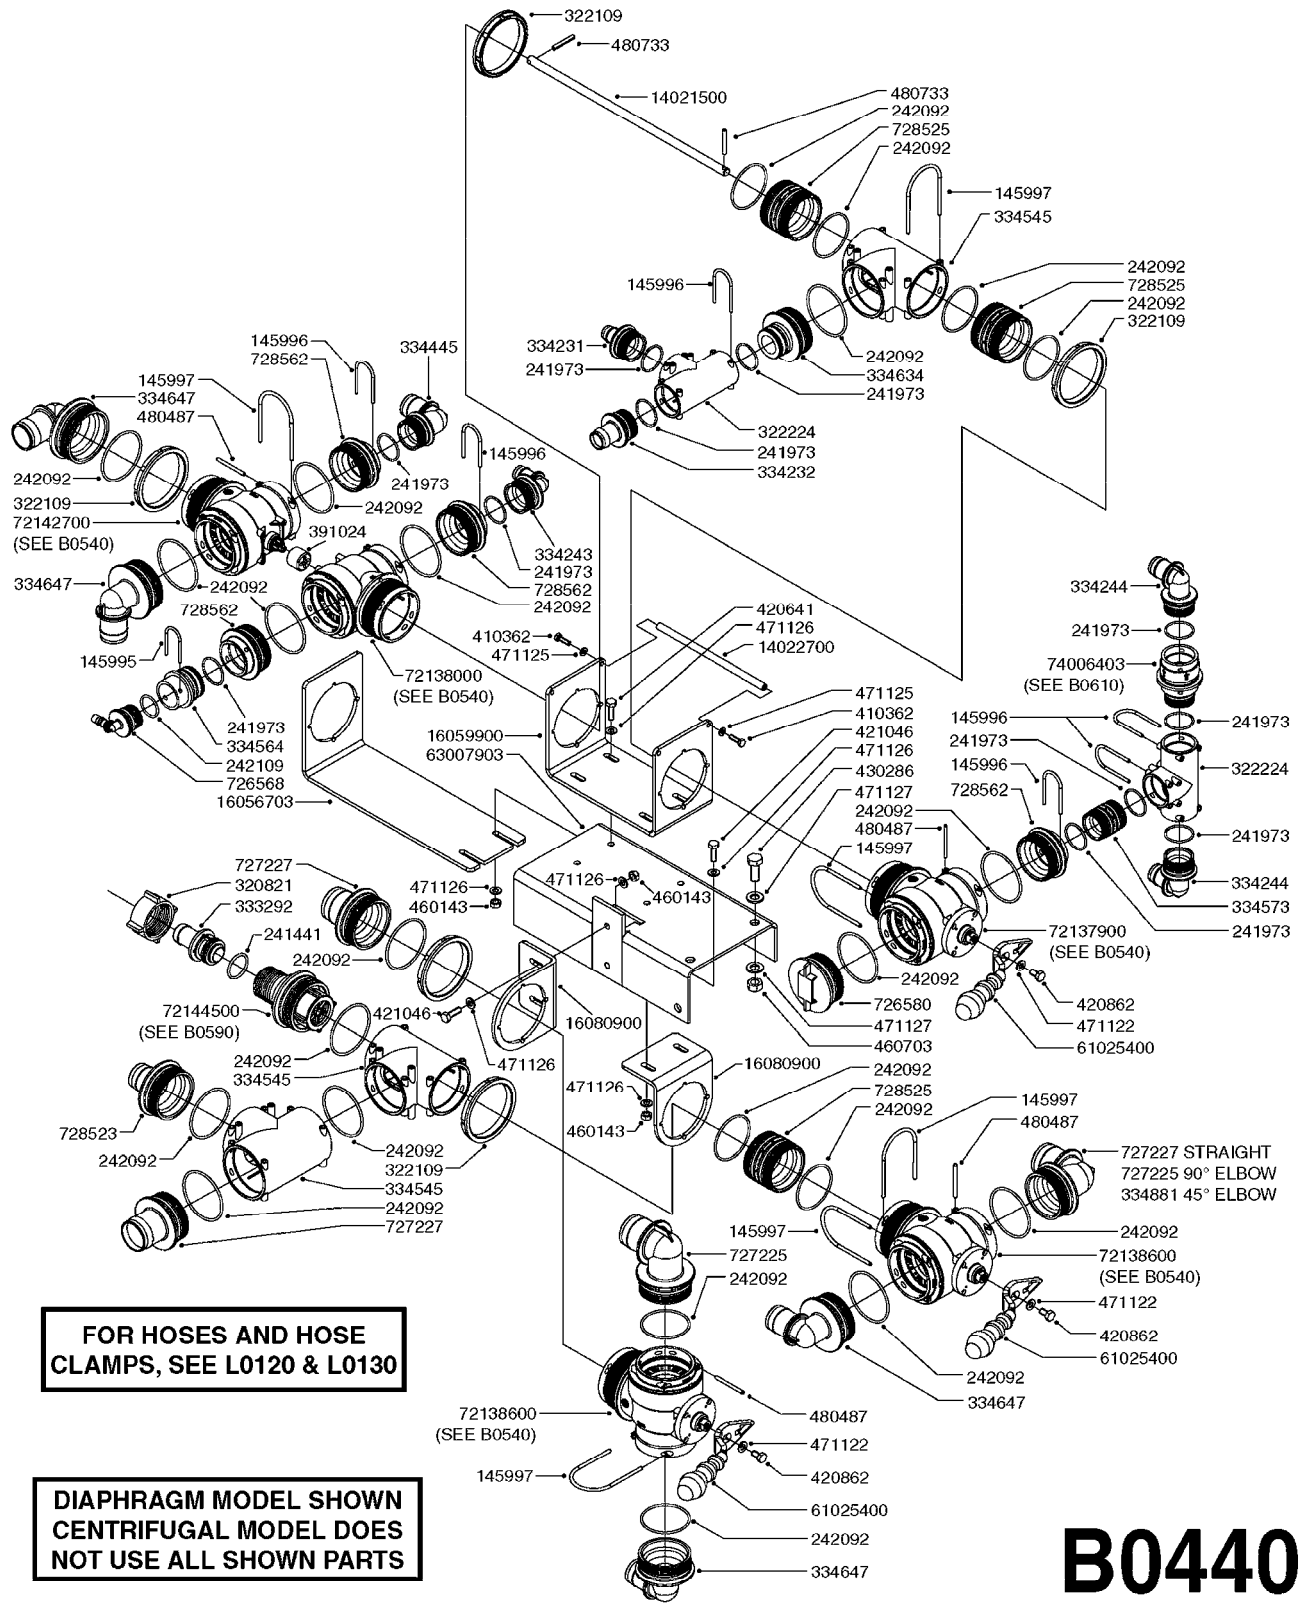

**FOR HOSES AND HOSE
CLAMPS, SEE L0120 & L0130**

**DIAPHRAGM MODEL SHOWN
CENTRIFUGAL MODEL DOES
NOT USE ALL SHOWN PARTS**

B0440

SMART VALVE - NEW NAVIGATOR
B0440-HIN, 28:05:19

Page 1
Date 12.08.2020 10:59

parts-n°	order qty	description
145995	1	FITT.DK S-53 FORK
145996	1	FITT.DK S-67 FORK
145997	1	FITT.DK S-93 FORK
241441	1	O-RING D29.3X3
241973	1	O-RING Ø3 X 44.2 70 SHORES NITRIL
242092	1	O-RING D69.5X3
242109	1	O-RING D32.2x3.0
320821	1	FITT.DK NUT 1-1/2" BSP
322109	1	FITT.DK S-93 BULKHEAD NUT
322224	1	FITT.DK S-67 TEE
333292	1	FITT.DK HB 1"O'RING F.1-1/2"
334231	1	FITT.DK S-67 STR.1"
334232	1	FITT.DK S-67 STR.1-1/4"
334243	1	FITT.DK S-67 ELB.1"
334244	1	FITT.DK S-67 ELB.1-1/4"
334445	1	FITT.DK S-67 ELB.1-1/2"
334545	1	FITT.DK S-93 TEE
334564	1	FITT.DK S-67 TO S-53 ADAPTER
334573	1	FITT.DK S-67 CONNECTOR
334634	1	FITT.DK ADAPTER S-93M S67M
334647	1	FITT.DK S93 ELB 1-1/2" 90 PVC
334881	1	FITT.DK S-93 ELB. 2" 45D PVC
391024	1	COUPLING FOR 3RD SMART VALVE
410362	1	BOLT HEX 8.8 SS M6X20
420641	1	BOLT HM 8X35/22 A2 SS DIN931
420862	1	BOLT HEX 8.8 DEL M10X16 FT
421046	1	BOLT HEX M8X25/25 A2 SS DIN933
430286	1	BOLT HEX 8.8 DEL M12X30 FT
460143	1	LOCK NUT M8 SST A2 DIN985
460703	1	NUT HEX M12X1.75 LOCK DIN985A2 SS
471122	1	WASHER, M10, Ø20/10.5X 2.0, SS
471125	1	WASHER M6U 6.4X14X1.2,A2 SS
471126	1	WASHER, M8, Ø16/ 8.4X 1.6, SS
471127	1	WASHER, M12, Ø24/13X24X2.5 SS
480487	1	PIN M5X60 SLOTTED GALV
480733	1	PIN D6 X 40
726568	1	FITT.DK.S-53 HB 1/2"90 W/O-RING
726580	1	FITT. S93 PLUG W/O-RING
727225	1	FITT.DK S-93 ELB.2'PVC W/ORING
727227	1	FITT.DK S-93 STR.2" W/ORING
728523	1	FITT.DK S-93 STR.1-1/2" W.O-RING
728525	1	FITT. S93 CONNECTOR W/O-RINGS
728562	1	FITT.DK S-93 TO S67 ADAPTOR
14021500	1	SPINDLE F.S93 SMART VALVE
14022700	1	SPACER TUBE Ø10 L=212 SS
16056703	1	PLATE 6.0X492X116/SMART VALVE
16059900	1	BRACKET 2 STK S93 SMART VALVE
16080900	1	BRACKET 1 STK S93 VALVE 15BAR
61025400	1	HANDLE SMART VALVE
63007903	1	SMART VALVE MOUNTING BKT.1100
72137900	1	VALVE S93 "V1" SMART VALVE
72138000	1	VALVE S93 "V2" SMART VALVE
72138600	1	VALVE S93 "V3" SMART VALVE
72142700	1	VALVE S93 "V4" SMART VALVE
72144500	1	SAFETY VALVE 15 BAR S93
74006403	1	CHECK VALVE S67 BAG