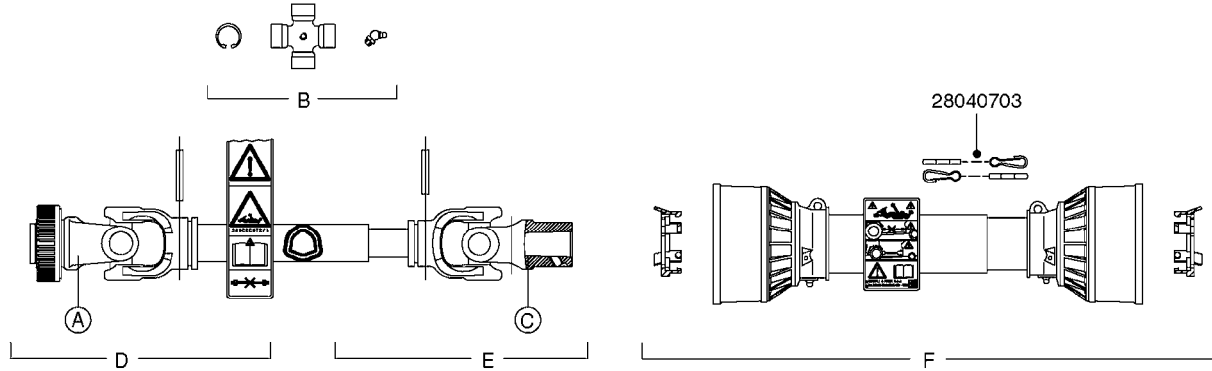

NOTE: 600 RPM AND 1000 RPM
PUMPS HAVE 1" INPUT SHAFT

A0430

PUMP - ACE 150 BELT DRIVE
A0430-HIN, 05:12:19

Page 1
Date 12.08.2020 10:59

parts-n°	order qty	description
420641	1	BOLT HM 8X35/22 A2 SS DIN931
450015	1	SCREW ALLAN 3/8'X5/8' BLACK
460143	1	LOCK NUT M8 SST A2 DIN985
10440703	1	KEY SQ 1/4"x1-1/2"
21002203	1	BEARING, SEALED ACE BELT DRIVE
28022303	1	SHIELD KIT
28022403	1	OUTPUT SHAFT ACE BELT DR PUMP
28022503	1	BELT 600 RPM ACE PUMP
28022603	1	BELT 1000 RPM ACE PUMP
28022703	1	IMPELLER THERMOPLASTIC
28022803	1	IMPELLER CAST IRON
28022903	1	REPAIR KIT 600 RPM
28023003	1	REPAIR KIT 1000 RPM
28029203	1	11.6"P.D.X2"BORE PULLEY 600RPM
28029303	1	7.9"P.D.X2"BORE PULLEY 1000RPM
28094203	1	5/8" DRIVEN SHAFT W.KEYWAY SS
28094303	1	KEY 3/16"X3/16"X1-1/4"
28094403	1	1.35"P.D.X5/8"BORE PULLEY 600RPM
28094503	1	1.7"P.D.X5/8"BORE PULLEY 1000RPM
28094603	1	SCREW ALLEN 5/16"NC X 5/16"
28094703	1	IDLER MOUNTED TORSION SPRING
28094803	1	IDLER ARM
28094903	1	EXTERNAL SNAP RING F.IDLER ARM
28095003	1	5/8" SPACER
28095103	1	RETAINER RING
28095203	1	IDLER BEARING/OUTER ROLLER ASSEMBLY
28095303	1	HEX HEAD IDLER CAP SCREW 5/8"NCX2-1/8"
28095403	1	KEY F.IMPELLER 1/8"X1/8"X1/2"
28095503	1	KEY 3/8"X1/2"X1-1/2"