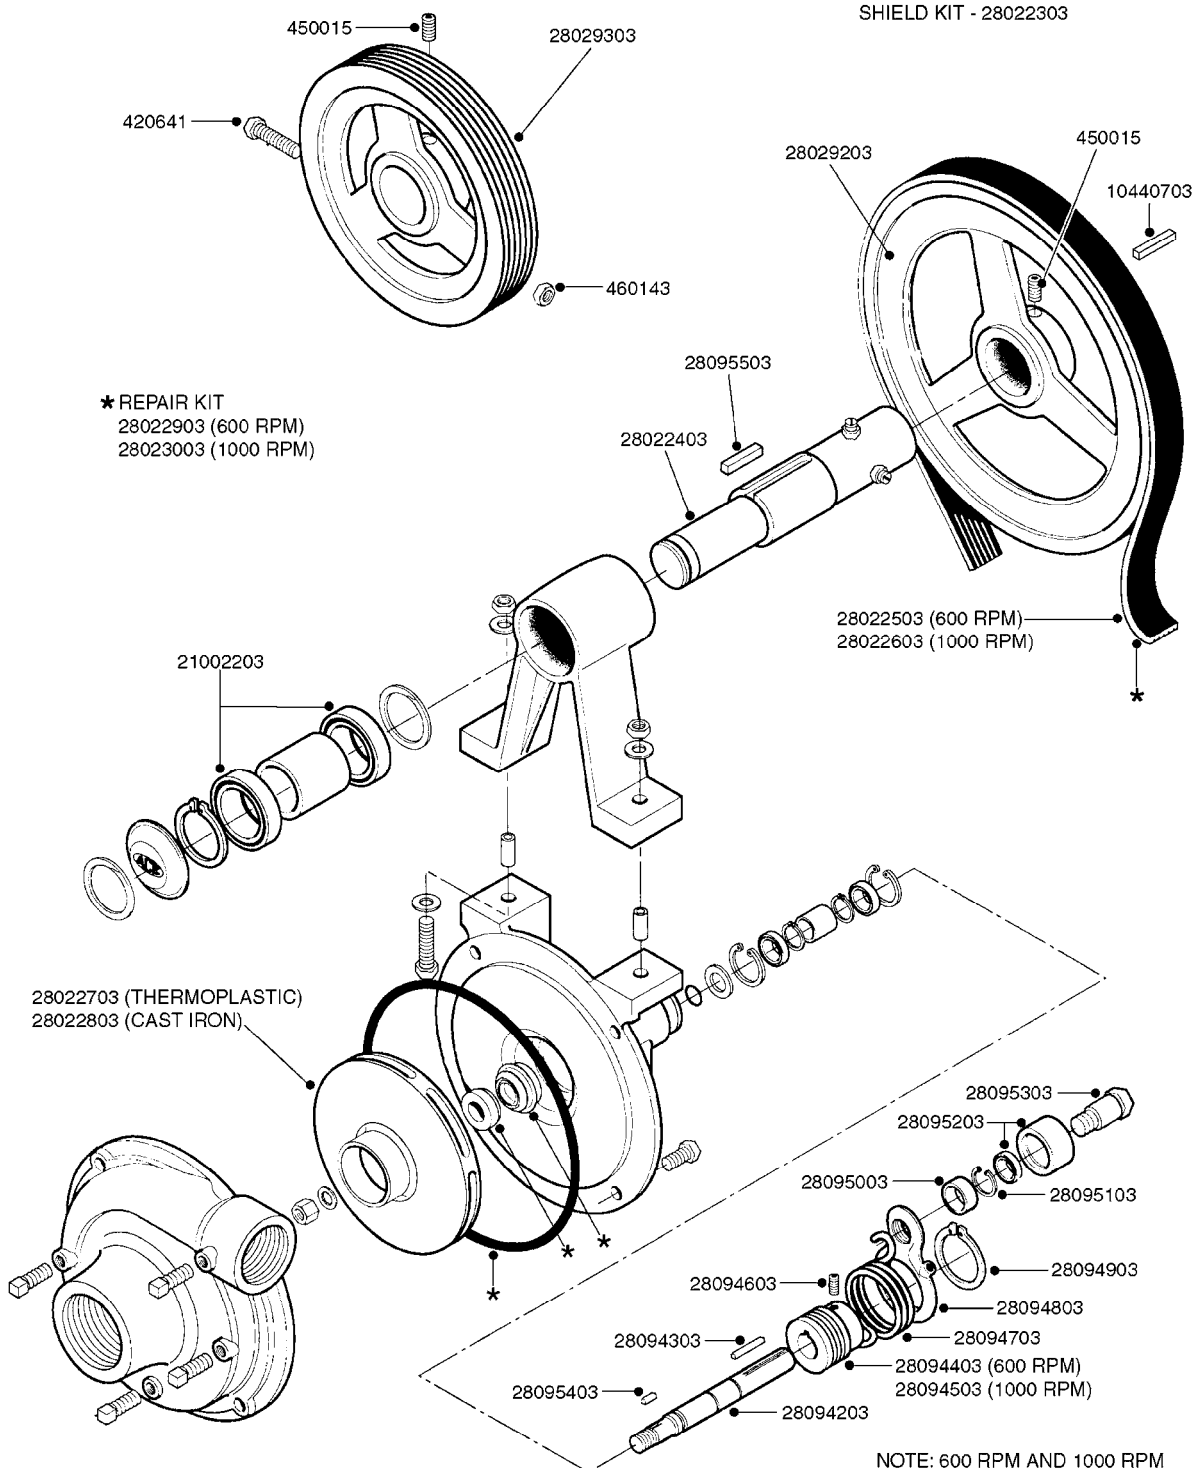

NOTE: 600 RPM AND 1000 RPM
PUMPS HAVE 1" INPUT SHAFT

A0430

PUMP - ACE 150 BELT DRIVE
A0430-HIN, 05:12:19

Page 1
Date 12.08.2020 10:59

parts-n°	order qty	description
420641	1	BOLT HM 8X35/22 A2 SS DIN931
450015	1	SCREW ALLAN 3/8'X5/8' BLACK
460143	1	LOCK NUT M8 SST A2 DIN985
10440703	1	KEY SQ 1/4"x1-1/2"
21002203	1	BEARING, SEALED ACE BELT DRIVE
28022303	1	SHIELD KIT
28022403	1	OUTPUT SHAFT ACE BELT DR PUMP
28022503	1	BELT 600 RPM ACE PUMP
28022603	1	BELT 1000 RPM ACE PUMP
28022703	1	IMPELLER THERMOPLASTIC
28022803	1	IMPELLER CAST IRON
28022903	1	REPAIR KIT 600 RPM
28023003	1	REPAIR KIT 1000 RPM
28029203	1	11.6"P.D.X2"BORE PULLEY 600RPM
28029303	1	7.9"P.D.X2"BORE PULLEY 1000RPM
28094203	1	5/8" DRIVEN SHAFT W.KEYWAY SS
28094303	1	KEY 3/16"X3/16"X1-1/4"
28094403	1	1.35"P.D.X5/8"BORE PULLEY 600RPM
28094503	1	1.7"P.D.X5/8"BORE PULLEY 1000RPM
28094603	1	SCREW ALLEN 5/16"NC X 5/16"
28094703	1	IDLER MOUNTED TORSION SPRING
28094803	1	IDLER ARM
28094903	1	EXTERNAL SNAP RING F.IDLER ARM
28095003	1	5/8" SPACER
28095103	1	RETAINER RING
28095203	1	IDLER BEARING/OUTER ROLLER ASSEMBLY
28095303	1	HEX HEAD IDLER CAP SCREW 5/8"NCX2-1/8"
28095403	1	KEY F.IMPELLER 1/8"X1/8"X1/2"
28095503	1	KEY 3/8"X1/2"X1-1/2"