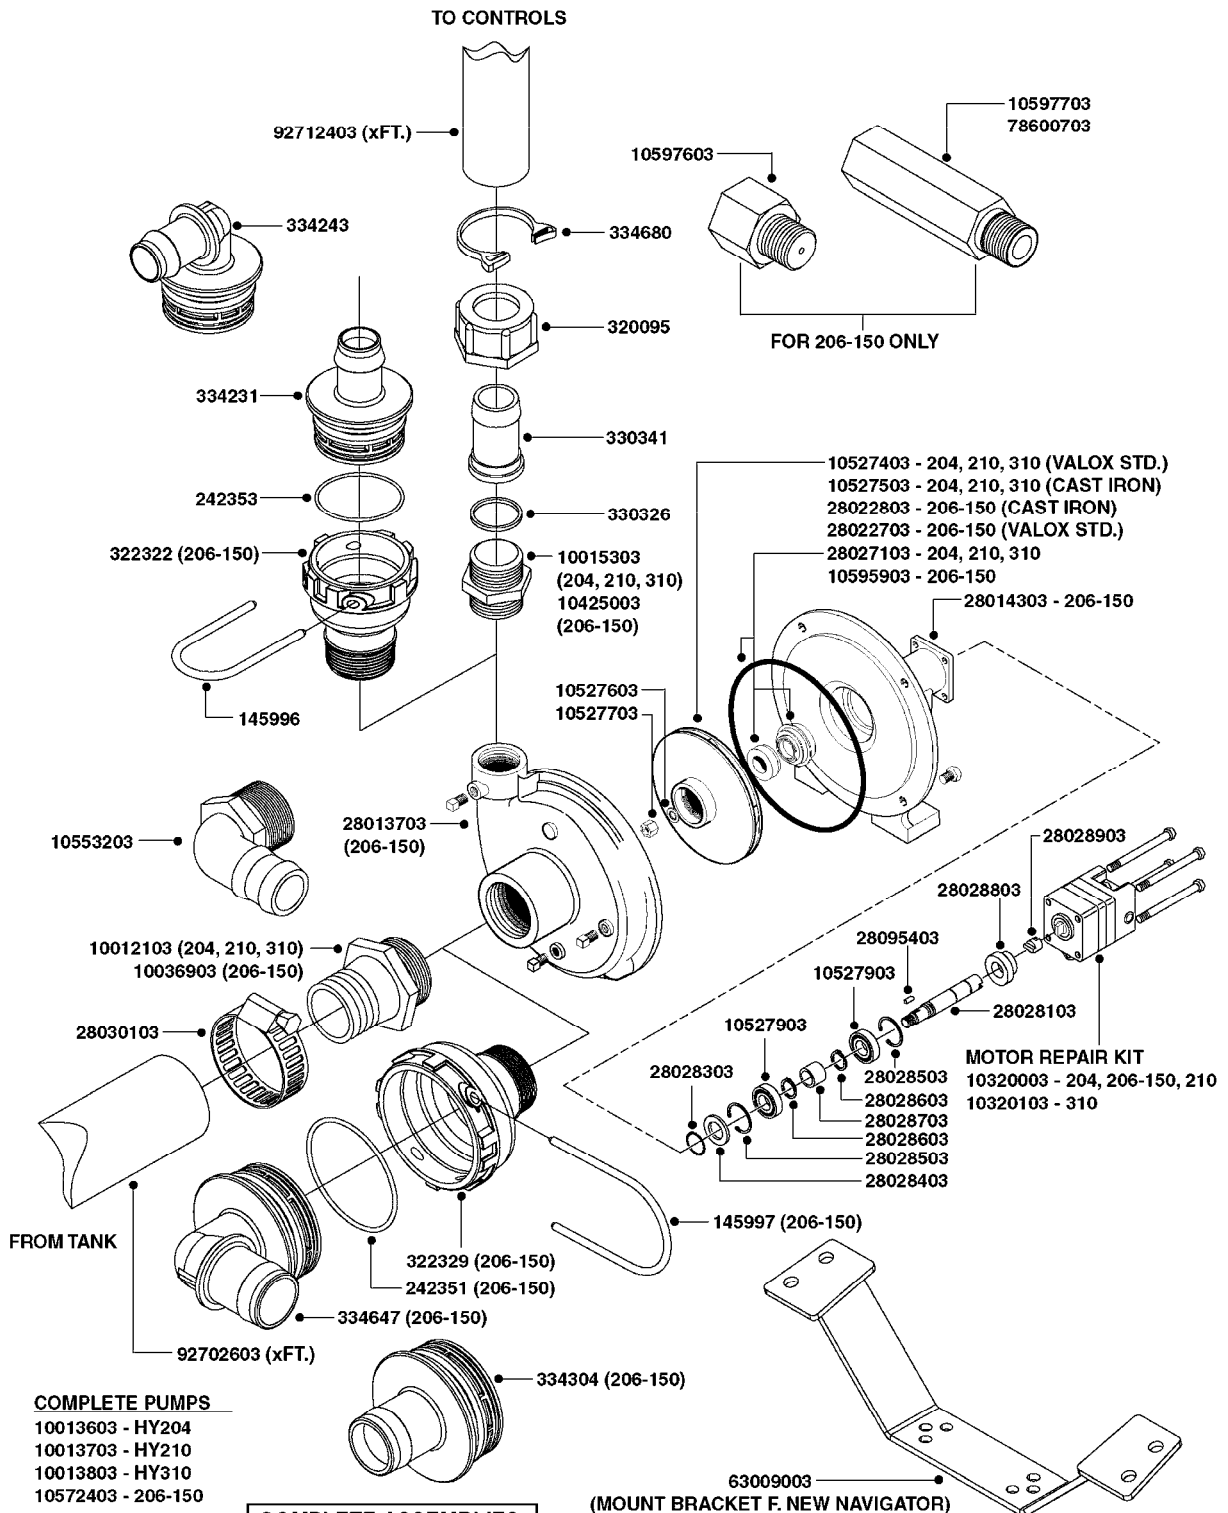

A0420

PUMP-204,206-150,210,310 ACE
A0420-HIN, 02:05:16

Page 1

Date 12.08.2020 10:59

parts-n°	order qty	description
145996	1	FITT.DK S-67 FORK
145997	1	FITT.DK S-93 FORK
242351	1	O-RING D69.5X3.0 VITON F.S-93
242353	1	O-RING 3 X 44.2 VITON
320095	1	FITT.DK NUT 1" BSP
322322	1	FITT.DK S-67 X 1-1/4"BSP MALE
322329	1	FITT.DK S-93 X 1-1/2"BSP MALE2
330326	1	O-RING D30/D24X2 F.1"NUT
330341	1	FITT.DK HB 1" F. 1" NUT
334231	1	FITT.DK S-67 STR.1"
334243	1	FITT.DK S-67 ELB.1"
334304	1	FITT.DK S-93 STR.1-1/2" PVC
334647	1	FITT.DK S93 ELB 1-1/2" 90 PVC
334680	1	CLAMP HOSE PLASTIC 1"
10012103	1	FITT.PO.HB 1.25X1.50 IMB1012
10013603	1	PUMP ACE HY 204
10013703	1	PUMP ACE HY 210
10013803	1	PUMP ACE HY 310
10015303	1	FITT.PO.HN 1.00X1.00 M1000
10036903	1	FITT.PO.HB 1.50X1.50 IMB1212
10320003	1	MOTOR REPAIRKIT ACE204,206,210
10320103	1	MOTOR REPAIR KIT ACE 304,310
10425003	1	FITT.PO.HN 1.25X1.00 MCPHEE
10527403	1	IMPELLER VALOX F.ACE PUMP
10527503	1	IMPELLER CASTIRON F.ACE PUMP
10527603	1	WASHER 3/8' F.ACE PUMP
10527703	1	NUT HEX NF 3/8 F.ACE PUMP
10527903	1	BEARING F.ACE PUMP (#40870)
10553203	1	FITT.PO.EL 1.5X1.5 HB BLACK
10572403	1	PUMP ACE HY 206 SERIES 150
10595903	1	REPAIR KIT ACE 206-150
10597603	1	ORIFACE RESTRICTOR F. ACE 206
10597703	1	FITT, HYD FLOW FUSE ACE 206OLD
28013703	1	PUMP HOUSING FRONT ACE 206-150
28014303	1	PUMP HOUSING W.FEET 206-150
28022703	1	IMPELLER THERMOPLASTIC
28022803	1	IMPELLER CAST IRON
28027103	1	REPAIR KIT ACE 204,210,304,310
28028103	1	SHAFT 5/8"DIA.1/2"KEYWAY SS
28028303	1	O-RING, SHAFT SEAL
28028403	1	SLINGER
28028503	1	SNAP RING - INTERNAL
28028603	1	SNAP RING - EXTERNAL
28028703	1	SPACER FOR SHAFT
28028803	1	SEAL SUPPORT SPACER 200 SERIES
28028903	1	COUPLING FOR HYDRAULIC MOTOR
28030103	1	CLAMP HOSE GEAR P5/4-S1.5"6724
28095403	1	KEY F.IMPELLER 1/8"X1/8"X1/2"
63009003	1	CENTRIFUGAL PUMP BRACKET
78600703	1	FITT, HYD FLOW FUSE ACE 206N
92702603	1	HOSE PVC SUCT GRAY 1-1/2"
92712403	1	HOSE R X1" X300PSI WP X0012"