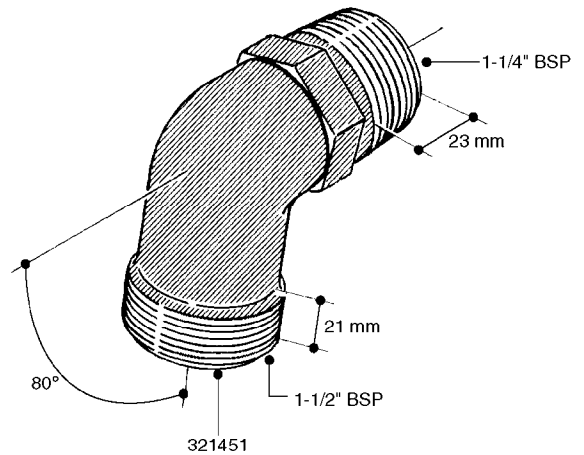

L0030

FITTINGS - HEXAGON NIPPLES
L0030-HIN, 01:01:16

Page 1
Date 12.08.2020 11:00

parts-n°	order qty	description
10015303	1	FITT.PO.HN 1.00X1.00 M1000
10425003	1	FITT.PO.HN 1.25X1.00 MCPHEE
320132	1	FITT.DK HN 1" BSP
320176	1	FITT.DK HN 3/8"X1/2" BSP
320445	1	FITT.DK HN 1/4"X3/8" BSP
320655	1	FITT.DK HN 1/2"-1/2" BSP
320692	1	FITT.DK HN 3/8'BSPX1/4'NPT
320703	1	FITT.DK HN 3/8BSP X1/2 &1/4NPT
320725	1	FITT.DK NIPPLE 3/8"-3/8" BSP
320902	1	FITT.DK HN 3/8'X 1/4' BSP
390232	1	FITT.DK HN 1-1/2' X 1-1/4' BSP
390276	1	FITT.DK HN 1'BSP