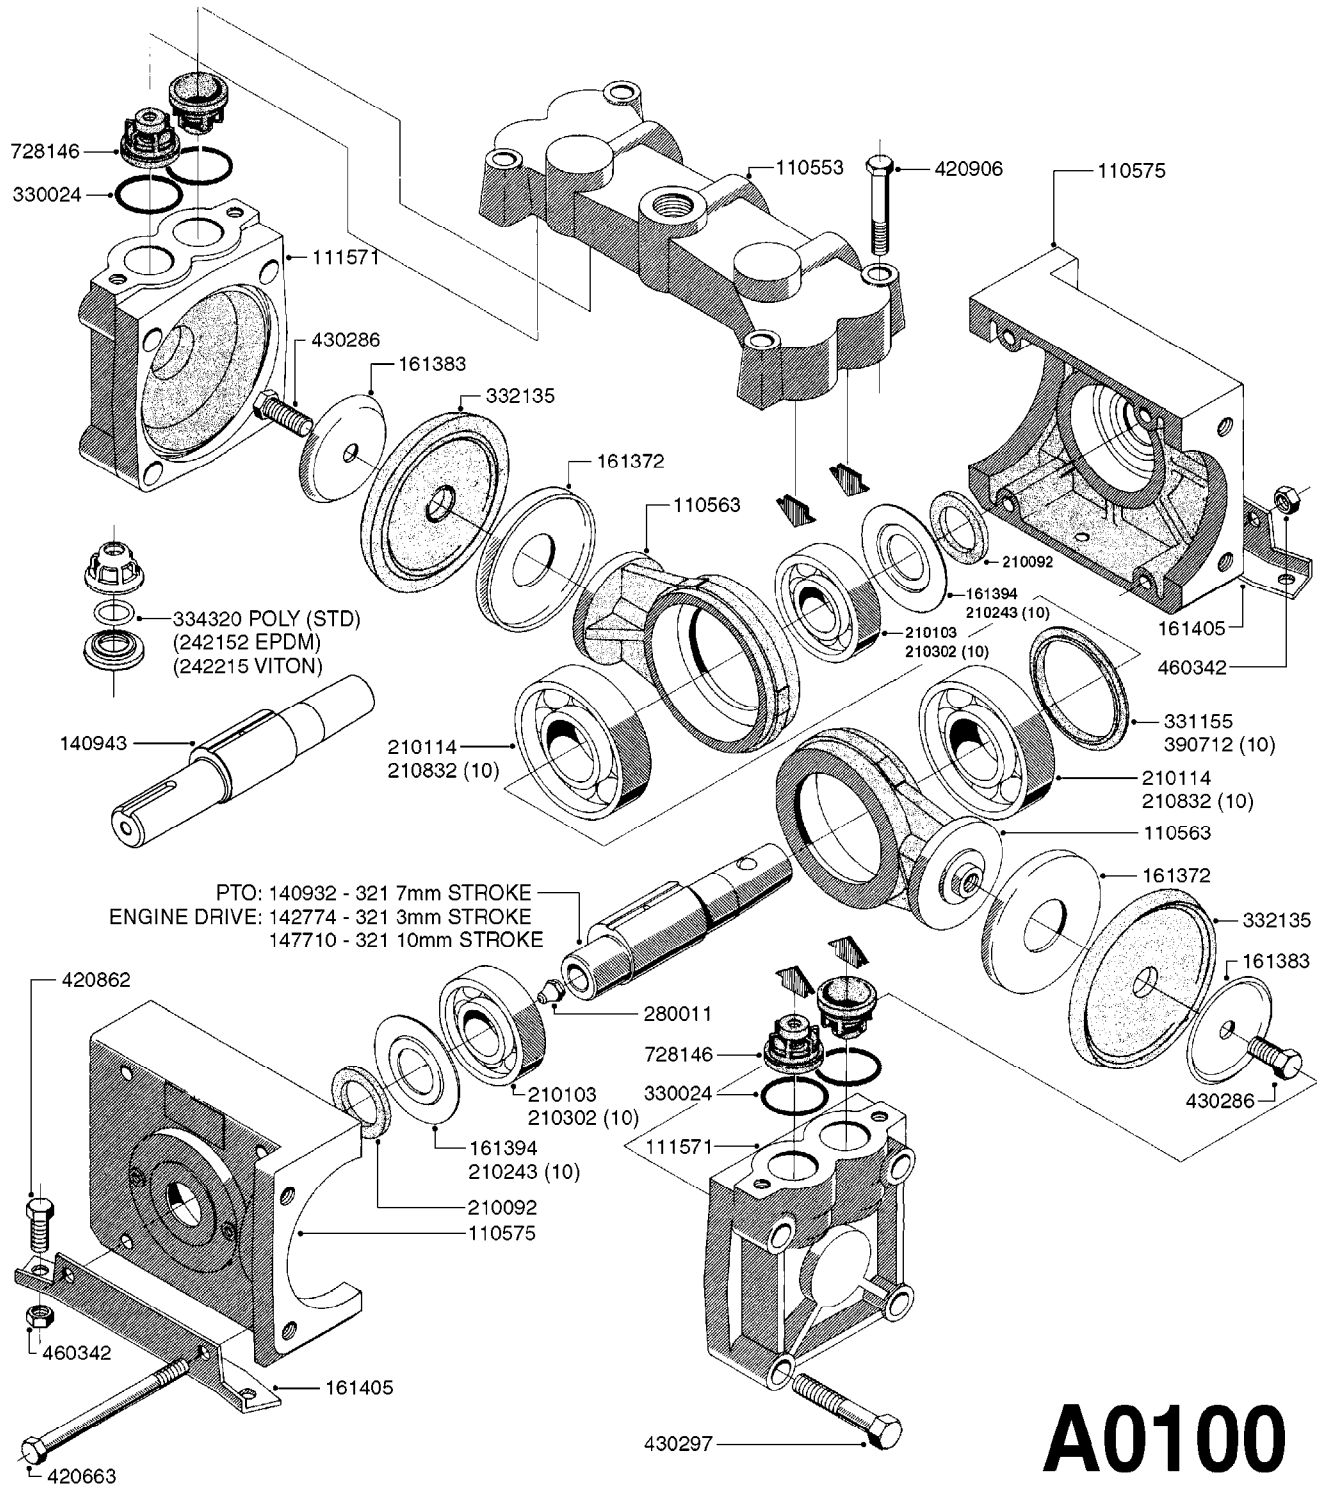

A0100

PUMP - 321 W/MOUNTING BASE
A0100-HIN, 01:01:16

Page 1
Date 12.08.2020 11:31

parts-n°	order qty	description
110553	1	VALVE COVER MDL 320 PAINTED
110563	1	CONNECTING ROD MODEL 320
110575	1	PUMP CASING 320
111571	1	DIAPHRAGM COVER MODEL 321 PAIN
140932	1	CRANK SHAFT 320/7
140943	1	CRANK SHAFT MODEL 320/7mm-25F
142774	1	CRANK SHAFT 320/3
147710	1	CRANK SHAFT 321/10 GG 540
161372	1	DIAPHRAGM BACKING DISC, 320-361
161383	1	DIAPHRAGM UPPER DISC, 320-361
161394	1	DUST PLATE, MODEL 320
161405	1	FOOT 320
210092	1	SEAL FELT D43/30X5
210103	1	BEARING BALL 6306
210114	1	BEARING BALL 6308
210243	1	SEAL OIL 35 X 47 X 7
210302	1	BALL BEARING 6207
210832	1	BALL BEARING 90/50X23 NU2210
242152	1	O-RING D18.2X3 EPDM
242215	1	O-RING D18X3 VITON
280011	1	GREASE NIPPLE 1/8' SAE H TR
330024	1	O-RING D41,1/D34.5 X 3,5
331155	1	SPACER, MODEL 320
332135	1	DIAPHRAGM, POLY alt 33511400
334320	1	O-RING D18X3 POLYURETHANE
390712	1	SPACER RING D84.5/66X2 (P321)
420663	1	BOLT HEX 8.8 DEL M10X120 A4-80
420862	1	BOLT HEX 8.8 DEL M10X16 FT
420906	1	BOLT HEX 8.8 DEL M10X60
430286	1	BOLT HEX 8.8 DEL M12X30 FT
430297	1	BOLT HEX 8.8 RAW M14X65
460342	1	NUT HEX M10 DEL DIN934
728146	1	VALVE FOR 361(726890/707932)