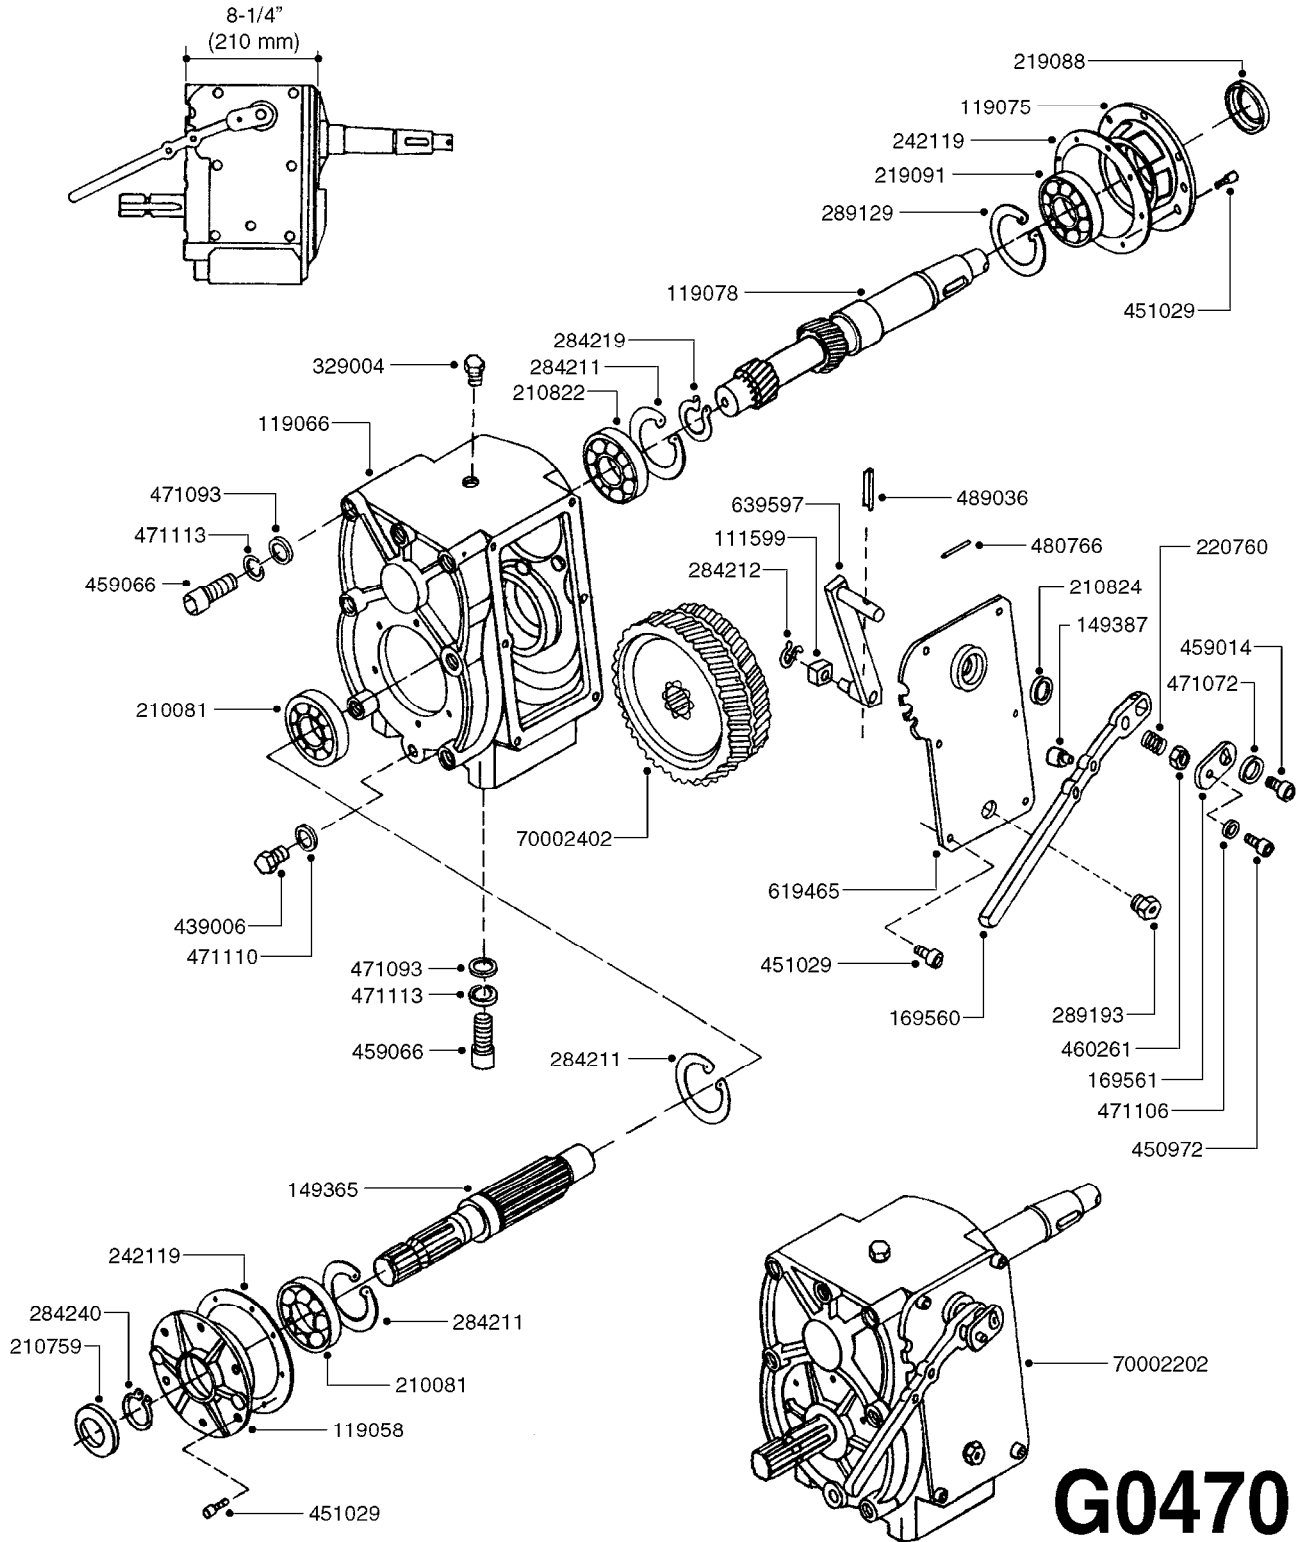

ZENIT GEAR BOX
G0470-HIN, 01:01:16

ZENIT GEAR BOX
G0470-HIN, 01:01:16

Page 1
Date 12.08.2020 11:31

parts-n°	order qty	description
111599	1	HEAD FOR CHANGE OF GEAR
119058	1	COVER GEARBOX 2002(6307-NJ307)
119066	1	GEARBOX CASE
119075	1	COVER FOR GEARBOX VR2002
119078	1	SHAFT F/GEARBOX
149365	1	SHAFT OUTPUT F.GEARBOX
149387	1	BUSHING F.HANDLE GEARBOX 2002
169560	1	CHAPA 287x66x12 MANETA CAMBIO MULTIP.
169561	1	STOP F.HANDLE SPRING GRBX 2002
210081	1	BEARING BALL 6307
210759	1	SEAL OIL 55X35X40
210822	1	BALL BEARING NJ 307
210824	1	SEAL OIL 18 X 7
219088	1	SEAL 40X60X8
219091	1	BALL BEARING BL208
220760	1	SPRING
242119	1	GASKET FOR COVER
284211	1	SNAP-RING INNER 80X2.5
284212	1	SNAP-RING OUTER 10X1
284219	1	SNAP-RING OUTER 40X1.75
284240	1	SNAP-RING OUTER 35X1.5
289129	1	SNAP RING I-85
289193	1	OIL LEVEL GLASS
329004	1	PLUG F.OIL HOLE GEARBOX F.SPV
439006	1	PLUG F.OIL HOLE GEARBOX F.LE
450972	1	SCREW M6X15 ALLEN GALV.
451029	1	SCREW M8X20 HEX
459014	1	ALLEN SCREW M8 X 15 GALV.DIN93
459066	1	BOLT HEX 12.9 M14X40 DIN-912
460261	1	NUT HEX M6X1.00 LOCK DIN985 A2 SS
471072	1	WASHER M10 EL2
471093	1	WASHER D14 GALV. (168873)
471106	1	WASHER D6
471110	1	WASHER D18D12X2 COPPER
471113	1	WASHER D14 TENSION
480766	1	ROLL PIN D4 X 50 STAINLESS
489036	1	ROLL PIN D6 X 40
619465	1	COVER ADJ.F.GEAR BOX 20-30
639597	1	ARM FOR GEAR CHANGE
70002202	1	GEAR BOX TURBINE 20-30
70002402	1	CROWN TOOTHWHEEL F/GEARBOX