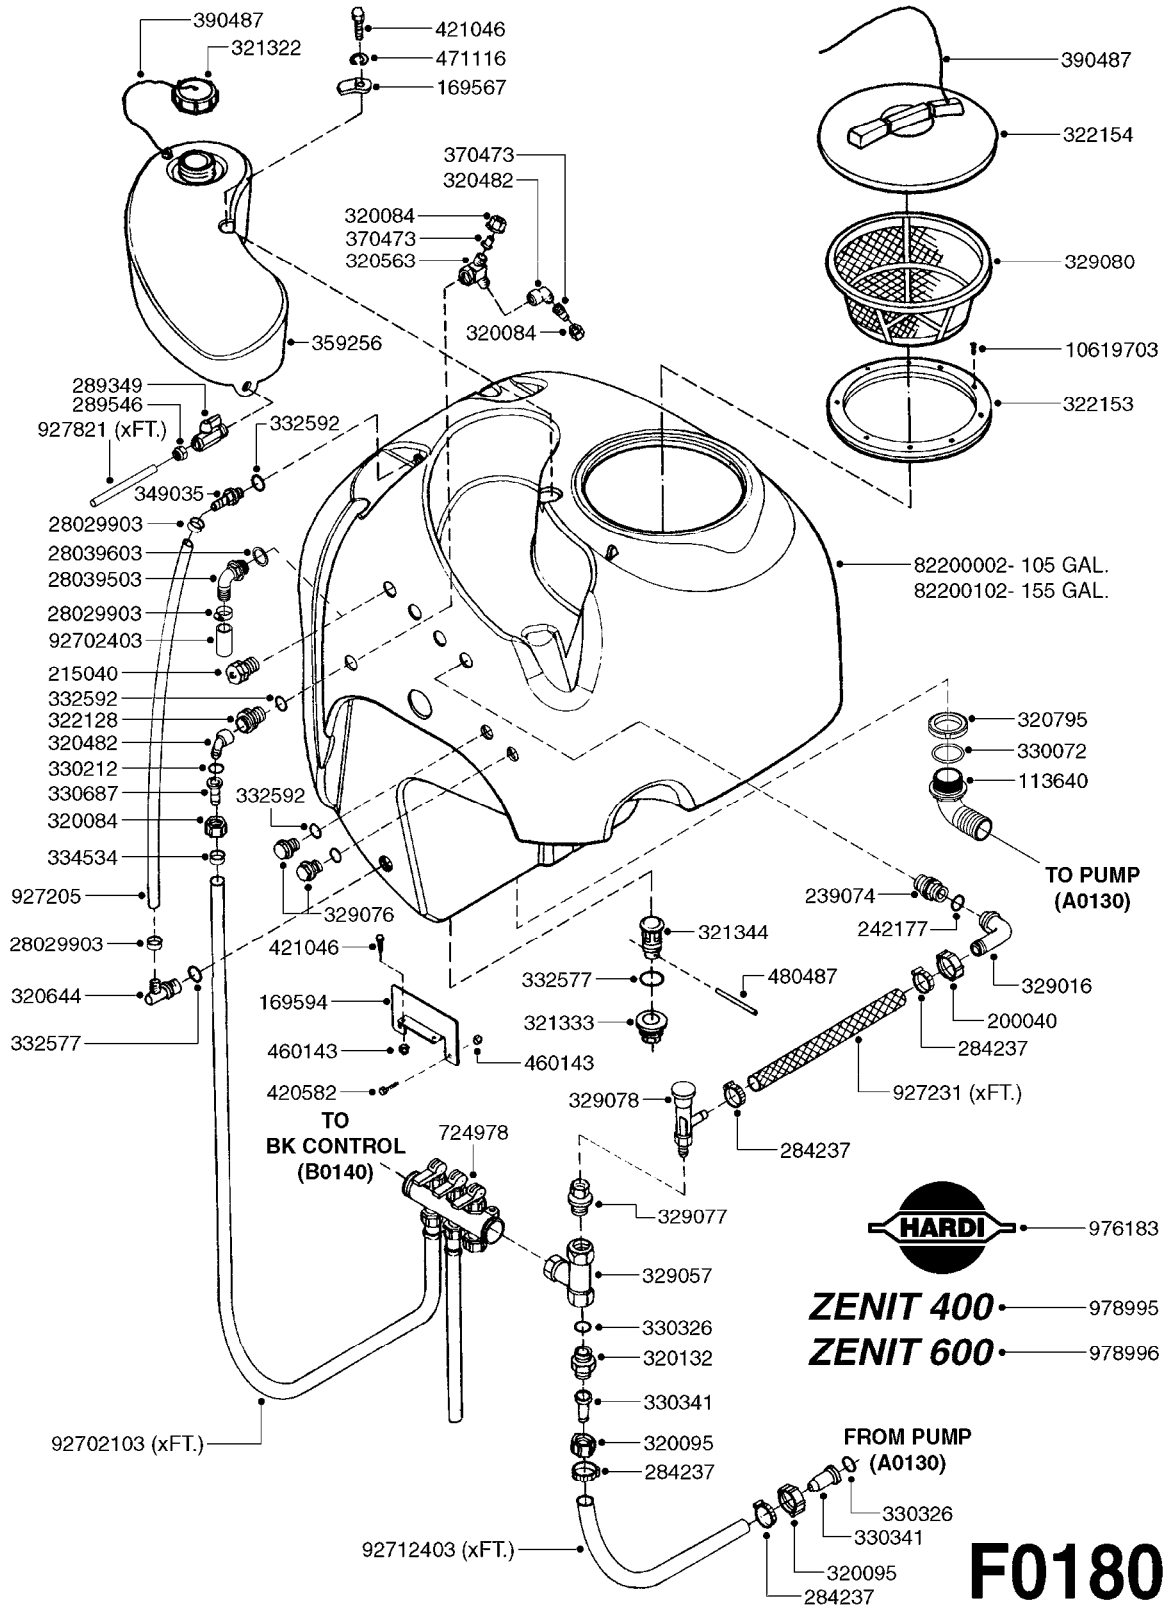

F0170

TANK - ZENIT 105/155 MANIFOLD
F0170-HIN, 14:03:19

Page 1
Date 12.08.2020 11:31

parts-n°	order qty	description
113640	1	HOSEBARB, BSP, 1-1/2" 90°
169567	1	BRACKET F.15 L TANK ZENIT
215040	1	PLUG M 1"
289349	1	BALL VALVE 3/8" M-H
289546	1	NUT F.NOZZLE HOLDER ZENIT
320084	1	FITT.DK NUT 1/2" BSP
320482	1	FITT.DK ELB. 1/2" BSP 60 DEG.
320563	1	FITT.DK 3 WAY 1/2" 110 DEG.
320644	1	FITT.DK ELB.3/4"HB X 1" BSP
320795	1	FITT.DK NUT 1-1/2" BSP JAMB
321322	1	SCREW CAP F. S80 X 4
321333	1	FITT.DK BULK 1-1/2" X 1"F BSP
321344	1	DRAIN SCREW 1" BSP RED
322128	1	NIPPLE 1/2"
322153	1	FILTER CASING 170
322154	1	SCREW COVER D355
329076	1	PLUG 1/2" M.
329080	1	FILTER BASKET 12"
330072	1	O-RING D53.5/D45.5X4
330212	1	O-RING D19/D14X2.4 F.1/2"NUT
330687	1	FITT.DK HB 1/2" F. 1/2" NUT
332577	1	O-RING D38/D30X4 F.1" PUR.
332592	1	O-RING D26/D20X3
334534	1	CLAMP HOSE PLASTIC 1/2"
349035	1	FITTING STRAIGHT 1/2" D20
359256	1	CLEAN WATER TANK 4 GAL. ZENIT
370473	1	NOZZLE INJECTOR 5066-2.0
390487	1	CORD NYLON/SIGHT GAUGE 4500mm
421046	1	BOLT HEX M8X25/25 A2 SS DIN933
471116	1	WASHER D8 TENSION
480487	1	PIN M5X60 SLOTTED GALV
927205	1	HOSE R X CLEAR X 3/4 X 0012"
927821	1	CLEAR HOSE D12X10 PA1012
976183	1	DECAL COMPANY D.18,2 X 29,6
978995	1	DECAL "ZENIT 400"
978996	1	DECAL "ZENIT 600"
10619703	1	SCREW SS #6x3/4' SELF TAPPING
28029903	1	CLAMP HOSE GEAR P3/4"-S1" 6712
28039503	1	FITTING, 1" BSP 1" BARB 90°
28039603	1	GASKET F. 1" BSP FITTING
82200002	1	TANK 105 GALLON ZENIT 400L
82200102	1	TANK 155 GALLON ZENIT 600L
92702103	1	HOSE R X1/2" X300PSI WP X0012"
92702403	1	HOSE PVC SUCT GRAY 1"