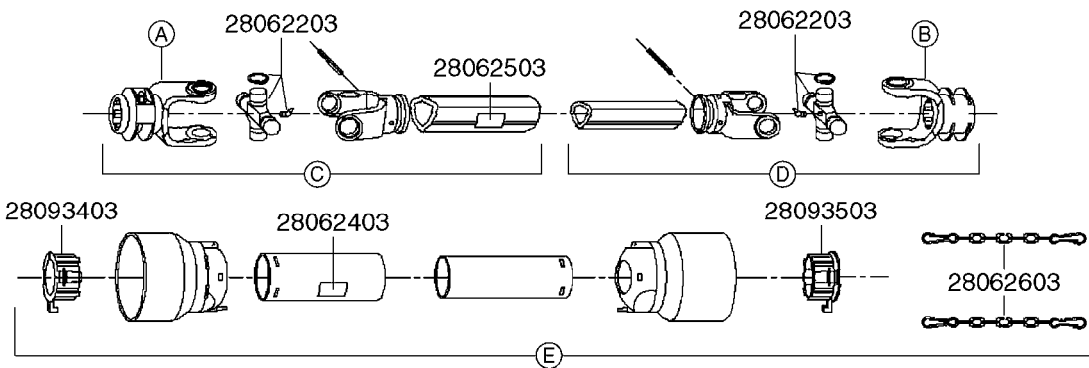

* Changed in 2016 from 100 series to G-Series (see page A0600).

A520

PTO SHAFTS - BONDIOLI CENT.
A0520-HIN, 23:10:18

Page 1
Date 12.08.2020 11:31

parts-n°	order qty	description
289042	1	UNIV. JOINT 22x54mm
421024	1	BOLT HEX 8.8 DEL M8X60
450015	1	SCREW ALLAN 3/8'X5/8' BLACK
460143	1	LOCK NUT M8 SST A2 DIN985
28009803	1	PTO PIN TUBE RETAINER OUTER
28009903	1	PTO TUBE RETAINER INNER
28010103	1	PTO YOKE F.INNER TUBE CV PTO
28021403	1	PTO 1"STR/1-3/8" 6SPL B&P
28021503	1	PTO 1"STR/1-3/8" 21SPL B&P
28021603	1	PTO 1"STR/1-3/4" 20SPL B&P
28027903	1	PTO BALL LOCK.KIT F.1-3/8 YOKE
28040503	1	UNIV. JOINT 27x74.6mm
28040703	1	SAFETY CHAIN F.CV BLACK PTO
28041803	1	DECAL DANGER GUARD MISSING
28041903	1	DECAL DANGER ROT.DRIVELINE
28056703	1	PTO YOKE #1 1-3/8" X 6 SPLINE
28056803	1	PTO YOKE #1 1-3/8" X 21 SPLINE
28056903	1	PTO YOKE #4 1-3/4" X 20 SPLINE
28057003	1	PTO TUBE YOKE #1-G1 OUTER
28057103	1	PTO TUBE YOKE #4-G4 OUTER
28057203	1	PTO PIN TUBE RETAINER OUTER
28057303	1	PTO TUBE OUTER #1 745MM
28057403	1	PTO TUBE OUTER #4 720MM
28057503	1	PTO TUBE INNER #1 745MM
28057603	1	PTO TUBE INNER #4 720MM
28057703	1	PTO TUBE RETAINER INNER
28057803	1	PTO TUBE YOKE #1 Ø=1"
28057903	1	PTO TUBE YOKE #4 Ø=1"
28058003	1	PTO HALF SAFETY SHIELD OUTER
28058103	1	PTO HALF SAFETY SHIELD OUTER
28058203	1	PTO HALF SAFETY SHIELD INNER
28058303	1	PTO HALF SAFETY SHIELD INNER
28058403	1	PTO BALL LOCK.KIT F.1-3/4 YOKE
28058503	1	PTO TUBE YOKE #1-G1 INNER