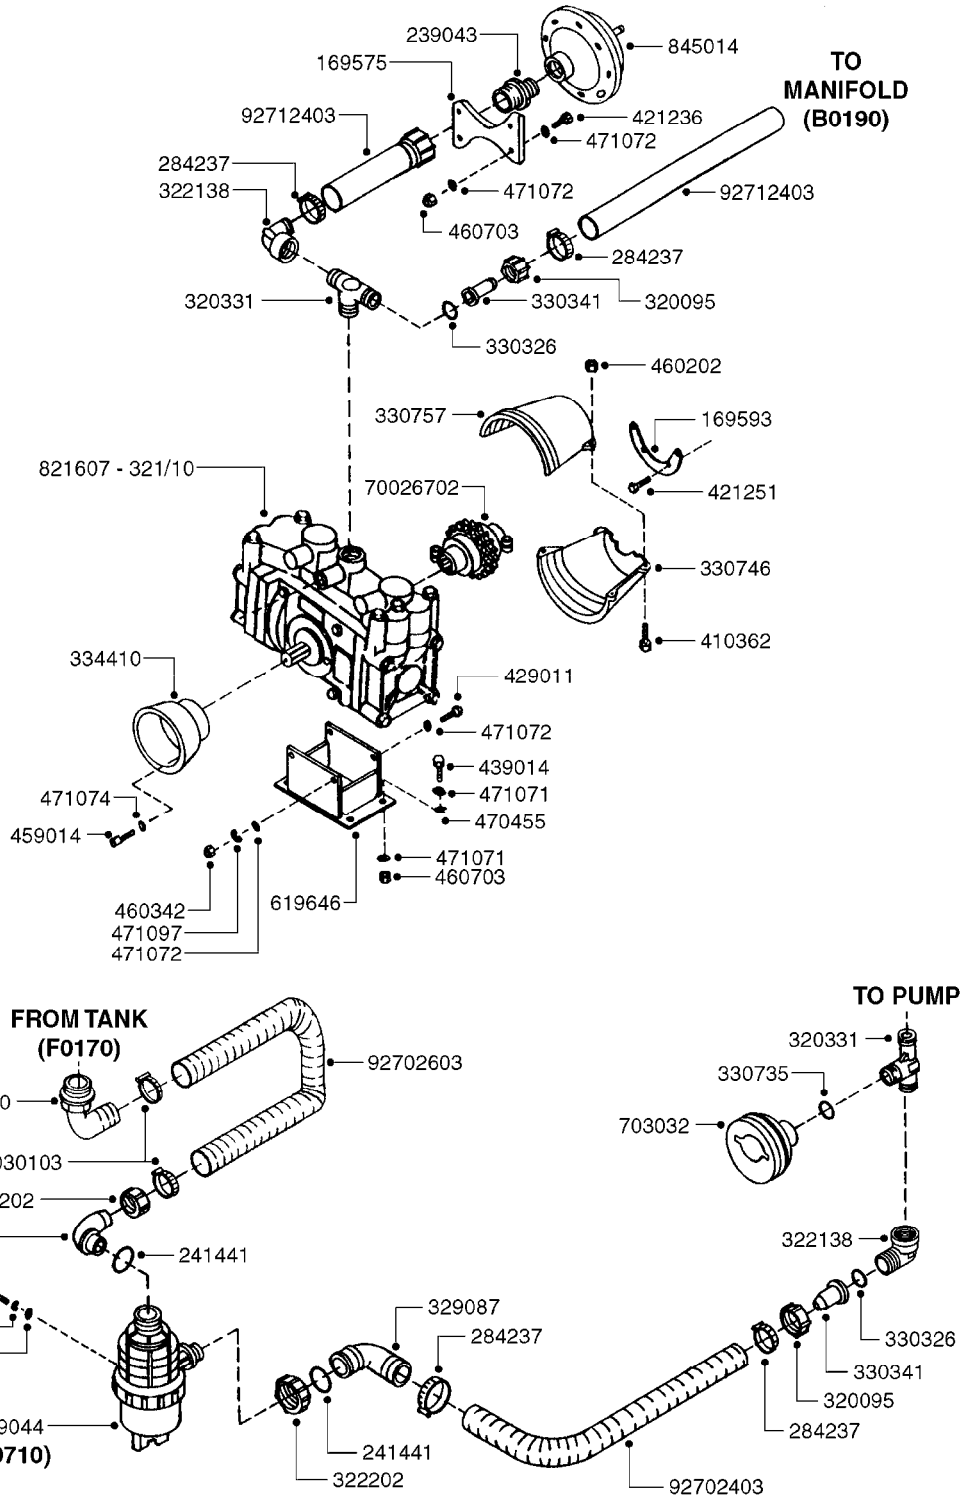

A0100

PUMP - 321 W/MOUNTING BASE
A0100-HIN, 01:01:16

Page 1
Date 12.08.2020 11:31

parts-n°	order qty	description
110553	1	VALVE COVER MDL 320 PAINTED
110563	1	CONNECTING ROD MODEL 320
110575	1	PUMP CASING 320
111571	1	DIAPHRAGM COVER MODEL 321 PAIN
140932	1	CRANK SHAFT 320/7
140943	1	CRANK SHAFT MODEL 320/7mm-25F
142774	1	CRANK SHAFT 320/3
147710	1	CRANK SHAFT 321/10 GG 540
161372	1	DIAPHRAGM BACKING DISC, 320-361
161383	1	DIAPHRAGM UPPER DISC, 320-361
161394	1	DUST PLATE, MODEL 320
161405	1	FOOT 320
210092	1	SEAL FELT D43/30X5
210103	1	BEARING BALL 6306
210114	1	BEARING BALL 6308
210243	1	SEAL OIL 35 X 47 X 7
210302	1	BALL BEARING 6207
210832	1	BALL BEARING 90/50X23 NU2210
242152	1	O-RING D18.2X3 EPDM
242215	1	O-RING D18X3 VITON
280011	1	GREASE NIPPLE 1/8' SAE H TR
330024	1	O-RING D41,1/D34.5 X 3,5
331155	1	SPACER, MODEL 320
332135	1	DIAPHRAGM, POLY alt 33511400
334320	1	O-RING D18X3 POLYURETHANE
390712	1	SPACER RING D84.5/66X2 (P321)
420663	1	BOLT HEX 8.8 DEL M10X120 A4-80
420862	1	BOLT HEX 8.8 DEL M10X16 FT
420906	1	BOLT HEX 8.8 DEL M10X60
430286	1	BOLT HEX 8.8 DEL M12X30 FT
430297	1	BOLT HEX 8.8 RAW M14X65
460342	1	NUT HEX M10 DEL DIN934
728146	1	VALVE FOR 361(726890/707932)