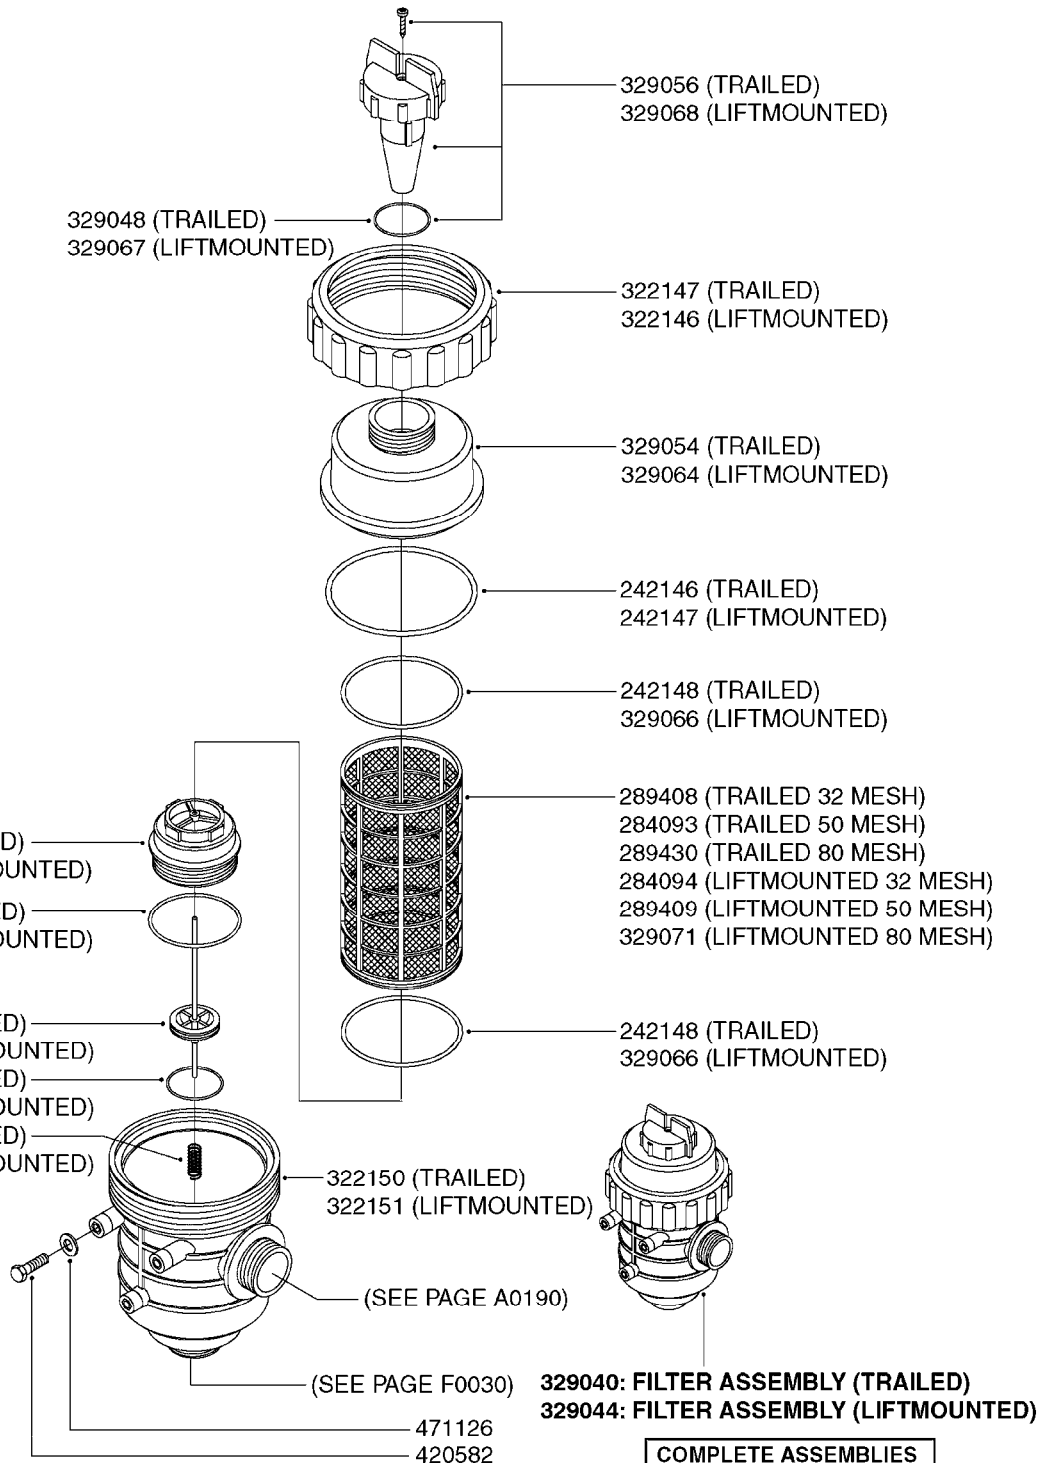

B0710

SUCTION FILT.-VINEYARD&ORCHARD
B0710-HIN, 01:01:16

Page 1

Date 12.08.2020 11:31

parts-n°	order qty	description
242146	1	O-RING 140 X 126 X 7
242147	1	O-RING 105,6x95X5.3
242148	1	O-RING 109.2 X 104 X 2
284093	1	FILTER SCR N ARAG 50 MESH BLUE
284094	1	FILTER SCR N ARAG 32 MESH WHITE
289408	1	FILTER SCR N ARAG 32 MESH WHITE
289409	1	FILTER SCR N ARAG 50 MESH BLUE
289430	1	FILTER SCR N ARAG 80 MESH RED
322146	1	THREADED RING F/FILTER 170
322147	1	THREADED RING F/FILTER 200
322150	1	FILTER CASING 1.5"BSP ARAG
322151	1	FILTER HOUSING 170
329040	1	FILTER ARAG 1.5" 32 MESH TRAIL
329044	1	FILTER ARAG 1.5" 32 MESH LIFT
329047	1	SPRING F. ARAG FILTER 1-1/2"
329048	1	O-RING F. 1-1/2" FILTER
329049	1	PLUNGER F. ARAG VALVE 1-1/2"
329051	1	O-RING F.ARAG FILTER 1-1/2"
329052	1	FITTING F.ARAG FILTER 1-1/2"
329054	1	FILTER HOUSING LID 1-1/2"
329056	1	YELLOW LOCKING RETAINER 1-1/2"
329058	1	SPRING F. ARAG FILTER 1"
329059	1	O-RING F. 1" FILTER
329060	1	PLUNGER F. ARAG VALVE 1"
329061	1	O-RING F.ARAG FILTER 1"
329062	1	FITTING F.ARAG FILTER 1"
329064	1	FILTER HOUSING LID 1"
329066	1	O-RING F.ARAG FILTER 1"
329067	1	O-RING F. 1" FILTER
329068	1	YELLOW LOCKING RETAINER 1"
329071	1	FILTER SCR N ARAG 80 MESH RED
420582	1	BOLT HEX 8.8 DEL M8X20 FT A2
471126	1	WASHER, M8, Ø16/ 8.4X 1.6, SS