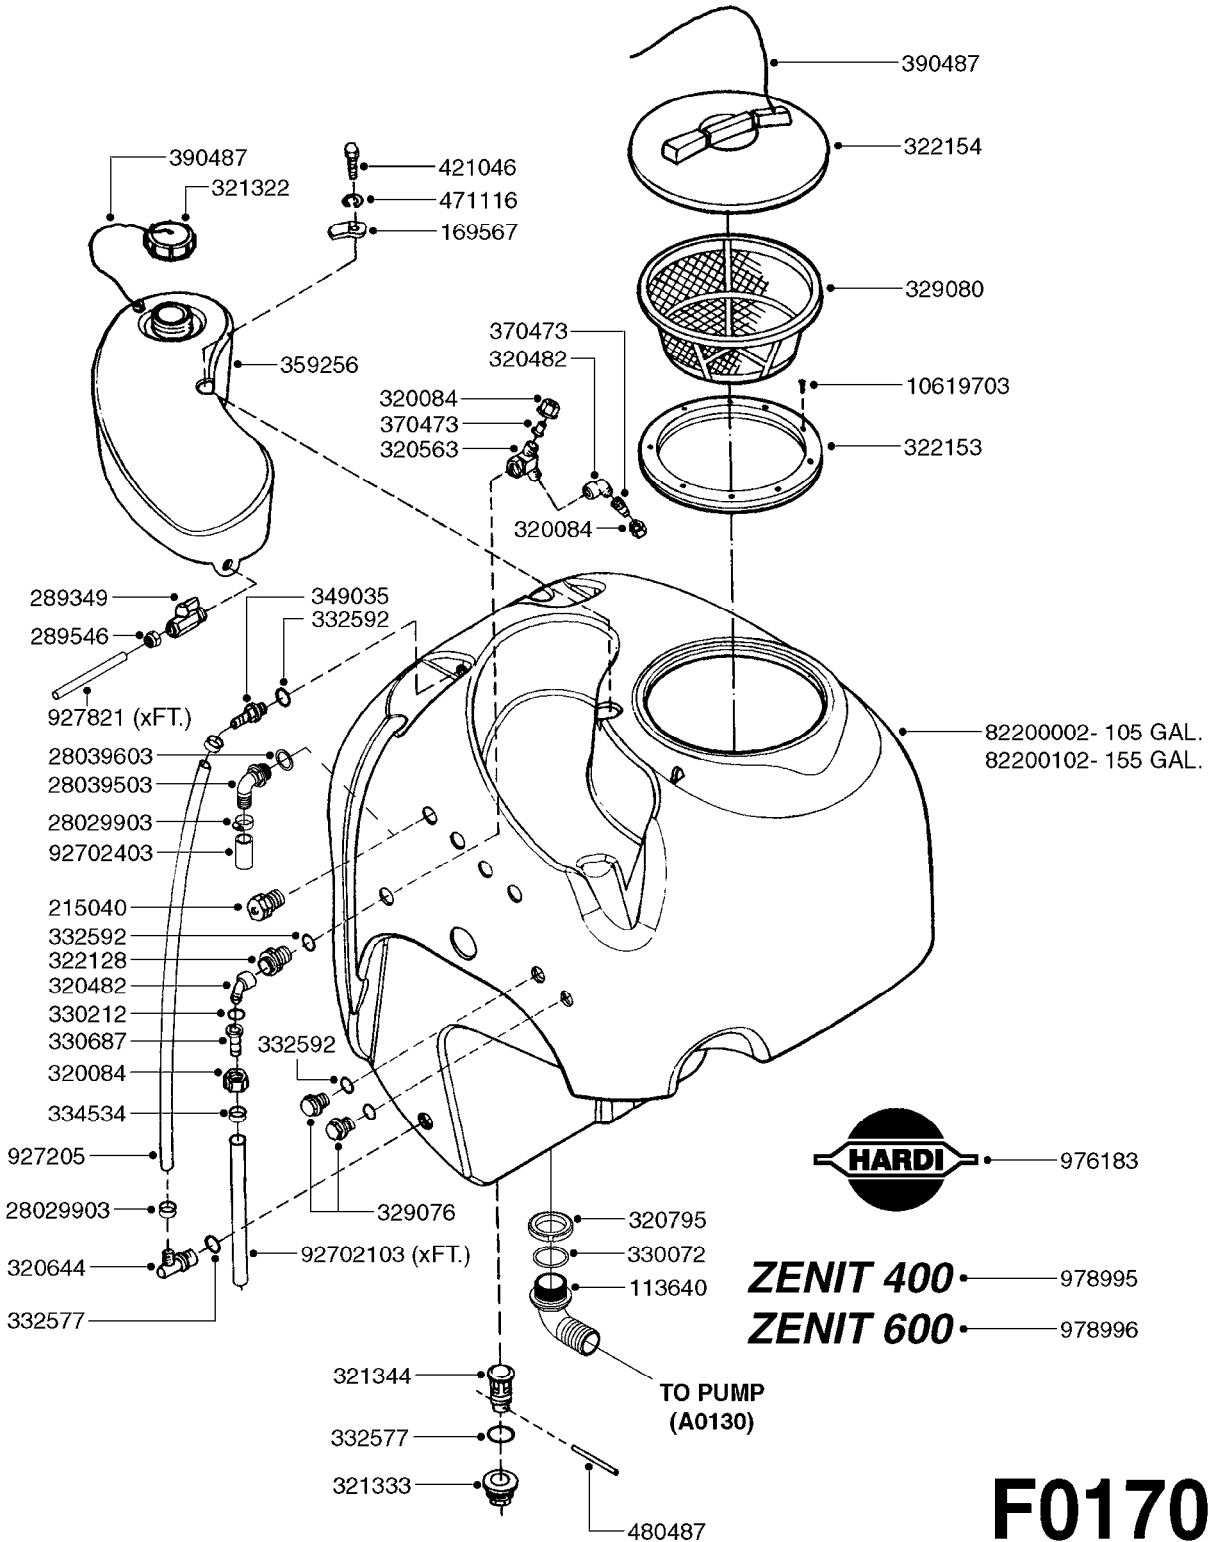

F0170

TANK - ZENIT 105/155 MANIFOLD
F0170-HIN, 14:03:19

Page 1
Date 12.08.2020 11:31

parts-n°	order qty	description
113640	1	HOSEBARB, BSP, 1-1/2" 90°
169567	1	BRACKET F.15 L TANK ZENIT
215040	1	PLUG M 1"
289349	1	BALL VALVE 3/8" M-H
289546	1	NUT F.NOZZLE HOLDER ZENIT
320084	1	FITT.DK NUT 1/2" BSP
320482	1	FITT.DK ELB. 1/2" BSP 60 DEG.
320563	1	FITT.DK 3 WAY 1/2" 110 DEG.
320644	1	FITT.DK ELB.3/4"HB X 1" BSP
320795	1	FITT.DK NUT 1-1/2" BSP JAMB
321322	1	SCREW CAP F. S80 X 4
321333	1	FITT.DK BULK 1-1/2" X 1"F BSP
321344	1	DRAIN SCREW 1" BSP RED
322128	1	NIPPLE 1/2"
322153	1	FILTER CASING 170
322154	1	SCREW COVER D355
329076	1	PLUG 1/2" M.
329080	1	FILTER BASKET 12"
330072	1	O-RING D53.5/D45.5X4
330212	1	O-RING D19/D14X2.4 F.1/2"NUT
330687	1	FITT.DK HB 1/2" F. 1/2" NUT
332577	1	O-RING D38/D30X4 F.1" PUR.
332592	1	O-RING D26/D20X3
334534	1	CLAMP HOSE PLASTIC 1/2"
349035	1	FITTING STRAIGHT 1/2" D20
359256	1	CLEAN WATER TANK 4 GAL. ZENIT
370473	1	NOZZLE INJECTOR 5066-2.0
390487	1	CORD NYLON/SIGHT GAUGE 4500mm
421046	1	BOLT HEX M8X25/25 A2 SS DIN933
471116	1	WASHER D8 TENSION
480487	1	PIN M5X60 SLOTTED GALV
927205	1	HOSE R X CLEAR X 3/4 X 0012"
927821	1	CLEAR HOSE D12X10 PA1012
976183	1	DECAL COMPANY D.18,2 X 29,6
978995	1	DECAL "ZENIT 400"
978996	1	DECAL "ZENIT 600"
10619703	1	SCREW SS #6x3/4' SELF TAPPING
28029903	1	CLAMP HOSE GEAR P3/4"-S1" 6712
28039503	1	FITTING, 1" BSP 1" BARB 90°
28039603	1	GASKET F. 1" BSP FITTING
82200002	1	TANK 105 GALLON ZENIT 400L
82200102	1	TANK 155 GALLON ZENIT 600L
92702103	1	HOSE R X1/2" X300PSI WP X0012"
92702403	1	HOSE PVC SUCT GRAY 1"