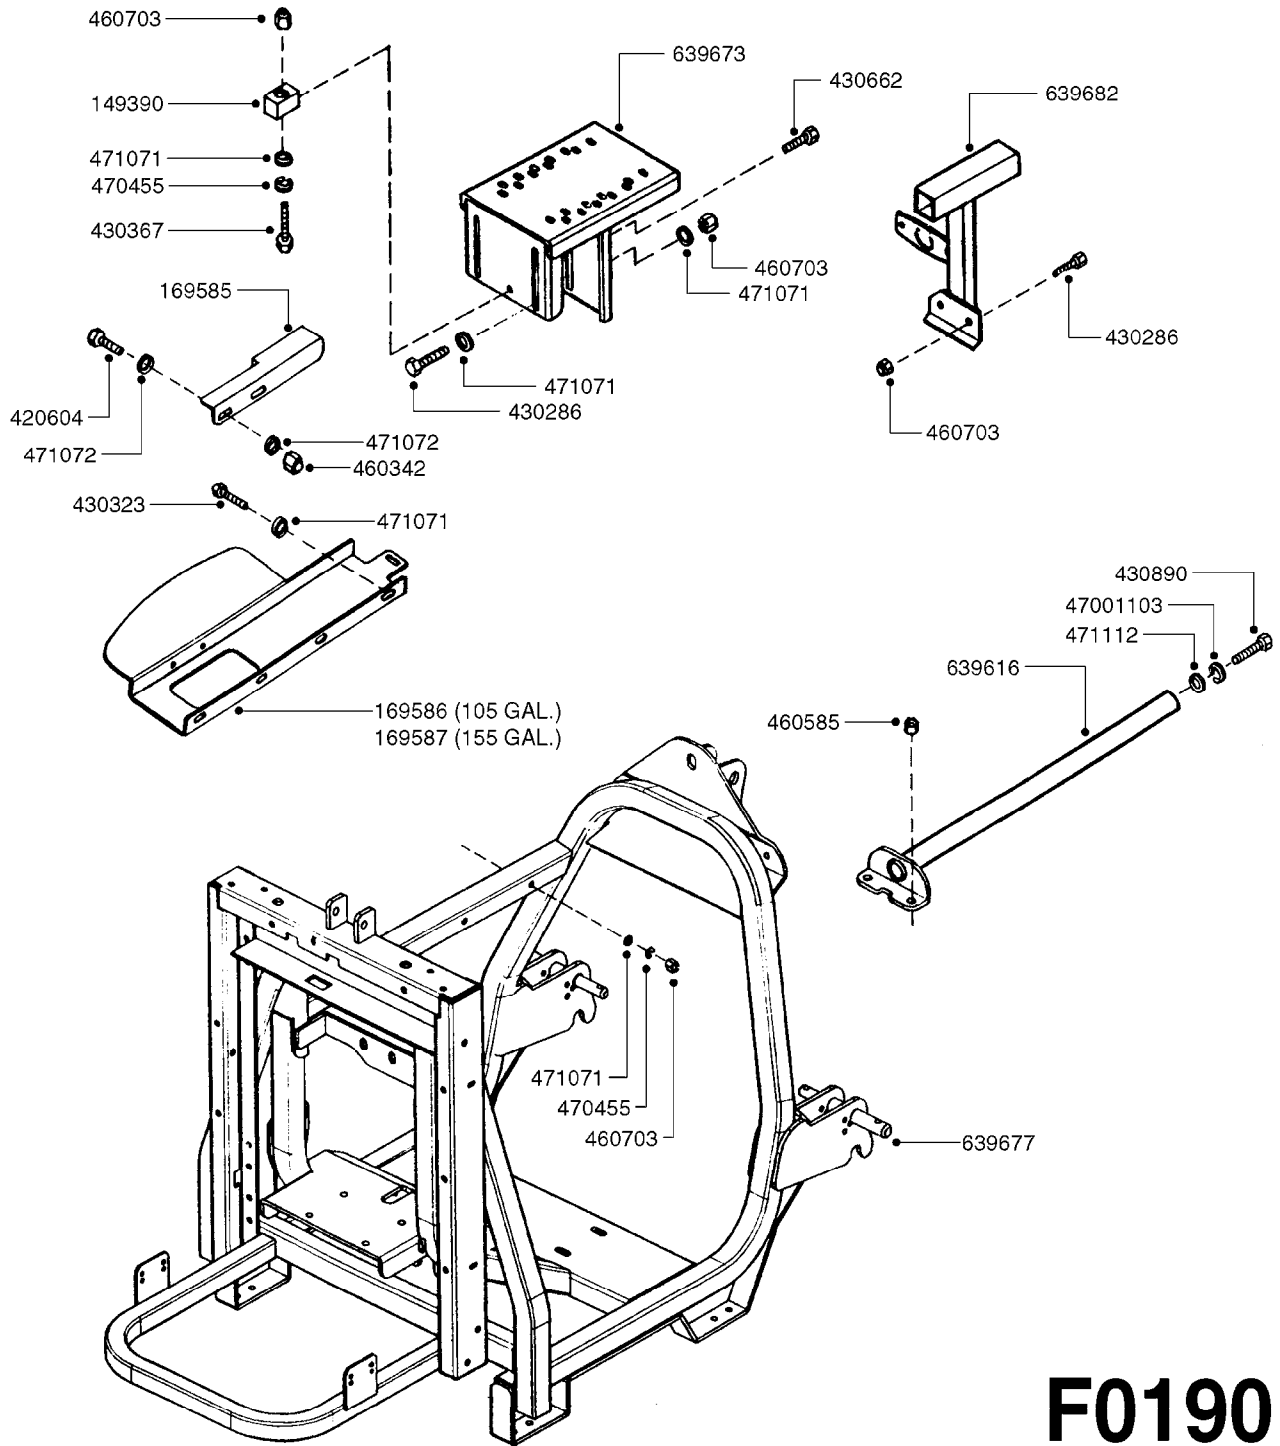

F0190

FRAME - ZENIT 105/155 PNEUM.
F0190-HIN, 01:01:16

Page 1

Date 12.08.2020 11:31

parts-n°	order qty	description
149390	1	PUMP MT.TENSIONER ZENIT
169585	1	BRACKET F.TANK FIXING ZENIT
169586	1	BRACKET F.TANK ZENIT 105
169587	1	BRACKET F.TANK ZENIT 155
420604	1	BOLT HEX 8.8 DEL M10X25 FT DIN933
430286	1	BOLT HEX 8.8 DEL M12X30 FT
430323	1	BOLT HEX 8.8 DEL M12X60
430367	1	BOLT HEX 8.8 DEL M12X100 DIN931
430662	1	BOLT HEX 8.8 DEL M12X20 FT
430890	1	BOLT HEX 8.8 DEL M20X50
460342	1	NUT HEX M10 DEL DIN934
460585	1	LOCKING NUT M16 DIN985 A2 SS
460703	1	NUT HEX M12X1.75 LOCK DIN985A2 SS
470455	1	WASHER D12 SPRING
471071	1	WASHER M12 GALV
471072	1	WASHER M10 EL2
471112	1	WASHER D20
639616	1	FRAME SUPPORT BRACKET - ZENIT
639673	1	PUMP MT.BRKT. ZENIT
639677	1	FRAME F.ZENIT 105/155 PNEUM.
639682	1	CONTROL MT.BRACKET ZENIT
47001103	1	WASHER D20.5/D33X4 LOCK