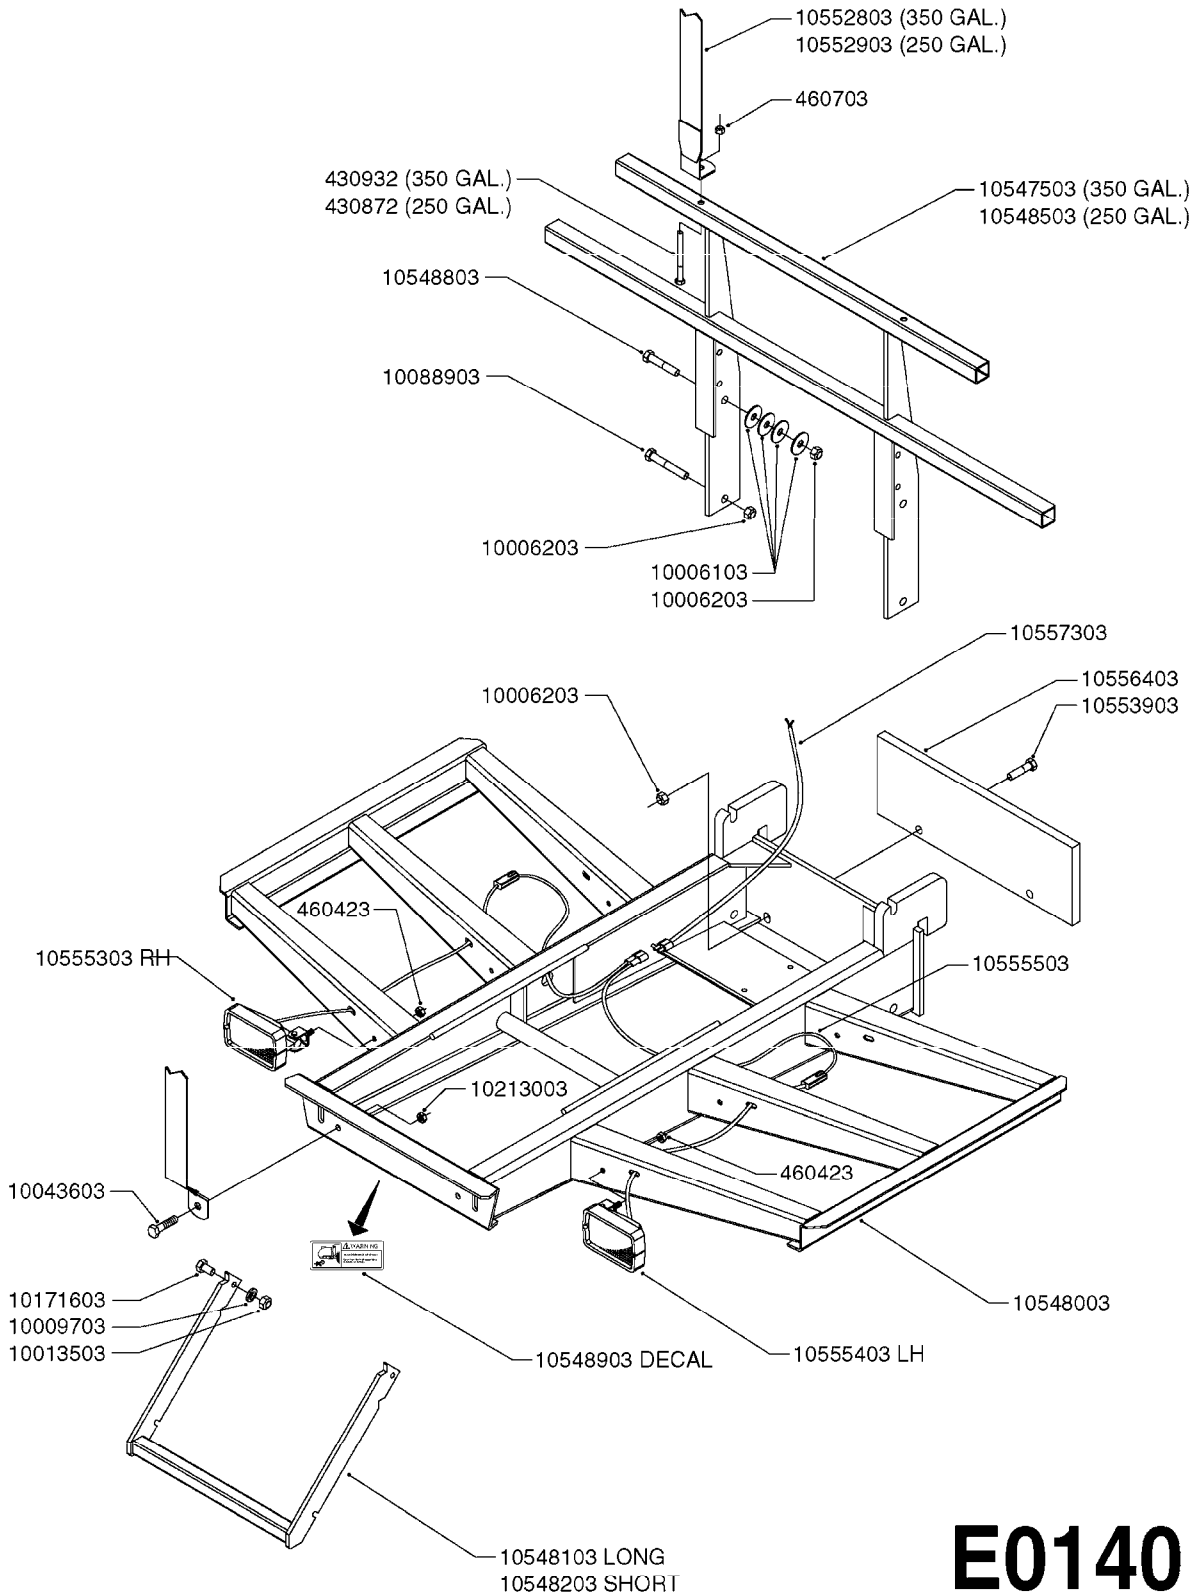

E0140

FRAME FRONT TANK 250/350
E0140-HIN, 01:01:16

Page 1
Date 03.11.2017 22:39

parts-n°	order qty	description
10006103	1	WASHER PLATE 5/8
10006203	1	NUT HEX NC LOCK 5/8"
10009703	1	WASHER LOCK L/W Z 3/8"
10013503	1	NUT HEX NC 3/8"
10043603	1	BOLT HEX 7/16 NC GR.5 01.25"
10088903	1	BOLT HEX 5/8 NC GR.2 03.50"
10171603	1	BOLT HEX 3/8 NC GR.2 01.50"
10213003	1	NUT HEX NC (NYLON LOCK) 7/16"
10547503	1	REAR SUPPORT 350G F.FRONT TANK
10548003	1	FRAME F.FRONT TANK
10548103	1	STEP LONG F.FRONT TANK
10548203	1	STEP SHORT F.FRONT TANK
10548503	1	REAR SUPPORT 250G F.FRONT TANK
10548803	1	BOLT HEX 5/8 NC GR.2 02.75"
10548903	1	DECAL "WARNING-DO NOT TOW" ENG
10552803	1	STRAP F.TANK 50X2160 350G
10552903	1	STRAP F.TANK 50X2070 250G
10553903	1	BOLT HEX 5/8 NC GR.8 02.50"
10555303	1	HEAD LIGHT RH FRONT TANK
10555403	1	HEAD LIGHT LH FRONT TANK
10555503	1	WIRING HARNESS MIDDLE FR.TANK
10556403	1	RAW MOUNT PLATE FRONT TANK
10557303	1	WIRING HARNESS END FOR FR.TANK
430872	1	BOLT HEX 8.8 DEL M12X100 FT
430932	1	BOLT HEX 8.8 DEL M12X130 FT
460423	1	NUT HEX M10X1.50 LOCK DIN985A2 SS
460703	1	NUT HEX M12X1.75 LOCK DIN985A2 SS