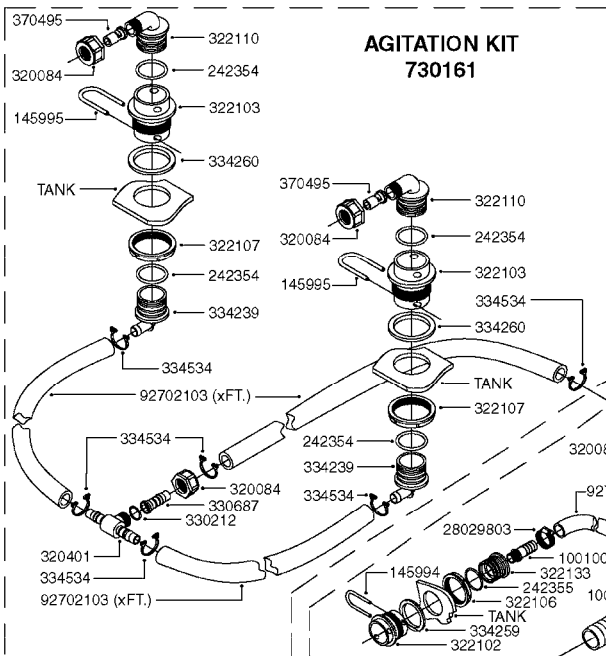

AGITATION KIT
730161

SUCTION KIT
730162