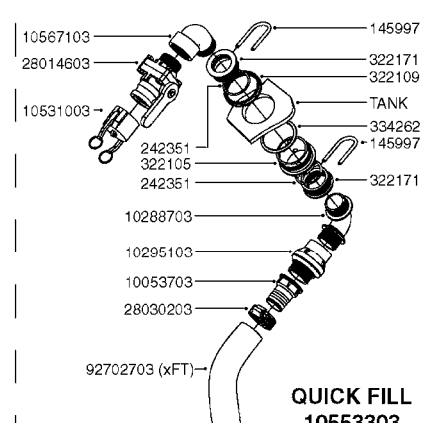

QUICK FILL
10553303

For Top Suction
See Page B0670

For Top Drain
See Page K0180

E0130