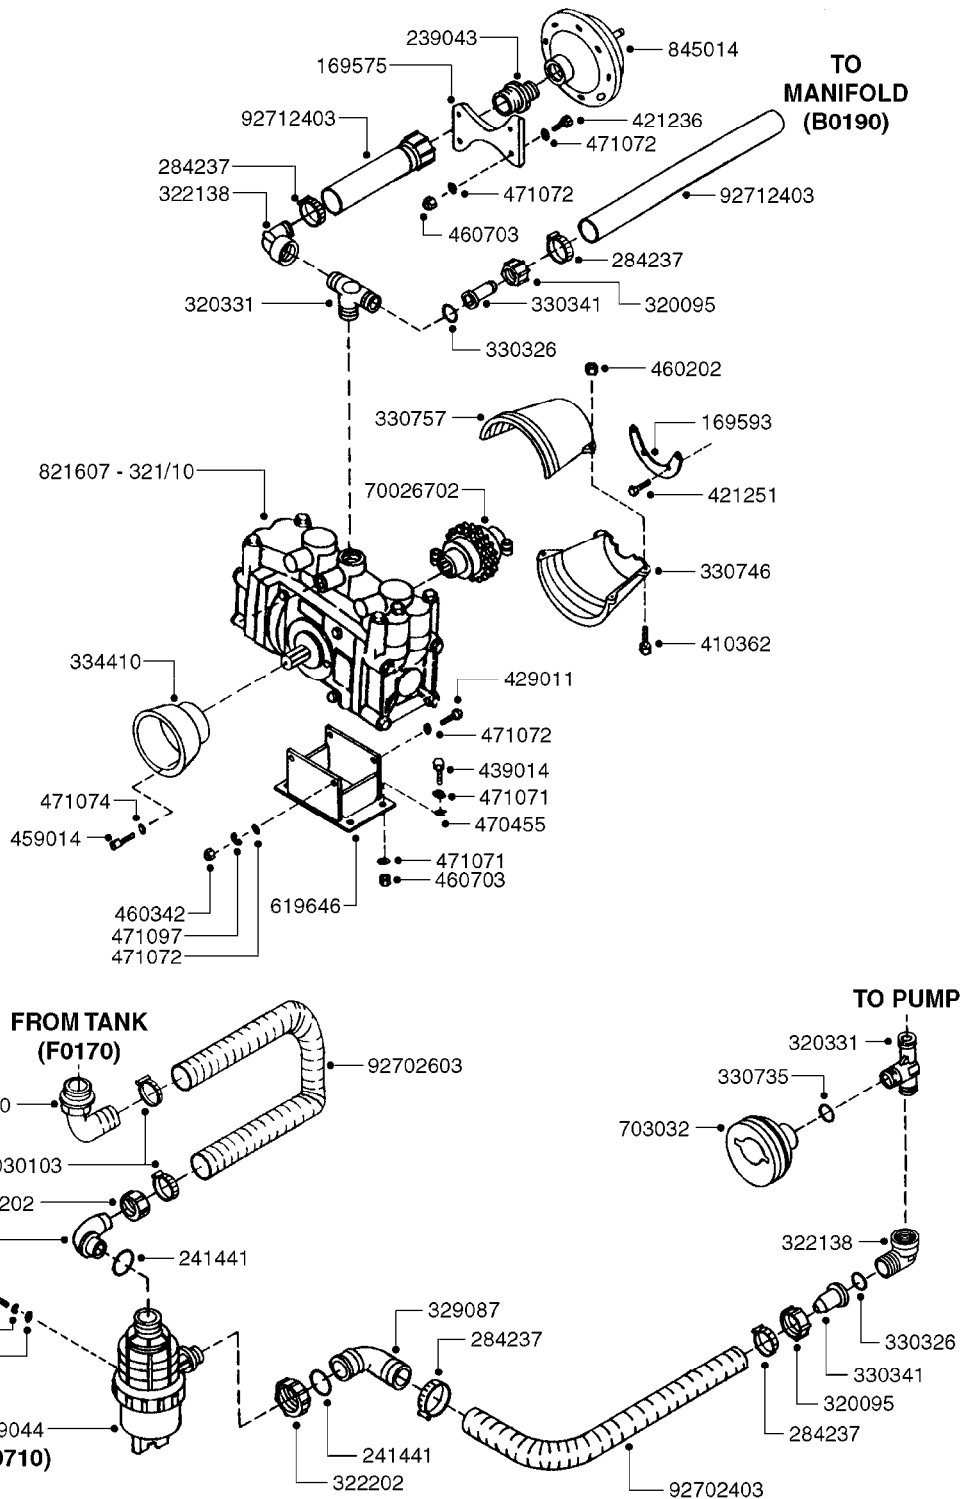

A0100

PUMP - 321 W/MOUNTING BASE
A0100-HIN, 01:01:16

Page 1

Date 16.03.2016 14:54

parts-n°	order qty	description
110553	1	VALVE COVER MDL 320 PAINTED
110563	1	CONNECTING ROD MODEL 320
110575	1	PUMP CASING 320
111571	1	DIAPHRAGM COVER MODEL 321 PAIN
140932	1	CRANK SHAFT 320/7
140943	1	CRANK SHAFT MODEL 320/7mm-25F
142774	1	CRANK SHAFT 320/3
147710	1	CRANK SHAFT 321/10 GG 540
161372	1	DIAPHRAGM BACKING DISC, 320-361
161383	1	DIAPHRAGM UPPER DISC, 320-361
161394	1	DUST PLATE, MODEL 320
161405	1	FOOT 320
210092	1	SEAL FELT D43/30X5
210103	1	BEARING BALL 6306
210114	1	BEARING BALL 6308
210243	1	SEAL OIL 35 X 47 X 7
210302	1	BALL BEARING 6207
210832	1	BALL BEARING 90/50X23 NU2210
242152	1	O-RING D18.2X3 EPDM
242215	1	O-RING D18X3 VITON
280011	1	GREASE NIPPLE 3/8' SAE H TR
330024	1	O-RING D41,1/D34.5 X 3,5
331155	1	SPACER, MODEL 320
332135	1	DIAPHRAGM, POLY alt 33511400
334320	1	O-RING D18X3 POLYURETHANE
390712	1	SPACER RING D84.5/66X2 (P321)
420663	1	BOLT HEX 8.8 DEL M10X120 DIN931
420862	1	BOLT HEX 8.8 DEL M10X16 FT
420906	1	BOLT HEX 8.8 DEL M10X60
430286	1	BOLT HEX 8.8 DEL M12X30 FT
430297	1	BOLT HEX 8.8 RAW M14X65
460342	1	NUT HEX M10 DEL DIN934
728146	1	VALVE FOR 361(726890/707932)