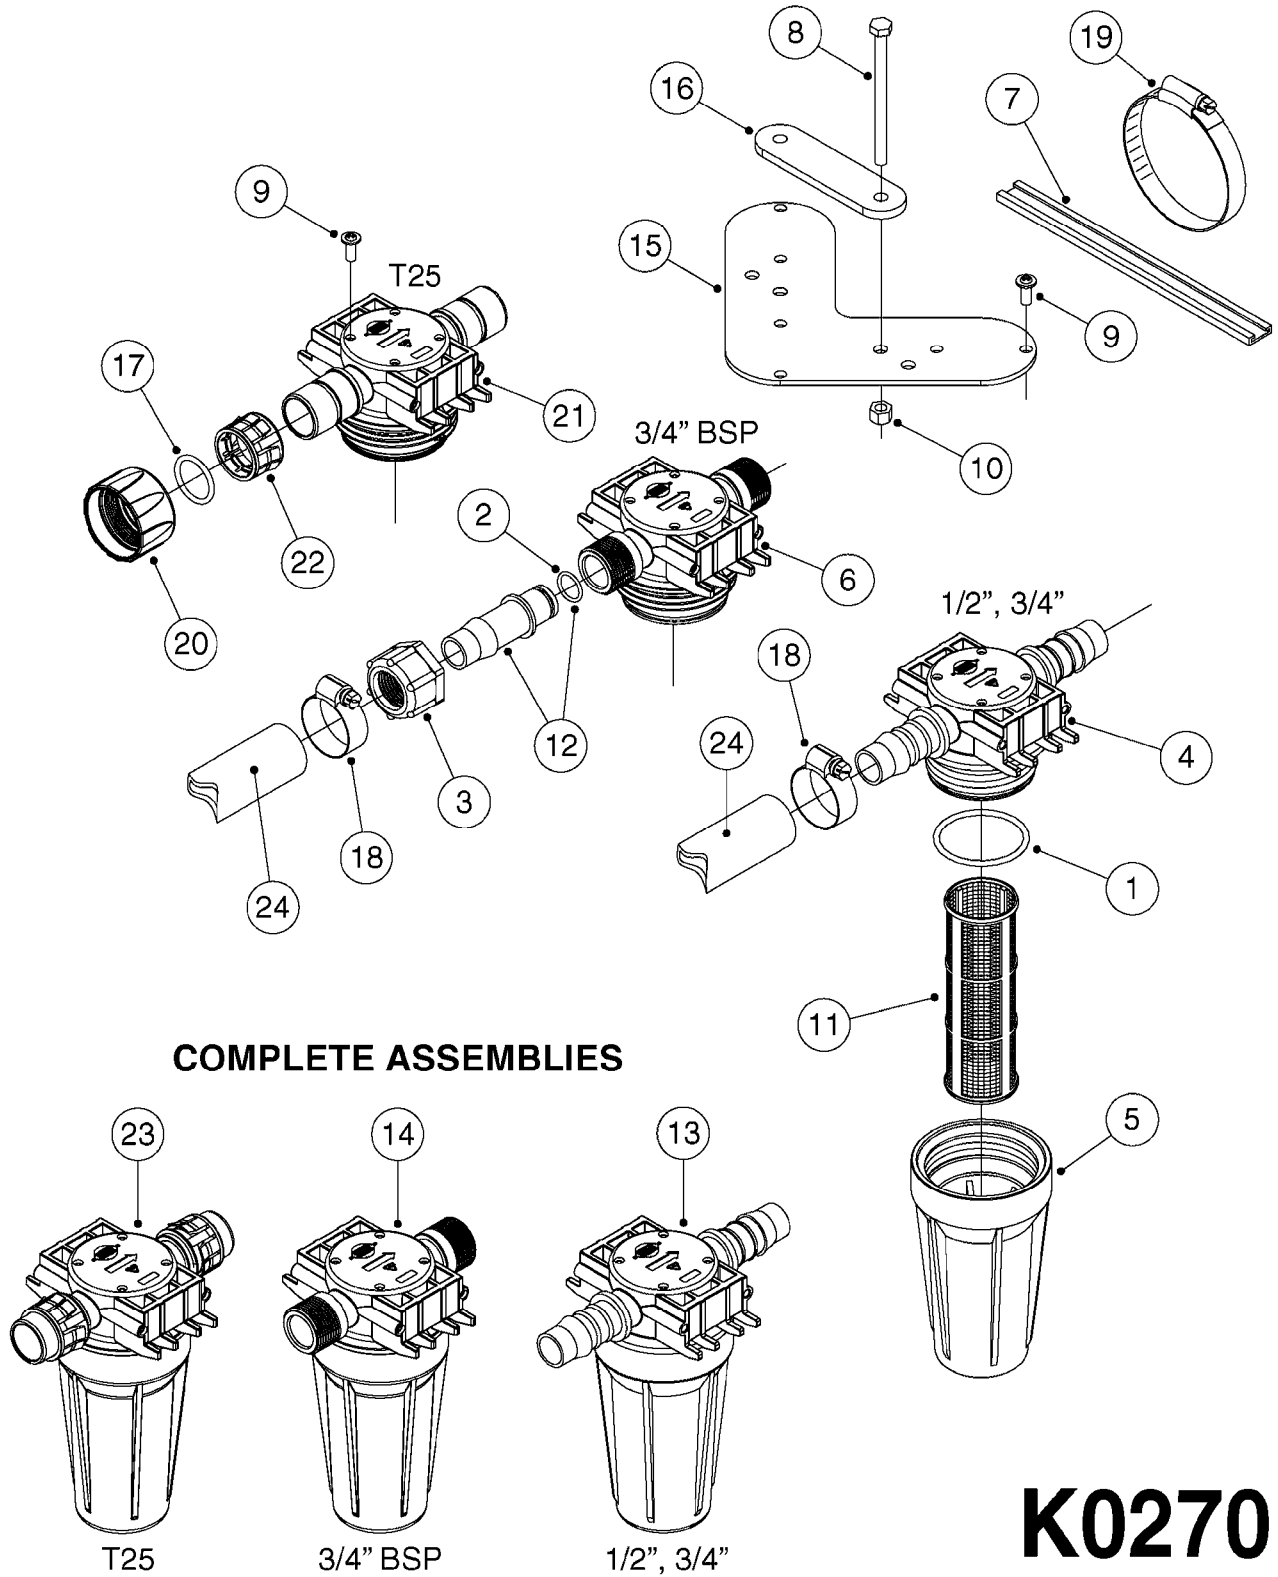

Pos.	parts-n°	order qty	description
1	240925	1	O-RING D49.5X3 NITRIL
2	242594	1	O-RING D14 X 1.78 SCH.70-EPDM
3	320283	1	FITT.DK NUT 3/4"BSP
4	322241	1	FILTER HOUSING W.3/4' BARBS
4	322249	1	FILTER HOUSING W.1/2' BARBS
5	322242	1	FILTER BOWL / IN-LINE
6	322250	1	FILTER HOUSING W.3/4"BSP THRD
7	341291	1	RUBBER HOSE CLAMP COVER 130MM
7	341292	1	RUBBER HOSE CLAMP COVER 180MM
8	410605	1	BOLT HEX 8.8 DEL M6X80
9	440673	1	SCREW F.PLASTIC 5X12 SS
10	460261	1	NUT HEX M6X1 LOCK A2 DIN985
11	615443	1	FILTER ELEM.50 MESH BLUE
11	615444	1	FILTER ELEM.80 MESH RED
11	615445	1	FILTER ELEM.100 MESH YELLOW
12	716236	1	FITT.DK HB 1/2" ASSY. F. 3/4"
12	724621	1	FITT.DK HB 3/4"ASSY F.3/4" NUT
13	845205	1	FILTER IN-LINE 1/2' 50 MESH
13	845208	1	FILTER IN-LINE 3/4' 50 MESH
13	845209	1	FILTER IN-LINE 3/4' 80 MESH
14	845218	1	FILTER IN-LINE 3/4'50 MESH OML
14	845219	1	FILTER IN-LINE 3/4'80 MESH OML
15	16022203	1	PLATE 3.0 X 55 X 196
16	16022403	1	BRACKET 60MM TUBE
17	24263000	1	O-RING Ø24.4 X 3.1 NITRIL SH70
18	28029903	1	CLAMP HOSE GEAR P3/4"-S1" 6712
19	28047103	1	CLAMP HOSE GEAR 50 X 50 6740
19	28047203	1	CLAMP HOSE GEAR 60 X 80 6756
20	32239700	1	FITT.DK NUT T25
21	32239800	1	FITT.DK IN-LINE FILTER TOP T25
22	33515500	1	FITT.DK NUT LOCK RING T25
23	72700600	1	FILTER IN-LINE 80 MESH, T25
24	92702103	1	HOSE R X1/2" X300PSI WP X0012"
24	92703203	1	HOSE R X3/4" X300PSI WP X0012"