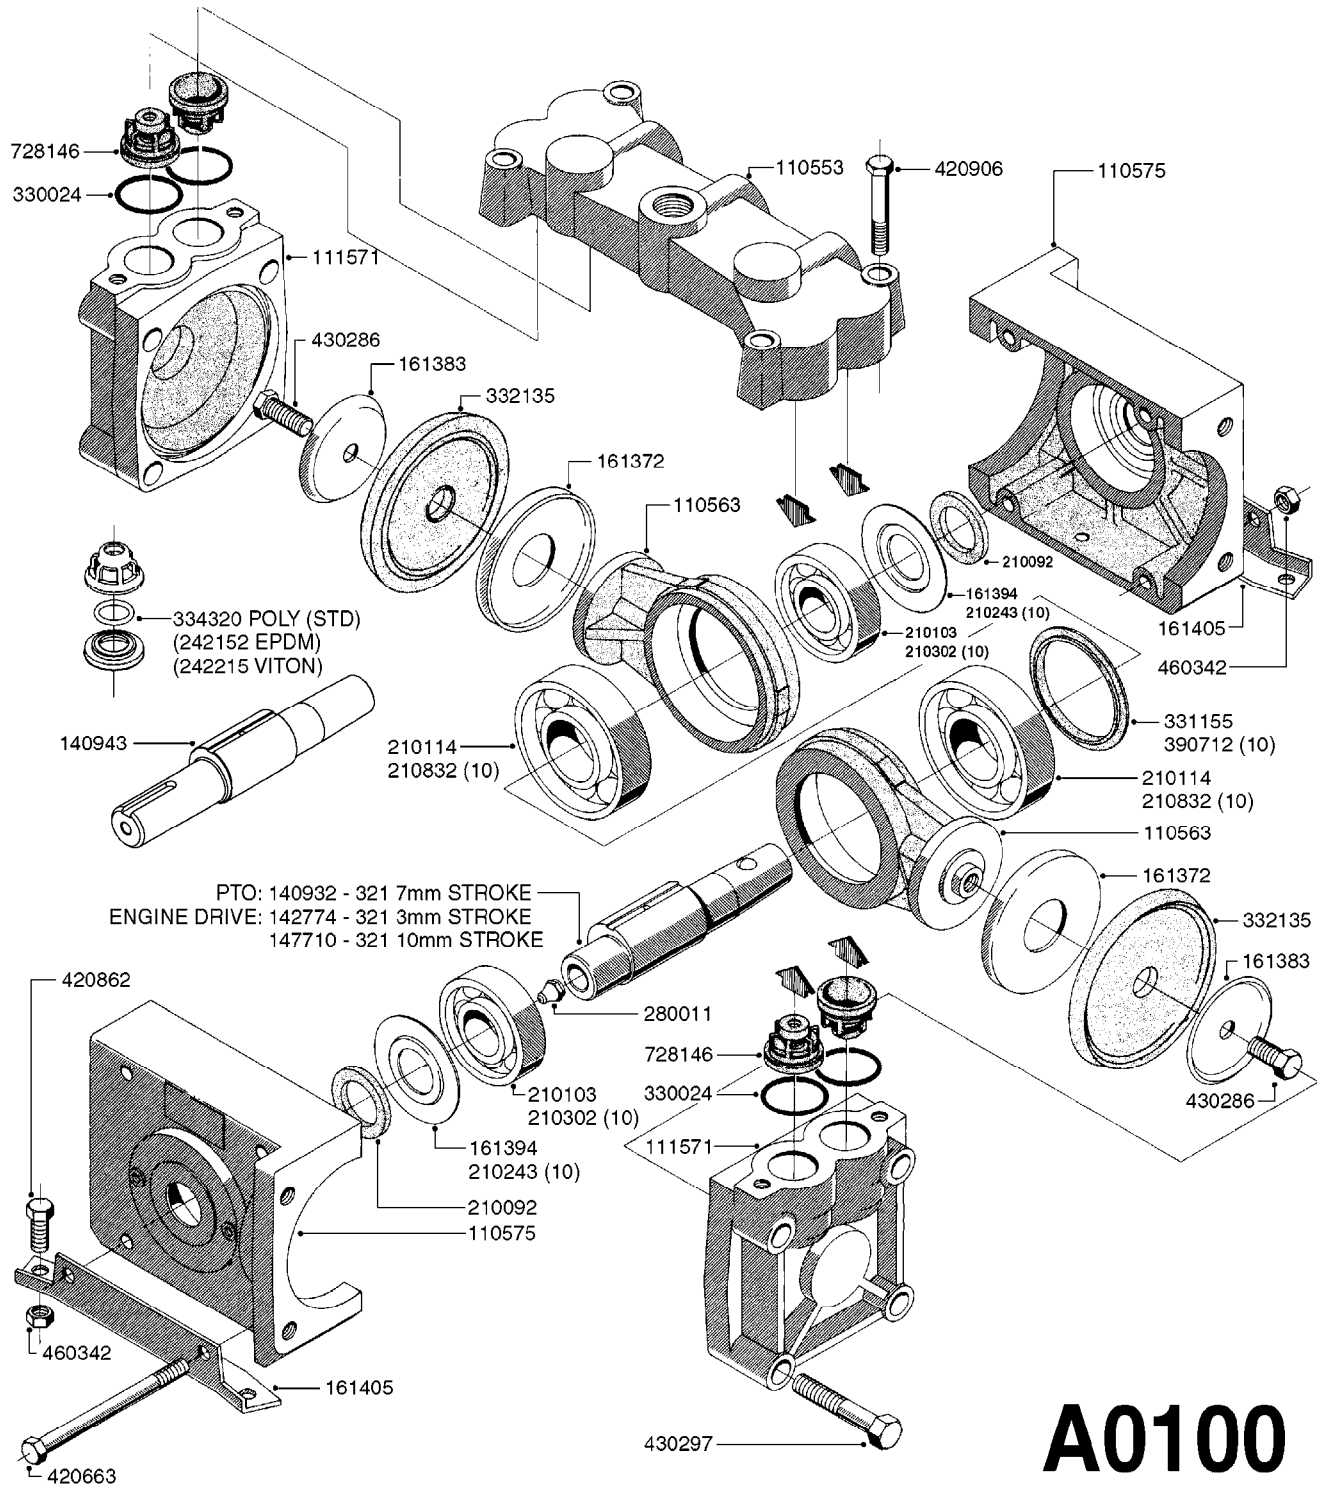

A0100

PUMP - 321 W/MOUNTING BASE
A0100-HIN, 01:01:16

Page 1

Date 16.03.2016 14:54

parts-n°	order qty	description
110553	1	VALVE COVER MDL 320 PAINTED
110563	1	CONNECTING ROD MODEL 320
110575	1	PUMP CASING 320
111571	1	DIAPHRAGM COVER MODEL 321 PAIN
140932	1	CRANK SHAFT 320/7
140943	1	CRANK SHAFT MODEL 320/7mm-25F
142774	1	CRANK SHAFT 320/3
147710	1	CRANK SHAFT 321/10 GG 540
161372	1	DIAPHRAGM BACKING DISC, 320-361
161383	1	DIAPHRAGM UPPER DISC, 320-361
161394	1	DUST PLATE, MODEL 320
161405	1	FOOT 320
210092	1	SEAL FELT D43/30X5
210103	1	BEARING BALL 6306
210114	1	BEARING BALL 6308
210243	1	SEAL OIL 35 X 47 X 7
210302	1	BALL BEARING 6207
210832	1	BALL BEARING 90/50X23 NU2210
242152	1	O-RING D18.2X3 EPDM
242215	1	O-RING D18X3 VITON
280011	1	GREASE NIPPLE 3/8' SAE H TR
330024	1	O-RING D41,1/D34.5 X 3,5
331155	1	SPACER, MODEL 320
332135	1	DIAPHRAGM, POLY alt 33511400
334320	1	O-RING D18X3 POLYURETHANE
390712	1	SPACER RING D84.5/66X2 (P321)
420663	1	BOLT HEX 8.8 DEL M10X120 DIN931
420862	1	BOLT HEX 8.8 DEL M10X16 FT
420906	1	BOLT HEX 8.8 DEL M10X60
430286	1	BOLT HEX 8.8 DEL M12X30 FT
430297	1	BOLT HEX 8.8 RAW M14X65
460342	1	NUT HEX M10 DEL DIN934
728146	1	VALVE FOR 361(726890/707932)