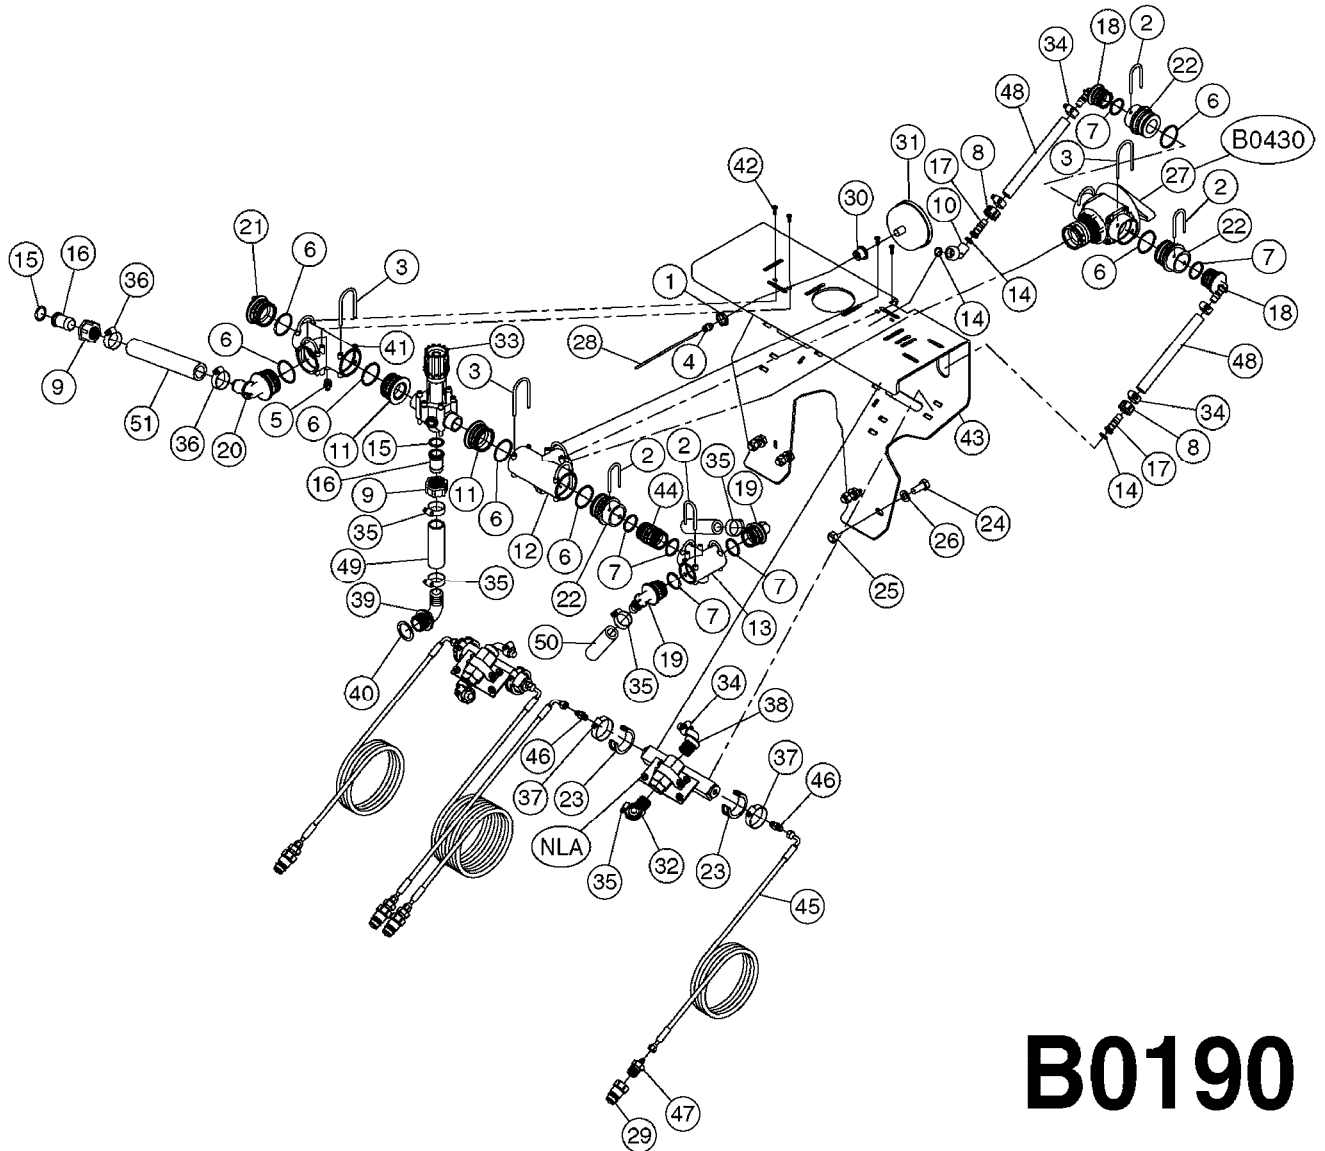

B0190

ZENIT MANIFOLD SYSTEM
B0190-HIN, 01:01:16

Page 1
Date 16.03.2016 14:54

Pos.	parts-n°	order qty	description
1	140766	1	NUT 1/2" BSP
2	145995	1	FITT.DK S-53 FORK
3	145996	1	FITT.DK S-67 FORK
4	231346	1	QUICK COUPLER 1/8"BSP X 4 MM
5	232230	1	QUICK COUPLER 1/4"BSP X 4 MM
6	242353	1	O-RING D44.2X3.0 VITON F.S-67
7	242354	1	O-RING D32.2X3.0 VITON F.S-53
8	320084	1	FITT.DK NUT 1/2" BSP
9	320095	1	FITT.DK NUT 1" BSP
10	320482	1	FITT.DK ELB. 1/2" BSP 60 DEG.
11	322132	1	FITT.DK S-67 THREAD INS.1'BSP
12	322224	1	FITT.DK S-67 TEE
13	322352	1	FITT.DK S-53 TEE
14	330212	1	O-RING D19/D14X2.4 F.1/2"NUT
15	330326	1	O-RING D30/D24X2 F.1"NUT
16	330341	1	FITT.DK HB 1" F. 1" NUT
17	330687	1	FITT.DK HB 1/2" F. 1/2" NUT
18	334239	1	FITT.DK S-53 ELB.1/2"
19	334241	1	FITT.DK S-53 ELB.3/4"
20	334243	1	FITT.DK S-67 ELB.1"
21	334250	1	FITT.DK S-67 PLUG
22	334564	1	FITT.DK S-67 TO S-53 ADAPTER
23	341290	1	RUBBER STRAP, L=110
24	430286	1	BOLT HEX 8.8 DEL M12X30 FT
25	460703	1	NUT HEX M12X1.75 LOCK DIN985
26	471127	1	WASHER, M12, Ø24/13.0X 2.5, SS
27	729796	1	VALVE S-67 MANUAL D33 J-D
28	927253	1	AIR HOSE, DIAMETER 4MM
29	10466003	1	COUPLER PIONEER 8010-04 1/2NPT
30	14055400	1	FITT.DK REDUC 1/2"x1/8"x1/4"BS
31	28014403	1	GAUGE 4"BR REAR PSI200
32	28019303	1	FITTING HB ELB 3/4NPT-3/4HOSE
33	28027603	1	VALVE PRESS CTRL RELIEF 1"BSPM
34	28029803	1	CLAMP HOSE GEAR P1/2" 6708
35	28029903	1	CLAMP HOSE GEAR P3/4"-S1" 6712
36	28030003	1	CLAMP HOSE GEAR P1" 6716
37	28030103	1	CLAMP HOSE GEAR P5/4-S1.5"6724
38	28039403	1	FITTING, 3/4" NPT 1/2" BARB
39	28039503	1	FITTING, 1" BSP 1" BARB 90°
40	28039603	1	GASKET F. 1" BSP FITTING
41	39091800	1	FITT.DK S-67 TEE DRILLED D11
42	44076200	1	PT TORNILLO 50X16 WN5451 rsf t
43	61012503	1	CONTROL BRACKET, ZENIT, HC
44	72114300	1	PIEZA CONEXION S53/S53 C/JUNTA
45	78400003	1	HOSE 1/4X 8' 90F JIC-STRF JIC
46	78600503	1	FITTING 1/8NPT X 7/16JIC M X M
47	78600603	1	FITTING 1/2NPT X 7/16JIC M X M
48	92702103	1	HOSE R X1/2" X300PSI WP X0012"
49	92702403	1	HOSE PVC SUCT GRAY 1"
50	92703203	1	HOSE R X3/4" X300PSI WP X0012"
51	92712403	1	HOSE R X1" X300PSI WP X0012"