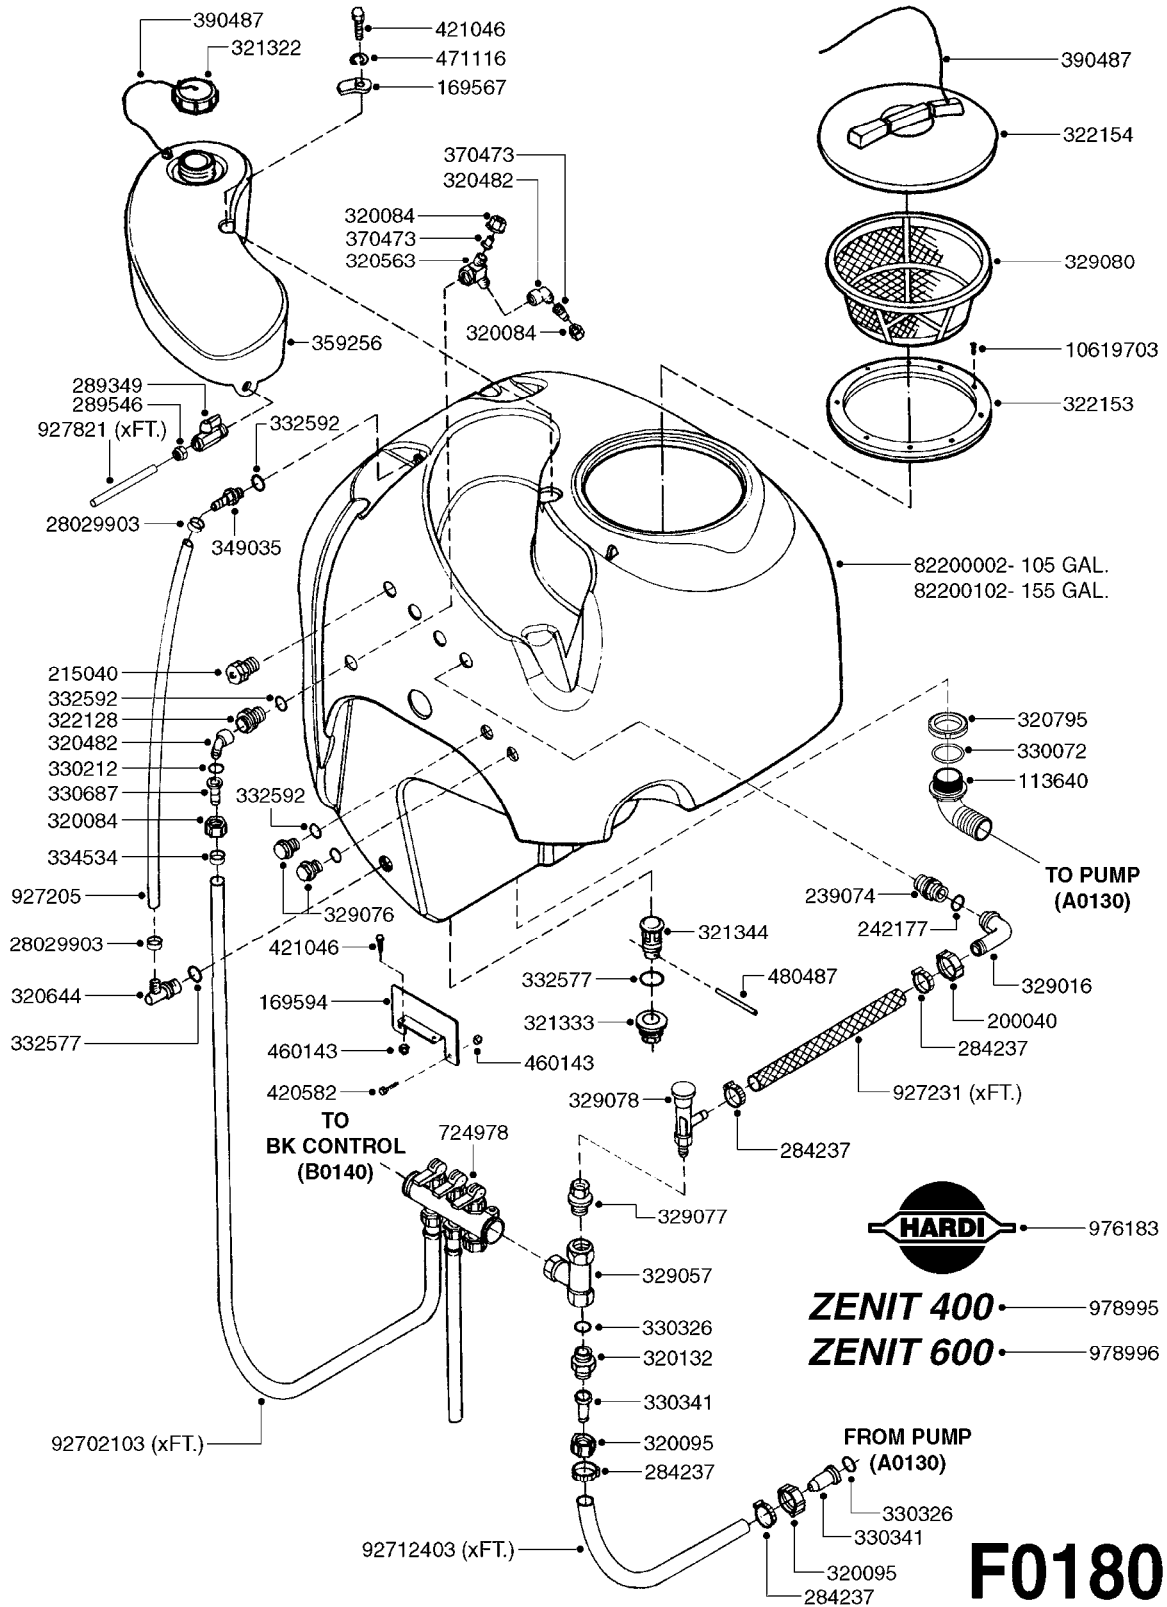

TANK - ZENIT 105/155 BK
F0180-HIN, 01:01:16

Page 0
Date 16.03.2016 14:54

TANK - ZENIT 105/155 BK
F0180-HIN, 01:01:16

Page 1

Date 16.03.2016 14:54

parts-n°	order qty	description
113640	1	HOSEBARB, BSP, 1-1/2" 90°
169567	1	BRACKET F.15 L TANK ZENIT
169594	1	BRACKET F.DISTRIB.VALVE ZENIT
200040	1	OMLØBER FOR FITTING 1"
215040	1	PLUG M 1"
239074	1	BRYSTNIPPEL 1'X3/4'
242177	1	O-RING D25.4 X 20.2 X 2.6
284237	1	CLAMP HOSE GEAR D20/30
289349	1	BALL VALVE 3/8" M-H
289546	1	NUT F.NOZZLE HOLDER ZENIT
320084	1	FITT.DK NUT 1/2" BSP
320095	1	FITT.DK NUT 1" BSP
320132	1	FITT.DK HN 1" BSP
320482	1	FITT.DK ELB. 1/2" BSP 60 DEG.
320563	1	FITT.DK 3 WAY 1/2" 110 DEG.
320644	1	FITT.DK ELB.3/4"HB X 1" BSP
320795	1	FITT.DK NUT 1-1/2" BSP JAMB
321322	1	SCREW CAP F. S80 X 4
321333	1	FITT.DK BULK 1-1/2" X 1"F BSP
321344	1	DRAIN SCREW 1" BSP RED
322128	1	NIPPLE 1/2"
322153	1	FILTER CASING 170
322154	1	SCREW COVER D355
329016	1	BØJNING
329057	1	FITTING TEE 1" F-F-F
329076	1	PLUG 1/2" M.
329077	1	REDUCCION 1"M-1/2"H ARAG (2452042)
329078	1	SAFETY VALVE 290 PSI
329080	1	FILTER BASKET 12"
330072	1	O-RING D53.5/D45.5X4
330212	1	O-RING D19/D14X2.4 F.1/2"NUT
330326	1	O-RING D30/D24X2 F.1"NUT
330341	1	FITT.DK HB 1" F. 1" NUT
330687	1	FITT.DK HB 1/2" F. 1/2" NUT
332577	1	O-RING D38/D30X4 F.1" PUR.
332592	1	O-RING D26/D20X3
334534	1	CLAMP HOSE PLASTIC 1/2"
349035	1	FITTING STRAIGHT 1/2" D20
359256	1	CLEAN WATER TANK 4 GAL. ZENIT
370473	1	NOZZLE INJECTOR 5066-2.0
390487	1	CORD NYLON/SIGHT GAUGE 4500mm
420582	1	BOLT HEX 8.8 DEL M8X20 FT A2
421046	1	BOLT HEX 8.8 DEL M8X25 FT A2 DIN933
460143	1	NUT HEX M8 LOCK A2 DIN985
471116	1	WASHER D8 TENSION
480487	1	PIN M5X60 SLOTTED GALV
724978	1	1/2" DISTRIBUTOR TYP.3
927205	1	HOSE R X CLEAR X 3/4 X 0012"
927231	1	HOSE R X PVCX3/4 CLR/BRD 0012"
927821	1	CLEAR HOSE D12X10 PA1012
976183	1	DECAL COMPANY D.18,2 X 29,6
978995	1	DECAL "ZENIT 400"
978996	1	DECAL "ZENIT 600"
10619703	1	SCREW SS #6x3/4' SELF TAPPING
28029903	1	CLAMP HOSE GEAR P3/4"-S1" 6712
82200002	1	TANK 105 GALLON ZENIT 400L
82200102	1	TANK 155 GALLON ZENIT 600L
92702103	1	HOSE R X1/2" X300PSI WP X0012"
92712403	1	HOSE R X1" X300PSI WP X0012"