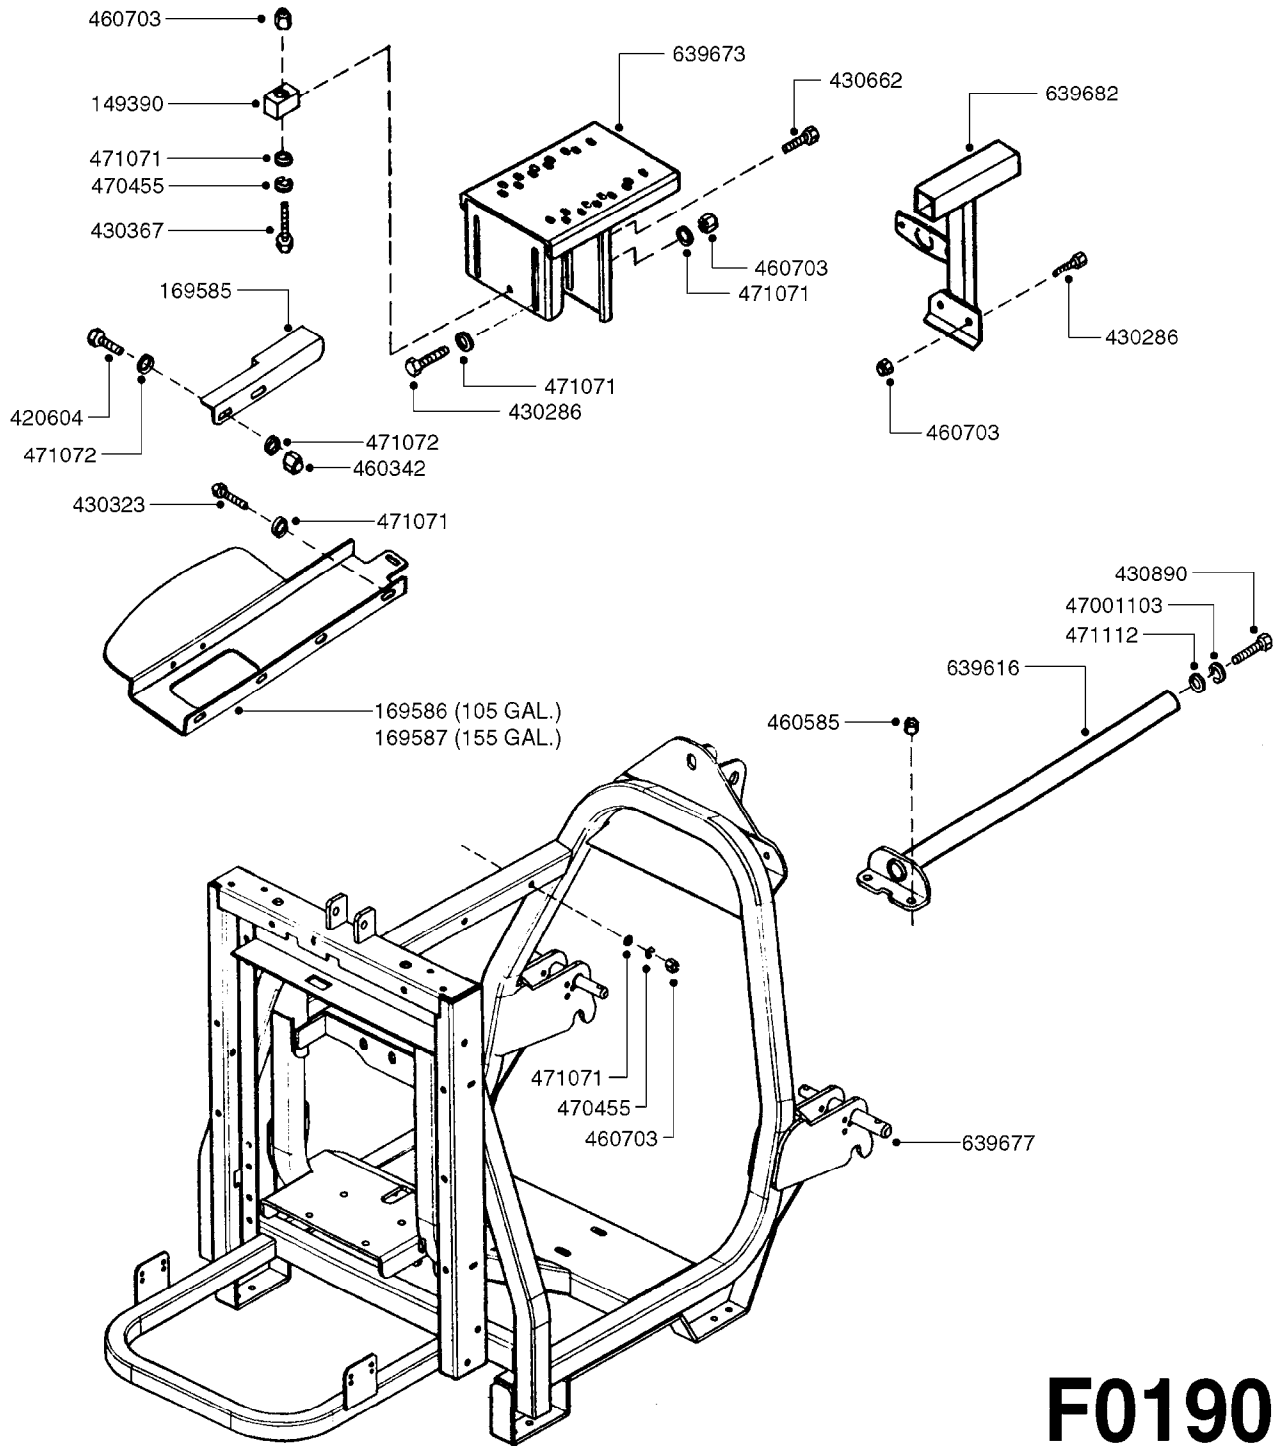

F0190

FRAME - ZENIT 105/155 PNEUM.
F0190-HIN, 01:01:16

Page 1

Date 16.03.2016 14:55

parts-n°	order qty	description
149390	1	PUMP MT.TENSIONER ZENIT
169585	1	BRACKET F.TANK FIXING ZENIT
169586	1	BRACKET F.TANK ZENIT 105
169587	1	BRACKET F.TANK ZENIT 155
420604	1	BOLT HEX 8.8 DEL M10X25 FT DIN933
430286	1	BOLT HEX 8.8 DEL M12X30 FT
430323	1	BOLT HEX 8.8 DEL M12X60
430367	1	BOLT HEX 8.8 DEL M12X100 DIN931
430662	1	BOLT HEX 8.8 DEL M12X20 FT
430890	1	BOLT HEX 8.8 DEL M20X50
460342	1	NUT HEX M10 DEL DIN934
460585	1	NUT HEX M16X2 LOCK
460703	1	NUT HEX M12X1.75 LOCK DIN985
470455	1	WASHER D12 SPRING
471071	1	WASHER M12 GALV
471072	1	WASHER M10 EL2
471112	1	WASHER D20
639616	1	FRAME SUPPORT BRACKET - ZENIT
639673	1	PUMP MT.BRKT. ZENIT
639677	1	FRAME F.ZENIT 105/155 PNEUM.
639682	1	CONTROL MT.BRACKET ZENIT
47001103	1	WASHER D20.5/D33X4 LOCK