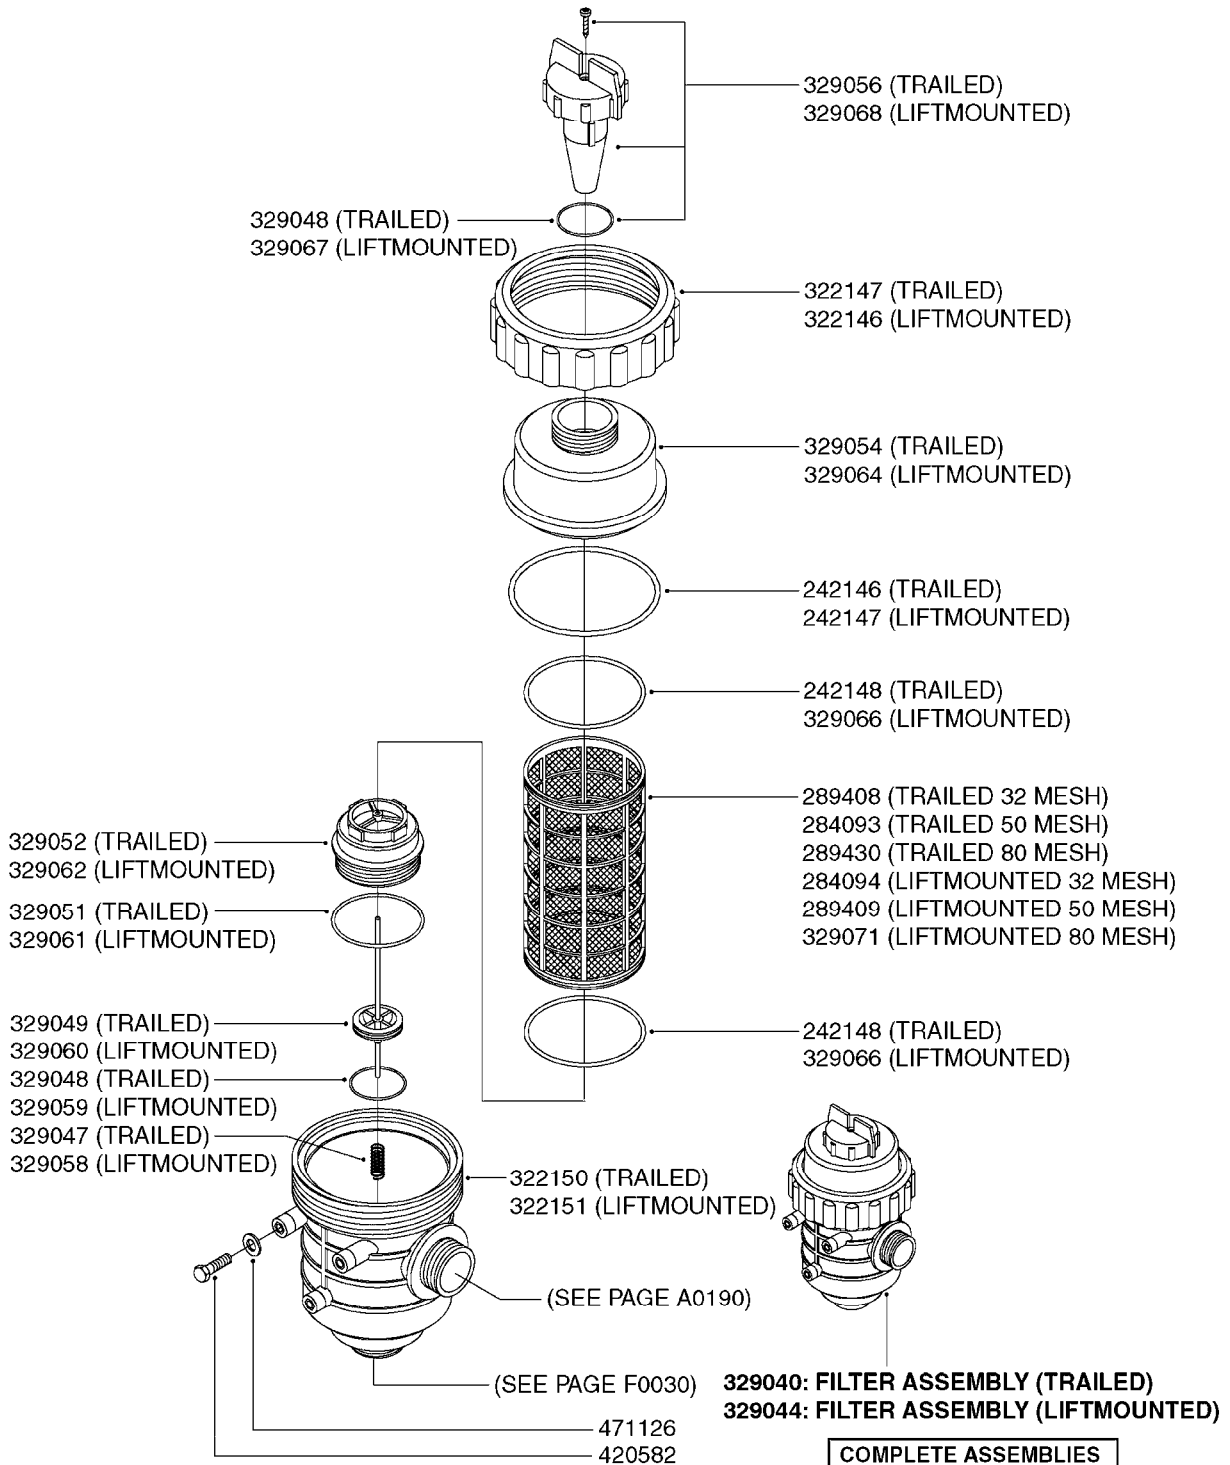

B0710

SUCTION FILT.-VINEYARD&ORCHARD
B0710-HIN, 01:01:16

Page 1

Date 16.03.2016 14:54

parts-n°	order qty	description
242146	1	O-RING 140 X 126 X 7
242147	1	O-RING 105,6x95X5.3
242148	1	O-RING 109.2 X 104 X 2
284093	1	FILTER SCR N ARAG 50 MESH BLUE
284094	1	FILTER SCR N ARAG 32 MESH WHITE
289408	1	FILTER SCR N ARAG 32 MESH WHITE
289409	1	FILTER SCR N ARAG 50 MESH BLUE
289430	1	FILTER SCR N ARAG 80 MESH RED
322146	1	THREADED RING F/FILTER 170
322147	1	THREADED RING F/FILTER 200
322150	1	FILTER CASING 1.5"BSP ARAG
322151	1	FILTER HOUSING 170
329040	1	FILTER ARAG 1.5" 32 MESH TRAIL
329044	1	FILTER ARAG 1.5" 32 MESH LIFT
329047	1	SPRING F. ARAG FILTER 1-1/2"
329048	1	O-RING F. 1-1/2" FILTER
329049	1	PLUNGER F. ARAG VALVE 1-1/2"
329051	1	O-RING F.ARAG FILTER 1-1/2"
329052	1	FITTING F.ARAG FILTER 1-1/2"
329054	1	FILTER HOUSING LID 1-1/2"
329056	1	YELLOW LOCKING RETAINER 1-1/2"
329058	1	SPRING F. ARAG FILTER 1"
329059	1	O-RING F. 1" FILTER
329060	1	PLUNGER F. ARAG VALVE 1"
329061	1	O-RING F.ARAG FILTER 1"
329062	1	FITTING F.ARAG FILTER 1"
329064	1	FILTER HOUSING LID 1"
329066	1	O-RING F.ARAG FILTER 1"
329067	1	O-RING F. 1" FILTER
329068	1	YELLOW LOCKING RETAINER 1"
329071	1	FILTER SCR N ARAG 80 MESH RED
420582	1	BOLT HEX 8.8 DEL M8X20 FT A2
471126	1	WASHER, M8, Ø16/ 8.4X 1.6, SS