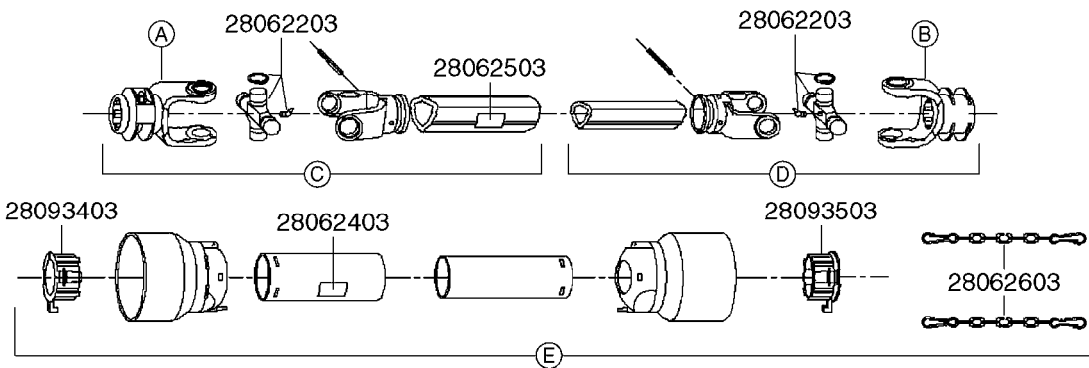

A0520

PTO SHAFTS - BONDIOLI CENT.
A0520-HIN, 01:01:16

Page 1

Date 16.03.2016 14:54

parts-n°	order qty	description
289042	1	UNIV. JOINT 22x54mm
420641	1	BOLT HEX 8.8 DEL M8X35
450015	1	SCREW ALLAN 3/8'X5/8' BLACK
460143	1	NUT HEX M8 LOCK A2 DIN985
28009803	1	PTO PIN TUBE RETAINER OUTER
28009903	1	PTO TUBE RETAINER INNER
28010103	1	PTO YOKE F.INNER TUBE CV PTO
28021403	1	PTO 1"STR/1-3/8" 6SPL B&P
28021503	1	PTO 1"STR/1-3/8" 21SPL B&P
28021603	1	PTO 1"STR/1-3/4" 20SPL B&P
28027903	1	PTO BALL LOCK.KIT F.1-3/8 YOKE
28040503	1	UNIV. JOINT 27x74.6mm
28040703	1	SAFETY CHAIN F.CV BLACK PTO
28041803	1	DECAL DANGER GUARD MISSING
28041903	1	DECAL DANGER ROT.DRIVELINE
28056703	1	PTO YOKE #1 1-3/8" X 6 SPLINE
28056803	1	PTO YOKE #1 1-3/8" X 21 SPLINE
28056903	1	PTO YOKE #4 1-3/8" X 20 SPLINE
28057003	1	PTO TUBE YOKE #1-G1 OUTER
28057103	1	PTO TUBE YOKE #4-G4 OUTER
28057203	1	PTO PIN TUBE RETAINER OUTER
28057303	1	PTO TUBE OUTER #1 745MM
28057403	1	PTO TUBE OUTER #4 720MM
28057503	1	PTO TUBE INNER #1 745MM
28057603	1	PTO TUBE INNER #4 720MM
28057703	1	PTO TUBE RETAINER INNER
28057803	1	PTO TUBE YOKE #1 Ø=1"
28057903	1	PTO TUBE YOKE #4 Ø=1"
28058003	1	PTO HALF SAFETY SHIELD OUTER
28058103	1	PTO HALF SAFETY SHIELD OUTER
28058203	1	PTO HALF SAFETY SHIELD INNER
28058303	1	PTO HALF SAFETY SHIELD INNER
28058403	1	PTO BALL LOCK.KIT F.1-3/4 YOKE
28058503	1	PTO TUBE YOKE #1-G1 INNER