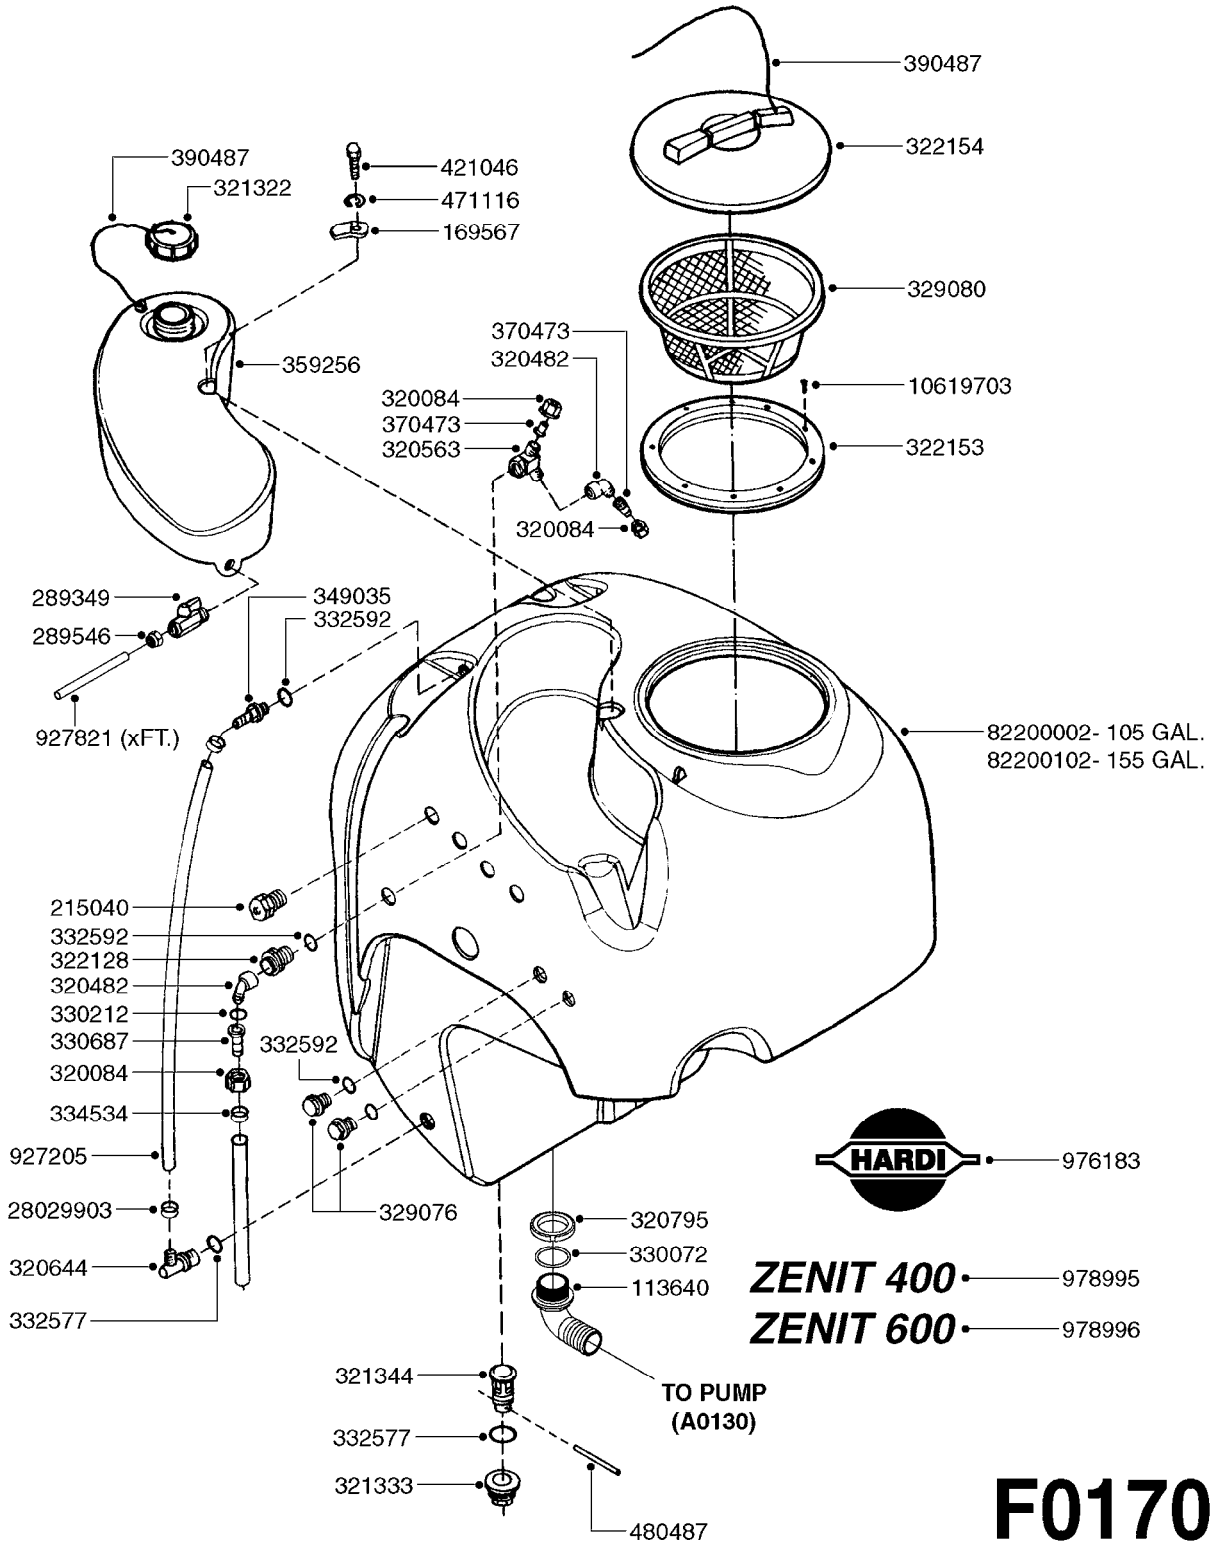

TANK - ZENIT 105/155 MANIFOLD
F0170-HIN, 01:01:16

Page 1

Date 16.03.2016 14:54

parts-n°	order qty	description
113640	1	HOSEBARB, BSP, 1-1/2" 90°
169567	1	BRACKET F.15 L TANK ZENIT
215040	1	PLUG M 1"
289349	1	BALL VALVE 3/8" M-H
289546	1	NUT F.NOZZLE HOLDER ZENIT
320084	1	FITT.DK NUT 1/2" BSP
320482	1	FITT.DK ELB. 1/2" BSP 60 DEG.
320563	1	FITT.DK 3 WAY 1/2" 110 DEG.
320644	1	FITT.DK ELB.3/4"HB X 1" BSP
320795	1	FITT.DK NUT 1-1/2" BSP JAMB
321322	1	SCREW CAP F. S80 X 4
321333	1	FITT.DK BULK 1-1/2" X 1"F BSP
321344	1	DRAIN SCREW 1" BSP RED
322128	1	NIPPLE 1/2"
322153	1	FILTER CASING 170
322154	1	SCREW COVER D355
329076	1	PLUG 1/2" M.
329080	1	FILTER BASKET 12"
330072	1	O-RING D53.5/D45.5X4
330212	1	O-RING D19/D14X2.4 F.1/2"NUT
330687	1	FITT.DK HB 1/2" F. 1/2" NUT
332577	1	O-RING D38/D30X4 F.1" PUR.
332592	1	O-RING D26/D20X3
334534	1	CLAMP HOSE PLASTIC 1/2"
349035	1	FITTING STRAIGHT 1/2" D20
359256	1	CLEAN WATER TANK 4 GAL. ZENIT
370473	1	NOZZLE INJECTOR 5066-2.0
390487	1	CORD NYLON/SIGHT GAUGE 4500mm
421046	1	BOLT HEX 8.8 DEL M8X25 FT A2 DIN933
471116	1	WASHER D8 TENSION
480487	1	PIN M5X60 SLOTTED GALV
927205	1	HOSE R X CLEAR X 3/4 X 0012"
927821	1	CLEAR HOSE D12X10 PA1012
976183	1	DECAL COMPANY D.18,2 X 29,6
978995	1	DECAL "ZENIT 400"
978996	1	DECAL "ZENIT 600"
10619703	1	SCREW SS #6x3/4' SELF TAPPING
28029903	1	CLAMP HOSE GEAR P3/4"-S1" 6712
82200002	1	TANK 105 GALLON ZENIT 400L
82200102	1	TANK 155 GALLON ZENIT 600L