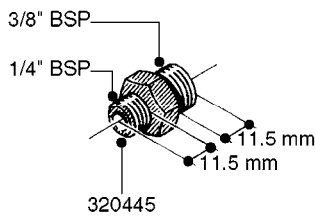

**L0020**

FITTINGS-T-PIECES, CAPS & ELBOWS  
L0020-HIN, 01:01:16

Page 1  
Date 12.08.2020 8:38

parts-n°	order qty	description
10053603	1	FITT. CAPNUT 2"BSP 5601
10194303	1	CAP BLANK 1 1/2 MCPHEE 210060
320047	1	FITT.DK CAPNUT 1/2" BSP
320106	1	FITT.DK CAPNUT 1" BSP
320272	1	FITT.DK CAPNUT 3/8" BSP
320316	1	FITT.DK TEE 3/4" X3/4" X1"BSP
320331	1	FITT.DK TEE 1" - 1" - 3/4" BSP
320342	1	FITT.DK EL 3/4"M X 1"F BSP
320563	1	FITT.DK 3 WAY 1/2" 110 DEG.
320677	1	NO LONGER AVAILABLE
320961	1	FITT.DK CAPNUT 1-1/2" BSP
321053	1	FITT.DK TEE 1/2 X1/2 X1/2" BSP
322072	1	FITT.DK TEE 3/8'X3/8'X3/8' BSP
322095	1	FITT.DK TEE 1-1/2 X1-1/4 X3/4" BSP
322138	1	FITT.DK ELB 1"M X 1"F BSP
330013	1	O-RING 2.5 X 10 PUR
330212	1	O-RING D19/D14X2.4 F.1/2"NUT
330326	1	O-RING D30/D24X2 F.1"NUT
331273	1	O-RING D44/D38X2 F.1-1/2"

FITTINGS - HEXAGON NIPPLES  
L0030-HIN, 01:01:16

**L0030**

FITTINGS - HEXAGON NIPPLES  
L0030-HIN, 01:01:16

Page 1  
Date 12.08.2020 8:38

parts-n°	order qty	description
10015303	1	FITT.PO.HN 1.00X1.00 M1000
10425003	1	FITT.PO.HN 1.25X1.00 MCPHEE
320132	1	FITT.DK HN 1" BSP
320176	1	FITT.DK HN 3/8"X1/2" BSP
320445	1	FITT.DK HN 1/4"X3/8" BSP
320655	1	FITT.DK HN 1/2"-1/2" BSP
320692	1	FITT.DK HN 3/8'BSPX1/4'NPT
320703	1	FITT.DK HN 3/8BSP X1/2 &1/4NPT
320725	1	FITT.DK NIPPLE 3/8"-3/8" BSP
320902	1	FITT.DK HN 3/8'X 1/4' BSP
390232	1	FITT.DK HN 1-1/2' X 1-1/4' BSP
390276	1	FITT.DK HN 1'BSP