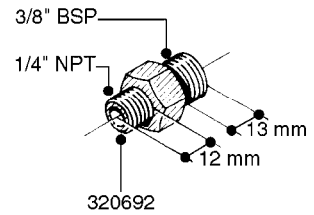

**L0020**

FITTINGS-T-PIECES, CAPS & ELBOWS  
L0020-HIN, 01:01:16

Page 1  
Date 12.08.2020 8:38

parts-n°	order qty	description
10053603	1	FITT. CAPNUT 2"BSP 5601
10194303	1	CAP BLANK 1 1/2 MCPHEE 210060
320047	1	FITT.DK CAPNUT 1/2" BSP
320106	1	FITT.DK CAPNUT 1" BSP
320272	1	FITT.DK CAPNUT 3/8" BSP
320316	1	FITT.DK TEE 3/4" X3/4" X1"BSP
320331	1	FITT.DK TEE 1" - 1" - 3/4" BSP
320342	1	FITT.DK EL 3/4"M X 1"F BSP
320563	1	FITT.DK 3 WAY 1/2" 110 DEG.
320677	1	NO LONGER AVAILABLE
320961	1	FITT.DK CAPNUT 1-1/2" BSP
321053	1	FITT.DK TEE 1/2 X1/2 X1/2" BSP
322072	1	FITT.DK TEE 3/8'X3/8'X3/8' BSP
322095	1	FITT.DK TEE 1-1/2 X1-1/4 X3/4" BSP
322138	1	FITT.DK ELB 1"M X 1"F BSP
330013	1	O-RING 2.5 X 10 PUR
330212	1	O-RING D19/D14X2.4 F.1/2"NUT
330326	1	O-RING D30/D24X2 F.1"NUT
331273	1	O-RING D44/D38X2 F.1-1/2"

FITTINGS - HEXAGON NIPPLES  
L0030-HIN, 01:01:16

**L0030**

FITTINGS - HEXAGON NIPPLES  
L0030-HIN, 01:01:16

Page 1  
Date 12.08.2020 8:38

parts-n°	order qty	description
10015303	1	FITT.PO.HN 1.00X1.00 M1000
10425003	1	FITT.PO.HN 1.25X1.00 MCPHEE
320132	1	FITT.DK HN 1" BSP
320176	1	FITT.DK HN 3/8"X1/2" BSP
320445	1	FITT.DK HN 1/4"X3/8" BSP
320655	1	FITT.DK HN 1/2"-1/2" BSP
320692	1	FITT.DK HN 3/8'BSPX1/4'NPT
320703	1	FITT.DK HN 3/8BSP X1/2 &1/4NPT
320725	1	FITT.DK NIPPLE 3/8"-3/8" BSP
320902	1	FITT.DK HN 3/8'X 1/4' BSP
390232	1	FITT.DK HN 1-1/2' X 1-1/4' BSP
390276	1	FITT.DK HN 1'BSP