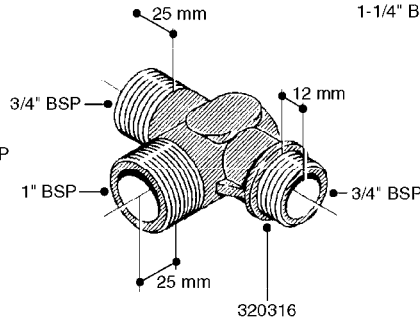

L0020

FITTINGS-T-PIECES, CAPS & ELBOWS
L0020-HIN, 01:01:16

Page 1
Date 12.08.2020 8:38

parts-n°	order qty	description
10053603	1	FITT. CAPNUT 2"BSP 5601
10194303	1	CAP BLANK 1 1/2 MCPHEE 210060
320047	1	FITT.DK CAPNUT 1/2" BSP
320106	1	FITT.DK CAPNUT 1" BSP
320272	1	FITT.DK CAPNUT 3/8" BSP
320316	1	FITT.DK TEE 3/4" X3/4" X1"BSP
320331	1	FITT.DK TEE 1" - 1" - 3/4" BSP
320342	1	FITT.DK EL 3/4"M X 1"F BSP
320563	1	FITT.DK 3 WAY 1/2" 110 DEG.
320677	1	NO LONGER AVAILABLE
320961	1	FITT.DK CAPNUT 1-1/2" BSP
321053	1	FITT.DK TEE 1/2 X1/2 X1/2" BSP
322072	1	FITT.DK TEE 3/8'X3/8'X3/8' BSP
322095	1	FITT.DK TEE 1-1/2 X1-1/4 X3/4" BSP
322138	1	FITT.DK ELB 1"M X 1"F BSP
330013	1	O-RING 2.5 X 10 PUR
330212	1	O-RING D19/D14X2.4 F.1/2"NUT
330326	1	O-RING D30/D24X2 F.1"NUT
331273	1	O-RING D44/D38X2 F.1-1/2"