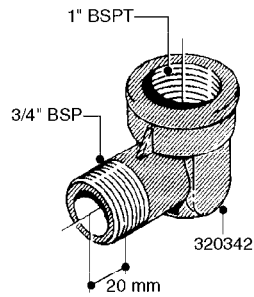

L0020

FITTINGS-T-PIECES, CAPS & ELBOWS
L0020-HIN, 01:01:16

Page 1
Date 12.08.2020 8:38

parts-n°	order qty	description
10053603	1	FITT. CAPNUT 2"BSP 5601
10194303	1	CAP BLANK 1 1/2 MCPHEE 210060
320047	1	FITT.DK CAPNUT 1/2" BSP
320106	1	FITT.DK CAPNUT 1" BSP
320272	1	FITT.DK CAPNUT 3/8" BSP
320316	1	FITT.DK TEE 3/4" X3/4" X1"BSP
320331	1	FITT.DK TEE 1" - 1" - 3/4" BSP
320342	1	FITT.DK EL 3/4"M X 1"F BSP
320563	1	FITT.DK 3 WAY 1/2" 110 DEG.
320677	1	NO LONGER AVAILABLE
320961	1	FITT.DK CAPNUT 1-1/2" BSP
321053	1	FITT.DK TEE 1/2 X1/2 X1/2" BSP
322072	1	FITT.DK TEE 3/8'X3/8'X3/8' BSP
322095	1	FITT.DK TEE 1-1/2 X1-1/4 X3/4" BSP
322138	1	FITT.DK ELB 1"M X 1"F BSP
330013	1	O-RING 2.5 X 10 PUR
330212	1	O-RING D19/D14X2.4 F.1/2"NUT
330326	1	O-RING D30/D24X2 F.1"NUT
331273	1	O-RING D44/D38X2 F.1-1/2"