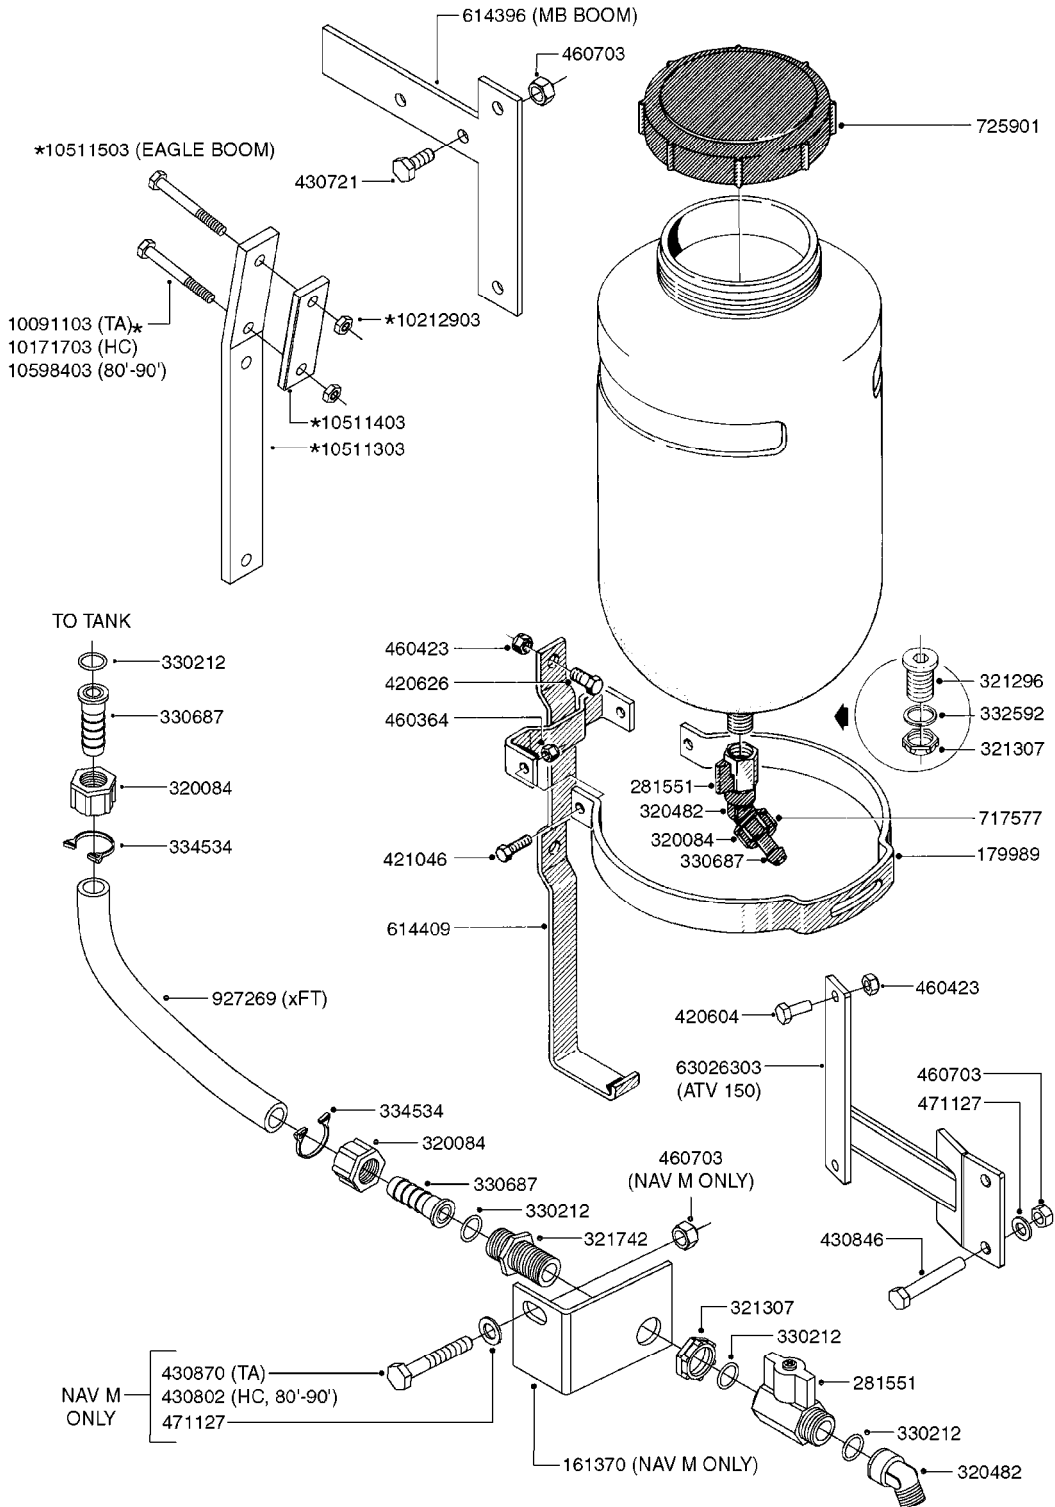

CLEAN WATER TANK
K0130-HIN, 01:01:16

COMPLETE TANK ASSY : 722072

K0130

CLEAN WATER TANK
K0130-HIN, 01:01:16

Page 1
Date 12.08.2020 8:38

parts-n°	order qty	description
161370	1	BKT.CLEAN WATER BOTT. VALVE
179989	1	BRKT. F. 3 GAL. TANK
281551	1	BALL VALVE 1/2"
320084	1	FITT.DK NUT 1/2" BSP
320482	1	FITT.DK ELB. 1/2" BSP 60 DEG.
321296	1	FITT.DK BULKHEAD 1/2" BSP SING
321307	1	FITT.DK NUT 1/2" BSP JAMB
321742	1	FITT.DK BULKHEAD 1/2' BSP
330212	1	O-RING D19/D14X2.4 F.1/2"NUT
330687	1	FITT.DK HB 1/2" F. 1/2" NUT
332592	1	O-RING D26/D20X3
334534	1	CLAMP HOSE PLASTIC 1/2"
420604	1	BOLT HEX 8.8 DEL M10X25 FT DIN933
420626	1	BOLT HEX 8.8 DEL M10X20 FT
421046	1	BOLT HEX M8X25/25 A2 SS DIN933
430721	1	BOLT HEX 8.8 DEL M12X40 FT
430802	1	BOLT HEX 8.8 DEL M12X75
430846	1	BOLT HEX 8.8 DEL M12X80
430870	1	BOLT HEX 8.8 DEL M12X55 FT
460364	1	NUT HU M8 A2 SS DIN934
460423	1	NUT HEX M10X1.50 LOCK DIN985A2 SS
460703	1	NUT HEX M12X1.75 LOCK DIN985A2 SS
471127	1	WASHER, M12, Ø24/13X24X2.5 SS
614396	1	CLEAN WATER BRACKET MB
614409	1	BRACKET FOR FOAM MARKER
717577	1	VALVE F.CLEAN WATER TANK
722072	1	CLEAN WATER TANK W FRAME & TAP
725901	1	LID F.WATER BOTTLE VENTED
927269	1	HOSE R X PVC X 1/2 X 0012"
10091103	1	BOLT HEX 3/8 NC GR.2 03.00'
10171703	1	BOLT HEX 3/8 NC GR.2 03.50"
10212903	1	NUT HEX NC (NYLON LOCK) 3/8"
10511303	1	FLATBAR L350/17DEG.CLEAN WATER
10511403	1	FLATBAR 104MM CLEAN WATER
10511503	1	BKT.CLEAN WATER MOUNT EAGLE
10598403	1	BOLT HEX HCS3/8-16 X 4 Z 5
63026303	1	CLEAN WATER TANK BRKT, ATV