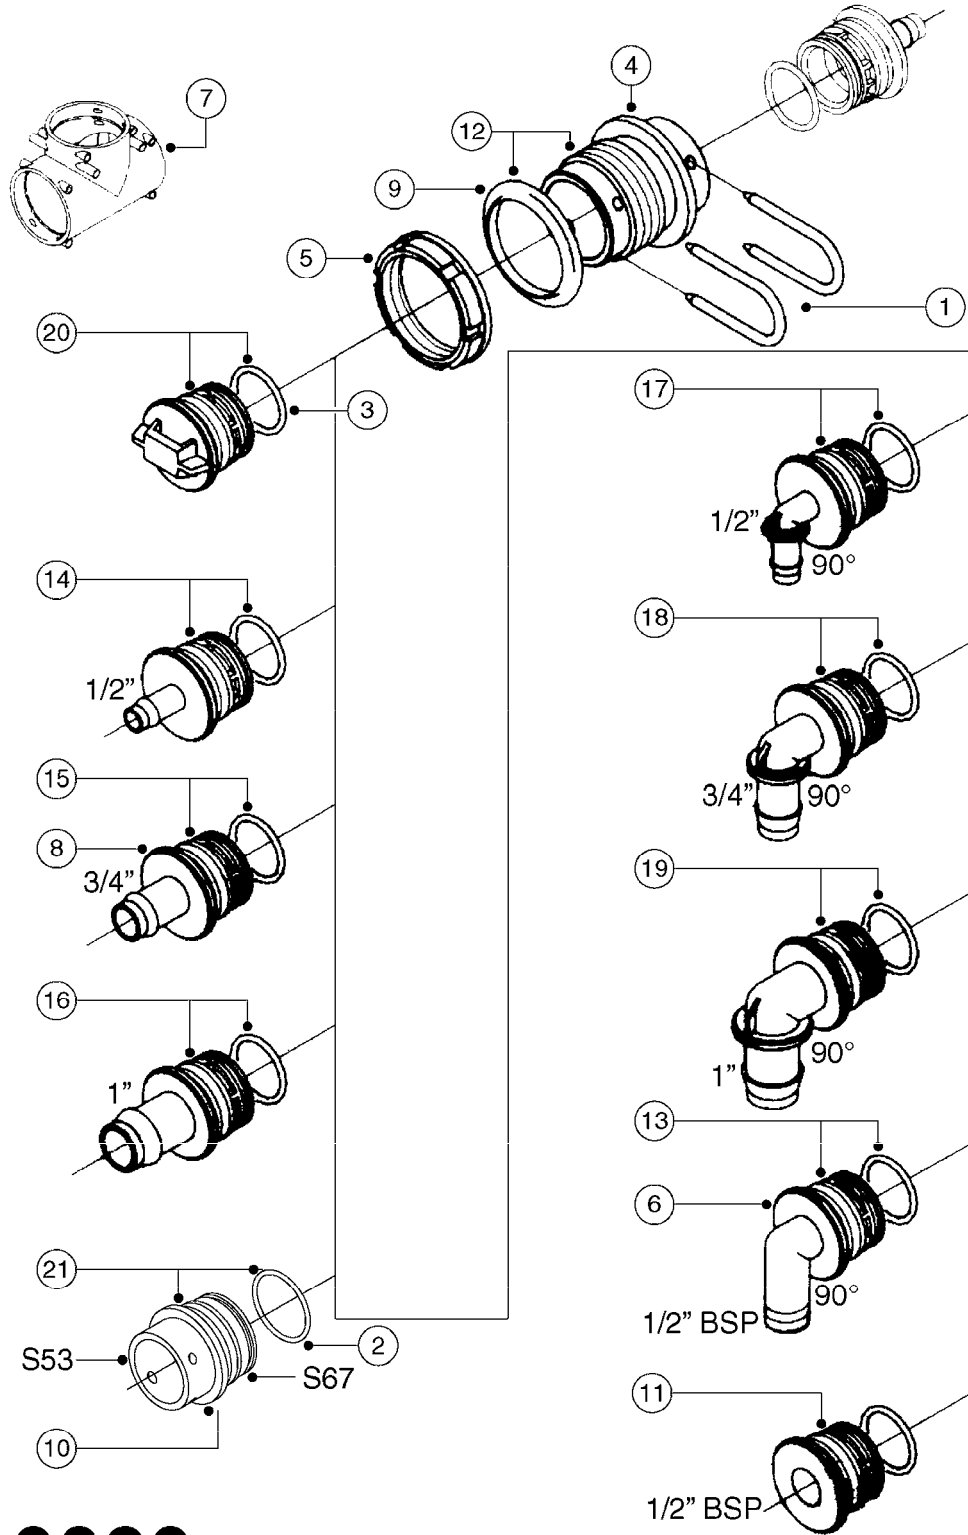

**L0050**

parts-n°	order qty	description
242594	1	O-RING D14 X 1.78 SCH.70-EPDM
320294	1	FITT.DK TEE 3/8X3/8HB X1/2"BSP
320305	1	FITT.DK HB 3/4'- 3/4' BSP
320386	1	FITT.DK TEE 3/8X3/8HB X3/8"BSP
320397	1	FITT.DK ELB 3/8"HB X 3/8" BSP
320401	1	FITT.DK TEE 1/2X1/2HB X1/2"BSP
320412	1	FITT.DK TEE 1/2X1/2HB X3/8'BSP
320423	1	FITT.DK ELB 1/2'HB X 3/8' BSP
320891	1	FITT.DK HB 3/8'- 3/8' BSP
320972	1	FITT.DK HB 5/16'- 1/4' BSP
322046	1	FITT.DK TEE 1/2X1/2HB X3/4'BSP
322048	1	FITT.DK TEE 3/4X3/4HB X3/4'BSP
330595	1	O-RING D24.6/D20X2.1 -3/4"
333137	1	FITT.DK CONN.1/2" F.NOZZ. DOUB
333141	1	FITT.DK CONN.1/2" F.NOZZ.SING
334041	1	FITT.DK CONN.3/4' F.NOZZ. SING
334042	1	FITT.DK CONN.3/4' F.NOZZ. DOUB
334195	1	FITT.DK ELB. 3/4"HB X 3/4"HB
10012103	1	FITT.PO.HB 1.25X1.50 IMB1012
10014003	1	FITT.PO.HB 1.25X1.25 IMB1010
10036903	1	FITT.PO.HB 1.50X1.50 IMB1212
28019303	1	FITTING HB ELB 3/4NPT-3/4HOSE
61016500	1	HOSE TAIL 3/4" 90°+RG CAP 3/4"
72026700	1	NOZZLE TUBE ADAPTER W/O-RING

**L0060**

FITTINGS - BULKHEAD  
L0060-HIN, 01:01:16

Page 1

Date 12.08.2020 8:38

parts-n°	order qty	description
141046	1	NUT 3/8" BSP
141341	1	NUT 1/4' BSP
240284	1	O-RING D82,5/75 X 3,5
320456	1	FITT.DK BULKHEAD 1"BSP DOUBLE
320467	1	FITT.DK BULKHEAD 1"BSP SINGLE
320471	1	FITT.DK NUT 1" BSP JAMB
320541	1	FITT.DK BULKHEAD 2-1/2'BSP SIN
320552	1	FITT.DK NUT 2-1/2' BSP JAMB
320644	1	FITT.DK ELB.3/4"HB X 1" BSP
320784	1	FITT.DK CAP 1-1/2" BSP
320795	1	FITT.DK NUT 1-1/2" BSP JAMB
320935	1	FITT.DK BULKHEAD 1/4' BSP SING
320946	1	FITT.DK BULKHEAD 3/8' BSP SING
321296	1	FITT.DK BULKHEAD 1/2" BSP SING
321307	1	FITT.DK NUT 1/2" BSP JAMB
321333	1	FITT.DK BULK 1-1/2" X 1"F BSP
330061	1	O-RING D16/D11X2,5
330072	1	O-RING D53.5/D45.5X4
330212	1	O-RING D19/D14X2.4 F.1/2"NUT
332577	1	O-RING D38/D30X4 F.1" PUR.
332592	1	O-RING D26/D20X3