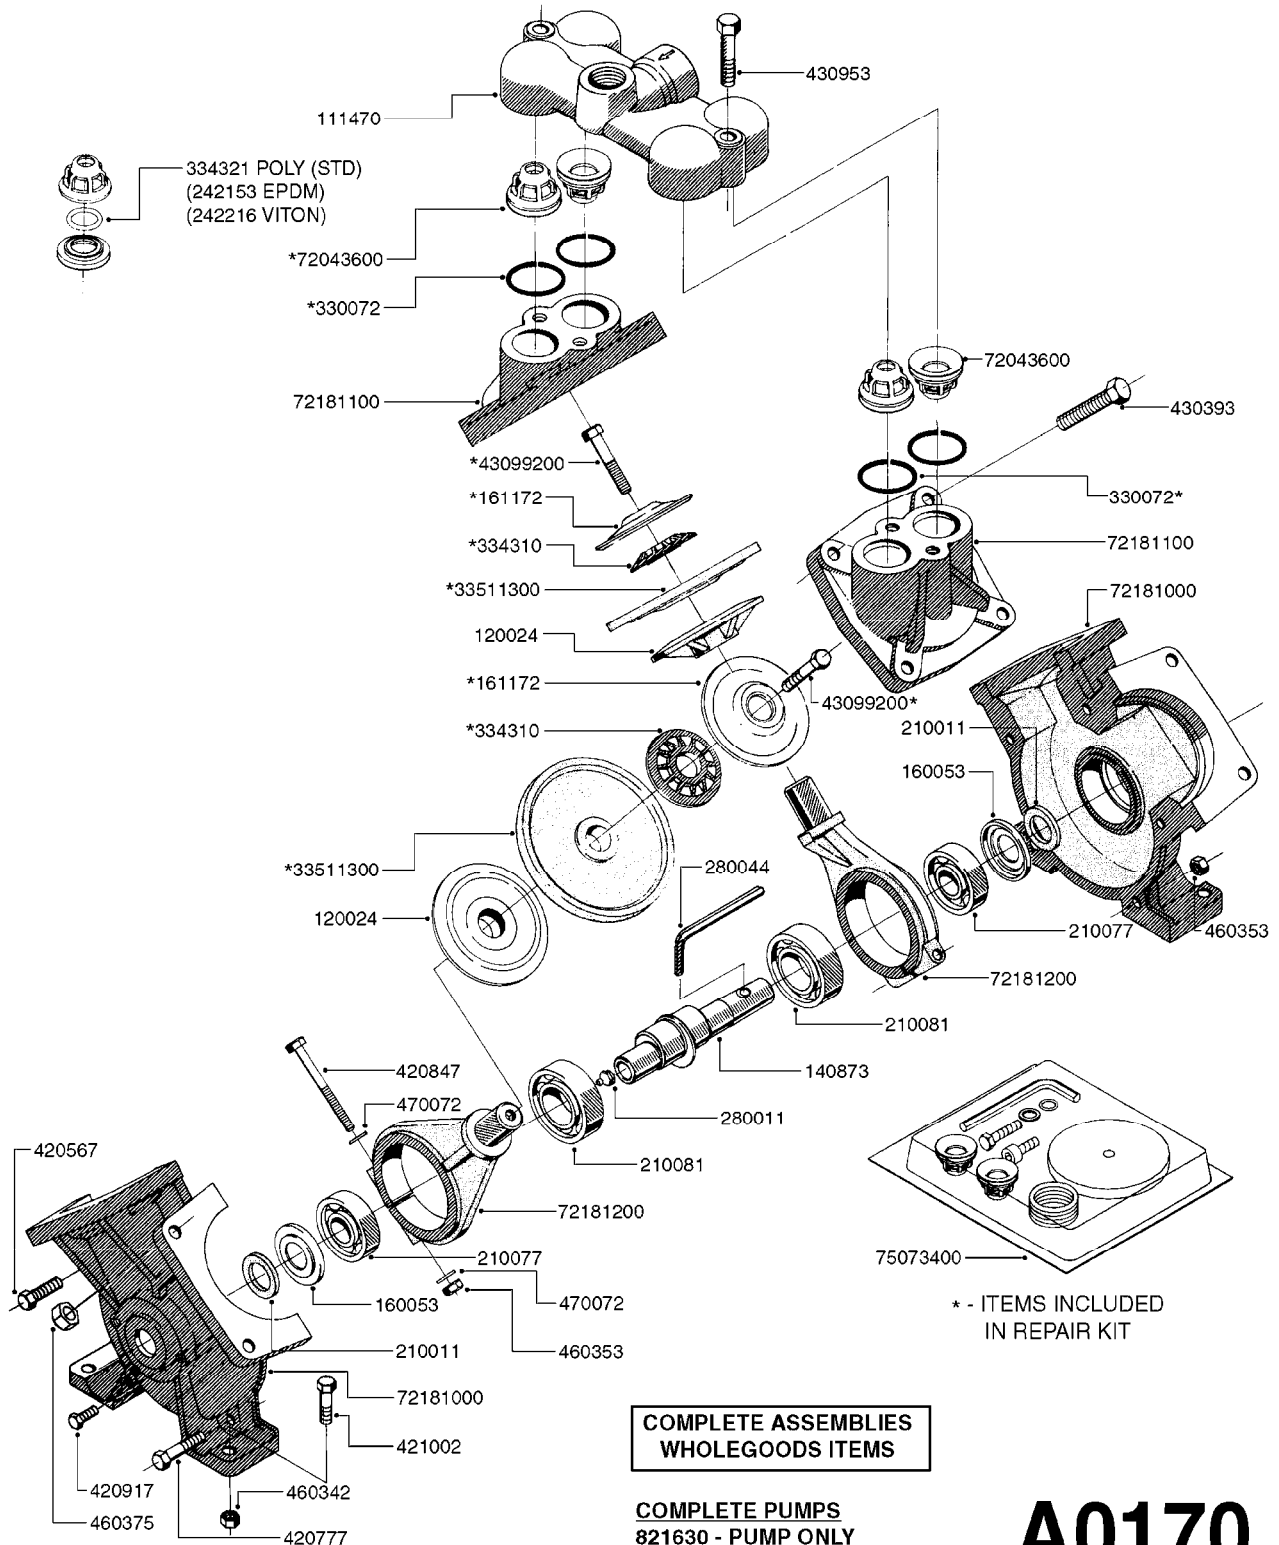

COMPLETE ASSEMBLIES
WHOLEGOODS ITEMS

COMPLETE PUMPS
821630 - PUMP ONLY
10396003 - WITH PTO & DAMPER

A0170

PUMP - 1203 W/MOUNTING BASE
A0170-HIN, 01:01:16

Page 1

Date 12.08.2020 8:38

parts-n°	order qty	description
111470	1	VALVE CHAMBER 1202
120024	1	DIAPHRAGM BACK DISC 1200-1300
140873	1	CRANK SHAFT MODEL 1202-9MM
160053	1	DUST PLATE
161172	1	DIAPHRAGM DISC F. 1203/1303
210011	1	SEAL FELT D39/23 X 4
210077	1	BEARING BALL 6305
210081	1	BEARING BALL 6307
242153	1	O-RING D26X4 EPDM
242216	1	O-RING VITON F/1202/1302/462
280011	1	GREASE NIPPLE 1/8" SAE H TR
280044	1	KEY HEXAGON W6 3/16"
330072	1	O-RING D53.5/D45.5X4
334310	1	NYLON WASHER 1202/1302/462
334321	1	O-RING POLY. 34.0x26.0x4.0
420567	1	BOLT HEX 8.8 DEL M8X30 FT
420777	1	BOLT HEX 8.8 RAW M8X50
420847	1	BOLT HEX 8.8 DEL M8X85
420917	1	BOLT HEX 8.8 RAW M8X12 FT
421002	1	BOLT HEX 8.8 DEL M10X30 FT DIN933
430393	1	BOLT HEX 8.8 RAW M12X50
430953	1	BOLT, M12 X 55 8.8
460342	1	NUT HEX M10 DEL DIN934
460353	1	NUT HEX M8 BLACK
460375	1	NUT HEX M12 BLACK
470072	1	WASHER D15/D8X.5 LOCK
821630	1	PUMP 1203/9 540RPM
10396003	1	PUMP 1203 C/W PTO 540 RPM
33511300	1	DIAPHRAGM 1202-1303 POLY 2006
43099200	1	BOLT HEX SS M12 X 30 DIN933 A4
72043600	1	VALVE FOR 462/463
72181000	1	HOUSING, PUMP, 1203 RED
72181100	1	DIAPHRAGM COVER 1203/1303+BLTS
72181200	1	CONNECTING ROD FOR 1203 W/M12
75073400	1	PUMP KIT 1203 MM "06"