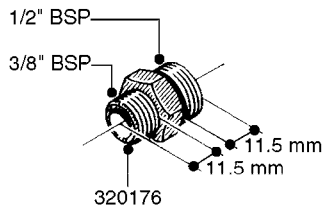

**L0020**

FITTINGS-T-PIECES, CAPS & ELBOWS  
L0020-HIN, 01:01:16

Page 1  
Date 12.08.2020 8:38

parts-n°	order qty	description
10053603	1	FITT. CAPNUT 2"BSP 5601
10194303	1	CAP BLANK 1 1/2 MCPHEE 210060
320047	1	FITT.DK CAPNUT 1/2" BSP
320106	1	FITT.DK CAPNUT 1" BSP
320272	1	FITT.DK CAPNUT 3/8" BSP
320316	1	FITT.DK TEE 3/4" X3/4" X1"BSP
320331	1	FITT.DK TEE 1" - 1" - 3/4" BSP
320342	1	FITT.DK EL 3/4"M X 1"F BSP
320563	1	FITT.DK 3 WAY 1/2" 110 DEG.
320677	1	NO LONGER AVAILABLE
320961	1	FITT.DK CAPNUT 1-1/2" BSP
321053	1	FITT.DK TEE 1/2 X1/2 X1/2" BSP
322072	1	FITT.DK TEE 3/8'X3/8'X3/8' BSP
322095	1	FITT.DK TEE 1-1/2 X1-1/4 X3/4" BSP
322138	1	FITT.DK ELB 1"M X 1"F BSP
330013	1	O-RING 2.5 X 10 PUR
330212	1	O-RING D19/D14X2.4 F.1/2"NUT
330326	1	O-RING D30/D24X2 F.1"NUT
331273	1	O-RING D44/D38X2 F.1-1/2"

FITTINGS - HEXAGON NIPPLES  
L0030-HIN, 01:01:16

**L0030**

FITTINGS - HEXAGON NIPPLES  
L0030-HIN, 01:01:16

Page 1  
Date 12.08.2020 8:38

parts-n°	order qty	description
10015303	1	FITT.PO.HN 1.00X1.00 M1000
10425003	1	FITT.PO.HN 1.25X1.00 MCPHEE
320132	1	FITT.DK HN 1" BSP
320176	1	FITT.DK HN 3/8"X1/2" BSP
320445	1	FITT.DK HN 1/4"X3/8" BSP
320655	1	FITT.DK HN 1/2"-1/2" BSP
320692	1	FITT.DK HN 3/8'BSPX1/4'NPT
320703	1	FITT.DK HN 3/8BSP X1/2 &1/4NPT
320725	1	FITT.DK NIPPLE 3/8"-3/8" BSP
320902	1	FITT.DK HN 3/8'X 1/4' BSP
390232	1	FITT.DK HN 1-1/2' X 1-1/4' BSP
390276	1	FITT.DK HN 1'BSP