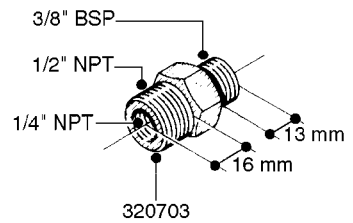

**L0020**

FITTINGS-T-PIECES, CAPS & ELBOWS  
L0020-HIN, 01:01:16

Page 1  
Date 12.08.2020 8:38

parts-n°	order qty	description
10053603	1	FITT. CAPNUT 2"BSP 5601
10194303	1	CAP BLANK 1 1/2 MCPHEE 210060
320047	1	FITT.DK CAPNUT 1/2" BSP
320106	1	FITT.DK CAPNUT 1" BSP
320272	1	FITT.DK CAPNUT 3/8" BSP
320316	1	FITT.DK TEE 3/4" X3/4" X1"BSP
320331	1	FITT.DK TEE 1" - 1" - 3/4" BSP
320342	1	FITT.DK EL 3/4"M X 1"F BSP
320563	1	FITT.DK 3 WAY 1/2" 110 DEG.
320677	1	NO LONGER AVAILABLE
320961	1	FITT.DK CAPNUT 1-1/2" BSP
321053	1	FITT.DK TEE 1/2 X1/2 X1/2" BSP
322072	1	FITT.DK TEE 3/8'X3/8'X3/8' BSP
322095	1	FITT.DK TEE 1-1/2 X1-1/4 X3/4" BSP
322138	1	FITT.DK ELB 1"M X 1"F BSP
330013	1	O-RING 2.5 X 10 PUR
330212	1	O-RING D19/D14X2.4 F.1/2"NUT
330326	1	O-RING D30/D24X2 F.1"NUT
331273	1	O-RING D44/D38X2 F.1-1/2"

FITTINGS - HEXAGON NIPPLES  
L0030-HIN, 01:01:16

**L0030**

FITTINGS - HEXAGON NIPPLES  
L0030-HIN, 01:01:16

Page 1  
Date 12.08.2020 8:38

parts-n°	order qty	description
10015303	1	FITT.PO.HN 1.00X1.00 M1000
10425003	1	FITT.PO.HN 1.25X1.00 MCPHEE
320132	1	FITT.DK HN 1" BSP
320176	1	FITT.DK HN 3/8"X1/2" BSP
320445	1	FITT.DK HN 1/4"X3/8" BSP
320655	1	FITT.DK HN 1/2"-1/2" BSP
320692	1	FITT.DK HN 3/8'BSPX1/4'NPT
320703	1	FITT.DK HN 3/8BSP X1/2 &1/4NPT
320725	1	FITT.DK NIPPLE 3/8"-3/8" BSP
320902	1	FITT.DK HN 3/8'X 1/4' BSP
390232	1	FITT.DK HN 1-1/2' X 1-1/4' BSP
390276	1	FITT.DK HN 1'BSP