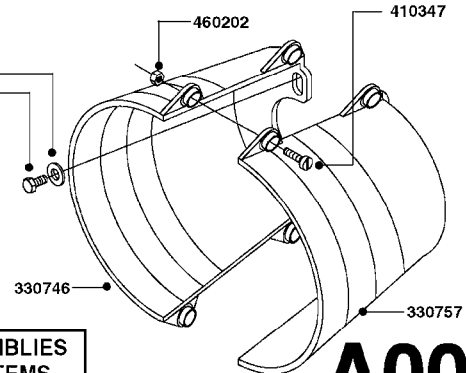

**#725970 COMPLETE DAMPER KIT (SUCTION & PRESSURE)**

**PRESSURE SIDE OF PUMP**

**FROM PUMP**

**TO CONTROLS**

**FROM TANK**

821623 - 600 WITH COUPLER  
821624 - 600 W/ MOUNTING BASE  
821625 - 600 GAS DRIVEN - BELT DRIVE

COMPLETE ASSEMBLIES  
WHOLEGOODS ITEMS

**A0080**

PUMP - 600 FITTINGS  
A0080-HIN, 01:01:16

Page 1  
Date 12.08.2020 8:38

parts-n°	order qty	description
240122	1	DIAPHRAGM FOR PRES.DAMP.NITRIL
320095	1	FITT.DK NUT 1" BSP
320154	1	AIR BOTTLE, BOTTOM PART
320316	1	FITT.DK TEE 3/4" X3/4" X1"BSP
320327	1	HOUSING F. SUCTION AIR BOTTLE
320331	1	FITT.DK TEE 1" - 1" - 3/4" BSP
320342	1	FITT.DK EL 3/4"M X 1"F BSP
322095	1	FITT.DK TEE 1-1/2 X1-1/4 X3/4" BSP
330326	1	O-RING D30/D24X2 F.1"NUT
330341	1	FITT.DK HB 1" F. 1" NUT
330525	1	AIR BOTTLE, TOP HALF
330665	1	FITT.DK HB 3/4"F.1" NUT
330735	1	O-RING D30/D26X2
330746	1	GUARD PTO LOWER PART
330757	1	GUARD PTO UPPER PART
334265	1	DIAPHRAGM F. PRESS DAMP.
334531	1	CLAMP HOSE PLASTIC 3/4"
334553	1	DIAPHRAGM F.SUCTION AIR BOTTLE
410347	1	SCREW M6X20 8.8
420162	1	BOLT HEX 8.8 DEL 3/8"x15MM
420567	1	BOLT HEX 8.8 DEL M8X30 FT
460202	1	NUT HEX M6
460364	1	NUT HU M8 A2 SS DIN934
471122	1	WASHER, M10, Ø20/10.5X 2.0, SS
703032	1	SUCTION AIR BOTTLE 3/4" COMPL.
703301	1	VALVE FOR AIR BOTTLE
725970	1	DAMPER KIT 600
821623	1	PUMP 603/7 W COUPLING
821624	1	PUMP 603/7 W. FOOT TAPERED SHA
821625	1	PUMP 603/4 800RPM STRIGHT SHAF
845014	1	AIR BOTTLE COMPLETE HJ73
28030003	1	CLAMP HOSE GEAR P1" 6716
28034903	1	FITTING, REDUCER, 1-1/4"-3/4"
28038303	1	FITTING, TEE 2X1"BSPM/1"BSPF
28047203	1	CLAMP HOSE GEAR 60 X 80 6756
92702403	1	HOSE PVC SUCT GRAY 1"
92703203	1	HOSE R X3/4" X300PSI WP X0012"