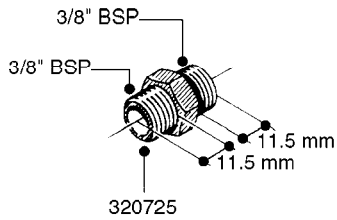

**L0020**

FITTINGS-T-PIECES, CAPS & ELBOWS  
L0020-HIN, 01:01:16

Page 1  
Date 12.08.2020 8:38

parts-n°	order qty	description
10053603	1	FITT. CAPNUT 2"BSP 5601
10194303	1	CAP BLANK 1 1/2 MCPHEE 210060
320047	1	FITT.DK CAPNUT 1/2" BSP
320106	1	FITT.DK CAPNUT 1" BSP
320272	1	FITT.DK CAPNUT 3/8" BSP
320316	1	FITT.DK TEE 3/4" X3/4" X1"BSP
320331	1	FITT.DK TEE 1" - 1" - 3/4" BSP
320342	1	FITT.DK EL 3/4"M X 1"F BSP
320563	1	FITT.DK 3 WAY 1/2" 110 DEG.
320677	1	NO LONGER AVAILABLE
320961	1	FITT.DK CAPNUT 1-1/2" BSP
321053	1	FITT.DK TEE 1/2 X1/2 X1/2" BSP
322072	1	FITT.DK TEE 3/8'X3/8'X3/8' BSP
322095	1	FITT.DK TEE 1-1/2 X1-1/4 X3/4" BSP
322138	1	FITT.DK ELB 1"M X 1"F BSP
330013	1	O-RING 2.5 X 10 PUR
330212	1	O-RING D19/D14X2.4 F.1/2"NUT
330326	1	O-RING D30/D24X2 F.1"NUT
331273	1	O-RING D44/D38X2 F.1-1/2"

FITTINGS - HEXAGON NIPPLES  
L0030-HIN, 01:01:16

**L0030**

FITTINGS - HEXAGON NIPPLES  
L0030-HIN, 01:01:16

Page 1  
Date 12.08.2020 8:38

parts-n°	order qty	description
10015303	1	FITT.PO.HN 1.00X1.00 M1000
10425003	1	FITT.PO.HN 1.25X1.00 MCPHEE
320132	1	FITT.DK HN 1" BSP
320176	1	FITT.DK HN 3/8"X1/2" BSP
320445	1	FITT.DK HN 1/4"X3/8" BSP
320655	1	FITT.DK HN 1/2"-1/2" BSP
320692	1	FITT.DK HN 3/8'BSPX1/4'NPT
320703	1	FITT.DK HN 3/8BSP X1/2 &1/4NPT
320725	1	FITT.DK NIPPLE 3/8"-3/8" BSP
320902	1	FITT.DK HN 3/8'X 1/4' BSP
390232	1	FITT.DK HN 1-1/2' X 1-1/4' BSP
390276	1	FITT.DK HN 1'BSP