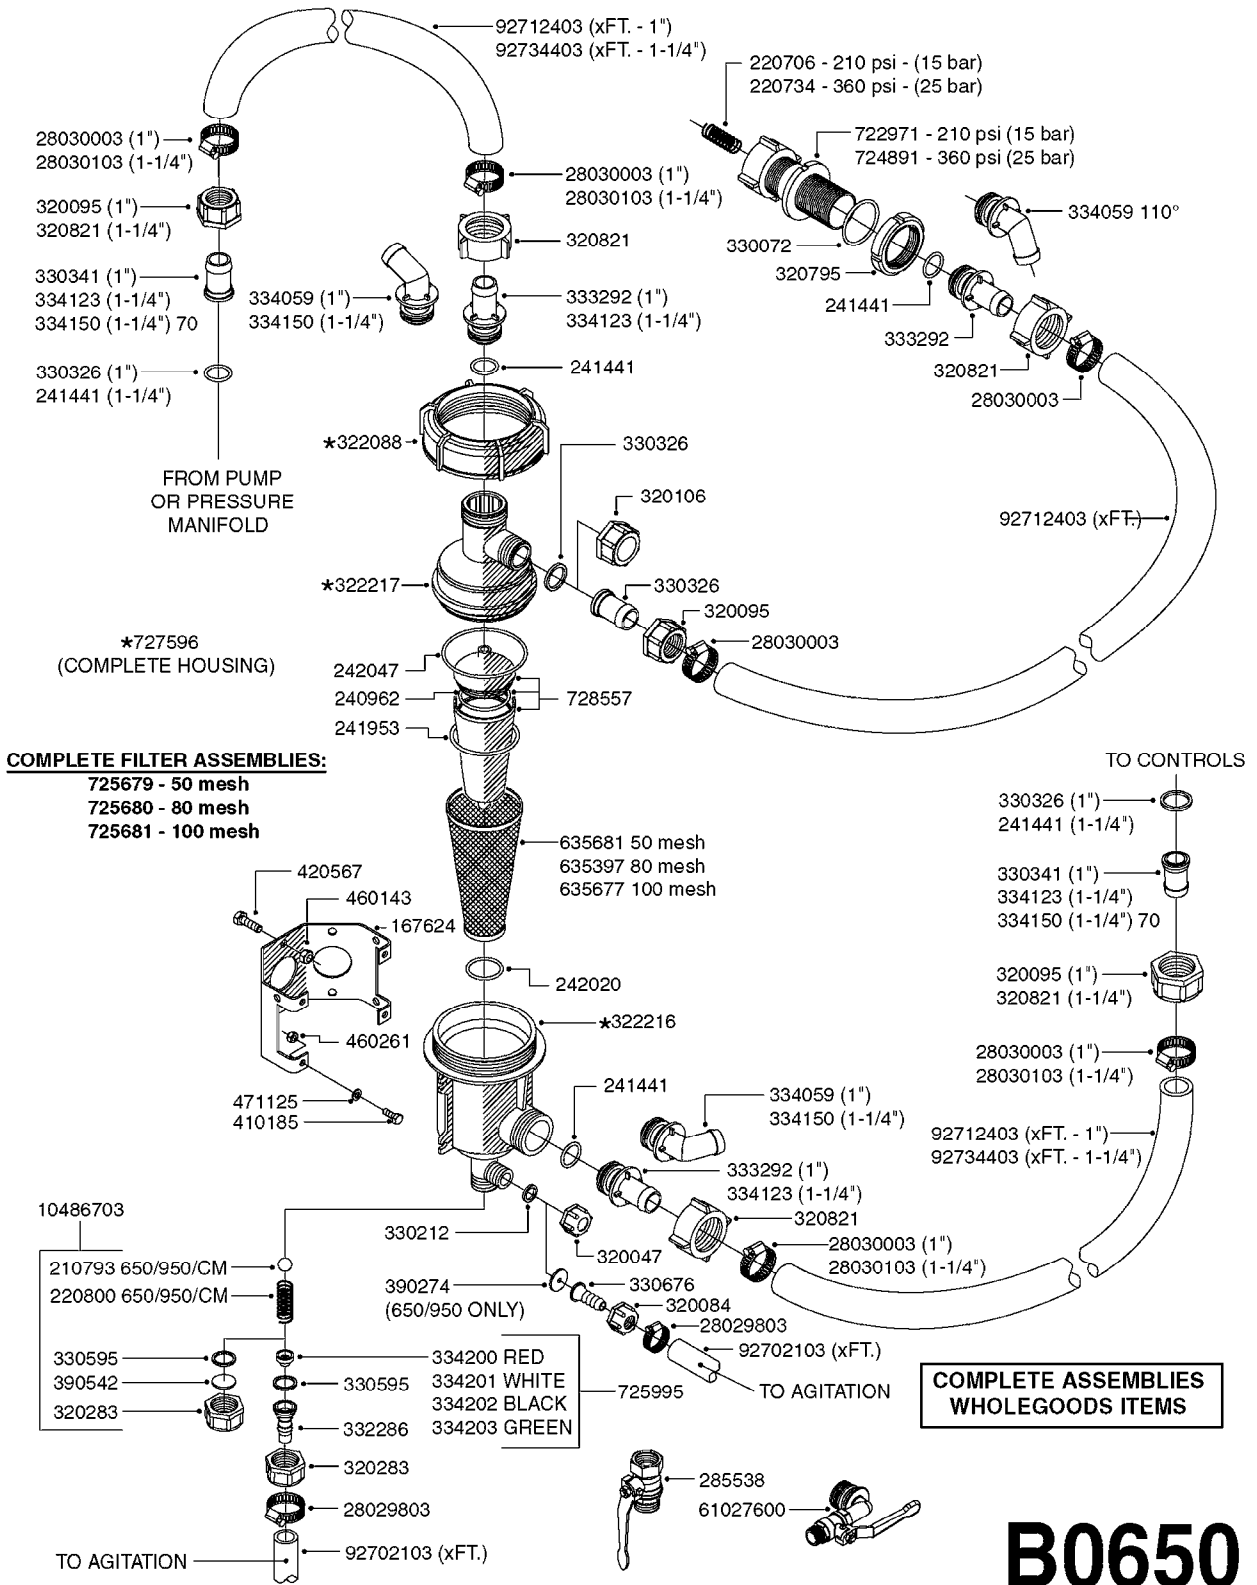

B0650

SELF CLEANING FILTER-SCREW TOP
B0650-HIN, 01:01:16

Page 1
Date 12.08.2020 8:38

parts-n°	order qty	description
10486703	1	KIT F.UPDATING SCF
167624	1	MOUNT BRACKET F. SCF
210793	1	BALL F.SCF
220706	1	SPRING SCF 12 BAR
220734	1	SPRING SCF 25 BAR
220800	1	SPRING F.SCF
240962	1	O-RING D57,2X3 NITRIL
241441	1	O-RING D29.3X3
241953	1	O-RING D73,03X3,53 VITON
242020	1	O-RING 39.2 X 3 VITON
242047	1	O-RING 89.5 X 3.0 VITON
28029803	1	CLAMP HOSE GEAR P1/2" 6708
28030003	1	CLAMP HOSE GEAR P1" 6716
28030103	1	CLAMP HOSE GEAR P5/4-S1.5"6724
285538	1	BALL VALVE 3/4" BSP
320047	1	FITT.DK CAPNUT 1/2" BSP
320084	1	FITT.DK NUT 1/2" BSP
320095	1	FITT.DK NUT 1" BSP
320106	1	FITT.DK CAPNUT 1" BSP
320283	1	FITT.DK NUT 3/4"BSP
320795	1	FITT.DK NUT 1-1/2" BSP JAMB
320821	1	FITT.DK NUT 1-1/2" BSP
322088	1	NUT LARGE F.SCF BODY
322216	1	SCF HOUSING (THREADED) F.GROVE
322217	1	SCF TOP (THREADED) W/GROVE
330072	1	O-RING D53.5/D45.5X4
330212	1	O-RING D19/D14X2.4 F.1/2"NUT
330326	1	O-RING D30/D24X2 F.1"NUT
330341	1	FITT.DK HB 1" F. 1" NUT
330595	1	O-RING D24.6/D20X2.1 -3/4"
330676	1	FITT.DK HB 3/8" F. 1/2" NUT
332286	1	FITT.DK HB 1/2" F. 3/4" NUT
333292	1	FITT.DK HB 1"O'RING F.1-1/2"
334059	1	FITT.DK EL 1" 110 DEG.F.1-1/2"
334123	1	FITT.DK HB 1-1/4"O-RNG F.1-1/2"
334150	1	FITT.DK HB 1-1/4" 110 F.1-1/2"
334200	1	ORFICE 3MM FOR SCF RED
334201	1	ORFICE 4MM FOR SCF WHITE
334202	1	ORFICE 5MM FOR SCF BLACK
334203	1	ORFICE 6MM FOR SCF GREEN
390274	1	ORIFICE ID4.0/18/1.5
390542	1	PLUG WASHER FOR 3/4'CAP NUT
410185	1	BOLT HEX 8.8 DEL M6X16
420567	1	BOLT HEX 8.8 DEL M8X30 FT
460143	1	LOCK NUT M8 SST A2 DIN985
460261	1	NUT HEX M6X1.00 LOCK DIN985 A2 SS
471125	1	WASHER M6U 6.4X14X1.2,A2 SS
61027600	1	VALVE 1/2"BSP ASSY S5390
635397	1	SCREEN SCF 80 MESH
635677	1	SCREEN SCF 100 MESH
635681	1	SCREEN SCF 50 MESH
722971	1	SAFETY VALVE SCF 217PSI (15BAR)
724891	1	SAFETY VALVE SCF 25 BAR
725679	1	SCF ASSY.50 W/THREADED TOP CAP
725680	1	SCF ASSY.80 W/THREADED TOP CAP
725681	1	SCF ASSY.100 W/THREADED CAP
725995	1	BAG FOR SCF
727596	1	SCF HOUSING COMPLETE
728557	1	CONE F.SCF RED
92702103	1	HOSE R X1/2" X300PSI WP X0012"
92712403	1	HOSE R X1" X300PSI WP X0012"