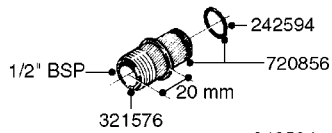

L0010

parts-n°	order qty	description
240085	1	O-RING D13,1/8,3X02,4 NITRIL
241441	1	O-RING D29.3X3
242594	1	O-RING D14 X 1.78 SCH.70-EPDM
320084	1	FITT.DK NUT 1/2" BSP
320095	1	FITT.DK NUT 1" BSP
320117	1	FITT.DK CONN.1/2"BSP F. 1" CAP
320187	1	FITT.DK CAP 3/8" BSP BLACK
320283	1	FITT.DK NUT 3/4"BSP
320821	1	FITT.DK NUT 1-1/2" BSP
321495	1	FITT.DK REDUC 1/4'BSP F.3/4'NT
321576	1	FITT.DK CONN 1/2"BSP F.3/4"NUT
330013	1	O-RING 2.5 X 10 PUR
330212	1	O-RING D19/D14X2.4 F.1/2"NUT
330326	1	O-RING D30/D24X2 F.1"NUT
330341	1	FITT.DK HB 1" F. 1" NUT
330595	1	O-RING D24.6/D20X2.1 -3/4"
330665	1	FITT.DK HB 3/4"F.1" NUT
330676	1	FITT.DK HB 3/8" F. 1/2" NUT
330687	1	FITT.DK HB 1/2" F. 1/2" NUT
330691	1	FITT.DK HB 3/4'F.3/4' NUT
330783	1	FITT.DK HB 3/8"F.3/8" NUT
331262	1	FITT.DK HB 1-1/2" F. 1-1/2"NUT
331273	1	O-RING D44/D38X2 F.1-1/2"
331446	1	FITT.DK HB 1" F.1-1/2" NUT
331807	1	FITT.DK HB 5/16" F.3/8" NUT
332286	1	FITT.DK HB 1/2" F. 3/4" NUT
332905	1	FITT.DK HB 1/2" F. 3/4" CAP
332927	1	FITT.DK PLUG F. NOZZLE TUBE
333292	1	FITT.DK HB 1"O'RING F.1-1/2"
333664	1	FITT.DK HB 5/16' F. 1/2' NUT
334044	1	FITT.DK HB 3/4' F. 3/4' CAP
334059	1	FITT.DK EL 1" 110 DEG.F.1-1/2"
334123	1	FITT.DK HB 1-1/4"O-RNG F.1-1/2"
334150	1	FITT.DK HB 1-1/4" 110 F.1-1/2"
390542	1	PLUG WASHER FOR 3/4'CAP NUT
716236	1	FITT.DK HB 1/2" ASSY. F. 3/4"
716413	1	FITT.DK PLUG ASSY. F.NOZ TUBE
717426	1	FITT.DK REDUC 1/4"BSP F.3/4"N
720856	1	FITT.DK 1/2'BSP ASSY.F.3/4'NUT
724621	1	FITT.DK HB 3/4"ASSY F.3/4" NUT