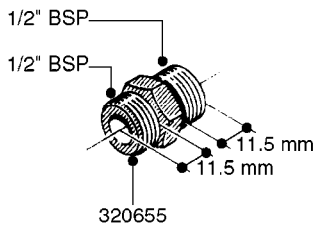

**L0020**

FITTINGS-T-PIECES, CAPS & ELBOWS  
L0020-HIN, 01:01:16

Page 1  
Date 12.08.2020 8:38

parts-n°	order qty	description
10053603	1	FITT. CAPNUT 2"BSP 5601
10194303	1	CAP BLANK 1 1/2 MCPHEE 210060
320047	1	FITT.DK CAPNUT 1/2" BSP
320106	1	FITT.DK CAPNUT 1" BSP
320272	1	FITT.DK CAPNUT 3/8" BSP
320316	1	FITT.DK TEE 3/4" X3/4" X1"BSP
320331	1	FITT.DK TEE 1" - 1" - 3/4" BSP
320342	1	FITT.DK EL 3/4"M X 1"F BSP
320563	1	FITT.DK 3 WAY 1/2" 110 DEG.
320677	1	NO LONGER AVAILABLE
320961	1	FITT.DK CAPNUT 1-1/2" BSP
321053	1	FITT.DK TEE 1/2 X1/2 X1/2" BSP
322072	1	FITT.DK TEE 3/8'X3/8'X3/8' BSP
322095	1	FITT.DK TEE 1-1/2 X1-1/4 X3/4" BSP
322138	1	FITT.DK ELB 1"M X 1"F BSP
330013	1	O-RING 2.5 X 10 PUR
330212	1	O-RING D19/D14X2.4 F.1/2"NUT
330326	1	O-RING D30/D24X2 F.1"NUT
331273	1	O-RING D44/D38X2 F.1-1/2"

FITTINGS - HEXAGON NIPPLES  
L0030-HIN, 01:01:16

**L0030**

FITTINGS - HEXAGON NIPPLES  
L0030-HIN, 01:01:16

Page 1  
Date 12.08.2020 8:38

parts-n°	order qty	description
10015303	1	FITT.PO.HN 1.00X1.00 M1000
10425003	1	FITT.PO.HN 1.25X1.00 MCPHEE
320132	1	FITT.DK HN 1" BSP
320176	1	FITT.DK HN 3/8"X1/2" BSP
320445	1	FITT.DK HN 1/4"X3/8" BSP
320655	1	FITT.DK HN 1/2"-1/2" BSP
320692	1	FITT.DK HN 3/8'BSPX1/4'NPT
320703	1	FITT.DK HN 3/8BSP X1/2 &1/4NPT
320725	1	FITT.DK NIPPLE 3/8"-3/8" BSP
320902	1	FITT.DK HN 3/8'X 1/4' BSP
390232	1	FITT.DK HN 1-1/2' X 1-1/4' BSP
390276	1	FITT.DK HN 1'BSP