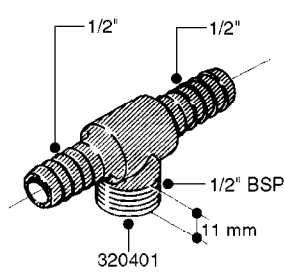

**L0040**

FITTINGS - NIPPLES & ELBOWS  
L0040-HIN, 01:01:16

Page 1

Date 12.08.2020 8:38

parts-n°	order qty	description
10530803	1	FITT.PO.SE 2.00X2.00 45 DEG.
320191	1	FITT.DK ELB 3/8' BSP 45 DEGREE
320482	1	FITT.DK ELB. 1/2" BSP 60 DEG.
320596	1	FITT.DK ELB 3/8'-1/2'BSP 45DEG
320607	1	FITT.DK HN 3/8M X 3/8F BSP LNG
320633	1	FITT.DK HN 3/8"M X 3/8"F BSP
321451	1	FITT.DK ELB.1-1/2 X1-1/4 80DEG
321532	1	FITT.DK REDUC 3/4' X 1/2' BSP
390233	1	FITT.DK REDUC 1-1/2" X 1" BSP

**L0050**

parts-n°	order qty	description
242594	1	O-RING D14 X 1.78 SCH.70-EPDM
320294	1	FITT.DK TEE 3/8X3/8HB X1/2"BSP
320305	1	FITT.DK HB 3/4'- 3/4' BSP
320386	1	FITT.DK TEE 3/8X3/8HB X3/8"BSP
320397	1	FITT.DK ELB 3/8"HB X 3/8" BSP
320401	1	FITT.DK TEE 1/2X1/2HB X1/2"BSP
320412	1	FITT.DK TEE 1/2X1/2HB X3/8'BSP
320423	1	FITT.DK ELB 1/2'HB X 3/8' BSP
320891	1	FITT.DK HB 3/8'- 3/8' BSP
320972	1	FITT.DK HB 5/16'- 1/4' BSP
322046	1	FITT.DK TEE 1/2X1/2HB X3/4'BSP
322048	1	FITT.DK TEE 3/4X3/4HB X3/4'BSP
330595	1	O-RING D24.6/D20X2.1 -3/4"
333137	1	FITT.DK CONN.1/2" F.NOZZ. DOUB
333141	1	FITT.DK CONN.1/2" F.NOZZ.SING
334041	1	FITT.DK CONN.3/4' F.NOZZ. SING
334042	1	FITT.DK CONN.3/4' F.NOZZ. DOUB
334195	1	FITT.DK ELB. 3/4"HB X 3/4"HB
10012103	1	FITT.PO.HB 1.25X1.50 IMB1012
10014003	1	FITT.PO.HB 1.25X1.25 IMB1010
10036903	1	FITT.PO.HB 1.50X1.50 IMB1212
28019303	1	FITTING HB ELB 3/4NPT-3/4HOSE
61016500	1	HOSE TAIL 3/4" 90°+RG CAP 3/4"
72026700	1	NOZZLE TUBE ADAPTER W/O-RING