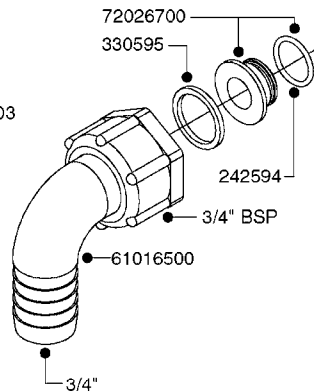

**L0040**

FITTINGS - NIPPLES & ELBOWS  
L0040-HIN, 01:01:16

Page 1

Date 12.08.2020 8:38

parts-n°	order qty	description
10530803	1	FITT.PO.SE 2.00X2.00 45 DEG.
320191	1	FITT.DK ELB 3/8' BSP 45 DEGREE
320482	1	FITT.DK ELB. 1/2" BSP 60 DEG.
320596	1	FITT.DK ELB 3/8'-1/2'BSP 45DEG
320607	1	FITT.DK HN 3/8M X 3/8F BSP LNG
320633	1	FITT.DK HN 3/8"M X 3/8"F BSP
321451	1	FITT.DK ELB.1-1/2 X1-1/4 80DEG
321532	1	FITT.DK REDUC 3/4' X 1/2' BSP
390233	1	FITT.DK REDUC 1-1/2" X 1" BSP

**L0050**

parts-n°	order qty	description
242594	1	O-RING D14 X 1.78 SCH.70-EPDM
320294	1	FITT.DK TEE 3/8X3/8HB X1/2"BSP
320305	1	FITT.DK HB 3/4'- 3/4' BSP
320386	1	FITT.DK TEE 3/8X3/8HB X3/8"BSP
320397	1	FITT.DK ELB 3/8"HB X 3/8" BSP
320401	1	FITT.DK TEE 1/2X1/2HB X1/2"BSP
320412	1	FITT.DK TEE 1/2X1/2HB X3/8'BSP
320423	1	FITT.DK ELB 1/2'HB X 3/8' BSP
320891	1	FITT.DK HB 3/8'- 3/8' BSP
320972	1	FITT.DK HB 5/16'- 1/4' BSP
322046	1	FITT.DK TEE 1/2X1/2HB X3/4'BSP
322048	1	FITT.DK TEE 3/4X3/4HB X3/4'BSP
330595	1	O-RING D24.6/D20X2.1 -3/4"
333137	1	FITT.DK CONN.1/2" F.NOZZ. DOUB
333141	1	FITT.DK CONN.1/2" F.NOZZ.SING
334041	1	FITT.DK CONN.3/4' F.NOZZ. SING
334042	1	FITT.DK CONN.3/4' F.NOZZ. DOUB
334195	1	FITT.DK ELB. 3/4"HB X 3/4"HB
10012103	1	FITT.PO.HB 1.25X1.50 IMB1012
10014003	1	FITT.PO.HB 1.25X1.25 IMB1010
10036903	1	FITT.PO.HB 1.50X1.50 IMB1212
28019303	1	FITTING HB ELB 3/4NPT-3/4HOSE
61016500	1	HOSE TAIL 3/4" 90°+RG CAP 3/4"
72026700	1	NOZZLE TUBE ADAPTER W/O-RING