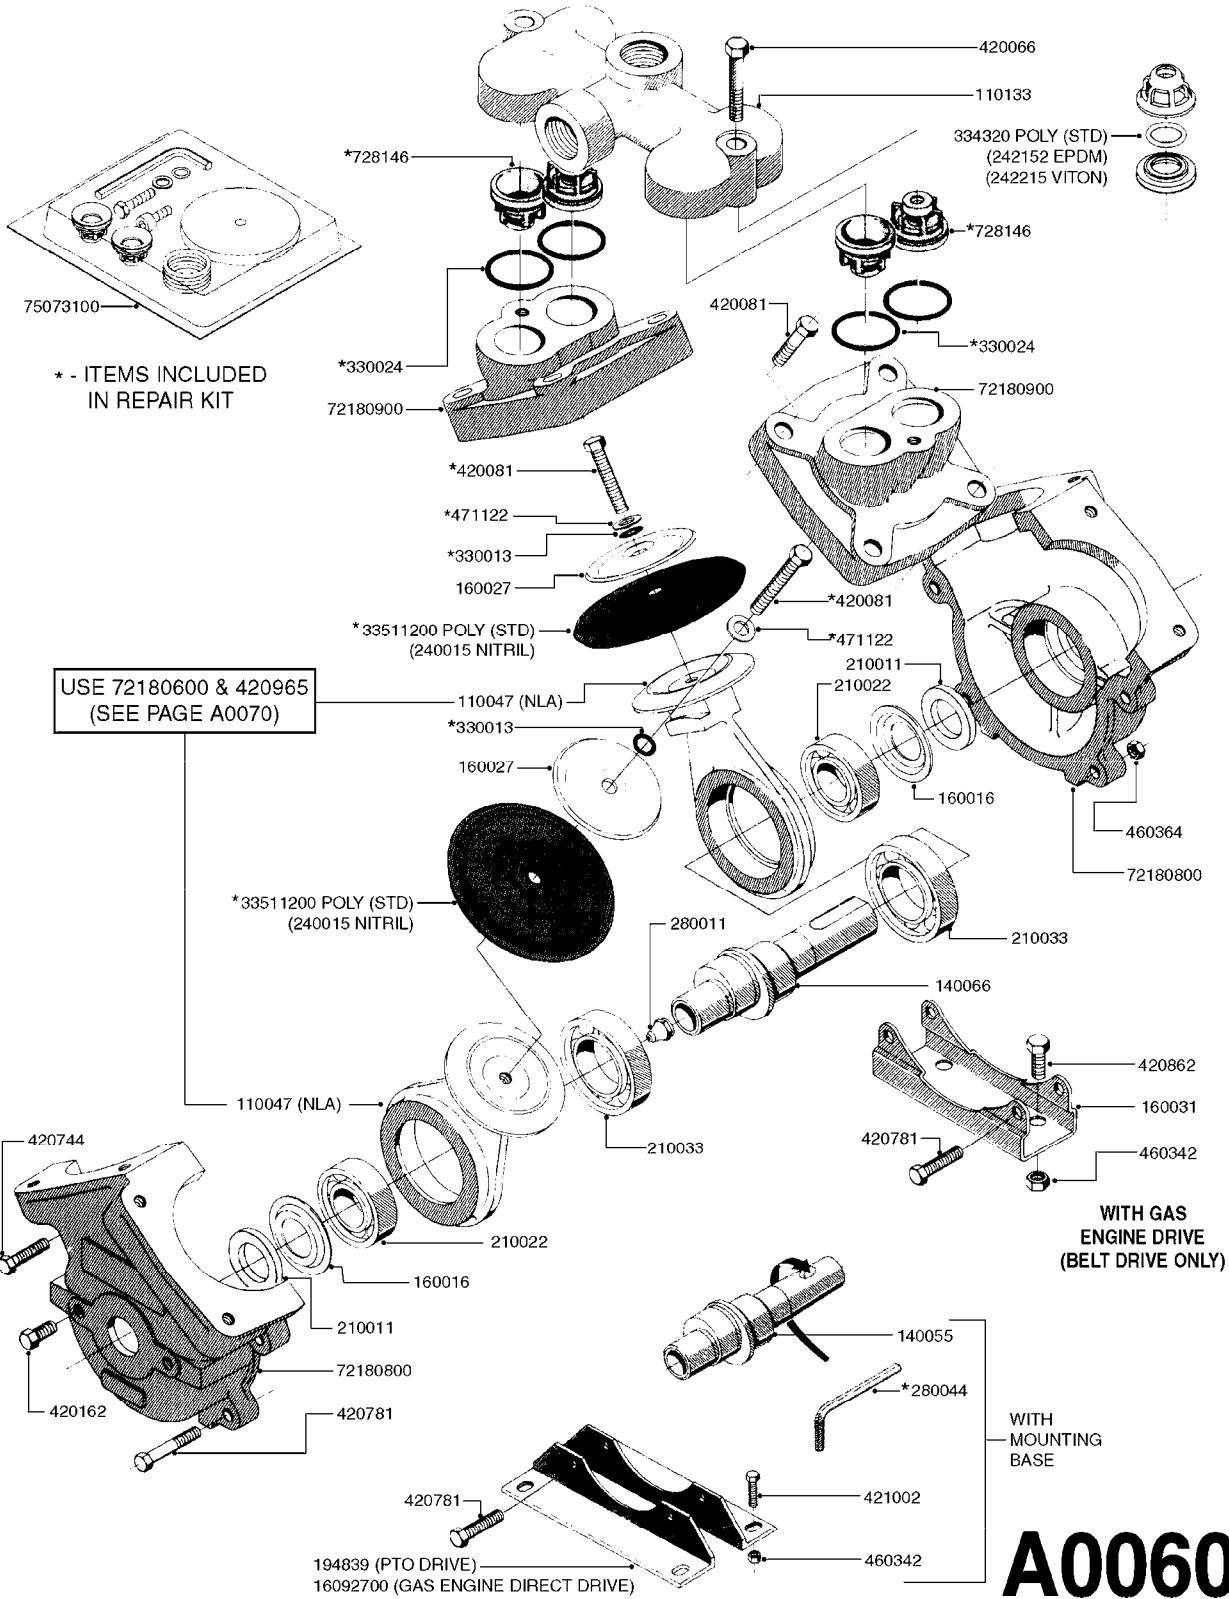

PUMP - 600
A0060-HIN, 01:01:16

PUMP - 600
A0060-HIN, 01:01:16

Page 1
Date 12.08.2020 8:38

parts-n°	order qty	description
110047	1	CONN.ROD MOD.500-600 72180600
110133	1	VALVE CHAMBER MOD 600 PAINTED
140055	1	CRANK SHAFT, MODEL 600
140066	1	CRANK SHAFT, MODEL 600/4
160016	1	DUST PLATE
160027	1	DIAPHRAGM UPPER DISC 500-600
160031	1	BASE PLATE MODEL 500-600
194839	1	ANGLE IRON FOOT, M 500-600 RED
210011	1	SEAL FELT D39/23 X 4
210022	1	BEARING BALL 6205
210033	1	BEARING BALL 6007
240015	1	DIAPHRAGM MODEL 500-600 NITRIL
242152	1	O-RING D18.2X3 EPDM
242215	1	O-RING D18X3 VITON
280011	1	GREASE NIPPLE 1/8" SAE H TR
280044	1	KEY HEXAGON W6 3/16"
330013	1	O-RING 2.5 X 10 PUR
330024	1	O-RING D41,1/D34.5 X 3,5
334320	1	O-RING D18X3 POLYURETHANE
420066	1	BOLT HEX 8.8 DEL 3/8"X50MM
420081	1	BOLT HEX 8.8 DEL 3/8"X40MM
420162	1	BOLT HEX 8.8 DEL 3/8"x15MM
420744	1	BOLT HEX 8.8 DEL M8X40
420781	1	BOLT HEX 8.8 DEL M8X50
420862	1	BOLT HEX 8.8 DEL M10X16 FT
420965	1	M10X40 MACHINE SCREW STAINLESS
421002	1	BOLT HEX 8.8 DEL M10X30 FT DIN933
460342	1	NUT HEX M10 DEL DIN934
460364	1	NUT HU M8 A2 SS DIN934
471122	1	WASHER, M10, Ø20/10.5X 2.0, SS
728146	1	VALVE FOR 361(726890/707932)
16092700	1	PUMP MOUNT PLATE TALL 500/600
33511200	1	DIAPHRAGM 500-603 PUR 2006
72180600	1	CONNECTING ROD FOR 503-603 M10
72180800	1	PUMP HOUSING 603 RED W/BOLTS
72180900	1	DIAPHRAGM COVER MOD. 600
75073100	1	PUMP KIT 600 "06"