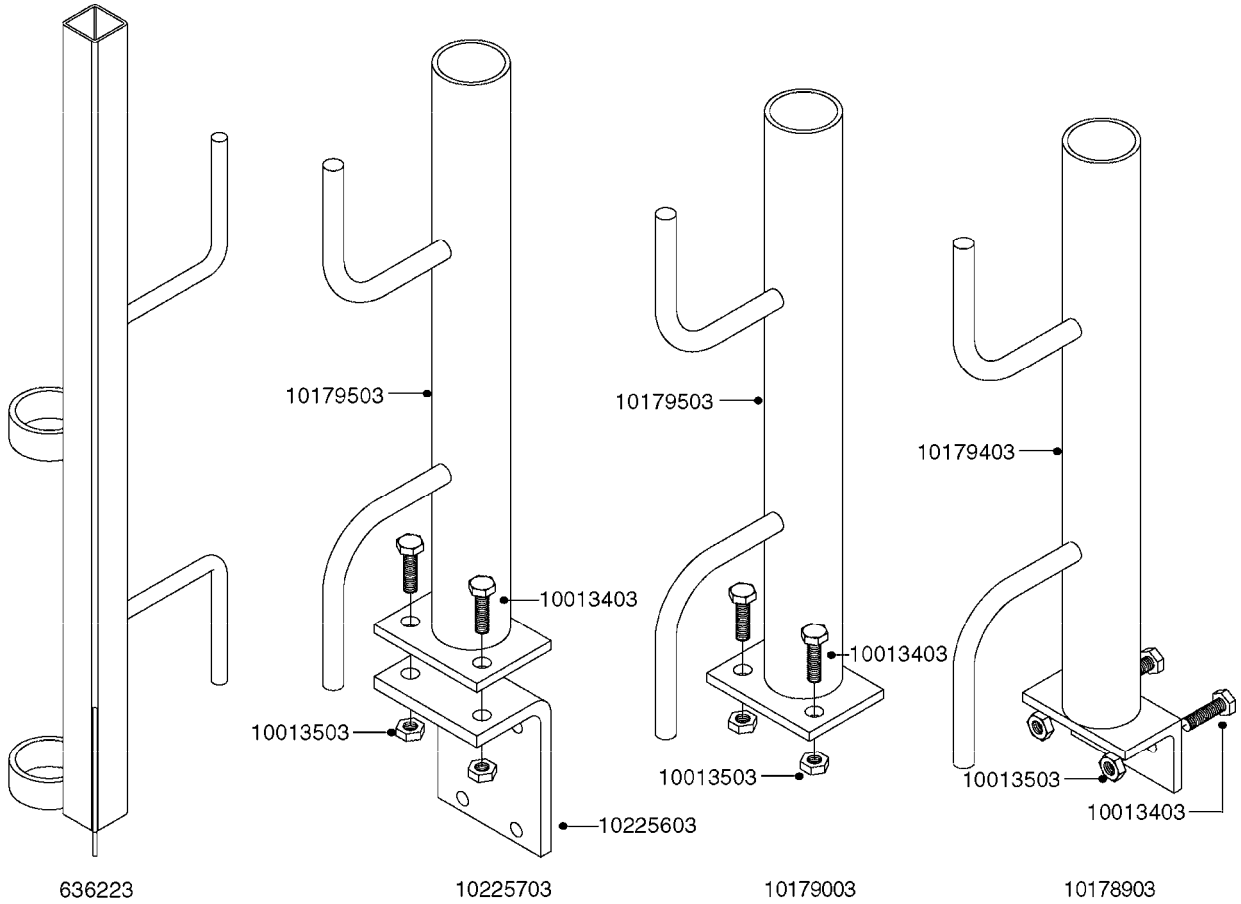

**COMPLETE ASSEMBLIES  
WHOLEGOODS ITEMS**

COMPLETE ASSEMBLY  
833768

COMPLETE ASSEMBLY:  
818377 - 160' x 3/8" (50m) HOSE REEL  
818381 - 320' X 3/8" (100m) HOSE REEL

# K0490

HOSE REEL ASSEMBLIES  
K0490-HIN, 01:01:16

Page 1  
Date 12.08.2020 8:38

parts-n°	order qty	description
143684	1	BUSHING F. HOSE REEL
143706	1	SPACER TUBE F. 275' HOSE REEL
145925	1	NIPPLE M10 M6
146314	1	UNION BUSHING F.HOSE REEL
146315	1	RING FOR HOSE REEL
146487	1	SPACER ROD F/HOSE REEL 225mm
160311	1	WASHER D30/D20.4X2
241474	1	O-RING NITRIL
281072	1	SNAP-RING OUTER 20X1.20
282155	1	CLIP F.TUBE SUPPORT
320655	1	FITT.DK HN 1/2"-1/2" BSP
320821	1	FITT.DK NUT 1-1/2" BSP
330212	1	O-RING D19/D14X2.4 F.1/2"NUT
333443	1	BUSHING F. HOSE REEL
420604	1	BOLT HEX 8.8 DEL M10X25 FT DIN933
420626	1	BOLT HEX 8.8 DEL M10X20 FT
420862	1	BOLT HEX 8.8 DEL M10X16 FT
430286	1	BOLT HEX 8.8 DEL M12X30 FT
460423	1	NUT HEX M10X1.50 LOCK DIN985A2 SS
460703	1	NUT HEX M12X1.75 LOCK DIN985A2 SS
613207	1	CENTER TUBE FOR 164'HOSE REEL
613211	1	HOSE REEL NK 80/105
613292	1	CENTER TUBE 100 MM
633824	1	SIDE FOR HOSE REEL
633835	1	OUTER TUBE NK 300-600
633846	1	FITTING FOR HOSE REEL TR2/TR3
633905	1	BRKTS. HOSE REEL SM210
637986	1	CLAMP FITTING HOSE REEL
719073	1	HANDLE ASSY. F. HOSE REEL
719084	1	SWIVEL F.HOSE REEL
719121	1	HOSE 1/2'X2500M NUT
719401	1	CLIPS F.PISTOL ASSY.
725618	1	CLIP WHITE PLASTIC SNAP TYPE
818377	1	REEL FOR HOSE 160' X 3/8"
818381	1	REEL FOR HOSE 320' X 3/8'
818801	1	BKT.HOSE REEL MOUNT NL/NK/BOOM
818845	1	BKT.HOSE REEL SM210
833768	1	HOLDER F. HOSE REEL
834764	1	BKT.HOSE REEL MOUNT ESTATE SPR
61021400	1	BKT. BOOM MOUNT SM53/80 US