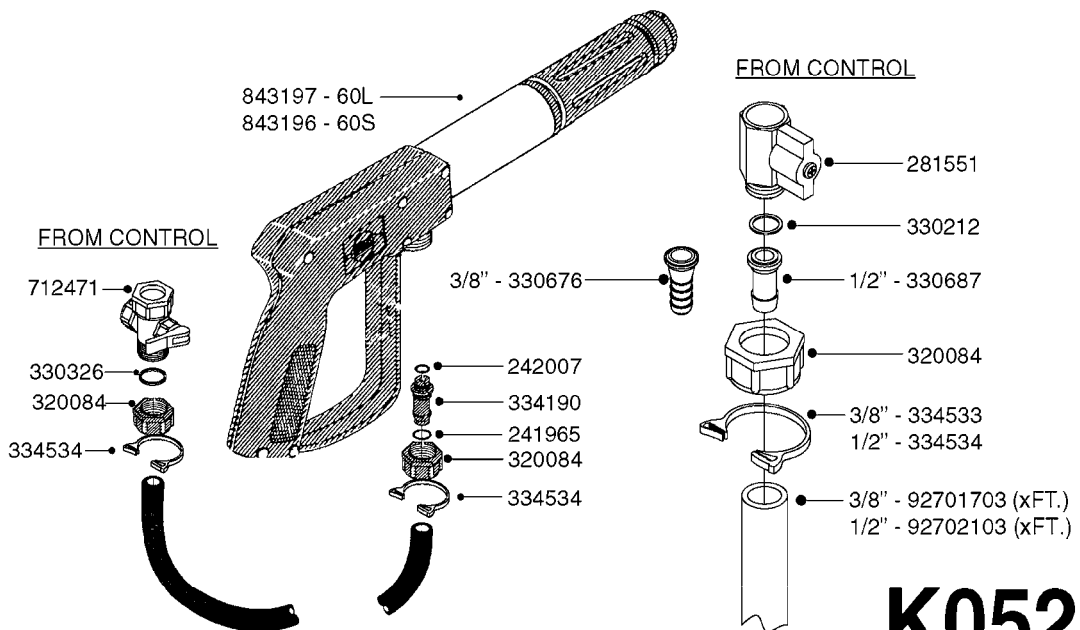

K0520

HOSE WRAPS
K0520-HIN, 05:12:19

Page 1
Date 12.08.2020 8:38

parts-n°	order qty	description
241965	1	O-RING Ø12.1 X 1.6 NITRILE
242007	1	O-RING Ø9.1 X 1.6 NITRILE
281551	1	BALL VALVE 1/2"
320084	1	FITT.DK NUT 1/2" BSP
330212	1	O-RING D19/D14X2.4 F.1/2"NUT
330326	1	O-RING D30/D24X2 F.1"NUT
330676	1	FITT.DK HB 3/8" F. 1/2" NUT
330687	1	FITT.DK HB 1/2" F. 1/2" NUT
334190	1	FITT.DK HB 1/2' F. PISTOL 60S
334533	1	CLAMP HOSE PLASTIC 3/8"
334534	1	CLAMP HOSE PLASTIC 1/2"
636223	1	POST 12 VOLT TR30
712471	1	AGITATION VALVE ASSY. ON/OFF
843196	1	SPRAY GUN KIT TYPE 60 SHORT
843197	1	HANDGUN KIT TYPE 60 LONG
10013403	1	BOLT HEX 3/8-16X1 1/4 HCS Z5
10013503	1	NUT HEX NC 3/8"
10178903	1	WRAP HOSE SIDE MOUNT PLATE
10179003	1	WRAP HOSE BOTTOM PLATE MOUNT
10179403	1	WRAP WELDMENT FOR HI101789
10179503	1	WRAP WELDMENT FOR HI101790
10225603	1	BKT.FOR HOSE WRAP MOUNT NL NK
10225703	1	WRAP HOSE BDL.BOTTOM PLATE
92701703	1	HOSE R X3/8" X300PSI WP X0012"
92702103	1	HOSE R X1/2" X300PSI WP X0012"