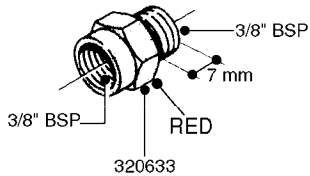

FITTINGS - HEXAGON NIPPLES  
L0030-HIN, 01:01:16

**L0030**

FITTINGS - HEXAGON NIPPLES  
L0030-HIN, 01:01:16

Page 1  
Date 12.08.2020 8:38

parts-n°	order qty	description
10015303	1	FITT.PO.HN 1.00X1.00 M1000
10425003	1	FITT.PO.HN 1.25X1.00 MCPHEE
320132	1	FITT.DK HN 1" BSP
320176	1	FITT.DK HN 3/8"X1/2" BSP
320445	1	FITT.DK HN 1/4"X3/8" BSP
320655	1	FITT.DK HN 1/2"-1/2" BSP
320692	1	FITT.DK HN 3/8'BSPX1/4'NPT
320703	1	FITT.DK HN 3/8BSP X1/2 &1/4NPT
320725	1	FITT.DK NIPPLE 3/8"-3/8" BSP
320902	1	FITT.DK HN 3/8'X 1/4' BSP
390232	1	FITT.DK HN 1-1/2' X 1-1/4' BSP
390276	1	FITT.DK HN 1'BSP