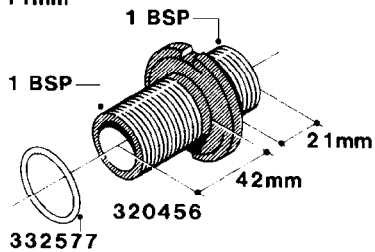

**L0040**

FITTINGS - NIPPLES & ELBOWS  
L0040-HIN, 01:01:16

Page 1

Date 12.08.2020 8:38

parts-n°	order qty	description
10530803	1	FITT.PO.SE 2.00X2.00 45 DEG.
320191	1	FITT.DK ELB 3/8' BSP 45 DEGREE
320482	1	FITT.DK ELB. 1/2" BSP 60 DEG.
320596	1	FITT.DK ELB 3/8'-1/2'BSP 45DEG
320607	1	FITT.DK HN 3/8M X 3/8F BSP LNG
320633	1	FITT.DK HN 3/8"M X 3/8"F BSP
321451	1	FITT.DK ELB.1-1/2 X1-1/4 80DEG
321532	1	FITT.DK REDUC 3/4' X 1/2' BSP
390233	1	FITT.DK REDUC 1-1/2" X 1" BSP

**L0050**

parts-n°	order qty	description
242594	1	O-RING D14 X 1.78 SCH.70-EPDM
320294	1	FITT.DK TEE 3/8X3/8HB X1/2"BSP
320305	1	FITT.DK HB 3/4'- 3/4' BSP
320386	1	FITT.DK TEE 3/8X3/8HB X3/8"BSP
320397	1	FITT.DK ELB 3/8"HB X 3/8" BSP
320401	1	FITT.DK TEE 1/2X1/2HB X1/2"BSP
320412	1	FITT.DK TEE 1/2X1/2HB X3/8'BSP
320423	1	FITT.DK ELB 1/2'HB X 3/8' BSP
320891	1	FITT.DK HB 3/8'- 3/8' BSP
320972	1	FITT.DK HB 5/16'- 1/4' BSP
322046	1	FITT.DK TEE 1/2X1/2HB X3/4'BSP
322048	1	FITT.DK TEE 3/4X3/4HB X3/4'BSP
330595	1	O-RING D24.6/D20X2.1 -3/4"
333137	1	FITT.DK CONN.1/2" F.NOZZ. DOUB
333141	1	FITT.DK CONN.1/2" F.NOZZ.SING
334041	1	FITT.DK CONN.3/4' F.NOZZ. SING
334042	1	FITT.DK CONN.3/4' F.NOZZ. DOUB
334195	1	FITT.DK ELB. 3/4"HB X 3/4"HB
10012103	1	FITT.PO.HB 1.25X1.50 IMB1012
10014003	1	FITT.PO.HB 1.25X1.25 IMB1010
10036903	1	FITT.PO.HB 1.50X1.50 IMB1212
28019303	1	FITTING HB ELB 3/4NPT-3/4HOSE
61016500	1	HOSE TAIL 3/4" 90°+RG CAP 3/4"
72026700	1	NOZZLE TUBE ADAPTER W/O-RING