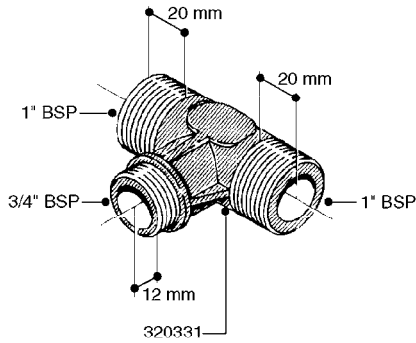

L0020

FITTINGS-T-PIECES, CAPS & ELBOWS
L0020-HIN, 01:01:16

Page 1
Date 12.08.2020 8:38

parts-n°	order qty	description
10053603	1	FITT. CAPNUT 2"BSP 5601
10194303	1	CAP BLANK 1 1/2 MCPHEE 210060
320047	1	FITT.DK CAPNUT 1/2" BSP
320106	1	FITT.DK CAPNUT 1" BSP
320272	1	FITT.DK CAPNUT 3/8" BSP
320316	1	FITT.DK TEE 3/4" X3/4" X1"BSP
320331	1	FITT.DK TEE 1" - 1" - 3/4" BSP
320342	1	FITT.DK EL 3/4"M X 1"F BSP
320563	1	FITT.DK 3 WAY 1/2" 110 DEG.
320677	1	NO LONGER AVAILABLE
320961	1	FITT.DK CAPNUT 1-1/2" BSP
321053	1	FITT.DK TEE 1/2 X1/2 X1/2" BSP
322072	1	FITT.DK TEE 3/8'X3/8'X3/8' BSP
322095	1	FITT.DK TEE 1-1/2 X1-1/4 X3/4" BSP
322138	1	FITT.DK ELB 1"M X 1"F BSP
330013	1	O-RING 2.5 X 10 PUR
330212	1	O-RING D19/D14X2.4 F.1/2"NUT
330326	1	O-RING D30/D24X2 F.1"NUT
331273	1	O-RING D44/D38X2 F.1-1/2"