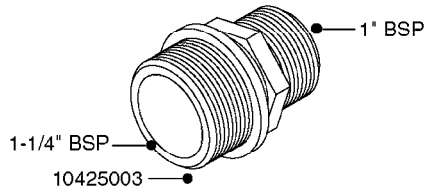

FITTINGS - HEXAGON NIPPLES
L0030-HIN, 01:01:16

L0030