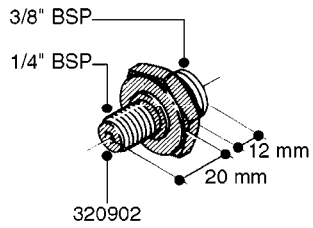

**L0020**

FITTINGS-T-PIECES, CAPS & ELBOWS  
L0020-HIN, 01:01:16

Page 1  
Date 12.08.2020 8:38

parts-n°	order qty	description
10053603	1	FITT. CAPNUT 2"BSP 5601
10194303	1	CAP BLANK 1 1/2 MCPHEE 210060
320047	1	FITT.DK CAPNUT 1/2" BSP
320106	1	FITT.DK CAPNUT 1" BSP
320272	1	FITT.DK CAPNUT 3/8" BSP
320316	1	FITT.DK TEE 3/4" X3/4" X1"BSP
320331	1	FITT.DK TEE 1" - 1" - 3/4" BSP
320342	1	FITT.DK EL 3/4"M X 1"F BSP
320563	1	FITT.DK 3 WAY 1/2" 110 DEG.
320677	1	NO LONGER AVAILABLE
320961	1	FITT.DK CAPNUT 1-1/2" BSP
321053	1	FITT.DK TEE 1/2 X1/2 X1/2" BSP
322072	1	FITT.DK TEE 3/8'X3/8'X3/8' BSP
322095	1	FITT.DK TEE 1-1/2 X1-1/4 X3/4" BSP
322138	1	FITT.DK ELB 1"M X 1"F BSP
330013	1	O-RING 2.5 X 10 PUR
330212	1	O-RING D19/D14X2.4 F.1/2"NUT
330326	1	O-RING D30/D24X2 F.1"NUT
331273	1	O-RING D44/D38X2 F.1-1/2"

FITTINGS - HEXAGON NIPPLES  
L0030-HIN, 01:01:16

**L0030**

FITTINGS - HEXAGON NIPPLES  
L0030-HIN, 01:01:16

Page 1  
Date 12.08.2020 8:38

parts-n°	order qty	description
10015303	1	FITT.PO.HN 1.00X1.00 M1000
10425003	1	FITT.PO.HN 1.25X1.00 MCPHEE
320132	1	FITT.DK HN 1" BSP
320176	1	FITT.DK HN 3/8"X1/2" BSP
320445	1	FITT.DK HN 1/4"X3/8" BSP
320655	1	FITT.DK HN 1/2"-1/2" BSP
320692	1	FITT.DK HN 3/8'BSPX1/4'NPT
320703	1	FITT.DK HN 3/8BSP X1/2 &1/4NPT
320725	1	FITT.DK NIPPLE 3/8"-3/8" BSP
320902	1	FITT.DK HN 3/8'X 1/4' BSP
390232	1	FITT.DK HN 1-1/2' X 1-1/4' BSP
390276	1	FITT.DK HN 1'BSP