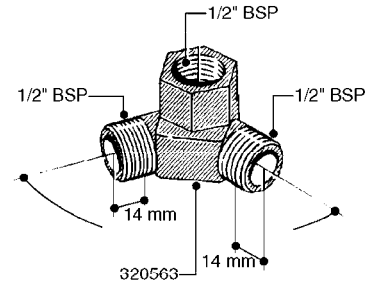

L0020

FITTINGS-T-PIECES, CAPS & ELBOWS
L0020-HIN, 01:01:16

Page 1
Date 12.08.2020 8:38

parts-n°	order qty	description
10053603	1	FITT. CAPNUT 2"BSP 5601
10194303	1	CAP BLANK 1 1/2 MCPHEE 210060
320047	1	FITT.DK CAPNUT 1/2" BSP
320106	1	FITT.DK CAPNUT 1" BSP
320272	1	FITT.DK CAPNUT 3/8" BSP
320316	1	FITT.DK TEE 3/4" X3/4" X1"BSP
320331	1	FITT.DK TEE 1" - 1" - 3/4" BSP
320342	1	FITT.DK EL 3/4"M X 1"F BSP
320563	1	FITT.DK 3 WAY 1/2" 110 DEG.
320677	1	NO LONGER AVAILABLE
320961	1	FITT.DK CAPNUT 1-1/2" BSP
321053	1	FITT.DK TEE 1/2 X1/2 X1/2" BSP
322072	1	FITT.DK TEE 3/8'X3/8'X3/8' BSP
322095	1	FITT.DK TEE 1-1/2 X1-1/4 X3/4" BSP
322138	1	FITT.DK ELB 1"M X 1"F BSP
330013	1	O-RING 2.5 X 10 PUR
330212	1	O-RING D19/D14X2.4 F.1/2"NUT
330326	1	O-RING D30/D24X2 F.1"NUT
331273	1	O-RING D44/D38X2 F.1-1/2"