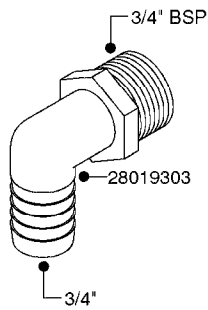

**L0040**

FITTINGS - NIPPLES & ELBOWS  
L0040-HIN, 01:01:16

Page 1

Date 12.08.2020 8:38

parts-n°	order qty	description
10530803	1	FITT.PO.SE 2.00X2.00 45 DEG.
320191	1	FITT.DK ELB 3/8' BSP 45 DEGREE
320482	1	FITT.DK ELB. 1/2" BSP 60 DEG.
320596	1	FITT.DK ELB 3/8'-1/2'BSP 45DEG
320607	1	FITT.DK HN 3/8M X 3/8F BSP LNG
320633	1	FITT.DK HN 3/8"M X 3/8"F BSP
321451	1	FITT.DK ELB.1-1/2 X1-1/4 80DEG
321532	1	FITT.DK REDUC 3/4' X 1/2' BSP
390233	1	FITT.DK REDUC 1-1/2" X 1" BSP

**L0050**

parts-n°	order qty	description
242594	1	O-RING D14 X 1.78 SCH.70-EPDM
320294	1	FITT.DK TEE 3/8X3/8HB X1/2"BSP
320305	1	FITT.DK HB 3/4'- 3/4' BSP
320386	1	FITT.DK TEE 3/8X3/8HB X3/8"BSP
320397	1	FITT.DK ELB 3/8"HB X 3/8" BSP
320401	1	FITT.DK TEE 1/2X1/2HB X1/2"BSP
320412	1	FITT.DK TEE 1/2X1/2HB X3/8'BSP
320423	1	FITT.DK ELB 1/2'HB X 3/8' BSP
320891	1	FITT.DK HB 3/8'- 3/8' BSP
320972	1	FITT.DK HB 5/16'- 1/4' BSP
322046	1	FITT.DK TEE 1/2X1/2HB X3/4'BSP
322048	1	FITT.DK TEE 3/4X3/4HB X3/4'BSP
330595	1	O-RING D24.6/D20X2.1 -3/4"
333137	1	FITT.DK CONN.1/2" F.NOZZ. DOUB
333141	1	FITT.DK CONN.1/2" F.NOZZ.SING
334041	1	FITT.DK CONN.3/4' F.NOZZ. SING
334042	1	FITT.DK CONN.3/4' F.NOZZ. DOUB
334195	1	FITT.DK ELB. 3/4"HB X 3/4"HB
10012103	1	FITT.PO.HB 1.25X1.50 IMB1012
10014003	1	FITT.PO.HB 1.25X1.25 IMB1010
10036903	1	FITT.PO.HB 1.50X1.50 IMB1212
28019303	1	FITTING HB ELB 3/4NPT-3/4HOSE
61016500	1	HOSE TAIL 3/4" 90°+RG CAP 3/4"
72026700	1	NOZZLE TUBE ADAPTER W/O-RING