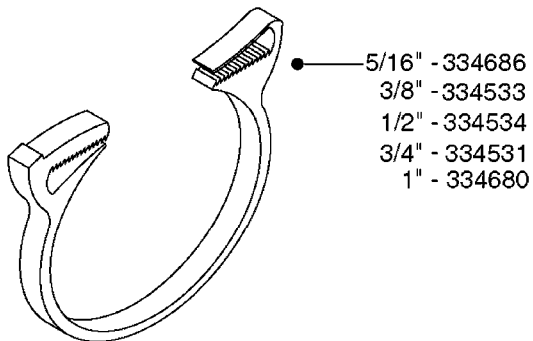

I.D.	PART # (ONE FOOT)	
3/8" 1/2" 3/4" 1" 1-1/4" 1-1/2"	92701703 92702103 92703203 92712403 92734403 92736503	 <p>RUBBER HOSE</p>
5/16" 3/8" 1/4" 1/2" 3/4"	927281 927284 927268 927269 927270	 <p>PVC HOSE</p>
1" 1-1/4" 1-1/2" 2" 2-1/2"	92702403 92738900 92702603 92702703 92702803	 <p>PVC SPIRAL SUCTION HOSE, GRAY</p>
3/4" 1-1/4"	927205 92703503	 <p>CLEAR HOSE, SMOOTH</p>
1/2" 3/4"	10631003 927231	 <p>PVC HOSE, CLEAR, REINFORCED</p>
4mm 6mm 8mm 10mm .25" .38"	927253 RED 927264 RED 927306 BLACK 927330 BLACK 92703303 BLACK 92703403 BLACK	 <p>PVC AIR HOSE, SMOOTH</p>

HOSE CLAMPS  
L0130-HIN, 16:10:19

Hose Size	Pressure	Suction	Clamp Code
5/16"	284582		-
3/8"	28044903		6706
1/2"	28029803		6708
3/4"	28029903		6712
1"	28030003	28029903	6716
1-1/4"	28030103		6724
1-1/2"		28030103	6724
2"		28030203	235-67
2-1/2"		28030303	235-74
3"		28030403	235-87