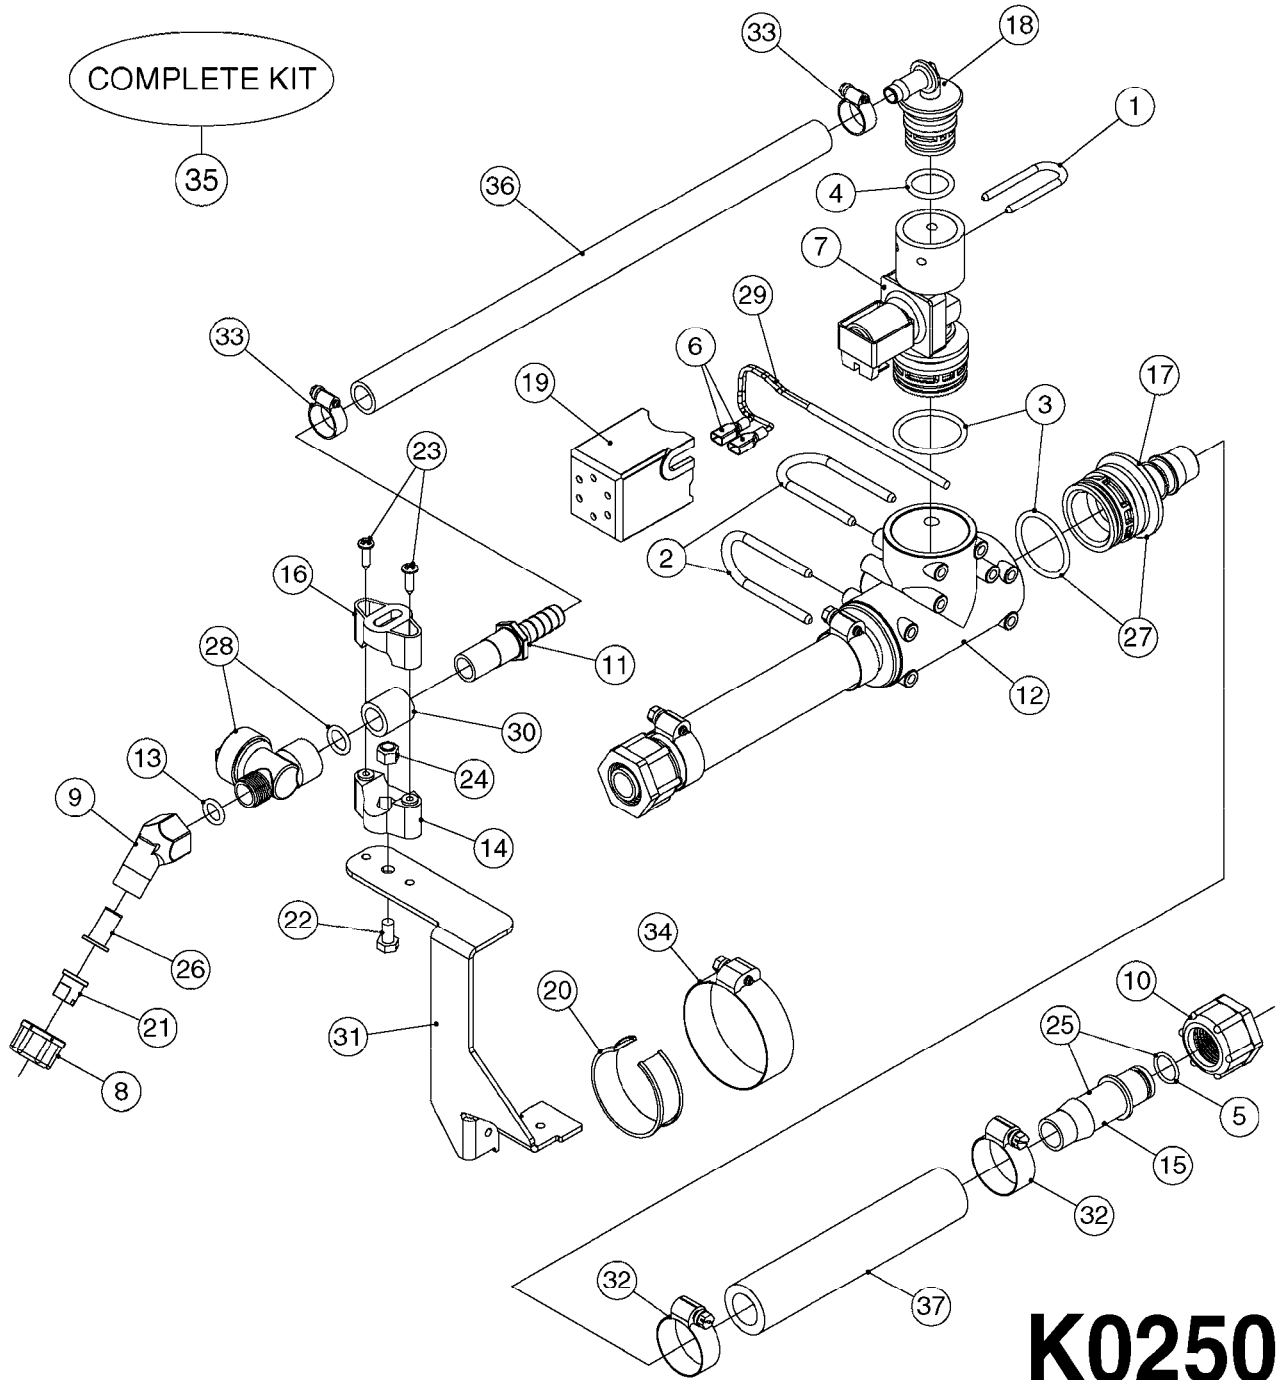

K0250

ELECTRIC END NOZZLE KIT '09
K0250-HIN, 01:01:16

Page 1
Date 12.08.2020 8:38

Pos.	parts-n°	order qty	description
1	145994	1	FITT.DK S-40 FORK
2	145995	1	FITT.DK S-53 FORK
3	242354	1	O-RING D32.2X3.0 VITON
4	242355	1	O-RING D19.2X3.0 VITON F.S-40
5	242594	1	O-RING D14 X 1.78 SCH.70-EPDM
6	261539	1	SPADE F.ELEC CONNEX BLUE INSUL
7	262104	1	VALVE, SOLENOID, S53/S40
8	320187	1	FITT.DK CAP 3/8" BSP BLACK
9	320191	1	FITT.DK ELB 3/8' BSP 45 DEGREE
10	320283	1	FITT.DK NUT 3/4"BSP
11	320891	1	FITT.DK HB 3/8'- 3/8' BSP
12	322352	1	FITT.DK S-53 TEE
13	330013	1	O-RING 2.5 X 10 PUR
14	333012	1	NOZZLE HOLD. UPPER PART
15	334044	1	FITT.DK HB 3/4' F. 3/4' CAP
16	334220	1	YOKE, UPPER NOZZLE BODY
17	334229	1	FITT.DK S-53 STR.3/4"
18	334237	1	FITT.DK S-40 ELB.3/8"
19	334965	1	COVER FOR S53 SOLENOID VALVE
20	341291	1	RUBBER HOSE CLAMP COVER 130MM
21	370392	1	NOZZLE END FAN 1850-G 300
22	410546	1	BOLT HEX M6X12 A2 SS DIN933
23	440665	1	SCREW M4.2X16 STAINLESS
24	460261	1	NUT HEX M6X1.00 LOCK DIN985 A2 SS
25	724621	1	FITT.DK HB 3/4"ASSY F.3/4" NUT
26	725042	1	SCREEN 80 MESH W.GASKET, RED
27	726558	1	FITT.DK S53 STR. 3/4" W. ORING
28	729610	1	NOZZLE ASSY. NON DRIP 3/8 THRD
29	983087	1	ELEC. CABLE 2 WIRE X 0.75MM
30	10631003	1	HOSE R X CLEAR BRAID.X 1/2 12"
31	16110803	1	NOZZLE BRACKET VAR SPACINGS
32	28029903	1	CLAMP HOSE GEAR P3/4"-S1" 6712
33	28044903	1	CLAMP HOSE GEAR P3/8" 6706
34	28047003	1	CLAMP HOSE GEAR 30 X 50 6732
35	82613203	1	ELECTRIC END NOZZLE KIT 2009
36	92701703	1	HOSE R X3/8" X300PSI WP X0012"
37	92703203	1	HOSE R X3/4" X300PSI WP X0012"