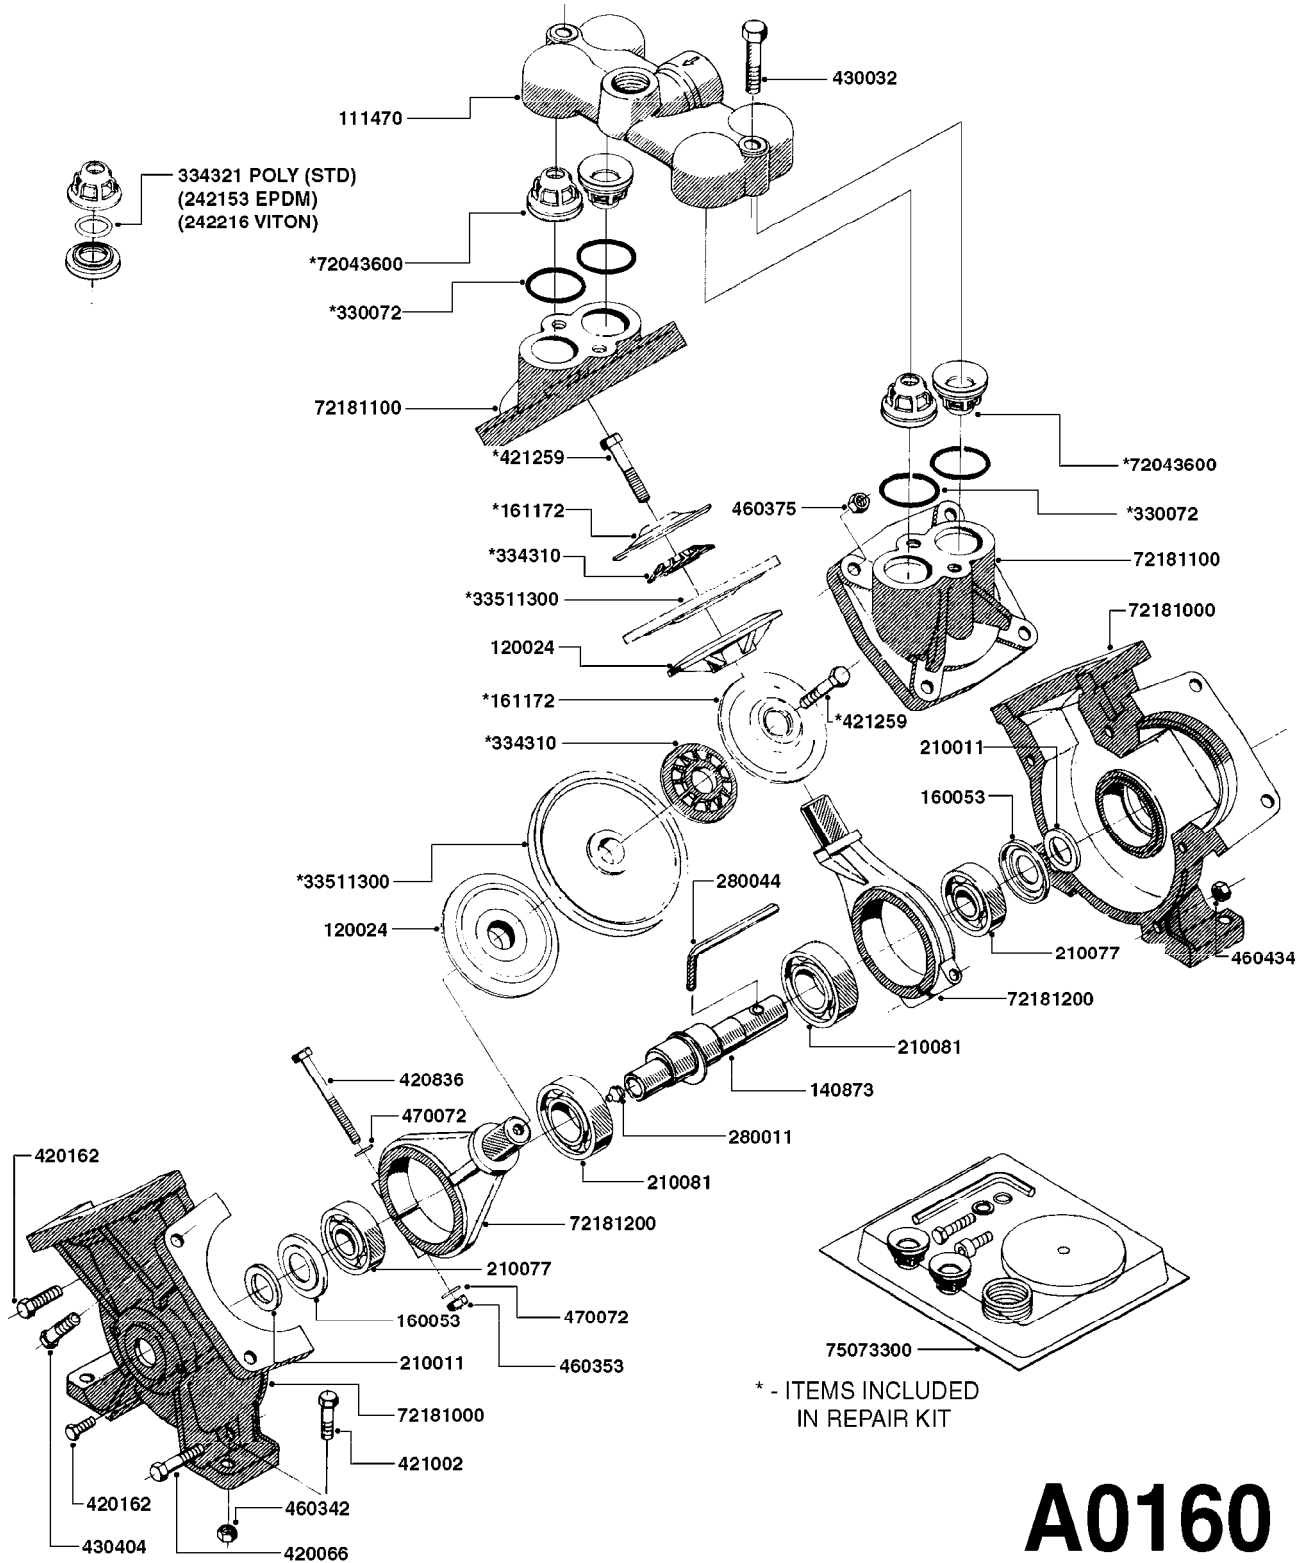

PUMP - 1202 W/MOUNTING BASE
A0160-HIN, 01:01:16

Page 1
Date 12.08.2020 8:38

parts-n°	order qty	description
111470	1	VALVE CHAMBER 1202
120024	1	DIAPHRAGM BACK DISC 1200-1300
140873	1	CRANK SHAFT MODEL 1202-9MM
160053	1	DUST PLATE
161172	1	DIAPHRAGM DISC F. 1203/1303
210011	1	SEAL FELT D39/23 X 4
210077	1	BEARING BALL 6305
210081	1	BEARING BALL 6307
242153	1	O-RING D26X4 EPDM
242216	1	O-RING VITON F/1202/1302/462
280011	1	GREASE NIPPLE 1/8' SAE H TR
280044	1	KEY HEXAGON W6 3/16'
330072	1	O-RING D53.5/D45.5X4
334310	1	NYLON WASHER 1202/1302/462
334321	1	O-RING POLY. 34.0x26.0x4.0
420066	1	BOLT HEX 8.8 DEL 3/8"X50MM
420162	1	BOLT HEX 8.8 DEL 3/8"x15MM
420836	1	BOLT HEX 8.8 RAW M8X85
421002	1	BOLT HEX 8.8 DEL M10X30 FT DIN933
421259	1	BOLT HEX UNC7/16"x2.25" 18-8SS
430032	1	BOLT HEX 8.8 RAW 1/2'X55MM
430404	1	BOLT HEX 8.8 DEL M12X50
460342	1	NUT HEX M10 DEL DIN934
460353	1	NUT HEX M8 BLACK
460375	1	NUT HEX M12 BLACK
460434	1	NUT HEX 3/8' NC BLACK
470072	1	WASHER D15/D8X.5 LOCK
33511300	1	DIAPHRAGM 1202-1303 POLY 2006
72043600	1	VALVE FOR 462/463
72181000	1	HOUSING, PUMP, 1203 RED
72181100	1	DIAPHRAGM COVER 1203/1303+BLTS
72181200	1	CONNECTING ROD FOR 1203 W/M12
75073300	1	PUMP KIT 1200/1202 "06"