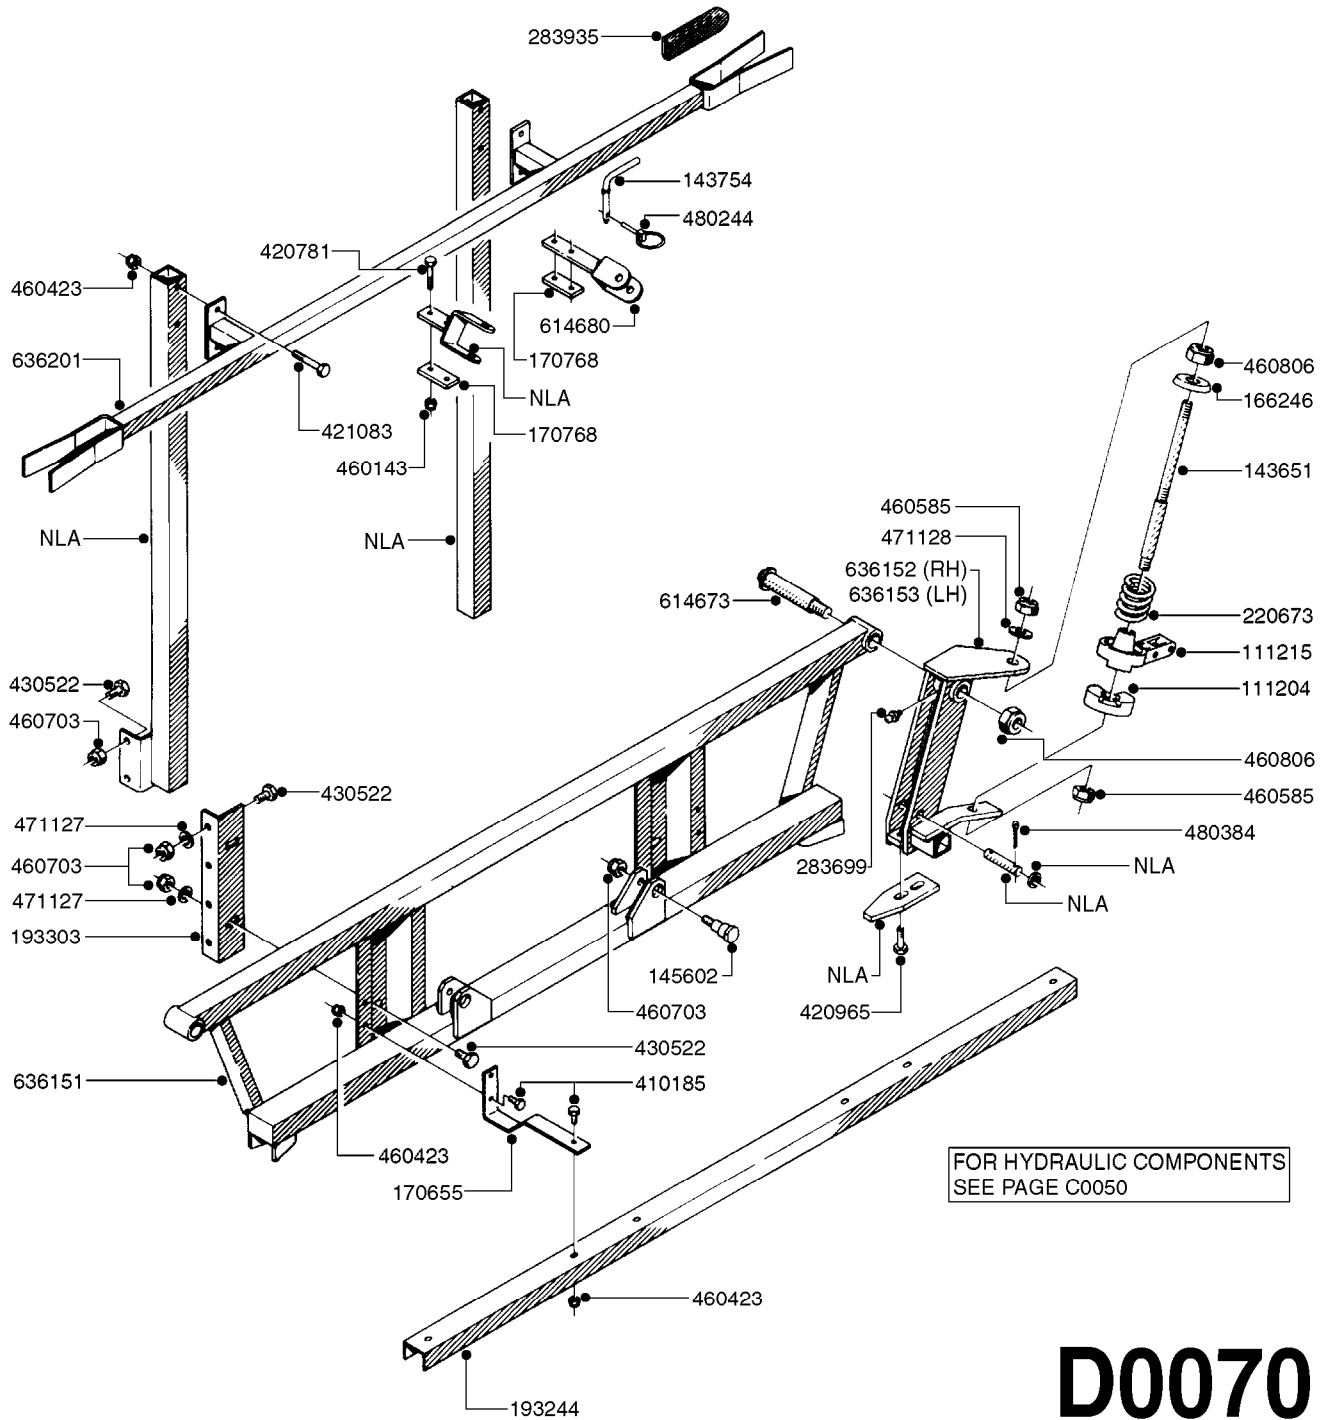

BOOM - SB 20' 26' 33' 40'  
D0060-HIN, 18:12:19

Page 0  
Date 12.08.2020 8:38

**D0060**

BOOM - SB 20' 26' 33' 40'  
D0060-HIN, 18:12:19

Page 1  
Date 12.08.2020 8:38

parts-n°	order qty	description
111204	1	CLAW CLUTCH/LOWER D80
111215	1	CLAW CLUTCH/UPPER D80
142597	1	DISTANCE TUBE
143651	1	AXLE M20/M16 L=355 F/BREAKAWAY
143721	1	FRICTION DISC FOR BOOM D30
143754	1	PIN D10 X 56
166246	1	WASHER CUP D53 F.SPRING
166736	1	CLAMP FOR SB BOOM
166865	1	WASHER D35/D25X2
193244	1	NOZZLE TRACK 6-8-10 M SB
193303	1	SUPPORTING ARM FOR SB BOOM
220673	1	SPRING F.PIVOT 100 X 51
334571	1	PLUG 40x40x2 F.SQ.TUBE
410185	1	BOLT HEX 8.8 DEL M6X16
421083	1	BOLT HEX 8.8 DEL M10X65
430522	1	BOLT HEX 8.8 DEL M12X25 FT
460261	1	NUT HEX M6X1.00 LOCK DIN985 A2 SS
460423	1	NUT HEX M10X1.50 LOCK DIN985A2 SS
460585	1	LOCKING NUT M16 DIN985 A2 SS
460703	1	NUT HEX M12X1.75 LOCK DIN985A2 SS
460806	1	NUT HEX M20X2.50 LOCK DIN985A2 SS
471122	1	WASHER, M10, Ø20/10.5X 2.0, SS
471127	1	WASHER, M12, Ø24/13X24X2.5 SS
471128	1	WASHER, M16, Ø30/17.0X 3.0, SS
480244	1	PIN SNAP D4.5
613487	1	TRANSPORT FITTINGS FOR SB BOOM
633942	1	OUTER BOOM WING 26', 28' SB
634163	1	CENTER SECTION - 20',26',33'
634185	1	BOOM WING OUTER PART 33' SB
635726	1	BOOM WING OUTER PART 40' SB
635779	1	INNER WING SECTION 40' SB
635780	1	INNER WING SEC. 26',28',33'SB
635792	1	BOOM WING - 20',21'SB-BOOM
706311	1	SPRING WITH HAND-GRIB