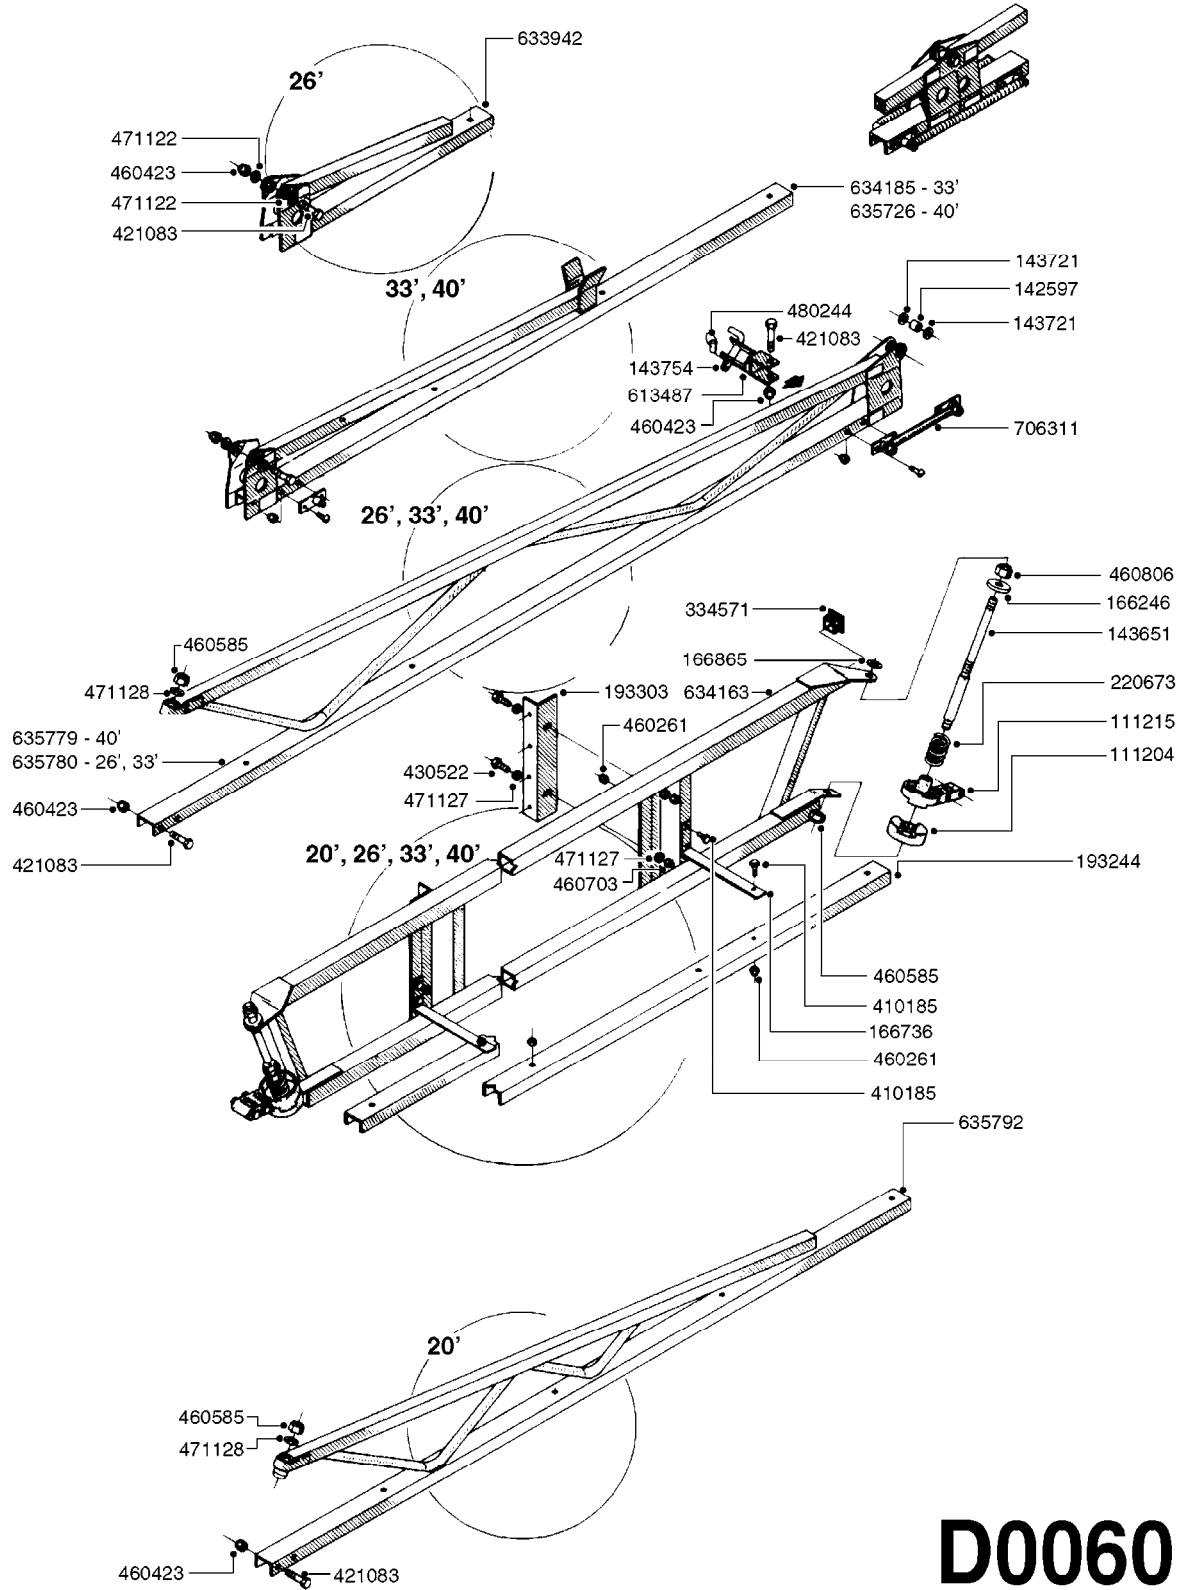

BOOM - SB 20' 26' 33' 40'  
D0060-HIN, 18:12:19

Page 0  
Date 12.08.2020 8:38

**D0060**

BOOM - SB 20' 26' 33' 40'  
D0060-HIN, 18:12:19

Page 1  
Date 12.08.2020 8:38

parts-n°	order qty	description
111204	1	CLAW CLUTCH/LOWER D80
111215	1	CLAW CLUTCH/UPPER D80
142597	1	DISTANCE TUBE
143651	1	AXLE M20/M16 L=355 F/BREAKAWAY
143721	1	FRICTION DISC FOR BOOM D30
143754	1	PIN D10 X 56
166246	1	WASHER CUP D53 F.SPRING
166736	1	CLAMP FOR SB BOOM
166865	1	WASHER D35/D25X2
193244	1	NOZZLE TRACK 6-8-10 M SB
193303	1	SUPPORTING ARM FOR SB BOOM
220673	1	SPRING F.PIVOT 100 X 51
334571	1	PLUG 40x40x2 F.SQ.TUBE
410185	1	BOLT HEX 8.8 DEL M6X16
421083	1	BOLT HEX 8.8 DEL M10X65
430522	1	BOLT HEX 8.8 DEL M12X25 FT
460261	1	NUT HEX M6X1.00 LOCK DIN985 A2 SS
460423	1	NUT HEX M10X1.50 LOCK DIN985A2 SS
460585	1	LOCKING NUT M16 DIN985 A2 SS
460703	1	NUT HEX M12X1.75 LOCK DIN985A2 SS
460806	1	NUT HEX M20X2.50 LOCK DIN985A2 SS
471122	1	WASHER, M10, Ø20/10.5X 2.0, SS
471127	1	WASHER, M12, Ø24/13X24X2.5 SS
471128	1	WASHER, M16, Ø30/17.0X 3.0, SS
480244	1	PIN SNAP D4.5
613487	1	TRANSPORT FITTINGS FOR SB BOOM
633942	1	OUTER BOOM WING 26', 28' SB
634163	1	CENTER SECTION - 20',26',33'
634185	1	BOOM WING OUTER PART 33' SB
635726	1	BOOM WING OUTER PART 40' SB
635779	1	INNER WING SECTION 40' SB
635780	1	INNER WING SEC. 26',28',33'SB
635792	1	BOOM WING - 20',21'SB-BOOM
706311	1	SPRING WITH HAND-GRIB