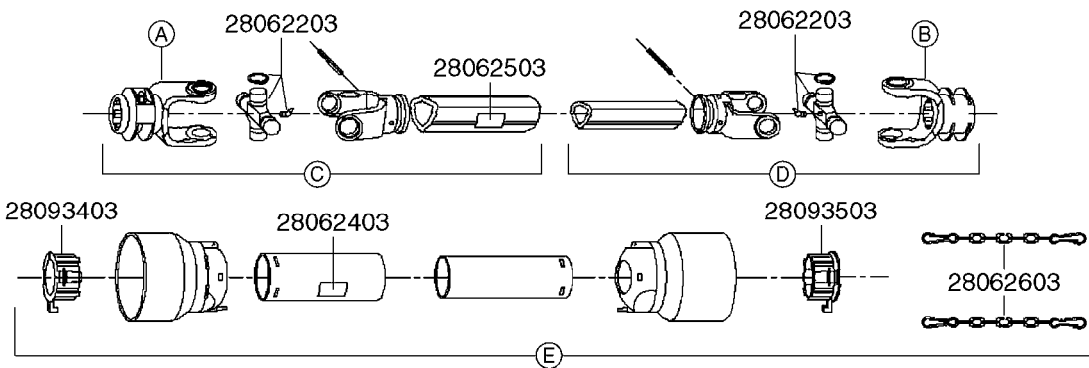

\* Changed in 2016 from 100 series to G-Series (see page A0600).

**A520**

PTO SHAFTS - BONDIOLI CENT.  
A0520-HIN, 23:10:18

Page 1

Date 12.08.2020 8:38

parts-n°	order qty	description
289042	1	UNIV. JOINT 22x54mm
421024	1	BOLT HEX 8.8 DEL M8X60
450015	1	SCREW ALLAN 3/8'X5/8' BLACK
460143	1	LOCK NUT M8 SST A2 DIN985
28009803	1	PTO PIN TUBE RETAINER OUTER
28009903	1	PTO TUBE RETAINER INNER
28010103	1	PTO YOKE F.INNER TUBE CV PTO
28021403	1	PTO 1"STR/1-3/8" 6SPL B&P
28021503	1	PTO 1"STR/1-3/8" 21SPL B&P
28021603	1	PTO 1"STR/1-3/4" 20SPL B&P
28027903	1	PTO BALL LOCK.KIT F.1-3/8 YOKE
28040503	1	UNIV. JOINT 27x74.6mm
28040703	1	SAFETY CHAIN F.CV BLACK PTO
28041803	1	DECAL DANGER GUARD MISSING
28041903	1	DECAL DANGER ROT.DRIVELINE
28056703	1	PTO YOKE #1 1-3/8" X 6 SPLINE
28056803	1	PTO YOKE #1 1-3/8" X 21 SPLINE
28056903	1	PTO YOKE #4 1-3/4" X 20 SPLINE
28057003	1	PTO TUBE YOKE #1-G1 OUTER
28057103	1	PTO TUBE YOKE #4-G4 OUTER
28057203	1	PTO PIN TUBE RETAINER OUTER
28057303	1	PTO TUBE OUTER #1 745MM
28057403	1	PTO TUBE OUTER #4 720MM
28057503	1	PTO TUBE INNER #1 745MM
28057603	1	PTO TUBE INNER #4 720MM
28057703	1	PTO TUBE RETAINER INNER
28057803	1	PTO TUBE YOKE #1 Ø=1"
28057903	1	PTO TUBE YOKE #4 Ø=1"
28058003	1	PTO HALF SAFETY SHIELD OUTER
28058103	1	PTO HALF SAFETY SHIELD OUTER
28058203	1	PTO HALF SAFETY SHIELD INNER
28058303	1	PTO HALF SAFETY SHIELD INNER
28058403	1	PTO BALL LOCK.KIT F.1-3/4 YOKE
28058503	1	PTO TUBE YOKE #1-G1 INNER