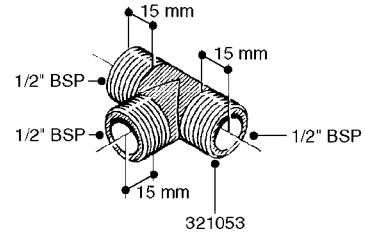

L0020

FITTINGS-T-PIECES, CAPS & ELBOWS
L0020-HIN, 01:01:16

Page 1
Date 12.08.2020 8:38

parts-n°	order qty	description
10053603	1	FITT. CAPNUT 2"BSP 5601
10194303	1	CAP BLANK 1 1/2 MCPHEE 210060
320047	1	FITT.DK CAPNUT 1/2" BSP
320106	1	FITT.DK CAPNUT 1" BSP
320272	1	FITT.DK CAPNUT 3/8" BSP
320316	1	FITT.DK TEE 3/4" X3/4" X1"BSP
320331	1	FITT.DK TEE 1" - 1" - 3/4" BSP
320342	1	FITT.DK EL 3/4"M X 1"F BSP
320563	1	FITT.DK 3 WAY 1/2" 110 DEG.
320677	1	NO LONGER AVAILABLE
320961	1	FITT.DK CAPNUT 1-1/2" BSP
321053	1	FITT.DK TEE 1/2 X1/2 X1/2" BSP
322072	1	FITT.DK TEE 3/8'X3/8'X3/8' BSP
322095	1	FITT.DK TEE 1-1/2 X1-1/4 X3/4" BSP
322138	1	FITT.DK ELB 1"M X 1"F BSP
330013	1	O-RING 2.5 X 10 PUR
330212	1	O-RING D19/D14X2.4 F.1/2"NUT
330326	1	O-RING D30/D24X2 F.1"NUT
331273	1	O-RING D44/D38X2 F.1-1/2"