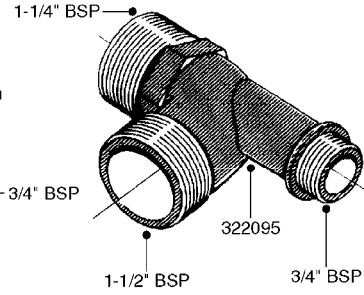

L0020

FITTINGS-T-PIECES, CAPS & ELBOWS
L0020-HIN, 01:01:16

Page 1
Date 12.08.2020 8:38

parts-n°	order qty	description
10053603	1	FITT. CAPNUT 2"BSP 5601
10194303	1	CAP BLANK 1 1/2 MCPHEE 210060
320047	1	FITT.DK CAPNUT 1/2" BSP
320106	1	FITT.DK CAPNUT 1" BSP
320272	1	FITT.DK CAPNUT 3/8" BSP
320316	1	FITT.DK TEE 3/4" X3/4" X1"BSP
320331	1	FITT.DK TEE 1" - 1" - 3/4" BSP
320342	1	FITT.DK EL 3/4"M X 1"F BSP
320563	1	FITT.DK 3 WAY 1/2" 110 DEG.
320677	1	NO LONGER AVAILABLE
320961	1	FITT.DK CAPNUT 1-1/2" BSP
321053	1	FITT.DK TEE 1/2 X1/2 X1/2" BSP
322072	1	FITT.DK TEE 3/8'X3/8'X3/8' BSP
322095	1	FITT.DK TEE 1-1/2 X1-1/4 X3/4" BSP
322138	1	FITT.DK ELB 1"M X 1"F BSP
330013	1	O-RING 2.5 X 10 PUR
330212	1	O-RING D19/D14X2.4 F.1/2"NUT
330326	1	O-RING D30/D24X2 F.1"NUT
331273	1	O-RING D44/D38X2 F.1-1/2"