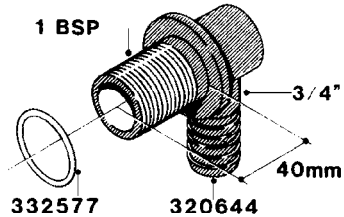

**L0040**

FITTINGS - NIPPLES & ELBOWS  
L0040-HIN, 01:01:16

Page 1

Date 12.08.2020 8:38

parts-n°	order qty	description
10530803	1	FITT.PO.SE 2.00X2.00 45 DEG.
320191	1	FITT.DK ELB 3/8' BSP 45 DEGREE
320482	1	FITT.DK ELB. 1/2" BSP 60 DEG.
320596	1	FITT.DK ELB 3/8'-1/2'BSP 45DEG
320607	1	FITT.DK HN 3/8M X 3/8F BSP LNG
320633	1	FITT.DK HN 3/8"M X 3/8"F BSP
321451	1	FITT.DK ELB.1-1/2 X1-1/4 80DEG
321532	1	FITT.DK REDUC 3/4' X 1/2' BSP
390233	1	FITT.DK REDUC 1-1/2" X 1" BSP

**L0050**

parts-n°	order qty	description
242594	1	O-RING D14 X 1.78 SCH.70-EPDM
320294	1	FITT.DK TEE 3/8X3/8HB X1/2"BSP
320305	1	FITT.DK HB 3/4'- 3/4' BSP
320386	1	FITT.DK TEE 3/8X3/8HB X3/8"BSP
320397	1	FITT.DK ELB 3/8"HB X 3/8" BSP
320401	1	FITT.DK TEE 1/2X1/2HB X1/2"BSP
320412	1	FITT.DK TEE 1/2X1/2HB X3/8'BSP
320423	1	FITT.DK ELB 1/2'HB X 3/8' BSP
320891	1	FITT.DK HB 3/8'- 3/8' BSP
320972	1	FITT.DK HB 5/16'- 1/4' BSP
322046	1	FITT.DK TEE 1/2X1/2HB X3/4'BSP
322048	1	FITT.DK TEE 3/4X3/4HB X3/4'BSP
330595	1	O-RING D24.6/D20X2.1 -3/4"
333137	1	FITT.DK CONN.1/2" F.NOZZ. DOUB
333141	1	FITT.DK CONN.1/2" F.NOZZ.SING
334041	1	FITT.DK CONN.3/4' F.NOZZ. SING
334042	1	FITT.DK CONN.3/4' F.NOZZ. DOUB
334195	1	FITT.DK ELB. 3/4"HB X 3/4"HB
10012103	1	FITT.PO.HB 1.25X1.50 IMB1012
10014003	1	FITT.PO.HB 1.25X1.25 IMB1010
10036903	1	FITT.PO.HB 1.50X1.50 IMB1212
28019303	1	FITTING HB ELB 3/4NPT-3/4HOSE
61016500	1	HOSE TAIL 3/4" 90°+RG CAP 3/4"
72026700	1	NOZZLE TUBE ADAPTER W/O-RING