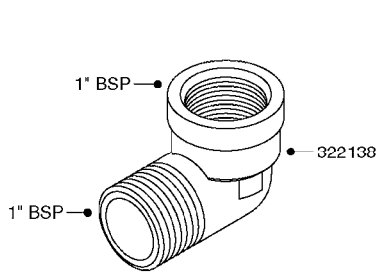

L0020

FITTINGS-T-PIECES, CAPS & ELBOWS
L0020-HIN, 01:01:16

Page 1
Date 12.08.2020 8:38

parts-n°	order qty	description
10053603	1	FITT. CAPNUT 2"BSP 5601
10194303	1	CAP BLANK 1 1/2 MCPHEE 210060
320047	1	FITT.DK CAPNUT 1/2" BSP
320106	1	FITT.DK CAPNUT 1" BSP
320272	1	FITT.DK CAPNUT 3/8" BSP
320316	1	FITT.DK TEE 3/4" X3/4" X1"BSP
320331	1	FITT.DK TEE 1" - 1" - 3/4" BSP
320342	1	FITT.DK EL 3/4"M X 1"F BSP
320563	1	FITT.DK 3 WAY 1/2" 110 DEG.
320677	1	NO LONGER AVAILABLE
320961	1	FITT.DK CAPNUT 1-1/2" BSP
321053	1	FITT.DK TEE 1/2 X1/2 X1/2" BSP
322072	1	FITT.DK TEE 3/8'X3/8'X3/8' BSP
322095	1	FITT.DK TEE 1-1/2 X1-1/4 X3/4" BSP
322138	1	FITT.DK ELB 1"M X 1"F BSP
330013	1	O-RING 2.5 X 10 PUR
330212	1	O-RING D19/D14X2.4 F.1/2"NUT
330326	1	O-RING D30/D24X2 F.1"NUT
331273	1	O-RING D44/D38X2 F.1-1/2"