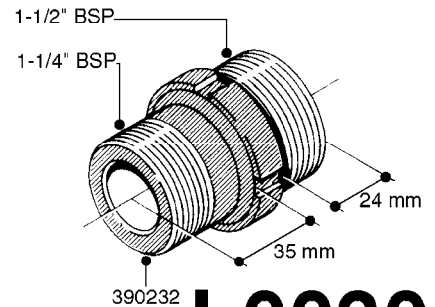

**L0020**

FITTINGS-T-PIECES, CAPS & ELBOWS  
L0020-HIN, 01:01:16

Page 1  
Date 12.08.2020 8:38

parts-n°	order qty	description
10053603	1	FITT. CAPNUT 2"BSP 5601
10194303	1	CAP BLANK 1 1/2 MCPHEE 210060
320047	1	FITT.DK CAPNUT 1/2" BSP
320106	1	FITT.DK CAPNUT 1" BSP
320272	1	FITT.DK CAPNUT 3/8" BSP
320316	1	FITT.DK TEE 3/4" X3/4" X1"BSP
320331	1	FITT.DK TEE 1" - 1" - 3/4" BSP
320342	1	FITT.DK EL 3/4"M X 1"F BSP
320563	1	FITT.DK 3 WAY 1/2" 110 DEG.
320677	1	NO LONGER AVAILABLE
320961	1	FITT.DK CAPNUT 1-1/2" BSP
321053	1	FITT.DK TEE 1/2 X1/2 X1/2" BSP
322072	1	FITT.DK TEE 3/8'X3/8'X3/8' BSP
322095	1	FITT.DK TEE 1-1/2 X1-1/4 X3/4" BSP
322138	1	FITT.DK ELB 1"M X 1"F BSP
330013	1	O-RING 2.5 X 10 PUR
330212	1	O-RING D19/D14X2.4 F.1/2"NUT
330326	1	O-RING D30/D24X2 F.1"NUT
331273	1	O-RING D44/D38X2 F.1-1/2"

FITTINGS - HEXAGON NIPPLES  
L0030-HIN, 01:01:16

**L0030**

FITTINGS - HEXAGON NIPPLES  
L0030-HIN, 01:01:16

Page 1  
Date 12.08.2020 8:38

parts-n°	order qty	description
10015303	1	FITT.PO.HN 1.00X1.00 M1000
10425003	1	FITT.PO.HN 1.25X1.00 MCPHEE
320132	1	FITT.DK HN 1" BSP
320176	1	FITT.DK HN 3/8"X1/2" BSP
320445	1	FITT.DK HN 1/4"X3/8" BSP
320655	1	FITT.DK HN 1/2"-1/2" BSP
320692	1	FITT.DK HN 3/8'BSPX1/4'NPT
320703	1	FITT.DK HN 3/8BSP X1/2 &1/4NPT
320725	1	FITT.DK NIPPLE 3/8"-3/8" BSP
320902	1	FITT.DK HN 3/8'X 1/4' BSP
390232	1	FITT.DK HN 1-1/2' X 1-1/4' BSP
390276	1	FITT.DK HN 1'BSP