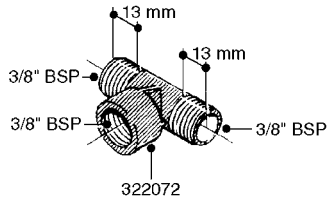

L0020

FITTINGS-T-PIECES, CAPS & ELBOWS
L0020-HIN, 01:01:16

Page 1
Date 12.08.2020 8:38

parts-n°	order qty	description
10053603	1	FITT. CAPNUT 2"BSP 5601
10194303	1	CAP BLANK 1 1/2 MCPHEE 210060
320047	1	FITT.DK CAPNUT 1/2" BSP
320106	1	FITT.DK CAPNUT 1" BSP
320272	1	FITT.DK CAPNUT 3/8" BSP
320316	1	FITT.DK TEE 3/4" X3/4" X1"BSP
320331	1	FITT.DK TEE 1" - 1" - 3/4" BSP
320342	1	FITT.DK EL 3/4"M X 1"F BSP
320563	1	FITT.DK 3 WAY 1/2" 110 DEG.
320677	1	NO LONGER AVAILABLE
320961	1	FITT.DK CAPNUT 1-1/2" BSP
321053	1	FITT.DK TEE 1/2 X1/2 X1/2" BSP
322072	1	FITT.DK TEE 3/8'X3/8'X3/8' BSP
322095	1	FITT.DK TEE 1-1/2 X1-1/4 X3/4" BSP
322138	1	FITT.DK ELB 1"M X 1"F BSP
330013	1	O-RING 2.5 X 10 PUR
330212	1	O-RING D19/D14X2.4 F.1/2"NUT
330326	1	O-RING D30/D24X2 F.1"NUT
331273	1	O-RING D44/D38X2 F.1-1/2"