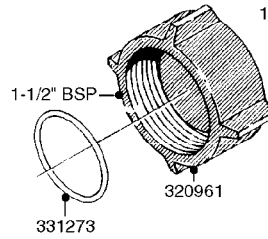

L0020

FITTINGS-T-PIECES, CAPS & ELBOWS
L0020-HIN, 01:01:16

Page 1
Date 12.08.2020 8:38

parts-n°	order qty	description
10053603	1	FITT. CAPNUT 2"BSP 5601
10194303	1	CAP BLANK 1 1/2 MCPHEE 210060
320047	1	FITT.DK CAPNUT 1/2" BSP
320106	1	FITT.DK CAPNUT 1" BSP
320272	1	FITT.DK CAPNUT 3/8" BSP
320316	1	FITT.DK TEE 3/4" X3/4" X1"BSP
320331	1	FITT.DK TEE 1" - 1" - 3/4" BSP
320342	1	FITT.DK EL 3/4"M X 1"F BSP
320563	1	FITT.DK 3 WAY 1/2" 110 DEG.
320677	1	NO LONGER AVAILABLE
320961	1	FITT.DK CAPNUT 1-1/2" BSP
321053	1	FITT.DK TEE 1/2 X1/2 X1/2" BSP
322072	1	FITT.DK TEE 3/8'X3/8'X3/8' BSP
322095	1	FITT.DK TEE 1-1/2 X1-1/4 X3/4" BSP
322138	1	FITT.DK ELB 1"M X 1"F BSP
330013	1	O-RING 2.5 X 10 PUR
330212	1	O-RING D19/D14X2.4 F.1/2"NUT
330326	1	O-RING D30/D24X2 F.1"NUT
331273	1	O-RING D44/D38X2 F.1-1/2"