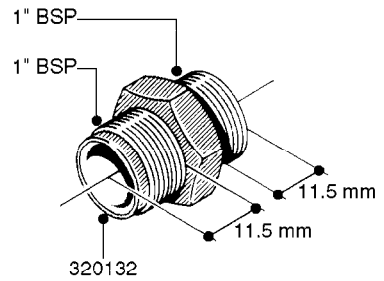

**L0020**

FITTINGS-T-PIECES, CAPS & ELBOWS  
L0020-HIN, 01:01:16

Page 1  
Date 12.08.2020 8:38

parts-n°	order qty	description
10053603	1	FITT. CAPNUT 2"BSP 5601
10194303	1	CAP BLANK 1 1/2 MCPHEE 210060
320047	1	FITT.DK CAPNUT 1/2" BSP
320106	1	FITT.DK CAPNUT 1" BSP
320272	1	FITT.DK CAPNUT 3/8" BSP
320316	1	FITT.DK TEE 3/4" X3/4" X1"BSP
320331	1	FITT.DK TEE 1" - 1" - 3/4" BSP
320342	1	FITT.DK EL 3/4"M X 1"F BSP
320563	1	FITT.DK 3 WAY 1/2" 110 DEG.
320677	1	NO LONGER AVAILABLE
320961	1	FITT.DK CAPNUT 1-1/2" BSP
321053	1	FITT.DK TEE 1/2 X1/2 X1/2" BSP
322072	1	FITT.DK TEE 3/8'X3/8'X3/8' BSP
322095	1	FITT.DK TEE 1-1/2 X1-1/4 X3/4" BSP
322138	1	FITT.DK ELB 1"M X 1"F BSP
330013	1	O-RING 2.5 X 10 PUR
330212	1	O-RING D19/D14X2.4 F.1/2"NUT
330326	1	O-RING D30/D24X2 F.1"NUT
331273	1	O-RING D44/D38X2 F.1-1/2"

FITTINGS - HEXAGON NIPPLES  
L0030-HIN, 01:01:16

**L0030**

FITTINGS - HEXAGON NIPPLES  
L0030-HIN, 01:01:16

Page 1  
Date 12.08.2020 8:38

parts-n°	order qty	description
10015303	1	FITT.PO.HN 1.00X1.00 M1000
10425003	1	FITT.PO.HN 1.25X1.00 MCPHEE
320132	1	FITT.DK HN 1" BSP
320176	1	FITT.DK HN 3/8"X1/2" BSP
320445	1	FITT.DK HN 1/4"X3/8" BSP
320655	1	FITT.DK HN 1/2"-1/2" BSP
320692	1	FITT.DK HN 3/8'BSPX1/4'NPT
320703	1	FITT.DK HN 3/8BSP X1/2 &1/4NPT
320725	1	FITT.DK NIPPLE 3/8"-3/8" BSP
320902	1	FITT.DK HN 3/8'X 1/4' BSP
390232	1	FITT.DK HN 1-1/2' X 1-1/4' BSP
390276	1	FITT.DK HN 1'BSP