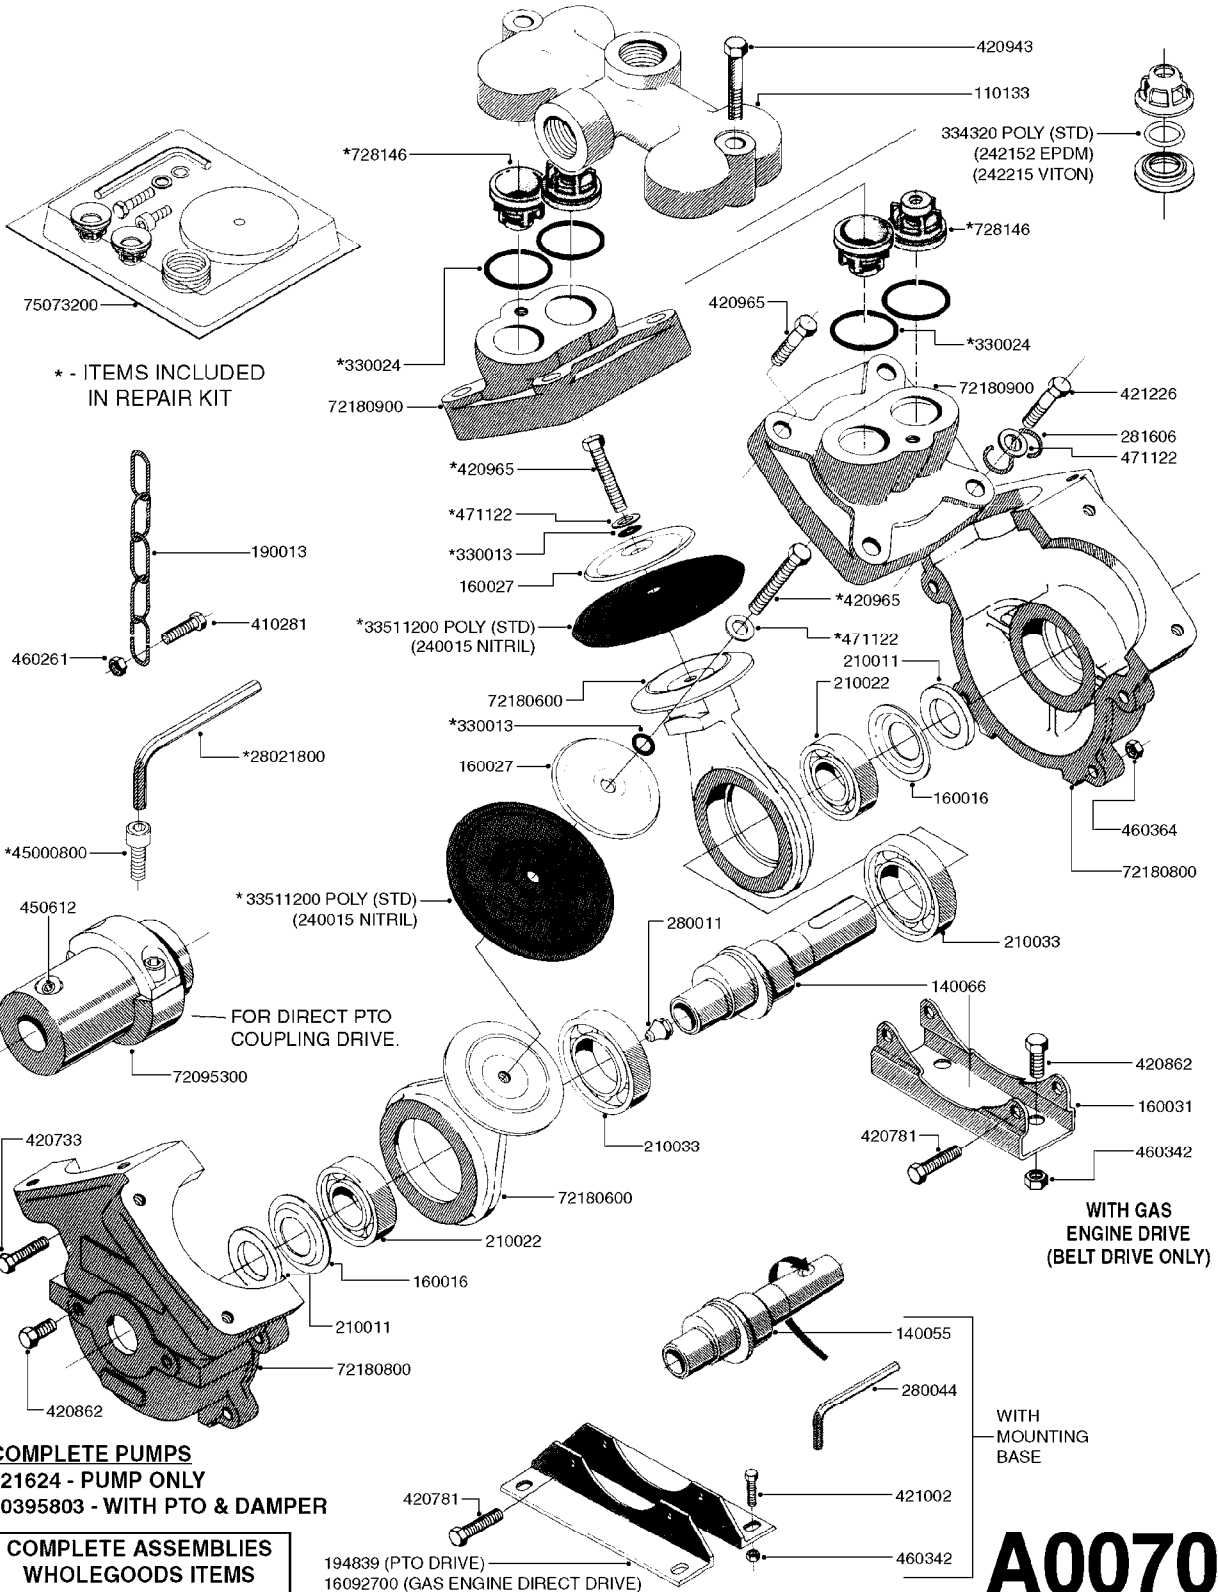

PUMP - 603
A0070-HIN, 01:01:16

COMPLETE PUMPS
821624 - PUMP ONLY
10395803 - WITH PTO & DAMPER

COMPLETE ASSEMBLIES
WHOLEGOODS ITEMS

A0070

PUMP - 603
A0070-HIN, 01:01:16

Page 1
Date 12.08.2020 8:38

parts-n°	order qty	description
110133	1	VALVE CHAMBER MOD 600 PAINTED
140055	1	CRANK SHAFT, MODEL 600
140066	1	CRANK SHAFT, MODEL 600/4
160016	1	DUST PLATE
160027	1	DIAPHRAGM UPPER DISC 500-600
160031	1	BASE PLATE MODEL 500-600
190013	1	CHAIN 35XL=800
194839	1	ANGLE IRON FOOT, M 500-600 RED
210011	1	SEAL FELT D39/23 X 4
210022	1	BEARING BALL 6205
210033	1	BEARING BALL 6007
240015	1	DIAPHRAGM MODEL 500-600 NITRIL
242152	1	O-RING D18.2X3 EPDM
242215	1	O-RING D18X3 VITON
280011	1	GREASE NIPPLE 1/8" SAE H TR
280044	1	KEY HEXAGON W6 3/16"
281606	1	S-HOOK GALVANIZED
330013	1	O-RING 2.5 X 10 PUR
330024	1	O-RING D41,1/D34.5 X 3,5
334320	1	O-RING D18X3 POLYURETHANE
410281	1	BOLT HEX 8.8 DEL M6X25 DIN933 A2
420733	1	BOLT HEX 8.8 DEL M8X40
420781	1	BOLT HEX 8.8 DEL M8X50
420862	1	BOLT HEX 8.8 DEL M10X16 FT
420943	1	BOLT HEX 8.8 DEL M10X50
420965	1	M10X40 MACHINE SCREW STAINLESS
421002	1	BOLT HEX 8.8 DEL M10X30 FT DIN933
421226	1	BOLT HEX 8.8 DEL M10X45
450612	1	SCREW M10X16 POINTED
460261	1	NUT HEX M6X1.00 LOCK DIN985 A2 SS
460342	1	NUT HEX M10 DEL DIN934
460364	1	NUT HU M8 A2 SS DIN934
471122	1	WASHER, M10, Ø20/10.5X 2.0, SS
728146	1	VALVE FOR 361(726890/707932)
821624	1	PUMP 603/7 W. FOOT TAPERED SHA
10395803	1	PUMP 603 C/W PTO 540 RPM
16092700	1	PUMP MOUNT PLATE TALL 500/600
28021800	1	KEY HEXAGON 8MM FOR M10
33511200	1	DIAPHRAGM 500-603 PUR 2006
45000800	1	BOLT ROUND M10X25
72095300	1	COUPLING 1-3/8" X 25, PAINTED
72180600	1	CONNECTING ROD FOR 503-603 M10
72180800	1	PUMP HOUSING 603 RED W/BOLTS
72180900	1	DIAPHRAGM COVER MOD. 600
75073200	1	PUMP KIT 603mm 06