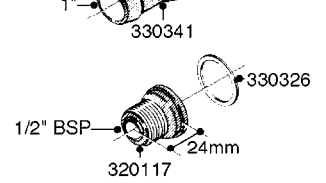

L0010

parts-n°	order qty	description
240085	1	O-RING D13,1/8,3X02,4 NITRIL
241441	1	O-RING D29.3X3
242594	1	O-RING D14 X 1.78 SCH.70-EPDM
320084	1	FITT.DK NUT 1/2" BSP
320095	1	FITT.DK NUT 1" BSP
320117	1	FITT.DK CONN.1/2"BSP F. 1" CAP
320187	1	FITT.DK CAP 3/8" BSP BLACK
320283	1	FITT.DK NUT 3/4"BSP
320821	1	FITT.DK NUT 1-1/2" BSP
321495	1	FITT.DK REDUC 1/4'BSP F.3/4'NT
321576	1	FITT.DK CONN 1/2"BSP F.3/4"NUT
330013	1	O-RING 2.5 X 10 PUR
330212	1	O-RING D19/D14X2.4 F.1/2"NUT
330326	1	O-RING D30/D24X2 F.1"NUT
330341	1	FITT.DK HB 1" F. 1" NUT
330595	1	O-RING D24.6/D20X2.1 -3/4"
330665	1	FITT.DK HB 3/4"F.1" NUT
330676	1	FITT.DK HB 3/8" F. 1/2" NUT
330687	1	FITT.DK HB 1/2" F. 1/2" NUT
330691	1	FITT.DK HB 3/4'F.3/4' NUT
330783	1	FITT.DK HB 3/8"F.3/8" NUT
331262	1	FITT.DK HB 1-1/2" F. 1-1/2"NUT
331273	1	O-RING D44/D38X2 F.1-1/2"
331446	1	FITT.DK HB 1" F.1-1/2" NUT
331807	1	FITT.DK HB 5/16" F.3/8" NUT
332286	1	FITT.DK HB 1/2" F. 3/4" NUT
332905	1	FITT.DK HB 1/2" F. 3/4" CAP
332927	1	FITT.DK PLUG F. NOZZLE TUBE
333292	1	FITT.DK HB 1"O'RING F.1-1/2"
333664	1	FITT.DK HB 5/16' F. 1/2' NUT
334044	1	FITT.DK HB 3/4' F. 3/4' CAP
334059	1	FITT.DK EL 1" 110 DEG.F.1-1/2"
334123	1	FITT.DK HB 1-1/4"O-RNG F.1-1/2"
334150	1	FITT.DK HB 1-1/4" 110 F.1-1/2"
390542	1	PLUG WASHER FOR 3/4'CAP NUT
716236	1	FITT.DK HB 1/2" ASSY. F. 3/4"
716413	1	FITT.DK PLUG ASSY. F.NOZ TUBE
717426	1	FITT.DK REDUC 1/4"BSP F.3/4"N
720856	1	FITT.DK 1/2'BSP ASSY.F.3/4'NUT
724621	1	FITT.DK HB 3/4"ASSY F.3/4" NUT