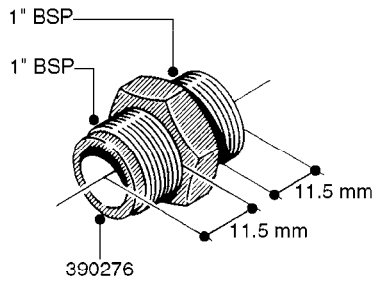

**L0020**

FITTINGS-T-PIECES, CAPS & ELBOWS  
L0020-HIN, 01:01:16

Page 1  
Date 12.08.2020 8:38

parts-n°	order qty	description
10053603	1	FITT. CAPNUT 2"BSP 5601
10194303	1	CAP BLANK 1 1/2 MCPHEE 210060
320047	1	FITT.DK CAPNUT 1/2" BSP
320106	1	FITT.DK CAPNUT 1" BSP
320272	1	FITT.DK CAPNUT 3/8" BSP
320316	1	FITT.DK TEE 3/4" X3/4" X1"BSP
320331	1	FITT.DK TEE 1" - 1" - 3/4" BSP
320342	1	FITT.DK EL 3/4"M X 1"F BSP
320563	1	FITT.DK 3 WAY 1/2" 110 DEG.
320677	1	NO LONGER AVAILABLE
320961	1	FITT.DK CAPNUT 1-1/2" BSP
321053	1	FITT.DK TEE 1/2 X1/2 X1/2" BSP
322072	1	FITT.DK TEE 3/8'X3/8'X3/8' BSP
322095	1	FITT.DK TEE 1-1/2 X1-1/4 X3/4" BSP
322138	1	FITT.DK ELB 1"M X 1"F BSP
330013	1	O-RING 2.5 X 10 PUR
330212	1	O-RING D19/D14X2.4 F.1/2"NUT
330326	1	O-RING D30/D24X2 F.1"NUT
331273	1	O-RING D44/D38X2 F.1-1/2"

FITTINGS - HEXAGON NIPPLES  
L0030-HIN, 01:01:16

**L0030**

FITTINGS - HEXAGON NIPPLES  
L0030-HIN, 01:01:16

Page 1  
Date 12.08.2020 8:38

parts-n°	order qty	description
10015303	1	FITT.PO.HN 1.00X1.00 M1000
10425003	1	FITT.PO.HN 1.25X1.00 MCPHEE
320132	1	FITT.DK HN 1" BSP
320176	1	FITT.DK HN 3/8"X1/2" BSP
320445	1	FITT.DK HN 1/4"X3/8" BSP
320655	1	FITT.DK HN 1/2"-1/2" BSP
320692	1	FITT.DK HN 3/8'BSPX1/4'NPT
320703	1	FITT.DK HN 3/8BSP X1/2 &1/4NPT
320725	1	FITT.DK NIPPLE 3/8"-3/8" BSP
320902	1	FITT.DK HN 3/8'X 1/4' BSP
390232	1	FITT.DK HN 1-1/2' X 1-1/4' BSP
390276	1	FITT.DK HN 1'BSP