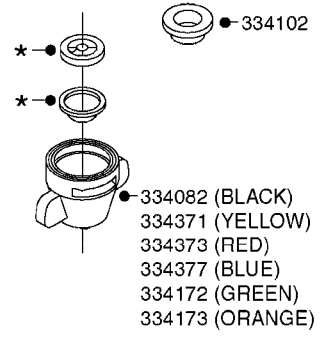

D1090

*=REFER TO HARDI NOZZLE CATALOG