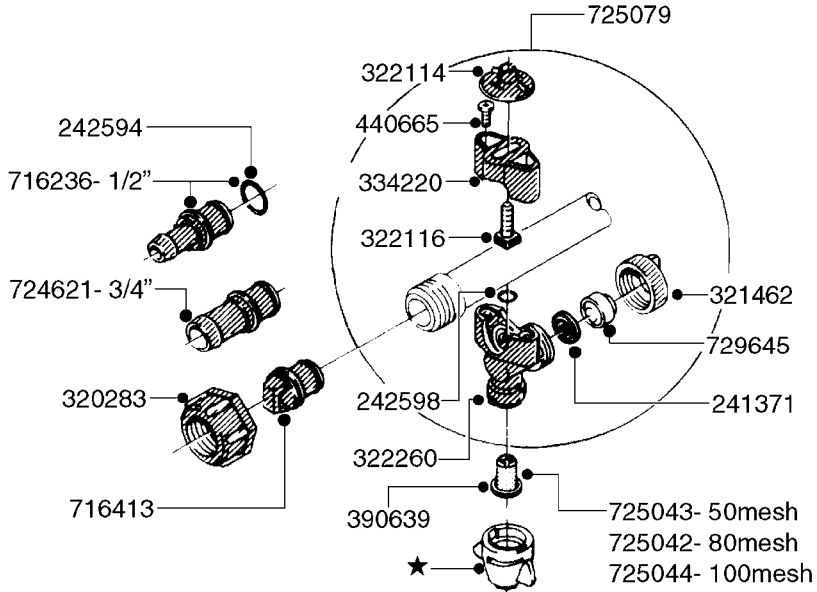

SINGLE NOZZLE BODY