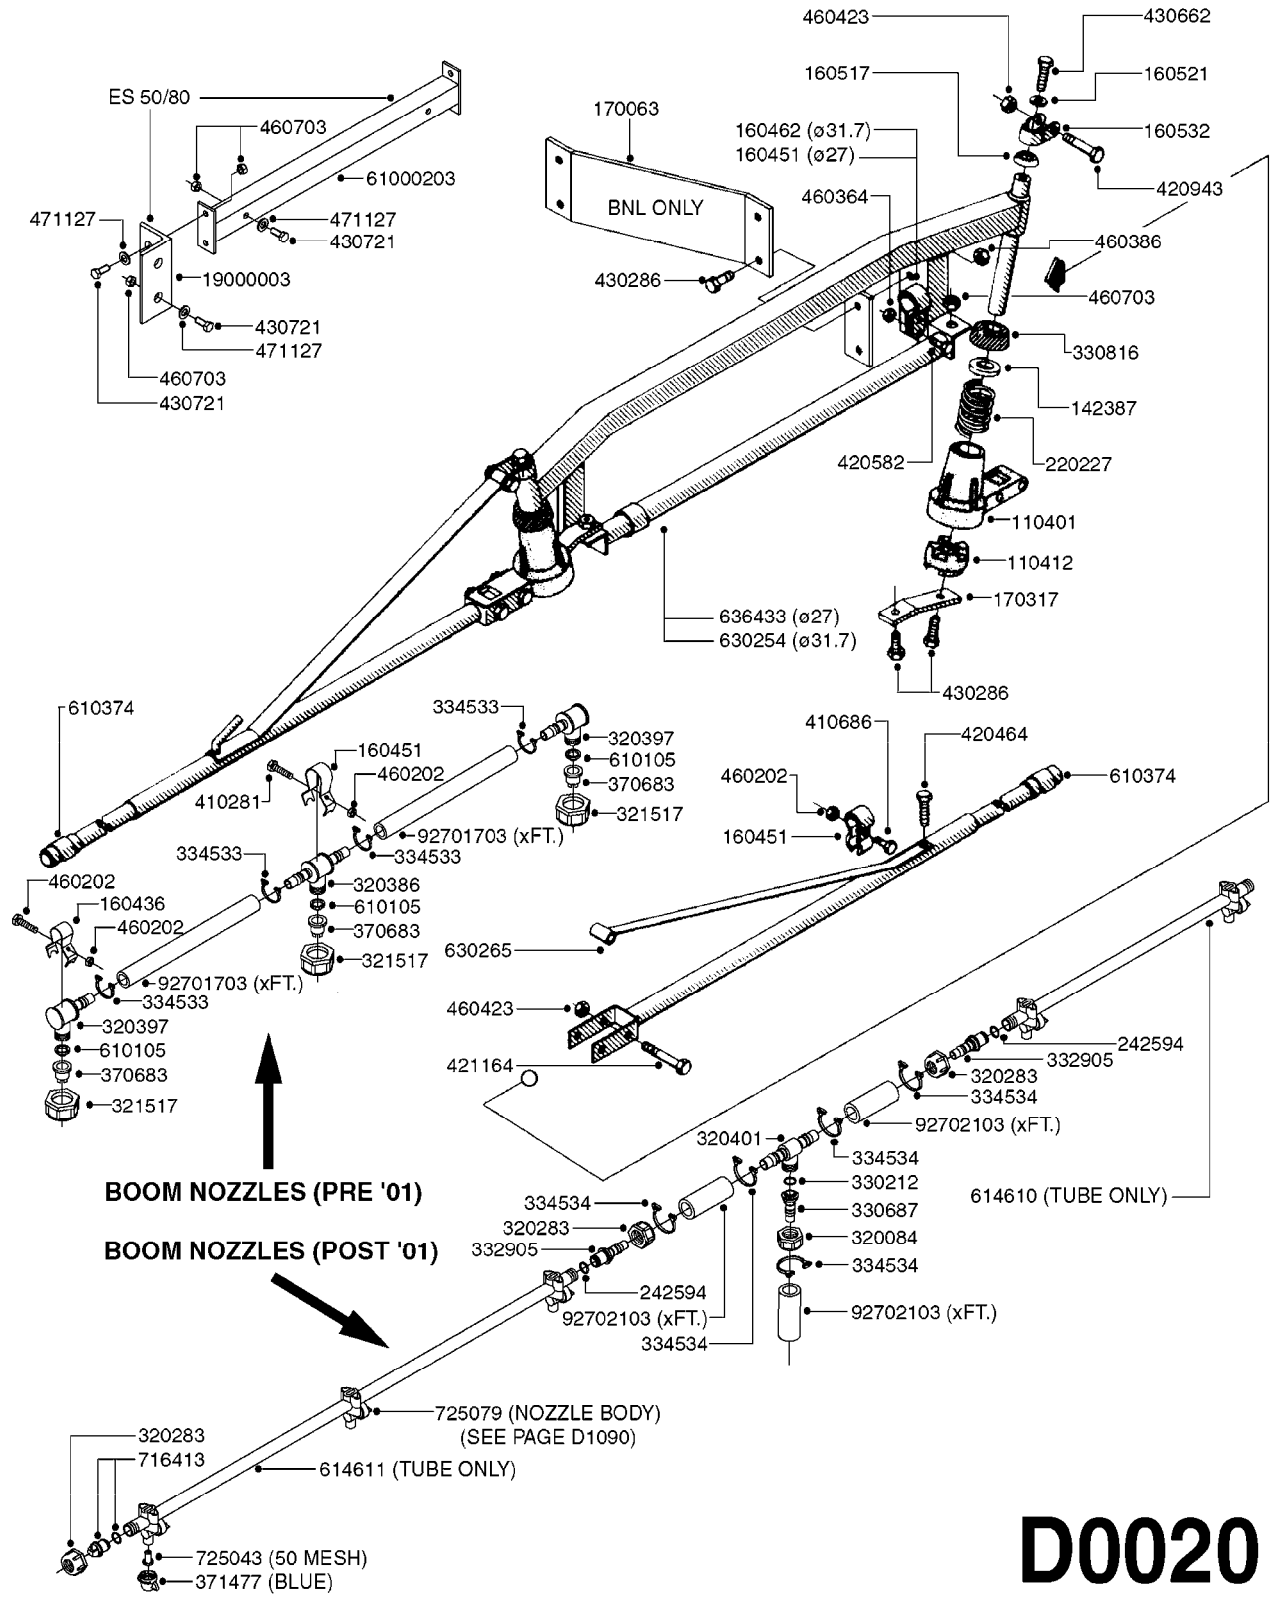

BOOM - 14' HD
D0020-HIN, 01:01:16

BOOM - 14' HD
D0020-HIN, 01:01:16

Page 1
Date 16.03.2016 10:38

parts-n°	order qty	description
110401	1	SPRING HOUSING STD BOOM
110412	1	CLUTCH STANDARD BOOM
142387	1	WASHER D40D23X5
160436	1	PIPE BRANCH HOLDER D22,2
160451	1	PIPE BRANCH HOLDER D25,4
160462	1	PIPE BRANCH HOLDER D31,7
160517	1	SPACER COLLAR, STANDARD BOM
160521	1	WASHER D30.5/D13X2
160532	1	CLAMP SWIVEL F. BOOM 14'H.D.
170063	1	SUPPORT BRKT.(USE-#725434 kit)
170317	1	CROSSBAR FOR BOOM WINE II
220227	1	SPRING FOR PIVOT
242594	1	O-RING D14 X 1.78 SCH.70-EPDM
320084	1	FITT.DK NUT 1/2" BSP
320283	1	FITT.DK NUT 3/4"BSP
320386	1	FITT.DK TEE 3/8X3/8HB X3/8"BSP
320397	1	FITT.DK ELB 3/8"HB X 3/8" BSP
320401	1	FITT.DK TEE 1/2X1/2HB X1/2"BSP
321517	1	FITT.DK CAP 3/8" BSP WHITE
330212	1	O-RING D19/D14X2.4 F.1/2"NUT
330687	1	FITT.DK HB 1/2" F. 1/2" NUT
330816	1	DUST COVER PLASTIC/STD.BOOM
332905	1	FITT.DK HB 1/2" F. 3/4" CAP
334533	1	CLAMP HOSE PLASTIC 3/8"
334534	1	CLAMP HOSE PLASTIC 1/2"
370683	1	NOZZLE FLAT FAN 4110-16
371477	1	COLOR TIP S4110-30 BLUE
410281	1	BOLT HEX 8.8 DEL M6X25 DIN933 A2
410686	1	BOLT HEX 8.8 DEL M6X30
420464	1	BOLT HEX 8.8 DEL 3/8'X20MM
420582	1	BOLT HEX 8.8 DEL M8X20 FT A2
420943	1	BOLT HEX 8.8 DEL M10X50
421164	1	BOLT HEX 8.8 DEL M10X70
430286	1	BOLT HEX 8.8 DEL M12X30 FT
430662	1	BOLT HEX 8.8 DEL M12X20 FT
430721	1	BOLT HEX 8.8 DEL M12X40 FT
460202	1	NUT HEX M6
460364	1	NUT HEX M8 GALV.
460386	1	NUT HEX M12X1.75
460423	1	NUT HEX M10X1.5 LOCK
460703	1	NUT HEX M12X1.75 LOCK DIN985
471127	1	WASHER, M12, Ø24/13.0X 2.5, SS
610105	1	NOZZLE FILTER
610374	1	BOOM WING OUT.SECTION (WINE11)
614610	1	NOZZLE TUBE 2 HOLE L-24"/SP20"
614611	1	NOZZLE TUBE 3 HOLE L-44"/SP20"
630265	1	BOOM WING 14' BOOM
636433	1	CENTER SECTION 14' BOOM D27.0
716413	1	FITT.DK PLUG ASSY. F.NOZ TUBE
725043	1	SCREEN 50 MESH W.GASKET,BLUE
725079	1	NOZZLE ASSY.SING.SNAP-FIT GREN
19000003	1	MOUNT ANGLE BRACKET ES50/80
61000203	1	MOUNT BRACKET F.14' BOOM
92701703	1	HOSE R X3/8" X300PSI WP X0012"
92702103	1	HOSE R X1/2" X300PSI WP X0012"