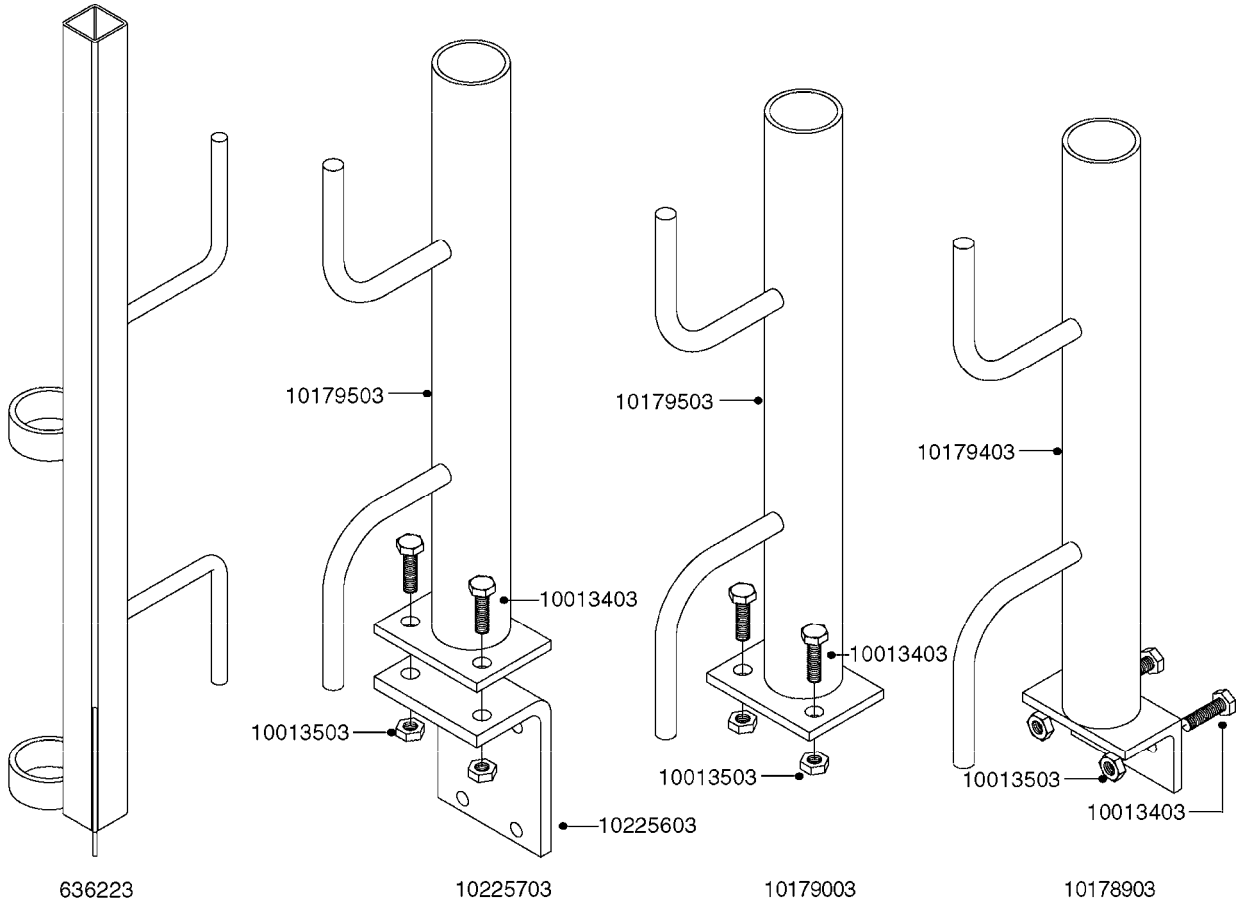

**COMPLETE ASSEMBLIES
WHOLEGOODS ITEMS**

COMPLETE ASSEMBLY
833768

COMPLETE ASSEMBLY:
818377 - 160' x 3/8" (50m) HOSE REEL
818381 - 320' X 3/8" (100m) HOSE REEL

K0490

HOSE REEL ASSEMBLIES
K0490-HIN, 01:01:16

Page 1

Date 16.03.2016 10:38

parts-n°	order qty	description
143684	1	BUSHING F. HOSE REEL
143706	1	SPACER TUBE F. 275' HOSE REEL
145925	1	NIPPLE M10 M6
146314	1	UNION BUSHING F.HOSE REEL
146315	1	RING FOR HOSE REEL
146487	1	SPACER ROD F/HOSE REEL 225mm
160311	1	WASHER D30/D20.4X2
241474	1	O-RING NITRIL
281072	1	SNAP-RING OUTER 20X1.20
282155	1	CLIP F.TUBE SUPPORT
320655	1	FITT.DK HN 1/2"-1/2" BSP
320821	1	FITT.DK NUT 1-1/2" BSP
330212	1	O-RING D19/D14X2.4 F.1/2"NUT
333443	1	BUSHING F. HOSE REEL
420604	1	BOLT HEX 8.8 DEL M10X25 FT DIN933
420626	1	BOLT HEX 8.8 DEL M10X20 FT
420862	1	BOLT HEX 8.8 DEL M10X16 FT
430286	1	BOLT HEX 8.8 DEL M12X30 FT
460423	1	NUT HEX M10X1.5 LOCK
460703	1	NUT HEX M12X1.75 LOCK DIN985
613207	1	CENTER TUBE FOR 164'HOSE REEL
613211	1	HOSE REEL NK 80/105
613292	1	CENTER TUBE 100 MM
633824	1	SIDE FOR HOSE REEL
633835	1	OUTER TUBE NK 300-600
633846	1	FITTING FOR HOSE REEL TR2/TR3
633905	1	BRKTS. HOSE REEL SM210
637986	1	CLAMP FITTING HOSE REEL
719073	1	HANDLE ASSY. F. HOSE REEL
719084	1	SWIVEL F.HOSE REEL
719121	1	HOSE 1/2'X2500M NUT
719401	1	CLIPS F.PISTOL ASSY.
725618	1	CLIP WHITE PLASTIC SNAP TYPE
818377	1	REEL FOR HOSE 160' X 3/8"
818381	1	REEL FOR HOSE 320' X 3/8'
818801	1	BKT.HOSE REEL MOUNT NL/NK/BOOM
818845	1	BKT.HOSE REEL SM210
833768	1	HOLDER F. HOSE REEL
834764	1	BKT.HOSE REEL MOUNT ESTATE SPR
61021400	1	BKT. BOOM MOUNT SM53/80 US