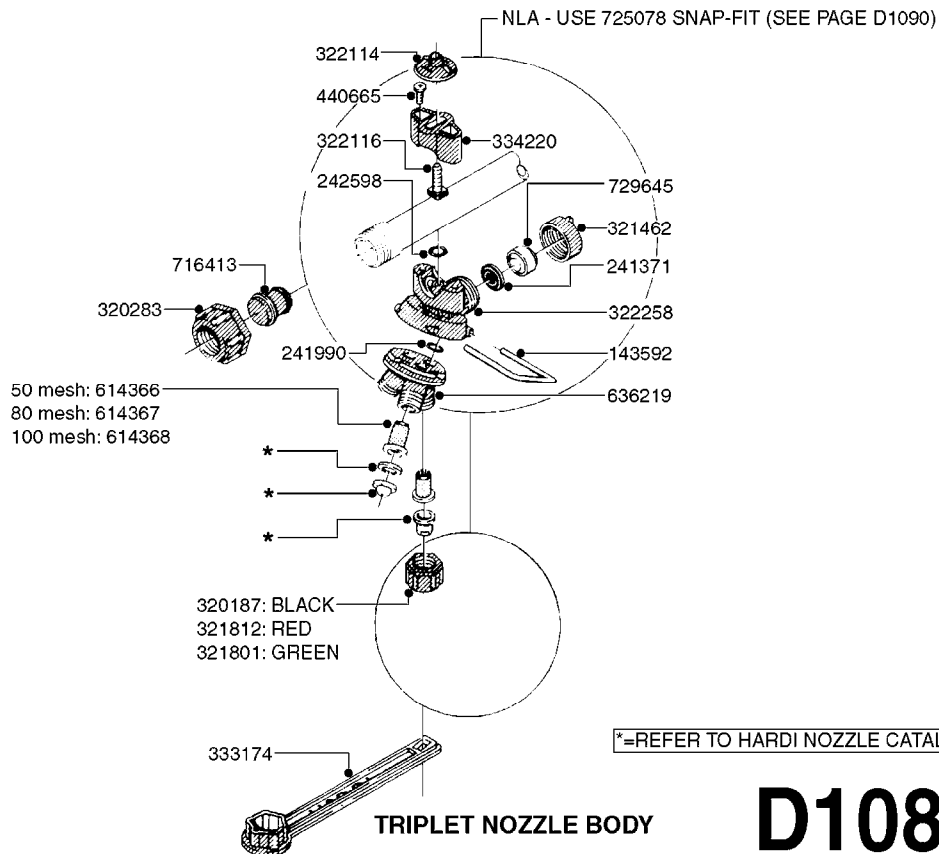

NOZZLE BODIES-THREADED
D1080-HIN, 01:01:16

Page

0

Date

16.03.2016 10:38