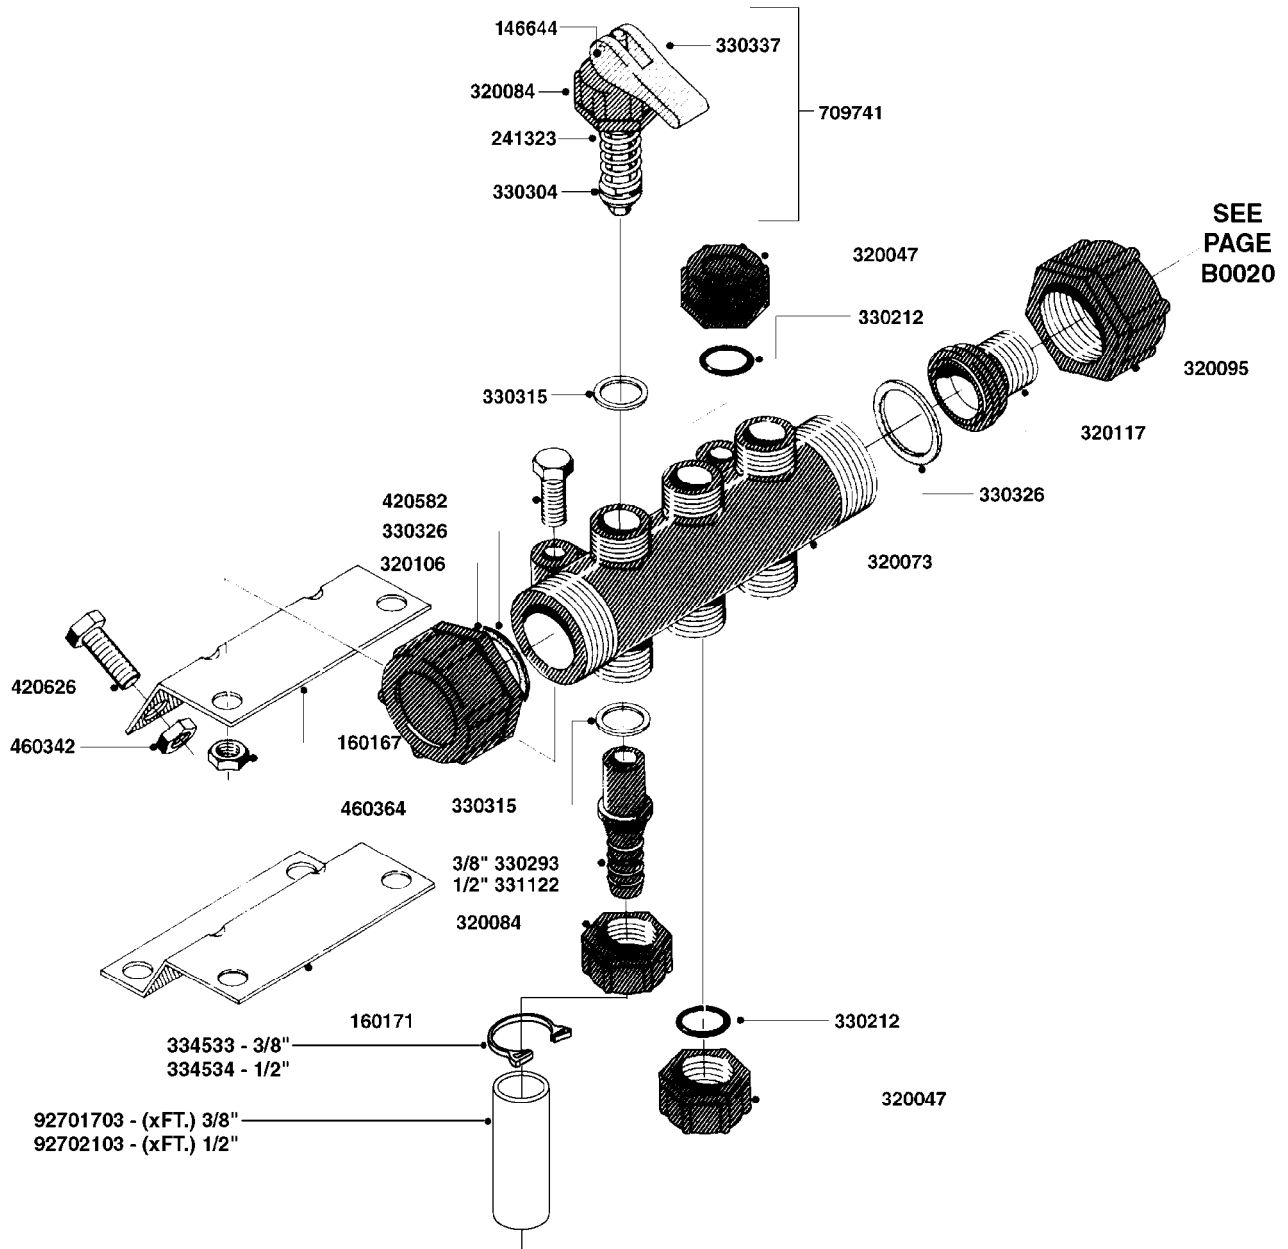

COMPLETE ASSEMBLIES
WHOLEGOODS ITEMS

A0400

10244503 - MODEL 2100 - 573 (SHOWN)

PUMP - FLO JET 12 VOLT
A0400-HIN, 01:01:16

Page 1
Date 16.03.2016 10:38

parts-n°	order qty	description
10244503	1	PUMP 12 VOLT FLOJET 2100-573
10321003	1	MOTOR 12 VOLT F. FLOJET PUMP
10321603	1	CHECK VALVE ASSY F. FLOJET
10322703	1	BRUSH KIT F. FLOJET PUMP MTR
10323003	1	SCREW M4X25 PHILLIPS SET OF 6
10323503	1	SCREWS F. BASEPLATE FLOJET
10429203	1	PUMP BASE F.FLOJET PUMP 2100
10429403	1	GROMMET SET OF 4 F.FLOJET
10470703	1	PUMP REPAIR KIT F.FLOJET 2100
10518503	1	PUMP HOUSING FLOJET Ø2100-573
10518603	1	PUMP HEAD FLOJET PUMP 2100-573
10518803	1	BEARING & CAM FLOJET 2100-573
10518903	1	DIAPHRAGM F.FLOJET 2100-573
10519103	1	SCREWS (4) FLOJET 2100-573
10519303	1	SET SCREW F.CAM FLJET 2100-573
10604103	1	KIT CAM BEARING/DIA. 2100-573

B0030

parts-n°	order qty	description
146644	1	PIN D3X19 STAINLESS
160167	1	MOUNTING PLATE LP
160171	1	MOUNTING PLATE NK
241323	1	O-RING D5.3X2.4 NITRIL
320047	1	FITT.DK CAPNUT 1/2" BSP
320073	1	DISTRIBUTOR HOUSING 1/2"
320084	1	FITT.DK NUT 1/2" BSP
320095	1	FITT.DK NUT 1" BSP
320106	1	FITT.DK CAPNUT 1" BSP
320117	1	FITT.DK CONN.1/2"BSP F. 1" CAP
330212	1	O-RING D19/D14X2.4 F.1/2"NUT
330293	1	VALVE SEAT WITH 3/8" HOSE TAIL
330304	1	VALVE CONE D14
330315	1	O-RING D18.4/D13X.6
330326	1	O-RING D30/D24X2 F.1"NUT
330337	1	HANDLE F. FLIP VALVE
331122	1	VALVE SEAT WITH 1/2" HOSE TAIL
334533	1	CLAMP HOSE PLASTIC 3/8"
334534	1	CLAMP HOSE PLASTIC 1/2"
420582	1	BOLT HEX 8.8 DEL M8X20 FT A2
420626	1	BOLT HEX 8.8 DEL M10X20 FT
460342	1	NUT HEX M10 DEL DIN934
460364	1	NUT HEX M8 GALV.
702634	1	DIST.HOUSING ASSEMBLY (2-VALVE)
709741	1	VALVE ASSY. 1/2" FLIP LEVER
841072	1	DISTRIBUT. VALVE 1/2" NK
841094	1	DISTRIBUT. VALVE 1/2" LP,BL
92701703	1	HOSE R X3/8" X300PSI WP X0012"
92702103	1	HOSE R X1/2" X300PSI WP X0012"