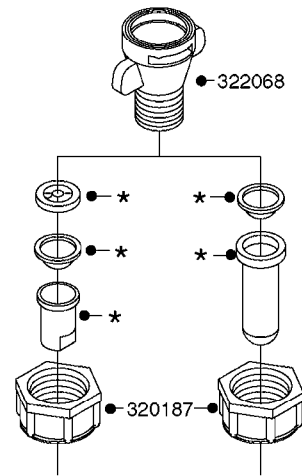

TRIPLET NOZZLE BODY