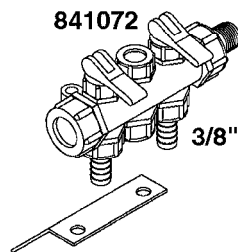

COMPLETE ASSEMBLIES
WHOLEGOODS ITEMS

A0400

10244503 - MODEL 2100 - 573 (SHOWN)

PUMP - FLO JET 12 VOLT
A0400-HIN, 01:01:16

Page 1
Date 16.03.2016 10:38

parts-n°	order qty	description
10244503	1	PUMP 12 VOLT FLOJET 2100-573
10321003	1	MOTOR 12 VOLT F. FLOJET PUMP
10321603	1	CHECK VALVE ASSY F. FLOJET
10322703	1	BRUSH KIT F. FLOJET PUMP MTR
10323003	1	SCREW M4X25 PHILLIPS SET OF 6
10323503	1	SCREWS F. BASEPLATE FLOJET
10429203	1	PUMP BASE F.FLOJET PUMP 2100
10429403	1	GROMMET SET OF 4 F.FLOJET
10470703	1	PUMP REPAIR KIT F.FLOJET 2100
10518503	1	PUMP HOUSING FLOJET Ø2100-573
10518603	1	PUMP HEAD FLOJET PUMP 2100-573
10518803	1	BEARING & CAM FLOJET 2100-573
10518903	1	DIAPHRAGM F.FLOJET 2100-573
10519103	1	SCREWS (4) FLOJET 2100-573
10519303	1	SET SCREW F.CAM FLJET 2100-573
10604103	1	KIT CAM BEARING/DIA. 2100-573

B0030

parts-n°	order qty	description
146644	1	PIN D3X19 STAINLESS
160167	1	MOUNTING PLATE LP
160171	1	MOUNTING PLATE NK
241323	1	O-RING D5.3X2.4 NITRIL
320047	1	FITT.DK CAPNUT 1/2" BSP
320073	1	DISTRIBUTOR HOUSING 1/2"
320084	1	FITT.DK NUT 1/2" BSP
320095	1	FITT.DK NUT 1" BSP
320106	1	FITT.DK CAPNUT 1" BSP
320117	1	FITT.DK CONN.1/2"BSP F. 1" CAP
330212	1	O-RING D19/D14X2.4 F.1/2"NUT
330293	1	VALVE SEAT WITH 3/8" HOSE TAIL
330304	1	VALVE CONE D14
330315	1	O-RING D18.4/D13X.6
330326	1	O-RING D30/D24X2 F.1"NUT
330337	1	HANDLE F. FLIP VALVE
331122	1	VALVE SEAT WITH 1/2" HOSE TAIL
334533	1	CLAMP HOSE PLASTIC 3/8"
334534	1	CLAMP HOSE PLASTIC 1/2"
420582	1	BOLT HEX 8.8 DEL M8X20 FT A2
420626	1	BOLT HEX 8.8 DEL M10X20 FT
460342	1	NUT HEX M10 DEL DIN934
460364	1	NUT HEX M8 GALV.
702634	1	DIST.HOUSING ASSEMBLY (2-VALVE)
709741	1	VALVE ASSY. 1/2" FLIP LEVER
841072	1	DISTRIBUT. VALVE 1/2" NK
841094	1	DISTRIBUT. VALVE 1/2" LP,BL
92701703	1	HOSE R X3/8" X300PSI WP X0012"
92702103	1	HOSE R X1/2" X300PSI WP X0012"