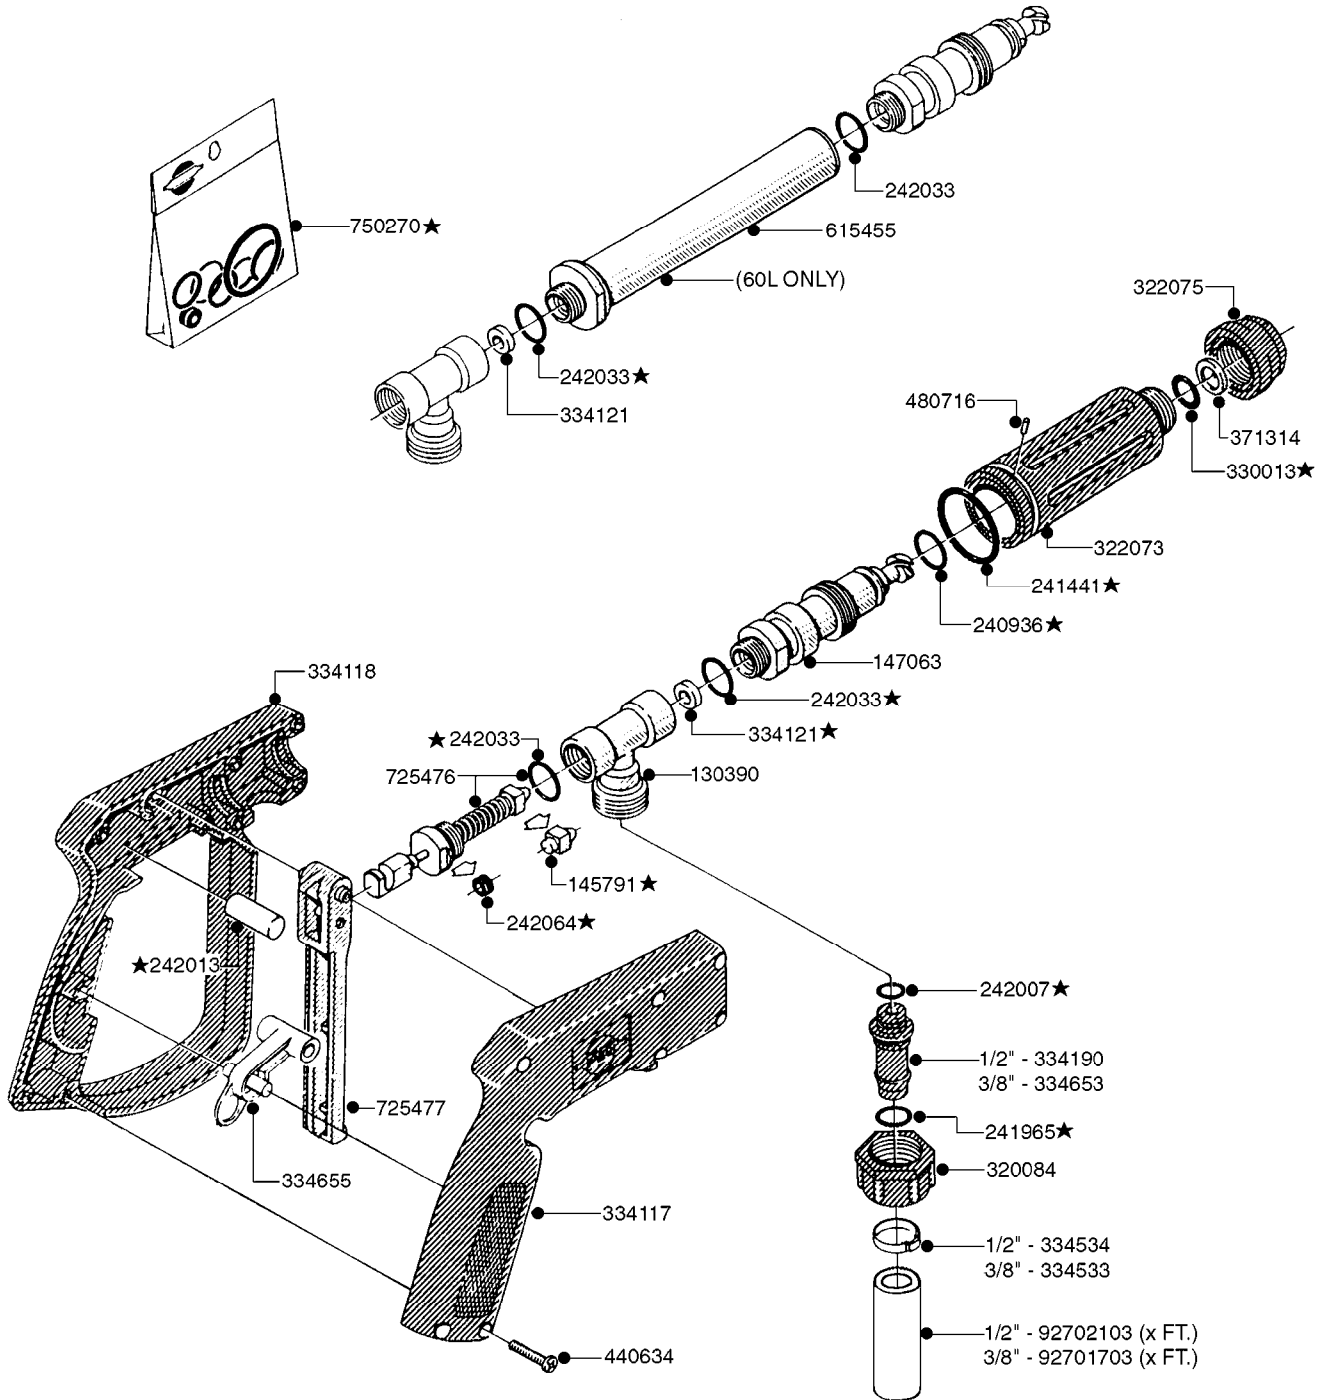

COMPLETE ASSEMBLY:
843197 - 60L
843196 - 60S

COMPLETE ASSEMBLIES
WHOLEGOODS ITEMS

K0480

HANDGUN TYPE 60S/60L POST 95
K0480-HIN, 01:01:16

Page 1

Date 16.03.2016 10:38

parts-n°	order qty	description
130390	1	TEE 3/8'X 1/2' BSP F.TYPE 60S
145791	1	CONE FOR ON/OFF
147063	1	SWIRL F.SPRAY GUN TYPE 60
240936	1	O-RING D13.3X2.4 NITRIL
241441	1	O-RING D29.3X3
241965	1	O-RING 12.1 X 1.6
242007	1	O-RING D9.1X1.6
242013	1	SPRING RUBBER F/TRIGGER
242033	1	O-RING
242064	1	SLEEVE RUBBER 3X8X4MM
320084	1	FITT.DK NUT 1/2" BSP
322073	1	HOUSING F.SWIRL TYPE 60S H.G.
322075	1	HOUSING F. NOZZLE
330013	1	O-RING D15/D10X2.5 F.3/8"NUT
334117	1	HANDLE PIECE RIGHT F.60S/60L
334118	1	HANDLE PIECE LEFT F.60S/60L
334121	1	SEAT FOR ON-OFF TYPE
334190	1	FITT.DK HB 1/2' F. PISTOL 60S
334533	1	CLAMP HOSE PLASTIC 3/8"
334534	1	CLAMP HOSE PLASTIC 1/2"
334653	1	FITT.DK HB 3/8' F.HANDGUN
334655	1	TRIGGER SAFETY F.60S/60L GUN
371314	1	NOZZLE CERAMIC 1099-20
440634	1	SCREW 5/8"
480716	1	PIN D3X6 STAINLESS
615455	1	TUBE F.LANCE TYPE 60L
725476	1	SPINDLE
725477	1	TRIGGER
750270	1	GASKET KIT F.SPRAY GUN
843196	1	GUN, MODEL 60S
843197	1	HANDGUN KIT TYPE 60 LONG
92701703	1	HOSE R X3/8" X300PSI WP X0012"
92702103	1	HOSE R X1/2" X300PSI WP X0012"