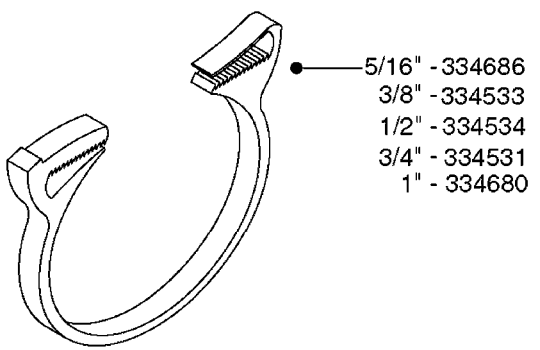

I.D.	PART # (ONE FOOT)	
3/8" 1/2" 3/4" 1" 1-1/4"	92701703 92702103 92703203 92712403 92734403	 <p>RUBBER HOSE SMOOTH, BLACK, TWO BLUE STRIPES</p>
5/16" 3/8" 1/4" 1/2" 3/4"	927281 927284 927268 927269 927270	 <p>PVC HOSE SHINY, BLACK, SMOOTH, TWO WHITE STRIPES</p>
1" 1-1/4" 1-1/2" 2" 2-1/2"	92702403 92738900 92702603 92702703 92702803	 <p>PVC SPIRAL SUCTION HOSE SHINY, RIBBED, GRAY</p>
3/4"	927205	 <p>PVC HOSE CLEAR, SMOOTH</p>
1/2" 3/4"	10631003 927231	 <p>PVC HOSE SMOOTH, CLEAR, REINFORCED WITH WHITE MESH</p>
4mm 6mm 8mm 10mm	927253 RED 927264 RED 927306 BLACK 927330 BLACK	 <p>PVC AIR HOSE SMOOTH</p>

L0120

BULK HOSE
L0120-HIN, 01:01:16

Page 1
Date 16.03.2016 10:38

parts-n°	order qty	description
927205	1	HOSE R X CLEAR X 3/4 X 0012"
927231	1	HOSE R X PVCX3/4 CLR/BRD 0012"
927253	1	AIR HOSE, DIAMETER 4MM
927264	1	HOSE R X PE D6/D4 X 0012"
927268	1	HOSE R X PVC X 1/4 X 0012"
927269	1	HOSE R X PVC X 1/2 X 0012"
927270	1	HOSE R X PVC X 3/4 X 0012"
927281	1	HOSE R X PVC X 5/16 X 0012"
927284	1	HOSE 3/8 PVC W/ INSERT
927306	1	HOSE R X PE D8/D6 X 0012"BLACK
927330	1	HOSE R X PE D10/D8 X 012"BLACK
10631003	1	HOSE R X CLEAR BRAID.X 1/2 12"
92701703	1	HOSE R X3/8" X300PSI WP X0012"
92702103	1	HOSE R X1/2" X300PSI WP X0012"
92702403	1	HOSE PVC SUCT GRAY 1"
92702603	1	HOSE PVC SUCT GRAY 1-1/2"
92702703	1	HOSE PVC SUCT GRAY 2"
92702803	1	HOSE PVC SUCT GRAY 2.5"
92703203	1	HOSE R X3/4" X300PSI WP X0012"
92712403	1	HOSE R X1" X300PSI WP X0012"
92734403	1	HOSE R X5/4" X200PSI WP X0012"
92738900	1	HOSE R X PVC X 1-1/4" 0012"

Hose Size	Pressure	Suction	Clamp Code
3/8"	28029803		6706
1/2"	28029803		6706
3/4"	28029903		6712
1"	28030003	28029903	6716
1-1/4"	28030103		6724
1-1/2"		28030103	6724
2"		28030203	235-67
2-1/2"		28030303	235-74
3"		28030403	235-82