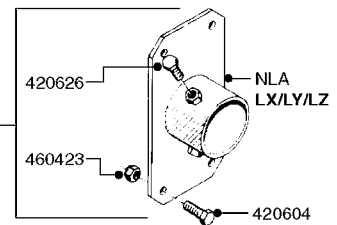

COMPLETE ASSEMBLY:
843197 - 60L
843196 - 60S

COMPLETE ASSEMBLIES
WHOLEGOODS ITEMS

K0480

HANDGUN TYPE 60S/60L POST 95
K0480-HIN, 01:01:16

Page 1

Date 16.03.2016 10:38

parts-n°	order qty	description
130390	1	TEE 3/8'X 1/2' BSP F.TYPE 60S
145791	1	CONE FOR ON/OFF
147063	1	SWIRL F.SPRAY GUN TYPE 60
240936	1	O-RING D13.3X2.4 NITRIL
241441	1	O-RING D29.3X3
241965	1	O-RING 12.1 X 1.6
242007	1	O-RING D9.1X1.6
242013	1	SPRING RUBBER F/TRIGGER
242033	1	O-RING
242064	1	SLEEVE RUBBER 3X8X4MM
320084	1	FITT.DK NUT 1/2" BSP
322073	1	HOUSING F.SWIRL TYPE 60S H.G.
322075	1	HOUSING F. NOZZLE
330013	1	O-RING D15/D10X2.5 F.3/8"NUT
334117	1	HANDLE PIECE RIGHT F.60S/60L
334118	1	HANDLE PIECE LEFT F.60S/60L
334121	1	SEAT FOR ON-OFF TYPE
334190	1	FITT.DK HB 1/2' F. PISTOL 60S
334533	1	CLAMP HOSE PLASTIC 3/8"
334534	1	CLAMP HOSE PLASTIC 1/2"
334653	1	FITT.DK HB 3/8' F.HANDGUN
334655	1	TRIGGER SAFETY F.60S/60L GUN
371314	1	NOZZLE CERAMIC 1099-20
440634	1	SCREW 5/8"
480716	1	PIN D3X6 STAINLESS
615455	1	TUBE F.LANCE TYPE 60L
725476	1	SPINDLE
725477	1	TRIGGER
750270	1	GASKET KIT F.SPRAY GUN
843196	1	GUN, MODEL 60S
843197	1	HANDGUN KIT TYPE 60 LONG
92701703	1	HOSE R X3/8" X300PSI WP X0012"
92702103	1	HOSE R X1/2" X300PSI WP X0012"

**COMPLETE ASSEMBLIES
WHOLEGOODS ITEMS**

COMPLETE ASSEMBLY
833768

COMPLETE ASSEMBLY:
818377 - 160' x 3/8" (50m) HOSE REEL
818381 - 320' X 3/8" (100m) HOSE REEL

K0490

HOSE REEL ASSEMBLIES
K0490-HIN, 01:01:16