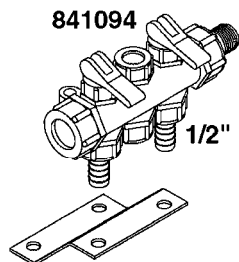

COMPLETE ASSEMBLIES
WHOLEGOODS ITEMS

A0400

10244503 - MODEL 2100 - 573 (SHOWN)

PUMP - FLO JET 12 VOLT
A0400-HIN, 01:01:16

Page 1
Date 16.03.2016 10:38

parts-n°	order qty	description
10244503	1	PUMP 12 VOLT FLOJET 2100-573
10321003	1	MOTOR 12 VOLT F. FLOJET PUMP
10321603	1	CHECK VALVE ASSY F. FLOJET
10322703	1	BRUSH KIT F. FLOJET PUMP MTR
10323003	1	SCREW M4X25 PHILLIPS SET OF 6
10323503	1	SCREWS F. BASEPLATE FLOJET
10429203	1	PUMP BASE F.FLOJET PUMP 2100
10429403	1	GROMMET SET OF 4 F.FLOJET
10470703	1	PUMP REPAIR KIT F.FLOJET 2100
10518503	1	PUMP HOUSING FLOJET Ø2100-573
10518603	1	PUMP HEAD FLOJET PUMP 2100-573
10518803	1	BEARING & CAM FLOJET 2100-573
10518903	1	DIAPHRAGM F.FLOJET 2100-573
10519103	1	SCREWS (4) FLOJET 2100-573
10519303	1	SET SCREW F.CAM FLJET 2100-573
10604103	1	KIT CAM BEARING/DIA. 2100-573

B0030

parts-n°	order qty	description
146644	1	PIN D3X19 STAINLESS
160167	1	MOUNTING PLATE LP
160171	1	MOUNTING PLATE NK
241323	1	O-RING D5.3X2.4 NITRIL
320047	1	FITT.DK CAPNUT 1/2" BSP
320073	1	DISTRIBUTOR HOUSING 1/2"
320084	1	FITT.DK NUT 1/2" BSP
320095	1	FITT.DK NUT 1" BSP
320106	1	FITT.DK CAPNUT 1" BSP
320117	1	FITT.DK CONN.1/2"BSP F. 1" CAP
330212	1	O-RING D19/D14X2.4 F.1/2"NUT
330293	1	VALVE SEAT WITH 3/8" HOSE TAIL
330304	1	VALVE CONE D14
330315	1	O-RING D18.4/D13X.6
330326	1	O-RING D30/D24X2 F.1"NUT
330337	1	HANDLE F. FLIP VALVE
331122	1	VALVE SEAT WITH 1/2" HOSE TAIL
334533	1	CLAMP HOSE PLASTIC 3/8"
334534	1	CLAMP HOSE PLASTIC 1/2"
420582	1	BOLT HEX 8.8 DEL M8X20 FT A2
420626	1	BOLT HEX 8.8 DEL M10X20 FT
460342	1	NUT HEX M10 DEL DIN934
460364	1	NUT HEX M8 GALV.
702634	1	DIST.HOUSING ASSEMBLY (2-VALVE)
709741	1	VALVE ASSY. 1/2" FLIP LEVER
841072	1	DISTRIBUT. VALVE 1/2" NK
841094	1	DISTRIBUT. VALVE 1/2" LP,BL
92701703	1	HOSE R X3/8" X300PSI WP X0012"
92702103	1	HOSE R X1/2" X300PSI WP X0012"