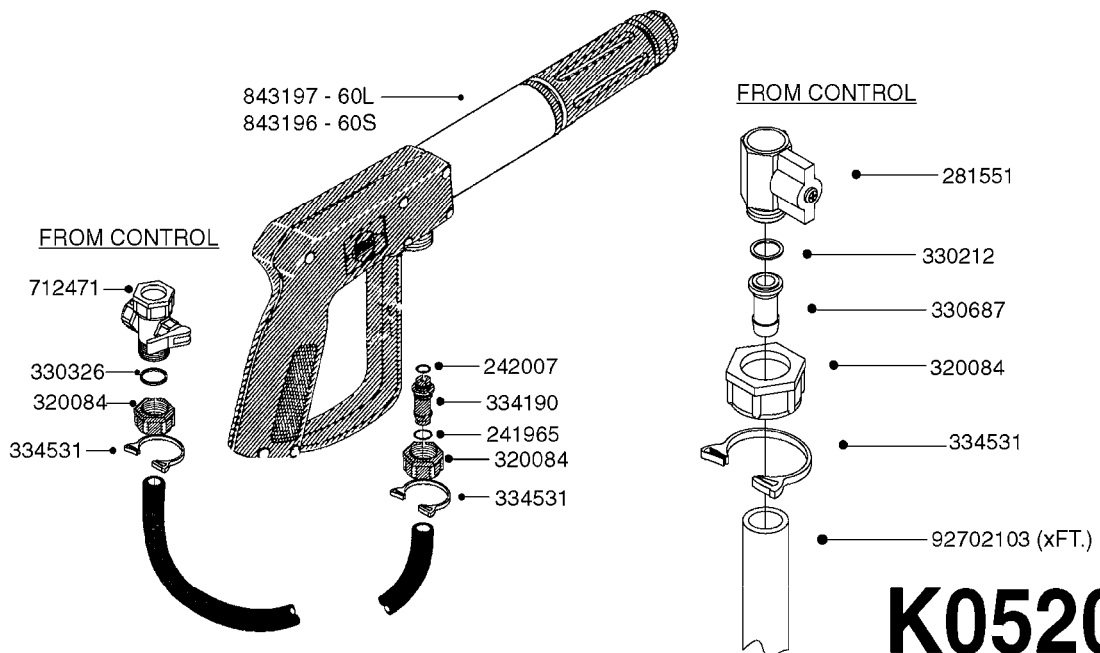

HOSE WRAPS
K0520-HIN, 01:01:16

Page 1
Date 16.03.2016 10:38

parts-n°	order qty	description
241965	1	O-RING 12.1 X 1.6
242007	1	O-RING D9.1X1.6
281551	1	BALL VALVE 1/2"
320084	1	FITT.DK NUT 1/2" BSP
330212	1	O-RING D19/D14X2.4 F.1/2"NUT
330326	1	O-RING D30/D24X2 F.1"NUT
330687	1	FITT.DK HB 1/2" F. 1/2" NUT
334190	1	FITT.DK HB 1/2' F. PISTOL 60S
334531	1	CLAMP HOSE PLASTIC 3/4"
636223	1	POST 12 VOLT TR30
712471	1	AGITATION VALVE ASSY. ON/OFF
843196	1	GUN, MODEL 60S
843197	1	HANDGUN KIT TYPE 60 LONG
10013403	1	BOLT HEX 3/8-16X1 1/4 HCS Z5
10013503	1	NUT HEX NC 3/8"
10178903	1	WRAP HOSE SIDE MOUNT PLATE
10179003	1	WRAP HOSE BOTTOM PLATE MOUNT
10179403	1	WRAP WELDMENT FOR HI101789
10179503	1	WRAP WELDMENT FOR HI101790
10225603	1	BKT.FOR HOSE WRAP MOUNT NL NK
10225703	1	WRAP HOSE BDL.BOTTOM PLATE
92702103	1	HOSE R X1/2" X300PSI WP X0012"