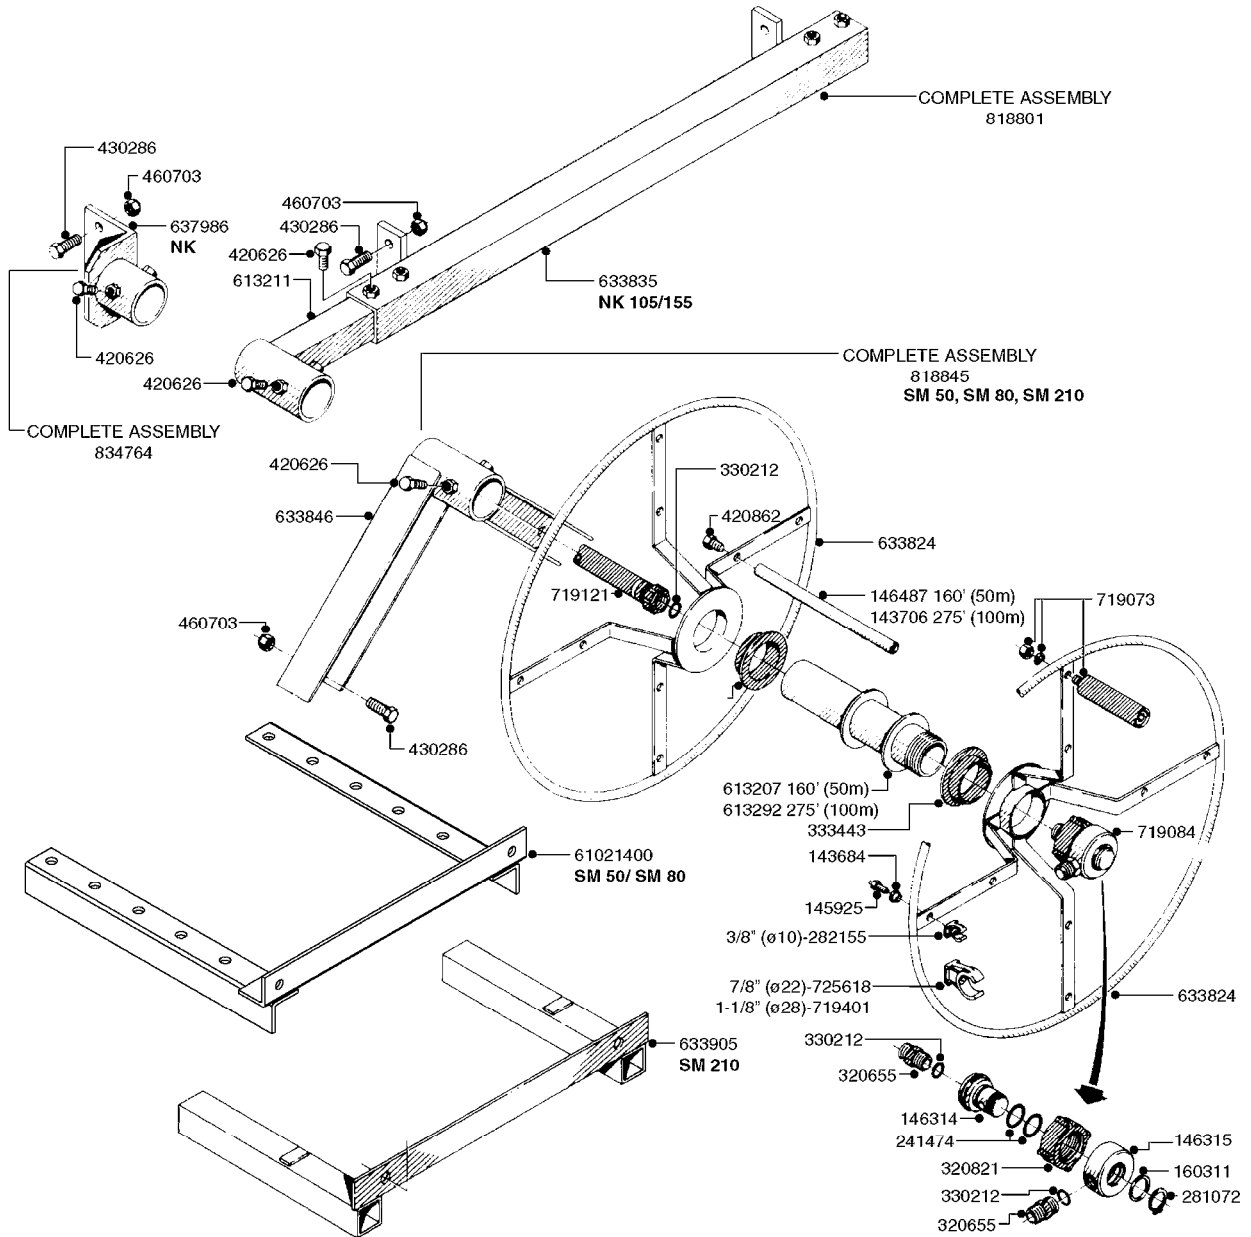

COMPLETE ASSEMBLY:
843197 - 60L
843196 - 60S

COMPLETE ASSEMBLIES
WHOLEGOODS ITEMS

K0480

HANDGUN TYPE 60S/60L POST 95
K0480-HIN, 01:01:16

Page 1

Date 16.03.2016 10:38

parts-n°	order qty	description
130390	1	TEE 3/8'X 1/2' BSP F.TYPE 60S
145791	1	CONE FOR ON/OFF
147063	1	SWIRL F.SPRAY GUN TYPE 60
240936	1	O-RING D13.3X2.4 NITRIL
241441	1	O-RING D29.3X3
241965	1	O-RING 12.1 X 1.6
242007	1	O-RING D9.1X1.6
242013	1	SPRING RUBBER F/TRIGGER
242033	1	O-RING
242064	1	SLEEVE RUBBER 3X8X4MM
320084	1	FITT.DK NUT 1/2" BSP
322073	1	HOUSING F.SWIRL TYPE 60S H.G.
322075	1	HOUSING F. NOZZLE
330013	1	O-RING D15/D10X2.5 F.3/8"NUT
334117	1	HANDLE PIECE RIGHT F.60S/60L
334118	1	HANDLE PIECE LEFT F.60S/60L
334121	1	SEAT FOR ON-OFF TYPE
334190	1	FITT.DK HB 1/2' F. PISTOL 60S
334533	1	CLAMP HOSE PLASTIC 3/8"
334534	1	CLAMP HOSE PLASTIC 1/2"
334653	1	FITT.DK HB 3/8' F.HANDGUN
334655	1	TRIGGER SAFETY F.60S/60L GUN
371314	1	NOZZLE CERAMIC 1099-20
440634	1	SCREW 5/8"
480716	1	PIN D3X6 STAINLESS
615455	1	TUBE F.LANCE TYPE 60L
725476	1	SPINDLE
725477	1	TRIGGER
750270	1	GASKET KIT F.SPRAY GUN
843196	1	GUN, MODEL 60S
843197	1	HANDGUN KIT TYPE 60 LONG
92701703	1	HOSE R X3/8" X300PSI WP X0012"
92702103	1	HOSE R X1/2" X300PSI WP X0012"

**COMPLETE ASSEMBLIES
WHOLEGOODS ITEMS**

COMPLETE ASSEMBLY
833768

COMPLETE ASSEMBLY:
818377 - 160' x 3/8" (50m) HOSE REEL
818381 - 320' X 3/8" (100m) HOSE REEL

K0490

HOSE REEL ASSEMBLIES
K0490-HIN, 01:01:16