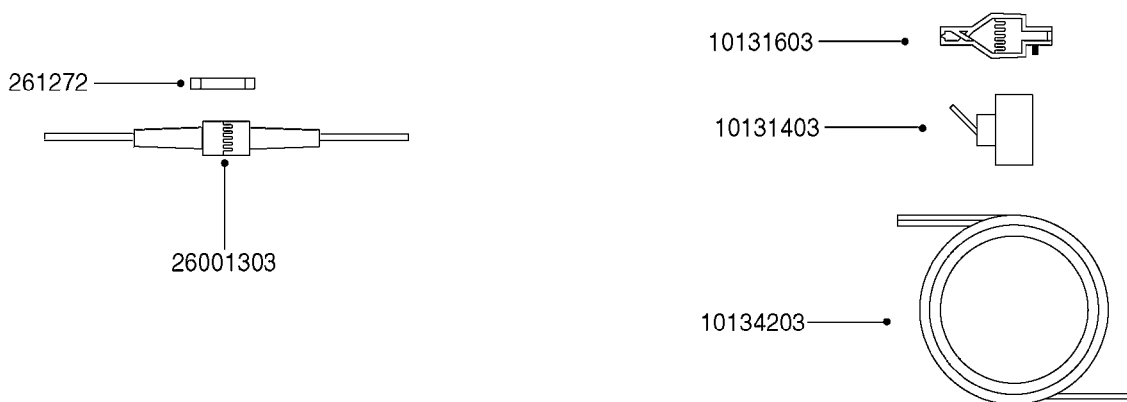

COMPLETE ASSEMBLIES
WHOLEGOODS ITEMS

A0400

10244503 - MODEL 2100 - 573 (SHOWN)

PUMP - FLO JET 12 VOLT
A0400-HIN, 01:01:16

Page 1
Date 16.03.2016 10:38

parts-n°	order qty	description
10244503	1	PUMP 12 VOLT FLOJET 2100-573
10321003	1	MOTOR 12 VOLT F. FLOJET PUMP
10321603	1	CHECK VALVE ASSY F. FLOJET
10322703	1	BRUSH KIT F. FLOJET PUMP MTR
10323003	1	SCREW M4X25 PHILLIPS SET OF 6
10323503	1	SCREWS F. BASEPLATE FLOJET
10429203	1	PUMP BASE F.FLOJET PUMP 2100
10429403	1	GROMMET SET OF 4 F.FLOJET
10470703	1	PUMP REPAIR KIT F.FLOJET 2100
10518503	1	PUMP HOUSING FLOJET Ø2100-573
10518603	1	PUMP HEAD FLOJET PUMP 2100-573
10518803	1	BEARING & CAM FLOJET 2100-573
10518903	1	DIAPHRAGM F.FLOJET 2100-573
10519103	1	SCREWS (4) FLOJET 2100-573
10519303	1	SET SCREW F.CAM FLJET 2100-573
10604103	1	KIT CAM BEARING/DIA. 2100-573

A0410

PUMP - SYSTEM 12 VOLT F/ES30
A0410-HIN, 01:01:16

Page 1
Date 16.03.2016 10:38

parts-n°	order qty	description
261272	1	FUSE 10A D6X32 MM
320084	1	FITT.DK NUT 1/2" BSP
320095	1	FITT.DK NUT 1" BSP
320117	1	FITT.DK CONN.1/2"BSP F. 1" CAP
320272	1	FITT.DK CAPNUT 3/8' BSP
320386	1	FITT.DK TEE 3/8X3/8HB X3/8"BSP
320423	1	FITT.DK ELB 1/2'HB X 3/8' BSP
321307	1	FITT.DK NUT 1/2" BSP JAMB
330212	1	O-RING D19/D14X2.4 F.1/2"NUT
330326	1	O-RING D30/D24X2 F.1"NUT
330676	1	FITT.DK HB 3/8" F. 1/2" NUT
330687	1	FITT.DK HB 1/2" F. 1/2" NUT
332592	1	O-RING D26/D20X3
334533	1	CLAMP HOSE PLASTIC 3/8"
334534	1	CLAMP HOSE PLASTIC 1/2"
720556	1	SAFETY VALVE FOR ATV SPRAYER
725512	1	SPRING
927269	1	HOSE R X PVC X 1/2 X 0012"
10131403	1	SWITCH 12V 10 AMP TOGGLE
10131603	1	CLIPS ALLIGATOR 12V
10134203	1	1 FT. 16/2 SJTW ELECT. CABLE
10244503	1	PUMP 12 VOLT FLOJET 2100-573
26001303	1	FUSE HOLDER - INLINE
92701703	1	HOSE R X3/8" X300PSI WP X0012"