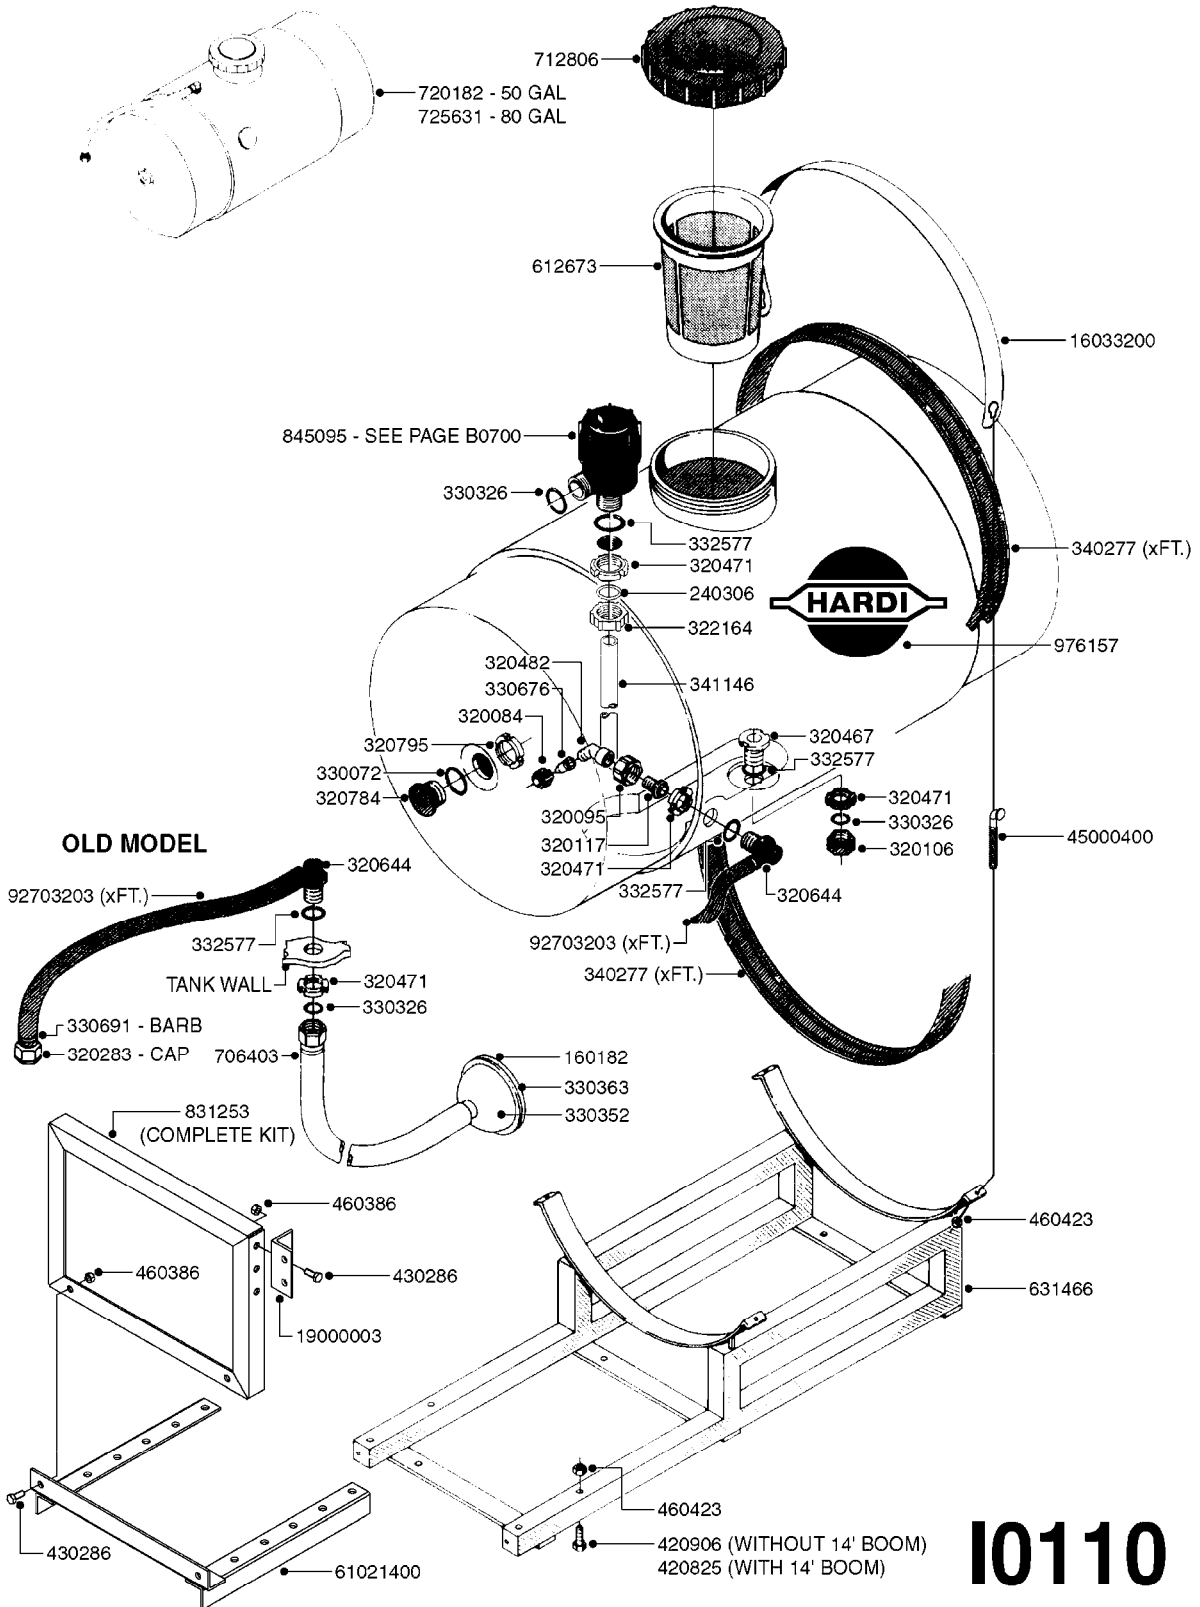

SM 50/80 TANK & FRAME
I0110-HIN, 01:01:16

Page 1

Date 16.03.2016 10:38

parts-n°	order qty	description
160182	1	FILTER SCREEN
240306	1	O-RING D29/D21X4
320084	1	FITT.DK NUT 1/2" BSP
320095	1	FITT.DK NUT 1" BSP
320106	1	FITT.DK CAPNUT 1" BSP
320117	1	FITT.DK CONN.1/2"BSP F. 1" CAP
320283	1	FITT.DK NUT 3/4"BSP
320467	1	FITT.DK BULKHEAD 1"BSP SINGLE
320471	1	FITT.DK NUT 1" BSP JAMB
320482	1	FITT.DK ELB. 1/2" BSP 60 DEG.
320644	1	FITT.DK ELB.3/4"HB X 1" BSP
320784	1	FITT.DK CAP 1-1/2" BSP
320795	1	FITT.DK NUT 1-1/2" BSP JAMB
322164	1	FITT.DK CAP 1' SPECIAL
330072	1	O-RING D53.5/D45.5X4
330326	1	O-RING D30/D24X2 F.1"NUT
330352	1	FOAM DROP HOUSING
330363	1	RETAINER FILTER GAUGE
330676	1	FITT.DK HB 3/8" F. 1/2" NUT
330691	1	FITT.DK HB 3/4'F.3/4' NUT
332577	1	O-RING D38/D30X4 F.1" PUR.
340277	1	TANK PACKING - 40mm WIDE x 12"
341146	1	SUCTION TUBE L=640MM/45DEG
420825	1	BOLT HEX 8.8 DEL M10X65
420906	1	BOLT HEX 8.8 DEL M10X60
430286	1	BOLT HEX 8.8 DEL M12X30 FT
460386	1	NUT HEX M12X1.75
460423	1	NUT HEX M10X1.5 LOCK
612673	1	FILTER BASKET F. ES30/ES53
631466	1	FRAME F. SM53/80 SPRAYER
706403	1	HOSE ASSY. SUCTION F.ESSTATE SP
712806	1	TANK LID WITH VENT S226 RED
720182	1	TANK 50 GAL. ES/SM
725631	1	TANK 80 GAL. SM
831253	1	REAR BOOM MT.FOR ATV/ES80
845095	1	FILTER COMPLETE
976157	1	DECAL COMPANY (4.4" X 4.6")
16033200	1	TANK STRAP L=1150MM
19000003	1	MOUNT ANGLE BRACKET ES50/80
45000400	1	T-BOLT SPECIAL F.TANK STRAP ES
61021400	1	BKT. BOOM MOUNT SM53/80 US
92703203	1	HOSE R X3/4" X300PSI WP X0012"