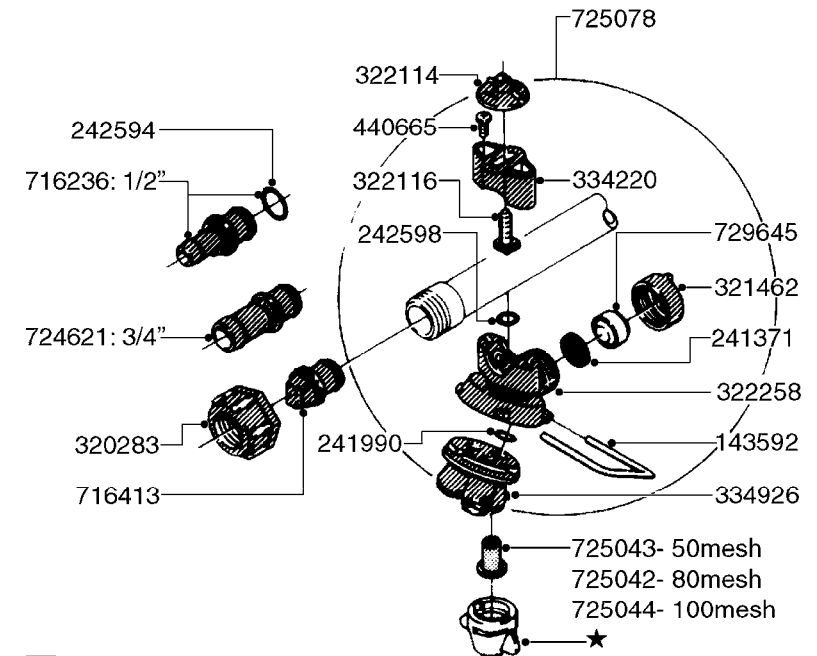

TRIPLET NOZZLE BODY