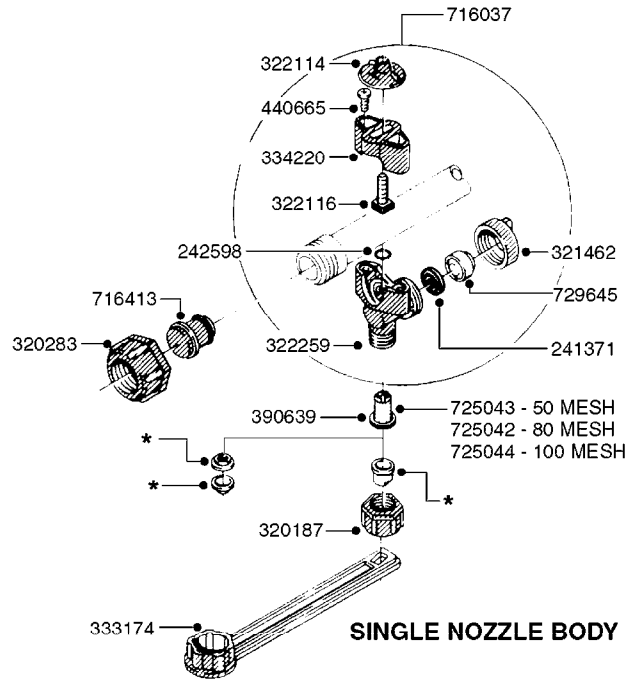

NOZZLE BODIES-THREADED
D1080-HIN, 01:01:16

Page

0

Date

16.03.2016 10:38