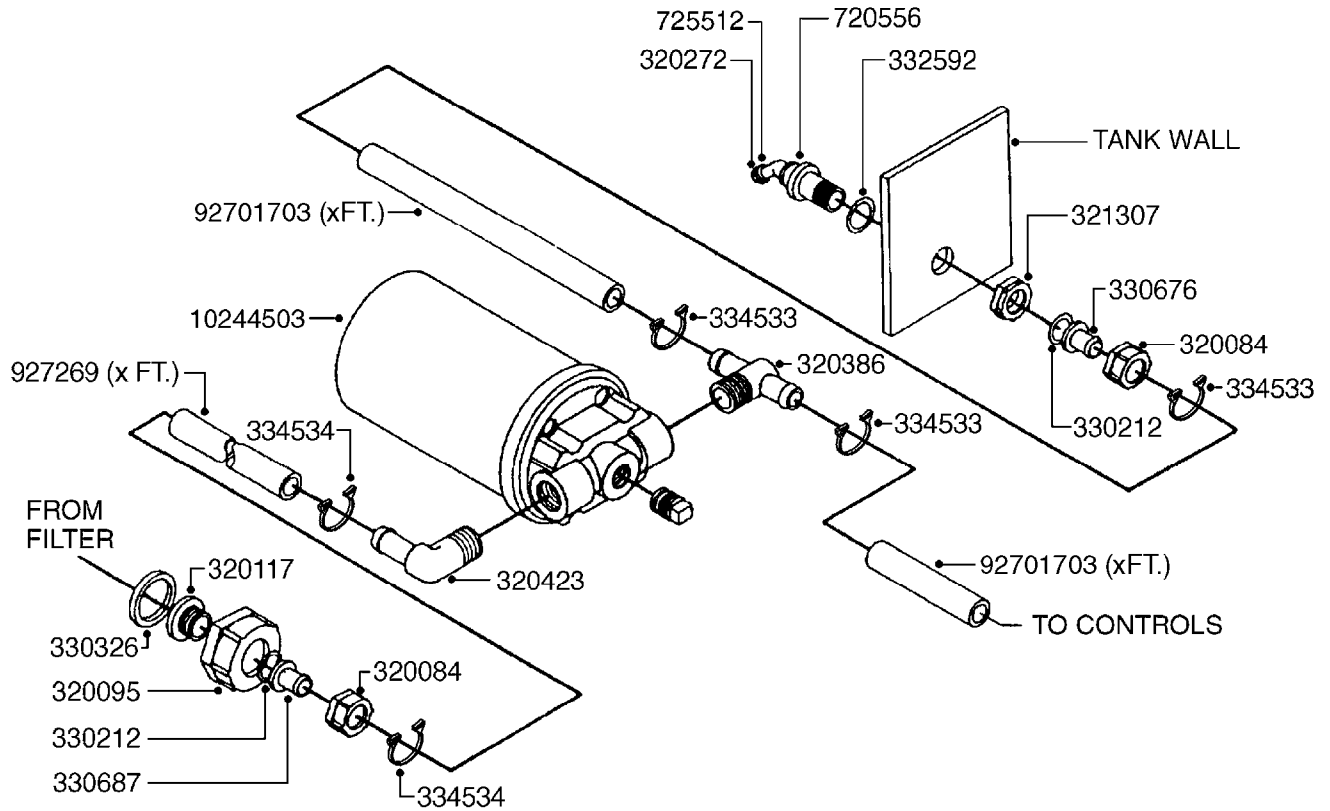

COMPLETE ASSEMBLIES
WHOLEGOODS ITEMS

A0400

10244503 - MODEL 2100 - 573 (SHOWN)

PUMP - FLO JET 12 VOLT
A0400-HIN, 01:01:16

Page 1
Date 16.03.2016 10:38

parts-n°	order qty	description
10244503	1	PUMP 12 VOLT FLOJET 2100-573
10321003	1	MOTOR 12 VOLT F. FLOJET PUMP
10321603	1	CHECK VALVE ASSY F. FLOJET
10322703	1	BRUSH KIT F. FLOJET PUMP MTR
10323003	1	SCREW M4X25 PHILLIPS SET OF 6
10323503	1	SCREWS F. BASEPLATE FLOJET
10429203	1	PUMP BASE F.FLOJET PUMP 2100
10429403	1	GROMMET SET OF 4 F.FLOJET
10470703	1	PUMP REPAIR KIT F.FLOJET 2100
10518503	1	PUMP HOUSING FLOJET Ø2100-573
10518603	1	PUMP HEAD FLOJET PUMP 2100-573
10518803	1	BEARING & CAM FLOJET 2100-573
10518903	1	DIAPHRAGM F.FLOJET 2100-573
10519103	1	SCREWS (4) FLOJET 2100-573
10519303	1	SET SCREW F.CAM FLJET 2100-573
10604103	1	KIT CAM BEARING/DIA. 2100-573

A0410

PUMP - SYSTEM 12 VOLT F/ES30
A0410-HIN, 01:01:16

Page 1
Date 16.03.2016 10:38

parts-n°	order qty	description
261272	1	FUSE 10A D6X32 MM
320084	1	FITT.DK NUT 1/2" BSP
320095	1	FITT.DK NUT 1" BSP
320117	1	FITT.DK CONN.1/2"BSP F. 1" CAP
320272	1	FITT.DK CAPNUT 3/8' BSP
320386	1	FITT.DK TEE 3/8X3/8HB X3/8"BSP
320423	1	FITT.DK ELB 1/2'HB X 3/8' BSP
321307	1	FITT.DK NUT 1/2" BSP JAMB
330212	1	O-RING D19/D14X2.4 F.1/2"NUT
330326	1	O-RING D30/D24X2 F.1"NUT
330676	1	FITT.DK HB 3/8" F. 1/2" NUT
330687	1	FITT.DK HB 1/2" F. 1/2" NUT
332592	1	O-RING D26/D20X3
334533	1	CLAMP HOSE PLASTIC 3/8"
334534	1	CLAMP HOSE PLASTIC 1/2"
720556	1	SAFETY VALVE FOR ATV SPRAYER
725512	1	SPRING
927269	1	HOSE R X PVC X 1/2 X 0012"
10131403	1	SWITCH 12V 10 AMP TOGGLE
10131603	1	CLIPS ALLIGATOR 12V
10134203	1	1 FT. 16/2 SJTW ELECT. CABLE
10244503	1	PUMP 12 VOLT FLOJET 2100-573
26001303	1	FUSE HOLDER - INLINE
92701703	1	HOSE R X3/8" X300PSI WP X0012"