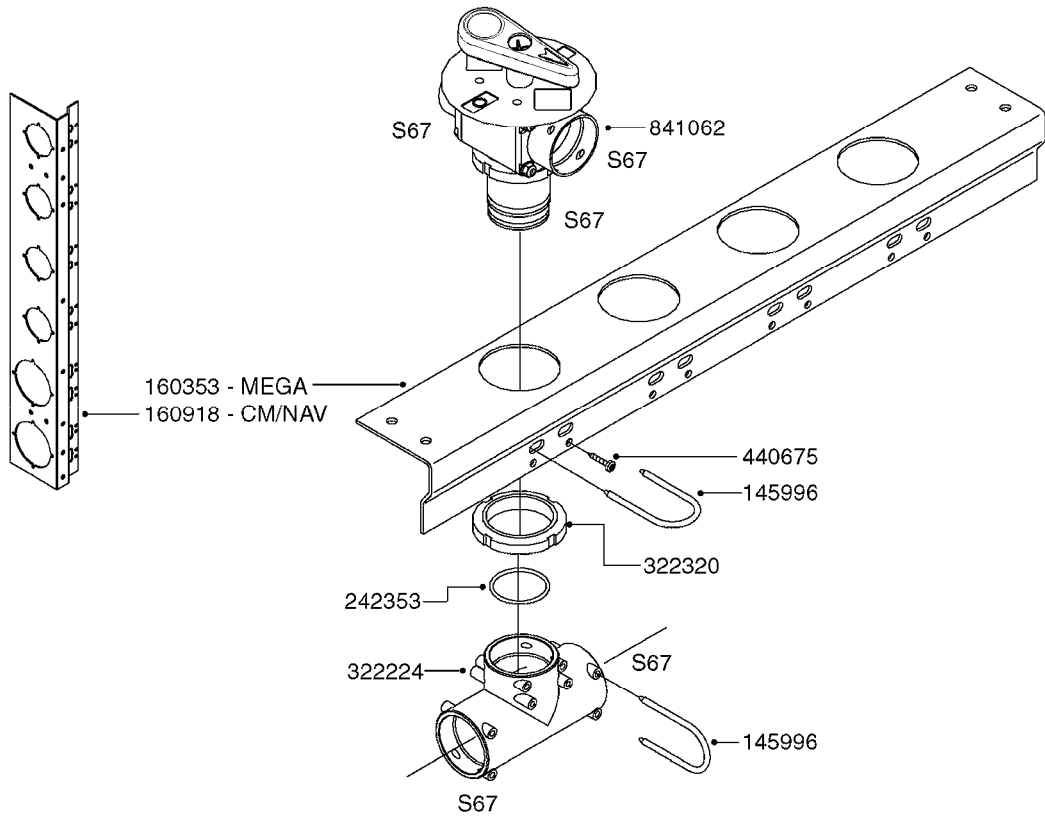

B0220

PRESSURE REG. VALVE - CB/2
B0220-HIN, 01:01:16

Page 1

Date 06.11.2017 10:56

parts-n°	order qty	description
219066	1	BALL F.VALVE CB/2
229022	1	SPRING FOR CB/2 VALVE DIAL
242161	1	O-RING 6 X 3.0
249031	1	O-RING
249058	1	O-RING
249059	1	O-RING D47.3 X 2.62
249060	1	O-RING
249061	1	O-RING
249063	1	SEAL
249064	1	O-RING
269023	1	CB/2 MOTOR F.PRESSURE VALVE
269024	1	MICRO SWITCH F. CB/2 MOTOR
269025	1	ELEC. CONNECTOR
269026	1	ELECTRIC CABLE
269027	1	NUT F.CABLE LOCK
269028	1	GROMMET
269030	1	MOTOR UNIT CB/2 PRESS. REG.
269034	1	VALVE ASSY. PRESS.REG. CB/2
289314	1	MOTOR HOUSING CB/2
289315	1	MOTOR HOUSING LID CB/2
289316	1	U-CLAMP
289317	1	SNAP RING
289318	1	GUIDE M20 x 1.5
289319	1	HINGED D. 14.95 x 9.2
289321	1	OUTLET FITT.3/4"BSP PRESS.REG
289323	1	SEAT F.BALL CB/2 VALVE
289324	1	SEAT F.BALL CB/2 VALVE
289326	1	MOTOR HOUSING F.PRES.REG.CB/2
289328	1	NUT F.PRESS.REG VALVE CB/2
289333	1	SLEEVE F.BALL SEAT CB/2
289334	1	REG.F.PRESS.REG VALVE CB/2
289335	1	SPACER F.PRESS.REG VALVE CB/2
289336	1	SPRING RET.CAP F.VALVE CB/2
289337	1	NUT F.PRESS.REG VALVE CB/2
289838	1	CAP F.PRESS.REG VALVE CB/2
459044	1	SCREW
459045	1	SCREW
759048	1	REPAIR KIT CB/2 PRESS.REG.VALV
978931	1	I.D. TAG