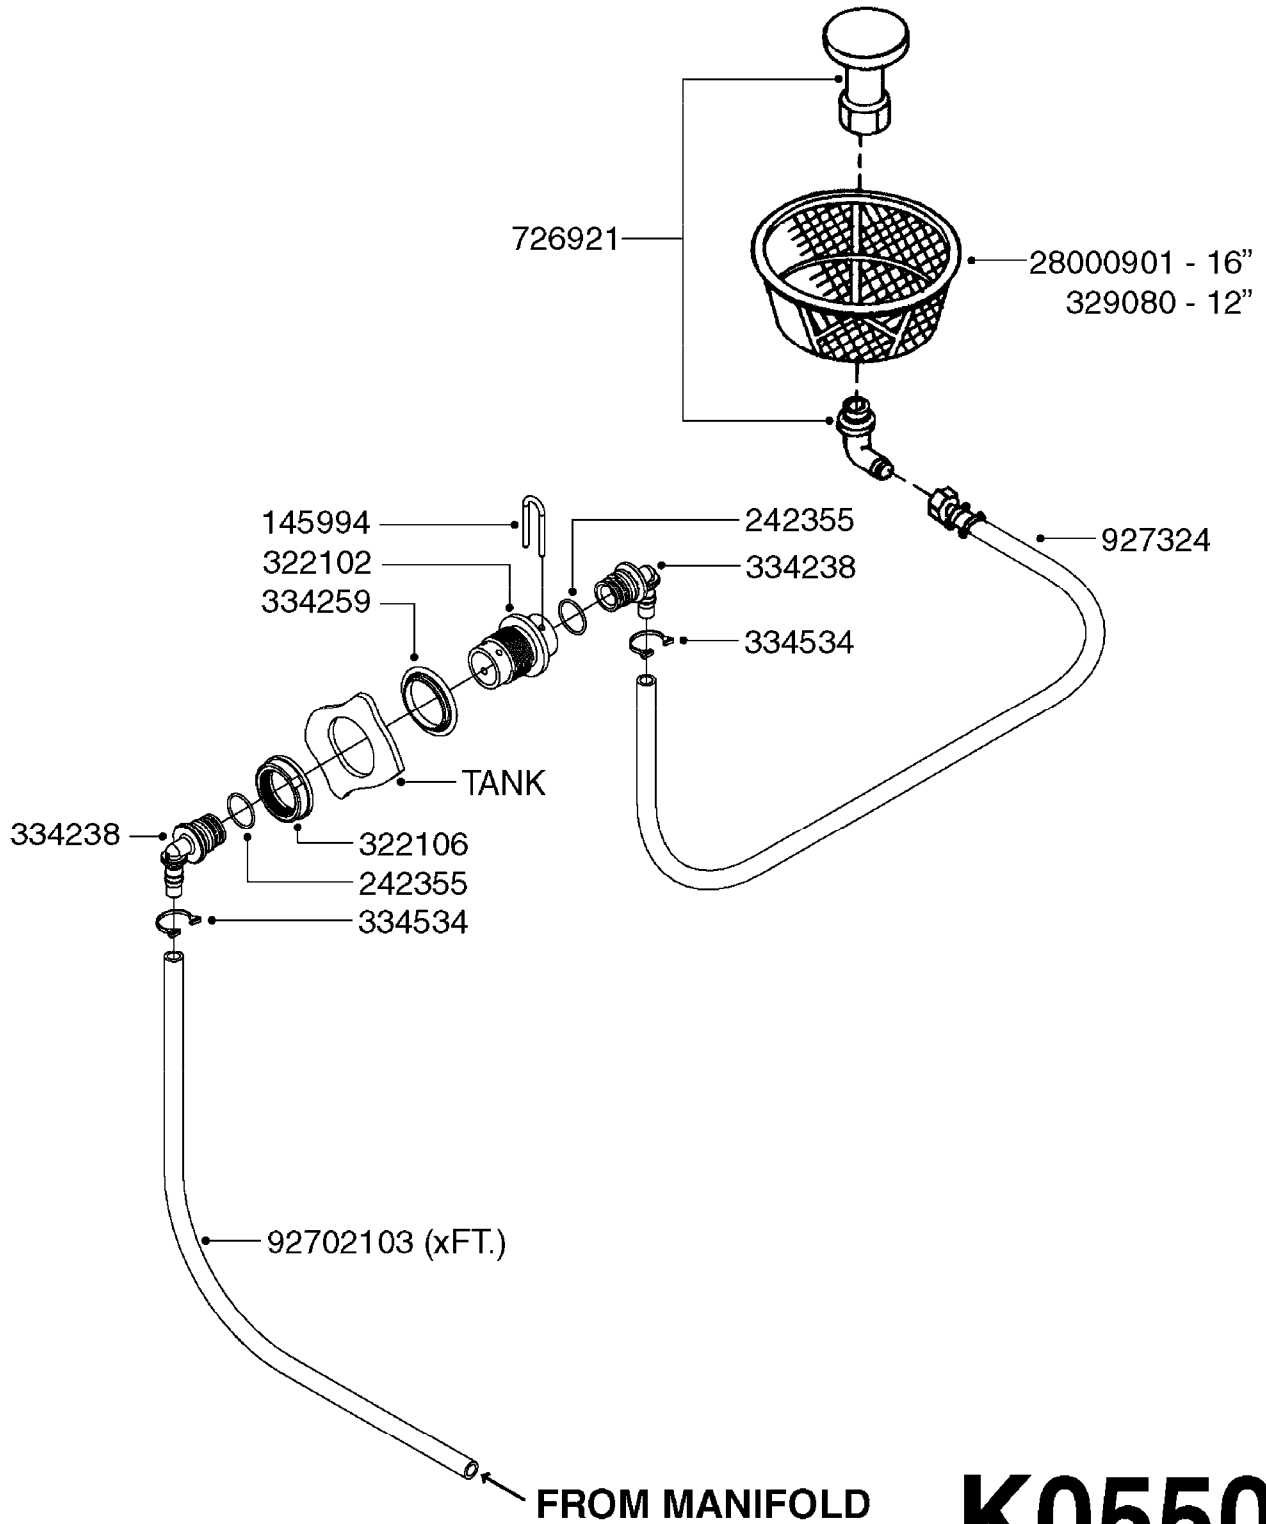

K0550

POWDER MIXER
K0550-HIN, 01:01:16

Page 1

Date 06.11.2017 10:56

parts-n°	order qty	description
145994	1	FITT.DK S-40 FORK
242355	1	O-RING D19.2X3.0 VITON F.S-40
322102	1	FITT.DK S-40 BULKHEAD
322106	1	FITT.DK S-40 BULKHEAD NUT
329080	1	FILTER BASKET 12"
334238	1	FITT.DK S-40 ELB.1/2"
334259	1	GASKET F. S-40 BULKHEAD
334534	1	CLAMP HOSE PLASTIC 1/2"
726921	1	POWDER MIXER F.STRAINER BASKET
927324	1	HOSE R PRESSURE D12-80-200 BAR
28000901	1	FILTER, TOP MAIN TANK, D400 L275 300130
92702103	1	HOSE R X1/2" X300PSI WP X0012"