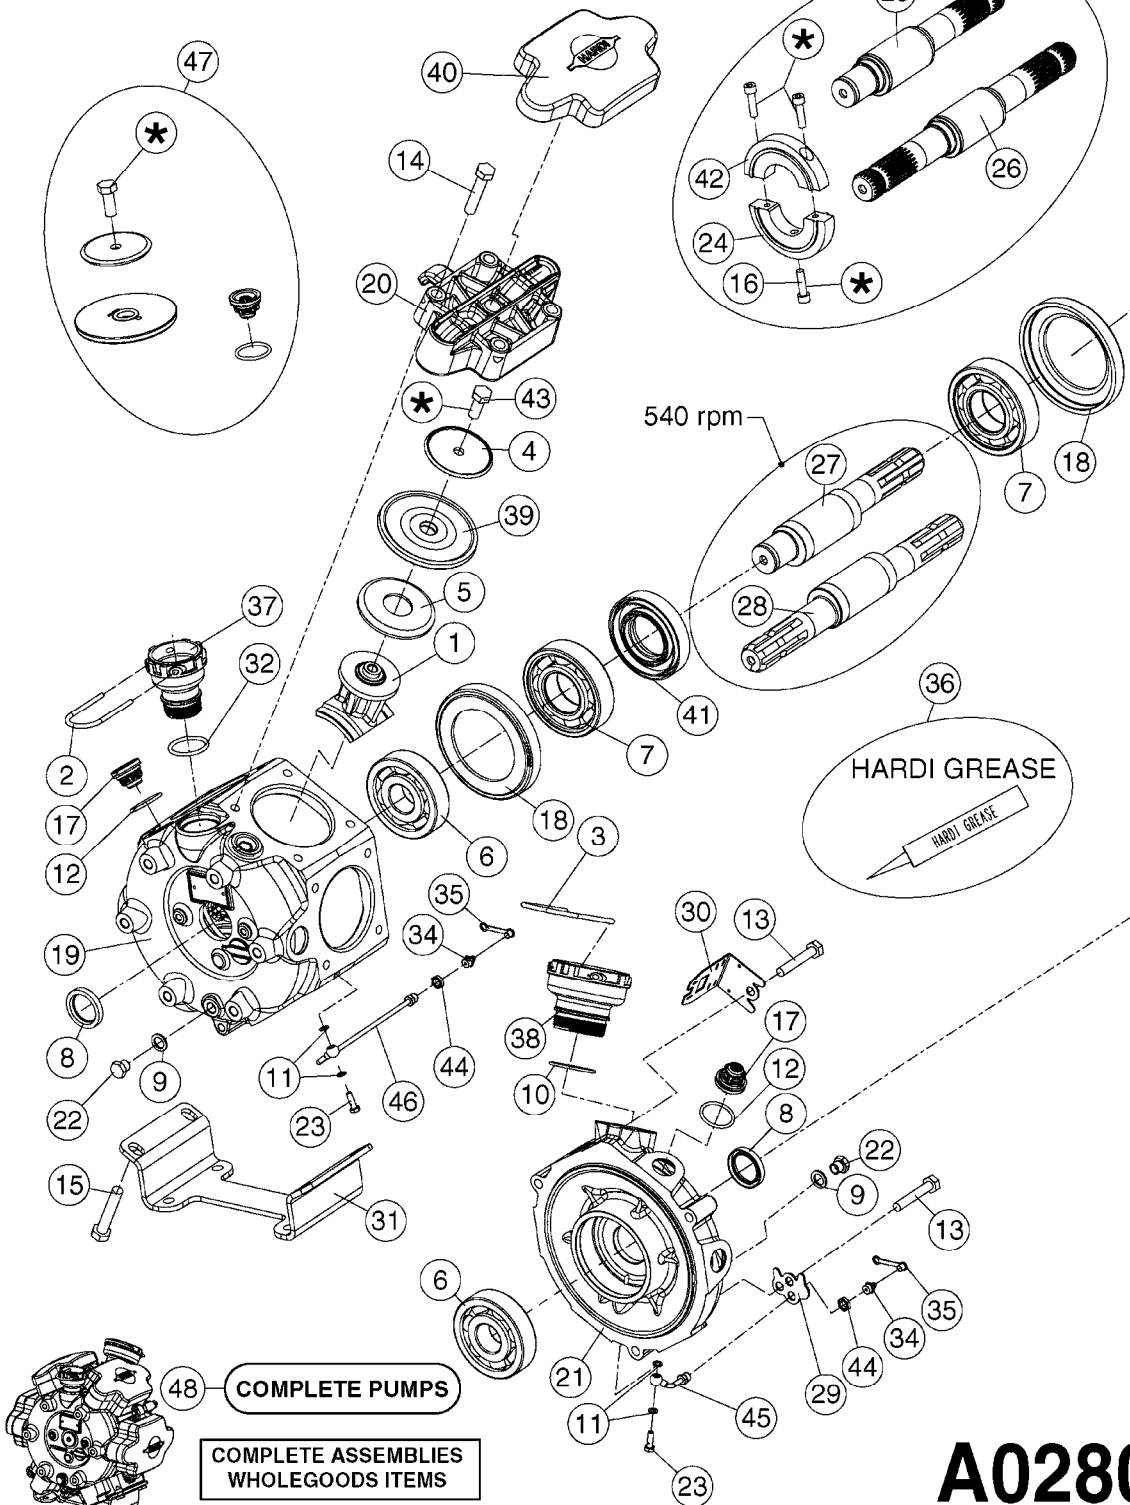

REPLACED BY 364 PUMPS
SEE PAGE A0280

A0260

PUMP - 363 W/MOUNTING BASE
A0260-HIN, 17:03:16

Page 1

Date 06.11.2017 10:56

parts-n°	order qty	description
110317	1	PUMP CASING MODEL 360/361 PNTD
111630	1	CONNECTING ROD 363/364-10 PUMP
111636	1	VALVE COVER 363 HEAVY DUTY
111651	1	CASTING F.363 1.5" PUMP(FRONT)
142037	1	CRANK SHAFT 361-20
143577	1	CRANK SHAFT F.363/462/463-10mm
147097	1	CRANK SHAFT 363-463/10 THROUGH
161174	1	DIAPHRAGM DISC SS 361/363/364 PUMP
161372	1	DIAPHRAGM BACKING DISC,320-361
161745	1	METAL SPACER F.363/463
210221	1	BEARING BALL 6407
210232	1	BEARING BALL 6310
210243	1	SEAL OIL 35 X 47 X 7
241404	1	DOWTY SEAL 1/4"
241684	1	DEICER PARTS: DIAPHRAGM MODEL 361 NITRIL
242152	1	O-RING D18.2X3 EPDM
242215	1	O-RING D18X3 VITON
280011	1	GREASE NIPPLE 1/8" SAE H TR
330024	1	O-RING D41,1/D34.5 X 3,5
331192	1	SPACER, MODEL 361/363
334320	1	O-RING D18X3 POLYURETHANE
420626	1	BOLT HEX 8.8 DEL M10X20 FT
420895	1	BOLT HEX 8.8 RAW M10X60
420917	1	BOLT HEX 8.8 RAW M8X12 FT
430312	1	BOLT HEX 8.8 RAW M12X60
430437	1	BOLT HEX 8.8 RAW M12X65
460423	1	NUT HEX M10X1.50 LOCK DIN985A2 SS
471122	1	WASHER, M10, Ø20/10.5X 2.0, SS
728146	1	VALVE FOR 361(726890/707932)
728147	1	VALVE FOR 361 WHITE WITH HOLE
14007900	1	CRANK 363/462/463-7mm 540/THRU
14010400	1	PLUG 1/4" BSP
17002400	1	FOOT F. 36X PUMP, RED
33511400	1	DIAPHRAGM PUMP 361/361/363/364 PUR
43099200	1	BOLT HEX SS M12 X 30 DIN933 A4
75073700	1	PUMP KIT 361/363 "06"

33 * BOLTS MUST BE LOCKED WITH THREADLOCKER

1000 rpm

540 rpm

HARDI GREASE

A0280

PUMP - 364 540/1000 RPM
A0280-HIN, 21:02:17

Page

1

24002503 - Ø 5" (125mm)

24002403 - Ø 4" (100mm)

259034 - Ø 5" (125mm) L=29-1/2" (750mm) PVC

259035 - Ø 4-3/8" (110mm) L=39-3/8" (1000mm) PVC

349012 - Ø 4" (100mm) L=37-3/8" (950mm) PVC

349026 - Ø 5-1/2" (140mm) / Ø 4-3/8" (110mm) PVC