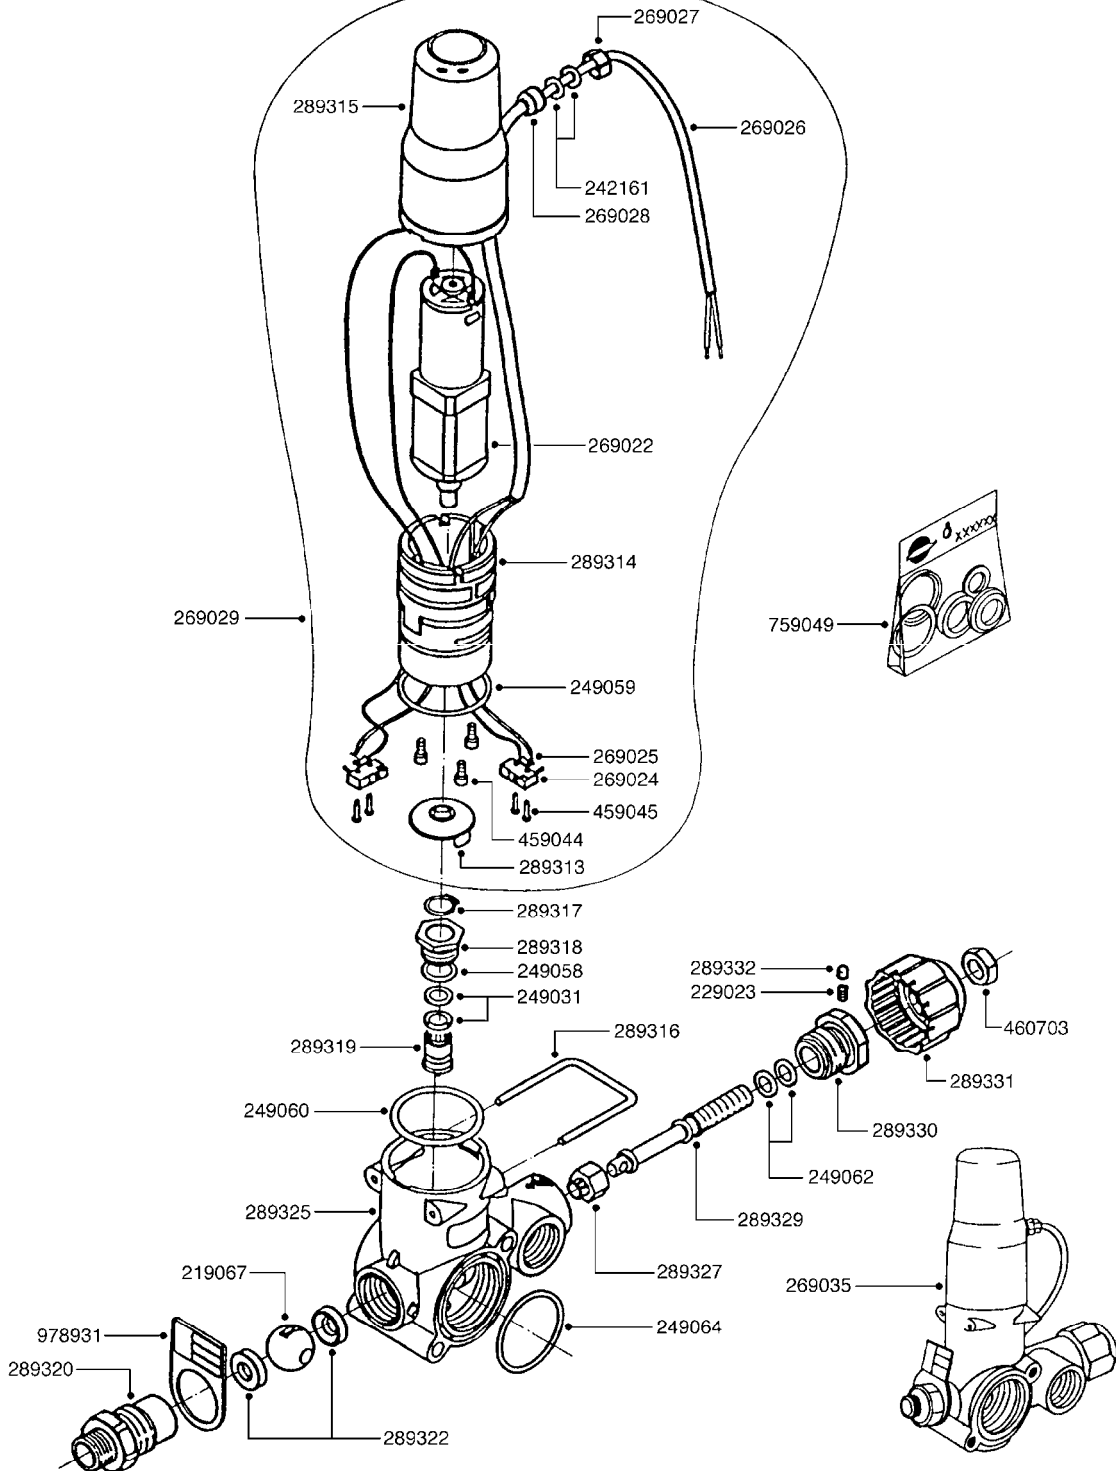

B0210

BOOM SECTION VALVE - CB/2
B0210-HIN, 01:01:16

Page 1

Date 06.11.2017 10:56

parts-n°	order qty	description
219067	1	BALL F.VALVE CB/2
229023	1	SPRING FOR CB/2 VALVE DIAL
242161	1	O-RING 6 X 3.0
249031	1	O-RING
249058	1	O-RING
249059	1	O-RING D47.3 X 2.62
249060	1	O-RING
249062	1	O-RING
249064	1	O-RING
269022	1	CB/2 MOTOR F.SECTION VALVE
269024	1	MICRO SWITCH F. CB/2 MOTOR
269025	1	ELEC. CONNECTOR
269026	1	ELECTRIC CABLE
269027	1	NUT F.CABLE LOCK
269028	1	GROMMET
269029	1	MOTOR UNIT CB/2 SECTION VALVE
269035	1	VALVE ASSY. BOOM SECTION CB/2
289313	1	PACKING CAP F. CB/2 SECT. VLV.
289314	1	MOTOR HOUSING CB/2
289315	1	MOTOR HOUSING LID CB/2
289316	1	U-CLAMP
289317	1	SNAP RING
289318	1	GUIDE M20 x 1.5
289319	1	HINGED D. 14.95 x 9.2
289320	1	OUTLET FITT.3/4"BSP SECT.VLV.
289322	1	SEAT F.BALL CB/2 VALVE
289325	1	HOUSING F.SECT.VLV.CB/2
289327	1	BUSHING CH-17 M11 x 1 D 8.5
289329	1	ADJUSTMENT HINGE
289330	1	CONNECTION PIECE D 35 M12
289331	1	KNOB F.CONSTANT PRESS. CB/2
289332	1	BUUBLE D.5
459044	1	SCREW
459045	1	SCREW
460703	1	NUT HEX M12X1.75 LOCK DIN985A2 SS
759049	1	REPAIR KIT CB/2 BOOM SEC.VALVE
978931	1	I.D. TAG