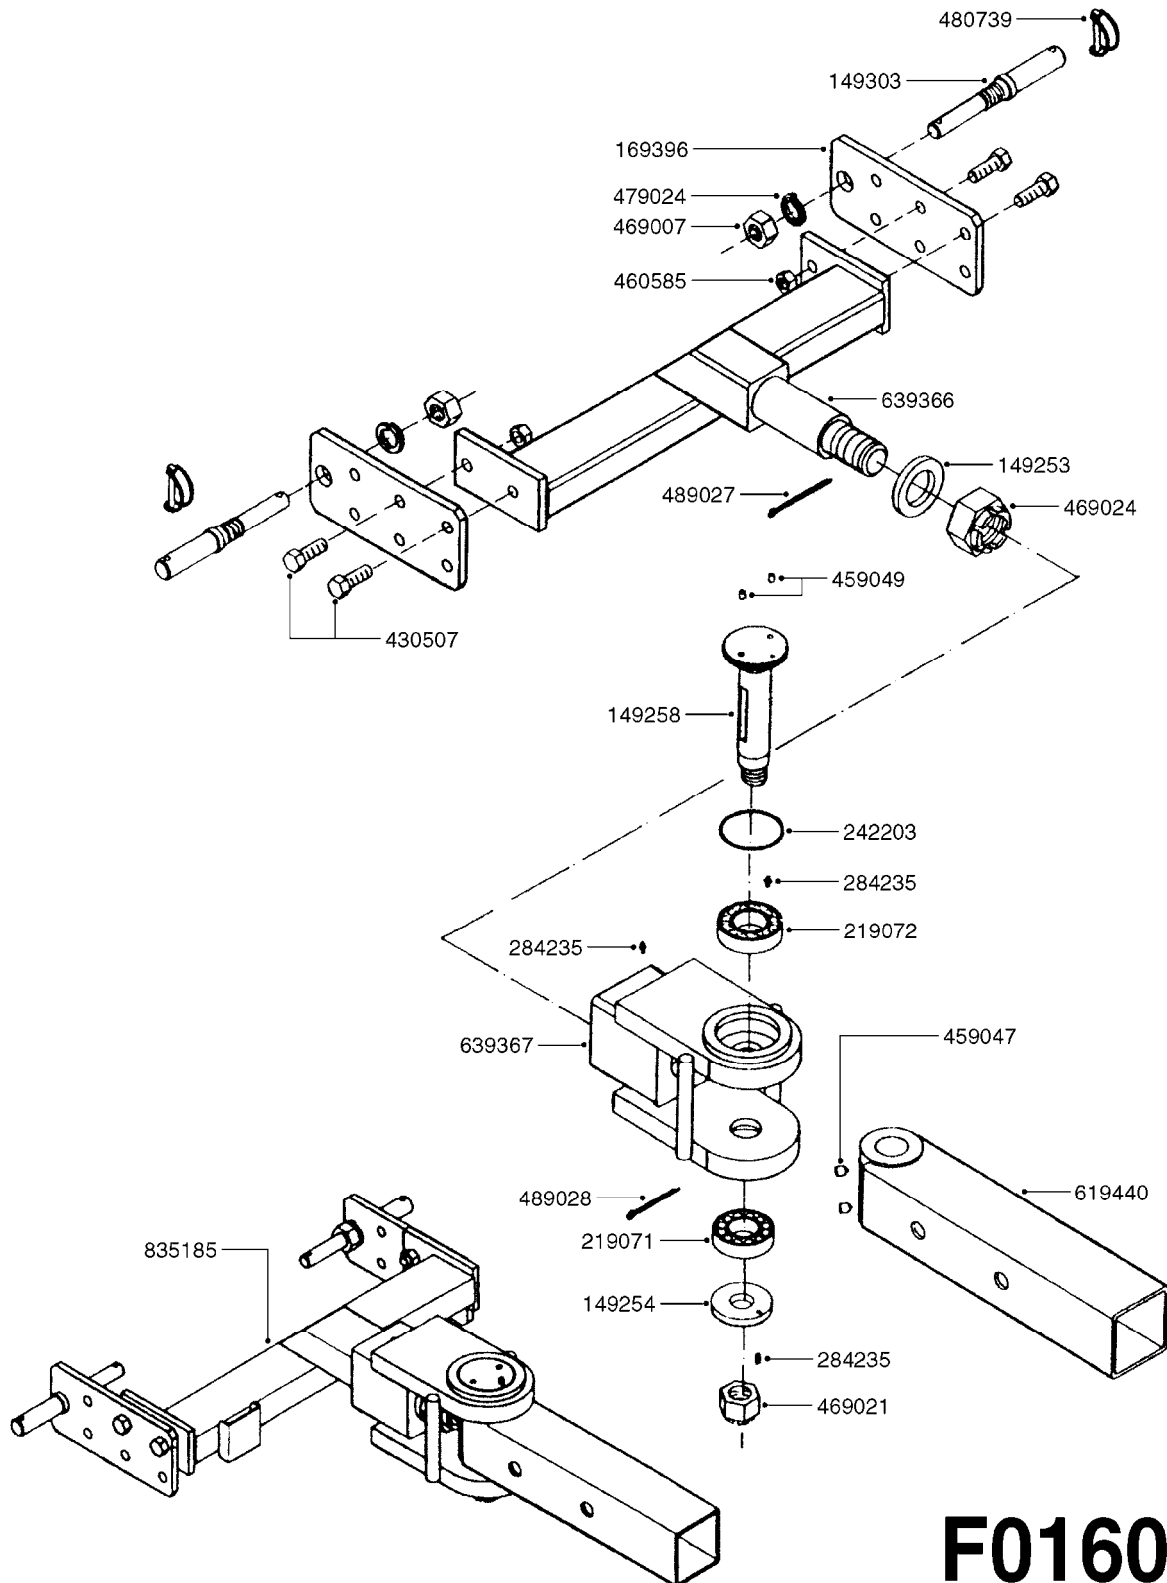

DRAWBAR - TURNABLE HITCH
F0160-HIN, 01:01:16

Page 1

Date 06.11.2017 10:56

parts-n°	order qty	description
149253	1	WASHER D.80X50X10 TURN.HITCH
149254	1	WASHER D.80X32X10 TURN.HITCH
149258	1	PIN F.TURNABLE HITCH
149303	1	DRAW BOLTS
169396	1	PLATE F. TURNABLE DRAWBAR
219071	1	BEARING 30208A TURN.HITCH
219072	1	BEARING
242203	1	O-RING 79.5X72.5
284235	1	ENGRASADOR M-6/100 RECTO
430507	1	BOLT HEX 8.8 DEL M16X45 FT
459047	1	SET SCREW ALLEN M12X25 DIN 914
459049	1	SET SCREW ALLEN M8X10 DIN 913
460585	1	LOCKING NUT M16 DIN985 A2 SS
469007	1	NUT 1" SAE
469021	1	CASTLE NUT 1-1/4"
469024	1	CASTLE NUT 1-3/4" TURN.HITCH
479024	1	WASHER LOCK D.26 DIN 127
480739	1	PIN SNAP D8 F.ROUND
489027	1	ROLL PIN 6 x 100
489028	1	COTTER PIN 6 X 8
619440	1	HEADTUBE FOR TURN.DRAWBAR
639366	1	CENTER BEAM TURN.HITCH
639367	1	CENTER PIVOT - TURN.HITCH
835185	1	DRAWBAR TURNABLE F.TG BV CR

24002503 - Ø 5" (125mm)

24002403 - Ø 4" (100mm)

259034 - Ø 5" (125mm) L=29-1/2" (750mm) PVC

259035 - Ø 4-3/8" (110mm) L=39-3/8" (1000mm) PVC

349012 - Ø 4" (100mm) L=37-3/8" (950mm) PVC

349026 - Ø 5-1/2" (140mm) / Ø 4-3/8" (110mm) PVC

349030 - Ø 5-1/2" (140mm) / Ø 3-1/2" (90mm) PVC

349025 - Ø 5" (125mm) / Ø 4-3/8" (110mm) PVC

349023 - Ø 5" (125mm) PVC

G0420

TUBES & HOSES
G0420-HIN, 01:01:16

Page 1

Date 06.11.2017 10:56

parts-n°	order qty	description
259034	1	PVC HOSE D125MM X 0.75M
259035	1	PVC HOSE D100MM X 1.0M
349012	1	PVC TUBE D100MM X 950MM
349023	1	GREY PVC LID D125MM
349025	1	CONNECT.PIECE PVC D125MM-110MM
349026	1	CONICAL REDUC.PVC D140MM-100MM
349030	1	140MM-90MM PVC ADAPTER
24002403	1	HOSE R X TPR 4" BLACK
24002503	1	HOSE R X TPR 5" BLACK