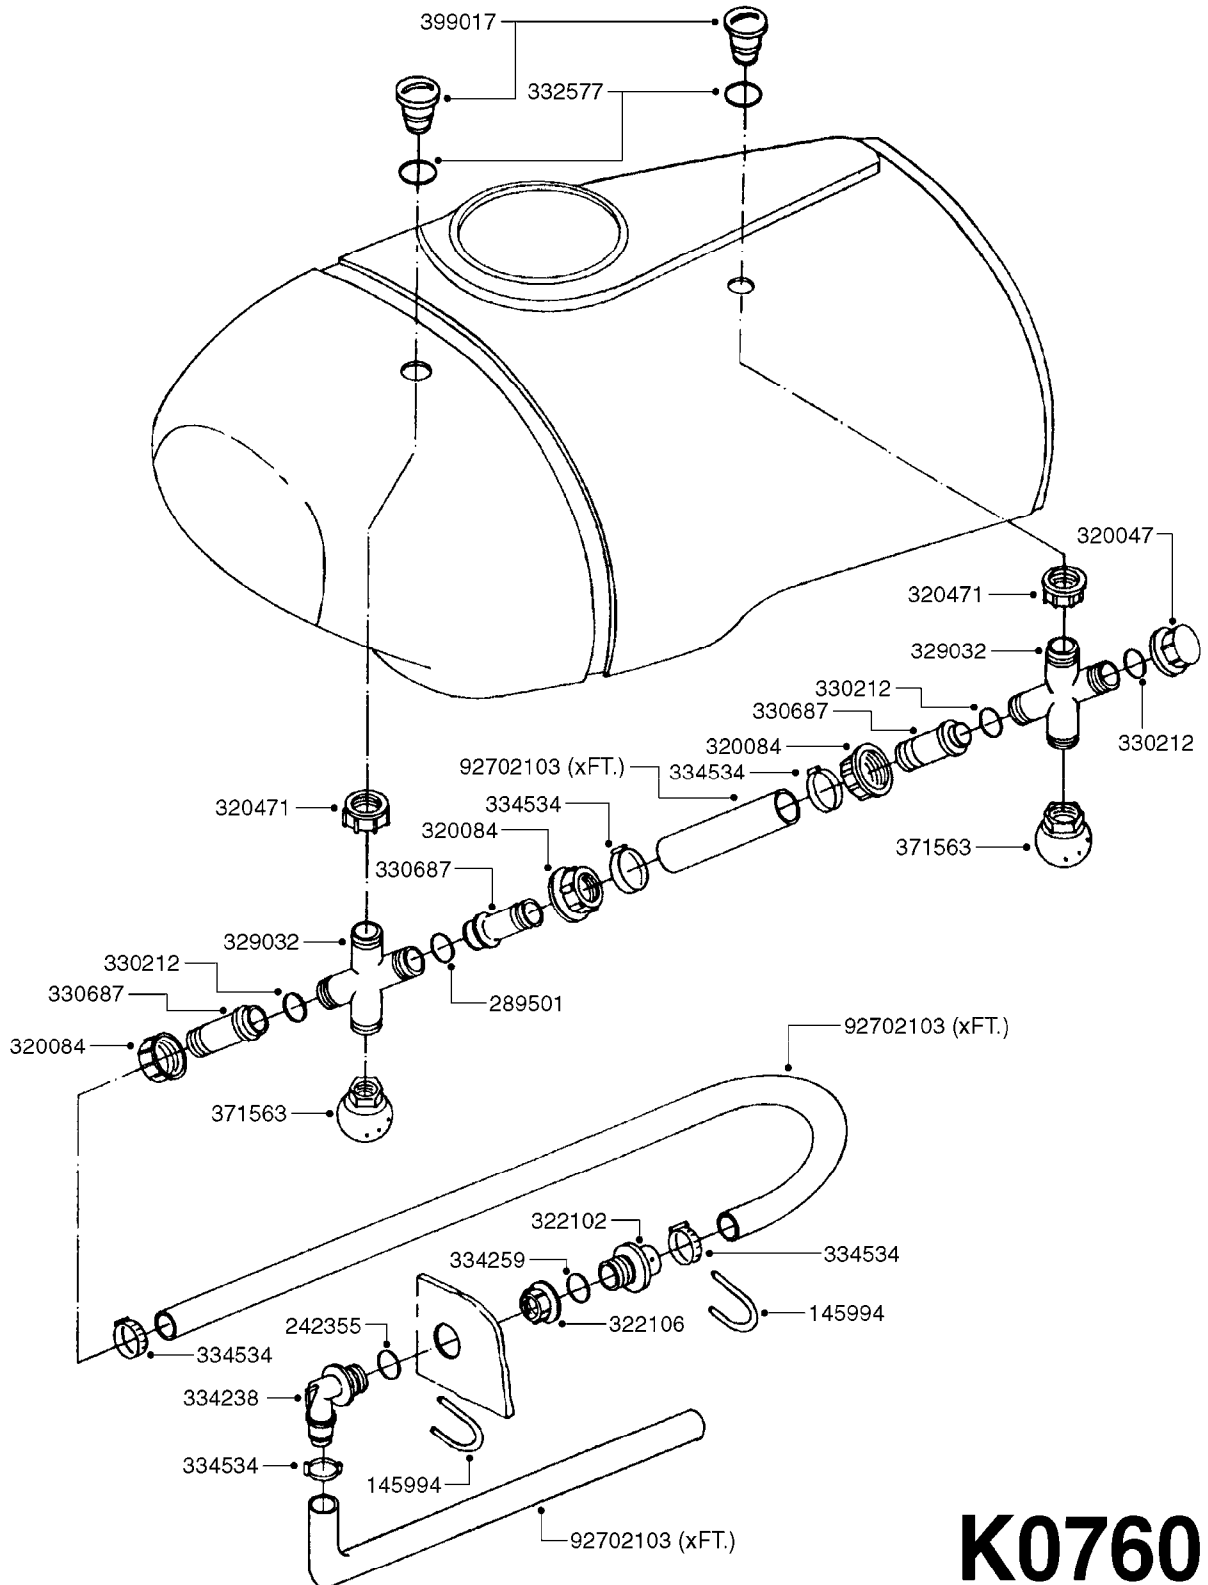

K0760

RINSE SYST. -TANGO/BRAVO/CONDOR
K0760-HIN, 01:01:16

Page 1

Date 06.11.2017 10:56

parts-n°	order qty	description
145994	1	FITT.DK S-40 FORK
242355	1	O-RING D19.2X3.0 VITON F.S-40
289501	1	O-RING 11 X 2.5
320047	1	FITT.DK CAPNUT 1/2" BSP
320084	1	FITT.DK NUT 1/2" BSP
320471	1	FITT.DK NUT 1" BSP JAMB
322102	1	FITT.DK S-40 BULKHEAD
322106	1	FITT.DK S-40 BULKHEAD NUT
329032	1	4-WAY FITTING M-1/2"
330212	1	O-RING D19/D14X2.4 F.1/2"NUT
330687	1	FITT.DK HB 1/2" F. 1/2" NUT
332577	1	O-RING D38/D30X4 F.1" PUR.
334238	1	FITT.DK S-40 ELB.1/2"
334259	1	GASKET F. S-40 BULKHEAD
334534	1	CLAMP HOSE PLASTIC 1/2"
371563	1	NOZZLE FOR TANK RINSE
399017	1	NYLON FITTING 1" F.NOZZLE
92702103	1	HOSE R X1/2" X300PSI WP X0012"