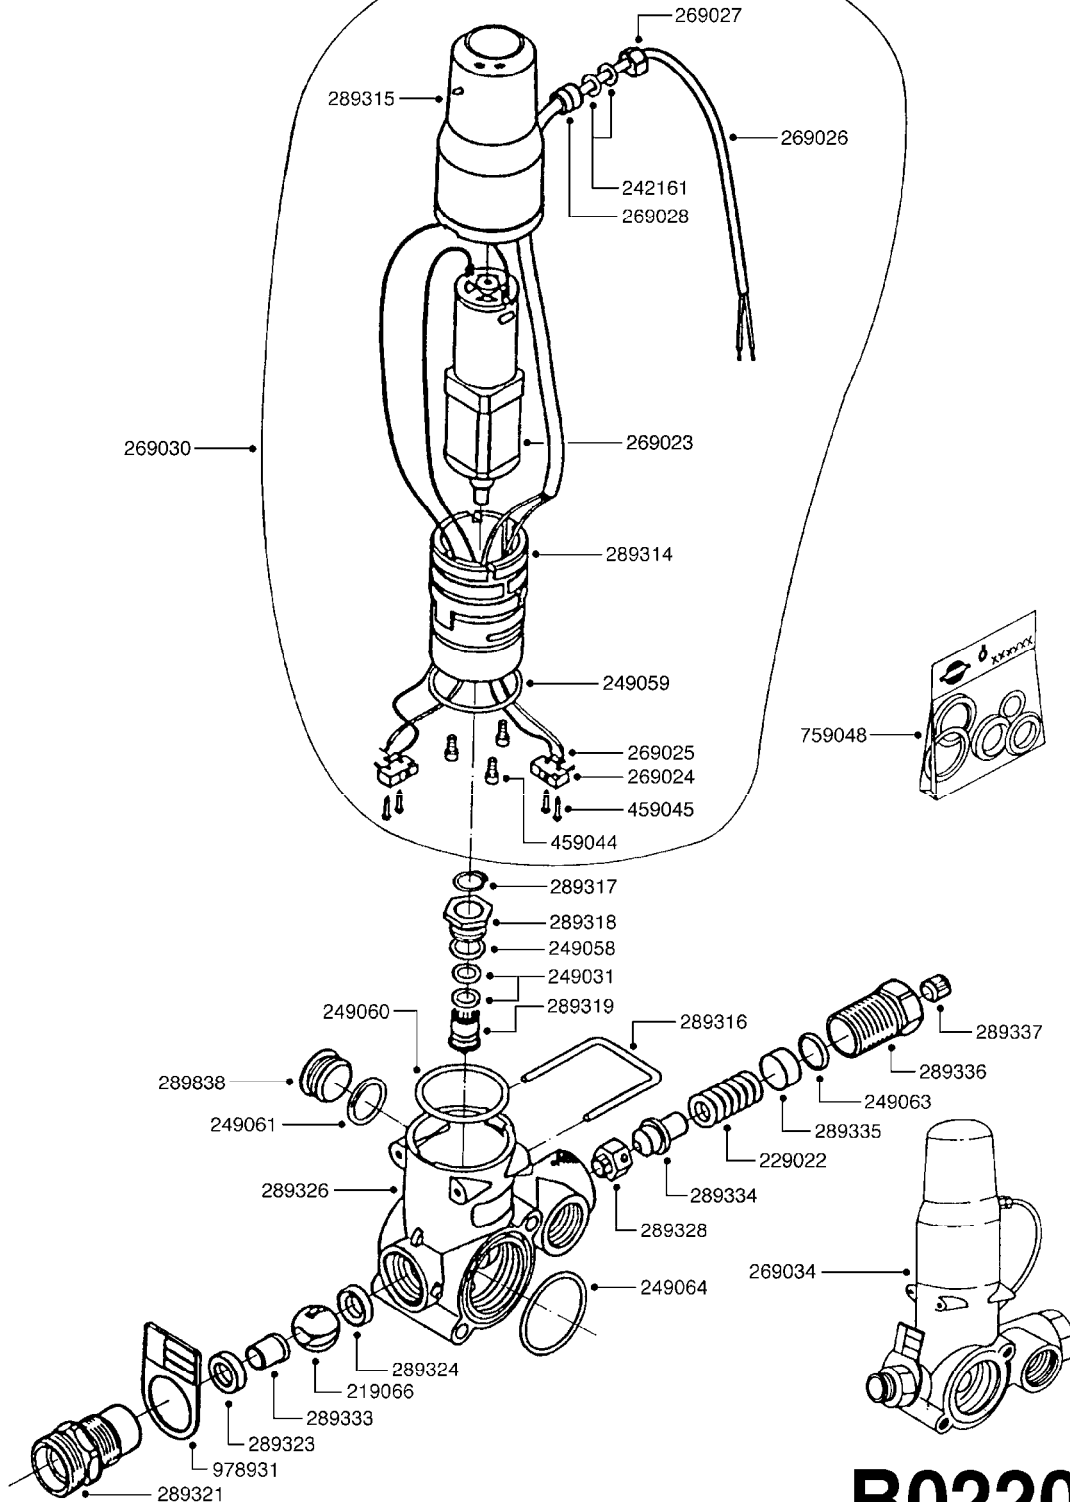

B0210

BOOM SECTION VALVE - CB/2
B0210-HIN, 01:01:16

Page 1

Date 06.11.2017 10:56

parts-n°	order qty	description
219067	1	BALL F.VALVE CB/2
229023	1	SPRING FOR CB/2 VALVE DIAL
242161	1	O-RING 6 X 3.0
249031	1	O-RING
249058	1	O-RING
249059	1	O-RING D47.3 X 2.62
249060	1	O-RING
249062	1	O-RING
249064	1	O-RING
269022	1	CB/2 MOTOR F.SECTION VALVE
269024	1	MICRO SWITCH F. CB/2 MOTOR
269025	1	ELEC. CONNECTOR
269026	1	ELECTRIC CABLE
269027	1	NUT F.CABLE LOCK
269028	1	GROMMET
269029	1	MOTOR UNIT CB/2 SECTION VALVE
269035	1	VALVE ASSY. BOOM SECTION CB/2
289313	1	PACKING CAP F. CB/2 SECT. VLV.
289314	1	MOTOR HOUSING CB/2
289315	1	MOTOR HOUSING LID CB/2
289316	1	U-CLAMP
289317	1	SNAP RING
289318	1	GUIDE M20 x 1.5
289319	1	HINGED D. 14.95 x 9.2
289320	1	OUTLET FITT.3/4"BSP SECT.VLV.
289322	1	SEAT F.BALL CB/2 VALVE
289325	1	HOUSING F.SECT.VLV.CB/2
289327	1	BUSHING CH-17 M11 x 1 D 8.5
289329	1	ADJUSTMENT HINGE
289330	1	CONNECTION PIECE D 35 M12
289331	1	KNOB F.CONSTANT PRESS. CB/2
289332	1	BUUBLE D.5
459044	1	SCREW
459045	1	SCREW
460703	1	NUT HEX M12X1.75 LOCK DIN985A2 SS
759049	1	REPAIR KIT CB/2 BOOM SEC.VALVE
978931	1	I.D. TAG