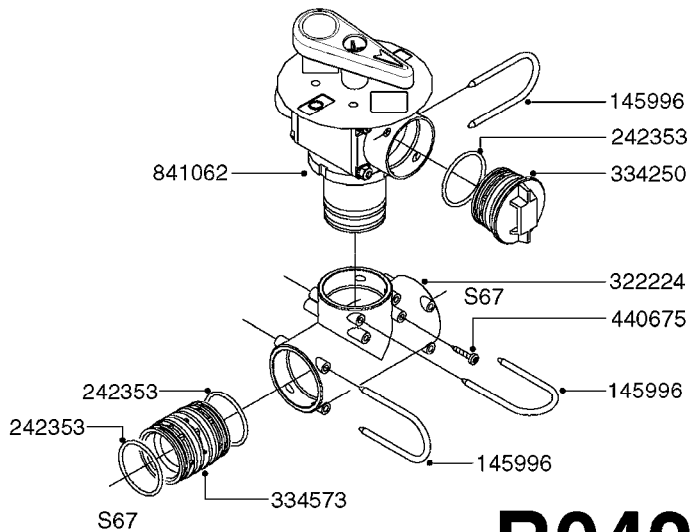

FOR S67 FITTINGS
SEE PAGE L0100