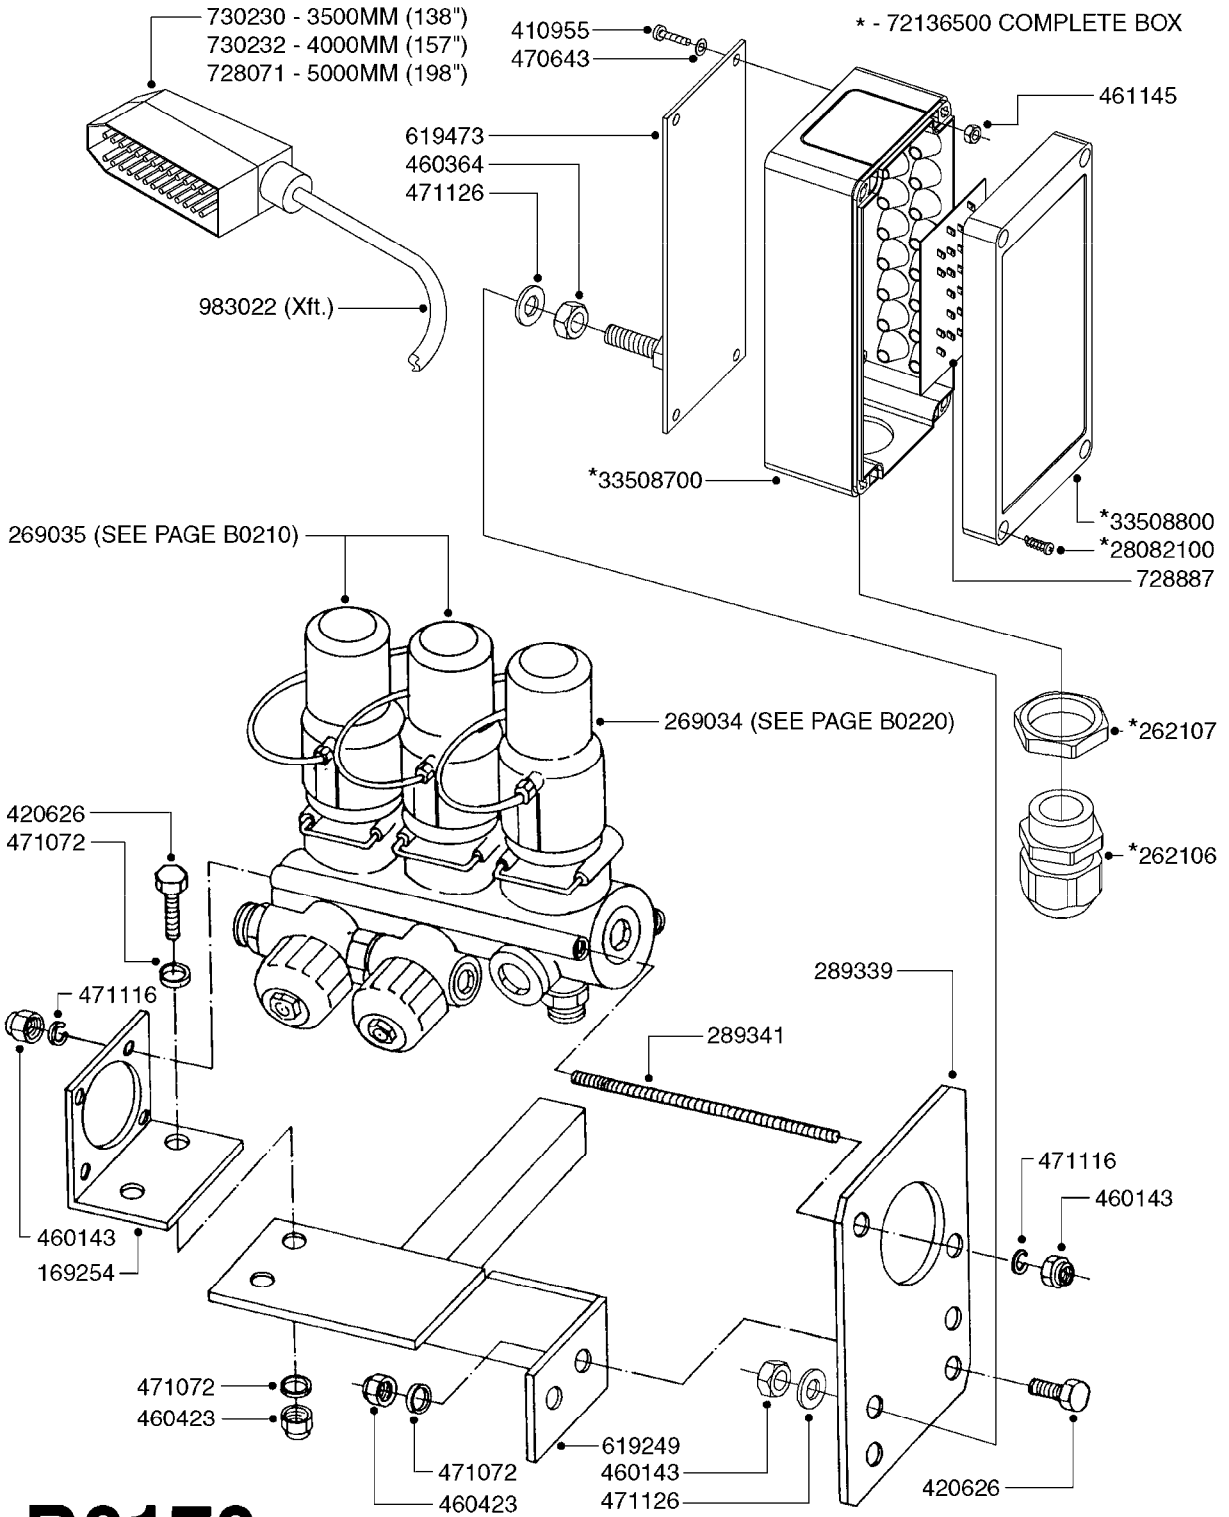

B0160

CB/2 CONTROL - ELECTRIC
B0160-HIN, 01:01:16

Page 1

Date 06.11.2017 10:56

parts-n°	order qty	description
200040	1	OMLØBER FOR FITTING 1"
231962	1	ELBOW BRASS 1/2"
232080	1	FITT. ELBOW 1/2"BSP M/F BRASS
241441	1	O-RING D29.3X3
242177	1	O-RING D25.4 X 20.2 X 2.6
284275	1	GAUGE 4"SS BOT.PSI200 28026103
284585	1	CLAMP HOSE GEAR 1" MINI 020
320084	1	FITT.DK NUT 1/2" BSP
320095	1	FITT.DK NUT 1" BSP
320106	1	FITT.DK CAPNUT 1" BSP
320283	1	FITT.DK NUT 3/4"BSP
320331	1	FITT.DK TEE 1" - 1" - 3/4" BSP
320821	1	FITT.DK NUT 1-1/2" BSP
321215	1	FITT.DK HOUSING F. AGITATION
322138	1	FITT.DK ELB 1"M X 1"F BSP
329016	1	BØJNING
330212	1	O-RING D19/D14X2.4 F.1/2"NUT
330315	1	O-RING D18.4/D13X.6
330326	1	O-RING D30/D24X2 F.1"NUT
330341	1	FITT.DK HB 1" F. 1" NUT
330595	1	O-RING D24.6/D20X2.1 -3/4"
330687	1	FITT.DK HB 1/2" F. 1/2" NUT
330691	1	FITT.DK HB 3/4'F.3/4' NUT
331111	1	VALVE SEAT FOR 1/2" DISTRIBUT.
334059	1	FITT.DK EL 1" 110 DEG.F.1-1/2"
334531	1	CLAMP HOSE PLASTIC 3/4"
334534	1	CLAMP HOSE PLASTIC 1/2"
709741	1	VALVE ASSY. 1/2" FLIP LEVER
841844	1	OP.UNIT CB/2
92702103	1	HOSE R X1/2" X300PSI WP X0012"
92702403	1	HOSE PVC SUCT GRAY 1"
92703203	1	HOSE R X3/4" X300PSI WP X0012"