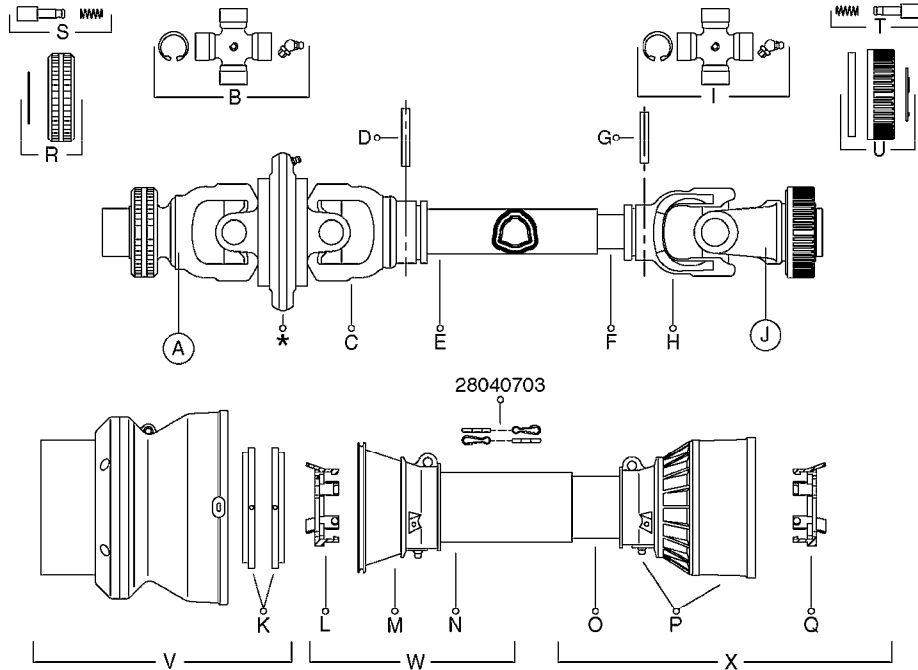

SUCTION SIDE OF PUMP

PRESSURE SIDE OF PUMP

COMPLETE PUMP
(NLA) REPLACED BY 364 PUMP (SEE PAGE A0280)

A0300

PUMP - 361/363 FITTINGS
A0300-HIN, 23:02:16

Page 1

Date 06.11.2017 10:56

parts-n°	order qty	description
145997	1	FITT.DK S-93 FORK
231022	1	FITT.DK ELB. 1' BSP GF 121
242351	1	O-RING D69.5X3.0 VITON F.S-93
242353	1	O-RING D44.2X3.0 VITON F.S-67
320095	1	FITT.DK NUT 1" BSP
320132	1	FITT.DK HN 1" BSP
320821	1	FITT.DK NUT 1-1/2" BSP
321451	1	FITT.DK ELB.1-1/2 X1-1/4 80DEG
322321	1	FITT.DK S-67 X 1"BSP MALE
322322	1	FITT.DK S-67 X 1-1/4"BSP MALE
322323	1	FITT.DK S-93 X 1-1/2"BSP MALE
330326	1	O-RING D30/D24X2 F.1"NUT
330341	1	FITT.DK HB 1" F. 1" NUT
331262	1	FITT.DK HB 1-1/2" F. 1-1/2"NUT
331273	1	O-RING D44/D38X2 F.1-1/2"
334243	1	HOSE TAIL 90° S67 1"
334410	1	PROTECTION PUM
334445	1	HOSE TAIL 90° S67 1"1/2
334446	1	FITT.DK S-93 ELB.2" PVC
334647	1	FITT.DK S93 ELB 1-1/2" 90 PVC
334680	1	CLAMP HOSE PLASTIC 1"
420917	1	BOLT HEX 8.8 RAW M8X12 FT
459014	1	ALLEN SCREW M8 X 15 GALV.DIN93
461217	1	NUT HEX M5 LOCK
471074	1	WASHER M8 ELZ
471132	1	WASHER D24/D8.4 X 2 SS
727226	1	FITT. S93 2-1/2" 90° S W/O-RING
14012200	1	FITT.DK S-67 FORK W/M5 THREADS
28030103	1	CLAMP HOSE GEAR P5/4-S1.5"6724
28030203	1	CLAMP HOSE T-BOLT S2" 235-67
28030303	1	CLAMP HOSE T-BOLT S2.5" 235-76
39145300	1	PTO SHIELD Ø203 4-POLET MACHINED
92702603	1	HOSE PVC SUCT GRAY 1-1/2"
92702703	1	HOSE PVC SUCT GRAY 2"
92702803	1	HOSE PVC SUCT GRAY 2.5"
92712403	1	HOSE R X1" X300PSI WP X0012"