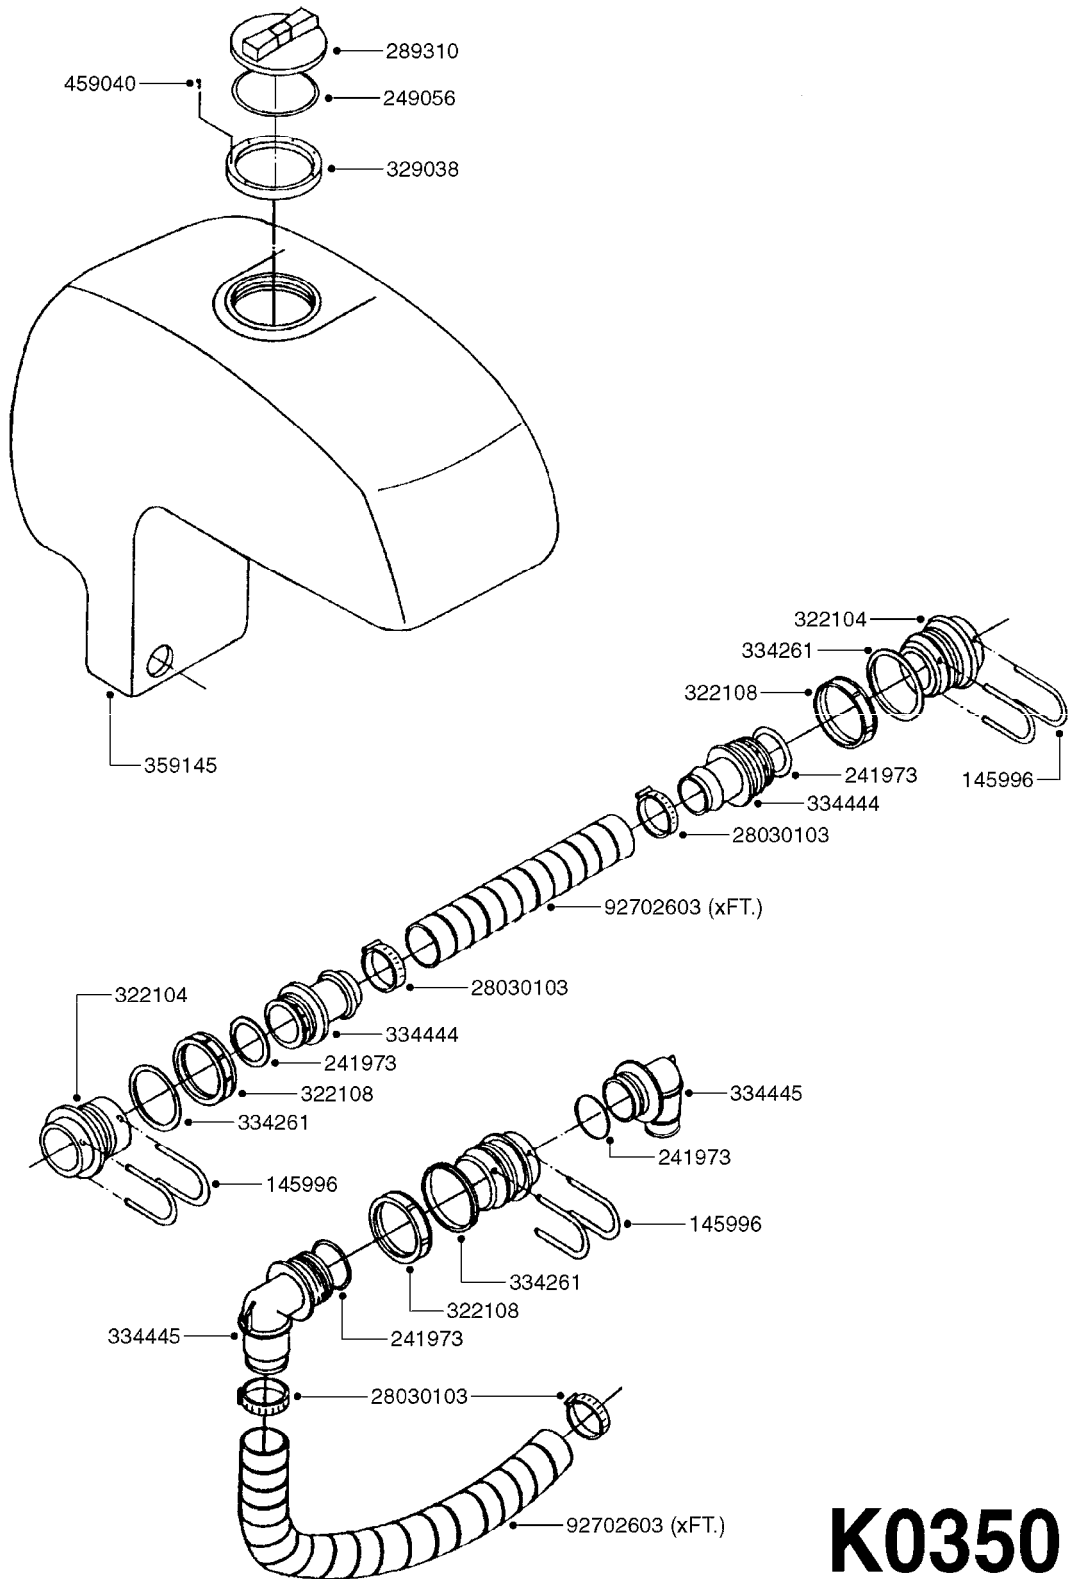

DRAWBAR - TURNABLE HITCH
F0160-HIN, 01:01:16

Page 1

Date 06.11.2017 10:56

parts-n°	order qty	description
149253	1	WASHER D.80X50X10 TURN.HITCH
149254	1	WASHER D.80X32X10 TURN.HITCH
149258	1	PIN F.TURNABLE HITCH
149303	1	DRAW BOLTS
169396	1	PLATE F. TURNABLE DRAWBAR
219071	1	BEARING 30208A TURN.HITCH
219072	1	BEARING
242203	1	O-RING 79.5X72.5
284235	1	ENGRASADOR M-6/100 RECTO
430507	1	BOLT HEX 8.8 DEL M16X45 FT
459047	1	SET SCREW ALLEN M12X25 DIN 914
459049	1	SET SCREW ALLEN M8X10 DIN 913
460585	1	LOCKING NUT M16 DIN985 A2 SS
469007	1	NUT 1" SAE
469021	1	CASTLE NUT 1-1/4"
469024	1	CASTLE NUT 1-3/4" TURN.HITCH
479024	1	WASHER LOCK D.26 DIN 127
480739	1	PIN SNAP D8 F.ROUND
489027	1	ROLL PIN 6 x 100
489028	1	COTTER PIN 6 X 8
619440	1	HEADTUBE FOR TURN.DRAWBAR
639366	1	CENTER BEAM TURN.HITCH
639367	1	CENTER PIVOT - TURN.HITCH
835185	1	DRAWBAR TURNABLE F.TG BV CR

24002503 - Ø 5" (125mm)

24002403 - Ø 4" (100mm)

259034 - Ø 5" (125mm) L=29-1/2" (750mm) PVC

259035 - Ø 4-3/8" (110mm) L=39-3/8" (1000mm) PVC

349012 - Ø 4" (100mm) L=37-3/8" (950mm) PVC

349026 - Ø 5-1/2" (140mm) / Ø 4-3/8" (110mm) PVC

349030 - Ø 5-1/2" (140mm) / Ø 3-1/2" (90mm) PVC

349025 - Ø 5" (125mm) / Ø 4-3/8" (110mm) PVC

349023 - Ø 5" (125mm) PVC

G0420

TUBES & HOSES
G0420-HIN, 01:01:16

Page 1

Date 06.11.2017 10:56

parts-n°	order qty	description
259034	1	PVC HOSE D125MM X 0.75M
259035	1	PVC HOSE D100MM X 1.0M
349012	1	PVC TUBE D100MM X 950MM
349023	1	GREY PVC LID D125MM
349025	1	CONNECT.PIECE PVC D125MM-110MM
349026	1	CONICAL REDUC.PVC D140MM-100MM
349030	1	140MM-90MM PVC ADAPTER
24002403	1	HOSE R X TPR 4" BLACK
24002503	1	HOSE R X TPR 5" BLACK