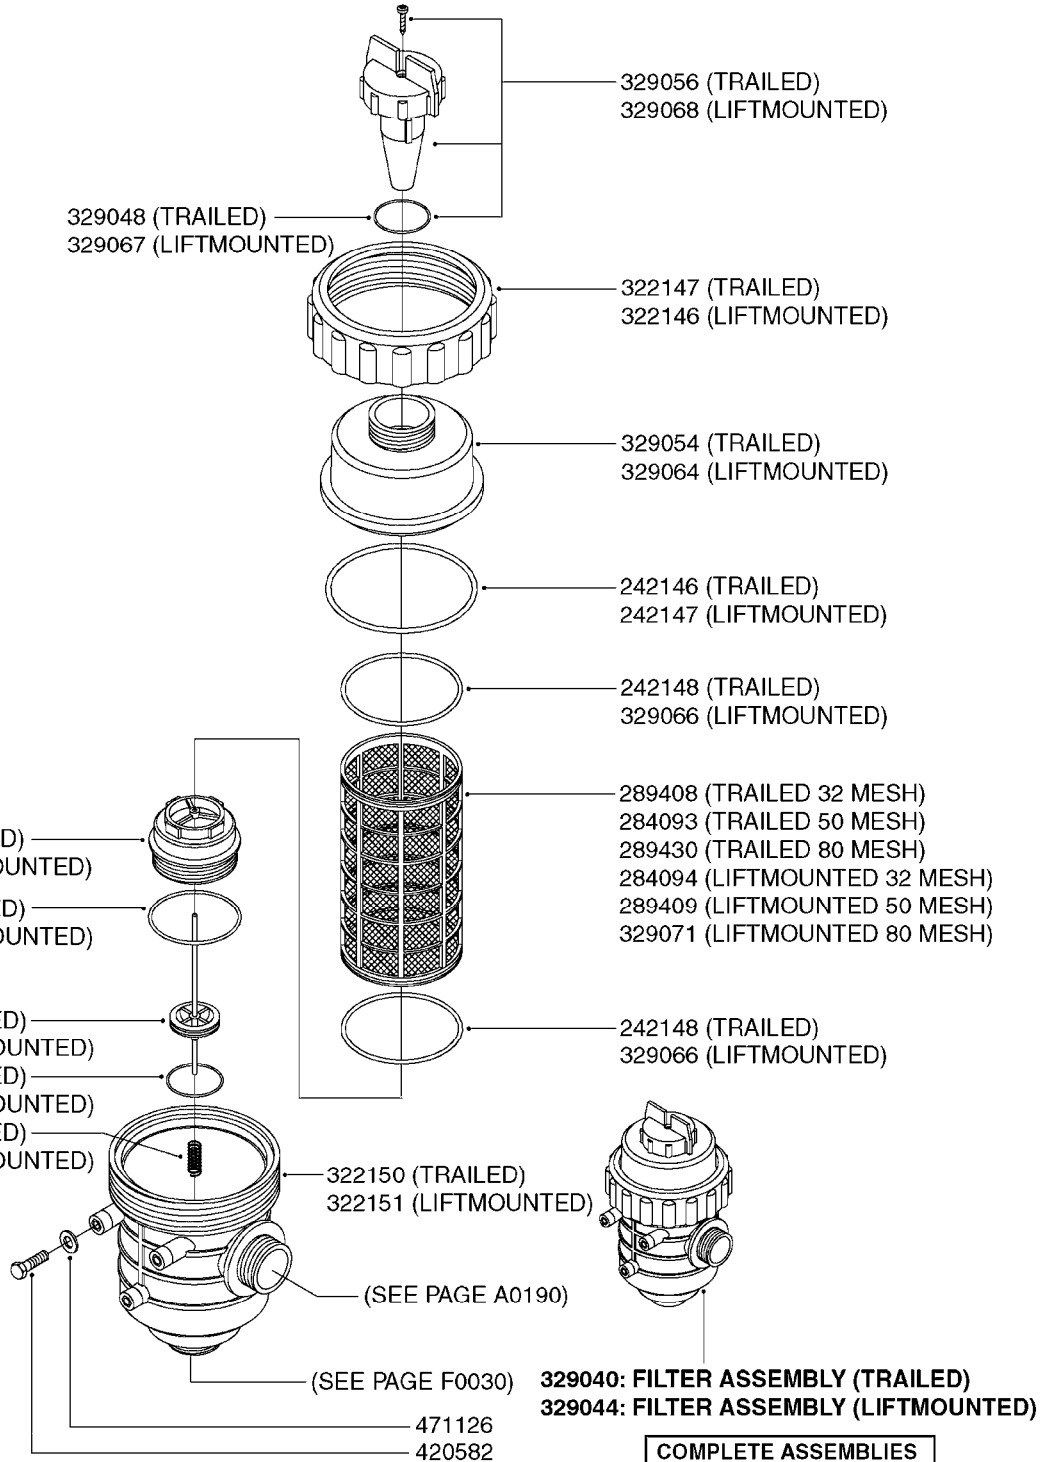

B0710

SUCTION FILT.-VINEYARD&ORCHARD
B0710-HIN, 01:01:16

Page

1

Date

06.11.2017 10:56

parts-n°	order qty	description
242146	1	O-RING 140 X 126 X 7
242147	1	O-RING 105,6x95X5.3
242148	1	O-RING 109.2 X 104 X 2
284093	1	FILTER SCRΝ ARAG 50 MESH BLUE
284094	1	FILTER SCRΝ ARAG 32 MESH WHITE
289408	1	FILTER SCRΝ ARAG 32 MESH WHITE
289409	1	FILTER SCRΝ ARAG 50 MESH BLUE
289430	1	FILTER SCRΝ ARAG 80 MESH RED
322146	1	THREADED RING F/FILTER 170
322147	1	THREADED RING F/FILTER 200
322150	1	FILTER CASING 1.5"BSP ARAG
322151	1	FILTER HOUSING 170
329040	1	FILTER ARAG 1.5" 32 MESH TRAIL
329044	1	FILTER ARAG 1.5" 32 MESH LIFT
329047	1	SPRING F. ARAG FILTER 1-1/2"
329048	1	O-RING F. 1-1/2" FILTER
329049	1	PLUNGER F. ARAG VALVE 1-1/2"
329051	1	O-RING F.ARAG FILTER 1-1/2"
329052	1	FITTING F.ARAG FILTER 1-1/2"
329054	1	FILTER HOUSING LID 1-1/2"
329056	1	YELLOW LOCKING RETAINER 1-1/2"
329058	1	SPRING F. ARAG FILTER 1"
329059	1	O-RING F. 1" FILTER
329060	1	PLUNGER F. ARAG VALVE 1"
329061	1	O-RING F.ARAG FILTER 1"
329062	1	FITTING F.ARAG FILTER 1"
329064	1	FILTER HOUSING LID 1"
329066	1	O-RING F.ARAG FILTER 1"
329067	1	O-RING F. 1" FILTER
329068	1	YELLOW LOCKING RETAINER 1"
329071	1	FILTER SCRΝ ARAG 80 MESH RED
420582	1	BOLT HEX 8.8 DEL M8X20 FT A2
471126	1	WASHER, M8, Ø16/ 8.4X 1.6, SS