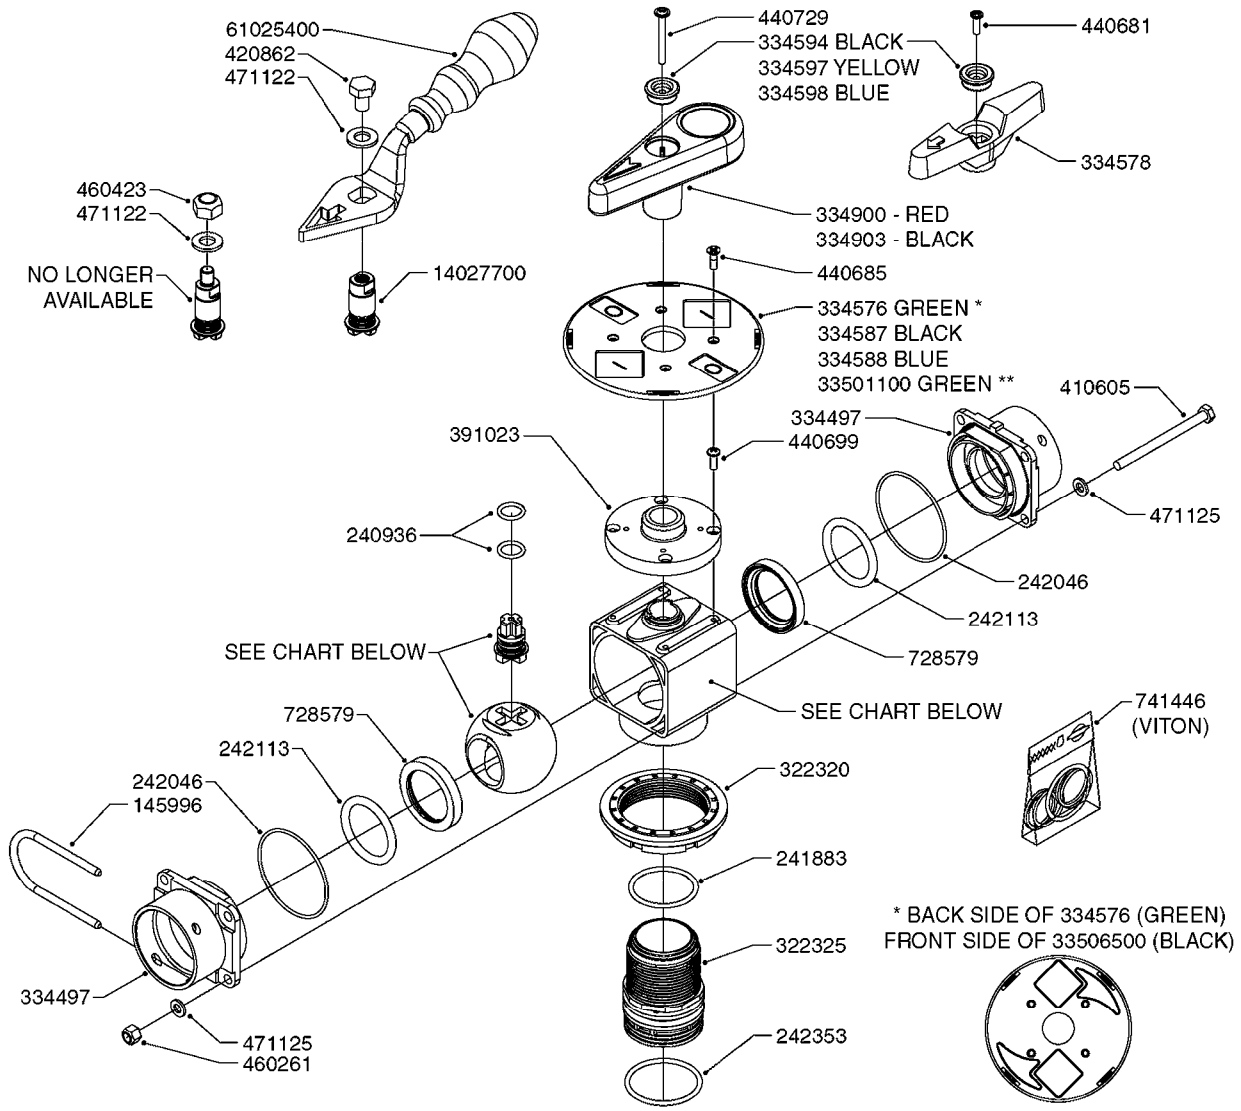

B0220

PRESSURE REG. VALVE - CB/2
B0220-HIN, 01:01:16

Page 1

Date 06.11.2017 10:56

parts-n°	order qty	description
219066	1	BALL F.VALVE CB/2
229022	1	SPRING FOR CB/2 VALVE DIAL
242161	1	O-RING 6 X 3.0
249031	1	O-RING
249058	1	O-RING
249059	1	O-RING D47.3 X 2.62
249060	1	O-RING
249061	1	O-RING
249063	1	SEAL
249064	1	O-RING
269023	1	CB/2 MOTOR F.PRESSURE VALVE
269024	1	MICRO SWITCH F. CB/2 MOTOR
269025	1	ELEC. CONNECTOR
269026	1	ELECTRIC CABLE
269027	1	NUT F.CABLE LOCK
269028	1	GROMMET
269030	1	MOTOR UNIT CB/2 PRESS. REG.
269034	1	VALVE ASSY. PRESS.REG. CB/2
289314	1	MOTOR HOUSING CB/2
289315	1	MOTOR HOUSING LID CB/2
289316	1	U-CLAMP
289317	1	SNAP RING
289318	1	GUIDE M20 x 1.5
289319	1	HINGED D. 14.95 x 9.2
289321	1	OUTLET FITT.3/4"BSP PRESS.REG
289323	1	SEAT F.BALL CB/2 VALVE
289324	1	SEAT F.BALL CB/2 VALVE
289326	1	MOTOR HOUSING F.PRES.REG.CB/2
289328	1	NUT F.PRESS.REG VALVE CB/2
289333	1	SLEEVE F.BALL SEAT CB/2
289334	1	REG.F.PRESS.REG VALVE CB/2
289335	1	SPACER F.PRESS.REG VALVE CB/2
289336	1	SPRING RET.CAP F.VALVE CB/2
289337	1	NUT F.PRESS.REG VALVE CB/2
289838	1	CAP F.PRESS.REG VALVE CB/2
459044	1	SCREW
459045	1	SCREW
759048	1	REPAIR KIT CB/2 PRESS.REG.VALV
978931	1	I.D. TAG

FOR S67 FITTINGS
SEE PAGE L0100

B0420

MANIFOLD SYSTEM - PRESSURE
B0420-HIN, 01:01:16

Page 1

Date 06.11.2017 10:56

parts-n°	order qty	description
145996	1	FITT.DK S-67 FORK
160353	1	BRACKET F.PRESSURE MANIFOLD
160918	1	BRACKET F. MANIFOLD CM
242353	1	O-RING D44.2X3.0 VITON F.S-67
322224	1	FITT.DK S-67 TEE
322320	1	NUT F.3 WAY VALVE S56
334250	1	STOPPER S67
334573	1	CONNECTING PIECE S67-S67
440675	1	SCREW F. PLASTIC 5X16 SS
841062	1	VALVE KIT S67 PRESS. MANIFOLD
841067	1	VALVE S67 PRESS.W/TEE MANIFOLD