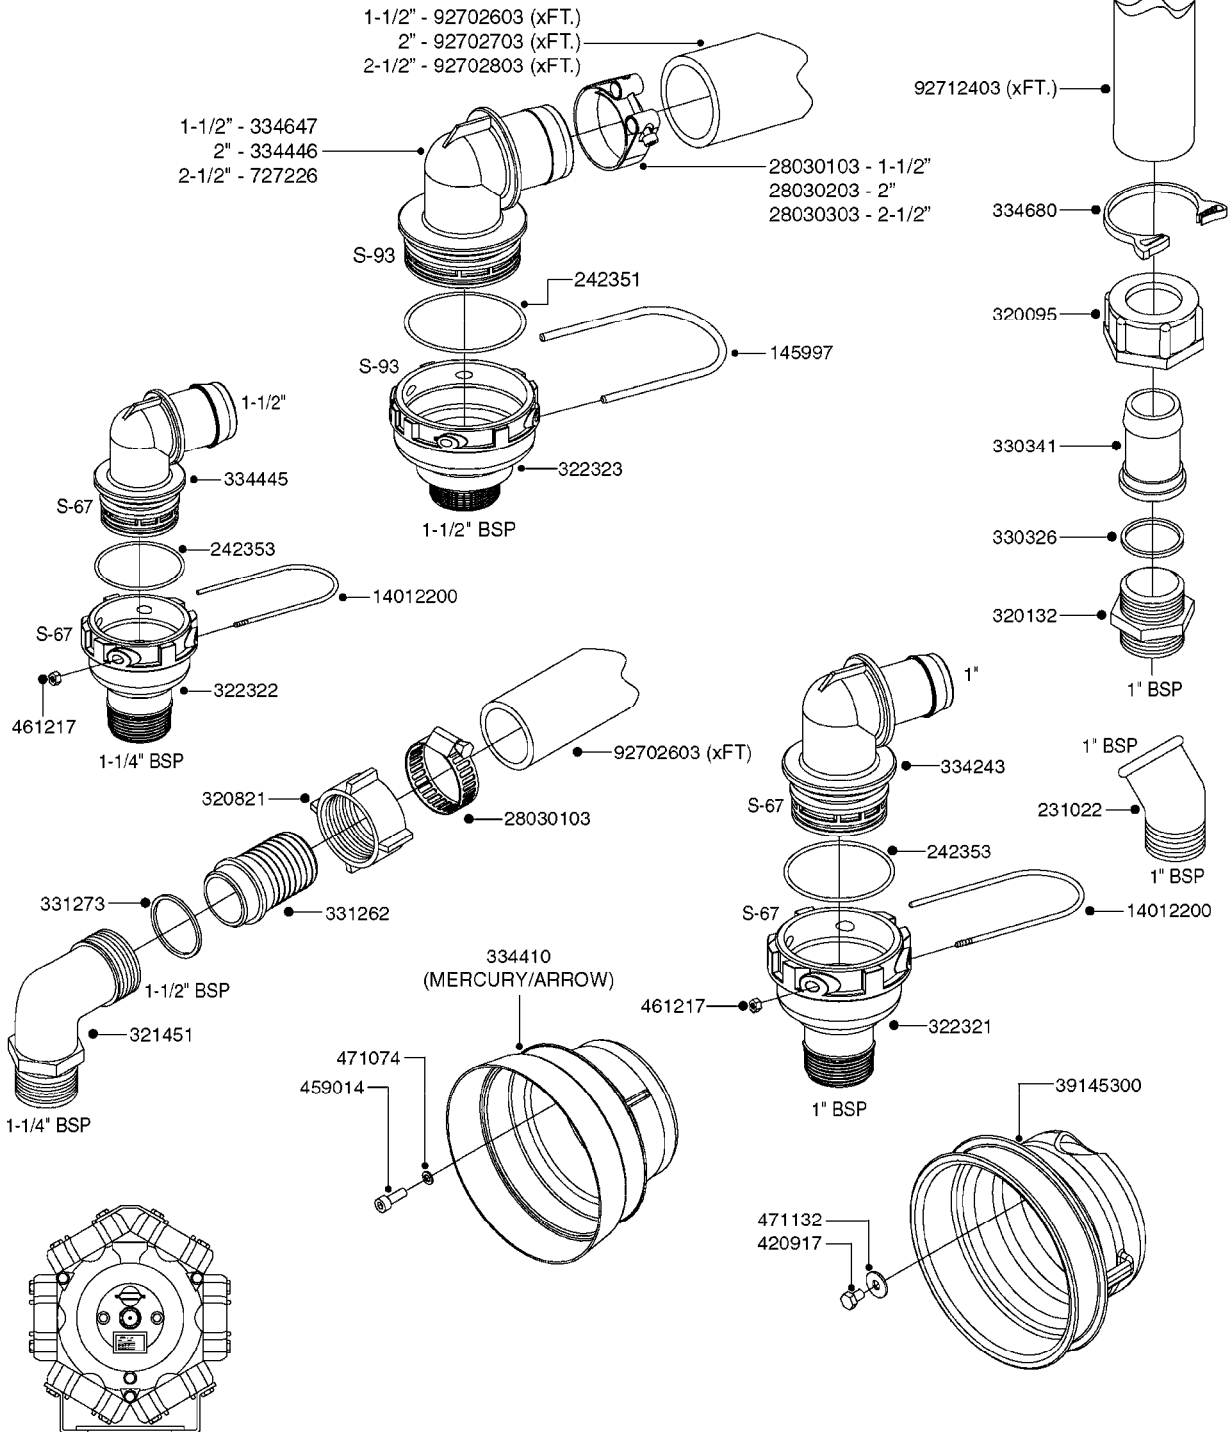

SUCTION SIDE OF PUMP

PRESSURE SIDE OF PUMP

COMPLETE PUMP
(NLA) REPLACED BY 364 PUMP (SEE PAGE A0280)

A0300

PUMP - 361/363 FITTINGS
A0300-HIN, 23:02:16

Page 1

Date 06.11.2017 10:56

parts-n°	order qty	description
145997	1	FITT.DK S-93 FORK
231022	1	FITT.DK ELB. 1' BSP GF 121
242351	1	O-RING D69.5X3.0 VITON F.S-93
242353	1	O-RING D44.2X3.0 VITON F.S-67
320095	1	FITT.DK NUT 1" BSP
320132	1	FITT.DK HN 1" BSP
320821	1	FITT.DK NUT 1-1/2" BSP
321451	1	FITT.DK ELB.1-1/2 X1-1/4 80DEG
322321	1	FITT.DK S-67 X 1"BSP MALE
322322	1	FITT.DK S-67 X 1-1/4"BSP MALE
322323	1	FITT.DK S-93 X 1-1/2"BSP MALE
330326	1	O-RING D30/D24X2 F.1"NUT
330341	1	FITT.DK HB 1" F. 1" NUT
331262	1	FITT.DK HB 1-1/2" F. 1-1/2"NUT
331273	1	O-RING D44/D38X2 F.1-1/2"
334243	1	HOSE TAIL 90° S67 1"
334410	1	PROTECTION PUM
334445	1	HOSE TAIL 90° S67 1"1/2
334446	1	FITT.DK S-93 ELB.2" PVC
334647	1	FITT.DK S93 ELB 1-1/2" 90 PVC
334680	1	CLAMP HOSE PLASTIC 1"
420917	1	BOLT HEX 8.8 RAW M8X12 FT
459014	1	ALLEN SCREW M8 X 15 GALV.DIN93
461217	1	NUT HEX M5 LOCK
471074	1	WASHER M8 ELZ
471132	1	WASHER D24/D8.4 X 2 SS
727226	1	FITT. S93 2-1/2" 90° S W/O-RING
14012200	1	FITT.DK S-67 FORK W/M5 THREADS
28030103	1	CLAMP HOSE GEAR P5/4-S1.5"6724
28030203	1	CLAMP HOSE T-BOLT S2" 235-67
28030303	1	CLAMP HOSE T-BOLT S2.5" 235-76
39145300	1	PTO SHIELD Ø203 4-POLET MACHINED
92702603	1	HOSE PVC SUCT GRAY 1-1/2"
92702703	1	HOSE PVC SUCT GRAY 2"
92702803	1	HOSE PVC SUCT GRAY 2.5"
92712403	1	HOSE R X1" X300PSI WP X0012"