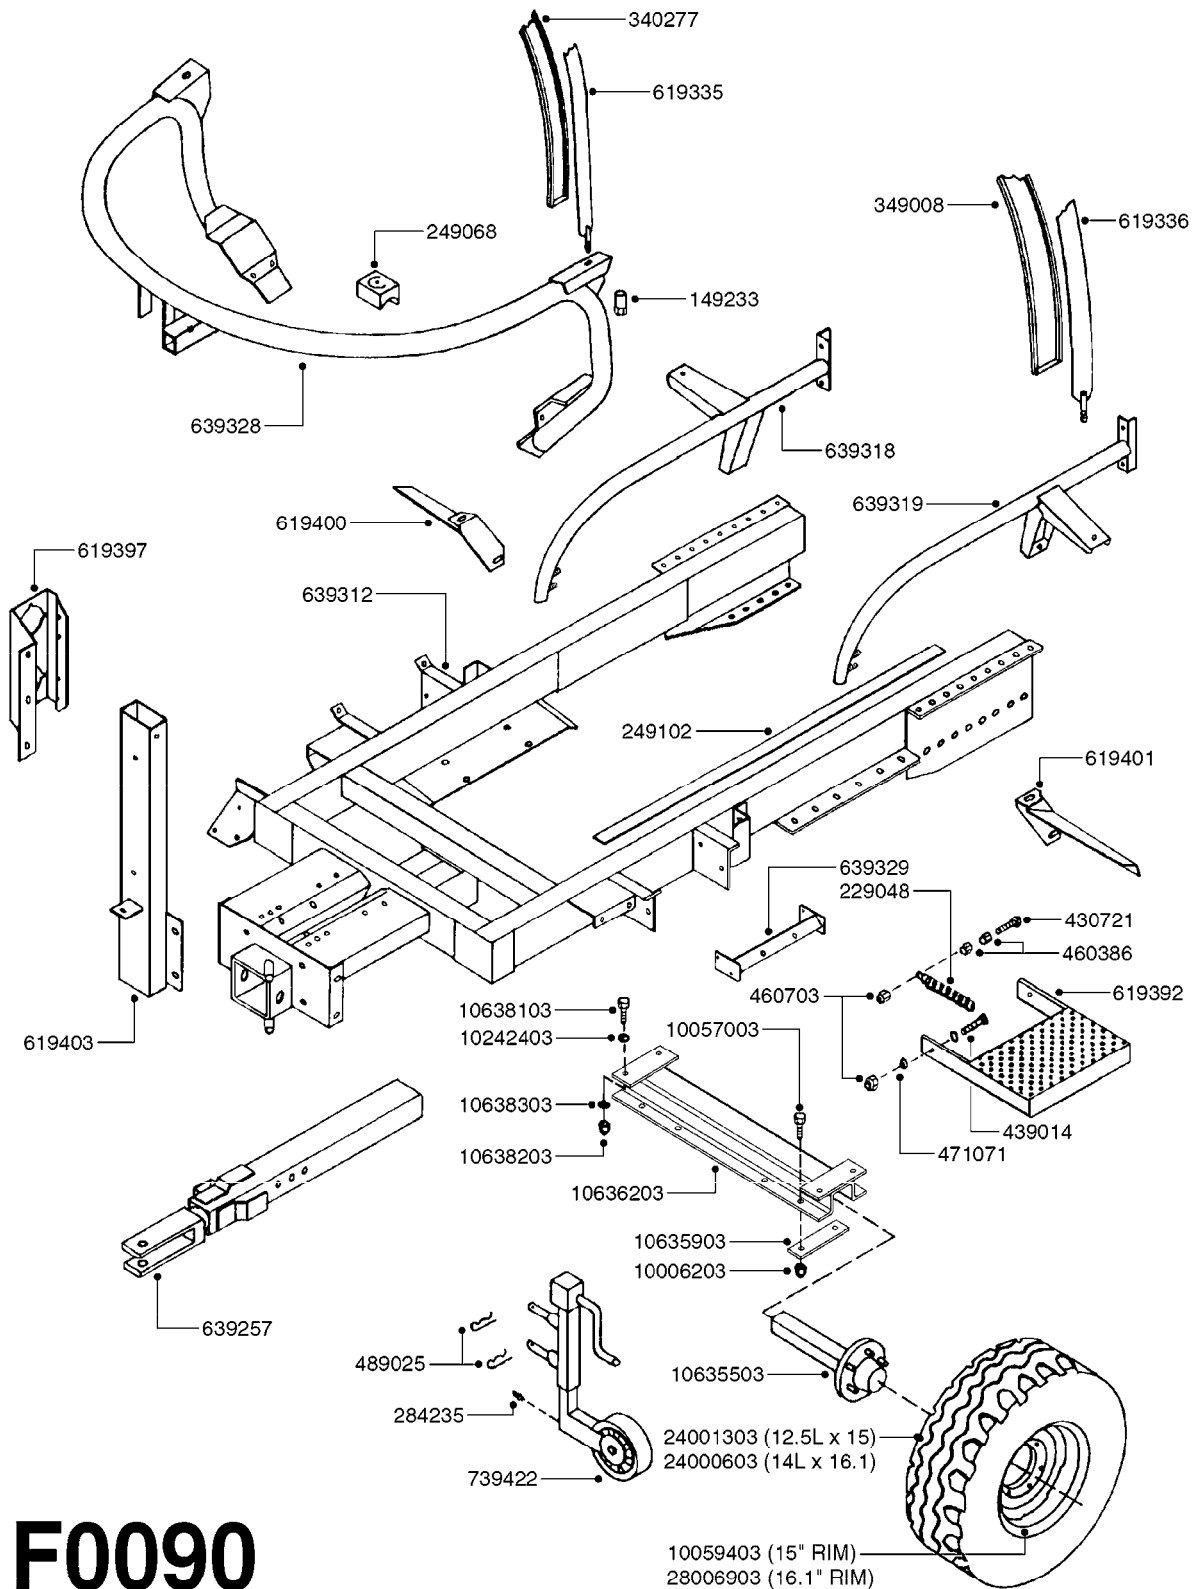

F0090

FRAME - TANGO/BRAVO/CONDOR 500
F0090-HIN, 01:01:16

Page

1

Date

06.11.2017 10:56

parts-n°	order qty	description
149233	1	SPACER NUT
229048	1	MR SPRING ADAPTABLE FOOTREST
249068	1	RUBBER BLOCKS 63X63X29
249102	1	TANK PACKING 15X60 EPDM-70
284235	1	ENGRASADOR M-6/100 RECTO
340277	1	TANK PACKING - 40mm WIDE x 12"
349008	1	TANK PACKING - 120MM WIDEX12"
430721	1	BOLT HEX 8.8 DEL M12X40 FT
439014	1	BOLT HEX 8.8 DEL M12X35
460386	1	NUT HEX M12X1.75
460703	1	NUT HEX M12X1.75 LOCK DIN985A2 SS
471071	1	WASHER M12 GALV
489025	1	'R' PIN D.4
619335	1	STEEL TANK STRAP L=1750 X 40
619336	1	STEEL TANK STRAP L=1950 X 120
619392	1	FOOT STEP TANGO/BRAVO/CONDOR
619397	1	MANIFOLD BRACKET CONDOR
619400	1	MUD SCRAPER CONDOR RH
619401	1	MUD SCRAPER CONDOR LH
619403	1	FRONT FRAME SUPPORT - CONDOR
639257	1	DRAWBAR F.TANGO/BRAVO/CONDOR
639312	1	FRAME CONDOR 500 GAL.
639318	1	TANK SUPPORT CONDOR 500 - RH
639319	1	TANK SUPPORT CONDOR 500 - LH
639328	1	FRONT TANK SUPPORT-CONDOR 500
639329	1	FOOT STEP MNT.BRKT. - CONDOR
739422	1	CPL. JACK STAND FOR TANGO
10006203	1	NUT HEX NC LOCK 5/8"
10057003	1	BOLT HEX 5/8 NC GR.5 02.50'
10059403	1	RIM 15X10 X 8-8-6 +1.062OFFSET
10242403	1	WASHER PLATE 9/16
10635503	1	INSERT ASSY MIST/BLWR 270/500G
10635903	1	CLAMP PLATE F.AXLE M/B 270/500
10636203	1	AXLE BEAM W/M M/B 270/500G
10638103	1	BOLT HEX 9/16 NF GR5 01.50'
10638203	1	NUT HEX NF 9/16'
10638303	1	WASHER LOCK 9/16'
24000603	1	TIRE 14L X 16.1 8 PLY
24001303	1	TIRE 12.5L-15SL 12 PLY
28006903	1	WHEEL RIM 16.1" X 11" 8-8-6"