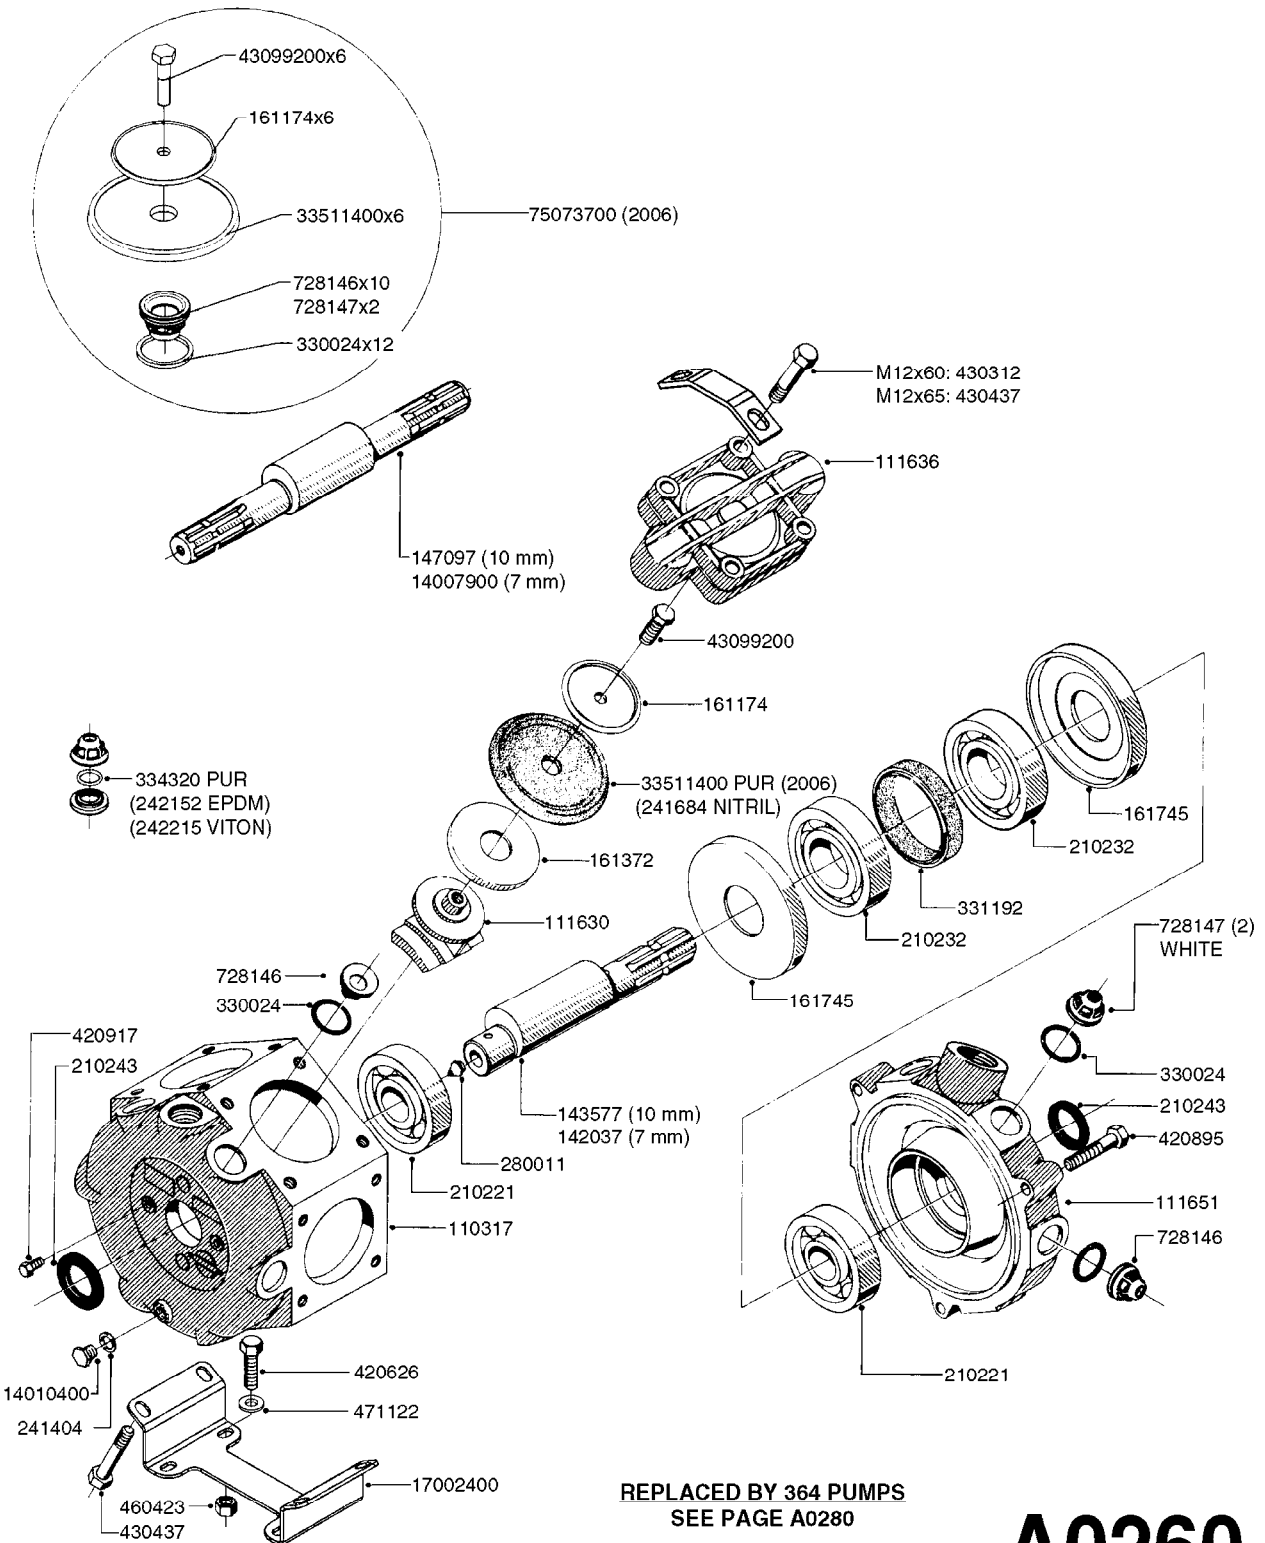

REPLACED BY 364 PUMPS
SEE PAGE A0280

A0260

PUMP - 363 W/MOUNTING BASE
A0260-HIN, 17:03:16

Page 1

Date 06.11.2017 10:56

parts-n°	order qty	description
110317	1	PUMP CASING MODEL 360/361 PNTD
111630	1	CONNECTING ROD 363/364-10 PUMP
111636	1	VALVE COVER 363 HEAVY DUTY
111651	1	CASTING F.363 1.5" PUMP(FRONT)
142037	1	CRANK SHAFT 361-20
143577	1	CRANK SHAFT F.363/462/463-10mm
147097	1	CRANK SHAFT 363-463/10 THROUGH
161174	1	DIAPHRAGM DISC SS 361/363/364 PUMP
161372	1	DIAPHRAGM BACKING DISC,320-361
161745	1	METAL SPACER F.363/463
210221	1	BEARING BALL 6407
210232	1	BEARING BALL 6310
210243	1	SEAL OIL 35 X 47 X 7
241404	1	DOWTY SEAL 1/4"
241684	1	DEICER PARTS: DIAPHRAGM MODEL 361 NITRIL
242152	1	O-RING D18.2X3 EPDM
242215	1	O-RING D18X3 VITON
280011	1	GREASE NIPPLE 1/8" SAE H TR
330024	1	O-RING D41,1/D34.5 X 3,5
331192	1	SPACER, MODEL 361/363
334320	1	O-RING D18X3 POLYURETHANE
420626	1	BOLT HEX 8.8 DEL M10X20 FT
420895	1	BOLT HEX 8.8 RAW M10X60
420917	1	BOLT HEX 8.8 RAW M8X12 FT
430312	1	BOLT HEX 8.8 RAW M12X60
430437	1	BOLT HEX 8.8 RAW M12X65
460423	1	NUT HEX M10X1.50 LOCK DIN985A2 SS
471122	1	WASHER, M10, Ø20/10.5X 2.0, SS
728146	1	VALVE FOR 361(726890/707932)
728147	1	VALVE FOR 361 WHITE WITH HOLE
14007900	1	CRANK 363/462/463-7mm 540/THRU
14010400	1	PLUG 1/4" BSP
17002400	1	FOOT F. 36X PUMP, RED
33511400	1	DIAPHRAGM PUMP 361/361/363/364 PUR
43099200	1	BOLT HEX SS M12 X 30 DIN933 A4
75073700	1	PUMP KIT 361/363 "06"

33 * BOLTS MUST BE LOCKED WITH THREADLOCKER

1000 rpm

540 rpm

HARDI GREASE

A0280

PUMP - 364 540/1000 RPM
A0280-HIN, 21:02:17

Page

1

24002503 - Ø 5" (125mm)

24002403 - Ø 4" (100mm)

259034 - Ø 5" (125mm) L=29-1/2" (750mm) PVC

259035 - Ø 4-3/8" (110mm) L=39-3/8" (1000mm) PVC

349012 - Ø 4" (100mm) L=37-3/8" (950mm) PVC

349026 - Ø 5-1/2" (140mm) / Ø 4-3/8" (110mm) PVC