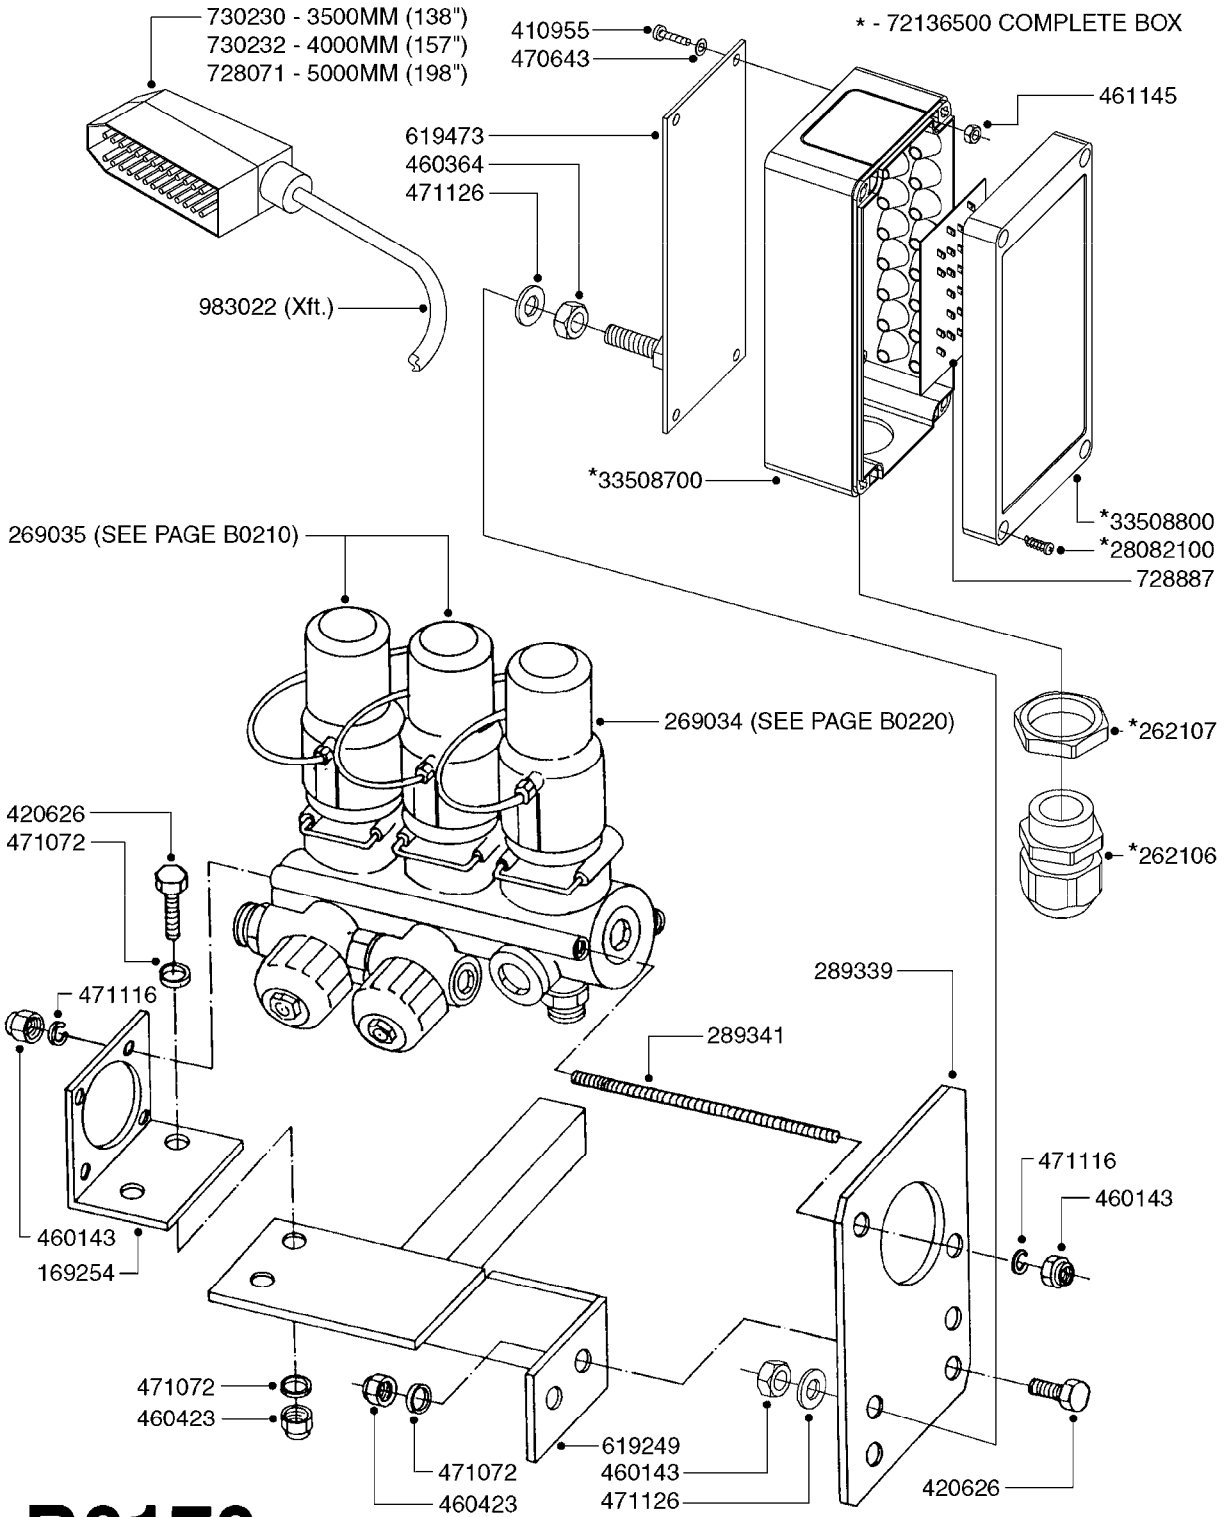

B0160

CB/2 CONTROL - ELECTRIC
B0160-HIN, 01:01:16

Page 1

Date 12.08.2020 11:30

parts-n°	order qty	description
200040	1	FITT. ARAG 1"
231962	1	ELBOW BRASS 1/2"
232080	1	FITT. ELBOW 1/2"BSP M/F BRASS
241441	1	O-RING D29.3X3
242177	1	O-RING D25.4 X 20.2 X 2.6
284275	1	GAUGE 4"SS BOT.PSI200 28026103
284585	1	CLAMP HOSE GEAR 1" MINI 020
320084	1	FITT.DK NUT 1/2" BSP
320095	1	FITT.DK NUT 1" BSP
320106	1	FITT.DK CAPNUT 1" BSP
320283	1	FITT.DK NUT 3/4"BSP
320331	1	FITT.DK TEE 1" - 1" - 3/4" BSP
320821	1	FITT.DK NUT 1-1/2" BSP
321215	1	FITT.DK HOUSING F. AGITATION
322138	1	FITT.DK ELB 1"M X 1"F BSP
329016	1	BØJNING
330212	1	O-RING D19/D14X2.4 F.1/2"NUT
330315	1	O-RING D18.4/D13X.6
330326	1	O-RING D30/D24X2 F.1"NUT
330341	1	FITT.DK HB 1" F. 1" NUT
330595	1	O-RING D24.6/D20X2.1 -3/4"
330687	1	FITT.DK HB 1/2" F. 1/2" NUT
330691	1	FITT.DK HB 3/4'F.3/4' NUT
331111	1	VALVE SEAT FOR 1/2" DISTRIBUT.
334059	1	FITT.DK EL 1" 110 DEG.F.1-1/2"
334531	1	CLAMP HOSE PLASTIC 3/4"
334534	1	CLAMP HOSE PLASTIC 1/2"
709741	1	VALVE ASSY. 1/2" FLIP LEVER
841844	1	OP.UNIT CB/2
92702103	1	HOSE R X1/2" X300PSI WP X0012"
92702403	1	HOSE PVC SUCT GRAY 1"
92703203	1	HOSE R X3/4" X300PSI WP X0012"