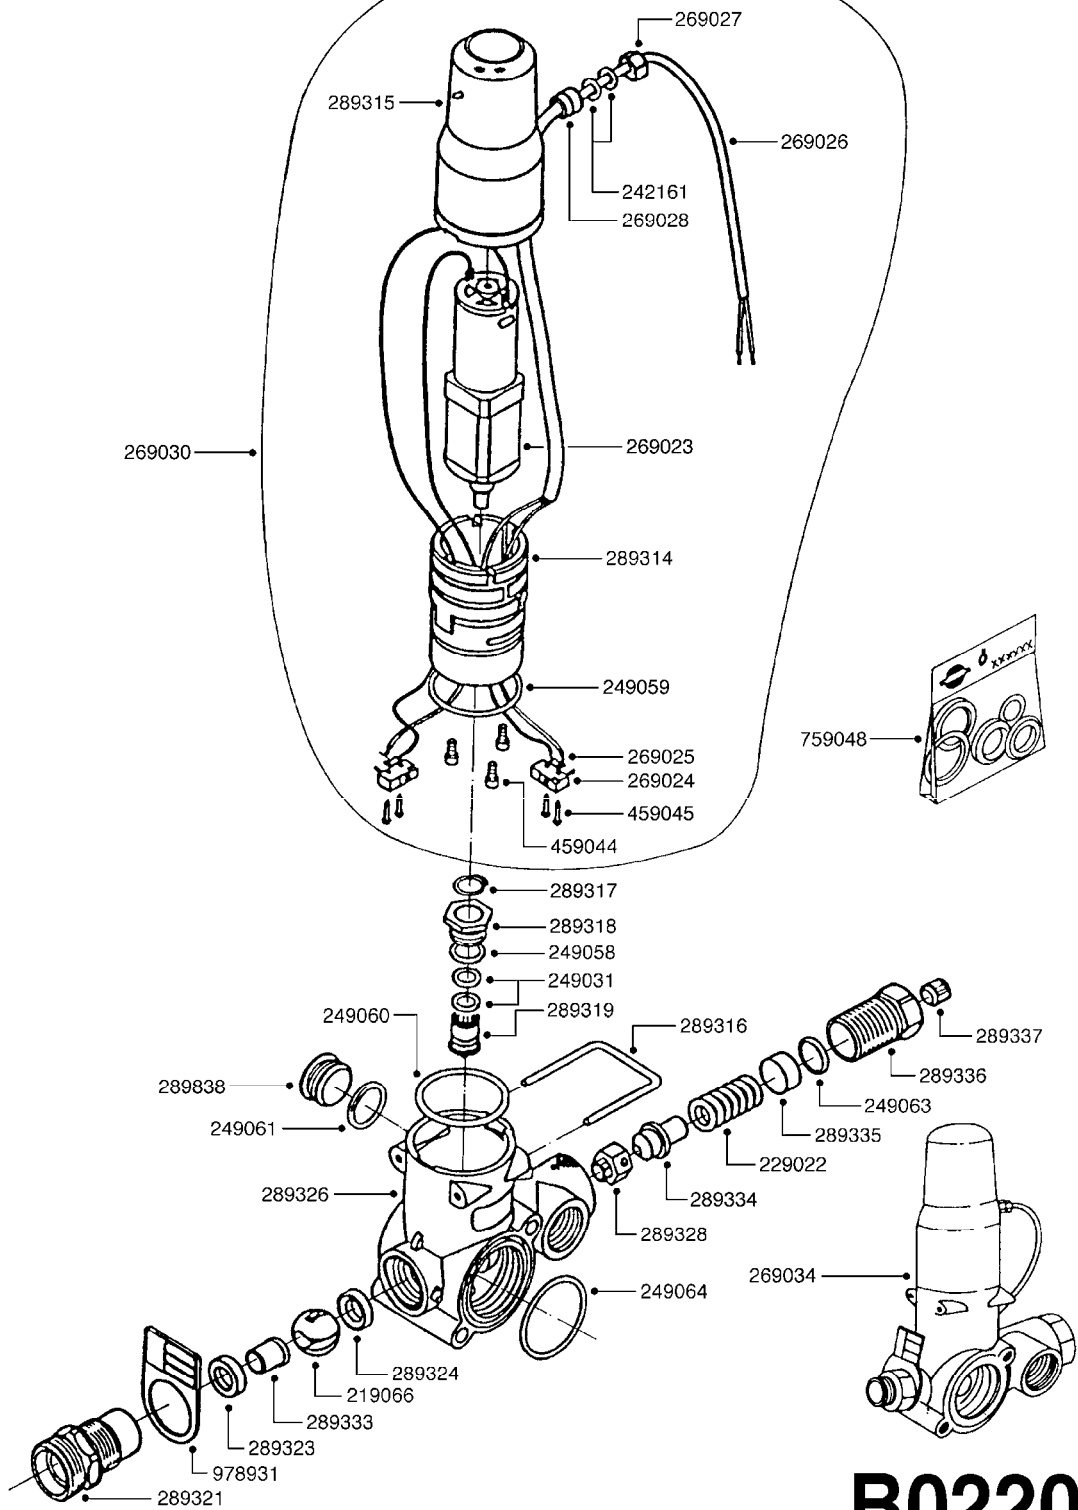

B0210

BOOM SECTION VALVE - CB/2
B0210-HIN, 01:01:16

Page 1

Date 12.08.2020 11:30

parts-n°	order qty	description
219067	1	BALL F.VALVE CB/2
229023	1	SPRING FOR CB/2 VALVE DIAL
242161	1	O-RING 6 X 3.0
249031	1	O-RING
249058	1	O-RING
249059	1	O-RING D47.3 X 2.62
249060	1	O-RING
249062	1	O-RING
249064	1	O-RING
269022	1	CB/2 MOTOR F.SECTION VALVE
269024	1	MICRO SWITCH F. CB/2 MOTOR
269025	1	DIODE 180.306.1
269026	1	ELECTRIC CABLE
269027	1	NUT F.CABLE LOCK
269028	1	GROMMET
269029	1	MOTOR UNIT CB/2 SECTION VALVE
269035	1	VALVE ASSY. BOOM SECTION CB/2
289313	1	PACKING CAP F. CB/2 SECT. VLV.
289314	1	MOTOR HOUSING CB/2
289315	1	MOTOR HOUSING LID CB/2
289316	1	U-CLAMP
289317	1	SNAP RING
289318	1	GUIDE M20 x 1.5
289319	1	HINGED D. 14.95 x 9.2
289320	1	OUTLET FITT.3/4"BSP SECT.VLV.
289322	1	SEAT F.BALL CB/2 VALVE
289325	1	HOUSING F.SECT.VLV.CB/2
289327	1	BUSHING CH-17 M11 x 1 D 8.5
289329	1	ADJUSTMENT HINGE
289330	1	CONNECTION PIECE D 35 M12
289331	1	KNOB F.CONSTANT PRESS. CB/2
289332	1	BUUBLE D.5
459044	1	SCREW
459045	1	SCREW
460703	1	NUT HEX M12X1.75 LOCK DIN985A2 SS
759049	1	REPAIR KIT CB/2 BOOM SEC.VALVE
978931	1	I.D. TAG