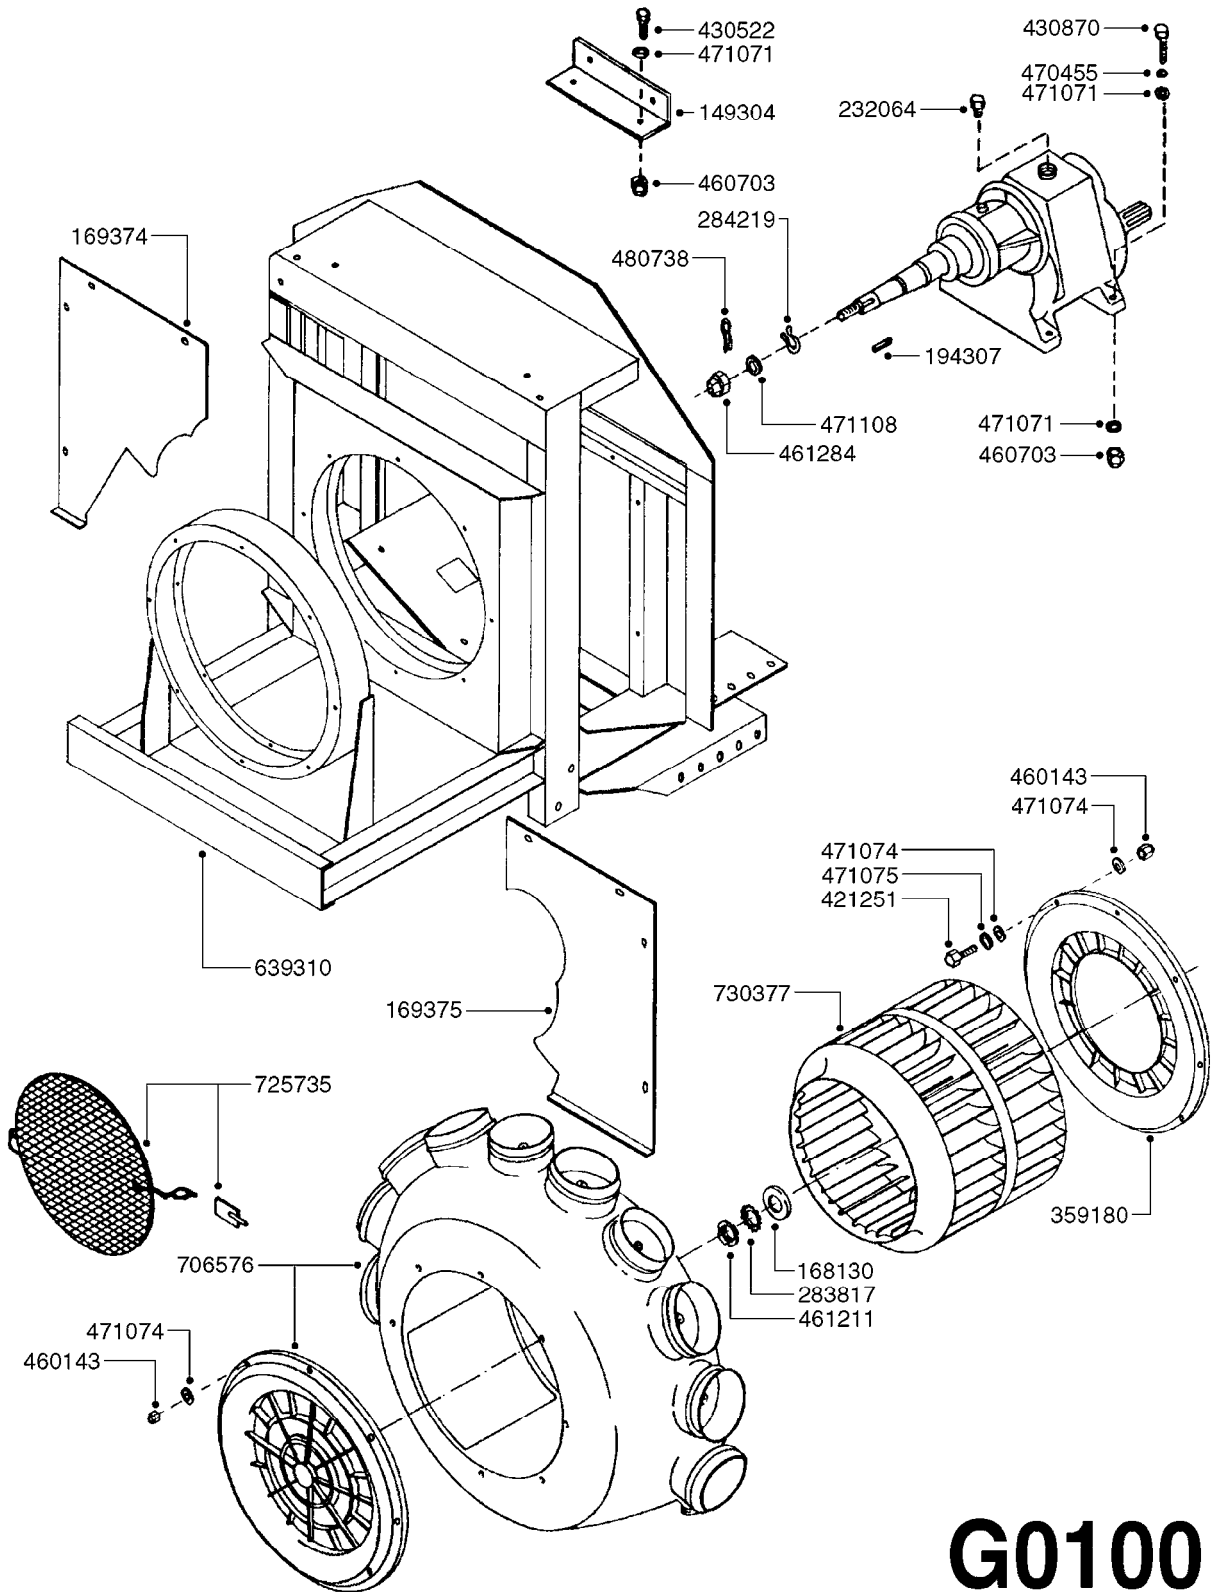

G0100

TANGO - SPV DOUBLE16" MAXI FAN
G0100-HIN, 01:01:16

Page 1

Date 12.08.2020 11:30

parts-n°	order qty	description
149304	1	BRACKET F.TANGO SPV
168130	1	WASHER F.BLOWER MAXI TR 600
169374	1	SPV DOUBLE SHIELD - LH
169375	1	SPV DOUBLE SHIELD - RH
194307	1	KEY 10 X 8 X 40
232064	1	PLUG 1/2' BRASS
283817	1	WASHER LOCK D30 MB6
284219	1	SNAP-RING OUTER 40X1.75
359180	1	INNER GRILL F.DOUBLE SPV FAN
421251	1	BOLT HEX M8X15
430522	1	BOLT HEX 8.8 DEL M12X25 FT
430870	1	BOLT HEX 8.8 DEL M12X55 FT
460143	1	LOCK NUT M8 SST A2 DIN985
460703	1	NUT HEX M12X1.75 LOCK DIN985A2 SS
461211	1	NUT M30X1.5 SKF W/CUT
461284	1	NUT HEX M24X2 SLOTTED
470455	1	WASHER D12 SPRING
471071	1	WASHER M12 GALV
471074	1	WASHER M8 ELZ
471075	1	WASHER M8 LOCK
471108	1	WASHER D44D25X4.5
480738	1	PIN D5X40 SPLIT
639310	1	TANGO SPV DOUBLE FRAME
706576	1	BLOWER HOUSING FOR MAXI
725735	1	PROTECTION GRATE COMP MAXI
730377	1	FAN WHEEL F.400D COMPLETE