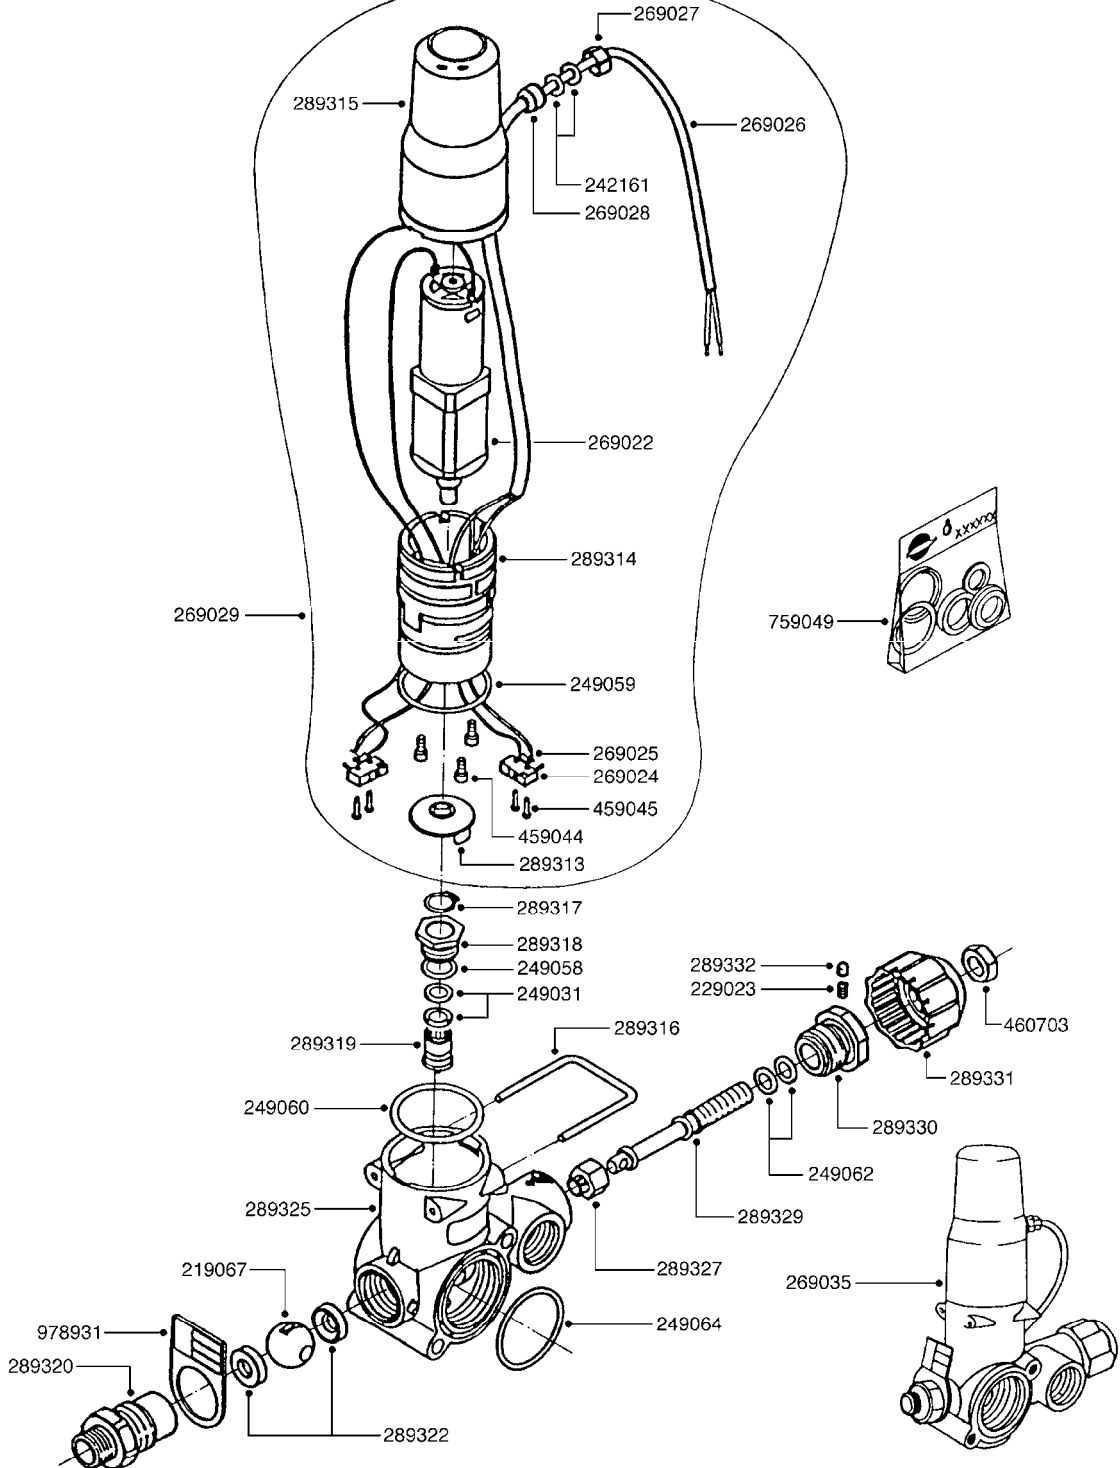

B0210

BOOM SECTION VALVE - CB/2
B0210-HIN, 01:01:16

Page 1

Date 12.08.2020 11:30

parts-n°	order qty	description
219067	1	BALL F.VALVE CB/2
229023	1	SPRING FOR CB/2 VALVE DIAL
242161	1	O-RING 6 X 3.0
249031	1	O-RING
249058	1	O-RING
249059	1	O-RING D47.3 X 2.62
249060	1	O-RING
249062	1	O-RING
249064	1	O-RING
269022	1	CB/2 MOTOR F.SECTION VALVE
269024	1	MICRO SWITCH F. CB/2 MOTOR
269025	1	DIODE 180.306.1
269026	1	ELECTRIC CABLE
269027	1	NUT F.CABLE LOCK
269028	1	GROMMET
269029	1	MOTOR UNIT CB/2 SECTION VALVE
269035	1	VALVE ASSY. BOOM SECTION CB/2
289313	1	PACKING CAP F. CB/2 SECT. VLV.
289314	1	MOTOR HOUSING CB/2
289315	1	MOTOR HOUSING LID CB/2
289316	1	U-CLAMP
289317	1	SNAP RING
289318	1	GUIDE M20 x 1.5
289319	1	HINGED D. 14.95 x 9.2
289320	1	OUTLET FITT.3/4"BSP SECT.VLV.
289322	1	SEAT F.BALL CB/2 VALVE
289325	1	HOUSING F.SECT.VLV.CB/2
289327	1	BUSHING CH-17 M11 x 1 D 8.5
289329	1	ADJUSTMENT HINGE
289330	1	CONNECTION PIECE D 35 M12
289331	1	KNOB F.CONSTANT PRESS. CB/2
289332	1	BUUBLE D.5
459044	1	SCREW
459045	1	SCREW
460703	1	NUT HEX M12X1.75 LOCK DIN985A2 SS
759049	1	REPAIR KIT CB/2 BOOM SEC.VALVE
978931	1	I.D. TAG