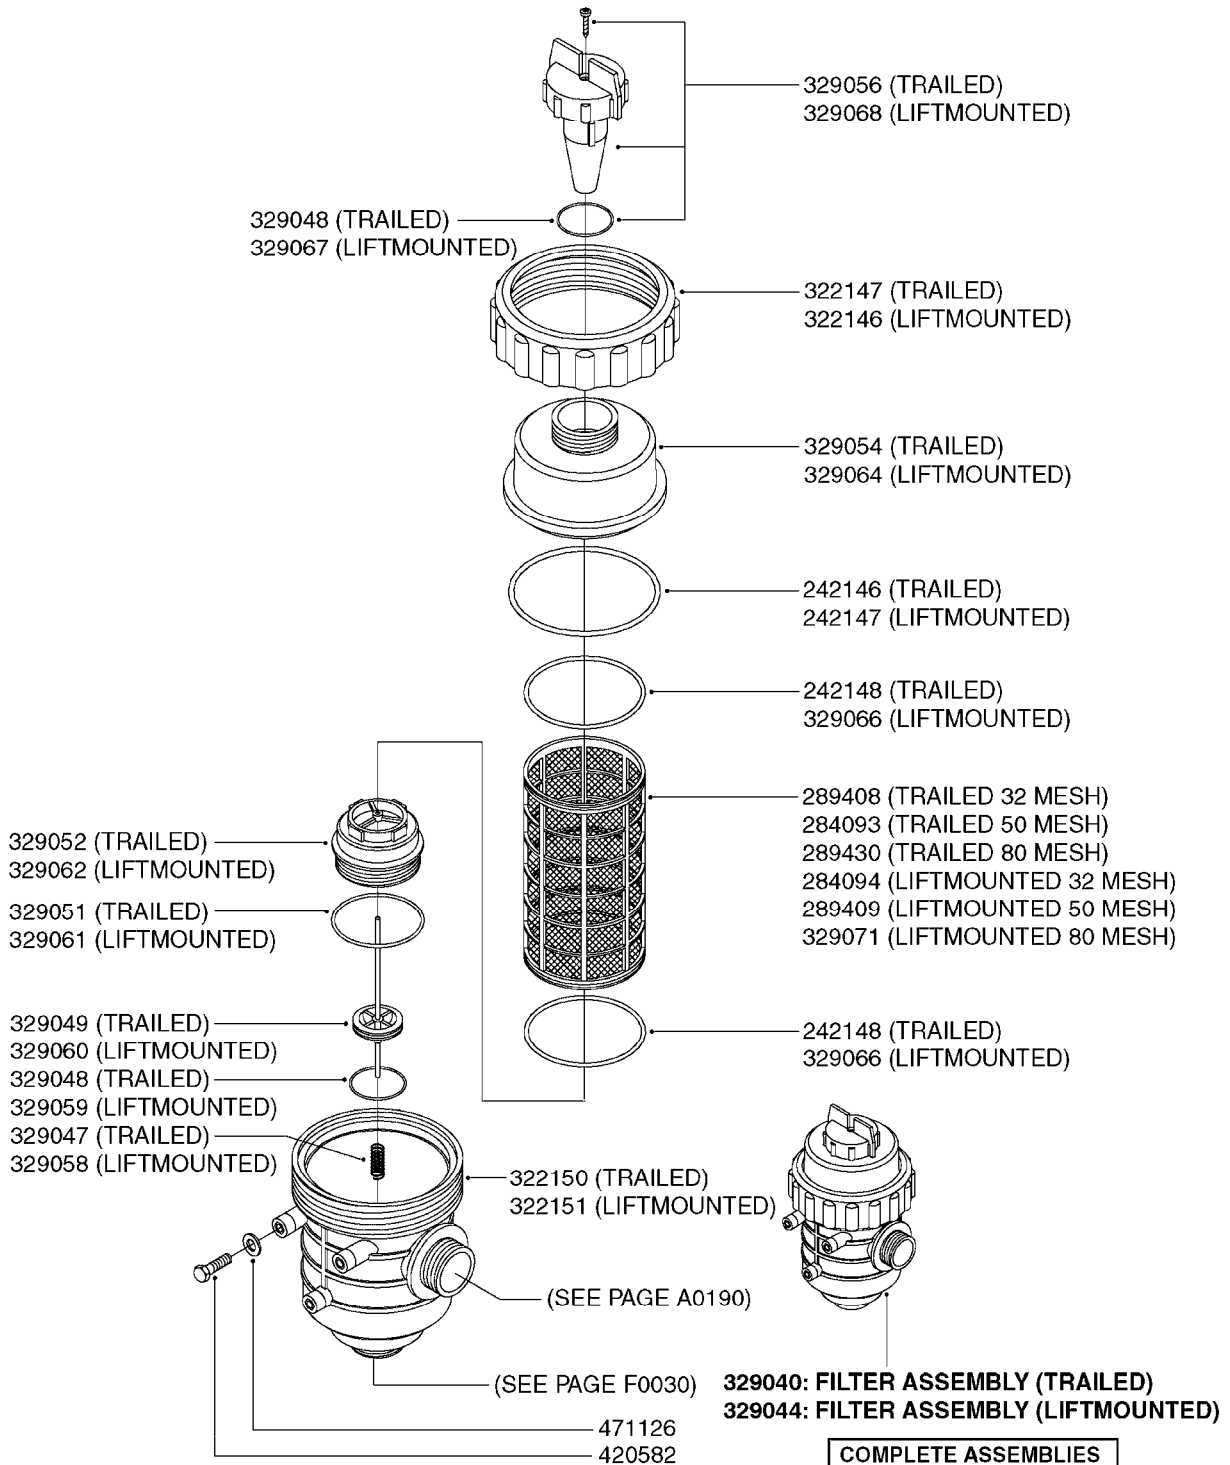

B0710

SUCTION FILT.-VINEYARD&ORCHARD
B0710-HIN, 01:01:16

Page 1
Date 12.08.2020 11:30

parts-n°	order qty	description
242146	1	O-RING 140 X 126 X 7
242147	1	O-RING 105,6x95X5.3
242148	1	O-RING 109.2 X 104 X 2
284093	1	FILTER SCR N ARAG 50 MESH BLUE
284094	1	FILTER SCR N ARAG 32 MESH WHITE
289408	1	FILTER SCR N ARAG 32 MESH WHITE
289409	1	FILTER SCR N ARAG 50 MESH BLUE
289430	1	FILTER SCR N ARAG 80 MESH RED
322146	1	THREADED RING F/FILTER 170
322147	1	THREADED RING F/FILTER 200
322150	1	FILTER CASING 1.5"BSP ARAG
322151	1	FILTER HOUSING 170
329040	1	FILTER ARAG 1.5" 32 MESH TRAIL
329044	1	FILTER ARAG 1.5" 32 MESH LIFT
329047	1	SPRING F. ARAG FILTER 1-1/2"
329048	1	O-RING F. 1-1/2" FILTER
329049	1	PLUNGER F. ARAG VALVE 1-1/2"
329051	1	O-RING F.ARAG FILTER 1-1/2"
329052	1	FITTING F.ARAG FILTER 1-1/2"
329054	1	FILTER HOUSING LID 1-1/2"
329056	1	YELLOW LOCKING RETAINER 1-1/2"
329058	1	SPRING F. ARAG FILTER 1"
329059	1	O-RING F. 1" FILTER
329060	1	PLUNGER F. ARAG VALVE 1"
329061	1	O-RING F.ARAG FILTER 1"
329062	1	FITTING F.ARAG FILTER 1"
329064	1	FILTER HOUSING LID 1"
329066	1	O-RING F.ARAG FILTER 1"
329067	1	O-RING F. 1" FILTER
329068	1	YELLOW LOCKING RETAINER 1"
329071	1	FILTER SCR N ARAG 80 MESH RED
420582	1	BOLT HEX 8.8 DEL M8X20 FT A2
471126	1	WASHER, M8, Ø16/ 8.4X 1.6, SS