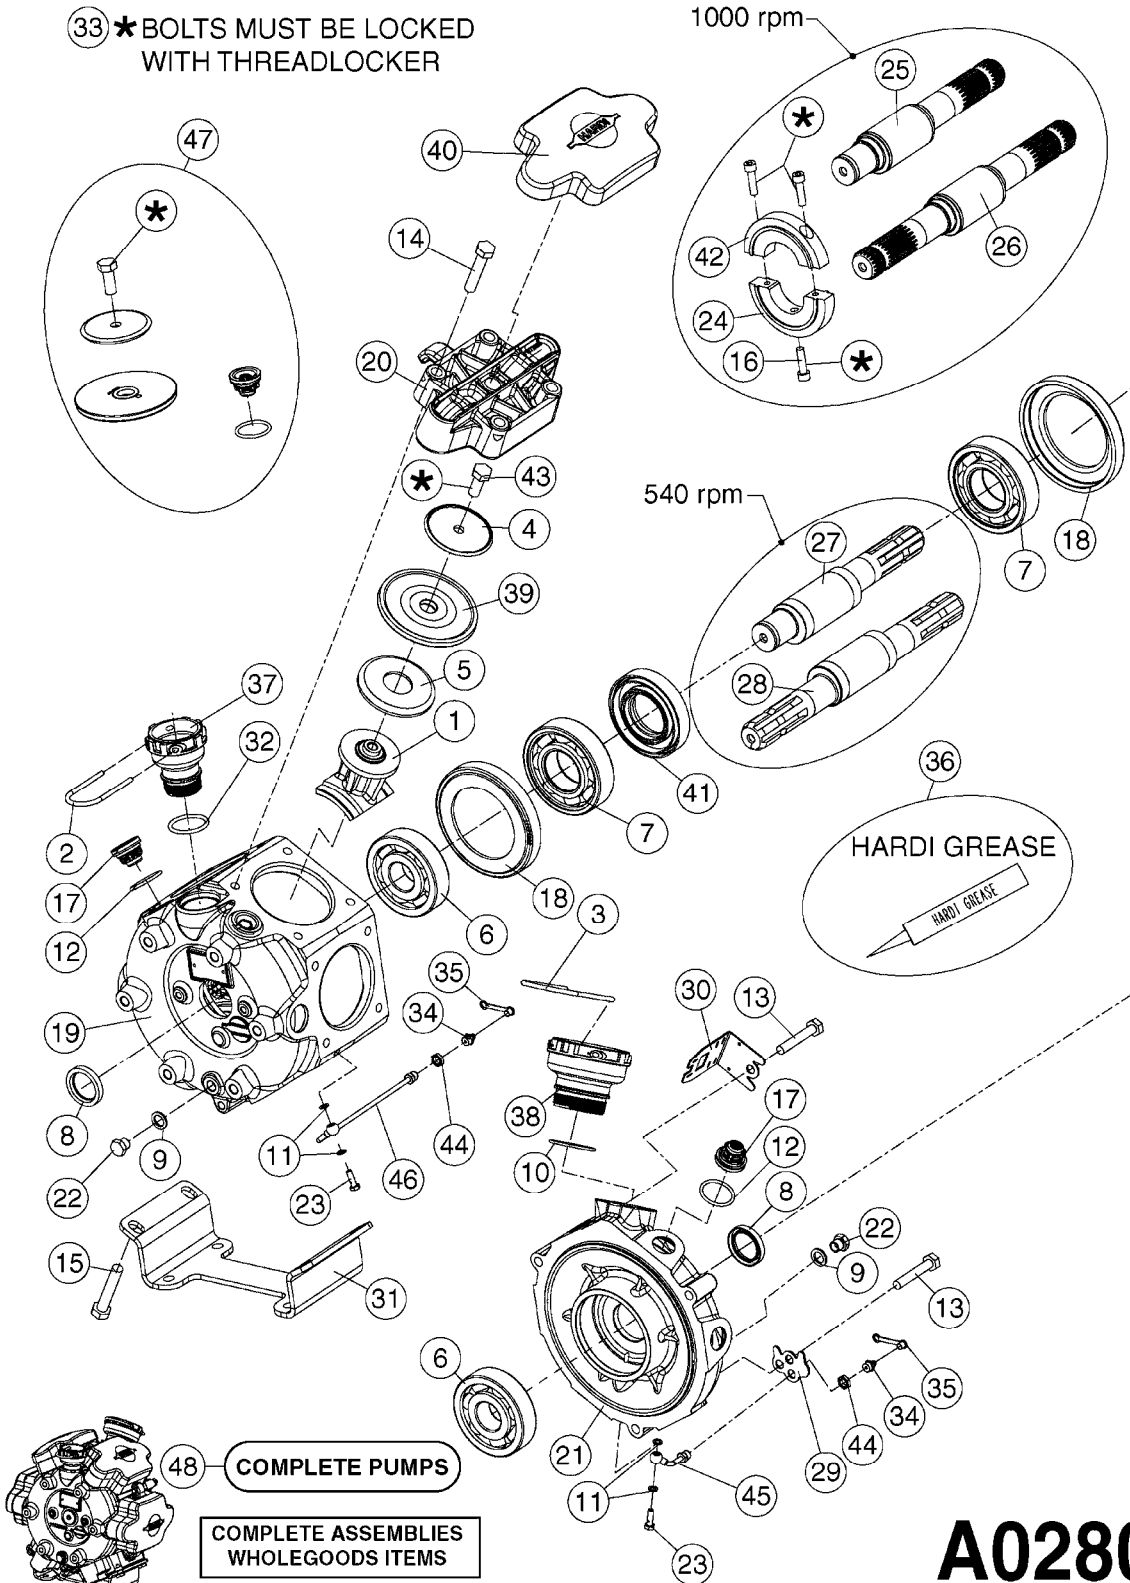

33 *BOLTS MUST BE LOCKED WITH THREADLOCKER

1000 rpm

540 rpm

PUMP - 364 540/1000 RPM
A0280-HIN, 07:05:20

Page

1

Date

12.08.2020 11:30

Pos.	parts-n°	order qty	description
1	111622	1	CONNECTING ROD 463/5.5MM
1	111628	1	CONNECTING ROD 363/5.5 PUMP
1	111629	1	CONNECTING ROD 363/364-7 PUMP
1	111630	1	CONNECTING ROD 363/364-10 PUMP
2	145996	1	FITT.DK S-67 FORK
3	145997	1	FITT.DK S-93 FORK
4	161174	1	DIAPHRAGM DISC SS 361/363/364 PUMP
5	161372	1	DIAPHRAGM BACKING DISC,320-361
6	210221	1	BEARING BALL 6407
7	210232	1	BEARING BALL 6310
8	210243	1	SEAL OIL 35 X 47 X 7
9	241404	1	DOWTY SEAL 1/4"
10	242225	1	O-RING D45.0 X 4.0 RUBBER
11	242374	1	WASHER Ø10/Ø6X1 COPPER
12	330024	1	O-RING D41,1/D34.5 X 3,5
13	420895	1	BOLT HEX 8.8 RAW M10X60
14	430312	1	BOLT HEX 8.8 M12X60
15	430438	1	BOLT HEX 8.8 DEL M12X65
16	450995	1	BOLT ALLEN M8X30 DIN 912 RAW
17	728146	1	VALVE FOR 361(726890/707932)
18	11171900	1	CONROD RING 364/464 MACHINED
19	11172000	1	PUMP HOUSE 364 MACHINED 5/4" BSP RED
20	11172800	1	VALVE COVER 363/364 MACHINED RED
21	11173200	1	FRONTPART 364, 1½" BSP RED
22	14010400	1	PLUG 1/4" BSP
23	14120400	1	BANJOBOLT M6 X 19
24	14120700	1	COUNTERWEIGHT 364/464-1000
25	14137300	1	CRANKSHAFT 364/464-5.5 1000
26	14137900	1	CRANKSHAFT 364/464-5.5 GG 1000
27	14137500	1	CRANKSHAFT 364-07
27	14137600	1	CRANKSHAFT 364/464-10
28	14138100	1	CRANKSHAFT 364-7.0 GG
28	14138200	1	CRANKSHAFT 364/464-10 GG
29	16382900	1	GREASE NIPPLE PLATE, 364
30	16390600	1	BRACKET FOR RPM SENSOR
31	16410700	1	PUMP BASE 363/364 BLACK
31	17002400	1	FOOT F. 36X PUMP, RED
32	24266600	1	O-RING D 38,0 X 4,0 70SH.NITR
33	28045503	1	LOCTITE 262 .5ML (.017oz.)
34	28163300	1	GREASE NIPPLE H1 M6X1 DIN 7412
35	28163400	1	CAP F. GREASENIPPLE YELLOW M6X1
36	28164600	1	HARDI PUMP GREASE S3 V550L 1
37	32242200	1	FITTING S67 5/4" KON. RG 2014
38	32242300	1	NIPPLE S93 1,5' KON.RG 2014
39	33511400	1	DIAPHRAGM PUMP 361/361/363/364 PUR
40	33524300	1	COVER PLASTIC 364 PUMP
41	33527200	1	GREASE SPLIT 364/464
42	39136200	1	HALFPART 364/464-1000
43	43099200	1	BOLT HEX SS M12 X 30 DIN933 A4
44	46134000	1	NUT HEX M10x1 H=2.3 NV=14 ELZIN
45	61096800	1	BANJOTUBE SHORT 364 COMPL.
46	61096900	1	BANJOTUBE LONG 364 COMPL.
47	75585900	1	PUMP KIT 364
48	82169500	1	PUMP 364-5.5-MED-1000
48	82169700	1	PUMP 364-5.5-MOD2-1000-OSP
48	82170000	1	PUMP 364-10-STD-540 FK
48	82170300	1	PUMP 364-10-MOD-540-GG THROUGH SHAFT
48	82170400	1	PUMP 364-10-MOD-540-OSP