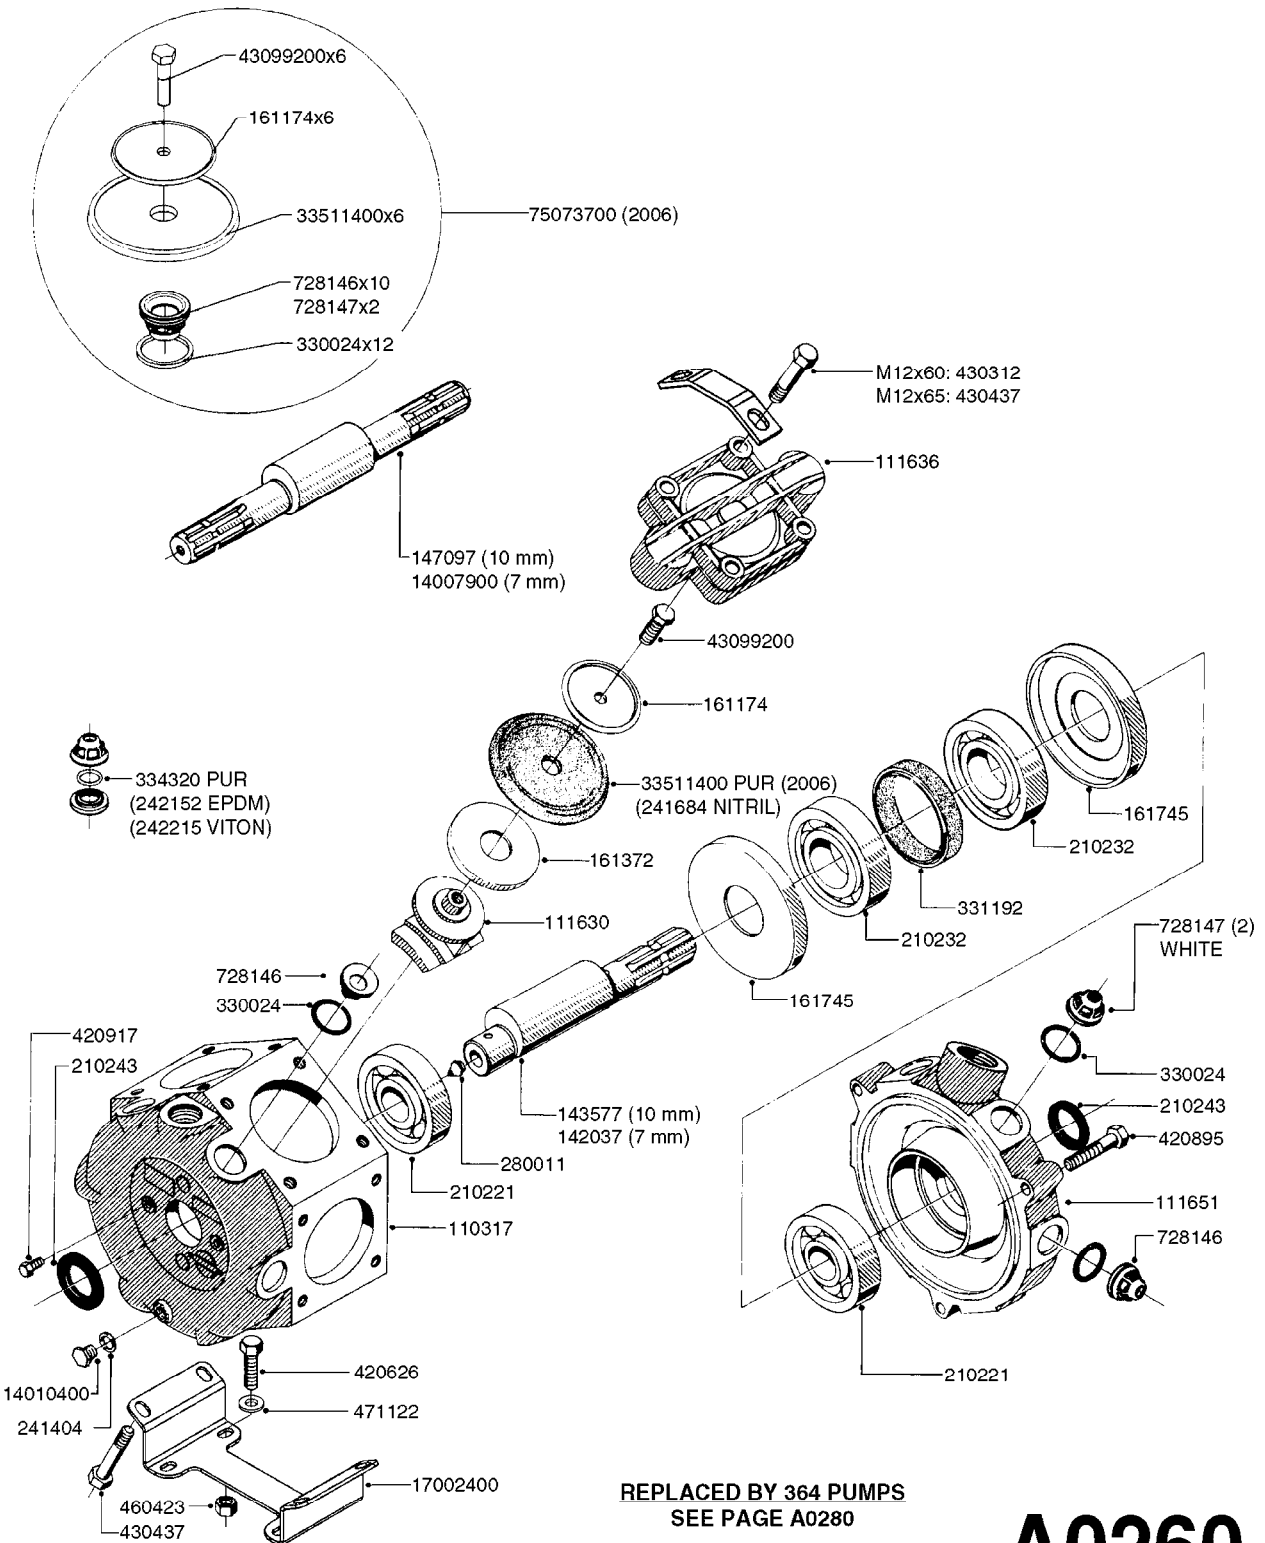

REPLACED BY 364 PUMPS
SEE PAGE A0280

A0260

PUMP - 363 W/MOUNTING BASE
A0260-HIN, 17:03:16

Page 1
Date 12.08.2020 11:30

parts-n°	order qty	description
110317	1	PUMP CASING MODEL 360/361 PNTD
111630	1	CONNECTING ROD 363/364-10 PUMP
111636	1	VALVE COVER 363 HEAVY DUTY
111651	1	CASTING F.363 1.5" PUMP(FRONT)
142037	1	CRANK SHAFT 361-20
143577	1	CRANK SHAFT F.363/462/463-10mm
147097	1	CRANK SHAFT 363-463/10 THROUGH
161174	1	DIAPHRAGM DISC SS 361/363/364 PUMP
161372	1	DIAPHRAGM BACKING DISC,320-361
161745	1	METAL SPACER F.363/463
210221	1	BEARING BALL 6407
210232	1	BEARING BALL 6310
210243	1	SEAL OIL 35 X 47 X 7
241404	1	DOWTY SEAL 1/4"
241684	1	DEICER PARTS: DIAPHRAGM MODEL 361 NITRIL
242152	1	O-RING D18.2X3 EPDM
242215	1	O-RING D18X3 VITON
280011	1	GREASE NIPPLE 1/8" SAE H TR
330024	1	O-RING D41,1/D34.5 X 3,5
331192	1	SPACER, MODEL 361/363
334320	1	O-RING D18X3 POLYURETHANE
420626	1	BOLT HEX 8.8 DEL M10X20 FT
420895	1	BOLT HEX 8.8 RAW M10X60
420917	1	BOLT HEX 8.8 RAW M8X12 FT
430312	1	BOLT HEX 8.8 M12X60
430437	1	BOLT HEX 8.8 RAW M12X65
460423	1	NUT HEX M10X1.50 LOCK DIN985A2 SS
471122	1	WASHER, M10, Ø20/10.5X 2.0, SS
728146	1	VALVE FOR 361(726890/707932)
728147	1	VALVE FOR 361 WHITE WITH HOLE
14007900	1	CRANK 363/462/463-7mm 540/THRU
14010400	1	PLUG 1/4" BSP
17002400	1	FOOT F. 36X PUMP, RED
33511400	1	DIAPHRAGM PUMP 361/361/363/364 PUR
43099200	1	BOLT HEX SS M12 X 30 DIN933 A4
75073700	1	PUMP KIT 361/363 "06"