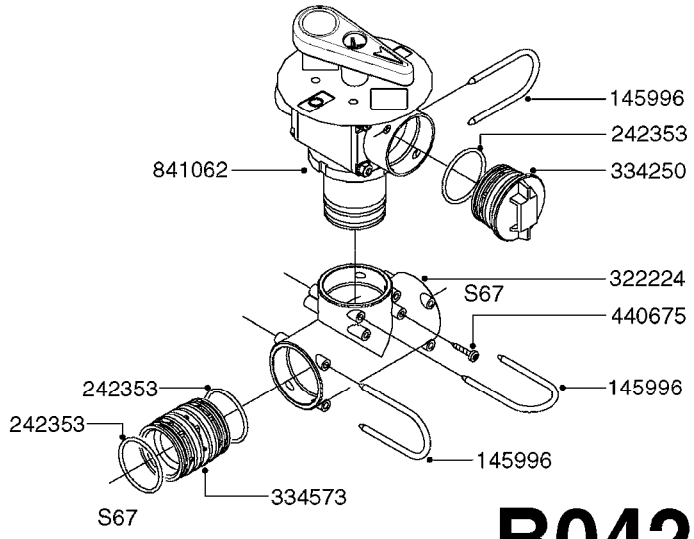

FOR S67 FITTINGS
SEE PAGE L0100