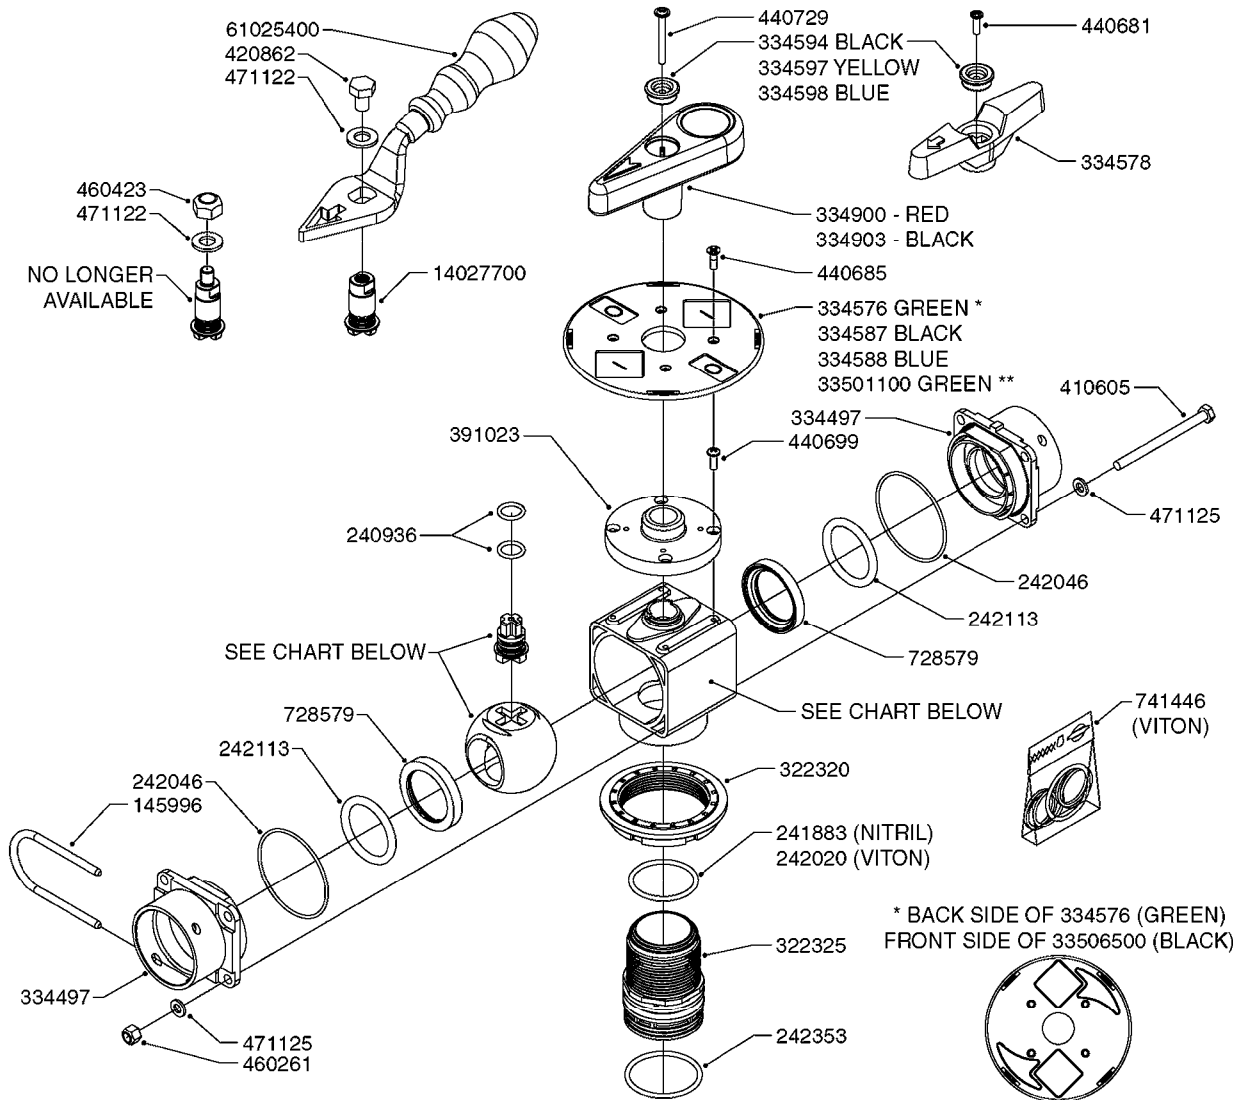

B0220

PRESSURE REG. VALVE - CB/2
B0220-HIN, 01:01:16

Page 1
Date 12.08.2020 11:30

parts-n°	order qty	description
219066	1	BALL F.VALVE CB/2
229022	1	SPRING FOR CB/2 VALVE DIAL
242161	1	O-RING 6 X 3.0
249031	1	O-RING
249058	1	O-RING
249059	1	O-RING D47.3 X 2.62
249060	1	O-RING
249061	1	O-RING
249063	1	SEAL
249064	1	O-RING
269023	1	CB/2 MOTOR F.PRESSURE VALVE
269024	1	MICRO SWITCH F. CB/2 MOTOR
269025	1	DIODE 180.306.1
269026	1	ELECTRIC CABLE
269027	1	NUT F.CABLE LOCK
269028	1	GROMMET
269030	1	MOTOR UNIT CB/2 PRESS. REG.
269034	1	VALVE ASSY. PRESS.REG. CB/2
289314	1	MOTOR HOUSING CB/2
289315	1	MOTOR HOUSING LID CB/2
289316	1	U-CLAMP
289317	1	SNAP RING
289318	1	GUIDE M20 x 1.5
289319	1	HINGED D. 14.95 x 9.2
289321	1	OUTLET FITT.3/4"BSP PRESS.REG
289323	1	SEAT F.BALL CB/2 VALVE
289324	1	SEAT F.BALL CB/2 VALVE
289326	1	MOTOR HOUSING F.PRES.REG.CB/2
289328	1	NUT F.PRESS.REG VALVE CB/2
289333	1	SLEEVE F.BALL SEAT CB/2
289334	1	REG.F.PRESS.REG VALVE CB/2
289335	1	SPACER F.PRESS.REG VALVE CB/2
289336	1	SPRING RET.CAP F.VALVE CB/2
289337	1	NUT F.PRESS.REG VALVE CB/2
289838	1	CAP F.PRESS.REG VALVE CB/2
459044	1	SCREW
459045	1	SCREW
759048	1	REPAIR KIT CB/2 PRESS.REG.VALV
978931	1	I.D. TAG

FOR S67 FITTINGS
SEE PAGE L0100

B0420

MANIFOLD SYSTEM - PRESSURE
B0420-HIN, 01:01:16

Page 1

Date 12.08.2020 11:30

parts-n°	order qty	description
145996	1	FITT.DK S-67 FORK
160353	1	BRACKET F.PRESSURE MANIFOLD
160918	1	BRACKET F. MANIFOLD CM
242353	1	O-RING 3 X 44.2 VITON
322224	1	FITT.DK S-67 TEE
322320	1	NUT F.3 WAY VALVE S56
334250	1	FITT.DK S-67 PLUG
334573	1	FITT.DK S-67 CONNECTOR
440675	1	SCREW F. PLASTIC 5X16 SS
841062	1	VALVE KIT S67 PRESS. MANIFOLD
841067	1	VALVE S67 PRESS.W/TEE MANIFOLD