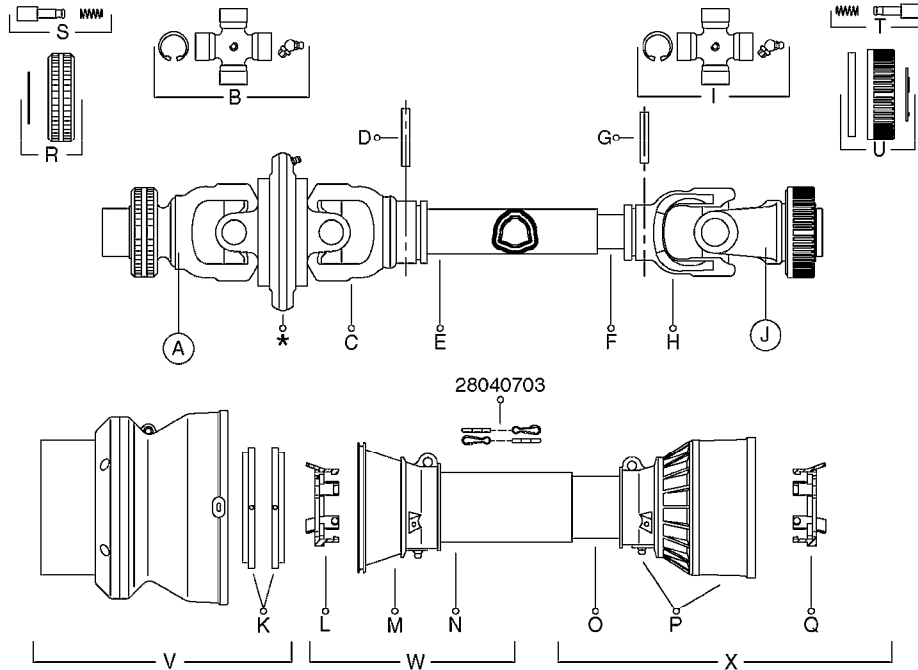

SUCTION SIDE OF PUMP

PRESSURE SIDE OF PUMP

COMPLETE PUMP
(NLA) REPLACED BY 364 PUMP (SEE PAGE A0280)

A0300

PUMP - 361/363 FITTINGS
A0300-HIN, 28:05:19

Page 1
Date 12.08.2020 11:30

parts-n°	order qty	description
145997	1	FITT.DK S-93 FORK
231022	1	FITT.DK ELB. 1' BSP GF 121
242351	1	O-RING D69.5X3.0 VITON F.S-93
242353	1	O-RING 3 X 44.2 VITON
320095	1	FITT.DK NUT 1" BSP
320132	1	FITT.DK HN 1" BSP
320821	1	FITT.DK NUT 1-1/2" BSP
321451	1	FITT.DK ELB.1-1/2 X1-1/4 80DEG
322321	1	FITT.DK S-67 X 1"BSP MALE
322322	1	FITT.DK S-67 X 1-1/4"BSP MALE
322323	1	FITT.DK S-93 X 1-1/2"BSP MALE
330326	1	O-RING D30/D24X2 F.1"NUT
330341	1	FITT.DK HB 1" F. 1" NUT
331262	1	FITT.DK HB 1-1/2" F. 1-1/2"NUT
331273	1	O-RING D44/D38X2 F.1-1/2"
334243	1	FITT.DK S-67 ELB.1"
334410	1	PROTECTION PUM
334445	1	FITT.DK S-67 ELB.1-1/2"
334647	1	FITT.DK S93 ELB 1-1/2" 90 PVC
334680	1	CLAMP HOSE PLASTIC 1"
420917	1	BOLT HEX 8.8 RAW M8X12 FT
459014	1	ALLEN SCREW M8 X 15 GALV.DIN93
461217	1	NUT HEX M5 LOCK
471074	1	WASHER M8 ELZ
471132	1	WASHER D24/D8.4 X 2 SS
727225	1	FITT.DK S-93 ELB.2'PVC W/ORING
727226	1	HOSETAIL S93 2"1/2 90°+O-RING
14012200	1	FITT.DK S-67 FORK W/M5 THREADS
28030103	1	CLAMP HOSE GEAR P5/4-S1.5"6724
28030203	1	CLAMP HOSE T-BOLT S2" 235-67
28030303	1	CLAMP HOSE T-BOLT S2.5" 235-76
39145300	1	PTO SHIELD Ø203 4-POLET MACHINED
92702603	1	HOSE PVC SUCT GRAY 1-1/2"
92702703	1	HOSE PVC SUCT GRAY 2"
92702803	1	HOSE PVC SUCT GRAY 2.5"
92712403	1	HOSE R X1" X300PSI WP X0012"