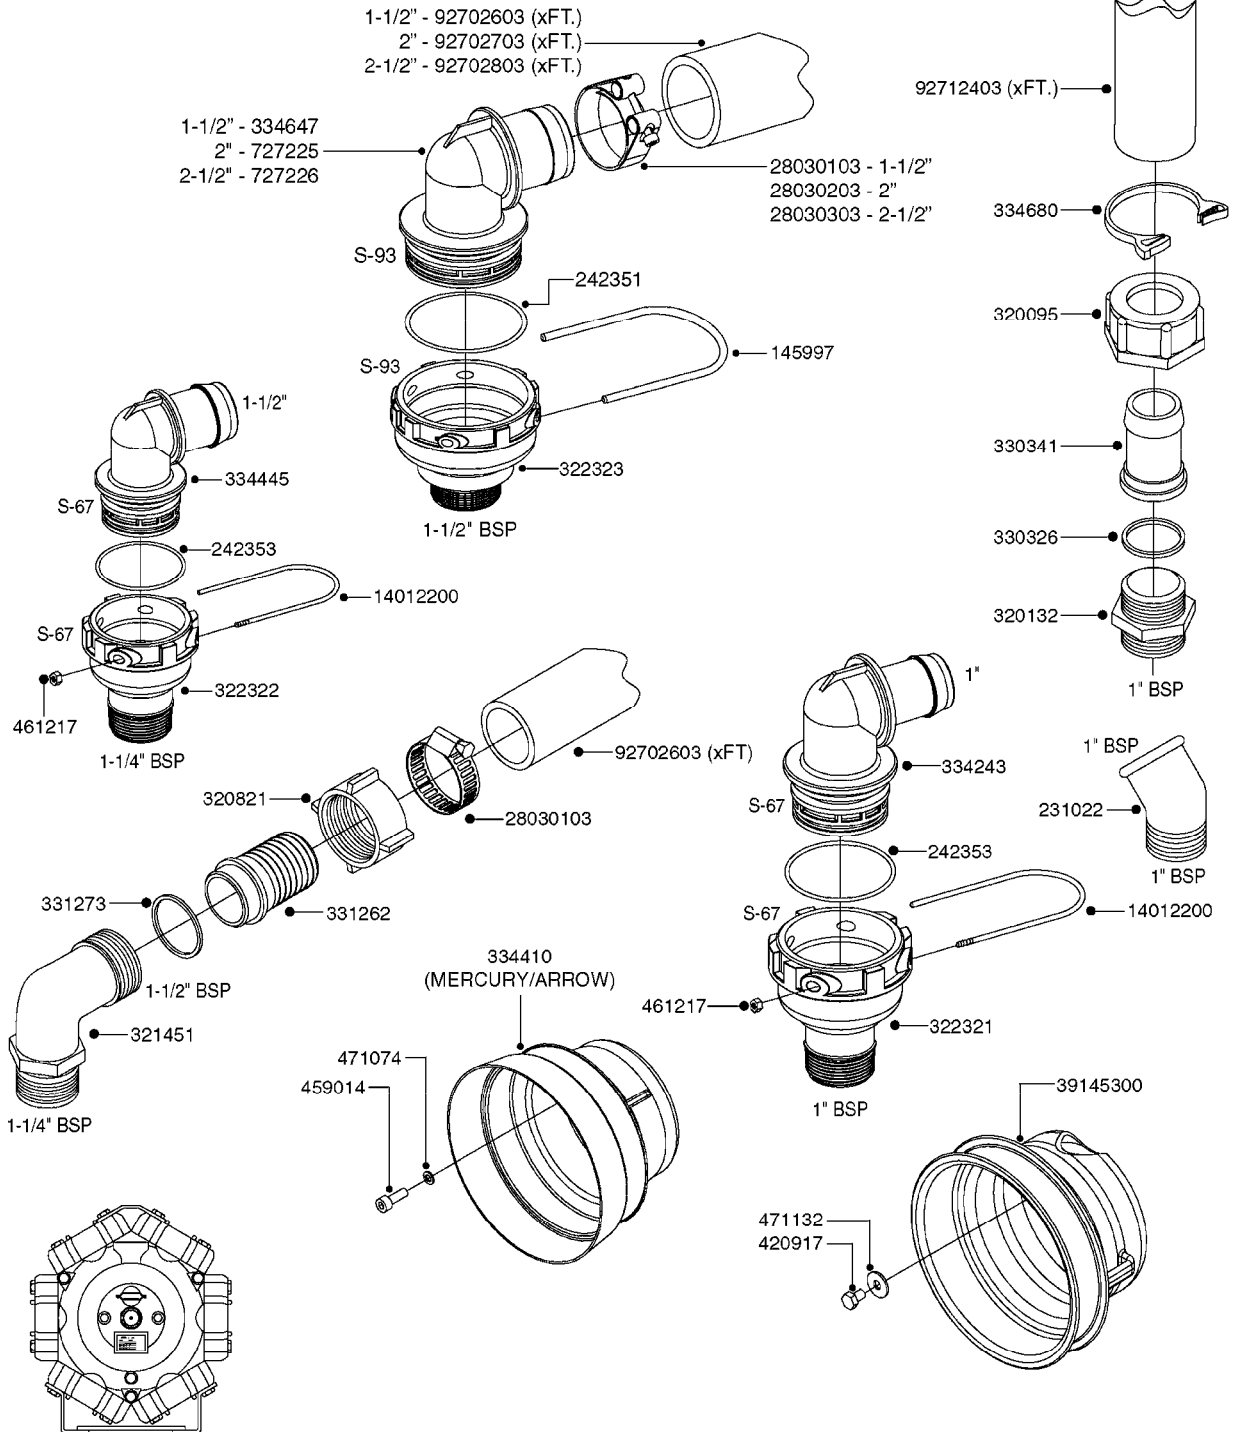

SUCTION SIDE OF PUMP

PRESSURE SIDE OF PUMP

COMPLETE PUMP
(NLA) REPLACED BY 364 PUMP (SEE PAGE A0280)

A0300

PUMP - 361/363 FITTINGS
A0300-HIN, 28:05:19

Page 1
Date 12.08.2020 11:30

parts-n°	order qty	description
145997	1	FITT.DK S-93 FORK
231022	1	FITT.DK ELB. 1' BSP GF 121
242351	1	O-RING D69.5X3.0 VITON F.S-93
242353	1	O-RING 3 X 44.2 VITON
320095	1	FITT.DK NUT 1" BSP
320132	1	FITT.DK HN 1" BSP
320821	1	FITT.DK NUT 1-1/2" BSP
321451	1	FITT.DK ELB.1-1/2 X1-1/4 80DEG
322321	1	FITT.DK S-67 X 1"BSP MALE
322322	1	FITT.DK S-67 X 1-1/4"BSP MALE
322323	1	FITT.DK S-93 X 1-1/2"BSP MALE
330326	1	O-RING D30/D24X2 F.1"NUT
330341	1	FITT.DK HB 1" F. 1" NUT
331262	1	FITT.DK HB 1-1/2" F. 1-1/2"NUT
331273	1	O-RING D44/D38X2 F.1-1/2"
334243	1	FITT.DK S-67 ELB.1"
334410	1	PROTECTION PUM
334445	1	FITT.DK S-67 ELB.1-1/2"
334647	1	FITT.DK S93 ELB 1-1/2" 90 PVC
334680	1	CLAMP HOSE PLASTIC 1"
420917	1	BOLT HEX 8.8 RAW M8X12 FT
459014	1	ALLEN SCREW M8 X 15 GALV.DIN93
461217	1	NUT HEX M5 LOCK
471074	1	WASHER M8 ELZ
471132	1	WASHER D24/D8.4 X 2 SS
727225	1	FITT.DK S-93 ELB.2'PVC W/ORING
727226	1	HOSETAIL S93 2"1/2 90°+O-RING
14012200	1	FITT.DK S-67 FORK W/M5 THREADS
28030103	1	CLAMP HOSE GEAR P5/4-S1.5"6724
28030203	1	CLAMP HOSE T-BOLT S2" 235-67
28030303	1	CLAMP HOSE T-BOLT S2.5" 235-76
39145300	1	PTO SHIELD Ø203 4-POLET MACHINED
92702603	1	HOSE PVC SUCT GRAY 1-1/2"
92702703	1	HOSE PVC SUCT GRAY 2"
92702803	1	HOSE PVC SUCT GRAY 2.5"
92712403	1	HOSE R X1" X300PSI WP X0012"