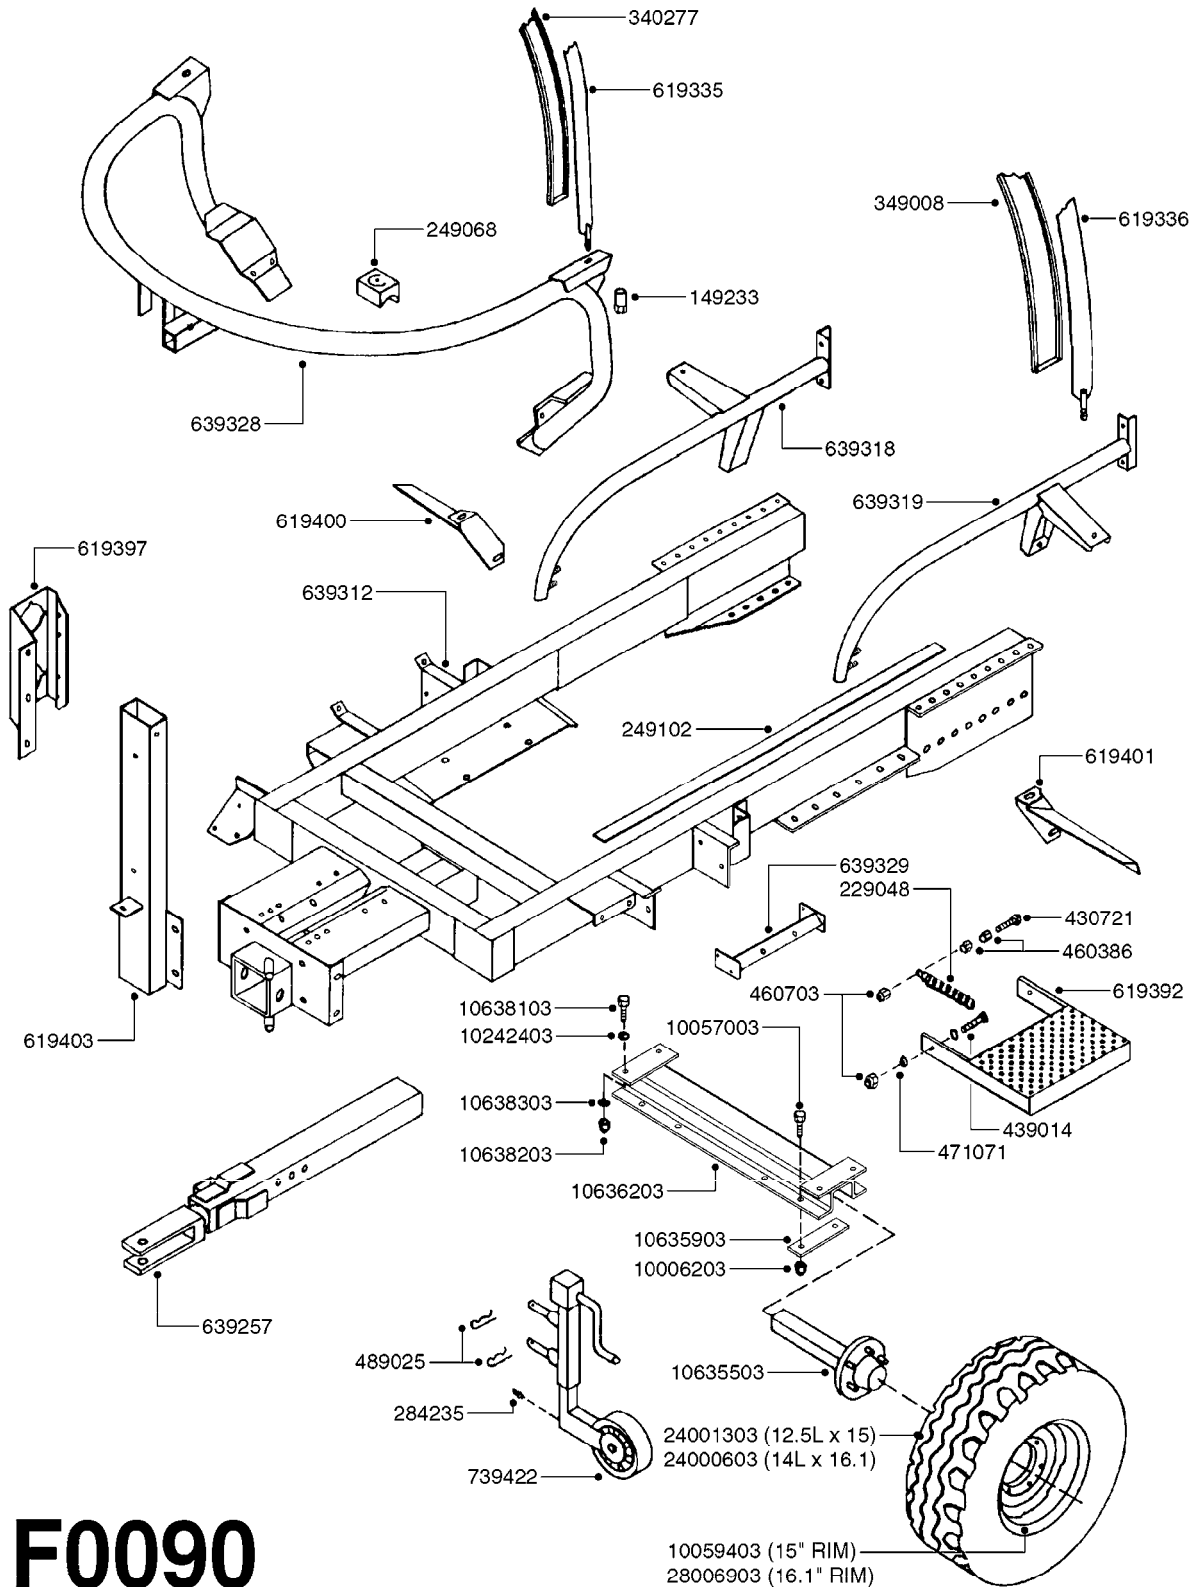

F0090

FRAME - TANGO/BRAVO/CONDOR 500
F0090-HIN, 01:01:16

Page 1

Date 12.08.2020 11:30

parts-n°	order qty	description
149233	1	SPACER NUT
229048	1	MR SPRING ADAPTABLE FOOTREST
249068	1	RUBBER BLOCKS 63X63X29
249102	1	TANK PACKING 15X60 EPDM-70
284235	1	ENGRASADOR M-6/100 RECTO
340277	1	TANK PACKING - 40mm WIDE x 12"
349008	1	TANK PACKING - 120MM WIDEX12"
430721	1	BOLT HEX 8.8 DEL M12X40 FT
439014	1	BOLT HEX 8.8 DEL M12X35
460386	1	NUT HEX M12X1.75
460703	1	NUT HEX M12X1.75 LOCK DIN985A2 SS
471071	1	WASHER M12 GALV
489025	1	'R' PIN D.4
619335	1	STEEL TANK STRAP L=1750 X 40
619336	1	STEEL TANK STRAP L=1950 X 120
619392	1	FOOT STEP TANGO/BRAVO/CONDOR
619397	1	MANIFOLD BRACKET CONDOR
619400	1	MUD SCRAPER CONDOR RH
619401	1	MUD SCRAPER CONDOR LH
619403	1	FRONT FRAME SUPPORT - CONDOR
639257	1	DRAWBAR F.TANGO/BRAVO/CONDOR
639312	1	FRAME CONDOR 500 GAL.
639318	1	TANK SUPPORT CONDOR 500 - RH
639319	1	TANK SUPPORT CONDOR 500 - LH
639328	1	FRONT TANK SUPPORT-CONDOR 500
639329	1	FOOT STEP MNT.BRKT. - CONDOR
739422	1	CPL. JACK STAND FOR TANGO
10006203	1	NUT HEX NC LOCK 5/8"
10057003	1	BOLT HEX 5/8 NC GR.5 02.50'
10059403	1	RIM 15X10 X 8-8-6 +1.062OFFSET
10242403	1	WASHER PLATE 9/16
10635503	1	INSERT ASSY MIST/BLWR 270/500G
10635903	1	CLAMP PLATE F.AXLE M/B 270/500
10636203	1	AXLE BEAM W/M M/B 270/500G
10638103	1	BOLT HEX 9/16 NF GR5 01.50'
10638203	1	NUT HEX NF 9/16'
10638303	1	WASHER LOCK 9/16'
24000603	1	TIRE 14L X 16.1 8 PLY
24001303	1	TIRE 12.5L-15SL 12 PLY
28006903	1	WHEEL RIM 16.1" X 11" 8-8-6"