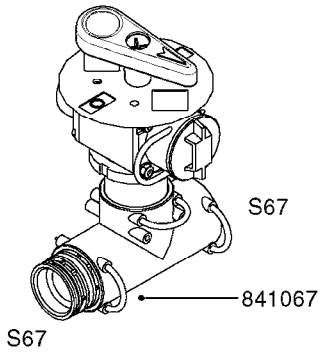

FOR S67 FITTINGS
SEE PAGE L0100