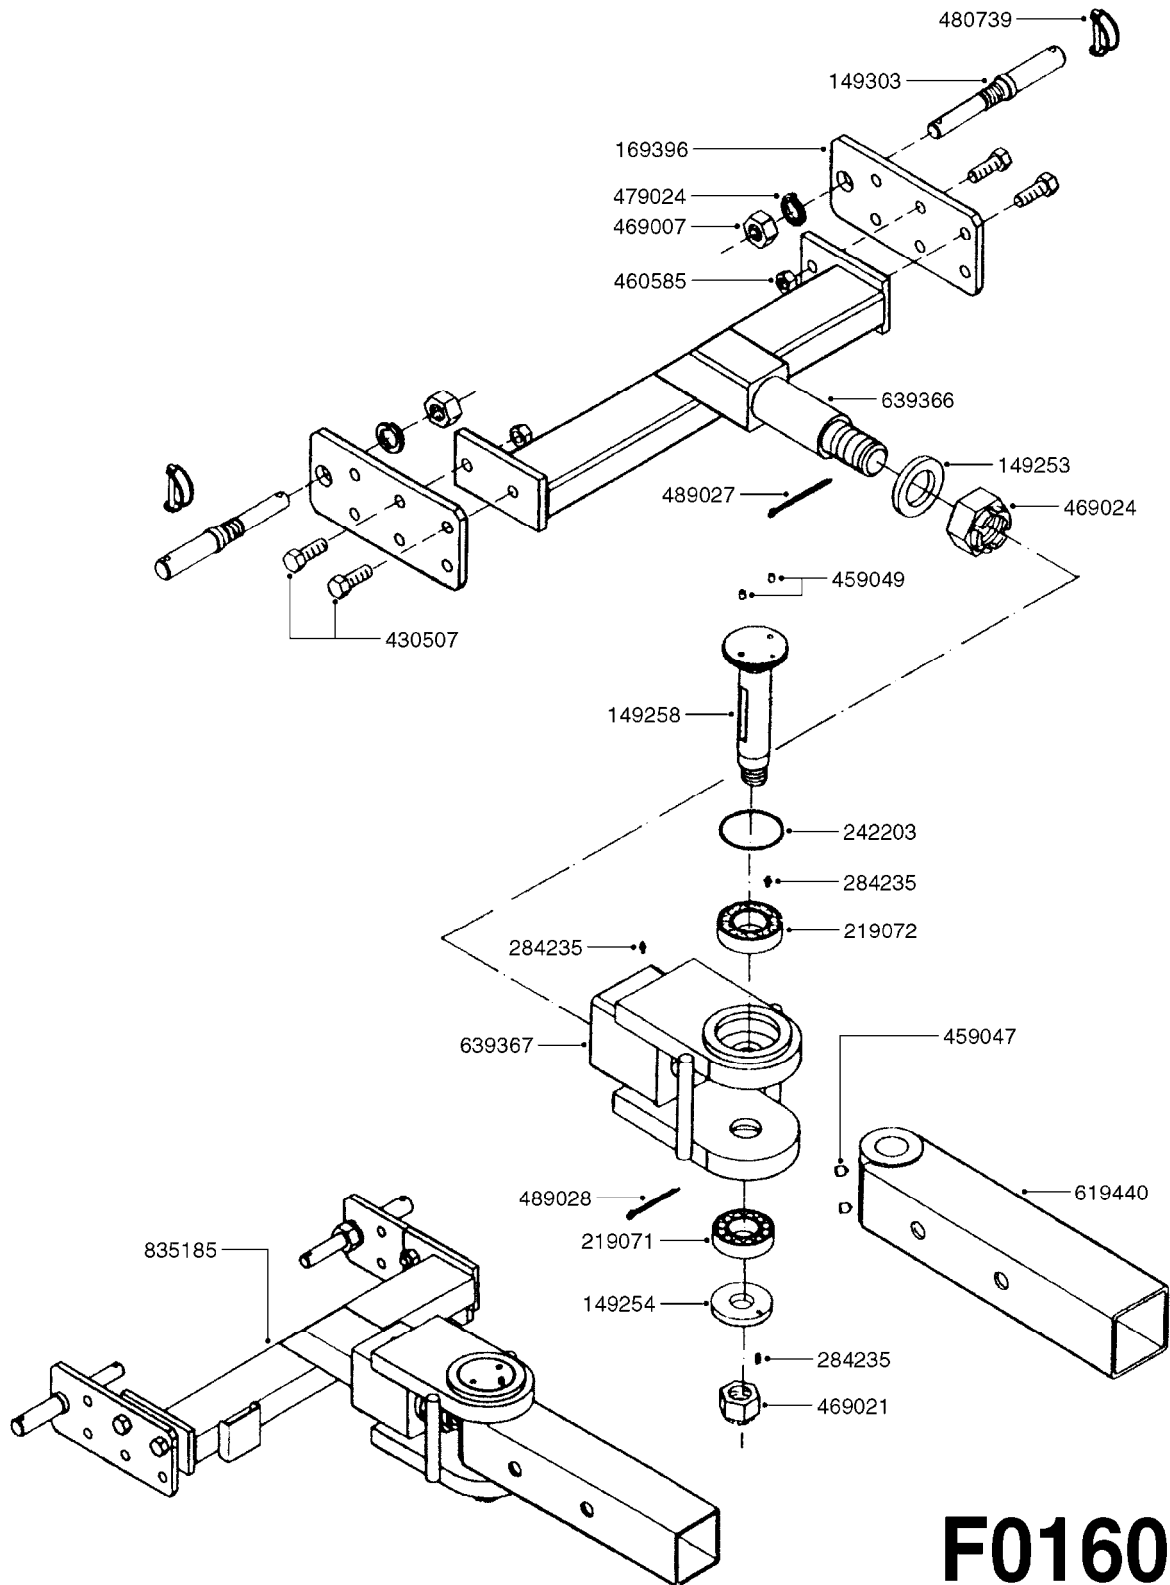

F0160

DRAWBAR - TURNABLE HITCH
F0160-HIN, 01:01:16

Page 1

Date 12.08.2020 11:30

parts-n°	order qty	description
149253	1	WASHER D.80X50X10 TURN.HITCH
149254	1	WASHER D.80X32X10 TURN.HITCH
149258	1	PIN F.TURNABLE HITCH
149303	1	DRAW BOLTS
169396	1	PLATE F. TURNABLE DRAWBAR
219071	1	BEARING 30208A TURN.HITCH
219072	1	BEARING
242203	1	O-RING 79.5X72.5
284235	1	ENGRASADOR M-6/100 RECTO
430507	1	BOLT HEX 8.8 DEL M16X45 FT
459047	1	SET SCREW ALLEN M12X25 DIN 913
459049	1	SET SCREW ALLEN M8X10 DIN 913
460585	1	LOCKING NUT M16 DIN985 A2 SS
469007	1	NUT 1" SAE
469021	1	CASTLE NUT 1-1/4"
469024	1	CASTLE NUT 1-3/4" TURN.HITCH
479024	1	WASHER LOCK D.26 DIN 127
480739	1	PIN SNAP D8 F.ROUND
489027	1	ROLL PIN 6 x 100
489028	1	COTTER PIN 6 X 8
619440	1	HEADTUBE FOR TURN.DRAWBAR
639366	1	CENTER BEAM TURN.HITCH
639367	1	CENTER PIVOT - TURN.HITCH
835185	1	DRAWBAR TURNABLE F.TG BV CR

24002503 - Ø 5" (125mm)

24002403 - Ø 4" (100mm)

259034 - Ø 5" (125mm) L=29-1/2" (750mm) PVC

259035 - Ø 4-3/8" (110mm) L=39-3/8" (1000mm) PVC

349012 - Ø 4" (100mm) L=37-3/8" (950mm) PVC

349026 - Ø 5-1/2" (140mm) / Ø 4-3/8" (110mm) PVC

349030 - Ø 5-1/2" (140mm) / Ø 3-1/2" (90mm) PVC

349025 - Ø 5" (125mm) / Ø 4-3/8" (110mm) PVC

349023 - Ø 5" (125mm) PVC

G0420

TUBES & HOSES
G0420-HIN, 01:01:16

Page 1

Date 12.08.2020 11:30

parts-n°	order qty	description
259034	1	PVC HOSE D125MM X 0.75M
259035	1	PVC HOSE D100MM X 1.0M
349012	1	PVC TUBE D100MM X 950MM
349023	1	GREY PVC LID D125MM
349025	1	CONNECT.PIECE PVC D125MM-110MM
349026	1	CONICAL REDUC.PVC D140MM-100MM
349030	1	140MM-90MM PVC ADAPTER
24002403	1	HOSE R X TPR 4" BLACK
24002503	1	HOSE R X TPR 5" BLACK