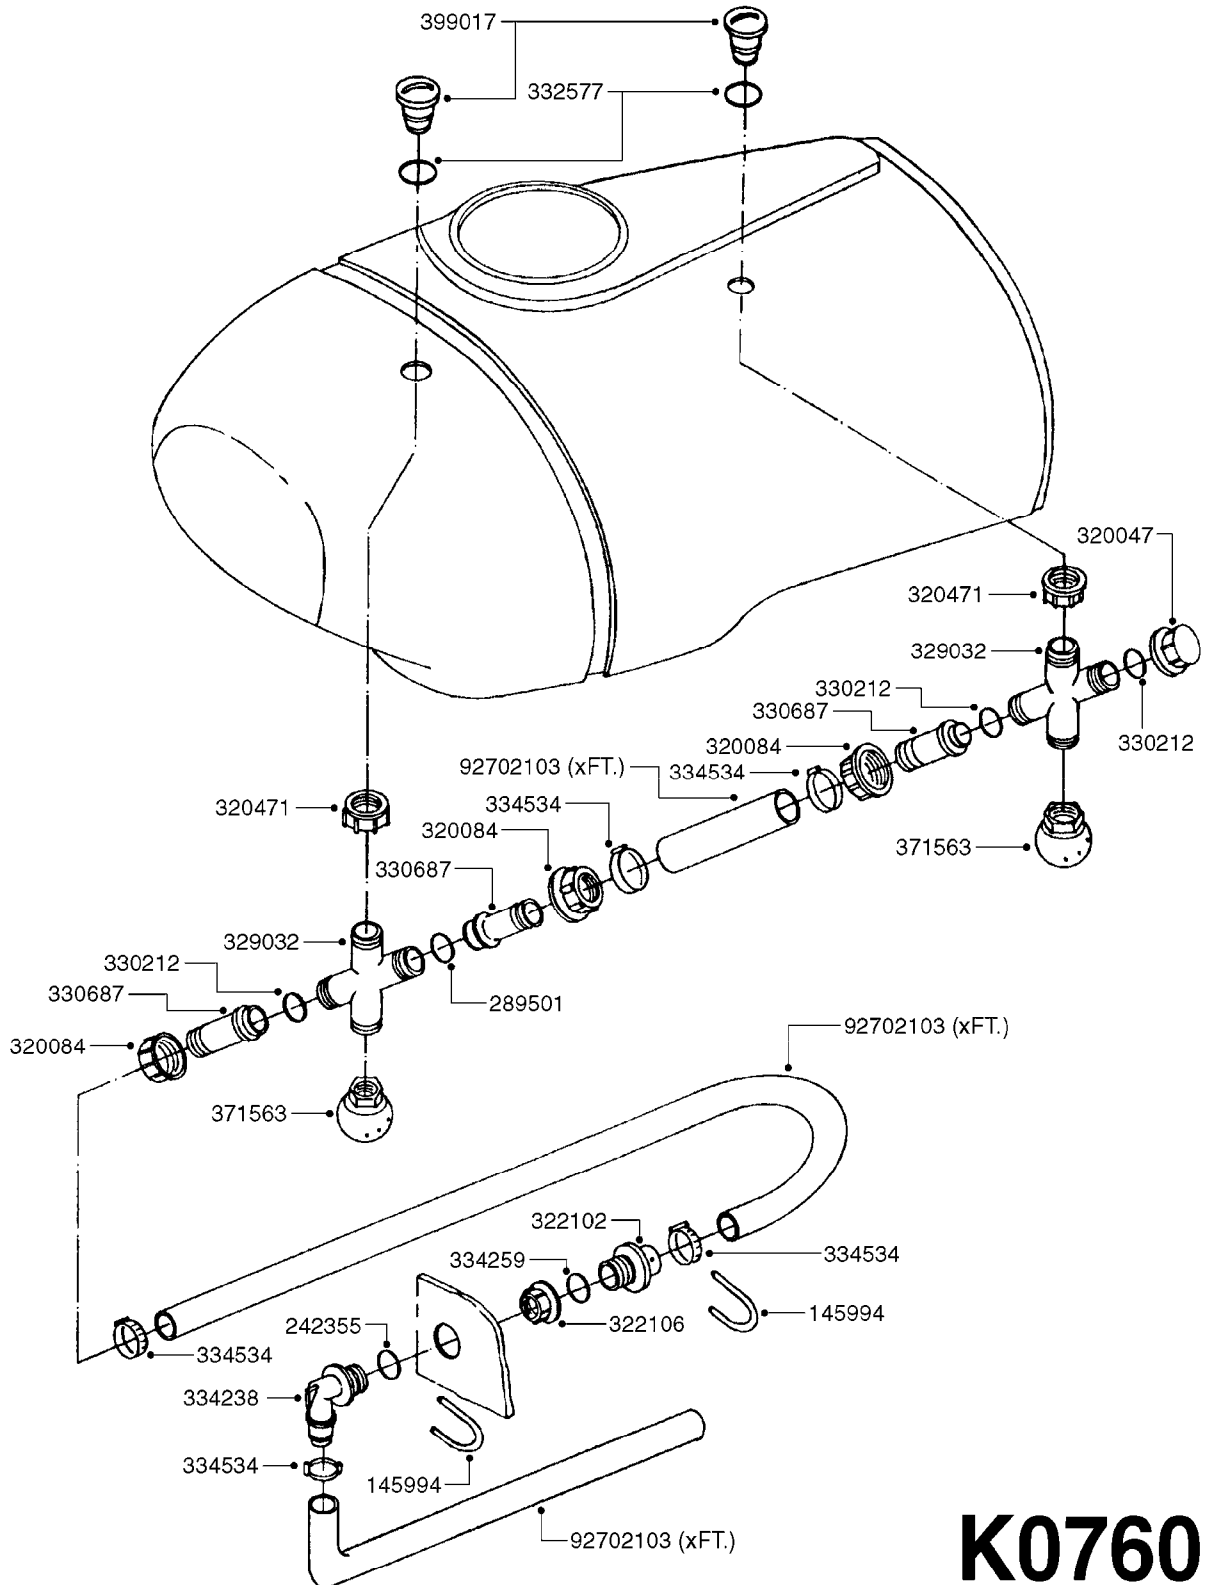

K0760

RINSE SYST. -TANGO/BRAVO/CONDOR
K0760-HIN, 01:01:16

Page 1

Date 12.08.2020 11:30

parts-n°	order qty	description
145994	1	FITT.DK S-40 FORK
242355	1	O-RING D19.2X3.0 VITON F.S-40
289501	1	O-RING 11 X 2.5
320047	1	FITT.DK CAPNUT 1/2" BSP
320084	1	FITT.DK NUT 1/2" BSP
320471	1	FITT.DK NUT 1" BSP JAMB
322102	1	FITT.DK S-40 BULKHEAD
322106	1	FITT.DK S-40 BULKHEAD NUT
329032	1	4-WAY FITTING M-1/2"
330212	1	O-RING D19/D14X2.4 F.1/2"NUT
330687	1	FITT.DK HB 1/2" F. 1/2" NUT
332577	1	O-RING D38/D30X4 F.1" PUR.
334238	1	FITT.DK S-40 ELB.1/2"
334259	1	GASKET F. S-40 BULKHEAD
334534	1	CLAMP HOSE PLASTIC 1/2"
371563	1	NOZZLE FOR TANK RINSE
399017	1	NYLON FITTING 1" F.NOZZLE
92702103	1	HOSE R X1/2" X300PSI WP X0012"