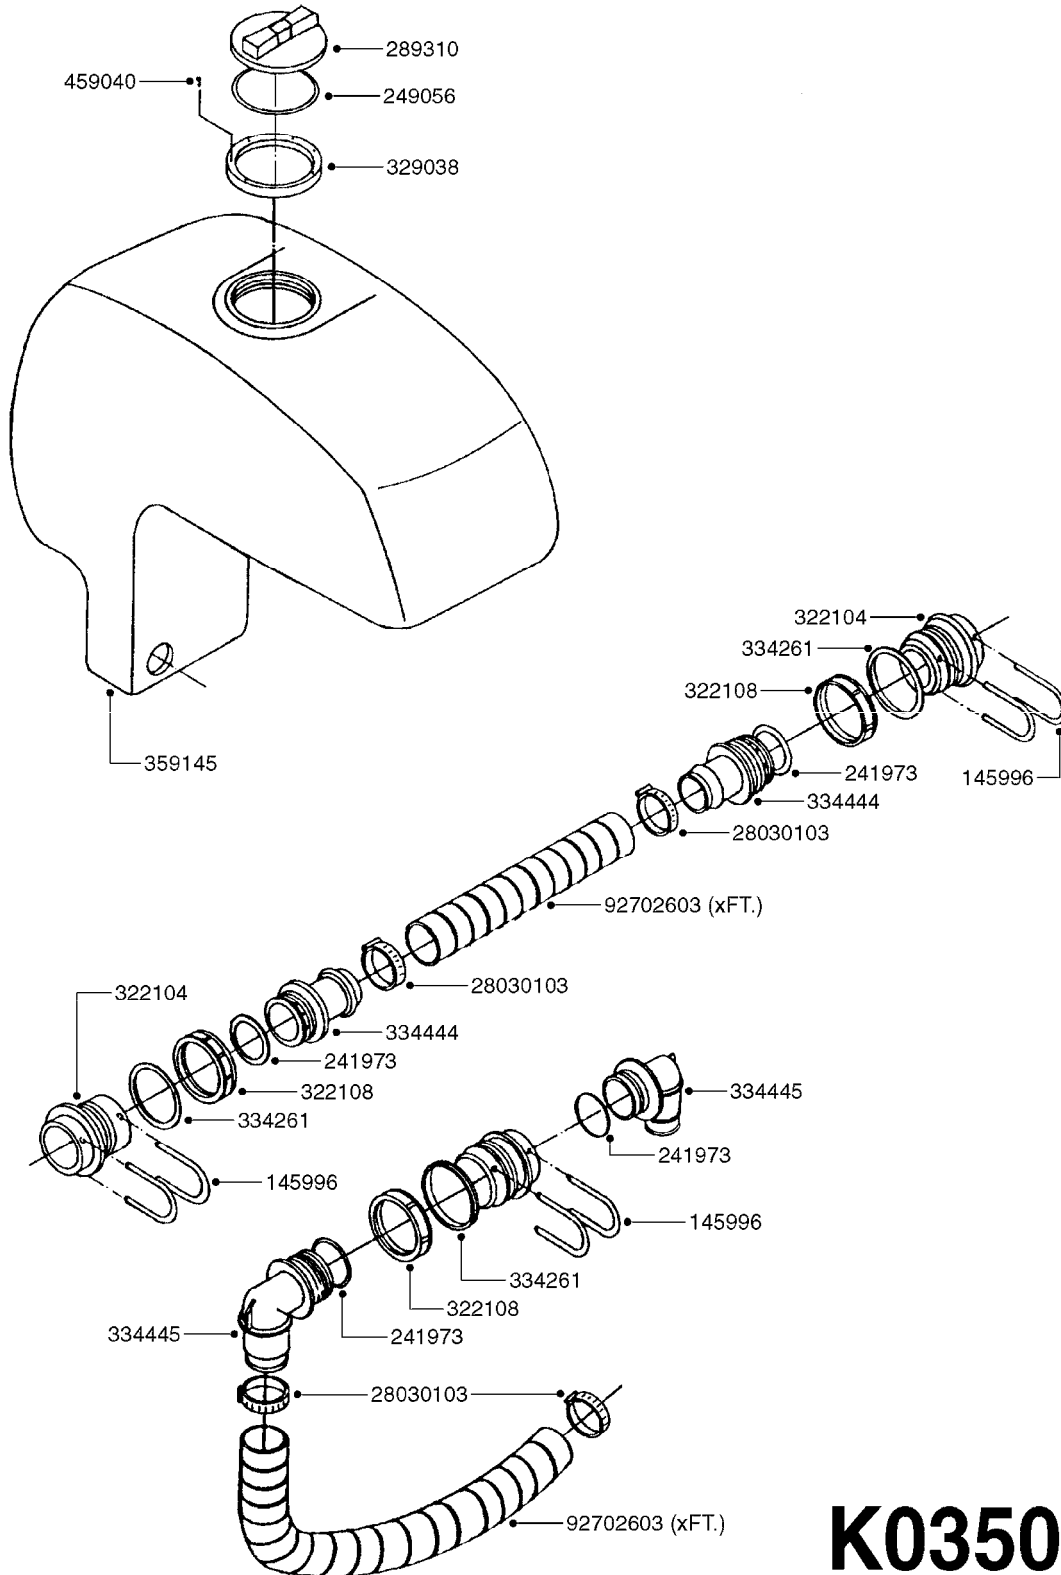

F0160

DRAWBAR - TURNABLE HITCH
F0160-HIN, 01:01:16

Page 1

Date 12.08.2020 11:30

parts-n°	order qty	description
149253	1	WASHER D.80X50X10 TURN.HITCH
149254	1	WASHER D.80X32X10 TURN.HITCH
149258	1	PIN F.TURNABLE HITCH
149303	1	DRAW BOLTS
169396	1	PLATE F. TURNABLE DRAWBAR
219071	1	BEARING 30208A TURN.HITCH
219072	1	BEARING
242203	1	O-RING 79.5X72.5
284235	1	ENGRASADOR M-6/100 RECTO
430507	1	BOLT HEX 8.8 DEL M16X45 FT
459047	1	SET SCREW ALLEN M12X25 DIN 913
459049	1	SET SCREW ALLEN M8X10 DIN 913
460585	1	LOCKING NUT M16 DIN985 A2 SS
469007	1	NUT 1" SAE
469021	1	CASTLE NUT 1-1/4"
469024	1	CASTLE NUT 1-3/4" TURN.HITCH
479024	1	WASHER LOCK D.26 DIN 127
480739	1	PIN SNAP D8 F.ROUND
489027	1	ROLL PIN 6 x 100
489028	1	COTTER PIN 6 X 8
619440	1	HEADTUBE FOR TURN.DRAWBAR
639366	1	CENTER BEAM TURN.HITCH
639367	1	CENTER PIVOT - TURN.HITCH
835185	1	DRAWBAR TURNABLE F.TG BV CR

24002503 - Ø 5" (125mm)

24002403 - Ø 4" (100mm)

259034 - Ø 5" (125mm) L=29-1/2" (750mm) PVC

259035 - Ø 4-3/8" (110mm) L=39-3/8" (1000mm) PVC

349012 - Ø 4" (100mm) L=37-3/8" (950mm) PVC

349026 - Ø 5-1/2" (140mm) / Ø 4-3/8" (110mm) PVC

349030 - Ø 5-1/2" (140mm) / Ø 3-1/2" (90mm) PVC

349025 - Ø 5" (125mm) / Ø 4-3/8" (110mm) PVC

349023 - Ø 5" (125mm) PVC

G0420

TUBES & HOSES
G0420-HIN, 01:01:16

Page 1

Date 12.08.2020 11:30

parts-n°	order qty	description
259034	1	PVC HOSE D125MM X 0.75M
259035	1	PVC HOSE D100MM X 1.0M
349012	1	PVC TUBE D100MM X 950MM
349023	1	GREY PVC LID D125MM
349025	1	CONNECT.PIECE PVC D125MM-110MM
349026	1	CONICAL REDUC.PVC D140MM-100MM
349030	1	140MM-90MM PVC ADAPTER
24002403	1	HOSE R X TPR 4" BLACK
24002503	1	HOSE R X TPR 5" BLACK