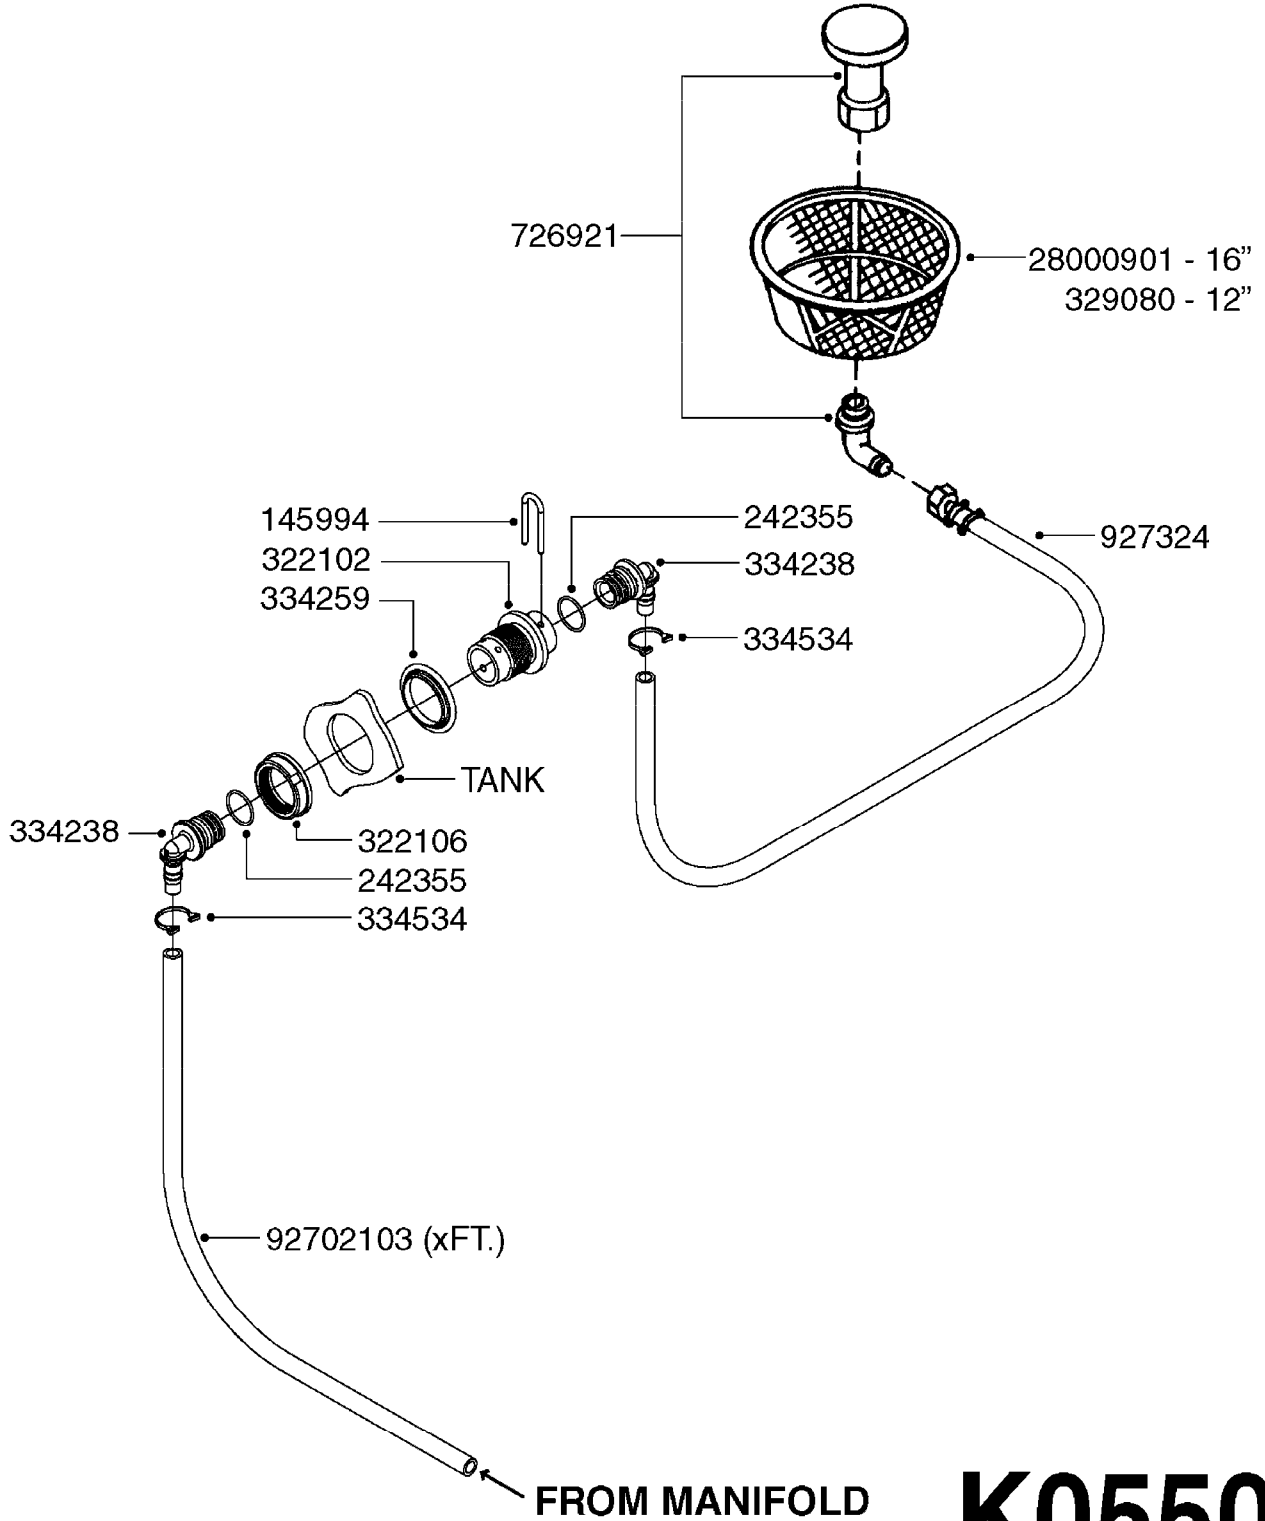

K0550

POWDER MIXER
K0550-HIN, 01:01:16

Page 1

Date 12.08.2020 11:30

parts-n°	order qty	description
145994	1	FITT.DK S-40 FORK
242355	1	O-RING D19.2X3.0 VITON F.S-40
322102	1	FITT.DK S-40 BULKHEAD
322106	1	FITT.DK S-40 BULKHEAD NUT
329080	1	FILTER BASKET 12"
334238	1	FITT.DK S-40 ELB.1/2"
334259	1	GASKET F. S-40 BULKHEAD
334534	1	CLAMP HOSE PLASTIC 1/2"
726921	1	POWDER MIXER F.STRAINER BASKET
927324	1	HOSE R PRESSURE D12-80-200 BAR
28000901	1	FILTER, TOP MAIN TANK, Ø400 L275 300130
92702103	1	HOSE R X1/2" X300PSI WP X0012"