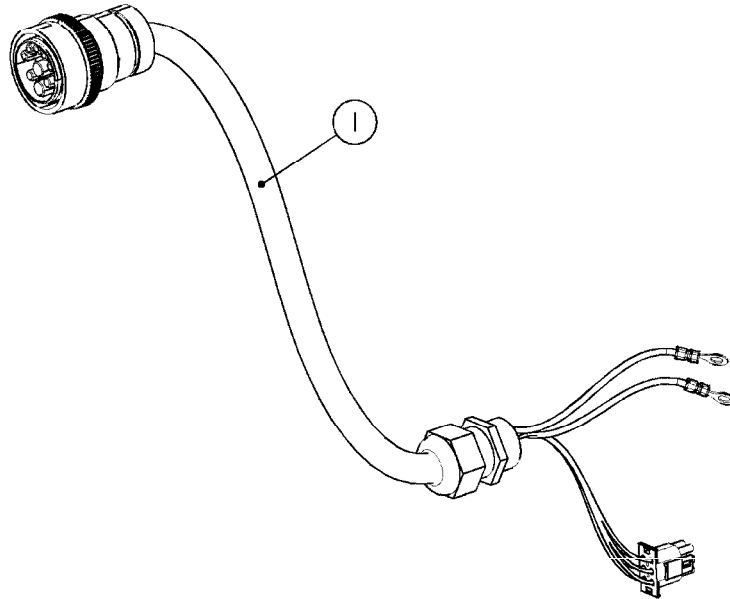

**M224**

JOB COM ISOBUS HW V.3  
M224-HIA, 16:11:17

Page 1

Date 12.08.2020 9:10

Pos.	parts-n°	order qty	description
1	63146400	1	JOB COM BRACKET W.M4 NUTS
2	26043600	1	MODULE, INPUT, NORAC UC5
3	26043400	1	NORAC UC5 CONTROLLER MODULE
4	16302100	1	JOB COM PLATE REAR
5	26052700	1	JOB COM PCB ASSY HW3.1
6	26005100	1	CONNECTOR FOR PCB, PLASTIC
7	26029200	1	DAH PCB F. JOB COM NCM '09
8	26031100	1	PCB ASSY. FOR NORAC INTERFACE
9	39134200	1	BOX COMPL. 300X400X135 DRILLED
10	28048600	1	FULE 15A ATOF SERIES
11	28048500	1	FUSE 10A ATOF SERIES
12	16302000	1	MOUNT PLATE JOB COM, C2C, JC HW3.X
13	26031200	1	C2C ISOBUS BRIDGE 16PIN STW
14	26004600	1	PLUG F.DRILLED HOLE 21MM
15	25197500	1	PLUG Ø6x18MM NITRIL
16	26039700	1	BULKHEAD F.CABLE PG21 6X6.0
17	26039800	1	BULKHEAD F.CABLE PG21 3X9.0
18	26005900	1	WIRE 37/37 POLE DAH/JOB COM
19	26039300	1	CABLE, DAH UC5 INPUT MODULE
20	26039100	1	CABLE, DT06 6P FEMALE L=300MM
21	26032700	1	ACTIVE ISOBUS TERMINATOR