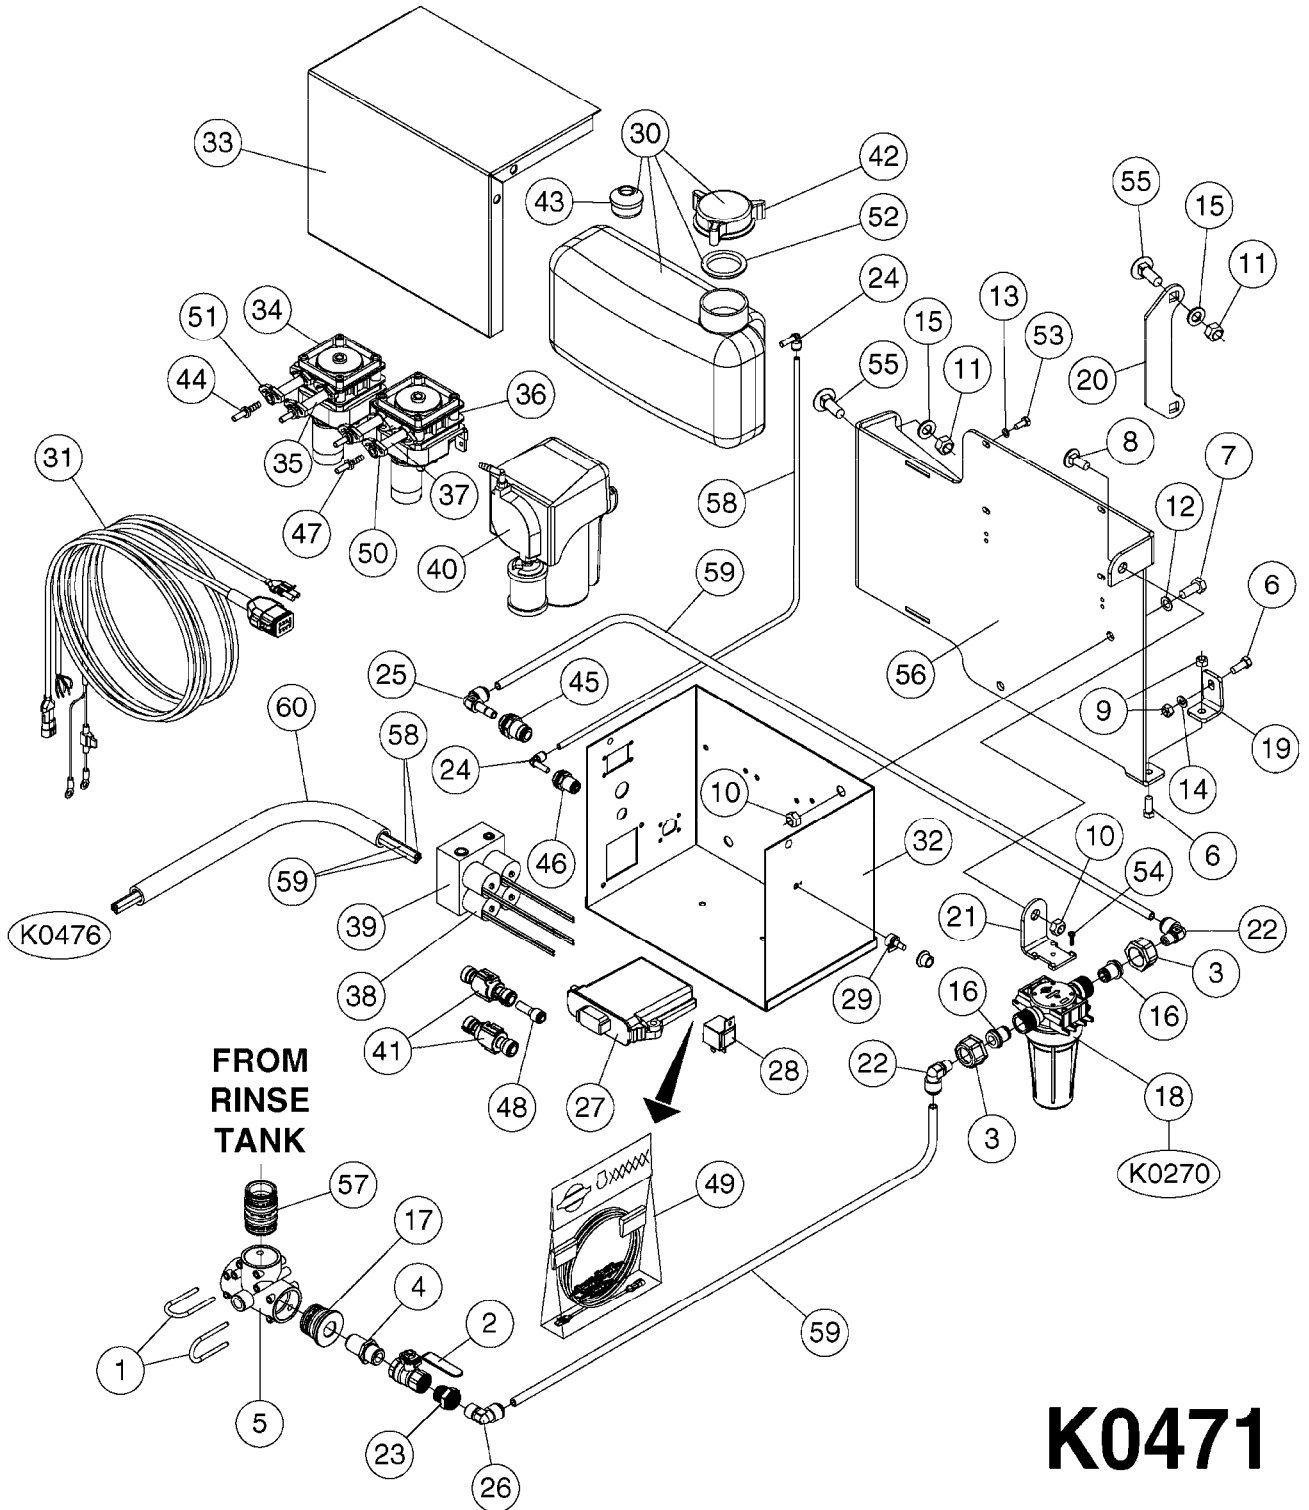

FOAM MARKER - RICHWAY
COMMANDER
K0471-HIN, 22:10:18

Page 1
Date 12.08.2020 9:09

Pos.	parts-n°	order qty	description
1	145995	1	FITT.DK S-53 FORK
2	284227	1	BALL VALVE 1/2"FEMALE THREADS
3	320283	1	FITT.DK NUT 3/4"BSP
4	321742	1	FITT.DK BULKHEAD 1/2' BSP
5	322352	1	FITT.DK S-53 TEE
6	420582	1	BOLT HEX 8.8 DEL M8X20 FT A2
7	420604	1	BOLT HEX 8.8 DEL M10X25 FT DIN933
8	440737	1	BOLT CARRIAGE M10x25 SS
9	460143	1	LOCK NUT M8 SST A2 DIN985
10	460423	1	NUT HEX M10X1.50 LOCK DIN985A2 SS
11	460703	1	NUT HEX M12X1.75 LOCK DIN985A2 SS
12	470046	1	WASHER D18D11X1 LOCK
13	470901	1	WASHER D11.8/D6.1X1.6 SS LOCK
14	471126	1	WASHER, M8, Ø16/ 8.4X 1.6, SS
15	471127	1	WASHER, M12, Ø24/13X24X2.5 SS
16	717426	1	FITT.DK REDUC 1/4"BSP F.3/4"N
17	726694	1	PLUG,S53,1/2"FBSP THD W.ORING
18	845219	1	FILTER IN-LINE 3/4'80 MESH OML
19	16184403	1	FOAM M. COMPRESSOR HANGER
20	16184603	1	FOAM M. COMPRESSOR SHIM
21	16321500	1	LINE FILTER BRACKET, TDZ/DDZ
22	23004703	1	FITT, 1/4"NPT-3/8"90-PTC
23	23004803	1	FITT, 1/2"MPT-3/8"FPT REDUCER
24	23004903	1	FITT, 1/4"PLUG-IN-1/4"90-PTC
25	23005003	1	FITT, 3/8"PLUG-IN-3/8"90-PTC
26	23005103	1	FITT, 3/8"NPT-3/8"90-PTC
27	26029503	1	MODULE, CONTROL, FOAM MARKER, RICHWAY
28	26029603	1	RELAY, 12VDC, RICHWAY
29	26029703	1	POTENTIOMETER, FOAM MARKER, RICHWAY
30	28064703	1	FOAM MARKER CONC. TANK,RICHWAY
31	28064803	1	FOAM MARKER CONT.CABLE,RICHWAY
32	28086403	1	STEEL BODY, FOAM MARKER, RICHWAY
33	28086503	1	STEEL LID, FOAM MARKER, RICHWAY
34	28086603	1	WATER PUMP, FOAM MARKER, RICHWAY
34	28102303	1	RICHWAY WATER PUMP GEAR MOTOR ONLY
35	28086703	1	1/4" PUMP TUBE, WATER, FOAM MARKER, RICHWAY
36	28086803	1	CONCENTRATE PUMP, FOAM MARKER, RICHWAY
37	28086903	1	1/8" PUMP TUBE, CONCENTRATE, FOAM MARKER, RICHWAY
38	28087003	1	2-WAY SOLENOID VALVE, FOAM MARKER, RICHWAY
39	28087103	1	RHD-VTD SOLENOID BLOCK, FOAM MARKER, RICHWAY
40	28087203	1	DIAPHRAGM AIR COMPRESSOR, FOAM MARKER, RICHWAY
41	28087403	1	3/8" CHECK VALVE, FOAM MARKER, RICHWAY
42	28087603	1	1 GALLON TANK CAP, FOAM MARKER, RICHWAY
43	28087703	1	1 GALLON TANK SCREEN, FOAM MARKER, RICHWAY
44	28094103	1	FITT.1/4" STEM X 1/4" HOSE BARB
45	28095803	1	3/8"T BULKHEAD
46	28095903	1	1/4"T BULKHEAD
47	28096403	1	1/4" STEM X 3/16" HB
48	28096503	1	3/8" STEM X 1/4"T
49	28097103	1	POWER UNIT HARNESS, RICHWAY TRAILER INSIDE WIRING HARNESS COMPLETE
50	28102103	1	RICHWAY #23 QUICK CLAMP
51	28102203	1	RICHWAY #26 QUICK CLAMP
52	28102403	1	RICHWAY TANK CAP GASKET
53	41000603	1	BOLT HEX 1/4"X1/2" SS
54	44076200	1	SCREW WN5451 5X16 SS TORX
55	45001300	1	CARRIAGE BOLT M12X35 DIN603 A2
56	61020003	1	BRKT, FOAM MARKER F.COM, RICHWAY
57	72114300	1	FITT. DK S-53 MALE MALE W.ORIN
58	92703303	1	HOSE LLDPE .25"X.17"X12" BLACK
59	92703403	1	HOSE LLDPE .38"X.25"X12" BLACK