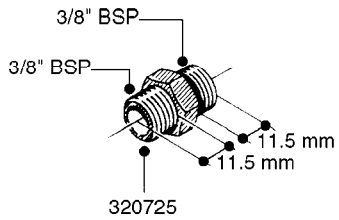

FITTINGS - HEXAGON NIPPLES  
L0030-HIN, 01:01:16

Page 0  
Date 12.08.2020 9:10

**L0030**

FITTINGS - HEXAGON NIPPLES  
L0030-HIN, 01:01:16

Page 1  
Date 12.08.2020 9:10

parts-n°	order qty	description
10015303	1	FITT.PO.HN 1.00X1.00 M1000
10425003	1	FITT.PO.HN 1.25X1.00 MCPHEE
320132	1	FITT.DK HN 1" BSP
320176	1	FITT.DK HN 3/8"X1/2" BSP
320445	1	FITT.DK HN 1/4"X3/8" BSP
320655	1	FITT.DK HN 1/2"-1/2" BSP
320692	1	FITT.DK HN 3/8'BSPX1/4'NPT
320703	1	FITT.DK HN 3/8BSP X1/2 &1/4NPT
320725	1	FITT.DK NIPPLE 3/8"-3/8" BSP
320902	1	FITT.DK HN 3/8'X 1/4' BSP
390232	1	FITT.DK HN 1-1/2' X 1-1/4' BSP
390276	1	FITT.DK HN 1'BSP