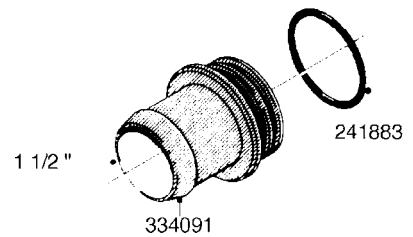

**L0080**

FITTINGS - S-53  
L0080-HIN, 12:09:17

Page 1

Date 12.08.2020 9:10

Pos.	parts-n°	order qty	description
1	145995	1	FITT.DK S-53 FORK
2	241973	1	O-RING Ø3 X 44.2 70 SHORES NITRIL NITRIL (BLACK)
2	242353	1	O-RING 3 X 44.2 VITON VITON (BROWN)
3	242109	1	O-RING D32.2x3.0 NITRIL (BLACK)
3	242354	1	O-RING D32.2X3.0 VITON VITON (BROWN)
4	322103	1	FITT.DK S-53 BULKHEAD
5	322107	1	FITT.DK S-53 BULKHEAD NUT
6	322110	1	FITT.DK S-53 ELB. 1/2" BSP
7	322352	1	FITT.DK S-53 TEE
8	334229	1	FITT.DK S-53 STR.3/4"
9	334260	1	GASKET F. S-53 BULKHEAD
10	334564	1	FITT.DK S-67 TO S-53 ADAPTER
11	391100	1	FITT.DK S-53THREAD INS.1/2"BSP
12	726463	1	FITT.DK S53 BULKHEAD W/GASKET
13	726552	1	FIT.DK S-53X90 1/2" BSP,O-RING
14	726556	1	FITT.DK S-53 HB 1/2" W/O-RING
15	726558	1	FITT.DK S53 STR. 3/4" W.ORING
16	726559	1	FITT DK. S-53 HB 1" W/O-RING
17	726568	1	FITT.DK.S-53 HB 1/2"90 W/O-RING
18	726570	1	FITT.DK S-53 ELB.3/4" W.ORING
19	726571	1	FITT.DK S-53 ELB.1", W ORING
20	726578	1	FITT.DK S53 PLUG WITH O-RING
21	728561	1	FITT.DK. S67M - S53F REDUCER