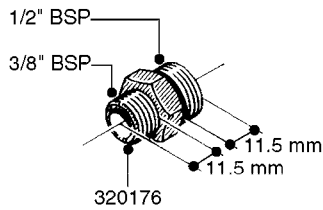

FITTINGS - HEXAGON NIPPLES  
L0030-HIN, 01:01:16

Page 0  
Date 12.08.2020 9:10

**L0030**

FITTINGS - HEXAGON NIPPLES  
L0030-HIN, 01:01:16

Page 1  
Date 12.08.2020 9:10

parts-n°	order qty	description
10015303	1	FITT.PO.HN 1.00X1.00 M1000
10425003	1	FITT.PO.HN 1.25X1.00 MCPHEE
320132	1	FITT.DK HN 1" BSP
320176	1	FITT.DK HN 3/8"X1/2" BSP
320445	1	FITT.DK HN 1/4"X3/8" BSP
320655	1	FITT.DK HN 1/2"-1/2" BSP
320692	1	FITT.DK HN 3/8'BSPX1/4'NPT
320703	1	FITT.DK HN 3/8BSP X1/2 &1/4NPT
320725	1	FITT.DK NIPPLE 3/8"-3/8" BSP
320902	1	FITT.DK HN 3/8'X 1/4' BSP
390232	1	FITT.DK HN 1-1/2' X 1-1/4' BSP
390276	1	FITT.DK HN 1'BSP