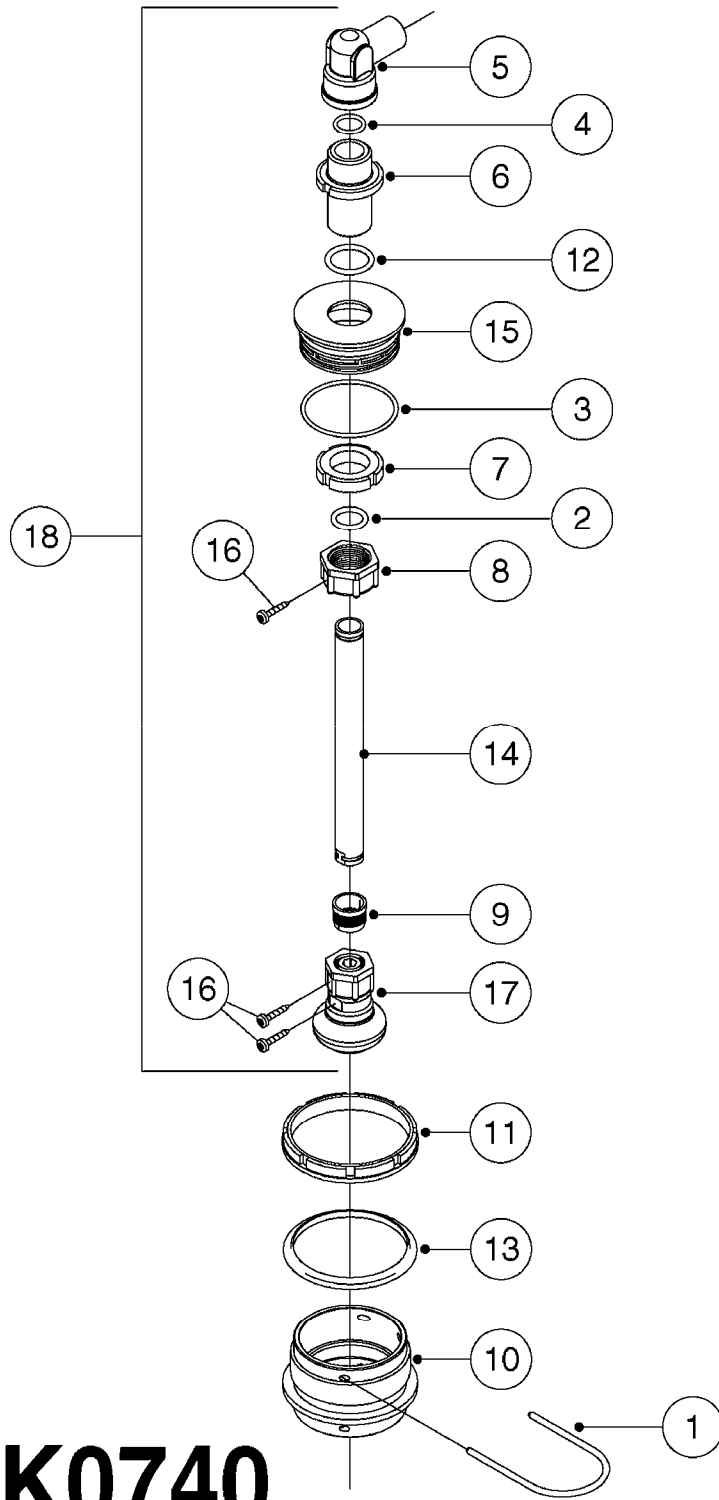

K0740

RINSE SYSTEM NOZZLE - LOW MOD.
K0740-HIN, 01:01:16

Page 1

Date 12.08.2020 9:09

Pos.	parts-n°	order qty	description
1	145997	1	FITT.DK S-93 FORK
2	240306	1	O-RING D29/D21X4
3	242351	1	O-RING D69.5X3.0 VITON F.S-93
4	242355	1	O-RING D19.2X3.0 VITON F.S-40
5	320342	1	FITT.DK EL 3/4" M X 1" F BSP
6	320456	1	FITT.DK BULKHEAD 1" BSP DOUBLE
7	320471	1	FITT.DK NUT 1" BSP JAMB
8	320574	1	FITT.DK NUT 1" BSP SPECIAL
9	321484	1	BUSHING THREADED F.NOZZ.TUBE
10	322105	1	FITT.DK S-93 BULKHEAD DOUBLE
11	322109	1	FITT.DK S-93 BULKHEAD NUT
12	332577	1	O-RING D38/D30X4 F.1" PUR.
13	334262	1	GASKET F.S-93 BULKHEAD
14	341106	1	TUBE F.RINSE NOZZLE L=220
15	390485	1	FITT.DK S-93 PLUG W D34 HOLE
16	440665	1	SCREW M4.2X16 STAINLESS
17	728014	1	RINSE NOZZLE MOUNTED
18	72358000	1	TANK RINSE LOW MOD.ASSMBLY NCM