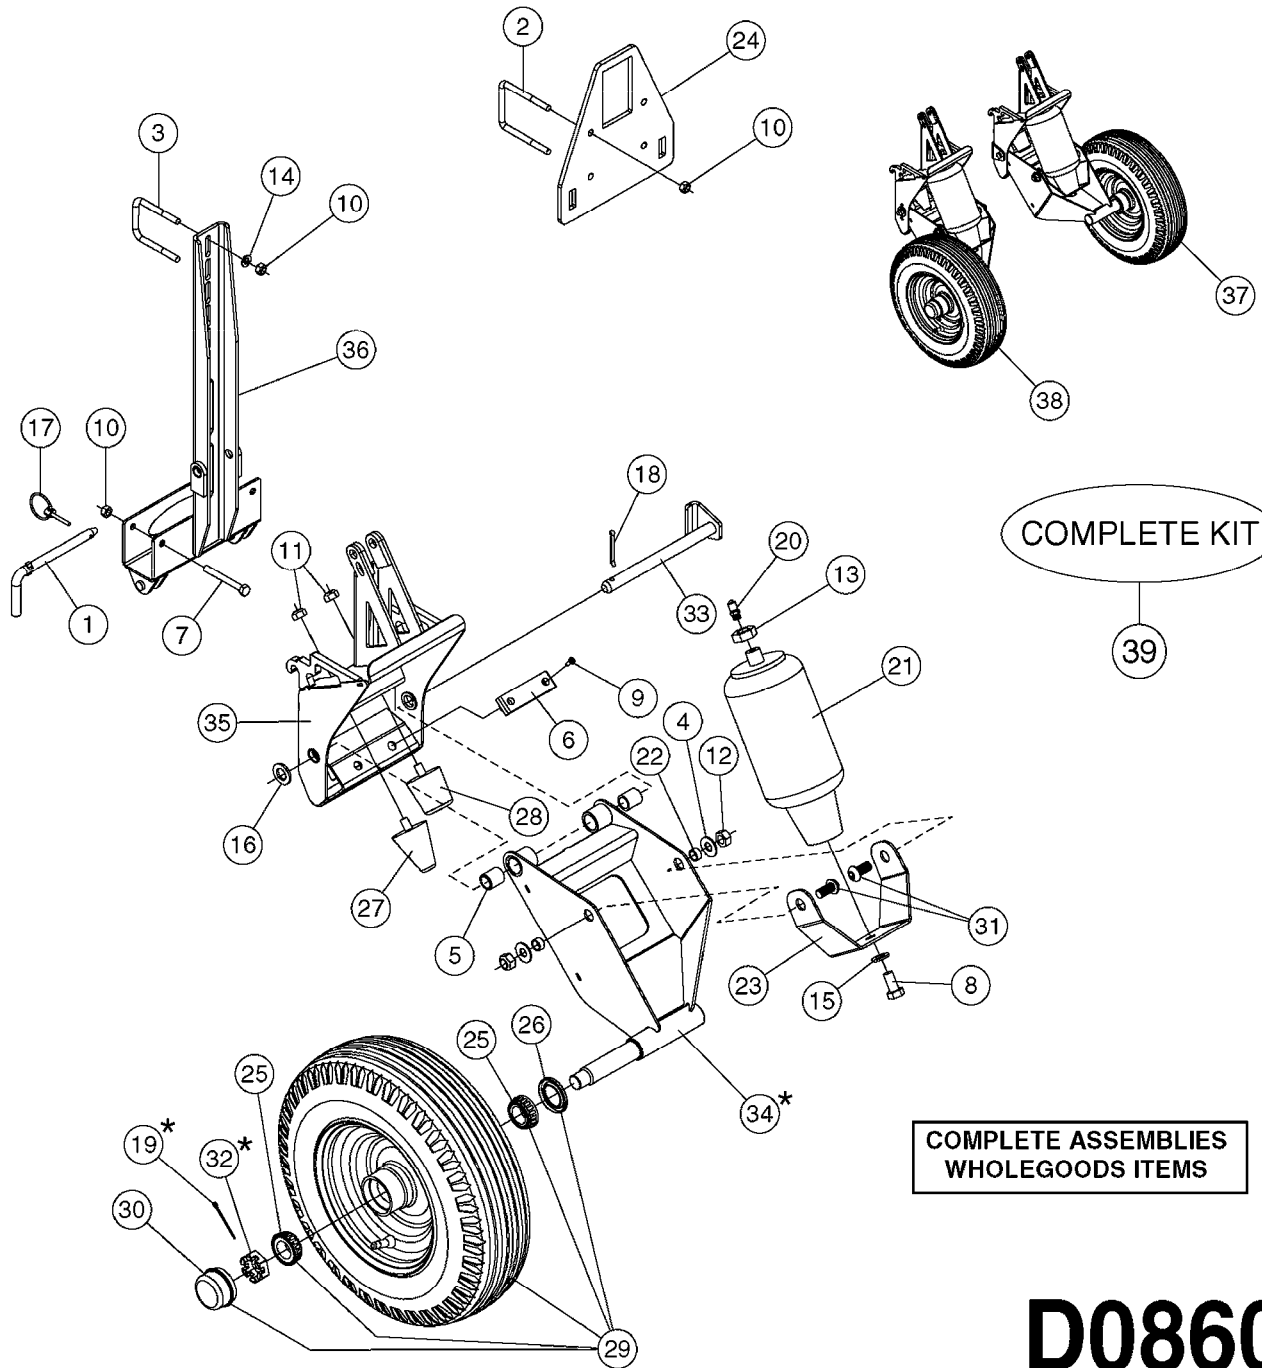

COMPLETE KIT

39

COMPLETE ASSEMBLIES
WHOLEGOODS ITEMS

D0860

BOOM WHEEL, FTZ, HD, AIR-BAG
D0860-HIN, 01:01:16

Pos.	parts-n°	order qty	description
1	142947	1	LOCKING PAWL Ø12 L=108, DELTA
2	146843	1	BOLT U M8 F.60 x 60
3	147516	1	U-BOLT M8-50x50
4	165557	1	WASHER D28.0/D12.2X2.0 SS
5	333697	1	BUSHING D22/D16x25
6	333956	1	SLIDE SHOE 91X25X10
7	421201	1	BOLT HEX 8.8 DEL M8X70
8	430923	1	BOLT HEX 1/2"-13 L=1" GR.2 SS
9	440665	1	SCREW M4.2X16 STAINLESS
10	460143	1	LOCK NUT M8 SST A2 DIN985
11	460423	1	NUT HEX M10X1.50 LOCK DIN985A2 SS
12	460703	1	NUT HEX M12X1.75 LOCK DIN985A2 SS
13	461248	1	NUT HEX JAM 3/4"-16 UNF
14	471126	1	WASHER, M8, Ø16/ 8.4X 1.6, SS
15	471127	1	WASHER, M12, Ø24/13X24X2.5 SS
16	471128	1	WASHER, M16, Ø30/17.0X 3.0, SS
17	480244	1	PIN SNAP D4.5
18	480384	1	PIN COTTER 3/16 x 1-1/2"
19	10008603	1	COTTER PIN 1/8"X 1-1/2" INCLUDED WITH PIVOT ARM
20	10480503	1	TANK VALVE 1/8"NPT
21	10492403	1	AIR BAG FOR TWIN SUSPENSION
22	14015203	1	BUSH D16 X D12.5 L=8
23	16121603	1	BOOM WHEEL AIR BAG BRACKET
24	16134703	1	BOOM WHEEL STORAGE BRACKET
25	21002303	1	BEARING, TAPPERED, 1" SPINDLE
26	21002603	1	SEAL, GREASE, F. BOOM WHEEL
27	24003503	1	RUBBER BUFFER D42 X 50 M172
28	24003603	1	RUBBER BUFFER D50 X 50 M174
29	28059803	1	WHEEL & TIRE ASSY 4.8/4.0-8
30	29003603	1	HUB CAP F. 1000LB HUB
31	43001003	1	BTTN HD SCREW M12 X 25 SS
32	46001803	1	NUT, CASTLE F. HD BOOM WHEEL INCLUDED WITH PIVOT ARM
33	61014803	1	BOOM WHEEL PIVOT PIN, PLATED
34	63030603	1	BOOM WHEEL PIVOT ARM RH INCLUDES CASTLE NUT & COTTER PIN
34	63030703	1	BOOM WHEEL PIVOT ARM LH INCLUDES CASTLE NUT & COTTER PIN
35	63030803	1	BOOM WHEEL MOUNT CRADLE
36	63033103	1	BOOM WHEEL MOUNT
37	70088103	1	BOOM WHEEL ASSEMBLY, LEFT
38	70088203	1	BOOM WHEEL ASSEMBLY, RIGHT
39	83353003	1	BOOM WHEEL KIT, FTZ, HD, AIR-BAG COMPLETE PAIR WITH HARDWARE