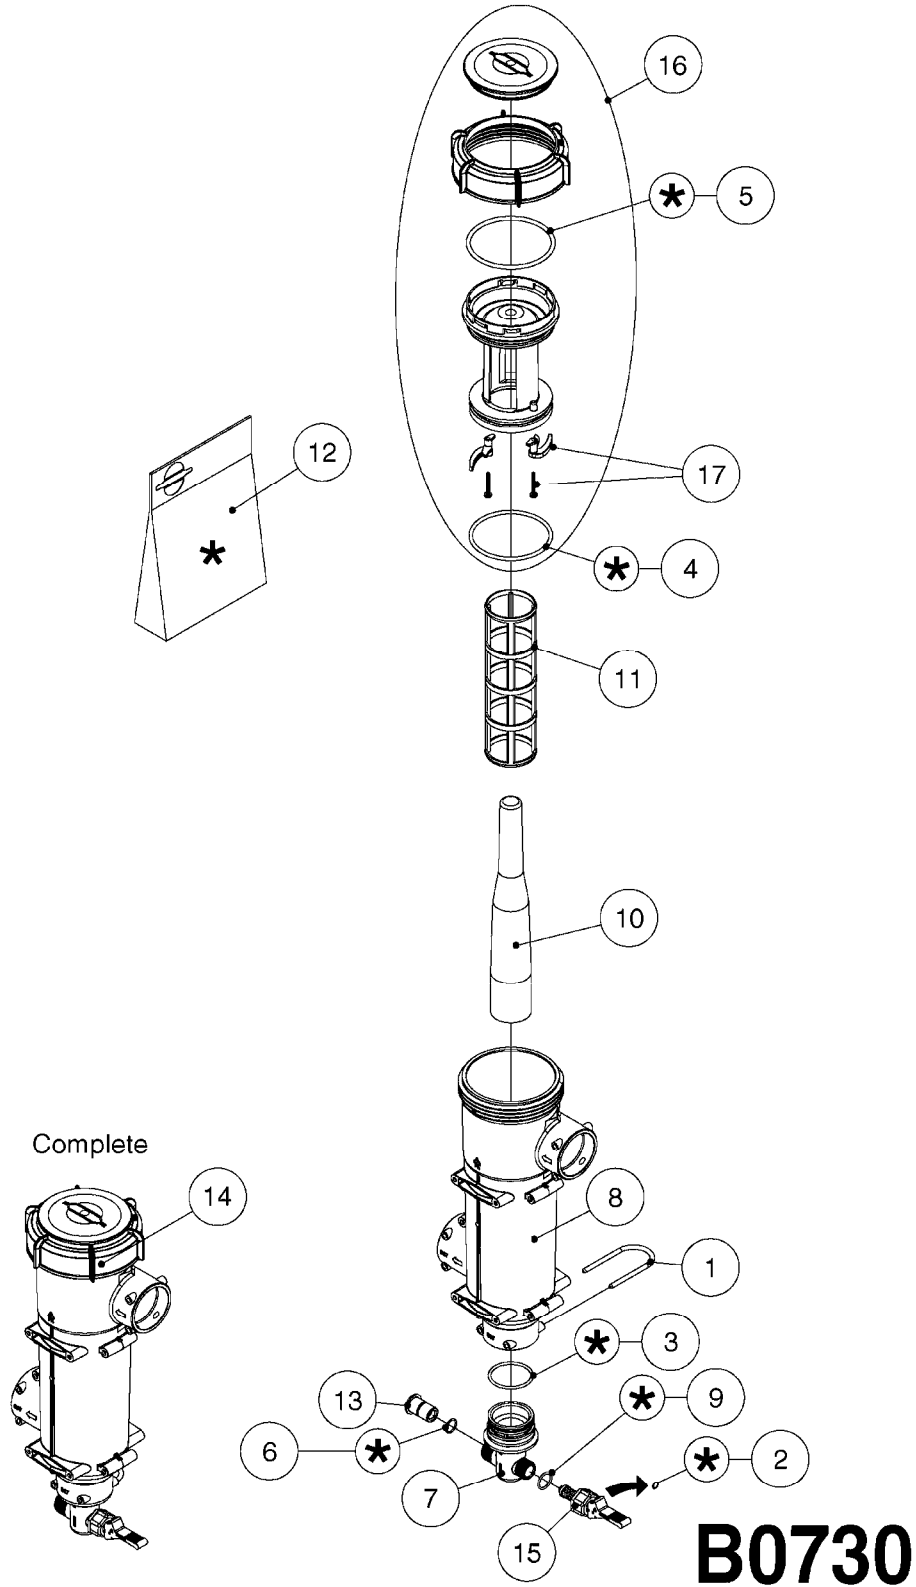

B0730

PRESSURE FILTER - CYCLONE
B0730-HIN, 01:01:16

Page 1
Date 12.08.2020 9:09

Pos.	parts-n°	order qty	description
1	145996	1	FITT.DK S-67 FORK
2	241323	1	O-RING D5.3X2.4 NITRIL
3	242353	1	O-RING 3 X 44.2 VITON
4	242565	1	O-RING Ø 85 X 4.0 SH70 VITON
5	242577	1	O-RING Ø 86 X 4.5 SH70 VITON
6	242594	1	O-RING D14 X 1.78 SCH.70-EPDM
7	322358	1	T-PIECE S67-1/2"-3/4"
8	322359	1	CYCLONE FILTER HOUSING
9	330315	1	O-RING D18.4/D13X.6
10	391093	1	CONE F. CYCLONE FILTER
11	61036000	1	FILTER ELEM.S93,100 MSH-YELLOW
11	615416	1	FILTER ELEM.S93,50 MESH-BLUE
11	72557200	1	FILTER ELEM.S93,80# CYCLONE
12	741827	1	SEAL KIT CYCLONE FILTER
13	39127500	1	VALVE SEAT D18/10 3/4"-1/2" 09
14	72281200	1	CYCLONE FILT.COMP. 80 MSH S67
14	72316500	1	CYCLONE FILT.COMP.50 MSH S67
14	72316600	1	CYCLONE FILT.COMP.100 MSH S67
15	72281300	1	VALVE BOOSTER/ON/OFF CYCLONE F
16	72352200	1	LID COMPLETE F. CYCLONE FILTER
17	74192900	1	FILTER LOCK PARTS - CYCLONE