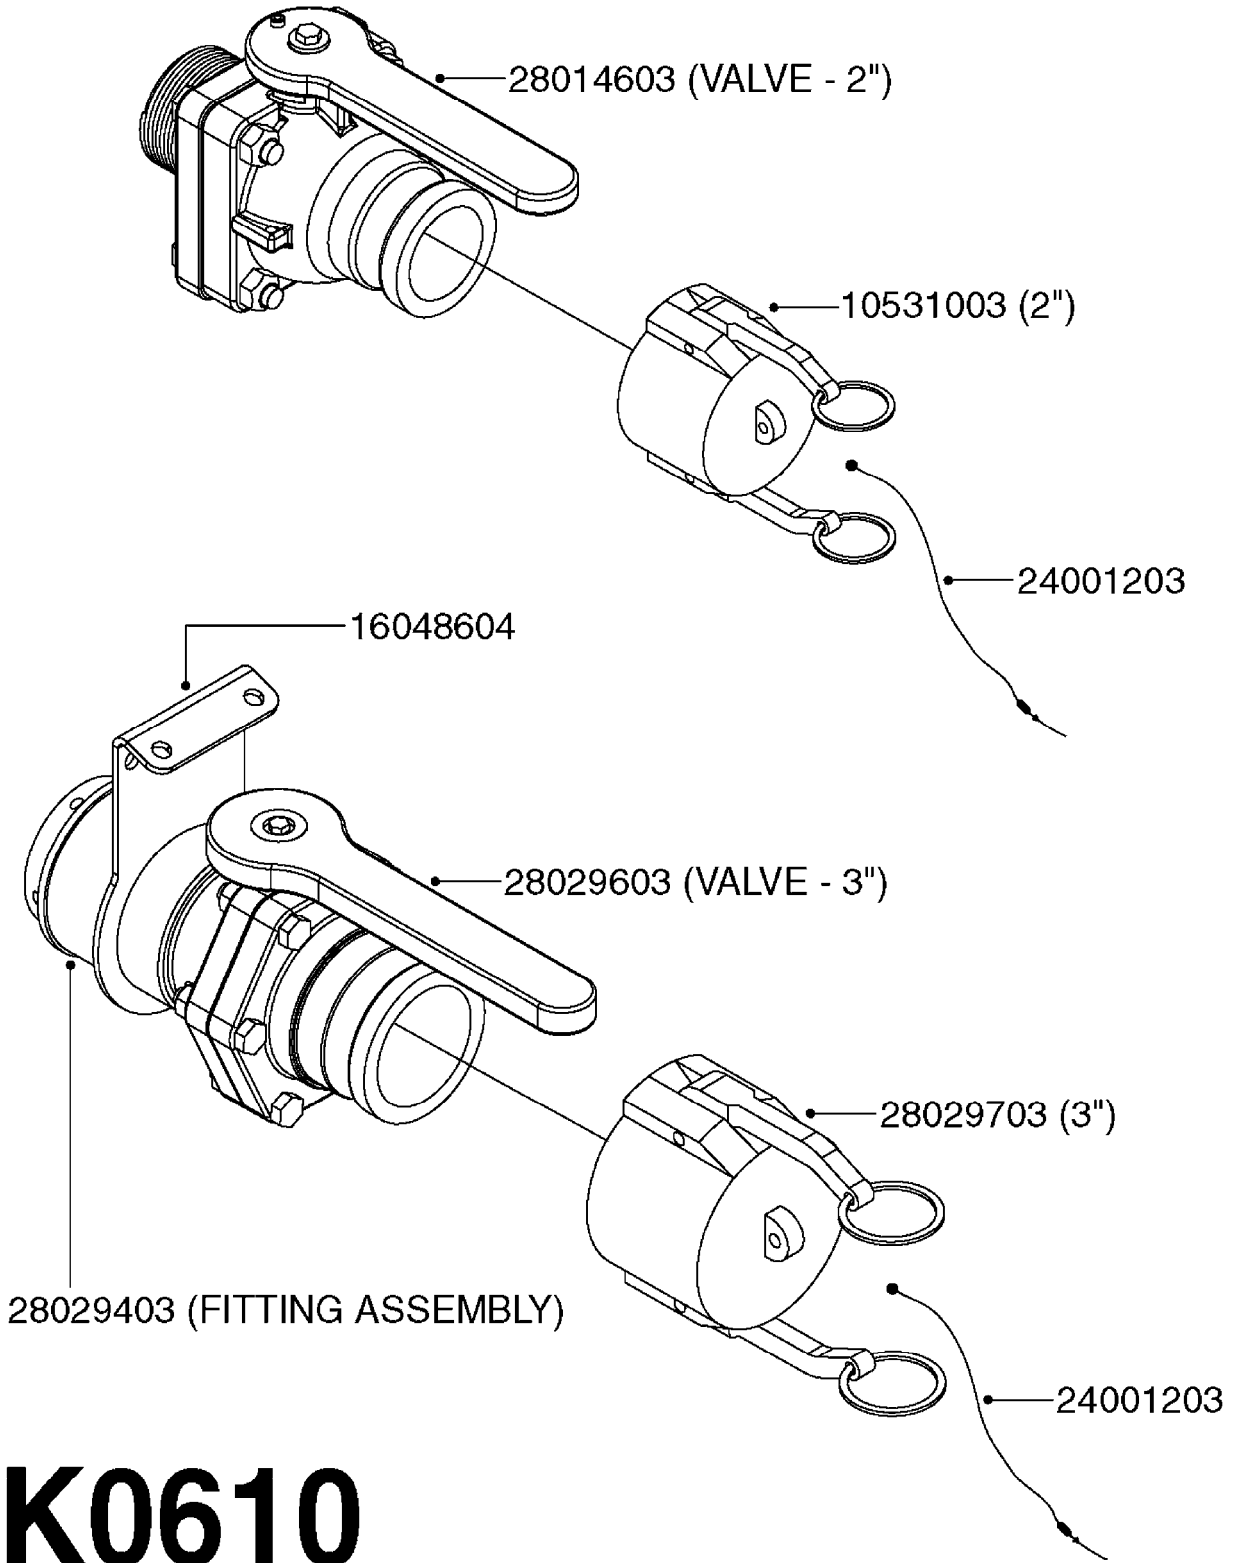

K0610

QUICKFILL-VALVES-BANJO 2" & 3"
K0610-HIN, 01:01:16

Page 1
Date 12.08.2020 9:09

parts-n°	order qty	description
10531003	1	CAP F.MALE QUICK COUPLER 2"
16048604	1	QUICK FILL BKT. NAV. 575-1100
24001203	1	RBR LANYARD 11" F.QCK FILL CAP
28014603	1	VALVE STUBBY 2" BANJO
28029403	1	3"NPT MALE X S93 FEMALE
28029603	1	VALVE STUBBY 3" BANJO
28029703	1	CAP F.MALE QUICK COUPLER 3"