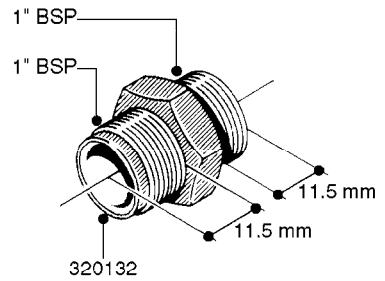

FITTINGS - HEXAGON NIPPLES
L0030-HIN, 01:01:16

Page 0
Date 12.08.2020 9:10

L0030