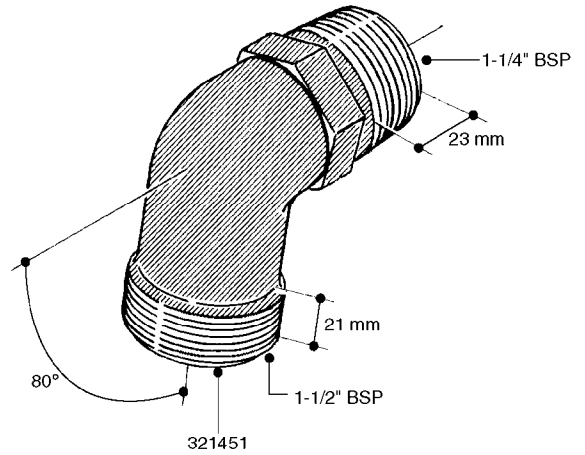

FITTINGS - HEXAGON NIPPLES  
L0030-HIN, 01:01:16

Page 0  
Date 12.08.2020 9:10

**L0030**

FITTINGS - HEXAGON NIPPLES  
L0030-HIN, 01:01:16

Page 1  
Date 12.08.2020 9:10

parts-n°	order qty	description
10015303	1	FITT.PO.HN 1.00X1.00 M1000
10425003	1	FITT.PO.HN 1.25X1.00 MCPHEE
320132	1	FITT.DK HN 1" BSP
320176	1	FITT.DK HN 3/8"X1/2" BSP
320445	1	FITT.DK HN 1/4"X3/8" BSP
320655	1	FITT.DK HN 1/2"-1/2" BSP
320692	1	FITT.DK HN 3/8'BSPX1/4'NPT
320703	1	FITT.DK HN 3/8BSP X1/2 &1/4NPT
320725	1	FITT.DK NIPPLE 3/8"-3/8" BSP
320902	1	FITT.DK HN 3/8'X 1/4' BSP
390232	1	FITT.DK HN 1-1/2' X 1-1/4' BSP
390276	1	FITT.DK HN 1'BSP