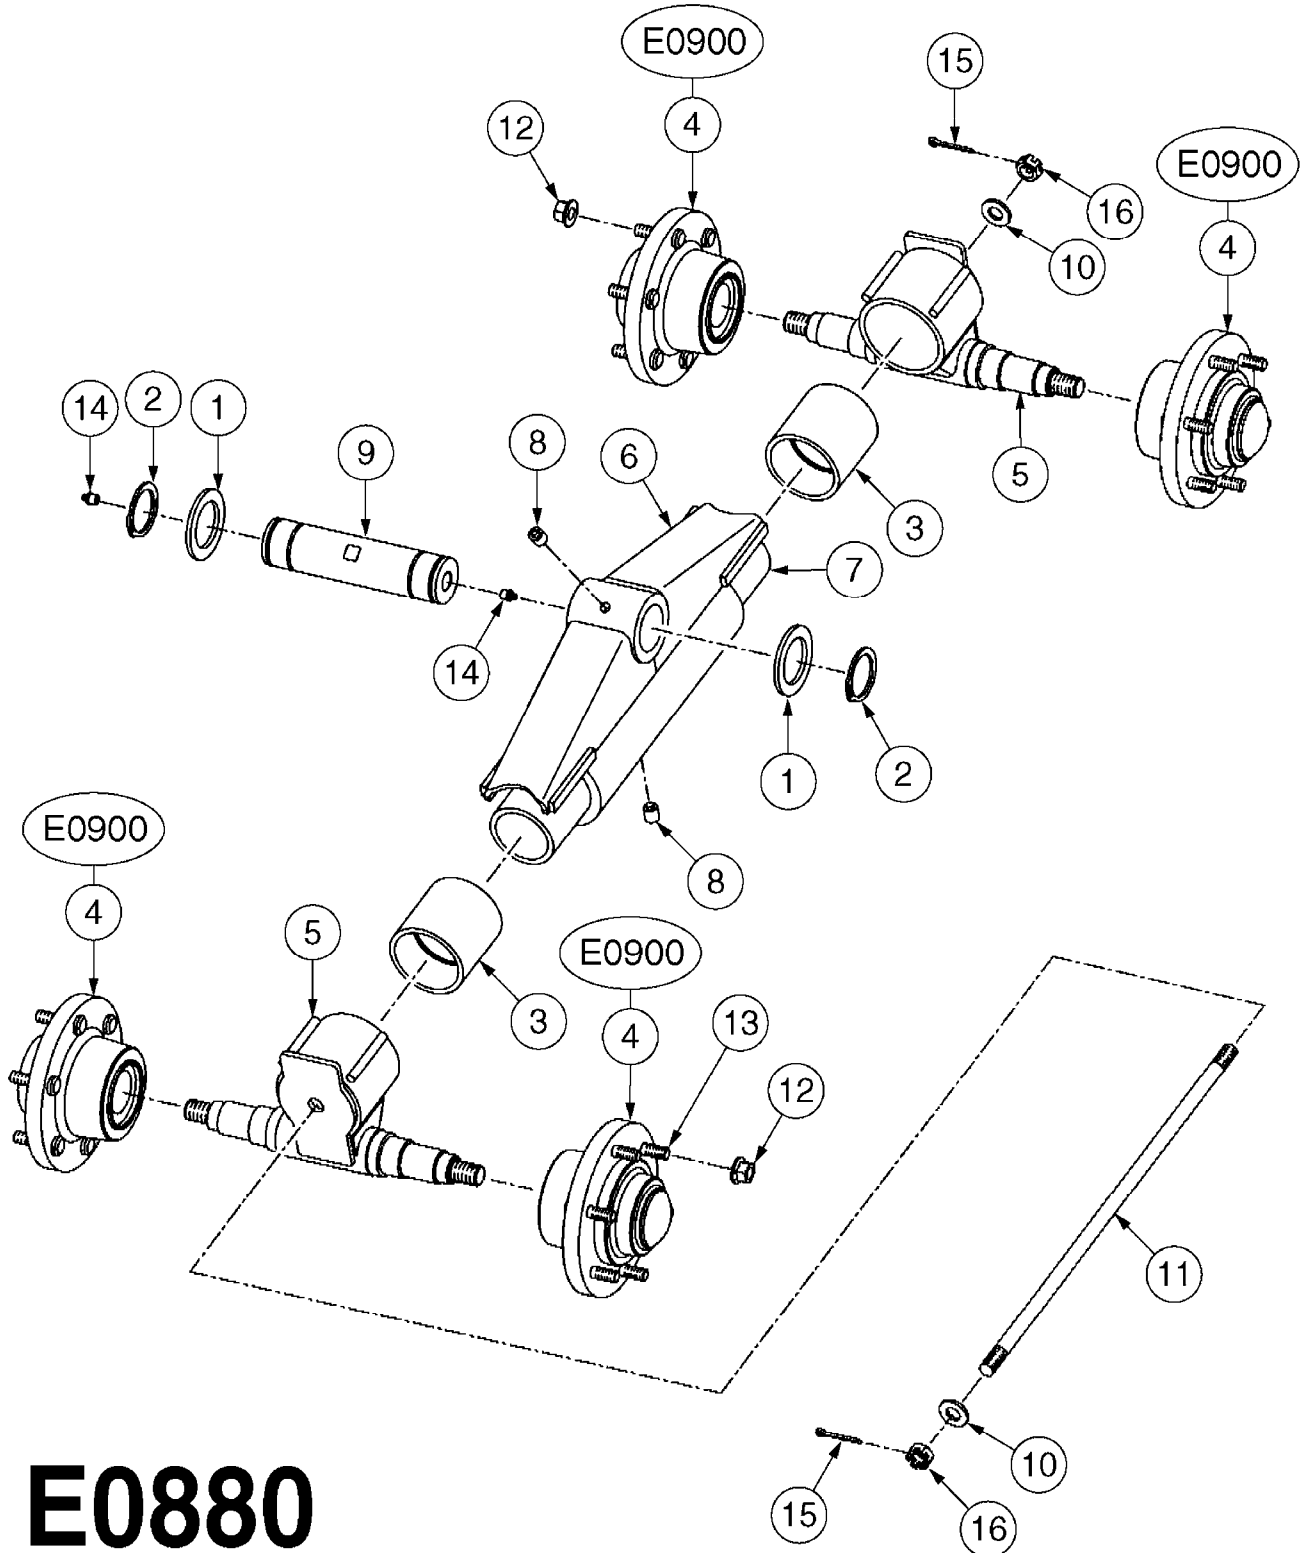

E0880

CAMOPLAST BOGIE MID-ROLLER 40
E0880-HIN, 01:01:16

Page 1

Date 12.08.2020 9:09

Pos.	parts-n°	order qty	description
1	28076003	1	WASHER, 3"X2.02"X3/16"
2	28076103	1	SNAP RING EXT. 2"
3	28080503	1	BUSHING
4	28080603	1	HUB ASSY.MID-ROLLER HUB COMPLETE W/LUG NUTS
5	28080703	1	MID-ROLLER DOGHOUSE(40 SERIES)
6	28080803	1	HOUSING, BOGIE
7	28080903	1	AXLE, MID-ROLLER
8	28081003	1	SET SCREW, 3/4"X1/2"-13 UNC
9	28081103	1	PIN, BOGIE
10	28081203	1	WASHER21/32"IDX1-5/16"ODX0.146
11	28081303	1	RETAINER ROD
12	28083003	1	LUG NUT SET (6) MID-ROLLER
13	28083103	1	WHEEL STUD SET (6) MID-ROLLER
14	28084103	1	GREASE FITTING
15	28084603	1	COTTER PIN 1-1/4" X 5/32"
16	28085003	1	CASTLE NUT 5/8"-11 UNC GR 5