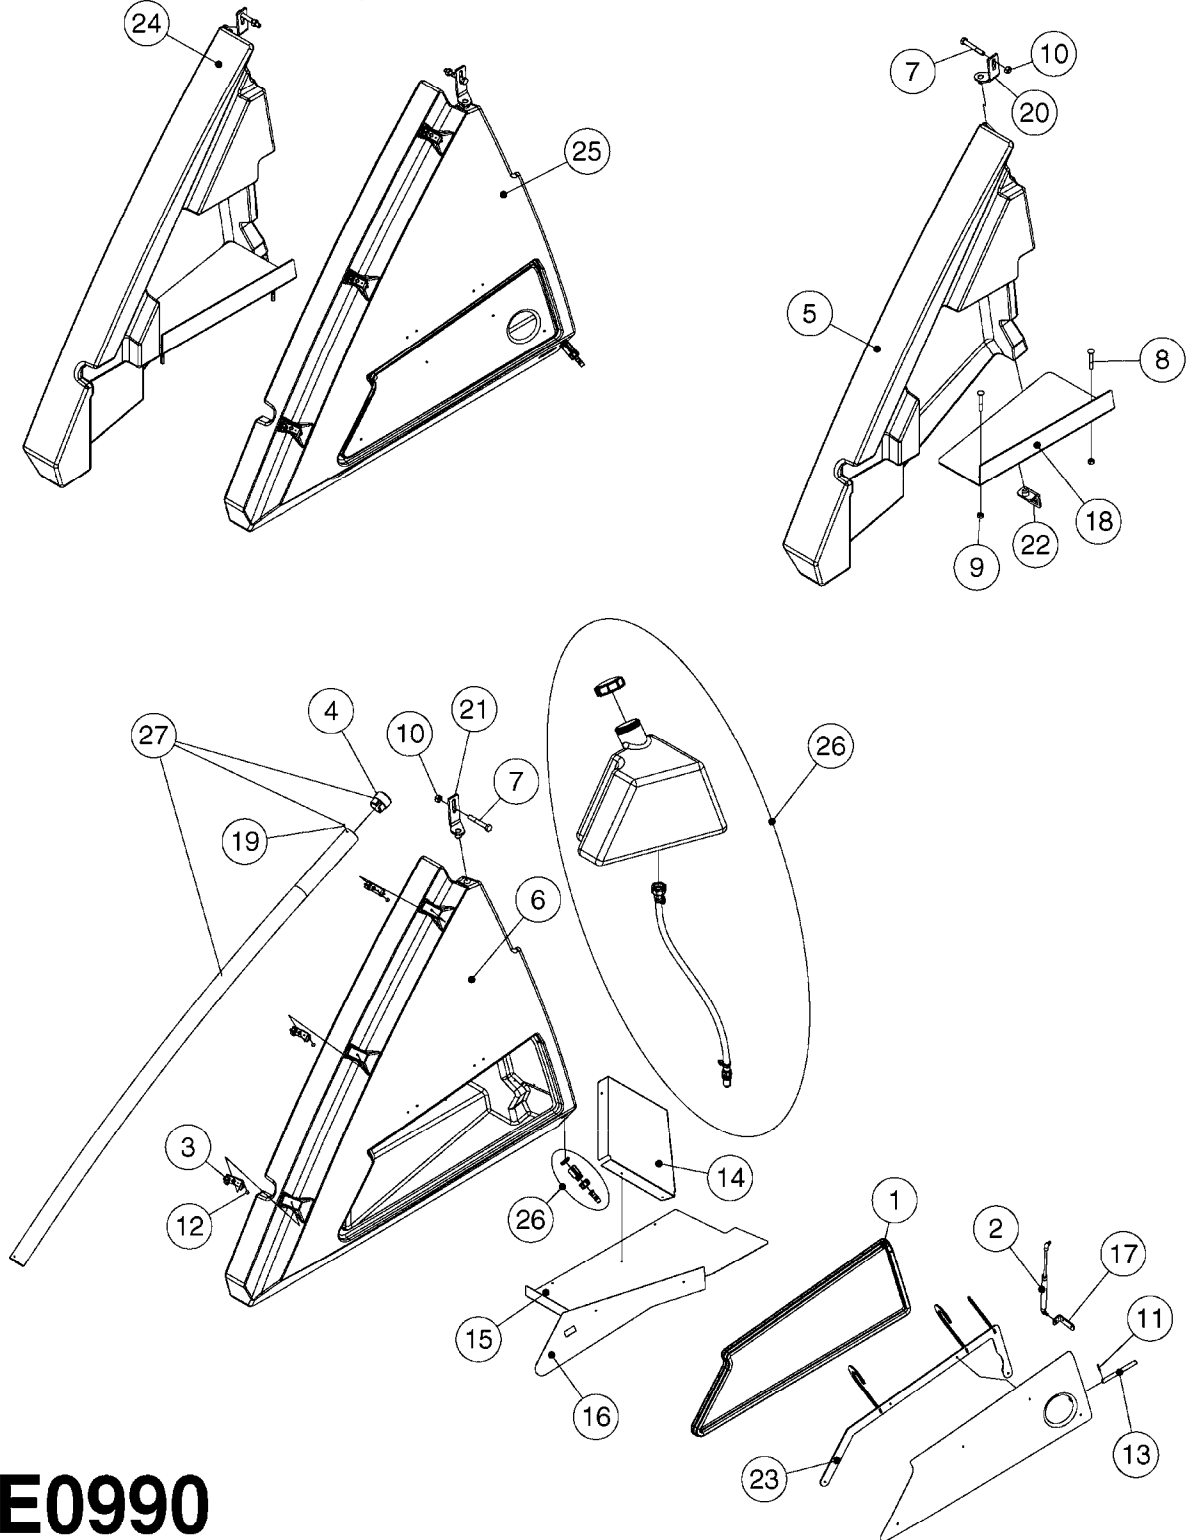

Complete

LOCKER & CLEAN WATER TANK NCM
E0990-HIN, 15:05:19

Page 1
Date 12.08.2020 9:09

Pos.	parts-n°	order qty	description
1	242474	1	SEAL 16X28XL=' LOCKER DOOR CM+
2	285793	1	GAS CYLINDER
3	334523	1	PIPE HOLDER Ø51.5
4	334850	1	GUIDE F. SIGHT GAUGE TUBE TOP
5	351766	1	SIDE SHIELD MOUNT RIGHT
6	351767	1	SIDE SHIELD MOUNT LEFT
7	430846	1	BOLT HEX 8.8 DEL M12X80
8	440718	1	BOLT CRG M10 X 65 DEL
9	460423	1	NUT HEX M10X1.50 LOCK DIN985A2 SS
10	460703	1	NUT HEX M12X1.75 LOCK DIN985A2 SS
11	480141	1	PIN COTTER M4X20
12	480809	1	BLIND RIVET, EMHART ACD616ASM
13	15057800	1	HANDLE F.LEFT SIDE LOCKER
14	16124500	1	DIVIDER F.LOCKER L.SIDE SHIELD
15	16124600	1	SHELF FLOOR-LEFT SIDE LOCKER
16	16124700	1	SHELF WALL-LEFT SIDE LOCKER
17	16126900	1	BRACKET F.DOOR-STORAGE LOCKER
18	16127300	1	SHELF FLOOR-RIGHT SIDE LOCKER
19	44075300	1	SCREW 3.5X9.5SS/X15 ISO 14585C
20	61033900	1	BRACKET F. SIDE PANEL R.H. NCM
21	61034000	1	BRACKET F. SIDE PANEL L.H. NCM
22	61037500	1	ADJUSTING BRACKET, BOTTOM NCM
23	63037800	1	BRACKET F.DOOR-STORAGE LOCKER
24	72280100	1	SIDE SHIELD RIGHT NCM COMPLETE
25	72280200	1	SIDE SHIELD LEFT+CLEAN W.TANK
26	72280600	1	CLEAN W.TANK LEFT SIDE NCM
27	72282800	1	SIGHT GAUGE W/SCALE NCM4400 LITER PRE'15 TUBE LENGTH = 75"
27	72357100	1	SIGHT GAUGE W/SCALE NCM6600 LITER
27	72358300	1	SIGHT GAUGE TUBE 85/90/10000 L=2382 BENT
27	72440100	1	SIGHT GAUGE W/SCALE,CM6600 GAL
27	72932100	1	SIGHT GAUGE TUBE W/DECAL CM4400/4500 GAL PRE'15 TUBE LENGTH = 75"
27	73125500	1	SIGHT GAUGE W/SCALE,CM4500 '15 LITER POST'15 TUBE LENGTH = 82"
27	73277500	1	SIGHT GAUGE W/SCALE,CM4500 '15 GAL POST'15 TUBE LENGTH = 82"
27	97610003	1	DECAL SIGHT GAUGE NCM 9000 GAL