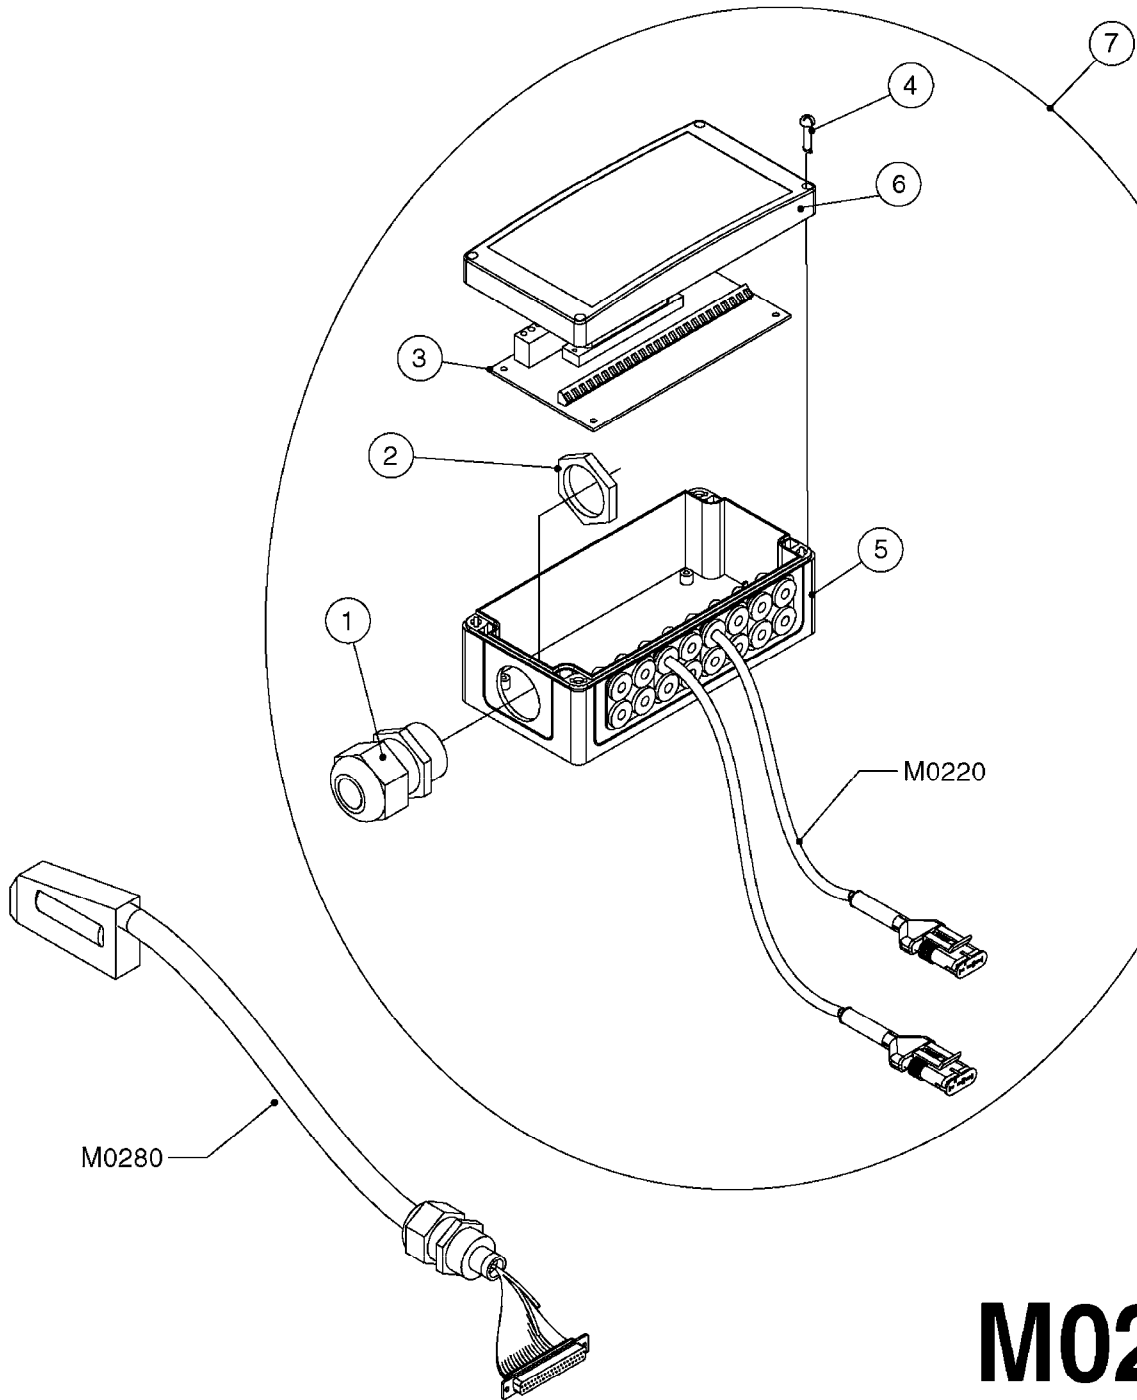

**M0220**

CABLES  
M0220-HIN, 12:05:18

Page 1  
Date 12.08.2020 9:10

Pos.	parts-n°	order qty	description
1	262150	1	SCREW ASSM.FOR D-SUB PLUG
2	26004900	1	CABLE FEM/MALE 37P L=9.5M
3	26005900	1	WIRE 37/37 POLE DAH/JOB COM
4	26006000	1	LEAD F AMP SUPERSEAL 3 WAYS L1,5M
4	26006100	1	CABLE L = 5.00M, AMP, MALE, 3P
4	26007000	1	CABLE L = 0.20M, AMP, MALE, 3P
4	26007100	1	CABLE L = 9.00M, AMP, MALE, 3P
4	26007200	1	CABLE 3POL AMP FEMALE L13M
5	26006200	1	CABLE L = 4.50M, AMP, MALE, 2P
5	26006300	1	CABLE L = 0.50M, AMP, MALE, 2P
5	26006400	1	CABLE L = 0.75M, AMP, MALE, 2P
5	26006500	1	CABLE L = 1.50M, AMP, MALE, 2P
5	26006600	1	CABLE L = 9.00M, AMP, MALE, 2P
6	26006700	1	CABLE L = 0.12M, AMP, FEMALE, 2P
7	26006800	1	CABLE L = 1.00M, AMP, FEMALE, 2P
8	26007300	1	CABLE L = 1.00M, AMP, FEMALE, 3P
9	26007400	1	CABLE L = 3.00M, AMP, EXT, 3P
9	26009800	1	CABLE L = 0.50M, AMP, EXT, 2P
10	26007500	1	CABLE FEM/FEM 15P L=3.5M
11	26016900	1	CABLE DB25M - DB25F L=8.5m
12	72450600	1	CAP F. AMP SUPER SEAL 2P PLUG
13	72450700	1	CAP F. AMP SUPER SEAL 3P PLUG
14	72450800	1	CAP F. AMP SUPER SEAL 4P PLUG