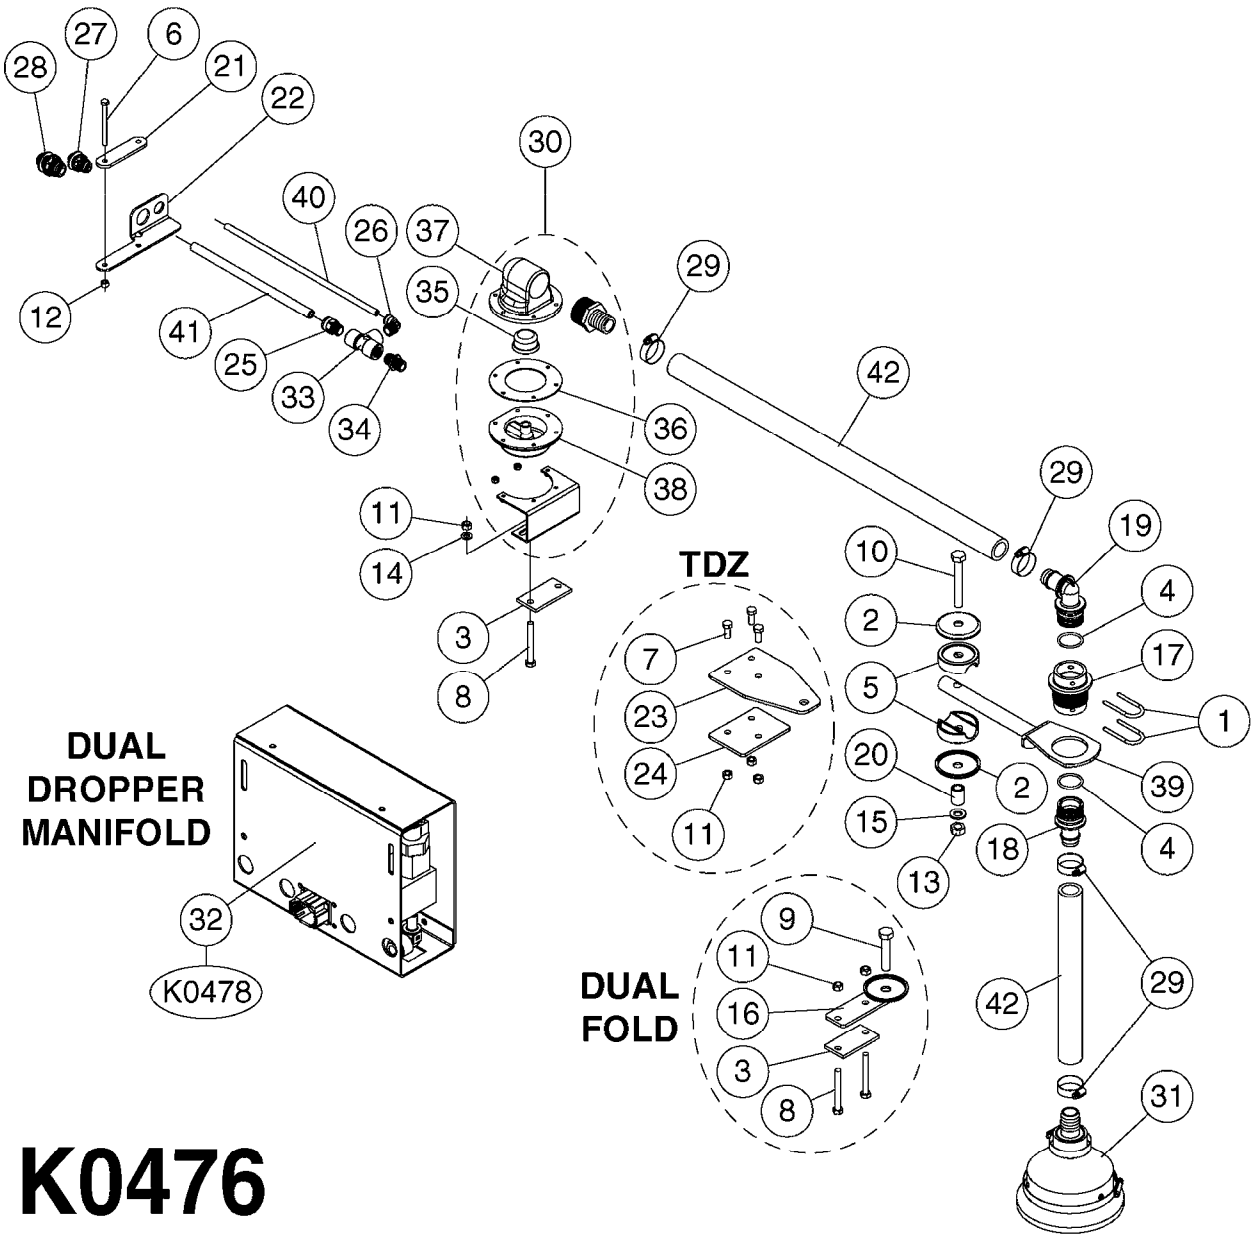

K0476

FOAM MARKER - DROPPER RICHWAY
K0476-HIN, 26:02:18

Page 1

Date 12.08.2020 9:09

Pos.	parts-n°	order qty	description
1	145995	1	FITT.DK S-53 FORK
2	160775	1	WASHER F. FRICTION PLATE
3	172664	1	FLATBAR BACKING PLATE
4	242109	1	O-RING D32.2x3.0
4	242354	1	O-RING D32.2X3.0 VITON
5	330831	1	FRICTION PLATE
6	410605	1	BOLT HEX 8.8 DEL M6X80
7	420582	1	BOLT HEX 8.8 DEL M8X20 FT A2
8	421201	1	BOLT HEX 8.8 DEL M8X70
9	430323	1	BOLT HEX 8.8 DEL M12X60
10	430924	1	BOLT HEX 8.8 DEL M12 X 85
11	460143	1	LOCK NUT M8 SST A2 DIN985
12	460261	1	NUT HEX M6X1.00 LOCK DIN985 A2 SS
13	460703	1	NUT HEX M12X1.75 LOCK DIN985A2 SS
14	471126	1	WASHER, M8, Ø16/ 8.4X 1.6, SS
15	471127	1	WASHER, M12, Ø24/13X24X2.5 SS
16	611671	1	BREAK AWAY HOLDER F-MARKER
17	726463	1	FITT.DK S53 BULKHEAD W/GASKET
18	726559	1	FITT DK. S-53 HB 1" W/O-RING
19	726571	1	FITT.DK S-53 ELB.1", W ORING
20	14103900	1	BUSHING Ø19/Ø13 L=26.5 SPC/FTZ BOOMS ONLY
21	16022403	1	BRACKET 60MM TUBE
22	16162903	1	BRKT, FOAM LINE DISCONNECT
23	16169803	1	BRACKET, TDZ FOAM MARKER MOUNT
24	16170003	1	PLATE, TDZ FOAM MARKER MOUNT BACKER
25	23004303	1	FITT, 3/8"NPT-3/8"TUBE-PTC
26	23004403	1	FITT, 3/8"NPT-1/4"90-PTC
27	23004503	1	FITT, BULKHEAD-1/4" TUBE-PTC
28	23004603	1	FITT, BULKHEAD-3/8" TUBE-PTC
29	28030003	1	CLAMP HOSE GEAR P1" 6716
30	28064903	1	FOAMHEAD ASSEMBLY, RICHWAY
31	28065003	1	COLLECTOR HEAD ASSY, RICHWAY
32	28065103	1	DUAL DROP MANIFOLD, RICHWAY
33	28066303	1	FITT, BANJO, 3/8" TEE
34	28066403	1	FITT, BANJO, 3/8"-3/8" STR NIP
35	28087803	1	3/8" FOAMHEAD SCREEN, FOAM MARKER, RICHWAY
36	28087903	1	FOAMHEAD GASKET, FOAM MARKER, RICHWAY
37	28088003	1	FOAMHEAD TOP HOUSING, FOAM MARKER, RICHWAY
38	28088103	1	FOAMHEAD BOTTOM HOUSING, FOAM MARKER, RICHWAY
39	61065900	1	BRACKET FOR FOAM DROPPER, S53
40	92703303	1	HOSE LLDPE .25"X.17"X12" BLACK
41	92703403	1	HOSE LLDPE .38"X.25"X12" BLACK
42	92712403	1	HOSE R X1" X300PSI WP X0012"