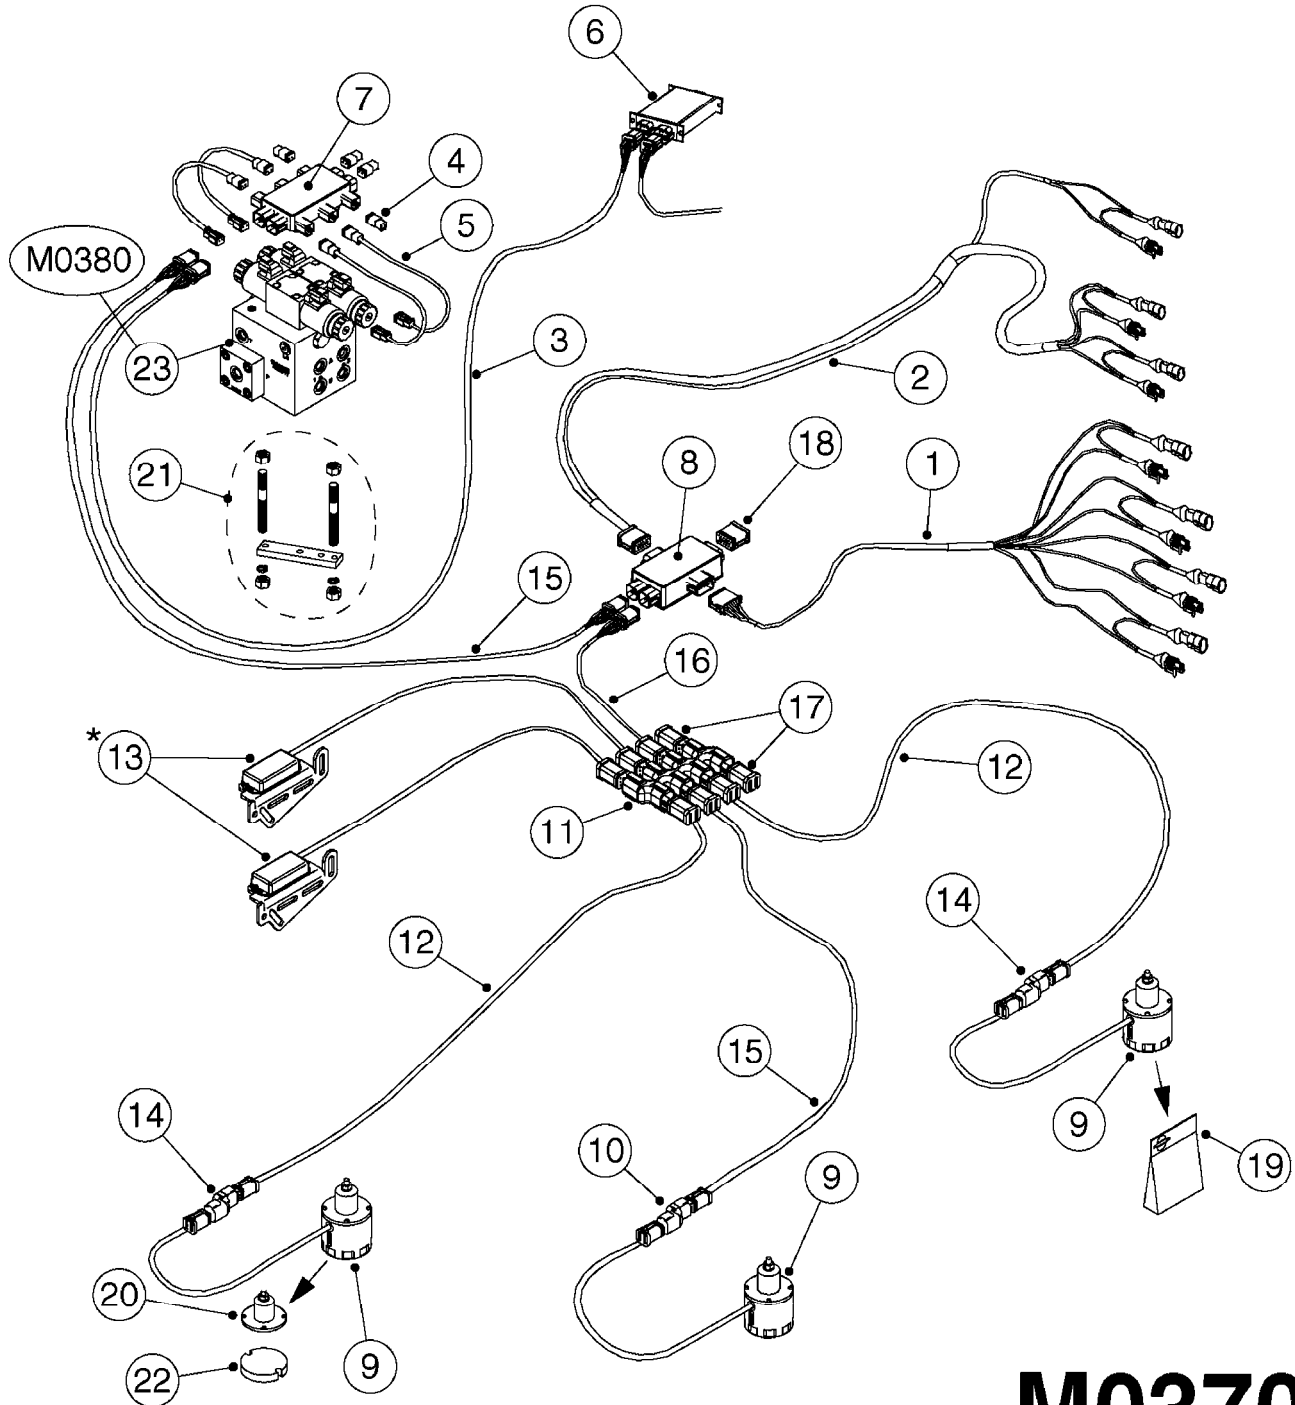

M0370

*CANNOT MIX OLD AND NEW STYLE ROLL SENSORS!

If replacing Norac P/N 43740, must replace both roll sensors with new style (13).
If unsure, new style (Norac P/N 43741) works with all versions of UC5.

NORAC UC5 BOOM HEIGHT CONTROL
M0370-HIN, 16:10:18

Page 1
Date 12.08.2020 9:10

Pos.	parts-n°	order qty	description
1	26022703	1	CABLE, INTERFACE, TILT, NORAC UC5
2	26023503	1	CABLE UC5 INTERFACE MAIN AMP
3	26032600	1	CABLE UC5 NETWORK 14 AWG 10M
4	26043000	1	NORAC UC5 NETWORK 2 PIN PLUG
5	26043300	1	CABLE UC5 VALVE 2PIN/2PIN DT
6	26043400	1	NORAC UC5 CONTROLLER MODULE
7	26043500	1	NORAC UC5 VALVE MODULE
8	26043600	1	MODULE, INPUT, NORAC UC5
9	26043700	1	SENSOR, NORAC, UC5, ULTRASONIC
10	26043800	1	NORAC UC5 - UC7 NETWORK COUPLER 2-WAY
11	26043900	1	NORAC UC5 - UC7 NETWORK COUPLER 8-WAY
12	26044200	1	CABLE UC5 - UC7 NETWORK 18 AWG 20M
13	26023803	1	NORAC UC5 ROLL SENSOR OLD STYLE NORAC P/N 43740
13	26044300	1	UC5 - UC7 ROLL SENSOR VER. 2 NEW STYLE NORAC P/N 43741
14	26044400	1	NORAC UC5 - UC7 COUPLER 2-WAY/TERM.
15	26047100	1	CABLE UC5 NETWORK 14 AWG 1M
16	26049900	1	CABLE UC5 NETWORK 14 AWG 3M
17	26057900	1	UC5 - UC7 NETWORK 6 PIN PLUG '13
18	26058000	1	NORAC UC5 - UC7 NETWORK 12-PIN PLUG
19	26084700	1	Mesh Kit Ultrasonic Sensor FOR 2018 AND NEWER SENSORS
19	28098003	1	MESH AND CLIP KIT, NORAC FOR PRE-2018 SENSORS
20	28050303	1	NORAC RUBBER TOP&BOLT F.SENSOR DIA.30MMX30MMX8MM
21	28055503	1	NORAC VALVE MOUNTING HARDWARE
22	28086600	1	FOAM DISC F. SENSOR NORAC
23	78216100	1	NORAC VALVE BLOCK COMP, DEUTSCH CON.