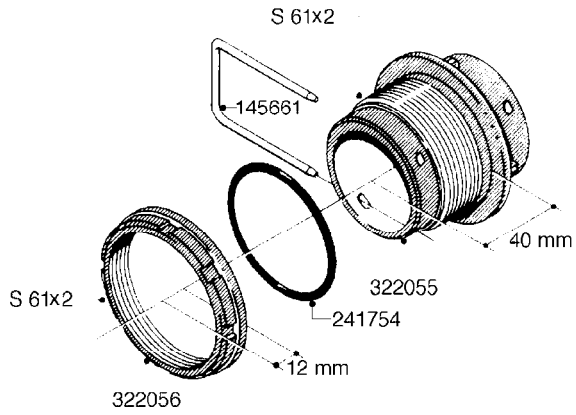

**L0080**

FITTINGS - S-53  
L0080-HIN, 12:09:17

Page 1

Date 12.08.2020 9:10

Pos.	parts-n°	order qty	description
1	145995	1	FITT.DK S-53 FORK
2	241973	1	O-RING Ø3 X 44.2 70 SHORES NITRIL NITRIL (BLACK)
2	242353	1	O-RING 3 X 44.2 VITON VITON (BROWN)
3	242109	1	O-RING D32.2x3.0 NITRIL (BLACK)
3	242354	1	O-RING D32.2X3.0 VITON VITON (BROWN)
4	322103	1	FITT.DK S-53 BULKHEAD
5	322107	1	FITT.DK S-53 BULKHEAD NUT
6	322110	1	FITT.DK S-53 ELB. 1/2" BSP
7	322352	1	FITT.DK S-53 TEE
8	334229	1	FITT.DK S-53 STR.3/4"
9	334260	1	GASKET F. S-53 BULKHEAD
10	334564	1	FITT.DK S-67 TO S-53 ADAPTER
11	391100	1	FITT.DK S-53THREAD INS.1/2"BSP
12	726463	1	FITT.DK S53 BULKHEAD W/GASKET
13	726552	1	FIT.DK S-53X90 1/2" BSP,O-RING
14	726556	1	FITT.DK S-53 HB 1/2" W/O-RING
15	726558	1	FITT.DK S53 STR. 3/4" W.ORING
16	726559	1	FITT DK. S-53 HB 1" W/O-RING
17	726568	1	FITT.DK.S-53 HB 1/2"90 W/O-RING
18	726570	1	FITT.DK S-53 ELB.3/4" W.ORING
19	726571	1	FITT.DK S-53 ELB.1", W ORING
20	726578	1	FITT.DK S53 PLUG WITH O-RING
21	728561	1	FITT.DK. S67M - S53F REDUCER