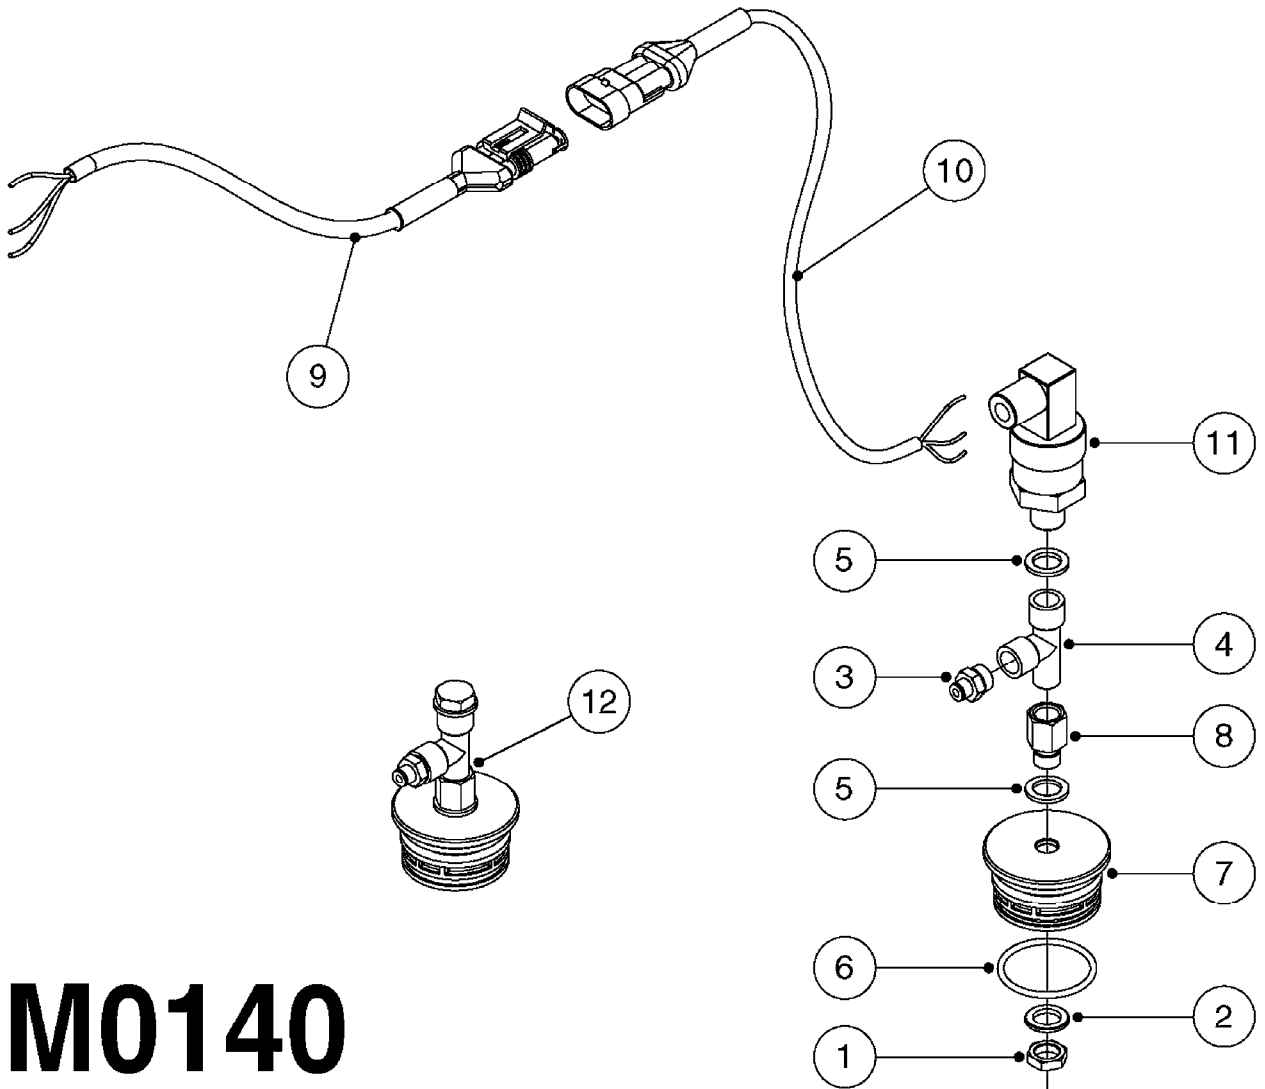

PRESSURE SENSOR - AMP
M0140-HIN, 01:01:16

Page 0
Date 12.08.2020 9:10

M0140