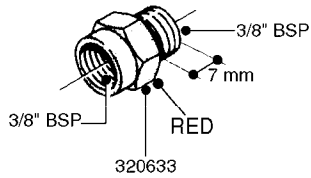

FITTINGS - HEXAGON NIPPLES  
L0030-HIN, 01:01:16

Page 0  
Date 12.08.2020 9:10

**L0030**

FITTINGS - HEXAGON NIPPLES  
L0030-HIN, 01:01:16

Page 1  
Date 12.08.2020 9:10

parts-n°	order qty	description
10015303	1	FITT.PO.HN 1.00X1.00 M1000
10425003	1	FITT.PO.HN 1.25X1.00 MCPHEE
320132	1	FITT.DK HN 1" BSP
320176	1	FITT.DK HN 3/8"X1/2" BSP
320445	1	FITT.DK HN 1/4"X3/8" BSP
320655	1	FITT.DK HN 1/2"-1/2" BSP
320692	1	FITT.DK HN 3/8'BSPX1/4'NPT
320703	1	FITT.DK HN 3/8BSP X1/2 &1/4NPT
320725	1	FITT.DK NIPPLE 3/8"-3/8" BSP
320902	1	FITT.DK HN 3/8'X 1/4' BSP
390232	1	FITT.DK HN 1-1/2' X 1-1/4' BSP
390276	1	FITT.DK HN 1'BSP