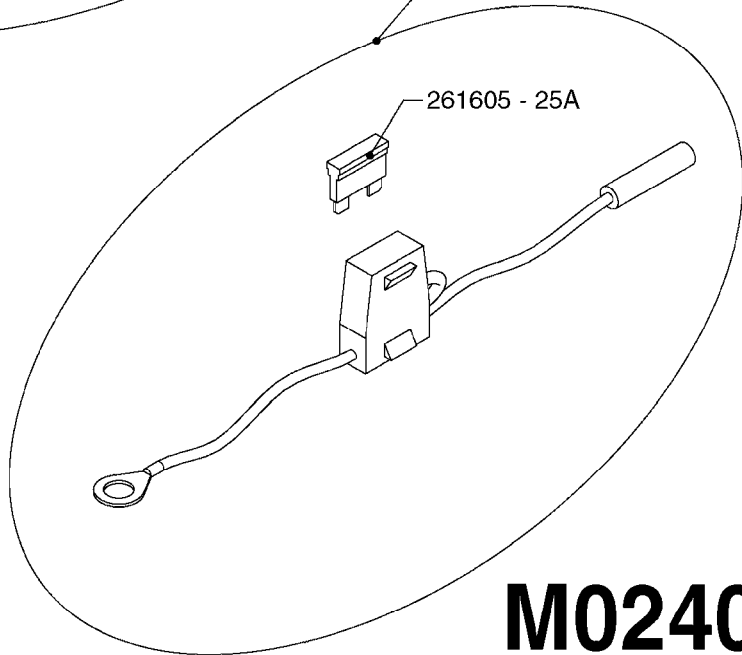

POWER SUPPLY CABLES  
M0240-HIN, 01:01:16

Page	0
Date	12.08.2020 9:10

**M0240**

POWER SUPPLY CABLES  
M0240-HIN, 01:01:16

Page 1

Date 12.08.2020 9:10

parts-n°	order qty	description
261605	1	Fuse 25A ATOF Series
983070	1	CABLE 2X6²
16112800	1	BRACKET F.12V POWER CABLE/PLUG
28048000	1	PLUG 3-POL DIN 9680 FEM.CHASS
72266300	1	CABLE 12VDC POWER F. TRACTOR