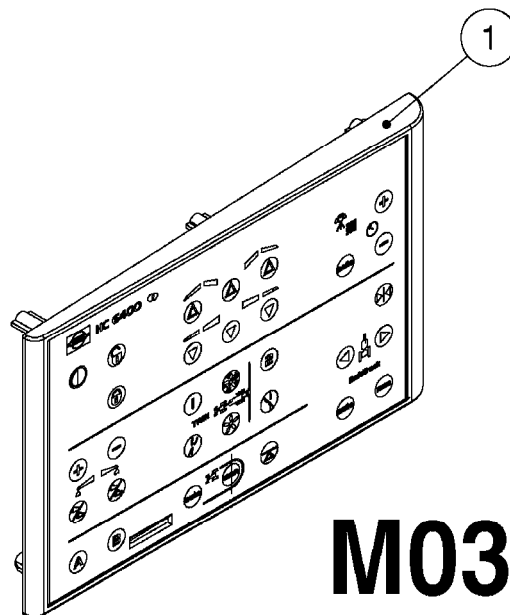

HC6400 SETBOX
M0330-HIN, 01:01:16

Page 0

Date 12.08.2020 9:10