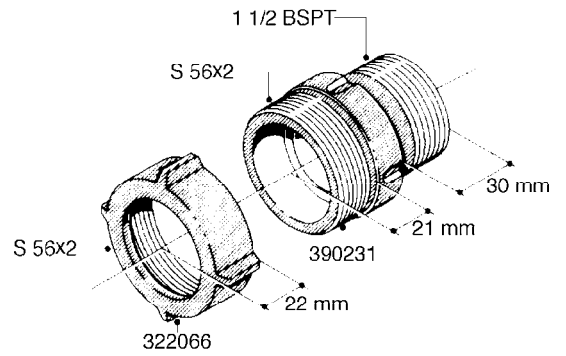

**L0080**

FITTINGS - S-53  
L0080-HIN, 12:09:17

Page 1

Date 12.08.2020 9:10

Pos.	parts-n°	order qty	description
1	145995	1	FITT.DK S-53 FORK
2	241973	1	O-RING Ø3 X 44.2 70 SHORES NITRIL NITRIL (BLACK)
2	242353	1	O-RING 3 X 44.2 VITON VITON (BROWN)
3	242109	1	O-RING D32.2x3.0 NITRIL (BLACK)
3	242354	1	O-RING D32.2X3.0 VITON VITON (BROWN)
4	322103	1	FITT.DK S-53 BULKHEAD
5	322107	1	FITT.DK S-53 BULKHEAD NUT
6	322110	1	FITT.DK S-53 ELB. 1/2" BSP
7	322352	1	FITT.DK S-53 TEE
8	334229	1	FITT.DK S-53 STR.3/4"
9	334260	1	GASKET F. S-53 BULKHEAD
10	334564	1	FITT.DK S-67 TO S-53 ADAPTER
11	391100	1	FITT.DK S-53THREAD INS.1/2"BSP
12	726463	1	FITT.DK S53 BULKHEAD W/GASKET
13	726552	1	FIT.DK S-53X90 1/2" BSP,O-RING
14	726556	1	FITT.DK S-53 HB 1/2" W/O-RING
15	726558	1	FITT.DK S53 STR. 3/4" W.ORING
16	726559	1	FITT DK. S-53 HB 1" W/O-RING
17	726568	1	FITT.DK.S-53 HB 1/2"90 W/O-RING
18	726570	1	FITT.DK S-53 ELB.3/4" W.ORING
19	726571	1	FITT.DK S-53 ELB.1", W ORING
20	726578	1	FITT.DK S53 PLUG WITH O-RING
21	728561	1	FITT.DK. S67M - S53F REDUCER