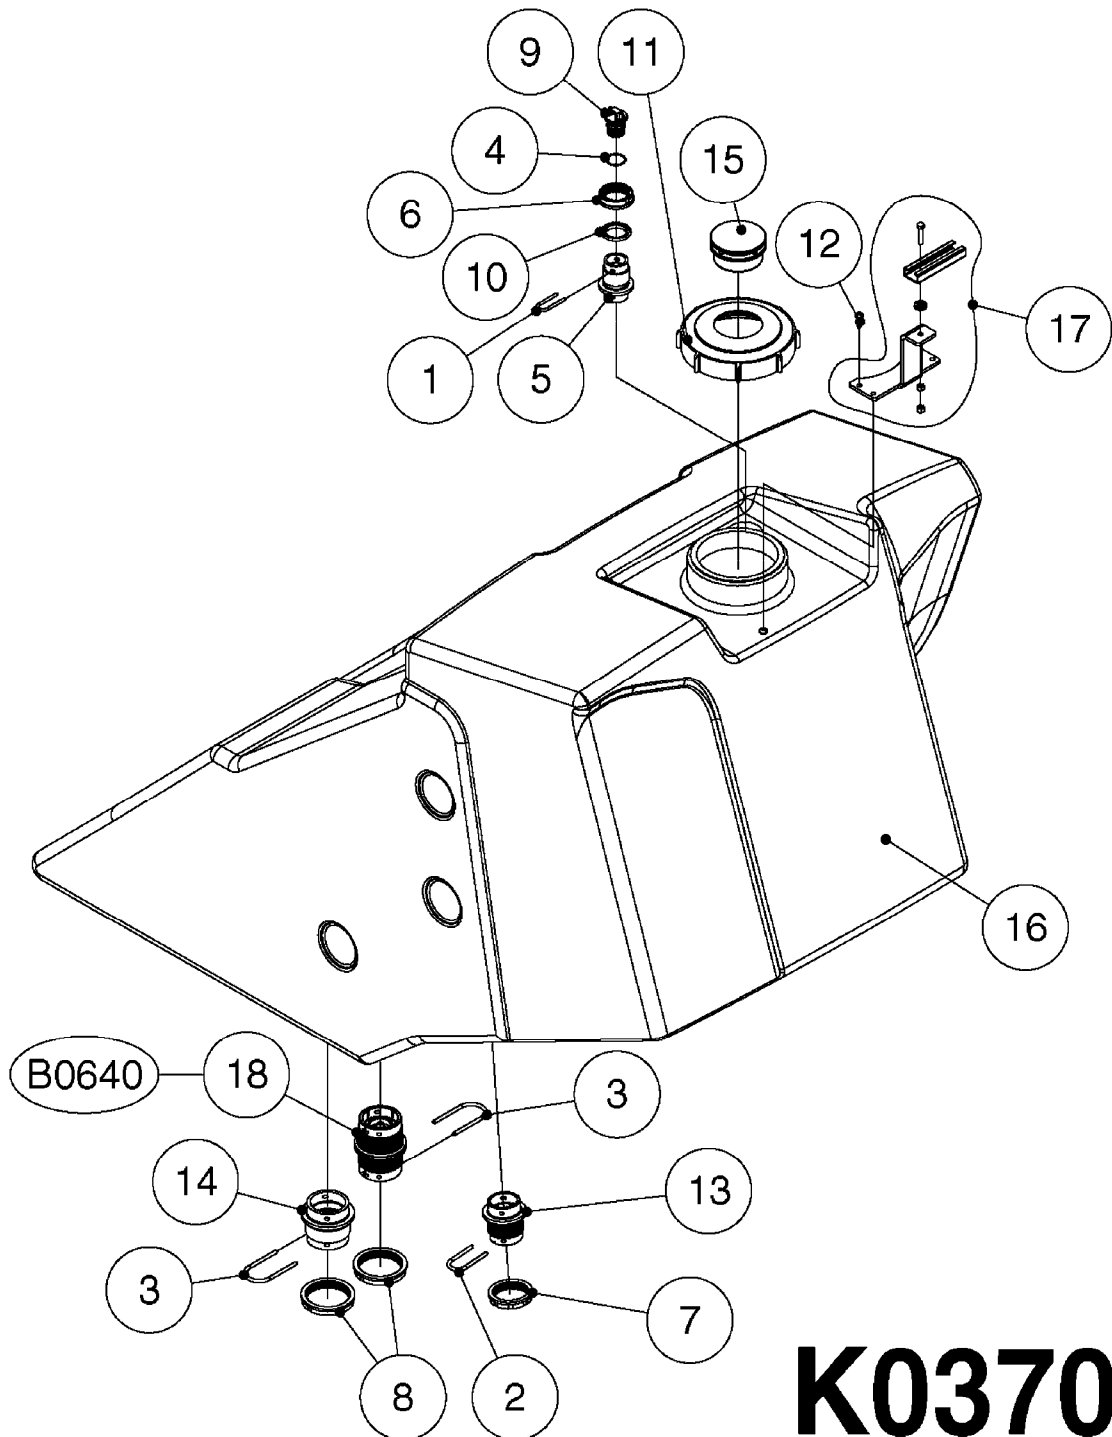

K0370

FLUSH SYSTEM - NCM/NAVIGATOR
K0370-HIN, 09:01:20

Page 1

Date 12.08.2020 9:09

Pos.	parts-n°	order qty	description
1	145994	1	FITT.DK S-40 FORK
2	145995	1	FITT.DK S-53 FORK
3	145996	1	FITT.DK S-67 FORK
4	242355	1	O-RING D19.2X3.0 VITON F.S-40
5	322102	1	FITT.DK S-40 BULKHEAD
6	322106	1	FITT.DK S-40 BULKHEAD NUT
7	322107	1	FITT.DK S-53 BULKHEAD NUT
8	322108	1	FITT.DK S-67 BULKHEAD NUT
9	334248	1	FITT.DK S-40 PLUG
10	334259	1	GASKET F. S-40 BULKHEAD
11	390847	1	LID F. RINSE TANK CM
12	440392	1	SCREW 6.3 X 25.0 DIN7981C TORX
13	726463	1	FITT.DK S53 BULKHEAD W/GASKET
14	726464	1	FITT.DK S-67 BULKHEAD W/GASKET
15	727038	1	VENT F.TANK (FAST FILL)
16	72285500	1	RINSE TANK 120G. W/FITTINGS NCM/NAV
17	72348600	1	HOSE MT. BKT NCM FLUSH TANK
18	72819200	1	CHECK VALVE S67 2012 THREADED