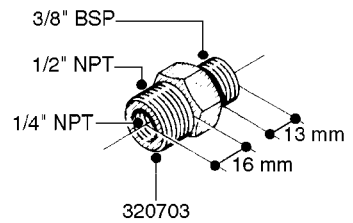

FITTINGS - HEXAGON NIPPLES  
L0030-HIN, 01:01:16

Page 0  
Date 12.08.2020 9:10

**L0030**

FITTINGS - HEXAGON NIPPLES  
L0030-HIN, 01:01:16

Page 1  
Date 12.08.2020 9:10

parts-n°	order qty	description
10015303	1	FITT.PO.HN 1.00X1.00 M1000
10425003	1	FITT.PO.HN 1.25X1.00 MCPHEE
320132	1	FITT.DK HN 1" BSP
320176	1	FITT.DK HN 3/8"X1/2" BSP
320445	1	FITT.DK HN 1/4"X3/8" BSP
320655	1	FITT.DK HN 1/2"-1/2" BSP
320692	1	FITT.DK HN 3/8'BSPX1/4'NPT
320703	1	FITT.DK HN 3/8BSP X1/2 &1/4NPT
320725	1	FITT.DK NIPPLE 3/8"-3/8" BSP
320902	1	FITT.DK HN 3/8'X 1/4' BSP
390232	1	FITT.DK HN 1-1/2' X 1-1/4' BSP
390276	1	FITT.DK HN 1'BSP