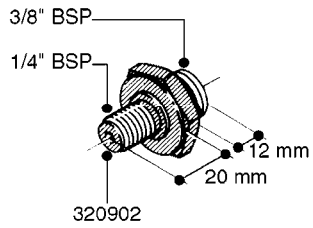

FITTINGS - HEXAGON NIPPLES  
L0030-HIN, 01:01:16

Page 0  
Date 12.08.2020 9:10

**L0030**

FITTINGS - HEXAGON NIPPLES  
L0030-HIN, 01:01:16

Page 1  
Date 12.08.2020 9:10

parts-n°	order qty	description
10015303	1	FITT.PO.HN 1.00X1.00 M1000
10425003	1	FITT.PO.HN 1.25X1.00 MCPHEE
320132	1	FITT.DK HN 1" BSP
320176	1	FITT.DK HN 3/8"X1/2" BSP
320445	1	FITT.DK HN 1/4"X3/8" BSP
320655	1	FITT.DK HN 1/2"-1/2" BSP
320692	1	FITT.DK HN 3/8'BSPX1/4'NPT
320703	1	FITT.DK HN 3/8BSP X1/2 &1/4NPT
320725	1	FITT.DK NIPPLE 3/8"-3/8" BSP
320902	1	FITT.DK HN 3/8'X 1/4' BSP
390232	1	FITT.DK HN 1-1/2' X 1-1/4' BSP
390276	1	FITT.DK HN 1'BSP