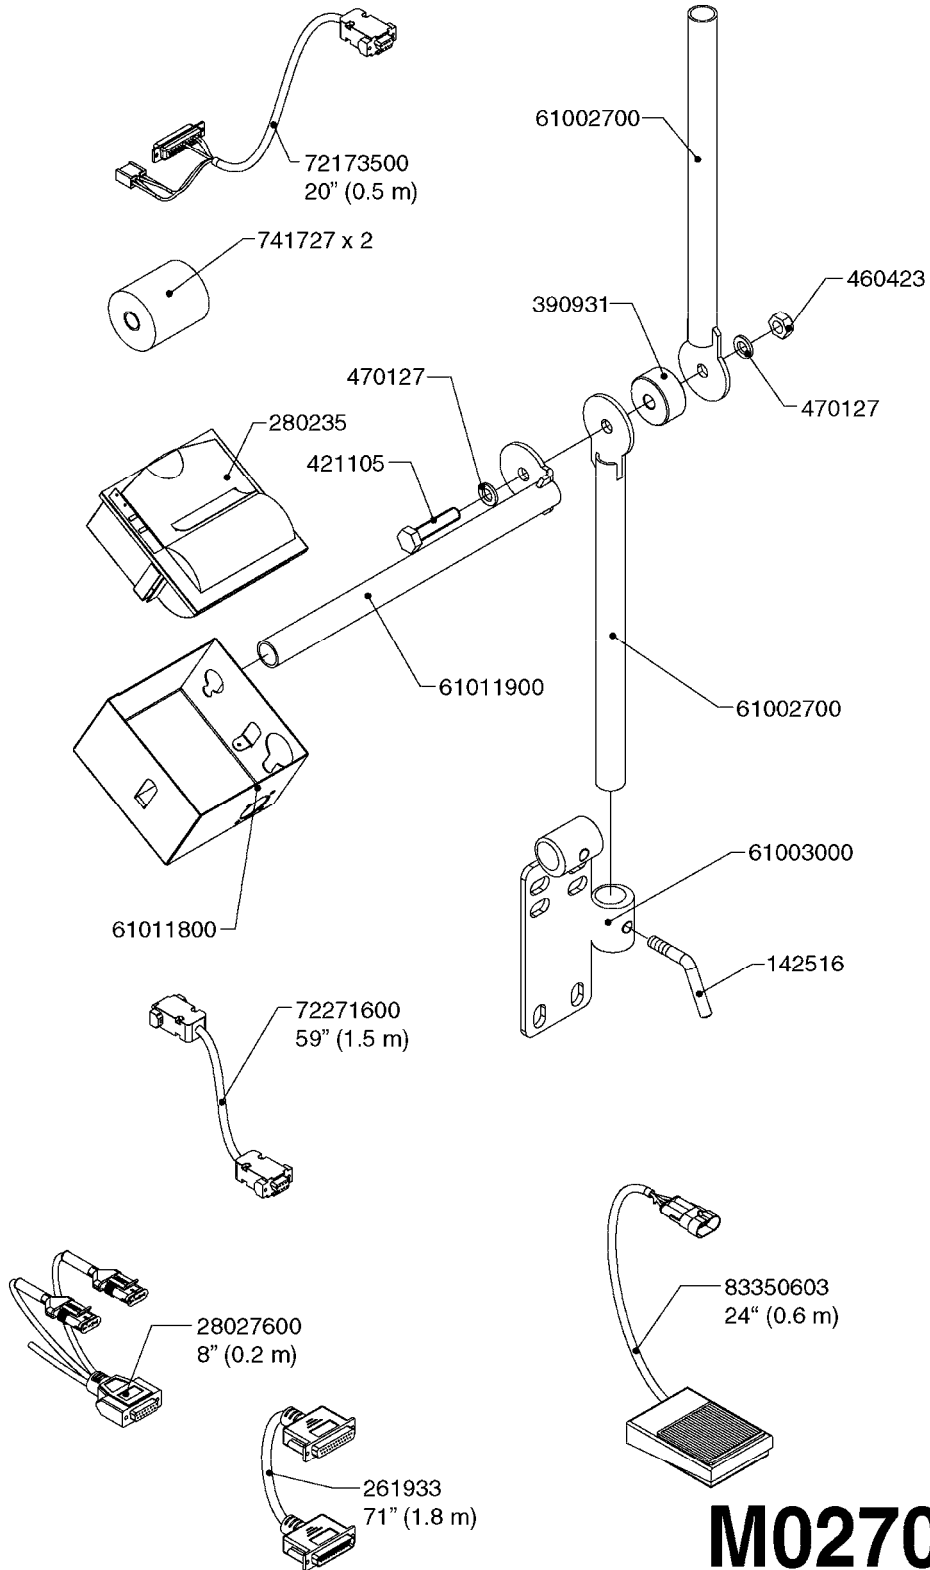

\*Included with (1) box complete

**M0250**

JOB COM AND BREAK OUT  
M0250-HIN, 01:02:17

Page 1  
Date 12.08.2020 9:10

Pos.	parts-n°	order qty	description
1	391095	1	BOX COMPL. 300X300X135 DRILLED
2	440673	1	SCREW F.PLASTIC 5X12 SS
3	16132400	1	PLATE 1.5X270X270/JOB COMPUTER
4	26004600	1	PLUG F.DRILLED HOLE 21MM
5	26004700	1	PG13.5 BUNG
6	26005100	1	CONNECTOR FOR PCB, PLASTIC
7	26005500	1	PCB BREAKOUT BOX EL BOX CM"05"
8	26013800	1	CABLE HC6500 JOB COM TO CABIN
9	26029200	1	DAH PCB F. JOB COM NCM '09
10	26052700	1	JOB COM PCB ASSY HW3.1
10	72369300	1	JOB COM PCB NCM44/6600 REFURB.
11	28048600	1	FULE 15A ATOF SERIES
12	28091400	1	FINGER SCREW F.BOX 300X300X135