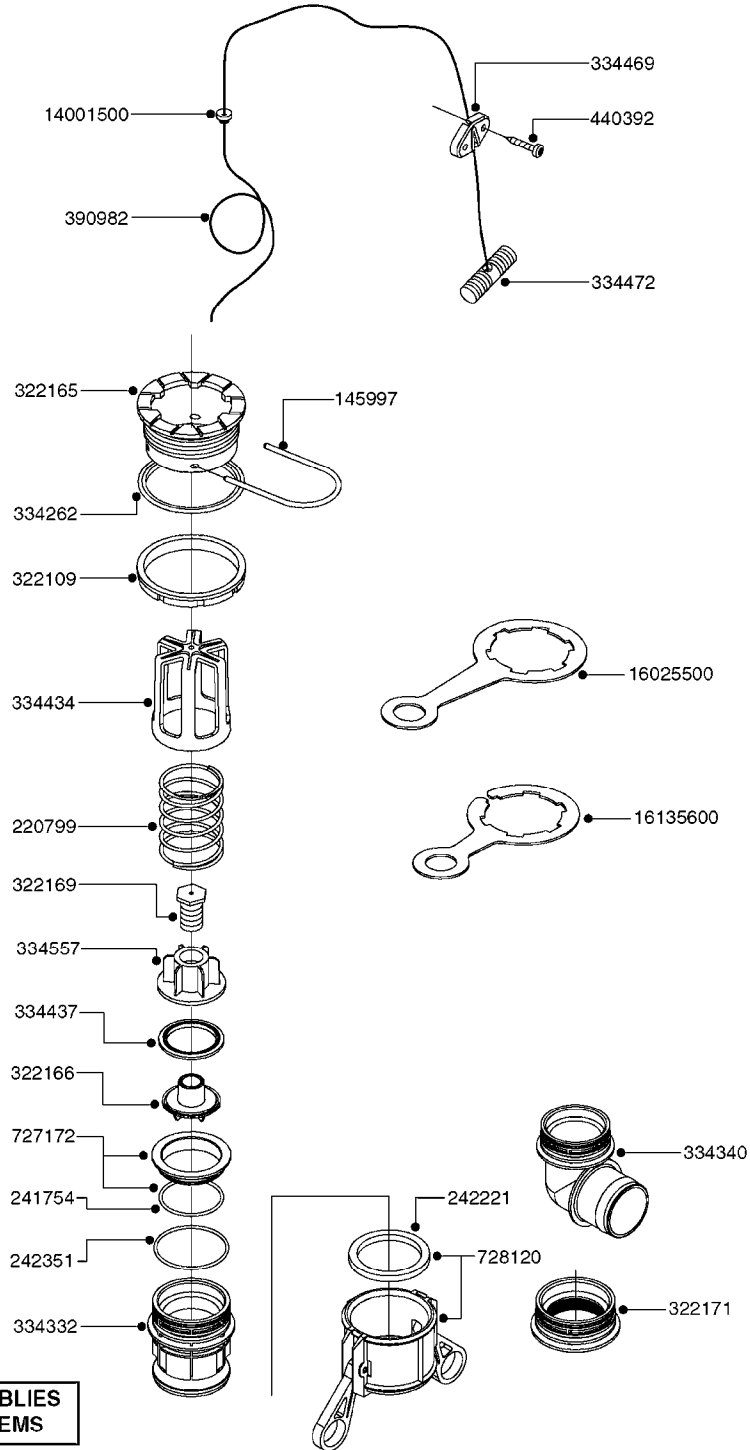

COMPLETE ASSEMBLIES  
WHOLEGOODS ITEMS

727617 - COMPLETE ASSEMBLY (2" BSP THREADED FITTING & 126" CORD)

727742 - COMPLETE ASSEMBLY (2-1/2" ELBOW & 157.5" CORD)