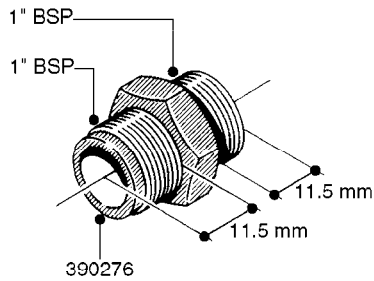

FITTINGS - HEXAGON NIPPLES  
L0030-HIN, 01:01:16

Page 0  
Date 12.08.2020 9:10

**L0030**

FITTINGS - HEXAGON NIPPLES  
L0030-HIN, 01:01:16

Page 1  
Date 12.08.2020 9:10

parts-n°	order qty	description
10015303	1	FITT.PO.HN 1.00X1.00 M1000
10425003	1	FITT.PO.HN 1.25X1.00 MCPHEE
320132	1	FITT.DK HN 1" BSP
320176	1	FITT.DK HN 3/8"X1/2" BSP
320445	1	FITT.DK HN 1/4"X3/8" BSP
320655	1	FITT.DK HN 1/2"-1/2" BSP
320692	1	FITT.DK HN 3/8'BSPX1/4'NPT
320703	1	FITT.DK HN 3/8BSP X1/2 &1/4NPT
320725	1	FITT.DK NIPPLE 3/8"-3/8" BSP
320902	1	FITT.DK HN 3/8'X 1/4' BSP
390232	1	FITT.DK HN 1-1/2' X 1-1/4' BSP
390276	1	FITT.DK HN 1'BSP