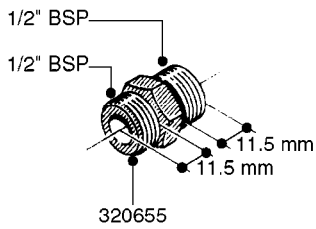

FITTINGS - HEXAGON NIPPLES  
L0030-HIN, 01:01:16

Page 0  
Date 12.08.2020 9:10

**L0030**

FITTINGS - HEXAGON NIPPLES  
L0030-HIN, 01:01:16

Page 1  
Date 12.08.2020 9:10

parts-n°	order qty	description
10015303	1	FITT.PO.HN 1.00X1.00 M1000
10425003	1	FITT.PO.HN 1.25X1.00 MCPHEE
320132	1	FITT.DK HN 1" BSP
320176	1	FITT.DK HN 3/8"X1/2" BSP
320445	1	FITT.DK HN 1/4"X3/8" BSP
320655	1	FITT.DK HN 1/2"-1/2" BSP
320692	1	FITT.DK HN 3/8'BSPX1/4'NPT
320703	1	FITT.DK HN 3/8BSP X1/2 &1/4NPT
320725	1	FITT.DK NIPPLE 3/8"-3/8" BSP
320902	1	FITT.DK HN 3/8'X 1/4' BSP
390232	1	FITT.DK HN 1-1/2' X 1-1/4' BSP
390276	1	FITT.DK HN 1'BSP