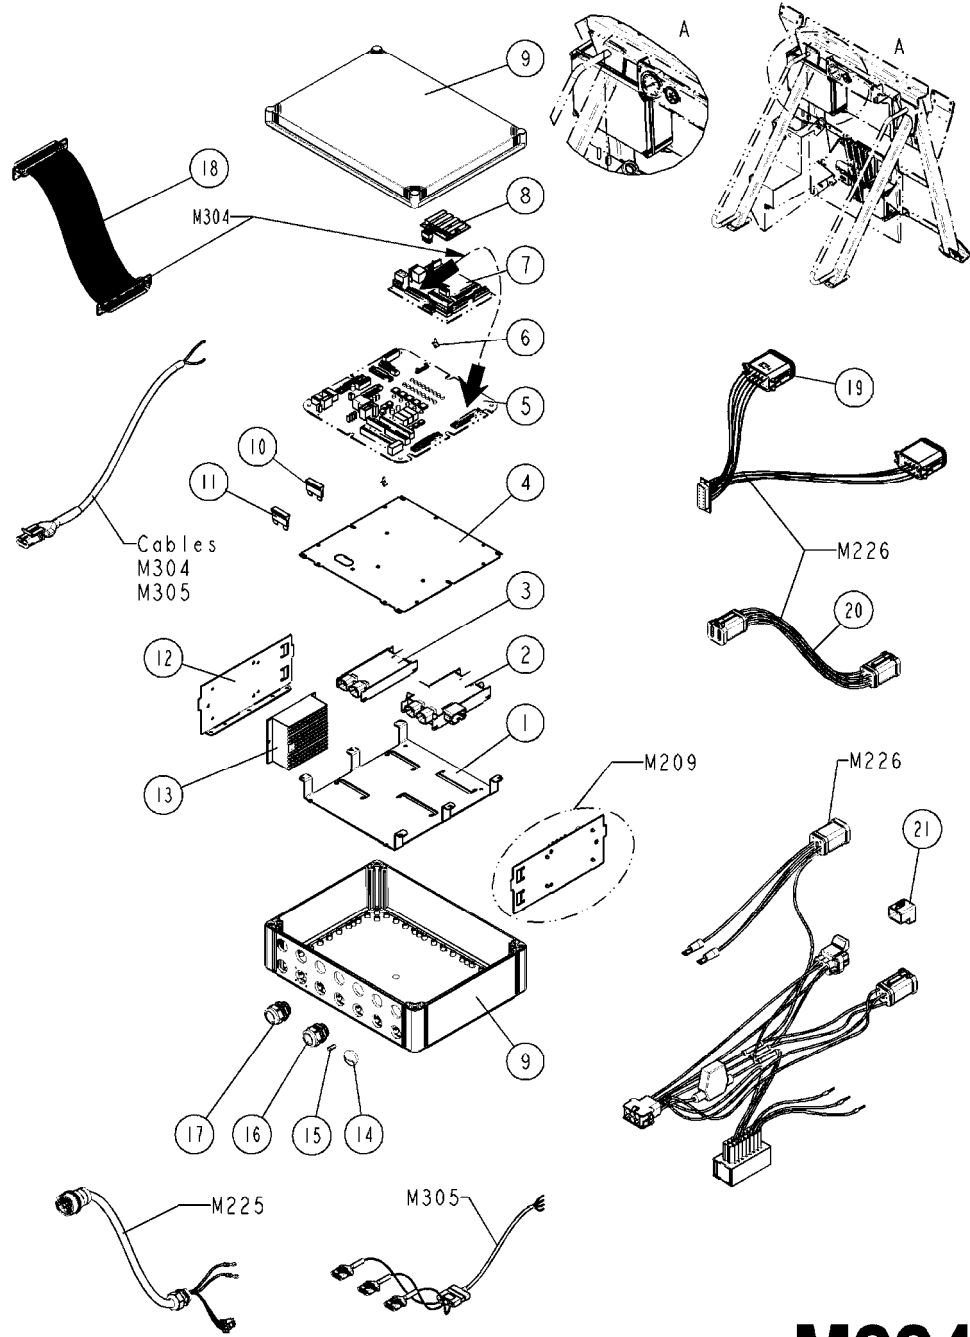

**M224**

JOB COM ISOBUS HW V.3  
M224-HIA, 16:11:17

Page 1

Date 12.08.2020 9:10

Pos.	parts-n°	order qty	description
1	63146400	1	JOB COM BRACKET W.M4 NUTS
2	26043600	1	MODULE, INPUT, NORAC UC5
3	26043400	1	NORAC UC5 CONTROLLER MODULE
4	16302100	1	JOB COM PLATE REAR
5	26052700	1	JOB COM PCB ASSY HW3.1
6	26005100	1	CONNECTOR FOR PCB, PLASTIC
7	26029200	1	DAH PCB F. JOB COM NCM '09
8	26031100	1	PCB ASSY. FOR NORAC INTERFACE
9	39134200	1	BOX COMPL. 300X400X135 DRILLED
10	28048600	1	FULE 15A ATOF SERIES
11	28048500	1	FUSE 10A ATOF SERIES
12	16302000	1	MOUNT PLATE JOB COM, C2C, JC HW3.X
13	26031200	1	C2C ISOBUS BRIDGE 16PIN STW
14	26004600	1	PLUG F.DRILLED HOLE 21MM
15	25197500	1	PLUG Ø6x18MM NITRIL
16	26039700	1	BULKHEAD F.CABLE PG21 6X6.0
17	26039800	1	BULKHEAD F.CABLE PG21 3X9.0
18	26005900	1	WIRE 37/37 POLE DAH/JOB COM
19	26039300	1	CABLE, DAH UC5 INPUT MODULE
20	26039100	1	CABLE, DT06 6P FEMALE L=300MM
21	26032700	1	ACTIVE ISOBUS TERMINATOR