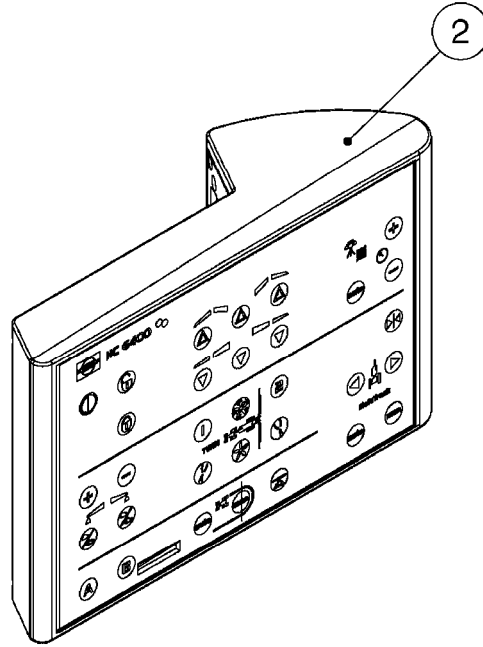

HC6400 SETBOX
M0330-HIN, 01:01:16

Page 0

Date 12.08.2020 9:10