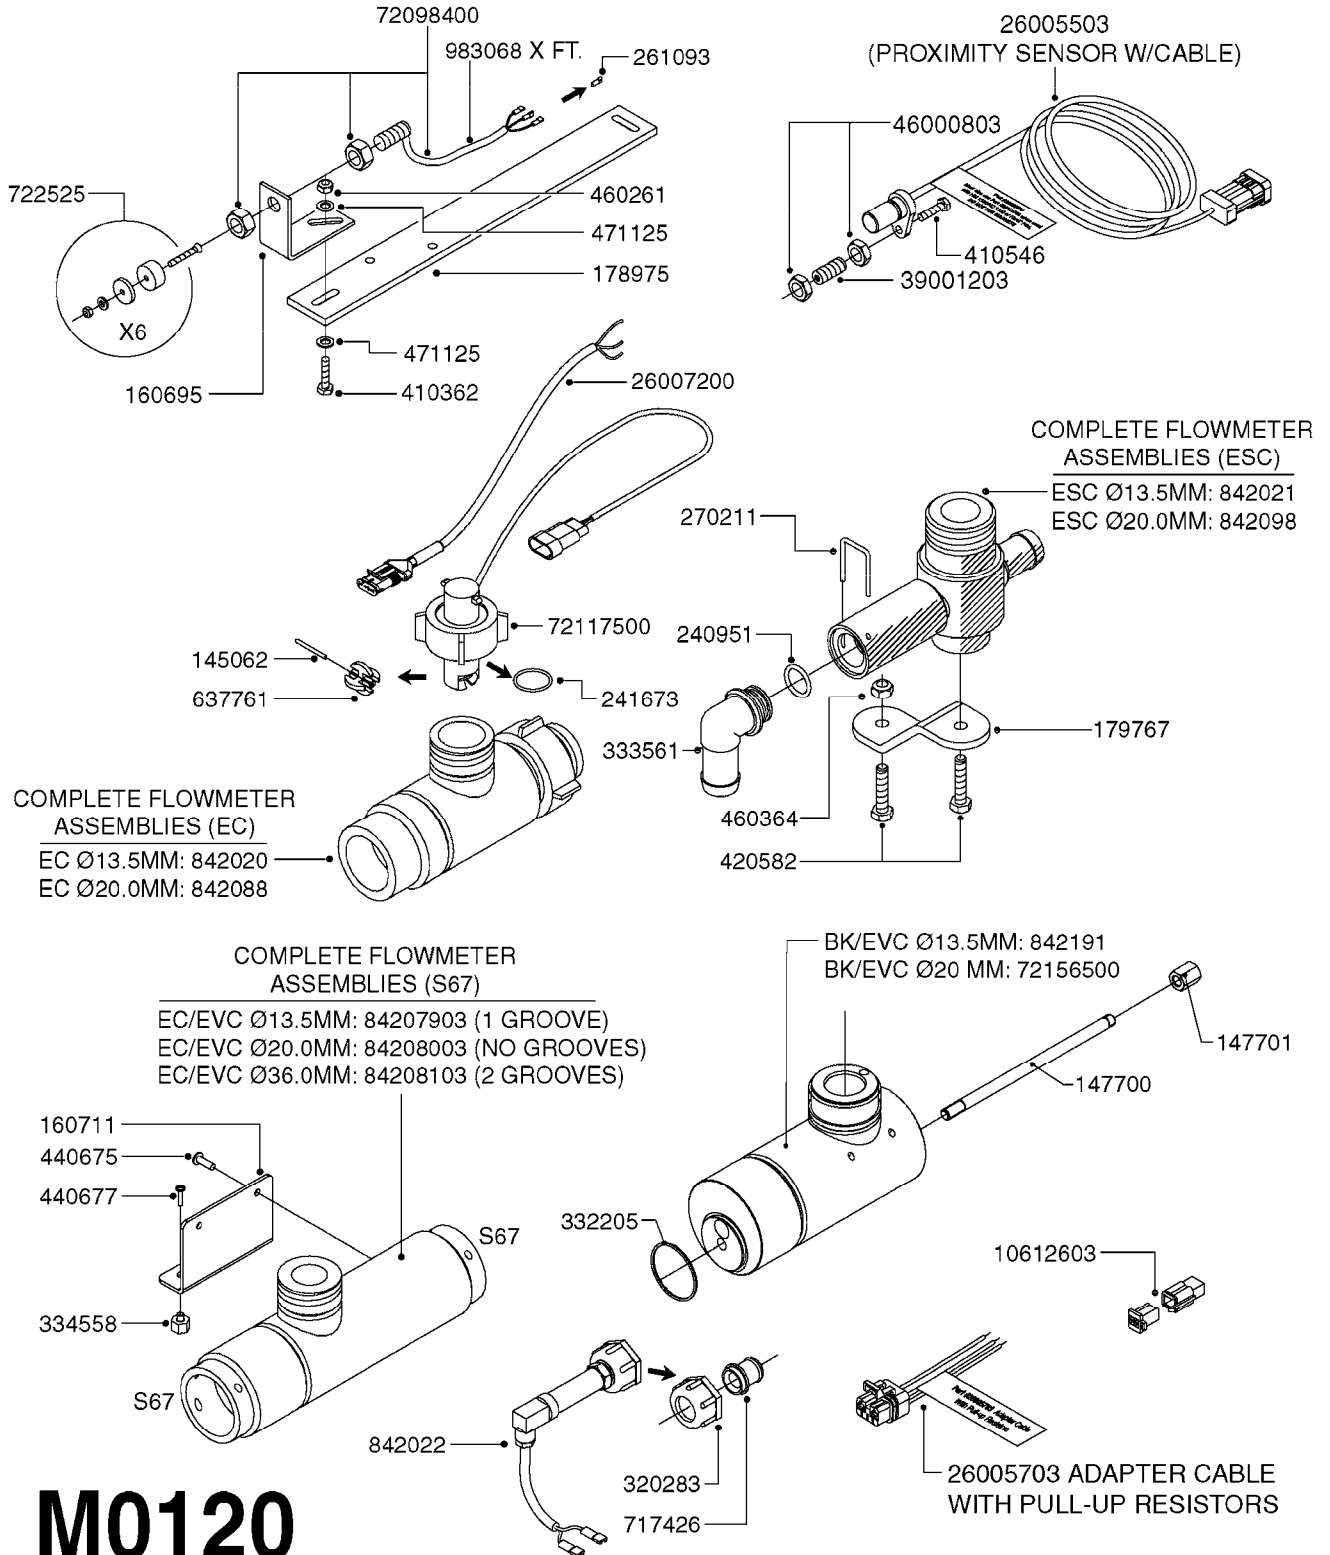

WORK LIGHT JUNCTION BOX '13
M419-HIA, 10:03:14

Page 1
Date 12.08.2020 9:10

Pos.	parts-n°	order qty	description
1	280258	1	SCREW F. BOX LID 1/4" L=18
2	33508800	1	LID 160X80X15 BLK W/SCREWS
3	261762	1	Fuse 5A ATOF Series
4	28048600	1	FULE 15A ATOF SERIES
5	26057300	1	WORK LIGHT PCB 13
6	33514300	1	BOX 160X80X40 BLACK 1+16+1 HOLES
7	28048200	1	WIRE GROMET RUBBER 4 HOLE
8	72952600	1	CABLE KIT, WORKLIGHT POWER & CONTROL
9	72679000	1	CABLE ROUTE PHARE TRAVAIL

M0120