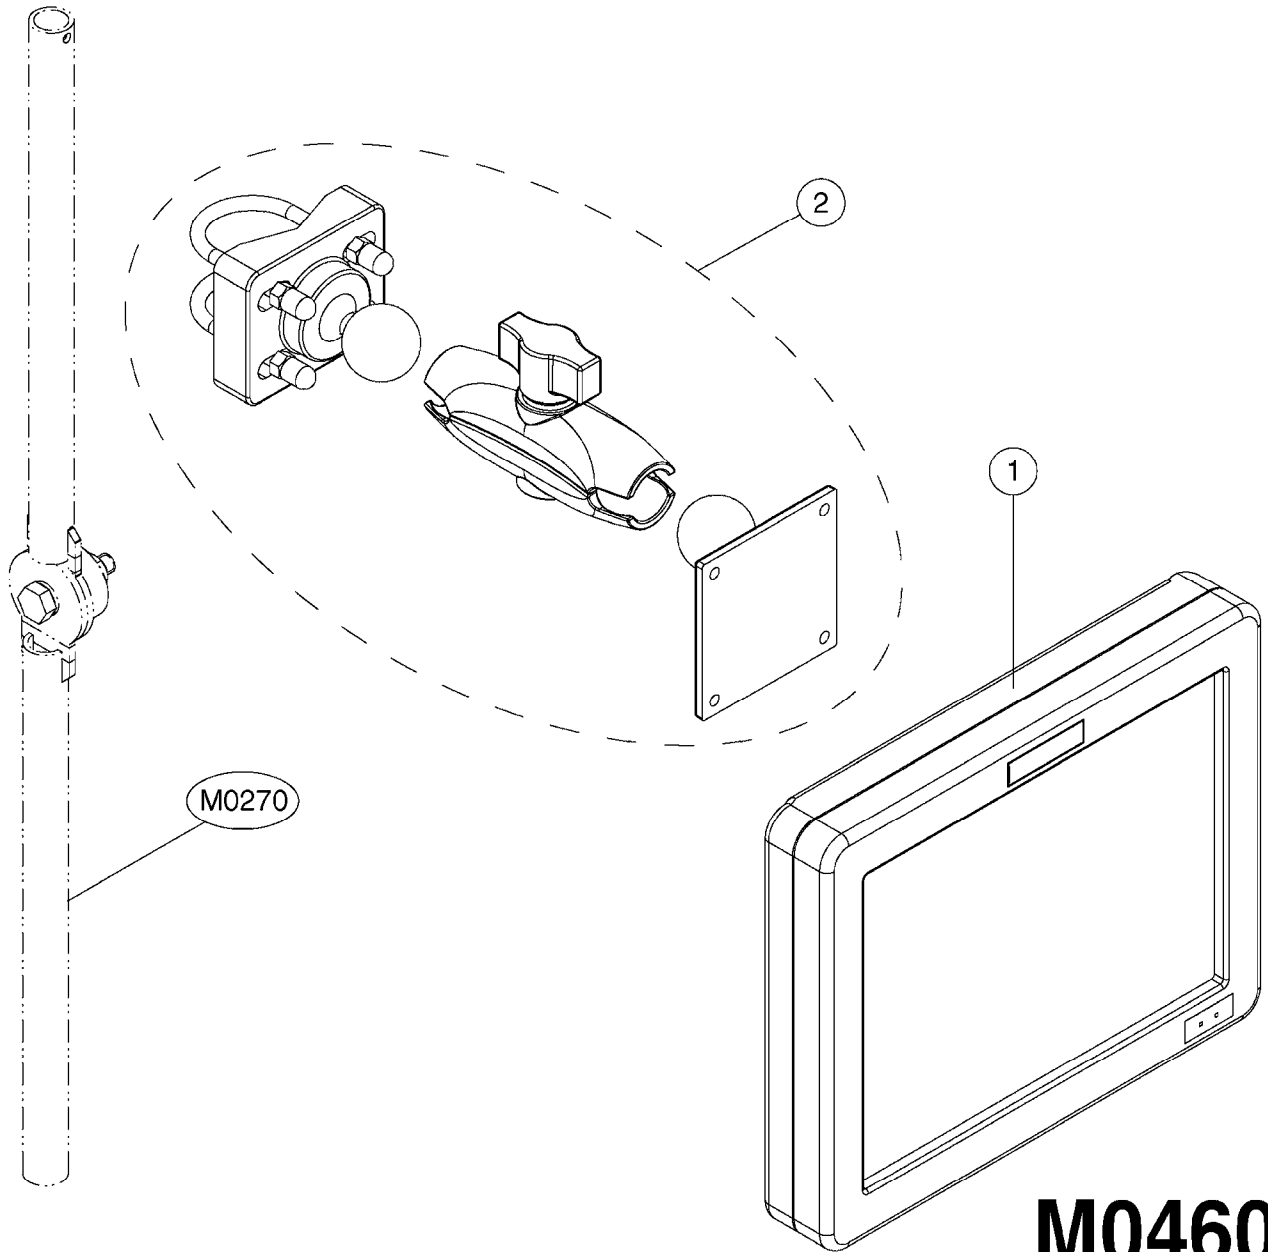

HC8500/9500 DISPLAY
M0460-HIN, 06:12:16

Page	0
Date	12.08.2020 9:10

HC8500/9500 DISPLAY
M0460-HIN, 06:12:16

Page 1
Date 12.08.2020 9:10

Pos.	parts-n°	order qty	description
1	26037900	1	HC9500 DISPLAY KIT
1	26047600	1	HC8500 DISPLAY KIT
2	72802400	1	RAM MOUNT KIT W/5" ARM STD BASE