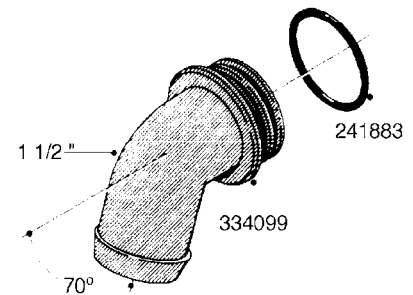

**L0080**

FITTINGS - S-53  
L0080-HIN, 12:09:17

Page 1

Date 12.08.2020 9:10

Pos.	parts-n°	order qty	description
1	145995	1	FITT.DK S-53 FORK
2	241973	1	O-RING Ø3 X 44.2 70 SHORES NITRIL NITRIL (BLACK)
2	242353	1	O-RING 3 X 44.2 VITON VITON (BROWN)
3	242109	1	O-RING D32.2x3.0 NITRIL (BLACK)
3	242354	1	O-RING D32.2X3.0 VITON VITON (BROWN)
4	322103	1	FITT.DK S-53 BULKHEAD
5	322107	1	FITT.DK S-53 BULKHEAD NUT
6	322110	1	FITT.DK S-53 ELB. 1/2" BSP
7	322352	1	FITT.DK S-53 TEE
8	334229	1	FITT.DK S-53 STR.3/4"
9	334260	1	GASKET F. S-53 BULKHEAD
10	334564	1	FITT.DK S-67 TO S-53 ADAPTER
11	391100	1	FITT.DK S-53THREAD INS.1/2"BSP
12	726463	1	FITT.DK S53 BULKHEAD W/GASKET
13	726552	1	FIT.DK S-53X90 1/2" BSP,O-RING
14	726556	1	FITT.DK S-53 HB 1/2" W/O-RING
15	726558	1	FITT.DK S53 STR. 3/4" W.ORING
16	726559	1	FITT DK. S-53 HB 1" W/O-RING
17	726568	1	FITT.DK.S-53 HB 1/2"90 W/O-RING
18	726570	1	FITT.DK S-53 ELB.3/4" W.ORING
19	726571	1	FITT.DK S-53 ELB.1", W ORING
20	726578	1	FITT.DK S53 PLUG WITH O-RING
21	728561	1	FITT.DK. S67M - S53F REDUCER