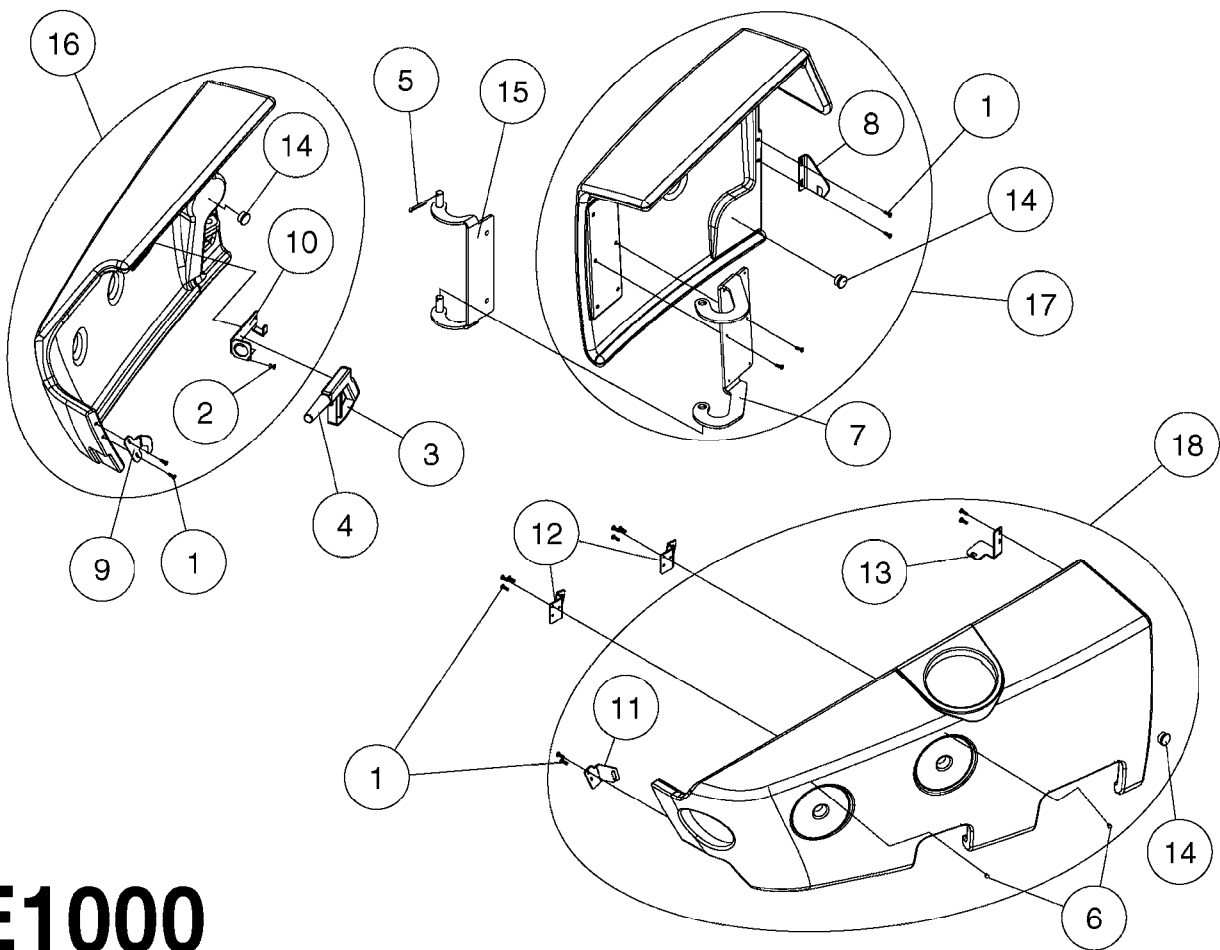

Complete

**E0990**

LOCKER & CLEAN WATER TANK NCM  
E0990-HIN, 15:05:19

Page 1  
Date 12.08.2020 9:09

Pos.	parts-n°	order qty	description
1	242474	1	SEAL 16X28XL=' LOCKER DOOR CM+
2	285793	1	GAS CYLINDER
3	334523	1	PIPE HOLDER Ø51.5
4	334850	1	GUIDE F. SIGHT GAUGE TUBE TOP
5	351766	1	SIDE SHIELD MOUNT RIGHT
6	351767	1	SIDE SHIELD MOUNT LEFT
7	430846	1	BOLT HEX 8.8 DEL M12X80
8	440718	1	BOLT CRG M10 X 65 DEL
9	460423	1	NUT HEX M10X1.50 LOCK DIN985A2 SS
10	460703	1	NUT HEX M12X1.75 LOCK DIN985A2 SS
11	480141	1	PIN COTTER M4X20
12	480809	1	BLIND RIVET, EMHART ACD616ASM
13	15057800	1	HANDLE F.LEFT SIDE LOCKER
14	16124500	1	DIVIDER F.LOCKER L.SIDE SHIELD
15	16124600	1	SHELF FLOOR-LEFT SIDE LOCKER
16	16124700	1	SHELF WALL-LEFT SIDE LOCKER
17	16126900	1	BRACKET F.DOOR-STORAGE LOCKER
18	16127300	1	SHELF FLOOR-RIGHT SIDE LOCKER
19	44075300	1	SCREW 3.5X9.5SS/X15 ISO 14585C
20	61033900	1	BRACKET F. SIDE PANEL R.H. NCM
21	61034000	1	BRACKET F. SIDE PANEL L.H. NCM
22	61037500	1	ADJUSTING BRACKET, BOTTOM NCM
23	63037800	1	BRACKET F.DOOR-STORAGE LOCKER
24	72280100	1	SIDE SHIELD RIGHT NCM COMPLETE
25	72280200	1	SIDE SHIELD LEFT+CLEAN W.TANK
26	72280600	1	CLEAN W.TANK LEFT SIDE NCM
27	72282800	1	SIGHT GAUGE W/SCALE NCM4400 LITER PRE'15 TUBE LENGTH = 75"
27	72357100	1	SIGHT GAUGE W/SCALE NCM6600 LITER
27	72358300	1	SIGHT GAUGE TUBE 85/90/10000 L=2382 BENT
27	72440100	1	SIGHT GAUGE W/SCALE,CM6600 GAL
27	72932100	1	SIGHT GAUGE TUBE W/DECAL CM4400/4500 GAL PRE'15 TUBE LENGTH = 75"
27	73125500	1	SIGHT GAUGE W/SCALE,CM4500 '15 LITER POST'15 TUBE LENGTH = 82"
27	73277500	1	SIGHT GAUGE W/SCALE,CM4500 '15 GAL POST'15 TUBE LENGTH = 82"
27	97610003	1	DECAL SIGHT GAUGE NCM 9000 GAL