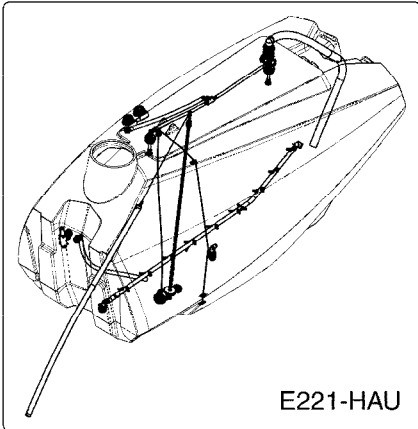

COMMANDER 8500/10000 TANK
E1410-HIN, 17:06:20

Page 1
Date 12.08.2020 9:09

Pos.	parts-n°	order qty	description
1	35003704	1	TANK 10000 COMMANDER
1	35003804	1	TANK 8500 COMMANDER