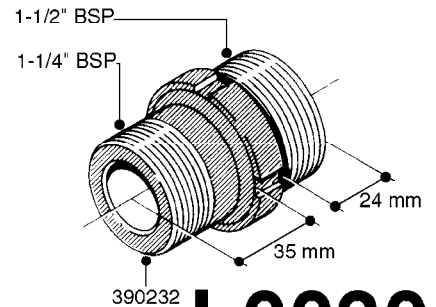

**L0020**

FITTINGS-T-PIECES, CAPS & ELBOWS  
L0020-HIN, 01:01:16

Page 1

Date 12.08.2020 9:10

parts-n°	order qty	description
10053603	1	FITT. CAPNUT 2"BSP 5601
10194303	1	CAP BLANK 1 1/2 MCPHEE 210060
320047	1	FITT.DK CAPNUT 1/2" BSP
320106	1	FITT.DK CAPNUT 1" BSP
320272	1	FITT.DK CAPNUT 3/8" BSP
320316	1	FITT.DK TEE 3/4" X3/4" X1"BSP
320331	1	FITT.DK TEE 1" - 1" - 3/4" BSP
320342	1	FITT.DK EL 3/4"M X 1"F BSP
320563	1	FITT.DK 3 WAY 1/2" 110 DEG.
320677	1	NO LONGER AVAILABLE
320961	1	FITT.DK CAPNUT 1-1/2" BSP
321053	1	FITT.DK TEE 1/2 X1/2 X1/2" BSP
322072	1	FITT.DK TEE 3/8'X3/8'X3/8' BSP
322095	1	FITT.DK TEE 1-1/2 X1-1/4 X3/4" BSP
322138	1	FITT.DK ELB 1"M X 1"F BSP
330013	1	O-RING 2.5 X 10 PUR
330212	1	O-RING D19/D14X2.4 F.1/2"NUT
330326	1	O-RING D30/D24X2 F.1"NUT
331273	1	O-RING D44/D38X2 F.1-1/2"

FITTINGS - HEXAGON NIPPLES  
L0030-HIN, 01:01:16

Page 0  
Date 12.08.2020 9:10

**L0030**

FITTINGS - HEXAGON NIPPLES  
L0030-HIN, 01:01:16

Page 1  
Date 12.08.2020 9:10

parts-n°	order qty	description
10015303	1	FITT.PO.HN 1.00X1.00 M1000
10425003	1	FITT.PO.HN 1.25X1.00 MCPHEE
320132	1	FITT.DK HN 1" BSP
320176	1	FITT.DK HN 3/8"X1/2" BSP
320445	1	FITT.DK HN 1/4"X3/8" BSP
320655	1	FITT.DK HN 1/2"-1/2" BSP
320692	1	FITT.DK HN 3/8'BSPX1/4'NPT
320703	1	FITT.DK HN 3/8BSP X1/2 &1/4NPT
320725	1	FITT.DK NIPPLE 3/8"-3/8" BSP
320902	1	FITT.DK HN 3/8'X 1/4' BSP
390232	1	FITT.DK HN 1-1/2' X 1-1/4' BSP
390276	1	FITT.DK HN 1'BSP