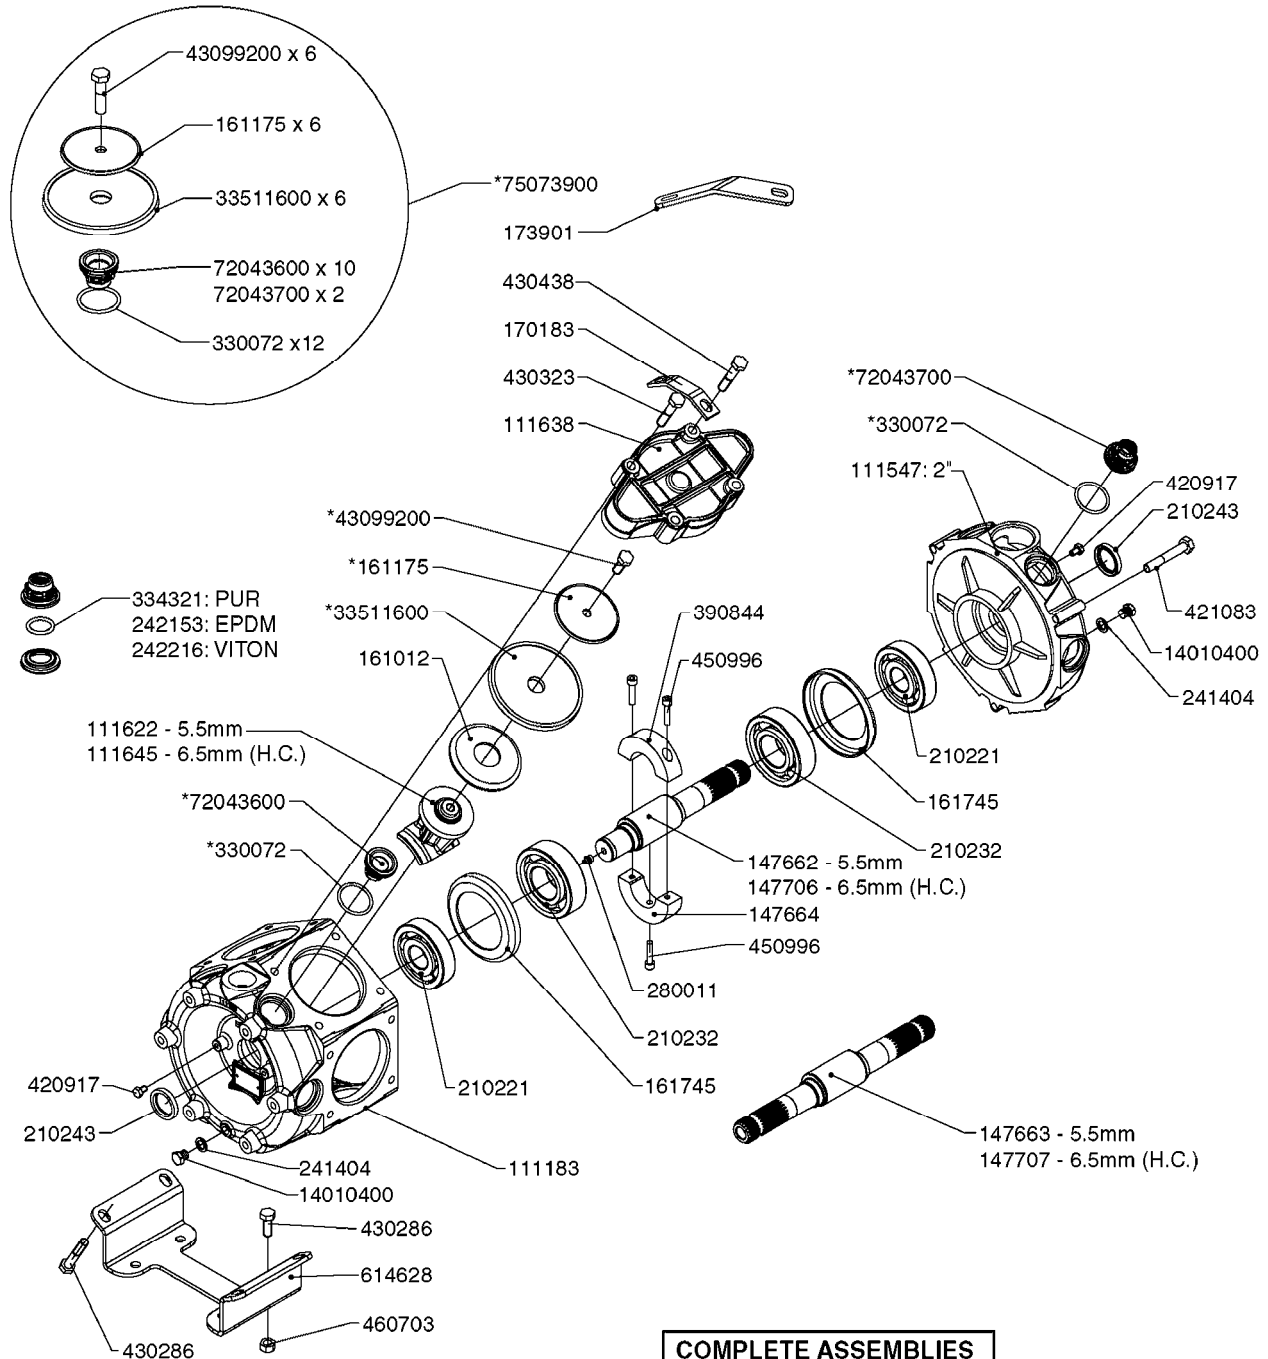

# A0330

PUMP - 463 W/ MOUNTING BASE  
A0330-HIN, 01:01:16

Page 1  
Date 12.08.2020 9:09

parts-n°	order qty	description
111183	1	PUMP CASTING 460-463 (PAINTED)
111547	1	PUMP FRONT 460-463-2' (PAINT)
111623	1	CONNECTING ROD 463/10MM
111624	1	CONNECTING ROD 463/12MM
111638	1	VALVE COVER 463 HC+1000 VERS.
143577	1	CRANK SHAFT F.363/462/463-10mm
147097	1	CRANK SHAFT 363-463/10 THROUGH
147571	1	CRANK SHAFT F.463-12mm
147688	1	CRANK SHAFT 462/12 THROUGH
161012	1	DIAPHRAGM BACKING DISC F. 463
161175	1	DIAPHRAGM DISC 463/464 PUMP
161745	1	METAL SPACER F.363/463
173901	1	LIFT STRAP F.PUMP 463
210221	1	BEARING BALL 6407
210232	1	BEARING BALL 6310
210243	1	SEAL OIL 35 X 47 X 7
241404	1	DOWTY SEAL 1/4"
242153	1	O-RING D26X4 EPDM
242216	1	O-RING VITON F/1202/1302/462
280011	1	GREASE NIPPLE 1/8' SAE H TR
330072	1	O-RING D53.5/D45.5X4
331192	1	SPACER, MODEL 361/363
334321	1	O-RING POLY. 34.0x26.0x4.0
421083	1	BOLT HEX 8.8 DEL M10X65
430286	1	BOLT HEX 8.8 DEL M12X30 FT
430323	1	BOLT HEX 8.8 DEL M12X60
430438	1	BOLT HEX 8.8 DEL M12X65
460703	1	NUT HEX M12X1.75 LOCK DIN985A2 SS
614628	1	FOOT F. 46X PUMP, RED
821587	1	PUMP 463/10 THROUGH SHAFT TWNF
14010400	1	PLUG 1/4" BSP
33511600	1	DIAPHRAGM PUMP 463/464 PUMP PUR
43099200	1	BOLT HEX SS M12 X 30 DIN933 A4
72043600	1	VALVE FOR 462/463
72043700	1	VALVE FOR 462/463 W.VENT HOLE
75073900	1	PUMP KIT 460/463 "06"
82166300	1	PUMP 464-12-MED-2-540
82168700	1	PUMP 464-12 540 OFFSET PORTS