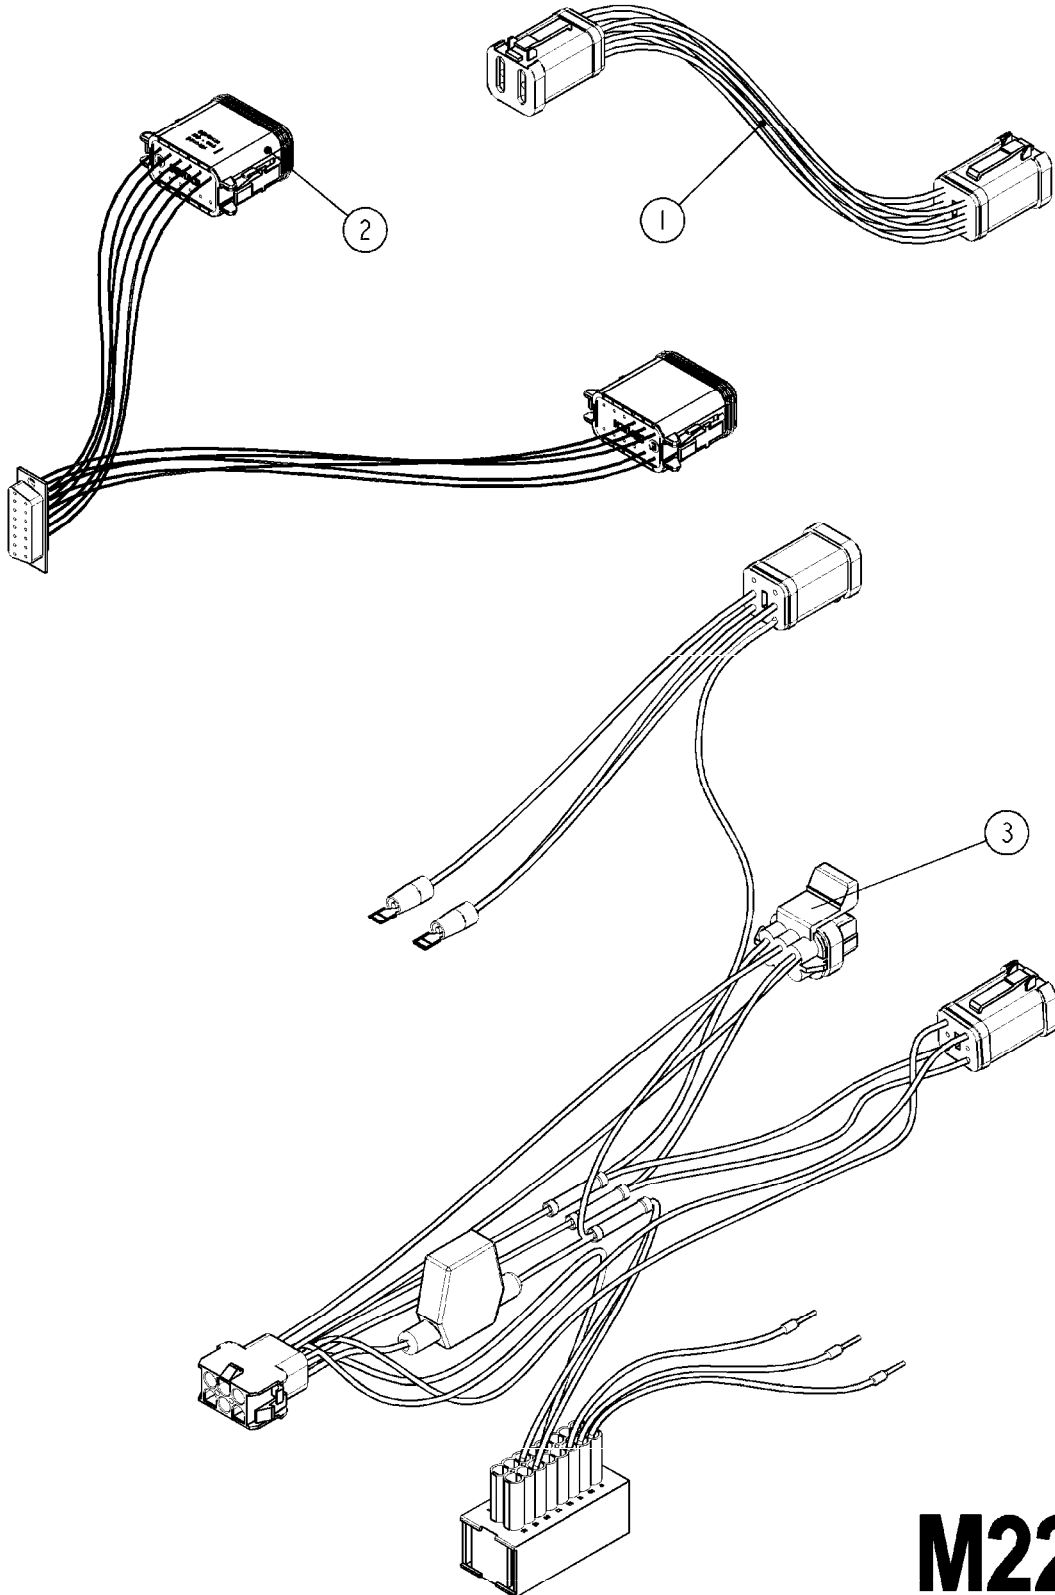

M226

CABLE ISO JC HW V.3 UC5 CM11
M226-HIA, 05:08:14

Page 1

Date 12.08.2020 9:10

Pos.	parts-n°	order qty	description
1	26039100	1	CABLE, DT06 6P FEMALE L=300MM
2	26039300	1	CABLE, DAH UC5 INPUT MODULE
3	26057600	1	WH ISO JC C2C UC5 ECUPWR