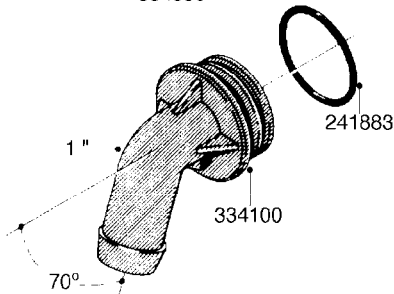

**L0080**

FITTINGS - S-53  
L0080-HIN, 12:09:17

Page 1

Date 12.08.2020 9:10

Pos.	parts-n°	order qty	description
1	145995	1	FITT.DK S-53 FORK
2	241973	1	O-RING Ø3 X 44.2 70 SHORES NITRIL NITRIL (BLACK)
2	242353	1	O-RING 3 X 44.2 VITON VITON (BROWN)
3	242109	1	O-RING D32.2x3.0 NITRIL (BLACK)
3	242354	1	O-RING D32.2X3.0 VITON VITON (BROWN)
4	322103	1	FITT.DK S-53 BULKHEAD
5	322107	1	FITT.DK S-53 BULKHEAD NUT
6	322110	1	FITT.DK S-53 ELB. 1/2" BSP
7	322352	1	FITT.DK S-53 TEE
8	334229	1	FITT.DK S-53 STR.3/4"
9	334260	1	GASKET F. S-53 BULKHEAD
10	334564	1	FITT.DK S-67 TO S-53 ADAPTER
11	391100	1	FITT.DK S-53THREAD INS.1/2"BSP
12	726463	1	FITT.DK S53 BULKHEAD W/GASKET
13	726552	1	FIT.DK S-53X90 1/2" BSP,O-RING
14	726556	1	FITT.DK S-53 HB 1/2" W/O-RING
15	726558	1	FITT.DK S53 STR. 3/4" W.ORING
16	726559	1	FITT DK. S-53 HB 1" W/O-RING
17	726568	1	FITT.DK.S-53 HB 1/2"90 W/O-RING
18	726570	1	FITT.DK S-53 ELB.3/4" W.ORING
19	726571	1	FITT.DK S-53 ELB.1", W ORING
20	726578	1	FITT.DK S53 PLUG WITH O-RING
21	728561	1	FITT.DK. S67M - S53F REDUCER