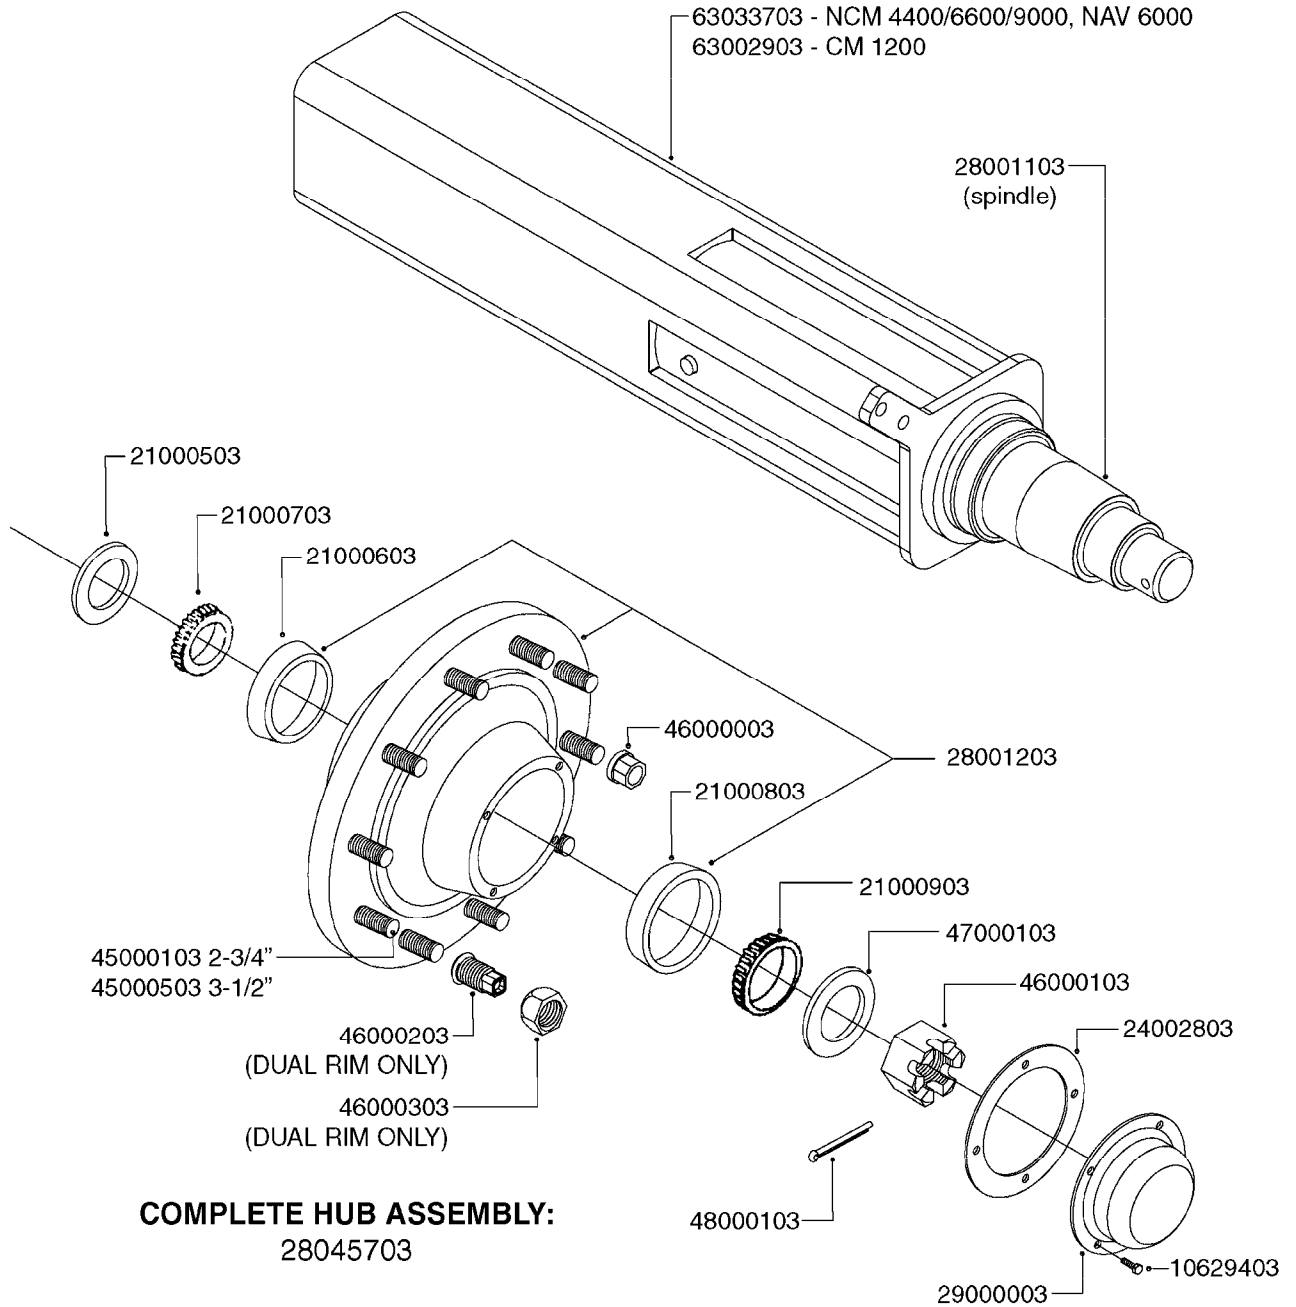

HUB ASSEMBLY F.4-1/2" SPINDLE  
E0790-HIN, 06:07:17

Page 0  
Date 12.08.2020 9:09

COMPLETE ASSEMBLIES  
WHOLEGOODS ITEMS

**E0790**

HUB ASSEMBLY F.4-1/2" SPINDLE  
E0790-HIN, 06:07:17

Page 1

Date 12.08.2020 9:09