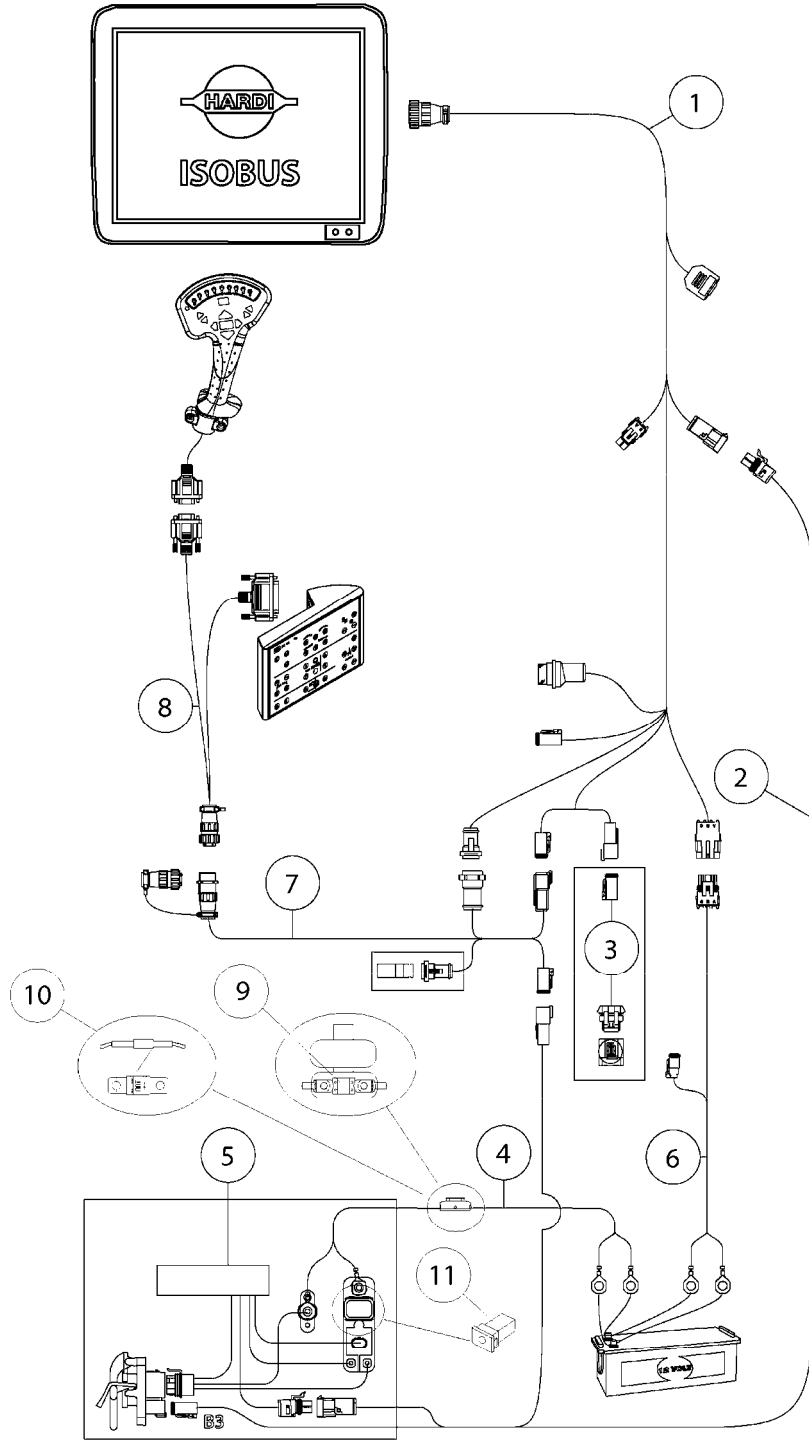

**M414-HIA**

HC 85/9500 TRACTOR WIRING  
ASSY.  
M414-HIA, 22:02:13

Page 1  
Date 12.08.2020 9:10

Pos.	parts-n°	order qty	description
1	26040200	1	DISPLAY CABLE, HC85/9500, 12' (ISOBUS)
2	26040400	1	ISOBUS POWER/CONTROL EXTENSION
3	26040500	1	ISOBUS ACTIVE TERMINATION
4	26040600	1	ISOBUS POWER CABLE - 16FT
5	26040300	1	ISOBUS IBBC POWER CONT. ASSY.
6	26040900	1	POWER CABLE DISPLAY/GUIDANCE, 15'
7	26040800	1	ISOBUS/HARDI GRIP TEE CABLE
8	26031500	1	CABLE ISO CABIN GRIP SETBOX
9	26076800	1	FUSE 100A MEGA298 SERIES
10	26076900	1	FUSE 100A MIDI498 SERIES
11	26076600	1	FUSE 30A JCASE495 SERIES
11	26076700	1	FUSE 60A JCASE495 SERIES