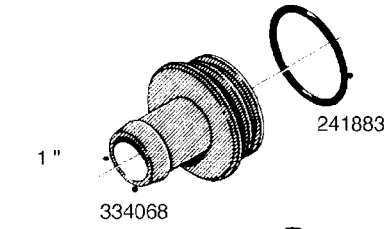

**L0080**

FITTINGS - S-53  
L0080-HIN, 12:09:17

Page 1

Date 12.08.2020 9:10

Pos.	parts-n°	order qty	description
1	145995	1	FITT.DK S-53 FORK
2	241973	1	O-RING Ø3 X 44.2 70 SHORES NITRIL NITRIL (BLACK)
2	242353	1	O-RING 3 X 44.2 VITON VITON (BROWN)
3	242109	1	O-RING D32.2x3.0 NITRIL (BLACK)
3	242354	1	O-RING D32.2X3.0 VITON VITON (BROWN)
4	322103	1	FITT.DK S-53 BULKHEAD
5	322107	1	FITT.DK S-53 BULKHEAD NUT
6	322110	1	FITT.DK S-53 ELB. 1/2" BSP
7	322352	1	FITT.DK S-53 TEE
8	334229	1	FITT.DK S-53 STR.3/4"
9	334260	1	GASKET F. S-53 BULKHEAD
10	334564	1	FITT.DK S-67 TO S-53 ADAPTER
11	391100	1	FITT.DK S-53THREAD INS.1/2"BSP
12	726463	1	FITT.DK S53 BULKHEAD W/GASKET
13	726552	1	FIT.DK S-53X90 1/2" BSP,O-RING
14	726556	1	FITT.DK S-53 HB 1/2" W/O-RING
15	726558	1	FITT.DK S53 STR. 3/4" W.ORING
16	726559	1	FITT DK. S-53 HB 1" W/O-RING
17	726568	1	FITT.DK.S-53 HB 1/2"90 W/O-RING
18	726570	1	FITT.DK S-53 ELB.3/4" W.ORING
19	726571	1	FITT.DK S-53 ELB.1", W ORING
20	726578	1	FITT.DK S53 PLUG WITH O-RING
21	728561	1	FITT.DK. S67M - S53F REDUCER