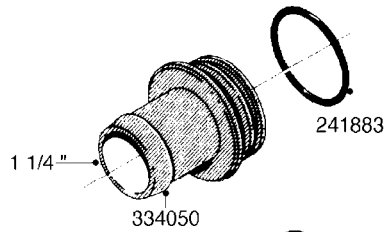

**L0080**

FITTINGS - S-53  
L0080-HIN, 12:09:17

Page 1

Date 12.08.2020 9:10

Pos.	parts-n°	order qty	description
1	145995	1	FITT.DK S-53 FORK
2	241973	1	O-RING Ø3 X 44.2 70 SHORES NITRIL NITRIL (BLACK)
2	242353	1	O-RING 3 X 44.2 VITON VITON (BROWN)
3	242109	1	O-RING D32.2x3.0 NITRIL (BLACK)
3	242354	1	O-RING D32.2X3.0 VITON VITON (BROWN)
4	322103	1	FITT.DK S-53 BULKHEAD
5	322107	1	FITT.DK S-53 BULKHEAD NUT
6	322110	1	FITT.DK S-53 ELB. 1/2" BSP
7	322352	1	FITT.DK S-53 TEE
8	334229	1	FITT.DK S-53 STR.3/4"
9	334260	1	GASKET F. S-53 BULKHEAD
10	334564	1	FITT.DK S-67 TO S-53 ADAPTER
11	391100	1	FITT.DK S-53THREAD INS.1/2"BSP
12	726463	1	FITT.DK S53 BULKHEAD W/GASKET
13	726552	1	FIT.DK S-53X90 1/2" BSP,O-RING
14	726556	1	FITT.DK S-53 HB 1/2" W/O-RING
15	726558	1	FITT.DK S53 STR. 3/4" W.ORING
16	726559	1	FITT DK. S-53 HB 1" W/O-RING
17	726568	1	FITT.DK.S-53 HB 1/2"90 W/O-RING
18	726570	1	FITT.DK S-53 ELB.3/4" W.ORING
19	726571	1	FITT.DK S-53 ELB.1", W ORING
20	726578	1	FITT.DK S53 PLUG WITH O-RING
21	728561	1	FITT.DK. S67M - S53F REDUCER