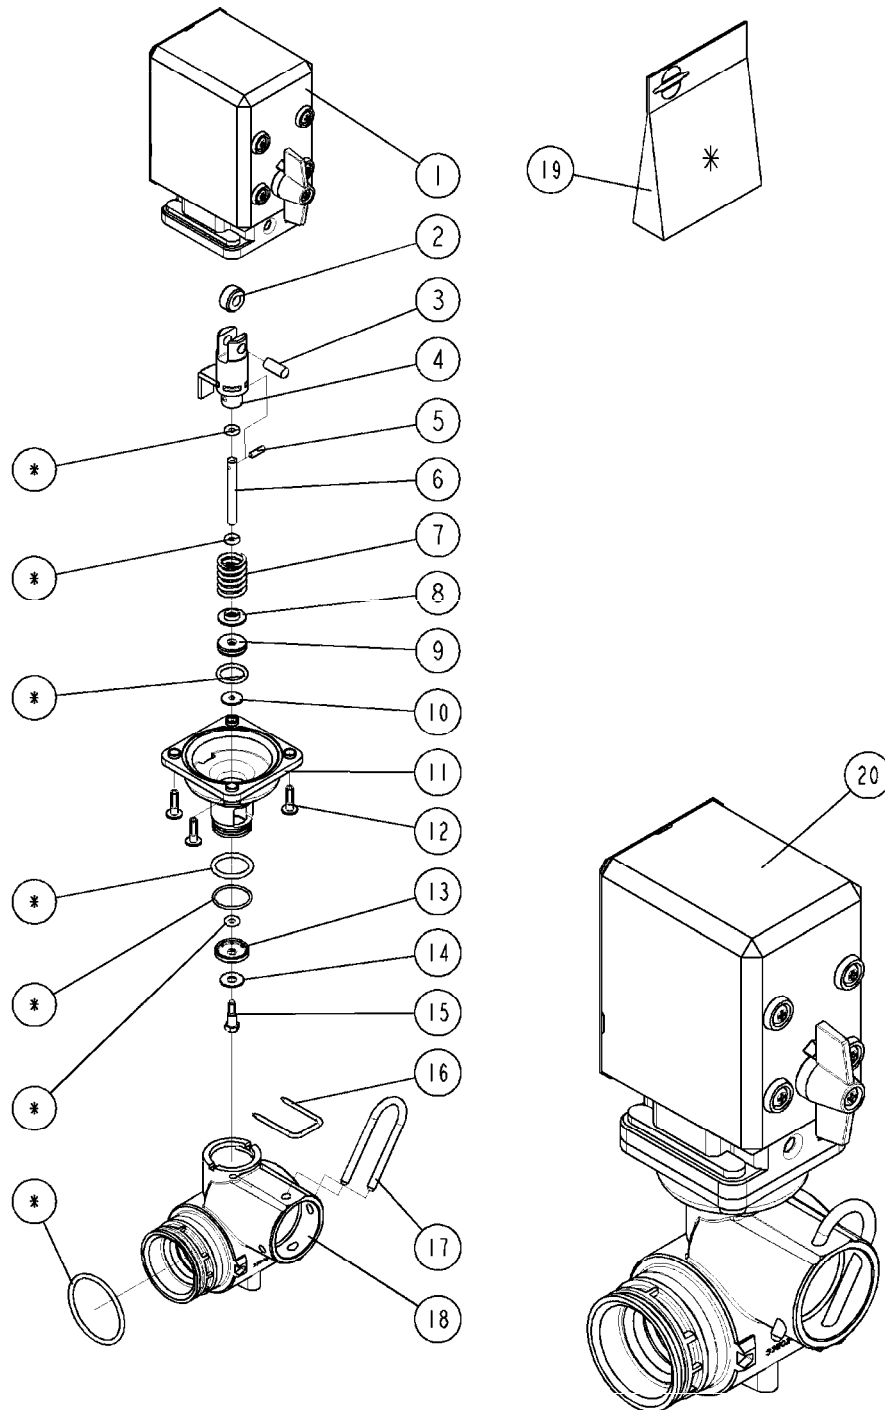

DIST. VALVE S67
M317-HIA, 17:07:12