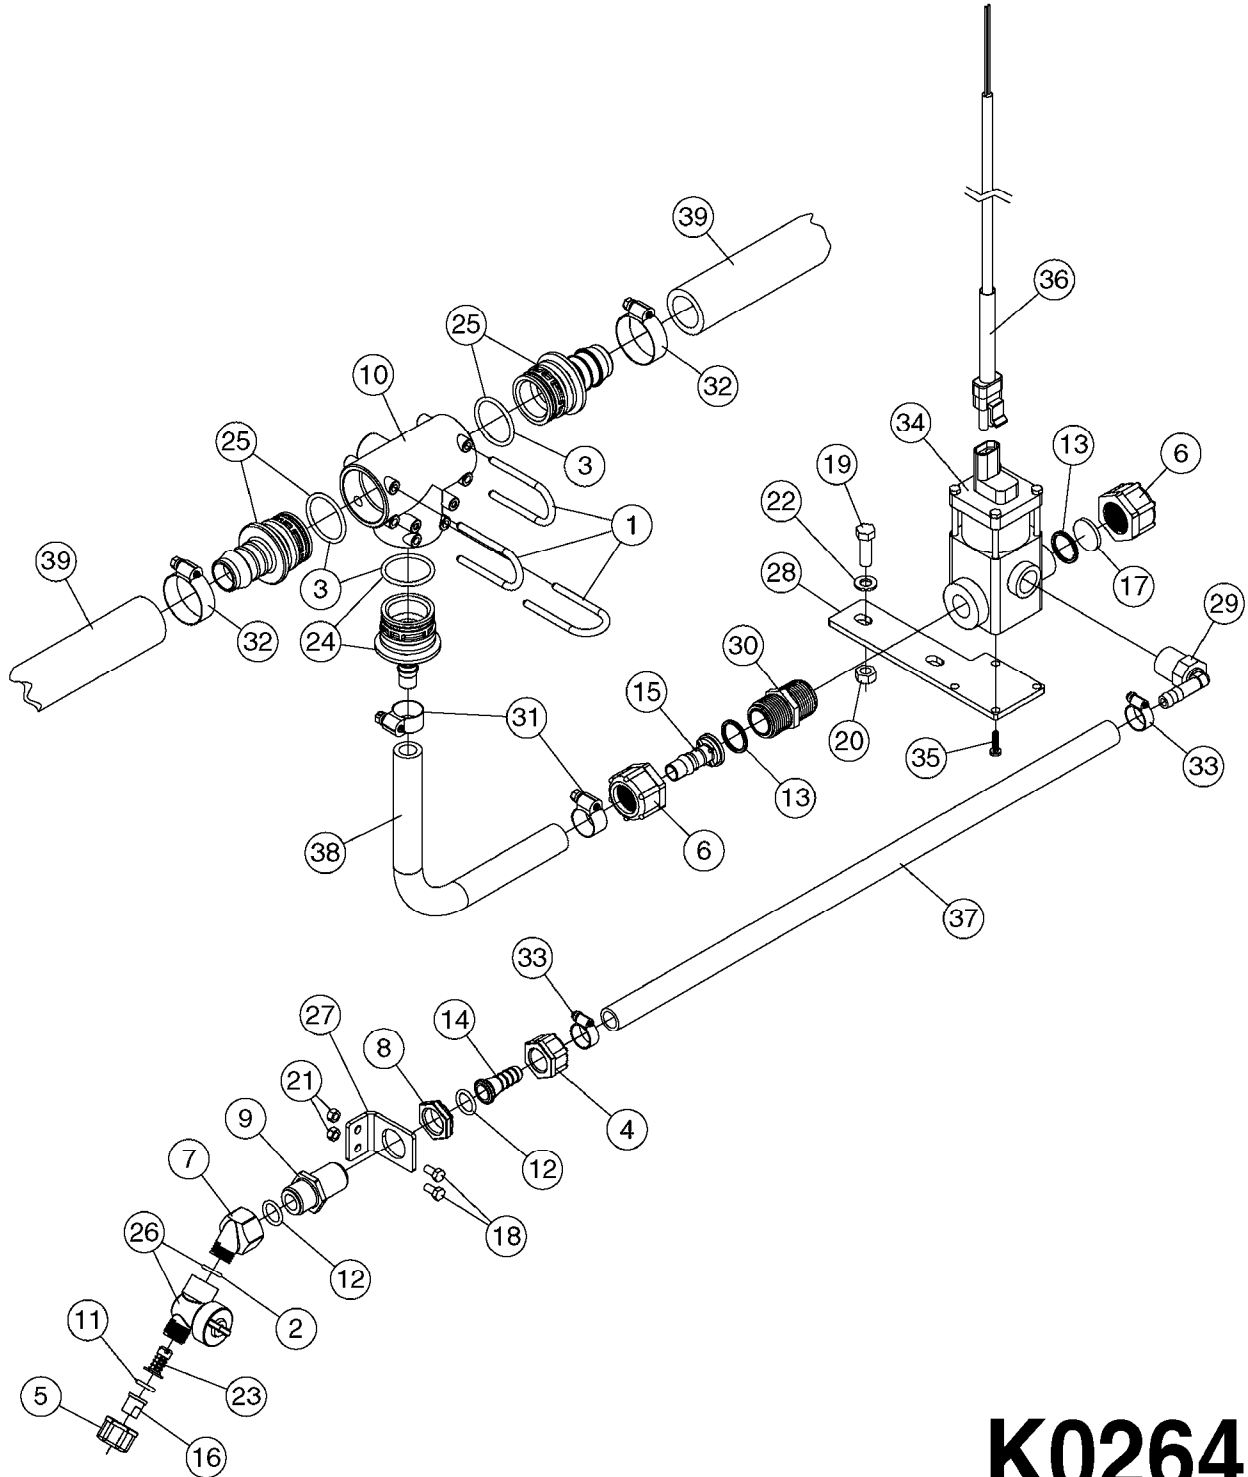

K0264

ELECTRIC END NOZZLE KIT
FTZ/TDZ '13
K0264-HIN, 06:12:17

Page 1
Date 12.08.2020 9:09

Pos.	parts-n°	order qty	description
1	145995	1	FITT.DK S-53 FORK
2	240177	1	O-RING D16.1/11.3 X 2.4
3	242109	1	O-RING D32.2x3.0
3	242354	1	O-RING D32.2X3.0 VITON
4	320084	1	FITT.DK NUT 1/2" BSP
5	320187	1	FITT.DK CAP 3/8" BSP BLACK
6	320283	1	FITT.DK NUT 3/4"BSP
7	320596	1	FITT.DK ELB 3/8"-1/2'BSP 45DEG
8	321307	1	FITT.DK NUT 1/2" BSP JAMB
9	321742	1	FITT.DK BULKHEAD 1/2' BSP
10	322352	1	FITT.DK S-53 TEE
11	330013	1	O-RING 2.5 X 10 PUR
12	330212	1	O-RING D19/D14X2.4 F.1/2"NUT
13	330595	1	O-RING D24.6/D20X2.1 -3/4"
14	330676	1	FITT.DK HB 3/8" F. 1/2" NUT
15	332286	1	FITT.DK HB 1/2" F. 3/4" NUT
16	370392	1	NOZZLE END FAN 1850-G 300
17	390542	1	PLUG WASHER FOR 3/4'CAP NUT
18	411030	1	BOLT HEX M5X10
19	421046	1	BOLT HEX M8X25/25 A2 SS DIN933
20	460143	1	LOCK NUT M8 SST A2 DIN985
21	461217	1	NUT HEX M5 LOCK
22	471126	1	WASHER, M8, Ø16/ 8.4X 1.6, SS
23	725042	1	SCREEN 80 MESH W.GASKET, RED
24	726556	1	FITT.DK S-53 HB 1/2" W/O-RING
25	726559	1	FITT DK. S-53 HB 1" W/O-RING
26	729610	1	NOZZLE ASSY. NON DRIP 3/8 THRD
27	16170303	1	END NOZZLE MOUNT 2013, TDZ
28	16170703	1	PLATE, TDZ END NOZZLE SOLENOID MNT
29	23005603	1	FITT, 1/2" NPT X 3/8" HOSE SHANK 90
30	23005703	1	FITT, 3/4" POLY NIPPLE
31	28029803	1	CLAMP HOSE GEAR P1/2" 6708
32	28030003	1	CLAMP HOSE GEAR P1" 6716
33	28044903	1	CLAMP HOSE GEAR P3/8" 6706
34	28085803	1	SOLENOID VALVE, TIR, 3/4X1/2X3/4
35	44076200	1	SCREW WN5451 5X16 SS TORX
36	70113203	1	END NOZZLE 2013, 2 WIRE CABLE
37	92701703	1	HOSE R X3/8" X300PSI WP X0012"
38	92702103	1	HOSE R X1/2" X300PSI WP X0012"
39	92712403	1	HOSE R X1" X300PSI WP X0012"