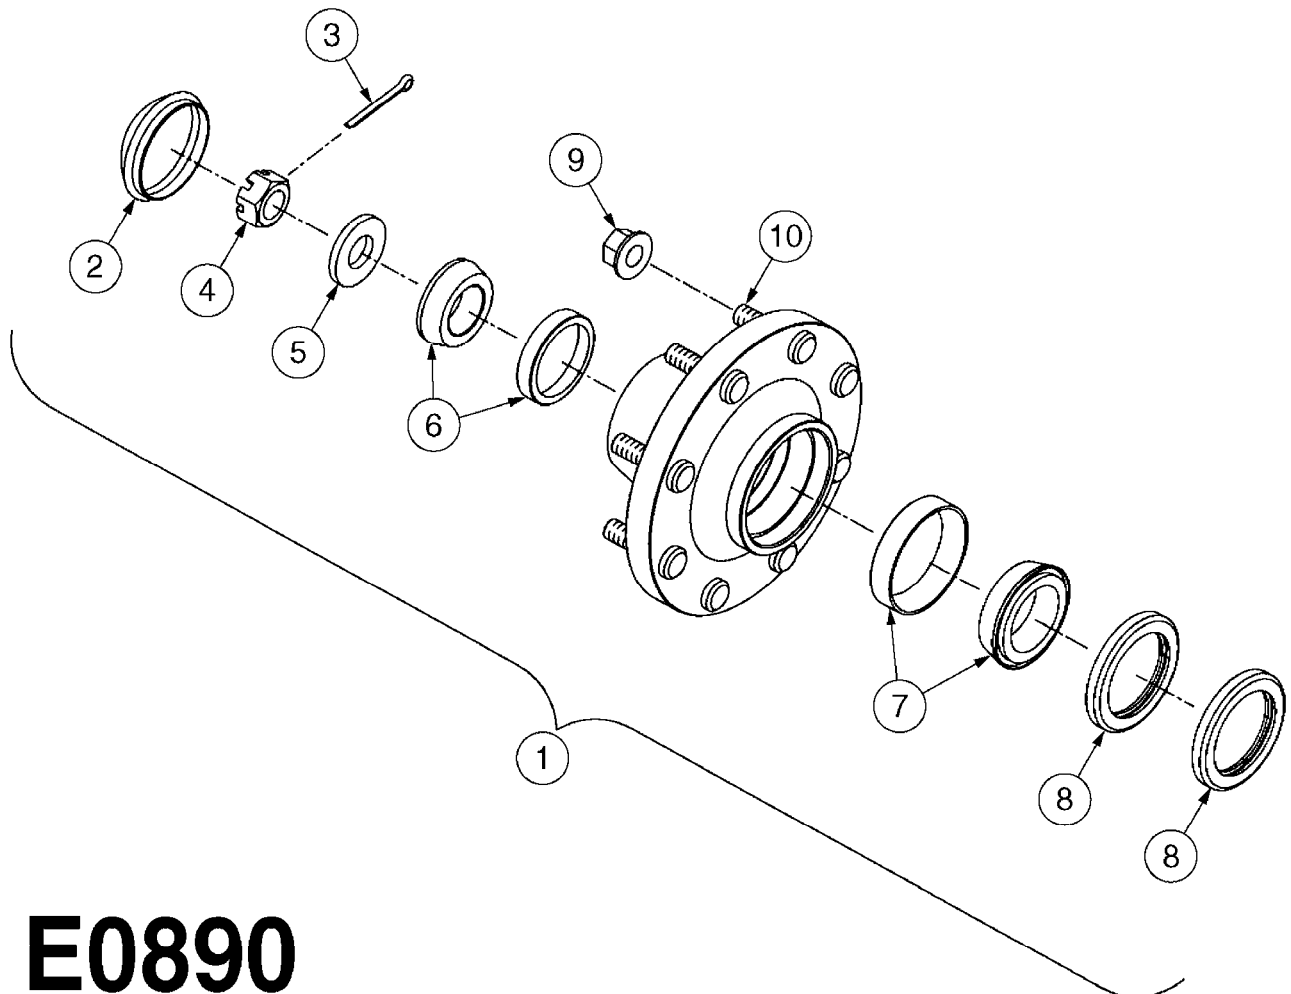

E0890

CAMOPLAST HUB ASSEMBLY - IDLER
E0890-HIN, 01:01:16

Page 1

Date 12.08.2020 9:09

Pos.	parts-n°	order qty	description
1	28078303	1	HUB ASSY.IDLER, G60-8
2	28081403	1	DUST CAP
3	28081503	1	COTTER PIN 7/32" X 2-1/4"
4	28081603	1	CASTLE NUT 1-1/4"-12
5	28081703	1	WASHER 1.28"IDX2.5"ODX0.13"
6	28081803	1	BEARING ASSEMBLY - OUTER
7	28081903	1	BEARING ASSEMBLY - INNER
8	28082003	1	WHEEL SEAL, SINGLE LIP
9	28082103	1	LUG NUT SET (8) IDLER
10	28082203	1	WHEEL STUD SET (8) IDLER