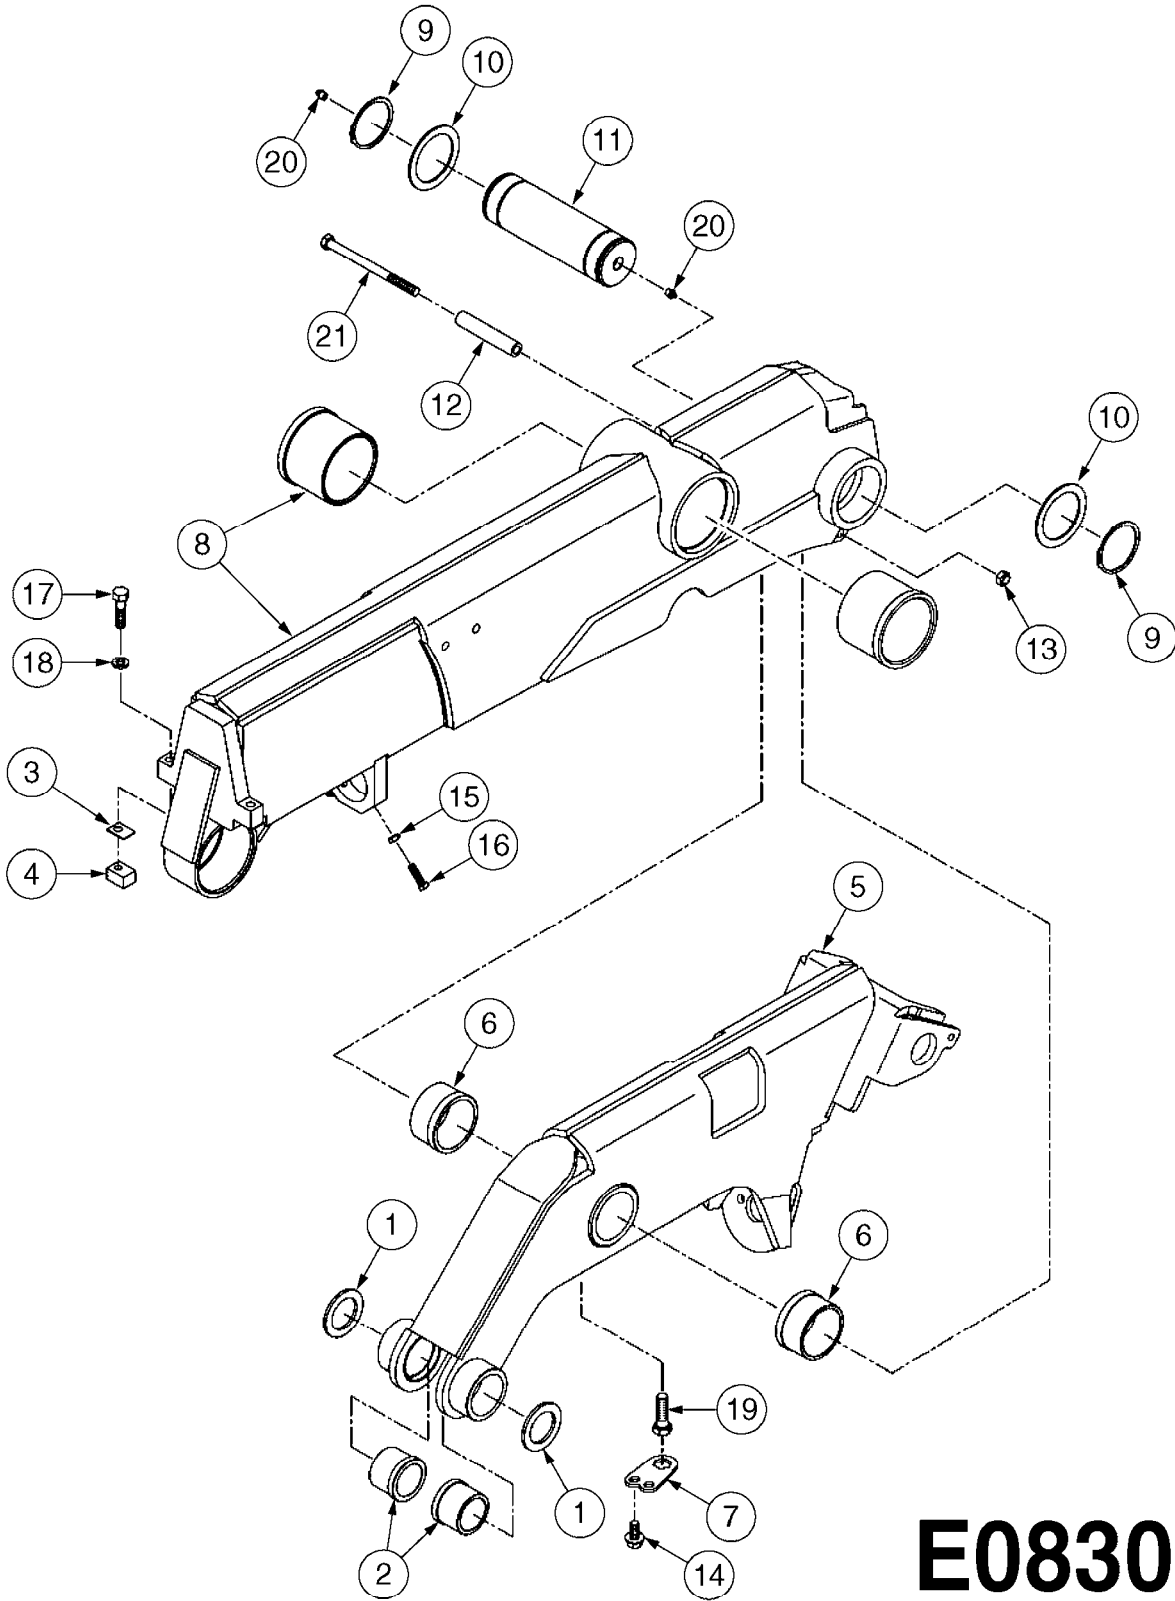

**E0830**

CAMOPLAST FRAME 40 SERIES  
E0830-HIN, 01:01:16

Page 1  
Date 12.08.2020 9:09

Pos.	parts-n°	order qty	description
1	28076003	1	WASHER, 3"X2.02"X3/16"
2	28076303	1	BUSHING 2.55"ODX2.012ID"X2"
3	28076403	1	SHIM, TILT STOPPER
4	28076503	1	STOPPER, TILT
5	28076603	1	TENSION ARM (40 SERIES)
6	28076703	1	BUSHING, TENS. 3.48X3.15X1.98"
7	28076803	1	LOCK PLATE
8	28076903	1	FRAME W/BUSHINGS (40 SERIES)
9	28077003	1	SNAP RING EXT. 3"
10	28077103	1	WASHER
11	28077203	1	PIN, 3" OD X 9.56"
12	28077303	1	SPACER
13	28083403	1	LOCK NUT 1/2"-20 UNF
14	28083503	1	BOLT HEX FLG.1"X1/2"-13UNC GR5
15	28083603	1	JAM NUT 3/8"-16 UNC GR 8
16	28083703	1	SET SCREW 1-1/2"X3/8"-16 UNC
17	28083803	1	BOLT HEX 2"X1/2"-13 UNC
18	28083903	1	LOCK WASHER 1/2"
19	28084003	1	BOLT HEX 2" X 5/8"-11
20	28084103	1	GREASE FITTING
21	28084203	1	BOLT HEX 6-1/2"X1/2"-20UNF GR8