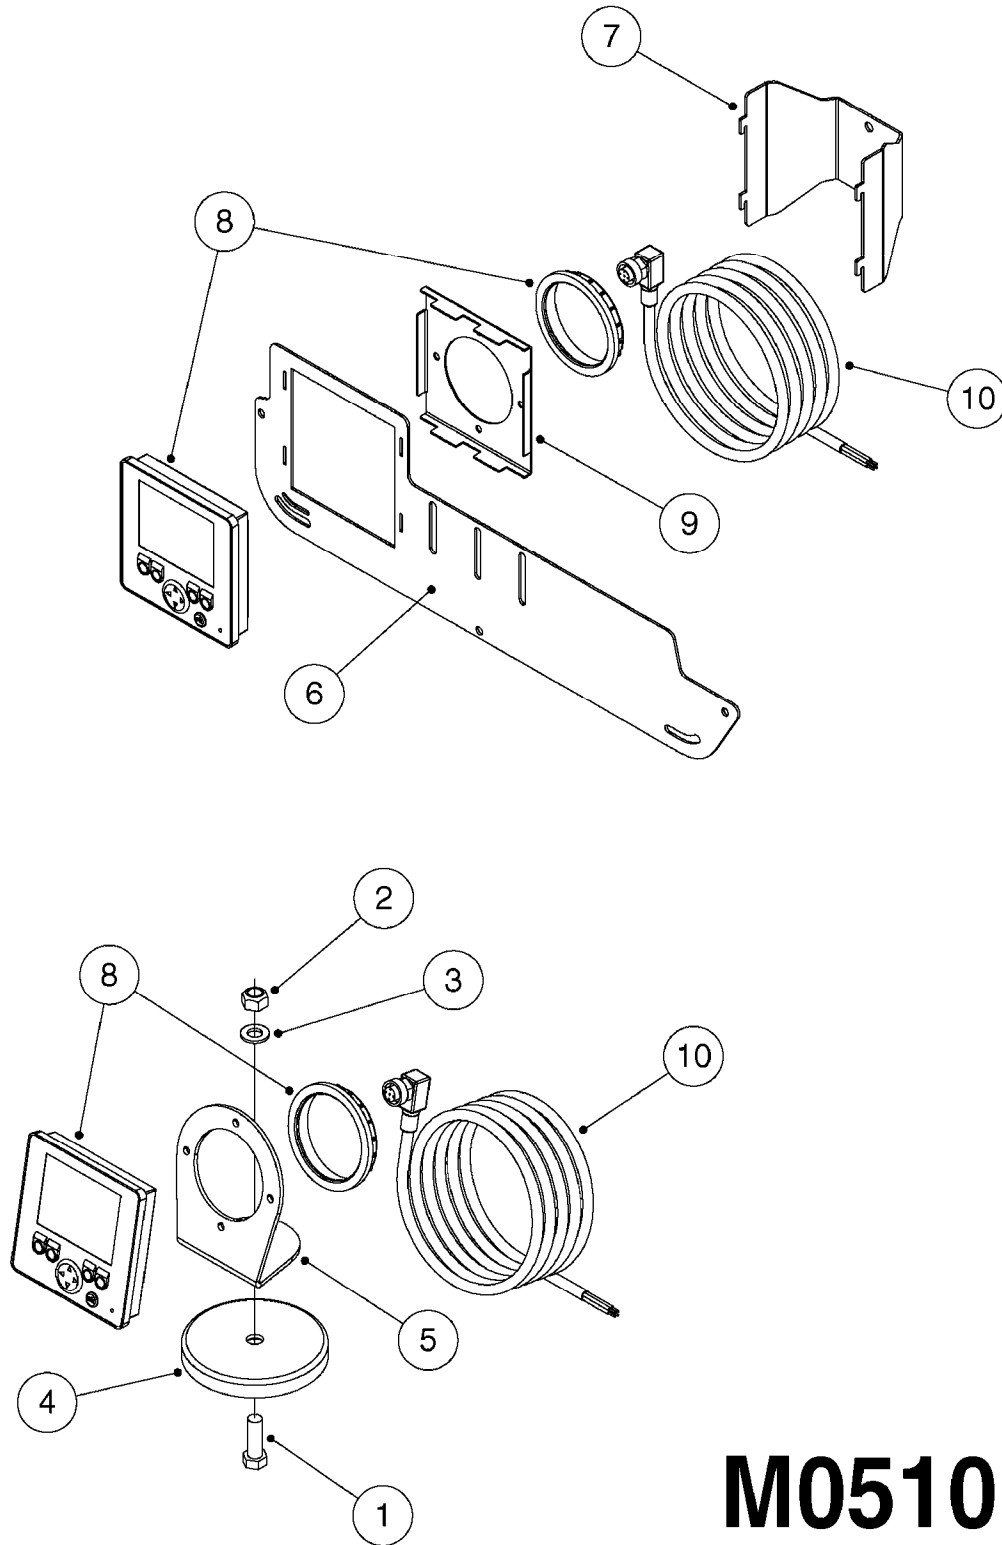

TRACK CABLE CM45/55/7000  
M0480-HIN, 08:12:16

**M0480**

TRACK CABLE CM45/55/7000  
M0480-HIN, 08:12:16

Page 1

Date 12.08.2020 9:10

Pos.	parts-n°	order qty	description
1	262107	1	NUT F. BULKHEAD CABLE GRAY
2	420582	1	BOLT HEX 8.8 DEL M8X20 FT A2
3	450902	1	BOLT ALLEN HEAD M4 X 16MM
4	460143	1	LOCK NUT M8 SST A2 DIN985
5	461145	1	NUT HEX M4 LOCK
6	471037	1	SCREW A 4,3 DIN 125
7	471126	1	WASHER, M8, Ø16/ 8.4X 1.6, SS
8	16261500	1	PLATE FOR TRACK CABLE NCM/NAV
9	26024000	1	CABLE SET FOR TRACK NCM
10	72612700	1	TRACK JUNCTION BOX/BRACKETS CM