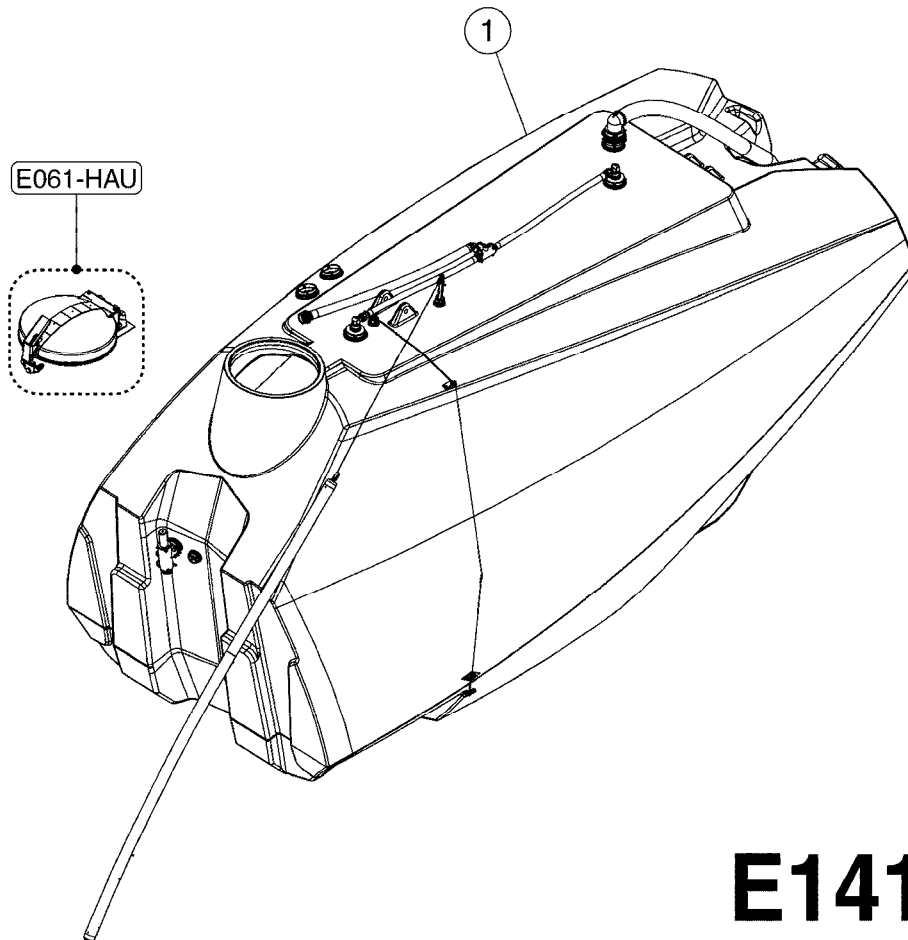

COMMANDER 8500/10000 TANK
E1410-HIN, 17:06:20

Page 1
Date 12.08.2020 9:09

Pos.	parts-n°	order qty	description
1	35003704	1	TANK 10000 COMMANDER
1	35003804	1	TANK 8500 COMMANDER