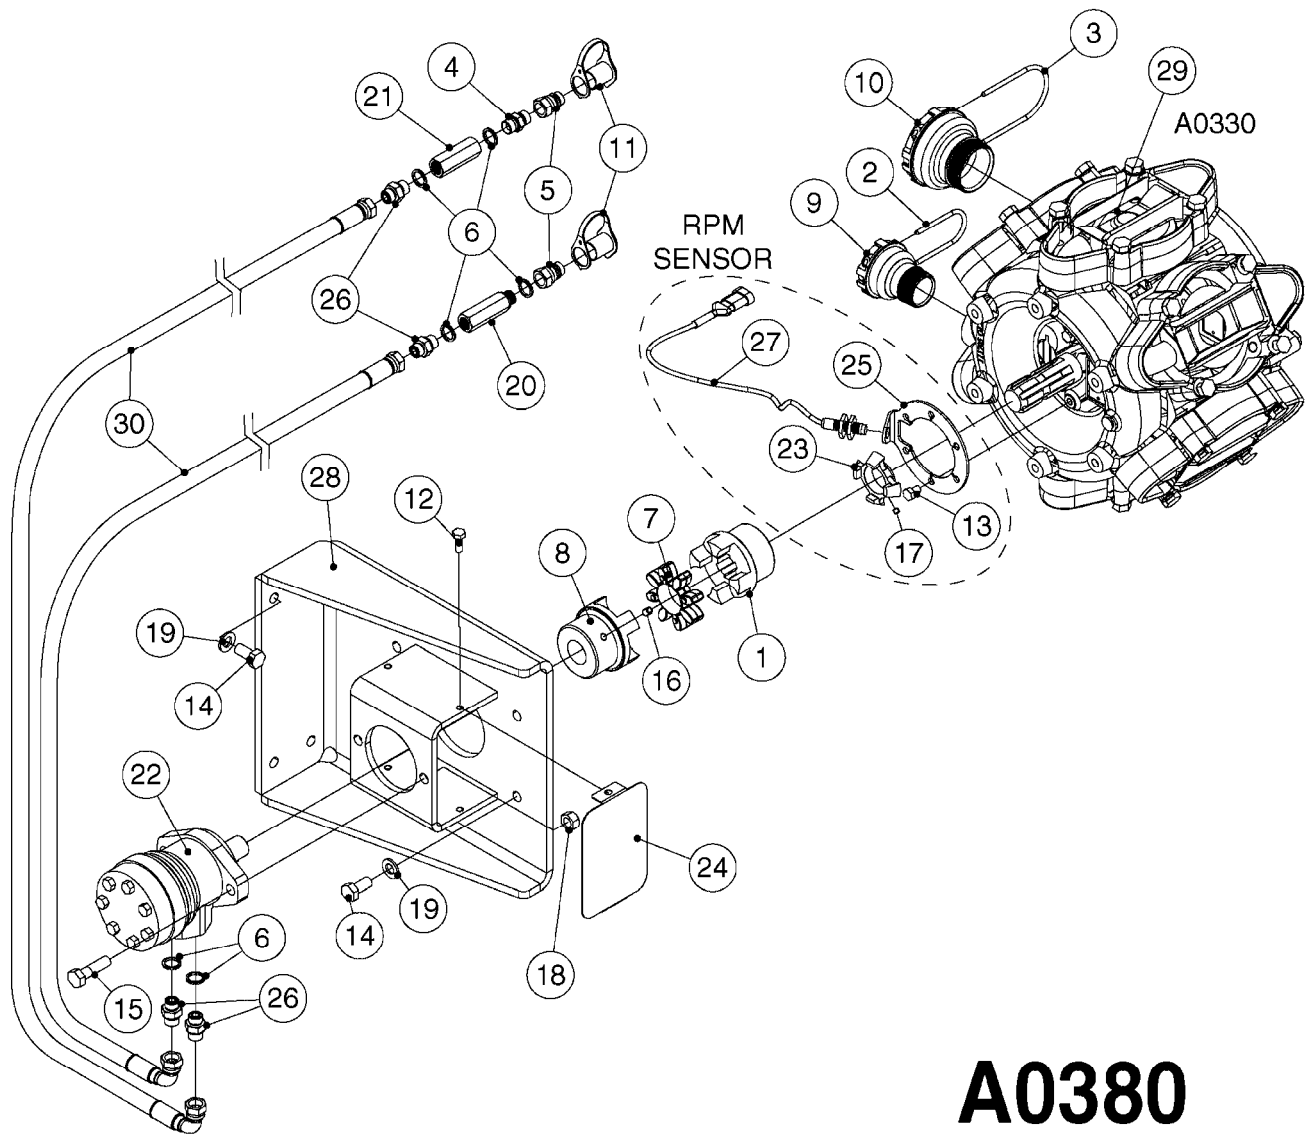

PUMP - 463 FLEX CAPACITY
A0380-HIN, 07:11:16

Page 1

Date 12.08.2020 9:09

Pos.	parts-n°	order qty	description
1	111438	1	HUB F.CLUTCH 361/460 PUMP
2	145996	1	FITT.DK S-67 FORK
3	145997	1	FITT.DK S-93 FORK
4	147132	1	HEX NIPPLE 1/2"X1/2" BSP DEL
5	230311	1	QUICK COUPLING 1/2"
6	241356	1	DOWTYSEAL 1/2"
7	283916	1	TOOTHED RIM FOR CLUTCH
8	284521	1	COUPLING HALF CYL.D25MM-KEY
9	322322	1	FITT.DK S-67 X 1-1/4"BSP MALE
10	322324	1	FITTING S93 FEMALE - BSP 2" MALE
11	334206	1	DUST HOOD FOR HY-COUPLING
12	420582	1	BOLT HEX 8.8 DEL M8X20 FT A2
13	420917	1	BOLT HEX 8.8 RAW M8X12 FT
14	430522	1	BOLT HEX 8.8 DEL M12X25 FT
15	430878	1	BOLT HEX 8.8 DEL M12X45 DIN931
16	450052	1	SCREW SET M8X10 BLACK ALLAN
17	450645	1	SCREW ALLAN M6 X 6 SS
18	460703	1	NUT HEX M12X1.75 LOCK DIN985A2 SS
19	471127	1	WASHER, M12, Ø24/13X24X2.5 SS
20	782153	1	PRESS. FLOW VALVE 1/2", 32L/MIN, PAINTED (BLACK)
21	782154	1	CHECK VALVE 284794 (BLACK)
22	783010	1	MOTOR HYDRAULIC OMR50, BLACK
23	14117800	1	ROTOR RPM SENSOR 4-POL
24	16154400	1	COVER PLATE F. FLEX PUMP MT., BLACK
25	16382700	1	PLATE 3 X 148 X 116 / BEND
26	23235300	1	HEX NIPPLE 1/2"-13/16"
27	28120200	1	INDUCTIVE SENSOR M12 0.25M CABLE
28	61038400	1	BRACKET FLEX PUMP MOUNT NCM, BLACK
29	72363900	1	PUMP 463/10-MOD-2-540
30	78571100	1	HOSE HY X 1/2" X 248" STR+ELB