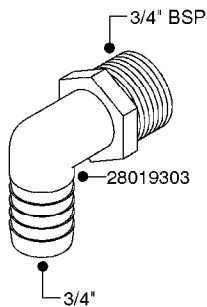

**L0040**

FITTINGS - NIPPLES & ELBOWS  
L0040-HIN, 01:01:16

Page 1  
Date 12.08.2020 9:10

parts-n°	order qty	description
10530803	1	FITT.PO.SE 2.00X2.00 45 DEG.
320191	1	FITT.DK ELB 3/8' BSP 45 DEGREE
320482	1	FITT.DK ELB. 1/2" BSP 60 DEG.
320596	1	FITT.DK ELB 3/8'-1/2'BSP 45DEG
320607	1	FITT.DK HN 3/8M X 3/8F BSP LNG
320633	1	FITT.DK HN 3/8"M X 3/8"F BSP
321451	1	FITT.DK ELB.1-1/2 X1-1/4 80DEG
321532	1	FITT.DK REDUC 3/4' X 1/2' BSP
390233	1	FITT.DK REDUC 1-1/2" X 1" BSP

**L0050**

parts-n°	order qty	description
242594	1	O-RING D14 X 1.78 SCH.70-EPDM
320294	1	FITT.DK TEE 3/8X3/8HB X1/2"BSP
320305	1	FITT.DK HB 3/4'- 3/4' BSP
320386	1	FITT.DK TEE 3/8X3/8HB X3/8"BSP
320397	1	FITT.DK ELB 3/8"HB X 3/8" BSP
320401	1	FITT.DK TEE 1/2X1/2HB X1/2"BSP
320412	1	FITT.DK TEE 1/2X1/2HB X3/8'BSP
320423	1	FITT.DK ELB 1/2'HB X 3/8' BSP
320891	1	FITT.DK HB 3/8'- 3/8' BSP
320972	1	FITT.DK HB 5/16'- 1/4' BSP
322046	1	FITT.DK TEE 1/2X1/2HB X3/4'BSP
322048	1	FITT.DK TEE 3/4X3/4HB X3/4'BSP
330595	1	O-RING D24.6/D20X2.1 -3/4"
333137	1	FITT.DK CONN.1/2" F.NOZZ. DOUB
333141	1	FITT.DK CONN.1/2" F.NOZZ.SING
334041	1	FITT.DK CONN.3/4' F.NOZZ. SING
334042	1	FITT.DK CONN.3/4' F.NOZZ. DOUB
334195	1	FITT.DK ELB. 3/4"HB X 3/4"HB
10012103	1	FITT.PO.HB 1.25X1.50 IMB1012
10014003	1	FITT.PO.HB 1.25X1.25 IMB1010
10036903	1	FITT.PO.HB 1.50X1.50 IMB1212
28019303	1	FITTING HB ELB 3/4NPT-3/4HOSE
61016500	1	HOSE TAIL 3/4" 90°+RG CAP 3/4"
72026700	1	NOZZLE TUBE ADAPTER W/O-RING