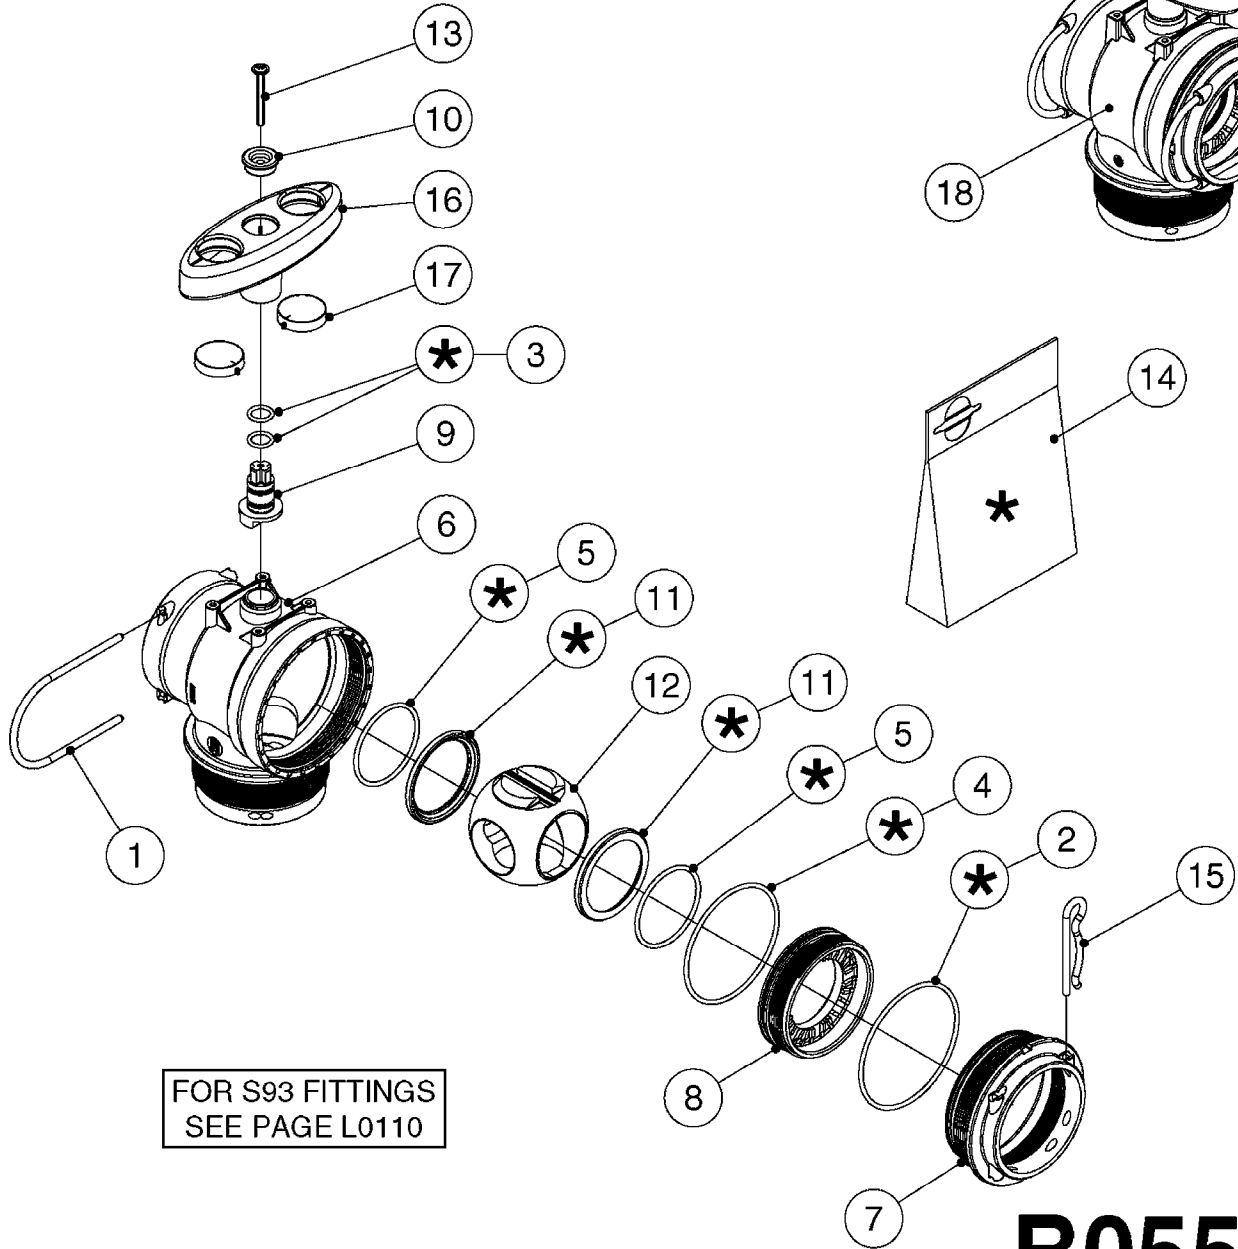

S93 (07)

MANIFOLD - S93 VALVE (07)
B0550-HIN, 28:01:19

Page 1

Date 12.08.2020 9:09

Pos.	parts-n°	order qty	description
1	145997	1	FITT.DK S-93 FORK
2	242047	1	O-RING 89.5 X 3.0 VITON
3	242449	1	O'RING 13.3 x 2.4 VITON
4	242450	1	O-RING D84.5X3.0 VITON
5	242475	1	O'RING D56.52x5.33 SH70-VITON
6	322327	1	HOUSING, VALVE, S93, 220 PSI
7	322328	1	END CAP F. VALVE S-93
8	322354	1	THRUST PLATE F.3-WAY VALVES-93
9	334579	1	SPINDLE F.3 WAY VALVE S-93
10	334594	1	PLUG F. VALVE HANDLE BLACK
11	390543	1	SEAT F. BALL 3-WAY VALVE S-93
12	390544	1	BALL FOR S93 VALVE, 3 HOLES
12	391019	1	BALL F.2 WAY S93 SMART VALVE
13	440729	1	SCREW F. PLASTIC 4MM X40LG SS
14	741726	1	REPAIR KIT F.S93 VALVE VIT.'02
15	28168400	1	HAIRPIN Ø5 S67/S93
16	33514400	1	HANDLE FOR 2 ICONS 07
17	33514500	1	PLUG FOR HANDLE ,2 ICONS
18	72518800	1	QUICK FILL VALVE 2008 NAV
18	72518900	1	SUCTION VALVE 2008 NAV