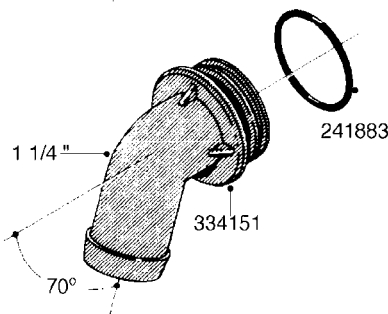

**L0080**

FITTINGS - S-53  
L0080-HIN, 12:09:17

Page 1

Date 12.08.2020 9:10

Pos.	parts-n°	order qty	description
1	145995	1	FITT.DK S-53 FORK
2	241973	1	O-RING Ø3 X 44.2 70 SHORES NITRIL NITRIL (BLACK)
2	242353	1	O-RING 3 X 44.2 VITON VITON (BROWN)
3	242109	1	O-RING D32.2x3.0 NITRIL (BLACK)
3	242354	1	O-RING D32.2X3.0 VITON VITON (BROWN)
4	322103	1	FITT.DK S-53 BULKHEAD
5	322107	1	FITT.DK S-53 BULKHEAD NUT
6	322110	1	FITT.DK S-53 ELB. 1/2" BSP
7	322352	1	FITT.DK S-53 TEE
8	334229	1	FITT.DK S-53 STR.3/4"
9	334260	1	GASKET F. S-53 BULKHEAD
10	334564	1	FITT.DK S-67 TO S-53 ADAPTER
11	391100	1	FITT.DK S-53THREAD INS.1/2"BSP
12	726463	1	FITT.DK S53 BULKHEAD W/GASKET
13	726552	1	FIT.DK S-53X90 1/2" BSP,O-RING
14	726556	1	FITT.DK S-53 HB 1/2" W/O-RING
15	726558	1	FITT.DK S53 STR. 3/4" W.ORING
16	726559	1	FITT DK. S-53 HB 1" W/O-RING
17	726568	1	FITT.DK.S-53 HB 1/2"90 W/O-RING
18	726570	1	FITT.DK S-53 ELB.3/4" W.ORING
19	726571	1	FITT.DK S-53 ELB.1", W ORING
20	726578	1	FITT.DK S53 PLUG WITH O-RING
21	728561	1	FITT.DK. S67M - S53F REDUCER