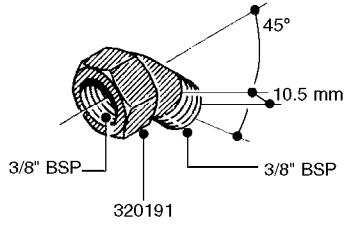

FITTINGS - HEXAGON NIPPLES  
L0030-HIN, 01:01:16

Page 0  
Date 12.08.2020 9:10

**L0030**

FITTINGS - HEXAGON NIPPLES  
L0030-HIN, 01:01:16

Page 1  
Date 12.08.2020 9:10

parts-n°	order qty	description
10015303	1	FITT.PO.HN 1.00X1.00 M1000
10425003	1	FITT.PO.HN 1.25X1.00 MCPHEE
320132	1	FITT.DK HN 1" BSP
320176	1	FITT.DK HN 3/8"X1/2" BSP
320445	1	FITT.DK HN 1/4"X3/8" BSP
320655	1	FITT.DK HN 1/2"-1/2" BSP
320692	1	FITT.DK HN 3/8'BSPX1/4'NPT
320703	1	FITT.DK HN 3/8BSP X1/2 &1/4NPT
320725	1	FITT.DK NIPPLE 3/8"-3/8" BSP
320902	1	FITT.DK HN 3/8'X 1/4' BSP
390232	1	FITT.DK HN 1-1/2' X 1-1/4' BSP
390276	1	FITT.DK HN 1'BSP