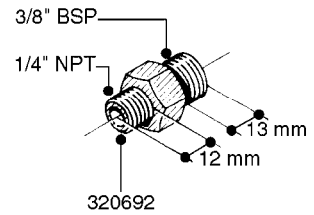

FITTINGS - HEXAGON NIPPLES  
L0030-HIN, 01:01:16

Page 0  
Date 12.08.2020 9:10

**L0030**

FITTINGS - HEXAGON NIPPLES  
L0030-HIN, 01:01:16

Page 1  
Date 12.08.2020 9:10

parts-n°	order qty	description
10015303	1	FITT.PO.HN 1.00X1.00 M1000
10425003	1	FITT.PO.HN 1.25X1.00 MCPHEE
320132	1	FITT.DK HN 1" BSP
320176	1	FITT.DK HN 3/8"X1/2" BSP
320445	1	FITT.DK HN 1/4"X3/8" BSP
320655	1	FITT.DK HN 1/2"-1/2" BSP
320692	1	FITT.DK HN 3/8'BSPX1/4'NPT
320703	1	FITT.DK HN 3/8BSP X1/2 &1/4NPT
320725	1	FITT.DK NIPPLE 3/8"-3/8" BSP
320902	1	FITT.DK HN 3/8'X 1/4' BSP
390232	1	FITT.DK HN 1-1/2' X 1-1/4' BSP
390276	1	FITT.DK HN 1'BSP