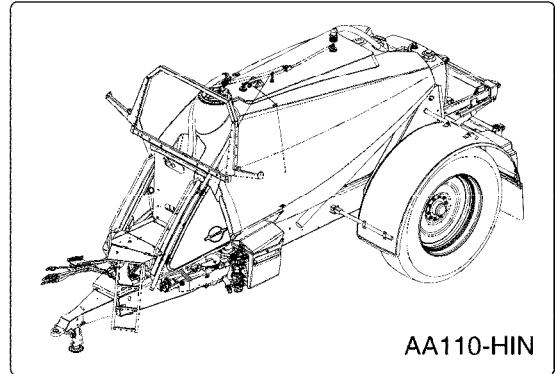

WHEELS FOR CM8500/10000  
E1390-HIN, 02:07:19

Page 0

Date 12.08.2020 9:09

**E1390**

WHEELS FOR CM8500/10000  
E1390-HIN, 02:07:19

Page 1

Date 12.08.2020 9:09

Pos.	parts-n°	order qty	description
1	28090503	1	WHEEL 50XDW16B/13.19 BC/11.07 P WHEEL FOR 480/80 R50 TIRE
1	28091503	1	WHEEL 50X13/13.19 BC/11.07 P WHEEL FOR 380/105 R50 TIRE
2	28090703	1	TIRE, 380/105R50 177D ULTRASPRAY TL
2	28090903	1	TIRE, 480/80R50 176A8 SUPER TRAC TL
3	70119203	1	WHEEL/TIRE 380/105R50 LH
3	70119303	1	WHEEL/TIRE 380/105R50 RH
3	70119503	1	WHEEL/TIRE 480/80R50 LH
3	70119603	1	WHEEL/TIRE 480/80R50 RH