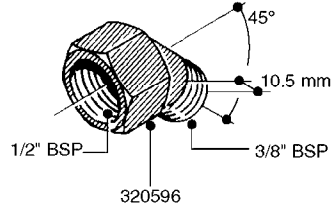

FITTINGS - HEXAGON NIPPLES  
L0030-HIN, 01:01:16

Page 0  
Date 12.08.2020 9:10

**L0030**

FITTINGS - HEXAGON NIPPLES  
L0030-HIN, 01:01:16

Page 1  
Date 12.08.2020 9:10

parts-n°	order qty	description
10015303	1	FITT.PO.HN 1.00X1.00 M1000
10425003	1	FITT.PO.HN 1.25X1.00 MCPHEE
320132	1	FITT.DK HN 1" BSP
320176	1	FITT.DK HN 3/8"X1/2" BSP
320445	1	FITT.DK HN 1/4"X3/8" BSP
320655	1	FITT.DK HN 1/2"-1/2" BSP
320692	1	FITT.DK HN 3/8'BSPX1/4'NPT
320703	1	FITT.DK HN 3/8BSP X1/2 &1/4NPT
320725	1	FITT.DK NIPPLE 3/8"-3/8" BSP
320902	1	FITT.DK HN 3/8'X 1/4' BSP
390232	1	FITT.DK HN 1-1/2' X 1-1/4' BSP
390276	1	FITT.DK HN 1'BSP