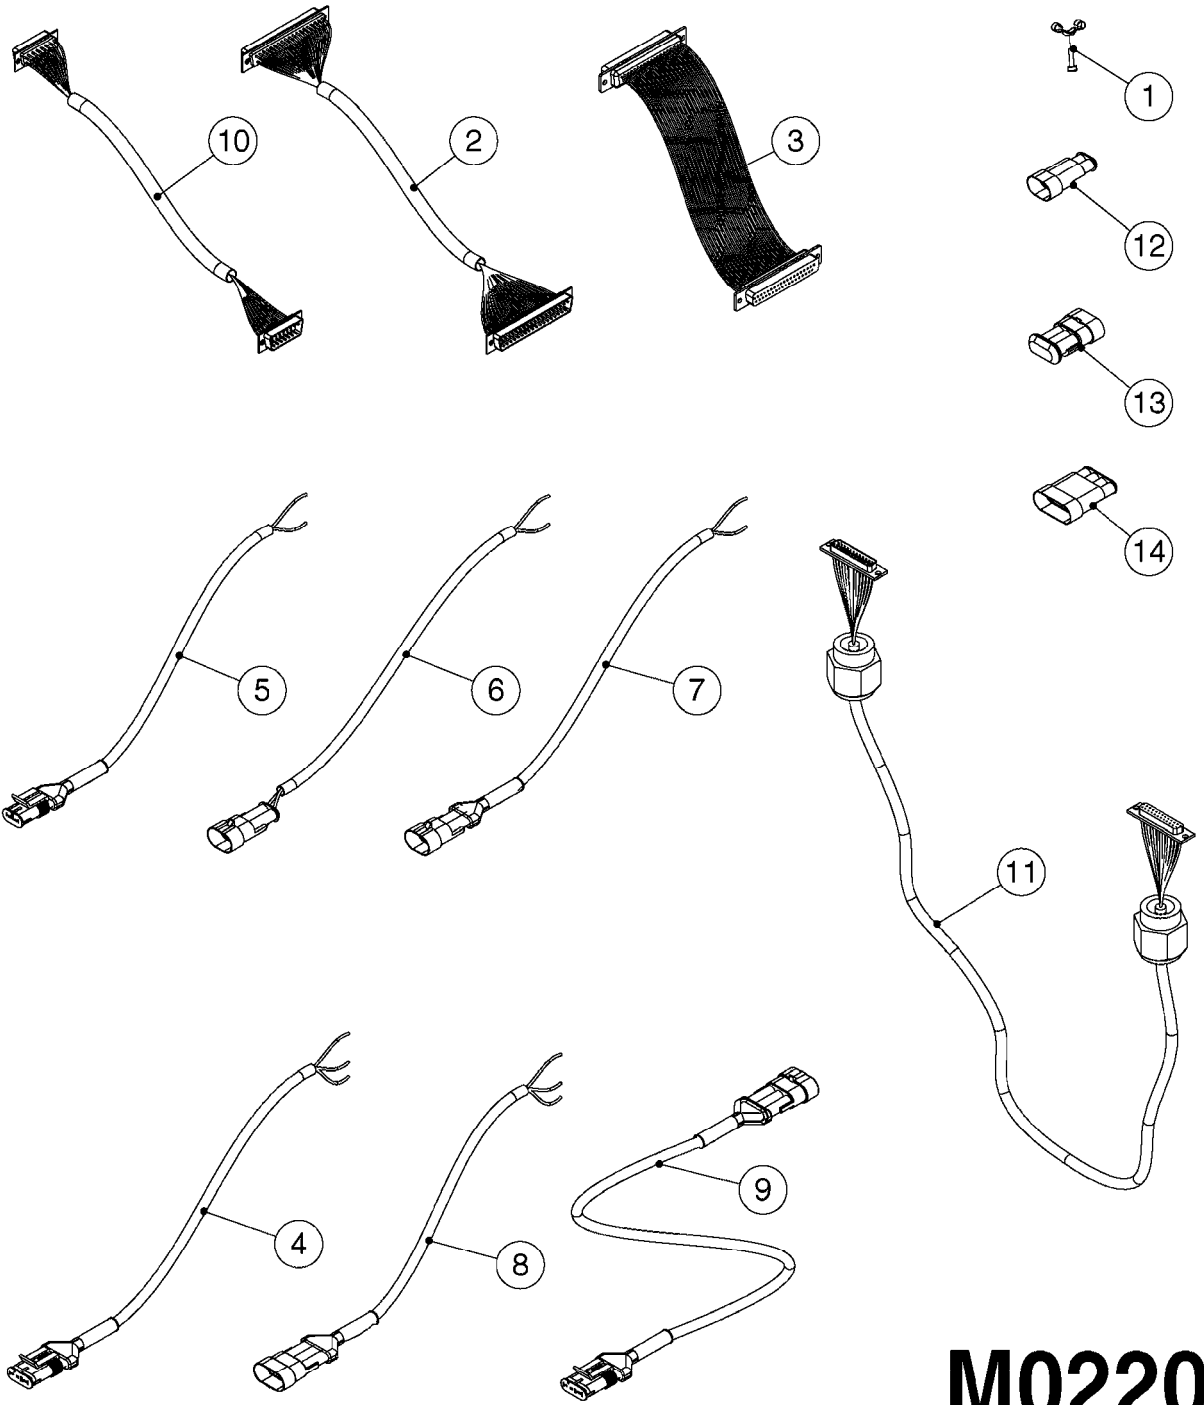

**M0220**

CABLES  
M0220-HIN, 12:05:18

Page 1  
Date 12.08.2020 9:10

Pos.	parts-n°	order qty	description
1	262150	1	SCREW ASSM.FOR D-SUB PLUG
2	26004900	1	CABLE FEM/MALE 37P L=9.5M
3	26005900	1	WIRE 37/37 POLE DAH/JOB COM
4	26006000	1	LEAD F AMP SUPERSEAL 3 WAYS L1,5M
4	26006100	1	CABLE L = 5.00M, AMP, MALE, 3P
4	26007000	1	CABLE L = 0.20M, AMP, MALE, 3P
4	26007100	1	CABLE L = 9.00M, AMP, MALE, 3P
4	26007200	1	CABLE 3POL AMP FEMALE L13M
5	26006200	1	CABLE L = 4.50M, AMP, MALE, 2P
5	26006300	1	CABLE L = 0.50M, AMP, MALE, 2P
5	26006400	1	CABLE L = 0.75M, AMP, MALE, 2P
5	26006500	1	CABLE L = 1.50M, AMP, MALE, 2P
5	26006600	1	CABLE L = 9.00M, AMP, MALE, 2P
6	26006700	1	CABLE L = 0.12M, AMP, FEMALE, 2P
7	26006800	1	CABLE L = 1.00M, AMP, FEMALE, 2P
8	26007300	1	CABLE L = 1.00M, AMP, FEMALE, 3P
9	26007400	1	CABLE L = 3.00M, AMP, EXT, 3P
9	26009800	1	CABLE L = 0.50M, AMP, EXT, 2P
10	26007500	1	CABLE FEM/FEM 15P L=3.5M
11	26016900	1	CABLE DB25M - DB25F L=8.5m
12	72450600	1	CAP F. AMP SUPER SEAL 2P PLUG
13	72450700	1	CAP F. AMP SUPER SEAL 3P PLUG
14	72450800	1	CAP F. AMP SUPER SEAL 4P PLUG