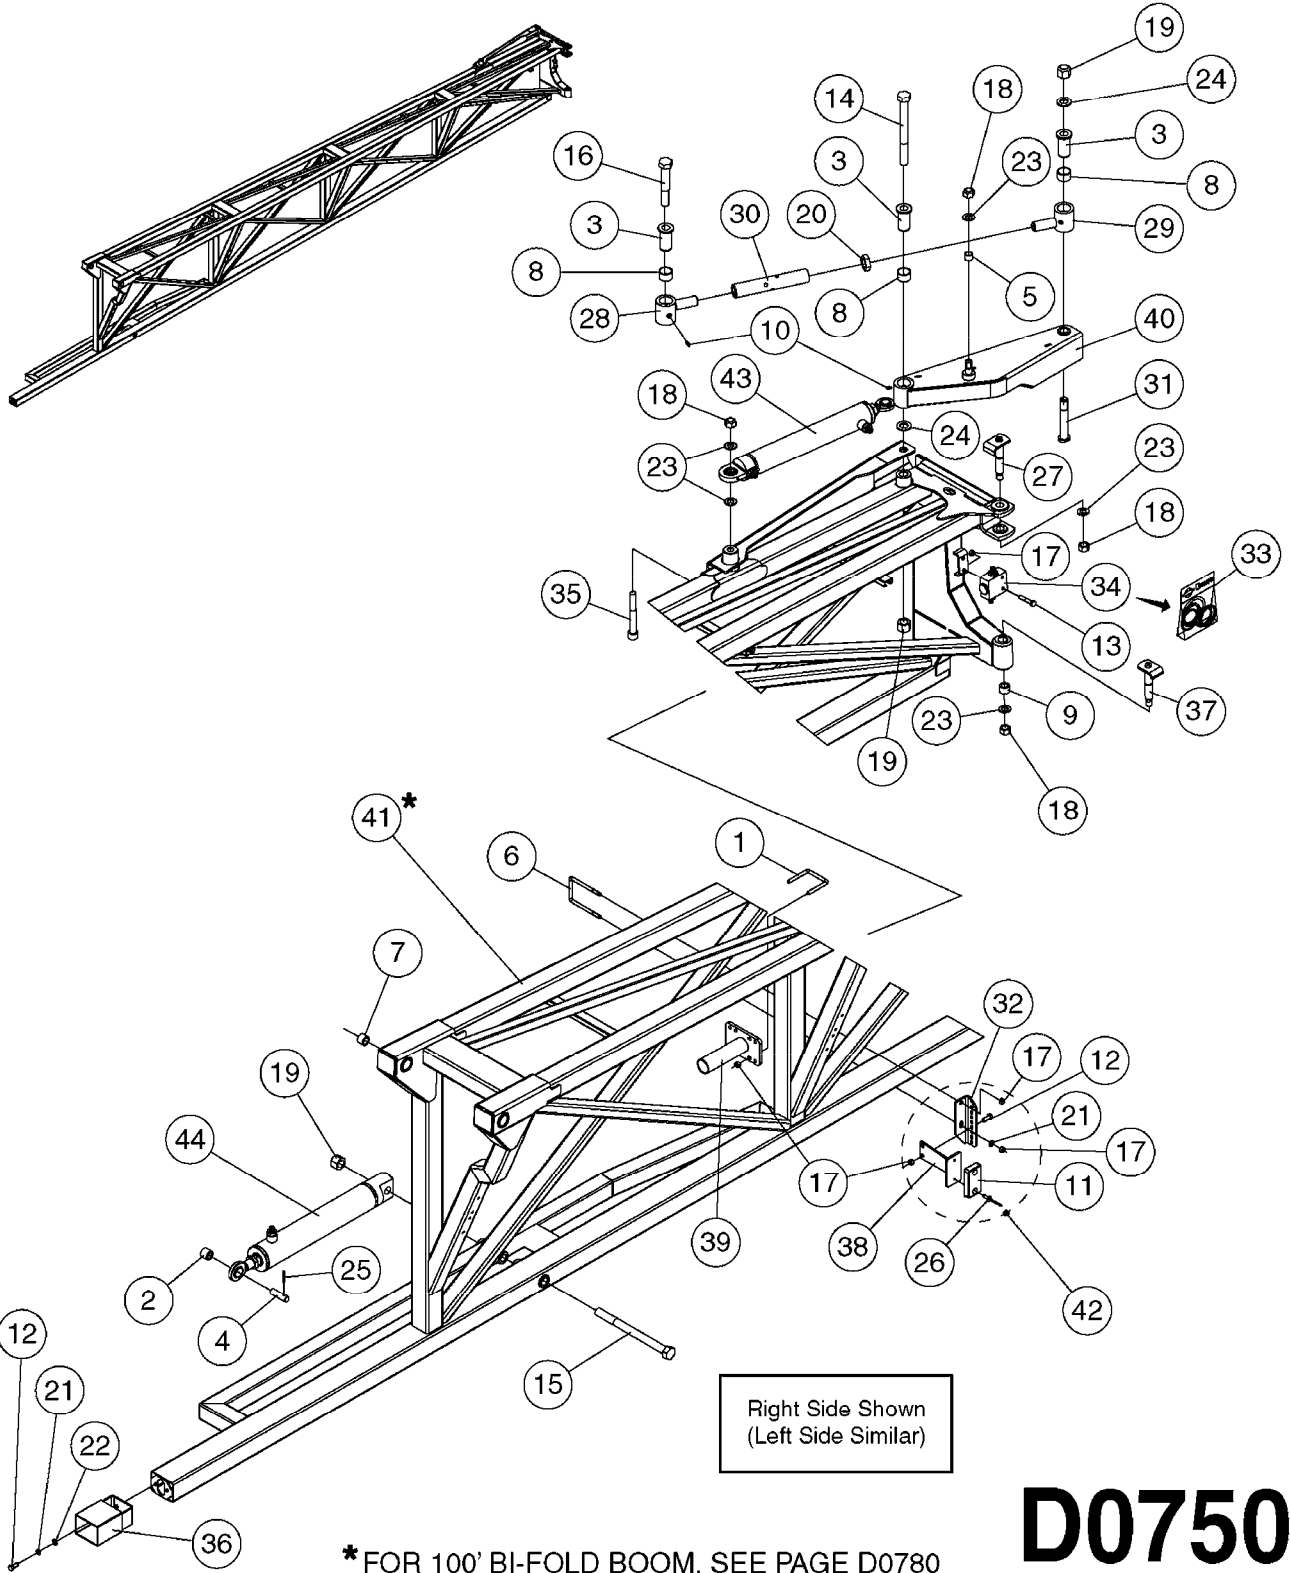

* FOR 100' BI-FOLD BOOM, SEE PAGE D0780

D0750

BOOM-FORCE INNER WING 80'-132'
D0750-HIN, 01:01:16

Page 1

Date 12.08.2020 9:09

Pos.	parts-n°	order qty	description
1	146843	1	BOLT U M8 F.60 x 60
2	147130	1	BUSHING D25/20 20MM
3	147390	1	BUSHING
4	147450	1	PIN D20 X 70
5	147562	1	BUSHING D19.8/17.0 L=15
6	147770	1	U-BOLT M8-105X63
7	210835	1	BUSHING D28/25 L=25
8	210858	1	BUSHING 034/30 L=20
9	210859	1	BUSH Ø23X20 L20
10	283699	1	GREASE NIPPLE M6X1
11	334603	1	RUBBER STOP 86X48X15
12	420582	1	BOLT HEX 8.8 DEL M8X20 FT A2
13	420781	1	BOLT HEX 8.8 DEL M8X50
14	430940	1	BOLT M20X210 8.8 DEL.
15	430941	1	BOLT M20X260 8.8 DEL.
16	430970	1	BOLT HEX M20X120 DIN931- DEL
17	460143	1	LOCK NUT M8 SST A2 DIN985
18	460585	1	LOCKING NUT M16 DIN985 A2 SS
19	460806	1	NUT HEX M20X2.50 LOCK DIN985A2 SS
20	461236	1	NUT HEX M24X1.5
21	470072	1	WASHER D15/D8X.5 LOCK
22	471126	1	WASHER, M8, Ø16/ 8.4X 1.6, SS
23	471128	1	WASHER, M16, Ø30/17.0X 3.0, SS
24	471129	1	WASHER, M20, Ø37/21.0X 3.0, SS
25	480708	1	PIN D4 X 45
26	480808	1	RIVET Ø4.8x25.5/Ø9.5
27	615820	1	PIN D20 X M16 L=127MM
28	61009200	1	EYEBOLT LH TRD./ LH WING M24 EYEBOLT WITH L.H. THREADS FOR LEFT WING
28	616084	1	EYEBOLT LH TRD./ RH WING M24 EYEBOLT WITH R.H. THREADS FOR RIGHT WING
29	61009300	1	EYEBOLT STD.TRD. / RH WING M24 EYEBOLT WITH STD. THREADS FOR RIGHT WING
29	616085	1	EYEBOLT STD. TRD./ LH WING M24 EYEBOLT WITH STD. THREADS FOR LEFT WING
30	14008800	1	TURNBUCKLE L=200/M24X1.5
31	14011900	1	PIN M20 L=125/D30
32	16063803	1	BOOM STOP ADJ. MT. BKT.FTZ
33	28001800	1	REPAIR KIT F.ENDSTOP 1/4"
34	28028600	1	END STOP 1/4"
35	45003000	1	BOLT HEX M16X120 DIN912/DELTA
36	61005300	1	EXTENSION F.FTZ - OFF CENTER
36	61005400	1	EXTENSION F.FTZ - ON CENTER
37	61006800	1	PIN D20 X M16 L=127MM
38	61006903	1	BOOM STOP ADJ. L=111 FTZ
39	61015600	1	BOOM STOP TRANS REST,I.FTZ
40	63118500	1	FOLDING ARM 1. FTZ / HAZ. R. RED FOLD ARM FOR RIGHT WING
40	63118800	1	FOLDING ARM 1. FTZ / HAZ. L RED FOLD ARM FOR LEFT WING
41	70081103	1	WING INNER 90/120/132' RH I.F. R.H. WING FOR 90', 120' & 132' BOOMS
41	70081203	1	WING INNER 90/120/132' LH I.F. L.H. WING FOR 90', 120' & 132' BOOMS
41	70081603	1	WING INNER 80'/100'T RH I.F. R.H. WING FOR 80' & 100' TRI-FOLD BOOMS
41	70081703	1	WING INNER 80'/100'T LH I.F. L.H. WING FOR 80' & 100' TRI-FOLD BOOMS
42	72252900	1	BOOM STOP ADJSTBL. FORCE L=148 COMPLETE ASSEMBLY (WITH U-BOLT)