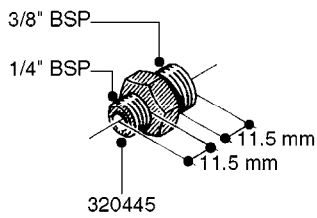

FITTINGS - HEXAGON NIPPLES  
L0030-HIN, 01:01:16

Page 0  
Date 12.08.2020 9:10

**L0030**

FITTINGS - HEXAGON NIPPLES  
L0030-HIN, 01:01:16

Page 1  
Date 12.08.2020 9:10

parts-n°	order qty	description
10015303	1	FITT.PO.HN 1.00X1.00 M1000
10425003	1	FITT.PO.HN 1.25X1.00 MCPHEE
320132	1	FITT.DK HN 1" BSP
320176	1	FITT.DK HN 3/8"X1/2" BSP
320445	1	FITT.DK HN 1/4"X3/8" BSP
320655	1	FITT.DK HN 1/2"-1/2" BSP
320692	1	FITT.DK HN 3/8'BSPX1/4'NPT
320703	1	FITT.DK HN 3/8BSP X1/2 &1/4NPT
320725	1	FITT.DK NIPPLE 3/8"-3/8" BSP
320902	1	FITT.DK HN 3/8'X 1/4' BSP
390232	1	FITT.DK HN 1-1/2' X 1-1/4' BSP
390276	1	FITT.DK HN 1'BSP