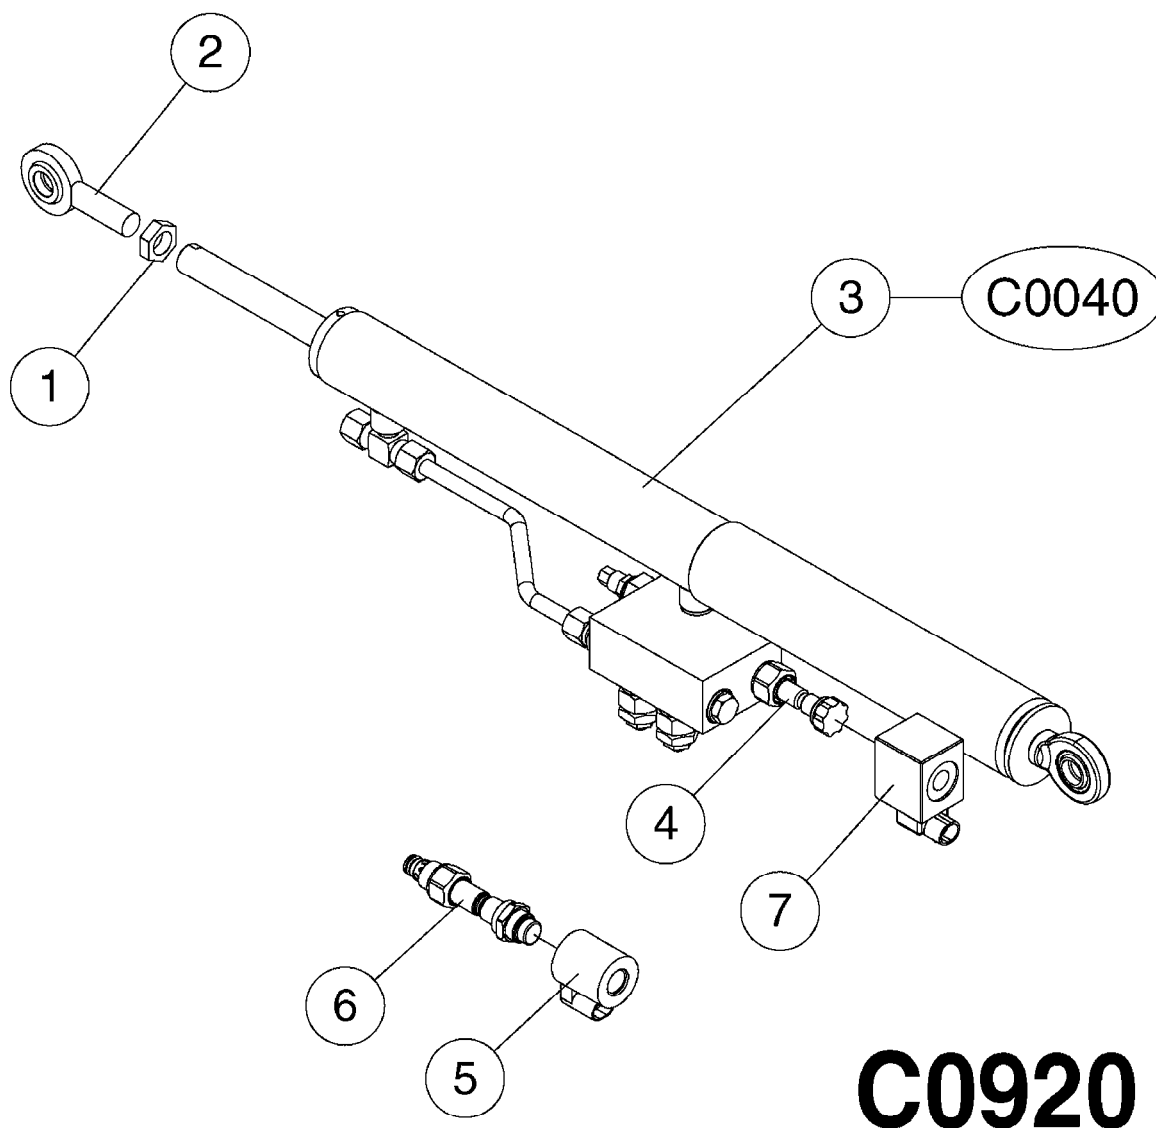

CANNOT MIX SOLENOID VALVES AND COILS  
IF IN DOUBT, ORDER COMPLETE SET (4)

CURRENT STYLE (2018)

OLD STYLES (PRE 2018)

**C0910**

HYDRAULIC SOLENOIDS  
C0910-HIN, 13:05:19

Page 1

Date 12.08.2020 9:09

Pos.	parts-n°	order qty	description
1	782129	1	SOLENOID VALVE 25L, 3/4"NC
2	782135	1	SOLENOID W. AMP F.VALVE 782129
3	28100800	1	SEAL KIT F. 782129/78215500 PRE 2018 ONLY
4	75586600	1	SOLENOID VALVE NC, + COIL
5	78215500	1	HY SOLENOID VALVE 40L 3/4"NC
6	78222700	1	COIL W. AMP
7	78222800	1	SOLENOID VALVE NC, DOUBLE LOCK
8	78602100	1	MAGNET M.AMP/DIODE KIT 08