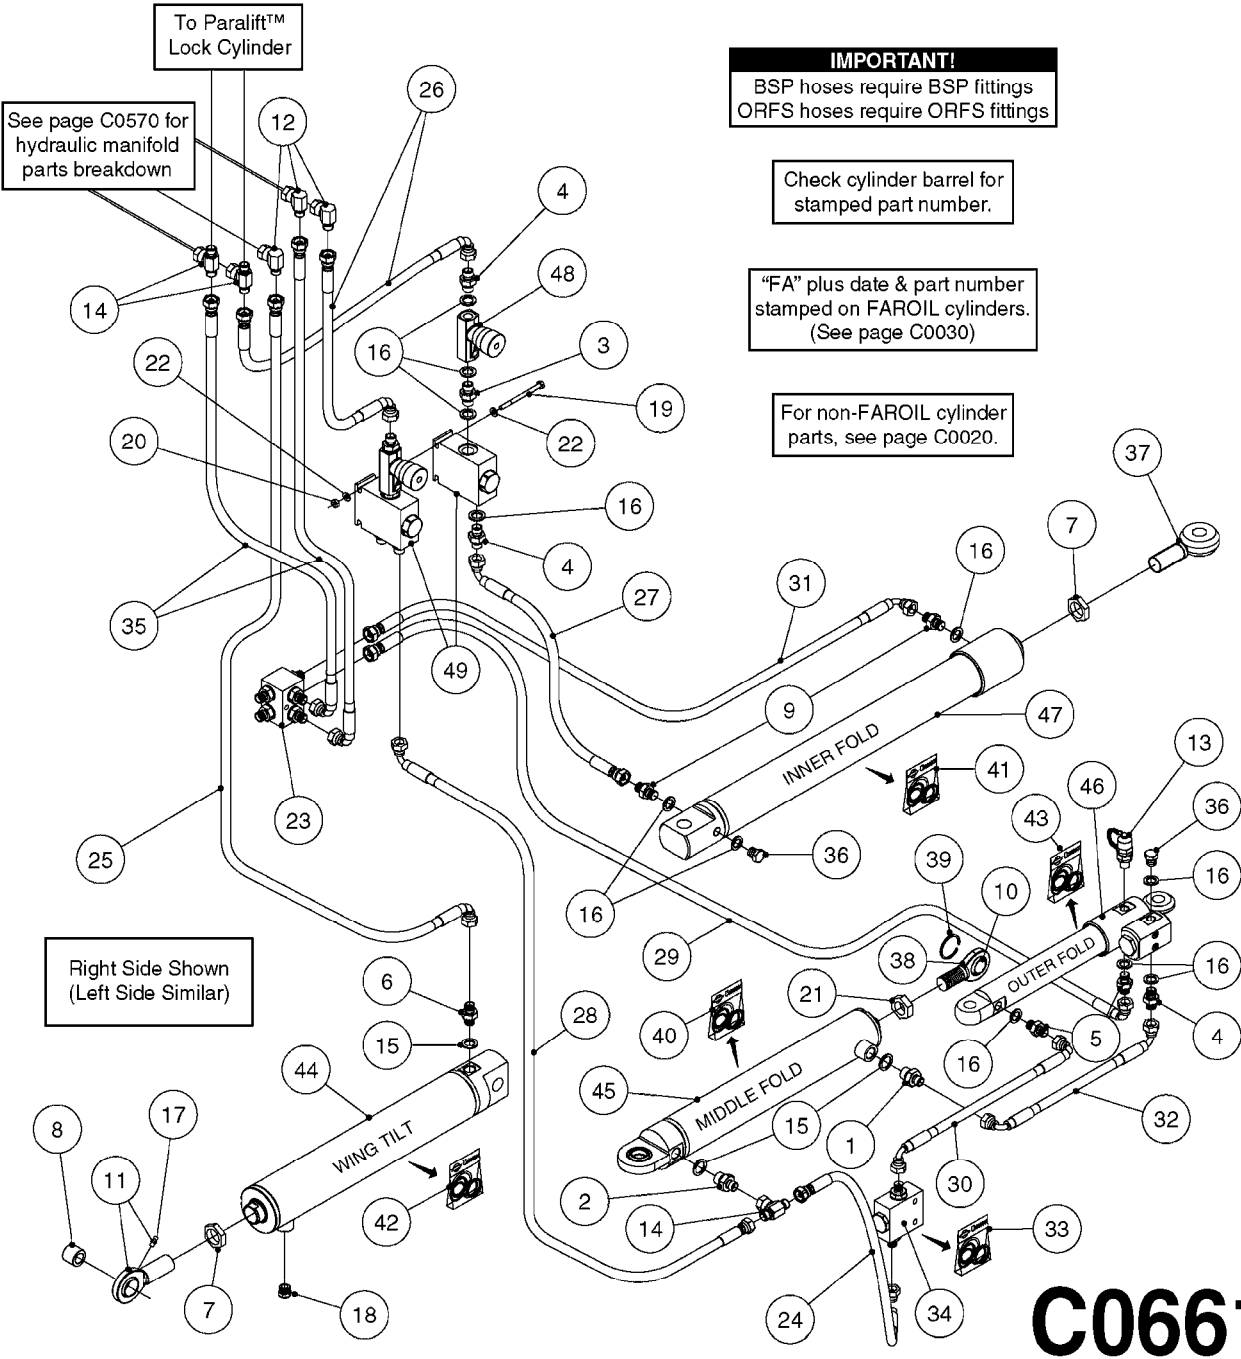

IMPORTANT!
BSP hoses require BSP fittings
ORFS hoses require ORFS fittings

Check cylinder barrel for stamped part number.

“FA” plus date & part number stamped on FAROIL cylinders.
(See page C0030)

For non-FAROIL cylinder parts, see page C0020.

See page C0570 for hydraulic manifold parts breakdown

Right Side Shown
(Left Side Similar)

C0661