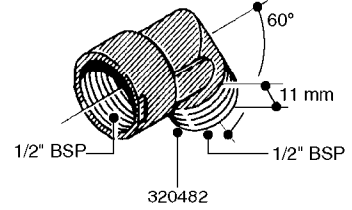

FITTINGS - HEXAGON NIPPLES  
L0030-HIN, 01:01:16

Page 0  
Date 12.08.2020 9:10

**L0030**

FITTINGS - HEXAGON NIPPLES  
L0030-HIN, 01:01:16

Page 1  
Date 12.08.2020 9:10

parts-n°	order qty	description
10015303	1	FITT.PO.HN 1.00X1.00 M1000
10425003	1	FITT.PO.HN 1.25X1.00 MCPHEE
320132	1	FITT.DK HN 1" BSP
320176	1	FITT.DK HN 3/8"X1/2" BSP
320445	1	FITT.DK HN 1/4"X3/8" BSP
320655	1	FITT.DK HN 1/2"-1/2" BSP
320692	1	FITT.DK HN 3/8'BSPX1/4'NPT
320703	1	FITT.DK HN 3/8BSP X1/2 &1/4NPT
320725	1	FITT.DK NIPPLE 3/8"-3/8" BSP
320902	1	FITT.DK HN 3/8'X 1/4' BSP
390232	1	FITT.DK HN 1-1/2' X 1-1/4' BSP
390276	1	FITT.DK HN 1'BSP