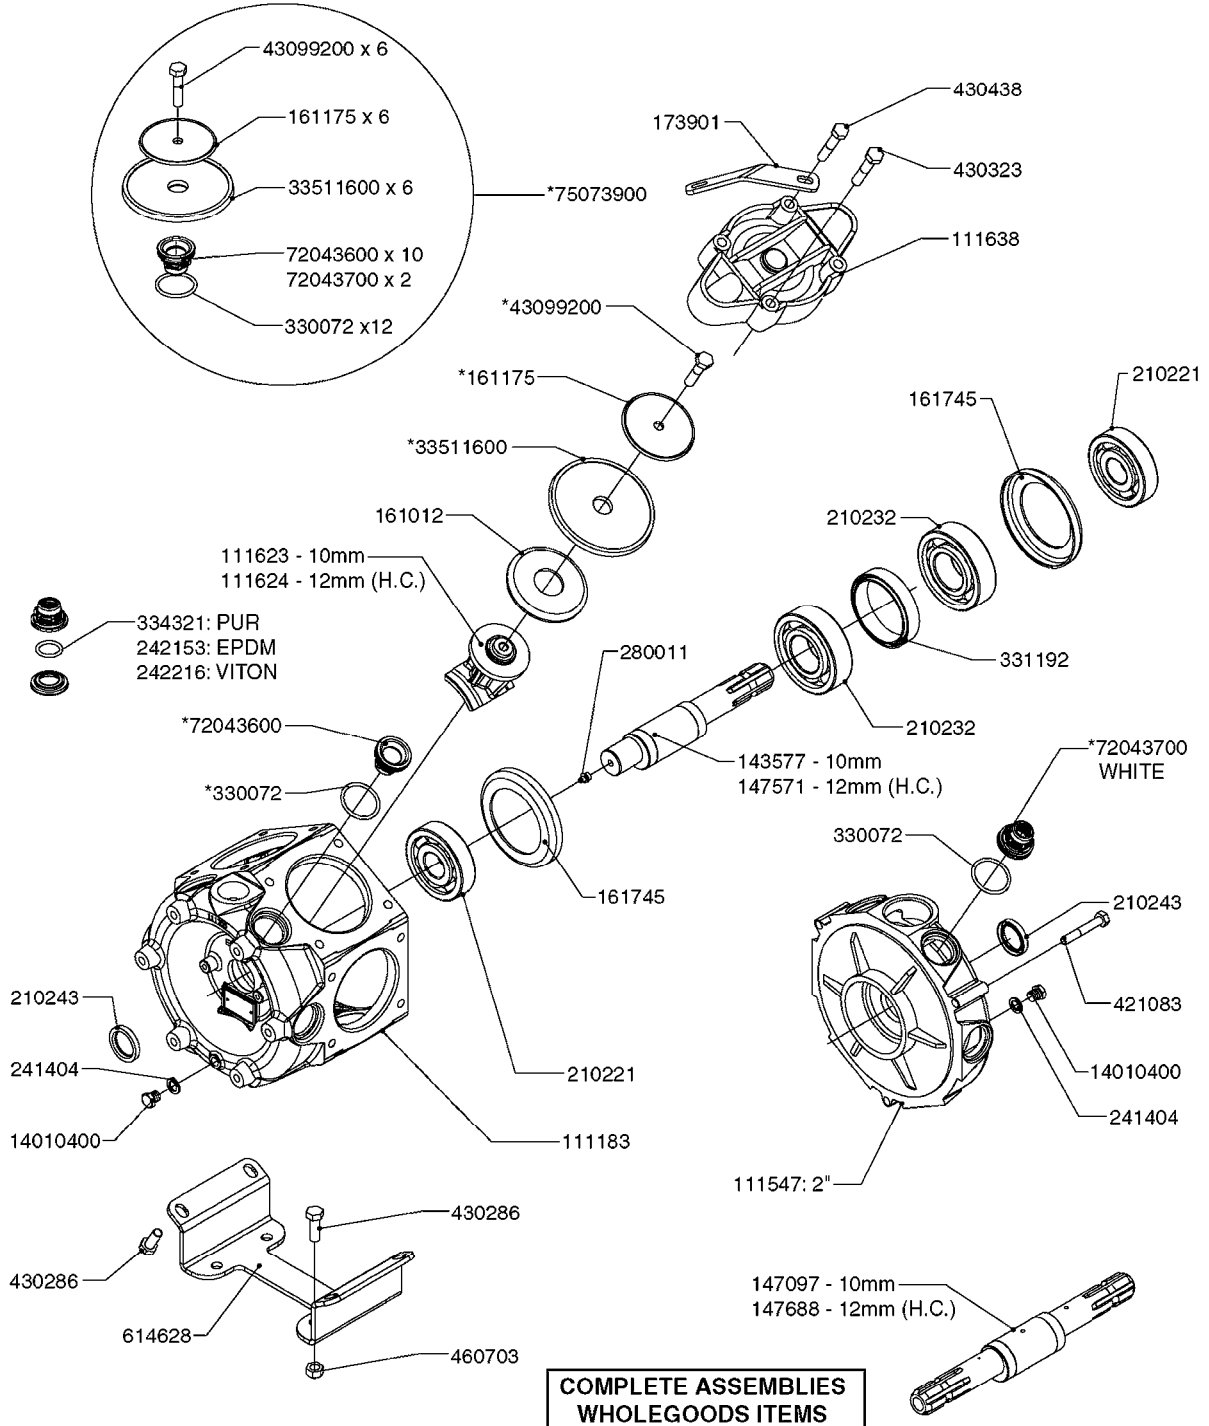

**COMPLETE ASSEMBLIES  
WHOLEGOODS ITEMS**

**COMPLETE PUMPS**  
 821587 - 463/10 2" W/THROUGH SHAFT (540 RPM)  
 82166300 - 463/12 2" (540 RPM H.C. INLINE PORTS)  
 463/12 2" (540 RPM H.C. OFFSET PORTS) REPLACED BY 82168700 (PAGE A0350)