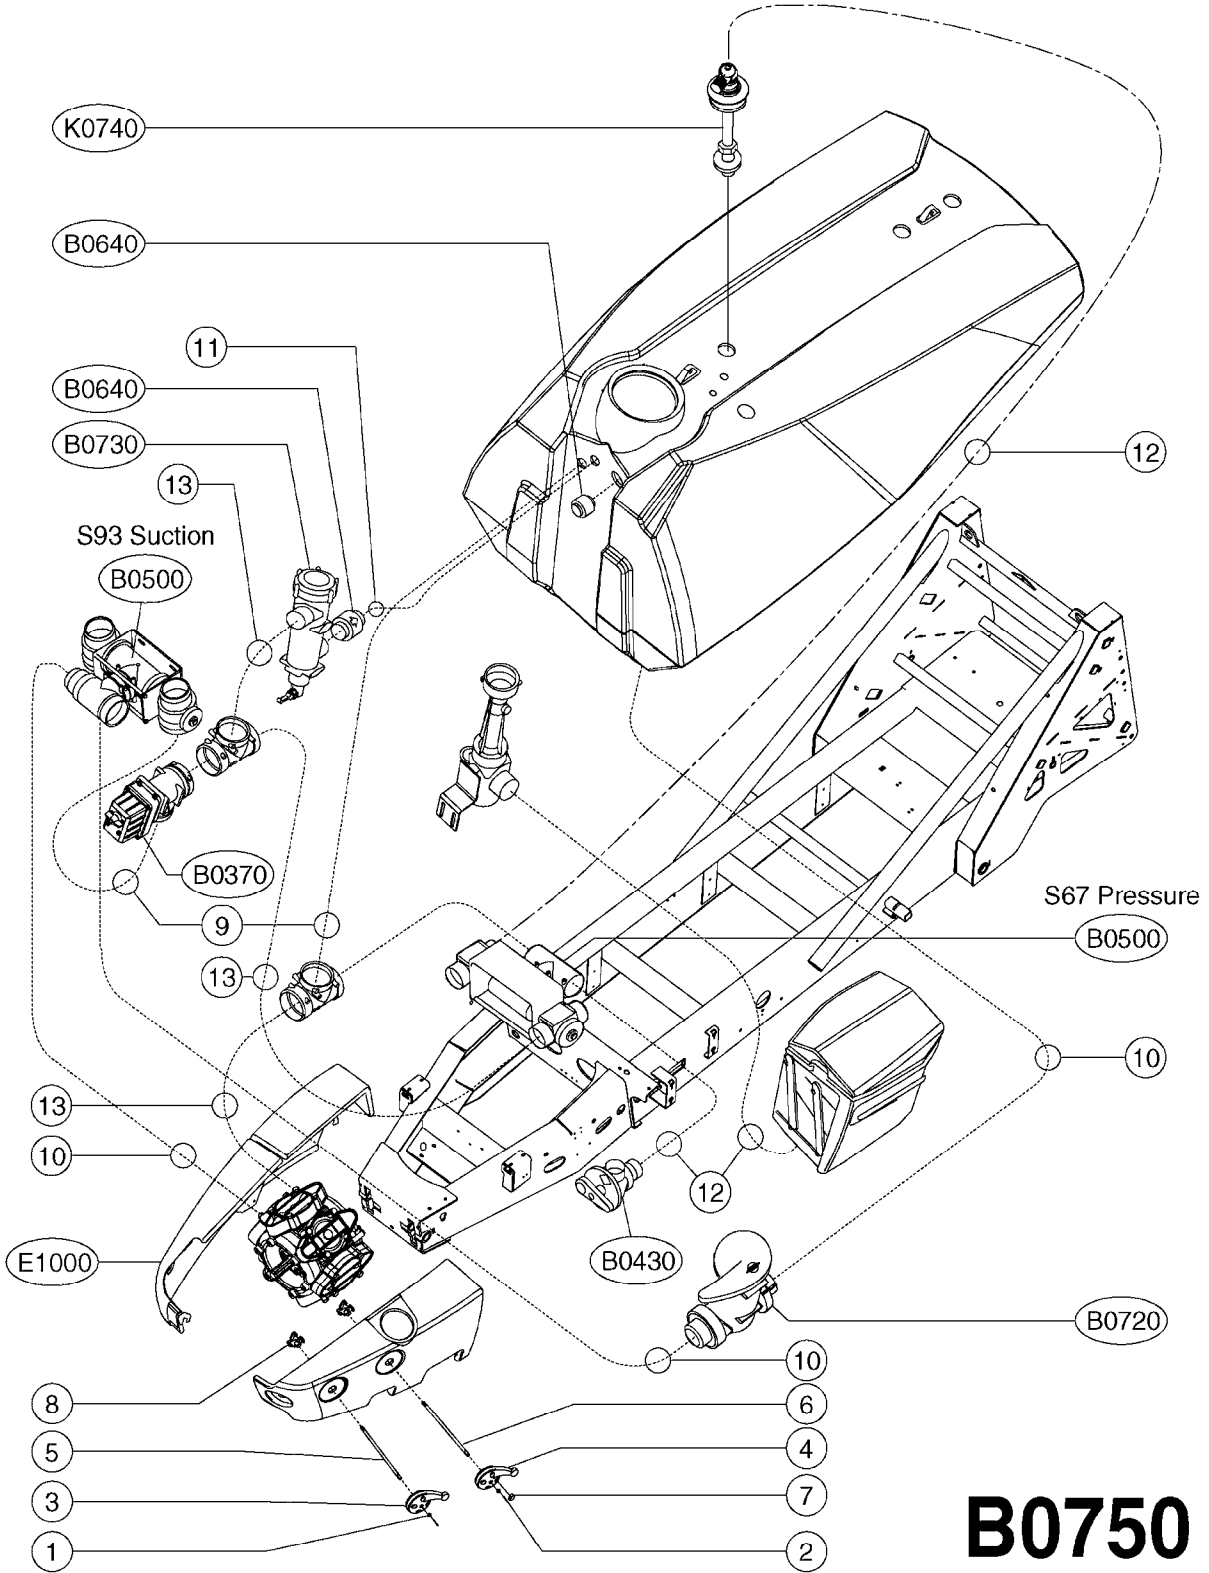

B0750

NCM 8500-10000 MANIFOLD
B0750-HIN, 16:07:19

Page 1
Date 12.08.2020 9:09

Pos.	parts-n°	order qty	description
1	334594	1	PLUG F.VALVE HANDLE BLACK
2	411006	1	SCREW M4X40 SLOTTED
3	741844	1	VALVE HANDLE ASSY. SUCTION NCM
4	741845	1	VALVE HANDLE ASSY. PRESSUR NCM
5	14038100	1	AXLE FOR SUCTION VALVE HANDLE
6	14038200	1	AXLE FOR PRESSURE VALVE HANDLE
7	33505200	1	PLUG FOR SMART VALVE HANDLE
8	72283000	1	AXLE JOINT F. SMARTVALVE HANDL
9	92702703	1	HOSE PVC SUCT GRAY 2"
10	92702803	1	HOSE PVC SUCT GRAY 2.5"
11	92703203	1	HOSE R X3/4" X300PSI WP X0012"
12	92712403	1	HOSE R X1" X300PSI WP X0012"
13	92734403	1	HOSE R X5/4" X200PSI WP X0012"