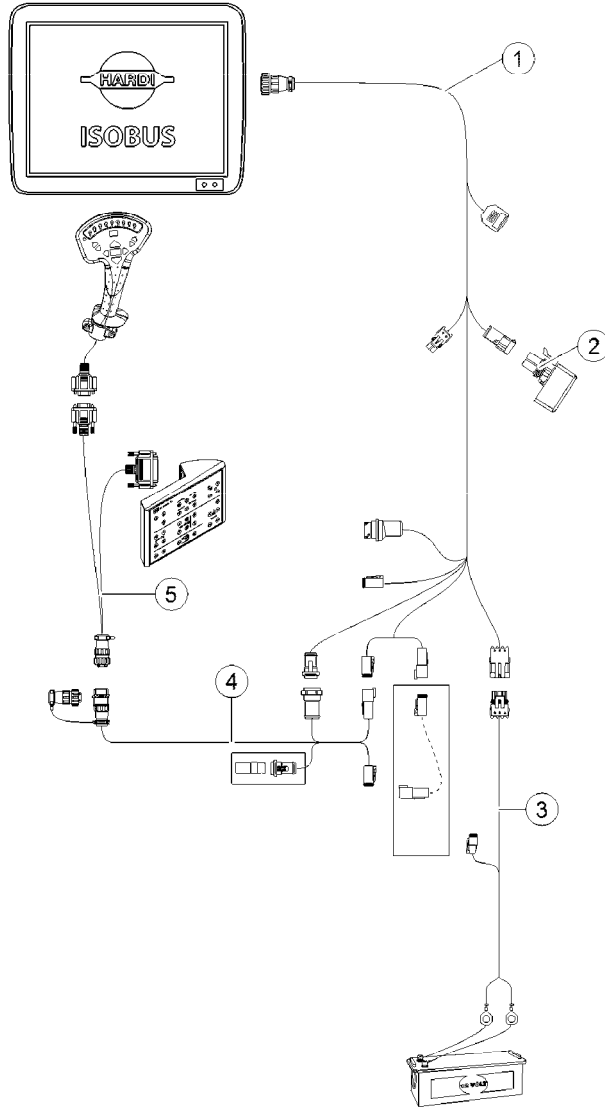

M416

HC 85/9500 TRACTOR W.NO CABIN
CON.
M416-HIA, 25:02:13

Page 1
Date 12.08.2020 9:10

Pos.	parts-n°	order qty	description
1	26040200	1	DISPLAY CABLE, HC85/9500, 12' (ISOBUS)
2	26040100	1	RELAY, POWER CONTROL, AGLEADER
3	26040900	1	POWER CABLE DISPLAY/GUIDANCE, 15'
4	26040800	1	ISOBUS/HARDI GRIP TEE CABLE
5	26031500	1	CABLE ISO CABIN GRIP SETBOX