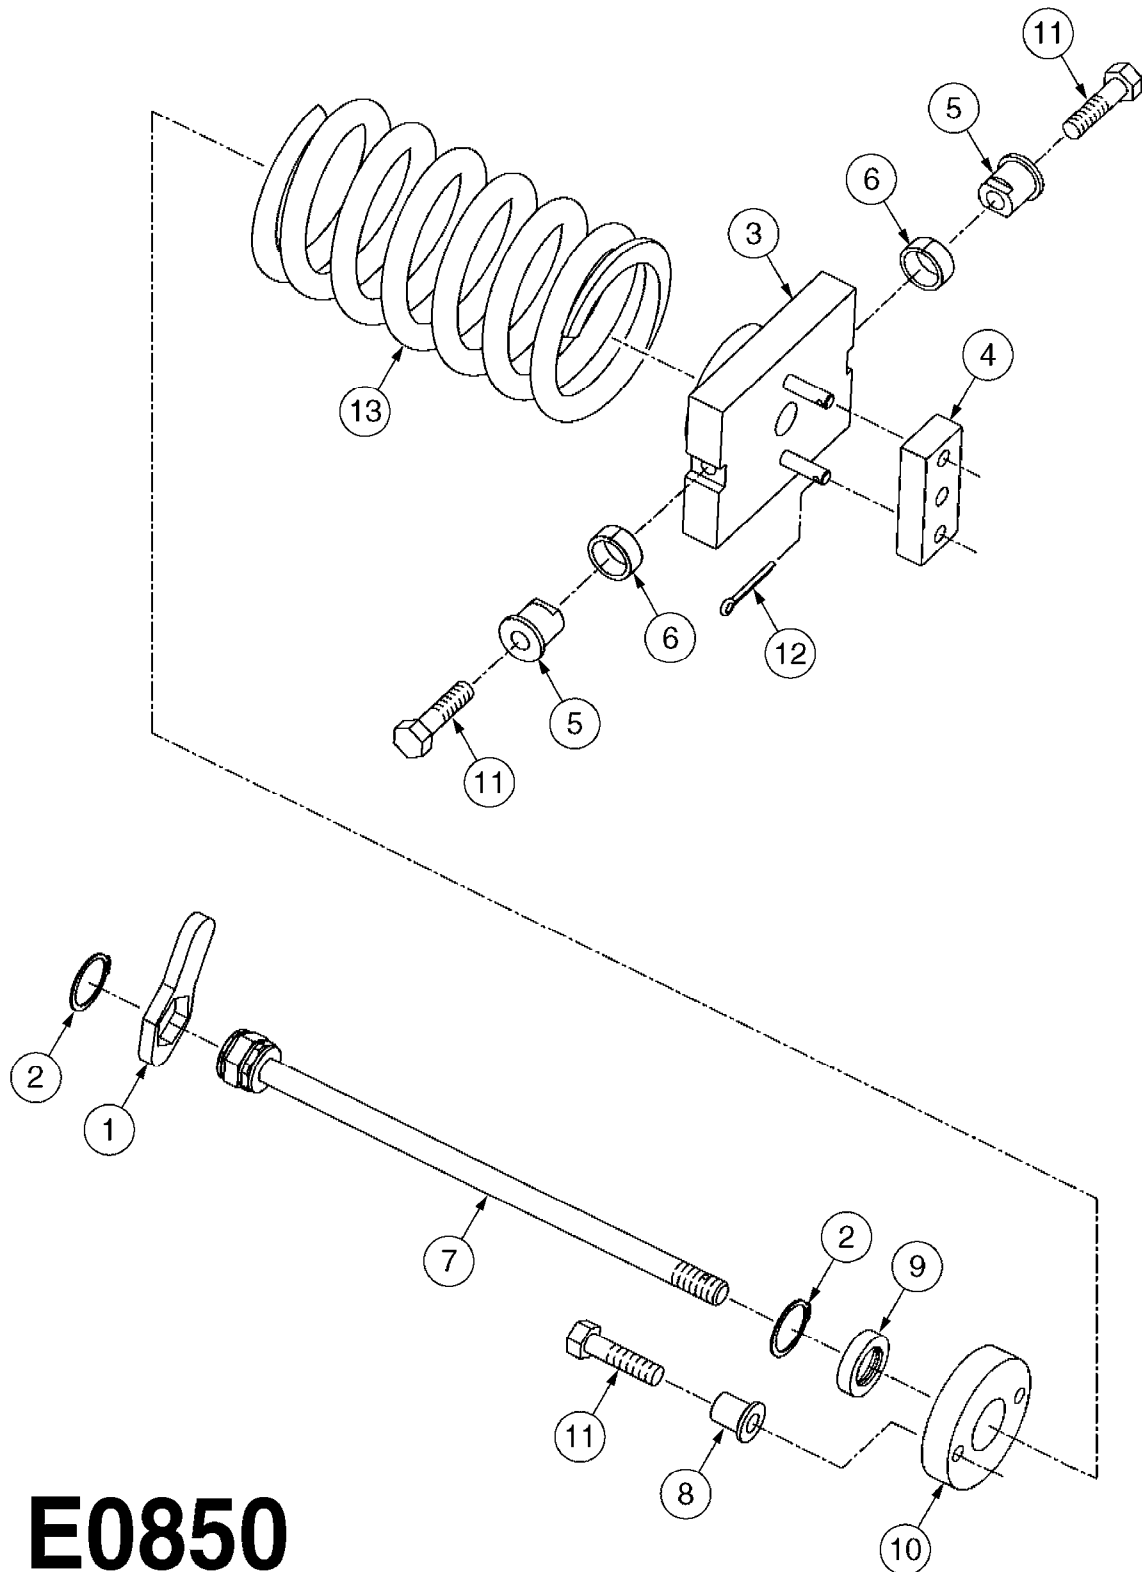

CAMOPLAST TENSIONER ASSEMBLY
E0850-HIN, 01:01:16

Page 1

Date 12.08.2020 9:09

Pos.	parts-n°	order qty	description
1	28074003	1	LOCK PLATE
2	28074103	1	SNAP RING
3	28078403	1	SPRING MOUNT
4	28078503	1	RETAINER PLATE
5	28078603	1	SLEEVE W/NOTCH
6	28078703	1	BUSHING 1/2"X1-1/4"ODX1"ID
7	28078803	1	ACME SCREW
8	28078903	1	SLEEVE, EXTEN.1"X1/2"IDX1.04"OD
9	28079003	1	SEAT, WASHER
10	28079103	1	SPRING PILOT
11	28083803	1	BOLT HEX 2"X1/2"-13 UNC
12	28084603	1	COTTER PIN 1-1/4" X 5/32"
13	28085103	1	SPRING SPRING FOR 30 SERIES
13	28085203	1	SPRING 9" X 5" X 3/4" SPRING FOR 40 SERIES