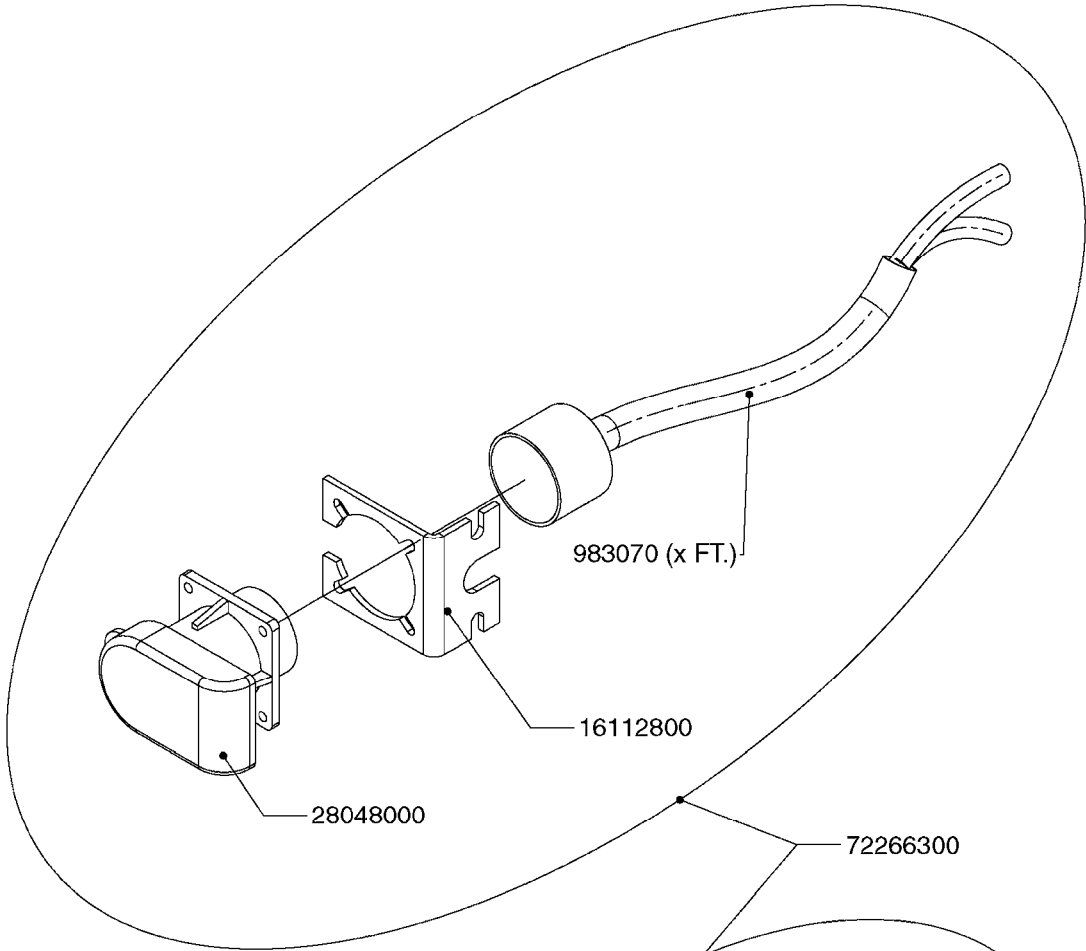

POWER SUPPLY CABLES
M0240-HIN, 01:01:16

Page	0
Date	12.08.2020 9:10