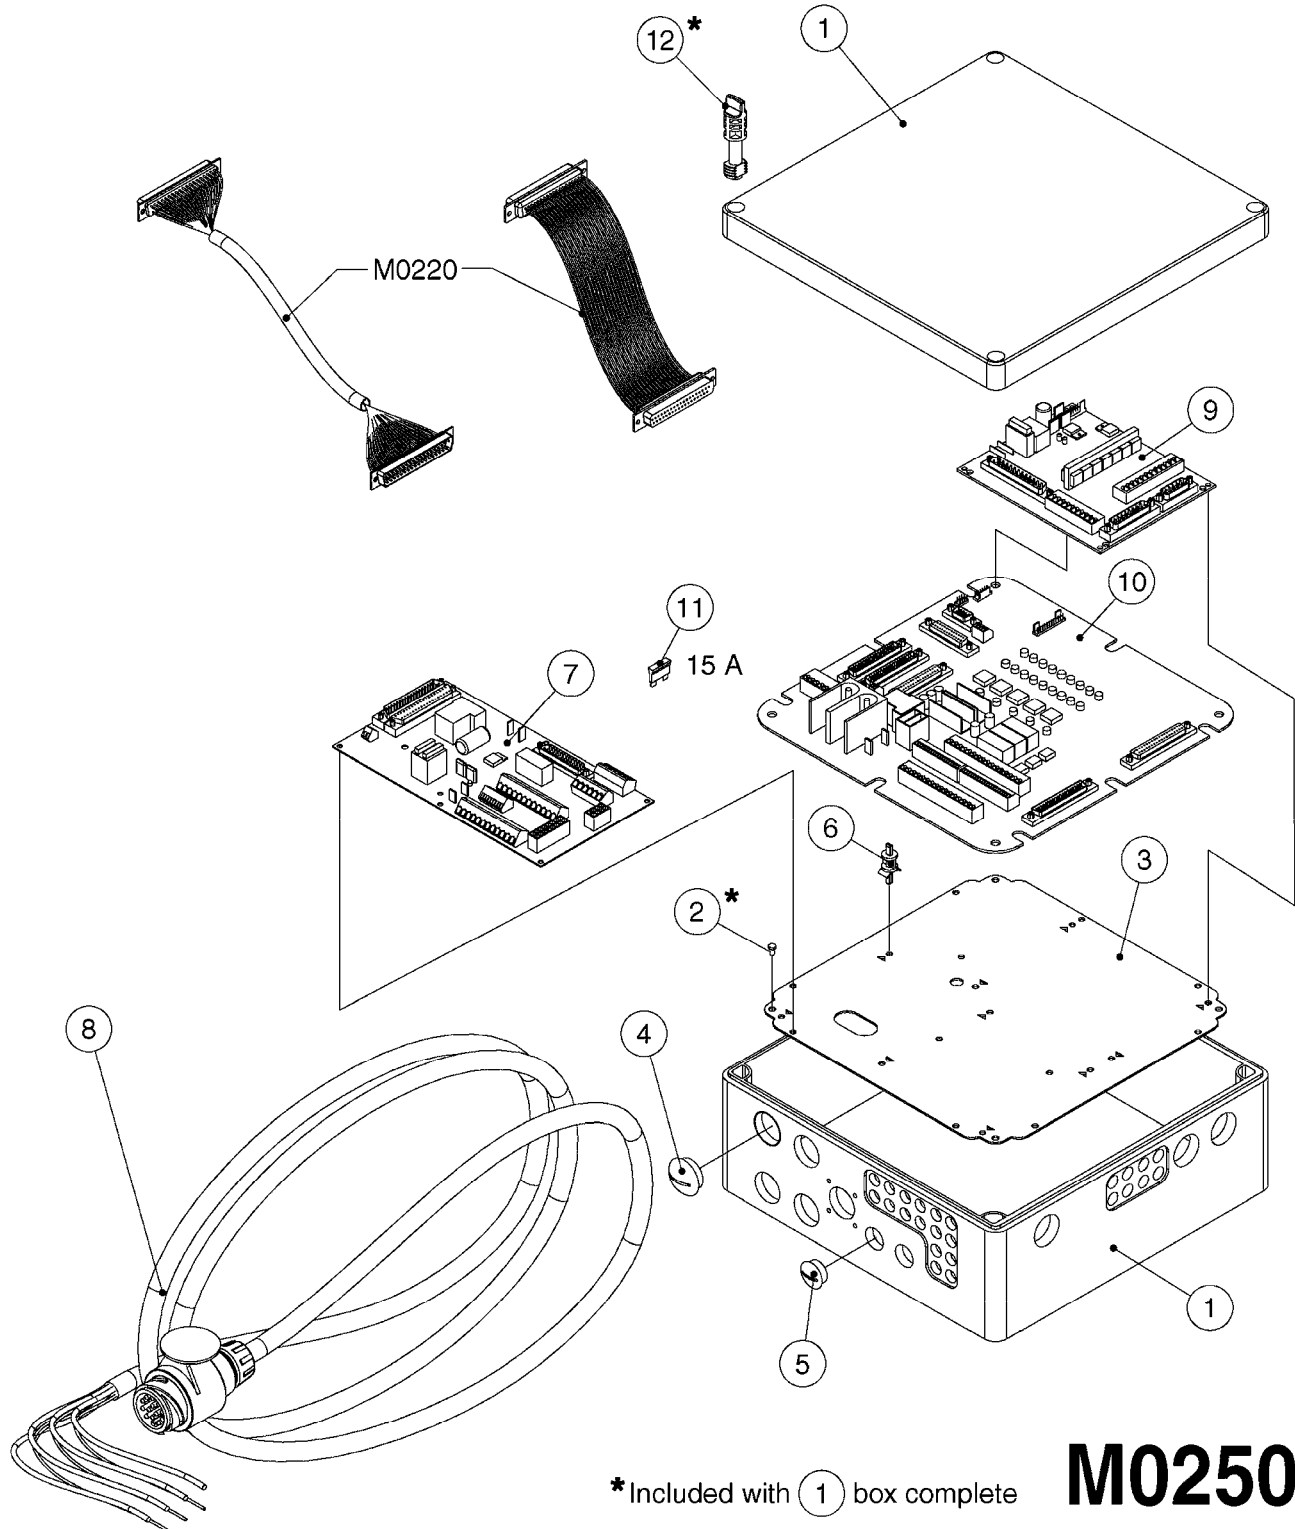

\*Included with (1) box complete

**M0250**

JOB COM AND BREAK OUT  
M0250-HIN, 01:02:17

Page 1  
Date 12.08.2020 9:10

Pos.	parts-n°	order qty	description
1	391095	1	BOX COMPL. 300X300X135 DRILLED
2	440673	1	SCREW F.PLASTIC 5X12 SS
3	16132400	1	PLATE 1.5X270X270/JOB COMPUTER
4	26004600	1	PLUG F.DRILLED HOLE 21MM
5	26004700	1	PG13.5 BUNG
6	26005100	1	CONNECTOR FOR PCB, PLASTIC
7	26005500	1	PCB BREAKOUT BOX EL BOX CM"05"
8	26013800	1	CABLE HC6500 JOB COM TO CABIN
9	26029200	1	DAH PCB F. JOB COM NCM '09
10	26052700	1	JOB COM PCB ASSY HW3.1
10	72369300	1	JOB COM PCB NCM44/6600 REFURB.
11	28048600	1	FULE 15A ATOF SERIES
12	28091400	1	FINGER SCREW F.BOX 300X300X135