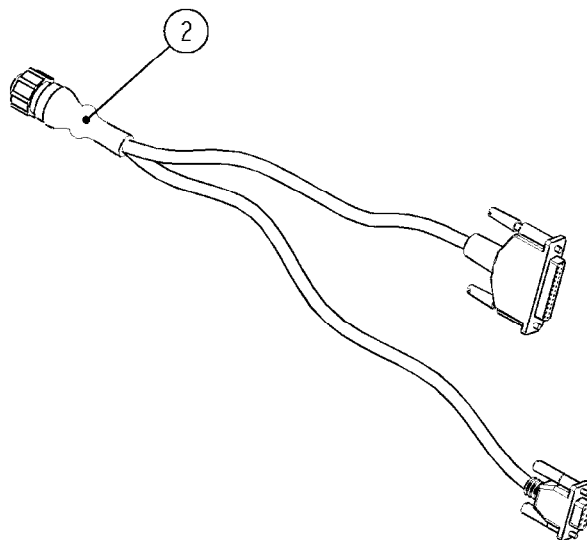

**M224**

JOB COM ISOBUS HW V.3  
M224-HIA, 16:11:17

Page 1

Date 12.08.2020 9:10

Pos.	parts-n°	order qty	description
1	63146400	1	JOB COM BRACKET W.M4 NUTS
2	26043600	1	MODULE, INPUT, NORAC UC5
3	26043400	1	NORAC UC5 CONTROLLER MODULE
4	16302100	1	JOB COM PLATE REAR
5	26052700	1	JOB COM PCB ASSY HW3.1
6	26005100	1	CONNECTOR FOR PCB, PLASTIC
7	26029200	1	DAH PCB F. JOB COM NCM '09
8	26031100	1	PCB ASSY. FOR NORAC INTERFACE
9	39134200	1	BOX COMPL. 300X400X135 DRILLED
10	28048600	1	FULE 15A ATOF SERIES
11	28048500	1	FUSE 10A ATOF SERIES
12	16302000	1	MOUNT PLATE JOB COM, C2C, JC HW3.X
13	26031200	1	C2C ISOBUS BRIDGE 16PIN STW
14	26004600	1	PLUG F.DRILLED HOLE 21MM
15	25197500	1	PLUG Ø6x18MM NITRIL
16	26039700	1	BULKHEAD F.CABLE PG21 6X6.0
17	26039800	1	BULKHEAD F.CABLE PG21 3X9.0
18	26005900	1	WIRE 37/37 POLE DAH/JOB COM
19	26039300	1	CABLE, DAH UC5 INPUT MODULE
20	26039100	1	CABLE, DT06 6P FEMALE L=300MM
21	26032700	1	ACTIVE ISOBUS TERMINATOR