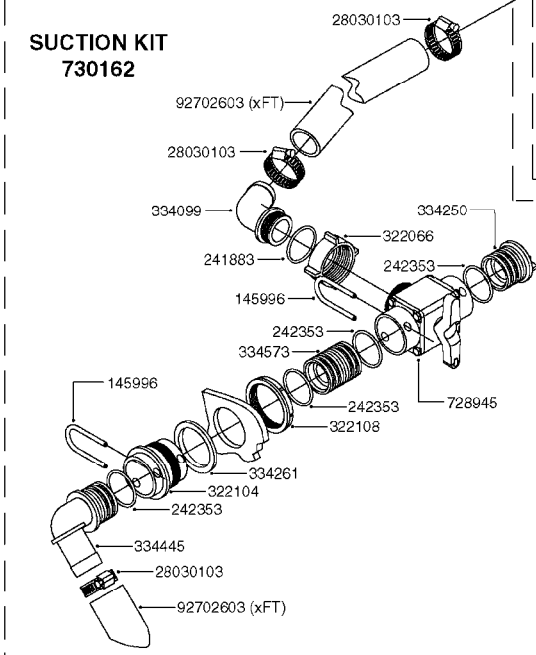

COMPLETE ASSEMBLIES
WHOLEGOODS ITEMS

For Top Suction
See Page B0670

For Top Drain
See Page K0180

E0130