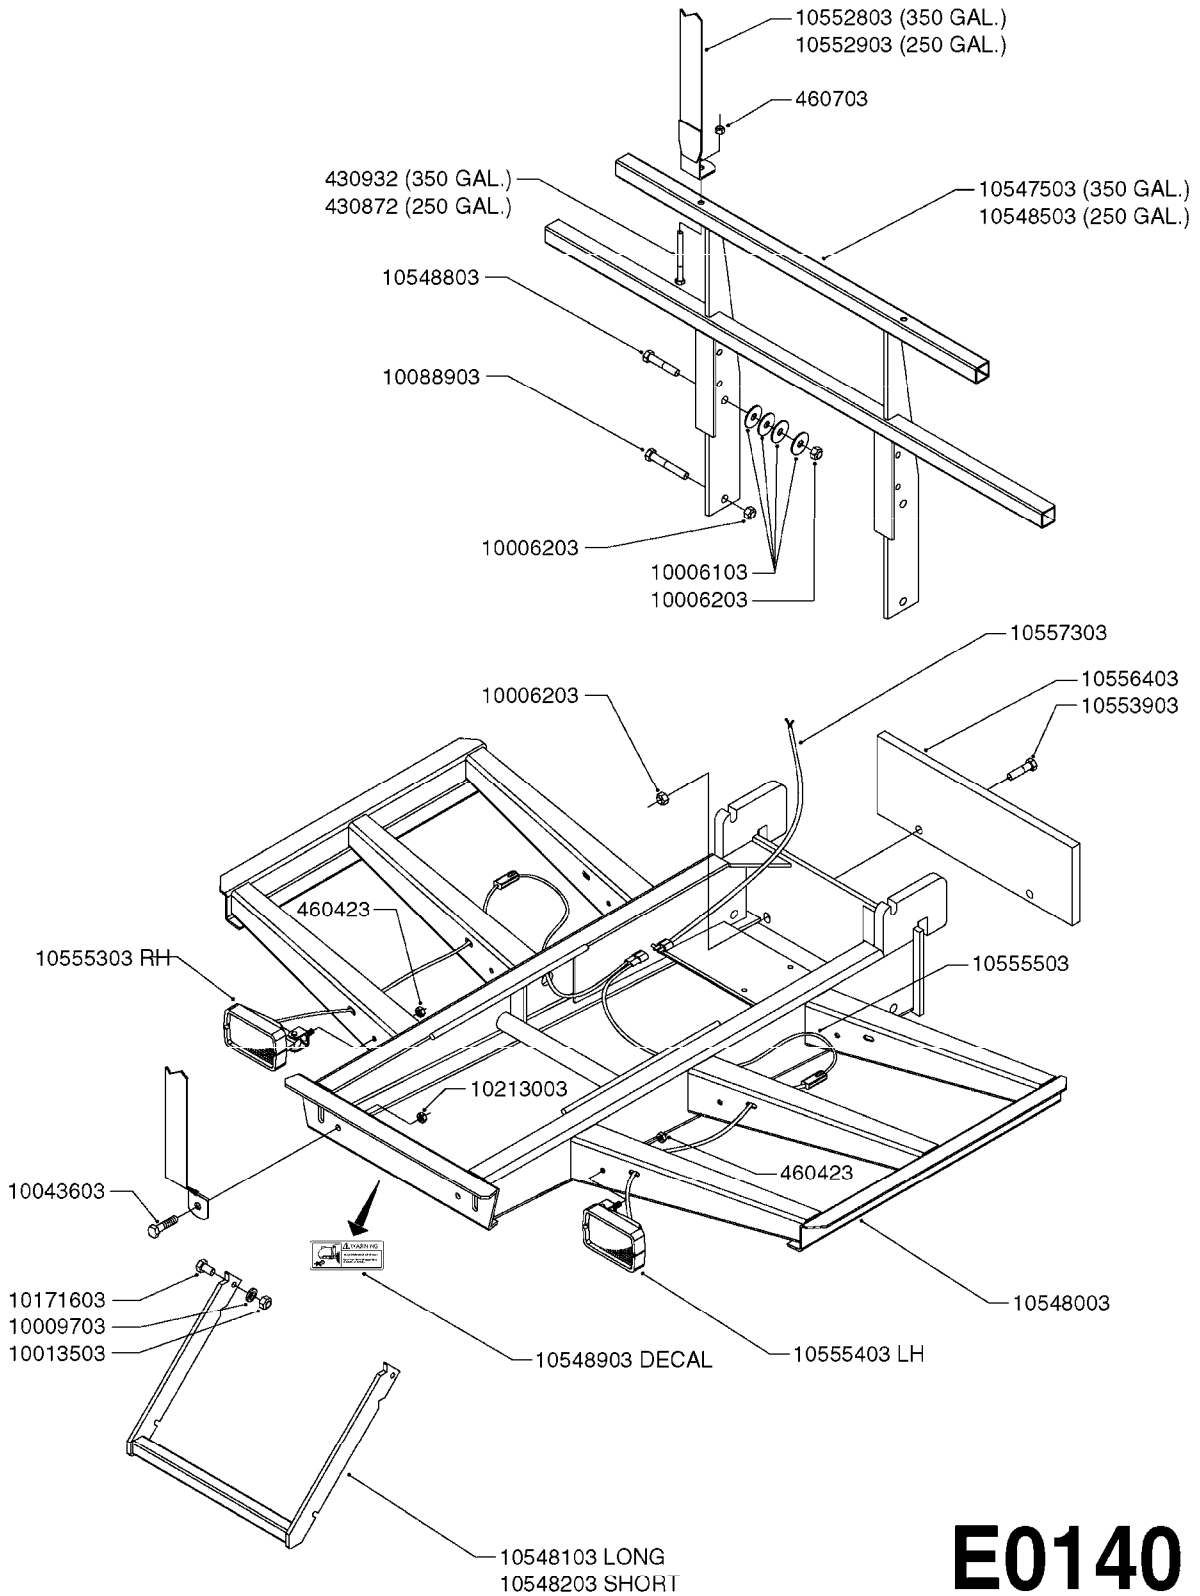

E0140

FRAME FRONT TANK 250/350
E0140-HIN, 01:01:16

Page 1
Date 12.08.2020 8:29

parts-n°	order qty	description
10006103	1	WASHER PLATE 5/8
10006203	1	NUT HEX NC LOCK 5/8"
10009703	1	WASHER LOCK L/W Z 3/8"
10013503	1	NUT HEX NC 3/8"
10043603	1	BOLT HEX 7/16 NC GR.5 01.25"
10088903	1	BOLT HEX 5/8 NC GR.2 03.50"
10171603	1	BOLT HEX 3/8 NC GR.2 01.50"
10213003	1	NUT HEX NC (NYLON LOCK) 7/16"
10547503	1	REAR SUPPORT 350G F.FRONT TANK
10548003	1	FRAME F.FRONT TANK
10548103	1	STEP LONG F.FRONT TANK
10548203	1	STEP SHORT F.FRONT TANK
10548503	1	REAR SUPPORT 250G F.FRONT TANK
10548803	1	BOLT HEX 5/8 NC GR.2 02.75"
10548903	1	DECAL "WARNING-DO NOT TOW" ENG
10552803	1	STRAP F.TANK 50X2160 350G
10552903	1	STRAP F.TANK 50X2070 250G
10553903	1	BOLT HEX 5/8 NC GR.8 02.50"
10555303	1	HEAD LIGHT RH FRONT TANK
10555403	1	HEAD LIGHT LH FRONT TANK
10555503	1	WIRING HARNESS MIDDLE FR.TANK
10556403	1	RAW MOUNT PLATE FRONT TANK
10557303	1	WIRING HARNESS END FOR FR.TANK
430872	1	BOLT HEX 8.8 DEL M12X100 FT
430932	1	BOLT HEX 8.8 DEL M12X130 FT
460423	1	NUT HEX M10X1.50 LOCK DIN985A2 SS
460703	1	NUT HEX M12X1.75 LOCK DIN985A2 SS