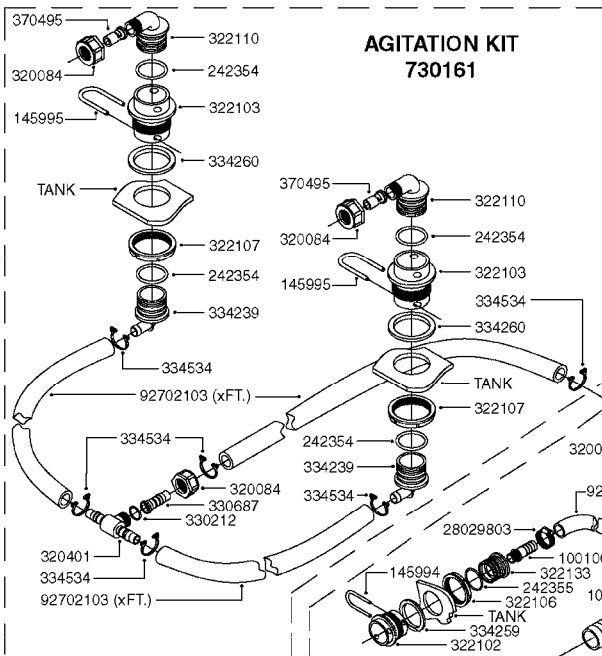

AGITATION KIT
730161

SUCTION KIT
730162