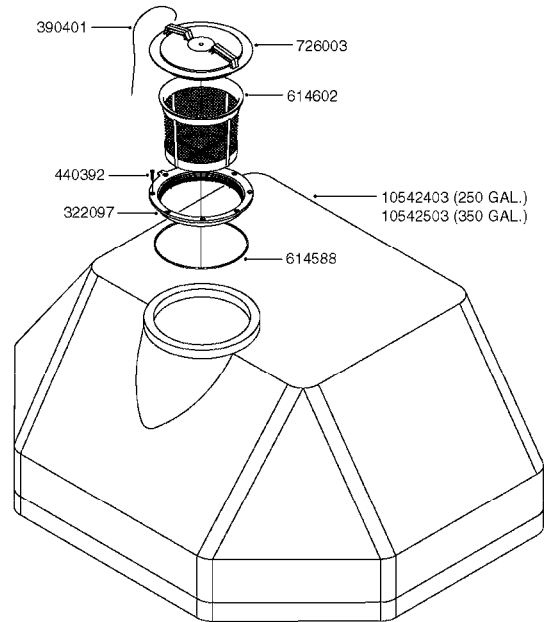

AGITATION KIT
730161

SUCTION KIT
730162