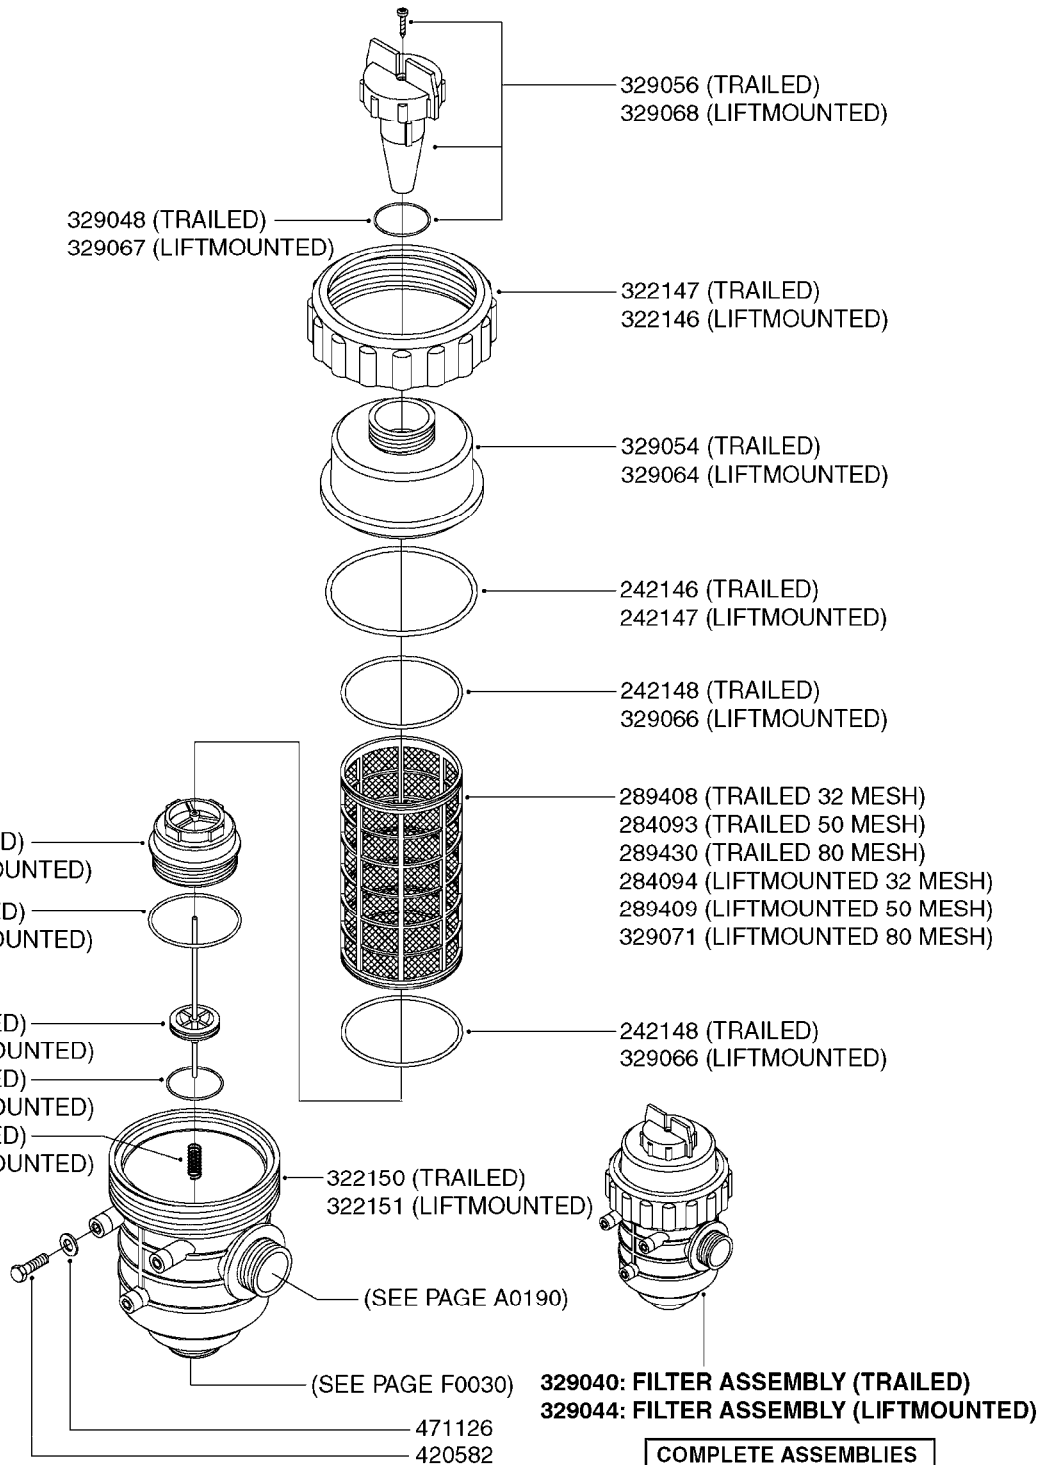

B0710

SUCTION FILT.-VINEYARD&ORCHARD
B0710-HIN, 01:01:16

Page

1

Date

12.08.2020 11:11

parts-n°	order qty	description
242146	1	O-RING 140 X 126 X 7
242147	1	O-RING 105,6x95X5.3
242148	1	O-RING 109.2 X 104 X 2
284093	1	FILTER SCRN ARAG 50 MESH BLUE
284094	1	FILTER SCRN ARAG 32 MESH WHITE
289408	1	FILTER SCRN ARAG 32 MESH WHITE
289409	1	FILTER SCRN ARAG 50 MESH BLUE
289430	1	FILTER SCRN ARAG 80 MESH RED
322146	1	THREADED RING F/FILTER 170
322147	1	THREADED RING F/FILTER 200
322150	1	FILTER CASING 1.5"BSP ARAG
322151	1	FILTER HOUSING 170
329040	1	FILTER ARAG 1.5" 32 MESH TRAIL
329044	1	FILTER ARAG 1.5" 32 MESH LIFT
329047	1	SPRING F. ARAG FILTER 1-1/2"
329048	1	O-RING F. 1-1/2" FILTER
329049	1	PLUNGER F. ARAG VALVE 1-1/2"
329051	1	O-RING F.ARAG FILTER 1-1/2"
329052	1	FITTING F.ARAG FILTER 1-1/2"
329054	1	FILTER HOUSING LID 1-1/2"
329056	1	YELLOW LOCKING RETAINER 1-1/2"
329058	1	SPRING F. ARAG FILTER 1"
329059	1	O-RING F. 1" FILTER
329060	1	PLUNGER F. ARAG VALVE 1"
329061	1	O-RING F.ARAG FILTER 1"
329062	1	FITTING F.ARAG FILTER 1"
329064	1	FILTER HOUSING LID 1"
329066	1	O-RING F.ARAG FILTER 1"
329067	1	O-RING F. 1" FILTER
329068	1	YELLOW LOCKING RETAINER 1"
329071	1	FILTER SCRN ARAG 80 MESH RED
420582	1	BOLT HEX 8.8 DEL M8X20 FT A2
471126	1	WASHER, M8, Ø16/ 8.4X 1.6, SS