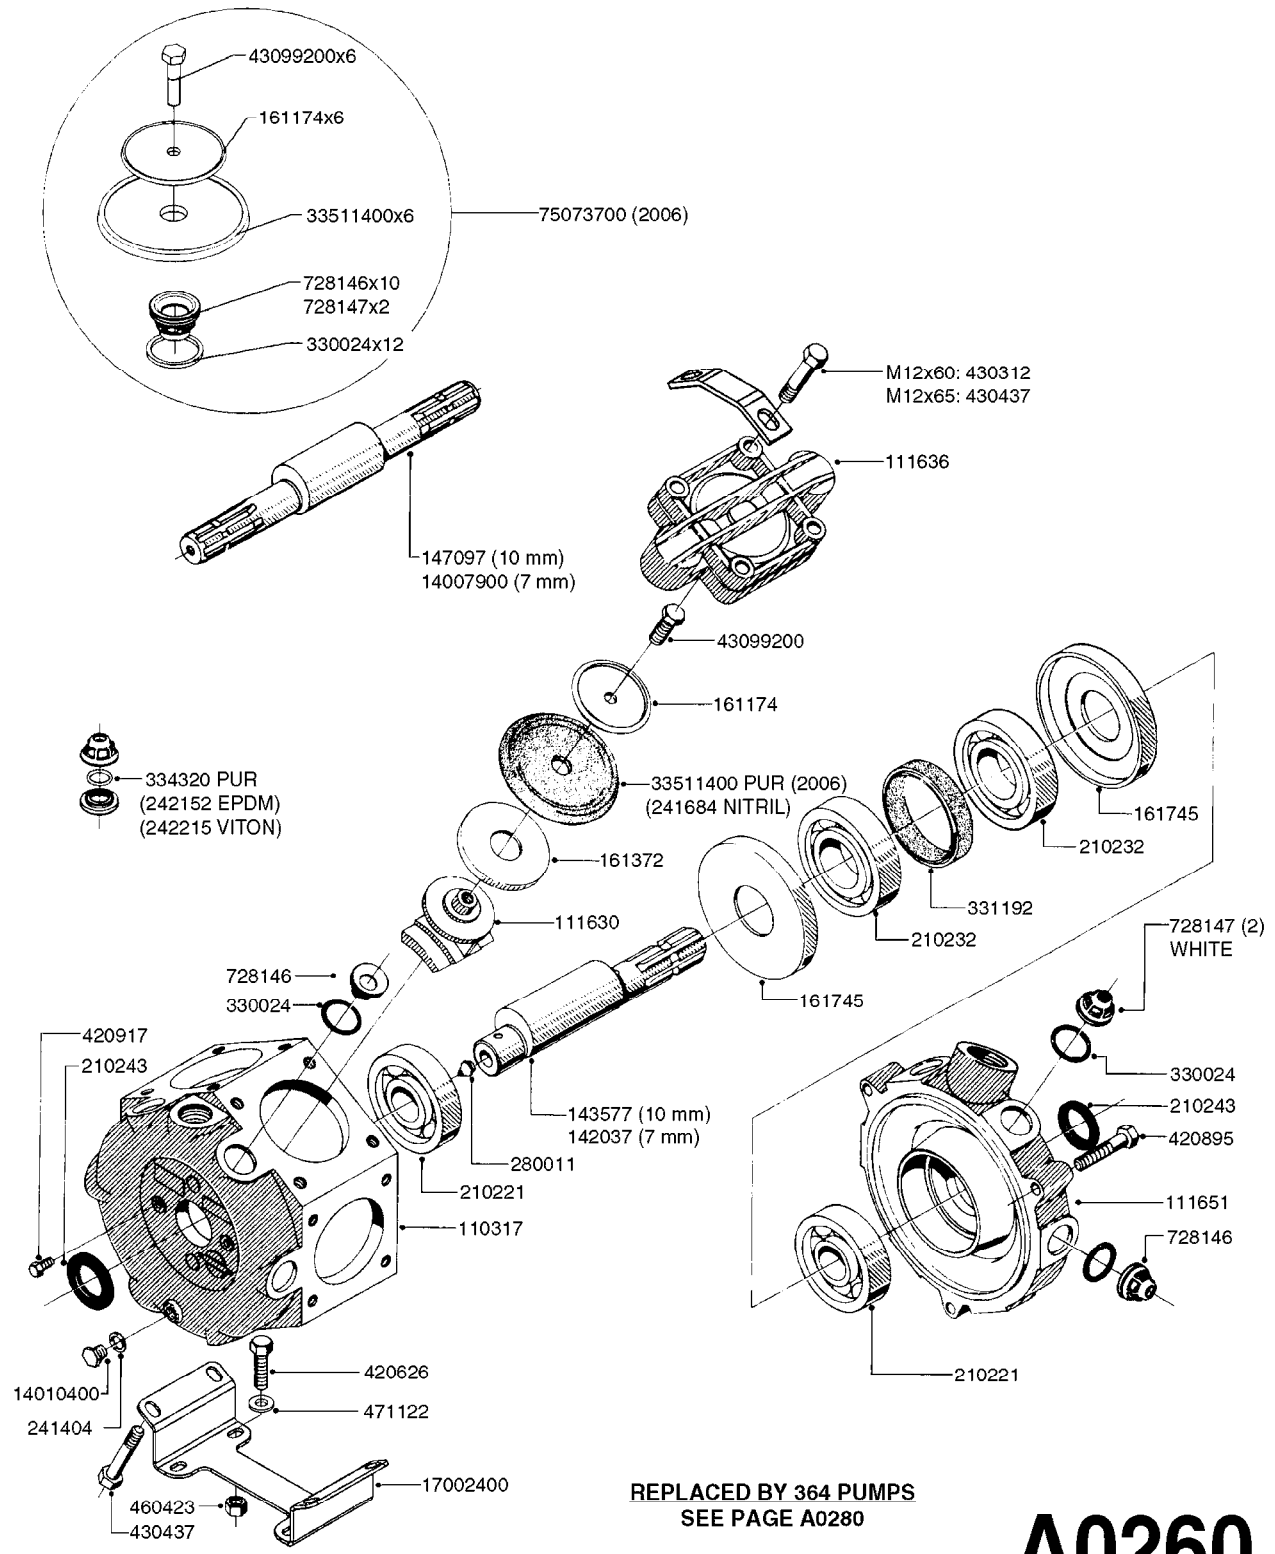

REPLACED BY 364 PUMPS
SEE PAGE A0280

A0260

PUMP - 363 W/MOUNTING BASE
A0260-HIN, 17:03:16

Page 1
Date 12.08.2020 11:11

parts-n°	order qty	description
110317	1	PUMP CASING MODEL 360/361 PNTD
111630	1	CONNECTING ROD 363/364-10 PUMP
111636	1	VALVE COVER 363 HEAVY DUTY
111651	1	CASTING F.363 1.5" PUMP(FRONT)
142037	1	CRANK SHAFT 361-20
143577	1	CRANK SHAFT F.363/462/463-10mm
147097	1	CRANK SHAFT 363-463/10 THROUGH
161174	1	DIAPHRAGM DISC SS 361/363/364 PUMP
161372	1	DIAPHRAGM BACKING DISC,320-361
161745	1	METAL SPACER F.363/463
210221	1	BEARING BALL 6407
210232	1	BEARING BALL 6310
210243	1	SEAL OIL 35 X 47 X 7
241404	1	DOWTY SEAL 1/4"
241684	1	DEICER PARTS: DIAPHRAGM MODEL 361 NITRIL
242152	1	O-RING D18.2X3 EPDM
242215	1	O-RING D18X3 VITON
280011	1	GREASE NIPPLE 1/8" SAE H TR
330024	1	O-RING D41,1/D34.5 X 3,5
331192	1	SPACER, MODEL 361/363
334320	1	O-RING D18X3 POLYURETHANE
420626	1	BOLT HEX 8.8 DEL M10X20 FT
420895	1	BOLT HEX 8.8 RAW M10X60
420917	1	BOLT HEX 8.8 RAW M8X12 FT
430312	1	BOLT HEX 8.8 M12X60
430437	1	BOLT HEX 8.8 RAW M12X65
460423	1	NUT HEX M10X1.50 LOCK DIN985A2 SS
471122	1	WASHER, M10, Ø20/10.5X 2.0, SS
728146	1	VALVE FOR 361(726890/707932)
728147	1	VALVE FOR 361 WHITE WITH HOLE
14007900	1	CRANK 363/462/463-7mm 540/THRU
14010400	1	PLUG 1/4" BSP
17002400	1	FOOT F. 36X PUMP, RED
33511400	1	DIAPHRAGM PUMP 361/361/363/364 PUR
43099200	1	BOLT HEX SS M12 X 30 DIN933 A4
75073700	1	PUMP KIT 361/363 "06"