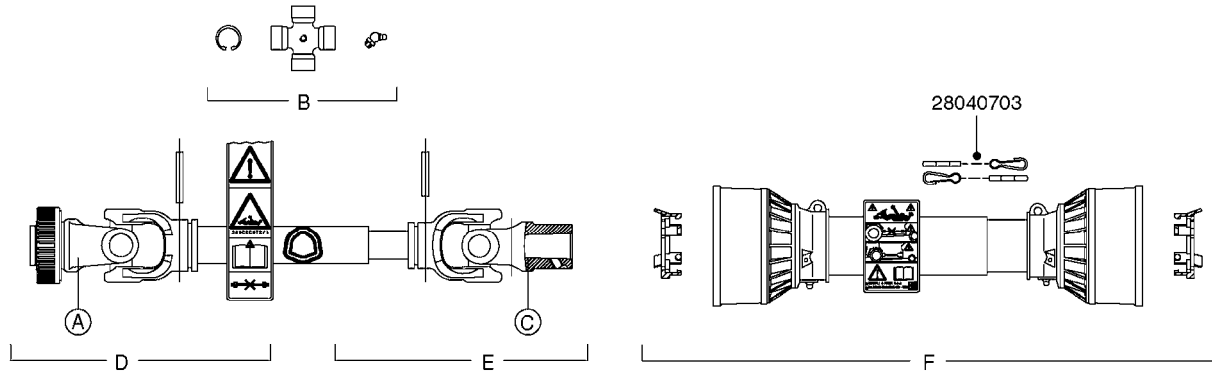

SUCTION SIDE OF PUMP

PRESSURE SIDE OF PUMP

A0300

PUMP - 361/363 FITTINGS
A0300-HIN, 28:05:19

Page 1
Date 12.08.2020 11:11

parts-n°	order qty	description
145997	1	FITT.DK S-93 FORK
231022	1	FITT.DK ELB. 1' BSP GF 121
242351	1	O-RING D69.5X3.0 VITON F.S-93
242353	1	O-RING 3 X 44.2 VITON
320095	1	FITT.DK NUT 1" BSP
320132	1	FITT.DK HN 1" BSP
320821	1	FITT.DK NUT 1-1/2" BSP
321451	1	FITT.DK ELB.1-1/2 X1-1/4 80DEG
322321	1	FITT.DK S-67 X 1"BSP MALE
322322	1	FITT.DK S-67 X 1-1/4"BSP MALE
322323	1	FITT.DK S-93 X 1-1/2"BSP MALE
330326	1	O-RING D30/D24X2 F.1"NUT
330341	1	FITT.DK HB 1" F. 1" NUT
331262	1	FITT.DK HB 1-1/2" F. 1-1/2"NUT
331273	1	O-RING D44/D38X2 F.1-1/2"
334243	1	FITT.DK S-67 ELB.1"
334410	1	PROTECTION PUM
334445	1	FITT.DK S-67 ELB.1-1/2"
334647	1	FITT.DK S93 ELB 1-1/2" 90 PVC
334680	1	CLAMP HOSE PLASTIC 1"
420917	1	BOLT HEX 8.8 RAW M8X12 FT
459014	1	ALLEN SCREW M8 X 15 GALV.DIN93
461217	1	NUT HEX M5 LOCK
471074	1	WASHER M8 ELZ
471132	1	WASHER D24/D8.4 X 2 SS
727225	1	FITT.DK S-93 ELB.2'PVC W/ORING
727226	1	HOSETAIL S93 2"1/2 90°+O-RING
14012200	1	FITT.DK S-67 FORK W/M5 THREADS
28030103	1	CLAMP HOSE GEAR P5/4-S1.5"6724
28030203	1	CLAMP HOSE T-BOLT S2" 235-67
28030303	1	CLAMP HOSE T-BOLT S2.5" 235-76
39145300	1	PTO SHIELD Ø203 4-POLET MACHINED
92702603	1	HOSE PVC SUCT GRAY 1-1/2"
92702703	1	HOSE PVC SUCT GRAY 2"
92702803	1	HOSE PVC SUCT GRAY 2.5"
92712403	1	HOSE R X1" X300PSI WP X0012"