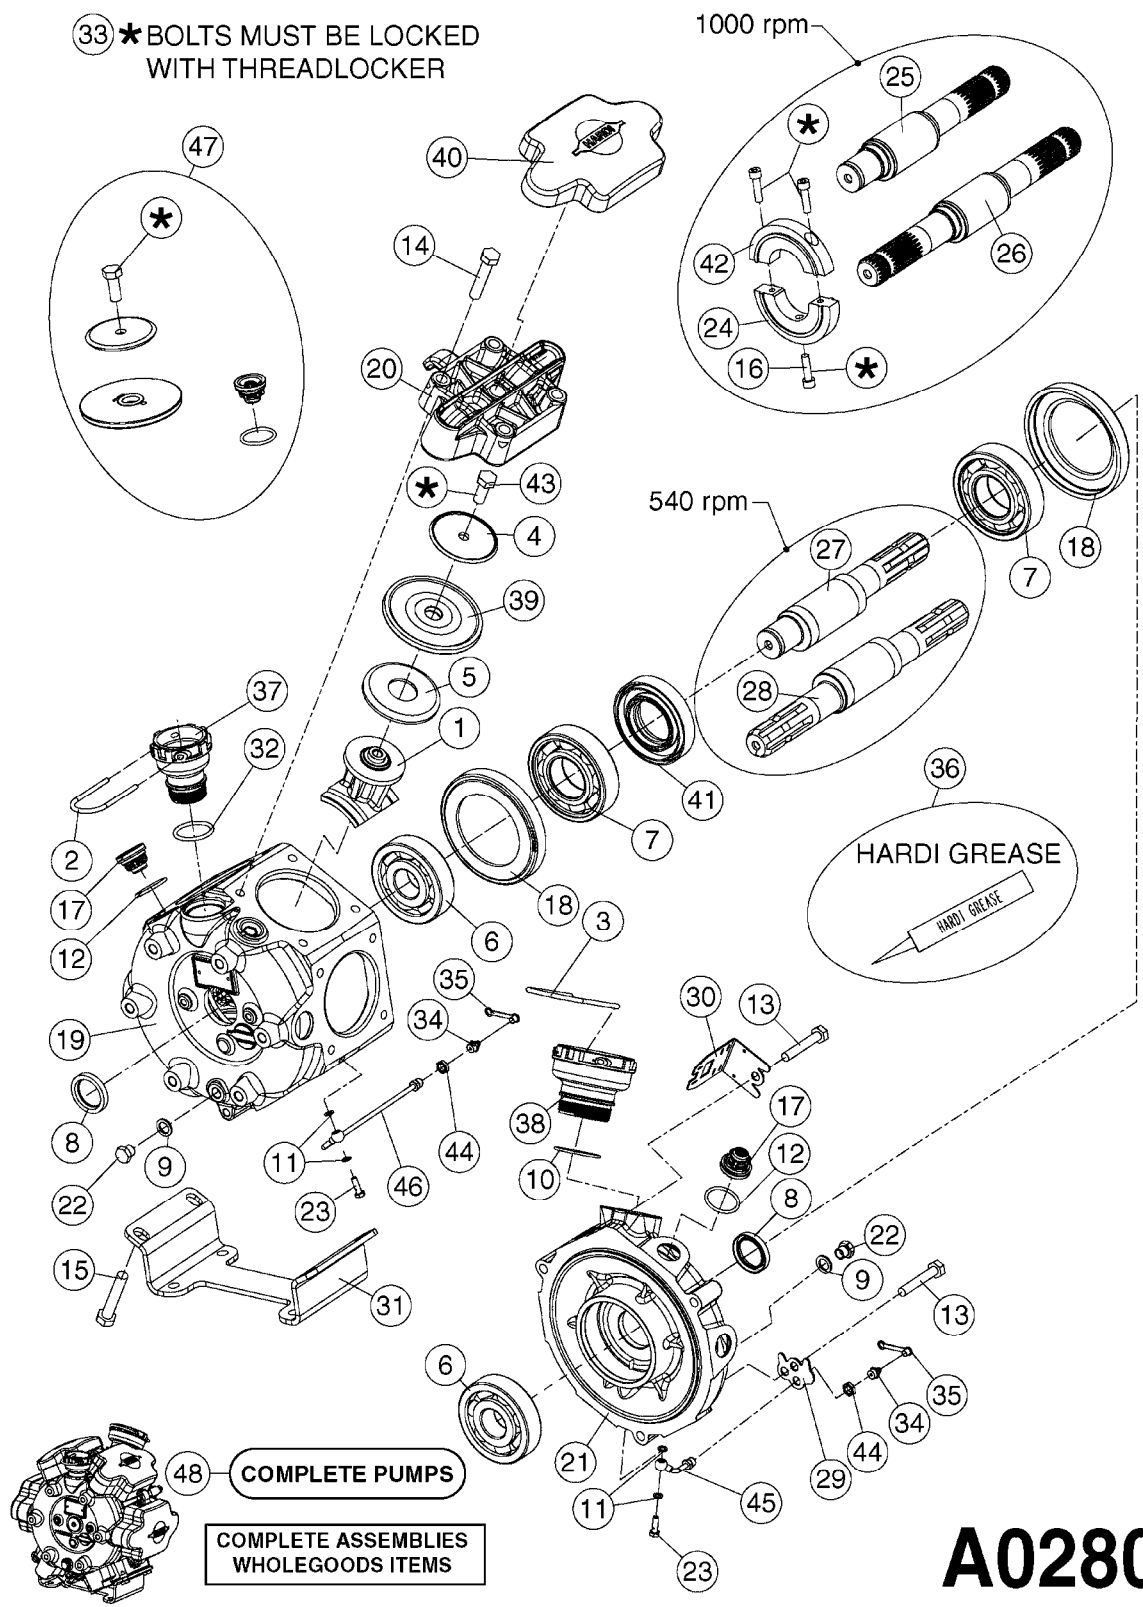

33 * BOLTS MUST BE LOCKED WITH THREADLOCKER

1000 rpm

540 rpm

48 COMPLETE PUMPS
COMPLETE ASSEMBLIES
WHOLEGOODS ITEMS

A0280

PUMP - 364 540/1000 RPM
A0280-HIN, 07:05:20

Page 1
Date 12.08.2020 11:11

Pos.	parts-n°	order qty	description
1	111622	1	CONNECTING ROD 463/5.5MM
1	111628	1	CONNECTING ROD 363/5.5 PUMP
1	111629	1	CONNECTING ROD 363/364-7 PUMP
1	111630	1	CONNECTING ROD 363/364-10 PUMP
2	145996	1	FITT.DK S-67 FORK
3	145997	1	FITT.DK S-93 FORK
4	161174	1	DIAPHRAGM DISC SS 361/363/364 PUMP
5	161372	1	DIAPHRAGM BACKING DISC,320-361
6	210221	1	BEARING BALL 6407
7	210232	1	BEARING BALL 6310
8	210243	1	SEAL OIL 35 X 47 X 7
9	241404	1	DOWTY SEAL 1/4"
10	242225	1	O-RING D45.0 X 4.0 RUBBER
11	242374	1	WASHER Ø10/Ø6X1 COPPER
12	330024	1	O-RING D41,1/D34.5 X 3,5
13	420895	1	BOLT HEX 8.8 RAW M10X60
14	430312	1	BOLT HEX 8.8 M12X60
15	430438	1	BOLT HEX 8.8 DEL M12X65
16	450995	1	BOLT ALLEN M8X30 DIN 912 RAW
17	728146	1	VALVE FOR 361(726890/707932)
18	11171900	1	CONROD RING 364/464 MACHINED
19	11172000	1	PUMP HOUSE 364 MACHINED 5/4" BSP RED
20	11172800	1	VALVE COVER 363/364 MACHINED RED
21	11173200	1	FRONTPART 364, 1½" BSP RED
22	14010400	1	PLUG 1/4" BSP
23	14120400	1	BANJOBOLT M6 X 19
24	14120700	1	COUNTERWEIGHT 364/464-1000
25	14137300	1	CRANKSHAFT 364/464-5.5 1000
26	14137900	1	CRANKSHAFT 364/464-5.5 GG 1000
27	14137500	1	CRANKSHAFT 364-07
27	14137600	1	CRANKSHAFT 364/464-10
28	14138100	1	CRANKSHAFT 364-7.0 GG
28	14138200	1	CRANKSHAFT 364/464-10 GG
29	16382900	1	GREASE NIPPLE PLATE, 364
30	16390600	1	BRACKET FOR RPM SENSOR
31	16410700	1	PUMP BASE 363/364 BLACK
31	17002400	1	FOOT F. 36X PUMP, RED
32	24266600	1	O-RING D 38,0 X 4,0 70SH.NITR
33	28045503	1	LOCTITE 262 .5ML (.017oz.)
34	28163300	1	GREASE NIPPLE H1 M6X1 DIN 7412
35	28163400	1	CAP F. GREASENIPPLE YELLOW M6X1
36	28164600	1	HARDI PUMP GREASE S3 V550L 1
37	32242200	1	FITTING S67 5/4" KON. RG 2014
38	32242300	1	NIPPLE S93 1,5' KON.RG 2014
39	33511400	1	DIAPHRAGM PUMP 361/361/363/364 PUR
40	33524300	1	COVER PLASTIC 364 PUMP
41	33527200	1	GREASE SPLIT 364/464
42	39136200	1	HALFPART 364/464-1000
43	43099200	1	BOLT HEX SS M12 X 30 DIN933 A4
44	46134000	1	NUT HEX M10x1 H=2.3 NV=14 ELZIN
45	61096800	1	BANJOTUBE SHORT 364 COMPL.
46	61096900	1	BANJOTUBE LONG 364 COMPL.
47	75585900	1	PUMP KIT 364
48	82169500	1	PUMP 364-5.5-MED-1000
48	82169700	1	PUMP 364-5.5-MOD2-1000-OSP
48	82170000	1	PUMP 364-10-STD-540 FK
48	82170300	1	PUMP 364-10-MOD-540-GG THROUGH SHAFT
48	82170400	1	PUMP 364-10-MOD-540-OSP