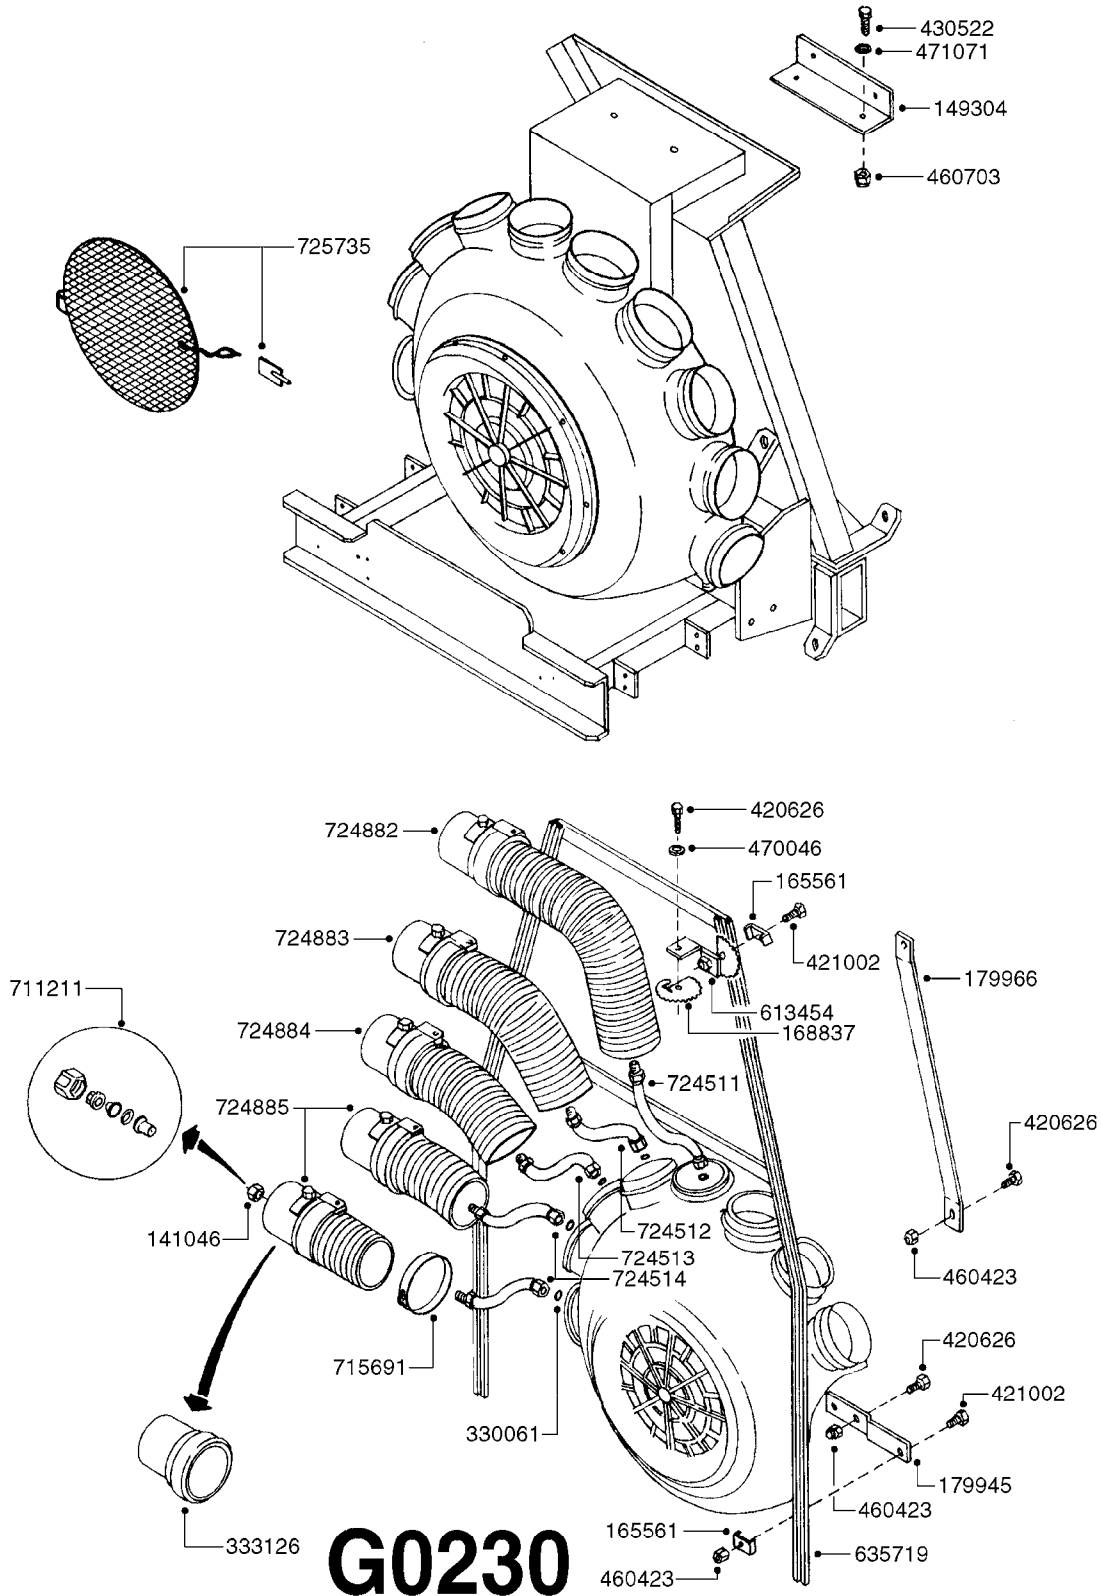

DRAWBARS - MERCURY/ARROW
F0150-HIN, 01:01:16

Page	0
Date	12.08.2020 11:11

F0150

DRAWBARS - MERCURY/ARROW
F0150-HIN, 01:01:16

Page 1
Date 12.08.2020 11:11

parts-n°	order qty	description
835172	1	DRAWBAR STD. F.TG BV CR
835173	1	DRAWBAR RING HITCH ARROW
835185	1	DRAWBAR TURNABLE F.TG BV CR
835293	1	DRAWBAR RING HITCH

F0160

DRAWBAR - TURNABLE HITCH
F0160-HIN, 01:01:16

Page 1
Date 12.08.2020 11:11

parts-n°	order qty	description
149253	1	WASHER D.80X50X10 TURN.HITCH
149254	1	WASHER D.80X32X10 TURN.HITCH
149258	1	PIN F.TURNABLE HITCH
149303	1	DRAW BOLTS
169396	1	PLATE F. TURNABLE DRAWBAR
219071	1	BEARING 30208A TURN.HITCH
219072	1	BEARING
242203	1	O-RING 79.5X72.5
284235	1	ENGRASADOR M-6/100 RECTO
430507	1	BOLT HEX 8.8 DEL M16X45 FT
459047	1	SET SCREW ALLEN M12X25 DIN 913
459049	1	SET SCREW ALLEN M8X10 DIN 913
460585	1	LOCKING NUT M16 DIN985 A2 SS
469007	1	NUT 1" SAE
469021	1	CASTLE NUT 1-1/4"
469024	1	CASTLE NUT 1-3/4" TURN.HITCH
479024	1	WASHER LOCK D.26 DIN 127
480739	1	PIN SNAP D8 F.ROUND
489027	1	ROLL PIN 6 x 100
489028	1	COTTER PIN 6 X 8
619440	1	HEADTUBE FOR TURN.DRAWBAR
639366	1	CENTER BEAM TURN.HITCH
639367	1	CENTER PIVOT - TURN.HITCH
835185	1	DRAWBAR TURNABLE F.TG BV CR