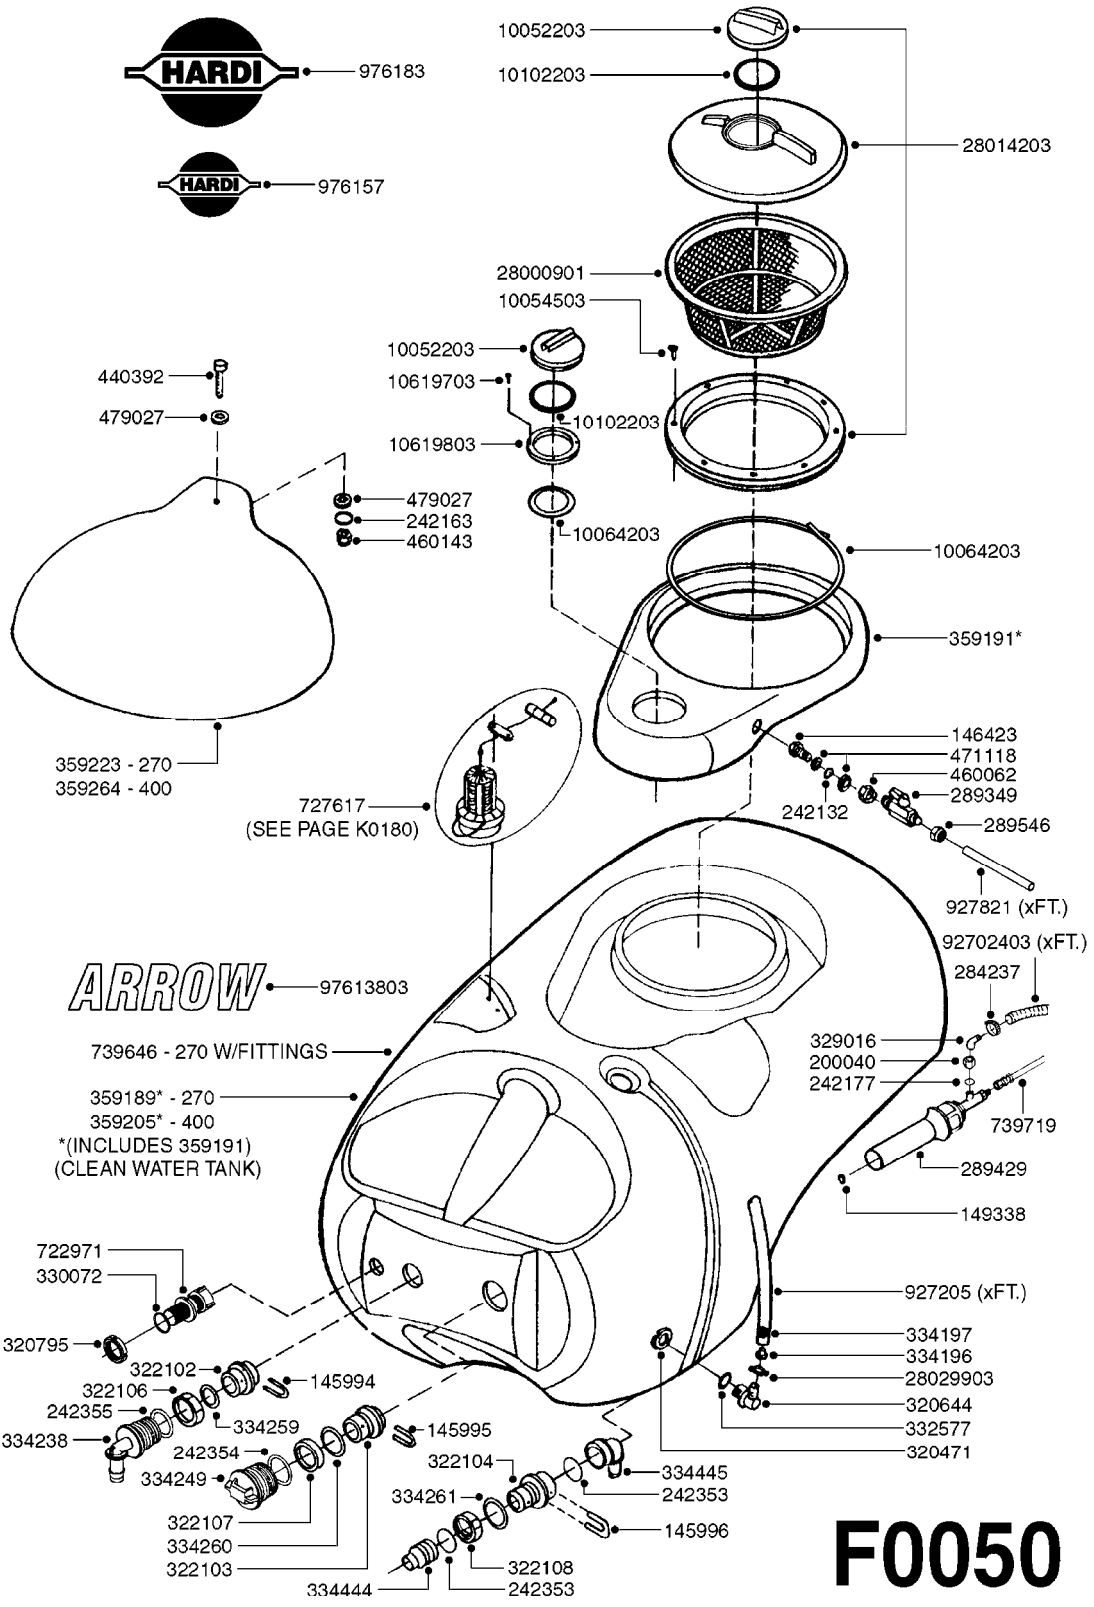

TANK - ARROW 270/400
F0050-HIN, 01:01:16

TANK - ARROW 270/400
F0050-HIN, 01:01:16

Page 1
Date 12.08.2020 11:11

parts-n°	order qty	description
145994	1	FITT.DK S-40 FORK
145995	1	FITT.DK S-53 FORK
145996	1	FITT.DK S-67 FORK
146423	1	INSERT 3/8'BRASS
149338	1	INTERMIX JET 5MM
200040	1	FITT. ARAG 1"
242132	1	O-RING 21 X 15 X 3
242163	1	O-RING 8 X 3
242177	1	O-RING D25.4 X 20.2 X 2.6
242353	1	O-RING 3 X 44.2 VITON
242354	1	O-RING D32.2X3.0 VITON
242355	1	O-RING D19.2X3.0 VITON F.S-40
284237	1	CLAMP HOSE GEAR D20/30
289349	1	BALL VALVE 3/8" M-H
289429	1	AGITATION INJECTOR DUAL INPUT
289546	1	NUT F.NOZZLE HOLDER ZENIT
320471	1	FITT.DK NUT 1" BSP JAMB
320644	1	FITT.DK ELB.3/4"HB X 1" BSP
320795	1	FITT.DK NUT 1-1/2" BSP JAMB
322102	1	FITT.DK S-40 BULKHEAD
322103	1	FITT.DK S-53 BULKHEAD
322104	1	FITT.DK S-67 BULKHEAD
322106	1	FITT.DK S-40 BULKHEAD NUT
322107	1	FITT.DK S-53 BULKHEAD NUT
322108	1	FITT.DK S-67 BULKHEAD NUT
329016	1	BØJNING
330072	1	O-RING D53.5/D45.5X4
332577	1	O-RING D38/D30X4 F.1" PUR.
334196	1	PLUG F. LIQUID LEV. INDICATOR
334197	1	BALL F. LIQUID LEV. INDICATOR
334238	1	FITT.DK S-40 ELB.1/2"
334249	1	FITT.DK S-53 PLUG
334259	1	GASKET F. S-40 BULKHEAD
334260	1	GASKET F. S-53 BULKHEAD
334261	1	GASKET F. S-67 BULKHEAD
334444	1	FITT.DK S-67 STR.1-1/2" PVC
334445	1	FITT.DK S-67 ELB.1-1/2"
359189	1	TANK RAW 270 GAL. ARROW
359191	1	CLEAN WATER TANK - ARROW
359205	1	TANK RAW 400 GAL. ARROW
359223	1	TANK ACCESS COVER - ARROW 270
359264	1	TANK ACCESS COVER - ARROW 400
440392	1	SCREW 6.3 X 25.0 DIN7981C TORX
460062	1	NUT HEX 3/8' GALV.
460143	1	LOCK NUT M8 SST A2 DIN985
471118	1	WASHER D16 TENSION
479027	1	WASHER D8X24X2 DIN9021
722971	1	SAFETY VALVE SCF 217PSI(15BAR)
727617	1	FITT.DK S-93 BOTTOM VALVE 2'
739646	1	TANK W/FITTINGS, ARROW 270
739719	1	HOSE ASSEMBLY D12 X 3400 1/2"
927205	1	HOSE R X CLEAR X 3/4 X 0012"
927821	1	CLEAR HOSE D12X10 PA1012
976157	1	DECAL COMPANY (4.4" X 4.6")
976183	1	DECAL COMPANY D.18,2 X 29,6
10052203	1	LID VENT ASSY
10054503	1	SCREW 3/4" SELF TAPPING
10064203	1	SET SEALING SPONGE 1 Ft BULK
10102203	1	GASKET F.16" LID BREATHER
10619703	1	SCREW SS #6x3/4' SELF TAPPING
10619803	1	LID HOUSING TREADED F. 6'