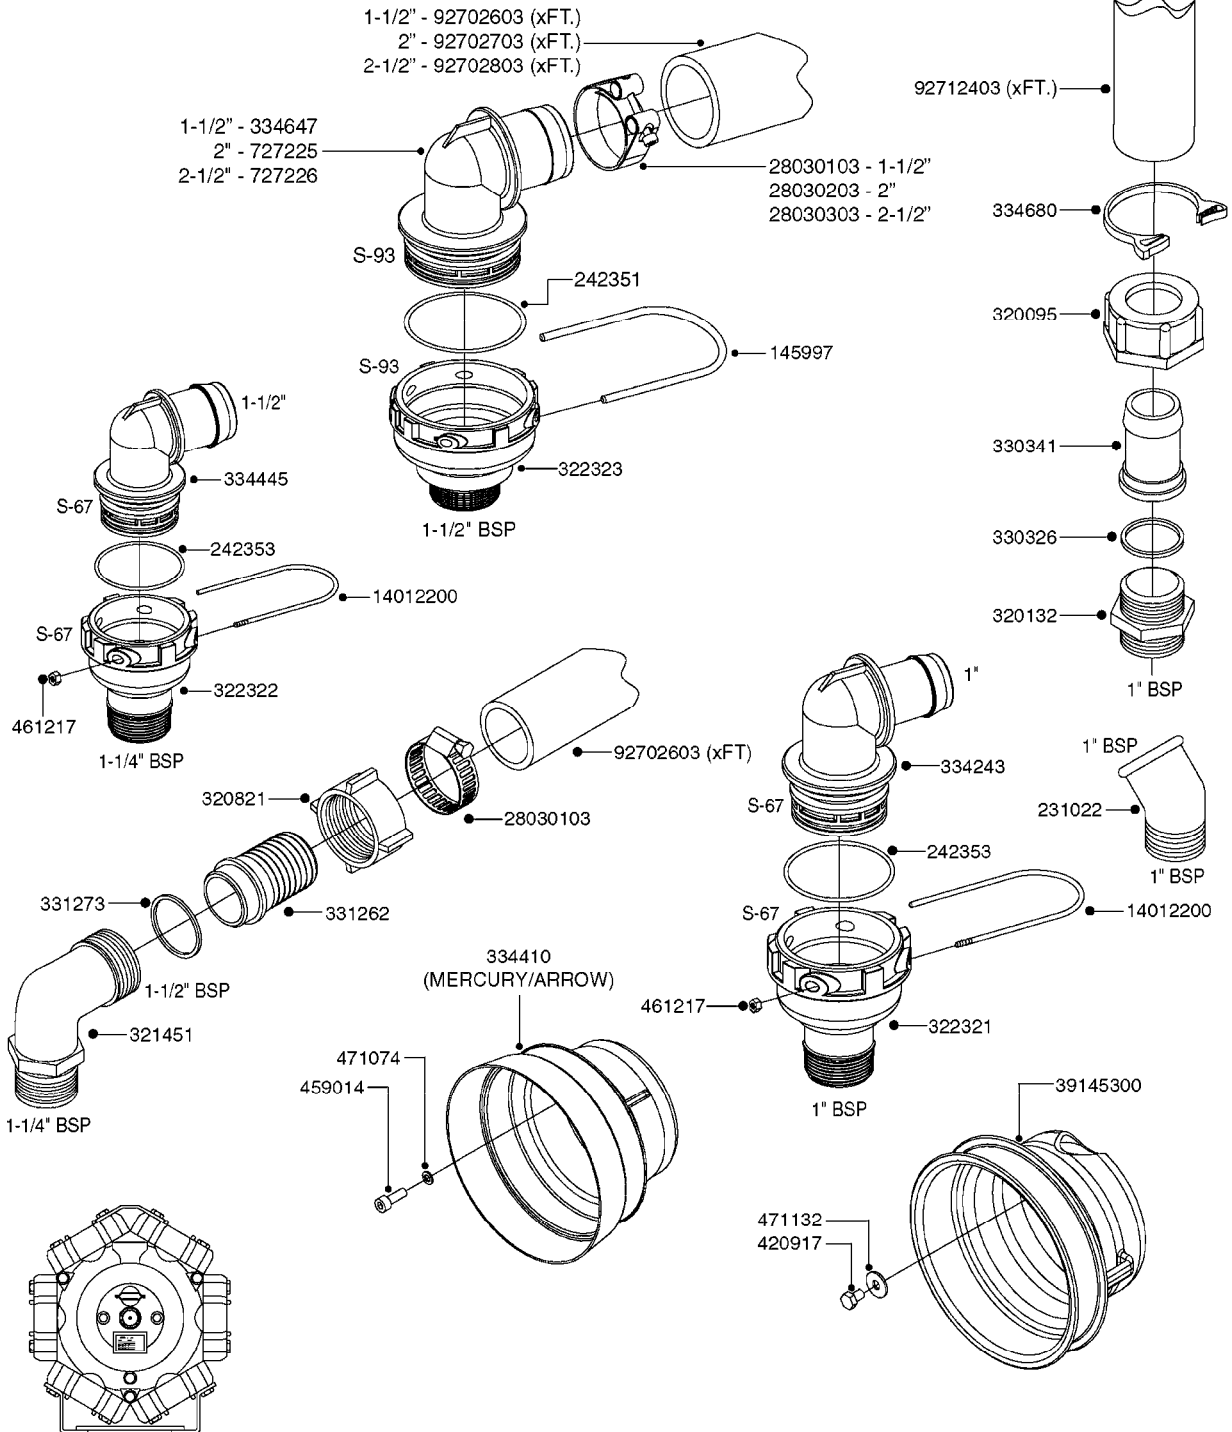

SUCTION SIDE OF PUMP

PRESSURE SIDE OF PUMP

PUMP - 361/363 FITTINGS
A0300-HIN, 28:05:19

Page 1
Date 12.08.2020 11:11

parts-n°	order qty	description
145997	1	FITT.DK S-93 FORK
231022	1	FITT.DK ELB. 1' BSP GF 121
242351	1	O-RING D69.5X3.0 VITON F.S-93
242353	1	O-RING 3 X 44.2 VITON
320095	1	FITT.DK NUT 1" BSP
320132	1	FITT.DK HN 1" BSP
320821	1	FITT.DK NUT 1-1/2" BSP
321451	1	FITT.DK ELB.1-1/2 X1-1/4 80DEG
322321	1	FITT.DK S-67 X 1"BSP MALE
322322	1	FITT.DK S-67 X 1-1/4"BSP MALE
322323	1	FITT.DK S-93 X 1-1/2"BSP MALE
330326	1	O-RING D30/D24X2 F.1"NUT
330341	1	FITT.DK HB 1" F. 1" NUT
331262	1	FITT.DK HB 1-1/2" F. 1-1/2"NUT
331273	1	O-RING D44/D38X2 F.1-1/2"
334243	1	FITT.DK S-67 ELB.1"
334410	1	PROTECTION PUM
334445	1	FITT.DK S-67 ELB.1-1/2"
334647	1	FITT.DK S93 ELB 1-1/2" 90 PVC
334680	1	CLAMP HOSE PLASTIC 1"
420917	1	BOLT HEX 8.8 RAW M8X12 FT
459014	1	ALLEN SCREW M8 X 15 GALV.DIN93
461217	1	NUT HEX M5 LOCK
471074	1	WASHER M8 ELZ
471132	1	WASHER D24/D8.4 X 2 SS
727225	1	FITT.DK S-93 ELB.2'PVC W/ORING
727226	1	HOSETAIL S93 2"1/2 90°+O-RING
14012200	1	FITT.DK S-67 FORK W/M5 THREADS
28030103	1	CLAMP HOSE GEAR P5/4-S1.5"6724
28030203	1	CLAMP HOSE T-BOLT S2" 235-67
28030303	1	CLAMP HOSE T-BOLT S2.5" 235-76
39145300	1	PTO SHIELD Ø203 4-POLET MACHINED
92702603	1	HOSE PVC SUCT GRAY 1-1/2"
92702703	1	HOSE PVC SUCT GRAY 2"
92702803	1	HOSE PVC SUCT GRAY 2.5"
92712403	1	HOSE R X1" X300PSI WP X0012"