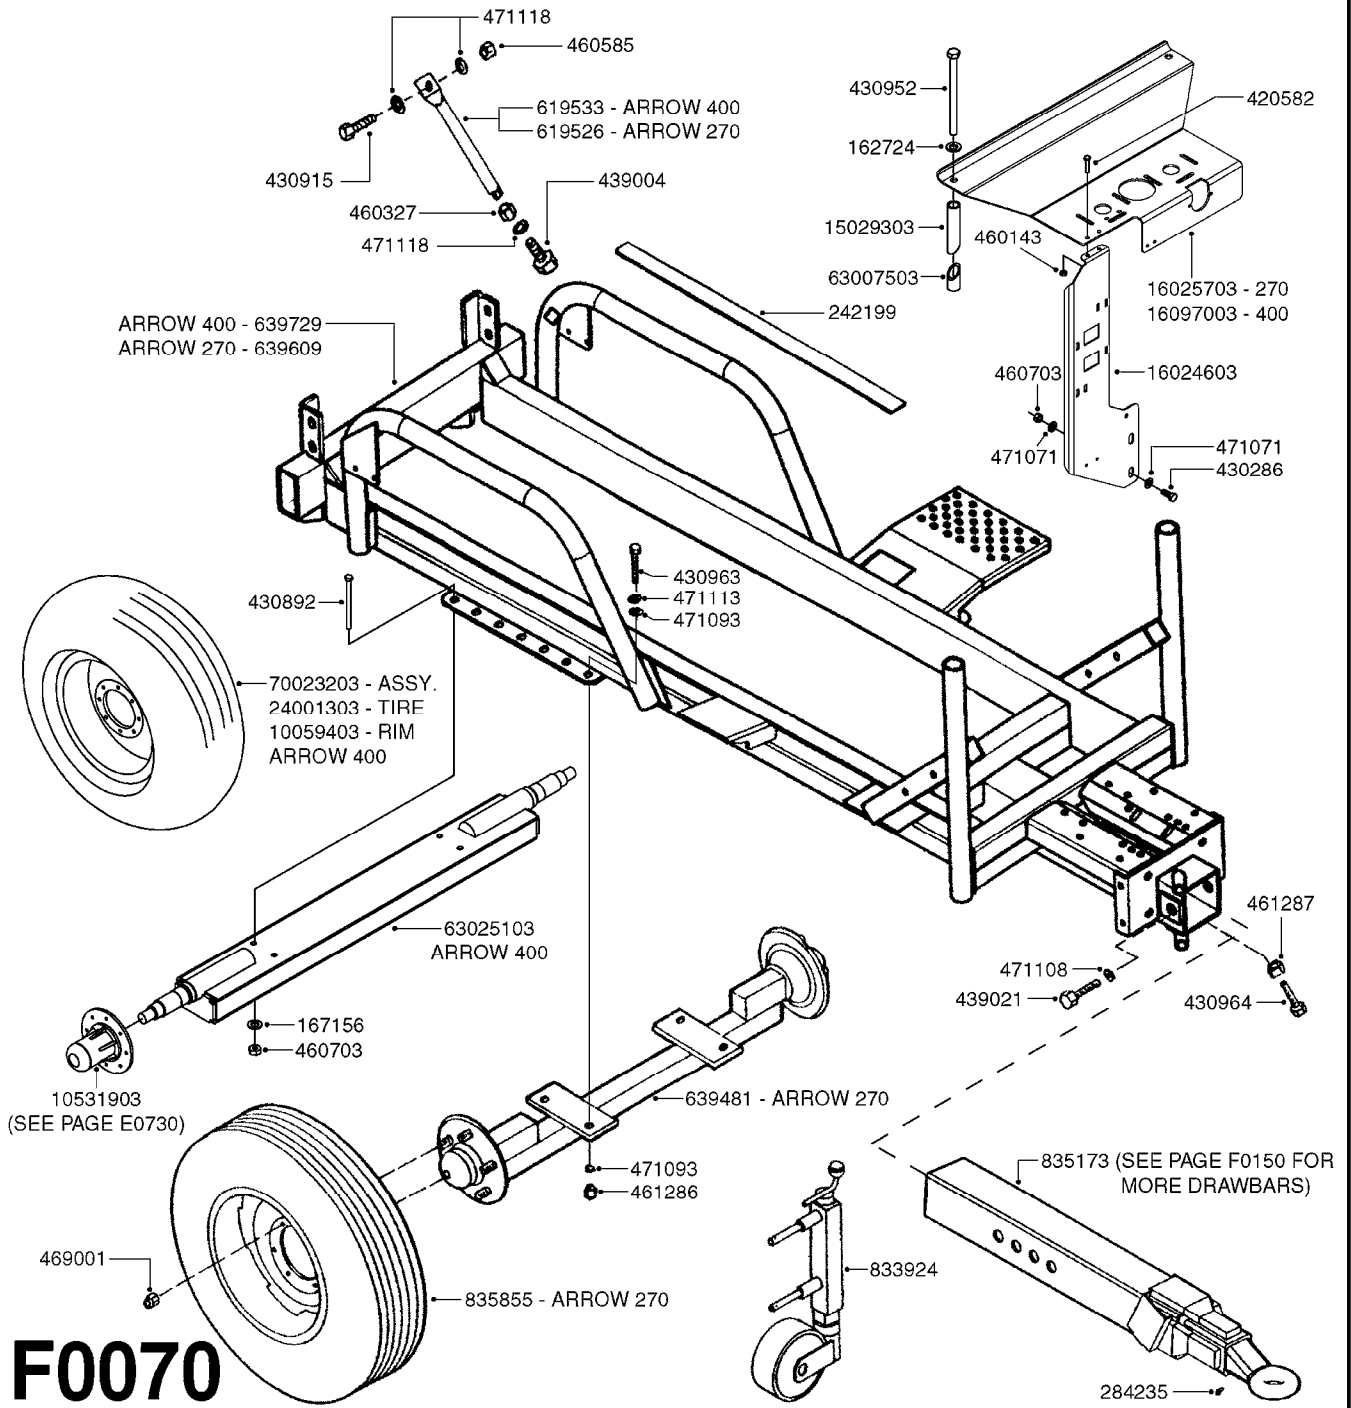

F0070

FRAME - ARROW 270/400 '05
F0070-HIN, 01:01:16

Page 1
Date 12.08.2020 11:11

parts-n°	order qty	description
162724	1	WASHER D25/D18.1X1
167156	1	WASHER D46.5/D12.4X2.5
242199	1	TANK FRAME PACKING 1300X45X3
284235	1	ENGRASADOR M-6/100 RECTO
420582	1	BOLT HEX 8.8 DEL M8X20 FT A2
430286	1	BOLT HEX 8.8 DEL M12X30 FT
430892	1	BOLT HEX 8.8 DEL M12X110
430915	1	BOLT HEX 8.8 DEL M16X70
430952	1	BOLT HEX M16X220 DIN931-8.8 DE
430963	1	BOLT HEX M14X40
430964	1	BOLT HEX M18X50
439004	1	BOLT HEX M16 X 100 GALV.
439021	1	BOLT HEX 8.8 DEL M24X160 GALV.
460143	1	LOCK NUT M8 SST A2 DIN985
460327	1	NUT HEX M16X2
460585	1	LOCKING NUT M16 DIN985 A2 SS
460703	1	NUT HEX M12X1.75 LOCK DIN985A2 SS
461286	1	NUT M14 SAFETY
461287	1	NUT HEX M18
469001	1	NUT, RIM ARROW
471071	1	WASHER M12 GALV
471093	1	WASHER D14 GALV. (168873)
471108	1	WASHER D44D25X4.5
471113	1	WASHER D14 TENSION
471118	1	WASHER D16 TENSION
619526	1	BRACE ARM 295MM ARROW 270
619533	1	BRACE ARM 234MM ARROW 400
639481	1	AXLE - FIXED/ARROW
639609	1	FRAME - ARROW 270 PLUS
639729	1	FRAME - ARROW 400 PLUS
833924	1	JACK WITH TRANSPORT WHEEL
835173	1	DRAWBAR RING HITCH ARROW
835855	1	TIRE PGK ARRW 26X12-12PLY PAIR
10059403	1	RIM 15X10 X 8-8-6 +1.062OFFSET
10531903	1	HUB ASSY.COMP.F.2-1/8" SPINDLE
15029303	1	TUBE ID CLAMP 1.5" Ø ARROW 250
16024603	1	SUPPORT HYD VALVE MISTBLOWER
16025703	1	BRACKET MANIFOLD ARROW 270
16097003	1	BRACKET MANIFOLD ARROW 400
24001303	1	TIRE 12.5L-15SL 12 PLY
63007503	1	TUBE CLAMP 1.5" DIA ARROW
63025103	1	AXLE WELDMENT FIXD ARROW 400
70023203	1	TIRE ASSY 12.5L-15 12PLY8-8-6