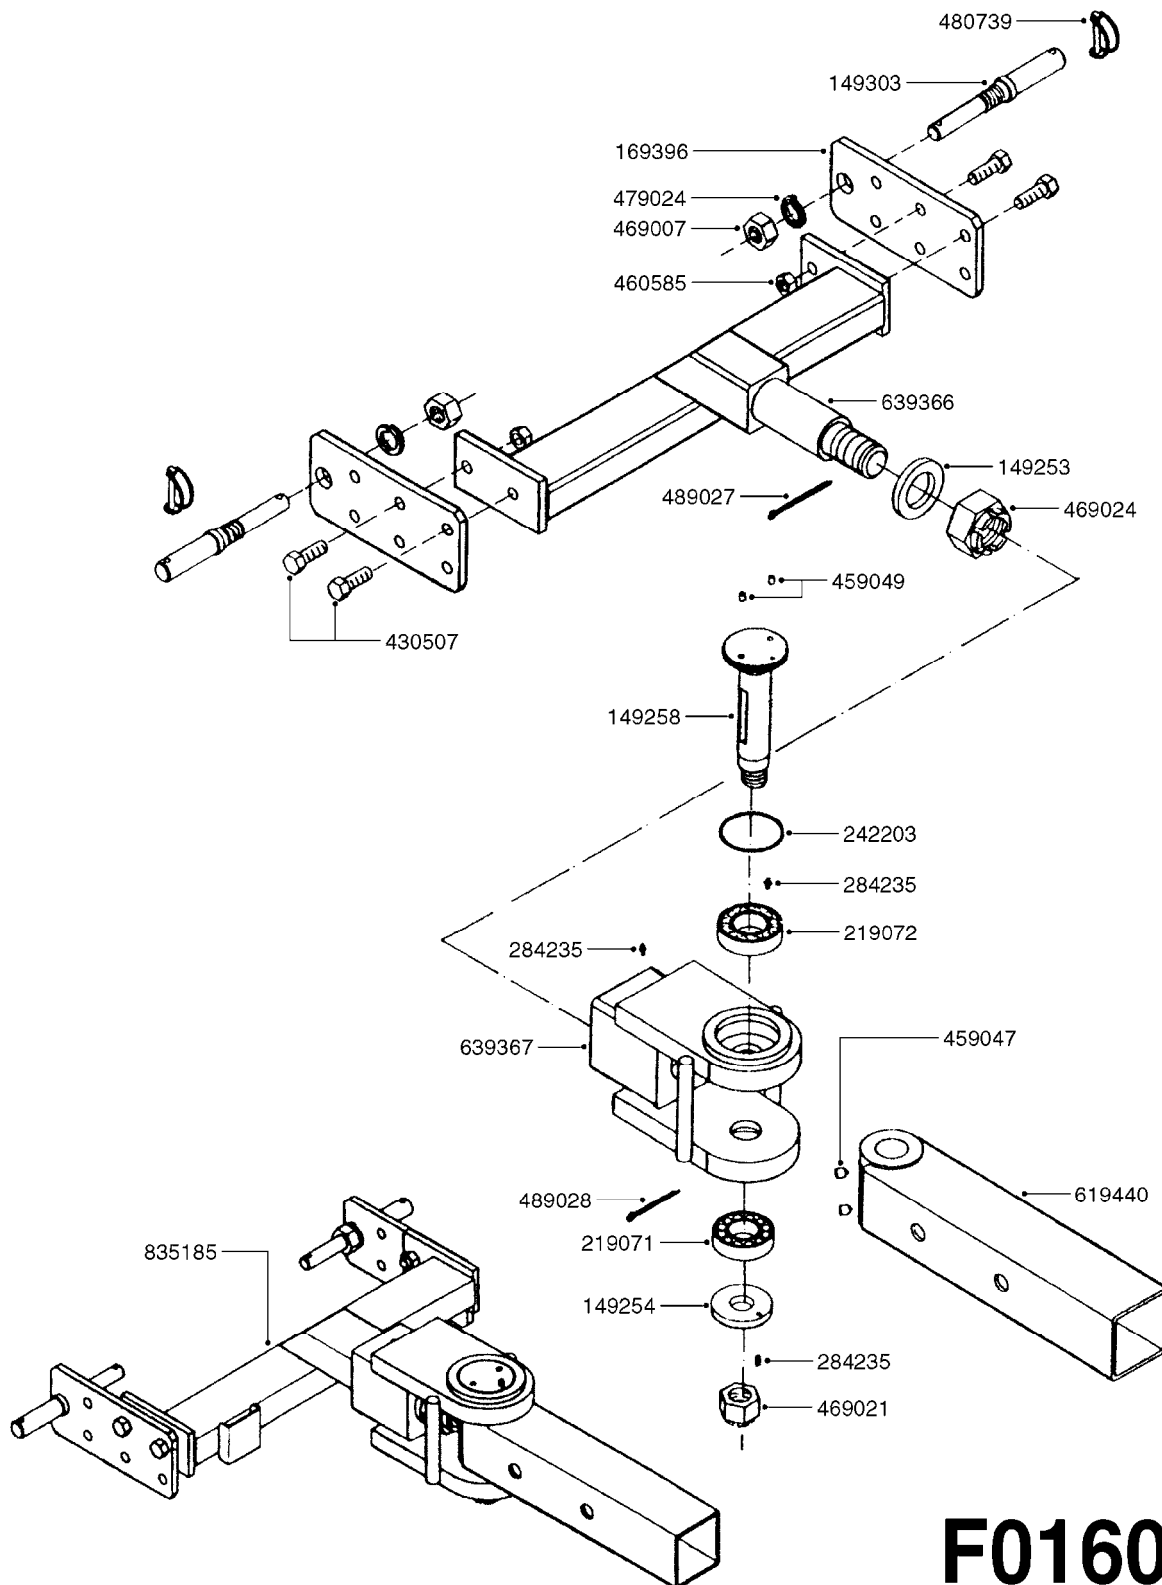

DRAWBARS - MERCURY/ARROW
F0150-HIN, 01:01:16

Page	0
Date	12.08.2020 11:11

F0150

DRAWBARS - MERCURY/ARROW
F0150-HIN, 01:01:16

Page 1
Date 12.08.2020 11:11

parts-n°	order qty	description
835172	1	DRAWBAR STD. F.TG BV CR
835173	1	DRAWBAR RING HITCH ARROW
835185	1	DRAWBAR TURNABLE F.TG BV CR
835293	1	DRAWBAR RING HITCH

F0160

DRAWBAR - TURNABLE HITCH
F0160-HIN, 01:01:16

Page 1
Date 12.08.2020 11:11

parts-n°	order qty	description
149253	1	WASHER D.80X50X10 TURN.HITCH
149254	1	WASHER D.80X32X10 TURN.HITCH
149258	1	PIN F.TURNABLE HITCH
149303	1	DRAW BOLTS
169396	1	PLATE F. TURNABLE DRAWBAR
219071	1	BEARING 30208A TURN.HITCH
219072	1	BEARING
242203	1	O-RING 79.5X72.5
284235	1	ENGRASADOR M-6/100 RECTO
430507	1	BOLT HEX 8.8 DEL M16X45 FT
459047	1	SET SCREW ALLEN M12X25 DIN 913
459049	1	SET SCREW ALLEN M8X10 DIN 913
460585	1	LOCKING NUT M16 DIN985 A2 SS
469007	1	NUT 1" SAE
469021	1	CASTLE NUT 1-1/4"
469024	1	CASTLE NUT 1-3/4" TURN.HITCH
479024	1	WASHER LOCK D.26 DIN 127
480739	1	PIN SNAP D8 F.ROUND
489027	1	ROLL PIN 6 x 100
489028	1	COTTER PIN 6 X 8
619440	1	HEADTUBE FOR TURN.DRAWBAR
639366	1	CENTER BEAM TURN.HITCH
639367	1	CENTER PIVOT - TURN.HITCH
835185	1	DRAWBAR TURNABLE F.TG BV CR

24002503 - Ø 5" (125mm)

24002403 - Ø 4" (100mm)

259034 - Ø 5" (125mm) L=29-1/2" (750mm) PVC

259035 - Ø 4-3/8" (110mm) L=39-3/8" (1000mm) PVC

349012 - Ø 4" (100mm) L=37-3/8" (950mm) PVC

349026 - Ø 5-1/2" (140mm) / Ø 4-3/8" (110mm) PVC

349030 - Ø 5-1/2" (140mm) / Ø 3-1/2" (90mm) PVC

349025 - Ø 5" (125mm) / Ø 4-3/8" (110mm) PVC

349023 - Ø 5" (125mm) PVC

G0420

TUBES & HOSES
G0420-HIN, 01:01:16

Page 1

Date 12.08.2020 11:11

parts-n°	order qty	description
259034	1	PVC HOSE D125MM X 0.75M
259035	1	PVC HOSE D100MM X 1.0M
349012	1	PVC TUBE D100MM X 950MM
349023	1	GREY PVC LID D125MM
349025	1	CONNECT.PIECE PVC D125MM-110MM
349026	1	CONICAL REDUC.PVC D140MM-100MM
349030	1	140MM-90MM PVC ADAPTER
24002403	1	HOSE R X TPR 4" BLACK
24002503	1	HOSE R X TPR 5" BLACK