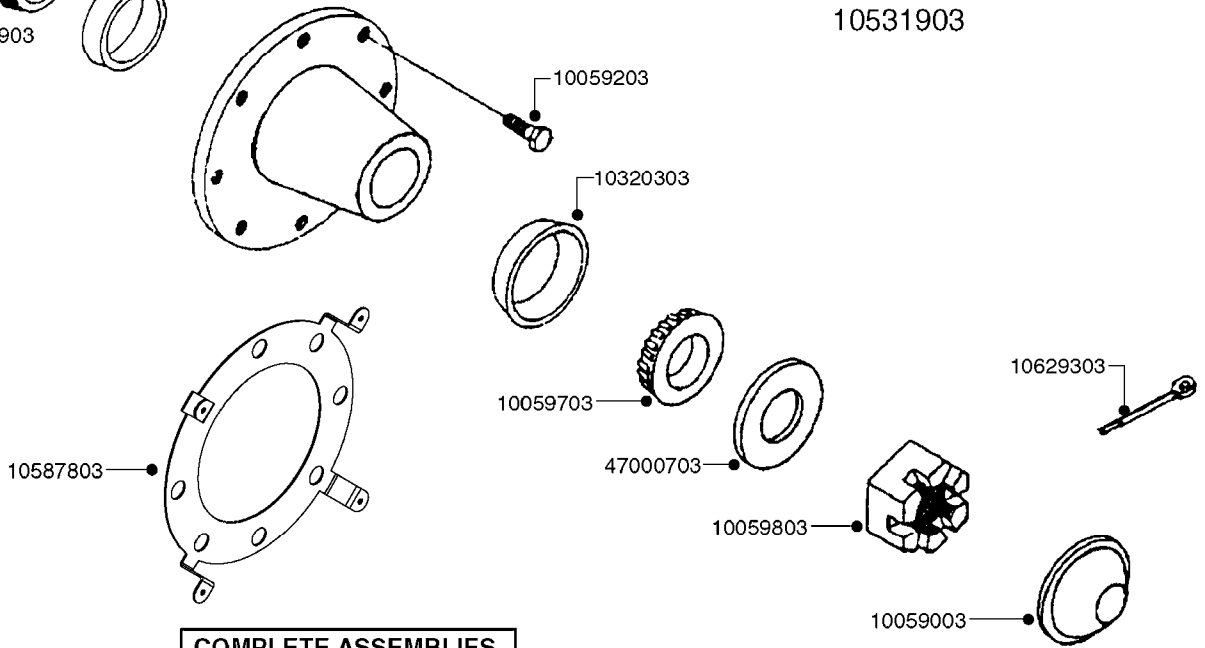

B0710

SUCTION FILT.-VINEYARD&ORCHARD
B0710-HIN, 01:01:16

Page

1

Date

12.08.2020 11:11

parts-n°	order qty	description
242146	1	O-RING 140 X 126 X 7
242147	1	O-RING 105,6x95X5.3
242148	1	O-RING 109.2 X 104 X 2
284093	1	FILTER SCRN ARAG 50 MESH BLUE
284094	1	FILTER SCRN ARAG 32 MESH WHITE
289408	1	FILTER SCRN ARAG 32 MESH WHITE
289409	1	FILTER SCRN ARAG 50 MESH BLUE
289430	1	FILTER SCRN ARAG 80 MESH RED
322146	1	THREADED RING F/FILTER 170
322147	1	THREADED RING F/FILTER 200
322150	1	FILTER CASING 1.5"BSP ARAG
322151	1	FILTER HOUSING 170
329040	1	FILTER ARAG 1.5" 32 MESH TRAIL
329044	1	FILTER ARAG 1.5" 32 MESH LIFT
329047	1	SPRING F. ARAG FILTER 1-1/2"
329048	1	O-RING F. 1-1/2" FILTER
329049	1	PLUNGER F. ARAG VALVE 1-1/2"
329051	1	O-RING F.ARAG FILTER 1-1/2"
329052	1	FITTING F.ARAG FILTER 1-1/2"
329054	1	FILTER HOUSING LID 1-1/2"
329056	1	YELLOW LOCKING RETAINER 1-1/2"
329058	1	SPRING F. ARAG FILTER 1"
329059	1	O-RING F. 1" FILTER
329060	1	PLUNGER F. ARAG VALVE 1"
329061	1	O-RING F.ARAG FILTER 1"
329062	1	FITTING F.ARAG FILTER 1"
329064	1	FILTER HOUSING LID 1"
329066	1	O-RING F.ARAG FILTER 1"
329067	1	O-RING F. 1" FILTER
329068	1	YELLOW LOCKING RETAINER 1"
329071	1	FILTER SCRN ARAG 80 MESH RED
420582	1	BOLT HEX 8.8 DEL M8X20 FT A2
471126	1	WASHER, M8, Ø16/ 8.4X 1.6, SS

COMPLETE HUB W/BEARINGS:
10531903

**COMPLETE ASSEMBLIES
WHOLEGOODS ITEMS**

E0730

HUB ASSEMBLY F.2 1/8" SPINDLE
E0730-HIN, 01:01:16

Page 1
Date 12.08.2020 11:11

parts-n°	order qty	description
10058803	1	BEARING INNER CONE A25590
10058903	1	SEAL HUB A5E41
10059003	1	DUST CAP 800/1000 GAL A5DC17
10059203	1	BOLT WHEEL 9/16"x1-1/4"UNF 90D
10059703	1	BEARING OUTER CONE A25877
10059803	1	NUT HEX NF 1"
10320203	1	BEARING INNER CUP1000GAL.TR/TA
10320303	1	BEARING OUTER CUP1000GAL.TR/TA
10531903	1	HUB ASSY.COMP.F.2-1/8" SPINDLE
10587803	1	MAG MNT F. SPEED SNS 8 BOLT
10629303	1	PIN, COTTER 3/16" X 2.25" LONG
28020103	1	SPINDLE 2.125 CRS 14" 811
47000703	1	WASHER, SPNDL 1.1" 1.06x2 .19T