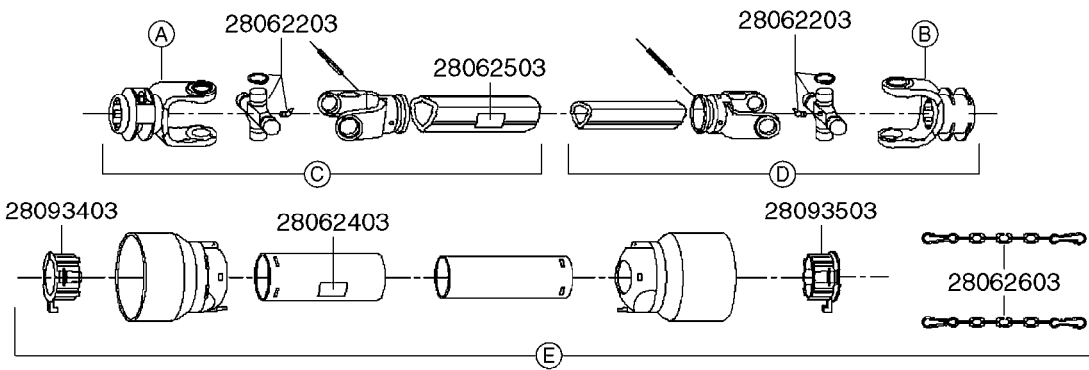

* Changed in 2016 from 100 series to G-Series (see page A0600).

A520

PTO SHAFTS - BONDIOLI CENT.
A0520-HIN, 23:10:18

Page 1
Date 12.08.2020 11:11

parts-n°	order qty	description
289042	1	UNIV. JOINT 22x54mm
421024	1	BOLT HEX 8.8 DEL M8X60
450015	1	SCREW ALLAN 3/8'X5/8' BLACK
460143	1	LOCK NUT M8 SST A2 DIN985
28009803	1	PTO PIN TUBE RETAINER OUTER
28009903	1	PTO TUBE RETAINER INNER
28010103	1	PTO YOKE F.INNER TUBE CV PTO
28021403	1	PTO 1"STR/1-3/8" 6SPL B&P
28021503	1	PTO 1"STR/1-3/8" 21SPL B&P
28021603	1	PTO 1"STR/1-3/4" 20SPL B&P
28027903	1	PTO BALL LOCK.KIT F.1-3/8 YOKE
28040503	1	UNIV. JOINT 27x74.6mm
28040703	1	SAFETY CHAIN F.CV BLACK PTO
28041803	1	DECAL DANGER GUARD MISSING
28041903	1	DECAL DANGER ROT.DRIVELINE
28056703	1	PTO YOKE #1 1-3/8" X 6 SPLINE
28056803	1	PTO YOKE #1 1-3/8" X 21 SPLINE
28056903	1	PTO YOKE #4 1-3/4" X 20 SPLINE
28057003	1	PTO TUBE YOKE #1-G1 OUTER
28057103	1	PTO TUBE YOKE #4-G4 OUTER
28057203	1	PTO PIN TUBE RETAINER OUTER
28057303	1	PTO TUBE OUTER #1 745MM
28057403	1	PTO TUBE OUTER #4 720MM
28057503	1	PTO TUBE INNER #1 745MM
28057603	1	PTO TUBE INNER #4 720MM
28057703	1	PTO TUBE RETAINER INNER
28057803	1	PTO TUBE YOKE #1 Ø=1"
28057903	1	PTO TUBE YOKE #4 Ø=1"
28058003	1	PTO HALF SAFETY SHIELD OUTER
28058103	1	PTO HALF SAFETY SHIELD OUTER
28058203	1	PTO HALF SAFETY SHIELD INNER
28058303	1	PTO HALF SAFETY SHIELD INNER
28058403	1	PTO BALL LOCK.KIT F.1-3/4 YOKE
28058503	1	PTO TUBE YOKE #1-G1 INNER