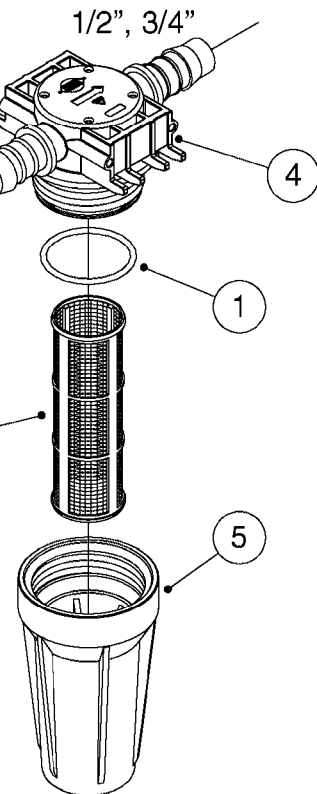

COMPLETE ASSEMBLIES

T25

3/4" BSP

1/2", 3/4"

K0270

Pos.	parts-n°	order qty	description
1	240925	1	O-RING D49.5X3 NITRIL
2	242594	1	O-RING D14 X 1.78 SCH.70-EPDM
3	320283	1	FITT.DK NUT 3/4"BSP
4	322241	1	FILTER HOUSING W.3/4' BARBS
4	322249	1	FILTER HOUSING W.1/2' BARBS
5	322242	1	FILTER BOWL / IN-LINE
6	322250	1	FILTER HOUSING W.3/4"BSP THRD
7	341291	1	RUBBER HOSE CLAMP COVER 130MM
7	341292	1	RUBBER HOSE CLAMP COVER 180MM
8	410605	1	BOLT HEX 8.8 DEL M6X80
9	440673	1	SCREW F.PLASTIC 5X12 SS
10	440737	1	BOLT CARRIAGE M10x25 SS
11	460261	1	NUT HEX M6X1.00 LOCK DIN985 A2 SS
12	460423	1	NUT HEX M10X1.50 LOCK DIN985A2 SS
13	615443	1	FILTER ELEM.50 MESH BLUE
13	615444	1	FILTER ELEM.80 MESH RED
13	615445	1	FILTER ELEM.100 MESH YELLOW
14	716236	1	FITT.DK HB 1/2" ASSY. F. 3/4"
14	724621	1	FITT.DK HB 3/4"ASSY F.3/4" NUT
15	845205	1	FILTER IN-LINE 1/2" 50 MESH
15	845208	1	FILTER IN-LINE 3/4' 50 MESH
15	845209	1	FILTER IN-LINE 3/4' 80 MESH
15	845210	1	FILTER IN-LINE 3/4" 100 MESH
16	845218	1	FILTER IN-LINE 3/4'50 MESH OML
16	845219	1	FILTER IN-LINE 3/4'80 MESH OML
17	16022203	1	PLATE 3.0 X 55 X 196
18	16022403	1	BRACKET 60MM TUBE
19	16321500	1	LINE FILTER BRACKET, TDZ/DDZ
20	24263000	1	O-RING Ø24.4 X 3.1 NITRIL SH70
21	28029903	1	CLAMP HOSE GEAR P3/4"-S1" 6712
22	28047103	1	CLAMP HOSE GEAR 50 X 50 6740
22	28047203	1	CLAMP HOSE GEAR 60 X 80 6756
23	32239700	1	FITT.DK NUT T25
24	32239800	1	FITT.DK IN-LINE FILTER TOP T25
25	33515500	1	FITT.DK NUT LOCK RING T25
26	44076200	1	SCREW WN5451 5X16 SS TORX
27	72700600	1	FILTER IN-LINE 80 MESH, T25
28	92702103	1	HOSE R X1/2" X300PSI WP X0012"
28	92703203	1	HOSE R X3/4" X300PSI WP X0012"