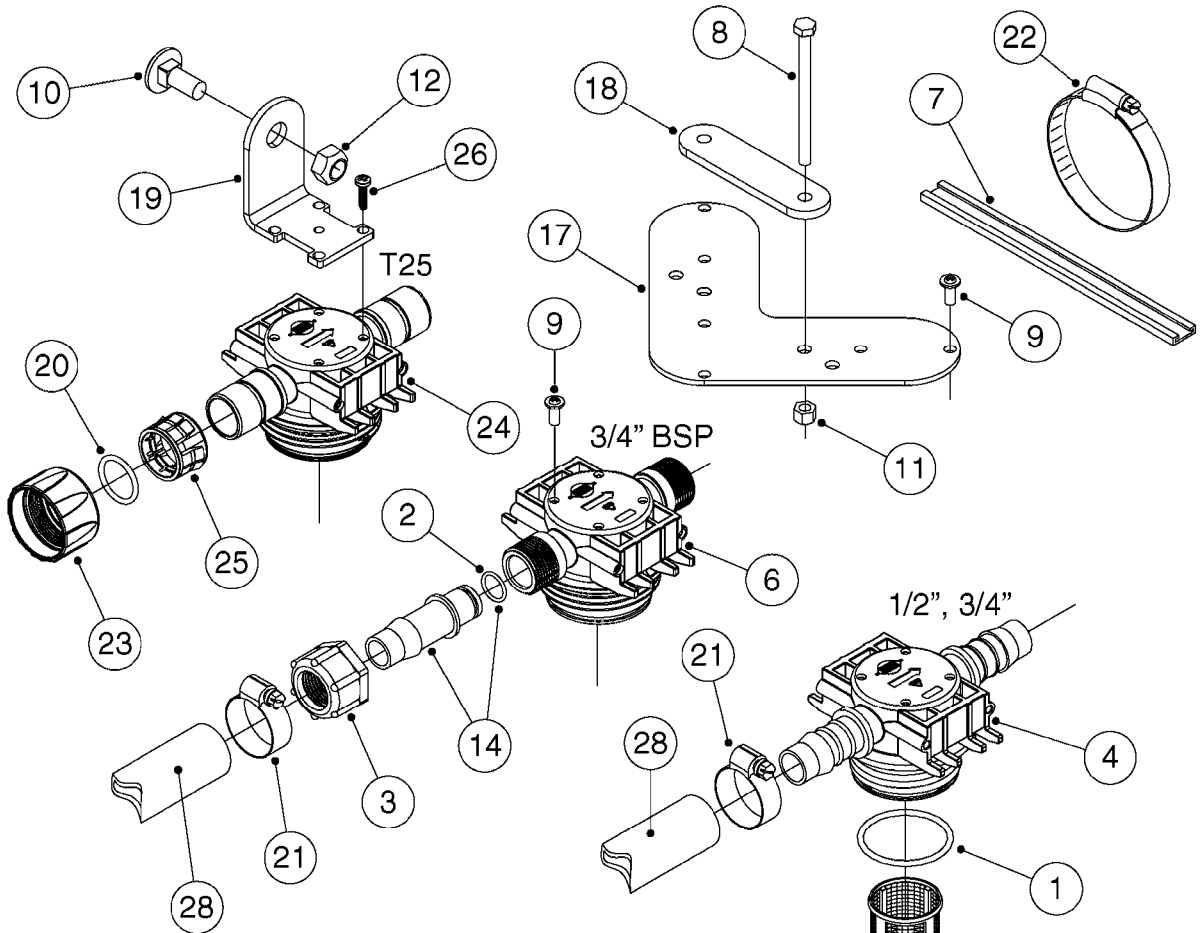

24002503 - Ø 5" (125mm)

24002403 - Ø 4" (100mm)

259034 - Ø 5" (125mm) L=29-1/2" (750mm) PVC

259035 - Ø 4-3/8" (110mm) L=39-3/8" (1000mm) PVC

349012 - Ø 4" (100mm) L=37-3/8" (950mm) PVC

349026 - Ø 5-1/2" (140mm) / Ø 4-3/8" (110mm) PVC

349030 - Ø 5-1/2" (140mm) / Ø 3-1/2" (90mm) PVC

349025 - Ø 5" (125mm) / Ø 4-3/8" (110mm) PVC

349023 - Ø 5" (125mm) PVC

G0420

TUBES & HOSES
G0420-HIN, 01:01:16

Page 1

Date 12.08.2020 11:11

parts-n°	order qty	description
259034	1	PVC HOSE D125MM X 0.75M
259035	1	PVC HOSE D100MM X 1.0M
349012	1	PVC TUBE D100MM X 950MM
349023	1	GREY PVC LID D125MM
349025	1	CONNECT.PIECE PVC D125MM-110MM
349026	1	CONICAL REDUC.PVC D140MM-100MM
349030	1	140MM-90MM PVC ADAPTER
24002403	1	HOSE R X TPR 4" BLACK
24002503	1	HOSE R X TPR 5" BLACK

COMPLETE ASSEMBLIES
WHOLEGOODS ITEMS

727617 - COMPLETE ASSEMBLY (2" BSP THREADED FITTING & 126" CORD)
727742 - COMPLETE ASSEMBLY (2-1/2" ELBOW & 157.5" CORD)

K0180

DRAIN ASSEMBLY-PULL CORD TYPE
K0180-HIN, 01:01:16

Page 1

Date 12.08.2020 11:11

parts-n°	order qty	description
145997	1	FITT.DK S-93 FORK
220799	1	SPRING F.TOP DRAIN
241754	1	O-RING D59.5X3
242221	1	GASKET F. S-93 QUICK COUPLERS
242351	1	O-RING D69.5X3.0 VITON F.S-93
322109	1	FITT.DK S-93 BULKHEAD NUT
322165	1	FITT.DK S-93 BULKHEAD SINGLE
322166	1	VALVE FLAP LOWER PART
322169	1	CORD PLUG F.TOP DRAIN
322171	1	FITT.DK S-93 THREAD INS.2"BSP
334262	1	GASKET F.S-93 BULKHEAD
334332	1	FITT.DK S-93 MALE QUICK COUP.
334340	1	FITT.DK S-93 ELBOW 2.5"
334434	1	CAGE F.SPRING BOTTOM DRAIN ASY
334437	1	SEAL FOR VALVE FLAP
334469	1	CLEVIS F.CORD TOP DRAIN ASSY.
334472	1	HANDLE FOR TOP DRAIN
334557	1	SPRING SEAT TOP DRAIN
390982	1	CORD NYLON 4000MM
440392	1	SCREW 6.3 X 25.0 DIN7981C TORX
727172	1	FITT.DK S-93 SEAT INSERT
727617	1	FITT.DK S-93 BOTTOM VALVE 2'
727742	1	TOP DRAIN CORD TYPE
728120	1	QUICK COUPLER CAP F.S93 DRAIN
14001500	1	GROMMET F.TOP DRAIN CORD
16025500	1	TANK SPACER SIGHT GAUGE
16135600	1	GUIDE FOR SIGHT GAUGE NAV/NCM