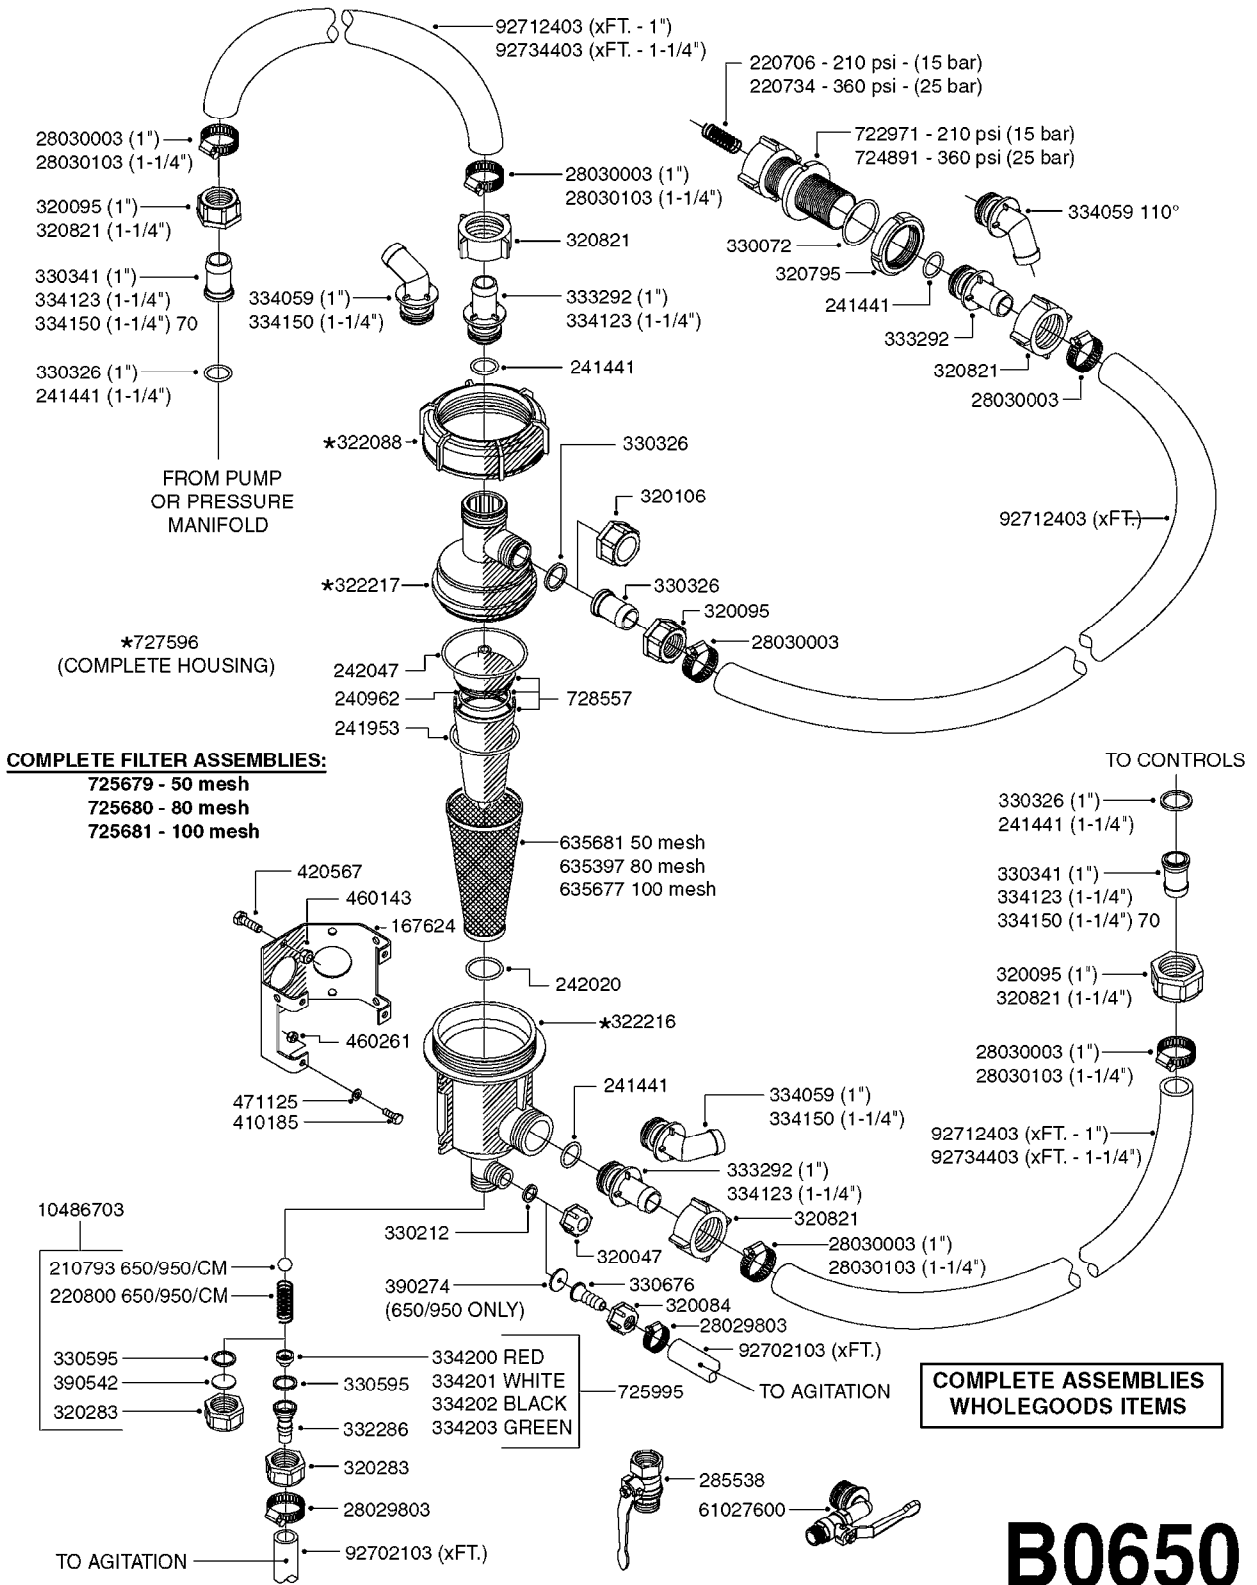

S-67 CHECK VALVE
(NON-THREADED)

S-67 CHECK VALVE
(THREADED)

FOR FITTINGS AND
HOSES, SEE SECTION L

B0640

CHECK VALVES - S67 (2011)
B0640-HIN, 15:10:19

Page 1

Date 12.08.2020 8:44

Pos.	parts-n°	order qty	description
1	145996	1	FITT.DK S-67 FORK
2	242353	1	O-RING 3 X 44.2 VITON
3	334231	1	FITT.DK S-67 STR.1"
3	334232	1	FITT.DK S-67 STR.1-1/4"
4	72432400	1	FITT.DK S-67 CONNEC W.CHK SEAT
5	72819200	1	CHECK VALVE S67 2012 THREADED
6	72819300	1	CHECK VALVE S67 2012 NO THREAD
7	72878800	1	CHECK VALVE S67 SUBASSEMBLY 2013 INCLUDED WITH #5 & #6