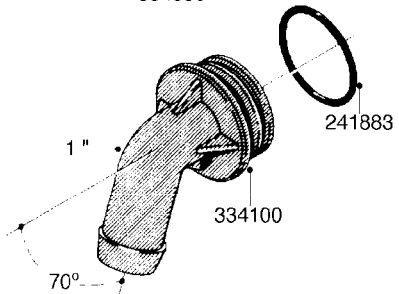

L0080

FITTINGS - S-53
L0080-HIN, 12:09:17

Page 1

Date 12.08.2020 8:45

Pos.	parts-n°	order qty	description
1	145995	1	FITT.DK S-53 FORK
2	241973	1	O-RING Ø3 X 44.2 70 SHORES NITRIL NITRIL (BLACK)
2	242353	1	O-RING 3 X 44.2 VITON VITON (BROWN)
3	242109	1	O-RING D32.2x3.0 NITRIL (BLACK)
3	242354	1	O-RING D32.2X3.0 VITON VITON (BROWN)
4	322103	1	FITT.DK S-53 BULKHEAD
5	322107	1	FITT.DK S-53 BULKHEAD NUT
6	322110	1	FITT.DK S-53 ELB. 1/2" BSP
7	322352	1	FITT.DK S-53 TEE
8	334229	1	FITT.DK S-53 STR.3/4"
9	334260	1	GASKET F. S-53 BULKHEAD
10	334564	1	FITT.DK S-67 TO S-53 ADAPTER
11	391100	1	FITT.DK S-53THREAD INS.1/2"BSP
12	726463	1	FITT.DK S53 BULKHEAD W/GASKET
13	726552	1	FIT.DK S-53X90 1/2" BSP,O-RING
14	726556	1	FITT.DK S-53 HB 1/2" W/O-RING
15	726558	1	FITT.DK S53 STR. 3/4" W.ORING
16	726559	1	FITT DK. S-53 HB 1" W/O-RING
17	726568	1	FITT.DK.S-53 HB 1/2"90 W/O-RING
18	726570	1	FITT.DK S-53 ELB.3/4" W.ORING
19	726571	1	FITT.DK S-53 ELB.1", W ORING
20	726578	1	FITT.DK S53 PLUG WITH O-RING
21	728561	1	FITT.DK. S67M - S53F REDUCER