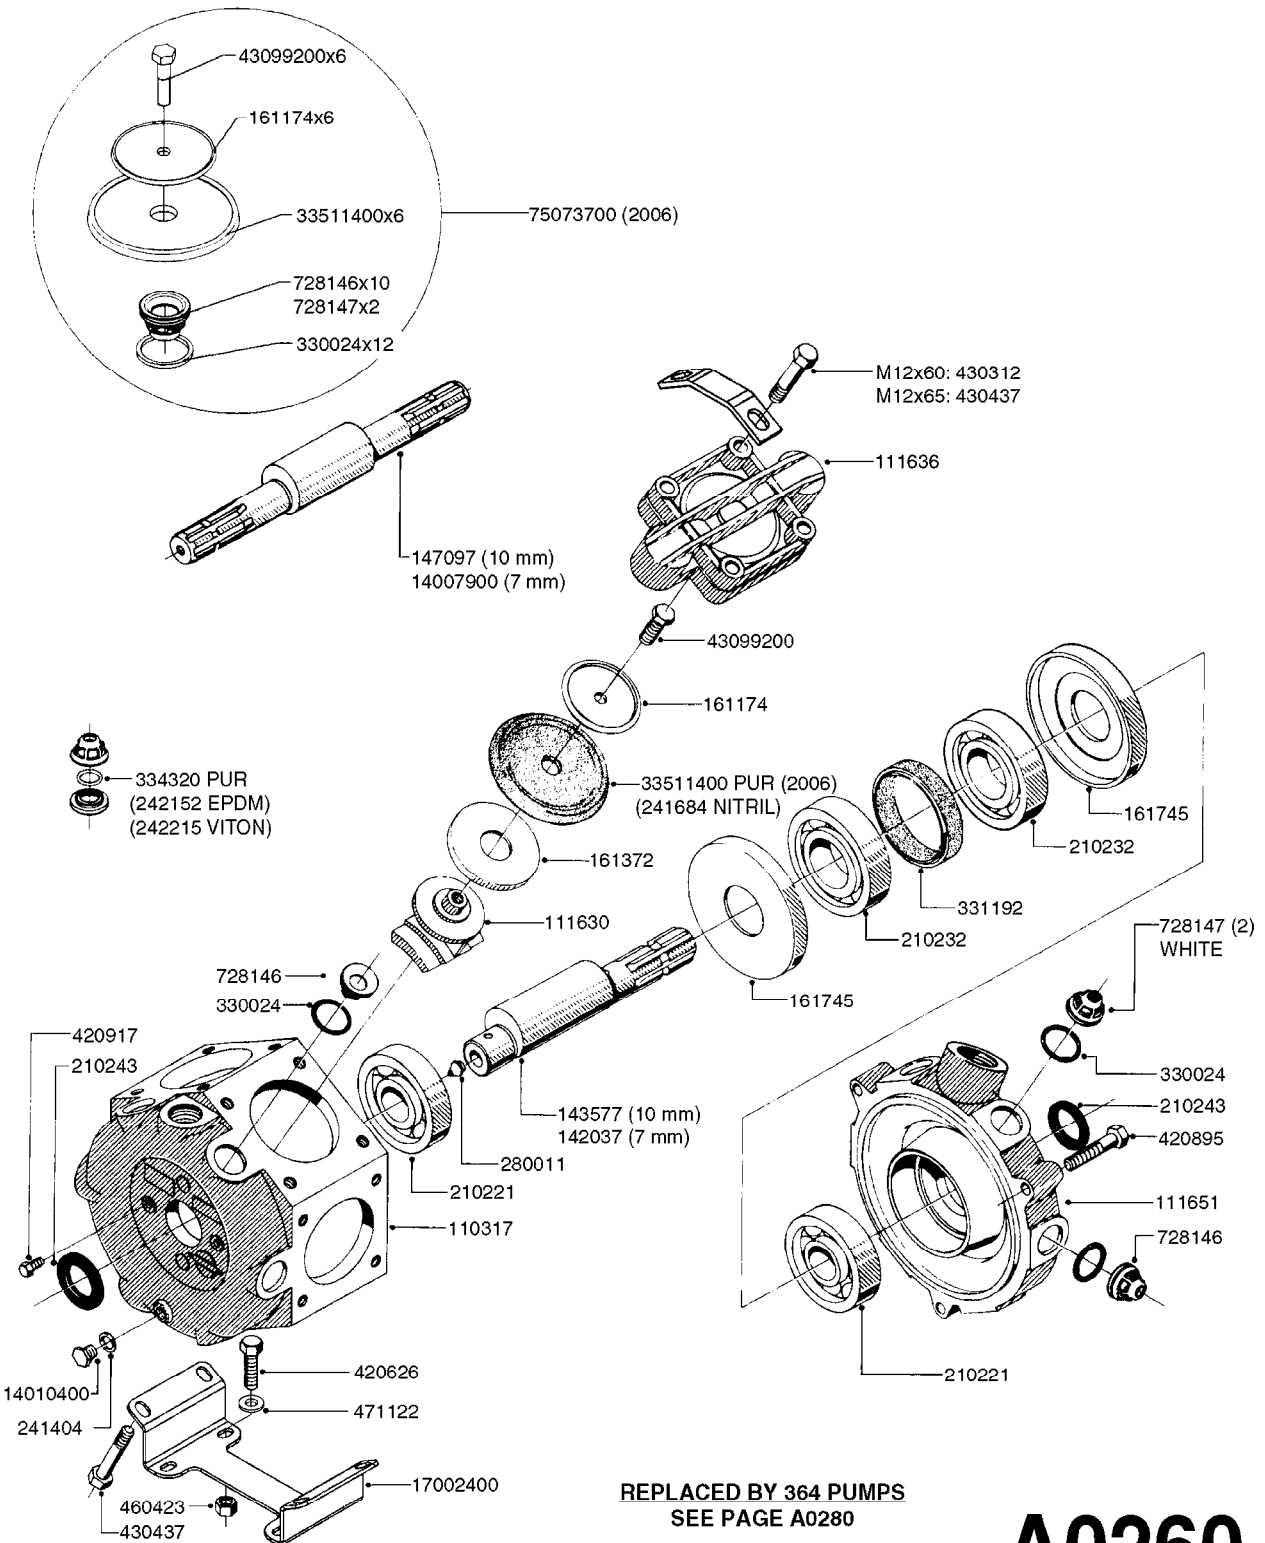

REPLACED BY 364 PUMPS
SEE PAGE A0280

A0260

PUMP - 363 W/MOUNTING BASE
A0260-HIN, 17:03:16

Page 1
Date 12.08.2020 8:44

parts-n°	order qty	description
110317	1	PUMP CASING MODEL 360/361 PNTD
111630	1	CONNECTING ROD 363/364-10 PUMP
111636	1	VALVE COVER 363 HEAVY DUTY
111651	1	CASTING F.363 1.5" PUMP(FRONT)
142037	1	CRANK SHAFT 361-20
143577	1	CRANK SHAFT F.363/462/463-10mm
147097	1	CRANK SHAFT 363-463/10 THROUGH
161174	1	DIAPHRAGM DISC SS 361/363/364 PUMP
161372	1	DIAPHRAGM BACKING DISC,320-361
161745	1	METAL SPACER F.363/463
210221	1	BEARING BALL 6407
210232	1	BEARING BALL 6310
210243	1	SEAL OIL 35 X 47 X 7
241404	1	DOWTY SEAL 1/4"
241684	1	DEICER PARTS: DIAPHRAGM MODEL 361 NITRIL
242152	1	O-RING D18.2X3 EPDM
242215	1	O-RING D18X3 VITON
280011	1	GREASE NIPPLE 1/8" SAE H TR
330024	1	O-RING D41,1/D34.5 X 3,5
331192	1	SPACER, MODEL 361/363
334320	1	O-RING D18X3 POLYURETHANE
420626	1	BOLT HEX 8.8 DEL M10X20 FT
420895	1	BOLT HEX 8.8 RAW M10X60
420917	1	BOLT HEX 8.8 RAW M8X12 FT
430312	1	BOLT HEX 8.8 M12X60
430437	1	BOLT HEX 8.8 RAW M12X65
460423	1	NUT HEX M10X1.50 LOCK DIN985A2 SS
471122	1	WASHER, M10, Ø20/10.5X 2.0, SS
728146	1	VALVE FOR 361(726890/707932)
728147	1	VALVE FOR 361 WHITE WITH HOLE
14007900	1	CRANK 363/462/463-7mm 540/THRU
14010400	1	PLUG 1/4" BSP
17002400	1	FOOT F. 36X PUMP, RED
33511400	1	DIAPHRAGM PUMP 361/361/363/364 PUR
43099200	1	BOLT HEX SS M12 X 30 DIN933 A4
75073700	1	PUMP KIT 361/363 "06"