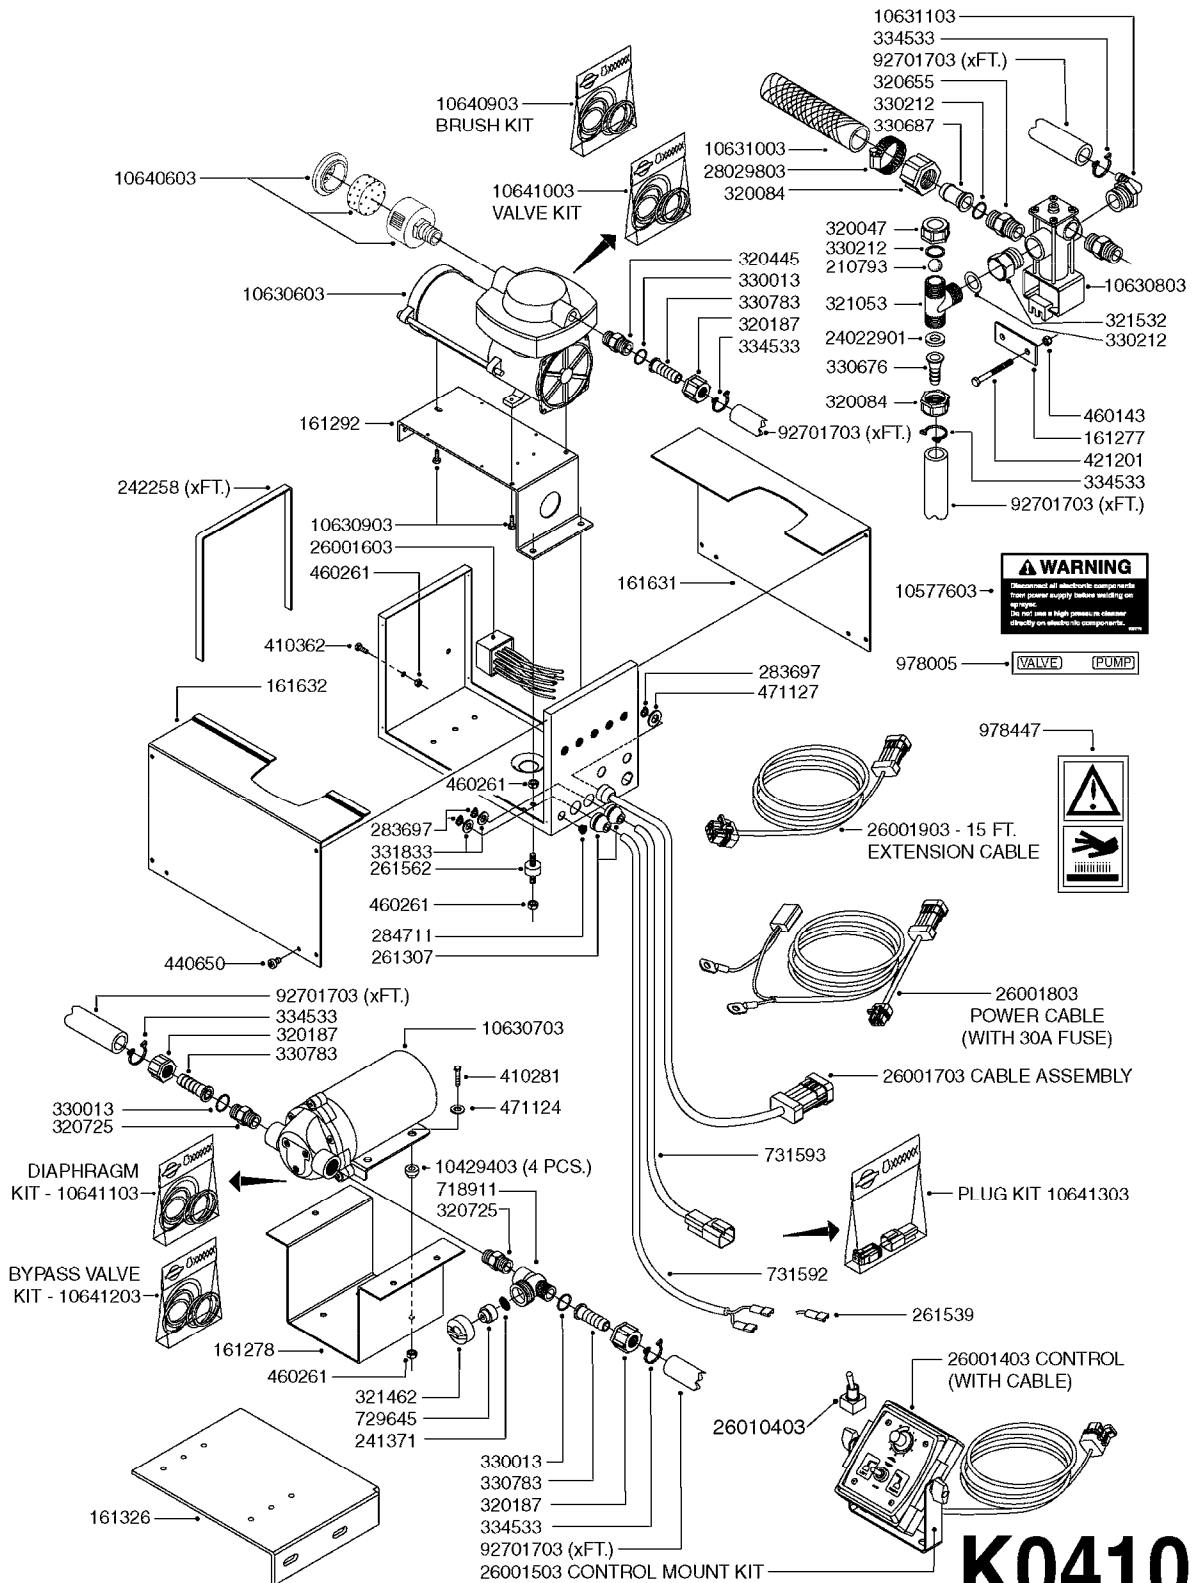

K0400

*Ø8mm 927306 (xFT.)
*Ø10mm 927330 (xFT.)

70062503 - COMPLETE ASSEMBLY

FOAM MARKER COMPRESSOR 2007
K0400-HIN, 01:01:16

Page 1
Date 12.08.2020 8:45

parts-n°	order qty	description
147011	1	HEX NIPPLE 3/8'X1/4'BSP BRASS
161326	1	MOUNT BKT. F. FOAM COMP.BOX 98
168847	1	ENCLOSURE LOWER F.MARKER
168848	1	COVER F. FOAM MARKER
232111	1	QUICK COUPLER 6MM X 1/8 EXT.
232112	1	QUICK COUPLER 6MM 1/8 INT.
232113	1	QUICK COUPLER 6MM T-PIECE
232114	1	COUPLER 1/8" THREADX8MM HOSE
232143	1	REDUCER 1/4'INT-1/8'EXT
232144	1	QUICK COUPLER 10MM X 1/4 EXT
232152	1	QUICK COUPLER 8MMX1/8 EXT.LONG
241371	1	DIAPHRAGM F.NO-DRIP,VULC
242242	1	O-RING F.AIR HOSE FITTING
242258	1	TRIM 3X10 SELF ADHESIVE 0012"
261562	1	RUBBER DAMPER 2XM6X25
283697	1	TIESTRAP 200MM
320445	1	FITT.DK HN 1/4"X3/8" BSP
321462	1	CAP F.NO-DRIP ASSY.
322261	1	HOUSING F.SAFETY VALVE 3/8"
440650	1	SCREW 3.5x13 STAINLESS
460261	1	NUT HEX M6X1.00 LOCK DIN985 A2 SS
718911	1	VALVE (SAFETY) F.MARKER
729645	1	NON-DRIP SPRING ASSY.GREEN 10
927264	1	HOSE R X PE D6/D4 X 0012"
927306	1	HOSE R X PE D8/D6 X 0012"BLACK
927330	1	HOSE R X PE D10/D8 X 012"BLACK
26004103	1	FOAM MARKER CNTRL MOD CABL STD
26008703	1	FOAM MARKER CONTROL SCII
26011103	1	FOAMER POWER/CONTROL CABLE 39P
26023400	1	COMPRESSOR F.FOAM MARKER CM40
26023700	1	SOLENOID VAL 12V 1/8' FLO '07
28025503	1	PLUG F.DRILLED HOLE 1/2"
28025603	1	PLUG F.DRILLED HOLE 3/4"
39122000	1	DISTR.HOUSING F.FOAM MARKER'07
70062503	1	FOAM MARKER COMPRESSOR,STD,39P