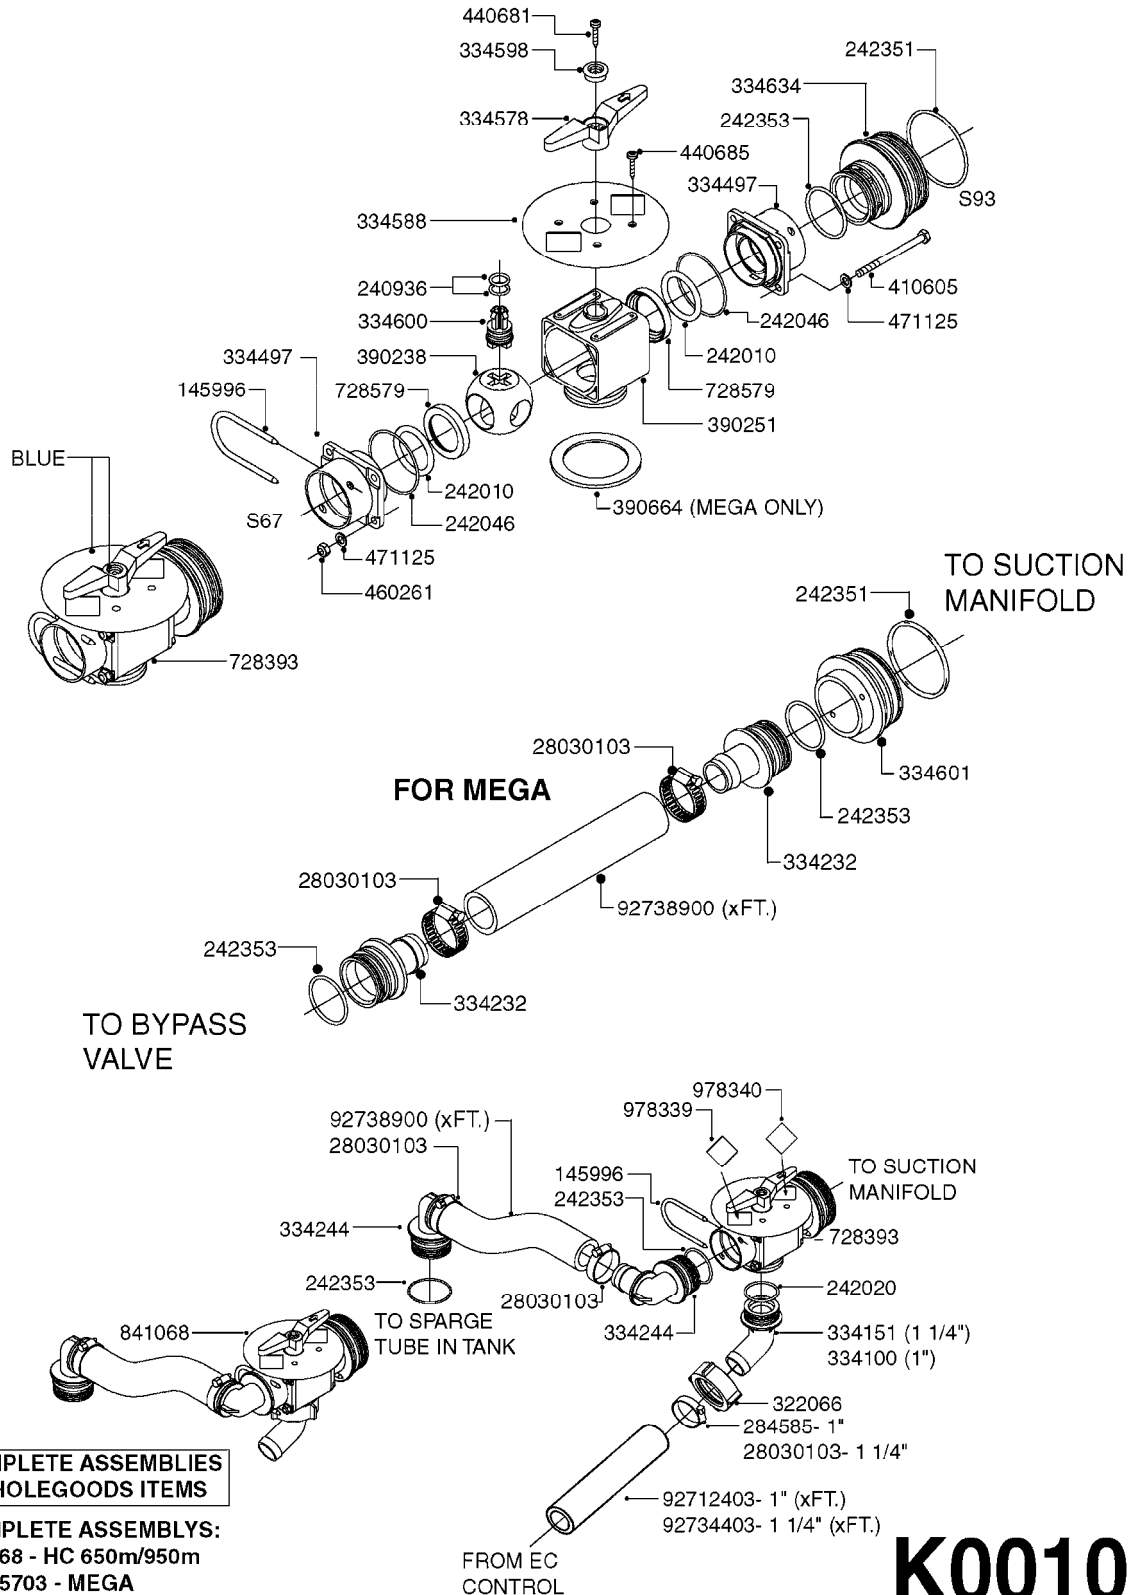

COMPLETE HUB ASSEMBLY:
28045703

COMPLETE ASSEMBLIES
WHOLEGOODS ITEMS

E0790

HUB ASSEMBLY F.4-1/2" SPINDLE
E0790-HIN, 06:07:17

Page 1
Date 12.08.2020 8:45

parts-n°	order qty	description
10629403	1	BOLT HEX 5/16 NC GR.2 00.50"
21000503	1	SEAL,WHEEL CR43771
21000603	1	RACE, BEARING 3.5/1.5
21000703	1	BEARING, TAPPERED 3.5433/1.575
21000803	1	RACE, TAPERED BEARING
21000903	1	BEARING, TAPPERED, 2.75/1.510
24002803	1	GASKET F. HUB 4.5" HUB ASSY
28001103	1	SPINDLE 4.5"x 23" 20000LB
28001203	1	HUB, 20000LB W. BRG RACES
28045703	1	HUB ASSY 10-13.19-11.02 25000#
29000003	1	HUB CAP F. 881(20000LB) HUB
45000103	1	BOLT, WHEEL STUD 3/4-16X2 3/4
45000503	1	BOLT, WHEEL STUD 3/4-16X3 1/2
46000003	1	NUT HEX NF 3/4" FLANGED F.HUB
46000103	1	NUT, CASTLE, SPINDLE 2-12 UNF
46000203	1	NUT, BUD WHEEL, INNER, RH
46000303	1	NUT, BUD WHEEL, OUTER, RH
47000103	1	WASHER, SPNDL 4.5" 2.06x4 .25T
48000103	1	PIN, COTTER 5/16" X 5.25"
63002903	1	AXLE INSERT,72"-90"SUS CM 1200
63033703	1	AXLE INSERT NCM 44/66/9000