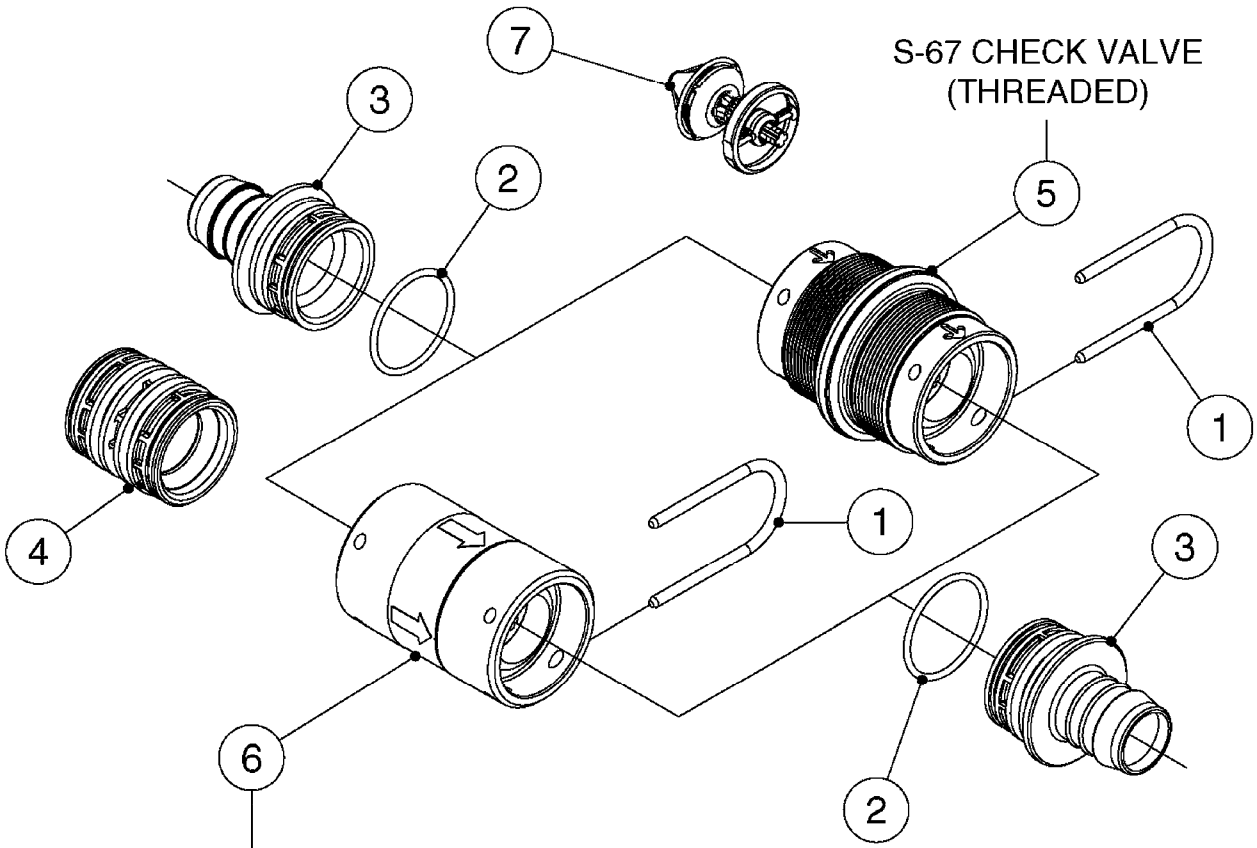

FOR FITTINGS AND
HOSES, SEE SECTION L

B0630

CHECK VALVES - S67
B0630-HIN, 31:07:19

Page 1
Date 12.08.2020 8:44

Pos.	parts-n°	order qty	description
1	145996	1	FITT.DK S-67 FORK
2	241973	1	O-RING Ø3 X 44.2 70 SHORES NITRIL
2	242353	1	O-RING 3 X 44.2 VITON
3	242504	1	O-RING D35x2 NITRIL
4	322104	1	FITT.DK S-67 BULKHEAD
5	334231	1	FITT.DK S-67 STR.1"
5	334232	1	FITT.DK S-67 STR.1-1/4"
5	334444	1	FITT.DK S-67 STR.1-1/2" PVC
6	14103100	1	SEAT F.CHECK VALVE D40.8 2010
7	70063603	1	VALVE, CHECK S67 1-1/2" COMPLETE IN-LINE CHECK VALVE FOR 1-1/2" HOSE
7	72001803	1	CHCK VLV,S67, 2 X 1" HB COMPLETE IN-LINE CHECK VALVE FOR 1" HOSE
7	72206600	1	CHCK VLV,S67, 2 X 1.25" HB COMPLETE IN-LINE CHECK VALVE FOR 1-1/4" HOSE
8	72089900	1	CHECK VALVE S67 SUBASMBLY.2001
9	97800500	1	DECAL 230X28 BLACK ARROW