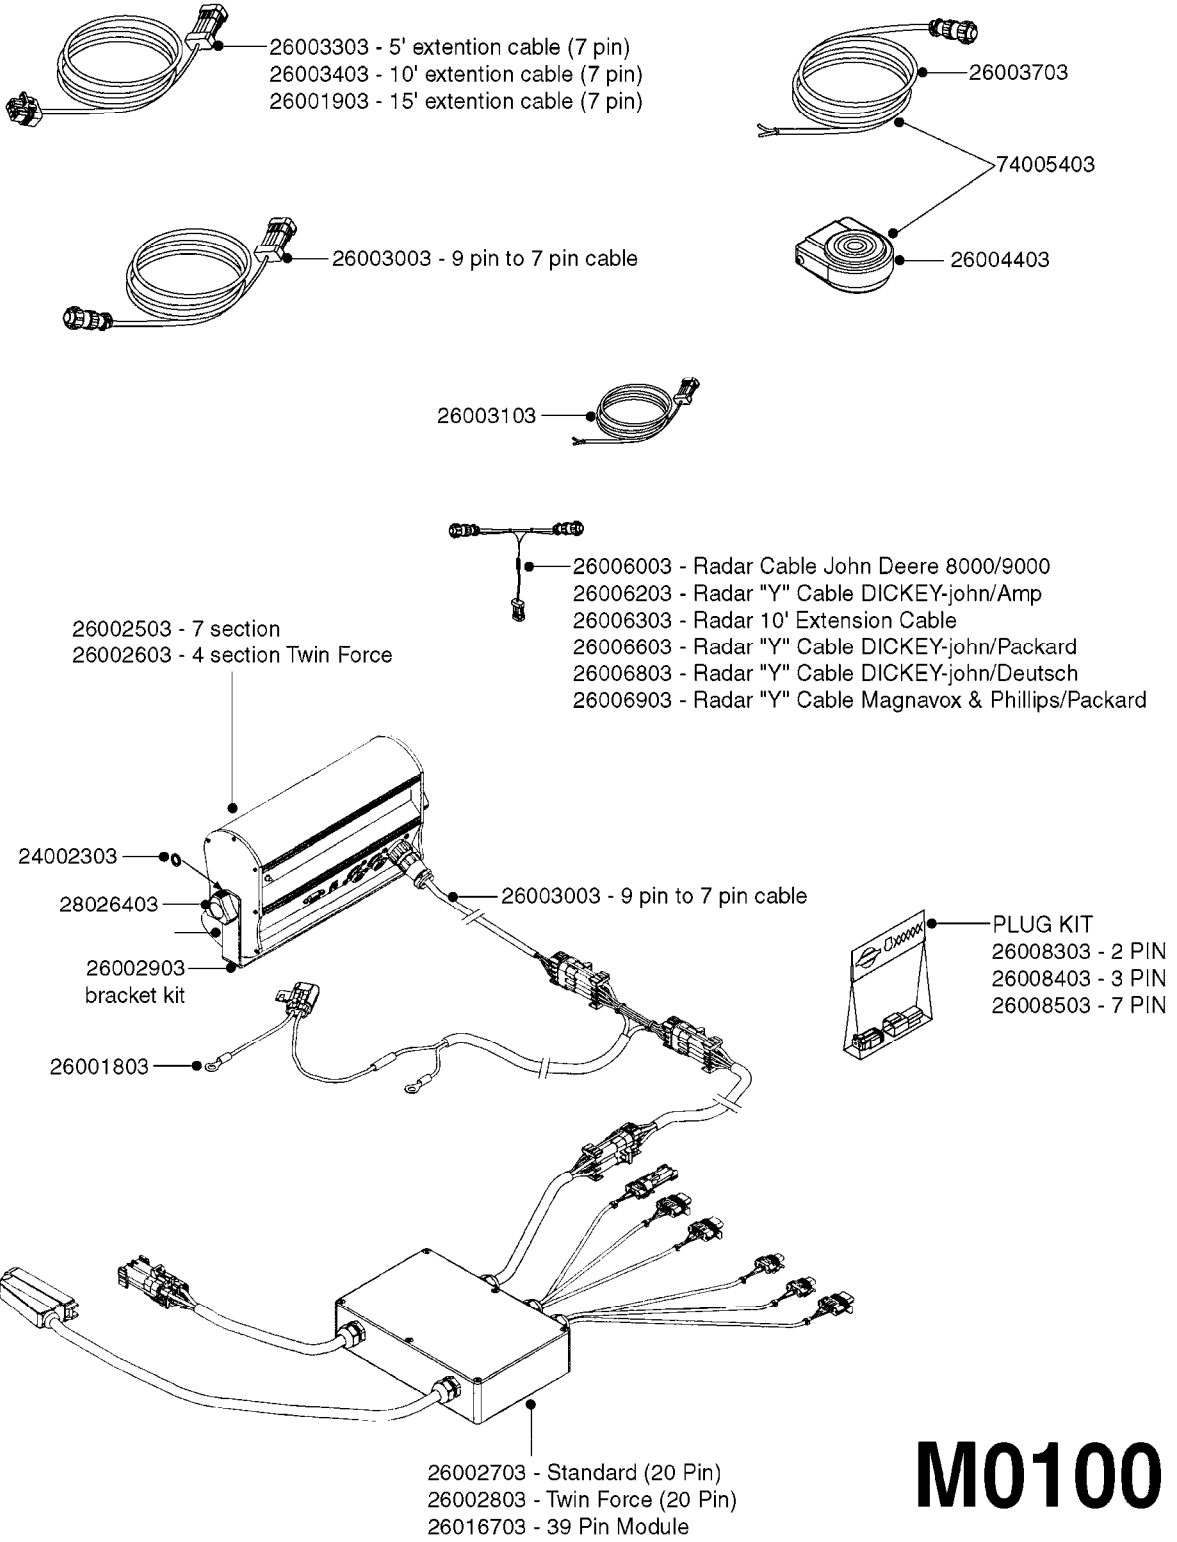

MUSTANG 3500 CONTROLLER
M0100-HIN, 01:01:16

Page 0
Date 12.08.2020 8:45

MUSTANG 3500 CONTROLLER
M0100-HIN, 01:01:16

Page 1
Date 12.08.2020 8:45

parts-n°	order qty	description
24002303	1	WASHER, RUBBER
26001803	1	POWER CABLE
26001903	1	15' 7-PIN EXTENSION CABLE
26002503	1	MUSTANG 3500/7 CONSOLE
26002603	1	MUSTANG 3500/4/TF CONSOLE
26002703	1	MUSTANG 3500/20PIN SC MODULE
26002803	1	MUSTANG 3500/20PIN TF SC MODUL
26002903	1	MUSTANG 3500 CONSOLE MNT KIT
26003003	1	MUSTANG 3500 CONSOLE CABLE
26003103	1	MUSTANG 3500/7 SC MOD CNECT KT
26003303	1	MUSTANG/FM 5FT 7PIN EXT CABLE
26003403	1	MUSTANG/FM 10FT 7PIN EXT CABLE
26003703	1	MUSTANG RUN/HOLD ADAPT CABLE
26004403	1	SWITCH, FOOT
26006003	1	MUSTANG RADR CBLE JD 8000/9000
26006203	1	MUSTANG RDR "Y" CABLE DCKY-JHN
26006303	1	MUSTANG RDR EXTNSN CABLE 10FT
26006603	1	MUSTANG RDR"Y"CABLE D-J PACKRD
26006803	1	MUSTANG RDR"Y"CABLE D-J DEUTS.
26006903	1	MUSTANG RDR"Y"CABLE MAG.PHILIP
26008303	1	MICRO TRAK PLUG KIT - 2 PIN
26008403	1	MICRO TRAK PLUG KIT - 3 PIN
26008503	1	MICRO TRAK PLUG KIT - 7 PIN
26016703	1	MUSTANG 3500/39PIN SC MODULE
28026403	1	KNOB, MUSTANG CONSOLE MOUNT
74005403	1	FOOT SWITCH FOR MUSTANG 3500