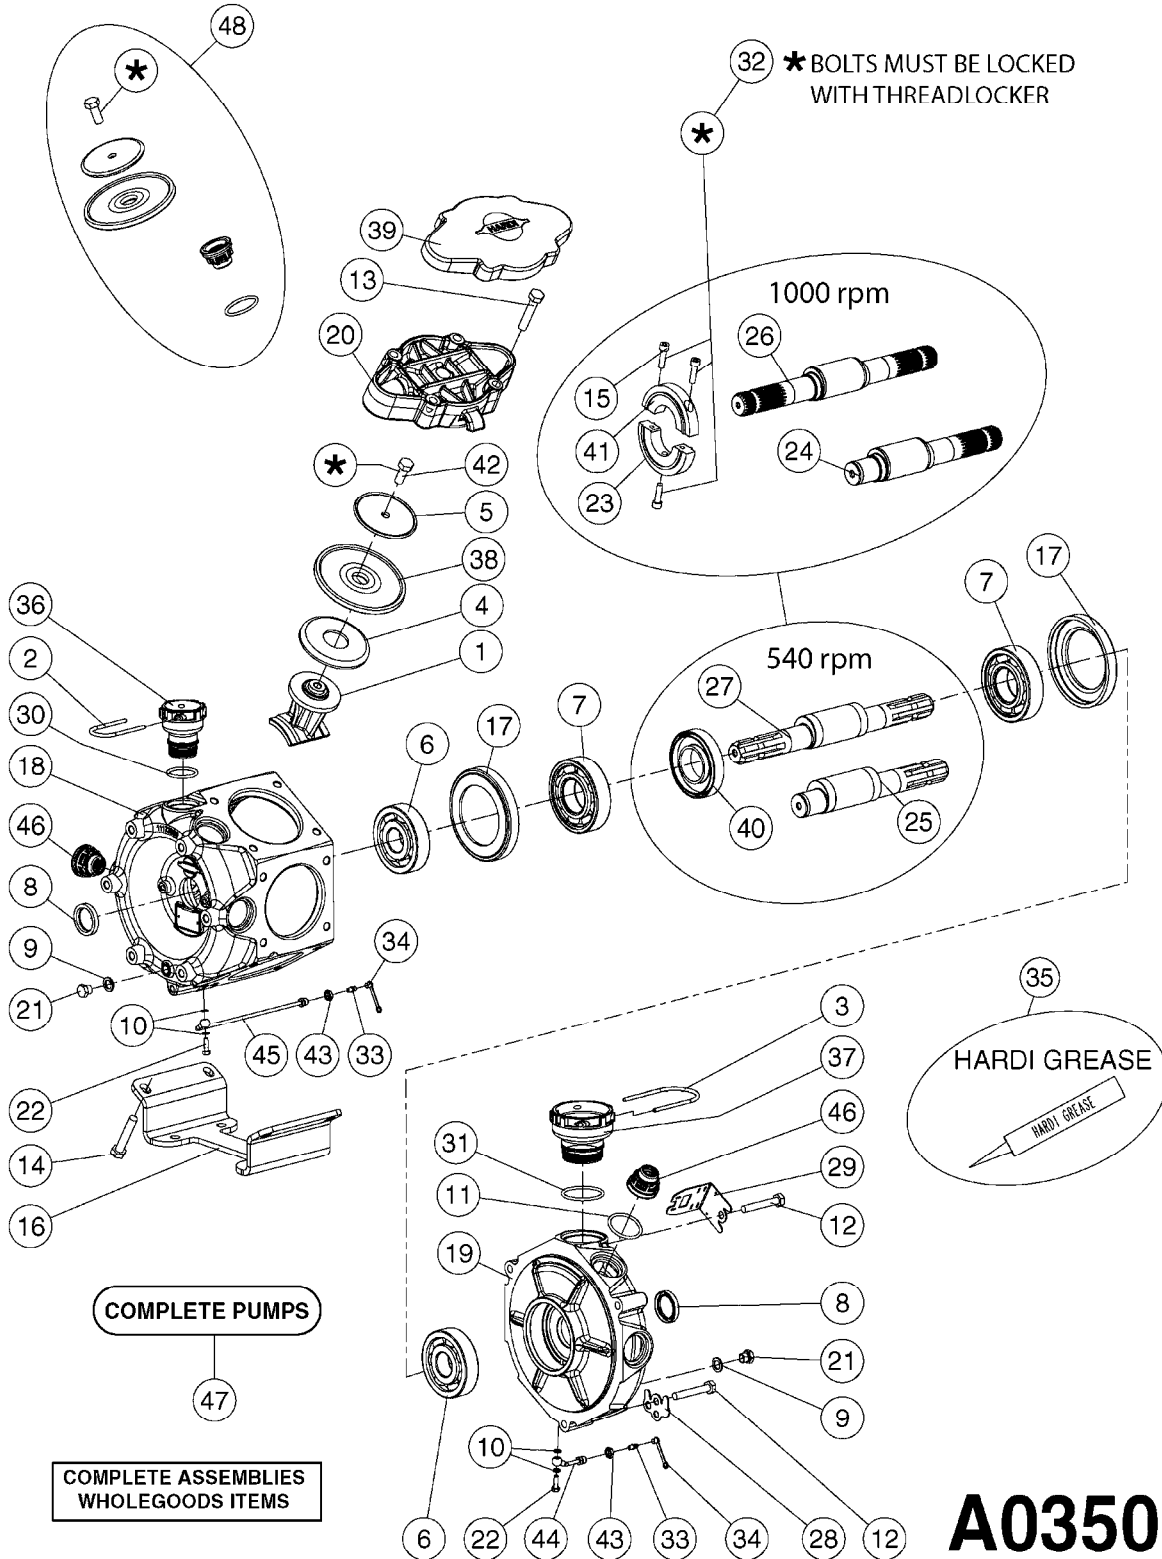

PUMP - 464 540/1000 RPM
A0350-HIN, 23:04:19

Page 1
Date 12.08.2020 8:44

Pos.	parts-n°	order qty	description
1	111622	1	CONNECTING ROD 463/5.5MM
1	111623	1	CONNECTING ROD 463/10MM
1	111624	1	CONNECTING ROD 463/12MM
1	111645	1	CONNECTING ROD 463/6.5MM
2	145996	1	FITT.DK S-67 FORK
3	145997	1	FITT.DK S-93 FORK
4	161012	1	DIAPHRAGM BACKING DISC F. 463
5	161175	1	DIAPHRAGM DISC 463/464 PUMP
6	210221	1	BEARING BALL 6407
7	210232	1	BEARING BALL 6310
8	210243	1	SEAL OIL 35 X 47 X 7
9	241404	1	DOWTY SEAL 1/4"
10	242374	1	WASHER Ø10/Ø6X1 COPPER
11	330072	1	O-RING D53.5/D45.5X4
12	421072	1	BOLT HEX 8.8 RAW M10X65
13	430312	1	BOLT HEX 8.8 M12X60
14	430438	1	BOLT HEX 8.8 DEL M12X65
15	450995	1	BOLT ALLEN M8X30 DIN 912 RAW
16	614628	1	FOOT F. 46X PUMP, RED
16	16410800	1	PUMP BASE 463/464 BLACK
17	11171900	1	CONROD RING 364/464 MACHINED
18	11172200	1	PUMP HOUSE 464 MACHINED 5/4" BSP RED
19	11172600	1	FRONTPART 464 MACHINED 2" BSP RED
20	11173000	1	VALVE COVER.463/464 MACHINED RED
21	14010400	1	PLUG 1/4" BSP
22	14120400	1	BANJOBOLT M6 X 19
23	14120700	1	COUNTERWEIGHT 364/464-1000
24	14137300	1	CRANKSHAFT 364/464-5.5 1000
24	14137400	1	CRANKSHAFT 364/464-6.5 1000
25	14137600	1	CRANKSHAFT 364/464-10
25	14137700	1	CRANKSHAFT 464-12
26	14137900	1	CRANKSHAFT 364/464-5.5 GG 1000
26	14138000	1	CRANKSHAFT 364/464-6.5 GG 1000
27	14138200	1	CRANKSHAFT 364/464-10 GG
27	14138300	1	CRANKSHAFT 464-12 GG
28	16383000	1	GREASE NIPPLE PLATE 464
29	16390600	1	BRACKET FOR RPM SENSOR
30	24266600	1	O-RING D 38,0 X 4,0 70SH.NITR
31	24266800	1	O-RING D 54,0 X 4,0 70SH.NITR
32	28045503	1	LOCTITE 262 .5ML (.017oz.)
33	28163300	1	GREASE NIPPLE H1 M6X1 DIN 7412
34	28163400	1	CAP F. GREASENIPPLE YELLOW M6X1
35	28164600	1	HARDI PUMP GREASE S3 V550L 1
36	32242200	1	FITTING S67 5/4" KON. RG 2014
37	32242400	1	FITTING S93 2" KON. RG 2014
38	33511600	1	DIAPHRAGM PUMP 463/464 PUMP PUR
39	33524000	1	COVER PLASTIC 464 PUMP
40	33527200	1	GREASE SPLIT 364/464
41	39136200	1	HALFPART 364/464-1000
42	43099200	1	BOLT HEX SS M12 X 30 DIN933 A4
43	46134000	1	NUT HEX M10x1 H=2.3 NV=14 ELZIN
44	61097000	1	BANJOTUBE SHORT 464 COMPL.
45	61097100	1	BANJOTUBE LONG 464 COMPL.
46	72043600	1	VALVE FOR 462/463
47	72993500	1	PUMP 464-12-540, CM
47	72993600	1	PUMP 464-6.5 MED-2-1000
47	82168100	1	PUMP 464-5.5 THROUGH SHAFT 1000RPM
47	82168200	1	PUMP 464-10 2" SUCT. 540RPM
47	82168500	1	PUMP 464-12 2" SUCT. 540 RPM
47	82168700	1	PUMP 464-12 540 OFFSET PORTS
47	82168800	1	PUMP 464 6.5 1000 OFFSET PORTS