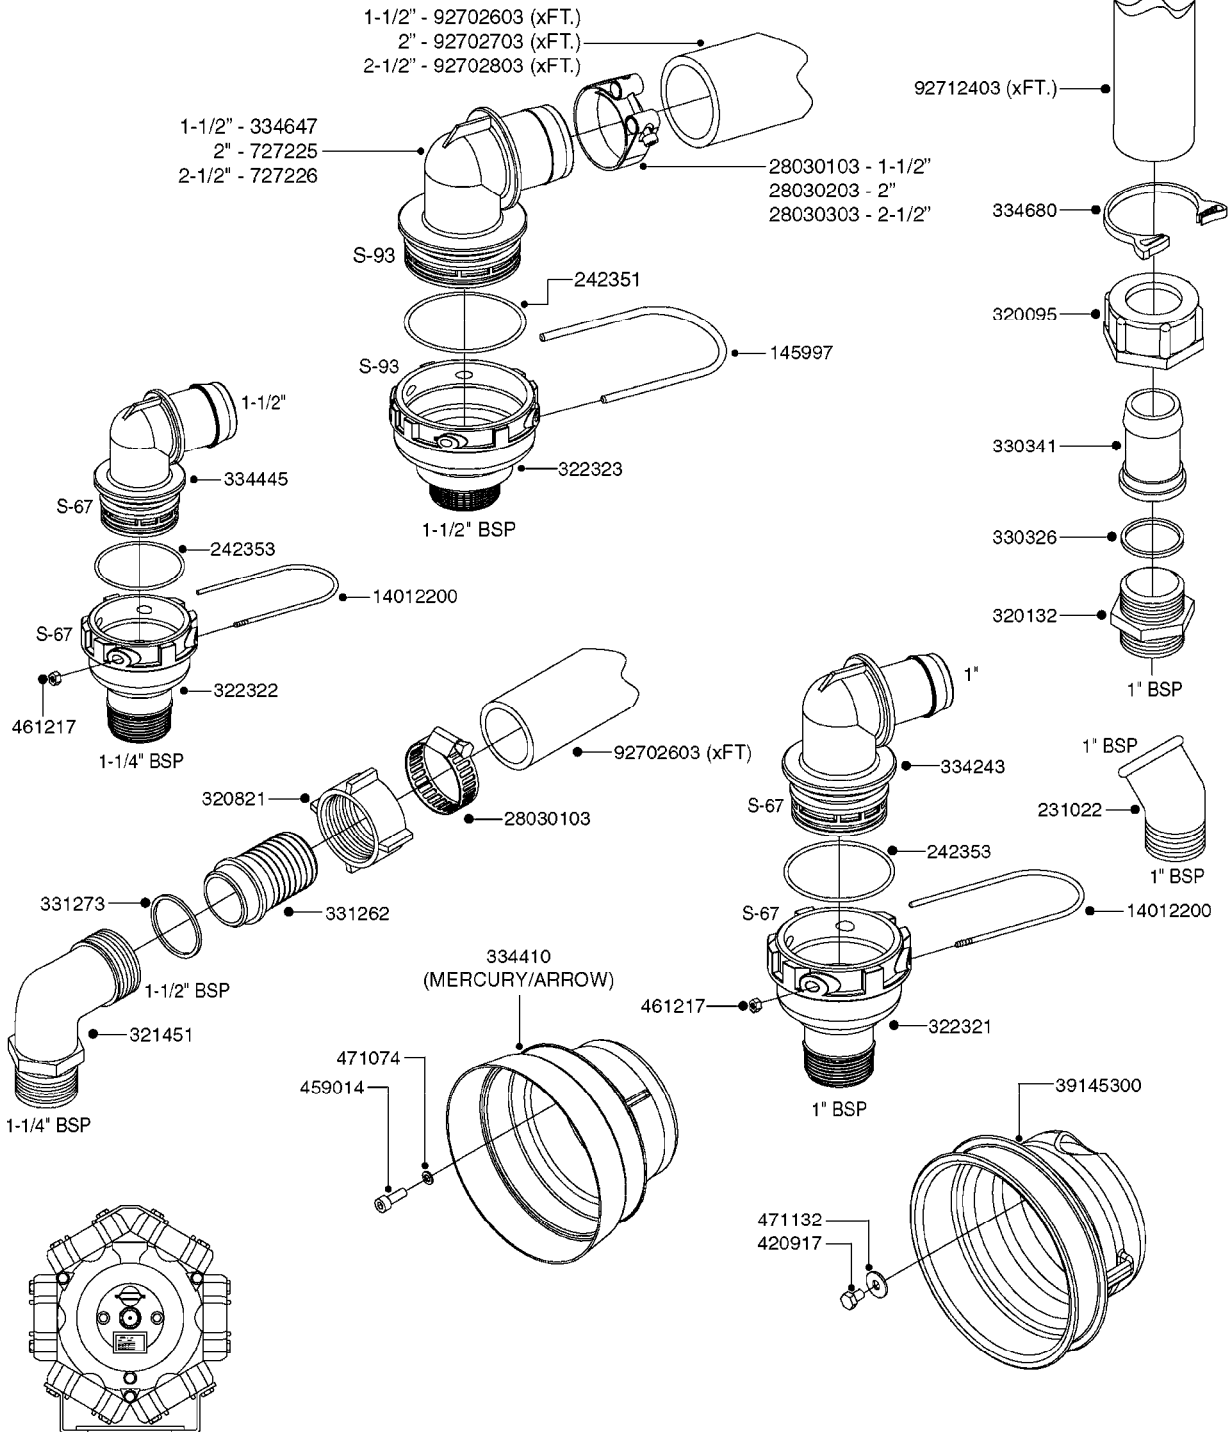

SUCTION SIDE OF PUMP

PRESSURE SIDE OF PUMP

COMPLETE PUMP
(NLA) REPLACED BY 364 PUMP (SEE PAGE A0280)

A0300

PUMP - 361/363 FITTINGS
A0300-HIN, 28:05:19

Page 1
Date 12.08.2020 8:44

parts-n°	order qty	description
145997	1	FITT.DK S-93 FORK
231022	1	FITT.DK ELB. 1' BSP GF 121
242351	1	O-RING D69.5X3.0 VITON F.S-93
242353	1	O-RING 3 X 44.2 VITON
320095	1	FITT.DK NUT 1" BSP
320132	1	FITT.DK HN 1" BSP
320821	1	FITT.DK NUT 1-1/2" BSP
321451	1	FITT.DK ELB.1-1/2 X1-1/4 80DEG
322321	1	FITT.DK S-67 X 1"BSP MALE
322322	1	FITT.DK S-67 X 1-1/4"BSP MALE
322323	1	FITT.DK S-93 X 1-1/2"BSP MALE
330326	1	O-RING D30/D24X2 F.1"NUT
330341	1	FITT.DK HB 1" F. 1" NUT
331262	1	FITT.DK HB 1-1/2" F. 1-1/2"NUT
331273	1	O-RING D44/D38X2 F.1-1/2"
334243	1	FITT.DK S-67 ELB.1"
334410	1	PROTECTION PUM
334445	1	FITT.DK S-67 ELB.1-1/2"
334647	1	FITT.DK S93 ELB 1-1/2" 90 PVC
334680	1	CLAMP HOSE PLASTIC 1"
420917	1	BOLT HEX 8.8 RAW M8X12 FT
459014	1	ALLEN SCREW M8 X 15 GALV.DIN93
461217	1	NUT HEX M5 LOCK
471074	1	WASHER M8 ELZ
471132	1	WASHER D24/D8.4 X 2 SS
727225	1	FITT.DK S-93 ELB.2'PVC W/ORING
727226	1	HOSETAIL S93 2"1/2 90°+O-RING
14012200	1	FITT.DK S-67 FORK W/M5 THREADS
28030103	1	CLAMP HOSE GEAR P5/4-S1.5"6724
28030203	1	CLAMP HOSE T-BOLT S2" 235-67
28030303	1	CLAMP HOSE T-BOLT S2.5" 235-76
39145300	1	PTO SHIELD Ø203 4-POLET MACHINED
92702603	1	HOSE PVC SUCT GRAY 1-1/2"
92702703	1	HOSE PVC SUCT GRAY 2"
92702803	1	HOSE PVC SUCT GRAY 2.5"
92712403	1	HOSE R X1" X300PSI WP X0012"