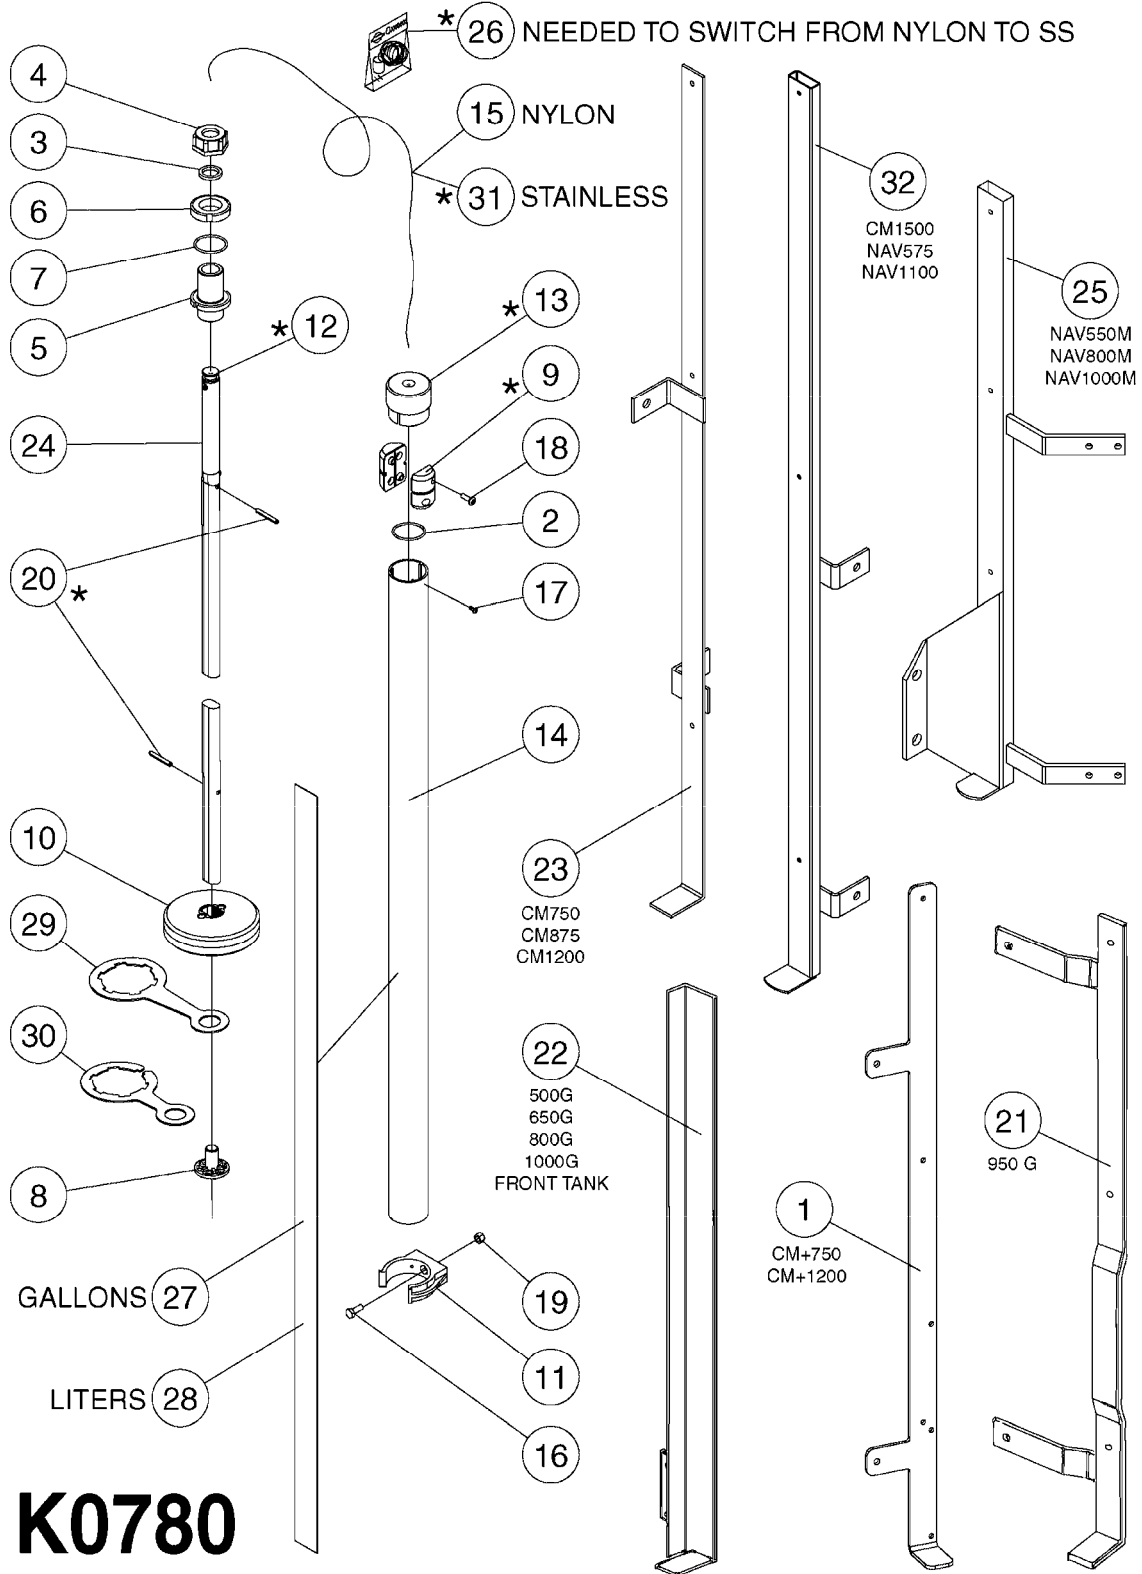

K0780

SIGHT GAUGE - REMOTE
K0780-HIN, 25:09:19

Page 1
Date 12.08.2020 8:45

Pos.	parts-n°	order qty	description
1	161950	1	SIGHT GAUGE MT BKT CM+ 750/120
2	242262	1	O-RING D31X3 VITON
3	242309	1	SEAL Ø22 ID Ø30 OD X 4 HIGH
4	320095	1	FITT.DK NUT 1" BSP
5	320456	1	FITT.DK BULKHEAD 1"BSP DOUBLE
6	320471	1	FITT.DK NUT 1" BSP JAMB
7	332577	1	O-RING D38/D30X4 F.1" PUR.
8	333864	1	GUIDE F. SAFETY VALVE SPRING
9	334513	1	MARKER HALF SIGHT GAUGE
10	334515	1	FLOATER FOR LIQUID LEVEL
11	334523	1	PIPE HOLDER Ø51.5
12	334849	1	SIGHT GAUGE GUIDE F. SS TUBE
13	334850	1	GUIDE F. SIGHT GAUGE TUBE TOP
14	341202	1	TUBE F.SIGHT GAUGE L=40"
14	341204	1	SIGHT GAUGE TUBE L=59"
14	341283	1	TUBE F.SIGHT GAUGE L=72"
14	341307	1	TUBE F.SIGHT GAUGE L=75" NCM 4400
14	341339	1	TUBE F.SIGHT GAUGE L=82" NCM 6600
14	341340	1	TUBE F.SIGHT GAUGE L=94" (2382) NCM 9000
14	34000703	1	TUBE F. DRY GAUGE L=1200 BENT RANGER 2000 & 2200
15	390487	1	CORD NYLON/SIGHT GAUGE 4500mm OLDER MODELS ONLY
16	410185	1	BOLT HEX 8.8 DEL M6X16
16	410362	1	BOLT HEX 8.8 SS M6X20
17	440663	1	SCREW 3/8" NR4 STAINLESS
18	440677	1	SCREW F. PLASTIC 5X20 SS
19	460261	1	NUT HEX M6X1.00 LOCK DIN985 A2 SS
20	480717	1	PIN E 5X40 SST
20	480730	1	SPRING DOWEL PIN 5X30 SST
21	615197	1	BKT.SIGHT GAUGE HC950
22	615308	1	BRACKET FOR SIGHT TUBE
23	615941	1	SIGHT GAUGE MOUNT BRACKET CM
24	615942	1	GUIDE TUBE F.FLOATER CM1200G
24	615943	1	GUIDE TUBE F.FLOATER CM875G
24	615944	1	GUIDE TUBE F.FLOATER, L=1680 HC 950, NAV 575, NAV 3500, CM 750
24	615945	1	GUIDE TUBE F.FLOATER, L=1610, NV3000 NAV 3000 & HC650
24	615947	1	GUIDE TUBE F.FLOATER TR 500G
24	615948	1	GUIDE TUBE F.FLOATER MA 1000-1200-1500 L
24	615949	1	GUIDE TUBE F.FLOATER MEGA 230G
24	615951	1	GUIDE TUBE F.FLOATER NAV800G
24	615952	1	GUIDE TUBE F.FLOATER NAV1000G
24	615954	1	GUIDE TUBE F. FLOATER F.T.250G
24	615955	1	GUIDE TUBE F.FLOATER FT.350G
24	615957	1	GUIDE TUBE F.FLOATER NAV.550G
24	61022100	1	GUIDE TUBE F NP1100/CM1500
24	61022600	1	GUIDE TUBE F.FLOATER RANGER RANGER 2000 & 2200
24	61036700	1	GUIDE TUBE F.FLOATER, L=1850, NV4000/CM4400 NCM 4400 & NAV 4000
24	61038600	1	GUIDE TUBE F.FLOAT NCM 9000
24	61038700	1	GUIDE TUBE F.FLOAT NCM 6600
25	637998	1	MANIFOLD BKT. NAVIGATOR
26	741527	1	SIGHT GAUGE KIT SS WIRE '98 SS CABLE & PARTS NEEDED
27	978056	1	DECAL S/G TUBE 500GAL-99