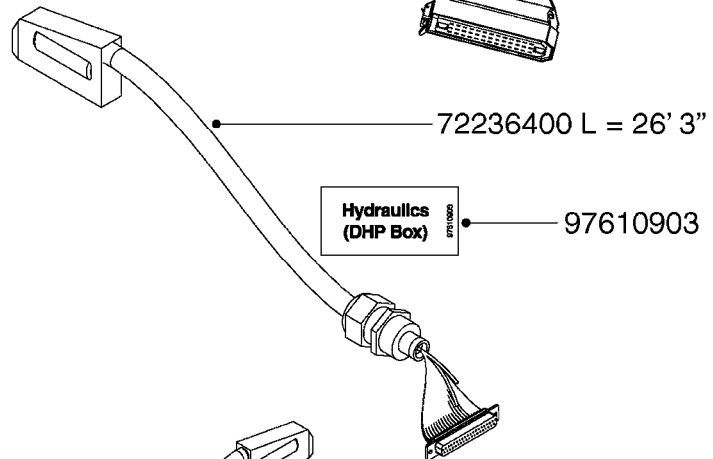

M0280

39 PIN CABLES
M0280-HIN, 28:03:17

Page 1
Date 12.08.2020 8:45

parts-n°	order qty	description
262158	1	PLUG INSERT 39 POLE MALE
262159	1	PLUG INSERT 39 POLE FEMALE
262160	1	PLUG HOUSING 39 POLE FEMALE
262161	1	PLUG HOUSING F/39 POLE MALE
440634	1	SCREW 5/8"
440732	1	PT SCREW 35X12B Z5452 ELZ
14034200	1	CODE BRACKET FOR 39 PIN CABLE
26003900	1	WIRE 37-39 PIN EVC, 6.6'
26004200	1	WIRE 37-39 PIN EVC, 57.4'
26008400	1	WIRE 39-PIN 24 WIRE L=8M
26011903	1	WIRE 39-39 POLE EXT. 3660MM
28027500	1	WIRE 37-39 PIN EVC, 37.7'
28028700	1	WIRE 37-39 PIN EVC, 45.9'
28028800	1	WIRE 37-39 PIN EVC, 16.4'
28028900	1	WIRE 37-39 PIN EVC, 26.2'
72236400	1	DAH CONN. WIRE/TRACTOR L=8M
97610803	1	DECAL-SRAY BOX 39-PIN
97610903	1	DECAL-HYDRAULIC BOX 39-PIN