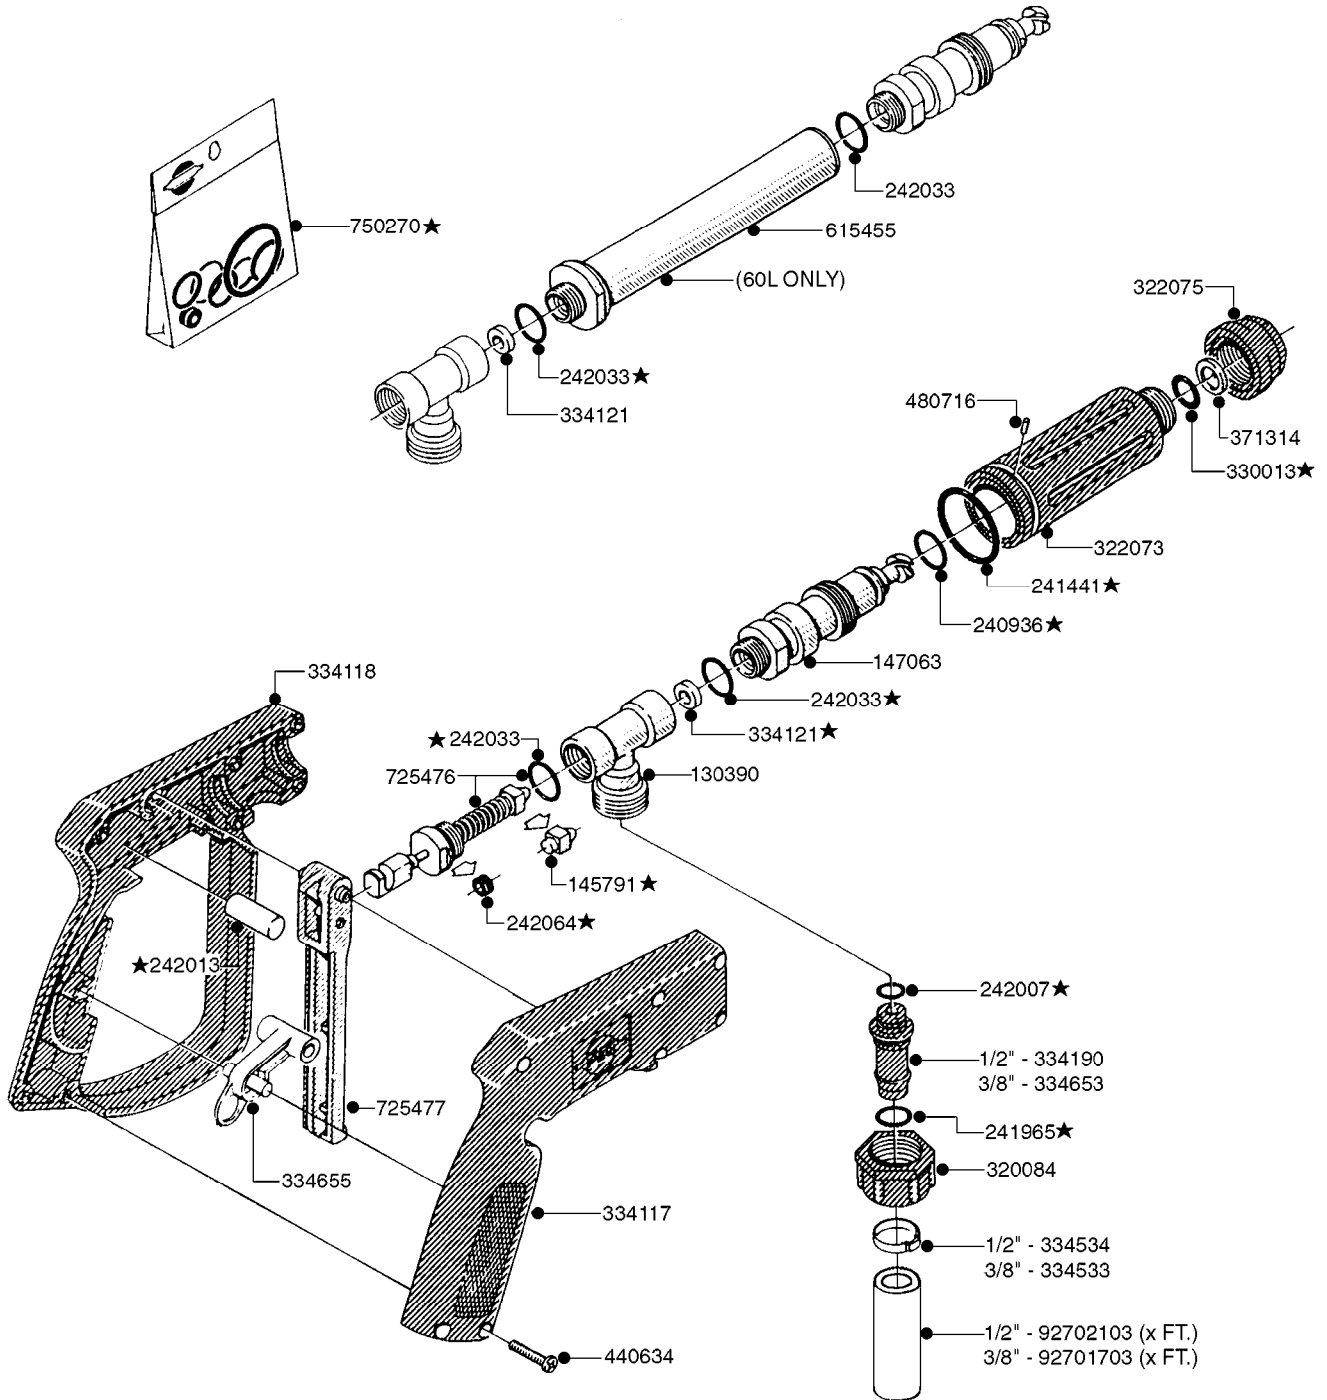

COMPLETE ASSEMBLY:
843197 - 60L
843196 - 60S

COMPLETE ASSEMBLIES
WHOLEGOODS ITEMS

K0480

HANDGUN TYPE 60S/60L POST 95
K0480-HIN, 01:01:16

Page 1
Date 12.08.2020 8:45

parts-n°	order qty	description
130390	1	TEE 3/8'X 1/2' BSP F.TYPE 60S
145791	1	CONE FOR ON/OFF
147063	1	SWIRL F.SPRAY GUN TYPE 60
240936	1	O-RING D13.3X2.4 NITRIL
241441	1	O-RING D29.3X3
241965	1	O-RING Ø12.1 X 1.6 NITRILE
242007	1	O-RING Ø9.1 X 1.6 NITRILE
242013	1	SPRING RUBBER F/TRIGGER
242033	1	O-RING Ø14.1 X 1.6 NITRILE
242064	1	SLEEVE RUBBER 3X8X4MM
320084	1	FITT.DK NUT 1/2" BSP
322073	1	HOUSING F.SWIRL TYPE 60S H.G.
322075	1	HOUSING F. NOZZLE
330013	1	O-RING 2.5 X 10 PUR
334117	1	HANDLE PIECE RIGHT F.60S/60L
334118	1	HANDLE PIECE LEFT F.60S/60L
334121	1	SEAT FOR ON-OFF TYPE
334190	1	FITT.DK HB 1/2' F. PISTOL 60S
334533	1	CLAMP HOSE PLASTIC 3/8"
334534	1	CLAMP HOSE PLASTIC 1/2"
334653	1	FITT.DK HB 3/8' F.HANDGUN
334655	1	TRIGGER SAFETY F.60S/60L GUN
371314	1	NOZZLE CERAMIC 1099-20
440634	1	SCREW 5/8"
480716	1	PIN D3X6 STAINLESS
615455	1	TUBE F.LANCE TYPE 60L
725476	1	SPINDLE
725477	1	TRIGGER
750270	1	GASKET KIT F.SPRAY GUN
843196	1	SPRAY GUN KIT TYPE 60 SHORT
843197	1	HANDGUN KIT TYPE 60 LONG
92701703	1	HOSE R X3/8" X300PSI WP X0012"
92702103	1	HOSE R X1/2" X300PSI WP X0012"