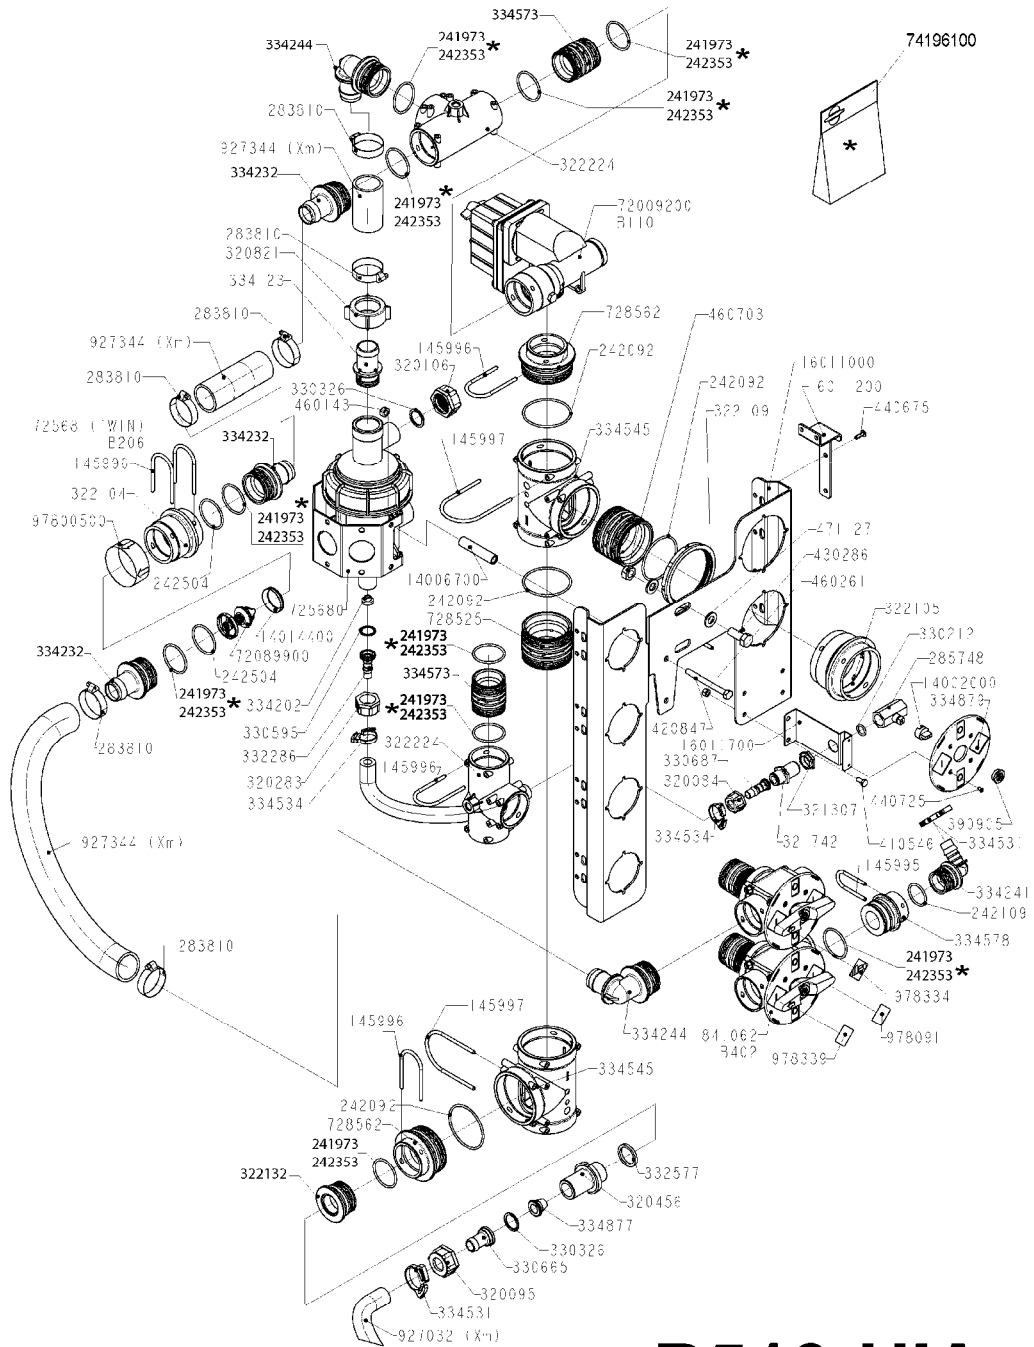

CM+ manifold (99)
B512-HIA, 08:06:17

CM+ manifold (99)
B512-HIA, 08:06:17

Page 1
Date 12.08.2020 8:44

parts-n°	order qty	description
14002000	1	SPINDLE F. 1/2" VALVE
14006700	1	BUSHING D150/10.0 L= 70
14014400	1	SEAT F.CHECK VALVE D41.8 S67
145995	1	FITT.DK S-53 FORK
145996	1	FITT.DK S-67 FORK
145997	1	FITT.DK S-93 FORK
16011000	1	BRACKET FOR MANIFOLD CM+
16011200	1	BRACKET F. CONTROL VALVE CM+
16011700	1	PLATE 164X60X1.0
241973	1	O-RING Ø3 X 44.2 70 SHORES NITRIL
242353	1	O-RING 3 X 44.2 VITON
242092	1	O-RING D69.5X3
242092	1	O-RING D69.5X3
242109	1	O-RING D32.2x3.0
242504	1	O-RING D35x2 NITRIL
283810	1	CLAMP HOSE GEAR 1 7/32-1 31/32'
285748	1	BALL VALVE 1/2" RG 15 BAR
320084	1	FITT.DK NUT 1/2" BSP
320095	1	FITT.DK NUT 1" BSP
320106	1	FITT.DK CAPNUT 1" BSP
320283	1	FITT.DK NUT 3/4"BSP
320456	1	FITT.DK BULKHEAD 1"BSP DOUBLE
320821	1	FITT.DK NUT 1-1/2" BSP
321307	1	FITT.DK NUT 1/2" BSP JAMB
321742	1	FITT.DK BULKHEAD 1/2' BSP
322104	1	FITT.DK S-67 BULKHEAD
322105	1	FITT.DK S-93 BULKHEAD DOUBLE
322109	1	FITT.DK S-93 BULKHEAD NUT
322132	1	FITTING S67- BSP1" F
322224	1	FITT.DK S-67 TEE
330212	1	O-RING D19/D14X2.4 F.1/2"NUT
330326	1	O-RING D30/D24X2 F.1"NUT
330595	1	O-RING D24.6/D20X2.1 -3/4"
330665	1	FITT.DK HB 3/4"F.1" NUT
330687	1	FITT.DK HB 1/2" F. 1/2" NUT
332286	1	FITT.DK HB 1/2" F. 3/4" NUT
332577	1	O-RING D38/D30X4 F.1" PUR.
334123	1	FITT.DK HB 1-1/4"O-RNG F.1-1/2
334202	1	ORFICE 5MM FOR SCF BLACK
334232	1	FITT.DK S-67 STR.1-1/4"
334241	1	FITT.DK S-53 ELB.3/4"
334244	1	FITT.DK S-67 ELB.1-1/4"
334531	1	CLAMP HOSE PLASTIC 3/4"
334534	1	CLAMP HOSE PLASTIC 1/2"
334545	1	FITT.DK S-93 TEE
334573	1	FITT.DK S-67 CONNECTOR
334578	1	HANDLE FOR VALVE 'OLD' STYLE
334877	1	NOZZ.F/OPER.UN.D11.2 YELLOW
334879	1	SYMBOL PL.F.VALVE YELLOW
390905	1	PLUG F.VALVE HANDLE YELLOW Ø5
410546	1	BOLT HEX M6X12 A2 SS DIN933
420847	1	BOLT HEX 8.8 DEL M8X85
430286	1	BOLT HEX 8.8 DEL M12X30 FT
440675	1	SCREW F. PLASTIC 5X16 SS
440725	1	SCREW F.PLASTIC 4.2X 9.5 DIN7982CZ SS
460143	1	LOCK NUT M8 SST A2 DIN985
460261	1	NUT HEX M6X1.00 LOCK DIN985 A2 SS
460703	1	NUT HEX M12X1.75 LOCK DIN985A2 SS
471127	1	WASHER, M12, Ø24/13X24X2.5 SS
72009200	1	EVC REGULATOR 1:150
72089900	1	CHECK VALVE S67 SUBASMBLY.2001