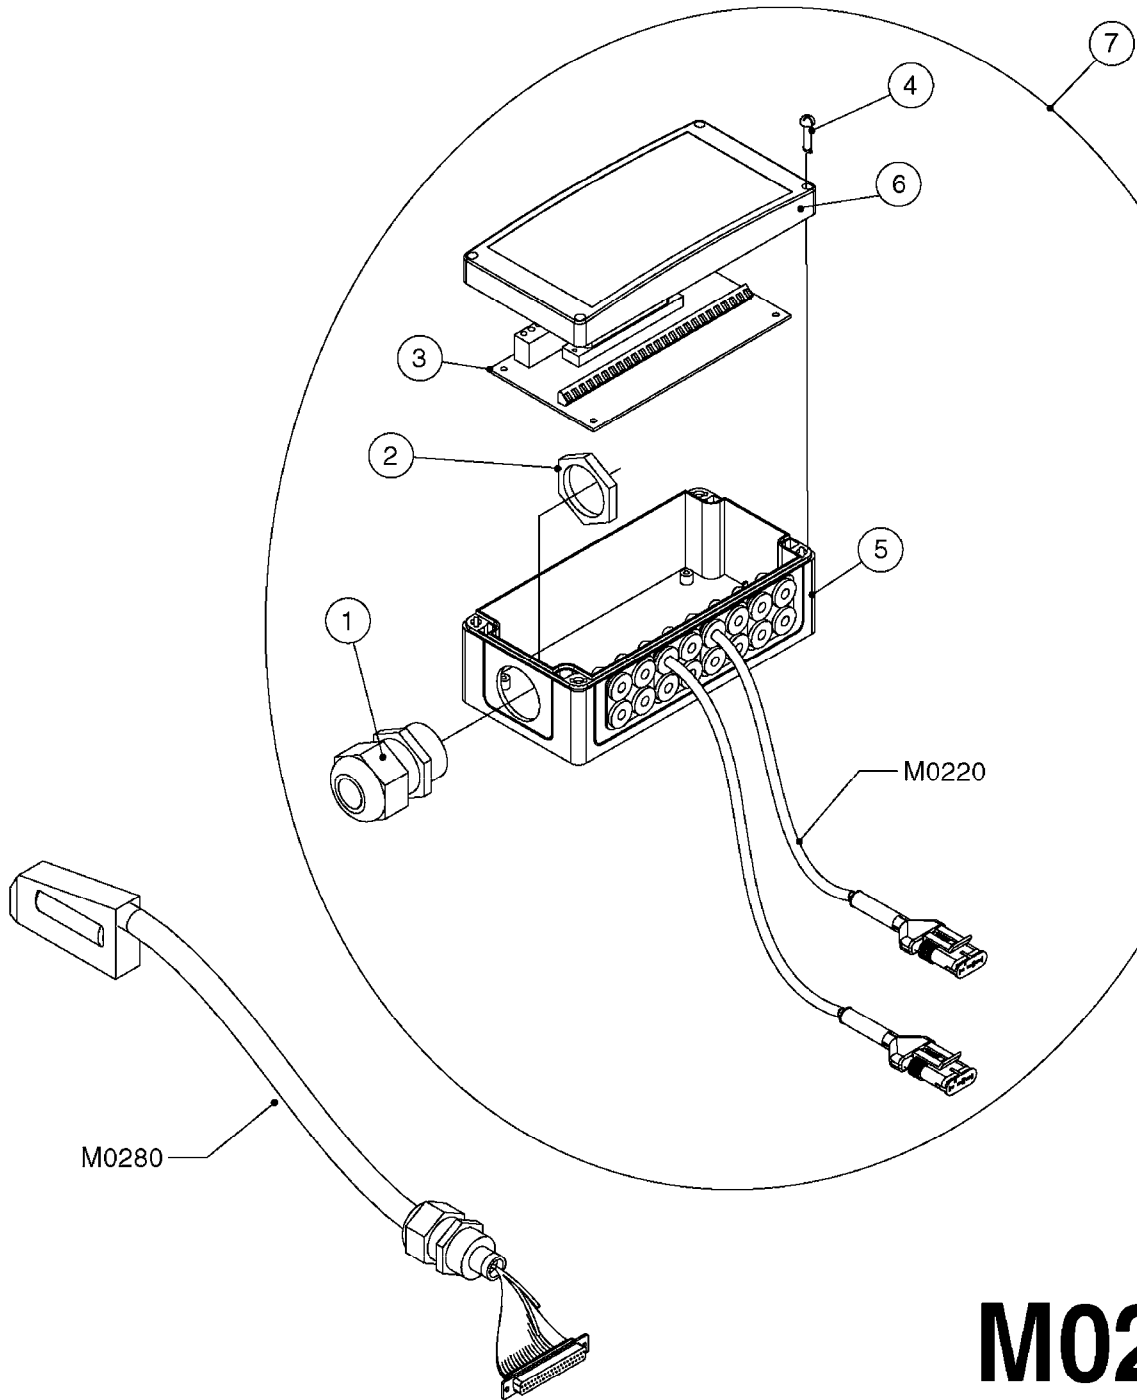

M0230

JUNCTION BOX - LIQUID
M0230-HIN, 01:01:16

Page 1
Date 12.08.2020 8:45

Pos.	parts-n°	order qty	description
1	262106	1	BULKHEAD F. CABLE 6.5-14 BLACK
2	262107	1	NUT F. BULKHEAD CABLE GRAY
3	26004800	1	CIRCUIT BD SEC VLV NCM 13SEC 13 SECTION
3	72173900	1	CIRCUIT BD SEC VLV 39PIN 9SEC 9 SECTION
4	28082100	1	SCREW F. BOX LID 1/4" L=20
5	33508700	1	BOX BOTTOM 160X80X40 BLACK 1-HOLE
6	33508800	1	LID 160X80X15 BLK W/SCREWS
7	72115400	1	CONNECTION BOX F. OP. UNIT SV9