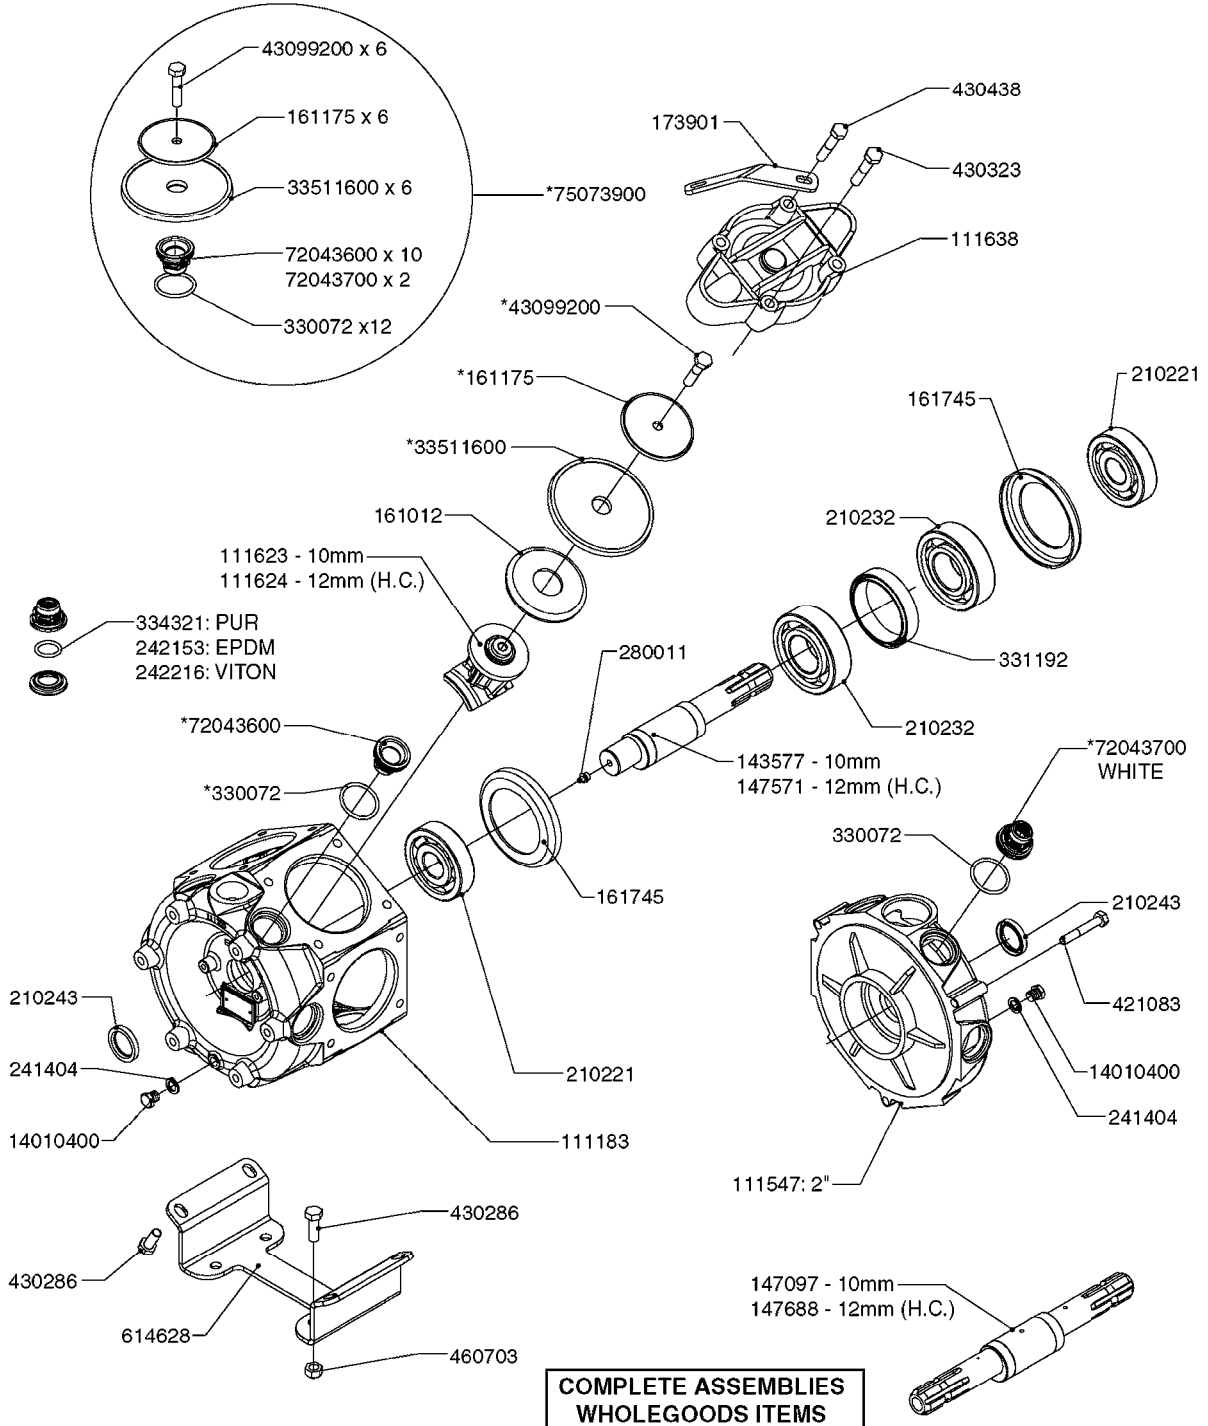

PUMP REPAIR KIT

**COMPLETE ASSEMBLIES
WHOLEGOODS ITEMS**

COMPLETE PUMPS

- 821587 - 463/10 2" W/THROUGH SHAFT (540 RPM)
- 82166300 - 463/12 2" (540 RPM H.C. INLINE PORTS)
- 463/12 2" (540 RPM H.C. OFFSET PORTS) REPLACED BY 82168700 (PAGE A0350)