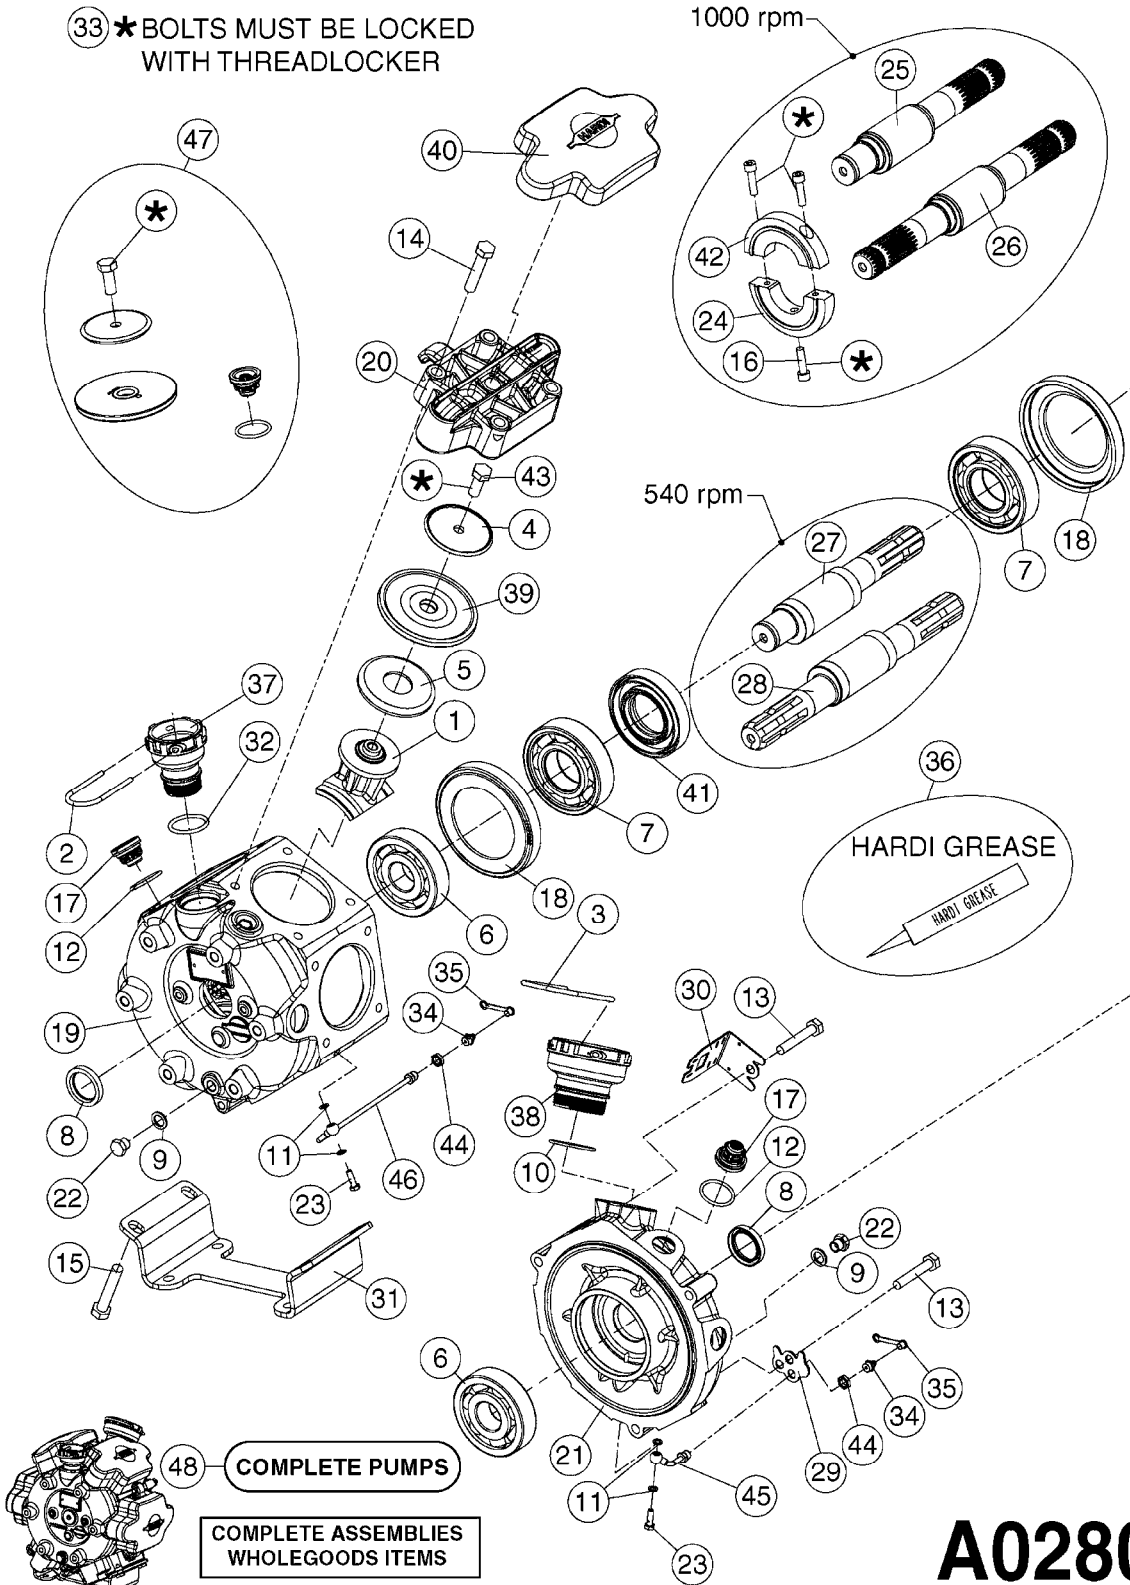

33 * BOLTS MUST BE LOCKED WITH THREADLOCKER

1000 rpm

540 rpm

HARDI GREASE

PUMP - 364 540/1000 RPM
A0280-HIN, 07:05:20

Page 1
Date 12.08.2020 8:44

Pos.	parts-n°	order qty	description
1	111622	1	CONNECTING ROD 463/5.5MM
1	111628	1	CONNECTING ROD 363/5.5 PUMP
1	111629	1	CONNECTING ROD 363/364-7 PUMP
1	111630	1	CONNECTING ROD 363/364-10 PUMP
2	145996	1	FITT.DK S-67 FORK
3	145997	1	FITT.DK S-93 FORK
4	161174	1	DIAPHRAGM DISC SS 361/363/364 PUMP
5	161372	1	DIAPHRAGM BACKING DISC,320-361
6	210221	1	BEARING BALL 6407
7	210232	1	BEARING BALL 6310
8	210243	1	SEAL OIL 35 X 47 X 7
9	241404	1	DOWTY SEAL 1/4"
10	242225	1	O-RING D45.0 X 4.0 RUBBER
11	242374	1	WASHER Ø10/Ø6X1 COPPER
12	330024	1	O-RING D41,1/D34.5 X 3,5
13	420895	1	BOLT HEX 8.8 RAW M10X60
14	430312	1	BOLT HEX 8.8 M12X60
15	430438	1	BOLT HEX 8.8 DEL M12X65
16	450995	1	BOLT ALLEN M8X30 DIN 912 RAW
17	728146	1	VALVE FOR 361(726890/707932)
18	11171900	1	CONROD RING 364/464 MACHINED
19	11172000	1	PUMP HOUSE 364 MACHINED 5/4" BSP RED
20	11172800	1	VALVE COVER 363/364 MACHINED RED
21	11173200	1	FRONTPART 364, 1½" BSP RED
22	14010400	1	PLUG 1/4" BSP
23	14120400	1	BANJOBOLT M6 X 19
24	14120700	1	COUNTERWEIGHT 364/464-1000
25	14137300	1	CRANKSHAFT 364/464-5.5 1000
26	14137900	1	CRANKSHAFT 364/464-5.5 GG 1000
27	14137500	1	CRANKSHAFT 364-07
27	14137600	1	CRANKSHAFT 364/464-10
28	14138100	1	CRANKSHAFT 364-7.0 GG
28	14138200	1	CRANKSHAFT 364/464-10 GG
29	16382900	1	GREASE NIPPLE PLATE, 364
30	16390600	1	BRACKET FOR RPM SENSOR
31	16410700	1	PUMP BASE 363/364 BLACK
31	17002400	1	FOOT F. 36X PUMP, RED
32	24266600	1	O-RING D 38,0 X 4,0 70SH.NITR
33	28045503	1	LOCTITE 262 .5ML (.017oz.)
34	28163300	1	GREASE NIPPLE H1 M6X1 DIN 7412
35	28163400	1	CAP F. GREASENIPPLE YELLOW M6X1
36	28164600	1	HARDI PUMP GREASE S3 V550L 1
37	32242200	1	FITTING S67 5/4" KON. RG 2014
38	32242300	1	NIPPLE S93 1,5' KON.RG 2014
39	33511400	1	DIAPHRAGM PUMP 361/361/363/364 PUR
40	33524300	1	COVER PLASTIC 364 PUMP
41	33527200	1	GREASE SPLIT 364/464
42	39136200	1	HALFPART 364/464-1000
43	43099200	1	BOLT HEX SS M12 X 30 DIN933 A4
44	46134000	1	NUT HEX M10x1 H=2.3 NV=14 ELZIN
45	61096800	1	BANJOTUBE SHORT 364 COMPL.
46	61096900	1	BANJOTUBE LONG 364 COMPL.
47	75585900	1	PUMP KIT 364
48	82169500	1	PUMP 364-5.5-MED-1000
48	82169700	1	PUMP 364-5.5-MOD2-1000-OSP
48	82170000	1	PUMP 364-10-STD-540 FK
48	82170300	1	PUMP 364-10-MOD-540-GG THROUGH SHAFT
48	82170400	1	PUMP 364-10-MOD-540-OSP