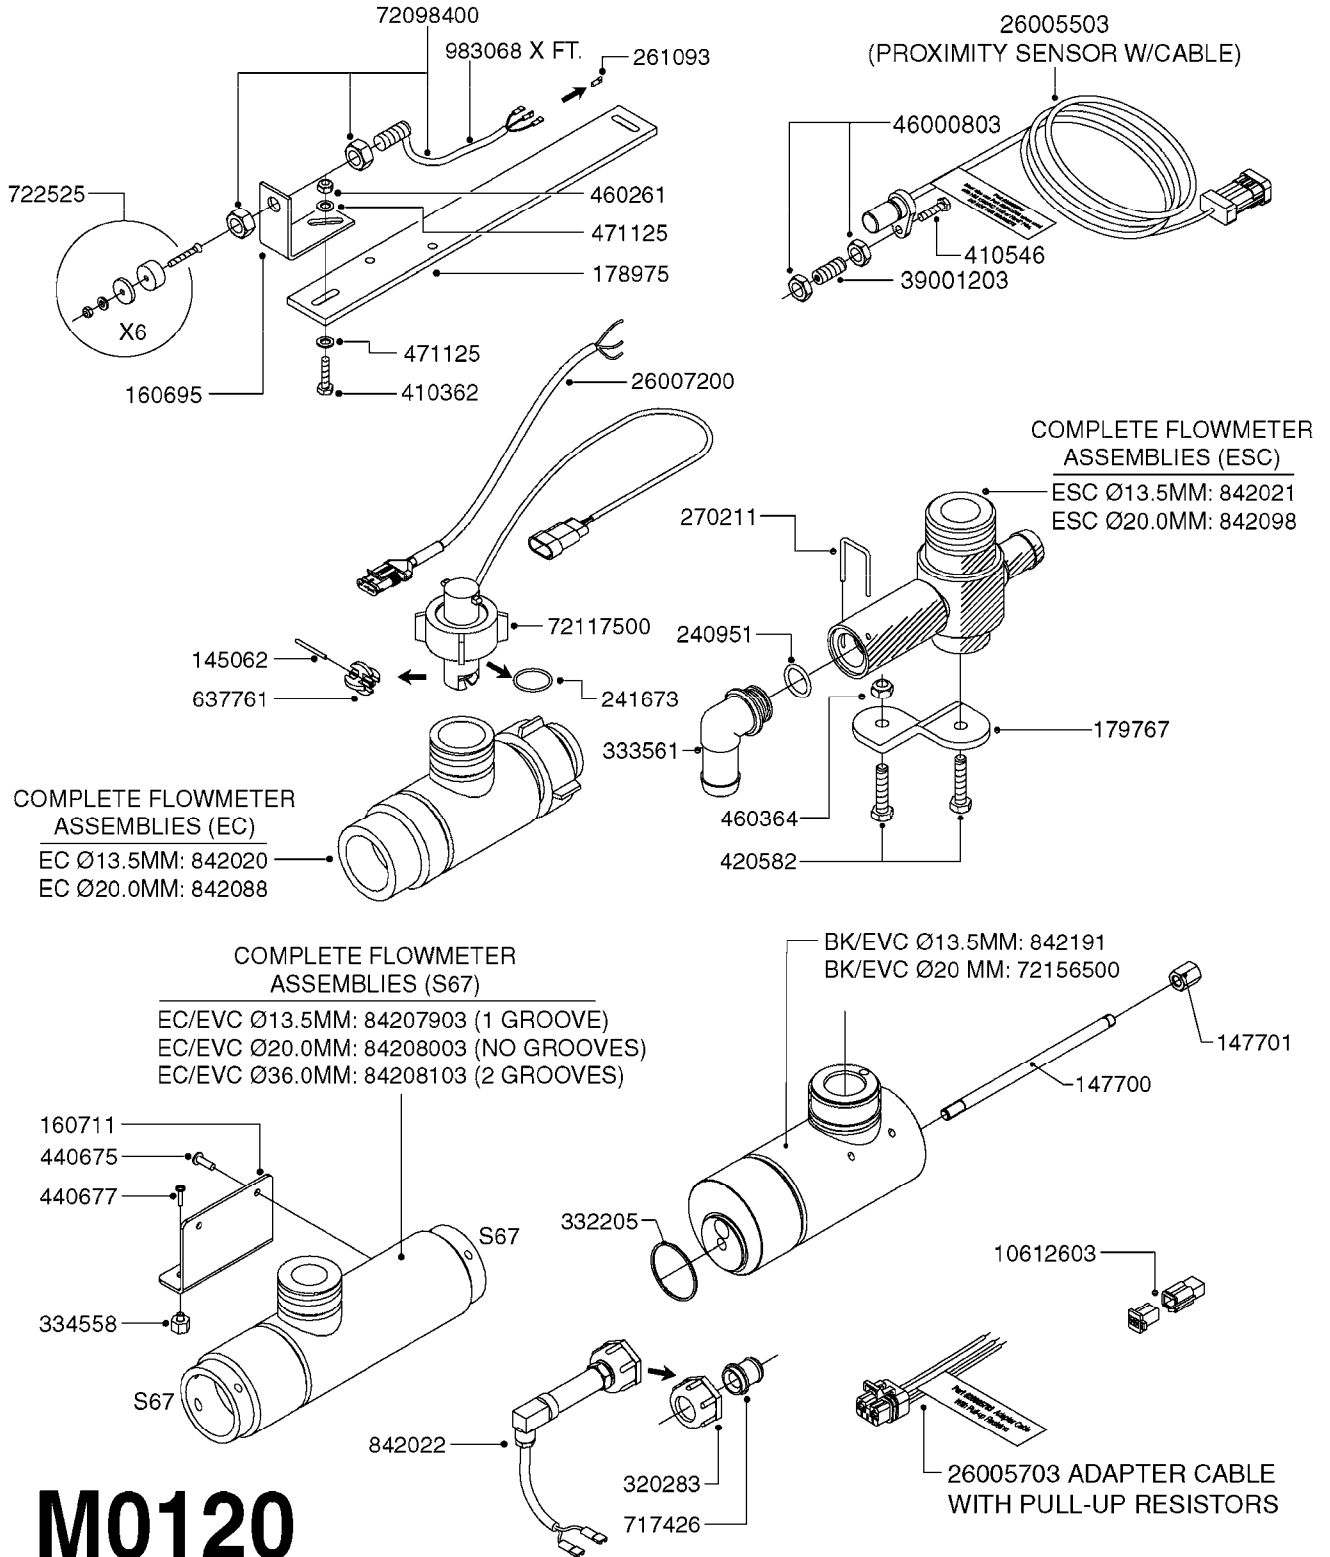

MUSTANG 3500 CONTROLLER
M0100-HIN, 01:01:16

Page 0
Date 12.08.2020 8:45

M0100

MUSTANG 3500 CONTROLLER
M0100-HIN, 01:01:16

Page 1
Date 12.08.2020 8:45

parts-n°	order qty	description
24002303	1	WASHER, RUBBER
26001803	1	POWER CABLE
26001903	1	15' 7-PIN EXTENSION CABLE
26002503	1	MUSTANG 3500/7 CONSOLE
26002603	1	MUSTANG 3500/4/TF CONSOLE
26002703	1	MUSTANG 3500/20PIN SC MODULE
26002803	1	MUSTANG 3500/20PIN TF SC MODUL
26002903	1	MUSTANG 3500 CONSOLE MNT KIT
26003003	1	MUSTANG 3500 CONSOLE CABLE
26003103	1	MUSTANG 3500/7 SC MOD CNECT KT
26003303	1	MUSTANG/FM 5FT 7PIN EXT CABLE
26003403	1	MUSTANG/FM 10FT 7PIN EXT CABLE
26003703	1	MUSTANG RUN/HOLD ADAPT CABLE
26004403	1	SWITCH, FOOT
26006003	1	MUSTANG RADR CBLE JD 8000/9000
26006203	1	MUSTANG RDR "Y" CABLE DCKY-JHN
26006303	1	MUSTANG RDR EXTNSN CABLE 10FT
26006603	1	MUSTANG RDR"Y"CABLE D-J PACKRD
26006803	1	MUSTANG RDR"Y"CABLE D-J DEUTS.
26006903	1	MUSTANG RDR"Y"CABLE MAG.PHILIP
26008303	1	MICRO TRAK PLUG KIT - 2 PIN
26008403	1	MICRO TRAK PLUG KIT - 3 PIN
26008503	1	MICRO TRAK PLUG KIT - 7 PIN
26016703	1	MUSTANG 3500/39PIN SC MODULE
28026403	1	KNOB, MUSTANG CONSOLE MOUNT
74005403	1	FOOT SWITCH FOR MUSTANG 3500