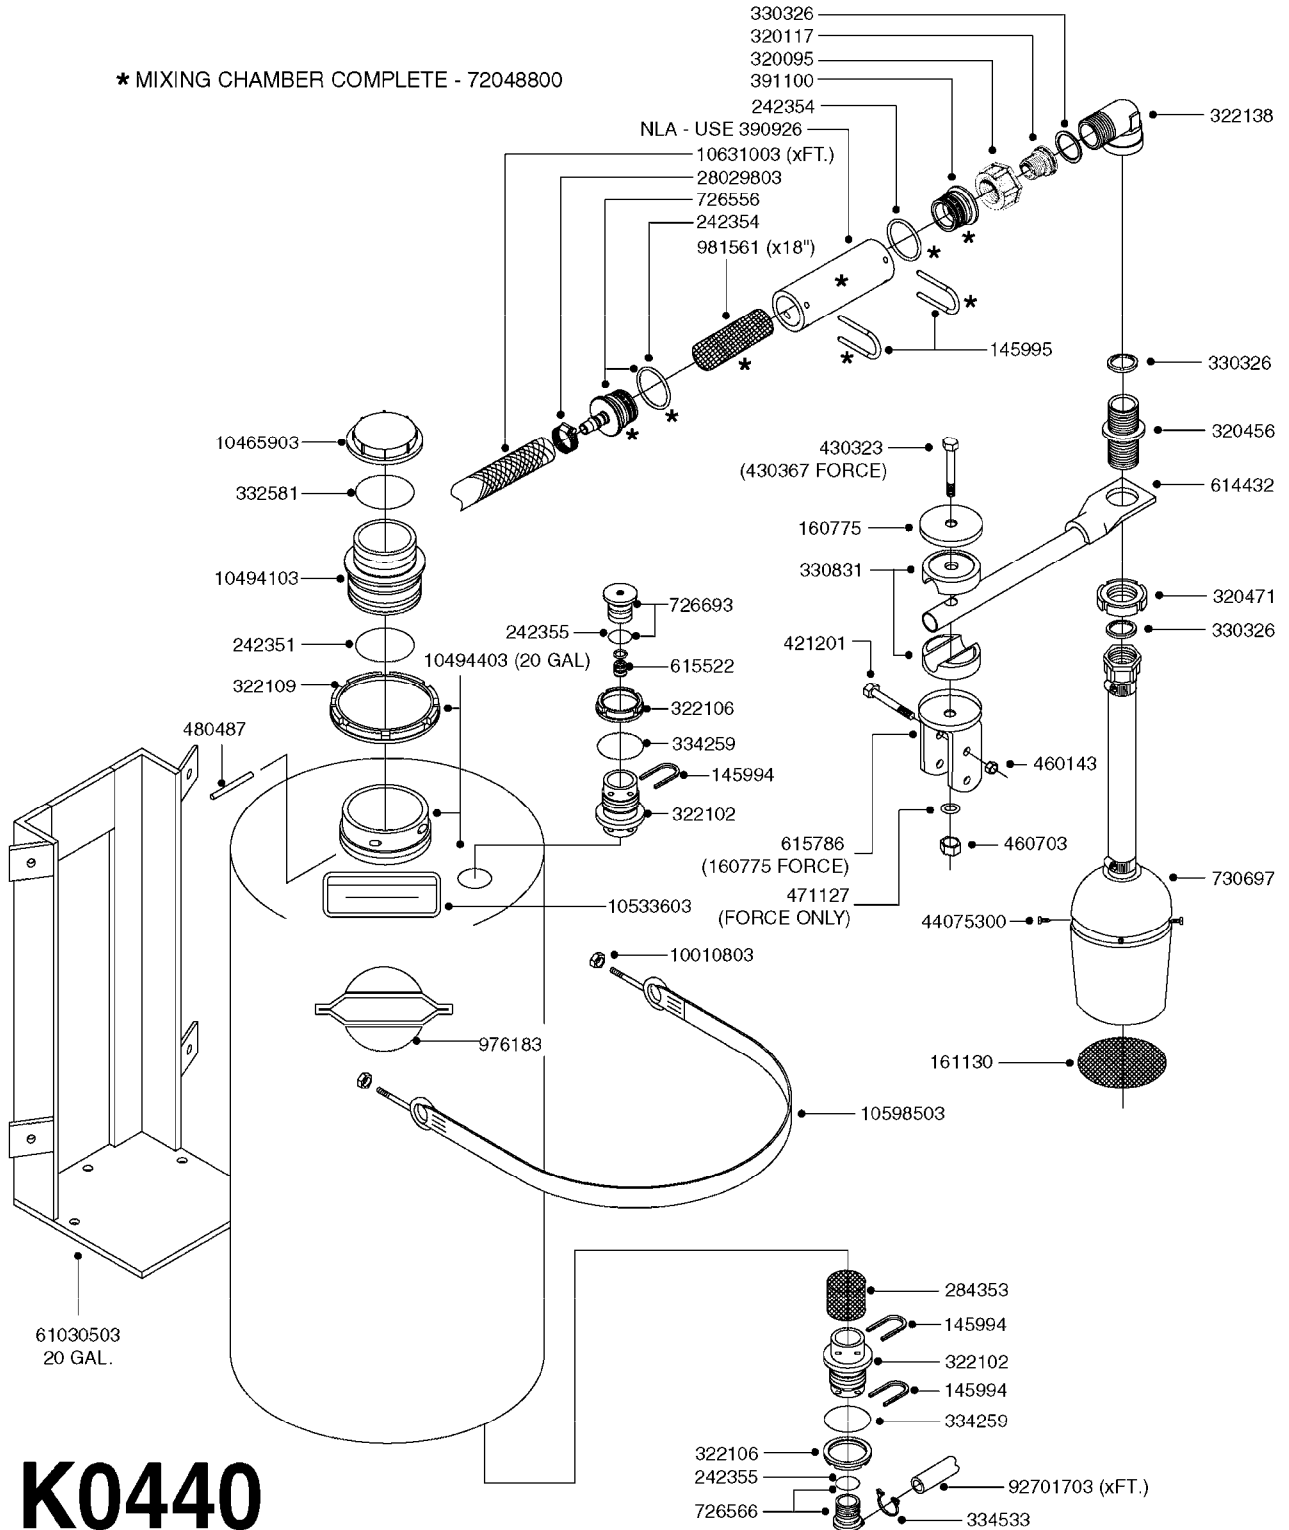

* MIXING CHAMBER COMPLETE - 72048800

parts-n°	order qty	description
145994	1	FITT.DK S-40 FORK
145995	1	FITT.DK S-53 FORK
160775	1	WASHER F. FRICTION PLATE
161130	1	FILTER SCREEN F/FOAM DROPPER
242351	1	O-RING D69.5X3.0 VITON F.S-93
242354	1	O-RING D32.2X3.0 VITON
242355	1	O-RING D19.2X3.0 VITON F.S-40
284353	1	SPONGE FOR FOAM MARKER
320095	1	FITT.DK NUT 1" BSP
320117	1	FITT.DK CONN.1/2"BSP F. 1" CAP
320456	1	FITT.DK BULKHEAD 1"BSP DOUBLE
320471	1	FITT.DK NUT 1" BSP JAMB
322102	1	FITT.DK S-40 BULKHEAD
322106	1	FITT.DK S-40 BULKHEAD NUT
322109	1	FITT.DK S-93 BULKHEAD NUT
322138	1	FITT.DK ELB 1"M X 1"F BSP
330326	1	O-RING D30/D24X2 F.1"NUT
330831	1	FRICTION PLATE
332581	1	GASKET F. 1-1/2" BSP CAPNUT.
334259	1	GASKET F. S-40 BULKHEAD
334533	1	CLAMP HOSE PLASTIC 3/8"
390926	1	TUBE,MIX CHAMB. FOAM MARK STD LONGER THAN ORIGINAL
391100	1	FITT.DK S-53THREAD INS.1/2"BSP
421201	1	BOLT HEX 8.8 DEL M8X70
430323	1	BOLT HEX 8.8 DEL M12X60
430367	1	BOLT HEX 8.8 DEL M12X100 DIN931
460143	1	LOCK NUT M8 SST A2 DIN985
460703	1	NUT HEX M12X1.75 LOCK DIN985A2 SS
471127	1	WASHER, M12, Ø24/13X24X2.5 SS
480487	1	PIN M5X60 SLOTTED GALV
614432	1	BREAK AWAY ARM F. FOAM MARKER
615522	1	CHECK VALVE F.FOAM MARKER
615786	1	MOUNT BKT. F.FOAM DROPPER 98
726556	1	FITT.DK S-53 HB 1/2" W/O-RING
726566	1	HOSE TAIL S40 3/8" STRAIGHT + O-RING
726693	1	FITT.DK S-40 PLUG 1/8BSP ORING
730697	1	FOAM DROPPER COMP. BLACK '97
976183	1	DECAL COMPANY D.18,2 X 29,6
981561	1	SPONGE MAT. MIX.CHAMBER-x0012"
10010803	1	NUT HEX NC (NYLON LOCK) 5/16
10465903	1	*LID F.FOAM MARKER, DRILLED
10494103	1	FILL WELL ASSY.FOAM MARK EPOXY
10494403	1	*TANK ASSY. 20 GAL. D14'F/M
10533603	1	DECAL CAUTION-OPEN SLOWLY ENG
10598503	1	STRAP F.FOAMER TANK (880mm)
10631003	1	HOSE R X CLEAR BRAID.X 1/2 12"
28029803	1	CLAMP HOSE GEAR P1/2" 6708
44075300	1	SCREW 3.5X9.5SS/X15 ISO 14585C
61030503	1	BRKT, FOAM MRKR TANK, 20GAL, RED
72048800	1	MIXING CHAMBER,FOAM MARK. HC
92701703	1	HOSE R X3/8" X300PSI WP X0012"