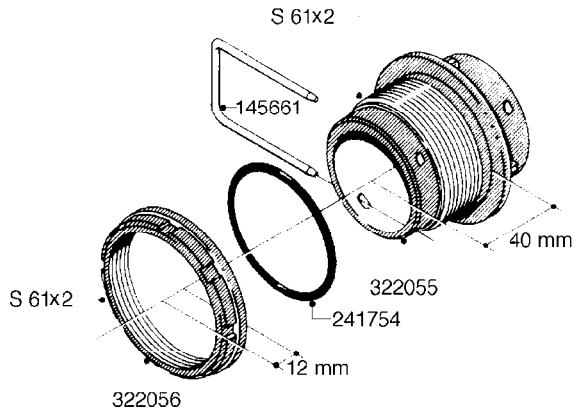

L0080

FITTINGS - S-53
L0080-HIN, 12:09:17

Page 1

Date 12.08.2020 8:45

Pos.	parts-n°	order qty	description
1	145995	1	FITT.DK S-53 FORK
2	241973	1	O-RING Ø3 X 44.2 70 SHORES NITRIL NITRIL (BLACK)
2	242353	1	O-RING 3 X 44.2 VITON VITON (BROWN)
3	242109	1	O-RING D32.2x3.0 NITRIL (BLACK)
3	242354	1	O-RING D32.2X3.0 VITON VITON (BROWN)
4	322103	1	FITT.DK S-53 BULKHEAD
5	322107	1	FITT.DK S-53 BULKHEAD NUT
6	322110	1	FITT.DK S-53 ELB. 1/2" BSP
7	322352	1	FITT.DK S-53 TEE
8	334229	1	FITT.DK S-53 STR.3/4"
9	334260	1	GASKET F. S-53 BULKHEAD
10	334564	1	FITT.DK S-67 TO S-53 ADAPTER
11	391100	1	FITT.DK S-53THREAD INS.1/2"BSP
12	726463	1	FITT.DK S53 BULKHEAD W/GASKET
13	726552	1	FIT.DK S-53X90 1/2" BSP,O-RING
14	726556	1	FITT.DK S-53 HB 1/2" W/O-RING
15	726558	1	FITT.DK S53 STR. 3/4" W.ORING
16	726559	1	FITT DK. S-53 HB 1" W/O-RING
17	726568	1	FITT.DK.S-53 HB 1/2"90 W/O-RING
18	726570	1	FITT.DK S-53 ELB.3/4" W.ORING
19	726571	1	FITT.DK S-53 ELB.1", W ORING
20	726578	1	FITT.DK S53 PLUG WITH O-RING
21	728561	1	FITT.DK. S67M - S53F REDUCER