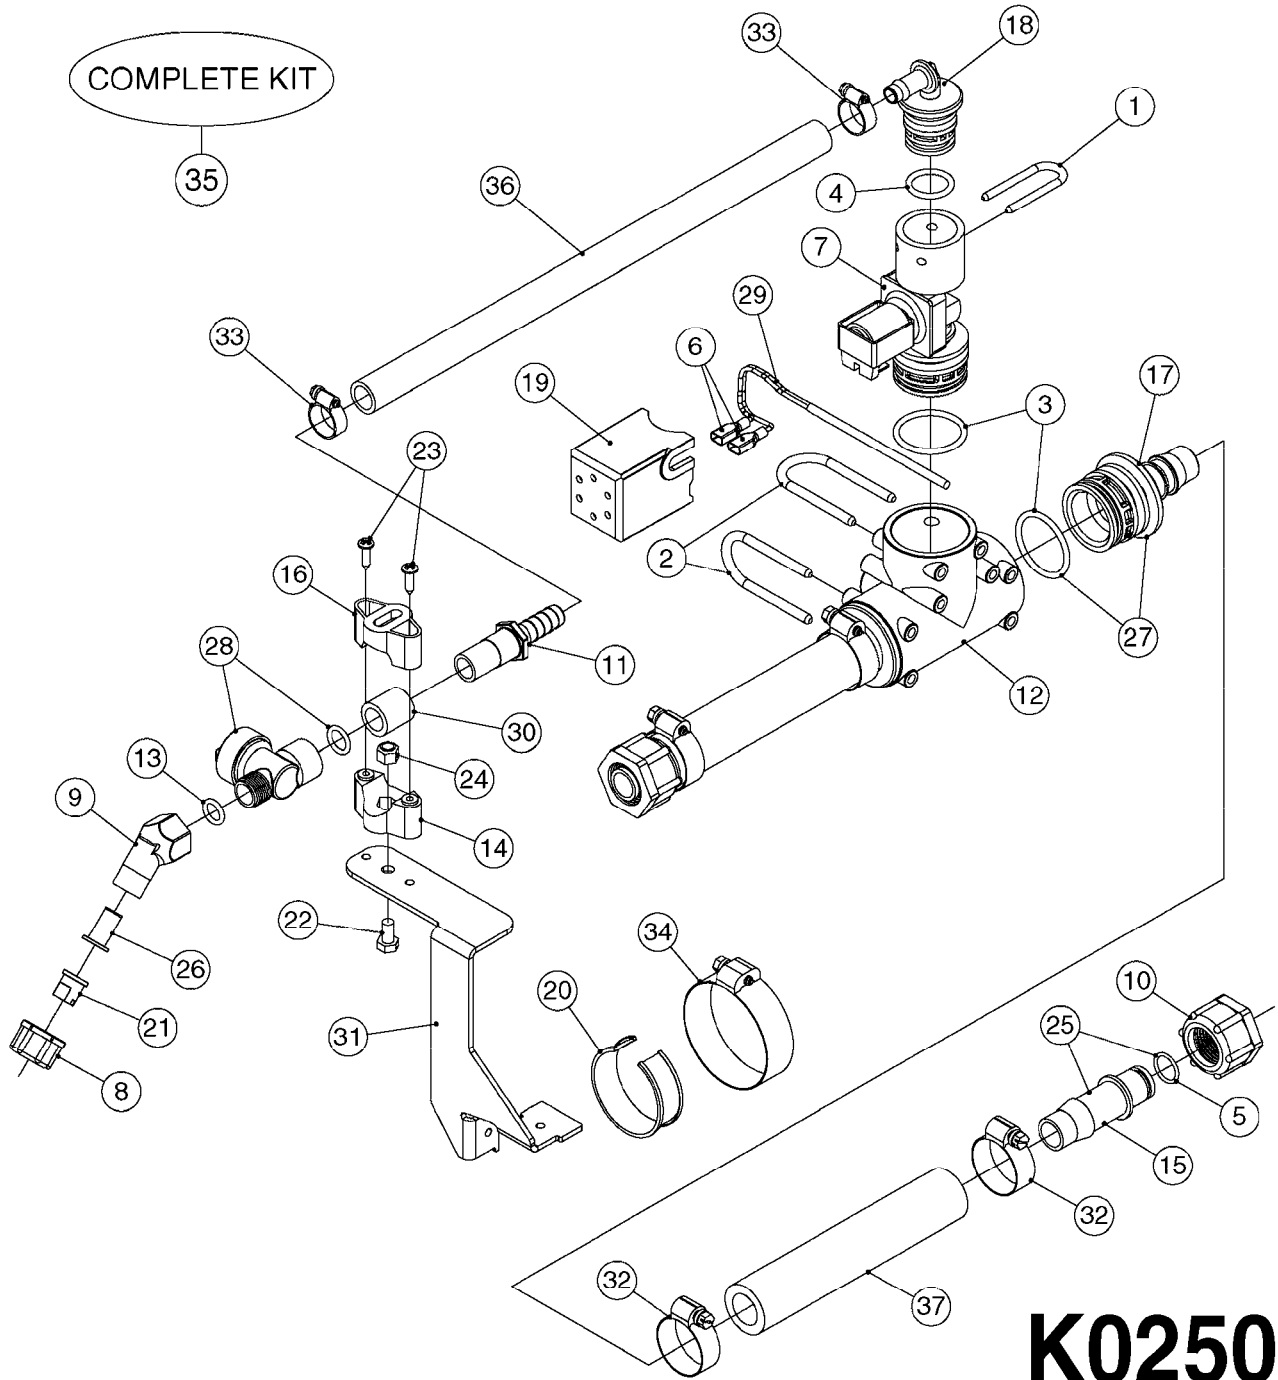

K0250

ELECTRIC END NOZZLE KIT '09
K0250-HIN, 01:01:16

Page 1
Date 12.08.2020 8:45

Pos.	parts-n°	order qty	description
1	145994	1	FITT.DK S-40 FORK
2	145995	1	FITT.DK S-53 FORK
3	242354	1	O-RING D32.2X3.0 VITON
4	242355	1	O-RING D19.2X3.0 VITON F.S-40
5	242594	1	O-RING D14 X 1.78 SCH.70-EPDM
6	261539	1	SPADE F.ELEC CONNEX BLUE INSUL
7	262104	1	VALVE, SOLENOID, S53/S40
8	320187	1	FITT.DK CAP 3/8" BSP BLACK
9	320191	1	FITT.DK ELB 3/8' BSP 45 DEGREE
10	320283	1	FITT.DK NUT 3/4"BSP
11	320891	1	FITT.DK HB 3/8'- 3/8' BSP
12	322352	1	FITT.DK S-53 TEE
13	330013	1	O-RING 2.5 X 10 PUR
14	333012	1	NOZZLE HOLD. UPPER PART
15	334044	1	FITT.DK HB 3/4' F. 3/4' CAP
16	334220	1	YOKE, UPPER NOZZLE BODY
17	334229	1	FITT.DK S-53 STR.3/4"
18	334237	1	FITT.DK S-40 ELB.3/8"
19	334965	1	COVER FOR S53 SOLENOID VALVE
20	341291	1	RUBBER HOSE CLAMP COVER 130MM
21	370392	1	NOZZLE END FAN 1850-G 300
22	410546	1	BOLT HEX M6X12 A2 SS DIN933
23	440665	1	SCREW M4.2X16 STAINLESS
24	460261	1	NUT HEX M6X1.00 LOCK DIN985 A2 SS
25	724621	1	FITT.DK HB 3/4"ASSY F.3/4" NUT
26	725042	1	SCREEN 80 MESH W.GASKET, RED
27	726558	1	FITT.DK S53 STR. 3/4" W.ORING
28	729610	1	NOZZLE ASSY. NON DRIP 3/8 THRD
29	983087	1	ELEC. CABLE 2 WIRE X 0.75MM
30	10631003	1	HOSE R X CLEAR BRAID.X 1/2 12"
31	16110803	1	NOZZLE BRACKET VAR SPACINGS
32	28029903	1	CLAMP HOSE GEAR P3/4"-S1" 6712
33	28044903	1	CLAMP HOSE GEAR P3/8" 6706
34	28047003	1	CLAMP HOSE GEAR 30 X 50 6732
35	82613203	1	ELECTRIC END NOZZLE KIT 2009
36	92701703	1	HOSE R X3/8" X300PSI WP X0012"
37	92703203	1	HOSE R X3/4" X300PSI WP X0012"