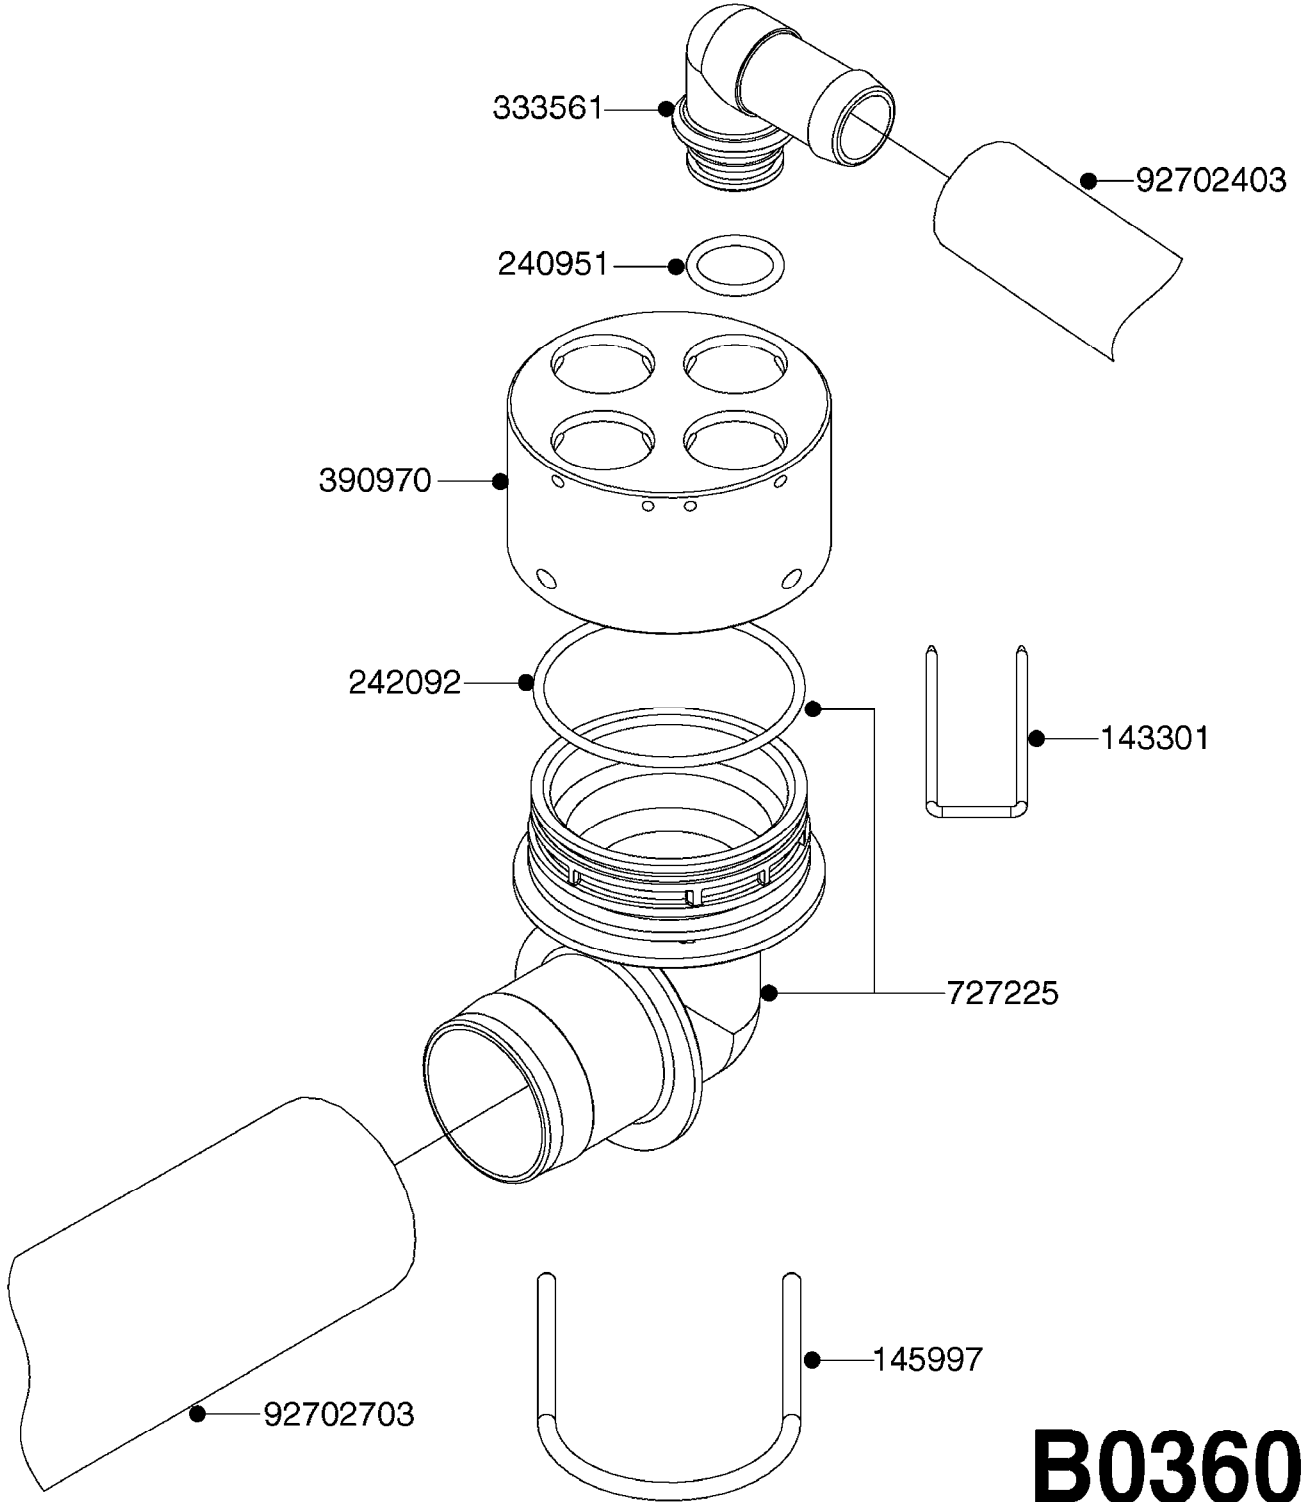

EC RETURN MANIFOLD
B0360-HIN, 28:05:19

Page	0
Date	12.08.2020 8:44

EC RETURN MANIFOLD
B0360-HIN, 28:05:19

Page 1
Date 12.08.2020 8:44

parts-n°	order qty	description
143301	1	LOCK CLAMP 78 MM
145997	1	FITT.DK S-93 FORK
240951	1	O-RING D21.2X3 NITRIL
242092	1	O-RING D69.5X3
333561	1	FITT.DK ELB.1" EC RETURN
390970	1	DISTRIBUTOR S93 4XD27
727225	1	FITT.DK S-93 ELB.2'PVC W/ORING
92702403	1	HOSE PVC SUCT GRAY 1"
92702703	1	HOSE PVC SUCT GRAY 2"