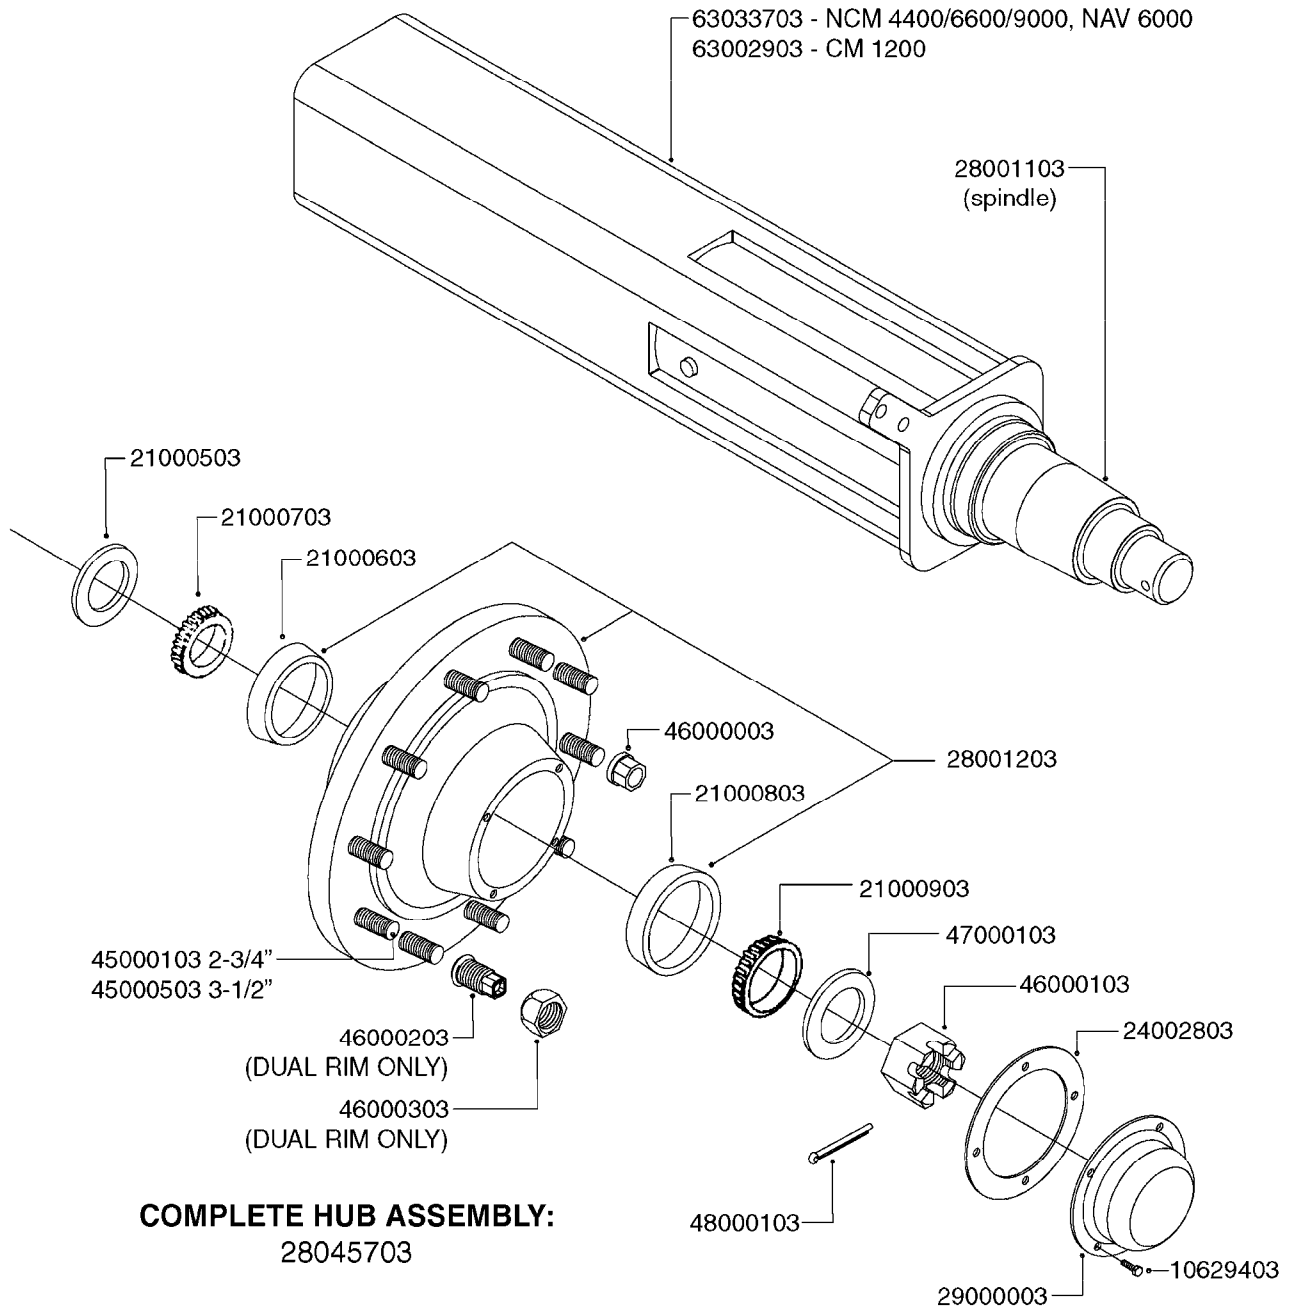

COMPLETE HUB ASSEMBLY:
28045703

COMPLETE ASSEMBLIES
WHOLEGOODS ITEMS

E0790

HUB ASSEMBLY F.4-1/2" SPINDLE
E0790-HIN, 06:07:17

Page 1
Date 12.08.2020 8:45

parts-n°	order qty	description
10629403	1	BOLT HEX 5/16 NC GR.2 00.50"
21000503	1	SEAL,WHEEL CR43771
21000603	1	RACE, BEARING 3.5/1.5
21000703	1	BEARING, TAPPERED 3.5433/1.575
21000803	1	RACE, TAPERED BEARING
21000903	1	BEARING, TAPPERED, 2.75/1.510
24002803	1	GASKET F. HUB 4.5" HUB ASSY
28001103	1	SPINDLE 4.5"x 23" 20000LB
28001203	1	HUB, 20000LB W. BRG RACES
28045703	1	HUB ASSY 10-13.19-11.02 25000#
29000003	1	HUB CAP F. 881(20000LB) HUB
45000103	1	BOLT, WHEEL STUD 3/4-16X2 3/4
45000503	1	BOLT, WHEEL STUD 3/4-16X3 1/2
46000003	1	NUT HEX NF 3/4" FLANGED F.HUB
46000103	1	NUT, CASTLE, SPINDLE 2-12 UNF
46000203	1	NUT, BUD WHEEL, INNER, RH
46000303	1	NUT, BUD WHEEL, OUTER, RH
47000103	1	WASHER, SPNDL 4.5" 2.06x4 .25T
48000103	1	PIN, COTTER 5/16" X 5.25"
63002903	1	AXLE INSERT,72"-90"SUS CM 1200
63033703	1	AXLE INSERT NCM 44/66/9000