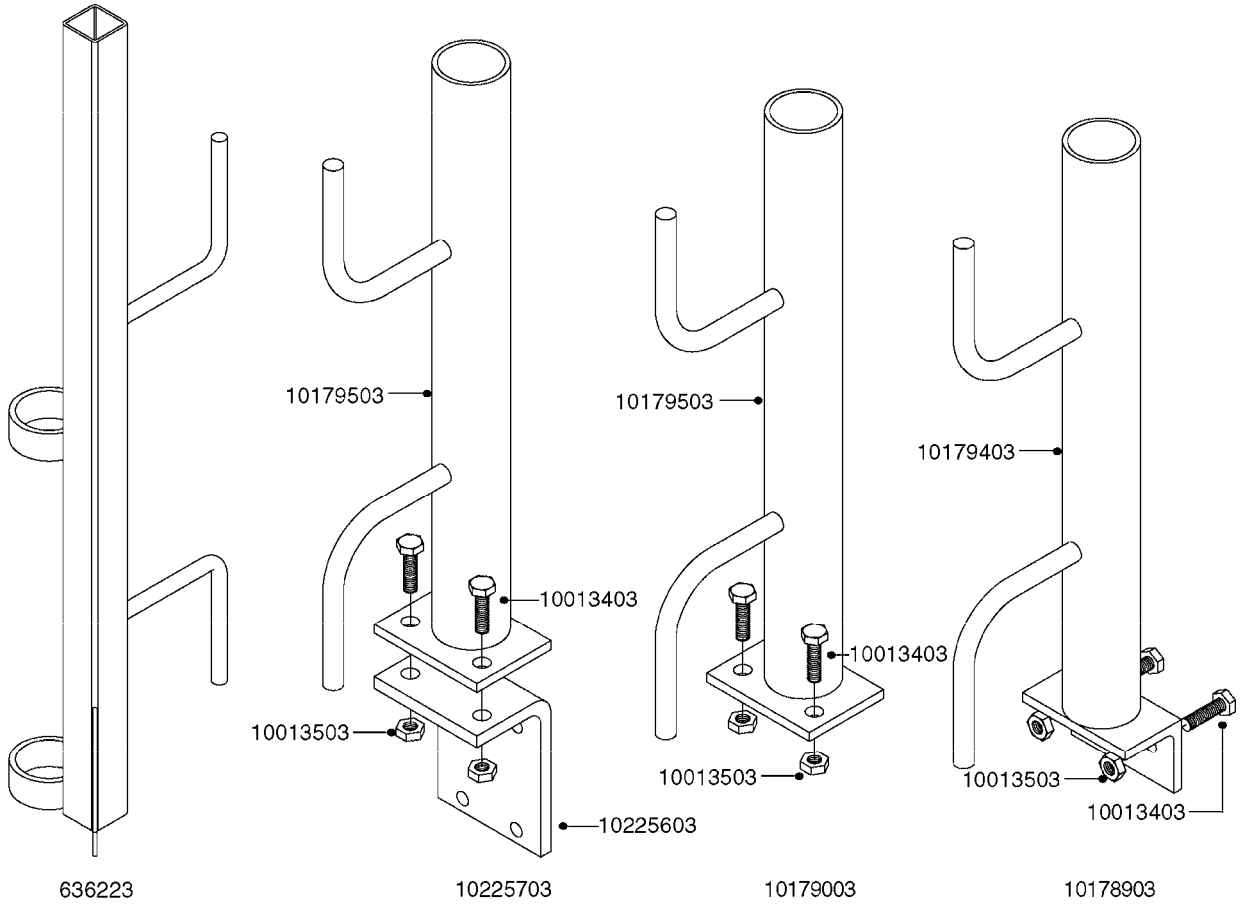

K0520

HOSE WRAPS
K0520-HIN, 05:12:19

Page 1
Date 12.08.2020 8:45

parts-n°	order qty	description
241965	1	O-RING Ø12.1 X 1.6 NITRILE
242007	1	O-RING Ø9.1 X 1.6 NITRILE
281551	1	BALL VALVE 1/2"
320084	1	FITT.DK NUT 1/2" BSP
330212	1	O-RING D19/D14X2.4 F.1/2"NUT
330326	1	O-RING D30/D24X2 F.1"NUT
330676	1	FITT.DK HB 3/8" F. 1/2" NUT
330687	1	FITT.DK HB 1/2" F. 1/2" NUT
334190	1	FITT.DK HB 1/2' F. PISTOL 60S
334533	1	CLAMP HOSE PLASTIC 3/8"
334534	1	CLAMP HOSE PLASTIC 1/2"
636223	1	POST 12 VOLT TR30
712471	1	AGITATION VALVE ASSY. ON/OFF
843196	1	SPRAY GUN KIT TYPE 60 SHORT
843197	1	HANDGUN KIT TYPE 60 LONG
10013403	1	BOLT HEX 3/8-16X1 1/4 HCS Z5
10013503	1	NUT HEX NC 3/8"
10178903	1	WRAP HOSE SIDE MOUNT PLATE
10179003	1	WRAP HOSE BOTTOM PLATE MOUNT
10179403	1	WRAP WELDMENT FOR HI101789
10179503	1	WRAP WELDMENT FOR HI101790
10225603	1	BKT.FOR HOSE WRAP MOUNT NL NK
10225703	1	WRAP HOSE BDL.BOTTOM PLATE
92701703	1	HOSE R X3/8" X300PSI WP X0012"
92702103	1	HOSE R X1/2" X300PSI WP X0012"