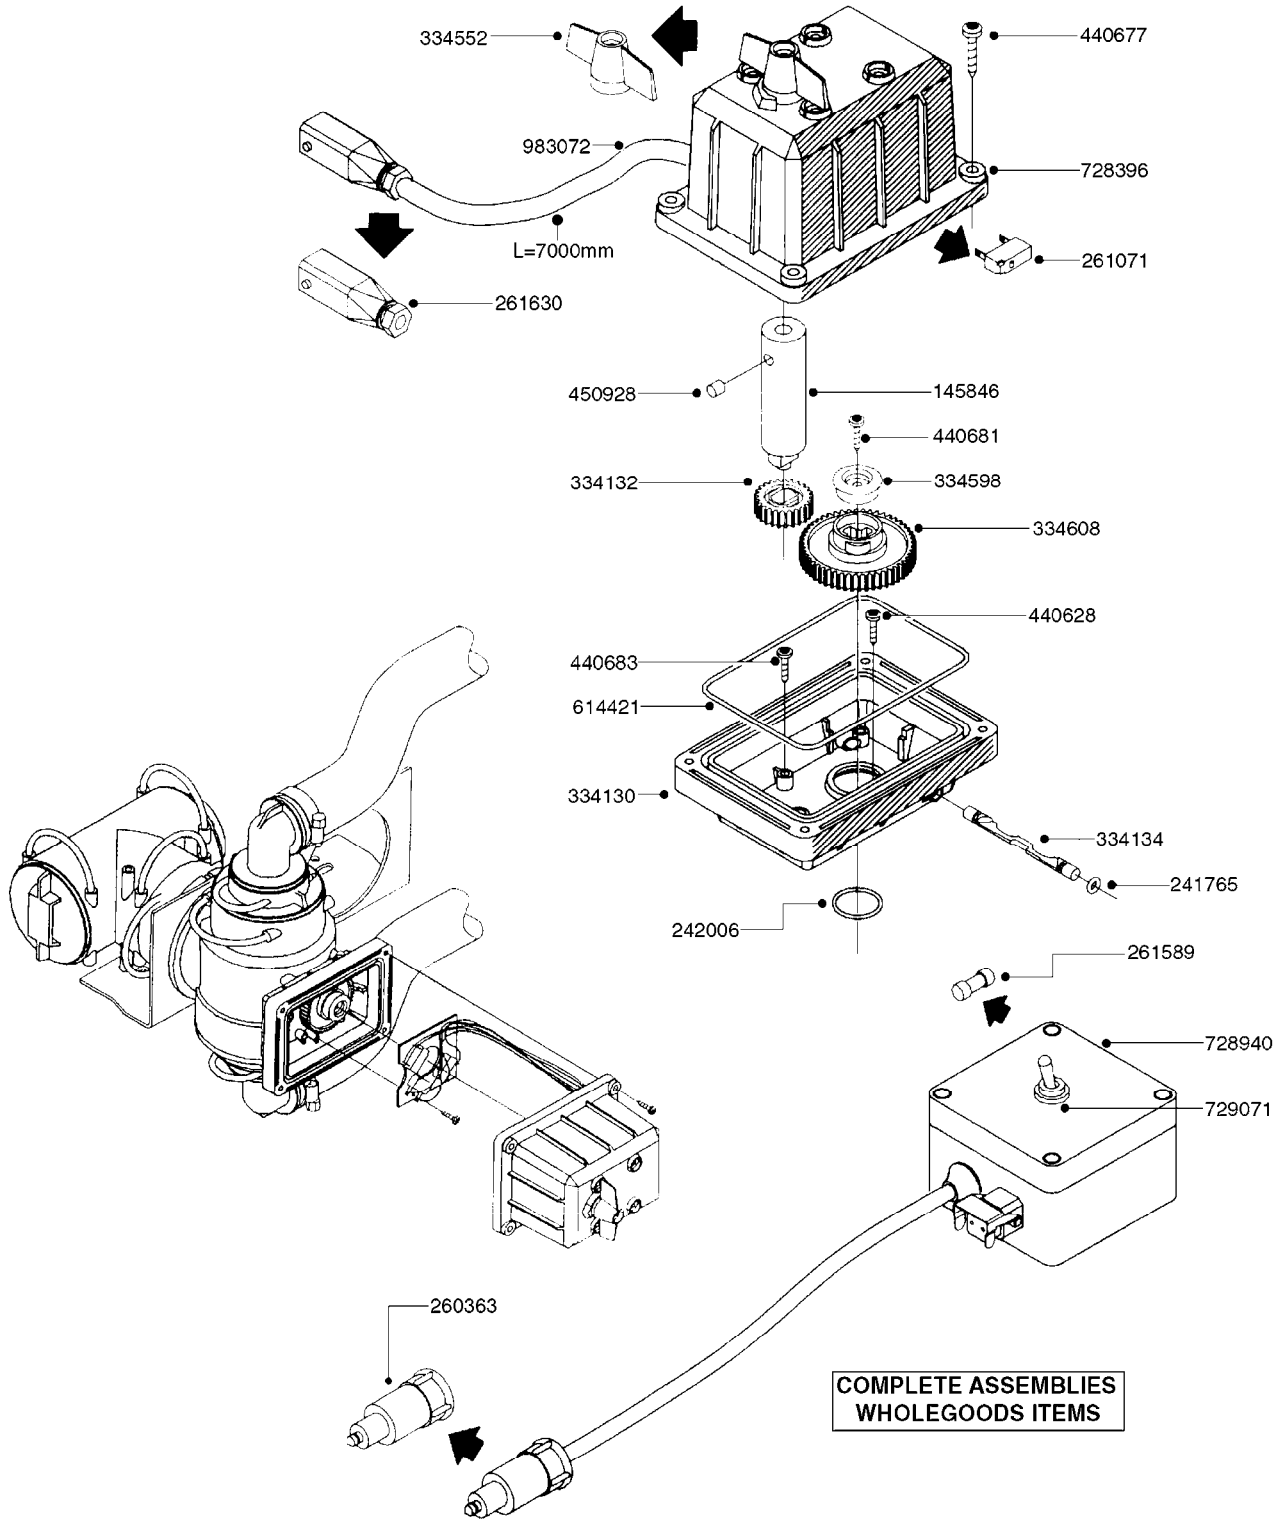

834363 - AGITATION BYPASS VALVE

K0020

BALL VALVE-ELECTRIC 2-WAY
K0020-HIN, 01:01:16

Page 1
Date 12.08.2020 8:45

parts-n°	order qty	description
145846	1	COUPLING FOR EL 3-WAY VALVE
241765	1	O-RING 3.1 X 1.6
242006	1	O-RING D22/D19 X 1.5
260363	1	PLUG 2 POLE 12V
261071	1	MICRO SWITCH TYPE 9 SM 201
261162	1	SOCKET F.12V BAYONET PLUG
261589	1	FUSE 5 X 20 1.25 AMP
334130	1	GEAR BOX
334131	1	COG WHEEL
334132	1	COG WHEEL
334134	1	INDICATOR ROD
334552	1	GRIP F.MAN.OP.EC PRES.REG.GREE
334598	1	PLUG F.VALVE HANDLE BLUE
440628	1	SCREW 3/8'
440677	1	SCREW F. PLASTIC 5X20 SS
440681	1	SCREW F. PLASTIC 4MM X 14LG SS
440683	1	SCREW 40X18 2WAY ELC.BALL VALV
450928	1	SET SCREW M8 X 8MM STAINLESS
614421	1	GASKET F/MOTOR HOUSE-ON/OFF TR
725340	1	MOTOR HOUSING FOR EL VALVE
728399	1	CIRCUIT BOARD F.728941
728941	1	CONTROL BOX F.2-WAY VALVE ELC.
834363	1	ELECTRIC KIT, AGITATION BYPASS