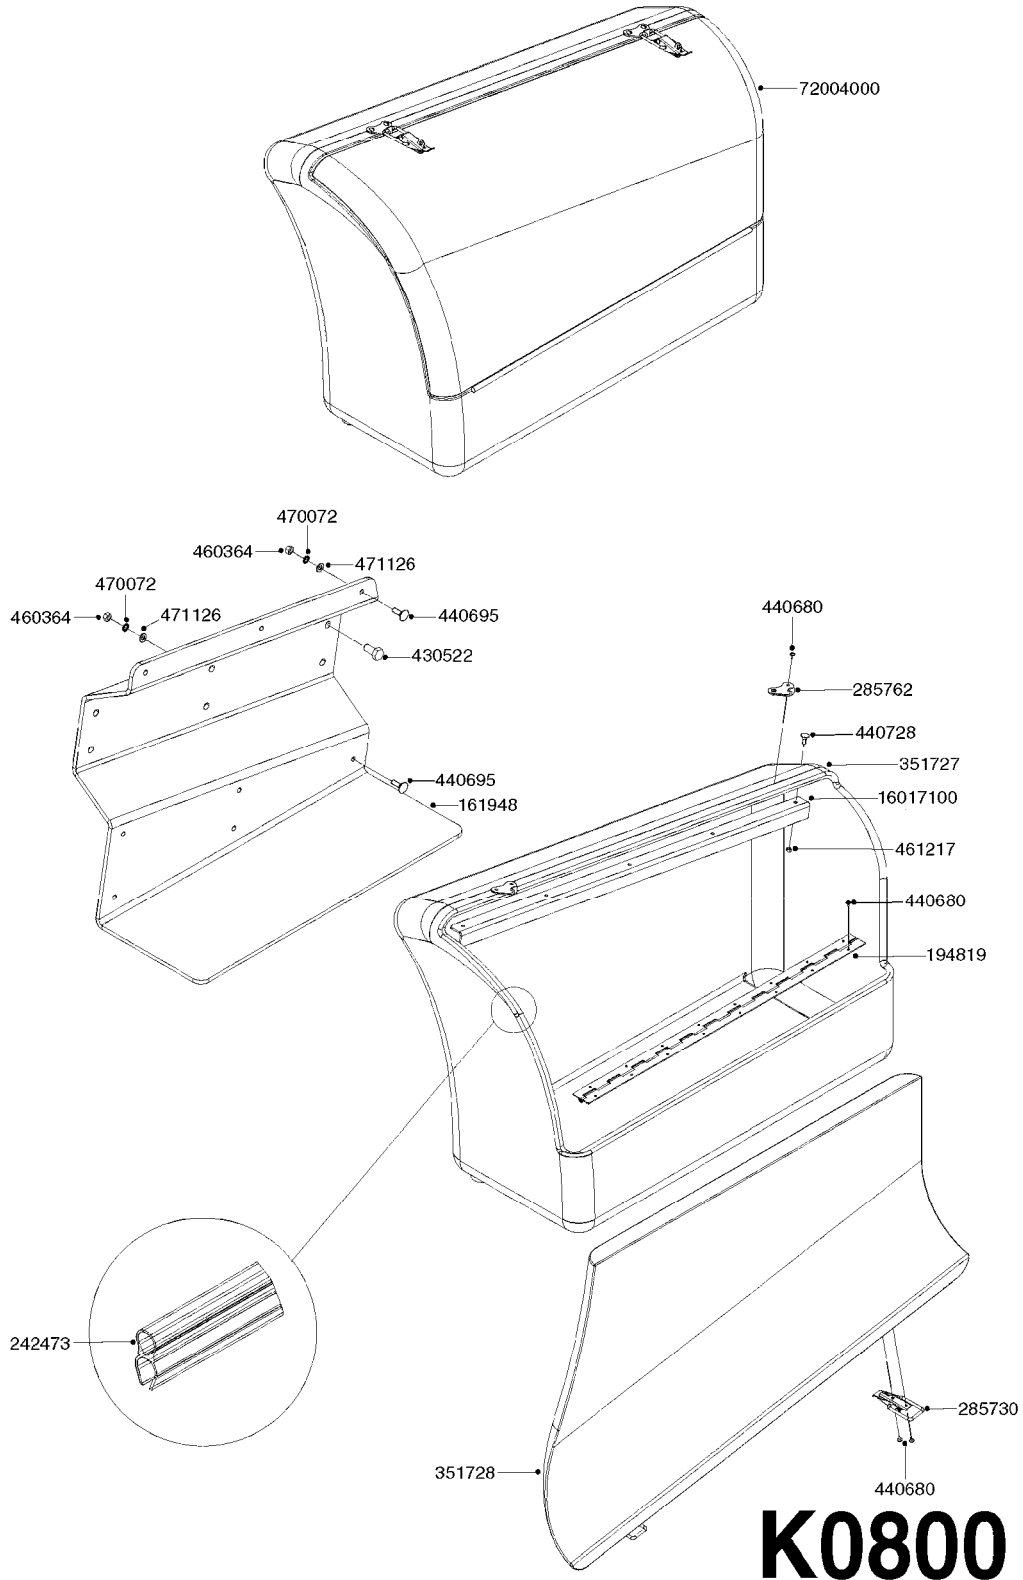

STORAGE LOCKER - RH
K0800-HIN, 01:01:16

Page	0
Date	12.08.2020 8:45

STORAGE LOCKER - RH
K0800-HIN, 01:01:16

Page 1
Date 12.08.2020 8:45

parts-n°	order qty	description
16017100	1	BKT. F. RH LOCKER HINGE CM+
161948	1	STORAGE LOCKER MT BKT RH CM+
194819	1	HINGE
242473	1	GASKET
285730	1	LATCH
285762	1	LATCH CLIP
351727	1	STORAGE LOCKER BASE (RAW) CM+
351728	1	LID STORAGE LOCKER (RAW)
430522	1	BOLT HEX 8.8 DEL M12X25 FT
440680	1	SCREW M4.2X9.5 STAINLESS
440695	1	BOLT CARRIAGE M8X25
440728	1	BOLT CARRIAGE 5MMX16
460364	1	NUT HU M8 A2 SS DIN934
461217	1	NUT HEX M5 LOCK
470072	1	WASHER D15/D8X.5 LOCK
471126	1	WASHER, M8, Ø16/ 8.4X 1.6, SS
72004000	1	LOCKER KIT F.CM+ RH