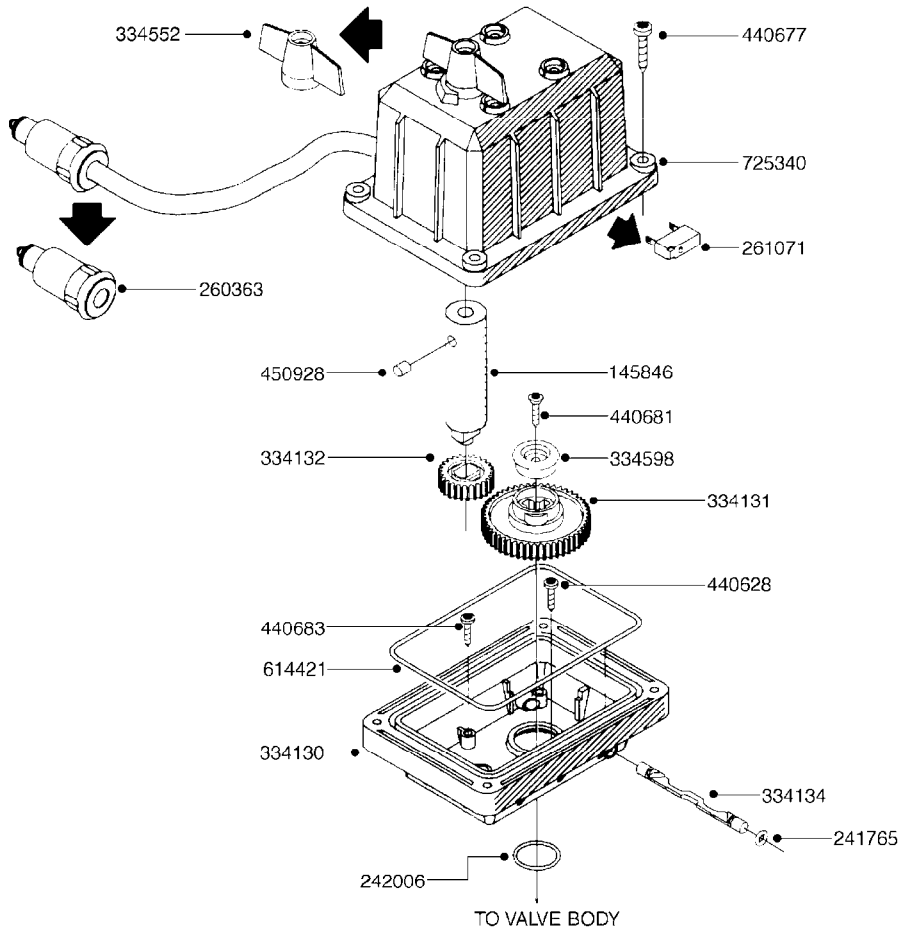

834363 - AGITATION BYPASS VALVE

K0020

BALL VALVE-ELECTRIC 2-WAY
K0020-HIN, 01:01:16

Page 1
Date 12.08.2020 8:45

parts-n°	order qty	description
145846	1	COUPLING FOR EL 3-WAY VALVE
241765	1	O-RING 3.1 X 1.6
242006	1	O-RING D22/D19 X 1.5
260363	1	PLUG 2 POLE 12V
261071	1	MICRO SWITCH TYPE 9 SM 201
261162	1	SOCKET F.12V BAYONET PLUG
261589	1	FUSE 5 X 20 1.25 AMP
334130	1	GEAR BOX
334131	1	COG WHEEL
334132	1	COG WHEEL
334134	1	INDICATOR ROD
334552	1	GRIP F.MAN.OP.EC PRES.REG.GREE
334598	1	PLUG F.VALVE HANDLE BLUE
440628	1	SCREW 3/8'
440677	1	SCREW F. PLASTIC 5X20 SS
440681	1	SCREW F. PLASTIC 4MM X 14LG SS
440683	1	SCREW 40X18 2WAY ELC.BALL VALV
450928	1	SET SCREW M8 X 8MM STAINLESS
614421	1	GASKET F/MOTOR HOUSE-ON/OFF TR
725340	1	MOTOR HOUSING FOR EL VALVE
728399	1	CIRCUIT BOARD F.728941
728941	1	CONTROL BOX F.2-WAY VALVE ELC.
834363	1	ELECTRIC KIT, AGITATION BYPASS