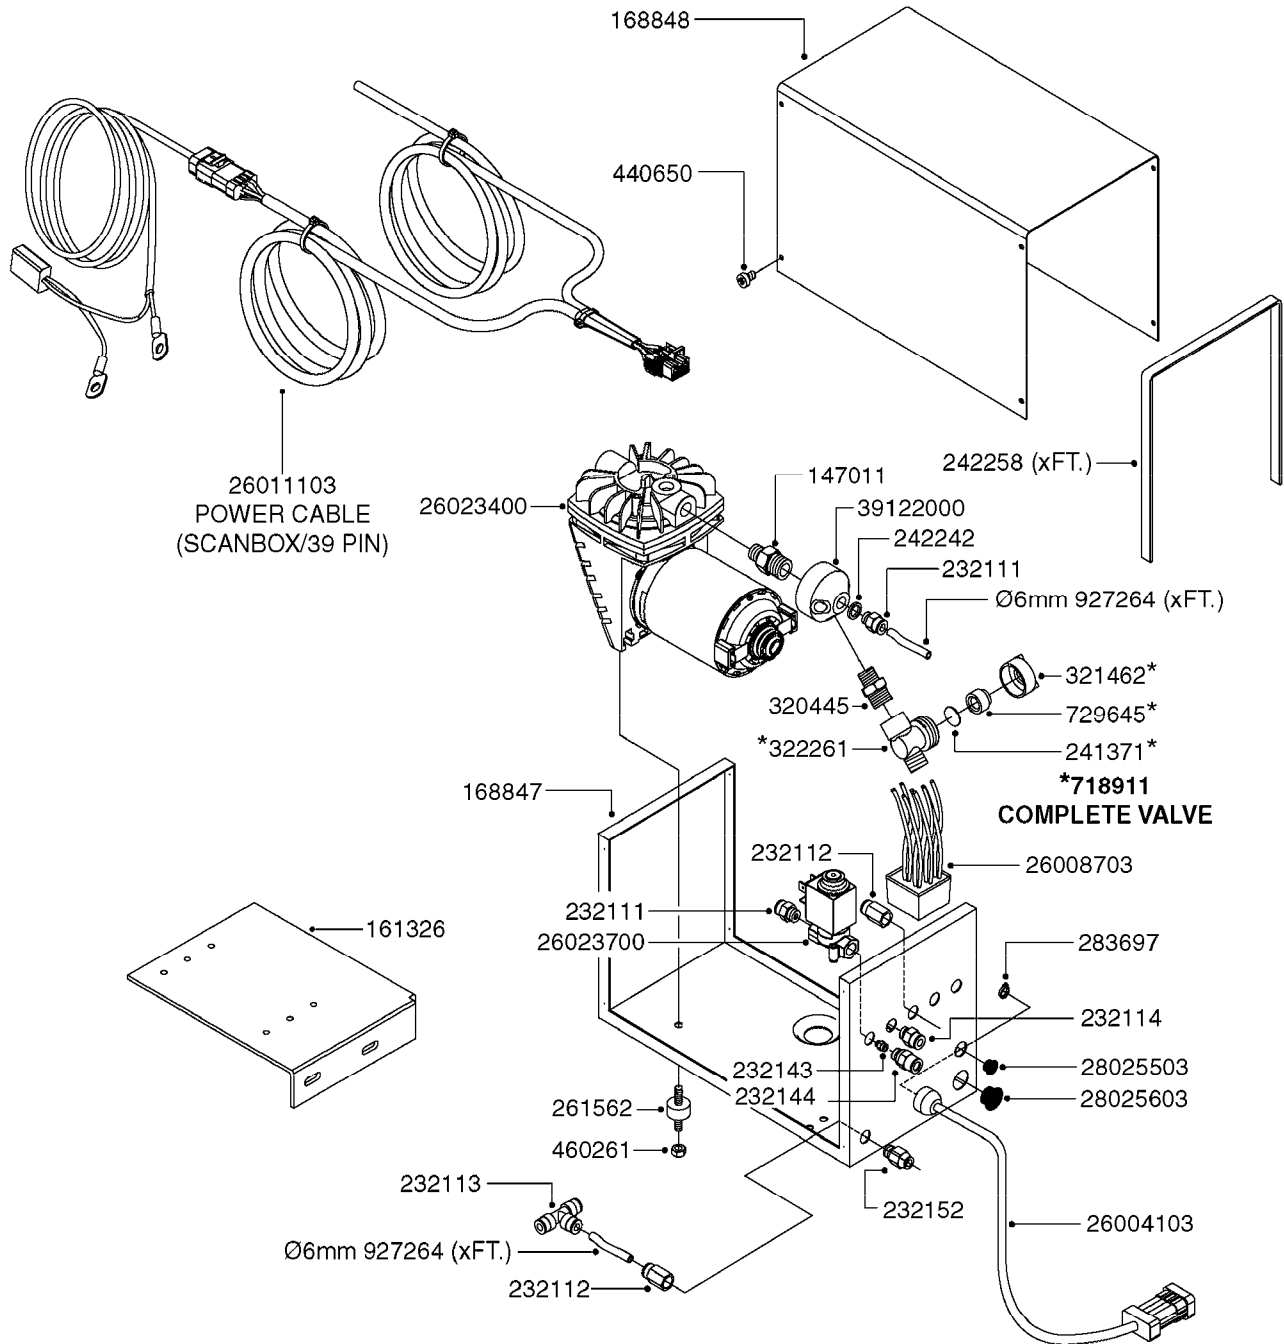

K0400

*Ø8mm 927306 (xFT.)
*Ø10mm 927330 (xFT.)

70062503 - COMPLETE ASSEMBLY

FOAM MARKER COMPRESSOR 2007
K0400-HIN, 01:01:16

Page 1
Date 12.08.2020 8:45

parts-n°	order qty	description
147011	1	HEX NIPPLE 3/8'X1/4'BSP BRASS
161326	1	MOUNT BKT. F. FOAM COMP.BOX 98
168847	1	ENCLOSURE LOWER F.MARKER
168848	1	COVER F. FOAM MARKER
232111	1	QUICK COUPLER 6MM X 1/8 EXT.
232112	1	QUICK COUPLER 6MM 1/8 INT.
232113	1	QUICK COUPLER 6MM T-PIECE
232114	1	COUPLER 1/8" THREADX8MM HOSE
232143	1	REDUCER 1/4'INT-1/8'EXT
232144	1	QUICK COUPLER 10MM X 1/4 EXT
232152	1	QUICK COUPLER 8MMX1/8 EXT.LONG
241371	1	DIAPHRAGM F.NO-DRIP,VULC
242242	1	O-RING F.AIR HOSE FITTING
242258	1	TRIM 3X10 SELF ADHESIVE 0012"
261562	1	RUBBER DAMPER 2XM6X25
283697	1	TIESTRAP 200MM
320445	1	FITT.DK HN 1/4"X3/8" BSP
321462	1	CAP F.NO-DRIP ASSY.
322261	1	HOUSING F.SAFETY VALVE 3/8"
440650	1	SCREW 3.5x13 STAINLESS
460261	1	NUT HEX M6X1.00 LOCK DIN985 A2 SS
718911	1	VALVE (SAFETY) F.MARKER
729645	1	NON-DRIP SPRING ASSY.GREEN 10
927264	1	HOSE R X PE D6/D4 X 0012"
927306	1	HOSE R X PE D8/D6 X 0012"BLACK
927330	1	HOSE R X PE D10/D8 X 012"BLACK
26004103	1	FOAM MARKER CNTRL MOD CABL STD
26008703	1	FOAM MARKER CONTROL SCII
26011103	1	FOAMER POWER/CONTROL CABLE 39P
26023400	1	COMPRESSOR F.FOAM MARKER CM40
26023700	1	SOLENOID VAL 12V 1/8' FLO '07
28025503	1	PLUG F.DRILLED HOLE 1/2"
28025603	1	PLUG F.DRILLED HOLE 3/4"
39122000	1	DISTR.HOUSING F.FOAM MARKER'07
70062503	1	FOAM MARKER COMPRESSOR,STD,39P