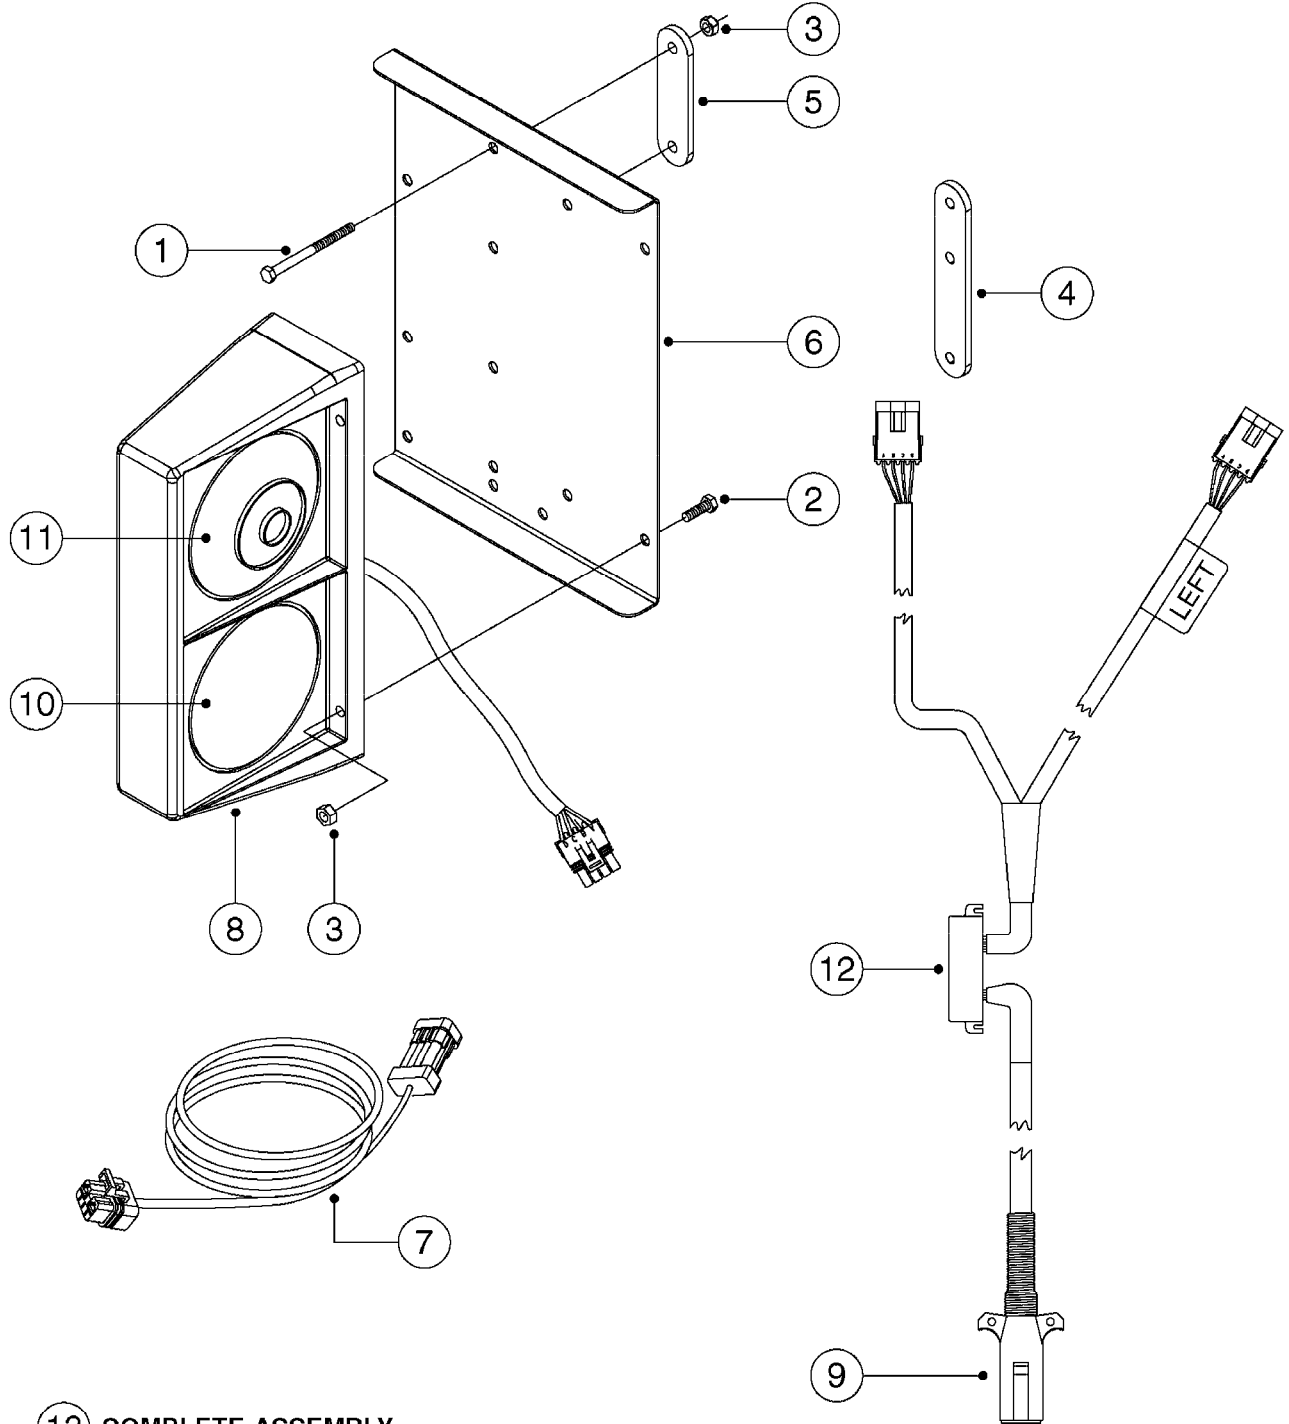

13 COMPLETE ASSEMBLY

COMPLETE ASSEMBLIES
WHOLEGOODS ITEMS

M0160

TRAFFIC LIGHT KIT
M0160-HIN, 13:08:19

Page 1

Date 12.08.2020 8:45

Pos.	parts-n°	order qty	description
1	410266	1	BOLT HEX 8.8 DEL M6X120
1	410421	1	BOLT HEX M6X110 DIN931-A2 SS
1	410524	1	BOLT HEX 8.8 DEL M6X100
1	410605	1	BOLT HEX 8.8 DEL M6X80
2	410362	1	BOLT HEX 8.8 SS M6X20
3	460261	1	NUT HEX M6X1.00 LOCK DIN985 A2 SS
4	16022303	1	BRACKET 100MM TUBE
5	16022403	1	BRACKET 60MM TUBE
6	16025603	1	BRACKET TAIL LIGHT DUAL LAMP
7	26004703	1	HARNESS 13' EXT 4 WIRE WP
8	26004903	1	TAIL LIGHT GREEN WIRE LH
8	26005003	1	TAIL LIGHT YELLOW WIRE RH
9	26005103	1	PLUG 7-PIN AG TAIL LIGHT
10	26005403	1	LENS BLACK BEFORE 2009
10	26017003	1	LENS RED
11	26016903	1	LENS AMBER
12	26032703	1	HARNESS COMPLETE, TAIL LIGHT, 2013
13	83308603	1	TRAFFIC LIGHT KIT