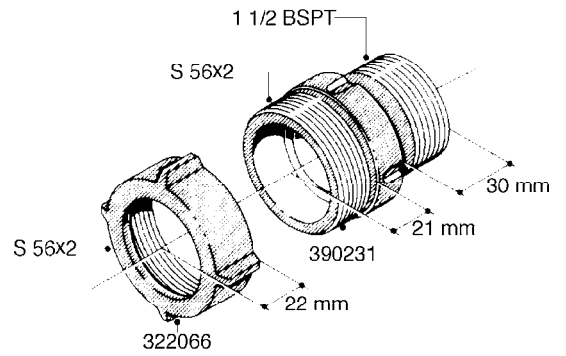

L0080

FITTINGS - S-53
L0080-HIN, 12:09:17

Page 1

Date 12.08.2020 8:45

Pos.	parts-n°	order qty	description
1	145995	1	FITT.DK S-53 FORK
2	241973	1	O-RING Ø3 X 44.2 70 SHORES NITRIL NITRIL (BLACK)
2	242353	1	O-RING 3 X 44.2 VITON VITON (BROWN)
3	242109	1	O-RING D32.2x3.0 NITRIL (BLACK)
3	242354	1	O-RING D32.2X3.0 VITON VITON (BROWN)
4	322103	1	FITT.DK S-53 BULKHEAD
5	322107	1	FITT.DK S-53 BULKHEAD NUT
6	322110	1	FITT.DK S-53 ELB. 1/2" BSP
7	322352	1	FITT.DK S-53 TEE
8	334229	1	FITT.DK S-53 STR.3/4"
9	334260	1	GASKET F. S-53 BULKHEAD
10	334564	1	FITT.DK S-67 TO S-53 ADAPTER
11	391100	1	FITT.DK S-53THREAD INS.1/2"BSP
12	726463	1	FITT.DK S53 BULKHEAD W/GASKET
13	726552	1	FIT.DK S-53X90 1/2" BSP,O-RING
14	726556	1	FITT.DK S-53 HB 1/2" W/O-RING
15	726558	1	FITT.DK S53 STR. 3/4" W.ORING
16	726559	1	FITT DK. S-53 HB 1" W/O-RING
17	726568	1	FITT.DK.S-53 HB 1/2"90 W/O-RING
18	726570	1	FITT.DK S-53 ELB.3/4" W.ORING
19	726571	1	FITT.DK S-53 ELB.1", W ORING
20	726578	1	FITT.DK S53 PLUG WITH O-RING
21	728561	1	FITT.DK. S67M - S53F REDUCER