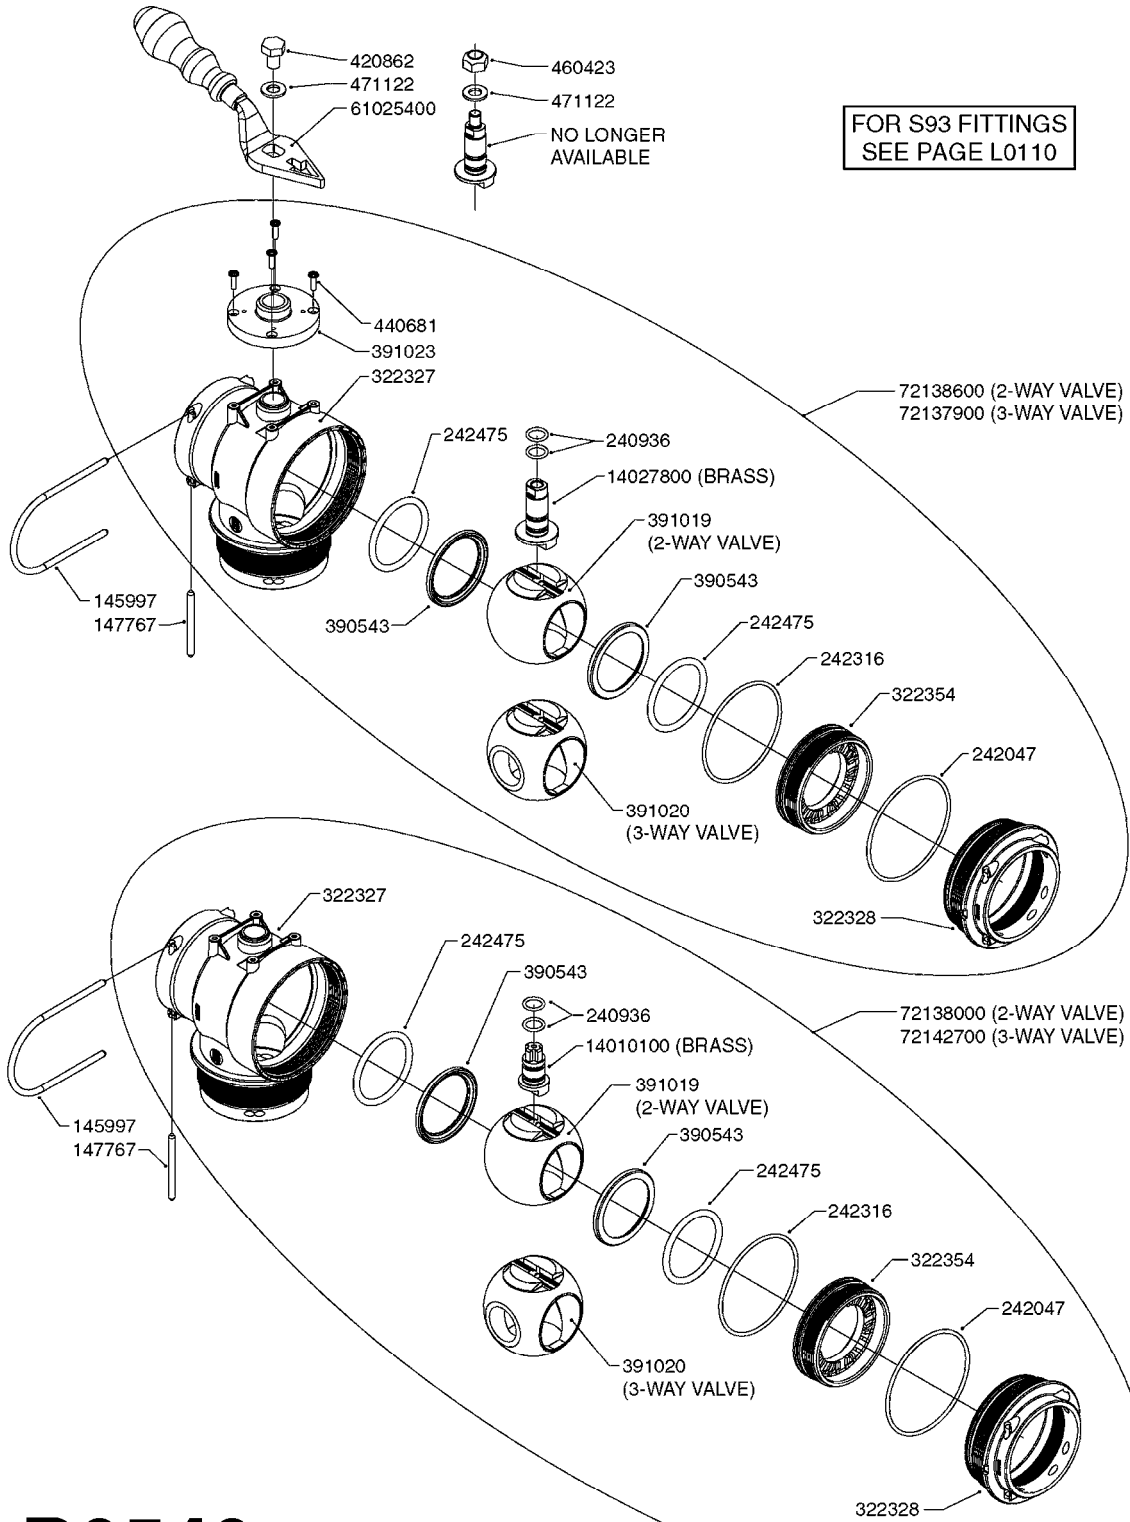

SMART VALVE-S93 MANIFOLD VALVE
B0540-HIN, 01:01:16

Page 0
Date 12.08.2020 8:44

B0540

SMART VALVE-S93 MANIFOLD VALVE
B0540-HIN, 01:01:16

Page 1

Date 12.08.2020 8:44

parts-n°	order qty	description
145997	1	FITT.DK S-93 FORK
147767	1	PIN 5Ø X 60 S-93 DOUBLE CLAMP
240936	1	O-RING D13.3X2.4 NITRIL
242047	1	O-RING 89.5 X 3.0 VITON
242316	1	O-RING D84.5X3.0 NITRIL
242475	1	O'RING D56.52x5.33 SH70-VITON
322327	1	HOUSING, VALVE, S93, 220 PSI
322328	1	END CAP F.VALVE S-93
322354	1	THRUST PLATE F.3-WAY VALVES-93
390543	1	SEAT F.BALL 3-WAY VALVE S-93
391019	1	BALL F.2 WAY S93 SMART VALVE
391020	1	BALL F.3 WAY S93 SMART VALVE
391023	1	SMART VALVE MOUNTING BRACKET
420862	1	BOLT HEX 8.8 DEL M10X16 FT
440681	1	SCREW F. PLASTIC 4MM X 14LG SS
460423	1	NUT HEX M10X1.50 LOCK DIN985A2 SS
471122	1	WASHER, M10, Ø20/10.5X 2.0, SS
14010100	1	SPINDLE F.SMART VALVE S-93
14027800	1	SPINDLE F.SMART VALVE S-93
61025400	1	HANDLE SMART VALVE
72137900	1	VALVE S93 "V1" SMART VALVE
72138000	1	VALVE S93 "V2" SMART VALVE
72138600	1	VALVE S93 "V3" SMART VALVE
72142700	1	VALVE S93 "V4" SMART VALVE