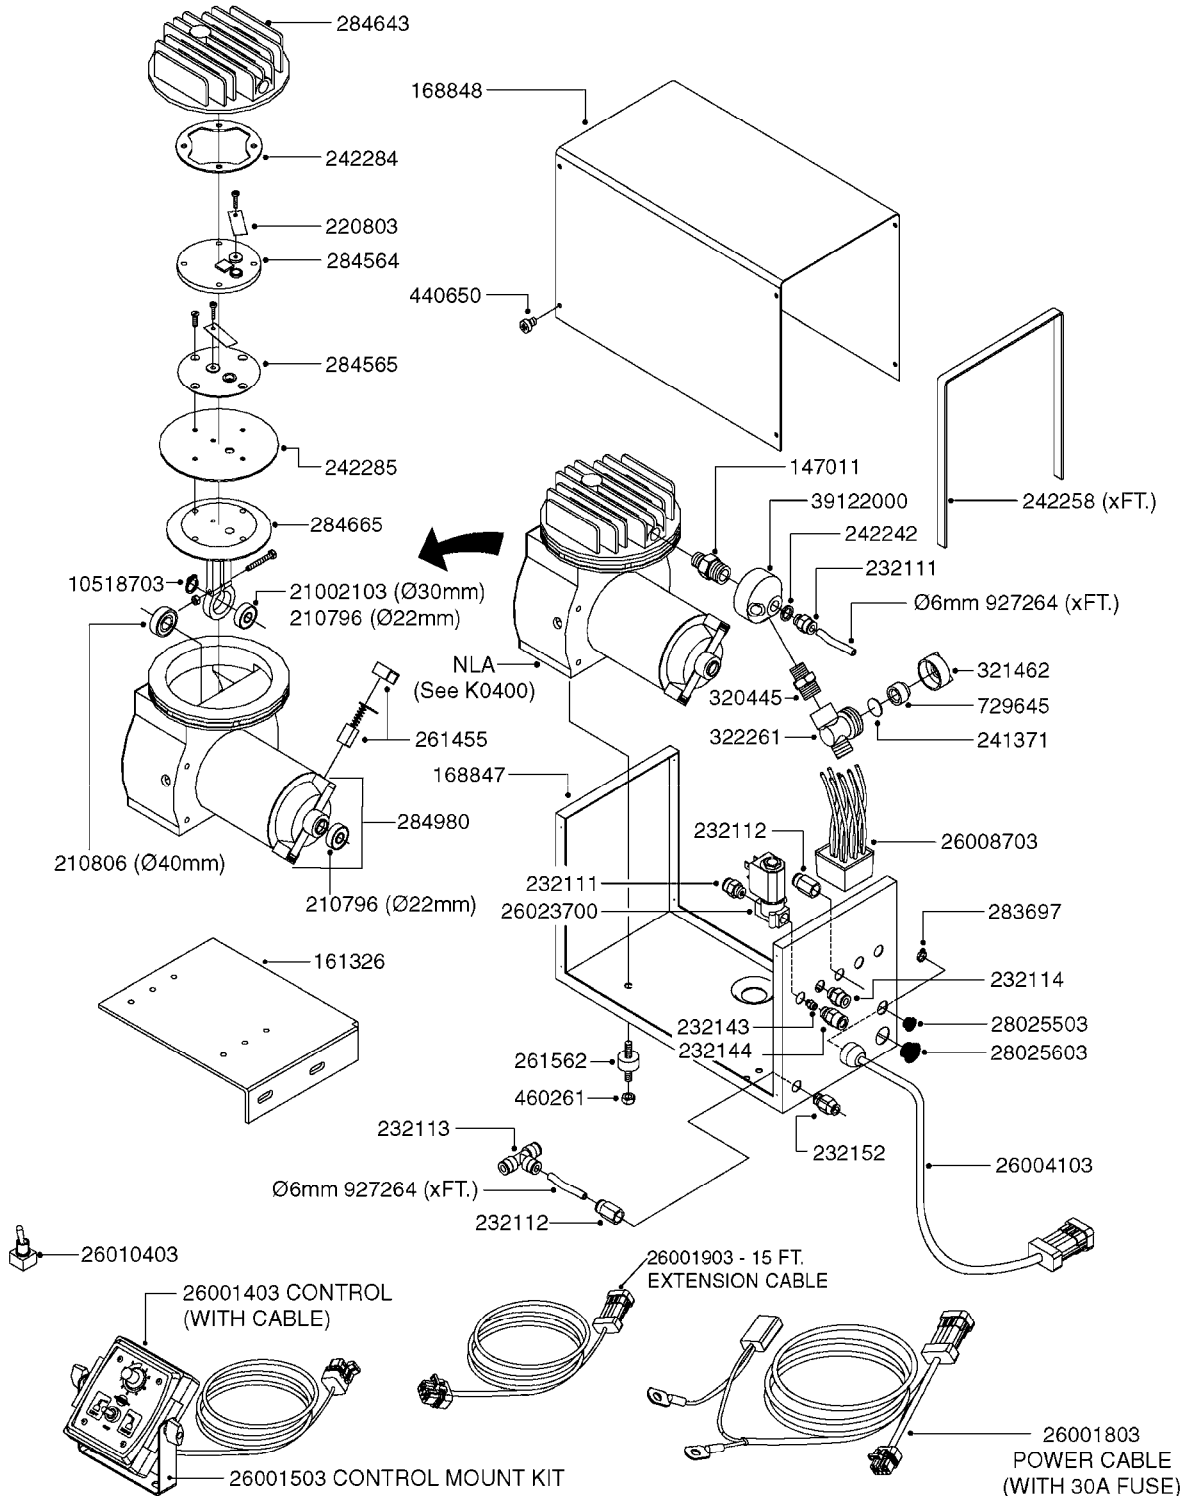

K0390

*Ø8mm 927306 (xFT.)
*Ø10mm 927330 (xFT.)

70019403 - COMPLETE ASSEMBLY

FOAM MARKER COMPRESSOR 2002
K0390-HIN, 01:01:16

Page 1
Date 12.08.2020 8:45

parts-n°	order qty	description
147011	1	HEX NIPPLE 3/8'X1/4'BSP BRASS
161326	1	MOUNT BKT. F. FOAM COMP.BOX 98
168847	1	ENCLOSURE LOWER F.MARKER
168848	1	COVER F. FOAM MARKER
210796	1	BEARING BALL D22/D8 X 7 608ZZ
210806	1	BEARING BALL D40/D17X12MM
220803	1	VALVE F. COMPRESSOR
232111	1	QUICK COUPLER 6MM X 1/8 EXT.
232112	1	QUICK COUPLER 6MM 1/8 INT.
232113	1	QUICK COUPLER 6MM T-PIECE
232114	1	COUPLER 1/8" THREADX8MM HOSE
232143	1	REDUCER 1/4'INT-1/8'EXT
232144	1	QUICK COUPLER 10MM X 1/4 EXT
232152	1	QUICK COUPLER 8MMX1/8 EXT.LONG
241371	1	DIAPHRAGM F.NO-DRIP,VULC
242242	1	O-RING F.AIR HOSE FITTING
242258	1	TRIM 3X10 SELF ADHESIVE 0012"
242284	1	HEAD GASKET F. COMPRESSOR
242285	1	DIAPHRAGM F. F/M COMP.
261455	1	BRUSH KIT-FOAM MARKER MOTOR
261562	1	RUBBER DAMPER 2XM6X25
283697	1	TIESTRAP 200MM
284564	1	PLATE F.COMPRESSOR HEAD
284565	1	PLATE F.COMPRESSOR HEAD
284643	1	COMPRESSOR HEAD F.FOAM MARKER
284665	1	CONNECTING ROD F.COMPRESSOR
284980	1	FLANGE REAR F. F.M.COMPRESSOR
320445	1	FITT.DK HN 1/4"X3/8" BSP
321462	1	CAP F.NO-DRIP ASSY.
322261	1	HOUSING F.SAFETY VALVE 3/8"
440650	1	SCREW 3.5x13 STAINLESS
460261	1	NUT HEX M6X1.00 LOCK DIN985 A2 SS
729645	1	NON-DRIP SPRING ASSY.GREEN 10
927264	1	HOSE R X PE D6/D4 X 0012"
927306	1	HOSE R X PE D8/D6 X 0012"BLACK
927330	1	HOSE R X PE D10/D8 X 012"BLACK
10518703	1	SNAP-RING OUTER 8X1
21002103	1	BEARING, 6200 2ZJEM (SKF)
26001403	1	HC FOAM MARKR CONSOLE VS3.0.00
26001503	1	HC FOAM MARKER CONSOLE MT.KIT
26001803	1	POWER CABLE
26001903	1	15' 7-PIN EXTENSION CABLE
26004103	1	FOAM MARKER CNTRL MOD CABL STD
26008703	1	FOAM MARKER CONTROL SCII
26010403	1	TOGGLE SWITCH MICRO-TRAK F.M.
26023700	1	SOLENOID VAL 12V 1/8' FLO '07
28025503	1	PLUG F.DRILLED HOLE 1/2"
28025603	1	PLUG F.DRILLED HOLE 3/4"
39122000	1	DISTR.HOUSING F.FOAM MARKER'07
70019403	1	FOAM MARKER COMPRESSOR KIT STD