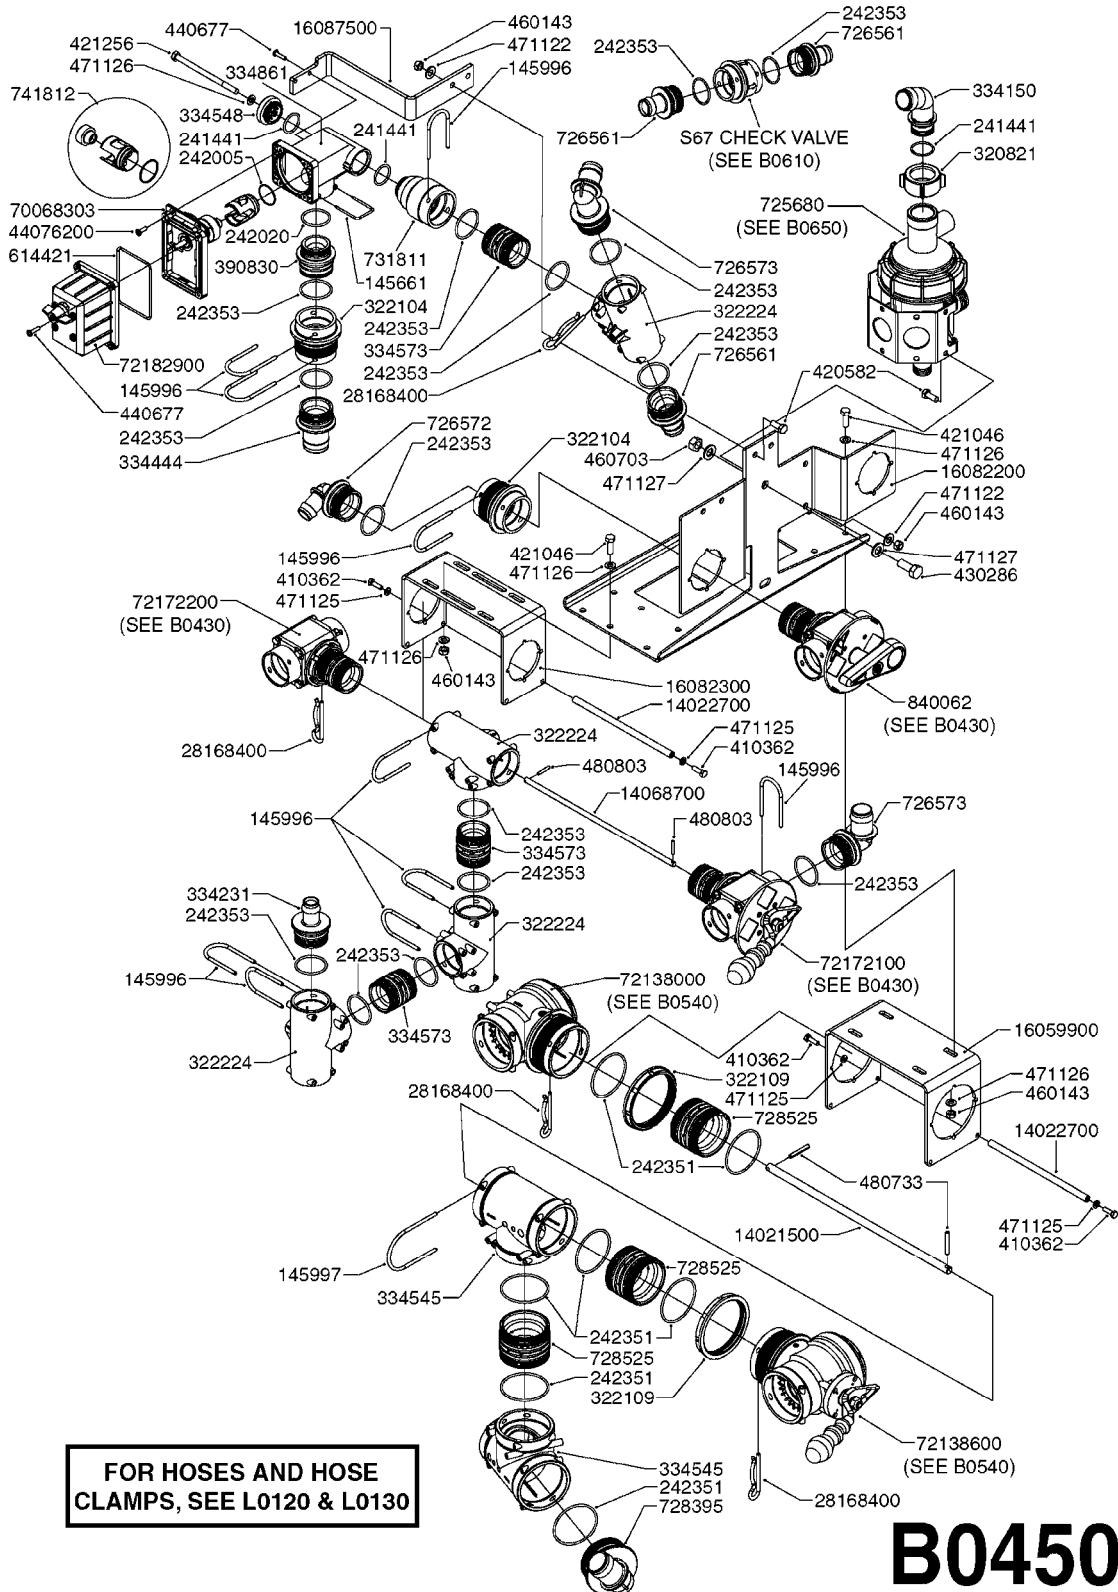

FOR HOSES AND HOSE
CLAMPS, SEE L0120 & L0130

B0450

SMART VALVE - COMMANDER PLUS
B0450-HIN, 28:01:19

Page 1
Date 12.08.2020 8:44

parts-n°	order qty	description
145661	1	FITT.DK S-61 FORK
145996	1	FITT.DK S-67 FORK
145997	1	FITT.DK S-93 FORK
241441	1	O-RING D29.3X3
242005	1	O-RING D32.1X1.6 NITRIL
242020	1	O-RING 39.2 X 3 VITON
242351	1	O-RING D69.5X3.0 VITON F.S-93
242353	1	O-RING 3 X 44.2 VITON
320821	1	FITT.DK NUT 1-1/2" BSP
322104	1	FITT.DK S-67 BULKHEAD
322109	1	FITT.DK S-93 BULKHEAD NUT
322224	1	FITT.DK S-67 TEE
334150	1	FITT.DK HB 1-1/4" 110 F.1-1/2"
334231	1	FITT.DK S-67 STR.1"
334444	1	FITT.DK S-67 STR.1-1/2" PVC
334545	1	FITT.DK S-93 TEE
334548	1	END COVER
334573	1	FITT.DK S-67 CONNECTOR
334861	1	HOUSING F. HM EVC POST 1992
390830	1	ADAPTER S61/S67
410362	1	BOLT HEX 8.8 SS M6X20
420582	1	BOLT HEX 8.8 DEL M8X20 FT A2
421046	1	BOLT HEX M8X25/25 A2 SS DIN933
421256	1	BOLT HEX 8.8 SS M8X130
430286	1	BOLT HEX 8.8 DEL M12X30 FT
440677	1	SCREW F. PLASTIC 5X20 SS
460143	1	LOCK NUT M8 SST A2 DIN985
460703	1	NUT HEX M12X1.75 LOCK DIN985A2 SS
471122	1	WASHER, M10, Ø20/10.5X 2.0, SS
471125	1	WASHER M6U 6.4X14X1.2,A2 SS
471126	1	WASHER, M8, Ø16/ 8.4X 1.6, SS
471127	1	WASHER, M12, Ø24/13X24X2.5 SS
480733	1	PIN D6 X 40
480803	1	PIN Ø4 X 25
614421	1	GASKET F/MOTOR HOUSE-ON/OFF TR
725680	1	SCF ASSY.80 W/THREADED TOP CAP
726561	1	FITT.DK S-67 STR.1-1/4" O-RING
726572	1	FITT.DK S-67 1" ELBOW 90 ASSY.
726573	1	FITT. S67 5/4" 90° W/O-RING
728395	1	FITT.DK S-93 ELB.1-1/2" 90 DEG
728525	1	FITT. S93 CONNECTOR W/O-RINGS
731811	1	FITT.DK ADAPTOR S67 EC BOOM SE
741812	1	PRESS REG.CONE&CYL. HI RATE
840062	1	VALVE S67 PRESSURE AGITATION
14021500	1	SPINDLE F.S93 SMART VALVE
14022700	1	SPACER TUBE Ø10 L=212 SS
14068700	1	SPINDLE,SMART VALVE S67 10MM
16059900	1	BRACKET 2 STK S93 SMART VALVE
16082200	1	BRACKET F.CM+ SMART VALVE
16082300	1	BRACKET 2PCS S67 VALVE 15 BAR
16087500	1	BRACKET F.REG.VALVE CM+ SV
28168400	1	HAIRPIN Ø5 S67/S93
44076200	1	SCREW WN5451 5X16 SS TORX
70068303	1	BRKT. PLATE F/PRES. CONT.2XNUT
72138000	1	VALVE S93 "V2" SMART VALVE
72138600	1	VALVE S93 "V3" SMART VALVE
72172100	1	VALVE S67 "V1" SMART VALVE
72172200	1	VALVE S67 "V2" SMART VALVE
72182900	1	MOTER REG.DME37 1:150 AMP YELL