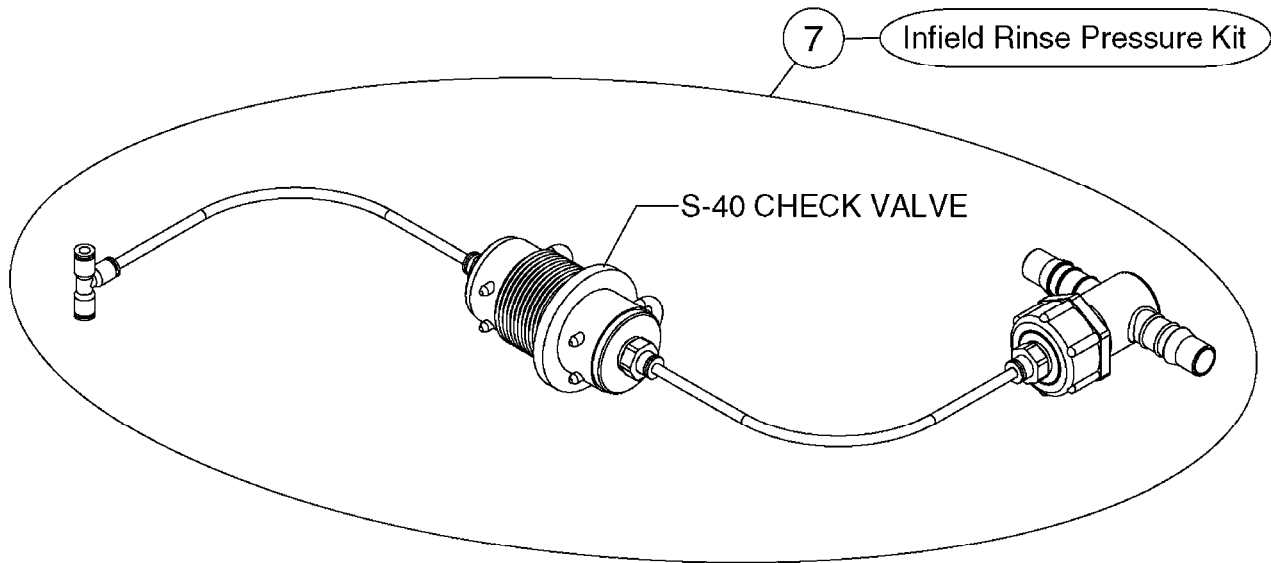

SMART VALVE-S93 MANIFOLD VALVE
B0540-HIN, 01:01:16

Page 0
Date 12.08.2020 8:44

B0540

SMART VALVE-S93 MANIFOLD VALVE
B0540-HIN, 01:01:16

Page 1

Date 12.08.2020 8:44

parts-n°	order qty	description
145997	1	FITT.DK S-93 FORK
147767	1	PIN 5Ø X 60 S-93 DOUBLE CLAMP
240936	1	O-RING D13.3X2.4 NITRIL
242047	1	O-RING 89.5 X 3.0 VITON
242316	1	O-RING D84.5X3.0 NITRIL
242475	1	O'RING D56.52x5.33 SH70-VITON
322327	1	HOUSING, VALVE, S93, 220 PSI
322328	1	END CAP F.VALVE S-93
322354	1	THRUST PLATE F.3-WAY VALVES-93
390543	1	SEAT F.BALL 3-WAY VALVE S-93
391019	1	BALL F.2 WAY S93 SMART VALVE
391020	1	BALL F.3 WAY S93 SMART VALVE
391023	1	SMART VALVE MOUNTING BRACKET
420862	1	BOLT HEX 8.8 DEL M10X16 FT
440681	1	SCREW F. PLASTIC 4MM X 14LG SS
460423	1	NUT HEX M10X1.50 LOCK DIN985A2 SS
471122	1	WASHER, M10, Ø20/10.5X 2.0, SS
14010100	1	SPINDLE F.SMART VALVE S-93
14027800	1	SPINDLE F.SMART VALVE S-93
61025400	1	HANDLE SMART VALVE
72137900	1	VALVE S93 "V1" SMART VALVE
72138000	1	VALVE S93 "V2" SMART VALVE
72138600	1	VALVE S93 "V3" SMART VALVE
72142700	1	VALVE S93 "V4" SMART VALVE