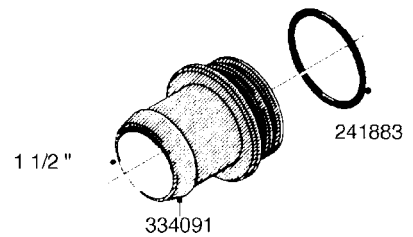

L0080

FITTINGS - S-53
L0080-HIN, 12:09:17

Page 1

Date 12.08.2020 8:45

Pos.	parts-n°	order qty	description
1	145995	1	FITT.DK S-53 FORK
2	241973	1	O-RING Ø3 X 44.2 70 SHORES NITRIL NITRIL (BLACK)
2	242353	1	O-RING 3 X 44.2 VITON VITON (BROWN)
3	242109	1	O-RING D32.2x3.0 NITRIL (BLACK)
3	242354	1	O-RING D32.2X3.0 VITON VITON (BROWN)
4	322103	1	FITT.DK S-53 BULKHEAD
5	322107	1	FITT.DK S-53 BULKHEAD NUT
6	322110	1	FITT.DK S-53 ELB. 1/2" BSP
7	322352	1	FITT.DK S-53 TEE
8	334229	1	FITT.DK S-53 STR.3/4"
9	334260	1	GASKET F. S-53 BULKHEAD
10	334564	1	FITT.DK S-67 TO S-53 ADAPTER
11	391100	1	FITT.DK S-53THREAD INS.1/2"BSP
12	726463	1	FITT.DK S53 BULKHEAD W/GASKET
13	726552	1	FIT.DK S-53X90 1/2" BSP,O-RING
14	726556	1	FITT.DK S-53 HB 1/2" W/O-RING
15	726558	1	FITT.DK S53 STR. 3/4" W.ORING
16	726559	1	FITT DK. S-53 HB 1" W/O-RING
17	726568	1	FITT.DK.S-53 HB 1/2"90 W/O-RING
18	726570	1	FITT.DK S-53 ELB.3/4" W.ORING
19	726571	1	FITT.DK S-53 ELB.1", W ORING
20	726578	1	FITT.DK S53 PLUG WITH O-RING
21	728561	1	FITT.DK. S67M - S53F REDUCER