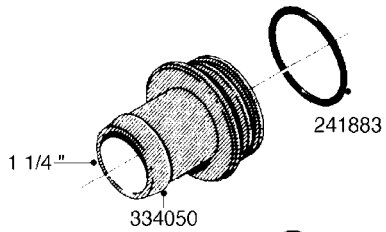

L0080

FITTINGS - S-53
L0080-HIN, 12:09:17

Page 1

Date 12.08.2020 8:45

Pos.	parts-n°	order qty	description
1	145995	1	FITT.DK S-53 FORK
2	241973	1	O-RING Ø3 X 44.2 70 SHORES NITRIL NITRIL (BLACK)
2	242353	1	O-RING 3 X 44.2 VITON VITON (BROWN)
3	242109	1	O-RING D32.2x3.0 NITRIL (BLACK)
3	242354	1	O-RING D32.2X3.0 VITON VITON (BROWN)
4	322103	1	FITT.DK S-53 BULKHEAD
5	322107	1	FITT.DK S-53 BULKHEAD NUT
6	322110	1	FITT.DK S-53 ELB. 1/2" BSP
7	322352	1	FITT.DK S-53 TEE
8	334229	1	FITT.DK S-53 STR.3/4"
9	334260	1	GASKET F. S-53 BULKHEAD
10	334564	1	FITT.DK S-67 TO S-53 ADAPTER
11	391100	1	FITT.DK S-53THREAD INS.1/2"BSP
12	726463	1	FITT.DK S53 BULKHEAD W/GASKET
13	726552	1	FIT.DK S-53X90 1/2" BSP,O-RING
14	726556	1	FITT.DK S-53 HB 1/2" W/O-RING
15	726558	1	FITT.DK S53 STR. 3/4" W.ORING
16	726559	1	FITT DK. S-53 HB 1" W/O-RING
17	726568	1	FITT.DK.S-53 HB 1/2"90 W/O-RING
18	726570	1	FITT.DK S-53 ELB.3/4" W.ORING
19	726571	1	FITT.DK S-53 ELB.1", W ORING
20	726578	1	FITT.DK S53 PLUG WITH O-RING
21	728561	1	FITT.DK. S67M - S53F REDUCER