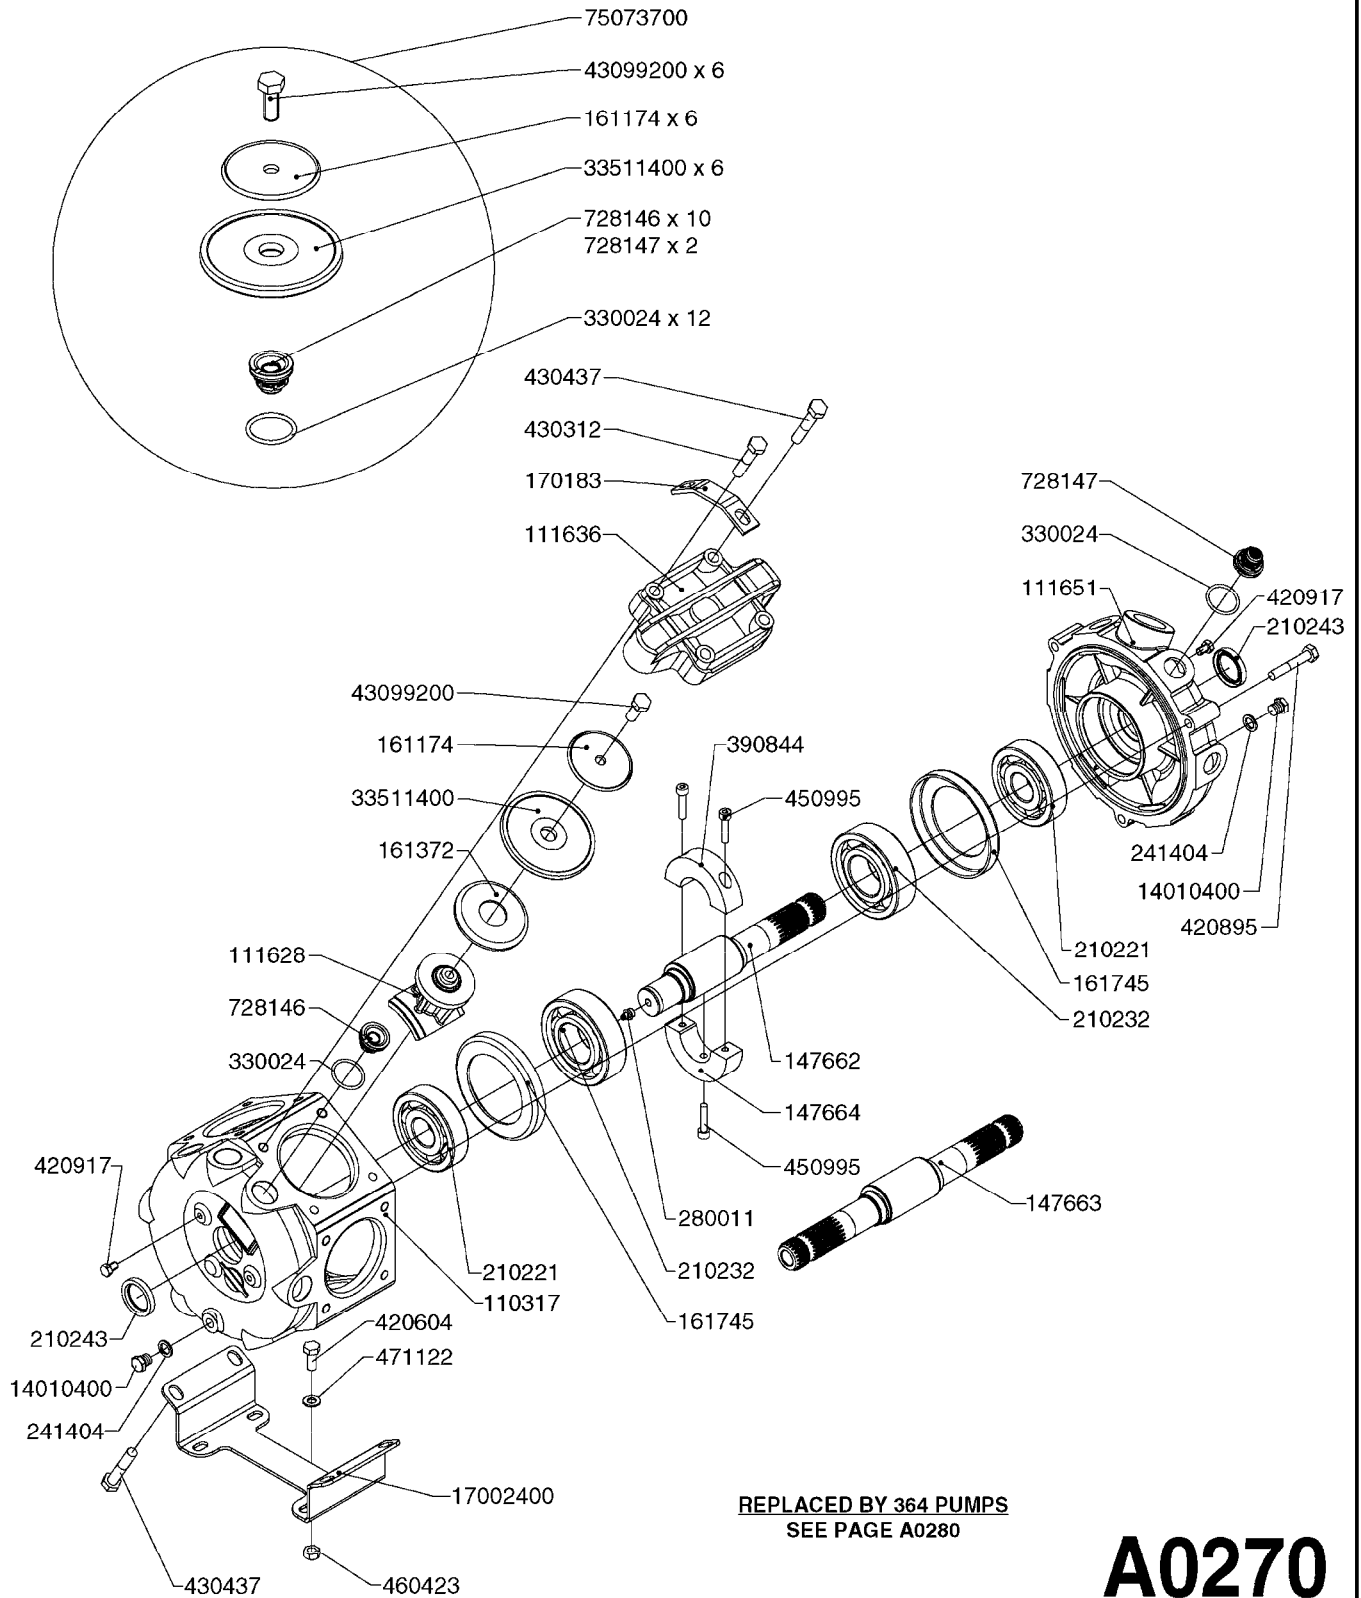

PUMP - 363/1000 RPM W/MOUNTING
A0270-HIN, 17:03:16

Page 1
Date 12.08.2020 8:44

parts-n°	order qty	description
110317	1	PUMP CASING MODEL 360/361 PNTD
111628	1	CONNECTING ROD 363/5.5 PUMP
111636	1	VALVE COVER 363 HEAVY DUTY
111651	1	CASTING F.363 1.5" PUMP(FRONT)
147662	1	CRANK SHAFT F.363/463-5.5MM
147663	1	CRANK SHAFT 363/463-5.5 THROUG
147664	1	COUNTERBALANCE 363/463 WEIGHT
161174	1	DIAPHRAGM DISC SS 361/363/364 PUMP
161372	1	DIAPHRAGM BACKING DISC,320-361
161745	1	METAL SPACER F.363/463
170183	1	LIFT STRAP F.PUMP 360/361/462
210221	1	BEARING BALL 6407
210232	1	BEARING BALL 6310
210243	1	SEAL OIL 35 X 47 X 7
241404	1	DOWTY SEAL 1/4"
280011	1	GREASE NIPPLE 1/8' SAE H TR
330024	1	O-RING D41,1/D34.5 X 3,5
390844	1	COUNTERBALANCE 363/463 POM
420604	1	BOLT HEX 8.8 DEL M10X25 FT DIN933
420895	1	BOLT HEX 8.8 RAW M10X60
420917	1	BOLT HEX 8.8 RAW M8X12 FT
430312	1	BOLT HEX 8.8 M12X60
430437	1	BOLT HEX 8.8 RAW M12X65
450995	1	BOLT ALLEN M8X30 DIN 912 RAW
460423	1	NUT HEX M10X1.50 LOCK DIN985A2 SS
471122	1	WASHER, M10, Ø20/10.5X 2.0, SS
728146	1	VALVE FOR 361(726890/707932)
728147	1	VALVE FOR 361 WHITE WITH HOLE
14010400	1	PLUG 1/4" BSP
17002400	1	FOOT F. 36X PUMP, RED
33511400	1	DIAPHRAGM PUMP 361/361/363/364 PUR
43099200	1	BOLT HEX SS M12 X 30 DIN933 A4
75073700	1	PUMP KIT 361/363 "06"