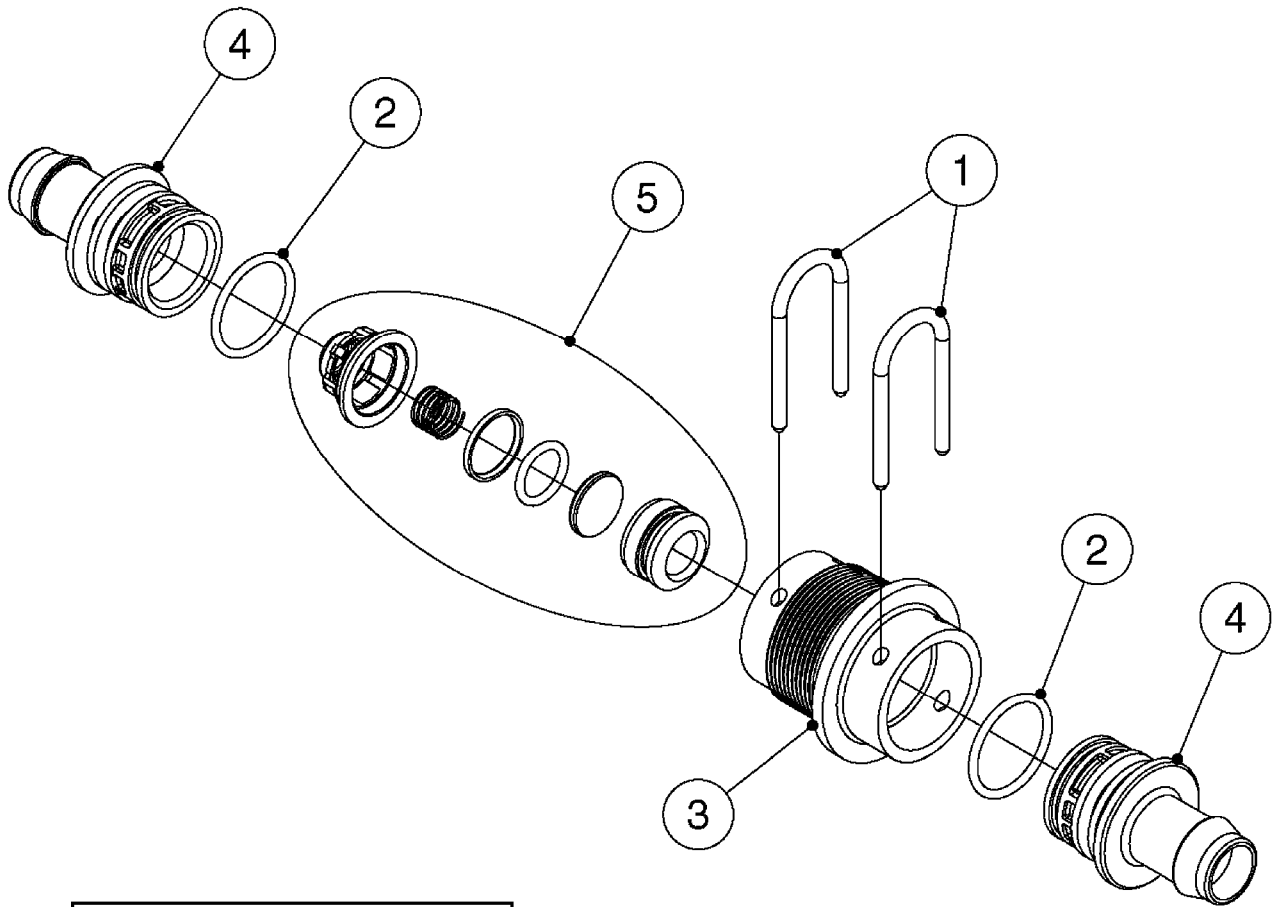

FOR FITTINGS AND
HOSES, SEE SECTION L

B0620

CHECK VALVES - S53
B0620-HIN, 01:01:16

Page 1

Date 12.08.2020 8:44

Pos.	parts-n°	order qty	description
1	145995	1	FITT.DK S-53 FORK
2	242354	1	O-RING D32.2X3.0 VITON
3	322103	1	FITT.DK S-53 BULKHEAD
4	334230	1	FITT.DK S-53 STR.1"
5	72132600	1	CHECK VALVE SUBASSEMBLY S53