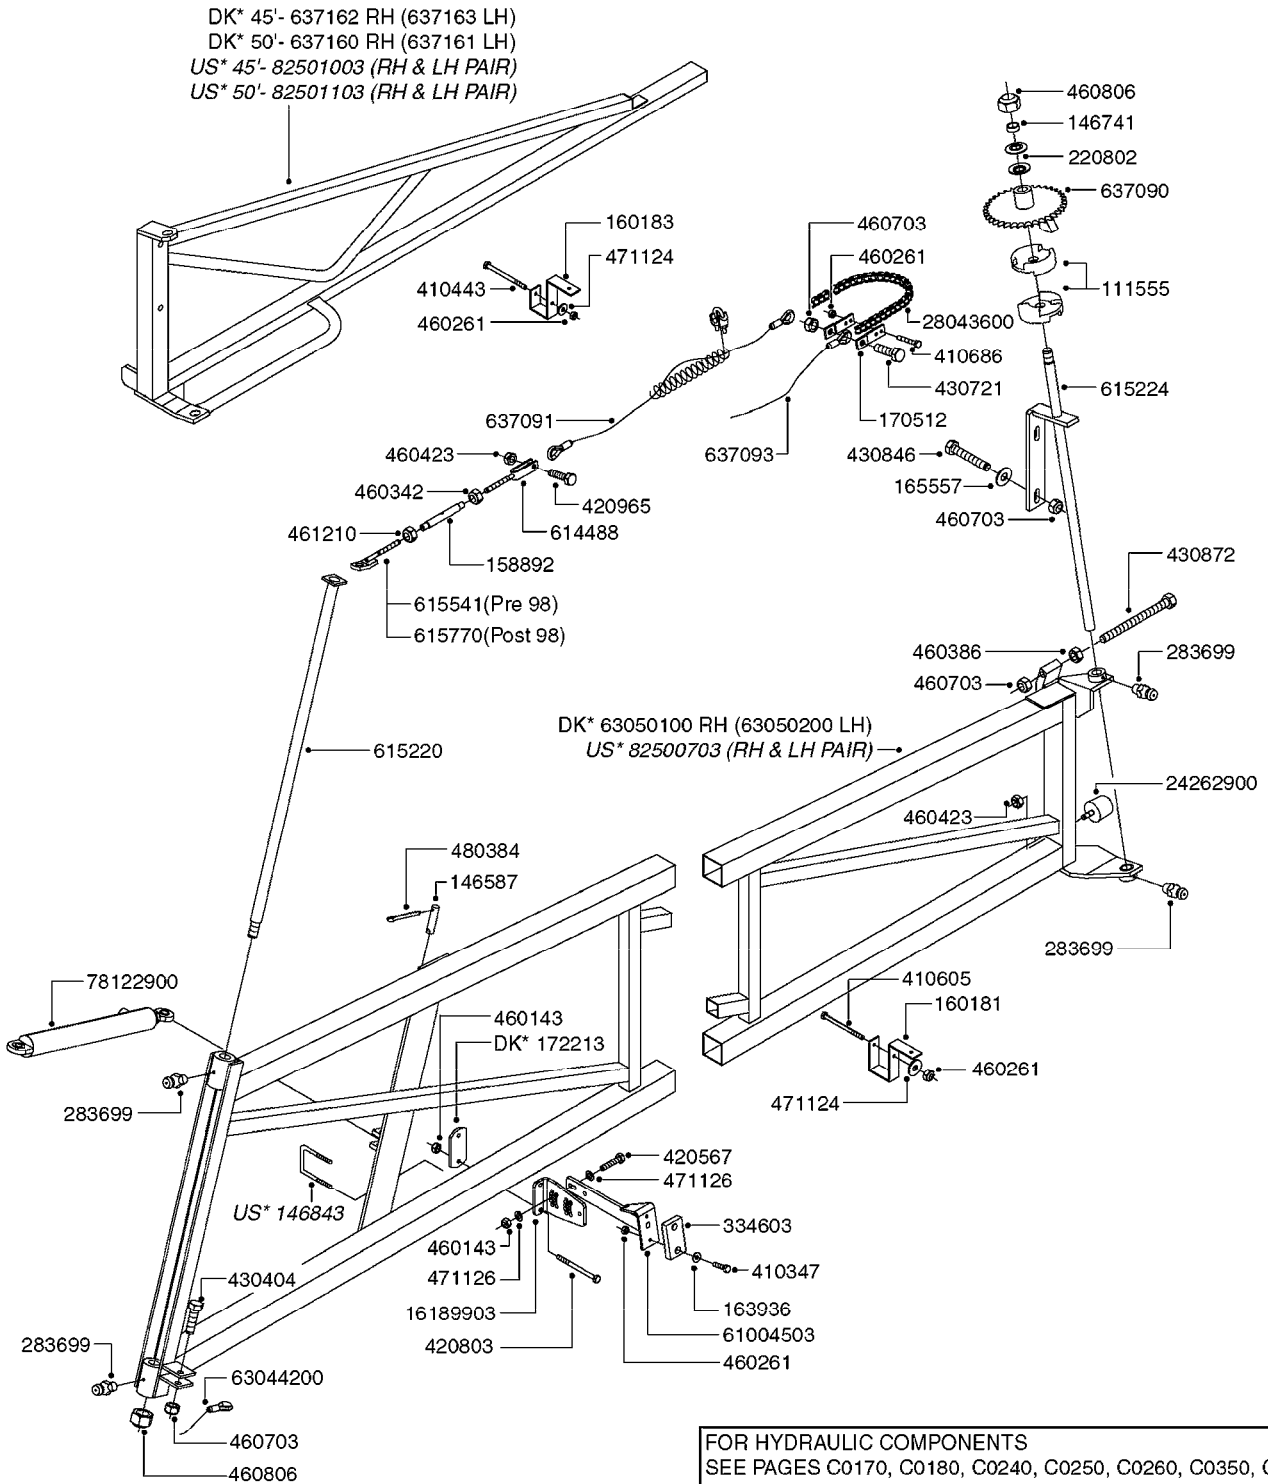

FOR HYDRAULIC COMPONENTS
SEE PAGES C0170, C0180, C0240, C0250, C0260, C0350, C0360

D0260

**DK* = DENMARK STEEL PARTS
US* = NORTH AMERICAN STEEL PARTS**

BOOM EAGLE WINGS 45' 50'
D0260-HIN, 01:01:16

Page 1
Date 12.08.2020 8:44