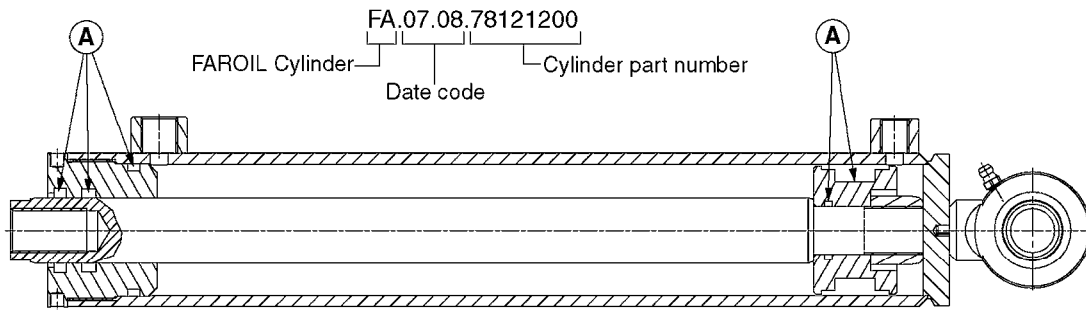

HYDRAULICS - CYLINDERS
C0020-HIN, 01:01:16

Page 3

Date 12.08.2020 8:44

parts-n°	order qty	description
63039300 78100003	1 1	CYLINDER ROD F.781132 CYL. PARA-LIFT CM+750 W/STOP

Check cylinder barrel for stamped part number.