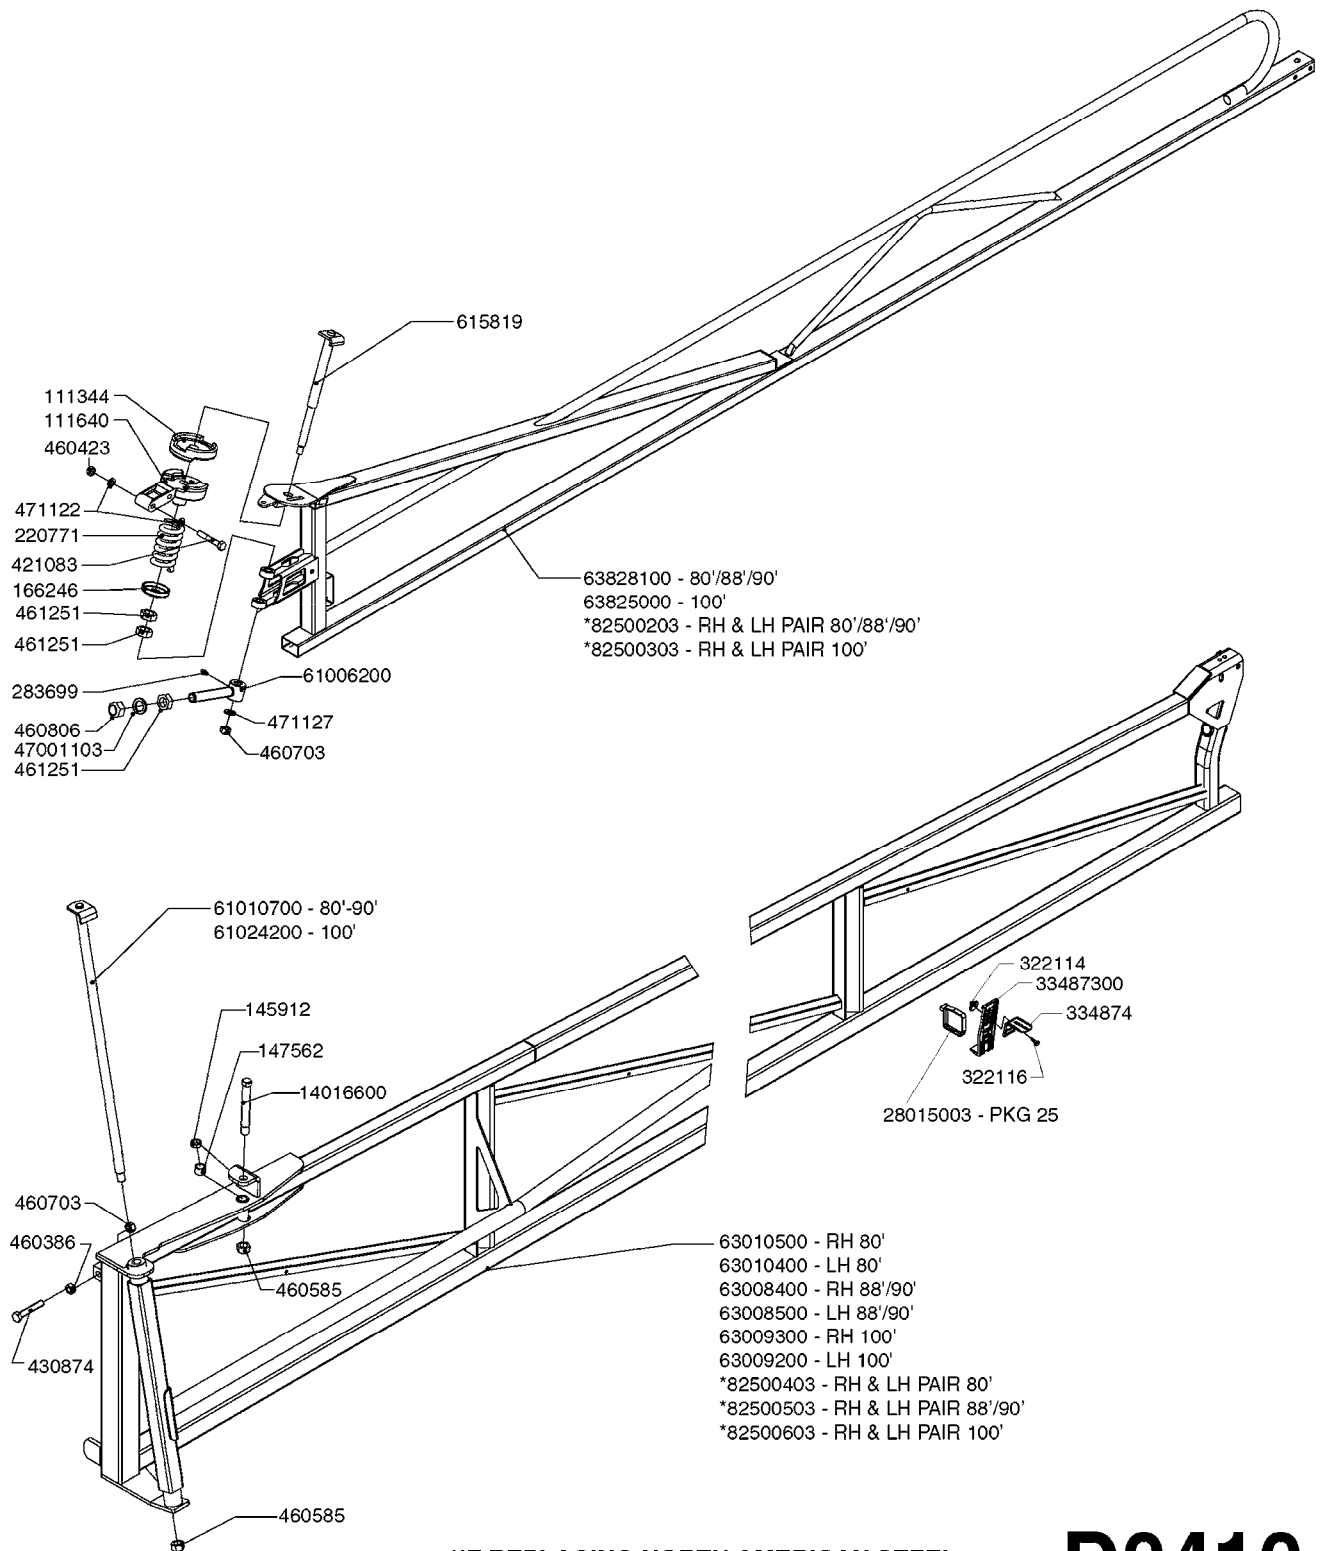

*IF REPLACING NORTH AMERICAN STEEL PARTS, MUST REPLACE BOTH SIDES

D0410

BOOM - SPC OUTER WING 80-100'
D0410-HIN, 06:05:20

Page 1

Date 12.08.2020 8:44

parts-n°	order qty	description
111344	1	CLAW CLUTCH Ø100/Ø20,5 UNDER PART RED
111640	1	CLAW CLUTCH Ø100 TOP PART RED
145912	1	BUSHING D19.8/D17.0X7MM
147562	1	BUSHING D19.8/17.0 L=15
166246	1	WASHER CUP D53 F.SPRING
220771	1	SPRING D53/D43X100
283699	1	GREASE NIPPLE M6X1
322114	1	NUT PLASTIC F.NOZZ.H
322116	1	BOLT PLASTIC F.NOZZ.H.
334874	1	NOZZLE HOLDER - TOP HALF
421083	1	BOLT HEX 8.8 DEL M10X65
430874	1	SCREW SET 8.8 DEL M12X70 FT
460386	1	NUT HEX M12X1.75
460423	1	NUT HEX M10X1.50 LOCK DIN985A2 SS
460585	1	LOCKING NUT M16 DIN985 A2 SS
460703	1	NUT HEX M12X1.75 LOCK DIN985A2 SS
460806	1	NUT HEX M20X2.50 LOCK DIN985A2 SS
461251	1	NUT HEX M20 X 2.5 JAMB
471122	1	WASHER, M10, Ø20/10.5X 2.0, SS
471127	1	WASHER, M12, Ø24/13X24X2.5 SS
615819	1	PIN
14016600	1	PIN F. LINK ARM / SPC
28015003	1	PANDUIT TIE STRAP, PKG. 25
33487300	1	NOZZLE HOLDER - BOTTOM HALF
47001103	1	WASHER D20.5/D33X4 LOCK
61006200	1	ADJ. ARM F.BREAKAWAY FTZ
61010700	1	PIN F.HINGE 80-90'/SPC L=664
61024200	1	PIN F. PIVOT HINGE 100'/SPC
63008400	1	OUTERWING 90' RH / SPC
63008500	1	OUTERWING 90' LH / SPC
63009200	1	OUTERWING 100' LH / SPC
63009300	1	OUTERWING 100' RH / SPC
63010400	1	OUTERWING 80' LH / SPC
63010500	1	OUTERWING 80' RH / SPC
63828100	1	BREAKAWAY FTZ/SPC 2.5M, RED
63825000	1	BREAKAWAY FTZ/SPC 3.0M, RED
82500203	1	BREAKAWAY SET FPS SPC/FTZ 2.5M
82500303	1	BREAKAWAY SET FPS SPC/FTZ 3M
82500403	1	WING OUTER SET FPS 80' SPC
82500503	1	WING OUTER SET FPS 88-90' SPC
82500603	1	WING OUTER SET FPS 100' SPC