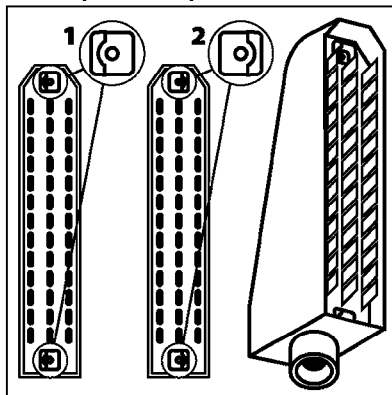

M0280

39 PIN CABLES
M0280-HIN, 28:03:17

Page 1
Date 12.08.2020 8:45

parts-n°	order qty	description
262158	1	PLUG INSERT 39 POLE MALE
262159	1	PLUG INSERT 39 POLE FEMALE
262160	1	PLUG HOUSING 39 POLE FEMALE
262161	1	PLUG HOUSING F/39 POLE MALE
440634	1	SCREW 5/8"
440732	1	PT SCREW 35X12B Z5452 ELZ
14034200	1	CODE BRACKET FOR 39 PIN CABLE
26003900	1	WIRE 37-39 PIN EVC, 6.6'
26004200	1	WIRE 37-39 PIN EVC, 57.4'
26008400	1	WIRE 39-PIN 24 WIRE L=8M
26011903	1	WIRE 39-39 POLE EXT. 3660MM
28027500	1	WIRE 37-39 PIN EVC, 37.7'
28028700	1	WIRE 37-39 PIN EVC, 45.9'
28028800	1	WIRE 37-39 PIN EVC, 16.4'
28028900	1	WIRE 37-39 PIN EVC, 26.2'
72236400	1	DAH CONN. WIRE/TRACTOR L=8M
97610803	1	DECAL-SRAY BOX 39-PIN
97610903	1	DECAL-HYDRAULIC BOX 39-PIN