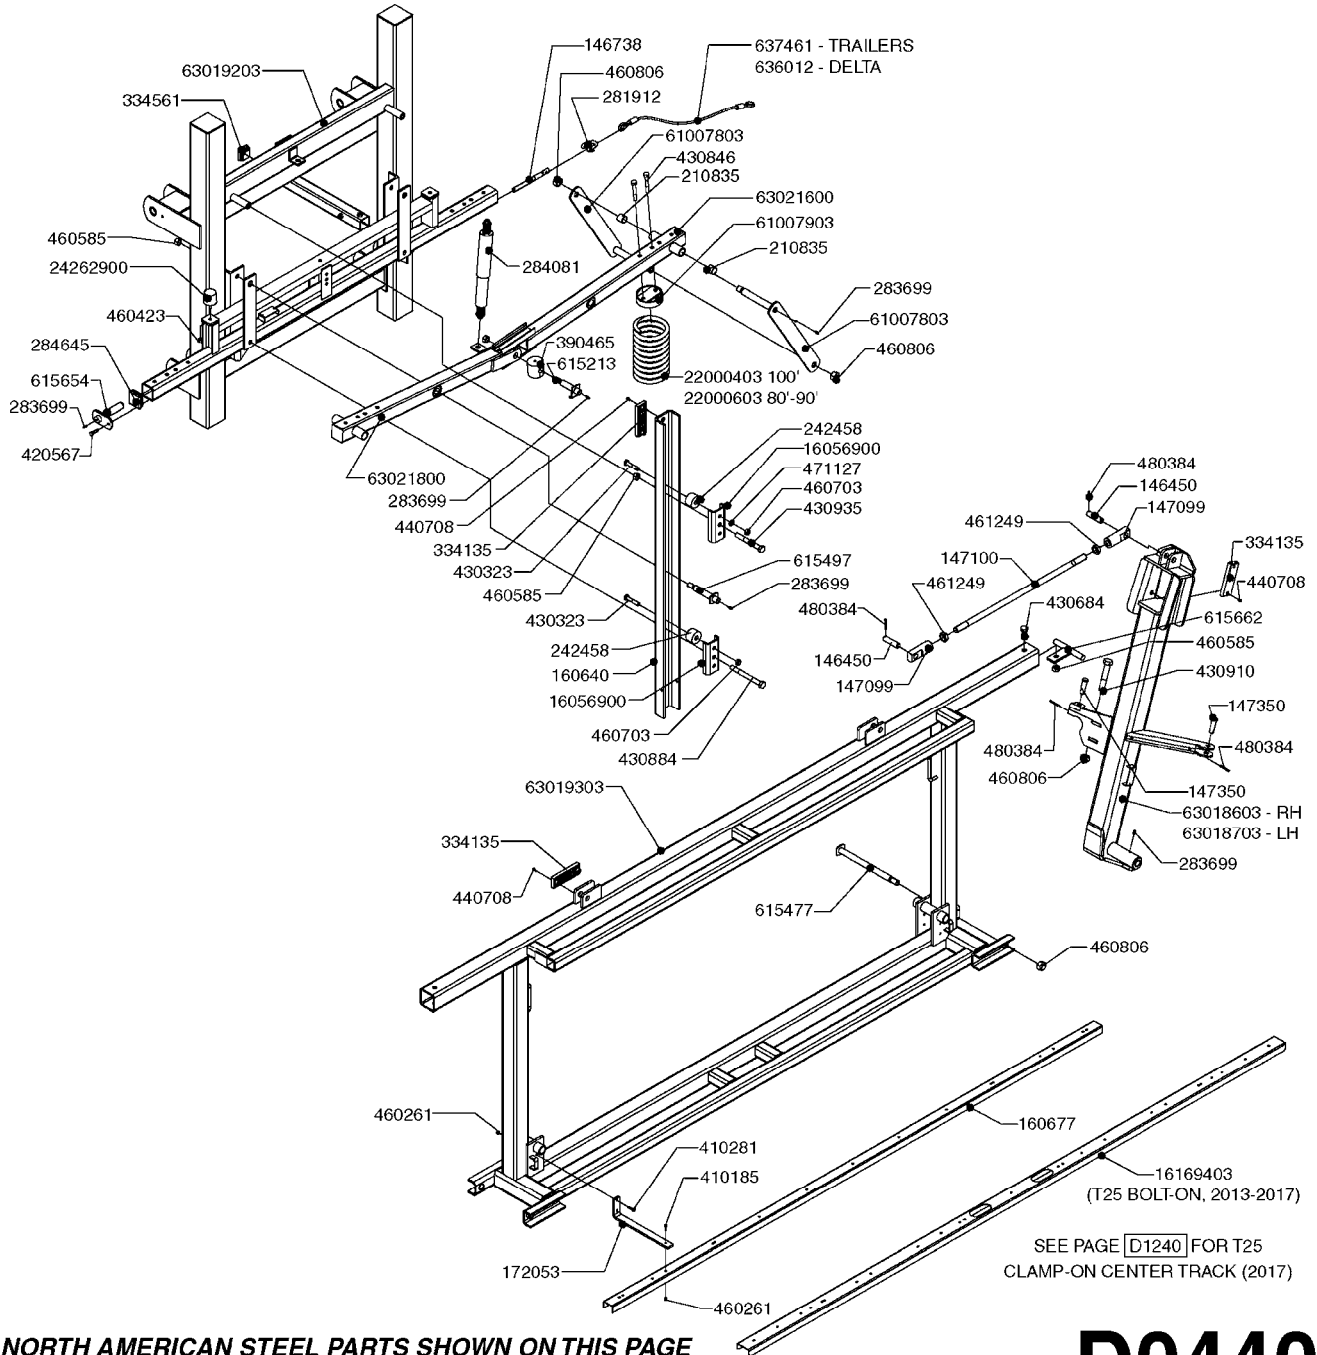

***IF REPLACING NORTH AMERICAN STEEL PARTS, MUST REPLACE BOTH SIDES**

D0410

BOOM - SPC OUTER WING 80-100'
D0410-HIN, 06:05:20

Page 1

Date 12.08.2020 8:44

parts-n°	order qty	description
111344	1	CLAW CLUTCH Ø100/Ø20,5 UNDER PART RED
111640	1	CLAW CLUTCH Ø100 TOP PART RED
145912	1	BUSHING D19.8/D17.0X7MM
147562	1	BUSHING D19.8/17.0 L=15
166246	1	WASHER CUP D53 F.SPRING
220771	1	SPRING D53/D43X100
283699	1	GREASE NIPPLE M6X1
322114	1	NUT PLASTIC F.NOZZ.H
322116	1	BOLT PLASTIC F.NOZZ.H.
334874	1	NOZZLE HOLDER - TOP HALF
421083	1	BOLT HEX 8.8 DEL M10X65
430874	1	SCREW SET 8.8 DEL M12X70 FT
460386	1	NUT HEX M12X1.75
460423	1	NUT HEX M10X1.50 LOCK DIN985A2 SS
460585	1	LOCKING NUT M16 DIN985 A2 SS
460703	1	NUT HEX M12X1.75 LOCK DIN985A2 SS
460806	1	NUT HEX M20X2.50 LOCK DIN985A2 SS
461251	1	NUT HEX M20 X 2.5 JAMB
471122	1	WASHER, M10, Ø20/10.5X 2.0, SS
471127	1	WASHER, M12, Ø24/13X24X2.5 SS
615819	1	PIN
14016600	1	PIN F. LINK ARM / SPC
28015003	1	PANDUIT TIE STRAP, PKG. 25
33487300	1	NOZZLE HOLDER - BOTTOM HALF
47001103	1	WASHER D20.5/D33X4 LOCK
61006200	1	ADJ. ARM F.BREAKAWAY FTZ
61010700	1	PIN F.HINGE 80-90'/SPC L=664
61024200	1	PIN F. PIVOT HINGE 100'/SPC
63008400	1	OUTERWING 90' RH / SPC
63008500	1	OUTERWING 90' LH / SPC
63009200	1	OUTERWING 100' LH / SPC
63009300	1	OUTERWING 100' RH / SPC
63010400	1	OUTERWING 80' LH / SPC
63010500	1	OUTERWING 80' RH / SPC
63828100	1	BREAKAWAY FTZ/SPC 2.5M, RED
63825000	1	BREAKAWAY FTZ/SPC 3.0M, RED
82500203	1	BREAKAWAY SET FPS SPC/FTZ 2.5M
82500303	1	BREAKAWAY SET FPS SPC/FTZ 3M
82500403	1	WING OUTER SET FPS 80' SPC
82500503	1	WING OUTER SET FPS 88-90' SPC
82500603	1	WING OUTER SET FPS 100' SPC