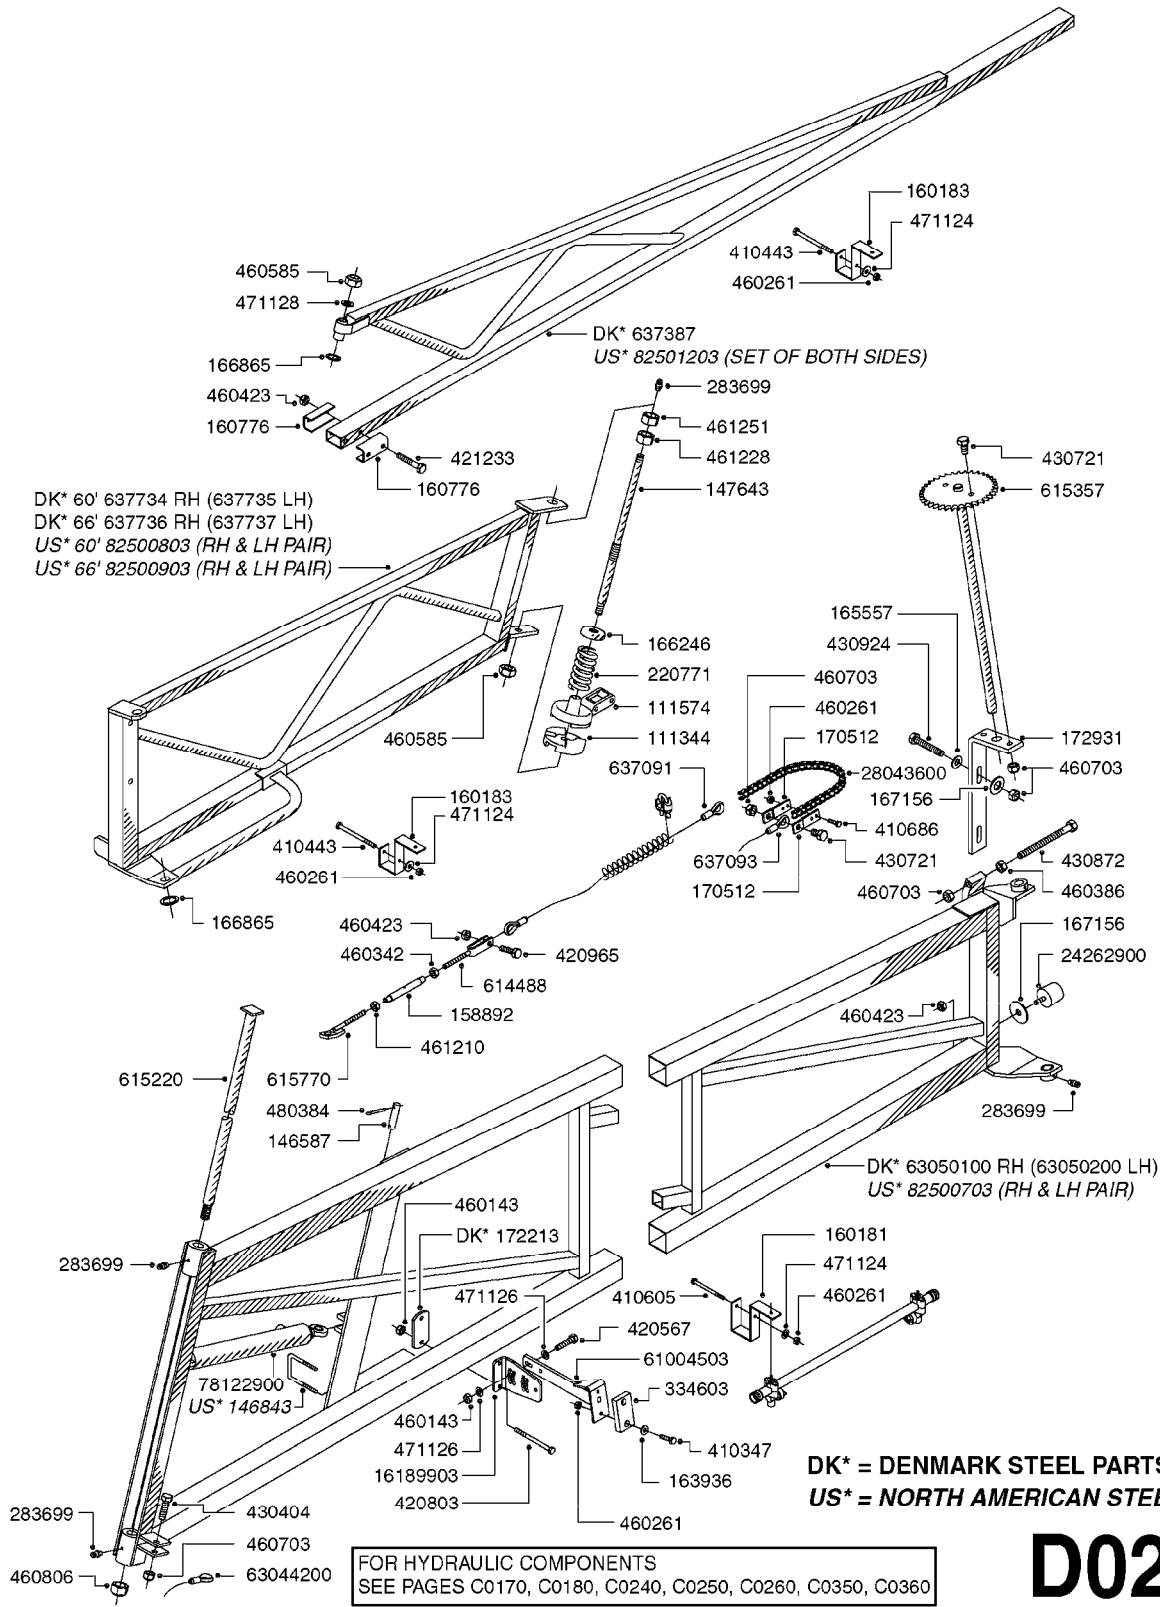

D0270

BOOM EAGLE WINGS 60' 66'
D0270-HIN, 01:01:16

Page 1

Date 12.08.2020 8:44

parts-n°	order qty	description
111344	1	CLAW CLUTCH Ø100/Ø20,5 UNDER PART RED
111574	1	CLAW CLUTCH D100 UP. (MACH)
146587	1	PIN D16.8 X 65
146843	1	BOLT U M8 F.60 x 60
147643	1	AXLE F.BM BRKWKY. W. ZERT L=426
158892	1	TURN BUCKLE HOUS
160181	1	CLAMP NOZZLE TUBE 60X60
160183	1	CLAMP NOZZLE TUBE 50X30
160776	1	U-CHANNEL F.3PT.
163936	1	WASHER D15/D6.2X1
165557	1	WASHER D28.0/D12.2X2.0 SS
166246	1	WASHER CUP D53 F.SPRING
166865	1	WASHER D35/D25X2
167156	1	WASHER D46.5/D12.4X2.5
170512	1	ASSEMBLY BRACKET FOR CHAIN
172213	1	FLAT BAR F.Boom STRAP
172931	1	FLAT STEEL 15X50
220771	1	SPRING D53/D43X100
283699	1	GREASE NIPPLE M6X1
334603	1	RUBBER STOP 86X48X15
410347	1	SCREW M6X20 8.8
410443	1	BOLT HEX 8.8 DEL M6X70
410605	1	BOLT HEX 8.8 DEL M6X80
410686	1	BOLT HEX 8.8 DEL M6X30
420567	1	BOLT HEX 8.8 DEL M8X30 FT
420803	1	BOLT HEX 8.8 DEL M8X90
420965	1	M10X40 MACHINE SCREW STAINLESS
421233	1	BOLT HEX 8.8 10.9 DEL M10X70
430404	1	BOLT HEX 8.8 DEL M12X50
430721	1	BOLT HEX 8.8 DEL M12X40 FT
430872	1	BOLT HEX 8.8 DEL M12X100 FT
430924	1	BOLT HEX 8.8 DEL M12 X 85
460143	1	LOCK NUT M8 SST A2 DIN985
460261	1	NUT HEX M6X1.00 LOCK DIN985 A2 SS
460342	1	NUT HEX M10 DEL DIN934
460386	1	NUT HEX M12X1.75
460423	1	NUT HEX M10X1.50 LOCK DIN985A2 SS
460585	1	LOCKING NUT M16 DIN985 A2 SS
460703	1	NUT HEX M12X1.75 LOCK DIN985A2 SS
460806	1	NUT HEX M20X2.50 LOCK DIN985A2 SS
461210	1	NUT HEX M10X1.5 L.THREAD A4
461228	1	NUT HEX M20
461251	1	NUT HEX M20 X 2.5 JAMB
471124	1	WASHER, M6, Ø18/ 6.4X 1.6, SS
471126	1	WASHER, M8, Ø16/ 8.4X 1.6, SS
471128	1	WASHER, M16, Ø30/17.0X 3.0, SS
480384	1	PIN COTTER 3/16 x 1-1/2"
614488	1	FORK/ R.THREAD 10mmX144mm
615220	1	PIN 25 X 910 FOR EAGLE
615357	1	SHAFT W.SPROCKET EAGLE 60'3PT
615770	1	ANCHOR F.EAGLE CABLE
637091	1	CABLE FRONT EAGLE D7X2895
637093	1	CABLE REAR 5 X 3100MM EAGLE
637387	1	BOOM WING BRKWAY E. 60-90'
637734	1	BOOM WING OUT. 60'R.EAG 97
637735	1	BOOM WING OUT. 60'L.EAG 97
637736	1	BOOM WING OUT. 66'R.EAG 97
637737	1	BOOM WING OUT. 66'L.EAG 97
16189903	1	PLATE F, EAGLE STOPARM
24262900	1	RUBBER STOP D50X40 M10X33
28043600	1	CHAIN 5/8X810MM (51 LINKS)