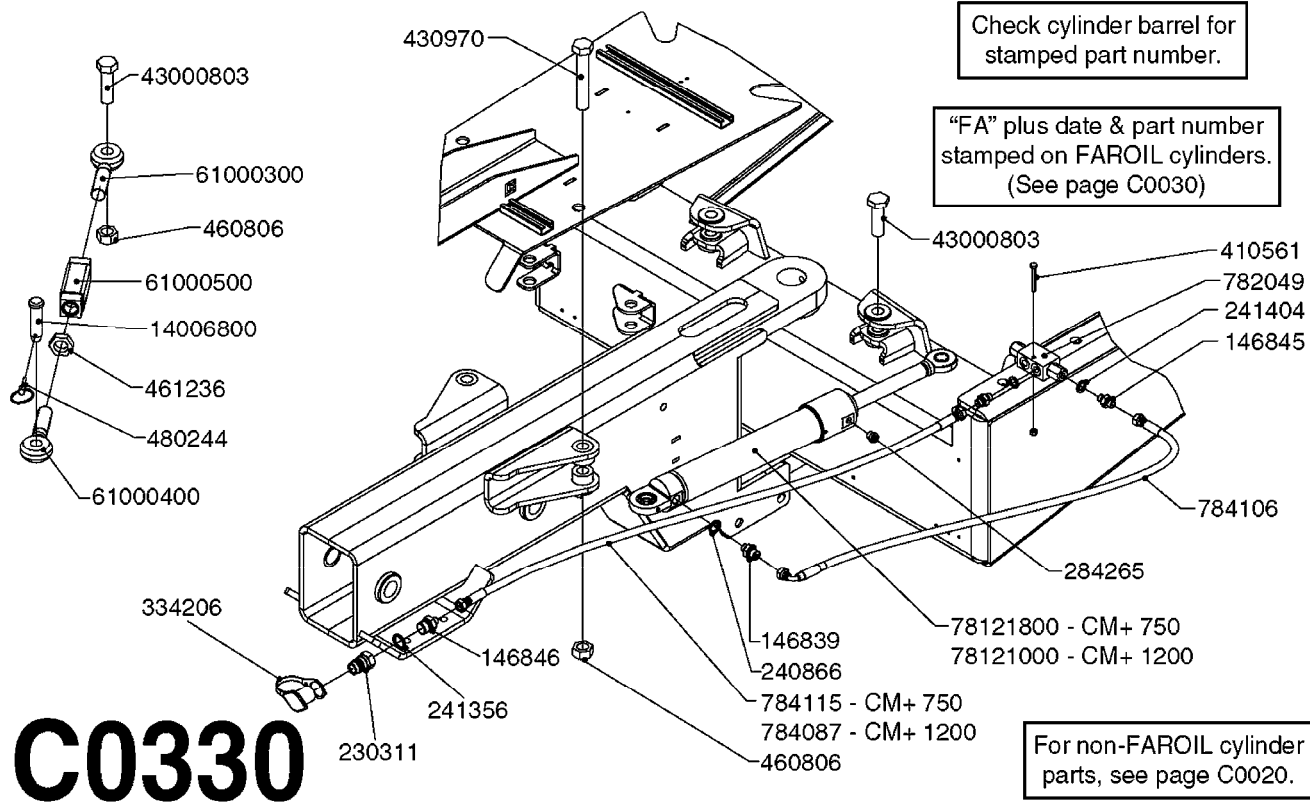

IMPORTANT!

See page C0045 to replace
BSP with ORFS hydraulics

Check cylinder barrel for
stamped part number.

"FA" plus date & part number
stamped on FAROIL cylinders.
(See page C0030)