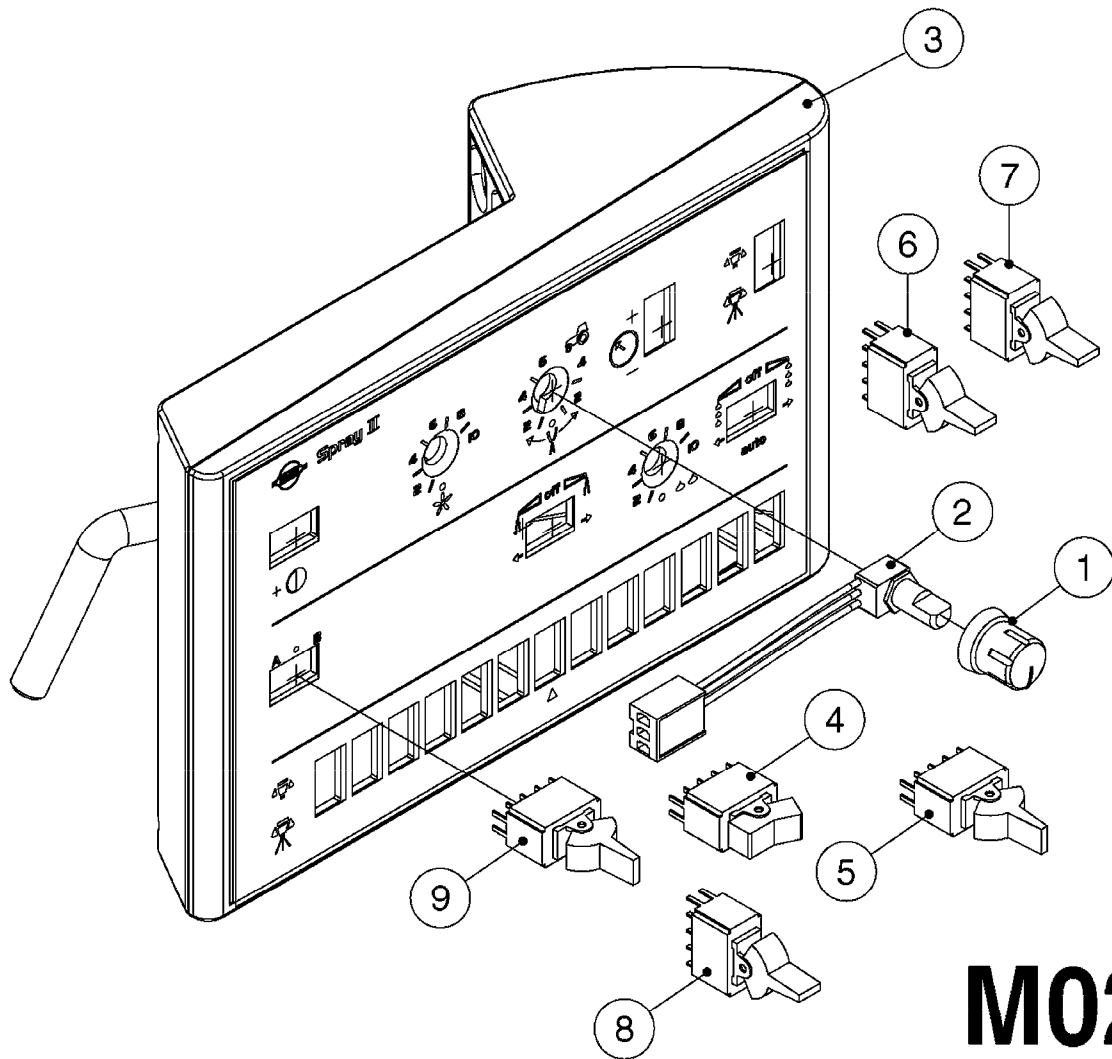

M0200

SPRAYBOX II
M0200-HIN, 23:06:16

Page 1
Date 12.08.2020 8:45

Pos.	parts-n°	order qty	description
1	26000400	1	KNOB F.FOAM ADJUST HC5500
2	26005300	1	POT.METER F. SPRAYBOX II
3	26010200	1	CONTROL BOX 2SEC, SPRAY BOX II
3	26010300	1	CONTROL BOX 3SEC, SPRAY BOX II
3	26010400	1	CONTROL BOX 4SEC, SPRAY BOX II
3	26010500	1	CONTROL BOX 5SEC, SPRAY BOX II
3	26010600	1	CONTROL BOX 6SEC, SPRAY BOX II
3	26010700	1	CONTROL BOX 7SEC, SPRAY BOX II
3	26010800	1	CONTROL BOX 8SEC, SPRAY BOX II
3	26010900	1	CONTROL BOX 9SEC, SPRAYBOX II
3	26011000	1	SPRAY CONT. II EVC 4 SEC. HAZ
3	26011100	1	SPRAY CONT. II EVC 5 SEC. HAZ
3	26011200	1	SPRAY CONT. II EVC 6 SEC. HAZ
3	26011300	1	SPRAY CONT. II EVC 7 SEC. HAZ
3	26013600	1	CONTROL BOX 13SEC, SPRAYBOX II
4	26020200	1	SWITCH ON-ON SP ROCKER RED
5	26020300	1	SWITCH ON-OFF-ON SP BLACK
6	26020400	1	SWITCH MOM-OFF-MOM SP YELLOW
7	26020600	1	SWITCH ON-ON SP GREEN
8	26020800	1	SWITCH ON-ON DP GREEN
9	26021000	1	SWITCH ON-OFF-ON DP BLACK