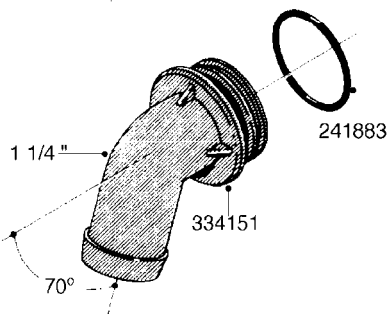

L0080

FITTINGS - S-53
L0080-HIN, 12:09:17

Page 1

Date 12.08.2020 8:45

Pos.	parts-n°	order qty	description
1	145995	1	FITT.DK S-53 FORK
2	241973	1	O-RING Ø3 X 44.2 70 SHORES NITRIL NITRIL (BLACK)
2	242353	1	O-RING 3 X 44.2 VITON VITON (BROWN)
3	242109	1	O-RING D32.2x3.0 NITRIL (BLACK)
3	242354	1	O-RING D32.2X3.0 VITON VITON (BROWN)
4	322103	1	FITT.DK S-53 BULKHEAD
5	322107	1	FITT.DK S-53 BULKHEAD NUT
6	322110	1	FITT.DK S-53 ELB. 1/2" BSP
7	322352	1	FITT.DK S-53 TEE
8	334229	1	FITT.DK S-53 STR.3/4"
9	334260	1	GASKET F. S-53 BULKHEAD
10	334564	1	FITT.DK S-67 TO S-53 ADAPTER
11	391100	1	FITT.DK S-53THREAD INS.1/2"BSP
12	726463	1	FITT.DK S53 BULKHEAD W/GASKET
13	726552	1	FIT.DK S-53X90 1/2" BSP,O-RING
14	726556	1	FITT.DK S-53 HB 1/2" W/O-RING
15	726558	1	FITT.DK S53 STR. 3/4" W.ORING
16	726559	1	FITT DK. S-53 HB 1" W/O-RING
17	726568	1	FITT.DK.S-53 HB 1/2"90 W/O-RING
18	726570	1	FITT.DK S-53 ELB.3/4" W.ORING
19	726571	1	FITT.DK S-53 ELB.1", W ORING
20	726578	1	FITT.DK S53 PLUG WITH O-RING
21	728561	1	FITT.DK. S67M - S53F REDUCER