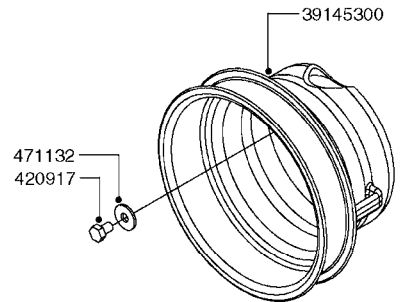

SUCTION SIDE OF PUMP (WITH 2" SUCTION PORT)

COMPLETE PUMP
(NLA) REPLACED BY 464 PUMP (SEE PAGE A0350)

A0390