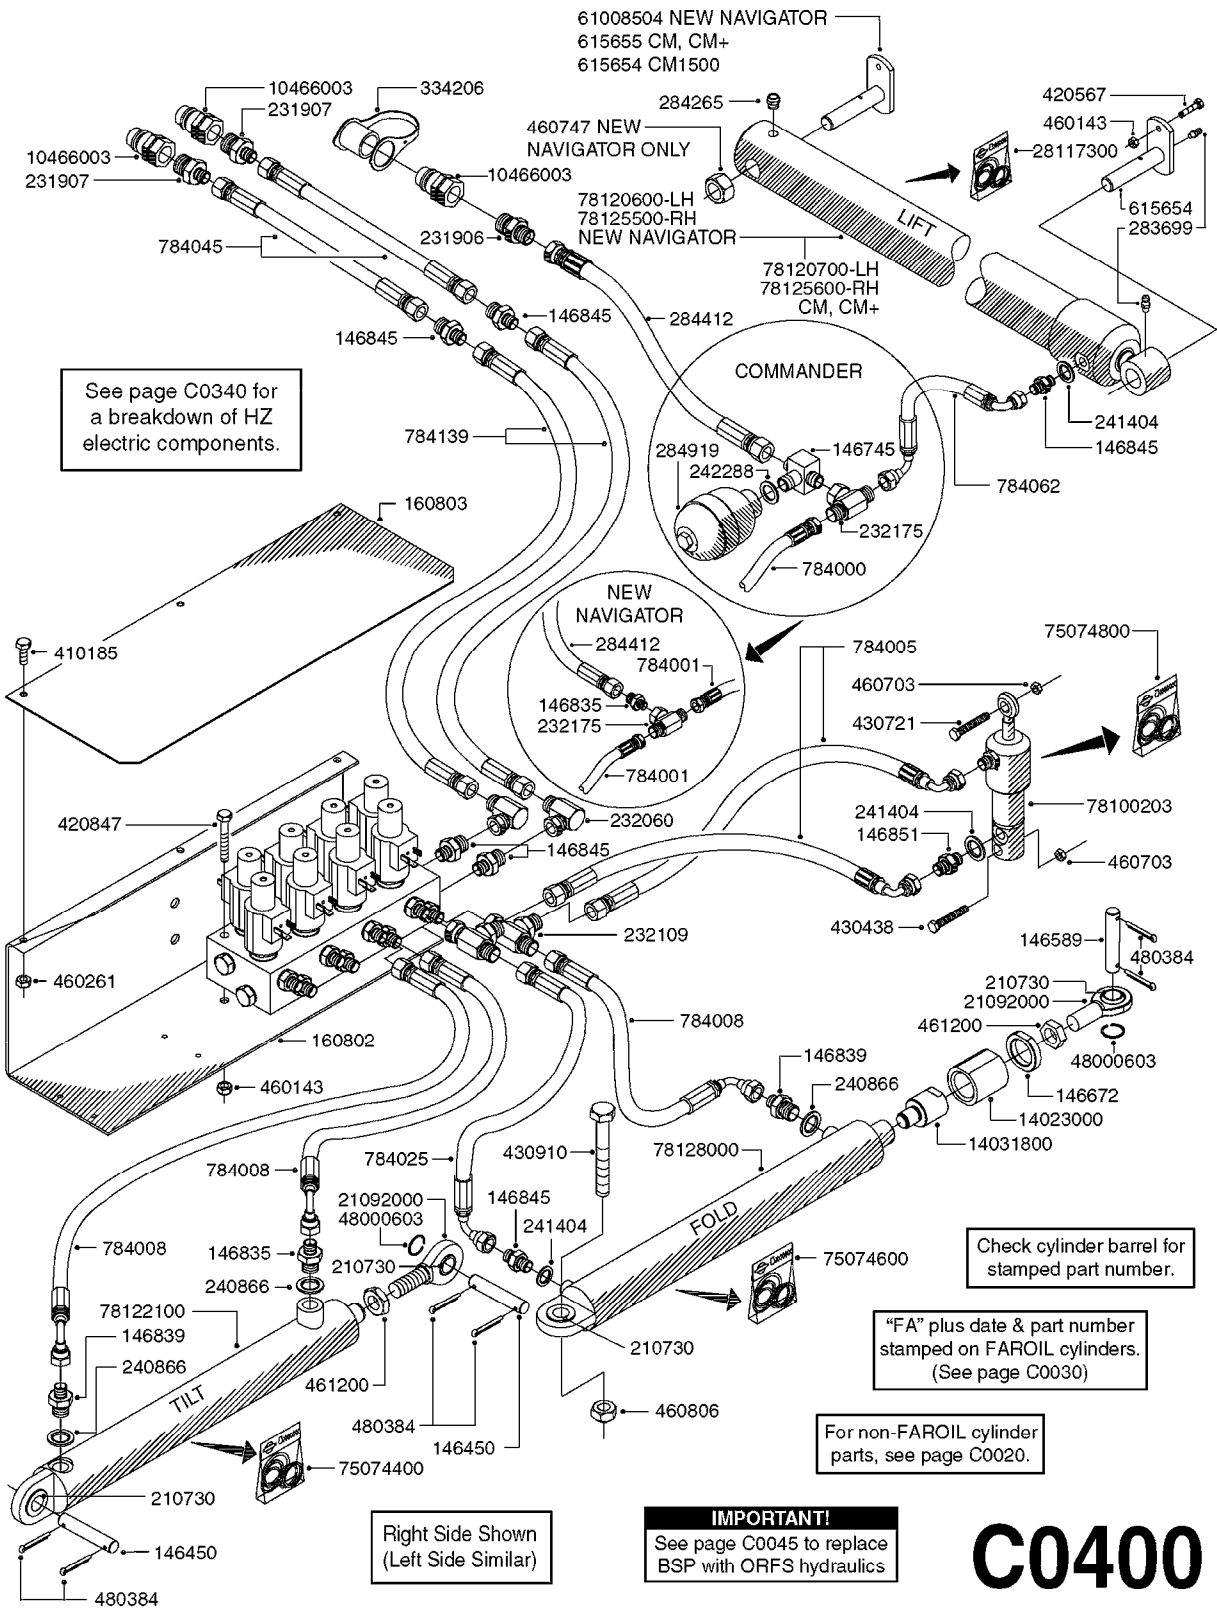

HYD EAGLE SPC HZ 80'-100'
C0400-HIN, 29:09:17

Page 1
Date 12.08.2020 8:44

parts-n°	order qty	description
146450	1	PIN D19.8 X 75 WITH 2 X D5
146589	1	PIN D19.8 X 65
146672	1	NUT HEX LOCK F.ADJUSTER
146745	1	TEE BLOCK M18X1.5-3/8"X1/4"
146835	1	HEX NIPPLE 1/4" - 3/8" BSP
146839	1	HEX NIPPLE 1/4"X3/8" BSP 0.7MM
146845	1	HEX NIPPLE 1/4"X1/4"
146851	1	HEX NIPPLE 1/4"x1/4" 0.7MM
160802	1	MOUNT PLATE F.HYD SOLENOID'HZ'
160803	1	COVER PLATE F.HYD SOLENOID'HZ'
210730	1	BEARING F.LINK HEAD M20
231906	1	HEX NIPPLE 3/8"BSP X 1/2"NPT
231907	1	HEX NIPPLE 1/4"BSP X 1/2"NPT
232060	1	HY.ELBOW 1/4" BSP SWIVEL
232109	1	FITT.HY TEE 1/4"BSP UNION
232175	1	TEE 1/4"M X 1/4"F X 1/4"M BSP
240866	1	DOWTYSEAL 3/8"
241404	1	DOWTY SEAL 1/4"
242288	1	SEAL F. HYD ACCUMULATOR TWIN
283699	1	GREASE NIPPLE M6X1
284265	1	PLUG BREATHER 1/4" F/CYLINDER
284412	1	HOSE HY 3/8" X 315" STR+STR
284919	1	HYD. ACCUMULATOR F. CM875/1200
334206	1	DUST HOOD FOR HY-COUPLING
410185	1	BOLT HEX 8.8 DEL M6X16
420567	1	BOLT HEX 8.8 DEL M8X30 FT
420847	1	BOLT HEX 8.8 DEL M8X85
430438	1	BOLT HEX 8.8 DEL M12X65
430721	1	BOLT HEX 8.8 DEL M12X40 FT
430910	1	BOLT HEX 8.8 DEL M20X110
460143	1	LOCK NUT M8 SST A2 DIN985
460261	1	NUT HEX M6X1.00 LOCK DIN985 A2 SS
460703	1	NUT HEX M12X1.75 LOCK DIN985A2 SS
460747	1	NUT HEX M24 LOCK
460806	1	NUT HEX M20X2.50 LOCK DIN985A2 SS
461200	1	NUT HEX M20X1.5 JAMB.
480384	1	PIN COTTER 3/16 x 1-1/2"
615654	1	PIN D25 X 123 F. PARALIFT
615655	1	PIN D25 X 156 F. PARALIFT
784000	1	HOSE HY X 1/4 X 118.00"STR+ELB
784001	1	HOSE HY X 1/4 X 067.00"STR+ELB
784005	1	HOSE HY X 1/4 X 037.38"STR+ELB
784008	1	HOSE HY X 1/4" X 98.4"STR+ELB
784025	1	HOSE HY X 1/4" x 86.6"STR+ELB
784045	1	HOSE HY X 1/4 X 157.50"STR+STR
784062	1	HOSE HY X 1/4 X 098.50"ELB+ELB
784139	1	HOSE HY X 1/4 X 216.50"STR+STR
10466003	1	COUPLER PIONEER 8010-04 1/2NPT
14023000	1	BUSHING Ø50.0/36.0 L=52 DEL
14031800	1	ADAPTOR F.HY CYLINDER L=40
21092000	1	LINK HEAD M20 x D20 L=78 DELTA
28117300	1	SEAL KIT 78120600/07/43
48000603	1	SNAP RING, Ø36X1.5 F.210730
61008504	1	MOUNTING BOLT Ø25X98/M24
75074400	1	SEAL KIT 78121800/21/44
75074600	1	SEAL KIT 78120500/49
75074800	1	SEAL KIT 78123400/42
78100203	1	SEAL KIT FOR 78100203 CYLINDER
78120600	1	CYL. D25/12-50/72531000 W/BSP ADAPT
78120700	1	CYLINDER 60/25 X 662 NAV PAR L
78120700	1	SIN.CYL.Ø60/25-725 2XØ25 LEFT