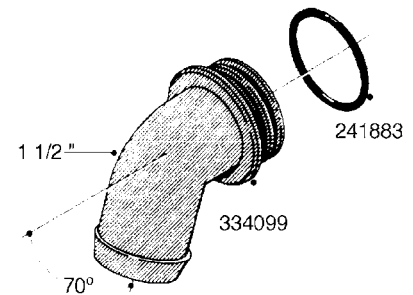

L0080

FITTINGS - S-53
L0080-HIN, 12:09:17

Page 1

Date 12.08.2020 8:45

Pos.	parts-n°	order qty	description
1	145995	1	FITT.DK S-53 FORK
2	241973	1	O-RING Ø3 X 44.2 70 SHORES NITRIL NITRIL (BLACK)
2	242353	1	O-RING 3 X 44.2 VITON VITON (BROWN)
3	242109	1	O-RING D32.2x3.0 NITRIL (BLACK)
3	242354	1	O-RING D32.2X3.0 VITON VITON (BROWN)
4	322103	1	FITT.DK S-53 BULKHEAD
5	322107	1	FITT.DK S-53 BULKHEAD NUT
6	322110	1	FITT.DK S-53 ELB. 1/2" BSP
7	322352	1	FITT.DK S-53 TEE
8	334229	1	FITT.DK S-53 STR.3/4"
9	334260	1	GASKET F. S-53 BULKHEAD
10	334564	1	FITT.DK S-67 TO S-53 ADAPTER
11	391100	1	FITT.DK S-53THREAD INS.1/2"BSP
12	726463	1	FITT.DK S53 BULKHEAD W/GASKET
13	726552	1	FIT.DK S-53X90 1/2" BSP,O-RING
14	726556	1	FITT.DK S-53 HB 1/2" W/O-RING
15	726558	1	FITT.DK S53 STR. 3/4" W.ORING
16	726559	1	FITT DK. S-53 HB 1" W/O-RING
17	726568	1	FITT.DK.S-53 HB 1/2"90 W/O-RING
18	726570	1	FITT.DK S-53 ELB.3/4" W.ORING
19	726571	1	FITT.DK S-53 ELB.1", W ORING
20	726578	1	FITT.DK S53 PLUG WITH O-RING
21	728561	1	FITT.DK. S67M - S53F REDUCER