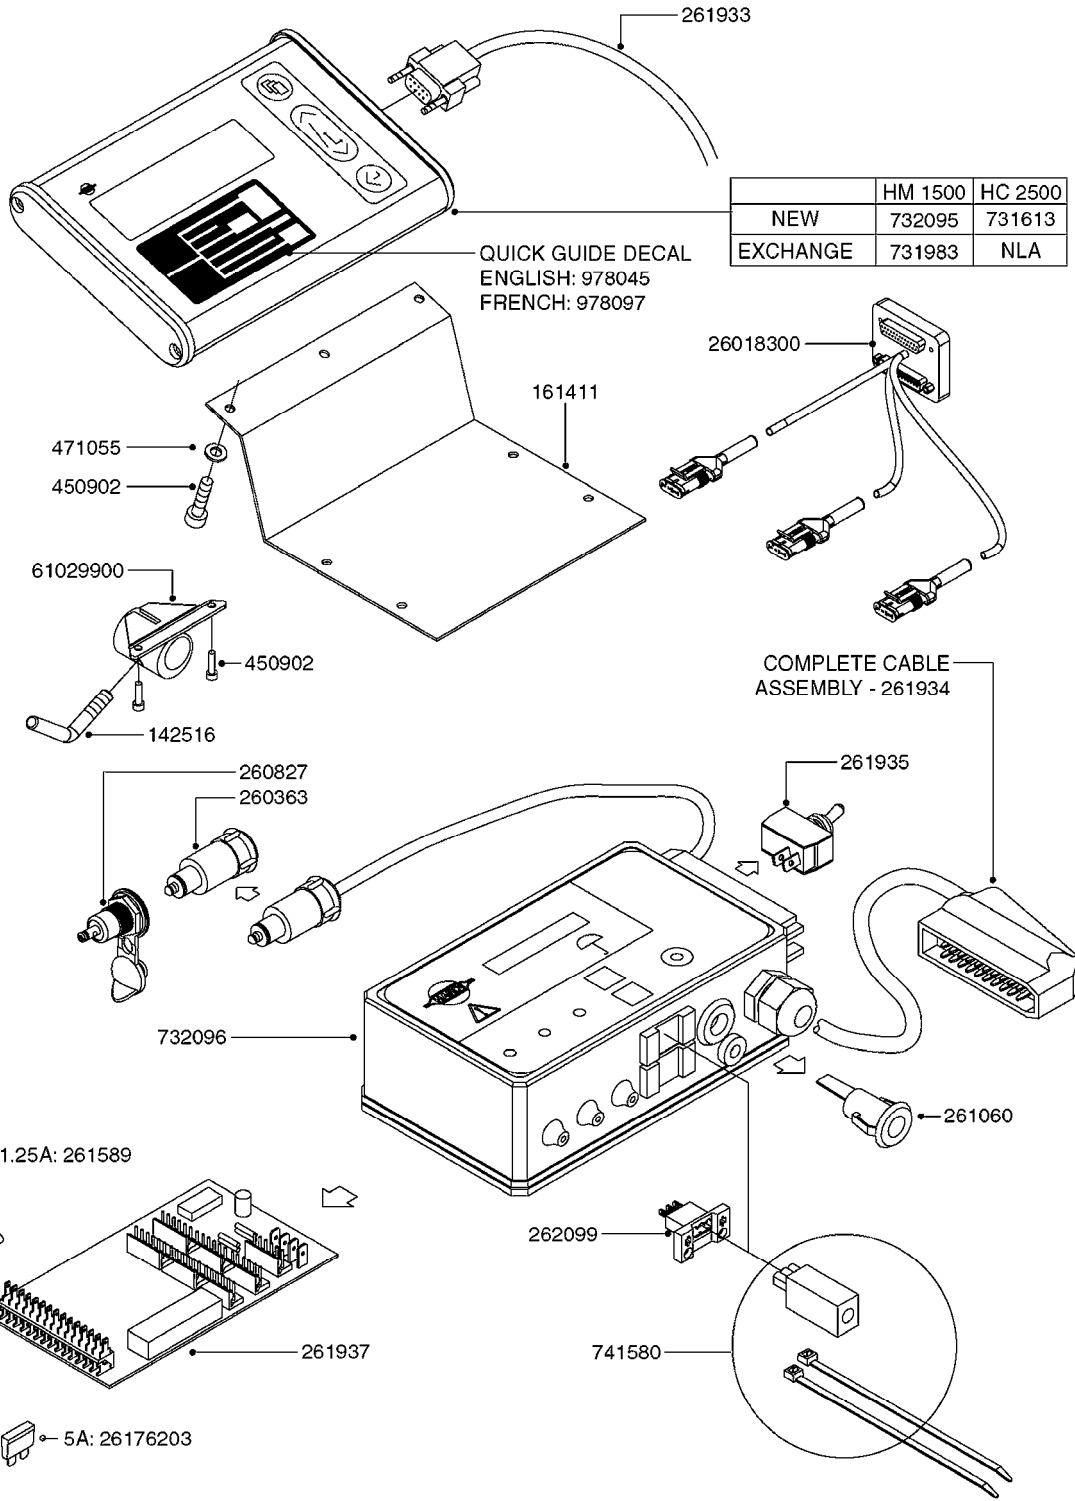

M0090

HC 2500/HM1500 DISPLAY/SCANBOX
M0090-HIN, 01:01:16

Page 1
Date 12.08.2020 8:45

parts-n°	order qty	description
142516	1	SCREW SET M10 BENT F. LOCKING
161411	1	MT.BRK. HC2500/HM1500 DISPLAY
26018300	1	ADAPTOR 2500 FOR SPRAYBOX II 39-PIN/REPLACES SCANBOX
260363	1	PLUG 2 POLE 12V
260827	1	PLUG F.EC ATTACHMENTS
261060	1	PLUG F.EC ATTACHMENTS
261589	1	FUSE 5 X 20 1.25 AMP
26176203	1	FUSE 5.0A QUICK-ACT.
261933	1	CABLE W/PLUG 2X25 L=71"
261934	1	CABLE W/PLUG 18X0.5MM L=79"
261935	1	SWITCH 2 POLE
261937	1	CIRCUIT BOARD F. SCANBOX
262099	1	PLUG SOCKET 3-POLE 2.5/3
450902	1	BOLT ALLEN HEAD M4 X 16MM
471055	1	WASHER D4.1/7.6 X 0.9
61029900	1	BRACKET FOR HC2500
731613	1	DISPLAY HC2500 NEW
731983	1	DISPLAY HM1500 REFURBISHED
732095	1	DISPLAY HM1500 NEW
732096	1	SCANBOX F.HM1500/HC2500
741580	1	PLUG 3-POLE 2.5/3
978045	1	DECAL QUICK GUIDE 1500/2500
978097	1	DECAL QUICK GUIDE 1500/2500 FR