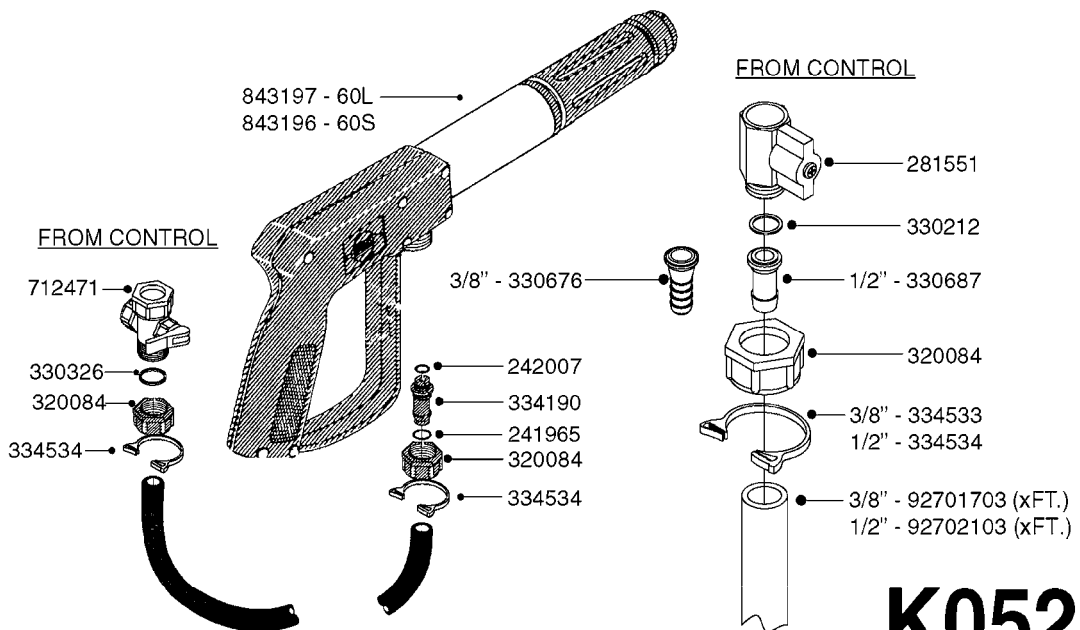

K0520

HOSE WRAPS
K0520-HIN, 05:12:19

Page 1
Date 12.08.2020 8:45

parts-n°	order qty	description
241965	1	O-RING Ø12.1 X 1.6 NITRILE
242007	1	O-RING Ø9.1 X 1.6 NITRILE
281551	1	BALL VALVE 1/2"
320084	1	FITT.DK NUT 1/2" BSP
330212	1	O-RING D19/D14X2.4 F.1/2"NUT
330326	1	O-RING D30/D24X2 F.1"NUT
330676	1	FITT.DK HB 3/8" F. 1/2" NUT
330687	1	FITT.DK HB 1/2" F. 1/2" NUT
334190	1	FITT.DK HB 1/2' F. PISTOL 60S
334533	1	CLAMP HOSE PLASTIC 3/8"
334534	1	CLAMP HOSE PLASTIC 1/2"
636223	1	POST 12 VOLT TR30
712471	1	AGITATION VALVE ASSY. ON/OFF
843196	1	SPRAY GUN KIT TYPE 60 SHORT
843197	1	HANDGUN KIT TYPE 60 LONG
10013403	1	BOLT HEX 3/8-16X1 1/4 HCS Z5
10013503	1	NUT HEX NC 3/8"
10178903	1	WRAP HOSE SIDE MOUNT PLATE
10179003	1	WRAP HOSE BOTTOM PLATE MOUNT
10179403	1	WRAP WELDMENT FOR HI101789
10179503	1	WRAP WELDMENT FOR HI101790
10225603	1	BKT.FOR HOSE WRAP MOUNT NL NK
10225703	1	WRAP HOSE BDL.BOTTOM PLATE
92701703	1	HOSE R X3/8" X300PSI WP X0012"
92702103	1	HOSE R X1/2" X300PSI WP X0012"