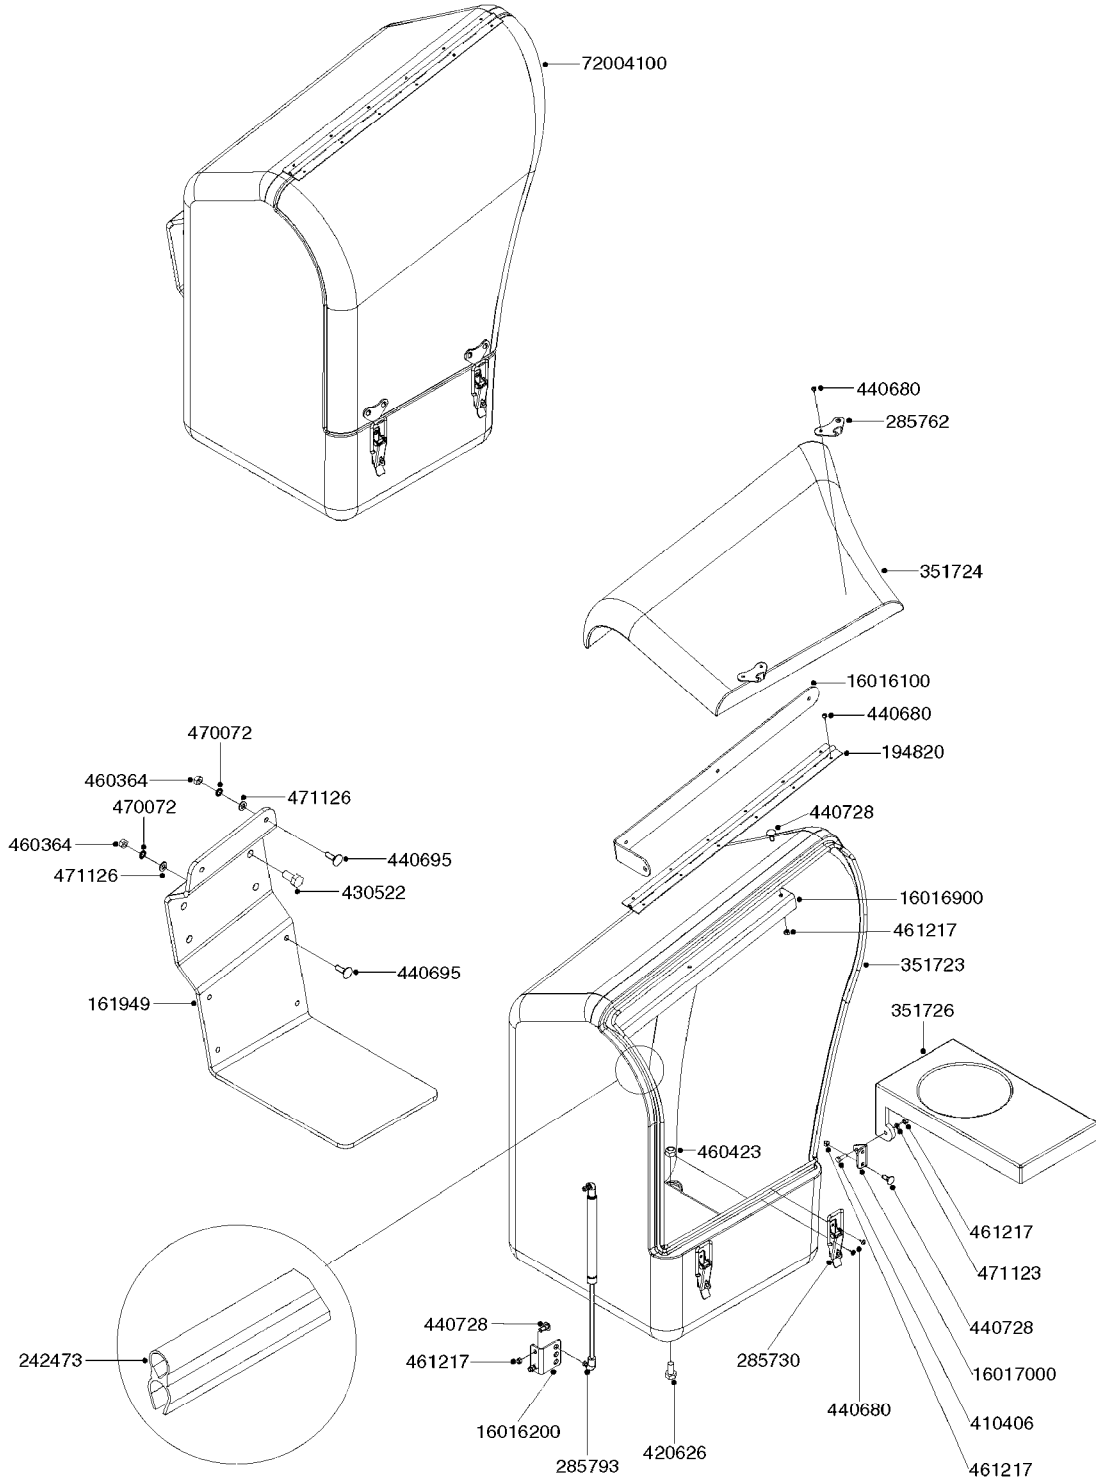

STORAGE LOCKER - LH
K0790-HIN, 01:01:16

Page	0
Date	12.08.2020 8:45

K0790

STORAGE LOCKER - LH
K0790-HIN, 01:01:16

Page 1

Date 12.08.2020 8:45

parts-n°	order qty	description
16016100	1	BKT F.LOCKER DOOR OPENER T CM+
16016200	1	BKT F.LOCKER DOOR OPENER B CM+
16016900	1	BKT F. LH LOCKER HINGE CM+
16017000	1	BKT F.LOCKER SHELF HINGE CM+
161949	1	BRACKET STORAGE LOCKER
194820	1	HINGE
242473	1	GASKET
285730	1	LATCH
285762	1	LATCH CLIP
285793	1	GAS CYLINDER
351723	1	LOCKER BODY (RAW) CM+
351724	1	LOCKER DOOR (RAW) CM+
351726	1	WORKING TABLE (RAW)
410406	1	BOLT HEX 8.8 DEL M5X16 FT
420626	1	BOLT HEX 8.8 DEL M10X20 FT
430522	1	BOLT HEX 8.8 DEL M12X25 FT
440680	1	SCREW M4.2X9.5 STAINLESS
440695	1	BOLT CARRIAGE M8X25
440728	1	BOLT CARRIAGE 5MMX16
460364	1	NUT HU M8 A2 SS DIN934
460423	1	NUT HEX M10X1.50 LOCK DIN985A2 SS
461217	1	NUT HEX M5 LOCK
470072	1	WASHER D15/D8X.5 LOCK
471123	1	WASHER, M5, Ø10/ 5.3X 1.0, SS
471126	1	WASHER, M8, Ø16/ 8.4X 1.6, SS
72004100	1	LOCKER KIT F.CM+ LH