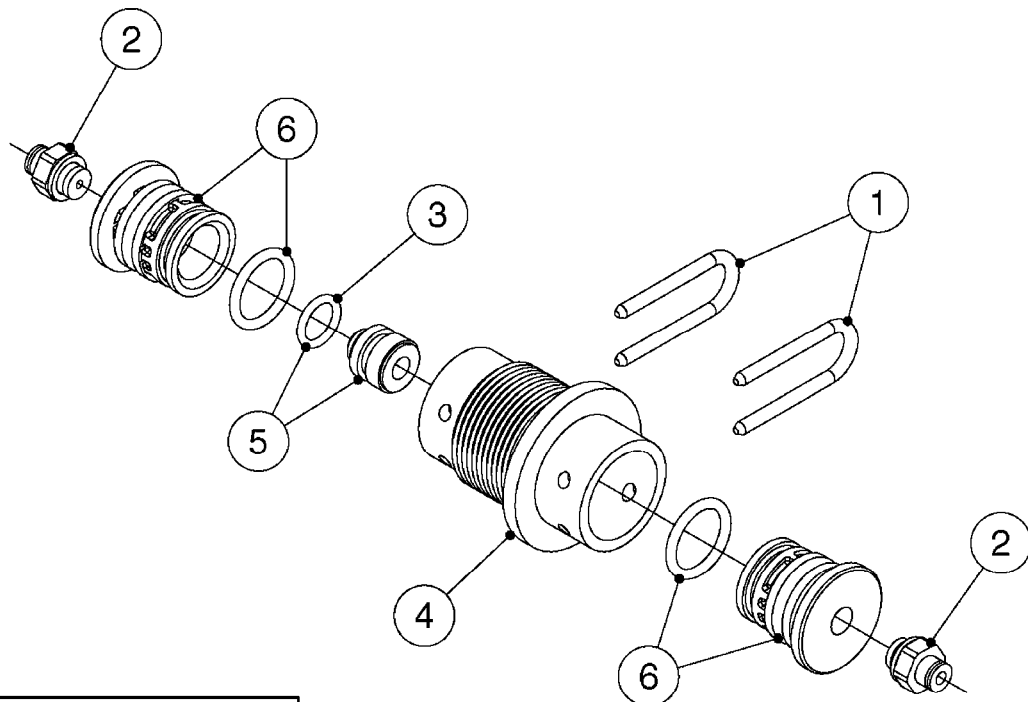

SMART VALVE-S93 MANIFOLD VALVE
B0540-HIN, 01:01:16

Page 0
Date 12.08.2020 8:44

B0540

SMART VALVE-S93 MANIFOLD VALVE
B0540-HIN, 01:01:16

Page 1

Date 12.08.2020 8:44

parts-n°	order qty	description
145997	1	FITT.DK S-93 FORK
147767	1	PIN 5Ø X 60 S-93 DOUBLE CLAMP
240936	1	O-RING D13.3X2.4 NITRIL
242047	1	O-RING 89.5 X 3.0 VITON
242316	1	O-RING D84.5X3.0 NITRIL
242475	1	O'RING D56.52x5.33 SH70-VITON
322327	1	HOUSING, VALVE, S93, 220 PSI
322328	1	END CAP F.VALVE S-93
322354	1	THRUST PLATE F.3-WAY VALVES-93
390543	1	SEAT F.BALL 3-WAY VALVE S-93
391019	1	BALL F.2 WAY S93 SMART VALVE
391020	1	BALL F.3 WAY S93 SMART VALVE
391023	1	SMART VALVE MOUNTING BRACKET
420862	1	BOLT HEX 8.8 DEL M10X16 FT
440681	1	SCREW F. PLASTIC 4MM X 14LG SS
460423	1	NUT HEX M10X1.50 LOCK DIN985A2 SS
471122	1	WASHER, M10, Ø20/10.5X 2.0, SS
14010100	1	SPINDLE F.SMART VALVE S-93
14027800	1	SPINDLE F.SMART VALVE S-93
61025400	1	HANDLE SMART VALVE
72137900	1	VALVE S93 "V1" SMART VALVE
72138000	1	VALVE S93 "V2" SMART VALVE
72138600	1	VALVE S93 "V3" SMART VALVE
72142700	1	VALVE S93 "V4" SMART VALVE