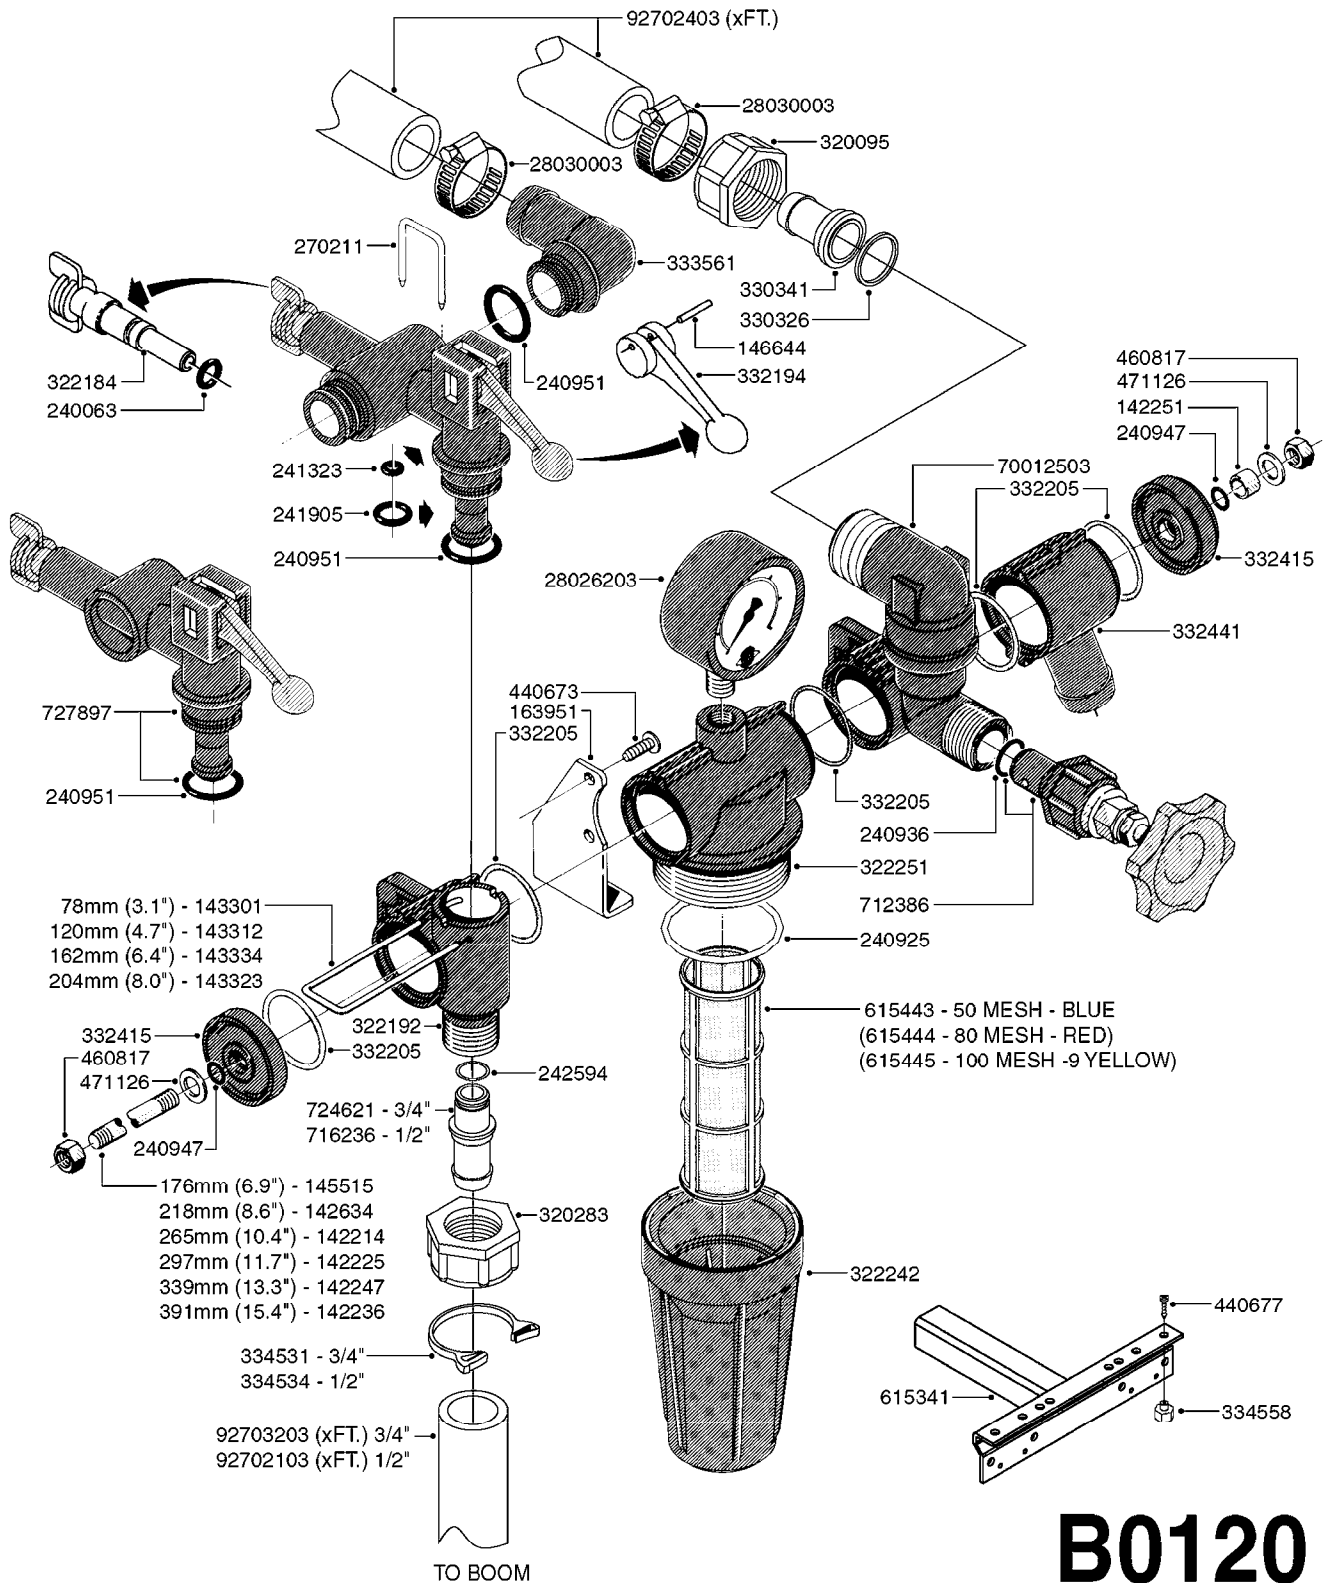

B0120

BK-180 VALVES F.LE/LE-SPV/LP
B0120-HIN, 01:01:16

Page 1

Date 16.03.2016 14:26

parts-n°	order qty	description
142214	1	STUD BOLT - M8X265, 3 SECTION
142225	1	STUD BOLT 8 X 299 - 6 MODULS
142236	1	STUD BOLT 8 X 381 - 8 MODULS
142247	1	STUD BOLT 8 X 341 - 7 MODULS
142251	1	BUSHING FOR LID
142634	1	STUD BOLT M8 X 213 - 4 MODULS
143301	1	LOCK CLAMP 78 MM
143312	1	LOCK CLAMP 120 MM
143323	1	LOCK CLAMP 204 MM
143334	1	LOCK CLAMP 162 MM
145515	1	STUD BOLT M8 X 176MM
146644	1	PIN D3X19 STAINLESS
163951	1	MOUNT BRACKET FOR BK180 SECTIO
240063	1	O-RING D14.1/9.3 X 2.4
240925	1	O-RING D49.5X3 NITRIL
240936	1	O-RING D13.3X2.4 NITRIL
240947	1	O-RING D7.3X2.4 NITRIL
240951	1	O-RING D21.2X3 NITRIL
241323	1	O-RING D5.3X2.4 NITRIL
241905	1	O-RING 12,3X2,4 VITON DKR.1,05
242594	1	O-RING D14 X 1.78 SCH.70-EPDM
270211	1	FITT.DK S25 FORK L=37.5
320095	1	FITT.DK NUT 1" BSP
320283	1	FITT.DK NUT 3/4"BSP
322184	1	SCREW F.ADJUSTING CONST.PRESS.
322192	1	HOUSING F.DISTRIBUTOR
322242	1	FILTER BOWL / IN-LINE
322251	1	HOUSING F.FILTER MOUNT BK/EC
330326	1	O-RING D30/D24X2 F.1"NUT
330341	1	FITT.DK HB 1" F. 1" NUT
332194	1	DISTRIBUTION HANDLE
332205	1	O-RING D43/39XD2
332415	1	COVER
332441	1	FITT.DK ELB 1" F.EC VALVE
333561	1	FITT.DK ELB.1" EC RETURN
334531	1	CLAMP HOSE PLASTIC 3/4"
334534	1	CLAMP HOSE PLASTIC 1/2"
334558	1	NUT HEX PLASTIC INSERT
440673	1	SCREW F.PLASTIC 5X12 SS
440677	1	SCREW F. PLASTIC 5X20 SS
460817	1	NUT HEX M8 STAINLESS DIN 934
471126	1	WASHER, M8, Ø16/ 8.4X 1.6, SS
615341	1	BRACKET F.BK 2,3&4 BANK VALVES
615443	1	FILTER ELEM.50 MESH BLUE
615444	1	FILTER ELEM.80 MESH RED
615445	1	FILTER ELEM.100 MESH YELLOW
712386	1	PRESSURE REGULATOR COMPL. H-M
716236	1	FITT.DK HB 1/2" ASSY. F. 3/4"
724621	1	FITT.DK HB 3/4"ASSY F.3/4" NUT
727897	1	HOUSING UPPER PART END PC.BK92
28026203	1	GAUGE 200PSI/BR,2.5"1/4BSP-BTM
28030003	1	CLAMP HOSE GEAR P1" 6716
70012503	1	HOUSING FOR HARDI-MATIC VALVE
92702103	1	HOSE R X1/2" X300PSI WP X0012"
92702403	1	HOSE PVC SUCT GRAY 1"
92703203	1	HOSE R X3/4" X300PSI WP X0012"