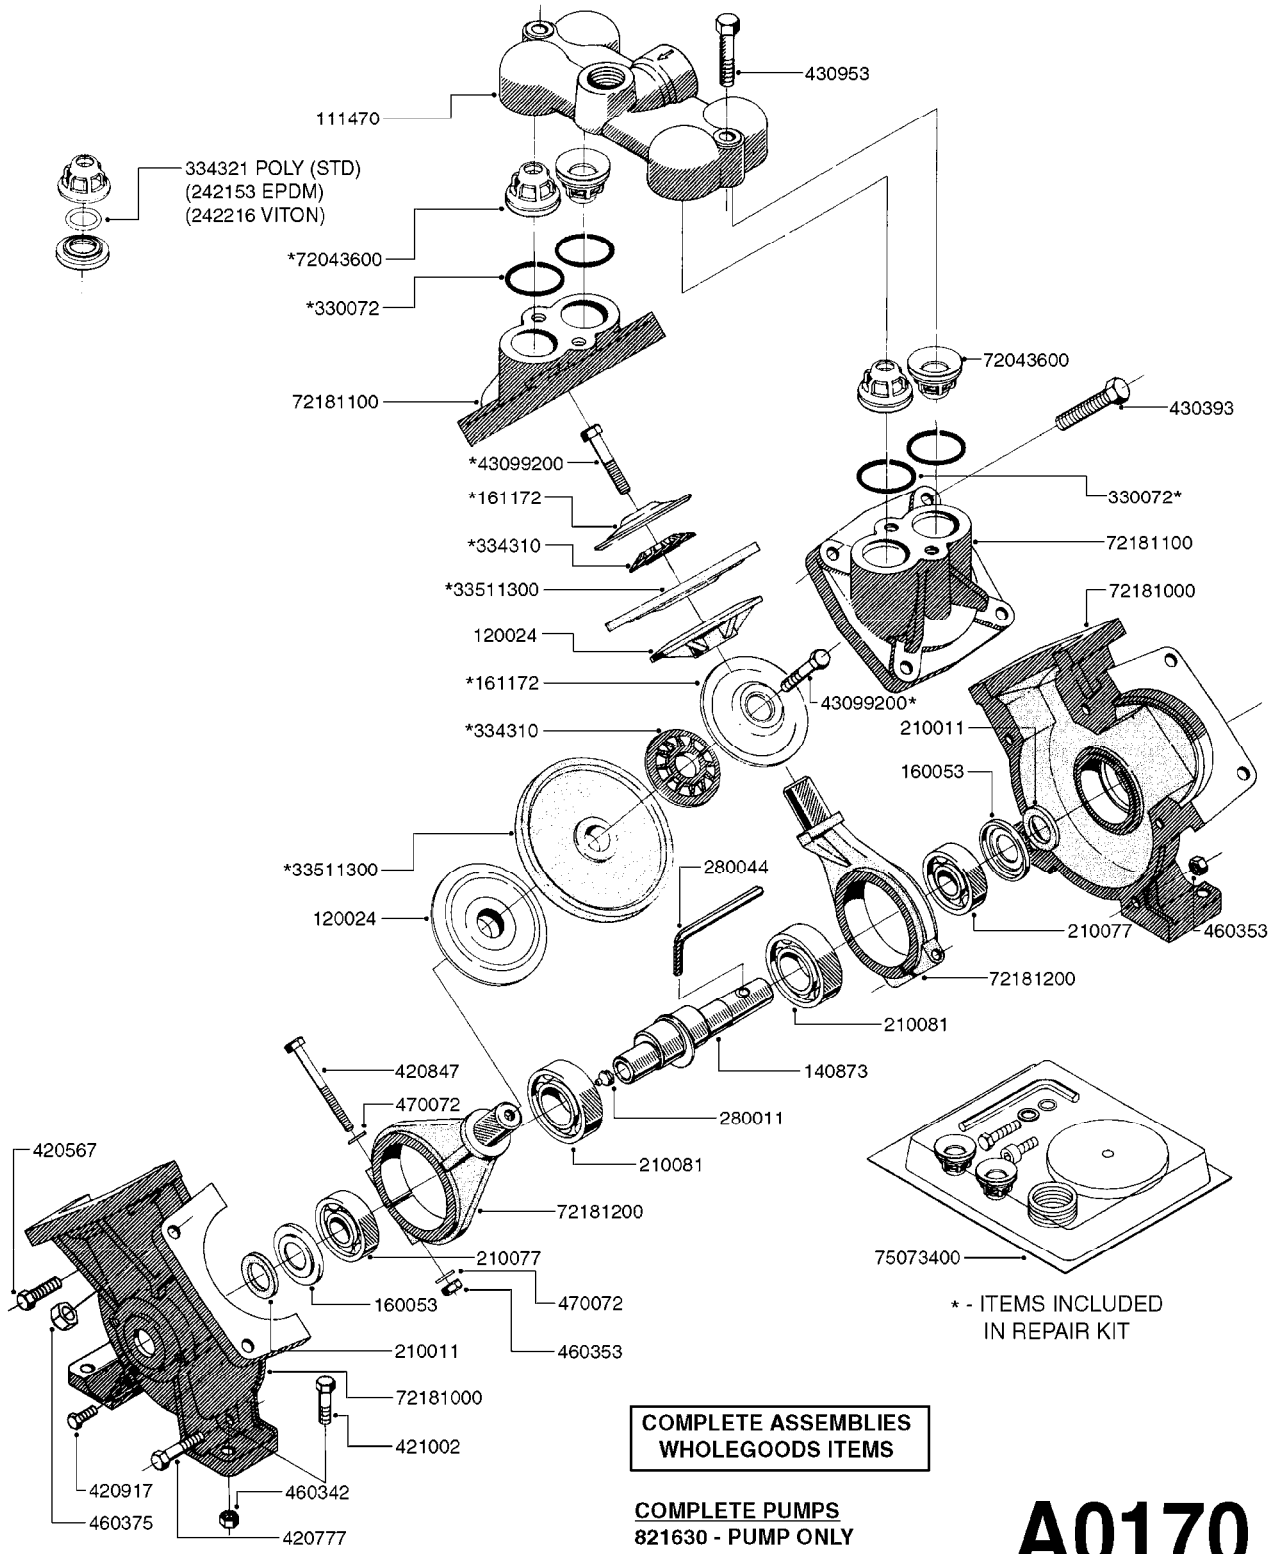

A0160

PUMP - 1202 W/MOUNTING BASE
A0160-HIN, 01:01:16

Page 1

Date 16.03.2016 14:26

parts-n°	order qty	description
111470	1	VALVE CHAMBER 1202
120024	1	DIAPHRAGM BACK DISC 1200-1300
140873	1	CRANK SHAFT MODEL 1202-9MM
160053	1	DUST PLATE
161172	1	DIAPHRAGM DISC F. 1203/1303
210011	1	SEAL FELT D39/23 X 4
210077	1	BEARING BALL 6305
210081	1	BEARING BALL 6307
242153	1	O-RING D26X4 EPDM
242216	1	O-RING VITON F/1202/1302/462
280011	1	GREASE NIPPLE 3/8' SAE H TR
280044	1	KEY HEXAGON W6 3/16'
330072	1	O-RING D53.5/D45.5X4
334310	1	NYLON WASHER 1202/1302/462
334321	1	O-RING POLY. 34.0x26.0x4.0
420066	1	BOLT HEX 8.8 DEL 3/8"X50MM
420162	1	BOLT HEX 8.8 DEL 3/8"x15MM
420836	1	BOLT HEX 8.8 RAW M8X85
421002	1	BOLT HEX 8.8 DEL M10X30 FT DIN933
421259	1	BOLT HEX UNC7/16"x2.25" 18-8SS
430032	1	BOLT HEX 8.8 RAW 1/2'X55MM
430404	1	BOLT HEX 8.8 DEL M12X50
460342	1	NUT HEX M10 DEL DIN934
460353	1	NUT HEX M8 BLACK
460375	1	NUT HEX M12 BLACK
460434	1	NUT HEX 3/8' NC BLACK
470072	1	WASHER D15/D8X.5 LOCK
33511300	1	DIAPHRAGM 1202-1303 POLY 2006
72043600	1	VALVE FOR 462/463
72181000	1	HOUSING, PUMP, 1203 RED
72181100	1	DIAPHRAGM COVER 1203/1303+BLTS
72181200	1	CONNECTING ROD FOR 1203 W/M12
75073300	1	PUMP KIT 1200/1202 "06"