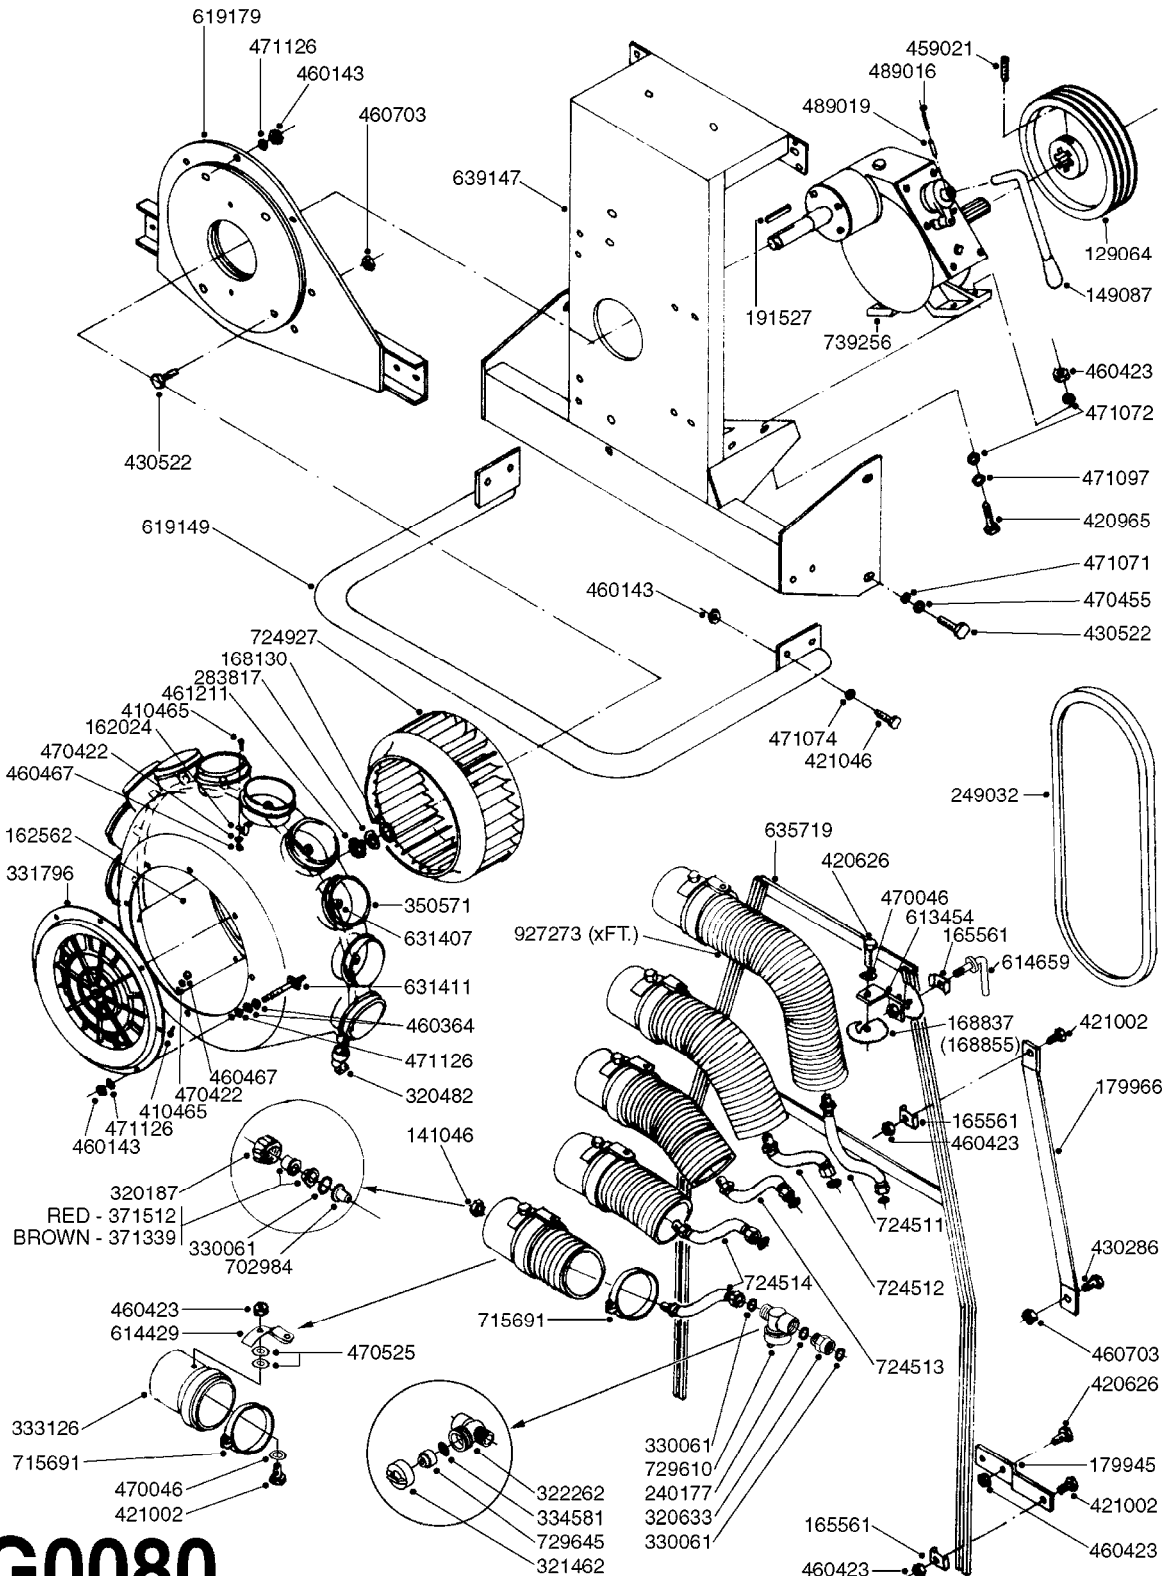

LE-SPV - GEAR BOX
G0070-HIN, 01:01:16

LE-SPV - GEAR BOX
G0070-HIN, 01:01:16

Page 1

Date 16.03.2016 14:26

parts-n°	order qty	description
119013	1	GEAR BOX HOUSING 1-V
119014	1	SHIFT HEAD F. 1-GEAR GEAR BOX
129022	1	GEAR BOX LID 1 GEAR TURB.
129024	1	COVER F. 1-GEAR GEAR BOX
129026	1	LEVER FOR ARM
129076	1	SUPPLEMENT FOR AXLE F-400
149029	1	AXLE SHAFT
149094	1	SHAFT OUTPUT F.GEARBOX SPV
149095	1	GEARWHEEL F.MAXI GEAR Z-82 M2
178504	1	ARM FOR 1-GEAR GEAR BOX
210769	1	SEAL OIL 62 X 40 X 10
210824	1	SEAL OIL 18 X 7
219000	1	OIL SEAL 35 X 72 X 10
219002	1	BEARING 6207
219025	1	BALL D15 STAINLESS
219040	1	BEARING
219065	1	BEARING NJ-304
220825	1	SPRING F.GEAR CHANGE
284219	1	SNAP-RING OUTER 40X1.75
289000	1	SNAP-RING INNER
289052	1	SNAP-RING E-18
289193	1	OIL LEVEL GLASS
329004	1	PLUG F.OIL HOLE GEARBOX F.SPV
439006	1	PLUG F.OIL HOLE GEARBOX F.LE
451033	1	SCREW M8X25 HEX
459024	1	BOLT M8 X 90
471094	1	WASHER D8,4 STAR
479004	1	SEAL F.OIL PLUG GEARBOX LE
479005	1	WASHER D18 DIN 6916
480737	1	PIN CLAMP D6X45
739256	1	GEAR BOX F. LE-SPV & TG

24002503 - Ø 5" (125mm)

24002403 - Ø 4" (100mm)

259034 - Ø 5" (125mm) L=29-1/2" (750mm) PVC

259035 - Ø 4-3/8" (110mm) L=39-3/8" (1000mm) PVC

349012 - Ø 4" (100mm) L=37-3/8" (950mm) PVC

349026 - Ø 5-1/2" (140mm) / Ø 4-3/8" (110mm) PVC

349030 - Ø 5-1/2" (140mm) / Ø 3-1/2" (90mm) PVC

349025 - Ø 5" (125mm) / Ø 4-3/8" (110mm) PVC

349023 - Ø 5" (125mm) PVC

G0420

TUBES & HOSES
G0420-HIN, 01:01:16

Page 1

Date 16.03.2016 14:26

parts-n°	order qty	description
259034	1	PVC HOSE D125MM X 0.75M
259035	1	PVC HOSE D100MM X 1.0M
349012	1	PVC TUBE D100MM X 950MM
349023	1	GREY PVC LID D125MM
349025	1	CONNECT.PIECE PVC D125MM-110MM
349026	1	CONICAL REDUC.PVC D140MM-100MM
349030	1	140MM-90MM PVC ADAPTER
24002403	1	HOSE R X TPR 4" BLACK
24002503	1	HOSE R X TPR 5" BLACK