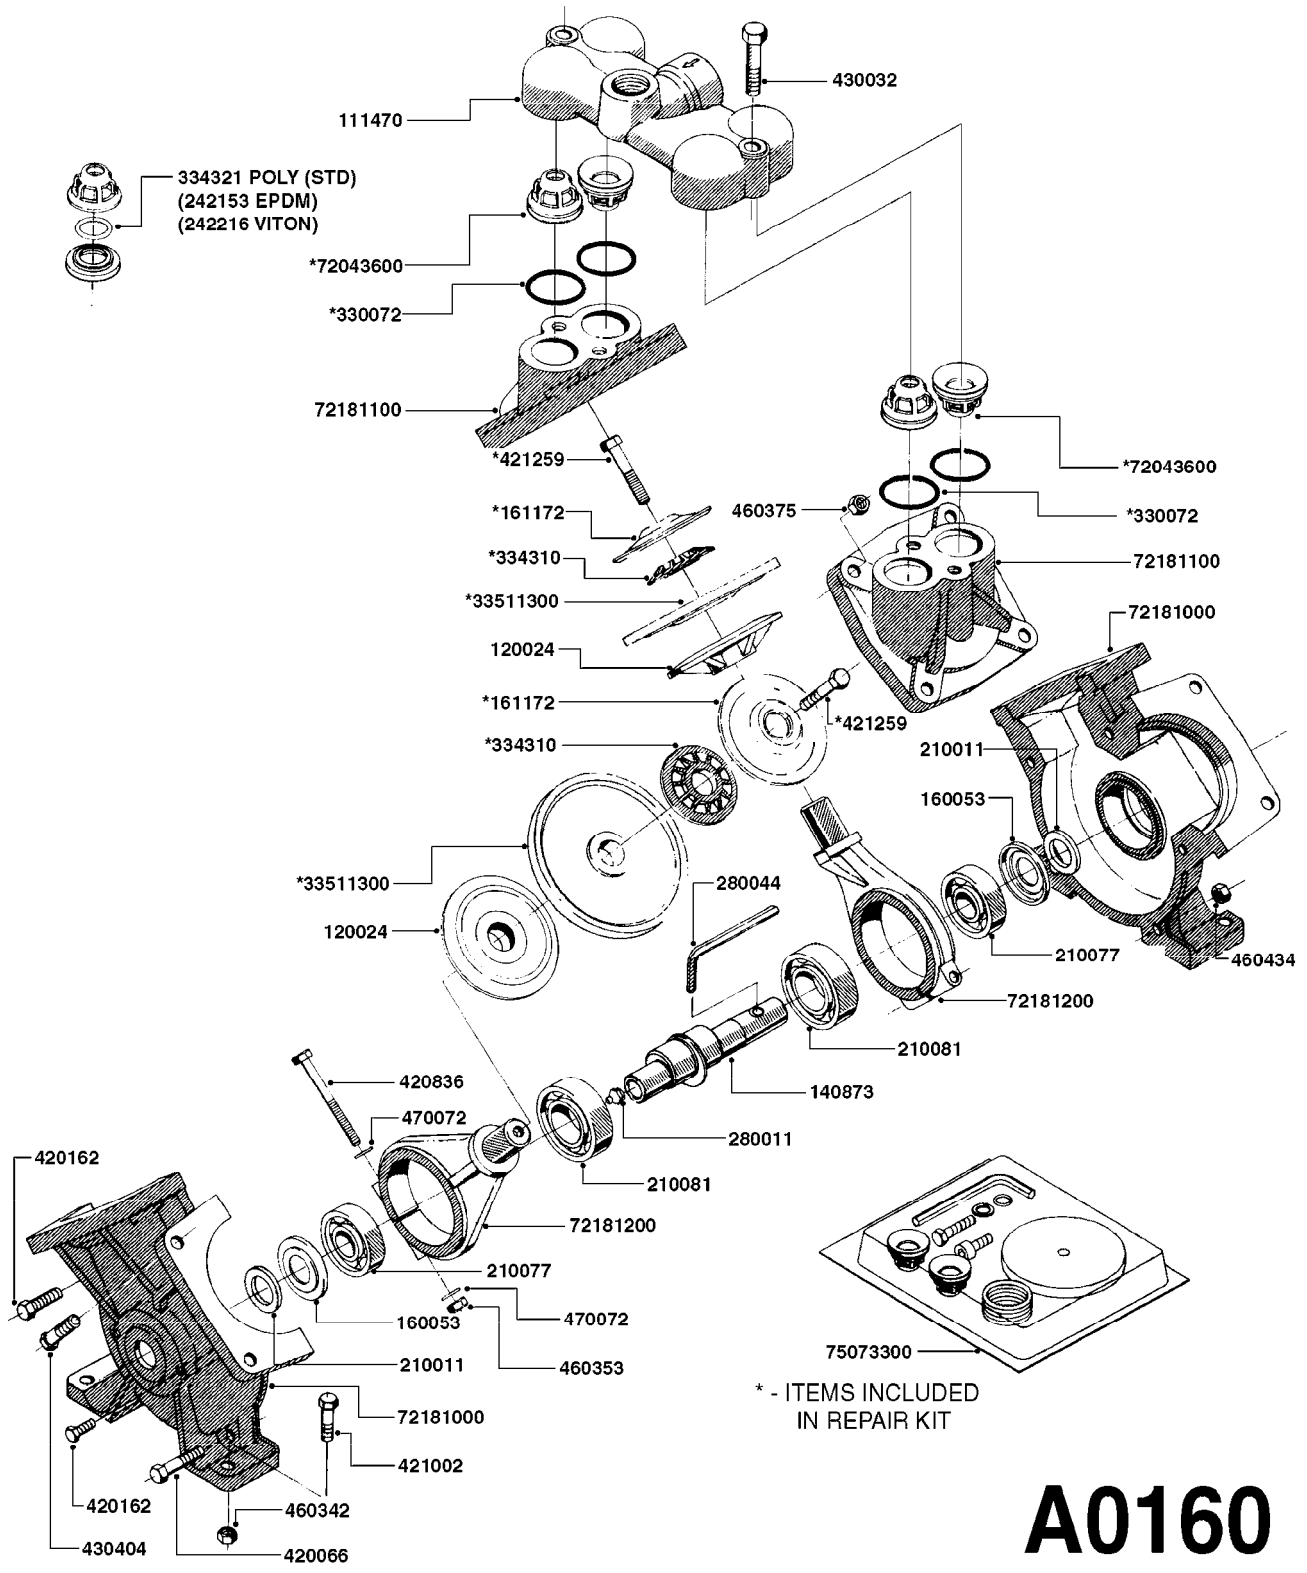

A0160

PUMP - 1202 W/MOUNTING BASE
A0160-HIN, 01:01:16

Page 1

Date 16.03.2016 14:26

parts-n°	order qty	description
111470	1	VALVE CHAMBER 1202
120024	1	DIAPHRAGM BACK DISC 1200-1300
140873	1	CRANK SHAFT MODEL 1202-9MM
160053	1	DUST PLATE
161172	1	DIAPHRAGM DISC F. 1203/1303
210011	1	SEAL FELT D39/23 X 4
210077	1	BEARING BALL 6305
210081	1	BEARING BALL 6307
242153	1	O-RING D26X4 EPDM
242216	1	O-RING VITON F/1202/1302/462
280011	1	GREASE NIPPLE 3/8' SAE H TR
280044	1	KEY HEXAGON W6 3/16'
330072	1	O-RING D53.5/D45.5X4
334310	1	NYLON WASHER 1202/1302/462
334321	1	O-RING POLY. 34.0x26.0x4.0
420066	1	BOLT HEX 8.8 DEL 3/8"X50MM
420162	1	BOLT HEX 8.8 DEL 3/8"x15MM
420836	1	BOLT HEX 8.8 RAW M8X85
421002	1	BOLT HEX 8.8 DEL M10X30 FT DIN933
421259	1	BOLT HEX UNC7/16"x2.25" 18-8SS
430032	1	BOLT HEX 8.8 RAW 1/2'X55MM
430404	1	BOLT HEX 8.8 DEL M12X50
460342	1	NUT HEX M10 DEL DIN934
460353	1	NUT HEX M8 BLACK
460375	1	NUT HEX M12 BLACK
460434	1	NUT HEX 3/8' NC BLACK
470072	1	WASHER D15/D8X.5 LOCK
33511300	1	DIAPHRAGM 1202-1303 POLY 2006
72043600	1	VALVE FOR 462/463
72181000	1	HOUSING, PUMP, 1203 RED
72181100	1	DIAPHRAGM COVER 1203/1303+BLTS
72181200	1	CONNECTING ROD FOR 1203 W/M12
75073300	1	PUMP KIT 1200/1202 "06"