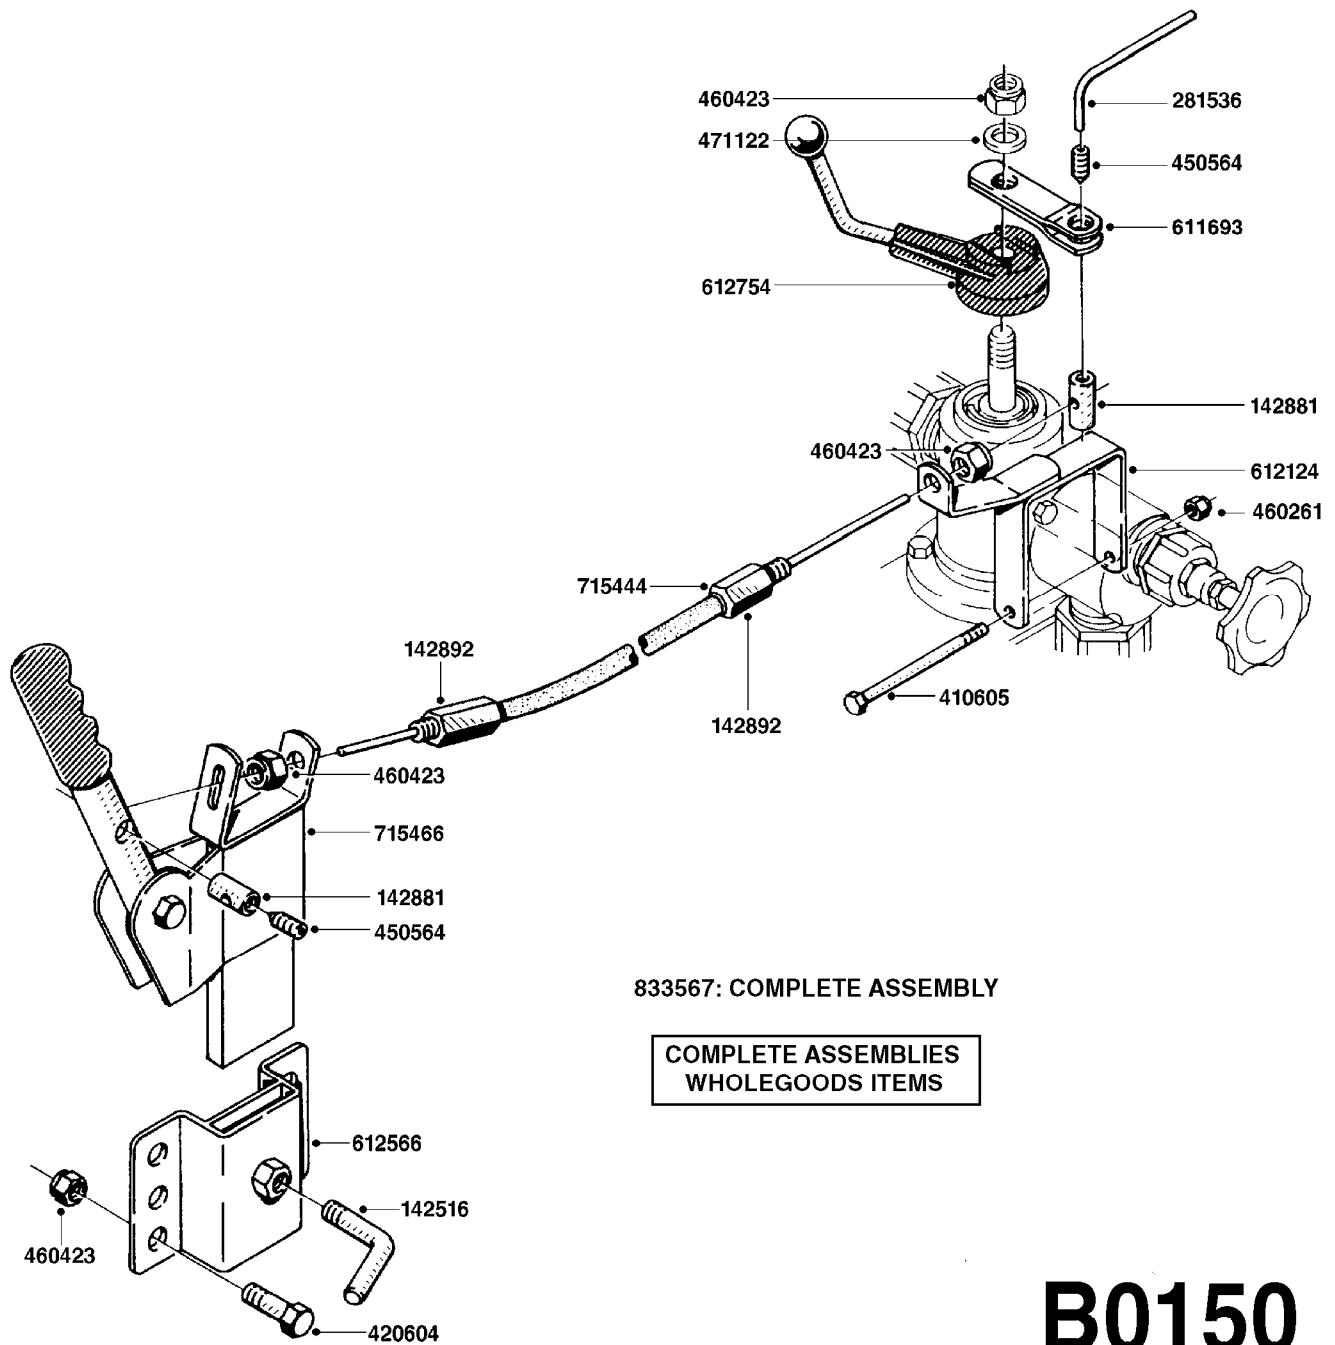

B0130

LE/LE-SPV/LP - PLUMBING BK-180
B0130-HIN, 01:01:16

Page 1

Date 16.03.2016 14:26

parts-n°	order qty	description
242109	1	O-RING D32.2x3.0 (USE 242354)
284585	1	CLAMP HOSE GEAR 1" MINI 020
320084	1	FITT.DK NUT 1/2" BSP
320095	1	FITT.DK NUT 1" BSP
321215	1	FITT.DK HOUSING F. AGITATION
330212	1	O-RING D19/D14X2.4 F.1/2"NUT
330315	1	O-RING D18.4/D13X.6
330326	1	O-RING D30/D24X2 F.1"NUT
330341	1	FITT.DK HB 1" F. 1" NUT
330687	1	FITT.DK HB 1/2" F. 1/2" NUT
331111	1	VALVE SEAT FOR 1/2" DISTRIBUT.
334242	1	FITT.DK S-53 ELB.1"
334534	1	CLAMP HOSE PLASTIC 1/2"
709741	1	VALVE ASSY. 1/2" FLIP LEVER
841053	1	OP.UNIT BK180/2 DIST.VALVES
92702103	1	HOSE R X1/2" X300PSI WP X0012"
92702403	1	HOSE PVC SUCT GRAY 1"
92712403	1	HOSE R X1" X300PSI WP X0012"

BK-180 REMOTE CONTROL CABLE
B0150-HIN, 01:01:16

Page 1

Date 16.03.2016 14:26

parts-n°	order qty	description
142516	1	SCREW SET M10 BENT F. LOCKING
142881	1	WIRE HOLDER FOR REMOTE CONTROL
142892	1	END NIPPLE F.REMOTE CABLE
281536	1	ALLEN WRENCH 3MM
410605	1	BOLT HEX 8.8 DEL M6X80
420604	1	BOLT HEX 8.8 DEL M10X25 FT DIN933
450564	1	SCREW M6X12 ALLEN
460261	1	NUT HEX M6X1 LOCK A2 DIN985
460423	1	NUT HEX M10X1.5 LOCK
471122	1	WASHER, M10, Ø20/10.5X 2.0, SS
611693	1	ARM FOR REMOTE CONTROL BK180
612124	1	BRACKET FOR OP.UNIT F REM.CTR
612566	1	MOUNT BRACKET F.FAN CABLE ASSY
612754	1	HANDLE FOR REMOTE CONTROL
715444	1	REMOTE CONTROL CABLE COMPLETE
715466	1	MOUNTING PLATE
833567	1	REMOTE CONTROL ON/OFF BK 180

24002503 - Ø 5" (125mm)

24002403 - Ø 4" (100mm)

259034 - Ø 5" (125mm) L=29-1/2" (750mm) PVC

259035 - Ø 4-3/8" (110mm) L=39-3/8" (1000mm) PVC

349012 - Ø 4" (100mm) L=37-3/8" (950mm) PVC

349026 - Ø 5-1/2" (140mm) / Ø 4-3/8" (110mm) PVC