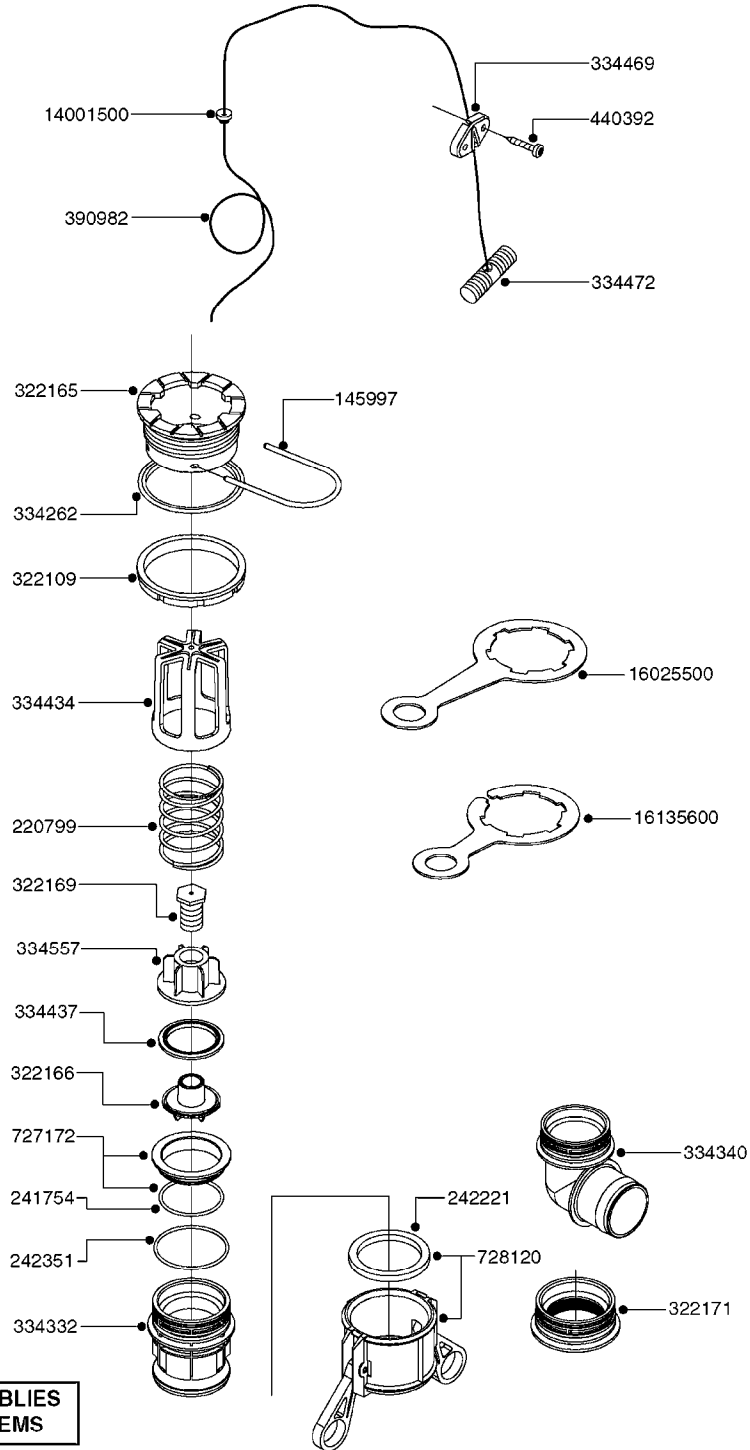

727617 - COMPLETE ASSEMBLY (2" BSP THREADED FITTING & 126" CORD)

727742 - COMPLETE ASSEMBLY (2-1/2" ELBOW & 157.5" CORD)

K0180

DRAIN ASSEMBLY-PULL CORD TYPE
K0180-HIN, 01:01:16

Page 1

Date 16.03.2016 14:26

parts-n°	order qty	description
145997	1	FITT.DK S-93 FORK
220799	1	SPRING F.TOP DRAIN
241754	1	O-RING D59.5X3
242221	1	GASKET F. S-93 QUICK COUPLERS
242351	1	O-RING D69.5X3.0 VITON F.S-93
322109	1	FITT.DK S-93 BULKHEAD NUT
322165	1	FITT.DK S-93 BULKHEAD SINGLE
322166	1	VALVE FLAP LOWER PART
322169	1	CORD PLUG F.TOP DRAIN
322171	1	FITT.DK S-93 THREAD INS.2"BSP
334262	1	GASKET F.S-93 BULKHEAD
334332	1	FITT.DK S-93 MALE QUICK COUP.
334340	1	FITT.DK S-93 ELBOW 2.5"
334434	1	CAGE F.SPRING BOTTOM DRAIN ASY
334437	1	SEAL FOR VALVE FLAP
334469	1	CLEVIS F.CORD TOP DRAIN ASSY.
334472	1	HANDLE FOR TOP DRAIN
334557	1	SPRING SEAT TOP DRAIN
390982	1	CORD NYLON 4000MM
440392	1	SCREW 6.3 X 25.0 DIN7981C TORX
727172	1	FITT.DK S-93 SEAT INSERT
727617	1	FITT.DK S-93 BOTTOM VALVE 2'
727742	1	TOP DRAIN CORD TYPE
728120	1	QUICK COUPLER CAP F.S93 DRAIN
14001500	1	GROMMET F.TOP DRAIN CORD
16025500	1	TANK SPACER SIGHT GAUGE
16135600	1	GUIDE FOR SIGHT GAUGE NAV/NCM