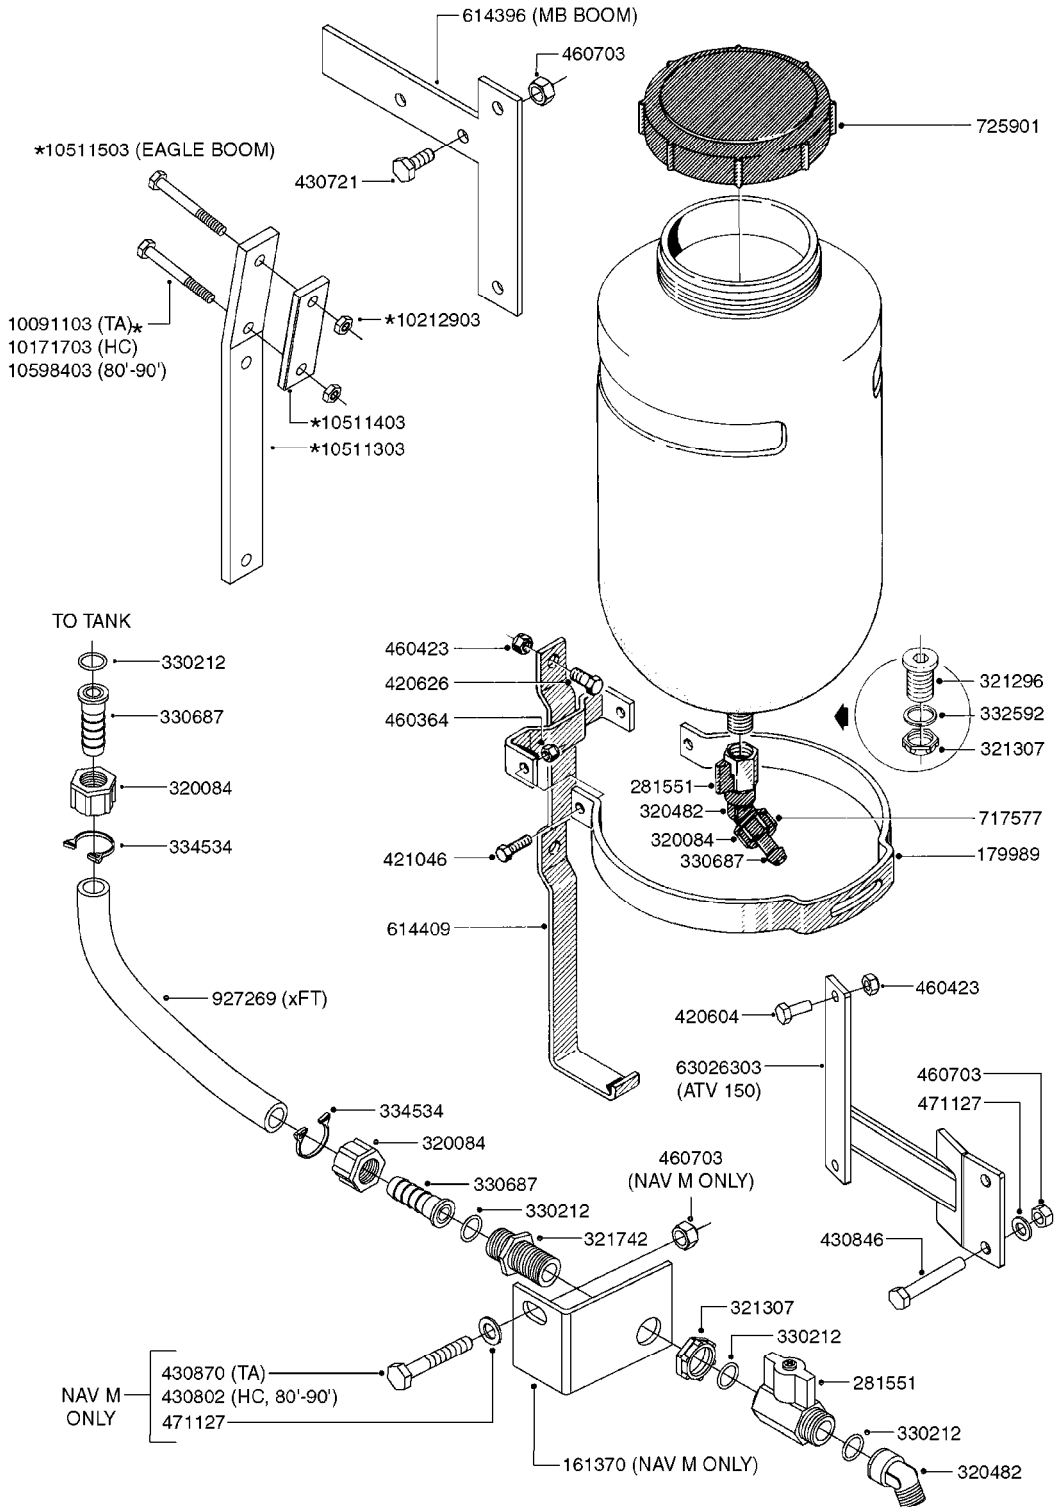

CLEAN WATER TANK
K0130-HIN, 01:01:16

COMPLETE TANK ASSY : 722072

K0130

CLEAN WATER TANK
K0130-HIN, 01:01:16

Page 1
Date 16.03.2016 14:26

parts-n°	order qty	description
161370	1	BKT.CLEAN WATER BOTT. VALVE
179989	1	BRKT. F. 3 GAL. TANK
281551	1	BALL VALVE 1/2"
320084	1	FITT.DK NUT 1/2" BSP
320482	1	FITT.DK ELB. 1/2" BSP 60 DEG.
321296	1	FITT.DK BULKHEAD 1/2" BSP SING
321307	1	FITT.DK NUT 1/2" BSP JAMB
321742	1	FITT.DK BULKHEAD 1/2' BSP
330212	1	O-RING D19/D14X2.4 F.1/2"NUT
330687	1	FITT.DK HB 1/2" F. 1/2" NUT
332592	1	O-RING D26/D20X3
334534	1	CLAMP HOSE PLASTIC 1/2"
420604	1	BOLT HEX 8.8 DEL M10X25 FT DIN933
420626	1	BOLT HEX 8.8 DEL M10X20 FT
421046	1	BOLT HEX 8.8 DEL M8X25 FT A2 DIN933
430721	1	BOLT HEX 8.8 DEL M12X40 FT
430802	1	BOLT HEX 8.8 DEL M12X75
430846	1	BOLT HEX 8.8 DEL M12X80
430870	1	BOLT HEX 8.8 DEL M12X55 FT
460364	1	NUT HEX M8 GALV.
460423	1	NUT HEX M10X1.5 LOCK
460703	1	NUT HEX M12X1.75 LOCK DIN985
471127	1	WASHER, M12, Ø24/13.0X 2.5, SS
614396	1	CLEAN WATER BRACKET MB
614409	1	BRACKET FOR FOAM MARKER
717577	1	VALVE F.CLEAN WATER TANK
722072	1	CLEAN WATER TANK W FRAME & TAP
725901	1	LID F.WATER BOTTLE VENTED
927269	1	HOSE R X PVC X 1/2 X 0012"
10091103	1	BOLT HEX 3/8 NC GR.2 03.00'
10171703	1	BOLT HEX 3/8 NC GR.2 03.50"
10212903	1	NUT HEX NC (NYLON LOCK) 3/8"
10511303	1	FLATBAR L350/17DEG.CLEAN WATER
10511403	1	FLATBAR 104MM CLEAN WATER
10511503	1	BKT.CLEAN WATER MOUNT EAGLE
10598403	1	BOLT HEX HCS3/8-16 X 4 Z 5
63026303	1	CLEAN WATER TANK BRKT, ATV