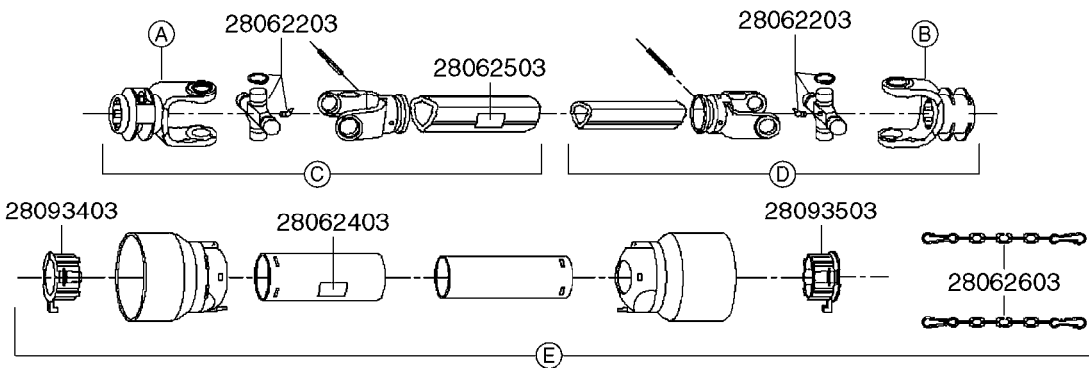

A0520

PTO SHAFTS - BONDIOLI CENT.
A0520-HIN, 01:01:16

Page 1

Date 16.03.2016 14:26

parts-n°	order qty	description
289042	1	UNIV. JOINT 22x54mm
420641	1	BOLT HEX 8.8 DEL M8X35
450015	1	SCREW ALLAN 3/8'X5/8' BLACK
460143	1	NUT HEX M8 LOCK A2 DIN985
28009803	1	PTO PIN TUBE RETAINER OUTER
28009903	1	PTO TUBE RETAINER INNER
28010103	1	PTO YOKE F.INNER TUBE CV PTO
28021403	1	PTO 1"STR/1-3/8" 6SPL B&P
28021503	1	PTO 1"STR/1-3/8" 21SPL B&P
28021603	1	PTO 1"STR/1-3/4" 20SPL B&P
28027903	1	PTO BALL LOCK.KIT F.1-3/8 YOKE
28040503	1	UNIV. JOINT 27x74.6mm
28040703	1	SAFETY CHAIN F.CV BLACK PTO
28041803	1	DECAL DANGER GUARD MISSING
28041903	1	DECAL DANGER ROT.DRIVELINE
28056703	1	PTO YOKE #1 1-3/8" X 6 SPLINE
28056803	1	PTO YOKE #1 1-3/8" X 21 SPLINE
28056903	1	PTO YOKE #4 1-3/8" X 20 SPLINE
28057003	1	PTO TUBE YOKE #1-G1 OUTER
28057103	1	PTO TUBE YOKE #4-G4 OUTER
28057203	1	PTO PIN TUBE RETAINER OUTER
28057303	1	PTO TUBE OUTER #1 745MM
28057403	1	PTO TUBE OUTER #4 720MM
28057503	1	PTO TUBE INNER #1 745MM
28057603	1	PTO TUBE INNER #4 720MM
28057703	1	PTO TUBE RETAINER INNER
28057803	1	PTO TUBE YOKE #1 Ø=1"
28057903	1	PTO TUBE YOKE #4 Ø=1"
28058003	1	PTO HALF SAFETY SHIELD OUTER
28058103	1	PTO HALF SAFETY SHIELD OUTER
28058203	1	PTO HALF SAFETY SHIELD INNER
28058303	1	PTO HALF SAFETY SHIELD INNER
28058403	1	PTO BALL LOCK.KIT F.1-3/4 YOKE
28058503	1	PTO TUBE YOKE #1-G1 INNER