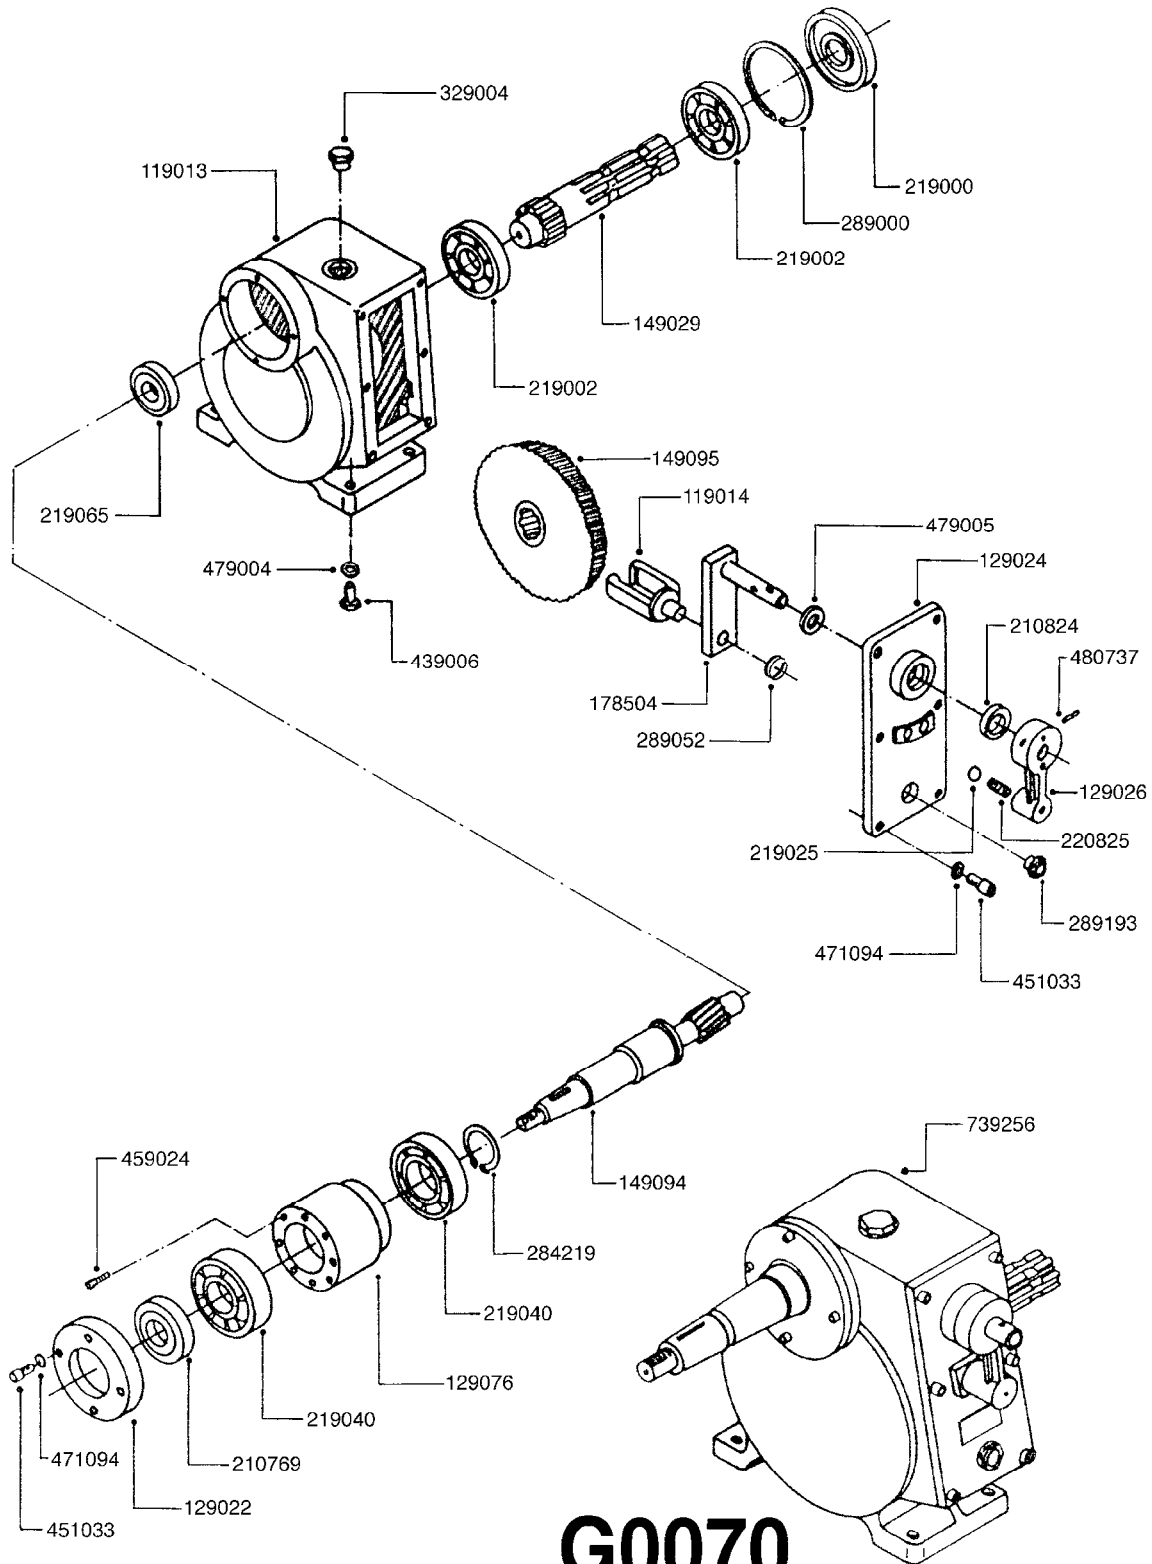

LE-SPV - GEAR BOX
G0070-HIN, 01:01:16

LE-SPV - GEAR BOX
G0070-HIN, 01:01:16

Page 1

Date 16.03.2016 14:26

parts-n°	order qty	description
119013	1	GEAR BOX HOUSING 1-V
119014	1	SHIFT HEAD F. 1-GEAR GEAR BOX
129022	1	GEAR BOX LID 1 GEAR TURB.
129024	1	COVER F. 1-GEAR GEAR BOX
129026	1	LEVER FOR ARM
129076	1	SUPPLEMENT FOR AXLE F-400
149029	1	AXLE SHAFT
149094	1	SHAFT OUTPUT F.GEARBOX SPV
149095	1	GEARWHEEL F.MAXI GEAR Z-82 M2
178504	1	ARM FOR 1-GEAR GEAR BOX
210769	1	SEAL OIL 62 X 40 X 10
210824	1	SEAL OIL 18 X 7
219000	1	OIL SEAL 35 X 72 X 10
219002	1	BEARING 6207
219025	1	BALL D15 STAINLESS
219040	1	BEARING
219065	1	BEARING NJ-304
220825	1	SPRING F.GEAR CHANGE
284219	1	SNAP-RING OUTER 40X1.75
289000	1	SNAP-RING INNER
289052	1	SNAP-RING E-18
289193	1	OIL LEVEL GLASS
329004	1	PLUG F.OIL HOLE GEARBOX F.SPV
439006	1	PLUG F.OIL HOLE GEARBOX F.LE
451033	1	SCREW M8X25 HEX
459024	1	BOLT M8 X 90
471094	1	WASHER D8,4 STAR
479004	1	SEAL F.OIL PLUG GEARBOX LE
479005	1	WASHER D18 DIN 6916
480737	1	PIN CLAMP D6X45
739256	1	GEAR BOX F. LE-SPV & TG