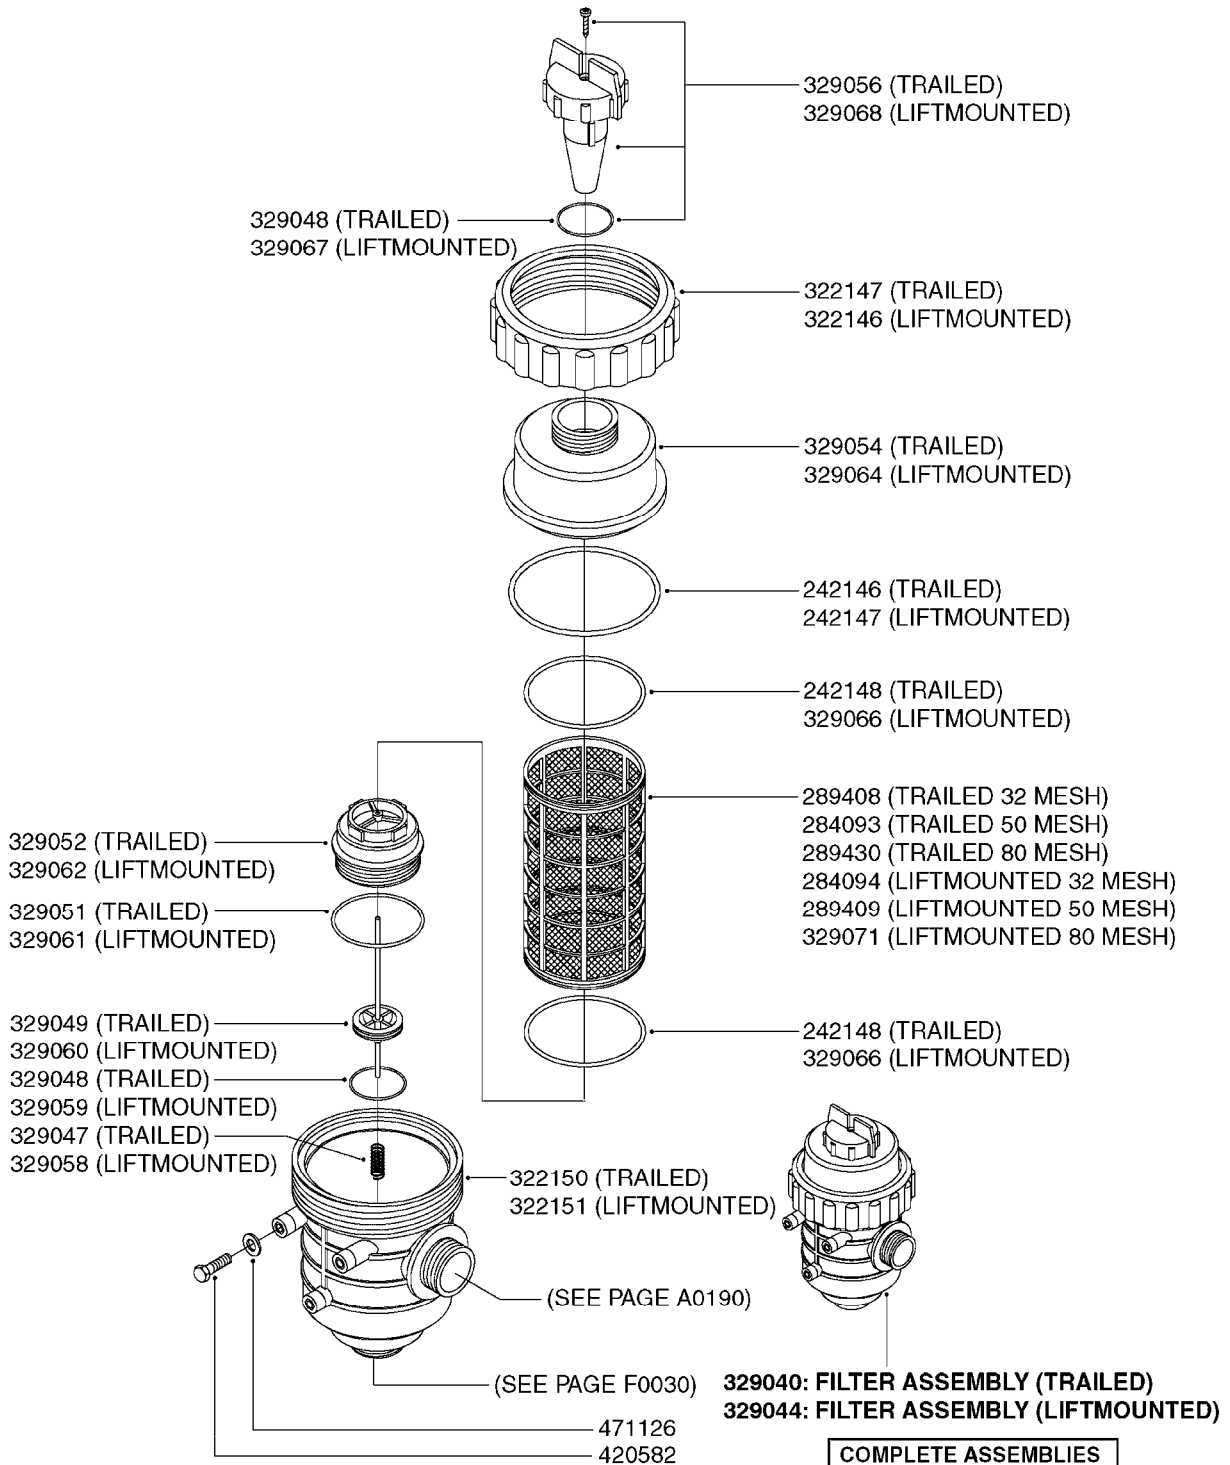

B0130

LE/LE-SPV/LP - PLUMBING BK-180
B0130-HIN, 01:01:16

Page 1

Date 16.03.2016 14:26

parts-n°	order qty	description
242109	1	O-RING D32.2x3.0 (USE 242354)
284585	1	CLAMP HOSE GEAR 1" MINI 020
320084	1	FITT.DK NUT 1/2" BSP
320095	1	FITT.DK NUT 1" BSP
321215	1	FITT.DK HOUSING F. AGITATION
330212	1	O-RING D19/D14X2.4 F.1/2"NUT
330315	1	O-RING D18.4/D13X.6
330326	1	O-RING D30/D24X2 F.1"NUT
330341	1	FITT.DK HB 1" F. 1" NUT
330687	1	FITT.DK HB 1/2" F. 1/2" NUT
331111	1	VALVE SEAT FOR 1/2" DISTRIBUT.
334242	1	FITT.DK S-53 ELB.1"
334534	1	CLAMP HOSE PLASTIC 1/2"
709741	1	VALVE ASSY. 1/2" FLIP LEVER
841053	1	OP.UNIT BK180/2 DIST.VALVES
92702103	1	HOSE R X1/2" X300PSI WP X0012"
92702403	1	HOSE PVC SUCT GRAY 1"
92712403	1	HOSE R X1" X300PSI WP X0012"

BK-180 REMOTE CONTROL CABLE
B0150-HIN, 01:01:16

Page 1

Date 16.03.2016 14:26

parts-n°	order qty	description
142516	1	SCREW SET M10 BENT F. LOCKING
142881	1	WIRE HOLDER FOR REMOTE CONTROL
142892	1	END NIPPLE F.REMOTE CABLE
281536	1	ALLEN WRENCH 3MM
410605	1	BOLT HEX 8.8 DEL M6X80
420604	1	BOLT HEX 8.8 DEL M10X25 FT DIN933
450564	1	SCREW M6X12 ALLEN
460261	1	NUT HEX M6X1 LOCK A2 DIN985
460423	1	NUT HEX M10X1.5 LOCK
471122	1	WASHER, M10, Ø20/10.5X 2.0, SS
611693	1	ARM FOR REMOTE CONTROL BK180
612124	1	BRACKET FOR OP.UNIT F REM.CTR
612566	1	MOUNT BRACKET F.FAN CABLE ASSY
612754	1	HANDLE FOR REMOTE CONTROL
715444	1	REMOTE CONTROL CABLE COMPLETE
715466	1	MOUNTING PLATE
833567	1	REMOTE CONTROL ON/OFF BK 180