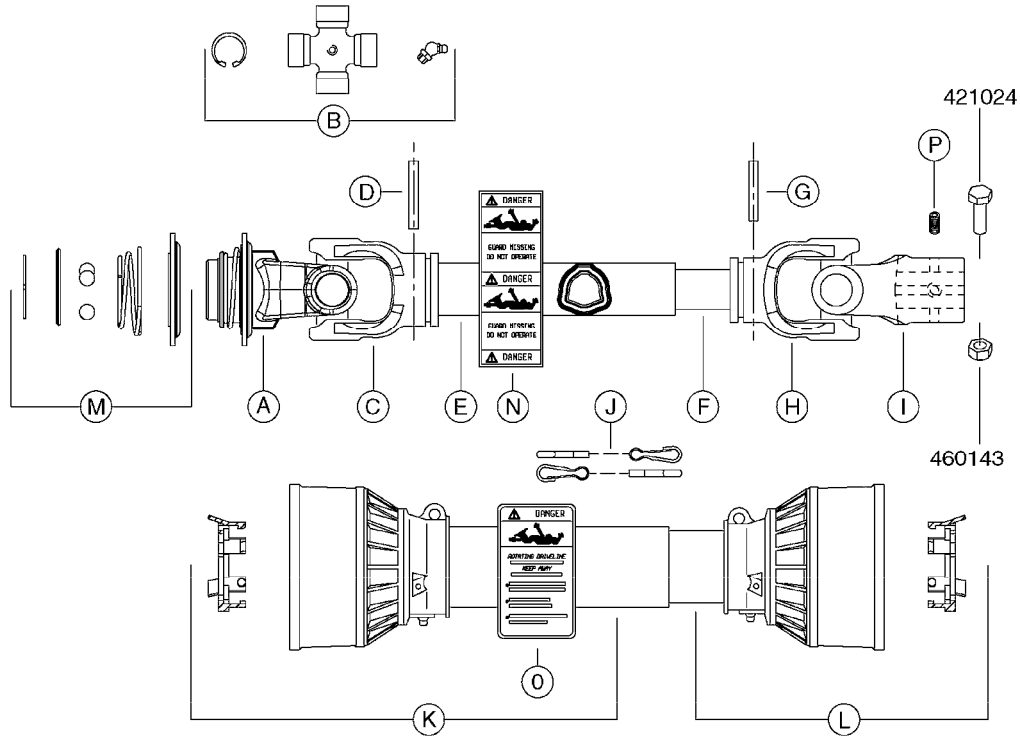

# A0430

PUMP - ACE 150 BELT DRIVE  
A0430-HIN, 05:12:19

Page 1  
Date 12.08.2020 11:04

parts-n°	order qty	description
420641	1	BOLT HM 8X35/22 A2 SS DIN931
450015	1	SCREW ALLAN 3/8'X5/8' BLACK
460143	1	LOCK NUT M8 SST A2 DIN985
10440703	1	KEY SQ 1/4"x1-1/2"
21002203	1	BEARING, SEALED ACE BELT DRIVE
28022303	1	SHIELD KIT
28022403	1	OUTPUT SHAFT ACE BELT DR PUMP
28022503	1	BELT 600 RPM ACE PUMP
28022603	1	BELT 1000 RPM ACE PUMP
28022703	1	IMPELLER THERMOPLASTIC
28022803	1	IMPELLER CAST IRON
28022903	1	REPAIR KIT 600 RPM
28023003	1	REPAIR KIT 1000 RPM
28029203	1	11.6"P.D.X2"BORE PULLEY 600RPM
28029303	1	7.9"P.D.X2"BORE PULLEY 1000RPM
28094203	1	5/8" DRIVEN SHAFT W.KEYWAY SS
28094303	1	KEY 3/16"X3/16"X1-1/4"
28094403	1	1.35"P.D.X5/8"BORE PULLEY 600RPM
28094503	1	1.7"P.D.X5/8"BORE PULLEY 1000RPM
28094603	1	SCREW ALLEN 5/16"NC X 5/16"
28094703	1	IDLER MOUNTED TORSION SPRING
28094803	1	IDLER ARM
28094903	1	EXTERNAL SNAP RING F.IDLER ARM
28095003	1	5/8" SPACER
28095103	1	RETAINER RING
28095203	1	IDLER BEARING/OUTER ROLLER ASSEMBLY
28095303	1	HEX HEAD IDLER CAP SCREW 5/8"NCX2-1/8"
28095403	1	KEY F.IMPELLER 1/8"X1/8"X1/2"
28095503	1	KEY 3/8"X1/2"X1-1/2"