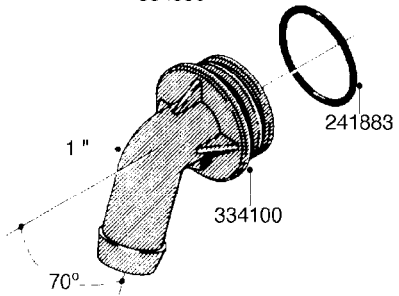

**L0080**

FITTINGS - S-53  
L0080-HIN, 12:09:17

Page 1  
Date 12.08.2020 11:05

Pos.	parts-n°	order qty	description
1	145995	1	FITT.DK S-53 FORK
2	241973	1	O-RING Ø3 X 44.2 70 SHORES NITRIL NITRIL (BLACK)
2	242353	1	O-RING 3 X 44.2 VITON VITON (BROWN)
3	242109	1	O-RING D32.2x3.0 NITRIL (BLACK)
3	242354	1	O-RING D32.2X3.0 VITON VITON (BROWN)
4	322103	1	FITT.DK S-53 BULKHEAD
5	322107	1	FITT.DK S-53 BULKHEAD NUT
6	322110	1	FITT.DK S-53 ELB. 1/2" BSP
7	322352	1	FITT.DK S-53 TEE
8	334229	1	FITT.DK S-53 STR.3/4"
9	334260	1	GASKET F. S-53 BULKHEAD
10	334564	1	FITT.DK S-67 TO S-53 ADAPTER
11	391100	1	FITT.DK S-53THREAD INS.1/2"BSP
12	726463	1	FITT.DK S53 BULKHEAD W/GASKET
13	726552	1	FIT.DK S-53X90 1/2" BSP,O-RING
14	726556	1	FITT.DK S-53 HB 1/2" W/O-RING
15	726558	1	FITT.DK S53 STR. 3/4" W.ORING
16	726559	1	FITT DK. S-53 HB 1" W/O-RING
17	726568	1	FITT.DK.S-53 HB 1/2"90 W/O-RING
18	726570	1	FITT.DK S-53 ELB.3/4" W.ORING
19	726571	1	FITT.DK S-53 ELB.1", W ORING
20	726578	1	FITT.DK S53 PLUG WITH O-RING
21	728561	1	FITT.DK. S67M - S53F REDUCER