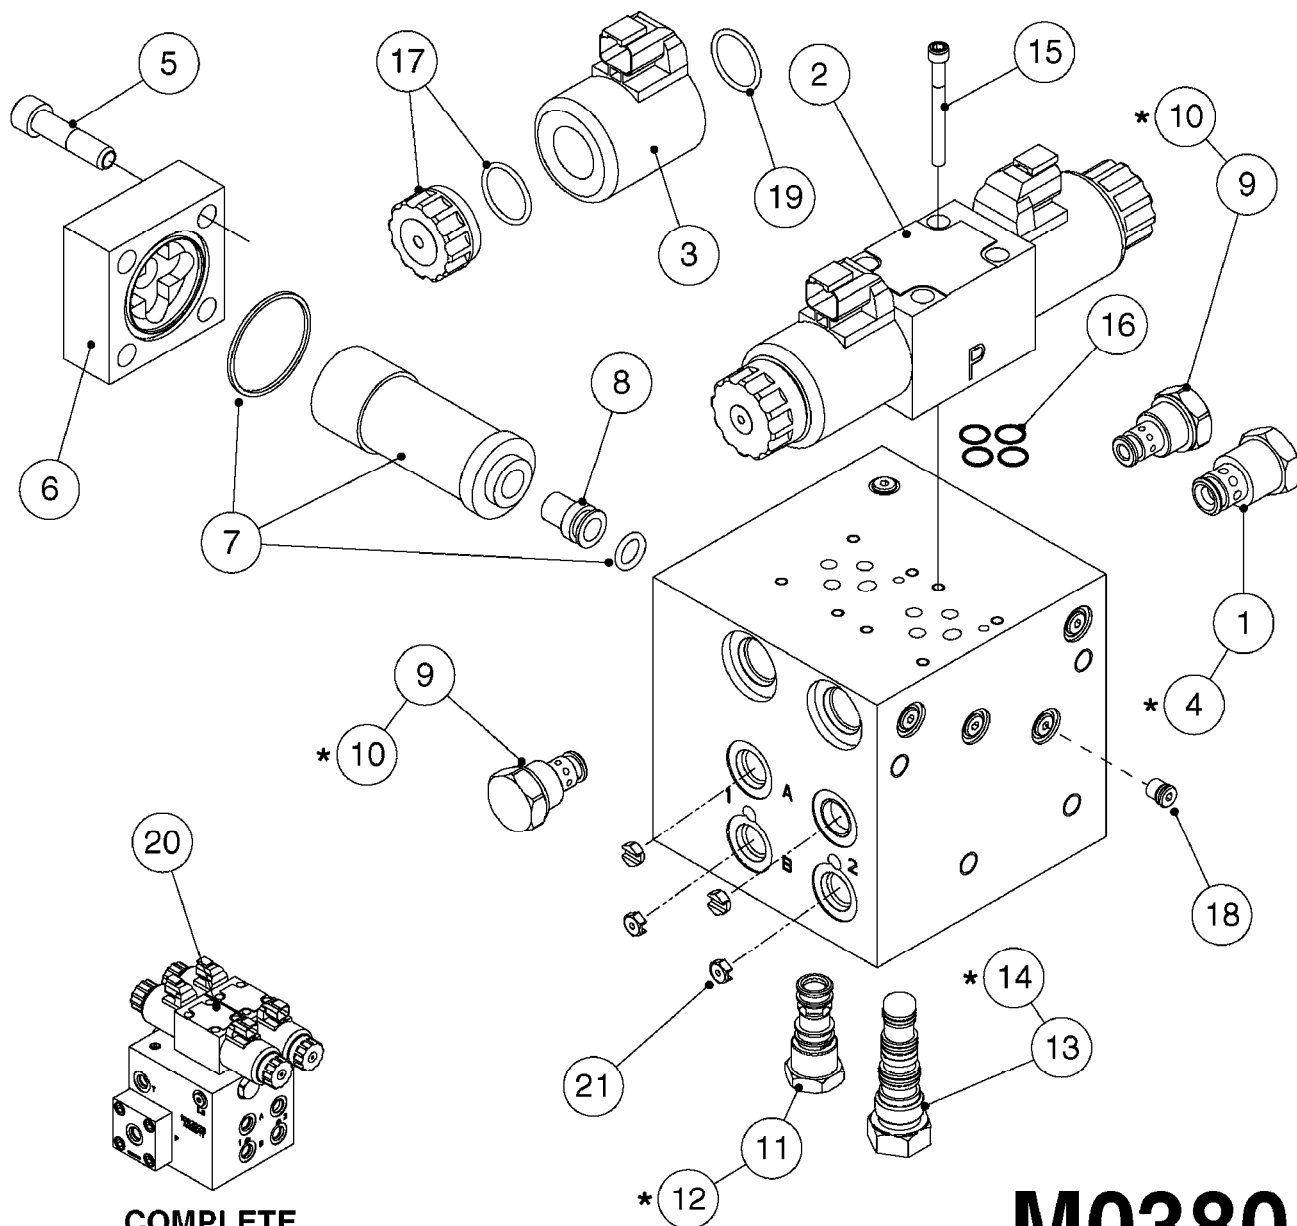

**COMPLETE
ASSEMBLY**

*SEAL KITS

M0380

NORAC VAR. RATE VALVE UC4/UC5
M0380-HIN, 30:04:19

Page 1

Date 12.08.2020 11:05

Pos.	parts-n°	order qty	description
1	28049403	1	NORAC CHECK VALVE
2	28055803	1	NORAC SOLENOID - DEUTSCH CONN.
3	28056503	1	COIL, NORAC, PROP, DEUTSCH
4	28066903	1	NORAC SEAL KIT F.28049403
5	28067103	1	NORAC HEX CAPSCREW 3/8X1-1/4"
6	28067203	1	NORAC FILTER CAP - 4 BOLT
7	28067303	1	KIT FILTER NORAC UC5 106285
8	28067403	1	NORAC VALVE FILTER INSERT
9	28067503	1	NORAC CHECK VALVE C-8-2
10	28067603	1	NORAC SEAL KIT F.28067503
11	28067703	1	NORAC CHECK VALVE C-8-3
12	28067803	1	NORAC SEAL KIT F.28067703
13	28067903	1	NORAC CHECK VALVE C-8-4
14	28068003	1	NORAC SEAL KIT F.28067903
15	28068103	1	NORAC HEX CAPSCREW 10-24X2 SS
16	28068203	1	NORAC O-RING F.SOLENOID VALVE
17	28074903	1	NORAC COIL NUT AND O-RING
18	28089903	1	NORAC PLUG#2 SAE ZERO-LEAK
19	28103603	1	O-RING SOLENOID BODY SEAL NORAC
20	78216100	1	NORAC VALVE BLOCK COMP, DEUTSCH CON.
21	78603300	1	NORAC ONE WAY ORIFICE, .047"