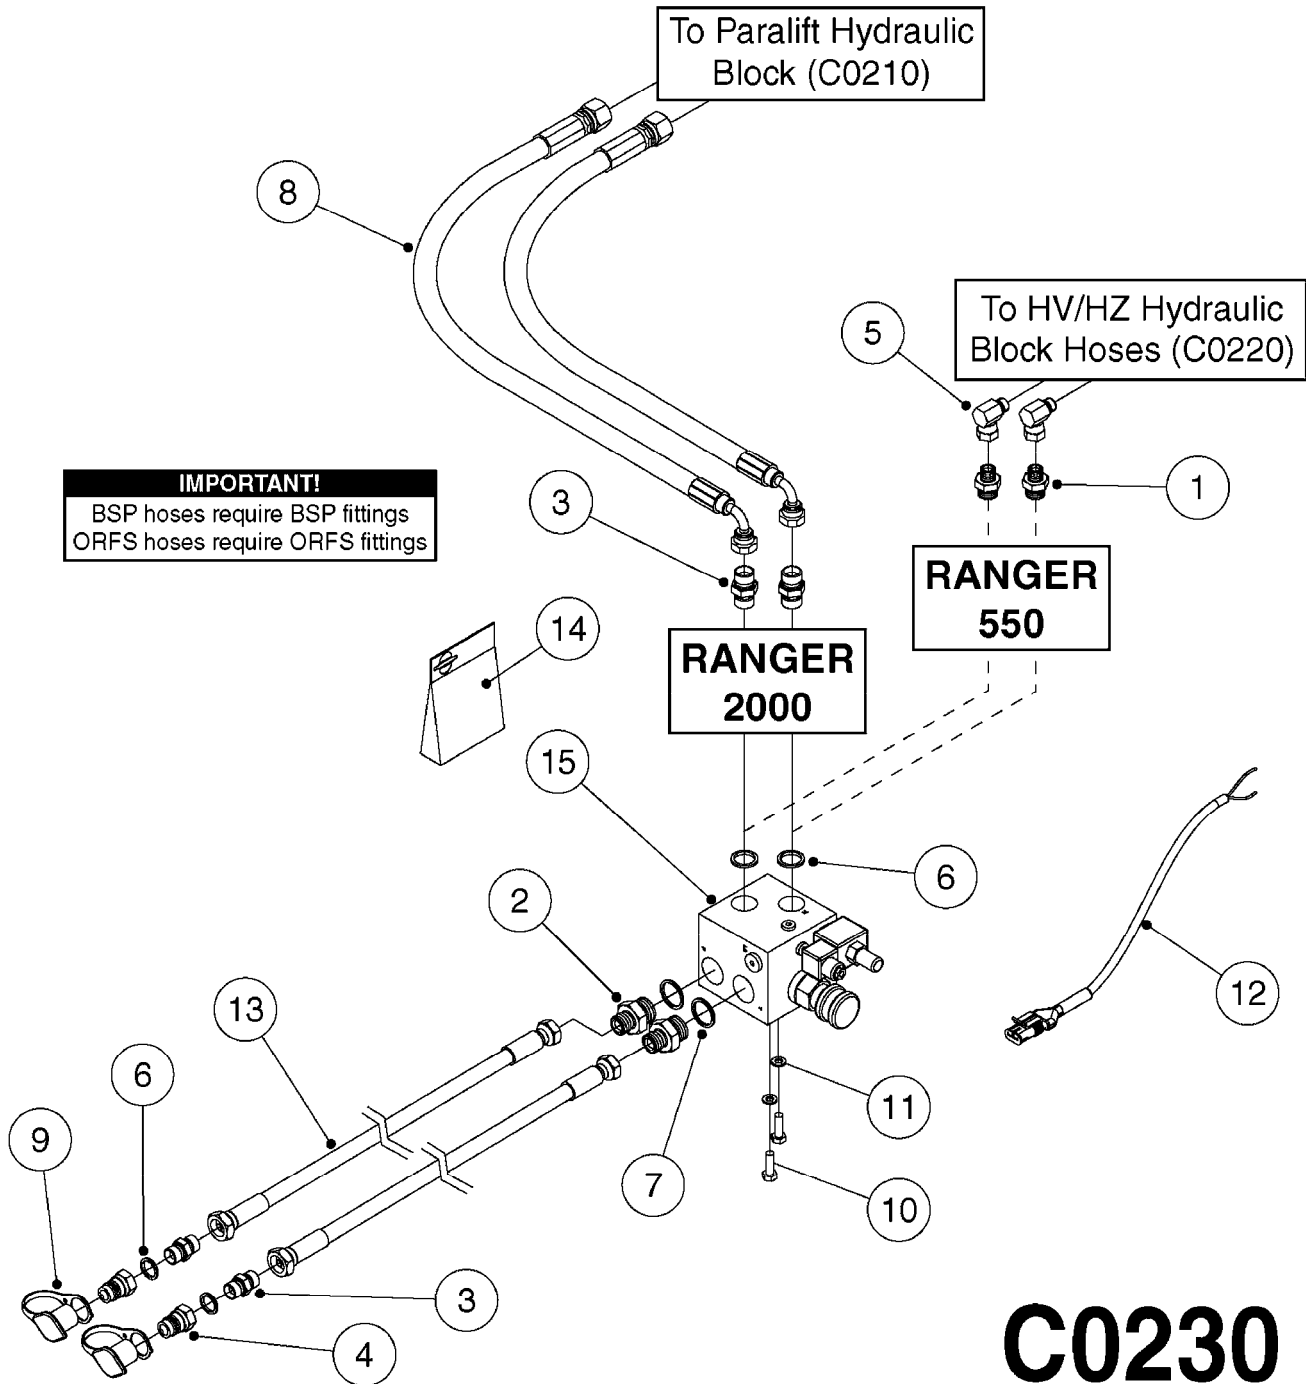

IMPORTANT!
BSP hoses require BSP fittings
ORFS hoses require ORFS fittings

Pos.	parts-n°	order qty	description
1	146846	1	HEX NIPPLE 1/2" X 1/4" BSP
1	23234800	1	HEX NIPPLE 1/2"-9/16" ORFS
2	146849	1	HEX. NIPPLE 3/4"BSP X 1/2"BSP BSP
2	23235100	1	HEX NIPPLE 3/4"-13/16" ORFS
3	147132	1	HEX NIPPLE 1/2"X1/2" BSP DEL BSP
3	23235300	1	HEX NIPPLE 1/2"-13/16" ORFS
4	230311	1	QUICK COUPLING 1/2"
5	232060	1	HY.ELBOW 1/4" BSP SWIVEL BSP
5	23240900	1	HYD.FIT. M-F 90° 9/16"-9/16" ORFS
6	241356	1	DOWTYSEAL 1/2"
7	241367	1	DOWTYSEAL 28.5x22
8	285547	1	HOSE HY X 1/2" X 15" STR+ELB BSP
8	78502603	1	HY.HO.1/2"L= 380 STR-90° ORFS
9	334206	1	DUST HOOD FOR HY-COUPLING
10	420582	1	BOLT HEX 8.8 DEL M8X20 FT A2 RANGER 2000
10	421046	1	BOLT HEX M8X25/25 A2 SS DIN933 RANGER 550
11	471126	1	WASHER, M8, Ø16/ 8.4X 1.6, SS
12	26006300	1	CABLE L = 0.50M, AMP, MALE, 2P RANGER 2000
12	26006600	1	CABLE L = 9.00M, AMP, MALE, 2P RANGER 550
13	28052100	1	HOSE HY X 1/2" X 122.0"STR+STR BSP
13	78570500	1	HY.HO.1/2"L= 3100 STR-STR ORFS
14	28061400	1	SEAL KIT F. 782145
15	72809100	1	BYPASS BLOCK 782145