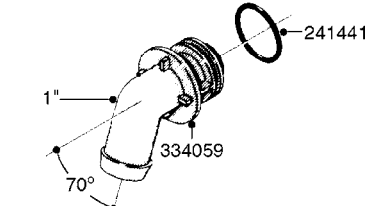

# K0770

SAFETY CHAINS  
K0770-HIN, 01:01:16

Page 1

Date 12.08.2020 11:05

parts-n°	order qty	description
10275803	1	CHAIN BKT. FOR TR300/500/TX650
10276003	1	SAFETY CHAIN KIT TR300/500
14001103	1	MOUNTING HUB F. SAFETY CHAIN
14001203	1	MNT WASHER F. SAFE CHAIN KIT
16020303	1	SAFETY CHAIN MNT.BRKT.30,400LB
16023103	1	SAFETY CHAIN MNT.BRKT.40,500LB
16056003	1	SAFETY CHAIN MNT.BRKT.16100 lb
16056103	1	SAFETY CHAIN MNT.BRKT.40500 lb
28014703	1	SAFETY CHAIN 30,400LBS CERT.
28017703	1	SAFETY CHAIN 40,500LBS CERT.
29000403	1	SAFETY CHAIN CERT 16100LB
70012403	1	*SAFETY CHAIN KIT 16100LB NAV
70016803	1	SAFETY CHAIN KIT CM1500
83311903	1	SAFTY CHAIN KIT 575 NAV.
83312003	1	SAFETY CHAIN KIT 1100 NAV.
83312103	1	SAFETY CHAIN KIT CM+750
83312203	1	SAFETY CHAIN KIT CM+1200