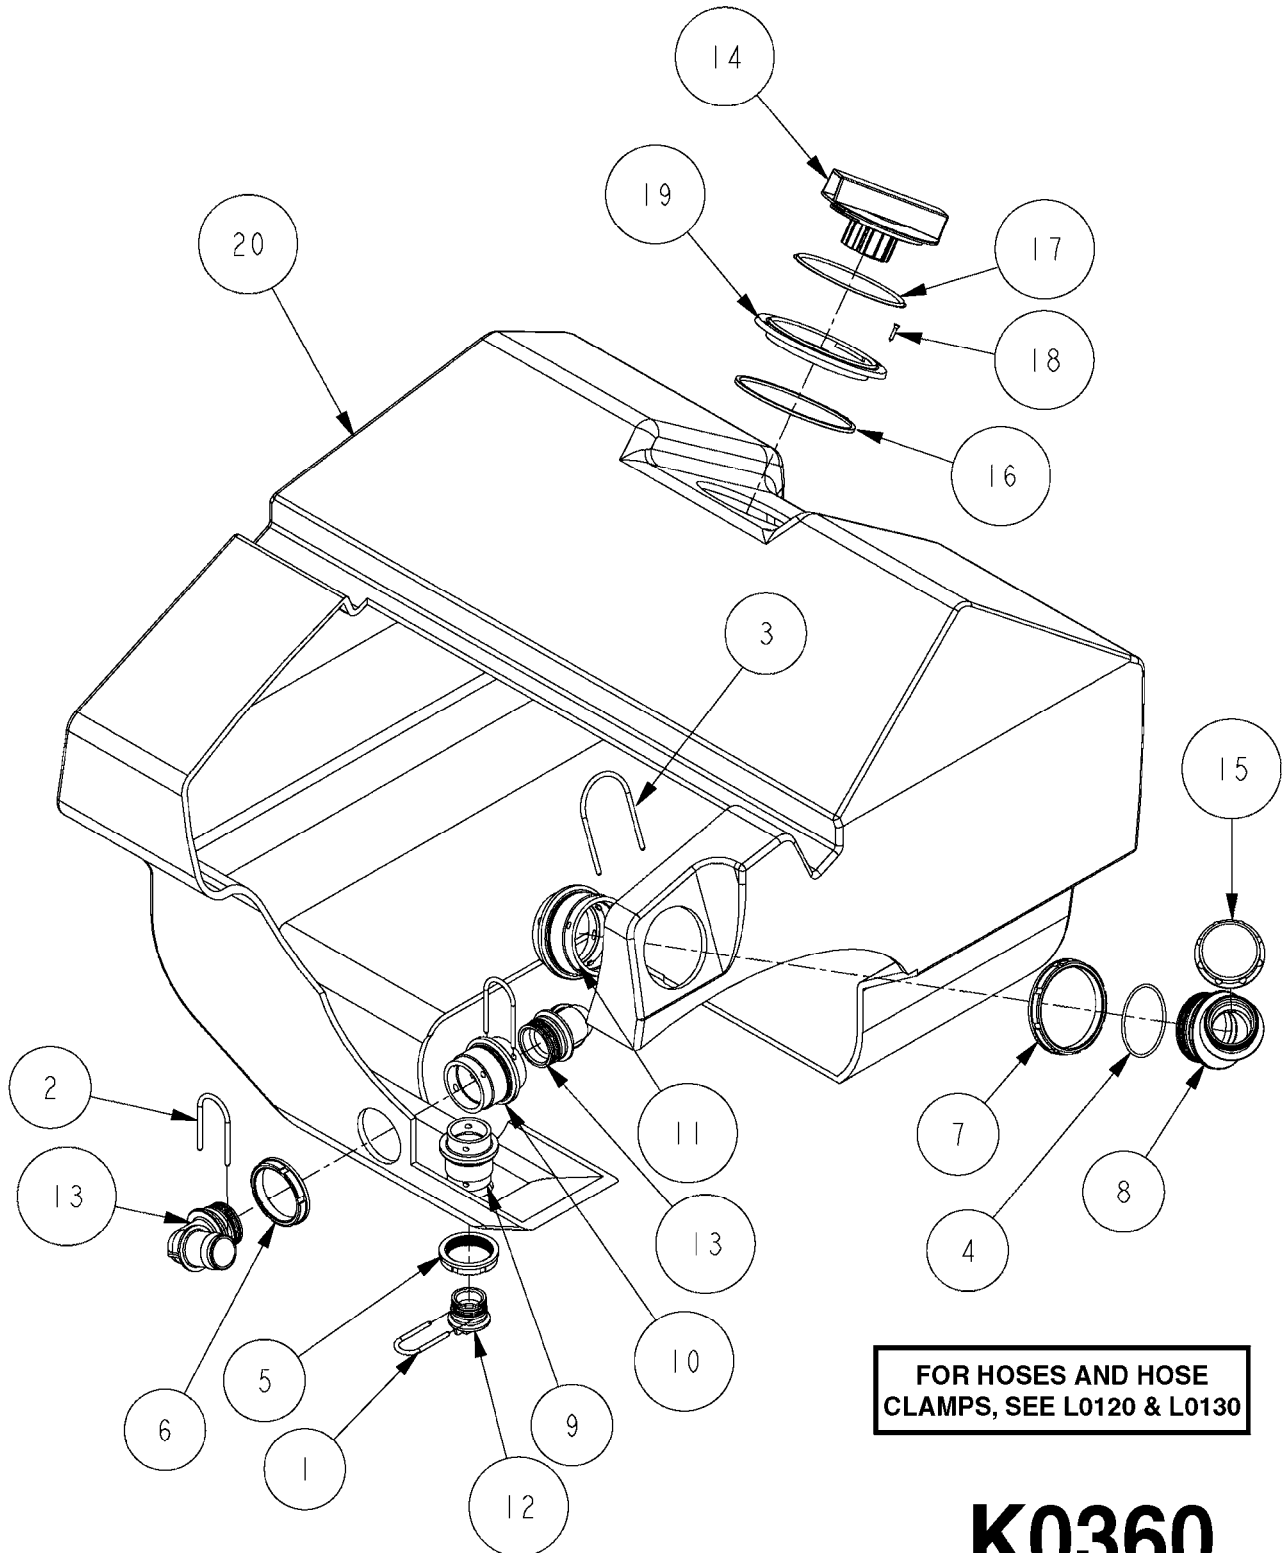

Pos.	parts-n°	order qty	description
1	240925	1	O-RING D49.5X3 NITRIL
2	242594	1	O-RING D14 X 1.78 SCH.70-EPDM
3	320283	1	FITT.DK NUT 3/4"BSP
4	322241	1	FILTER HOUSING W.3/4' BARBS
4	322249	1	FILTER HOUSING W.1/2' BARBS
5	322242	1	FILTER BOWL / IN-LINE
6	322250	1	FILTER HOUSING W.3/4"BSP THRD
7	341291	1	RUBBER HOSE CLAMP COVER 130MM
7	341292	1	RUBBER HOSE CLAMP COVER 180MM
8	410605	1	BOLT HEX 8.8 DEL M6X80
9	440673	1	SCREW F.PLASTIC 5X12 SS
10	440737	1	BOLT CARRIAGE M10x25 SS
11	460261	1	NUT HEX M6X1.00 LOCK DIN985 A2 SS
12	460423	1	NUT HEX M10X1.50 LOCK DIN985A2 SS
13	615443	1	FILTER ELEM.50 MESH BLUE
13	615444	1	FILTER ELEM.80 MESH RED
13	615445	1	FILTER ELEM.100 MESH YELLOW
14	716236	1	FITT.DK HB 1/2" ASSY. F. 3/4"
14	724621	1	FITT.DK HB 3/4"ASSY F.3/4" NUT
15	845205	1	FILTER IN-LINE 1/2" 50 MESH
15	845208	1	FILTER IN-LINE 3/4' 50 MESH
15	845209	1	FILTER IN-LINE 3/4' 80 MESH
15	845210	1	FILTER IN-LINE 3/4" 100 MESH
16	845218	1	FILTER IN-LINE 3/4'50 MESH OML
16	845219	1	FILTER IN-LINE 3/4'80 MESH OML
17	16022203	1	PLATE 3.0 X 55 X 196
18	16022403	1	BRACKET 60MM TUBE
19	16321500	1	LINE FILTER BRACKET, TDZ/DDZ
20	24263000	1	O-RING Ø24.4 X 3.1 NITRIL SH70
21	28029903	1	CLAMP HOSE GEAR P3/4"-S1" 6712
22	28047103	1	CLAMP HOSE GEAR 50 X 50 6740
22	28047203	1	CLAMP HOSE GEAR 60 X 80 6756
23	32239700	1	FITT.DK NUT T25
24	32239800	1	FITT.DK IN-LINE FILTER TOP T25
25	33515500	1	FITT.DK NUT LOCK RING T25
26	44076200	1	SCREW WN5451 5X16 SS TORX
27	72700600	1	FILTER IN-LINE 80 MESH, T25
28	92702103	1	HOSE R X1/2" X300PSI WP X0012"
28	92703203	1	HOSE R X3/4" X300PSI WP X0012"