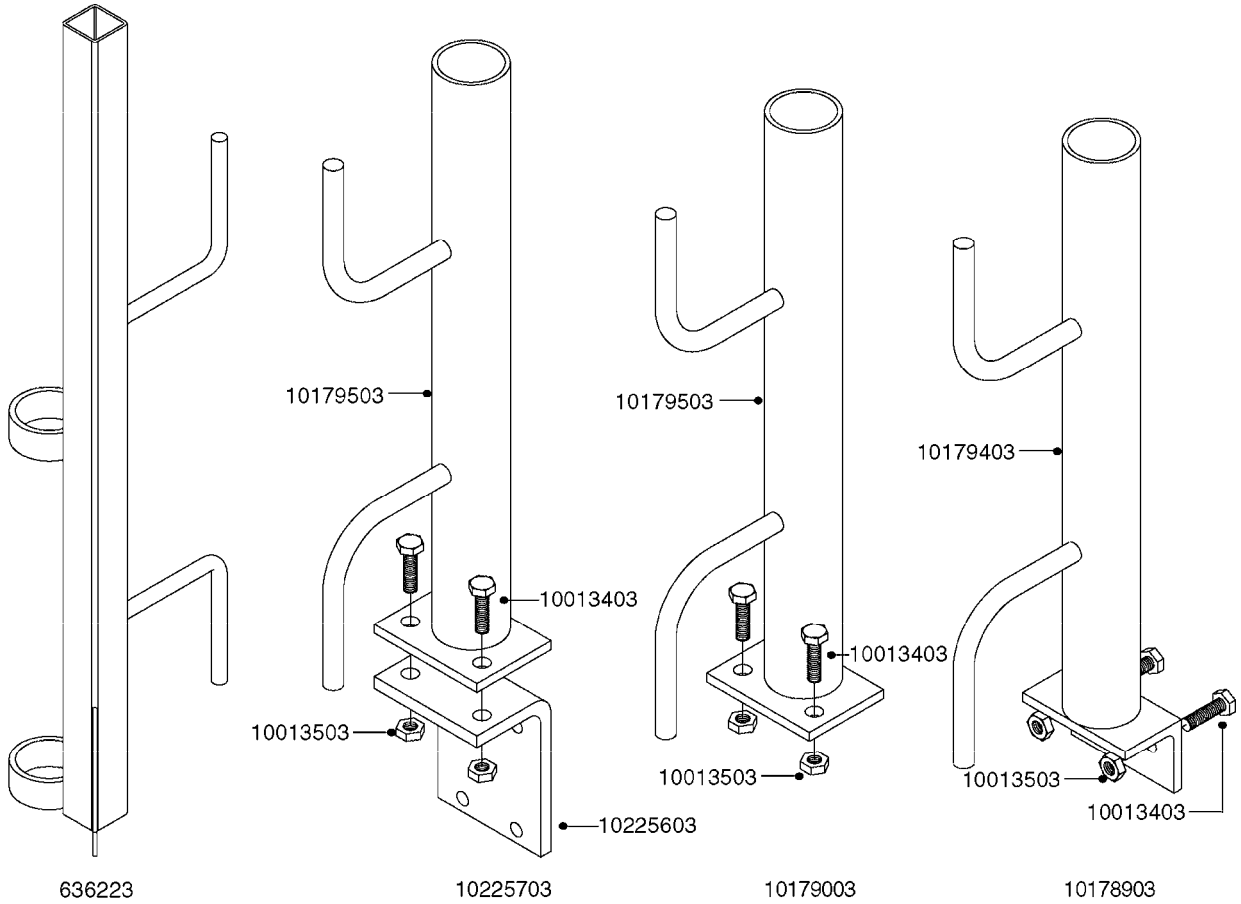

**K0520**

HOSE WRAPS  
K0520-HIN, 05:12:19

Page 1  
Date 12.08.2020 11:05

parts-n°	order qty	description
241965	1	O-RING Ø12.1 X 1.6 NITRILE
242007	1	O-RING Ø9.1 X 1.6 NITRILE
281551	1	BALL VALVE 1/2"
320084	1	FITT.DK NUT 1/2" BSP
330212	1	O-RING D19/D14X2.4 F.1/2"NUT
330326	1	O-RING D30/D24X2 F.1"NUT
330676	1	FITT.DK HB 3/8" F. 1/2" NUT
330687	1	FITT.DK HB 1/2" F. 1/2" NUT
334190	1	FITT.DK HB 1/2' F. PISTOL 60S
334533	1	CLAMP HOSE PLASTIC 3/8"
334534	1	CLAMP HOSE PLASTIC 1/2"
636223	1	POST 12 VOLT TR30
712471	1	AGITATION VALVE ASSY. ON/OFF
843196	1	SPRAY GUN KIT TYPE 60 SHORT
843197	1	HANDGUN KIT TYPE 60 LONG
10013403	1	BOLT HEX 3/8-16X1 1/4 HCS Z5
10013503	1	NUT HEX NC 3/8"
10178903	1	WRAP HOSE SIDE MOUNT PLATE
10179003	1	WRAP HOSE BOTTOM PLATE MOUNT
10179403	1	WRAP WELDMENT FOR HI101789
10179503	1	WRAP WELDMENT FOR HI101790
10225603	1	BKT.FOR HOSE WRAP MOUNT NL NK
10225703	1	WRAP HOSE BDL.BOTTOM PLATE
92701703	1	HOSE R X3/8" X300PSI WP X0012"
92702103	1	HOSE R X1/2" X300PSI WP X0012"