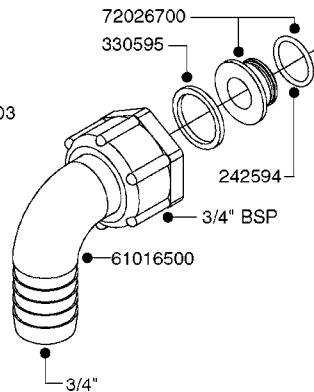

**L0040**

FITTINGS - NIPPLES & ELBOWS  
L0040-HIN, 01:01:16

Page 1  
Date 12.08.2020 11:05

parts-n°	order qty	description
10530803	1	FITT.PO.SE 2.00X2.00 45 DEG.
320191	1	FITT.DK ELB 3/8' BSP 45 DEGREE
320482	1	FITT.DK ELB. 1/2" BSP 60 DEG.
320596	1	FITT.DK ELB 3/8'-1/2'BSP 45DEG
320607	1	FITT.DK HN 3/8M X 3/8F BSP LNG
320633	1	FITT.DK HN 3/8"M X 3/8"F BSP
321451	1	FITT.DK ELB.1-1/2 X1-1/4 80DEG
321532	1	FITT.DK REDUC 3/4' X 1/2' BSP
390233	1	FITT.DK REDUC 1-1/2" X 1" BSP

**L0050**

FITTINGS - HOSE CONNECTORS  
L0050-HIN, 01:01:16

Page 1  
Date 12.08.2020 11:05

parts-n°	order qty	description
242594	1	O-RING D14 X 1.78 SCH.70-EPDM
320294	1	FITT.DK TEE 3/8X3/8HB X1/2"BSP
320305	1	FITT.DK HB 3/4'- 3/4' BSP
320386	1	FITT.DK TEE 3/8X3/8HB X3/8"BSP
320397	1	FITT.DK ELB 3/8"HB X 3/8" BSP
320401	1	FITT.DK TEE 1/2X1/2HB X1/2"BSP
320412	1	FITT.DK TEE 1/2X1/2HB X3/8'BSP
320423	1	FITT.DK ELB 1/2'HB X 3/8' BSP
320891	1	FITT.DK HB 3/8'- 3/8' BSP
320972	1	FITT.DK HB 5/16'- 1/4' BSP
322046	1	FITT.DK TEE 1/2X1/2HB X3/4'BSP
322048	1	FITT.DK TEE 3/4X3/4HB X3/4'BSP
330595	1	O-RING D24.6/D20X2.1 -3/4"
333137	1	FITT.DK CONN.1/2" F.NOZZ. DOUB
333141	1	FITT.DK CONN.1/2" F.NOZZ.SING
334041	1	FITT.DK CONN.3/4' F.NOZZ. SING
334042	1	FITT.DK CONN.3/4' F.NOZZ. DOUB
334195	1	FITT.DK ELB. 3/4"HB X 3/4"HB
10012103	1	FITT.PO.HB 1.25X1.50 IMB1012
10014003	1	FITT.PO.HB 1.25X1.25 IMB1010
10036903	1	FITT.PO.HB 1.50X1.50 IMB1212
28019303	1	FITTING HB ELB 3/4NPT-3/4HOSE
61016500	1	HOSE TAIL 3/4" 90°+RG CAP 3/4"
72026700	1	NOZZLE TUBE ADAPTER W/O-RING