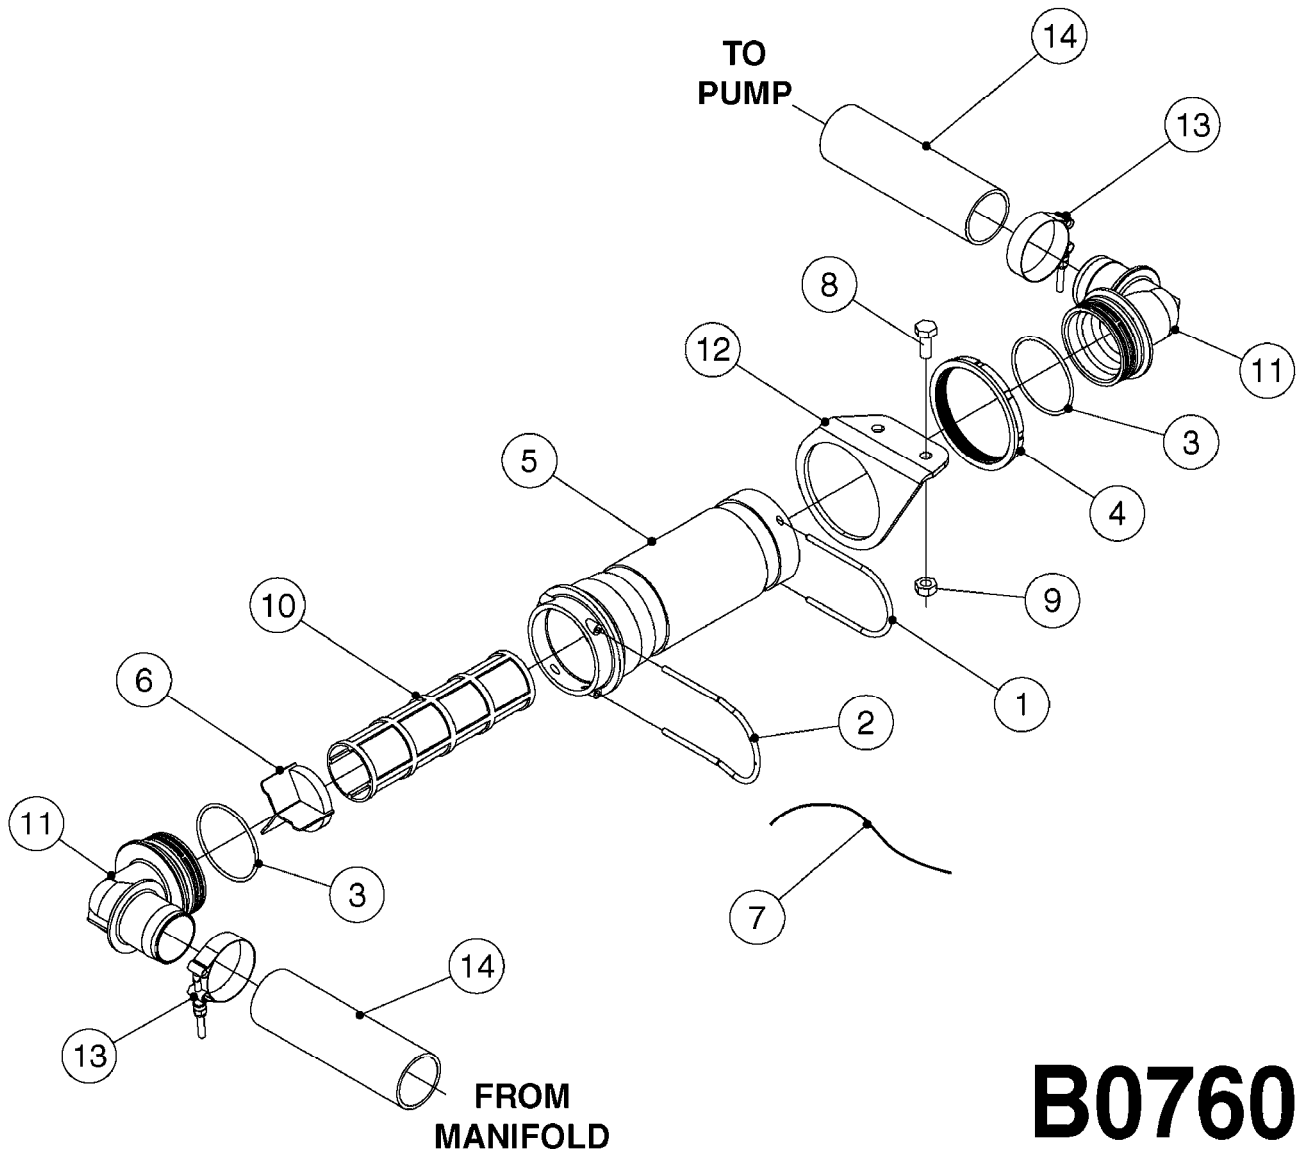

B0760

SUCTION FILTER - RANGER
B0760-HIN, 28:05:19

Page 1
Date 12.08.2020 11:05

Pos.	parts-n°	order qty	description
1	145997	1	FITT.DK S-93 FORK
2	147115	1	FITT.DK S-93 FORK SPECIAL
3	242351	1	O-RING D69.5X3.0 VITON F.S-93
4	322109	1	FITT.DK S-93 BULKHEAD NUT
5	322227	1	HOUSING F.FILTER S-93 2"
6	334605	1	VANE F.TOP SUCTION FILTER
7	390509	1	*STRING POLYESTER D1 X 325MM
8	420604	1	BOLT HEX 8.8 DEL M10X25 FT DIN933
9	460423	1	NUT HEX M10X1.50 LOCK DIN985A2 SS
10	615415	1	FILTER ELEM.S93,30 MESH-GREEN
10	615416	1	FILTER ELEM.S93,50 MESH-BLUE
10	61096700	1	FILTER ELEM. 80 MESH RED '13
11	727225	1	FITT.DK S-93 ELB.2'PVC W/ORING
12	16029503	1	PLATE 5.0X114X160/BOW/HOLE D94
13	28030203	1	CLAMP HOSE T-BOLT S2" 235-67
14	92702703	1	HOSE PVC SUCT GRAY 2"