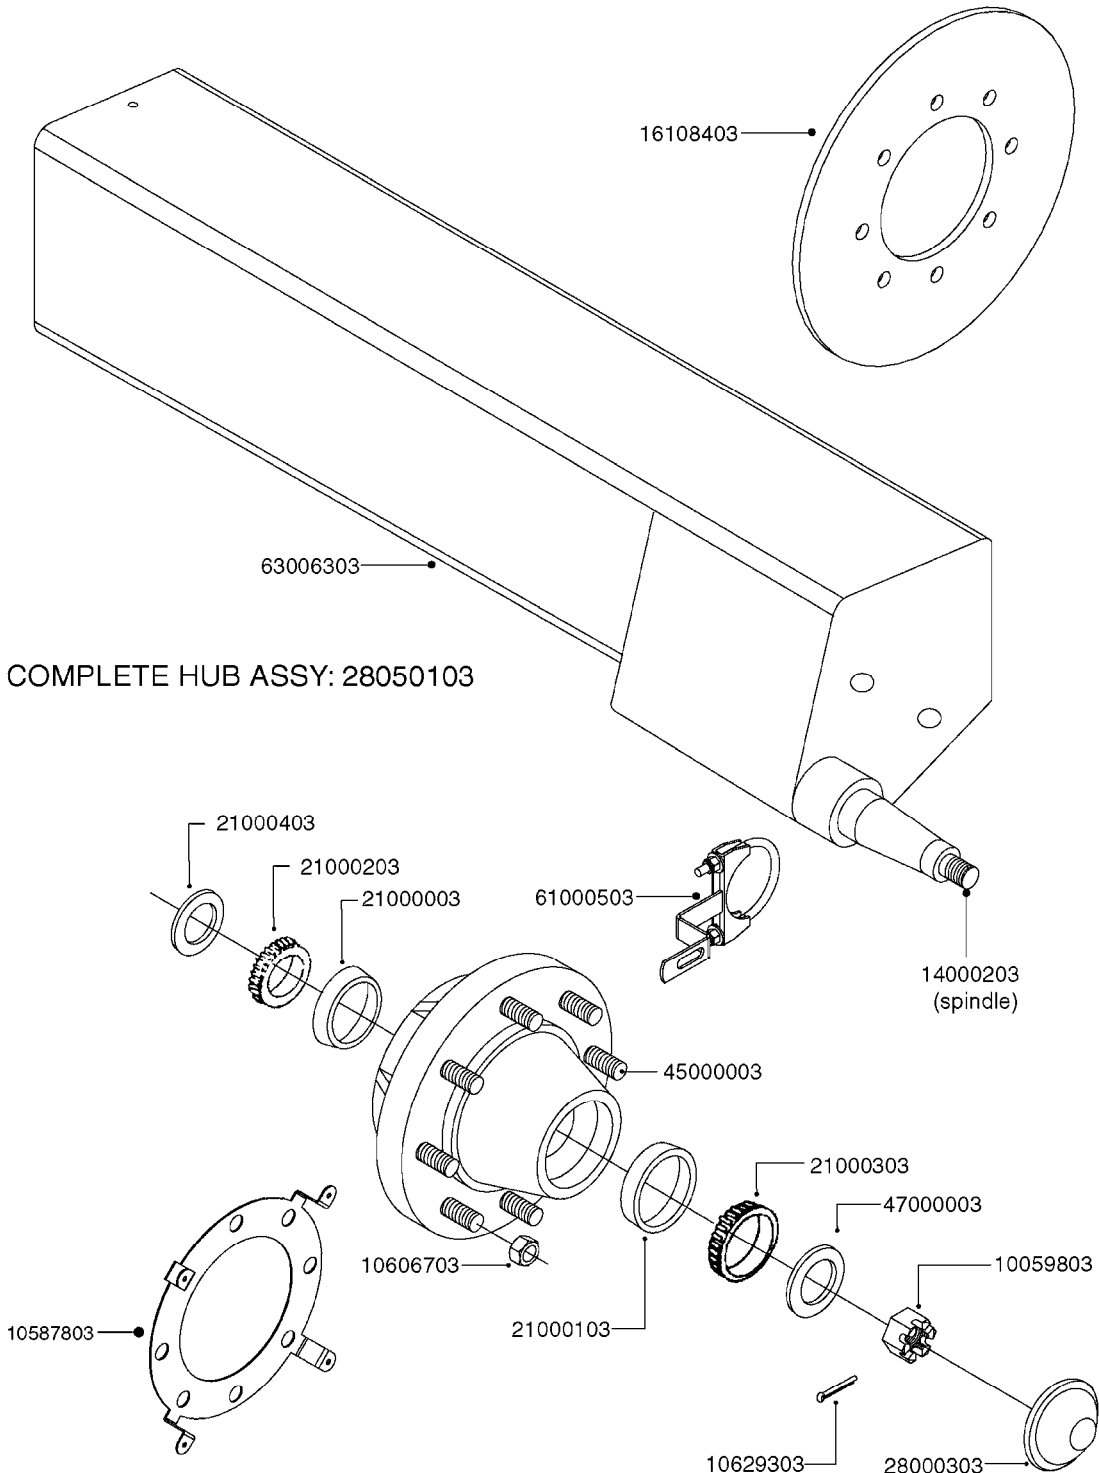

COMPLETE HUB ASSY: 28050103

E0760

HUB ASSY 3" SPINDLE NAV 575
E0760-HIN, 01:01:16

Page 1

Date 12.08.2020 11:05

parts-n°	order qty	description
10059803	1	NUT HEX NF 1"
10587803	1	MAG MNT F. SPEED SNS 8 BOLT
10606703	1	NUT HEX NF 5/8" FLANGED F.STUD
10629303	1	PIN, COTTER 3/16" X 2.25" LONG
14000203	1	SPINDLE 3" X 16" W/NUT &WASHER
16108403	1	REINFORCEMENT RING 8-8-6 HUB FOR NON-REINFORCED 3/8" RIMS ONLY
21000003	1	BEARING INNER CUP #382A
21000103	1	BEARING OUTER CUP #LM501310
21000203	1	BEARING INNER CONE #387AS
21000303	1	BEARING OUTER CONE #LM501349
21000403	1	SEAL GREASE #CR29968
28000303	1	DUST CAP #1609
28050103	1	HUB F 3" 758 7500# PACKAGE
45000003	1	STUD BOLT 5/8" X 2-1/2"
47000003	1	WASHER SPNDL 3" 1.12X2.1 .25TK
61000503	1	SPEED SNS MNT CLAMP - 3"
63006303	1	AXLE INSERT W/M SUS. 575 NAV