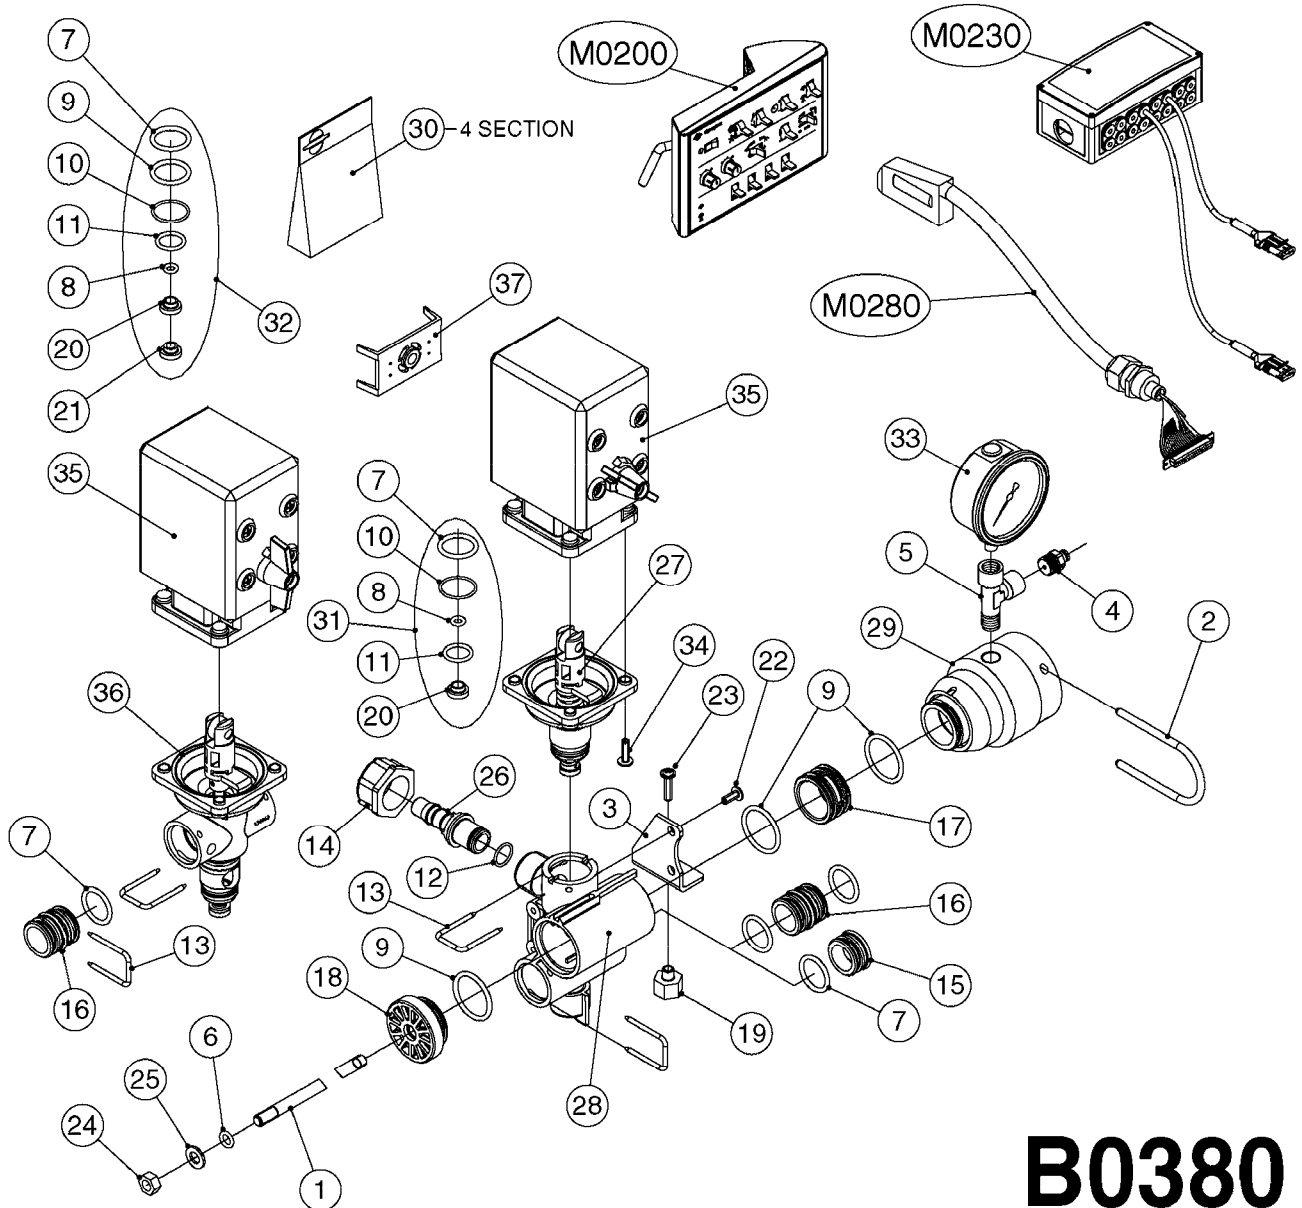

B0380

EVC, ECP, ECPC CONTROLS 39-PIN
B0380-HIN, 09:05:17

Pos.	parts-n°	order qty	description
1	142214	1	STUD BOLT - M8X265, 3 SECTION
1	145693	1	STUD BOLT - M8X330, 4 SECTION
1	145928	1	STUD BOLT - M8X400, 5 SECTION
1	145780	1	STUD BOLT - M8X470, 6 SECTION
1	146355	1	STUD BOLT - M8X540, 7 SECTION
2	145996	1	FITT.DK S-67 FORK
3	167963	1	MOUNT BKT.F.EC BOOM SEC.
4	232230	1	QUICK COUPLER 1/4"BSP X 4 MM
5	232285	1	T-PIECE 1/4" 2 X INT. 1
6	240947	1	O-RING D7.3X2.4 NITRIL
7	240951	1	O-RING D21.2X3 NITRIL
8	241323	1	O-RING D5.3X2.4 NITRIL
9	241441	1	O-RING D29.3X3
10	241673	1	O-RING D22.1X1.6
11	241861	1	O-RING D15.3X2.4 VITON
12	242594	1	O-RING D14 X 1.78 SCH.70-EPDM
13	270211	1	FITT.DK S25 FORK L=37.5
14	320283	1	FITT.DK NUT 3/4"BSP
15	333583	1	END PIECE FOR BYPASS
16	333594	1	CONNECTING PIECE F. BYPASS
17	334547	1	CONNECTING PIECE F. PRESSURE
18	334548	1	END COVER
19	334558	1	NUT HEX PLASTIC INSERT
20	334669	1	VALVE CONE D14/D7-SH 63 WHITE
21	334940	1	VALVE CONE D14/D6-SH 63 GREEN
22	440673	1	SCREW F.PLASTIC 5X12 SS
23	440677	1	SCREW F. PLASTIC 5X20 SS
24	460817	1	NUT HEX M8 STAINLESS DIN 934
25	471126	1	WASHER, M8, Ø16/ 8.4X 1.6, SS
26	724621	1	FITT.DK HB 3/4"ASSY F.3/4" NUT
27	725257	1	SPINDLE SECT. F/EC DISTRIBUTOR
28	728010	1	DISTRIB HOUSING W/CONST PR GRN
29	731811	1	FITT.DK ADAPTOR S67 EC BOOM SE
30	750271	1	O-RING KIT F.EC/4 CONTROL UNIT
31	755726	1	O-RING KIT F.EC/ESC SEC.VALVE
32	755754	1	GASKET SET EVC DIST
33	28026203	1	GAUGE 200PSI/BR,2.5"1/4BSP-BTM
34	44076200	1	SCREW WN5451 5X16 SS TORX
35	72048000	1	MOTOR, DISTRIBUTION 1:300
36	72117600	1	SPINDLE EVC DIST
37	72137200	1	MCROSWCH ASSY F.Boom VLV 300:1