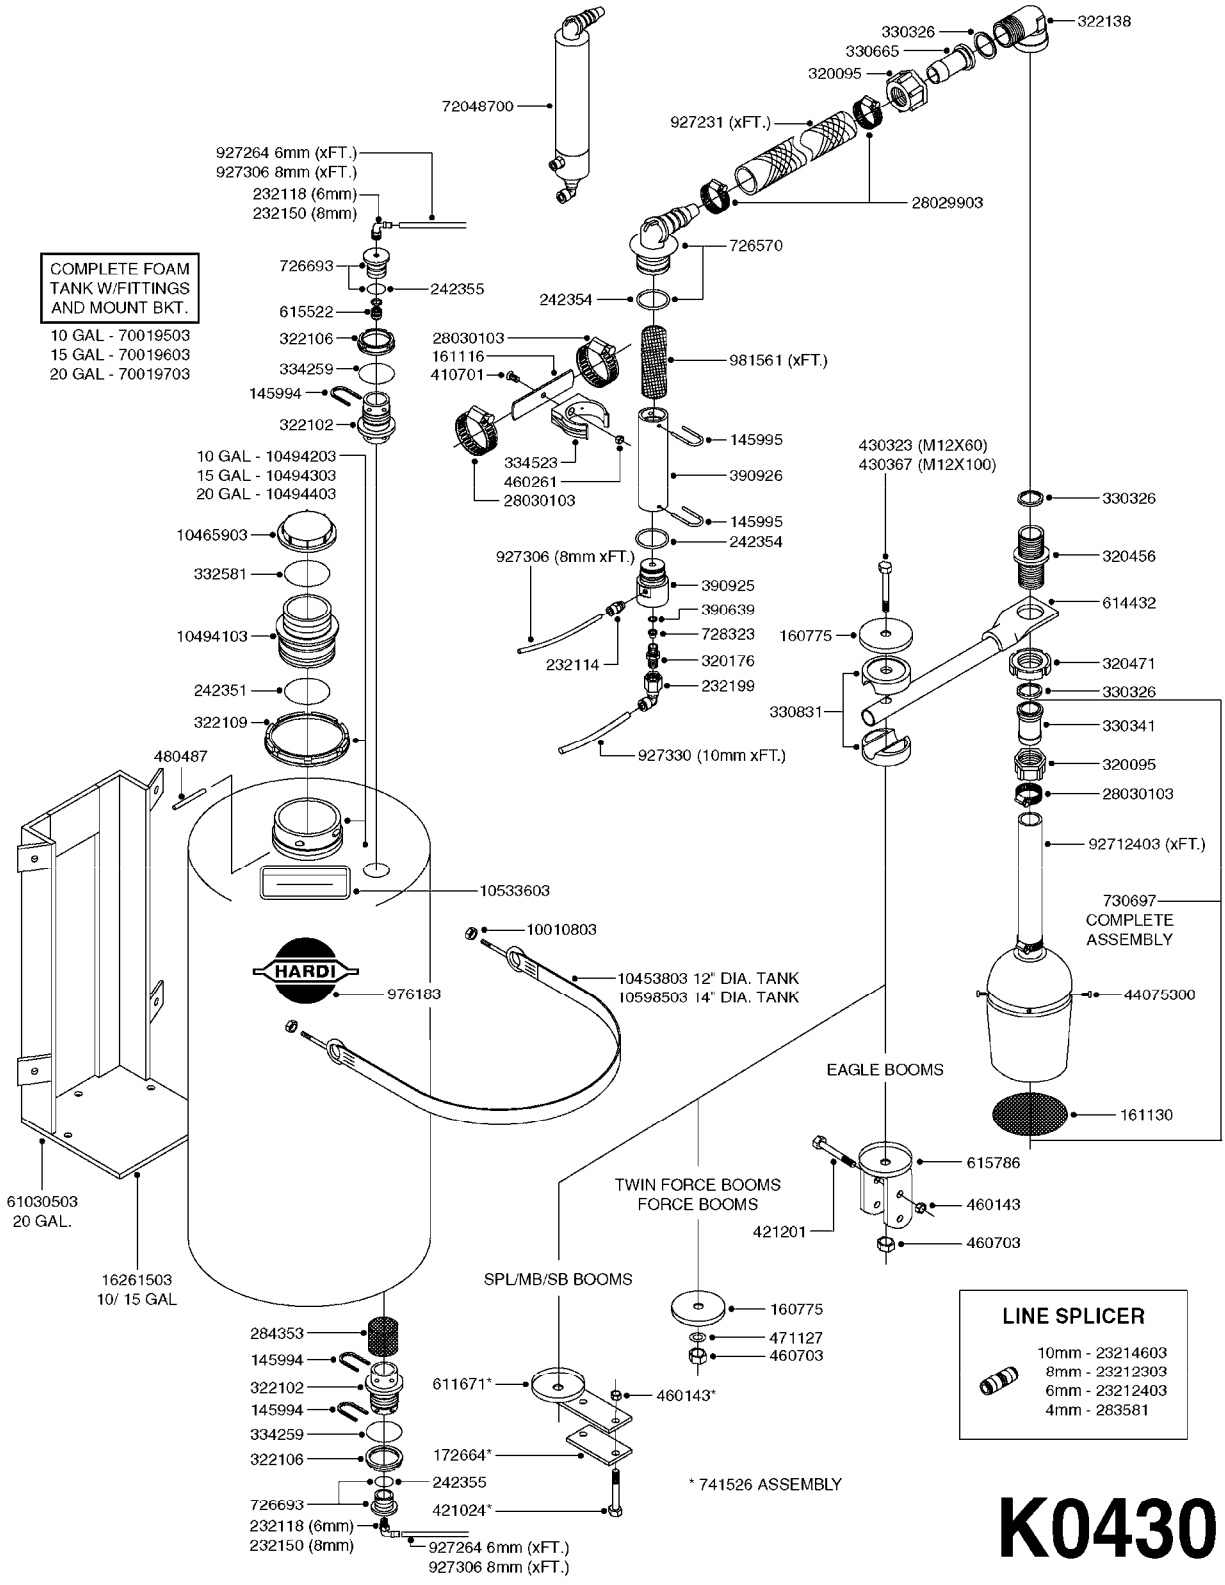

COMPLETE FOAM
TANK W/FITTINGS
AND MOUNT BKT.
10 GAL - 70019503
15 GAL - 70019603
20 GAL - 70019703

FOAMMARKER TANK/DROPPER 2000
K0430-HIN, 05:12:19

Page 1
Date 12.08.2020 11:05

parts-n°	order qty	description
145994	1	FITT.DK S-40 FORK
145995	1	FITT.DK S-53 FORK
160775	1	WASHER F. FRICTION PLATE
161116	1	FLATBAR PLATE 3 X 25 X 110
161130	1	FILTER SCREEN F/FOAM DROPPER
172664	1	FLATBAR BACKING PLATE
232114	1	COUPLER 1/8" THREADX8MM HOSE
232118	1	HOSE CONN. 90DEG 1/8'X 6MM PE
232150	1	HOSE CONN. 90DEG. 1/8'X8MM PE
232199	1	COUPLER 3/8' BSP-90/10MM HOSE
242351	1	O-RING D69.5X3.0 VITON F.S-93
242354	1	O-RING D32.2X3.0 VITON
242355	1	O-RING D19.2X3.0 VITON F.S-40
283581	1	HOSE CONNECTOR STR. F.4MM PE
284353	1	SPONGE FOR FOAM MARKER
320095	1	FITT.DK NUT 1" BSP
320176	1	FITT.DK HN 3/8"X1/2" BSP
320456	1	FITT.DK BULKHEAD 1"BSP DOUBLE
320471	1	FITT.DK NUT 1" BSP JAMB
322102	1	FITT.DK S-40 BULKHEAD
322106	1	FITT.DK S-40 BULKHEAD NUT
322109	1	FITT.DK S-93 BULKHEAD NUT
322138	1	FITT.DK ELB 1"M X 1"F BSP
330326	1	O-RING D30/D24X2 F.1"NUT
330341	1	FITT.DK HB 1" F. 1" NUT
330665	1	FITT.DK HB 3/4"F.1" NUT
330831	1	FRICTION PLATE
332581	1	GASKET F. 1-1/2" BSP CAPNUT.
334259	1	GASKET F. S-40 BULKHEAD
334523	1	PIPE HOLDER Ø51.5
390639	1	O-RING F.NOZZLE FILTER
390925	1	FITTING F.FOAM MIX.CHAMB. STD
390926	1	TUBE,MIX CHAMB. FOAM MARK STD
410701	1	SCREW M6X16 GALV.
421024	1	BOLT HEX 8.8 DEL M8X60
421201	1	BOLT HEX 8.8 DEL M8X70
430323	1	BOLT HEX 8.8 DEL M12X60
430367	1	BOLT HEX 8.8 DEL M12X100 DIN931
460143	1	LOCK NUT M8 SST A2 DIN985
460261	1	NUT HEX M6X1.00 LOCK DIN985 A2 SS
460703	1	NUT HEX M12X1.75 LOCK DIN985A2 SS
471127	1	WASHER, M12, Ø24/13X24X2.5 SS
480487	1	PIN M5X60 SLOTTED GALV
611671	1	BREAK AWAY HOLDER F-MARKER
614432	1	BREAK AWAY ARM F. FOAM MARKER
615522	1	CHECK VALVE F.FOAM MARKER
615786	1	MOUNT BKT. F.FOAM DROPPER 98
726570	1	FITT.DK S-53 ELB.3/4" W.ORING
726693	1	FITT.DK S-40 PLUG 1/8BSP ORING
728323	1	VALVE NON-RETURN
730697	1	FOAM DROPPER COMP. BLACK '97
741526	1	FOAM DROPPER MT. KIT MB-SPL
927231	1	HOSE R X PVCX3/4 CLR/BRD 0012"
927264	1	HOSE R X PE D6/D4 X 0012"
927306	1	HOSE R X PE D8/D6 X 0012"BLACK
927330	1	HOSE R X PE D10/D8 X 012"BLACK
976183	1	DECAL COMPANY D.18,2 X 29,6
981561	1	SPONGE MAT. MIX.CHAMBER-x0012"
10010803	1	NUT HEX NC (NYLON LOCK) 5/16
10453803	1	STRAP F.FOAMER TANK (755mm)
10465903	1	*LID F.FOAM MARKER, DRILLED