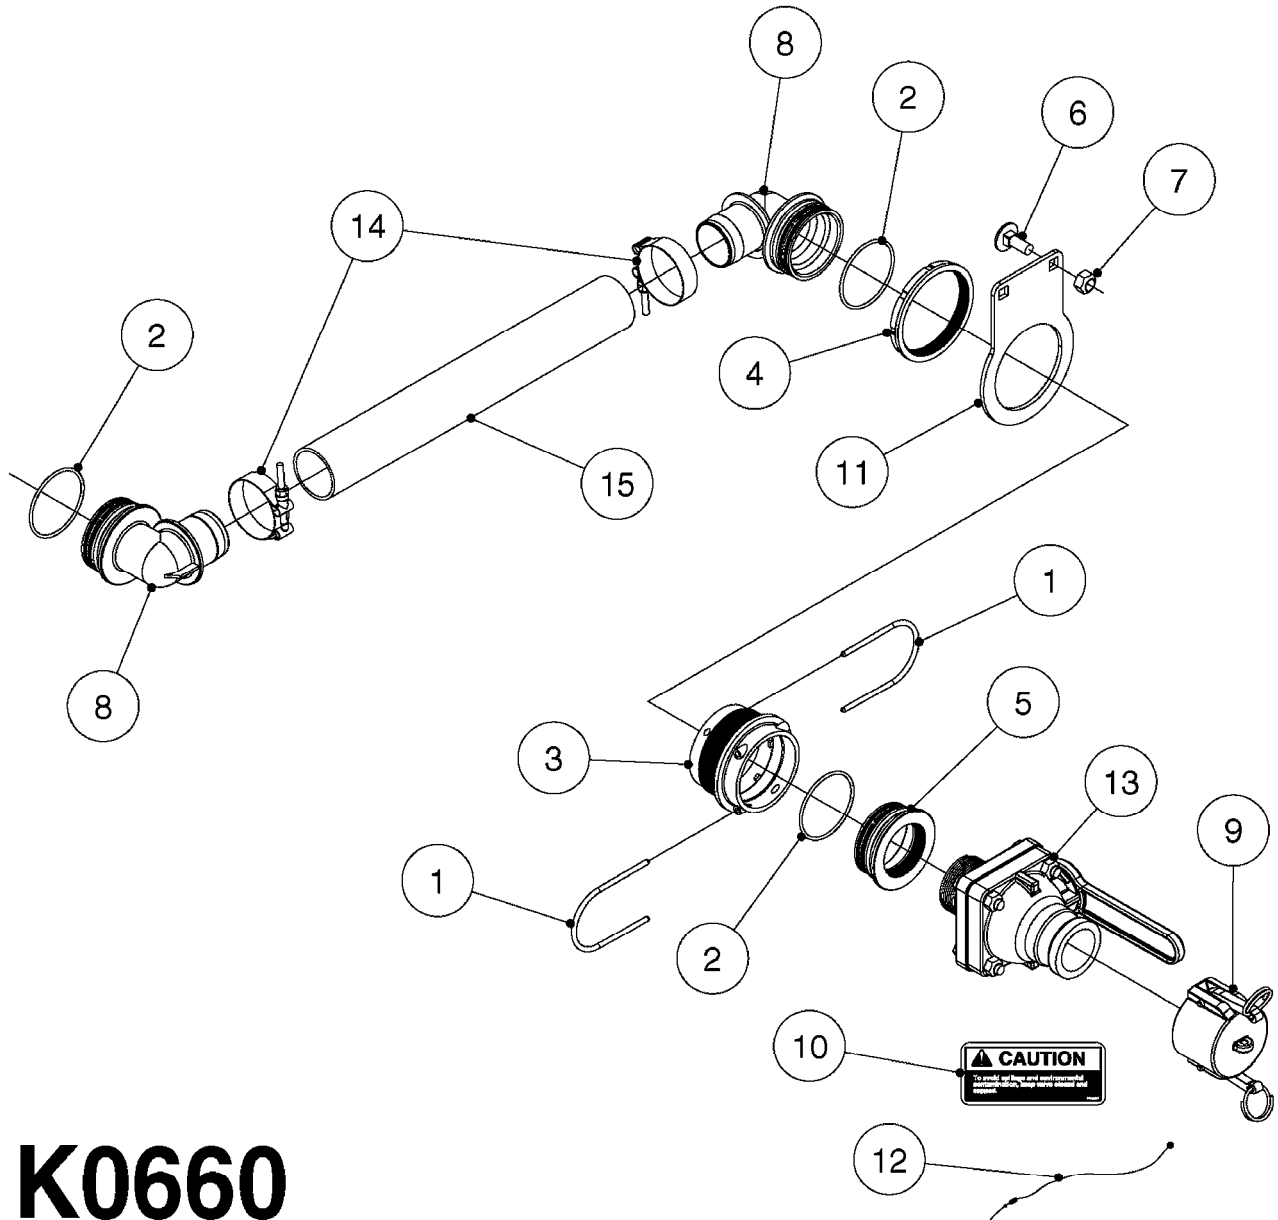

K0660

QUICKFILL - RANGER 550
K0660-HIN, 29:05:19

Page 1
Date 12.08.2020 11:05

Pos.	parts-n°	order qty	description
1	145997	1	FITT.DK S-93 FORK
2	242351	1	O-RING D69.5X3.0 VITON F.S-93
3	322105	1	FITT.DK S-93 BULKHEAD DOUBLE
4	322109	1	FITT.DK S-93 BULKHEAD NUT
5	390721	1	FITT.DK S-93 PLUG W/2" NPT THRE
6	451070	1	CARRIAGE BOLT M12X30
7	460703	1	NUT HEX M12X1.75 LOCK DIN985A2 SS
8	727225	1	FITT.DK S-93 ELB.2'PVC W/ORING
9	10531003	1	CAP F.MALE QUICK COUPLER 2"
10	10533303	1	DECAL CAUTION-LEAK Q.FILL ENG
11	16144003	1	BRACKET, QUICK FILL, RG550
12	24001203	1	RBR LANYARD 11" F.QCK FILL CAP
13	28014603	1	VALVE STUBBY 2" BANJO
14	28030203	1	CLAMP HOSE T-BOLT S2" 235-67
15	92702703	1	HOSE PVC SUCT GRAY 2"