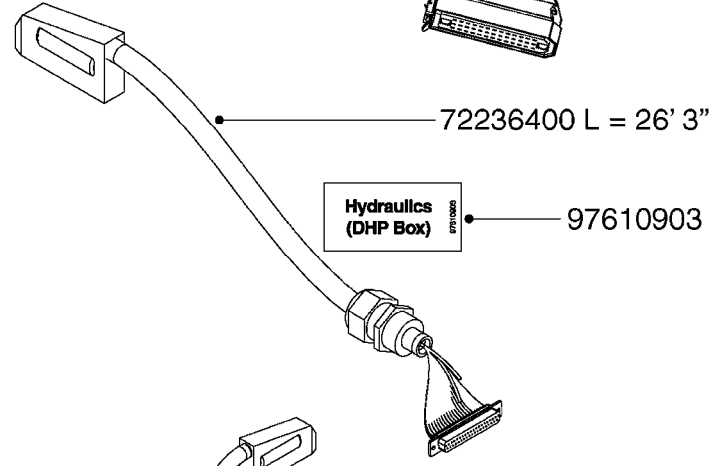

**M0280**

39 PIN CABLES  
M0280-HIN, 28:03:17

Page 1

Date 12.08.2020 11:05

parts-n°	order qty	description
262158	1	PLUG INSERT 39 POLE MALE
262159	1	PLUG INSERT 39 POLE FEMALE
262160	1	PLUG HOUSING 39 POLE FEMALE
262161	1	PLUG HOUSING F/39 POLE MALE
440634	1	SCREW 5/8"
440732	1	PT SCREW 35X12B Z5452 ELZ
14034200	1	CODE BRACKET FOR 39 PIN CABLE
26003900	1	WIRE 37-39 PIN EVC, 6.6'
26004200	1	WIRE 37-39 PIN EVC, 57.4'
26008400	1	WIRE 39-PIN 24 WIRE L=8M
26011903	1	WIRE 39-39 POLE EXT. 3660MM
28027500	1	WIRE 37-39 PIN EVC, 37.7'
28028700	1	WIRE 37-39 PIN EVC, 45.9'
28028800	1	WIRE 37-39 PIN EVC, 16.4'
28028900	1	WIRE 37-39 PIN EVC, 26.2'
72236400	1	DAH CONN. WIRE/TRACTOR L=8M
97610803	1	DECAL-SRAY BOX 39-PIN
97610903	1	DECAL-HYDRAULIC BOX 39-PIN