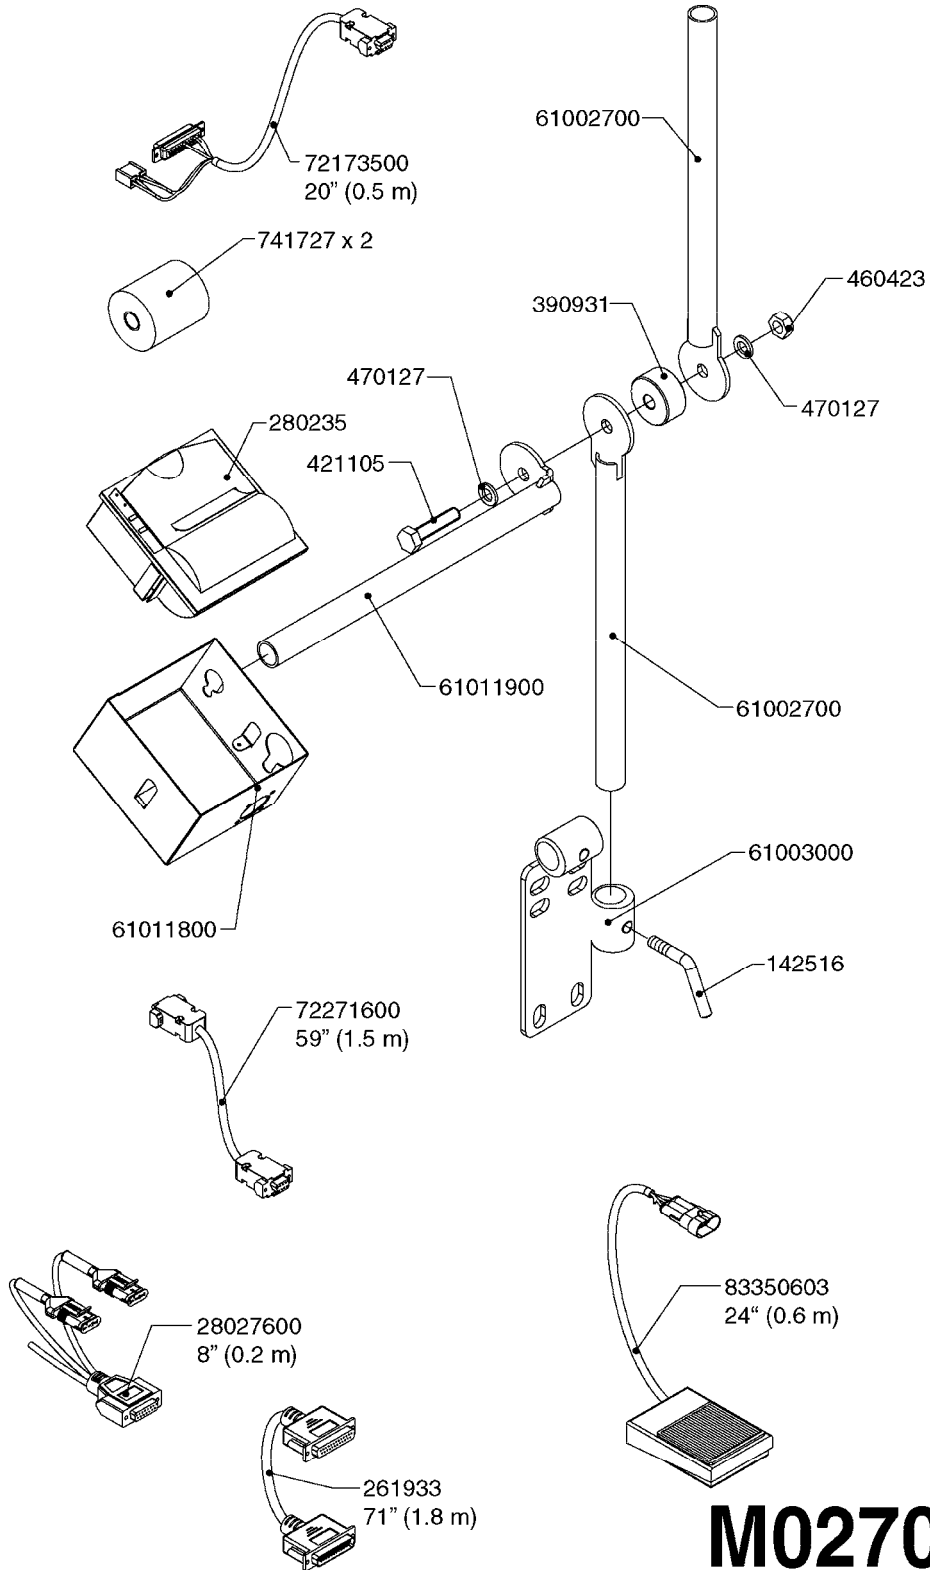

HC 5500 ACCESSORIES  
M0270-HIN, 01:01:16

Page 1  
Date 12.08.2020 11:05

parts-n°	order qty	description
142516	1	SCREW SET M10 BENT F. LOCKING
261933	1	CABLE W/PLUG 2X25 L=71"
280235	1	HARDI PRINTER WITH CLOCK
390931	1	PLASTIC SPACER D40XD11 L=20
421105	1	M10X45 MACHINE SCREW STAINLESS
460423	1	NUT HEX M10X1.50 LOCK DIN985A2 SS
470127	1	WASHER D15D10X2 M10 LOCK
741727	1	PAPER, THERMAL, HC5500 PRINTER
28027600	1	WIRE HC5500 AUX.
61002700	1	TUBE BRACKET F.TRACTOR MOUNT
61003000	1	BRACKET F.TRACTOR MOUNT
61011800	1	BOX FOR HARDI PRINTER
61011900	1	TUBE BRACKET F.TRACTOR MOUNT
72173500	1	WIRE F.PRINTER HC5500 L=20"
72271600	1	HC5500 COMMUNICATION CABLE
83350603	1	FOOT SWITCH HC5500 CONTROL