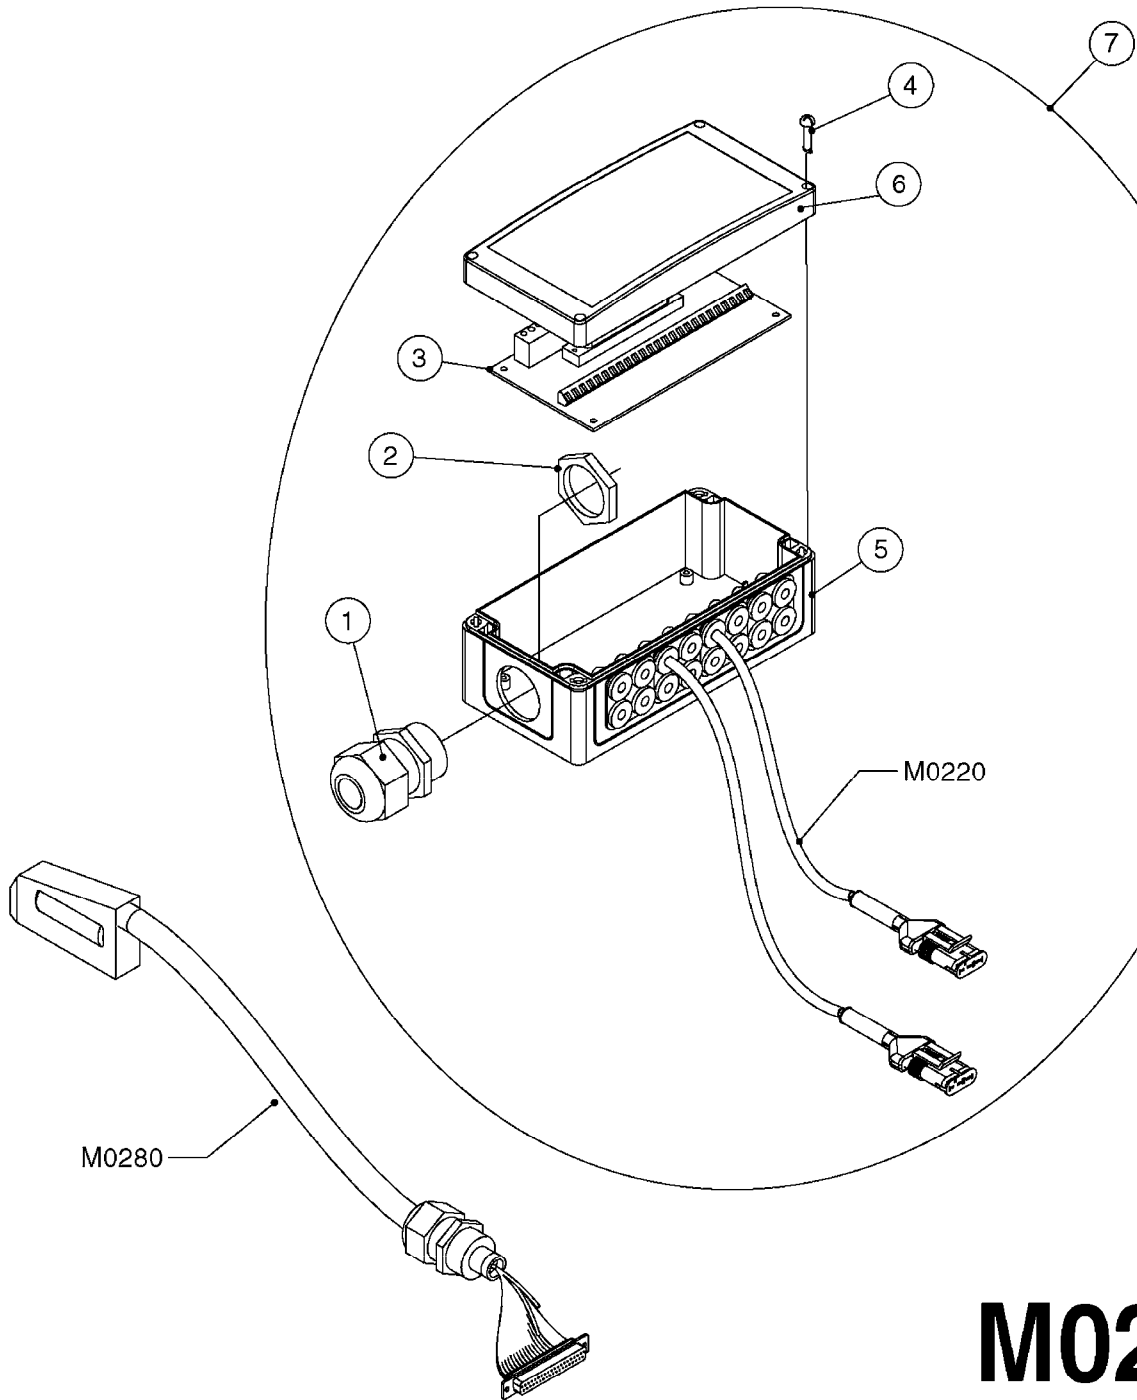

**M0220**

CABLES  
M0220-HIN, 12:05:18

Page 1  
Date 12.08.2020 11:05

Pos.	parts-n°	order qty	description
1	262150	1	SCREW ASSM.FOR D-SUB PLUG
2	26004900	1	CABLE FEM/MALE 37P L=9.5M
3	26005900	1	WIRE 37/37 POLE DAH/JOB COM
4	26006000	1	LEAD F AMP SUPERSEAL 3 WAYS L1,5M
4	26006100	1	CABLE L = 5.00M, AMP, MALE, 3P
4	26007000	1	CABLE L = 0.20M, AMP, MALE, 3P
4	26007100	1	CABLE L = 9.00M, AMP, MALE, 3P
4	26007200	1	CABLE 3POL AMP FEMALE L13M
5	26006200	1	CABLE L = 4.50M, AMP, MALE, 2P
5	26006300	1	CABLE L = 0.50M, AMP, MALE, 2P
5	26006400	1	CABLE L = 0.75M, AMP, MALE, 2P
5	26006500	1	CABLE L = 1.50M, AMP, MALE, 2P
5	26006600	1	CABLE L = 9.00M, AMP, MALE, 2P
6	26006700	1	CABLE L = 0.12M, AMP, FEMALE, 2P
7	26006800	1	CABLE L = 1.00M, AMP, FEMALE, 2P
8	26007300	1	CABLE L = 1.00M, AMP, FEMALE, 3P
9	26007400	1	CABLE L = 3.00M, AMP, EXT, 3P
9	26009800	1	CABLE L = 0.50M, AMP, EXT, 2P
10	26007500	1	CABLE FEM/FEM 15P L=3.5M
11	26016900	1	CABLE DB25M - DB25F L=8.5m
12	72450600	1	CAP F. AMP SUPER SEAL 2P PLUG
13	72450700	1	CAP F. AMP SUPER SEAL 3P PLUG
14	72450800	1	CAP F. AMP SUPER SEAL 4P PLUG