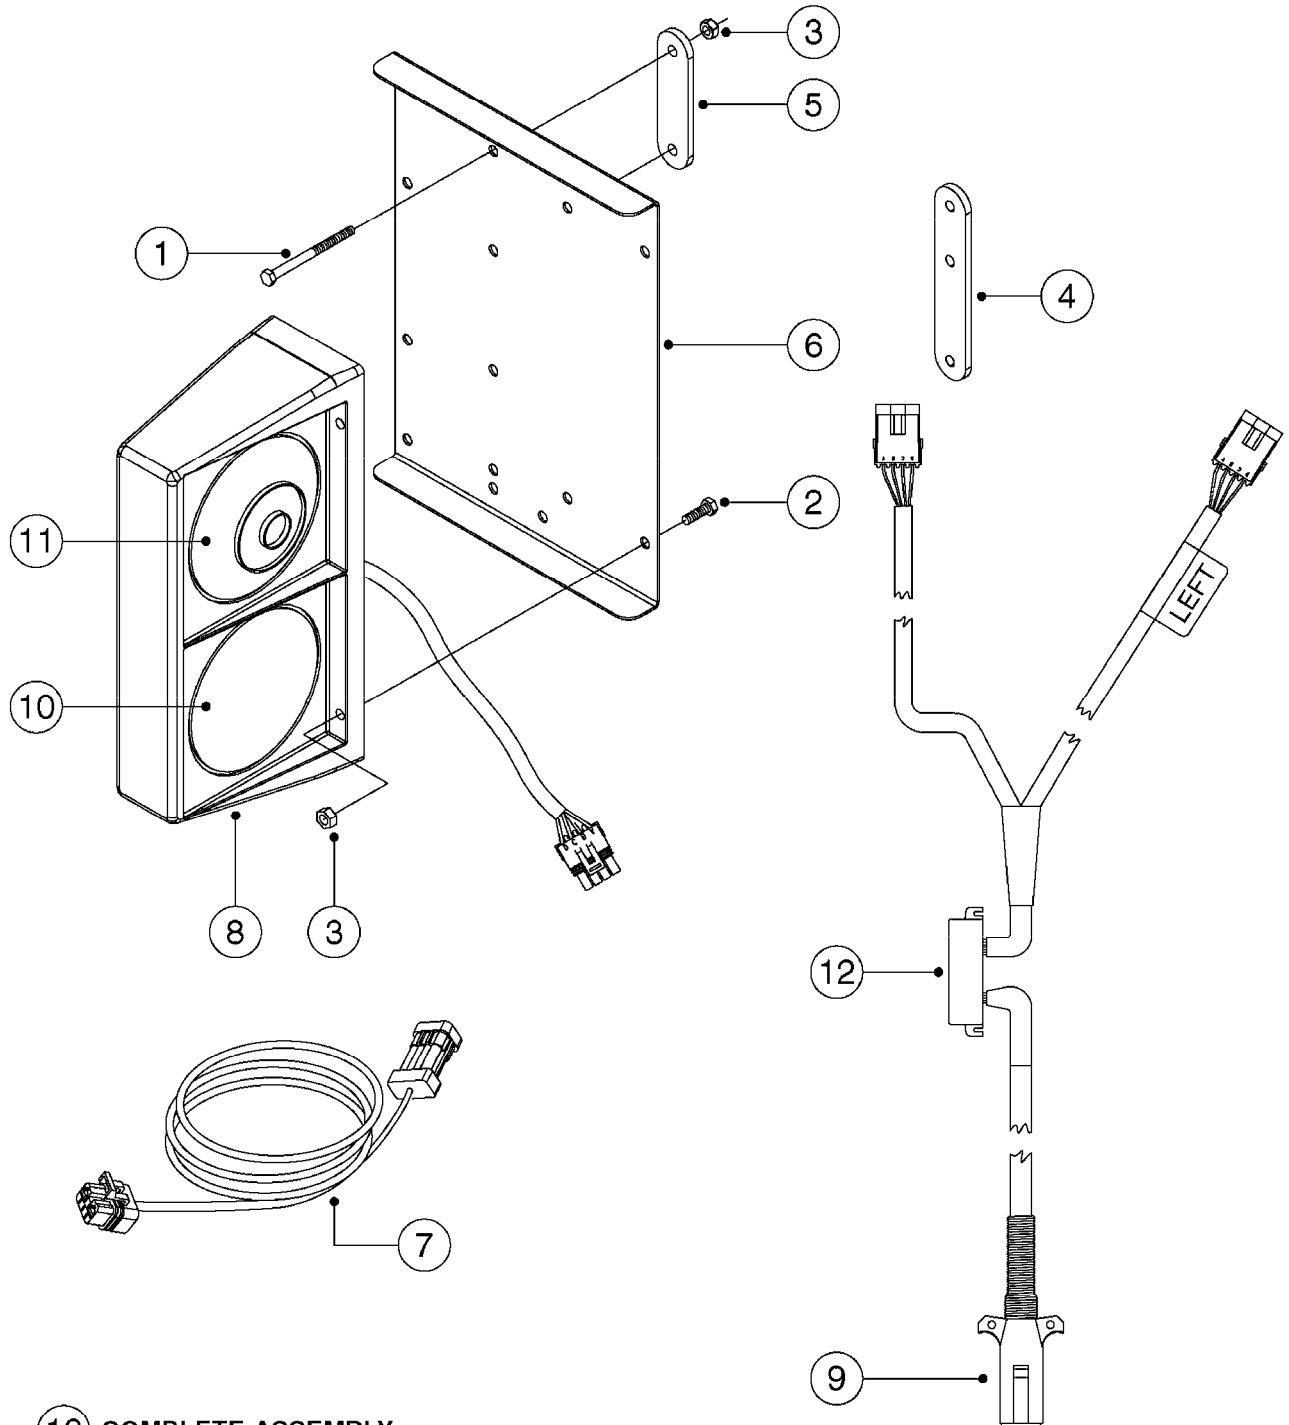

13 COMPLETE ASSEMBLY

COMPLETE ASSEMBLIES
WHOLEGOODS ITEMS

M0160

TRAFFIC LIGHT KIT
M0160-HIN, 13:08:19

Page 1

Date 12.08.2020 11:05

Pos.	parts-n°	order qty	description
1	410266	1	BOLT HEX 8.8 DEL M6X120
1	410421	1	BOLT HEX M6X110 DIN931-A2 SS
1	410524	1	BOLT HEX 8.8 DEL M6X100
1	410605	1	BOLT HEX 8.8 DEL M6X80
2	410362	1	BOLT HEX 8.8 SS M6X20
3	460261	1	NUT HEX M6X1.00 LOCK DIN985 A2 SS
4	16022303	1	BRACKET 100MM TUBE
5	16022403	1	BRACKET 60MM TUBE
6	16025603	1	BRACKET TAIL LIGHT DUAL LAMP
7	26004703	1	HARNESS 13' EXT 4 WIRE WP
8	26004903	1	TAIL LIGHT GREEN WIRE LH
8	26005003	1	TAIL LIGHT YELLOW WIRE RH
9	26005103	1	PLUG 7-PIN AG TAIL LIGHT
10	26005403	1	LENS BLACK BEFORE 2009
10	26017003	1	LENS RED
11	26016903	1	LENS AMBER
12	26032703	1	HARNESS COMPLETE, TAIL LIGHT, 2013
13	83308603	1	TRAFFIC LIGHT KIT