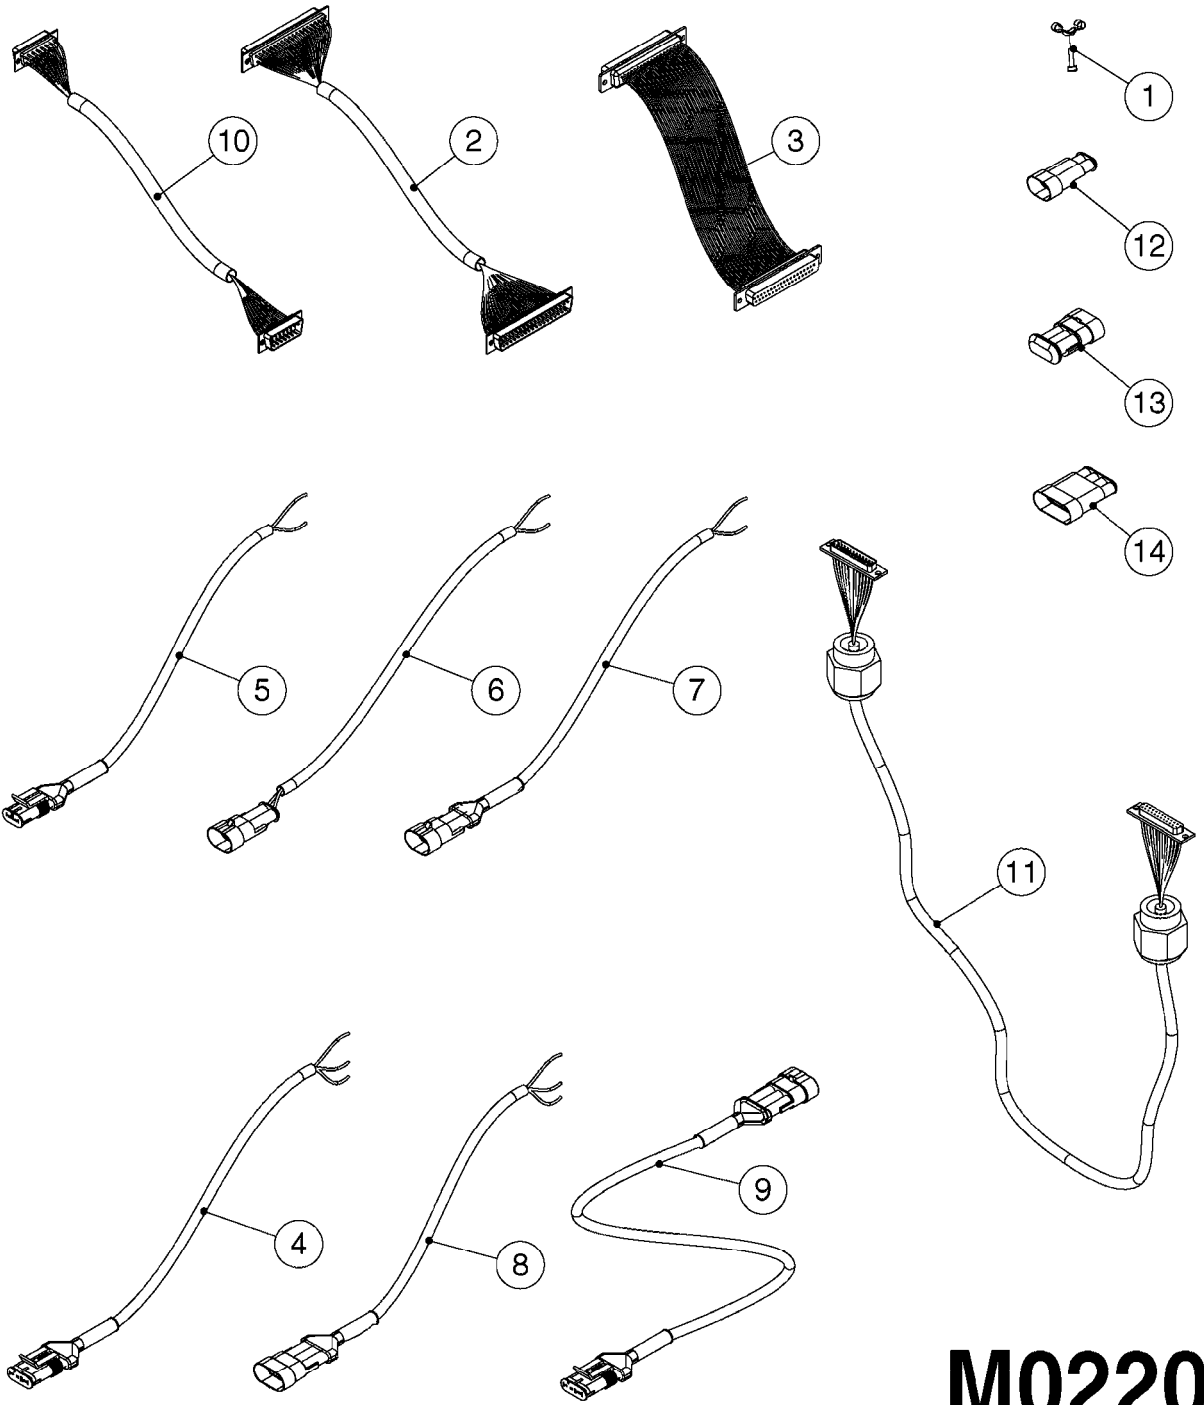

**M0220**

CABLES  
M0220-HIN, 12:05:18

Page 1  
Date 12.08.2020 11:05

Pos.	parts-n°	order qty	description
1	262150	1	SCREW ASSM.FOR D-SUB PLUG
2	26004900	1	CABLE FEM/MALE 37P L=9.5M
3	26005900	1	WIRE 37/37 POLE DAH/JOB COM
4	26006000	1	LEAD F AMP SUPERSEAL 3 WAYS L1,5M
4	26006100	1	CABLE L = 5.00M, AMP, MALE, 3P
4	26007000	1	CABLE L = 0.20M, AMP, MALE, 3P
4	26007100	1	CABLE L = 9.00M, AMP, MALE, 3P
4	26007200	1	CABLE 3POL AMP FEMALE L13M
5	26006200	1	CABLE L = 4.50M, AMP, MALE, 2P
5	26006300	1	CABLE L = 0.50M, AMP, MALE, 2P
5	26006400	1	CABLE L = 0.75M, AMP, MALE, 2P
5	26006500	1	CABLE L = 1.50M, AMP, MALE, 2P
5	26006600	1	CABLE L = 9.00M, AMP, MALE, 2P
6	26006700	1	CABLE L = 0.12M, AMP, FEMALE, 2P
7	26006800	1	CABLE L = 1.00M, AMP, FEMALE, 2P
8	26007300	1	CABLE L = 1.00M, AMP, FEMALE, 3P
9	26007400	1	CABLE L = 3.00M, AMP, EXT, 3P
9	26009800	1	CABLE L = 0.50M, AMP, EXT, 2P
10	26007500	1	CABLE FEM/FEM 15P L=3.5M
11	26016900	1	CABLE DB25M - DB25F L=8.5m
12	72450600	1	CAP F. AMP SUPER SEAL 2P PLUG
13	72450700	1	CAP F. AMP SUPER SEAL 3P PLUG
14	72450800	1	CAP F. AMP SUPER SEAL 4P PLUG