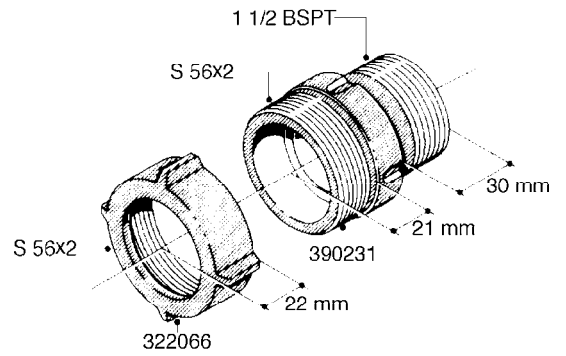

**L0080**

FITTINGS - S-53  
L0080-HIN, 12:09:17

Page 1  
Date 12.08.2020 11:05

Pos.	parts-n°	order qty	description
1	145995	1	FITT.DK S-53 FORK
2	241973	1	O-RING Ø3 X 44.2 70 SHORES NITRIL NITRIL (BLACK)
2	242353	1	O-RING 3 X 44.2 VITON VITON (BROWN)
3	242109	1	O-RING D32.2x3.0 NITRIL (BLACK)
3	242354	1	O-RING D32.2X3.0 VITON VITON (BROWN)
4	322103	1	FITT.DK S-53 BULKHEAD
5	322107	1	FITT.DK S-53 BULKHEAD NUT
6	322110	1	FITT.DK S-53 ELB. 1/2" BSP
7	322352	1	FITT.DK S-53 TEE
8	334229	1	FITT.DK S-53 STR.3/4"
9	334260	1	GASKET F. S-53 BULKHEAD
10	334564	1	FITT.DK S-67 TO S-53 ADAPTER
11	391100	1	FITT.DK S-53THREAD INS.1/2"BSP
12	726463	1	FITT.DK S53 BULKHEAD W/GASKET
13	726552	1	FIT.DK S-53X90 1/2" BSP,O-RING
14	726556	1	FITT.DK S-53 HB 1/2" W/O-RING
15	726558	1	FITT.DK S53 STR. 3/4" W.ORING
16	726559	1	FITT DK. S-53 HB 1" W/O-RING
17	726568	1	FITT.DK.S-53 HB 1/2"90 W/O-RING
18	726570	1	FITT.DK S-53 ELB.3/4" W.ORING
19	726571	1	FITT.DK S-53 ELB.1", W ORING
20	726578	1	FITT.DK S53 PLUG WITH O-RING
21	728561	1	FITT.DK. S67M - S53F REDUCER