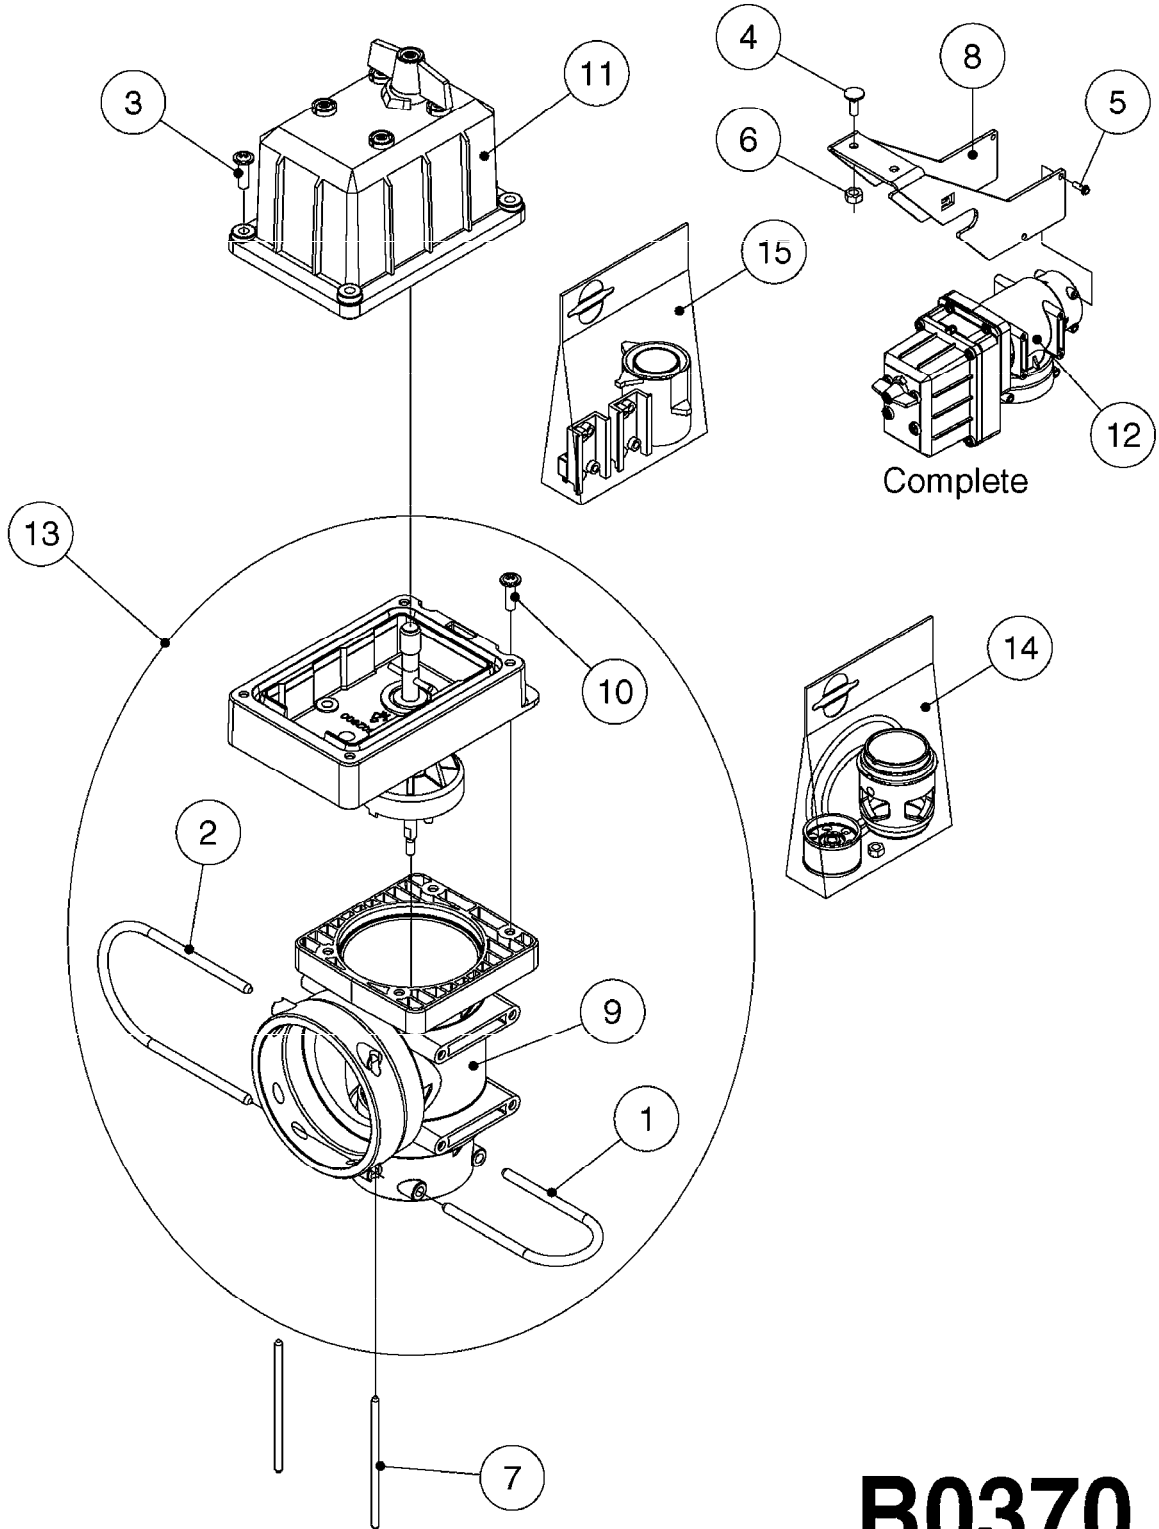

B0370

PRESSURE REGULATOR - S93 06
B0370-HIN, 12:05:16

Page 1

Date 12.08.2020 11:04

Pos.	parts-n°	order qty	description
1	145996	1	FITT.DK S-67 FORK
2	145997	1	FITT.DK S-93 FORK
3	440677	1	SCREW F. PLASTIC 5X20 SS
4	440695	1	BOLT CARRIAGE M8X25
5	440698	1	SCREW F.PLASTIC 6X18 SS HEXHD
6	460143	1	LOCK NUT M8 SST A2 DIN985
7	480487	1	PIN M5X60 SLOTTED GALV
8	16244000	1	BRACKET FOR REG. NAV, PAINTED NAVIGATOR PLATFORM BRACKET
9	33510800	1	HOUSING F.PRESS.REG.S67/S93
10	44076200	1	SCREW WN5451 5X16 SS TORX
11	72374200	1	MOTOR HOUS.REG.1:150 ENCODER
12	72374300	1	REGUL S67/S93 ASSY W SS CONE
12	72425500	1	REGULATOR S67/S93 CROSS-DRILL
12	72678700	1	REGULATOR S67/S93 CROSS-DRILL CERAMIC COMPONENTS
13	72481600	1	BAG W. CONSOLE&SPINDLE COMPL
14	72678900	1	BAG W.CONE/CYL/GASKET CERAMIC CERAMIC COMPONENTS
14	74190800	1	BAG W.CONE/CYL. AND GASKET. SYNTAL
15	74187500	1	SWITCH 5A PRESS.REG REP.KIT 08