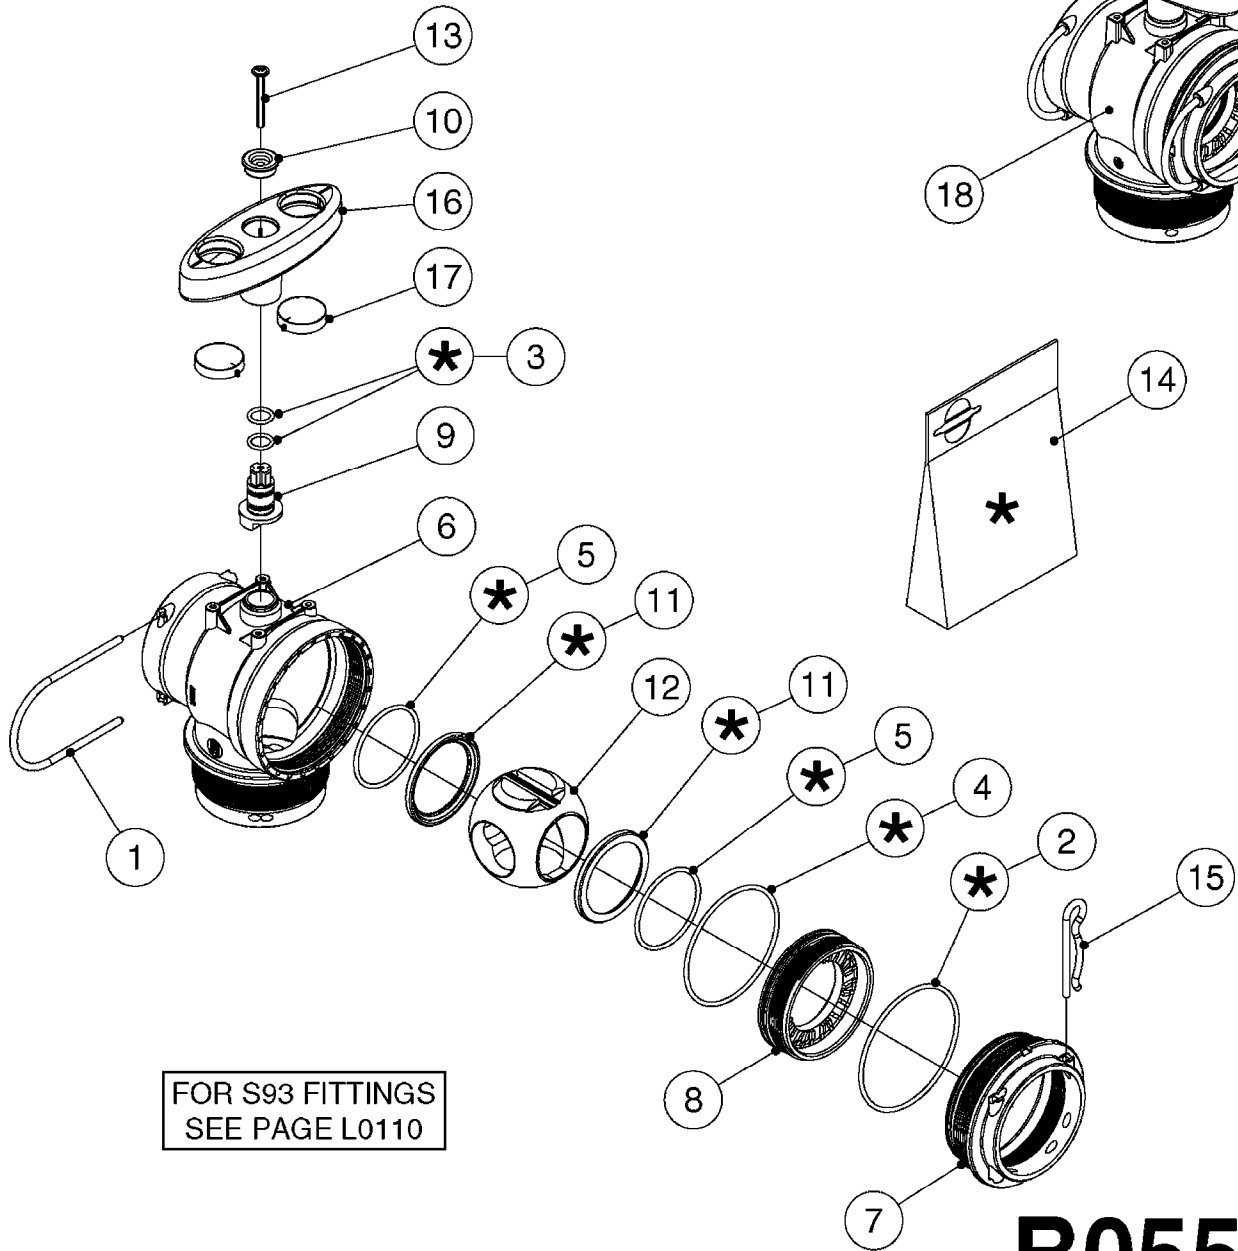

S93 (07)

MANIFOLD - S93 VALVE (07)
B0550-HIN, 28:01:19

Page 1

Date 12.08.2020 11:05

Pos.	parts-n°	order qty	description
1	145997	1	FITT.DK S-93 FORK
2	242047	1	O-RING 89.5 X 3.0 VITON
3	242449	1	O'RING 13.3 x 2.4 VITON
4	242450	1	O-RING D84.5X3.0 VITON
5	242475	1	O'RING D56.52x5.33 SH70-VITON
6	322327	1	HOUSING, VALVE, S93, 220 PSI
7	322328	1	END CAP F. VALVE S-93
8	322354	1	THRUST PLATE F.3-WAY VALVES-93
9	334579	1	SPINDLE F.3 WAY VALVE S-93
10	334594	1	PLUG F. VALVE HANDLE BLACK
11	390543	1	SEAT F. BALL 3-WAY VALVE S-93
12	390544	1	BALL FOR S93 VALVE, 3 HOLES
12	391019	1	BALL F.2 WAY S93 SMART VALVE
13	440729	1	SCREW F. PLASTIC 4MM X40LG SS
14	741726	1	REPAIR KIT F.S93 VALVE VIT.'02
15	28168400	1	HAIRPIN Ø5 S67/S93
16	33514400	1	HANDLE FOR 2 ICONS 07
17	33514500	1	PLUG FOR HANDLE ,2 ICONS
18	72518800	1	QUICK FILL VALVE 2008 NAV
18	72518900	1	SUCTION VALVE 2008 NAV