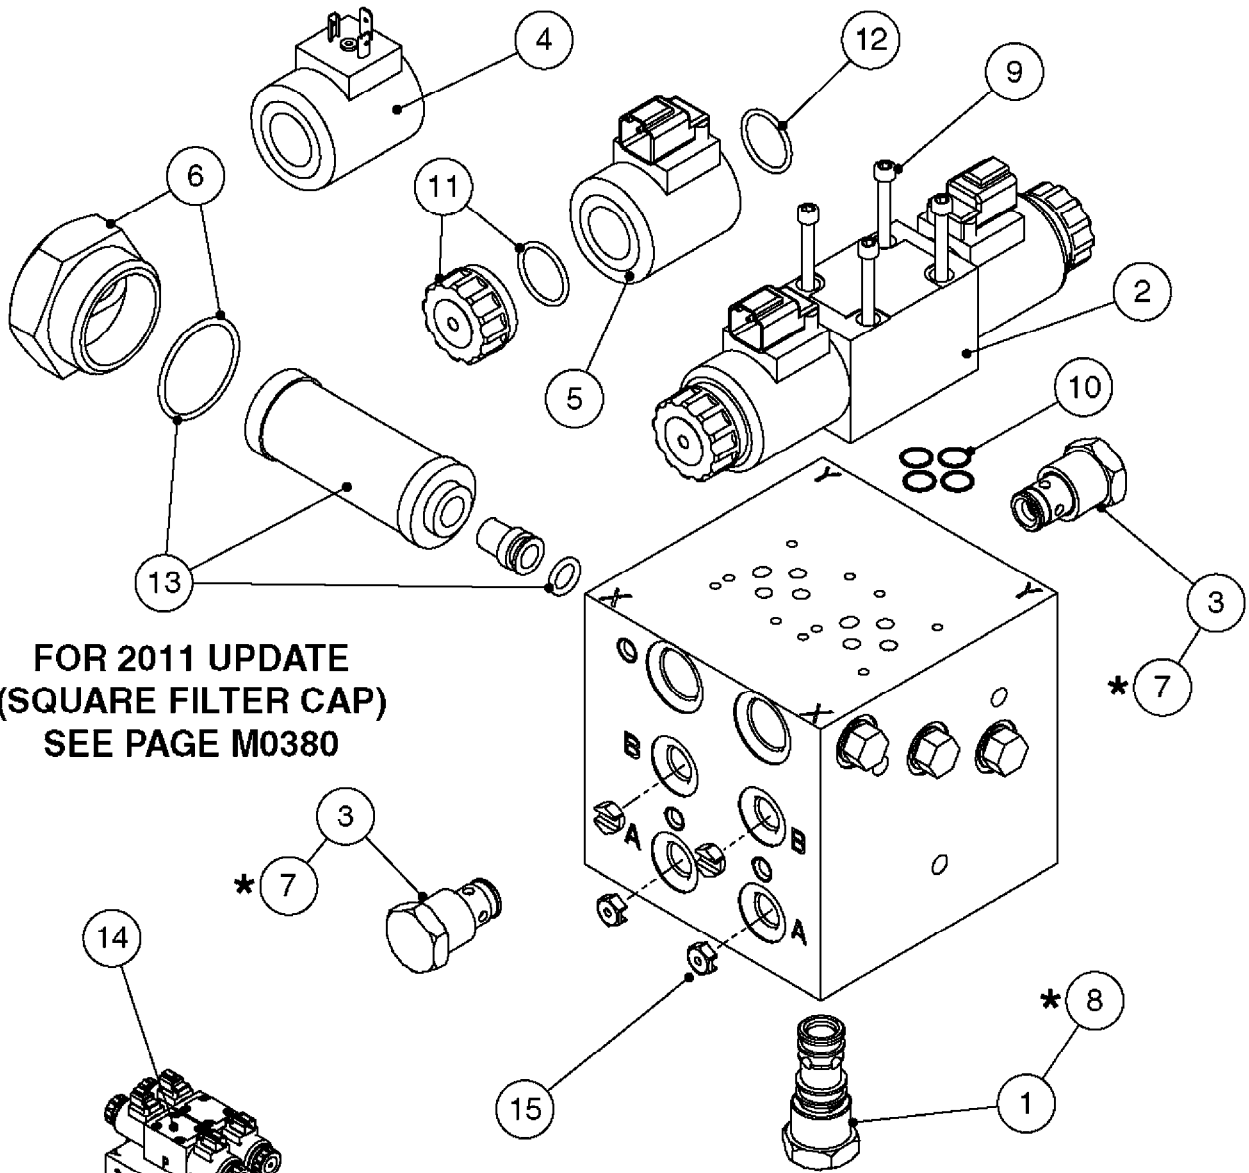

If unsure, pair of new style sensors works with all versions of UC4.

NORAC UC4 BOOM HEIGHT CONTROL  
M0290-HIN, 01:01:16

Page 1  
Date 12.08.2020 11:05

Pos.	parts-n°	order qty	description
1	410443	1	BOLT HEX 8.8 DEL M6X70
1	410605	1	BOLT HEX 8.8 DEL M6X80
2	460261	1	SPB/SPC BOOM
3	471124	1	NUT HEX M6X1.00 LOCK DIN985 A2 SS
4	16128603	1	WASHER, M6, Ø18/ 6.4X 1.6, SS
4	16128703	1	BRACKET F. SENSOR 60X60 TUBE SPB/SPC BOOM
5	26016303	1	BRACKET F. SENSOR 50x50 TUBE
6	26025903	1	FORCE BOOM (FTZ)
7	26026003	1	CONNECTOR RING CPC #11 NORAC
8	26026600	1	NORAC UC4+ ROLL SENSOR W/TEMP. CONFIRM NORAC P/N 45000
8	28055603	1	NORAC UC4+ ROLL SENSOR CONFIRM NORAC P/N 45001
9	28049503	1	NORAC CABLE VAR.RT.VLV DIN
10	28049603	1	3-PIN CONNECTORS/HIRSCHMAN
11	28050303	1	NORAC CABLE VAR.RT.VLV DEUTSCH
12	28050703	1	2-PIN CONNECTORS/DEUTSCH
13	28054303	1	NORAC CABLE EXTENSION
14	28055503	1	NORAC POWER CABLE
15	28055703	1	NORAC RUBBER TOP&BOLT F.SENSOR DIA.30MMX30MMX8MM
16	28085900	1	NORAC UC4+ OPEN CTR. CABLE
17	28086200	1	PARALIFT INTERFACE CABLE NORAC
18	28086300	1	NORAC VALVE MOUNTING HARDWARE
19	28086400	1	NORAC VALVE CABLE ROLL PIGTAIL
20	28086500	1	SENSOR BRANCH CABLE NORAC
21	28086600	1	CAN NODE DUAL CABLE NORAC
22	70112503	1	UC4 DISPLAY PANEL NORAC
23	78216100	1	UC4 ULTRASONIC SENSOR
			UC4 SENSOR MOUNTING BKT. NORAC
			FOAM DISC F. SENSOR NORAC
			UC4+ ROLL SENSOR KIT '11 HIN INCLUDES NORAC P/N 45000 & 45001
			NORAC VALVE BLOCK COMP, DEUTSCH CON.