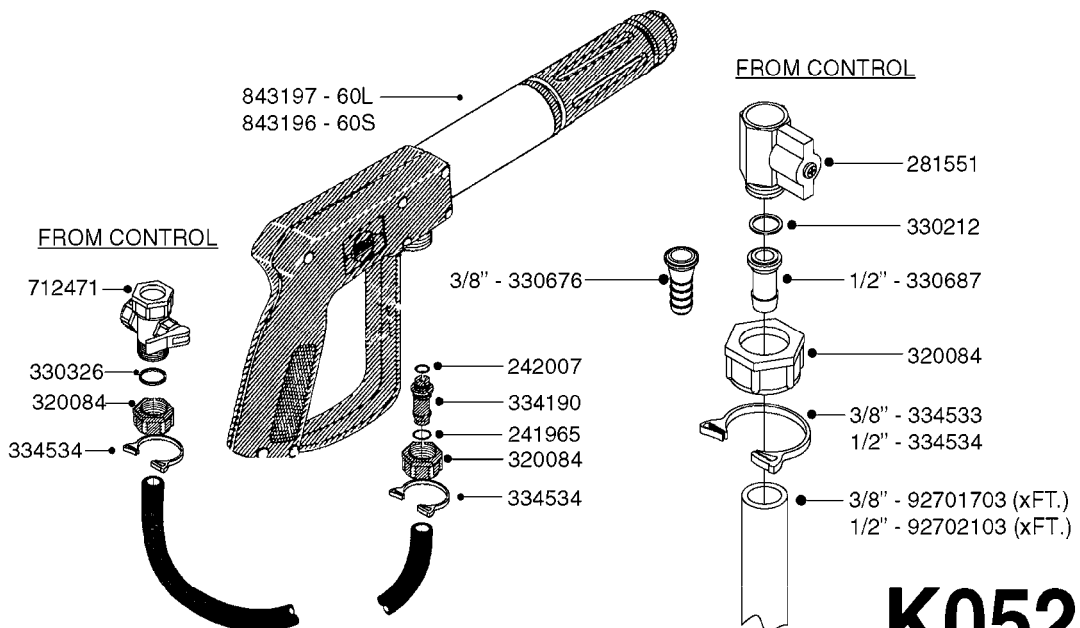

**K0520**

HOSE WRAPS  
K0520-HIN, 05:12:19

Page 1  
Date 12.08.2020 11:05

parts-n°	order qty	description
241965	1	O-RING Ø12.1 X 1.6 NITRILE
242007	1	O-RING Ø9.1 X 1.6 NITRILE
281551	1	BALL VALVE 1/2"
320084	1	FITT.DK NUT 1/2" BSP
330212	1	O-RING D19/D14X2.4 F.1/2"NUT
330326	1	O-RING D30/D24X2 F.1"NUT
330676	1	FITT.DK HB 3/8" F. 1/2" NUT
330687	1	FITT.DK HB 1/2" F. 1/2" NUT
334190	1	FITT.DK HB 1/2' F. PISTOL 60S
334533	1	CLAMP HOSE PLASTIC 3/8"
334534	1	CLAMP HOSE PLASTIC 1/2"
636223	1	POST 12 VOLT TR30
712471	1	AGITATION VALVE ASSY. ON/OFF
843196	1	SPRAY GUN KIT TYPE 60 SHORT
843197	1	HANDGUN KIT TYPE 60 LONG
10013403	1	BOLT HEX 3/8-16X1 1/4 HCS Z5
10013503	1	NUT HEX NC 3/8"
10178903	1	WRAP HOSE SIDE MOUNT PLATE
10179003	1	WRAP HOSE BOTTOM PLATE MOUNT
10179403	1	WRAP WELDMENT FOR HI101789
10179503	1	WRAP WELDMENT FOR HI101790
10225603	1	BKT.FOR HOSE WRAP MOUNT NL NK
10225703	1	WRAP HOSE BDL.BOTTOM PLATE
92701703	1	HOSE R X3/8" X300PSI WP X0012"
92702103	1	HOSE R X1/2" X300PSI WP X0012"