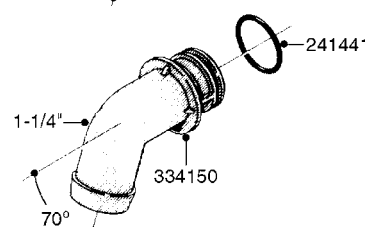

# K0770

SAFETY CHAINS  
K0770-HIN, 01:01:16

Page 1

Date 12.08.2020 11:05

parts-n°	order qty	description
10275803	1	CHAIN BKT. FOR TR300/500/TX650
10276003	1	SAFETY CHAIN KIT TR300/500
14001103	1	MOUNTING HUB F. SAFETY CHAIN
14001203	1	MNT WASHER F. SAFE CHAIN KIT
16020303	1	SAFETY CHAIN MNT.BRKT.30,400LB
16023103	1	SAFETY CHAIN MNT.BRKT.40,500LB
16056003	1	SAFETY CHAIN MNT.BRKT.16100 lb
16056103	1	SAFETY CHAIN MNT.BRKT.40500 lb
28014703	1	SAFETY CHAIN 30,400LBS CERT.
28017703	1	SAFETY CHAIN 40,500LBS CERT.
29000403	1	SAFETY CHAIN CERT 16100LB
70012403	1	*SAFETY CHAIN KIT 16100LB NAV
70016803	1	SAFETY CHAIN KIT CM1500
83311903	1	SAFTY CHAIN KIT 575 NAV.
83312003	1	SAFETY CHAIN KIT 1100 NAV.
83312103	1	SAFETY CHAIN KIT CM+750
83312203	1	SAFETY CHAIN KIT CM+1200