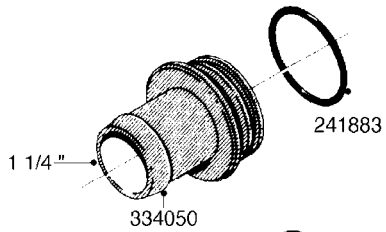

**L0080**

FITTINGS - S-53  
L0080-HIN, 12:09:17

Page 1  
Date 12.08.2020 11:05

Pos.	parts-n°	order qty	description
1	145995	1	FITT.DK S-53 FORK
2	241973	1	O-RING Ø3 X 44.2 70 SHORES NITRIL NITRIL (BLACK)
2	242353	1	O-RING 3 X 44.2 VITON VITON (BROWN)
3	242109	1	O-RING D32.2x3.0 NITRIL (BLACK)
3	242354	1	O-RING D32.2X3.0 VITON VITON (BROWN)
4	322103	1	FITT.DK S-53 BULKHEAD
5	322107	1	FITT.DK S-53 BULKHEAD NUT
6	322110	1	FITT.DK S-53 ELB. 1/2" BSP
7	322352	1	FITT.DK S-53 TEE
8	334229	1	FITT.DK S-53 STR.3/4"
9	334260	1	GASKET F. S-53 BULKHEAD
10	334564	1	FITT.DK S-67 TO S-53 ADAPTER
11	391100	1	FITT.DK S-53THREAD INS.1/2"BSP
12	726463	1	FITT.DK S53 BULKHEAD W/GASKET
13	726552	1	FIT.DK S-53X90 1/2" BSP,O-RING
14	726556	1	FITT.DK S-53 HB 1/2" W/O-RING
15	726558	1	FITT.DK S53 STR. 3/4" W.ORING
16	726559	1	FITT DK. S-53 HB 1" W/O-RING
17	726568	1	FITT.DK.S-53 HB 1/2"90 W/O-RING
18	726570	1	FITT.DK S-53 ELB.3/4" W.ORING
19	726571	1	FITT.DK S-53 ELB.1", W ORING
20	726578	1	FITT.DK S53 PLUG WITH O-RING
21	728561	1	FITT.DK. S67M - S53F REDUCER