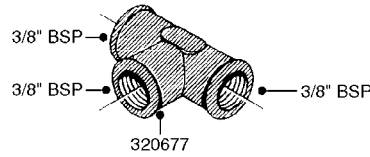

L0020

FITTINGS-T-PIECES, CAPS & ELBOWS
L0020-HIN, 01:01:16

Page 1
Date 12.08.2020 11:05

parts-n°	order qty	description
10053603	1	FITT. CAPNUT 2"BSP 5601
10194303	1	CAP BLANK 1 1/2 MCPHEE 210060
320047	1	FITT.DK CAPNUT 1/2" BSP
320106	1	FITT.DK CAPNUT 1" BSP
320272	1	FITT.DK CAPNUT 3/8" BSP
320316	1	FITT.DK TEE 3/4" X3/4" X1"BSP
320331	1	FITT.DK TEE 1" - 1" - 3/4" BSP
320342	1	FITT.DK EL 3/4"M X 1"F BSP
320563	1	FITT.DK 3 WAY 1/2" 110 DEG.
320677	1	NO LONGER AVAILABLE
320961	1	FITT.DK CAPNUT 1-1/2" BSP
321053	1	FITT.DK TEE 1/2 X1/2 X1/2" BSP
322072	1	FITT.DK TEE 3/8'X3/8'X3/8' BSP
322095	1	FITT.DK TEE 1-1/2 X1-1/4 X3/4" BSP
322138	1	FITT.DK ELB 1"M X 1"F BSP
330013	1	O-RING 2.5 X 10 PUR
330212	1	O-RING D19/D14X2.4 F.1/2"NUT
330326	1	O-RING D30/D24X2 F.1"NUT
331273	1	O-RING D44/D38X2 F.1-1/2"