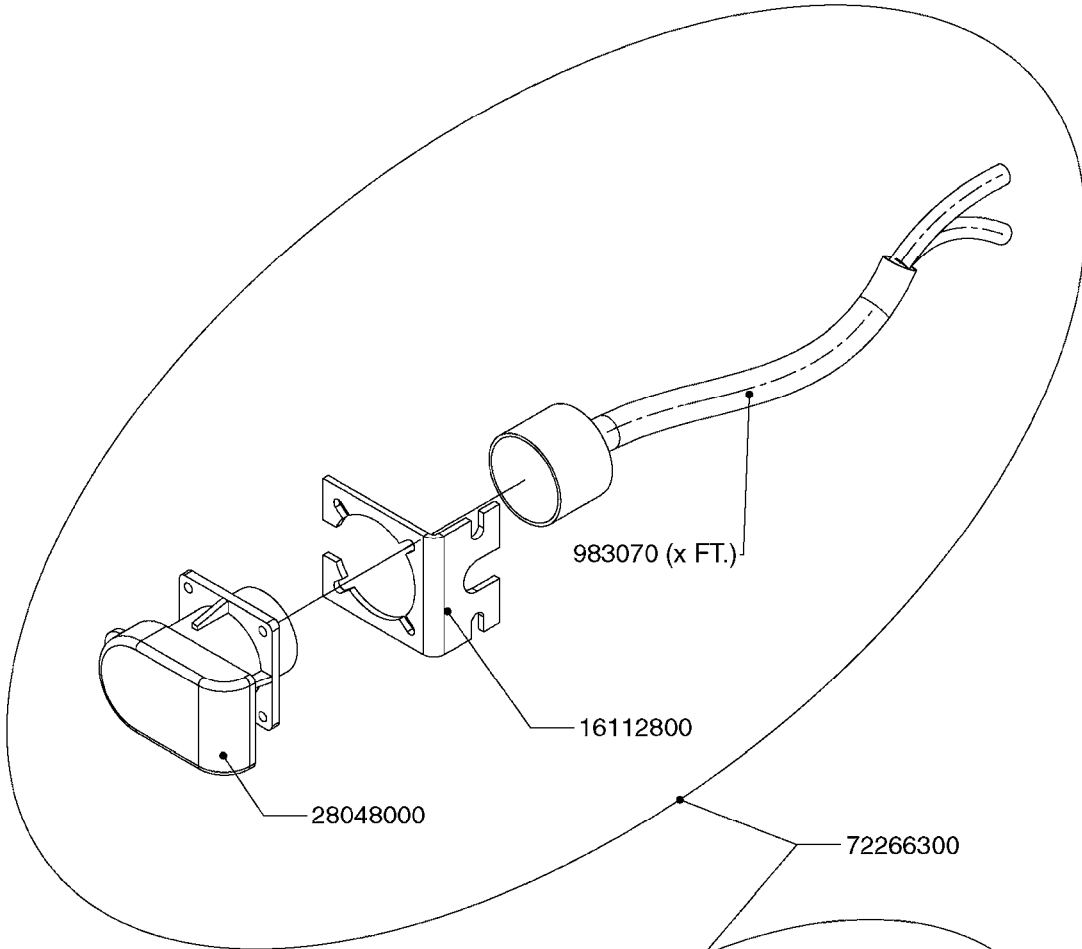

POWER SUPPLY CABLES
M0240-HIN, 01:01:16

Page 0

Date 12.08.2020 11:05