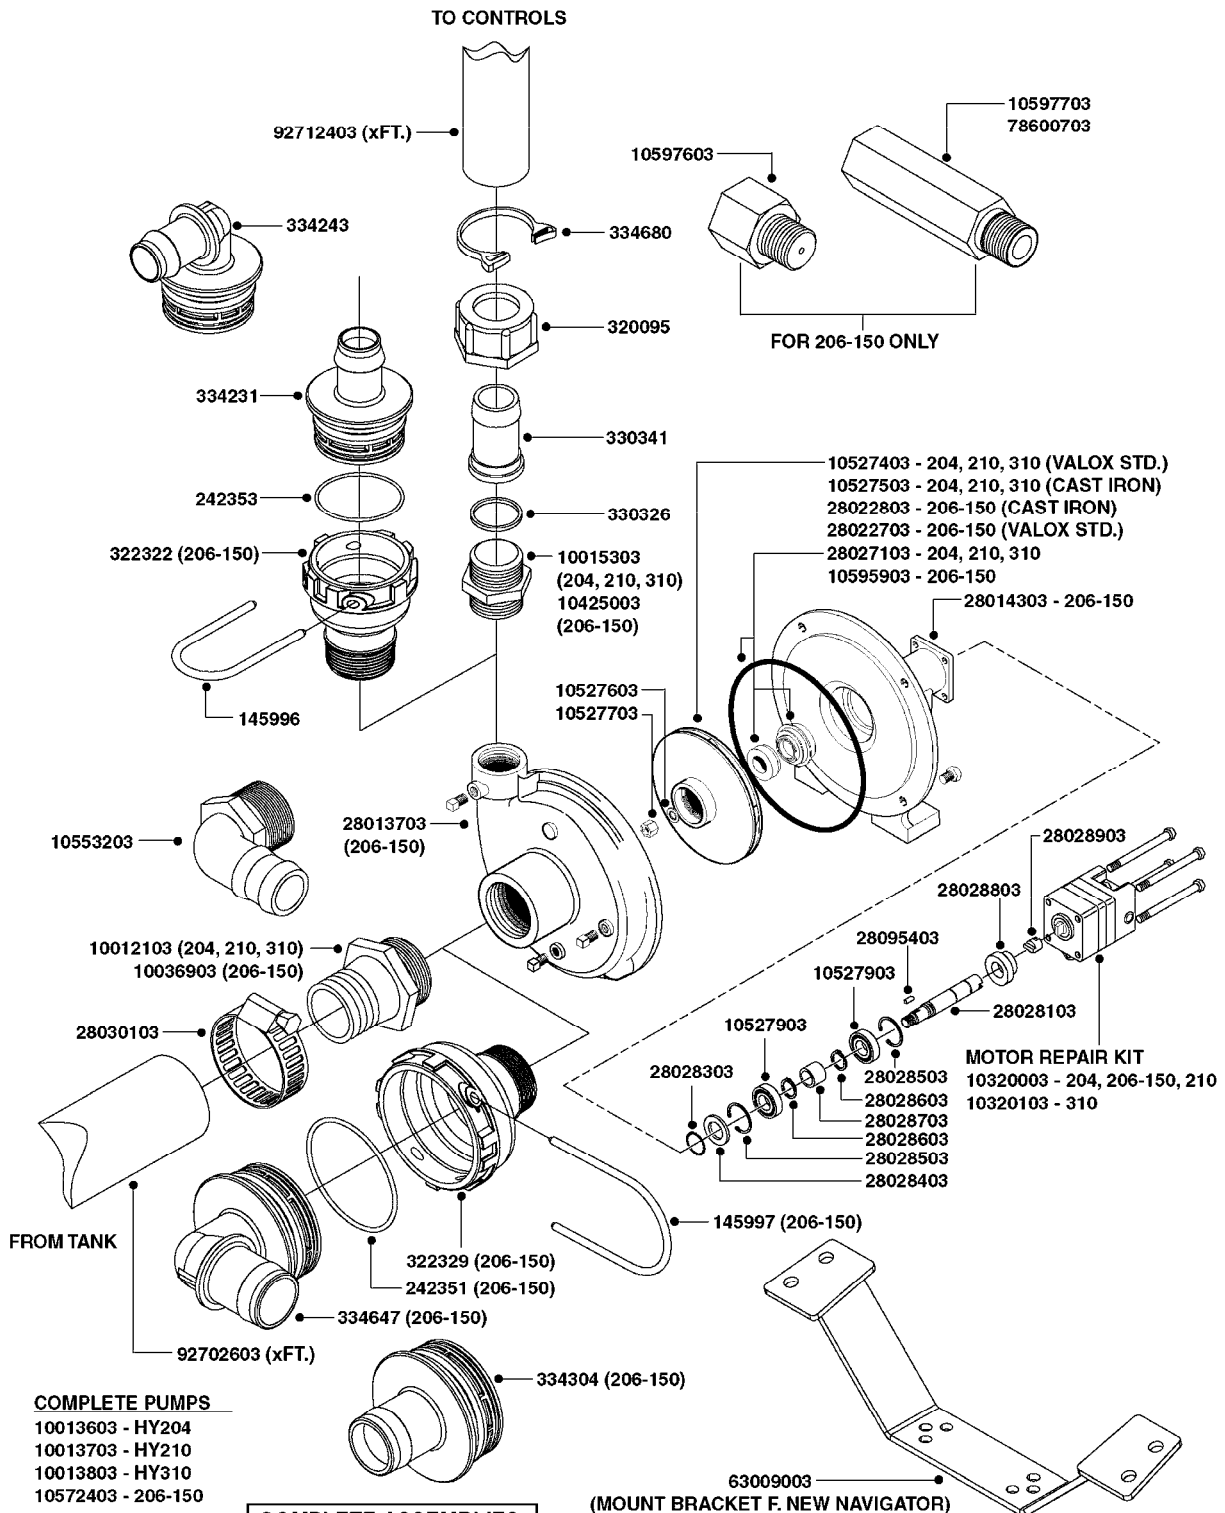

1. **COMPLETE PUMPS**
2. 10013603 - HY204
   - 10013703 - HY210
   - 10013803 - HY310
   - 10572403 - 206-150

COMPLETE ASSEMBLIES
WHOLEGOODS ITEMS

A0420

PUMP-204,206-150,210,310 ACE
A0420-HIN, 02:05:16

Page 1
Date 12.08.2020 11:04

parts-n°	order qty	description
145996	1	FITT.DK S-67 FORK
145997	1	FITT.DK S-93 FORK
242351	1	O-RING D69.5X3.0 VITON F.S-93
242353	1	O-RING 3 X 44.2 VITON
320095	1	FITT.DK NUT 1" BSP
322322	1	FITT.DK S-67 X 1-1/4"BSP MALE
322329	1	FITT.DK S-93 X 1-1/2"BSP MALE2
330326	1	O-RING D30/D24X2 F.1"NUT
330341	1	FITT.DK HB 1" F. 1" NUT
334231	1	FITT.DK S-67 STR.1"
334243	1	FITT.DK S-67 ELB.1"
334304	1	FITT.DK S-93 STR.1-1/2" PVC
334647	1	FITT.DK S93 ELB 1-1/2" 90 PVC
334680	1	CLAMP HOSE PLASTIC 1"
10012103	1	FITT.PO.HB 1.25X1.50 IMB1012
10013603	1	PUMP ACE HY 204
10013703	1	PUMP ACE HY 210
10013803	1	PUMP ACE HY 310
10015303	1	FITT.PO.HN 1.00X1.00 M1000
10036903	1	FITT.PO.HB 1.50X1.50 IMB1212
10320003	1	MOTOR REPAIRKIT ACE204,206,210
10320103	1	MOTOR REPAIR KIT ACE 304,310
10425003	1	FITT.PO.HN 1.25X1.00 MCPHEE
10527403	1	IMPELLER VALOX F.ACE PUMP
10527503	1	IMPELLER CASTIRON F.ACE PUMP
10527603	1	WASHER 3/8' F.ACE PUMP
10527703	1	NUT HEX NF 3/8 F.ACE PUMP
10527903	1	BEARING F.ACE PUMP (#40870)
10553203	1	FITT.PO.EL 1.5X1.5 HB BLACK
10572403	1	PUMP ACE HY 206 SERIES 150
10595903	1	REPAIR KIT ACE 206-150
10597603	1	ORIFACE RESTRICTOR F. ACE 206
10597703	1	FITT, HYD FLOW FUSE ACE 206OLD
28013703	1	PUMP HOUSING FRONT ACE 206-150
28014303	1	PUMP HOUSING W.FEET 206-150
28022703	1	IMPELLER THERMOPLASTIC
28022803	1	IMPELLER CAST IRON
28027103	1	REPAIR KIT ACE 204,210,304,310
28028103	1	SHAFT 5/8"DIA.1/2"KEYWAY SS
28028303	1	O-RING, SHAFT SEAL
28028403	1	SLINGER
28028503	1	SNAP RING - INTERNAL
28028603	1	SNAP RING - EXTERNAL
28028703	1	SPACER FOR SHAFT
28028803	1	SEAL SUPPORT SPACER 200 SERIES
28028903	1	COUPLING FOR HYDRAULIC MOTOR
28030103	1	CLAMP HOSE GEAR P5/4-S1.5"6724
28095403	1	KEY F.IMPELLER 1/8"X1/8"X1/2"
63009003	1	CENTRIFUGAL PUMP BRACKET
78600703	1	FITT, HYD FLOW FUSE ACE 206N
92702603	1	HOSE PVC SUCT GRAY 1-1/2"
92712403	1	HOSE R X1" X300PSI WP X0012"