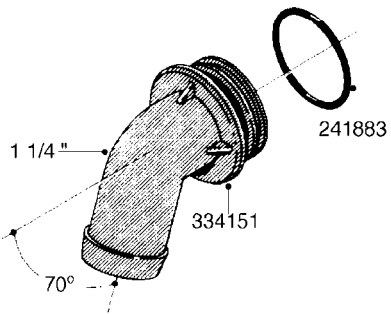

**L0080**

FITTINGS - S-53  
L0080-HIN, 12:09:17

Page 1  
Date 12.08.2020 11:05

Pos.	parts-n°	order qty	description
1	145995	1	FITT.DK S-53 FORK
2	241973	1	O-RING Ø3 X 44.2 70 SHORES NITRIL NITRIL (BLACK)
2	242353	1	O-RING 3 X 44.2 VITON VITON (BROWN)
3	242109	1	O-RING D32.2x3.0 NITRIL (BLACK)
3	242354	1	O-RING D32.2X3.0 VITON VITON (BROWN)
4	322103	1	FITT.DK S-53 BULKHEAD
5	322107	1	FITT.DK S-53 BULKHEAD NUT
6	322110	1	FITT.DK S-53 ELB. 1/2" BSP
7	322352	1	FITT.DK S-53 TEE
8	334229	1	FITT.DK S-53 STR.3/4"
9	334260	1	GASKET F. S-53 BULKHEAD
10	334564	1	FITT.DK S-67 TO S-53 ADAPTER
11	391100	1	FITT.DK S-53THREAD INS.1/2"BSP
12	726463	1	FITT.DK S53 BULKHEAD W/GASKET
13	726552	1	FIT.DK S-53X90 1/2" BSP,O-RING
14	726556	1	FITT.DK S-53 HB 1/2" W/O-RING
15	726558	1	FITT.DK S53 STR. 3/4" W.ORING
16	726559	1	FITT DK. S-53 HB 1" W/O-RING
17	726568	1	FITT.DK.S-53 HB 1/2"90 W/O-RING
18	726570	1	FITT.DK S-53 ELB.3/4" W.ORING
19	726571	1	FITT.DK S-53 ELB.1", W ORING
20	726578	1	FITT.DK S53 PLUG WITH O-RING
21	728561	1	FITT.DK. S67M - S53F REDUCER