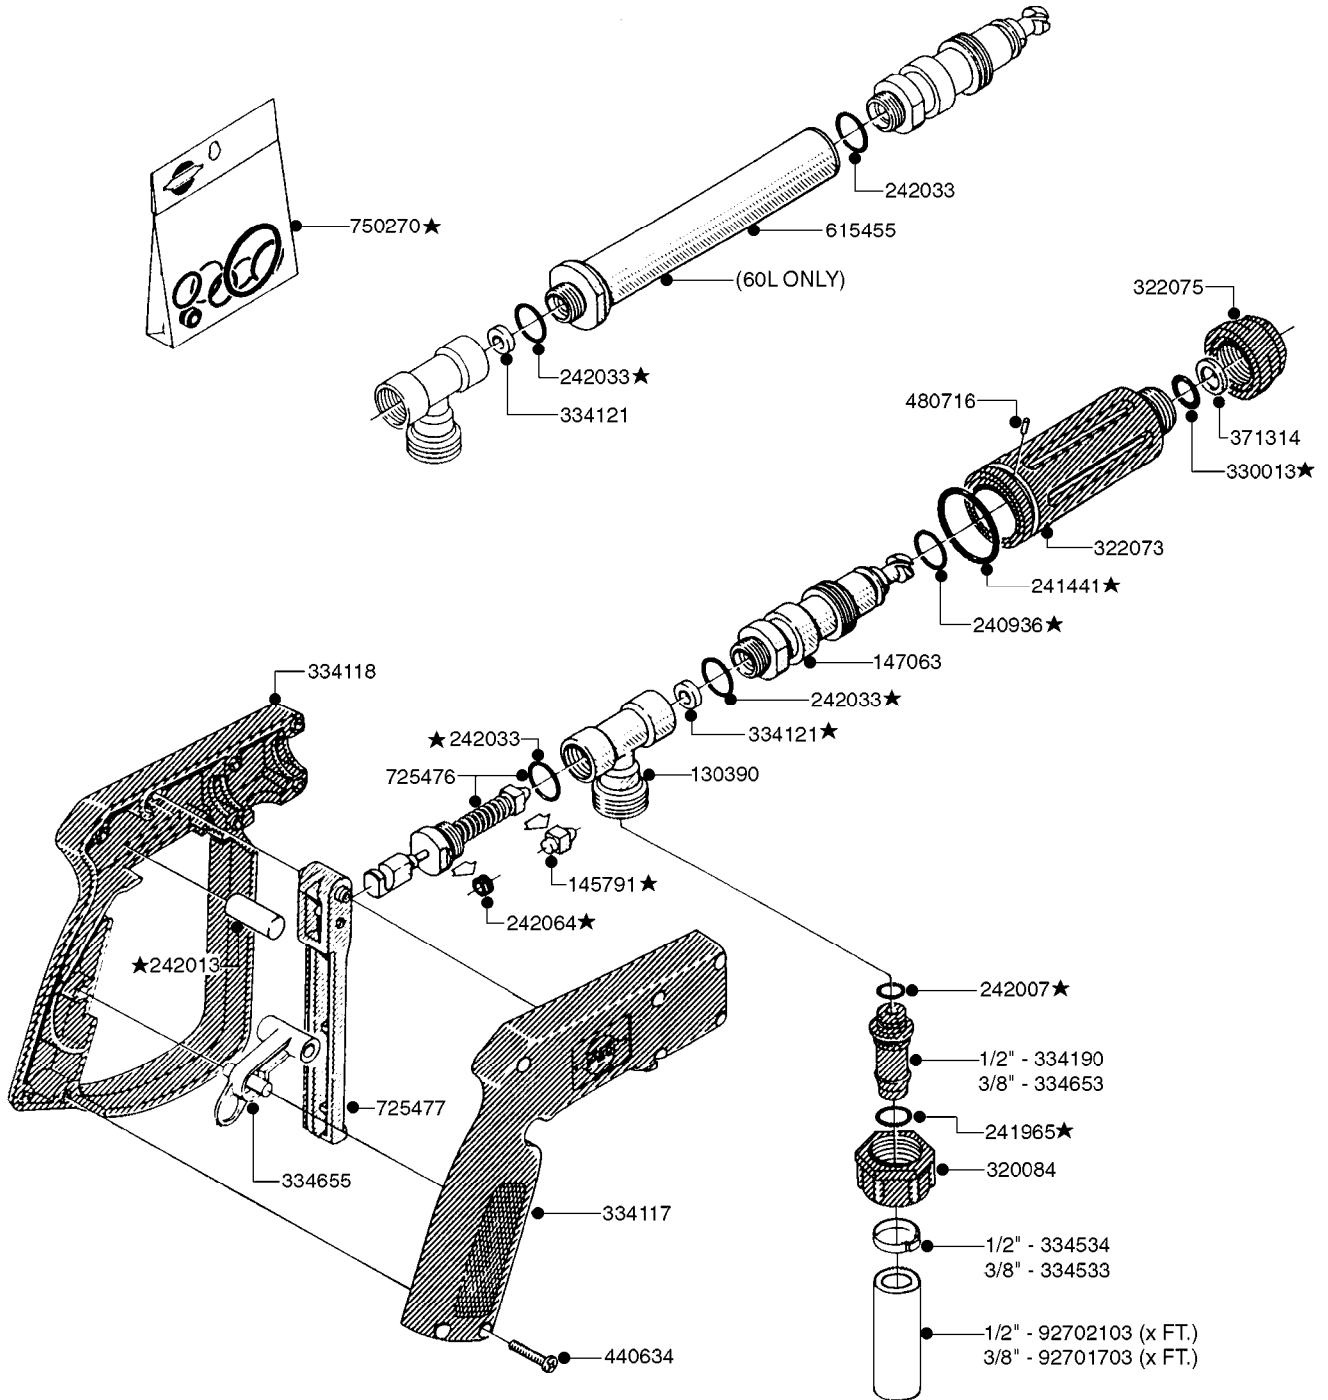

COMPLETE ASSEMBLY:
843197 - 60L
843196 - 60S

COMPLETE ASSEMBLIES
WHOLEGOODS ITEMS

K0480

HANDGUN TYPE 60S/60L POST 95
K0480-HIN, 01:01:16

Page 1

Date 12.08.2020 11:05

parts-n°	order qty	description
130390	1	TEE 3/8'X 1/2' BSP F.TYPE 60S
145791	1	CONE FOR ON/OFF
147063	1	SWIRL F.SPRAY GUN TYPE 60
240936	1	O-RING D13.3X2.4 NITRIL
241441	1	O-RING D29.3X3
241965	1	O-RING Ø12.1 X 1.6 NITRILE
242007	1	O-RING Ø9.1 X 1.6 NITRILE
242013	1	SPRING RUBBER F/TRIGGER
242033	1	O-RING Ø14.1 X 1.6 NITRILE
242064	1	SLEEVE RUBBER 3X8X4MM
320084	1	FITT.DK NUT 1/2" BSP
322073	1	HOUSING F.SWIRL TYPE 60S H.G.
322075	1	HOUSING F. NOZZLE
330013	1	O-RING 2.5 X 10 PUR
334117	1	HANDLE PIECE RIGHT F.60S/60L
334118	1	HANDLE PIECE LEFT F.60S/60L
334121	1	SEAT FOR ON-OFF TYPE
334190	1	FITT.DK HB 1/2' F. PISTOL 60S
334533	1	CLAMP HOSE PLASTIC 3/8"
334534	1	CLAMP HOSE PLASTIC 1/2"
334653	1	FITT.DK HB 3/8' F.HANDGUN
334655	1	TRIGGER SAFETY F.60S/60L GUN
371314	1	NOZZLE CERAMIC 1099-20
440634	1	SCREW 5/8"
480716	1	PIN D3X6 STAINLESS
615455	1	TUBE F.LANCE TYPE 60L
725476	1	SPINDLE
725477	1	TRIGGER
750270	1	GASKET KIT F.SPRAY GUN
843196	1	SPRAY GUN KIT TYPE 60 SHORT
843197	1	HANDGUN KIT TYPE 60 LONG
92701703	1	HOSE R X3/8" X300PSI WP X0012"
92702103	1	HOSE R X1/2" X300PSI WP X0012"