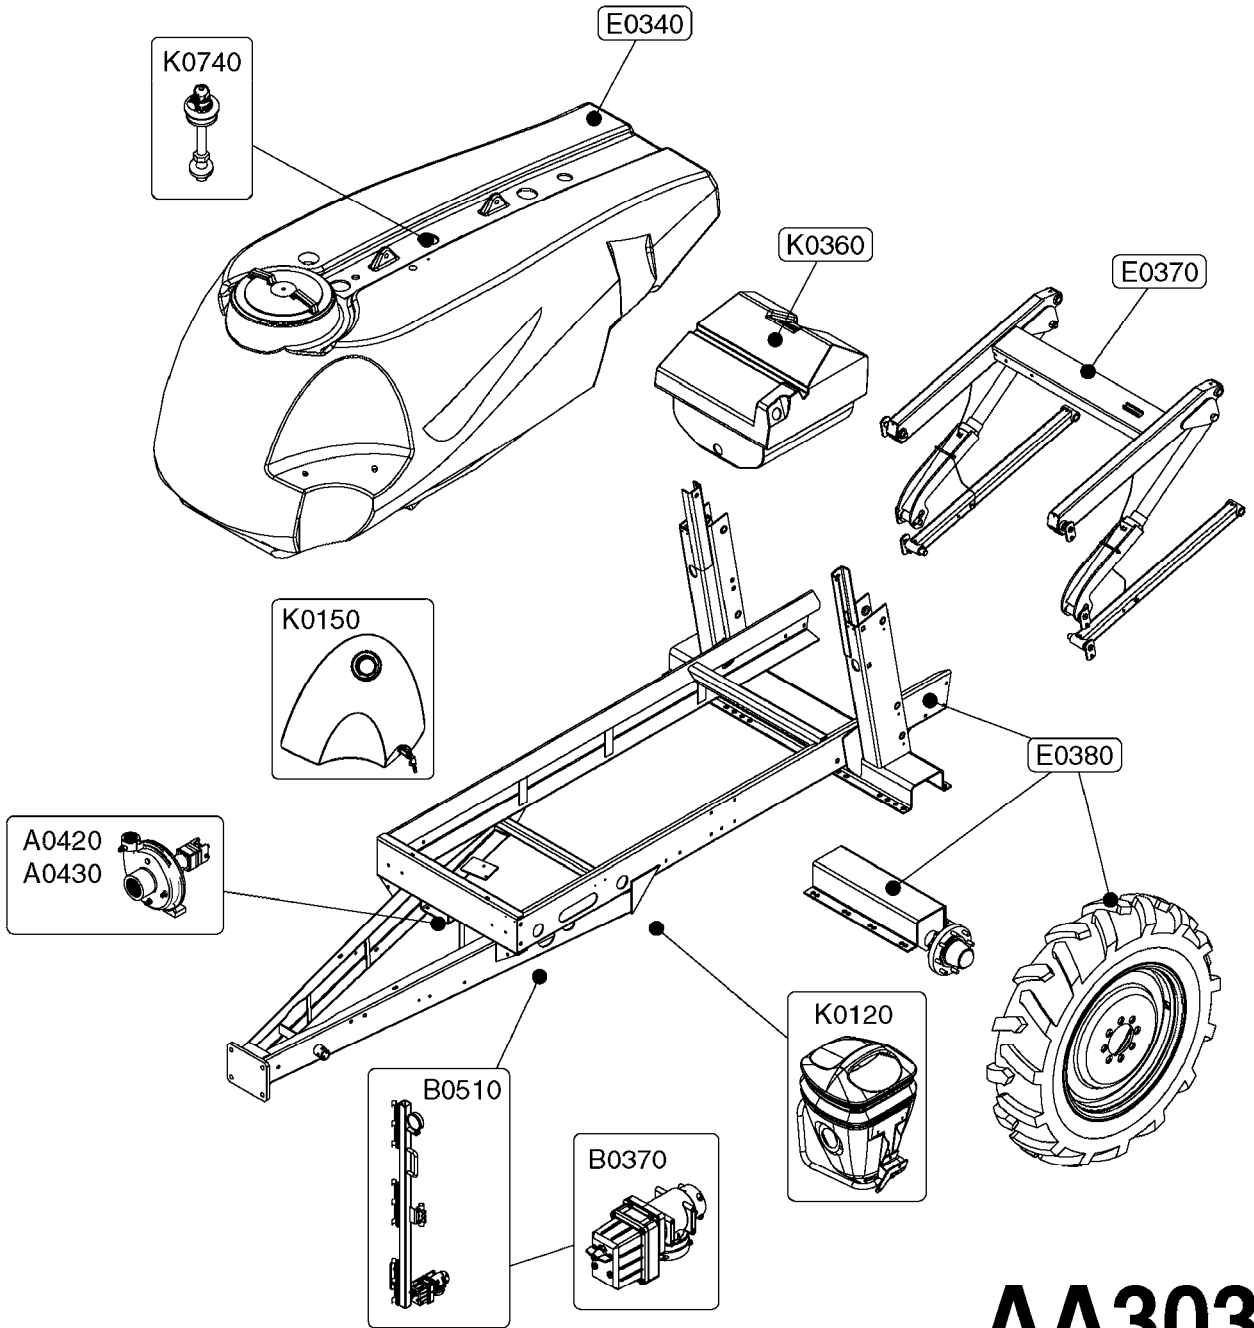

FOR PRE-2016 100 SERIES PTO PARTS  
SEE PAGES A0510, A0520, A0560, A0570

COMPLETE ASSEMBLIES  
WHOLEGOODS ITEMS

**A0600**

PTO SHAFTS - BONDIOLI G-SERIES  
A0600-HIN, 23:10:18

Page

1

Date

12.08.2020 11:04

parts-n°	order qty	description
289041	1	PTO YOKE 1-3/8" X 6 SPLINE
421024	1	BOLT HEX 8.8 DEL M8X60
450015	1	SCREW ALLAN 3/8'X5/8' BLACK
460143	1	LOCK NUT M8 SST A2 DIN985
829445	1	PTO 1-3/8/6X1-3/8/6X810M AXIAL
28009803	1	PTO PIN TUBE RETAINER OUTER
28009903	1	PTO TUBE RETAINER INNER
28010103	1	PTO YOKE F.INNER TUBE CV PTO
28010203	1	PTO YOKE 1-3/8X21SPL
28015303	1	PTO YOKE 1-3/8"X21 BALL COLLAR
28015703	1	PTO YOKE 1-3/4"X20 SPL OUTER
28020203	1	PTO 1-3/4/20x1-3/8/21 BP L=860
28020303	1	PTO 1-3/8/21 x 1-3/8/21 B&P
28021403	1	PTO 1"STR/1-3/8" 6SPL B&P
28021503	1	PTO 1"STR/1-3/8" 21SPL B&P
28040503	1	UNIV. JOINT 27x74.6mm
28040703	1	SAFETY CHAIN F.CV BLACK PTO
28040903	1	SELF TAPPING SHIELDING SCREW
28041803	1	DECAL DANGER GUARD MISSING
28041903	1	DECAL DANGER ROT.DRIVELINE
28042803	1	UNIV. JOINT 30.2x79.4mm F/BLK.
28056703	1	PTO YOKE #1 1-3/8" X 6 SPLINE
28056803	1	PTO YOKE #1 1-3/8" X 21 SPLINE
28057003	1	PTO TUBE YOKE #1-G1 OUTER
28057203	1	PTO PIN TUBE RETAINER OUTER
28057303	1	PTO TUBE OUTER #1 745MM
28057403	1	PTO TUBE OUTER #4 720MM
28057503	1	PTO TUBE INNER #1 745MM
28057603	1	PTO TUBE INNER #4 720MM
28057703	1	PTO TUBE RETAINER INNER
28057803	1	PTO TUBE YOKE #1 Ø=1"
28058503	1	PTO TUBE YOKE #1-G1 INNER
28075103	1	TRACK 249" X 18" (45-1801)
28098503	1	PTO TUBE YOKE #2-G2 OUTER
28098603	1	PTO TUBE YOKE #2-G2 INNER
28098703	1	PTO TUBE YOKE OUTER
28098803	1	PTO TUBE YOKE INNER
28099003	1	PTO TUBE INNER #2 735MM
28099103	1	PTO TUBE OUTER #2 735MM
28099403	1	PTO TUBE INNER 660MM
28099603	1	PTO TUBE OUTER 660MM
28099903	1	ROLL PIN
28100103	1	ROLL PIN
28100203	1	UNIV. JOINT S1-G1 22X54MM
28100303	1	UNIV. JOINT S2-G2 23.8X61.3MM
28100703	1	PTO SHIELD COMPLETE BLACK
28100803	1	PTO SHIELD COMPLETE
28100903	1	PTO SHIELD COMPLETE
28101003	1	PTO SHIELD COMPLETE