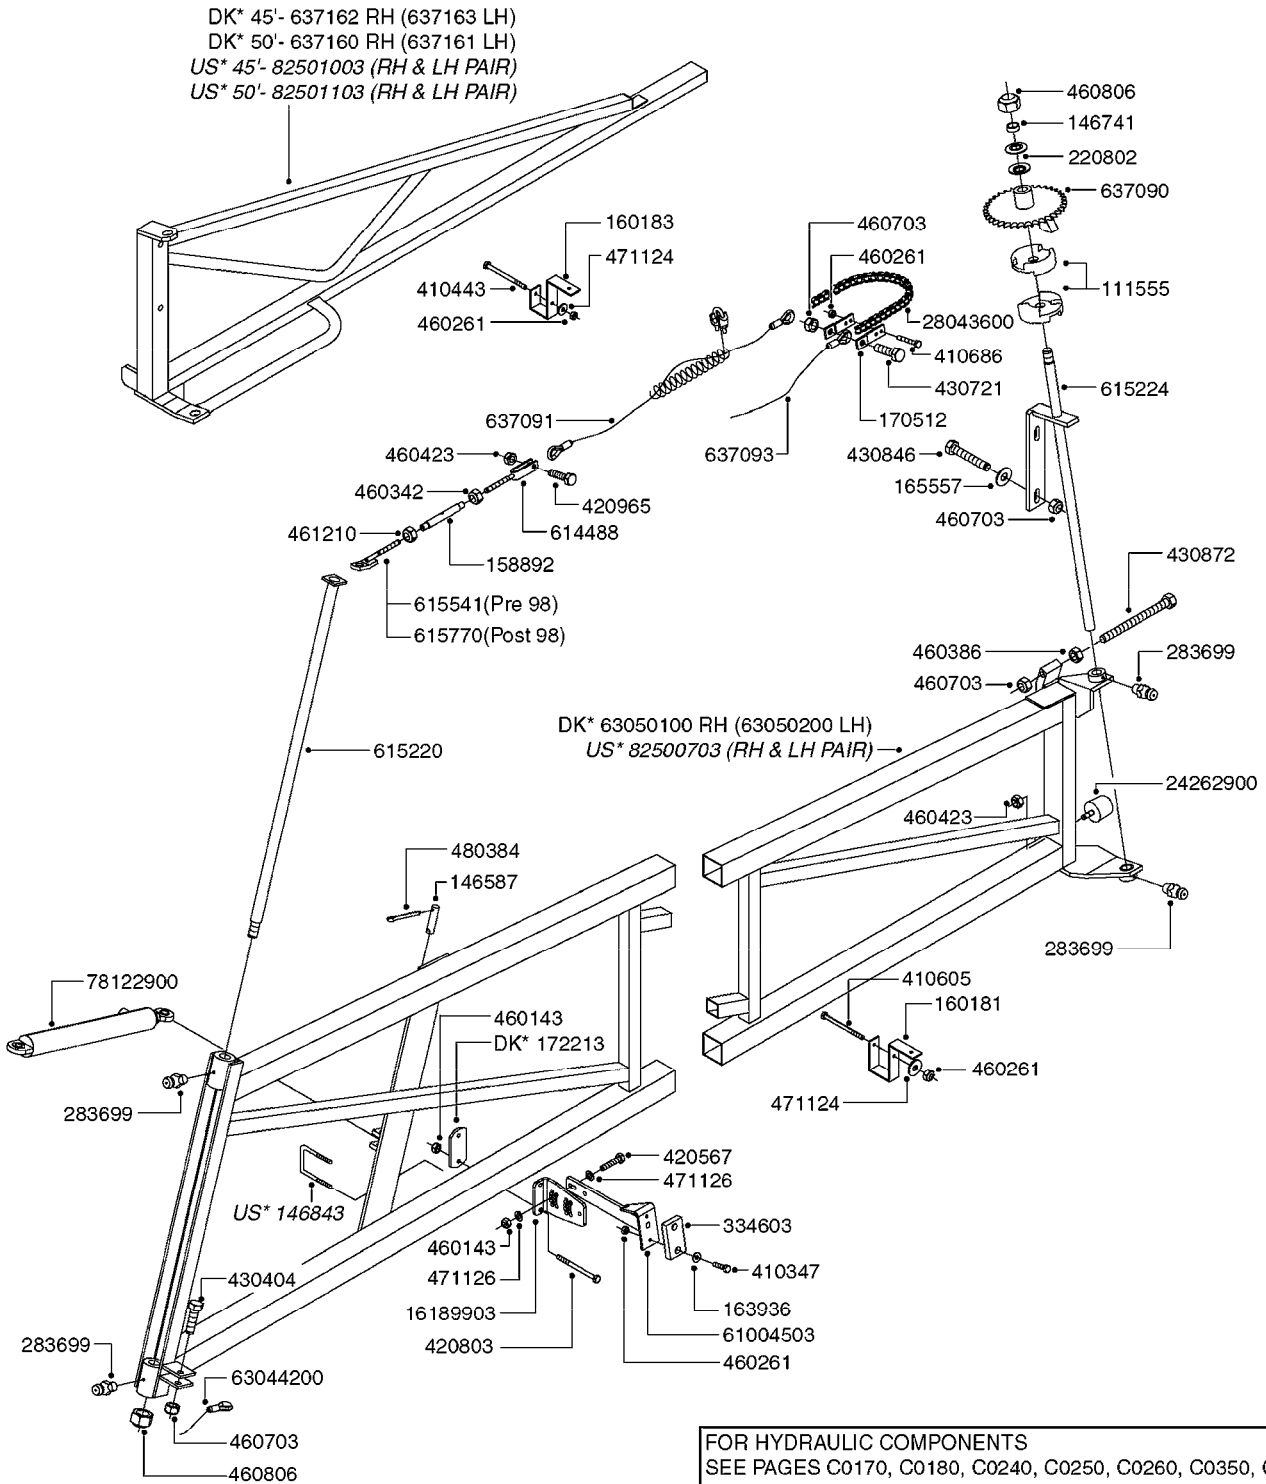

D0260

**DK* = DENMARK STEEL PARTS
US* = NORTH AMERICAN STEEL PARTS**

BOOM EAGLE WINGS 45' 50'
D0260-HIN, 01:01:16

Page 1
Date 12.08.2020 11:05

parts-n°	order qty	description
111555	1	BREAKAWAY CLUTCH EG. (23MM)
146587	1	PIN D16.8 X 65
146741	1	BUSHING D28/D22.2X10
146843	1	BOLT U M8 F.60 x 60
158892	1	TURN BUCKLE HOUS
160181	1	CLAMP NOZZLE TUBE 60X60
160183	1	CLAMP NOZZLE TUBE 50X30
163936	1	WASHER D15/D6.2X1
165557	1	WASHER D28.0/D12.2X2.0 SS
170512	1	ASSEMBLY BRACKET FOR CHAIN
172213	1	FLAT BAR F.Boom STRAP
220802	1	BELLVILLE WASHER D50/D22.4X2
283699	1	GREASE NIPPLE M6X1
334603	1	RUBBER STOP 86X48X15
410347	1	SCREW M6X20 8.8
410443	1	BOLT HEX 8.8 DEL M6X70
410605	1	BOLT HEX 8.8 DEL M6X80
410686	1	BOLT HEX 8.8 DEL M6X30
420567	1	BOLT HEX 8.8 DEL M8X30 FT
420803	1	BOLT HEX 8.8 DEL M8X90
420965	1	M10X40 MACHINE SCREW STAINLESS
430404	1	BOLT HEX 8.8 DEL M12X50
430721	1	BOLT HEX 8.8 DEL M12X40 FT
430846	1	BOLT HEX 8.8 DEL M12X80
430872	1	BOLT HEX 8.8 DEL M12X100 FT
460143	1	LOCK NUT M8 SST A2 DIN985
460261	1	NUT HEX M6X1.00 LOCK DIN985 A2 SS
460342	1	NUT HEX M10 DEL DIN934
460386	1	NUT HEX M12X1.75
460423	1	NUT HEX M10X1.50 LOCK DIN985A2 SS
460703	1	NUT HEX M12X1.75 LOCK DIN985A2 SS
460806	1	NUT HEX M20X2.50 LOCK DIN985A2 SS
461210	1	NUT HEX M10X1.5 L.THREAD A4
471124	1	WASHER, M6, Ø18/ 6.4X 1.6, SS
471126	1	WASHER, M8, Ø16/ 8.4X 1.6, SS
480384	1	PIN COTTER 3/16 x 1-1/2"
614488	1	FORK/ R.THREAD 10mmX144mm
615220	1	PIN 25 X 910 FOR EAGLE
615224	1	BREAKAWAY SHAFT EAGLE
615541	1	ANCHOR PART TURNBUCKLE EAGLE
615770	1	ANCHOR F.EAGLE CABLE
637090	1	SPROCKET EAGLE
637091	1	CABLE FRONT EAGLE D7X2895
637093	1	CABLE REAR 5 X 3100MM EAGLE
637160	1	BOOM WING 50'OUTER R.EAGLE
637161	1	BOOM WING 50'OUTER L.EAGLE
637162	1	BOOM WING 45'OUTER R. EAGLE
637163	1	BOOM WING 45'OUTER LEFT EAGLE
16189903	1	PLATE F, EAGLE STOPARM
24262900	1	RUBBER STOP D50X40 M10X33
28043600	1	CHAIN 5/8X810MM (51 LINKS)
61004503	1	BOOM STOP SPB/SPC
63044200	1	CABLE CENTER EAG. 7mm x 1390mm
63050100	1	WING INNER SPB R.H. 05
63050200	1	WING INNER SPB L.H. 05
78122900	1	CYLINDER 40/22X300MM RED
82500703	1	WING INNER SET FPS SPB 45-66'
82501003	1	WING OUTER SET FPS 45' SPB
82501103	1	WING OUTER SET FPS 50' SPB