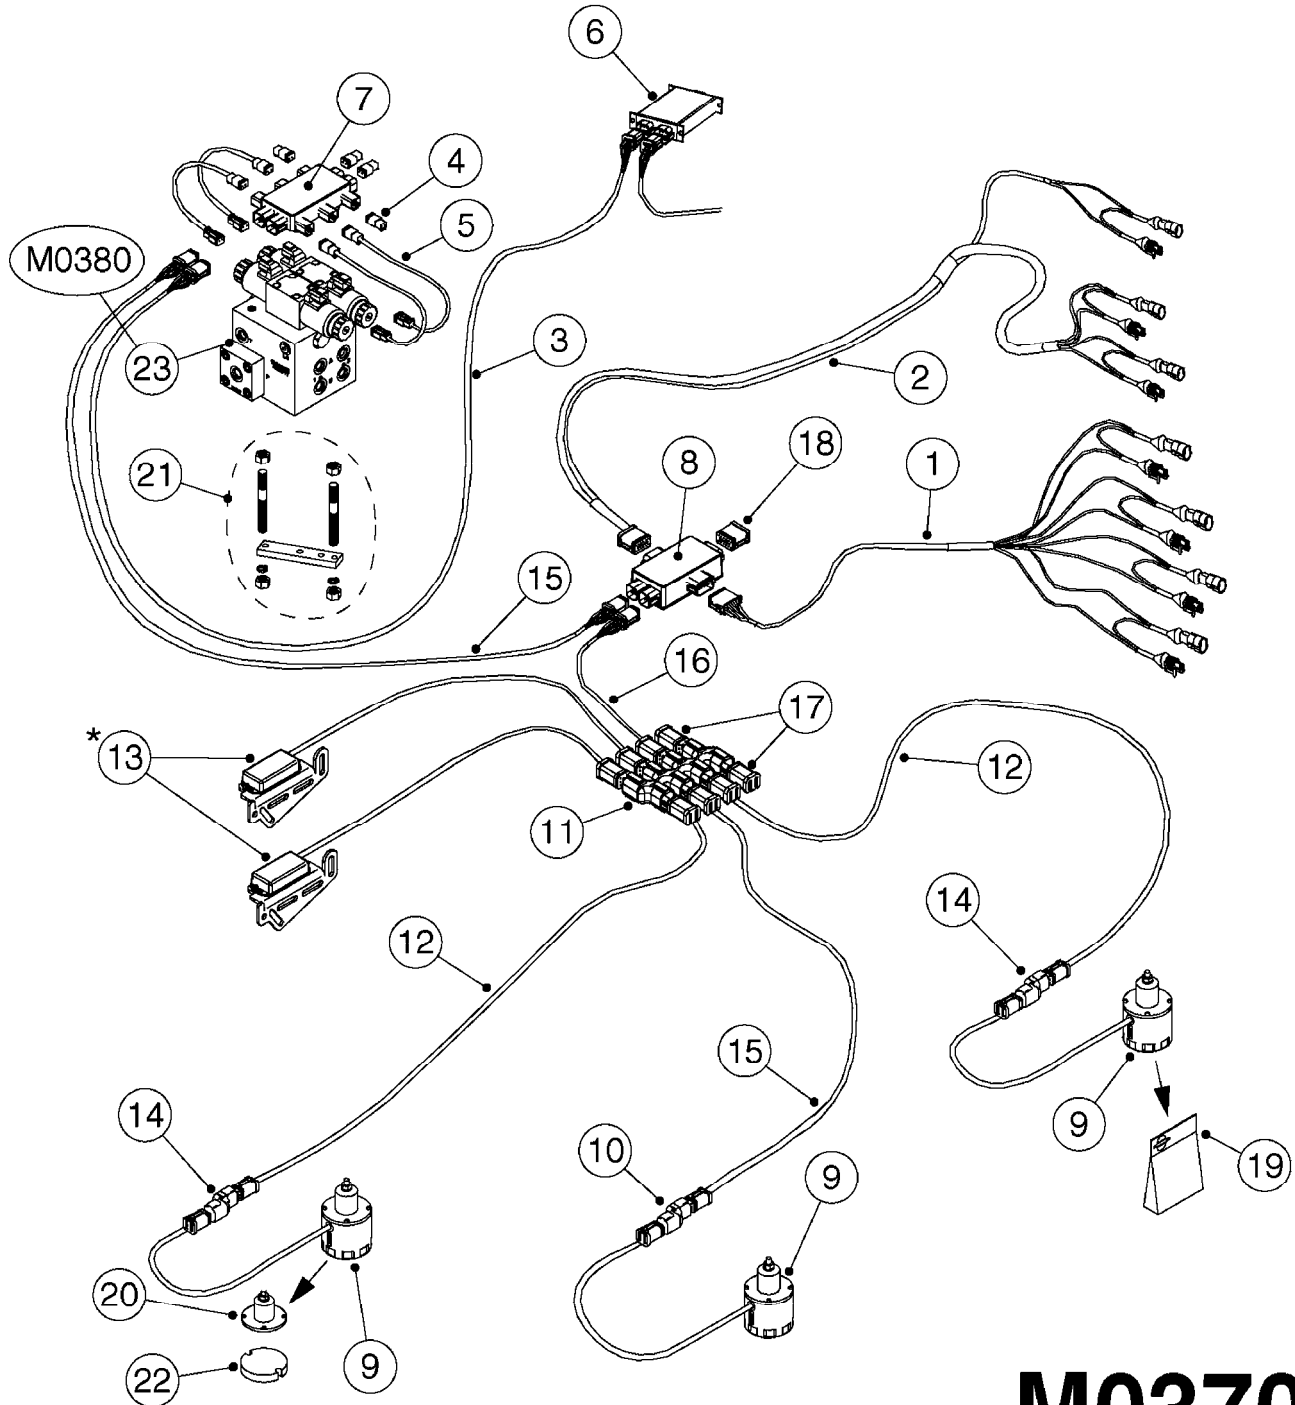

M0370

*CANNOT MIX OLD AND NEW STYLE ROLL SENSORS!

If replacing Norac P/N 43740, must replace both roll sensors with new style (13).
If unsure, new style (Norac P/N 43741) works with all versions of UC5.

NORAC UC5 BOOM HEIGHT CONTROL
M0370-HIN, 16:10:18

Page 1
Date 12.08.2020 11:05

Pos.	parts-n°	order qty	description
1	26022703	1	CABLE, INTERFACE, TILT, NORAC UC5
2	26023503	1	CABLE UC5 INTERFACE MAIN AMP
3	26032600	1	CABLE UC5 NETWORK 14 AWG 10M
4	26043000	1	NORAC UC5 NETWORK 2 PIN PLUG
5	26043300	1	CABLE UC5 VALVE 2PIN/2PIN DT
6	26043400	1	NORAC UC5 CONTROLLER MODULE
7	26043500	1	NORAC UC5 VALVE MODULE
8	26043600	1	MODULE, INPUT, NORAC UC5
9	26043700	1	SENSOR, NORAC, UC5, ULTRASONIC
10	26043800	1	NORAC UC5 - UC7 NETWORK COUPLER 2-WAY
11	26043900	1	NORAC UC5 - UC7 NETWORK COUPLER 8-WAY
12	26044200	1	CABLE UC5 - UC7 NETWORK 18 AWG 20M
13	26023803	1	NORAC UC5 ROLL SENSOR OLD STYLE NORAC P/N 43740
13	26044300	1	UC5 - UC7 ROLL SENSOR VER. 2 NEW STYLE NORAC P/N 43741
14	26044400	1	NORAC UC5 - UC7 COUPLER 2-WAY/TERM.
15	26047100	1	CABLE UC5 NETWORK 14 AWG 1M
16	26049900	1	CABLE UC5 NETWORK 14 AWG 3M
17	26057900	1	UC5 - UC7 NETWORK 6 PIN PLUG '13
18	26058000	1	NORAC UC5 - UC7 NETWORK 12-PIN PLUG
19	26084700	1	Mesh Kit Ultrasonic Sensor FOR 2018 AND NEWER SENSORS
19	28098003	1	MESH AND CLIP KIT, NORAC FOR PRE-2018 SENSORS
20	28050303	1	NORAC RUBBER TOP&BOLT F.SENSOR DIA.30MMX30MMX8MM
21	28055503	1	NORAC VALVE MOUNTING HARDWARE
22	28086600	1	FOAM DISC F. SENSOR NORAC
23	78216100	1	NORAC VALVE BLOCK COMP, DEUTSCH CON.