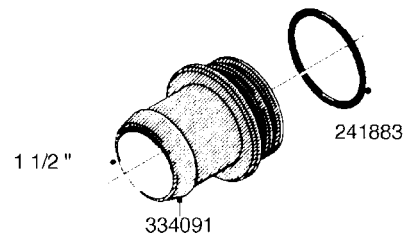

**L0080**

FITTINGS - S-53  
L0080-HIN, 12:09:17

Page 1  
Date 12.08.2020 11:05

Pos.	parts-n°	order qty	description
1	145995	1	FITT.DK S-53 FORK
2	241973	1	O-RING Ø3 X 44.2 70 SHORES NITRIL NITRIL (BLACK)
2	242353	1	O-RING 3 X 44.2 VITON VITON (BROWN)
3	242109	1	O-RING D32.2x3.0 NITRIL (BLACK)
3	242354	1	O-RING D32.2X3.0 VITON VITON (BROWN)
4	322103	1	FITT.DK S-53 BULKHEAD
5	322107	1	FITT.DK S-53 BULKHEAD NUT
6	322110	1	FITT.DK S-53 ELB. 1/2" BSP
7	322352	1	FITT.DK S-53 TEE
8	334229	1	FITT.DK S-53 STR.3/4"
9	334260	1	GASKET F. S-53 BULKHEAD
10	334564	1	FITT.DK S-67 TO S-53 ADAPTER
11	391100	1	FITT.DK S-53THREAD INS.1/2"BSP
12	726463	1	FITT.DK S53 BULKHEAD W/GASKET
13	726552	1	FIT.DK S-53X90 1/2" BSP,O-RING
14	726556	1	FITT.DK S-53 HB 1/2" W/O-RING
15	726558	1	FITT.DK S53 STR. 3/4" W.ORING
16	726559	1	FITT DK. S-53 HB 1" W/O-RING
17	726568	1	FITT.DK.S-53 HB 1/2"90 W/O-RING
18	726570	1	FITT.DK S-53 ELB.3/4" W.ORING
19	726571	1	FITT.DK S-53 ELB.1", W ORING
20	726578	1	FITT.DK S53 PLUG WITH O-RING
21	728561	1	FITT.DK. S67M - S53F REDUCER