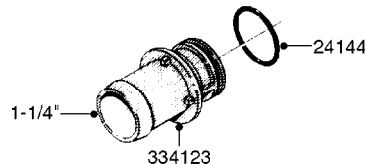

# K0770

SAFETY CHAINS  
K0770-HIN, 01:01:16

Page 1

Date 12.08.2020 11:05

parts-n°	order qty	description
10275803	1	CHAIN BKT. FOR TR300/500/TX650
10276003	1	SAFETY CHAIN KIT TR300/500
14001103	1	MOUNTING HUB F. SAFETY CHAIN
14001203	1	MNT WASHER F. SAFE CHAIN KIT
16020303	1	SAFETY CHAIN MNT.BRKT.30,400LB
16023103	1	SAFETY CHAIN MNT.BRKT.40,500LB
16056003	1	SAFETY CHAIN MNT.BRKT.16100 lb
16056103	1	SAFETY CHAIN MNT.BRKT.40500 lb
28014703	1	SAFETY CHAIN 30,400LBS CERT.
28017703	1	SAFETY CHAIN 40,500LBS CERT.
29000403	1	SAFETY CHAIN CERT 16100LB
70012403	1	*SAFETY CHAIN KIT 16100LB NAV
70016803	1	SAFETY CHAIN KIT CM1500
83311903	1	SAFTY CHAIN KIT 575 NAV.
83312003	1	SAFETY CHAIN KIT 1100 NAV.
83312103	1	SAFETY CHAIN KIT CM+750
83312203	1	SAFETY CHAIN KIT CM+1200