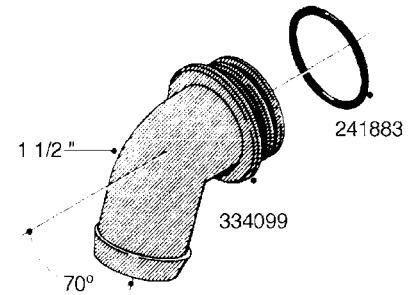

**L0080**

FITTINGS - S-53  
L0080-HIN, 12:09:17

Page 1  
Date 12.08.2020 11:05

Pos.	parts-n°	order qty	description
1	145995	1	FITT.DK S-53 FORK
2	241973	1	O-RING Ø3 X 44.2 70 SHORES NITRIL NITRIL (BLACK)
2	242353	1	O-RING 3 X 44.2 VITON VITON (BROWN)
3	242109	1	O-RING D32.2x3.0 NITRIL (BLACK)
3	242354	1	O-RING D32.2X3.0 VITON VITON (BROWN)
4	322103	1	FITT.DK S-53 BULKHEAD
5	322107	1	FITT.DK S-53 BULKHEAD NUT
6	322110	1	FITT.DK S-53 ELB. 1/2" BSP
7	322352	1	FITT.DK S-53 TEE
8	334229	1	FITT.DK S-53 STR.3/4"
9	334260	1	GASKET F. S-53 BULKHEAD
10	334564	1	FITT.DK S-67 TO S-53 ADAPTER
11	391100	1	FITT.DK S-53THREAD INS.1/2"BSP
12	726463	1	FITT.DK S53 BULKHEAD W/GASKET
13	726552	1	FIT.DK S-53X90 1/2" BSP,O-RING
14	726556	1	FITT.DK S-53 HB 1/2" W/O-RING
15	726558	1	FITT.DK S53 STR. 3/4" W.ORING
16	726559	1	FITT DK. S-53 HB 1" W/O-RING
17	726568	1	FITT.DK.S-53 HB 1/2"90 W/O-RING
18	726570	1	FITT.DK S-53 ELB.3/4" W.ORING
19	726571	1	FITT.DK S-53 ELB.1", W ORING
20	726578	1	FITT.DK S53 PLUG WITH O-RING
21	728561	1	FITT.DK. S67M - S53F REDUCER