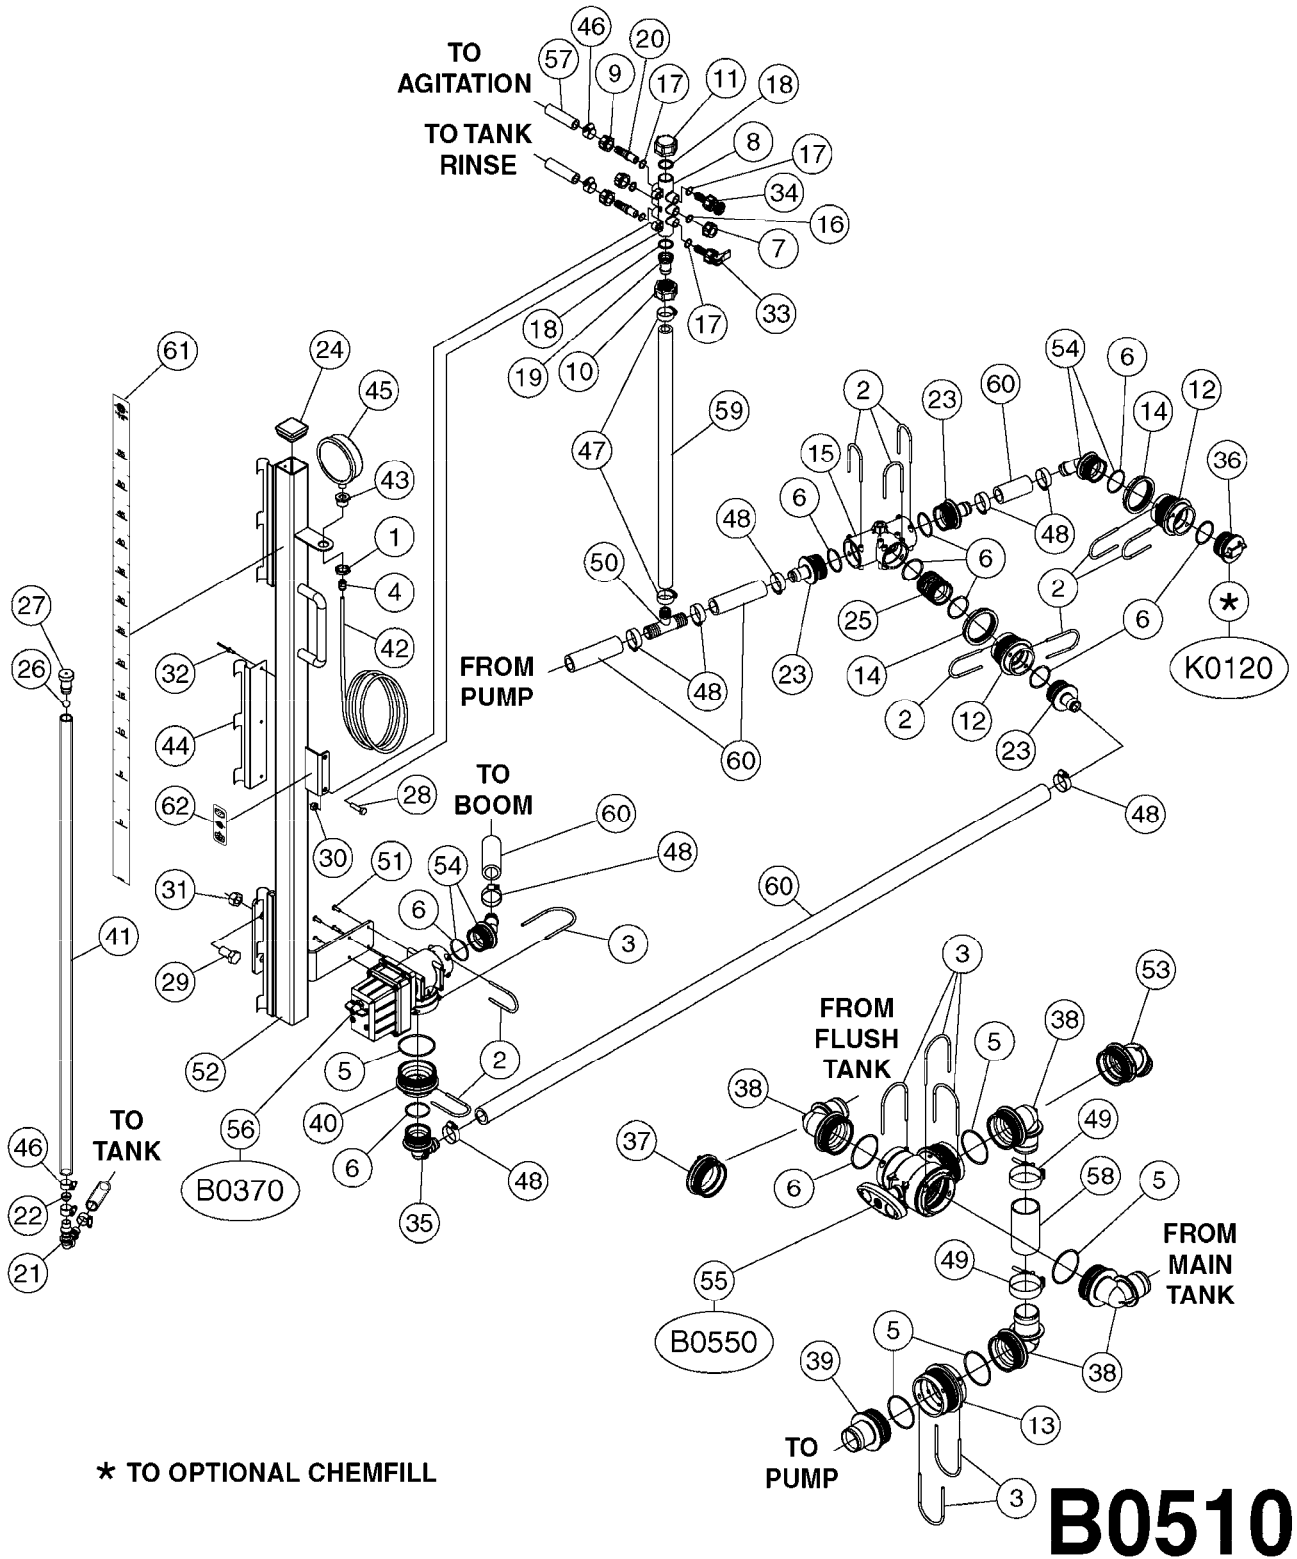

RANGER 550 MANIFOLD
B0510-HIN, 14:11:18

Page 1
Date 12.08.2020 11:05

Pos.	parts-n°	order qty	description
1	140766	1	NUT 1/2" BSP
2	145996	1	FITT.DK S-67 FORK
3	145997	1	FITT.DK S-93 FORK
4	231346	1	QUICK COUPLER 1/8"BSP X 4 MM
5	242351	1	O-RING D69.5X3.0 VITON F.S-93
6	242353	1	O-RING 3 X 44.2 VITON
7	320047	1	FITT.DK CAPNUT 1/2" BSP
8	320073	1	DISTRIBUTOR HOUSING 1/2"
9	320084	1	FITT.DK NUT 1/2" BSP
10	320095	1	FITT.DK NUT 1" BSP
11	320106	1	FITT.DK CAPNUT 1" BSP
12	322104	1	FITT.DK S-67 BULKHEAD
13	322105	1	FITT.DK S-93 BULKHEAD DOUBLE
14	322108	1	FITT.DK S-67 BULKHEAD NUT
15	322224	1	FITT.DK S-67 TEE
16	330212	1	O-RING D19/D14X2.4 F.1/2"NUT
17	330315	1	O-RING D18.4/D13X.6
18	330326	1	O-RING D30/D24X2 F.1"NUT
19	330665	1	FITT.DK HB 3/4"F.1" NUT
20	331122	1	VALVE SEAT WITH 1/2" HOSE TAIL
21	334195	1	FITT.DK ELB. 3/4"HB X 3/4"HB
22	334203	1	ORFICE 6MM FOR SCF GREEN
23	334231	1	FITT.DK S-67 STR.1"
24	334561	1	PLUG 50x50x2 F.SQ.TUBE
25	334573	1	FITT.DK S-67 CONNECTOR
26	334878	1	BALL, YELLOW, SIGHT GAUGE
27	391105	1	FINAL STOPPER, 3/4"
28	420567	1	BOLT HEX 8.8 DEL M8X30 FT
29	430684	1	BOLT HEX 8.8 DEL M16X30 FT
30	460143	1	LOCK NUT M8 SST A2 DIN985
31	460585	1	LOCKING NUT M16 DIN985 A2 SS
32	480804	1	RIVET Ø4.8x14.5
33	709741	1	VALVE ASSY. 1/2" FLIP LEVER
34	724530	1	THUMB WHEEL FOR AGITATION
35	726572	1	FITT.DK S-67 1" ELBOW 90 ASSY.
36	726579	1	FITT. S67 PLUG W/O-RING
37	726580	1	FITT. S93 PLUG W/O-RING
38	727225	1	FITT.DK S-93 ELB.2'PVC W/ORING
39	727227	1	FITT.DK S-93 STR.2" W/ORING
40	728562	1	FITT.DK S-93 TO S67 ADAPTOR
41	927205	1	HOSE R X CLEAR X 3/4 X 0012"
41	72027503	1	HOSE ASSY, SITE GAUGE, RG550 COMPLETE HOSE ASSEMBLY WITH TANK FITTING
42	927253	1	RED AIR HOSE, Ø4/2 1810 E
43	14055400	1	FITT.DK REDUC 1/2"x1/8"x1/4"BS
44	16226200	1	BRACKET F.TANK SCALE - PAINTED
45	28026103	1	GAUGE 200PSI/BR,4",1/4"BSP-BTM
45	28026203	1	GAUGE 200PSI/BR,2.5"1/4BSP-BTM
46	28029803	1	CLAMP HOSE GEAR P1/2" 6708
47	28029903	1	CLAMP HOSE GEAR P3/4"-S1" 6712
48	28030003	1	CLAMP HOSE GEAR P1" 6716
49	28030203	1	CLAMP HOSE T-BOLT S2" 235-67
50	28059103	1	FITTING, TEE, 1" 3/4" 1" BARB
51	44076200	1	SCREW WN5451 5X16 SS TORX
52	63035203	1	CONTROL POST, RANGER 550
53	72072700	1	FITT.DK S-93 45D 2" PVC
54	72433000	1	FITT.S67 1" 45° W/O-RING
55	72518900	1	SUCTION VALVE 2008 NAV
56	72678700	1	REGULATOR S67/S93 CROSS-DRILL