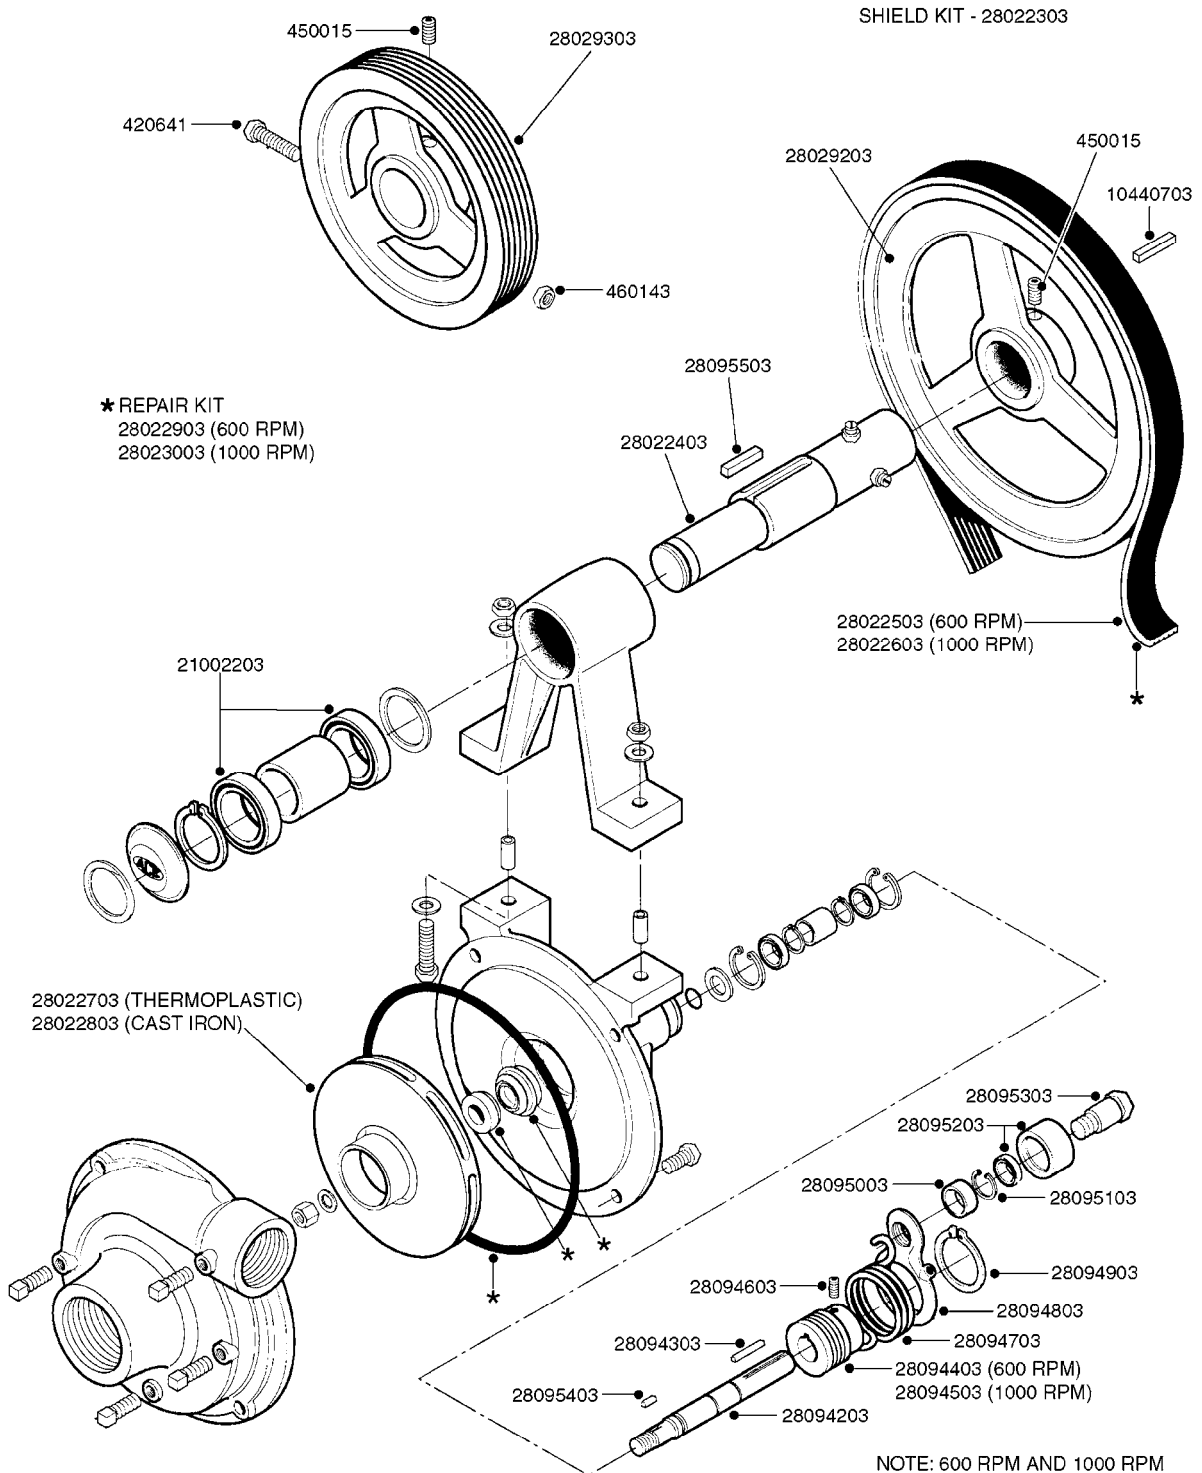

NOTE: 600 RPM AND 1000 RPM
PUMPS HAVE 1" INPUT SHAFT

A0430

PUMP - ACE 150 BELT DRIVE
A0430-HIN, 05:12:19

Page 1
Date 12.08.2020 11:04

parts-n°	order qty	description
420641	1	BOLT HM 8X35/22 A2 SS DIN931
450015	1	SCREW ALLAN 3/8'X5/8' BLACK
460143	1	LOCK NUT M8 SST A2 DIN985
10440703	1	KEY SQ 1/4"x1-1/2"
21002203	1	BEARING, SEALED ACE BELT DRIVE
28022303	1	SHIELD KIT
28022403	1	OUTPUT SHAFT ACE BELT DR PUMP
28022503	1	BELT 600 RPM ACE PUMP
28022603	1	BELT 1000 RPM ACE PUMP
28022703	1	IMPELLER THERMOPLASTIC
28022803	1	IMPELLER CAST IRON
28022903	1	REPAIR KIT 600 RPM
28023003	1	REPAIR KIT 1000 RPM
28029203	1	11.6"P.D.X2"BORE PULLEY 600RPM
28029303	1	7.9"P.D.X2"BORE PULLEY 1000RPM
28094203	1	5/8" DRIVEN SHAFT W.KEYWAY SS
28094303	1	KEY 3/16"X3/16"X1-1/4"
28094403	1	1.35"P.D.X5/8"BORE PULLEY 600RPM
28094503	1	1.7"P.D.X5/8"BORE PULLEY 1000RPM
28094603	1	SCREW ALLEN 5/16"NC X 5/16"
28094703	1	IDLER MOUNTED TORSION SPRING
28094803	1	IDLER ARM
28094903	1	EXTERNAL SNAP RING F.IDLER ARM
28095003	1	5/8" SPACER
28095103	1	RETAINER RING
28095203	1	IDLER BEARING/OUTER ROLLER ASSEMBLY
28095303	1	HEX HEAD IDLER CAP SCREW 5/8"NCX2-1/8"
28095403	1	KEY F.IMPELLER 1/8"X1/8"X1/2"
28095503	1	KEY 3/8"X1/2"X1-1/2"