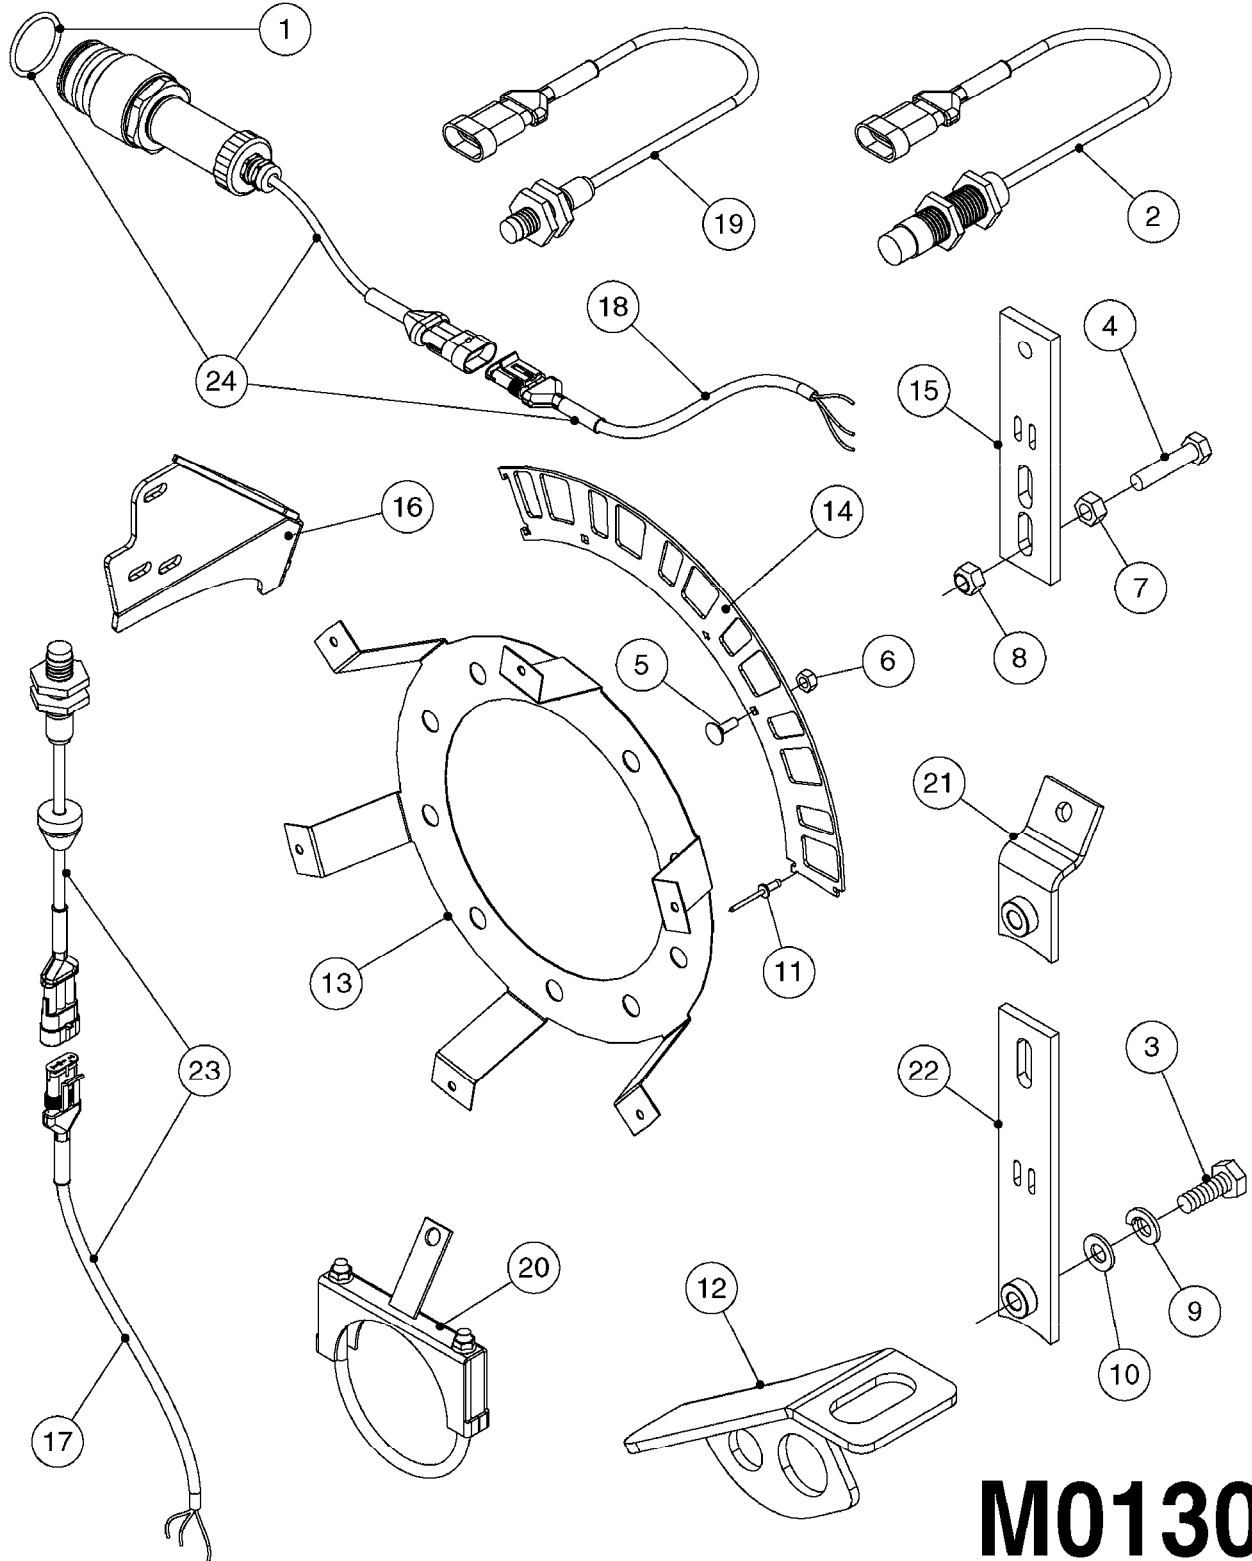

M0130

COMMON SENSORS AND BRACKETS
M0130-HIN, 12:12:16

Page 1
Date 12.08.2020 11:05

Pos.	parts-n°	order qty	description
1	242354	1	O-RING D32.2X3.0 VITON
2	285855	1	SENSOR INDUCTIVE M18 W/WIRE
3	430286	1	BOLT HEX 8.8 DEL M12X30 FT
4	430870	1	BOLT HEX 8.8 DEL M12X55 FT
5	440695	1	BOLT CARRIAGE M8X25
6	460143	1	LOCK NUT M8 SST A2 DIN985
7	460386	1	NUT HEX M12X1.75
8	460703	1	NUT HEX M12X1.75 LOCK DIN985A2 SS
9	470466	1	WASHER D21.1/D12.2X2.5 LOCK
10	471127	1	WASHER, M12, Ø24/13X24X2.5 SS
11	480804	1	RIVET Ø4.8x14.5
12	16020300	1	BRACKET FOR SPEED SENSOR
13	16094703	1	WHEEL SENSOR MT BKT
13	16182403	1	BRACKET, SPEED RING, PRESIDIO
14	16138203	1	SPEED SENSOR RING NCM 2009 1/3
15	16138403	1	PLATE F. SPEED SENSOR
16	16182303	1	BRACKET, SPEED SENSOR, PR
17	26006100	1	CABLE L = 5.00M, AMP, MALE, 3P
18	26007100	1	CABLE L = 9.00M, AMP, MALE, 3P
19	28047500	1	INDUCTIV SENSOR M12 L1M
20	61000603	1	SPEED SNS MNT CLAMP F/DLS 4.5"
21	61010703	1	SPEED SENSOR BKT NCM NON-S OLD
22	61015803	1	SPEED SENSOR BKT NCM 2010
23	72050100	1	TWIN RPM SENSOR HN
24	72534000	1	TANK LEVEL ELEC SENSOR KIT 9M