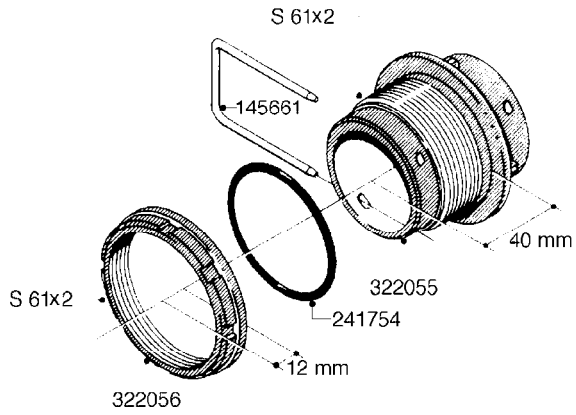

**L0080**

FITTINGS - S-53  
L0080-HIN, 12:09:17

Page 1  
Date 12.08.2020 11:05

Pos.	parts-n°	order qty	description
1	145995	1	FITT.DK S-53 FORK
2	241973	1	O-RING Ø3 X 44.2 70 SHORES NITRIL NITRIL (BLACK)
2	242353	1	O-RING 3 X 44.2 VITON VITON (BROWN)
3	242109	1	O-RING D32.2x3.0 NITRIL (BLACK)
3	242354	1	O-RING D32.2X3.0 VITON VITON (BROWN)
4	322103	1	FITT.DK S-53 BULKHEAD
5	322107	1	FITT.DK S-53 BULKHEAD NUT
6	322110	1	FITT.DK S-53 ELB. 1/2" BSP
7	322352	1	FITT.DK S-53 TEE
8	334229	1	FITT.DK S-53 STR.3/4"
9	334260	1	GASKET F. S-53 BULKHEAD
10	334564	1	FITT.DK S-67 TO S-53 ADAPTER
11	391100	1	FITT.DK S-53THREAD INS.1/2"BSP
12	726463	1	FITT.DK S53 BULKHEAD W/GASKET
13	726552	1	FIT.DK S-53X90 1/2" BSP,O-RING
14	726556	1	FITT.DK S-53 HB 1/2" W/O-RING
15	726558	1	FITT.DK S53 STR. 3/4" W.ORING
16	726559	1	FITT DK. S-53 HB 1" W/O-RING
17	726568	1	FITT.DK.S-53 HB 1/2"90 W/O-RING
18	726570	1	FITT.DK S-53 ELB.3/4" W.ORING
19	726571	1	FITT.DK S-53 ELB.1", W ORING
20	726578	1	FITT.DK S53 PLUG WITH O-RING
21	728561	1	FITT.DK. S67M - S53F REDUCER