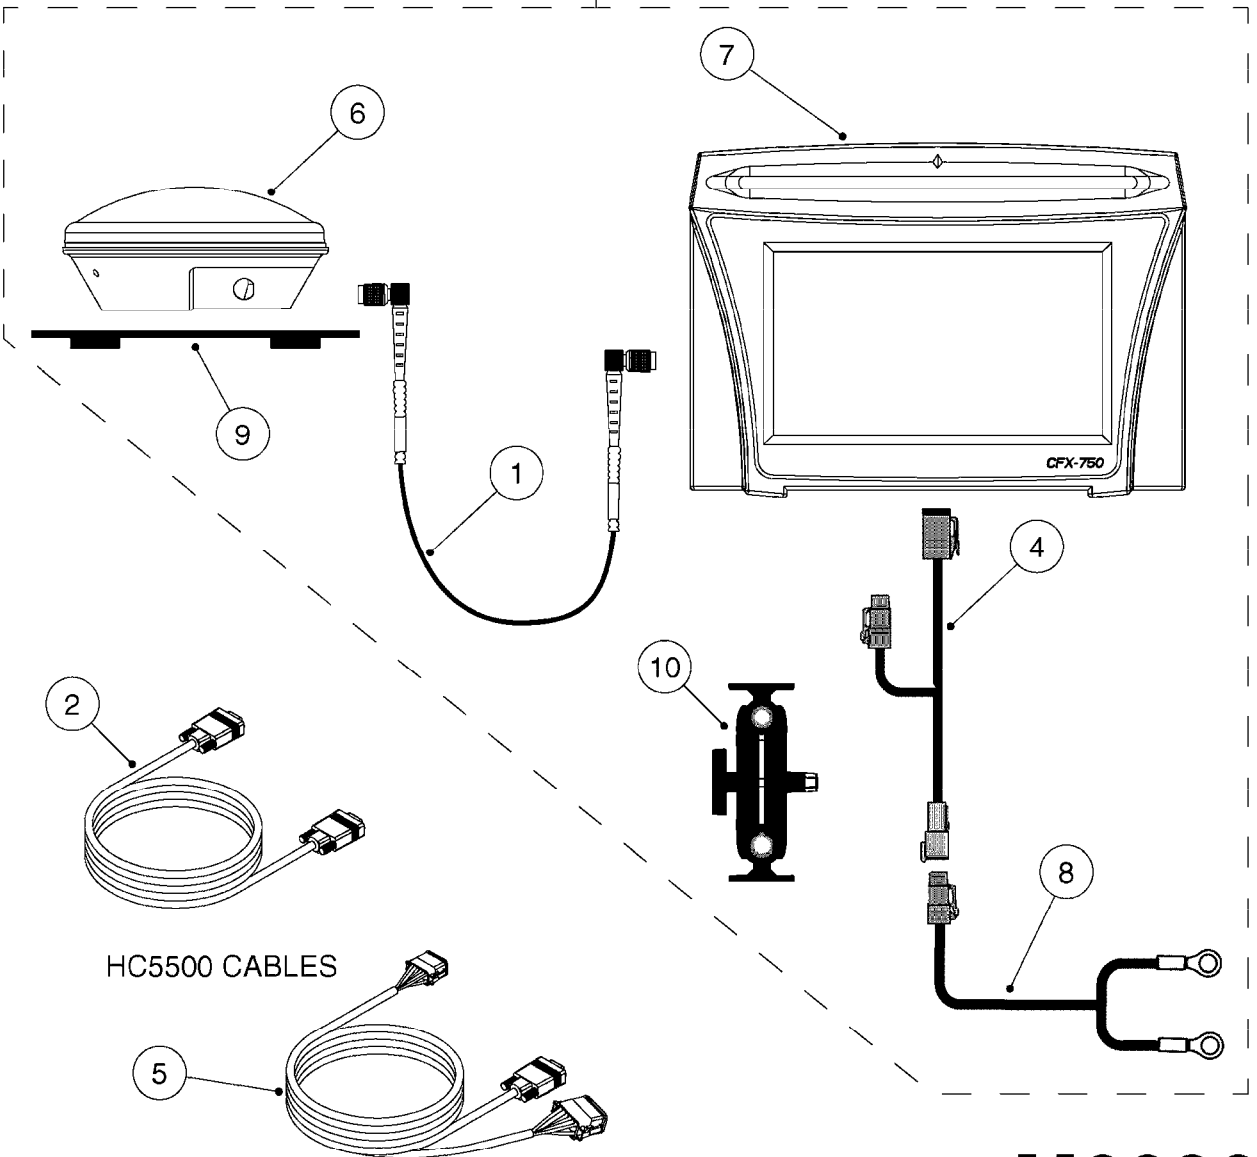

3 COMPLETE ASSEMBLY

CFX-750 DISPLAY, DGPS
M0030-HIN, 01:01:16

Page 1
Date 12.08.2020 11:05

Pos.	parts-n°	order qty	description
1	26007603	1	CABLE, ANTENNA, EZGUIDEPLUS
2	26012003	1	NULL MODEM CABLE
3	26021403	1	CFX-750 DISPLAY, DGPS
4	26021603	1	CABLE, POWER BUS, CAN CFX-750
5	26021703	1	CABLE, ASC INTERFACE, CFX-750
6	26021803	1	AG-25 ANTENNA L1/L2 GLN
7	26022103	1	CFX-750 DISPLAY ONLY
8	26022603	1	CFX-750 Basic Power Cable
9	28048203	1	EZ-GUIDE 500 MOUNT F.AG15 ANT.
10	28048303	1	EZ-GUIDE 250/500 RAM MNT.1.5"