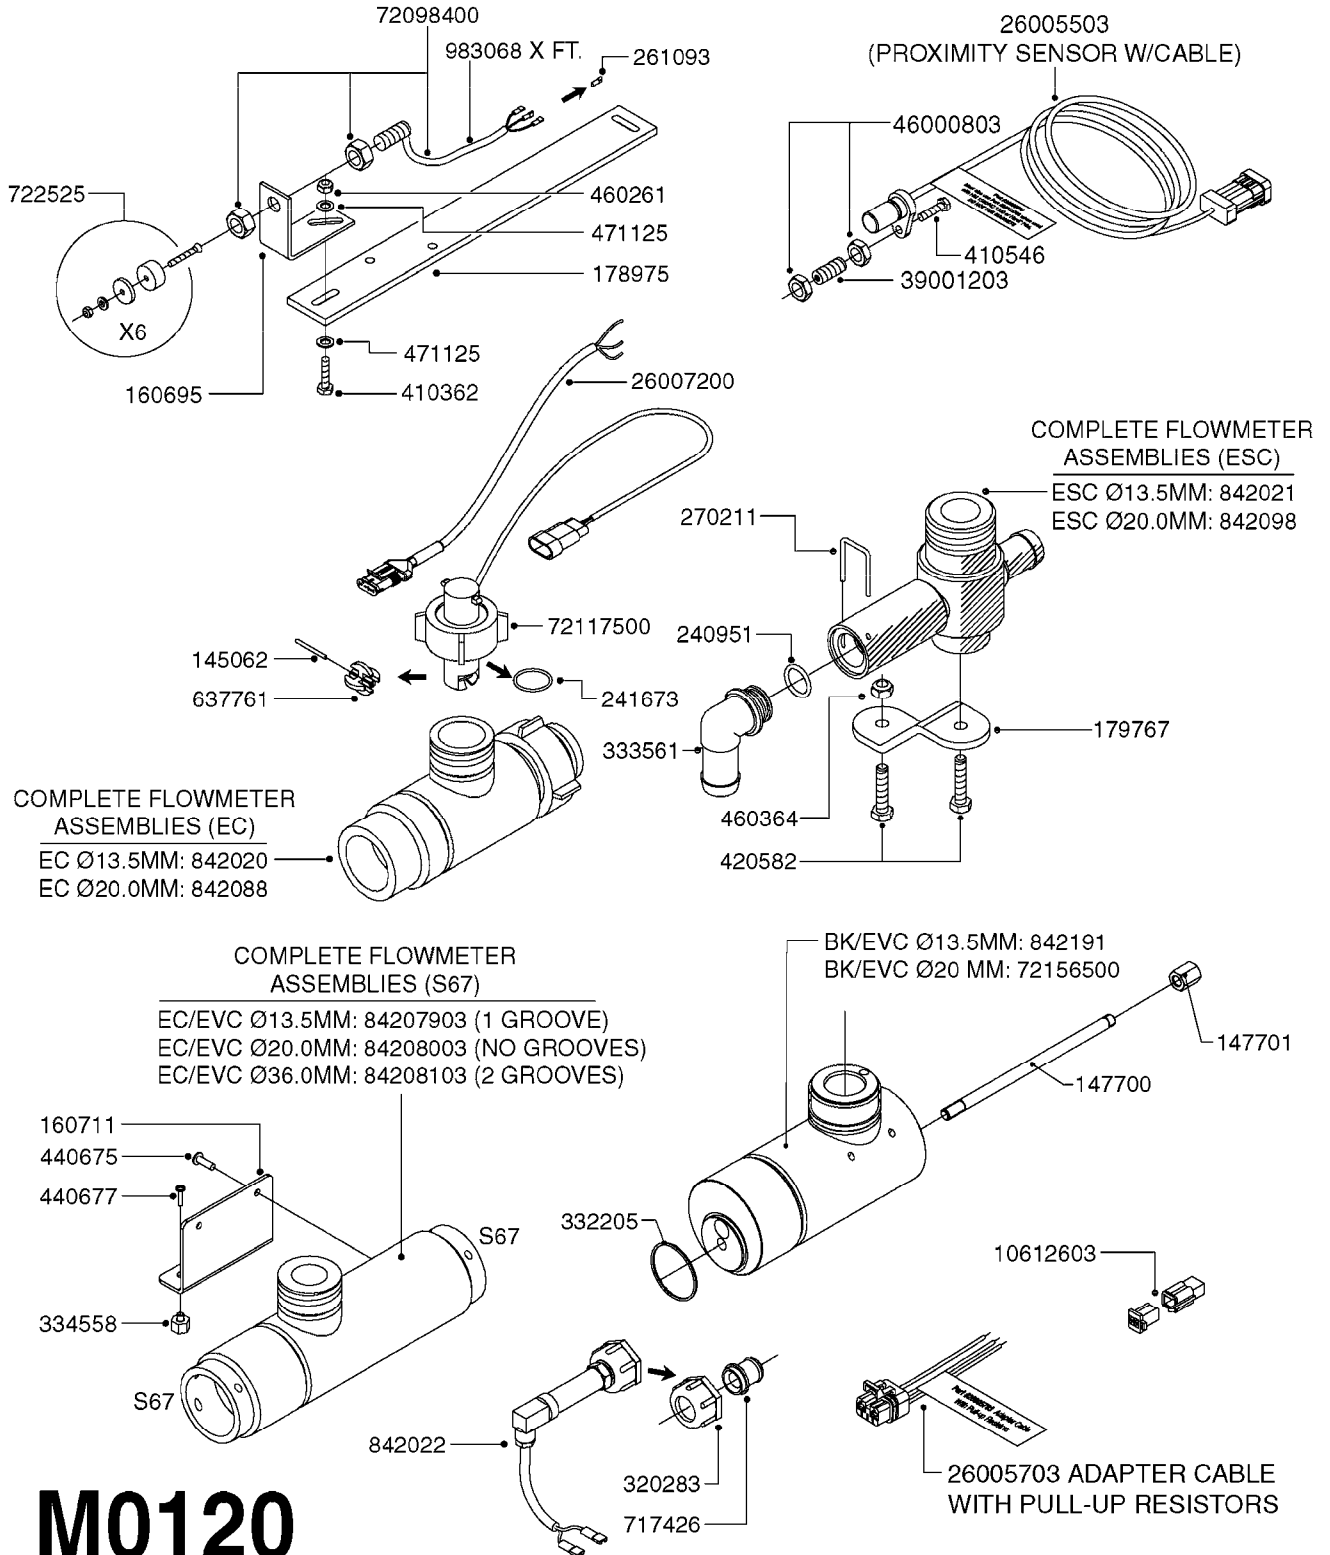

**M0090**

HC 2500/HM1500 DISPLAY/SCANBOX  
M0090-HIN, 01:01:16

Page 1

Date 12.08.2020 11:05

parts-n°	order qty	description
142516	1	SCREW SET M10 BENT F. LOCKING
161411	1	MT.BRK. HC2500/HM1500 DISPLAY
26018300	1	ADAPTOR 2500 FOR SPRAYBOX II 39-PIN/REPLACES SCANBOX
260363	1	PLUG 2 POLE 12V
260827	1	PLUG F.EC ATTACHMENTS
261060	1	PLUG F.EC ATTACHMENTS
261589	1	FUSE 5 X 20 1.25 AMP
26176203	1	FUSE 5.0A QUICK-ACT.
261933	1	CABLE W/PLUG 2X25 L=71"
261934	1	CABLE W/PLUG 18X0.5MM L=79"
261935	1	SWITCH 2 POLE
261937	1	CIRCUIT BOARD F. SCANBOX
262099	1	PLUG SOCKET 3-POLE 2.5/3
450902	1	BOLT ALLEN HEAD M4 X 16MM
471055	1	WASHER D4.1/7.6 X 0.9
61029900	1	BRACKET FOR HC2500
731613	1	DISPLAY HC2500 NEW
731983	1	DISPLAY HM1500 REFURBISHED
732095	1	DISPLAY HM1500 NEW
732096	1	SCANBOX F.HM1500/HC2500
741580	1	PLUG 3-POLE 2.5/3
978045	1	DECAL QUICK GUIDE 1500/2500
978097	1	DECAL QUICK GUIDE 1500/2500 FR