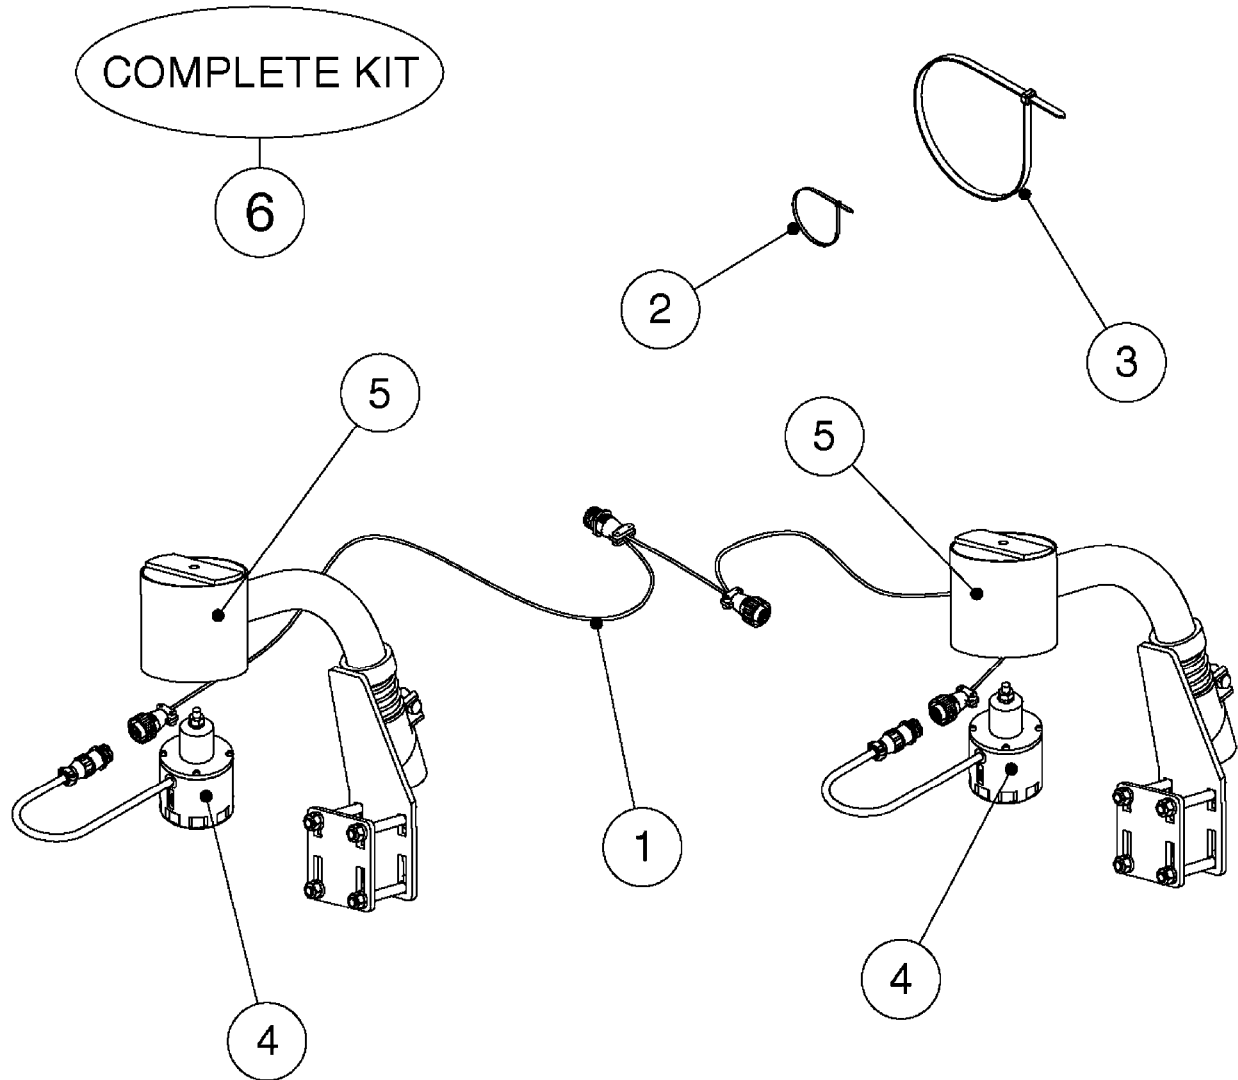

JUNCTION BOXES - HYDRAULIC  
M0350-HIN, 15:07:19

Page 1  
Date 12.08.2020 11:05

Pos.	parts-n°	order qty	description
1	261442	1	LID F.3010/3012 HP BOX
2	391071	1	BOX FOR HY.DAH
3	983070	1	CABLE 2X6²
4	26016900	1	CABLE DB25M - DB25F L=8.5m
5	26018000	1	HYD JUNCTION BOX SPZ PRE 2012 EAGLE SPC BOOMS
5	26018100	1	HYD. BOX BOOM PCB W/LEADS FOR FORCE/TWIN FORCE BOOMS
5	26018500	1	HYD. BOX BOOM PCB NO LEADS
5	26038300	1	HYD JUNCTION BOX GENERIC 2012 EAGLE SPC/FORCE BOOMS
6	26087600	1	DAH INTERFACE PCB ASSY. V.2.0
7	28048000	1	PLUG 3-POL DIN 9680 FEM.CHASS
8	28048100	1	PLUG 3-POL DIN 9680 MALE SPRAY
9	28048200	1	WIRE GROMET RUBBER 4 HOLE
10	28048500	1	FUSE 10A ATOF SERIES