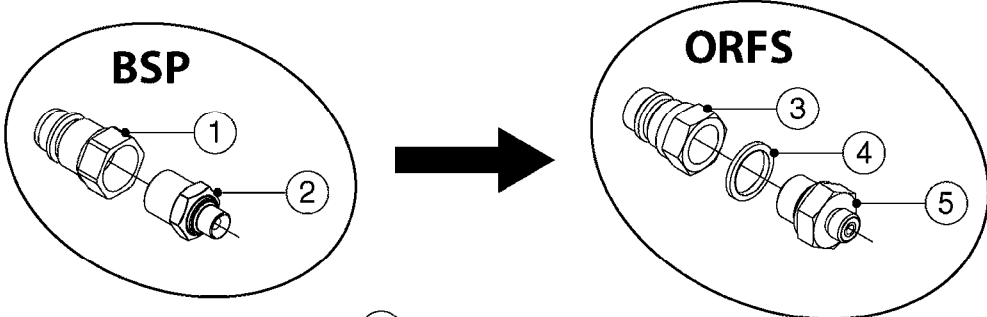

7

ORFS Hose Size	ORFS Fitting Size	BSP Fitting Size
1/4"	9/16"	1/2"
3/8"	11/16"	3/4"
1/2"	13/16"	7/8"
3/4"	1-3/16"	1-1/8"

8

ORFS Hose Size	ORFS Fitting Size	BSP Fitting Size
1/4"	9/16"	1/2"
3/8"	11/16"	3/4"
1/2"	13/16"	7/8"
3/4"	1-3/16"	1-1/8"

C0045