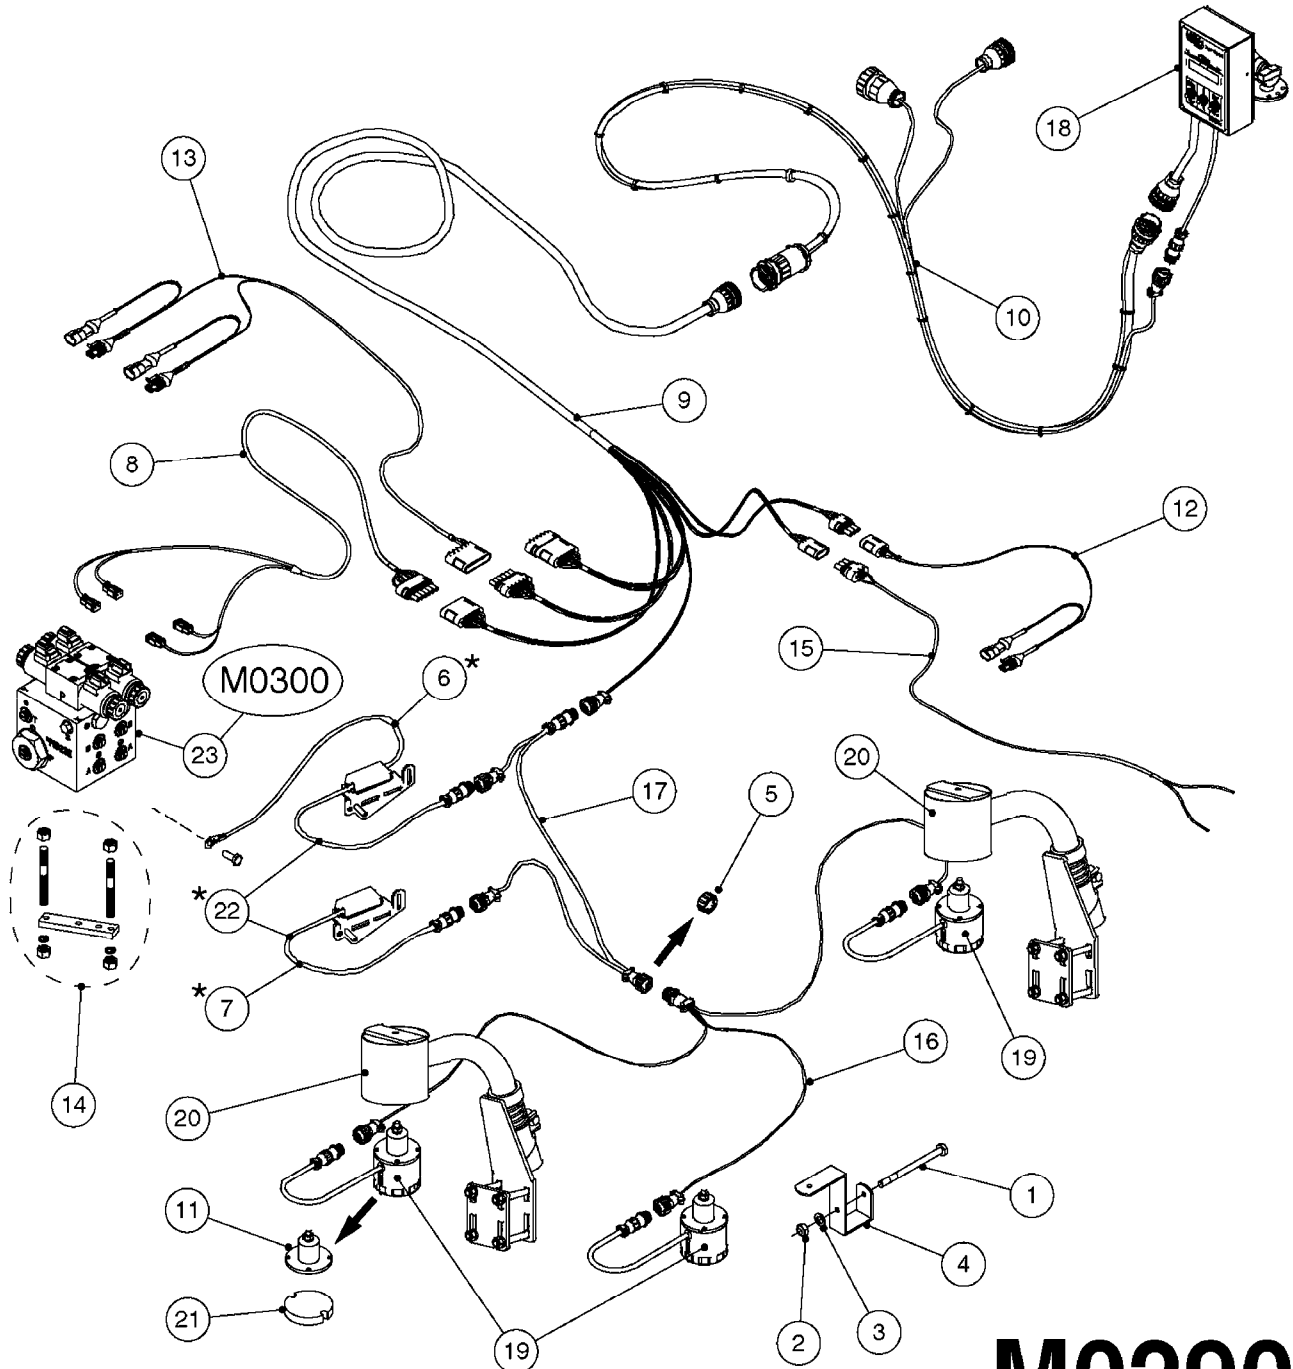

**M0280**

39 PIN CABLES  
M0280-HIN, 28:03:17

Page 1

Date 12.08.2020 11:05

parts-n°	order qty	description
262158	1	PLUG INSERT 39 POLE MALE
262159	1	PLUG INSERT 39 POLE FEMALE
262160	1	PLUG HOUSING 39 POLE FEMALE
262161	1	PLUG HOUSING F/39 POLE MALE
440634	1	SCREW 5/8"
440732	1	PT SCREW 35X12B Z5452 ELZ
14034200	1	CODE BRACKET FOR 39 PIN CABLE
26003900	1	WIRE 37-39 PIN EVC, 6.6'
26004200	1	WIRE 37-39 PIN EVC, 57.4'
26008400	1	WIRE 39-PIN 24 WIRE L=8M
26011903	1	WIRE 39-39 POLE EXT. 3660MM
28027500	1	WIRE 37-39 PIN EVC, 37.7'
28028700	1	WIRE 37-39 PIN EVC, 45.9'
28028800	1	WIRE 37-39 PIN EVC, 16.4'
28028900	1	WIRE 37-39 PIN EVC, 26.2'
72236400	1	DAH CONN. WIRE/TRACTOR L=8M
97610803	1	DECAL-SRAY BOX 39-PIN
97610903	1	DECAL-HYDRAULIC BOX 39-PIN