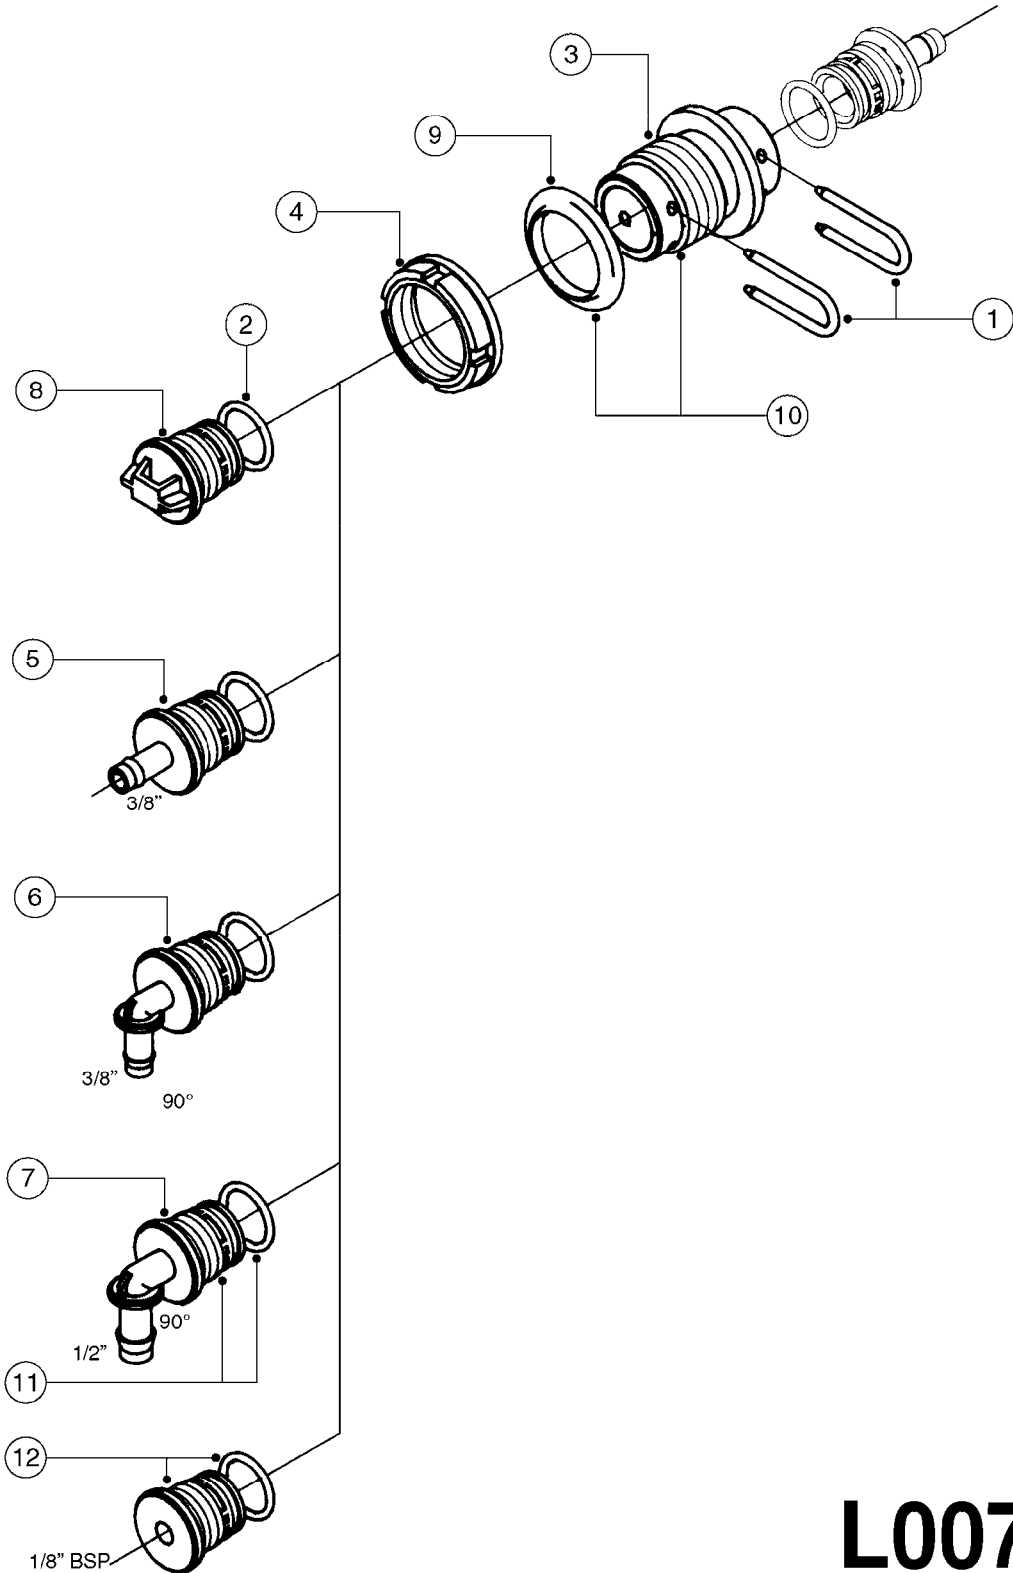

L0070

FITTINGS - S-40
L0070-HIN, 13:09:17

Page 1

Date 12.08.2020 11:05

Pos.	parts-n°	order qty	description
1	145994	1	FITT.DK S-40 FORK
2	242108	1	O-RING 3 X 19,2 70SH NITRIL NITRIL (BLACK)
2	242355	1	O-RING D19.2X3.0 VITON F.S-40 VITON (BROWN)
3	322102	1	FITT.DK S-40 BULKHEAD
4	322106	1	FITT.DK S-40 BULKHEAD NUT
5	334225	1	FITT.DK S-40 STR.3/8"
6	334237	1	FITT.DK S-40 ELB.3/8"
7	334238	1	FITT.DK S-40 ELB.1/2"
8	334248	1	FITT.DK S-40 PLUG
9	334259	1	GASKET F. S-40 BULKHEAD
10	726462	1	FITT. S40 BULKHEAD W.GASKET
11	726567	1	FITT.DK S-40 ELB.1/2" W.O-RING
12	726693	1	FITT.DK S-40 PLUG 1/8BSP ORING